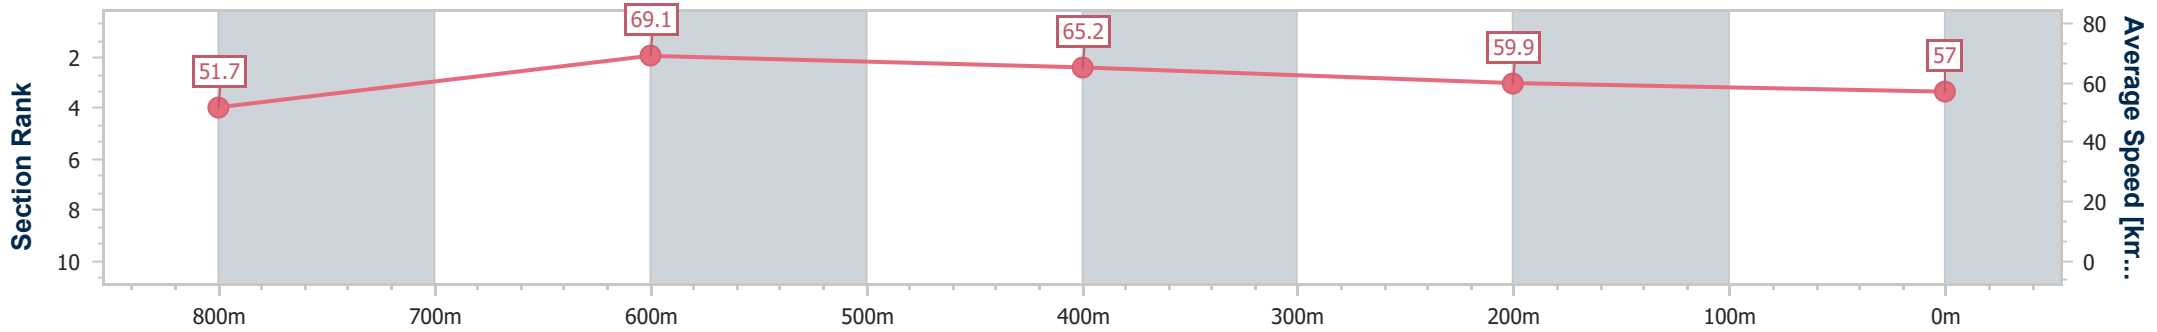

Horse/Jockey Name	Yanit
Final Rank	7
Fastest Section Time (Section)	0:10.40 (Overall)
Top Speed [km/h] (Section)	70.0 (800m)
Race State	Finished

Ladbroke's Cannon Park QLD Professional
Race 1: ELDERS REAL ESTATE TABLELANDS Maiden Handicap - 950m

19 February 2024 - 13:40

Track Rating: Heavy 8, Weather: Overcast, Rail Position: True

Section	Overall	800m	600m	400m	200m
Section Times	0:56.73 [7] (0:10.40)	0:46.33 [4] (0:10.44)	0:35.89 [5] (0:11.11)	0:24.78 [5] (0:12.15)	0:12.63 [7] (0:12.63)
Average Speed [km/h]	51.7	69.1	65.2	59.9	57.0
Top Speed [km/h]	69.1	70.0	68.0	60.8	60.5
Avg. Dist. to Rail [m]	1.9	0.5	1.1	3.2	3.2
Avg. Stride Freq. [Hz]	2.6	2.6	2.5	2.4	2.3
Avg. Stride Length [m]	5.5	7.2	7.2	7.0	6.9

- [ ] Ranking at each section and finish
- -.-.- No data available at this section
- NA No data available