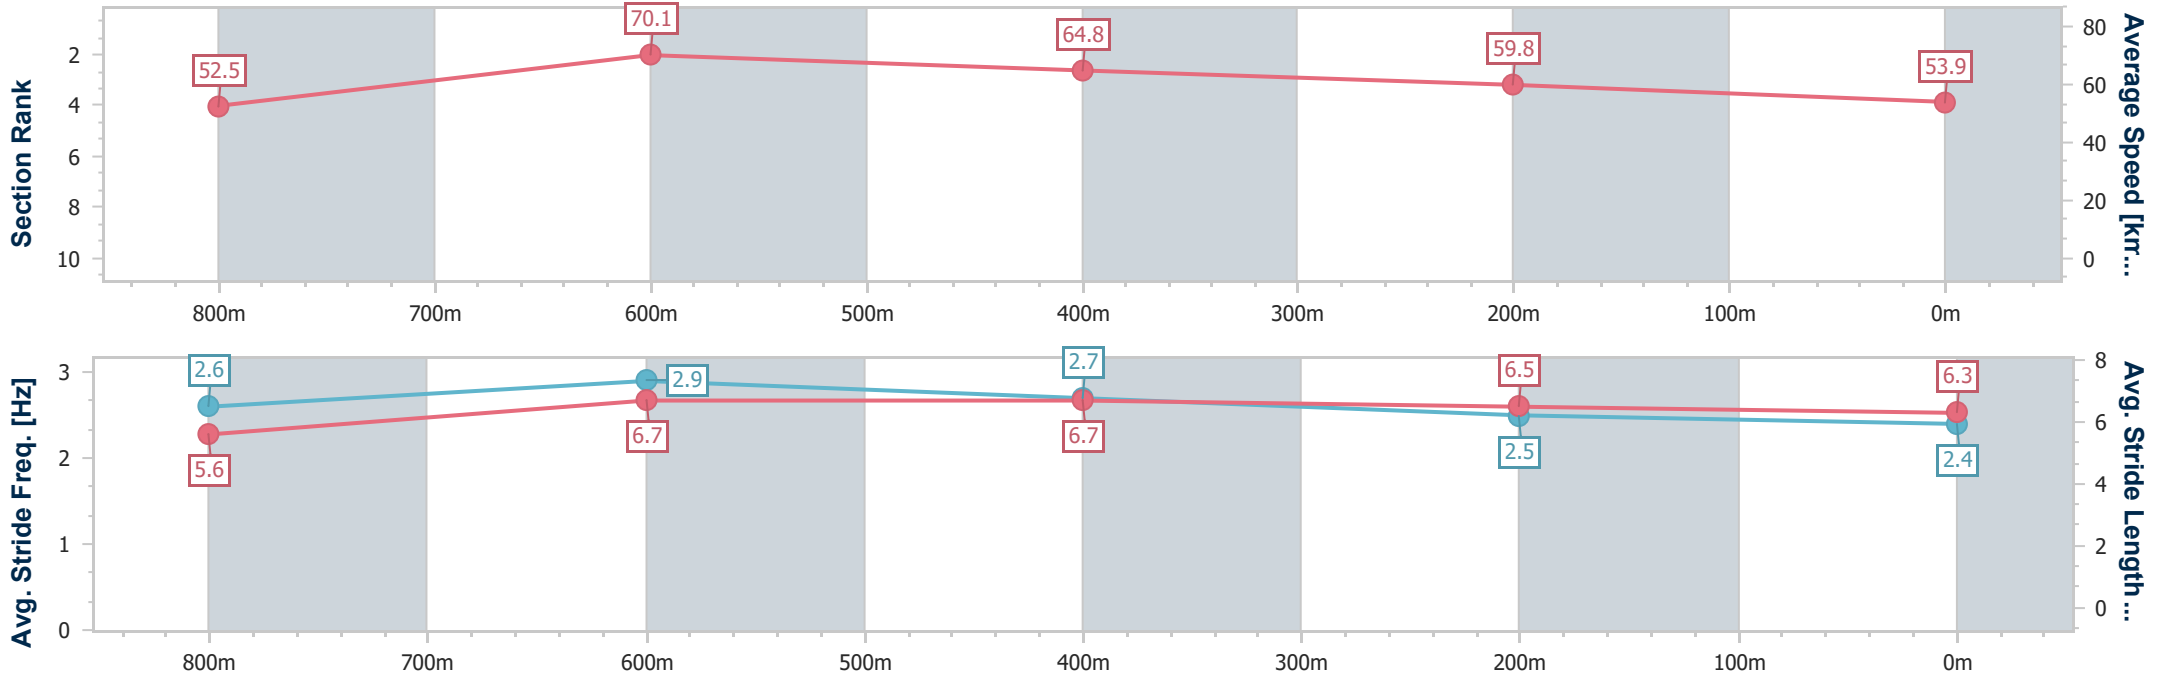

Horse/Jockey Name	Eartha
Final Rank	8
Fastest Section Time (Section)	0:10.26 (800m)
Top Speed [km/h] (Section)	71.0 (800m)
Race State	Finished

Ladbrokes Cannon Park QLD Professional
Race 1: ELDERS REAL ESTATE TABLELANDS Maiden
Handicap - 950m

19 February 2024 - 13:40

Track Rating: Heavy 8, Weather: Overcast, Rail Position: True

Section	Overall	800m	600m	400m	200m
Section Times	0:57.29 [8] (0:10.32)	0:46.97 [2] (0:10.26)	0:36.71 [2] (0:11.20)	0:25.51 [2] (0:12.16)	0:13.35 [5] (0:13.35)
Average Speed [km/h]	52.5	70.1	64.8	59.8	53.9
Top Speed [km/h]	69.1	71.0	68.6	60.8	58.3
Avg. Dist. to Rail [m]	4.2	2.9	1.9	2.7	2.9
Avg. Stride Freq. [Hz]	2.6	2.9	2.7	2.5	2.4
Avg. Stride Length [m]	5.6	6.7	6.7	6.5	6.3

- [ ] Ranking at each section and finish
- -.-.- No data available at this section
- NA No data available