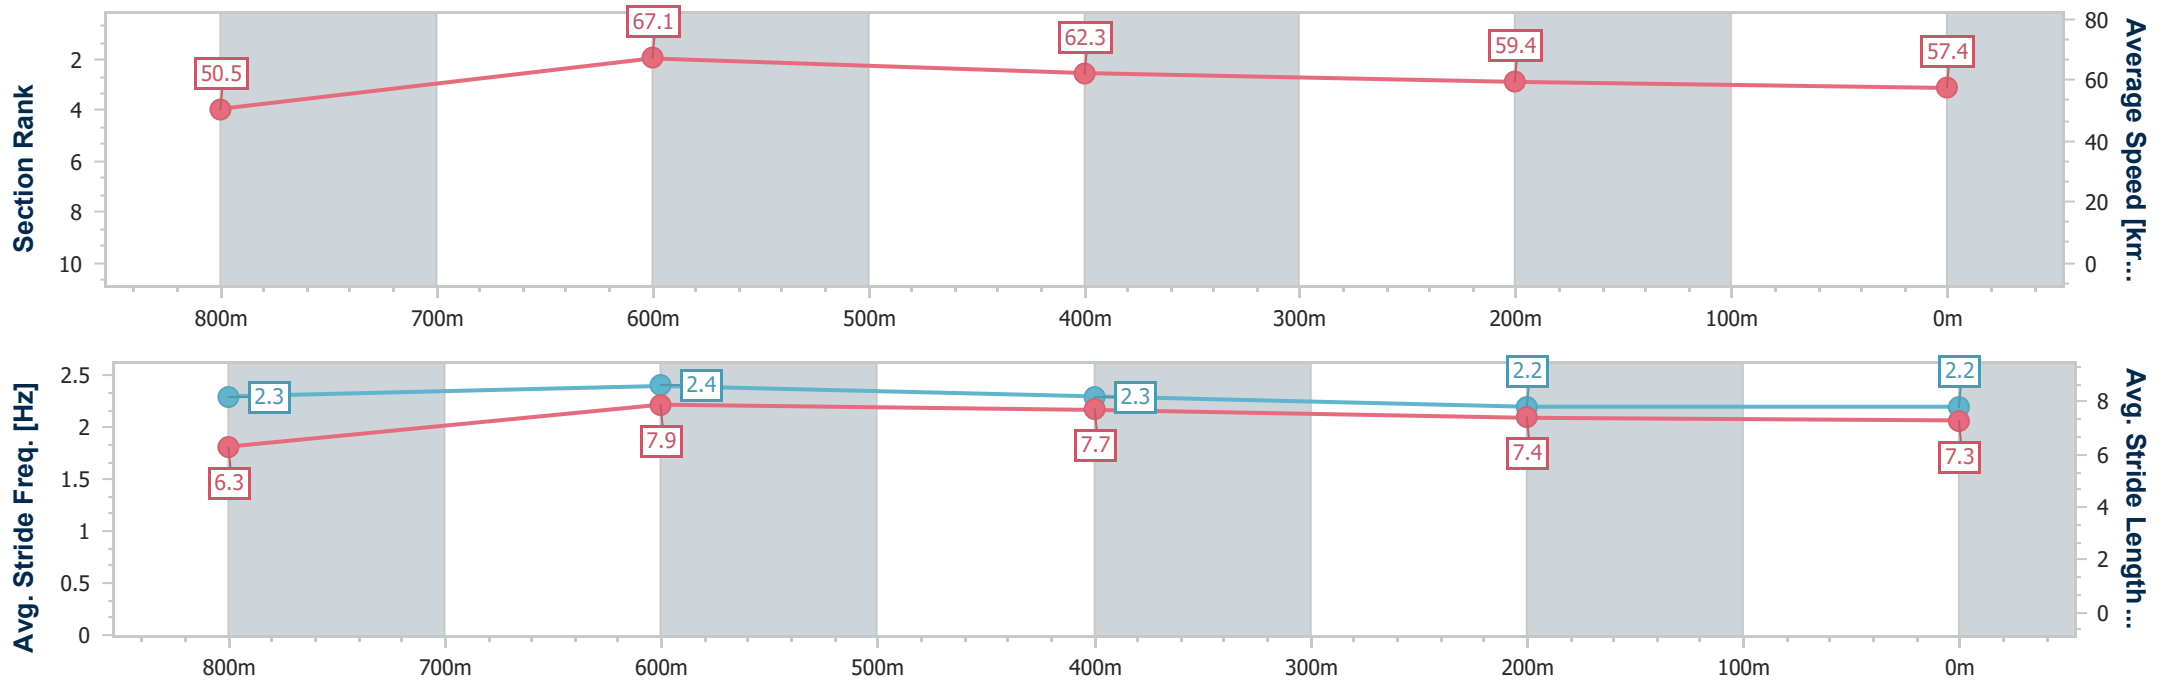

Ladbrokes Cannon Park QLD Professional
 Race 1: ELDERS REAL ESTATE TABLELANDS Maiden
 Handicap - 950m

19 February 2024 - 13:40

Track Rating: Heavy 8, Weather: Overcast, Rail Position: True

Section	Overall	800m	600m	400m	200m
Section Times	0:57.45 [9] (0:10.38)	0:47.07 [3] (0:10.23)	0:36.84 [3] (0:11.20)	0:25.64 [3] (0:12.34)	0:13.30 [8] (0:13.30)
Average Speed [km/h]	52.1	70.6	64.8	58.8	54.1
Top Speed [km/h]	70.6	71.3	68.1	60.8	57.5
Avg. Dist. to Rail [m]	11.6	5.1	1.5	4.6	6.4
Avg. Stride Freq. [Hz]	2.4	2.5	2.4	2.3	2.2
Avg. Stride Length [m]	5.8	7.4	7.6	7.3	6.9

- [] Ranking at each section and finish
- .-.- No data available at this section
- NA No data available

Horse/Jockey Name	It's Been A Trek
Final Rank	10
Fastest Section Time (Section)	0:10.72 (Overall)
Top Speed [km/h] (Section)	68.0 (800m)
Race State	Finished

Ladbrokes Cannon Park QLD Professional
 Race 1: ELDERS REAL ESTATE TABLELANDS Maiden
 Handicap - 950m

19 February 2024 - 13:40

Track Rating: Heavy 8, Weather: Overcast, Rail Position: True

Section	Overall	800m	600m	400m	200m
Section Times	0:57.85 [10] (0:10.72)	0:47.13 [9] (0:10.75)	0:36.38 [9] (0:11.62)	0:24.76 [9] (0:12.20)	0:12.56 [9] (0:12.56)
Average Speed [km/h]	50.5	67.1	62.3	59.4	57.4
Top Speed [km/h]	67.1	68.0	65.7	60.4	59.9
Avg. Dist. to Rail [m]	5.6	2.3	1.3	3.2	4.5
Avg. Stride Freq. [Hz]	2.3	2.4	2.3	2.2	2.2
Avg. Stride Length [m]	6.3	7.9	7.7	7.4	7.3