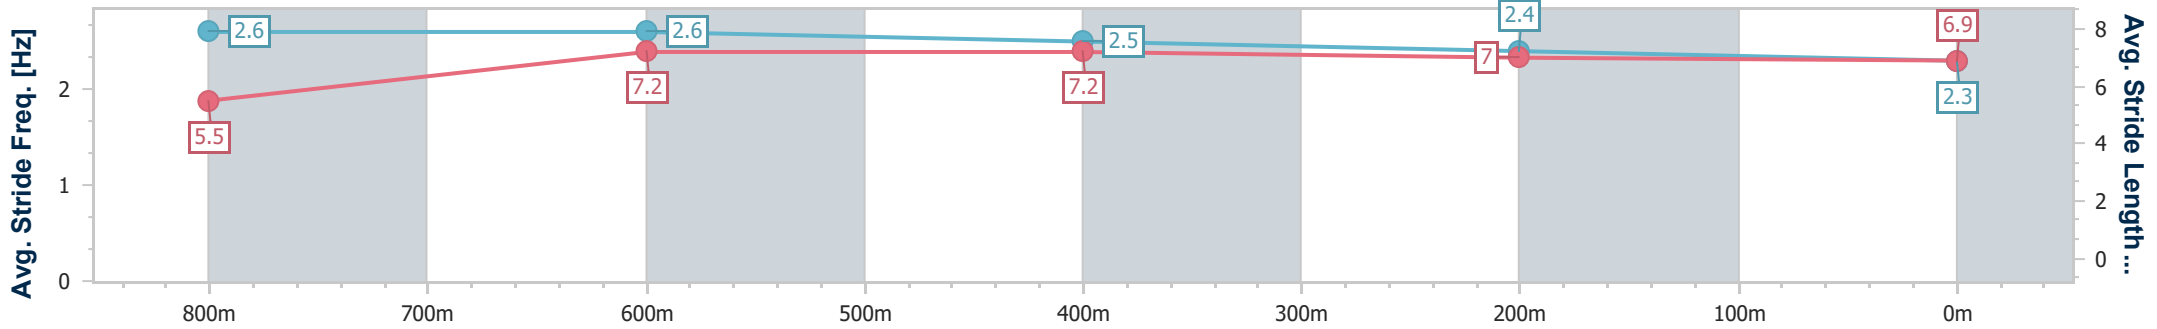

Horse/Jockey Name	Yanit
Final Rank	7
Fastest Section Time (Section)	0:10.40 (Overall)
Top Speed [km/h] (Section)	70.0 (800m)
Race State	Finished

Ladbroke's Cannon Park QLD Professional
Race 1: ELDERS REAL ESTATE TABLELANDS Maiden Handicap - 950m

19 February 2024 - 13:40

Track Rating: Heavy 8, Weather: Overcast, Rail Position: True

Section	Overall	800m	600m	400m	200m
Section Times	0:56.73 [7] (0:10.40)	0:46.33 [4] (0:10.44)	0:35.89 [5] (0:11.11)	0:24.78 [5] (0:12.15)	0:12.63 [7] (0:12.63)
Average Speed [km/h]	51.7	69.1	65.2	59.9	57.0
Top Speed [km/h]	69.1	70.0	68.0	60.8	60.5
Avg. Dist. to Rail [m]	1.9	0.5	1.1	3.2	3.2
Avg. Stride Freq. [Hz]	2.6	2.6	2.5	2.4	2.3
Avg. Stride Length [m]	5.5	7.2	7.2	7.0	6.9

- [ ] Ranking at each section and finish
- -.-.- No data available at this section
- NA No data available