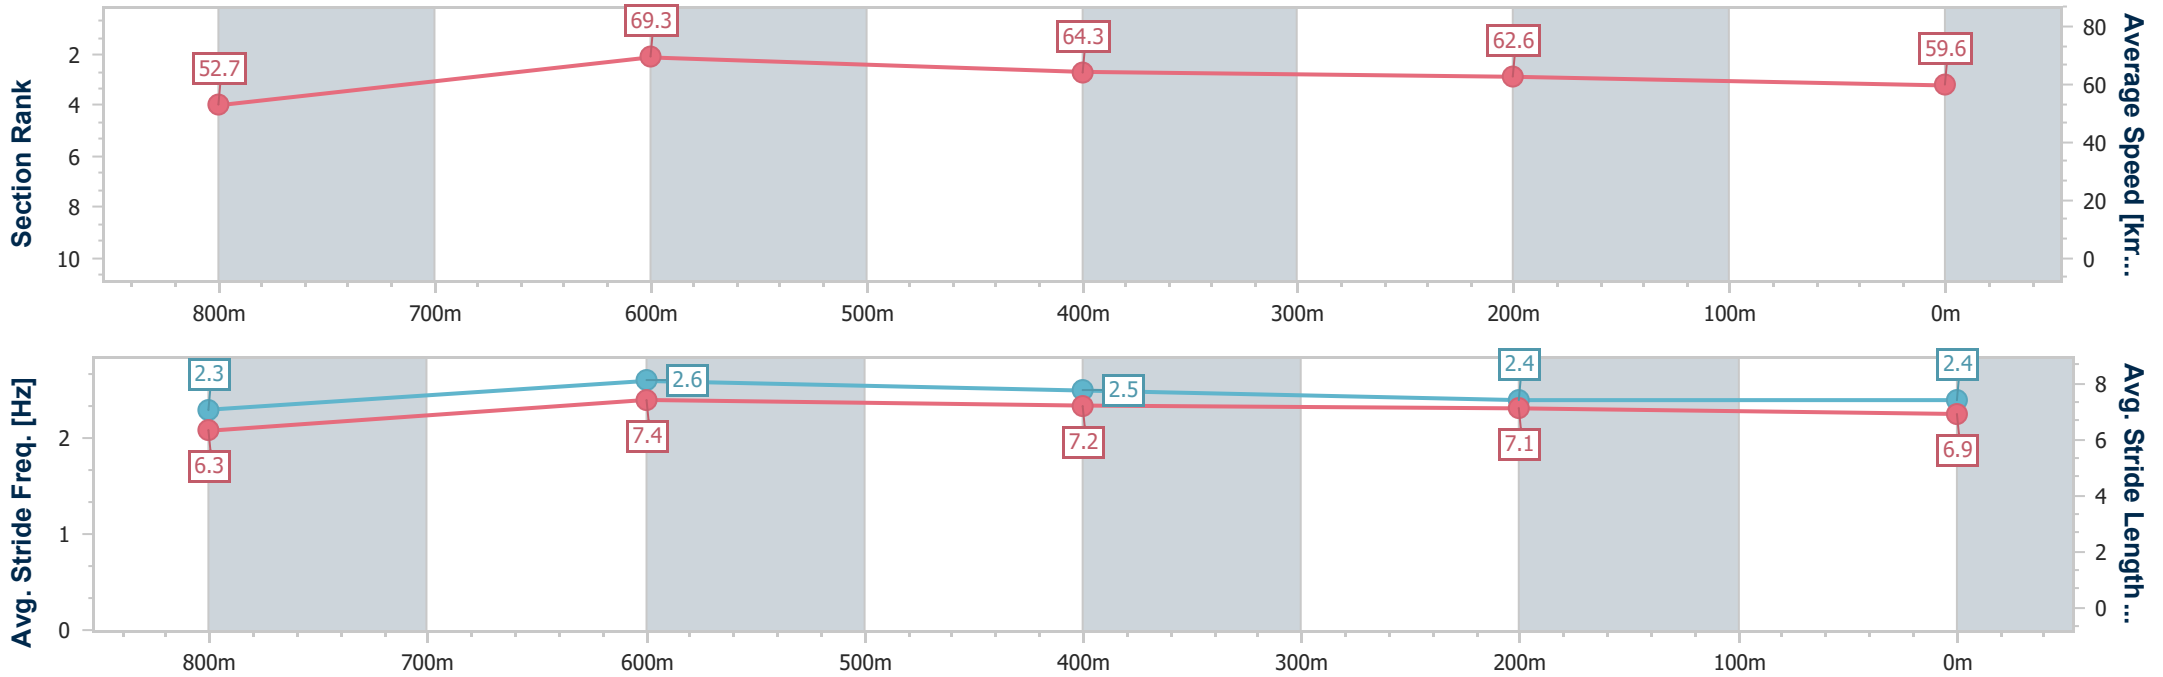

Horse/Jockey Name	Atomic Theory
Final Rank	2
Fastest Section Time (Section)	0:10.26 (Overall)
Top Speed [km/h] (Section)	71.3 (800m)
Race State	Finished

Ladbrokes Cannon Park QLD Professional
Race 1: ELDERS REAL ESTATE TABLELANDS Maiden
Handicap - 950m

19 February 2024 - 13:40

Track Rating: Heavy 8, Weather: Overcast, Rail Position: True

Section	Overall	800m	600m	400m	200m
Section Times	0:55.84 [2] (0:10.26)	0:45.58 [1] (0:10.40)	0:35.18 [4] (0:11.43)	0:23.75 [6] (0:11.69)	0:12.06 [3] (0:12.06)
Average Speed [km/h]	52.7	69.3	64.3	62.6	59.6
Top Speed [km/h]	70.5	71.3	66.8	63.9	62.6
Avg. Dist. to Rail [m]	10.9	7.0	4.2	5.8	8.5
Avg. Stride Freq. [Hz]	2.3	2.6	2.5	2.4	2.4
Avg. Stride Length [m]	6.3	7.4	7.2	7.1	6.9

- [ ] Ranking at each section and finish
- -.-.- No data available at this section
- NA No data available