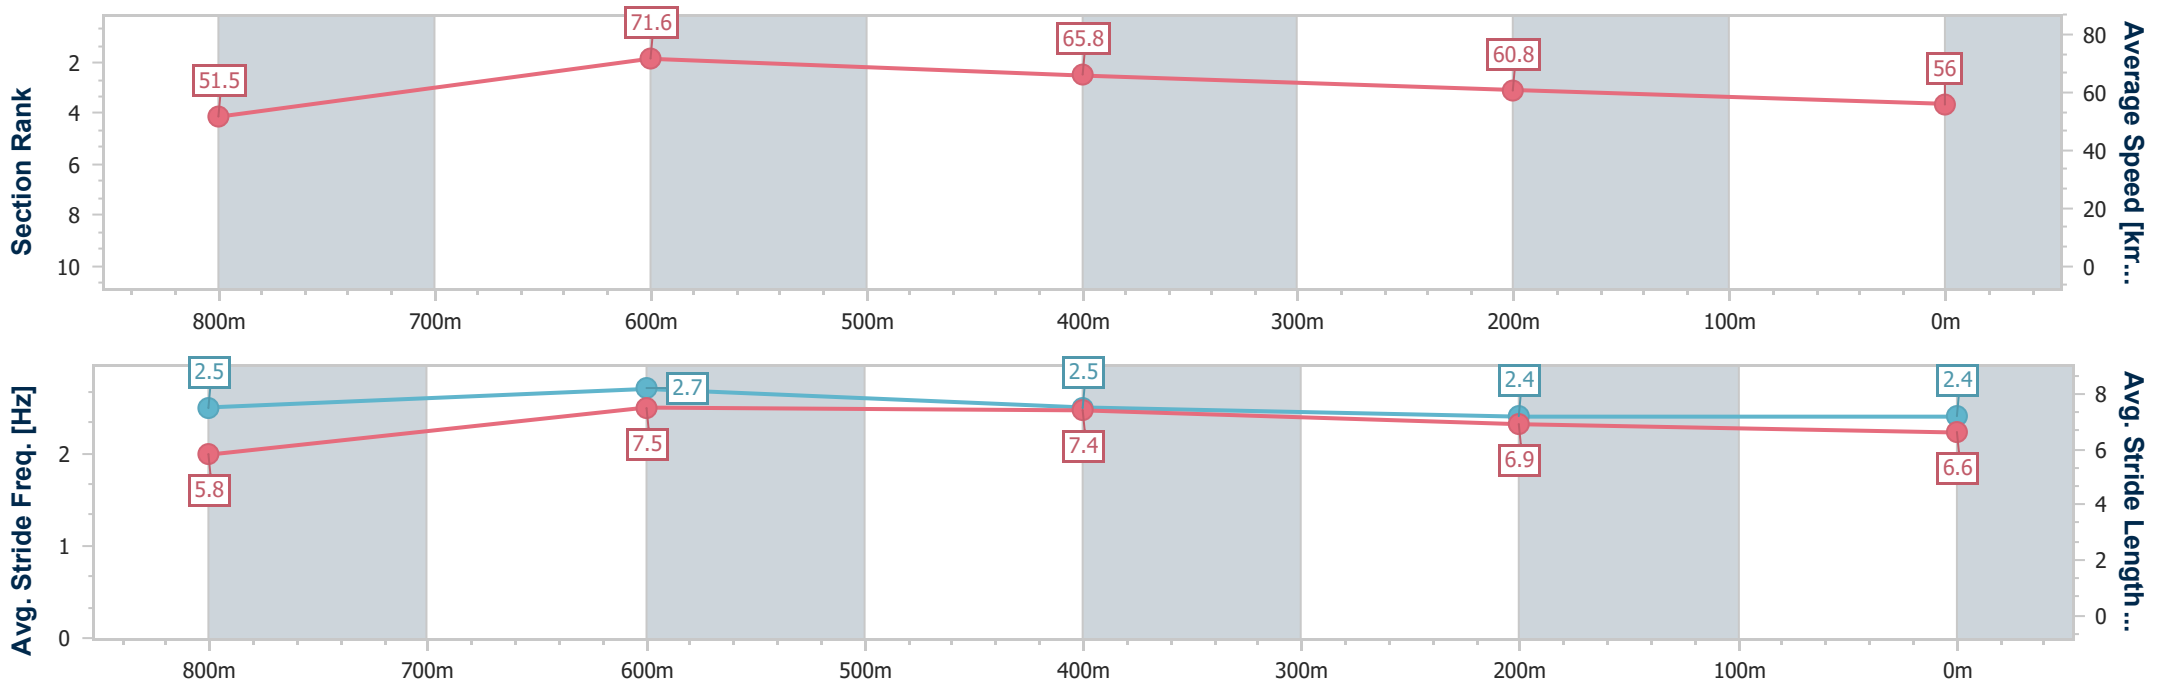

Horse/Jockey Name	Threebrothers
Final Rank	6
Fastest Section Time (Section)	0:10.02 (800m)
Top Speed [km/h] (Section)	71.3 (800m)
Race State	Finished

Ladbrokes Cannon Park QLD Professional
Race 1: ELDERS REAL ESTATE TABLELANDS Maiden
Handicap - 950m

19 February 2024 - 13:40

Track Rating: Heavy 8, Weather: Overcast, Rail Position: True

Section	Overall	800m	600m	400m	200m
Section Times	0:56.24 [6] (0:10.54)	0:45.70 [7] (0:10.02)	0:35.68 [1] (0:10.92)	0:24.76 [1] (0:11.90)	0:12.86 [1] (0:12.86)
Average Speed [km/h]	51.5	71.6	65.8	60.8	56.0
Top Speed [km/h]	70.2	71.3	69.4	62.2	59.8
Avg. Dist. to Rail [m]	3.0	1.5	0.5	2.5	3.6
Avg. Stride Freq. [Hz]	2.5	2.7	2.5	2.4	2.4
Avg. Stride Length [m]	5.8	7.5	7.4	6.9	6.6

- [ ] Ranking at each section and finish
- -.-.- No data available at this section
- NA No data available