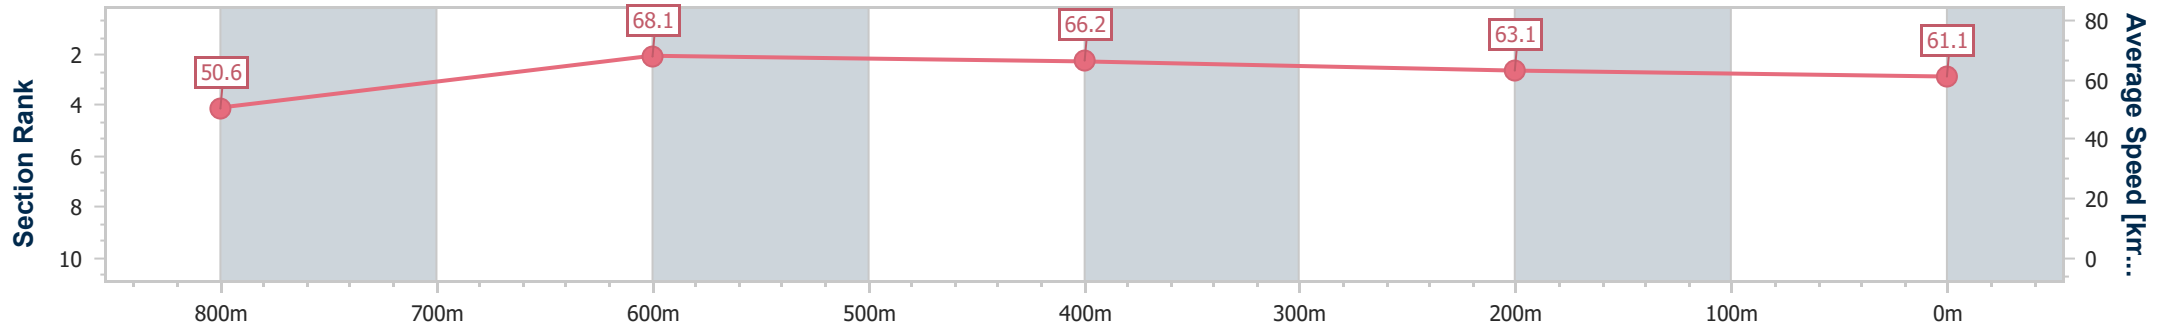

Horse/Jockey Name	Bradshaw
Final Rank	1
Fastest Section Time (Section)	0:10.57 (800m)
Top Speed [km/h] (Section)	69.6 (800m)
Race State	Finished

Ladbrokes Cannon Park QLD Professional
Race 1: ELDERS REAL ESTATE TABLELANDS Maiden Handicap - 950m

19 February 2024 - 13:40

Track Rating: Heavy 8, Weather: Overcast, Rail Position: True

Section	Overall	800m	600m	400m	200m
Section Times	0:55.62 [1] (0:10.70)	0:44.92 [8] (0:10.57)	0:34.35 [8] (0:10.96)	0:23.39 [7] (0:11.60)	0:11.79 [4] (0:11.79)
Average Speed [km/h]	50.6	68.1	66.2	63.1	61.1
Top Speed [km/h]	68.7	69.6	68.0	64.3	64.0
Avg. Dist. to Rail [m]	2.6	0.6	1.5	7.7	10.4
Avg. Stride Freq. [Hz]	2.5	2.5	2.5	2.5	2.5
Avg. Stride Length [m]	5.7	7.4	7.5	7.1	6.9

- [ ] Ranking at each section and finish
- -.-.- No data available at this section
- NA No data available