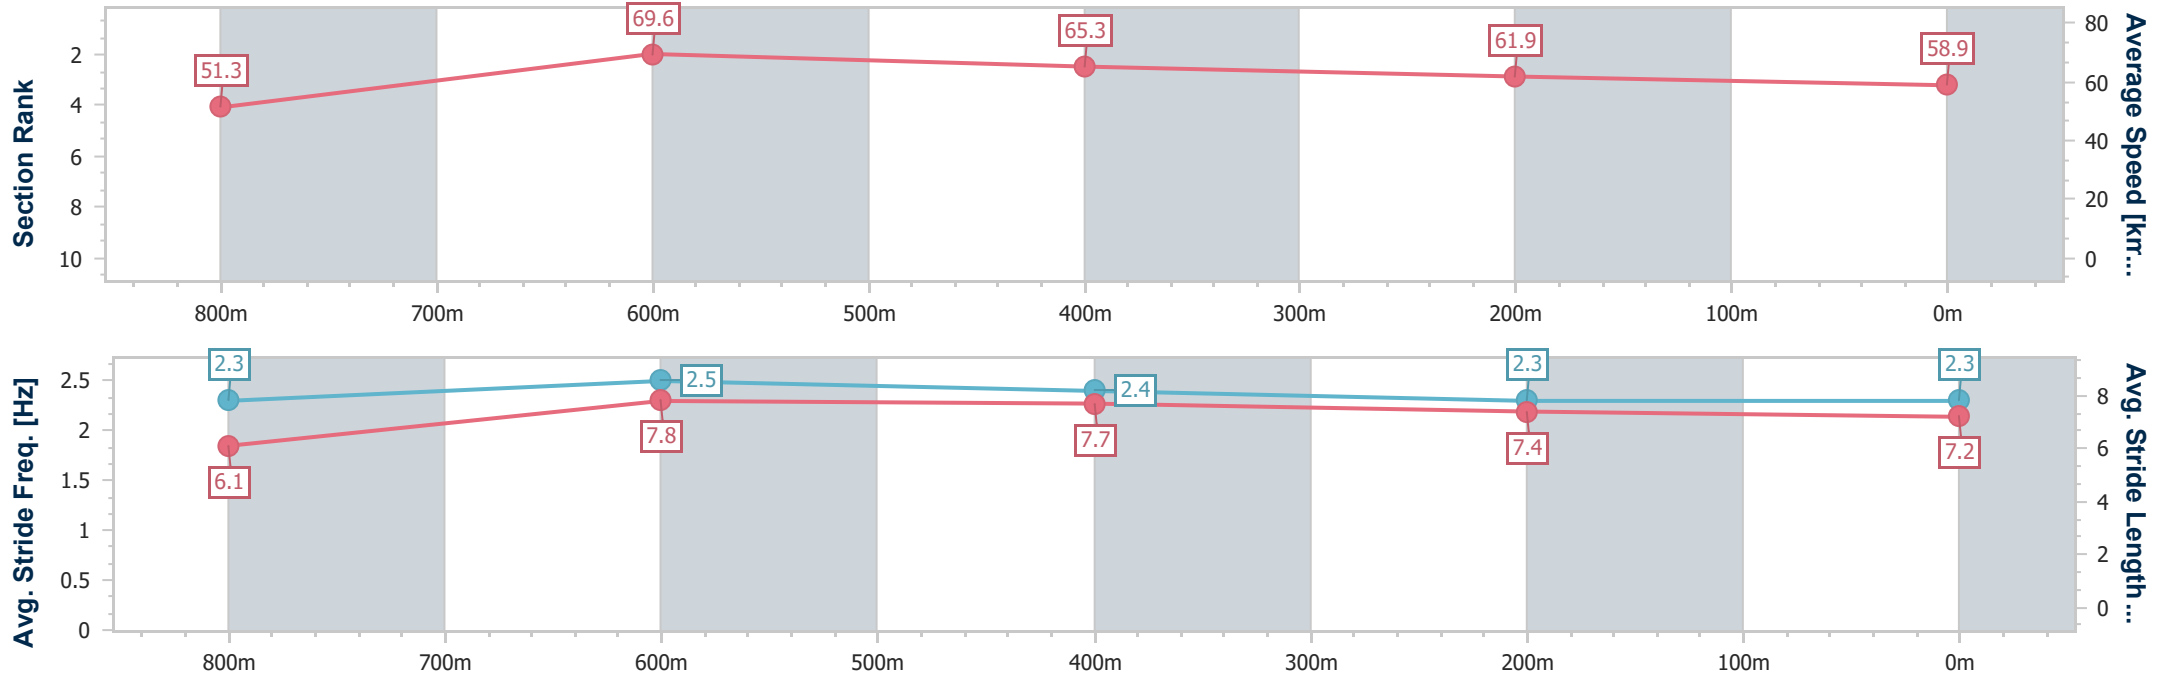

Horse/Jockey Name	He Can Jaja
Final Rank	4
Fastest Section Time (Section)	0:10.35 (800m)
Top Speed [km/h] (Section)	70.6 (800m)
Race State	Finished

Ladbrokes Cannon Park QLD Professional
Race 1: ELDERS REAL ESTATE TABLELANDS Maiden
Handicap - 950m

19 February 2024 - 13:40

Track Rating: Heavy 8, Weather: Overcast, Rail Position: True

Section	Overall	800m	600m	400m	200m
Section Times	0:55.91 [4] (0:10.53)	0:45.38 [6] (0:10.35)	0:35.03 [6] (0:11.04)	0:23.99 [4] (0:11.76)	0:12.23 [2] (0:12.23)
Average Speed [km/h]	51.3	69.6	65.3	61.9	58.9
Top Speed [km/h]	69.9	70.6	67.9	63.2	61.9
Avg. Dist. to Rail [m]	5.2	1.9	0.9	4.8	5.5
Avg. Stride Freq. [Hz]	2.3	2.5	2.4	2.3	2.3
Avg. Stride Length [m]	6.1	7.8	7.7	7.4	7.2

- [ ] Ranking at each section and finish
- -.-.- No data available at this section
- NA No data available