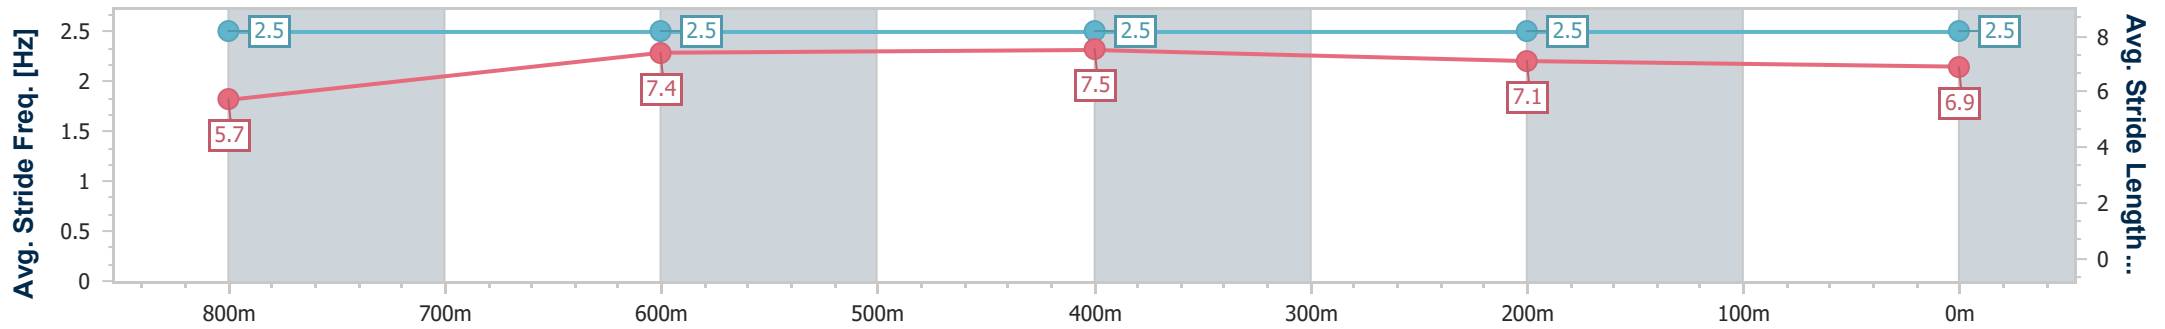

Horse/Jockey Name	Bradshaw
Final Rank	1
Fastest Section Time (Section)	0:10.57 (800m)
Top Speed [km/h] (Section)	69.6 (800m)
Race State	Finished

Ladbrokes Cannon Park QLD Professional
Race 1: ELDERS REAL ESTATE TABLELANDS Maiden Handicap - 950m

19 February 2024 - 13:40

Track Rating: Heavy 8, Weather: Overcast, Rail Position: True

Section	Overall	800m	600m	400m	200m
Section Times	0:55.62 [1] (0:10.70)	0:44.92 [8] (0:10.57)	0:34.35 [8] (0:10.96)	0:23.39 [7] (0:11.60)	0:11.79 [4] (0:11.79)
Average Speed [km/h]	50.6	68.1	66.2	63.1	61.1
Top Speed [km/h]	68.7	69.6	68.0	64.3	64.0
Avg. Dist. to Rail [m]	2.6	0.6	1.5	7.7	10.4
Avg. Stride Freq. [Hz]	2.5	2.5	2.5	2.5	2.5
Avg. Stride Length [m]	5.7	7.4	7.5	7.1	6.9

- [ ] Ranking at each section and finish
- -.-.- No data available at this section
- NA No data available