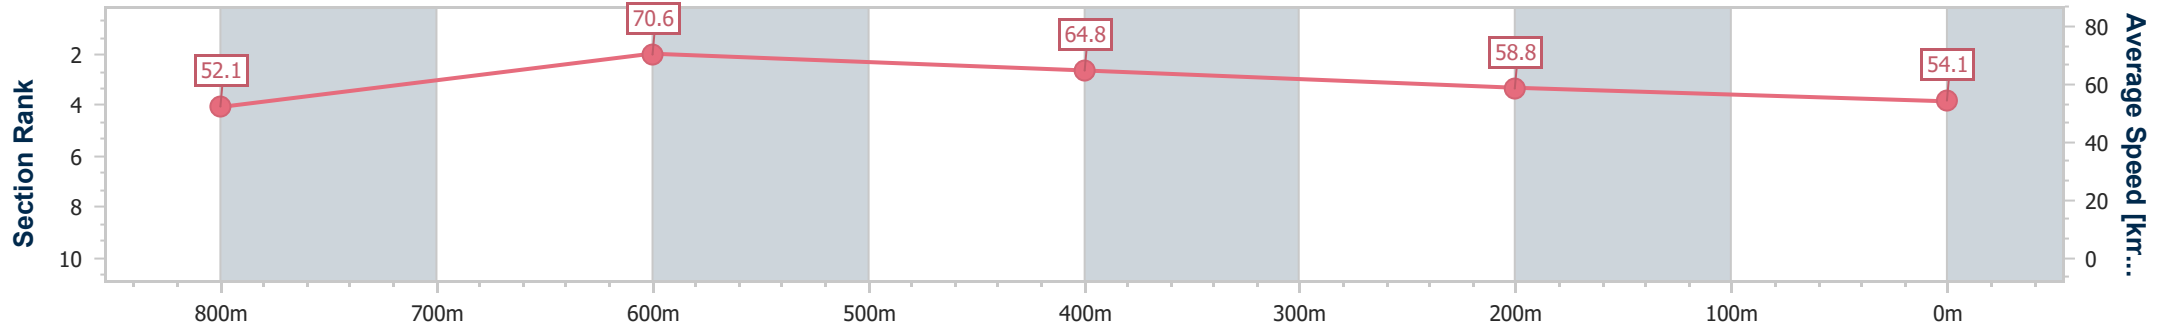

Horse/Jockey Name	Hubble Ultra
Final Rank	9
Fastest Section Time (Section)	0:10.23 (800m)
Top Speed [km/h] (Section)	71.3 (800m)
Race State	Finished

Ladbrokes Cannon Park QLD Professional
Race 1: ELDERS REAL ESTATE TABLELANDS Maiden
Handicap - 950m

19 February 2024 - 13:40

Track Rating: Heavy 8, Weather: Overcast, Rail Position: True

Section	Overall	800m	600m	400m	200m
Section Times	0:57.45 [9] (0:10.38)	0:47.07 [3] (0:10.23)	0:36.84 [3] (0:11.20)	0:25.64 [3] (0:12.34)	0:13.30 [8] (0:13.30)
Average Speed [km/h]	52.1	70.6	64.8	58.8	54.1
Top Speed [km/h]	70.6	71.3	68.1	60.8	57.5
Avg. Dist. to Rail [m]	11.6	5.1	1.5	4.6	6.4
Avg. Stride Freq. [Hz]	2.4	2.5	2.4	2.3	2.2
Avg. Stride Length [m]	5.8	7.4	7.6	7.3	6.9

- [ ] Ranking at each section and finish
- -.-.- No data available at this section
- NA No data available