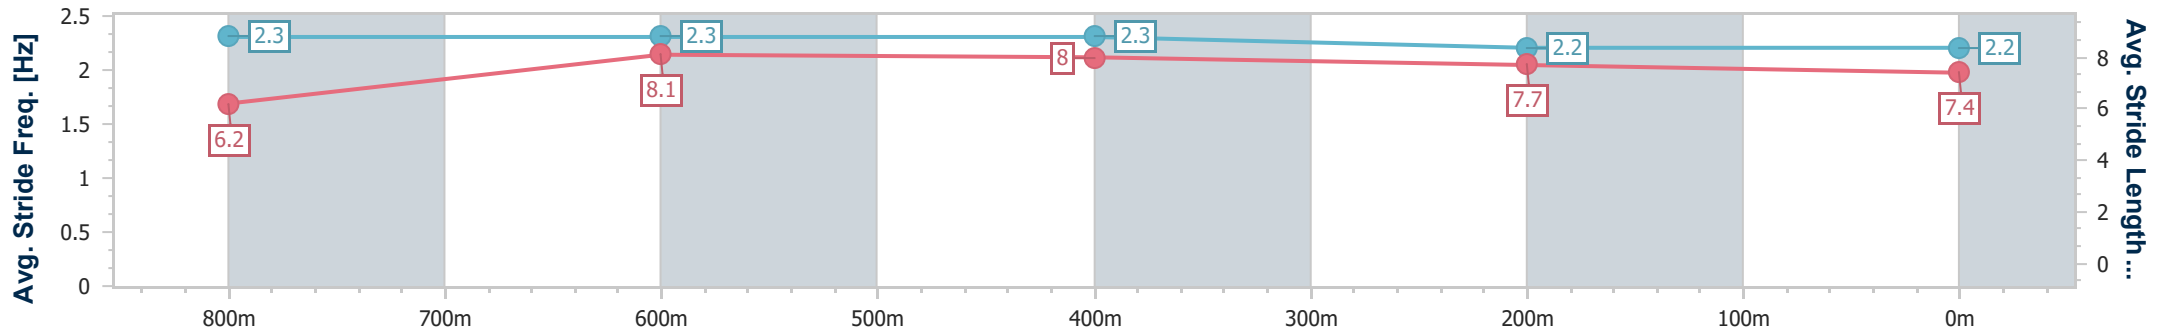

Horse/Jockey Name	November Rhythm
Final Rank	5
Fastest Section Time (Section)	0:10.52 (Overall)
Top Speed [km/h] (Section)	68.9 (Overall)
Race State	Finished

Ladbrokes Cannon Park QLD Professional
Race 1: ELDERS REAL ESTATE TABLELANDS Maiden
Handicap - 950m

19 February 2024 - 13:40

Track Rating: Heavy 8, Weather: Overcast, Rail Position: True

Section	Overall	800m	600m	400m	200m
Section Times	0:56.17 [5] (0:10.52)	0:45.65 [5] (0:10.58)	0:35.07 [7] (0:11.15)	0:23.92 [8] (0:11.77)	0:12.15 [6] (0:12.15)
Average Speed [km/h]	51.4	67.9	65.3	62.2	59.2
Top Speed [km/h]	68.9	68.7	67.6	63.6	61.6
Avg. Dist. to Rail [m]	3.1	0.2	1.6	6.3	4.9
Avg. Stride Freq. [Hz]	2.3	2.3	2.3	2.2	2.2
Avg. Stride Length [m]	6.2	8.1	8.0	7.7	7.4

- [ ] Ranking at each section and finish
- -.-.- No data available at this section
- NA No data available