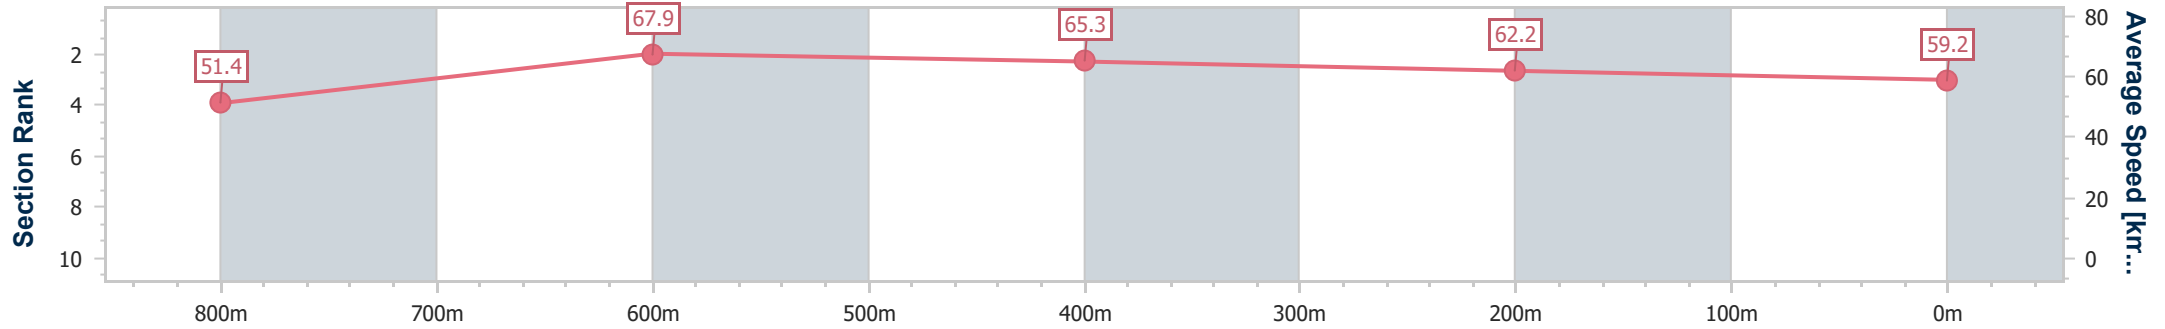

Horse/Jockey Name	November Rhythm
Final Rank	5
Fastest Section Time (Section)	0:10.52 (Overall)
Top Speed [km/h] (Section)	68.9 (Overall)
Race State	Finished

Ladbrokes Cannon Park QLD Professional
Race 1: ELDERS REAL ESTATE TABLELANDS Maiden
Handicap - 950m

19 February 2024 - 13:40

Track Rating: Heavy 8, Weather: Overcast, Rail Position: True

Section	Overall	800m	600m	400m	200m
Section Times	0:56.17 [5] (0:10.52)	0:45.65 [5] (0:10.58)	0:35.07 [7] (0:11.15)	0:23.92 [8] (0:11.77)	0:12.15 [6] (0:12.15)
Average Speed [km/h]	51.4	67.9	65.3	62.2	59.2
Top Speed [km/h]	68.9	68.7	67.6	63.6	61.6
Avg. Dist. to Rail [m]	3.1	0.2	1.6	6.3	4.9
Avg. Stride Freq. [Hz]	2.3	2.3	2.3	2.2	2.2
Avg. Stride Length [m]	6.2	8.1	8.0	7.7	7.4

- [ ] Ranking at each section and finish
- -.-.- No data available at this section
- NA No data available