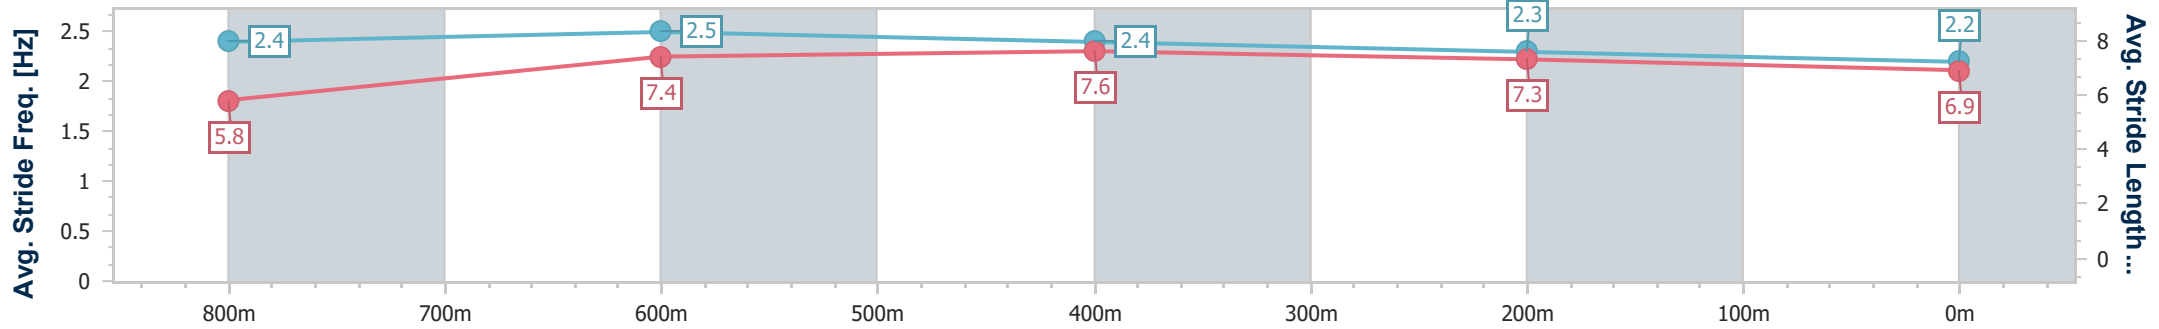

Horse/Jockey Name	Hubble Ultra
Final Rank	9
Fastest Section Time (Section)	0:10.23 (800m)
Top Speed [km/h] (Section)	71.3 (800m)
Race State	Finished

Ladbrokes Cannon Park QLD Professional
Race 1: ELDERS REAL ESTATE TABLELANDS Maiden
Handicap - 950m

19 February 2024 - 13:40

Track Rating: Heavy 8, Weather: Overcast, Rail Position: True

Section	Overall	800m	600m	400m	200m
Section Times	0:57.45 [9] (0:10.38)	0:47.07 [3] (0:10.23)	0:36.84 [3] (0:11.20)	0:25.64 [3] (0:12.34)	0:13.30 [8] (0:13.30)
Average Speed [km/h]	52.1	70.6	64.8	58.8	54.1
Top Speed [km/h]	70.6	71.3	68.1	60.8	57.5
Avg. Dist. to Rail [m]	11.6	5.1	1.5	4.6	6.4
Avg. Stride Freq. [Hz]	2.4	2.5	2.4	2.3	2.2
Avg. Stride Length [m]	5.8	7.4	7.6	7.3	6.9

- [ ] Ranking at each section and finish
- -.-.- No data available at this section
- NA No data available