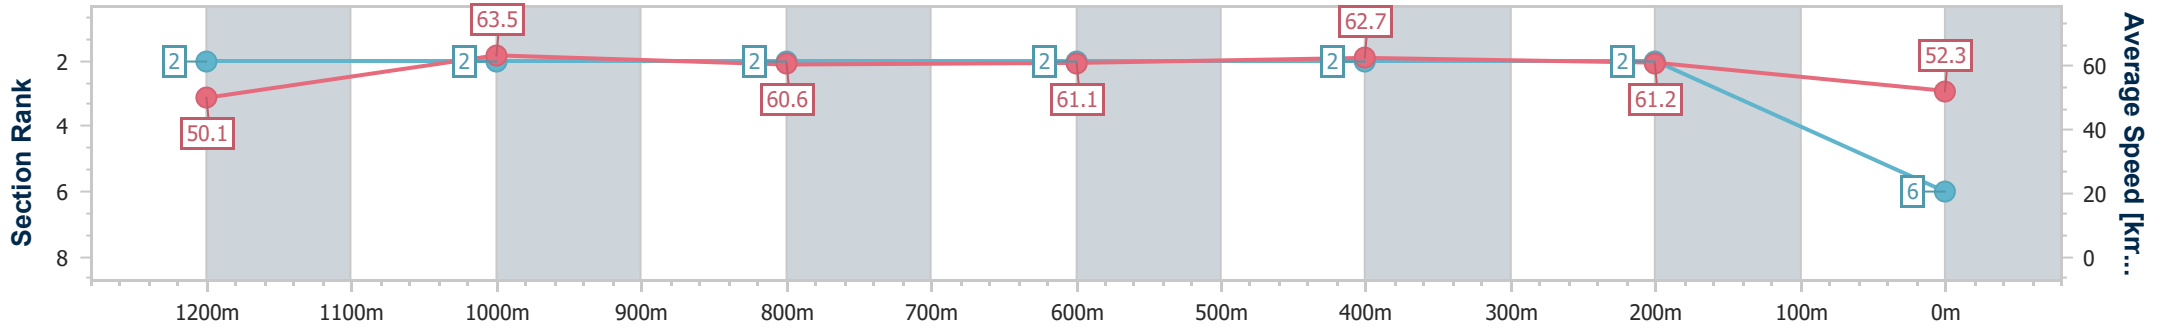

Ladbrokes Cannon Park QLD Professional
Race 4: FRED WIELAND RACING BENCHMARK 65 Handicap - 1400m

19 February 2024 - 15:30

Track Rating: Heavy 8, Weather: Overcast, Rail Position: True

Section	Overall	1200m	1000m	800m	600m	400m	200m
Section Times	1:25.32 [5] (0:14.77)	1:10.55 [4] (0:10.95)	0:59.60 [3] (0:11.69)	0:47.91 [3] (0:11.84)	0:36.07 [3] (0:11.63)	0:24.44 [3] (0:12.06)	0:12.38 [5] (0:12.38)
Average Speed [km/h]	48.7	64.3	60.3	60.9	63.0	60.9	58.1
Top Speed [km/h]	66.3	66.4	62.5	62.1	64.6	61.4	60.7
Avg. Dist. to Rail [m]	7.9	6.4	3.0	0.6	2.5	7.8	5.8
Avg. Stride Freq. [Hz]	2.3	2.4	2.4	2.4	2.4	2.4	2.4
Avg. Stride Length [m]	5.8	7.3	7.0	7.1	7.2	7.0	6.8

- [] Ranking at each section and finish
- .-.- No data available at this section
- NA No data available

Horse/Jockey Name	Single Honor
Final Rank	6
Fastest Section Time (Section)	0:11.20 (1200m)
Top Speed [km/h] (Section)	64.7 (Overall)
Race State	Finished

Ladbrokes Cannon Park QLD Professional
Race 4: FRED WIELAND RACING BENCHMARK 65 Handicap - 1400m

19 February 2024 - 15:30

Track Rating: Heavy 8, Weather: Overcast, Rail Position: True

Section	Overall	1200m	1000m	800m	600m	400m	200m
Section Times	1:26.40 [6] (0:14.43)	1:11.97 [2] (0:11.20)	1:00.77 [2] (0:11.63)	0:49.14 [2] (0:11.78)	0:37.36 [2] (0:11.66)	0:25.70 [2] (0:11.94)	0:13.76 [2] (0:13.76)
Average Speed [km/h]	50.1	63.5	60.6	61.1	62.7	61.2	52.3
Top Speed [km/h]	64.7	64.1	62.2	62.8	63.8	62.6	58.9
Avg. Dist. to Rail [m]	3.5	3.1	2.6	1.7	2.2	5.5	5.0
Avg. Stride Freq. [Hz]	2.2	2.3	2.2	2.2	2.3	2.3	2.1
Avg. Stride Length [m]	6.2	7.8	7.5	7.6	7.6	7.5	7.0