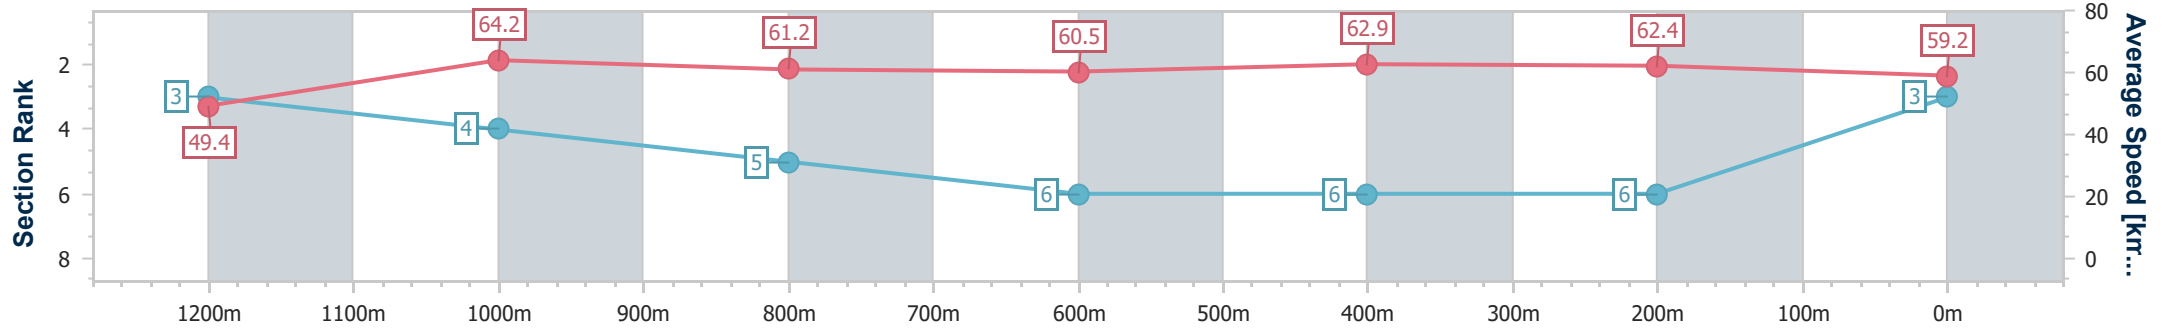

Horse/Jockey Name	Invincible Bay
Final Rank	3
Fastest Section Time (Section)	0:11.13 (1200m)
Top Speed [km/h] (Section)	65.6 (Overall)
Race State	Finished

Ladbrokes Cannon Park QLD Professional
Race 4: FRED WIELAND RACING BENCHMARK 65 Handicap - 1400m

19 February 2024 - 15:30

Track Rating: Heavy 8, Weather: Overcast, Rail Position: True

Section	Overall	1200m	1000m	800m	600m	400m	200m
Section Times	1:25.17 [3] (0:14.60)	1:10.57 [3] (0:11.13)	0:59.44 [4] (0:11.79)	0:47.65 [5] (0:11.90)	0:35.75 [6] (0:11.80)	0:23.95 [6] (0:11.79)	0:12.16 [6] (0:12.16)
Average Speed [km/h]	49.4	64.2	61.2	60.5	62.9	62.4	59.2
Top Speed [km/h]	65.6	65.0	64.0	62.0	64.5	64.1	61.1
Avg. Dist. to Rail [m]	3.8	2.7	2.2	3.9	4.7	8.2	6.7
Avg. Stride Freq. [Hz]	2.3	2.4	2.3	2.3	2.4	2.4	2.3
Avg. Stride Length [m]	6.0	7.4	7.3	7.4	7.4	7.3	7.2

- [ ] Ranking at each section and finish
- -.-.- No data available at this section
- NA No data available