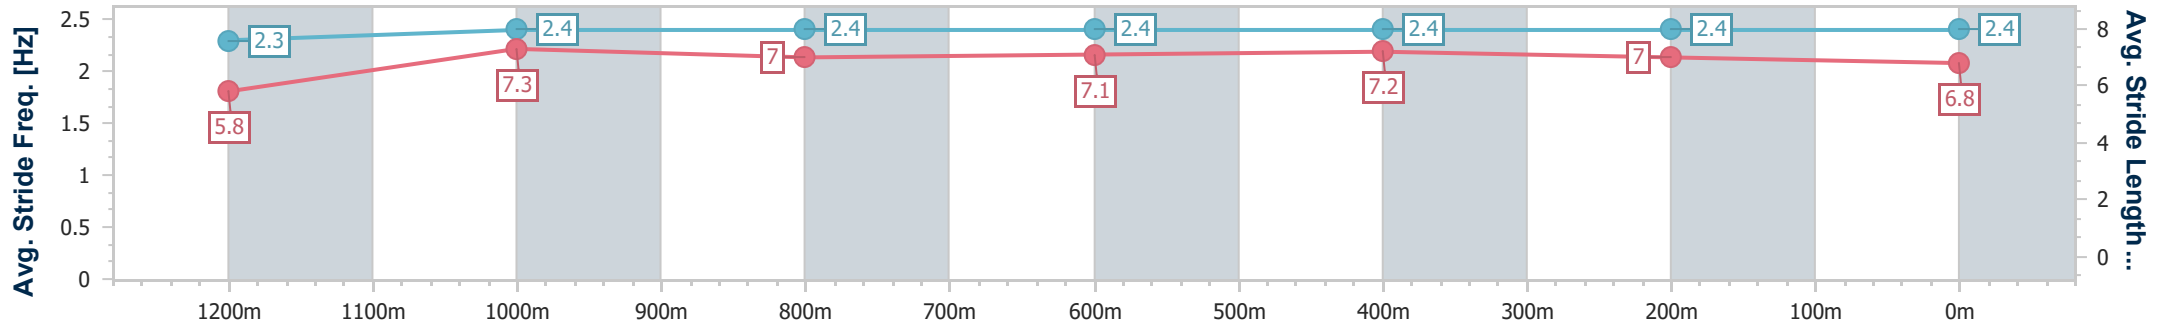

Horse/Jockey Name	Tavistee
Final Rank	5
Fastest Section Time (Section)	0:10.95 (1200m)
Top Speed [km/h] (Section)	66.4 (1200m)
Race State	Finished

Ladbrokes Cannon Park QLD Professional
Race 4: FRED WIELAND RACING BENCHMARK 65 Handicap - 1400m

19 February 2024 - 15:30

Track Rating: Heavy 8, Weather: Overcast, Rail Position: True

Section	Overall	1200m	1000m	800m	600m	400m	200m
Section Times	1:25.32 [5] (0:14.77)	1:10.55 [4] (0:10.95)	0:59.60 [3] (0:11.69)	0:47.91 [3] (0:11.84)	0:36.07 [3] (0:11.63)	0:24.44 [3] (0:12.06)	0:12.38 [5] (0:12.38)
Average Speed [km/h]	48.7	64.3	60.3	60.9	63.0	60.9	58.1
Top Speed [km/h]	66.3	66.4	62.5	62.1	64.6	61.4	60.7
Avg. Dist. to Rail [m]	7.9	6.4	3.0	0.6	2.5	7.8	5.8
Avg. Stride Freq. [Hz]	2.3	2.4	2.4	2.4	2.4	2.4	2.4
Avg. Stride Length [m]	5.8	7.3	7.0	7.1	7.2	7.0	6.8

- [ ] Ranking at each section and finish
- -.-.- No data available at this section
- NA No data available