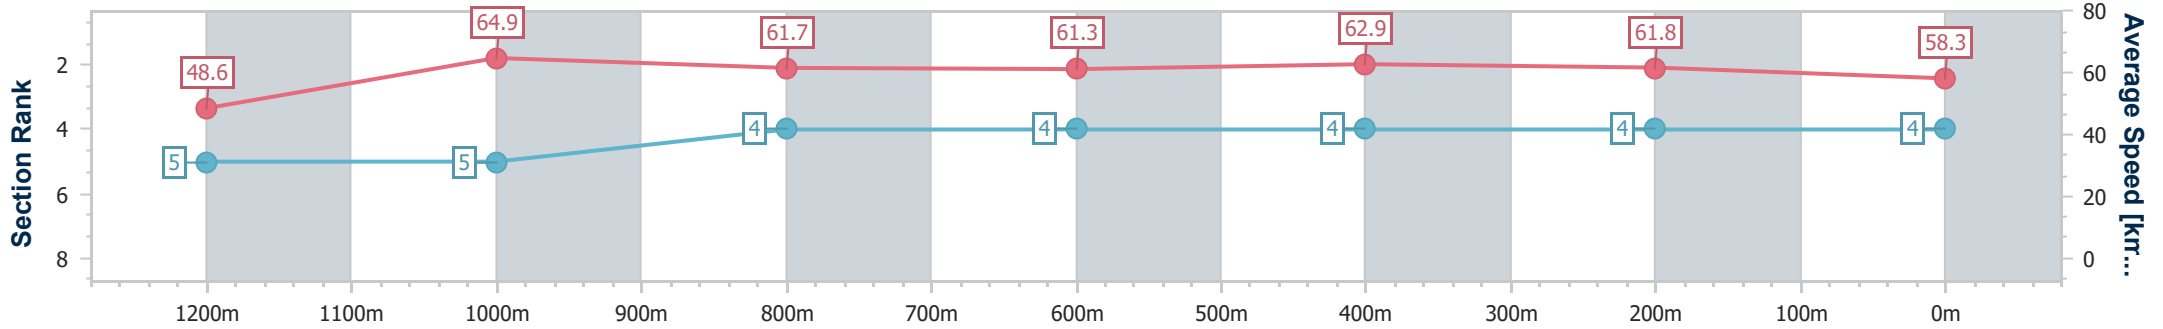

Horse/Jockey Name	Medal
Final Rank	4
Fastest Section Time (Section)	0:11.01 (1200m)
Top Speed [km/h] (Section)	65.8 (Overall)
Race State	Finished

Ladbrokes Cannon Park QLD Professional
Race 4: FRED WIELAND RACING BENCHMARK 65 Handicap - 1400m

19 February 2024 - 15:30

Track Rating: Heavy 8, Weather: Overcast, Rail Position: True

Section	Overall	1200m	1000m	800m	600m	400m	200m
Section Times	1:25.22 [4] (0:14.83)	1:10.39 [5] (0:11.01)	0:59.38 [5] (0:11.65)	0:47.73 [4] (0:11.77)	0:35.96 [4] (0:11.76)	0:24.20 [4] (0:11.89)	0:12.31 [4] (0:12.31)
Average Speed [km/h]	48.6	64.9	61.7	61.3	62.9	61.8	58.3
Top Speed [km/h]	65.8	65.7	63.7	62.9	63.6	63.1	61.1
Avg. Dist. to Rail [m]	4.1	1.7	1.9	3.9	4.3	8.3	7.0
Avg. Stride Freq. [Hz]	2.3	2.4	2.3	2.3	2.3	2.4	2.3
Avg. Stride Length [m]	6.0	7.6	7.4	7.4	7.5	7.3	7.0

- [ ] Ranking at each section and finish
- -.-.- No data available at this section
- NA No data available