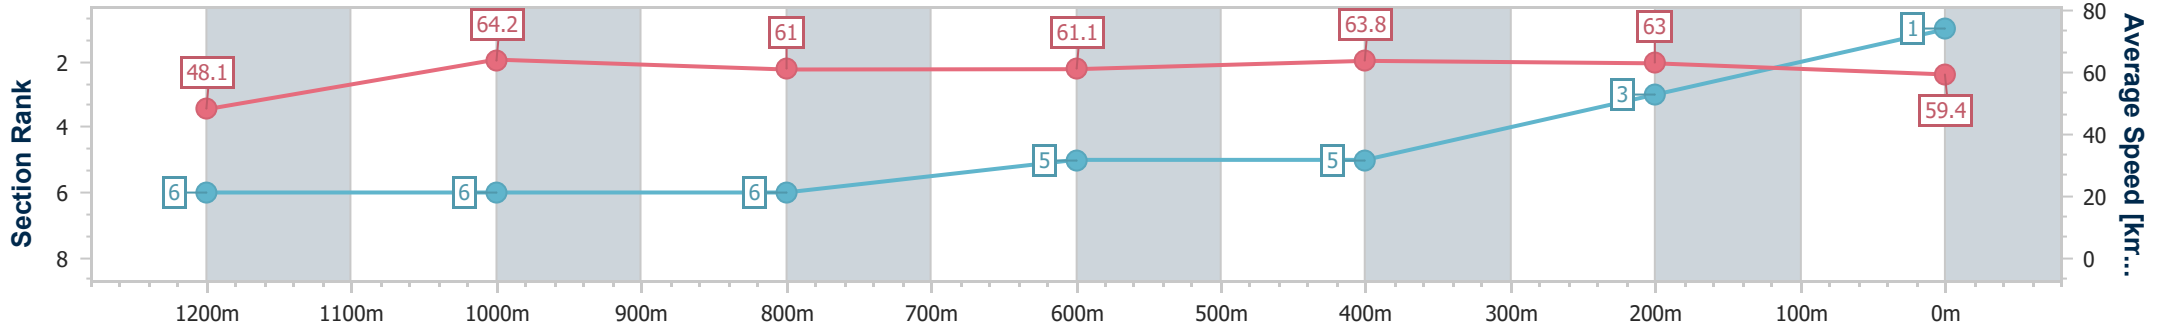

19 February 2024 - 15:30

Track Rating: Heavy 8, Weather: Overcast, Rail Position: True

Section	Overall	1200m	1000m	800m	600m	400m	200m
Section Times	1:24.78 [1] (0:14.96)	1:09.82 [6] (0:11.04)	0:58.78 [6] (0:11.64)	0:47.14 [6] (0:11.76)	0:35.38 [5] (0:11.64)	0:23.74 [5] (0:11.62)	0:12.12 [3] (0:12.12)
Average Speed [km/h]	48.1	64.2	61.0	61.1	63.8	63.0	59.4
Top Speed [km/h]	66.5	66.2	64.9	62.5	64.5	64.9	62.7
Avg. Dist. to Rail [m]	5.4	4.7	2.5	1.6	4.2	7.2	6.3
Avg. Stride Freq. [Hz]	2.2	2.3	2.3	2.3	2.4	2.4	2.4
Avg. Stride Length [m]	6.0	7.6	7.4	7.4	7.4	7.2	7.0