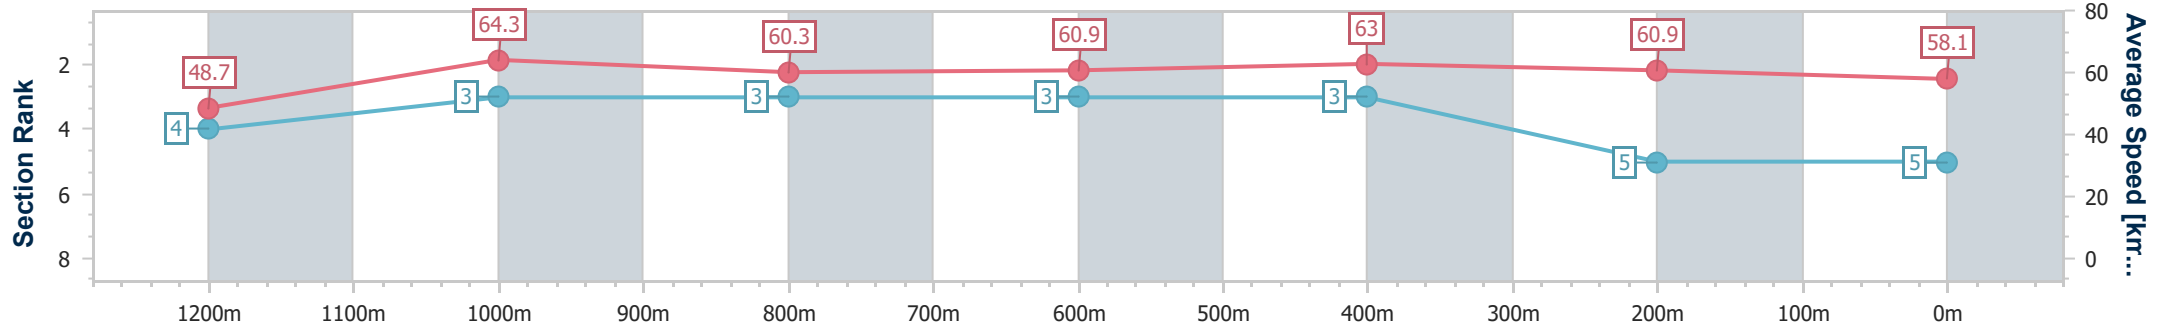

- [] Ranking at each section and finish
- .-.- No data available at this section
- NA No data available

Horse/Jockey Name	Tavistee
Final Rank	5
Fastest Section Time (Section)	0:10.95 (1200m)
Top Speed [km/h] (Section)	66.4 (1200m)
Race State	Finished

Ladbrokes Cannon Park QLD Professional
Race 4: FRED WIELAND RACING BENCHMARK 65 Handicap - 1400m

19 February 2024 - 15:30

Track Rating: Heavy 8, Weather: Overcast, Rail Position: True

Section	Overall	1200m	1000m	800m	600m	400m	200m
Section Times	1:25.32 [5] (0:14.77)	1:10.55 [4] (0:10.95)	0:59.60 [3] (0:11.69)	0:47.91 [3] (0:11.84)	0:36.07 [3] (0:11.63)	0:24.44 [3] (0:12.06)	0:12.38 [5] (0:12.38)
Average Speed [km/h]	48.7	64.3	60.3	60.9	63.0	60.9	58.1
Top Speed [km/h]	66.3	66.4	62.5	62.1	64.6	61.4	60.7
Avg. Dist. to Rail [m]	7.9	6.4	3.0	0.6	2.5	7.8	5.8
Avg. Stride Freq. [Hz]	2.3	2.4	2.4	2.4	2.4	2.4	2.4
Avg. Stride Length [m]	5.8	7.3	7.0	7.1	7.2	7.0	6.8