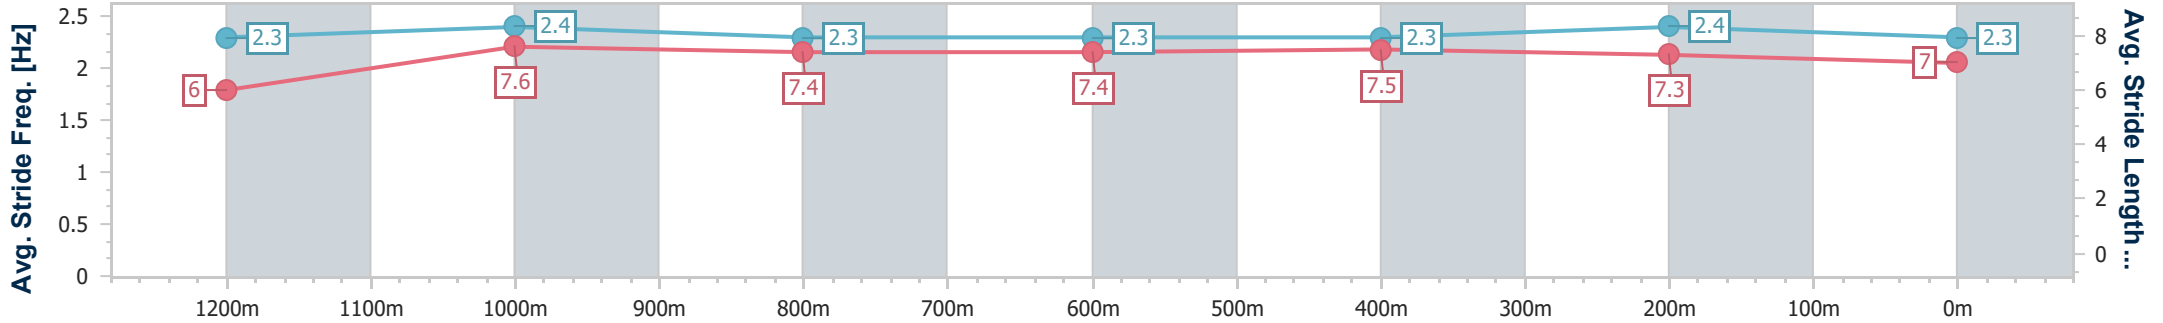

Horse/Jockey Name	Medal
Final Rank	4
Fastest Section Time (Section)	0:11.01 (1200m)
Top Speed [km/h] (Section)	65.8 (Overall)
Race State	Finished

Ladbrokes Cannon Park QLD Professional
Race 4: FRED WIELAND RACING BENCHMARK 65 Handicap - 1400m

19 February 2024 - 15:30

Track Rating: Heavy 8, Weather: Overcast, Rail Position: True

Section	Overall	1200m	1000m	800m	600m	400m	200m
Section Times	1:25.22 [4] (0:14.83)	1:10.39 [5] (0:11.01)	0:59.38 [5] (0:11.65)	0:47.73 [4] (0:11.77)	0:35.96 [4] (0:11.76)	0:24.20 [4] (0:11.89)	0:12.31 [4] (0:12.31)
Average Speed [km/h]	48.6	64.9	61.7	61.3	62.9	61.8	58.3
Top Speed [km/h]	65.8	65.7	63.7	62.9	63.6	63.1	61.1
Avg. Dist. to Rail [m]	4.1	1.7	1.9	3.9	4.3	8.3	7.0
Avg. Stride Freq. [Hz]	2.3	2.4	2.3	2.3	2.3	2.4	2.3
Avg. Stride Length [m]	6.0	7.6	7.4	7.4	7.5	7.3	7.0

- [ ] Ranking at each section and finish
- -.-.- No data available at this section
- NA No data available