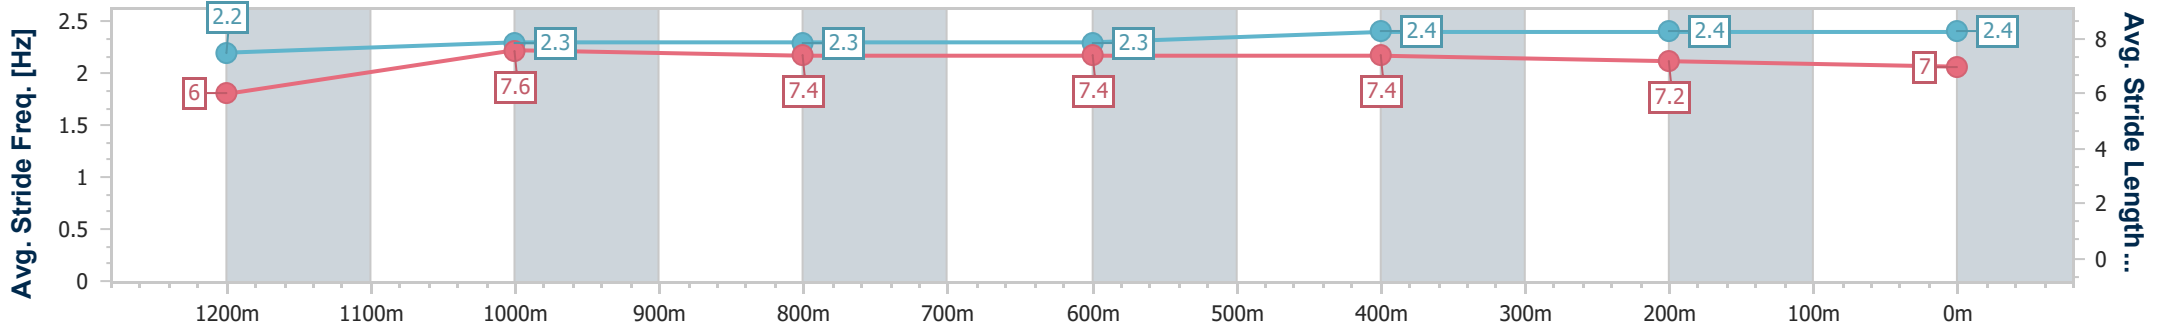

19 February 2024 - 15:30

Track Rating: Heavy 8, Weather: Overcast, Rail Position: True

Section	Overall	1200m	1000m	800m	600m	400m	200m
Section Times	1:24.78 [1] (0:14.96)	1:09.82 [6] (0:11.04)	0:58.78 [6] (0:11.64)	0:47.14 [6] (0:11.76)	0:35.38 [5] (0:11.64)	0:23.74 [5] (0:11.62)	0:12.12 [3] (0:12.12)
Average Speed [km/h]	48.1	64.2	61.0	61.1	63.8	63.0	59.4
Top Speed [km/h]	66.5	66.2	64.9	62.5	64.5	64.9	62.7
Avg. Dist. to Rail [m]	5.4	4.7	2.5	1.6	4.2	7.2	6.3
Avg. Stride Freq. [Hz]	2.2	2.3	2.3	2.3	2.4	2.4	2.4
Avg. Stride Length [m]	6.0	7.6	7.4	7.4	7.4	7.2	7.0