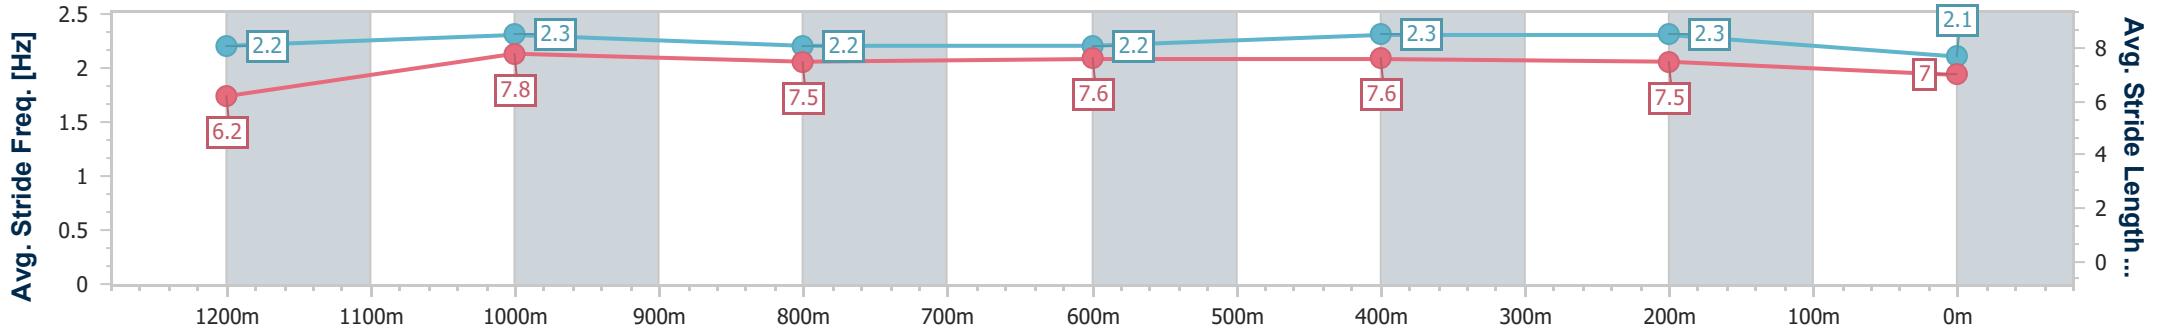

Ladbrokes Cannon Park QLD Professional
Race 4: FRED WIELAND RACING BENCHMARK 65 Handicap - 1400m

19 February 2024 - 15:30

Track Rating: Heavy 8, Weather: Overcast, Rail Position: True

Section	Overall	1200m	1000m	800m	600m	400m	200m
Section Times	1:25.32 [5] (0:14.77)	1:10.55 [4] (0:10.95)	0:59.60 [3] (0:11.69)	0:47.91 [3] (0:11.84)	0:36.07 [3] (0:11.63)	0:24.44 [3] (0:12.06)	0:12.38 [5] (0:12.38)
Average Speed [km/h]	48.7	64.3	60.3	60.9	63.0	60.9	58.1
Top Speed [km/h]	66.3	66.4	62.5	62.1	64.6	61.4	60.7
Avg. Dist. to Rail [m]	7.9	6.4	3.0	0.6	2.5	7.8	5.8
Avg. Stride Freq. [Hz]	2.3	2.4	2.4	2.4	2.4	2.4	2.4
Avg. Stride Length [m]	5.8	7.3	7.0	7.1	7.2	7.0	6.8

- [] Ranking at each section and finish
- .-.- No data available at this section
- NA No data available

Horse/Jockey Name	Single Honor
Final Rank	6
Fastest Section Time (Section)	0:11.20 (1200m)
Top Speed [km/h] (Section)	64.7 (Overall)
Race State	Finished

Ladbrokes Cannon Park QLD Professional
Race 4: FRED WIELAND RACING BENCHMARK 65 Handicap - 1400m

19 February 2024 - 15:30

Track Rating: Heavy 8, Weather: Overcast, Rail Position: True

Section	Overall	1200m	1000m	800m	600m	400m	200m
Section Times	1:26.40 [6] (0:14.43)	1:11.97 [2] (0:11.20)	1:00.77 [2] (0:11.63)	0:49.14 [2] (0:11.78)	0:37.36 [2] (0:11.66)	0:25.70 [2] (0:11.94)	0:13.76 [2] (0:13.76)
Average Speed [km/h]	50.1	63.5	60.6	61.1	62.7	61.2	52.3
Top Speed [km/h]	64.7	64.1	62.2	62.8	63.8	62.6	58.9
Avg. Dist. to Rail [m]	3.5	3.1	2.6	1.7	2.2	5.5	5.0
Avg. Stride Freq. [Hz]	2.2	2.3	2.2	2.2	2.3	2.3	2.1
Avg. Stride Length [m]	6.2	7.8	7.5	7.6	7.6	7.5	7.0

- [] Ranking at each section and finish
- .-.- No data available at this section
- NA No data available