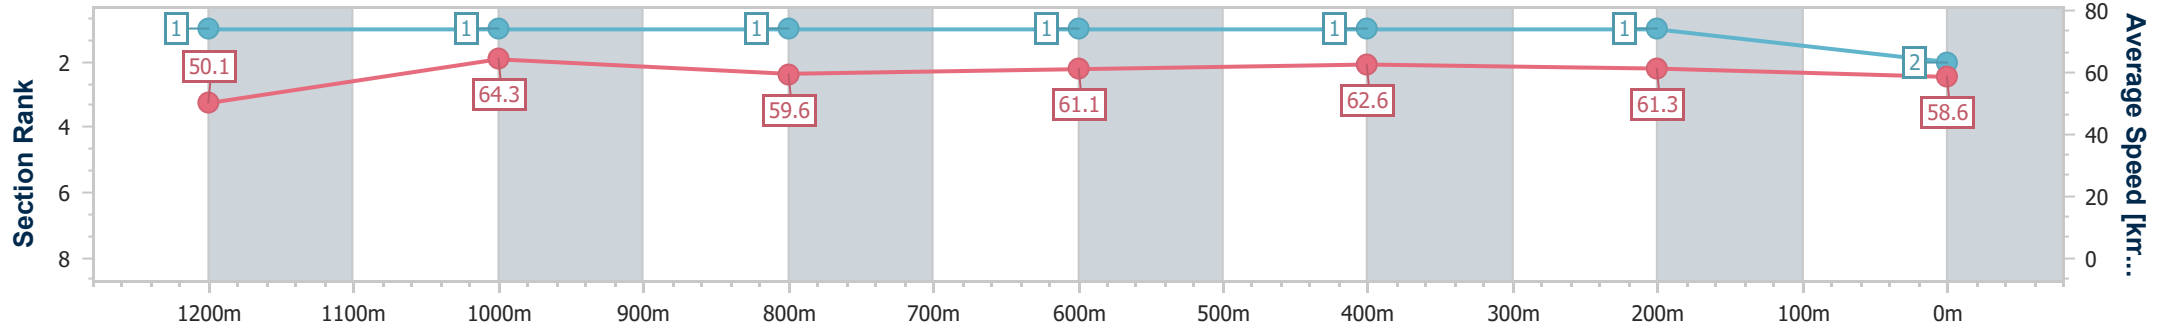

Horse/Jockey Name	King's Halo
Final Rank	2
Fastest Section Time (Section)	0:10.96 (1200m)
Top Speed [km/h] (Section)	67.2 (Overall)
Race State	Finished

Ladbrokes Cannon Park QLD Professional
Race 4: FRED WIELAND RACING BENCHMARK 65 Handicap - 1400m

19 February 2024 - 15:30

Track Rating: Heavy 8, Weather: Overcast, Rail Position: True

Section	Overall	1200m	1000m	800m	600m	400m	200m
Section Times	1:24.79 [2] (0:14.36)	1:10.43 [1] (0:10.96)	0:59.47 [1] (0:11.86)	0:47.61 [1] (0:11.79)	0:35.82 [1] (0:11.64)	0:24.18 [1] (0:11.86)	0:12.32 [1] (0:12.32)
Average Speed [km/h]	50.1	64.3	59.6	61.1	62.6	61.3	58.6
Top Speed [km/h]	67.2	66.9	61.3	62.9	63.7	62.6	60.2
Avg. Dist. to Rail [m]	7.7	5.4	2.5	1.4	1.9	3.1	1.9
Avg. Stride Freq. [Hz]	2.3	2.4	2.4	2.3	2.4	2.4	2.3
Avg. Stride Length [m]	6.0	7.5	7.0	7.3	7.3	7.0	7.0

- [ ] Ranking at each section and finish
- -.-.- No data available at this section
- NA No data available