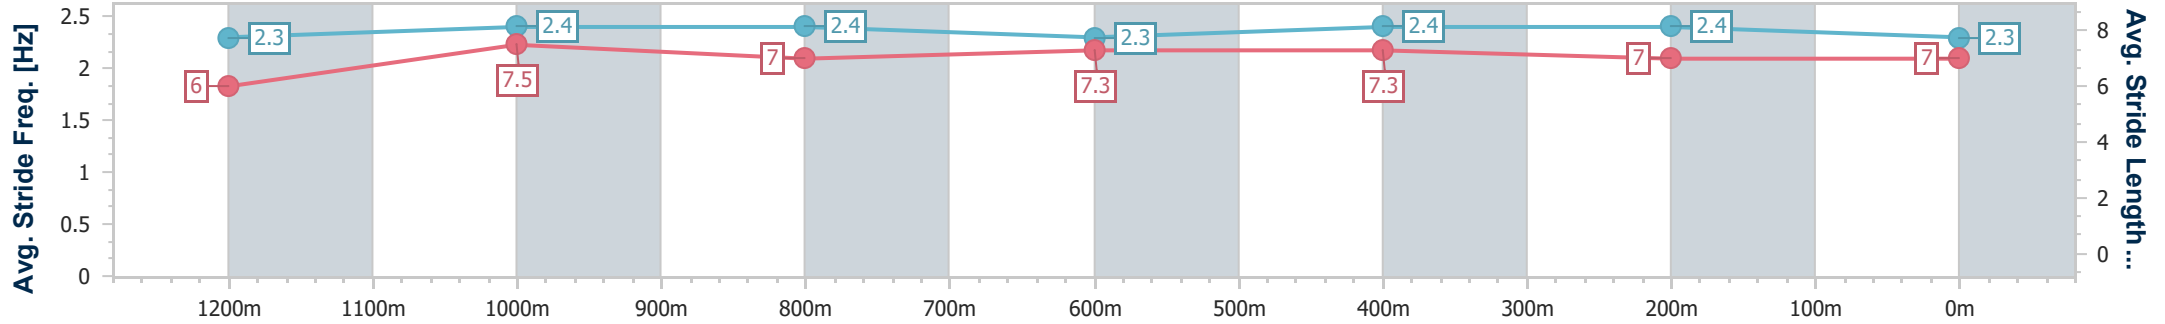

Horse/Jockey Name	King's Halo
Final Rank	2
Fastest Section Time (Section)	0:10.96 (1200m)
Top Speed [km/h] (Section)	67.2 (Overall)
Race State	Finished

Ladbrokes Cannon Park QLD Professional
Race 4: FRED WIELAND RACING BENCHMARK 65 Handicap - 1400m

19 February 2024 - 15:30

Track Rating: Heavy 8, Weather: Overcast, Rail Position: True

Section	Overall	1200m	1000m	800m	600m	400m	200m
Section Times	1:24.79 [2] (0:14.36)	1:10.43 [1] (0:10.96)	0:59.47 [1] (0:11.86)	0:47.61 [1] (0:11.79)	0:35.82 [1] (0:11.64)	0:24.18 [1] (0:11.86)	0:12.32 [1] (0:12.32)
Average Speed [km/h]	50.1	64.3	59.6	61.1	62.6	61.3	58.6
Top Speed [km/h]	67.2	66.9	61.3	62.9	63.7	62.6	60.2
Avg. Dist. to Rail [m]	7.7	5.4	2.5	1.4	1.9	3.1	1.9
Avg. Stride Freq. [Hz]	2.3	2.4	2.4	2.3	2.4	2.4	2.3
Avg. Stride Length [m]	6.0	7.5	7.0	7.3	7.3	7.0	7.0

- [ ] Ranking at each section and finish
- -.-.- No data available at this section
- NA No data available