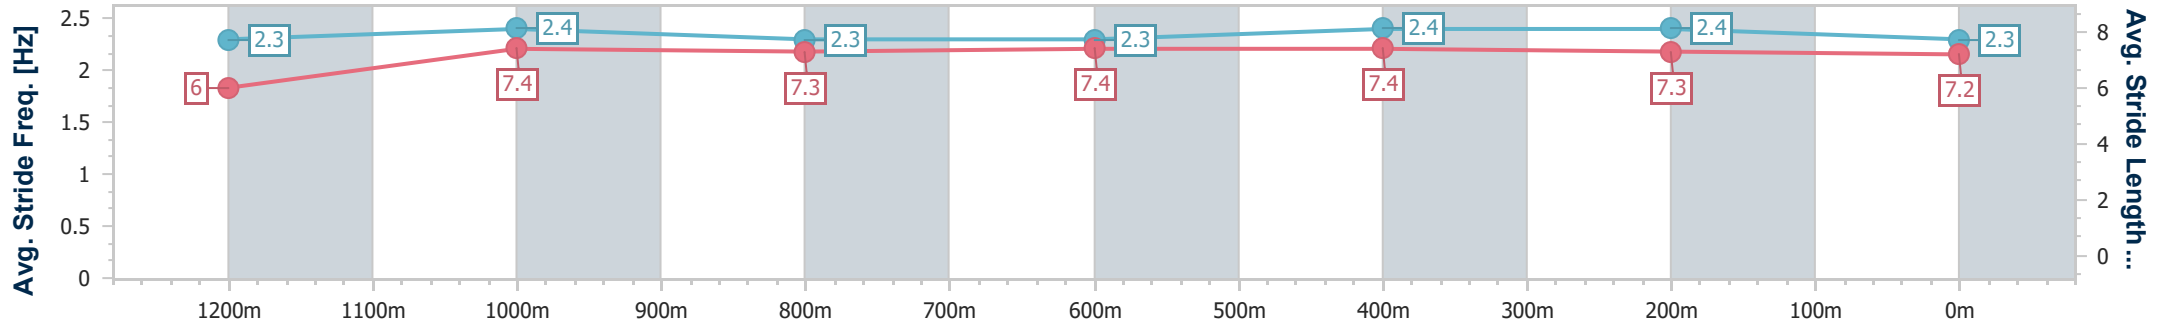

Horse/Jockey Name	Invincible Bay
Final Rank	3
Fastest Section Time (Section)	0:11.13 (1200m)
Top Speed [km/h] (Section)	65.6 (Overall)
Race State	Finished

Ladbrokes Cannon Park QLD Professional
Race 4: FRED WIELAND RACING BENCHMARK 65 Handicap - 1400m

19 February 2024 - 15:30

Track Rating: Heavy 8, Weather: Overcast, Rail Position: True

Section	Overall	1200m	1000m	800m	600m	400m	200m
Section Times	1:25.17 [3] (0:14.60)	1:10.57 [3] (0:11.13)	0:59.44 [4] (0:11.79)	0:47.65 [5] (0:11.90)	0:35.75 [6] (0:11.80)	0:23.95 [6] (0:11.79)	0:12.16 [6] (0:12.16)
Average Speed [km/h]	49.4	64.2	61.2	60.5	62.9	62.4	59.2
Top Speed [km/h]	65.6	65.0	64.0	62.0	64.5	64.1	61.1
Avg. Dist. to Rail [m]	3.8	2.7	2.2	3.9	4.7	8.2	6.7
Avg. Stride Freq. [Hz]	2.3	2.4	2.3	2.3	2.4	2.4	2.3
Avg. Stride Length [m]	6.0	7.4	7.3	7.4	7.4	7.3	7.2

- [ ] Ranking at each section and finish
- -.-.- No data available at this section
- NA No data available