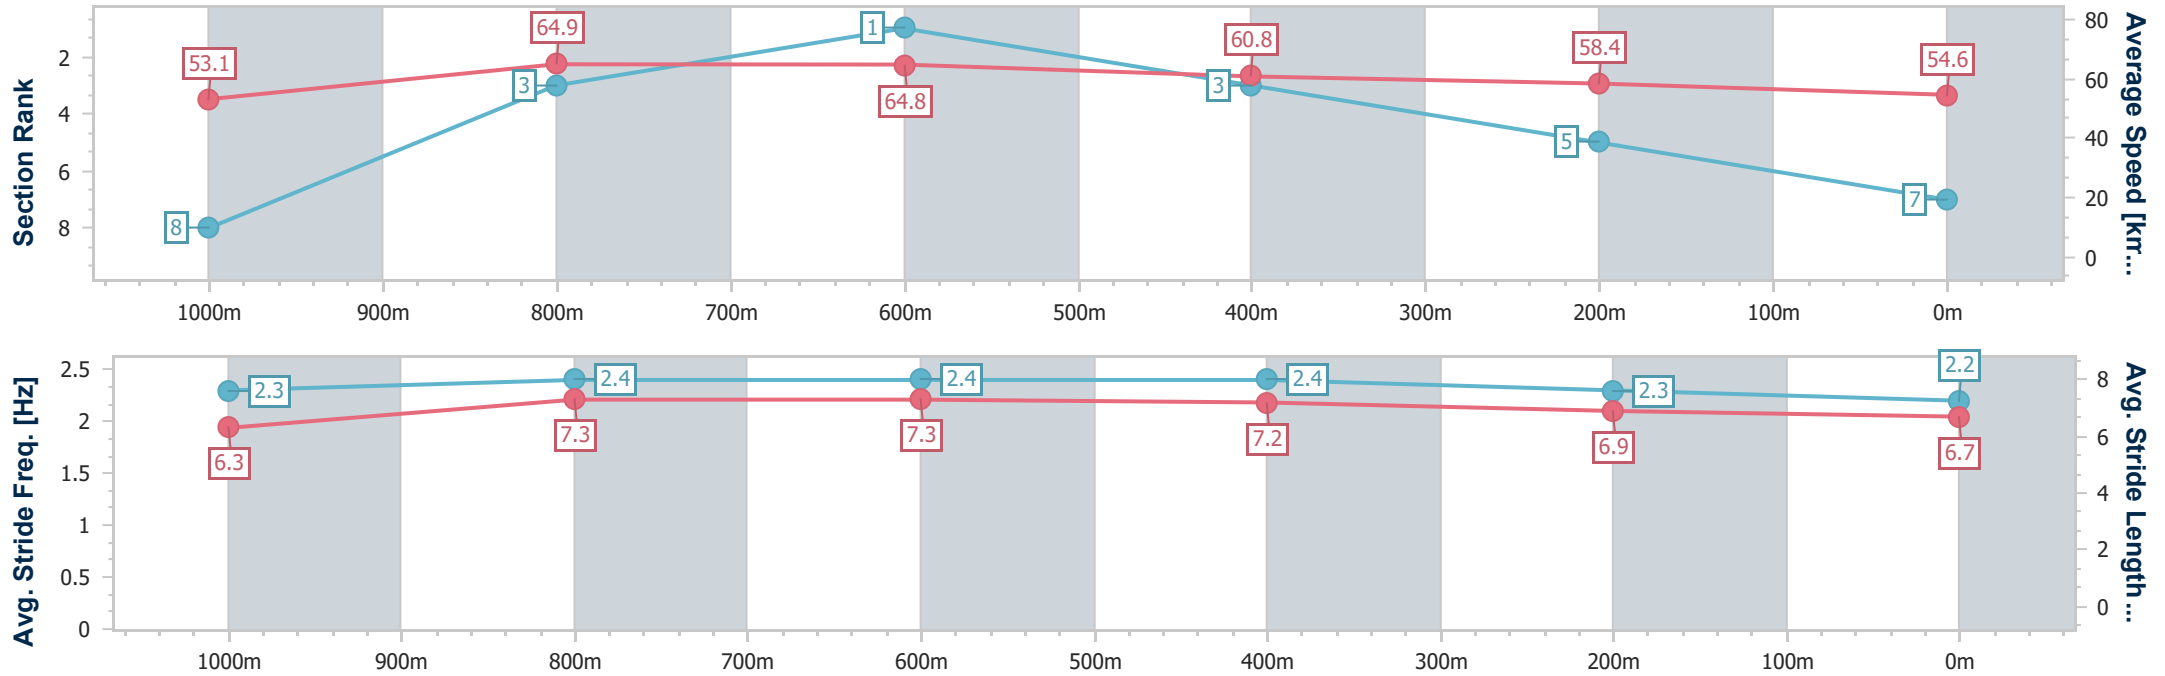

Horse/Jockey Name	Rose Of Athens
Final Rank	7
Fastest Section Time (Section)	0:10.57 (1000m)
Top Speed [km/h] (Section)	69.5 (1000m)
Race State	Finished

Ladbrokes Cannon Park QLD Professional
Race 6: BABINDA ELECTRICS BENCHMARK 55 Handicap - 1250m

19 February 2024 - 16:50

Track Rating: Heavy 8, Weather: Overcast, Rail Position: True

Section	Overall	1000m	800m	600m	400m	200m
Section Times	1:16.02 [7] (0:16.45)	0:59.57 [8] (0:10.57)	0:49.00 [3] (0:11.16)	0:37.84 [1] (0:12.06)	0:25.78 [3] (0:12.57)	0:13.21 [5] (0:13.21)
Average Speed [km/h]	53.1	64.9	64.8	60.8	58.4	54.6
Top Speed [km/h]	69.3	69.5	66.5	62.9	59.8	58.2
Avg. Dist. to Rail [m]	6.8	6.1	0.6	2.6	8.6	10.6
Avg. Stride Freq. [Hz]	2.3	2.4	2.4	2.4	2.3	2.2
Avg. Stride Length [m]	6.3	7.3	7.3	7.2	6.9	6.7

- [ ] Ranking at each section and finish
- -.-.- No data available at this section
- NA No data available