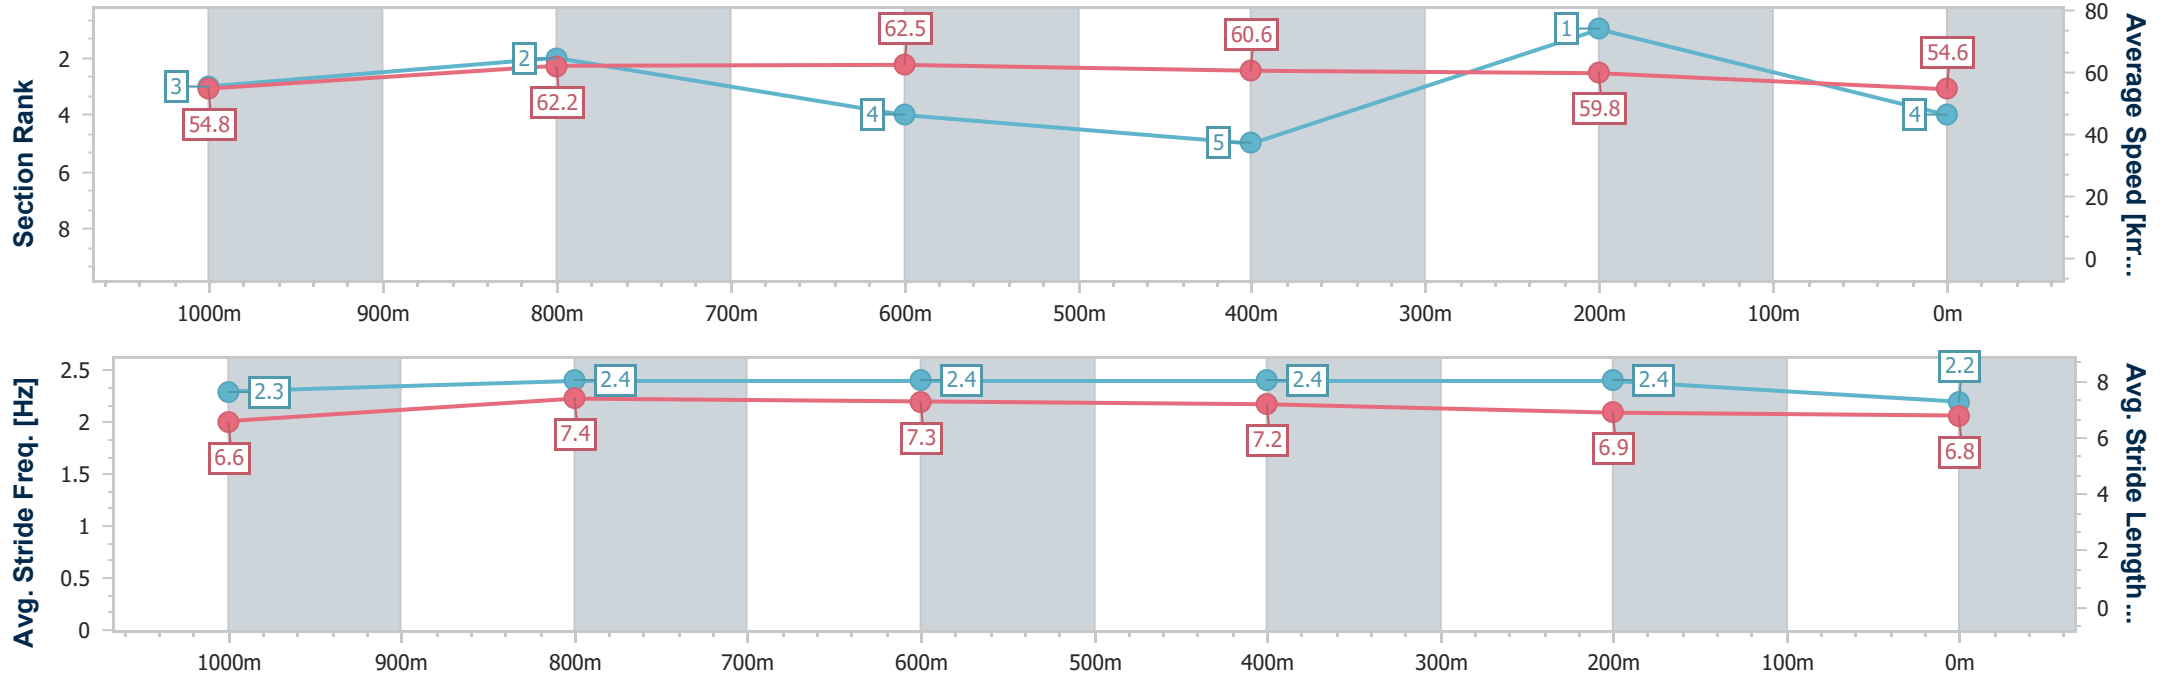

Horse/Jockey Name	Hokolesqua
Final Rank	4
Fastest Section Time (Section)	0:10.93 (1000m)
Top Speed [km/h] (Section)	67.2 (Overall)
Race State	Finished

Ladbrokes Cannon Park QLD Professional
Race 6: BABINDA ELECTRICS BENCHMARK 55 Handicap - 1250m

19 February 2024 - 16:50

Track Rating: Heavy 8, Weather: Overcast, Rail Position: True

Section	Overall	1000m	800m	600m	400m	200m
Section Times	1:15.75 [4] (0:15.95)	0:59.80 [3] (0:10.93)	0:48.87 [2] (0:11.53)	0:37.34 [4] (0:12.00)	0:25.34 [5] (0:12.17)	0:13.17 [1] (0:13.17)
Average Speed [km/h]	54.8	62.2	62.5	60.6	59.8	54.6
Top Speed [km/h]	67.2	65.5	65.1	65.4	61.5	59.0
Avg. Dist. to Rail [m]	5.1	8.0	0.6	1.9	5.1	6.1
Avg. Stride Freq. [Hz]	2.3	2.4	2.4	2.4	2.4	2.2
Avg. Stride Length [m]	6.6	7.4	7.3	7.2	6.9	6.8

- [ ] Ranking at each section and finish
- -.-.- No data available at this section
- NA No data available