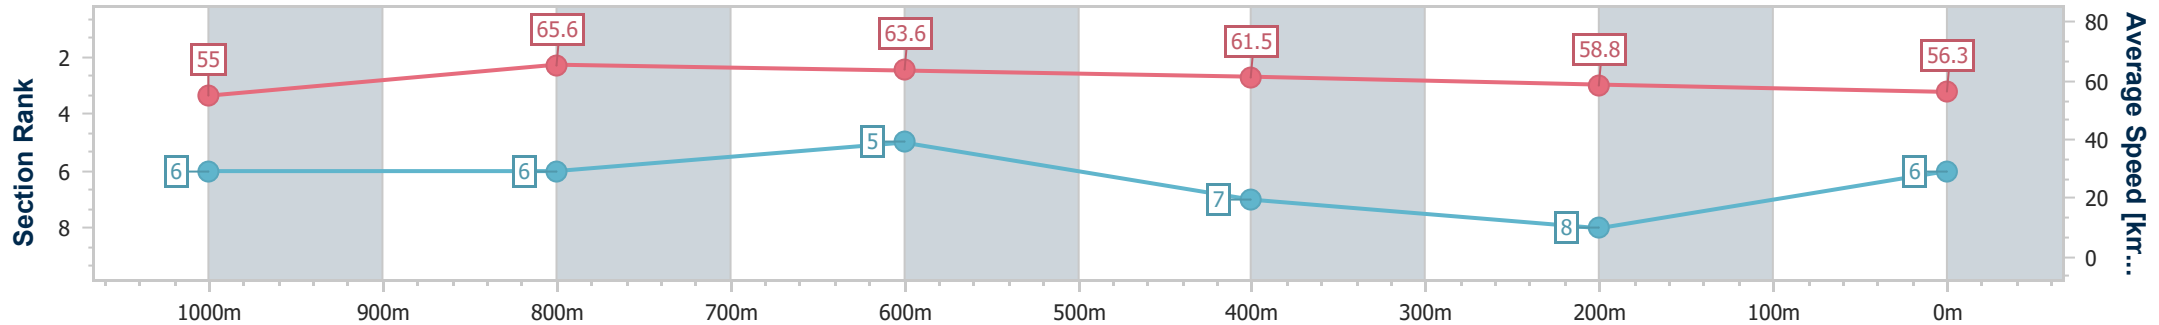

Horse/Jockey Name	Miss White
Final Rank	6
Fastest Section Time (Section)	0:11.02 (1000m)
Top Speed [km/h] (Section)	70.1 (Overall)
Race State	Finished

Ladbroke's Cannon Park QLD Professional
Race 6: BABINDA ELECTRICS BENCHMARK 55 Handicap - 1250m

19 February 2024 - 16:50

Track Rating: Heavy 8, Weather: Overcast, Rail Position: True

Section	Overall	1000m	800m	600m	400m	200m
Section Times	1:15.94 [6] (0:16.35)	0:59.59 [6] (0:11.02)	0:48.57 [6] (0:11.30)	0:37.27 [5] (0:11.96)	0:25.31 [7] (0:12.51)	0:12.80 [8] (0:12.80)
Average Speed [km/h]	55.0	65.6	63.6	61.5	58.8	56.3
Top Speed [km/h]	70.1	68.7	65.0	63.1	60.4	58.8
Avg. Dist. to Rail [m]	4.6	1.1	0.7	2.7	8.6	11.4
Avg. Stride Freq. [Hz]	2.4	2.6	2.4	2.4	2.4	2.3
Avg. Stride Length [m]	6.1	7.2	7.3	7.1	6.7	6.6

- [ ] Ranking at each section and finish
- -.-.- No data available at this section
- NA No data available