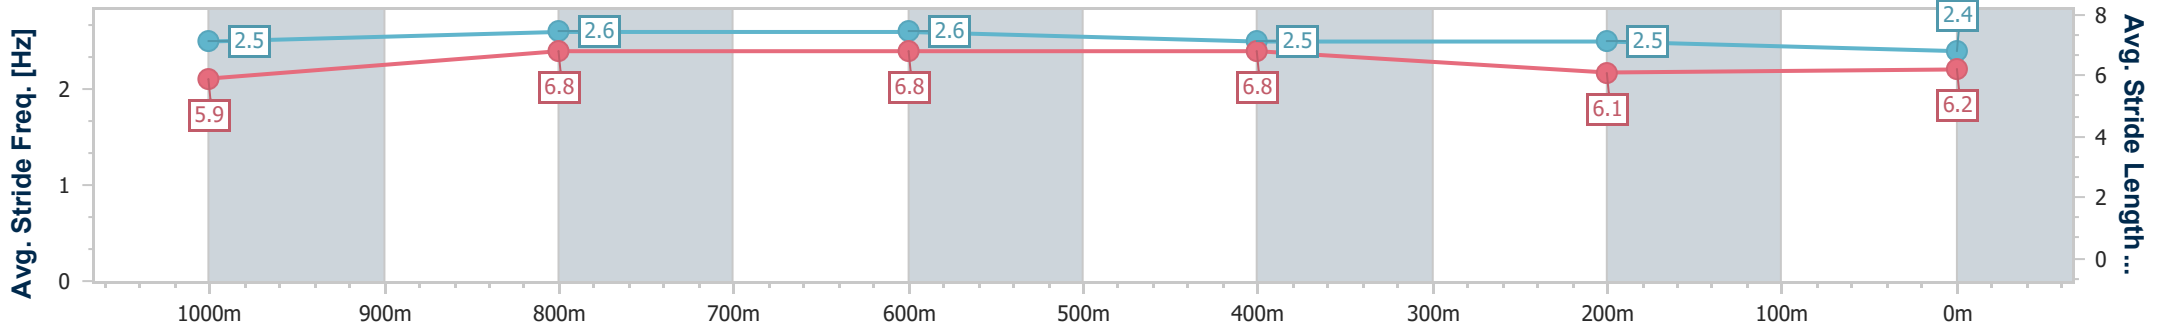

- [ ] Ranking at each section and finish
- .-.- No data available at this section
- NA No data available

Horse/Jockey Name	Eye Of Ra
Final Rank	8
Fastest Section Time (Section)	0:10.89 (1000m)
Top Speed [km/h] (Section)	69.1 (Overall)
Race State	Finished

- [ ] Ranking at each section and finish
- .-.- No data available at this section
- NA No data available