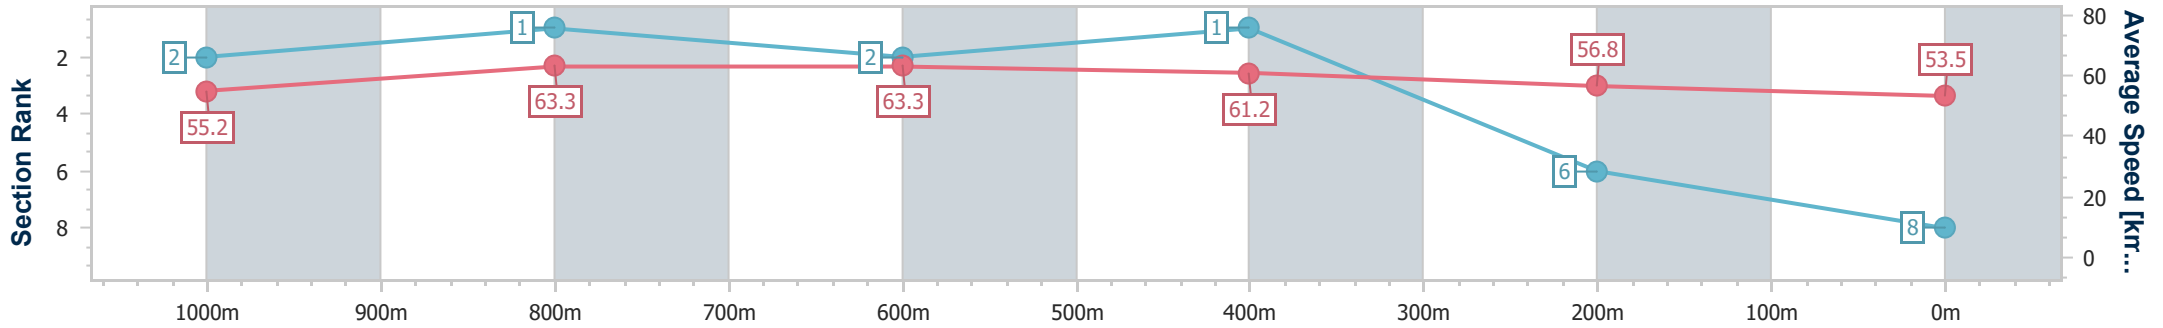

Horse/Jockey Name	Eye Of Ra
Final Rank	8
Fastest Section Time (Section)	0:10.89 (1000m)
Top Speed [km/h] (Section)	69.1 (Overall)
Race State	Finished

Ladbroke's Cannon Park QLD Professional
Race 6: BABINDA ELECTRICS BENCHMARK 55 Handicap - 1250m

19 February 2024 - 16:50

Track Rating: Heavy 8, Weather: Overcast, Rail Position: True

Section	Overall	1000m	800m	600m	400m	200m
Section Times	1:16.33 [8] (0:15.93)	1:00.40 [2] (0:10.89)	0:49.51 [1] (0:11.41)	0:38.10 [2] (0:11.79)	0:26.31 [1] (0:12.91)	0:13.40 [6] (0:13.40)
Average Speed [km/h]	55.2	63.3	63.3	61.2	56.8	53.5
Top Speed [km/h]	69.1	66.7	64.3	63.8	58.9	57.2
Avg. Dist. to Rail [m]	7.2	5.2	0.4	1.0	4.7	1.9
Avg. Stride Freq. [Hz]	2.5	2.6	2.6	2.5	2.5	2.4
Avg. Stride Length [m]	5.9	6.8	6.8	6.8	6.1	6.2

- [ ] Ranking at each section and finish
- -.-.- No data available at this section
- NA No data available