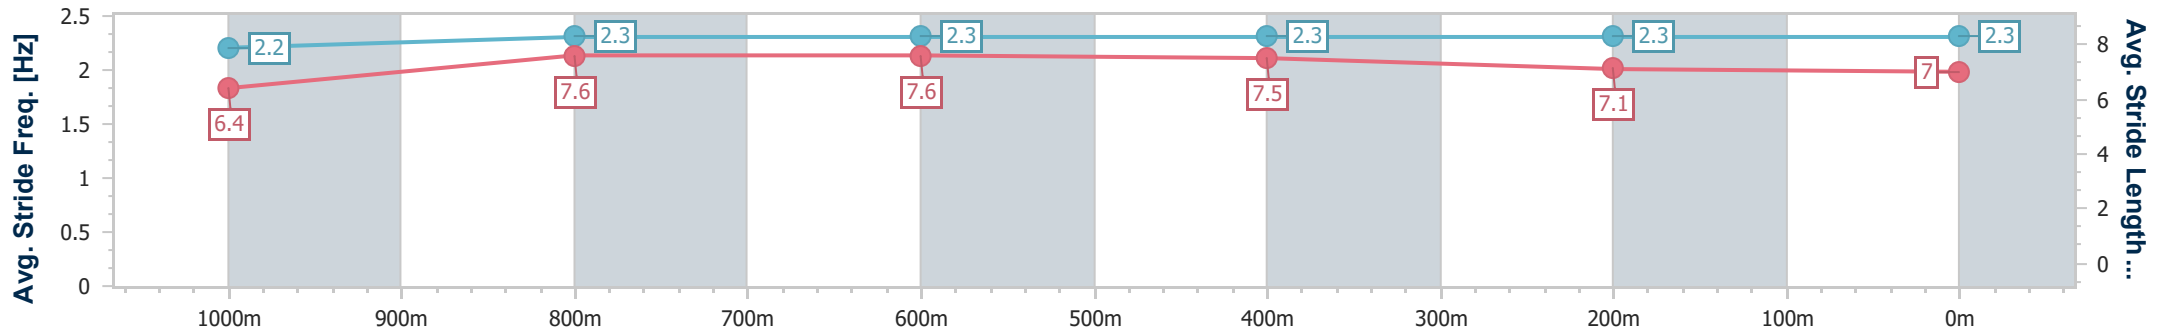

Horse/Jockey Name	Mishani Menace
Final Rank	3
Fastest Section Time (Section)	0:11.02 (1000m)
Top Speed [km/h] (Section)	69.8 (Overall)
Race State	Finished

Ladbrokes Cannon Park QLD Professional
Race 6: BABINDA ELECTRICS BENCHMARK 55 Handicap - 1250m

19 February 2024 - 16:50

Track Rating: Heavy 8, Weather: Overcast, Rail Position: True

Section	Overall	1000m	800m	600m	400m	200m
Section Times	1:15.40 [3] (0:16.41)	0:58.99 [7] (0:11.02)	0:47.97 [8] (0:11.39)	0:36.58 [8] (0:11.86)	0:24.72 [8] (0:12.42)	0:12.30 [7] (0:12.30)
Average Speed [km/h]	53.4	63.4	63.0	61.5	59.0	58.4
Top Speed [km/h]	69.8	66.8	64.5	62.8	60.2	60.2
Avg. Dist. to Rail [m]	5.0	4.4	0.5	1.6	7.1	7.7
Avg. Stride Freq. [Hz]	2.2	2.3	2.3	2.3	2.3	2.3
Avg. Stride Length [m]	6.4	7.6	7.6	7.5	7.1	7.0

- [ ] Ranking at each section and finish
- -.-.- No data available at this section
- NA No data available