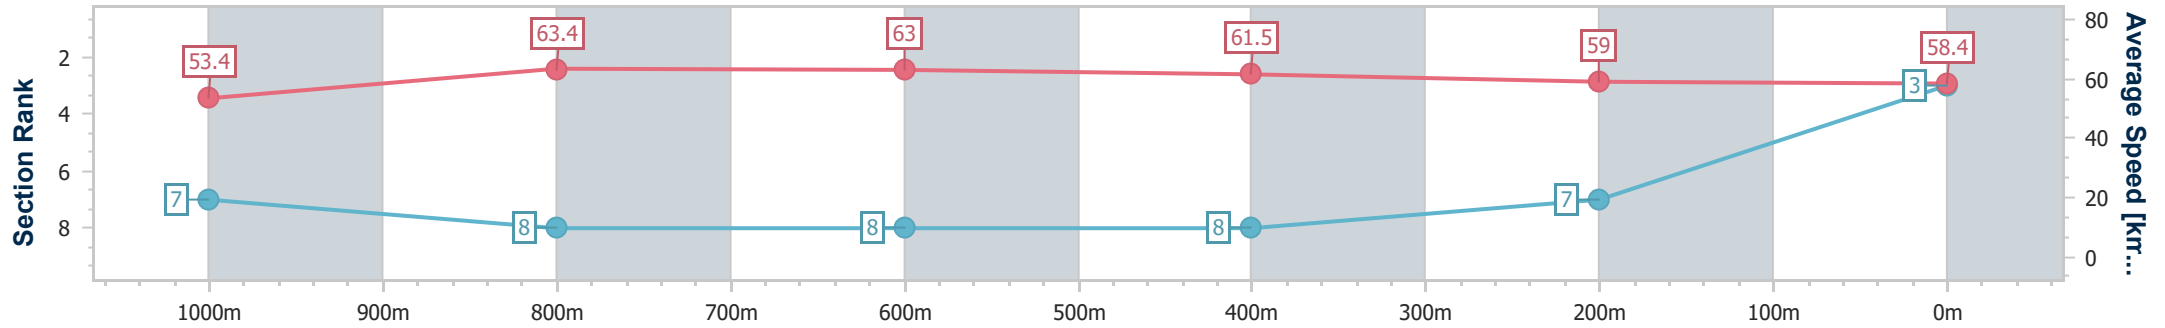

Horse/Jockey Name	Mishani Menace
Final Rank	3
Fastest Section Time (Section)	0:11.02 (1000m)
Top Speed [km/h] (Section)	69.8 (Overall)
Race State	Finished

Ladbrokes Cannon Park QLD Professional
Race 6: BABINDA ELECTRICS BENCHMARK 55 Handicap - 1250m

19 February 2024 - 16:50

Track Rating: Heavy 8, Weather: Overcast, Rail Position: True

Section	Overall	1000m	800m	600m	400m	200m
Section Times	1:15.40 [3] (0:16.41)	0:58.99 [7] (0:11.02)	0:47.97 [8] (0:11.39)	0:36.58 [8] (0:11.86)	0:24.72 [8] (0:12.42)	0:12.30 [7] (0:12.30)
Average Speed [km/h]	53.4	63.4	63.0	61.5	59.0	58.4
Top Speed [km/h]	69.8	66.8	64.5	62.8	60.2	60.2
Avg. Dist. to Rail [m]	5.0	4.4	0.5	1.6	7.1	7.7
Avg. Stride Freq. [Hz]	2.2	2.3	2.3	2.3	2.3	2.3
Avg. Stride Length [m]	6.4	7.6	7.6	7.5	7.1	7.0

- [ ] Ranking at each section and finish
- -.-.- No data available at this section
- NA No data available