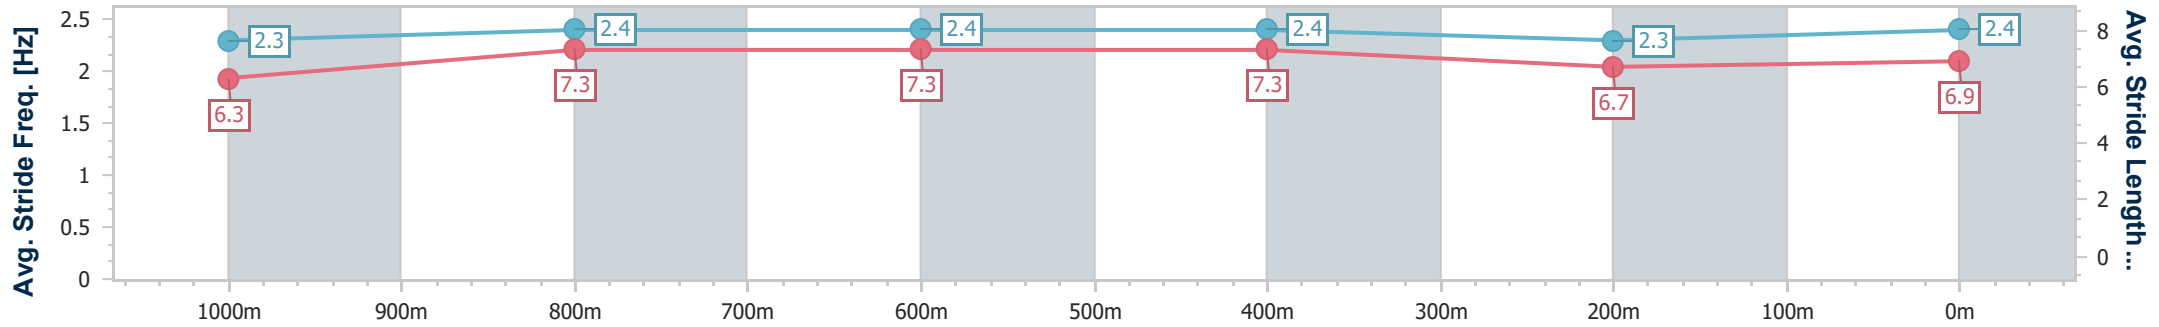

Horse/Jockey Name	Boogie Wonderland
Final Rank	1
Fastest Section Time (Section)	0:11.12 (1000m)
Top Speed [km/h] (Section)	67.9 (Overall)
Race State	Finished

Ladbrokes Cannon Park QLD Professional
Race 6: BABINDA ELECTRICS BENCHMARK 55 Handicap - 1250m

19 February 2024 - 16:50

Track Rating: Heavy 8, Weather: Overcast, Rail Position: True

Section	Overall	1000m	800m	600m	400m	200m
Section Times	1:15.05 [1] (0:16.28)	0:58.77 [4] (0:11.12)	0:47.65 [7] (0:11.38)	0:36.27 [7] (0:11.64)	0:24.63 [6] (0:12.37)	0:12.26 [4] (0:12.26)
Average Speed [km/h]	55.0	63.8	63.1	61.8	58.5	58.8
Top Speed [km/h]	67.9	65.9	64.4	63.8	60.4	60.8
Avg. Dist. to Rail [m]	1.5	2.5	2.4	1.4	4.9	8.8
Avg. Stride Freq. [Hz]	2.3	2.4	2.4	2.4	2.3	2.4
Avg. Stride Length [m]	6.3	7.3	7.3	7.3	6.7	6.9

- [ ] Ranking at each section and finish
- -.-.- No data available at this section
- NA No data available