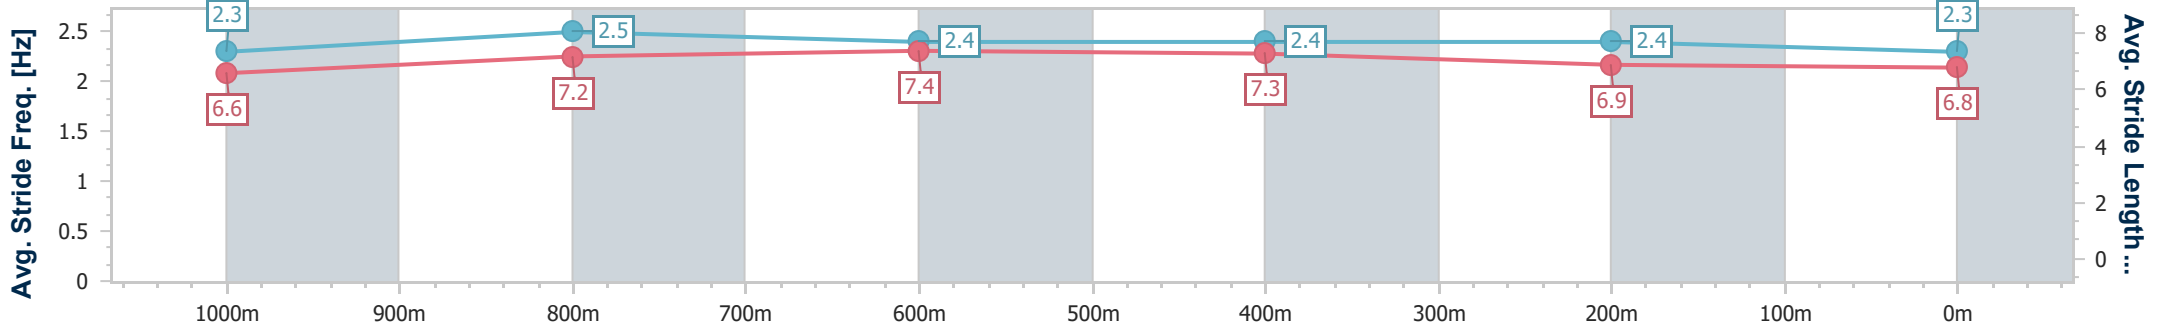

Horse/Jockey Name	Man Of Valor
Final Rank	2
Fastest Section Time (Section)	0:11.06 (1000m)
Top Speed [km/h] (Section)	67.9 (1000m)
Race State	Finished

Ladbrokes Cannon Park QLD Professional
Race 6: BABINDA ELECTRICS BENCHMARK 55 Handicap - 1250m

19 February 2024 - 16:50

Track Rating: Heavy 8, Weather: Overcast, Rail Position: True

Section	Overall	1000m	800m	600m	400m	200m
Section Times	1:15.17 [2] (0:16.28)	0:58.89 [5] (0:11.06)	0:47.83 [5] (0:11.34)	0:36.49 [6] (0:11.70)	0:24.79 [4] (0:12.24)	0:12.55 [2] (0:12.55)
Average Speed [km/h]	55.0	64.6	63.6	61.8	59.6	57.3
Top Speed [km/h]	67.4	67.9	64.4	63.8	60.7	59.2
Avg. Dist. to Rail [m]	0.9	1.1	0.5	1.2	7.0	8.4
Avg. Stride Freq. [Hz]	2.3	2.5	2.4	2.4	2.4	2.3
Avg. Stride Length [m]	6.6	7.2	7.4	7.3	6.9	6.8

- [ ] Ranking at each section and finish
- -.-.- No data available at this section
- NA No data available