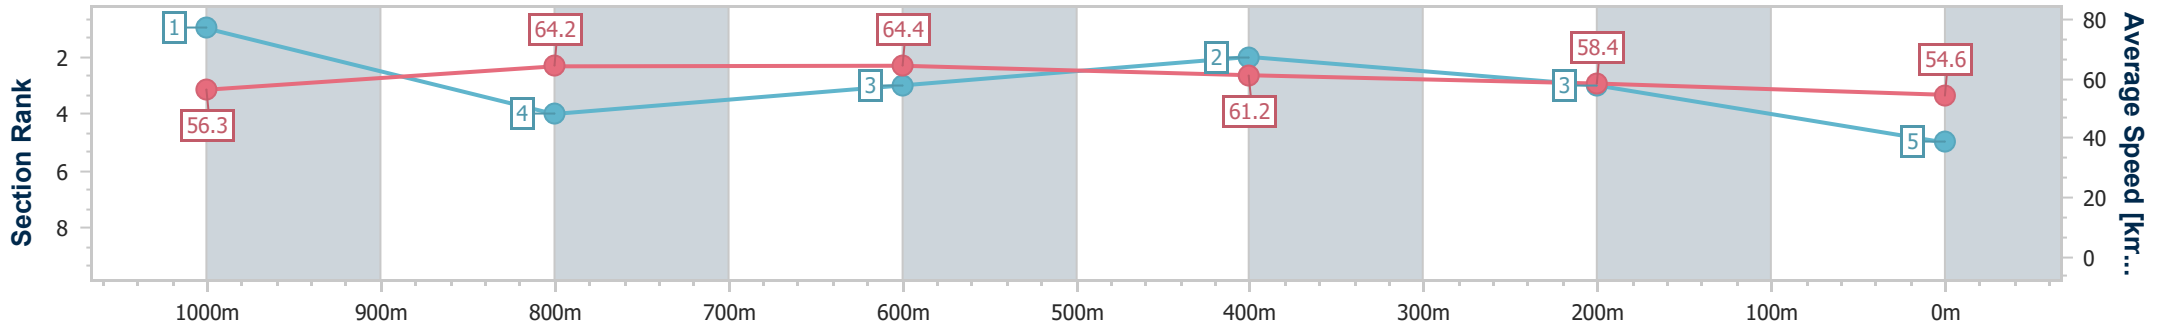

Horse/Jockey Name	Dystopian
Final Rank	5
Fastest Section Time (Section)	0:11.18 (1000m)
Top Speed [km/h] (Section)	69.8 (Overall)
Race State	Finished

Ladbrokes Cannon Park QLD Professional
Race 6: BABINDA ELECTRICS BENCHMARK 55 Handicap - 1250m

19 February 2024 - 16:50

Track Rating: Heavy 8, Weather: Overcast, Rail Position: True

Section	Overall	1000m	800m	600m	400m	200m
Section Times	1:15.82 [5] (0:15.86)	0:59.96 [1] (0:11.18)	0:48.78 [4] (0:11.21)	0:37.57 [3] (0:11.91)	0:25.66 [2] (0:12.48)	0:13.18 [3] (0:13.18)
Average Speed [km/h]	56.3	64.2	64.4	61.2	58.4	54.6
Top Speed [km/h]	69.8	69.4	65.6	63.3	60.5	58.5
Avg. Dist. to Rail [m]	3.1	1.2	1.7	2.3	4.2	2.9
Avg. Stride Freq. [Hz]	2.2	2.4	2.4	2.4	2.4	2.3
Avg. Stride Length [m]	6.8	7.4	7.5	7.2	6.6	6.5

- [ ] Ranking at each section and finish
- -.-.- No data available at this section
- NA No data available