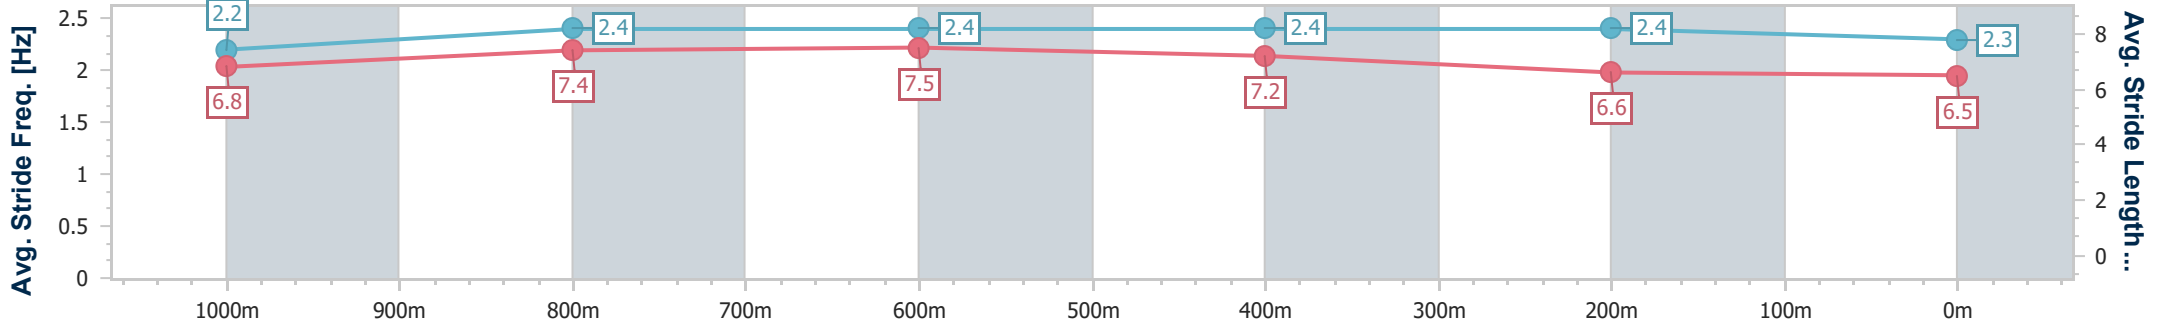

Horse/Jockey Name	Dystopian
Final Rank	5
Fastest Section Time (Section)	0:11.18 (1000m)
Top Speed [km/h] (Section)	69.8 (Overall)
Race State	Finished

Ladbrokes Cannon Park QLD Professional
Race 6: BABINDA ELECTRICS BENCHMARK 55 Handicap - 1250m

19 February 2024 - 16:50

Track Rating: Heavy 8, Weather: Overcast, Rail Position: True

Section	Overall	1000m	800m	600m	400m	200m
Section Times	1:15.82 [5] (0:15.86)	0:59.96 [1] (0:11.18)	0:48.78 [4] (0:11.21)	0:37.57 [3] (0:11.91)	0:25.66 [2] (0:12.48)	0:13.18 [3] (0:13.18)
Average Speed [km/h]	56.3	64.2	64.4	61.2	58.4	54.6
Top Speed [km/h]	69.8	69.4	65.6	63.3	60.5	58.5
Avg. Dist. to Rail [m]	3.1	1.2	1.7	2.3	4.2	2.9
Avg. Stride Freq. [Hz]	2.2	2.4	2.4	2.4	2.4	2.3
Avg. Stride Length [m]	6.8	7.4	7.5	7.2	6.6	6.5

- [ ] Ranking at each section and finish
- -.-.- No data available at this section
- NA No data available