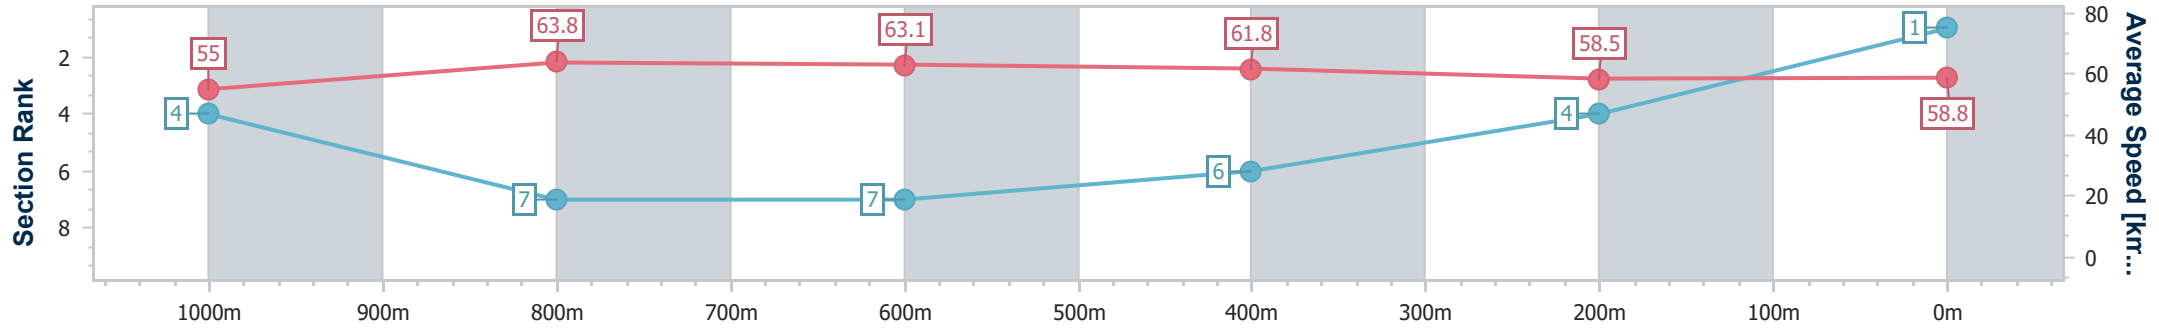

Horse/Jockey Name	Boogie Wonderland
Final Rank	1
Fastest Section Time (Section)	0:11.12 (1000m)
Top Speed [km/h] (Section)	67.9 (Overall)
Race State	Finished

Ladbrokes Cannon Park QLD Professional
Race 6: BABINDA ELECTRICS BENCHMARK 55 Handicap - 1250m

19 February 2024 - 16:50

Track Rating: Heavy 8, Weather: Overcast, Rail Position: True

Section	Overall	1000m	800m	600m	400m	200m
Section Times	1:15.05 [1] (0:16.28)	0:58.77 [4] (0:11.12)	0:47.65 [7] (0:11.38)	0:36.27 [7] (0:11.64)	0:24.63 [6] (0:12.37)	0:12.26 [4] (0:12.26)
Average Speed [km/h]	55.0	63.8	63.1	61.8	58.5	58.8
Top Speed [km/h]	67.9	65.9	64.4	63.8	60.4	60.8
Avg. Dist. to Rail [m]	1.5	2.5	2.4	1.4	4.9	8.8
Avg. Stride Freq. [Hz]	2.3	2.4	2.4	2.4	2.3	2.4
Avg. Stride Length [m]	6.3	7.3	7.3	7.3	6.7	6.9

- [ ] Ranking at each section and finish
- -.-.- No data available at this section
- NA No data available