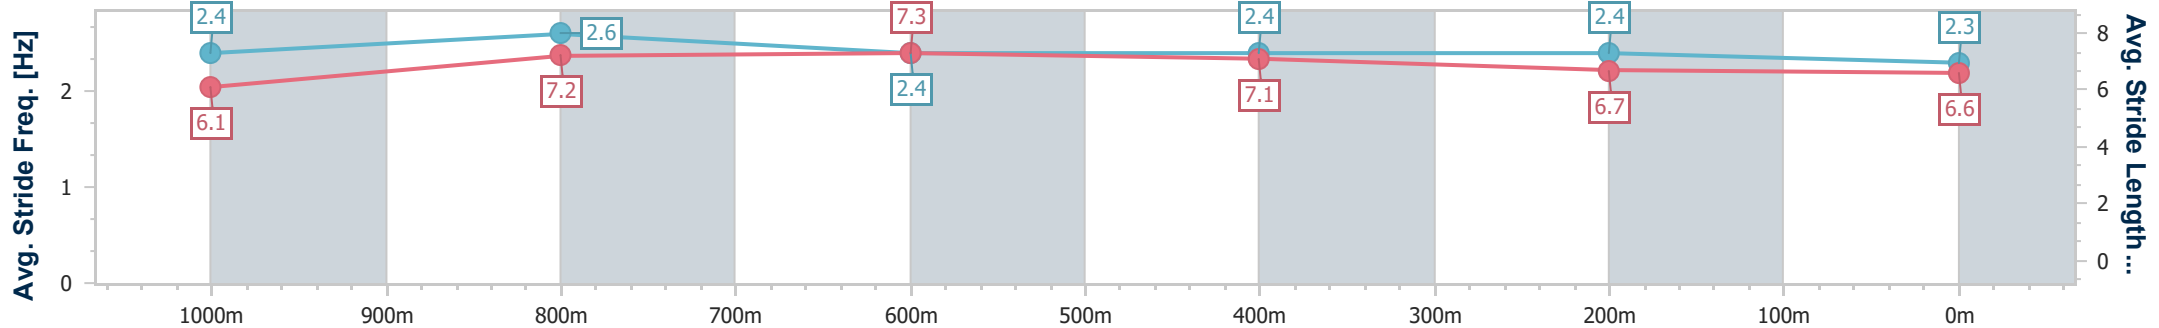

Horse/Jockey Name	Miss White
Final Rank	6
Fastest Section Time (Section)	0:11.02 (1000m)
Top Speed [km/h] (Section)	70.1 (Overall)
Race State	Finished

Ladbroke's Cannon Park QLD Professional
Race 6: BABINDA ELECTRICS BENCHMARK 55 Handicap - 1250m

19 February 2024 - 16:50

Track Rating: Heavy 8, Weather: Overcast, Rail Position: True

Section	Overall	1000m	800m	600m	400m	200m
Section Times	1:15.94 [6] (0:16.35)	0:59.59 [6] (0:11.02)	0:48.57 [6] (0:11.30)	0:37.27 [5] (0:11.96)	0:25.31 [7] (0:12.51)	0:12.80 [8] (0:12.80)
Average Speed [km/h]	55.0	65.6	63.6	61.5	58.8	56.3
Top Speed [km/h]	70.1	68.7	65.0	63.1	60.4	58.8
Avg. Dist. to Rail [m]	4.6	1.1	0.7	2.7	8.6	11.4
Avg. Stride Freq. [Hz]	2.4	2.6	2.4	2.4	2.4	2.3
Avg. Stride Length [m]	6.1	7.2	7.3	7.1	6.7	6.6

- [ ] Ranking at each section and finish
- -.-.- No data available at this section
- NA No data available