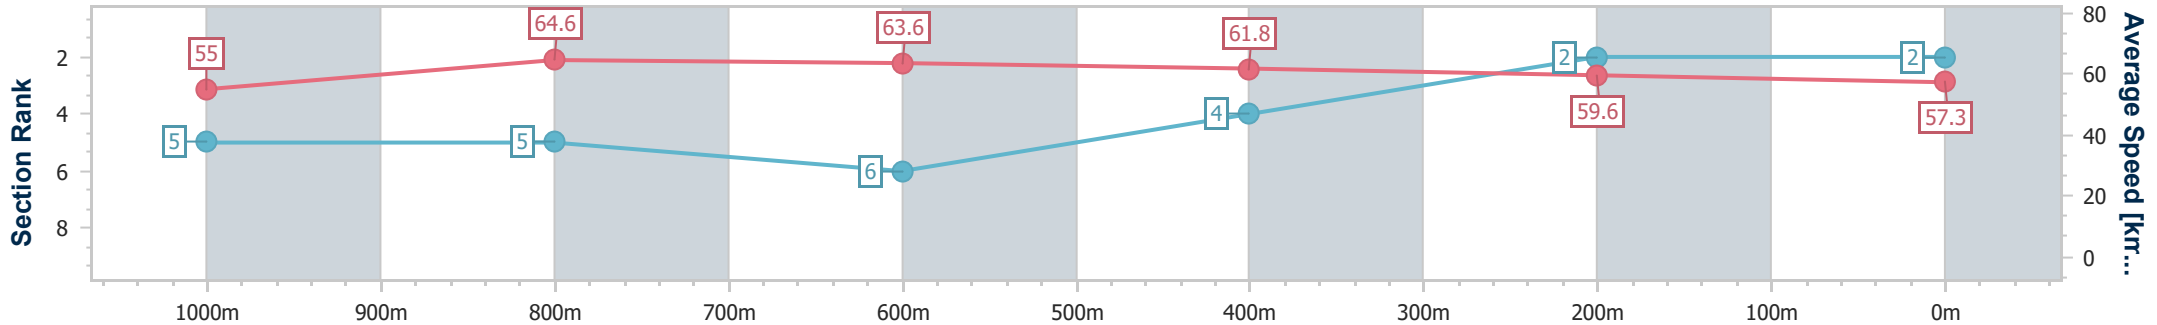

Horse/Jockey Name	Man Of Valor
Final Rank	2
Fastest Section Time (Section)	0:11.06 (1000m)
Top Speed [km/h] (Section)	67.9 (1000m)
Race State	Finished

Ladbrokes Cannon Park QLD Professional
Race 6: BABINDA ELECTRICS BENCHMARK 55 Handicap - 1250m

19 February 2024 - 16:50

Track Rating: Heavy 8, Weather: Overcast, Rail Position: True

Section	Overall	1000m	800m	600m	400m	200m
Section Times	1:15.17 [2] (0:16.28)	0:58.89 [5] (0:11.06)	0:47.83 [5] (0:11.34)	0:36.49 [6] (0:11.70)	0:24.79 [4] (0:12.24)	0:12.55 [2] (0:12.55)
Average Speed [km/h]	55.0	64.6	63.6	61.8	59.6	57.3
Top Speed [km/h]	67.4	67.9	64.4	63.8	60.7	59.2
Avg. Dist. to Rail [m]	0.9	1.1	0.5	1.2	7.0	8.4
Avg. Stride Freq. [Hz]	2.3	2.5	2.4	2.4	2.4	2.3
Avg. Stride Length [m]	6.6	7.2	7.4	7.3	6.9	6.8

- [ ] Ranking at each section and finish
- -.-.- No data available at this section
- NA No data available