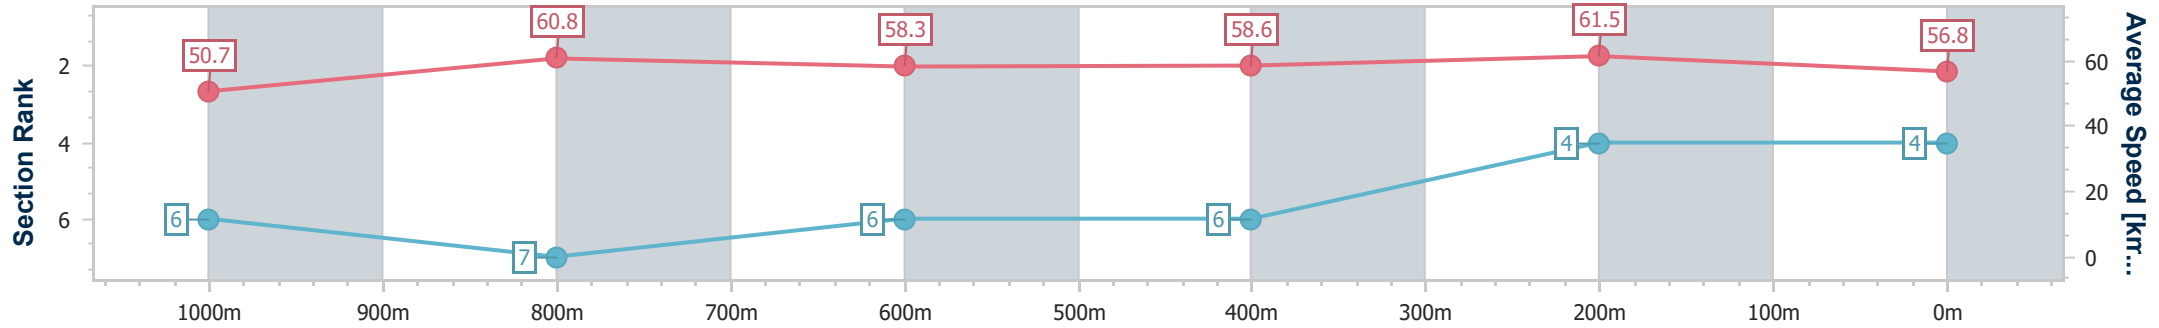

Horse/Jockey Name	Start Strutting
Final Rank	4
Fastest Section Time (Section)	0:11.88 (400m)
Top Speed [km/h] (Section)	62.8 (Overall)
Race State	Finished

Toowoomba QLD Professional
Race 5: FISCHER PLASTIC PRODUCTS BENCHMARK 70
Handicap - 1200m

24 February 2024 - 19:50

Track Rating: Soft 5, Weather: Showers, Rail Position: +2m Entire

Section	Overall	1000m	800m	600m	400m	200m
Section Times	1:15.72 [4] (0:14.23)	1:01.49 [6] (0:11.97)	0:49.52 [7] (0:12.48)	0:37.04 [6] (0:12.47)	0:24.57 [6] (0:11.88)	0:12.69 [4] (0:12.69)
Average Speed [km/h]	50.7	60.8	58.3	58.6	61.5	56.8
Top Speed [km/h]	62.8	62.0	60.7	60.4	62.3	60.5
Avg. Dist. to Rail [m]	4.1	3.1	3.3	3.1	4.1	5.9
Avg. Stride Freq. [Hz]	2.3	2.3	2.3	2.3	2.4	2.3
Avg. Stride Length [m]	6.2	7.3	7.2	7.2	7.1	6.9

- [ ] Ranking at each section and finish
- -.-.- No data available at this section
- NA No data available