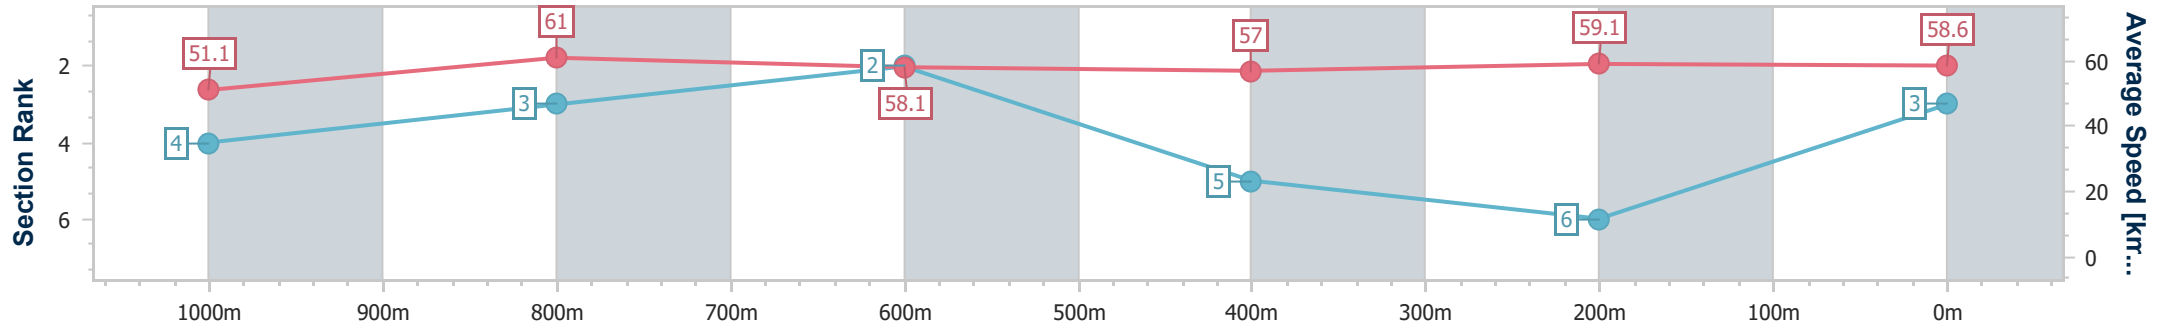

Horse/Jockey Name	Magic In Me
Final Rank	3
Fastest Section Time (Section)	0:11.70 (1000m)
Top Speed [km/h] (Section)	63.2 (Overall)
Race State	Finished

Toowoomba QLD Professional
Race 5: FISCHER PLASTIC PRODUCTS BENCHMARK 70
Handicap - 1200m

24 February 2024 - 19:50

Track Rating: Soft 5, Weather: Showers, Rail Position: +2m Entire

Section	Overall	1000m	800m	600m	400m	200m
Section Times	1:15.44 [3] (0:14.14)	1:01.30 [4] (0:11.70)	0:49.60 [3] (0:12.41)	0:37.19 [2] (0:12.75)	0:24.44 [5] (0:12.17)	0:12.27 [6] (0:12.27)
Average Speed [km/h]	51.1	61.0	58.1	57.0	59.1	58.6
Top Speed [km/h]	63.2	63.2	59.6	59.1	60.6	60.6
Avg. Dist. to Rail [m]	3.3	0.9	0.9	1.5	0.7	1.7
Avg. Stride Freq. [Hz]	2.3	2.4	2.3	2.3	2.4	2.4
Avg. Stride Length [m]	6.1	7.1	7.0	6.8	6.9	6.9

- [ ] Ranking at each section and finish
- -.-.- No data available at this section
- NA No data available