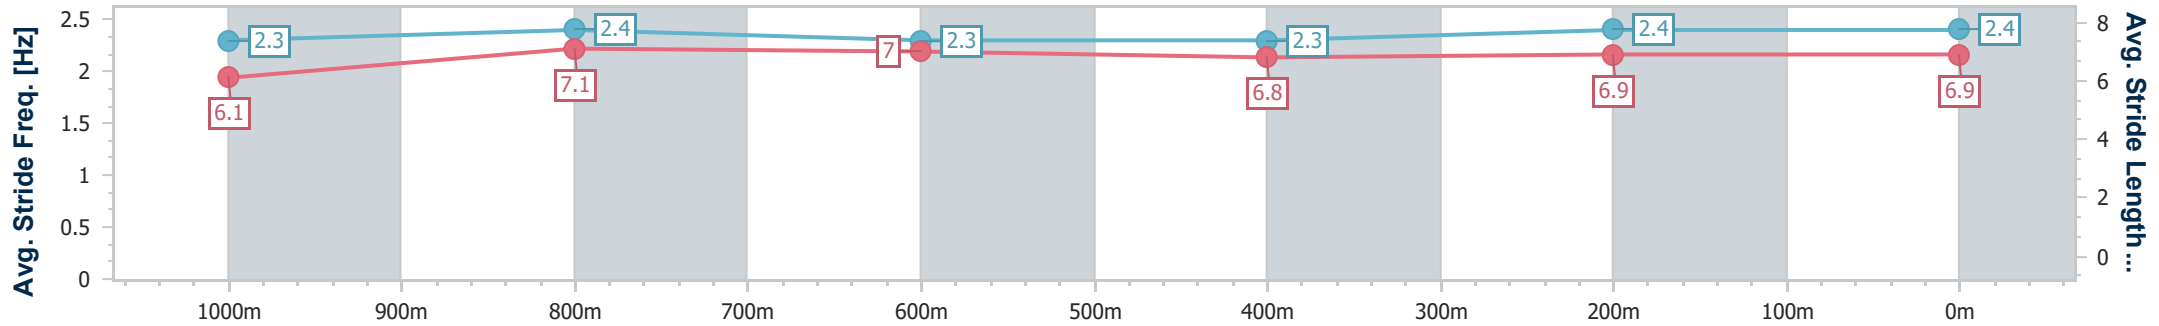

Horse/Jockey Name	Magic In Me
Final Rank	3
Fastest Section Time (Section)	0:11.70 (1000m)
Top Speed [km/h] (Section)	63.2 (Overall)
Race State	Finished

Toowoomba QLD Professional
Race 5: FISCHER PLASTIC PRODUCTS BENCHMARK 70
Handicap - 1200m

24 February 2024 - 19:50

Track Rating: Soft 5, Weather: Showers, Rail Position: +2m Entire

Section	Overall	1000m	800m	600m	400m	200m
Section Times	1:15.44 [3] (0:14.14)	1:01.30 [4] (0:11.70)	0:49.60 [3] (0:12.41)	0:37.19 [2] (0:12.75)	0:24.44 [5] (0:12.17)	0:12.27 [6] (0:12.27)
Average Speed [km/h]	51.1	61.0	58.1	57.0	59.1	58.6
Top Speed [km/h]	63.2	63.2	59.6	59.1	60.6	60.6
Avg. Dist. to Rail [m]	3.3	0.9	0.9	1.5	0.7	1.7
Avg. Stride Freq. [Hz]	2.3	2.4	2.3	2.3	2.4	2.4
Avg. Stride Length [m]	6.1	7.1	7.0	6.8	6.9	6.9

- [ ] Ranking at each section and finish
- -.-.- No data available at this section
- NA No data available