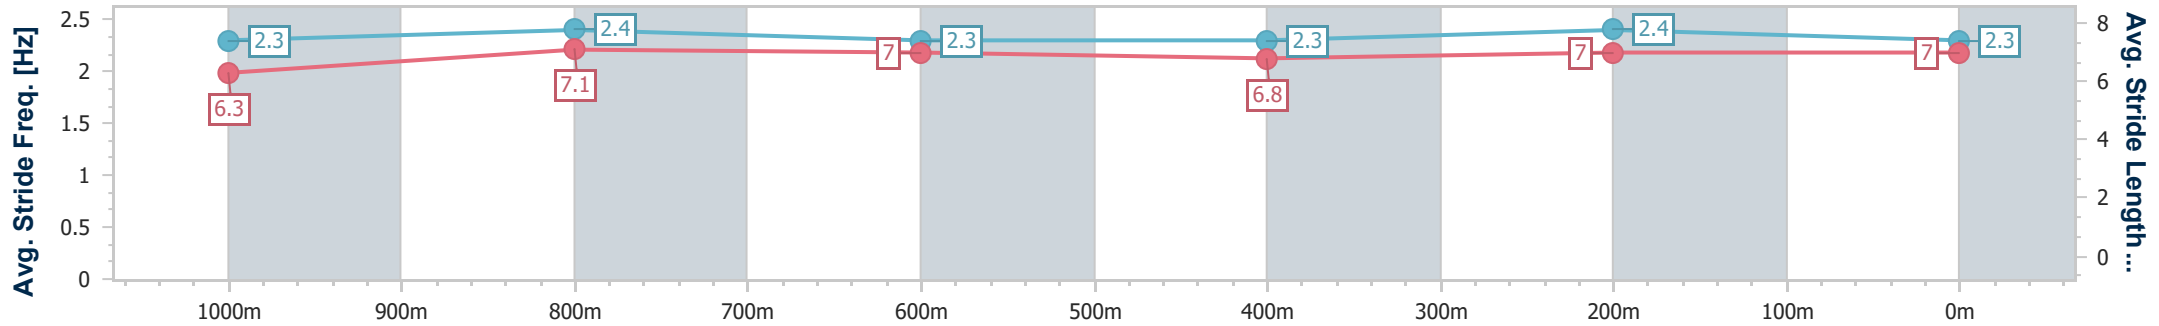

Horse/Jockey Name	Moscini
Final Rank	5
Fastest Section Time (Section)	0:12.02 (1000m)
Top Speed [km/h] (Section)	63.3 (1000m)
Race State	Finished

Toowoomba QLD Professional
Race 5: FISCHER PLASTIC PRODUCTS BENCHMARK 70
Handicap - 1200m

24 February 2024 - 19:50

Track Rating: Soft 5, Weather: Showers, Rail Position: +2m Entire

Section	Overall	1000m	800m	600m	400m	200m
Section Times	1:15.74 [5] (0:14.17)	1:01.57 [5] (0:12.02)	0:49.55 [6] (0:12.62)	0:36.93 [7] (0:12.67)	0:24.26 [7] (0:12.10)	0:12.16 [7] (0:12.16)
Average Speed [km/h]	50.9	60.5	57.3	56.7	59.5	59.1
Top Speed [km/h]	63.2	63.3	58.9	59.2	62.6	62.6
Avg. Dist. to Rail [m]	5.0	3.0	1.3	0.3	0.4	1.1
Avg. Stride Freq. [Hz]	2.3	2.4	2.3	2.3	2.4	2.3
Avg. Stride Length [m]	6.3	7.1	7.0	6.8	7.0	7.0

- [ ] Ranking at each section and finish
- -.-.-.- No data available at this section
- NA No data available