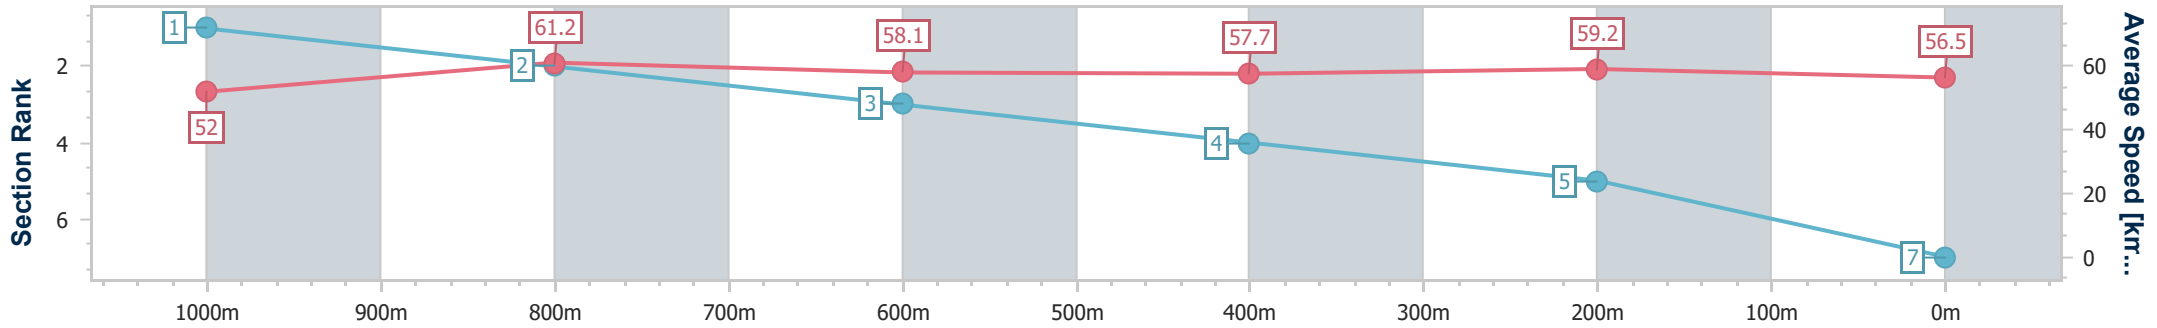

- [] Ranking at each section and finish
- .-.- No data available at this section
- NA No data available

Horse/Jockey Name	Spinning Spirit
Final Rank	7
Fastest Section Time (Section)	0:11.95 (1000m)
Top Speed [km/h] (Section)	64.7 (Overall)
Race State	Finished

Toowoomba QLD Professional
Race 5: FISCHER PLASTIC PRODUCTS BENCHMARK 70
Handicap - 1200m

24 February 2024 - 19:50

Track Rating: Soft 5, Weather: Showers, Rail Position: +2m Entire

Section	Overall	1000m	800m	600m	400m	200m
Section Times	1:15.85 [7] (0:13.82)	1:02.03 [1] (0:11.95)	0:50.08 [2] (0:12.57)	0:37.51 [3] (0:12.61)	0:24.90 [4] (0:12.20)	0:12.70 [5] (0:12.70)
Average Speed [km/h]	52.0	61.2	58.1	57.7	59.2	56.5
Top Speed [km/h]	64.7	63.6	58.9	59.5	60.8	61.3
Avg. Dist. to Rail [m]	6.2	3.5	4.2	1.8	1.0	1.7
Avg. Stride Freq. [Hz]	2.4	2.5	2.5	2.4	2.5	2.4
Avg. Stride Length [m]	6.0	6.8	6.6	6.6	6.5	6.5