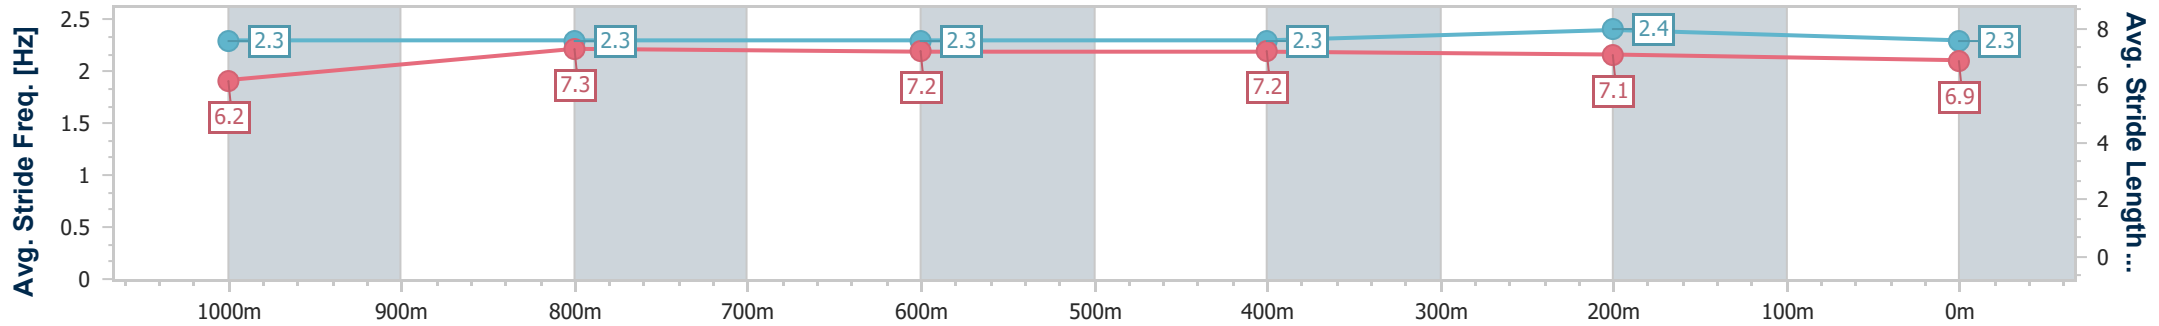

Horse/Jockey Name	Start Strutting
Final Rank	4
Fastest Section Time (Section)	0:11.88 (400m)
Top Speed [km/h] (Section)	62.8 (Overall)
Race State	Finished

Toowoomba QLD Professional
Race 5: FISCHER PLASTIC PRODUCTS BENCHMARK 70
Handicap - 1200m

24 February 2024 - 19:50

Track Rating: Soft 5, Weather: Showers, Rail Position: +2m Entire

Section	Overall	1000m	800m	600m	400m	200m
Section Times	1:15.72 [4] (0:14.23)	1:01.49 [6] (0:11.97)	0:49.52 [7] (0:12.48)	0:37.04 [6] (0:12.47)	0:24.57 [6] (0:11.88)	0:12.69 [4] (0:12.69)
Average Speed [km/h]	50.7	60.8	58.3	58.6	61.5	56.8
Top Speed [km/h]	62.8	62.0	60.7	60.4	62.3	60.5
Avg. Dist. to Rail [m]	4.1	3.1	3.3	3.1	4.1	5.9
Avg. Stride Freq. [Hz]	2.3	2.3	2.3	2.3	2.4	2.3
Avg. Stride Length [m]	6.2	7.3	7.2	7.2	7.1	6.9

- [ ] Ranking at each section and finish
- -.-.- No data available at this section
- NA No data available