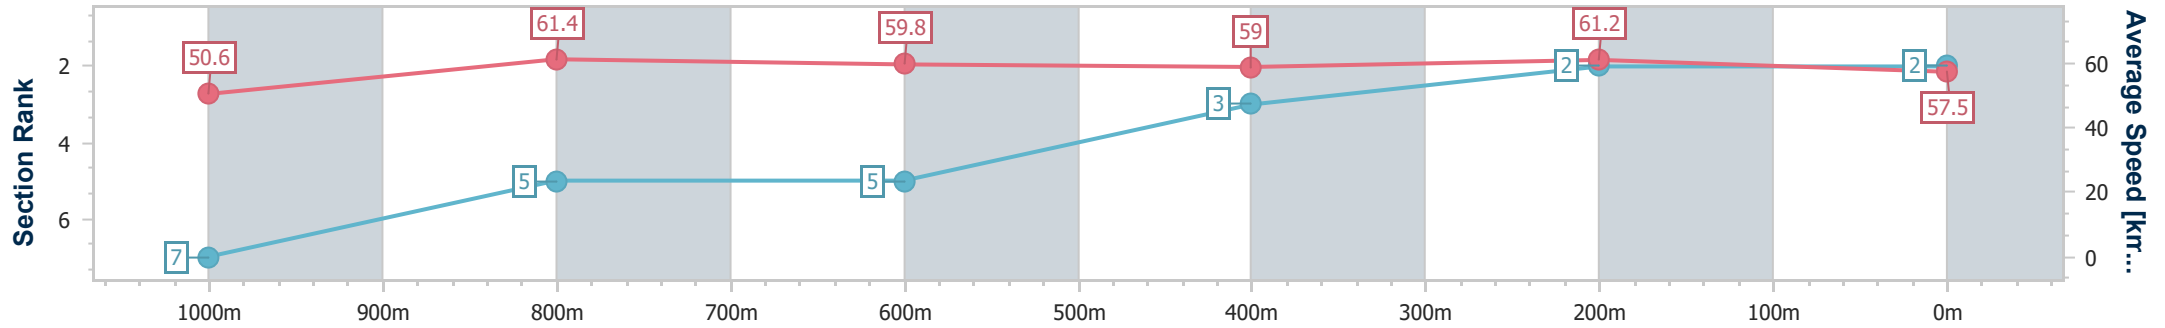

Toowoomba QLD Professional
 Race 5: FISCHER PLASTIC PRODUCTS BENCHMARK 70
 Handicap - 1200m

24 February 2024 - 19:50

Track Rating: Soft 5, Weather: Showers, Rail Position: +2m Entire

Section	Overall	1000m	800m	600m	400m	200m
Section Times	1:15.39 [2] (0:14.24)	1:01.15 [7] (0:11.92)	0:49.23 [5] (0:12.31)	0:36.92 [5] (0:12.45)	0:24.47 [3] (0:11.95)	0:12.52 [2] (0:12.52)
Average Speed [km/h]	50.6	61.4	59.8	59.0	61.2	57.5
Top Speed [km/h]	64.4	64.4	60.6	60.3	62.0	59.7
Avg. Dist. to Rail [m]	9.3	5.5	5.6	4.2	4.3	6.8
Avg. Stride Freq. [Hz]	2.3	2.4	2.4	2.4	2.4	2.3
Avg. Stride Length [m]	6.1	7.1	7.0	6.9	6.9	6.8