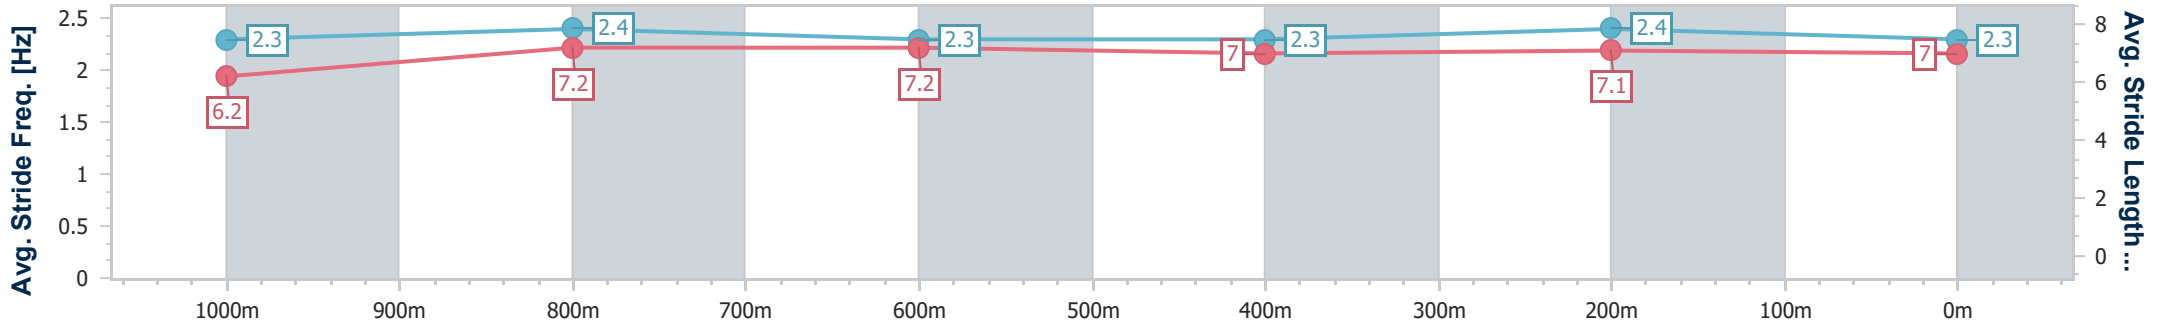

Horse/Jockey Name	Mill Rossa
Final Rank	1
Fastest Section Time (Section)	0:11.92 (400m)
Top Speed [km/h] (Section)	63.4 (Overall)
Race State	Finished

Toowoomba QLD Professional
Race 5: FISCHER PLASTIC PRODUCTS BENCHMARK 70
Handicap - 1200m

24 February 2024 - 19:50

Track Rating: Soft 5, Weather: Showers, Rail Position: +2m Entire

Section	Overall	1000m	800m	600m	400m	200m
Section Times	1:15.19 [1] (0:13.96)	1:01.23 [3] (0:11.94)	0:49.29 [4] (0:12.44)	0:36.85 [4] (0:12.53)	0:24.32 [2] (0:11.92)	0:12.40 [1] (0:12.40)
Average Speed [km/h]	51.7	60.9	58.5	58.6	60.9	58.2
Top Speed [km/h]	63.4	63.3	60.2	60.3	62.2	62.1
Avg. Dist. to Rail [m]	3.9	3.3	3.5	3.2	3.3	3.8
Avg. Stride Freq. [Hz]	2.3	2.4	2.3	2.3	2.4	2.3
Avg. Stride Length [m]	6.2	7.2	7.2	7.0	7.1	7.0

- [ ] Ranking at each section and finish
- -.-.- No data available at this section
- NA No data available