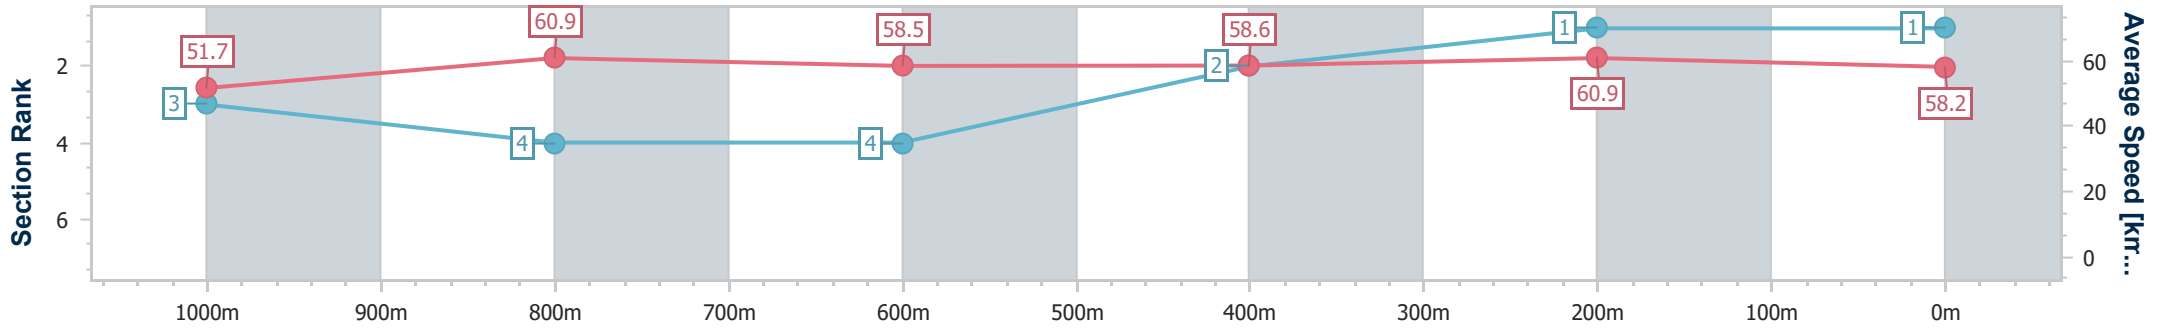

Horse/Jockey Name	Mill Rossa
Final Rank	1
Fastest Section Time (Section)	0:11.92 (400m)
Top Speed [km/h] (Section)	63.4 (Overall)
Race State	Finished

Toowoomba QLD Professional
Race 5: FISCHER PLASTIC PRODUCTS BENCHMARK 70
Handicap - 1200m

24 February 2024 - 19:50

Track Rating: Soft 5, Weather: Showers, Rail Position: +2m Entire

Section	Overall	1000m	800m	600m	400m	200m
Section Times	1:15.19 [1] (0:13.96)	1:01.23 [3] (0:11.94)	0:49.29 [4] (0:12.44)	0:36.85 [4] (0:12.53)	0:24.32 [2] (0:11.92)	0:12.40 [1] (0:12.40)
Average Speed [km/h]	51.7	60.9	58.5	58.6	60.9	58.2
Top Speed [km/h]	63.4	63.3	60.2	60.3	62.2	62.1
Avg. Dist. to Rail [m]	3.9	3.3	3.5	3.2	3.3	3.8
Avg. Stride Freq. [Hz]	2.3	2.4	2.3	2.3	2.4	2.3
Avg. Stride Length [m]	6.2	7.2	7.2	7.0	7.1	7.0

- [ ] Ranking at each section and finish
- -.-.- No data available at this section
- NA No data available