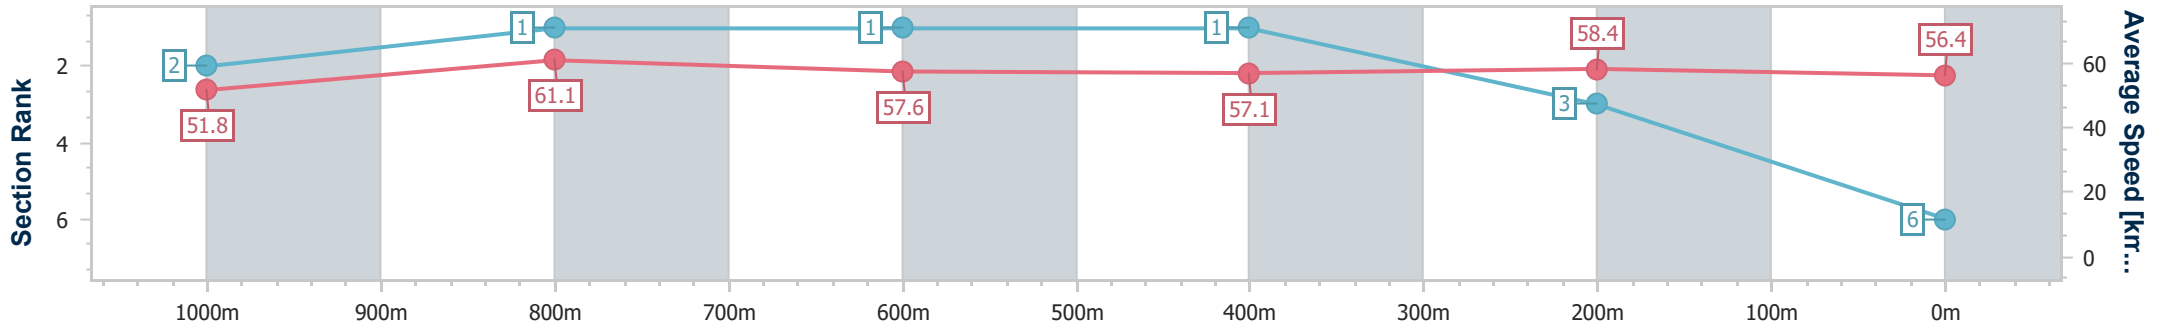

Horse/Jockey Name	Our Free Spirit
Final Rank	6
Fastest Section Time (Section)	0:11.80 (1000m)
Top Speed [km/h] (Section)	63.9 (1000m)
Race State	Finished

Toowoomba QLD Professional
Race 5: FISCHER PLASTIC PRODUCTS BENCHMARK 70
Handicap - 1200m

24 February 2024 - 19:50

Track Rating: Soft 5, Weather: Showers, Rail Position: +2m Entire

Section	Overall	1000m	800m	600m	400m	200m
Section Times	1:15.79 [6] (0:13.90)	1:01.89 [2] (0:11.80)	0:50.09 [1] (0:12.48)	0:37.61 [1] (0:12.60)	0:25.01 [1] (0:12.22)	0:12.79 [3] (0:12.79)
Average Speed [km/h]	51.8	61.1	57.6	57.1	58.4	56.4
Top Speed [km/h]	63.7	63.9	59.2	58.8	59.5	57.4
Avg. Dist. to Rail [m]	3.5	0.7	0.4	0.7	1.8	1.7
Avg. Stride Freq. [Hz]	2.4	2.4	2.3	2.3	2.3	2.3
Avg. Stride Length [m]	6.1	7.2	7.1	7.0	7.0	6.9

- [ ] Ranking at each section and finish
- -.-.- No data available at this section
- NA No data available