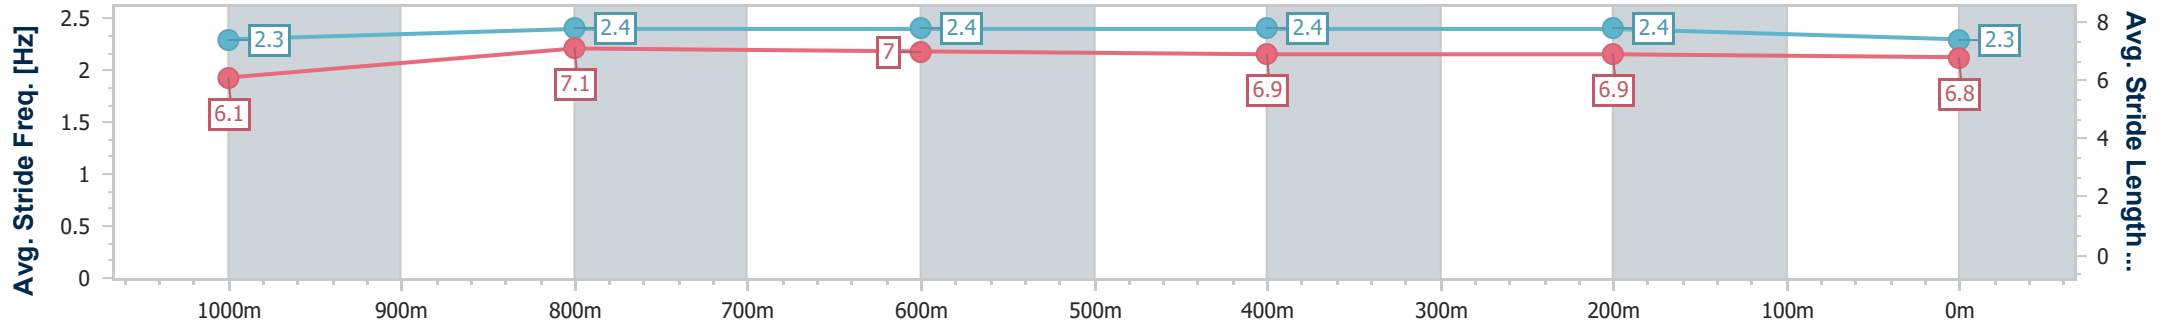

Toowoomba QLD Professional
 Race 5: FISCHER PLASTIC PRODUCTS BENCHMARK 70
 Handicap - 1200m

24 February 2024 - 19:50

Track Rating: Soft 5, Weather: Showers, Rail Position: +2m Entire

Section	Overall	1000m	800m	600m	400m	200m
Section Times	1:15.39 [2] (0:14.24)	1:01.15 [7] (0:11.92)	0:49.23 [5] (0:12.31)	0:36.92 [5] (0:12.45)	0:24.47 [3] (0:11.95)	0:12.52 [2] (0:12.52)
Average Speed [km/h]	50.6	61.4	59.8	59.0	61.2	57.5
Top Speed [km/h]	64.4	64.4	60.6	60.3	62.0	59.7
Avg. Dist. to Rail [m]	9.3	5.5	5.6	4.2	4.3	6.8
Avg. Stride Freq. [Hz]	2.3	2.4	2.4	2.4	2.4	2.3
Avg. Stride Length [m]	6.1	7.1	7.0	6.9	6.9	6.8