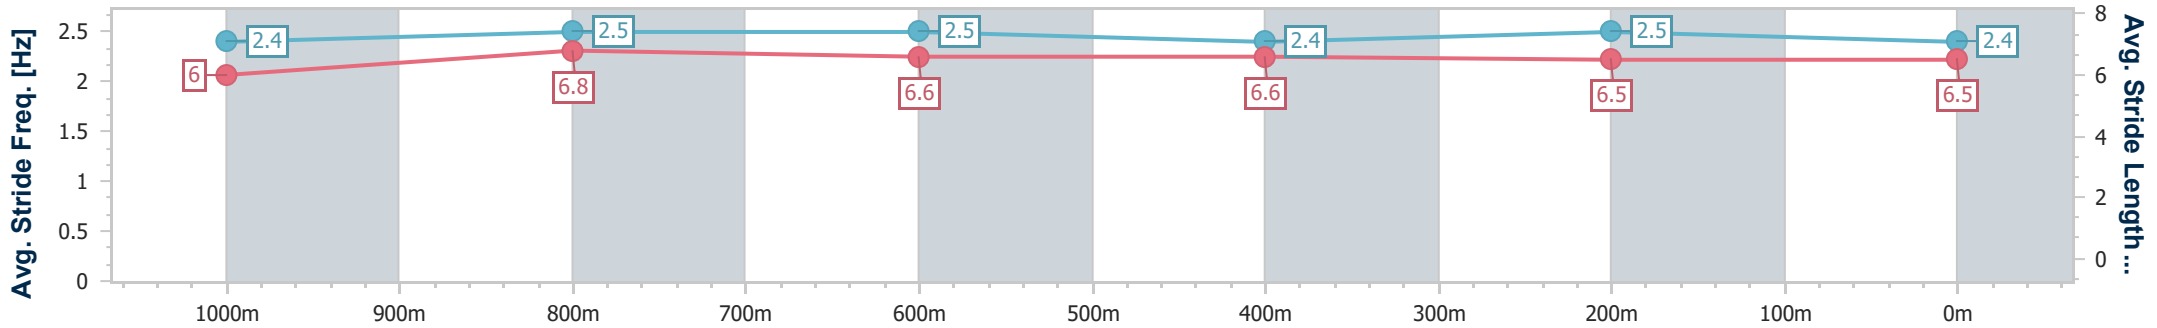

Toowoomba QLD Professional
Race 5: FISCHER PLASTIC PRODUCTS BENCHMARK 70
Handicap - 1200m

24 February 2024 - 19:50

Track Rating: Soft 5, Weather: Showers, Rail Position: +2m Entire

Section	Overall	1000m	800m	600m	400m	200m
Section Times	1:15.79 [6] (0:13.90)	1:01.89 [2] (0:11.80)	0:50.09 [1] (0:12.48)	0:37.61 [1] (0:12.60)	0:25.01 [1] (0:12.22)	0:12.79 [3] (0:12.79)
Average Speed [km/h]	51.8	61.1	57.6	57.1	58.4	56.4
Top Speed [km/h]	63.7	63.9	59.2	58.8	59.5	57.4
Avg. Dist. to Rail [m]	3.5	0.7	0.4	0.7	1.8	1.7
Avg. Stride Freq. [Hz]	2.4	2.4	2.3	2.3	2.3	2.3
Avg. Stride Length [m]	6.1	7.2	7.1	7.0	7.0	6.9

- [] Ranking at each section and finish
- .-.- No data available at this section
- NA No data available

Horse/Jockey Name	Spinning Spirit
Final Rank	7
Fastest Section Time (Section)	0:11.95 (1000m)
Top Speed [km/h] (Section)	64.7 (Overall)
Race State	Finished

Toowoomba QLD Professional
Race 5: FISCHER PLASTIC PRODUCTS BENCHMARK 70
Handicap - 1200m

24 February 2024 - 19:50

Track Rating: Soft 5, Weather: Showers, Rail Position: +2m Entire

Section	Overall	1000m	800m	600m	400m	200m
Section Times	1:15.85 [7] (0:13.82)	1:02.03 [1] (0:11.95)	0:50.08 [2] (0:12.57)	0:37.51 [3] (0:12.61)	0:24.90 [4] (0:12.20)	0:12.70 [5] (0:12.70)
Average Speed [km/h]	52.0	61.2	58.1	57.7	59.2	56.5
Top Speed [km/h]	64.7	63.6	58.9	59.5	60.8	61.3
Avg. Dist. to Rail [m]	6.2	3.5	4.2	1.8	1.0	1.7
Avg. Stride Freq. [Hz]	2.4	2.5	2.5	2.4	2.5	2.4
Avg. Stride Length [m]	6.0	6.8	6.6	6.6	6.5	6.5

- [] Ranking at each section and finish
- .-.- No data available at this section
- NA No data available