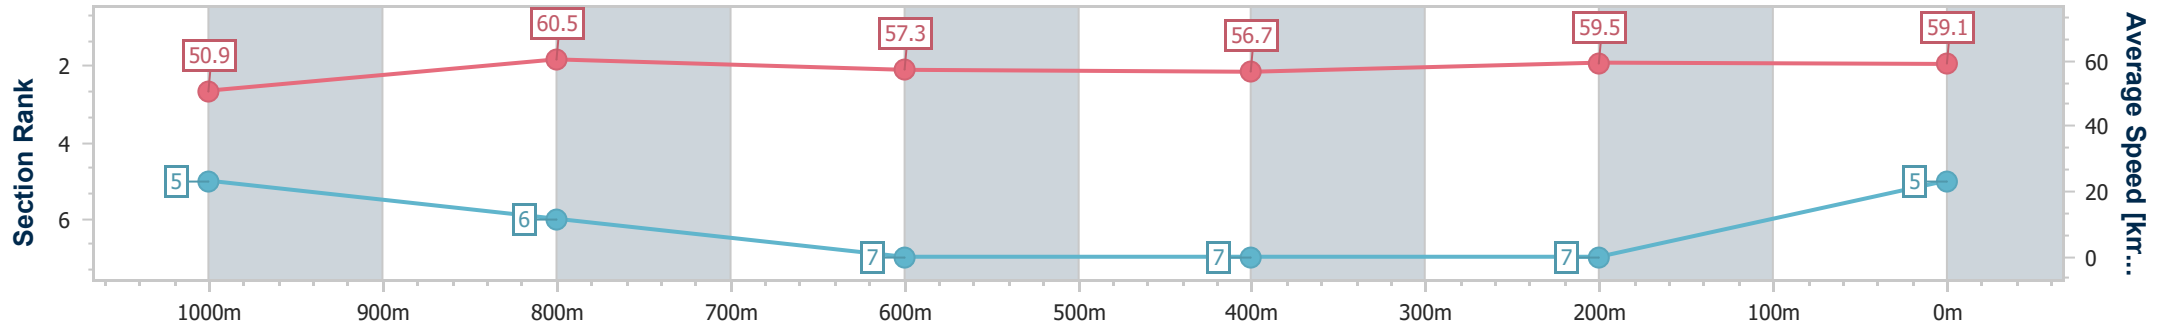

Horse/Jockey Name	Moscini
Final Rank	5
Fastest Section Time (Section)	0:12.02 (1000m)
Top Speed [km/h] (Section)	63.3 (1000m)
Race State	Finished

Toowoomba QLD Professional
Race 5: FISCHER PLASTIC PRODUCTS BENCHMARK 70
Handicap - 1200m

24 February 2024 - 19:50

Track Rating: Soft 5, Weather: Showers, Rail Position: +2m Entire

Section	Overall	1000m	800m	600m	400m	200m
Section Times	1:15.74 [5] (0:14.17)	1:01.57 [5] (0:12.02)	0:49.55 [6] (0:12.62)	0:36.93 [7] (0:12.67)	0:24.26 [7] (0:12.10)	0:12.16 [7] (0:12.16)
Average Speed [km/h]	50.9	60.5	57.3	56.7	59.5	59.1
Top Speed [km/h]	63.2	63.3	58.9	59.2	62.6	62.6
Avg. Dist. to Rail [m]	5.0	3.0	1.3	0.3	0.4	1.1
Avg. Stride Freq. [Hz]	2.3	2.4	2.3	2.3	2.4	2.3
Avg. Stride Length [m]	6.3	7.1	7.0	6.8	7.0	7.0

- [ ] Ranking at each section and finish
- -.-.-.- No data available at this section
- NA No data available