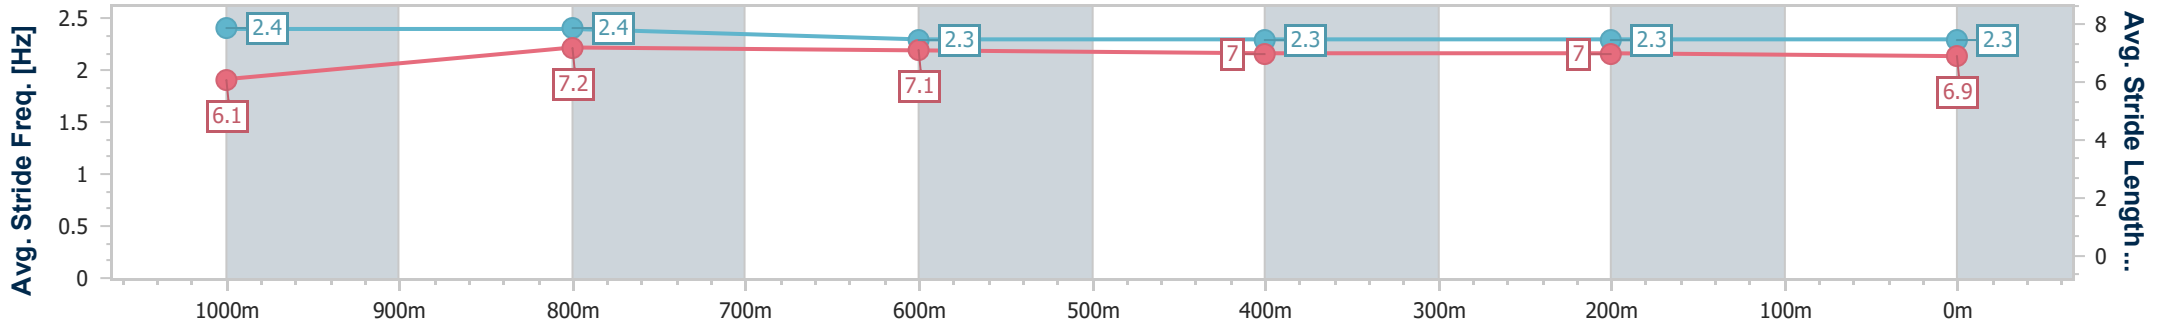

- [] Ranking at each section and finish
- .-.-.- No data available at this section
- NA No data available

Horse/Jockey Name	Our Free Spirit
Final Rank	6
Fastest Section Time (Section)	0:11.80 (1000m)
Top Speed [km/h] (Section)	63.9 (1000m)
Race State	Finished

Toowoomba QLD Professional
Race 5: FISCHER PLASTIC PRODUCTS BENCHMARK 70
Handicap - 1200m

24 February 2024 - 19:50

Track Rating: Soft 5, Weather: Showers, Rail Position: +2m Entire

Section	Overall	1000m	800m	600m	400m	200m
Section Times	1:15.79 [6] (0:13.90)	1:01.89 [2] (0:11.80)	0:50.09 [1] (0:12.48)	0:37.61 [1] (0:12.60)	0:25.01 [1] (0:12.22)	0:12.79 [3] (0:12.79)
Average Speed [km/h]	51.8	61.1	57.6	57.1	58.4	56.4
Top Speed [km/h]	63.7	63.9	59.2	58.8	59.5	57.4
Avg. Dist. to Rail [m]	3.5	0.7	0.4	0.7	1.8	1.7
Avg. Stride Freq. [Hz]	2.4	2.4	2.3	2.3	2.3	2.3
Avg. Stride Length [m]	6.1	7.2	7.1	7.0	7.0	6.9