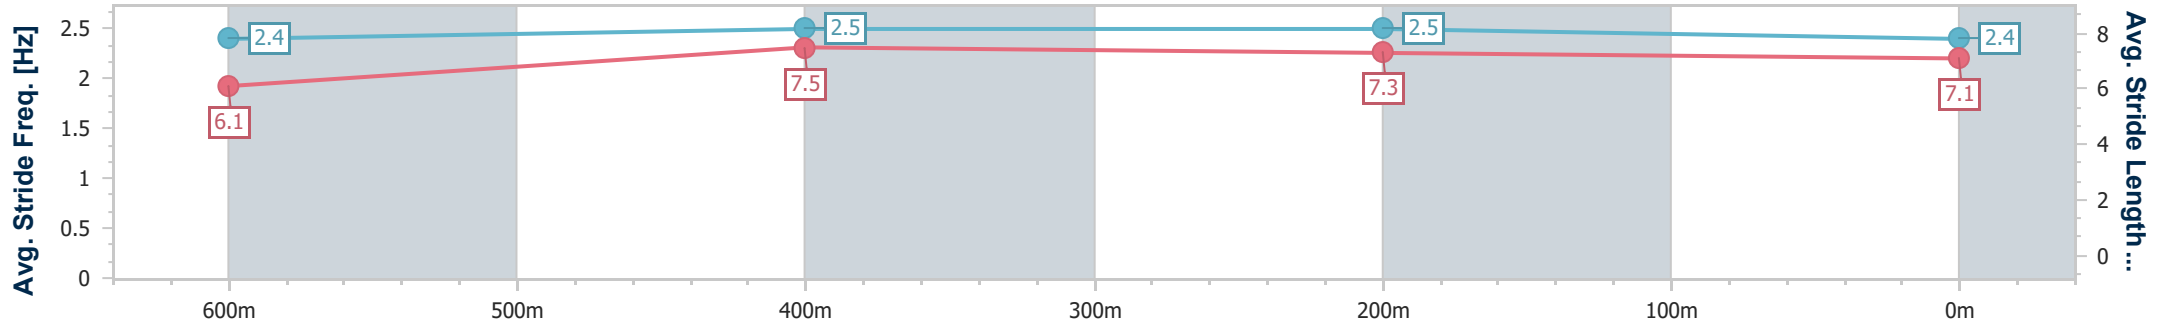

Horse/Jockey Name	Final Illusionist
Final Rank	4
Fastest Section Time (Section)	0:10.53 (600m)
Top Speed [km/h] (Section)	70.2 (600m)
Race State	Finished

Ipswich QLD Professional
Race 8: MARCH SATURDAY RACING BENCHMARK 58
Handicap - 800m

29 February 2024 - 17:20

Track Rating: Soft 5, Weather: Fine, Rail Position: +9.5m Entire

Section	Overall	600m	400m	200m
Section Times	0:46.89 [4] (0:13.65)	0:33.24 [6] (0:10.53)	0:22.71 [5] (0:11.14)	0:11.57 [6] (0:11.57)
Average Speed [km/h]	52.9	68.3	64.9	62.4
Top Speed [km/h]	70.2	70.2	65.5	64.8
Avg. Dist. to Rail [m]	1.1	0.6	0.8	3.4
Avg. Stride Freq. [Hz]	2.4	2.5	2.5	2.4
Avg. Stride Length [m]	6.1	7.5	7.3	7.1

- [ ] Ranking at each section and finish
- -.-.- No data available at this section
- NA No data available