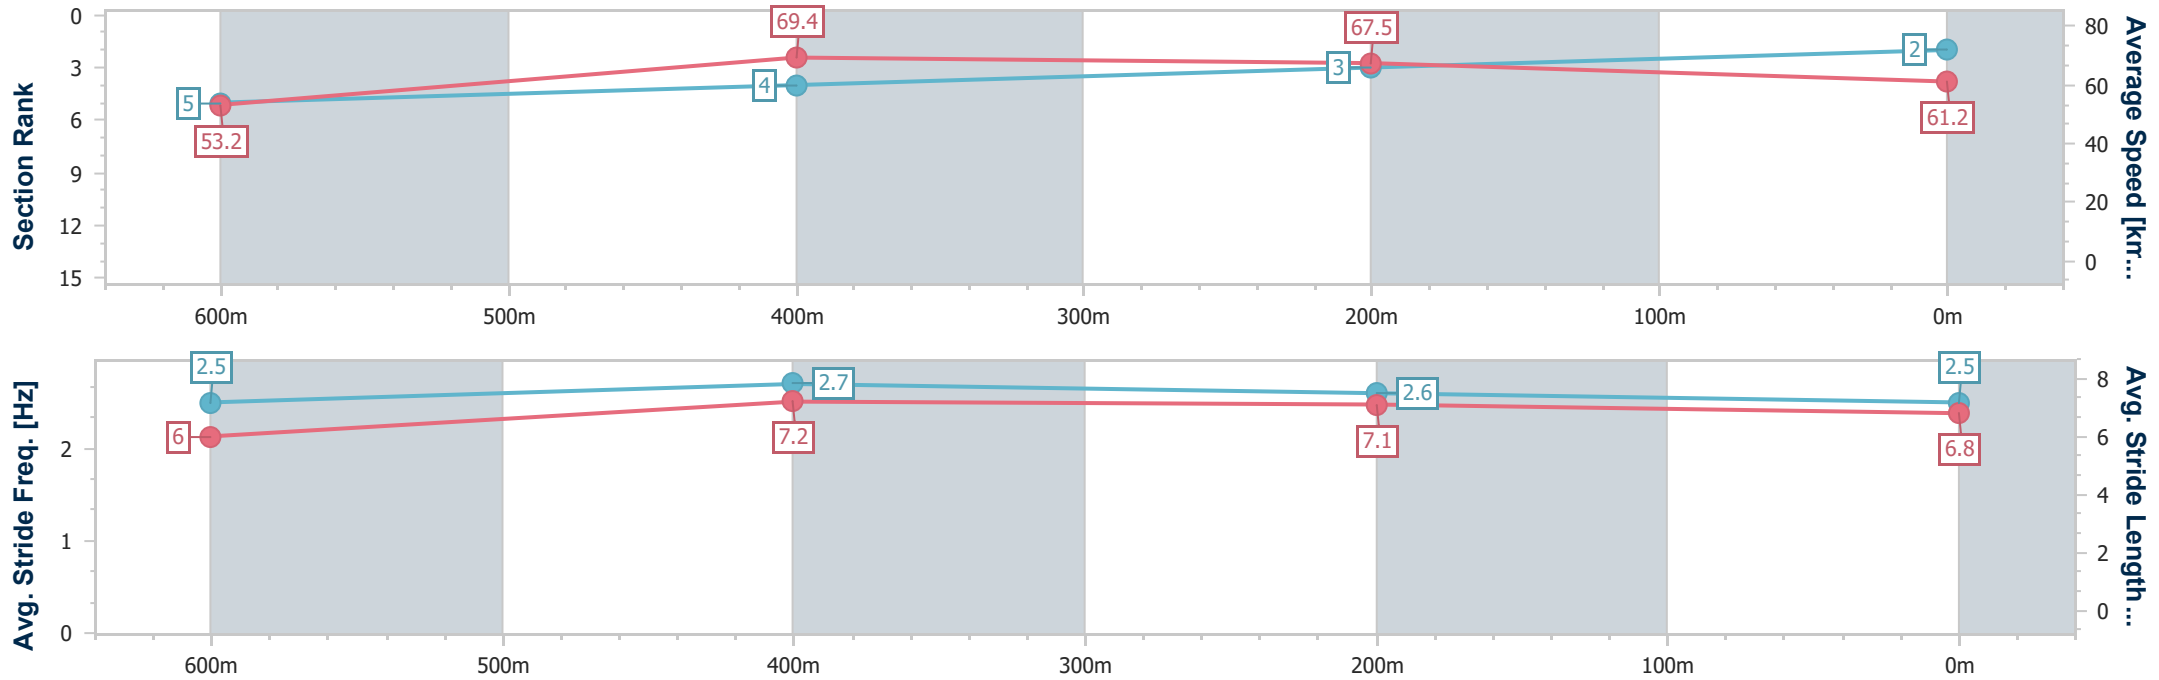

Horse/Jockey Name	Szabo
Final Rank	2
Fastest Section Time (Section)	0:10.37 (600m)
Top Speed [km/h] (Section)	70.5 (600m)
Race State	Finished

Ipswich QLD Professional
Race 8: MARCH SATURDAY RACING BENCHMARK 58
Handicap - 800m

29 February 2024 - 17:20

Track Rating: Soft 5, Weather: Fine, Rail Position: +9.5m Entire

Section	Overall	600m	400m	200m
Section Times	0:46.50 [2] (0:13.60)	0:32.90 [5] (0:10.37)	0:22.53 [4] (0:10.73)	0:11.80 [3] (0:11.80)
Average Speed [km/h]	53.2	69.4	67.5	61.2
Top Speed [km/h]	70.1	70.5	68.8	65.7
Avg. Dist. to Rail [m]	4.3	0.8	0.8	1.5
Avg. Stride Freq. [Hz]	2.5	2.7	2.6	2.5
Avg. Stride Length [m]	6.0	7.2	7.1	6.8

- [ ] Ranking at each section and finish
- -.-.- No data available at this section
- NA No data available