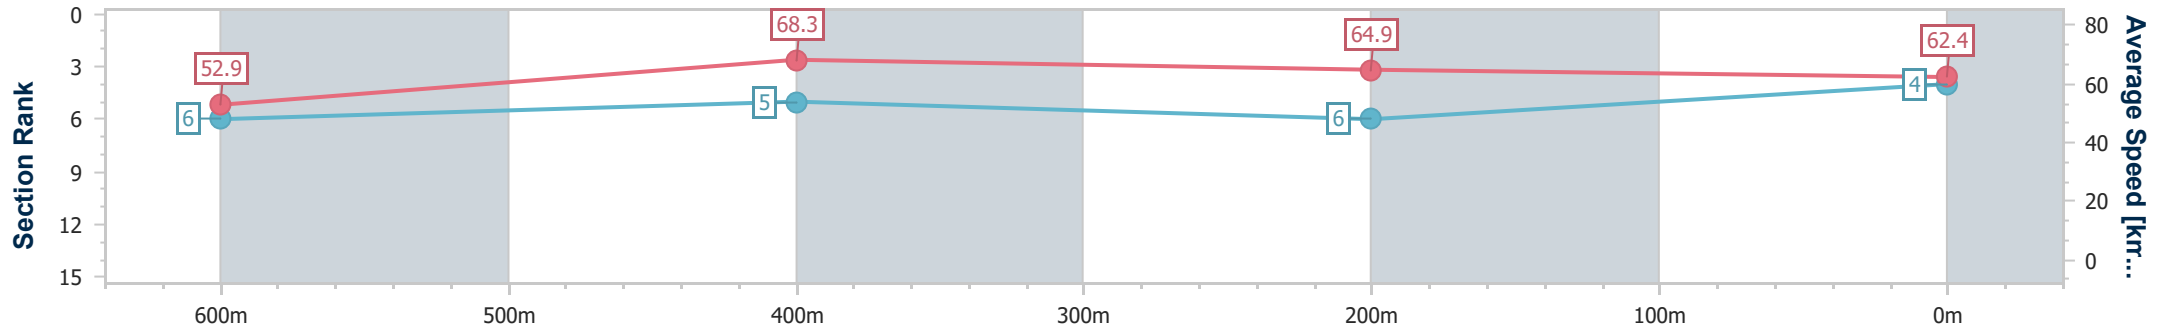

Horse/Jockey Name	Final Illusionist
Final Rank	4
Fastest Section Time (Section)	0:10.53 (600m)
Top Speed [km/h] (Section)	70.2 (600m)
Race State	Finished

Ipswich QLD Professional
Race 8: MARCH SATURDAY RACING BENCHMARK 58
Handicap - 800m

29 February 2024 - 17:20

Track Rating: Soft 5, Weather: Fine, Rail Position: +9.5m Entire

Section	Overall	600m	400m	200m
Section Times	0:46.89 [4] (0:13.65)	0:33.24 [6] (0:10.53)	0:22.71 [5] (0:11.14)	0:11.57 [6] (0:11.57)
Average Speed [km/h]	52.9	68.3	64.9	62.4
Top Speed [km/h]	70.2	70.2	65.5	64.8
Avg. Dist. to Rail [m]	1.1	0.6	0.8	3.4
Avg. Stride Freq. [Hz]	2.4	2.5	2.5	2.4
Avg. Stride Length [m]	6.1	7.5	7.3	7.1

- [ ] Ranking at each section and finish
- -.-.- No data available at this section
- NA No data available