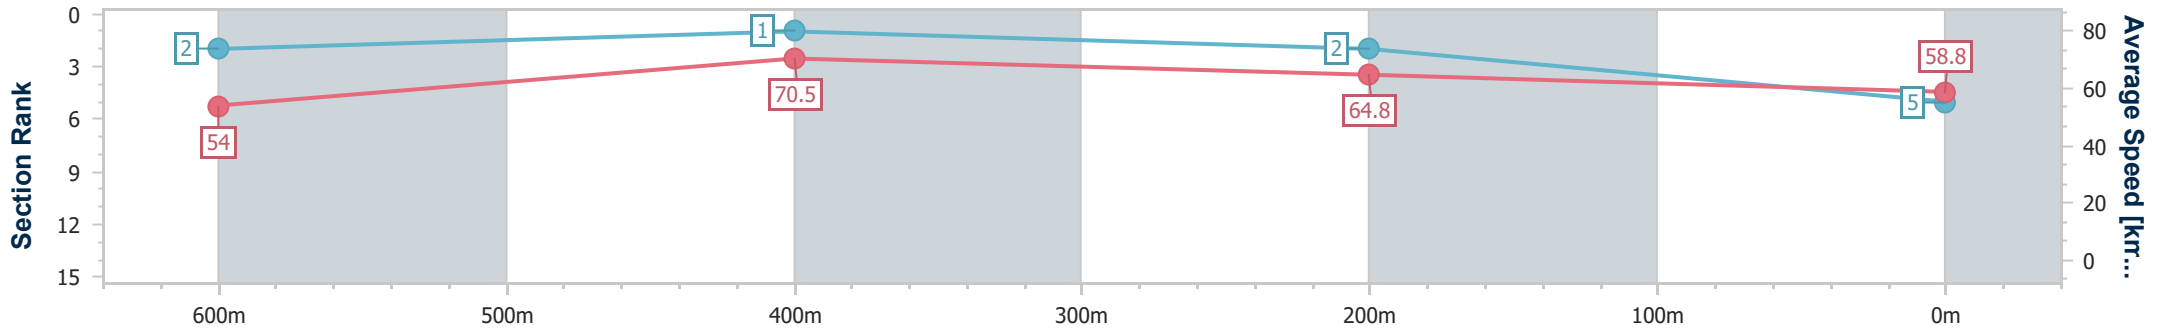

Horse/Jockey Name	I Am Thor
Final Rank	5
Fastest Section Time (Section)	0:10.18 (600m)
Top Speed [km/h] (Section)	72.3 (600m)
Race State	Finished

Ipswich QLD Professional
Race 8: MARCH SATURDAY RACING BENCHMARK 58
Handicap - 800m

29 February 2024 - 17:20

Track Rating: Soft 5, Weather: Fine, Rail Position: +9.5m Entire

Section	Overall	600m	400m	200m
Section Times	0:46.94 [5] (0:13.39)	0:33.55 [2] (0:10.18)	0:23.37 [1] (0:11.07)	0:12.30 [2] (0:12.30)
Average Speed [km/h]	54.0	70.5	64.8	58.8
Top Speed [km/h]	72.0	72.3	67.1	62.1
Avg. Dist. to Rail [m]	2.4	1.6	1.1	0.3
Avg. Stride Freq. [Hz]	2.5	2.7	2.6	2.5
Avg. Stride Length [m]	6.0	7.1	6.9	6.6

- [ ] Ranking at each section and finish
- -.-.- No data available at this section
- NA No data available