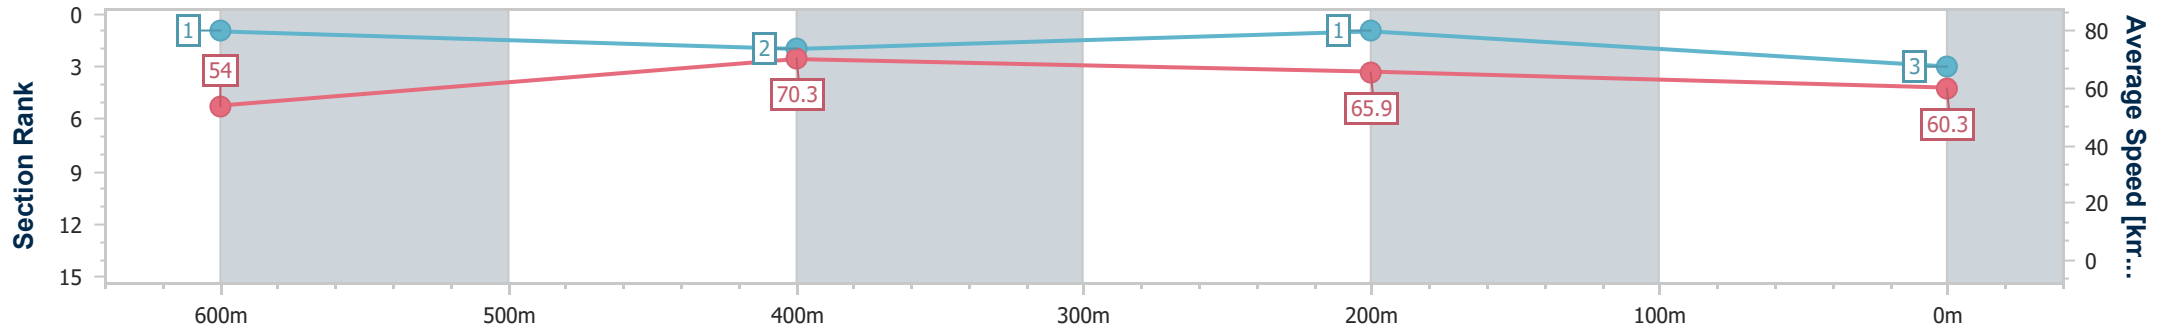

Horse/Jockey Name	Flying Rupert
Final Rank	3
Fastest Section Time (Section)	0:10.23 (600m)
Top Speed [km/h] (Section)	72.3 (600m)
Race State	Finished

Ipswich QLD Professional
Race 8: MARCH SATURDAY RACING BENCHMARK 58
Handicap - 800m

29 February 2024 - 17:20

Track Rating: Soft 5, Weather: Fine, Rail Position: +9.5m Entire

Section	Overall	600m	400m	200m
Section Times	0:46.51 [3] (0:13.39)	0:33.12 [1] (0:10.23)	0:22.89 [2] (0:10.93)	0:11.96 [1] (0:11.96)
Average Speed [km/h]	54.0	70.3	65.9	60.3
Top Speed [km/h]	72.0	72.3	68.0	63.6
Avg. Dist. to Rail [m]	7.0	1.6	0.7	0.5
Avg. Stride Freq. [Hz]	2.5	2.7	2.6	2.4
Avg. Stride Length [m]	6.1	7.3	7.1	6.8

- [ ] Ranking at each section and finish
- -.-.- No data available at this section
- NA No data available