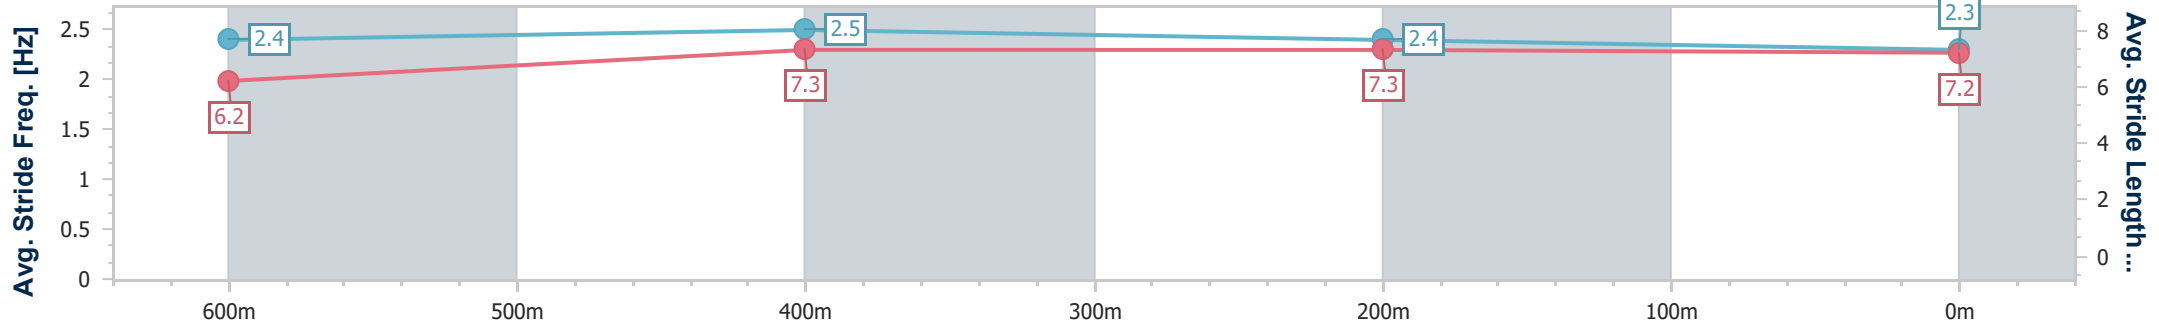

Horse/Jockey Name	Biz Class
Final Rank	8
Fastest Section Time (Section)	0:10.72 (600m)
Top Speed [km/h] (Section)	69.6 (600m)
Race State	Finished

Ipswich QLD Professional
Race 8: MARCH SATURDAY RACING BENCHMARK 58
Handicap - 800m

29 February 2024 - 17:20

Track Rating: Soft 5, Weather: Fine, Rail Position: +9.5m Entire

Section	Overall	600m	400m	200m
Section Times	0:47.27 [8] (0:13.47)	0:33.80 [3] (0:10.72)	0:23.08 [6] (0:11.20)	0:11.88 [7] (0:11.88)
Average Speed [km/h]	53.6	67.5	64.1	61.1
Top Speed [km/h]	69.4	69.6	64.8	64.7
Avg. Dist. to Rail [m]	1.8	0.5	0.5	2.4
Avg. Stride Freq. [Hz]	2.4	2.5	2.4	2.3
Avg. Stride Length [m]	6.2	7.3	7.3	7.2

- [ ] Ranking at each section and finish
- -.-.- No data available at this section
- NA No data available