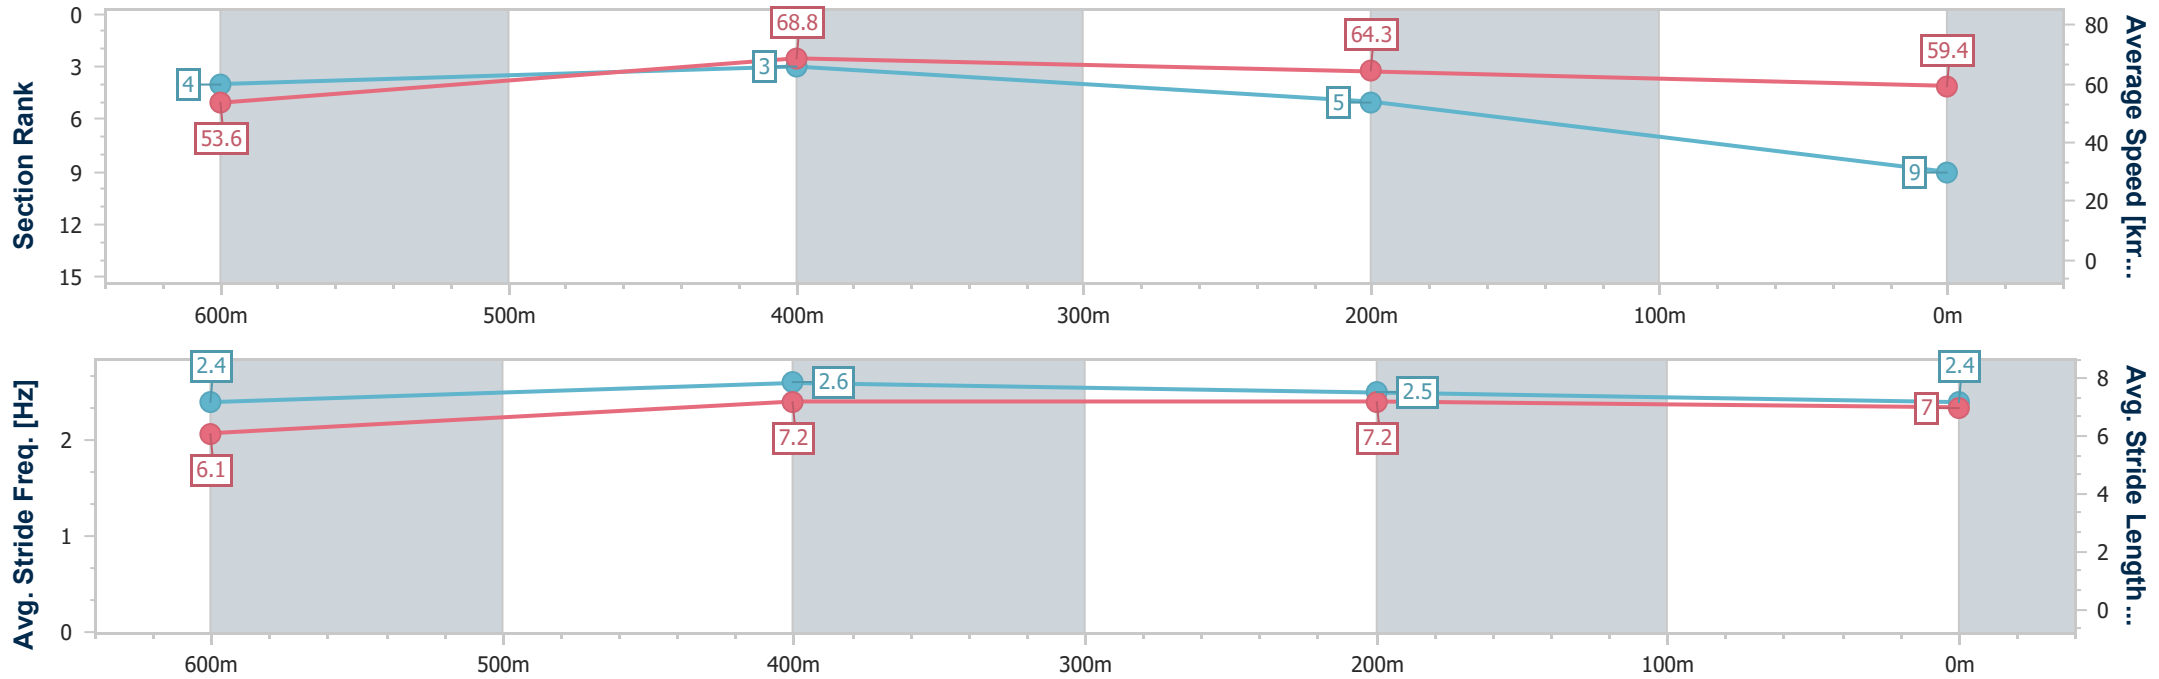

- [] Ranking at each section and finish
- .-.- No data available at this section
- NA No data available

Horse/Jockey Name	You Ess Ess Are
Final Rank	9
Fastest Section Time (Section)	0:10.46 (600m)
Top Speed [km/h] (Section)	70.8 (600m)
Race State	Finished

Ipswich QLD Professional
 Race 8: MARCH SATURDAY RACING BENCHMARK 58
 Handicap - 800m

29 February 2024 - 17:20

Track Rating: Soft 5, Weather: Fine, Rail Position: +9.5m Entire

Section	Overall	600m	400m	200m
Section Times	0:47.30 [9] (0:13.48)	0:33.82 [4] (0:10.46)	0:23.36 [3] (0:11.23)	0:12.13 [5] (0:12.13)
Average Speed [km/h]	53.6	68.8	64.3	59.4
Top Speed [km/h]	70.7	70.8	65.9	63.0
Avg. Dist. to Rail [m]	0.5	0.9	0.3	1.0
Avg. Stride Freq. [Hz]	2.4	2.6	2.5	2.4
Avg. Stride Length [m]	6.1	7.2	7.2	7.0

- [] Ranking at each section and finish
- .-.- No data available at this section
- NA No data available