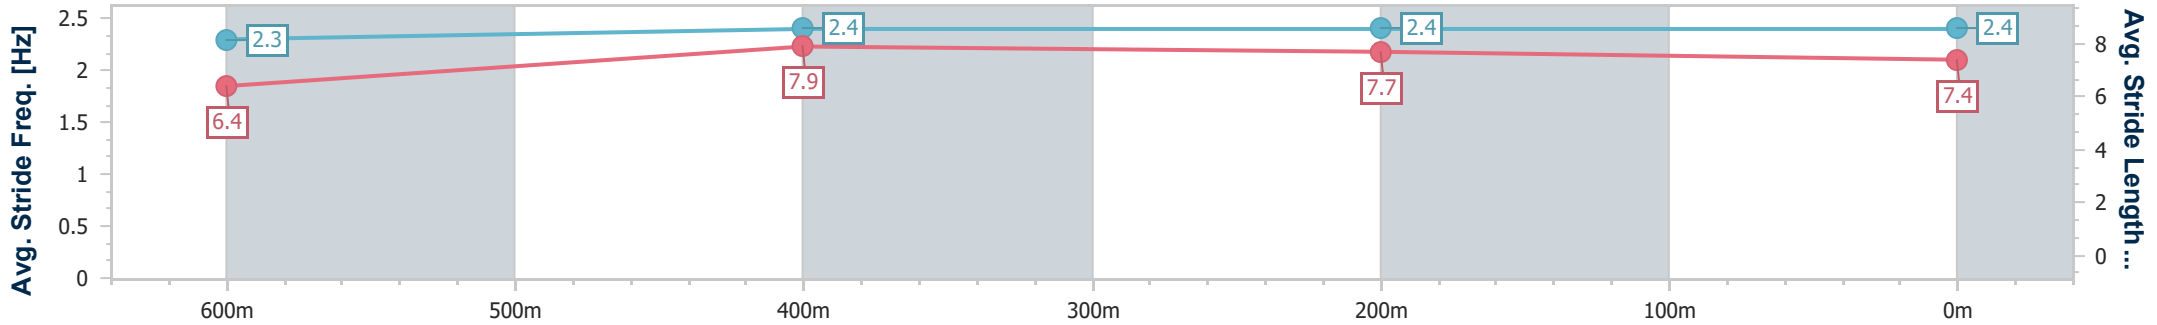

Horse/Jockey Name	Mission Ridge
Final Rank	1
Fastest Section Time (Section)	0:10.40 (600m)
Top Speed [km/h] (Section)	71.1 (600m)
Race State	Finished

Ipswich QLD Professional
Race 8: MARCH SATURDAY RACING BENCHMARK 58
Handicap - 800m

29 February 2024 - 17:20

Track Rating: Soft 5, Weather: Fine, Rail Position: +9.5m Entire

Section	Overall	600m	400m	200m
Section Times	0:46.30 [1] (0:13.86)	0:32.44 [7] (0:10.40)	0:22.04 [7] (0:10.62)	0:11.42 [4] (0:11.42)
Average Speed [km/h]	52.2	69.2	68.2	63.3
Top Speed [km/h]	68.4	71.1	69.0	68.1
Avg. Dist. to Rail [m]	5.0	1.2	0.7	3.2
Avg. Stride Freq. [Hz]	2.3	2.4	2.4	2.4
Avg. Stride Length [m]	6.4	7.9	7.7	7.4

- [ ] Ranking at each section and finish
- -.-.- No data available at this section
- NA No data available