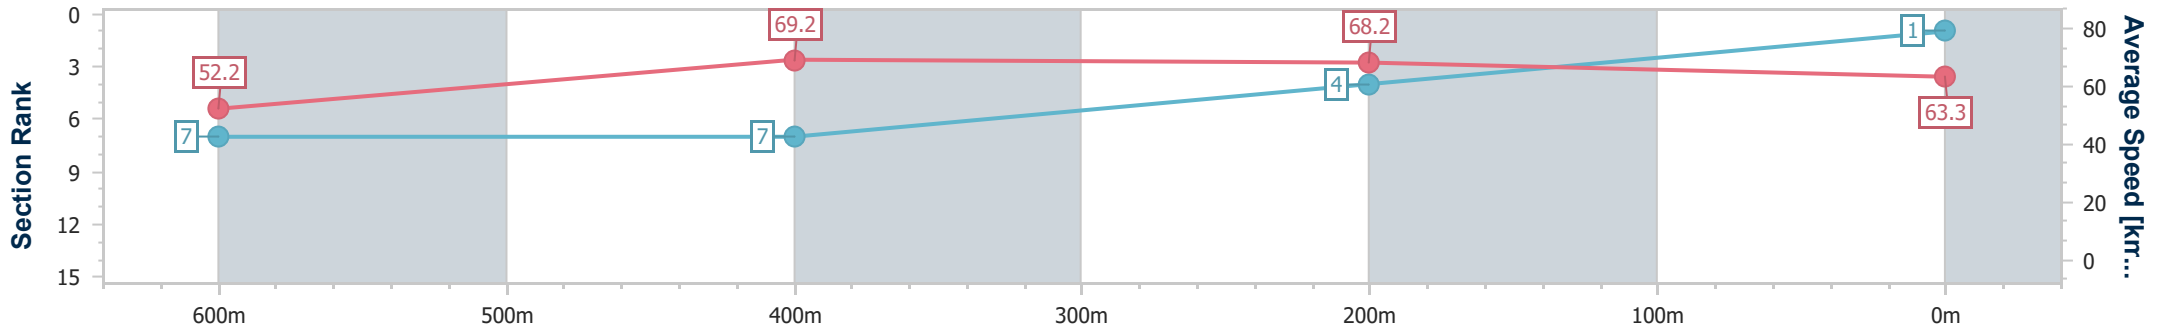

Horse/Jockey Name	Mission Ridge
Final Rank	1
Fastest Section Time (Section)	0:10.40 (600m)
Top Speed [km/h] (Section)	71.1 (600m)
Race State	Finished

Ipswich QLD Professional
Race 8: MARCH SATURDAY RACING BENCHMARK 58
Handicap - 800m

29 February 2024 - 17:20

Track Rating: Soft 5, Weather: Fine, Rail Position: +9.5m Entire

Section	Overall	600m	400m	200m
Section Times	0:46.30 [1] (0:13.86)	0:32.44 [7] (0:10.40)	0:22.04 [7] (0:10.62)	0:11.42 [4] (0:11.42)
Average Speed [km/h]	52.2	69.2	68.2	63.3
Top Speed [km/h]	68.4	71.1	69.0	68.1
Avg. Dist. to Rail [m]	5.0	1.2	0.7	3.2
Avg. Stride Freq. [Hz]	2.3	2.4	2.4	2.4
Avg. Stride Length [m]	6.4	7.9	7.7	7.4

- [ ] Ranking at each section and finish
- -.-.- No data available at this section
- NA No data available