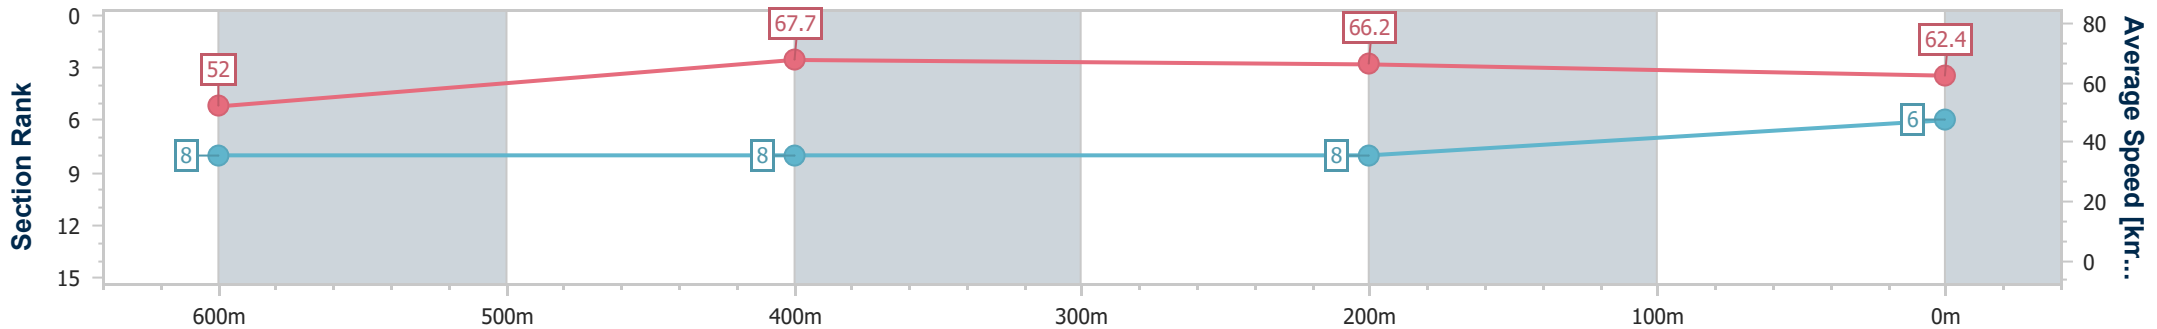

Horse/Jockey Name	Maiori
Final Rank	6
Fastest Section Time (Section)	0:10.68 (600m)
Top Speed [km/h] (Section)	69.1 (600m)
Race State	Finished

Ipswich QLD Professional
Race 8: MARCH SATURDAY RACING BENCHMARK 58
Handicap - 800m

29 February 2024 - 17:20

Track Rating: Soft 5, Weather: Fine, Rail Position: +9.5m Entire

Section	Overall	600m	400m	200m
Section Times	0:47.13 [6] (0:13.91)	0:33.22 [8] (0:10.68)	0:22.54 [8] (0:10.94)	0:11.60 [8] (0:11.60)
Average Speed [km/h]	52.0	67.7	66.2	62.4
Top Speed [km/h]	68.8	69.1	67.0	65.0
Avg. Dist. to Rail [m]	5.6	1.2	1.2	4.0
Avg. Stride Freq. [Hz]	2.6	2.8	2.8	2.7
Avg. Stride Length [m]	5.7	6.7	6.6	6.5

- [ ] Ranking at each section and finish
- -.-.- No data available at this section
- NA No data available