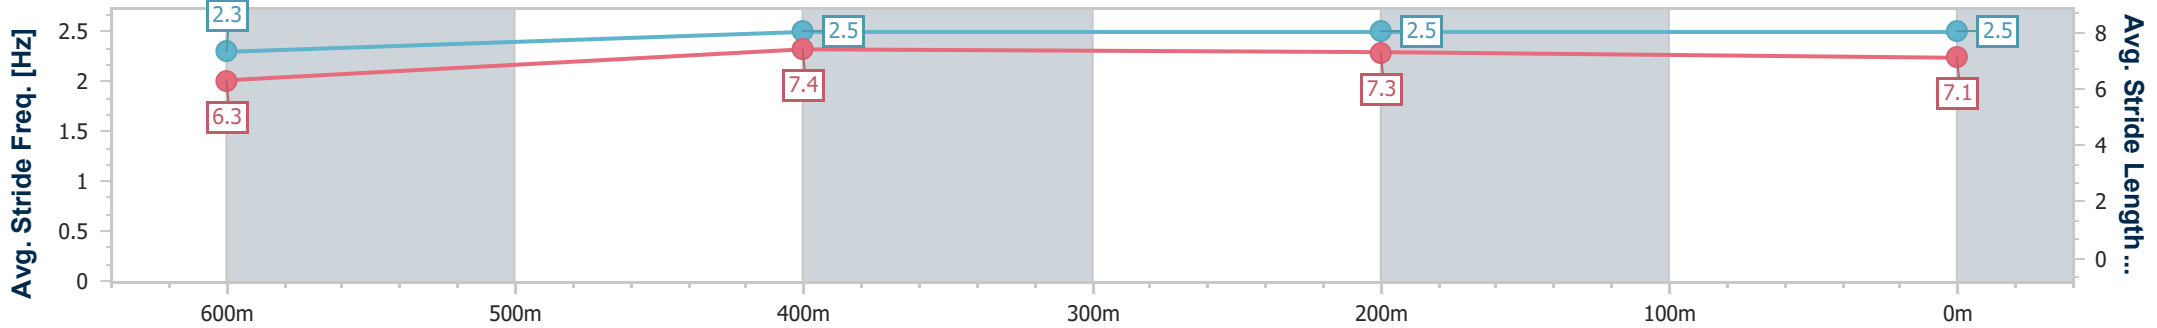

Horse/Jockey Name	Mr Brose
Final Rank	7
Fastest Section Time (Section)	0:10.64 (600m)
Top Speed [km/h] (Section)	69.3 (600m)
Race State	Finished

Ipswich QLD Professional
Race 8: MARCH SATURDAY RACING BENCHMARK 58
Handicap - 800m

29 February 2024 - 17:20

Track Rating: Soft 5, Weather: Fine, Rail Position: +9.5m Entire

Section	Overall	600m	400m	200m
Section Times	0:47.18 [7] (0:14.13)	0:33.05 [9] (0:10.64)	0:22.41 [9] (0:10.94)	0:11.47 [9] (0:11.47)
Average Speed [km/h]	51.1	68.2	66.5	62.9
Top Speed [km/h]	68.2	69.3	68.5	64.2
Avg. Dist. to Rail [m]	7.6	1.6	2.3	5.6
Avg. Stride Freq. [Hz]	2.3	2.5	2.5	2.5
Avg. Stride Length [m]	6.3	7.4	7.3	7.1

- [ ] Ranking at each section and finish
- -.-.- No data available at this section
- NA No data available