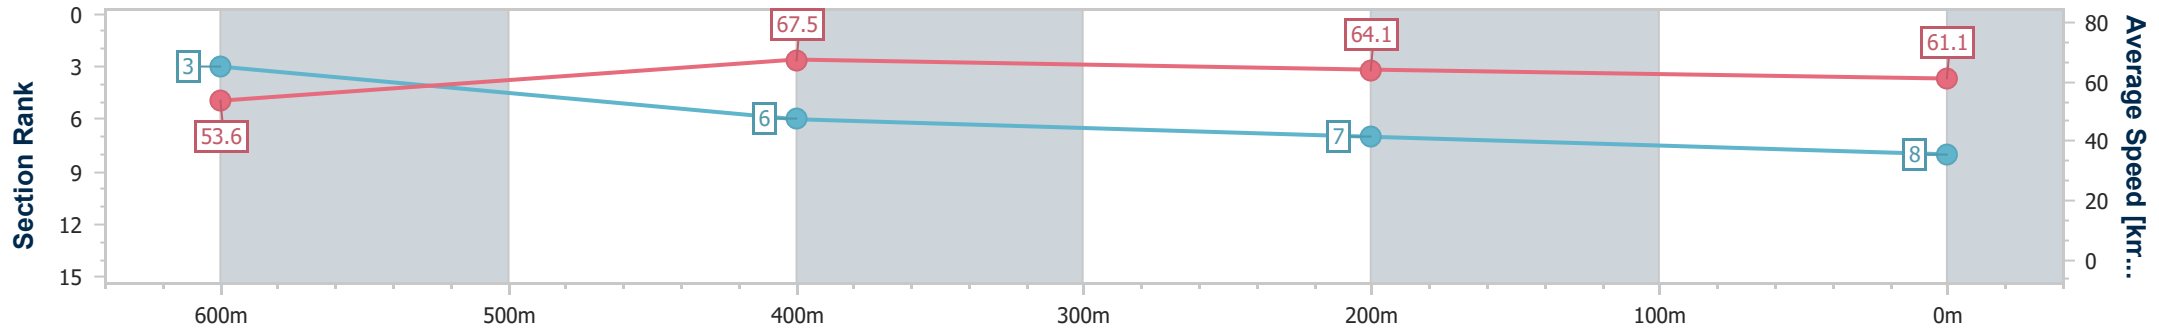

Horse/Jockey Name	Biz Class
Final Rank	8
Fastest Section Time (Section)	0:10.72 (600m)
Top Speed [km/h] (Section)	69.6 (600m)
Race State	Finished

Ipswich QLD Professional
Race 8: MARCH SATURDAY RACING BENCHMARK 58
Handicap - 800m

29 February 2024 - 17:20

Track Rating: Soft 5, Weather: Fine, Rail Position: +9.5m Entire

Section	Overall	600m	400m	200m
Section Times	0:47.27 [8] (0:13.47)	0:33.80 [3] (0:10.72)	0:23.08 [6] (0:11.20)	0:11.88 [7] (0:11.88)
Average Speed [km/h]	53.6	67.5	64.1	61.1
Top Speed [km/h]	69.4	69.6	64.8	64.7
Avg. Dist. to Rail [m]	1.8	0.5	0.5	2.4
Avg. Stride Freq. [Hz]	2.4	2.5	2.4	2.3
Avg. Stride Length [m]	6.2	7.3	7.3	7.2

- [ ] Ranking at each section and finish
- -.-.- No data available at this section
- NA No data available