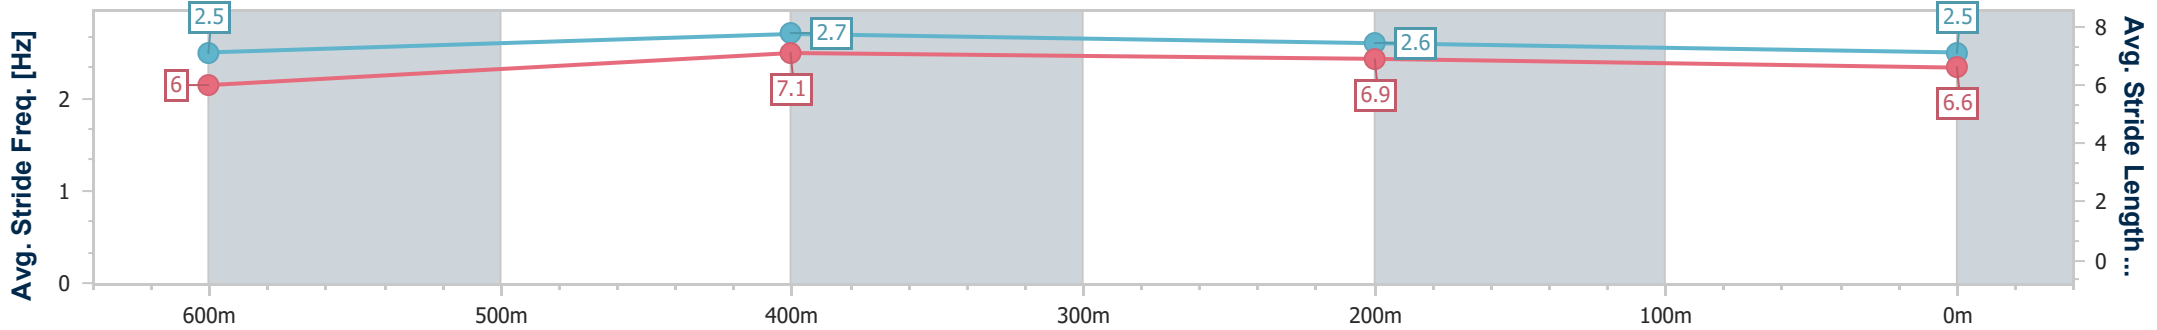

Horse/Jockey Name	I Am Thor
Final Rank	5
Fastest Section Time (Section)	0:10.18 (600m)
Top Speed [km/h] (Section)	72.3 (600m)
Race State	Finished

Ipswich QLD Professional
Race 8: MARCH SATURDAY RACING BENCHMARK 58
Handicap - 800m

29 February 2024 - 17:20

Track Rating: Soft 5, Weather: Fine, Rail Position: +9.5m Entire

Section	Overall	600m	400m	200m
Section Times	0:46.94 [5] (0:13.39)	0:33.55 [2] (0:10.18)	0:23.37 [1] (0:11.07)	0:12.30 [2] (0:12.30)
Average Speed [km/h]	54.0	70.5	64.8	58.8
Top Speed [km/h]	72.0	72.3	67.1	62.1
Avg. Dist. to Rail [m]	2.4	1.6	1.1	0.3
Avg. Stride Freq. [Hz]	2.5	2.7	2.6	2.5
Avg. Stride Length [m]	6.0	7.1	6.9	6.6

- [ ] Ranking at each section and finish
- -.-.- No data available at this section
- NA No data available