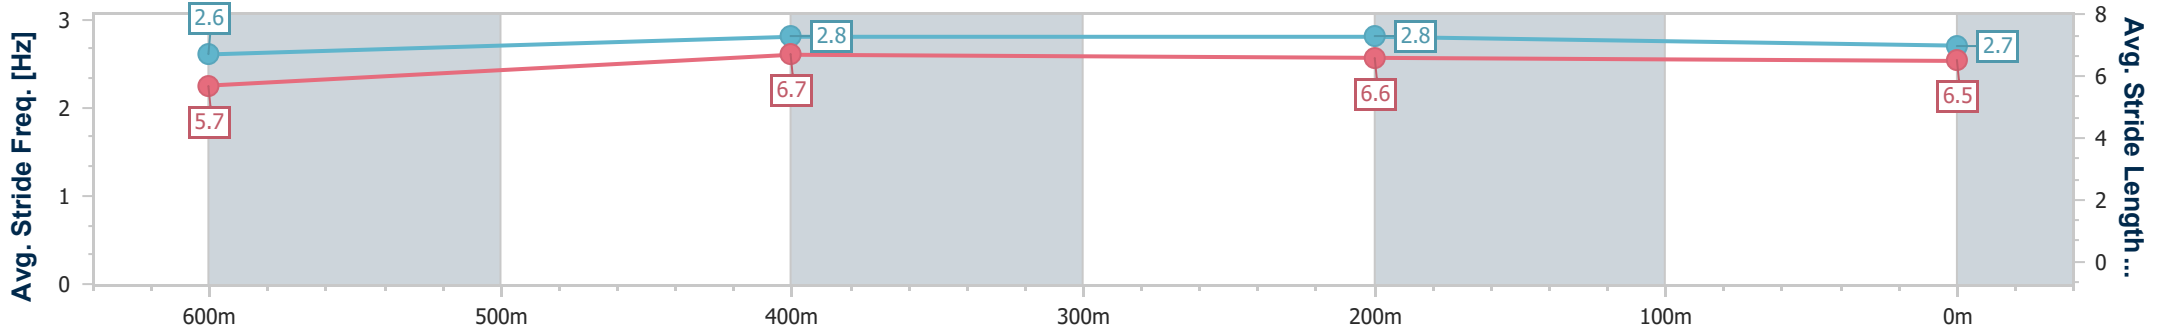

Horse/Jockey Name	Maiori
Final Rank	6
Fastest Section Time (Section)	0:10.68 (600m)
Top Speed [km/h] (Section)	69.1 (600m)
Race State	Finished

Ipswich QLD Professional
Race 8: MARCH SATURDAY RACING BENCHMARK 58
Handicap - 800m

29 February 2024 - 17:20

Track Rating: Soft 5, Weather: Fine, Rail Position: +9.5m Entire

Section	Overall	600m	400m	200m
Section Times	0:47.13 [6] (0:13.91)	0:33.22 [8] (0:10.68)	0:22.54 [8] (0:10.94)	0:11.60 [8] (0:11.60)
Average Speed [km/h]	52.0	67.7	66.2	62.4
Top Speed [km/h]	68.8	69.1	67.0	65.0
Avg. Dist. to Rail [m]	5.6	1.2	1.2	4.0
Avg. Stride Freq. [Hz]	2.6	2.8	2.8	2.7
Avg. Stride Length [m]	5.7	6.7	6.6	6.5

- [ ] Ranking at each section and finish
- -.-.- No data available at this section
- NA No data available