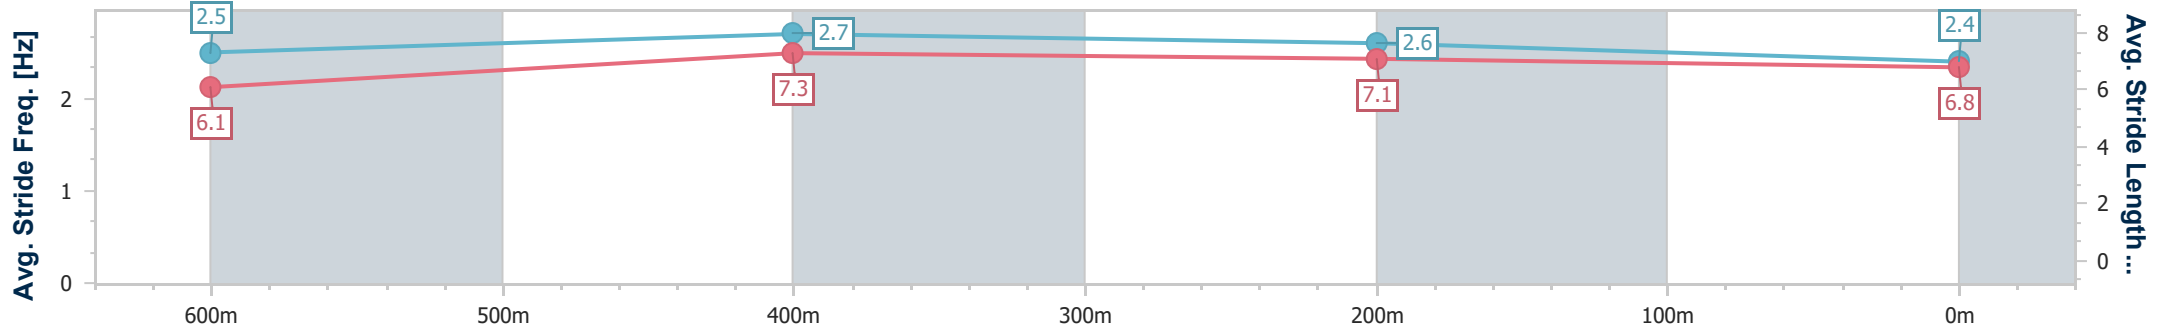

Horse/Jockey Name	Flying Rupert
Final Rank	3
Fastest Section Time (Section)	0:10.23 (600m)
Top Speed [km/h] (Section)	72.3 (600m)
Race State	Finished

Ipswich QLD Professional
Race 8: MARCH SATURDAY RACING BENCHMARK 58
Handicap - 800m

29 February 2024 - 17:20

Track Rating: Soft 5, Weather: Fine, Rail Position: +9.5m Entire

Section	Overall	600m	400m	200m
Section Times	0:46.51 [3] (0:13.39)	0:33.12 [1] (0:10.23)	0:22.89 [2] (0:10.93)	0:11.96 [1] (0:11.96)
Average Speed [km/h]	54.0	70.3	65.9	60.3
Top Speed [km/h]	72.0	72.3	68.0	63.6
Avg. Dist. to Rail [m]	7.0	1.6	0.7	0.5
Avg. Stride Freq. [Hz]	2.5	2.7	2.6	2.4
Avg. Stride Length [m]	6.1	7.3	7.1	6.8

- [ ] Ranking at each section and finish
- -.-.- No data available at this section
- NA No data available