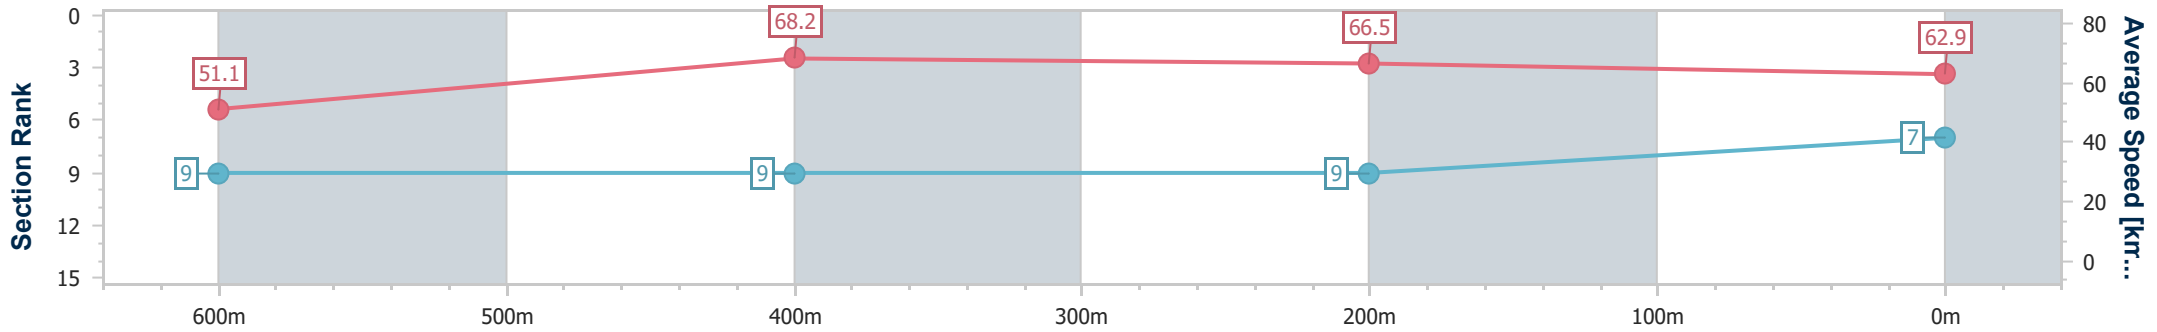

Horse/Jockey Name	Mr Brose
Final Rank	7
Fastest Section Time (Section)	0:10.64 (600m)
Top Speed [km/h] (Section)	69.3 (600m)
Race State	Finished

Ipswich QLD Professional
Race 8: MARCH SATURDAY RACING BENCHMARK 58
Handicap - 800m

29 February 2024 - 17:20

Track Rating: Soft 5, Weather: Fine, Rail Position: +9.5m Entire

Section	Overall	600m	400m	200m
Section Times	0:47.18 [7] (0:14.13)	0:33.05 [9] (0:10.64)	0:22.41 [9] (0:10.94)	0:11.47 [9] (0:11.47)
Average Speed [km/h]	51.1	68.2	66.5	62.9
Top Speed [km/h]	68.2	69.3	68.5	64.2
Avg. Dist. to Rail [m]	7.6	1.6	2.3	5.6
Avg. Stride Freq. [Hz]	2.3	2.5	2.5	2.5
Avg. Stride Length [m]	6.3	7.4	7.3	7.1

- [ ] Ranking at each section and finish
- -.-.- No data available at this section
- NA No data available