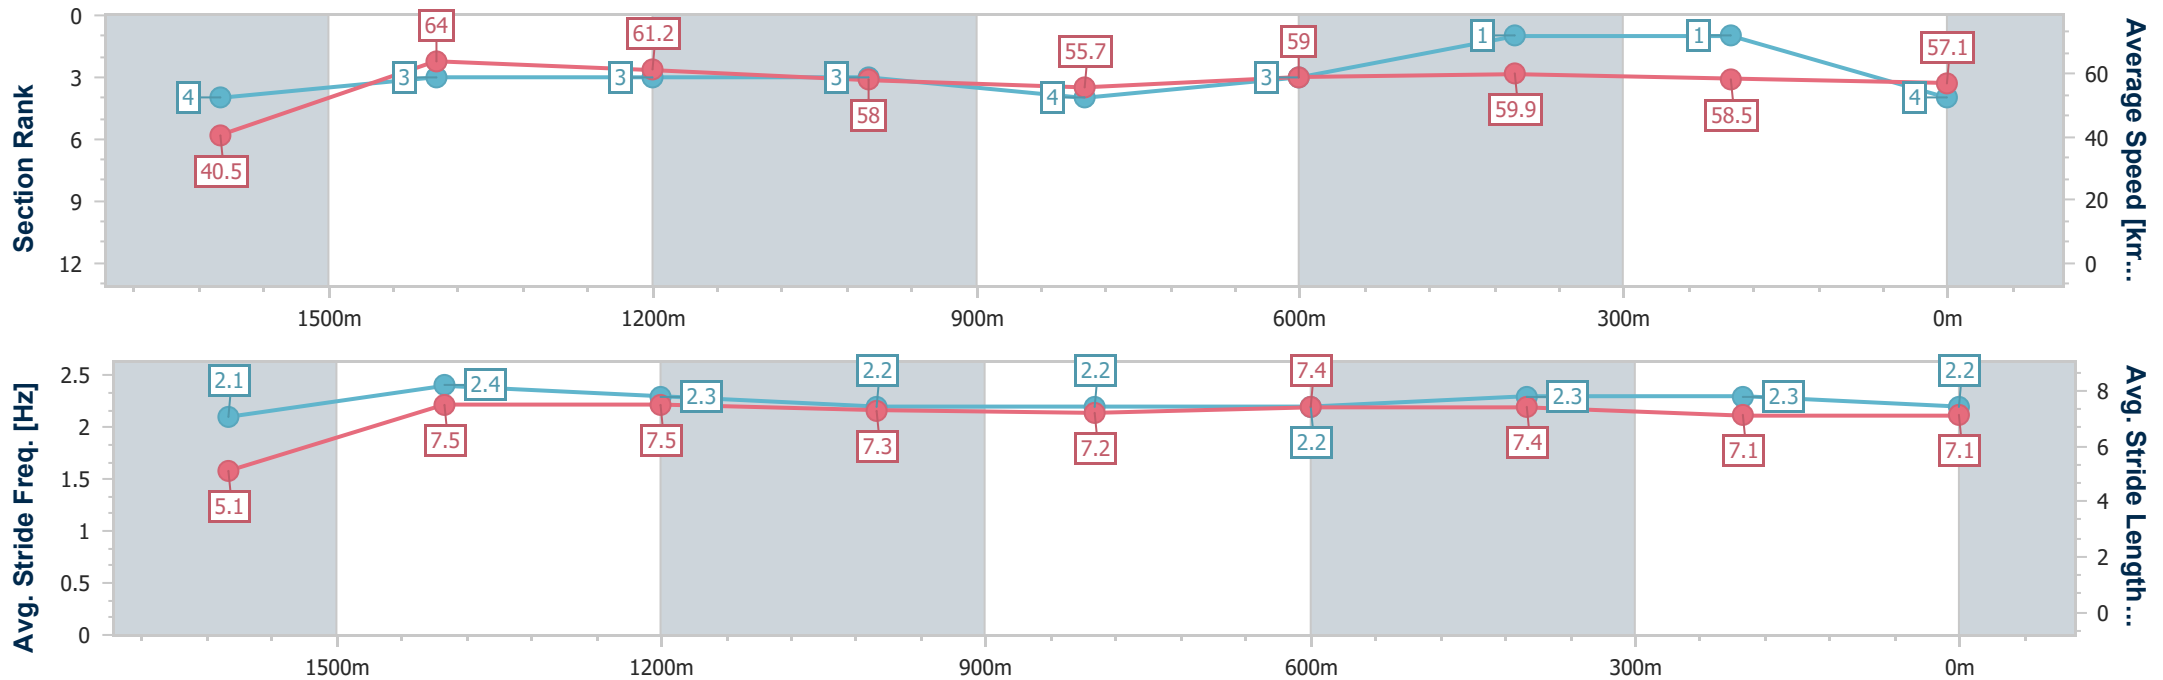

Ipswich QLD Professional

Race 9: RAY WHITE IPSWICH Class 2 Handicap - 1700m

29 February 2024 - 17:51

Track Rating: Soft 5, Weather: Fine, Rail Position: +9.5m Entire

Section	Overall	1600m	1400m	1200m	1000m	800m	600m	400m	200m
Section Times	1:46.68 [4] (0:09.16)	1:37.52 [4] (0:11.27)	1:26.25 [3] (0:11.72)	1:14.53 [3] (0:12.40)	1:02.13 [3] (0:12.95)	0:49.18 [4] (0:12.22)	0:36.96 [3] (0:12.03)	0:24.93 [1] (0:12.35)	0:12.58 [1] (0:12.58)
Average Speed [km/h]	40.5	64.0	61.2	58.0	55.7	59.0	59.9	58.5	57.1
Top Speed [km/h]	62.4	65.0	62.9	60.1	56.7	60.9	60.9	59.4	59.0
Avg. Dist. to Rail [m]	19.5	0.9	0.8	0.4	0.8	0.4	0.2	1.5	3.1
Avg. Stride Freq. [Hz]	2.1	2.4	2.3	2.2	2.2	2.2	2.3	2.3	2.2
Avg. Stride Length [m]	5.1	7.5	7.5	7.3	7.2	7.4	7.4	7.1	7.1