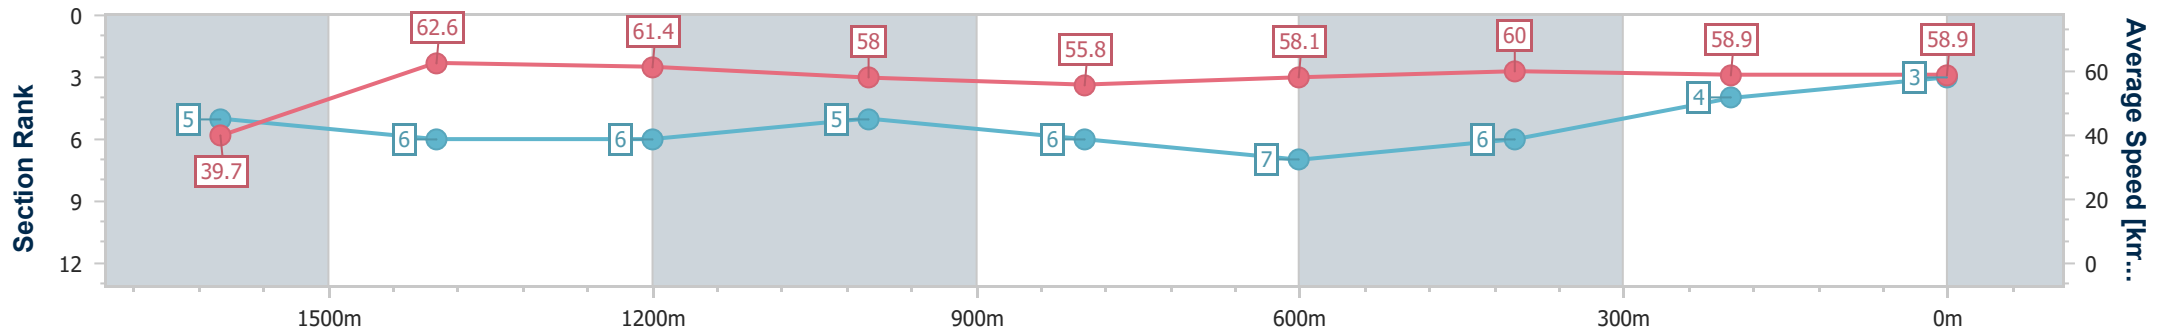

Ipswich QLD Professional

Race 9: RAY WHITE IPSWICH Class 2 Handicap - 1700m

29 February 2024 - 17:51

Track Rating: Soft 5, Weather: Fine, Rail Position: +9.5m Entire

Section	Overall	1600m	1400m	1200m	1000m	800m	600m	400m	200m
Section Times	1:46.65 [3] (0:09.31)	1:37.34 [5] (0:11.49)	1:25.85 [6] (0:11.62)	1:14.23 [6] (0:12.42)	1:01.81 [5] (0:12.88)	0:48.93 [6] (0:12.40)	0:36.53 [7] (0:11.99)	0:24.54 [6] (0:12.27)	0:12.27 [4] (0:12.27)
Average Speed [km/h]	39.7	62.6	61.4	58.0	55.8	58.1	60.0	58.9	58.9
Top Speed [km/h]	59.7	63.4	63.8	59.5	56.9	60.8	60.8	60.0	59.8
Avg. Dist. to Rail [m]	18.8	2.0	1.9	0.5	0.3	0.3	0.5	2.2	2.0
Avg. Stride Freq. [Hz]	2.1	2.4	2.4	2.3	2.3	2.3	2.4	2.4	2.3
Avg. Stride Length [m]	5.1	7.1	7.2	6.9	6.8	6.9	6.9	6.9	7.0