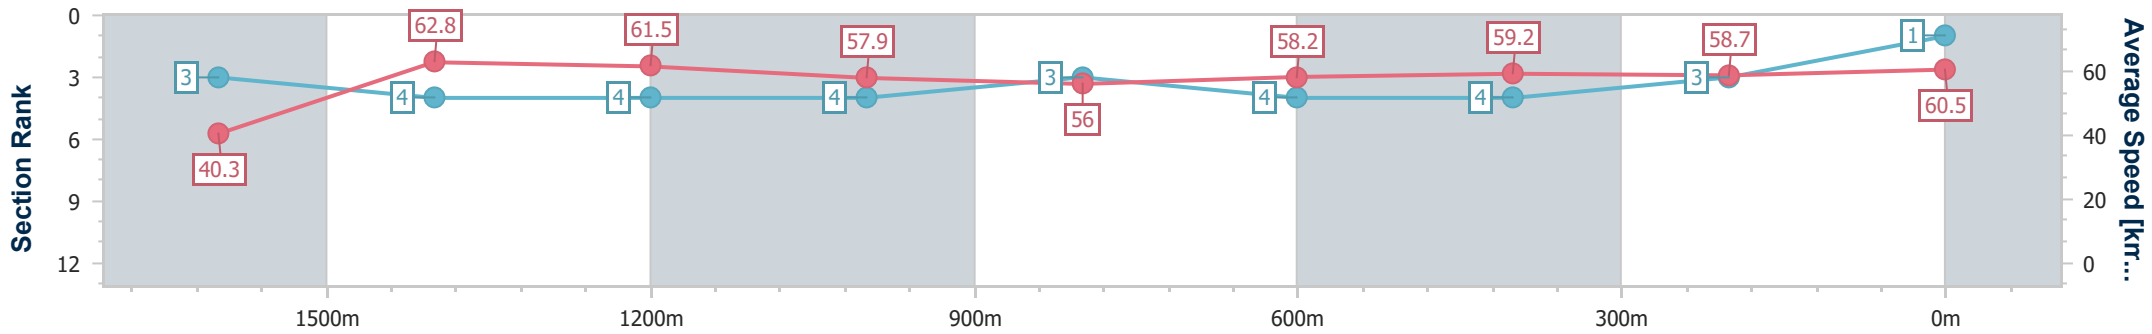

29 February 2024 - 17:51

Track Rating: Soft 5, Weather: Fine, Rail Position: +9.5m Entire

Section	Overall	1600m	1400m	1200m	1000m	800m	600m	400m	200m
Section Times	1:46.18 [1] (0:09.12)	1:37.06 [3] (0:11.42)	1:25.64 [4] (0:11.65)	1:13.99 [4] (0:12.41)	1:01.58 [4] (0:12.88)	0:48.70 [3] (0:12.38)	0:36.32 [4] (0:12.08)	0:24.24 [4] (0:12.33)	0:11.91 [3] (0:11.91)
Average Speed [km/h]	40.3	62.8	61.5	57.9	56.0	58.2	59.2	58.7	60.5
Top Speed [km/h]	60.3	63.8	63.1	60.3	57.1	60.7	60.5	60.6	61.3
Avg. Dist. to Rail [m]	16.8	1.4	1.4	0.5	0.2	0.4	0.8	1.2	0.6
Avg. Stride Freq. [Hz]	2.1	2.2	2.1	2.1	2.1	2.1	2.1	2.1	2.2
Avg. Stride Length [m]	5.3	7.9	7.9	7.6	7.5	7.6	7.8	7.7	7.7