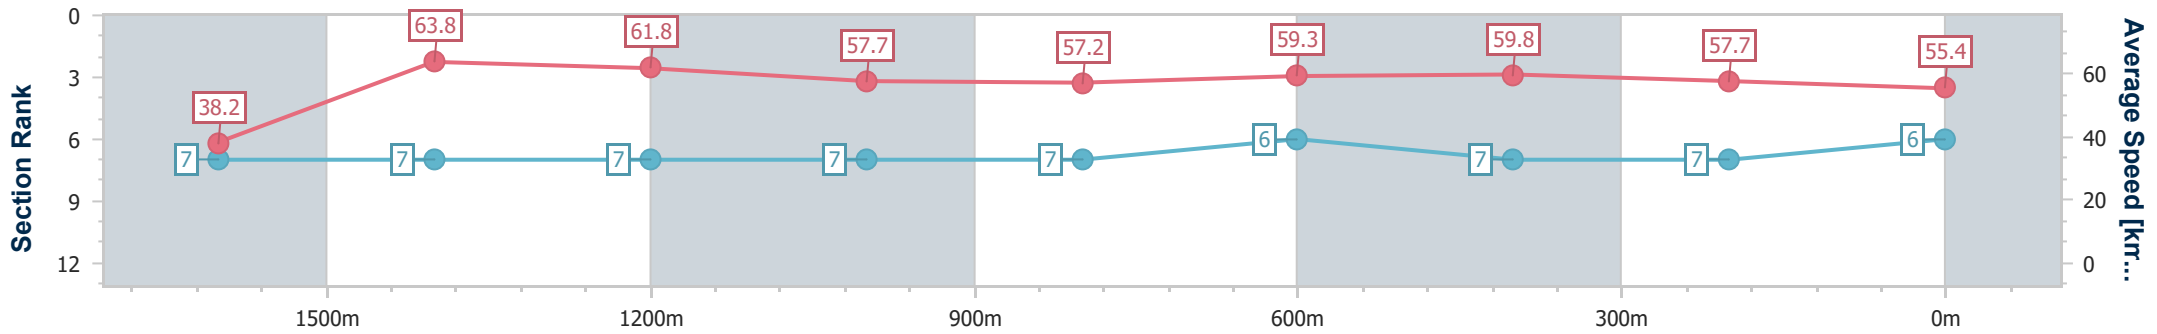

Ipswich QLD Professional

Race 9: RAY WHITE IPSWICH Class 2 Handicap - 1700m

29 February 2024 - 17:51

Track Rating: Soft 5, Weather: Fine, Rail Position: +9.5m Entire

Section	Overall	1600m	1400m	1200m	1000m	800m	600m	400m	200m
Section Times	1:47.65 [6] (0:09.66)	1:37.99 [7] (0:11.32)	1:26.67 [7] (0:11.62)	1:15.05 [7] (0:12.51)	1:02.54 [7] (0:12.68)	0:49.86 [7] (0:12.17)	0:37.69 [6] (0:12.15)	0:25.54 [7] (0:12.59)	0:12.95 [7] (0:12.95)
Average Speed [km/h]	38.2	63.8	61.8	57.7	57.2	59.3	59.8	57.7	55.4
Top Speed [km/h]	58.9	65.0	64.4	59.8	58.9	60.5	60.9	58.5	58.5
Avg. Dist. to Rail [m]	17.2	0.4	0.3	0.9	1.8	1.5	1.9	3.2	5.0
Avg. Stride Freq. [Hz]	2.1	2.3	2.2	2.1	2.1	2.2	2.2	2.2	2.1
Avg. Stride Length [m]	5.0	7.7	7.7	7.6	7.5	7.6	7.6	7.4	7.3