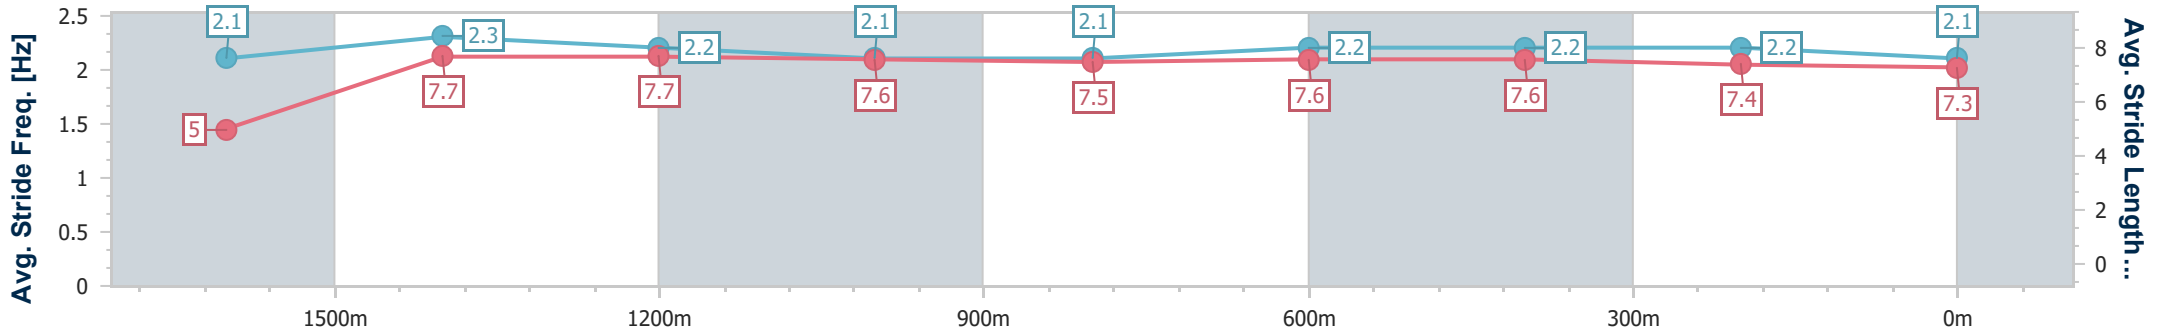

Ipswich QLD Professional

Race 9: RAY WHITE IPSWICH Class 2 Handicap - 1700m

29 February 2024 - 17:51

Track Rating: Soft 5, Weather: Fine, Rail Position: +9.5m Entire

Section	Overall	1600m	1400m	1200m	1000m	800m	600m	400m	200m
Section Times	1:47.65 [6] (0:09.66)	1:37.99 [7] (0:11.32)	1:26.67 [7] (0:11.62)	1:15.05 [7] (0:12.51)	1:02.54 [7] (0:12.68)	0:49.86 [7] (0:12.17)	0:37.69 [6] (0:12.15)	0:25.54 [7] (0:12.59)	0:12.95 [7] (0:12.95)
Average Speed [km/h]	38.2	63.8	61.8	57.7	57.2	59.3	59.8	57.7	55.4
Top Speed [km/h]	58.9	65.0	64.4	59.8	58.9	60.5	60.9	58.5	58.5
Avg. Dist. to Rail [m]	17.2	0.4	0.3	0.9	1.8	1.5	1.9	3.2	5.0
Avg. Stride Freq. [Hz]	2.1	2.3	2.2	2.1	2.1	2.2	2.2	2.2	2.1
Avg. Stride Length [m]	5.0	7.7	7.7	7.6	7.5	7.6	7.6	7.4	7.3