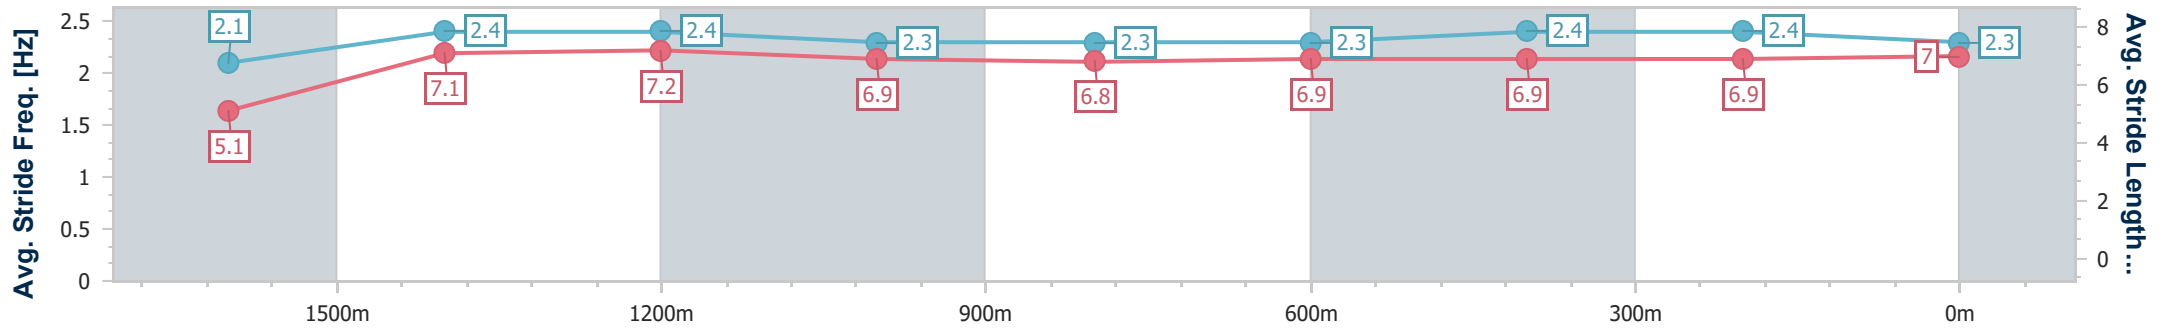

Ipswich QLD Professional

Race 9: RAY WHITE IPSWICH Class 2 Handicap - 1700m

29 February 2024 - 17:51

Track Rating: Soft 5, Weather: Fine, Rail Position: +9.5m Entire

Section	Overall	1600m	1400m	1200m	1000m	800m	600m	400m	200m
Section Times	1:46.65 [3] (0:09.31)	1:37.34 [5] (0:11.49)	1:25.85 [6] (0:11.62)	1:14.23 [6] (0:12.42)	1:01.81 [5] (0:12.88)	0:48.93 [6] (0:12.40)	0:36.53 [7] (0:11.99)	0:24.54 [6] (0:12.27)	0:12.27 [4] (0:12.27)
Average Speed [km/h]	39.7	62.6	61.4	58.0	55.8	58.1	60.0	58.9	58.9
Top Speed [km/h]	59.7	63.4	63.8	59.5	56.9	60.8	60.8	60.0	59.8
Avg. Dist. to Rail [m]	18.8	2.0	1.9	0.5	0.3	0.3	0.5	2.2	2.0
Avg. Stride Freq. [Hz]	2.1	2.4	2.4	2.3	2.3	2.3	2.4	2.4	2.3
Avg. Stride Length [m]	5.1	7.1	7.2	6.9	6.8	6.9	6.9	6.9	7.0