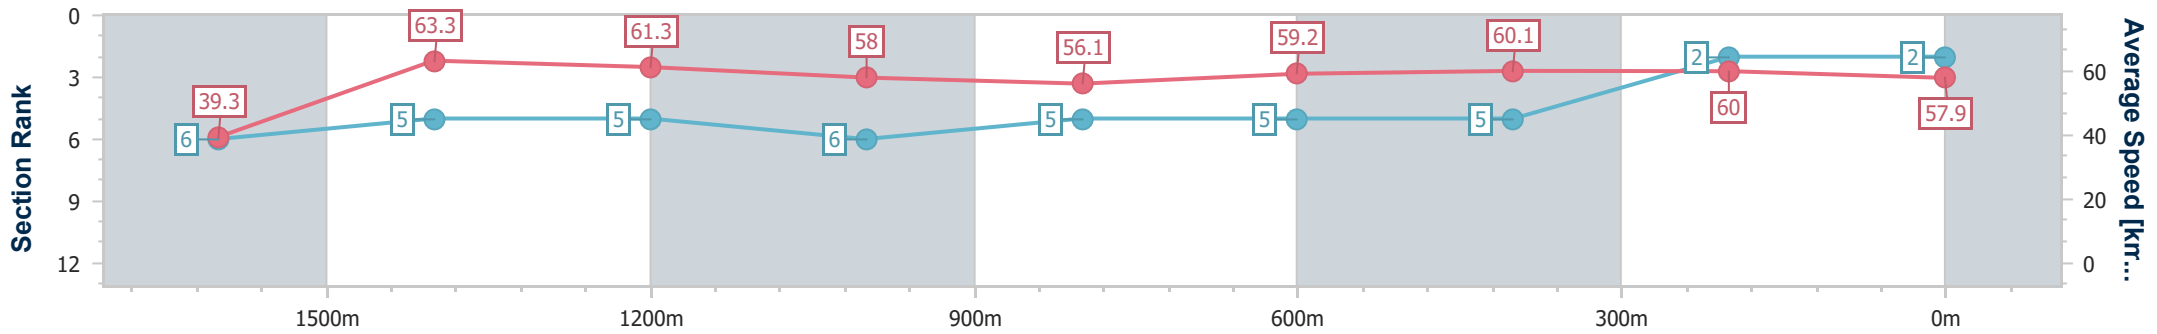

Ipswich QLD Professional

Race 9: RAY WHITE IPSWICH Class 2 Handicap - 1700m

29 February 2024 - 17:51

Track Rating: Soft 5, Weather: Fine, Rail Position: +9.5m Entire

Section	Overall	1600m	1400m	1200m	1000m	800m	600m	400m	200m
Section Times	1:46.57 [2] (0:09.34)	1:37.23 [6] (0:11.39)	1:25.84 [5] (0:11.68)	1:14.16 [5] (0:12.46)	1:01.70 [6] (0:12.84)	0:48.86 [5] (0:12.22)	0:36.64 [5] (0:12.04)	0:24.60 [5] (0:12.15)	0:12.45 [2] (0:12.45)
Average Speed [km/h]	39.3	63.3	61.3	58.0	56.1	59.2	60.1	60.0	57.9
Top Speed [km/h]	61.5	64.3	64.2	59.3	57.4	60.8	61.3	61.2	59.6
Avg. Dist. to Rail [m]	18.4	0.7	0.8	0.4	1.0	0.7	1.8	3.4	5.0
Avg. Stride Freq. [Hz]	2.1	2.3	2.2	2.1	2.1	2.2	2.3	2.3	2.2
Avg. Stride Length [m]	5.1	7.8	7.7	7.5	7.3	7.5	7.4	7.3	7.2