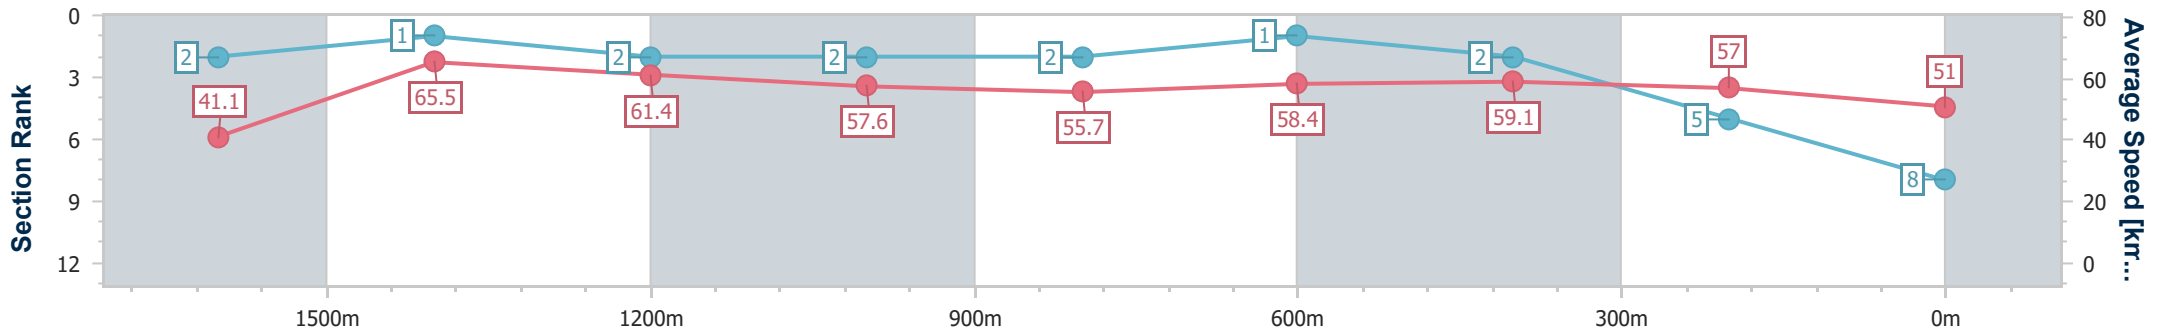

Ipswich QLD Professional

Race 9: RAY WHITE IPSWICH Class 2 Handicap - 1700m

29 February 2024 - 17:51

Track Rating: Soft 5, Weather: Fine, Rail Position: +9.5m Entire

Section	Overall	1600m	1400m	1200m	1000m	800m	600m	400m	200m			
Section Times	1:48.56 [8] (0:09.09)	1:39.47 [2] (0:11.00)	1:28.47 [1] (0:11.74)	1:16.73 [2] (0:12.49)	1:04.24 [2] (0:12.98)	0:51.26 [2] (0:12.32)	0:38.94 [1] (0:12.17)	0:26.77 [2] (0:12.67)	0:14.10 [5] (0:14.10)			
Average Speed [km/h]	41.1	65.5	61.4	57.6	55.7	58.4	59.1	57.0	51.0			
Top Speed [km/h]	62.2	66.5	63.9	59.4	56.5	61.1	60.4	57.8	55.9			
Avg. Dist. to Rail [m]	18.5	1.3	0.2	0.7	0.9	0.3	0.2	0.2	0.5			
Avg. Stride Freq. [Hz]	2.1	2.4	2.2	2.2	2.1	2.2	2.2	2.2	2.1			
Avg. Stride Length [m]	5.2	7.6	7.7	7.4	7.3	7.4	7.4	7.3	6.9			

- [] Ranking at each section and finish
- .-.- No data available at this section
- NA No data available

Horse/Jockey Name	Train Rock
Final Rank	9
Fastest Section Time (Section)	0:08.96 (Overall)
Top Speed [km/h] (Section)	65.8 (1600m)
Race State	Finished