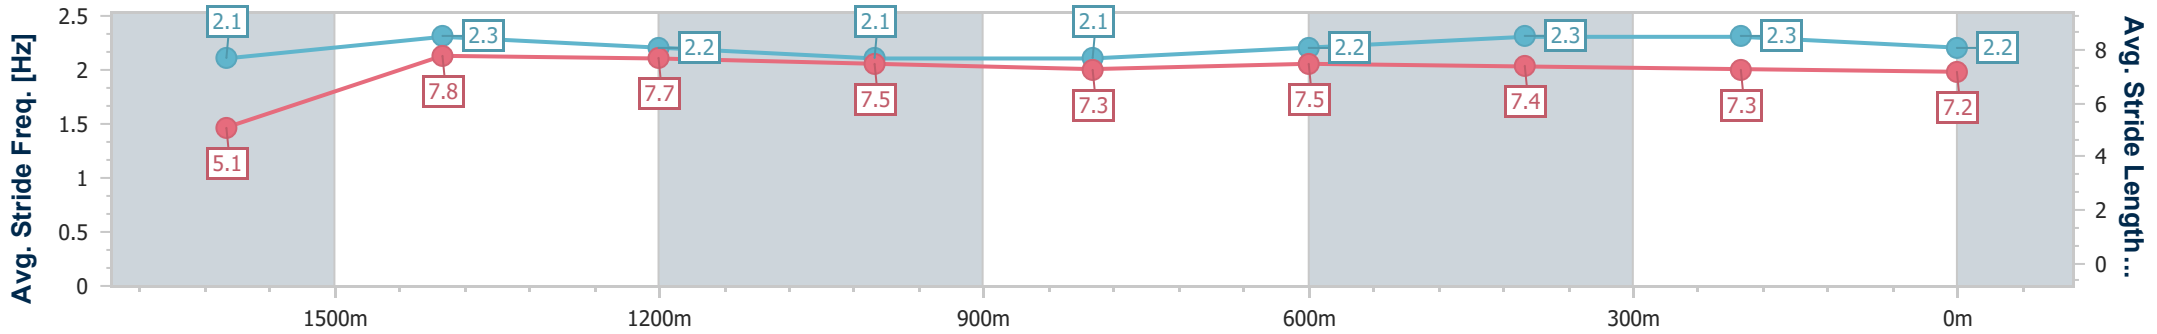

Ipswich QLD Professional

Race 9: RAY WHITE IPSWICH Class 2 Handicap - 1700m

29 February 2024 - 17:51

Track Rating: Soft 5, Weather: Fine, Rail Position: +9.5m Entire

Section	Overall	1600m	1400m	1200m	1000m	800m	600m	400m	200m
Section Times	1:46.57 [2] (0:09.34)	1:37.23 [6] (0:11.39)	1:25.84 [5] (0:11.68)	1:14.16 [5] (0:12.46)	1:01.70 [6] (0:12.84)	0:48.86 [5] (0:12.22)	0:36.64 [5] (0:12.04)	0:24.60 [5] (0:12.15)	0:12.45 [2] (0:12.45)
Average Speed [km/h]	39.3	63.3	61.3	58.0	56.1	59.2	60.1	60.0	57.9
Top Speed [km/h]	61.5	64.3	64.2	59.3	57.4	60.8	61.3	61.2	59.6
Avg. Dist. to Rail [m]	18.4	0.7	0.8	0.4	1.0	0.7	1.8	3.4	5.0
Avg. Stride Freq. [Hz]	2.1	2.3	2.2	2.1	2.1	2.2	2.3	2.3	2.2
Avg. Stride Length [m]	5.1	7.8	7.7	7.5	7.3	7.5	7.4	7.3	7.2