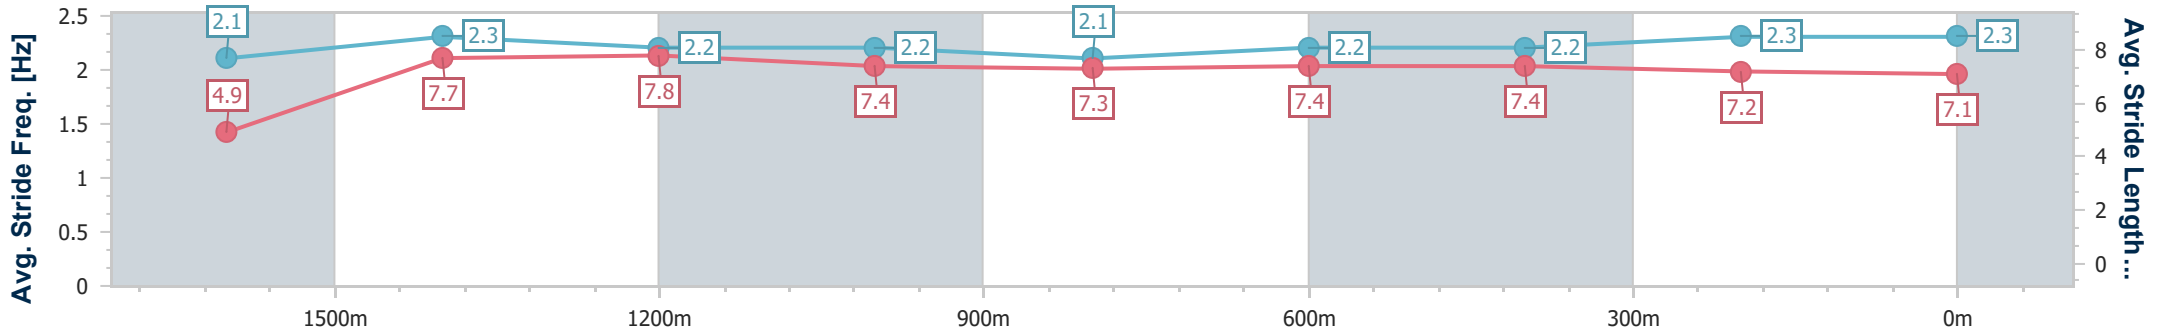

Ipswich QLD Professional

Race 9: RAY WHITE IPSWICH Class 2 Handicap - 1700m

29 February 2024 - 17:51

Track Rating: Soft 5, Weather: Fine, Rail Position: +9.5m Entire

Section	Overall	1600m	1400m	1200m	1000m	800m	600m	400m	200m
Section Times	1:47.04 [5] (0:09.75)	1:37.29 [9] (0:11.37)	1:25.92 [8] (0:11.67)	1:14.25 [8] (0:12.40)	1:01.85 [8] (0:12.78)	0:49.07 [8] (0:12.20)	0:36.87 [8] (0:12.14)	0:24.73 [8] (0:12.35)	0:12.38 [6] (0:12.38)
Average Speed [km/h]	37.8	63.1	61.6	58.0	56.3	59.1	59.6	58.6	58.0
Top Speed [km/h]	60.0	65.0	63.3	59.1	57.7	61.7	60.7	59.7	59.7
Avg. Dist. to Rail [m]	19.2	1.2	1.3	0.6	0.4	0.8	0.9	1.6	2.2
Avg. Stride Freq. [Hz]	2.1	2.3	2.2	2.2	2.1	2.2	2.2	2.3	2.3
Avg. Stride Length [m]	4.9	7.7	7.8	7.4	7.3	7.4	7.4	7.2	7.1

- [] Ranking at each section and finish
- .-.- No data available at this section
- NA No data available

Horse/Jockey Name	Saint Martin
Final Rank	6
Fastest Section Time (Section)	0:09.66 (Overall)
Top Speed [km/h] (Section)	65.0 (1600m)
Race State	Finished