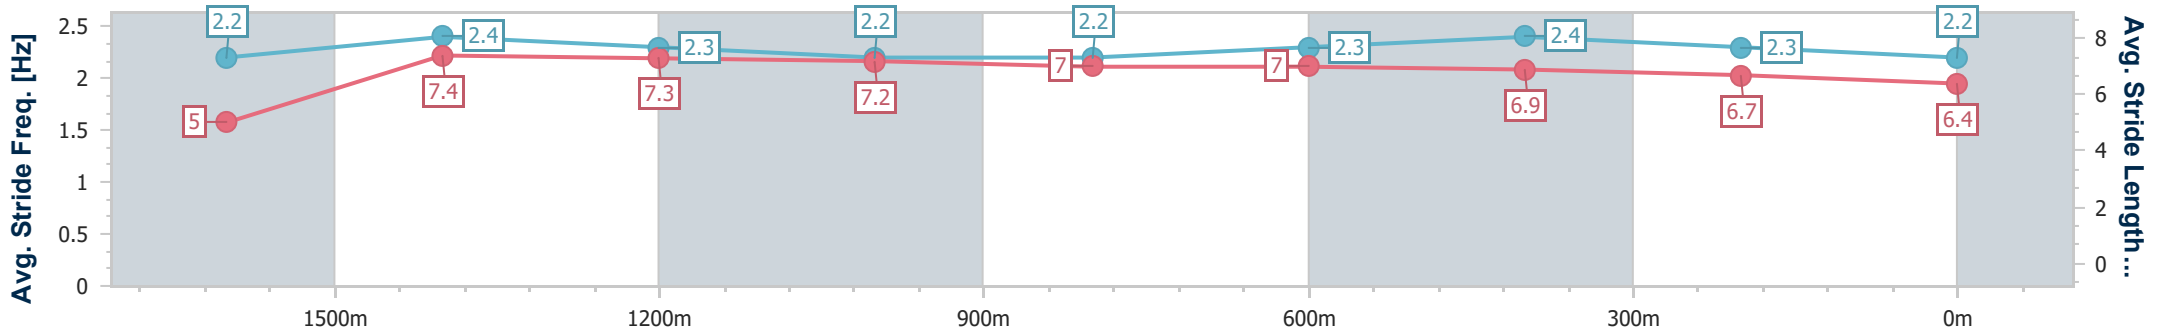

Ipswich QLD Professional

Race 9: RAY WHITE IPSWICH Class 2 Handicap - 1700m

29 February 2024 - 17:51

Track Rating: Soft 5, Weather: Fine, Rail Position: +9.5m Entire

Section	Overall	1600m	1400m	1200m	1000m	800m	600m	400m	200m			
Section Times	1:49.10 [9] (0:08.96)	1:40.14 [1] (0:11.17)	1:28.97 [2] (0:11.59)	1:17.38 [1] (0:12.50)	1:04.88 [1] (0:12.99)	0:51.89 [1] (0:12.46)	0:39.43 [2] (0:12.15)	0:27.28 [3] (0:12.92)	0:14.36 [8] (0:14.36)			
Average Speed [km/h]	41.2	64.6	61.8	57.3	55.5	57.6	59.0	55.4	50.3			
Top Speed [km/h]	60.5	65.8	64.6	59.4	56.1	60.0	60.7	57.5	53.1			
Avg. Dist. to Rail [m]	18.2	0.8	1.1	0.4	0.2	0.7	1.3	1.0	0.5			
Avg. Stride Freq. [Hz]	2.2	2.4	2.3	2.2	2.2	2.3	2.4	2.3	2.2			
Avg. Stride Length [m]	5.0	7.4	7.3	7.2	7.0	7.0	6.9	6.7	6.4			

- [] Ranking at each section and finish
- .-.- No data available at this section
- NA No data available