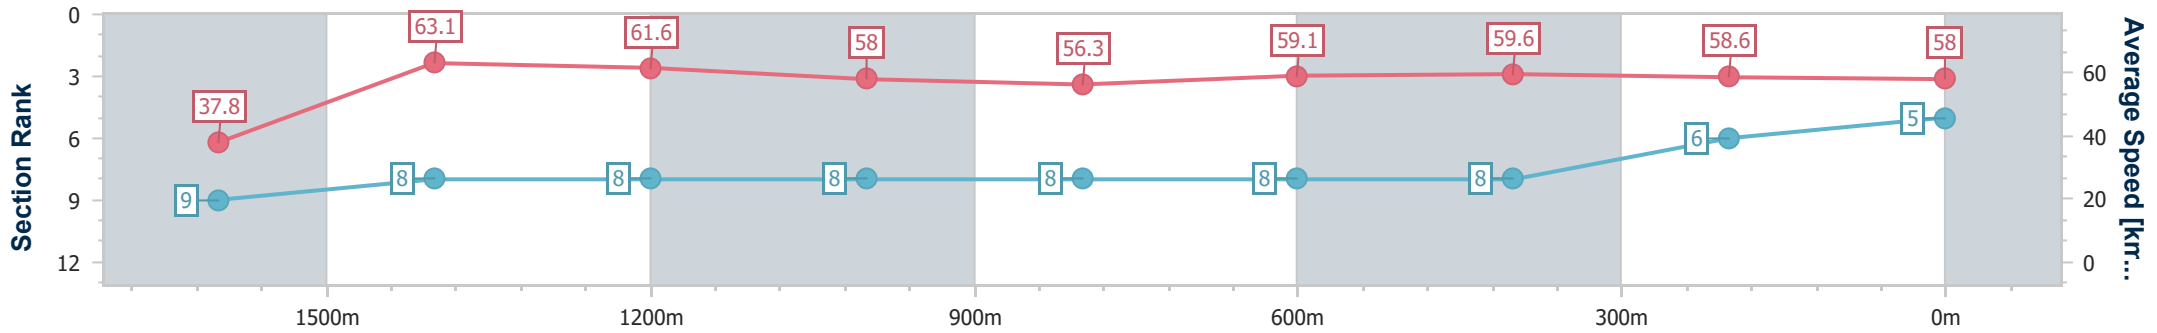

- [] Ranking at each section and finish
- .-.- No data available at this section
- NA No data available

Horse/Jockey Name	Saint Martin
Final Rank	6
Fastest Section Time (Section)	0:09.66 (Overall)
Top Speed [km/h] (Section)	65.0 (1600m)
Race State	Finished