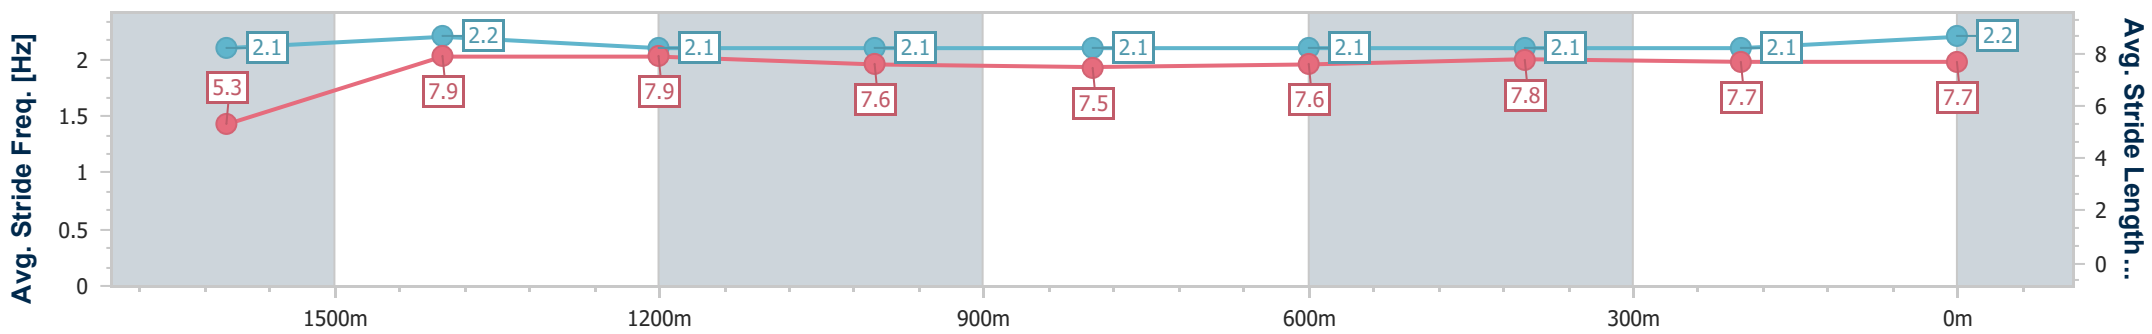

29 February 2024 - 17:51

Track Rating: Soft 5, Weather: Fine, Rail Position: +9.5m Entire

Section	Overall	1600m	1400m	1200m	1000m	800m	600m	400m	200m
Section Times	1:46.18 [1] (0:09.12)	1:37.06 [3] (0:11.42)	1:25.64 [4] (0:11.65)	1:13.99 [4] (0:12.41)	1:01.58 [4] (0:12.88)	0:48.70 [3] (0:12.38)	0:36.32 [4] (0:12.08)	0:24.24 [4] (0:12.33)	0:11.91 [3] (0:11.91)
Average Speed [km/h]	40.3	62.8	61.5	57.9	56.0	58.2	59.2	58.7	60.5
Top Speed [km/h]	60.3	63.8	63.1	60.3	57.1	60.7	60.5	60.6	61.3
Avg. Dist. to Rail [m]	16.8	1.4	1.4	0.5	0.2	0.4	0.8	1.2	0.6
Avg. Stride Freq. [Hz]	2.1	2.2	2.1	2.1	2.1	2.1	2.1	2.1	2.2
Avg. Stride Length [m]	5.3	7.9	7.9	7.6	7.5	7.6	7.8	7.7	7.7