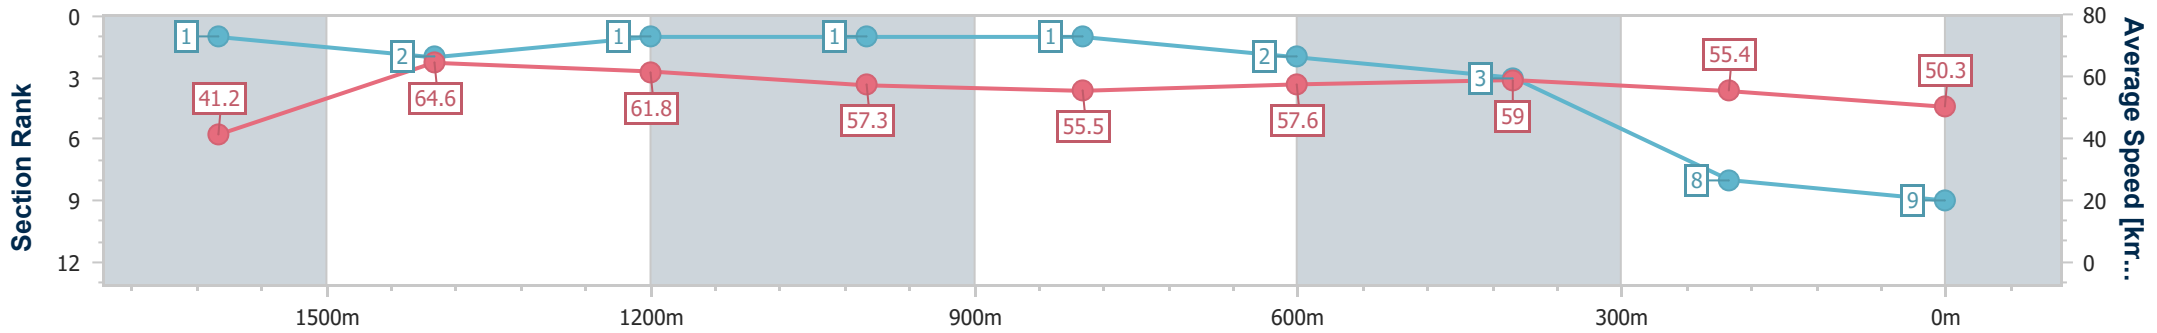

Ipswich QLD Professional

Race 9: RAY WHITE IPSWICH Class 2 Handicap - 1700m

29 February 2024 - 17:51

Track Rating: Soft 5, Weather: Fine, Rail Position: +9.5m Entire

Section	Overall	1600m	1400m	1200m	1000m	800m	600m	400m	200m			
Section Times	1:49.10 [9] (0:08.96)	1:40.14 [1] (0:11.17)	1:28.97 [2] (0:11.59)	1:17.38 [1] (0:12.50)	1:04.88 [1] (0:12.99)	0:51.89 [1] (0:12.46)	0:39.43 [2] (0:12.15)	0:27.28 [3] (0:12.92)	0:14.36 [8] (0:14.36)			
Average Speed [km/h]	41.2	64.6	61.8	57.3	55.5	57.6	59.0	55.4	50.3			
Top Speed [km/h]	60.5	65.8	64.6	59.4	56.1	60.0	60.7	57.5	53.1			
Avg. Dist. to Rail [m]	18.2	0.8	1.1	0.4	0.2	0.7	1.3	1.0	0.5			
Avg. Stride Freq. [Hz]	2.2	2.4	2.3	2.2	2.2	2.3	2.4	2.3	2.2			
Avg. Stride Length [m]	5.0	7.4	7.3	7.2	7.0	7.0	6.9	6.7	6.4			

- [] Ranking at each section and finish
- .-.- No data available at this section
- NA No data available