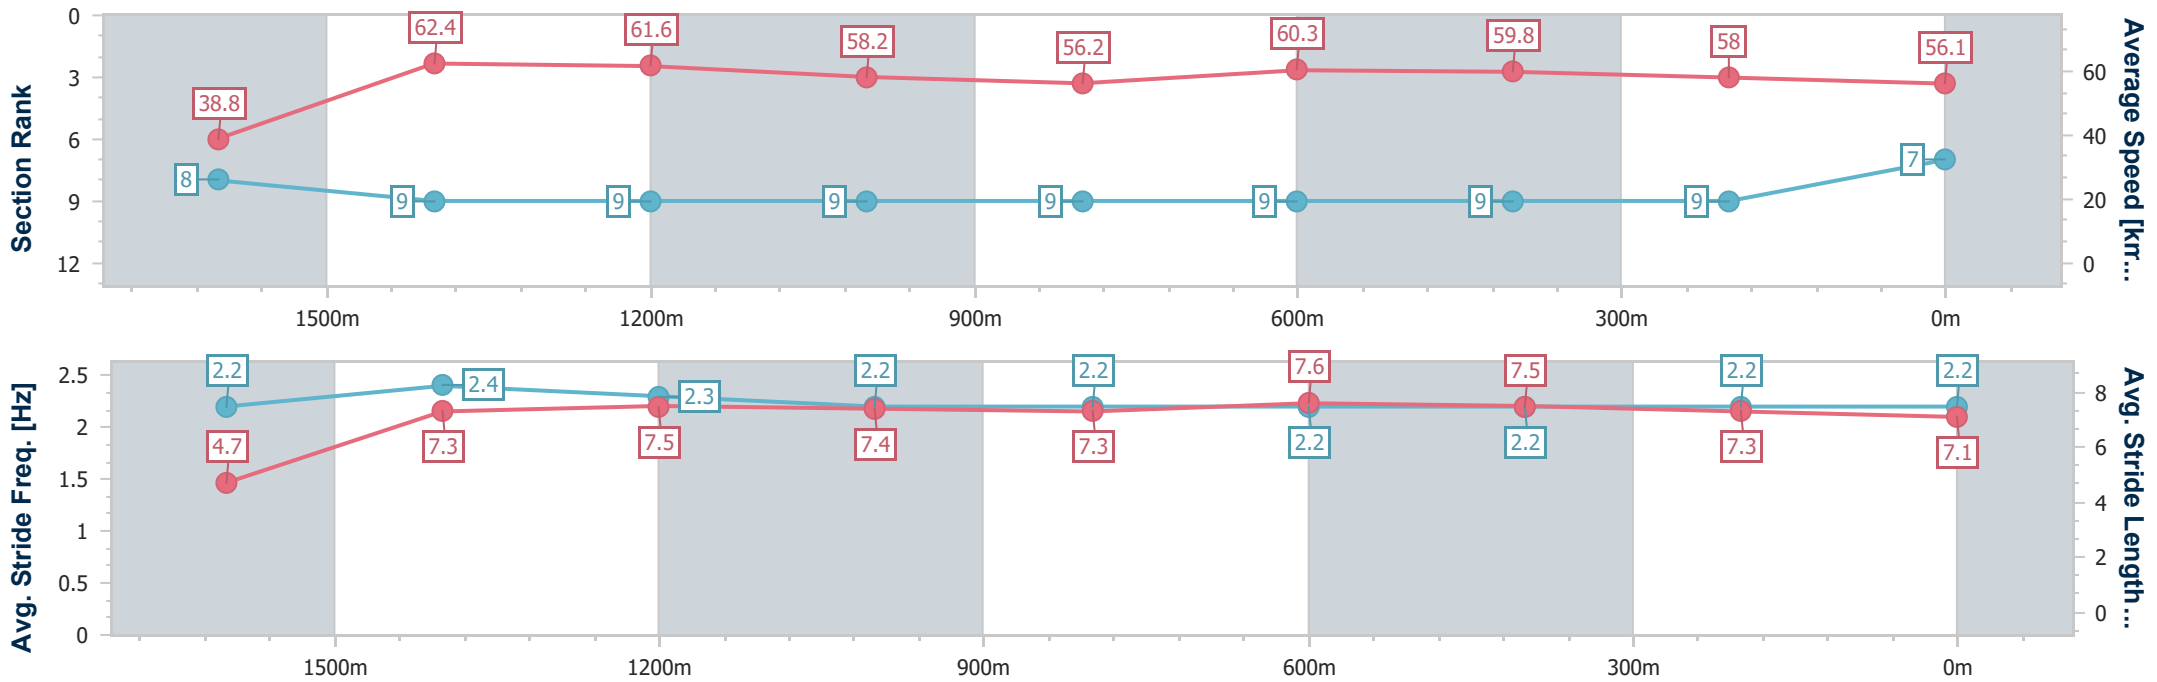

Ipswich QLD Professional

Race 9: RAY WHITE IPSWICH Class 2 Handicap - 1700m

29 February 2024 - 17:51

Track Rating: Soft 5, Weather: Fine, Rail Position: +9.5m Entire

Section	Overall	1600m	1400m	1200m	1000m	800m	600m	400m	200m				
Section Times	1:47.75 [7] (0:09.72)	1:38.03 [8] (0:11.51)	1:26.52 [9] (0:11.73)	1:14.79 [9] (0:12.41)	1:02.38 [9] (0:12.87)	0:49.51 [9] (0:12.01)	0:37.50 [9] (0:12.11)	0:25.39 [9] (0:12.55)	0:12.84 [9] (0:12.84)				
Average Speed [km/h]	38.8	62.4	61.6	58.2	56.2	60.3	59.8	58.0	56.1				
Top Speed [km/h]	58.8	64.3	62.4	59.2	57.5	61.4	60.6	59.3	58.2				
Avg. Dist. to Rail [m]	18.9	1.7	0.4	0.8	1.5	1.5	1.7	4.0	6.1				
Avg. Stride Freq. [Hz]	2.2	2.4	2.3	2.2	2.2	2.2	2.2	2.2	2.2				
Avg. Stride Length [m]	4.7	7.3	7.5	7.4	7.3	7.6	7.5	7.3	7.1				

- [] Ranking at each section and finish
- .-.- No data available at this section
- NA No data available

Horse/Jockey Name	Tarex
Final Rank	8
Fastest Section Time (Section)	0:09.09 (Overall)
Top Speed [km/h] (Section)	66.5 (1600m)
Race State	Finished