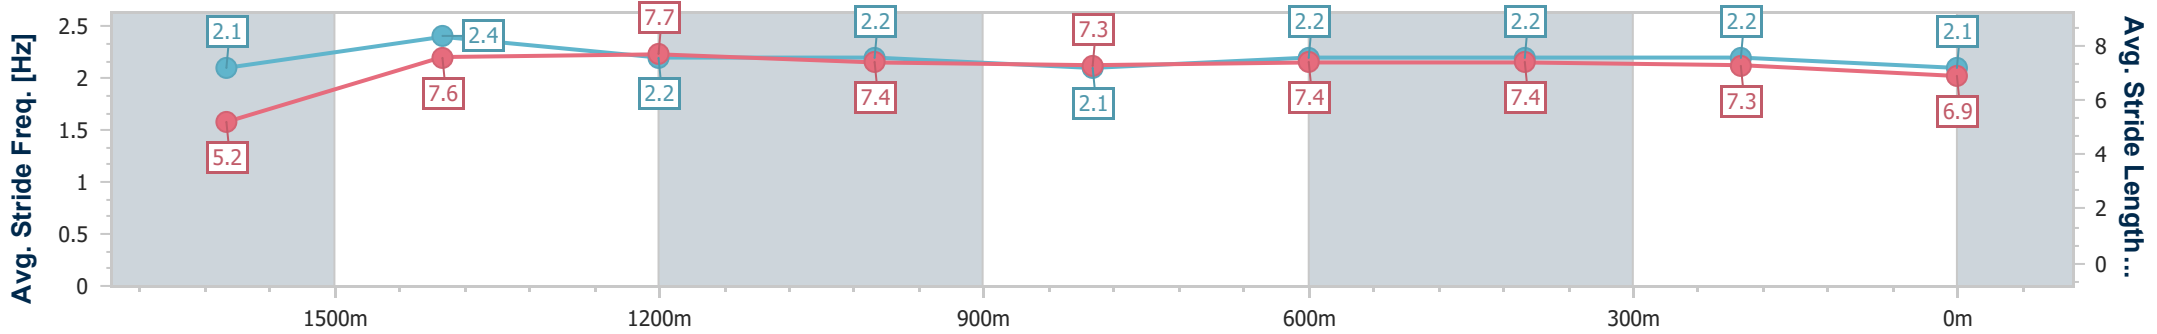

Ipswich QLD Professional

Race 9: RAY WHITE IPSWICH Class 2 Handicap - 1700m

29 February 2024 - 17:51

Track Rating: Soft 5, Weather: Fine, Rail Position: +9.5m Entire

Section	Overall	1600m	1400m	1200m	1000m	800m	600m	400m	200m			
Section Times	1:48.56 [8] (0:09.09)	1:39.47 [2] (0:11.00)	1:28.47 [1] (0:11.74)	1:16.73 [2] (0:12.49)	1:04.24 [2] (0:12.98)	0:51.26 [2] (0:12.32)	0:38.94 [1] (0:12.17)	0:26.77 [2] (0:12.67)	0:14.10 [5] (0:14.10)			
Average Speed [km/h]	41.1	65.5	61.4	57.6	55.7	58.4	59.1	57.0	51.0			
Top Speed [km/h]	62.2	66.5	63.9	59.4	56.5	61.1	60.4	57.8	55.9			
Avg. Dist. to Rail [m]	18.5	1.3	0.2	0.7	0.9	0.3	0.2	0.2	0.5			
Avg. Stride Freq. [Hz]	2.1	2.4	2.2	2.2	2.1	2.2	2.2	2.2	2.1			
Avg. Stride Length [m]	5.2	7.6	7.7	7.4	7.3	7.4	7.4	7.3	6.9			