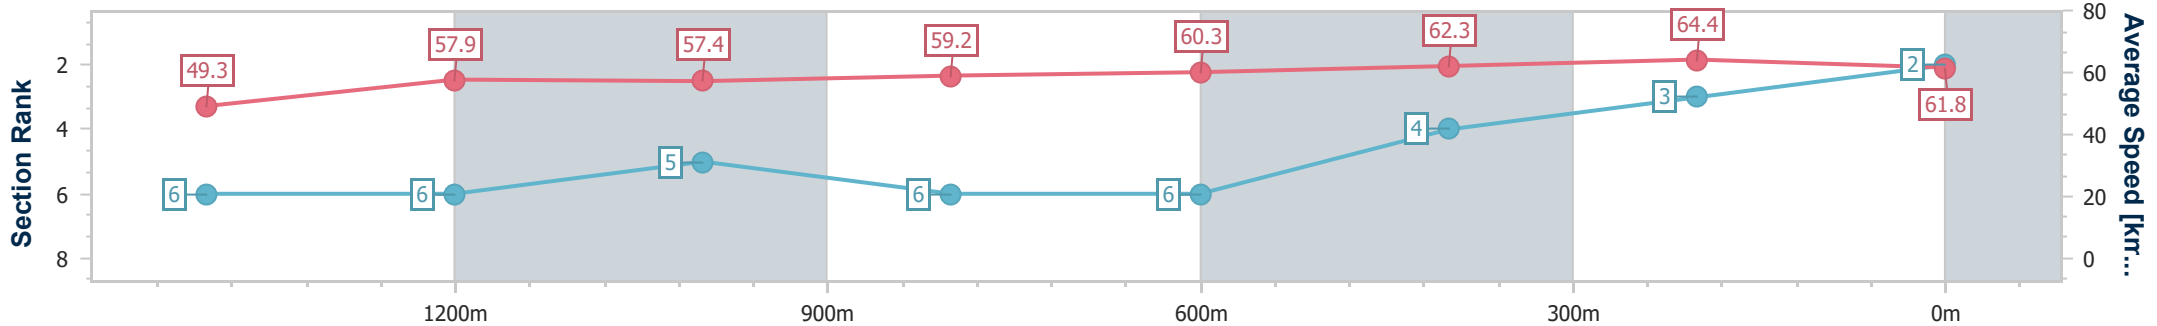

Doomben QLD Professional
Race 2: RACECOURSE VILLAGE BENCHMARK 65 Handicap - 1660m

13 March 2024 - 13:39

BRISBANE RACING CLUB

Track Rating: Soft 7, Weather: Fine, Rail Position: +10.5 Entire

Section	Overall	1400m	1200m	1000m	800m	600m	400m	200m
Section Times	1:42.32 [2] (0:18.92)	1:23.40 [6] (0:12.38)	1:11.02 [6] (0:12.52)	0:58.50 [5] (0:12.22)	0:46.28 [6] (0:11.93)	0:34.35 [6] (0:11.55)	0:22.80 [4] (0:11.13)	0:11.67 [3] (0:11.67)
Average Speed [km/h]	49.3	57.9	57.4	59.2	60.3	62.3	64.4	61.8
Top Speed [km/h]	61.2	60.5	58.4	61.7	61.8	64.2	65.6	64.6
Avg. Dist. to Rail [m]	1.6	0.8	0.6	0.6	0.4	0.5	1.0	1.0
Avg. Stride Freq. [Hz]	2.1	2.2	2.2	2.2	2.2	2.3	2.3	2.3
Avg. Stride Length [m]	6.4	7.1	7.2	7.4	7.4	7.7	7.6	7.5