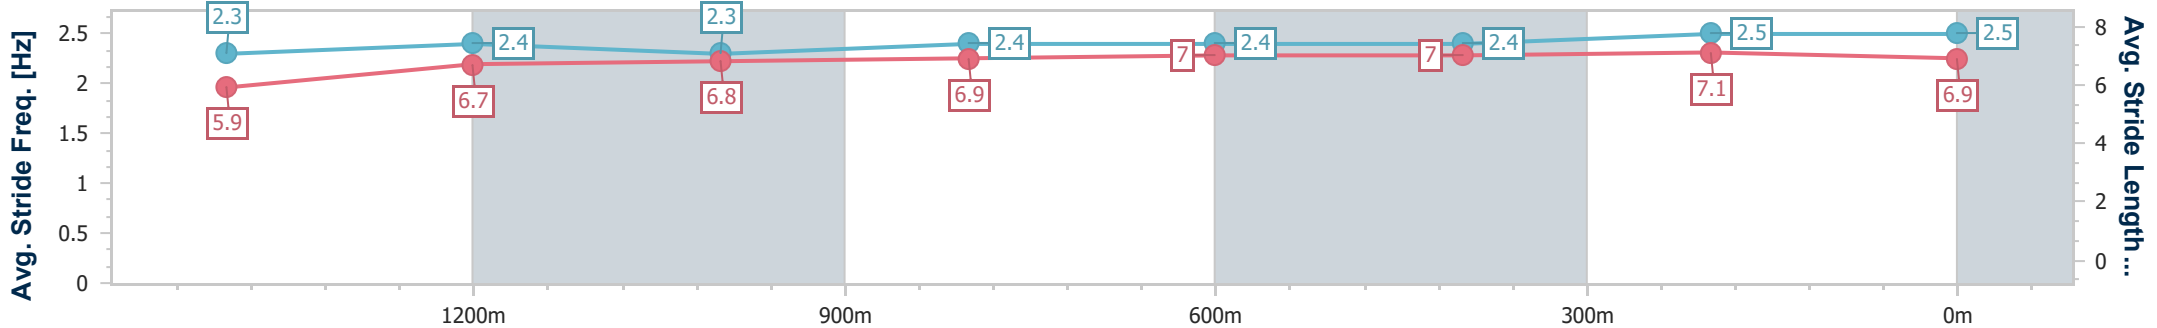

Doomben QLD Professional
Race 2: RACECOURSE VILLAGE BENCHMARK 65 Handicap - 1660m

13 March 2024 - 13:39

Track Rating: Soft 7, Weather: Fine, Rail Position: +10.5 Entire

BRISBANE
RACING CLUB

Section	Overall	1400m	1200m	1000m	800m	600m	400m	200m
Section Times	1:42.68 [4] (0:18.87)	1:23.81 [5] (0:12.38)	1:11.43 [5] (0:12.59)	0:58.84 [6] (0:12.11)	0:46.73 [5] (0:11.93)	0:34.80 [5] (0:11.76)	0:23.04 [6] (0:11.30)	0:11.74 [6] (0:11.74)
Average Speed [km/h]	49.5	57.4	57.3	59.3	60.7	61.9	63.9	61.3
Top Speed [km/h]	61.0	60.3	58.5	62.2	62.5	64.0	64.8	64.6
Avg. Dist. to Rail [m]	0.9	1.6	1.1	0.9	1.2	2.1	1.5	1.9
Avg. Stride Freq. [Hz]	2.3	2.4	2.3	2.4	2.4	2.4	2.5	2.5
Avg. Stride Length [m]	5.9	6.7	6.8	6.9	7.0	7.0	7.1	6.9

- [] Ranking at each section and finish
- .-.- No data available at this section
- NA No data available

Horse/Jockey Name	Maurizma
Final Rank	5
Fastest Section Time (Section)	0:11.34 (400m)
Top Speed [km/h] (Section)	65.0 (400m)
Race State	Finished