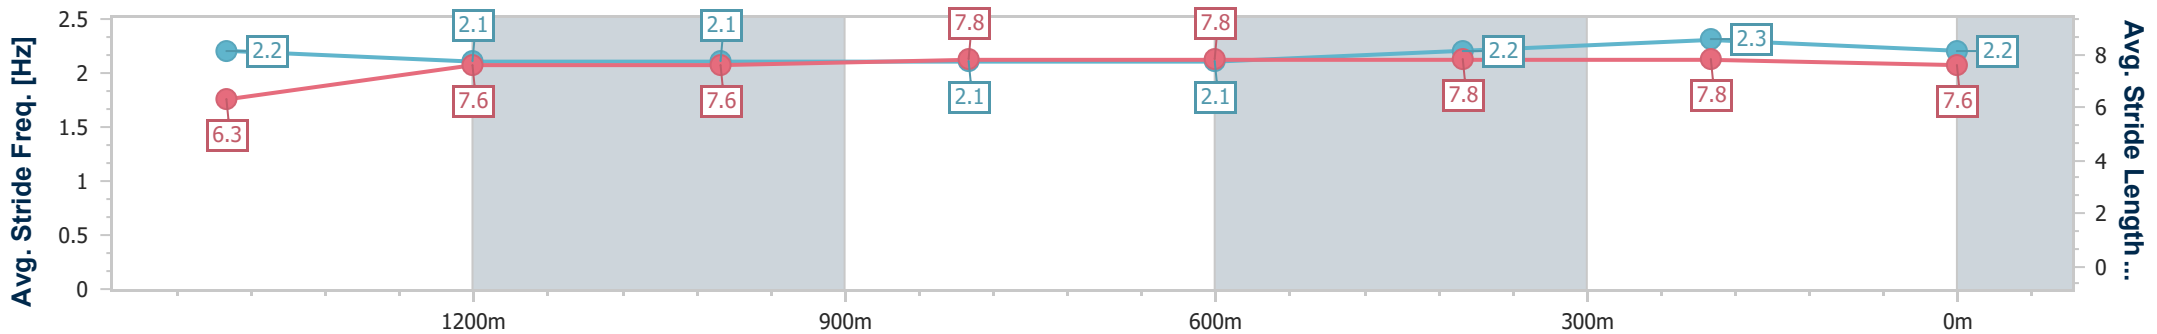

Doomben QLD Professional
Race 2: RACECOURSE VILLAGE BENCHMARK 65 Handicap - 1660m

13 March 2024 - 13:39

Track Rating: Soft 7, Weather: Fine, Rail Position: +10.5 Entire

BRISBANE
RACING CLUB

Section	Overall	1400m	1200m	1000m	800m	600m	400m	200m					
Section Times	1:42.65 [3] (0:18.50)	1:24.15 [3] (0:12.38)	1:11.77 [3] (0:12.67)	0:59.10 [3] (0:12.10)	0:47.00 [3] (0:12.07)	0:34.93 [3] (0:11.59)	0:23.34 [2] (0:11.32)	0:12.02 [2] (0:12.02)					
Average Speed [km/h]	50.5	57.8	56.8	59.5	59.8	62.1	63.4	60.0					
Top Speed [km/h]	61.4	60.4	58.4	61.0	60.7	63.1	64.4	62.0					
Avg. Dist. to Rail [m]	1.2	0.8	0.1	0.2	0.3	0.4	0.6	1.1					
Avg. Stride Freq. [Hz]	2.2	2.1	2.1	2.1	2.1	2.2	2.3	2.2					
Avg. Stride Length [m]	6.3	7.6	7.6	7.8	7.8	7.8	7.8	7.6					

- [] Ranking at each section and finish
- .-.- No data available at this section
- NA No data available

Horse/Jockey Name	Selling Sunset
Final Rank	4
Fastest Section Time (Section)	0:11.30 (400m)
Top Speed [km/h] (Section)	64.8 (400m)
Race State	Finished