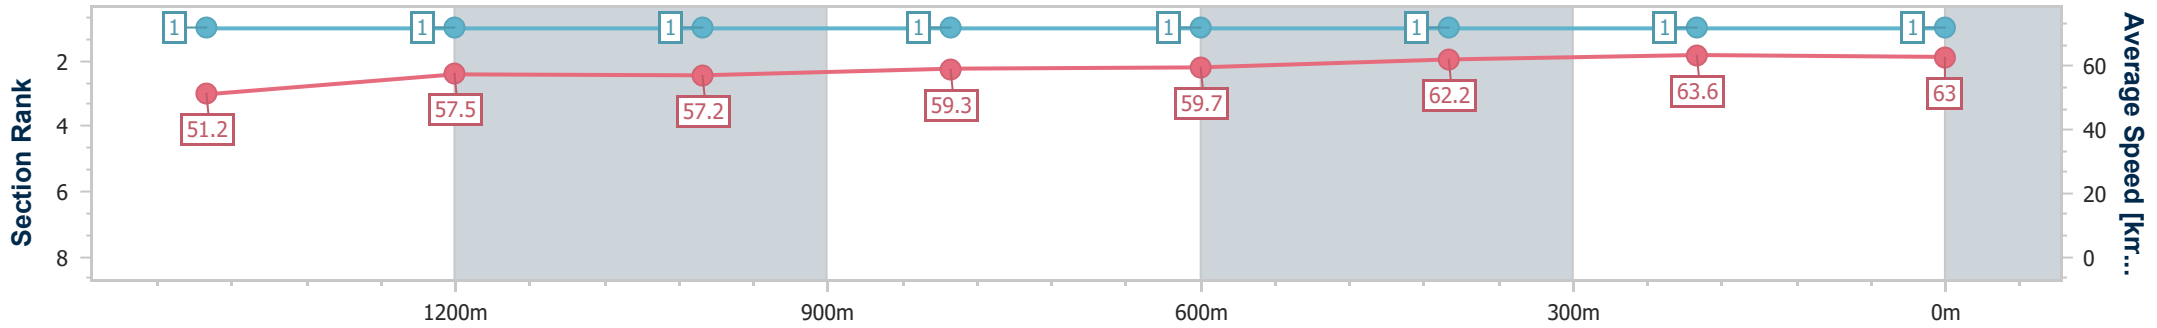

BRISBANE
RACING CLUB

Section	Overall	1400m	1200m	1000m	800m	600m	400m	200m
Section Times	1:41.65 [1] (0:18.26)	1:23.39 [1] (0:12.38)	1:11.01 [1] (0:12.62)	0:58.39 [1] (0:12.10)	0:46.29 [1] (0:11.98)	0:34.31 [1] (0:11.57)	0:22.74 [1] (0:11.31)	0:11.43 [1] (0:11.43)
Average Speed [km/h]	51.2	57.5	57.2	59.3	59.7	62.2	63.6	63.0
Top Speed [km/h]	60.8	59.6	58.7	60.2	61.4	62.7	64.6	64.3
Avg. Dist. to Rail [m]	0.8	1.2	0.8	0.9	0.7	0.8	0.4	0.8
Avg. Stride Freq. [Hz]	2.1	2.1	2.1	2.1	2.1	2.2	2.2	2.2
Avg. Stride Length [m]	6.7	7.5	7.6	7.7	7.7	8.0	8.1	7.9