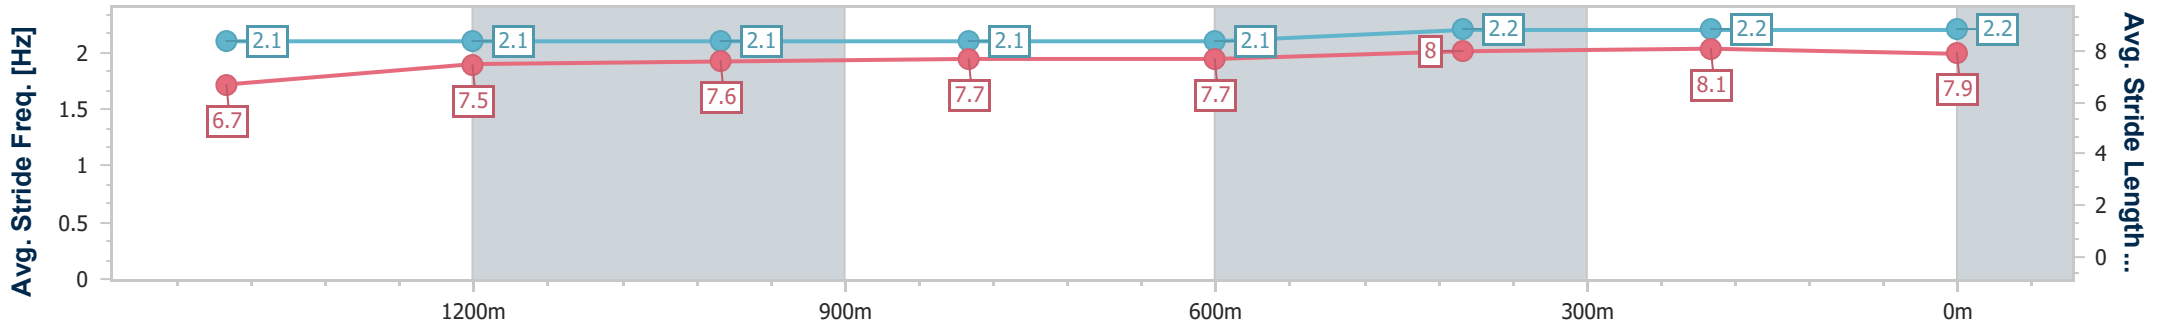

BRISBANE
RACING CLUB

Section	Overall	1400m	1200m	1000m	800m	600m	400m	200m
Section Times	1:41.65 [1] (0:18.26)	1:23.39 [1] (0:12.38)	1:11.01 [1] (0:12.62)	0:58.39 [1] (0:12.10)	0:46.29 [1] (0:11.98)	0:34.31 [1] (0:11.57)	0:22.74 [1] (0:11.31)	0:11.43 [1] (0:11.43)
Average Speed [km/h]	51.2	57.5	57.2	59.3	59.7	62.2	63.6	63.0
Top Speed [km/h]	60.8	59.6	58.7	60.2	61.4	62.7	64.6	64.3
Avg. Dist. to Rail [m]	0.8	1.2	0.8	0.9	0.7	0.8	0.4	0.8
Avg. Stride Freq. [Hz]	2.1	2.1	2.1	2.1	2.1	2.2	2.2	2.2
Avg. Stride Length [m]	6.7	7.5	7.6	7.7	7.7	8.0	8.1	7.9