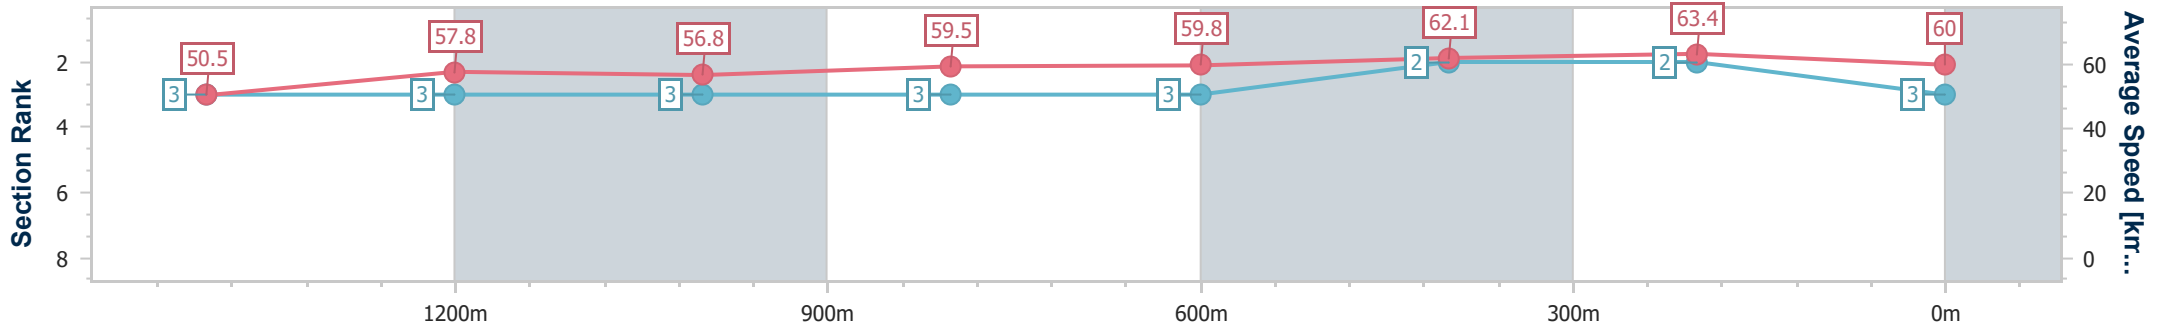

Doomben QLD Professional
Race 2: RACECOURSE VILLAGE BENCHMARK 65 Handicap - 1660m

13 March 2024 - 13:39

Track Rating: Soft 7, Weather: Fine, Rail Position: +10.5 Entire

BRISBANE
RACING CLUB

Section	Overall	1400m	1200m	1000m	800m	600m	400m	200m					
Section Times	1:42.65 [3] (0:18.50)	1:24.15 [3] (0:12.38)	1:11.77 [3] (0:12.67)	0:59.10 [3] (0:12.10)	0:47.00 [3] (0:12.07)	0:34.93 [3] (0:11.59)	0:23.34 [2] (0:11.32)	0:12.02 [2] (0:12.02)					
Average Speed [km/h]	50.5	57.8	56.8	59.5	59.8	62.1	63.4	60.0					
Top Speed [km/h]	61.4	60.4	58.4	61.0	60.7	63.1	64.4	62.0					
Avg. Dist. to Rail [m]	1.2	0.8	0.1	0.2	0.3	0.4	0.6	1.1					
Avg. Stride Freq. [Hz]	2.2	2.1	2.1	2.1	2.1	2.2	2.3	2.2					
Avg. Stride Length [m]	6.3	7.6	7.6	7.8	7.8	7.8	7.8	7.6					

- [] Ranking at each section and finish
- .-.- No data available at this section
- NA No data available

Horse/Jockey Name	Selling Sunset
Final Rank	4
Fastest Section Time (Section)	0:11.30 (400m)
Top Speed [km/h] (Section)	64.8 (400m)
Race State	Finished