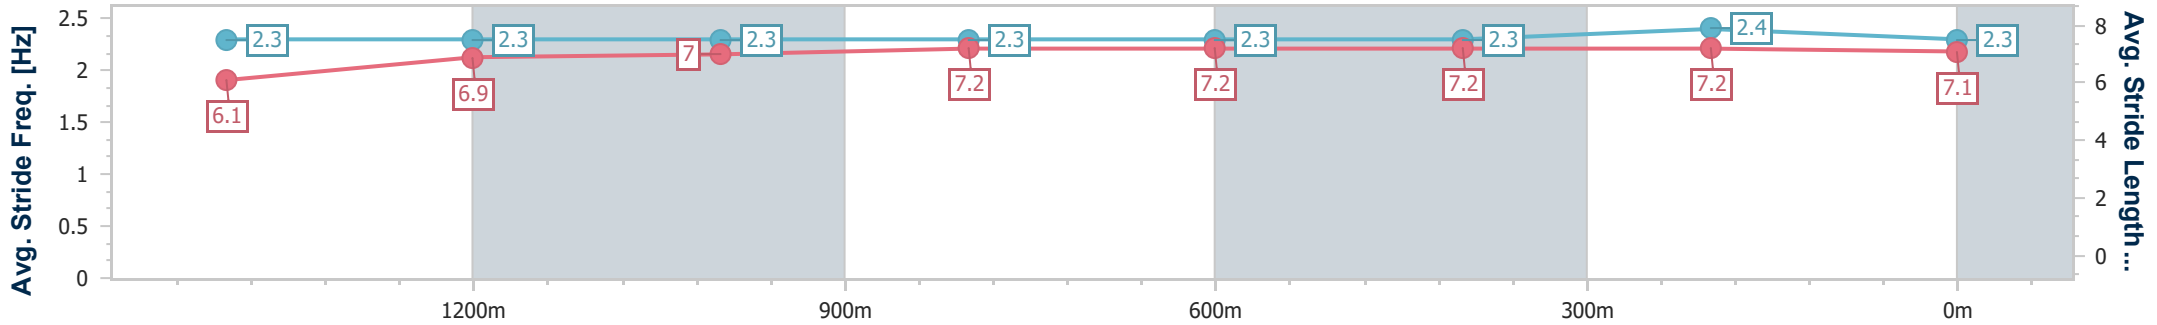

- [] Ranking at each section and finish
- .-.- No data available at this section
- NA No data available

Horse/Jockey Name	Valley's Sister
Final Rank	6
Fastest Section Time (Section)	0:11.56 (400m)
Top Speed [km/h] (Section)	64.0 (400m)
Race State	Finished

Doomben QLD Professional
Race 2: RACECOURSE VILLAGE BENCHMARK 65 Handicap - 1660m

13 March 2024 - 13:39

Track Rating: Soft 7, Weather: Fine, Rail Position: +10.5 Entire

BRISBANE
RACING CLUB

Section	Overall	1400m	1200m	1000m	800m	600m	400m	200m					
Section Times	1:43.10 [6] (0:18.35)	1:24.75 [2] (0:12.42)	1:12.33 [2] (0:12.60)	0:59.73 [2] (0:12.10)	0:47.63 [2] (0:12.01)	0:35.62 [2] (0:11.87)	0:23.75 [3] (0:11.56)	0:12.19 [5] (0:12.19)					
Average Speed [km/h]	51.0	57.7	57.2	59.4	59.9	60.9	62.5	59.3					
Top Speed [km/h]	61.3	61.0	58.7	60.9	60.8	62.9	64.0	62.6					
Avg. Dist. to Rail [m]	1.0	0.4	0.2	0.5	0.4	0.7	2.6	0.8					
Avg. Stride Freq. [Hz]	2.3	2.3	2.3	2.3	2.3	2.3	2.4	2.3					
Avg. Stride Length [m]	6.1	6.9	7.0	7.2	7.2	7.2	7.2	7.1					

- [] Ranking at each section and finish
- .-.- No data available at this section
- NA No data available