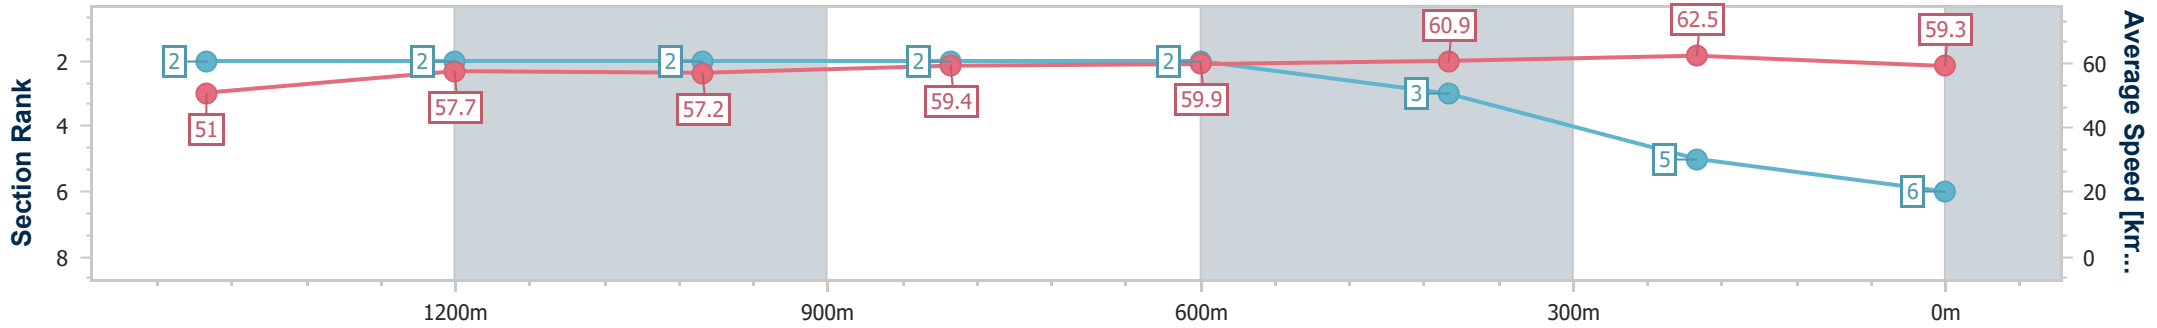

- [] Ranking at each section and finish
- .-.- No data available at this section
- NA No data available

Horse/Jockey Name	Valley's Sister
Final Rank	6
Fastest Section Time (Section)	0:11.56 (400m)
Top Speed [km/h] (Section)	64.0 (400m)
Race State	Finished

Doomben QLD Professional
Race 2: RACECOURSE VILLAGE BENCHMARK 65 Handicap - 1660m

13 March 2024 - 13:39

Track Rating: Soft 7, Weather: Fine, Rail Position: +10.5 Entire

BRISBANE
RACING CLUB

Section	Overall	1400m	1200m	1000m	800m	600m	400m	200m					
Section Times	1:43.10 [6] (0:18.35)	1:24.75 [2] (0:12.42)	1:12.33 [2] (0:12.60)	0:59.73 [2] (0:12.10)	0:47.63 [2] (0:12.01)	0:35.62 [2] (0:11.87)	0:23.75 [3] (0:11.56)	0:12.19 [5] (0:12.19)					
Average Speed [km/h]	51.0	57.7	57.2	59.4	59.9	60.9	62.5	59.3					
Top Speed [km/h]	61.3	61.0	58.7	60.9	60.8	62.9	64.0	62.6					
Avg. Dist. to Rail [m]	1.0	0.4	0.2	0.5	0.4	0.7	2.6	0.8					
Avg. Stride Freq. [Hz]	2.3	2.3	2.3	2.3	2.3	2.3	2.4	2.3					
Avg. Stride Length [m]	6.1	6.9	7.0	7.2	7.2	7.2	7.2	7.1					

- [] Ranking at each section and finish
- .-.- No data available at this section
- NA No data available