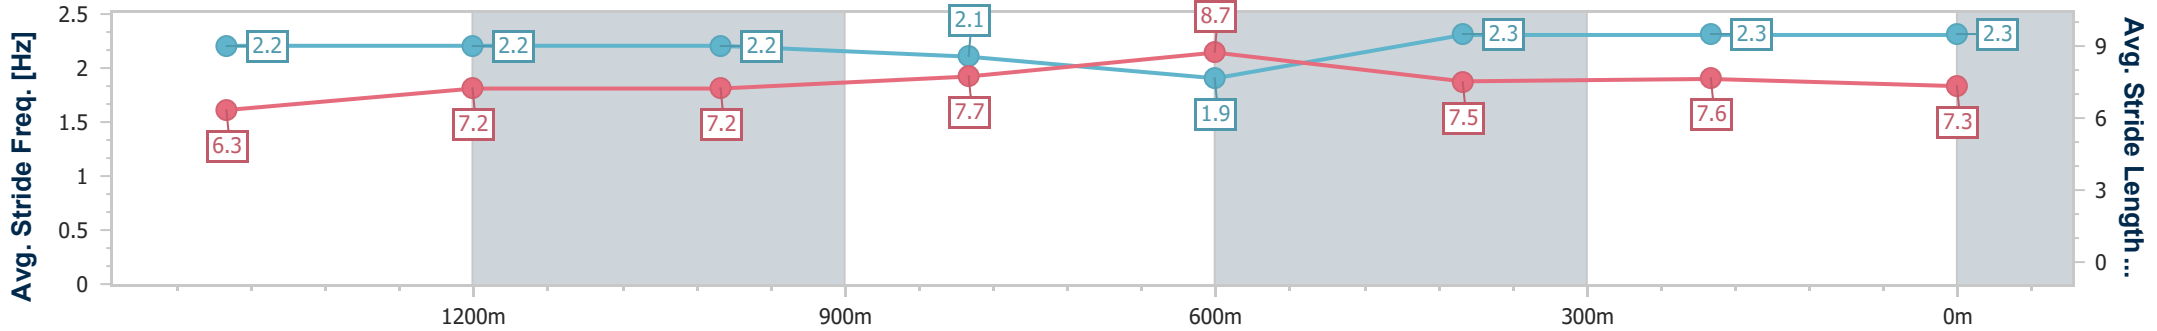

- [] Ranking at each section and finish
- .-.- No data available at this section
- NA No data available

Horse/Jockey Name	Maurizma
Final Rank	5
Fastest Section Time (Section)	0:11.34 (400m)
Top Speed [km/h] (Section)	65.0 (400m)
Race State	Finished

Doomben QLD Professional
Race 2: RACECOURSE VILLAGE BENCHMARK 65 Handicap - 1660m

13 March 2024 - 13:39

BRISBANE RACING CLUB

Track Rating: Soft 7, Weather: Fine, Rail Position: +10.5 Entire

Section	Overall	1400m	1200m	1000m	800m	600m	400m	200m
Section Times	1:43.01 [5] (0:18.59)	1:24.42 [4] (0:12.47)	1:11.95 [4] (0:12.60)	0:59.35 [4] (0:12.21)	0:47.14 [4] (0:11.98)	0:35.16 [4] (0:11.70)	0:23.46 [5] (0:11.34)	0:12.12 [4] (0:12.12)
Average Speed [km/h]	50.3	57.3	57.1	59.1	60.1	61.7	63.7	59.4
Top Speed [km/h]	60.6	60.4	58.4	60.2	61.1	63.8	65.0	62.4
Avg. Dist. to Rail [m]	0.6	0.9	0.6	0.7	0.3	0.6	2.3	2.7
Avg. Stride Freq. [Hz]	2.2	2.2	2.2	2.1	1.9	2.3	2.3	2.3
Avg. Stride Length [m]	6.3	7.2	7.2	7.7	8.7	7.5	7.6	7.3

- [] Ranking at each section and finish
- .-.- No data available at this section
- NA No data available

Horse/Jockey Name	Valley's Sister
Final Rank	6
Fastest Section Time (Section)	0:11.56 (400m)
Top Speed [km/h] (Section)	64.0 (400m)
Race State	Finished