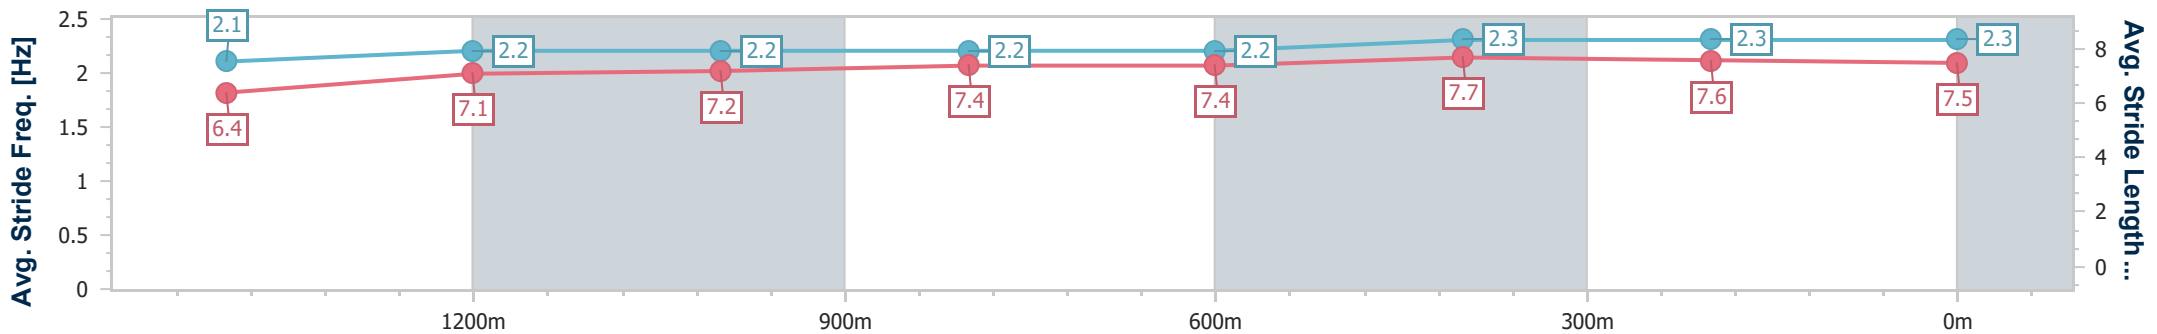

Doomben QLD Professional
Race 2: RACECOURSE VILLAGE BENCHMARK 65 Handicap - 1660m

13 March 2024 - 13:39

BRISBANE RACING CLUB

Track Rating: Soft 7, Weather: Fine, Rail Position: +10.5 Entire

Section	Overall	1400m	1200m	1000m	800m	600m	400m	200m
Section Times	1:42.32 [2] (0:18.92)	1:23.40 [6] (0:12.38)	1:11.02 [6] (0:12.52)	0:58.50 [5] (0:12.22)	0:46.28 [6] (0:11.93)	0:34.35 [6] (0:11.55)	0:22.80 [4] (0:11.13)	0:11.67 [3] (0:11.67)
Average Speed [km/h]	49.3	57.9	57.4	59.2	60.3	62.3	64.4	61.8
Top Speed [km/h]	61.2	60.5	58.4	61.7	61.8	64.2	65.6	64.6
Avg. Dist. to Rail [m]	1.6	0.8	0.6	0.6	0.4	0.5	1.0	1.0
Avg. Stride Freq. [Hz]	2.1	2.2	2.2	2.2	2.2	2.3	2.3	2.3
Avg. Stride Length [m]	6.4	7.1	7.2	7.4	7.4	7.7	7.6	7.5