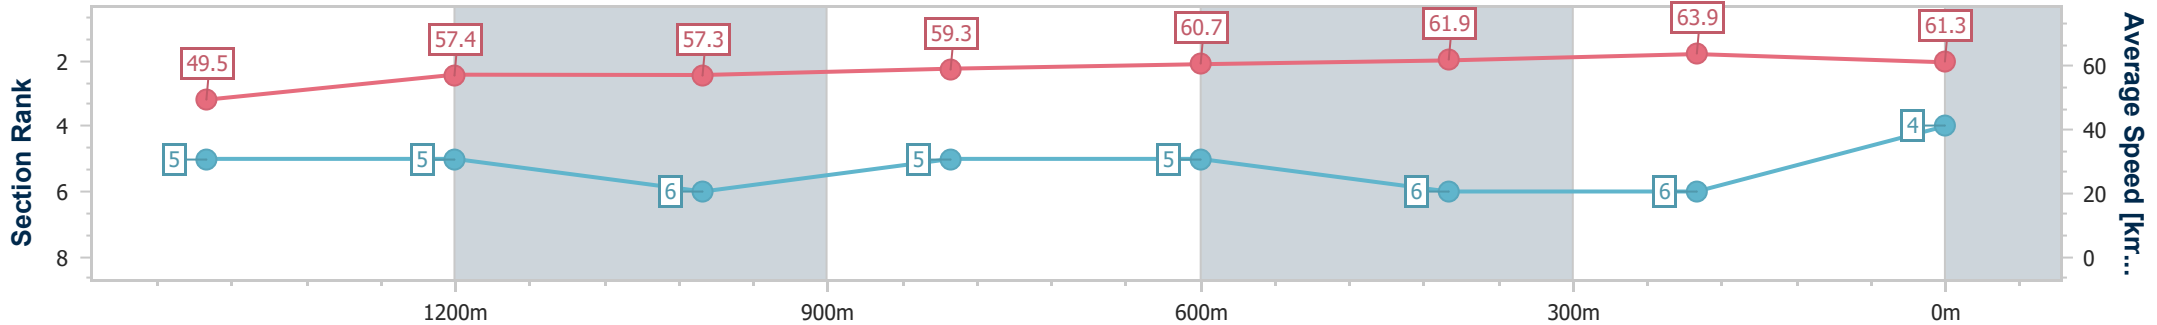

Doomben QLD Professional
Race 2: RACECOURSE VILLAGE BENCHMARK 65 Handicap - 1660m

13 March 2024 - 13:39

Track Rating: Soft 7, Weather: Fine, Rail Position: +10.5 Entire

BRISBANE
RACING CLUB

Section	Overall	1400m	1200m	1000m	800m	600m	400m	200m
Section Times	1:42.68 [4] (0:18.87)	1:23.81 [5] (0:12.38)	1:11.43 [5] (0:12.59)	0:58.84 [6] (0:12.11)	0:46.73 [5] (0:11.93)	0:34.80 [5] (0:11.76)	0:23.04 [6] (0:11.30)	0:11.74 [6] (0:11.74)
Average Speed [km/h]	49.5	57.4	57.3	59.3	60.7	61.9	63.9	61.3
Top Speed [km/h]	61.0	60.3	58.5	62.2	62.5	64.0	64.8	64.6
Avg. Dist. to Rail [m]	0.9	1.6	1.1	0.9	1.2	2.1	1.5	1.9
Avg. Stride Freq. [Hz]	2.3	2.4	2.3	2.4	2.4	2.4	2.5	2.5
Avg. Stride Length [m]	5.9	6.7	6.8	6.9	7.0	7.0	7.1	6.9

- [] Ranking at each section and finish
- .-.- No data available at this section
- NA No data available

Horse/Jockey Name	Maurizma
Final Rank	5
Fastest Section Time (Section)	0:11.34 (400m)
Top Speed [km/h] (Section)	65.0 (400m)
Race State	Finished