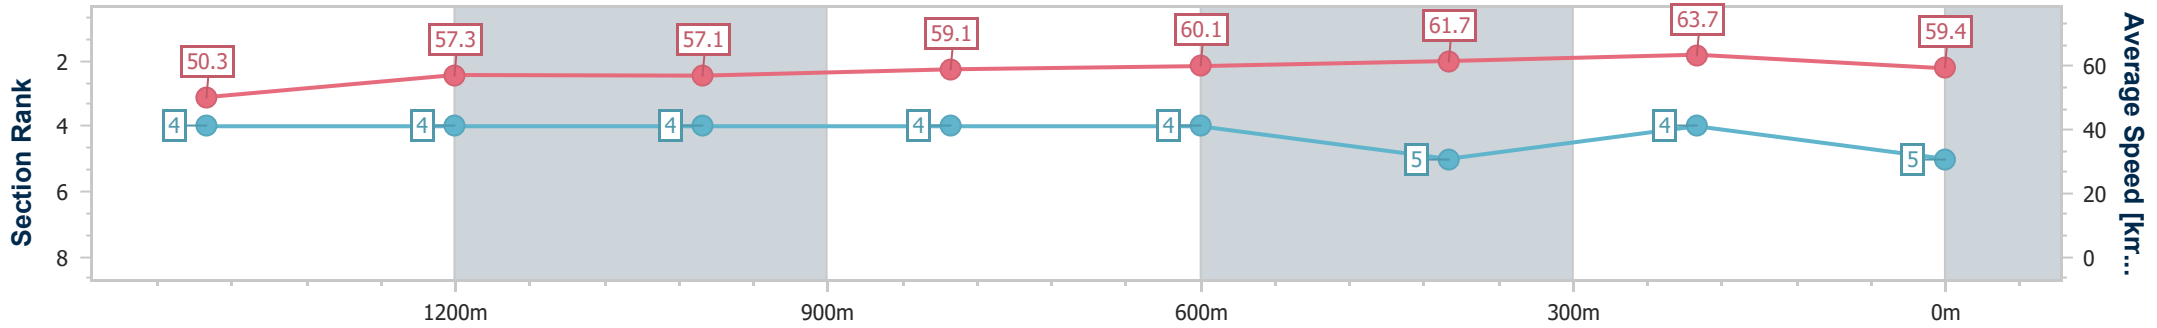

Doomben QLD Professional
Race 2: RACECOURSE VILLAGE BENCHMARK 65 Handicap - 1660m

13 March 2024 - 13:39

BRISBANE RACING CLUB

Track Rating: Soft 7, Weather: Fine, Rail Position: +10.5 Entire

Section	Overall	1400m	1200m	1000m	800m	600m	400m	200m
Section Times	1:43.01 [5] (0:18.59)	1:24.42 [4] (0:12.47)	1:11.95 [4] (0:12.60)	0:59.35 [4] (0:12.21)	0:47.14 [4] (0:11.98)	0:35.16 [4] (0:11.70)	0:23.46 [5] (0:11.34)	0:12.12 [4] (0:12.12)
Average Speed [km/h]	50.3	57.3	57.1	59.1	60.1	61.7	63.7	59.4
Top Speed [km/h]	60.6	60.4	58.4	60.2	61.1	63.8	65.0	62.4
Avg. Dist. to Rail [m]	0.6	0.9	0.6	0.7	0.3	0.6	2.3	2.7
Avg. Stride Freq. [Hz]	2.2	2.2	2.2	2.1	1.9	2.3	2.3	2.3
Avg. Stride Length [m]	6.3	7.2	7.2	7.7	8.7	7.5	7.6	7.3

- [] Ranking at each section and finish
- .-.- No data available at this section
- NA No data available

Horse/Jockey Name	Valley's Sister
Final Rank	6
Fastest Section Time (Section)	0:11.56 (400m)
Top Speed [km/h] (Section)	64.0 (400m)
Race State	Finished