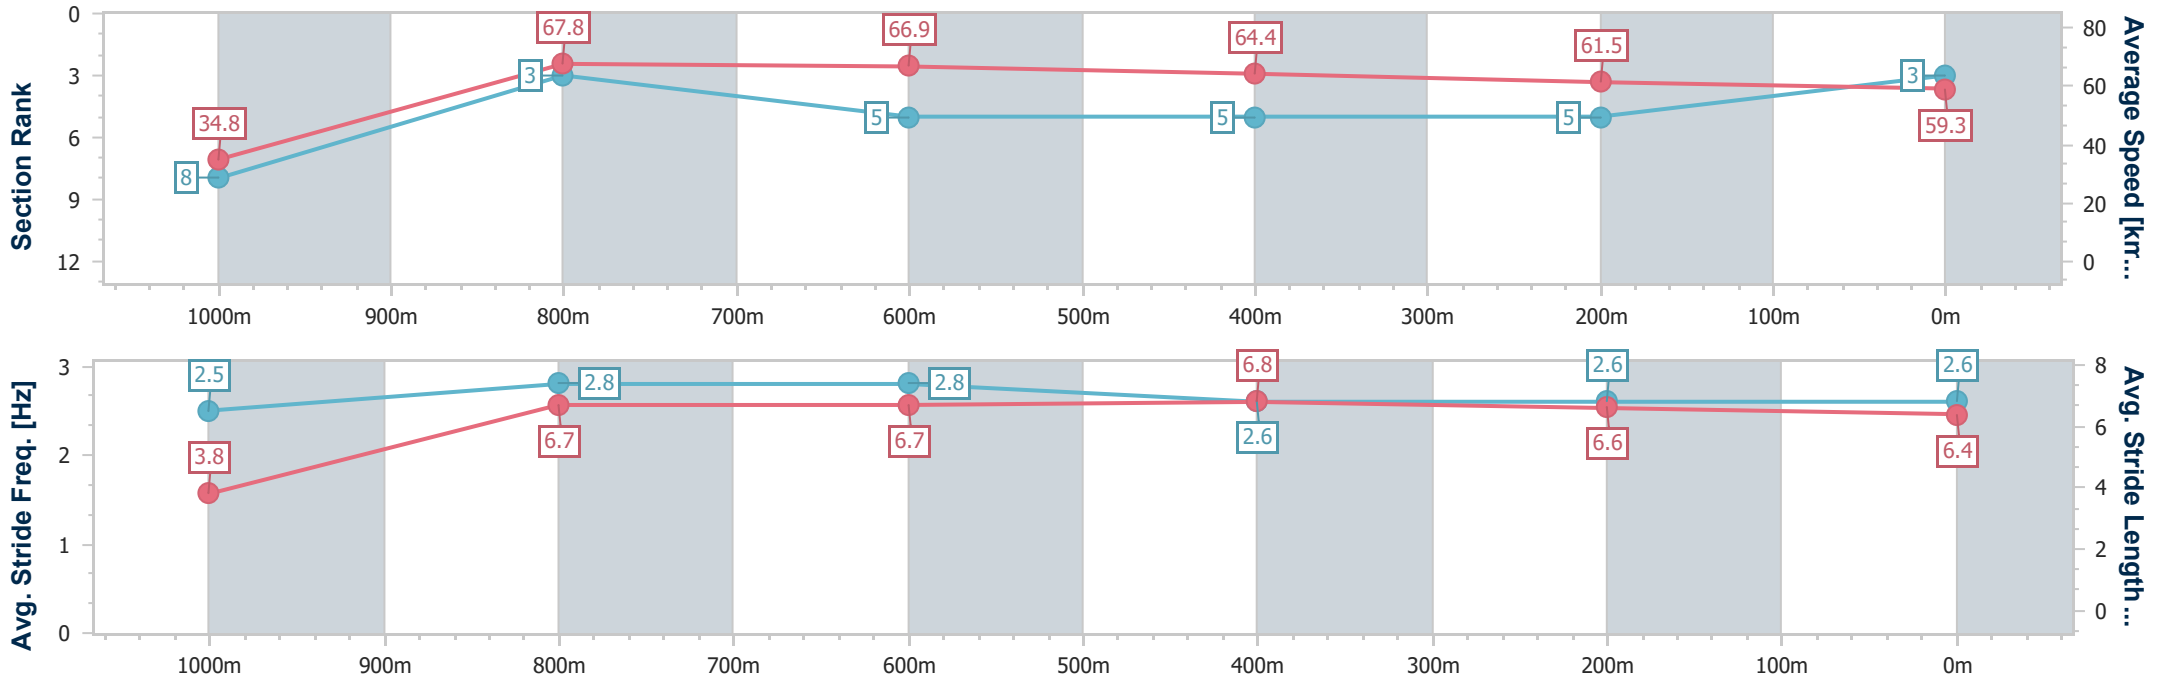

Horse/Jockey Name	Blind Desire
Final Rank	3
Fastest Section Time (Section)	0:05.23 (Overall)
Top Speed [km/h] (Section)	70.4 (1000m)
Race State	Finished

Aquis Park Gold Coast Poly QLD Professional
Race 2: MOULDY'S FOUR DECADE DASH QTIS Two-Year-Old
Maiden Plate - 1050m

06 April 2024 - 12:26

Track Rating: Synthetic , Weather: Overcast, Rail Position: True

Section	Overall	1000m	800m	600m	400m	200m
Section Times	1:02.34 [3] (0:05.23)	0:57.11 [8] (0:10.76)	0:46.35 [3] (0:11.03)	0:35.32 [5] (0:11.35)	0:23.97 [5] (0:11.86)	0:12.11 [5]
Average Speed [km/h]	34.8	67.8	66.9	64.4	61.5	59.3
Top Speed [km/h]	57.0	70.4	67.4	67.0	62.8	62.5
Avg. Dist. to Rail [m]	5.5	4.2	4.5	3.3	7.6	9.9
Avg. Stride Freq. [Hz]	2.5	2.8	2.8	2.6	2.6	2.6
Avg. Stride Length [m]	3.8	6.7	6.7	6.8	6.6	6.4

- [ ] Ranking at each section and finish
- -.-.- No data available at this section
- NA No data available