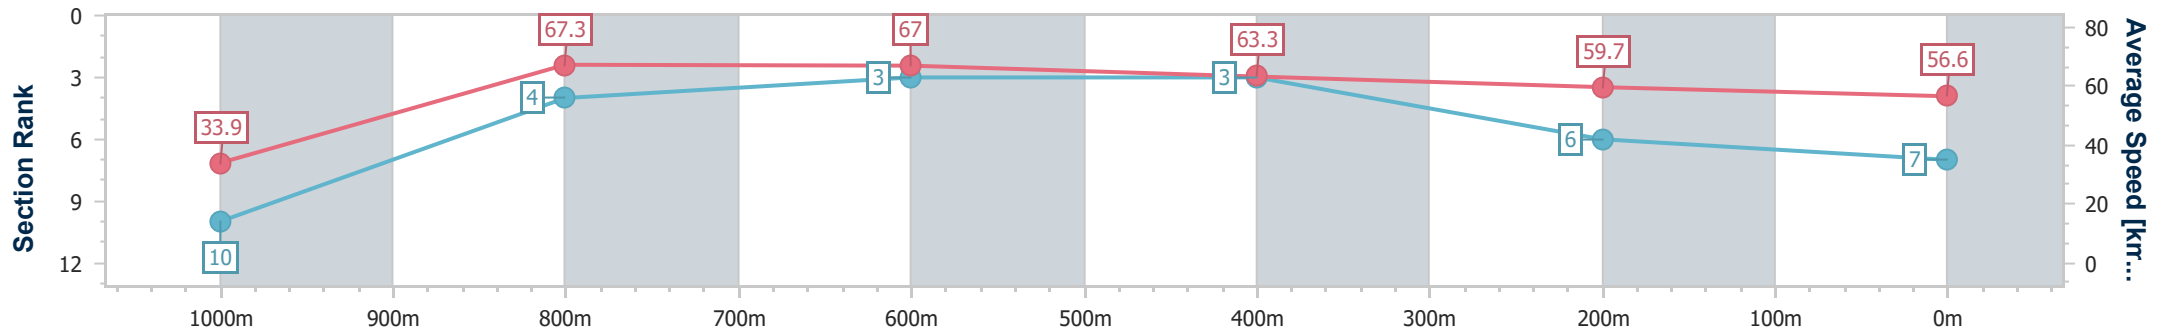

Horse/Jockey Name	Singed
Final Rank	7
Fastest Section Time (Section)	0:05.30 (Overall)
Top Speed [km/h] (Section)	70.0 (800m)
Race State	Finished

Aquis Park Gold Coast Poly QLD Professional
Race 2: MOULDY'S FOUR DECADE DASH QTIS Two-Year-Old
Maiden Plate - 1050m

06 April 2024 - 12:26

Track Rating: Synthetic , Weather: Overcast, Rail Position: True

Section	Overall	1000m	800m	600m	400m	200m
Section Times	1:03.24 [7] (0:05.30)	0:57.94 [10] (0:10.72)	0:47.22 [4] (0:10.77)	0:36.45 [3] (0:11.47)	0:24.98 [3] (0:12.18)	0:12.80 [6] (0:12.80)
Average Speed [km/h]	33.9	67.3	67.0	63.3	59.7	56.6
Top Speed [km/h]	56.2	69.8	70.0	64.6	61.2	59.0
Avg. Dist. to Rail [m]	1.1	0.4	1.1	2.1	3.7	5.9
Avg. Stride Freq. [Hz]	2.2	2.8	2.6	2.5	2.4	2.4
Avg. Stride Length [m]	4.2	6.7	7.0	7.1	6.9	6.6

- [ ] Ranking at each section and finish
- -.-.- No data available at this section
- NA No data available