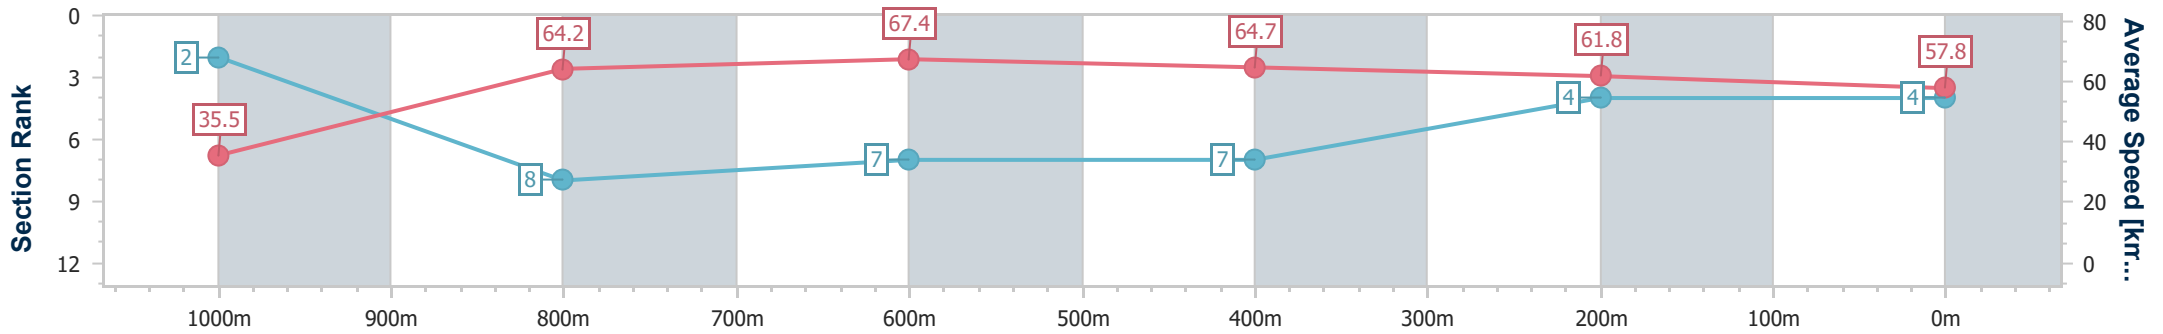

Horse/Jockey Name	Tells Me To
Final Rank	4
Fastest Section Time (Section)	0:05.09 (Overall)
Top Speed [km/h] (Section)	67.9 (800m)
Race State	Finished

Aquis Park Gold Coast Poly QLD Professional
Race 2: MOULDY'S FOUR DECADE DASH QTIS Two-Year-Old
Maiden Plate - 1050m

06 April 2024 - 12:26

Track Rating: Synthetic , Weather: Overcast, Rail Position: True

Section	Overall	1000m	800m	600m	400m	200m
Section Times	1:02.76 [4] (0:05.09)	0:57.67 [2] (0:11.35)	0:46.32 [8] (0:10.81)	0:35.51 [7] (0:11.22)	0:24.29 [7] (0:11.74)	0:12.55 [4] (0:12.55)
Average Speed [km/h]	35.5	64.2	67.4	64.7	61.8	57.8
Top Speed [km/h]	55.6	67.3	67.9	66.9	62.7	59.8
Avg. Dist. to Rail [m]	6.4	5.0	2.3	1.9	4.6	6.3
Avg. Stride Freq. [Hz]	2.3	2.7	2.7	2.6	2.6	2.5
Avg. Stride Length [m]	4.3	6.7	7.0	7.0	6.7	6.4

- [ ] Ranking at each section and finish
- -.-.- No data available at this section
- NA No data available