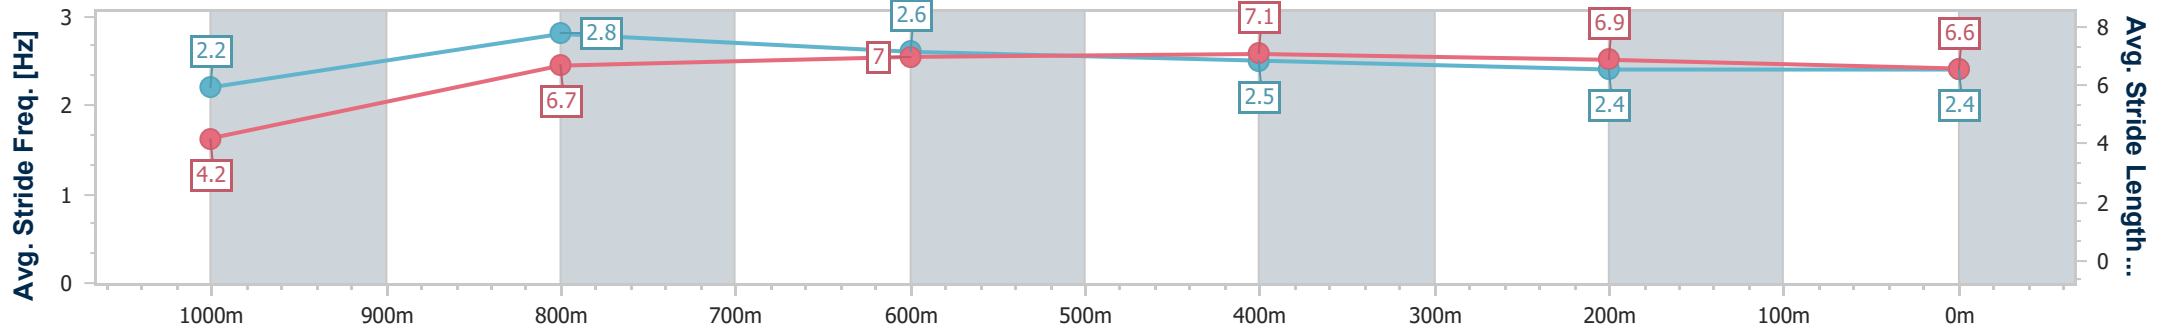

Horse/Jockey Name	Singed
Final Rank	7
Fastest Section Time (Section)	0:05.30 (Overall)
Top Speed [km/h] (Section)	70.0 (800m)
Race State	Finished

Aquis Park Gold Coast Poly QLD Professional
Race 2: MOULDY'S FOUR DECADE DASH QTIS Two-Year-Old
Maiden Plate - 1050m

06 April 2024 - 12:26

Track Rating: Synthetic , Weather: Overcast, Rail Position: True

Section	Overall	1000m	800m	600m	400m	200m
Section Times	1:03.24 [7] (0:05.30)	0:57.94 [10] (0:10.72)	0:47.22 [4] (0:10.77)	0:36.45 [3] (0:11.47)	0:24.98 [3] (0:12.18)	0:12.80 [6] (0:12.80)
Average Speed [km/h]	33.9	67.3	67.0	63.3	59.7	56.6
Top Speed [km/h]	56.2	69.8	70.0	64.6	61.2	59.0
Avg. Dist. to Rail [m]	1.1	0.4	1.1	2.1	3.7	5.9
Avg. Stride Freq. [Hz]	2.2	2.8	2.6	2.5	2.4	2.4
Avg. Stride Length [m]	4.2	6.7	7.0	7.1	6.9	6.6

- [ ] Ranking at each section and finish
- -.-.- No data available at this section
- NA No data available