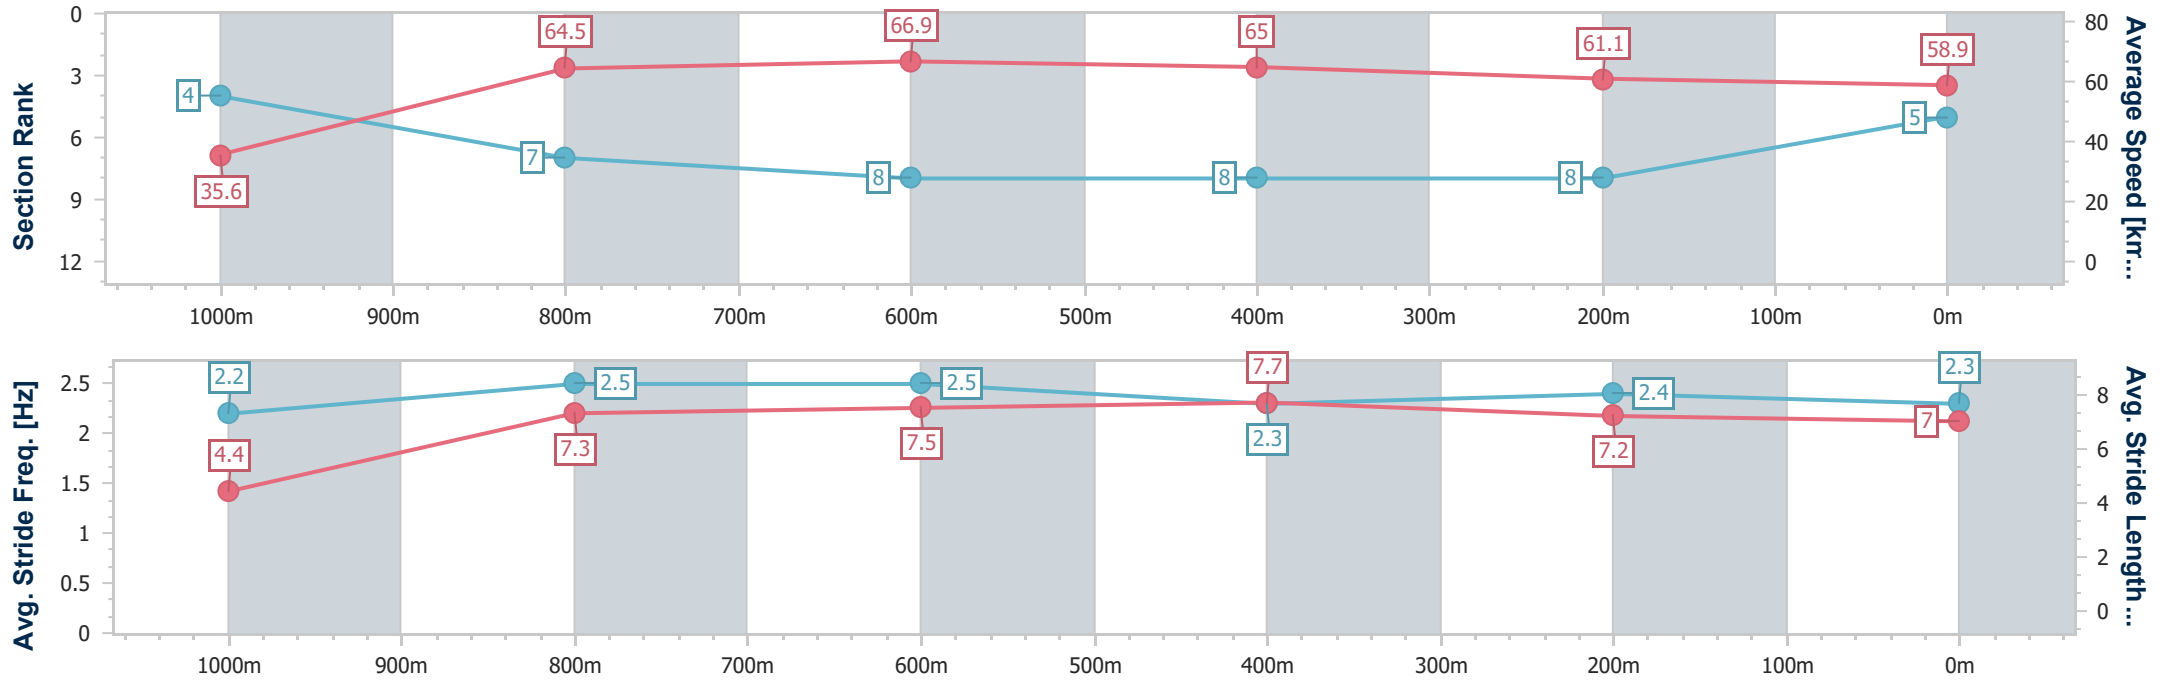

Horse/Jockey Name	Horrible Hank
Final Rank	5
Fastest Section Time (Section)	0:05.12 (Overall)
Top Speed [km/h] (Section)	68.7 (600m)
Race State	Finished

Aquis Park Gold Coast Poly QLD Professional
Race 2: MOULDY'S FOUR DECADE DASH QTIS Two-Year-Old
Maiden Plate - 1050m

06 April 2024 - 12:26

Track Rating: Synthetic , Weather: Overcast, Rail Position: True

Section	Overall	1000m	800m	600m	400m	200m
Section Times	1:02.86 [5] (0:05.12)	0:57.74 [4] (0:11.30)	0:46.44 [7] (0:10.98)	0:35.46 [8] (0:11.23)	0:24.23 [8] (0:11.93)	0:12.30 [8] (0:12.30)
Average Speed [km/h]	35.6	64.5	66.9	65.0	61.1	58.9
Top Speed [km/h]	55.9	68.1	68.2	68.7	62.6	60.6
Avg. Dist. to Rail [m]	6.7	5.2	3.5	3.6	5.9	7.8
Avg. Stride Freq. [Hz]	2.2	2.5	2.5	2.3	2.4	2.3
Avg. Stride Length [m]	4.4	7.3	7.5	7.7	7.2	7.0

- [ ] Ranking at each section and finish
- -.-.- No data available at this section
- NA No data available