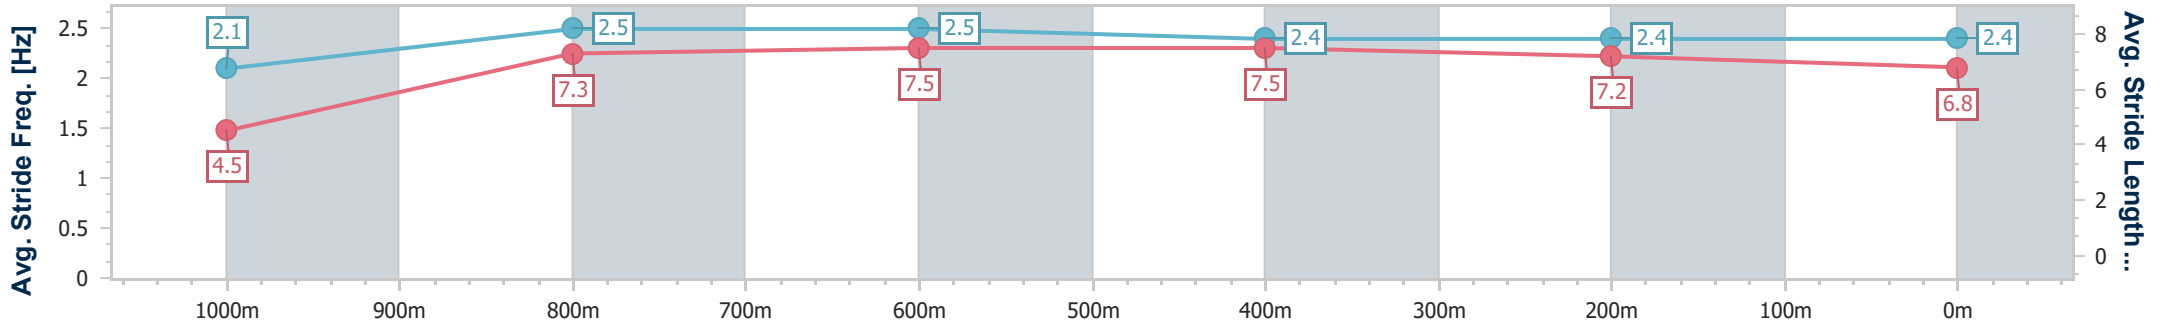

Horse/Jockey Name	Zephyrz Zoom
Final Rank	2
Fastest Section Time (Section)	0:05.23 (Overall)
Top Speed [km/h] (Section)	68.3 (1000m)
Race State	Finished

Aquis Park Gold Coast Poly QLD Professional
Race 2: MOULDY'S FOUR DECADE DASH QTIS Two-Year-Old
Maiden Plate - 1050m

06 April 2024 - 12:26

Track Rating: Synthetic , Weather: Overcast, Rail Position: True

Section	Overall	1000m	800m	600m	400m	200m
Section Times	1:02.19 [2] (0:05.23)	0:56.96 [9] (0:11.05)	0:45.91 [6] (0:10.77)	0:35.14 [6] (0:11.23)	0:23.91 [4] (0:11.70)	0:12.21 [2] (0:12.21)
Average Speed [km/h]	34.3	65.7	67.1	63.7	61.6	59.6
Top Speed [km/h]	56.7	68.3	67.8	66.7	64.0	62.9
Avg. Dist. to Rail [m]	2.8	2.4	0.7	0.3	1.7	4.0
Avg. Stride Freq. [Hz]	2.1	2.5	2.5	2.4	2.4	2.4
Avg. Stride Length [m]	4.5	7.3	7.5	7.5	7.2	6.8

- [ ] Ranking at each section and finish
- -.-.- No data available at this section
- NA No data available