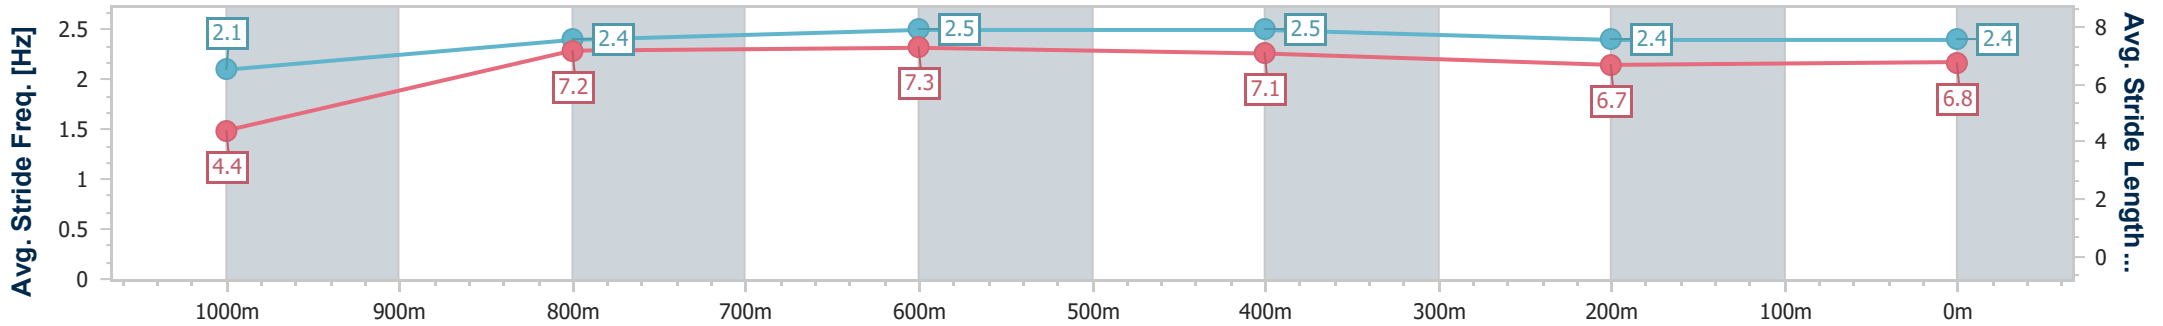

Horse/Jockey Name	She's So Slippery
Final Rank	9
Fastest Section Time (Section)	0:05.22 (Overall)
Top Speed [km/h] (Section)	67.0 (600m)
Race State	Finished

Aquis Park Gold Coast Poly QLD Professional
Race 2: MOULDY'S FOUR DECADE DASH QTIS Two-Year-Old
Maiden Plate - 1050m

06 April 2024 - 12:26

Track Rating: Synthetic , Weather: Overcast, Rail Position: True

Section	Overall	1000m	800m	600m	400m	200m
Section Times	1:03.65 [9] (0:05.22)	0:58.43 [7] (0:11.58)	0:46.85 [10] (0:10.87)	0:35.98 [9] (0:11.34)	0:24.64 [9] (0:12.23)	0:12.41 [10] (0:12.41)
Average Speed [km/h]	33.5	62.3	65.7	62.7	58.9	57.8
Top Speed [km/h]	33.7	63.6	66.5	67.0	62.9	60.1
Avg. Dist. to Rail [m]	3.8	1.6	0.5	1.0	0.8	0.6
Avg. Stride Freq. [Hz]	2.1	2.4	2.5	2.5	2.4	2.4
Avg. Stride Length [m]	4.4	7.2	7.3	7.1	6.7	6.8

- [ ] Ranking at each section and finish
- -.-.- No data available at this section
- NA No data available