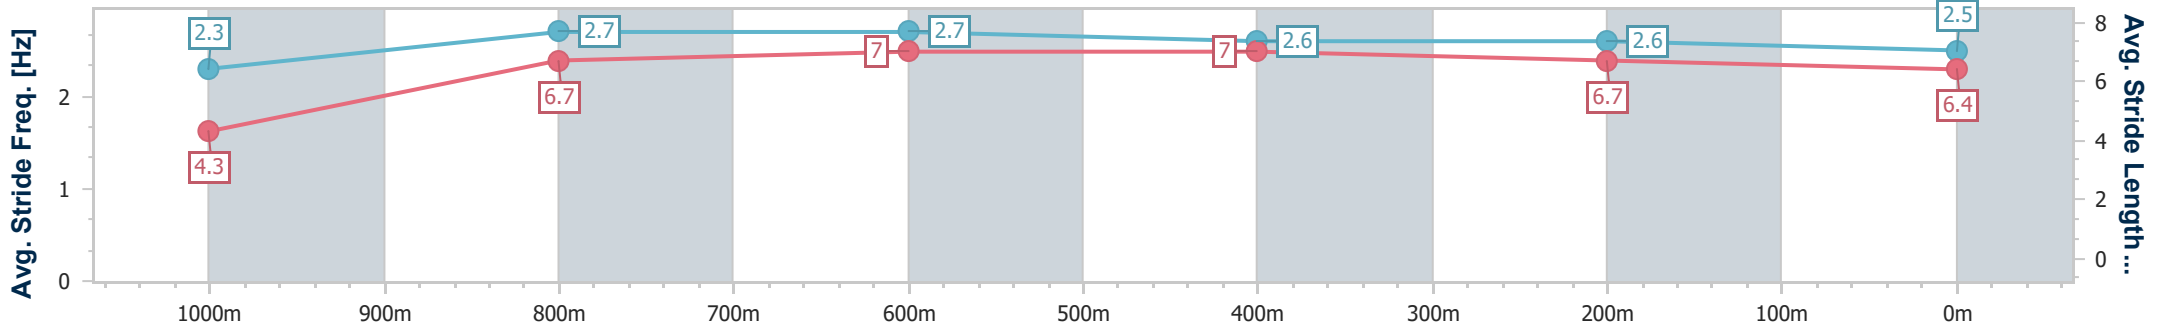

Horse/Jockey Name	Tells Me To
Final Rank	4
Fastest Section Time (Section)	0:05.09 (Overall)
Top Speed [km/h] (Section)	67.9 (800m)
Race State	Finished

Aquis Park Gold Coast Poly QLD Professional
Race 2: MOULDY'S FOUR DECADE DASH QTIS Two-Year-Old
Maiden Plate - 1050m

06 April 2024 - 12:26

Track Rating: Synthetic , Weather: Overcast, Rail Position: True

Section	Overall	1000m	800m	600m	400m	200m
Section Times	1:02.76 [4] (0:05.09)	0:57.67 [2] (0:11.35)	0:46.32 [8] (0:10.81)	0:35.51 [7] (0:11.22)	0:24.29 [7] (0:11.74)	0:12.55 [4] (0:12.55)
Average Speed [km/h]	35.5	64.2	67.4	64.7	61.8	57.8
Top Speed [km/h]	55.6	67.3	67.9	66.9	62.7	59.8
Avg. Dist. to Rail [m]	6.4	5.0	2.3	1.9	4.6	6.3
Avg. Stride Freq. [Hz]	2.3	2.7	2.7	2.6	2.6	2.5
Avg. Stride Length [m]	4.3	6.7	7.0	7.0	6.7	6.4

- [ ] Ranking at each section and finish
- -.-.- No data available at this section
- NA No data available