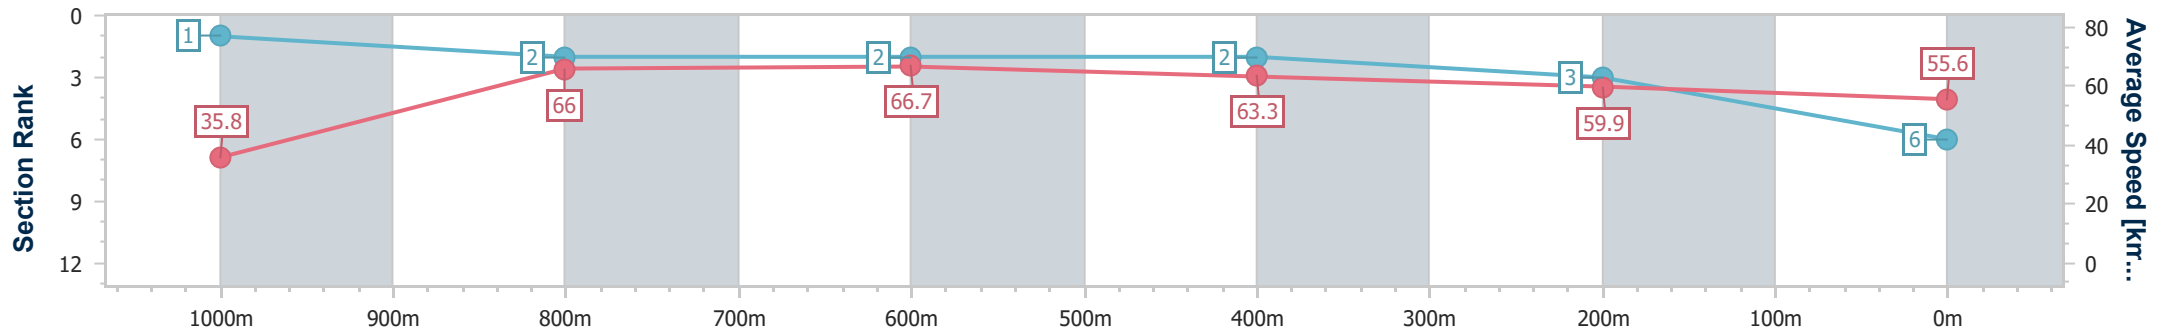

Horse/Jockey Name	Framed It
Final Rank	6
Fastest Section Time (Section)	0:05.09 (Overall)
Top Speed [km/h] (Section)	69.8 (1000m)
Race State	Finished

Aquis Park Gold Coast Poly QLD Professional
Race 2: MOULDY'S FOUR DECADE DASH QTIS Two-Year-Old
Maiden Plate - 1050m

06 April 2024 - 12:26

Track Rating: Synthetic , Weather: Overcast, Rail Position: True

Section	Overall	1000m	800m	600m	400m	200m
Section Times	1:03.02 [6] (0:05.09)	0:57.93 [1] (0:10.89)	0:47.04 [2] (0:10.81)	0:36.23 [2] (0:11.30)	0:24.93 [2] (0:12.00)	0:12.93 [3] (0:12.93)
Average Speed [km/h]	35.8	66.0	66.7	63.3	59.9	55.6
Top Speed [km/h]	55.1	69.8	69.5	65.0	60.9	59.4
Avg. Dist. to Rail [m]	0.5	0.3	0.6	1.2	0.9	3.4
Avg. Stride Freq. [Hz]	2.2	2.6	2.5	2.4	2.4	2.3
Avg. Stride Length [m]	4.5	7.0	7.3	7.3	6.9	6.6

- [ ] Ranking at each section and finish
- -.-.- No data available at this section
- NA No data available