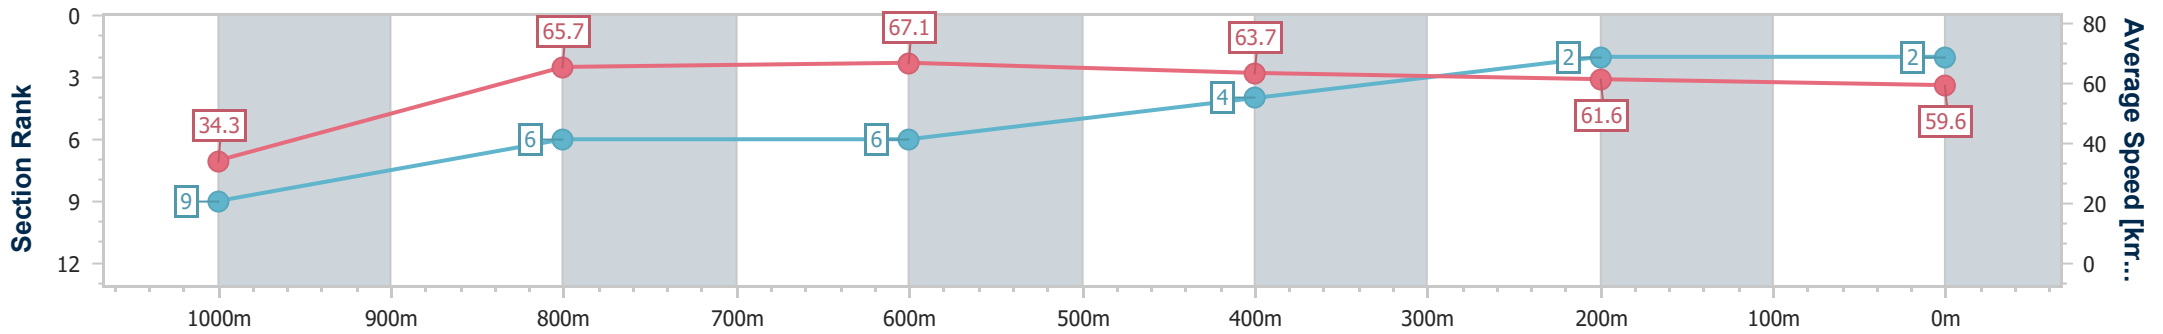

Horse/Jockey Name	Zephyrz Zoom
Final Rank	2
Fastest Section Time (Section)	0:05.23 (Overall)
Top Speed [km/h] (Section)	68.3 (1000m)
Race State	Finished

Aquis Park Gold Coast Poly QLD Professional
Race 2: MOULDY'S FOUR DECADE DASH QTIS Two-Year-Old
Maiden Plate - 1050m

06 April 2024 - 12:26

Track Rating: Synthetic , Weather: Overcast, Rail Position: True

Section	Overall	1000m	800m	600m	400m	200m
Section Times	1:02.19 [2] (0:05.23)	0:56.96 [9] (0:11.05)	0:45.91 [6] (0:10.77)	0:35.14 [6] (0:11.23)	0:23.91 [4] (0:11.70)	0:12.21 [2] (0:12.21)
Average Speed [km/h]	34.3	65.7	67.1	63.7	61.6	59.6
Top Speed [km/h]	56.7	68.3	67.8	66.7	64.0	62.9
Avg. Dist. to Rail [m]	2.8	2.4	0.7	0.3	1.7	4.0
Avg. Stride Freq. [Hz]	2.1	2.5	2.5	2.4	2.4	2.4
Avg. Stride Length [m]	4.5	7.3	7.5	7.5	7.2	6.8

- [ ] Ranking at each section and finish
- -.-.- No data available at this section
- NA No data available