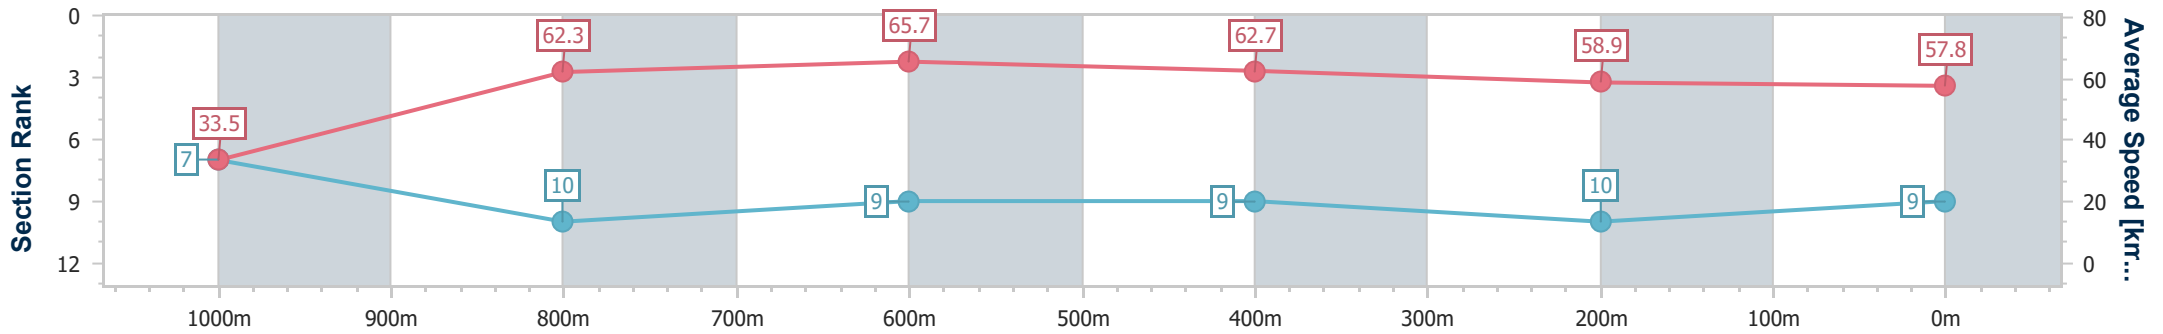

Horse/Jockey Name	She's So Slippery
Final Rank	9
Fastest Section Time (Section)	0:05.22 (Overall)
Top Speed [km/h] (Section)	67.0 (600m)
Race State	Finished

Aquis Park Gold Coast Poly QLD Professional
Race 2: MOULDY'S FOUR DECADE DASH QTIS Two-Year-Old
Maiden Plate - 1050m

06 April 2024 - 12:26

Track Rating: Synthetic , Weather: Overcast, Rail Position: True

Section	Overall	1000m	800m	600m	400m	200m
Section Times	1:03.65 [9] (0:05.22)	0:58.43 [7] (0:11.58)	0:46.85 [10] (0:10.87)	0:35.98 [9] (0:11.34)	0:24.64 [9] (0:12.23)	0:12.41 [10] (0:12.41)
Average Speed [km/h]	33.5	62.3	65.7	62.7	58.9	57.8
Top Speed [km/h]	33.7	63.6	66.5	67.0	62.9	60.1
Avg. Dist. to Rail [m]	3.8	1.6	0.5	1.0	0.8	0.6
Avg. Stride Freq. [Hz]	2.1	2.4	2.5	2.5	2.4	2.4
Avg. Stride Length [m]	4.4	7.2	7.3	7.1	6.7	6.8

- [ ] Ranking at each section and finish
- -.-.- No data available at this section
- NA No data available