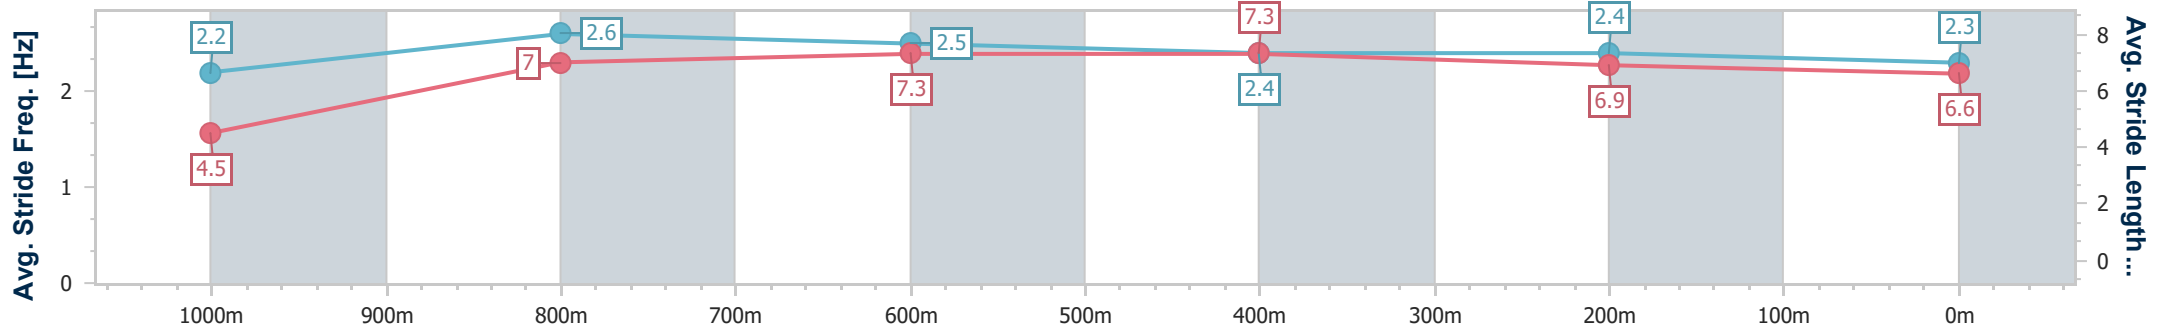

Horse/Jockey Name	Framed It
Final Rank	6
Fastest Section Time (Section)	0:05.09 (Overall)
Top Speed [km/h] (Section)	69.8 (1000m)
Race State	Finished

Aquis Park Gold Coast Poly QLD Professional
Race 2: MOULDY'S FOUR DECADE DASH QTIS Two-Year-Old
Maiden Plate - 1050m

06 April 2024 - 12:26

Track Rating: Synthetic , Weather: Overcast, Rail Position: True

Section	Overall	1000m	800m	600m	400m	200m
Section Times	1:03.02 [6] (0:05.09)	0:57.93 [1] (0:10.89)	0:47.04 [2] (0:10.81)	0:36.23 [2] (0:11.30)	0:24.93 [2] (0:12.00)	0:12.93 [3] (0:12.93)
Average Speed [km/h]	35.8	66.0	66.7	63.3	59.9	55.6
Top Speed [km/h]	55.1	69.8	69.5	65.0	60.9	59.4
Avg. Dist. to Rail [m]	0.5	0.3	0.6	1.2	0.9	3.4
Avg. Stride Freq. [Hz]	2.2	2.6	2.5	2.4	2.4	2.3
Avg. Stride Length [m]	4.5	7.0	7.3	7.3	6.9	6.6

- [ ] Ranking at each section and finish
- -.-.- No data available at this section
- NA No data available