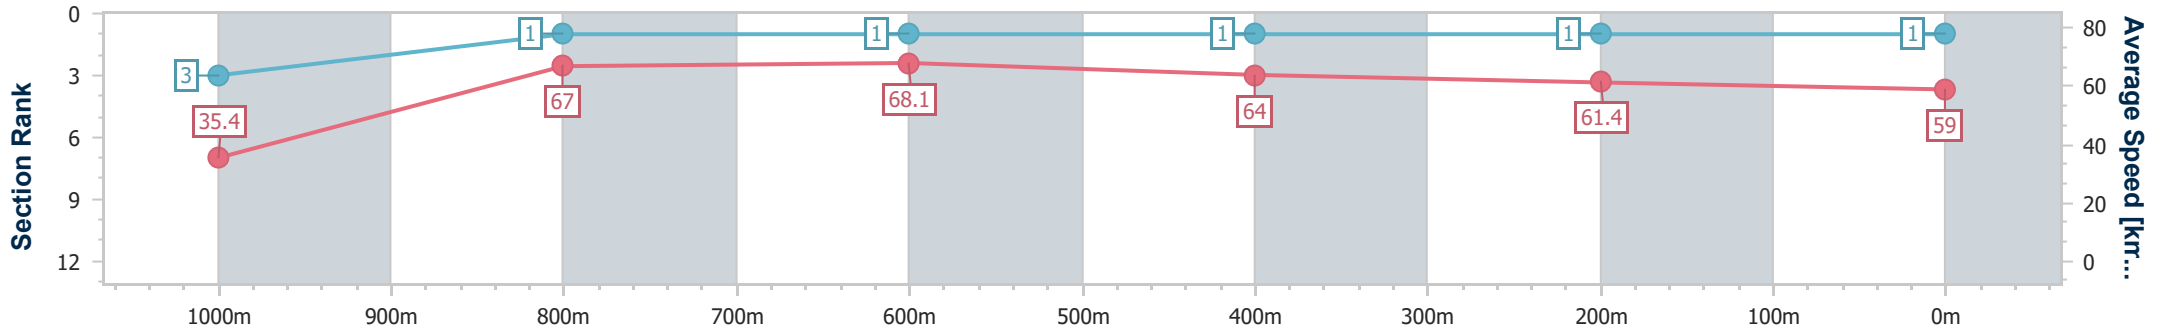

06 April 2024 - 12:26

Track Rating: Synthetic , Weather: Overcast, Rail Position: True

Section	Overall	1000m	800m	600m	400m	200m
Section Times	1:01.97 [1] (0:05.12)	0:56.85 [3] (0:10.77)	0:46.08 [1] (0:10.69)	0:35.39 [1] (0:11.32)	0:24.07 [1] (0:11.76)	0:12.31 [1] (0:12.31)
Average Speed [km/h]	35.4	67.0	68.1	64.0	61.4	59.0
Top Speed [km/h]	57.5	70.4	70.5	65.8	62.6	62.2
Avg. Dist. to Rail [m]	2.7	1.4	2.4	1.6	2.5	2.0
Avg. Stride Freq. [Hz]	2.1	2.6	2.5	2.4	2.5	2.4
Avg. Stride Length [m]	4.6	7.2	7.4	7.4	6.9	6.7