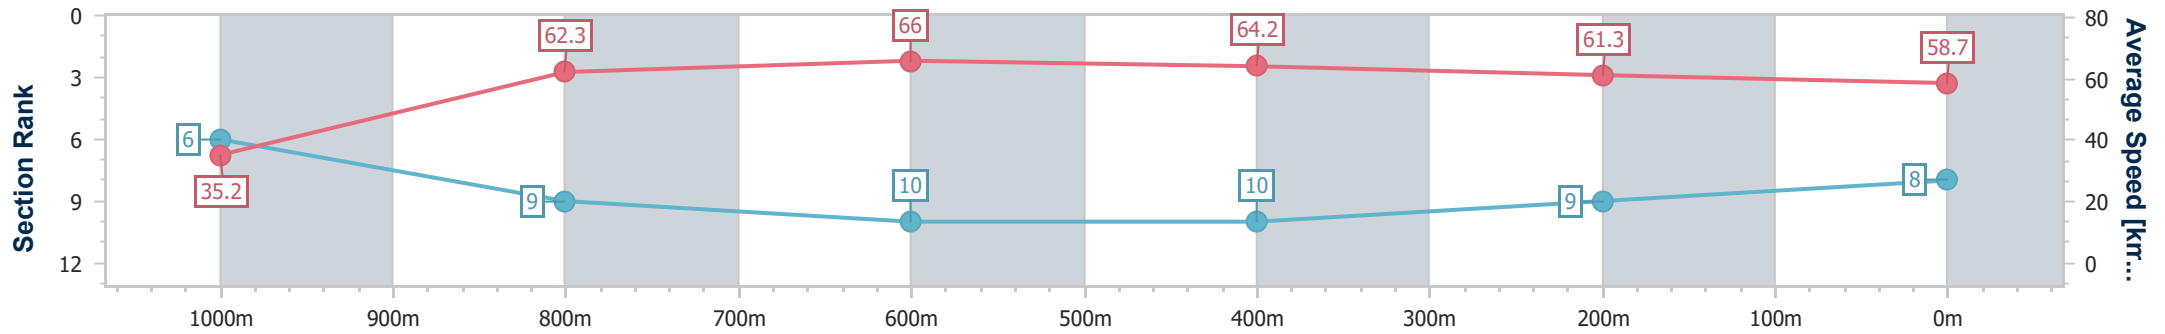

Horse/Jockey Name	I'ma Charmer
Final Rank	8
Fastest Section Time (Section)	0:05.17 (Overall)
Top Speed [km/h] (Section)	66.6 (800m)
Race State	Finished

Aquis Park Gold Coast Poly QLD Professional
Race 2: MOULDY'S FOUR DECADE DASH QTIS Two-Year-Old
Maiden Plate - 1050m

06 April 2024 - 12:26

Track Rating: Synthetic , Weather: Overcast, Rail Position: True

Section	Overall	1000m	800m	600m	400m	200m
Section Times	1:03.28 [8] (0:05.17)	0:58.11 [6] (0:11.60)	0:46.51 [9] (0:11.05)	0:35.46 [10] (0:11.34)	0:24.12 [10] (0:11.80)	0:12.32 [9] (0:12.32)
Average Speed [km/h]	35.2	62.3	66.0	64.2	61.3	58.7
Top Speed [km/h]	53.4	66.6	66.6	66.5	62.0	60.6
Avg. Dist. to Rail [m]	8.3	4.6	2.3	2.2	3.0	4.2
Avg. Stride Freq. [Hz]	2.2	2.4	2.4	2.3	2.3	2.2
Avg. Stride Length [m]	4.3	7.3	7.8	7.7	7.5	7.3

- [ ] Ranking at each section and finish
- -.-.- No data available at this section
- NA No data available