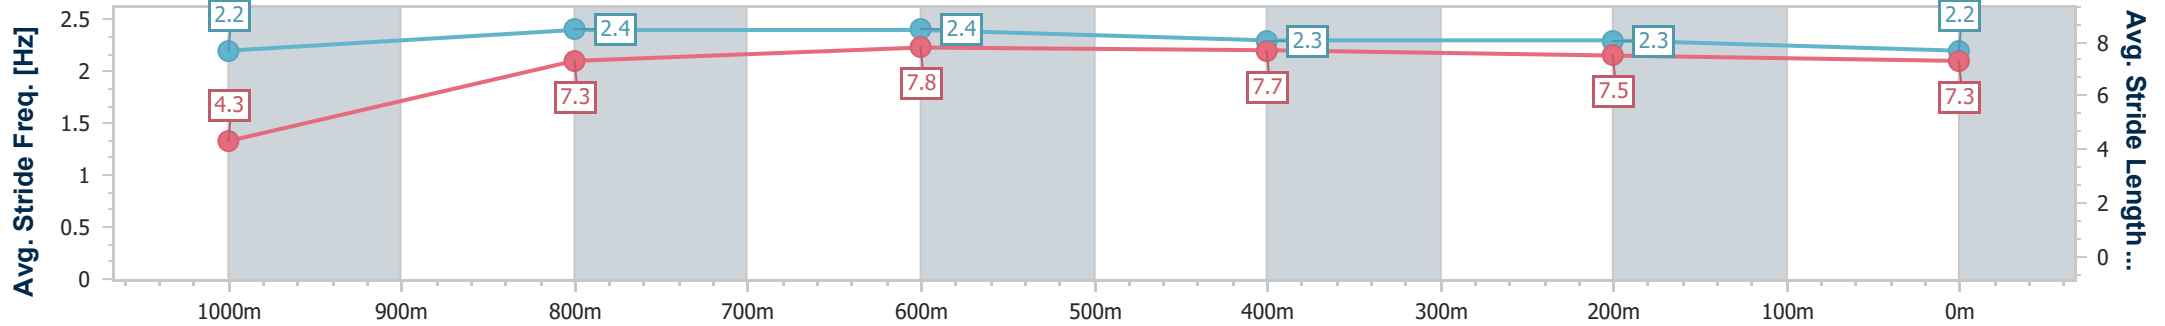

Horse/Jockey Name	I'ma Charmer
Final Rank	8
Fastest Section Time (Section)	0:05.17 (Overall)
Top Speed [km/h] (Section)	66.6 (800m)
Race State	Finished

Aquis Park Gold Coast Poly QLD Professional
Race 2: MOULDY'S FOUR DECADE DASH QTIS Two-Year-Old
Maiden Plate - 1050m

06 April 2024 - 12:26

Track Rating: Synthetic , Weather: Overcast, Rail Position: True

Section	Overall	1000m	800m	600m	400m	200m
Section Times	1:03.28 [8] (0:05.17)	0:58.11 [6] (0:11.60)	0:46.51 [9] (0:11.05)	0:35.46 [10] (0:11.34)	0:24.12 [10] (0:11.80)	0:12.32 [9] (0:12.32)
Average Speed [km/h]	35.2	62.3	66.0	64.2	61.3	58.7
Top Speed [km/h]	53.4	66.6	66.6	66.5	62.0	60.6
Avg. Dist. to Rail [m]	8.3	4.6	2.3	2.2	3.0	4.2
Avg. Stride Freq. [Hz]	2.2	2.4	2.4	2.3	2.3	2.2
Avg. Stride Length [m]	4.3	7.3	7.8	7.7	7.5	7.3

- [ ] Ranking at each section and finish
- -.-.- No data available at this section
- NA No data available