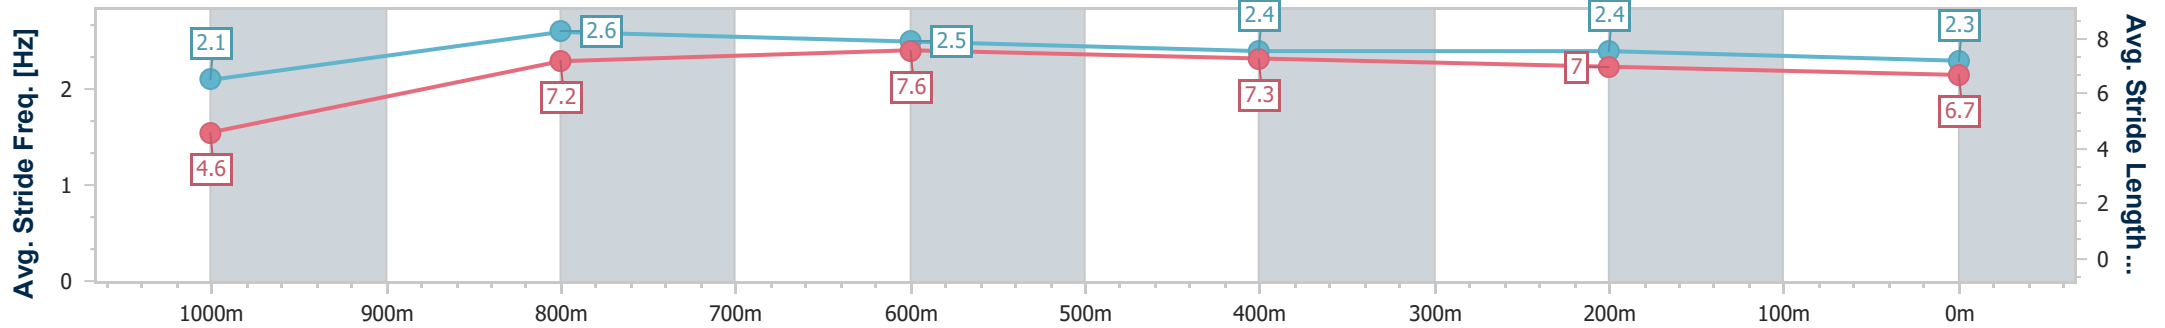

Horse/Jockey Name	Girl Among Many
Final Rank	10
Fastest Section Time (Section)	0:05.15 (Overall)
Top Speed [km/h] (Section)	69.7 (1000m)
Race State	Finished

Aquis Park Gold Coast Poly QLD Professional
Race 2: MOULDY'S FOUR DECADE DASH QTIS Two-Year-Old
Maiden Plate - 1050m

06 April 2024 - 12:26

Track Rating: Synthetic , Weather: Overcast, Rail Position: True

Section	Overall	1000m	800m	600m	400m	200m
Section Times	1:03.65 [10] (0:05.15)	0:58.50 [5] (0:10.94)	0:47.56 [5] (0:10.85)	0:36.71 [4] (0:11.48)	0:25.23 [6] (0:12.12)	0:13.11 [7] (0:13.11)
Average Speed [km/h]	35.2	66.3	67.4	64.1	60.1	55.2
Top Speed [km/h]	56.2	69.7	68.2	66.6	61.1	59.3
Avg. Dist. to Rail [m]	4.5	2.9	3.5	4.0	5.3	7.0
Avg. Stride Freq. [Hz]	2.1	2.6	2.5	2.4	2.4	2.3
Avg. Stride Length [m]	4.6	7.2	7.6	7.3	7.0	6.7

- [ ] Ranking at each section and finish
- -.-.- No data available at this section
- NA No data available