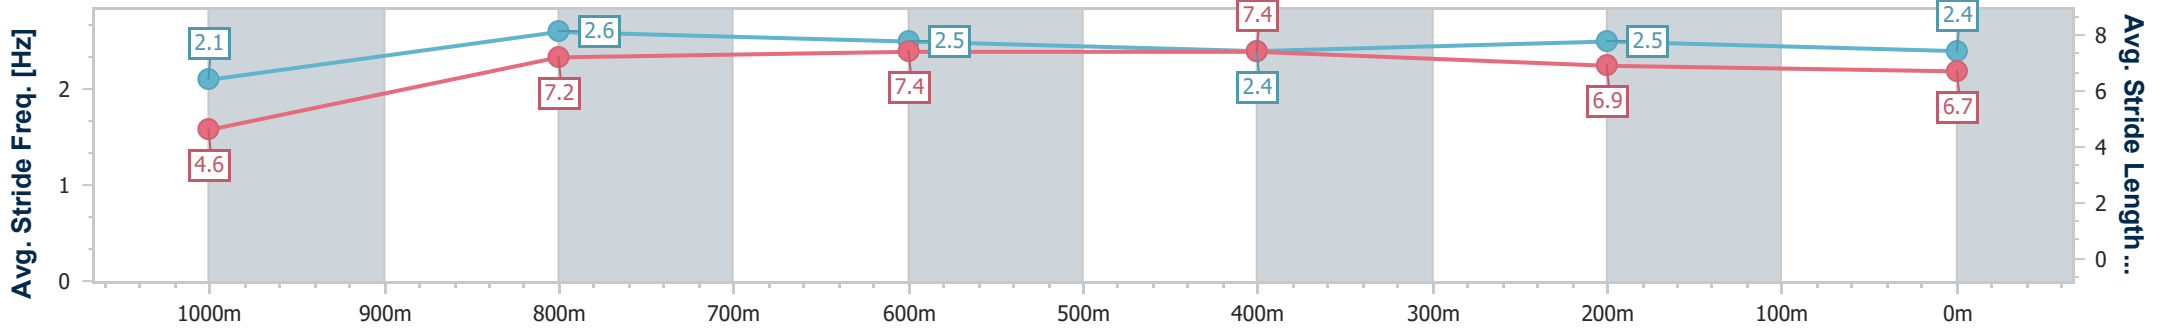

06 April 2024 - 12:26

Track Rating: Synthetic , Weather: Overcast, Rail Position: True

Section	Overall	1000m	800m	600m	400m	200m
Section Times	1:01.97 [1] (0:05.12)	0:56.85 [3] (0:10.77)	0:46.08 [1] (0:10.69)	0:35.39 [1] (0:11.32)	0:24.07 [1] (0:11.76)	0:12.31 [1] (0:12.31)
Average Speed [km/h]	35.4	67.0	68.1	64.0	61.4	59.0
Top Speed [km/h]	57.5	70.4	70.5	65.8	62.6	62.2
Avg. Dist. to Rail [m]	2.7	1.4	2.4	1.6	2.5	2.0
Avg. Stride Freq. [Hz]	2.1	2.6	2.5	2.4	2.5	2.4
Avg. Stride Length [m]	4.6	7.2	7.4	7.4	6.9	6.7