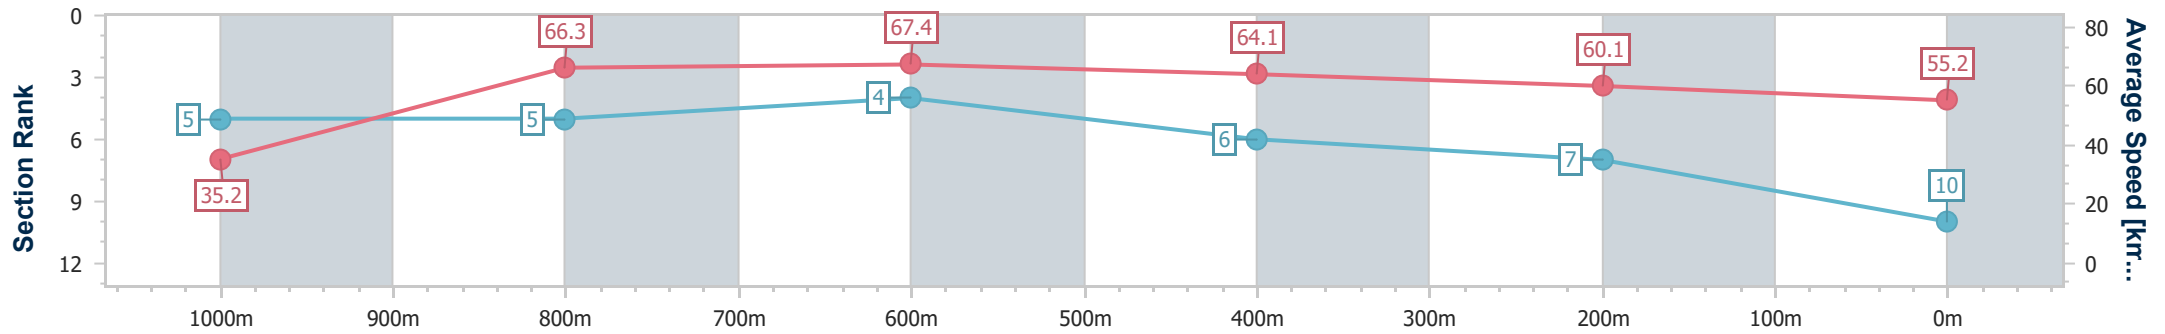

Horse/Jockey Name	Girl Among Many
Final Rank	10
Fastest Section Time (Section)	0:05.15 (Overall)
Top Speed [km/h] (Section)	69.7 (1000m)
Race State	Finished

Aquis Park Gold Coast Poly QLD Professional
Race 2: MOULDY'S FOUR DECADE DASH QTIS Two-Year-Old
Maiden Plate - 1050m

06 April 2024 - 12:26

Track Rating: Synthetic , Weather: Overcast, Rail Position: True

Section	Overall	1000m	800m	600m	400m	200m
Section Times	1:03.65 [10] (0:05.15)	0:58.50 [5] (0:10.94)	0:47.56 [5] (0:10.85)	0:36.71 [4] (0:11.48)	0:25.23 [6] (0:12.12)	0:13.11 [7] (0:13.11)
Average Speed [km/h]	35.2	66.3	67.4	64.1	60.1	55.2
Top Speed [km/h]	56.2	69.7	68.2	66.6	61.1	59.3
Avg. Dist. to Rail [m]	4.5	2.9	3.5	4.0	5.3	7.0
Avg. Stride Freq. [Hz]	2.1	2.6	2.5	2.4	2.4	2.3
Avg. Stride Length [m]	4.6	7.2	7.6	7.3	7.0	6.7

- [ ] Ranking at each section and finish
- -.-.- No data available at this section
- NA No data available