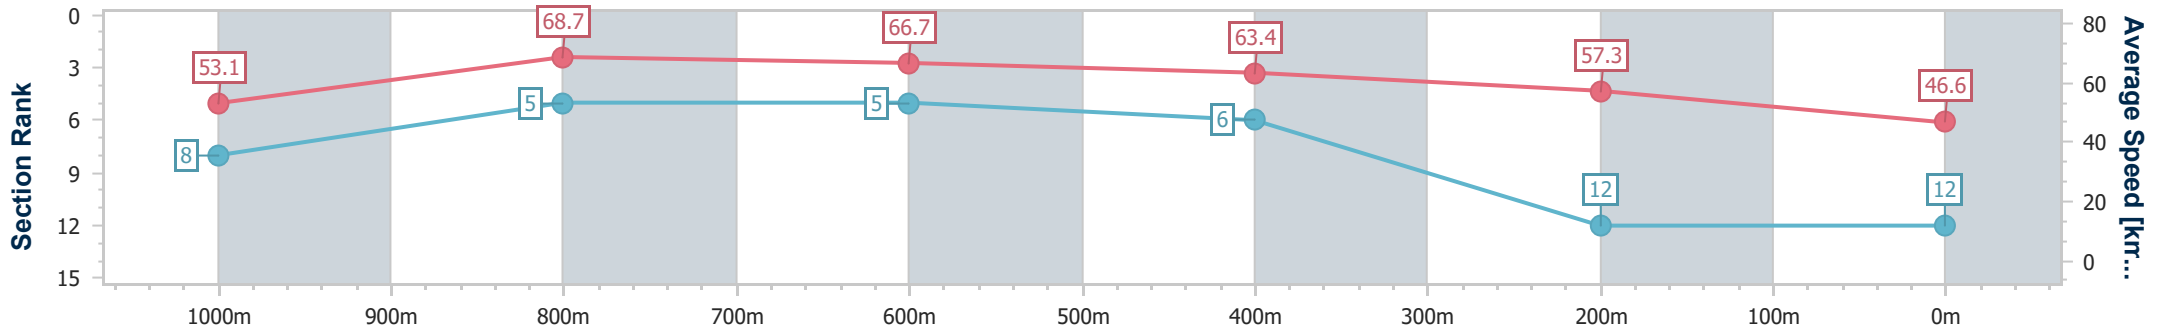

Horse/Jockey Name	Black Country
Final Rank	12
Fastest Section Time (Section)	0:10.57 (1000m)
Top Speed [km/h] (Section)	69.9 (1000m)
Race State	Finished

Aquis Park Gold Coast Poly QLD Professional
Race 9: GLENFIDDICH FIRST WEANLINGS Class 1 Handicap - 1200m

06 April 2024 - 16:56

Track Rating: Synthetic, Weather: Overcast, Rail Position: True

Section	Overall	1000m	800m	600m	400m	200m
Section Times	1:14.94 [12] (0:13.61)	1:01.33 [8] (0:10.57)	0:50.76 [5] (0:11.00)	0:39.76 [5] (0:11.53)	0:28.23 [6] (0:12.68)	0:15.55 [12] (0:15.55)
Average Speed [km/h]	53.1	68.7	66.7	63.4	57.3	46.6
Top Speed [km/h]	68.2	69.9	68.1	65.7	60.1	53.3
Avg. Dist. to Rail [m]	7.1	4.6	2.8	3.2	5.8	5.9
Avg. Stride Freq. [Hz]	2.4	2.5	2.5	2.4	2.3	2.1
Avg. Stride Length [m]	6.2	7.6	7.5	7.3	6.9	6.1

- [ ] Ranking at each section and finish
- -.-.- No data available at this section
- NA No data available