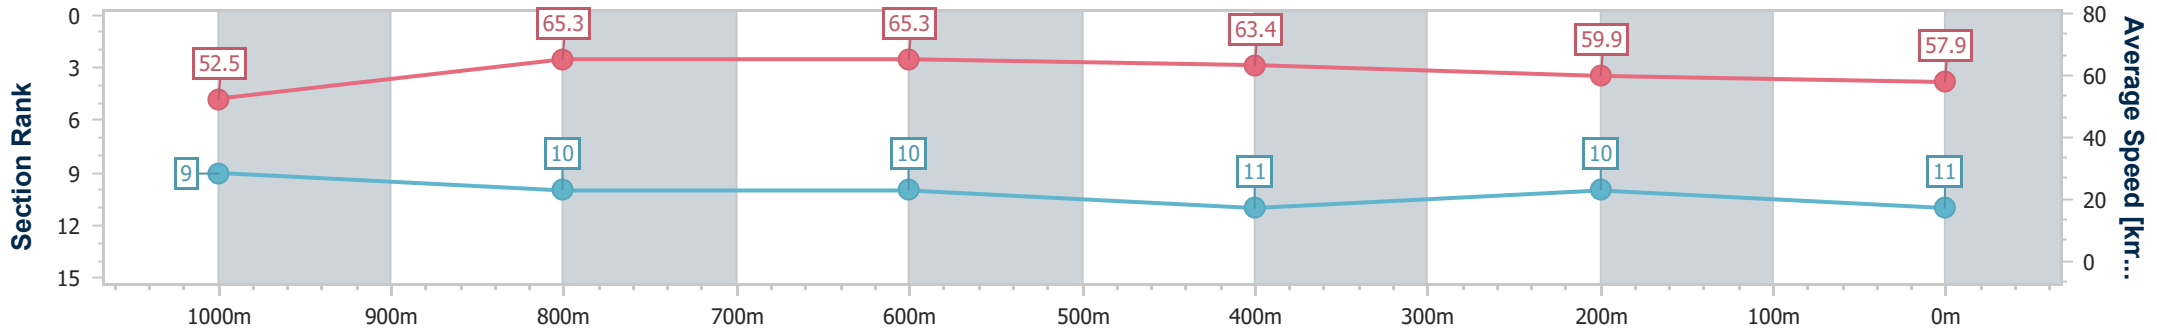

Horse/Jockey Name	Art Heist
Final Rank	11
Fastest Section Time (Section)	0:10.94 (800m)
Top Speed [km/h] (Section)	66.7 (600m)
Race State	Finished

Aquis Park Gold Coast Poly QLD Professional
Race 9: GLENFIDDICH FIRST WEANLINGS Class 1 Handicap - 1200m

06 April 2024 - 16:56

Track Rating: Synthetic, Weather: Overcast, Rail Position: True

Section	Overall	1000m	800m	600m	400m	200m
Section Times	1:11.36 [11] (0:13.70)	0:57.66 [9] (0:11.03)	0:46.63 [10] (0:10.94)	0:35.69 [10] (0:11.27)	0:24.42 [11] (0:12.01)	0:12.41 [10] (0:12.41)
Average Speed [km/h]	52.5	65.3	65.3	63.4	59.9	57.9
Top Speed [km/h]	66.5	66.3	65.7	66.7	61.8	60.4
Avg. Dist. to Rail [m]	2.5	0.6	1.6	1.4	0.8	2.5
Avg. Stride Freq. [Hz]	2.5	2.5	2.5	2.5	2.5	2.4
Avg. Stride Length [m]	5.9	7.3	7.2	7.1	6.8	6.7

- [ ] Ranking at each section and finish
- -.-.- No data available at this section
- NA No data available