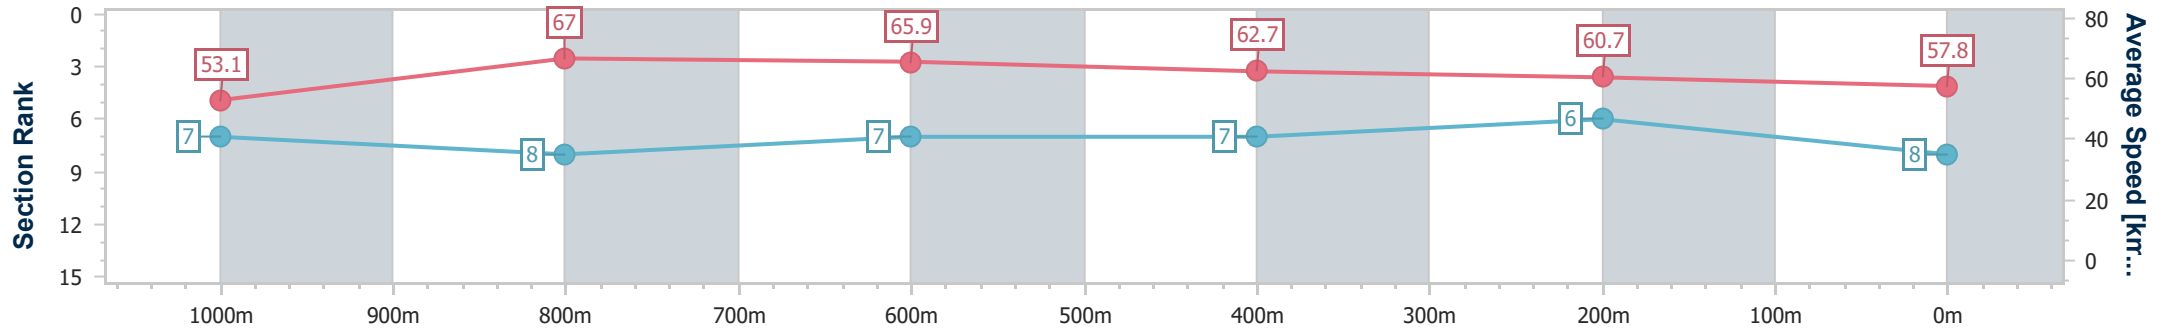

Horse/Jockey Name	Super Art
Final Rank	8
Fastest Section Time (Section)	0:10.73 (1000m)
Top Speed [km/h] (Section)	68.4 (1000m)
Race State	Finished

Aquis Park Gold Coast Poly QLD Professional
Race 9: GLENFIDDICH FIRST WEANLINGS Class 1 Handicap - 1200m

06 April 2024 - 16:56

Track Rating: Synthetic, Weather: Overcast, Rail Position: True

Section	Overall	1000m	800m	600m	400m	200m
Section Times	1:11.15 [8] (0:13.57)	0:57.58 [7] (0:10.73)	0:46.85 [8] (0:10.96)	0:35.89 [7] (0:11.49)	0:24.40 [7] (0:11.90)	0:12.50 [6] (0:12.50)
Average Speed [km/h]	53.1	67.0	65.9	62.7	60.7	57.8
Top Speed [km/h]	65.7	68.4	66.3	65.1	62.3	60.0
Avg. Dist. to Rail [m]	0.6	0.8	0.4	0.4	2.5	3.9
Avg. Stride Freq. [Hz]	2.4	2.5	2.5	2.4	2.4	2.3
Avg. Stride Length [m]	6.1	7.4	7.3	7.2	7.0	6.8

- [ ] Ranking at each section and finish
- -.-.- No data available at this section
- NA No data available