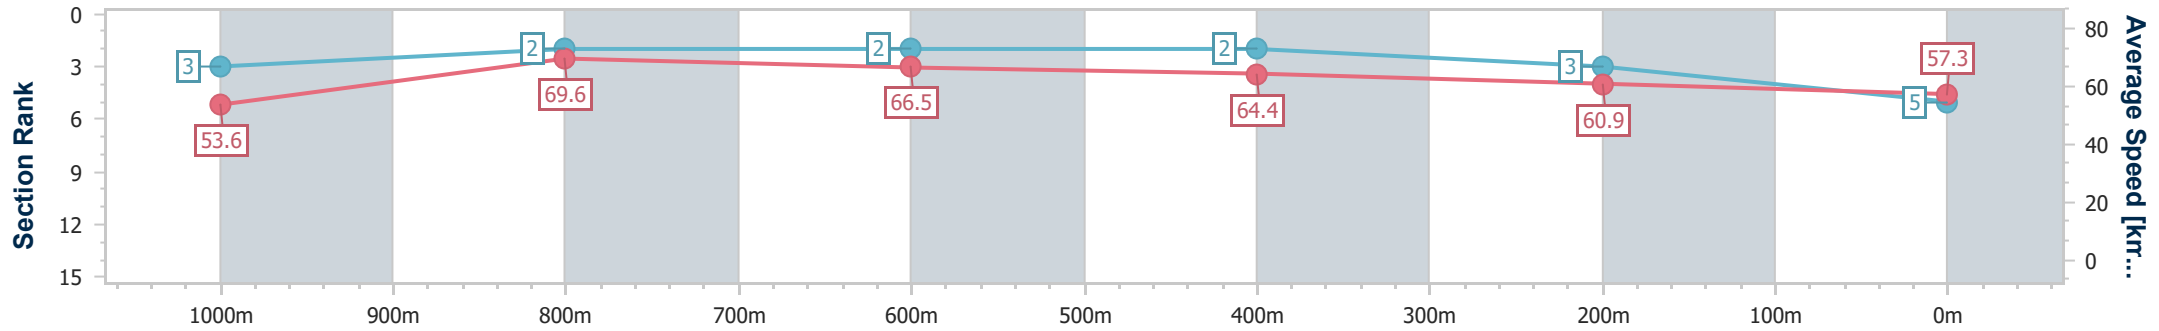

Horse/Jockey Name	Torre Egger
Final Rank	5
Fastest Section Time (Section)	0:10.46 (1000m)
Top Speed [km/h] (Section)	71.0 (1000m)
Race State	Finished

Aquis Park Gold Coast Poly QLD Professional
Race 9: GLENFIDDICH FIRST WEANLINGS Class 1 Handicap - 1200m

06 April 2024 - 16:56

Track Rating: Synthetic, Weather: Overcast, Rail Position: True

Section	Overall	1000m	800m	600m	400m	200m
Section Times	1:10.82 [5] (0:13.39)	0:57.43 [3] (0:10.46)	0:46.97 [2] (0:11.03)	0:35.94 [2] (0:11.37)	0:24.57 [2] (0:11.92)	0:12.65 [3] (0:12.65)
Average Speed [km/h]	53.6	69.6	66.5	64.4	60.9	57.3
Top Speed [km/h]	69.9	71.0	68.1	67.3	62.6	59.6
Avg. Dist. to Rail [m]	10.0	4.4	3.8	3.6	3.9	4.8
Avg. Stride Freq. [Hz]	2.4	2.4	2.4	2.3	2.3	2.2
Avg. Stride Length [m]	6.2	7.9	7.7	7.7	7.4	7.2

- [ ] Ranking at each section and finish
- -.-.- No data available at this section
- NA No data available