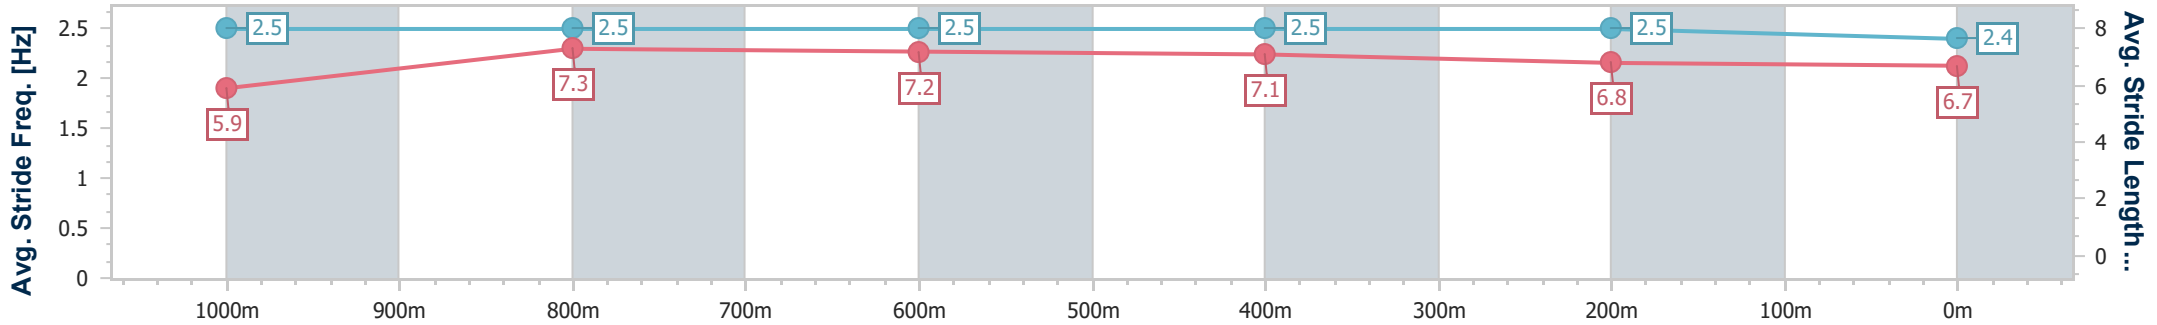

Horse/Jockey Name	Art Heist
Final Rank	11
Fastest Section Time (Section)	0:10.94 (800m)
Top Speed [km/h] (Section)	66.7 (600m)
Race State	Finished

Aquis Park Gold Coast Poly QLD Professional
Race 9: GLENFIDDICH FIRST WEANLINGS Class 1 Handicap - 1200m

06 April 2024 - 16:56

Track Rating: Synthetic, Weather: Overcast, Rail Position: True

Section	Overall	1000m	800m	600m	400m	200m
Section Times	1:11.36 [11] (0:13.70)	0:57.66 [9] (0:11.03)	0:46.63 [10] (0:10.94)	0:35.69 [10] (0:11.27)	0:24.42 [11] (0:12.01)	0:12.41 [10] (0:12.41)
Average Speed [km/h]	52.5	65.3	65.3	63.4	59.9	57.9
Top Speed [km/h]	66.5	66.3	65.7	66.7	61.8	60.4
Avg. Dist. to Rail [m]	2.5	0.6	1.6	1.4	0.8	2.5
Avg. Stride Freq. [Hz]	2.5	2.5	2.5	2.5	2.5	2.4
Avg. Stride Length [m]	5.9	7.3	7.2	7.1	6.8	6.7

- [ ] Ranking at each section and finish
- -.-.- No data available at this section
- NA No data available