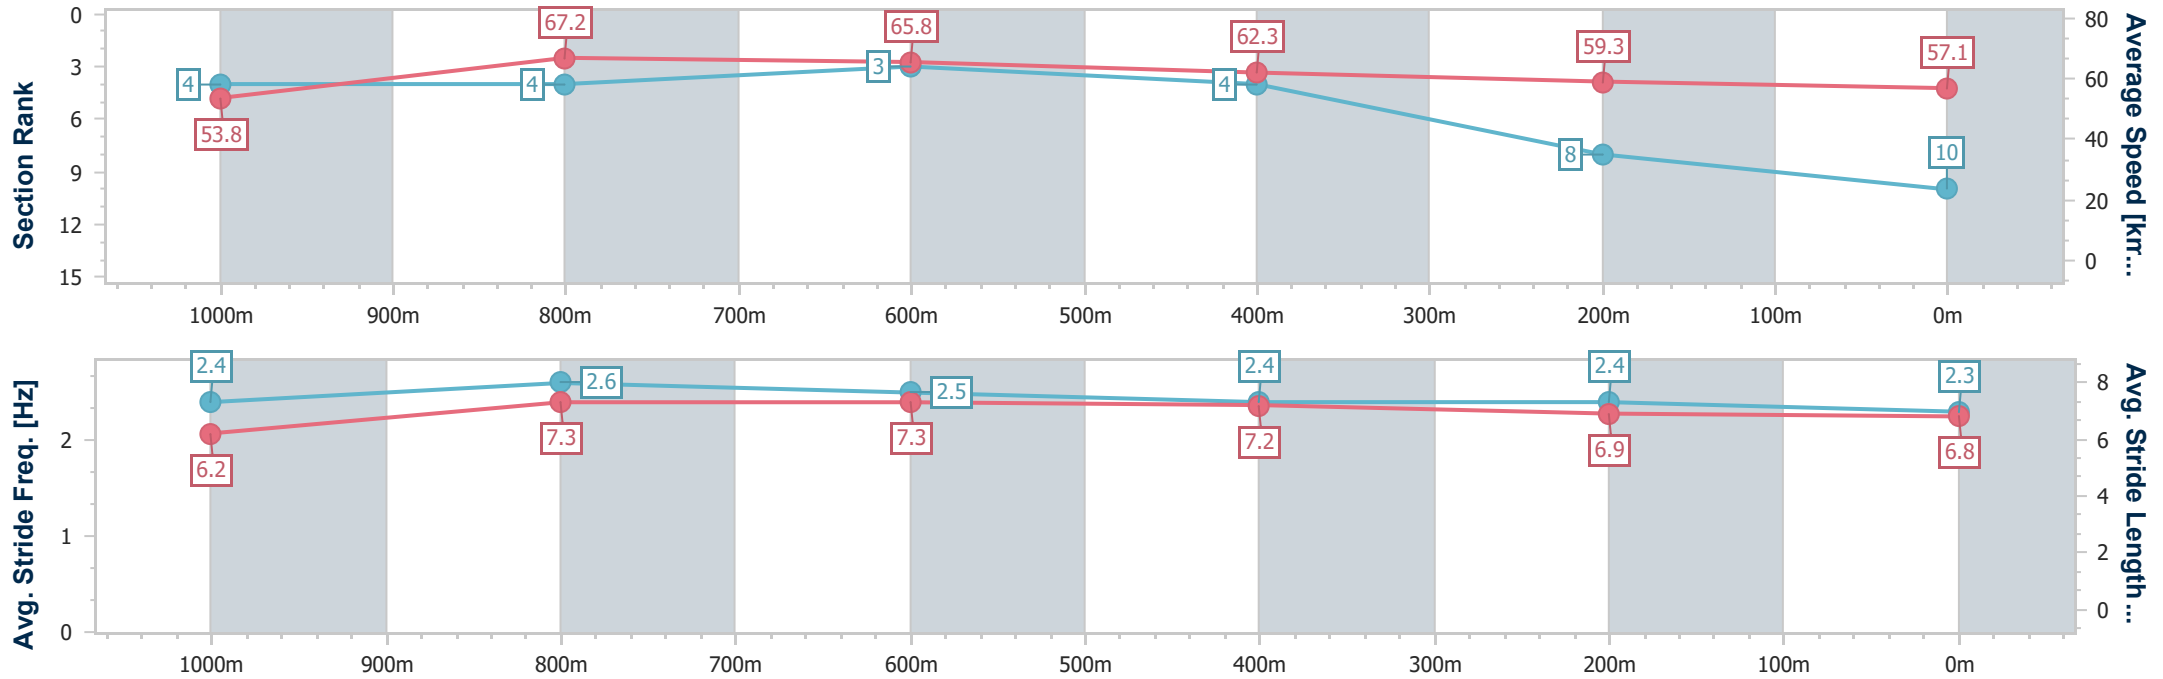

Horse/Jockey Name	Velvet
Final Rank	10
Fastest Section Time (Section)	0:10.72 (1000m)
Top Speed [km/h] (Section)	68.5 (1000m)
Race State	Finished

Aquis Park Gold Coast Poly QLD Professional
Race 9: GLENFIDDICH FIRST WEANLINGS Class 1 Handicap - 1200m
HOME OF THE GOLD COAST TURF CLUB & SPORT CENTRE

06 April 2024 - 16:56

Track Rating: Synthetic, Weather: Overcast, Rail Position: True

Section	Overall	1000m	800m	600m	400m	200m
Section Times	1:11.29 [10] (0:13.40)	0:57.89 [4] (0:10.72)	0:47.17 [4] (0:10.92)	0:36.25 [3] (0:11.50)	0:24.75 [4] (0:12.14)	0:12.61 [8] (0:12.61)
Average Speed [km/h]	53.8	67.2	65.8	62.3	59.3	57.1
Top Speed [km/h]	67.0	68.5	66.5	64.8	60.4	59.5
Avg. Dist. to Rail [m]	2.9	0.7	0.6	0.7	0.5	0.8
Avg. Stride Freq. [Hz]	2.4	2.6	2.5	2.4	2.4	2.3
Avg. Stride Length [m]	6.2	7.3	7.3	7.2	6.9	6.8

- [ ] Ranking at each section and finish
- -.-.- No data available at this section
- NA No data available