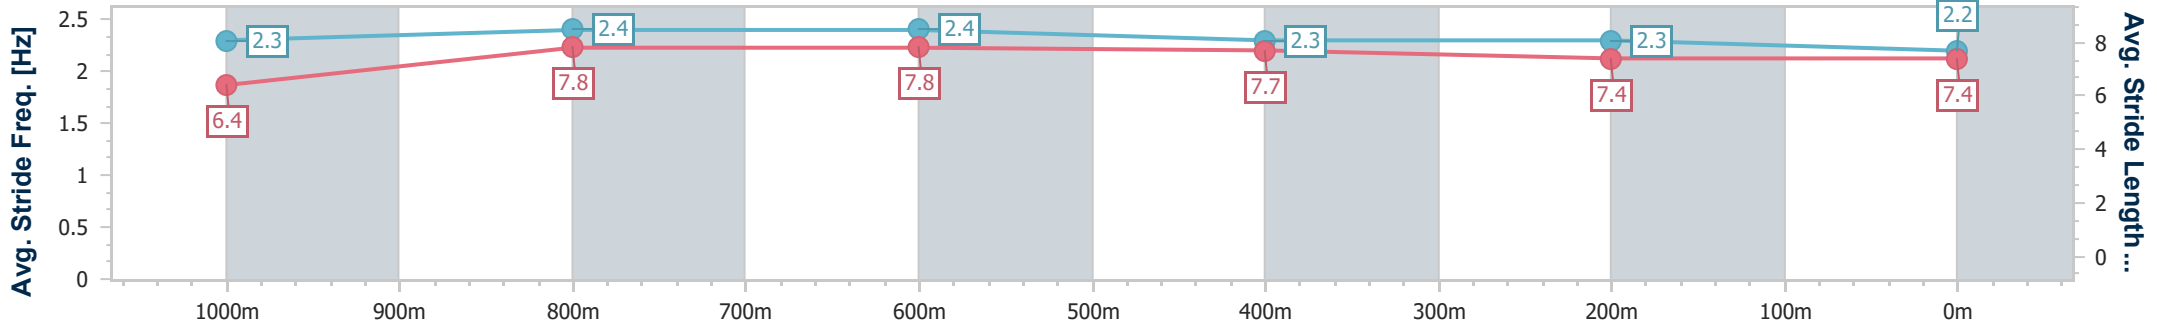

Horse/Jockey Name	Ammand
Final Rank	3
Fastest Section Time (Section)	0:10.83 (1000m)
Top Speed [km/h] (Section)	67.9 (1000m)
Race State	Finished

Aquis Park Gold Coast Poly QLD Professional
Race 9: GLENFIDDICH FIRST WEANLINGS Class 1 Handicap - 1200m

06 April 2024 - 16:56

Track Rating: Synthetic, Weather: Overcast, Rail Position: True

Section	Overall	1000m	800m	600m	400m	200m
Section Times	1:10.74 [3] (0:13.77)	0:56.97 [10] (0:10.83)	0:46.14 [9] (0:10.97)	0:35.17 [9] (0:11.28)	0:23.89 [10] (0:11.79)	0:12.10 [5]
Average Speed [km/h]	52.3	66.6	66.0	64.6	61.9	59.6
Top Speed [km/h]	67.3	67.9	67.7	65.8	63.5	61.4
Avg. Dist. to Rail [m]	4.6	2.1	1.4	2.1	6.1	6.1
Avg. Stride Freq. [Hz]	2.3	2.4	2.4	2.3	2.3	2.2
Avg. Stride Length [m]	6.4	7.8	7.8	7.7	7.4	7.4

- [ ] Ranking at each section and finish
- -.-.- No data available at this section
- NA No data available