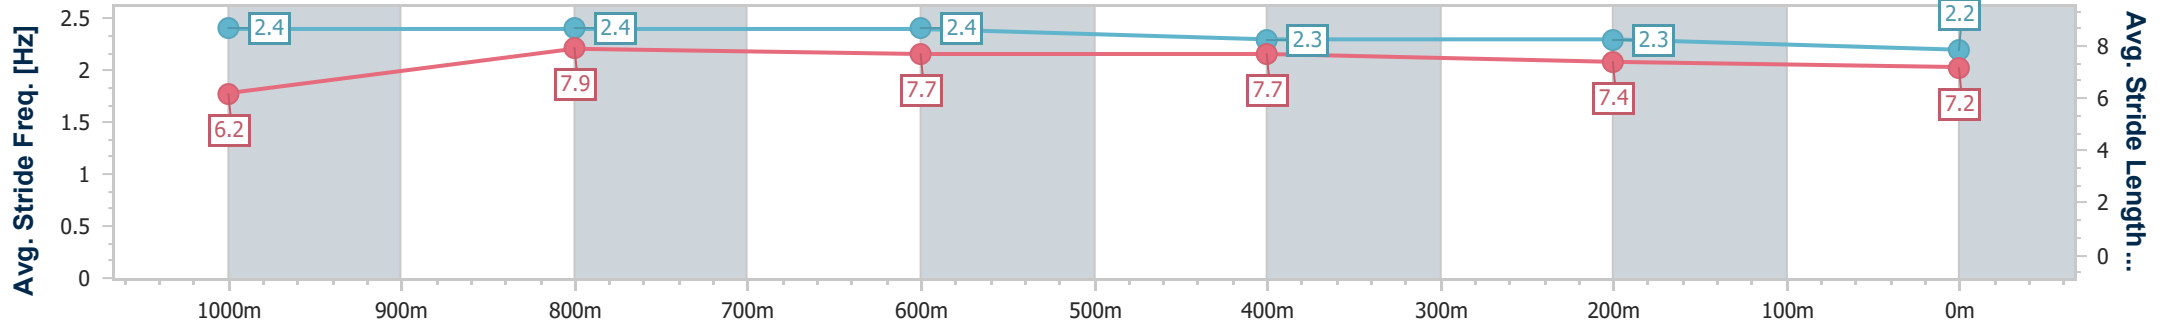

Horse/Jockey Name	Torre Egger
Final Rank	5
Fastest Section Time (Section)	0:10.46 (1000m)
Top Speed [km/h] (Section)	71.0 (1000m)
Race State	Finished

Aquis Park Gold Coast Poly QLD Professional
Race 9: GLENFIDDICH FIRST WEANLINGS Class 1 Handicap - 1200m

06 April 2024 - 16:56

Track Rating: Synthetic, Weather: Overcast, Rail Position: True

Section	Overall	1000m	800m	600m	400m	200m
Section Times	1:10.82 [5] (0:13.39)	0:57.43 [3] (0:10.46)	0:46.97 [2] (0:11.03)	0:35.94 [2] (0:11.37)	0:24.57 [2] (0:11.92)	0:12.65 [3] (0:12.65)
Average Speed [km/h]	53.6	69.6	66.5	64.4	60.9	57.3
Top Speed [km/h]	69.9	71.0	68.1	67.3	62.6	59.6
Avg. Dist. to Rail [m]	10.0	4.4	3.8	3.6	3.9	4.8
Avg. Stride Freq. [Hz]	2.4	2.4	2.4	2.3	2.3	2.2
Avg. Stride Length [m]	6.2	7.9	7.7	7.7	7.4	7.2

- [ ] Ranking at each section and finish
- -.-.- No data available at this section
- NA No data available