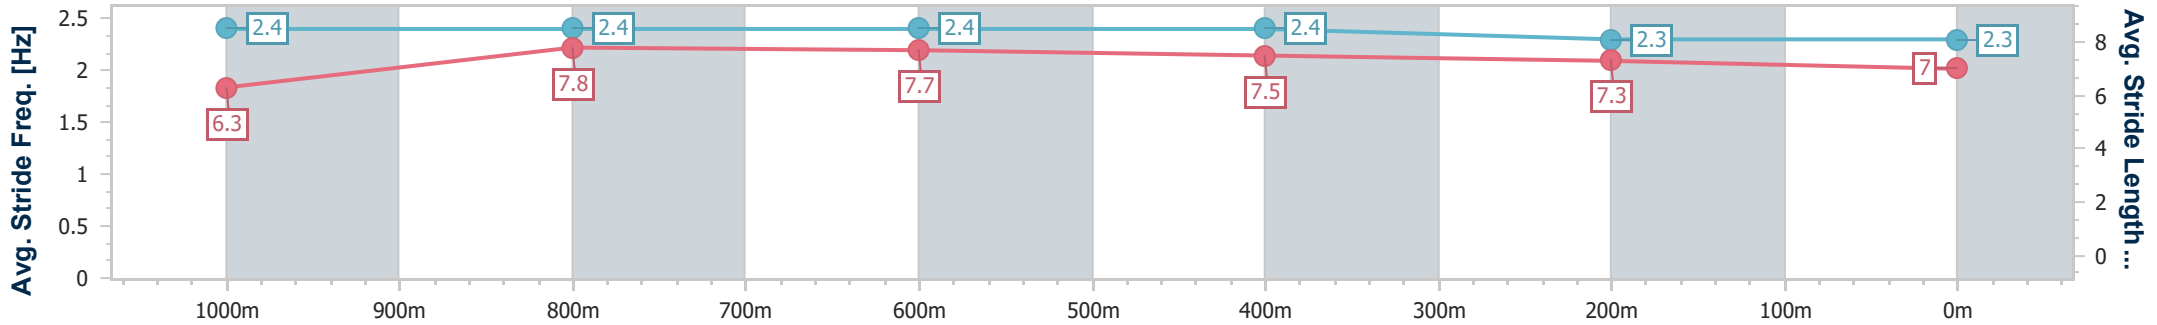

Horse/Jockey Name	Forebears
Final Rank	7
Fastest Section Time (Section)	0:10.78 (1000m)
Top Speed [km/h] (Section)	68.7 (1000m)
Race State	Finished

Aquis Park Gold Coast Poly QLD Professional
Race 9: GLENFIDDICH FIRST WEANLINGS Class 1 Handicap - 1200m

06 April 2024 - 16:56

Track Rating: Synthetic, Weather: Overcast, Rail Position: True

Section	Overall	1000m	800m	600m	400m	200m
Section Times	1:11.07 [7] (0:13.45)	0:57.62 [6] (0:10.78)	0:46.84 [7] (0:10.98)	0:35.86 [6] (0:11.42)	0:24.44 [5] (0:11.97)	0:12.47 [4] (0:12.47)
Average Speed [km/h]	53.6	67.3	66.4	63.5	60.7	58.0
Top Speed [km/h]	66.7	68.7	67.1	66.0	62.5	60.1
Avg. Dist. to Rail [m]	5.4	3.3	1.8	1.8	4.2	5.4
Avg. Stride Freq. [Hz]	2.4	2.4	2.4	2.4	2.3	2.3
Avg. Stride Length [m]	6.3	7.8	7.7	7.5	7.3	7.0

- [ ] Ranking at each section and finish
- -.-.- No data available at this section
- NA No data available