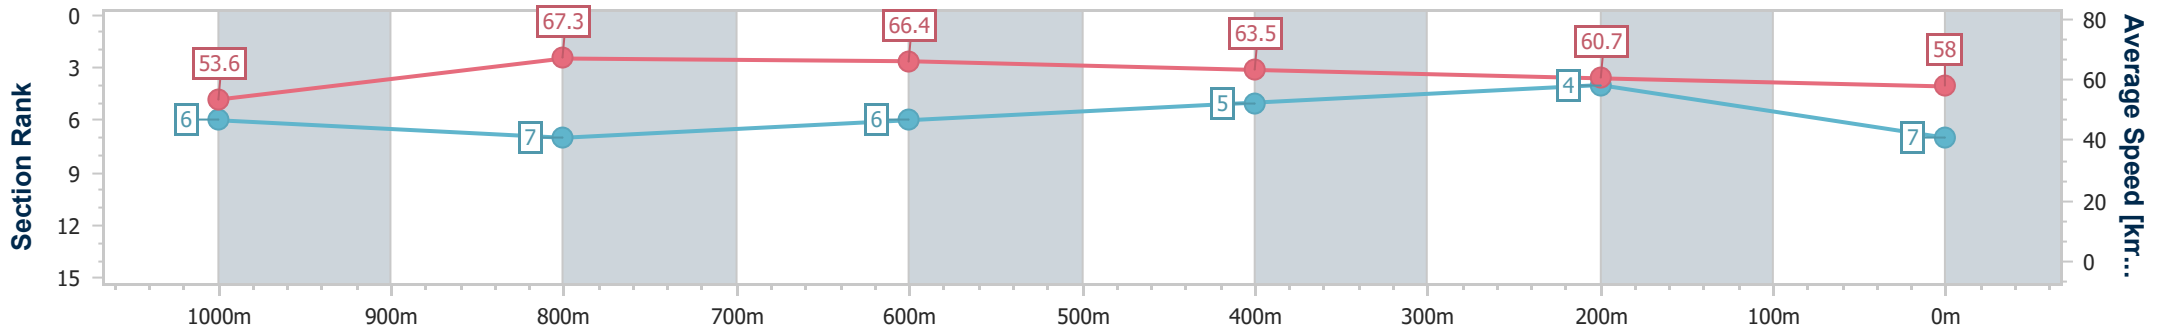

Horse/Jockey Name	Forebears
Final Rank	7
Fastest Section Time (Section)	0:10.78 (1000m)
Top Speed [km/h] (Section)	68.7 (1000m)
Race State	Finished

Aquis Park Gold Coast Poly QLD Professional
Race 9: GLENFIDDICH FIRST WEANLINGS Class 1 Handicap - 1200m

06 April 2024 - 16:56

Track Rating: Synthetic, Weather: Overcast, Rail Position: True

Section	Overall	1000m	800m	600m	400m	200m
Section Times	1:11.07 [7] (0:13.45)	0:57.62 [6] (0:10.78)	0:46.84 [7] (0:10.98)	0:35.86 [6] (0:11.42)	0:24.44 [5] (0:11.97)	0:12.47 [4] (0:12.47)
Average Speed [km/h]	53.6	67.3	66.4	63.5	60.7	58.0
Top Speed [km/h]	66.7	68.7	67.1	66.0	62.5	60.1
Avg. Dist. to Rail [m]	5.4	3.3	1.8	1.8	4.2	5.4
Avg. Stride Freq. [Hz]	2.4	2.4	2.4	2.4	2.3	2.3
Avg. Stride Length [m]	6.3	7.8	7.7	7.5	7.3	7.0

- [ ] Ranking at each section and finish
- -.-.- No data available at this section
- NA No data available