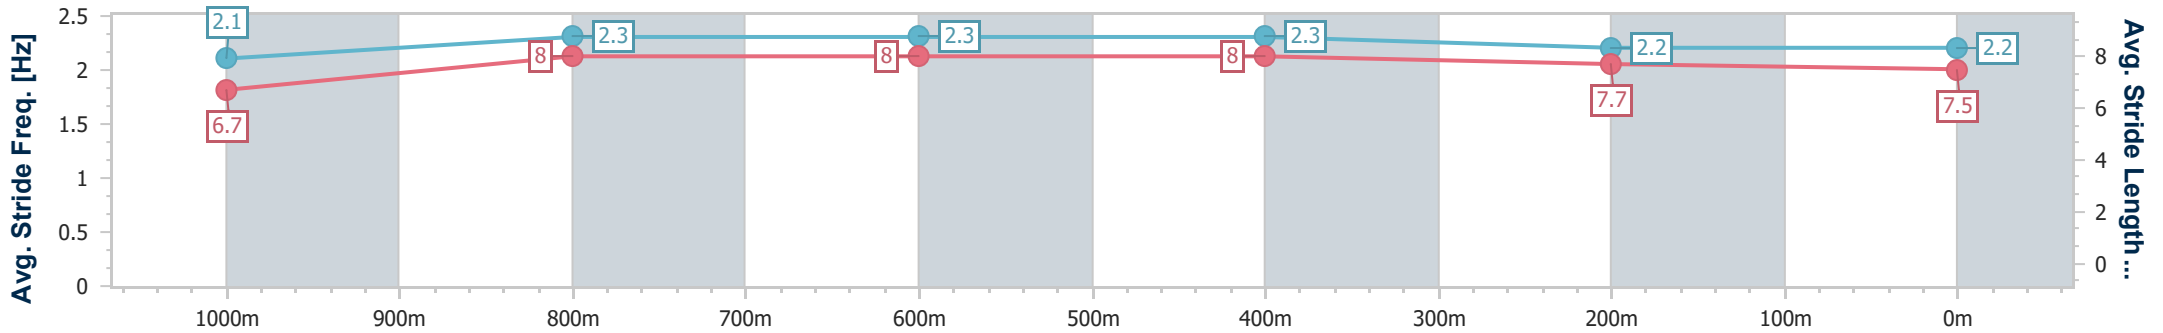

Horse/Jockey Name	Young Pip
Final Rank	6
Fastest Section Time (Section)	0:10.82 (1000m)
Top Speed [km/h] (Section)	68.3 (1000m)
Race State	Finished

Aquis Park Gold Coast Poly QLD Professional
Race 9: GLENFIDDICH FIRST WEANLINGS Class 1 Handicap - 1200m

06 April 2024 - 16:56

Track Rating: Synthetic, Weather: Overcast, Rail Position: True

Section	Overall	1000m	800m	600m	400m	200m
Section Times	1:10.95 [6] (0:14.22)	0:56.73 [12] (0:10.82)	0:45.91 [12] (0:10.95)	0:34.96 [12] (0:11.14)	0:23.82 [12] (0:11.87)	0:11.95 [11] (0:11.95)
Average Speed [km/h]	50.5	67.4	66.4	65.3	60.9	60.7
Top Speed [km/h]	66.5	68.3	67.9	66.7	63.3	61.0
Avg. Dist. to Rail [m]	2.5	3.0	2.4	2.2	3.4	5.7
Avg. Stride Freq. [Hz]	2.1	2.3	2.3	2.3	2.2	2.2
Avg. Stride Length [m]	6.7	8.0	8.0	8.0	7.7	7.5

- [ ] Ranking at each section and finish
- -.-.- No data available at this section
- NA No data available