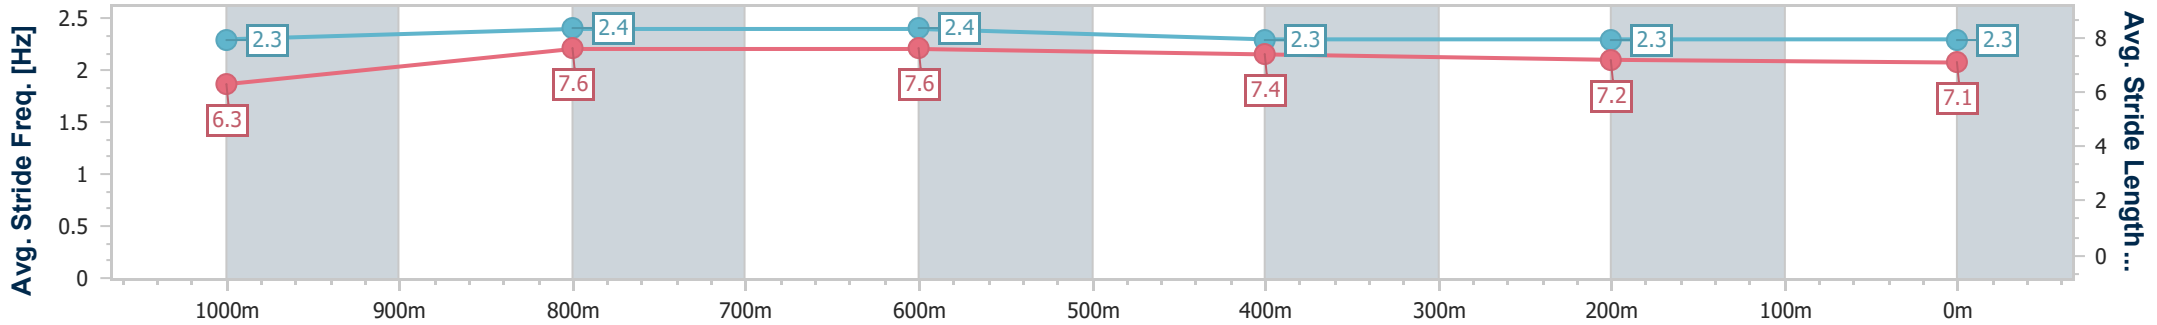

Horse/Jockey Name	Diamond Flyer
Final Rank	9
Fastest Section Time (Section)	0:10.78 (1000m)
Top Speed [km/h] (Section)	68.2 (Overall)
Race State	Finished

Aquis Park Gold Coast Poly QLD Professional
Race 9: GLENFIDDICH FIRST WEANLINGS Class 1 Handicap - 1200m

06 April 2024 - 16:56

Track Rating: Synthetic, Weather: Overcast, Rail Position: True

Section	Overall	1000m	800m	600m	400m	200m
Section Times	1:11.24 [9] (0:13.42)	0:57.82 [5] (0:10.78)	0:47.04 [6] (0:11.06)	0:35.98 [8] (0:11.56)	0:24.42 [9] (0:12.09)	0:12.33 [9] (0:12.33)
Average Speed [km/h]	53.8	67.2	66.0	62.3	59.9	58.6
Top Speed [km/h]	68.2	67.9	66.7	65.3	60.6	60.5
Avg. Dist. to Rail [m]	2.7	2.2	2.1	0.7	3.2	6.0
Avg. Stride Freq. [Hz]	2.3	2.4	2.4	2.3	2.3	2.3
Avg. Stride Length [m]	6.3	7.6	7.6	7.4	7.2	7.1

- [ ] Ranking at each section and finish
- -.-.- No data available at this section
- NA No data available