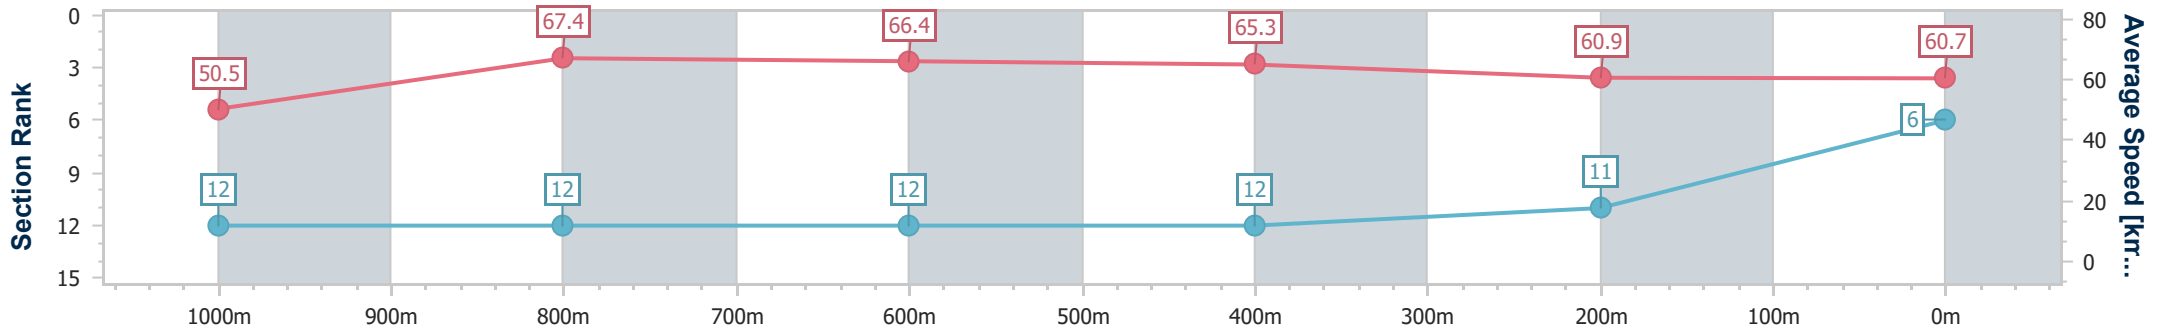

Horse/Jockey Name	Young Pip
Final Rank	6
Fastest Section Time (Section)	0:10.82 (1000m)
Top Speed [km/h] (Section)	68.3 (1000m)
Race State	Finished

Aquis Park Gold Coast Poly QLD Professional
Race 9: GLENFIDDICH FIRST WEANLINGS Class 1 Handicap - 1200m

06 April 2024 - 16:56

Track Rating: Synthetic, Weather: Overcast, Rail Position: True

Section	Overall	1000m	800m	600m	400m	200m
Section Times	1:10.95 [6] (0:14.22)	0:56.73 [12] (0:10.82)	0:45.91 [12] (0:10.95)	0:34.96 [12] (0:11.14)	0:23.82 [12] (0:11.87)	0:11.95 [11] (0:11.95)
Average Speed [km/h]	50.5	67.4	66.4	65.3	60.9	60.7
Top Speed [km/h]	66.5	68.3	67.9	66.7	63.3	61.0
Avg. Dist. to Rail [m]	2.5	3.0	2.4	2.2	3.4	5.7
Avg. Stride Freq. [Hz]	2.1	2.3	2.3	2.3	2.2	2.2
Avg. Stride Length [m]	6.7	8.0	8.0	8.0	7.7	7.5

- [ ] Ranking at each section and finish
- -.-.- No data available at this section
- NA No data available