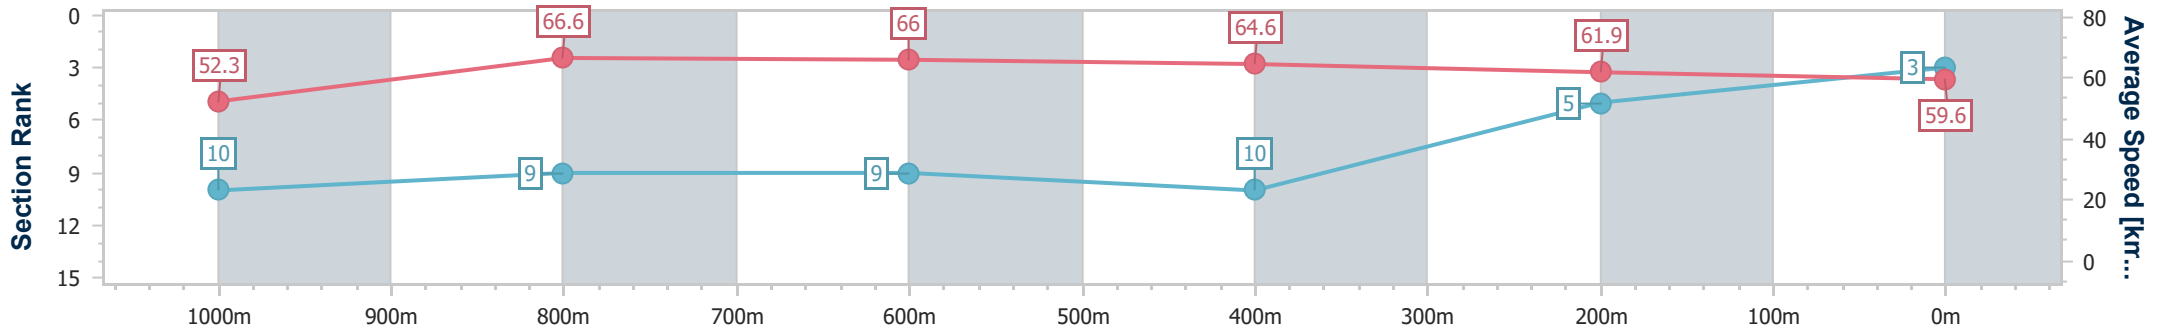

Horse/Jockey Name	Ammand
Final Rank	3
Fastest Section Time (Section)	0:10.83 (1000m)
Top Speed [km/h] (Section)	67.9 (1000m)
Race State	Finished

Aquis Park Gold Coast Poly QLD Professional
Race 9: GLENFIDDICH FIRST WEANLINGS Class 1 Handicap - 1200m

06 April 2024 - 16:56

Track Rating: Synthetic, Weather: Overcast, Rail Position: True

Section	Overall	1000m	800m	600m	400m	200m
Section Times	1:10.74 [3] (0:13.77)	0:56.97 [10] (0:10.83)	0:46.14 [9] (0:10.97)	0:35.17 [9] (0:11.28)	0:23.89 [10] (0:11.79)	0:12.10 [5]
Average Speed [km/h]	52.3	66.6	66.0	64.6	61.9	59.6
Top Speed [km/h]	67.3	67.9	67.7	65.8	63.5	61.4
Avg. Dist. to Rail [m]	4.6	2.1	1.4	2.1	6.1	6.1
Avg. Stride Freq. [Hz]	2.3	2.4	2.4	2.3	2.3	2.2
Avg. Stride Length [m]	6.4	7.8	7.8	7.7	7.4	7.4

- [ ] Ranking at each section and finish
- -.-.- No data available at this section
- NA No data available