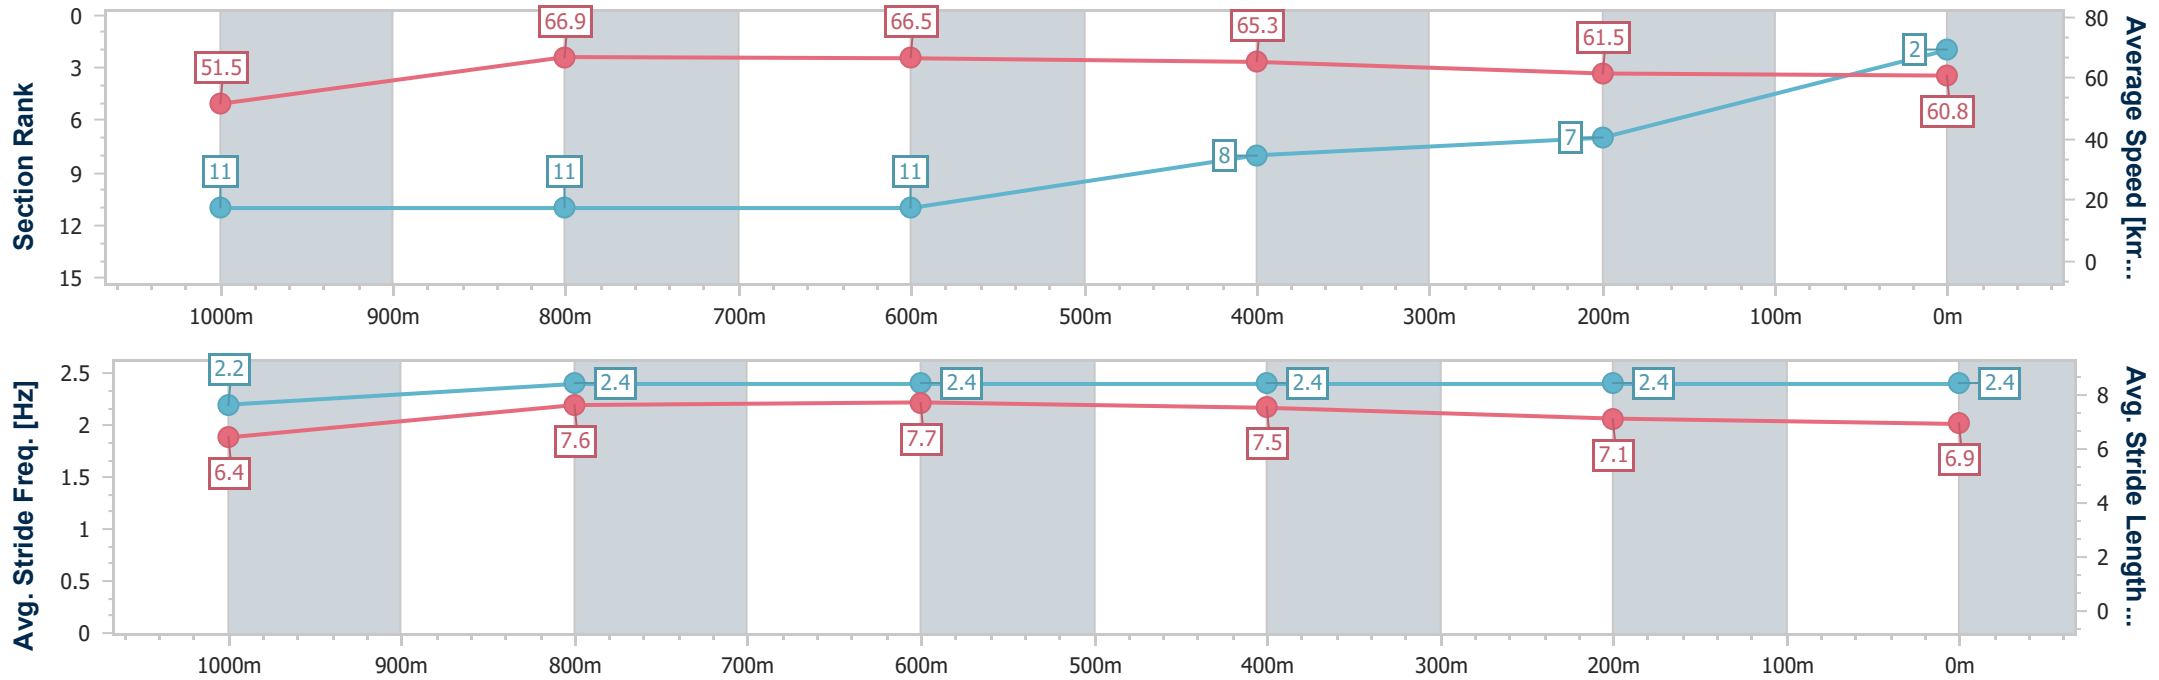

Horse/Jockey Name	Marleedoone
Final Rank	2
Fastest Section Time (Section)	0:10.79 (1000m)
Top Speed [km/h] (Section)	67.8 (800m)
Race State	Finished

Aquis Park Gold Coast Poly QLD Professional
Race 9: GLENFIDDICH FIRST WEANLINGS Class 1 Handicap - 1200m

06 April 2024 - 16:56

Track Rating: Synthetic, Weather: Overcast, Rail Position: True

Section	Overall	1000m	800m	600m	400m	200m
Section Times	1:10.60 [2] (0:13.97)	0:56.63 [11] (0:10.79)	0:45.84 [11] (0:10.95)	0:34.89 [11] (0:11.10)	0:23.79 [8] (0:11.85)	0:11.94 [7] (0:11.94)
Average Speed [km/h]	51.5	66.9	66.5	65.3	61.5	60.8
Top Speed [km/h]	65.4	67.7	67.8	67.1	63.7	63.6
Avg. Dist. to Rail [m]	6.6	1.5	1.7	2.1	6.4	9.1
Avg. Stride Freq. [Hz]	2.2	2.4	2.4	2.4	2.4	2.4
Avg. Stride Length [m]	6.4	7.6	7.7	7.5	7.1	6.9

- [ ] Ranking at each section and finish
- -.-.- No data available at this section
- NA No data available