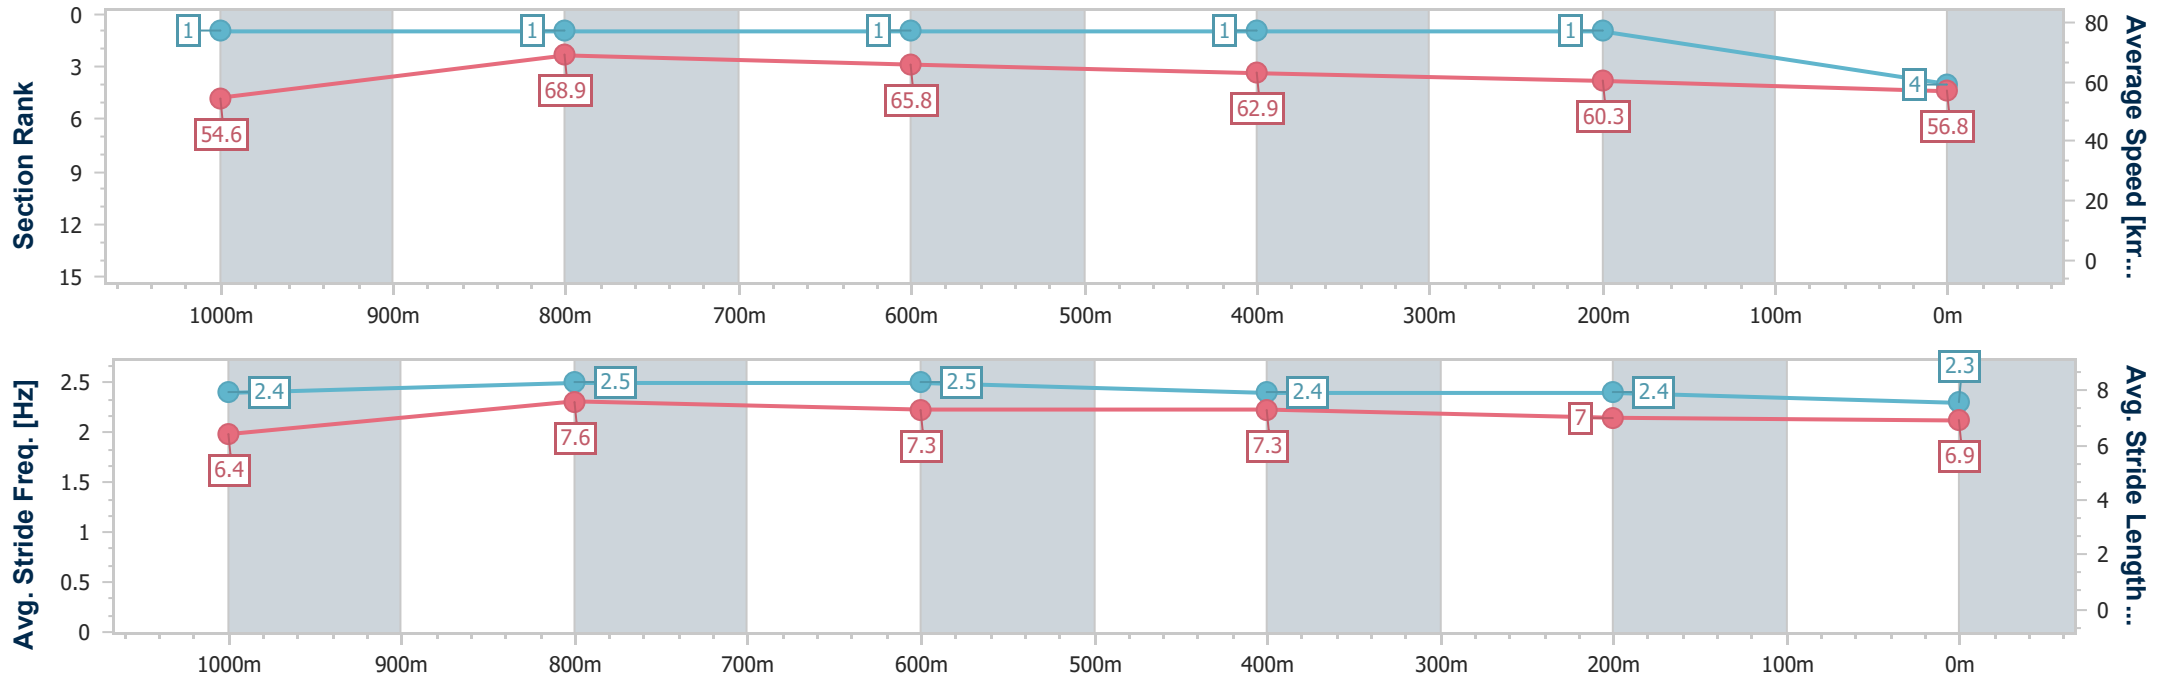

Horse/Jockey Name	Captain Artie
Final Rank	4
Fastest Section Time (Section)	0:10.53 (1000m)
Top Speed [km/h] (Section)	69.8 (Overall)
Race State	Finished

Aquis Park Gold Coast Poly QLD Professional
Race 9: GLENFIDDICH FIRST WEANLINGS Class 1 Handicap - 1200m

06 April 2024 - 16:56

Track Rating: Synthetic, Weather: Overcast, Rail Position: True

Section	Overall	1000m	800m	600m	400m	200m
Section Times	1:10.80 [4] (0:13.23)	0:57.57 [1] (0:10.53)	0:47.04 [1] (0:11.00)	0:36.04 [1] (0:11.43)	0:24.61 [1] (0:11.92)	0:12.69 [1] (0:12.69)
Average Speed [km/h]	54.6	68.9	65.8	62.9	60.3	56.8
Top Speed [km/h]	69.8	69.8	67.6	65.1	61.5	59.6
Avg. Dist. to Rail [m]	8.4	3.3	1.1	0.6	0.9	1.6
Avg. Stride Freq. [Hz]	2.4	2.5	2.5	2.4	2.4	2.3
Avg. Stride Length [m]	6.4	7.6	7.3	7.3	7.0	6.9

- [ ] Ranking at each section and finish
- -.-.- No data available at this section
- NA No data available