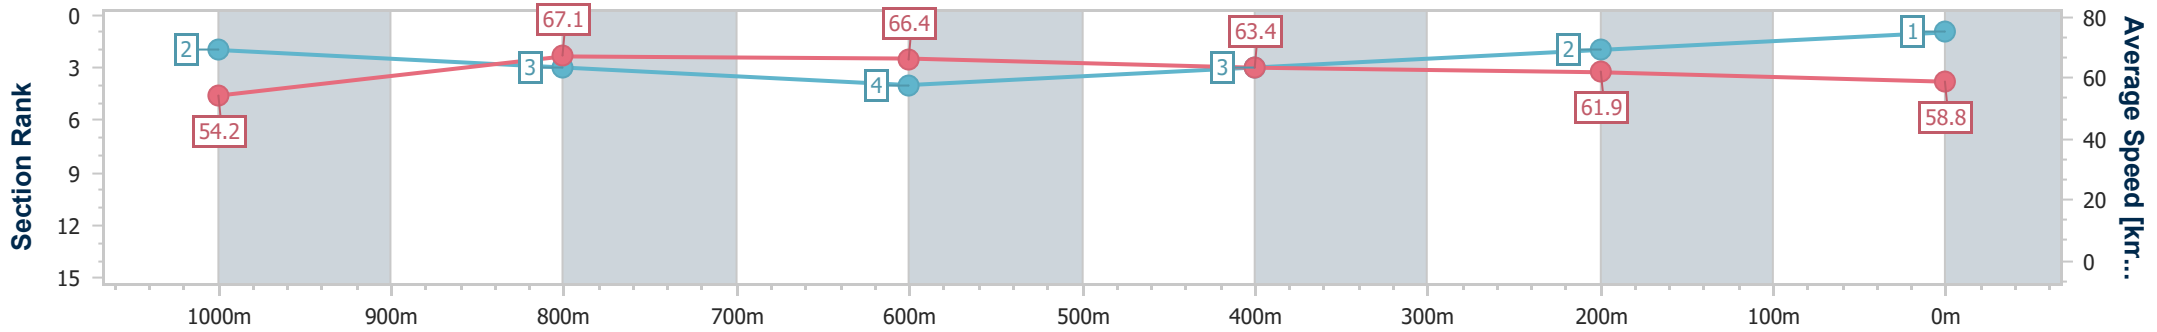

06 April 2024 - 16:56

Track Rating: Synthetic, Weather: Overcast, Rail Position: True

Section	Overall	1000m	800m	600m	400m	200m
Section Times	1:10.45 [1] (0:13.32)	0:57.13 [2] (0:10.78)	0:46.35 [3] (0:11.02)	0:35.33 [4] (0:11.34)	0:23.99 [3] (0:11.68)	0:12.31 [2] (0:12.31)
Average Speed [km/h]	54.2	67.1	66.4	63.4	61.9	58.8
Top Speed [km/h]	67.4	68.0	67.4	65.6	62.3	61.4
Avg. Dist. to Rail [m]	3.8	2.5	2.4	1.2	1.6	2.5
Avg. Stride Freq. [Hz]	2.4	2.4	2.4	2.3	2.4	2.3
Avg. Stride Length [m]	6.3	7.7	7.8	7.6	7.3	7.1