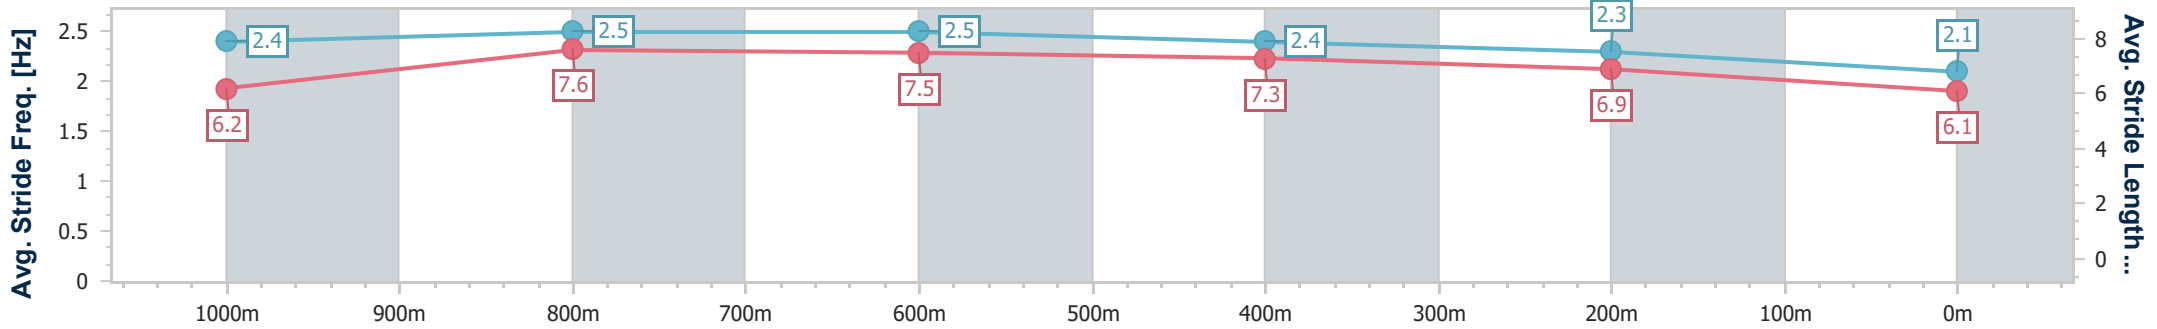

Horse/Jockey Name	Black Country
Final Rank	12
Fastest Section Time (Section)	0:10.57 (1000m)
Top Speed [km/h] (Section)	69.9 (1000m)
Race State	Finished

Aquis Park Gold Coast Poly QLD Professional
Race 9: GLENFIDDICH FIRST WEANLINGS Class 1 Handicap - 1200m

06 April 2024 - 16:56

Track Rating: Synthetic, Weather: Overcast, Rail Position: True

Section	Overall	1000m	800m	600m	400m	200m
Section Times	1:14.94 [12] (0:13.61)	1:01.33 [8] (0:10.57)	0:50.76 [5] (0:11.00)	0:39.76 [5] (0:11.53)	0:28.23 [6] (0:12.68)	0:15.55 [12] (0:15.55)
Average Speed [km/h]	53.1	68.7	66.7	63.4	57.3	46.6
Top Speed [km/h]	68.2	69.9	68.1	65.7	60.1	53.3
Avg. Dist. to Rail [m]	7.1	4.6	2.8	3.2	5.8	5.9
Avg. Stride Freq. [Hz]	2.4	2.5	2.5	2.4	2.3	2.1
Avg. Stride Length [m]	6.2	7.6	7.5	7.3	6.9	6.1

- [ ] Ranking at each section and finish
- -.-.- No data available at this section
- NA No data available