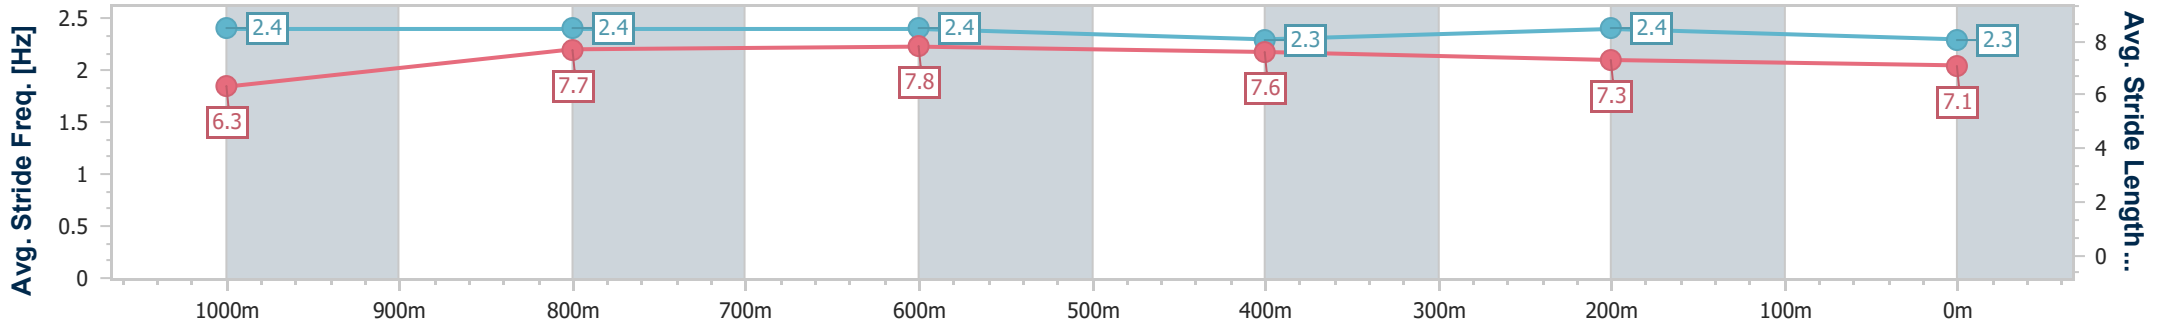

06 April 2024 - 16:56

Track Rating: Synthetic, Weather: Overcast, Rail Position: True

Section	Overall	1000m	800m	600m	400m	200m
Section Times	1:10.45 [1] (0:13.32)	0:57.13 [2] (0:10.78)	0:46.35 [3] (0:11.02)	0:35.33 [4] (0:11.34)	0:23.99 [3] (0:11.68)	0:12.31 [2] (0:12.31)
Average Speed [km/h]	54.2	67.1	66.4	63.4	61.9	58.8
Top Speed [km/h]	67.4	68.0	67.4	65.6	62.3	61.4
Avg. Dist. to Rail [m]	3.8	2.5	2.4	1.2	1.6	2.5
Avg. Stride Freq. [Hz]	2.4	2.4	2.4	2.3	2.4	2.3
Avg. Stride Length [m]	6.3	7.7	7.8	7.6	7.3	7.1