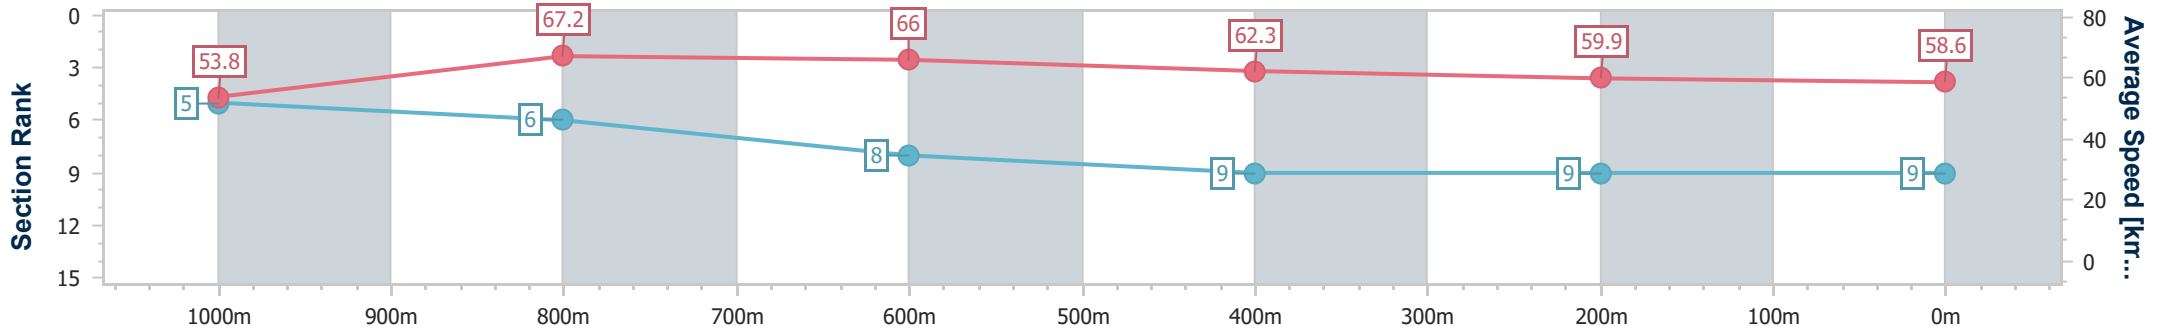

Horse/Jockey Name	Diamond Flyer
Final Rank	9
Fastest Section Time (Section)	0:10.78 (1000m)
Top Speed [km/h] (Section)	68.2 (Overall)
Race State	Finished

Aquis Park Gold Coast Poly QLD Professional
Race 9: GLENFIDDICH FIRST WEANLINGS Class 1 Handicap - 1200m

06 April 2024 - 16:56

Track Rating: Synthetic, Weather: Overcast, Rail Position: True

Section	Overall	1000m	800m	600m	400m	200m
Section Times	1:11.24 [9] (0:13.42)	0:57.82 [5] (0:10.78)	0:47.04 [6] (0:11.06)	0:35.98 [8] (0:11.56)	0:24.42 [9] (0:12.09)	0:12.33 [9] (0:12.33)
Average Speed [km/h]	53.8	67.2	66.0	62.3	59.9	58.6
Top Speed [km/h]	68.2	67.9	66.7	65.3	60.6	60.5
Avg. Dist. to Rail [m]	2.7	2.2	2.1	0.7	3.2	6.0
Avg. Stride Freq. [Hz]	2.3	2.4	2.4	2.3	2.3	2.3
Avg. Stride Length [m]	6.3	7.6	7.6	7.4	7.2	7.1

- [ ] Ranking at each section and finish
- -.-.- No data available at this section
- NA No data available