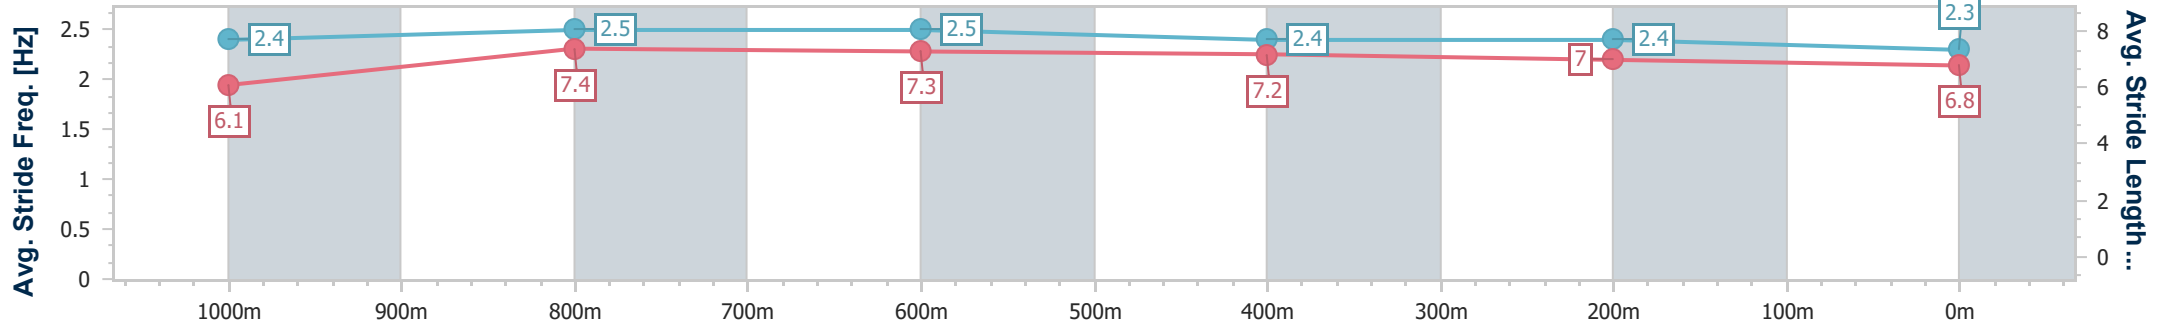

Horse/Jockey Name	Super Art
Final Rank	8
Fastest Section Time (Section)	0:10.73 (1000m)
Top Speed [km/h] (Section)	68.4 (1000m)
Race State	Finished

Aquis Park Gold Coast Poly QLD Professional
Race 9: GLENFIDDICH FIRST WEANLINGS Class 1 Handicap - 1200m

06 April 2024 - 16:56

Track Rating: Synthetic, Weather: Overcast, Rail Position: True

Section	Overall	1000m	800m	600m	400m	200m
Section Times	1:11.15 [8] (0:13.57)	0:57.58 [7] (0:10.73)	0:46.85 [8] (0:10.96)	0:35.89 [7] (0:11.49)	0:24.40 [7] (0:11.90)	0:12.50 [6] (0:12.50)
Average Speed [km/h]	53.1	67.0	65.9	62.7	60.7	57.8
Top Speed [km/h]	65.7	68.4	66.3	65.1	62.3	60.0
Avg. Dist. to Rail [m]	0.6	0.8	0.4	0.4	2.5	3.9
Avg. Stride Freq. [Hz]	2.4	2.5	2.5	2.4	2.4	2.3
Avg. Stride Length [m]	6.1	7.4	7.3	7.2	7.0	6.8

- [ ] Ranking at each section and finish
- -.-.- No data available at this section
- NA No data available