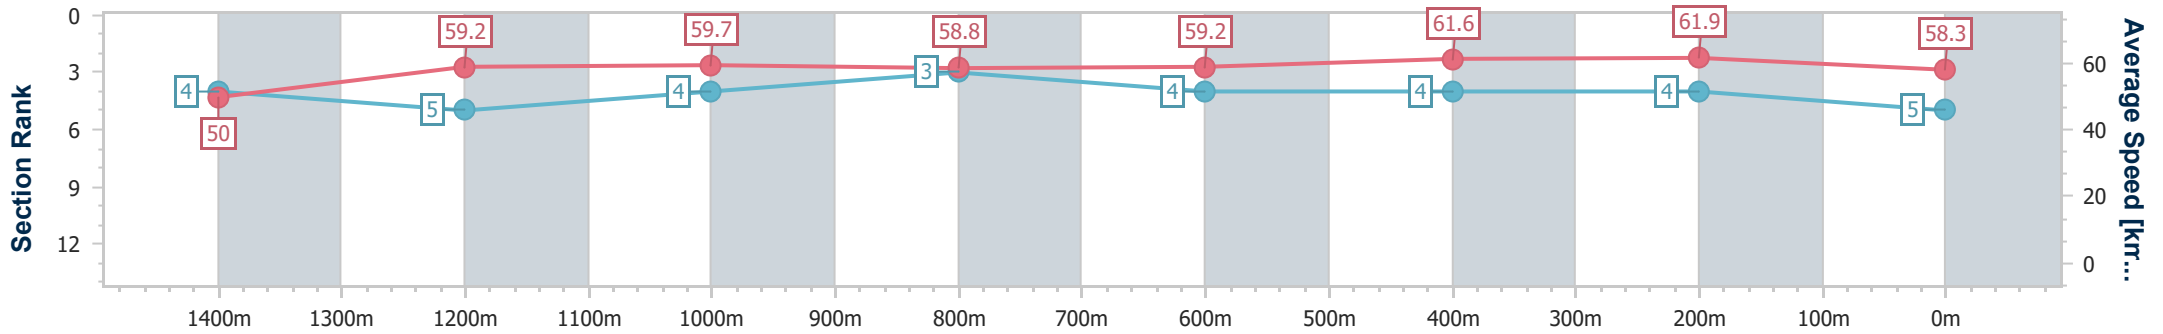

Horse/Jockey Name	Pauli
Final Rank	5
Fastest Section Time (Section)	0:11.67 (400m)
Top Speed [km/h] (Section)	62.7 (600m)
Race State	Finished

Sunshine Coast Poly Track QLD Professional
Race 6: PITCHERS HOSPITALITY SUPPLIES BM60 Handicap - 1600m

07 April 2024 - 16:08

Track Rating: Synthetic, Weather: Overcast, Rail Position: True

Section	Overall	1400m	1200m	1000m	800m	600m	400m	200m
Section Times	1:39.62 [5] (0:14.66)	1:24.96 [4] (0:12.28)	1:12.68 [5] (0:12.23)	1:00.45 [4] (0:12.26)	0:48.19 [3] (0:12.39)	0:35.80 [4] (0:11.87)	0:23.93 [4] (0:11.67)	0:12.26 [4] (0:12.26)
Average Speed [km/h]	50.0	59.2	59.7	58.8	59.2	61.6	61.9	58.3
Top Speed [km/h]	62.6	60.7	60.7	59.5	60.9	62.7	62.4	61.1
Avg. Dist. to Rail [m]	7.1	4.1	4.4	4.3	2.9	2.3	4.8	4.9
Avg. Stride Freq. [Hz]	2.1	2.2	2.2	2.2	2.2	2.3	2.3	2.3
Avg. Stride Length [m]	6.5	7.5	7.5	7.3	7.4	7.5	7.4	7.1

- [ ] Ranking at each section and finish
- -.-.- No data available at this section
- NA No data available