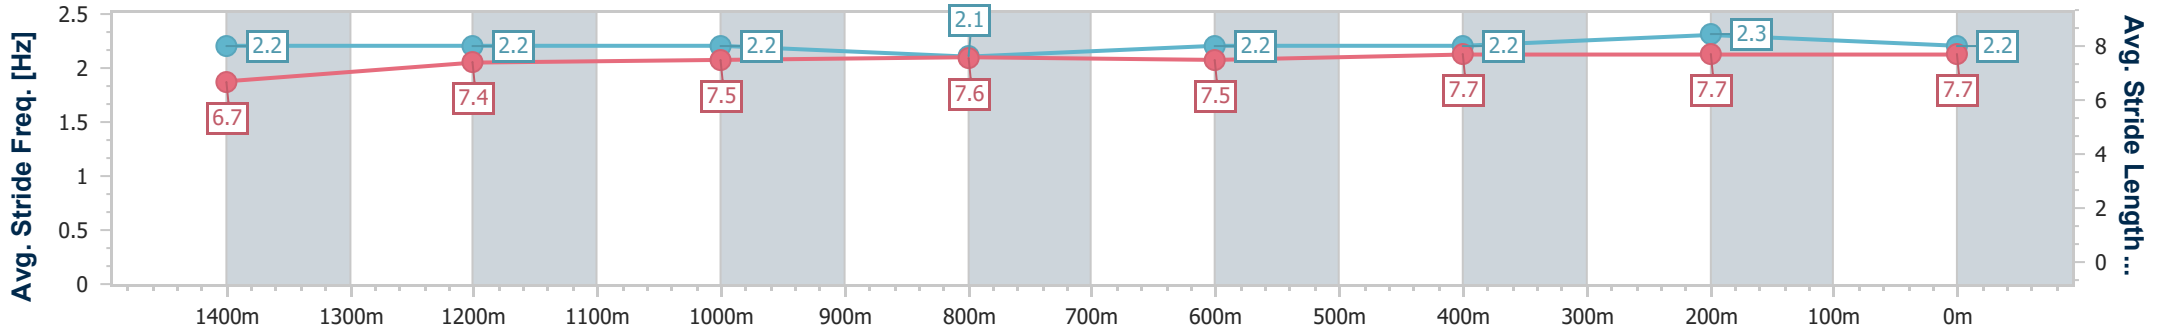

07 April 2024 - 16:08

Track Rating: Synthetic, Weather: Overcast, Rail Position: True

Section	Overall	1400m	1200m	1000m	800m	600m	400m	200m					
Section Times	1:38.34 [1] (0:14.03)	1:24.31 [1] (0:12.26)	1:12.05 [1] (0:12.36)	0:59.69 [1] (0:12.44)	0:47.25 [1] (0:12.39)	0:34.86 [1] (0:11.73)	0:23.13 [1] (0:11.35)	0:11.78 [1] (0:11.78)					
Average Speed [km/h]	51.8	58.9	58.5	58.0	58.4	61.4	63.4	61.2					
Top Speed [km/h]	62.5	60.0	58.9	58.3	59.7	63.2	64.2	62.6					
Avg. Dist. to Rail [m]	2.7	1.8	2.1	2.1	1.2	0.3	0.4	0.2					
Avg. Stride Freq. [Hz]	2.2	2.2	2.2	2.1	2.2	2.2	2.3	2.2					
Avg. Stride Length [m]	6.7	7.4	7.5	7.6	7.5	7.7	7.7	7.7					