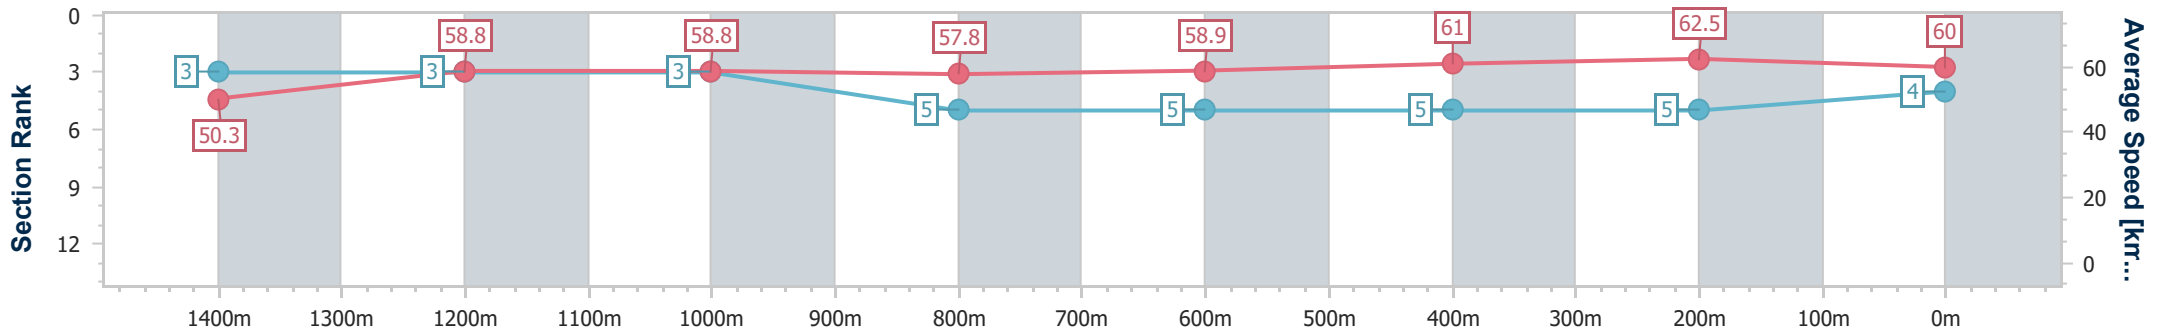

Horse/Jockey Name	Breaking Ground
Final Rank	4
Fastest Section Time (Section)	0:11.55 (400m)
Top Speed [km/h] (Section)	63.5 (400m)
Race State	Finished

Sunshine Coast Poly Track QLD Professional
Race 6: PITCHERS HOSPITALITY SUPPLIES BM60 Handicap - 1600m

07 April 2024 - 16:08

Track Rating: Synthetic, Weather: Overcast, Rail Position: True

Section	Overall	1400m	1200m	1000m	800m	600m	400m	200m					
Section Times	1:39.38 [4] (0:14.54)	1:24.84 [3] (0:12.30)	1:12.54 [3] (0:12.30)	1:00.24 [3] (0:12.48)	0:47.76 [5] (0:12.37)	0:35.39 [5] (0:11.90)	0:23.49 [5] (0:11.55)	0:11.94 [5] (0:11.94)					
Average Speed [km/h]	50.3	58.8	58.8	57.8	58.9	61.0	62.5	60.0					
Top Speed [km/h]	59.3	59.5	59.8	58.7	60.7	62.3	63.5	62.0					
Avg. Dist. to Rail [m]	5.8	1.9	2.3	2.9	1.6	1.4	4.6	6.7					
Avg. Stride Freq. [Hz]	2.2	2.2	2.1	2.1	2.2	2.2	2.3	2.2					
Avg. Stride Length [m]	6.4	7.5	7.6	7.5	7.5	7.6	7.5	7.4					

- [ ] Ranking at each section and finish
- -.-.- No data available at this section
- NA No data available