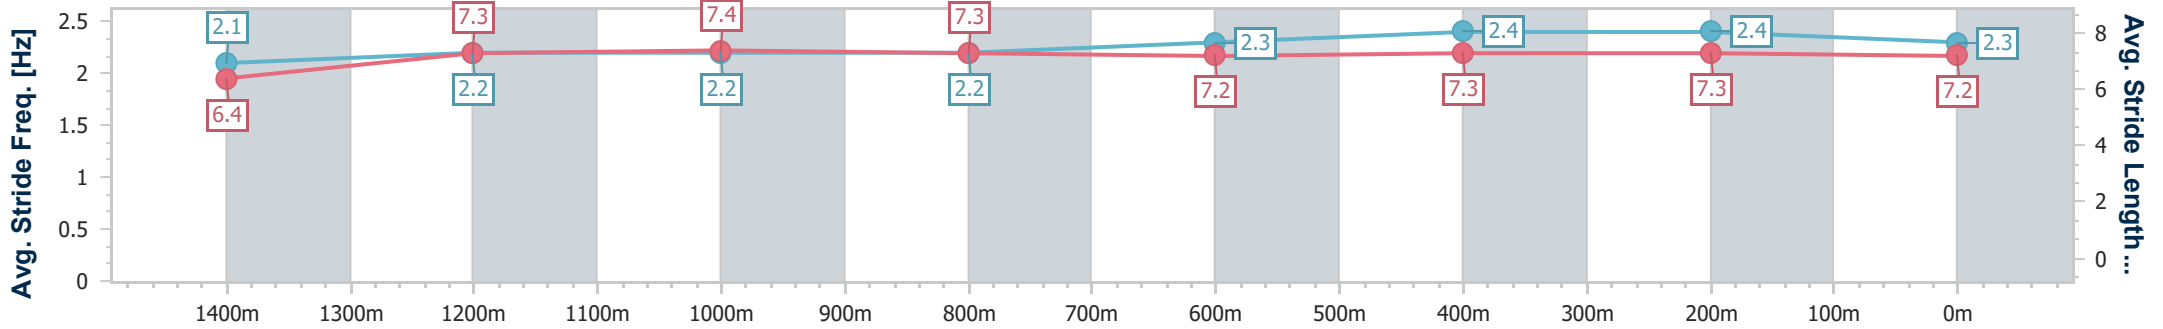

Horse/Jockey Name	Winston Blue
Final Rank	6
Fastest Section Time (Section)	0:11.47 (400m)
Top Speed [km/h] (Section)	64.9 (400m)
Race State	Finished

Sunshine Coast Poly Track QLD Professional
Race 6: PITCHERS HOSPITALITY SUPPLIES BM60 Handicap - 1600m

07 April 2024 - 16:08

Track Rating: Synthetic, Weather: Overcast, Rail Position: True

Section	Overall	1400m	1200m	1000m	800m	600m	400m	200m						
Section Times	1:39.68 [6] (0:15.01)	1:24.67 [7] (0:12.28)	1:12.39 [8] (0:12.24)	1:00.15 [9] (0:12.51)	0:47.64 [9] (0:12.29)	0:35.35 [8] (0:11.85)	0:23.50 [8] (0:11.47)	0:12.03 [7] (0:12.03)						
Average Speed [km/h]	48.2	58.8	59.1	57.7	59.6	62.1	62.7	59.9						
Top Speed [km/h]	61.6	60.4	60.6	58.7	62.0	63.1	64.9	61.8						
Avg. Dist. to Rail [m]	4.4	1.3	1.8	2.6	2.7	3.1	6.5	9.0						
Avg. Stride Freq. [Hz]	2.1	2.2	2.2	2.2	2.3	2.4	2.4	2.3						
Avg. Stride Length [m]	6.4	7.3	7.4	7.3	7.2	7.3	7.3	7.2						

- [ ] Ranking at each section and finish
- -.-.- No data available at this section
- NA No data available