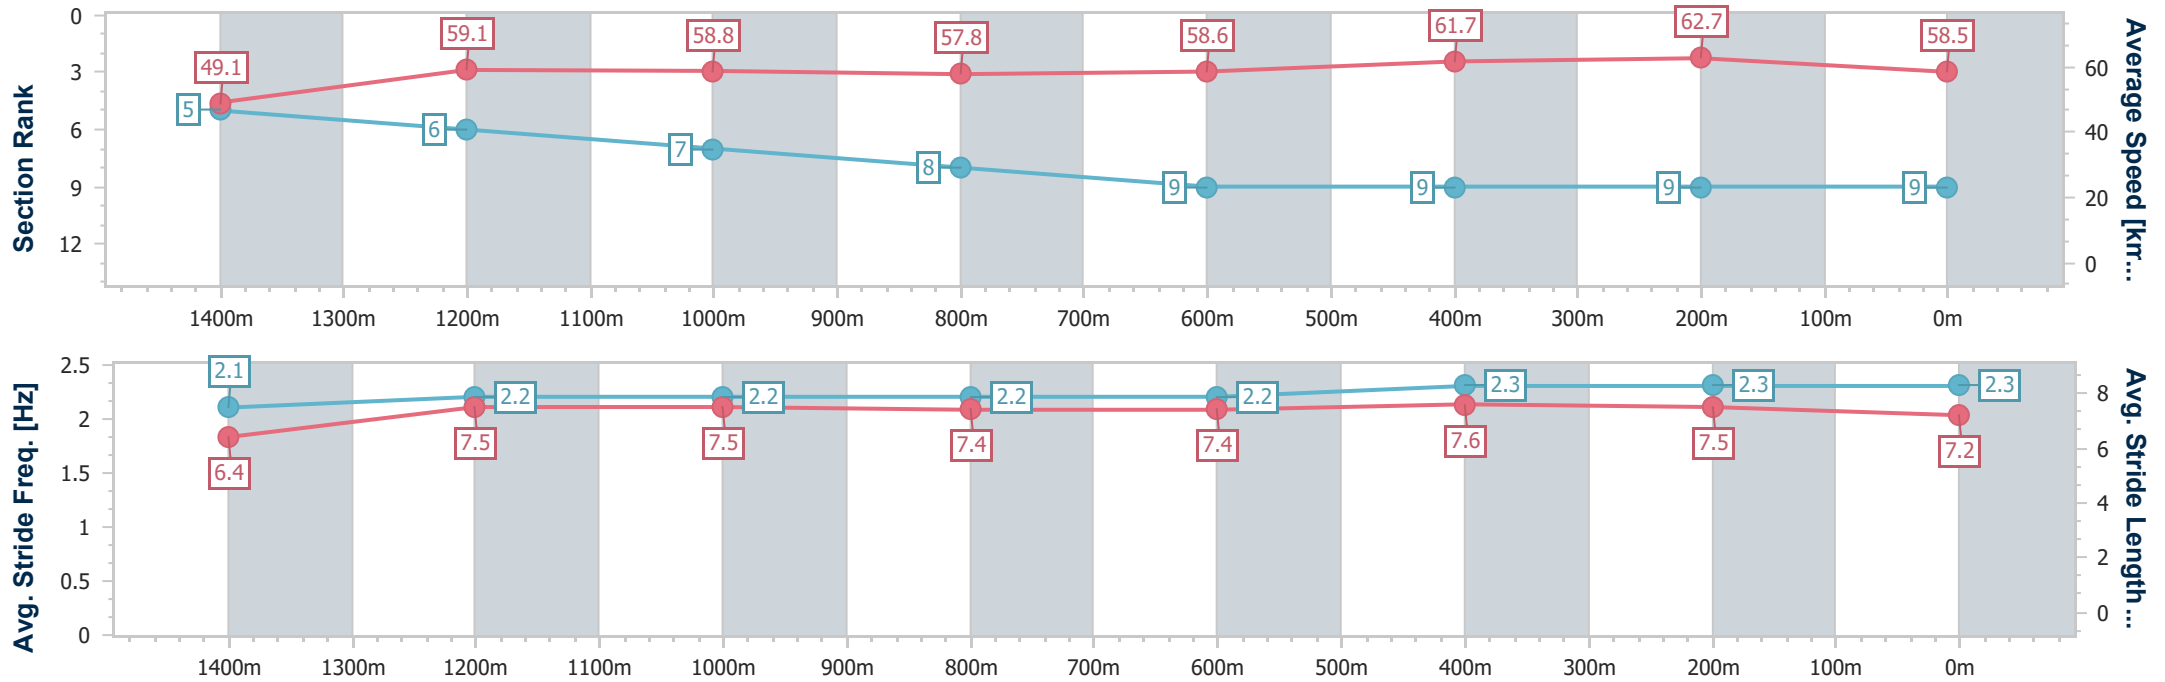

Sunshine Coast Poly Track QLD Professional
Race 6: PITCHERS HOSPITALITY SUPPLIES BM60 Handicap - 1600m

07 April 2024 - 16:08

Track Rating: Synthetic, Weather: Overcast, Rail Position: True

Section	Overall	1400m	1200m	1000m	800m	600m	400m	200m						
Section Times	1:39.97 [8] (0:15.20)	1:24.77 [9] (0:12.10)	1:12.67 [9] (0:12.18)	1:00.49 [8] (0:12.34)	0:48.15 [6] (0:12.23)	0:35.92 [6] (0:11.93)	0:23.99 [6] (0:11.71)	0:12.28 [8] (0:12.28)						
Average Speed [km/h]	47.4	59.5	59.3	58.4	59.3	60.7	61.4	58.7						
Top Speed [km/h]	60.4	60.6	61.0	59.5	60.5	61.5	62.2	60.4						
Avg. Dist. to Rail [m]	2.4	0.3	1.1	1.8	1.5	0.6	0.8	1.7						
Avg. Stride Freq. [Hz]	2.0	2.1	2.1	2.1	2.2	2.2	2.3	2.2						
Avg. Stride Length [m]	6.7	7.8	7.8	7.8	7.6	7.5	7.4	7.2						

- [] Ranking at each section and finish
- .-.- No data available at this section
- NA No data available

Horse/Jockey Name	Torque Espagna
Final Rank	9
Fastest Section Time (Section)	0:11.52 (400m)
Top Speed [km/h] (Section)	63.6 (400m)
Race State	Finished

Sunshine Coast Poly Track QLD Professional
Race 6: PITCHERS HOSPITALITY SUPPLIES BM60 Handicap - 1600m

07 April 2024 - 16:08

Track Rating: Synthetic, Weather: Overcast, Rail Position: True

Section	Overall	1400m	1200m	1000m	800m	600m	400m	200m						
Section Times	1:39.99 [9] (0:14.78)	1:25.21 [5] (0:12.32)	1:12.89 [6] (0:12.35)	1:00.54 [7] (0:12.46)	0:48.08 [8] (0:12.48)	0:35.60 [9] (0:11.84)	0:23.76 [9] (0:11.52)	0:12.24 [9] (0:12.24)						
Average Speed [km/h]	49.1	59.1	58.8	57.8	58.6	61.7	62.7	58.5						
Top Speed [km/h]	61.4	60.1	60.4	58.8	60.2	62.6	63.6	59.0						
Avg. Dist. to Rail [m]	4.2	3.2	3.7	3.4	2.6	1.9	5.7	8.6						
Avg. Stride Freq. [Hz]	2.1	2.2	2.2	2.2	2.2	2.3	2.3	2.3						
Avg. Stride Length [m]	6.4	7.5	7.5	7.4	7.4	7.6	7.5	7.2						

- [] Ranking at each section and finish
- .-.- No data available at this section
- NA No data available