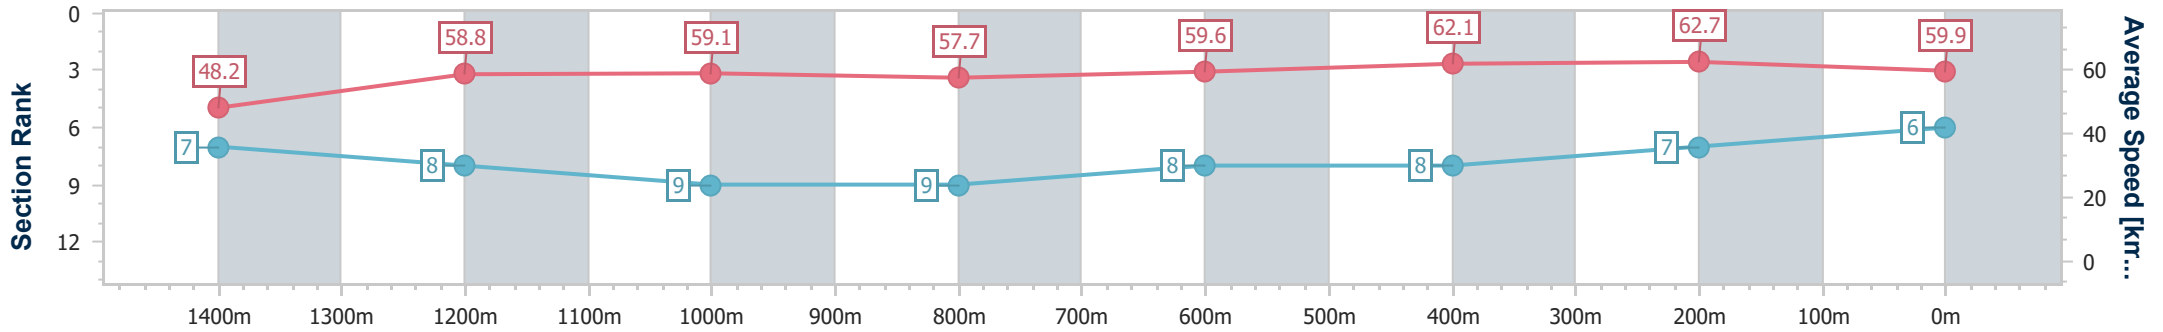

Horse/Jockey Name	Winston Blue
Final Rank	6
Fastest Section Time (Section)	0:11.47 (400m)
Top Speed [km/h] (Section)	64.9 (400m)
Race State	Finished

Sunshine Coast Poly Track QLD Professional
Race 6: PITCHERS HOSPITALITY SUPPLIES BM60 Handicap - 1600m

07 April 2024 - 16:08

Track Rating: Synthetic, Weather: Overcast, Rail Position: True

Section	Overall	1400m	1200m	1000m	800m	600m	400m	200m						
Section Times	1:39.68 [6] (0:15.01)	1:24.67 [7] (0:12.28)	1:12.39 [8] (0:12.24)	1:00.15 [9] (0:12.51)	0:47.64 [9] (0:12.29)	0:35.35 [8] (0:11.85)	0:23.50 [8] (0:11.47)	0:12.03 [7] (0:12.03)						
Average Speed [km/h]	48.2	58.8	59.1	57.7	59.6	62.1	62.7	59.9						
Top Speed [km/h]	61.6	60.4	60.6	58.7	62.0	63.1	64.9	61.8						
Avg. Dist. to Rail [m]	4.4	1.3	1.8	2.6	2.7	3.1	6.5	9.0						
Avg. Stride Freq. [Hz]	2.1	2.2	2.2	2.2	2.3	2.4	2.4	2.3						
Avg. Stride Length [m]	6.4	7.3	7.4	7.3	7.2	7.3	7.3	7.2						

- [ ] Ranking at each section and finish
- -.-.- No data available at this section
- NA No data available