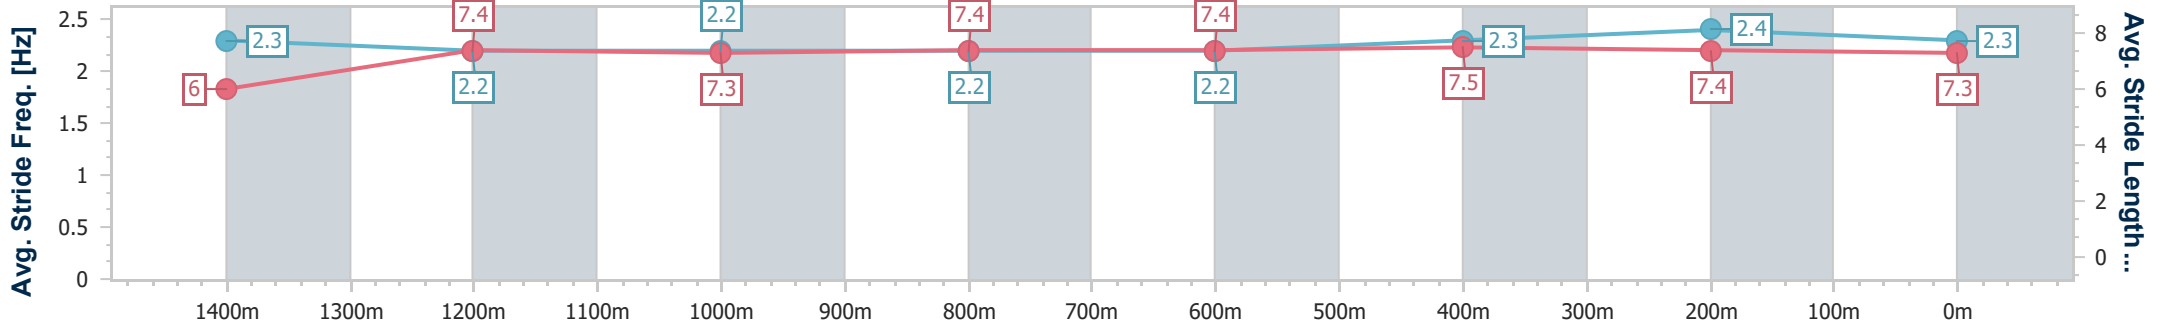

Horse/Jockey Name	Princeton Award
Final Rank	2
Fastest Section Time (Section)	0:11.29 (400m)
Top Speed [km/h] (Section)	65.2 (400m)
Race State	Finished

Sunshine Coast Poly Track QLD Professional
Race 6: PITCHERS HOSPITALITY SUPPLIES BM60 Handicap - 1600m

07 April 2024 - 16:08

Track Rating: Synthetic, Weather: Overcast, Rail Position: True

Section	Overall	1400m	1200m	1000m	800m	600m	400m	200m
Section Times	1:38.61 [2] (0:14.81)	1:23.80 [6] (0:12.09)	1:11.71 [4] (0:12.30)	0:59.41 [5] (0:12.32)	0:47.09 [4] (0:12.30)	0:34.79 [3] (0:11.80)	0:22.99 [3] (0:11.29)	0:11.70 [2] (0:11.70)
Average Speed [km/h]	48.8	59.6	58.6	58.7	59.0	60.7	63.8	61.4
Top Speed [km/h]	59.8	60.5	59.8	59.3	60.5	62.3	65.2	63.1
Avg. Dist. to Rail [m]	2.5	0.7	1.7	1.7	0.8	0.4	1.1	1.6
Avg. Stride Freq. [Hz]	2.3	2.2	2.2	2.2	2.2	2.3	2.4	2.3
Avg. Stride Length [m]	6.0	7.4	7.3	7.4	7.4	7.5	7.4	7.3

- [ ] Ranking at each section and finish
- -.-.- No data available at this section
- NA No data available