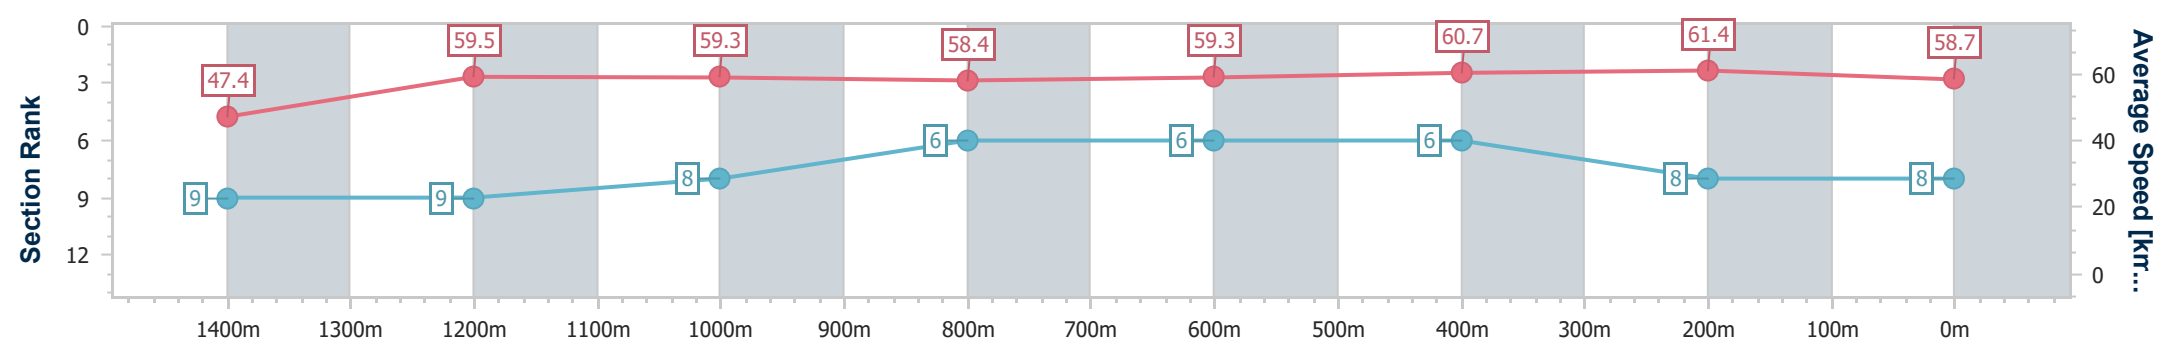

Horse/Jockey Name	Everlast
Final Rank	8
Fastest Section Time (Section)	0:11.71 (400m)
Top Speed [km/h] (Section)	62.2 (400m)
Race State	Finished

Sunshine Coast Poly Track QLD Professional
Race 6: PITCHERS HOSPITALITY SUPPLIES BM60 Handicap - 1600m

07 April 2024 - 16:08

Track Rating: Synthetic, Weather: Overcast, Rail Position: True

Section	Overall	1400m	1200m	1000m	800m	600m	400m	200m						
Section Times	1:39.97 [8] (0:15.20)	1:24.77 [9] (0:12.10)	1:12.67 [9] (0:12.18)	1:00.49 [8] (0:12.34)	0:48.15 [6] (0:12.23)	0:35.92 [6] (0:11.93)	0:23.99 [6] (0:11.71)	0:12.28 [8] (0:12.28)						
Average Speed [km/h]	47.4	59.5	59.3	58.4	59.3	60.7	61.4	58.7						
Top Speed [km/h]	60.4	60.6	61.0	59.5	60.5	61.5	62.2	60.4						
Avg. Dist. to Rail [m]	2.4	0.3	1.1	1.8	1.5	0.6	0.8	1.7						
Avg. Stride Freq. [Hz]	2.0	2.1	2.1	2.1	2.2	2.2	2.3	2.2						
Avg. Stride Length [m]	6.7	7.8	7.8	7.8	7.6	7.5	7.4	7.2						

- [ ] Ranking at each section and finish
- -.-.- No data available at this section
- NA No data available