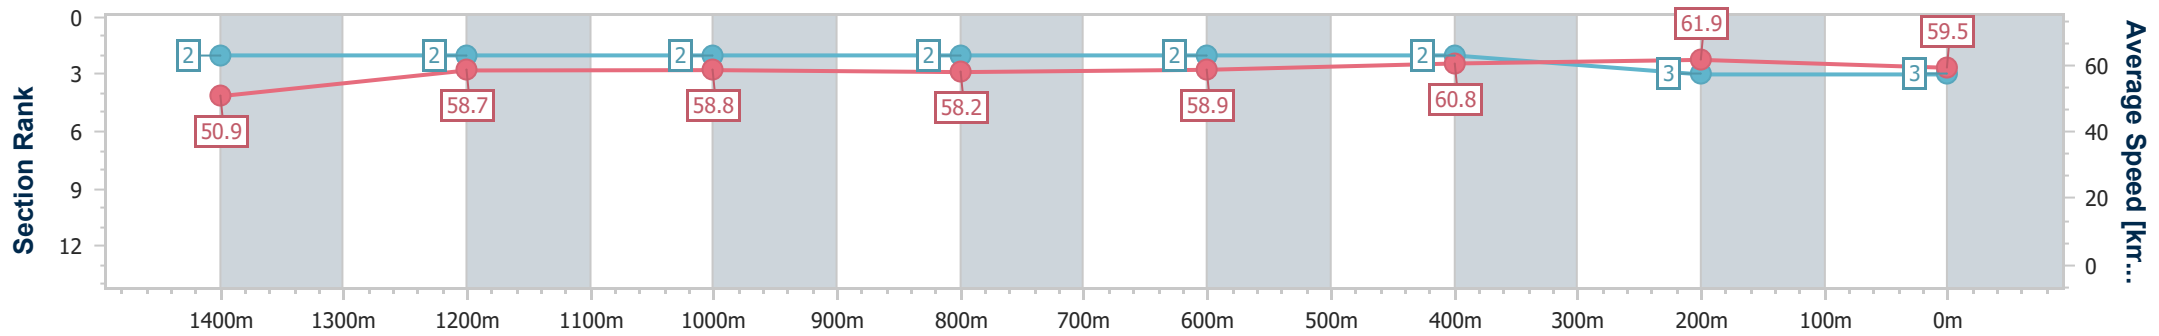

Horse/Jockey Name	Tavistock Grove
Final Rank	3
Fastest Section Time (Section)	0:11.64 (400m)
Top Speed [km/h] (Section)	62.7 (400m)
Race State	Finished

Sunshine Coast Poly Track QLD Professional
Race 6: PITCHERS HOSPITALITY SUPPLIES BM60 Handicap - 1600m

07 April 2024 - 16:08

Track Rating: Synthetic, Weather: Overcast, Rail Position: True

Section	Overall	1400m	1200m	1000m	800m	600m	400m	200m						
Section Times	1:39.32 [3] (0:14.22)	1:25.10 [2] (0:12.31)	1:12.79 [2] (0:12.36)	1:00.43 [2] (0:12.37)	0:48.06 [2] (0:12.41)	0:35.65 [2] (0:11.91)	0:23.74 [2] (0:11.64)	0:12.10 [3] (0:12.10)						
Average Speed [km/h]	50.9	58.7	58.8	58.2	58.9	60.8	61.9	59.5						
Top Speed [km/h]	60.8	59.5	59.3	58.9	60.3	61.4	62.7	60.7						
Avg. Dist. to Rail [m]	4.2	1.4	2.8	2.9	2.1	1.1	2.6	2.6						
Avg. Stride Freq. [Hz]	2.2	2.3	2.3	2.3	2.3	2.4	2.4	2.3						
Avg. Stride Length [m]	6.3	7.1	7.2	7.2	7.2	7.1	7.2	7.1						

- [ ] Ranking at each section and finish
- -.-.- No data available at this section
- NA No data available