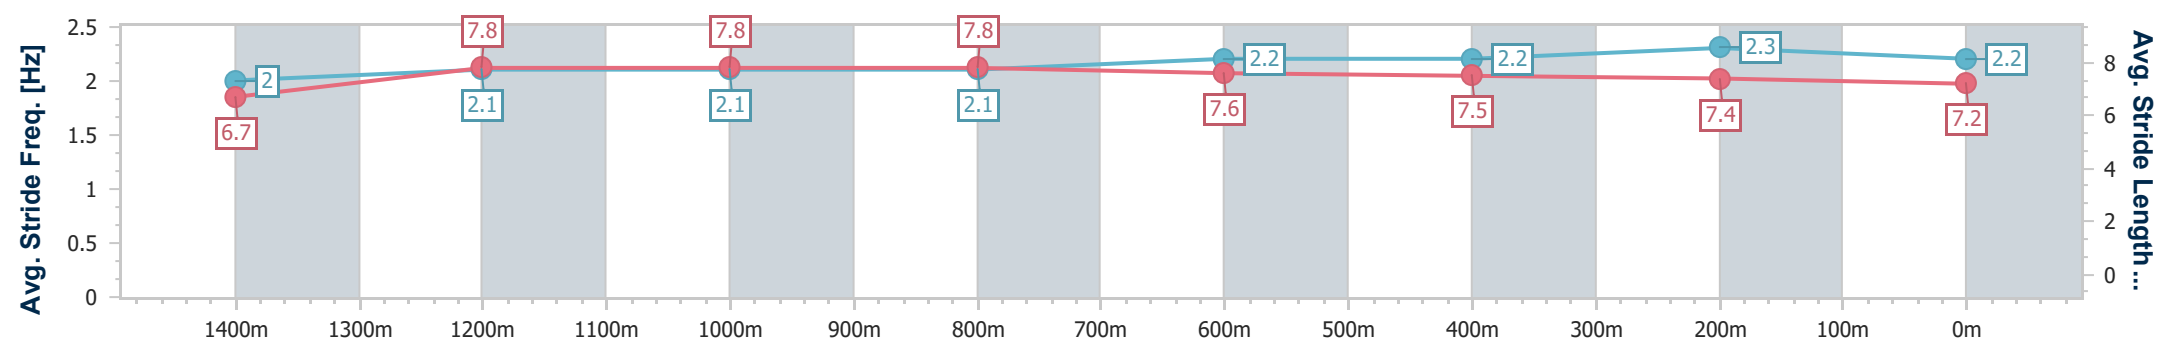

Sunshine Coast Poly Track QLD Professional
 Race 6: PITCHERS HOSPITALITY SUPPLIES BM60 Handicap - 1600m

07 April 2024 - 16:08

Track Rating: Synthetic, Weather: Overcast, Rail Position: True

Section	Overall	1400m	1200m	1000m	800m	600m	400m	200m
Section Times	1:39.76 [7] (0:15.11)	1:24.65 [8] (0:12.09)	1:12.56 [7] (0:12.21)	1:00.35 [6] (0:12.44)	0:47.91 [7] (0:12.31)	0:35.60 [7] (0:11.89)	0:23.71 [7] (0:11.56)	0:12.15 [6] (0:12.15)
Average Speed [km/h]	48.1	59.8	59.4	58.0	59.7	61.7	62.3	59.2
Top Speed [km/h]	61.8	62.2	60.1	59.7	61.5	62.7	63.9	60.7
Avg. Dist. to Rail [m]	6.0	1.6	3.4	3.8	3.1	2.5	5.9	7.6
Avg. Stride Freq. [Hz]	2.2	2.3	2.3	2.3	2.3	2.4	2.4	2.3
Avg. Stride Length [m]	6.0	7.1	7.2	7.2	7.2	7.2	7.2	7.0

- [] Ranking at each section and finish
- .-.- No data available at this section
- NA No data available

Horse/Jockey Name	Everlast
Final Rank	8
Fastest Section Time (Section)	0:11.71 (400m)
Top Speed [km/h] (Section)	62.2 (400m)
Race State	Finished

Sunshine Coast Poly Track QLD Professional
Race 6: PITCHERS HOSPITALITY SUPPLIES BM60 Handicap - 1600m

07 April 2024 - 16:08

Track Rating: Synthetic, Weather: Overcast, Rail Position: True

Section	Overall	1400m	1200m	1000m	800m	600m	400m	200m						
Section Times	1:39.97 [8] (0:15.20)	1:24.77 [9] (0:12.10)	1:12.67 [9] (0:12.18)	1:00.49 [8] (0:12.34)	0:48.15 [6] (0:12.23)	0:35.92 [6] (0:11.93)	0:23.99 [6] (0:11.71)	0:12.28 [8] (0:12.28)						
Average Speed [km/h]	47.4	59.5	59.3	58.4	59.3	60.7	61.4	58.7						
Top Speed [km/h]	60.4	60.6	61.0	59.5	60.5	61.5	62.2	60.4						
Avg. Dist. to Rail [m]	2.4	0.3	1.1	1.8	1.5	0.6	0.8	1.7						
Avg. Stride Freq. [Hz]	2.0	2.1	2.1	2.1	2.2	2.2	2.3	2.2						
Avg. Stride Length [m]	6.7	7.8	7.8	7.8	7.6	7.5	7.4	7.2						