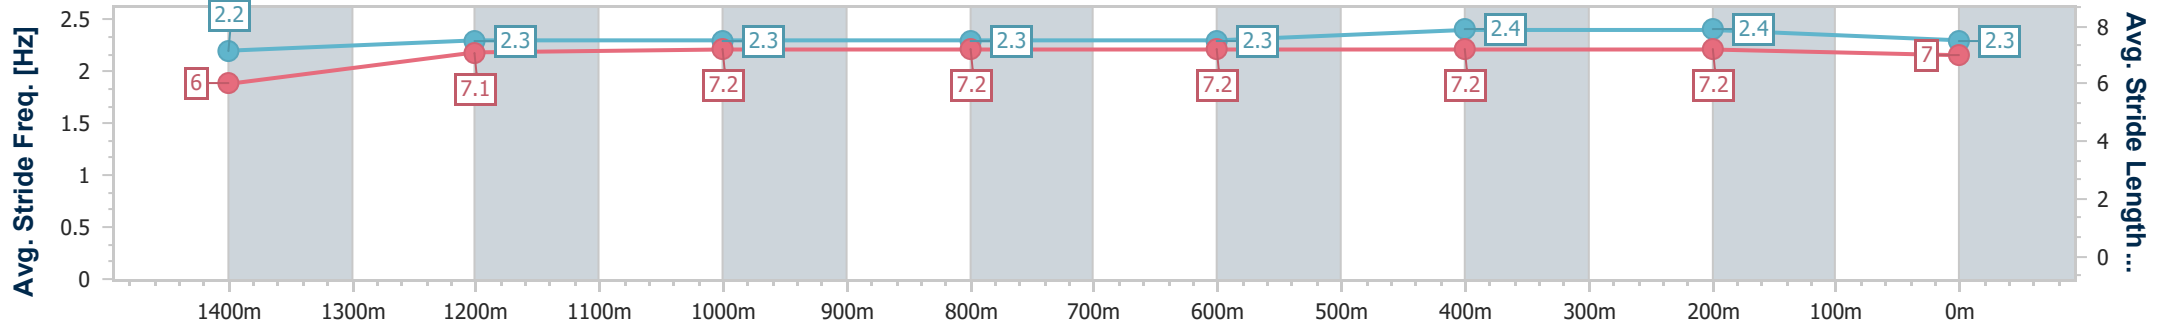

Horse/Jockey Name	Change The Deel
Final Rank	7
Fastest Section Time (Section)	0:11.56 (400m)
Top Speed [km/h] (Section)	63.9 (400m)
Race State	Finished

Sunshine Coast Poly Track QLD Professional
Race 6: PITCHERS HOSPITALITY SUPPLIES BM60 Handicap - 1600m

07 April 2024 - 16:08

Track Rating: Synthetic, Weather: Overcast, Rail Position: True

Section	Overall	1400m	1200m	1000m	800m	600m	400m	200m
Section Times	1:39.76 [7] (0:15.11)	1:24.65 [8] (0:12.09)	1:12.56 [7] (0:12.21)	1:00.35 [6] (0:12.44)	0:47.91 [7] (0:12.31)	0:35.60 [7] (0:11.89)	0:23.71 [7] (0:11.56)	0:12.15 [6] (0:12.15)
Average Speed [km/h]	48.1	59.8	59.4	58.0	59.7	61.7	62.3	59.2
Top Speed [km/h]	61.8	62.2	60.1	59.7	61.5	62.7	63.9	60.7
Avg. Dist. to Rail [m]	6.0	1.6	3.4	3.8	3.1	2.5	5.9	7.6
Avg. Stride Freq. [Hz]	2.2	2.3	2.3	2.3	2.3	2.4	2.4	2.3
Avg. Stride Length [m]	6.0	7.1	7.2	7.2	7.2	7.2	7.2	7.0

- [ ] Ranking at each section and finish
- -.-.- No data available at this section
- NA No data available