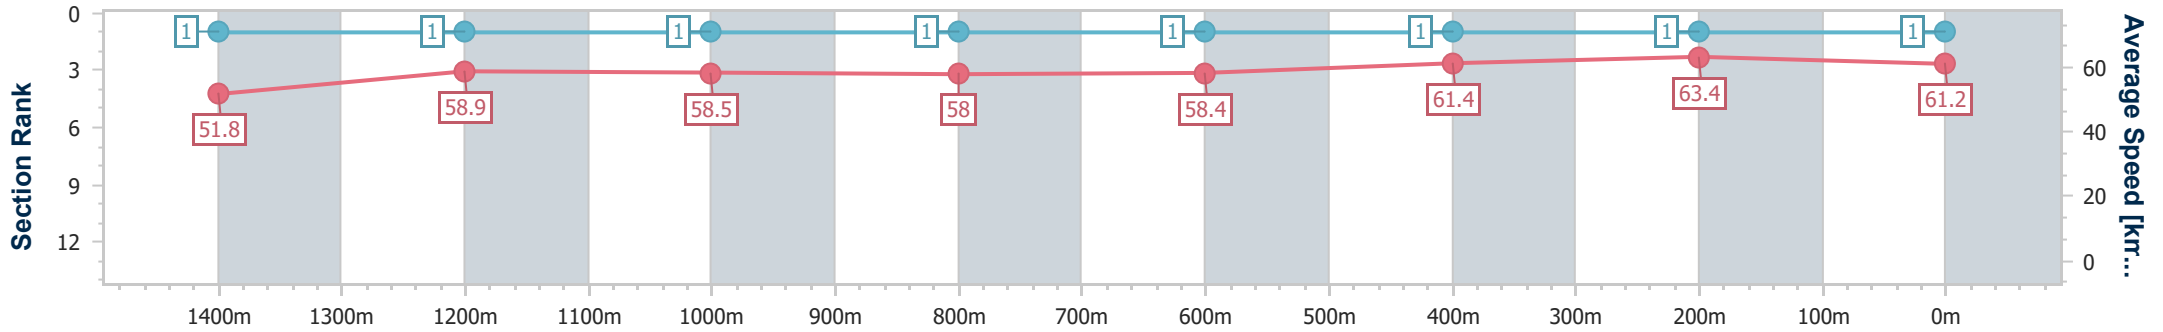

07 April 2024 - 16:08

Track Rating: Synthetic, Weather: Overcast, Rail Position: True

Section	Overall	1400m	1200m	1000m	800m	600m	400m	200m					
Section Times	1:38.34 [1] (0:14.03)	1:24.31 [1] (0:12.26)	1:12.05 [1] (0:12.36)	0:59.69 [1] (0:12.44)	0:47.25 [1] (0:12.39)	0:34.86 [1] (0:11.73)	0:23.13 [1] (0:11.35)	0:11.78 [1] (0:11.78)					
Average Speed [km/h]	51.8	58.9	58.5	58.0	58.4	61.4	63.4	61.2					
Top Speed [km/h]	62.5	60.0	58.9	58.3	59.7	63.2	64.2	62.6					
Avg. Dist. to Rail [m]	2.7	1.8	2.1	2.1	1.2	0.3	0.4	0.2					
Avg. Stride Freq. [Hz]	2.2	2.2	2.2	2.1	2.2	2.2	2.3	2.2					
Avg. Stride Length [m]	6.7	7.4	7.5	7.6	7.5	7.7	7.7	7.7					