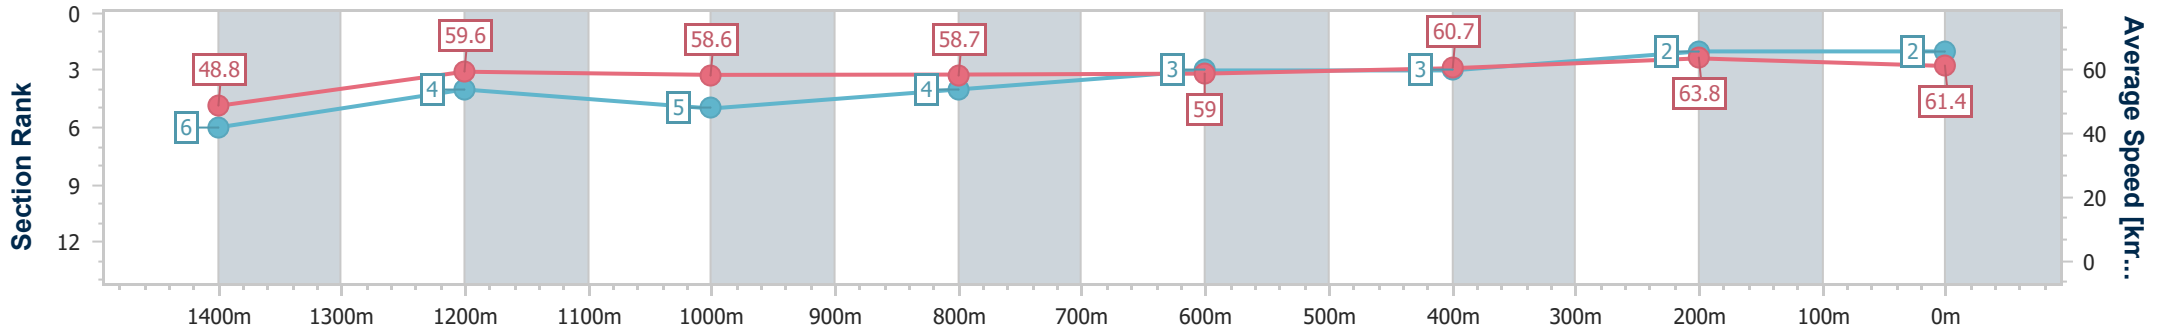

Horse/Jockey Name	Princeton Award
Final Rank	2
Fastest Section Time (Section)	0:11.29 (400m)
Top Speed [km/h] (Section)	65.2 (400m)
Race State	Finished

Sunshine Coast Poly Track QLD Professional
Race 6: PITCHERS HOSPITALITY SUPPLIES BM60 Handicap - 1600m

07 April 2024 - 16:08

Track Rating: Synthetic, Weather: Overcast, Rail Position: True

Section	Overall	1400m	1200m	1000m	800m	600m	400m	200m
Section Times	1:38.61 [2] (0:14.81)	1:23.80 [6] (0:12.09)	1:11.71 [4] (0:12.30)	0:59.41 [5] (0:12.32)	0:47.09 [4] (0:12.30)	0:34.79 [3] (0:11.80)	0:22.99 [3] (0:11.29)	0:11.70 [2] (0:11.70)
Average Speed [km/h]	48.8	59.6	58.6	58.7	59.0	60.7	63.8	61.4
Top Speed [km/h]	59.8	60.5	59.8	59.3	60.5	62.3	65.2	63.1
Avg. Dist. to Rail [m]	2.5	0.7	1.7	1.7	0.8	0.4	1.1	1.6
Avg. Stride Freq. [Hz]	2.3	2.2	2.2	2.2	2.2	2.3	2.4	2.3
Avg. Stride Length [m]	6.0	7.4	7.3	7.4	7.4	7.5	7.4	7.3

- [ ] Ranking at each section and finish
- -.-.- No data available at this section
- NA No data available