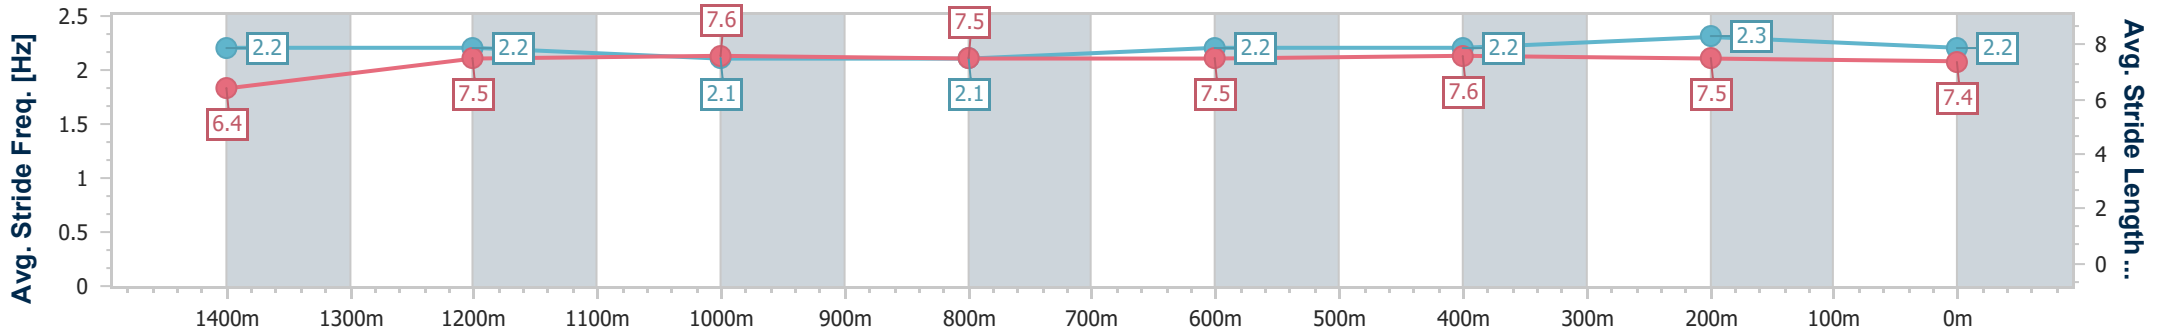

Horse/Jockey Name	Breaking Ground
Final Rank	4
Fastest Section Time (Section)	0:11.55 (400m)
Top Speed [km/h] (Section)	63.5 (400m)
Race State	Finished

Sunshine Coast Poly Track QLD Professional
Race 6: PITCHERS HOSPITALITY SUPPLIES BM60 Handicap - 1600m

07 April 2024 - 16:08

Track Rating: Synthetic, Weather: Overcast, Rail Position: True

Section	Overall	1400m	1200m	1000m	800m	600m	400m	200m					
Section Times	1:39.38 [4] (0:14.54)	1:24.84 [3] (0:12.30)	1:12.54 [3] (0:12.30)	1:00.24 [3] (0:12.48)	0:47.76 [5] (0:12.37)	0:35.39 [5] (0:11.90)	0:23.49 [5] (0:11.55)	0:11.94 [5] (0:11.94)					
Average Speed [km/h]	50.3	58.8	58.8	57.8	58.9	61.0	62.5	60.0					
Top Speed [km/h]	59.3	59.5	59.8	58.7	60.7	62.3	63.5	62.0					
Avg. Dist. to Rail [m]	5.8	1.9	2.3	2.9	1.6	1.4	4.6	6.7					
Avg. Stride Freq. [Hz]	2.2	2.2	2.1	2.1	2.2	2.2	2.3	2.2					
Avg. Stride Length [m]	6.4	7.5	7.6	7.5	7.5	7.6	7.5	7.4					

- [ ] Ranking at each section and finish
- -.-.- No data available at this section
- NA No data available