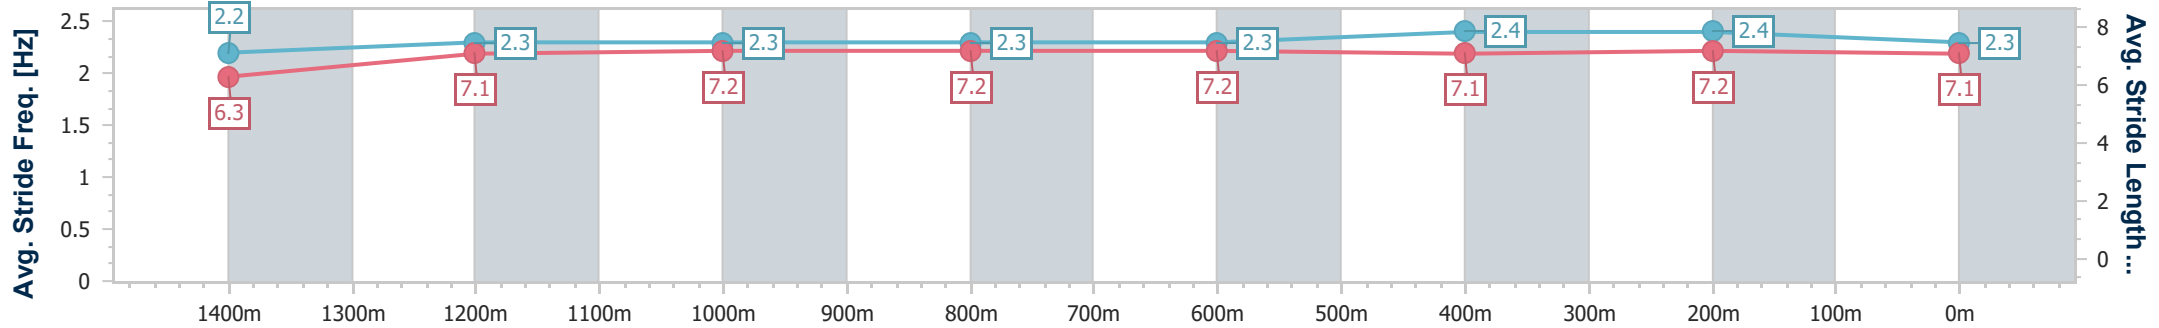

Horse/Jockey Name	Tavistock Grove
Final Rank	3
Fastest Section Time (Section)	0:11.64 (400m)
Top Speed [km/h] (Section)	62.7 (400m)
Race State	Finished

Sunshine Coast Poly Track QLD Professional
Race 6: PITCHERS HOSPITALITY SUPPLIES BM60 Handicap - 1600m

07 April 2024 - 16:08

Track Rating: Synthetic, Weather: Overcast, Rail Position: True

Section	Overall	1400m	1200m	1000m	800m	600m	400m	200m						
Section Times	1:39.32 [3] (0:14.22)	1:25.10 [2] (0:12.31)	1:12.79 [2] (0:12.36)	1:00.43 [2] (0:12.37)	0:48.06 [2] (0:12.41)	0:35.65 [2] (0:11.91)	0:23.74 [2] (0:11.64)	0:12.10 [3] (0:12.10)						
Average Speed [km/h]	50.9	58.7	58.8	58.2	58.9	60.8	61.9	59.5						
Top Speed [km/h]	60.8	59.5	59.3	58.9	60.3	61.4	62.7	60.7						
Avg. Dist. to Rail [m]	4.2	1.4	2.8	2.9	2.1	1.1	2.6	2.6						
Avg. Stride Freq. [Hz]	2.2	2.3	2.3	2.3	2.3	2.4	2.4	2.3						
Avg. Stride Length [m]	6.3	7.1	7.2	7.2	7.2	7.1	7.2	7.1						

- [ ] Ranking at each section and finish
- -.-.- No data available at this section
- NA No data available