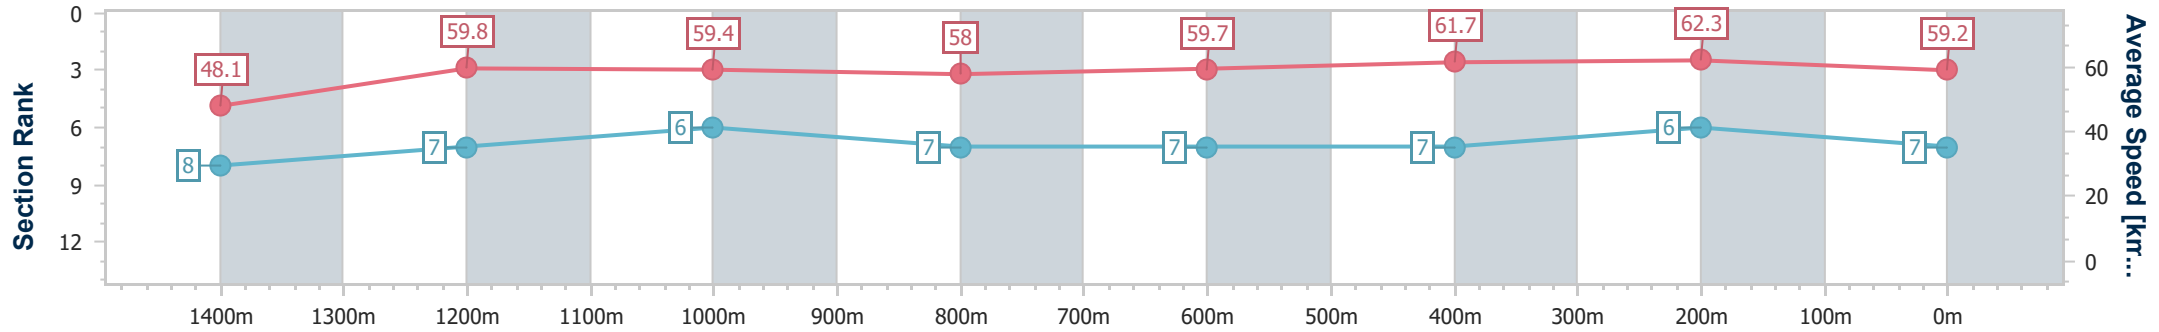

Horse/Jockey Name	Change The Deel
Final Rank	7
Fastest Section Time (Section)	0:11.56 (400m)
Top Speed [km/h] (Section)	63.9 (400m)
Race State	Finished

Sunshine Coast Poly Track QLD Professional
Race 6: PITCHERS HOSPITALITY SUPPLIES BM60 Handicap - 1600m

07 April 2024 - 16:08

Track Rating: Synthetic, Weather: Overcast, Rail Position: True

Section	Overall	1400m	1200m	1000m	800m	600m	400m	200m
Section Times	1:39.76 [7] (0:15.11)	1:24.65 [8] (0:12.09)	1:12.56 [7] (0:12.21)	1:00.35 [6] (0:12.44)	0:47.91 [7] (0:12.31)	0:35.60 [7] (0:11.89)	0:23.71 [7] (0:11.56)	0:12.15 [6] (0:12.15)
Average Speed [km/h]	48.1	59.8	59.4	58.0	59.7	61.7	62.3	59.2
Top Speed [km/h]	61.8	62.2	60.1	59.7	61.5	62.7	63.9	60.7
Avg. Dist. to Rail [m]	6.0	1.6	3.4	3.8	3.1	2.5	5.9	7.6
Avg. Stride Freq. [Hz]	2.2	2.3	2.3	2.3	2.3	2.4	2.4	2.3
Avg. Stride Length [m]	6.0	7.1	7.2	7.2	7.2	7.2	7.2	7.0

- [ ] Ranking at each section and finish
- -.-.- No data available at this section
- NA No data available