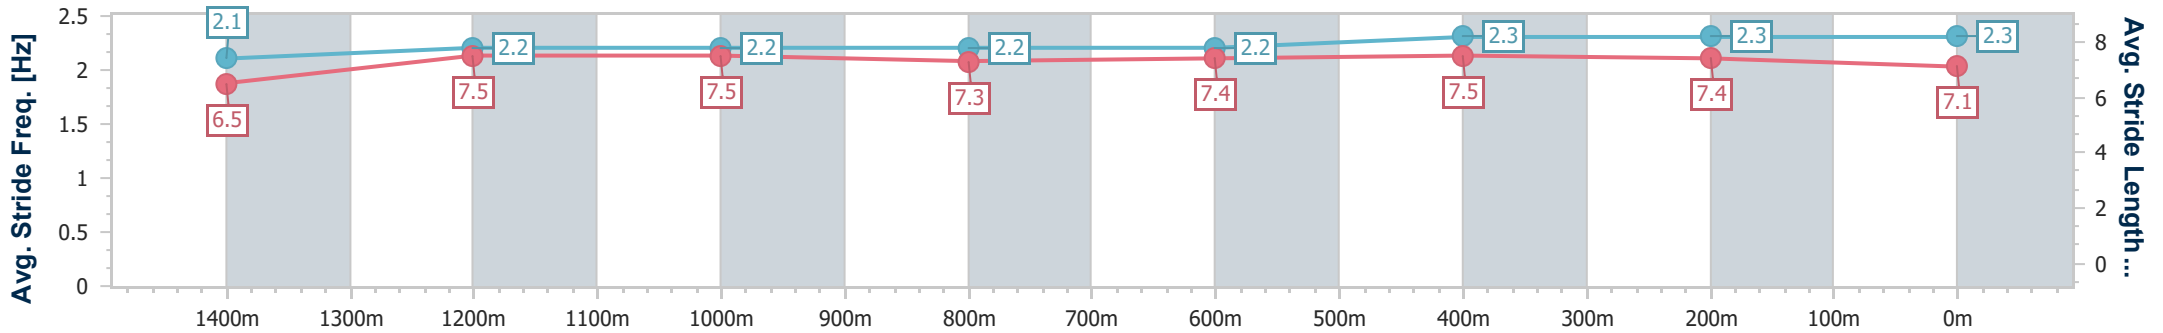

Horse/Jockey Name	Pauli
Final Rank	5
Fastest Section Time (Section)	0:11.67 (400m)
Top Speed [km/h] (Section)	62.7 (600m)
Race State	Finished

Sunshine Coast Poly Track QLD Professional
Race 6: PITCHERS HOSPITALITY SUPPLIES BM60 Handicap - 1600m

07 April 2024 - 16:08

Track Rating: Synthetic, Weather: Overcast, Rail Position: True

Section	Overall	1400m	1200m	1000m	800m	600m	400m	200m
Section Times	1:39.62 [5] (0:14.66)	1:24.96 [4] (0:12.28)	1:12.68 [5] (0:12.23)	1:00.45 [4] (0:12.26)	0:48.19 [3] (0:12.39)	0:35.80 [4] (0:11.87)	0:23.93 [4] (0:11.67)	0:12.26 [4] (0:12.26)
Average Speed [km/h]	50.0	59.2	59.7	58.8	59.2	61.6	61.9	58.3
Top Speed [km/h]	62.6	60.7	60.7	59.5	60.9	62.7	62.4	61.1
Avg. Dist. to Rail [m]	7.1	4.1	4.4	4.3	2.9	2.3	4.8	4.9
Avg. Stride Freq. [Hz]	2.1	2.2	2.2	2.2	2.2	2.3	2.3	2.3
Avg. Stride Length [m]	6.5	7.5	7.5	7.3	7.4	7.5	7.4	7.1

- [ ] Ranking at each section and finish
- -.-.- No data available at this section
- NA No data available