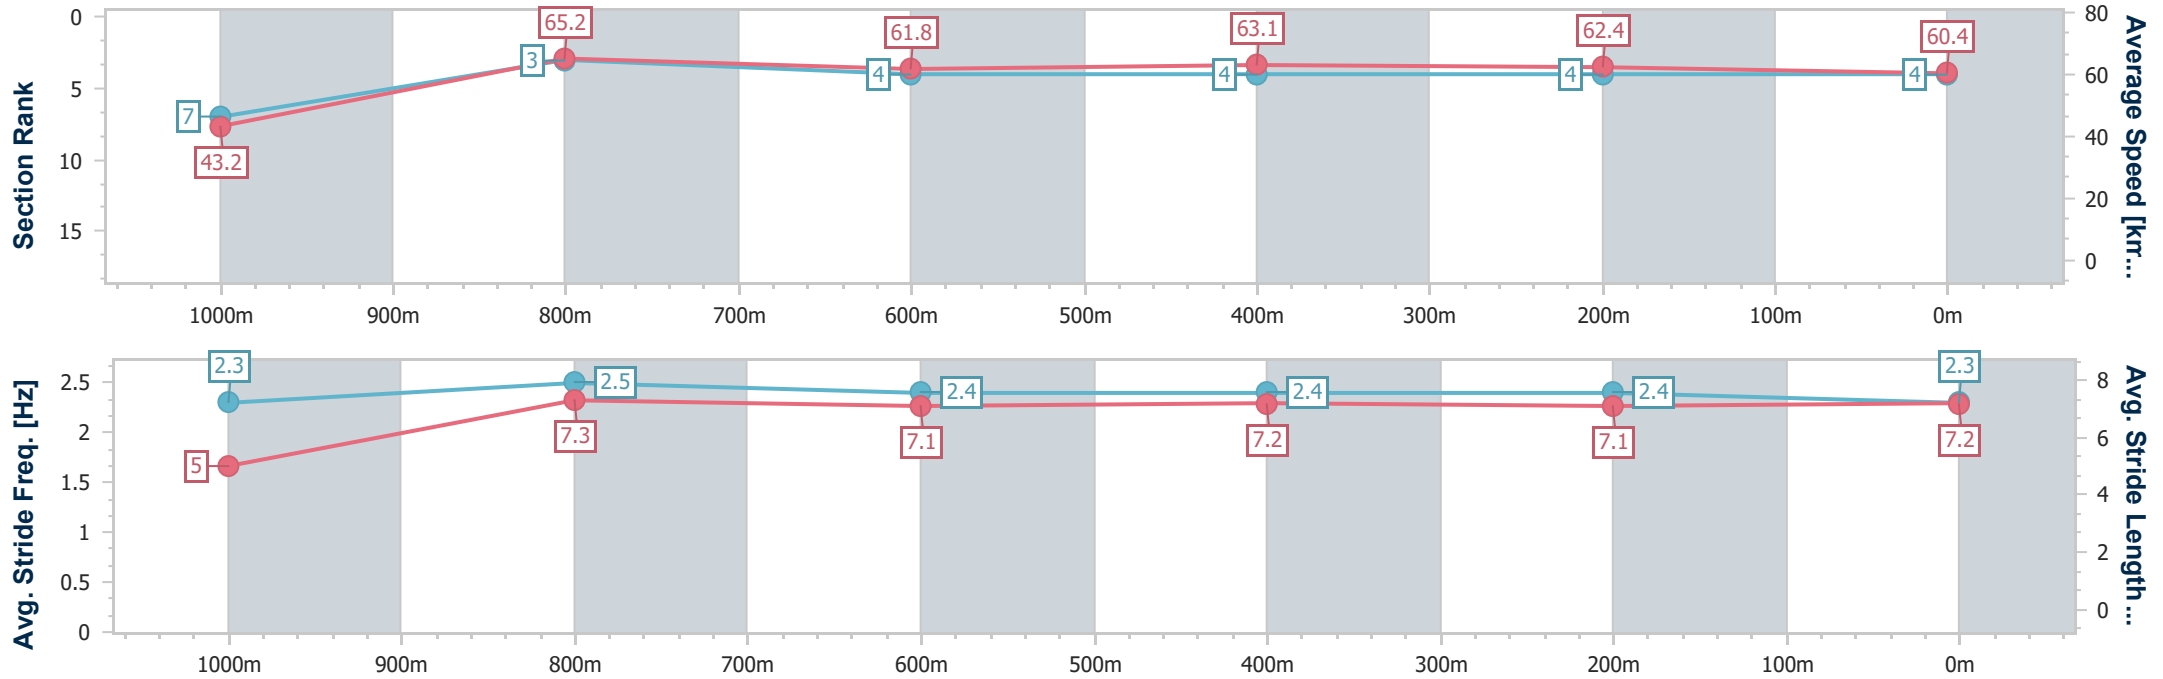

Horse/Jockey Name	Make It So
Final Rank	4
Fastest Section Time (Section)	0:08.37 (Overall)
Top Speed [km/h] (Section)	66.9 (1000m)
Race State	Finished

Ipswich QLD Professional
Race 1: SEVEN FAMILY RACES 6 MAY Maiden Handicap - 1100m

10 April 2024 - 11:57

Track Rating: Soft 5, Weather: Fine, Rail Position: +3m Entire

Section	Overall	1000m	800m	600m	400m	200m
Section Times	1:05.96 [4] (0:08.37)	0:57.59 [7] (0:11.06)	0:46.53 [3] (0:11.64)	0:34.89 [4] (0:11.45)	0:23.44 [4] (0:11.53)	0:11.91 [4] (0:11.91)
Average Speed [km/h]	43.2	65.2	61.8	63.1	62.4	60.4
Top Speed [km/h]	64.0	66.9	62.9	63.5	63.7	62.0
Avg. Dist. to Rail [m]	7.3	2.1	0.3	0.3	1.5	2.2
Avg. Stride Freq. [Hz]	2.3	2.5	2.4	2.4	2.4	2.3
Avg. Stride Length [m]	5.0	7.3	7.1	7.2	7.1	7.2

- [ ] Ranking at each section and finish
- -.-.- No data available at this section
- NA No data available