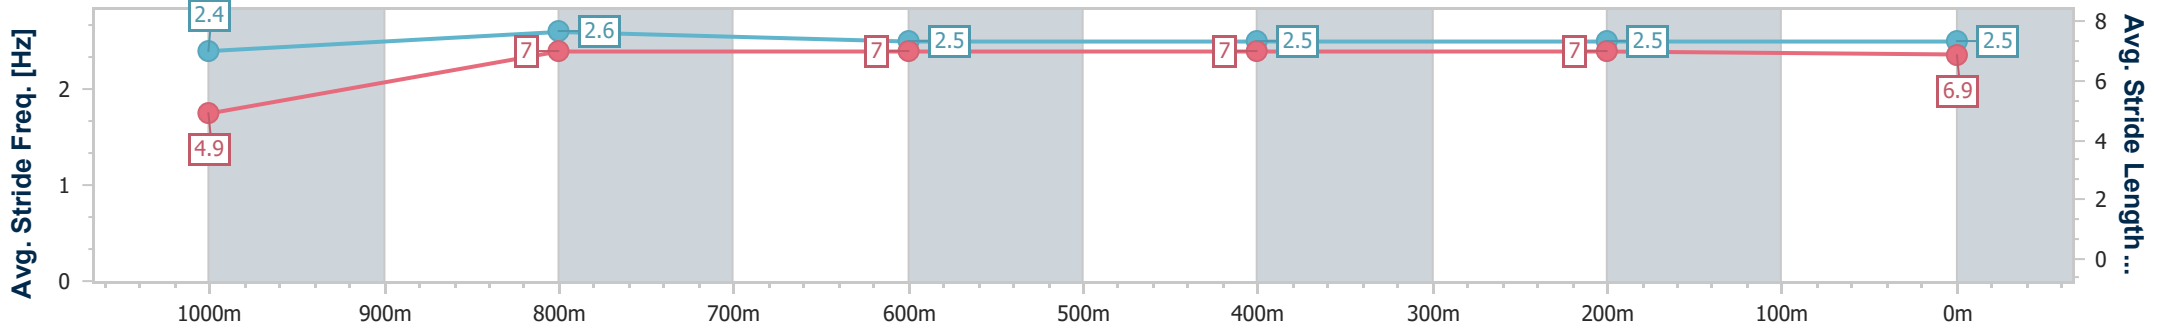

Horse/Jockey Name	Perigean
Final Rank	2
Fastest Section Time (Section)	0:08.22 (Overall)
Top Speed [km/h] (Section)	65.8 (1000m)
Race State	Finished

Ipswich QLD Professional
Race 1: SEVEN FAMILY RACES 6 MAY Maiden Handicap - 1100m

10 April 2024 - 11:57

Track Rating: Soft 5, Weather: Fine, Rail Position: +3m Entire

Section	Overall	1000m	800m	600m	400m	200m
Section Times	1:05.34 [2] (0:08.22)	0:57.12 [2] (0:11.15)	0:45.97 [2] (0:11.48)	0:34.49 [2] (0:11.42)	0:23.07 [2] (0:11.33)	0:11.74 [2] (0:11.74)
Average Speed [km/h]	43.6	64.7	62.1	62.5	63.0	61.3
Top Speed [km/h]	62.8	65.8	63.1	63.1	63.7	62.7
Avg. Dist. to Rail [m]	4.7	1.1	2.0	2.0	1.1	0.7
Avg. Stride Freq. [Hz]	2.4	2.6	2.5	2.5	2.5	2.5
Avg. Stride Length [m]	4.9	7.0	7.0	7.0	7.0	6.9

- [ ] Ranking at each section and finish
- -.-.- No data available at this section
- NA No data available