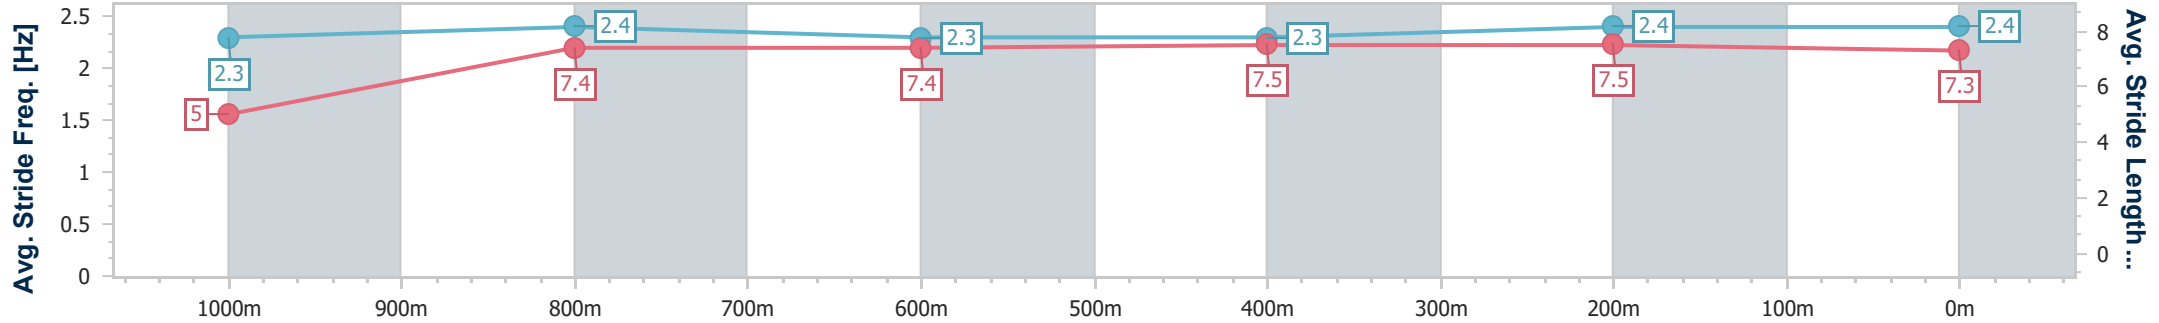

Ipswich QLD Professional  
 Race 1: SEVEN FAMILY RACES 6 MAY Maiden Handicap - 1100m

10 April 2024 - 11:57

Track Rating: Soft 5, Weather: Fine, Rail Position: +3m Entire

Section	Overall	1000m	800m	600m	400m	200m
Section Times	1:05.25 [1] (0:08.35)	0:56.90 [5] (0:11.13)	0:45.77 [4] (0:11.57)	0:34.20 [3] (0:11.42)	0:22.78 [3] (0:11.30)	0:11.48 [3] (0:11.48)
Average Speed [km/h]	43.0	64.7	61.8	63.0	63.6	62.6
Top Speed [km/h]	63.9	65.7	63.1	63.2	64.3	63.0
Avg. Dist. to Rail [m]	3.7	0.7	1.3	0.7	1.0	2.8
Avg. Stride Freq. [Hz]	2.3	2.4	2.3	2.3	2.4	2.4
Avg. Stride Length [m]	5.0	7.4	7.4	7.5	7.5	7.3