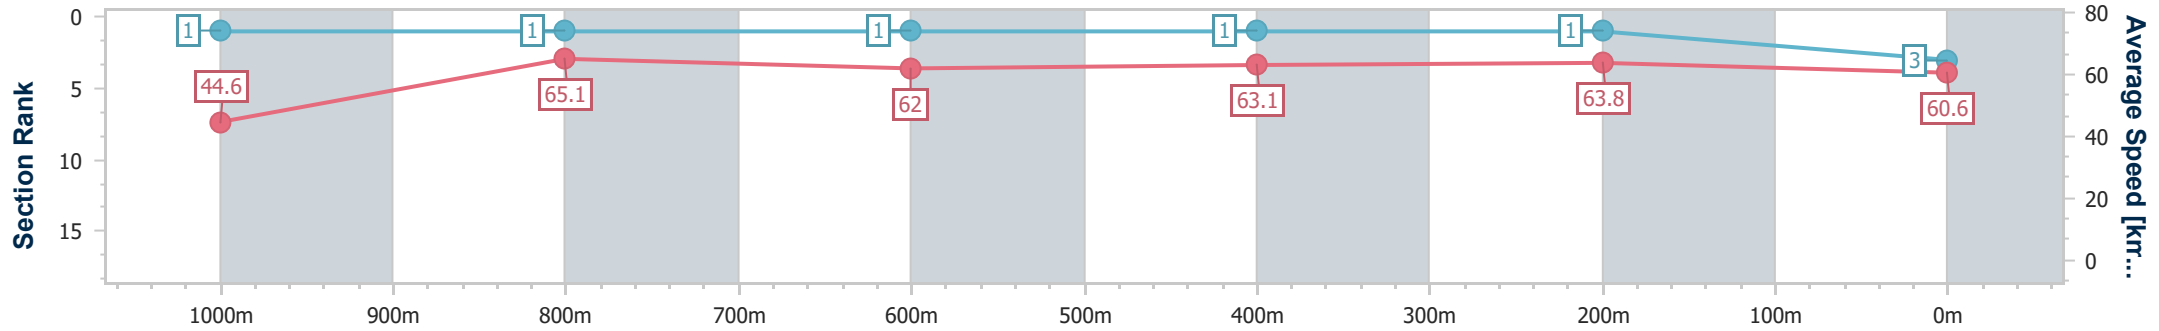

Horse/Jockey Name	Tamahagane
Final Rank	3
Fastest Section Time (Section)	0:08.09 (Overall)
Top Speed [km/h] (Section)	66.7 (1000m)
Race State	Finished

Ipswich QLD Professional
Race 1: SEVEN FAMILY RACES 6 MAY Maiden Handicap - 1100m

10 April 2024 - 11:57

Track Rating: Soft 5, Weather: Fine, Rail Position: +3m Entire

Section	Overall	1000m	800m	600m	400m	200m
Section Times	1:05.36 [3] (0:08.09)	0:57.27 [1] (0:11.11)	0:46.16 [1] (0:11.61)	0:34.55 [1] (0:11.40)	0:23.15 [1] (0:11.31)	0:11.84 [1] (0:11.84)
Average Speed [km/h]	44.6	65.1	62.0	63.1	63.8	60.6
Top Speed [km/h]	64.9	66.7	62.5	63.7	64.2	63.0
Avg. Dist. to Rail [m]	9.0	2.4	0.3	0.5	0.8	2.0
Avg. Stride Freq. [Hz]	2.1	2.3	2.2	2.3	2.3	2.2
Avg. Stride Length [m]	5.5	7.8	7.7	7.8	7.7	7.5

- [ ] Ranking at each section and finish
- -.-.- No data available at this section
- NA No data available