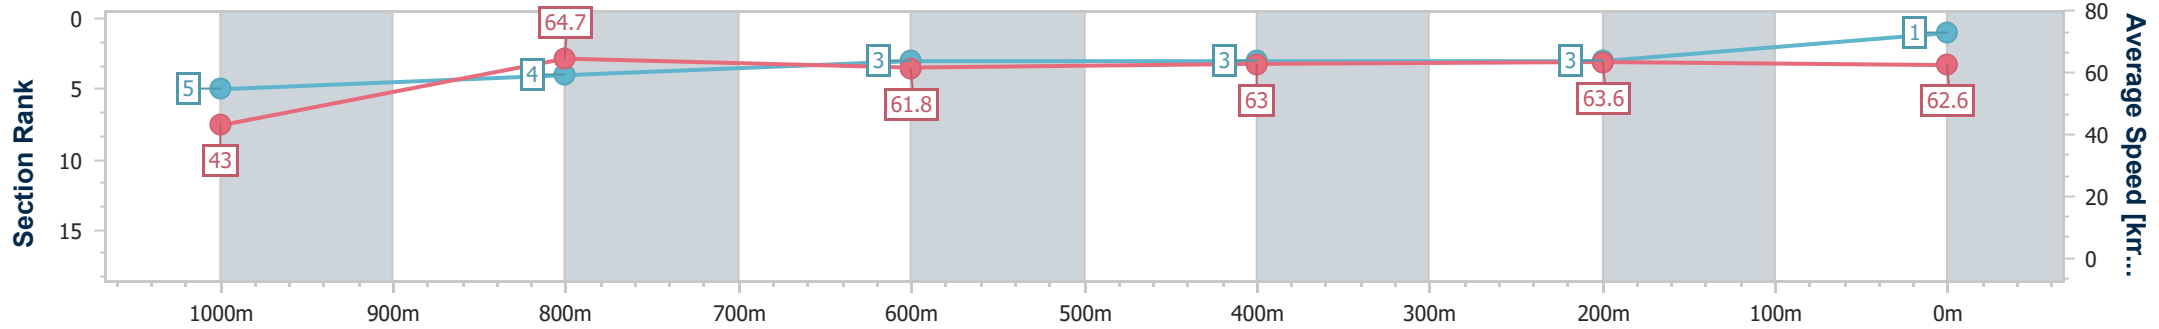

Ipswich QLD Professional  
 Race 1: SEVEN FAMILY RACES 6 MAY Maiden Handicap - 1100m

10 April 2024 - 11:57

Track Rating: Soft 5, Weather: Fine, Rail Position: +3m Entire

Section	Overall	1000m	800m	600m	400m	200m
Section Times	1:05.25 [1] (0:08.35)	0:56.90 [5] (0:11.13)	0:45.77 [4] (0:11.57)	0:34.20 [3] (0:11.42)	0:22.78 [3] (0:11.30)	0:11.48 [3] (0:11.48)
Average Speed [km/h]	43.0	64.7	61.8	63.0	63.6	62.6
Top Speed [km/h]	63.9	65.7	63.1	63.2	64.3	63.0
Avg. Dist. to Rail [m]	3.7	0.7	1.3	0.7	1.0	2.8
Avg. Stride Freq. [Hz]	2.3	2.4	2.3	2.3	2.4	2.4
Avg. Stride Length [m]	5.0	7.4	7.4	7.5	7.5	7.3