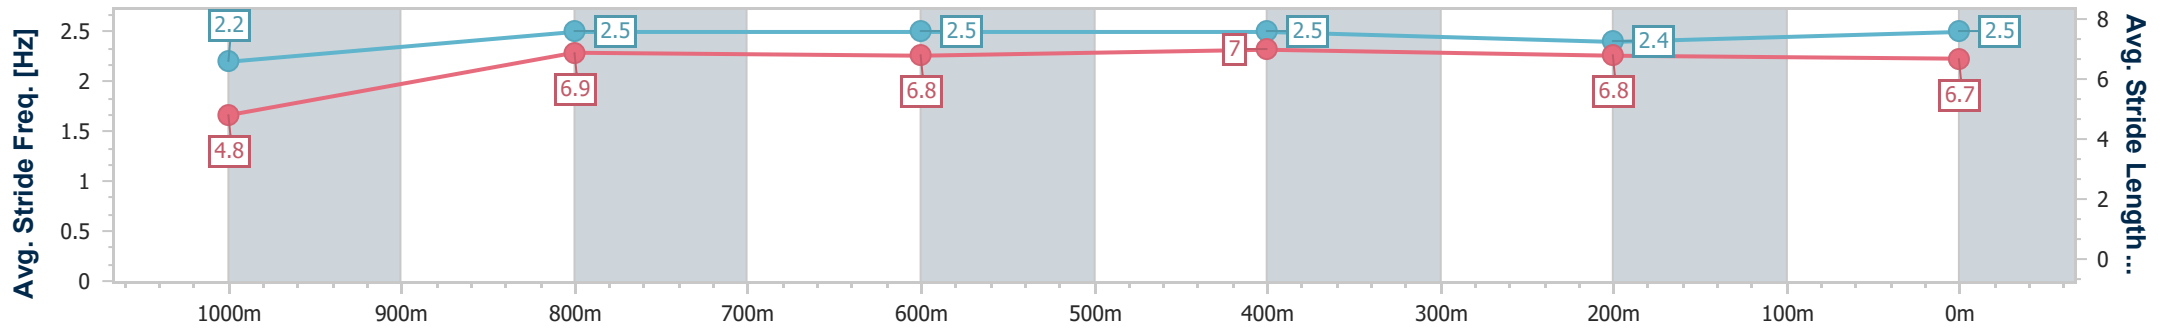

Ipswich QLD Professional  
 Race 1: SEVEN FAMILY RACES 6 MAY Maiden Handicap - 1100m

10 April 2024 - 11:57

Track Rating: Soft 5, Weather: Fine, Rail Position: +3m Entire

Section	Overall	1000m	800m	600m	400m	200m
Section Times	1:07.59 [10] (0:08.46)	0:59.13 [8] (0:11.43)	0:47.70 [7] (0:11.78)	0:35.92 [7] (0:11.75)	0:24.17 [10] (0:12.09)	0:12.08 [10] (0:12.08)
Average Speed [km/h]	42.9	63.1	61.7	61.4	59.8	59.5
Top Speed [km/h]	61.4	64.7	64.4	62.4	61.3	60.7
Avg. Dist. to Rail [m]	10.3	2.3	2.0	0.9	1.1	0.8
Avg. Stride Freq. [Hz]	2.3	2.6	2.5	2.5	2.5	2.5
Avg. Stride Length [m]	4.9	6.9	6.9	6.8	6.7	6.7

- [ ] Ranking at each section and finish
- .-.- No data available at this section
- NA No data available

Horse/Jockey Name	Lilipop
Final Rank	11
Fastest Section Time (Section)	0:09.06 (Overall)
Top Speed [km/h] (Section)	64.1 (1000m)
Race State	Finished

Ipswich QLD Professional  
 Race 1: SEVEN FAMILY RACES 6 MAY Maiden Handicap - 1100m

10 April 2024 - 11:57

Track Rating: Soft 5, Weather: Fine, Rail Position: +3m Entire

Section	Overall	1000m	800m	600m	400m	200m
Section Times	1:07.65 [11] (0:09.06)	0:58.59 [11] (0:11.49)	0:47.10 [11] (0:11.43)	0:35.67 [11] (0:11.62)	0:24.05 [11] (0:11.92)	0:12.13 [11] (0:12.13)
Average Speed [km/h]	39.8	62.7	62.7	61.9	60.0	59.5
Top Speed [km/h]	59.5	64.1	64.1	62.8	60.9	60.8
Avg. Dist. to Rail [m]	7.8	0.9	0.3	0.7	0.9	0.8
Avg. Stride Freq. [Hz]	2.2	2.5	2.5	2.5	2.4	2.5
Avg. Stride Length [m]	4.8	6.9	6.8	7.0	6.8	6.7

- [ ] Ranking at each section and finish
- .-.- No data available at this section
- NA No data available