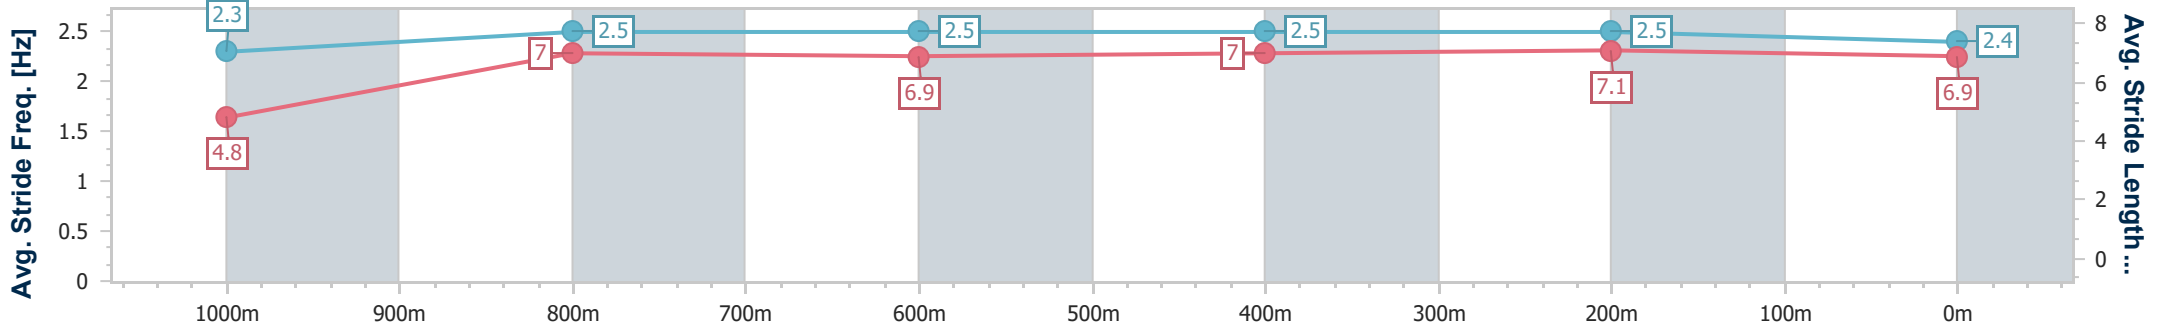

- [ ] Ranking at each section and finish
- .-.- No data available at this section
- NA No data available

Horse/Jockey Name	Shoot The Diva
Final Rank	7
Fastest Section Time (Section)	0:08.66 (Overall)
Top Speed [km/h] (Section)	64.1 (400m)
Race State	Finished

Ipswich QLD Professional  
 Race 1: SEVEN FAMILY RACES 6 MAY Maiden Handicap - 1100m

10 April 2024 - 11:57

Track Rating: Soft 5, Weather: Fine, Rail Position: +3m Entire

Section	Overall	1000m	800m	600m	400m	200m
Section Times	1:06.25 [7] (0:08.66)	0:57.59 [10] (0:11.56)	0:46.03 [10] (0:11.71)	0:34.32 [10] (0:11.33)	0:22.99 [9] (0:11.25)	0:11.74 [8] (0:11.74)
Average Speed [km/h]	41.8	62.4	61.2	63.4	63.8	61.5
Top Speed [km/h]	62.9	63.3	63.0	64.1	64.1	63.6
Avg. Dist. to Rail [m]	9.3	1.5	0.9	1.1	0.5	0.4
Avg. Stride Freq. [Hz]	2.3	2.5	2.5	2.5	2.5	2.4
Avg. Stride Length [m]	4.8	7.0	6.9	7.0	7.1	6.9