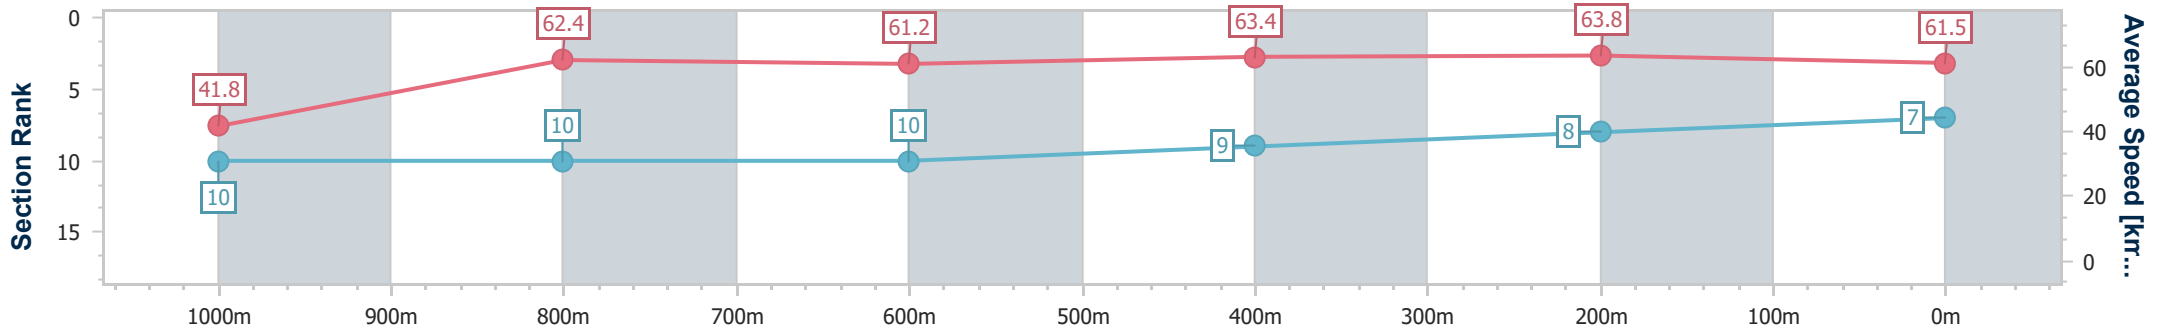

Horse/Jockey Name	Shoot The Diva
Final Rank	7
Fastest Section Time (Section)	0:08.66 (Overall)
Top Speed [km/h] (Section)	64.1 (400m)
Race State	Finished

Ipswich QLD Professional
Race 1: SEVEN FAMILY RACES 6 MAY Maiden Handicap - 1100m

10 April 2024 - 11:57

Track Rating: Soft 5, Weather: Fine, Rail Position: +3m Entire

Section	Overall	1000m	800m	600m	400m	200m
Section Times	1:06.25 [7] (0:08.66)	0:57.59 [10] (0:11.56)	0:46.03 [10] (0:11.71)	0:34.32 [10] (0:11.33)	0:22.99 [9] (0:11.25)	0:11.74 [8] (0:11.74)
Average Speed [km/h]	41.8	62.4	61.2	63.4	63.8	61.5
Top Speed [km/h]	62.9	63.3	63.0	64.1	64.1	63.6
Avg. Dist. to Rail [m]	9.3	1.5	0.9	1.1	0.5	0.4
Avg. Stride Freq. [Hz]	2.3	2.5	2.5	2.5	2.5	2.4
Avg. Stride Length [m]	4.8	7.0	6.9	7.0	7.1	6.9

- [ ] Ranking at each section and finish
- -.-.- No data available at this section
- NA No data available