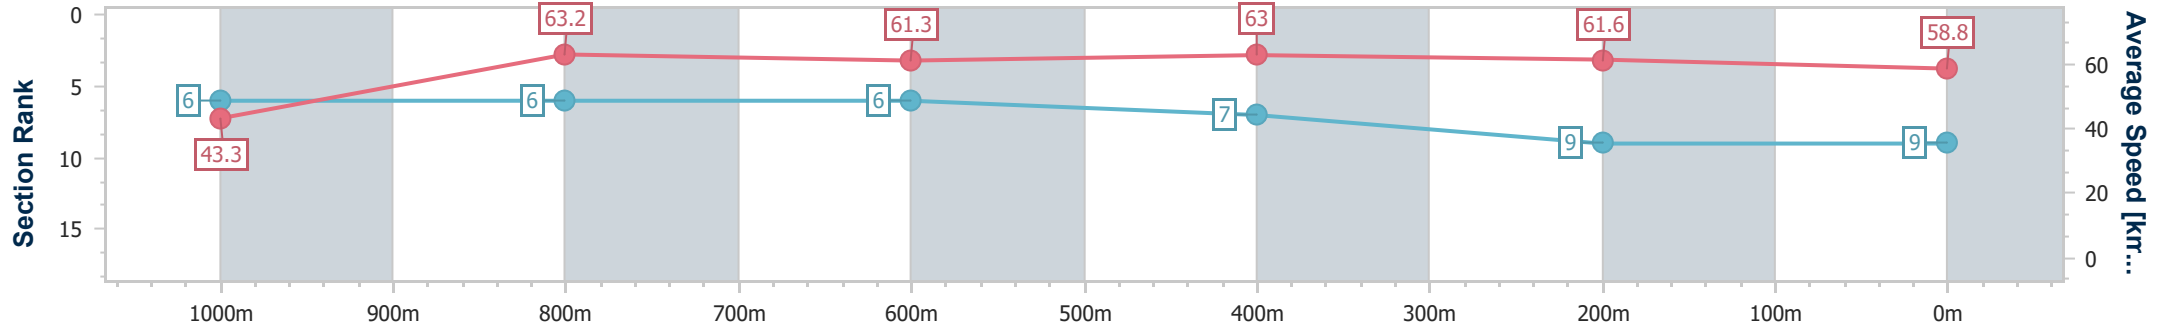

- [ ] Ranking at each section and finish
- .-.- No data available at this section
- NA No data available

Horse/Jockey Name	Lady Mantagna
Final Rank	9
Fastest Section Time (Section)	0:08.36 (Overall)
Top Speed [km/h] (Section)	64.1 (1000m)
Race State	Finished

Ipswich QLD Professional  
 Race 1: SEVEN FAMILY RACES 6 MAY Maiden Handicap - 1100m

10 April 2024 - 11:57

Track Rating: Soft 5, Weather: Fine, Rail Position: +3m Entire

Section	Overall	1000m	800m	600m	400m	200m
Section Times	1:06.97 [9] (0:08.36)	0:58.61 [6] (0:11.41)	0:47.20 [6] (0:11.73)	0:35.47 [6] (0:11.50)	0:23.97 [7] (0:11.70)	0:12.27 [9] (0:12.27)
Average Speed [km/h]	43.3	63.2	61.3	63.0	61.6	58.8
Top Speed [km/h]	61.4	64.1	63.3	63.5	63.1	61.3
Avg. Dist. to Rail [m]	6.0	1.0	0.5	0.7	2.0	2.8
Avg. Stride Freq. [Hz]	2.3	2.5	2.5	2.5	2.5	2.4
Avg. Stride Length [m]	5.1	6.9	6.9	6.9	7.0	6.8