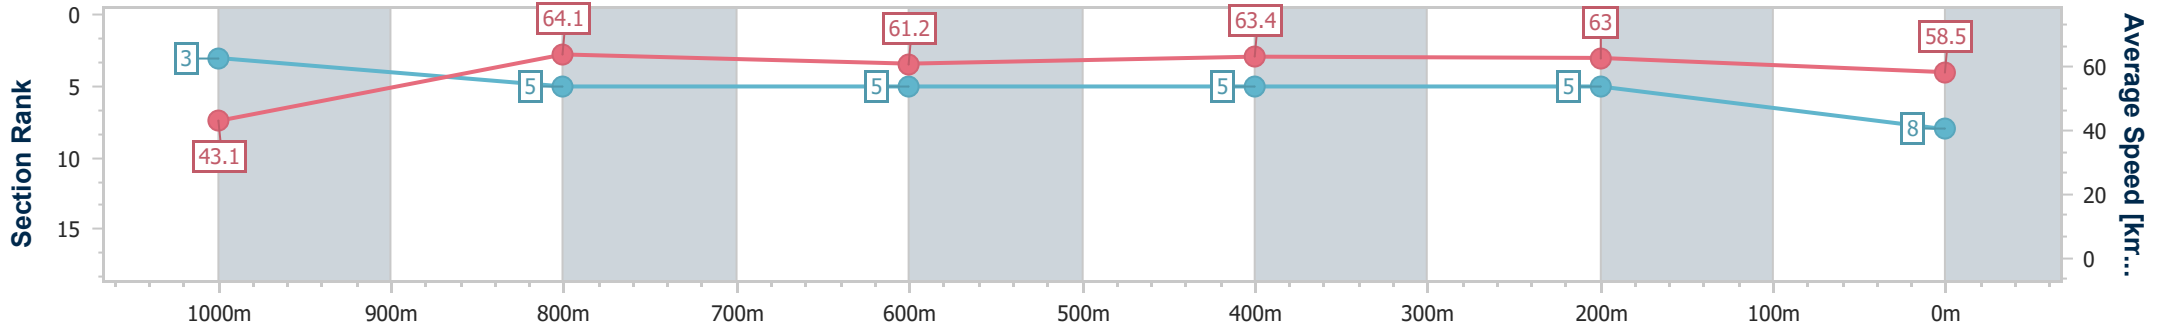

Horse/Jockey Name	Dawn Down Under
Final Rank	8
Fastest Section Time (Section)	0:08.34 (Overall)
Top Speed [km/h] (Section)	65.2 (1000m)
Race State	Finished

Ipswich QLD Professional
Race 1: SEVEN FAMILY RACES 6 MAY Maiden Handicap - 1100m

10 April 2024 - 11:57

Track Rating: Soft 5, Weather: Fine, Rail Position: +3m Entire

Section	Overall	1000m	800m	600m	400m	200m
Section Times	1:06.48 [8] (0:08.34)	0:58.14 [3] (0:11.27)	0:46.87 [5] (0:11.74)	0:35.13 [5] (0:11.35)	0:23.78 [5] (0:11.50)	0:12.28 [5] (0:12.28)
Average Speed [km/h]	43.1	64.1	61.2	63.4	63.0	58.5
Top Speed [km/h]	64.1	65.2	63.4	64.0	63.8	61.4
Avg. Dist. to Rail [m]	2.7	0.4	0.4	0.2	2.0	3.6
Avg. Stride Freq. [Hz]	2.2	2.4	2.3	2.3	2.4	2.3
Avg. Stride Length [m]	5.2	7.5	7.6	7.5	7.4	7.1

- [ ] Ranking at each section and finish
- -.-.- No data available at this section
- NA No data available