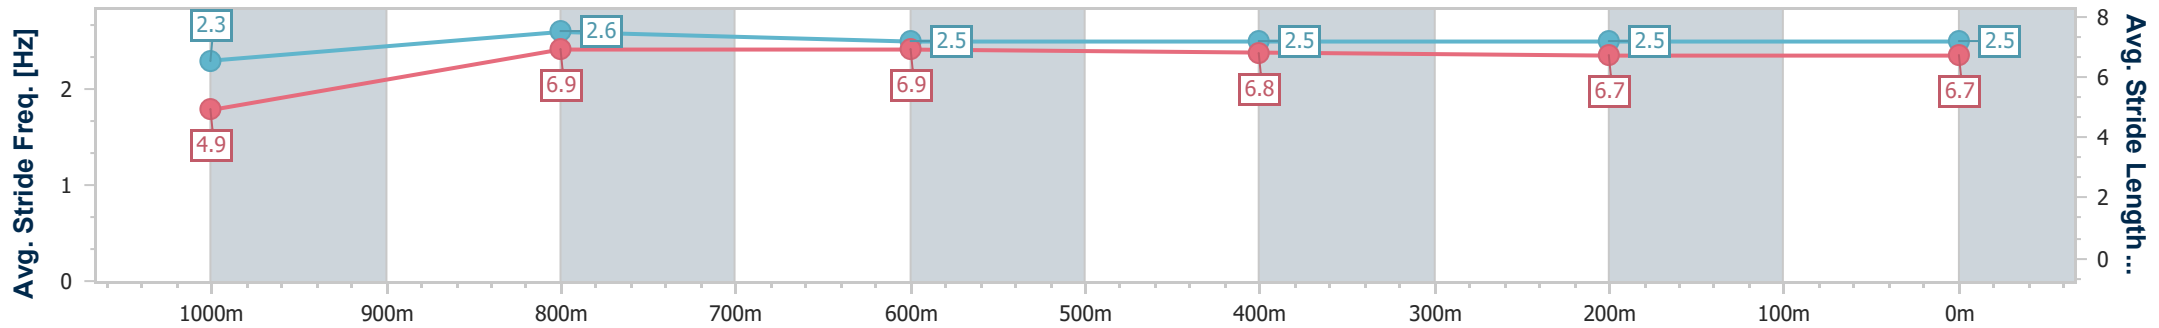

Ipswich QLD Professional  
 Race 1: SEVEN FAMILY RACES 6 MAY Maiden Handicap - 1100m

10 April 2024 - 11:57

Track Rating: Soft 5, Weather: Fine, Rail Position: +3m Entire

Section	Overall	1000m	800m	600m	400m	200m
Section Times	1:06.97 [9] (0:08.36)	0:58.61 [6] (0:11.41)	0:47.20 [6] (0:11.73)	0:35.47 [6] (0:11.50)	0:23.97 [7] (0:11.70)	0:12.27 [9] (0:12.27)
Average Speed [km/h]	43.3	63.2	61.3	63.0	61.6	58.8
Top Speed [km/h]	61.4	64.1	63.3	63.5	63.1	61.3
Avg. Dist. to Rail [m]	6.0	1.0	0.5	0.7	2.0	2.8
Avg. Stride Freq. [Hz]	2.3	2.5	2.5	2.5	2.5	2.4
Avg. Stride Length [m]	5.1	6.9	6.9	6.9	7.0	6.8

- [ ] Ranking at each section and finish
- .-.- No data available at this section
- NA No data available

Horse/Jockey Name	Emily Ninetynine
Final Rank	10
Fastest Section Time (Section)	0:08.46 (Overall)
Top Speed [km/h] (Section)	64.7 (1000m)
Race State	Finished

Ipswich QLD Professional  
 Race 1: SEVEN FAMILY RACES 6 MAY Maiden Handicap - 1100m

10 April 2024 - 11:57

Track Rating: Soft 5, Weather: Fine, Rail Position: +3m Entire

Section	Overall	1000m	800m	600m	400m	200m
Section Times	1:07.59 [10] (0:08.46)	0:59.13 [8] (0:11.43)	0:47.70 [7] (0:11.78)	0:35.92 [7] (0:11.75)	0:24.17 [10] (0:12.09)	0:12.08 [10] (0:12.08)
Average Speed [km/h]	42.9	63.1	61.7	61.4	59.8	59.5
Top Speed [km/h]	61.4	64.7	64.4	62.4	61.3	60.7
Avg. Dist. to Rail [m]	10.3	2.3	2.0	0.9	1.1	0.8
Avg. Stride Freq. [Hz]	2.3	2.6	2.5	2.5	2.5	2.5
Avg. Stride Length [m]	4.9	6.9	6.9	6.8	6.7	6.7