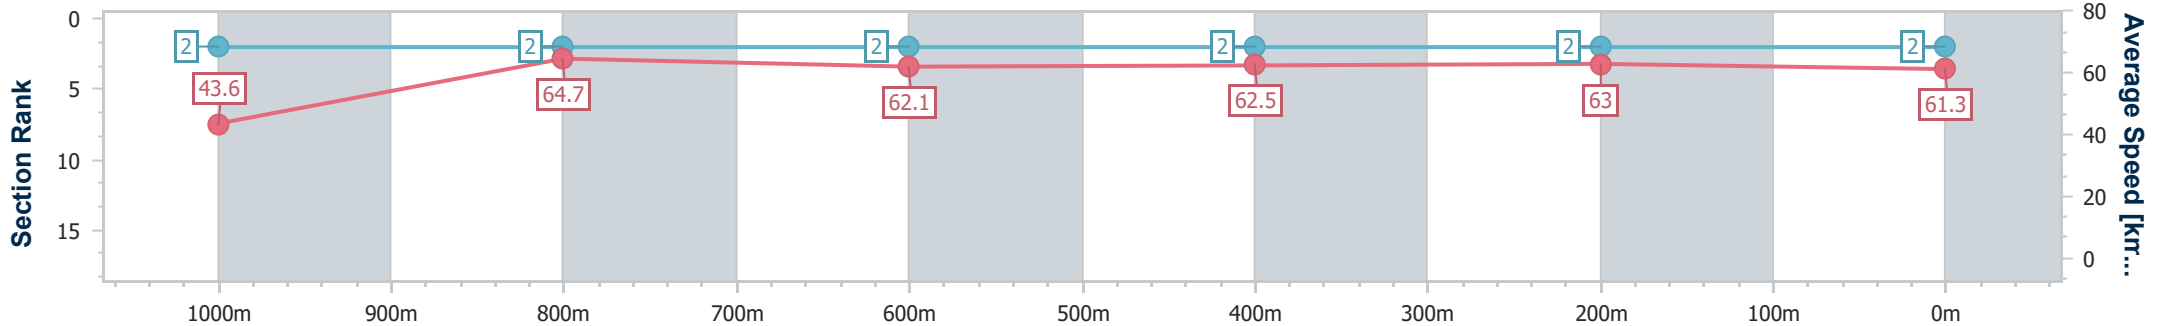

Horse/Jockey Name	Perigean
Final Rank	2
Fastest Section Time (Section)	0:08.22 (Overall)
Top Speed [km/h] (Section)	65.8 (1000m)
Race State	Finished

Ipswich QLD Professional
Race 1: SEVEN FAMILY RACES 6 MAY Maiden Handicap - 1100m

10 April 2024 - 11:57

Track Rating: Soft 5, Weather: Fine, Rail Position: +3m Entire

Section	Overall	1000m	800m	600m	400m	200m
Section Times	1:05.34 [2] (0:08.22)	0:57.12 [2] (0:11.15)	0:45.97 [2] (0:11.48)	0:34.49 [2] (0:11.42)	0:23.07 [2] (0:11.33)	0:11.74 [2] (0:11.74)
Average Speed [km/h]	43.6	64.7	62.1	62.5	63.0	61.3
Top Speed [km/h]	62.8	65.8	63.1	63.1	63.7	62.7
Avg. Dist. to Rail [m]	4.7	1.1	2.0	2.0	1.1	0.7
Avg. Stride Freq. [Hz]	2.4	2.6	2.5	2.5	2.5	2.5
Avg. Stride Length [m]	4.9	7.0	7.0	7.0	7.0	6.9

- [ ] Ranking at each section and finish
- -.-.- No data available at this section
- NA No data available