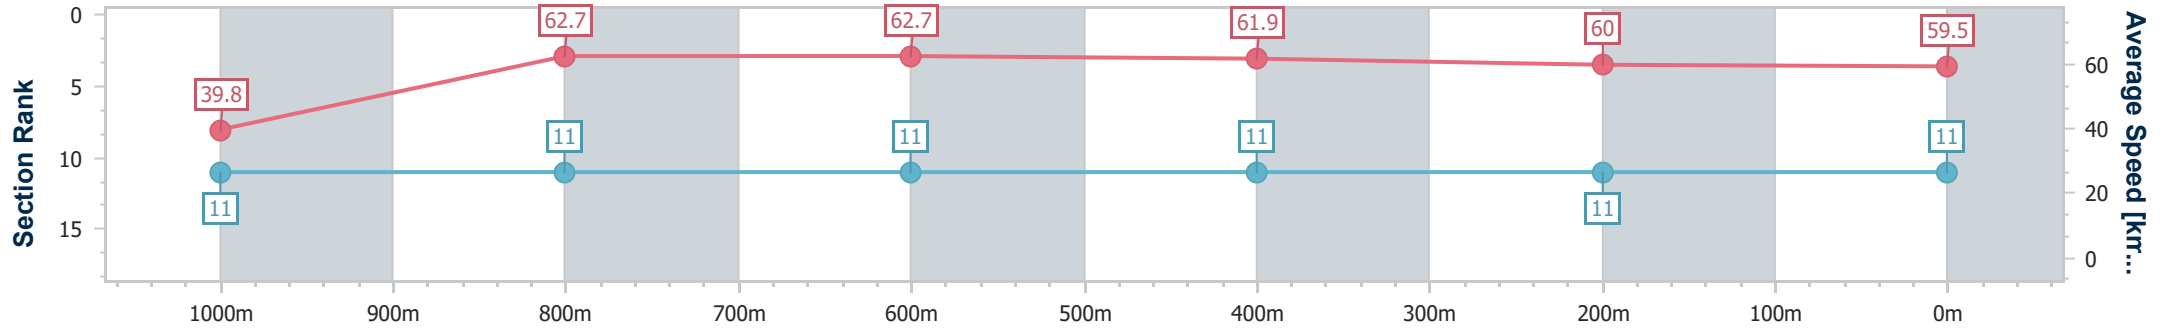

Ipswich QLD Professional  
 Race 1: SEVEN FAMILY RACES 6 MAY Maiden Handicap - 1100m

10 April 2024 - 11:57

Track Rating: Soft 5, Weather: Fine, Rail Position: +3m Entire

Section	Overall	1000m	800m	600m	400m	200m
Section Times	1:07.59 [10] (0:08.46)	0:59.13 [8] (0:11.43)	0:47.70 [7] (0:11.78)	0:35.92 [7] (0:11.75)	0:24.17 [10] (0:12.09)	0:12.08 [10] (0:12.08)
Average Speed [km/h]	42.9	63.1	61.7	61.4	59.8	59.5
Top Speed [km/h]	61.4	64.7	64.4	62.4	61.3	60.7
Avg. Dist. to Rail [m]	10.3	2.3	2.0	0.9	1.1	0.8
Avg. Stride Freq. [Hz]	2.3	2.6	2.5	2.5	2.5	2.5
Avg. Stride Length [m]	4.9	6.9	6.9	6.8	6.7	6.7

- [ ] Ranking at each section and finish
- .-.- No data available at this section
- NA No data available

Horse/Jockey Name	Lilipop
Final Rank	11
Fastest Section Time (Section)	0:09.06 (Overall)
Top Speed [km/h] (Section)	64.1 (1000m)
Race State	Finished

Ipswich QLD Professional  
 Race 1: SEVEN FAMILY RACES 6 MAY Maiden Handicap - 1100m

10 April 2024 - 11:57

Track Rating: Soft 5, Weather: Fine, Rail Position: +3m Entire

Section	Overall	1000m	800m	600m	400m	200m
Section Times	1:07.65 [11] (0:09.06)	0:58.59 [11] (0:11.49)	0:47.10 [11] (0:11.43)	0:35.67 [11] (0:11.62)	0:24.05 [11] (0:11.92)	0:12.13 [11] (0:12.13)
Average Speed [km/h]	39.8	62.7	62.7	61.9	60.0	59.5
Top Speed [km/h]	59.5	64.1	64.1	62.8	60.9	60.8
Avg. Dist. to Rail [m]	7.8	0.9	0.3	0.7	0.9	0.8
Avg. Stride Freq. [Hz]	2.2	2.5	2.5	2.5	2.4	2.5
Avg. Stride Length [m]	4.8	6.9	6.8	7.0	6.8	6.7