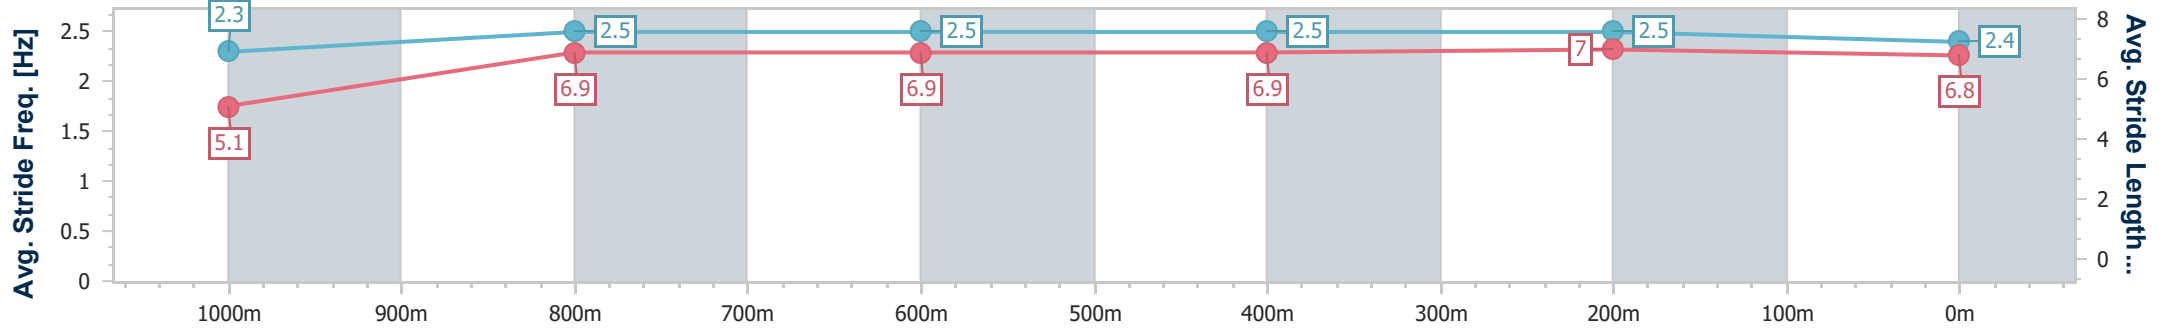

Ipswich QLD Professional  
 Race 1: SEVEN FAMILY RACES 6 MAY Maiden Handicap - 1100m

10 April 2024 - 11:57

Track Rating: Soft 5, Weather: Fine, Rail Position: +3m Entire

Section	Overall	1000m	800m	600m	400m	200m
Section Times	1:06.48 [8] (0:08.34)	0:58.14 [3] (0:11.27)	0:46.87 [5] (0:11.74)	0:35.13 [5] (0:11.35)	0:23.78 [5] (0:11.50)	0:12.28 [5] (0:12.28)
Average Speed [km/h]	43.1	64.1	61.2	63.4	63.0	58.5
Top Speed [km/h]	64.1	65.2	63.4	64.0	63.8	61.4
Avg. Dist. to Rail [m]	2.7	0.4	0.4	0.2	2.0	3.6
Avg. Stride Freq. [Hz]	2.2	2.4	2.3	2.3	2.4	2.3
Avg. Stride Length [m]	5.2	7.5	7.6	7.5	7.4	7.1

- [ ] Ranking at each section and finish
- .-.- No data available at this section
- NA No data available

Horse/Jockey Name	Lady Mantagna
Final Rank	9
Fastest Section Time (Section)	0:08.36 (Overall)
Top Speed [km/h] (Section)	64.1 (1000m)
Race State	Finished

Ipswich QLD Professional  
 Race 1: SEVEN FAMILY RACES 6 MAY Maiden Handicap - 1100m

10 April 2024 - 11:57

Track Rating: Soft 5, Weather: Fine, Rail Position: +3m Entire

Section	Overall	1000m	800m	600m	400m	200m
Section Times	1:06.97 [9] (0:08.36)	0:58.61 [6] (0:11.41)	0:47.20 [6] (0:11.73)	0:35.47 [6] (0:11.50)	0:23.97 [7] (0:11.70)	0:12.27 [9] (0:12.27)
Average Speed [km/h]	43.3	63.2	61.3	63.0	61.6	58.8
Top Speed [km/h]	61.4	64.1	63.3	63.5	63.1	61.3
Avg. Dist. to Rail [m]	6.0	1.0	0.5	0.7	2.0	2.8
Avg. Stride Freq. [Hz]	2.3	2.5	2.5	2.5	2.5	2.4
Avg. Stride Length [m]	5.1	6.9	6.9	6.9	7.0	6.8