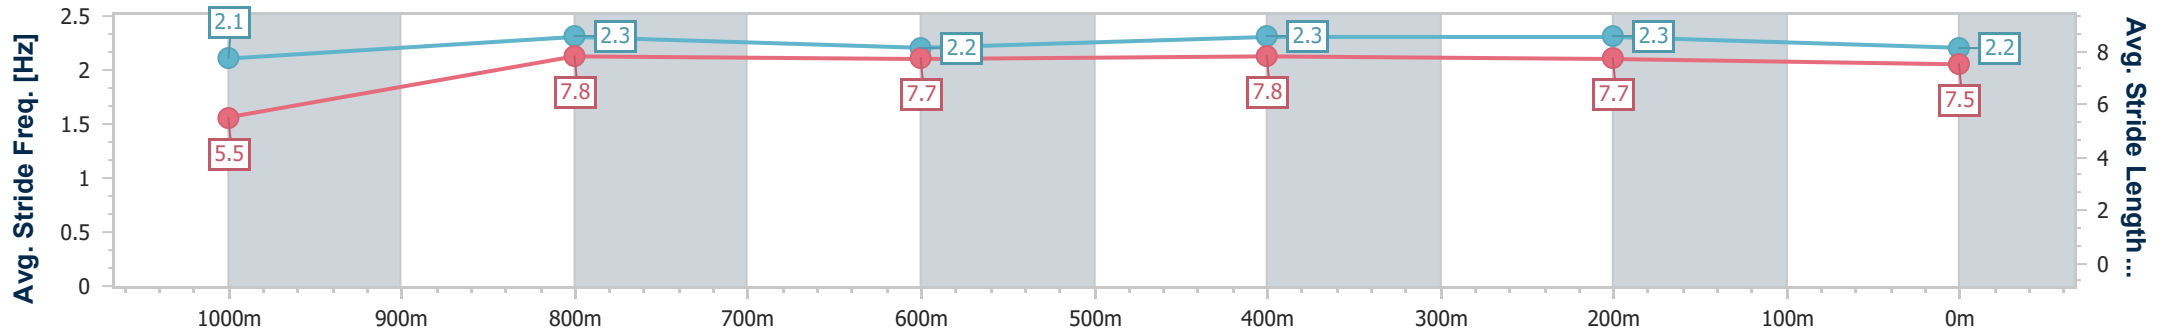

Horse/Jockey Name	Tamahagane
Final Rank	3
Fastest Section Time (Section)	0:08.09 (Overall)
Top Speed [km/h] (Section)	66.7 (1000m)
Race State	Finished

Ipswich QLD Professional
Race 1: SEVEN FAMILY RACES 6 MAY Maiden Handicap - 1100m

10 April 2024 - 11:57

Track Rating: Soft 5, Weather: Fine, Rail Position: +3m Entire

Section	Overall	1000m	800m	600m	400m	200m
Section Times	1:05.36 [3] (0:08.09)	0:57.27 [1] (0:11.11)	0:46.16 [1] (0:11.61)	0:34.55 [1] (0:11.40)	0:23.15 [1] (0:11.31)	0:11.84 [1] (0:11.84)
Average Speed [km/h]	44.6	65.1	62.0	63.1	63.8	60.6
Top Speed [km/h]	64.9	66.7	62.5	63.7	64.2	63.0
Avg. Dist. to Rail [m]	9.0	2.4	0.3	0.5	0.8	2.0
Avg. Stride Freq. [Hz]	2.1	2.3	2.2	2.3	2.3	2.2
Avg. Stride Length [m]	5.5	7.8	7.7	7.8	7.7	7.5

- [ ] Ranking at each section and finish
- -.-.- No data available at this section
- NA No data available