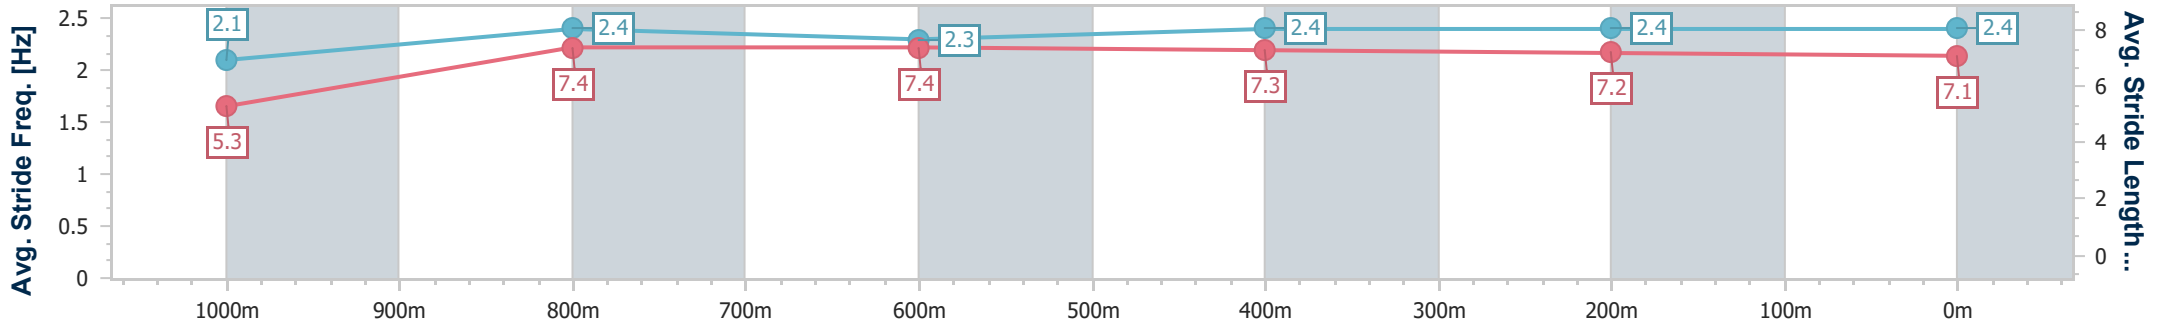

Horse/Jockey Name	Diligente
Final Rank	6
Fastest Section Time (Section)	0:08.62 (Overall)
Top Speed [km/h] (Section)	64.8 (1000m)
Race State	Finished

Ipswich QLD Professional
Race 1: SEVEN FAMILY RACES 6 MAY Maiden Handicap - 1100m

10 April 2024 - 11:57

Track Rating: Soft 5, Weather: Fine, Rail Position: +3m Entire

Section	Overall	1000m	800m	600m	400m	200m
Section Times	1:06.22 [6] (0:08.62)	0:57.60 [9] (0:11.39)	0:46.21 [8] (0:11.68)	0:34.53 [8] (0:11.29)	0:23.24 [6] (0:11.46)	0:11.78 [7] (0:11.78)
Average Speed [km/h]	41.9	63.2	61.6	63.6	62.9	61.0
Top Speed [km/h]	62.7	64.8	63.0	64.6	64.5	62.9
Avg. Dist. to Rail [m]	6.0	0.6	0.6	0.6	1.0	2.0
Avg. Stride Freq. [Hz]	2.1	2.4	2.3	2.4	2.4	2.4
Avg. Stride Length [m]	5.3	7.4	7.4	7.3	7.2	7.1

- [ ] Ranking at each section and finish
- -.-.- No data available at this section
- NA No data available