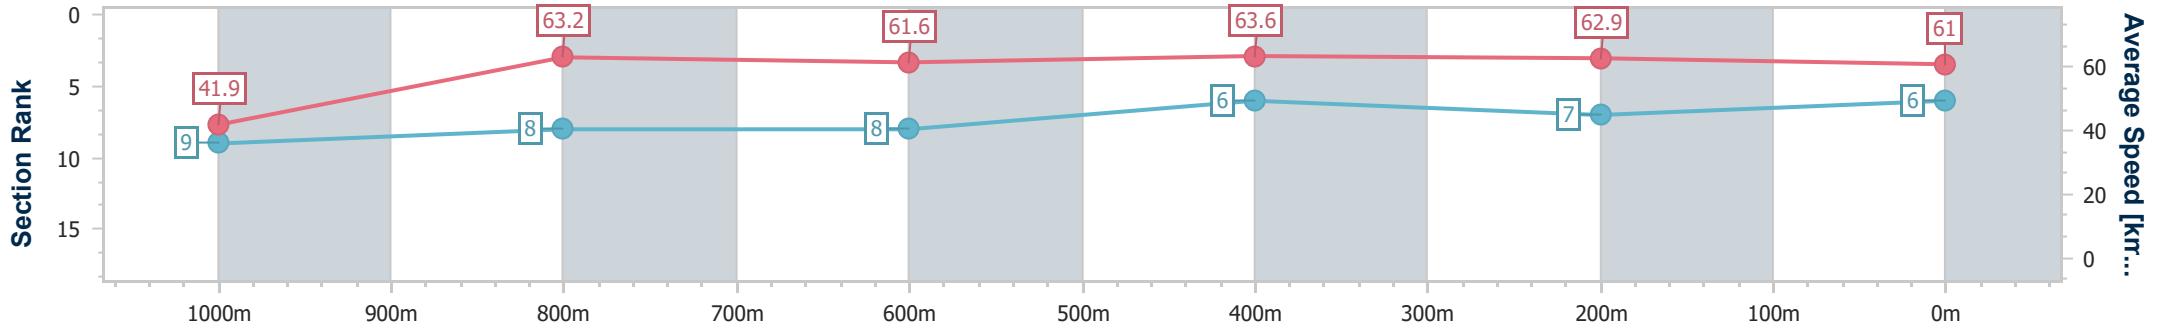

Horse/Jockey Name	Diligente
Final Rank	6
Fastest Section Time (Section)	0:08.62 (Overall)
Top Speed [km/h] (Section)	64.8 (1000m)
Race State	Finished

Ipswich QLD Professional
Race 1: SEVEN FAMILY RACES 6 MAY Maiden Handicap - 1100m

10 April 2024 - 11:57

Track Rating: Soft 5, Weather: Fine, Rail Position: +3m Entire

Section	Overall	1000m	800m	600m	400m	200m
Section Times	1:06.22 [6] (0:08.62)	0:57.60 [9] (0:11.39)	0:46.21 [8] (0:11.68)	0:34.53 [8] (0:11.29)	0:23.24 [6] (0:11.46)	0:11.78 [7] (0:11.78)
Average Speed [km/h]	41.9	63.2	61.6	63.6	62.9	61.0
Top Speed [km/h]	62.7	64.8	63.0	64.6	64.5	62.9
Avg. Dist. to Rail [m]	6.0	0.6	0.6	0.6	1.0	2.0
Avg. Stride Freq. [Hz]	2.1	2.4	2.3	2.4	2.4	2.4
Avg. Stride Length [m]	5.3	7.4	7.4	7.3	7.2	7.1

- [ ] Ranking at each section and finish
- -.-.- No data available at this section
- NA No data available