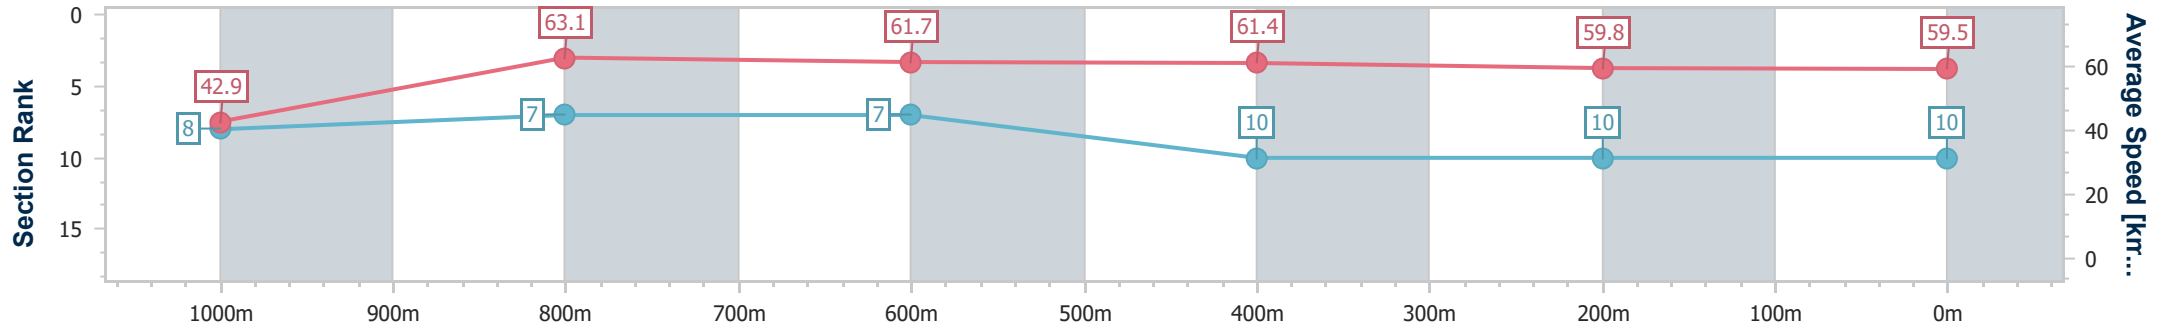

- [ ] Ranking at each section and finish
- .-.- No data available at this section
- NA No data available

Horse/Jockey Name	Emily Ninetynine
Final Rank	10
Fastest Section Time (Section)	0:08.46 (Overall)
Top Speed [km/h] (Section)	64.7 (1000m)
Race State	Finished

Ipswich QLD Professional  
 Race 1: SEVEN FAMILY RACES 6 MAY Maiden Handicap - 1100m

10 April 2024 - 11:57

Track Rating: Soft 5, Weather: Fine, Rail Position: +3m Entire

Section	Overall	1000m	800m	600m	400m	200m
Section Times	1:07.59 [10] (0:08.46)	0:59.13 [8] (0:11.43)	0:47.70 [7] (0:11.78)	0:35.92 [7] (0:11.75)	0:24.17 [10] (0:12.09)	0:12.08 [10] (0:12.08)
Average Speed [km/h]	42.9	63.1	61.7	61.4	59.8	59.5
Top Speed [km/h]	61.4	64.7	64.4	62.4	61.3	60.7
Avg. Dist. to Rail [m]	10.3	2.3	2.0	0.9	1.1	0.8
Avg. Stride Freq. [Hz]	2.3	2.6	2.5	2.5	2.5	2.5
Avg. Stride Length [m]	4.9	6.9	6.9	6.8	6.7	6.7