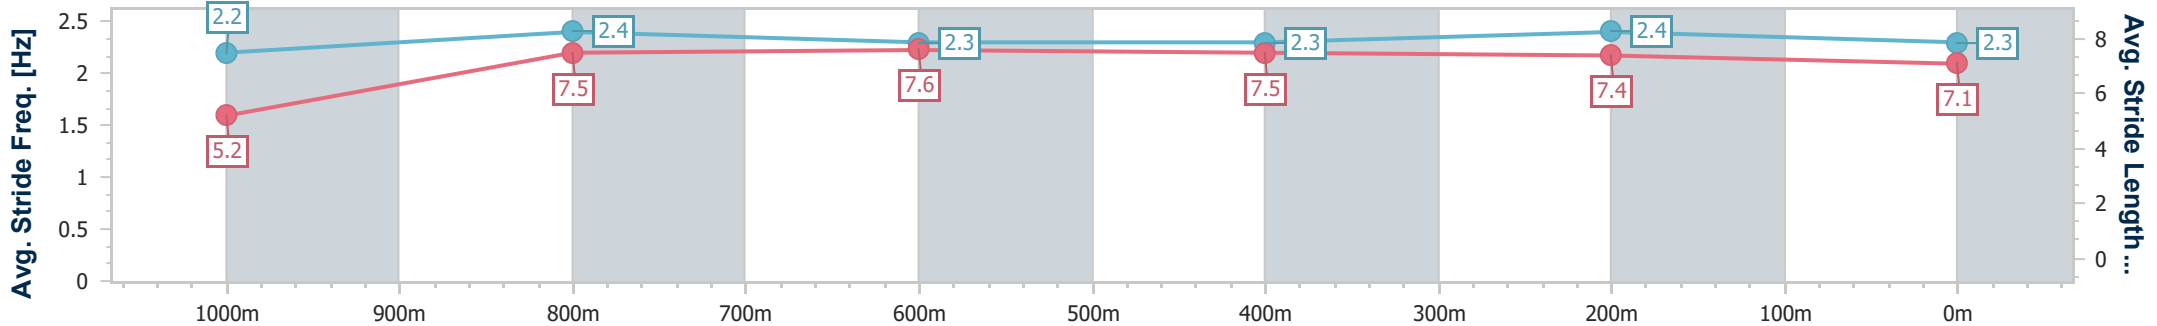

- [ ] Ranking at each section and finish
- .-.- No data available at this section
- NA No data available

Horse/Jockey Name	Dawn Down Under
Final Rank	8
Fastest Section Time (Section)	0:08.34 (Overall)
Top Speed [km/h] (Section)	65.2 (1000m)
Race State	Finished

Ipswich QLD Professional  
 Race 1: SEVEN FAMILY RACES 6 MAY Maiden Handicap - 1100m

10 April 2024 - 11:57

Track Rating: Soft 5, Weather: Fine, Rail Position: +3m Entire

Section	Overall	1000m	800m	600m	400m	200m
Section Times	1:06.48 [8] (0:08.34)	0:58.14 [3] (0:11.27)	0:46.87 [5] (0:11.74)	0:35.13 [5] (0:11.35)	0:23.78 [5] (0:11.50)	0:12.28 [5] (0:12.28)
Average Speed [km/h]	43.1	64.1	61.2	63.4	63.0	58.5
Top Speed [km/h]	64.1	65.2	63.4	64.0	63.8	61.4
Avg. Dist. to Rail [m]	2.7	0.4	0.4	0.2	2.0	3.6
Avg. Stride Freq. [Hz]	2.2	2.4	2.3	2.3	2.4	2.3
Avg. Stride Length [m]	5.2	7.5	7.6	7.5	7.4	7.1