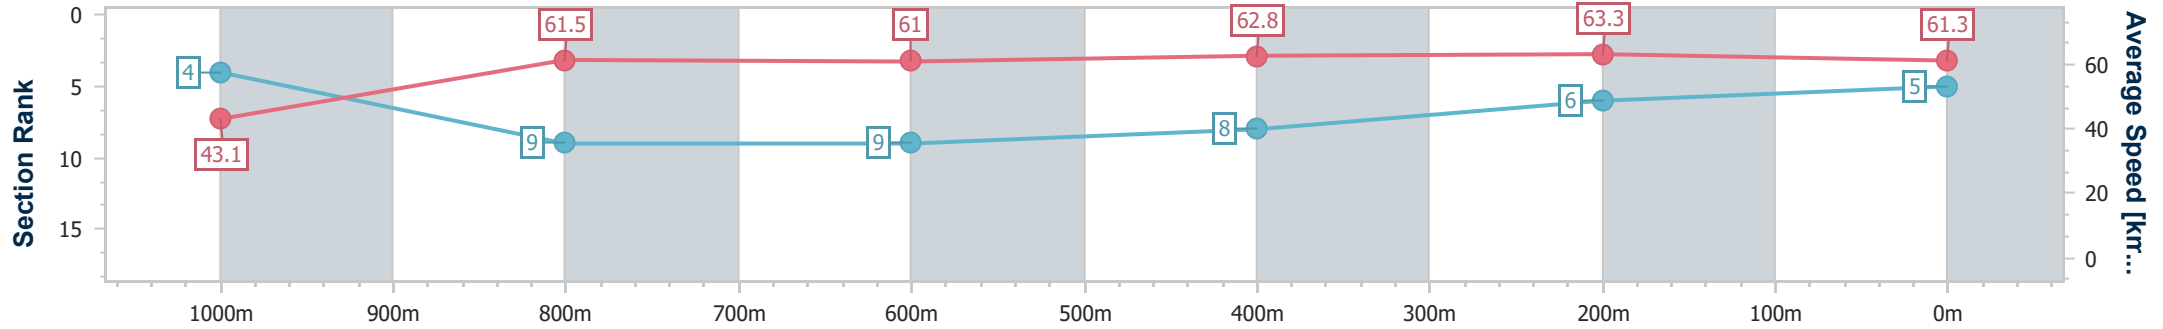

Horse/Jockey Name	Maple Magic
Final Rank	5
Fastest Section Time (Section)	0:08.34 (Overall)
Top Speed [km/h] (Section)	64.0 (600m)
Race State	Finished

Ipswich QLD Professional
Race 1: SEVEN FAMILY RACES 6 MAY Maiden Handicap - 1100m

10 April 2024 - 11:57

Track Rating: Soft 5, Weather: Fine, Rail Position: +3m Entire

Section	Overall	1000m	800m	600m	400m	200m
Section Times	1:06.22 [5] (0:08.34)	0:57.88 [4] (0:11.69)	0:46.19 [9] (0:11.74)	0:34.45 [9] (0:11.40)	0:23.05 [8] (0:11.27)	0:11.78 [6] (0:11.78)
Average Speed [km/h]	43.1	61.5	61.0	62.8	63.3	61.3
Top Speed [km/h]	62.4	63.6	62.4	64.0	64.0	63.1
Avg. Dist. to Rail [m]	2.0	0.6	1.1	1.9	1.4	0.8
Avg. Stride Freq. [Hz]	2.0	2.5	2.5	2.5	2.5	2.4
Avg. Stride Length [m]	5.8	6.8	6.9	7.1	7.1	7.0

- [ ] Ranking at each section and finish
- -.-.- No data available at this section
- NA No data available