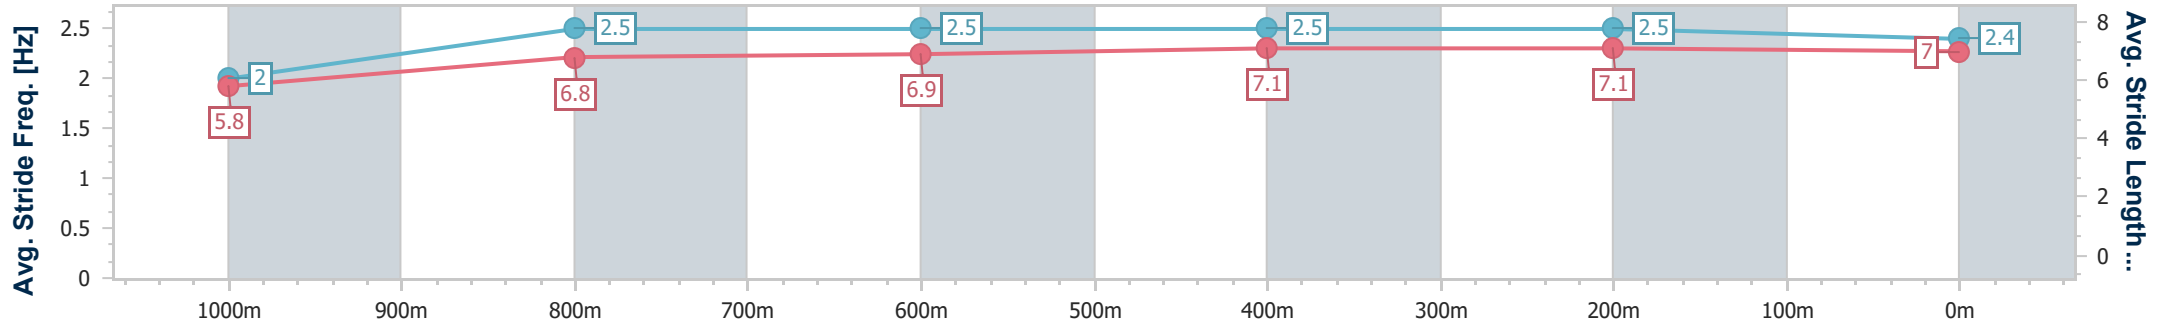

Horse/Jockey Name	Maple Magic
Final Rank	5
Fastest Section Time (Section)	0:08.34 (Overall)
Top Speed [km/h] (Section)	64.0 (600m)
Race State	Finished

Ipswich QLD Professional
Race 1: SEVEN FAMILY RACES 6 MAY Maiden Handicap - 1100m

10 April 2024 - 11:57

Track Rating: Soft 5, Weather: Fine, Rail Position: +3m Entire

Section	Overall	1000m	800m	600m	400m	200m
Section Times	1:06.22 [5] (0:08.34)	0:57.88 [4] (0:11.69)	0:46.19 [9] (0:11.74)	0:34.45 [9] (0:11.40)	0:23.05 [8] (0:11.27)	0:11.78 [6] (0:11.78)
Average Speed [km/h]	43.1	61.5	61.0	62.8	63.3	61.3
Top Speed [km/h]	62.4	63.6	62.4	64.0	64.0	63.1
Avg. Dist. to Rail [m]	2.0	0.6	1.1	1.9	1.4	0.8
Avg. Stride Freq. [Hz]	2.0	2.5	2.5	2.5	2.5	2.4
Avg. Stride Length [m]	5.8	6.8	6.9	7.1	7.1	7.0

- [ ] Ranking at each section and finish
- -.-.- No data available at this section
- NA No data available