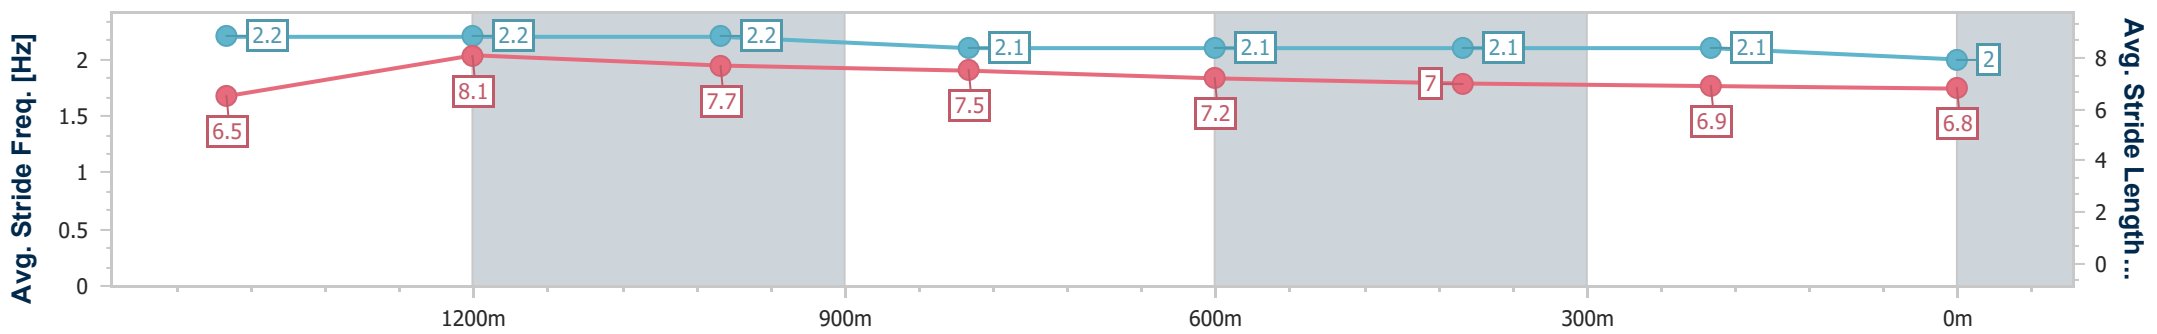

- [] Ranking at each section and finish
- .-.- No data available at this section
- NA No data available

Horse/Jockey Name	Yippee Bean
Final Rank	8
Fastest Section Time (Section)	0:11.04 (1400m)
Top Speed [km/h] (Section)	71.6 (Overall)
Race State	Finished

Toowoomba QLD Professional

Race 6: PRYDE'S EASIFEED Maiden Handicap - 1625m

13 April 2024 - 20:18

Track Rating: Good 4 , Weather: Fine , Rail Position: +5m Entire

Section	Overall	1400m	1200m	1000m	800m	600m	400m	200m
Section Times	1:47.54 [8] (0:15.71)	1:31.83 [1] (0:11.04)	1:20.79 [2] (0:11.97)	1:08.82 [2] (0:12.89)	0:55.93 [2] (0:13.09)	0:42.84 [2] (0:13.79)	0:29.05 [4] (0:14.22)	0:14.83 [8] (0:14.83)
Average Speed [km/h]	51.2	65.5	60.6	56.6	55.5	52.9	51.2	48.3
Top Speed [km/h]	71.6	68.5	63.3	57.7	56.3	54.9	52.6	50.6
Avg. Dist. to Rail [m]	4.0	2.0	4.3	3.4	2.7	2.9	3.0	0.6
Avg. Stride Freq. [Hz]	2.2	2.2	2.2	2.1	2.1	2.1	2.1	2.0
Avg. Stride Length [m]	6.5	8.1	7.7	7.5	7.2	7.0	6.9	6.8

- [] Ranking at each section and finish
- .-.- No data available at this section
- NA No data available