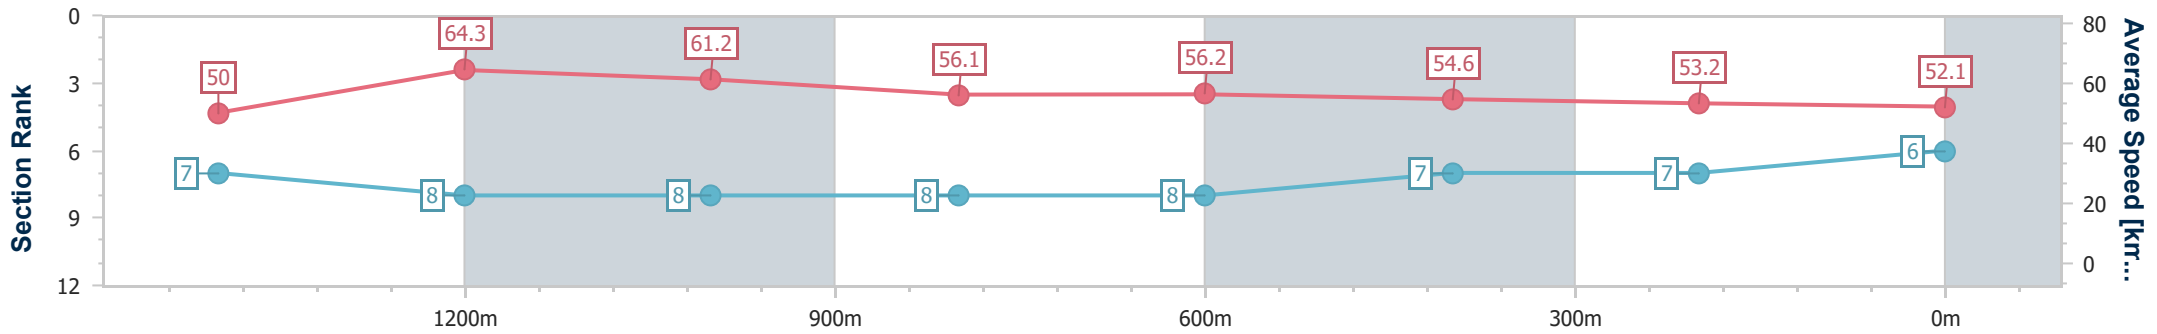

Toowoomba QLD Professional

Race 6: PRYDE'S EASIFEED Maiden Handicap - 1625m

13 April 2024 - 20:18

Track Rating: Good 4 , Weather: Fine , Rail Position: +5m Entire

Section	Overall	1400m	1200m	1000m	800m	600m	400m	200m					
Section Times	1:46.30 [6] (0:16.41)	1:29.89 [7] (0:11.39)	1:18.50 [8] (0:11.78)	1:06.72 [8] (0:12.95)	0:53.77 [8] (0:12.91)	0:40.86 [8] (0:13.34)	0:27.52 [7] (0:13.70)	0:13.82 [7] (0:13.82)					
Average Speed [km/h]	50.0	64.3	61.2	56.1	56.2	54.6	53.2	52.1					
Top Speed [km/h]	67.7	67.5	62.5	57.9	56.8	56.5	54.0	53.0					
Avg. Dist. to Rail [m]	7.7	2.7	2.7	2.4	2.2	2.3	2.9	1.7					
Avg. Stride Freq. [Hz]	2.2	2.3	2.3	2.2	2.2	2.2	2.2	2.1					
Avg. Stride Length [m]	6.3	7.7	7.5	7.1	7.0	6.8	6.8	6.8					