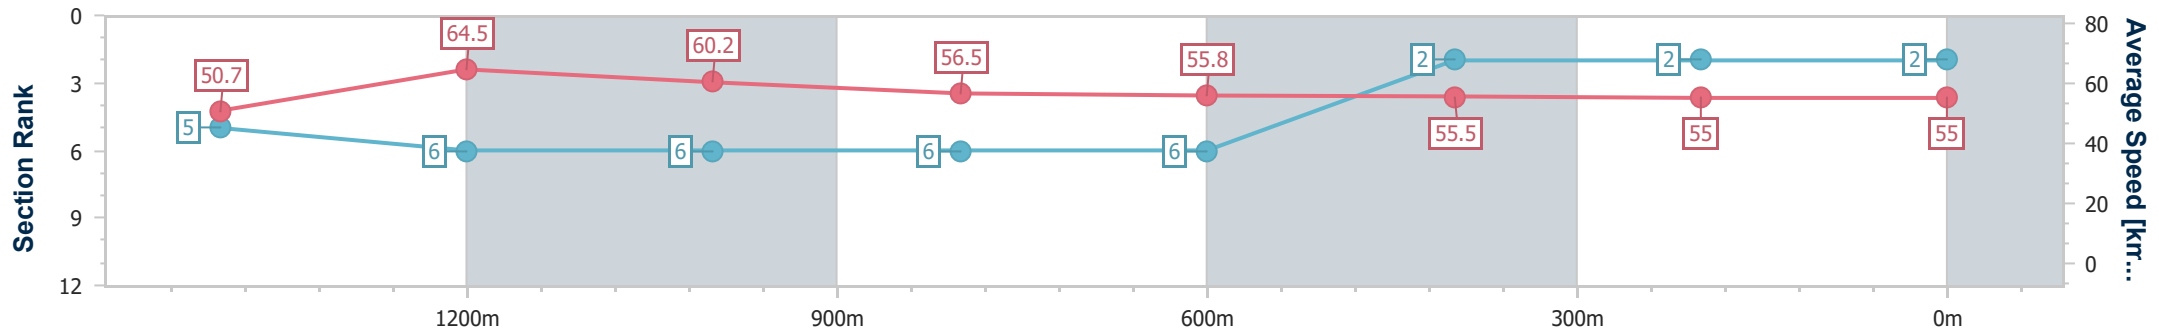

Toowoomba QLD Professional

Race 6: PRYDE'S EASIFEED Maiden Handicap - 1625m

13 April 2024 - 20:18

Track Rating: Good 4 , Weather: Fine , Rail Position: +5m Entire

Section	Overall	1400m	1200m	1000m	800m	600m	400m	200m					
Section Times	1:44.65 [2] (0:16.12)	1:28.53 [5] (0:11.23)	1:17.30 [6] (0:11.96)	1:05.34 [6] (0:12.85)	0:52.49 [6] (0:12.99)	0:39.50 [6] (0:13.20)	0:26.30 [2] (0:13.19)	0:13.11 [2]					
Average Speed [km/h]	50.7	64.5	60.2	56.5	55.8	55.5	55.0	55.0					
Top Speed [km/h]	67.3	65.8	62.9	58.1	56.6	57.1	55.8	55.9					
Avg. Dist. to Rail [m]	6.6	0.8	1.6	2.0	2.3	3.1	1.5	1.9					
Avg. Stride Freq. [Hz]	2.2	2.4	2.3	2.2	2.2	2.3	2.3	2.2					
Avg. Stride Length [m]	6.3	7.6	7.3	7.1	6.9	6.8	6.7	6.8					