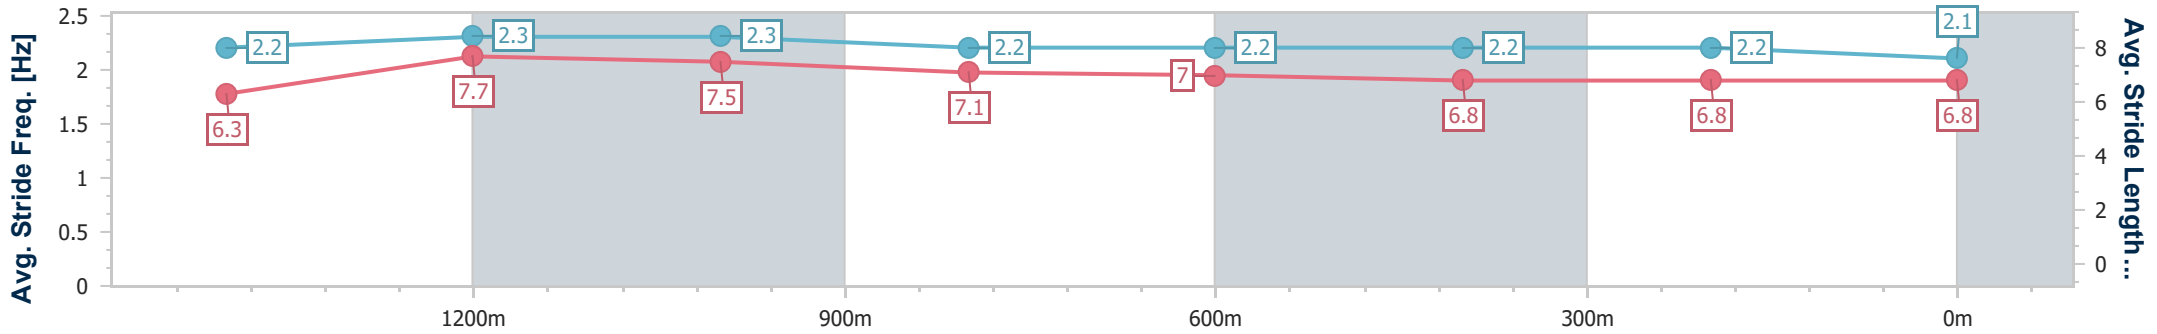

Toowoomba QLD Professional

Race 6: PRYDE'S EASIFEED Maiden Handicap - 1625m

13 April 2024 - 20:18

Track Rating: Good 4 , Weather: Fine , Rail Position: +5m Entire

Section	Overall	1400m	1200m	1000m	800m	600m	400m	200m					
Section Times	1:46.30 [6] (0:16.41)	1:29.89 [7] (0:11.39)	1:18.50 [8] (0:11.78)	1:06.72 [8] (0:12.95)	0:53.77 [8] (0:12.91)	0:40.86 [8] (0:13.34)	0:27.52 [7] (0:13.70)	0:13.82 [7] (0:13.82)					
Average Speed [km/h]	50.0	64.3	61.2	56.1	56.2	54.6	53.2	52.1					
Top Speed [km/h]	67.7	67.5	62.5	57.9	56.8	56.5	54.0	53.0					
Avg. Dist. to Rail [m]	7.7	2.7	2.7	2.4	2.2	2.3	2.9	1.7					
Avg. Stride Freq. [Hz]	2.2	2.3	2.3	2.2	2.2	2.2	2.2	2.1					
Avg. Stride Length [m]	6.3	7.7	7.5	7.1	7.0	6.8	6.8	6.8					