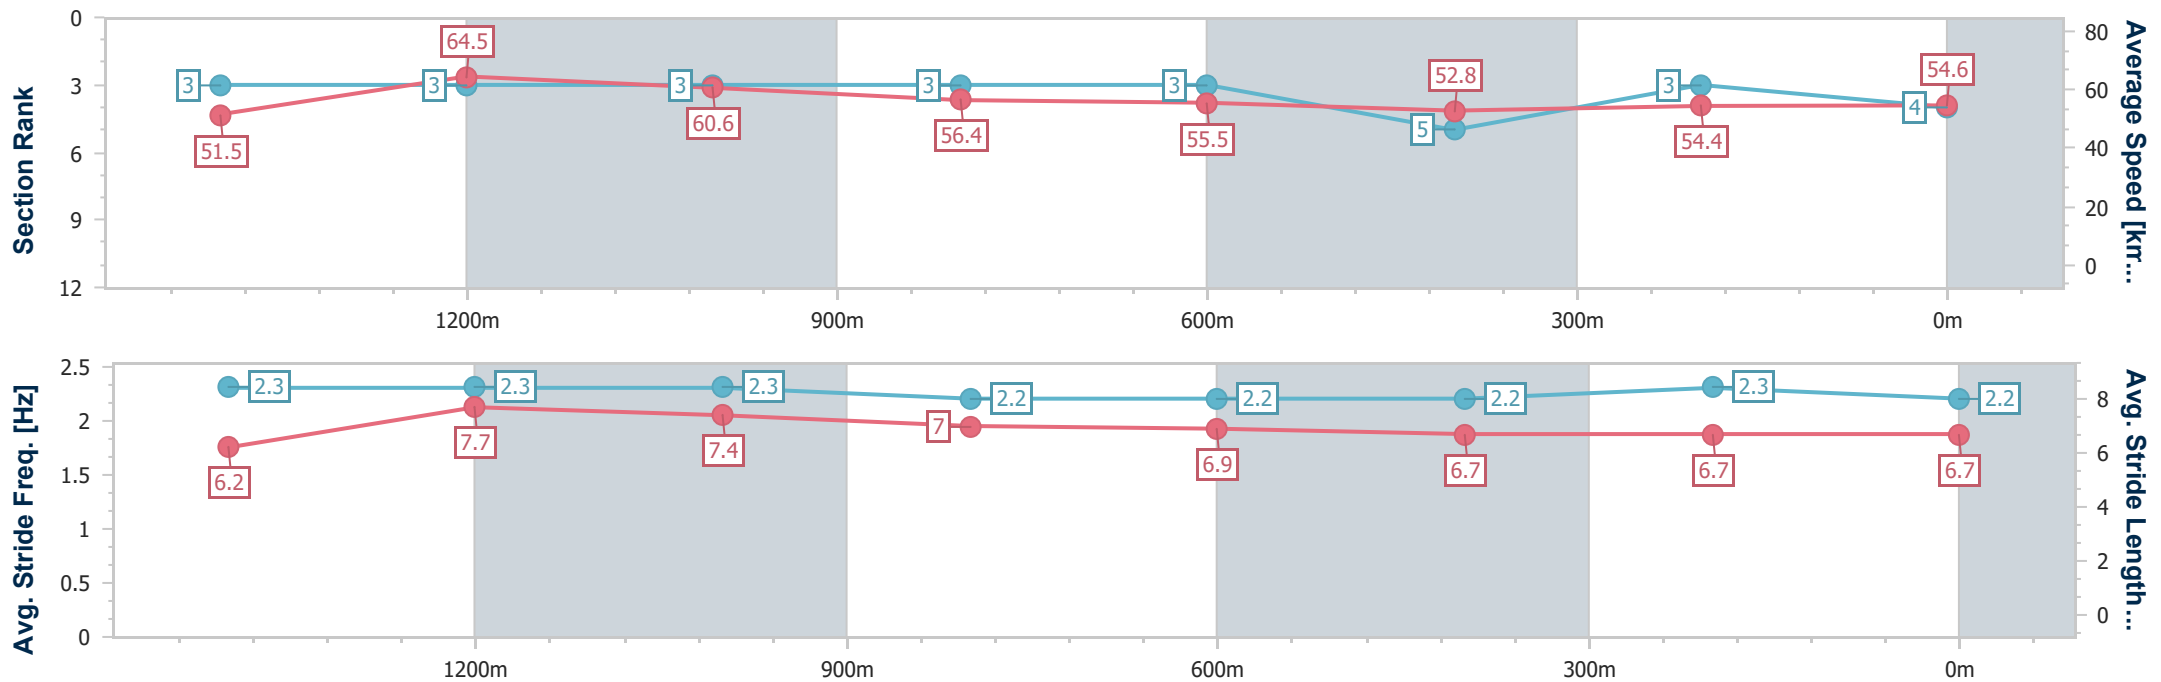

- [] Ranking at each section and finish
- .-.- No data available at this section
- NA No data available

Horse/Jockey Name	I'm Inspired
Final Rank	4
Fastest Section Time (Section)	0:11.24 (1400m)
Top Speed [km/h] (Section)	69.2 (Overall)
Race State	Finished

Toowoomba QLD Professional

Race 6: PRYDE'S EASIFEED Maiden Handicap - 1625m

13 April 2024 - 20:18

Track Rating: Good 4 , Weather: Fine , Rail Position: +5m Entire

Section	Overall	1400m	1200m	1000m	800m	600m	400m	200m
Section Times	1:45.08 [4] (0:15.82)	1:29.26 [3] (0:11.24)	1:18.02 [3] (0:11.89)	1:06.13 [3] (0:12.83)	0:53.30 [3] (0:13.09)	0:40.21 [3] (0:13.77)	0:26.44 [5] (0:13.26)	0:13.18 [3] (0:13.18)
Average Speed [km/h]	51.5	64.5	60.6	56.4	55.5	52.8	54.4	54.6
Top Speed [km/h]	69.2	67.0	63.1	57.9	56.7	54.9	55.7	55.1
Avg. Dist. to Rail [m]	5.1	1.0	1.6	1.8	2.4	1.3	1.3	1.5
Avg. Stride Freq. [Hz]	2.3	2.3	2.3	2.2	2.2	2.2	2.3	2.2
Avg. Stride Length [m]	6.2	7.7	7.4	7.0	6.9	6.7	6.7	6.7