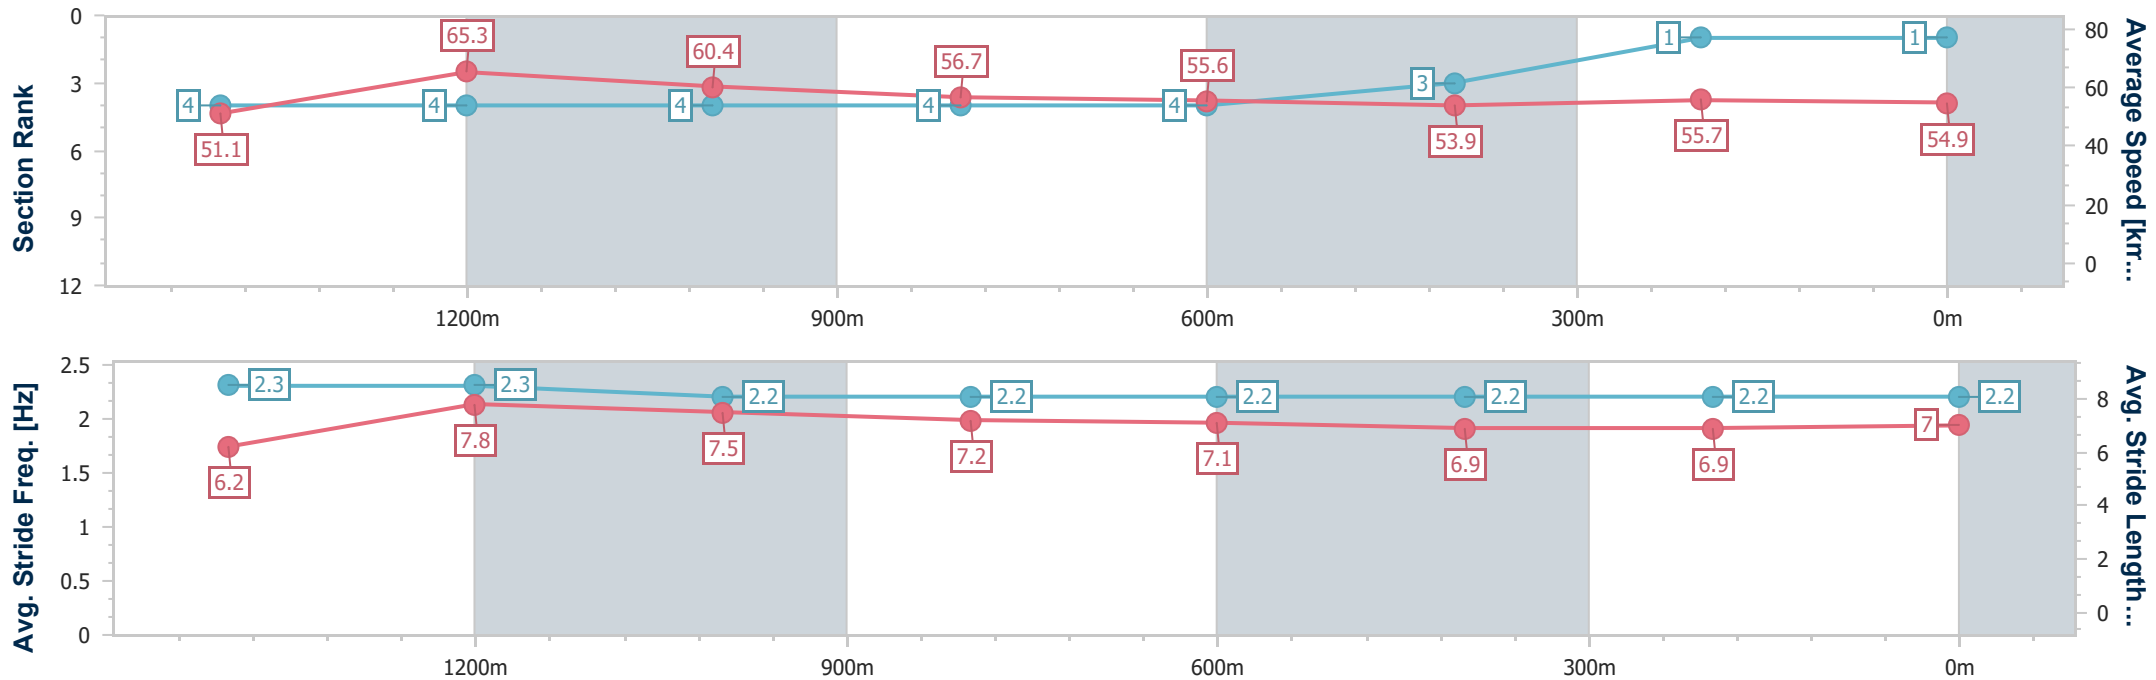

Horse/Jockey Name	She Delivers
Final Rank	1
Fastest Section Time (Section)	0:11.16 (1400m)
Top Speed [km/h] (Section)	69.2 (Overall)
Race State	Finished

Toowoomba QLD Professional
Race 6: PRYDE'S EASIFEED Maiden Handicap - 1625m

13 April 2024 - 20:18

Track Rating: Good 4 , Weather: Fine , Rail Position: +5m Entire

Section	Overall	1400m	1200m	1000m	800m	600m	400m	200m					
Section Times	1:44.56 [1] (0:15.96)	1:28.60 [4] (0:11.16)	1:17.44 [4] (0:11.97)	1:05.47 [4] (0:12.80)	0:52.67 [4] (0:13.04)	0:39.63 [4] (0:13.52)	0:26.11 [3] (0:13.00)	0:13.11 [1] (0:13.11)					
Average Speed [km/h]	51.1	65.3	60.4	56.7	55.6	53.9	55.7	54.9					
Top Speed [km/h]	69.2	68.0	62.9	57.7	56.6	56.0	56.3	55.5					
Avg. Dist. to Rail [m]	5.2	2.3	3.2	2.3	2.3	2.8	1.0	1.0					
Avg. Stride Freq. [Hz]	2.3	2.3	2.2	2.2	2.2	2.2	2.2	2.2					
Avg. Stride Length [m]	6.2	7.8	7.5	7.2	7.1	6.9	6.9	7.0					