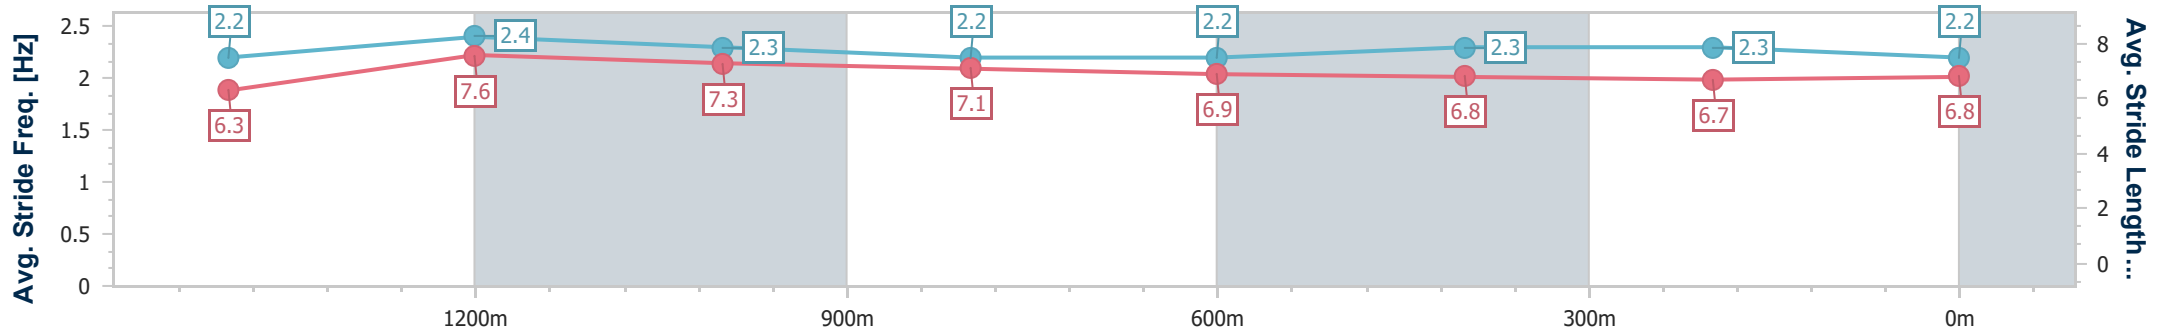

Toowoomba QLD Professional

Race 6: PRYDE'S EASIFEED Maiden Handicap - 1625m

13 April 2024 - 20:18

Track Rating: Good 4 , Weather: Fine , Rail Position: +5m Entire

Section	Overall	1400m	1200m	1000m	800m	600m	400m	200m					
Section Times	1:44.65 [2] (0:16.12)	1:28.53 [5] (0:11.23)	1:17.30 [6] (0:11.96)	1:05.34 [6] (0:12.85)	0:52.49 [6] (0:12.99)	0:39.50 [6] (0:13.20)	0:26.30 [2] (0:13.19)	0:13.11 [2]					
Average Speed [km/h]	50.7	64.5	60.2	56.5	55.8	55.5	55.0	55.0					
Top Speed [km/h]	67.3	65.8	62.9	58.1	56.6	57.1	55.8	55.9					
Avg. Dist. to Rail [m]	6.6	0.8	1.6	2.0	2.3	3.1	1.5	1.9					
Avg. Stride Freq. [Hz]	2.2	2.4	2.3	2.2	2.2	2.3	2.3	2.2					
Avg. Stride Length [m]	6.3	7.6	7.3	7.1	6.9	6.8	6.7	6.8					