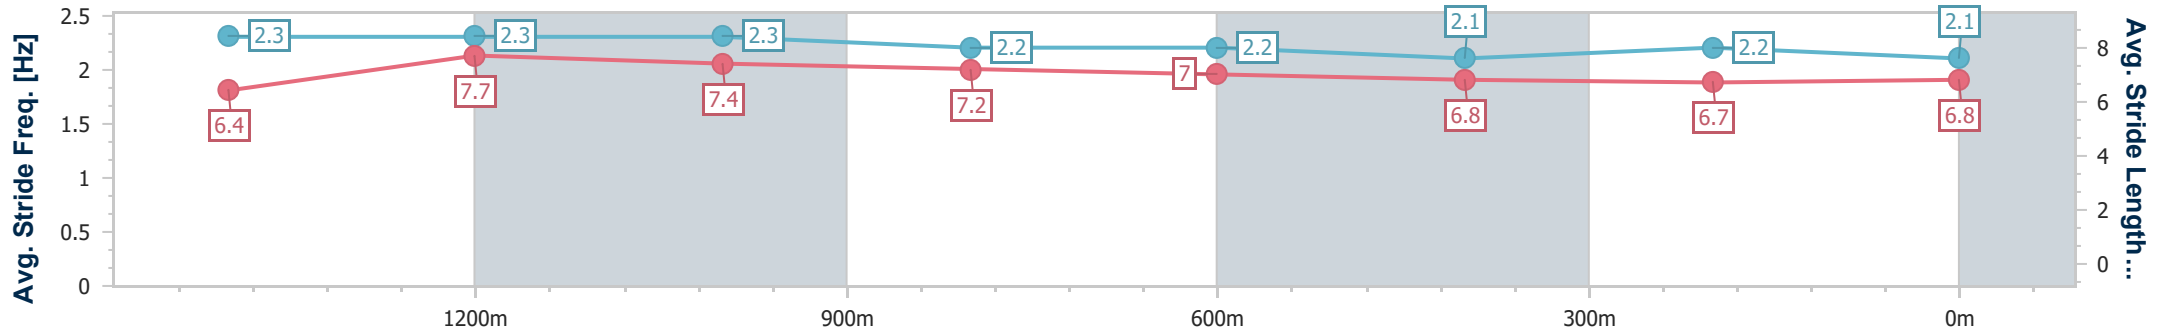

Toowoomba QLD Professional

Race 6: PRYDE'S EASIFEED Maiden Handicap - 1625m

13 April 2024 - 20:18

Track Rating: Good 4 , Weather: Fine , Rail Position: +5m Entire

Section	Overall	1400m	1200m	1000m	800m	600m	400m	200m				
Section Times	1:46.40 [7] (0:15.74)	1:30.66 [2] (0:10.99)	1:19.67 [1] (0:11.94)	1:07.73 [1] (0:12.81)	0:54.92 [1] (0:13.12)	0:41.80 [1] (0:13.73)	0:28.07 [1] (0:13.77)	0:14.30 [5] (0:14.30)				
Average Speed [km/h]	51.4	65.0	60.1	56.4	54.9	52.6	52.1	50.3				
Top Speed [km/h]	69.2	67.0	62.6	57.8	55.6	54.5	52.7	51.9				
Avg. Dist. to Rail [m]	3.3	1.2	0.5	0.6	0.6	0.2	0.9	1.7				
Avg. Stride Freq. [Hz]	2.3	2.3	2.3	2.2	2.2	2.1	2.2	2.1				
Avg. Stride Length [m]	6.4	7.7	7.4	7.2	7.0	6.8	6.7	6.8				

- [] Ranking at each section and finish
- .-.- No data available at this section
- NA No data available

Horse/Jockey Name	Yippee Bean
Final Rank	8
Fastest Section Time (Section)	0:11.04 (1400m)
Top Speed [km/h] (Section)	71.6 (Overall)
Race State	Finished