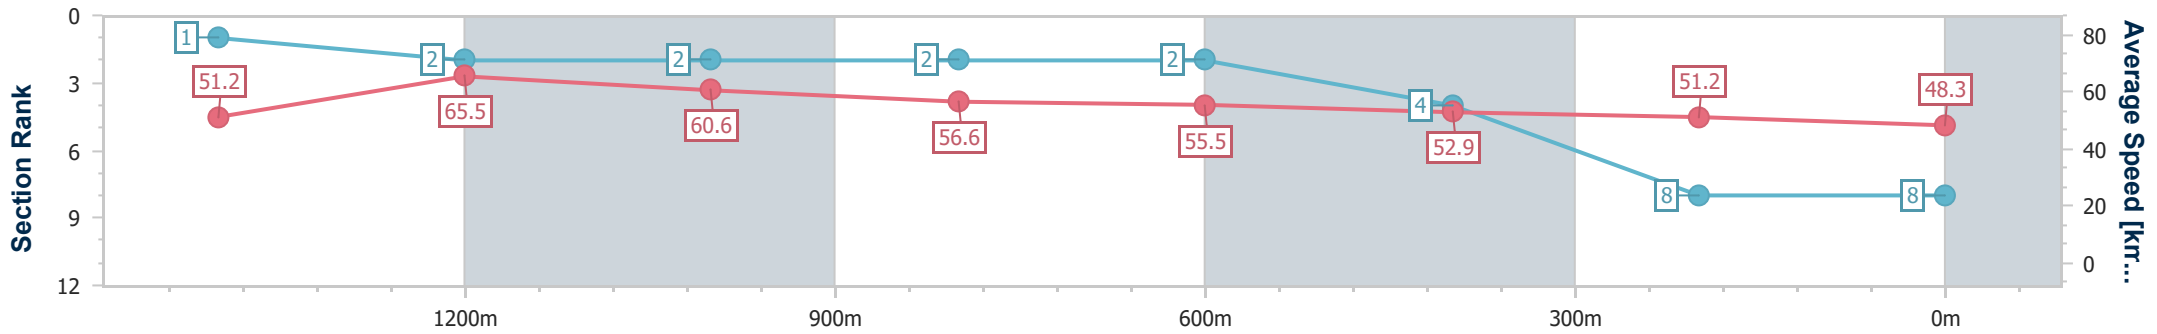

Toowoomba QLD Professional

Race 6: PRYDE'S EASIFEED Maiden Handicap - 1625m

13 April 2024 - 20:18

Track Rating: Good 4 , Weather: Fine , Rail Position: +5m Entire

Section	Overall	1400m	1200m	1000m	800m	600m	400m	200m
Section Times	1:47.54 [8] (0:15.71)	1:31.83 [1] (0:11.04)	1:20.79 [2] (0:11.97)	1:08.82 [2] (0:12.89)	0:55.93 [2] (0:13.09)	0:42.84 [2] (0:13.79)	0:29.05 [4] (0:14.22)	0:14.83 [8] (0:14.83)
Average Speed [km/h]	51.2	65.5	60.6	56.6	55.5	52.9	51.2	48.3
Top Speed [km/h]	71.6	68.5	63.3	57.7	56.3	54.9	52.6	50.6
Avg. Dist. to Rail [m]	4.0	2.0	4.3	3.4	2.7	2.9	3.0	0.6
Avg. Stride Freq. [Hz]	2.2	2.2	2.2	2.1	2.1	2.1	2.1	2.0
Avg. Stride Length [m]	6.5	8.1	7.7	7.5	7.2	7.0	6.9	6.8

- [] Ranking at each section and finish
- .-.- No data available at this section
- NA No data available