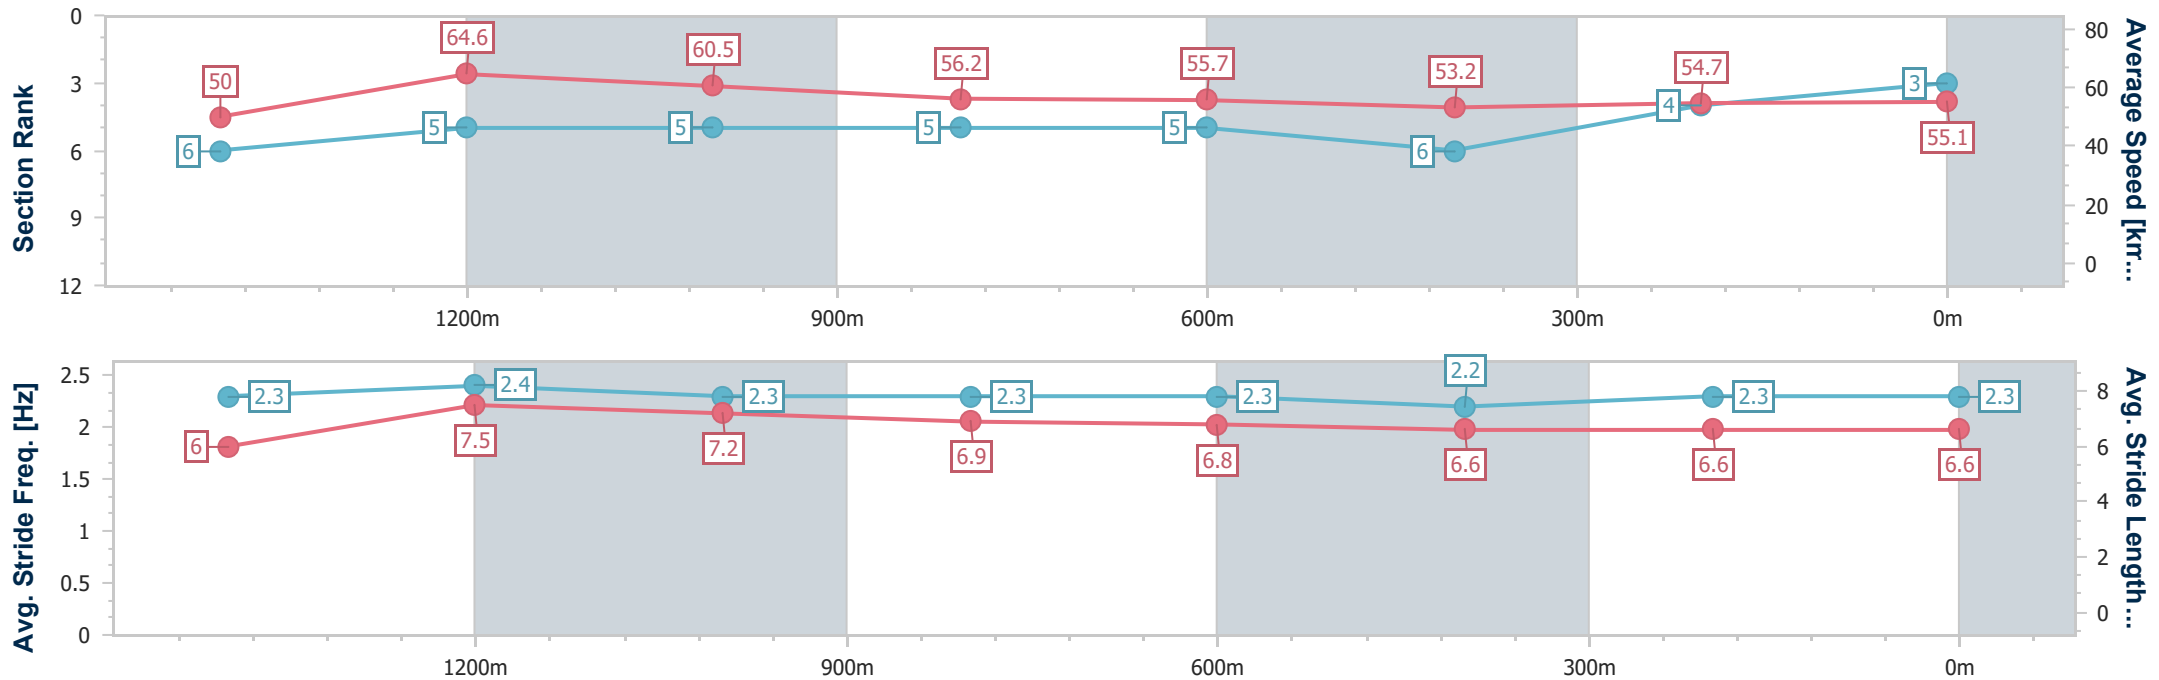

Toowoomba QLD Professional

Race 6: PRYDE'S EASIFEED Maiden Handicap - 1625m

13 April 2024 - 20:18

Track Rating: Good 4 , Weather: Fine , Rail Position: +5m Entire

Section	Overall	1400m	1200m	1000m	800m	600m	400m	200m
Section Times	1:45.05 [3] (0:16.22)	1:28.83 [6] (0:11.12)	1:17.71 [5] (0:11.90)	1:05.81 [5] (0:12.84)	0:52.97 [5] (0:12.98)	0:39.99 [5] (0:13.63)	0:26.36 [6] (0:13.30)	0:13.06 [4] (0:13.06)
Average Speed [km/h]	50.0	64.6	60.5	56.2	55.7	53.2	54.7	55.1
Top Speed [km/h]	69.6	66.2	63.3	57.7	56.3	55.6	55.3	55.7
Avg. Dist. to Rail [m]	5.5	1.0	0.5	0.9	1.1	1.7	3.2	2.0
Avg. Stride Freq. [Hz]	2.3	2.4	2.3	2.3	2.3	2.2	2.3	2.3
Avg. Stride Length [m]	6.0	7.5	7.2	6.9	6.8	6.6	6.6	6.6

- [] Ranking at each section and finish
- .-.- No data available at this section
- NA No data available

Horse/Jockey Name	I'm Inspired
Final Rank	4
Fastest Section Time (Section)	0:11.24 (1400m)
Top Speed [km/h] (Section)	69.2 (Overall)
Race State	Finished