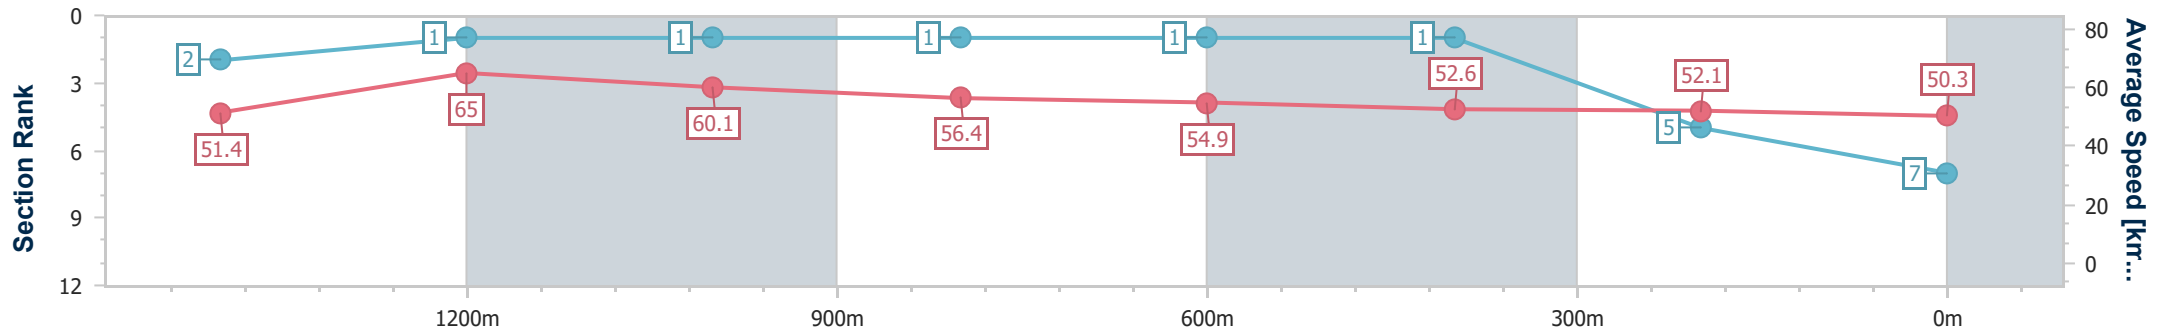

Toowoomba QLD Professional

Race 6: PRYDE'S EASIFEED Maiden Handicap - 1625m

13 April 2024 - 20:18

Track Rating: Good 4 , Weather: Fine , Rail Position: +5m Entire

Section	Overall	1400m	1200m	1000m	800m	600m	400m	200m				
Section Times	1:46.40 [7] (0:15.74)	1:30.66 [2] (0:10.99)	1:19.67 [1] (0:11.94)	1:07.73 [1] (0:12.81)	0:54.92 [1] (0:13.12)	0:41.80 [1] (0:13.73)	0:28.07 [1] (0:13.77)	0:14.30 [5] (0:14.30)				
Average Speed [km/h]	51.4	65.0	60.1	56.4	54.9	52.6	52.1	50.3				
Top Speed [km/h]	69.2	67.0	62.6	57.8	55.6	54.5	52.7	51.9				
Avg. Dist. to Rail [m]	3.3	1.2	0.5	0.6	0.6	0.2	0.9	1.7				
Avg. Stride Freq. [Hz]	2.3	2.3	2.3	2.2	2.2	2.1	2.2	2.1				
Avg. Stride Length [m]	6.4	7.7	7.4	7.2	7.0	6.8	6.7	6.8				

- [] Ranking at each section and finish
- .-.- No data available at this section
- NA No data available

Horse/Jockey Name	Yippee Bean
Final Rank	8
Fastest Section Time (Section)	0:11.04 (1400m)
Top Speed [km/h] (Section)	71.6 (Overall)
Race State	Finished