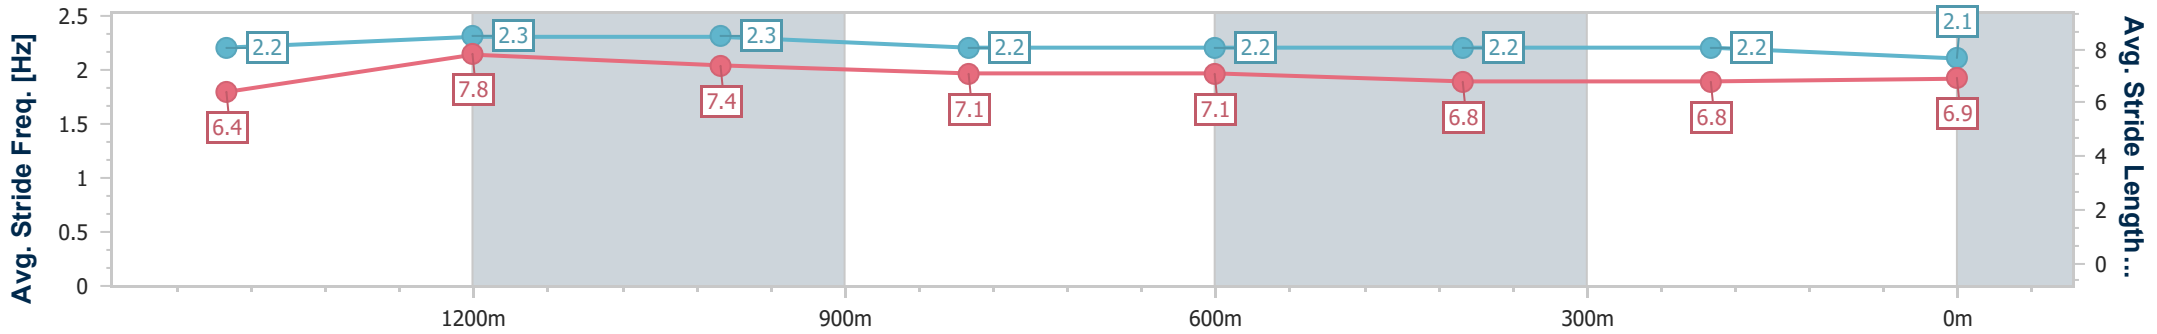

Toowoomba QLD Professional

Race 6: PRYDE'S EASIFEED Maiden Handicap - 1625m

13 April 2024 - 20:18

Track Rating: Good 4 , Weather: Fine , Rail Position: +5m Entire

Section	Overall	1400m	1200m	1000m	800m	600m	400m	200m
Section Times	1:45.74 [5] (0:16.52)	1:29.22 [8] (0:11.11)	1:18.11 [7] (0:11.92)	1:06.19 [7] (0:12.93)	0:53.26 [7] (0:12.92)	0:40.34 [7] (0:13.55)	0:26.79 [8] (0:13.47)	0:13.32 [6] (0:13.32)
Average Speed [km/h]	49.2	64.6	60.3	56.0	56.3	53.6	53.4	54.0
Top Speed [km/h]	67.9	66.8	62.1	57.0	58.0	56.3	55.1	54.7
Avg. Dist. to Rail [m]	4.3	0.5	1.0	1.4	2.6	1.7	0.4	1.8
Avg. Stride Freq. [Hz]	2.2	2.3	2.3	2.2	2.2	2.2	2.2	2.1
Avg. Stride Length [m]	6.4	7.8	7.4	7.1	7.1	6.8	6.8	6.9

- [] Ranking at each section and finish
- .-.- No data available at this section
- NA No data available

Horse/Jockey Name	Portola
Final Rank	6
Fastest Section Time (Section)	0:11.39 (1400m)
Top Speed [km/h] (Section)	67.7 (Overall)
Race State	Finished