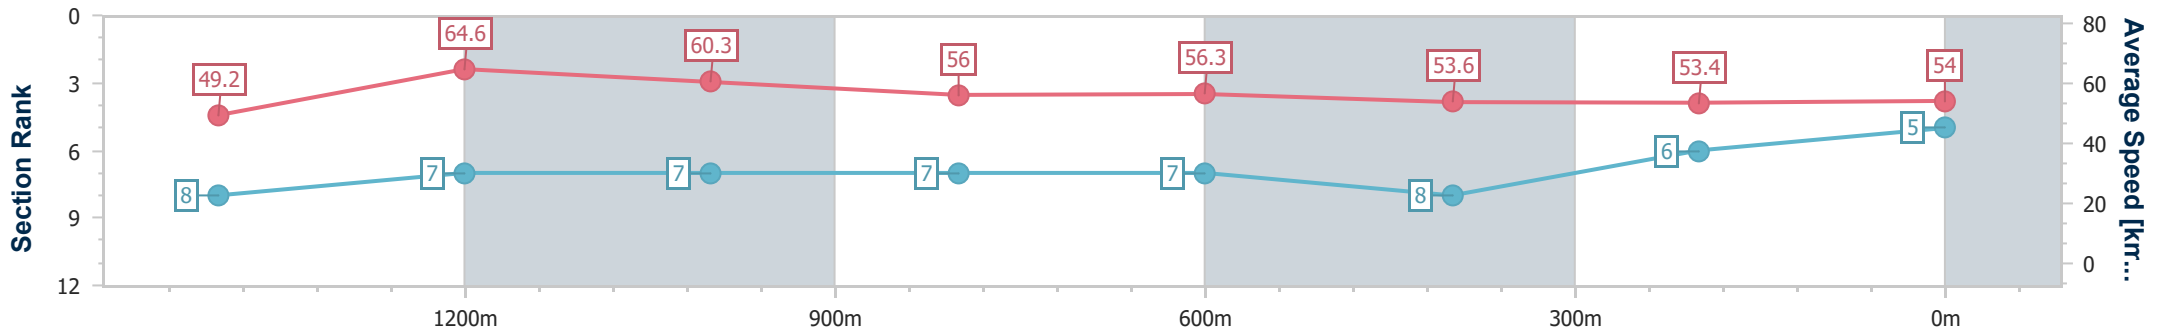

Toowoomba QLD Professional

Race 6: PRYDE'S EASIFEED Maiden Handicap - 1625m

13 April 2024 - 20:18

Track Rating: Good 4 , Weather: Fine , Rail Position: +5m Entire

Section	Overall	1400m	1200m	1000m	800m	600m	400m	200m
Section Times	1:45.74 [5] (0:16.52)	1:29.22 [8] (0:11.11)	1:18.11 [7] (0:11.92)	1:06.19 [7] (0:12.93)	0:53.26 [7] (0:12.92)	0:40.34 [7] (0:13.55)	0:26.79 [8] (0:13.47)	0:13.32 [6] (0:13.32)
Average Speed [km/h]	49.2	64.6	60.3	56.0	56.3	53.6	53.4	54.0
Top Speed [km/h]	67.9	66.8	62.1	57.0	58.0	56.3	55.1	54.7
Avg. Dist. to Rail [m]	4.3	0.5	1.0	1.4	2.6	1.7	0.4	1.8
Avg. Stride Freq. [Hz]	2.2	2.3	2.3	2.2	2.2	2.2	2.2	2.1
Avg. Stride Length [m]	6.4	7.8	7.4	7.1	7.1	6.8	6.8	6.9