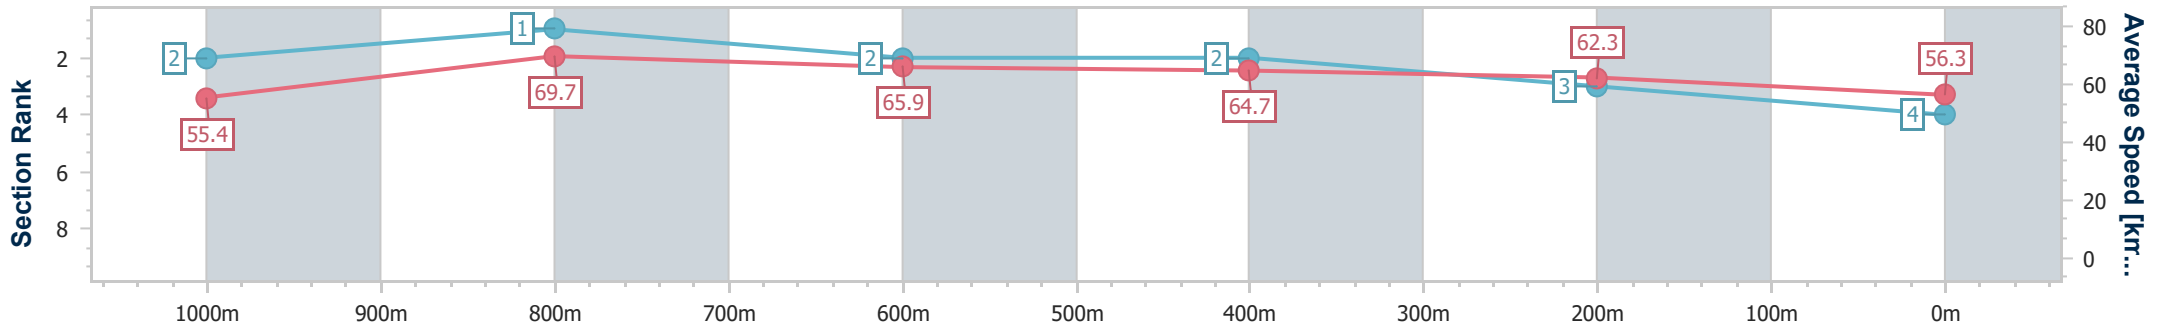

Eagle Farm QLD Professional

Race 8: U&U RECRUITMENT VICTORY STAKES - 1200m

04 May 2024 - 15:34

Track Rating: Soft 5, Weather: Overcast, Rail Position: +7m Entire

BRISBANE RACING CLUB

Section	Overall	1000m	800m	600m	400m	200m
Section Times	1:09.98 [4] (0:13.02)	0:56.96 [2] (0:10.32)	0:46.64 [1] (0:11.02)	0:35.62 [2] (0:11.33)	0:24.29 [2] (0:11.52)	0:12.77 [3] (0:12.77)
Average Speed [km/h]	55.4	69.7	65.9	64.7	62.3	56.3
Top Speed [km/h]	70.7	71.3	68.1	66.6	64.7	60.5
Avg. Dist. to Rail [m]	2.4	0.6	1.7	2.8	7.8	7.5
Avg. Stride Freq. [Hz]	2.4	2.5	2.4	2.4	2.4	2.3
Avg. Stride Length [m]	6.3	7.8	7.5	7.5	7.2	6.8