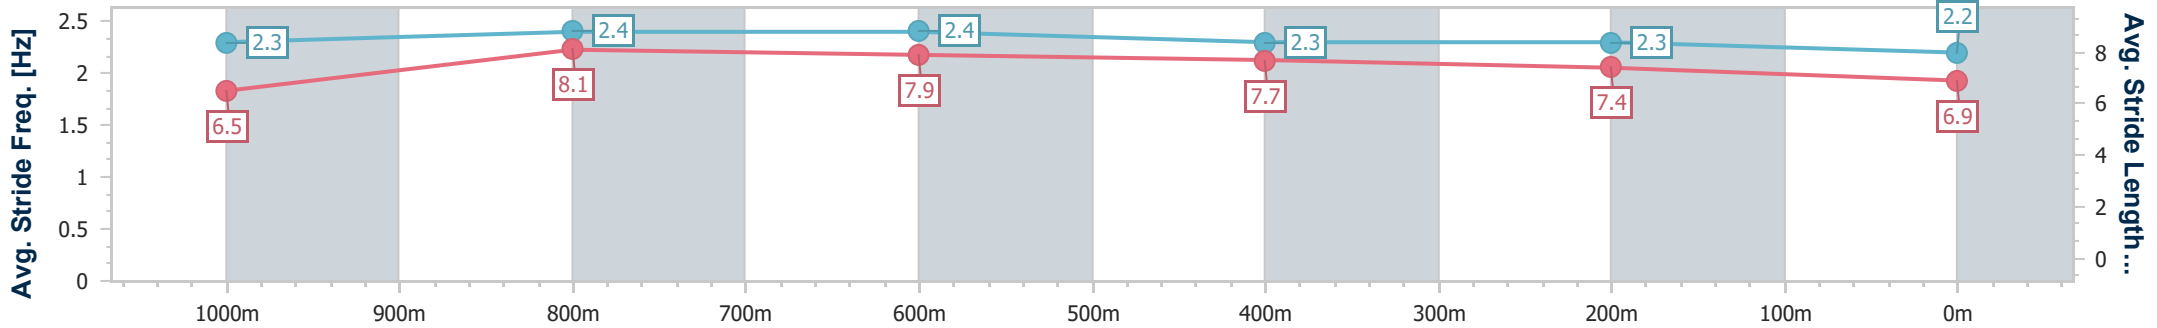

Eagle Farm QLD Professional

Race 8: U&U RECRUITMENT VICTORY STAKES - 1200m

04 May 2024 - 15:34

Track Rating: Soft 5, Weather: Overcast, Rail Position: +7m Entire

BRISBANE RACING CLUB

Section	Overall	1000m	800m	600m	400m	200m
Section Times	1:10.31 [6] (0:13.07)	0:57.24 [5] (0:10.34)	0:46.90 [2] (0:10.89)	0:36.01 [1] (0:11.36)	0:24.65 [1] (0:11.56)	0:13.09 [4] (0:13.09)
Average Speed [km/h]	55.1	69.8	66.7	64.0	62.2	55.1
Top Speed [km/h]	70.2	70.8	69.5	64.9	65.1	59.8
Avg. Dist. to Rail [m]	1.1	1.1	1.5	2.2	7.1	6.0
Avg. Stride Freq. [Hz]	2.3	2.4	2.4	2.3	2.3	2.2
Avg. Stride Length [m]	6.5	8.1	7.9	7.7	7.4	6.9