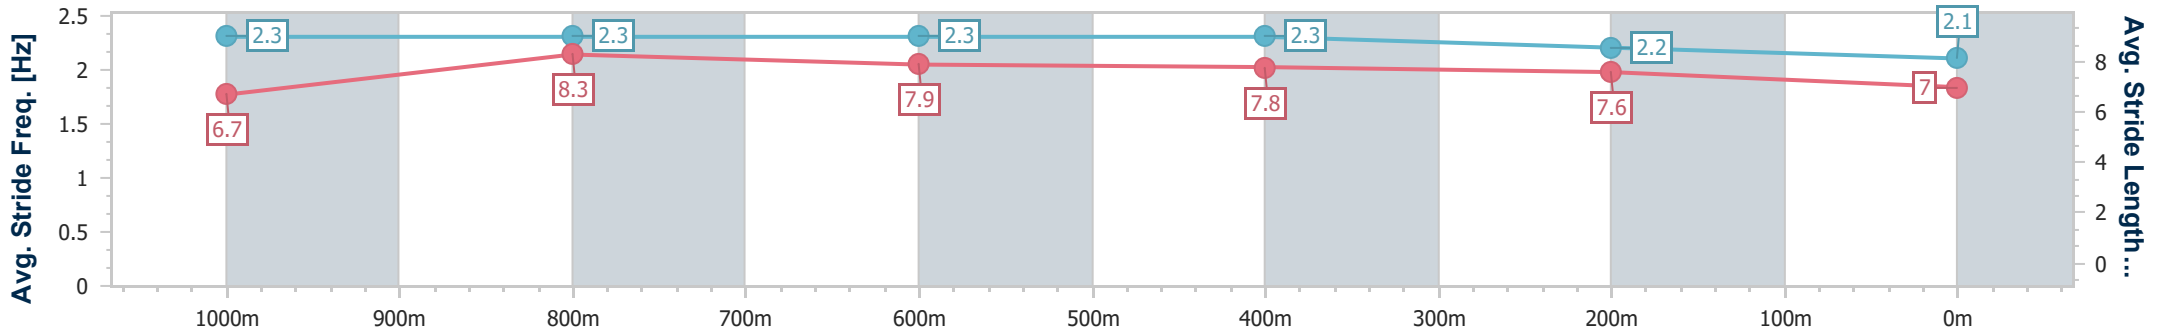

Eagle Farm QLD Professional

Race 8: U&U RECRUITMENT VICTORY STAKES - 1200m

04 May 2024 - 15:34

Track Rating: Soft 5, Weather: Overcast, Rail Position: +7m Entire

BRISBANE RACING CLUB

Section	Overall	1000m	800m	600m	400m	200m
Section Times	1:11.53 [7] (0:13.07)	0:58.46 [4] (0:10.56)	0:47.90 [5] (0:10.91)	0:36.99 [4] (0:11.42)	0:25.57 [6] (0:11.83)	0:13.74 [8] (0:13.74)
Average Speed [km/h]	55.1	69.3	66.4	63.6	61.1	52.5
Top Speed [km/h]	69.0	70.5	68.3	64.5	63.6	57.0
Avg. Dist. to Rail [m]	4.8	2.3	2.1	2.4	6.5	3.5
Avg. Stride Freq. [Hz]	2.3	2.3	2.3	2.3	2.2	2.1
Avg. Stride Length [m]	6.7	8.3	7.9	7.8	7.6	7.0

- [] Ranking at each section and finish
- .-.- No data available at this section
- NA No data available

Horse/Jockey Name	Uncommon James
Final Rank	8
Fastest Section Time (Section)	0:10.53 (1000m)
Top Speed [km/h] (Section)	71.5 (1000m)
Race State	Finished