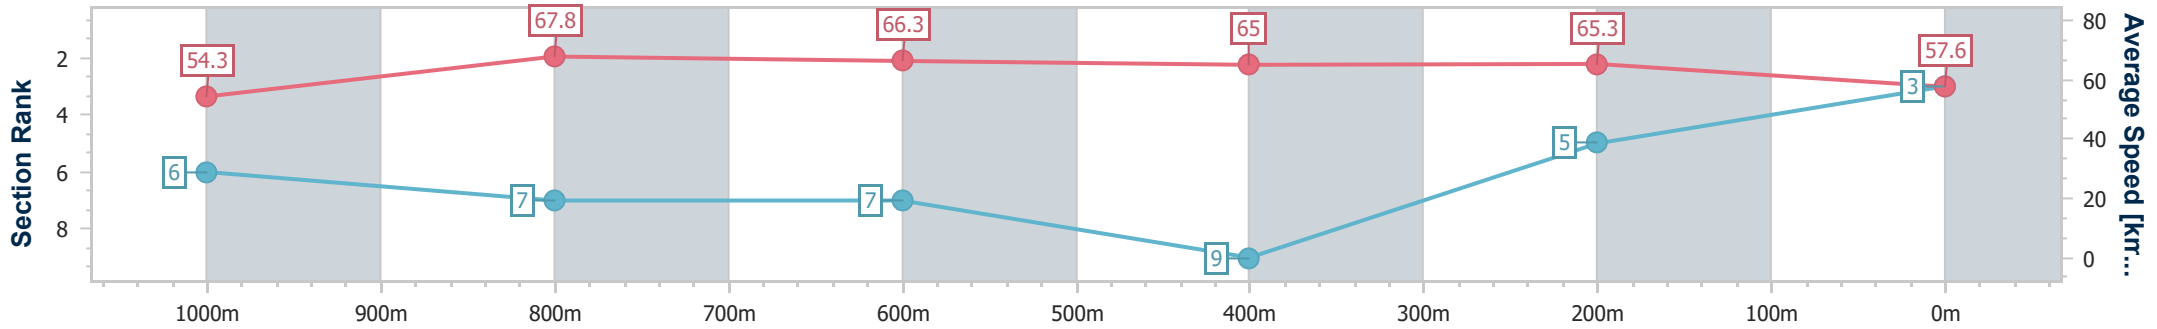

Eagle Farm QLD Professional

Race 8: U&U RECRUITMENT VICTORY STAKES - 1200m

04 May 2024 - 15:34

Track Rating: Soft 5, Weather: Overcast, Rail Position: +7m Entire

BRISBANE RACING CLUB

Section	Overall	1000m	800m	600m	400m	200m
Section Times	1:09.78 [3] (0:13.28)	0:56.50 [6] (0:10.75)	0:45.75 [7] (0:11.01)	0:34.74 [7] (0:11.19)	0:23.55 [9] (0:11.02)	0:12.53 [5]
Average Speed [km/h]	54.3	67.8	66.3	65.0	65.3	57.6
Top Speed [km/h]	69.4	69.9	67.6	66.5	68.0	61.1
Avg. Dist. to Rail [m]	2.4	2.6	2.4	2.4	7.8	7.6
Avg. Stride Freq. [Hz]	2.4	2.5	2.4	2.4	2.4	2.3
Avg. Stride Length [m]	6.2	7.6	7.8	7.6	7.4	7.0