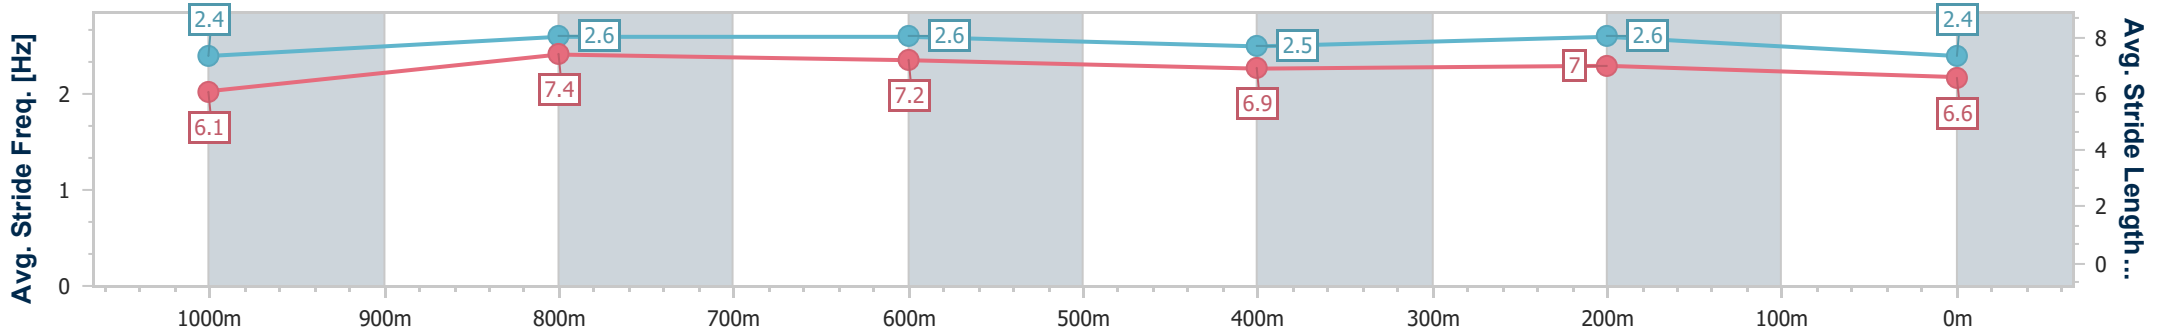

Eagle Farm QLD Professional

Race 8: U&U RECRUITMENT VICTORY STAKES - 1200m

04 May 2024 - 15:34

Track Rating: Soft 5, Weather: Overcast, Rail Position: +7m Entire

BRISBANE RACING CLUB

Section	Overall	1000m	800m	600m	400m	200m
Section Times	1:09.50 [2] (0:13.30)	0:56.20 [7] (0:10.43)	0:45.77 [6] (0:10.88)	0:34.89 [5] (0:11.29)	0:23.60 [3] (0:11.19)	0:12.41 [1] (0:12.41)
Average Speed [km/h]	54.0	69.7	66.3	64.5	64.3	58.0
Top Speed [km/h]	69.5	70.7	69.4	66.2	66.1	61.7
Avg. Dist. to Rail [m]	0.5	1.0	0.8	2.4	6.4	5.8
Avg. Stride Freq. [Hz]	2.4	2.6	2.6	2.5	2.6	2.4
Avg. Stride Length [m]	6.1	7.4	7.2	6.9	7.0	6.6