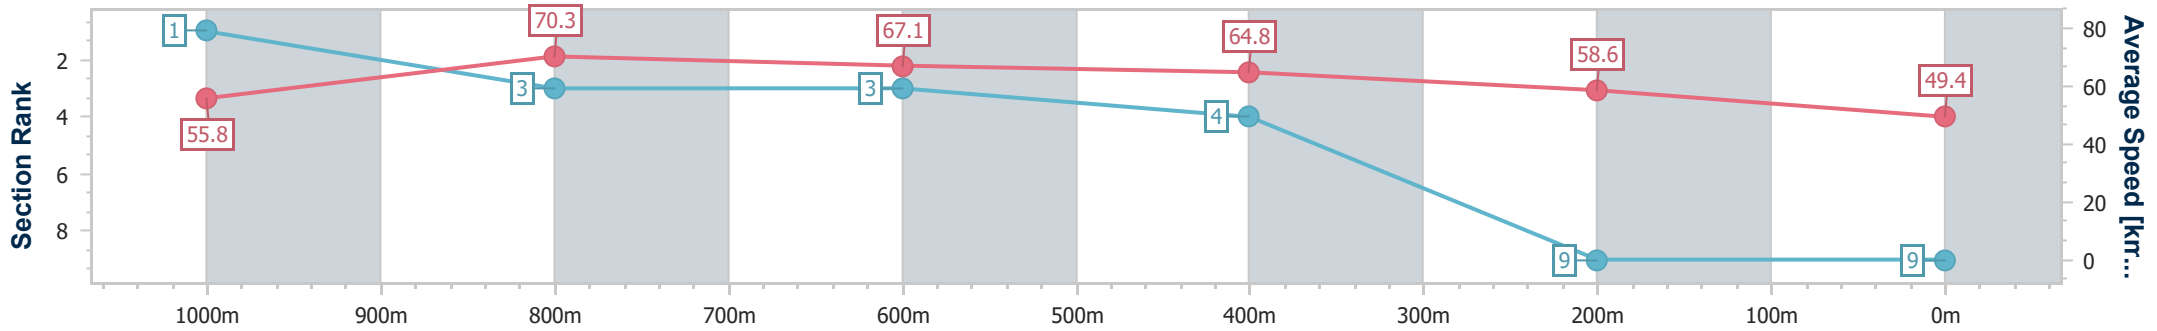

- [] Ranking at each section and finish
- .-.- No data available at this section
- NA No data available

Horse/Jockey Name	Baller
Final Rank	9
Fastest Section Time (Section)	0:10.54 (1000m)
Top Speed [km/h] (Section)	71.4 (Overall)
Race State	Finished

Eagle Farm QLD Professional

Race 8: U&U RECRUITMENT VICTORY STAKES - 1200m

04 May 2024 - 15:34

Track Rating: Soft 5, Weather: Overcast, Rail Position: +7m Entire

BRISBANE RACING CLUB

Section	Overall	1000m	800m	600m	400m	200m
Section Times	1:12.76 [9] (0:12.94)	0:59.82 [1] (0:10.54)	0:49.28 [3] (0:11.02)	0:38.26 [3] (0:11.41)	0:26.85 [4] (0:12.29)	0:14.56 [9] (0:14.56)
Average Speed [km/h]	55.8	70.3	67.1	64.8	58.6	49.4
Top Speed [km/h]	71.4	65.5	70.2	67.0	63.3	55.5
Avg. Dist. to Rail [m]	7.3	5.2	6.1	5.2	9.1	4.6
Avg. Stride Freq. [Hz]	2.4	2.5	2.5	2.4	2.4	2.2
Avg. Stride Length [m]	6.5	7.7	7.5	7.4	6.8	6.3

- [] Ranking at each section and finish
- .-.- No data available at this section
- NA No data available