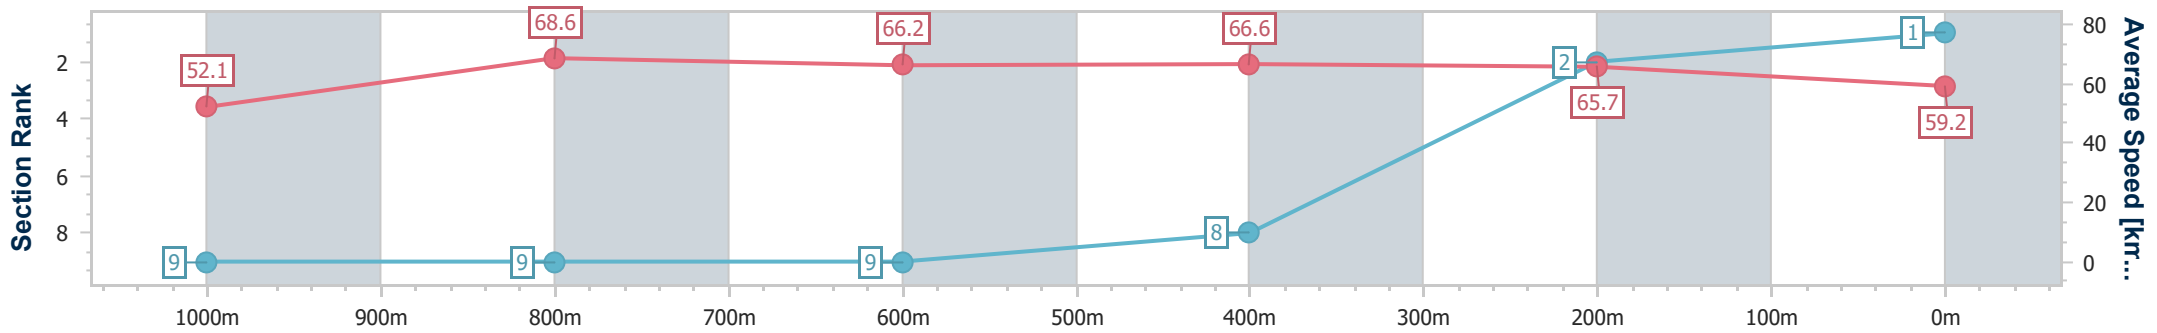

04 May 2024 - 15:34

Track Rating: Soft 5, Weather: Overcast, Rail Position: +7m Entire

BRISBANE RACING CLUB

Section	Overall	1000m	800m	600m	400m	200m
Section Times	1:09.32 [1] (0:13.85)	0:55.47 [9] (0:10.59)	0:44.88 [9] (0:10.91)	0:33.97 [9] (0:10.83)	0:23.14 [8] (0:11.00)	0:12.14 [2] (0:12.14)
Average Speed [km/h]	52.1	68.6	66.2	66.6	65.7	59.2
Top Speed [km/h]	67.8	69.6	67.7	68.7	68.7	62.8
Avg. Dist. to Rail [m]	3.0	1.5	0.7	1.1	1.8	0.8
Avg. Stride Freq. [Hz]	2.3	2.5	2.4	2.4	2.4	2.3
Avg. Stride Length [m]	6.3	7.7	7.6	7.6	7.6	7.0