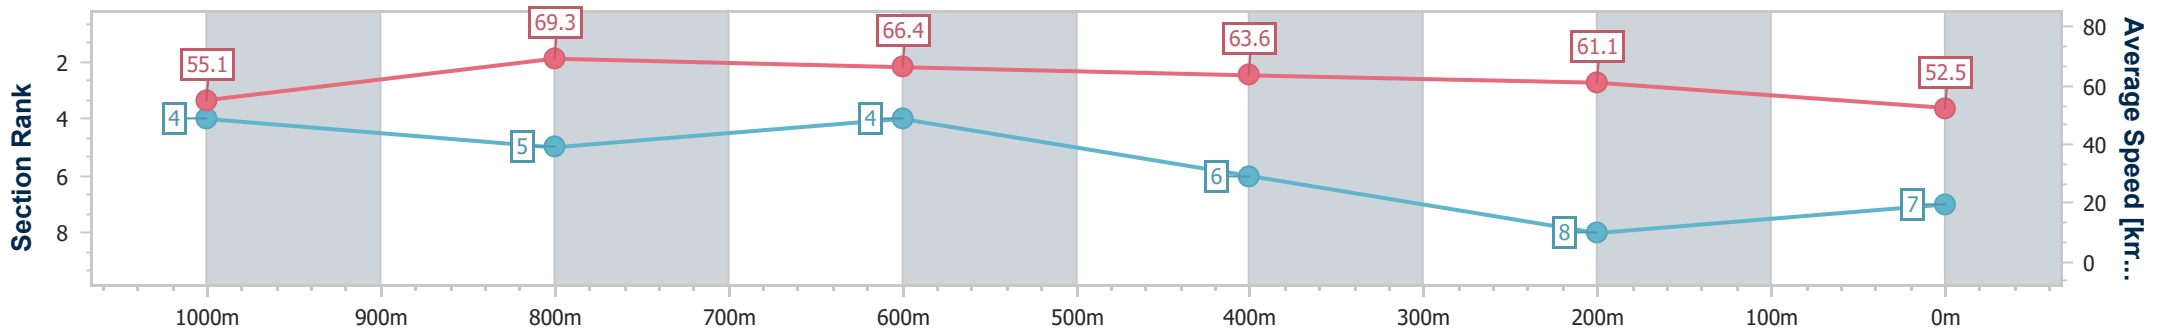

Eagle Farm QLD Professional

Race 8: U&U RECRUITMENT VICTORY STAKES - 1200m

04 May 2024 - 15:34

Track Rating: Soft 5, Weather: Overcast, Rail Position: +7m Entire

BRISBANE RACING CLUB

Section	Overall	1000m	800m	600m	400m	200m
Section Times	1:11.53 [7] (0:13.07)	0:58.46 [4] (0:10.56)	0:47.90 [5] (0:10.91)	0:36.99 [4] (0:11.42)	0:25.57 [6] (0:11.83)	0:13.74 [8] (0:13.74)
Average Speed [km/h]	55.1	69.3	66.4	63.6	61.1	52.5
Top Speed [km/h]	69.0	70.5	68.3	64.5	63.6	57.0
Avg. Dist. to Rail [m]	4.8	2.3	2.1	2.4	6.5	3.5
Avg. Stride Freq. [Hz]	2.3	2.3	2.3	2.3	2.2	2.1
Avg. Stride Length [m]	6.7	8.3	7.9	7.8	7.6	7.0