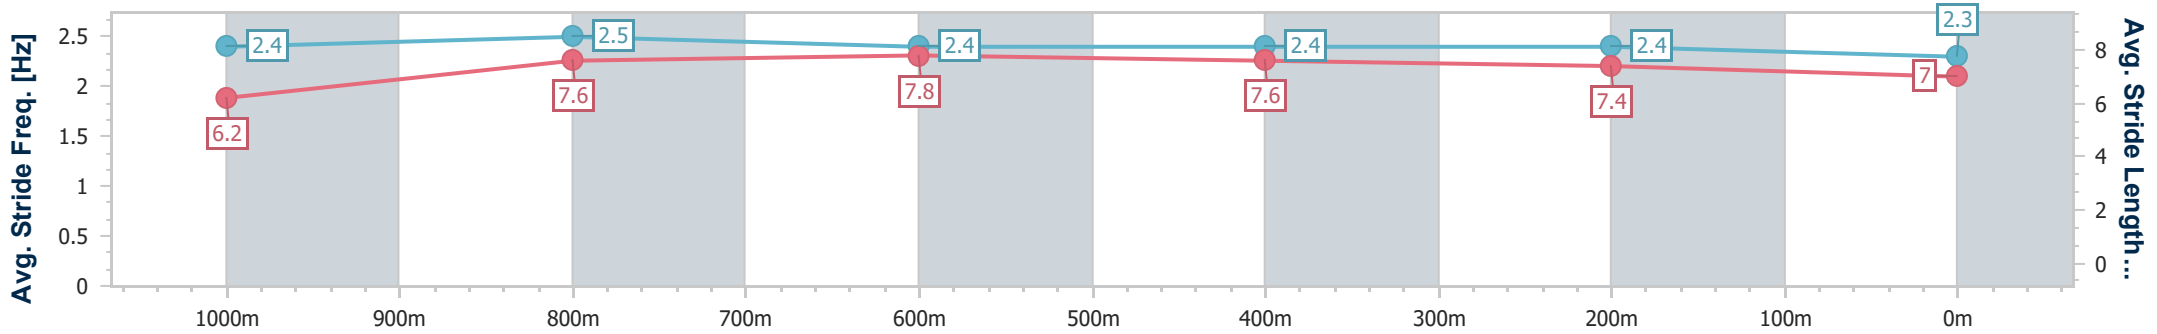

Eagle Farm QLD Professional

Race 8: U&U RECRUITMENT VICTORY STAKES - 1200m

04 May 2024 - 15:34

Track Rating: Soft 5, Weather: Overcast, Rail Position: +7m Entire

BRISBANE RACING CLUB

Section	Overall	1000m	800m	600m	400m	200m
Section Times	1:09.78 [3] (0:13.28)	0:56.50 [6] (0:10.75)	0:45.75 [7] (0:11.01)	0:34.74 [7] (0:11.19)	0:23.55 [9] (0:11.02)	0:12.53 [5]
Average Speed [km/h]	54.3	67.8	66.3	65.0	65.3	57.6
Top Speed [km/h]	69.4	69.9	67.6	66.5	68.0	61.1
Avg. Dist. to Rail [m]	2.4	2.6	2.4	2.4	7.8	7.6
Avg. Stride Freq. [Hz]	2.4	2.5	2.4	2.4	2.4	2.3
Avg. Stride Length [m]	6.2	7.6	7.8	7.6	7.4	7.0