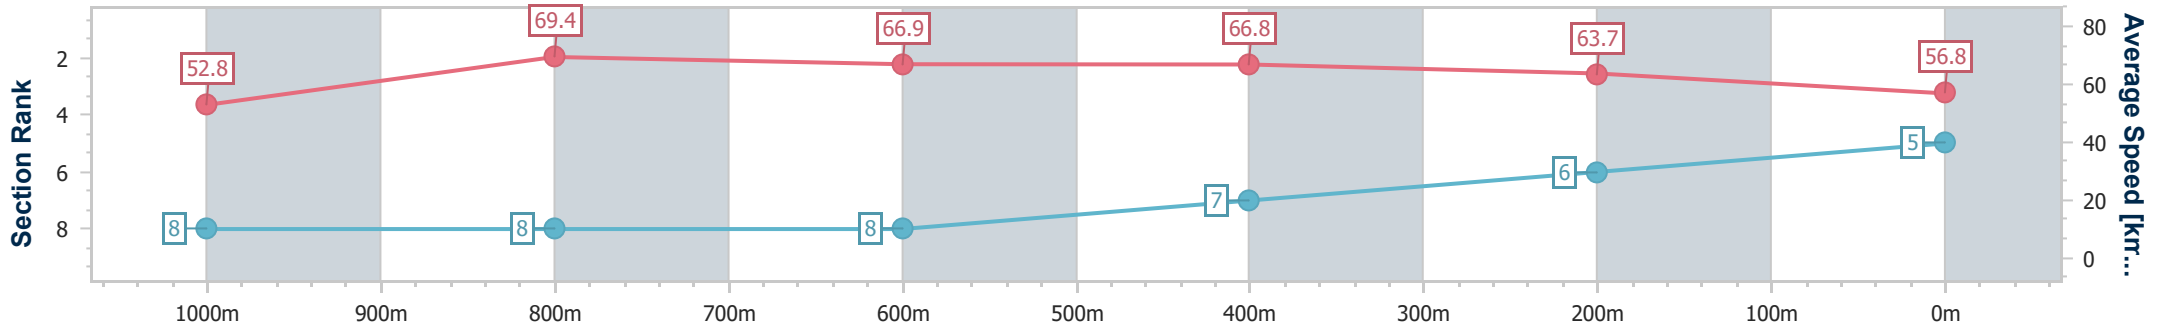

Eagle Farm QLD Professional

Race 8: U&U RECRUITMENT VICTORY STAKES - 1200m

04 May 2024 - 15:34

Track Rating: Soft 5, Weather: Overcast, Rail Position: +7m Entire

BRISBANE RACING CLUB

Section	Overall	1000m	800m	600m	400m	200m
Section Times	1:10.10 [5] (0:13.65)	0:56.45 [8] (0:10.55)	0:45.90 [8] (0:10.95)	0:34.95 [8] (0:10.95)	0:24.00 [7] (0:11.30)	0:12.70 [6] (0:12.70)
Average Speed [km/h]	52.8	69.4	66.9	66.8	63.7	56.8
Top Speed [km/h]	68.4	71.2	68.6	67.8	67.7	60.4
Avg. Dist. to Rail [m]	2.1	3.0	3.6	4.0	9.7	9.4
Avg. Stride Freq. [Hz]	2.2	2.4	2.4	2.4	2.4	2.3
Avg. Stride Length [m]	6.6	7.7	7.9	7.8	7.3	6.9