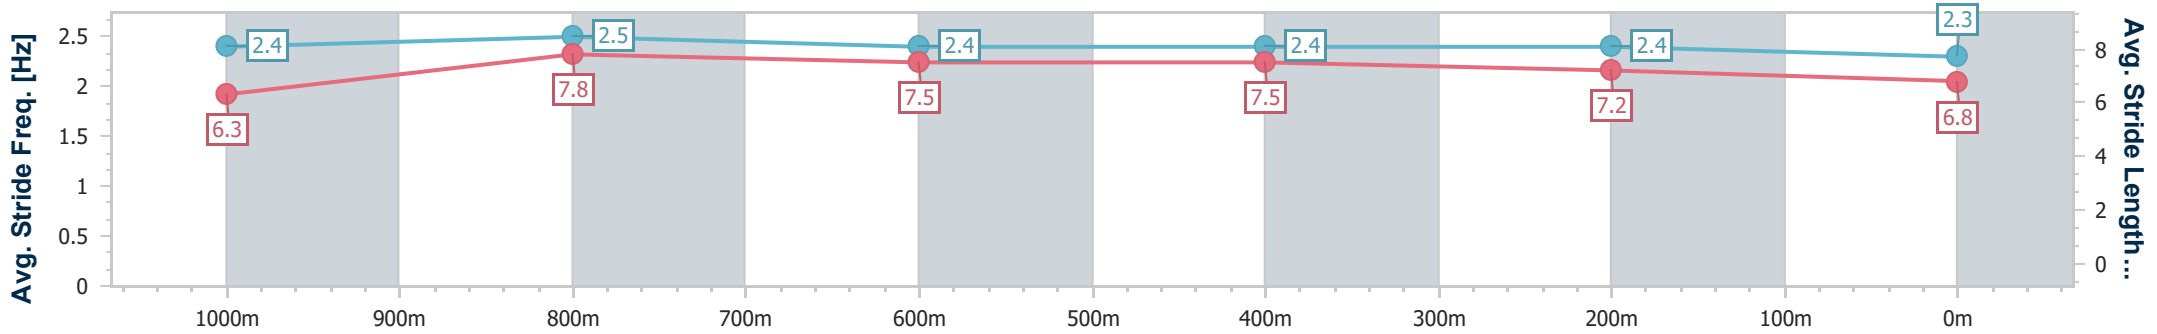

Eagle Farm QLD Professional

Race 8: U&U RECRUITMENT VICTORY STAKES - 1200m

04 May 2024 - 15:34

Track Rating: Soft 5, Weather: Overcast, Rail Position: +7m Entire

BRISBANE RACING CLUB

Section	Overall	1000m	800m	600m	400m	200m
Section Times	1:09.98 [4] (0:13.02)	0:56.96 [2] (0:10.32)	0:46.64 [1] (0:11.02)	0:35.62 [2] (0:11.33)	0:24.29 [2] (0:11.52)	0:12.77 [3] (0:12.77)
Average Speed [km/h]	55.4	69.7	65.9	64.7	62.3	56.3
Top Speed [km/h]	70.7	71.3	68.1	66.6	64.7	60.5
Avg. Dist. to Rail [m]	2.4	0.6	1.7	2.8	7.8	7.5
Avg. Stride Freq. [Hz]	2.4	2.5	2.4	2.4	2.4	2.3
Avg. Stride Length [m]	6.3	7.8	7.5	7.5	7.2	6.8