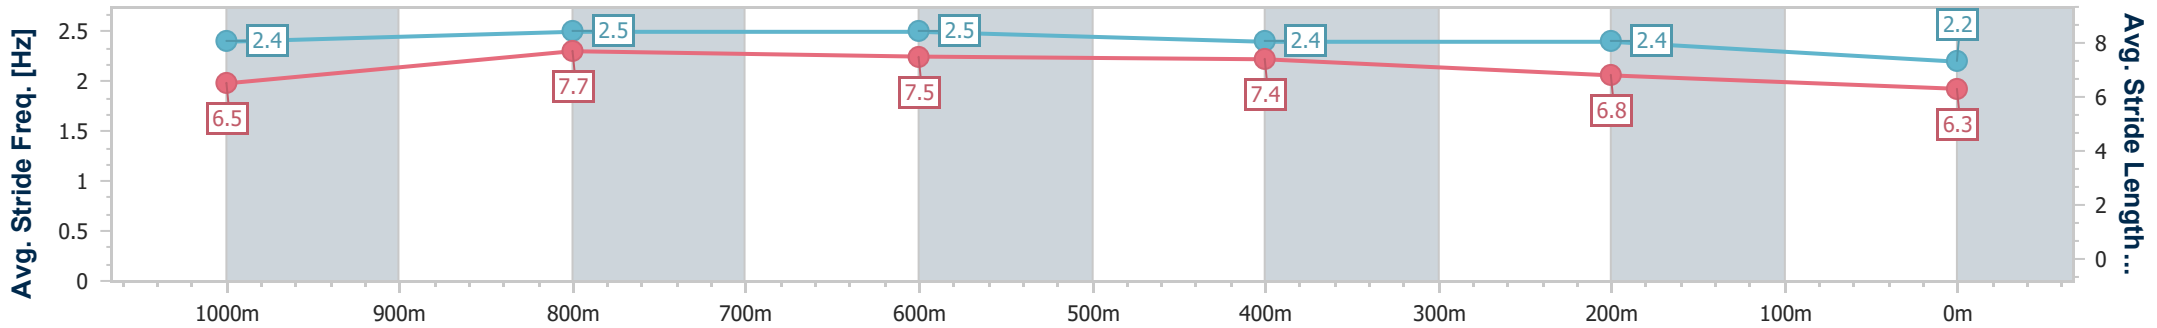

- [] Ranking at each section and finish
- .-.- No data available at this section
- NA No data available

Horse/Jockey Name	Baller
Final Rank	9
Fastest Section Time (Section)	0:10.54 (1000m)
Top Speed [km/h] (Section)	71.4 (Overall)
Race State	Finished

Eagle Farm QLD Professional

Race 8: U&U RECRUITMENT VICTORY STAKES - 1200m

04 May 2024 - 15:34

Track Rating: Soft 5, Weather: Overcast, Rail Position: +7m Entire

BRISBANE RACING CLUB

Section	Overall	1000m	800m	600m	400m	200m
Section Times	1:12.76 [9] (0:12.94)	0:59.82 [1] (0:10.54)	0:49.28 [3] (0:11.02)	0:38.26 [3] (0:11.41)	0:26.85 [4] (0:12.29)	0:14.56 [9] (0:14.56)
Average Speed [km/h]	55.8	70.3	67.1	64.8	58.6	49.4
Top Speed [km/h]	71.4	65.5	70.2	67.0	63.3	55.5
Avg. Dist. to Rail [m]	7.3	5.2	6.1	5.2	9.1	4.6
Avg. Stride Freq. [Hz]	2.4	2.5	2.5	2.4	2.4	2.2
Avg. Stride Length [m]	6.5	7.7	7.5	7.4	6.8	6.3

- [] Ranking at each section and finish
- .-.- No data available at this section
- NA No data available