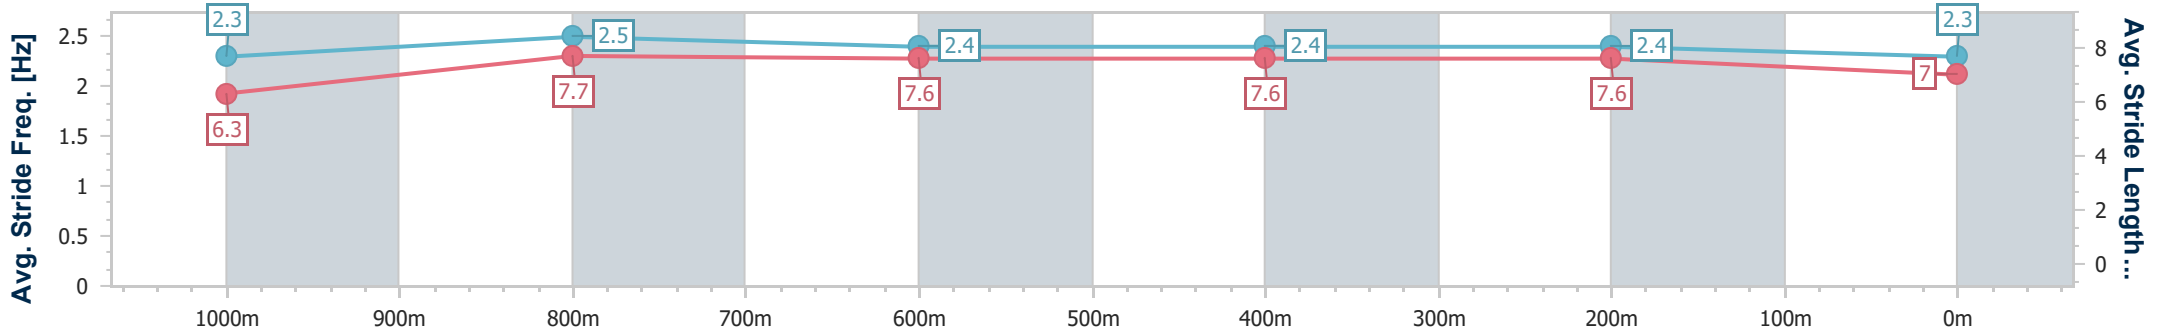

04 May 2024 - 15:34

Track Rating: Soft 5, Weather: Overcast, Rail Position: +7m Entire

BRISBANE RACING CLUB

Section	Overall	1000m	800m	600m	400m	200m
Section Times	1:09.32 [1] (0:13.85)	0:55.47 [9] (0:10.59)	0:44.88 [9] (0:10.91)	0:33.97 [9] (0:10.83)	0:23.14 [8] (0:11.00)	0:12.14 [2] (0:12.14)
Average Speed [km/h]	52.1	68.6	66.2	66.6	65.7	59.2
Top Speed [km/h]	67.8	69.6	67.7	68.7	68.7	62.8
Avg. Dist. to Rail [m]	3.0	1.5	0.7	1.1	1.8	0.8
Avg. Stride Freq. [Hz]	2.3	2.5	2.4	2.4	2.4	2.3
Avg. Stride Length [m]	6.3	7.7	7.6	7.6	7.6	7.0