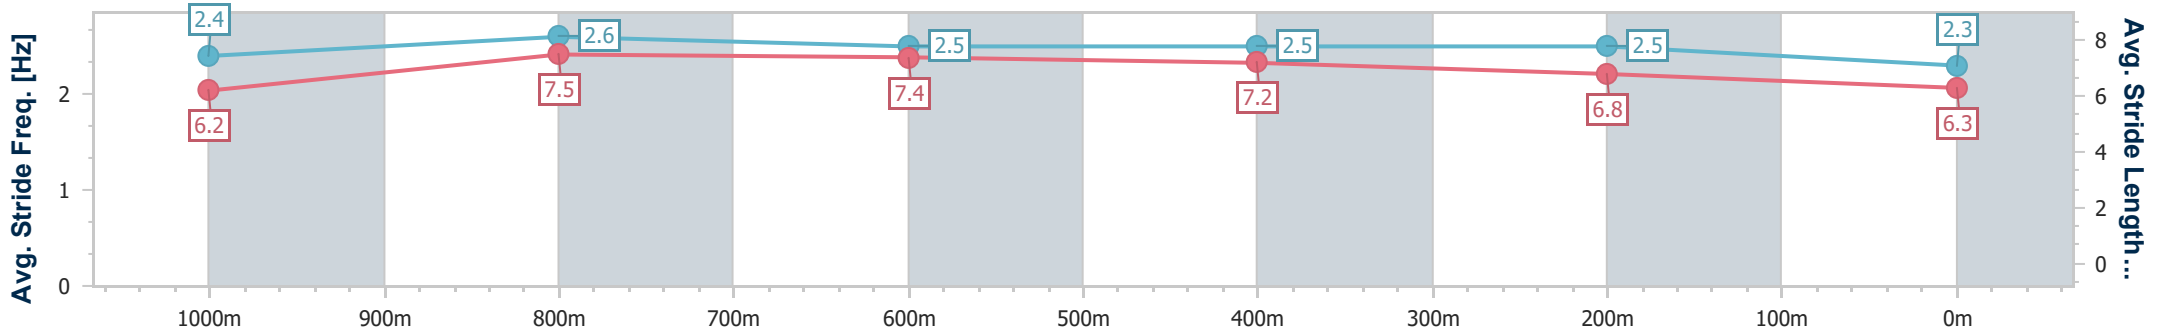

Eagle Farm QLD Professional

Race 8: U&U RECRUITMENT VICTORY STAKES - 1200m

04 May 2024 - 15:34

Track Rating: Soft 5, Weather: Overcast, Rail Position: +7m Entire

BRISBANE RACING CLUB

Section	Overall	1000m	800m	600m	400m	200m
Section Times	1:11.76 [8] (0:13.02)	0:58.74 [3] (0:10.53)	0:48.21 [4] (0:11.07)	0:37.14 [6] (0:11.31)	0:25.83 [5] (0:11.73)	0:14.10 [7] (0:14.10)
Average Speed [km/h]	55.4	69.3	65.9	64.4	61.5	51.0
Top Speed [km/h]	70.5	71.5	67.6	65.1	64.8	57.7
Avg. Dist. to Rail [m]	5.5	2.9	3.0	2.5	7.9	7.7
Avg. Stride Freq. [Hz]	2.4	2.6	2.5	2.5	2.5	2.3
Avg. Stride Length [m]	6.2	7.5	7.4	7.2	6.8	6.3

- [] Ranking at each section and finish
- .-.- No data available at this section
- NA No data available

Horse/Jockey Name	Baller
Final Rank	9
Fastest Section Time (Section)	0:10.54 (1000m)
Top Speed [km/h] (Section)	71.4 (Overall)
Race State	Finished