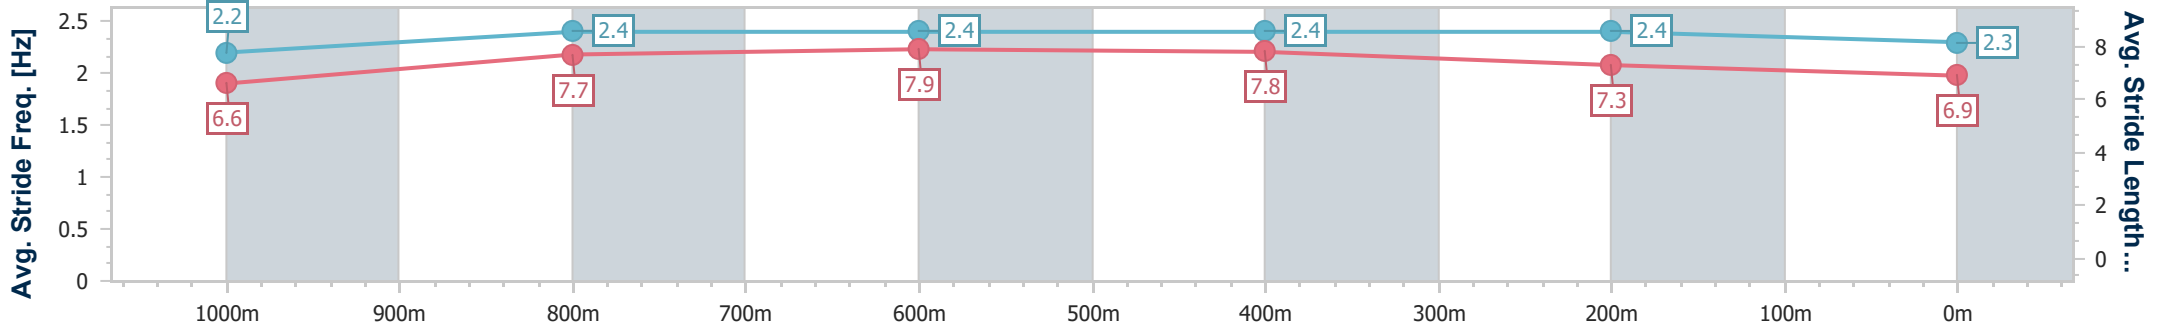

Eagle Farm QLD Professional

Race 8: U&U RECRUITMENT VICTORY STAKES - 1200m

04 May 2024 - 15:34

Track Rating: Soft 5, Weather: Overcast, Rail Position: +7m Entire

BRISBANE RACING CLUB

Section	Overall	1000m	800m	600m	400m	200m
Section Times	1:10.10 [5] (0:13.65)	0:56.45 [8] (0:10.55)	0:45.90 [8] (0:10.95)	0:34.95 [8] (0:10.95)	0:24.00 [7] (0:11.30)	0:12.70 [6] (0:12.70)
Average Speed [km/h]	52.8	69.4	66.9	66.8	63.7	56.8
Top Speed [km/h]	68.4	71.2	68.6	67.8	67.7	60.4
Avg. Dist. to Rail [m]	2.1	3.0	3.6	4.0	9.7	9.4
Avg. Stride Freq. [Hz]	2.2	2.4	2.4	2.4	2.4	2.3
Avg. Stride Length [m]	6.6	7.7	7.9	7.8	7.3	6.9