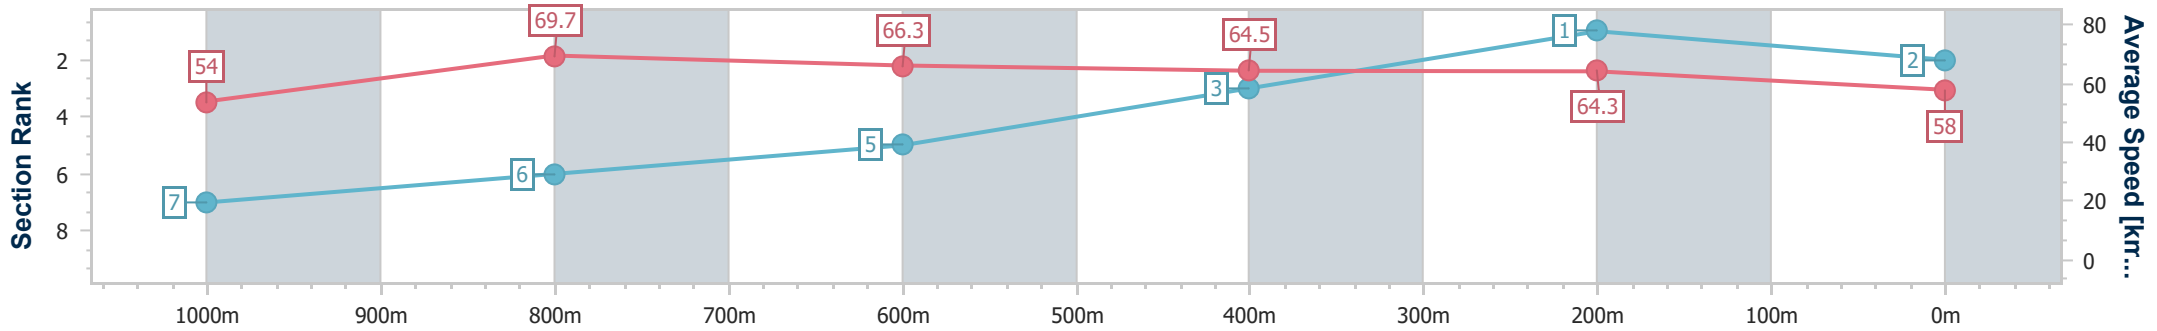

Eagle Farm QLD Professional

Race 8: U&U RECRUITMENT VICTORY STAKES - 1200m

04 May 2024 - 15:34

Track Rating: Soft 5, Weather: Overcast, Rail Position: +7m Entire

BRISBANE RACING CLUB

Section	Overall	1000m	800m	600m	400m	200m
Section Times	1:09.50 [2] (0:13.30)	0:56.20 [7] (0:10.43)	0:45.77 [6] (0:10.88)	0:34.89 [5] (0:11.29)	0:23.60 [3] (0:11.19)	0:12.41 [1] (0:12.41)
Average Speed [km/h]	54.0	69.7	66.3	64.5	64.3	58.0
Top Speed [km/h]	69.5	70.7	69.4	66.2	66.1	61.7
Avg. Dist. to Rail [m]	0.5	1.0	0.8	2.4	6.4	5.8
Avg. Stride Freq. [Hz]	2.4	2.6	2.6	2.5	2.6	2.4
Avg. Stride Length [m]	6.1	7.4	7.2	6.9	7.0	6.6