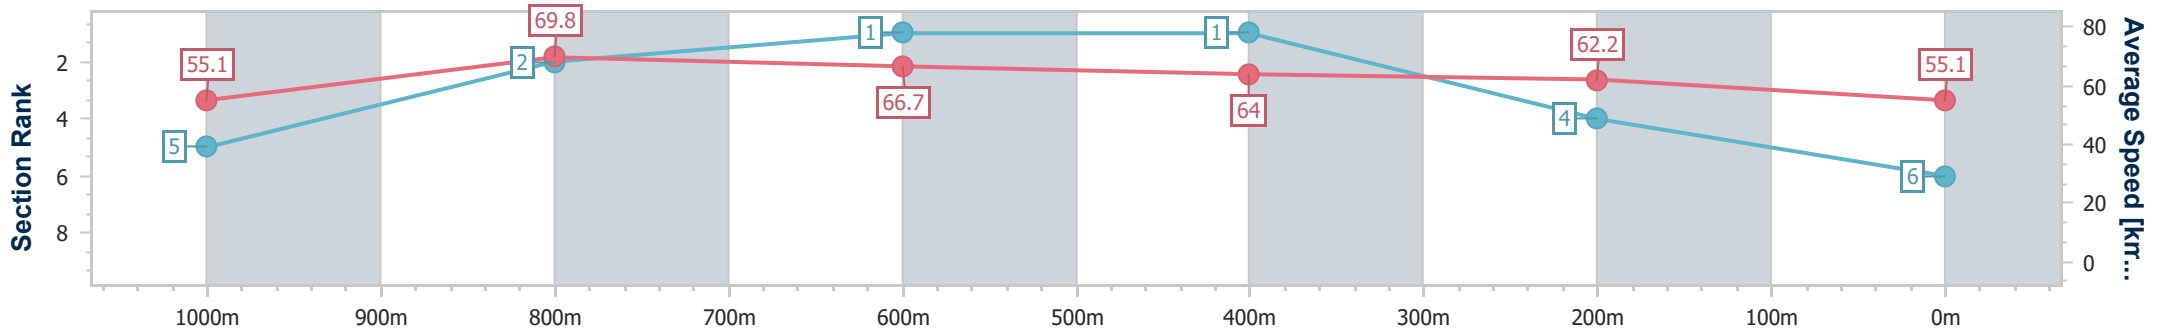

Eagle Farm QLD Professional

Race 8: U&U RECRUITMENT VICTORY STAKES - 1200m

04 May 2024 - 15:34

Track Rating: Soft 5, Weather: Overcast, Rail Position: +7m Entire

BRISBANE RACING CLUB

Section	Overall	1000m	800m	600m	400m	200m
Section Times	1:10.31 [6] (0:13.07)	0:57.24 [5] (0:10.34)	0:46.90 [2] (0:10.89)	0:36.01 [1] (0:11.36)	0:24.65 [1] (0:11.56)	0:13.09 [4] (0:13.09)
Average Speed [km/h]	55.1	69.8	66.7	64.0	62.2	55.1
Top Speed [km/h]	70.2	70.8	69.5	64.9	65.1	59.8
Avg. Dist. to Rail [m]	1.1	1.1	1.5	2.2	7.1	6.0
Avg. Stride Freq. [Hz]	2.3	2.4	2.4	2.3	2.3	2.2
Avg. Stride Length [m]	6.5	8.1	7.9	7.7	7.4	6.9