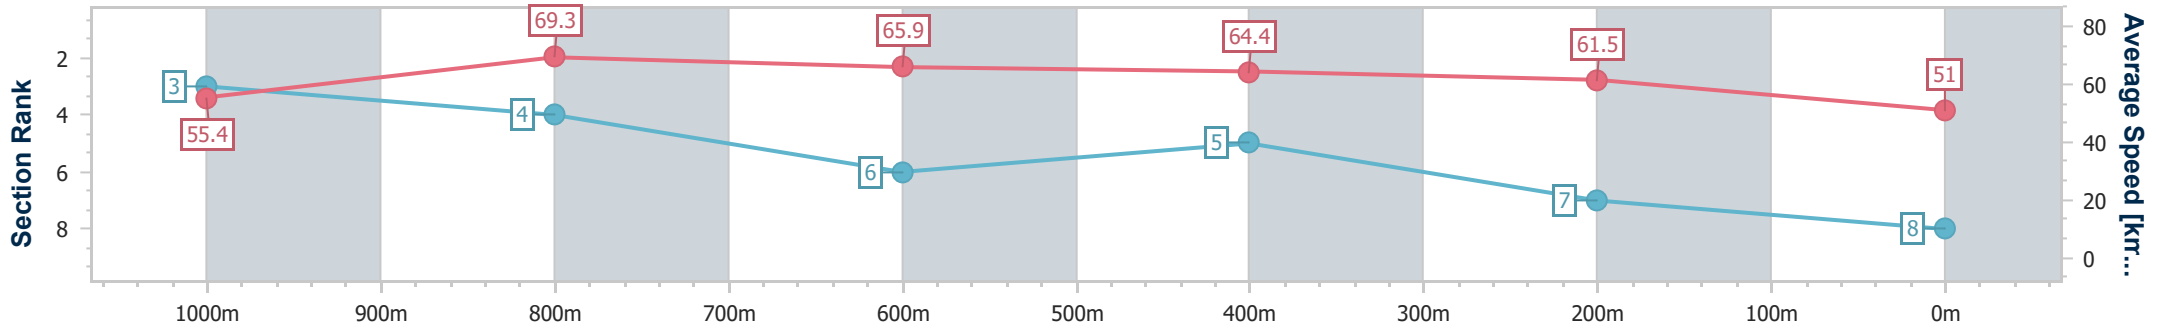

Eagle Farm QLD Professional

Race 8: U&U RECRUITMENT VICTORY STAKES - 1200m

04 May 2024 - 15:34

Track Rating: Soft 5, Weather: Overcast, Rail Position: +7m Entire

BRISBANE RACING CLUB

Section	Overall	1000m	800m	600m	400m	200m
Section Times	1:11.76 [8] (0:13.02)	0:58.74 [3] (0:10.53)	0:48.21 [4] (0:11.07)	0:37.14 [6] (0:11.31)	0:25.83 [5] (0:11.73)	0:14.10 [7] (0:14.10)
Average Speed [km/h]	55.4	69.3	65.9	64.4	61.5	51.0
Top Speed [km/h]	70.5	71.5	67.6	65.1	64.8	57.7
Avg. Dist. to Rail [m]	5.5	2.9	3.0	2.5	7.9	7.7
Avg. Stride Freq. [Hz]	2.4	2.6	2.5	2.5	2.5	2.3
Avg. Stride Length [m]	6.2	7.5	7.4	7.2	6.8	6.3

- [] Ranking at each section and finish
- .-.- No data available at this section
- NA No data available

Horse/Jockey Name	Baller
Final Rank	9
Fastest Section Time (Section)	0:10.54 (1000m)
Top Speed [km/h] (Section)	71.4 (Overall)
Race State	Finished