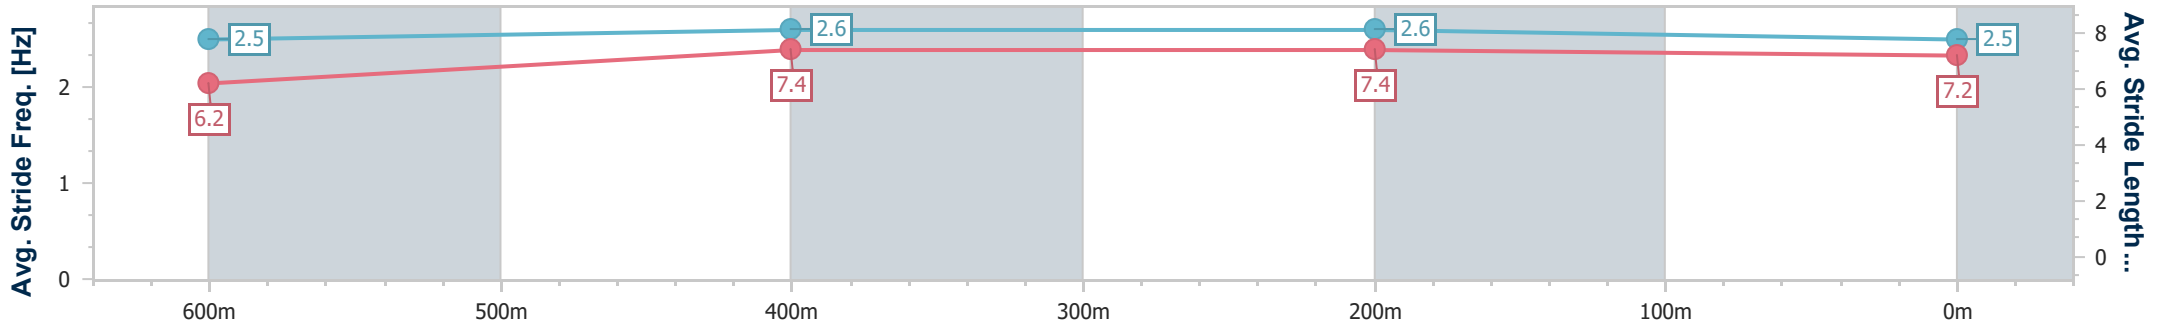

06 May 2024 - 12:46

Track Rating: Good 4, Weather: Showers, Rail Position: True

Section	Overall	600m	400m	200m
Section Times	0:45.18 [1] (0:13.27)	0:31.91 [2] (0:10.15)	0:21.76 [2] (0:10.60)	0:11.16 [2] (0:11.16)
Average Speed [km/h]	54.4	71.0	68.2	64.8
Top Speed [km/h]	71.9	72.1	71.3	67.0
Avg. Dist. to Rail [m]	8.2	1.6	1.6	4.3
Avg. Stride Freq. [Hz]	2.5	2.6	2.6	2.5
Avg. Stride Length [m]	6.2	7.4	7.4	7.2