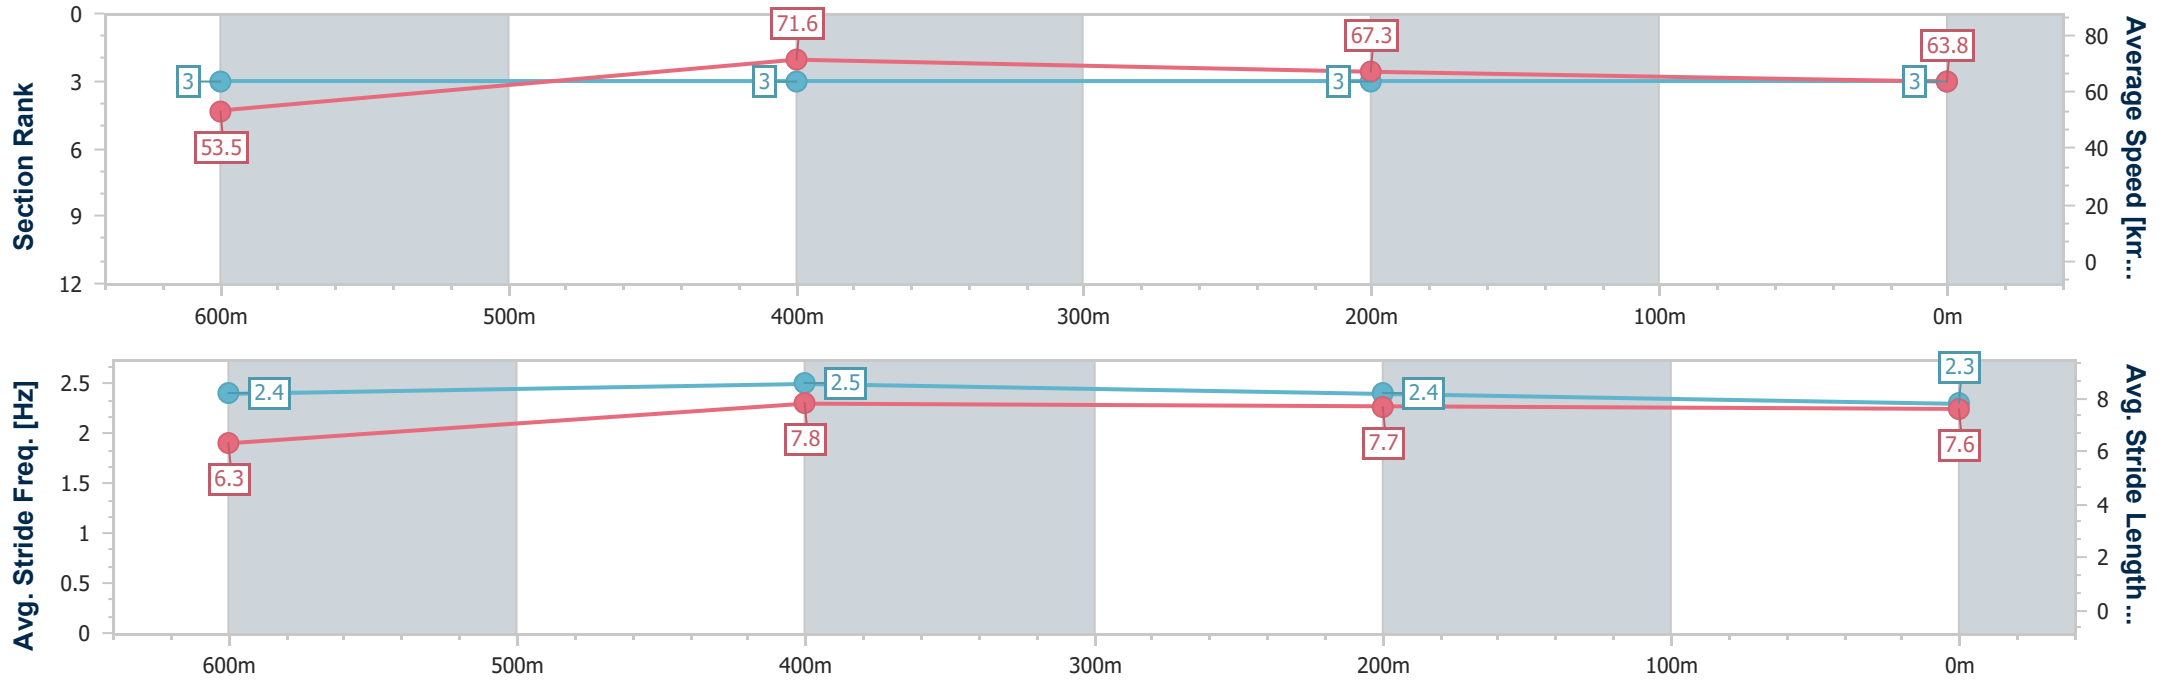

Horse/Jockey Name	Tonatiuh
Final Rank	3
Fastest Section Time (Section)	0:10.06 (600m)
Top Speed [km/h] (Section)	71.9 (600m)
Race State	Finished

Ipswich QLD Professional
Race 1: SEVEN FAMILY RACEDAY QTIS Three-Year-Old Maiden
Plate - 800m

06 May 2024 - 12:46

Track Rating: Good 4, Weather: Showers, Rail Position: True

Section	Overall	600m	400m	200m
Section Times	0:45.48 [3] (0:13.44)	0:32.04 [3] (0:10.06)	0:21.98 [3] (0:10.63)	0:11.35 [3] (0:11.35)
Average Speed [km/h]	53.5	71.6	67.3	63.8
Top Speed [km/h]	71.8	71.9	69.2	65.4
Avg. Dist. to Rail [m]	5.2	1.0	1.1	1.7
Avg. Stride Freq. [Hz]	2.4	2.5	2.4	2.3
Avg. Stride Length [m]	6.3	7.8	7.7	7.6

- [ ] Ranking at each section and finish
- -.-.- No data available at this section
- NA No data available