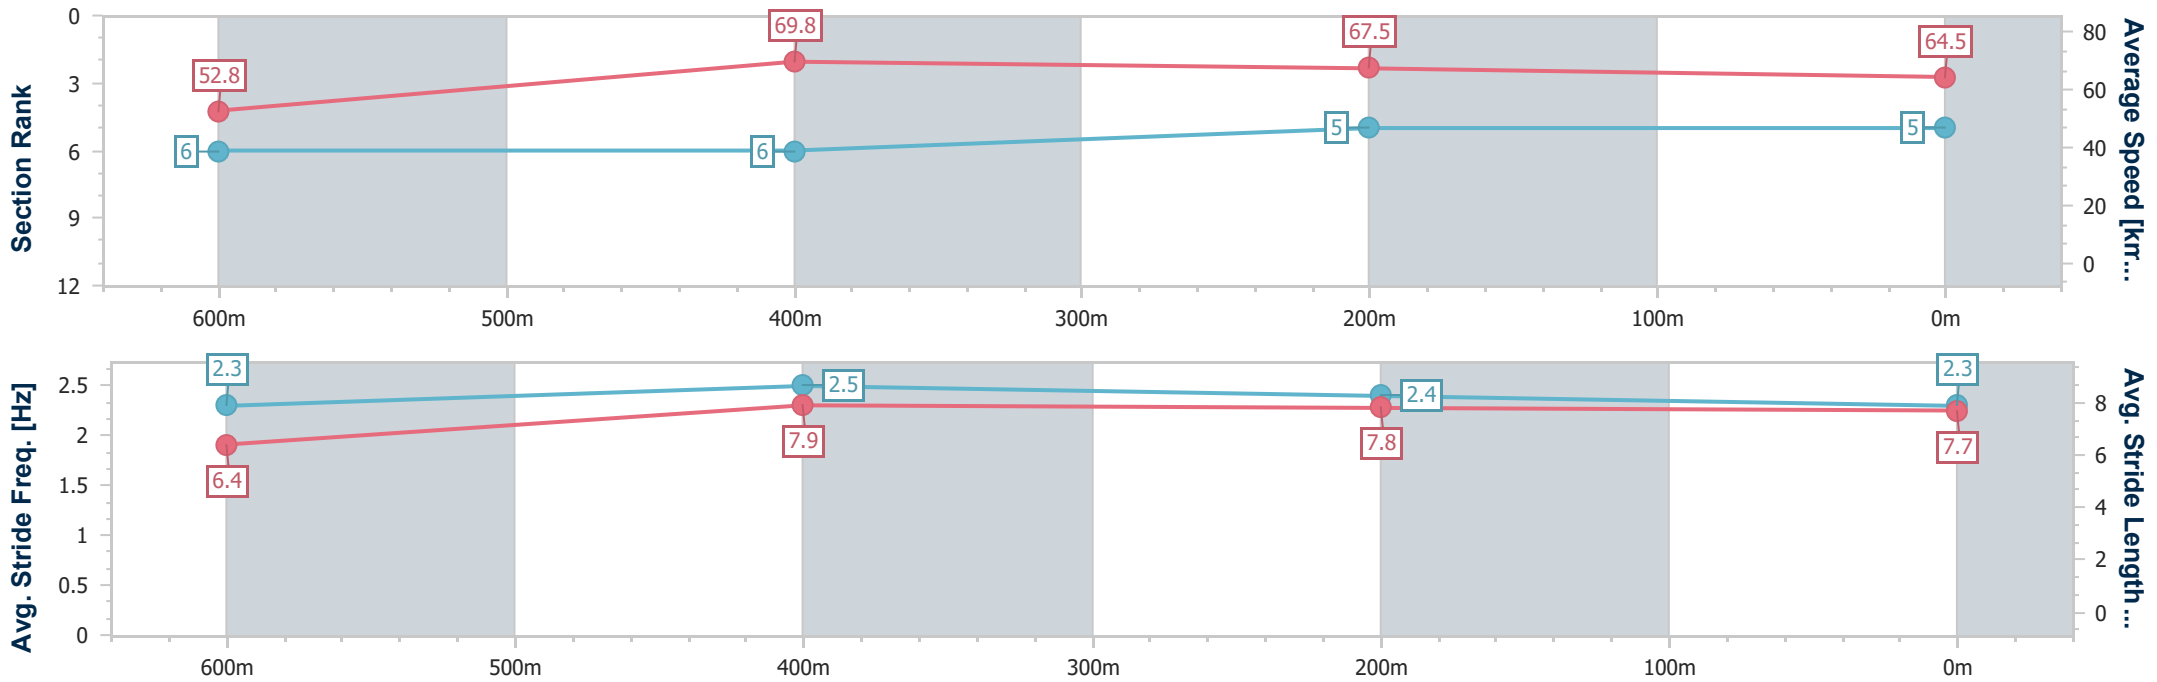

Horse/Jockey Name	Hot Flamingo
Final Rank	5
Fastest Section Time (Section)	0:10.28 (600m)
Top Speed [km/h] (Section)	70.1 (600m)
Race State	Finished

Ipswich QLD Professional
Race 1: SEVEN FAMILY RACEDAY QTIS Three-Year-Old Maiden
Plate - 800m

06 May 2024 - 12:46

Track Rating: Good 4, Weather: Showers, Rail Position: True

Section	Overall	600m	400m	200m
Section Times	0:45.74 [5] (0:13.61)	0:32.13 [6] (0:10.28)	0:21.85 [6] (0:10.64)	0:11.21 [5] (0:11.21)
Average Speed [km/h]	52.8	69.8	67.5	64.5
Top Speed [km/h]	69.7	70.1	69.6	66.7
Avg. Dist. to Rail [m]	6.9	1.7	0.7	0.7
Avg. Stride Freq. [Hz]	2.3	2.5	2.4	2.3
Avg. Stride Length [m]	6.4	7.9	7.8	7.7

- [ ] Ranking at each section and finish
- -.-.- No data available at this section
- NA No data available