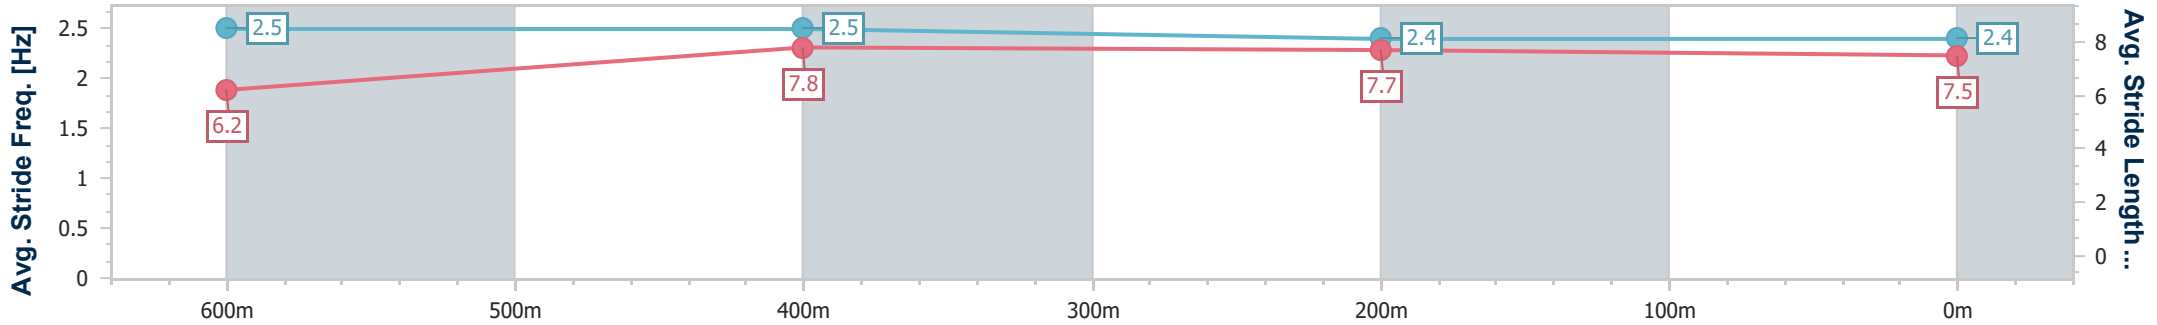

Horse/Jockey Name	Find Your Own
Final Rank	2
Fastest Section Time (Section)	0:10.21 (600m)
Top Speed [km/h] (Section)	71.6 (600m)
Race State	Finished

Ipswich QLD Professional
Race 1: SEVEN FAMILY RACEDAY QTIS Three-Year-Old Maiden
Plate - 800m

06 May 2024 - 12:46

Track Rating: Good 4, Weather: Showers, Rail Position: True

Section	Overall	600m	400m	200m
Section Times	0:45.21 [2] (0:13.14)	0:32.07 [1] (0:10.21)	0:21.86 [1] (0:10.59)	0:11.27 [1] (0:11.27)
Average Speed [km/h]	55.4	70.3	67.9	63.5
Top Speed [km/h]	65.6	71.6	70.9	68.3
Avg. Dist. to Rail [m]	3.5	1.2	0.9	0.8
Avg. Stride Freq. [Hz]	2.5	2.5	2.4	2.4
Avg. Stride Length [m]	6.2	7.8	7.7	7.5

- [ ] Ranking at each section and finish
- -.-.- No data available at this section
- NA No data available