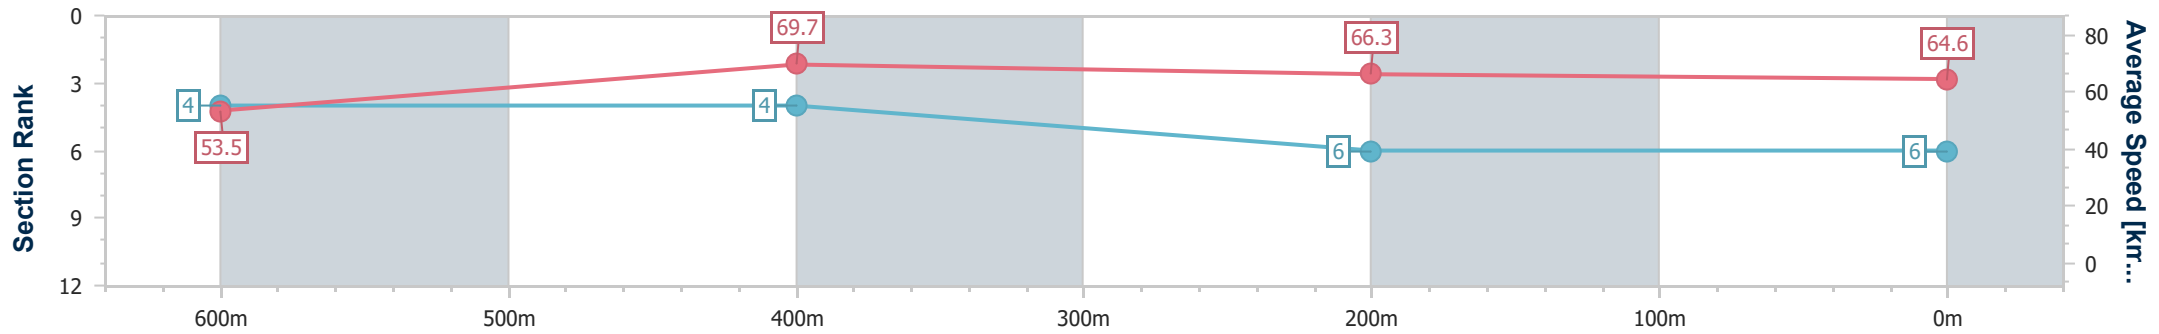

- [] Ranking at each section and finish
- .-.- No data available at this section
- NA No data available

Horse/Jockey Name	Sunfyre
Final Rank	6
Fastest Section Time (Section)	0:10.32 (600m)
Top Speed [km/h] (Section)	71.7 (600m)
Race State	Finished

- [] Ranking at each section and finish
- .-.- No data available at this section
- NA No data available