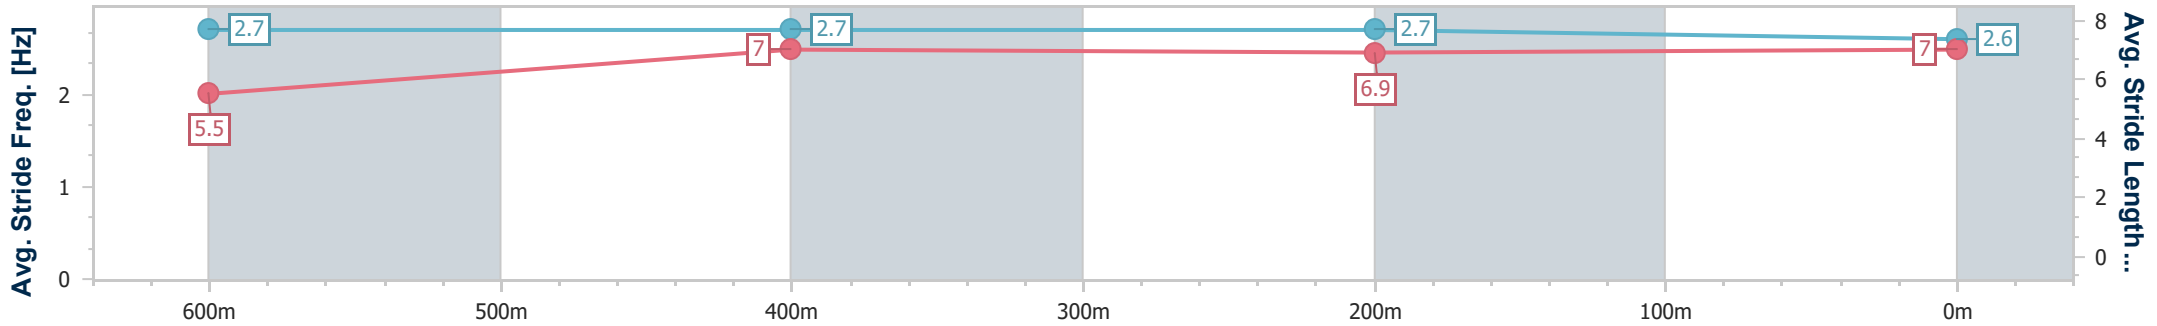

Horse/Jockey Name	Viking Valour
Final Rank	4
Fastest Section Time (Section)	0:10.32 (600m)
Top Speed [km/h] (Section)	71.1 (600m)
Race State	Finished

Ipswich QLD Professional
Race 1: SEVEN FAMILY RACEDAY QTIS Three-Year-Old Maiden
Plate - 800m

06 May 2024 - 12:46

Track Rating: Good 4, Weather: Showers, Rail Position: True

Section	Overall	600m	400m	200m
Section Times	0:45.55 [4] (0:13.55)	0:32.00 [5] (0:10.32)	0:21.68 [5] (0:10.61)	0:11.07 [4] (0:11.07)
Average Speed [km/h]	53.1	70.0	68.0	65.5
Top Speed [km/h]	70.9	71.1	68.6	68.1
Avg. Dist. to Rail [m]	8.9	2.2	1.6	4.8
Avg. Stride Freq. [Hz]	2.7	2.7	2.7	2.6
Avg. Stride Length [m]	5.5	7.0	6.9	7.0

- [ ] Ranking at each section and finish
- -.-.- No data available at this section
- NA No data available