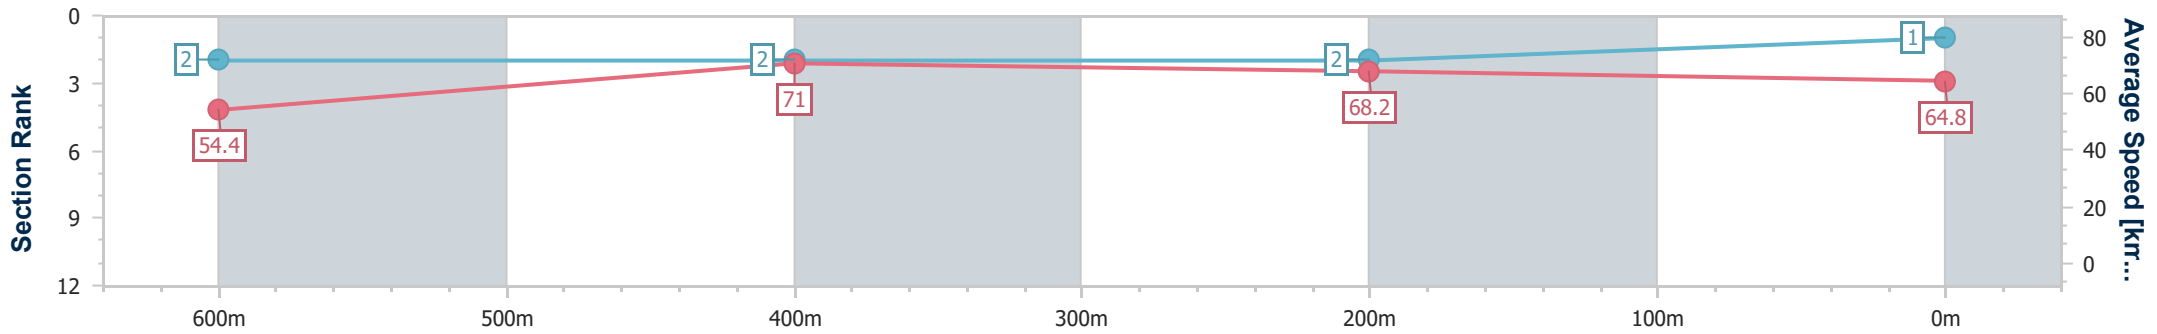

06 May 2024 - 12:46

Track Rating: Good 4, Weather: Showers, Rail Position: True

Section	Overall	600m	400m	200m
Section Times	0:45.18 [1] (0:13.27)	0:31.91 [2] (0:10.15)	0:21.76 [2] (0:10.60)	0:11.16 [2] (0:11.16)
Average Speed [km/h]	54.4	71.0	68.2	64.8
Top Speed [km/h]	71.9	72.1	71.3	67.0
Avg. Dist. to Rail [m]	8.2	1.6	1.6	4.3
Avg. Stride Freq. [Hz]	2.5	2.6	2.6	2.5
Avg. Stride Length [m]	6.2	7.4	7.4	7.2