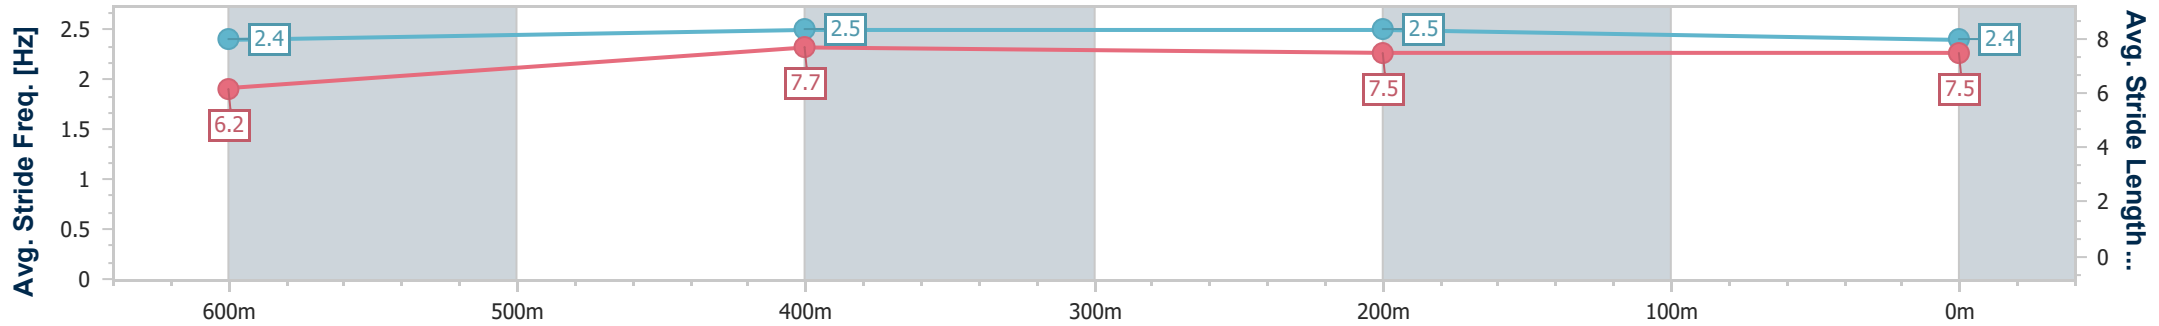

- [] Ranking at each section and finish
- .-.- No data available at this section
- NA No data available

Horse/Jockey Name	Sunfyre
Final Rank	6
Fastest Section Time (Section)	0:10.32 (600m)
Top Speed [km/h] (Section)	71.7 (600m)
Race State	Finished

Ipswich QLD Professional
 Race 1: SEVEN FAMILY RACEDAY QTIS Three-Year-Old Maiden
 Plate - 800m

06 May 2024 - 12:46

Track Rating: Good 4, Weather: Showers, Rail Position: True

Section	Overall	600m	400m	200m
Section Times	0:45.81 [6] (0:13.48)	0:32.33 [4] (0:10.32)	0:22.01 [4] (0:10.84)	0:11.17 [6] (0:11.17)
Average Speed [km/h]	53.5	69.7	66.3	64.6
Top Speed [km/h]	70.4	71.7	67.6	66.5
Avg. Dist. to Rail [m]	6.0	1.3	0.8	2.3
Avg. Stride Freq. [Hz]	2.4	2.5	2.5	2.4
Avg. Stride Length [m]	6.2	7.7	7.5	7.5

- [] Ranking at each section and finish
- .-.- No data available at this section
- NA No data available