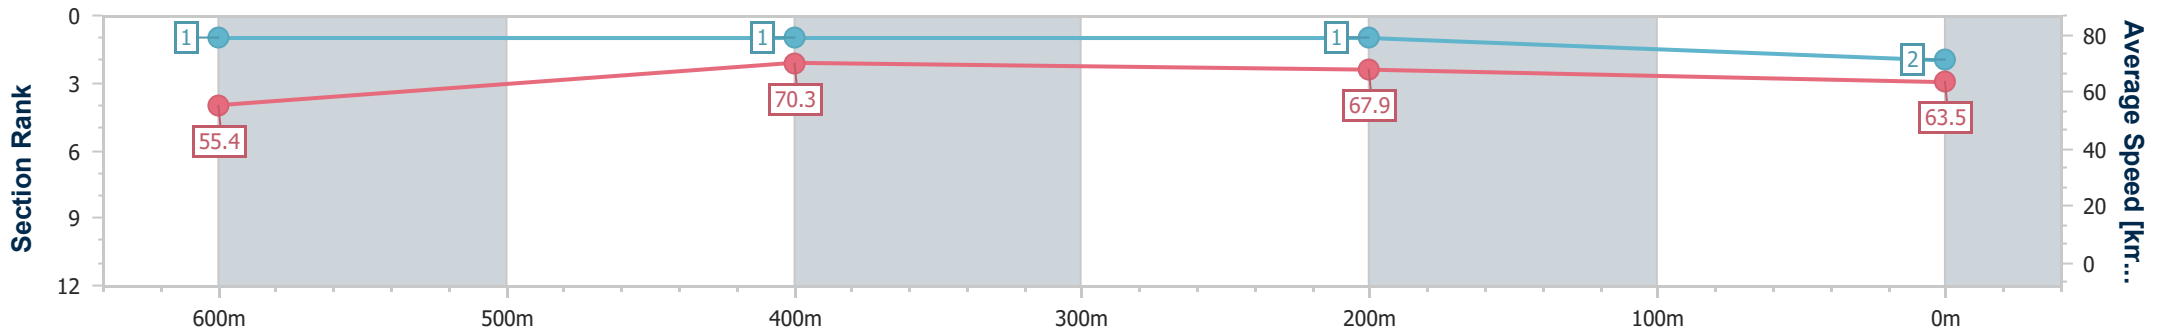

Horse/Jockey Name	Find Your Own
Final Rank	2
Fastest Section Time (Section)	0:10.21 (600m)
Top Speed [km/h] (Section)	71.6 (600m)
Race State	Finished

Ipswich QLD Professional
Race 1: SEVEN FAMILY RACEDAY QTIS Three-Year-Old Maiden
Plate - 800m

06 May 2024 - 12:46

Track Rating: Good 4, Weather: Showers, Rail Position: True

Section	Overall	600m	400m	200m
Section Times	0:45.21 [2] (0:13.14)	0:32.07 [1] (0:10.21)	0:21.86 [1] (0:10.59)	0:11.27 [1] (0:11.27)
Average Speed [km/h]	55.4	70.3	67.9	63.5
Top Speed [km/h]	65.6	71.6	70.9	68.3
Avg. Dist. to Rail [m]	3.5	1.2	0.9	0.8
Avg. Stride Freq. [Hz]	2.5	2.5	2.4	2.4
Avg. Stride Length [m]	6.2	7.8	7.7	7.5

- [ ] Ranking at each section and finish
- -.-.- No data available at this section
- NA No data available