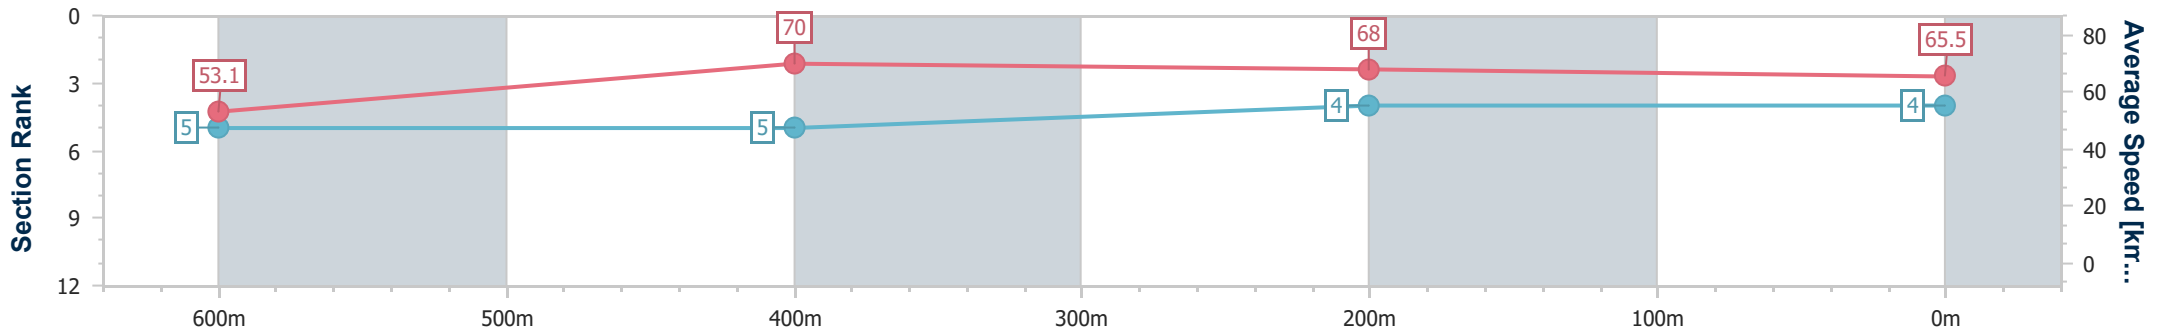

Horse/Jockey Name	Viking Valour
Final Rank	4
Fastest Section Time (Section)	0:10.32 (600m)
Top Speed [km/h] (Section)	71.1 (600m)
Race State	Finished

Ipswich QLD Professional
Race 1: SEVEN FAMILY RACEDAY QTIS Three-Year-Old Maiden
Plate - 800m

06 May 2024 - 12:46

Track Rating: Good 4, Weather: Showers, Rail Position: True

Section	Overall	600m	400m	200m
Section Times	0:45.55 [4] (0:13.55)	0:32.00 [5] (0:10.32)	0:21.68 [5] (0:10.61)	0:11.07 [4] (0:11.07)
Average Speed [km/h]	53.1	70.0	68.0	65.5
Top Speed [km/h]	70.9	71.1	68.6	68.1
Avg. Dist. to Rail [m]	8.9	2.2	1.6	4.8
Avg. Stride Freq. [Hz]	2.7	2.7	2.7	2.6
Avg. Stride Length [m]	5.5	7.0	6.9	7.0

- [ ] Ranking at each section and finish
- -.-.- No data available at this section
- NA No data available