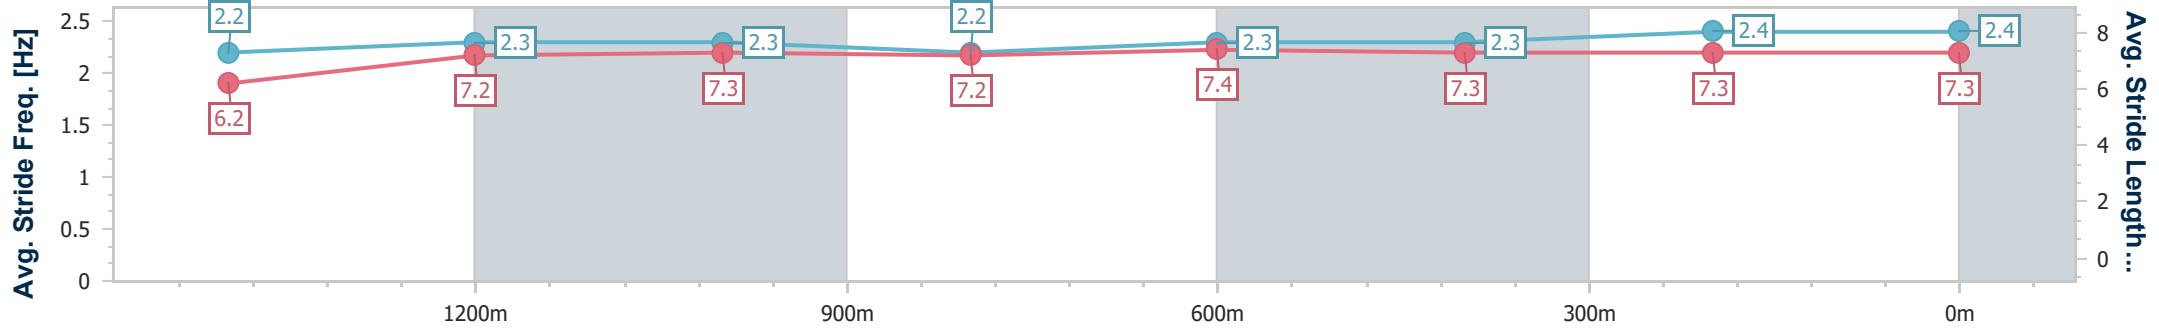

Ipswich QLD Professional
Race 2: SCHWEPPE'S Maiden Plate - 1666m

06 May 2024 - 13:25

Track Rating: Good 4, Weather: Showers, Rail Position: True

Section	Overall	1400m	1200m	1000m	800m	600m	400m	200m					
Section Times	1:42.52 [4] (0:19.43)	1:23.09 [8] (0:11.93)	1:11.16 [7] (0:11.96)	0:59.20 [7] (0:12.22)	0:46.98 [6] (0:12.09)	0:34.89 [6] (0:11.79)	0:23.10 [4] (0:11.40)	0:11.70 [4] (0:11.70)					
Average Speed [km/h]	49.3	60.4	60.1	58.9	59.5	61.0	63.0	61.5					
Top Speed [km/h]	60.0	60.9	61.0	59.7	60.0	62.7	63.4	62.9					
Avg. Dist. to Rail [m]	3.3	0.2	0.1	0.2	0.3	0.5	0.6	1.3					
Avg. Stride Freq. [Hz]	2.0	2.1	2.1	2.1	2.1	2.1	2.2	2.2					
Avg. Stride Length [m]	6.8	8.0	7.9	7.9	8.0	8.0	7.9	7.9					

- [] Ranking at each section and finish
- .-.- No data available at this section
- NA No data available

Horse/Jockey Name	Apfel
Final Rank	5
Fastest Section Time (Section)	0:11.43 (200m)
Top Speed [km/h] (Section)	64.3 (400m)
Race State	Finished

Ipswich QLD Professional
Race 2: SCHWEPPE'S Maiden Plate - 1666m

06 May 2024 - 13:25

Track Rating: Good 4, Weather: Showers, Rail Position: True

Section	Overall	1400m	1200m	1000m	800m	600m	400m	200m
Section Times	1:42.66 [5] (0:19.40)	1:23.26 [7] (0:12.08)	1:11.18 [8] (0:12.03)	0:59.15 [8] (0:12.46)	0:46.69 [9] (0:11.85)	0:34.84 [9] (0:11.93)	0:22.91 [8] (0:11.48)	0:11.43 [7] (0:11.43)
Average Speed [km/h]	49.4	60.0	60.2	57.9	61.1	60.8	63.5	62.8
Top Speed [km/h]	61.6	61.2	60.6	59.4	62.5	63.4	64.3	64.2
Avg. Dist. to Rail [m]	6.2	1.2	1.2	1.3	1.1	2.3	3.2	5.4
Avg. Stride Freq. [Hz]	2.2	2.3	2.3	2.2	2.3	2.3	2.4	2.4
Avg. Stride Length [m]	6.2	7.2	7.3	7.2	7.4	7.3	7.3	7.3