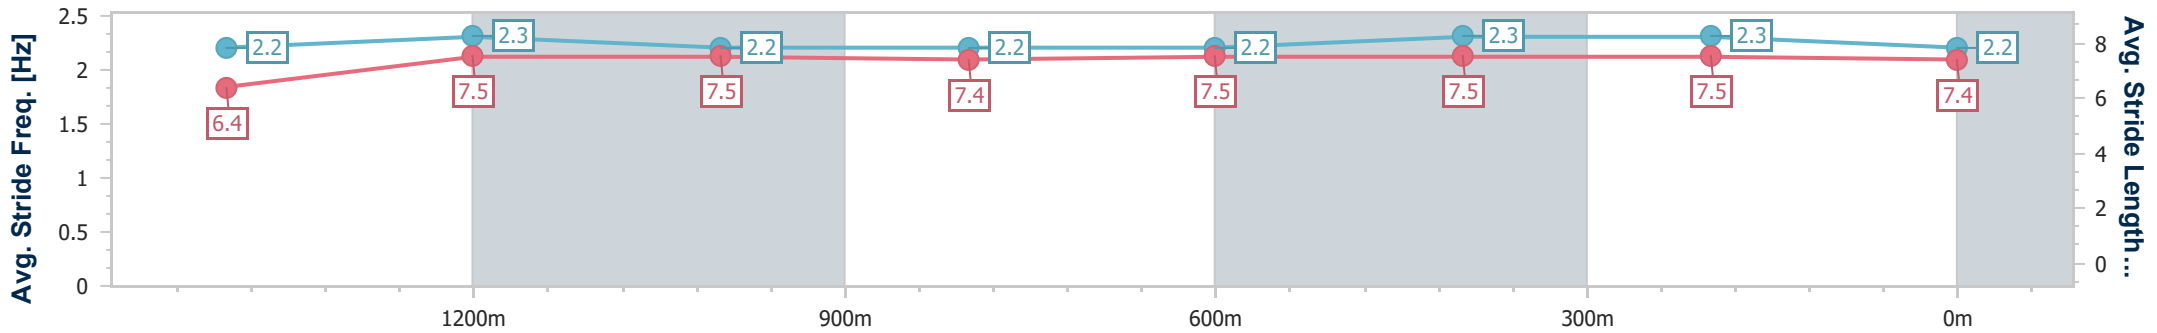

Ipswich QLD Professional
Race 2: SCHWEPPE'S Maiden Plate - 1666m

06 May 2024 - 13:25

Track Rating: Good 4, Weather: Showers, Rail Position: True

Section	Overall	1400m	1200m	1000m	800m	600m	400m	200m
Section Times	1:42.66 [5] (0:19.40)	1:23.26 [7] (0:12.08)	1:11.18 [8] (0:12.03)	0:59.15 [8] (0:12.46)	0:46.69 [9] (0:11.85)	0:34.84 [9] (0:11.93)	0:22.91 [8] (0:11.48)	0:11.43 [7] (0:11.43)
Average Speed [km/h]	49.4	60.0	60.2	57.9	61.1	60.8	63.5	62.8
Top Speed [km/h]	61.6	61.2	60.6	59.4	62.5	63.4	64.3	64.2
Avg. Dist. to Rail [m]	6.2	1.2	1.2	1.3	1.1	2.3	3.2	5.4
Avg. Stride Freq. [Hz]	2.2	2.3	2.3	2.2	2.3	2.3	2.4	2.4
Avg. Stride Length [m]	6.2	7.2	7.3	7.2	7.4	7.3	7.3	7.3

- [] Ranking at each section and finish
- .-.- No data available at this section
- NA No data available

Horse/Jockey Name	Crimson Beauty
Final Rank	6
Fastest Section Time (Section)	0:11.65 (400m)
Top Speed [km/h] (Section)	63.0 (Overall)
Race State	Finished

Ipswich QLD Professional
Race 2: SCHWEPPE'S Maiden Plate - 1666m

06 May 2024 - 13:25

Track Rating: Good 4, Weather: Showers, Rail Position: True

Section	Overall	1400m	1200m	1000m	800m	600m	400m	200m
Section Times	1:42.75 [6] (0:19.01)	1:23.74 [3] (0:11.82)	1:11.92 [2] (0:11.94)	0:59.98 [3] (0:12.44)	0:47.54 [4] (0:12.19)	0:35.35 [4] (0:11.77)	0:23.58 [3] (0:11.65)	0:11.93 [3] (0:11.93)
Average Speed [km/h]	50.6	61.1	60.7	58.0	59.3	61.6	62.0	60.2
Top Speed [km/h]	63.0	62.3	62.3	59.0	60.2	62.6	62.8	61.5
Avg. Dist. to Rail [m]	8.9	1.6	1.3	1.1	0.8	1.7	1.0	1.9
Avg. Stride Freq. [Hz]	2.2	2.3	2.2	2.2	2.2	2.3	2.3	2.2
Avg. Stride Length [m]	6.4	7.5	7.5	7.4	7.5	7.5	7.5	7.4