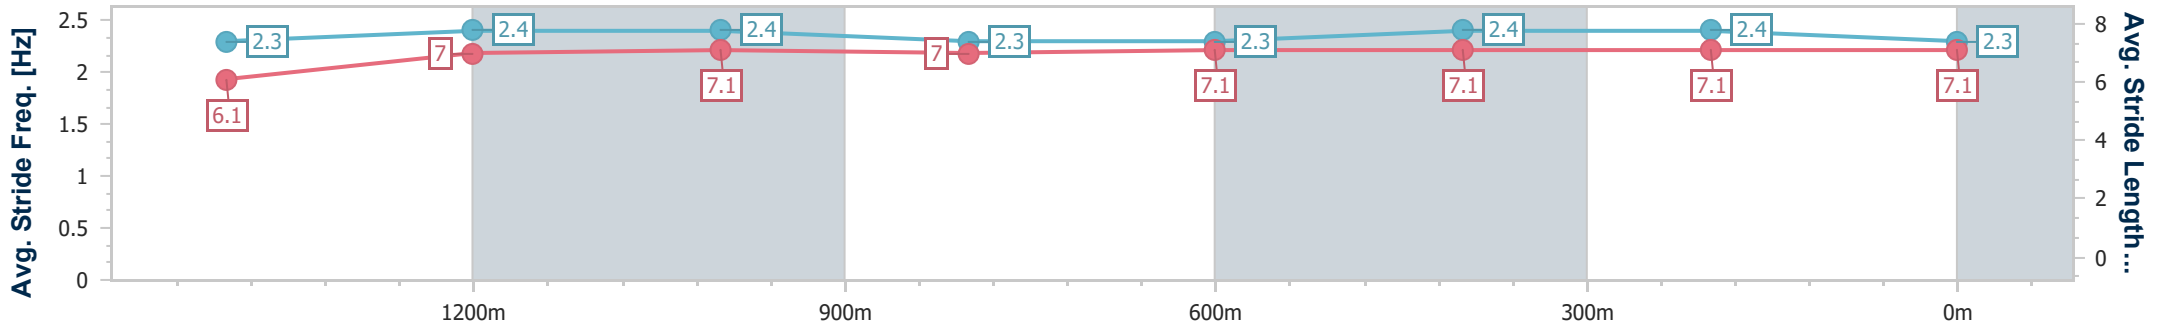

Ipswich QLD Professional
Race 2: SCHWEPPE'S Maiden Plate - 1666m

06 May 2024 - 13:25

Track Rating: Good 4, Weather: Showers, Rail Position: True

Section	Overall	1400m	1200m	1000m	800m	600m	400m	200m
Section Times	1:42.77 [7] (0:19.17)	1:23.60 [5] (0:12.02)	1:11.58 [6] (0:12.10)	0:59.48 [6] (0:12.46)	0:47.02 [7] (0:11.94)	0:35.08 [7] (0:11.92)	0:23.16 [6] (0:11.49)	0:11.67 [6] (0:11.67)
Average Speed [km/h]	49.9	60.3	59.7	58.1	60.9	60.8	63.0	61.5
Top Speed [km/h]	59.6	60.6	60.6	59.3	62.2	62.0	64.4	63.5
Avg. Dist. to Rail [m]	3.8	0.6	1.4	1.7	1.9	2.4	1.3	4.1
Avg. Stride Freq. [Hz]	2.2	2.3	2.3	2.3	2.4	2.4	2.4	2.4
Avg. Stride Length [m]	6.2	7.2	7.1	7.1	7.2	7.2	7.2	7.2

- [] Ranking at each section and finish
- .-.- No data available at this section
- NA No data available

Horse/Jockey Name	Rosefinch
Final Rank	8
Fastest Section Time (Section)	0:11.73 (400m)
Top Speed [km/h] (Section)	64.1 (400m)
Race State	Finished

Ipswich QLD Professional
Race 2: SCHWEPPE'S Maiden Plate - 1666m

06 May 2024 - 13:25

Track Rating: Good 4, Weather: Showers, Rail Position: True

Section	Overall	1400m	1200m	1000m	800m	600m	400m	200m
Section Times	1:43.67 [8] (0:18.84)	1:24.83 [2] (0:12.09)	1:12.74 [4] (0:12.07)	1:00.67 [5] (0:12.45)	0:48.22 [5] (0:12.14)	0:36.08 [5] (0:12.10)	0:23.98 [7] (0:11.73)	0:12.25 [8] (0:12.25)
Average Speed [km/h]	51.0	59.9	59.9	58.2	59.5	60.1	62.4	58.9
Top Speed [km/h]	60.8	60.4	60.5	59.0	60.4	62.2	64.1	60.0
Avg. Dist. to Rail [m]	6.2	1.5	1.6	1.3	1.0	2.5	3.4	3.7
Avg. Stride Freq. [Hz]	2.3	2.4	2.4	2.3	2.3	2.4	2.4	2.3
Avg. Stride Length [m]	6.1	7.0	7.1	7.0	7.1	7.1	7.1	7.1