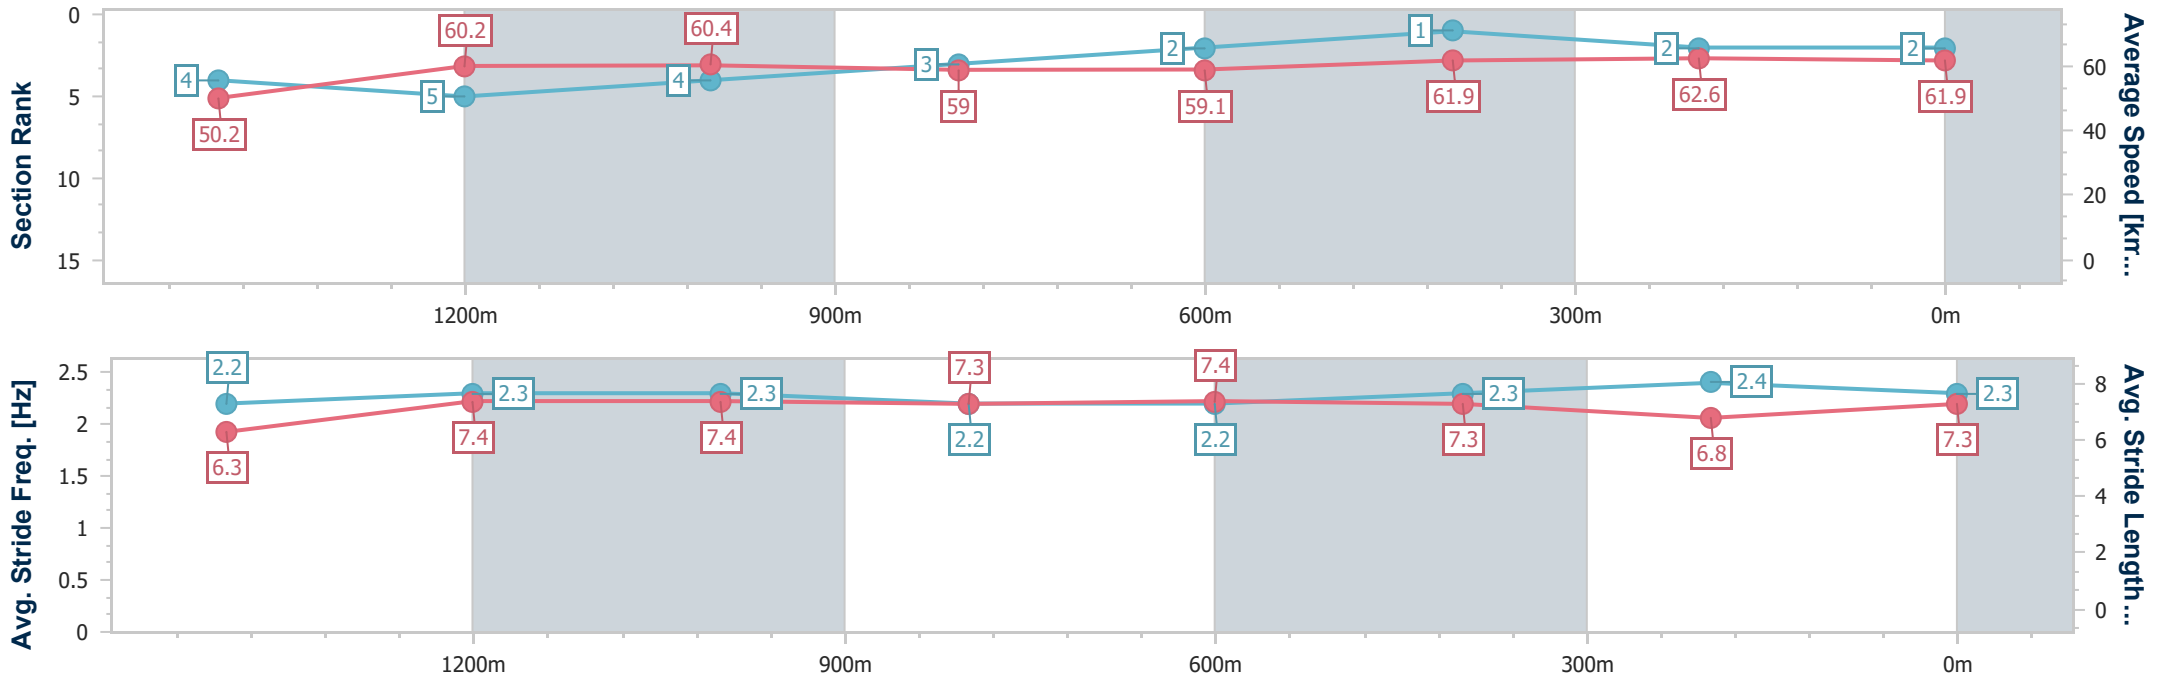

- [] Ranking at each section and finish
- .-.- No data available at this section
- NA No data available

Horse/Jockey Name	Salamancas
Final Rank	2
Fastest Section Time (Section)	0:11.47 (400m)
Top Speed [km/h] (Section)	64.6 (400m)
Race State	Finished

Ipswich QLD Professional
Race 2: SCHWEPPE'S Maiden Plate - 1666m

06 May 2024 - 13:25

Track Rating: Good 4, Weather: Showers, Rail Position: True

Section	Overall	1400m	1200m	1000m	800m	600m	400m	200m
Section Times	1:42.08 [2] (0:19.05)	1:23.03 [4] (0:11.93)	1:11.10 [5] (0:11.90)	0:59.20 [4] (0:12.23)	0:46.97 [3] (0:12.17)	0:34.80 [2] (0:11.64)	0:23.16 [1] (0:11.47)	0:11.69 [2] (0:11.69)
Average Speed [km/h]	50.2	60.2	60.4	59.0	59.1	61.9	62.6	61.9
Top Speed [km/h]	60.6	60.9	61.0	60.1	59.6	64.4	64.6	63.4
Avg. Dist. to Rail [m]	2.5	0.5	0.2	0.1	0.6	0.3	0.5	0.6
Avg. Stride Freq. [Hz]	2.2	2.3	2.3	2.2	2.2	2.3	2.4	2.3
Avg. Stride Length [m]	6.3	7.4	7.4	7.3	7.4	7.3	6.8	7.3