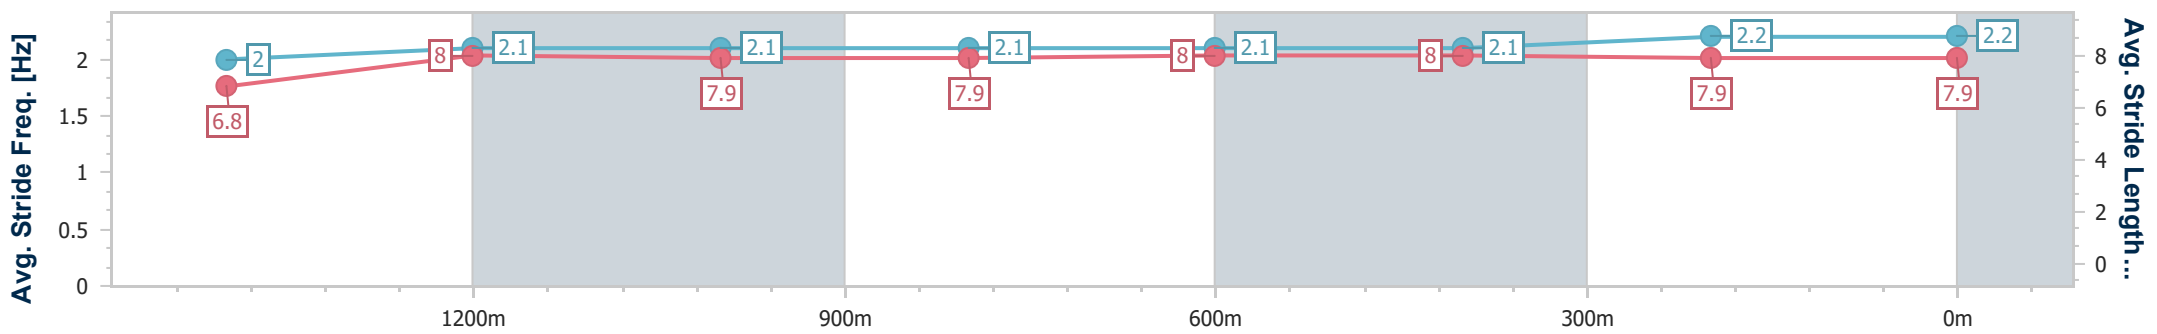

Ipswich QLD Professional
Race 2: SCHWEPPE'S Maiden Plate - 1666m

06 May 2024 - 13:25

Track Rating: Good 4, Weather: Showers, Rail Position: True

Section	Overall	1400m	1200m	1000m	800m	600m	400m	200m
Section Times	1:42.30 [3] (0:19.63)	1:22.67 [9] (0:11.98)	1:10.69 [9] (0:11.94)	0:58.75 [9] (0:12.23)	0:46.52 [8] (0:12.01)	0:34.51 [8] (0:11.81)	0:22.70 [5] (0:11.37)	0:11.33 [5] (0:11.33)
Average Speed [km/h]	48.9	60.2	60.3	58.9	59.9	60.7	63.4	63.5
Top Speed [km/h]	61.8	61.7	61.0	59.7	60.7	63.1	64.3	64.4
Avg. Dist. to Rail [m]	6.7	0.2	0.2	0.1	0.2	0.5	0.4	0.5
Avg. Stride Freq. [Hz]	2.2	2.3	2.3	2.3	2.3	2.3	2.4	2.4
Avg. Stride Length [m]	6.0	7.2	7.3	7.2	7.3	7.3	7.3	7.2

Ipswich QLD Professional
Race 2: SCHWEPPE'S Maiden Plate - 1666m

06 May 2024 - 13:25

Track Rating: Good 4, Weather: Showers, Rail Position: True

Section	Overall	1400m	1200m	1000m	800m	600m	400m	200m					
Section Times	1:42.52 [4] (0:19.43)	1:23.09 [8] (0:11.93)	1:11.16 [7] (0:11.96)	0:59.20 [7] (0:12.22)	0:46.98 [6] (0:12.09)	0:34.89 [6] (0:11.79)	0:23.10 [4] (0:11.40)	0:11.70 [4] (0:11.70)					
Average Speed [km/h]	49.3	60.4	60.1	58.9	59.5	61.0	63.0	61.5					
Top Speed [km/h]	60.0	60.9	61.0	59.7	60.0	62.7	63.4	62.9					
Avg. Dist. to Rail [m]	3.3	0.2	0.1	0.2	0.3	0.5	0.6	1.3					
Avg. Stride Freq. [Hz]	2.0	2.1	2.1	2.1	2.1	2.1	2.2	2.2					
Avg. Stride Length [m]	6.8	8.0	7.9	7.9	8.0	8.0	7.9	7.9					