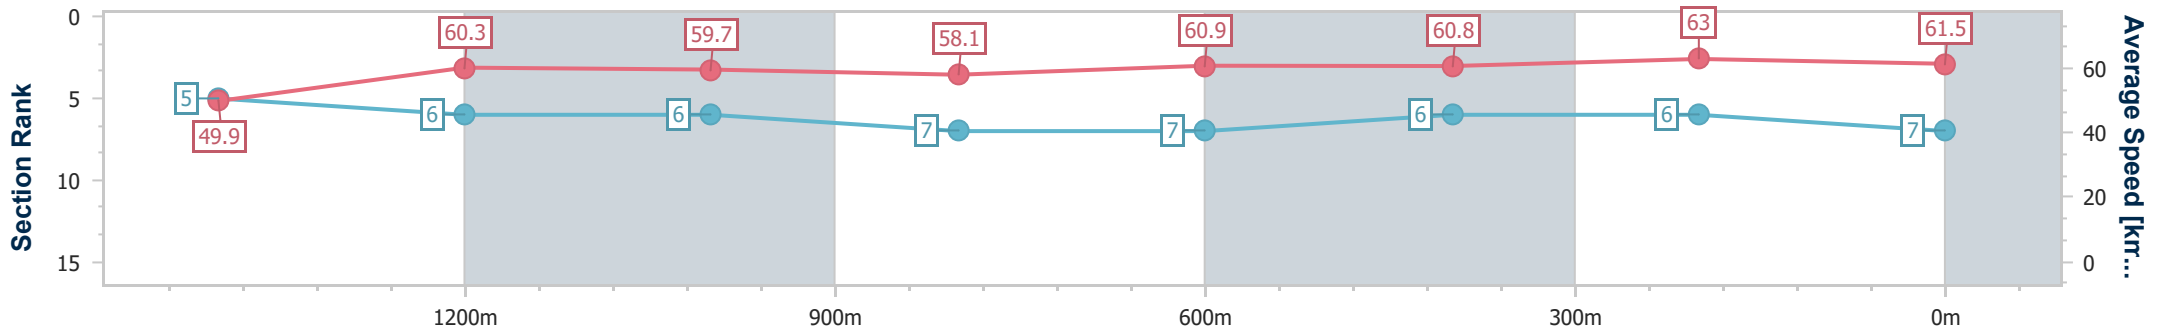

Ipswich QLD Professional
Race 2: SCHWEPPE'S Maiden Plate - 1666m

06 May 2024 - 13:25

Track Rating: Good 4, Weather: Showers, Rail Position: True

Section	Overall	1400m	1200m	1000m	800m	600m	400m	200m
Section Times	1:42.75 [6] (0:19.01)	1:23.74 [3] (0:11.82)	1:11.92 [2] (0:11.94)	0:59.98 [3] (0:12.44)	0:47.54 [4] (0:12.19)	0:35.35 [4] (0:11.77)	0:23.58 [3] (0:11.65)	0:11.93 [3] (0:11.93)
Average Speed [km/h]	50.6	61.1	60.7	58.0	59.3	61.6	62.0	60.2
Top Speed [km/h]	63.0	62.3	62.3	59.0	60.2	62.6	62.8	61.5
Avg. Dist. to Rail [m]	8.9	1.6	1.3	1.1	0.8	1.7	1.0	1.9
Avg. Stride Freq. [Hz]	2.2	2.3	2.2	2.2	2.2	2.3	2.3	2.2
Avg. Stride Length [m]	6.4	7.5	7.5	7.4	7.5	7.5	7.5	7.4

- [] Ranking at each section and finish
- .-.- No data available at this section
- NA No data available

Horse/Jockey Name	Storm Dreamer
Final Rank	7
Fastest Section Time (Section)	0:11.49 (400m)
Top Speed [km/h] (Section)	64.4 (400m)
Race State	Finished

Ipswich QLD Professional
Race 2: SCHWEPPE'S Maiden Plate - 1666m

06 May 2024 - 13:25

Track Rating: Good 4, Weather: Showers, Rail Position: True

Section	Overall	1400m	1200m	1000m	800m	600m	400m	200m
Section Times	1:42.77 [7] (0:19.17)	1:23.60 [5] (0:12.02)	1:11.58 [6] (0:12.10)	0:59.48 [6] (0:12.46)	0:47.02 [7] (0:11.94)	0:35.08 [7] (0:11.92)	0:23.16 [6] (0:11.49)	0:11.67 [6] (0:11.67)
Average Speed [km/h]	49.9	60.3	59.7	58.1	60.9	60.8	63.0	61.5
Top Speed [km/h]	59.6	60.6	60.6	59.3	62.2	62.0	64.4	63.5
Avg. Dist. to Rail [m]	3.8	0.6	1.4	1.7	1.9	2.4	1.3	4.1
Avg. Stride Freq. [Hz]	2.2	2.3	2.3	2.3	2.4	2.4	2.4	2.4
Avg. Stride Length [m]	6.2	7.2	7.1	7.1	7.2	7.2	7.2	7.2