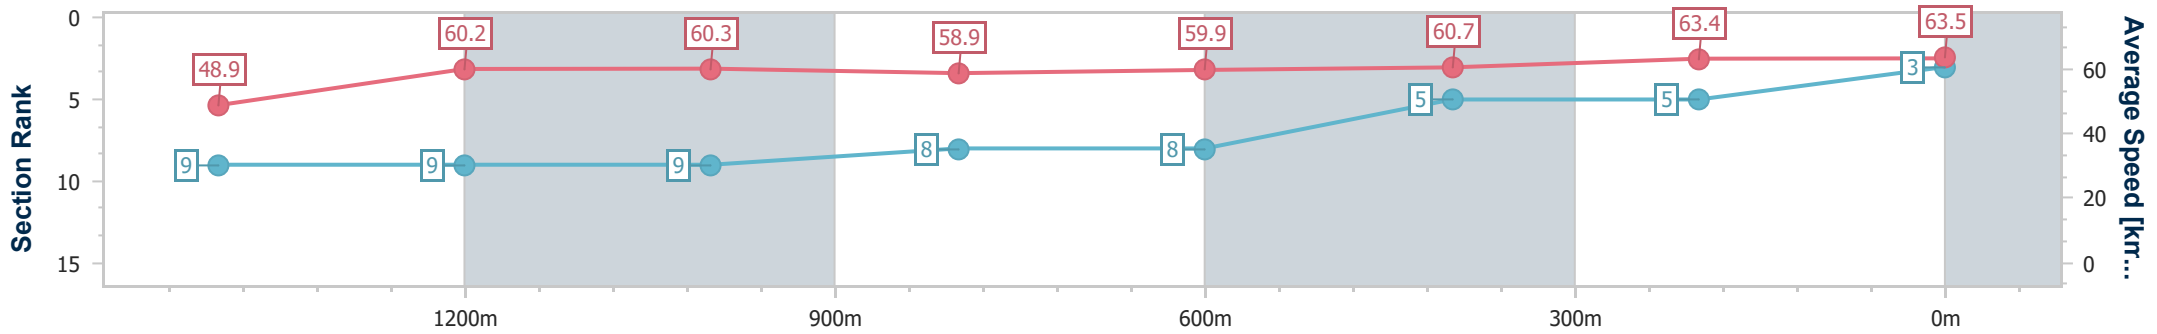

Horse/Jockey Name	Luisana
Final Rank	3
Fastest Section Time (Section)	0:11.33 (200m)
Top Speed [km/h] (Section)	64.4 (200m)
Race State	Finished

Ipswich QLD Professional
Race 2: SCHWEPPE'S Maiden Plate - 1666m

06 May 2024 - 13:25

Track Rating: Good 4, Weather: Showers, Rail Position: True

Section	Overall	1400m	1200m	1000m	800m	600m	400m	200m
Section Times	1:42.30 [3] (0:19.63)	1:22.67 [9] (0:11.98)	1:10.69 [9] (0:11.94)	0:58.75 [9] (0:12.23)	0:46.52 [8] (0:12.01)	0:34.51 [8] (0:11.81)	0:22.70 [5] (0:11.37)	0:11.33 [5] (0:11.33)
Average Speed [km/h]	48.9	60.2	60.3	58.9	59.9	60.7	63.4	63.5
Top Speed [km/h]	61.8	61.7	61.0	59.7	60.7	63.1	64.3	64.4
Avg. Dist. to Rail [m]	6.7	0.2	0.2	0.1	0.2	0.5	0.4	0.5
Avg. Stride Freq. [Hz]	2.2	2.3	2.3	2.3	2.3	2.3	2.4	2.4
Avg. Stride Length [m]	6.0	7.2	7.3	7.2	7.3	7.3	7.3	7.2

- [ ] Ranking at each section and finish
- -.-.- No data available at this section
- NA No data available