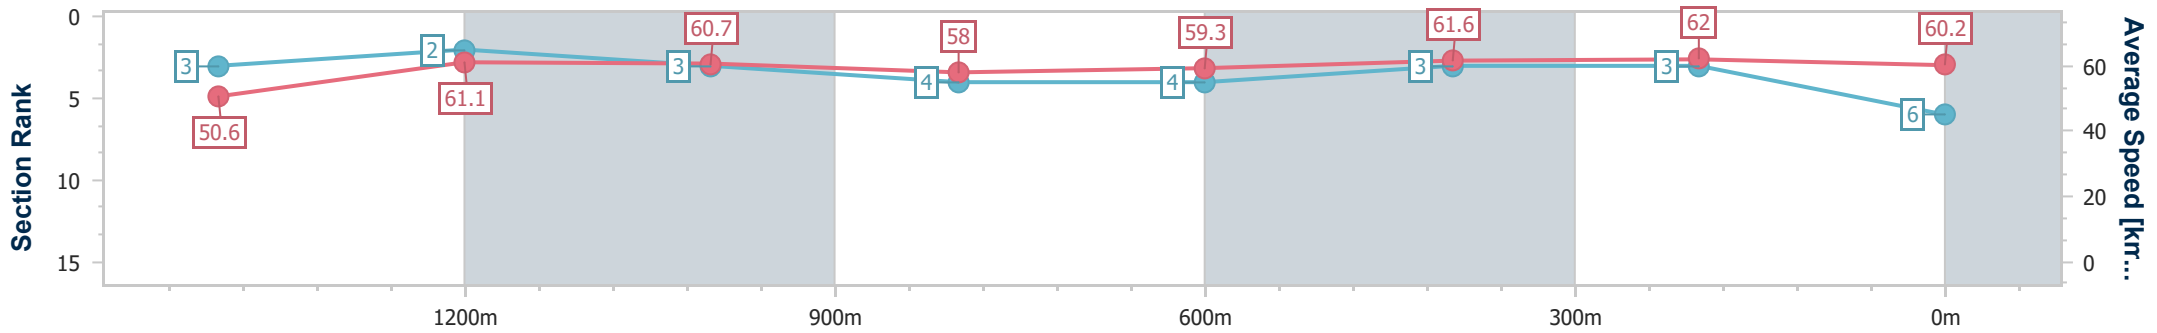

- [] Ranking at each section and finish
- .-.- No data available at this section
- NA No data available

Horse/Jockey Name	Crimson Beauty
Final Rank	6
Fastest Section Time (Section)	0:11.65 (400m)
Top Speed [km/h] (Section)	63.0 (Overall)
Race State	Finished

Ipswich QLD Professional
Race 2: SCHWEPPE'S Maiden Plate - 1666m

06 May 2024 - 13:25

Track Rating: Good 4, Weather: Showers, Rail Position: True

Section	Overall	1400m	1200m	1000m	800m	600m	400m	200m
Section Times	1:42.75 [6] (0:19.01)	1:23.74 [3] (0:11.82)	1:11.92 [2] (0:11.94)	0:59.98 [3] (0:12.44)	0:47.54 [4] (0:12.19)	0:35.35 [4] (0:11.77)	0:23.58 [3] (0:11.65)	0:11.93 [3] (0:11.93)
Average Speed [km/h]	50.6	61.1	60.7	58.0	59.3	61.6	62.0	60.2
Top Speed [km/h]	63.0	62.3	62.3	59.0	60.2	62.6	62.8	61.5
Avg. Dist. to Rail [m]	8.9	1.6	1.3	1.1	0.8	1.7	1.0	1.9
Avg. Stride Freq. [Hz]	2.2	2.3	2.2	2.2	2.2	2.3	2.3	2.2
Avg. Stride Length [m]	6.4	7.5	7.5	7.4	7.5	7.5	7.5	7.4