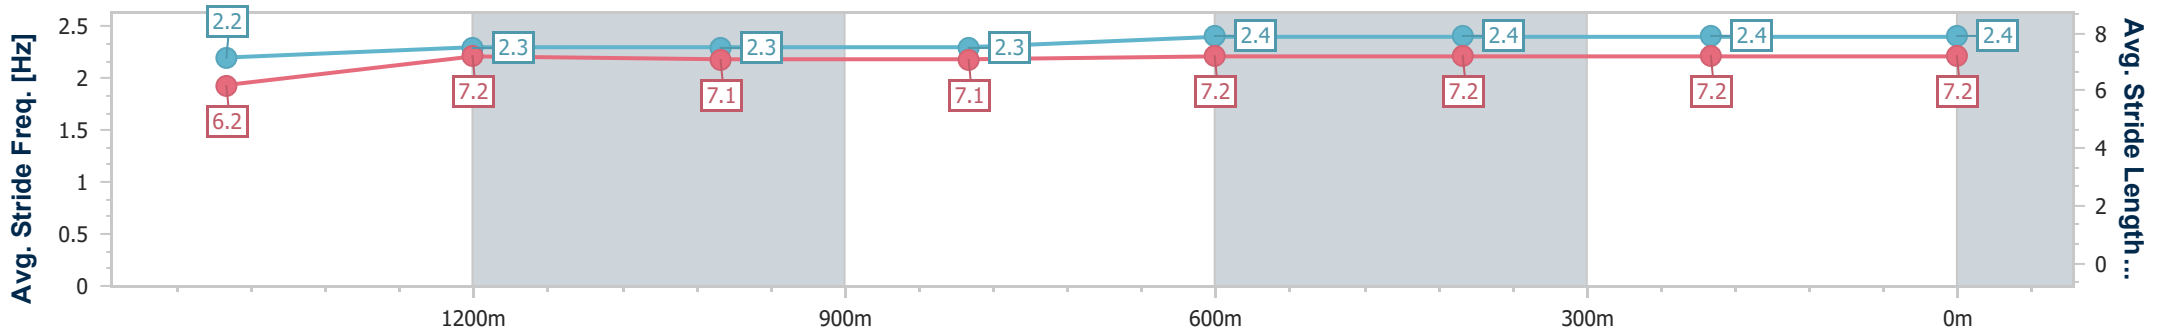

Ipswich QLD Professional
Race 2: SCHWEPPE'S Maiden Plate - 1666m

06 May 2024 - 13:25

Track Rating: Good 4, Weather: Showers, Rail Position: True

Section	Overall	1400m	1200m	1000m	800m	600m	400m	200m
Section Times	1:42.75 [6] (0:19.01)	1:23.74 [3] (0:11.82)	1:11.92 [2] (0:11.94)	0:59.98 [3] (0:12.44)	0:47.54 [4] (0:12.19)	0:35.35 [4] (0:11.77)	0:23.58 [3] (0:11.65)	0:11.93 [3] (0:11.93)
Average Speed [km/h]	50.6	61.1	60.7	58.0	59.3	61.6	62.0	60.2
Top Speed [km/h]	63.0	62.3	62.3	59.0	60.2	62.6	62.8	61.5
Avg. Dist. to Rail [m]	8.9	1.6	1.3	1.1	0.8	1.7	1.0	1.9
Avg. Stride Freq. [Hz]	2.2	2.3	2.2	2.2	2.2	2.3	2.3	2.2
Avg. Stride Length [m]	6.4	7.5	7.5	7.4	7.5	7.5	7.5	7.4

- [] Ranking at each section and finish
- .-.- No data available at this section
- NA No data available

Horse/Jockey Name	Storm Dreamer
Final Rank	7
Fastest Section Time (Section)	0:11.49 (400m)
Top Speed [km/h] (Section)	64.4 (400m)
Race State	Finished

Ipswich QLD Professional
Race 2: SCHWEPPE'S Maiden Plate - 1666m

06 May 2024 - 13:25

Track Rating: Good 4, Weather: Showers, Rail Position: True

Section	Overall	1400m	1200m	1000m	800m	600m	400m	200m
Section Times	1:42.77 [7] (0:19.17)	1:23.60 [5] (0:12.02)	1:11.58 [6] (0:12.10)	0:59.48 [6] (0:12.46)	0:47.02 [7] (0:11.94)	0:35.08 [7] (0:11.92)	0:23.16 [6] (0:11.49)	0:11.67 [6] (0:11.67)
Average Speed [km/h]	49.9	60.3	59.7	58.1	60.9	60.8	63.0	61.5
Top Speed [km/h]	59.6	60.6	60.6	59.3	62.2	62.0	64.4	63.5
Avg. Dist. to Rail [m]	3.8	0.6	1.4	1.7	1.9	2.4	1.3	4.1
Avg. Stride Freq. [Hz]	2.2	2.3	2.3	2.3	2.4	2.4	2.4	2.4
Avg. Stride Length [m]	6.2	7.2	7.1	7.1	7.2	7.2	7.2	7.2