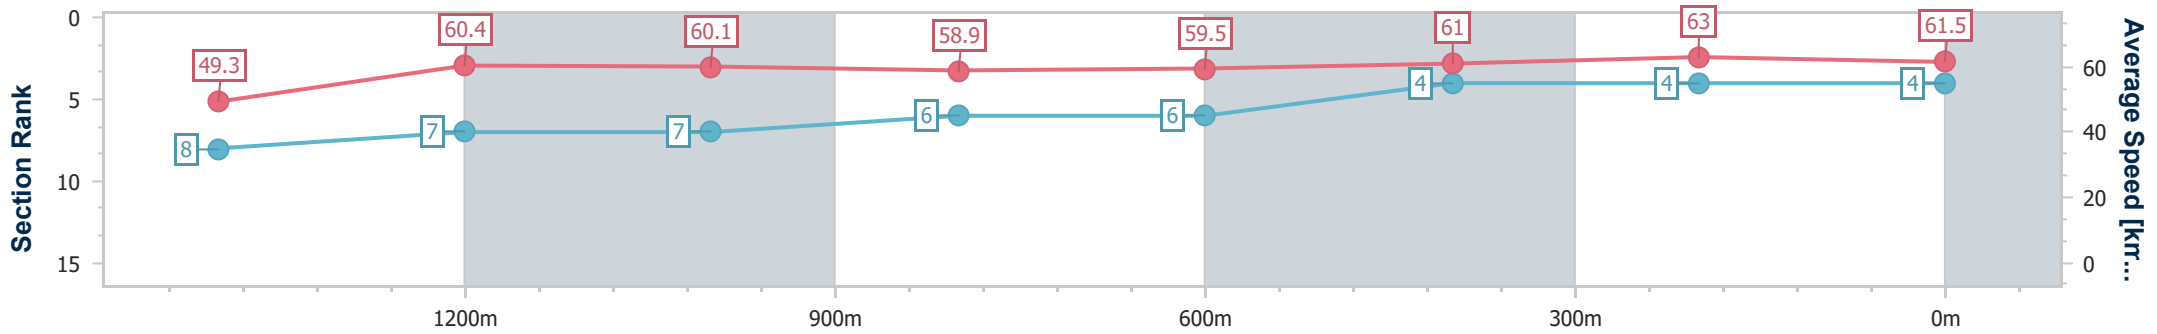

Ipswich QLD Professional
Race 2: SCHWEPPE'S Maiden Plate - 1666m

06 May 2024 - 13:25

Track Rating: Good 4, Weather: Showers, Rail Position: True

Section	Overall	1400m	1200m	1000m	800m	600m	400m	200m					
Section Times	1:42.52 [4] (0:19.43)	1:23.09 [8] (0:11.93)	1:11.16 [7] (0:11.96)	0:59.20 [7] (0:12.22)	0:46.98 [6] (0:12.09)	0:34.89 [6] (0:11.79)	0:23.10 [4] (0:11.40)	0:11.70 [4] (0:11.70)					
Average Speed [km/h]	49.3	60.4	60.1	58.9	59.5	61.0	63.0	61.5					
Top Speed [km/h]	60.0	60.9	61.0	59.7	60.0	62.7	63.4	62.9					
Avg. Dist. to Rail [m]	3.3	0.2	0.1	0.2	0.3	0.5	0.6	1.3					
Avg. Stride Freq. [Hz]	2.0	2.1	2.1	2.1	2.1	2.1	2.2	2.2					
Avg. Stride Length [m]	6.8	8.0	7.9	7.9	8.0	8.0	7.9	7.9					