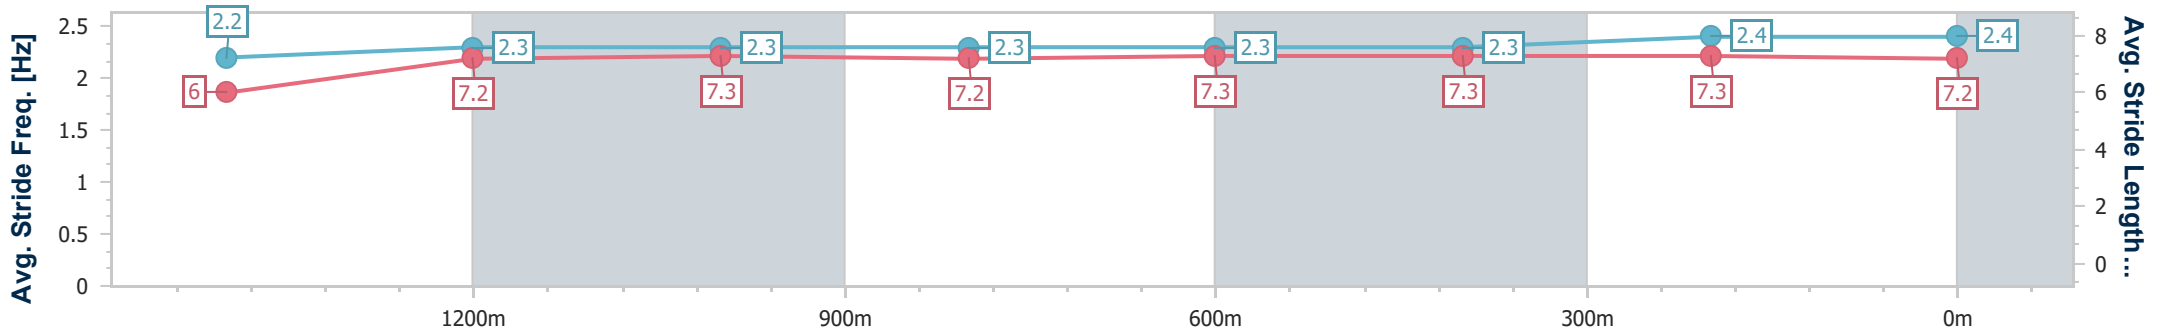

- [] Ranking at each section and finish
- .-.- No data available at this section
- NA No data available

Horse/Jockey Name	Luisana
Final Rank	3
Fastest Section Time (Section)	0:11.33 (200m)
Top Speed [km/h] (Section)	64.4 (200m)
Race State	Finished

Ipswich QLD Professional
Race 2: SCHWEPPE'S Maiden Plate - 1666m

06 May 2024 - 13:25

Track Rating: Good 4, Weather: Showers, Rail Position: True

Section	Overall	1400m	1200m	1000m	800m	600m	400m	200m
Section Times	1:42.30 [3] (0:19.63)	1:22.67 [9] (0:11.98)	1:10.69 [9] (0:11.94)	0:58.75 [9] (0:12.23)	0:46.52 [8] (0:12.01)	0:34.51 [8] (0:11.81)	0:22.70 [5] (0:11.37)	0:11.33 [5] (0:11.33)
Average Speed [km/h]	48.9	60.2	60.3	58.9	59.9	60.7	63.4	63.5
Top Speed [km/h]	61.8	61.7	61.0	59.7	60.7	63.1	64.3	64.4
Avg. Dist. to Rail [m]	6.7	0.2	0.2	0.1	0.2	0.5	0.4	0.5
Avg. Stride Freq. [Hz]	2.2	2.3	2.3	2.3	2.3	2.3	2.4	2.4
Avg. Stride Length [m]	6.0	7.2	7.3	7.2	7.3	7.3	7.3	7.2