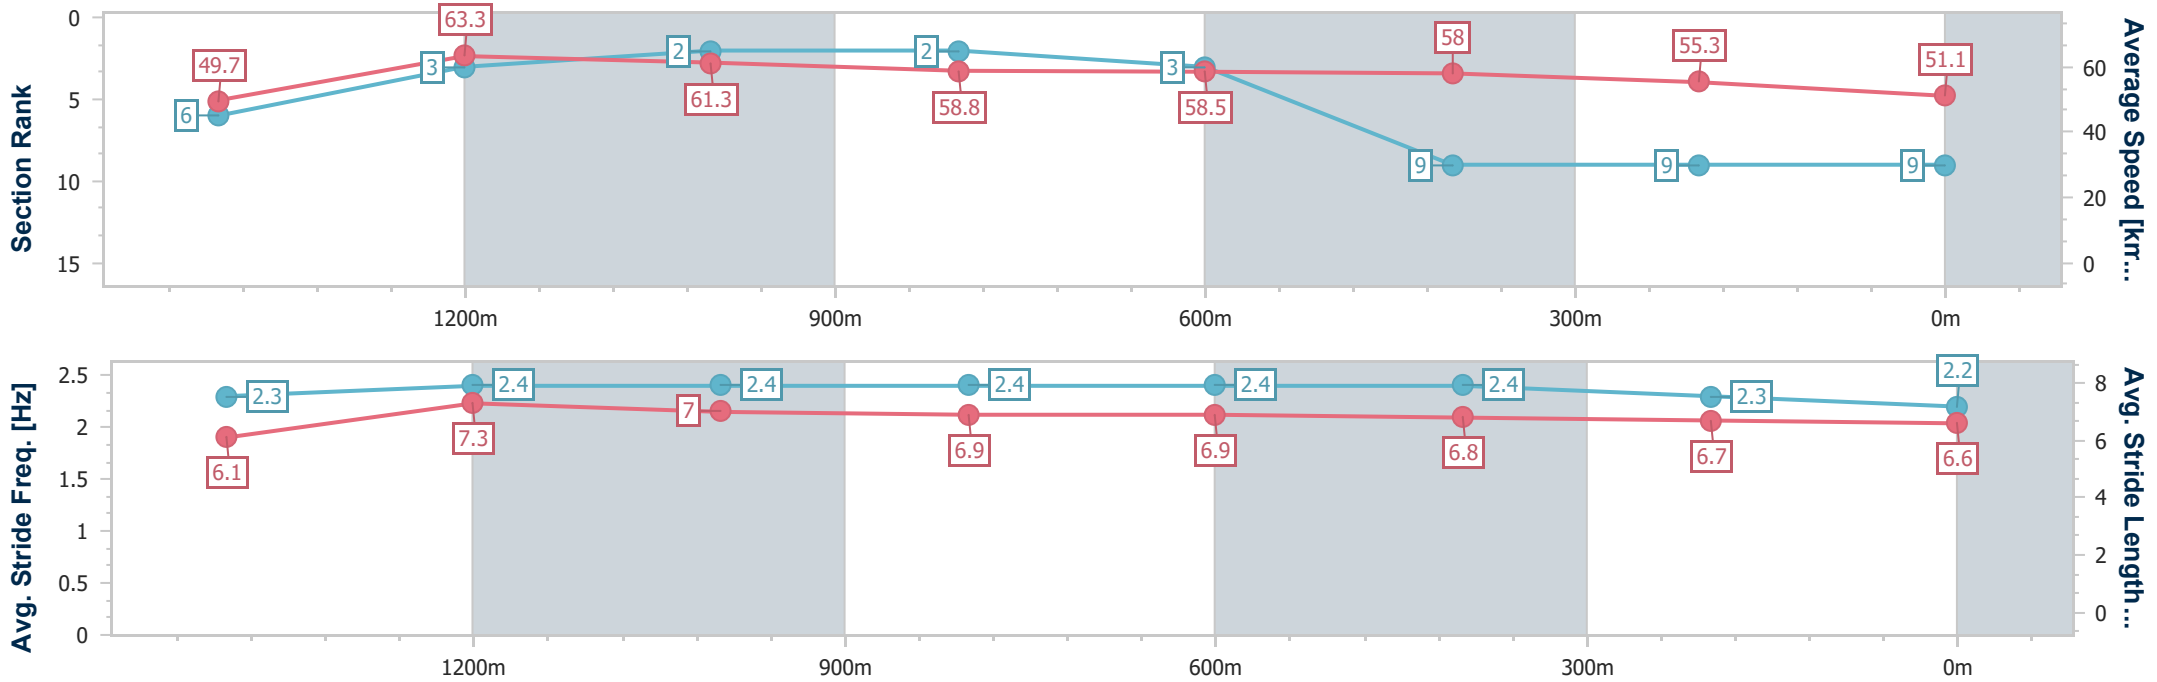

Ipswich QLD Professional
Race 2: SCHWEPPE'S Maiden Plate - 1666m

06 May 2024 - 13:25

Track Rating: Good 4, Weather: Showers, Rail Position: True

Section	Overall	1400m	1200m	1000m	800m	600m	400m	200m
Section Times	1:43.67 [8] (0:18.84)	1:24.83 [2] (0:12.09)	1:12.74 [4] (0:12.07)	1:00.67 [5] (0:12.45)	0:48.22 [5] (0:12.14)	0:36.08 [5] (0:12.10)	0:23.98 [7] (0:11.73)	0:12.25 [8] (0:12.25)
Average Speed [km/h]	51.0	59.9	59.9	58.2	59.5	60.1	62.4	58.9
Top Speed [km/h]	60.8	60.4	60.5	59.0	60.4	62.2	64.1	60.0
Avg. Dist. to Rail [m]	6.2	1.5	1.6	1.3	1.0	2.5	3.4	3.7
Avg. Stride Freq. [Hz]	2.3	2.4	2.4	2.3	2.3	2.4	2.4	2.3
Avg. Stride Length [m]	6.1	7.0	7.1	7.0	7.1	7.1	7.1	7.1

- [] Ranking at each section and finish
- .-.- No data available at this section
- NA No data available

Horse/Jockey Name	Miss Ribchester
Final Rank	9
Fastest Section Time (Section)	0:11.56 (1400m)
Top Speed [km/h] (Section)	63.6 (1400m)
Race State	Finished

Ipswich QLD Professional
Race 2: SCHWEPPE'S Maiden Plate - 1666m

06 May 2024 - 13:25

Track Rating: Good 4, Weather: Showers, Rail Position: True

Section	Overall	1400m	1200m	1000m	800m	600m	400m	200m
Section Times	1:46.93 [9] (0:19.30)	1:27.63 [6] (0:11.56)	1:16.07 [3] (0:11.90)	1:04.17 [2] (0:12.25)	0:51.92 [2] (0:12.38)	0:39.54 [3] (0:12.48)	0:27.06 [9] (0:12.98)	0:14.08 [9] (0:14.08)
Average Speed [km/h]	49.7	63.3	61.3	58.8	58.5	58.0	55.3	51.1
Top Speed [km/h]	63.2	63.6	62.3	60.1	58.9	58.8	57.9	53.2
Avg. Dist. to Rail [m]	8.1	2.9	3.0	1.9	0.9	1.0	0.4	0.3
Avg. Stride Freq. [Hz]	2.3	2.4	2.4	2.4	2.4	2.4	2.3	2.2
Avg. Stride Length [m]	6.1	7.3	7.0	6.9	6.9	6.8	6.7	6.6

- [] Ranking at each section and finish
- .-.- No data available at this section
- NA No data available