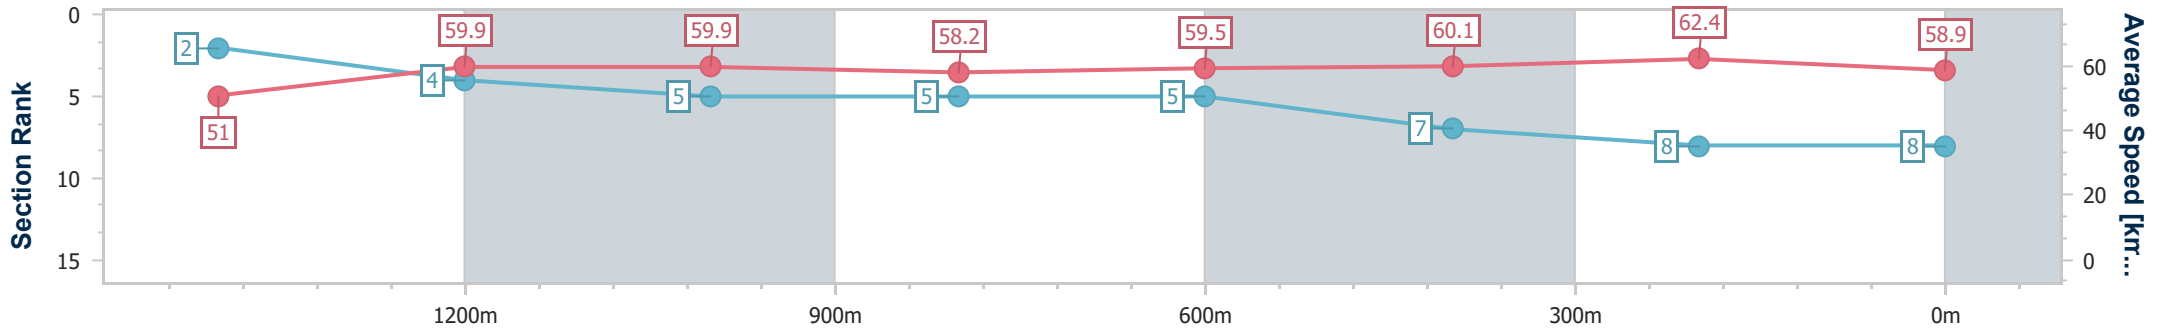

Ipswich QLD Professional
Race 2: SCHWEPPE'S Maiden Plate - 1666m

06 May 2024 - 13:25

Track Rating: Good 4, Weather: Showers, Rail Position: True

Section	Overall	1400m	1200m	1000m	800m	600m	400m	200m
Section Times	1:42.77 [7] (0:19.17)	1:23.60 [5] (0:12.02)	1:11.58 [6] (0:12.10)	0:59.48 [6] (0:12.46)	0:47.02 [7] (0:11.94)	0:35.08 [7] (0:11.92)	0:23.16 [6] (0:11.49)	0:11.67 [6] (0:11.67)
Average Speed [km/h]	49.9	60.3	59.7	58.1	60.9	60.8	63.0	61.5
Top Speed [km/h]	59.6	60.6	60.6	59.3	62.2	62.0	64.4	63.5
Avg. Dist. to Rail [m]	3.8	0.6	1.4	1.7	1.9	2.4	1.3	4.1
Avg. Stride Freq. [Hz]	2.2	2.3	2.3	2.3	2.4	2.4	2.4	2.4
Avg. Stride Length [m]	6.2	7.2	7.1	7.1	7.2	7.2	7.2	7.2

- [] Ranking at each section and finish
- .-.- No data available at this section
- NA No data available

Horse/Jockey Name	Rosefinch
Final Rank	8
Fastest Section Time (Section)	0:11.73 (400m)
Top Speed [km/h] (Section)	64.1 (400m)
Race State	Finished

Ipswich QLD Professional
Race 2: SCHWEPPE'S Maiden Plate - 1666m

06 May 2024 - 13:25

Track Rating: Good 4, Weather: Showers, Rail Position: True

Section	Overall	1400m	1200m	1000m	800m	600m	400m	200m
Section Times	1:43.67 [8] (0:18.84)	1:24.83 [2] (0:12.09)	1:12.74 [4] (0:12.07)	1:00.67 [5] (0:12.45)	0:48.22 [5] (0:12.14)	0:36.08 [5] (0:12.10)	0:23.98 [7] (0:11.73)	0:12.25 [8] (0:12.25)
Average Speed [km/h]	51.0	59.9	59.9	58.2	59.5	60.1	62.4	58.9
Top Speed [km/h]	60.8	60.4	60.5	59.0	60.4	62.2	64.1	60.0
Avg. Dist. to Rail [m]	6.2	1.5	1.6	1.3	1.0	2.5	3.4	3.7
Avg. Stride Freq. [Hz]	2.3	2.4	2.4	2.3	2.3	2.4	2.4	2.3
Avg. Stride Length [m]	6.1	7.0	7.1	7.0	7.1	7.1	7.1	7.1