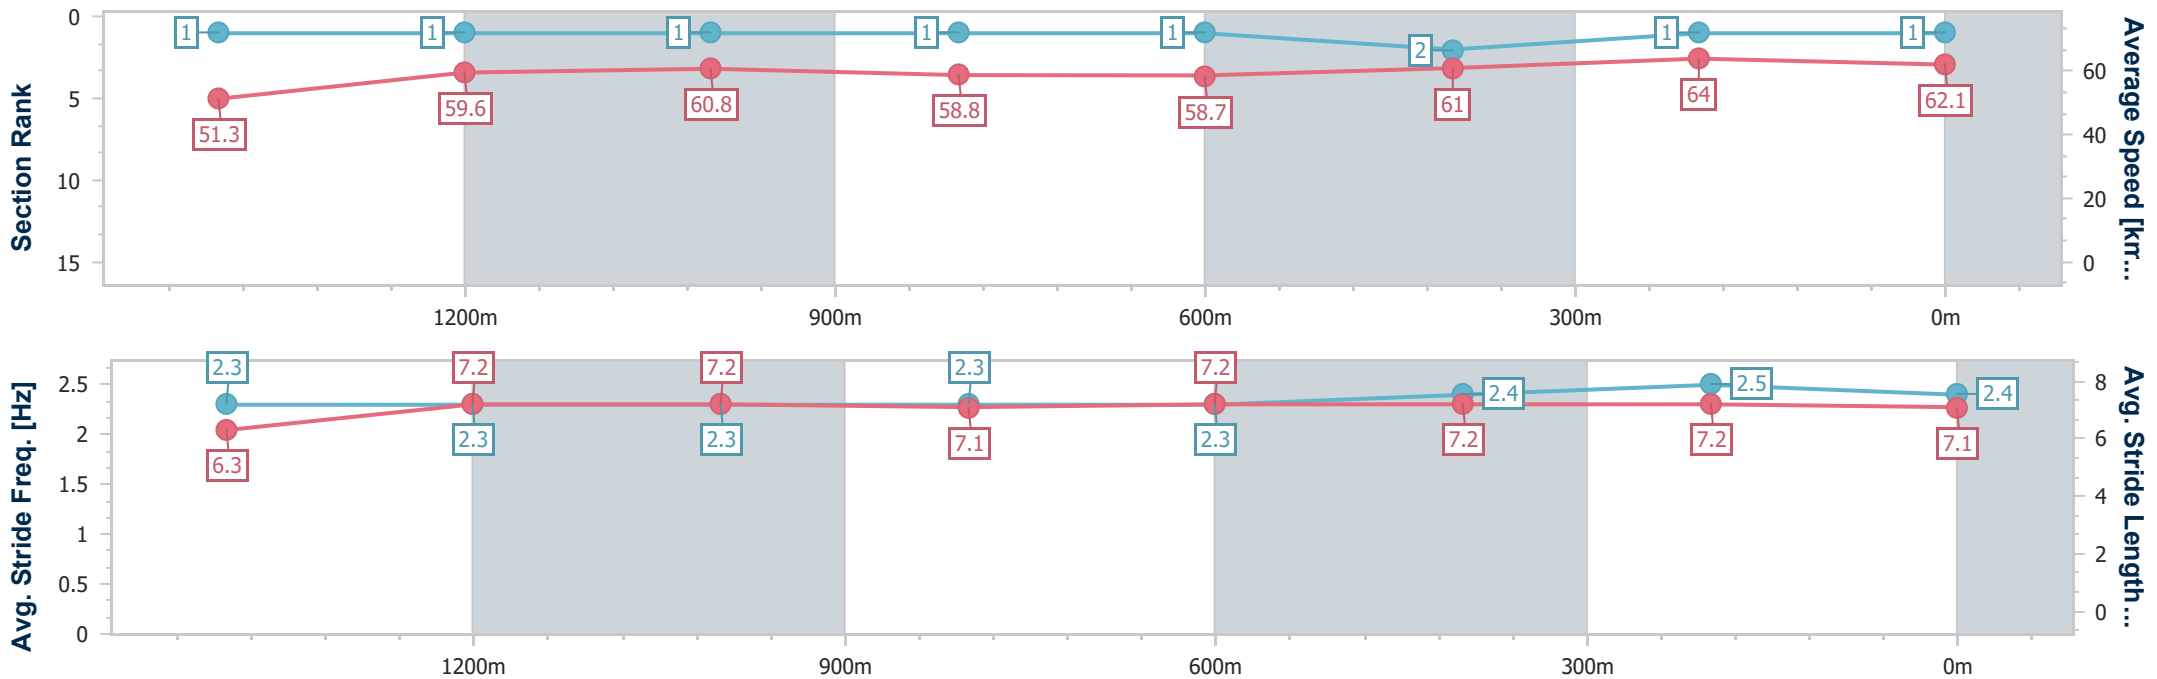

Ipswich QLD Professional
Race 2: SCHWEPPE'S Maiden Plate - 1666m

06 May 2024 - 13:25

Track Rating: Good 4, Weather: Showers, Rail Position: True

Section	Overall	1400m	1200m	1000m	800m	600m	400m	200m
Section Times	1:41.70 [1] (0:18.69)	1:23.01 [1] (0:12.06)	1:10.95 [1] (0:11.91)	0:59.04 [1] (0:12.25)	0:46.79 [1] (0:12.26)	0:34.53 [1] (0:11.76)	0:22.77 [2] (0:11.19)	0:11.58 [1] (0:11.58)
Average Speed [km/h]	51.3	59.6	60.8	58.8	58.7	61.0	64.0	62.1
Top Speed [km/h]	60.0	60.7	61.3	59.6	59.2	63.4	64.7	64.2
Avg. Dist. to Rail [m]	4.9	0.2	0.5	0.5	0.2	0.5	1.0	2.6
Avg. Stride Freq. [Hz]	2.3	2.3	2.3	2.3	2.3	2.4	2.5	2.4
Avg. Stride Length [m]	6.3	7.2	7.2	7.1	7.2	7.2	7.2	7.1