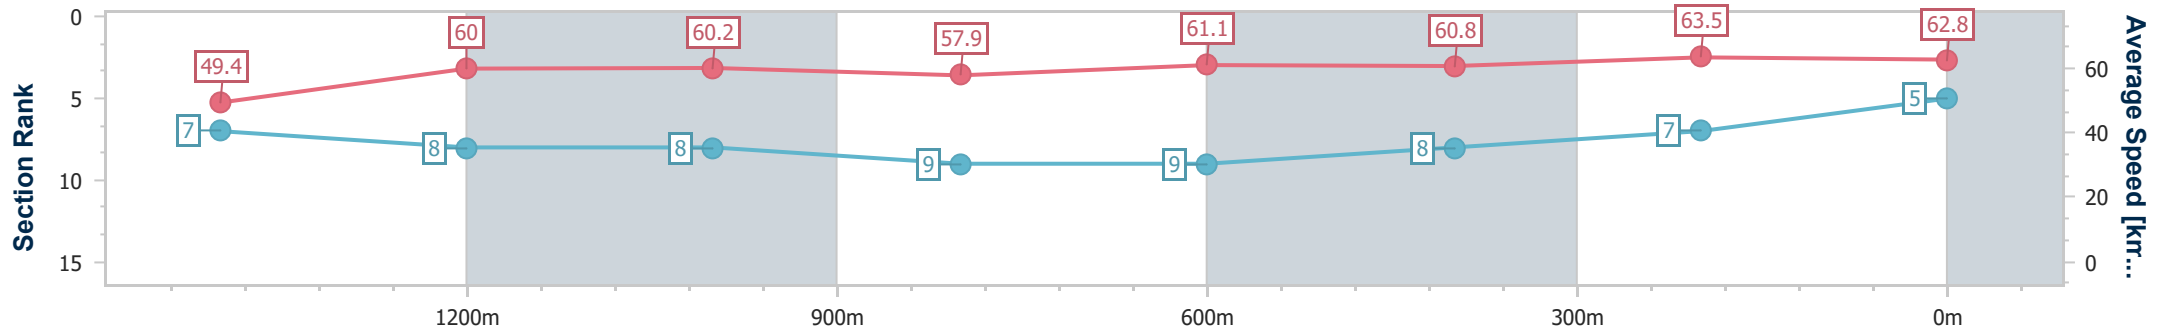

- [] Ranking at each section and finish
- .-.- No data available at this section
- NA No data available

Horse/Jockey Name	Apfel
Final Rank	5
Fastest Section Time (Section)	0:11.43 (200m)
Top Speed [km/h] (Section)	64.3 (400m)
Race State	Finished

Ipswich QLD Professional
Race 2: SCHWEPPE'S Maiden Plate - 1666m

06 May 2024 - 13:25

Track Rating: Good 4, Weather: Showers, Rail Position: True

Section	Overall	1400m	1200m	1000m	800m	600m	400m	200m
Section Times	1:42.66 [5] (0:19.40)	1:23.26 [7] (0:12.08)	1:11.18 [8] (0:12.03)	0:59.15 [8] (0:12.46)	0:46.69 [9] (0:11.85)	0:34.84 [9] (0:11.93)	0:22.91 [8] (0:11.48)	0:11.43 [7] (0:11.43)
Average Speed [km/h]	49.4	60.0	60.2	57.9	61.1	60.8	63.5	62.8
Top Speed [km/h]	61.6	61.2	60.6	59.4	62.5	63.4	64.3	64.2
Avg. Dist. to Rail [m]	6.2	1.2	1.2	1.3	1.1	2.3	3.2	5.4
Avg. Stride Freq. [Hz]	2.2	2.3	2.3	2.2	2.3	2.3	2.4	2.4
Avg. Stride Length [m]	6.2	7.2	7.3	7.2	7.4	7.3	7.3	7.3