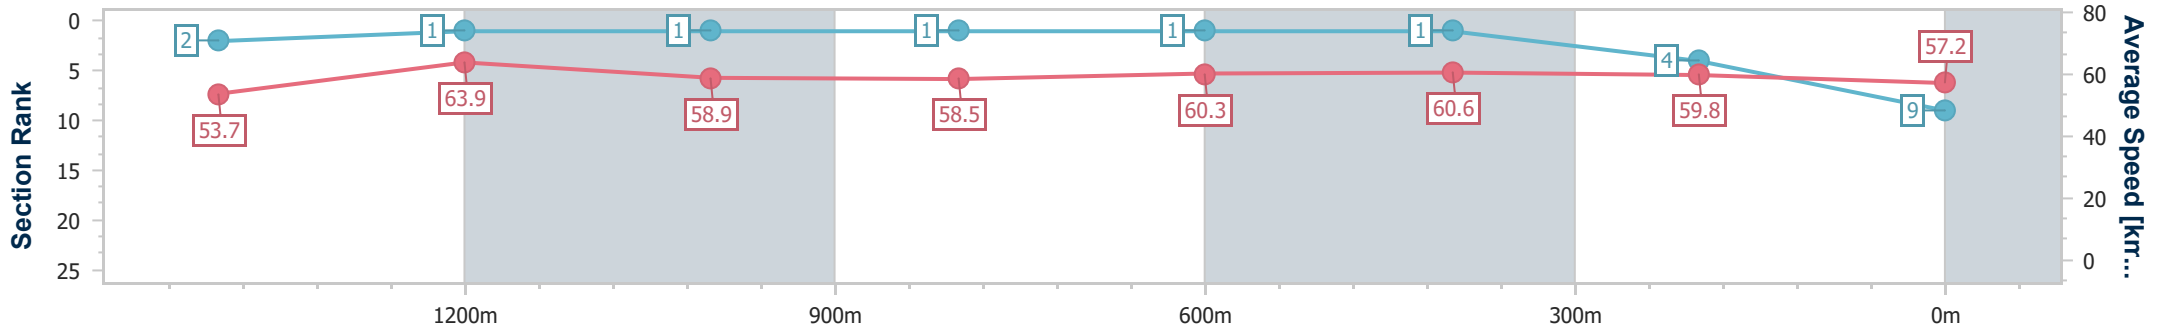

Horse/Jockey Name	Greek Star
Final Rank	9
Fastest Section Time (Section)	0:11.25 (1400m)
Top Speed [km/h] (Section)	66.5 (1400m)
Race State	Finished

Ipswich QLD Professional
Race 6: SEVEN NEWS BENCHMARK 62 Handicap - 1666m
06 May 2024 - 15:50
Track Rating: Good, Weather: Fine, Rail Position: True

Section	Overall	1400m	1200m	1000m	800m	600m	400m	200m					
Section Times	1:41.92 [9] (0:17.88)	1:24.04 [2] (0:11.25)	1:12.79 [1] (0:12.20)	1:00.59 [1] (0:12.32)	0:48.27 [1] (0:11.89)	0:36.38 [1] (0:11.80)	0:24.58 [1] (0:12.04)	0:12.54 [4] (0:12.54)					
Average Speed [km/h]	53.7	63.9	58.9	58.5	60.3	60.6	59.8	57.2					
Top Speed [km/h]	66.3	66.5	60.4	60.1	61.9	61.5	60.4	59.1					
Avg. Dist. to Rail [m]	8.5	0.6	0.7	0.3	1.2	1.2	1.2	3.3					
Avg. Stride Freq. [Hz]	2.4	2.4	2.3	2.3	2.3	2.3	2.3	2.3					
Avg. Stride Length [m]	6.4	7.4	7.2	7.1	7.3	7.3	7.2	7.0					

- [ ] Ranking at each section and finish
- -.-.- No data available at this section
- NA No data available