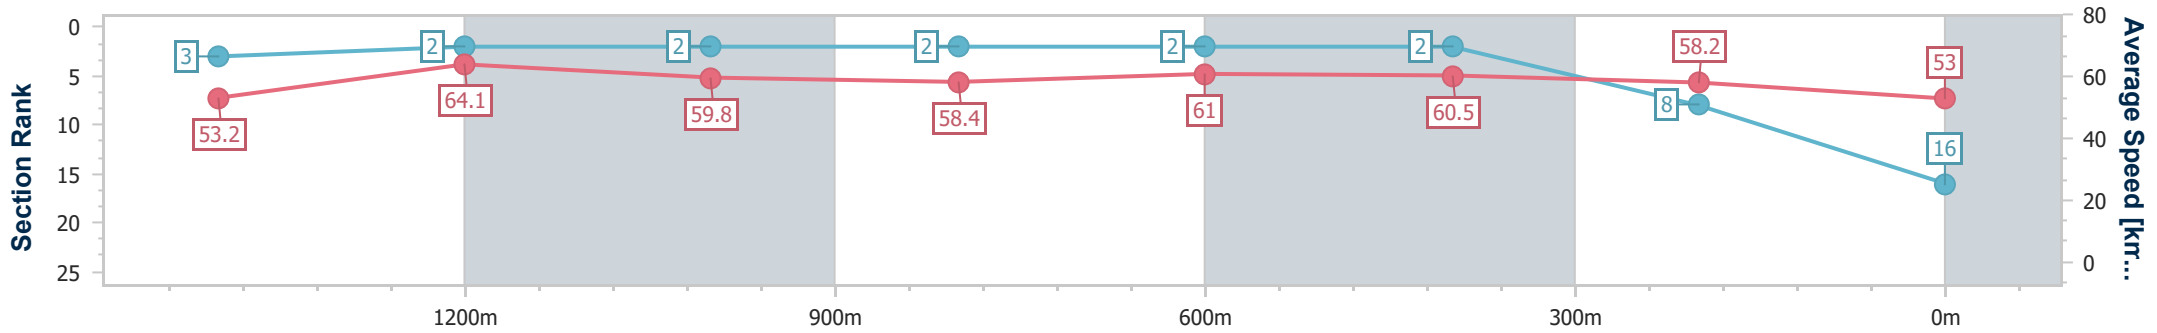

Horse/Jockey Name	Hot Bananas
Final Rank	16
Fastest Section Time (Section)	0:11.31 (1400m)
Top Speed [km/h] (Section)	66.0 (Overall)
Race State	Finished

Ipswich QLD Professional
Race 6: SEVEN NEWS BENCHMARK 62 Handicap - 1666m
06 May 2024 - 15:50
Track Rating: Good, Weather: Fine, Rail Position: True

Section	Overall	1400m	1200m	1000m	800m	600m	400m	200m
Section Times	1:43.49 [16] (0:17.99)	1:25.50 [3] (0:11.31)	1:14.19 [2] (0:12.10)	1:02.09 [2] (0:12.35)	0:49.74 [2] (0:11.84)	0:37.90 [2] (0:11.93)	0:25.97 [2] (0:12.38)	0:13.59 [8] (0:13.59)
Average Speed [km/h]	53.2	64.1	59.8	58.4	61.0	60.5	58.2	53.0
Top Speed [km/h]	66.0	65.5	63.0	60.6	62.3	60.9	59.6	57.4
Avg. Dist. to Rail [m]	7.0	1.1	1.1	1.1	0.9	0.4	1.6	3.5
Avg. Stride Freq. [Hz]	2.4	2.5	2.3	2.3	2.4	2.5	2.4	2.2
Avg. Stride Length [m]	6.2	7.3	7.1	7.0	7.1	6.8	6.8	6.5

- [ ] Ranking at each section and finish
- -.-.- No data available at this section
- NA No data available