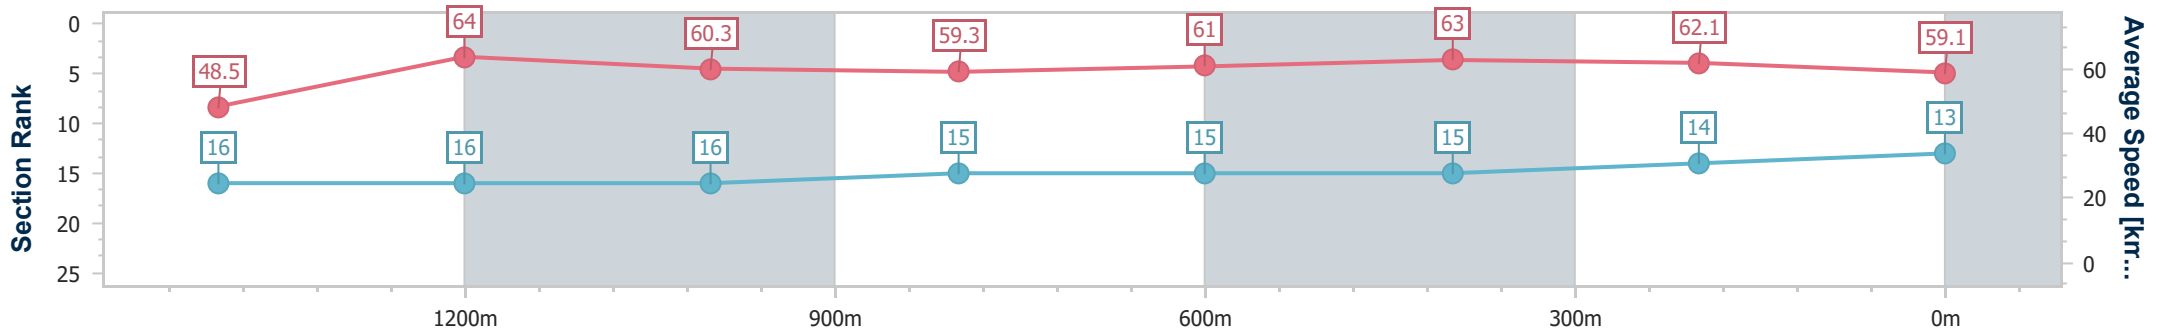

Horse/Jockey Name	The Seeker
Final Rank	13
Fastest Section Time (Section)	0:11.34 (1400m)
Top Speed [km/h] (Section)	64.5 (1400m)
Race State	Finished

Ipswich QLD Professional
Race 6: SEVEN NEWS BENCHMARK 62 Handicap - 1666m
06 May 2024 - 15:50
Track Rating: Good, Weather: Fine, Rail Position: True

Section	Overall	1400m	1200m	1000m	800m	600m	400m	200m
Section Times	1:42.55 [13] (0:19.86)	1:22.69 [16] (0:11.34)	1:11.35 [16] (0:11.99)	0:59.36 [16] (0:12.12)	0:47.24 [15] (0:11.84)	0:35.40 [15] (0:11.53)	0:23.87 [15] (0:11.71)	0:12.16 [14] (0:12.16)
Average Speed [km/h]	48.5	64.0	60.3	59.3	61.0	63.0	62.1	59.1
Top Speed [km/h]	63.0	64.5	63.8	60.4	62.9	64.0	62.7	61.5
Avg. Dist. to Rail [m]	12.0	1.8	0.9	0.5	0.5	1.8	3.9	7.5
Avg. Stride Freq. [Hz]	2.2	2.4	2.3	2.3	2.3	2.4	2.4	2.3
Avg. Stride Length [m]	6.1	7.5	7.4	7.3	7.4	7.3	7.2	7.0

- [ ] Ranking at each section and finish
- -.-.- No data available at this section
- NA No data available