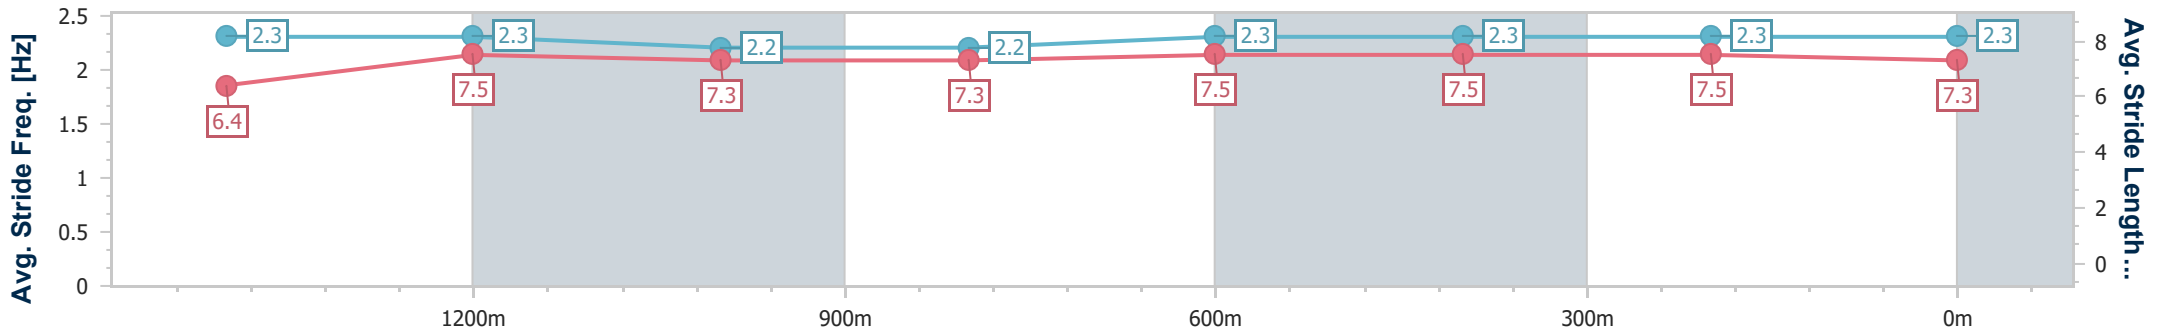

Horse/Jockey Name	Au Revoir
Final Rank	4
Fastest Section Time (Section)	0:11.46 (1400m)
Top Speed [km/h] (Section)	64.6 (Overall)
Race State	Finished

Ipswich QLD Professional
Race 6: SEVEN NEWS BENCHMARK 62 Handicap - 1666m
06 May 2024 - 15:50
Track Rating: Good, Weather: Fine, Rail Position: True

Section	Overall	1400m	1200m	1000m	800m	600m	400m	200m					
Section Times	1:41.46 [4] (0:18.30)	1:23.16 [6] (0:11.46)	1:11.70 [6] (0:12.26)	0:59.44 [6] (0:12.32)	0:47.12 [6] (0:11.89)	0:35.23 [6] (0:11.63)	0:23.60 [6] (0:11.73)	0:11.87 [5] (0:11.87)					
Average Speed [km/h]	52.4	63.0	58.8	58.4	60.7	62.0	62.0	60.6					
Top Speed [km/h]	64.6	64.1	61.0	58.7	62.3	63.4	62.8	62.8					
Avg. Dist. to Rail [m]	4.6	0.3	0.3	0.3	0.2	0.7	3.3	5.1					
Avg. Stride Freq. [Hz]	2.3	2.3	2.2	2.2	2.3	2.3	2.3	2.3					
Avg. Stride Length [m]	6.4	7.5	7.3	7.3	7.5	7.5	7.5	7.3					

- [ ] Ranking at each section and finish
- -.-.- No data available at this section
- NA No data available