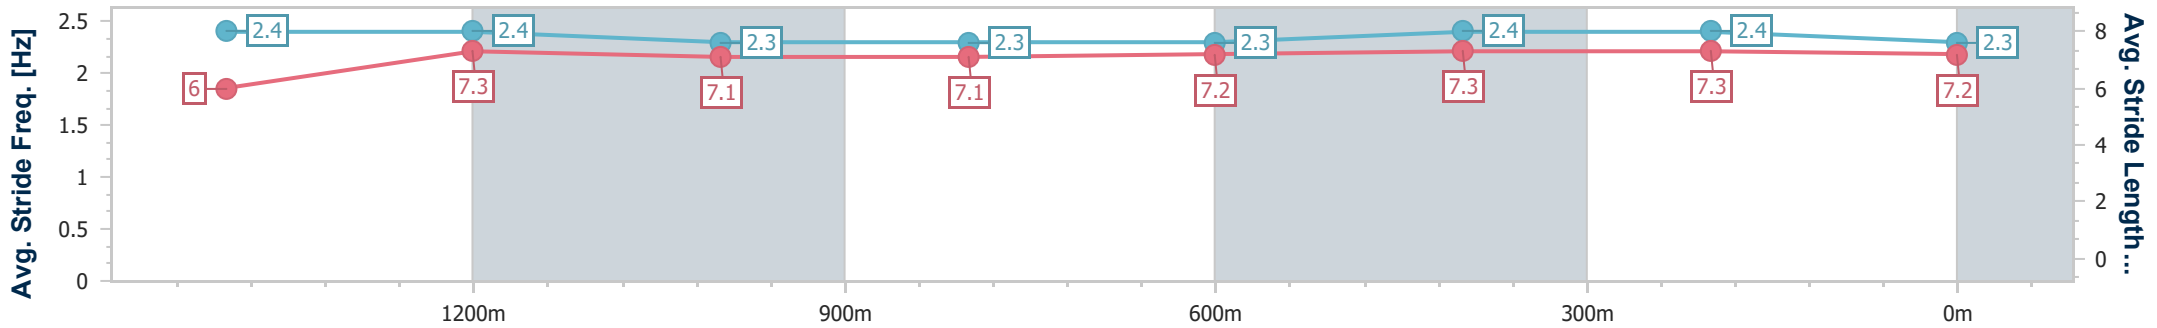

Horse/Jockey Name	Deal An Ace
Final Rank	8
Fastest Section Time (Section)	0:11.43 (600m)
Top Speed [km/h] (Section)	64.9 (600m)
Race State	Finished

Ipswich QLD Professional
Race 6: SEVEN NEWS BENCHMARK 62 Handicap - 1666m
06 May 2024 - 15:50
Track Rating: Good, Weather: Fine, Rail Position: True

Section	Overall	1400m	1200m	1000m	800m	600m	400m	200m
Section Times	1:41.88 [8] (0:18.70)	1:23.18 [11] (0:11.46)	1:11.72 [10] (0:12.23)	0:59.49 [10] (0:12.37)	0:47.12 [11] (0:11.90)	0:35.22 [11] (0:11.43)	0:23.79 [9] (0:11.81)	0:11.98 [9] (0:11.98)
Average Speed [km/h]	51.3	62.7	59.3	58.3	60.4	64.1	62.3	60.1
Top Speed [km/h]	63.6	64.1	61.2	59.1	63.0	64.9	63.5	61.3
Avg. Dist. to Rail [m]	7.1	0.3	0.8	1.1	0.7	2.8	6.6	8.1
Avg. Stride Freq. [Hz]	2.4	2.4	2.3	2.3	2.3	2.4	2.4	2.3
Avg. Stride Length [m]	6.0	7.3	7.1	7.1	7.2	7.3	7.3	7.2

- [ ] Ranking at each section and finish
- -.-.- No data available at this section
- NA No data available