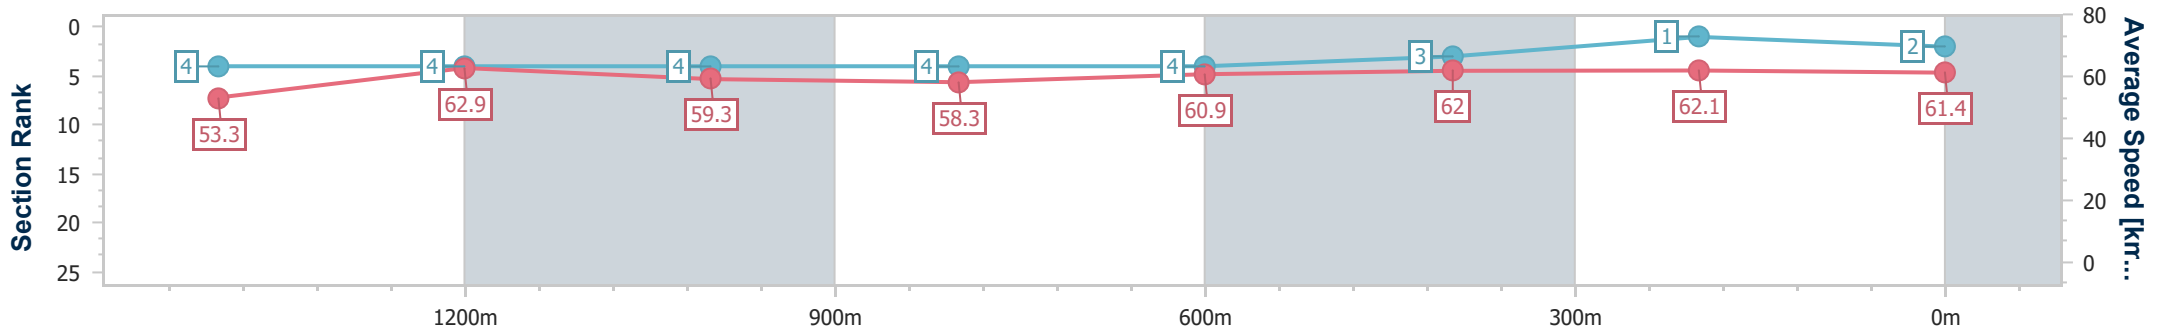

Horse/Jockey Name	Bid For Fame
Final Rank	2
Fastest Section Time (Section)	0:11.48 (1400m)
Top Speed [km/h] (Section)	66.2 (Overall)
Race State	Finished

Ipswich QLD Professional
Race 6: SEVEN NEWS BENCHMARK 62 Handicap - 1666m
06 May 2024 - 15:50
Track Rating: Good, Weather: Fine, Rail Position: True

Section	Overall	1400m	1200m	1000m	800m	600m	400m	200m
Section Times	1:40.99 [2] (0:18.02)	1:22.97 [4] (0:11.48)	1:11.49 [4] (0:12.20)	0:59.29 [4] (0:12.36)	0:46.93 [4] (0:11.86)	0:35.07 [4] (0:11.64)	0:23.43 [3] (0:11.71)	0:11.72 [1] (0:11.72)
Average Speed [km/h]	53.3	62.9	59.3	58.3	60.9	62.0	62.1	61.4
Top Speed [km/h]	66.2	64.2	61.2	59.1	62.3	62.7	62.8	62.4
Avg. Dist. to Rail [m]	5.7	0.6	1.0	0.9	0.3	0.6	3.3	4.1
Avg. Stride Freq. [Hz]	2.3	2.4	2.3	2.3	2.3	2.4	2.4	2.4
Avg. Stride Length [m]	6.4	7.3	7.1	7.2	7.3	7.3	7.2	7.2

- [ ] Ranking at each section and finish
- -.-.- No data available at this section
- NA No data available