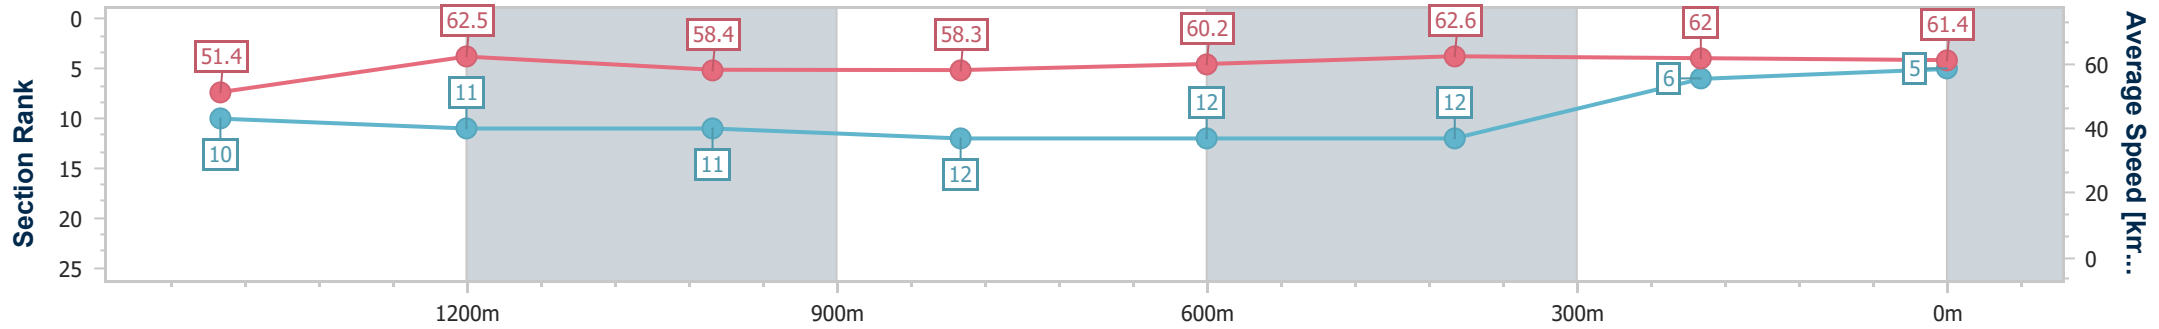

### Ipswich QLD Professional

Race 6: SEVEN NEWS BENCHMARK 62 Handicap - 1666m

06 May 2024 - 15:50

Track Rating: Good, Weather: Fine, Rail Position: True

Section	Overall	1400m	1200m	1000m	800m	600m	400m	200m					
Section Times	1:41.54 [5] (0:18.67)	1:22.87 [10] (0:11.52)	1:11.35 [11] (0:12.31)	0:59.04 [11] (0:12.35)	0:46.69 [12] (0:11.92)	0:34.77 [12] (0:11.45)	0:23.32 [12] (0:11.55)	0:11.77 [6]					
Average Speed [km/h]	51.4	62.5	58.4	58.3	60.2	62.6	62.0	61.4					
Top Speed [km/h]	63.8	63.5	60.7	59.1	62.5	63.4	62.6	62.5					
Avg. Dist. to Rail [m]	3.5	0.2	0.2	0.1	0.5	0.7	0.8	1.2					
Avg. Stride Freq. [Hz]	2.2	2.2	2.2	2.1	2.2	2.2	2.3	2.2					
Avg. Stride Length [m]	6.5	7.7	7.5	7.4	7.6	7.8	7.5	7.6					