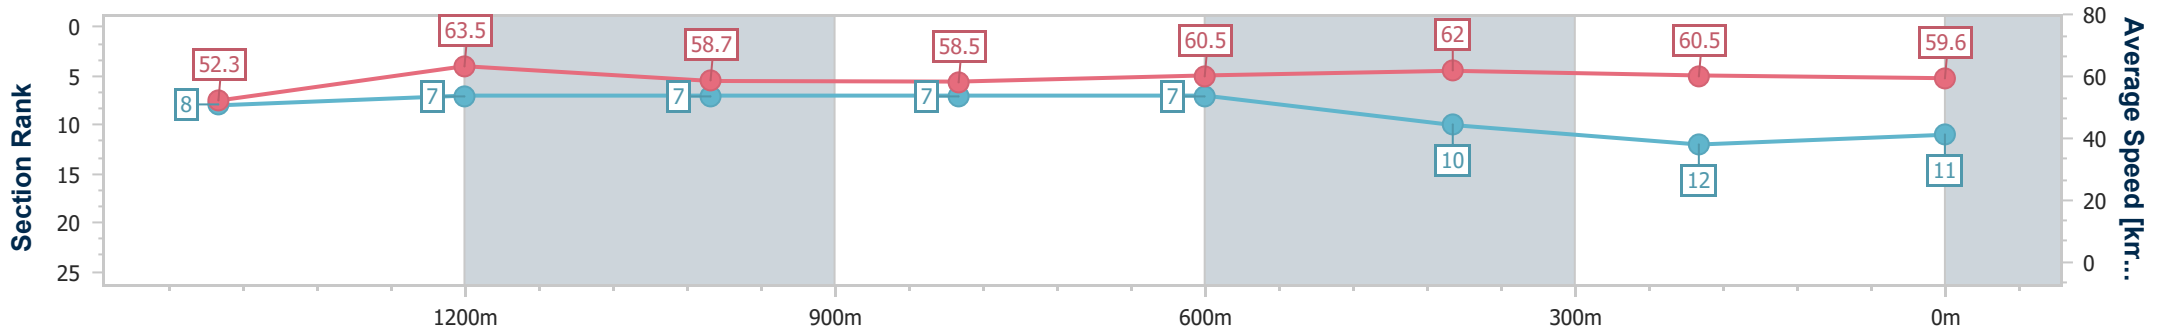

Horse/Jockey Name	The Golden Soul
Final Rank	11
Fastest Section Time (Section)	0:11.41 (1400m)
Top Speed [km/h] (Section)	66.3 (Overall)
Race State	Finished

Ipswich QLD Professional
Race 6: SEVEN NEWS BENCHMARK 62 Handicap - 1666m
06 May 2024 - 15:50
Track Rating: Good, Weather: Fine, Rail Position: True

Section	Overall	1400m	1200m	1000m	800m	600m	400m	200m
Section Times	1:42.22 [11] (0:18.39)	1:23.83 [8] (0:11.41)	1:12.42 [7] (0:12.33)	1:00.09 [7] (0:12.32)	0:47.77 [7] (0:11.95)	0:35.82 [7] (0:11.73)	0:24.09 [10] (0:12.05)	0:12.04 [12] (0:12.04)
Average Speed [km/h]	52.3	63.5	58.7	58.5	60.5	62.0	60.5	59.6
Top Speed [km/h]	66.3	65.1	61.5	59.8	62.2	63.2	62.6	62.7
Avg. Dist. to Rail [m]	9.9	1.8	1.0	1.2	1.0	2.0	3.7	6.6
Avg. Stride Freq. [Hz]	2.3	2.4	2.3	2.3	2.3	2.4	2.3	2.3
Avg. Stride Length [m]	6.3	7.5	7.1	7.1	7.3	7.2	7.3	7.2

- [ ] Ranking at each section and finish
- -.-.- No data available at this section
- NA No data available