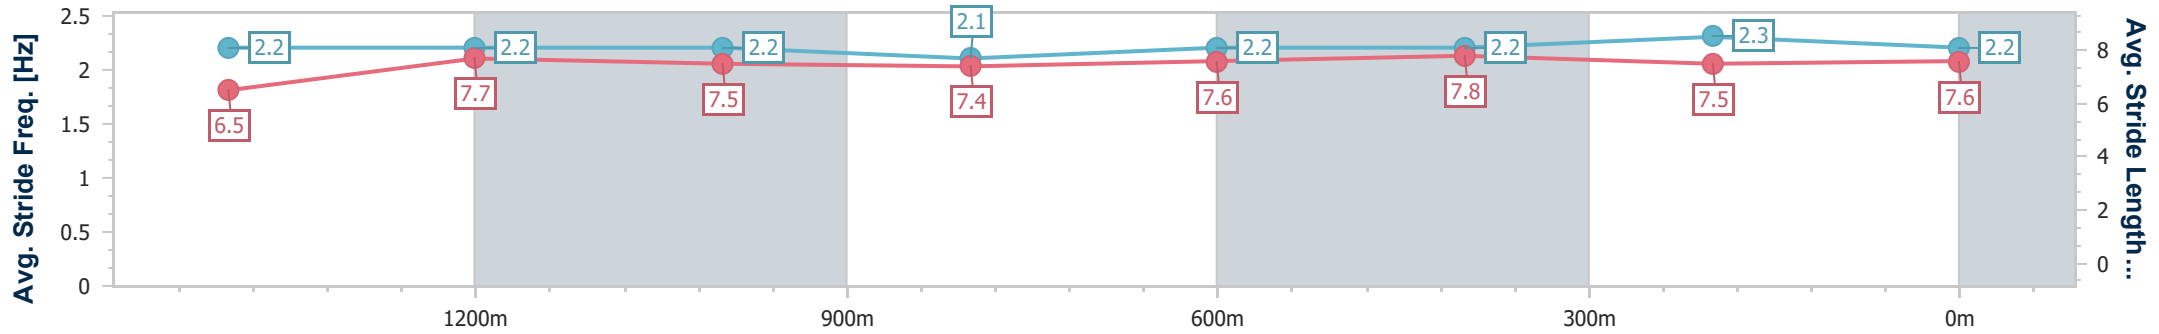

### Ipswich QLD Professional

Race 6: SEVEN NEWS BENCHMARK 62 Handicap - 1666m

06 May 2024 - 15:50

Track Rating: Good, Weather: Fine, Rail Position: True

Section	Overall	1400m	1200m	1000m	800m	600m	400m	200m					
Section Times	1:41.54 [5] (0:18.67)	1:22.87 [10] (0:11.52)	1:11.35 [11] (0:12.31)	0:59.04 [11] (0:12.35)	0:46.69 [12] (0:11.92)	0:34.77 [12] (0:11.45)	0:23.32 [12] (0:11.55)	0:11.77 [6]					
Average Speed [km/h]	51.4	62.5	58.4	58.3	60.2	62.6	62.0	61.4					
Top Speed [km/h]	63.8	63.5	60.7	59.1	62.5	63.4	62.6	62.5					
Avg. Dist. to Rail [m]	3.5	0.2	0.2	0.1	0.5	0.7	0.8	1.2					
Avg. Stride Freq. [Hz]	2.2	2.2	2.2	2.1	2.2	2.2	2.3	2.2					
Avg. Stride Length [m]	6.5	7.7	7.5	7.4	7.6	7.8	7.5	7.6					