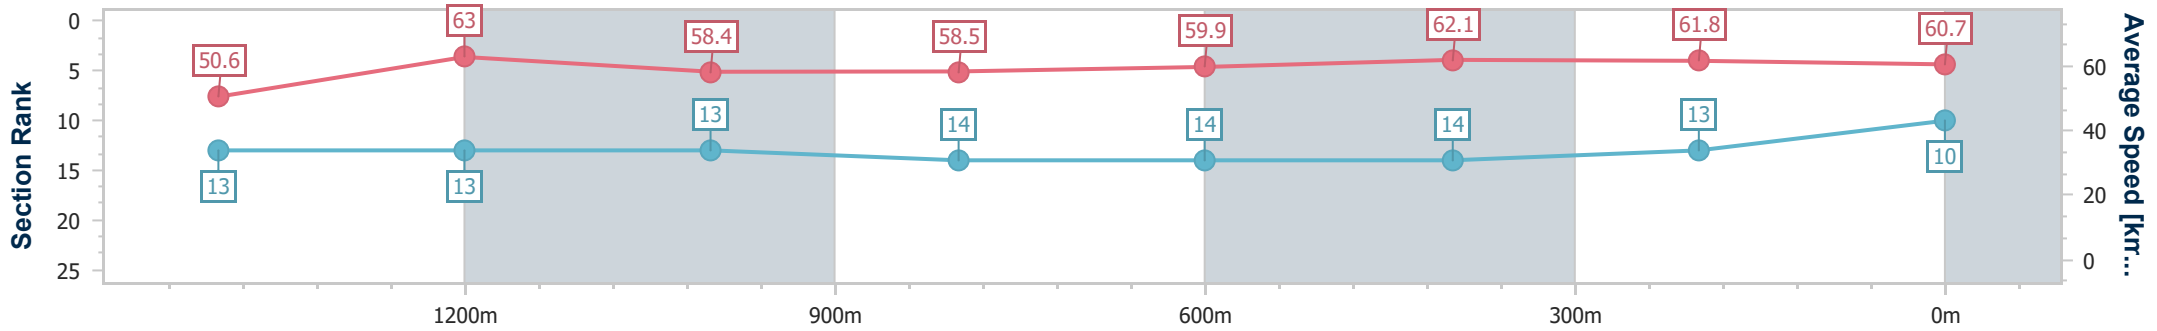

Horse/Jockey Name	Plaimont
Final Rank	10
Fastest Section Time (Section)	0:11.43 (1400m)
Top Speed [km/h] (Section)	64.3 (1400m)
Race State	Finished

Ipswich QLD Professional
Race 6: SEVEN NEWS BENCHMARK 62 Handicap - 1666m
06 May 2024 - 15:50
Track Rating: Good, Weather: Fine, Rail Position: True

Section	Overall	1400m	1200m	1000m	800m	600m	400m	200m
Section Times	1:42.06 [10] (0:19.01)	1:23.05 [13] (0:11.43)	1:11.62 [13] (0:12.32)	0:59.30 [13] (0:12.32)	0:46.98 [14] (0:11.95)	0:35.03 [14] (0:11.56)	0:23.47 [14] (0:11.62)	0:11.85 [13] (0:11.85)
Average Speed [km/h]	50.6	63.0	58.4	58.5	59.9	62.1	61.8	60.7
Top Speed [km/h]	63.8	64.3	61.0	59.0	62.1	62.8	62.1	61.5
Avg. Dist. to Rail [m]	7.3	0.2	0.1	0.2	0.5	0.8	1.0	0.5
Avg. Stride Freq. [Hz]	2.0	2.1	2.0	2.1	2.1	2.1	2.1	2.2
Avg. Stride Length [m]	6.8	7.9	7.8	7.7	7.8	7.8	7.9	7.8

- [ ] Ranking at each section and finish
- -.-.- No data available at this section
- NA No data available