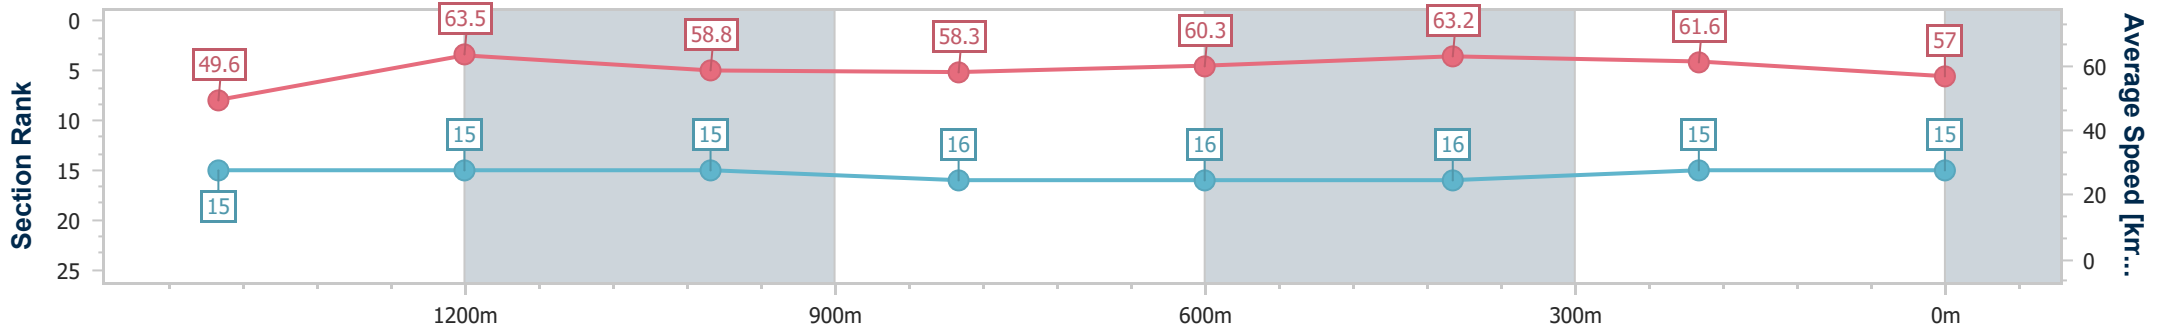

Horse/Jockey Name	Amadi
Final Rank	15
Fastest Section Time (Section)	0:11.37 (1400m)
Top Speed [km/h] (Section)	64.3 (1400m)
Race State	Finished

Ipswich QLD Professional
Race 6: SEVEN NEWS BENCHMARK 62 Handicap - 1666m
06 May 2024 - 15:50
Track Rating: Good, Weather: Fine, Rail Position: True

Section	Overall	1400m	1200m	1000m	800m	600m	400m	200m
Section Times	1:43.04 [15] (0:19.39)	1:23.65 [15] (0:11.37)	1:12.28 [15] (0:12.29)	0:59.99 [15] (0:12.34)	0:47.65 [16] (0:11.94)	0:35.71 [16] (0:11.41)	0:24.30 [16] (0:11.69)	0:12.61 [15] (0:12.61)
Average Speed [km/h]	49.6	63.5	58.8	58.3	60.3	63.2	61.6	57.0
Top Speed [km/h]	63.4	64.3	61.4	59.8	63.1	63.6	63.2	60.4
Avg. Dist. to Rail [m]	10.3	0.4	0.4	0.6	0.2	0.4	0.8	1.5
Avg. Stride Freq. [Hz]	2.1	2.2	2.1	2.1	2.2	2.3	2.2	2.1
Avg. Stride Length [m]	6.5	7.7	7.5	7.5	7.7	7.8	7.7	7.4

- [ ] Ranking at each section and finish
- -.-.- No data available at this section
- NA No data available