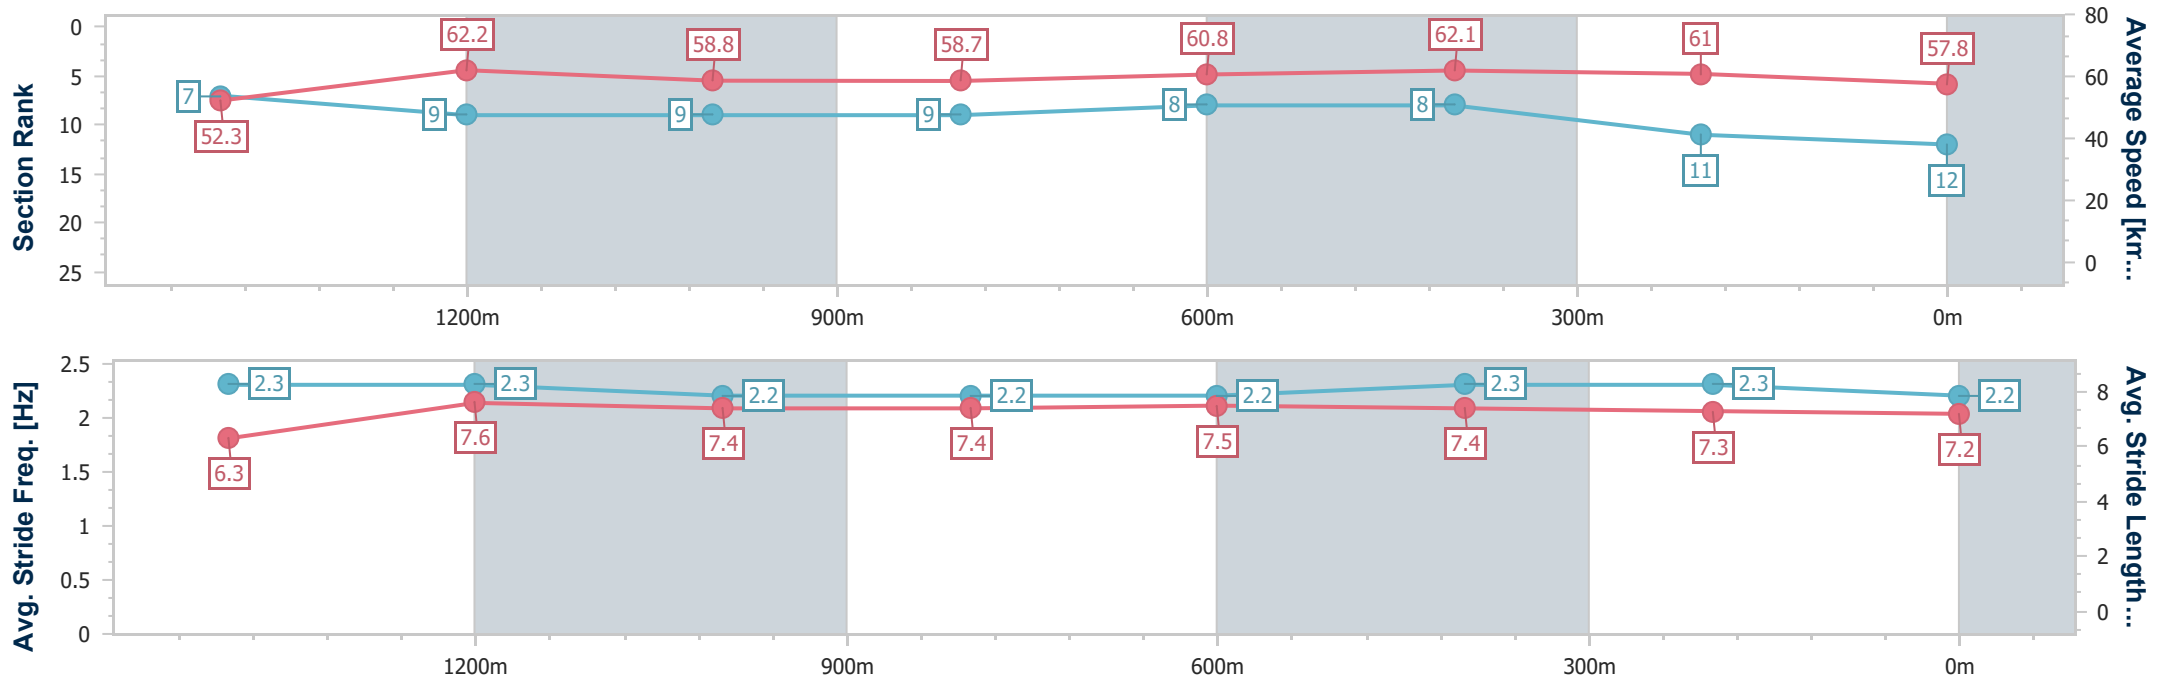

- [ ] Ranking at each section and finish
- .-.- No data available at this section
- NA No data available

Horse/Jockey Name	Adelaide's Lace
Final Rank	12
Fastest Section Time (Section)	0:11.61 (1400m)
Top Speed [km/h] (Section)	65.7 (Overall)
Race State	Finished

### Ipswich QLD Professional

Race 6: SEVEN NEWS BENCHMARK 62 Handicap - 1666m

06 May 2024 - 15:50

Track Rating: Good, Weather: Fine, Rail Position: True

Section	Overall	1400m	1200m	1000m	800m	600m	400m	200m
Section Times	1:42.40 [12] (0:18.38)	1:24.02 [7] (0:11.61)	1:12.41 [9] (0:12.31)	1:00.10 [9] (0:12.24)	0:47.86 [9] (0:11.87)	0:35.99 [8] (0:11.62)	0:24.37 [8] (0:11.90)	0:12.47 [11] (0:12.47)
Average Speed [km/h]	52.3	62.2	58.8	58.7	60.8	62.1	61.0	57.8
Top Speed [km/h]	65.7	64.7	60.9	59.2	61.9	63.1	62.0	61.0
Avg. Dist. to Rail [m]	8.4	0.9	0.5	0.5	0.2	0.6	3.2	4.7
Avg. Stride Freq. [Hz]	2.3	2.3	2.2	2.2	2.2	2.3	2.3	2.2
Avg. Stride Length [m]	6.3	7.6	7.4	7.4	7.5	7.4	7.3	7.2

- [ ] Ranking at each section and finish
- .-.- No data available at this section
- NA No data available

Horse/Jockey Name	The Seeker
Final Rank	13
Fastest Section Time (Section)	0:11.34 (1400m)
Top Speed [km/h] (Section)	64.5 (1400m)
Race State	Finished