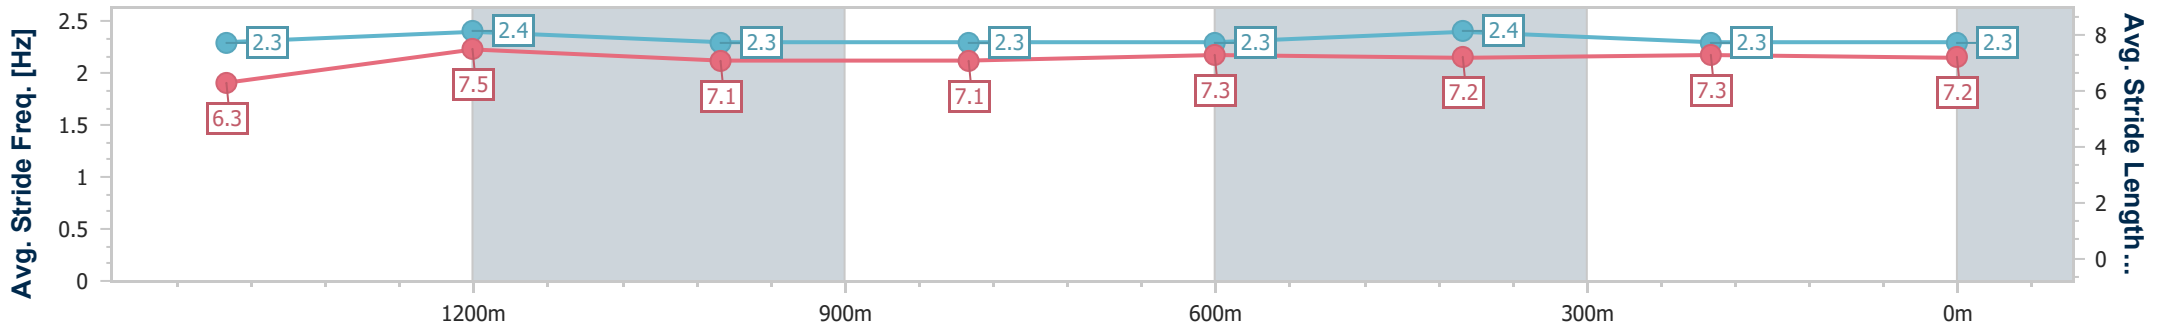

Horse/Jockey Name	The Golden Soul
Final Rank	11
Fastest Section Time (Section)	0:11.41 (1400m)
Top Speed [km/h] (Section)	66.3 (Overall)
Race State	Finished

Ipswich QLD Professional
Race 6: SEVEN NEWS BENCHMARK 62 Handicap - 1666m
06 May 2024 - 15:50
Track Rating: Good, Weather: Fine, Rail Position: True

Section	Overall	1400m	1200m	1000m	800m	600m	400m	200m
Section Times	1:42.22 [11] (0:18.39)	1:23.83 [8] (0:11.41)	1:12.42 [7] (0:12.33)	1:00.09 [7] (0:12.32)	0:47.77 [7] (0:11.95)	0:35.82 [7] (0:11.73)	0:24.09 [10] (0:12.05)	0:12.04 [12] (0:12.04)
Average Speed [km/h]	52.3	63.5	58.7	58.5	60.5	62.0	60.5	59.6
Top Speed [km/h]	66.3	65.1	61.5	59.8	62.2	63.2	62.6	62.7
Avg. Dist. to Rail [m]	9.9	1.8	1.0	1.2	1.0	2.0	3.7	6.6
Avg. Stride Freq. [Hz]	2.3	2.4	2.3	2.3	2.3	2.4	2.3	2.3
Avg. Stride Length [m]	6.3	7.5	7.1	7.1	7.3	7.2	7.3	7.2

- [ ] Ranking at each section and finish
- -.-.- No data available at this section
- NA No data available