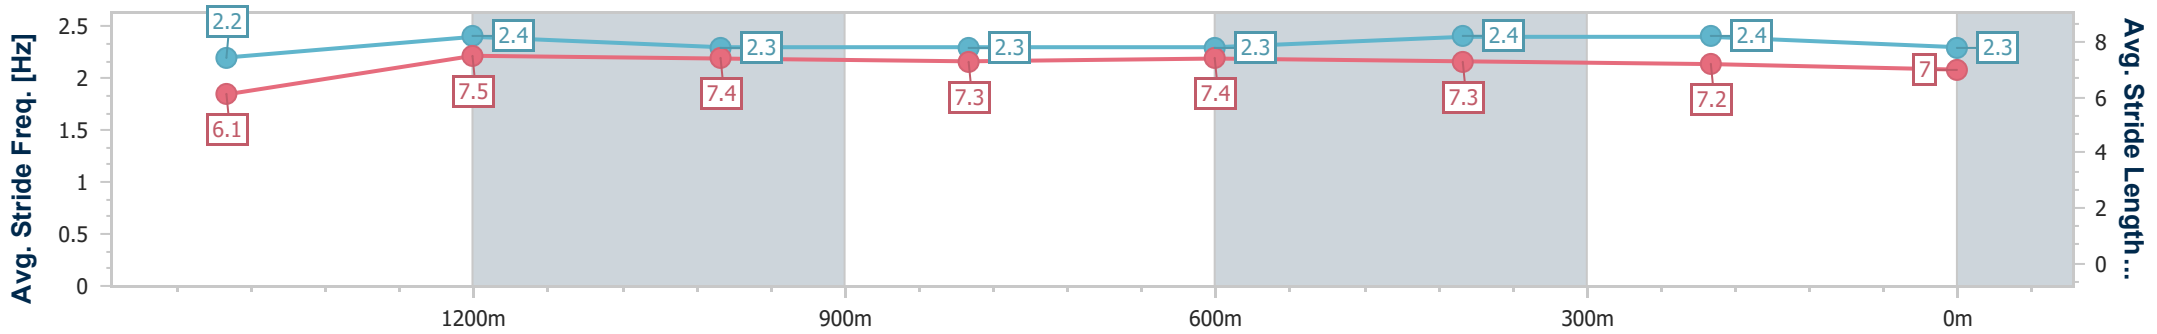

Horse/Jockey Name	The Seeker
Final Rank	13
Fastest Section Time (Section)	0:11.34 (1400m)
Top Speed [km/h] (Section)	64.5 (1400m)
Race State	Finished

Ipswich QLD Professional
Race 6: SEVEN NEWS BENCHMARK 62 Handicap - 1666m
06 May 2024 - 15:50
Track Rating: Good, Weather: Fine, Rail Position: True

Section	Overall	1400m	1200m	1000m	800m	600m	400m	200m
Section Times	1:42.55 [13] (0:19.86)	1:22.69 [16] (0:11.34)	1:11.35 [16] (0:11.99)	0:59.36 [16] (0:12.12)	0:47.24 [15] (0:11.84)	0:35.40 [15] (0:11.53)	0:23.87 [15] (0:11.71)	0:12.16 [14] (0:12.16)
Average Speed [km/h]	48.5	64.0	60.3	59.3	61.0	63.0	62.1	59.1
Top Speed [km/h]	63.0	64.5	63.8	60.4	62.9	64.0	62.7	61.5
Avg. Dist. to Rail [m]	12.0	1.8	0.9	0.5	0.5	1.8	3.9	7.5
Avg. Stride Freq. [Hz]	2.2	2.4	2.3	2.3	2.3	2.4	2.4	2.3
Avg. Stride Length [m]	6.1	7.5	7.4	7.3	7.4	7.3	7.2	7.0

- [ ] Ranking at each section and finish
- -.-.- No data available at this section
- NA No data available