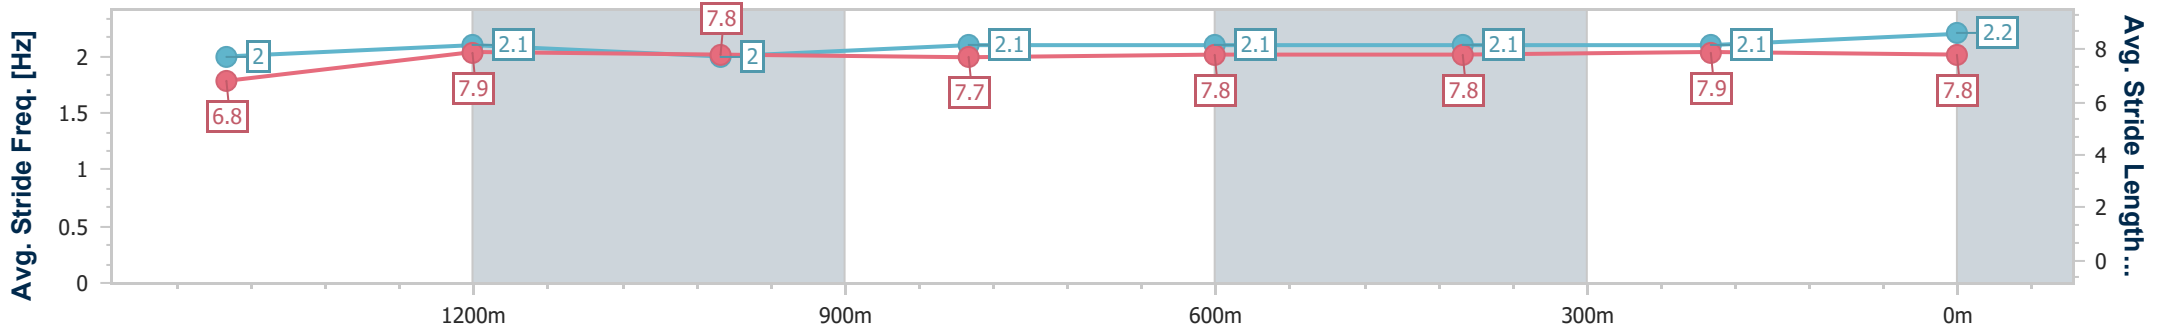

Horse/Jockey Name	Plaimont
Final Rank	10
Fastest Section Time (Section)	0:11.43 (1400m)
Top Speed [km/h] (Section)	64.3 (1400m)
Race State	Finished

Ipswich QLD Professional
Race 6: SEVEN NEWS BENCHMARK 62 Handicap - 1666m
06 May 2024 - 15:50
Track Rating: Good, Weather: Fine, Rail Position: True

Section	Overall	1400m	1200m	1000m	800m	600m	400m	200m
Section Times	1:42.06 [10] (0:19.01)	1:23.05 [13] (0:11.43)	1:11.62 [13] (0:12.32)	0:59.30 [13] (0:12.32)	0:46.98 [14] (0:11.95)	0:35.03 [14] (0:11.56)	0:23.47 [14] (0:11.62)	0:11.85 [13] (0:11.85)
Average Speed [km/h]	50.6	63.0	58.4	58.5	59.9	62.1	61.8	60.7
Top Speed [km/h]	63.8	64.3	61.0	59.0	62.1	62.8	62.1	61.5
Avg. Dist. to Rail [m]	7.3	0.2	0.1	0.2	0.5	0.8	1.0	0.5
Avg. Stride Freq. [Hz]	2.0	2.1	2.0	2.1	2.1	2.1	2.1	2.2
Avg. Stride Length [m]	6.8	7.9	7.8	7.7	7.8	7.8	7.9	7.8

- [ ] Ranking at each section and finish
- -.-.- No data available at this section
- NA No data available