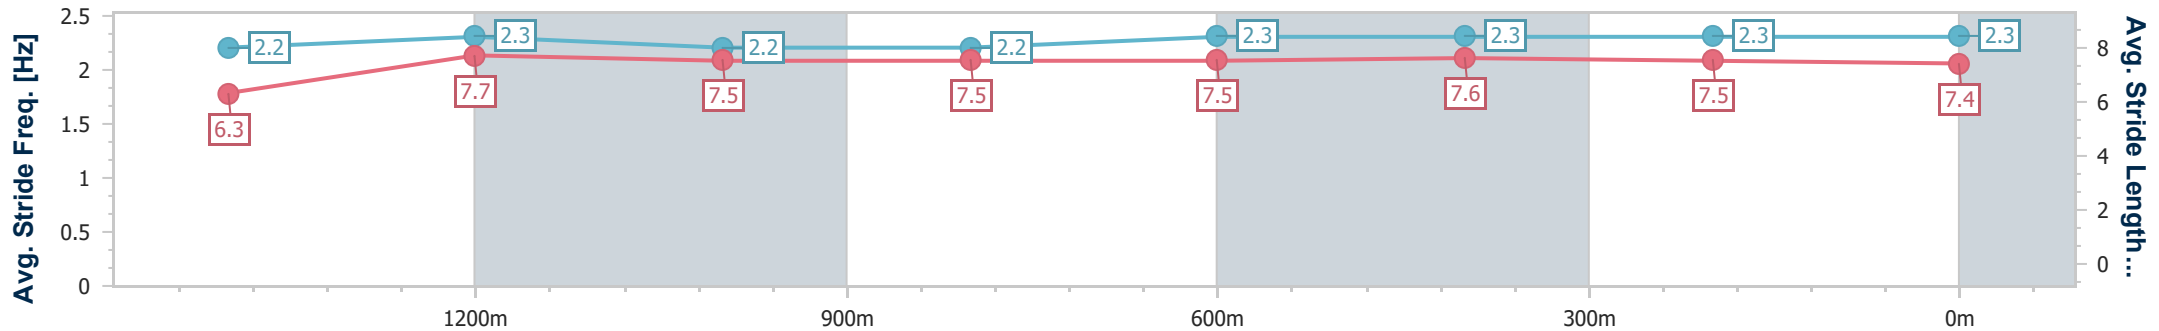

### Ipswich QLD Professional

Race 6: SEVEN NEWS BENCHMARK 62 Handicap - 1666m

06 May 2024 - 15:50

Track Rating: Good, Weather: Fine, Rail Position: True

Section	Overall	1400m	1200m	1000m	800m	600m	400m	200m
Section Times	1:41.83 [6] (0:18.88)	1:22.95 [12] (0:11.52)	1:11.43 [12] (0:12.12)	0:59.31 [12] (0:12.21)	0:47.10 [10] (0:11.89)	0:35.21 [10] (0:11.56)	0:23.65 [11] (0:11.73)	0:11.92 [10] (0:11.92)
Average Speed [km/h]	50.8	62.7	59.6	58.9	60.6	62.6	61.3	60.4
Top Speed [km/h]	64.2	63.5	61.4	59.6	62.9	63.0	62.5	61.7
Avg. Dist. to Rail [m]	6.4	0.4	0.4	0.4	0.2	0.8	1.4	4.1
Avg. Stride Freq. [Hz]	2.2	2.3	2.2	2.2	2.3	2.3	2.3	2.3
Avg. Stride Length [m]	6.3	7.7	7.5	7.5	7.5	7.6	7.5	7.4