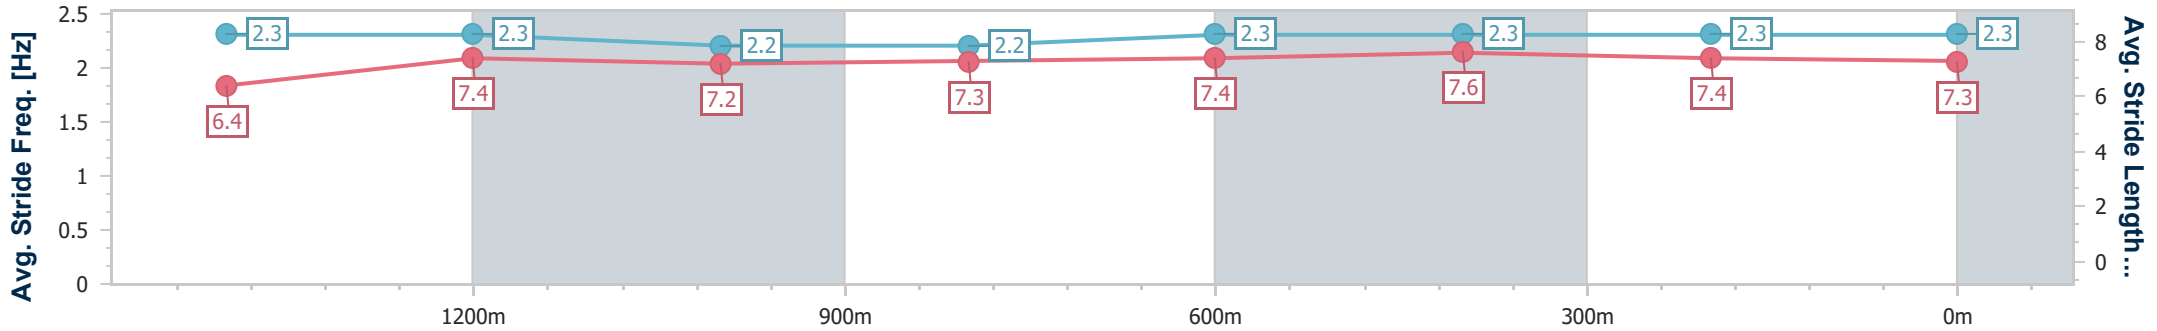

Horse/Jockey Name	Red Vicar
Final Rank	7
Fastest Section Time (Section)	0:11.40 (1400m)
Top Speed [km/h] (Section)	65.4 (Overall)
Race State	Finished

Ipswich QLD Professional
Race 6: SEVEN NEWS BENCHMARK 62 Handicap - 1666m
06 May 2024 - 15:50
Track Rating: Good, Weather: Fine, Rail Position: True

Section	Overall	1400m	1200m	1000m	800m	600m	400m	200m
Section Times	1:41.84 [7] (0:18.45)	1:23.39 [9] (0:11.40)	1:11.99 [8] (0:12.35)	0:59.64 [8] (0:12.33)	0:47.31 [8] (0:11.89)	0:35.42 [9] (0:11.60)	0:23.82 [7] (0:11.82)	0:12.00 [7] (0:12.00)
Average Speed [km/h]	51.9	63.4	58.2	58.5	60.6	62.0	60.8	59.9
Top Speed [km/h]	65.4	65.2	60.3	59.6	62.2	63.6	61.5	61.9
Avg. Dist. to Rail [m]	5.1	0.1	0.2	0.3	0.2	0.2	0.3	2.2
Avg. Stride Freq. [Hz]	2.3	2.3	2.2	2.2	2.3	2.3	2.3	2.3
Avg. Stride Length [m]	6.4	7.4	7.2	7.3	7.4	7.6	7.4	7.3

- [ ] Ranking at each section and finish
- -.-.- No data available at this section
- NA No data available