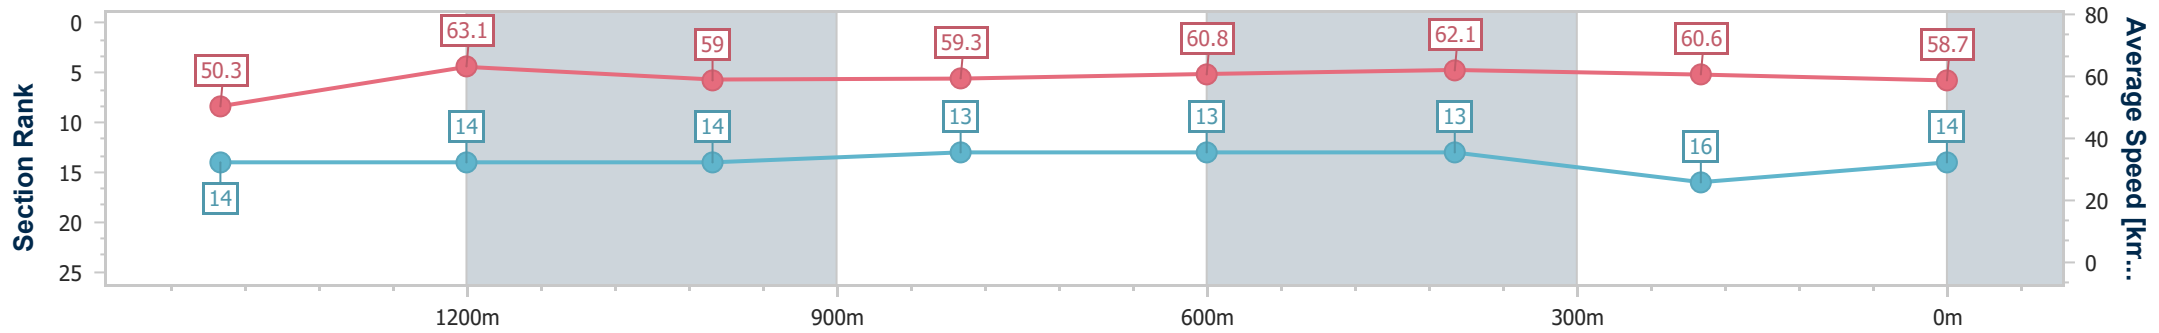

### Ipswich QLD Professional

Race 6: SEVEN NEWS BENCHMARK 62 Handicap - 1666m

06 May 2024 - 15:50

Track Rating: Good, Weather: Fine, Rail Position: True

Section	Overall	1400m	1200m	1000m	800m	600m	400m	200m
Section Times	1:42.70 [14] (0:19.12)	1:23.58 [14] (0:11.47)	1:12.11 [14] (0:12.28)	0:59.83 [14] (0:12.19)	0:47.64 [13] (0:11.89)	0:35.75 [13] (0:11.60)	0:24.15 [13] (0:11.92)	0:12.23 [16] (0:12.23)
Average Speed [km/h]	50.3	63.1	59.0	59.3	60.8	62.1	60.6	58.7
Top Speed [km/h]	66.8	64.1	61.1	60.0	63.2	63.1	61.5	60.5
Avg. Dist. to Rail [m]	8.9	1.2	1.5	1.1	0.7	0.4	2.6	5.4
Avg. Stride Freq. [Hz]	2.2	2.2	2.1	2.2	2.2	2.3	2.2	2.2
Avg. Stride Length [m]	6.4	7.6	7.5	7.6	7.7	7.7	7.5	7.5