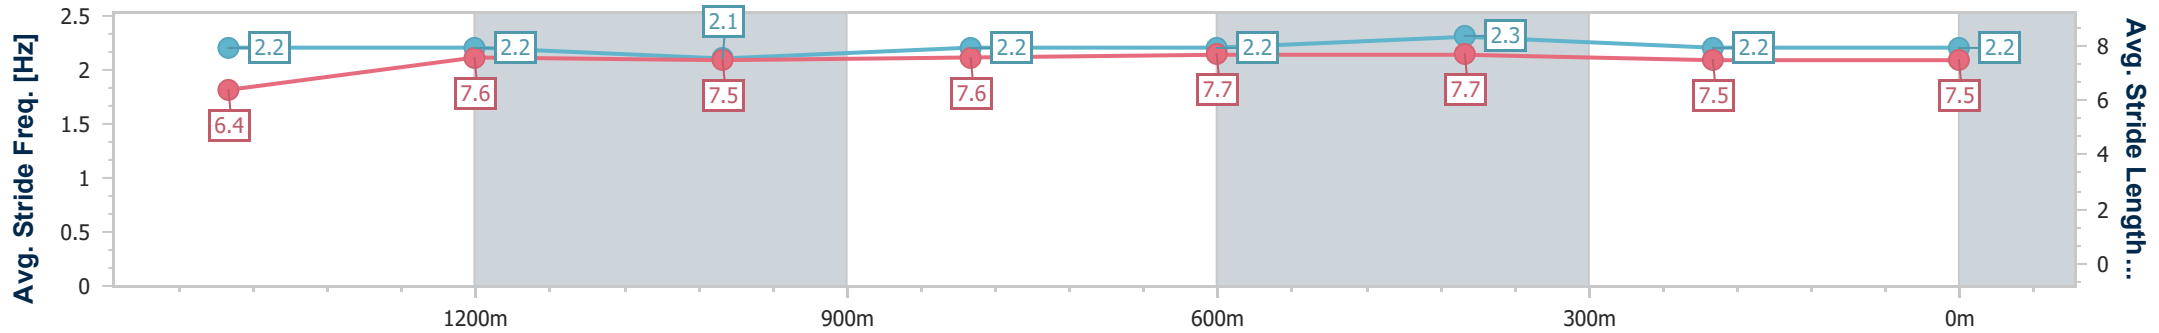

- [ ] Ranking at each section and finish
- .-.- No data available at this section
- NA No data available

Horse/Jockey Name	Says Who
Final Rank	14
Fastest Section Time (Section)	0:11.47 (1400m)
Top Speed [km/h] (Section)	66.8 (Overall)
Race State	Finished

### Ipswich QLD Professional

Race 6: SEVEN NEWS BENCHMARK 62 Handicap - 1666m

06 May 2024 - 15:50

Track Rating: Good, Weather: Fine, Rail Position: True

Section	Overall	1400m	1200m	1000m	800m	600m	400m	200m
Section Times	1:42.70 [14] (0:19.12)	1:23.58 [14] (0:11.47)	1:12.11 [14] (0:12.28)	0:59.83 [14] (0:12.19)	0:47.64 [13] (0:11.89)	0:35.75 [13] (0:11.60)	0:24.15 [13] (0:11.92)	0:12.23 [16] (0:12.23)
Average Speed [km/h]	50.3	63.1	59.0	59.3	60.8	62.1	60.6	58.7
Top Speed [km/h]	66.8	64.1	61.1	60.0	63.2	63.1	61.5	60.5
Avg. Dist. to Rail [m]	8.9	1.2	1.5	1.1	0.7	0.4	2.6	5.4
Avg. Stride Freq. [Hz]	2.2	2.2	2.1	2.2	2.2	2.3	2.2	2.2
Avg. Stride Length [m]	6.4	7.6	7.5	7.6	7.7	7.7	7.5	7.5