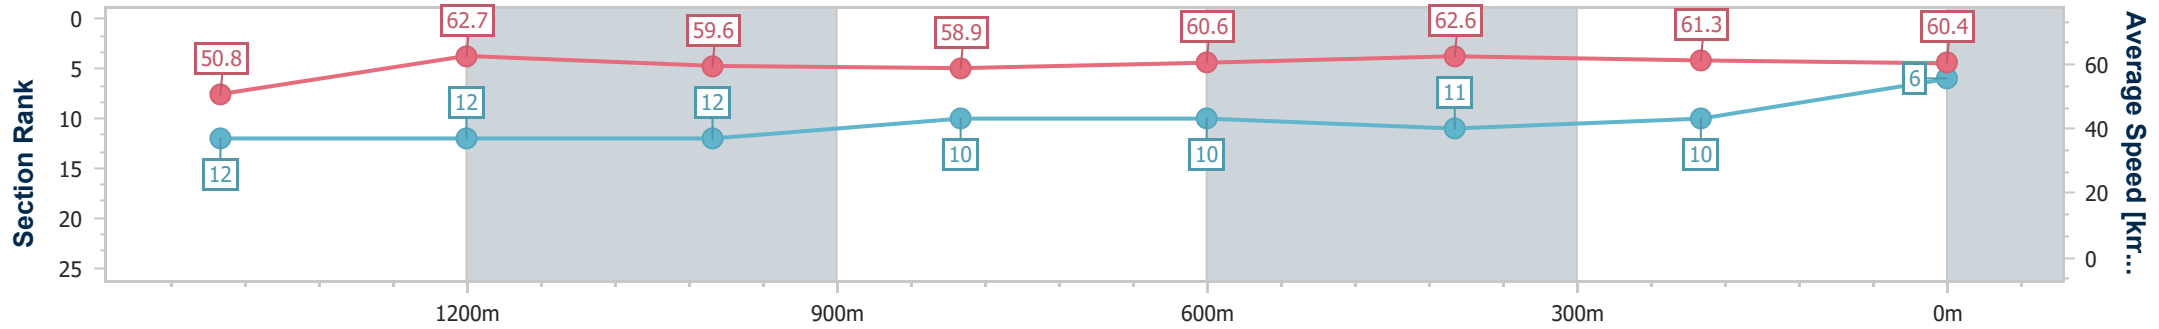

### Ipswich QLD Professional

Race 6: SEVEN NEWS BENCHMARK 62 Handicap - 1666m

06 May 2024 - 15:50

Track Rating: Good, Weather: Fine, Rail Position: True

Section	Overall	1400m	1200m	1000m	800m	600m	400m	200m
Section Times	1:41.83 [6] (0:18.88)	1:22.95 [12] (0:11.52)	1:11.43 [12] (0:12.12)	0:59.31 [12] (0:12.21)	0:47.10 [10] (0:11.89)	0:35.21 [10] (0:11.56)	0:23.65 [11] (0:11.73)	0:11.92 [10] (0:11.92)
Average Speed [km/h]	50.8	62.7	59.6	58.9	60.6	62.6	61.3	60.4
Top Speed [km/h]	64.2	63.5	61.4	59.6	62.9	63.0	62.5	61.7
Avg. Dist. to Rail [m]	6.4	0.4	0.4	0.4	0.2	0.8	1.4	4.1
Avg. Stride Freq. [Hz]	2.2	2.3	2.2	2.2	2.3	2.3	2.3	2.3
Avg. Stride Length [m]	6.3	7.7	7.5	7.5	7.5	7.6	7.5	7.4