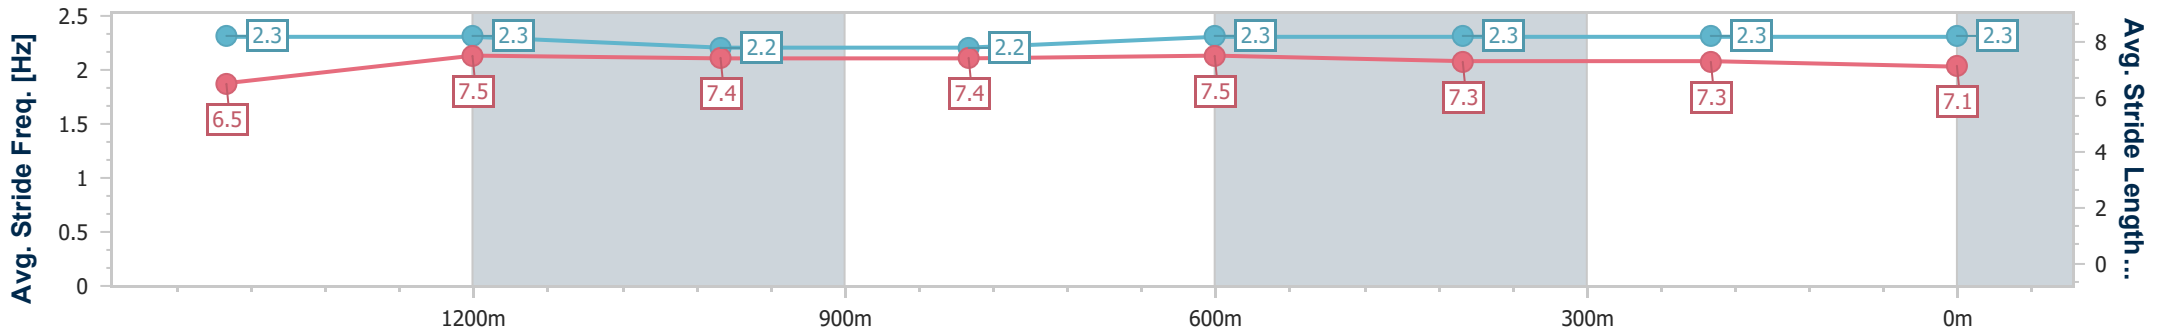

Ipswich QLD Professional  
 Race 6: SEVEN NEWS BENCHMARK 62 Handicap - 1666m  
 06 May 2024 - 15:50  
 Track Rating: Good, Weather: Fine, Rail Position: True

Section	Overall	1400m	1200m	1000m	800m	600m	400m	200m
Section Times	1:41.41 [3] (0:17.86)	1:23.55 [1] (0:11.44)	1:12.11 [3] (0:12.30)	0:59.81 [3] (0:12.32)	0:47.49 [3] (0:11.84)	0:35.65 [3] (0:11.88)	0:23.77 [4] (0:11.71)	0:12.06 [3] (0:12.06)
Average Speed [km/h]	53.7	62.9	58.6	58.3	60.7	60.5	61.2	59.7
Top Speed [km/h]	66.8	66.1	60.9	59.6	61.8	61.8	62.1	61.7
Avg. Dist. to Rail [m]	2.2	0.1	0.2	0.1	0.4	0.8	0.7	0.6
Avg. Stride Freq. [Hz]	2.3	2.3	2.2	2.2	2.3	2.3	2.3	2.3
Avg. Stride Length [m]	6.5	7.5	7.4	7.4	7.5	7.3	7.3	7.1