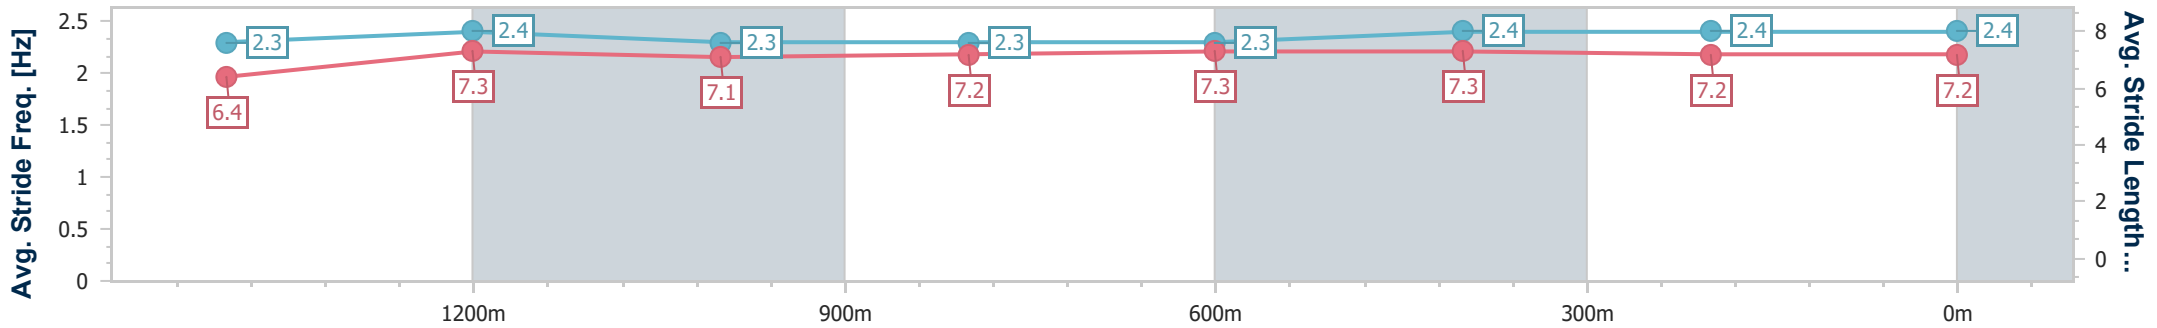

Horse/Jockey Name	Bid For Fame
Final Rank	2
Fastest Section Time (Section)	0:11.48 (1400m)
Top Speed [km/h] (Section)	66.2 (Overall)
Race State	Finished

Ipswich QLD Professional
Race 6: SEVEN NEWS BENCHMARK 62 Handicap - 1666m
06 May 2024 - 15:50
Track Rating: Good, Weather: Fine, Rail Position: True

Section	Overall	1400m	1200m	1000m	800m	600m	400m	200m
Section Times	1:40.99 [2] (0:18.02)	1:22.97 [4] (0:11.48)	1:11.49 [4] (0:12.20)	0:59.29 [4] (0:12.36)	0:46.93 [4] (0:11.86)	0:35.07 [4] (0:11.64)	0:23.43 [3] (0:11.71)	0:11.72 [1] (0:11.72)
Average Speed [km/h]	53.3	62.9	59.3	58.3	60.9	62.0	62.1	61.4
Top Speed [km/h]	66.2	64.2	61.2	59.1	62.3	62.7	62.8	62.4
Avg. Dist. to Rail [m]	5.7	0.6	1.0	0.9	0.3	0.6	3.3	4.1
Avg. Stride Freq. [Hz]	2.3	2.4	2.3	2.3	2.3	2.4	2.4	2.4
Avg. Stride Length [m]	6.4	7.3	7.1	7.2	7.3	7.3	7.2	7.2

- [ ] Ranking at each section and finish
- -.-.- No data available at this section
- NA No data available