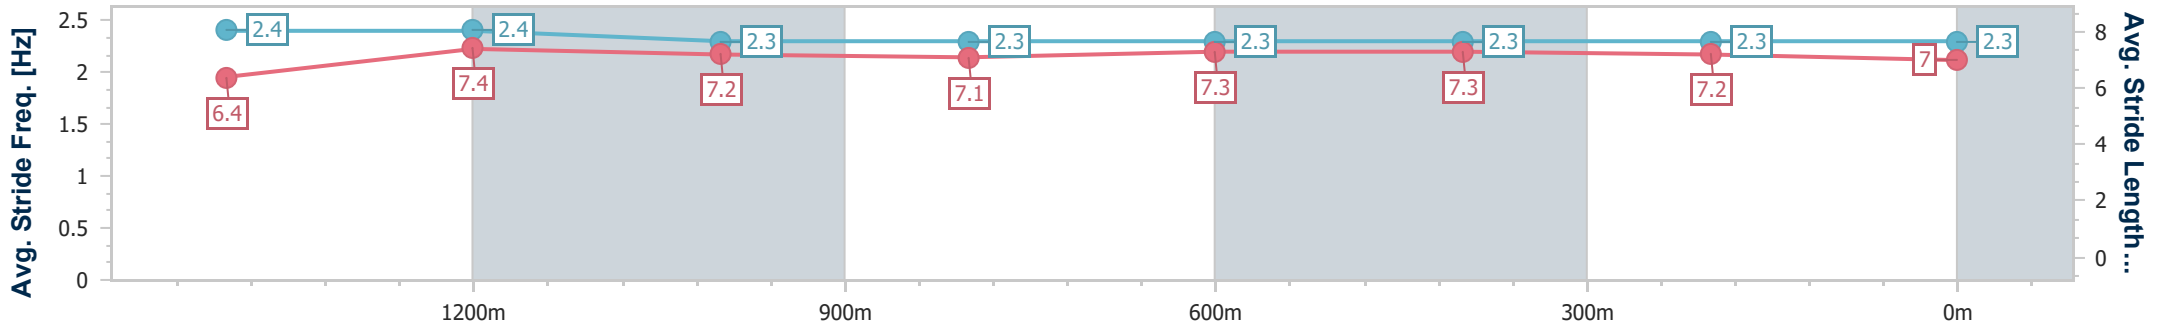

Horse/Jockey Name	Greek Star
Final Rank	9
Fastest Section Time (Section)	0:11.25 (1400m)
Top Speed [km/h] (Section)	66.5 (1400m)
Race State	Finished

Ipswich QLD Professional
Race 6: SEVEN NEWS BENCHMARK 62 Handicap - 1666m
06 May 2024 - 15:50
Track Rating: Good, Weather: Fine, Rail Position: True

Section	Overall	1400m	1200m	1000m	800m	600m	400m	200m					
Section Times	1:41.92 [9] (0:17.88)	1:24.04 [2] (0:11.25)	1:12.79 [1] (0:12.20)	1:00.59 [1] (0:12.32)	0:48.27 [1] (0:11.89)	0:36.38 [1] (0:11.80)	0:24.58 [1] (0:12.04)	0:12.54 [4] (0:12.54)					
Average Speed [km/h]	53.7	63.9	58.9	58.5	60.3	60.6	59.8	57.2					
Top Speed [km/h]	66.3	66.5	60.4	60.1	61.9	61.5	60.4	59.1					
Avg. Dist. to Rail [m]	8.5	0.6	0.7	0.3	1.2	1.2	1.2	3.3					
Avg. Stride Freq. [Hz]	2.4	2.4	2.3	2.3	2.3	2.3	2.3	2.3					
Avg. Stride Length [m]	6.4	7.4	7.2	7.1	7.3	7.3	7.2	7.0					

- [ ] Ranking at each section and finish
- -.-.- No data available at this section
- NA No data available