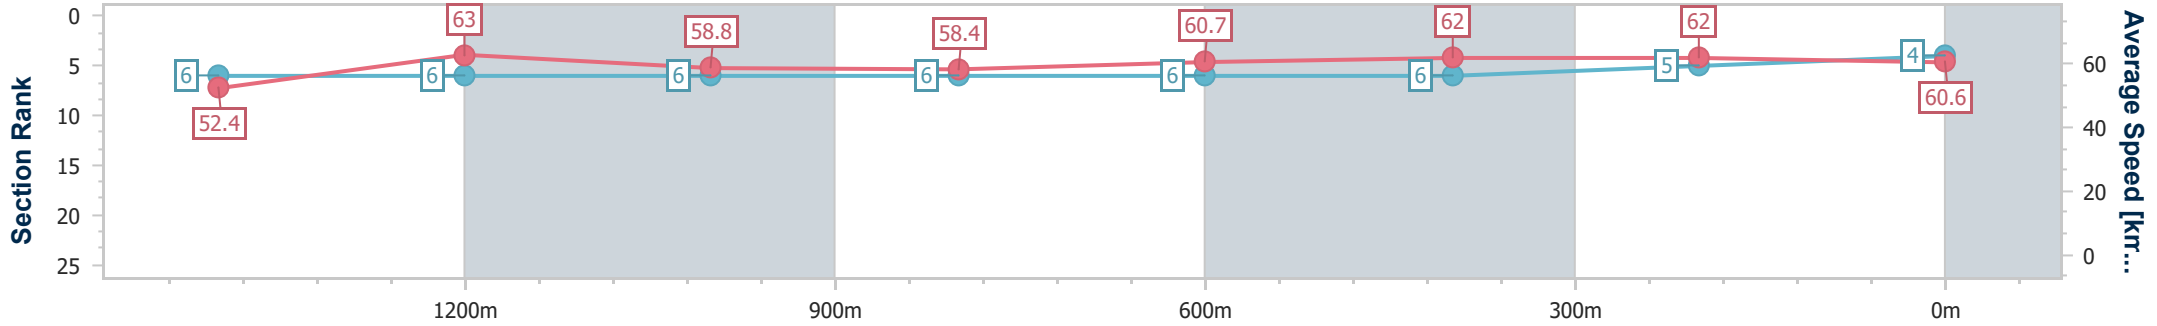

Horse/Jockey Name	Au Revoir
Final Rank	4
Fastest Section Time (Section)	0:11.46 (1400m)
Top Speed [km/h] (Section)	64.6 (Overall)
Race State	Finished

Ipswich QLD Professional
Race 6: SEVEN NEWS BENCHMARK 62 Handicap - 1666m
06 May 2024 - 15:50
Track Rating: Good, Weather: Fine, Rail Position: True

Section	Overall	1400m	1200m	1000m	800m	600m	400m	200m					
Section Times	1:41.46 [4] (0:18.30)	1:23.16 [6] (0:11.46)	1:11.70 [6] (0:12.26)	0:59.44 [6] (0:12.32)	0:47.12 [6] (0:11.89)	0:35.23 [6] (0:11.63)	0:23.60 [6] (0:11.73)	0:11.87 [5] (0:11.87)					
Average Speed [km/h]	52.4	63.0	58.8	58.4	60.7	62.0	62.0	60.6					
Top Speed [km/h]	64.6	64.1	61.0	58.7	62.3	63.4	62.8	62.8					
Avg. Dist. to Rail [m]	4.6	0.3	0.3	0.3	0.2	0.7	3.3	5.1					
Avg. Stride Freq. [Hz]	2.3	2.3	2.2	2.2	2.3	2.3	2.3	2.3					
Avg. Stride Length [m]	6.4	7.5	7.3	7.3	7.5	7.5	7.5	7.3					

- [ ] Ranking at each section and finish
- -.-.- No data available at this section
- NA No data available