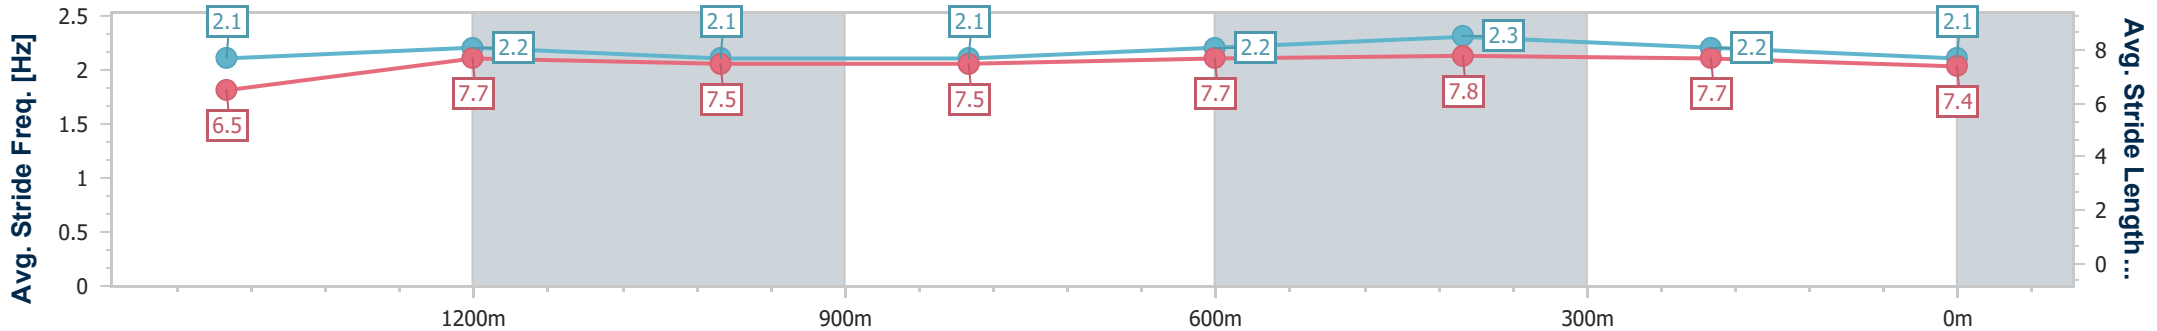

### Ipswich QLD Professional

Race 6: SEVEN NEWS BENCHMARK 62 Handicap - 1666m

06 May 2024 - 15:50

Track Rating: Good, Weather: Fine, Rail Position: True

Section	Overall	1400m	1200m	1000m	800m	600m	400m	200m
Section Times	1:42.70 [14] (0:19.12)	1:23.58 [14] (0:11.47)	1:12.11 [14] (0:12.28)	0:59.83 [14] (0:12.19)	0:47.64 [13] (0:11.89)	0:35.75 [13] (0:11.60)	0:24.15 [13] (0:11.92)	0:12.23 [16] (0:12.23)
Average Speed [km/h]	50.3	63.1	59.0	59.3	60.8	62.1	60.6	58.7
Top Speed [km/h]	66.8	64.1	61.1	60.0	63.2	63.1	61.5	60.5
Avg. Dist. to Rail [m]	8.9	1.2	1.5	1.1	0.7	0.4	2.6	5.4
Avg. Stride Freq. [Hz]	2.2	2.2	2.1	2.2	2.2	2.3	2.2	2.2
Avg. Stride Length [m]	6.4	7.6	7.5	7.6	7.7	7.7	7.5	7.5

- [ ] Ranking at each section and finish
- .-.- No data available at this section
- NA No data available

Horse/Jockey Name	Amadi
Final Rank	15
Fastest Section Time (Section)	0:11.37 (1400m)
Top Speed [km/h] (Section)	64.3 (1400m)
Race State	Finished

Ipswich QLD Professional  
 Race 6: SEVEN NEWS BENCHMARK 62 Handicap - 1666m  
 06 May 2024 - 15:50  
 Track Rating: Good, Weather: Fine, Rail Position: True

Section	Overall	1400m	1200m	1000m	800m	600m	400m	200m
Section Times	1:43.04 [15] (0:19.39)	1:23.65 [15] (0:11.37)	1:12.28 [15] (0:12.29)	0:59.99 [15] (0:12.34)	0:47.65 [16] (0:11.94)	0:35.71 [16] (0:11.41)	0:24.30 [16] (0:11.69)	0:12.61 [15] (0:12.61)
Average Speed [km/h]	49.6	63.5	58.8	58.3	60.3	63.2	61.6	57.0
Top Speed [km/h]	63.4	64.3	61.4	59.8	63.1	63.6	63.2	60.4
Avg. Dist. to Rail [m]	10.3	0.4	0.4	0.6	0.2	0.4	0.8	1.5
Avg. Stride Freq. [Hz]	2.1	2.2	2.1	2.1	2.2	2.3	2.2	2.1
Avg. Stride Length [m]	6.5	7.7	7.5	7.5	7.7	7.8	7.7	7.4