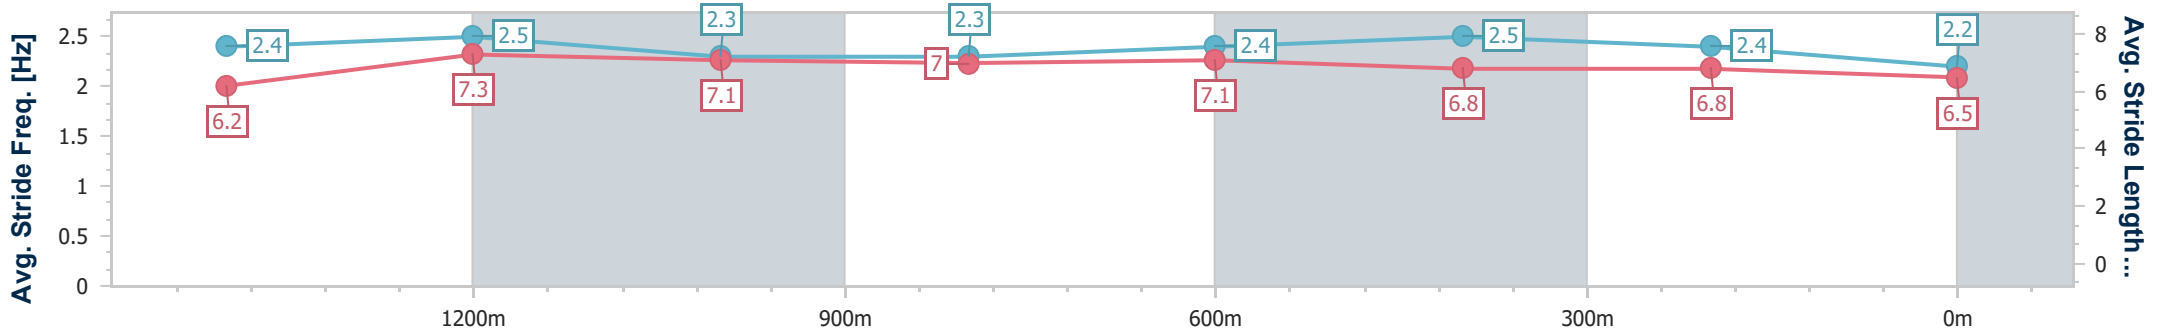

Horse/Jockey Name	Hot Bananas
Final Rank	16
Fastest Section Time (Section)	0:11.31 (1400m)
Top Speed [km/h] (Section)	66.0 (Overall)
Race State	Finished

Ipswich QLD Professional
Race 6: SEVEN NEWS BENCHMARK 62 Handicap - 1666m
06 May 2024 - 15:50
Track Rating: Good, Weather: Fine, Rail Position: True

Section	Overall	1400m	1200m	1000m	800m	600m	400m	200m
Section Times	1:43.49 [16] (0:17.99)	1:25.50 [3] (0:11.31)	1:14.19 [2] (0:12.10)	1:02.09 [2] (0:12.35)	0:49.74 [2] (0:11.84)	0:37.90 [2] (0:11.93)	0:25.97 [2] (0:12.38)	0:13.59 [8] (0:13.59)
Average Speed [km/h]	53.2	64.1	59.8	58.4	61.0	60.5	58.2	53.0
Top Speed [km/h]	66.0	65.5	63.0	60.6	62.3	60.9	59.6	57.4
Avg. Dist. to Rail [m]	7.0	1.1	1.1	1.1	0.9	0.4	1.6	3.5
Avg. Stride Freq. [Hz]	2.4	2.5	2.3	2.3	2.4	2.5	2.4	2.2
Avg. Stride Length [m]	6.2	7.3	7.1	7.0	7.1	6.8	6.8	6.5

- [ ] Ranking at each section and finish
- -.-.- No data available at this section
- NA No data available