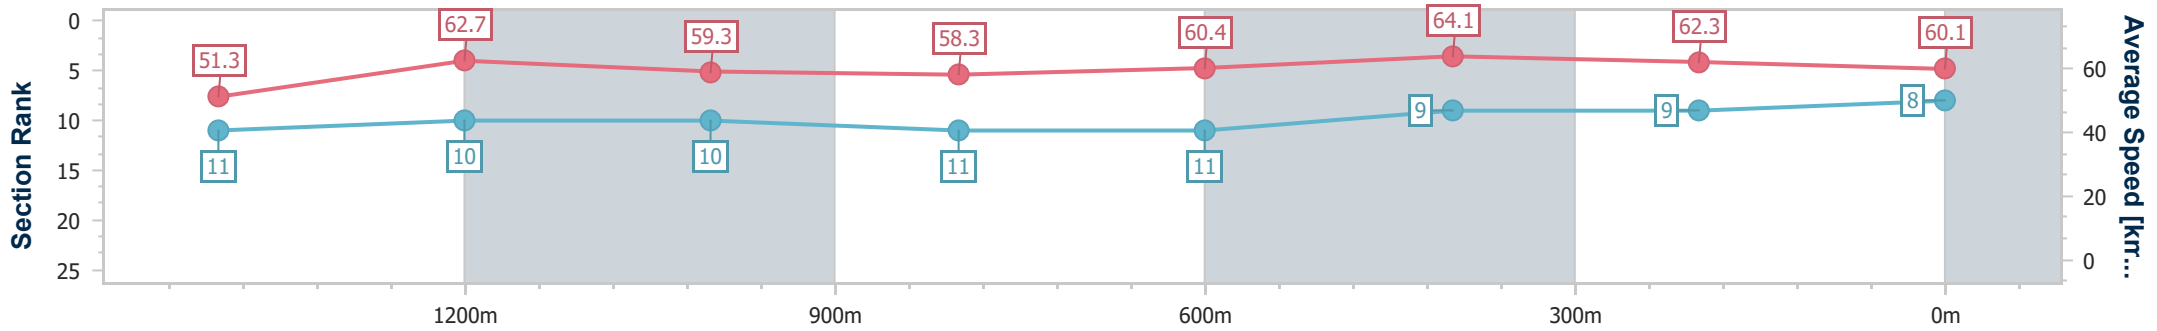

Horse/Jockey Name	Deal An Ace
Final Rank	8
Fastest Section Time (Section)	0:11.43 (600m)
Top Speed [km/h] (Section)	64.9 (600m)
Race State	Finished

Ipswich QLD Professional
Race 6: SEVEN NEWS BENCHMARK 62 Handicap - 1666m
06 May 2024 - 15:50
Track Rating: Good, Weather: Fine, Rail Position: True

Section	Overall	1400m	1200m	1000m	800m	600m	400m	200m
Section Times	1:41.88 [8] (0:18.70)	1:23.18 [11] (0:11.46)	1:11.72 [10] (0:12.23)	0:59.49 [10] (0:12.37)	0:47.12 [11] (0:11.90)	0:35.22 [11] (0:11.43)	0:23.79 [9] (0:11.81)	0:11.98 [9] (0:11.98)
Average Speed [km/h]	51.3	62.7	59.3	58.3	60.4	64.1	62.3	60.1
Top Speed [km/h]	63.6	64.1	61.2	59.1	63.0	64.9	63.5	61.3
Avg. Dist. to Rail [m]	7.1	0.3	0.8	1.1	0.7	2.8	6.6	8.1
Avg. Stride Freq. [Hz]	2.4	2.4	2.3	2.3	2.3	2.4	2.4	2.3
Avg. Stride Length [m]	6.0	7.3	7.1	7.1	7.2	7.3	7.3	7.2

- [ ] Ranking at each section and finish
- -.-.- No data available at this section
- NA No data available