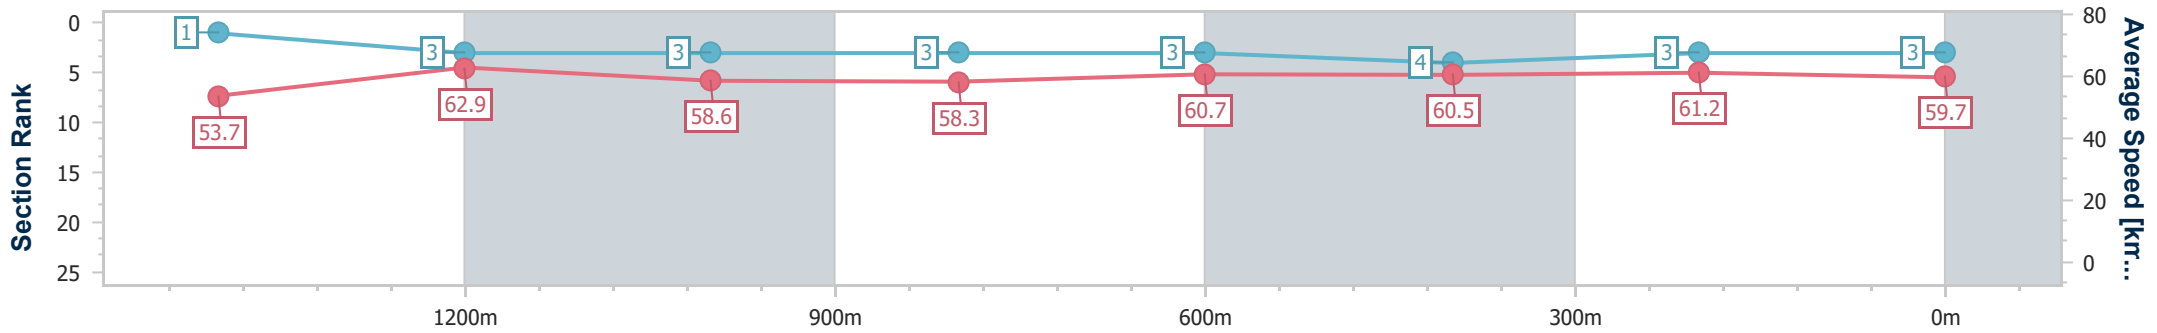

Horse/Jockey Name	Tambourine Man
Final Rank	3
Fastest Section Time (Section)	0:11.44 (1400m)
Top Speed [km/h] (Section)	66.8 (Overall)
Race State	Finished

Ipswich QLD Professional
Race 6: SEVEN NEWS BENCHMARK 62 Handicap - 1666m
06 May 2024 - 15:50
Track Rating: Good, Weather: Fine, Rail Position: True

Section	Overall	1400m	1200m	1000m	800m	600m	400m	200m
Section Times	1:41.41 [3] (0:17.86)	1:23.55 [1] (0:11.44)	1:12.11 [3] (0:12.30)	0:59.81 [3] (0:12.32)	0:47.49 [3] (0:11.84)	0:35.65 [3] (0:11.88)	0:23.77 [4] (0:11.71)	0:12.06 [3] (0:12.06)
Average Speed [km/h]	53.7	62.9	58.6	58.3	60.7	60.5	61.2	59.7
Top Speed [km/h]	66.8	66.1	60.9	59.6	61.8	61.8	62.1	61.7
Avg. Dist. to Rail [m]	2.2	0.1	0.2	0.1	0.4	0.8	0.7	0.6
Avg. Stride Freq. [Hz]	2.3	2.3	2.2	2.2	2.3	2.3	2.3	2.3
Avg. Stride Length [m]	6.5	7.5	7.4	7.4	7.5	7.3	7.3	7.1

- [ ] Ranking at each section and finish
- -.-.- No data available at this section
- NA No data available