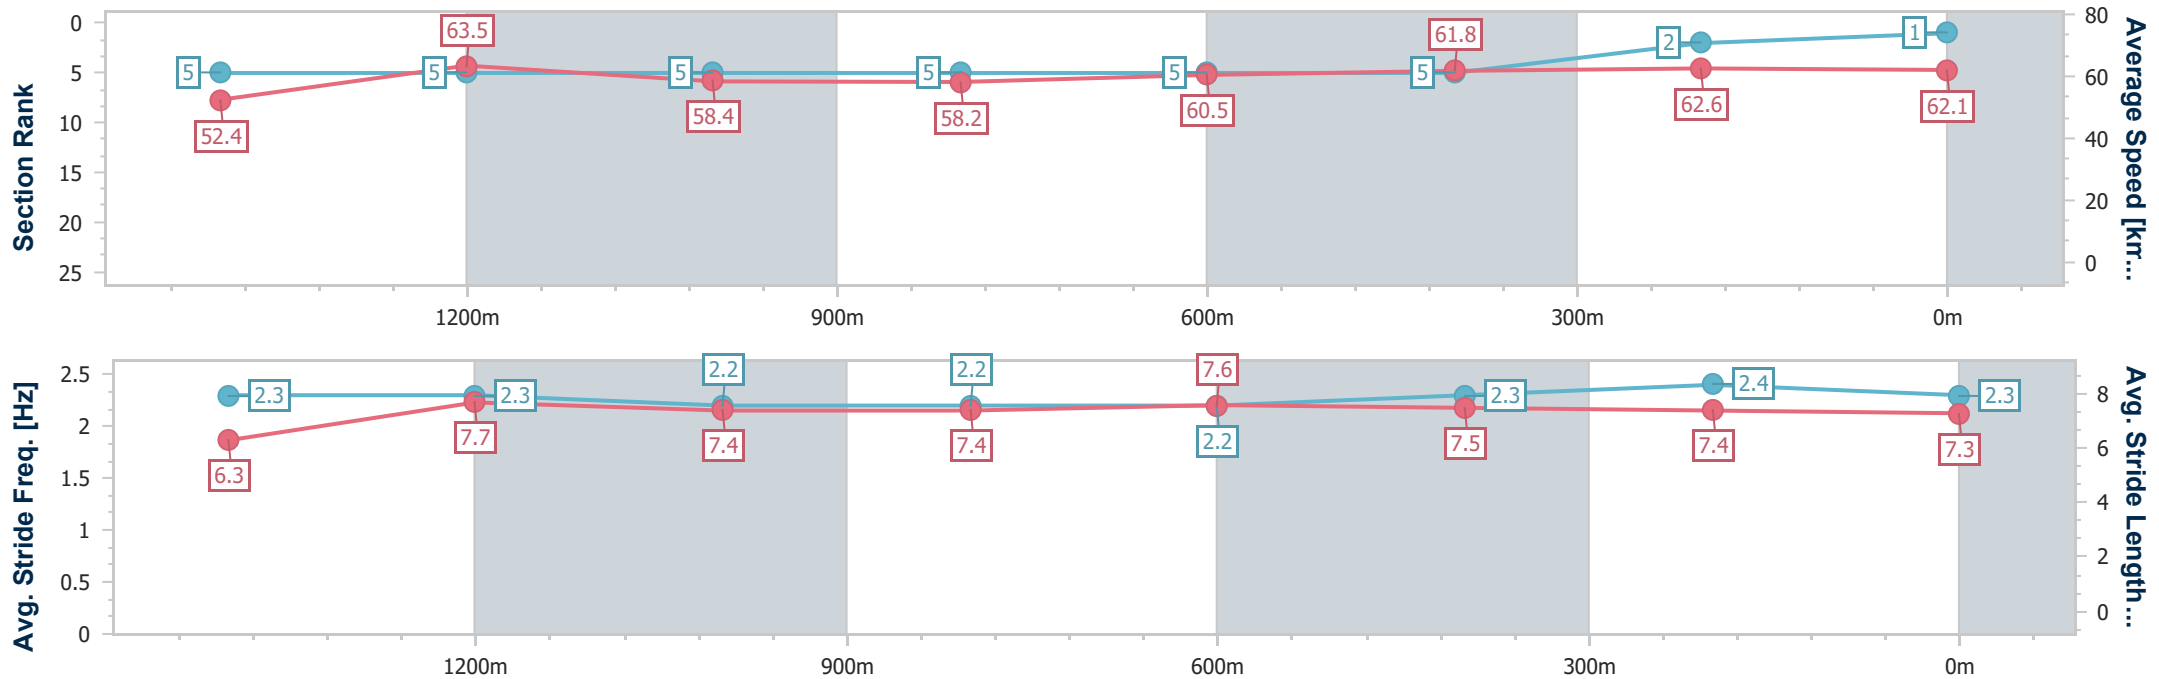

Ipswich QLD Professional  
 Race 6: SEVEN NEWS BENCHMARK 62 Handicap - 1666m  
 06 May 2024 - 15:50  
 Track Rating: Good, Weather: Fine, Rail Position: True

Section	Overall	1400m	1200m	1000m	800m	600m	400m	200m
Section Times	1:40.91 [1] (0:18.28)	1:22.63 [5] (0:11.29)	1:11.34 [5] (0:12.29)	0:59.05 [5] (0:12.36)	0:46.69 [5] (0:11.86)	0:34.83 [5] (0:11.66)	0:23.17 [5] (0:11.57)	0:11.60 [2] (0:11.60)
Average Speed [km/h]	52.4	63.5	58.4	58.2	60.5	61.8	62.6	62.1
Top Speed [km/h]	66.2	66.5	60.5	59.6	63.9	64.3	64.3	63.9
Avg. Dist. to Rail [m]	3.3	1.2	0.8	0.4	0.4	0.4	1.5	2.4
Avg. Stride Freq. [Hz]	2.3	2.3	2.2	2.2	2.2	2.3	2.4	2.3
Avg. Stride Length [m]	6.3	7.7	7.4	7.4	7.6	7.5	7.4	7.3