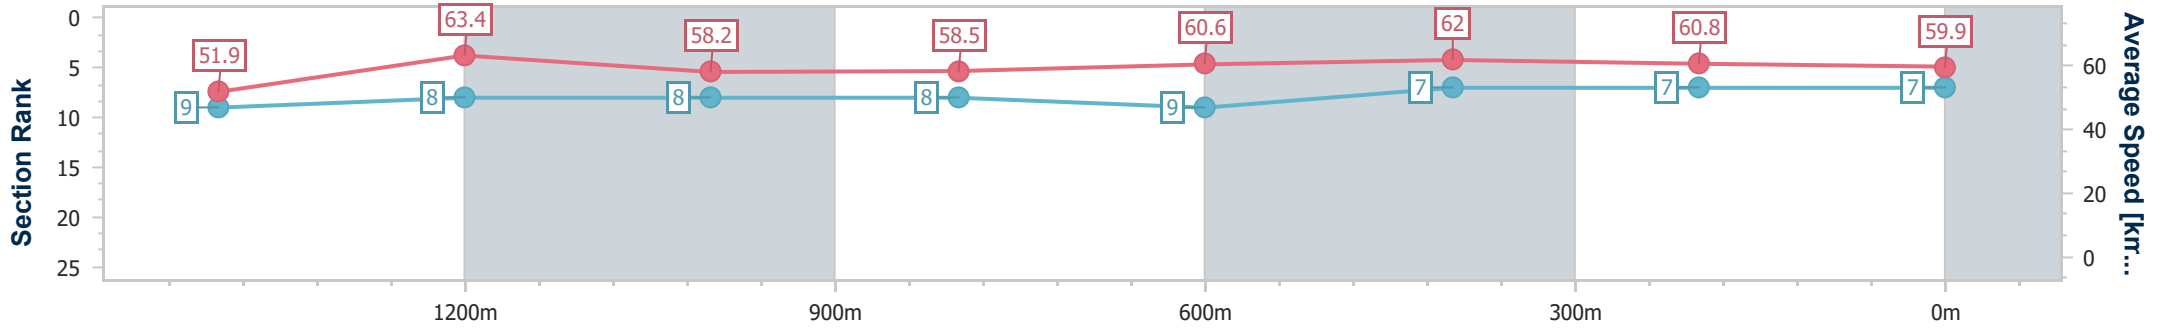

Horse/Jockey Name	Red Vicar
Final Rank	7
Fastest Section Time (Section)	0:11.40 (1400m)
Top Speed [km/h] (Section)	65.4 (Overall)
Race State	Finished

Ipswich QLD Professional
Race 6: SEVEN NEWS BENCHMARK 62 Handicap - 1666m
06 May 2024 - 15:50
Track Rating: Good, Weather: Fine, Rail Position: True

Section	Overall	1400m	1200m	1000m	800m	600m	400m	200m
Section Times	1:41.84 [7] (0:18.45)	1:23.39 [9] (0:11.40)	1:11.99 [8] (0:12.35)	0:59.64 [8] (0:12.33)	0:47.31 [8] (0:11.89)	0:35.42 [9] (0:11.60)	0:23.82 [7] (0:11.82)	0:12.00 [7] (0:12.00)
Average Speed [km/h]	51.9	63.4	58.2	58.5	60.6	62.0	60.8	59.9
Top Speed [km/h]	65.4	65.2	60.3	59.6	62.2	63.6	61.5	61.9
Avg. Dist. to Rail [m]	5.1	0.1	0.2	0.3	0.2	0.2	0.3	2.2
Avg. Stride Freq. [Hz]	2.3	2.3	2.2	2.2	2.3	2.3	2.3	2.3
Avg. Stride Length [m]	6.4	7.4	7.2	7.3	7.4	7.6	7.4	7.3

- [ ] Ranking at each section and finish
- -.-.- No data available at this section
- NA No data available