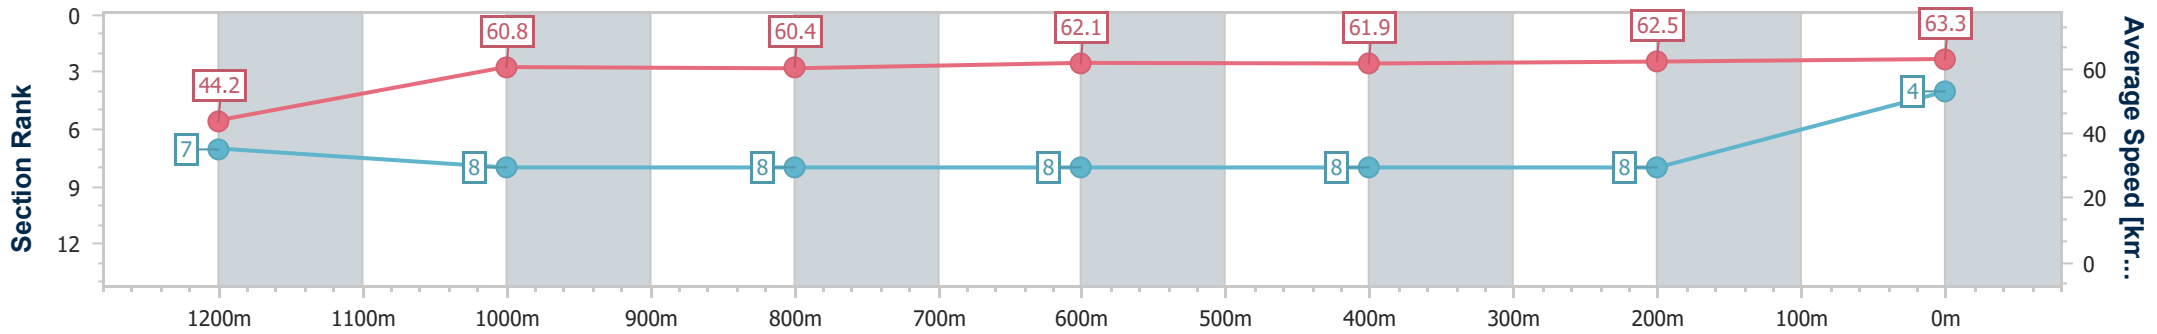

- [ ] Ranking at each section and finish
- .-.- No data available at this section
- NA No data available

Horse/Jockey Name	Spill The Secret
Final Rank	5
Fastest Section Time (Section)	0:11.52 (400m)
Top Speed [km/h] (Section)	63.8 (400m)
Race State	Finished