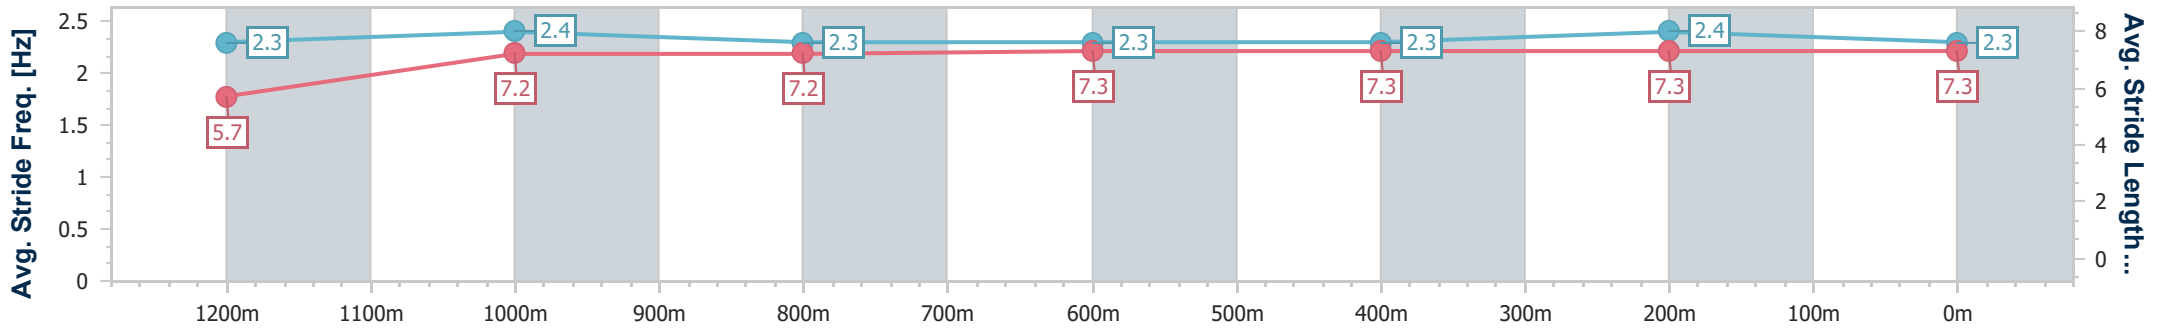

### Ipswich QLD Professional

Race 8: INFIELD FESTIVAL ON SALE Class 4 Handicap - 1350m

11 May 2024 - 16:23

Track Rating: Soft 5, Weather: Fine, Rail Position: +2m Entire

Section	Overall	1200m	1000m	800m	600m	400m	200m
Section Times	1:22.02 [2] (0:11.83)	1:10.19 [4] (0:11.75)	0:58.44 [4] (0:11.83)	0:46.61 [3] (0:11.73)	0:34.88 [3] (0:11.68)	0:23.20 [4] (0:11.45)	0:11.75 [3] (0:11.75)
Average Speed [km/h]	45.8	61.4	61.0	61.6	61.4	63.0	61.3
Top Speed [km/h]	60.7	61.8	61.6	62.0	62.5	63.4	62.8
Avg. Dist. to Rail [m]	2.6	1.0	0.9	0.4	0.4	1.1	3.5
Avg. Stride Freq. [Hz]	2.3	2.4	2.3	2.3	2.3	2.4	2.3
Avg. Stride Length [m]	5.7	7.2	7.2	7.3	7.3	7.3	7.3