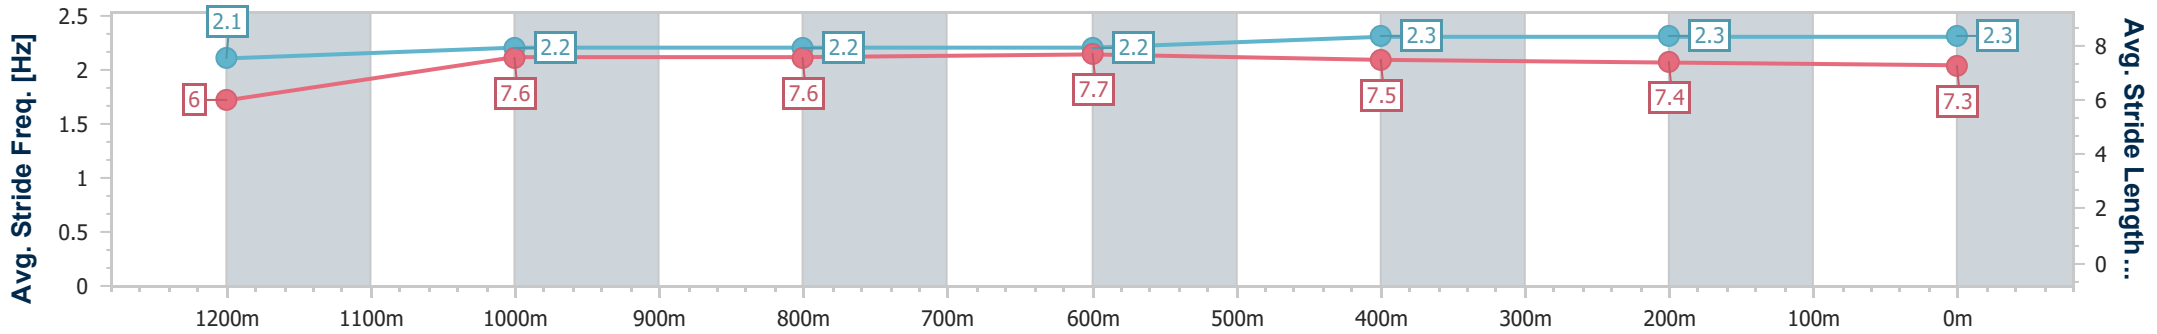

- [ ] Ranking at each section and finish
- .-.- No data available at this section
- NA No data available

Horse/Jockey Name	Spill The Secret
Final Rank	5
Fastest Section Time (Section)	0:11.52 (400m)
Top Speed [km/h] (Section)	63.8 (400m)
Race State	Finished

- [ ] Ranking at each section and finish
- .-.- No data available at this section
- NA No data available

Horse/Jockey Name	Sly Corner
Final Rank	6
Fastest Section Time (Section)	0:11.47 (400m)
Top Speed [km/h] (Section)	63.8 (400m)
Race State	Finished