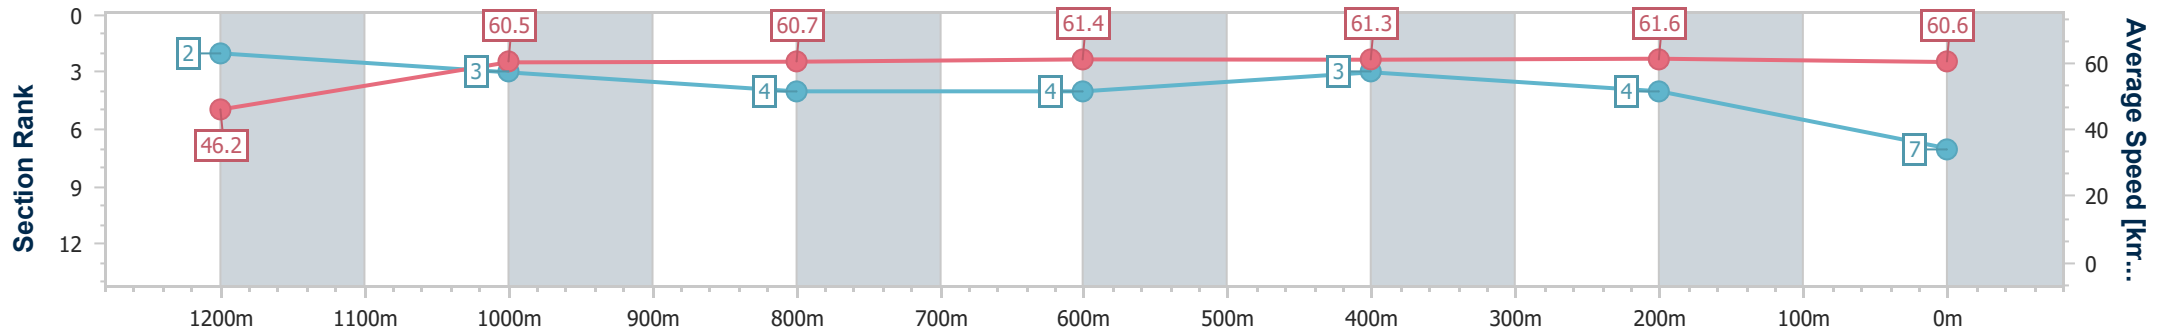

Horse/Jockey Name	Star Seeker
Final Rank	7
Fastest Section Time (Section)	0:11.65 (400m)
Top Speed [km/h] (Section)	62.6 (400m)
Race State	Finished

Ipswich QLD Professional

Race 8: INFIELD FESTIVAL ON SALE Class 4 Handicap - 1350m

11 May 2024 - 16:23

Track Rating: Soft 5, Weather: Fine, Rail Position: +2m Entire

Section	Overall	1200m	1000m	800m	600m	400m	200m
Section Times	1:22.33 [7] (0:11.70)	1:10.63 [2] (0:11.87)	0:58.76 [3] (0:11.87)	0:46.89 [4] (0:11.70)	0:35.19 [4] (0:11.67)	0:23.52 [3] (0:11.65)	0:11.87 [4] (0:11.87)
Average Speed [km/h]	46.2	60.5	60.7	61.4	61.3	61.6	60.6
Top Speed [km/h]	60.3	61.7	61.3	62.2	62.1	62.6	61.6
Avg. Dist. to Rail [m]	1.3	0.5	0.3	0.8	1.0	0.8	0.2
Avg. Stride Freq. [Hz]	2.3	2.4	2.4	2.4	2.4	2.4	2.3
Avg. Stride Length [m]	5.7	7.1	7.1	7.2	7.2	7.2	7.2

- [ ] Ranking at each section and finish
- -.-.- No data available at this section
- NA No data available