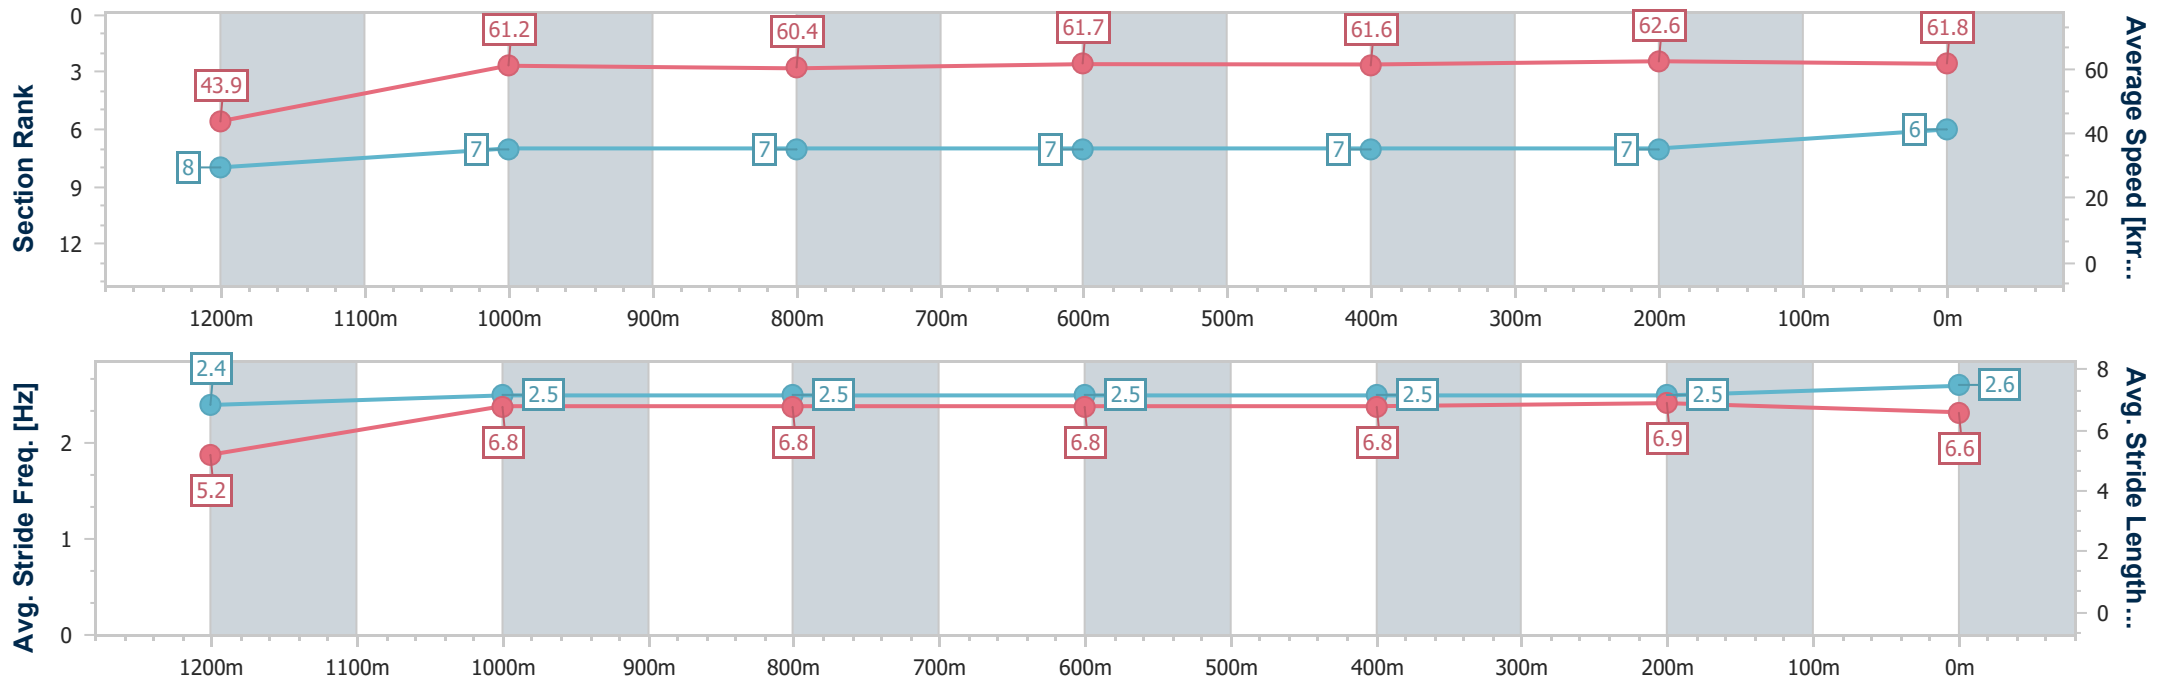

- [ ] Ranking at each section and finish
- .-.- No data available at this section
- NA No data available

Horse/Jockey Name	Star Seeker
Final Rank	7
Fastest Section Time (Section)	0:11.65 (400m)
Top Speed [km/h] (Section)	62.6 (400m)
Race State	Finished