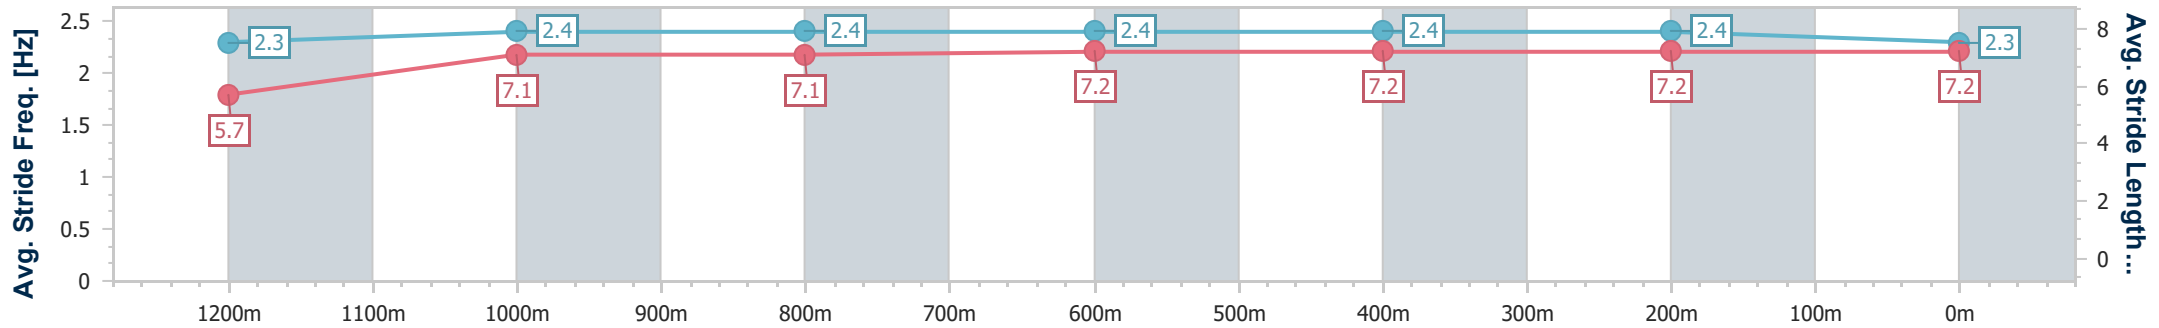

- [ ] Ranking at each section and finish
- .-.- No data available at this section
- NA No data available

Horse/Jockey Name	Star Seeker
Final Rank	7
Fastest Section Time (Section)	0:11.65 (400m)
Top Speed [km/h] (Section)	62.6 (400m)
Race State	Finished

### Ipswich QLD Professional

Race 8: INFIELD FESTIVAL ON SALE Class 4 Handicap - 1350m

11 May 2024 - 16:23

Track Rating: Soft 5, Weather: Fine, Rail Position: +2m Entire

Section	Overall	1200m	1000m	800m	600m	400m	200m
Section Times	1:22.33 [7] (0:11.70)	1:10.63 [2] (0:11.87)	0:58.76 [3] (0:11.87)	0:46.89 [4] (0:11.70)	0:35.19 [4] (0:11.67)	0:23.52 [3] (0:11.65)	0:11.87 [4] (0:11.87)
Average Speed [km/h]	46.2	60.5	60.7	61.4	61.3	61.6	60.6
Top Speed [km/h]	60.3	61.7	61.3	62.2	62.1	62.6	61.6
Avg. Dist. to Rail [m]	1.3	0.5	0.3	0.8	1.0	0.8	0.2
Avg. Stride Freq. [Hz]	2.3	2.4	2.4	2.4	2.4	2.4	2.3
Avg. Stride Length [m]	5.7	7.1	7.1	7.2	7.2	7.2	7.2