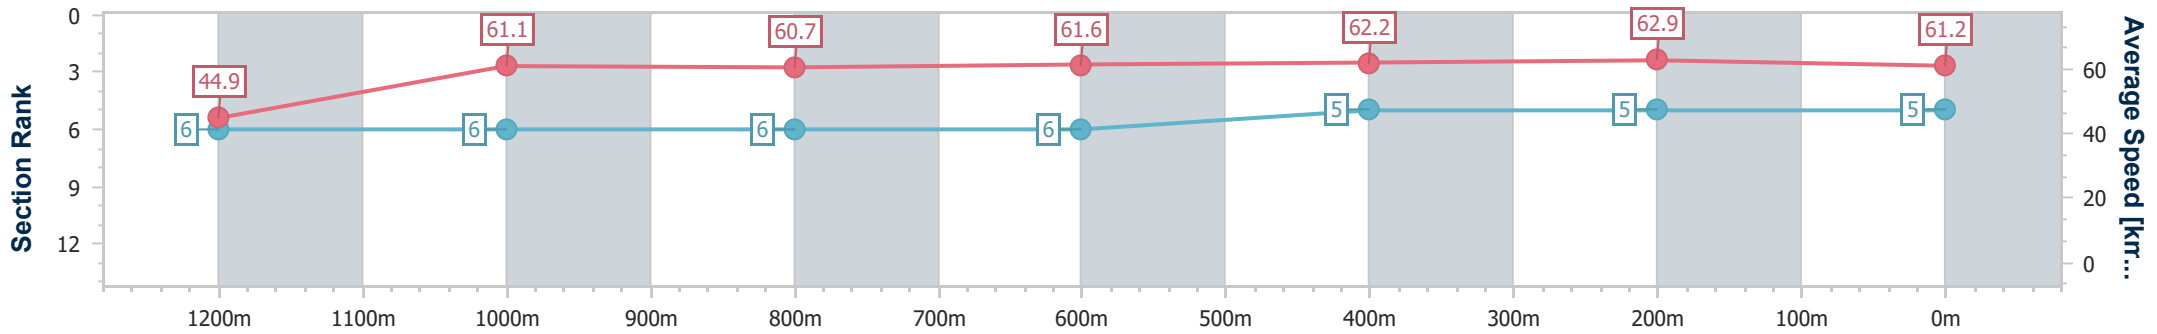

- [ ] Ranking at each section and finish
- .-.- No data available at this section
- NA No data available

Horse/Jockey Name	Sly Corner
Final Rank	6
Fastest Section Time (Section)	0:11.47 (400m)
Top Speed [km/h] (Section)	63.8 (400m)
Race State	Finished