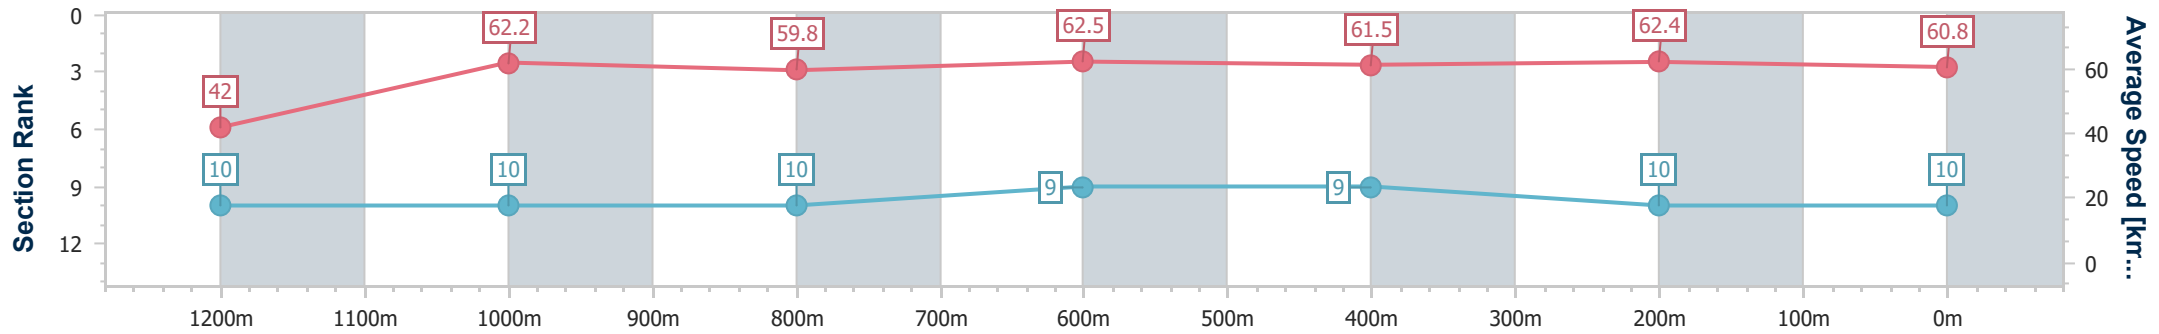

- [ ] Ranking at each section and finish
- .-.- No data available at this section
- NA No data available

Horse/Jockey Name	Master Copy
Final Rank	10
Fastest Section Time (Section)	0:11.48 (800m)
Top Speed [km/h] (Section)	63.8 (400m)
Race State	Finished

### Ipswich QLD Professional

Race 8: INFIELD FESTIVAL ON SALE Class 4 Handicap - 1350m

11 May 2024 - 16:23

Track Rating: Soft 5, Weather: Fine, Rail Position: +2m Entire

Section	Overall	1200m	1000m	800m	600m	400m	200m
Section Times	1:22.84 [10] (0:12.83)	1:10.01 [10] (0:11.59)	0:58.42 [10] (0:11.98)	0:46.44 [10] (0:11.48)	0:34.96 [9] (0:11.63)	0:23.33 [9] (0:11.51)	0:11.82 [10] (0:11.82)
Average Speed [km/h]	42.0	62.2	59.8	62.5	61.5	62.4	60.8
Top Speed [km/h]	62.6	62.6	61.9	63.2	62.3	63.8	62.2
Avg. Dist. to Rail [m]	1.3	0.7	1.0	1.7	1.6	1.3	1.2
Avg. Stride Freq. [Hz]	2.2	2.3	2.2	2.3	2.3	2.3	2.3
Avg. Stride Length [m]	5.3	7.5	7.4	7.5	7.5	7.4	7.3

- [ ] Ranking at each section and finish
- .-.- No data available at this section
- NA No data available