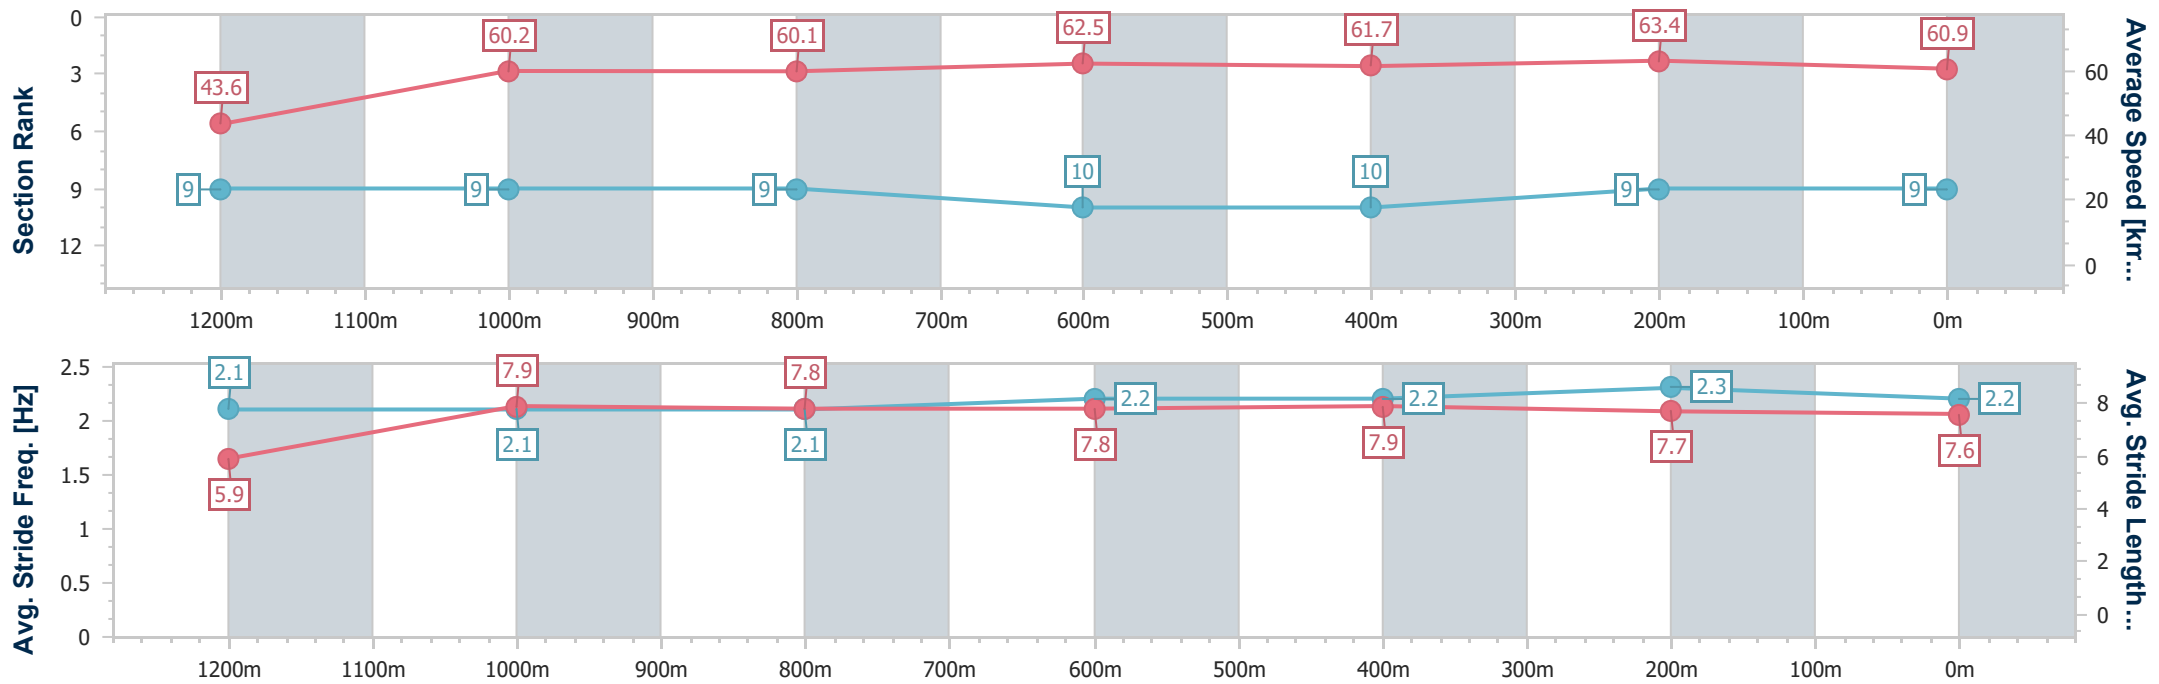

- [ ] Ranking at each section and finish
- .-.- No data available at this section
- NA No data available

Horse/Jockey Name	Saddles
Final Rank	9
Fastest Section Time (Section)	0:11.42 (400m)
Top Speed [km/h] (Section)	64.3 (400m)
Race State	Finished

### Ipswich QLD Professional

Race 8: INFIELD FESTIVAL ON SALE Class 4 Handicap - 1350m

11 May 2024 - 16:23

Track Rating: Soft 5, Weather: Fine, Rail Position: +2m Entire

Section	Overall	1200m	1000m	800m	600m	400m	200m
Section Times	1:22.75 [9] (0:12.36)	1:10.39 [9] (0:12.00)	0:58.39 [9] (0:12.01)	0:46.38 [9] (0:11.54)	0:34.84 [10] (0:11.63)	0:23.21 [10] (0:11.42)	0:11.79 [9] (0:11.79)
Average Speed [km/h]	43.6	60.2	60.1	62.5	61.7	63.4	60.9
Top Speed [km/h]	59.0	61.0	61.8	63.3	62.8	64.3	62.9
Avg. Dist. to Rail [m]	6.3	1.7	1.2	0.3	0.4	1.8	5.6
Avg. Stride Freq. [Hz]	2.1	2.1	2.1	2.2	2.2	2.3	2.2
Avg. Stride Length [m]	5.9	7.9	7.8	7.8	7.9	7.7	7.6

- [ ] Ranking at each section and finish
- .-.- No data available at this section
- NA No data available

Horse/Jockey Name	Master Copy
Final Rank	10
Fastest Section Time (Section)	0:11.48 (800m)
Top Speed [km/h] (Section)	63.8 (400m)
Race State	Finished