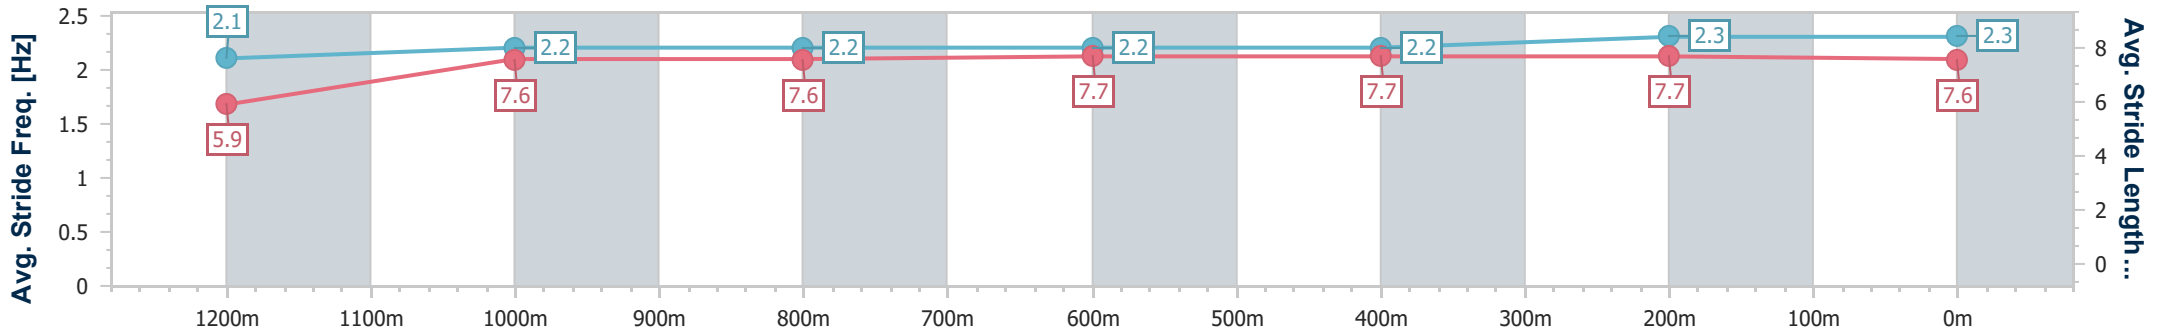

- [ ] Ranking at each section and finish
- .-.- No data available at this section
- NA No data available

Horse/Jockey Name	Spill The Secret
Final Rank	5
Fastest Section Time (Section)	0:11.52 (400m)
Top Speed [km/h] (Section)	63.8 (400m)
Race State	Finished