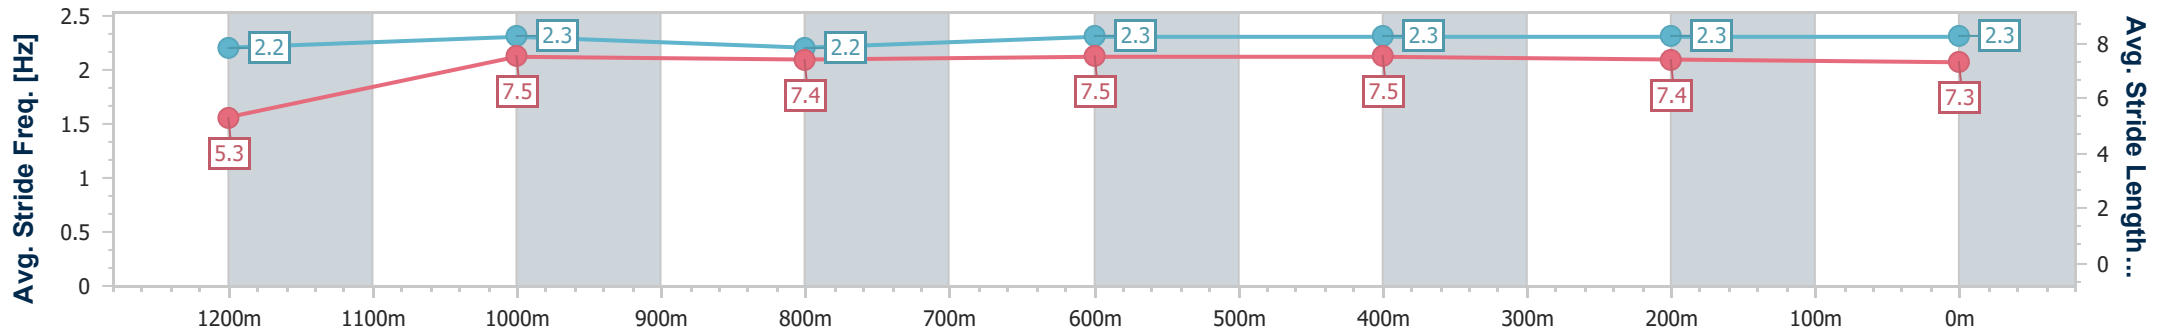

- [ ] Ranking at each section and finish
- .-.- No data available at this section
- NA No data available

Horse/Jockey Name	Master Copy
Final Rank	10
Fastest Section Time (Section)	0:11.48 (800m)
Top Speed [km/h] (Section)	63.8 (400m)
Race State	Finished

### Ipswich QLD Professional

Race 8: INFIELD FESTIVAL ON SALE Class 4 Handicap - 1350m

11 May 2024 - 16:23

Track Rating: Soft 5, Weather: Fine, Rail Position: +2m Entire

Section	Overall	1200m	1000m	800m	600m	400m	200m
Section Times	1:22.84 [10] (0:12.83)	1:10.01 [10] (0:11.59)	0:58.42 [10] (0:11.98)	0:46.44 [10] (0:11.48)	0:34.96 [9] (0:11.63)	0:23.33 [9] (0:11.51)	0:11.82 [10] (0:11.82)
Average Speed [km/h]	42.0	62.2	59.8	62.5	61.5	62.4	60.8
Top Speed [km/h]	62.6	62.6	61.9	63.2	62.3	63.8	62.2
Avg. Dist. to Rail [m]	1.3	0.7	1.0	1.7	1.6	1.3	1.2
Avg. Stride Freq. [Hz]	2.2	2.3	2.2	2.3	2.3	2.3	2.3
Avg. Stride Length [m]	5.3	7.5	7.4	7.5	7.5	7.4	7.3

- [ ] Ranking at each section and finish
- .-.- No data available at this section
- NA No data available