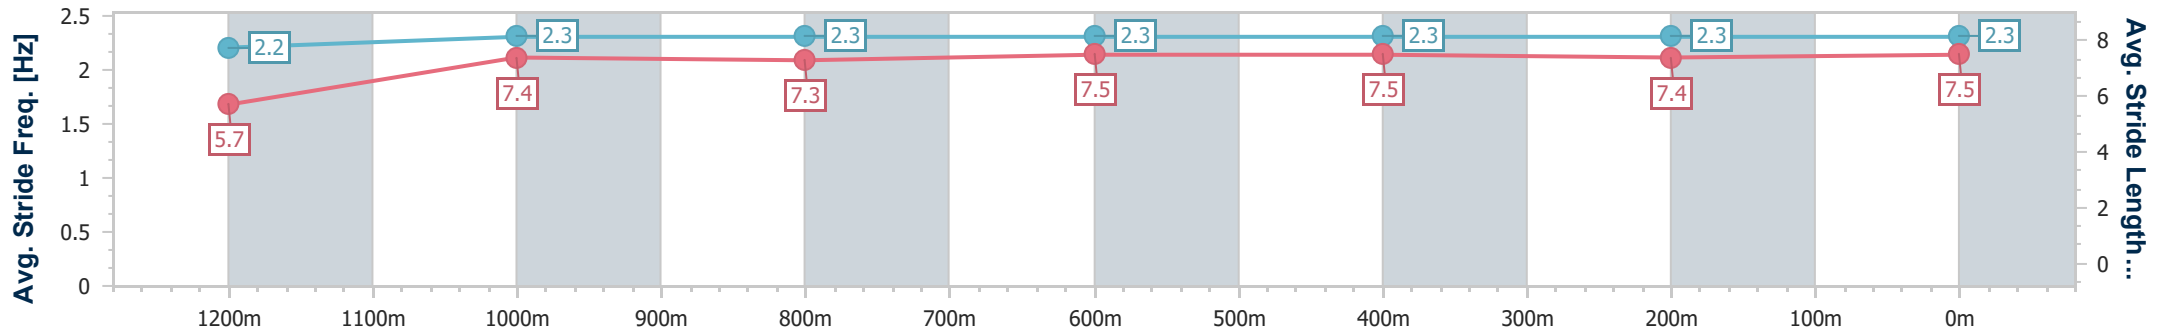

- [ ] Ranking at each section and finish
- .-.- No data available at this section
- NA No data available

Horse/Jockey Name	Security Advisor
Final Rank	4
Fastest Section Time (Section)	0:11.39 (200m)
Top Speed [km/h] (Section)	64.6 (200m)
Race State	Finished