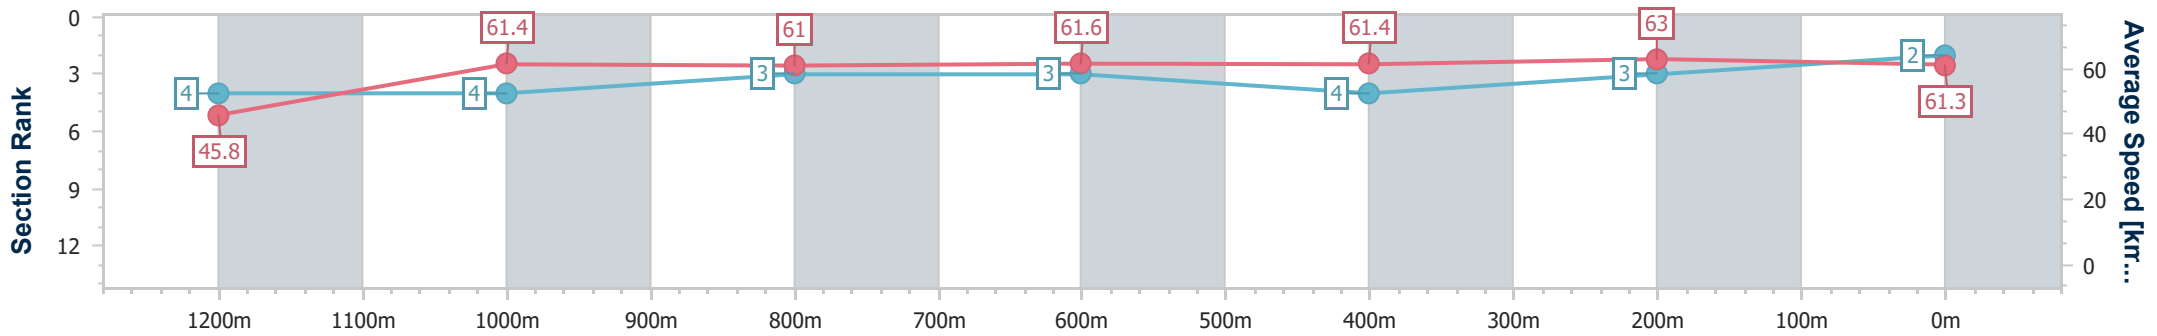

### Ipswich QLD Professional

Race 8: INFIELD FESTIVAL ON SALE Class 4 Handicap - 1350m

11 May 2024 - 16:23

Track Rating: Soft 5, Weather: Fine, Rail Position: +2m Entire

Section	Overall	1200m	1000m	800m	600m	400m	200m
Section Times	1:22.02 [2] (0:11.83)	1:10.19 [4] (0:11.75)	0:58.44 [4] (0:11.83)	0:46.61 [3] (0:11.73)	0:34.88 [3] (0:11.68)	0:23.20 [4] (0:11.45)	0:11.75 [3] (0:11.75)
Average Speed [km/h]	45.8	61.4	61.0	61.6	61.4	63.0	61.3
Top Speed [km/h]	60.7	61.8	61.6	62.0	62.5	63.4	62.8
Avg. Dist. to Rail [m]	2.6	1.0	0.9	0.4	0.4	1.1	3.5
Avg. Stride Freq. [Hz]	2.3	2.4	2.3	2.3	2.3	2.4	2.3
Avg. Stride Length [m]	5.7	7.2	7.2	7.3	7.3	7.3	7.3