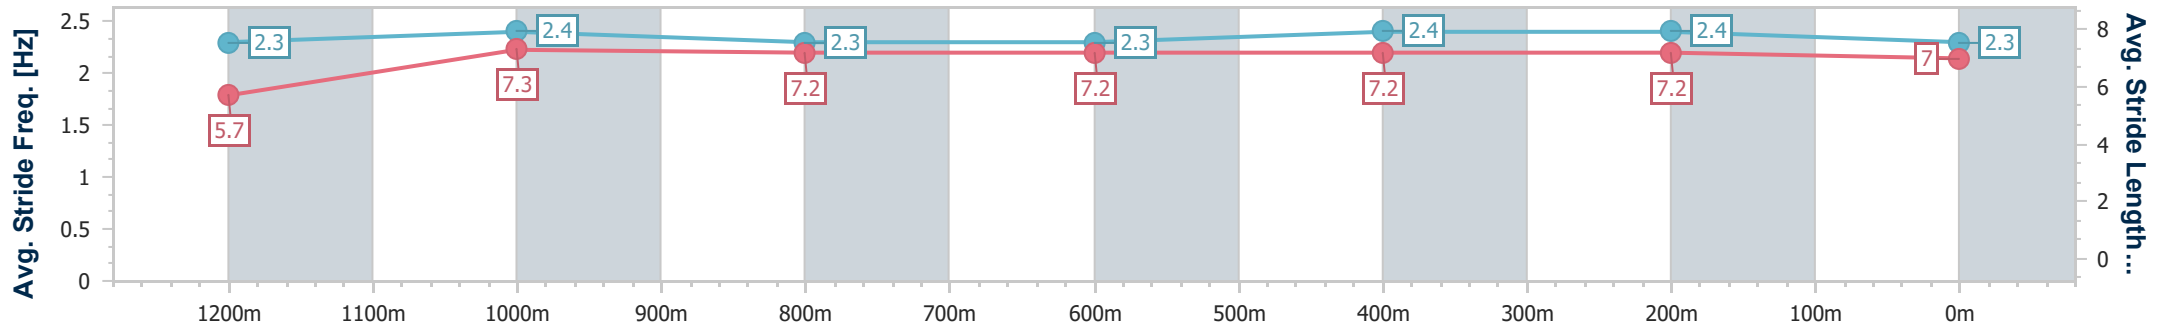

### Ipswich QLD Professional

Race 8: INFIELD FESTIVAL ON SALE Class 4 Handicap - 1350m

11 May 2024 - 16:23

Track Rating: Soft 5, Weather: Fine, Rail Position: +2m Entire

Section	Overall	1200m	1000m	800m	600m	400m	200m
Section Times	1:22.41 [8] (0:11.73)	1:10.68 [3] (0:11.68)	0:59.00 [2] (0:11.81)	0:47.19 [2] (0:11.72)	0:35.47 [1] (0:11.69)	0:23.78 [2] (0:11.59)	0:12.19 [2] (0:12.19)
Average Speed [km/h]	45.9	61.9	61.0	61.3	61.6	62.1	58.9
Top Speed [km/h]	62.0	62.4	61.7	62.6	62.0	63.4	61.3
Avg. Dist. to Rail [m]	4.4	2.2	0.6	0.4	0.3	1.0	3.2
Avg. Stride Freq. [Hz]	2.3	2.4	2.3	2.3	2.4	2.4	2.3
Avg. Stride Length [m]	5.7	7.3	7.2	7.2	7.2	7.2	7.0

- [ ] Ranking at each section and finish
- .-.- No data available at this section
- NA No data available

Horse/Jockey Name	Saddles
Final Rank	9
Fastest Section Time (Section)	0:11.42 (400m)
Top Speed [km/h] (Section)	64.3 (400m)
Race State	Finished