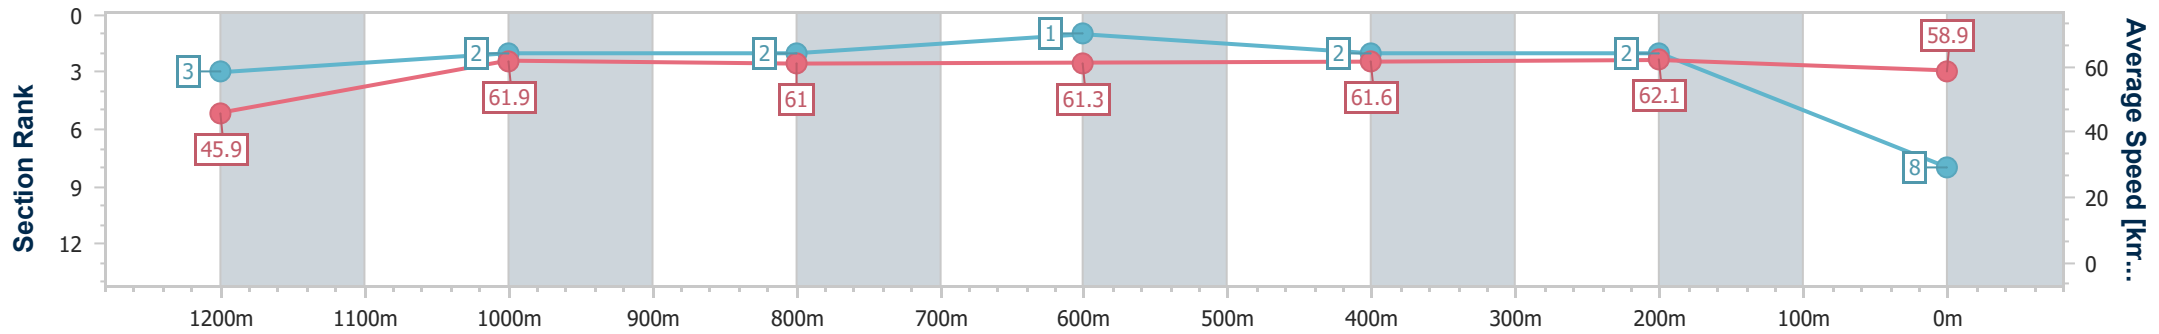

### Ipswich QLD Professional

Race 8: INFIELD FESTIVAL ON SALE Class 4 Handicap - 1350m

11 May 2024 - 16:23

Track Rating: Soft 5, Weather: Fine, Rail Position: +2m Entire

Section	Overall	1200m	1000m	800m	600m	400m	200m
Section Times	1:22.41 [8] (0:11.73)	1:10.68 [3] (0:11.68)	0:59.00 [2] (0:11.81)	0:47.19 [2] (0:11.72)	0:35.47 [1] (0:11.69)	0:23.78 [2] (0:11.59)	0:12.19 [2] (0:12.19)
Average Speed [km/h]	45.9	61.9	61.0	61.3	61.6	62.1	58.9
Top Speed [km/h]	62.0	62.4	61.7	62.6	62.0	63.4	61.3
Avg. Dist. to Rail [m]	4.4	2.2	0.6	0.4	0.3	1.0	3.2
Avg. Stride Freq. [Hz]	2.3	2.4	2.3	2.3	2.4	2.4	2.3
Avg. Stride Length [m]	5.7	7.3	7.2	7.2	7.2	7.2	7.0

- [ ] Ranking at each section and finish
- .-.- No data available at this section
- NA No data available

Horse/Jockey Name	Saddles
Final Rank	9
Fastest Section Time (Section)	0:11.42 (400m)
Top Speed [km/h] (Section)	64.3 (400m)
Race State	Finished