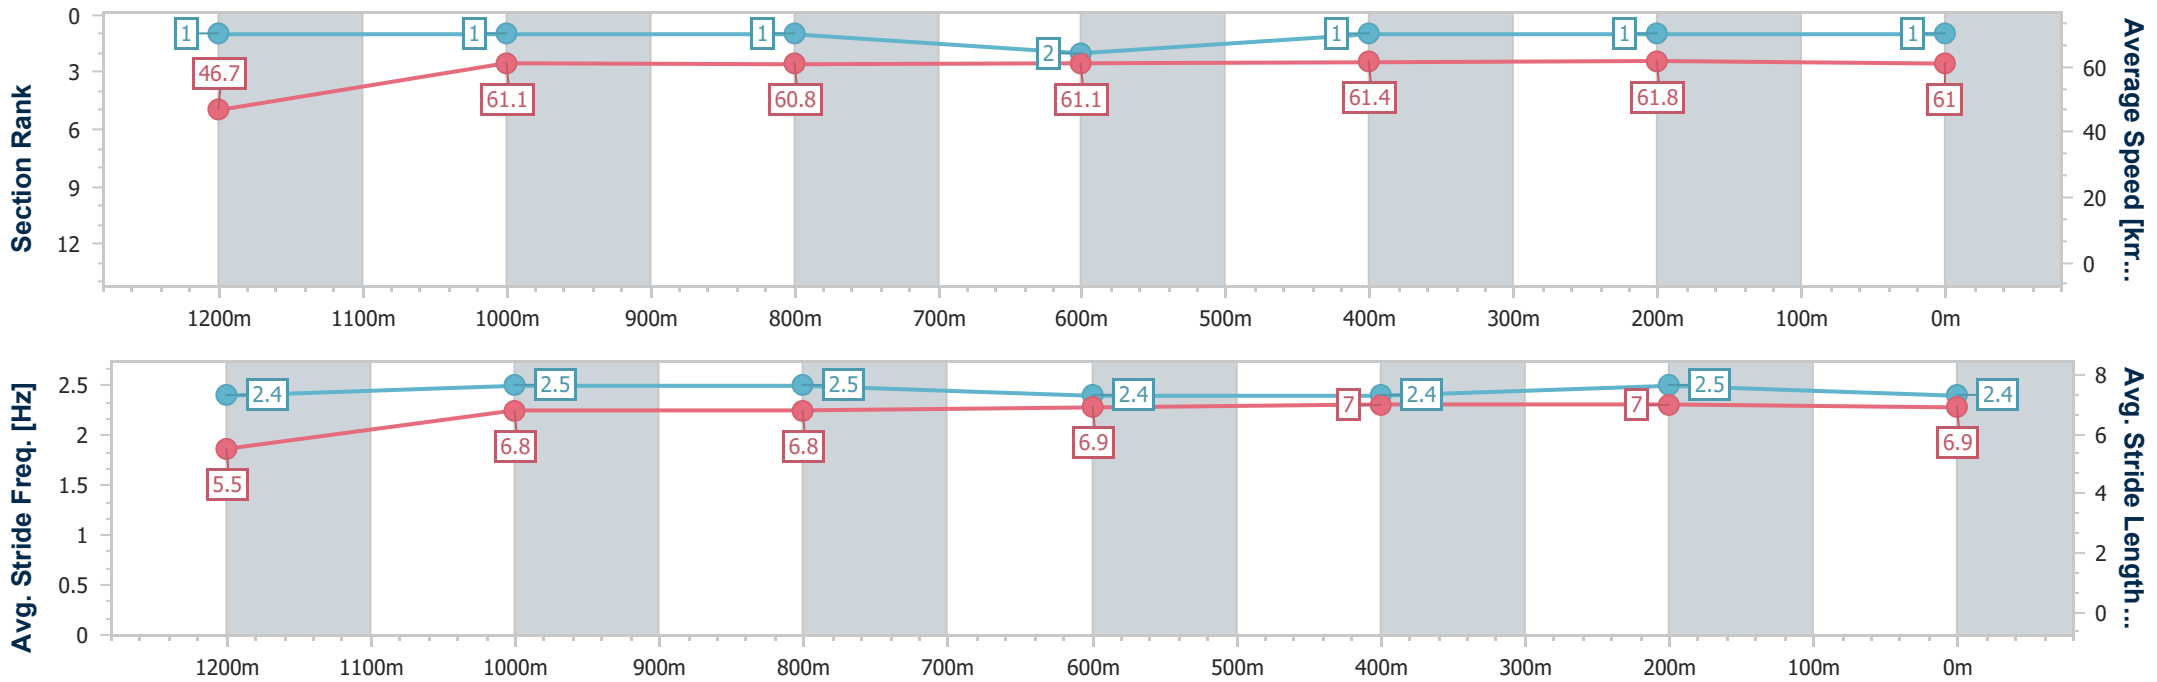

- [ ] Ranking at each section and finish
- .-.- No data available at this section
- NA No data available

Horse/Jockey Name	Ready For Anything
Final Rank	2
Fastest Section Time (Section)	0:11.45 (400m)
Top Speed [km/h] (Section)	63.4 (400m)
Race State	Finished