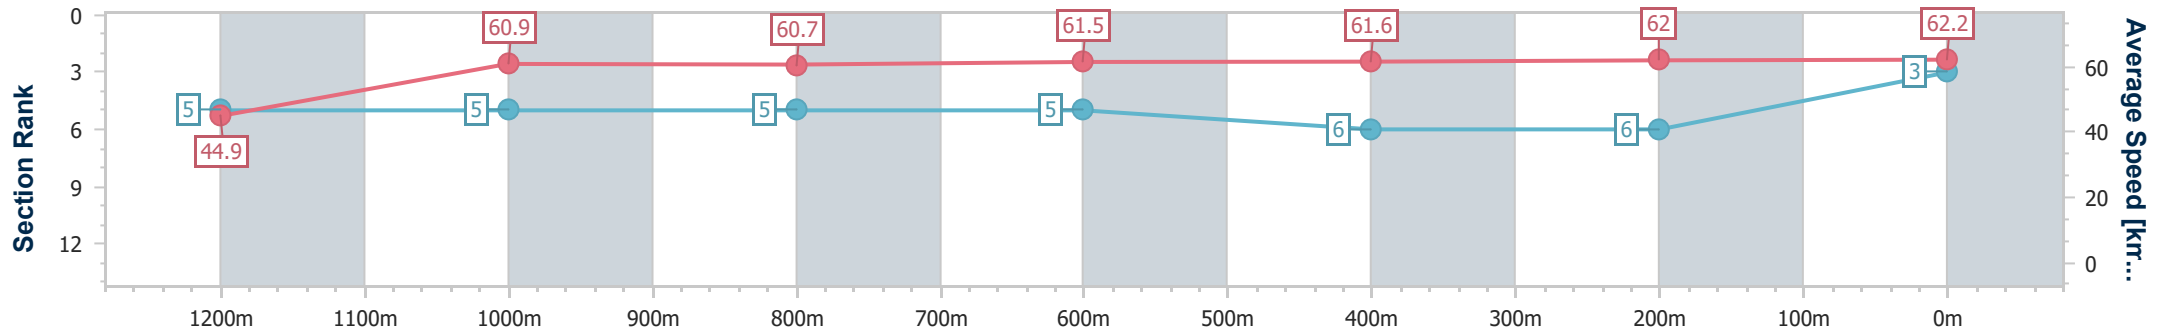

- [ ] Ranking at each section and finish
- .-.- No data available at this section
- NA No data available

Horse/Jockey Name	Security Advisor
Final Rank	4
Fastest Section Time (Section)	0:11.39 (200m)
Top Speed [km/h] (Section)	64.6 (200m)
Race State	Finished