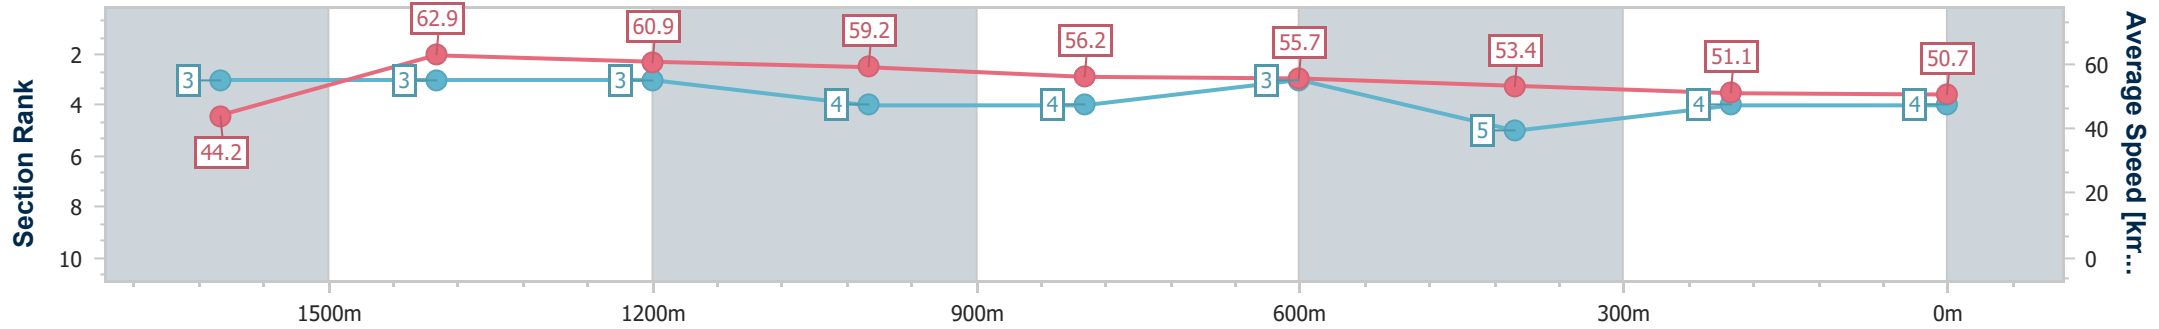

Toowoomba QLD Professional

Race 8: BARRIER REEF POOLS Maiden Handicap - 1890m

11 May 2024 - 21:05

Track Rating: Heavy 8, Weather: Fine , Rail Position: +4m Entire

Section	Overall	1600m	1400m	1200m	1000m	800m	600m	400m	200m
Section Times	2:06.79 [4] (0:23.46)	1:43.33 [3] (0:11.47)	1:31.86 [3] (0:11.90)	1:19.96 [3] (0:12.19)	1:07.77 [4] (0:12.81)	0:54.96 [4] (0:13.03)	0:41.93 [3] (0:13.61)	0:28.32 [5] (0:14.11)	0:14.21 [4] (0:14.21)
Average Speed [km/h]	44.2	62.9	60.9	59.2	56.2	55.7	53.4	51.1	50.7
Top Speed [km/h]	64.1	63.8	62.7	60.6	58.5	56.4	56.1	52.1	51.9
Avg. Dist. to Rail [m]	3.7	0.2	1.3	2.4	0.5	2.1	1.8	1.0	0.5
Avg. Stride Freq. [Hz]	2.3	2.3	2.3	2.3	2.2	2.2	2.2	2.2	2.2
Avg. Stride Length [m]	5.5	7.6	7.5	7.3	7.1	7.0	6.7	6.5	6.5