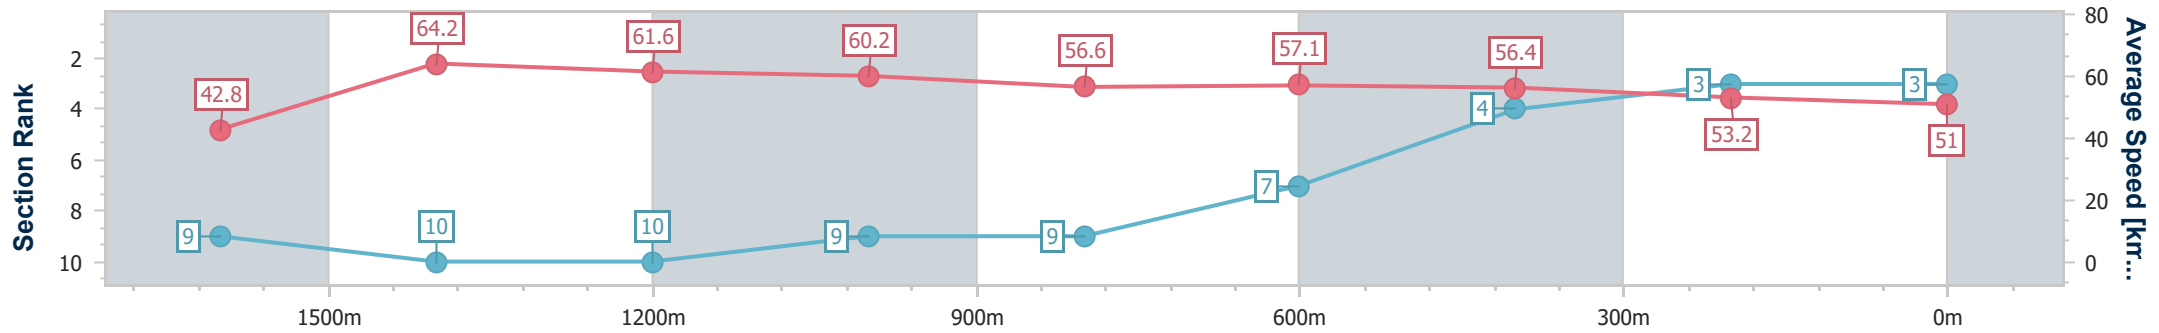

### Toowoomba QLD Professional

Race 8: BARRIER REEF POOLS Maiden Handicap - 1890m

11 May 2024 - 21:05

Track Rating: Heavy 8, Weather: Fine , Rail Position: +4m Entire

Section	Overall	1600m	1400m	1200m	1000m	800m	600m	400m	200m
Section Times	2:06.08 [3] (0:24.56)	1:41.52 [9] (0:11.29)	1:30.23 [10] (0:11.90)	1:18.33 [10] (0:11.99)	1:06.34 [9] (0:12.89)	0:53.45 [9] (0:12.83)	0:40.62 [7] (0:12.94)	0:27.68 [4] (0:13.57)	0:14.11 [3] (0:14.11)
Average Speed [km/h]	42.8	64.2	61.6	60.2	56.6	57.1	56.4	53.2	51.0
Top Speed [km/h]	61.9	66.7	63.4	62.0	57.9	58.3	59.4	54.8	52.8
Avg. Dist. to Rail [m]	5.1	2.2	3.4	3.9	3.3	5.5	3.4	0.5	0.8
Avg. Stride Freq. [Hz]	2.2	2.3	2.3	2.3	2.3	2.4	2.4	2.3	2.2
Avg. Stride Length [m]	5.4	7.7	7.6	7.2	6.9	6.7	6.6	6.4	6.3