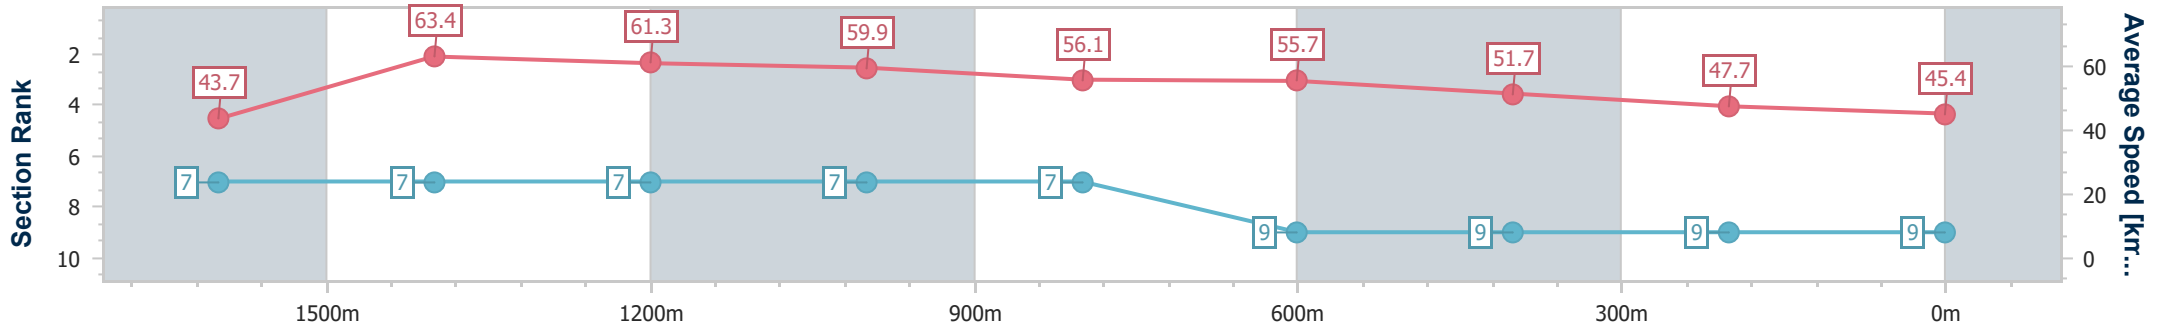

Toowoomba QLD Professional

Race 8: BARRIER REEF POOLS Maiden Handicap - 1890m

11 May 2024 - 21:05

Track Rating: Heavy 8, Weather: Fine , Rail Position: +4m Entire

Section	Overall	1600m	1400m	1200m	1000m	800m	600m	400m	200m			
Section Times	2:10.82 [9] (0:24.01)	1:46.81 [7] (0:11.41)	1:35.40 [7] (0:11.94)	1:23.46 [7] (0:12.07)	1:11.39 [7] (0:13.00)	0:58.39 [7] (0:13.11)	0:45.28 [9] (0:14.23)	0:31.05 [9] (0:15.17)	0:15.88 [9] (0:15.88)			
Average Speed [km/h]	43.7	63.4	61.3	59.9	56.1	55.7	51.7	47.7	45.4			
Top Speed [km/h]	65.2	64.6	62.2	61.4	57.9	56.4	56.3	49.5	46.1			
Avg. Dist. to Rail [m]	4.5	2.6	3.0	4.1	4.1	5.1	4.0	2.0	2.1			
Avg. Stride Freq. [Hz]	2.3	2.3	2.3	2.3	2.3	2.3	2.2	2.1	2.0			
Avg. Stride Length [m]	5.4	7.6	7.4	7.2	6.8	6.7	6.4	6.3	6.1			

- [ ] Ranking at each section and finish
- .-.- No data available at this section
- NA No data available

Horse/Jockey Name	Navillus Buddy
Final Rank	10
Fastest Section Time (Section)	0:11.54 (1600m)
Top Speed [km/h] (Section)	64.6 (1600m)
Race State	Finished