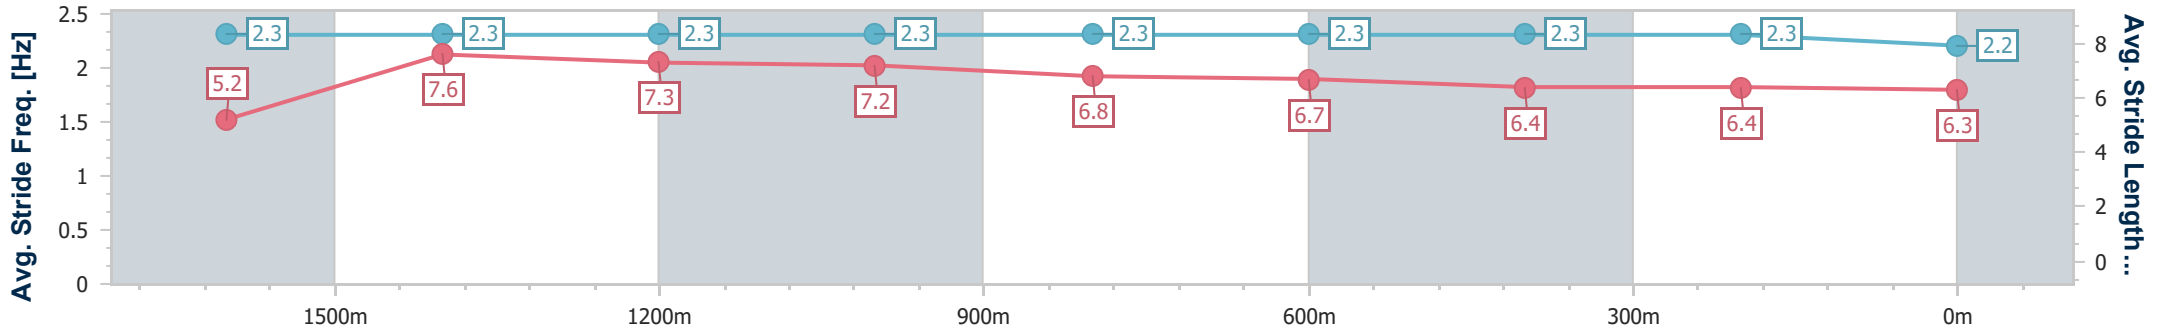

Toowoomba QLD Professional

Race 8: BARRIER REEF POOLS Maiden Handicap - 1890m

11 May 2024 - 21:05

Track Rating: Heavy 8, Weather: Fine , Rail Position: +4m Entire

Section	Overall	1600m	1400m	1200m	1000m	800m	600m	400m	200m			
Section Times	2:06.80 [5] (0:24.37)	1:42.43 [8] (0:11.30)	1:31.13 [8] (0:11.81)	1:19.32 [8] (0:12.26)	1:07.06 [8] (0:12.73)	0:54.33 [8] (0:12.81)	0:41.52 [6] (0:13.62)	0:27.90 [7] (0:13.90)	0:14.00 [5] (0:14.00)			
Average Speed [km/h]	42.9	63.7	61.0	59.0	56.7	56.5	53.6	52.4	51.0			
Top Speed [km/h]	64.6	64.9	62.6	59.9	57.8	57.5	56.7	52.7	52.2			
Avg. Dist. to Rail [m]	4.1	0.5	0.3	1.5	1.4	1.9	2.5	2.5	2.1			
Avg. Stride Freq. [Hz]	2.3	2.3	2.3	2.3	2.3	2.3	2.3	2.3	2.2			
Avg. Stride Length [m]	5.2	7.6	7.3	7.2	6.8	6.7	6.4	6.4	6.3			