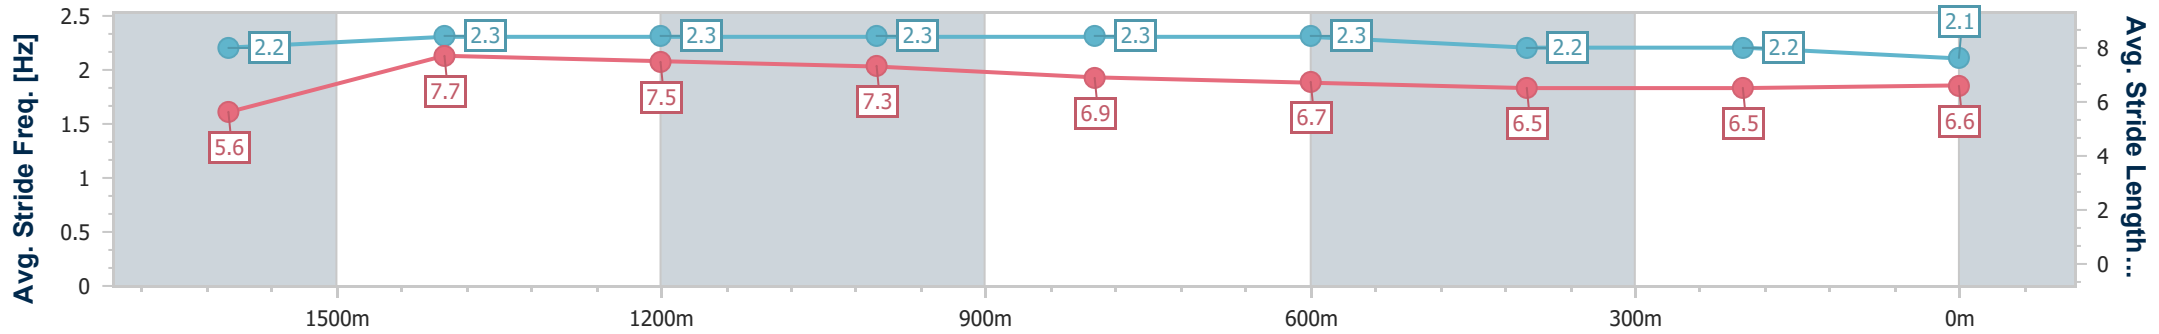

Toowoomba QLD Professional

Race 8: BARRIER REEF POOLS Maiden Handicap - 1890m

11 May 2024 - 21:05

Track Rating: Heavy 8, Weather: Fine , Rail Position: +4m Entire

Section	Overall	1600m	1400m	1200m	1000m	800m	600m	400m	200m			
Section Times	2:07.20 [6] (0:23.97)	1:43.23 [6] (0:11.29)	1:31.94 [6] (0:11.70)	1:20.24 [4] (0:11.92)	1:08.32 [3] (0:12.79)	0:55.53 [3] (0:13.25)	0:42.28 [4] (0:13.91)	0:28.37 [6] (0:14.26)	0:14.11 [8]			
Average Speed [km/h]	43.8	63.8	63.1	60.8	57.1	55.1	52.6	50.9	51.0			
Top Speed [km/h]	63.6	64.9	64.1	63.5	58.5	56.4	54.3	51.6	51.4			
Avg. Dist. to Rail [m]	3.6	1.8	4.5	5.2	3.8	4.0	3.4	2.1	3.5			
Avg. Stride Freq. [Hz]	2.2	2.3	2.3	2.3	2.3	2.3	2.2	2.2	2.1			
Avg. Stride Length [m]	5.6	7.7	7.5	7.3	6.9	6.7	6.5	6.5	6.6			