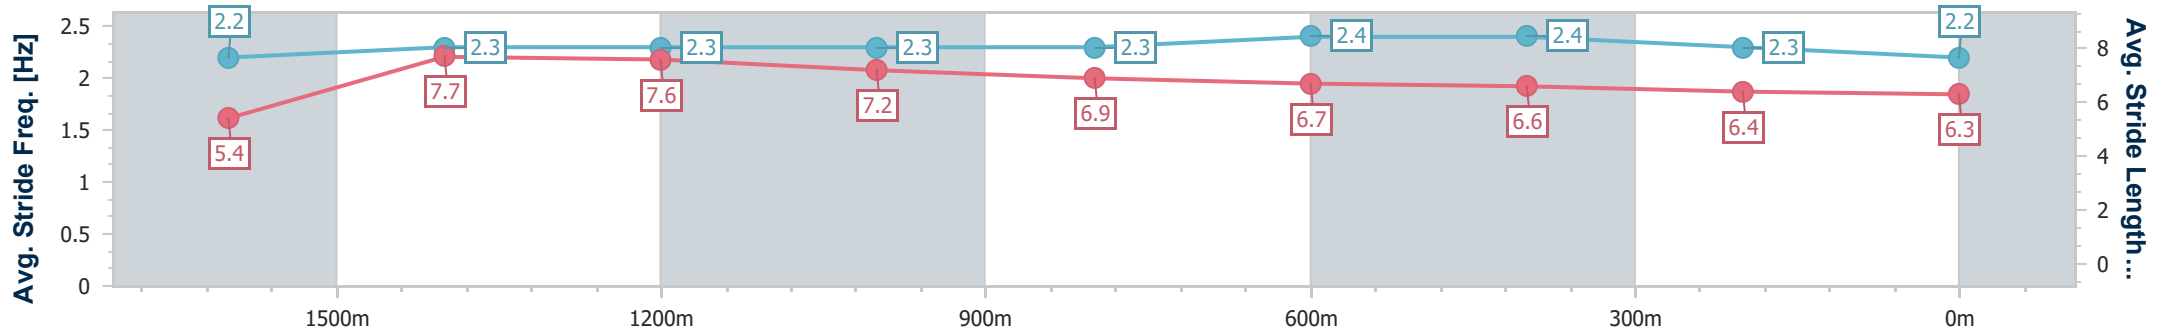

### Toowoomba QLD Professional

Race 8: BARRIER REEF POOLS Maiden Handicap - 1890m

11 May 2024 - 21:05

Track Rating: Heavy 8, Weather: Fine , Rail Position: +4m Entire

Section	Overall	1600m	1400m	1200m	1000m	800m	600m	400m	200m
Section Times	2:06.08 [3] (0:24.56)	1:41.52 [9] (0:11.29)	1:30.23 [10] (0:11.90)	1:18.33 [10] (0:11.99)	1:06.34 [9] (0:12.89)	0:53.45 [9] (0:12.83)	0:40.62 [7] (0:12.94)	0:27.68 [4] (0:13.57)	0:14.11 [3] (0:14.11)
Average Speed [km/h]	42.8	64.2	61.6	60.2	56.6	57.1	56.4	53.2	51.0
Top Speed [km/h]	61.9	66.7	63.4	62.0	57.9	58.3	59.4	54.8	52.8
Avg. Dist. to Rail [m]	5.1	2.2	3.4	3.9	3.3	5.5	3.4	0.5	0.8
Avg. Stride Freq. [Hz]	2.2	2.3	2.3	2.3	2.3	2.4	2.4	2.3	2.2
Avg. Stride Length [m]	5.4	7.7	7.6	7.2	6.9	6.7	6.6	6.4	6.3