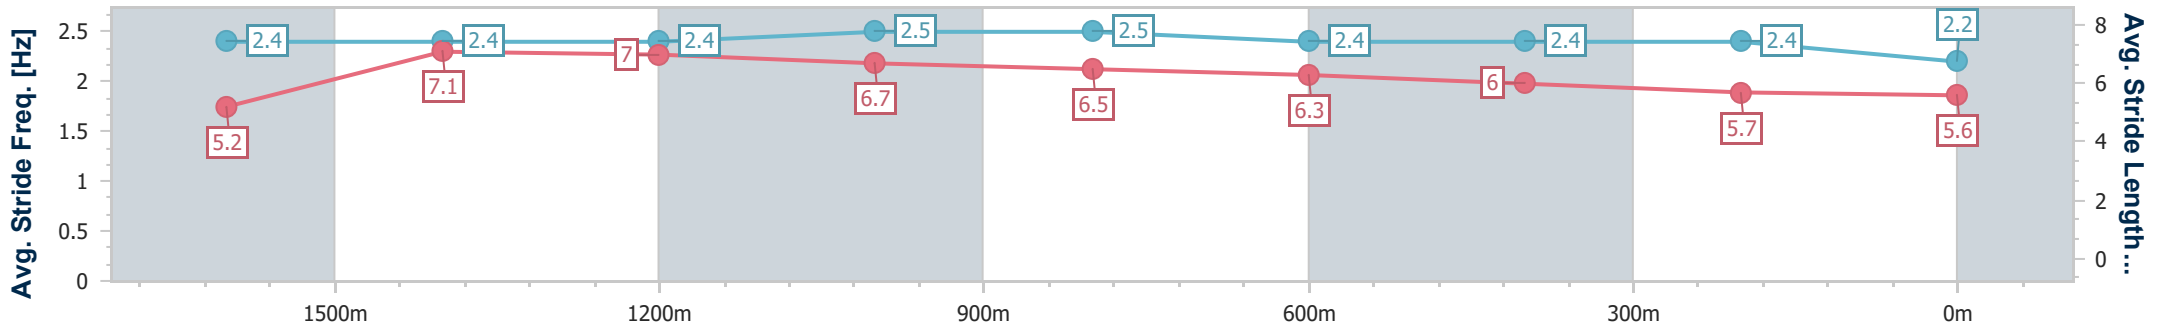

Toowoomba QLD Professional

Race 8: BARRIER REEF POOLS Maiden Handicap - 1890m

11 May 2024 - 21:05

Track Rating: Heavy 8, Weather: Fine , Rail Position: +4m Entire

Section	Overall	1600m	1400m	1200m	1000m	800m	600m	400m	200m
Section Times	2:08.77 [8] (0:23.39)	1:45.38 [2] (0:11.48)	1:33.90 [2] (0:11.94)	1:21.96 [2] (0:11.99)	1:09.97 [2] (0:12.71)	0:57.26 [2] (0:13.06)	0:44.20 [2] (0:13.69)	0:30.51 [3] (0:14.58)	0:15.93 [6] (0:15.93)
Average Speed [km/h]	44.7	62.9	61.5	60.2	57.1	55.5	52.7	49.2	45.1
Top Speed [km/h]	63.3	64.4	63.0	61.6	59.7	56.4	56.2	50.3	48.6
Avg. Dist. to Rail [m]	4.1	1.3	3.0	3.5	2.9	2.0	0.4	0.8	1.3
Avg. Stride Freq. [Hz]	2.4	2.4	2.4	2.5	2.5	2.4	2.4	2.4	2.2
Avg. Stride Length [m]	5.2	7.1	7.0	6.7	6.5	6.3	6.0	5.7	5.6