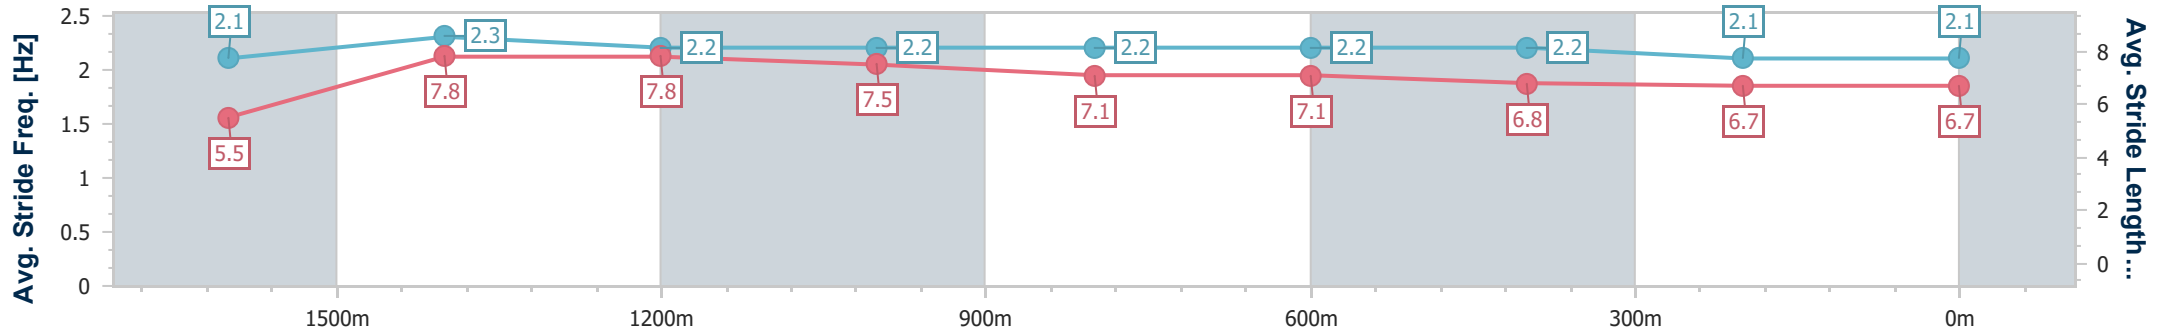

Toowoomba QLD Professional

Race 8: BARRIER REEF POOLS Maiden Handicap - 1890m

11 May 2024 - 21:05

Track Rating: Heavy 8, Weather: Fine , Rail Position: +4m Entire

Section	Overall	1600m	1400m	1200m	1000m	800m	600m	400m	200m
Section Times	2:07.38 [7] (0:24.58)	1:42.80 [10] (0:11.23)	1:31.57 [9] (0:11.84)	1:19.73 [9] (0:12.23)	1:07.50 [10] (0:12.82)	0:54.68 [10] (0:12.80)	0:41.88 [8] (0:13.55)	0:28.33 [8] (0:13.87)	0:14.46 [7] (0:14.46)
Average Speed [km/h]	42.4	63.9	61.2	59.1	56.5	56.6	53.5	51.9	49.8
Top Speed [km/h]	62.0	66.0	63.7	60.2	57.6	57.9	56.8	53.5	51.5
Avg. Dist. to Rail [m]	3.6	0.3	1.1	1.9	2.2	2.2	1.1	0.4	1.5
Avg. Stride Freq. [Hz]	2.1	2.3	2.2	2.2	2.2	2.2	2.2	2.1	2.1
Avg. Stride Length [m]	5.5	7.8	7.8	7.5	7.1	7.1	6.8	6.7	6.7