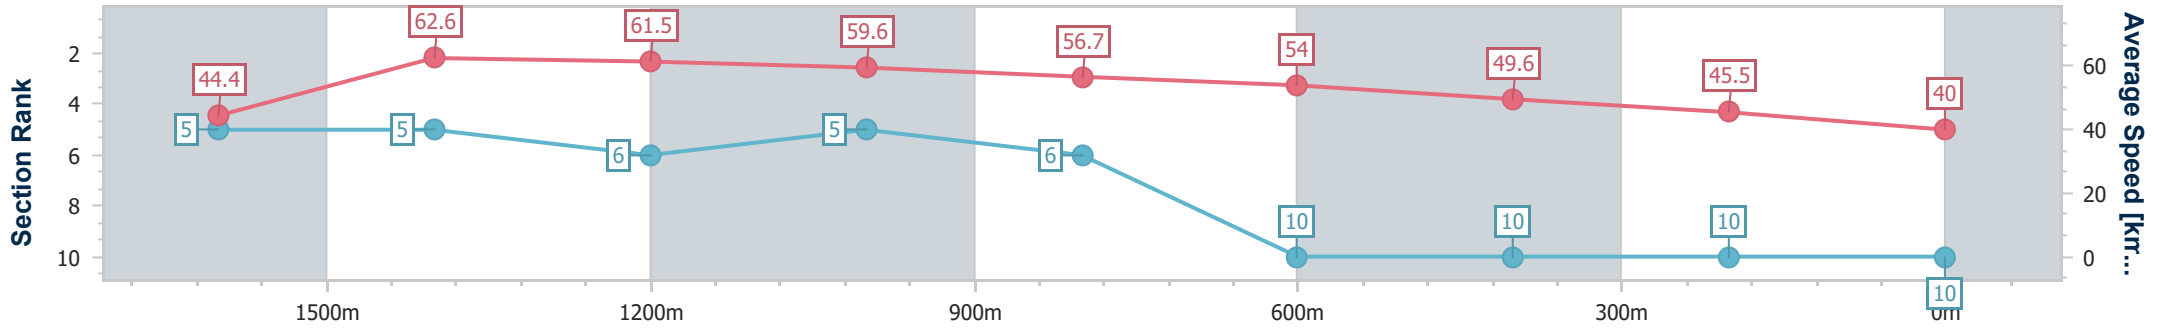

- [ ] Ranking at each section and finish
- .-.- No data available at this section
- NA No data available

Horse/Jockey Name	Navillus Buddy
Final Rank	10
Fastest Section Time (Section)	0:11.54 (1600m)
Top Speed [km/h] (Section)	64.6 (1600m)
Race State	Finished

Toowoomba QLD Professional

Race 8: BARRIER REEF POOLS Maiden Handicap - 1890m

11 May 2024 - 21:05

Track Rating: Heavy 8, Weather: Fine , Rail Position: +4m Entire

Section	Overall	1600m	1400m	1200m	1000m	800m	600m	400m	200m			
Section Times	2:14.15 [10] (0:23.62)	1:50.53 [5] (0:11.54)	1:38.99 [5] (0:11.99)	1:27.00 [6] (0:12.09)	1:14.91 [5] (0:12.94)	1:01.97 [6] (0:13.62)	0:48.35 [10] (0:14.60)	0:33.75 [10] (0:15.88)	0:17.87 [10] (0:17.87)			
Average Speed [km/h]	44.4	62.6	61.5	59.6	56.7	54.0	49.6	45.5	40.0			
Top Speed [km/h]	63.6	64.6	63.0	62.0	59.5	55.6	52.7	46.5	43.3			
Avg. Dist. to Rail [m]	4.4	2.0	3.9	3.9	4.4	5.3	1.6	0.7	0.7			
Avg. Stride Freq. [Hz]	2.3	2.3	2.2	2.3	2.2	2.2	2.2	2.0	1.9			
Avg. Stride Length [m]	5.5	7.7	7.7	7.3	7.1	6.7	6.4	6.2	5.7			

- [ ] Ranking at each section and finish
- .-.- No data available at this section
- NA No data available