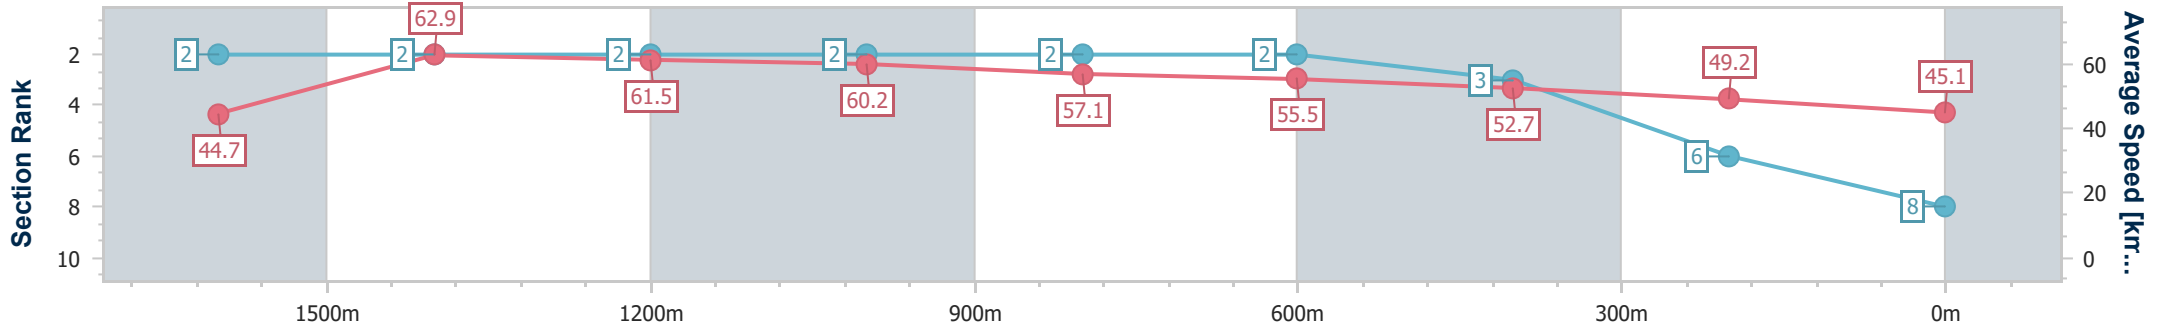

Toowoomba QLD Professional

Race 8: BARRIER REEF POOLS Maiden Handicap - 1890m

11 May 2024 - 21:05

Track Rating: Heavy 8, Weather: Fine , Rail Position: +4m Entire

Section	Overall	1600m	1400m	1200m	1000m	800m	600m	400m	200m
Section Times	2:08.77 [8] (0:23.39)	1:45.38 [2] (0:11.48)	1:33.90 [2] (0:11.94)	1:21.96 [2] (0:11.99)	1:09.97 [2] (0:12.71)	0:57.26 [2] (0:13.06)	0:44.20 [2] (0:13.69)	0:30.51 [3] (0:14.58)	0:15.93 [6] (0:15.93)
Average Speed [km/h]	44.7	62.9	61.5	60.2	57.1	55.5	52.7	49.2	45.1
Top Speed [km/h]	63.3	64.4	63.0	61.6	59.7	56.4	56.2	50.3	48.6
Avg. Dist. to Rail [m]	4.1	1.3	3.0	3.5	2.9	2.0	0.4	0.8	1.3
Avg. Stride Freq. [Hz]	2.4	2.4	2.4	2.5	2.5	2.4	2.4	2.4	2.2
Avg. Stride Length [m]	5.2	7.1	7.0	6.7	6.5	6.3	6.0	5.7	5.6