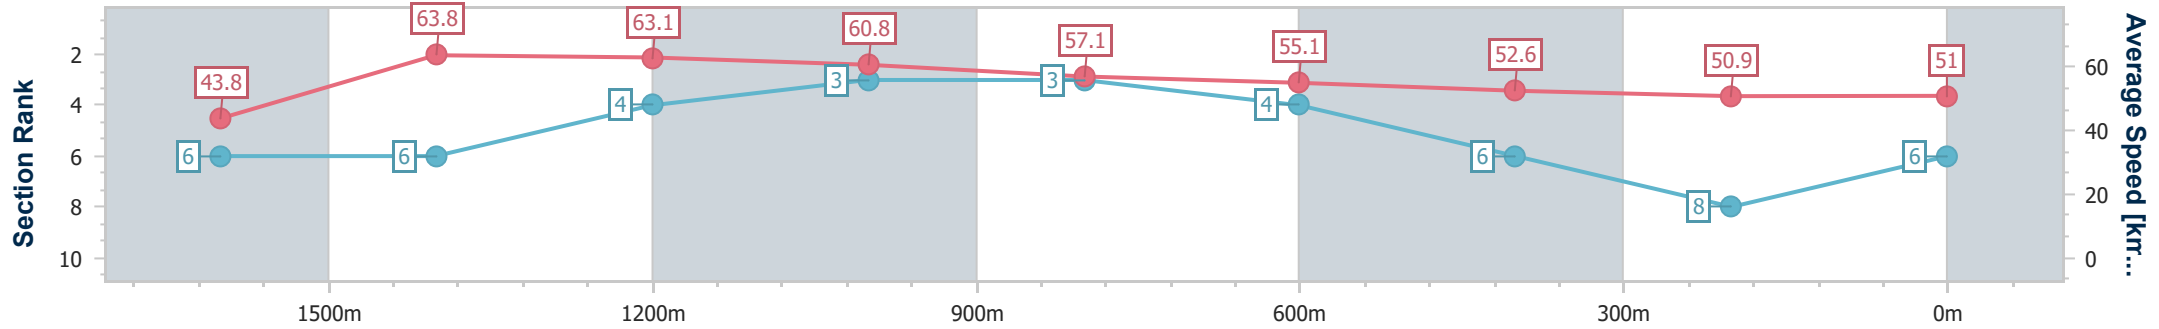

Toowoomba QLD Professional

Race 8: BARRIER REEF POOLS Maiden Handicap - 1890m

11 May 2024 - 21:05

Track Rating: Heavy 8, Weather: Fine , Rail Position: +4m Entire

Section	Overall	1600m	1400m	1200m	1000m	800m	600m	400m	200m			
Section Times	2:07.20 [6] (0:23.97)	1:43.23 [6] (0:11.29)	1:31.94 [6] (0:11.70)	1:20.24 [4] (0:11.92)	1:08.32 [3] (0:12.79)	0:55.53 [3] (0:13.25)	0:42.28 [4] (0:13.91)	0:28.37 [6] (0:14.26)	0:14.11 [8]			
Average Speed [km/h]	43.8	63.8	63.1	60.8	57.1	55.1	52.6	50.9	51.0			
Top Speed [km/h]	63.6	64.9	64.1	63.5	58.5	56.4	54.3	51.6	51.4			
Avg. Dist. to Rail [m]	3.6	1.8	4.5	5.2	3.8	4.0	3.4	2.1	3.5			
Avg. Stride Freq. [Hz]	2.2	2.3	2.3	2.3	2.3	2.3	2.2	2.2	2.1			
Avg. Stride Length [m]	5.6	7.7	7.5	7.3	6.9	6.7	6.5	6.5	6.6			