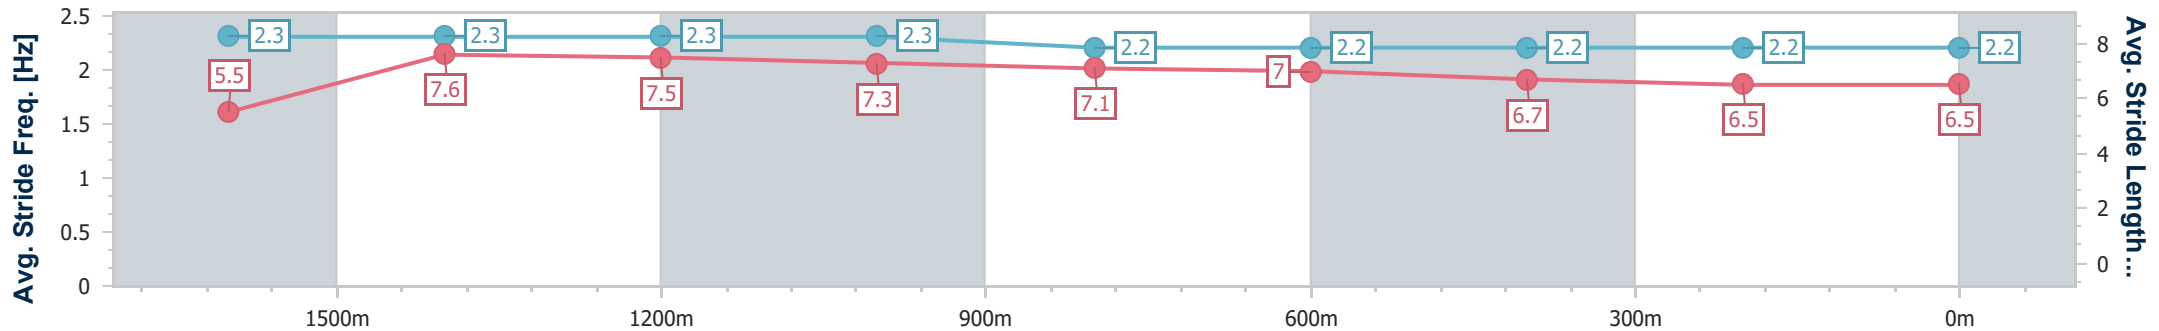

Toowoomba QLD Professional

Race 8: BARRIER REEF POOLS Maiden Handicap - 1890m

11 May 2024 - 21:05

Track Rating: Heavy 8, Weather: Fine , Rail Position: +4m Entire

Section	Overall	1600m	1400m	1200m	1000m	800m	600m	400m	200m
Section Times	2:06.79 [4] (0:23.46)	1:43.33 [3] (0:11.47)	1:31.86 [3] (0:11.90)	1:19.96 [3] (0:12.19)	1:07.77 [4] (0:12.81)	0:54.96 [4] (0:13.03)	0:41.93 [3] (0:13.61)	0:28.32 [5] (0:14.11)	0:14.21 [4] (0:14.21)
Average Speed [km/h]	44.2	62.9	60.9	59.2	56.2	55.7	53.4	51.1	50.7
Top Speed [km/h]	64.1	63.8	62.7	60.6	58.5	56.4	56.1	52.1	51.9
Avg. Dist. to Rail [m]	3.7	0.2	1.3	2.4	0.5	2.1	1.8	1.0	0.5
Avg. Stride Freq. [Hz]	2.3	2.3	2.3	2.3	2.2	2.2	2.2	2.2	2.2
Avg. Stride Length [m]	5.5	7.6	7.5	7.3	7.1	7.0	6.7	6.5	6.5