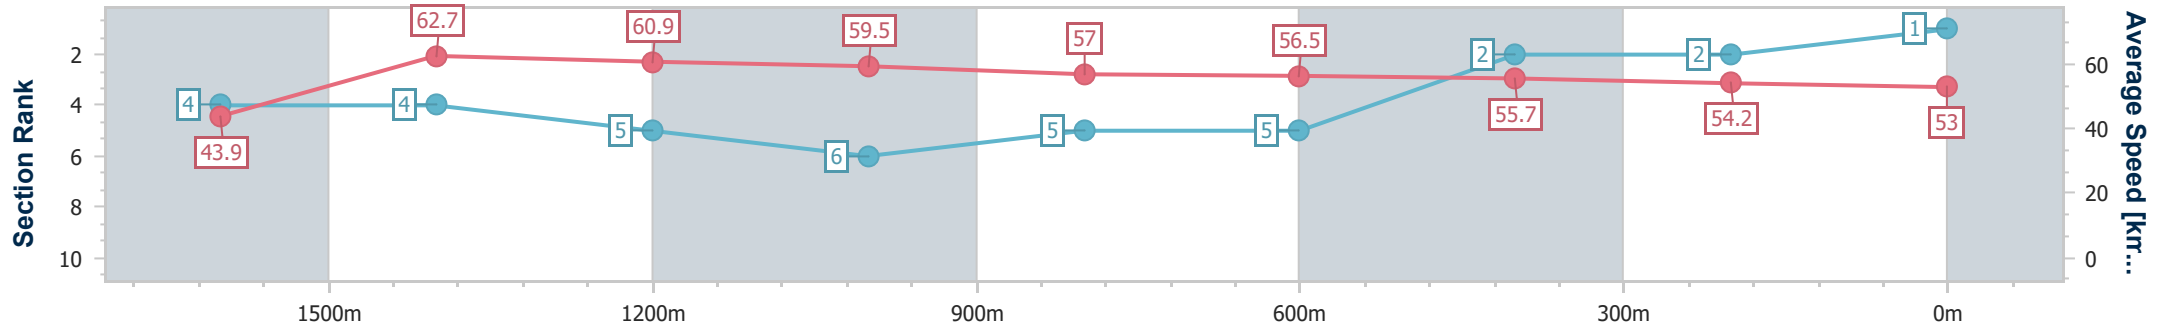

11 May 2024 - 21:05

Track Rating: Heavy 8, Weather: Fine , Rail Position: +4m Entire

Section	Overall	1600m	1400m	1200m	1000m	800m	600m	400m	200m
Section Times	2:04.79 [1] (0:23.59)	1:41.20 [4] (0:11.53)	1:29.67 [4] (0:11.99)	1:17.68 [5] (0:12.14)	1:05.54 [6] (0:12.79)	0:52.75 [5] (0:12.89)	0:39.86 [5] (0:13.01)	0:26.85 [2] (0:13.30)	0:13.55 [2] (0:13.55)
Average Speed [km/h]	43.9	62.7	60.9	59.5	57.0	56.5	55.7	54.2	53.0
Top Speed [km/h]	62.7	64.4	62.4	60.8	58.5	57.4	56.9	55.0	54.5
Avg. Dist. to Rail [m]	4.9	1.3	3.1	3.3	3.1	3.0	1.5	0.5	0.4
Avg. Stride Freq. [Hz]	2.2	2.2	2.2	2.2	2.2	2.2	2.3	2.2	2.2
Avg. Stride Length [m]	5.7	7.9	7.8	7.5	7.2	7.1	6.8	6.7	6.7