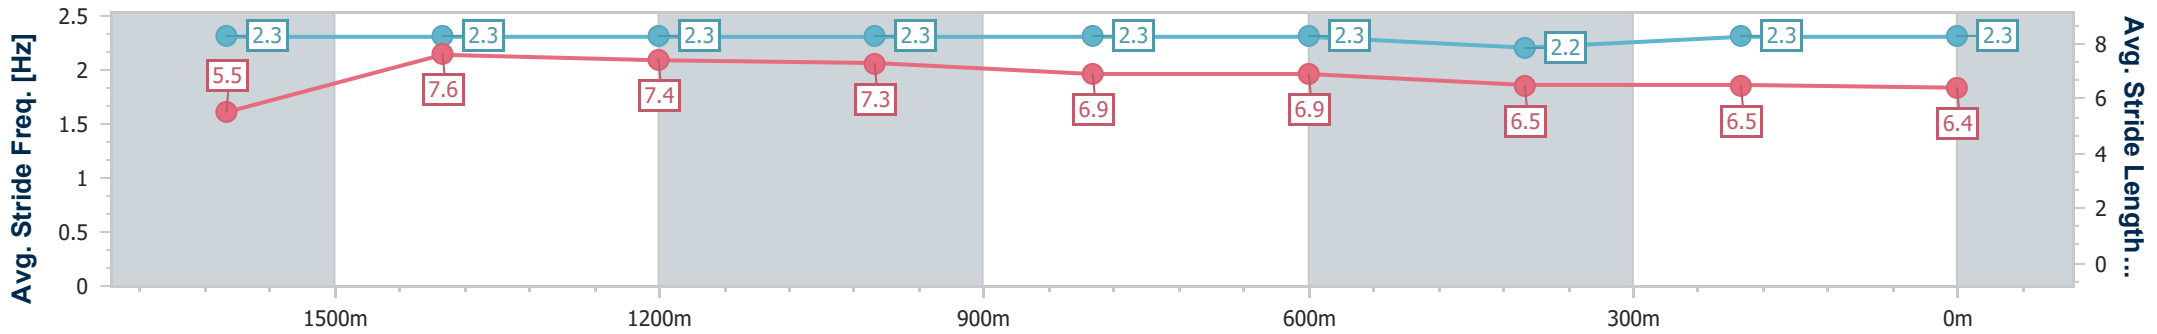

Toowoomba QLD Professional

Race 8: BARRIER REEF POOLS Maiden Handicap - 1890m

11 May 2024 - 21:05

Track Rating: Heavy 8, Weather: Fine , Rail Position: +4m Entire

Section	Overall	1600m	1400m	1200m	1000m	800m	600m	400m	200m
Section Times	2:04.90 [2] (0:22.97)	1:41.93 [1] (0:11.63)	1:30.30 [1] (0:11.93)	1:18.37 [1] (0:12.06)	1:06.31 [1] (0:12.52)	0:53.79 [1] (0:12.88)	0:40.91 [1] (0:13.49)	0:27.42 [1] (0:13.65)	0:13.77 [1] (0:13.77)
Average Speed [km/h]	45.2	62.3	60.9	59.9	57.5	55.9	52.8	52.4	52.3
Top Speed [km/h]	63.2	63.1	62.9	61.1	59.8	57.8	55.2	54.8	54.2
Avg. Dist. to Rail [m]	4.5	1.9	2.1	0.4	0.8	0.5	2.5	1.4	0.6
Avg. Stride Freq. [Hz]	2.3	2.3	2.3	2.3	2.3	2.3	2.2	2.3	2.3
Avg. Stride Length [m]	5.5	7.6	7.4	7.3	6.9	6.9	6.5	6.5	6.4