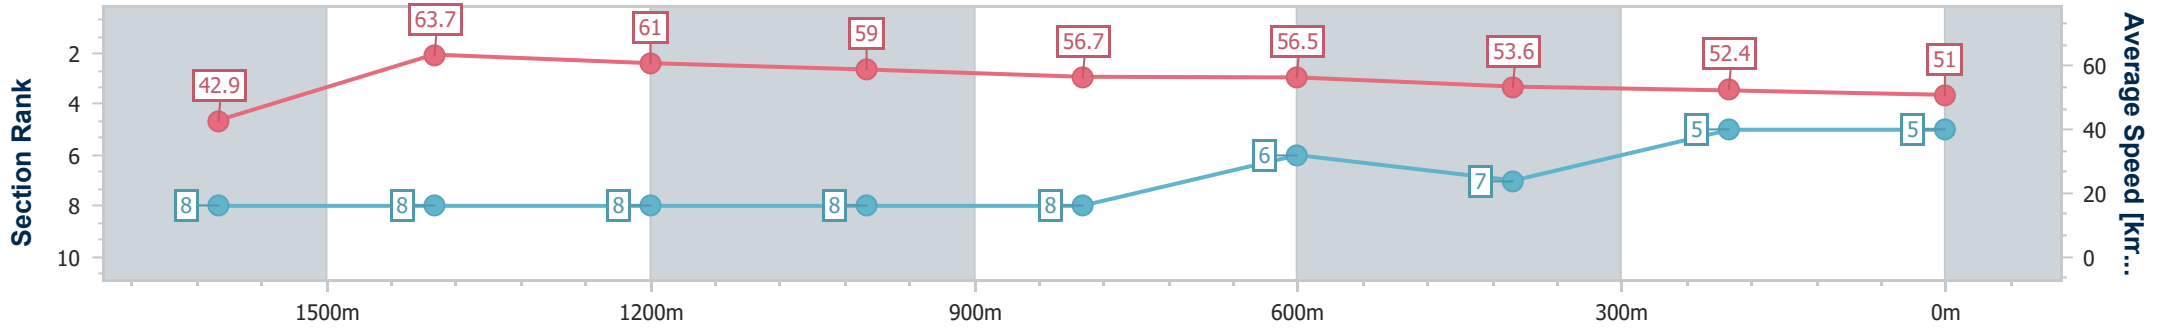

Toowoomba QLD Professional

Race 8: BARRIER REEF POOLS Maiden Handicap - 1890m

11 May 2024 - 21:05

Track Rating: Heavy 8, Weather: Fine , Rail Position: +4m Entire

Section	Overall	1600m	1400m	1200m	1000m	800m	600m	400m	200m			
Section Times	2:06.80 [5] (0:24.37)	1:42.43 [8] (0:11.30)	1:31.13 [8] (0:11.81)	1:19.32 [8] (0:12.26)	1:07.06 [8] (0:12.73)	0:54.33 [8] (0:12.81)	0:41.52 [6] (0:13.62)	0:27.90 [7] (0:13.90)	0:14.00 [5] (0:14.00)			
Average Speed [km/h]	42.9	63.7	61.0	59.0	56.7	56.5	53.6	52.4	51.0			
Top Speed [km/h]	64.6	64.9	62.6	59.9	57.8	57.5	56.7	52.7	52.2			
Avg. Dist. to Rail [m]	4.1	0.5	0.3	1.5	1.4	1.9	2.5	2.5	2.1			
Avg. Stride Freq. [Hz]	2.3	2.3	2.3	2.3	2.3	2.3	2.3	2.3	2.2			
Avg. Stride Length [m]	5.2	7.6	7.3	7.2	6.8	6.7	6.4	6.4	6.3			