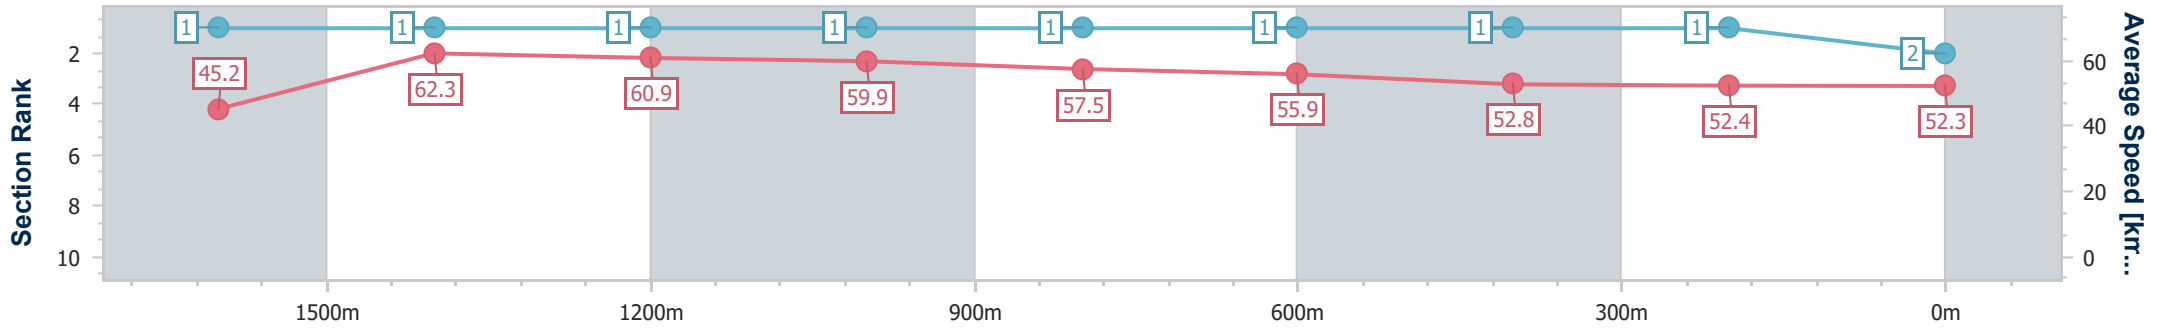

Toowoomba QLD Professional

Race 8: BARRIER REEF POOLS Maiden Handicap - 1890m

11 May 2024 - 21:05

Track Rating: Heavy 8, Weather: Fine , Rail Position: +4m Entire

Section	Overall	1600m	1400m	1200m	1000m	800m	600m	400m	200m
Section Times	2:04.90 [2] (0:22.97)	1:41.93 [1] (0:11.63)	1:30.30 [1] (0:11.93)	1:18.37 [1] (0:12.06)	1:06.31 [1] (0:12.52)	0:53.79 [1] (0:12.88)	0:40.91 [1] (0:13.49)	0:27.42 [1] (0:13.65)	0:13.77 [1] (0:13.77)
Average Speed [km/h]	45.2	62.3	60.9	59.9	57.5	55.9	52.8	52.4	52.3
Top Speed [km/h]	63.2	63.1	62.9	61.1	59.8	57.8	55.2	54.8	54.2
Avg. Dist. to Rail [m]	4.5	1.9	2.1	0.4	0.8	0.5	2.5	1.4	0.6
Avg. Stride Freq. [Hz]	2.3	2.3	2.3	2.3	2.3	2.3	2.2	2.3	2.3
Avg. Stride Length [m]	5.5	7.6	7.4	7.3	6.9	6.9	6.5	6.5	6.4