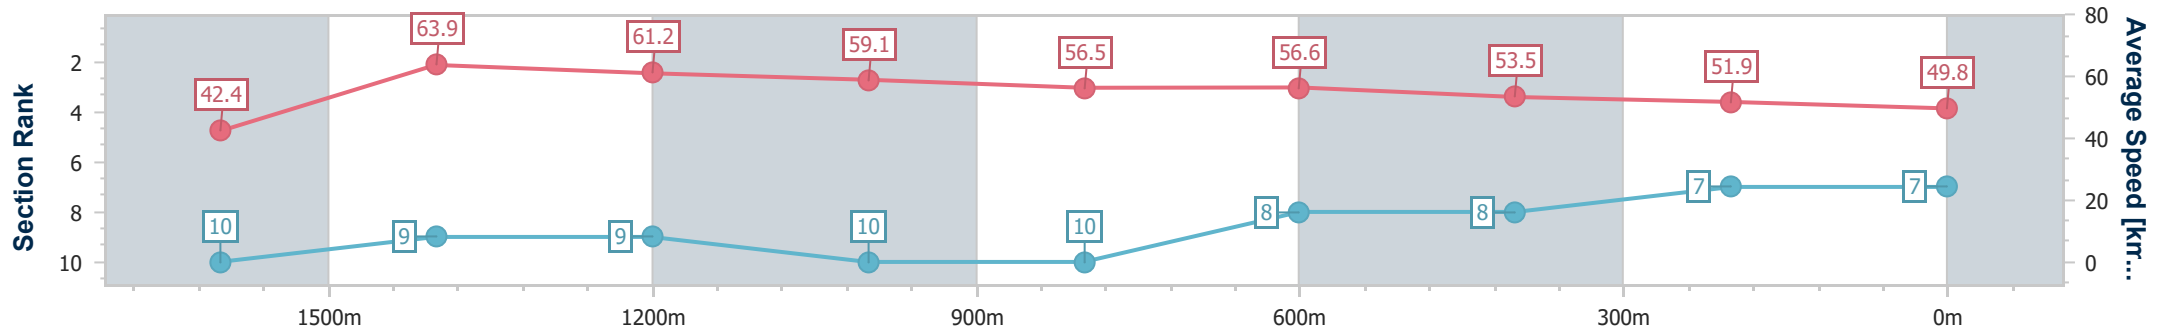

Toowoomba QLD Professional

Race 8: BARRIER REEF POOLS Maiden Handicap - 1890m

11 May 2024 - 21:05

Track Rating: Heavy 8, Weather: Fine , Rail Position: +4m Entire

Section	Overall	1600m	1400m	1200m	1000m	800m	600m	400m	200m
Section Times	2:07.38 [7] (0:24.58)	1:42.80 [10] (0:11.23)	1:31.57 [9] (0:11.84)	1:19.73 [9] (0:12.23)	1:07.50 [10] (0:12.82)	0:54.68 [10] (0:12.80)	0:41.88 [8] (0:13.55)	0:28.33 [8] (0:13.87)	0:14.46 [7] (0:14.46)
Average Speed [km/h]	42.4	63.9	61.2	59.1	56.5	56.6	53.5	51.9	49.8
Top Speed [km/h]	62.0	66.0	63.7	60.2	57.6	57.9	56.8	53.5	51.5
Avg. Dist. to Rail [m]	3.6	0.3	1.1	1.9	2.2	2.2	1.1	0.4	1.5
Avg. Stride Freq. [Hz]	2.1	2.3	2.2	2.2	2.2	2.2	2.2	2.1	2.1
Avg. Stride Length [m]	5.5	7.8	7.8	7.5	7.1	7.1	6.8	6.7	6.7