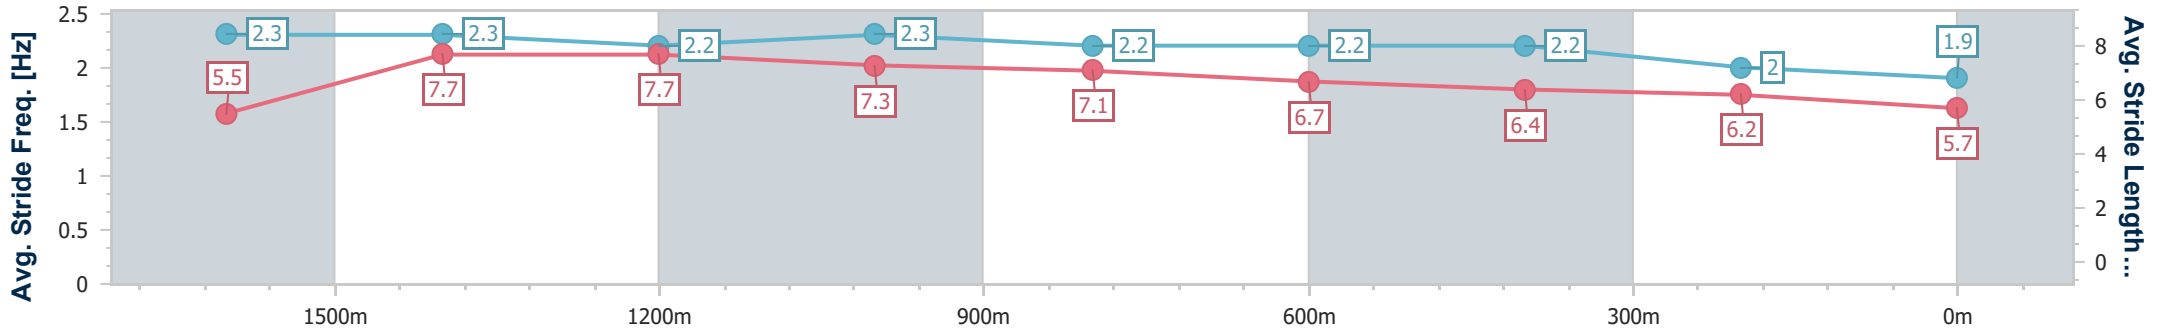

- [ ] Ranking at each section and finish
- .-.- No data available at this section
- NA No data available

Horse/Jockey Name	Navillus Buddy
Final Rank	10
Fastest Section Time (Section)	0:11.54 (1600m)
Top Speed [km/h] (Section)	64.6 (1600m)
Race State	Finished

Toowoomba QLD Professional

Race 8: BARRIER REEF POOLS Maiden Handicap - 1890m

11 May 2024 - 21:05

Track Rating: Heavy 8, Weather: Fine , Rail Position: +4m Entire

Section	Overall	1600m	1400m	1200m	1000m	800m	600m	400m	200m			
Section Times	2:14.15 [10] (0:23.62)	1:50.53 [5] (0:11.54)	1:38.99 [5] (0:11.99)	1:27.00 [6] (0:12.09)	1:14.91 [5] (0:12.94)	1:01.97 [6] (0:13.62)	0:48.35 [10] (0:14.60)	0:33.75 [10] (0:15.88)	0:17.87 [10] (0:17.87)			
Average Speed [km/h]	44.4	62.6	61.5	59.6	56.7	54.0	49.6	45.5	40.0			
Top Speed [km/h]	63.6	64.6	63.0	62.0	59.5	55.6	52.7	46.5	43.3			
Avg. Dist. to Rail [m]	4.4	2.0	3.9	3.9	4.4	5.3	1.6	0.7	0.7			
Avg. Stride Freq. [Hz]	2.3	2.3	2.2	2.3	2.2	2.2	2.2	2.0	1.9			
Avg. Stride Length [m]	5.5	7.7	7.7	7.3	7.1	6.7	6.4	6.2	5.7			

- [ ] Ranking at each section and finish
- .-.- No data available at this section
- NA No data available