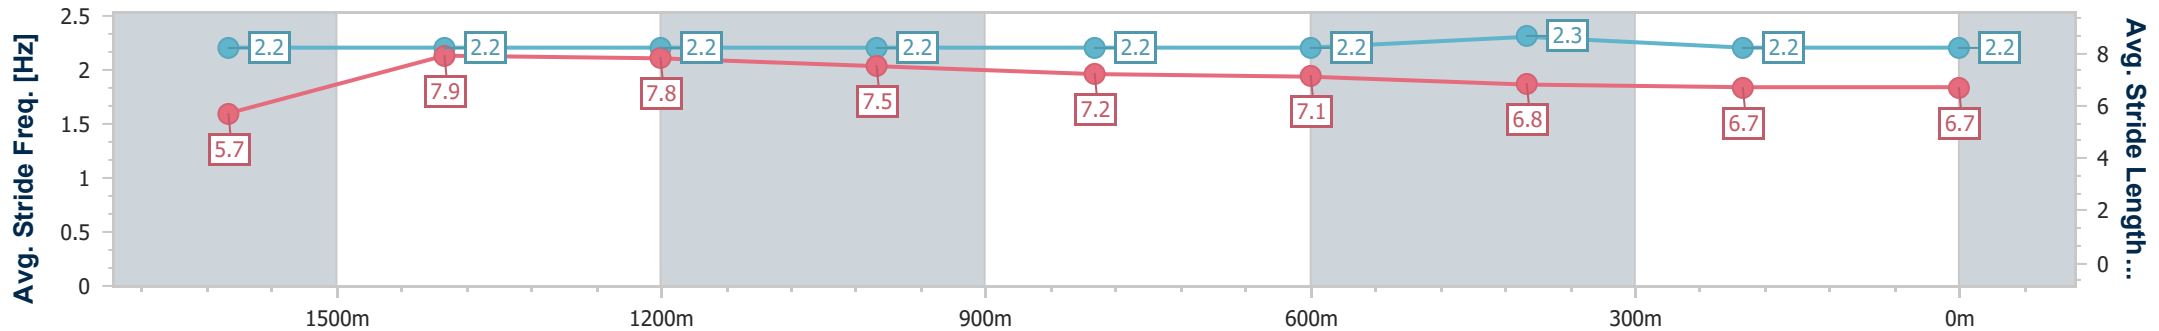

11 May 2024 - 21:05

Track Rating: Heavy 8, Weather: Fine , Rail Position: +4m Entire

Section	Overall	1600m	1400m	1200m	1000m	800m	600m	400m	200m
Section Times	2:04.79 [1] (0:23.59)	1:41.20 [4] (0:11.53)	1:29.67 [4] (0:11.99)	1:17.68 [5] (0:12.14)	1:05.54 [6] (0:12.79)	0:52.75 [5] (0:12.89)	0:39.86 [5] (0:13.01)	0:26.85 [2] (0:13.30)	0:13.55 [2] (0:13.55)
Average Speed [km/h]	43.9	62.7	60.9	59.5	57.0	56.5	55.7	54.2	53.0
Top Speed [km/h]	62.7	64.4	62.4	60.8	58.5	57.4	56.9	55.0	54.5
Avg. Dist. to Rail [m]	4.9	1.3	3.1	3.3	3.1	3.0	1.5	0.5	0.4
Avg. Stride Freq. [Hz]	2.2	2.2	2.2	2.2	2.2	2.2	2.3	2.2	2.2
Avg. Stride Length [m]	5.7	7.9	7.8	7.5	7.2	7.1	6.8	6.7	6.7