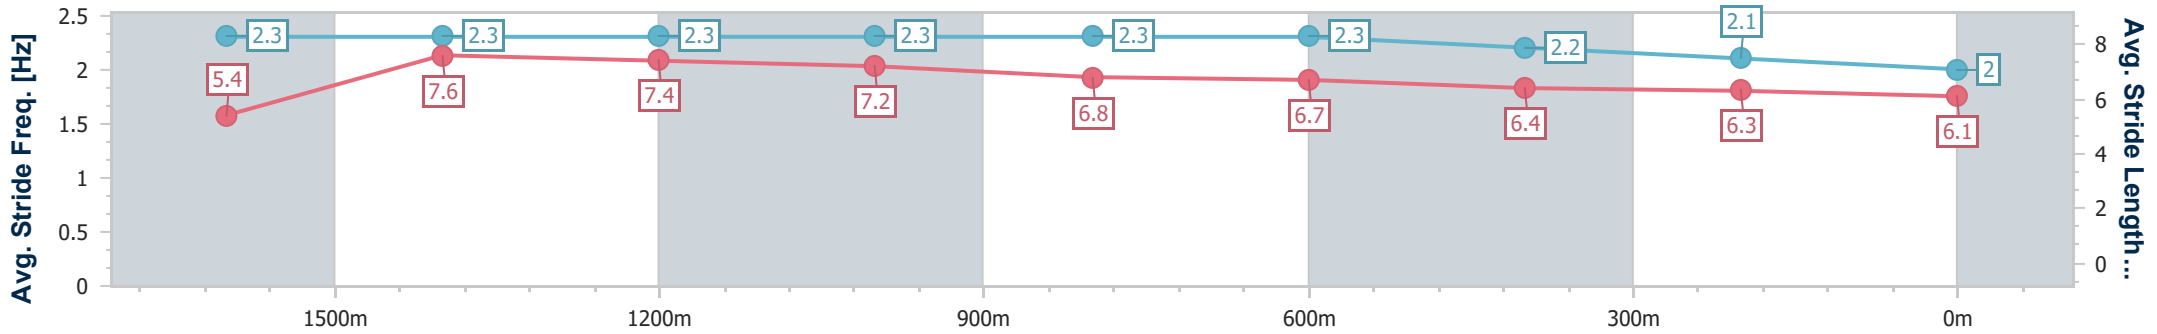

Toowoomba QLD Professional

Race 8: BARRIER REEF POOLS Maiden Handicap - 1890m

11 May 2024 - 21:05

Track Rating: Heavy 8, Weather: Fine , Rail Position: +4m Entire

Section	Overall	1600m	1400m	1200m	1000m	800m	600m	400m	200m			
Section Times	2:10.82 [9] (0:24.01)	1:46.81 [7] (0:11.41)	1:35.40 [7] (0:11.94)	1:23.46 [7] (0:12.07)	1:11.39 [7] (0:13.00)	0:58.39 [7] (0:13.11)	0:45.28 [9] (0:14.23)	0:31.05 [9] (0:15.17)	0:15.88 [9] (0:15.88)			
Average Speed [km/h]	43.7	63.4	61.3	59.9	56.1	55.7	51.7	47.7	45.4			
Top Speed [km/h]	65.2	64.6	62.2	61.4	57.9	56.4	56.3	49.5	46.1			
Avg. Dist. to Rail [m]	4.5	2.6	3.0	4.1	4.1	5.1	4.0	2.0	2.1			
Avg. Stride Freq. [Hz]	2.3	2.3	2.3	2.3	2.3	2.3	2.2	2.1	2.0			
Avg. Stride Length [m]	5.4	7.6	7.4	7.2	6.8	6.7	6.4	6.3	6.1			

- [ ] Ranking at each section and finish
- .-.- No data available at this section
- NA No data available

Horse/Jockey Name	Navillus Buddy
Final Rank	10
Fastest Section Time (Section)	0:11.54 (1600m)
Top Speed [km/h] (Section)	64.6 (1600m)
Race State	Finished