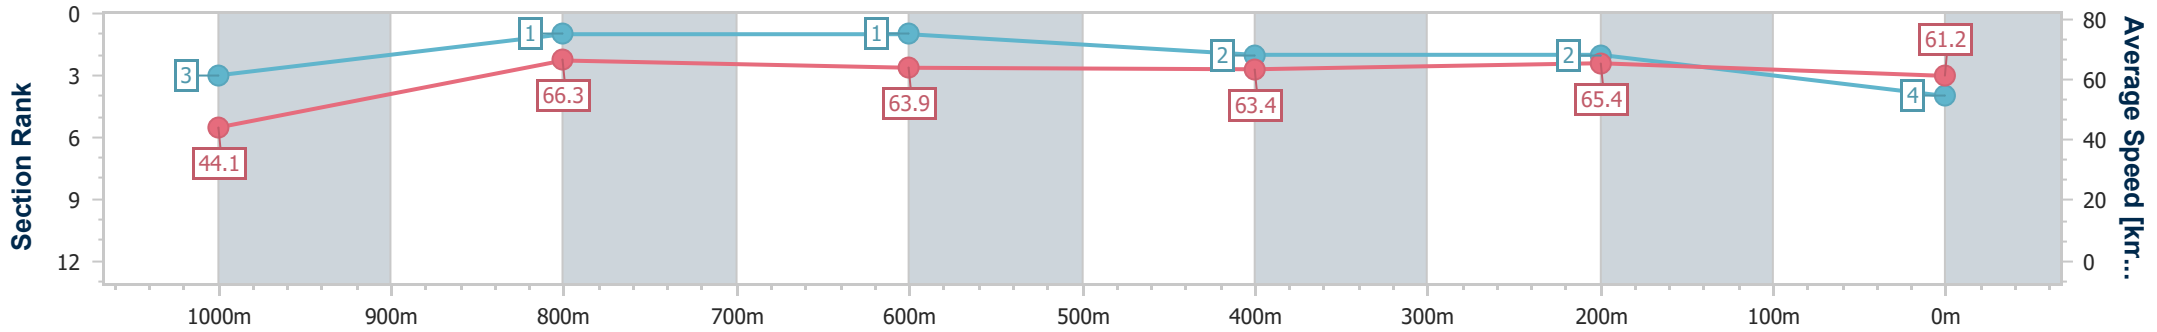

Horse/Jockey Name	The Fixer
Final Rank	4
Fastest Section Time (Section)	0:08.19 (Overall)
Top Speed [km/h] (Section)	67.4 (1000m)
Race State	Finished

Sunshine Coast Poly Track QLD Professional
Race 5: ROSS MACLEAN FELLOWSHIP BENCHMARK 65
Handicap - 1100m
12 May 2024 - 15:06

Track Rating: Synthetic, Weather: Overcast, Rail Position: True

Section	Overall	1000m	800m	600m	400m	200m
Section Times	1:04.38 [4] (0:08.19)	0:56.19 [3] (0:10.88)	0:45.31 [1] (0:11.28)	0:34.03 [1] (0:11.32)	0:22.71 [2] (0:11.02)	0:11.69 [2] (0:11.69)
Average Speed [km/h]	44.1	66.3	63.9	63.4	65.4	61.2
Top Speed [km/h]	65.2	67.4	66.2	64.6	66.8	63.8
Avg. Dist. to Rail [m]	3.7	1.0	0.5	0.6	1.2	1.2
Avg. Stride Freq. [Hz]	1.8	2.5	2.4	2.4	2.5	2.4
Avg. Stride Length [m]	7.9	7.5	7.5	7.5	7.4	7.1

- [ ] Ranking at each section and finish
- -.-.- No data available at this section
- NA No data available