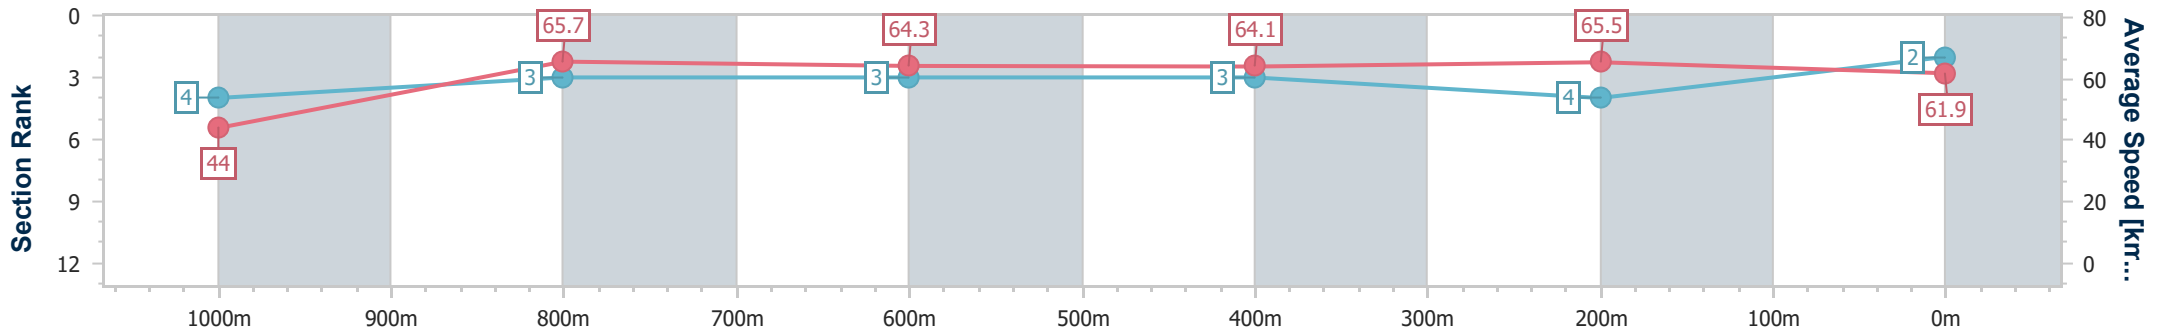

Horse/Jockey Name	Mio Sorrento
Final Rank	2
Fastest Section Time (Section)	0:08.19 (Overall)
Top Speed [km/h] (Section)	67.2 (400m)
Race State	Finished

Sunshine Coast Poly Track QLD Professional
Race 5: ROSS MACLEAN FELLOWSHIP BENCHMARK 65
Handicap - 1100m
12 May 2024 - 15:06

Track Rating: Synthetic, Weather: Overcast, Rail Position: True

Section	Overall	1000m	800m	600m	400m	200m
Section Times	1:04.29 [2] (0:08.19)	0:56.10 [4] (0:10.98)	0:45.12 [3] (0:11.30)	0:33.82 [3] (0:11.27)	0:22.55 [3] (0:10.98)	0:11.57 [4] (0:11.57)
Average Speed [km/h]	44.0	65.7	64.3	64.1	65.5	61.9
Top Speed [km/h]	65.3	66.9	66.5	64.8	67.2	63.7
Avg. Dist. to Rail [m]	4.3	1.5	1.5	0.4	3.0	3.7
Avg. Stride Freq. [Hz]	1.9	2.5	2.4	2.4	2.4	2.2
Avg. Stride Length [m]	7.4	7.5	7.5	7.6	7.7	7.9

- [ ] Ranking at each section and finish
- -.-.- No data available at this section
- NA No data available