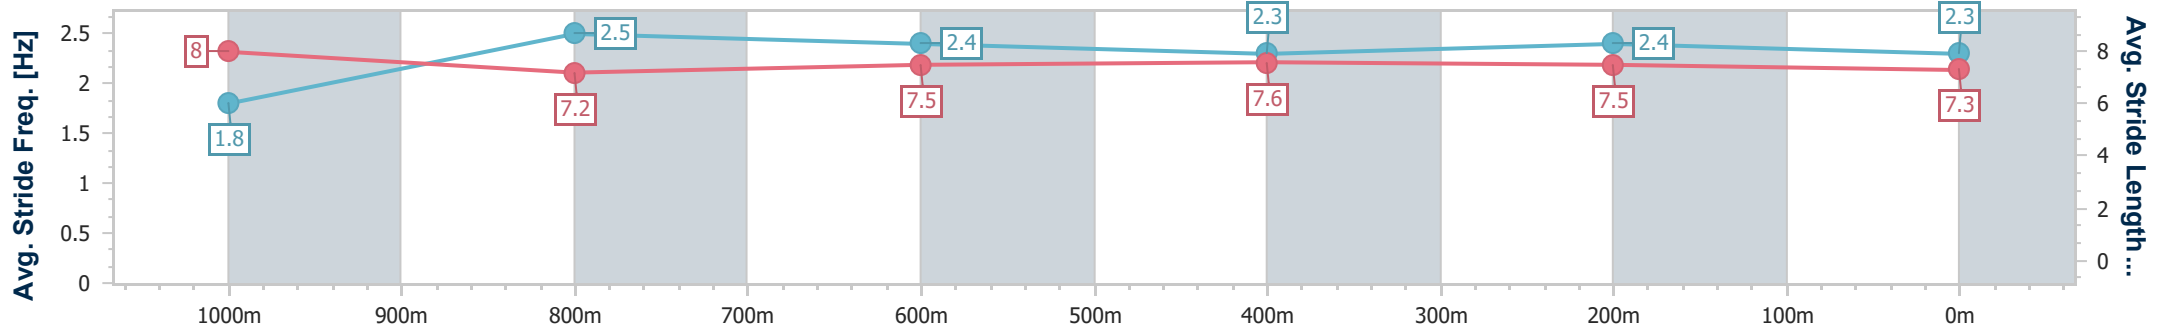

Horse/Jockey Name	Galaxy General
Final Rank	5
Fastest Section Time (Section)	0:08.20 (Overall)
Top Speed [km/h] (Section)	66.8 (1000m)
Race State	Finished

Sunshine Coast Poly Track QLD Professional
Race 5: ROSS MACLEAN FELLOWSHIP BENCHMARK 65
Handicap - 1100m
12 May 2024 - 15:06

Track Rating: Synthetic, Weather: Overcast, Rail Position: True

Section	Overall	1000m	800m	600m	400m	200m
Section Times	1:05.19 [5] (0:08.20)	0:56.99 [5] (0:11.04)	0:45.95 [6] (0:11.26)	0:34.69 [4] (0:11.53)	0:23.16 [6] (0:11.18)	0:11.98 [6] (0:11.98)
Average Speed [km/h]	44.0	65.2	64.7	63.4	64.5	59.8
Top Speed [km/h]	62.9	66.8	66.2	64.3	65.5	63.2
Avg. Dist. to Rail [m]	5.6	2.7	1.6	2.3	2.8	1.6
Avg. Stride Freq. [Hz]	1.8	2.5	2.4	2.3	2.4	2.3
Avg. Stride Length [m]	8.0	7.2	7.5	7.6	7.5	7.3

- [ ] Ranking at each section and finish
- -.-.- No data available at this section
- NA No data available