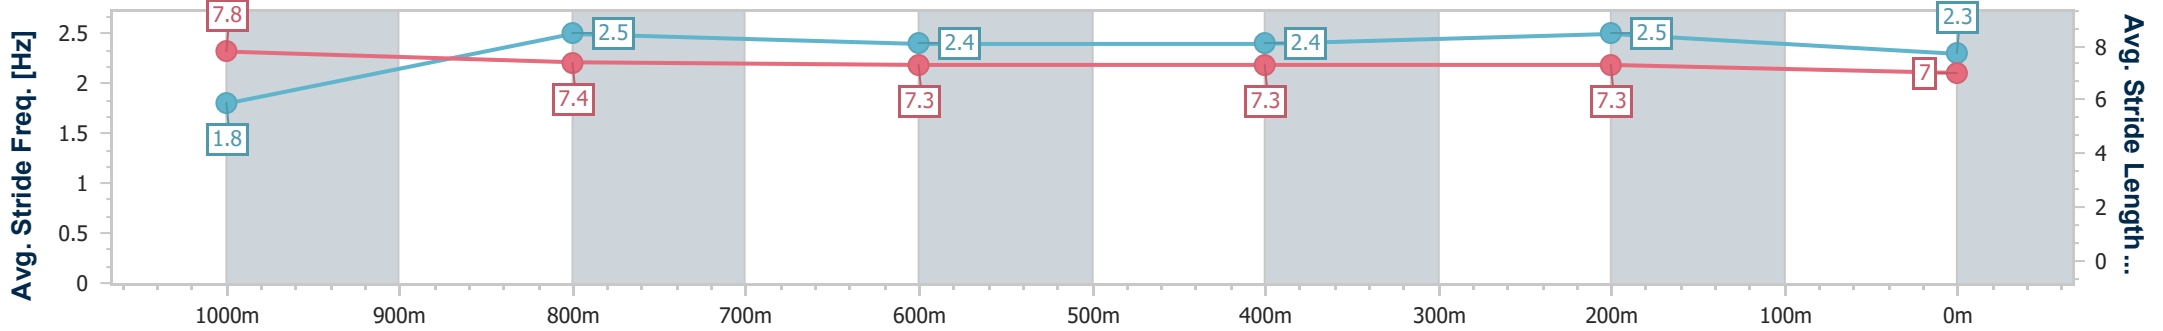

Horse/Jockey Name	Best Song
Final Rank	6
Fastest Section Time (Section)	0:08.47 (Overall)
Top Speed [km/h] (Section)	68.7 (1000m)
Race State	Finished

Sunshine Coast Poly Track QLD Professional
Race 5: ROSS MACLEAN FELLOWSHIP BENCHMARK 65
Handicap - 1100m
12 May 2024 - 15:06

Track Rating: Synthetic, Weather: Overcast, Rail Position: True

Section	Overall	1000m	800m	600m	400m	200m
Section Times	1:05.24 [6] (0:08.47)	0:56.77 [9] (0:10.74)	0:46.03 [4] (0:11.34)	0:34.69 [5] (0:11.36)	0:23.33 [5] (0:11.21)	0:12.12 [5] (0:12.12)
Average Speed [km/h]	42.6	67.0	63.6	62.9	64.3	59.1
Top Speed [km/h]	65.9	68.7	65.4	64.9	65.7	62.5
Avg. Dist. to Rail [m]	7.9	1.2	0.4	0.9	0.4	0.3
Avg. Stride Freq. [Hz]	1.8	2.5	2.4	2.4	2.5	2.3
Avg. Stride Length [m]	7.8	7.4	7.3	7.3	7.3	7.0

- [ ] Ranking at each section and finish
- -.-.- No data available at this section
- NA No data available