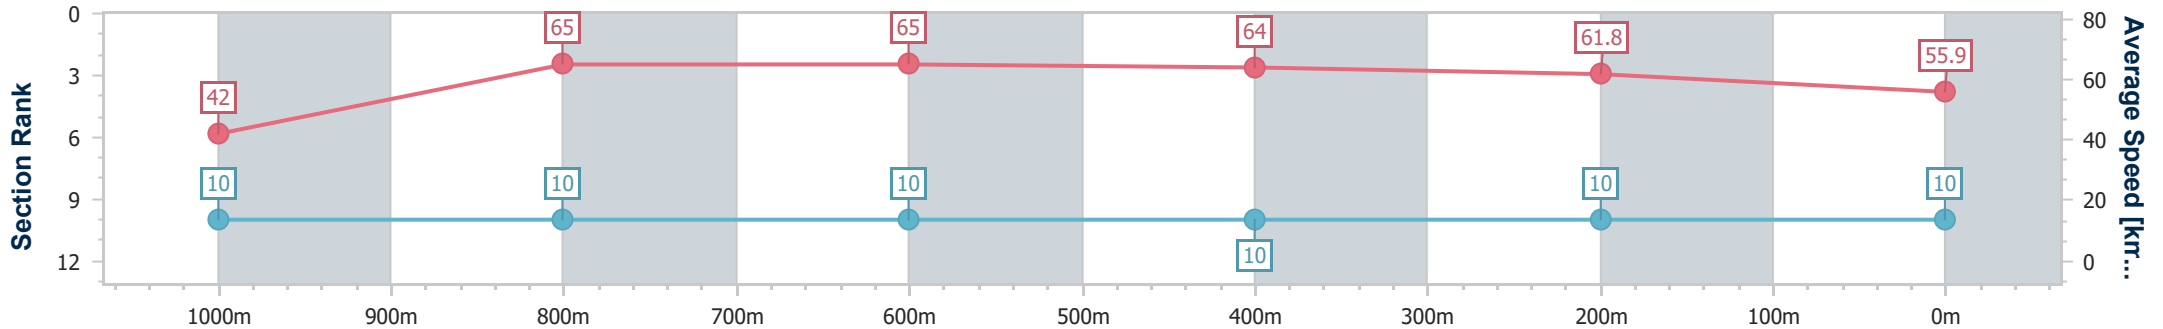

Horse/Jockey Name	What's Up Honey
Final Rank	10
Fastest Section Time (Section)	0:08.56 (Overall)
Top Speed [km/h] (Section)	67.3 (1000m)
Race State	Finished

Sunshine Coast Poly Track QLD Professional
Race 5: ROSS MACLEAN FELLOWSHIP BENCHMARK 65
Handicap - 1100m
12 May 2024 - 15:06

Track Rating: Synthetic, Weather: Overcast, Rail Position: True

Section	Overall	1000m	800m	600m	400m	200m
Section Times	1:07.06 [10] (0:08.56)	0:58.50 [10] (0:11.08)	0:47.42 [10] (0:11.40)	0:36.02 [10] (0:11.53)	0:24.49 [10] (0:11.68)	0:12.81 [10] (0:12.81)
Average Speed [km/h]	42.0	65.0	65.0	64.0	61.8	55.9
Top Speed [km/h]	59.9	67.3	66.0	65.2	63.4	59.3
Avg. Dist. to Rail [m]	8.8	4.0	4.1	3.7	6.5	8.3
Avg. Stride Freq. [Hz]	1.9	2.4	2.4	2.4	2.4	2.2
Avg. Stride Length [m]	7.3	7.4	7.4	7.3	7.2	6.9

- [ ] Ranking at each section and finish
- -.-.- No data available at this section
- NA No data available