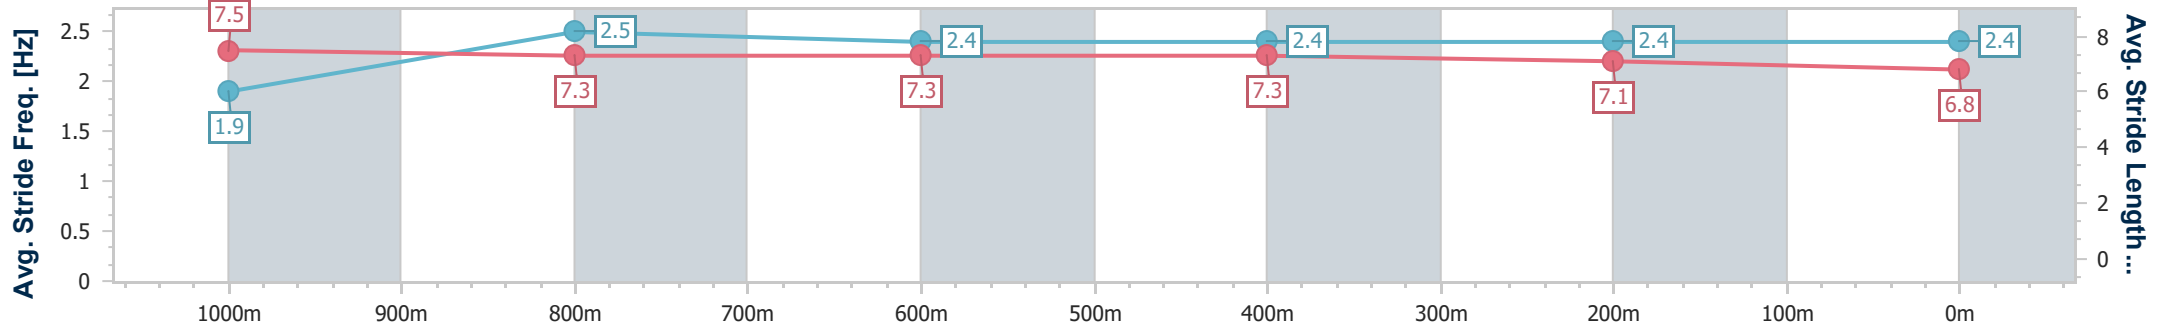

Sunshine Coast Poly Track QLD Professional
 Race 5: ROSS MACLEAN FELLOWSHIP BENCHMARK 65
 Handicap - 1100m
 12 May 2024 - 15:06

Track Rating: Synthetic, Weather: Overcast, Rail Position: True

Section	Overall	1000m	800m	600m	400m	200m
Section Times	1:05.49 [8] (0:08.23)	0:57.26 [6] (0:11.13)	0:46.13 [8] (0:11.40)	0:34.73 [8] (0:11.43)	0:23.30 [8] (0:11.37)	0:11.93 [8] (0:11.93)
Average Speed [km/h]	43.9	64.7	64.2	63.6	63.3	60.2
Top Speed [km/h]	61.1	65.9	65.3	64.2	64.4	61.8
Avg. Dist. to Rail [m]	7.5	3.3	2.4	1.4	3.6	5.5
Avg. Stride Freq. [Hz]	1.7	2.1	2.1	2.2	2.2	2.1
Avg. Stride Length [m]	8.3	8.4	8.2	8.2	8.1	7.9

- [] Ranking at each section and finish
- .-.- No data available at this section
- NA No data available

Horse/Jockey Name	Shamalie
Final Rank	9
Fastest Section Time (Section)	0:08.44 (Overall)
Top Speed [km/h] (Section)	65.9 (1000m)
Race State	Finished

Sunshine Coast Poly Track QLD Professional
 Race 5: ROSS MACLEAN FELLOWSHIP BENCHMARK 65
 Handicap - 1100m
 12 May 2024 - 15:06

Track Rating: Synthetic, Weather: Overcast, Rail Position: True

Section	Overall	1000m	800m	600m	400m	200m
Section Times	1:06.31 [9] (0:08.44)	0:57.87 [8] (0:11.12)	0:46.75 [9] (0:11.26)	0:35.49 [9] (0:11.48)	0:24.01 [9] (0:11.72)	0:12.29 [9] (0:12.29)
Average Speed [km/h]	42.7	64.8	63.9	62.7	61.5	58.3
Top Speed [km/h]	61.6	65.9	64.9	64.9	62.4	60.3
Avg. Dist. to Rail [m]	6.5	1.8	0.6	0.2	1.1	3.3
Avg. Stride Freq. [Hz]	1.9	2.5	2.4	2.4	2.4	2.4
Avg. Stride Length [m]	7.5	7.3	7.3	7.3	7.1	6.8

- [] Ranking at each section and finish
- .-.- No data available at this section
- NA No data available

Horse/Jockey Name	What's Up Honey
Final Rank	10
Fastest Section Time (Section)	0:08.56 (Overall)
Top Speed [km/h] (Section)	67.3 (1000m)
Race State	Finished