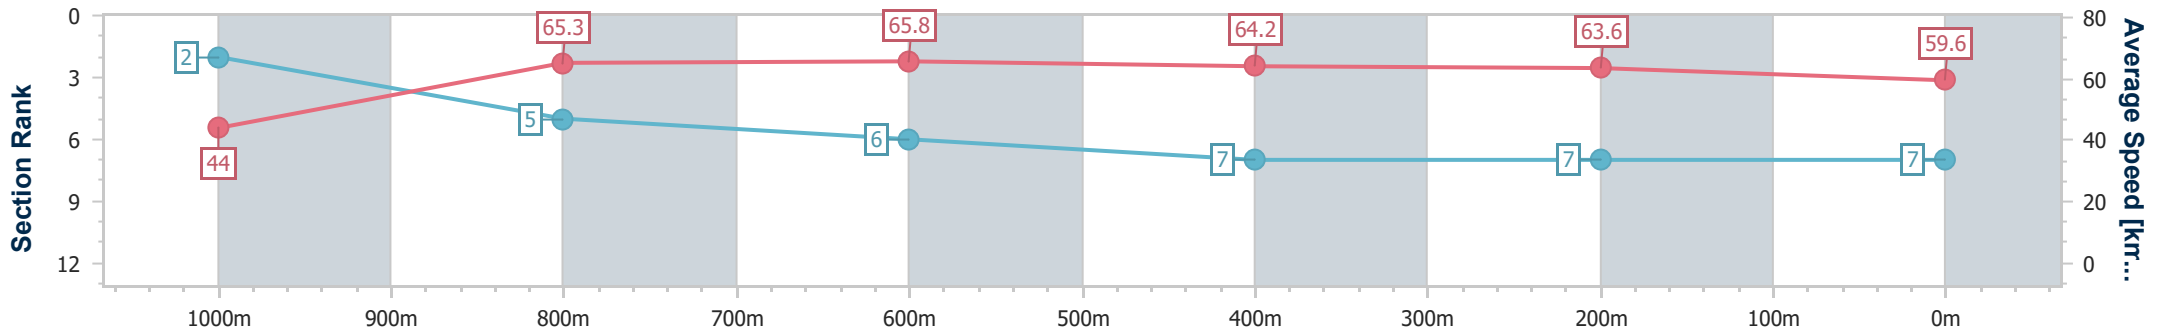

Horse/Jockey Name	Little Vista
Final Rank	7
Fastest Section Time (Section)	0:08.19 (Overall)
Top Speed [km/h] (Section)	66.7 (800m)
Race State	Finished

Sunshine Coast Poly Track QLD Professional
Race 5: ROSS MACLEAN FELLOWSHIP BENCHMARK 65
Handicap - 1100m
12 May 2024 - 15:06

Track Rating: Synthetic, Weather: Overcast, Rail Position: True

Section	Overall	1000m	800m	600m	400m	200m
Section Times	1:05.46 [7] (0:08.19)	0:57.27 [2] (0:11.04)	0:46.23 [5] (0:11.32)	0:34.91 [6] (0:11.57)	0:23.34 [7] (0:11.33)	0:12.01 [7] (0:12.01)
Average Speed [km/h]	44.0	65.3	65.8	64.2	63.6	59.6
Top Speed [km/h]	64.0	66.6	66.7	65.3	65.0	62.6
Avg. Dist. to Rail [m]	11.9	5.9	5.1	4.8	7.0	8.1
Avg. Stride Freq. [Hz]	1.9	2.5	2.5	2.4	2.4	2.4
Avg. Stride Length [m]	7.5	7.4	7.4	7.4	7.3	7.0

- [ ] Ranking at each section and finish
- -.-.- No data available at this section
- NA No data available