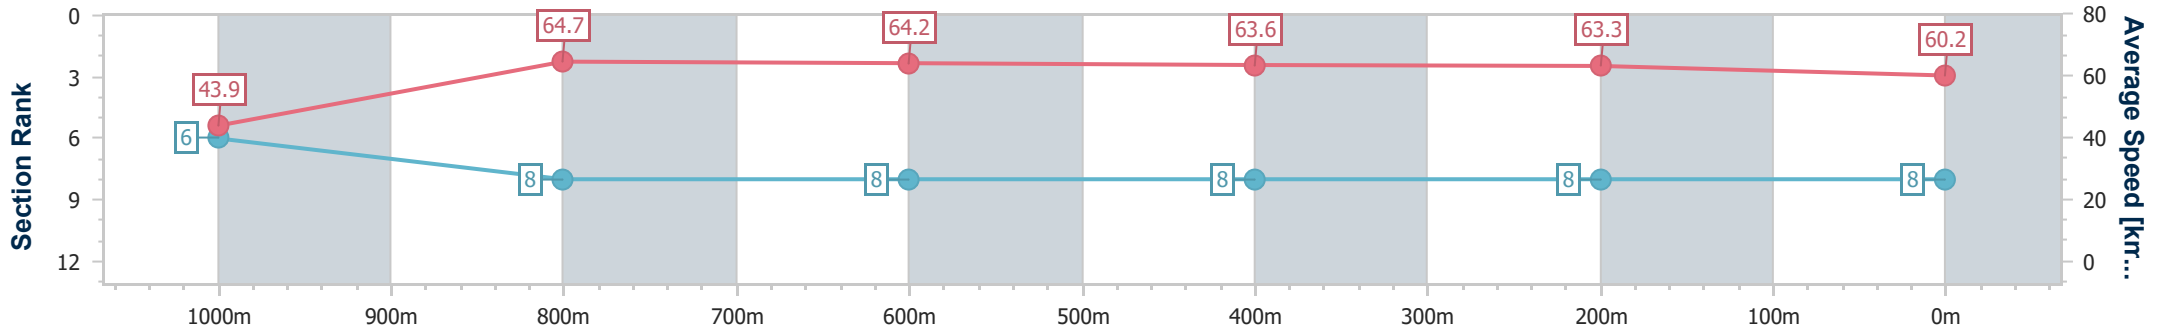

Horse/Jockey Name	Shinshinto
Final Rank	8
Fastest Section Time (Section)	0:08.23 (Overall)
Top Speed [km/h] (Section)	65.9 (1000m)
Race State	Finished

Sunshine Coast Poly Track QLD Professional
Race 5: ROSS MACLEAN FELLOWSHIP BENCHMARK 65
Handicap - 1100m
12 May 2024 - 15:06

Track Rating: Synthetic, Weather: Overcast, Rail Position: True

Section	Overall	1000m	800m	600m	400m	200m
Section Times	1:05.49 [8] (0:08.23)	0:57.26 [6] (0:11.13)	0:46.13 [8] (0:11.40)	0:34.73 [8] (0:11.43)	0:23.30 [8] (0:11.37)	0:11.93 [8] (0:11.93)
Average Speed [km/h]	43.9	64.7	64.2	63.6	63.3	60.2
Top Speed [km/h]	61.1	65.9	65.3	64.2	64.4	61.8
Avg. Dist. to Rail [m]	7.5	3.3	2.4	1.4	3.6	5.5
Avg. Stride Freq. [Hz]	1.7	2.1	2.1	2.2	2.2	2.1
Avg. Stride Length [m]	8.3	8.4	8.2	8.2	8.1	7.9

- [ ] Ranking at each section and finish
- -.-.- No data available at this section
- NA No data available