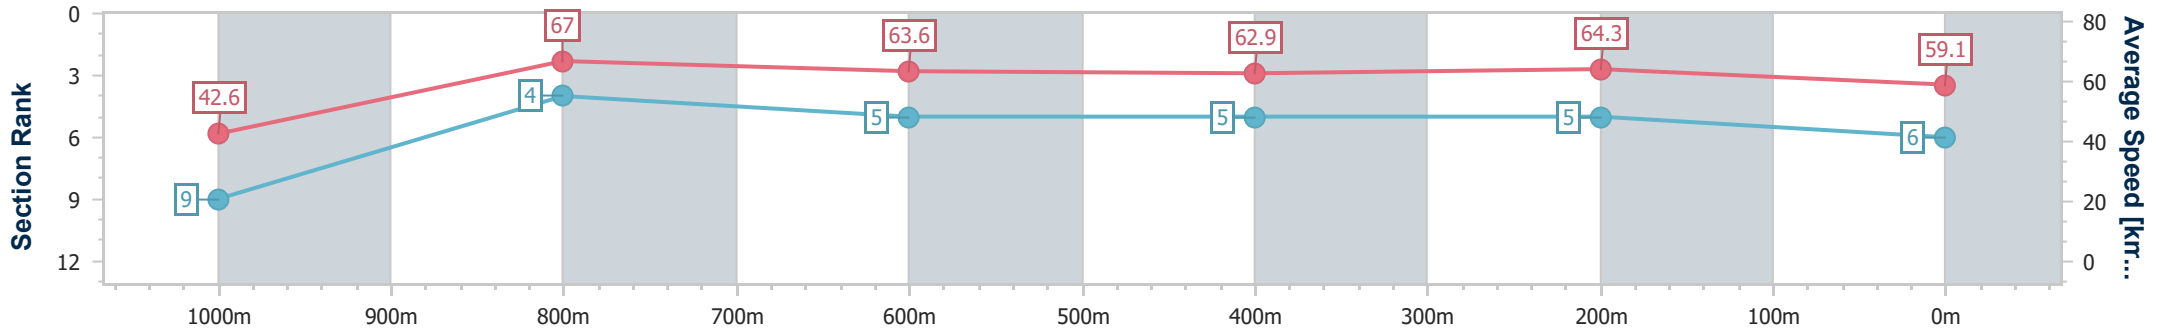

Horse/Jockey Name	Best Song
Final Rank	6
Fastest Section Time (Section)	0:08.47 (Overall)
Top Speed [km/h] (Section)	68.7 (1000m)
Race State	Finished

Sunshine Coast Poly Track QLD Professional
Race 5: ROSS MACLEAN FELLOWSHIP BENCHMARK 65
Handicap - 1100m
12 May 2024 - 15:06

Track Rating: Synthetic, Weather: Overcast, Rail Position: True

Section	Overall	1000m	800m	600m	400m	200m
Section Times	1:05.24 [6] (0:08.47)	0:56.77 [9] (0:10.74)	0:46.03 [4] (0:11.34)	0:34.69 [5] (0:11.36)	0:23.33 [5] (0:11.21)	0:12.12 [5] (0:12.12)
Average Speed [km/h]	42.6	67.0	63.6	62.9	64.3	59.1
Top Speed [km/h]	65.9	68.7	65.4	64.9	65.7	62.5
Avg. Dist. to Rail [m]	7.9	1.2	0.4	0.9	0.4	0.3
Avg. Stride Freq. [Hz]	1.8	2.5	2.4	2.4	2.5	2.3
Avg. Stride Length [m]	7.8	7.4	7.3	7.3	7.3	7.0

- [ ] Ranking at each section and finish
- -.-.- No data available at this section
- NA No data available