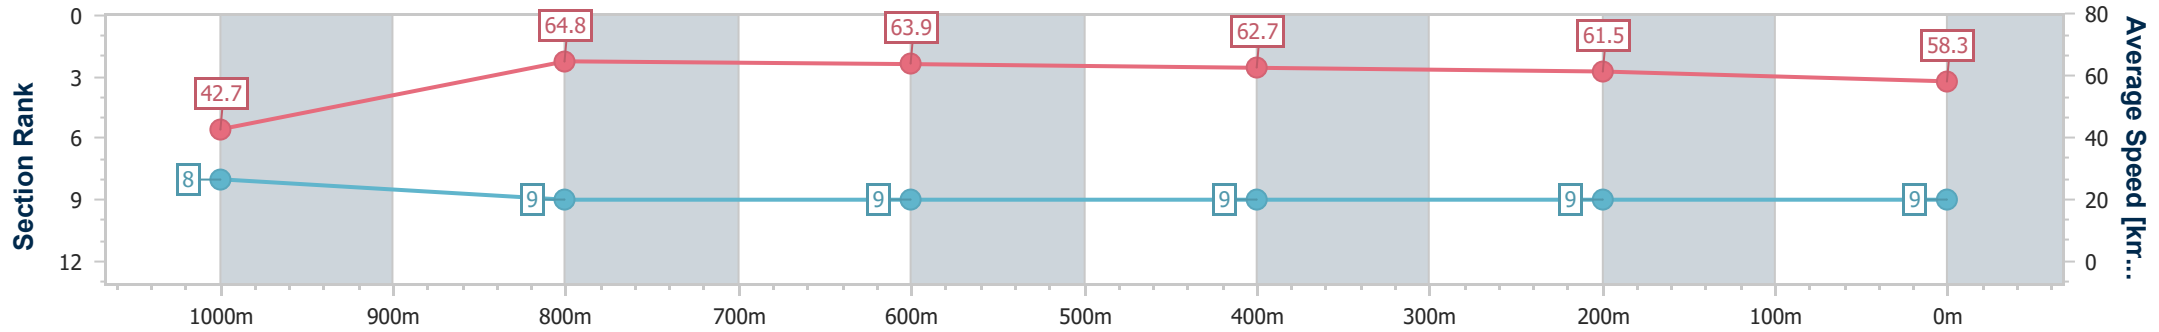

- [] Ranking at each section and finish
- .-.- No data available at this section
- NA No data available

Horse/Jockey Name	Shamalie
Final Rank	9
Fastest Section Time (Section)	0:08.44 (Overall)
Top Speed [km/h] (Section)	65.9 (1000m)
Race State	Finished

Sunshine Coast Poly Track QLD Professional
 Race 5: ROSS MACLEAN FELLOWSHIP BENCHMARK 65
 Handicap - 1100m
 12 May 2024 - 15:06

Track Rating: Synthetic, Weather: Overcast, Rail Position: True

Section	Overall	1000m	800m	600m	400m	200m
Section Times	1:06.31 [9] (0:08.44)	0:57.87 [8] (0:11.12)	0:46.75 [9] (0:11.26)	0:35.49 [9] (0:11.48)	0:24.01 [9] (0:11.72)	0:12.29 [9] (0:12.29)
Average Speed [km/h]	42.7	64.8	63.9	62.7	61.5	58.3
Top Speed [km/h]	61.6	65.9	64.9	64.9	62.4	60.3
Avg. Dist. to Rail [m]	6.5	1.8	0.6	0.2	1.1	3.3
Avg. Stride Freq. [Hz]	1.9	2.5	2.4	2.4	2.4	2.4
Avg. Stride Length [m]	7.5	7.3	7.3	7.3	7.1	6.8

- [] Ranking at each section and finish
- .-.- No data available at this section
- NA No data available

Horse/Jockey Name	What's Up Honey
Final Rank	10
Fastest Section Time (Section)	0:08.56 (Overall)
Top Speed [km/h] (Section)	67.3 (1000m)
Race State	Finished