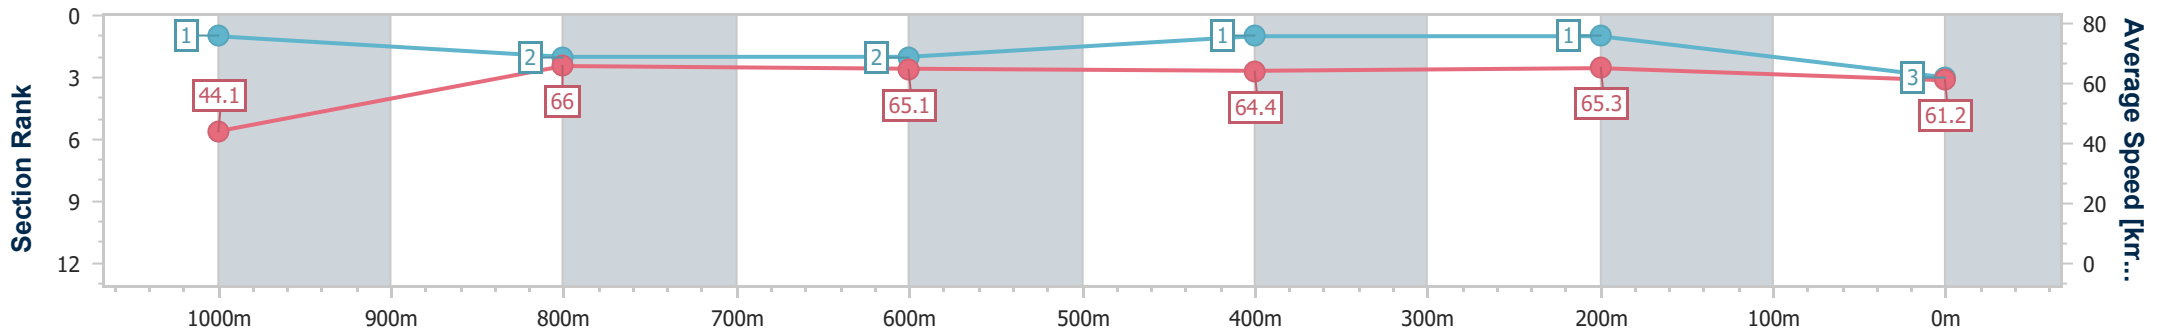

Horse/Jockey Name	Dare To Share
Final Rank	3
Fastest Section Time (Section)	0:08.17 (Overall)
Top Speed [km/h] (Section)	68.4 (1000m)
Race State	Finished

Sunshine Coast Poly Track QLD Professional
Race 5: ROSS MACLEAN FELLOWSHIP BENCHMARK 65
Handicap - 1100m
12 May 2024 - 15:06

Track Rating: Synthetic, Weather: Overcast, Rail Position: True

Section	Overall	1000m	800m	600m	400m	200m
Section Times	1:04.33 [3] (0:08.17)	0:56.16 [1] (0:10.94)	0:45.22 [2] (0:11.28)	0:33.94 [2] (0:11.20)	0:22.74 [1] (0:11.03)	0:11.71 [1] (0:11.71)
Average Speed [km/h]	44.1	66.0	65.1	64.4	65.3	61.2
Top Speed [km/h]	62.2	68.4	67.9	65.4	66.8	64.3
Avg. Dist. to Rail [m]	10.9	5.5	2.8	0.2	2.3	2.4
Avg. Stride Freq. [Hz]	1.8	2.6	2.6	2.6	2.6	2.5
Avg. Stride Length [m]	8.1	7.0	6.9	6.9	6.9	6.7

- [ ] Ranking at each section and finish
- -.-.- No data available at this section
- NA No data available