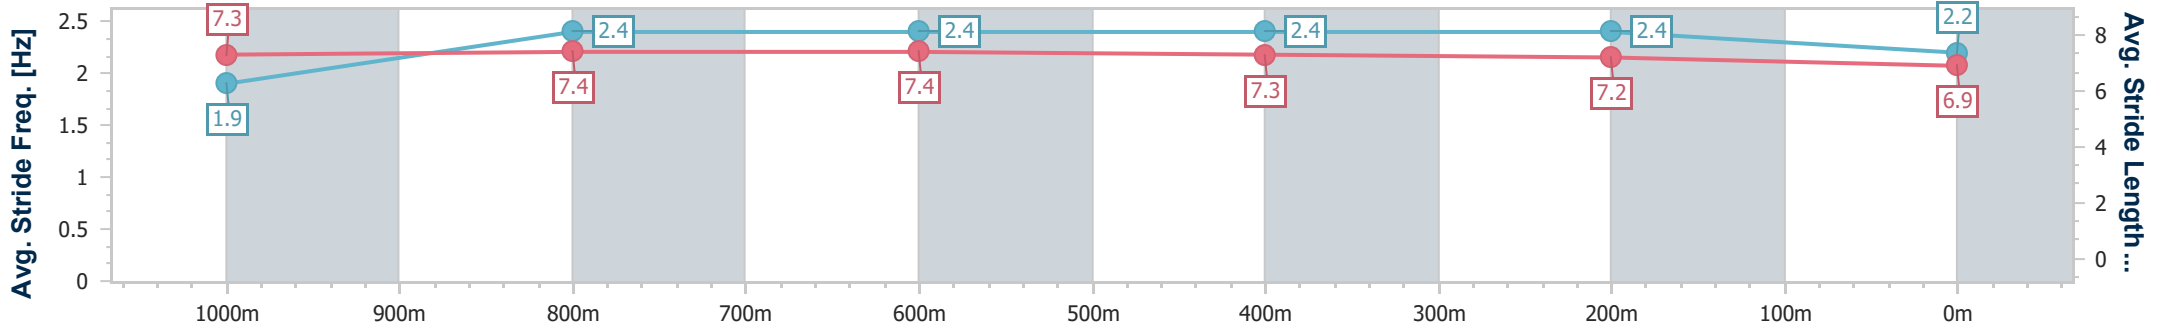

Sunshine Coast Poly Track QLD Professional
 Race 5: ROSS MACLEAN FELLOWSHIP BENCHMARK 65
 Handicap - 1100m
 12 May 2024 - 15:06

Track Rating: Synthetic, Weather: Overcast, Rail Position: True

Section	Overall	1000m	800m	600m	400m	200m
Section Times	1:06.31 [9] (0:08.44)	0:57.87 [8] (0:11.12)	0:46.75 [9] (0:11.26)	0:35.49 [9] (0:11.48)	0:24.01 [9] (0:11.72)	0:12.29 [9] (0:12.29)
Average Speed [km/h]	42.7	64.8	63.9	62.7	61.5	58.3
Top Speed [km/h]	61.6	65.9	64.9	64.9	62.4	60.3
Avg. Dist. to Rail [m]	6.5	1.8	0.6	0.2	1.1	3.3
Avg. Stride Freq. [Hz]	1.9	2.5	2.4	2.4	2.4	2.4
Avg. Stride Length [m]	7.5	7.3	7.3	7.3	7.1	6.8

- [] Ranking at each section and finish
- .-.- No data available at this section
- NA No data available

Horse/Jockey Name	What's Up Honey
Final Rank	10
Fastest Section Time (Section)	0:08.56 (Overall)
Top Speed [km/h] (Section)	67.3 (1000m)
Race State	Finished

Sunshine Coast Poly Track QLD Professional
 Race 5: ROSS MACLEAN FELLOWSHIP BENCHMARK 65
 Handicap - 1100m
 12 May 2024 - 15:06

Track Rating: Synthetic, Weather: Overcast, Rail Position: True

Section	Overall	1000m	800m	600m	400m	200m
Section Times	1:07.06 [10] (0:08.56)	0:58.50 [10] (0:11.08)	0:47.42 [10] (0:11.40)	0:36.02 [10] (0:11.53)	0:24.49 [10] (0:11.68)	0:12.81 [10] (0:12.81)
Average Speed [km/h]	42.0	65.0	65.0	64.0	61.8	55.9
Top Speed [km/h]	59.9	67.3	66.0	65.2	63.4	59.3
Avg. Dist. to Rail [m]	8.8	4.0	4.1	3.7	6.5	8.3
Avg. Stride Freq. [Hz]	1.9	2.4	2.4	2.4	2.4	2.2
Avg. Stride Length [m]	7.3	7.4	7.4	7.3	7.2	6.9

- [] Ranking at each section and finish
- .-.- No data available at this section
- NA No data available