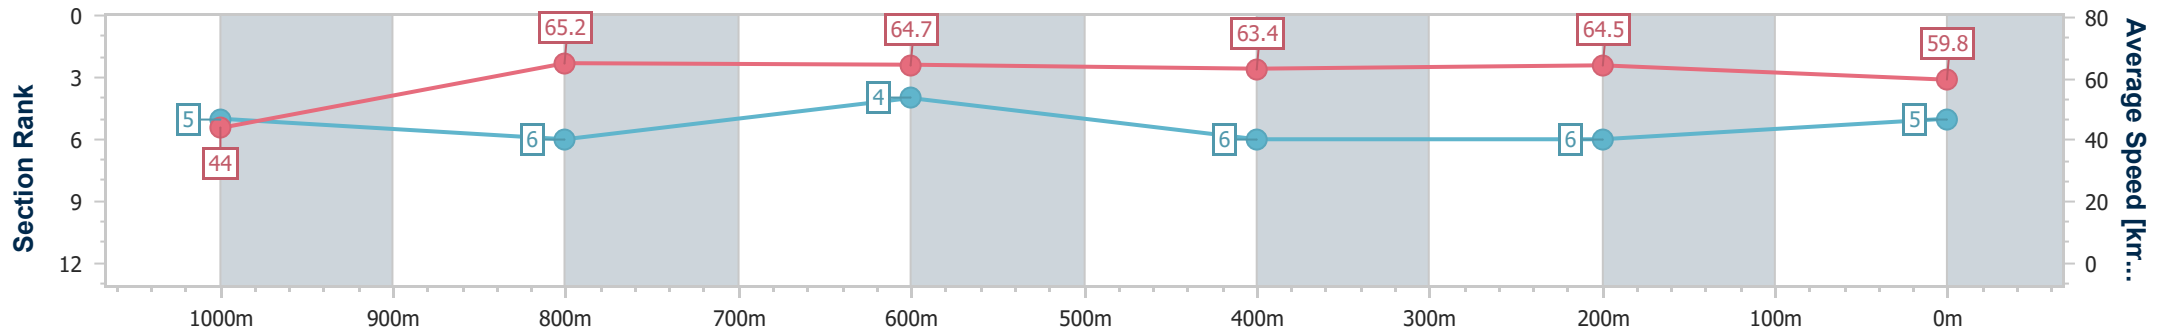

Horse/Jockey Name	Galaxy General
Final Rank	5
Fastest Section Time (Section)	0:08.20 (Overall)
Top Speed [km/h] (Section)	66.8 (1000m)
Race State	Finished

Sunshine Coast Poly Track QLD Professional
Race 5: ROSS MACLEAN FELLOWSHIP BENCHMARK 65
Handicap - 1100m
12 May 2024 - 15:06

Track Rating: Synthetic, Weather: Overcast, Rail Position: True

Section	Overall	1000m	800m	600m	400m	200m
Section Times	1:05.19 [5] (0:08.20)	0:56.99 [5] (0:11.04)	0:45.95 [6] (0:11.26)	0:34.69 [4] (0:11.53)	0:23.16 [6] (0:11.18)	0:11.98 [6] (0:11.98)
Average Speed [km/h]	44.0	65.2	64.7	63.4	64.5	59.8
Top Speed [km/h]	62.9	66.8	66.2	64.3	65.5	63.2
Avg. Dist. to Rail [m]	5.6	2.7	1.6	2.3	2.8	1.6
Avg. Stride Freq. [Hz]	1.8	2.5	2.4	2.3	2.4	2.3
Avg. Stride Length [m]	8.0	7.2	7.5	7.6	7.5	7.3

- [ ] Ranking at each section and finish
- -.-.- No data available at this section
- NA No data available