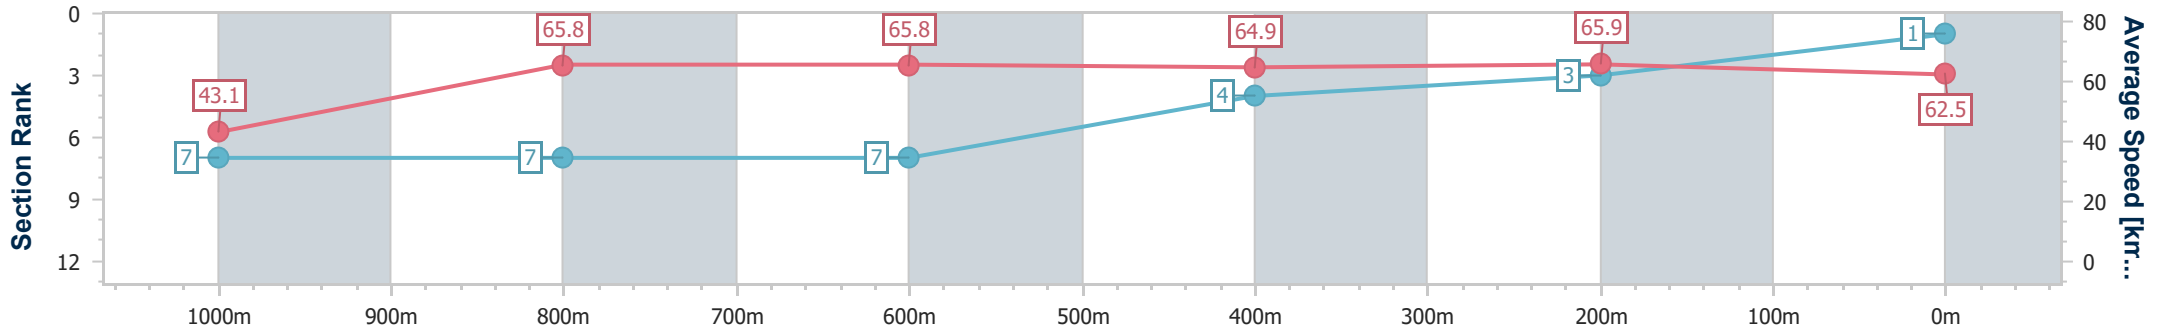

Track Rating: Synthetic, Weather: Overcast, Rail Position: True

Section	Overall	1000m	800m	600m	400m	200m
Section Times	1:04.18 [1] (0:08.35)	0:55.83 [7] (0:10.97)	0:44.86 [7] (0:11.30)	0:33.56 [7] (0:11.16)	0:22.40 [4] (0:10.93)	0:11.47 [3] (0:11.47)
Average Speed [km/h]	43.1	65.8	65.8	64.9	65.9	62.5
Top Speed [km/h]	61.5	68.3	66.5	65.9	67.7	64.6
Avg. Dist. to Rail [m]	9.8	5.4	4.5	1.1	4.4	5.8
Avg. Stride Freq. [Hz]	1.9	2.3	2.3	2.3	2.4	2.3
Avg. Stride Length [m]	7.3	7.8	7.8	7.9	7.8	7.4