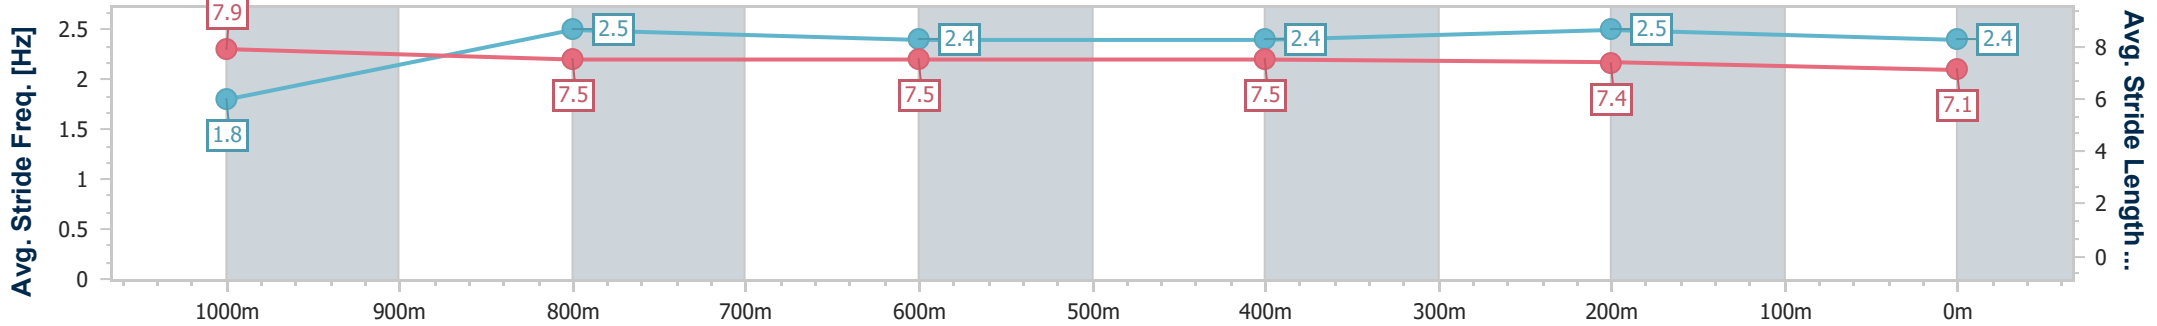

Horse/Jockey Name	The Fixer
Final Rank	4
Fastest Section Time (Section)	0:08.19 (Overall)
Top Speed [km/h] (Section)	67.4 (1000m)
Race State	Finished

Sunshine Coast Poly Track QLD Professional
Race 5: ROSS MACLEAN FELLOWSHIP BENCHMARK 65
Handicap - 1100m
12 May 2024 - 15:06

Track Rating: Synthetic, Weather: Overcast, Rail Position: True

Section	Overall	1000m	800m	600m	400m	200m
Section Times	1:04.38 [4] (0:08.19)	0:56.19 [3] (0:10.88)	0:45.31 [1] (0:11.28)	0:34.03 [1] (0:11.32)	0:22.71 [2] (0:11.02)	0:11.69 [2] (0:11.69)
Average Speed [km/h]	44.1	66.3	63.9	63.4	65.4	61.2
Top Speed [km/h]	65.2	67.4	66.2	64.6	66.8	63.8
Avg. Dist. to Rail [m]	3.7	1.0	0.5	0.6	1.2	1.2
Avg. Stride Freq. [Hz]	1.8	2.5	2.4	2.4	2.5	2.4
Avg. Stride Length [m]	7.9	7.5	7.5	7.5	7.4	7.1

- [ ] Ranking at each section and finish
- -.-.- No data available at this section
- NA No data available