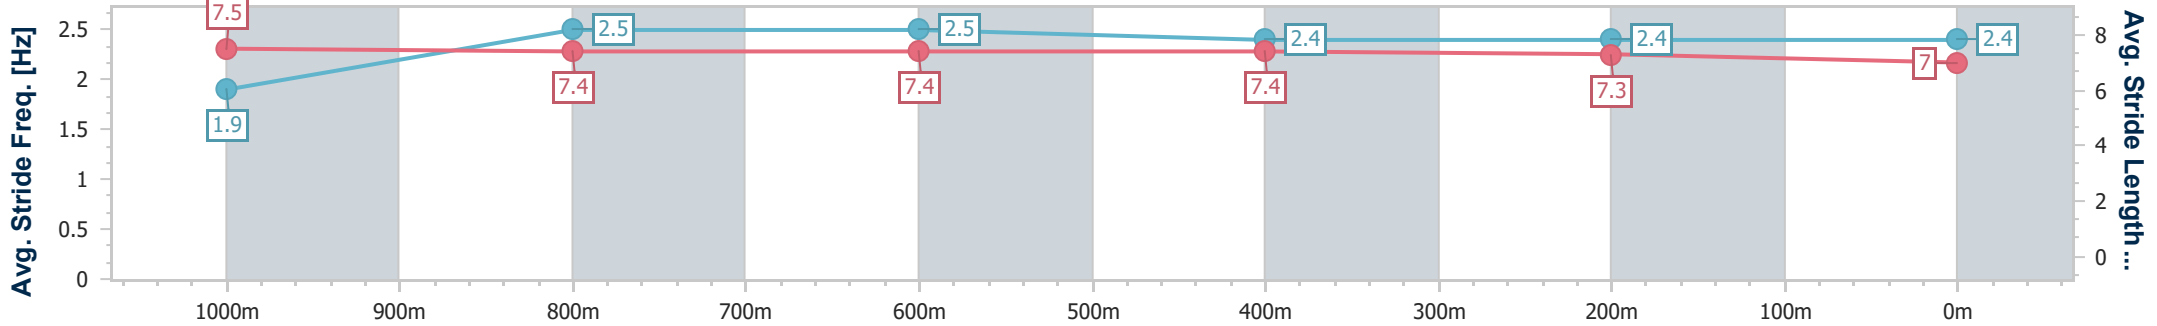

- [] Ranking at each section and finish
- .-.- No data available at this section
- NA No data available

Horse/Jockey Name	Little Vista
Final Rank	7
Fastest Section Time (Section)	0:08.19 (Overall)
Top Speed [km/h] (Section)	66.7 (800m)
Race State	Finished

Sunshine Coast Poly Track QLD Professional
 Race 5: ROSS MACLEAN FELLOWSHIP BENCHMARK 65
 Handicap - 1100m
 12 May 2024 - 15:06

Track Rating: Synthetic, Weather: Overcast, Rail Position: True

Section	Overall	1000m	800m	600m	400m	200m
Section Times	1:05.46 [7] (0:08.19)	0:57.27 [2] (0:11.04)	0:46.23 [5] (0:11.32)	0:34.91 [6] (0:11.57)	0:23.34 [7] (0:11.33)	0:12.01 [7] (0:12.01)
Average Speed [km/h]	44.0	65.3	65.8	64.2	63.6	59.6
Top Speed [km/h]	64.0	66.6	66.7	65.3	65.0	62.6
Avg. Dist. to Rail [m]	11.9	5.9	5.1	4.8	7.0	8.1
Avg. Stride Freq. [Hz]	1.9	2.5	2.5	2.4	2.4	2.4
Avg. Stride Length [m]	7.5	7.4	7.4	7.4	7.3	7.0