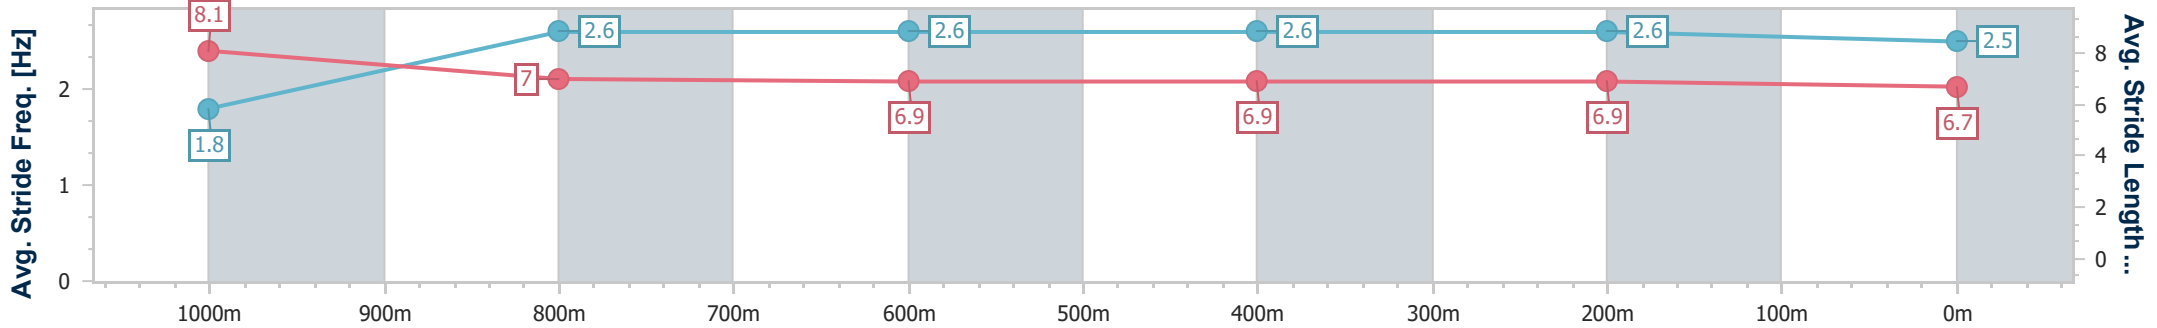

Horse/Jockey Name	Dare To Share
Final Rank	3
Fastest Section Time (Section)	0:08.17 (Overall)
Top Speed [km/h] (Section)	68.4 (1000m)
Race State	Finished

Sunshine Coast Poly Track QLD Professional
Race 5: ROSS MACLEAN FELLOWSHIP BENCHMARK 65
Handicap - 1100m
12 May 2024 - 15:06

Track Rating: Synthetic, Weather: Overcast, Rail Position: True

Section	Overall	1000m	800m	600m	400m	200m
Section Times	1:04.33 [3] (0:08.17)	0:56.16 [1] (0:10.94)	0:45.22 [2] (0:11.28)	0:33.94 [2] (0:11.20)	0:22.74 [1] (0:11.03)	0:11.71 [1] (0:11.71)
Average Speed [km/h]	44.1	66.0	65.1	64.4	65.3	61.2
Top Speed [km/h]	62.2	68.4	67.9	65.4	66.8	64.3
Avg. Dist. to Rail [m]	10.9	5.5	2.8	0.2	2.3	2.4
Avg. Stride Freq. [Hz]	1.8	2.6	2.6	2.6	2.6	2.5
Avg. Stride Length [m]	8.1	7.0	6.9	6.9	6.9	6.7

- [ ] Ranking at each section and finish
- -.-.- No data available at this section
- NA No data available