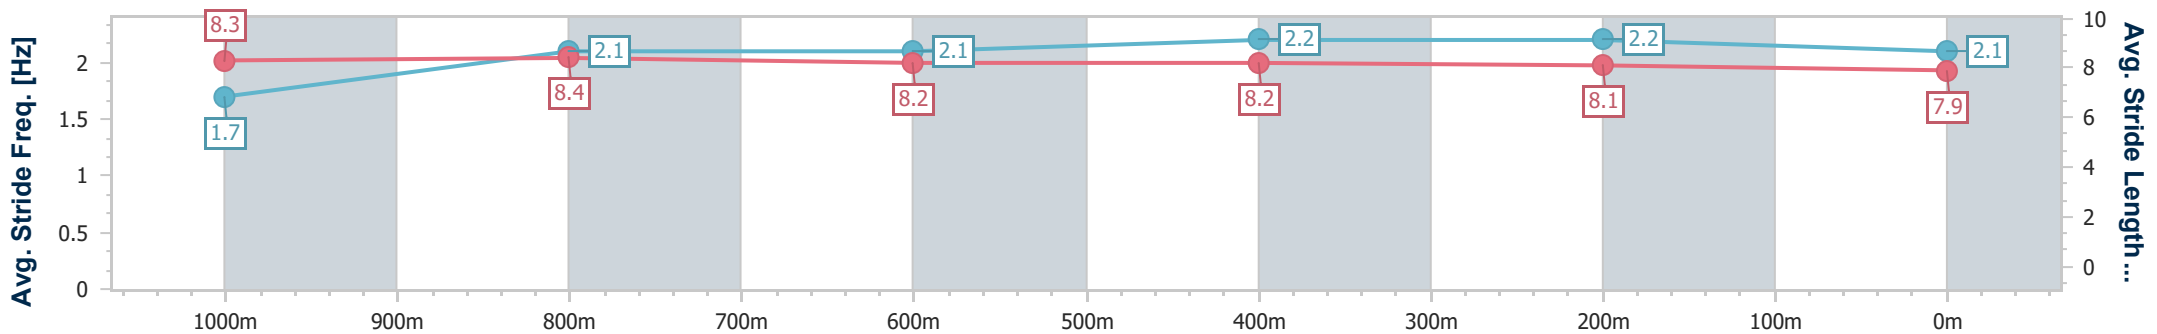

- [] Ranking at each section and finish
- .-.- No data available at this section
- NA No data available

Horse/Jockey Name	Shinshinto
Final Rank	8
Fastest Section Time (Section)	0:08.23 (Overall)
Top Speed [km/h] (Section)	65.9 (1000m)
Race State	Finished

Sunshine Coast Poly Track QLD Professional
 Race 5: ROSS MACLEAN FELLOWSHIP BENCHMARK 65
 Handicap - 1100m
 12 May 2024 - 15:06

Track Rating: Synthetic, Weather: Overcast, Rail Position: True

Section	Overall	1000m	800m	600m	400m	200m
Section Times	1:05.49 [8] (0:08.23)	0:57.26 [6] (0:11.13)	0:46.13 [8] (0:11.40)	0:34.73 [8] (0:11.43)	0:23.30 [8] (0:11.37)	0:11.93 [8] (0:11.93)
Average Speed [km/h]	43.9	64.7	64.2	63.6	63.3	60.2
Top Speed [km/h]	61.1	65.9	65.3	64.2	64.4	61.8
Avg. Dist. to Rail [m]	7.5	3.3	2.4	1.4	3.6	5.5
Avg. Stride Freq. [Hz]	1.7	2.1	2.1	2.2	2.2	2.1
Avg. Stride Length [m]	8.3	8.4	8.2	8.2	8.1	7.9