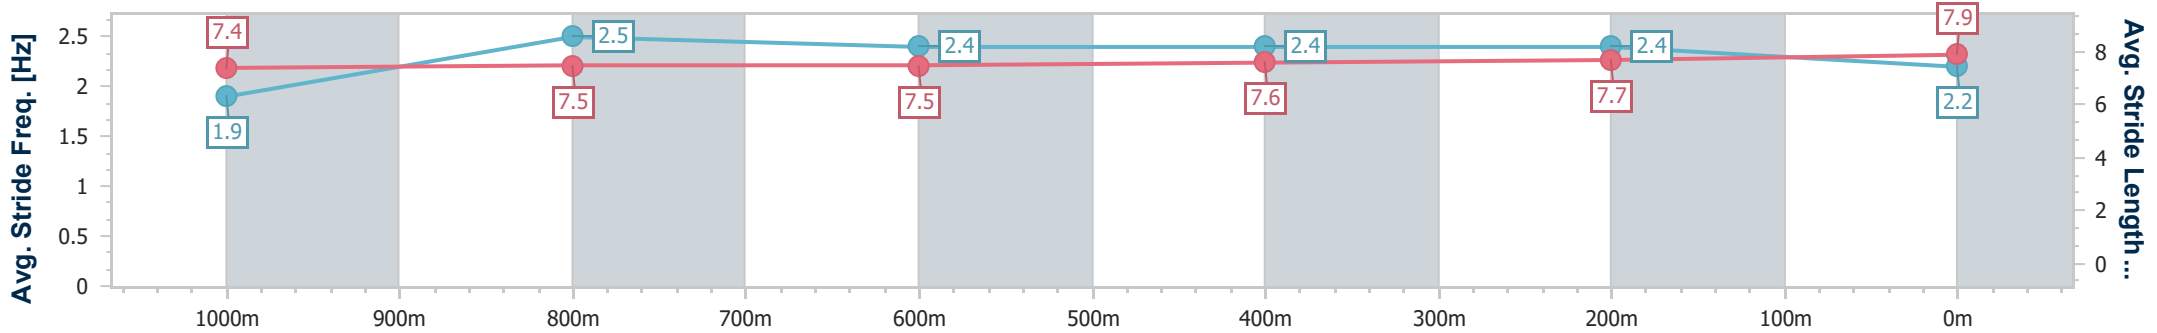

Horse/Jockey Name	Mio Sorrento
Final Rank	2
Fastest Section Time (Section)	0:08.19 (Overall)
Top Speed [km/h] (Section)	67.2 (400m)
Race State	Finished

Sunshine Coast Poly Track QLD Professional
Race 5: ROSS MACLEAN FELLOWSHIP BENCHMARK 65
Handicap - 1100m
12 May 2024 - 15:06

Track Rating: Synthetic, Weather: Overcast, Rail Position: True

Section	Overall	1000m	800m	600m	400m	200m
Section Times	1:04.29 [2] (0:08.19)	0:56.10 [4] (0:10.98)	0:45.12 [3] (0:11.30)	0:33.82 [3] (0:11.27)	0:22.55 [3] (0:10.98)	0:11.57 [4] (0:11.57)
Average Speed [km/h]	44.0	65.7	64.3	64.1	65.5	61.9
Top Speed [km/h]	65.3	66.9	66.5	64.8	67.2	63.7
Avg. Dist. to Rail [m]	4.3	1.5	1.5	0.4	3.0	3.7
Avg. Stride Freq. [Hz]	1.9	2.5	2.4	2.4	2.4	2.2
Avg. Stride Length [m]	7.4	7.5	7.5	7.6	7.7	7.9

- [ ] Ranking at each section and finish
- -.-.- No data available at this section
- NA No data available