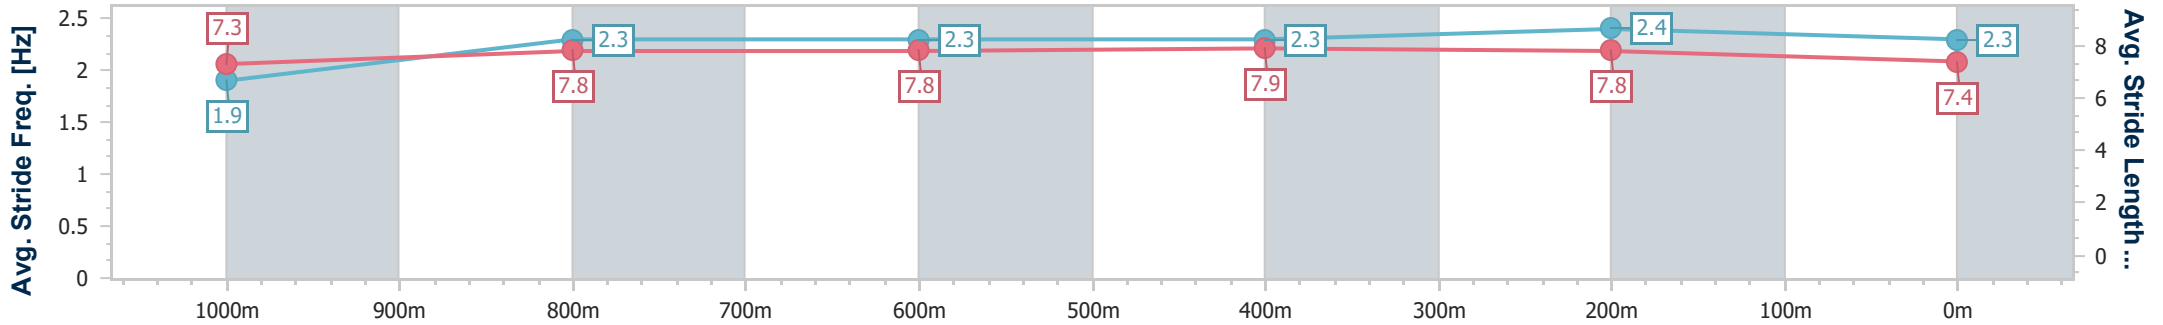

Track Rating: Synthetic, Weather: Overcast, Rail Position: True

Section	Overall	1000m	800m	600m	400m	200m
Section Times	1:04.18 [1] (0:08.35)	0:55.83 [7] (0:10.97)	0:44.86 [7] (0:11.30)	0:33.56 [7] (0:11.16)	0:22.40 [4] (0:10.93)	0:11.47 [3] (0:11.47)
Average Speed [km/h]	43.1	65.8	65.8	64.9	65.9	62.5
Top Speed [km/h]	61.5	68.3	66.5	65.9	67.7	64.6
Avg. Dist. to Rail [m]	9.8	5.4	4.5	1.1	4.4	5.8
Avg. Stride Freq. [Hz]	1.9	2.3	2.3	2.3	2.4	2.3
Avg. Stride Length [m]	7.3	7.8	7.8	7.9	7.8	7.4