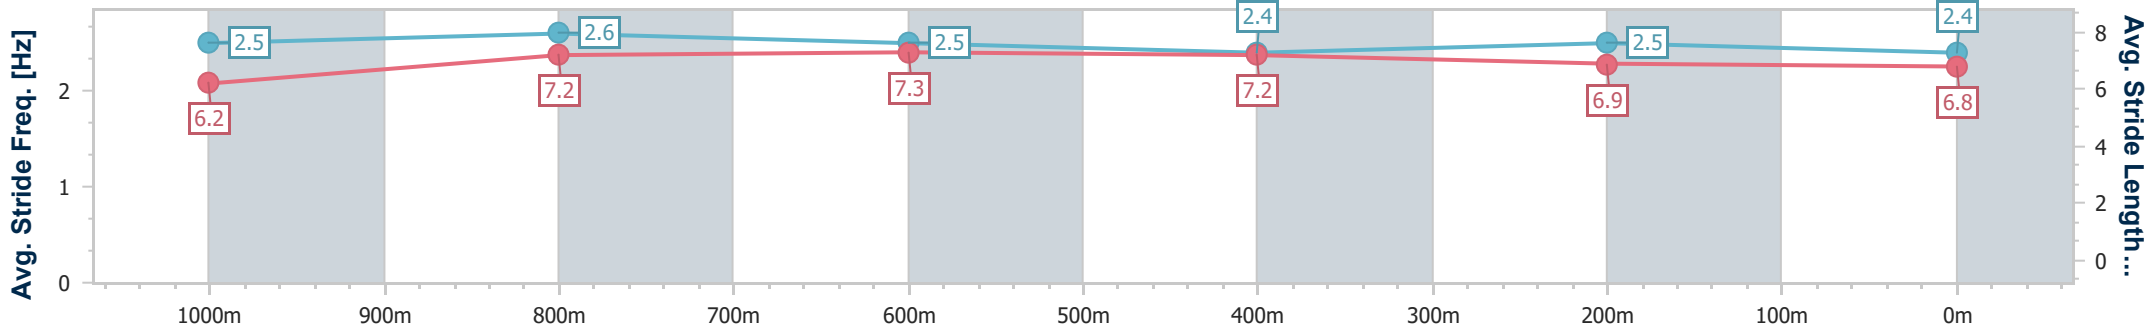

Horse/Jockey Name	Hermanita
Final Rank	10
Fastest Section Time (Section)	0:10.74 (1000m)
Top Speed [km/h] (Section)	69.0 (Overall)
Race State	Finished

IpswichProfessional
Race 9: GORDON'S GIN GAI WATERHOUSE CLASSIC - LISTED
- 1200m

21 June 2025 - 16:34

Track Rating: Good 4, Weather: Overcast, Rail Position: +0.5m Entire

Section	Overall	1000m	800m	600m	400m	200m								
Section Times	1:10.66 [10] (0:13.40)	0:57.26 [2] (0:10.74)	0:46.52 [3] (0:11.03)	0:35.49 [3] (0:11.41)	0:24.08 [3] (0:11.66)	0:12.42 [3] (0:12.42)								
Average Speed [km/h]	53.7	67.1	65.0	62.5	61.1	58.1								
Top Speed [km/h]	69.0	68.6	65.8	63.8	61.9	60.4								
Avg. Dist. to Rail [m]	3.2	0.5	1.2	1.9	2.3	1.8								
Avg. Stride Freq. [Hz]	2.5	2.6	2.5	2.4	2.5	2.4								
Avg. Stride Length [m]	6.2	7.2	7.3	7.2	6.9	6.8								

- [ ] Ranking at each section and finish
- -.-.- No data available at this section
- NA No data available