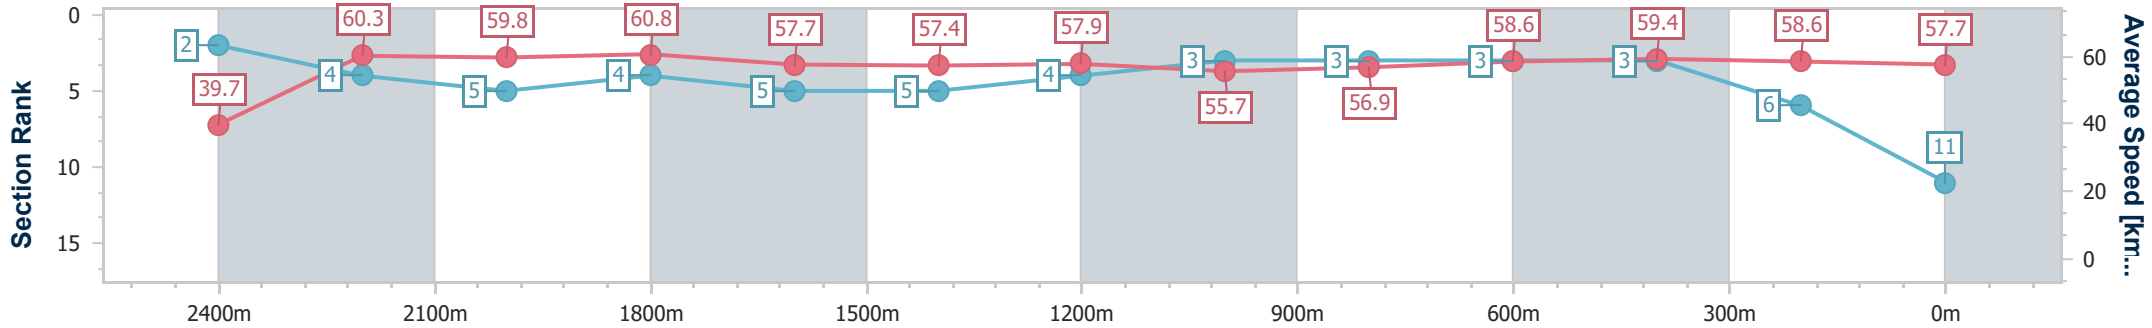

Horse/Jockey Name	Radegast
Final Rank	11
Fastest Section Time (Section)	0:09.07 (Overall)
Top Speed [km/h] (Section)	61.9 (2000m)
Race State	Finished

IpswichProfessional
Race 3: CHANNEL SEVEN WINTER PROVINCIAL STAYERS
FINAL BENCHMARK 78 Handicap - 2500m

21 June 2025 - 12:53

Track Rating: Good 4, Weather: Overcast, Rail Position: +0.5m Entire

Section	Overall	2400m	2200m	2000m	1800m	1600m	1400m	1200m	1000m	800m	600m	400m	200m
Section Times	2:36.73 [11] (0:09.07)	2:27.66 [2] (0:11.96)	2:15.70 [4] (0:11.95)	2:03.75 [5] (0:11.82)	1:51.93 [4] (0:12.38)	1:39.55 [5] (0:12.51)	1:27.04 [5] (0:12.44)	1:14.60 [4] (0:12.91)	1:01.69 [3] (0:12.66)	0:49.03 [3] (0:12.22)	0:36.81 [3] (0:12.09)	0:24.72 [3] (0:12.23)	0:12.49 [6] (0:12.49)
Average Speed [km/h]	39.7	60.3	59.8	60.8	57.7	57.4	57.9	55.7	56.9	58.6	59.4	58.6	57.7
Top Speed [km/h]	58.4	61.4	61.7	61.9	59.5	58.0	58.3	57.6	57.8	59.8	60.3	59.2	58.5
Avg. Dist. to Rail [m]	9.9	3.7	1.5	1.6	1.3	0.4	0.3	0.1	0.2	0.5	0.7	1.6	1.4
Avg. Stride Freq. [Hz]	2.2	2.4	2.4	2.4	2.4	2.3	2.4	2.3	2.3	2.4	2.4	2.4	2.4
Avg. Stride Length [m]	5.1	7.0	6.9	7.0	6.8	6.8	6.8	6.7	6.7	6.9	6.9	6.8	6.7

- [ ] Ranking at each section and finish
- -.-.- No data available at this section
- NA No data available