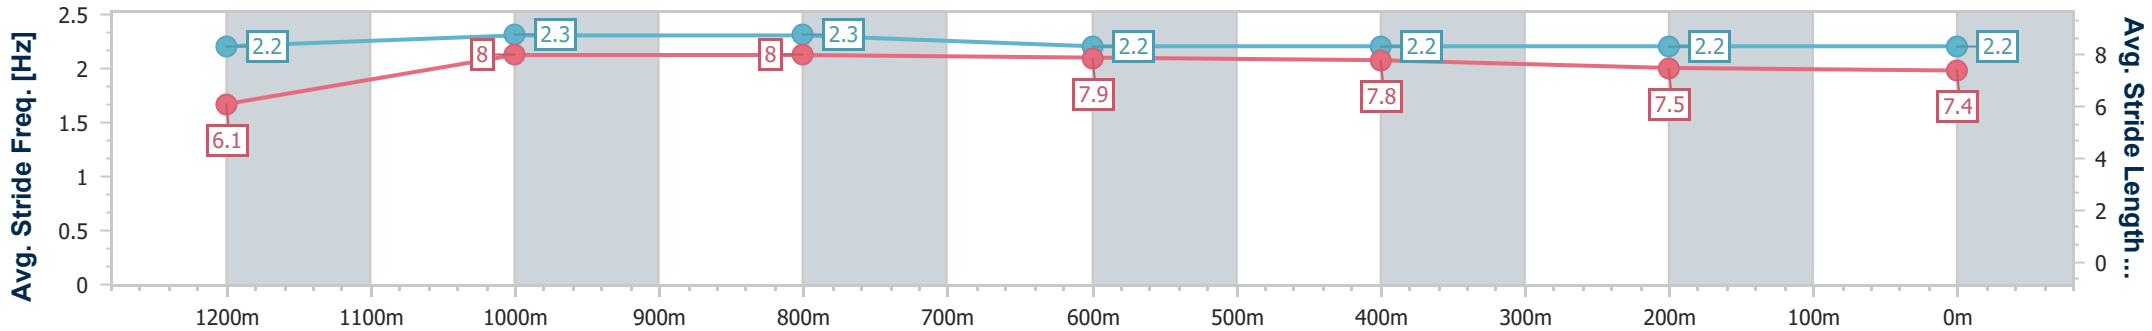

Horse/Jockey Name	Mister Bianco
Final Rank	1
Fastest Section Time (Section)	0:10.64 (1200m)
Top Speed [km/h] (Section)	69.3 (1200m)
Race State	Finished

IpswichProfessional

Race 6: SCHWEPPE T L COONEY - 1350m

21 June 2025 - 14:39

Track Rating: Good 4, Weather: Overcast, Rail Position: +0.5m Entire

Section	Overall	1200m	1000m	800m	600m	400m	200m
Section Times	1:19.65 [1] (0:11.01)	1:08.64 [3] (0:10.64)	0:58.00 [3] (0:10.94)	0:47.06 [3] (0:11.29)	0:35.77 [3] (0:11.59)	0:24.18 [3] (0:11.81)	0:12.37 [2] (0:12.37)
Average Speed [km/h]	49.0	67.8	65.8	63.6	61.4	60.8	58.0
Top Speed [km/h]	67.2	69.3	67.4	64.3	62.9	61.1	60.0
Avg. Dist. to Rail [m]	2.4	1.4	0.3	1.1	1.8	1.4	0.5
Avg. Stride Freq. [Hz]	2.2	2.3	2.3	2.2	2.2	2.2	2.2
Avg. Stride Length [m]	6.1	8.0	8.0	7.9	7.8	7.5	7.4

- [ ] Ranking at each section and finish
- -.-.- No data available at this section
- NA No data available