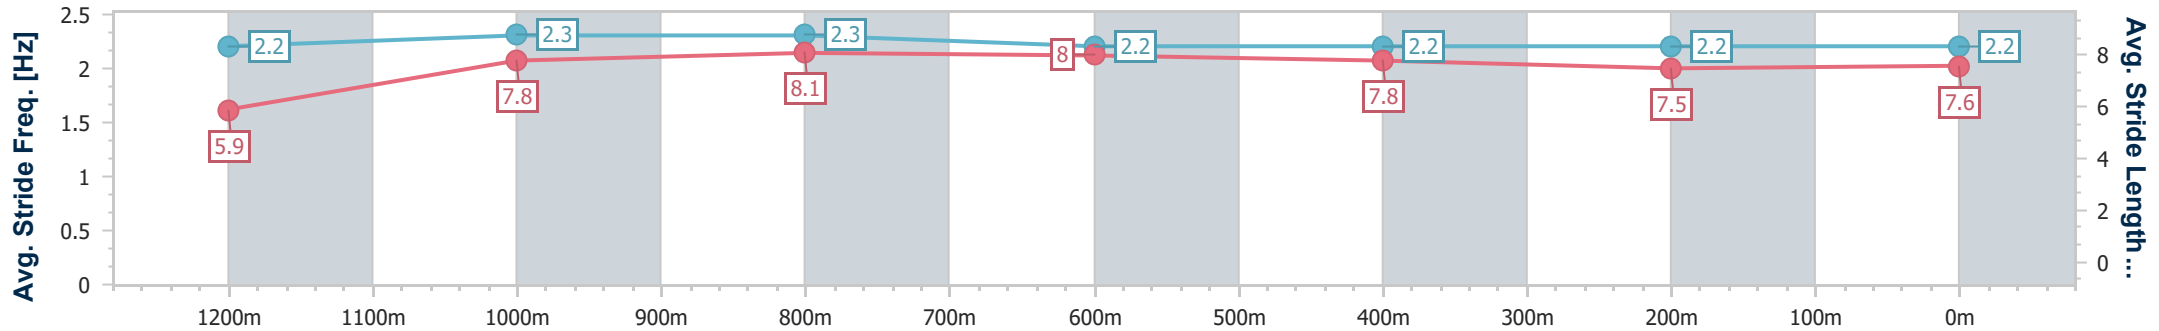

- [] Ranking at each section and finish
- .-.- No data available at this section
- NA No data available

Horse/Jockey Name	Dream Smart
Final Rank	7
Fastest Section Time (Section)	0:11.23 (800m)
Top Speed [km/h] (Section)	64.9 (600m)
Race State	Finished