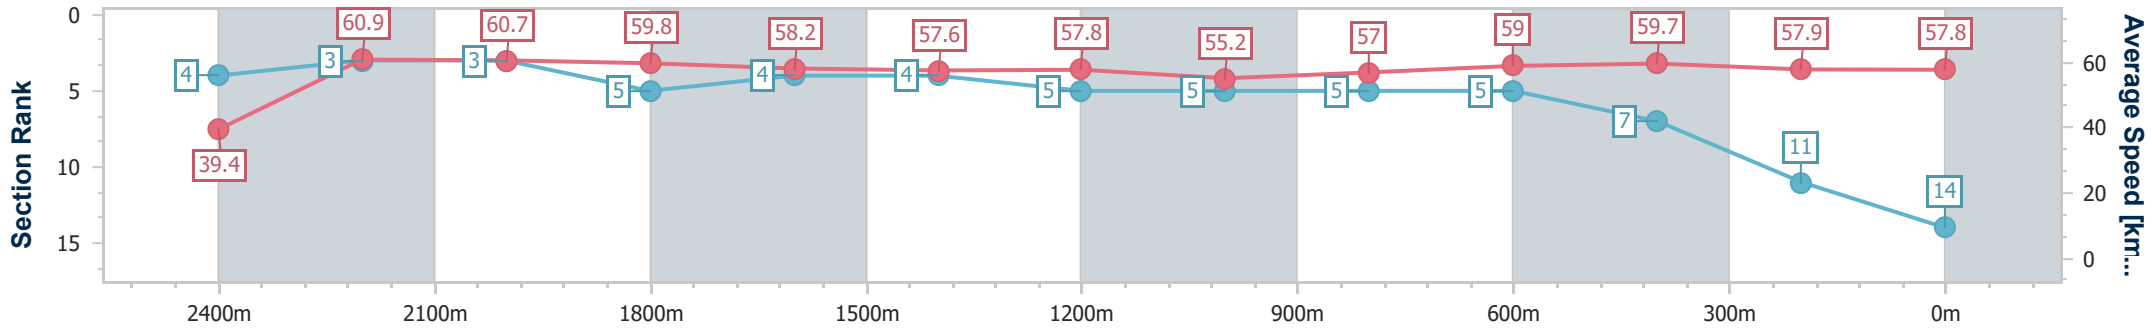

Horse/Jockey Name	Gifted Gamer
Final Rank	14
Fastest Section Time (Section)	0:09.14 (Overall)
Top Speed [km/h] (Section)	62.9 (2400m)
Race State	Finished

IpswichProfessional
Race 3: CHANNEL SEVEN WINTER PROVINCIAL STAYERS
FINAL BENCHMARK 78 Handicap - 2500m

21 June 2025 - 12:53

Track Rating: Good 4, Weather: Overcast, Rail Position: +0.5m Entire

Section	Overall	2400m	2200m	2000m	1800m	1600m	1400m	1200m	1000m	800m	600m	400m	200m
Section Times	2:37.12 [14] (0:09.14)	2:27.98 [4] (0:11.88)	2:16.10 [3] (0:11.78)	2:04.32 [3] (0:12.05)	1:52.27 [5] (0:12.31)	1:39.96 [4] (0:12.53)	1:27.43 [4] (0:12.49)	1:14.94 [5] (0:13.09)	1:01.85 [5] (0:12.65)	0:49.20 [5] (0:12.21)	0:36.99 [5] (0:12.09)	0:24.90 [7] (0:12.43)	0:12.47 [11] (0:12.47)
Average Speed [km/h]	39.4	60.9	60.7	59.8	58.2	57.6	57.8	55.2	57.0	59.0	59.7	57.9	57.8
Top Speed [km/h]	58.4	62.9	62.2	60.7	59.8	58.5	58.9	56.9	58.6	60.1	60.5	59.1	58.6
Avg. Dist. to Rail [m]	11.4	4.8	0.5	0.5	0.6	0.6	0.2	0.9	0.7	0.7	0.8	1.1	3.4
Avg. Stride Freq. [Hz]	2.2	2.2	2.2	2.1	2.1	2.1	2.1	2.1	2.1	2.2	2.2	2.2	2.1
Avg. Stride Length [m]	5.0	7.7	7.7	7.7	7.6	7.6	7.6	7.4	7.6	7.6	7.5	7.4	7.5

- [ ] Ranking at each section and finish
- -.-.- No data available at this section
- NA No data available