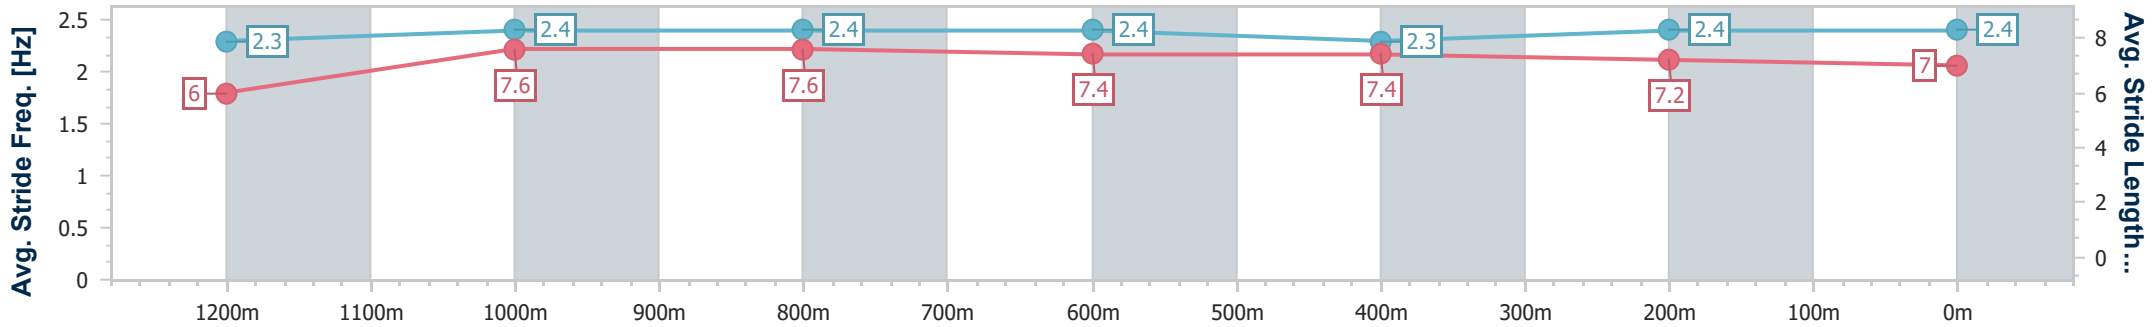

Horse/Jockey Name	Castillian
Final Rank	1
Fastest Section Time (Section)	0:10.99 (1200m)
Top Speed [km/h] (Section)	67.2 (1200m)
Race State	Finished

IpswichProfessional
Race 5: RIVER 949FM BUNDAMBA PLATE Class 6 Handicap - 1350m

21 June 2025 - 14:03

Track Rating: Good 4, Weather: Overcast, Rail Position: +0.5m Entire

Section	Overall	1200m	1000m	800m	600m	400m	200m
Section Times	1:19.53 [1] (0:11.34)	1:08.19 [1] (0:10.99)	0:57.20 [1] (0:11.02)	0:46.18 [1] (0:11.40)	0:34.78 [1] (0:11.59)	0:23.19 [1] (0:11.36)	0:11.83 [1] (0:11.83)
Average Speed [km/h]	47.7	65.8	65.5	62.9	61.7	63.2	60.8
Top Speed [km/h]	63.7	67.2	66.9	63.3	62.5	63.4	63.1
Avg. Dist. to Rail [m]	8.7	3.9	0.7	1.0	1.1	1.2	0.3
Avg. Stride Freq. [Hz]	2.3	2.4	2.4	2.4	2.3	2.4	2.4
Avg. Stride Length [m]	6.0	7.6	7.6	7.4	7.4	7.2	7.0

- [ ] Ranking at each section and finish
- -.-.- No data available at this section
- NA No data available