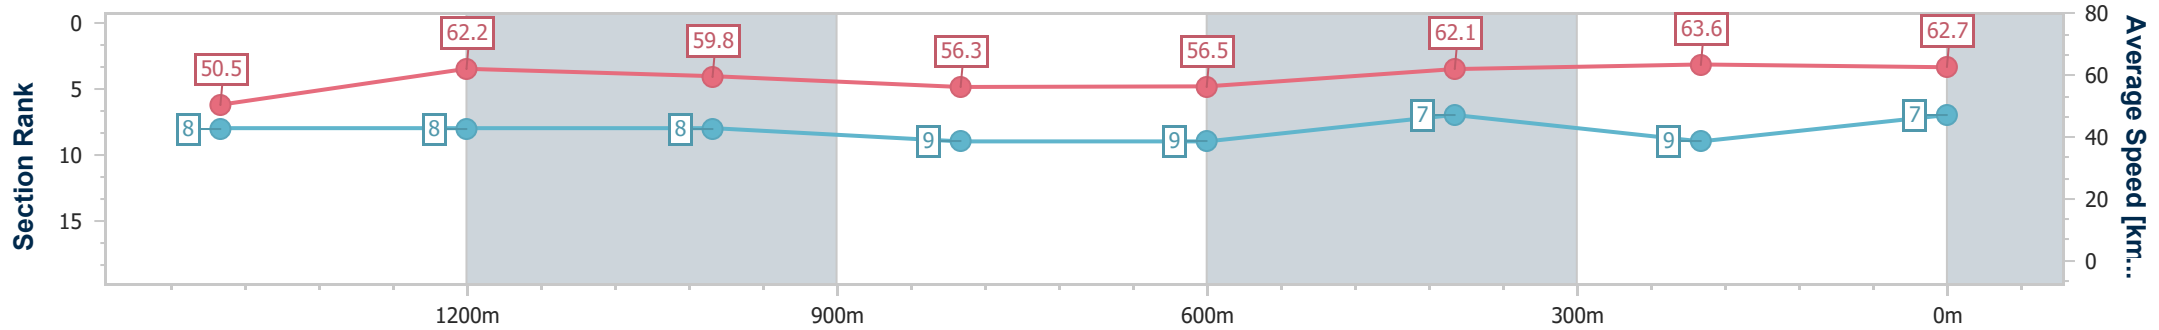

IpswichProfessional

Race 2: BISHOPP BENCHMARK 78 Handicap - 1666m

21 June 2025 - 12:18

Track Rating: Good 4, Weather: Overcast, Rail Position: +0.5m Entire

Section	Overall	1400m	1200m	1000m	800m	600m	400m	200m
Section Times	1:42.31 [7] (0:19.00)	1:23.31 [8] (0:11.58)	1:11.73 [8] (0:12.05)	0:59.68 [8] (0:12.73)	0:46.95 [9] (0:12.73)	0:34.22 [9] (0:11.48)	0:22.74 [7] (0:11.27)	0:11.47 [9] (0:11.47)
Average Speed [km/h]	50.5	62.2	59.8	56.3	56.5	62.1	63.6	62.7
Top Speed [km/h]	62.9	62.9	61.0	57.8	58.3	65.9	66.0	63.9
Avg. Dist. to Rail [m]	1.8	0.2	0.2	0.2	0.8	1.4	1.7	0.4
Avg. Stride Freq. [Hz]	2.2	2.3	2.2	2.1	2.1	2.2	2.2	2.2
Avg. Stride Length [m]	6.3	7.6	7.6	7.4	7.4	7.9	7.9	7.7