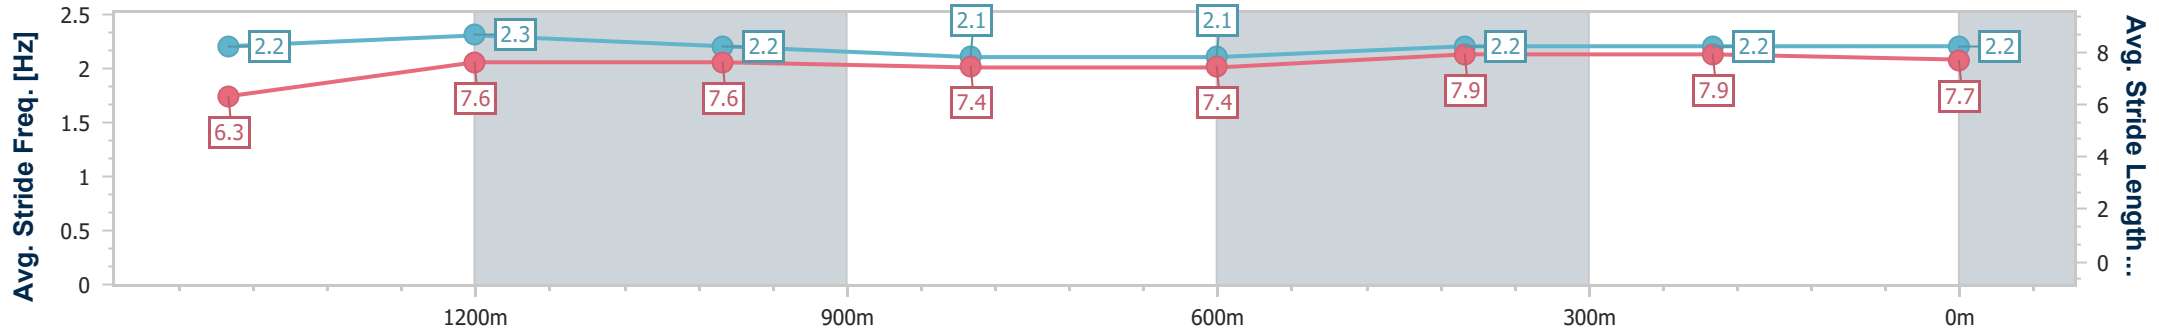

IpswichProfessional

Race 2: BISHOPP BENCHMARK 78 Handicap - 1666m

21 June 2025 - 12:18

Track Rating: Good 4, Weather: Overcast, Rail Position: +0.5m Entire

Section	Overall	1400m	1200m	1000m	800m	600m	400m	200m
Section Times	1:42.31 [7] (0:19.00)	1:23.31 [8] (0:11.58)	1:11.73 [8] (0:12.05)	0:59.68 [8] (0:12.73)	0:46.95 [9] (0:12.73)	0:34.22 [9] (0:11.48)	0:22.74 [7] (0:11.27)	0:11.47 [9] (0:11.47)
Average Speed [km/h]	50.5	62.2	59.8	56.3	56.5	62.1	63.6	62.7
Top Speed [km/h]	62.9	62.9	61.0	57.8	58.3	65.9	66.0	63.9
Avg. Dist. to Rail [m]	1.8	0.2	0.2	0.2	0.8	1.4	1.7	0.4
Avg. Stride Freq. [Hz]	2.2	2.3	2.2	2.1	2.1	2.2	2.2	2.2
Avg. Stride Length [m]	6.3	7.6	7.6	7.4	7.4	7.9	7.9	7.7