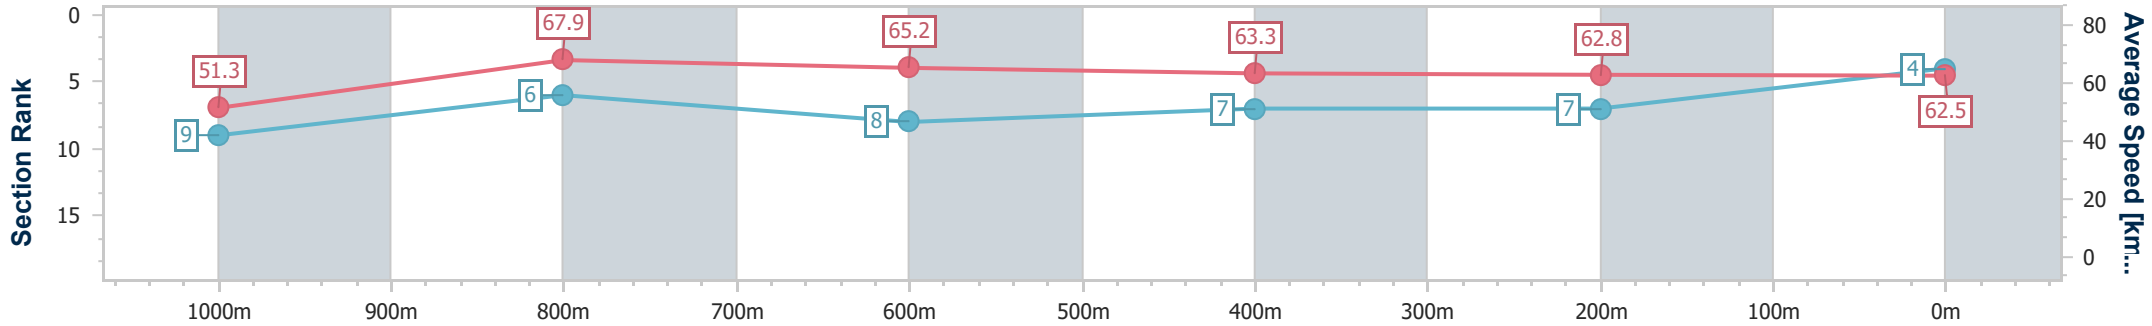

Horse/Jockey Name	Kazou
Final Rank	4
Fastest Section Time (Section)	0:10.58 (1000m)
Top Speed [km/h] (Section)	71.0 (1000m)
Race State	Finished

IpswichProfessional
Race 9: GORDON'S GIN GAI WATERHOUSE CLASSIC - LISTED
- 1200m

21 June 2025 - 16:34

Track Rating: Good 4, Weather: Overcast, Rail Position: +0.5m Entire

Section	Overall	1000m	800m	600m	400m	200m
Section Times	1:09.95 [4] (0:14.07)	0:55.88 [9] (0:10.58)	0:45.30 [6] (0:11.06)	0:34.24 [8] (0:11.34)	0:22.90 [7] (0:11.38)	0:11.52 [7] (0:11.52)
Average Speed [km/h]	51.3	67.9	65.2	63.3	62.8	62.5
Top Speed [km/h]	70.1	71.0	66.0	63.6	64.2	64.8
Avg. Dist. to Rail [m]	4.8	0.6	0.7	0.8	1.9	0.7
Avg. Stride Freq. [Hz]	2.2	2.3	2.3	2.2	2.3	2.3
Avg. Stride Length [m]	6.4	8.0	8.1	7.9	7.7	7.6

- [ ] Ranking at each section and finish
- -.-.- No data available at this section
- NA No data available