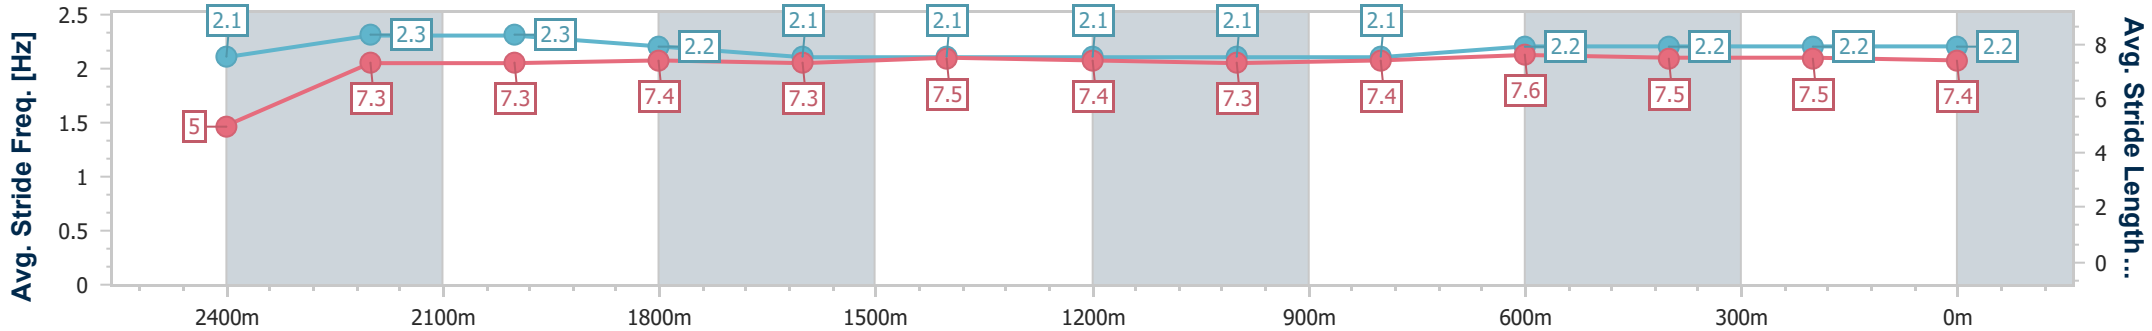

Horse/Jockey Name	Wittelsbach
Final Rank	4
Fastest Section Time (Section)	0:09.56 (Overall)
Top Speed [km/h] (Section)	62.4 (400m)
Race State	Finished

IpswichProfessional
Race 3: CHANNEL SEVEN WINTER PROVINCIAL STAYERS
FINAL BENCHMARK 78 Handicap - 2500m

21 June 2025 - 12:53

Track Rating: Good 4, Weather: Overcast, Rail Position: +0.5m
Entire

Section	Overall	2400m	2200m	2000m	1800m	1600m	1400m	1200m	1000m	800m	600m	400m	200m
Section Times	2:36.00 [4] (0:09.56)	2:26.44 [9] (0:12.02)	2:14.42 [11] (0:11.77)	2:02.65 [9] (0:12.19)	1:50.46 [11] (0:12.30)	1:38.16 [10] (0:12.61)	1:25.55 [11] (0:12.42)	1:13.13 [11] (0:12.96)	1:00.17 [11] (0:12.64)	0:47.53 [11] (0:12.09)	0:35.44 [11] (0:11.85)	0:23.59 [10] (0:11.91)	0:11.68 [8] (0:11.68)
Average Speed [km/h]	37.8	59.7	60.6	59.0	58.1	57.4	58.2	56.1	57.2	59.7	61.2	60.9	61.6
Top Speed [km/h]	56.5	61.8	62.0	60.1	59.3	57.8	58.8	58.9	58.7	60.3	62.3	62.4	62.3
Avg. Dist. to Rail [m]	7.0	2.8	1.8	1.6	1.3	1.4	1.6	1.9	1.4	0.5	2.3	2.4	4.4
Avg. Stride Freq. [Hz]	2.1	2.3	2.3	2.2	2.1	2.1	2.1	2.1	2.1	2.2	2.2	2.2	2.2
Avg. Stride Length [m]	5.0	7.3	7.3	7.4	7.3	7.5	7.4	7.3	7.4	7.6	7.5	7.5	7.4

- [ ] Ranking at each section and finish
- -.-.- No data available at this section
- NA No data available