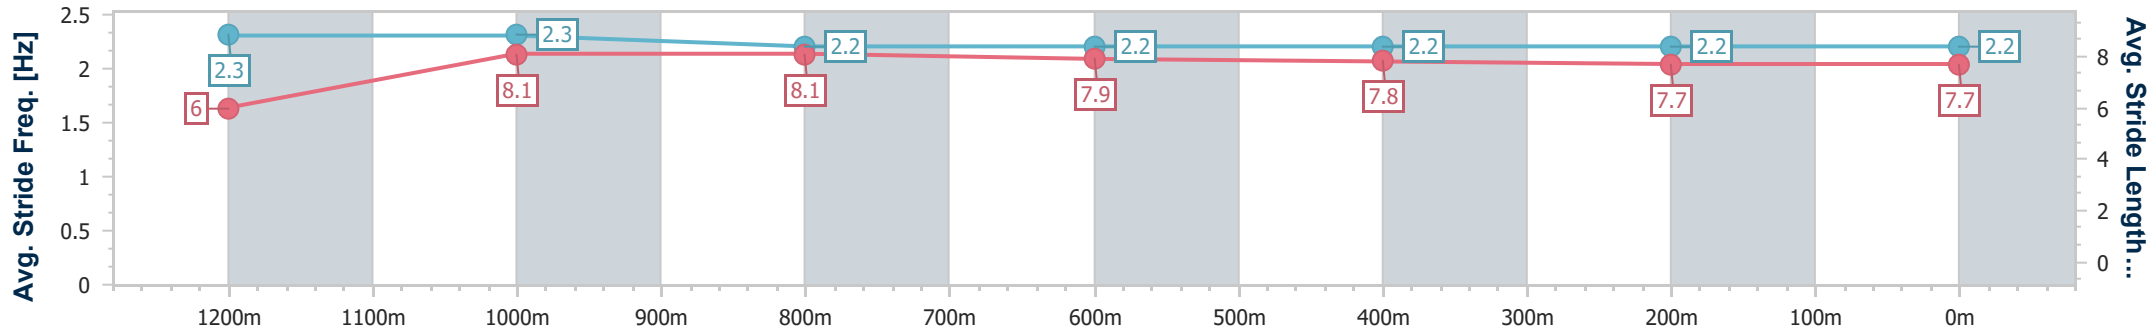

Horse/Jockey Name	Kipling's Journey
Final Rank	9
Fastest Section Time (Section)	0:10.96 (1200m)
Top Speed [km/h] (Section)	67.7 (1200m)
Race State	Finished

IpswichProfessional
Race 8: BARRIER REEF POOLS EYE LINER STAKES - LISTED - 1350m

21 June 2025 - 15:56

Track Rating: Good 4, Weather: Overcast, Rail Position: +0.5m Entire

Section	Overall	1200m	1000m	800m	600m	400m	200m
Section Times	1:20.54 [9] (0:11.24)	1:09.30 [6] (0:10.96)	0:58.34 [8] (0:11.24)	0:47.10 [9] (0:11.60)	0:35.50 [7] (0:11.78)	0:23.72 [8] (0:11.85)	0:11.87 [11] (0:11.87)
Average Speed [km/h]	48.1	66.0	64.4	62.3	61.2	61.3	60.8
Top Speed [km/h]	67.3	67.7	66.1	63.1	61.8	61.9	62.0
Avg. Dist. to Rail [m]	8.4	5.7	1.9	0.9	1.1	3.2	6.0
Avg. Stride Freq. [Hz]	2.3	2.3	2.2	2.2	2.2	2.2	2.2
Avg. Stride Length [m]	6.0	8.1	8.1	7.9	7.8	7.7	7.7

- [ ] Ranking at each section and finish
- -.-.- No data available at this section
- NA No data available