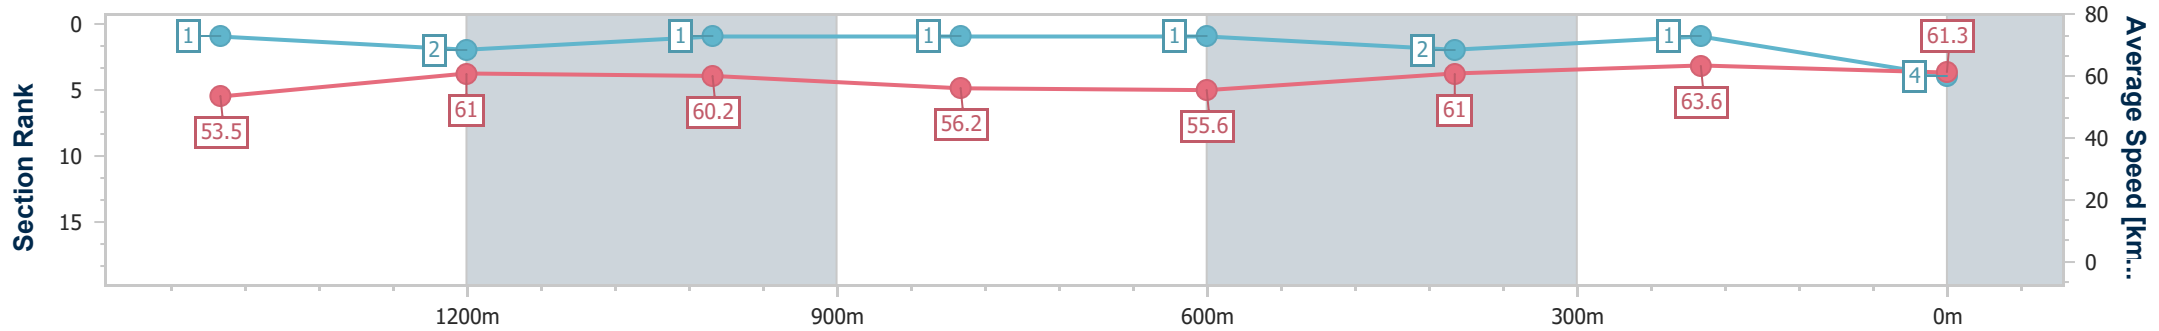

IpswichProfessional

Race 2: BISHOPP BENCHMARK 78 Handicap - 1666m

21 June 2025 - 12:18

Track Rating: Good 4, Weather: Overcast, Rail Position: +0.5m Entire

Section	Overall	1400m	1200m	1000m	800m	600m	400m	200m
Section Times	1:42.13 [4] (0:17.98)	1:24.15 [1] (0:11.74)	1:12.41 [2] (0:11.99)	1:00.42 [1] (0:12.77)	0:47.65 [1] (0:12.92)	0:34.73 [1] (0:11.73)	0:23.00 [2] (0:11.28)	0:11.72 [1] (0:11.72)
Average Speed [km/h]	53.5	61.0	60.2	56.2	55.6	61.0	63.6	61.3
Top Speed [km/h]	66.2	62.9	62.1	58.1	56.7	64.2	64.2	63.3
Avg. Dist. to Rail [m]	6.2	0.5	0.2	0.2	0.7	1.1	1.2	0.4
Avg. Stride Freq. [Hz]	2.3	2.2	2.2	2.1	2.1	2.3	2.3	2.3
Avg. Stride Length [m]	6.5	7.5	7.5	7.3	7.3	7.5	7.6	7.5