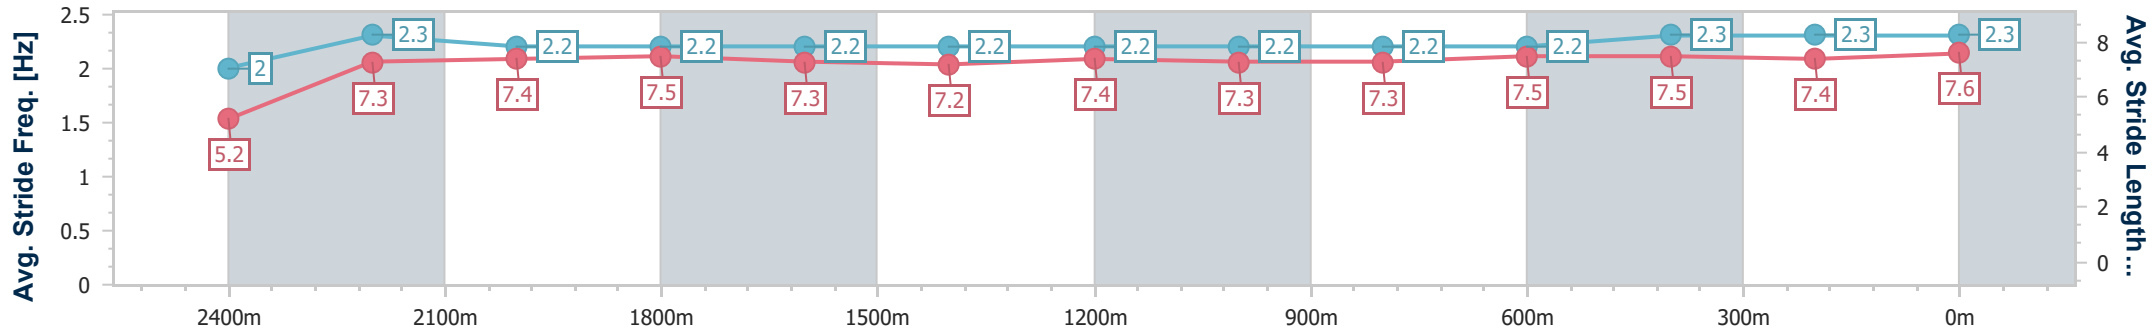

Horse/Jockey Name	Farwest
Final Rank	3
Fastest Section Time (Section)	0:09.64 (Overall)
Top Speed [km/h] (Section)	63.1 (200m)
Race State	Finished

IpswichProfessional
Race 3: CHANNEL SEVEN WINTER PROVINCIAL STAYERS
FINAL BENCHMARK 78 Handicap - 2500m

21 June 2025 - 12:53

Track Rating: Good 4, Weather: Overcast, Rail Position: +0.5m
Entire

Section	Overall	2400m	2200m	2000m	1800m	1600m	1400m	1200m	1000m	800m	600m	400m	200m
Section Times	2:35.73 [3] (0:09.64)	2:26.09 [11] (0:12.09)	2:14.00 [12] (0:12.10)	2:01.90 [13] (0:12.02)	1:49.88 [13] (0:12.39)	1:37.49 [13] (0:12.68)	1:24.81 [13] (0:12.25)	1:12.56 [13] (0:12.77)	0:59.79 [13] (0:12.71)	0:47.08 [13] (0:11.99)	0:35.09 [12] (0:11.70)	0:23.39 [9] (0:11.80)	0:11.59 [3] (0:11.59)
Average Speed [km/h]	37.3	59.8	59.3	60.0	57.8	56.7	59.0	56.9	56.9	60.5	62.2	61.7	61.9
Top Speed [km/h]	55.8	60.6	60.6	60.7	59.2	58.3	60.1	58.8	58.5	62.1	62.7	62.9	63.1
Avg. Dist. to Rail [m]	13.8	4.5	0.8	1.0	0.8	0.8	0.8	1.7	1.9	1.6	2.8	3.0	3.3
Avg. Stride Freq. [Hz]	2.0	2.3	2.2	2.2	2.2	2.2	2.2	2.2	2.2	2.2	2.3	2.3	2.3
Avg. Stride Length [m]	5.2	7.3	7.4	7.5	7.3	7.2	7.4	7.3	7.3	7.5	7.5	7.4	7.6

- [ ] Ranking at each section and finish
- -.-.- No data available at this section
- NA No data available