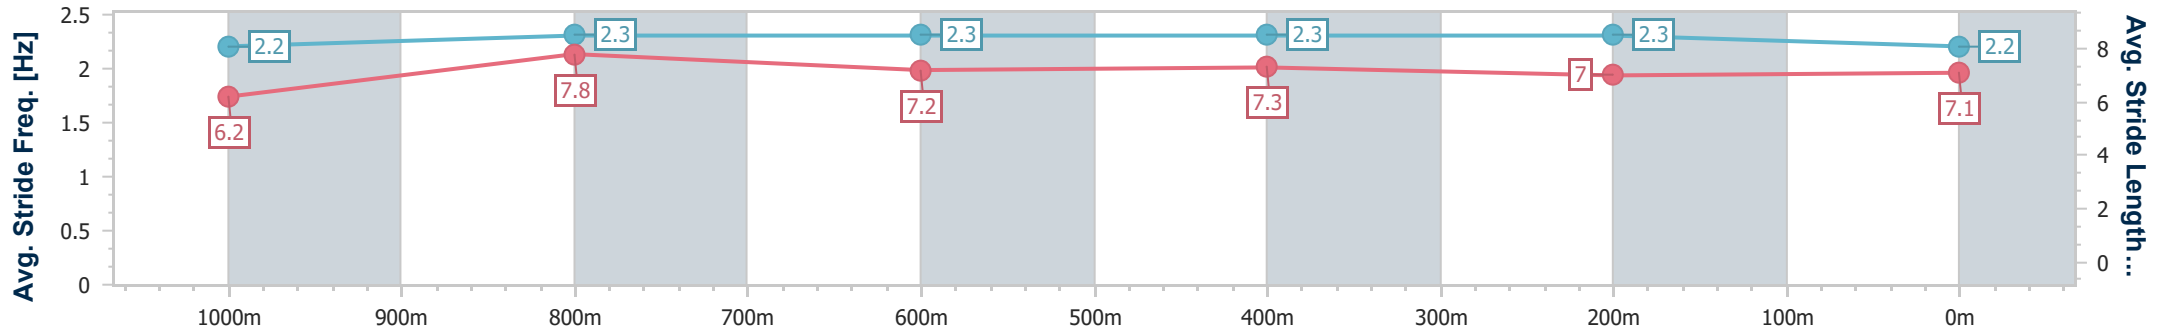

Horse/Jockey Name	Pivotal Lad
Final Rank	8
Fastest Section Time (Section)	0:10.78 (1000m)
Top Speed [km/h] (Section)	68.3 (1000m)
Race State	Finished

IpswichProfessional
Race 1: GREAT NORTHERN IPSWICH INCENTIVE - FINAL -
Class 3 Handicap - 1200m
21 June 2025 - 11:43
Track Rating: Good 4, Weather: Overcast, Rail Position: +0.5m
Entire

Section	Overall	1000m	800m	600m	400m	200m								
Section Times	1:10.18 [8] (0:14.26)	0:55.92 [11] (0:10.78)	0:45.14 [11] (0:10.81)	0:34.33 [11] (0:11.18)	0:23.15 [10] (0:11.33)	0:11.82 [10] (0:11.82)								
Average Speed [km/h]	50.5	66.8	66.3	63.8	63.3	60.8								
Top Speed [km/h]	67.8	68.3	66.9	66.3	63.7	63.5								
Avg. Dist. to Rail [m]	5.0	0.5	1.5	2.0	1.3	1.1								
Avg. Stride Freq. [Hz]	2.2	2.3	2.3	2.3	2.3	2.2								
Avg. Stride Length [m]	6.2	7.8	7.2	7.3	7.0	7.1								

- [ ] Ranking at each section and finish
- -.-.- No data available at this section
- NA No data available