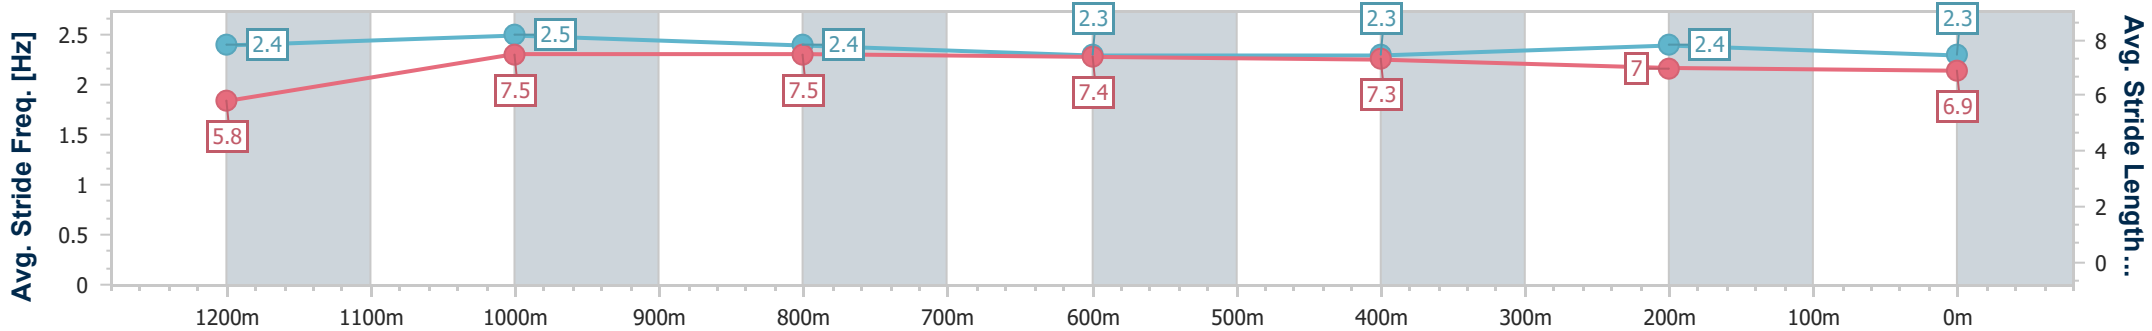

Horse/Jockey Name	Lost In Transit
Final Rank	10
Fastest Section Time (Section)	0:10.59 (1200m)
Top Speed [km/h] (Section)	69.0 (1200m)
Race State	Finished

IpswichProfessional
Race 8: BARRIER REEF POOLS EYE LINER STAKES - LISTED - 1350m

21 June 2025 - 15:56

Track Rating: Good 4, Weather: Overcast, Rail Position: +0.5m Entire

Section	Overall	1200m	1000m	800m	600m	400m	200m
Section Times	1:20.65 [10] (0:11.21)	1:09.44 [2] (0:10.59)	0:58.85 [2] (0:11.05)	0:47.80 [2] (0:11.64)	0:36.16 [2] (0:11.78)	0:24.38 [2] (0:11.95)	0:12.43 [4] (0:12.43)
Average Speed [km/h]	48.2	68.4	65.3	61.8	61.1	60.0	57.8
Top Speed [km/h]	68.6	69.0	68.2	62.7	61.5	61.3	59.3
Avg. Dist. to Rail [m]	12.4	6.4	1.5	0.3	0.4	0.8	0.5
Avg. Stride Freq. [Hz]	2.4	2.5	2.4	2.3	2.3	2.4	2.3
Avg. Stride Length [m]	5.8	7.5	7.5	7.4	7.3	7.0	6.9

- [ ] Ranking at each section and finish
- -.-.- No data available at this section
- NA No data available