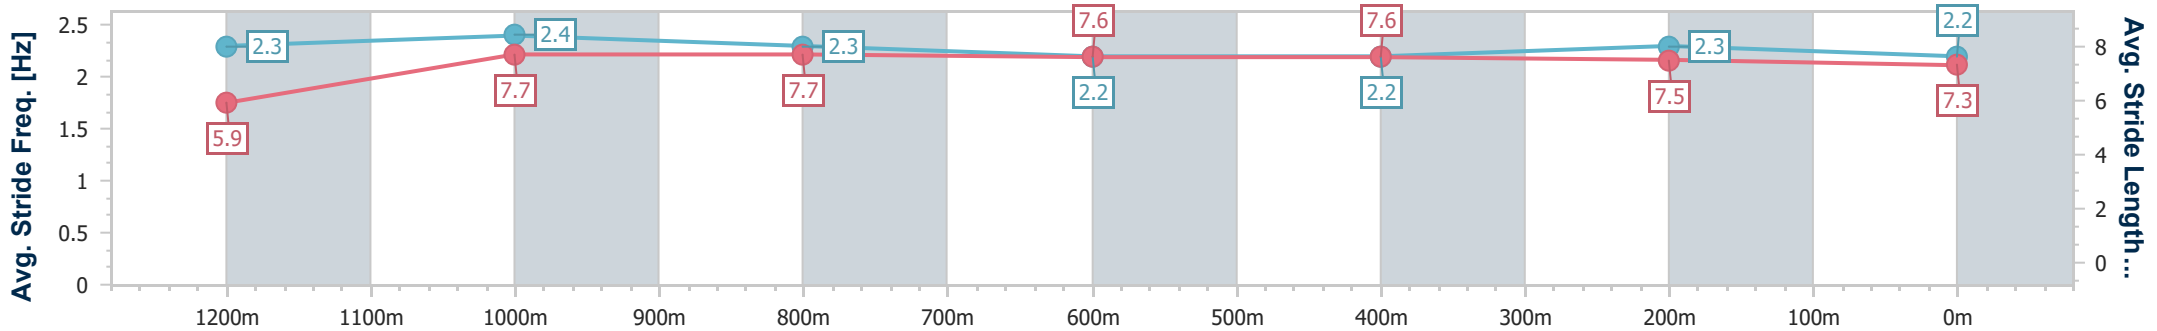

Horse/Jockey Name	Boom Torque
Final Rank	12
Fastest Section Time (Section)	0:10.83 (1200m)
Top Speed [km/h] (Section)	67.1 (1200m)
Race State	Finished

IpswichProfessional
Race 8: BARRIER REEF POOLS EYE LINER STAKES - LISTED - 1350m

21 June 2025 - 15:56

Track Rating: Good 4, Weather: Overcast, Rail Position: +0.5m Entire

Section	Overall	1200m	1000m	800m	600m	400m	200m
Section Times	1:20.71 [12] (0:11.53)	1:09.18 [12] (0:10.83)	0:58.35 [9] (0:11.04)	0:47.31 [8] (0:11.67)	0:35.64 [8] (0:11.79)	0:23.85 [9] (0:11.73)	0:12.12 [10] (0:12.12)
Average Speed [km/h]	46.7	66.6	65.2	61.5	60.9	61.2	59.6
Top Speed [km/h]	64.7	67.1	66.4	62.7	61.5	63.0	62.4
Avg. Dist. to Rail [m]	5.5	1.5	0.4	0.8	0.7	0.8	2.9
Avg. Stride Freq. [Hz]	2.3	2.4	2.3	2.2	2.2	2.3	2.2
Avg. Stride Length [m]	5.9	7.7	7.7	7.6	7.6	7.5	7.3

- [ ] Ranking at each section and finish
- -.-.- No data available at this section
- NA No data available