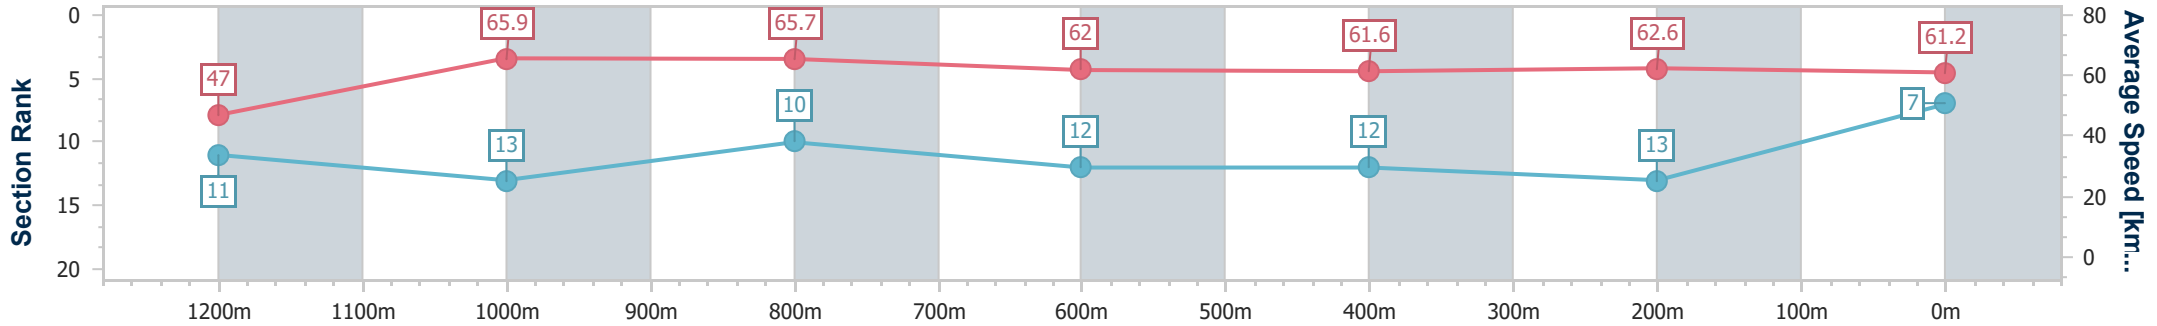

Horse/Jockey Name	Bank Maur
Final Rank	7
Fastest Section Time (Section)	0:11.03 (1200m)
Top Speed [km/h] (Section)	68.9 (1200m)
Race State	Finished

IpswichProfessional
Race 8: BARRIER REEF POOLS EYE LINER STAKES - LISTED - 1350m

21 June 2025 - 15:56

Track Rating: Good 4, Weather: Overcast, Rail Position: +0.5m Entire

Section	Overall	1200m	1000m	800m	600m	400m	200m
Section Times	1:20.46 [7] (0:11.47)	1:08.99 [11] (0:11.03)	0:57.96 [13] (0:11.05)	0:46.91 [10] (0:11.72)	0:35.19 [12] (0:11.78)	0:23.41 [12] (0:11.65)	0:11.76 [13] (0:11.76)
Average Speed [km/h]	47.0	65.9	65.7	62.0	61.6	62.6	61.2
Top Speed [km/h]	64.2	68.9	66.8	63.5	62.3	64.0	64.1
Avg. Dist. to Rail [m]	11.3	7.7	3.6	2.6	2.0	4.2	7.6
Avg. Stride Freq. [Hz]	2.2	2.4	2.4	2.3	2.3	2.3	2.3
Avg. Stride Length [m]	6.1	7.6	7.7	7.5	7.5	7.5	7.5

- [ ] Ranking at each section and finish
- -.-.- No data available at this section
- NA No data available