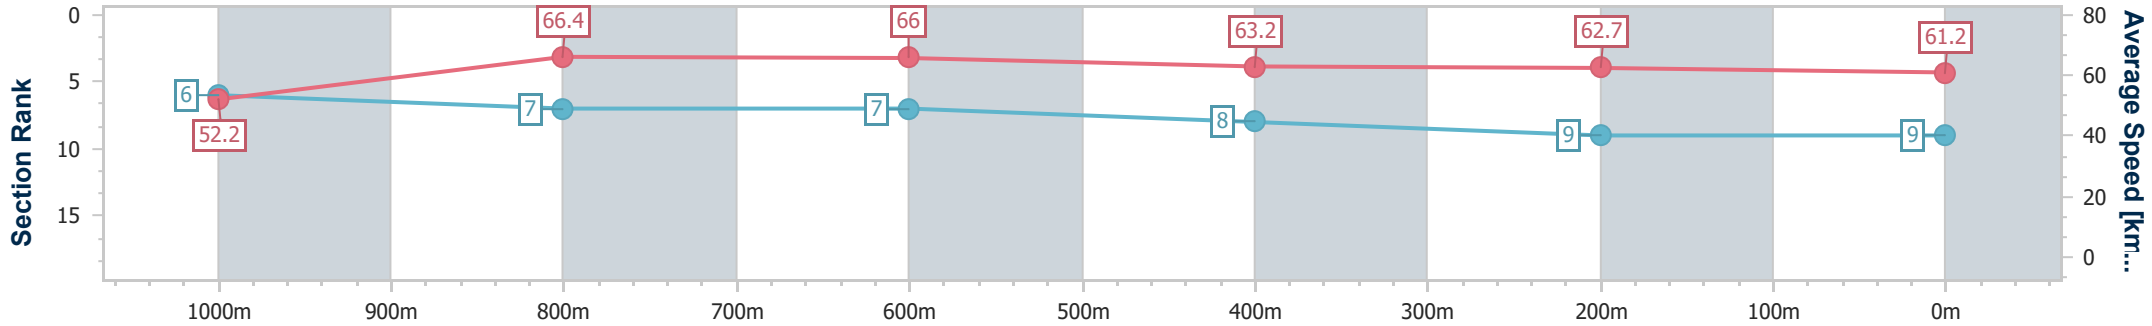

Horse/Jockey Name	Remlaps Angel
Final Rank	9
Fastest Section Time (Section)	0:10.83 (1000m)
Top Speed [km/h] (Section)	68.3 (Overall)
Race State	Finished

IpswichProfessional
Race 9: GORDON'S GIN GAI WATERHOUSE CLASSIC - LISTED
- 1200m

21 June 2025 - 16:34

Track Rating: Good 4, Weather: Overcast, Rail Position: +0.5m Entire

Section	Overall	1000m	800m	600m	400m	200m
Section Times	1:10.38 [9] (0:13.84)	0:56.54 [6] (0:10.83)	0:45.71 [7] (0:11.04)	0:34.67 [7] (0:11.41)	0:23.26 [8] (0:11.50)	0:11.76 [9] (0:11.76)
Average Speed [km/h]	52.2	66.4	66.0	63.2	62.7	61.2
Top Speed [km/h]	68.3	68.0	66.8	66.8	64.1	62.3
Avg. Dist. to Rail [m]	3.8	0.9	1.8	1.2	1.0	2.5
Avg. Stride Freq. [Hz]	2.5	2.5	2.5	2.4	2.4	2.4
Avg. Stride Length [m]	5.9	7.4	7.4	7.3	7.2	7.0

- [ ] Ranking at each section and finish
- -.-.- No data available at this section
- NA No data available