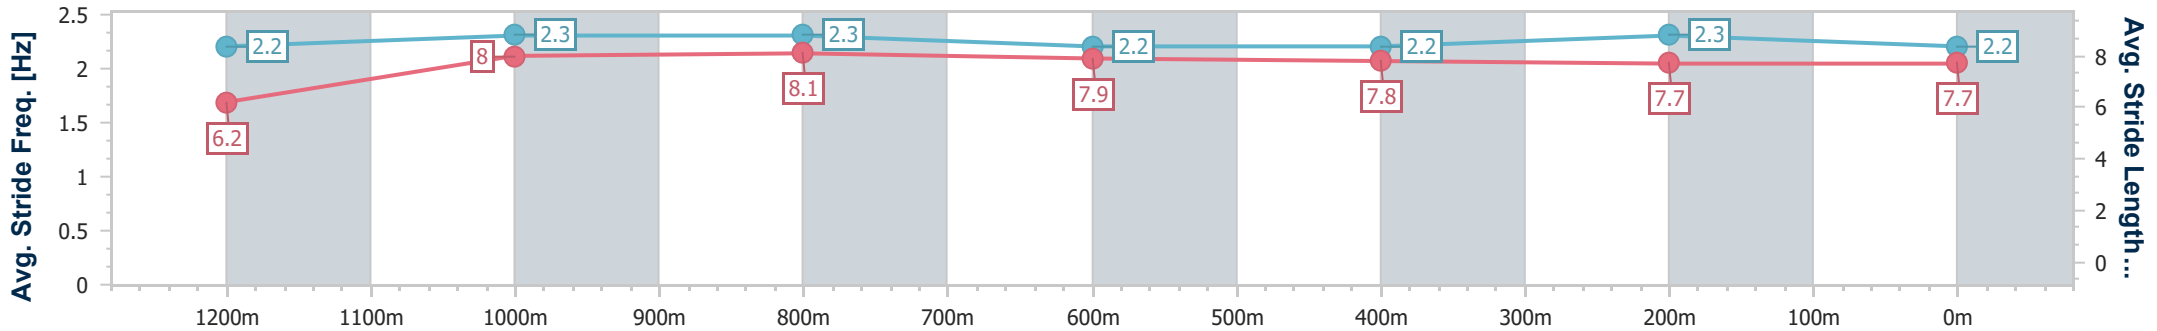

Horse/Jockey Name	Restonica
Final Rank	2
Fastest Section Time (Section)	0:10.89 (1200m)
Top Speed [km/h] (Section)	67.2 (1000m)
Race State	Finished

IpswichProfessional
Race 5: RIVER 949FM BUNDAMBA PLATE Class 6 Handicap - 1350m

21 June 2025 - 14:03

Track Rating: Good 4, Weather: Overcast, Rail Position: +0.5m Entire

Section	Overall	1200m	1000m	800m	600m	400m	200m
Section Times	1:19.81 [2] (0:11.66)	1:08.15 [6] (0:10.89)	0:57.26 [4] (0:10.96)	0:46.30 [2] (0:11.45)	0:34.85 [2] (0:11.59)	0:23.26 [2] (0:11.48)	0:11.78 [2] (0:11.78)
Average Speed [km/h]	46.3	66.3	65.9	62.6	61.9	62.9	61.1
Top Speed [km/h]	65.8	67.0	67.2	63.8	62.8	63.9	64.0
Avg. Dist. to Rail [m]	8.6	4.3	0.9	0.7	0.7	1.0	3.0
Avg. Stride Freq. [Hz]	2.2	2.3	2.3	2.2	2.2	2.3	2.2
Avg. Stride Length [m]	6.2	8.0	8.1	7.9	7.8	7.7	7.7

- [ ] Ranking at each section and finish
- -.-.- No data available at this section
- NA No data available