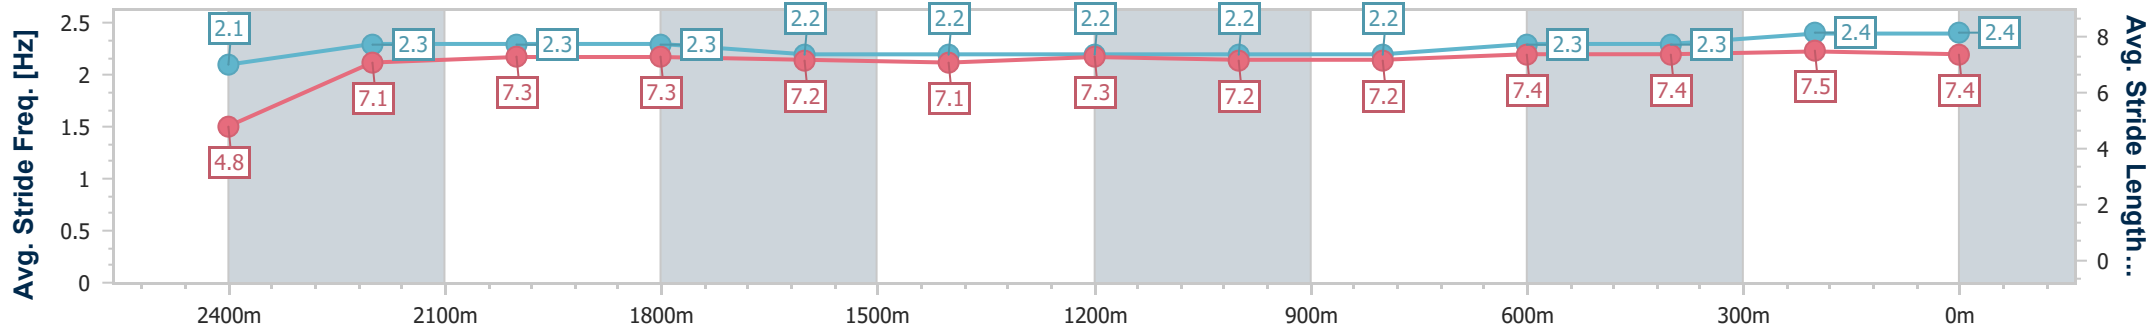

Horse/Jockey Name	Bestower
Final Rank	2
Fastest Section Time (Section)	0:09.89 (Overall)
Top Speed [km/h] (Section)	65.1 (200m)
Race State	Finished

IpswichProfessional
Race 3: CHANNEL SEVEN WINTER PROVINCIAL STAYERS
FINAL BENCHMARK 78 Handicap - 2500m

21 June 2025 - 12:53

Track Rating: Good 4, Weather: Overcast, Rail Position: +0.5m Entire

Section	Overall	2400m	2200m	2000m	1800m	1600m	1400m	1200m	1000m	800m	600m	400m	200m
Section Times	2:35.46 [2] (0:09.89)	2:25.57 [16] (0:12.36)	2:13.21 [16] (0:12.01)	2:01.20 [14] (0:11.93)	1:49.27 [14] (0:12.29)	1:36.98 [14] (0:12.69)	1:24.29 [14] (0:12.23)	1:12.06 [14] (0:12.75)	0:59.31 [14] (0:12.62)	0:46.69 [14] (0:12.05)	0:34.64 [14] (0:11.79)	0:22.85 [13] (0:11.53)	0:11.32 [4] (0:11.32)
Average Speed [km/h]	36.5	58.2	59.6	60.4	58.1	56.7	58.7	56.5	57.0	59.9	61.4	63.2	63.6
Top Speed [km/h]	55.5	59.5	60.8	61.0	60.0	57.9	60.1	59.9	58.6	60.8	62.2	65.1	65.1
Avg. Dist. to Rail [m]	9.1	3.1	1.4	1.6	1.3	0.4	0.4	0.3	0.5	0.3	1.5	3.8	5.9
Avg. Stride Freq. [Hz]	2.1	2.3	2.3	2.3	2.2	2.2	2.2	2.2	2.2	2.3	2.3	2.4	2.4
Avg. Stride Length [m]	4.8	7.1	7.3	7.3	7.2	7.1	7.3	7.2	7.2	7.4	7.4	7.5	7.4

- [ ] Ranking at each section and finish
- -.-.- No data available at this section
- NA No data available