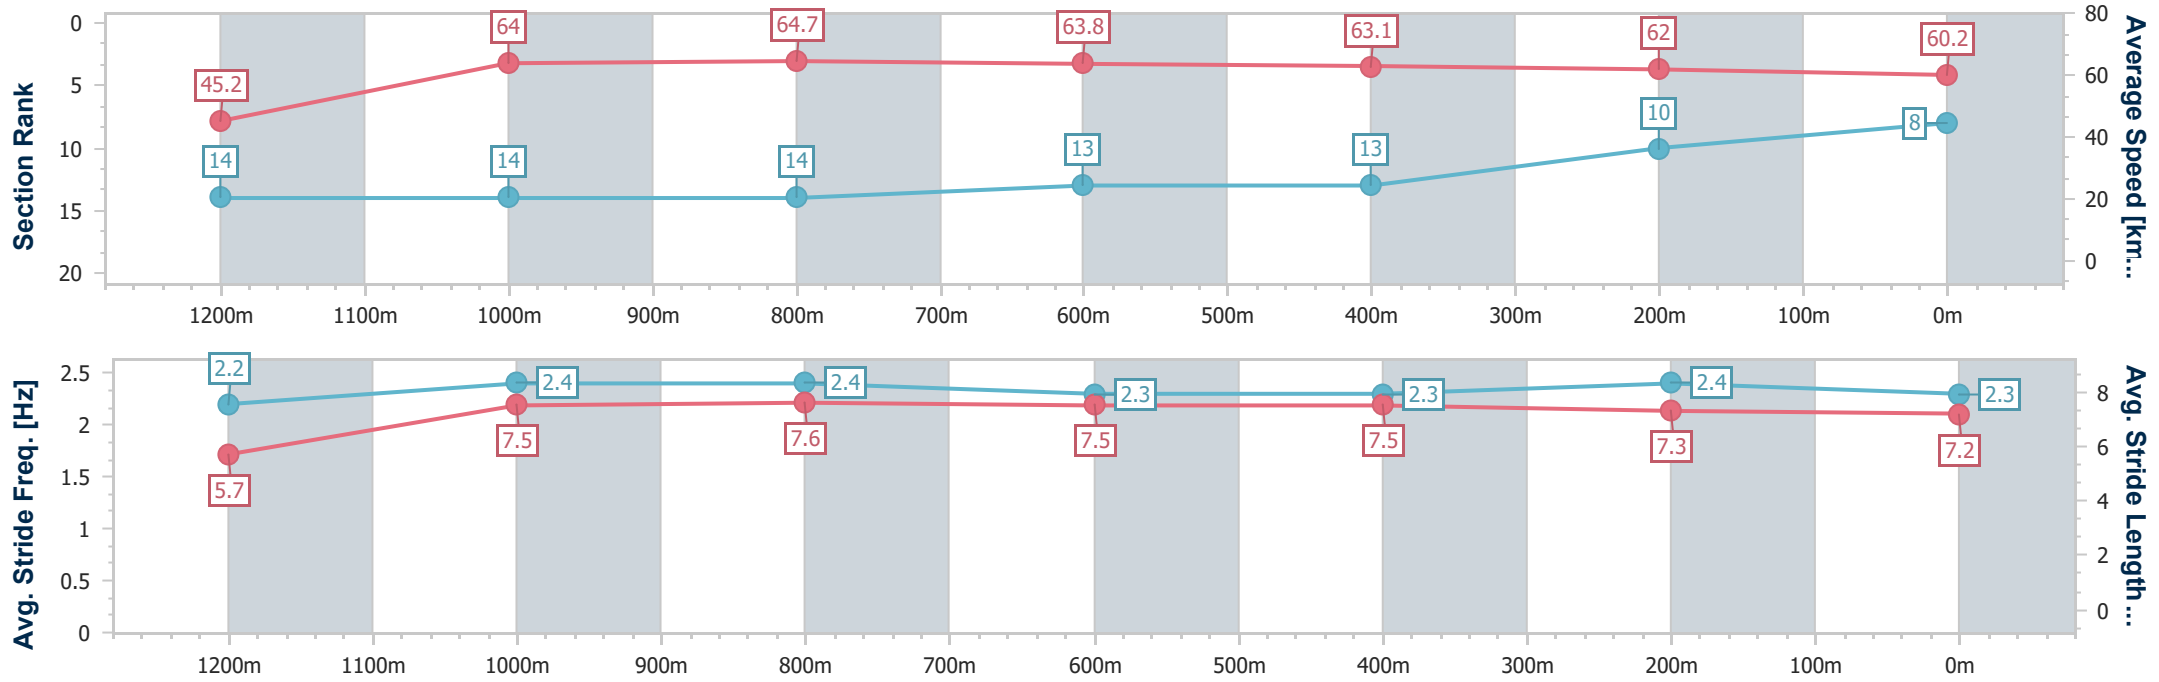

IpswichProfessional

Race 6: SCHWEPPE T L COONEY - 1350m

21 June 2025 - 14:39

Track Rating: Good 4, Weather: Overcast, Rail Position: +0.5m Entire

Section	Overall	1200m	1000m	800m	600m	400m	200m
Section Times	1:20.43 [8] (0:11.94)	1:08.49 [14] (0:11.24)	0:57.25 [14] (0:11.16)	0:46.09 [14] (0:11.19)	0:34.90 [13] (0:11.35)	0:23.55 [13] (0:11.62)	0:11.93 [10] (0:11.93)
Average Speed [km/h]	45.2	64.0	64.7	63.8	63.1	62.0	60.2
Top Speed [km/h]	62.5	66.0	65.8	65.3	65.7	63.3	61.1
Avg. Dist. to Rail [m]	9.1	2.3	0.4	1.5	1.1	1.6	2.2
Avg. Stride Freq. [Hz]	2.2	2.4	2.4	2.3	2.3	2.4	2.3
Avg. Stride Length [m]	5.7	7.5	7.6	7.5	7.5	7.3	7.2