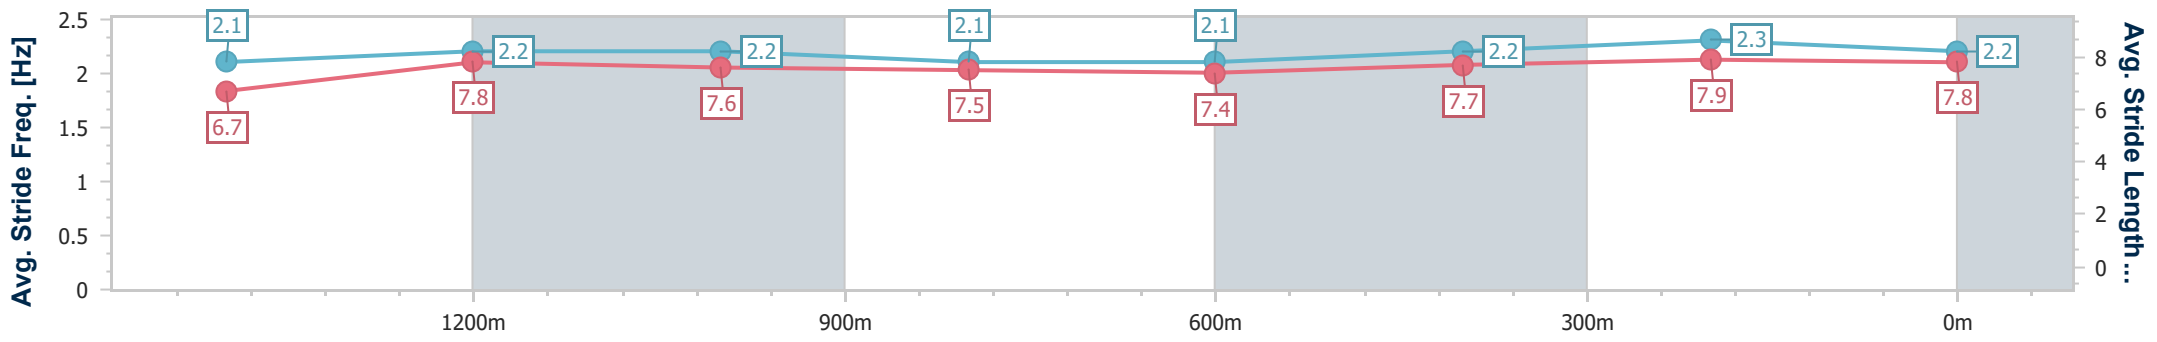

IpswichProfessional

Race 2: BISHOPP BENCHMARK 78 Handicap - 1666m

21 June 2025 - 12:18

Track Rating: Good 4, Weather: Overcast, Rail Position: +0.5m Entire

Section	Overall	1400m	1200m	1000m	800m	600m	400m	200m					
Section Times	1:42.36 [8] (0:18.79)	1:23.57 [7] (0:11.61)	1:11.96 [6] (0:12.04)	0:59.92 [7] (0:12.80)	0:47.12 [7] (0:12.82)	0:34.30 [8] (0:11.58)	0:22.72 [9] (0:11.18)	0:11.54 [7] (0:11.54)					
Average Speed [km/h]	51.0	62.4	60.2	56.4	56.3	62.1	64.7	62.5					
Top Speed [km/h]	63.0	63.0	61.6	57.7	58.2	65.0	65.1	64.7					
Avg. Dist. to Rail [m]	3.1	1.4	1.3	1.1	0.8	0.5	1.4	3.4					
Avg. Stride Freq. [Hz]	2.1	2.2	2.2	2.1	2.1	2.2	2.3	2.2					
Avg. Stride Length [m]	6.7	7.8	7.6	7.5	7.4	7.7	7.9	7.8					