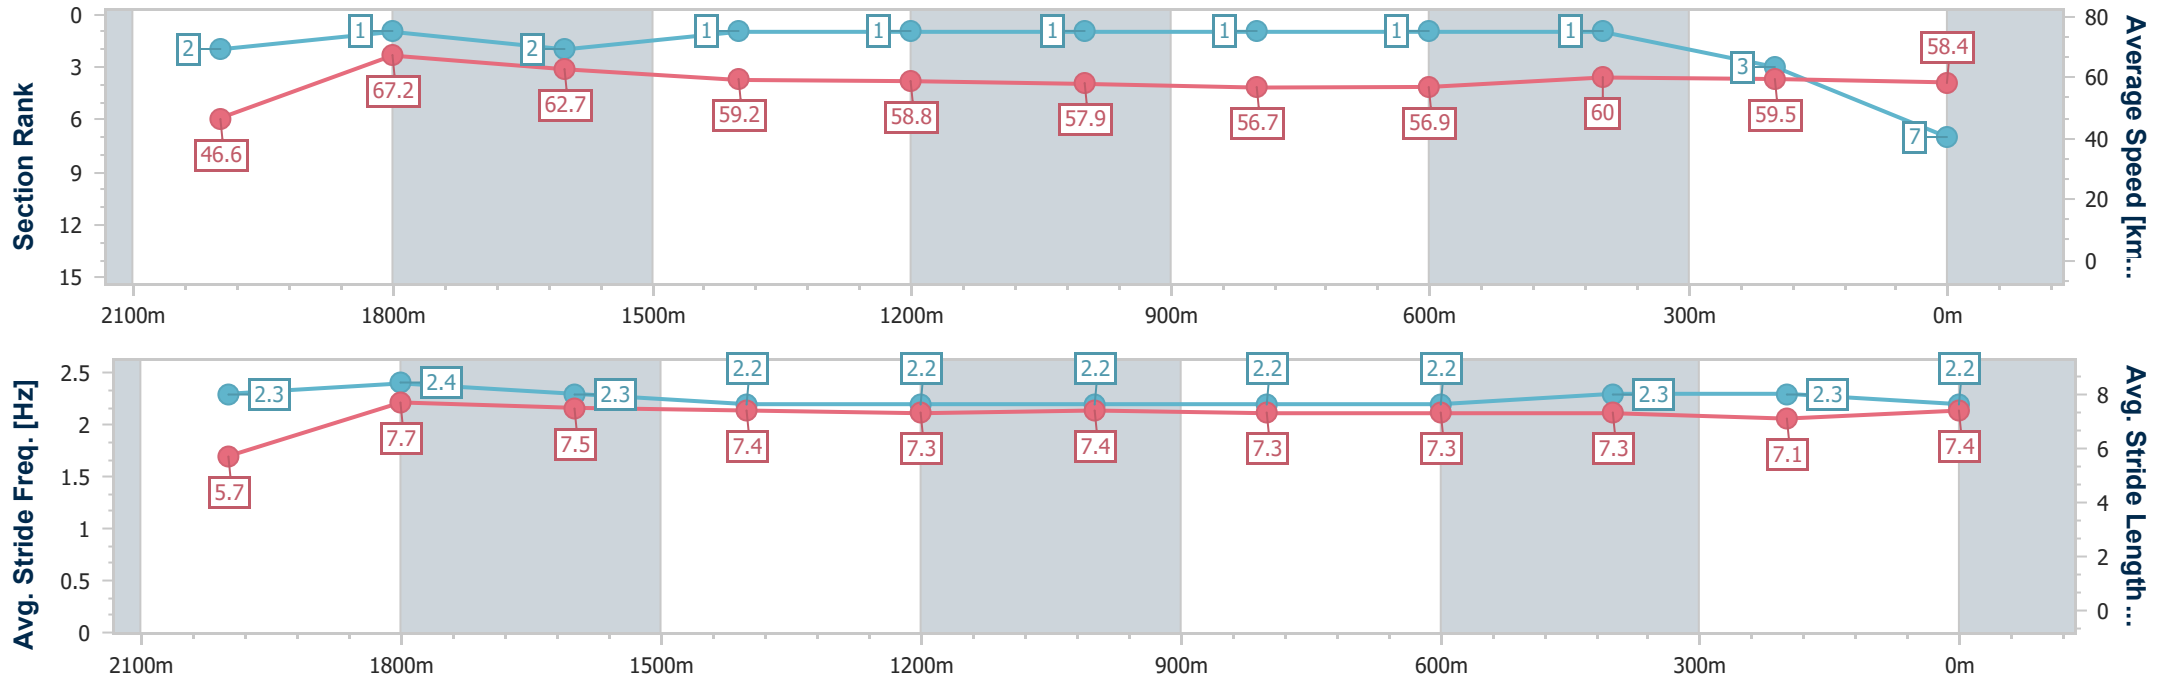

IpswichProfessional

Race 7: TAB IPSWICH CUP - LISTED - 2150m

21 June 2025 - 15:18

Track Rating: Good 4, Weather: Overcast, Rail Position: +0.5m Entire

Section	Overall	2000m	1800m	1600m	1400m	1200m	1000m	800m	600m	400m	200m
Section Times	2:12.39 [7] (0:11.66)	2:00.73 [2] (0:10.73)	1:50.00 [1] (0:11.48)	1:38.52 [2] (0:12.22)	1:26.30 [1] (0:12.27)	1:14.03 [1] (0:12.47)	1:01.56 [1] (0:12.69)	0:48.87 [1] (0:12.51)	0:36.36 [1] (0:11.95)	0:24.41 [1] (0:12.07)	0:12.34 [3] (0:12.34)
Average Speed [km/h]	46.6	67.2	62.7	59.2	58.8	57.9	56.7	56.9	60.0	59.5	58.4
Top Speed [km/h]	66.2	67.6	66.8	60.5	60.2	60.0	57.5	58.5	60.9	61.0	60.1
Avg. Dist. to Rail [m]	1.5	0.3	0.9	0.6	0.8	0.9	0.6	2.1	2.2	1.1	2.1
Avg. Stride Freq. [Hz]	2.3	2.4	2.3	2.2	2.2	2.2	2.2	2.2	2.3	2.3	2.2
Avg. Stride Length [m]	5.7	7.7	7.5	7.4	7.3	7.4	7.3	7.3	7.3	7.1	7.4