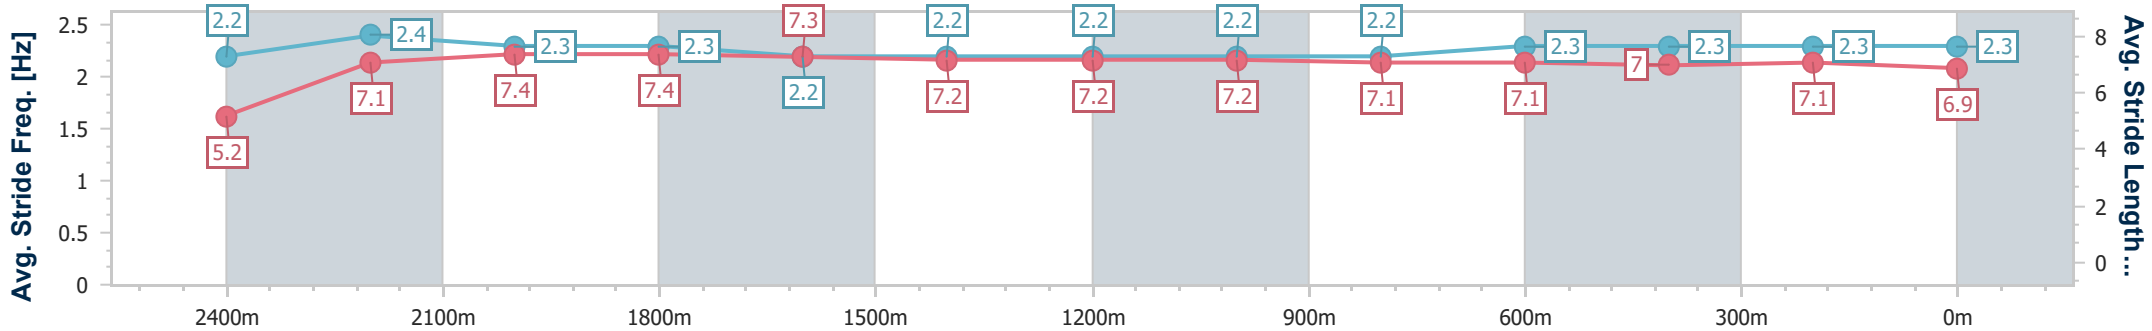

Horse/Jockey Name	Nature Boy
Final Rank	8
Fastest Section Time (Section)	0:09.09 (Overall)
Top Speed [km/h] (Section)	64.9 (2400m)
Race State	Finished

IpswichProfessional
Race 3: CHANNEL SEVEN WINTER PROVINCIAL STAYERS
FINAL BENCHMARK 78 Handicap - 2500m

21 June 2025 - 12:53

Track Rating: Good 4, Weather: Overcast, Rail Position: +0.5m Entire

Section	Overall	2400m	2200m	2000m	1800m	1600m	1400m	1200m	1000m	800m	600m	400m	200m
Section Times	2:36.56 [8] (0:09.09)	2:27.47 [3] (0:11.65)	2:15.82 [1] (0:11.74)	2:04.08 [1] (0:11.91)	1:52.17 [1] (0:12.30)	1:39.87 [1] (0:12.45)	1:27.42 [1] (0:12.43)	1:14.99 [1] (0:12.85)	1:02.14 [1] (0:12.59)	0:49.55 [1] (0:12.53)	0:37.02 [1] (0:12.21)	0:24.81 [2] (0:12.20)	0:12.61 [2] (0:12.61)
Average Speed [km/h]	39.6	62.5	61.4	60.4	58.1	57.8	57.8	56.3	57.2	57.3	58.6	58.8	57.1
Top Speed [km/h]	59.4	64.9	63.2	61.5	59.1	58.9	59.0	57.0	57.6	58.5	59.9	59.2	58.6
Avg. Dist. to Rail [m]	17.4	9.6	0.8	1.2	0.9	0.3	0.1	0.2	0.2	0.4	0.9	0.6	0.2
Avg. Stride Freq. [Hz]	2.2	2.4	2.3	2.3	2.2	2.2	2.2	2.2	2.2	2.3	2.3	2.3	2.3
Avg. Stride Length [m]	5.2	7.1	7.4	7.4	7.3	7.2	7.2	7.2	7.1	7.1	7.0	7.1	6.9

- [ ] Ranking at each section and finish
- -.-.- No data available at this section
- NA No data available