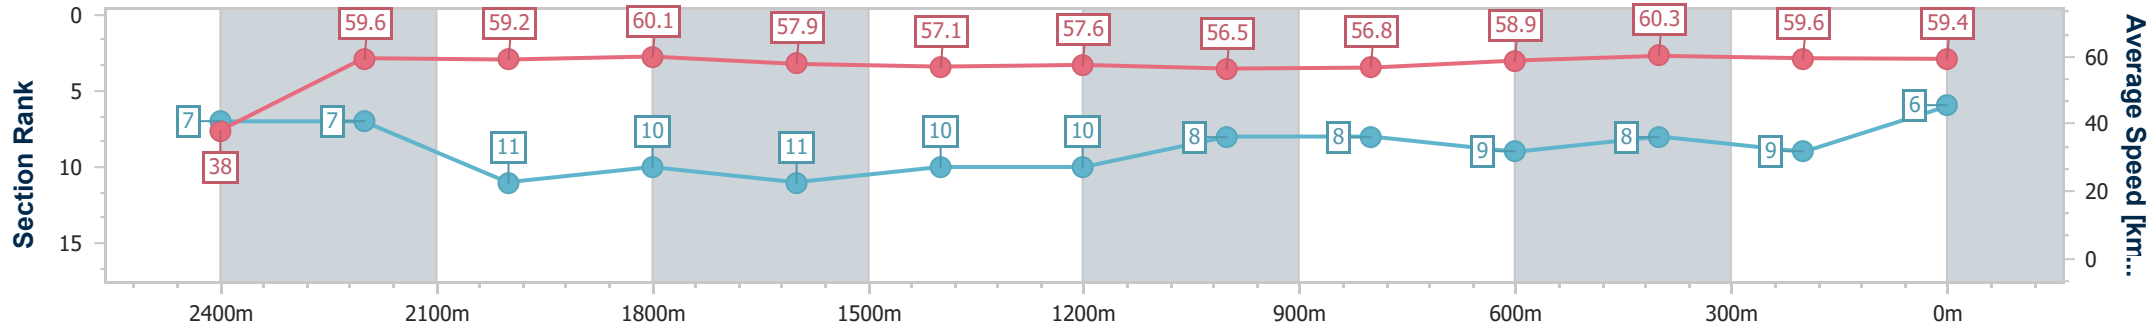

Horse/Jockey Name	Viadelamore
Final Rank	6
Fastest Section Time (Section)	0:09.46 (Overall)
Top Speed [km/h] (Section)	61.2 (600m)
Race State	Finished

IpswichProfessional
Race 3: CHANNEL SEVEN WINTER PROVINCIAL STAYERS
FINAL BENCHMARK 78 Handicap - 2500m

21 June 2025 - 12:53

Track Rating: Good 4, Weather: Overcast, Rail Position: +0.5m
Entire

Section	Overall	2400m	2200m	2000m	1800m	1600m	1400m	1200m	1000m	800m	600m	400m	200m
Section Times	2:36.44 [6] (0:09.46)	2:26.98 [7] (0:12.04)	2:14.94 [7] (0:11.96)	2:02.98 [11] (0:11.99)	1:50.99 [10] (0:12.41)	1:38.58 [11] (0:12.48)	1:26.10 [10] (0:12.47)	1:13.63 [10] (0:12.77)	1:00.86 [8] (0:12.66)	0:48.20 [8] (0:12.20)	0:36.00 [9] (0:11.86)	0:24.14 [8] (0:12.03)	0:12.11 [9] (0:12.11)
Average Speed [km/h]	38.0	59.6	59.2	60.1	57.9	57.1	57.6	56.5	56.8	58.9	60.3	59.6	59.4
Top Speed [km/h]	57.0	60.7	60.2	60.7	59.7	57.9	58.7	58.8	58.5	59.6	61.2	60.3	60.5
Avg. Dist. to Rail [m]	3.2	2.0	2.9	2.5	1.8	0.2	0.3	0.1	0.3	0.6	1.0	1.0	0.4
Avg. Stride Freq. [Hz]	2.1	2.3	2.3	2.3	2.3	2.2	2.2	2.2	2.2	2.3	2.3	2.3	2.3
Avg. Stride Length [m]	5.1	7.1	7.0	7.3	7.1	7.1	7.2	7.1	7.1	7.3	7.3	7.2	7.0

- [ ] Ranking at each section and finish
- -.-.- No data available at this section
- NA No data available