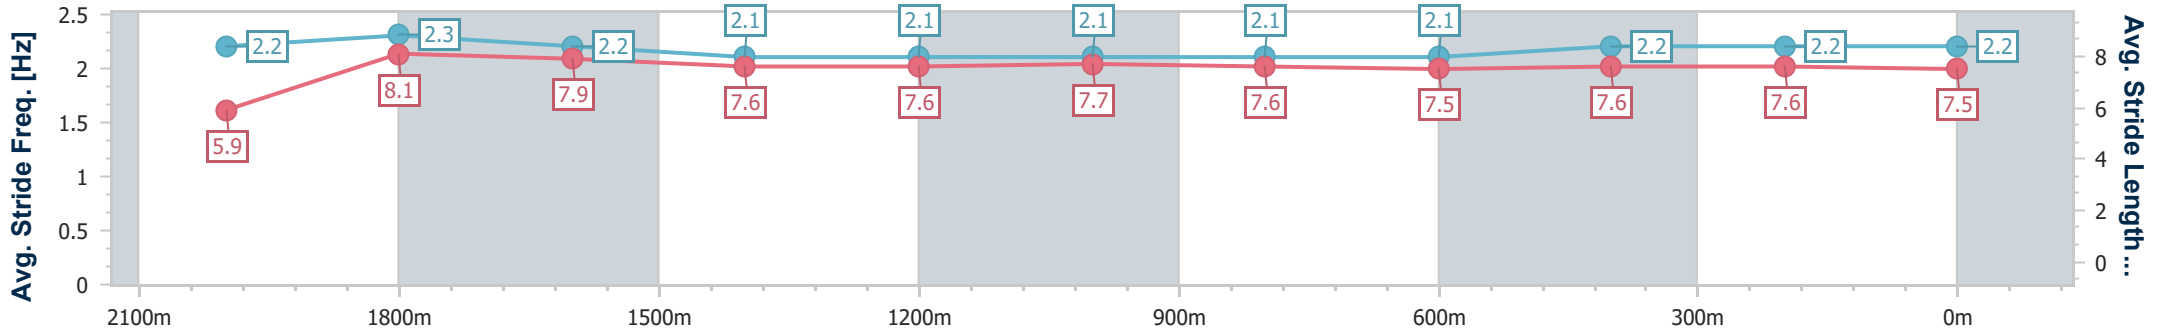

IpswichProfessional

Race 7: TAB IPSWICH CUP - LISTED - 2150m

21 June 2025 - 15:18

Track Rating: Good 4, Weather: Overcast, Rail Position: +0.5m Entire

Section	Overall	2000m	1800m	1600m	1400m	1200m	1000m	800m	600m	400m	200m
Section Times	2:12.32 [5] (0:11.72)	2:00.60 [3] (0:10.67)	1:49.93 [2] (0:11.46)	1:38.47 [1] (0:12.25)	1:26.22 [2] (0:12.32)	1:13.90 [2] (0:12.53)	1:01.37 [3] (0:12.74)	0:48.63 [3] (0:12.55)	0:36.08 [3] (0:11.90)	0:24.18 [3] (0:11.89)	0:12.29 [2] (0:12.29)
Average Speed [km/h]	46.1	67.6	62.7	58.8	58.4	57.8	56.6	57.3	60.3	60.7	58.7
Top Speed [km/h]	66.8	68.1	66.4	60.0	59.4	58.9	57.2	59.2	61.2	61.9	60.4
Avg. Dist. to Rail [m]	8.8	3.0	0.5	0.3	0.6	1.0	0.9	0.4	0.9	1.6	3.1
Avg. Stride Freq. [Hz]	2.2	2.3	2.2	2.1	2.1	2.1	2.1	2.1	2.2	2.2	2.2
Avg. Stride Length [m]	5.9	8.1	7.9	7.6	7.6	7.7	7.6	7.5	7.6	7.6	7.5