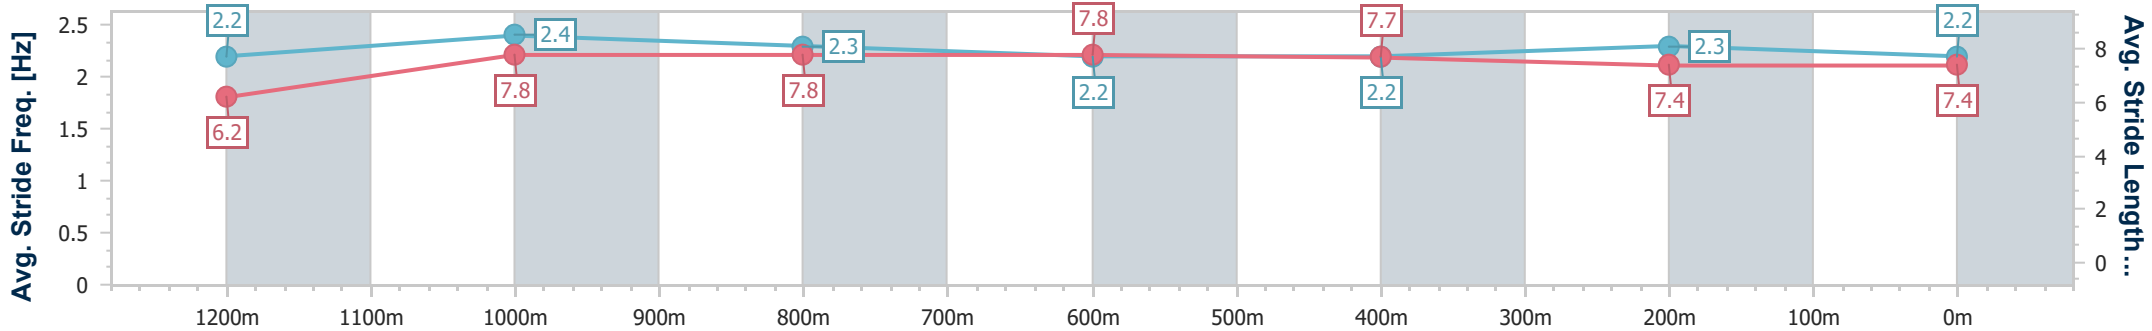

Horse/Jockey Name	Swiss Exile
Final Rank	8
Fastest Section Time (Section)	0:10.67 (1200m)
Top Speed [km/h] (Section)	69.1 (1200m)
Race State	Finished

IpswichProfessional
Race 8: BARRIER REEF POOLS EYE LINER STAKES - LISTED - 1350m

21 June 2025 - 15:56

Track Rating: Good 4, Weather: Overcast, Rail Position: +0.5m Entire

Section	Overall	1200m	1000m	800m	600m	400m	200m						
Section Times	1:20.51 [8] (0:11.23)	1:09.28 [3] (0:10.67)	0:58.61 [4] (0:11.25)	0:47.36 [3] (0:11.66)	0:35.70 [4] (0:11.66)	0:24.04 [3] (0:11.65)	0:12.39 [2] (0:12.39)						
Average Speed [km/h]	48.3	67.6	64.3	61.8	61.6	61.7	58.1						
Top Speed [km/h]	66.4	69.1	66.1	63.1	62.6	63.1	61.6						
Avg. Dist. to Rail [m]	3.7	4.2	2.0	0.6	0.7	0.5	0.3						
Avg. Stride Freq. [Hz]	2.2	2.4	2.3	2.2	2.2	2.3	2.2						
Avg. Stride Length [m]	6.2	7.8	7.8	7.8	7.7	7.4	7.4						

- [ ] Ranking at each section and finish
- -.-.- No data available at this section
- NA No data available