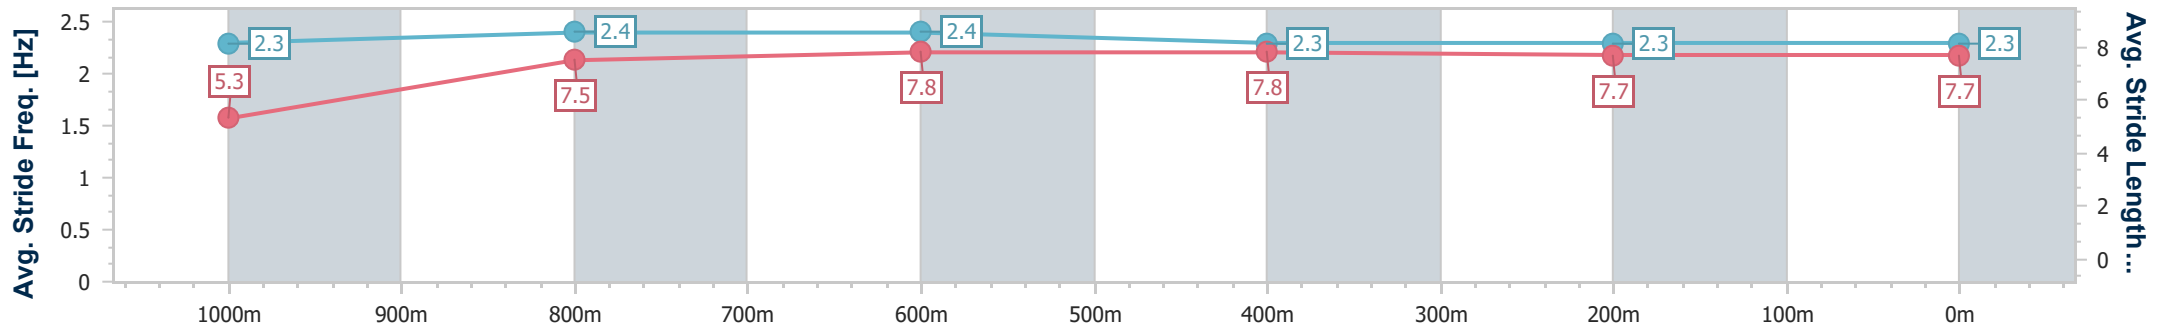

Horse/Jockey Name	Zouperb
Final Rank	1
Fastest Section Time (Section)	0:08.50 (Overall)
Top Speed [km/h] (Section)	67.7 (1000m)
Race State	Finished

IpswichProfessional
Race 4: RAY WHITE IPSWICH BENCHMARK 80 Handicap - 1100m
21 June 2025 - 13:28
Track Rating: Good 4, Weather: Overcast, Rail Position: +0.5m Entire

Section	Overall	1000m	800m	600m	400m	200m
Section Times	1:03.62 [1] (0:08.50)	0:55.12 [6] (0:10.75)	0:44.37 [4] (0:10.93)	0:33.44 [4] (0:11.05)	0:22.39 [4] (0:11.14)	0:11.25 [3] (0:11.25)
Average Speed [km/h]	42.5	66.6	65.7	65.0	64.7	63.8
Top Speed [km/h]	64.8	67.7	66.6	65.9	66.7	66.4
Avg. Dist. to Rail [m]	3.0	0.8	1.1	0.8	0.9	0.3
Avg. Stride Freq. [Hz]	2.3	2.4	2.4	2.3	2.3	2.3
Avg. Stride Length [m]	5.3	7.5	7.8	7.8	7.7	7.7

- [ ] Ranking at each section and finish
- -.-.- No data available at this section
- NA No data available