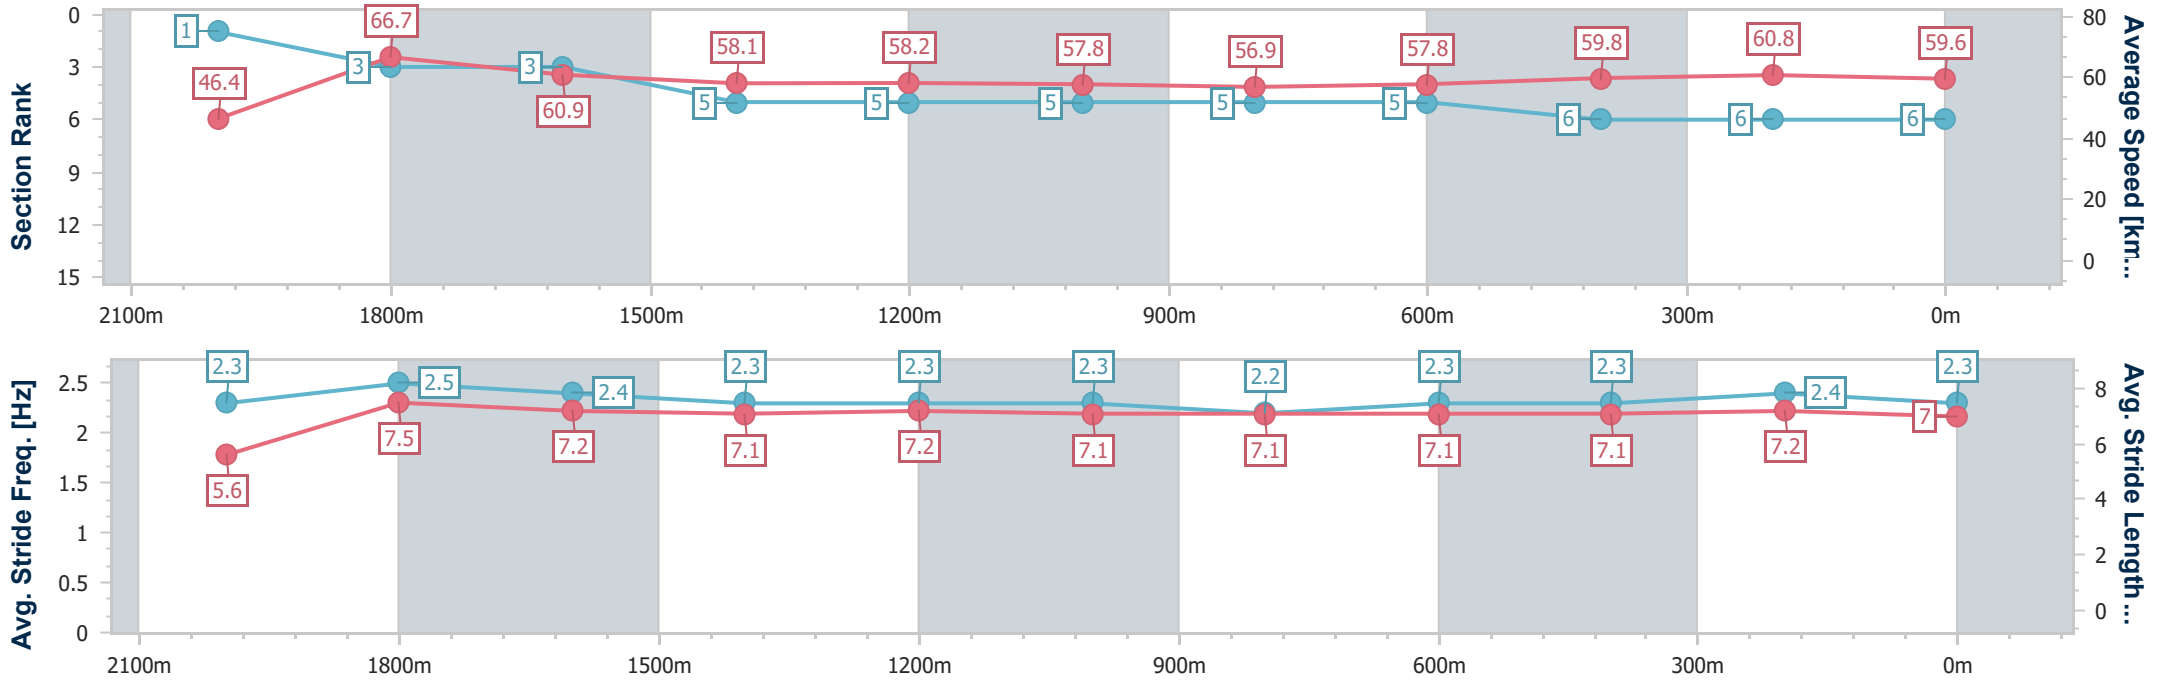

IpswichProfessional

Race 7: TAB IPSWICH CUP - LISTED - 2150m

21 June 2025 - 15:18

Track Rating: Good 4, Weather: Overcast, Rail Position: +0.5m Entire

Section	Overall	2000m	1800m	1600m	1400m	1200m	1000m	800m	600m	400m	200m
Section Times	2:12.34 [6] (0:11.65)	2:00.69 [1] (0:10.83)	1:49.86 [3] (0:11.71)	1:38.15 [3] (0:12.36)	1:25.79 [5] (0:12.33)	1:13.46 [5] (0:12.46)	1:01.00 [5] (0:12.67)	0:48.33 [5] (0:12.46)	0:35.87 [5] (0:11.98)	0:23.89 [6] (0:11.83)	0:12.06 [6] (0:12.06)
Average Speed [km/h]	46.4	66.7	60.9	58.1	58.2	57.8	56.9	57.8	59.8	60.8	59.6
Top Speed [km/h]	65.8	67.7	65.9	59.9	59.4	58.7	57.6	59.5	60.9	61.0	60.7
Avg. Dist. to Rail [m]	5.7	1.2	1.2	0.7	0.3	0.2	0.1	0.3	0.4	1.0	0.8
Avg. Stride Freq. [Hz]	2.3	2.5	2.4	2.3	2.3	2.3	2.2	2.3	2.3	2.4	2.3
Avg. Stride Length [m]	5.6	7.5	7.2	7.1	7.2	7.1	7.1	7.1	7.1	7.2	7.0