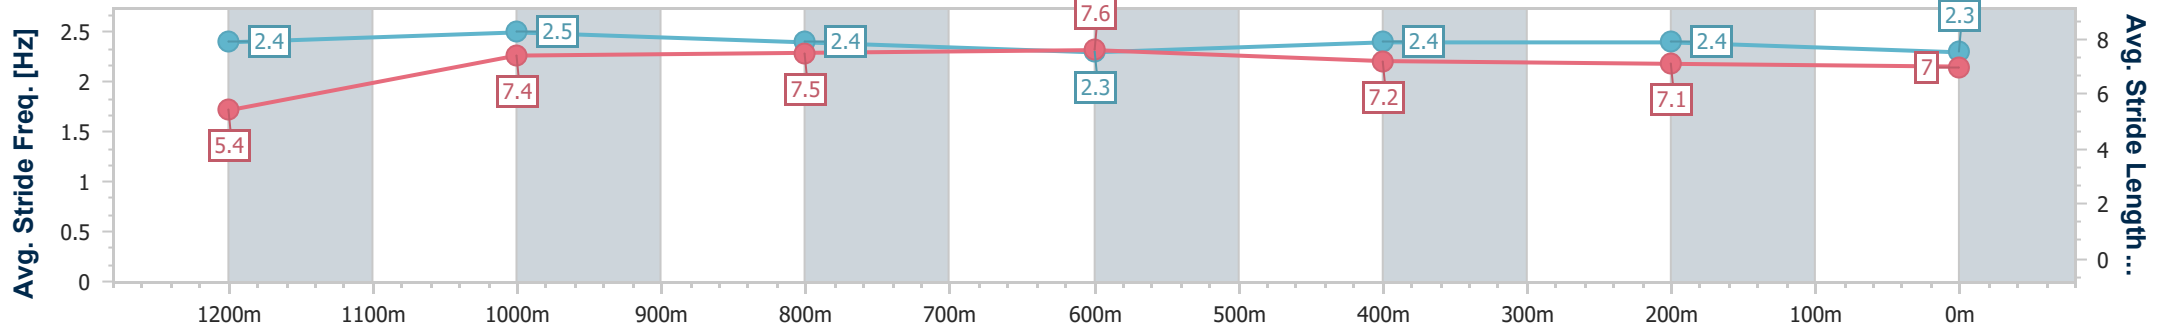

IpswichProfessional

Race 6: SCHWEPPE T L COONEY - 1350m

21 June 2025 - 14:39

Track Rating: Good 4, Weather: Overcast, Rail Position: +0.5m Entire

Section	Overall	1200m	1000m	800m	600m	400m	200m
Section Times	1:21.21 [13] (0:11.37)	1:09.84 [6] (0:11.04)	0:58.80 [6] (0:11.05)	0:47.75 [7] (0:11.33)	0:36.42 [7] (0:11.73)	0:24.69 [8] (0:12.00)	0:12.69 [11] (0:12.69)
Average Speed [km/h]	47.6	65.6	65.2	63.4	61.5	60.5	56.6
Top Speed [km/h]	65.0	67.9	66.6	64.4	63.2	61.4	59.5
Avg. Dist. to Rail [m]	8.4	3.5	0.9	0.3	0.4	2.3	3.6
Avg. Stride Freq. [Hz]	2.4	2.5	2.4	2.3	2.4	2.4	2.3
Avg. Stride Length [m]	5.4	7.4	7.5	7.6	7.2	7.1	7.0