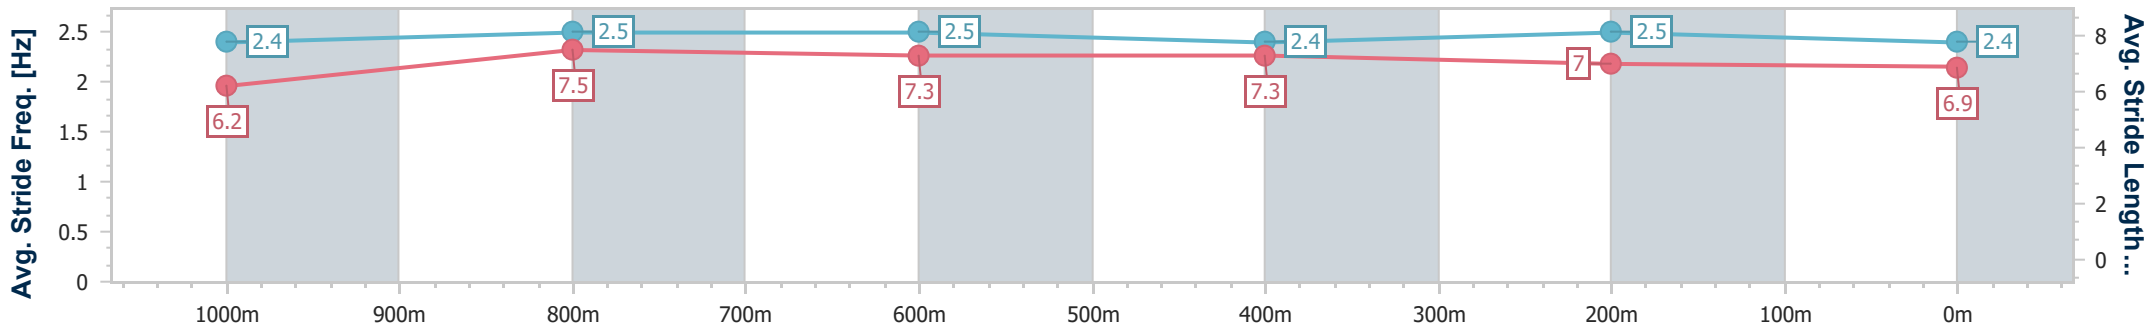

Horse/Jockey Name	Bubba's Bay
Final Rank	5
Fastest Section Time (Section)	0:10.71 (1000m)
Top Speed [km/h] (Section)	68.6 (Overall)
Race State	Finished

IpswichProfessional
Race 9: GORDON'S GIN GAI WATERHOUSE CLASSIC - LISTED
- 1200m

21 June 2025 - 16:34

Track Rating: Good 4, Weather: Overcast, Rail Position: +0.5m Entire

Section	Overall	1000m	800m	600m	400m	200m								
Section Times	1:10.02 [5] (0:13.39)	0:56.63 [1] (0:10.71)	0:45.92 [2] (0:11.06)	0:34.86 [2] (0:11.41)	0:23.45 [2] (0:11.54)	0:11.91 [2] (0:11.91)								
Average Speed [km/h]	54.0	67.2	65.2	63.4	62.4	60.4								
Top Speed [km/h]	68.6	68.4	66.9	64.3	63.6	62.9								
Avg. Dist. to Rail [m]	5.5	1.0	0.8	0.6	0.4	0.9								
Avg. Stride Freq. [Hz]	2.4	2.5	2.5	2.4	2.5	2.4								
Avg. Stride Length [m]	6.2	7.5	7.3	7.3	7.0	6.9								

- [ ] Ranking at each section and finish
- -.-.- No data available at this section
- NA No data available