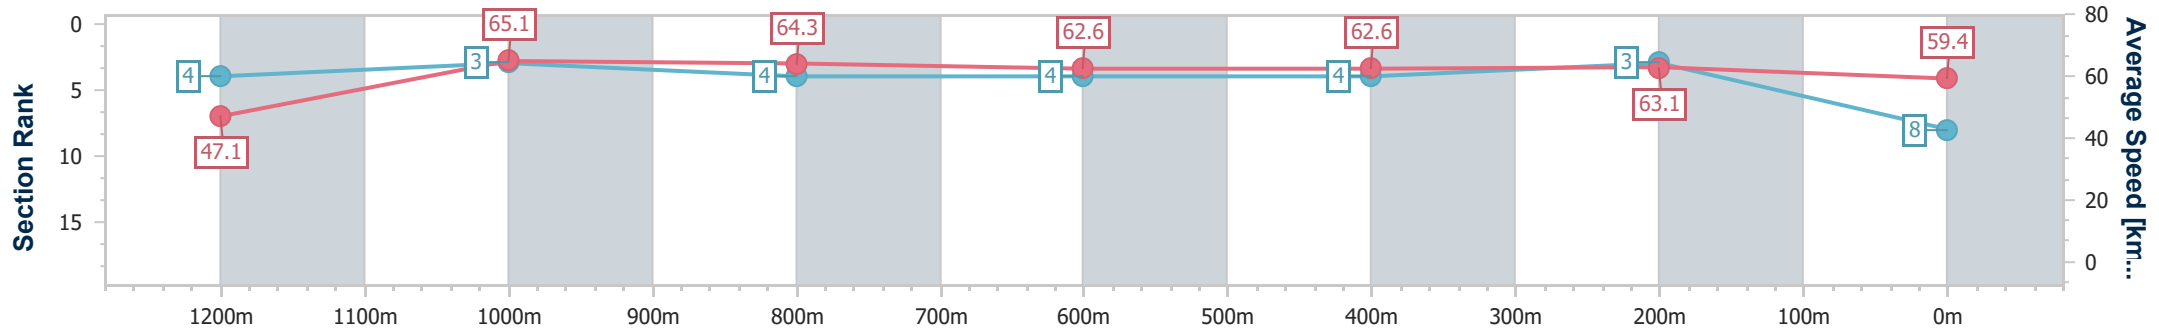

Horse/Jockey Name	Ocean Alps
Final Rank	8
Fastest Section Time (Section)	0:11.08 (1200m)
Top Speed [km/h] (Section)	65.6 (1000m)
Race State	Finished

IpswichProfessional
Race 5: RIVER 949FM BUNDAMBA PLATE Class 6 Handicap - 1350m

21 June 2025 - 14:03

Track Rating: Good 4, Weather: Overcast, Rail Position: +0.5m Entire

Section	Overall	1200m	1000m	800m	600m	400m	200m
Section Times	1:20.23 [8] (0:11.45)	1:08.78 [4] (0:11.08)	0:57.70 [3] (0:11.16)	0:46.54 [4] (0:11.46)	0:35.08 [4] (0:11.53)	0:23.55 [4] (0:11.42)	0:12.13 [3] (0:12.13)
Average Speed [km/h]	47.1	65.1	64.3	62.6	62.6	63.1	59.4
Top Speed [km/h]	64.4	65.6	65.6	64.4	63.5	64.0	62.7
Avg. Dist. to Rail [m]	1.5	1.4	0.4	0.6	0.4	1.4	2.4
Avg. Stride Freq. [Hz]	2.3	2.4	2.4	2.3	2.3	2.4	2.3
Avg. Stride Length [m]	5.8	7.5	7.5	7.5	7.5	7.2	7.2

- [ ] Ranking at each section and finish
- -.-.- No data available at this section
- NA No data available