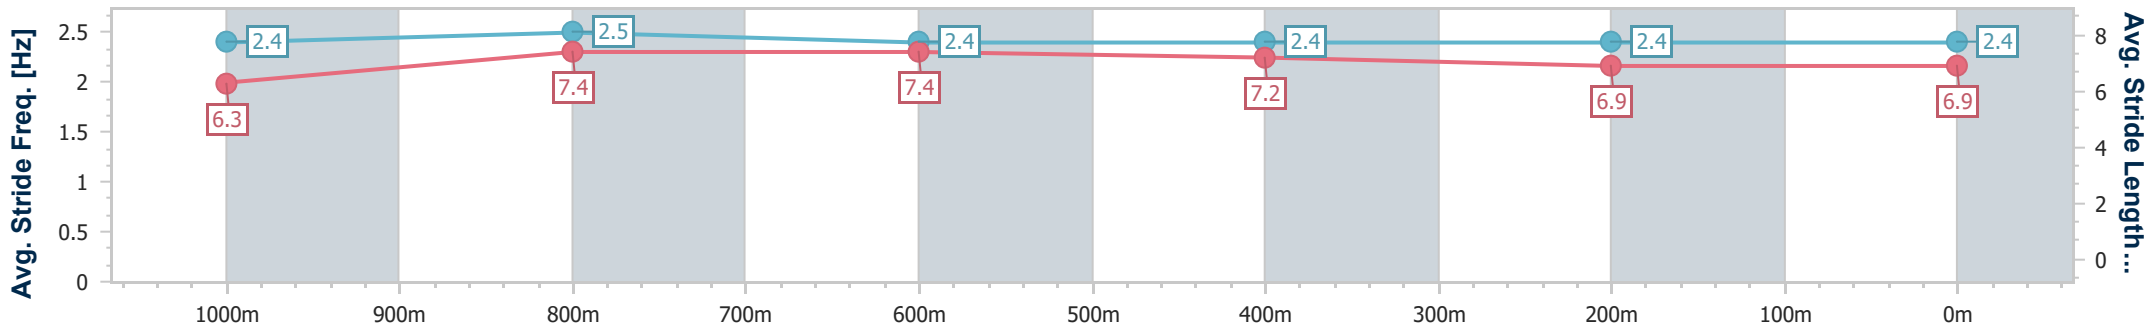

Horse/Jockey Name	Navyonthehighway
Final Rank	7
Fastest Section Time (Section)	0:10.59 (1000m)
Top Speed [km/h] (Section)	69.4 (1000m)
Race State	Finished

IpswichProfessional
Race 9: GORDON'S GIN GAI WATERHOUSE CLASSIC - LISTED
- 1200m

21 June 2025 - 16:34

Track Rating: Good 4, Weather: Overcast, Rail Position: +0.5m Entire

Section	Overall	1000m	800m	600m	400m	200m								
Section Times	1:10.11 [7] (0:13.42)	0:56.69 [3] (0:10.59)	0:46.10 [1] (0:11.01)	0:35.09 [1] (0:11.28)	0:23.81 [1] (0:11.51)	0:12.30 [1] (0:12.30)								
Average Speed [km/h]	53.9	68.0	65.5	62.6	61.0	58.7								
Top Speed [km/h]	69.2	69.4	66.6	64.5	63.0	60.0								
Avg. Dist. to Rail [m]	6.9	2.8	1.2	3.3	5.1	2.9								
Avg. Stride Freq. [Hz]	2.4	2.5	2.4	2.4	2.4	2.4								
Avg. Stride Length [m]	6.3	7.4	7.4	7.2	6.9	6.9								

- [ ] Ranking at each section and finish
- -.-.- No data available at this section
- NA No data available