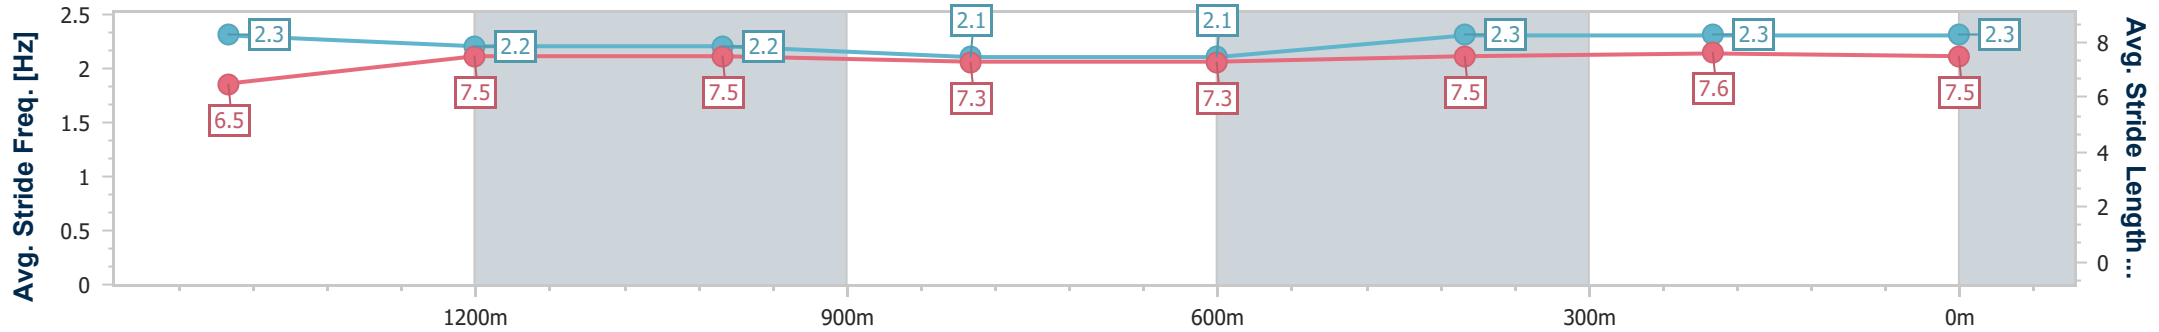

IpswichProfessional

Race 2: BISHOPP BENCHMARK 78 Handicap - 1666m

21 June 2025 - 12:18

Track Rating: Good 4, Weather: Overcast, Rail Position: +0.5m Entire

Section	Overall	1400m	1200m	1000m	800m	600m	400m	200m
Section Times	1:42.13 [4] (0:17.98)	1:24.15 [1] (0:11.74)	1:12.41 [2] (0:11.99)	1:00.42 [1] (0:12.77)	0:47.65 [1] (0:12.92)	0:34.73 [1] (0:11.73)	0:23.00 [2] (0:11.28)	0:11.72 [1] (0:11.72)
Average Speed [km/h]	53.5	61.0	60.2	56.2	55.6	61.0	63.6	61.3
Top Speed [km/h]	66.2	62.9	62.1	58.1	56.7	64.2	64.2	63.3
Avg. Dist. to Rail [m]	6.2	0.5	0.2	0.2	0.7	1.1	1.2	0.4
Avg. Stride Freq. [Hz]	2.3	2.2	2.2	2.1	2.1	2.3	2.3	2.3
Avg. Stride Length [m]	6.5	7.5	7.5	7.3	7.3	7.5	7.6	7.5