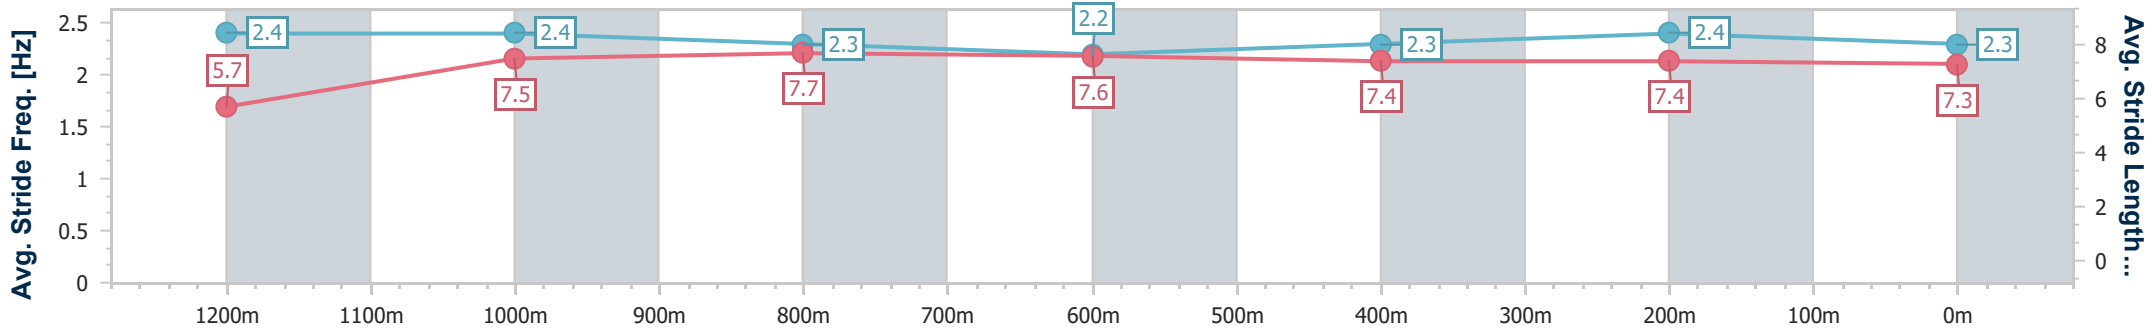

Horse/Jockey Name	Sha Of Gomer
Final Rank	2
Fastest Section Time (Section)	0:10.89 (1200m)
Top Speed [km/h] (Section)	67.4 (1200m)
Race State	Finished

IpswichProfessional
Race 8: BARRIER REEF POOLS EYE LINER STAKES - LISTED - 1350m

21 June 2025 - 15:56

Track Rating: Good 4, Weather: Overcast, Rail Position: +0.5m Entire

Section	Overall	1200m	1000m	800m	600m	400m	200m
Section Times	1:19.98 [2] (0:11.24)	1:08.74 [5] (0:10.89)	0:57.85 [6] (0:11.22)	0:46.63 [7] (0:11.73)	0:34.90 [9] (0:11.69)	0:23.21 [7] (0:11.37)	0:11.84 [3] (0:11.84)
Average Speed [km/h]	48.0	66.2	64.0	61.2	61.2	63.0	60.9
Top Speed [km/h]	66.1	67.4	65.5	62.9	62.1	64.6	63.5
Avg. Dist. to Rail [m]	1.3	1.5	0.4	1.5	1.7	0.9	0.9
Avg. Stride Freq. [Hz]	2.4	2.4	2.3	2.2	2.3	2.4	2.3
Avg. Stride Length [m]	5.7	7.5	7.7	7.6	7.4	7.4	7.3

- [ ] Ranking at each section and finish
- -.-.- No data available at this section
- NA No data available