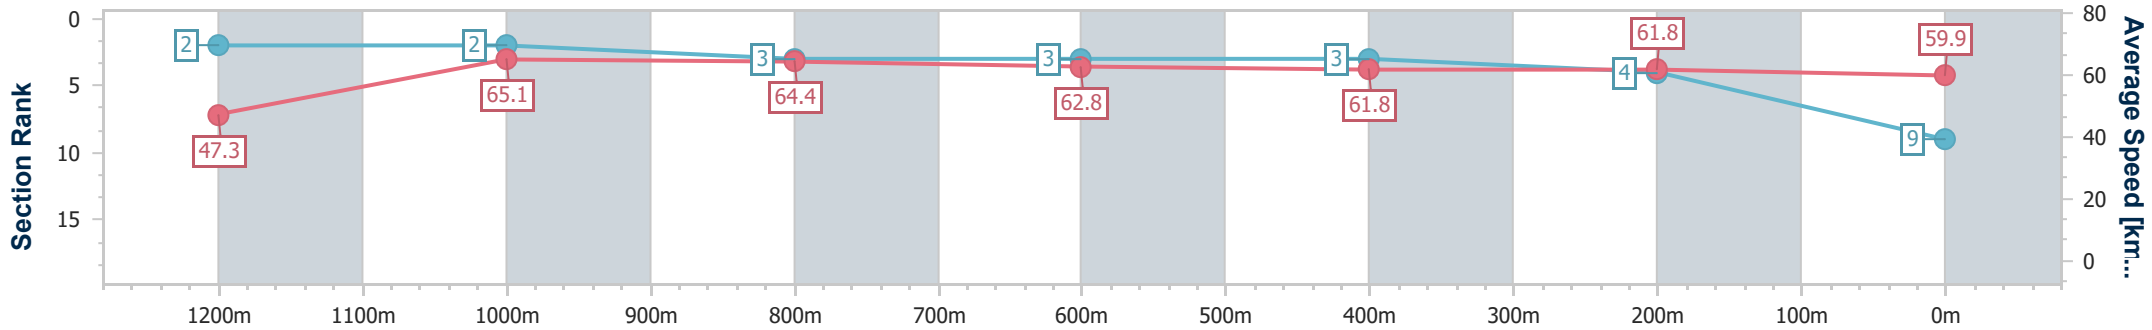

Horse/Jockey Name	Just Flying
Final Rank	9
Fastest Section Time (Section)	0:11.05 (1200m)
Top Speed [km/h] (Section)	66.8 (1000m)
Race State	Finished

IpswichProfessional
Race 5: RIVER 949FM BUNDAMBA PLATE Class 6 Handicap - 1350m

21 June 2025 - 14:03

Track Rating: Good 4, Weather: Overcast, Rail Position: +0.5m Entire

Section	Overall	1200m	1000m	800m	600m	400m	200m
Section Times	1:20.26 [9] (0:11.38)	1:08.88 [2] (0:11.05)	0:57.83 [2] (0:11.17)	0:46.66 [3] (0:11.47)	0:35.19 [3] (0:11.61)	0:23.58 [3] (0:11.57)	0:12.01 [4] (0:12.01)
Average Speed [km/h]	47.3	65.1	64.4	62.8	61.8	61.8	59.9
Top Speed [km/h]	63.9	66.3	66.8	63.8	62.3	62.6	60.7
Avg. Dist. to Rail [m]	1.2	0.9	0.3	0.4	0.9	1.1	0.9
Avg. Stride Freq. [Hz]	2.3	2.4	2.3	2.3	2.3	2.3	2.3
Avg. Stride Length [m]	5.8	7.6	7.7	7.7	7.4	7.4	7.2

- [ ] Ranking at each section and finish
- -.-.- No data available at this section
- NA No data available