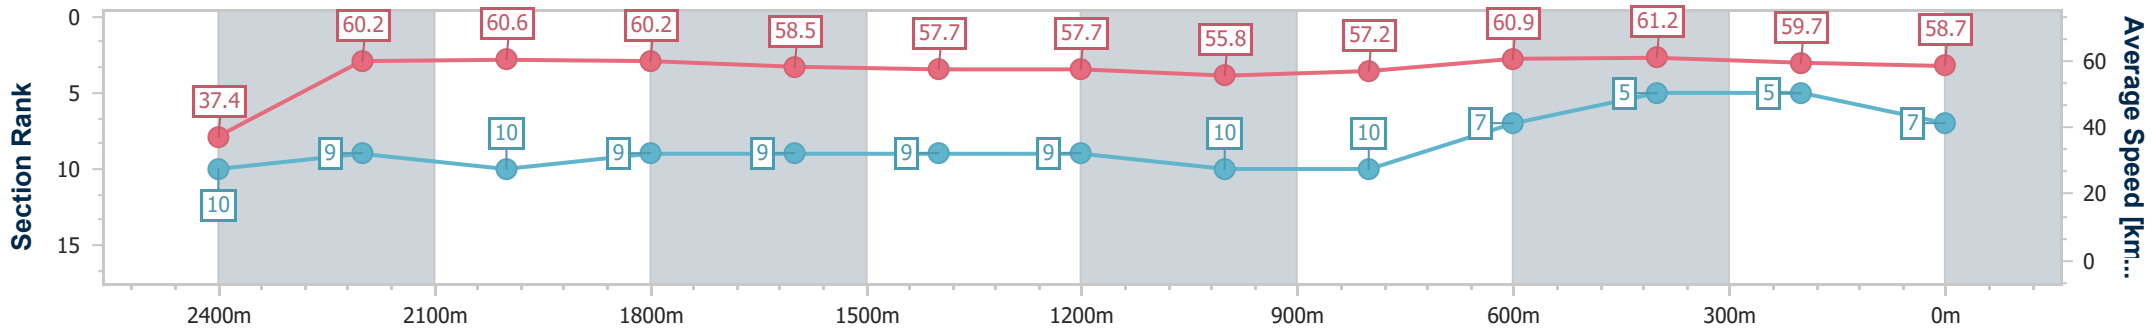

Horse/Jockey Name	Zaynudin
Final Rank	7
Fastest Section Time (Section)	0:09.60 (Overall)
Top Speed [km/h] (Section)	62.3 (600m)
Race State	Finished

IpswichProfessional
Race 3: CHANNEL SEVEN WINTER PROVINCIAL STAYERS
FINAL BENCHMARK 78 Handicap - 2500m

21 June 2025 - 12:53

Track Rating: Good 4, Weather: Overcast, Rail Position: +0.5m
Entire

Section	Overall	2400m	2200m	2000m	1800m	1600m	1400m	1200m	1000m	800m	600m	400m	200m
Section Times	2:36.44 [7] (0:09.60)	2:26.84 [10] (0:11.95)	2:14.89 [9] (0:11.83)	2:03.06 [10] (0:11.96)	1:51.10 [9] (0:12.28)	1:38.82 [9] (0:12.56)	1:26.26 [9] (0:12.52)	1:13.74 [9] (0:13.01)	1:00.73 [10] (0:12.67)	0:48.06 [10] (0:11.91)	0:36.15 [7] (0:11.81)	0:24.34 [5] (0:12.13)	0:12.21 [5] (0:12.21)
Average Speed [km/h]	37.4	60.2	60.6	60.2	58.5	57.7	57.7	55.8	57.2	60.9	61.2	59.7	58.7
Top Speed [km/h]	57.3	61.1	61.6	61.5	59.2	58.3	58.5	58.5	58.8	62.1	62.3	60.4	59.6
Avg. Dist. to Rail [m]	6.2	2.3	1.0	0.2	0.4	1.4	1.4	1.8	1.8	2.1	1.8	1.4	3.6
Avg. Stride Freq. [Hz]	2.0	2.2	2.2	2.2	2.1	2.1	2.1	2.1	2.1	2.2	2.2	2.2	2.2
Avg. Stride Length [m]	5.2	7.6	7.6	7.7	7.6	7.5	7.5	7.4	7.6	7.6	7.6	7.5	7.6

- [ ] Ranking at each section and finish
- -.-.- No data available at this section
- NA No data available