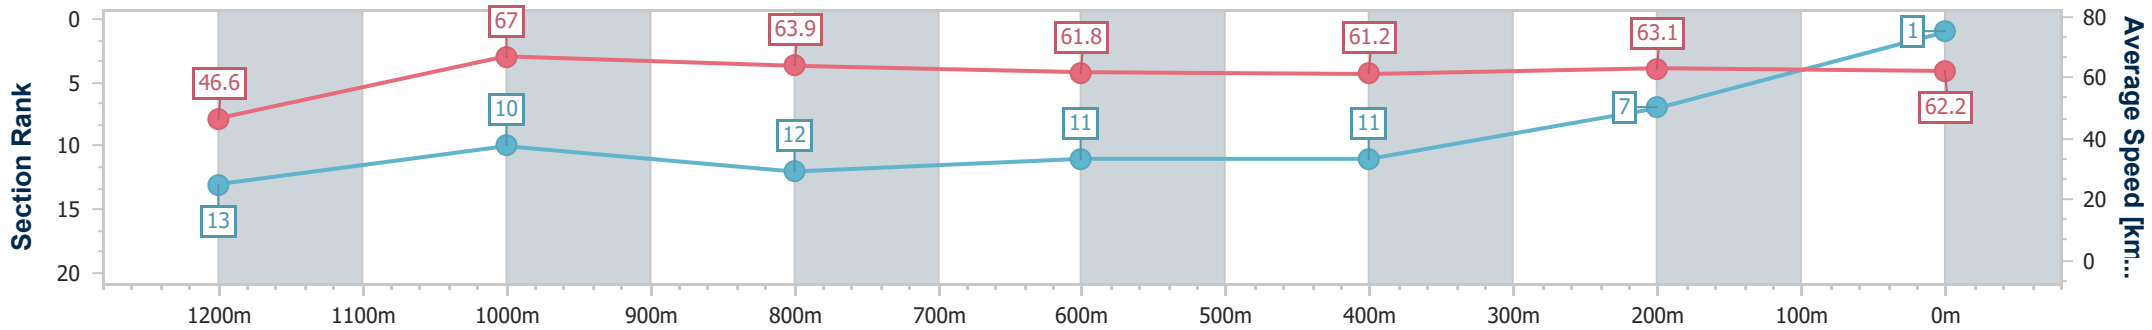

Horse/Jockey Name	Oughton
Final Rank	1
Fastest Section Time (Section)	0:10.78 (1200m)
Top Speed [km/h] (Section)	67.4 (1200m)
Race State	Finished

IpswichProfessional
Race 8: BARRIER REEF POOLS EYE LINER STAKES - LISTED - 1350m

21 June 2025 - 15:56

Track Rating: Good 4, Weather: Overcast, Rail Position: +0.5m Entire

Section	Overall	1200m	1000m	800m	600m	400m	200m
Section Times	1:19.89 [1] (0:11.58)	1:08.31 [13] (0:10.78)	0:57.53 [10] (0:11.22)	0:46.31 [12] (0:11.63)	0:34.68 [11] (0:11.70)	0:22.98 [11] (0:11.39)	0:11.59 [7] (0:11.59)
Average Speed [km/h]	46.6	67.0	63.9	61.8	61.2	63.1	62.2
Top Speed [km/h]	65.9	67.4	66.5	62.7	62.4	63.9	63.7
Avg. Dist. to Rail [m]	5.2	1.6	0.4	0.8	1.1	1.3	1.6
Avg. Stride Freq. [Hz]	2.2	2.3	2.2	2.2	2.2	2.3	2.3
Avg. Stride Length [m]	6.0	8.0	7.9	7.7	7.6	7.5	7.6

- [ ] Ranking at each section and finish
- -.-.- No data available at this section
- NA No data available