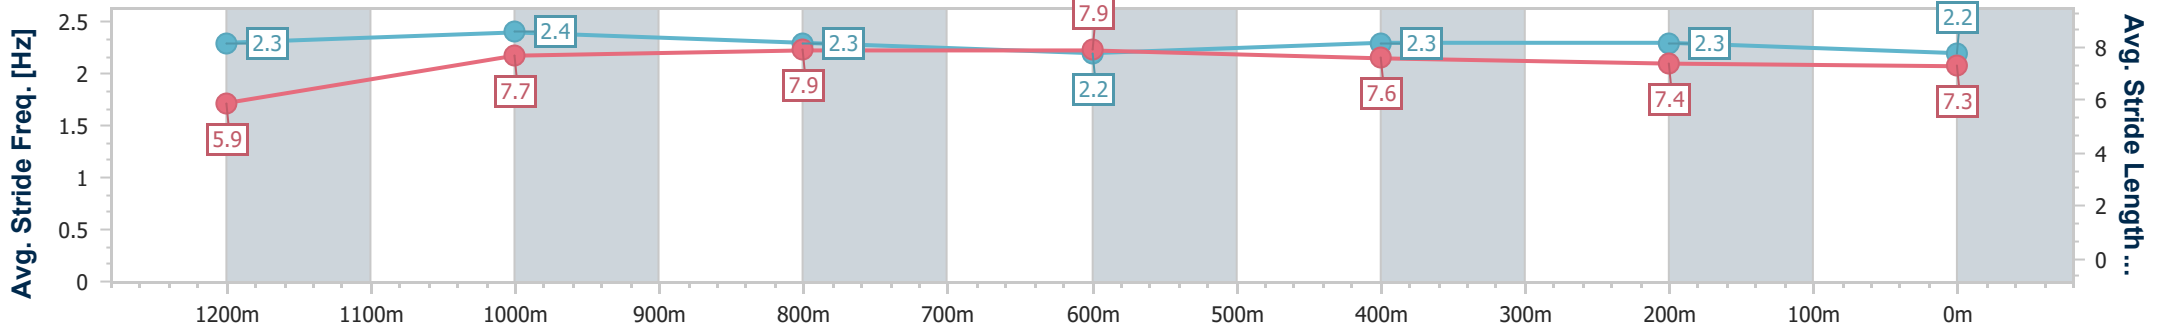

IpswichProfessional

Race 6: SCHWEPPE T L COONEY - 1350m

21 June 2025 - 14:39

Track Rating: Good 4, Weather: Overcast, Rail Position: +0.5m Entire

Section	Overall	1200m	1000m	800m	600m	400m	200m
Section Times	1:20.10 [5] (0:11.24)	1:08.86 [5] (0:10.86)	0:58.00 [4] (0:10.94)	0:47.06 [4] (0:11.30)	0:35.76 [4] (0:11.60)	0:24.16 [4] (0:11.92)	0:12.24 [4] (0:12.24)
Average Speed [km/h]	48.2	66.3	65.7	63.4	61.6	60.4	58.9
Top Speed [km/h]	66.3	67.0	67.2	64.2	63.2	60.9	60.7
Avg. Dist. to Rail [m]	0.7	0.6	0.6	1.3	1.1	1.2	2.9
Avg. Stride Freq. [Hz]	2.3	2.4	2.3	2.2	2.3	2.3	2.2
Avg. Stride Length [m]	5.9	7.7	7.9	7.9	7.6	7.4	7.3