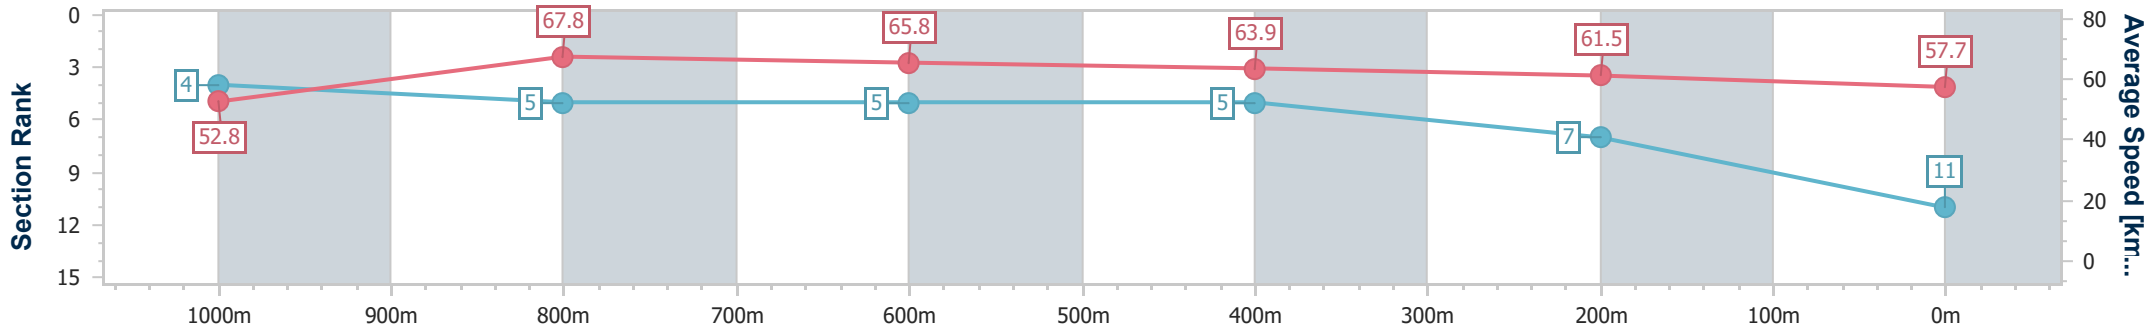

Horse/Jockey Name	Estrondo
Final Rank	11
Fastest Section Time (Section)	0:10.65 (1000m)
Top Speed [km/h] (Section)	69.1 (1000m)
Race State	Finished

IpswichProfessional
Race 1: GREAT NORTHERN IPSWICH INCENTIVE - FINAL -
Class 3 Handicap - 1200m

21 June 2025 - 11:43

Track Rating: Good 4, Weather: Overcast, Rail Position: +0.5m
Entire

Section	Overall	1000m	800m	600m	400m	200m
Section Times	1:10.66 [11] (0:13.62)	0:57.04 [4] (0:10.65)	0:46.39 [5] (0:10.92)	0:35.47 [5] (0:11.26)	0:24.21 [5] (0:11.74)	0:12.47 [7] (0:12.47)
Average Speed [km/h]	52.8	67.8	65.8	63.9	61.5	57.7
Top Speed [km/h]	68.9	69.1	67.6	65.8	62.9	59.9
Avg. Dist. to Rail [m]	6.2	0.6	0.3	0.3	1.0	2.6
Avg. Stride Freq. [Hz]	2.4	2.4	2.4	2.3	2.3	2.2
Avg. Stride Length [m]	6.2	7.8	7.8	7.7	7.4	7.2

- [ ] Ranking at each section and finish
- -.-.- No data available at this section
- NA No data available