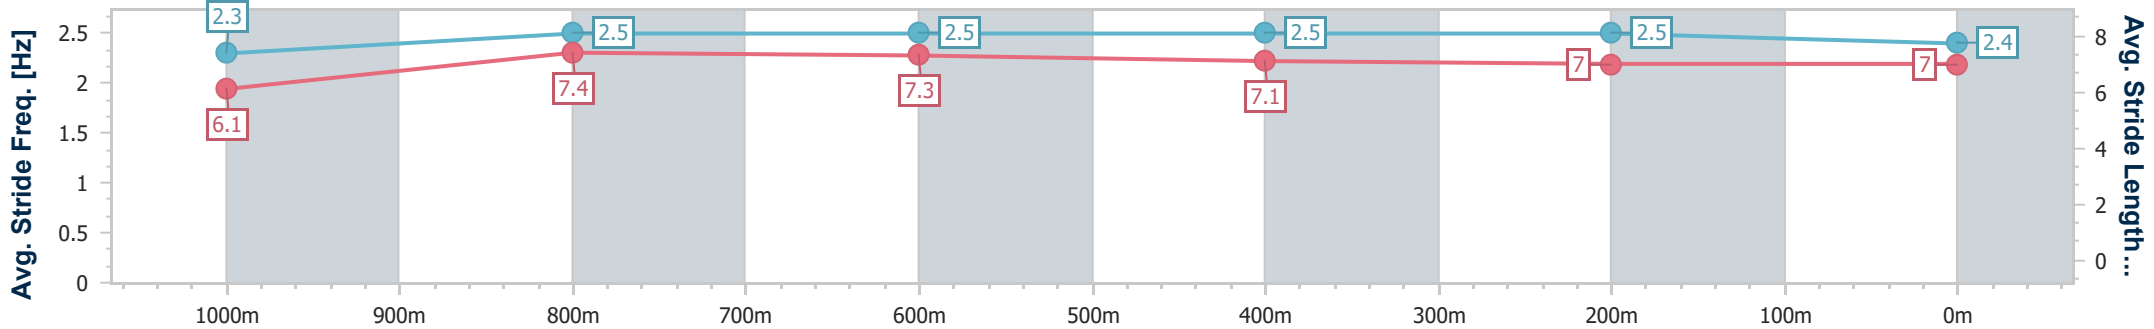

IpswichProfessional
 Race 9: GORDON'S GIN GAI WATERHOUSE CLASSIC - LISTED
 - 1200m

21 June 2025 - 16:34

Track Rating: Good 4, Weather: Overcast, Rail Position: +0.5m Entire

Section	Overall	1000m	800m	600m	400m	200m								
Section Times	1:10.32 [8] (0:14.28)	0:56.04 [11] (0:10.55)	0:45.49 [9] (0:10.98)	0:34.51 [9] (0:11.46)	0:23.05 [10] (0:11.41)	0:11.64 [10] (0:11.64)								
Average Speed [km/h]	50.4	68.1	65.8	62.8	62.6	62.0								
Top Speed [km/h]	68.6	69.6	67.1	63.8	64.0	63.5								
Avg. Dist. to Rail [m]	6.5	0.5	0.7	0.7	1.4	0.5								
Avg. Stride Freq. [Hz]	2.3	2.5	2.5	2.5	2.5	2.4								
Avg. Stride Length [m]	6.1	7.4	7.3	7.1	7.0	7.0								