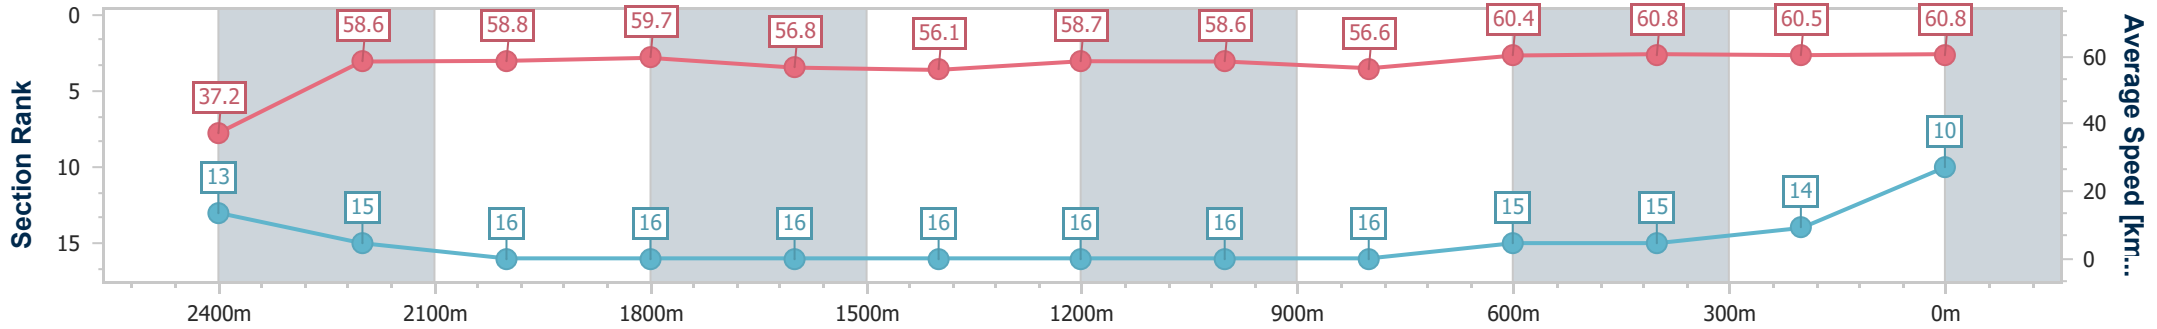

Horse/Jockey Name	Papal Miss
Final Rank	10
Fastest Section Time (Section)	0:09.73 (Overall)
Top Speed [km/h] (Section)	61.7 (200m)
Race State	Finished

IpswichProfessional
Race 3: CHANNEL SEVEN WINTER PROVINCIAL STAYERS
FINAL BENCHMARK 78 Handicap - 2500m

21 June 2025 - 12:53

Track Rating: Good 4, Weather: Overcast, Rail Position: +0.5m Entire

Section	Overall	2400m	2200m	2000m	1800m	1600m	1400m	1200m	1000m	800m	600m	400m	200m
Section Times	2:36.71 [10] (0:09.73)	2:26.98 [13] (0:12.29)	2:14.69 [15] (0:12.26)	2:02.43 [16] (0:12.04)	1:50.39 [16] (0:12.62)	1:37.77 [16] (0:12.84)	1:24.93 [16] (0:12.28)	1:12.65 [16] (0:12.34)	1:00.31 [16] (0:12.74)	0:47.57 [16] (0:11.93)	0:35.64 [15] (0:11.84)	0:23.80 [15] (0:12.01)	0:11.79 [14] (0:11.79)
Average Speed [km/h]	37.2	58.6	58.8	59.7	56.8	56.1	58.7	58.6	56.6	60.4	60.8	60.5	60.8
Top Speed [km/h]	55.2	59.5	60.1	61.2	58.8	56.6	60.6	61.1	58.6	61.4	61.1	61.5	61.7
Avg. Dist. to Rail [m]	10.9	3.2	0.2	0.3	0.5	0.5	0.3	0.8	0.9	0.4	0.5	3.6	5.8
Avg. Stride Freq. [Hz]	2.1	2.3	2.3	2.2	2.2	2.2	2.2	2.2	2.2	2.2	2.3	2.3	2.2
Avg. Stride Length [m]	5.1	6.7	6.9	7.0	7.0	6.9	6.9	6.9	7.0	7.0	7.2	7.3	7.4

- [ ] Ranking at each section and finish
- -.-.- No data available at this section
- NA No data available