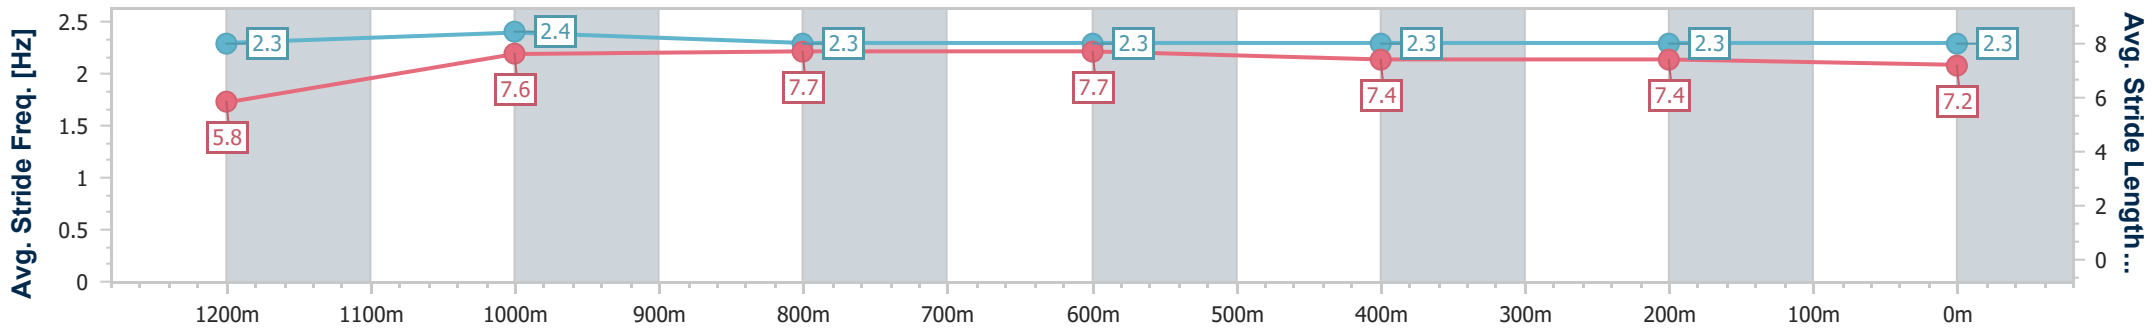

Horse/Jockey Name	Just Flying
Final Rank	9
Fastest Section Time (Section)	0:11.05 (1200m)
Top Speed [km/h] (Section)	66.8 (1000m)
Race State	Finished

IpswichProfessional
Race 5: RIVER 949FM BUNDAMBA PLATE Class 6 Handicap - 1350m

21 June 2025 - 14:03

Track Rating: Good 4, Weather: Overcast, Rail Position: +0.5m Entire

Section	Overall	1200m	1000m	800m	600m	400m	200m
Section Times	1:20.26 [9] (0:11.38)	1:08.88 [2] (0:11.05)	0:57.83 [2] (0:11.17)	0:46.66 [3] (0:11.47)	0:35.19 [3] (0:11.61)	0:23.58 [3] (0:11.57)	0:12.01 [4] (0:12.01)
Average Speed [km/h]	47.3	65.1	64.4	62.8	61.8	61.8	59.9
Top Speed [km/h]	63.9	66.3	66.8	63.8	62.3	62.6	60.7
Avg. Dist. to Rail [m]	1.2	0.9	0.3	0.4	0.9	1.1	0.9
Avg. Stride Freq. [Hz]	2.3	2.4	2.3	2.3	2.3	2.3	2.3
Avg. Stride Length [m]	5.8	7.6	7.7	7.7	7.4	7.4	7.2

- [ ] Ranking at each section and finish
- -.-.- No data available at this section
- NA No data available