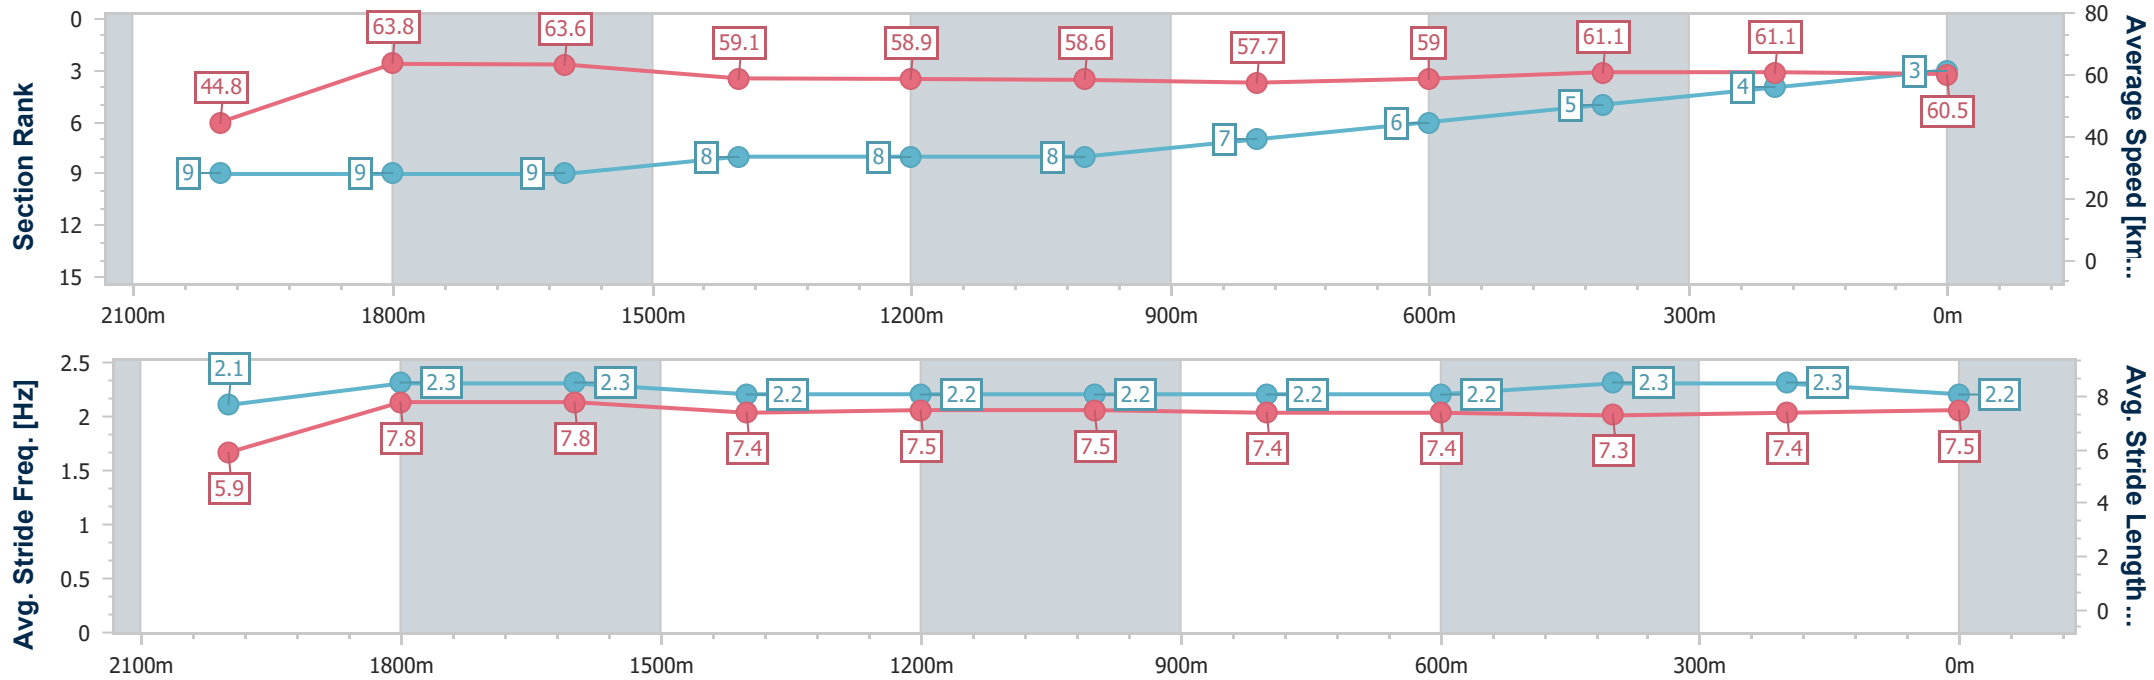

IpswichProfessional

Race 7: TAB IPSWICH CUP - LISTED - 2150m

21 June 2025 - 15:18

Track Rating: Good 4, Weather: Overcast, Rail Position: +0.5m Entire

Section	Overall	2000m	1800m	1600m	1400m	1200m	1000m	800m	600m	400m	200m
Section Times	2:12.05 [3] (0:12.11)	1:59.94 [9] (0:11.26)	1:48.68 [9] (0:11.43)	1:37.25 [9] (0:12.22)	1:25.03 [8] (0:12.35)	1:12.68 [8] (0:12.35)	1:00.33 [8] (0:12.51)	0:47.82 [7] (0:12.27)	0:35.55 [6] (0:11.78)	0:23.77 [5] (0:11.84)	0:11.93 [4] (0:11.93)
Average Speed [km/h]	44.8	63.8	63.6	59.1	58.9	58.6	57.7	59.0	61.1	61.1	60.5
Top Speed [km/h]	61.8	65.5	65.0	61.8	59.7	59.2	58.5	60.1	62.5	62.1	61.3
Avg. Dist. to Rail [m]	6.3	0.6	1.3	3.2	2.1	1.5	1.3	1.0	0.9	2.4	5.3
Avg. Stride Freq. [Hz]	2.1	2.3	2.3	2.2	2.2	2.2	2.2	2.2	2.3	2.3	2.2
Avg. Stride Length [m]	5.9	7.8	7.8	7.4	7.5	7.5	7.4	7.4	7.3	7.4	7.5