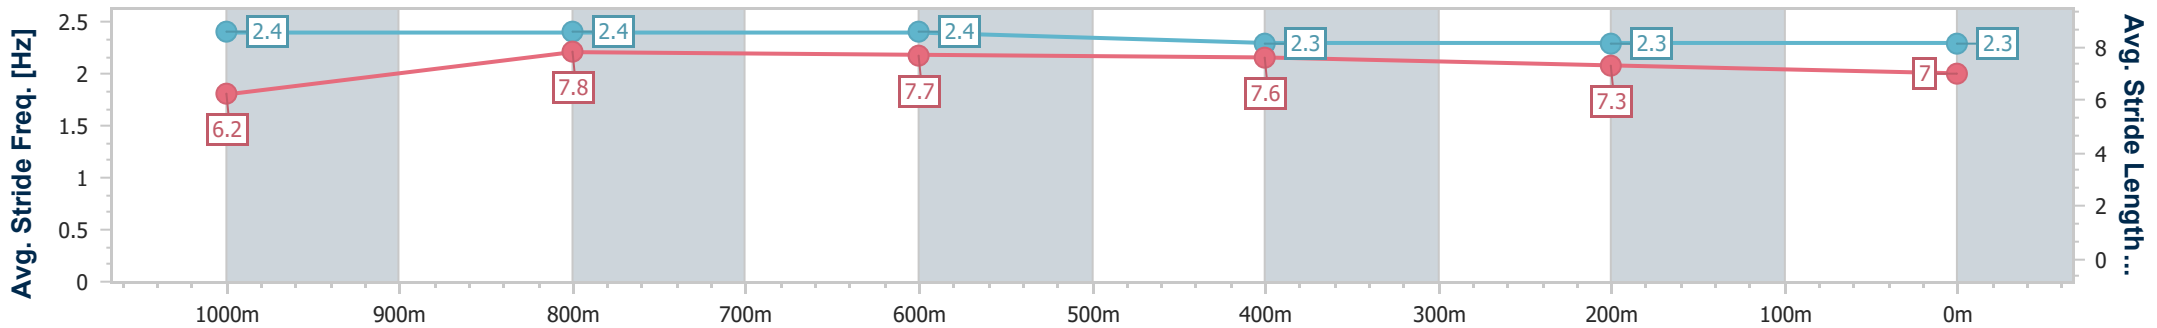

Horse/Jockey Name	Runwiththetide
Final Rank	10
Fastest Section Time (Section)	0:10.40 (1000m)
Top Speed [km/h] (Section)	70.7 (1000m)
Race State	Finished

IpswichProfessional
Race 1: GREAT NORTHERN IPSWICH INCENTIVE - FINAL -
Class 3 Handicap - 1200m
21 June 2025 - 11:43
Track Rating: Good 4, Weather: Overcast, Rail Position: +0.5m
Entire

Section	Overall	1000m	800m	600m	400m	200m
Section Times	1:10.35 [10] (0:13.48)	0:56.87 [2] (0:10.40)	0:46.47 [1] (0:10.79)	0:35.68 [1] (0:11.28)	0:24.40 [2] (0:11.81)	0:12.59 [2] (0:12.59)
Average Speed [km/h]	53.6	69.7	67.0	63.6	60.4	57.3
Top Speed [km/h]	70.3	70.7	69.7	64.9	62.0	59.3
Avg. Dist. to Rail [m]	11.9	4.1	1.1	0.9	1.6	0.6
Avg. Stride Freq. [Hz]	2.4	2.4	2.4	2.3	2.3	2.3
Avg. Stride Length [m]	6.2	7.8	7.7	7.6	7.3	7.0

- [ ] Ranking at each section and finish
- -.-.- No data available at this section
- NA No data available