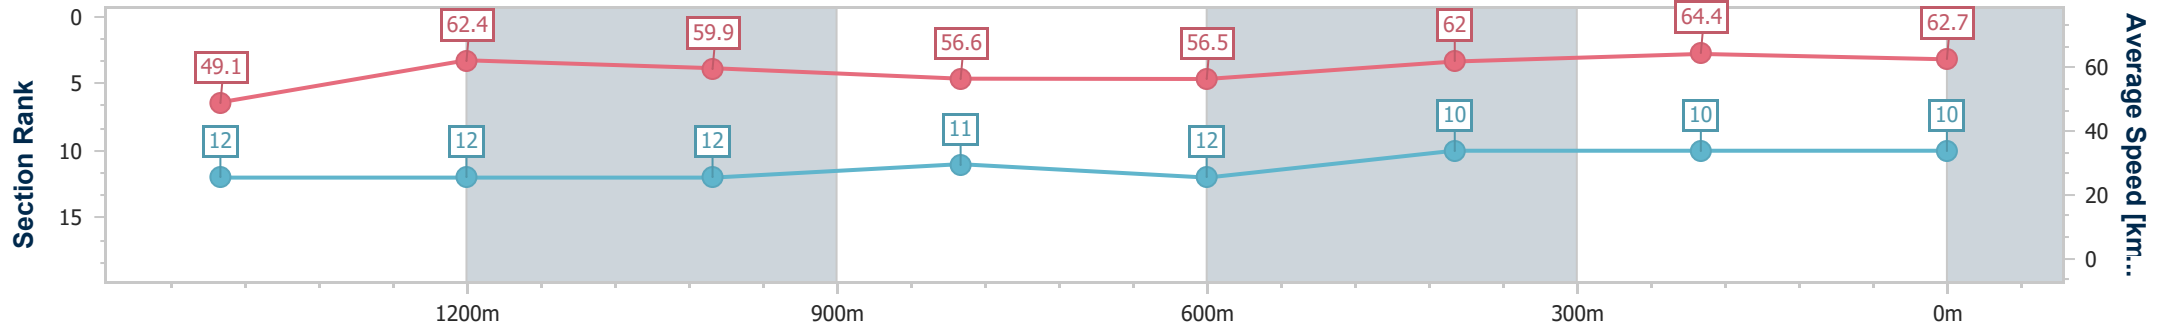

IpswichProfessional

Race 2: BISHOPP BENCHMARK 78 Handicap - 1666m

21 June 2025 - 12:18

Track Rating: Good 4, Weather: Overcast, Rail Position: +0.5m Entire

Section	Overall	1400m	1200m	1000m	800m	600m	400m	200m						
Section Times	1:42.51 [10] (0:19.52)	1:22.99 [12] (0:11.51)	1:11.48 [12] (0:11.94)	0:59.54 [12] (0:12.69)	0:46.85 [11] (0:12.65)	0:34.20 [12] (0:11.59)	0:22.61 [10] (0:11.14)	0:11.47 [10] (0:11.47)						
Average Speed [km/h]	49.1	62.4	59.9	56.6	56.5	62.0	64.4	62.7						
Top Speed [km/h]	62.7	63.4	60.8	58.2	57.8	64.6	65.2	64.0						
Avg. Dist. to Rail [m]	5.2	0.7	1.6	1.6	1.0	1.0	0.6	4.0						
Avg. Stride Freq. [Hz]	2.1	2.2	2.2	2.1	2.1	2.2	2.3	2.2						
Avg. Stride Length [m]	6.5	7.7	7.6	7.4	7.4	7.8	7.7	7.8						