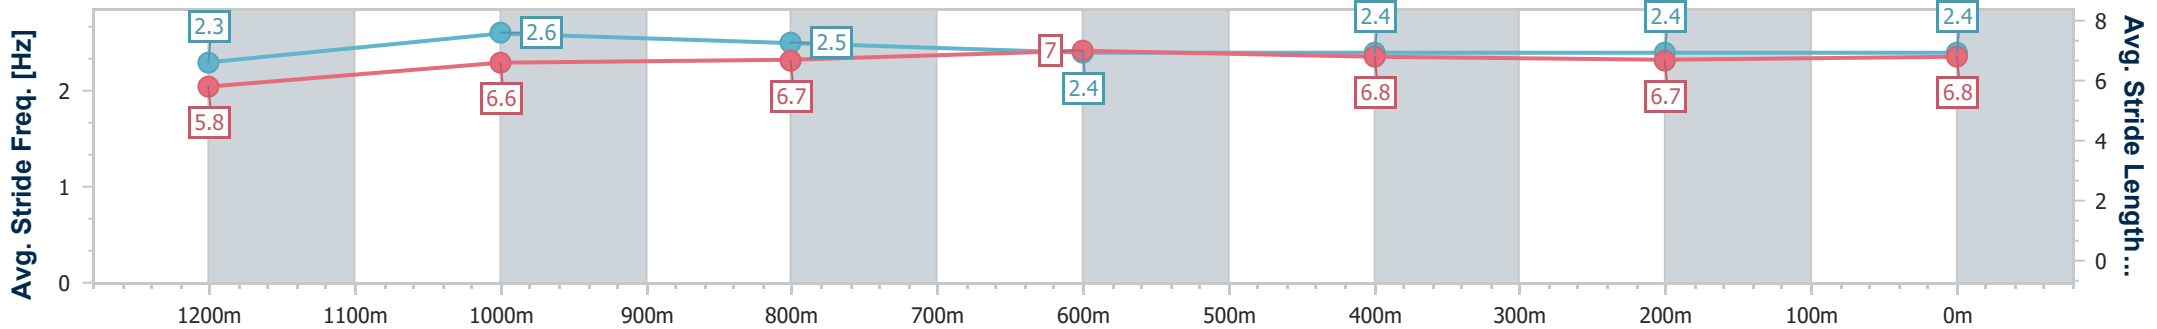

Horse/Jockey Name	Fortunate Kiss
Final Rank	3
Fastest Section Time (Section)	0:10.73 (1200m)
Top Speed [km/h] (Section)	67.6 (1200m)
Race State	Finished

IpswichProfessional
Race 8: BARRIER REEF POOLS EYE LINER STAKES - LISTED - 1350m

21 June 2025 - 15:56

Track Rating: Good 4, Weather: Overcast, Rail Position: +0.5m Entire

Section	Overall	1200m	1000m	800m	600m	400m	200m
Section Times	1:20.15 [3] (0:11.30)	1:08.85 [8] (0:10.73)	0:58.12 [5] (0:11.26)	0:46.86 [5] (0:11.55)	0:35.31 [5] (0:11.68)	0:23.63 [5] (0:11.74)	0:11.89 [5] (0:11.89)
Average Speed [km/h]	47.6	67.0	63.8	61.8	61.4	61.5	60.4
Top Speed [km/h]	65.2	67.6	65.6	62.6	62.3	62.2	62.1
Avg. Dist. to Rail [m]	0.6	0.9	1.2	1.9	1.4	1.5	3.0
Avg. Stride Freq. [Hz]	2.3	2.6	2.5	2.4	2.4	2.4	2.4
Avg. Stride Length [m]	5.8	6.6	6.7	7.0	6.8	6.7	6.8

- [ ] Ranking at each section and finish
- -.-.- No data available at this section
- NA No data available