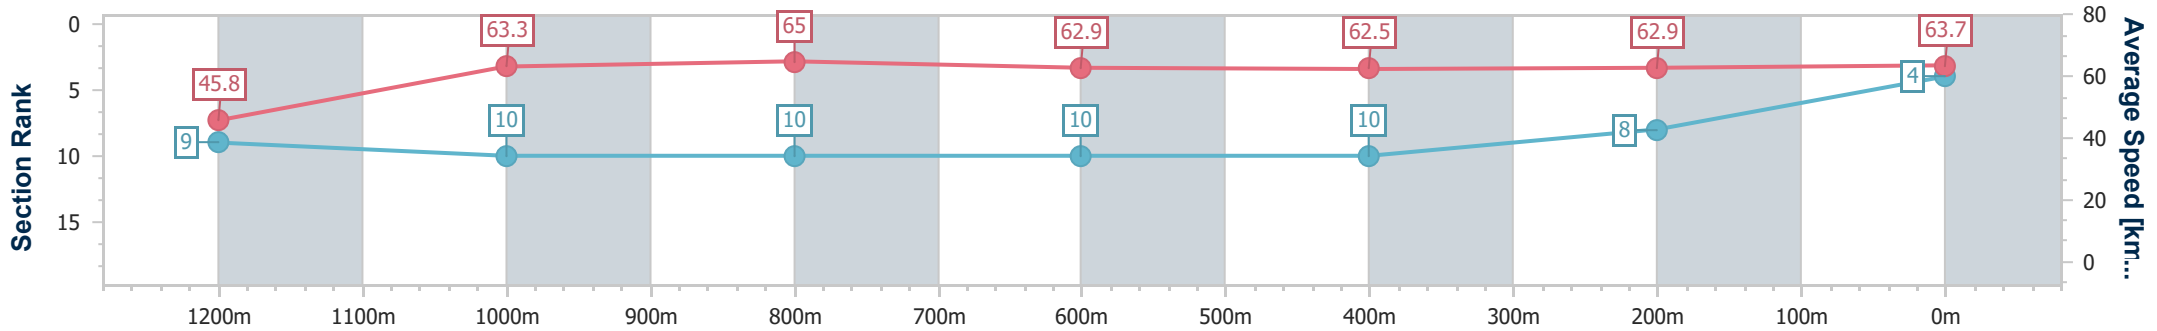

Horse/Jockey Name	Deep Respect
Final Rank	4
Fastest Section Time (Section)	0:11.07 (1000m)
Top Speed [km/h] (Section)	66.2 (1000m)
Race State	Finished

IpswichProfessional
Race 5: RIVER 949FM BUNDAMBA PLATE Class 6 Handicap - 1350m

21 June 2025 - 14:03

Track Rating: Good 4, Weather: Overcast, Rail Position: +0.5m Entire

Section	Overall	1200m	1000m	800m	600m	400m	200m
Section Times	1:19.89 [4] (0:11.74)	1:08.15 [9] (0:11.40)	0:56.75 [10] (0:11.07)	0:45.68 [10] (0:11.45)	0:34.23 [10] (0:11.52)	0:22.71 [10] (0:11.38)	0:11.33 [8] (0:11.33)
Average Speed [km/h]	45.8	63.3	65.0	62.9	62.5	62.9	63.7
Top Speed [km/h]	60.9	64.5	66.2	63.9	62.9	63.8	63.8
Avg. Dist. to Rail [m]	5.1	2.3	0.2	0.4	0.8	0.7	4.3
Avg. Stride Freq. [Hz]	2.2	2.3	2.3	2.2	2.2	2.3	2.3
Avg. Stride Length [m]	5.9	7.6	7.6	7.8	7.7	7.6	7.6

- [ ] Ranking at each section and finish
- -.-.- No data available at this section
- NA No data available