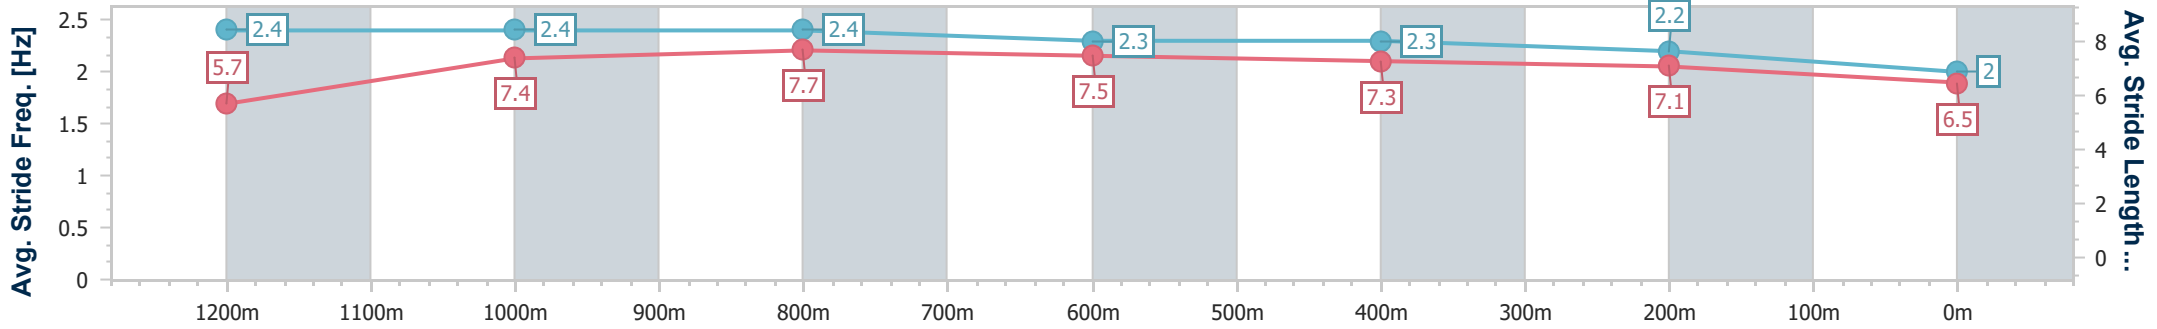

- [] Ranking at each section and finish
- .-.- No data available at this section
- NA No data available

Track Rating: Good 4, Weather: Overcast, Rail Position: +0.5m Entire

Section		Overall	2000m	1800m	1600m	1400m	1200m	1000m	Last 600m					
Field Times		2:11.98 (0:11.65)	2:00.33 (0:10.74)	1:49.59 (0:11.46)	1:38.13 (0:12.24)	1:25.89 (0:12.27)	1:13.62 (0:12.47)	1:01.15 (0:12.69)	0:35.95					
Rank	TAB Horse/Jockey	Barrier	Top Speed [km/h]	Fastest Section										Distance Travelled [m]
1	11 FLASH AAH Ron Stewart	4	65.3 2000m	0:11.28 2000m	2:11.98 [1] (0:11.89)	2:00.09 [6] (0:11.28)	1:48.81 [8] (0:11.58)	1:37.23 [8] (0:12.36)	1:24.87 [9] (0:12.30)	1:12.57 [10] (0:12.44)	1:00.13 [9] (0:12.55)	0:35.16		
2	10 FELIX THE SCAT Mark Du Plessis	10	65.0 2000m	0:11.26 2000m	2:12.02 [2] (0:12.58)	1:59.44 [12] (0:11.26)	1:48.18 [12] (0:11.49)	1:36.69 [12] (0:11.91)	1:24.78 [10] (0:12.31)	1:12.47 [11] (0:12.41)	1:00.06 [11] (0:12.45)	0:35.38	+4	
3	12 RAF ATTACK Bailey Wheeler	8	65.5 2000m	0:11.26 2000m	2:12.05 [3] (0:12.11)	1:59.94 [9] (0:11.26)	1:48.68 [9] (0:11.43)	1:37.25 [9] (0:12.22)	1:25.03 [8] (0:12.35)	1:12.68 [8] (0:12.35)	1:00.33 [8] (0:12.51)	0:35.55	+6	
4	9 POETIC DRAMA Angela Jones	11	65.0 2000m	0:11.29 2000m	2:12.27 [4] (0:12.62)	1:59.65 [13] (0:11.29)	1:48.36 [13] (0:11.63)	1:36.73 [13] (0:12.13)	1:24.60 [13] (0:12.21)	1:12.39 [13] (0:12.36)	1:00.03 [13] (0:12.44)	0:35.22	+7	
5	7 WARP SPEED Jake Bayliss	12	68.1 2000m	0:10.67 2000m	2:12.32 [5] (0:11.72)	2:00.60 [3] (0:10.67)	1:49.93 [2] (0:11.46)	1:38.47 [1] (0:12.25)	1:26.22 [2] (0:12.32)	1:13.90 [2] (0:12.53)	1:01.37 [3] (0:12.74)	0:36.08	-2	
6	1 MISS JOELENE Cejay Graham	7	67.7 2000m	0:10.83 2000m	2:12.34 [6] (0:11.65)	2:00.69 [1] (0:10.83)	1:49.86 [3] (0:11.71)	1:38.15 [3] (0:12.36)	1:25.79 [5] (0:12.33)	1:13.46 [5] (0:12.46)	1:01.00 [5] (0:12.67)	0:35.87	-6	
7	13 AKROTIRI Damien Thornton	1	67.6 2000m	0:10.73 2000m	2:12.39 [7] (0:11.66)	2:00.73 [2] (0:10.73)	1:50.00 [1] (0:11.48)	1:38.52 [2] (0:12.22)	1:26.30 [1] (0:12.27)	1:14.03 [1] (0:12.47)	1:01.56 [1] (0:12.69)	0:36.36	-4	
8	14 PHILIPSBURG Winona Costin	9	65.1 2000m	0:11.21 2000m	2:12.47 [8] (0:12.39)	2:00.08 [11] (0:11.21)	1:48.87 [10] (0:11.37)	1:37.50 [10] (0:12.27)	1:25.23 [11] (0:12.16)	1:13.07 [9] (0:12.48)	1:00.59 [10] (0:12.56)	0:35.51	-4	
9	2 BROOKHAVEN Justin Huxtable	13	64.9 1800m	0:11.35 2000m	2:12.48 [9] (0:12.31)	2:00.17 [10] (0:11.35)	1:48.82 [11] (0:11.46)	1:37.36 [11] (0:12.33)	1:25.03 [12] (0:12.29)	1:12.74 [12] (0:12.44)	1:00.30 [12] (0:12.49)	0:35.39	+0	
10	6 DARK DESTROYER Emily Lang	2	66.5 2000m	0:10.96 2000m	2:12.78 [10] (0:12.04)	2:00.74 [8] (0:10.96)	1:49.78 [7] (0:11.49)	1:38.29 [6] (0:12.45)	1:25.84 [7] (0:12.27)	1:13.57 [7] (0:12.43)	1:01.14 [7] (0:12.61)	0:35.94	-8	