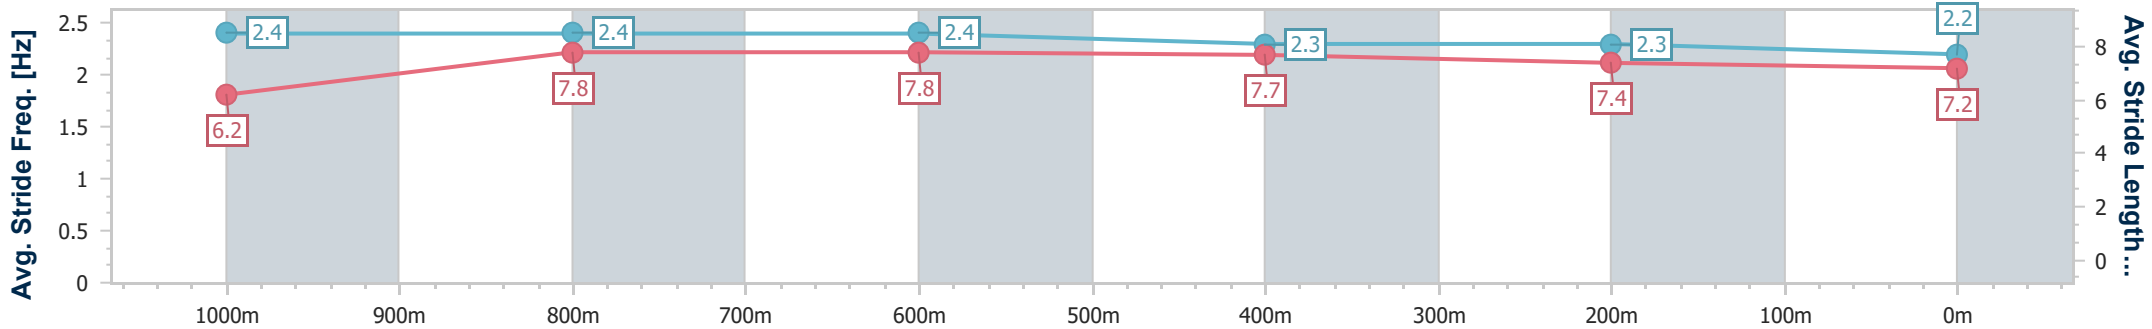

Horse/Jockey Name	Estrondo
Final Rank	11
Fastest Section Time (Section)	0:10.65 (1000m)
Top Speed [km/h] (Section)	69.1 (1000m)
Race State	Finished

IpswichProfessional
Race 1: GREAT NORTHERN IPSWICH INCENTIVE - FINAL -
Class 3 Handicap - 1200m

21 June 2025 - 11:43

Track Rating: Good 4, Weather: Overcast, Rail Position: +0.5m
Entire

Section	Overall	1000m	800m	600m	400m	200m
Section Times	1:10.66 [11] (0:13.62)	0:57.04 [4] (0:10.65)	0:46.39 [5] (0:10.92)	0:35.47 [5] (0:11.26)	0:24.21 [5] (0:11.74)	0:12.47 [7] (0:12.47)
Average Speed [km/h]	52.8	67.8	65.8	63.9	61.5	57.7
Top Speed [km/h]	68.9	69.1	67.6	65.8	62.9	59.9
Avg. Dist. to Rail [m]	6.2	0.6	0.3	0.3	1.0	2.6
Avg. Stride Freq. [Hz]	2.4	2.4	2.4	2.3	2.3	2.2
Avg. Stride Length [m]	6.2	7.8	7.8	7.7	7.4	7.2

- [ ] Ranking at each section and finish
- -.-.- No data available at this section
- NA No data available