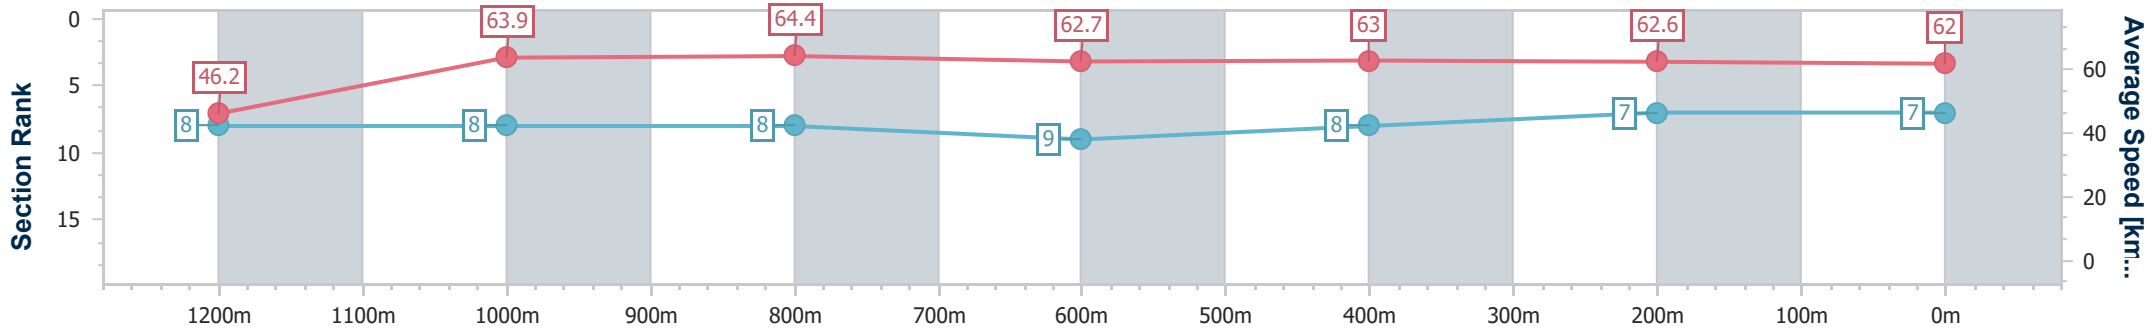

Horse/Jockey Name	Premise
Final Rank	7
Fastest Section Time (Section)	0:11.22 (1000m)
Top Speed [km/h] (Section)	65.3 (1200m)
Race State	Finished

IpswichProfessional
Race 5: RIVER 949FM BUNDAMBA PLATE Class 6 Handicap - 1350m

21 June 2025 - 14:03

Track Rating: Good 4, Weather: Overcast, Rail Position: +0.5m Entire

Section	Overall	1200m	1000m	800m	600m	400m	200m
Section Times	1:20.20 [7] (0:11.71)	1:08.49 [8] (0:11.25)	0:57.24 [8] (0:11.22)	0:46.02 [8] (0:11.47)	0:34.55 [9] (0:11.43)	0:23.12 [8] (0:11.48)	0:11.64 [7] (0:11.64)
Average Speed [km/h]	46.2	63.9	64.4	62.7	63.0	62.6	62.0
Top Speed [km/h]	63.6	65.3	64.7	63.4	64.1	63.5	63.3
Avg. Dist. to Rail [m]	4.2	1.8	0.6	0.4	0.4	1.8	5.4
Avg. Stride Freq. [Hz]	2.3	2.3	2.3	2.3	2.3	2.4	2.4
Avg. Stride Length [m]	5.6	7.6	7.6	7.6	7.5	7.3	7.1

- [ ] Ranking at each section and finish
- -.-.- No data available at this section
- NA No data available