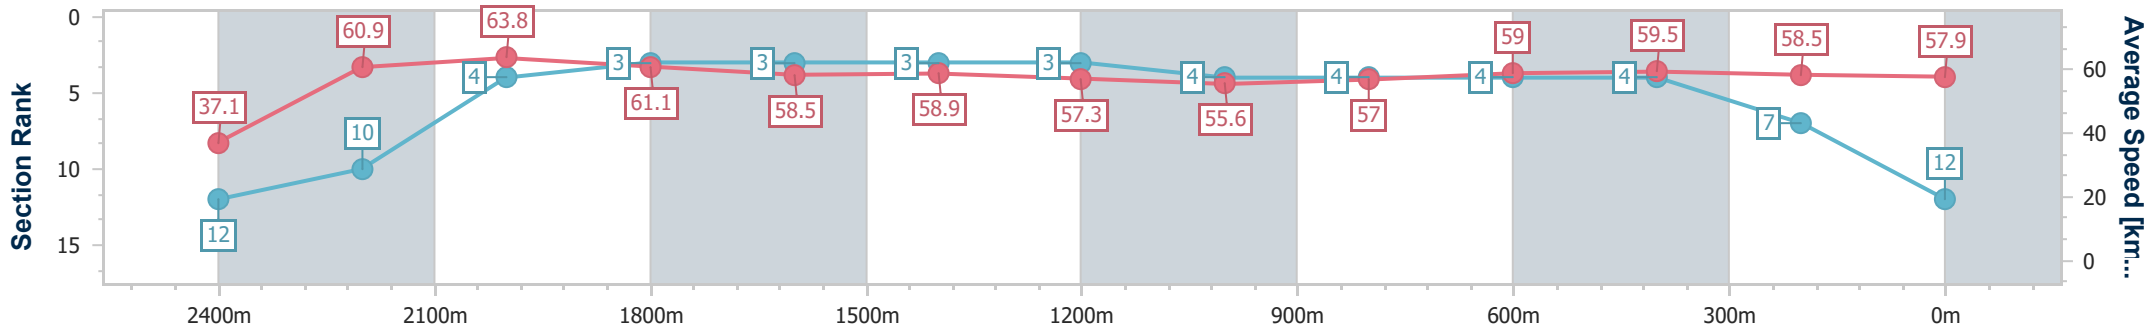

Horse/Jockey Name	Thebarberofseville
Final Rank	12
Fastest Section Time (Section)	0:09.66 (Overall)
Top Speed [km/h] (Section)	65.4 (2200m)
Race State	Finished

IpswichProfessional
Race 3: CHANNEL SEVEN WINTER PROVINCIAL STAYERS
FINAL BENCHMARK 78 Handicap - 2500m

21 June 2025 - 12:53

Track Rating: Good 4, Weather: Overcast, Rail Position: +0.5m
Entire

Section	Overall	2400m	2200m	2000m	1800m	1600m	1400m	1200m	1000m	800m	600m	400m	200m
Section Times	2:36.74 [12] (0:09.66)	2:27.08 [12] (0:11.90)	2:15.18 [10] (0:11.38)	2:03.80 [4] (0:11.79)	1:52.01 [3] (0:12.28)	1:39.73 [3] (0:12.26)	1:27.47 [3] (0:12.69)	1:14.78 [3] (0:13.10)	1:01.68 [4] (0:12.67)	0:49.01 [4] (0:12.24)	0:36.77 [4] (0:12.10)	0:24.67 [4] (0:12.23)	0:12.44 [7] (0:12.44)
Average Speed [km/h]	37.1	60.9	63.8	61.1	58.5	58.9	57.3	55.6	57.0	59.0	59.5	58.5	57.9
Top Speed [km/h]	57.1	63.1	65.4	62.6	60.7	60.0	59.3	56.6	58.1	59.7	60.5	59.6	59.7
Avg. Dist. to Rail [m]	14.8	7.0	0.9	0.2	0.4	1.9	2.1	2.3	1.6	0.9	0.6	0.7	0.8
Avg. Stride Freq. [Hz]	2.2	2.4	2.5	2.3	2.3	2.3	2.2	2.2	2.2	2.3	2.3	2.3	2.3
Avg. Stride Length [m]	4.9	7.1	7.2	7.3	7.2	7.2	7.1	7.0	7.1	7.2	7.1	7.0	7.0

- [ ] Ranking at each section and finish
- -.-.- No data available at this section
- NA No data available