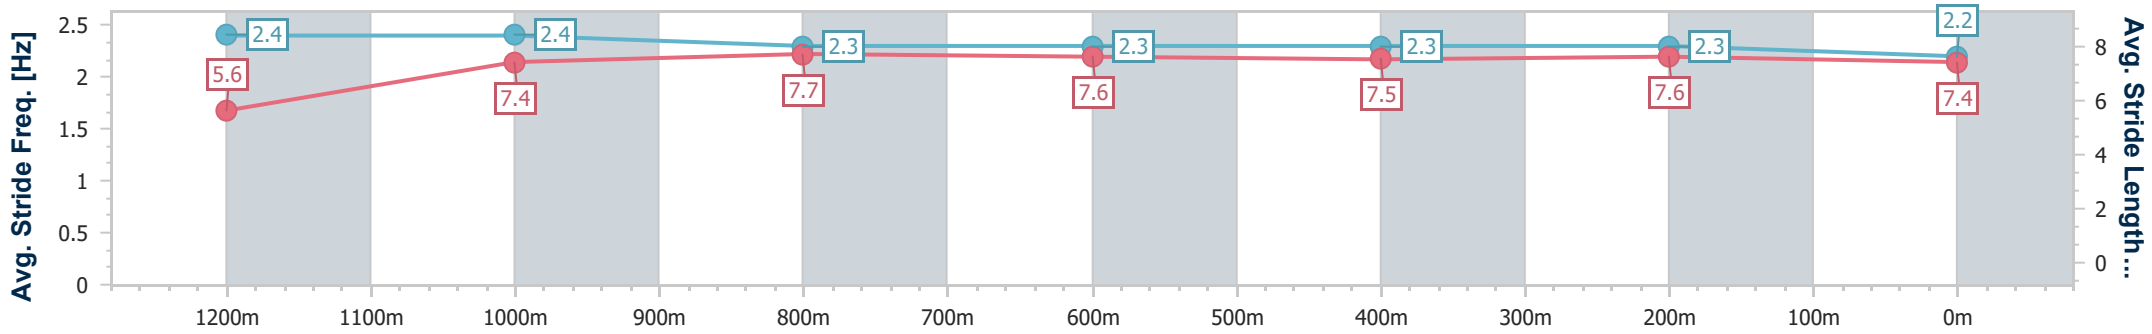

Horse/Jockey Name	Twyford
Final Rank	10
Fastest Section Time (Section)	0:11.20 (1000m)
Top Speed [km/h] (Section)	65.7 (1000m)
Race State	Finished

IpswichProfessional
Race 5: RIVER 949FM BUNDAMBA PLATE Class 6 Handicap - 1350m

21 June 2025 - 14:03

Track Rating: Good 4, Weather: Overcast, Rail Position: +0.5m Entire

Section	Overall	1200m	1000m	800m	600m	400m	200m
Section Times	1:20.33 [10] (0:11.45)	1:08.88 [3] (0:11.24)	0:57.64 [5] (0:11.20)	0:46.44 [6] (0:11.50)	0:34.94 [6] (0:11.52)	0:23.42 [5] (0:11.45)	0:11.97 [6] (0:11.97)
Average Speed [km/h]	47.1	64.1	64.4	62.7	62.7	62.9	60.1
Top Speed [km/h]	62.7	65.4	65.7	63.7	63.5	63.4	62.5
Avg. Dist. to Rail [m]	3.5	2.3	0.6	0.2	0.2	0.6	1.2
Avg. Stride Freq. [Hz]	2.4	2.4	2.3	2.3	2.3	2.3	2.2
Avg. Stride Length [m]	5.6	7.4	7.7	7.6	7.5	7.6	7.4

- [ ] Ranking at each section and finish
- -.-.- No data available at this section
- NA No data available