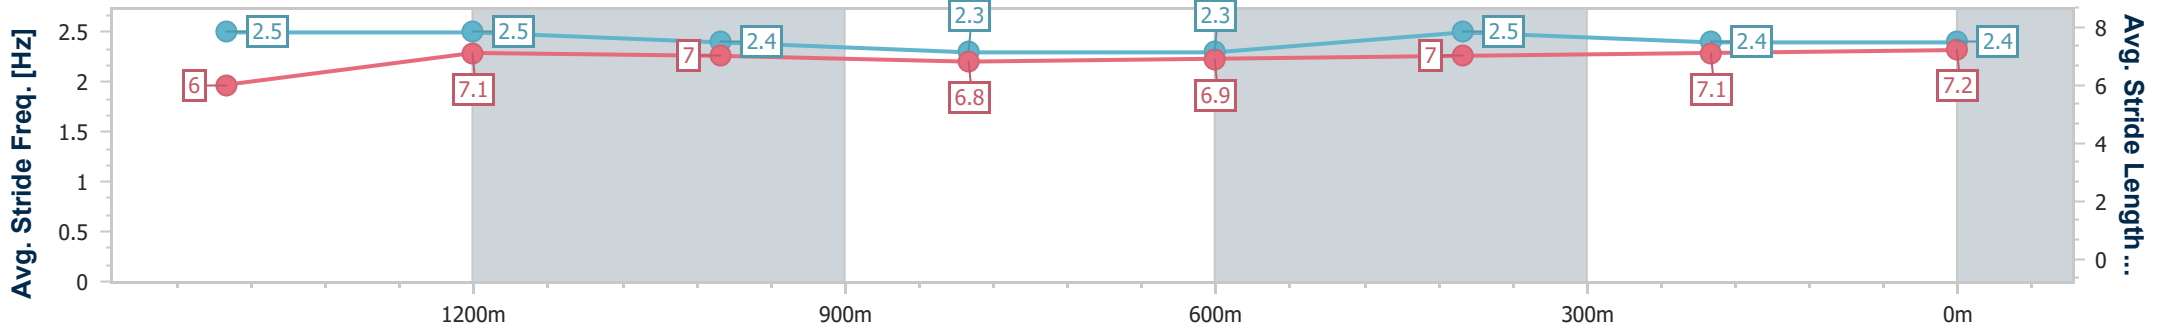

IpswichProfessional

Race 2: BISHOPP BENCHMARK 78 Handicap - 1666m

21 June 2025 - 12:18

Track Rating: Good 4, Weather: Overcast, Rail Position: +0.5m Entire

Section	Overall	1400m	1200m	1000m	800m	600m	400m	200m					
Section Times	1:42.12 [3] (0:18.23)	1:23.89 [3] (0:11.46)	1:12.43 [1] (0:12.05)	1:00.38 [2] (0:12.83)	0:47.55 [2] (0:12.90)	0:34.65 [2] (0:11.62)	0:23.03 [1] (0:11.39)	0:11.64 [2] (0:11.64)					
Average Speed [km/h]	52.6	63.1	60.1	56.1	55.8	62.1	62.9	61.9					
Top Speed [km/h]	64.3	64.0	63.0	57.8	57.1	63.9	63.8	62.6					
Avg. Dist. to Rail [m]	5.6	1.6	1.1	0.5	0.3	0.3	0.3	0.9					
Avg. Stride Freq. [Hz]	2.5	2.5	2.4	2.3	2.3	2.5	2.4	2.4					
Avg. Stride Length [m]	6.0	7.1	7.0	6.8	6.9	7.0	7.1	7.2					