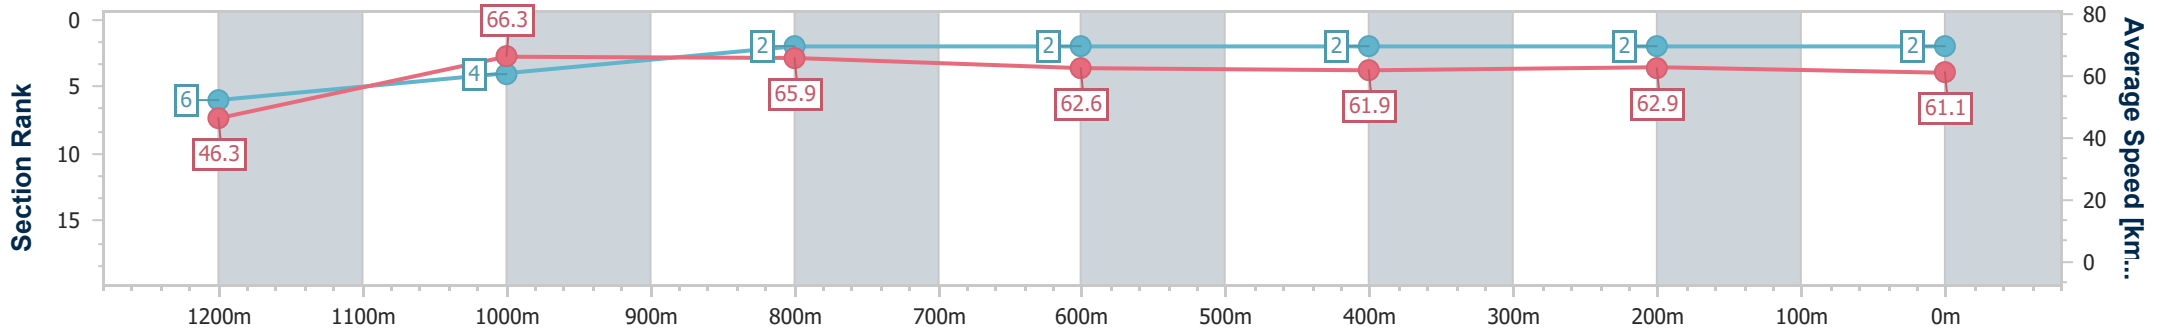

Horse/Jockey Name	Restonica
Final Rank	2
Fastest Section Time (Section)	0:10.89 (1200m)
Top Speed [km/h] (Section)	67.2 (1000m)
Race State	Finished

IpswichProfessional
Race 5: RIVER 949FM BUNDAMBA PLATE Class 6 Handicap - 1350m

21 June 2025 - 14:03

Track Rating: Good 4, Weather: Overcast, Rail Position: +0.5m Entire

Section	Overall	1200m	1000m	800m	600m	400m	200m
Section Times	1:19.81 [2] (0:11.66)	1:08.15 [6] (0:10.89)	0:57.26 [4] (0:10.96)	0:46.30 [2] (0:11.45)	0:34.85 [2] (0:11.59)	0:23.26 [2] (0:11.48)	0:11.78 [2] (0:11.78)
Average Speed [km/h]	46.3	66.3	65.9	62.6	61.9	62.9	61.1
Top Speed [km/h]	65.8	67.0	67.2	63.8	62.8	63.9	64.0
Avg. Dist. to Rail [m]	8.6	4.3	0.9	0.7	0.7	1.0	3.0
Avg. Stride Freq. [Hz]	2.2	2.3	2.3	2.2	2.2	2.3	2.2
Avg. Stride Length [m]	6.2	8.0	8.1	7.9	7.8	7.7	7.7

- [ ] Ranking at each section and finish
- -.-.- No data available at this section
- NA No data available