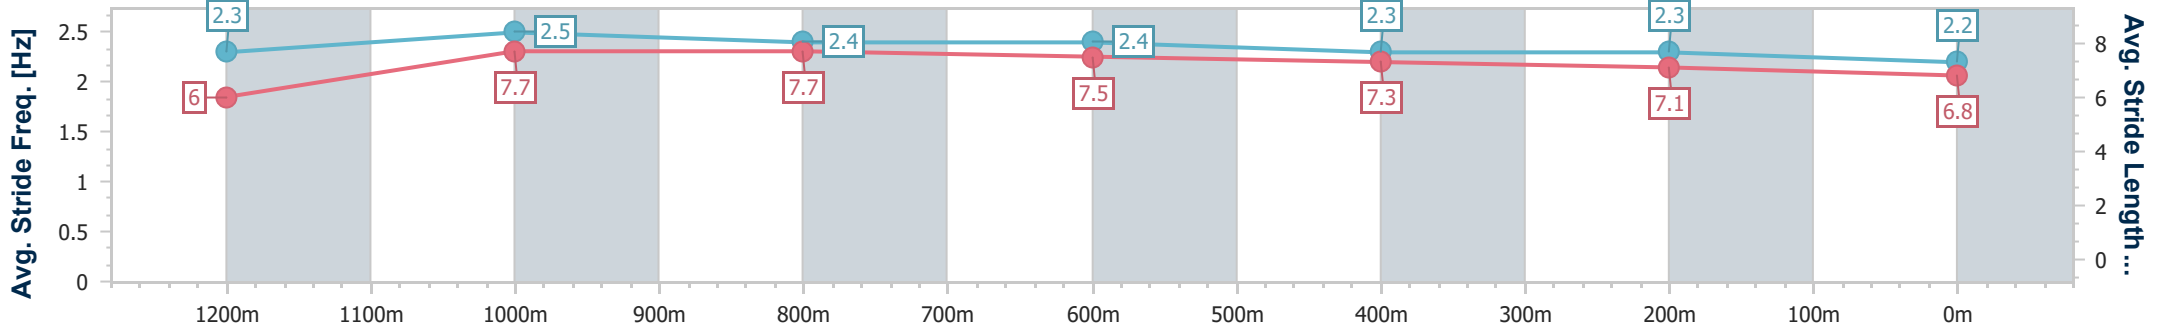

IpswichProfessional

Race 6: SCHWEPPE T L COONEY - 1350m

21 June 2025 - 14:39

Track Rating: Good 4, Weather: Overcast, Rail Position: +0.5m Entire

Section	Overall	1200m	1000m	800m	600m	400m	200m
Section Times	1:20.82 [12] (0:10.99)	1:09.83 [2] (0:10.56)	0:59.27 [2] (0:10.89)	0:48.38 [2] (0:11.35)	0:37.03 [2] (0:11.67)	0:25.36 [2] (0:12.27)	0:13.09 [3] (0:13.09)
Average Speed [km/h]	49.1	68.4	66.2	63.6	62.0	58.9	55.0
Top Speed [km/h]	66.9	68.7	68.4	65.4	63.4	61.7	57.3
Avg. Dist. to Rail [m]	6.1	1.8	0.8	1.2	1.1	1.5	3.3
Avg. Stride Freq. [Hz]	2.3	2.5	2.4	2.4	2.3	2.3	2.2
Avg. Stride Length [m]	6.0	7.7	7.7	7.5	7.3	7.1	6.8