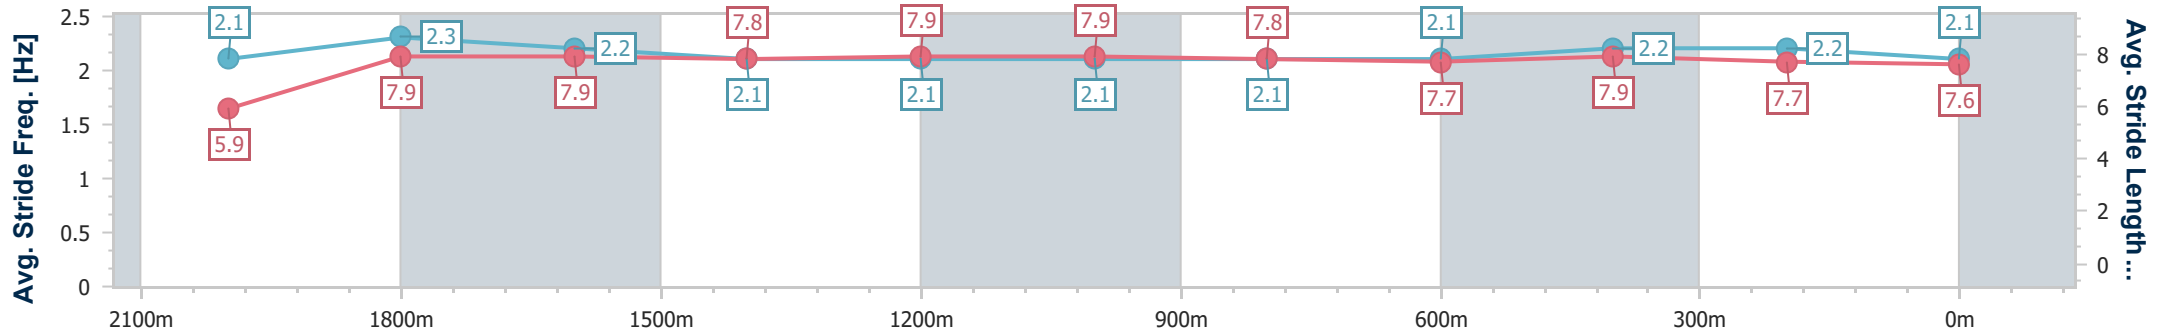

IpswichProfessional

Race 7: TAB IPSWICH CUP - LISTED - 2150m

21 June 2025 - 15:18

Track Rating: Good 4, Weather: Overcast, Rail Position: +0.5m Entire

Section	Overall	2000m	1800m	1600m	1400m	1200m	1000m	800m	600m	400m	200m
Section Times	2:12.02 [2] (0:12.58)	1:59.44 [12] (0:11.26)	1:48.18 [12] (0:11.49)	1:36.69 [12] (0:11.91)	1:24.78 [10] (0:12.31)	1:12.47 [11] (0:12.41)	1:00.06 [11] (0:12.45)	0:47.61 [10] (0:12.23)	0:35.38 [7] (0:11.39)	0:23.99 [2] (0:11.70)	0:12.29 [1] (0:12.29)
Average Speed [km/h]	43.1	63.9	63.0	60.6	58.8	58.3	58.1	59.1	63.5	61.3	58.7
Top Speed [km/h]	62.5	65.0	63.7	63.0	60.0	59.0	58.7	62.6	64.1	62.8	60.8
Avg. Dist. to Rail [m]	7.8	1.1	0.6	2.0	1.5	1.4	1.7	1.4	1.4	1.3	2.0
Avg. Stride Freq. [Hz]	2.1	2.3	2.2	2.1	2.1	2.1	2.1	2.1	2.2	2.2	2.1
Avg. Stride Length [m]	5.9	7.9	7.9	7.8	7.9	7.9	7.8	7.7	7.9	7.7	7.6