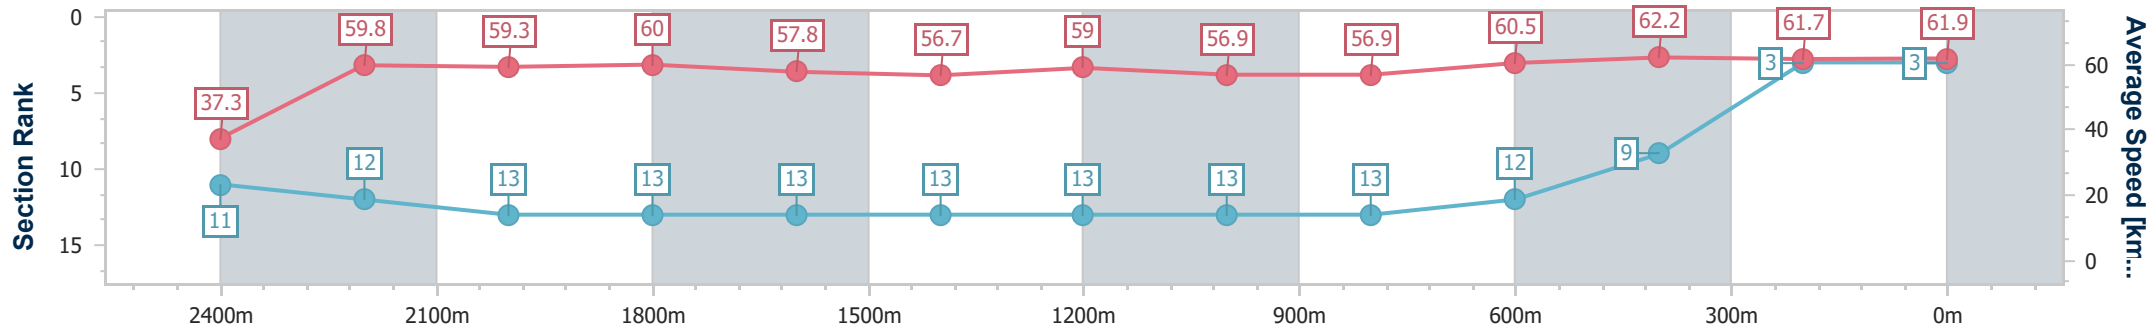

Horse/Jockey Name	Farwest
Final Rank	3
Fastest Section Time (Section)	0:09.64 (Overall)
Top Speed [km/h] (Section)	63.1 (200m)
Race State	Finished

IpswichProfessional
Race 3: CHANNEL SEVEN WINTER PROVINCIAL STAYERS
FINAL BENCHMARK 78 Handicap - 2500m

21 June 2025 - 12:53

Track Rating: Good 4, Weather: Overcast, Rail Position: +0.5m
Entire

Section	Overall	2400m	2200m	2000m	1800m	1600m	1400m	1200m	1000m	800m	600m	400m	200m
Section Times	2:35.73 [3] (0:09.64)	2:26.09 [11] (0:12.09)	2:14.00 [12] (0:12.10)	2:01.90 [13] (0:12.02)	1:49.88 [13] (0:12.39)	1:37.49 [13] (0:12.68)	1:24.81 [13] (0:12.25)	1:12.56 [13] (0:12.77)	0:59.79 [13] (0:12.71)	0:47.08 [13] (0:11.99)	0:35.09 [12] (0:11.70)	0:23.39 [9] (0:11.80)	0:11.59 [3] (0:11.59)
Average Speed [km/h]	37.3	59.8	59.3	60.0	57.8	56.7	59.0	56.9	56.9	60.5	62.2	61.7	61.9
Top Speed [km/h]	55.8	60.6	60.6	60.7	59.2	58.3	60.1	58.8	58.5	62.1	62.7	62.9	63.1
Avg. Dist. to Rail [m]	13.8	4.5	0.8	1.0	0.8	0.8	0.8	1.7	1.9	1.6	2.8	3.0	3.3
Avg. Stride Freq. [Hz]	2.0	2.3	2.2	2.2	2.2	2.2	2.2	2.2	2.2	2.2	2.3	2.3	2.3
Avg. Stride Length [m]	5.2	7.3	7.4	7.5	7.3	7.2	7.4	7.3	7.3	7.5	7.5	7.4	7.6

- [ ] Ranking at each section and finish
- -.-.- No data available at this section
- NA No data available