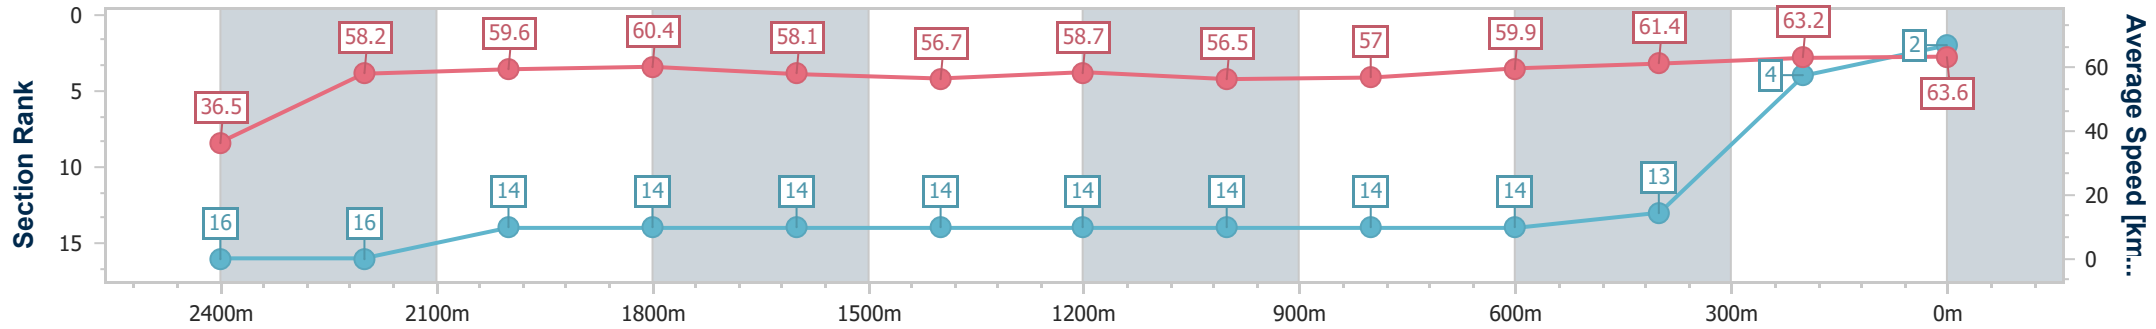

Horse/Jockey Name	Bestower
Final Rank	2
Fastest Section Time (Section)	0:09.89 (Overall)
Top Speed [km/h] (Section)	65.1 (200m)
Race State	Finished

IpswichProfessional
Race 3: CHANNEL SEVEN WINTER PROVINCIAL STAYERS
FINAL BENCHMARK 78 Handicap - 2500m

21 June 2025 - 12:53

Track Rating: Good 4, Weather: Overcast, Rail Position: +0.5m Entire

Section	Overall	2400m	2200m	2000m	1800m	1600m	1400m	1200m	1000m	800m	600m	400m	200m
Section Times	2:35.46 [2] (0:09.89)	2:25.57 [16] (0:12.36)	2:13.21 [16] (0:12.01)	2:01.20 [14] (0:11.93)	1:49.27 [14] (0:12.29)	1:36.98 [14] (0:12.69)	1:24.29 [14] (0:12.23)	1:12.06 [14] (0:12.75)	0:59.31 [14] (0:12.62)	0:46.69 [14] (0:12.05)	0:34.64 [14] (0:11.79)	0:22.85 [13] (0:11.53)	0:11.32 [4] (0:11.32)
Average Speed [km/h]	36.5	58.2	59.6	60.4	58.1	56.7	58.7	56.5	57.0	59.9	61.4	63.2	63.6
Top Speed [km/h]	55.5	59.5	60.8	61.0	60.0	57.9	60.1	59.9	58.6	60.8	62.2	65.1	65.1
Avg. Dist. to Rail [m]	9.1	3.1	1.4	1.6	1.3	0.4	0.4	0.3	0.5	0.3	1.5	3.8	5.9
Avg. Stride Freq. [Hz]	2.1	2.3	2.3	2.3	2.2	2.2	2.2	2.2	2.2	2.3	2.3	2.4	2.4
Avg. Stride Length [m]	4.8	7.1	7.3	7.3	7.2	7.1	7.3	7.2	7.2	7.4	7.4	7.5	7.4

- [ ] Ranking at each section and finish
- -.-.- No data available at this section
- NA No data available