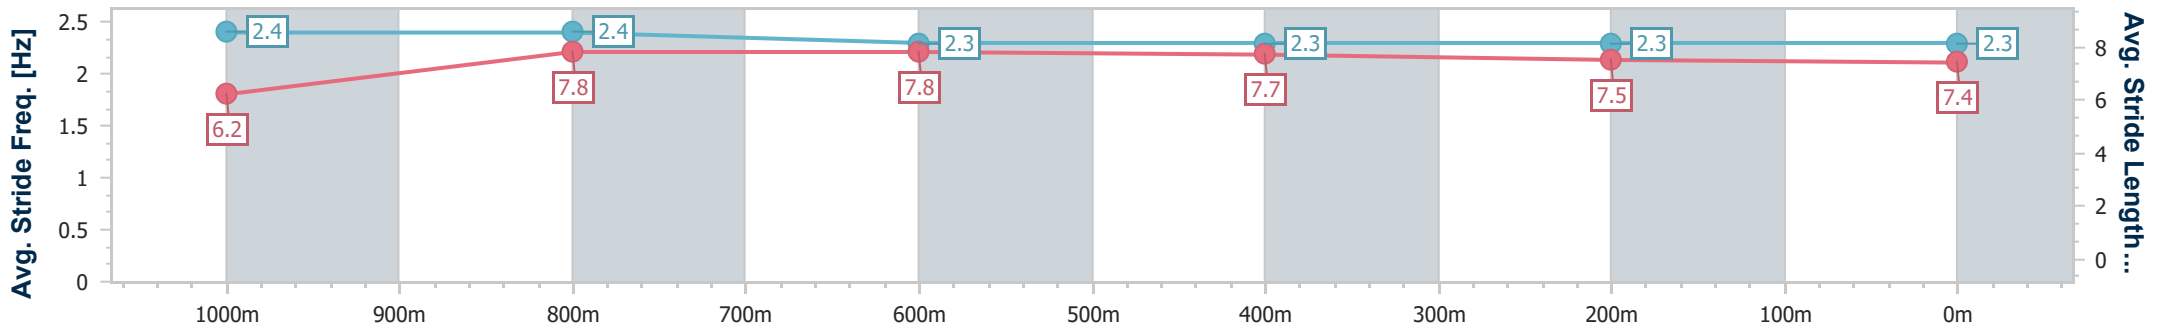

Horse/Jockey Name	Kin
Final Rank	1
Fastest Section Time (Section)	0:10.60 (1000m)
Top Speed [km/h] (Section)	70.2 (1000m)
Race State	Finished

IpswichProfessional
Race 9: GORDON'S GIN GAI WATERHOUSE CLASSIC - LISTED
- 1200m

21 June 2025 - 16:34

Track Rating: Good 4, Weather: Overcast, Rail Position: +0.5m Entire

Section	Overall	1000m	800m	600m	400m	200m
Section Times	1:09.70 [1] (0:13.73)	0:55.97 [5] (0:10.60)	0:45.37 [4] (0:11.12)	0:34.25 [5] (0:11.39)	0:22.86 [5] (0:11.43)	0:11.43 [4] (0:11.43)
Average Speed [km/h]	52.4	67.8	64.6	62.9	62.8	62.8
Top Speed [km/h]	69.8	70.2	66.0	64.4	64.5	64.3
Avg. Dist. to Rail [m]	3.1	0.3	0.6	1.0	1.0	2.6
Avg. Stride Freq. [Hz]	2.4	2.4	2.3	2.3	2.3	2.3
Avg. Stride Length [m]	6.2	7.8	7.8	7.7	7.5	7.4

- [ ] Ranking at each section and finish
- -.-.- No data available at this section
- NA No data available