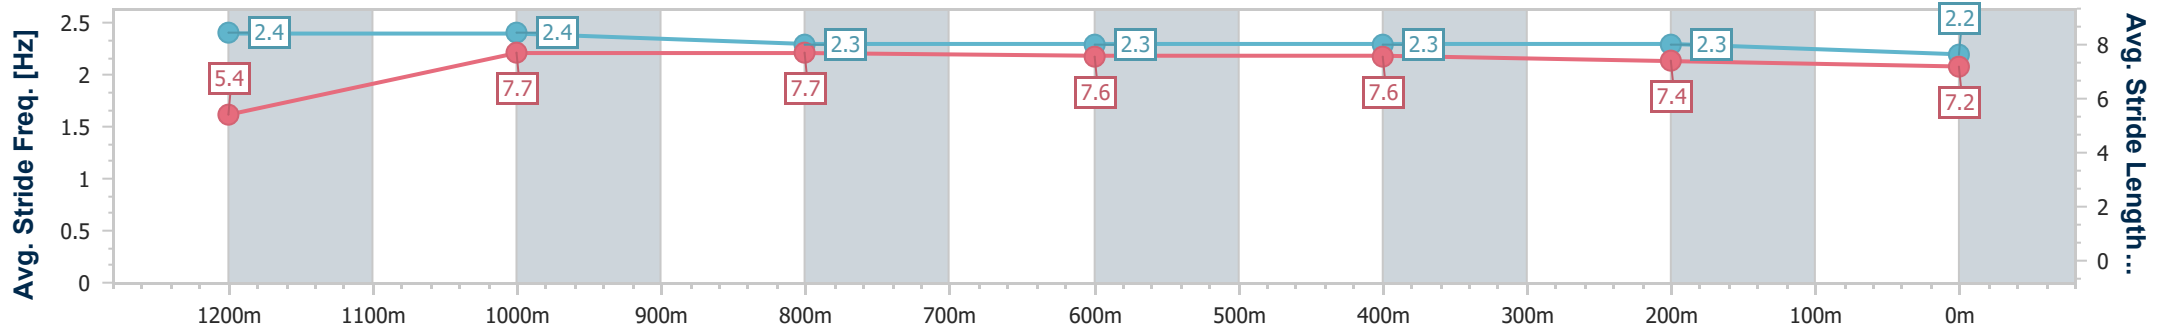

Horse/Jockey Name	Kooled
Final Rank	12
Fastest Section Time (Section)	0:11.02 (1200m)
Top Speed [km/h] (Section)	66.1 (1000m)
Race State	Finished

IpswichProfessional
Race 5: RIVER 949FM BUNDAMBA PLATE Class 6 Handicap - 1350m

21 June 2025 - 14:03

Track Rating: Good 4, Weather: Overcast, Rail Position: +0.5m Entire

Section	Overall	1200m	1000m	800m	600m	400m	200m
Section Times	1:21.04 [12] (0:11.68)	1:09.36 [7] (0:11.02)	0:58.34 [6] (0:11.17)	0:47.17 [5] (0:11.49)	0:35.68 [5] (0:11.56)	0:24.12 [6] (0:11.71)	0:12.41 [9] (0:12.41)
Average Speed [km/h]	46.1	65.3	64.4	62.1	62.1	60.9	58.0
Top Speed [km/h]	63.7	66.1	66.1	63.7	62.9	62.2	59.9
Avg. Dist. to Rail [m]	1.5	0.9	0.9	1.5	1.4	1.3	0.3
Avg. Stride Freq. [Hz]	2.4	2.4	2.3	2.3	2.3	2.3	2.2
Avg. Stride Length [m]	5.4	7.7	7.7	7.6	7.6	7.4	7.2

- [ ] Ranking at each section and finish
- -.-.- No data available at this section
- NA No data available