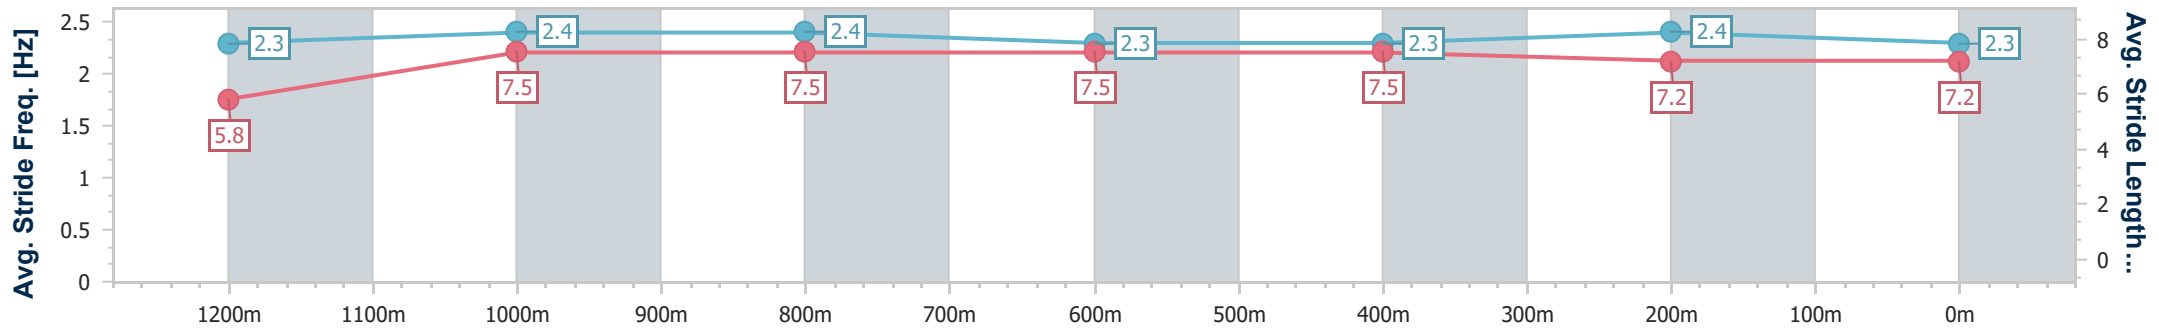

Horse/Jockey Name	Ocean Alps
Final Rank	8
Fastest Section Time (Section)	0:11.08 (1200m)
Top Speed [km/h] (Section)	65.6 (1000m)
Race State	Finished

IpswichProfessional
Race 5: RIVER 949FM BUNDAMBA PLATE Class 6 Handicap - 1350m

21 June 2025 - 14:03

Track Rating: Good 4, Weather: Overcast, Rail Position: +0.5m Entire

Section	Overall	1200m	1000m	800m	600m	400m	200m
Section Times	1:20.23 [8] (0:11.45)	1:08.78 [4] (0:11.08)	0:57.70 [3] (0:11.16)	0:46.54 [4] (0:11.46)	0:35.08 [4] (0:11.53)	0:23.55 [4] (0:11.42)	0:12.13 [3] (0:12.13)
Average Speed [km/h]	47.1	65.1	64.3	62.6	62.6	63.1	59.4
Top Speed [km/h]	64.4	65.6	65.6	64.4	63.5	64.0	62.7
Avg. Dist. to Rail [m]	1.5	1.4	0.4	0.6	0.4	1.4	2.4
Avg. Stride Freq. [Hz]	2.3	2.4	2.4	2.3	2.3	2.4	2.3
Avg. Stride Length [m]	5.8	7.5	7.5	7.5	7.5	7.2	7.2

- [ ] Ranking at each section and finish
- -.-.- No data available at this section
- NA No data available