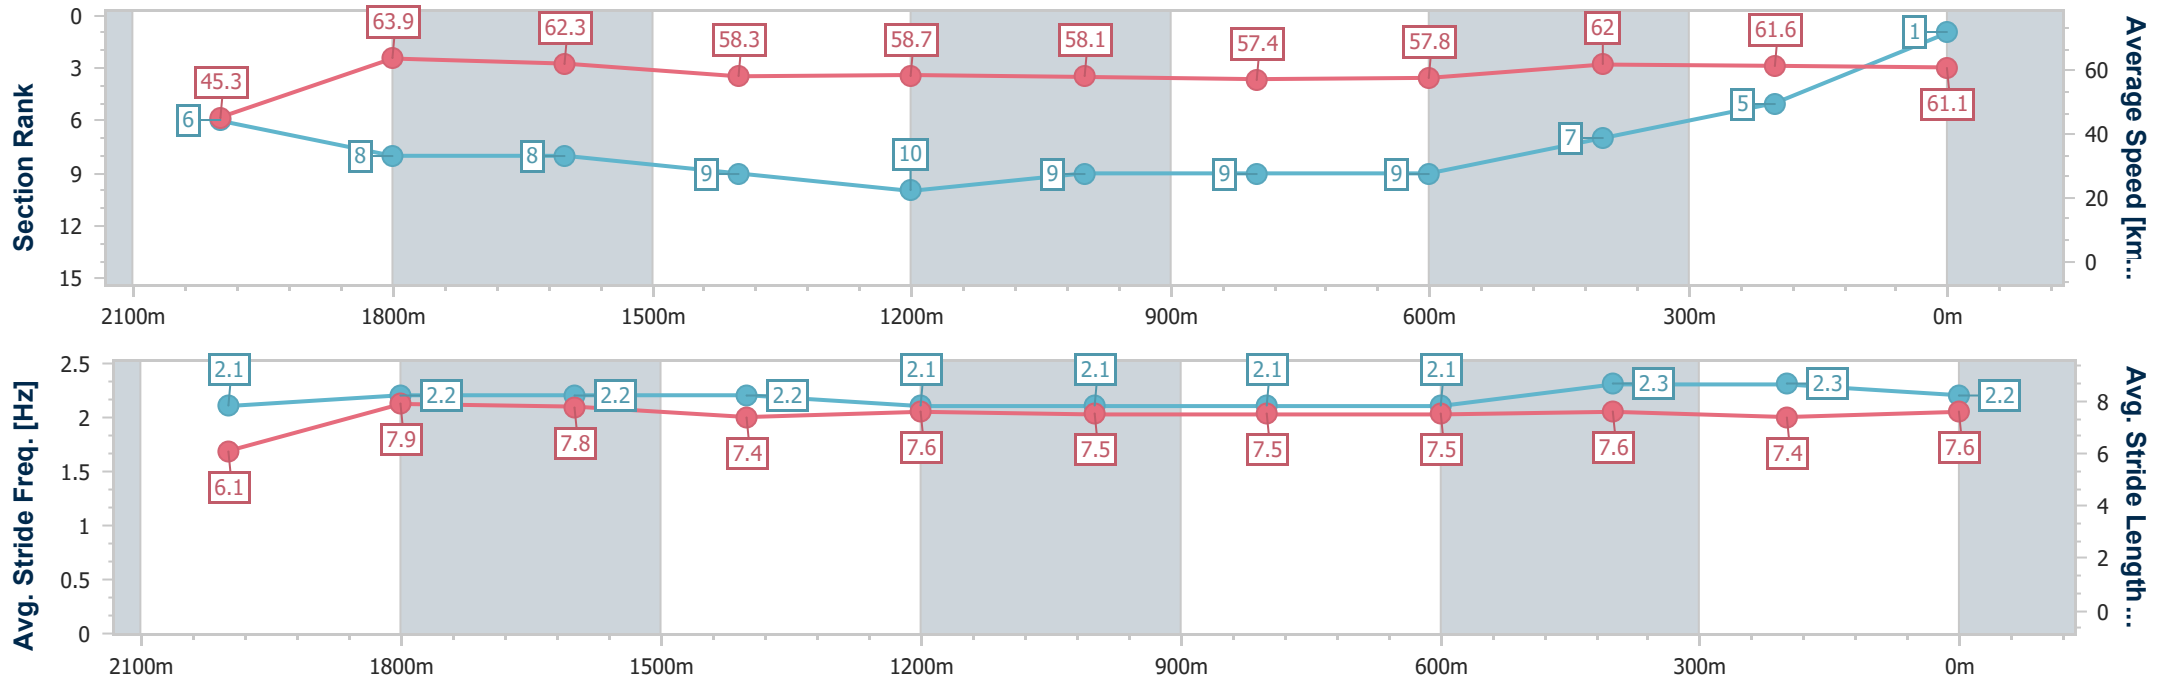

IpswichProfessional

Race 7: TAB IPSWICH CUP - LISTED - 2150m

21 June 2025 - 15:18

Track Rating: Good 4, Weather: Overcast, Rail Position: +0.5m Entire

Section	Overall	2000m	1800m	1600m	1400m	1200m	1000m	800m	600m	400m	200m
Section Times	2:11.98 [1] (0:11.89)	2:00.09 [6] (0:11.28)	1:48.81 [8] (0:11.58)	1:37.23 [8] (0:12.36)	1:24.87 [9] (0:12.30)	1:12.57 [10] (0:12.44)	1:00.13 [9] (0:12.55)	0:47.58 [9] (0:12.42)	0:35.16 [9] (0:11.66)	0:23.50 [7] (0:11.73)	0:11.77 [5] (0:11.77)
Average Speed [km/h]	45.3	63.9	62.3	58.3	58.7	58.1	57.4	57.8	62.0	61.6	61.1
Top Speed [km/h]	62.9	65.3	63.2	60.6	59.8	58.8	58.6	60.3	62.9	63.1	62.2
Avg. Dist. to Rail [m]	3.1	0.6	0.4	1.0	0.7	0.6	0.7	0.3	1.0	1.7	3.9
Avg. Stride Freq. [Hz]	2.1	2.2	2.2	2.2	2.1	2.1	2.1	2.1	2.3	2.3	2.2
Avg. Stride Length [m]	6.1	7.9	7.8	7.4	7.6	7.5	7.5	7.5	7.6	7.4	7.6