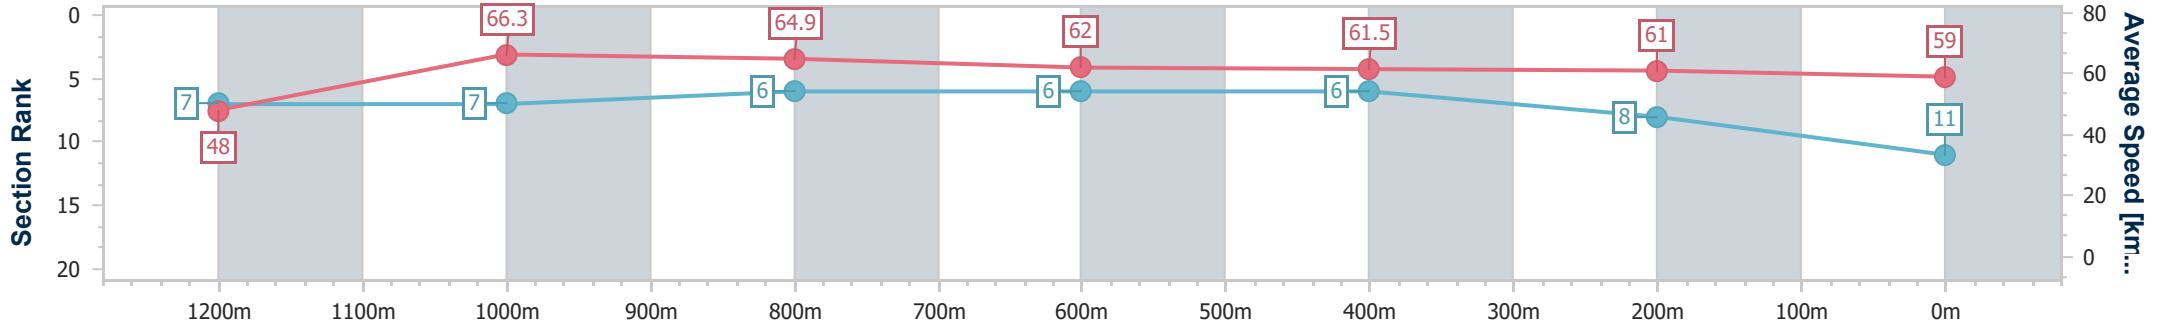

Horse/Jockey Name	Xidaki
Final Rank	11
Fastest Section Time (Section)	0:10.88 (1200m)
Top Speed [km/h] (Section)	68.1 (1000m)
Race State	Finished

IpswichProfessional
Race 8: BARRIER REEF POOLS EYE LINER STAKES - LISTED - 1350m

21 June 2025 - 15:56

Track Rating: Good 4, Weather: Overcast, Rail Position: +0.5m Entire

Section	Overall	1200m	1000m	800m	600m	400m	200m
Section Times	1:20.66 [11] (0:11.30)	1:09.36 [7] (0:10.88)	0:58.48 [7] (0:11.12)	0:47.36 [6] (0:11.59)	0:35.77 [6] (0:11.73)	0:24.04 [6] (0:11.83)	0:12.21 [8] (0:12.21)
Average Speed [km/h]	48.0	66.3	64.9	62.0	61.5	61.0	59.0
Top Speed [km/h]	66.6	67.7	68.1	63.8	62.4	62.8	60.9
Avg. Dist. to Rail [m]	4.1	3.7	0.7	0.3	0.2	2.2	5.5
Avg. Stride Freq. [Hz]	2.4	2.4	2.4	2.3	2.3	2.4	2.3
Avg. Stride Length [m]	5.8	7.6	7.6	7.4	7.4	7.2	7.2

- [ ] Ranking at each section and finish
- -.-.- No data available at this section
- NA No data available