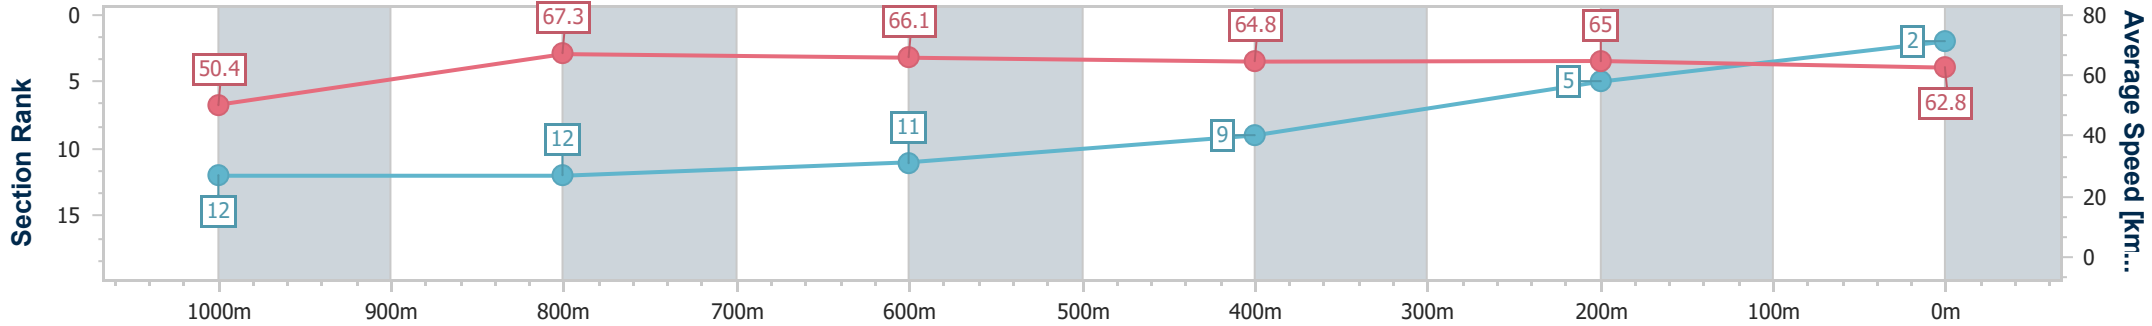

IpswichProfessional
 Race 9: GORDON'S GIN GAI WATERHOUSE CLASSIC - LISTED
 - 1200m

21 June 2025 - 16:34

Track Rating: Good 4, Weather: Overcast, Rail Position: +0.5m Entire

Section	Overall	1000m	800m	600m	400m	200m								
Section Times	1:09.86 [2] (0:14.32)	0:55.54 [12] (0:10.78)	0:44.76 [12] (0:10.94)	0:33.82 [11] (0:11.19)	0:22.63 [9] (0:11.15)	0:11.48 [5] (0:11.48)								
Average Speed [km/h]	50.4	67.3	66.1	64.8	65.0	62.8								
Top Speed [km/h]	67.1	68.4	67.5	66.3	66.5	64.6								
Avg. Dist. to Rail [m]	9.4	2.4	2.4	2.1	2.5	6.8								
Avg. Stride Freq. [Hz]	2.3	2.4	2.4	2.4	2.5	2.4								
Avg. Stride Length [m]	6.3	7.7	7.6	7.5	7.3	7.2								