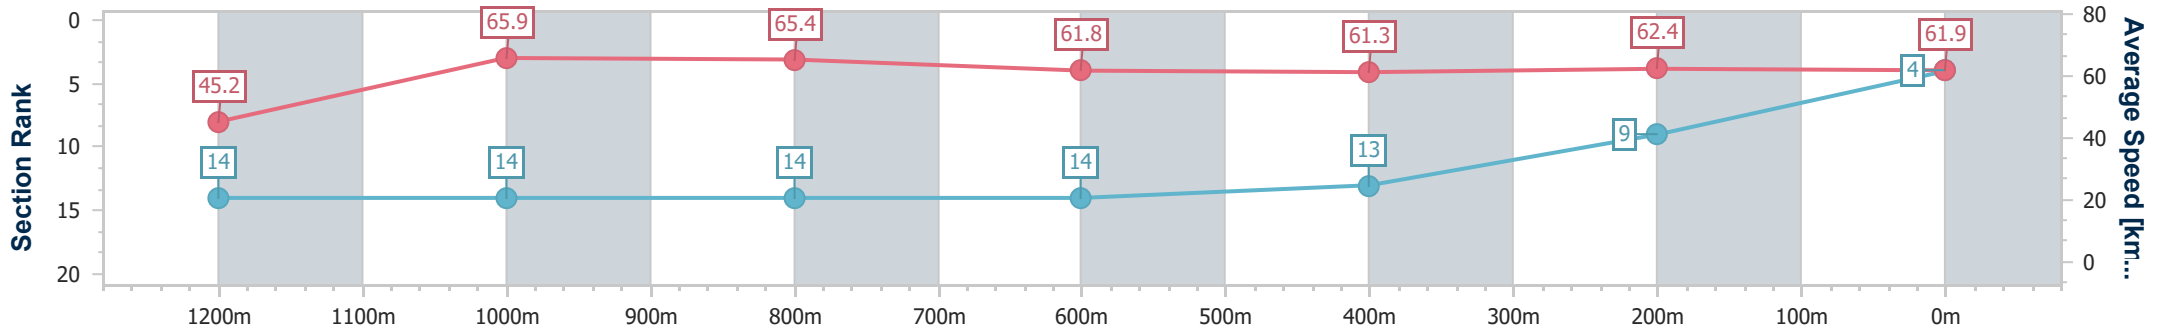

Horse/Jockey Name	Don't Stop
Final Rank	4
Fastest Section Time (Section)	0:10.92 (1200m)
Top Speed [km/h] (Section)	67.3 (1000m)
Race State	Finished

IpswichProfessional
Race 8: BARRIER REEF POOLS EYE LINER STAKES - LISTED - 1350m

21 June 2025 - 15:56

Track Rating: Good 4, Weather: Overcast, Rail Position: +0.5m Entire

Section	Overall	1200m	1000m	800m	600m	400m	200m
Section Times	1:20.21 [4] (0:11.95)	1:08.26 [14] (0:10.92)	0:57.34 [14] (0:11.04)	0:46.30 [14] (0:11.57)	0:34.73 [14] (0:11.63)	0:23.10 [13] (0:11.45)	0:11.65 [9] (0:11.65)
Average Speed [km/h]	45.2	65.9	65.4	61.8	61.3	62.4	61.9
Top Speed [km/h]	64.8	66.7	67.3	63.4	62.0	63.5	63.2
Avg. Dist. to Rail [m]	7.9	1.5	0.6	1.7	2.0	1.6	2.8
Avg. Stride Freq. [Hz]	2.1	2.2	2.2	2.1	2.1	2.2	2.2
Avg. Stride Length [m]	6.2	7.8	8.1	7.9	7.9	7.8	7.9

- [ ] Ranking at each section and finish
- -.-.- No data available at this section
- NA No data available