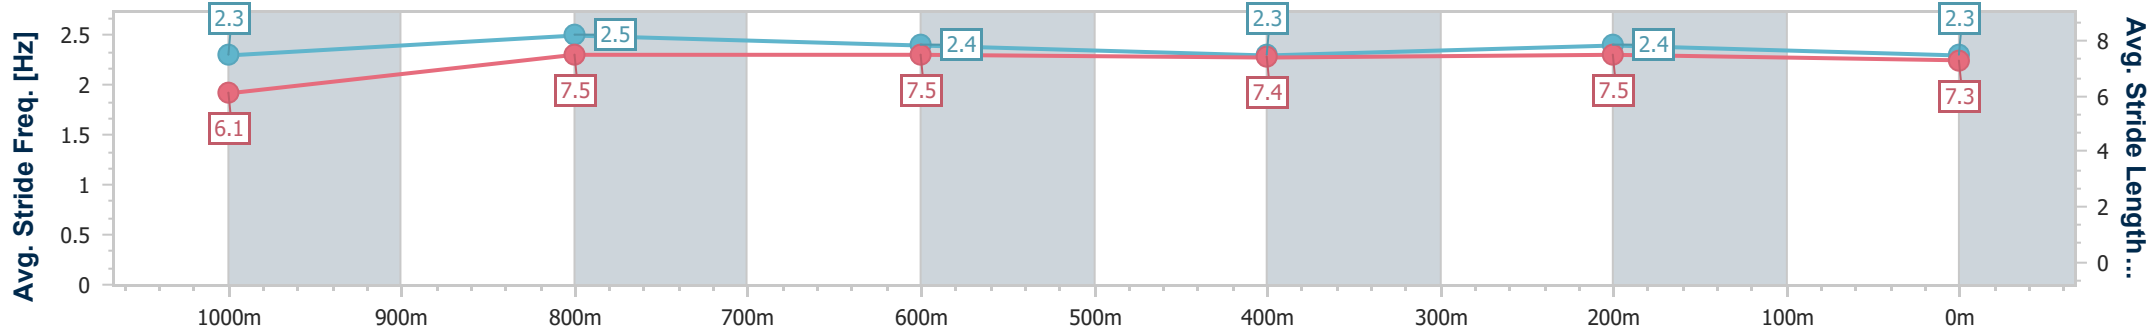

Horse/Jockey Name	You Kay Squeeze
Final Rank	9
Fastest Section Time (Section)	0:10.74 (1000m)
Top Speed [km/h] (Section)	68.1 (800m)
Race State	Finished

IpswichProfessional
Race 1: GREAT NORTHERN IPSWICH INCENTIVE - FINAL -
Class 3 Handicap - 1200m
21 June 2025 - 11:43
Track Rating: Good 4, Weather: Overcast, Rail Position: +0.5m
Entire

Section	Overall	1000m	800m	600m	400m	200m
Section Times	1:10.21 [9] (0:14.21)	0:56.00 [10] (0:10.74)	0:45.26 [10] (0:10.87)	0:34.39 [10] (0:11.26)	0:23.13 [11] (0:11.34)	0:11.79 [11] (0:11.79)
Average Speed [km/h]	50.8	66.9	66.2	63.2	63.1	61.1
Top Speed [km/h]	67.7	68.0	68.1	66.4	65.1	64.3
Avg. Dist. to Rail [m]	7.1	0.8	1.5	1.6	1.6	4.0
Avg. Stride Freq. [Hz]	2.3	2.5	2.4	2.3	2.4	2.3
Avg. Stride Length [m]	6.1	7.5	7.5	7.4	7.5	7.3

- [ ] Ranking at each section and finish
- -.-.- No data available at this section
- NA No data available