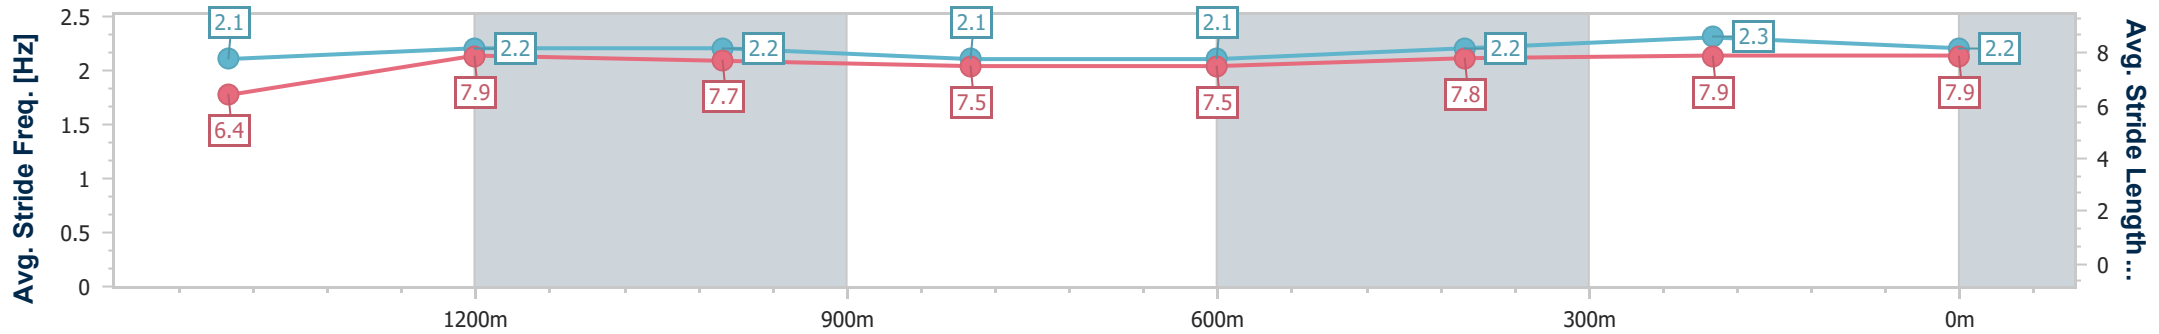

IpswichProfessional

Race 2: BISHOPP BENCHMARK 78 Handicap - 1666m

21 June 2025 - 12:18

Track Rating: Good 4, Weather: Overcast, Rail Position: +0.5m Entire

Section	Overall	1400m	1200m	1000m	800m	600m	400m	200m
Section Times	1:42.79 [12] (0:19.37)	1:23.42 [11] (0:11.61)	1:11.81 [11] (0:11.91)	0:59.90 [10] (0:12.76)	0:47.14 [10] (0:12.57)	0:34.57 [10] (0:11.68)	0:22.89 [11] (0:11.30)	0:11.59 [11] (0:11.59)
Average Speed [km/h]	49.4	62.5	60.6	56.5	57.4	61.6	63.8	62.2
Top Speed [km/h]	62.2	62.9	62.3	59.0	59.1	64.4	65.0	63.3
Avg. Dist. to Rail [m]	4.0	0.9	0.8	0.3	0.8	0.5	1.7	5.1
Avg. Stride Freq. [Hz]	2.1	2.2	2.2	2.1	2.1	2.2	2.3	2.2
Avg. Stride Length [m]	6.4	7.9	7.7	7.5	7.5	7.8	7.9	7.9