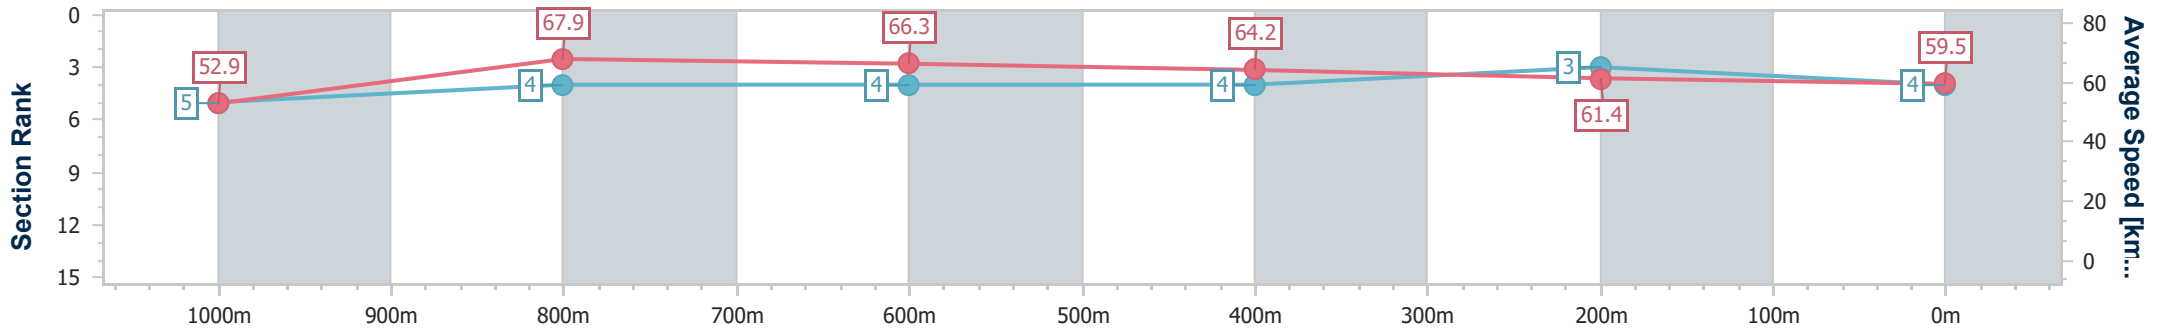

Horse/Jockey Name	Capital Diva
Final Rank	4
Fastest Section Time (Section)	0:10.60 (1000m)
Top Speed [km/h] (Section)	69.3 (1000m)
Race State	Finished

IpswichProfessional
Race 1: GREAT NORTHERN IPSWICH INCENTIVE - FINAL -
Class 3 Handicap - 1200m
21 June 2025 - 11:43
Track Rating: Good 4, Weather: Overcast, Rail Position: +0.5m
Entire

Section	Overall	1000m	800m	600m	400m	200m
Section Times	1:09.98 [4] (0:13.62)	0:56.36 [5] (0:10.60)	0:45.76 [4] (0:10.84)	0:34.92 [4] (0:11.18)	0:23.74 [4] (0:11.64)	0:12.10 [3] (0:12.10)
Average Speed [km/h]	52.9	67.9	66.3	64.2	61.4	59.5
Top Speed [km/h]	68.9	69.3	67.6	65.7	63.0	60.9
Avg. Dist. to Rail [m]	3.2	0.3	0.5	0.7	1.0	0.5
Avg. Stride Freq. [Hz]	2.4	2.4	2.4	2.3	2.3	2.3
Avg. Stride Length [m]	6.2	7.8	7.8	7.7	7.2	7.1

- [ ] Ranking at each section and finish
- -.-.- No data available at this section
- NA No data available