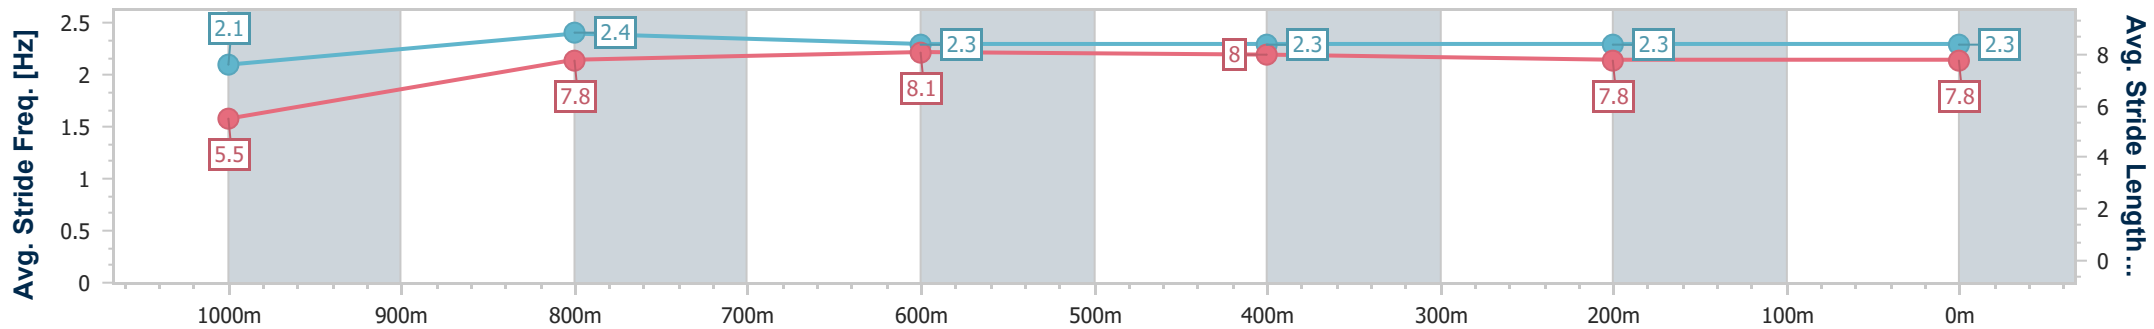

Horse/Jockey Name	End Assembly
Final Rank	2
Fastest Section Time (Section)	0:08.71 (Overall)
Top Speed [km/h] (Section)	68.7 (1000m)
Race State	Finished

IpswichProfessional
Race 4: RAY WHITE IPSWICH BENCHMARK 80 Handicap - 1100m
21 June 2025 - 13:28
Track Rating: Good 4, Weather: Overcast, Rail Position: +0.5m Entire

Section	Overall	1000m	800m	600m	400m	200m
Section Times	1:03.73 [2] (0:08.71)	0:55.02 [9] (0:10.83)	0:44.19 [7] (0:10.85)	0:33.34 [5] (0:10.96)	0:22.38 [5] (0:11.10)	0:11.28 [4] (0:11.28)
Average Speed [km/h]	41.6	66.7	65.7	64.9	64.4	64.0
Top Speed [km/h]	64.1	68.7	66.9	65.4	64.9	65.2
Avg. Dist. to Rail [m]	7.2	1.1	1.9	2.5	1.8	2.7
Avg. Stride Freq. [Hz]	2.1	2.4	2.3	2.3	2.3	2.3
Avg. Stride Length [m]	5.5	7.8	8.1	8.0	7.8	7.8

- [ ] Ranking at each section and finish
- -.-.- No data available at this section
- NA No data available