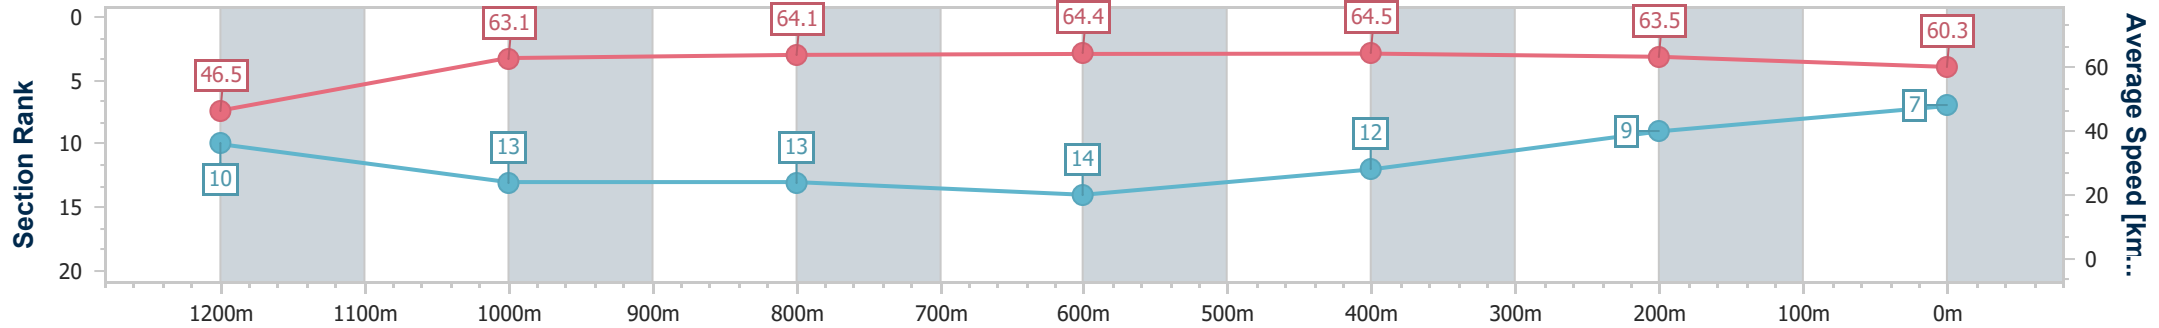

Horse/Jockey Name	Dream Smart
Final Rank	7
Fastest Section Time (Section)	0:11.23 (800m)
Top Speed [km/h] (Section)	64.9 (600m)
Race State	Finished

IpswichProfessional

Race 6: SCHWEPPE T L COONEY - 1350m

21 June 2025 - 14:39

Track Rating: Good 4, Weather: Overcast, Rail Position: +0.5m Entire

Section	Overall	1200m	1000m	800m	600m	400m	200m
Section Times	1:20.35 [7] (0:11.66)	1:08.69 [10] (0:11.41)	0:57.28 [13] (0:11.25)	0:46.03 [13] (0:11.23)	0:34.80 [14] (0:11.27)	0:23.53 [12] (0:11.64)	0:11.89 [9] (0:11.89)
Average Speed [km/h]	46.5	63.1	64.1	64.4	64.5	63.5	60.3
Top Speed [km/h]	62.2	64.6	64.7	64.6	64.9	64.3	63.2
Avg. Dist. to Rail [m]	9.8	3.2	1.4	0.6	1.9	8.1	10.0
Avg. Stride Freq. [Hz]	2.1	2.2	2.2	2.2	2.2	2.3	2.2
Avg. Stride Length [m]	6.2	7.8	8.1	8.0	7.9	7.4	7.5

- [ ] Ranking at each section and finish
- -.-.- No data available at this section
- NA No data available