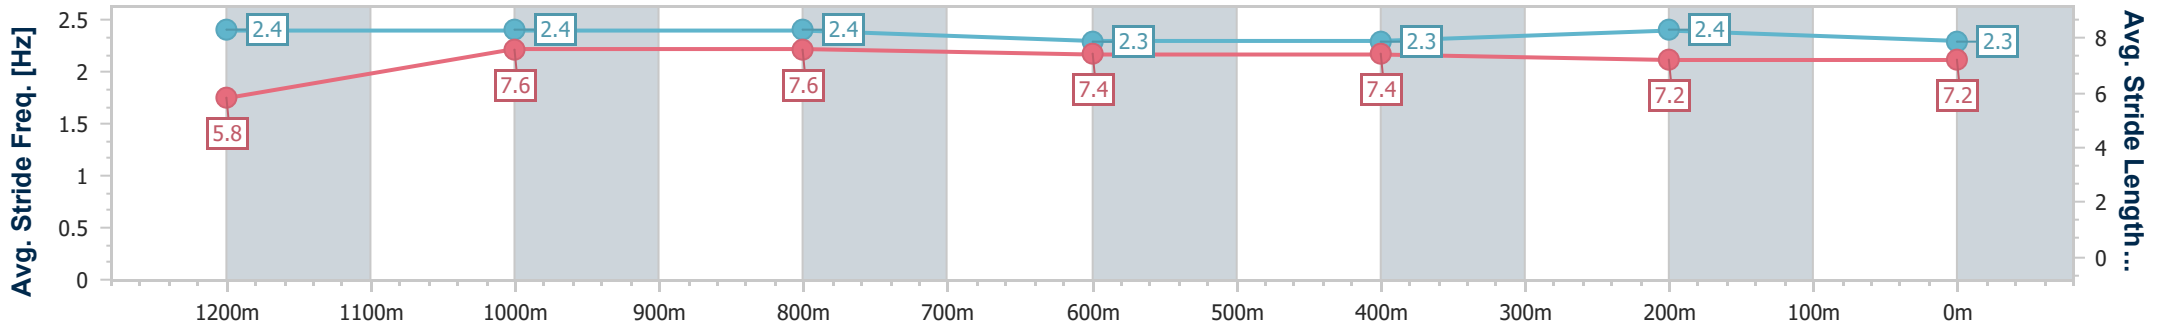

Horse/Jockey Name	Xidaki
Final Rank	11
Fastest Section Time (Section)	0:10.88 (1200m)
Top Speed [km/h] (Section)	68.1 (1000m)
Race State	Finished

IpswichProfessional
Race 8: BARRIER REEF POOLS EYE LINER STAKES - LISTED - 1350m

21 June 2025 - 15:56

Track Rating: Good 4, Weather: Overcast, Rail Position: +0.5m Entire

Section	Overall	1200m	1000m	800m	600m	400m	200m
Section Times	1:20.66 [11] (0:11.30)	1:09.36 [7] (0:10.88)	0:58.48 [7] (0:11.12)	0:47.36 [6] (0:11.59)	0:35.77 [6] (0:11.73)	0:24.04 [6] (0:11.83)	0:12.21 [8] (0:12.21)
Average Speed [km/h]	48.0	66.3	64.9	62.0	61.5	61.0	59.0
Top Speed [km/h]	66.6	67.7	68.1	63.8	62.4	62.8	60.9
Avg. Dist. to Rail [m]	4.1	3.7	0.7	0.3	0.2	2.2	5.5
Avg. Stride Freq. [Hz]	2.4	2.4	2.4	2.3	2.3	2.4	2.3
Avg. Stride Length [m]	5.8	7.6	7.6	7.4	7.4	7.2	7.2

- [ ] Ranking at each section and finish
- -.-.- No data available at this section
- NA No data available