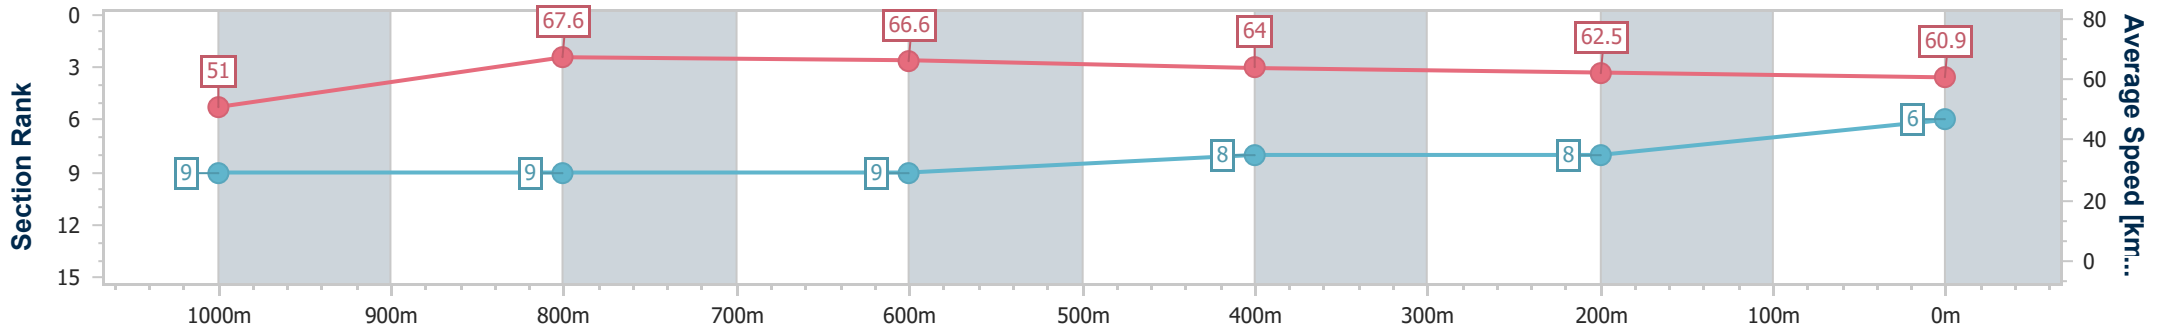

Horse/Jockey Name	Glass Of Rose
Final Rank	6
Fastest Section Time (Section)	0:10.61 (1000m)
Top Speed [km/h] (Section)	68.4 (1000m)
Race State	Finished

IpswichProfessional
Race 1: GREAT NORTHERN IPSWICH INCENTIVE - FINAL -
Class 3 Handicap - 1200m
21 June 2025 - 11:43
Track Rating: Good 4, Weather: Overcast, Rail Position: +0.5m
Entire

Section	Overall	1000m	800m	600m	400m	200m								
Section Times	1:10.09 [6] (0:14.16)	0:55.93 [9] (0:10.61)	0:45.32 [9] (0:10.81)	0:34.51 [9] (0:11.17)	0:23.34 [8] (0:11.50)	0:11.84 [8] (0:11.84)								
Average Speed [km/h]	51.0	67.6	66.6	64.0	62.5	60.9								
Top Speed [km/h]	67.1	68.4	67.3	66.1	63.2	62.5								
Avg. Dist. to Rail [m]	3.5	0.5	0.4	0.6	0.5	2.3								
Avg. Stride Freq. [Hz]	2.3	2.5	2.5	2.4	2.4	2.4								
Avg. Stride Length [m]	6.1	7.5	7.4	7.3	7.2	7.1								

- [ ] Ranking at each section and finish
- -.-.- No data available at this section
- NA No data available