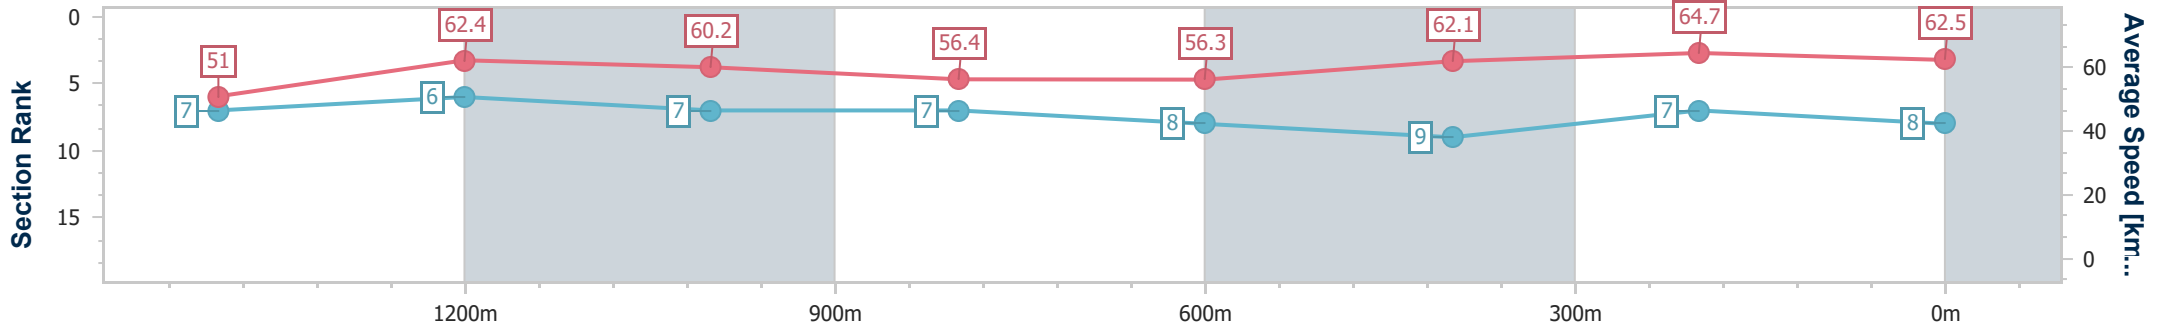

IpswichProfessional

Race 2: BISHOPP BENCHMARK 78 Handicap - 1666m

21 June 2025 - 12:18

Track Rating: Good 4, Weather: Overcast, Rail Position: +0.5m Entire

Section	Overall	1400m	1200m	1000m	800m	600m	400m	200m					
Section Times	1:42.36 [8] (0:18.79)	1:23.57 [7] (0:11.61)	1:11.96 [6] (0:12.04)	0:59.92 [7] (0:12.80)	0:47.12 [7] (0:12.82)	0:34.30 [8] (0:11.58)	0:22.72 [9] (0:11.18)	0:11.54 [7] (0:11.54)					
Average Speed [km/h]	51.0	62.4	60.2	56.4	56.3	62.1	64.7	62.5					
Top Speed [km/h]	63.0	63.0	61.6	57.7	58.2	65.0	65.1	64.7					
Avg. Dist. to Rail [m]	3.1	1.4	1.3	1.1	0.8	0.5	1.4	3.4					
Avg. Stride Freq. [Hz]	2.1	2.2	2.2	2.1	2.1	2.2	2.3	2.2					
Avg. Stride Length [m]	6.7	7.8	7.6	7.5	7.4	7.7	7.9	7.8					