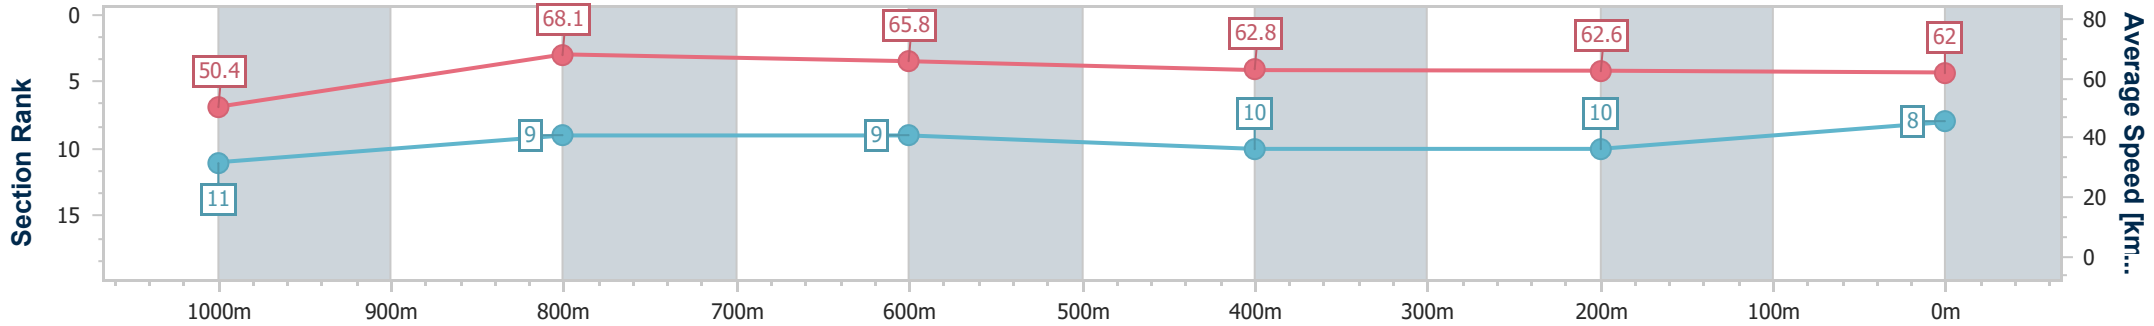

IpswichProfessional
 Race 9: GORDON'S GIN GAI WATERHOUSE CLASSIC - LISTED
 - 1200m

21 June 2025 - 16:34

Track Rating: Good 4, Weather: Overcast, Rail Position: +0.5m Entire

Section	Overall	1000m	800m	600m	400m	200m								
Section Times	1:10.32 [8] (0:14.28)	0:56.04 [11] (0:10.55)	0:45.49 [9] (0:10.98)	0:34.51 [9] (0:11.46)	0:23.05 [10] (0:11.41)	0:11.64 [10] (0:11.64)								
Average Speed [km/h]	50.4	68.1	65.8	62.8	62.6	62.0								
Top Speed [km/h]	68.6	69.6	67.1	63.8	64.0	63.5								
Avg. Dist. to Rail [m]	6.5	0.5	0.7	0.7	1.4	0.5								
Avg. Stride Freq. [Hz]	2.3	2.5	2.5	2.5	2.5	2.4								
Avg. Stride Length [m]	6.1	7.4	7.3	7.1	7.0	7.0								