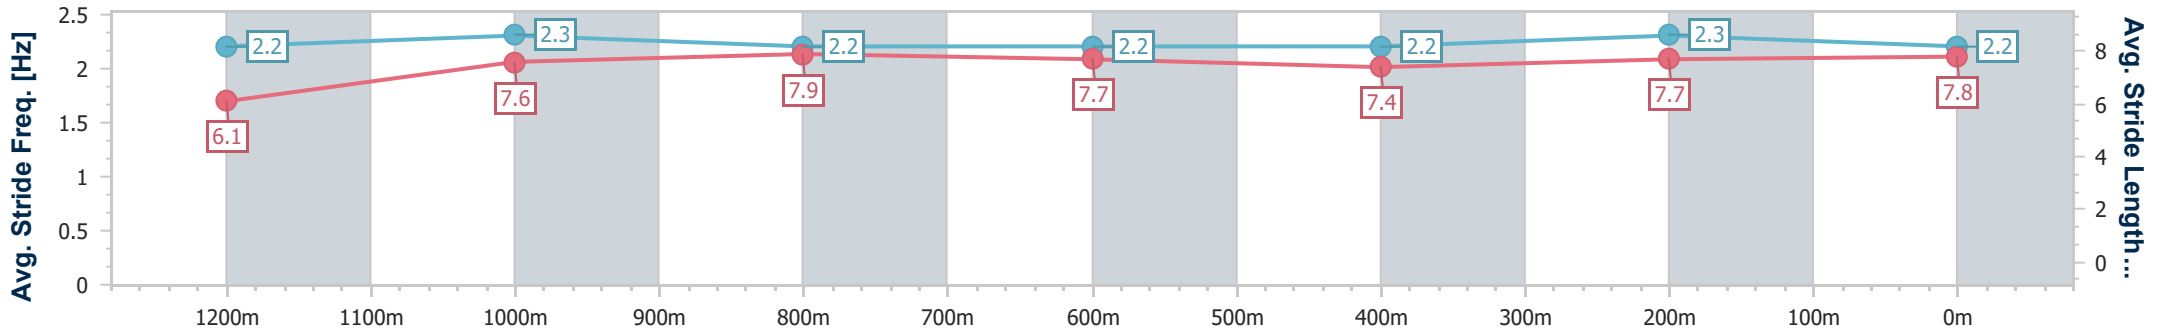

Horse/Jockey Name	Redford
Final Rank	5
Fastest Section Time (Section)	0:11.19 (1000m)
Top Speed [km/h] (Section)	66.0 (1200m)
Race State	Finished

IpswichProfessional
Race 5: RIVER 949FM BUNDAMBA PLATE Class 6 Handicap - 1350m

21 June 2025 - 14:03

Track Rating: Good 4, Weather: Overcast, Rail Position: +0.5m Entire

Section	Overall	1200m	1000m	800m	600m	400m	200m
Section Times	1:20.11 [5] (0:11.56)	1:08.55 [5] (0:11.24)	0:57.31 [7] (0:11.19)	0:46.12 [7] (0:11.51)	0:34.61 [7] (0:11.51)	0:23.10 [7] (0:11.34)	0:11.76 [5] (0:11.76)
Average Speed [km/h]	46.6	64.1	64.4	62.6	62.5	63.9	61.2
Top Speed [km/h]	61.4	66.0	65.3	63.7	63.4	64.7	63.5
Avg. Dist. to Rail [m]	3.7	2.8	0.7	0.1	0.3	2.0	3.8
Avg. Stride Freq. [Hz]	2.2	2.3	2.2	2.2	2.2	2.3	2.2
Avg. Stride Length [m]	6.1	7.6	7.9	7.7	7.4	7.7	7.8

- [ ] Ranking at each section and finish
- -.-.- No data available at this section
- NA No data available