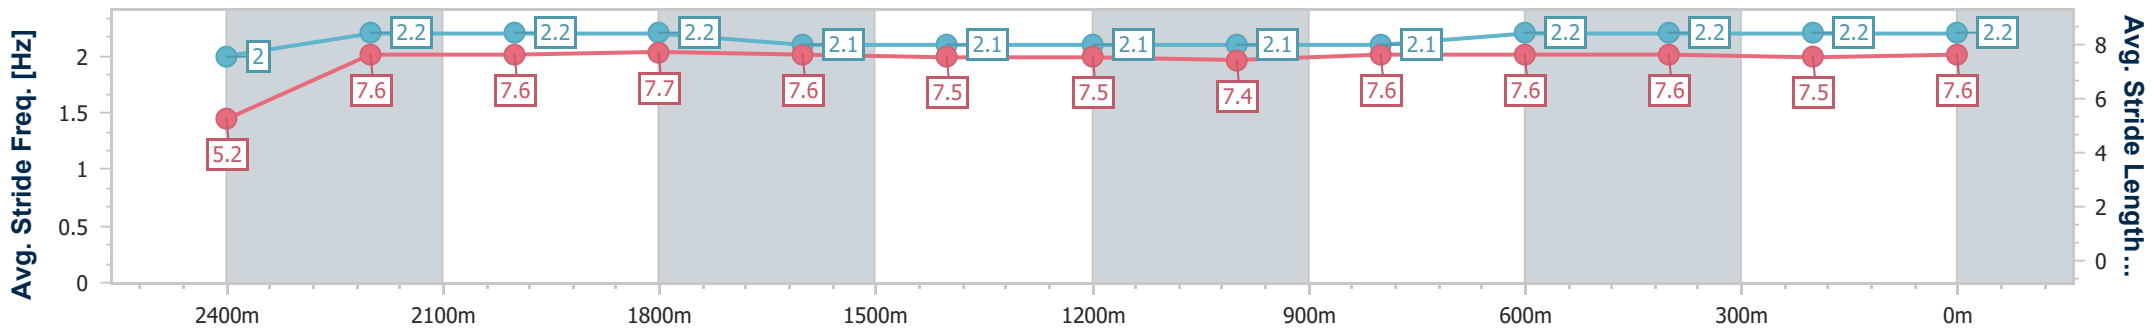

Horse/Jockey Name	Zaynudin
Final Rank	7
Fastest Section Time (Section)	0:09.60 (Overall)
Top Speed [km/h] (Section)	62.3 (600m)
Race State	Finished

IpswichProfessional
Race 3: CHANNEL SEVEN WINTER PROVINCIAL STAYERS
FINAL BENCHMARK 78 Handicap - 2500m

21 June 2025 - 12:53

Track Rating: Good 4, Weather: Overcast, Rail Position: +0.5m
Entire

Section	Overall	2400m	2200m	2000m	1800m	1600m	1400m	1200m	1000m	800m	600m	400m	200m
Section Times	2:36.44 [7] (0:09.60)	2:26.84 [10] (0:11.95)	2:14.89 [9] (0:11.83)	2:03.06 [10] (0:11.96)	1:51.10 [9] (0:12.28)	1:38.82 [9] (0:12.56)	1:26.26 [9] (0:12.52)	1:13.74 [9] (0:13.01)	1:00.73 [10] (0:12.67)	0:48.06 [10] (0:11.91)	0:36.15 [7] (0:11.81)	0:24.34 [5] (0:12.13)	0:12.21 [5] (0:12.21)
Average Speed [km/h]	37.4	60.2	60.6	60.2	58.5	57.7	57.7	55.8	57.2	60.9	61.2	59.7	58.7
Top Speed [km/h]	57.3	61.1	61.6	61.5	59.2	58.3	58.5	58.5	58.8	62.1	62.3	60.4	59.6
Avg. Dist. to Rail [m]	6.2	2.3	1.0	0.2	0.4	1.4	1.4	1.8	1.8	2.1	1.8	1.4	3.6
Avg. Stride Freq. [Hz]	2.0	2.2	2.2	2.2	2.1	2.1	2.1	2.1	2.1	2.2	2.2	2.2	2.2
Avg. Stride Length [m]	5.2	7.6	7.6	7.7	7.6	7.5	7.5	7.4	7.6	7.6	7.6	7.5	7.6

- [ ] Ranking at each section and finish
- -.-.- No data available at this section
- NA No data available