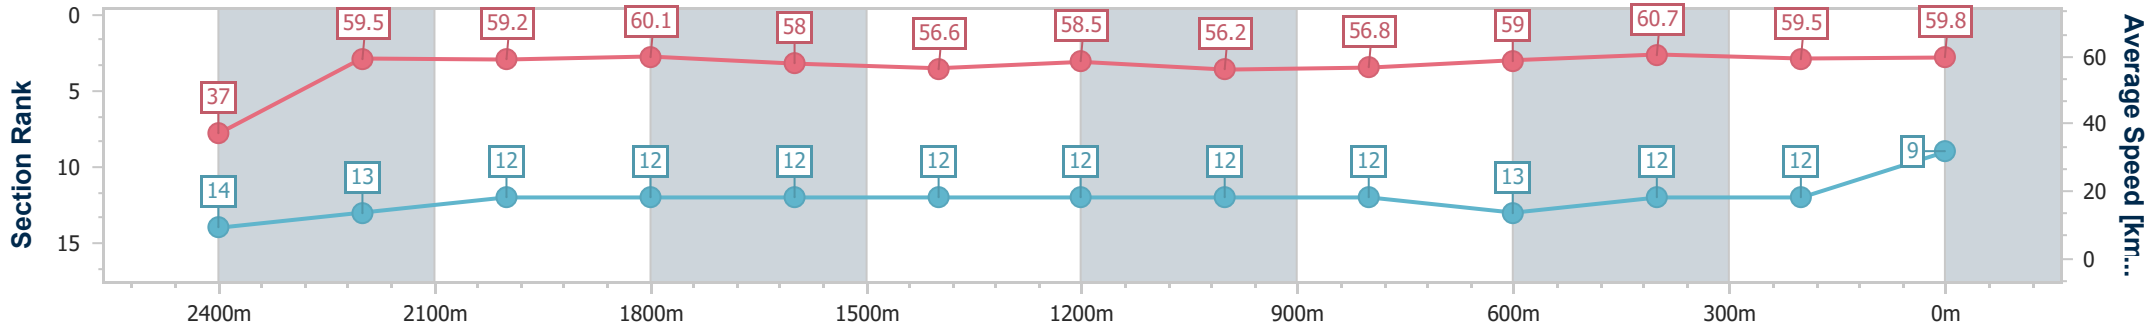

Horse/Jockey Name	I Ain't Chicken
Final Rank	9
Fastest Section Time (Section)	0:09.73 (Overall)
Top Speed [km/h] (Section)	61.4 (200m)
Race State	Finished

IpswichProfessional
Race 3: CHANNEL SEVEN WINTER PROVINCIAL STAYERS
FINAL BENCHMARK 78 Handicap - 2500m

21 June 2025 - 12:53

Track Rating: Good 4, Weather: Overcast, Rail Position: +0.5m
Entire

Section	Overall	2400m	2200m	2000m	1800m	1600m	1400m	1200m	1000m	800m	600m	400m	200m
Section Times	2:36.67 [9] (0:09.73)	2:26.94 [14] (0:12.07)	2:14.87 [13] (0:12.03)	2:02.84 [12] (0:12.00)	1:50.84 [12] (0:12.29)	1:38.55 [12] (0:12.68)	1:25.87 [12] (0:12.36)	1:13.51 [12] (0:12.78)	1:00.73 [12] (0:12.66)	0:48.07 [12] (0:12.13)	0:35.94 [13] (0:11.87)	0:24.07 [12] (0:12.05)	0:12.02 [12] (0:12.02)
Average Speed [km/h]	37.0	59.5	59.2	60.1	58.0	56.6	58.5	56.2	56.8	59.0	60.7	59.5	59.8
Top Speed [km/h]	58.1	60.3	60.7	60.7	59.7	57.7	59.2	58.5	58.3	60.1	61.2	60.4	61.4
Avg. Dist. to Rail [m]	3.8	1.9	1.4	1.7	1.5	0.3	0.2	0.2	0.3	0.7	0.7	0.7	0.3
Avg. Stride Freq. [Hz]	2.0	2.1	2.1	2.0	2.0	2.0	2.0	2.0	2.0	2.0	2.1	2.1	2.1
Avg. Stride Length [m]	5.3	8.0	8.0	8.2	8.1	8.0	8.2	8.0	8.0	8.2	8.1	7.9	8.1

- [ ] Ranking at each section and finish
- -.-.- No data available at this section
- NA No data available