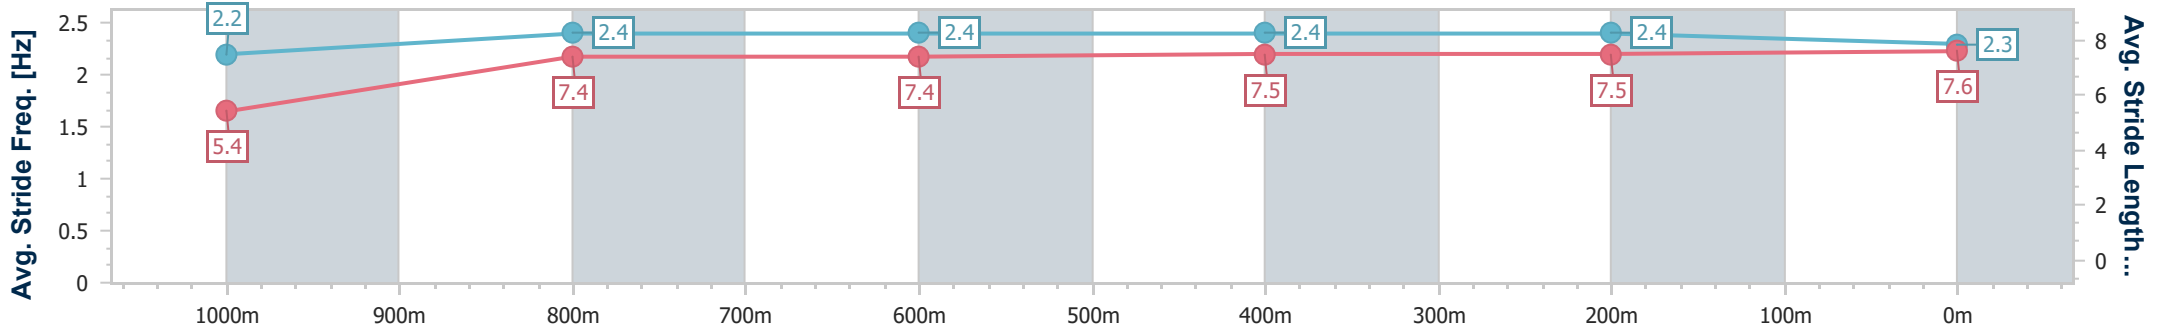

Horse/Jockey Name	Sicilian
Final Rank	6
Fastest Section Time (Section)	0:08.69 (Overall)
Top Speed [km/h] (Section)	66.6 (800m)
Race State	Finished

IpswichProfessional
Race 4: RAY WHITE IPSWICH BENCHMARK 80 Handicap - 1100m
21 June 2025 - 13:28
Track Rating: Good 4, Weather: Overcast, Rail Position: +0.5m Entire

Section	Overall	1000m	800m	600m	400m	200m
Section Times	1:04.06 [6] (0:08.69)	0:55.37 [8] (0:11.15)	0:44.22 [9] (0:10.99)	0:33.23 [9] (0:10.98)	0:22.25 [8] (0:11.01)	0:11.24 [8] (0:11.24)
Average Speed [km/h]	41.1	64.8	65.0	64.9	65.1	64.2
Top Speed [km/h]	61.9	65.9	66.6	66.0	66.2	66.3
Avg. Dist. to Rail [m]	5.9	0.8	2.1	1.7	0.6	0.4
Avg. Stride Freq. [Hz]	2.2	2.4	2.4	2.4	2.4	2.3
Avg. Stride Length [m]	5.4	7.4	7.4	7.5	7.5	7.6

- [ ] Ranking at each section and finish
- -.-.- No data available at this section
- NA No data available