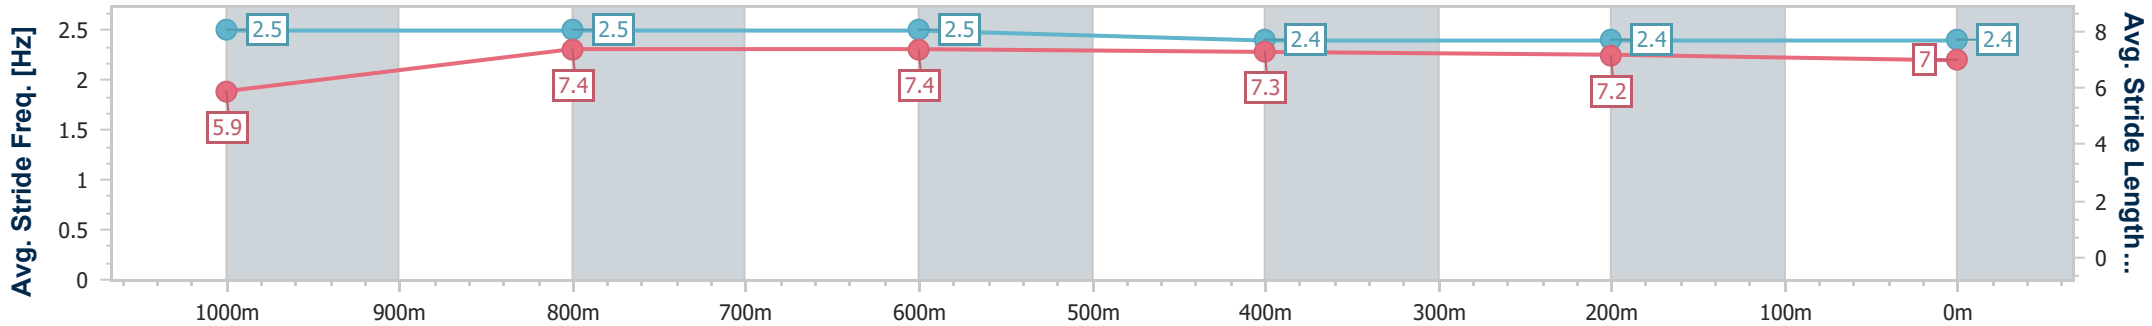

Horse/Jockey Name	Remlaps Angel
Final Rank	9
Fastest Section Time (Section)	0:10.83 (1000m)
Top Speed [km/h] (Section)	68.3 (Overall)
Race State	Finished

IpswichProfessional
Race 9: GORDON'S GIN GAI WATERHOUSE CLASSIC - LISTED
- 1200m

21 June 2025 - 16:34

Track Rating: Good 4, Weather: Overcast, Rail Position: +0.5m Entire

Section	Overall	1000m	800m	600m	400m	200m
Section Times	1:10.38 [9] (0:13.84)	0:56.54 [6] (0:10.83)	0:45.71 [7] (0:11.04)	0:34.67 [7] (0:11.41)	0:23.26 [8] (0:11.50)	0:11.76 [9] (0:11.76)
Average Speed [km/h]	52.2	66.4	66.0	63.2	62.7	61.2
Top Speed [km/h]	68.3	68.0	66.8	66.8	64.1	62.3
Avg. Dist. to Rail [m]	3.8	0.9	1.8	1.2	1.0	2.5
Avg. Stride Freq. [Hz]	2.5	2.5	2.5	2.4	2.4	2.4
Avg. Stride Length [m]	5.9	7.4	7.4	7.3	7.2	7.0

- [ ] Ranking at each section and finish
- -.-.- No data available at this section
- NA No data available