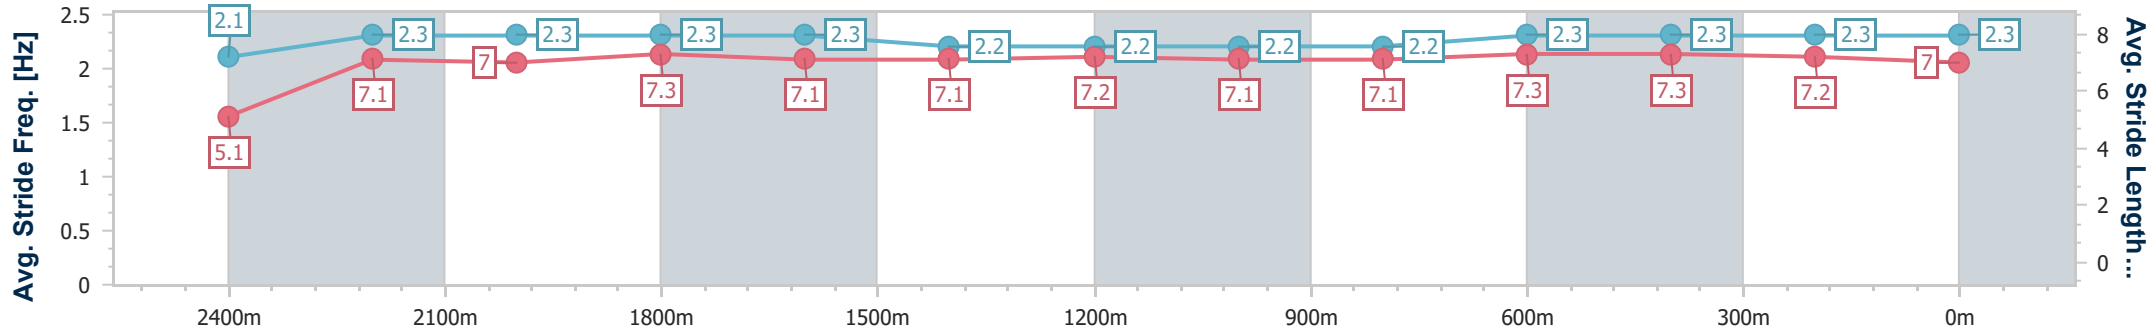

Horse/Jockey Name	Viadelamore
Final Rank	6
Fastest Section Time (Section)	0:09.46 (Overall)
Top Speed [km/h] (Section)	61.2 (600m)
Race State	Finished

IpswichProfessional
Race 3: CHANNEL SEVEN WINTER PROVINCIAL STAYERS
FINAL BENCHMARK 78 Handicap - 2500m

21 June 2025 - 12:53

Track Rating: Good 4, Weather: Overcast, Rail Position: +0.5m
Entire

Section	Overall	2400m	2200m	2000m	1800m	1600m	1400m	1200m	1000m	800m	600m	400m	200m
Section Times	2:36.44 [6] (0:09.46)	2:26.98 [7] (0:12.04)	2:14.94 [7] (0:11.96)	2:02.98 [11] (0:11.99)	1:50.99 [10] (0:12.41)	1:38.58 [11] (0:12.48)	1:26.10 [10] (0:12.47)	1:13.63 [10] (0:12.77)	1:00.86 [8] (0:12.66)	0:48.20 [8] (0:12.20)	0:36.00 [9] (0:11.86)	0:24.14 [8] (0:12.03)	0:12.11 [9] (0:12.11)
Average Speed [km/h]	38.0	59.6	59.2	60.1	57.9	57.1	57.6	56.5	56.8	58.9	60.3	59.6	59.4
Top Speed [km/h]	57.0	60.7	60.2	60.7	59.7	57.9	58.7	58.8	58.5	59.6	61.2	60.3	60.5
Avg. Dist. to Rail [m]	3.2	2.0	2.9	2.5	1.8	0.2	0.3	0.1	0.3	0.6	1.0	1.0	0.4
Avg. Stride Freq. [Hz]	2.1	2.3	2.3	2.3	2.3	2.2	2.2	2.2	2.2	2.3	2.3	2.3	2.3
Avg. Stride Length [m]	5.1	7.1	7.0	7.3	7.1	7.1	7.2	7.1	7.1	7.3	7.3	7.2	7.0

- [ ] Ranking at each section and finish
- -.-.- No data available at this section
- NA No data available