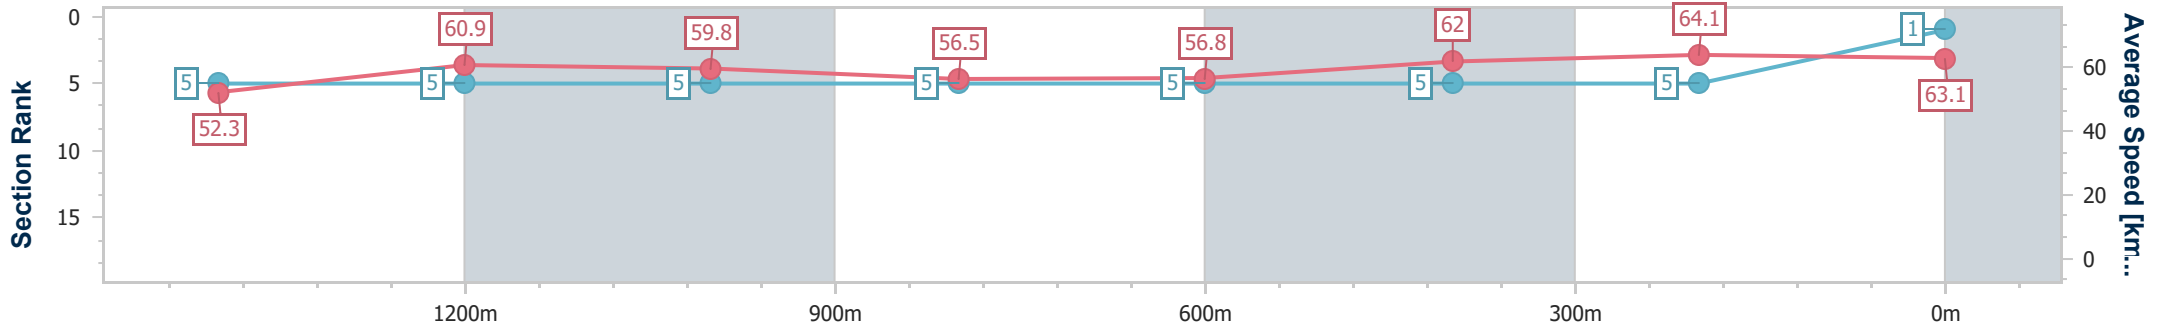

IpswichProfessional

Race 2: BISHOPP BENCHMARK 78 Handicap - 1666m

21 June 2025 - 12:18

Track Rating: Good 4, Weather: Overcast, Rail Position: +0.5m Entire

Section	Overall	1400m	1200m	1000m	800m	600m	400m	200m
Section Times	1:42.11 [1] (0:18.33)	1:23.78 [5] (0:11.82)	1:11.96 [5] (0:12.05)	0:59.91 [5] (0:12.75)	0:47.16 [5] (0:12.77)	0:34.39 [5] (0:11.64)	0:22.75 [5] (0:11.34)	0:11.41 [5] (0:11.41)
Average Speed [km/h]	52.3	60.9	59.8	56.5	56.8	62.0	64.1	63.1
Top Speed [km/h]	65.0	62.7	61.0	58.1	58.8	64.3	65.2	65.2
Avg. Dist. to Rail [m]	5.0	0.4	0.2	0.5	1.0	1.4	2.4	3.9
Avg. Stride Freq. [Hz]	2.4	2.3	2.3	2.2	2.2	2.3	2.4	2.3
Avg. Stride Length [m]	6.2	7.4	7.3	7.2	7.2	7.4	7.4	7.6