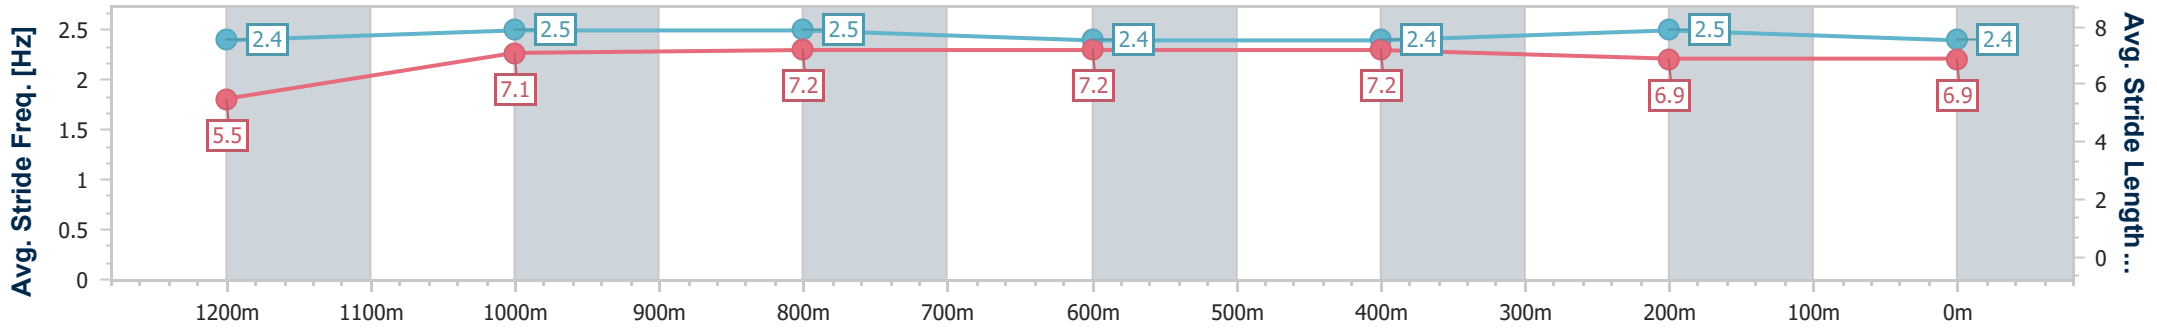

IpswichProfessional

Race 6: SCHWEPPE T L COONEY - 1350m

21 June 2025 - 14:39

Track Rating: Good 4, Weather: Overcast, Rail Position: +0.5m Entire

Section	Overall	1200m	1000m	800m	600m	400m	200m
Section Times	1:20.47 [10] (0:11.40)	1:09.07 [8] (0:11.27)	0:57.80 [9] (0:11.10)	0:46.70 [9] (0:11.31)	0:35.39 [9] (0:11.41)	0:23.98 [7] (0:11.87)	0:12.11 [8] (0:12.11)
Average Speed [km/h]	47.3	64.1	64.6	63.6	62.7	60.8	59.4
Top Speed [km/h]	63.6	65.4	65.6	64.1	63.4	62.7	60.5
Avg. Dist. to Rail [m]	3.7	1.9	0.4	1.2	1.1	2.8	4.8
Avg. Stride Freq. [Hz]	2.4	2.5	2.5	2.4	2.4	2.5	2.4
Avg. Stride Length [m]	5.5	7.1	7.2	7.2	7.2	6.9	6.9