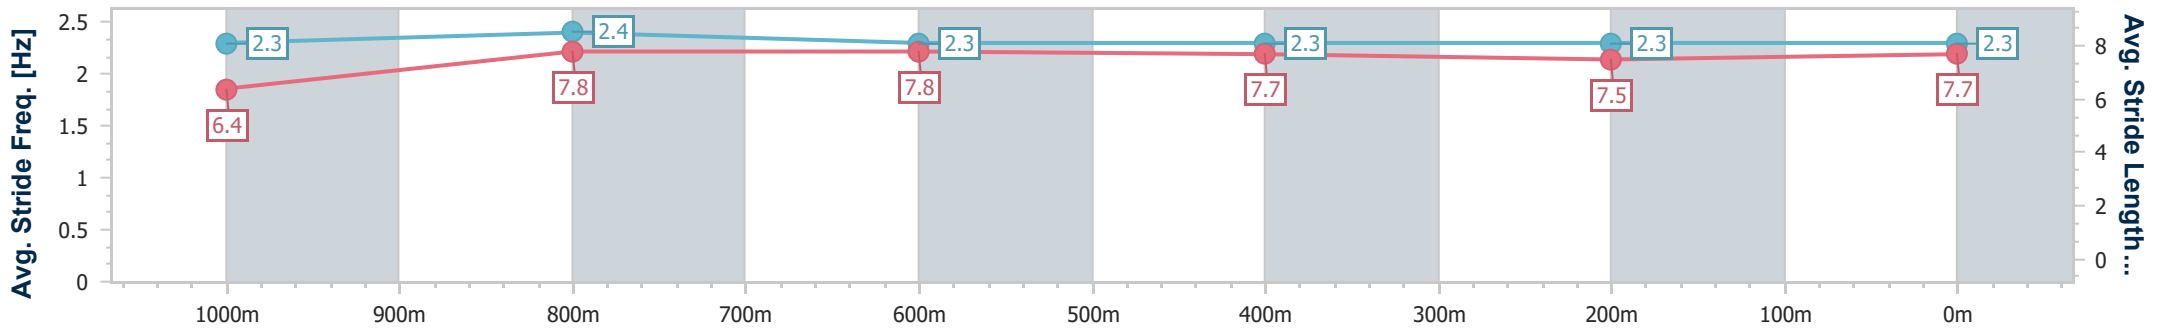

Horse/Jockey Name	Sunset Dreaming
Final Rank	6
Fastest Section Time (Section)	0:10.85 (1000m)
Top Speed [km/h] (Section)	68.5 (1000m)
Race State	Finished

IpswichProfessional
Race 9: GORDON'S GIN GAI WATERHOUSE CLASSIC - LISTED
- 1200m

21 June 2025 - 16:34

Track Rating: Good 4, Weather: Overcast, Rail Position: +0.5m Entire

Section	Overall	1000m	800m	600m	400m	200m
Section Times	1:10.08 [6] (0:14.06)	0:56.02 [8] (0:10.85)	0:45.17 [11] (0:11.02)	0:34.15 [10] (0:11.36)	0:22.79 [11] (0:11.41)	0:11.38 [11] (0:11.38)
Average Speed [km/h]	51.4	66.5	65.1	62.9	62.7	63.5
Top Speed [km/h]	68.4	68.5	66.2	64.4	65.3	64.5
Avg. Dist. to Rail [m]	6.9	0.9	0.5	1.3	1.2	4.6
Avg. Stride Freq. [Hz]	2.3	2.4	2.3	2.3	2.3	2.3
Avg. Stride Length [m]	6.4	7.8	7.8	7.7	7.5	7.7

- [ ] Ranking at each section and finish
- -.-.- No data available at this section
- NA No data available