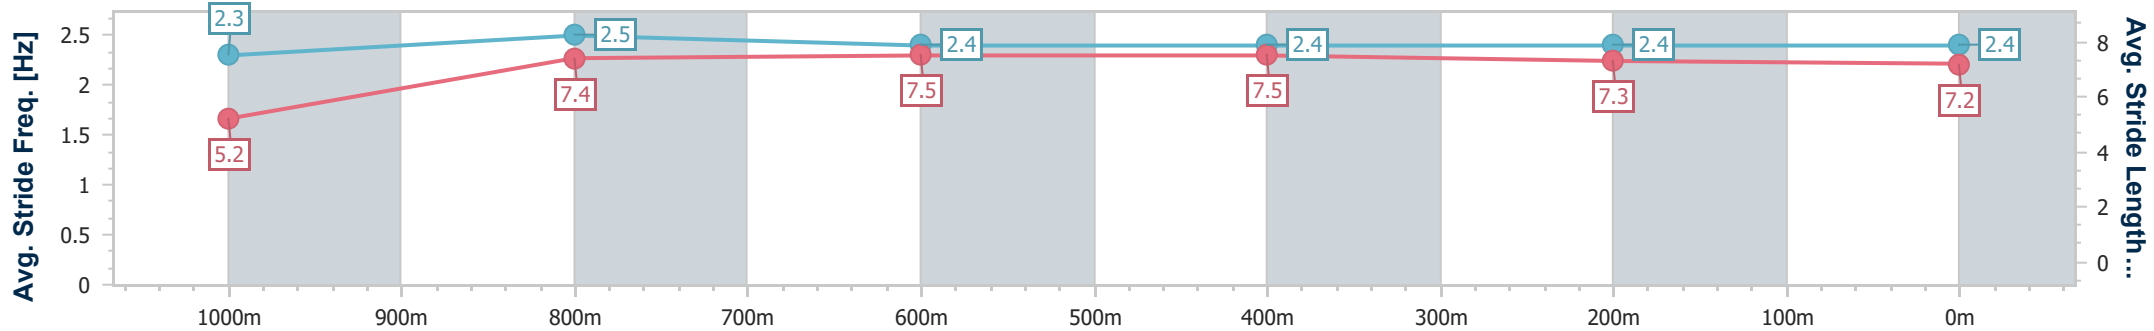

Horse/Jockey Name	Taltarni Fields
Final Rank	8
Fastest Section Time (Section)	0:08.45 (Overall)
Top Speed [km/h] (Section)	67.1 (1000m)
Race State	Finished

IpswichProfessional
Race 4: RAY WHITE IPSWICH BENCHMARK 80 Handicap - 1100m
21 June 2025 - 13:28
Track Rating: Good 4, Weather: Overcast, Rail Position: +0.5m Entire

Section	Overall	1000m	800m	600m	400m	200m
Section Times	1:04.16 [8] (0:08.45)	0:55.71 [4] (0:11.00)	0:44.71 [6] (0:11.04)	0:33.67 [7] (0:10.97)	0:22.70 [6] (0:11.25)	0:11.45 [7] (0:11.45)
Average Speed [km/h]	42.7	66.0	65.3	65.9	64.1	63.0
Top Speed [km/h]	64.4	67.1	66.2	66.8	65.1	64.4
Avg. Dist. to Rail [m]	9.8	3.3	1.2	1.2	1.5	5.4
Avg. Stride Freq. [Hz]	2.3	2.5	2.4	2.4	2.4	2.4
Avg. Stride Length [m]	5.2	7.4	7.5	7.5	7.3	7.2

- [ ] Ranking at each section and finish
- -.-.- No data available at this section
- NA No data available