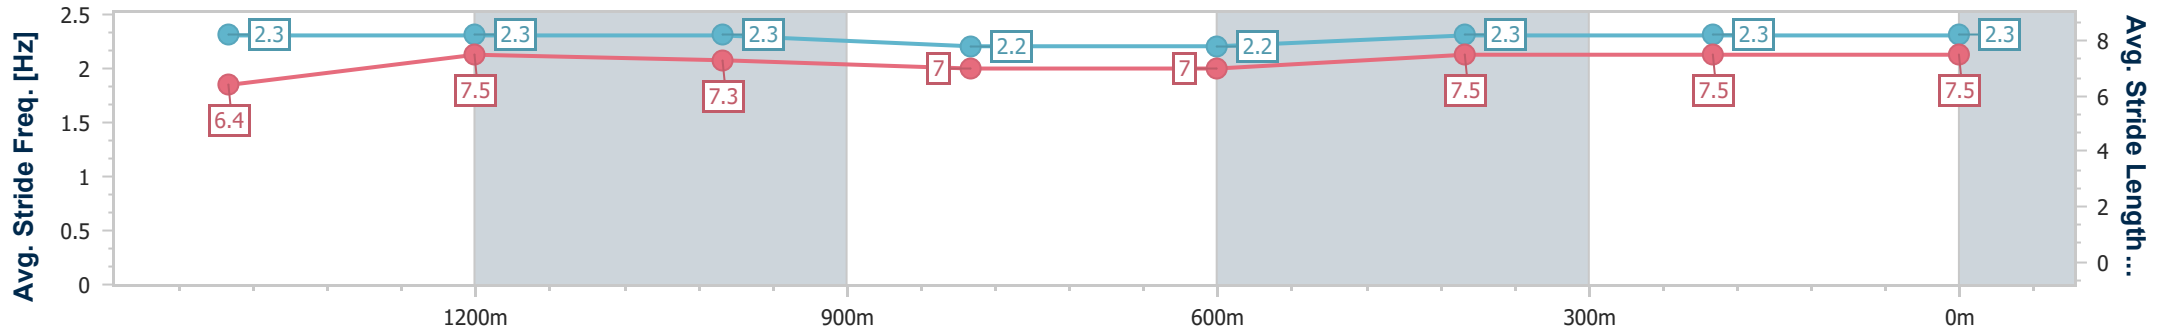

IpswichProfessional

Race 2: BISHOPP BENCHMARK 78 Handicap - 1666m

21 June 2025 - 12:18

Track Rating: Good 4, Weather: Overcast, Rail Position: +0.5m Entire

Section	Overall	1400m	1200m	1000m	800m	600m	400m	200m
Section Times	1:42.15 [5] (0:18.29)	1:23.86 [4] (0:11.75)	1:12.11 [4] (0:11.92)	1:00.19 [3] (0:12.76)	0:47.43 [3] (0:12.95)	0:34.48 [3] (0:11.67)	0:22.81 [4] (0:11.31)	0:11.50 [4] (0:11.50)
Average Speed [km/h]	52.5	60.8	59.8	56.2	55.5	61.5	63.5	62.7
Top Speed [km/h]	64.7	61.9	61.0	58.1	57.3	64.3	64.5	65.5
Avg. Dist. to Rail [m]	1.9	2.2	1.9	1.4	0.7	0.5	0.4	0.3
Avg. Stride Freq. [Hz]	2.3	2.3	2.3	2.2	2.2	2.3	2.3	2.3
Avg. Stride Length [m]	6.4	7.5	7.3	7.0	7.0	7.5	7.5	7.5