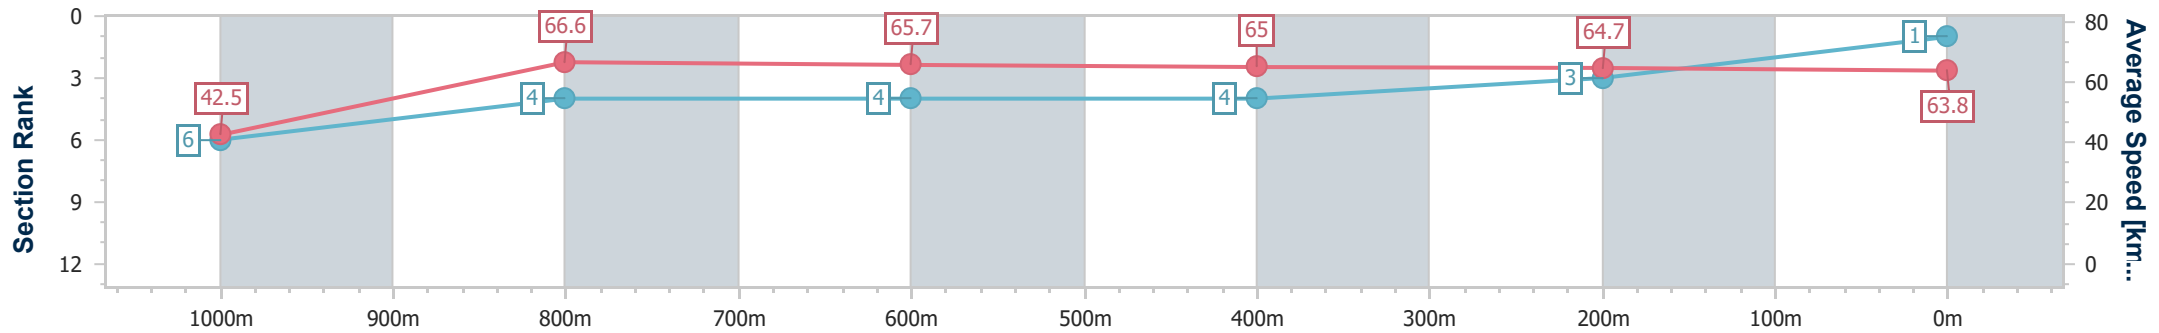

Horse/Jockey Name	Zouperb
Final Rank	1
Fastest Section Time (Section)	0:08.50 (Overall)
Top Speed [km/h] (Section)	67.7 (1000m)
Race State	Finished

IpswichProfessional
Race 4: RAY WHITE IPSWICH BENCHMARK 80 Handicap - 1100m
21 June 2025 - 13:28
Track Rating: Good 4, Weather: Overcast, Rail Position: +0.5m Entire

Section	Overall	1000m	800m	600m	400m	200m
Section Times	1:03.62 [1] (0:08.50)	0:55.12 [6] (0:10.75)	0:44.37 [4] (0:10.93)	0:33.44 [4] (0:11.05)	0:22.39 [4] (0:11.14)	0:11.25 [3] (0:11.25)
Average Speed [km/h]	42.5	66.6	65.7	65.0	64.7	63.8
Top Speed [km/h]	64.8	67.7	66.6	65.9	66.7	66.4
Avg. Dist. to Rail [m]	3.0	0.8	1.1	0.8	0.9	0.3
Avg. Stride Freq. [Hz]	2.3	2.4	2.4	2.3	2.3	2.3
Avg. Stride Length [m]	5.3	7.5	7.8	7.8	7.7	7.7

- [ ] Ranking at each section and finish
- -.-.- No data available at this section
- NA No data available