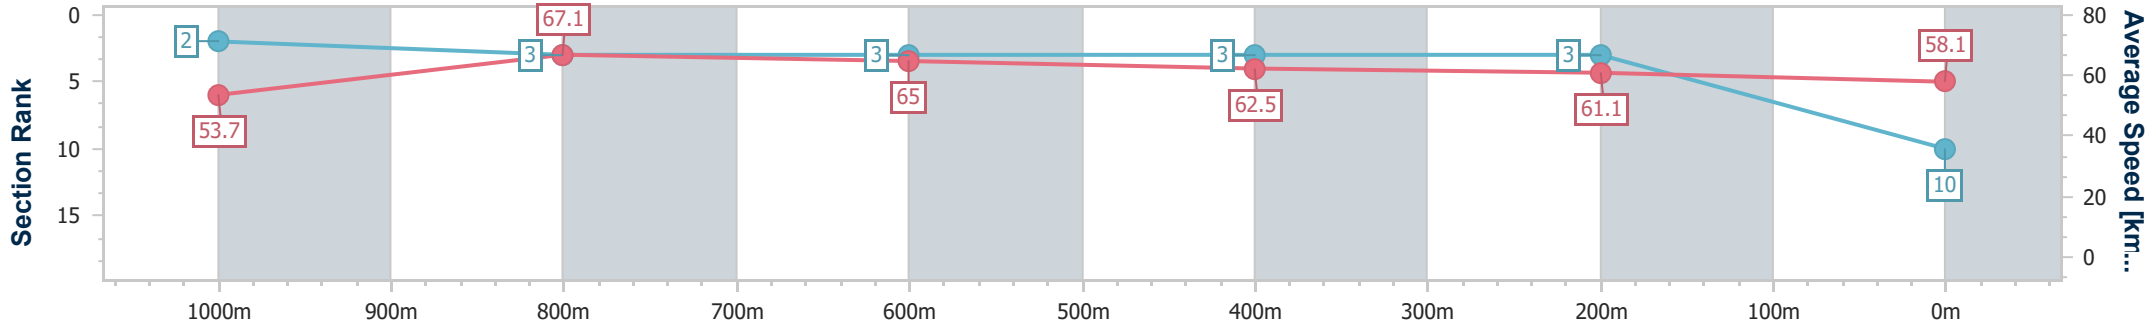

Horse/Jockey Name	Hermanita
Final Rank	10
Fastest Section Time (Section)	0:10.74 (1000m)
Top Speed [km/h] (Section)	69.0 (Overall)
Race State	Finished

IpswichProfessional
Race 9: GORDON'S GIN GAI WATERHOUSE CLASSIC - LISTED
- 1200m

21 June 2025 - 16:34

Track Rating: Good 4, Weather: Overcast, Rail Position: +0.5m Entire

Section	Overall	1000m	800m	600m	400m	200m								
Section Times	1:10.66 [10] (0:13.40)	0:57.26 [2] (0:10.74)	0:46.52 [3] (0:11.03)	0:35.49 [3] (0:11.41)	0:24.08 [3] (0:11.66)	0:12.42 [3] (0:12.42)								
Average Speed [km/h]	53.7	67.1	65.0	62.5	61.1	58.1								
Top Speed [km/h]	69.0	68.6	65.8	63.8	61.9	60.4								
Avg. Dist. to Rail [m]	3.2	0.5	1.2	1.9	2.3	1.8								
Avg. Stride Freq. [Hz]	2.5	2.6	2.5	2.4	2.5	2.4								
Avg. Stride Length [m]	6.2	7.2	7.3	7.2	6.9	6.8								

- [ ] Ranking at each section and finish
- -.-.- No data available at this section
- NA No data available