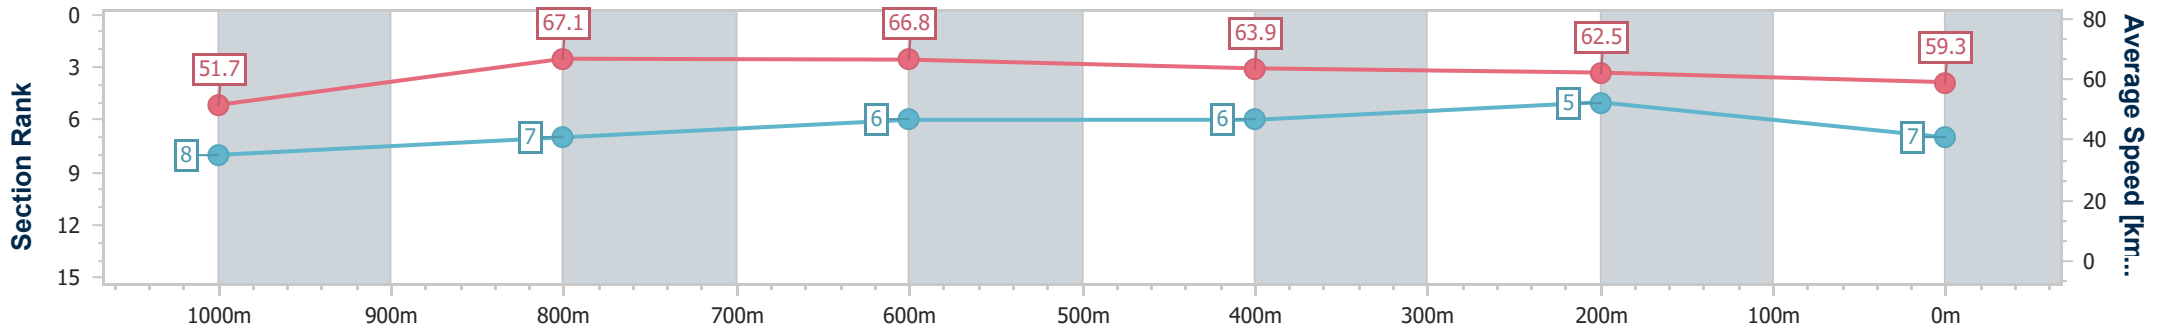

Horse/Jockey Name	North Of Eli
Final Rank	7
Fastest Section Time (Section)	0:10.69 (1000m)
Top Speed [km/h] (Section)	68.4 (800m)
Race State	Finished

IpswichProfessional
Race 1: GREAT NORTHERN IPSWICH INCENTIVE - FINAL -
Class 3 Handicap - 1200m
21 June 2025 - 11:43
Track Rating: Good 4, Weather: Overcast, Rail Position: +0.5m
Entire

Section	Overall	1000m	800m	600m	400m	200m
Section Times	1:10.14 [7] (0:13.93)	0:56.21 [8] (0:10.69)	0:45.52 [7] (0:10.71)	0:34.81 [6] (0:11.20)	0:23.61 [6] (0:11.47)	0:12.14 [5] (0:12.14)
Average Speed [km/h]	51.7	67.1	66.8	63.9	62.5	59.3
Top Speed [km/h]	67.5	68.3	68.4	65.3	64.1	60.8
Avg. Dist. to Rail [m]	3.6	0.8	1.3	1.3	0.8	0.4
Avg. Stride Freq. [Hz]	2.3	2.4	2.4	2.3	2.3	2.2
Avg. Stride Length [m]	6.2	7.7	7.8	7.6	7.4	7.3

- [ ] Ranking at each section and finish
- -.-.- No data available at this section
- NA No data available