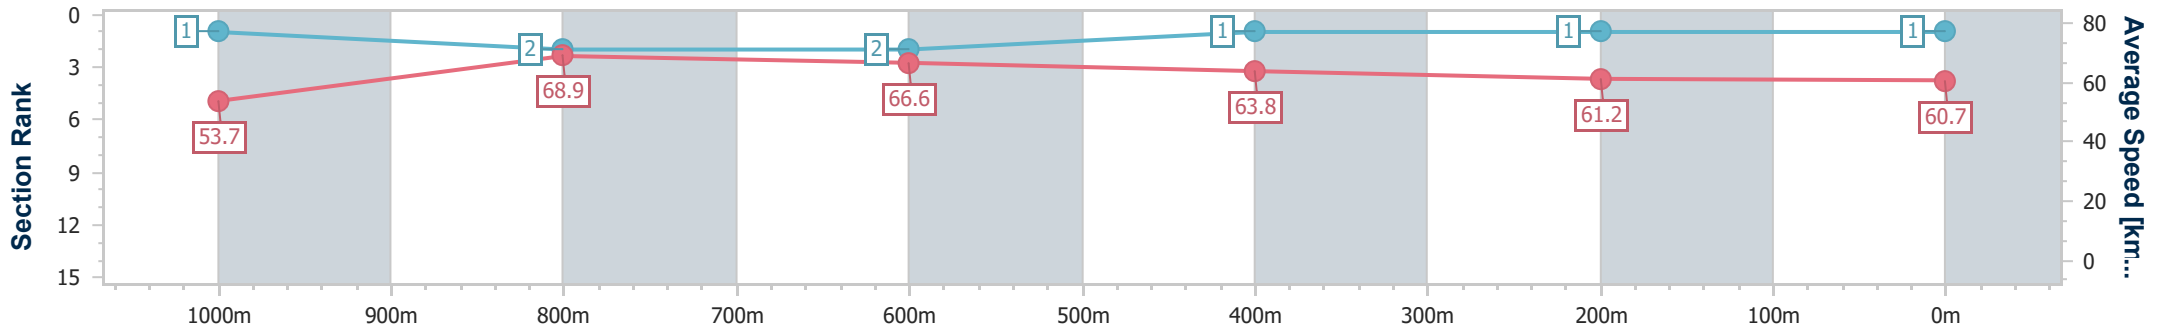

Section	Overall	1000m	800m	600m	400m	200m								
Section Times	1:09.44 [1] (0:13.44)	0:56.00 [1] (0:10.50)	0:45.50 [2] (0:10.81)	0:34.69 [2] (0:11.19)	0:23.50 [1] (0:11.61)	0:11.89 [1] (0:11.89)								
Average Speed [km/h]	53.7	68.9	66.6	63.8	61.2	60.7								
Top Speed [km/h]	69.7	69.8	68.8	66.4	62.4	61.7								
Avg. Dist. to Rail [m]	8.1	2.3	0.9	1.7	3.0	2.2								
Avg. Stride Freq. [Hz]	--	--	--	--	--	--								
Avg. Stride Length [m]	--	--	--	--	--	--								