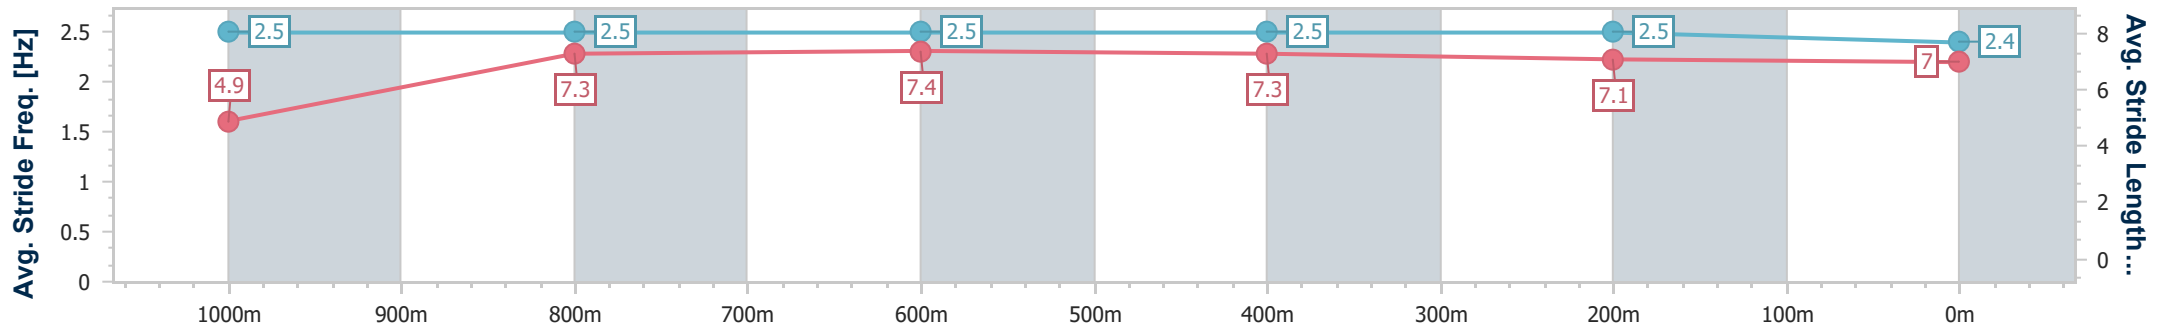

Horse/Jockey Name	Holy Racket
Final Rank	7
Fastest Section Time (Section)	0:08.34 (Overall)
Top Speed [km/h] (Section)	68.0 (1000m)
Race State	Finished

IpswichProfessional
Race 4: RAY WHITE IPSWICH BENCHMARK 80 Handicap - 1100m
21 June 2025 - 13:28
Track Rating: Good 4, Weather: Overcast, Rail Position: +0.5m Entire

Section	Overall	1000m	800m	600m	400m	200m
Section Times	1:04.06 [7] (0:08.34)	0:55.72 [1] (0:10.72)	0:45.00 [2] (0:10.91)	0:34.09 [2] (0:10.96)	0:23.13 [2] (0:11.26)	0:11.87 [2] (0:11.87)
Average Speed [km/h]	43.2	67.4	65.7	65.4	63.6	60.6
Top Speed [km/h]	65.3	68.0	66.7	65.9	64.9	63.0
Avg. Dist. to Rail [m]	7.4	2.1	0.8	1.1	0.8	0.6
Avg. Stride Freq. [Hz]	2.5	2.5	2.5	2.5	2.5	2.4
Avg. Stride Length [m]	4.9	7.3	7.4	7.3	7.1	7.0

- [ ] Ranking at each section and finish
- -.-.- No data available at this section
- NA No data available