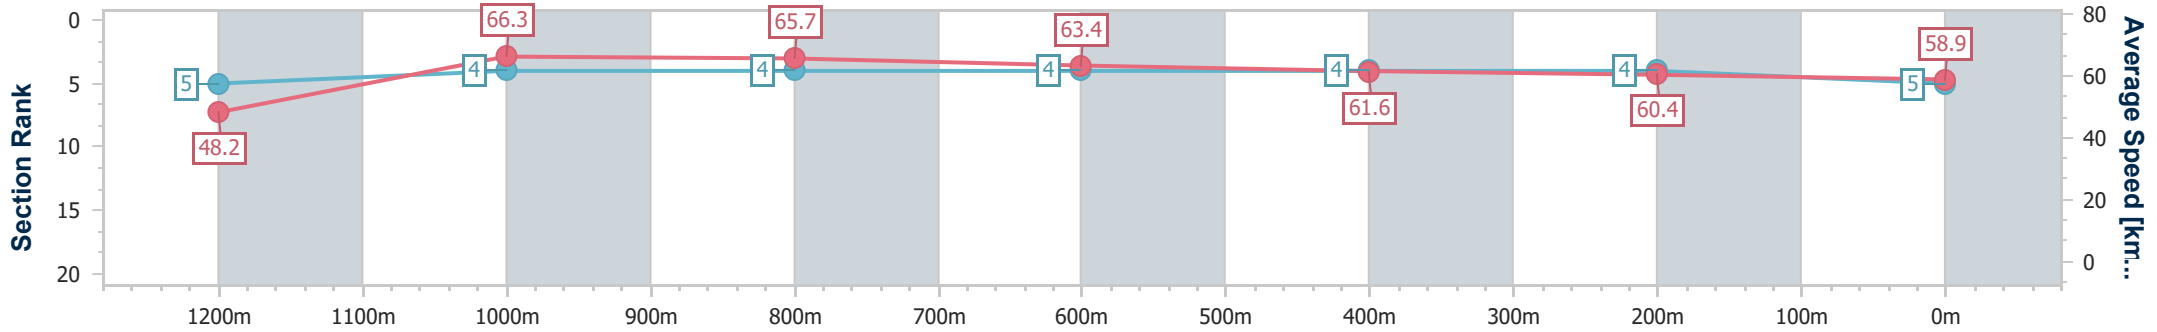

IpswichProfessional

Race 6: SCHWEPPE T L COONEY - 1350m

21 June 2025 - 14:39

Track Rating: Good 4, Weather: Overcast, Rail Position: +0.5m Entire

Section	Overall	1200m	1000m	800m	600m	400m	200m
Section Times	1:20.10 [5] (0:11.24)	1:08.86 [5] (0:10.86)	0:58.00 [4] (0:10.94)	0:47.06 [4] (0:11.30)	0:35.76 [4] (0:11.60)	0:24.16 [4] (0:11.92)	0:12.24 [4] (0:12.24)
Average Speed [km/h]	48.2	66.3	65.7	63.4	61.6	60.4	58.9
Top Speed [km/h]	66.3	67.0	67.2	64.2	63.2	60.9	60.7
Avg. Dist. to Rail [m]	0.7	0.6	0.6	1.3	1.1	1.2	2.9
Avg. Stride Freq. [Hz]	2.3	2.4	2.3	2.2	2.3	2.3	2.2
Avg. Stride Length [m]	5.9	7.7	7.9	7.9	7.6	7.4	7.3