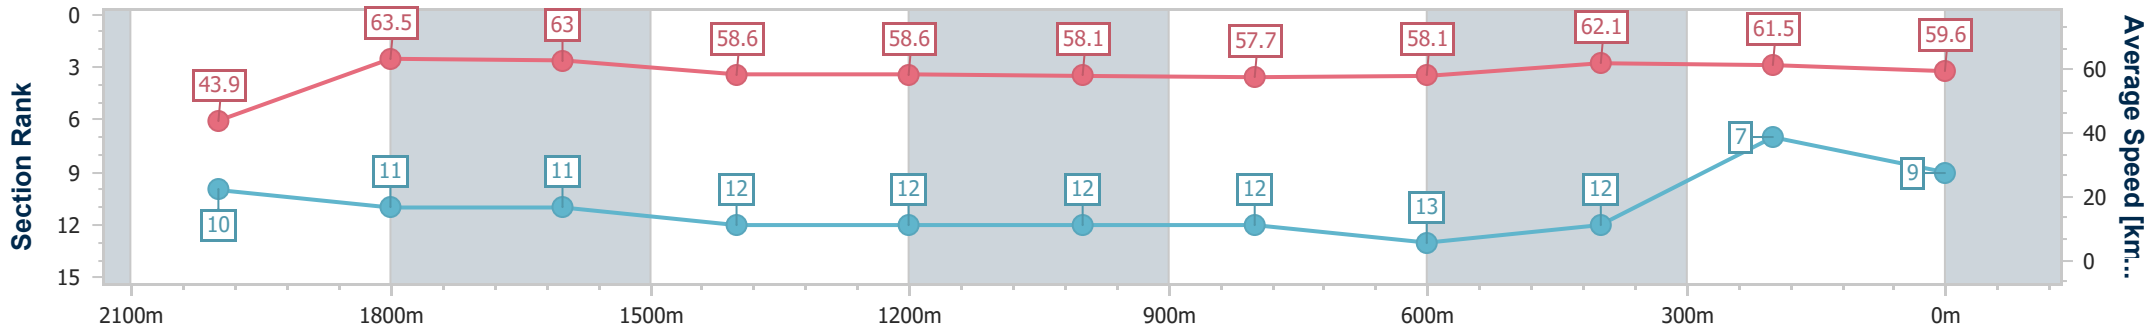

IpswichProfessional

Race 7: TAB IPSWICH CUP - LISTED - 2150m

21 June 2025 - 15:18

Track Rating: Good 4, Weather: Overcast, Rail Position: +0.5m Entire

Section	Overall	2000m	1800m	1600m	1400m	1200m	1000m	800m	600m	400m	200m
Section Times	2:12.48 [9] (0:12.31)	2:00.17 [10] (0:11.35)	1:48.82 [11] (0:11.46)	1:37.36 [11] (0:12.33)	1:25.03 [12] (0:12.29)	1:12.74 [12] (0:12.44)	1:00.30 [12] (0:12.49)	0:47.81 [12] (0:12.42)	0:35.39 [13] (0:11.64)	0:23.75 [12] (0:11.69)	0:12.06 [7] (0:12.06)
Average Speed [km/h]	43.9	63.5	63.0	58.6	58.6	58.1	57.7	58.1	62.1	61.5	59.6
Top Speed [km/h]	61.0	64.6	64.9	61.4	60.0	58.8	58.3	60.4	62.8	62.8	62.2
Avg. Dist. to Rail [m]	9.5	0.7	0.5	1.1	0.8	0.7	0.9	0.8	0.7	0.6	2.2
Avg. Stride Freq. [Hz]	2.1	2.3	2.3	2.2	2.1	2.1	2.1	2.1	2.2	2.2	2.1
Avg. Stride Length [m]	5.9	7.7	7.8	7.6	7.6	7.6	7.6	7.7	7.9	7.9	7.8