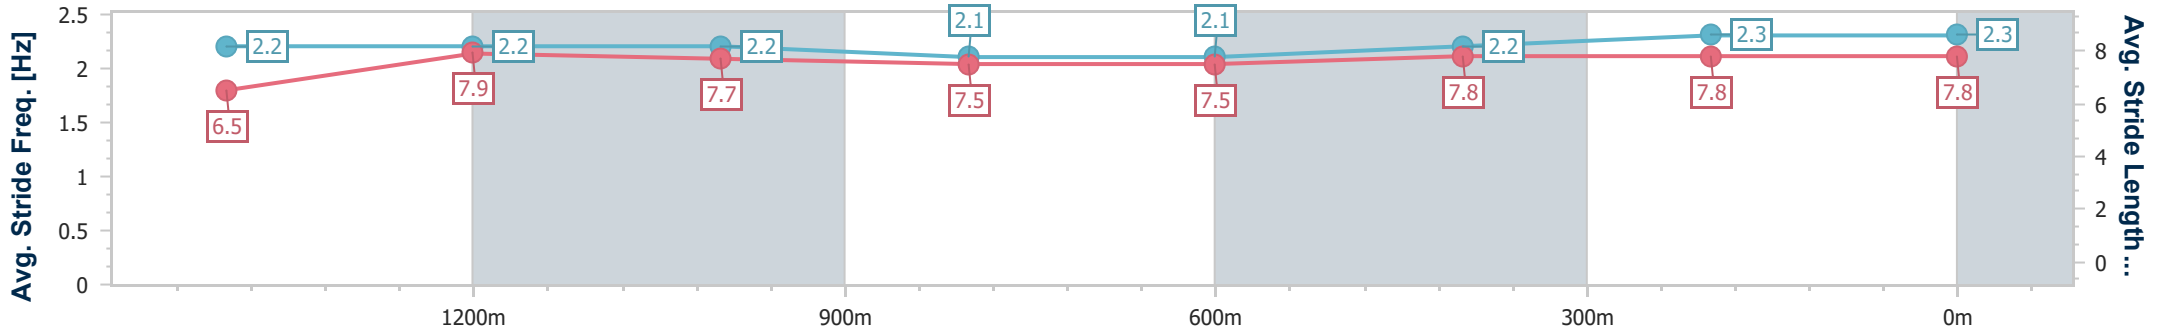

IpswichProfessional

Race 2: BISHOPP BENCHMARK 78 Handicap - 1666m

21 June 2025 - 12:18

Track Rating: Good 4, Weather: Overcast, Rail Position: +0.5m Entire

Section	Overall	1400m	1200m	1000m	800m	600m	400m	200m						
Section Times	1:42.12 [2] (0:19.13)	1:22.99 [9] (0:11.56)	1:11.43 [9] (0:11.95)	0:59.48 [9] (0:12.67)	0:46.81 [8] (0:12.67)	0:34.14 [7] (0:11.62)	0:22.52 [8] (0:11.24)	0:11.28 [8] (0:11.28)						
Average Speed [km/h]	50.2	62.4	60.5	56.9	57.4	62.2	64.6	63.8						
Top Speed [km/h]	63.1	63.2	62.9	59.0	58.9	64.5	65.2	65.3						
Avg. Dist. to Rail [m]	3.4	1.1	1.2	1.1	1.8	1.7	2.8	5.5						
Avg. Stride Freq. [Hz]	2.2	2.2	2.2	2.1	2.1	2.2	2.3	2.3						
Avg. Stride Length [m]	6.5	7.9	7.7	7.5	7.5	7.8	7.8	7.8						