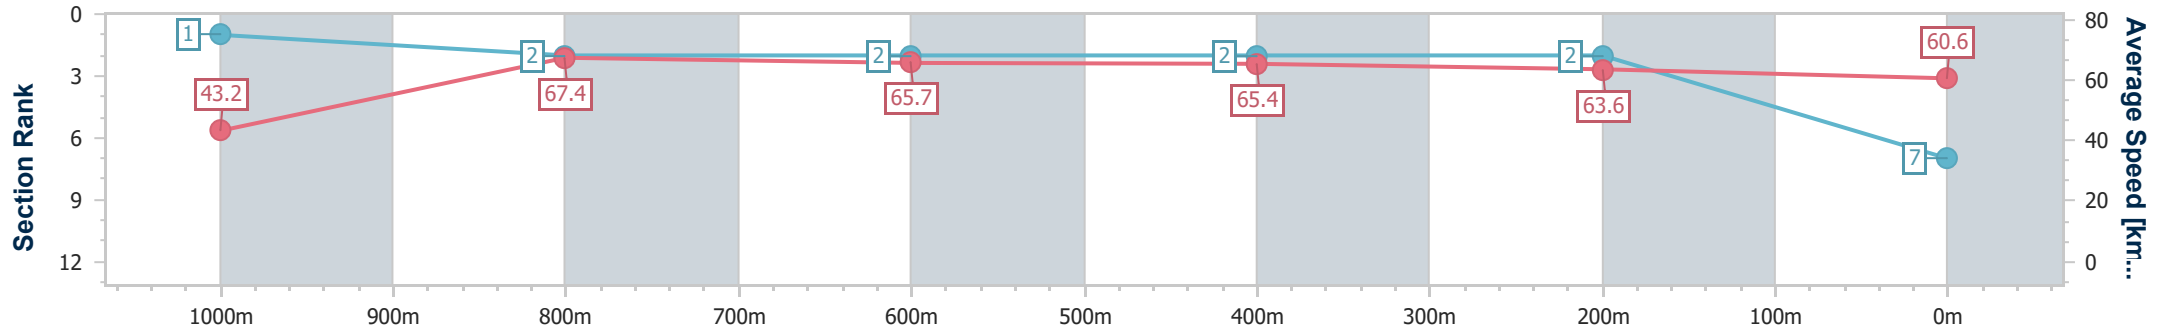

Horse/Jockey Name	Holy Racket
Final Rank	7
Fastest Section Time (Section)	0:08.34 (Overall)
Top Speed [km/h] (Section)	68.0 (1000m)
Race State	Finished

IpswichProfessional
Race 4: RAY WHITE IPSWICH BENCHMARK 80 Handicap - 1100m
21 June 2025 - 13:28
Track Rating: Good 4, Weather: Overcast, Rail Position: +0.5m Entire

Section	Overall	1000m	800m	600m	400m	200m
Section Times	1:04.06 [7] (0:08.34)	0:55.72 [1] (0:10.72)	0:45.00 [2] (0:10.91)	0:34.09 [2] (0:10.96)	0:23.13 [2] (0:11.26)	0:11.87 [2] (0:11.87)
Average Speed [km/h]	43.2	67.4	65.7	65.4	63.6	60.6
Top Speed [km/h]	65.3	68.0	66.7	65.9	64.9	63.0
Avg. Dist. to Rail [m]	7.4	2.1	0.8	1.1	0.8	0.6
Avg. Stride Freq. [Hz]	2.5	2.5	2.5	2.5	2.5	2.4
Avg. Stride Length [m]	4.9	7.3	7.4	7.3	7.1	7.0

- [ ] Ranking at each section and finish
- -.-.- No data available at this section
- NA No data available