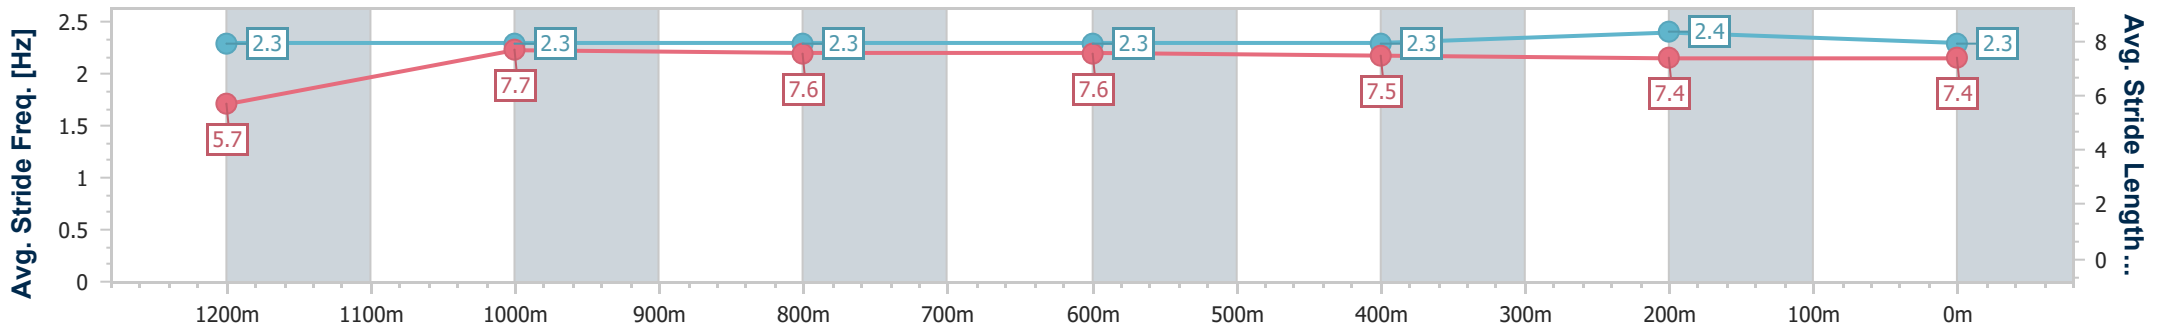

Horse/Jockey Name	National Choice
Final Rank	11
Fastest Section Time (Section)	0:11.13 (1000m)
Top Speed [km/h] (Section)	65.6 (1200m)
Race State	Finished

IpswichProfessional
Race 5: RIVER 949FM BUNDAMBA PLATE Class 6 Handicap - 1350m

21 June 2025 - 14:03

Track Rating: Good 4, Weather: Overcast, Rail Position: +0.5m Entire

Section	Overall	1200m	1000m	800m	600m	400m	200m						
Section Times	1:20.44 [11] (0:11.85)	1:08.59 [10] (0:11.22)	0:57.37 [9] (0:11.13)	0:46.24 [9] (0:11.42)	0:34.82 [8] (0:11.47)	0:23.35 [9] (0:11.55)	0:11.80 [10]						
Average Speed [km/h]	45.7	64.3	64.7	63.4	62.8	62.7	61.1						
Top Speed [km/h]	62.8	65.6	65.2	64.7	63.5	63.8	62.5						
Avg. Dist. to Rail [m]	9.7	3.2	1.3	0.7	0.5	2.5	6.1						
Avg. Stride Freq. [Hz]	2.3	2.3	2.3	2.3	2.3	2.4	2.3						
Avg. Stride Length [m]	5.7	7.7	7.6	7.6	7.5	7.4	7.4						

- [ ] Ranking at each section and finish
- -.-.- No data available at this section
- NA No data available