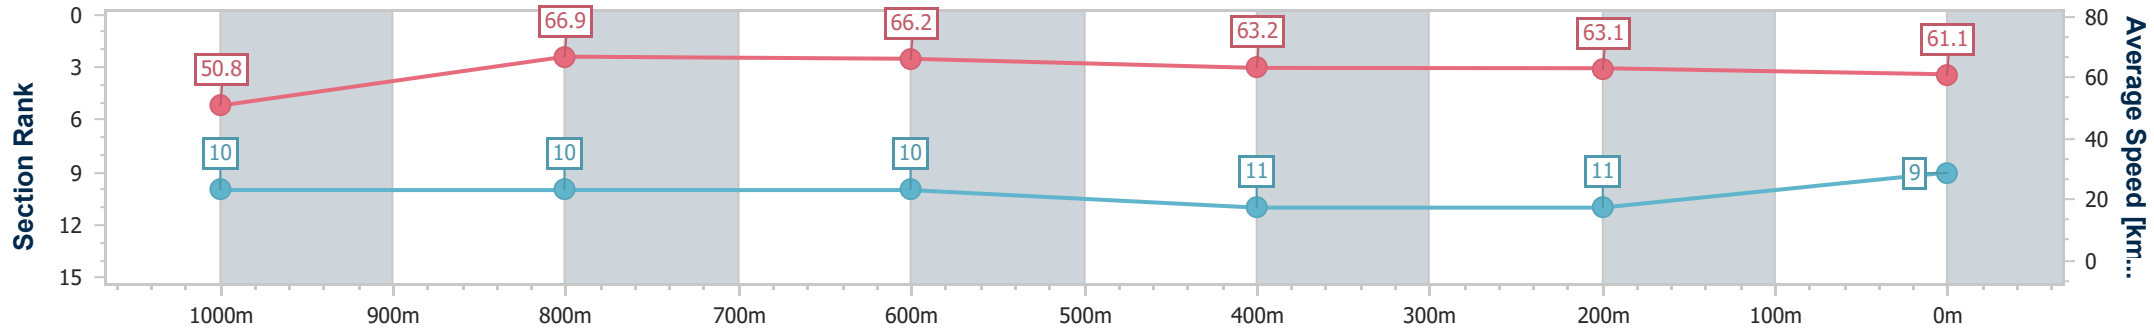

Horse/Jockey Name	You Kay Squeeze
Final Rank	9
Fastest Section Time (Section)	0:10.74 (1000m)
Top Speed [km/h] (Section)	68.1 (800m)
Race State	Finished

IpswichProfessional
Race 1: GREAT NORTHERN IPSWICH INCENTIVE - FINAL -
Class 3 Handicap - 1200m
21 June 2025 - 11:43
Track Rating: Good 4, Weather: Overcast, Rail Position: +0.5m
Entire

Section	Overall	1000m	800m	600m	400m	200m
Section Times	1:10.21 [9] (0:14.21)	0:56.00 [10] (0:10.74)	0:45.26 [10] (0:10.87)	0:34.39 [10] (0:11.26)	0:23.13 [11] (0:11.34)	0:11.79 [11] (0:11.79)
Average Speed [km/h]	50.8	66.9	66.2	63.2	63.1	61.1
Top Speed [km/h]	67.7	68.0	68.1	66.4	65.1	64.3
Avg. Dist. to Rail [m]	7.1	0.8	1.5	1.6	1.6	4.0
Avg. Stride Freq. [Hz]	2.3	2.5	2.4	2.3	2.4	2.3
Avg. Stride Length [m]	6.1	7.5	7.5	7.4	7.5	7.3

- [ ] Ranking at each section and finish
- -.-.- No data available at this section
- NA No data available