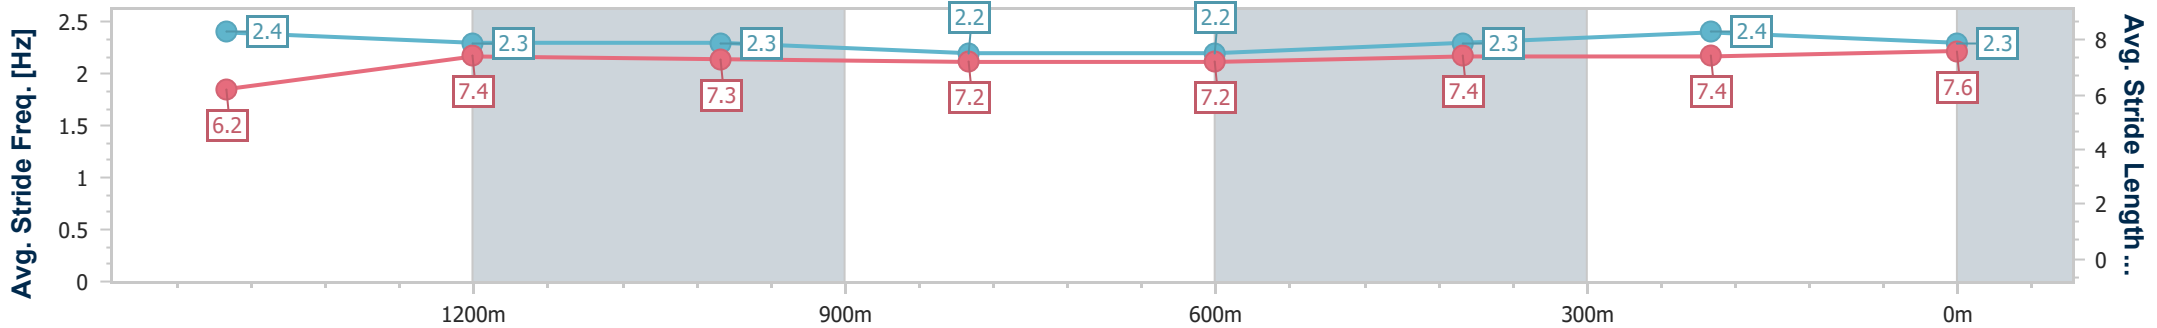

IpswichProfessional

Race 2: BISHOPP BENCHMARK 78 Handicap - 1666m

21 June 2025 - 12:18

Track Rating: Good 4, Weather: Overcast, Rail Position: +0.5m Entire

Section	Overall	1400m	1200m	1000m	800m	600m	400m	200m
Section Times	1:42.11 [1] (0:18.33)	1:23.78 [5] (0:11.82)	1:11.96 [5] (0:12.05)	0:59.91 [5] (0:12.75)	0:47.16 [5] (0:12.77)	0:34.39 [5] (0:11.64)	0:22.75 [5] (0:11.34)	0:11.41 [5] (0:11.41)
Average Speed [km/h]	52.3	60.9	59.8	56.5	56.8	62.0	64.1	63.1
Top Speed [km/h]	65.0	62.7	61.0	58.1	58.8	64.3	65.2	65.2
Avg. Dist. to Rail [m]	5.0	0.4	0.2	0.5	1.0	1.4	2.4	3.9
Avg. Stride Freq. [Hz]	2.4	2.3	2.3	2.2	2.2	2.3	2.4	2.3
Avg. Stride Length [m]	6.2	7.4	7.3	7.2	7.2	7.4	7.4	7.6