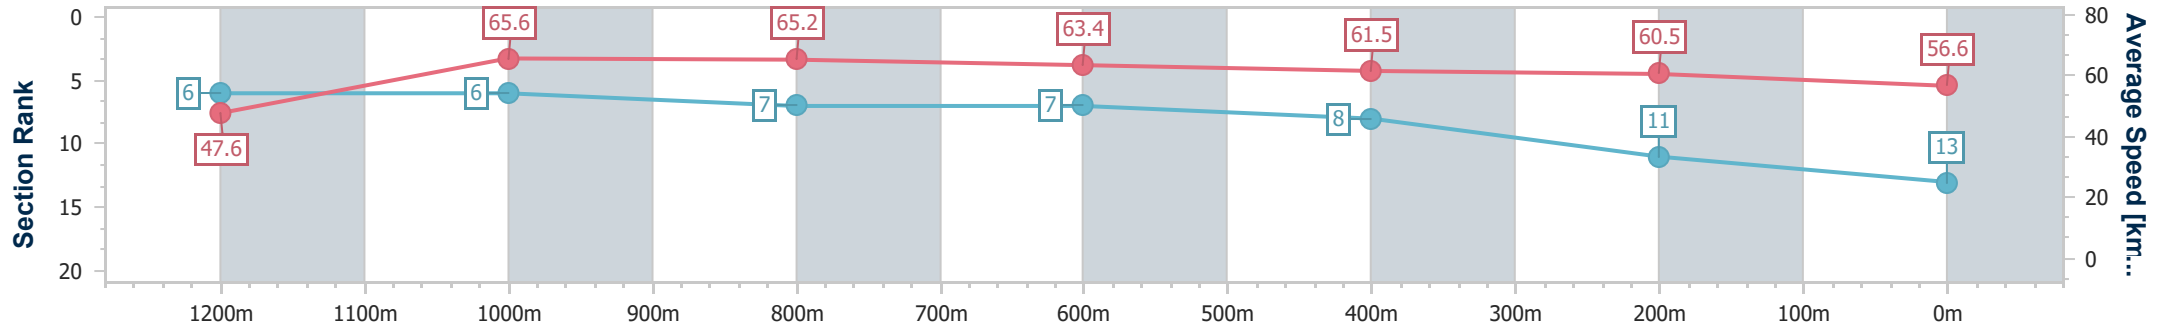

IpswichProfessional

Race 6: SCHWEPPE T L COONEY - 1350m

21 June 2025 - 14:39

Track Rating: Good 4, Weather: Overcast, Rail Position: +0.5m Entire

Section	Overall	1200m	1000m	800m	600m	400m	200m
Section Times	1:21.21 [13] (0:11.37)	1:09.84 [6] (0:11.04)	0:58.80 [6] (0:11.05)	0:47.75 [7] (0:11.33)	0:36.42 [7] (0:11.73)	0:24.69 [8] (0:12.00)	0:12.69 [11] (0:12.69)
Average Speed [km/h]	47.6	65.6	65.2	63.4	61.5	60.5	56.6
Top Speed [km/h]	65.0	67.9	66.6	64.4	63.2	61.4	59.5
Avg. Dist. to Rail [m]	8.4	3.5	0.9	0.3	0.4	2.3	3.6
Avg. Stride Freq. [Hz]	2.4	2.5	2.4	2.3	2.4	2.4	2.3
Avg. Stride Length [m]	5.4	7.4	7.5	7.6	7.2	7.1	7.0