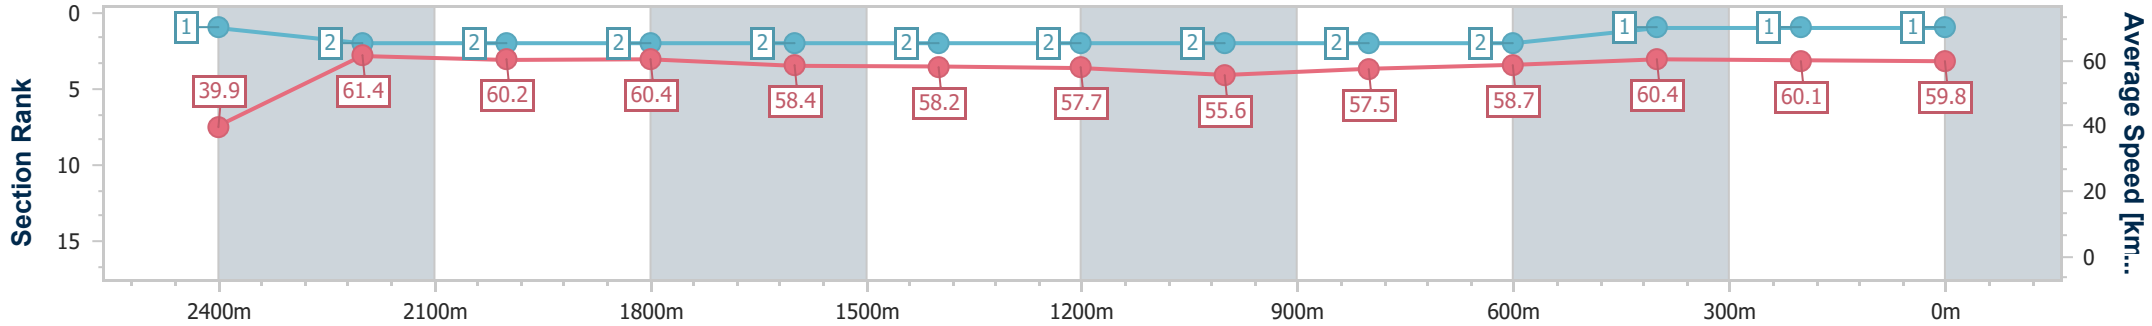

Horse/Jockey Name	The Right Way
Final Rank	1
Fastest Section Time (Section)	0:09.07 (Overall)
Top Speed [km/h] (Section)	62.9 (2400m)
Race State	Finished

IpswichProfessional
Race 3: CHANNEL SEVEN WINTER PROVINCIAL STAYERS
FINAL BENCHMARK 78 Handicap - 2500m

21 June 2025 - 12:53

Track Rating: Good 4, Weather: Overcast, Rail Position: +0.5m Entire

Section	Overall	2400m	2200m	2000m	1800m	1600m	1400m	1200m	1000m	800m	600m	400m	200m
Section Times	2:35.41 [1] (0:09.07)	2:26.34 [1] (0:11.76)	2:14.58 [2] (0:11.82)	2:02.76 [2] (0:11.94)	1:50.82 [2] (0:12.27)	1:38.55 [2] (0:12.41)	1:26.14 [2] (0:12.51)	1:13.63 [2] (0:12.98)	1:00.65 [2] (0:12.56)	0:48.09 [2] (0:12.25)	0:35.84 [2] (0:11.90)	0:23.94 [1] (0:11.89)	0:12.05 [1] (0:12.05)
Average Speed [km/h]	39.9	61.4	60.2	60.4	58.4	58.2	57.7	55.6	57.5	58.7	60.4	60.1	59.8
Top Speed [km/h]	59.5	62.9	61.8	61.7	59.4	58.9	58.7	56.3	58.3	60.1	61.3	61.0	60.7
Avg. Dist. to Rail [m]	15.2	7.7	1.7	0.2	0.3	0.8	0.8	1.0	0.7	0.3	0.7	1.2	0.7
Avg. Stride Freq. [Hz]	2.2	2.2	2.2	2.1	2.1	2.1	2.1	2.0	2.1	2.1	2.2	2.2	2.1
Avg. Stride Length [m]	5.2	7.7	7.8	7.8	7.7	7.7	7.8	7.6	7.8	7.6	7.7	7.7	7.8

- [ ] Ranking at each section and finish
- -.-.- No data available at this section
- NA No data available