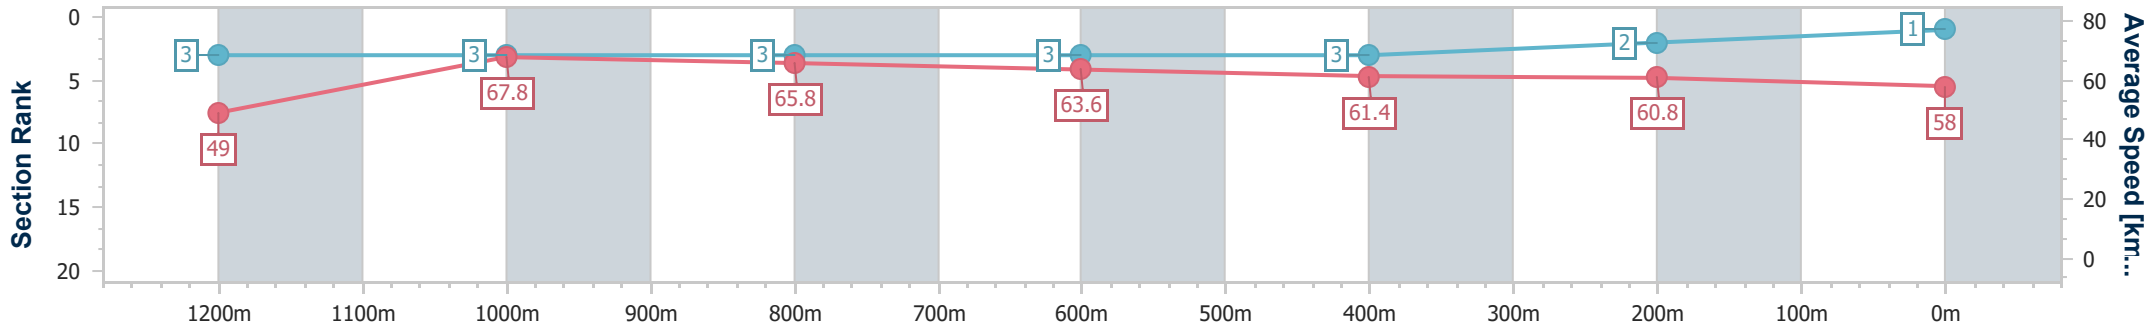

Horse/Jockey Name	Mister Bianco
Final Rank	1
Fastest Section Time (Section)	0:10.64 (1200m)
Top Speed [km/h] (Section)	69.3 (1200m)
Race State	Finished

IpswichProfessional

Race 6: SCHWEPPE T L COONEY - 1350m

21 June 2025 - 14:39

Track Rating: Good 4, Weather: Overcast, Rail Position: +0.5m Entire

Section	Overall	1200m	1000m	800m	600m	400m	200m
Section Times	1:19.65 [1] (0:11.01)	1:08.64 [3] (0:10.64)	0:58.00 [3] (0:10.94)	0:47.06 [3] (0:11.29)	0:35.77 [3] (0:11.59)	0:24.18 [3] (0:11.81)	0:12.37 [2] (0:12.37)
Average Speed [km/h]	49.0	67.8	65.8	63.6	61.4	60.8	58.0
Top Speed [km/h]	67.2	69.3	67.4	64.3	62.9	61.1	60.0
Avg. Dist. to Rail [m]	2.4	1.4	0.3	1.1	1.8	1.4	0.5
Avg. Stride Freq. [Hz]	2.2	2.3	2.3	2.2	2.2	2.2	2.2
Avg. Stride Length [m]	6.1	8.0	8.0	7.9	7.8	7.5	7.4

- [ ] Ranking at each section and finish
- -.-.- No data available at this section
- NA No data available