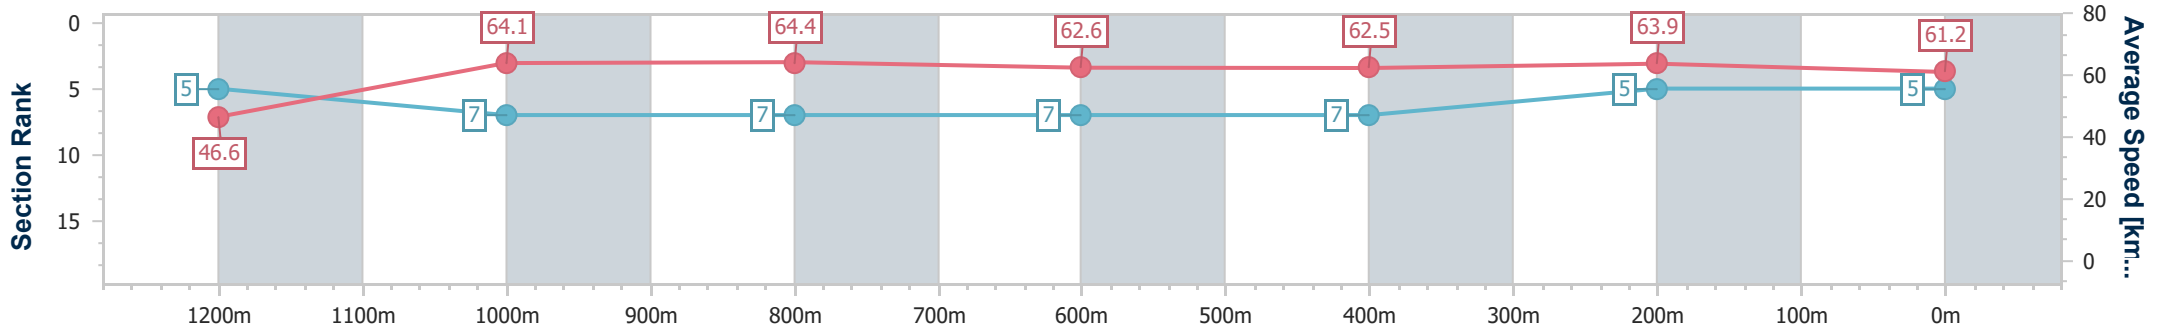

Horse/Jockey Name	Redford
Final Rank	5
Fastest Section Time (Section)	0:11.19 (1000m)
Top Speed [km/h] (Section)	66.0 (1200m)
Race State	Finished

IpswichProfessional
Race 5: RIVER 949FM BUNDAMBA PLATE Class 6 Handicap - 1350m

21 June 2025 - 14:03

Track Rating: Good 4, Weather: Overcast, Rail Position: +0.5m Entire

Section	Overall	1200m	1000m	800m	600m	400m	200m
Section Times	1:20.11 [5] (0:11.56)	1:08.55 [5] (0:11.24)	0:57.31 [7] (0:11.19)	0:46.12 [7] (0:11.51)	0:34.61 [7] (0:11.51)	0:23.10 [7] (0:11.34)	0:11.76 [5] (0:11.76)
Average Speed [km/h]	46.6	64.1	64.4	62.6	62.5	63.9	61.2
Top Speed [km/h]	61.4	66.0	65.3	63.7	63.4	64.7	63.5
Avg. Dist. to Rail [m]	3.7	2.8	0.7	0.1	0.3	2.0	3.8
Avg. Stride Freq. [Hz]	2.2	2.3	2.2	2.2	2.2	2.3	2.2
Avg. Stride Length [m]	6.1	7.6	7.9	7.7	7.4	7.7	7.8

- [ ] Ranking at each section and finish
- -.-.- No data available at this section
- NA No data available