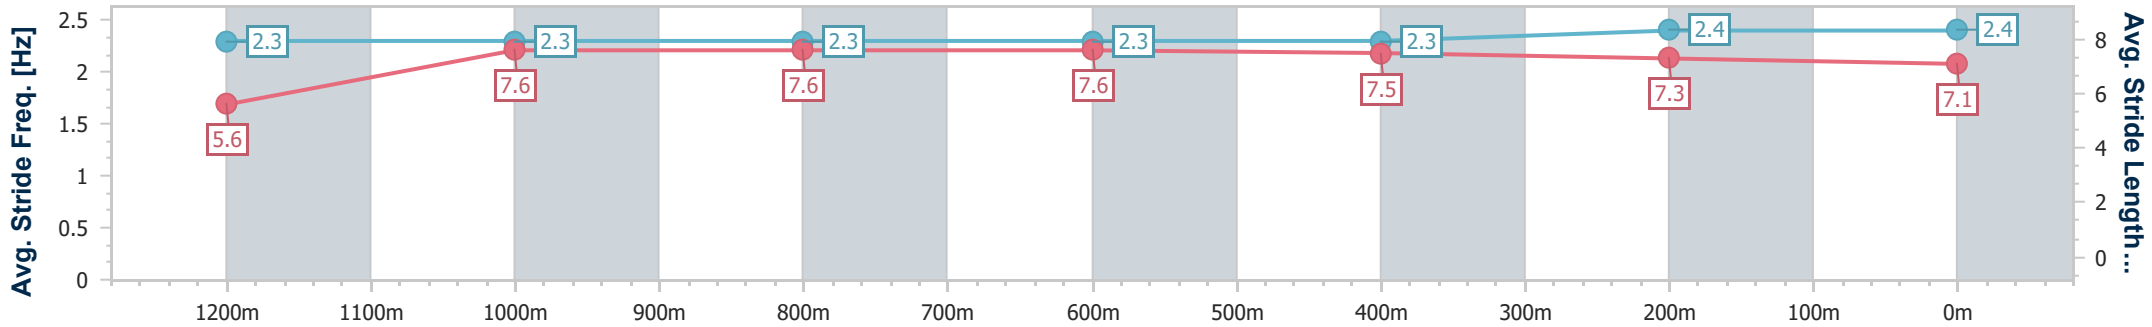

Horse/Jockey Name	Premise
Final Rank	7
Fastest Section Time (Section)	0:11.22 (1000m)
Top Speed [km/h] (Section)	65.3 (1200m)
Race State	Finished

IpswichProfessional
Race 5: RIVER 949FM BUNDAMBA PLATE Class 6 Handicap - 1350m

21 June 2025 - 14:03

Track Rating: Good 4, Weather: Overcast, Rail Position: +0.5m Entire

Section	Overall	1200m	1000m	800m	600m	400m	200m
Section Times	1:20.20 [7] (0:11.71)	1:08.49 [8] (0:11.25)	0:57.24 [8] (0:11.22)	0:46.02 [8] (0:11.47)	0:34.55 [9] (0:11.43)	0:23.12 [8] (0:11.48)	0:11.64 [7] (0:11.64)
Average Speed [km/h]	46.2	63.9	64.4	62.7	63.0	62.6	62.0
Top Speed [km/h]	63.6	65.3	64.7	63.4	64.1	63.5	63.3
Avg. Dist. to Rail [m]	4.2	1.8	0.6	0.4	0.4	1.8	5.4
Avg. Stride Freq. [Hz]	2.3	2.3	2.3	2.3	2.3	2.4	2.4
Avg. Stride Length [m]	5.6	7.6	7.6	7.6	7.5	7.3	7.1

- [ ] Ranking at each section and finish
- -.-.- No data available at this section
- NA No data available