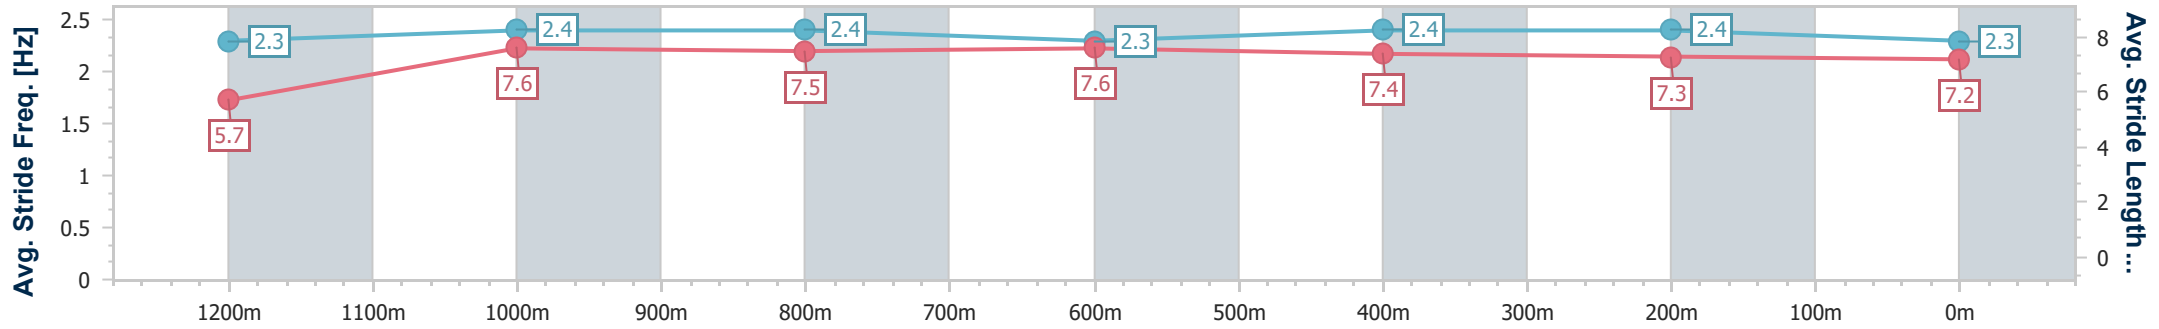

IpswichProfessional

Race 6: SCHWEPES T L COONEY - 1350m

21 June 2025 - 14:39

Track Rating: Good 4, Weather: Overcast, Rail Position: +0.5m Entire

Section	Overall	1200m	1000m	800m	600m	400m	200m
Section Times	1:19.90 [4] (0:11.58)	1:08.32 [9] (0:10.99)	0:57.33 [8] (0:11.12)	0:46.21 [8] (0:11.24)	0:34.97 [8] (0:11.38)	0:23.59 [6] (0:11.56)	0:12.03 [5] (0:12.03)
Average Speed [km/h]	46.5	65.7	64.6	63.5	62.8	62.0	59.7
Top Speed [km/h]	64.3	66.4	65.9	65.0	64.0	63.5	61.6
Avg. Dist. to Rail [m]	4.7	1.0	0.7	1.5	1.7	1.1	0.7
Avg. Stride Freq. [Hz]	2.3	2.4	2.4	2.3	2.4	2.4	2.3
Avg. Stride Length [m]	5.7	7.6	7.5	7.6	7.4	7.3	7.2