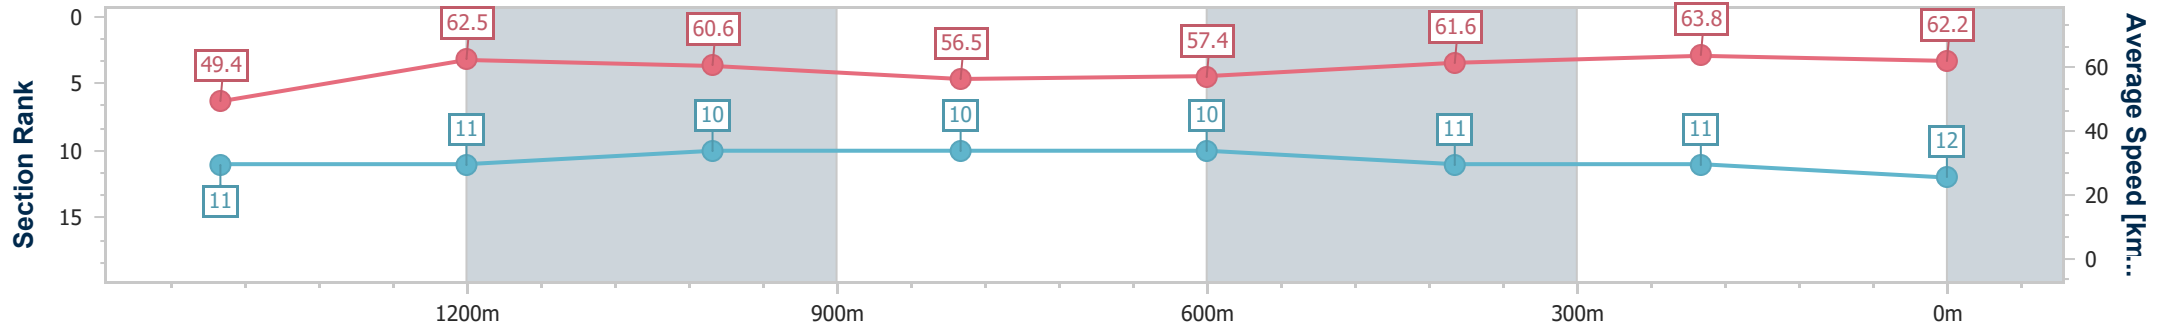

IpswichProfessional

Race 2: BISHOPP BENCHMARK 78 Handicap - 1666m

21 June 2025 - 12:18

Track Rating: Good 4, Weather: Overcast, Rail Position: +0.5m Entire

Section	Overall	1400m	1200m	1000m	800m	600m	400m	200m
Section Times	1:42.79 [12] (0:19.37)	1:23.42 [11] (0:11.61)	1:11.81 [11] (0:11.91)	0:59.90 [10] (0:12.76)	0:47.14 [10] (0:12.57)	0:34.57 [10] (0:11.68)	0:22.89 [11] (0:11.30)	0:11.59 [11] (0:11.59)
Average Speed [km/h]	49.4	62.5	60.6	56.5	57.4	61.6	63.8	62.2
Top Speed [km/h]	62.2	62.9	62.3	59.0	59.1	64.4	65.0	63.3
Avg. Dist. to Rail [m]	4.0	0.9	0.8	0.3	0.8	0.5	1.7	5.1
Avg. Stride Freq. [Hz]	2.1	2.2	2.2	2.1	2.1	2.2	2.3	2.2
Avg. Stride Length [m]	6.4	7.9	7.7	7.5	7.5	7.8	7.9	7.9