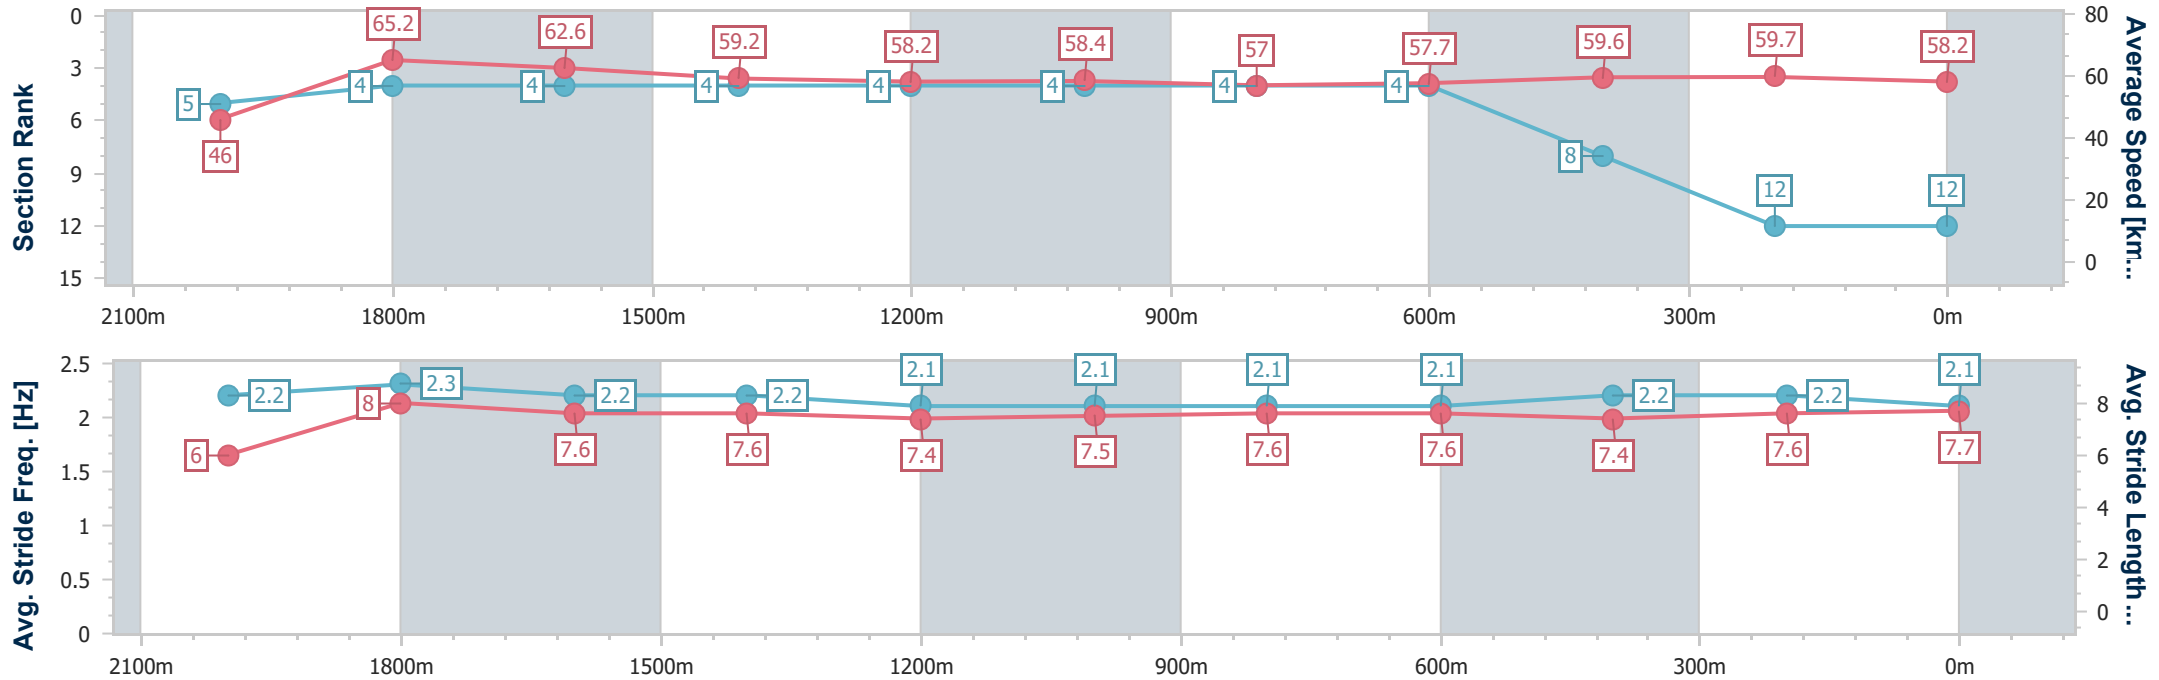

IpswichProfessional

Race 7: TAB IPSWICH CUP - LISTED - 2150m

21 June 2025 - 15:18

Track Rating: Good 4, Weather: Overcast, Rail Position: +0.5m Entire

Section	Overall	2000m	1800m	1600m	1400m	1200m	1000m	800m	600m	400m	200m
Section Times	2:13.01 [12] (0:11.77)	2:01.24 [5] (0:11.03)	1:50.21 [4] (0:11.50)	1:38.71 [4] (0:12.15)	1:26.56 [4] (0:12.36)	1:14.20 [4] (0:12.37)	1:01.83 [4] (0:12.68)	0:49.15 [4] (0:12.56)	0:36.59 [4] (0:12.09)	0:24.50 [8] (0:12.16)	0:12.34 [12] (0:12.34)
Average Speed [km/h]	46.0	65.2	62.6	59.2	58.2	58.4	57.0	57.7	59.6	59.7	58.2
Top Speed [km/h]	65.2	66.5	64.5	60.2	59.0	59.6	57.4	59.3	60.6	59.9	60.1
Avg. Dist. to Rail [m]	2.5	0.5	0.6	0.4	0.5	0.7	1.3	1.4	1.3	2.2	5.4
Avg. Stride Freq. [Hz]	2.2	2.3	2.2	2.2	2.1	2.1	2.1	2.1	2.2	2.2	2.1
Avg. Stride Length [m]	6.0	8.0	7.6	7.6	7.4	7.5	7.6	7.6	7.4	7.6	7.7