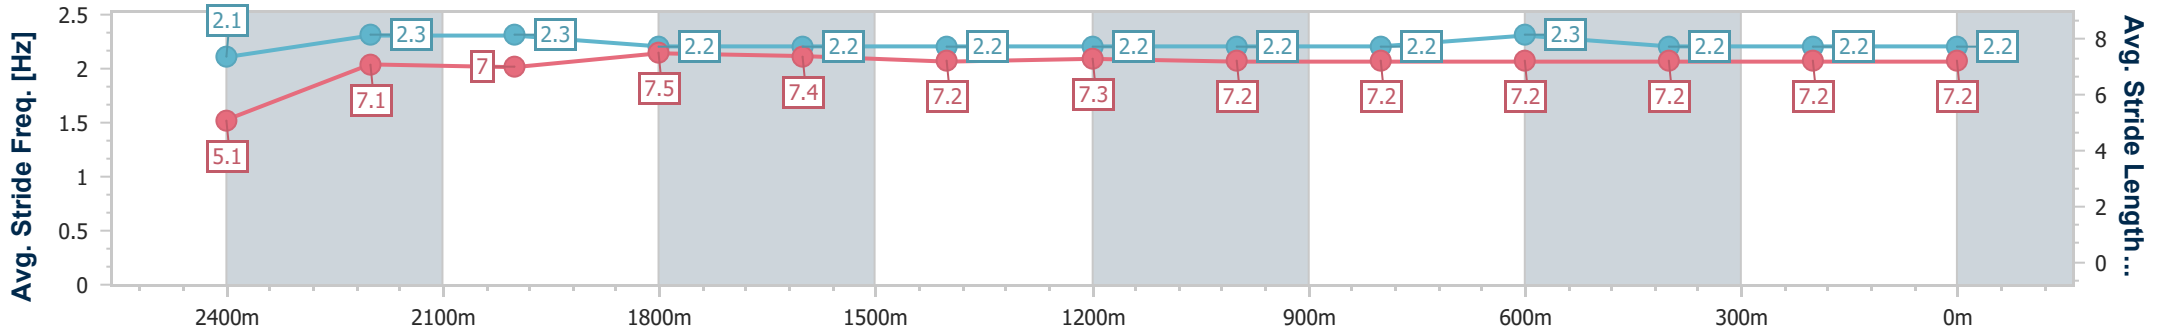

Horse/Jockey Name	Justice Served
Final Rank	16
Fastest Section Time (Section)	0:09.47 (Overall)
Top Speed [km/h] (Section)	63.2 (2200m)
Race State	Finished

IpswichProfessional
Race 3: CHANNEL SEVEN WINTER PROVINCIAL STAYERS
FINAL BENCHMARK 78 Handicap - 2500m

21 June 2025 - 12:53

Track Rating: Good 4, Weather: Overcast, Rail Position: +0.5m
Entire

Section	Overall	2400m	2200m	2000m	1800m	1600m	1400m	1200m	1000m	800m	600m	400m	200m
Section Times	2:37.62 [16] (0:09.47)	2:28.15 [8] (0:12.05)	2:16.10 [8] (0:11.61)	2:04.49 [7] (0:11.88)	1:52.61 [6] (0:12.29)	1:40.32 [6] (0:12.55)	1:27.77 [6] (0:12.56)	1:15.21 [7] (0:13.07)	1:02.14 [7] (0:12.71)	0:49.43 [7] (0:12.25)	0:37.18 [10] (0:12.33)	0:24.85 [14] (0:12.27)	0:12.58 [15] (0:12.58)
Average Speed [km/h]	38.1	59.7	62.0	60.4	58.7	57.5	57.9	55.9	56.9	59.2	58.6	59.2	57.0
Top Speed [km/h]	57.3	61.8	63.2	61.1	59.8	58.0	58.9	58.4	58.2	59.9	60.1	60.6	60.4
Avg. Dist. to Rail [m]	12.0	4.8	0.8	0.4	0.5	2.0	2.2	2.7	2.2	1.5	1.8	2.2	5.4
Avg. Stride Freq. [Hz]	2.1	2.3	2.3	2.2	2.2	2.2	2.2	2.2	2.2	2.3	2.2	2.2	2.2
Avg. Stride Length [m]	5.1	7.1	7.0	7.5	7.4	7.2	7.3	7.2	7.2	7.2	7.2	7.2	7.2

- [ ] Ranking at each section and finish
- -.-.- No data available at this section
- NA No data available