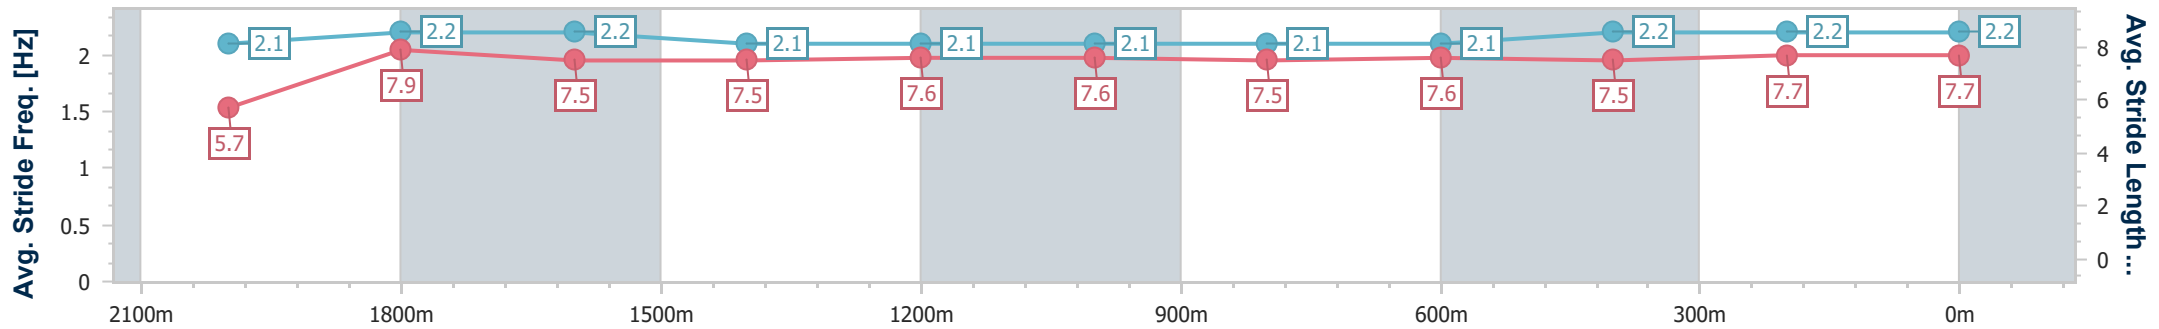

IpswichProfessional
 Race 7: TAB IPSWICH CUP - LISTED - 2150m
 21 June 2025 - 15:18
 Track Rating: Good 4, Weather: Overcast, Rail Position: +0.5m
 Entire

Section	Overall	2000m	1800m	1600m	1400m	1200m	1000m	800m	600m	400m	200m
Section Times	2:12.47 [8] (0:12.39)	2:00.08 [11] (0:11.21)	1:48.87 [10] (0:11.37)	1:37.50 [10] (0:12.27)	1:25.23 [11] (0:12.16)	1:13.07 [9] (0:12.48)	1:00.59 [10] (0:12.56)	0:48.03 [11] (0:12.52)	0:35.51 [11] (0:11.71)	0:23.80 [9] (0:11.98)	0:11.82 [11] (0:11.82)
Average Speed [km/h]	43.5	64.3	63.0	58.4	59.0	57.8	57.3	57.4	61.5	60.4	60.8
Top Speed [km/h]	62.1	65.1	64.1	61.4	60.3	58.6	57.8	59.5	62.5	61.2	61.7
Avg. Dist. to Rail [m]	7.0	0.8	1.0	0.2	0.3	0.1	0.2	0.3	0.5	1.1	4.2
Avg. Stride Freq. [Hz]	2.1	2.2	2.2	2.1	2.1	2.1	2.1	2.1	2.2	2.2	2.2
Avg. Stride Length [m]	5.7	7.9	7.5	7.5	7.6	7.6	7.5	7.6	7.5	7.7	7.7