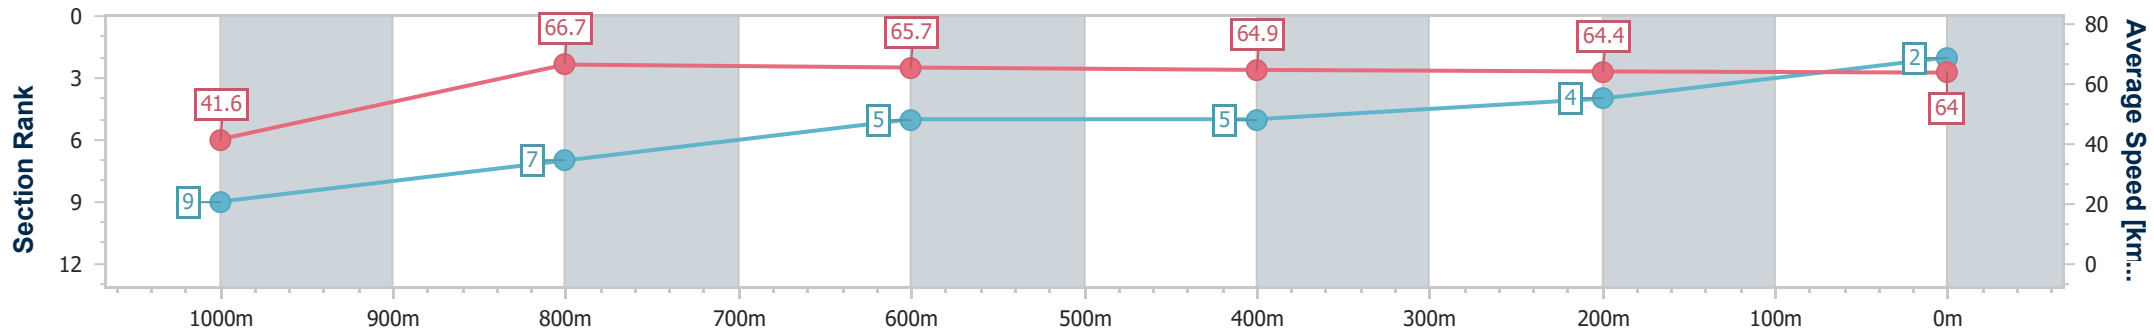

Horse/Jockey Name	End Assembly
Final Rank	2
Fastest Section Time (Section)	0:08.71 (Overall)
Top Speed [km/h] (Section)	68.7 (1000m)
Race State	Finished

IpswichProfessional
Race 4: RAY WHITE IPSWICH BENCHMARK 80 Handicap - 1100m
21 June 2025 - 13:28
Track Rating: Good 4, Weather: Overcast, Rail Position: +0.5m Entire

Section	Overall	1000m	800m	600m	400m	200m
Section Times	1:03.73 [2] (0:08.71)	0:55.02 [9] (0:10.83)	0:44.19 [7] (0:10.85)	0:33.34 [5] (0:10.96)	0:22.38 [5] (0:11.10)	0:11.28 [4] (0:11.28)
Average Speed [km/h]	41.6	66.7	65.7	64.9	64.4	64.0
Top Speed [km/h]	64.1	68.7	66.9	65.4	64.9	65.2
Avg. Dist. to Rail [m]	7.2	1.1	1.9	2.5	1.8	2.7
Avg. Stride Freq. [Hz]	2.1	2.4	2.3	2.3	2.3	2.3
Avg. Stride Length [m]	5.5	7.8	8.1	8.0	7.8	7.8

- [ ] Ranking at each section and finish
- -.-.- No data available at this section
- NA No data available