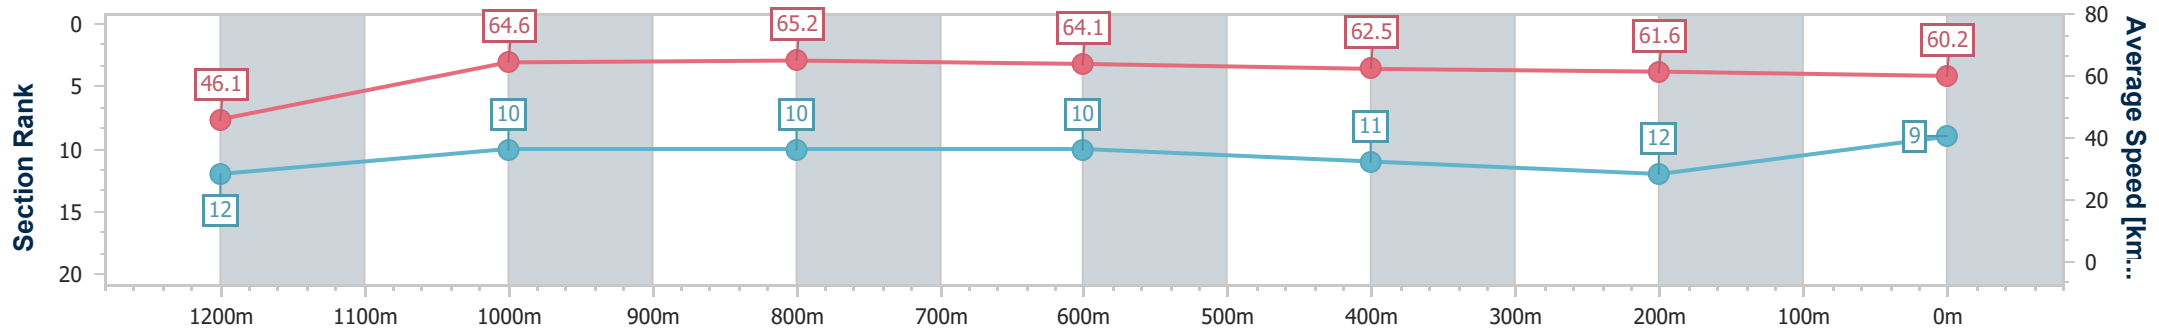

IpswichProfessional

Race 6: SCHWEPPE T L COONEY - 1350m

21 June 2025 - 14:39

Track Rating: Good 4, Weather: Overcast, Rail Position: +0.5m Entire

Section	Overall	1200m	1000m	800m	600m	400m	200m
Section Times	1:20.46 [9] (0:11.71)	1:08.75 [12] (0:11.15)	0:57.60 [10] (0:11.09)	0:46.51 [10] (0:11.22)	0:35.29 [10] (0:11.54)	0:23.75 [11] (0:11.82)	0:11.93 [12] (0:11.93)
Average Speed [km/h]	46.1	64.6	65.2	64.1	62.5	61.6	60.2
Top Speed [km/h]	65.9	66.1	65.8	65.3	63.2	62.7	61.8
Avg. Dist. to Rail [m]	5.5	1.5	0.4	0.3	1.1	3.4	4.8
Avg. Stride Freq. [Hz]	2.3	2.4	2.4	2.3	2.3	2.3	2.3
Avg. Stride Length [m]	5.6	7.5	7.7	7.7	7.5	7.3	7.3