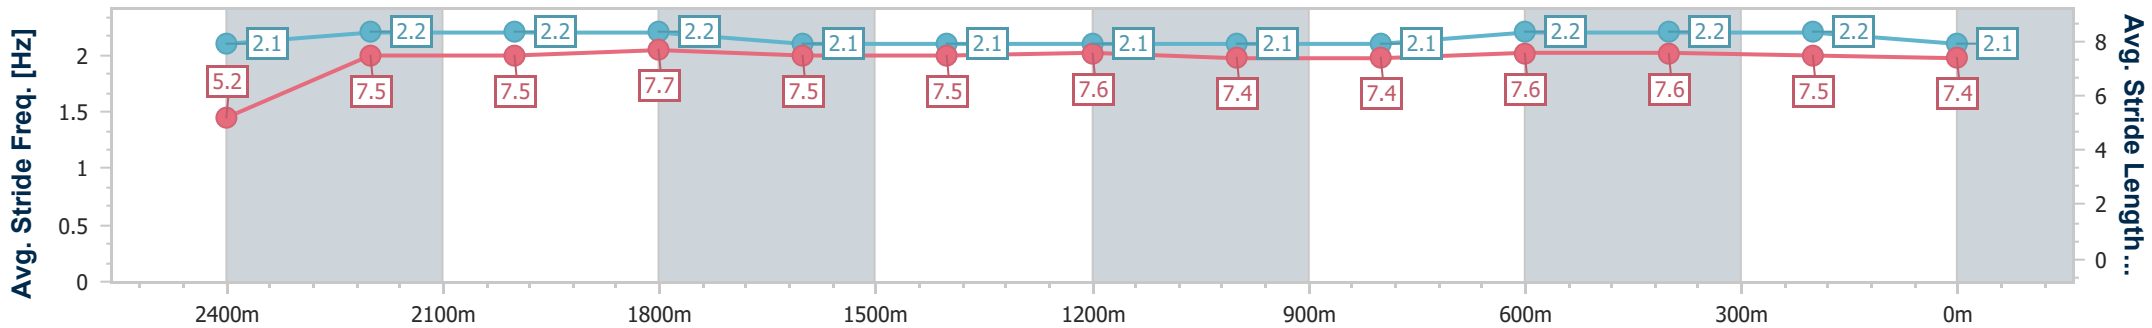

Horse/Jockey Name	Madame Lexis
Final Rank	15
Fastest Section Time (Section)	0:09.28 (Overall)
Top Speed [km/h] (Section)	62.0 (2200m)
Race State	Finished

IpswichProfessional
Race 3: CHANNEL SEVEN WINTER PROVINCIAL STAYERS
FINAL BENCHMARK 78 Handicap - 2500m

21 June 2025 - 12:53

Track Rating: Good 4, Weather: Overcast, Rail Position: +0.5m
Entire

Section	Overall	2400m	2200m	2000m	1800m	1600m	1400m	1200m	1000m	800m	600m	400m	200m
Section Times	2:37.30 [15] (0:09.28)	2:28.02 [6] (0:12.03)	2:15.99 [6] (0:11.81)	2:04.18 [6] (0:11.94)	1:52.24 [7] (0:12.43)	1:39.81 [8] (0:12.52)	1:27.29 [8] (0:12.47)	1:14.82 [8] (0:13.12)	1:01.70 [9] (0:12.66)	0:49.04 [9] (0:12.14)	0:36.90 [8] (0:12.02)	0:24.88 [11] (0:12.32)	0:12.56 [13] (0:12.56)
Average Speed [km/h]	39.1	59.7	60.7	60.3	57.9	57.5	58.0	55.0	57.0	59.4	59.9	58.5	57.3
Top Speed [km/h]	57.9	61.0	62.0	61.1	59.4	58.3	58.5	57.6	58.9	60.2	60.7	59.3	58.4
Avg. Dist. to Rail [m]	6.2	2.8	0.6	0.3	0.4	0.7	0.6	0.9	0.7	0.5	0.5	0.7	2.5
Avg. Stride Freq. [Hz]	2.1	2.2	2.2	2.2	2.1	2.1	2.1	2.1	2.1	2.2	2.2	2.2	2.1
Avg. Stride Length [m]	5.2	7.5	7.5	7.7	7.5	7.5	7.6	7.4	7.4	7.6	7.6	7.5	7.4

- [ ] Ranking at each section and finish
- -.-.- No data available at this section
- NA No data available