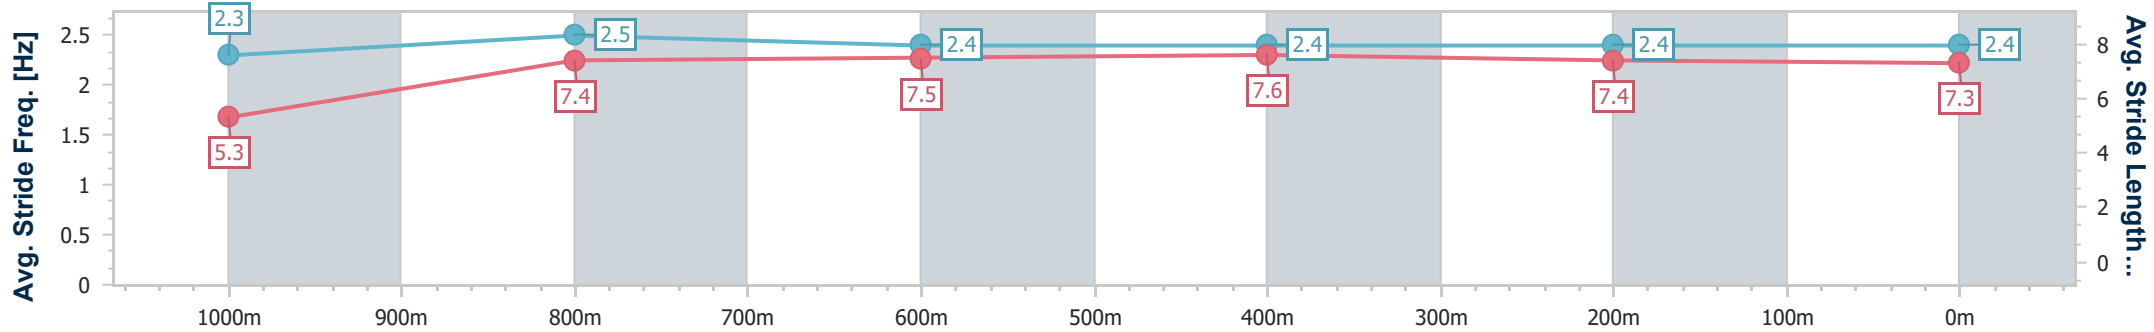

Horse/Jockey Name	Slippin' Jimmy
Final Rank	4
Fastest Section Time (Section)	0:08.44 (Overall)
Top Speed [km/h] (Section)	68.0 (1000m)
Race State	Finished

IpswichProfessional
Race 4: RAY WHITE IPSWICH BENCHMARK 80 Handicap - 1100m
21 June 2025 - 13:28
Track Rating: Good 4, Weather: Overcast, Rail Position: +0.5m Entire

Section	Overall	1000m	800m	600m	400m	200m
Section Times	1:03.99 [4] (0:08.44)	0:55.55 [3] (0:10.74)	0:44.81 [3] (0:10.91)	0:33.90 [3] (0:11.06)	0:22.84 [3] (0:11.30)	0:11.54 [4] (0:11.54)
Average Speed [km/h]	42.9	67.0	65.6	65.2	63.8	62.5
Top Speed [km/h]	65.0	68.0	67.9	66.1	65.4	64.1
Avg. Dist. to Rail [m]	4.7	0.5	0.5	0.2	1.5	3.8
Avg. Stride Freq. [Hz]	2.3	2.5	2.4	2.4	2.4	2.4
Avg. Stride Length [m]	5.3	7.4	7.5	7.6	7.4	7.3

- [ ] Ranking at each section and finish
- -.-.- No data available at this section
- NA No data available