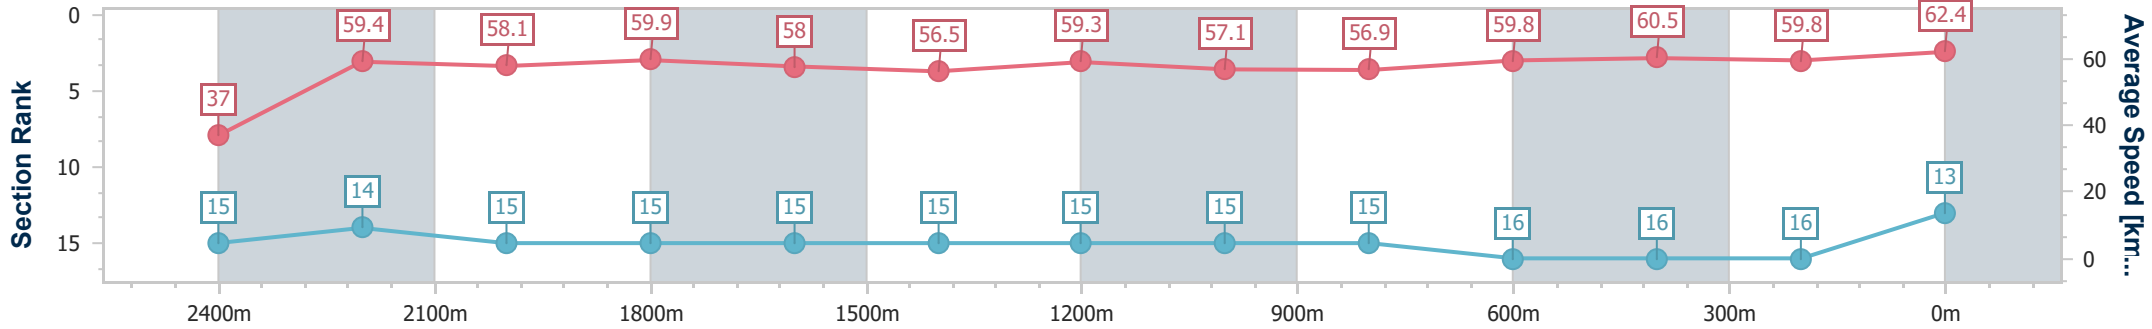

Horse/Jockey Name	Will to Excel
Final Rank	13
Fastest Section Time (Section)	0:09.78 (Overall)
Top Speed [km/h] (Section)	62.6 (200m)
Race State	Finished

IpswichProfessional
Race 3: CHANNEL SEVEN WINTER PROVINCIAL STAYERS
FINAL BENCHMARK 78 Handicap - 2500m

21 June 2025 - 12:53

Track Rating: Good 4, Weather: Overcast, Rail Position: +0.5m
Entire

Section	Overall	2400m	2200m	2000m	1800m	1600m	1400m	1200m	1000m	800m	600m	400m	200m
Section Times	2:36.79 [13] (0:09.78)	2:27.01 [15] (0:12.11)	2:14.90 [14] (0:12.37)	2:02.53 [15] (0:12.01)	1:50.52 [15] (0:12.40)	1:38.12 [15] (0:12.73)	1:25.39 [15] (0:12.25)	1:13.14 [15] (0:12.65)	1:00.49 [15] (0:12.71)	0:47.78 [15] (0:12.08)	0:35.70 [16] (0:11.96)	0:23.74 [16] (0:12.17)	0:11.57 [16] (0:11.57)
Average Speed [km/h]	37.0	59.4	58.1	59.9	58.0	56.5	59.3	57.1	56.9	59.8	60.5	59.8	62.4
Top Speed [km/h]	55.8	60.8	60.0	61.1	60.2	57.8	60.2	60.1	57.8	60.6	61.4	61.4	62.6
Avg. Dist. to Rail [m]	8.2	2.6	0.4	0.4	0.3	0.9	0.8	1.3	1.5	1.0	1.8	4.6	8.0
Avg. Stride Freq. [Hz]	2.1	2.3	2.2	2.2	2.2	2.2	2.2	2.2	2.2	2.2	2.2	2.2	2.3
Avg. Stride Length [m]	5.0	7.0	7.3	7.1	7.1	7.1	7.1	7.3	7.3	7.1	7.2	7.0	7.2

- [ ] Ranking at each section and finish
- -.-.- No data available at this section
- NA No data available