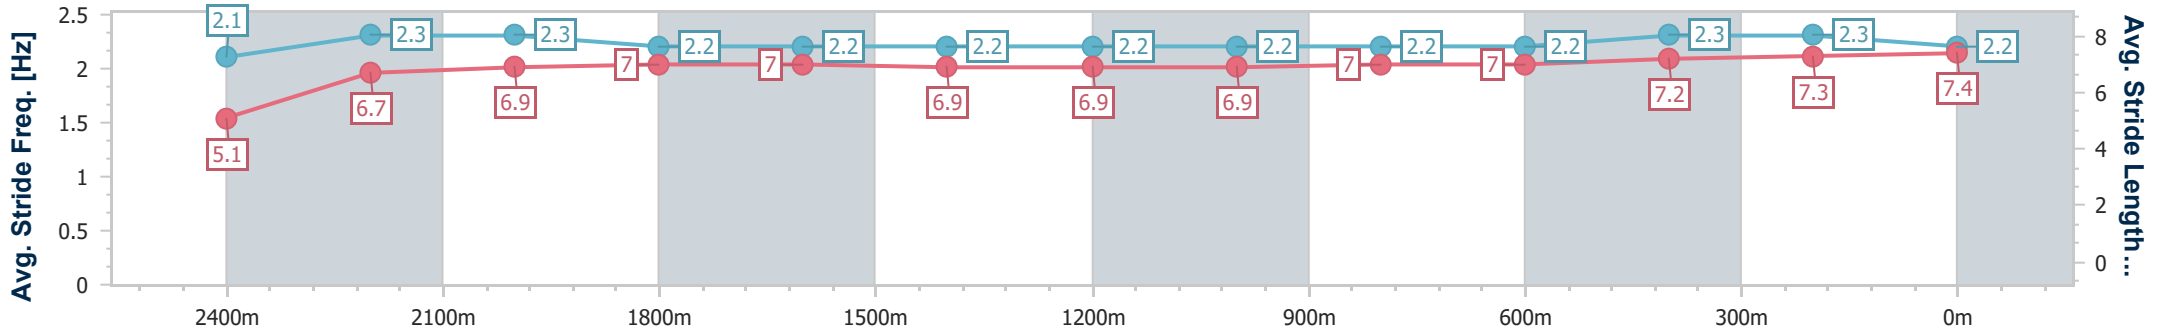

Horse/Jockey Name	Papal Miss
Final Rank	10
Fastest Section Time (Section)	0:09.73 (Overall)
Top Speed [km/h] (Section)	61.7 (200m)
Race State	Finished

IpswichProfessional
Race 3: CHANNEL SEVEN WINTER PROVINCIAL STAYERS
FINAL BENCHMARK 78 Handicap - 2500m

21 June 2025 - 12:53

Track Rating: Good 4, Weather: Overcast, Rail Position: +0.5m Entire

Section	Overall	2400m	2200m	2000m	1800m	1600m	1400m	1200m	1000m	800m	600m	400m	200m
Section Times	2:36.71 [10] (0:09.73)	2:26.98 [13] (0:12.29)	2:14.69 [15] (0:12.26)	2:02.43 [16] (0:12.04)	1:50.39 [16] (0:12.62)	1:37.77 [16] (0:12.84)	1:24.93 [16] (0:12.28)	1:12.65 [16] (0:12.34)	1:00.31 [16] (0:12.74)	0:47.57 [16] (0:11.93)	0:35.64 [15] (0:11.84)	0:23.80 [15] (0:12.01)	0:11.79 [14] (0:11.79)
Average Speed [km/h]	37.2	58.6	58.8	59.7	56.8	56.1	58.7	58.6	56.6	60.4	60.8	60.5	60.8
Top Speed [km/h]	55.2	59.5	60.1	61.2	58.8	56.6	60.6	61.1	58.6	61.4	61.1	61.5	61.7
Avg. Dist. to Rail [m]	10.9	3.2	0.2	0.3	0.5	0.5	0.3	0.8	0.9	0.4	0.5	3.6	5.8
Avg. Stride Freq. [Hz]	2.1	2.3	2.3	2.2	2.2	2.2	2.2	2.2	2.2	2.2	2.3	2.3	2.2
Avg. Stride Length [m]	5.1	6.7	6.9	7.0	7.0	6.9	6.9	6.9	7.0	7.0	7.2	7.3	7.4

- [ ] Ranking at each section and finish
- -.-.- No data available at this section
- NA No data available