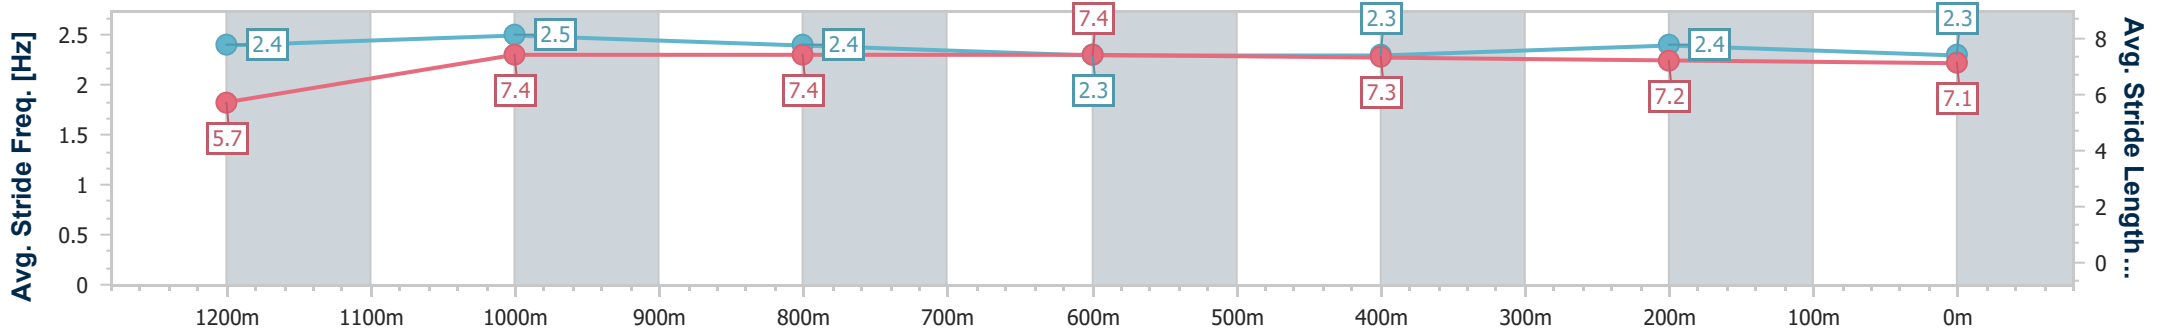

Horse/Jockey Name	Devastate
Final Rank	14
Fastest Section Time (Section)	0:11.03 (1200m)
Top Speed [km/h] (Section)	66.7 (1200m)
Race State	Finished

IpswichProfessional
Race 8: BARRIER REEF POOLS EYE LINER STAKES - LISTED - 1350m

21 June 2025 - 15:56

Track Rating: Good 4, Weather: Overcast, Rail Position: +0.5m Entire

Section	Overall	1200m	1000m	800m	600m	400m	200m
Section Times	1:20.90 [14] (0:11.34)	1:09.56 [9] (0:11.03)	0:58.53 [11] (0:11.19)	0:47.34 [11] (0:11.56)	0:35.78 [10] (0:11.75)	0:24.03 [10] (0:11.80)	0:12.23 [12] (0:12.23)
Average Speed [km/h]	47.7	65.4	64.6	62.5	61.3	61.4	59.0
Top Speed [km/h]	65.0	66.7	66.2	63.9	62.2	62.2	62.2
Avg. Dist. to Rail [m]	6.9	4.6	1.8	0.5	0.5	2.6	4.9
Avg. Stride Freq. [Hz]	2.4	2.5	2.4	2.3	2.3	2.4	2.3
Avg. Stride Length [m]	5.7	7.4	7.4	7.4	7.3	7.2	7.1

- [ ] Ranking at each section and finish
- -.-.- No data available at this section
- NA No data available