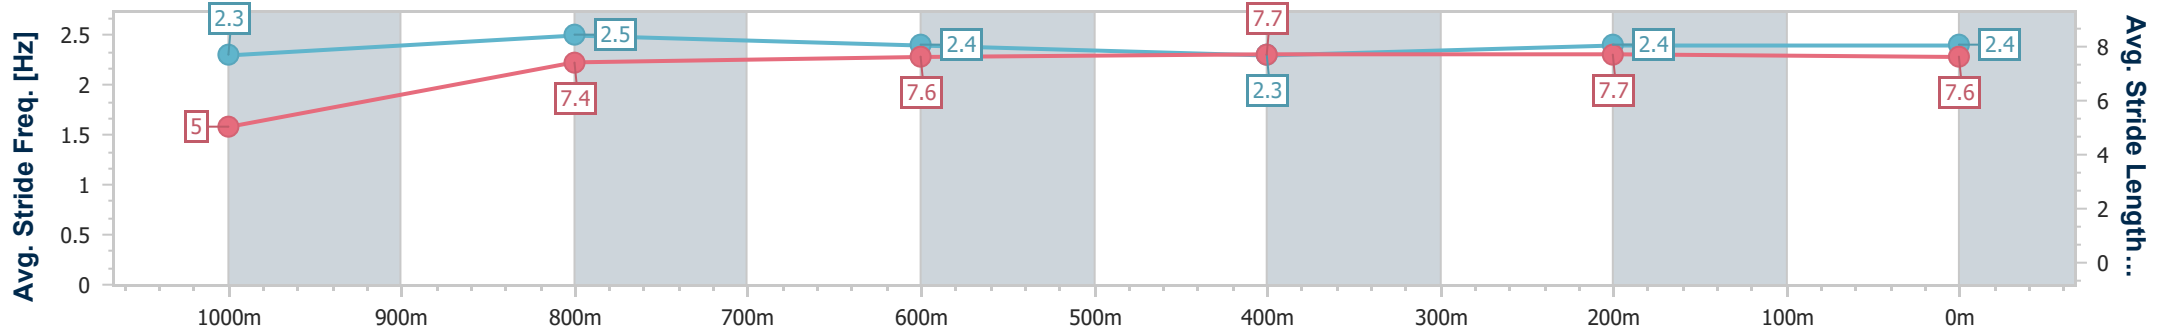

Horse/Jockey Name	Brereton
Final Rank	5
Fastest Section Time (Section)	0:08.61 (Overall)
Top Speed [km/h] (Section)	67.2 (1000m)
Race State	Finished

IpswichProfessional
Race 4: RAY WHITE IPSWICH BENCHMARK 80 Handicap - 1100m

21 June 2025 - 13:28

Track Rating: Good 4, Weather: Overcast, Rail Position: +0.5m Entire

Section	Overall	1000m	800m	600m	400m	200m								
Section Times	1:03.99 [5] (0:08.61)	0:55.38 [7] (0:11.02)	0:44.36 [8] (0:11.12)	0:33.24 [8] (0:11.08)	0:22.16 [9] (0:11.11)	0:11.05 [9] (0:11.05)								
Average Speed [km/h]	42.0	65.7	64.8	65.1	64.9	65.3								
Top Speed [km/h]	63.1	67.2	65.9	65.7	65.9	66.2								
Avg. Dist. to Rail [m]	11.7	5.0	0.3	0.3	1.6	6.4								
Avg. Stride Freq. [Hz]	2.3	2.5	2.4	2.3	2.4	2.4								
Avg. Stride Length [m]	5.0	7.4	7.6	7.7	7.7	7.6								

- [ ] Ranking at each section and finish
- -.-.- No data available at this section
- NA No data available