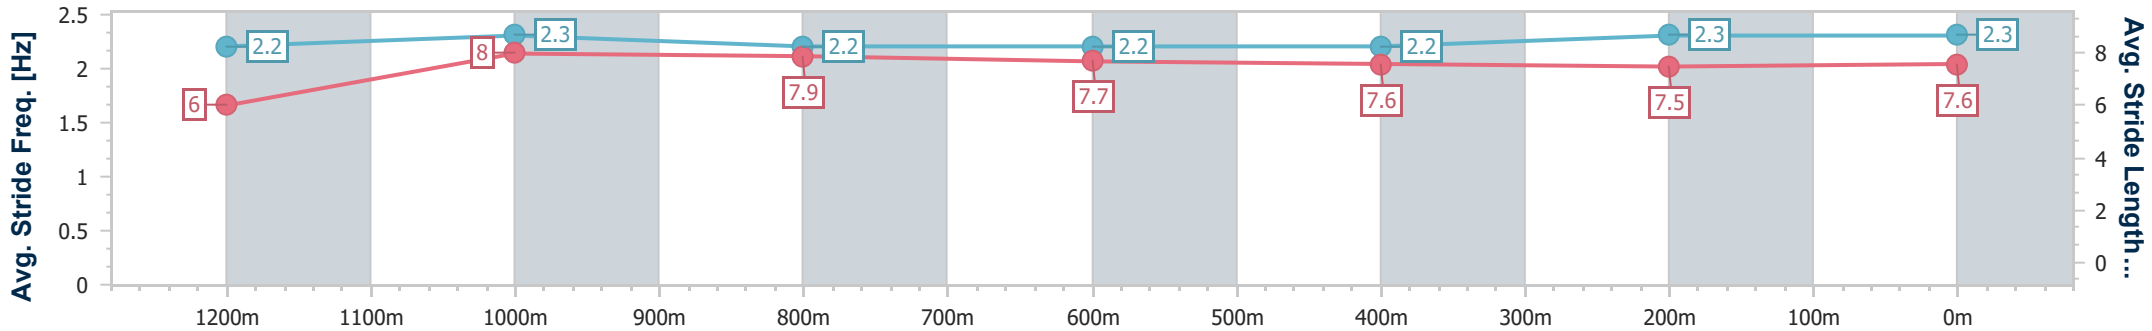

Horse/Jockey Name	Oughton
Final Rank	1
Fastest Section Time (Section)	0:10.78 (1200m)
Top Speed [km/h] (Section)	67.4 (1200m)
Race State	Finished

IpswichProfessional
Race 8: BARRIER REEF POOLS EYE LINER STAKES - LISTED - 1350m

21 June 2025 - 15:56

Track Rating: Good 4, Weather: Overcast, Rail Position: +0.5m Entire

Section	Overall	1200m	1000m	800m	600m	400m	200m
Section Times	1:19.89 [1] (0:11.58)	1:08.31 [13] (0:10.78)	0:57.53 [10] (0:11.22)	0:46.31 [12] (0:11.63)	0:34.68 [11] (0:11.70)	0:22.98 [11] (0:11.39)	0:11.59 [7] (0:11.59)
Average Speed [km/h]	46.6	67.0	63.9	61.8	61.2	63.1	62.2
Top Speed [km/h]	65.9	67.4	66.5	62.7	62.4	63.9	63.7
Avg. Dist. to Rail [m]	5.2	1.6	0.4	0.8	1.1	1.3	1.6
Avg. Stride Freq. [Hz]	2.2	2.3	2.2	2.2	2.2	2.3	2.3
Avg. Stride Length [m]	6.0	8.0	7.9	7.7	7.6	7.5	7.6

- [ ] Ranking at each section and finish
- -.-.- No data available at this section
- NA No data available