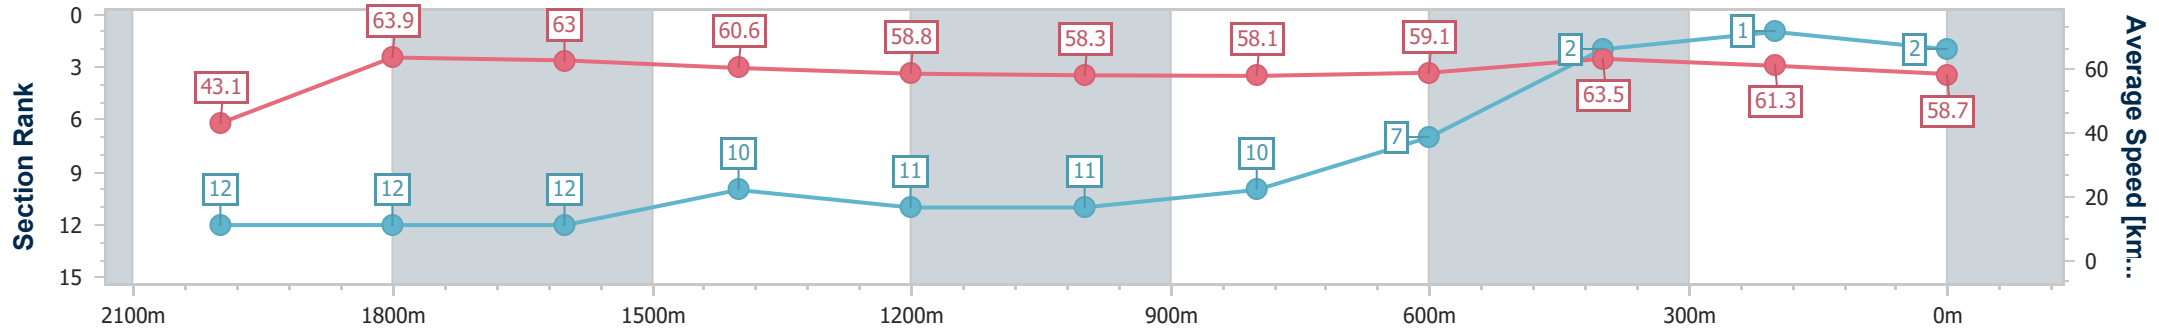

IpswichProfessional

Race 7: TAB IPSWICH CUP - LISTED - 2150m

21 June 2025 - 15:18

Track Rating: Good 4, Weather: Overcast, Rail Position: +0.5m Entire

Section	Overall	2000m	1800m	1600m	1400m	1200m	1000m	800m	600m	400m	200m
Section Times	2:12.02 [2] (0:12.58)	1:59.44 [12] (0:11.26)	1:48.18 [12] (0:11.49)	1:36.69 [12] (0:11.91)	1:24.78 [10] (0:12.31)	1:12.47 [11] (0:12.41)	1:00.06 [11] (0:12.45)	0:47.61 [10] (0:12.23)	0:35.38 [7] (0:11.39)	0:23.99 [2] (0:11.70)	0:12.29 [1] (0:12.29)
Average Speed [km/h]	43.1	63.9	63.0	60.6	58.8	58.3	58.1	59.1	63.5	61.3	58.7
Top Speed [km/h]	62.5	65.0	63.7	63.0	60.0	59.0	58.7	62.6	64.1	62.8	60.8
Avg. Dist. to Rail [m]	7.8	1.1	0.6	2.0	1.5	1.4	1.7	1.4	1.4	1.3	2.0
Avg. Stride Freq. [Hz]	2.1	2.3	2.2	2.1	2.1	2.1	2.1	2.1	2.2	2.2	2.1
Avg. Stride Length [m]	5.9	7.9	7.9	7.8	7.9	7.9	7.8	7.7	7.9	7.7	7.6