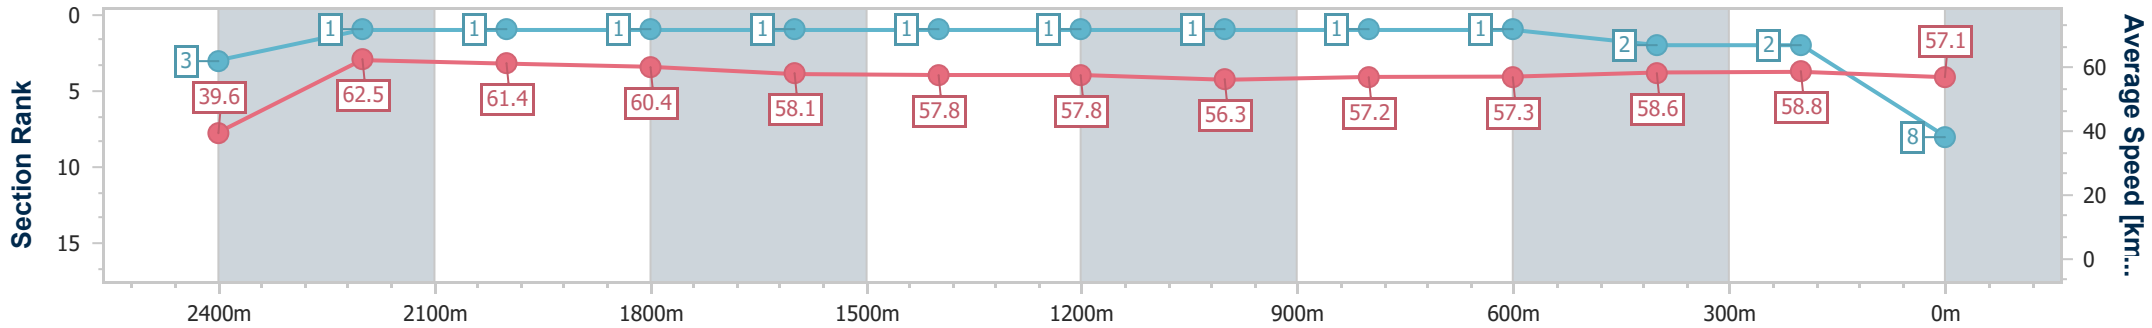

Horse/Jockey Name	Nature Boy
Final Rank	8
Fastest Section Time (Section)	0:09.09 (Overall)
Top Speed [km/h] (Section)	64.9 (2400m)
Race State	Finished

IpswichProfessional
Race 3: CHANNEL SEVEN WINTER PROVINCIAL STAYERS
FINAL BENCHMARK 78 Handicap - 2500m

21 June 2025 - 12:53

Track Rating: Good 4, Weather: Overcast, Rail Position: +0.5m Entire

Section	Overall	2400m	2200m	2000m	1800m	1600m	1400m	1200m	1000m	800m	600m	400m	200m
Section Times	2:36.56 [8] (0:09.09)	2:27.47 [3] (0:11.65)	2:15.82 [1] (0:11.74)	2:04.08 [1] (0:11.91)	1:52.17 [1] (0:12.30)	1:39.87 [1] (0:12.45)	1:27.42 [1] (0:12.43)	1:14.99 [1] (0:12.85)	1:02.14 [1] (0:12.59)	0:49.55 [1] (0:12.53)	0:37.02 [1] (0:12.21)	0:24.81 [2] (0:12.20)	0:12.61 [2] (0:12.61)
Average Speed [km/h]	39.6	62.5	61.4	60.4	58.1	57.8	57.8	56.3	57.2	57.3	58.6	58.8	57.1
Top Speed [km/h]	59.4	64.9	63.2	61.5	59.1	58.9	59.0	57.0	57.6	58.5	59.9	59.2	58.6
Avg. Dist. to Rail [m]	17.4	9.6	0.8	1.2	0.9	0.3	0.1	0.2	0.2	0.4	0.9	0.6	0.2
Avg. Stride Freq. [Hz]	2.2	2.4	2.3	2.3	2.2	2.2	2.2	2.2	2.2	2.3	2.3	2.3	2.3
Avg. Stride Length [m]	5.2	7.1	7.4	7.4	7.3	7.2	7.2	7.2	7.1	7.1	7.0	7.1	6.9

- [ ] Ranking at each section and finish
- -.-.- No data available at this section
- NA No data available