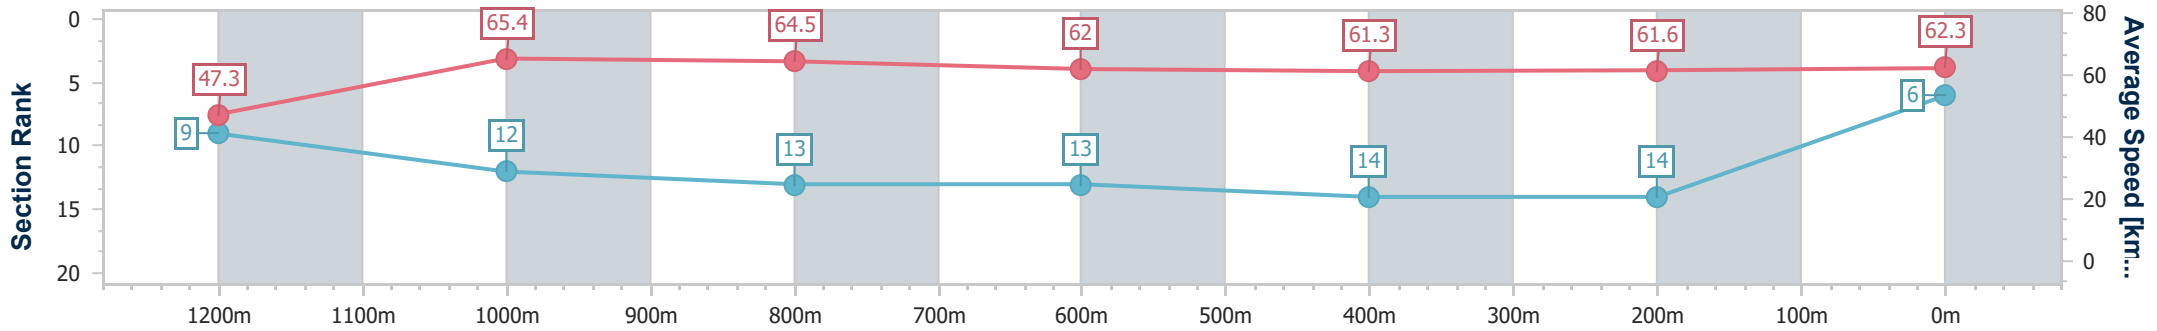

IpswichProfessional
Race 8: BARRIER REEF POOLS EYE LINER STAKES - LISTED - 1350m

21 June 2025 - 15:56

Track Rating: Good 4, Weather: Overcast, Rail Position: +0.5m Entire

Section	Overall	1200m	1000m	800m	600m	400m	200m
Section Times	1:20.41 [6] (0:11.34)	1:09.07 [9] (0:11.12)	0:57.95 [12] (0:11.23)	0:46.72 [13] (0:11.66)	0:35.06 [13] (0:11.79)	0:23.27 [14] (0:11.69)	0:11.58 [14] (0:11.58)
Average Speed [km/h]	47.3	65.4	64.5	62.0	61.3	61.6	62.3
Top Speed [km/h]	67.2	67.0	66.4	62.8	61.9	62.7	63.7
Avg. Dist. to Rail [m]	9.7	6.6	2.5	1.0	0.7	1.5	2.4
Avg. Stride Freq. [Hz]	2.3	2.5	2.4	2.3	2.3	2.3	2.3
Avg. Stride Length [m]	5.9	7.2	7.3	7.4	7.4	7.3	7.4