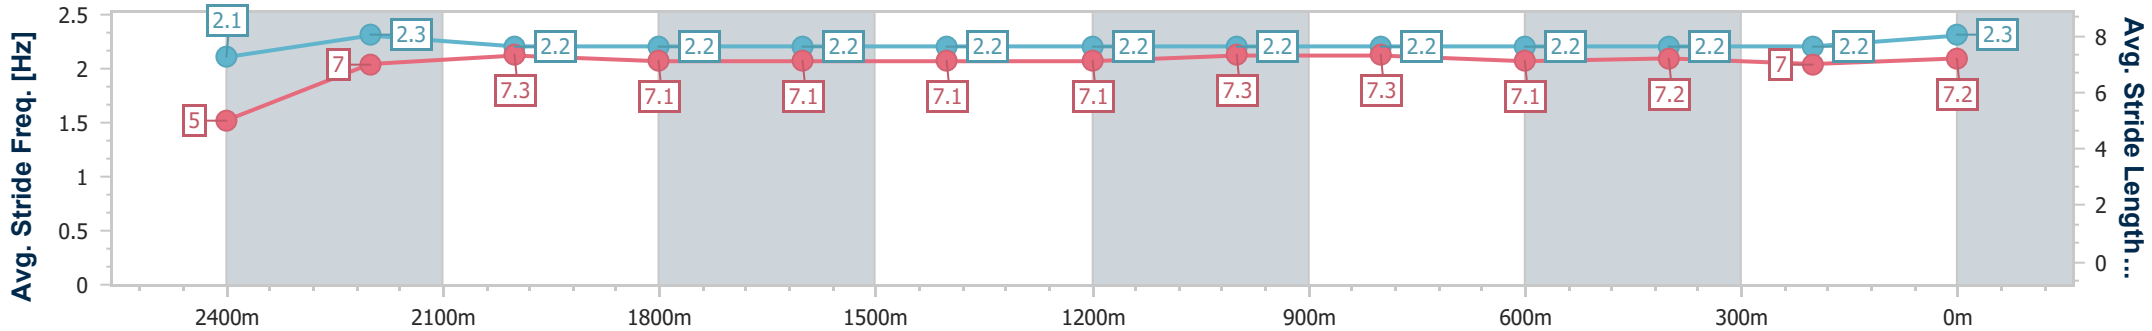

Horse/Jockey Name	Will to Excel
Final Rank	13
Fastest Section Time (Section)	0:09.78 (Overall)
Top Speed [km/h] (Section)	62.6 (200m)
Race State	Finished

IpswichProfessional
Race 3: CHANNEL SEVEN WINTER PROVINCIAL STAYERS
FINAL BENCHMARK 78 Handicap - 2500m

21 June 2025 - 12:53

Track Rating: Good 4, Weather: Overcast, Rail Position: +0.5m
Entire

Section	Overall	2400m	2200m	2000m	1800m	1600m	1400m	1200m	1000m	800m	600m	400m	200m
Section Times	2:36.79 [13] (0:09.78)	2:27.01 [15] (0:12.11)	2:14.90 [14] (0:12.37)	2:02.53 [15] (0:12.01)	1:50.52 [15] (0:12.40)	1:38.12 [15] (0:12.73)	1:25.39 [15] (0:12.25)	1:13.14 [15] (0:12.65)	1:00.49 [15] (0:12.71)	0:47.78 [15] (0:12.08)	0:35.70 [16] (0:11.96)	0:23.74 [16] (0:12.17)	0:11.57 [16] (0:11.57)
Average Speed [km/h]	37.0	59.4	58.1	59.9	58.0	56.5	59.3	57.1	56.9	59.8	60.5	59.8	62.4
Top Speed [km/h]	55.8	60.8	60.0	61.1	60.2	57.8	60.2	60.1	57.8	60.6	61.4	61.4	62.6
Avg. Dist. to Rail [m]	8.2	2.6	0.4	0.4	0.3	0.9	0.8	1.3	1.5	1.0	1.8	4.6	8.0
Avg. Stride Freq. [Hz]	2.1	2.3	2.2	2.2	2.2	2.2	2.2	2.2	2.2	2.2	2.2	2.2	2.3
Avg. Stride Length [m]	5.0	7.0	7.3	7.1	7.1	7.1	7.1	7.3	7.3	7.1	7.2	7.0	7.2

- [ ] Ranking at each section and finish
- -.-.- No data available at this section
- NA No data available