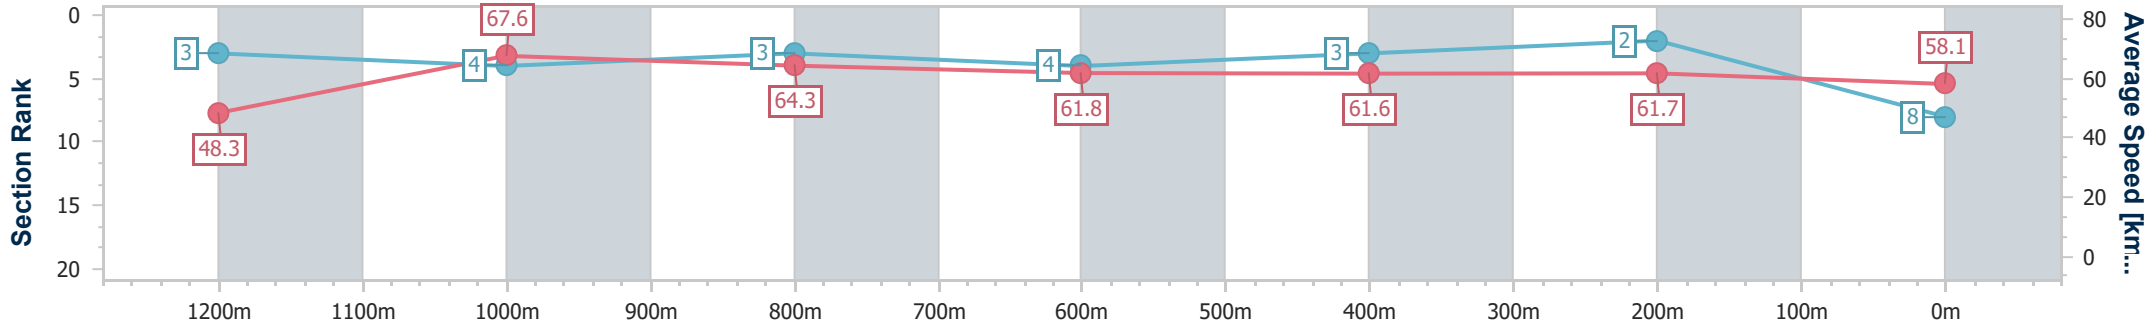

Horse/Jockey Name	Swiss Exile
Final Rank	8
Fastest Section Time (Section)	0:10.67 (1200m)
Top Speed [km/h] (Section)	69.1 (1200m)
Race State	Finished

IpswichProfessional
Race 8: BARRIER REEF POOLS EYE LINER STAKES - LISTED - 1350m

21 June 2025 - 15:56

Track Rating: Good 4, Weather: Overcast, Rail Position: +0.5m Entire

Section	Overall	1200m	1000m	800m	600m	400m	200m						
Section Times	1:20.51 [8] (0:11.23)	1:09.28 [3] (0:10.67)	0:58.61 [4] (0:11.25)	0:47.36 [3] (0:11.66)	0:35.70 [4] (0:11.66)	0:24.04 [3] (0:11.65)	0:12.39 [2] (0:12.39)						
Average Speed [km/h]	48.3	67.6	64.3	61.8	61.6	61.7	58.1						
Top Speed [km/h]	66.4	69.1	66.1	63.1	62.6	63.1	61.6						
Avg. Dist. to Rail [m]	3.7	4.2	2.0	0.6	0.7	0.5	0.3						
Avg. Stride Freq. [Hz]	2.2	2.4	2.3	2.2	2.2	2.3	2.2						
Avg. Stride Length [m]	6.2	7.8	7.8	7.8	7.7	7.4	7.4						

- [ ] Ranking at each section and finish
- -.-.- No data available at this section
- NA No data available