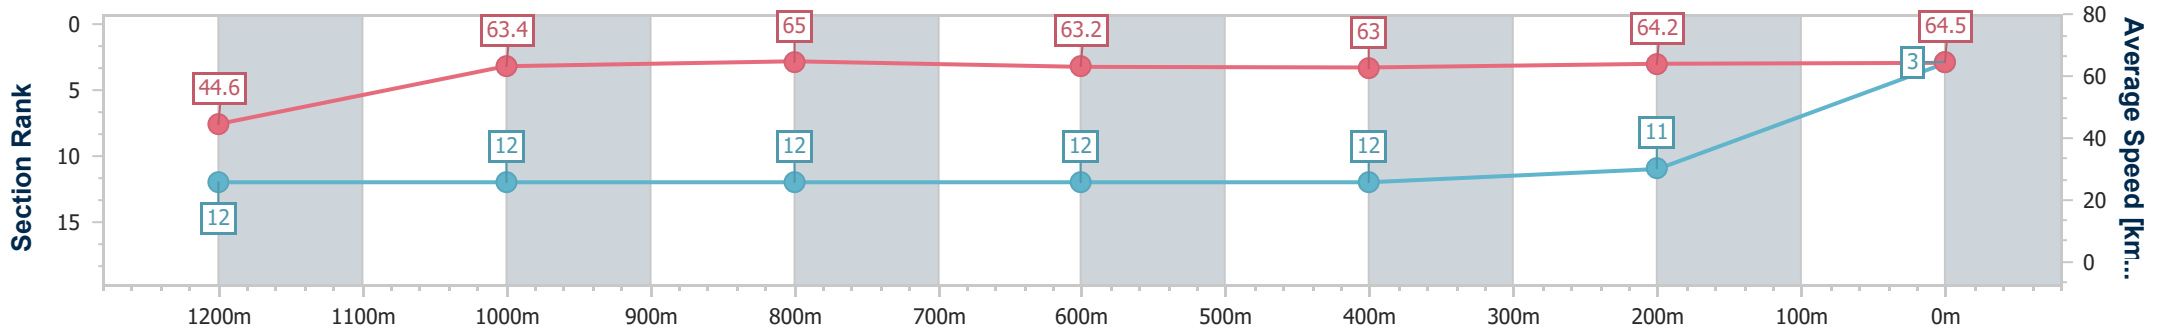

Horse/Jockey Name	Bettcha The Crown
Final Rank	3
Fastest Section Time (Section)	0:11.09 (1000m)
Top Speed [km/h] (Section)	66.3 (200m)
Race State	Finished

IpswichProfessional
Race 5: RIVER 949FM BUNDAMBA PLATE Class 6 Handicap - 1350m

21 June 2025 - 14:03

Track Rating: Good 4, Weather: Overcast, Rail Position: +0.5m Entire

Section	Overall	1200m	1000m	800m	600m	400m	200m						
Section Times	1:19.88 [3] (0:12.09)	1:07.79 [12] (0:11.37)	0:56.42 [12] (0:11.09)	0:45.33 [12] (0:11.38)	0:33.95 [12] (0:11.48)	0:22.47 [12] (0:11.31)	0:11.16 [11] (0:11.16)						
Average Speed [km/h]	44.6	63.4	65.0	63.2	63.0	64.2	64.5						
Top Speed [km/h]	61.6	64.8	65.6	64.6	63.2	66.3	66.3						
Avg. Dist. to Rail [m]	7.5	1.2	0.2	0.3	0.5	3.9	7.6						
Avg. Stride Freq. [Hz]	2.2	2.3	2.3	2.2	2.2	2.3	2.3						
Avg. Stride Length [m]	5.8	7.8	8.0	7.9	7.9	7.8	7.8						

- [ ] Ranking at each section and finish
- -.-.- No data available at this section
- NA No data available