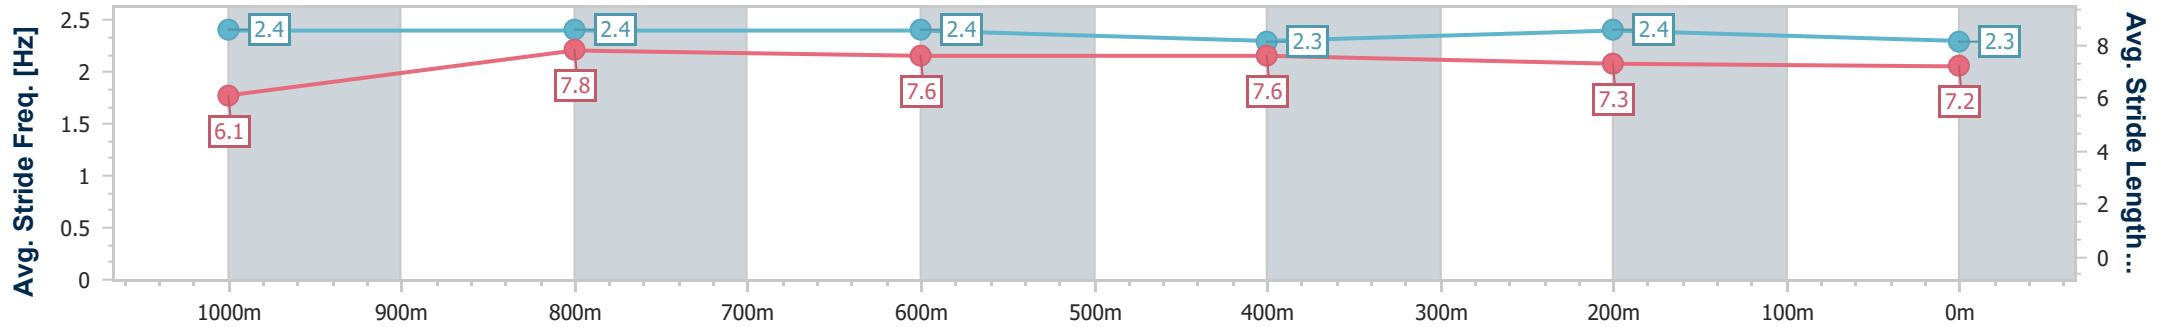

Horse/Jockey Name	Southern Charm
Final Rank	2
Fastest Section Time (Section)	0:10.80 (1000m)
Top Speed [km/h] (Section)	68.4 (1000m)
Race State	Finished

IpswichProfessional
Race 1: GREAT NORTHERN IPSWICH INCENTIVE - FINAL -
Class 3 Handicap - 1200m
21 June 2025 - 11:43
Track Rating: Good 4, Weather: Overcast, Rail Position: +0.5m
Entire

Section	Overall	1000m	800m	600m	400m	200m								
Section Times	1:09.93 [2] (0:13.71)	0:56.22 [6] (0:10.80)	0:45.42 [6] (0:10.95)	0:34.47 [7] (0:11.26)	0:23.21 [7] (0:11.45)	0:11.76 [6] (0:11.76)								
Average Speed [km/h]	52.6	67.0	65.6	63.6	62.6	61.1								
Top Speed [km/h]	66.7	68.4	67.5	64.7	64.3	63.5								
Avg. Dist. to Rail [m]	9.9	0.9	0.4	1.3	1.0	2.8								
Avg. Stride Freq. [Hz]	2.4	2.4	2.4	2.3	2.4	2.3								
Avg. Stride Length [m]	6.1	7.8	7.6	7.6	7.3	7.2								

- [ ] Ranking at each section and finish
- -.-.- No data available at this section
- NA No data available