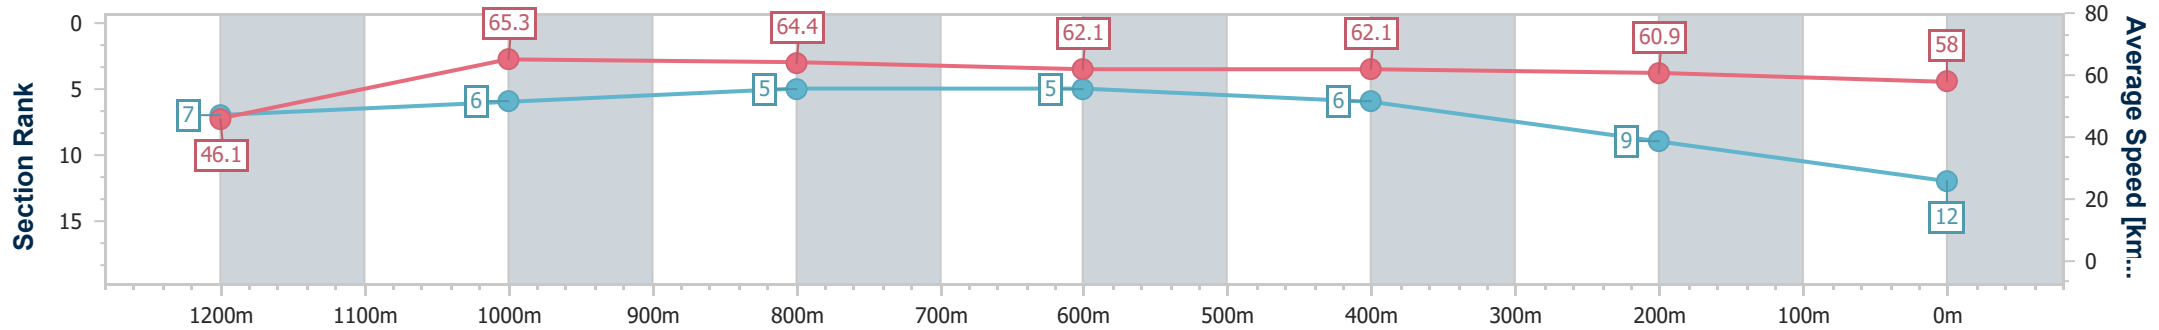

Horse/Jockey Name	Kooled
Final Rank	12
Fastest Section Time (Section)	0:11.02 (1200m)
Top Speed [km/h] (Section)	66.1 (1000m)
Race State	Finished

IpswichProfessional
Race 5: RIVER 949FM BUNDAMBA PLATE Class 6 Handicap - 1350m

21 June 2025 - 14:03

Track Rating: Good 4, Weather: Overcast, Rail Position: +0.5m Entire

Section	Overall	1200m	1000m	800m	600m	400m	200m
Section Times	1:21.04 [12] (0:11.68)	1:09.36 [7] (0:11.02)	0:58.34 [6] (0:11.17)	0:47.17 [5] (0:11.49)	0:35.68 [5] (0:11.56)	0:24.12 [6] (0:11.71)	0:12.41 [9] (0:12.41)
Average Speed [km/h]	46.1	65.3	64.4	62.1	62.1	60.9	58.0
Top Speed [km/h]	63.7	66.1	66.1	63.7	62.9	62.2	59.9
Avg. Dist. to Rail [m]	1.5	0.9	0.9	1.5	1.4	1.3	0.3
Avg. Stride Freq. [Hz]	2.4	2.4	2.3	2.3	2.3	2.3	2.2
Avg. Stride Length [m]	5.4	7.7	7.7	7.6	7.6	7.4	7.2

- [ ] Ranking at each section and finish
- -.-.- No data available at this section
- NA No data available