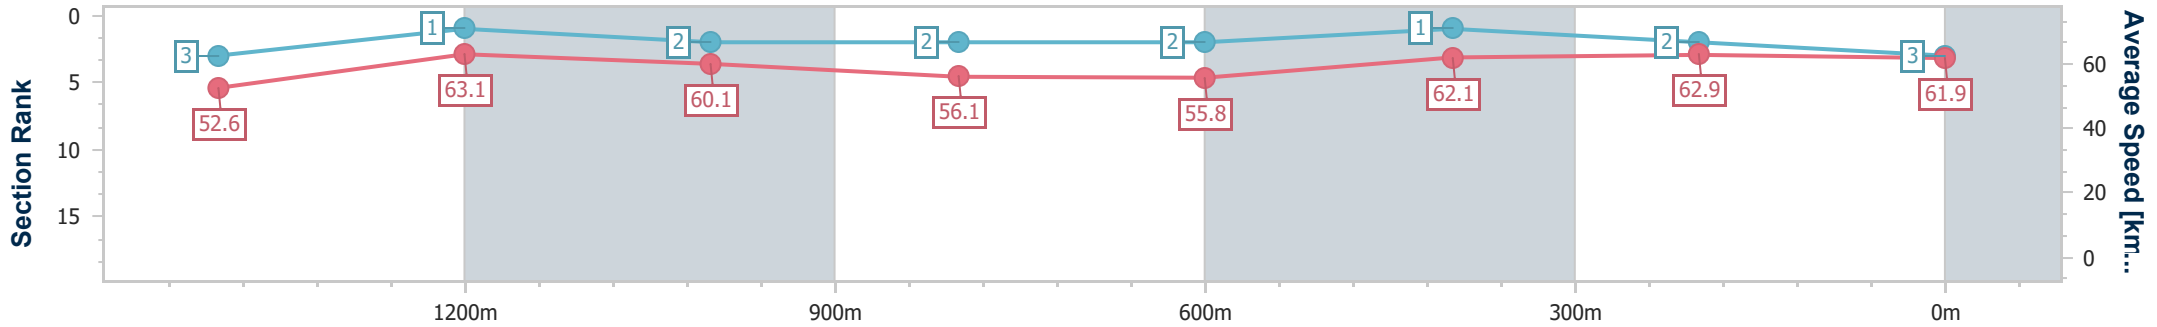

- [] Ranking at each section and finish
- .-.- No data available at this section
- NA No data available

Horse/Jockey Name	Aerial Dancer
Final Rank	4
Fastest Section Time (Section)	0:11.28 (400m)
Top Speed [km/h] (Section)	66.2 (Overall)
Race State	Finished