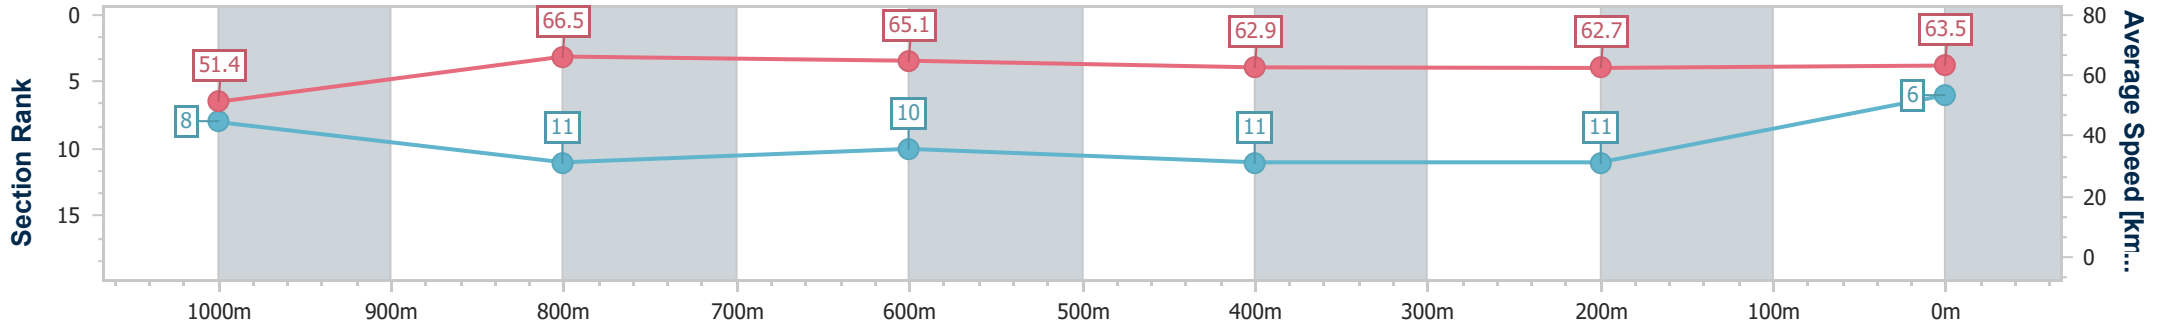

Horse/Jockey Name	Sunset Dreaming
Final Rank	6
Fastest Section Time (Section)	0:10.85 (1000m)
Top Speed [km/h] (Section)	68.5 (1000m)
Race State	Finished

IpswichProfessional
Race 9: GORDON'S GIN GAI WATERHOUSE CLASSIC - LISTED
- 1200m

21 June 2025 - 16:34

Track Rating: Good 4, Weather: Overcast, Rail Position: +0.5m Entire

Section	Overall	1000m	800m	600m	400m	200m
Section Times	1:10.08 [6] (0:14.06)	0:56.02 [8] (0:10.85)	0:45.17 [11] (0:11.02)	0:34.15 [10] (0:11.36)	0:22.79 [11] (0:11.41)	0:11.38 [11] (0:11.38)
Average Speed [km/h]	51.4	66.5	65.1	62.9	62.7	63.5
Top Speed [km/h]	68.4	68.5	66.2	64.4	65.3	64.5
Avg. Dist. to Rail [m]	6.9	0.9	0.5	1.3	1.2	4.6
Avg. Stride Freq. [Hz]	2.3	2.4	2.3	2.3	2.3	2.3
Avg. Stride Length [m]	6.4	7.8	7.8	7.7	7.5	7.7

- [ ] Ranking at each section and finish
- -.-.- No data available at this section
- NA No data available