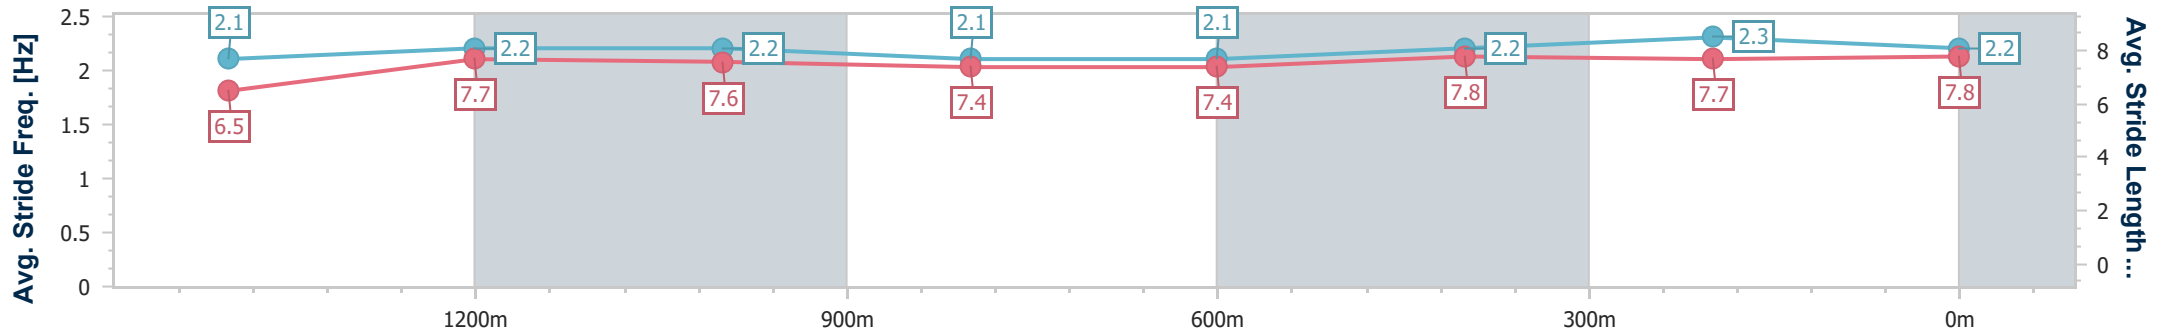

IpswichProfessional

Race 2: BISHOPP BENCHMARK 78 Handicap - 1666m

21 June 2025 - 12:18

Track Rating: Good 4, Weather: Overcast, Rail Position: +0.5m Entire

Section	Overall	1400m	1200m	1000m	800m	600m	400m	200m						
Section Times	1:42.51 [10] (0:19.52)	1:22.99 [12] (0:11.51)	1:11.48 [12] (0:11.94)	0:59.54 [12] (0:12.69)	0:46.85 [11] (0:12.65)	0:34.20 [12] (0:11.59)	0:22.61 [10] (0:11.14)	0:11.47 [10] (0:11.47)						
Average Speed [km/h]	49.1	62.4	59.9	56.6	56.5	62.0	64.4	62.7						
Top Speed [km/h]	62.7	63.4	60.8	58.2	57.8	64.6	65.2	64.0						
Avg. Dist. to Rail [m]	5.2	0.7	1.6	1.6	1.0	1.0	0.6	4.0						
Avg. Stride Freq. [Hz]	2.1	2.2	2.2	2.1	2.1	2.2	2.3	2.2						
Avg. Stride Length [m]	6.5	7.7	7.6	7.4	7.4	7.8	7.7	7.8						