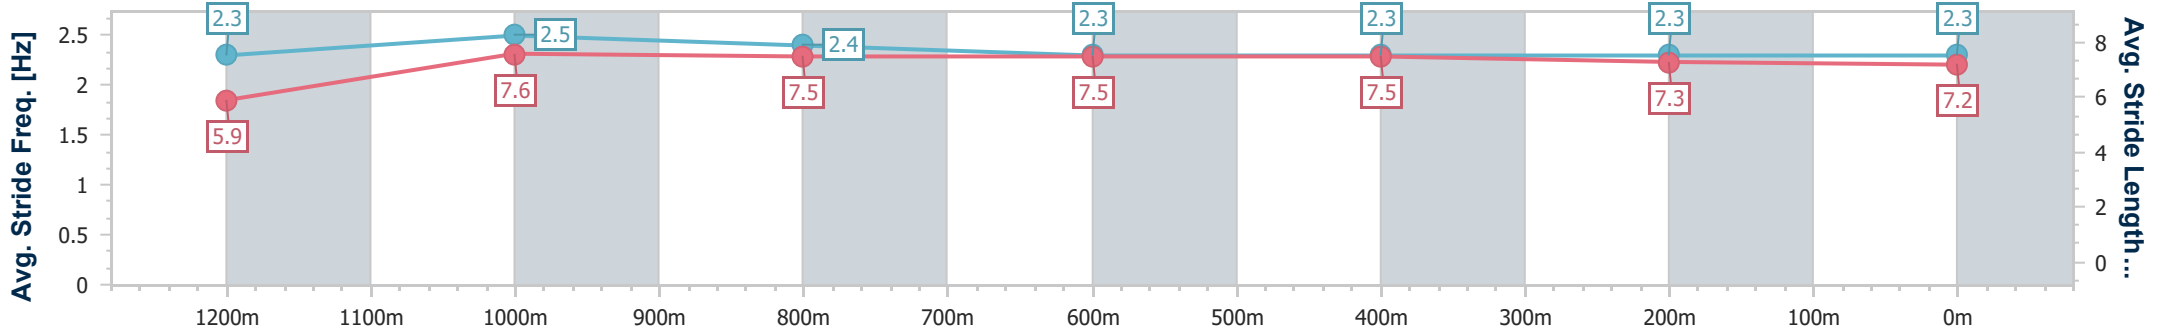

Horse/Jockey Name	Warnie
Final Rank	5
Fastest Section Time (Section)	0:10.66 (1200m)
Top Speed [km/h] (Section)	68.5 (1200m)
Race State	Finished

IpswichProfessional
Race 8: BARRIER REEF POOLS EYE LINER STAKES - LISTED - 1350m

21 June 2025 - 15:56

Track Rating: Good 4, Weather: Overcast, Rail Position: +0.5m Entire

Section	Overall	1200m	1000m	800m	600m	400m	200m
Section Times	1:20.23 [5] (0:11.24)	1:08.99 [4] (0:10.66)	0:58.33 [3] (0:11.25)	0:47.08 [3] (0:11.63)	0:35.45 [3] (0:11.72)	0:23.73 [4] (0:11.77)	0:11.96 [6] (0:11.96)
Average Speed [km/h]	47.9	67.8	63.6	61.7	61.1	60.9	60.2
Top Speed [km/h]	66.4	68.5	66.5	62.6	62.2	62.3	61.3
Avg. Dist. to Rail [m]	2.4	2.3	1.0	1.2	1.1	1.3	0.7
Avg. Stride Freq. [Hz]	2.3	2.5	2.4	2.3	2.3	2.3	2.3
Avg. Stride Length [m]	5.9	7.6	7.5	7.5	7.5	7.3	7.2

- [ ] Ranking at each section and finish
- -.-.- No data available at this section
- NA No data available