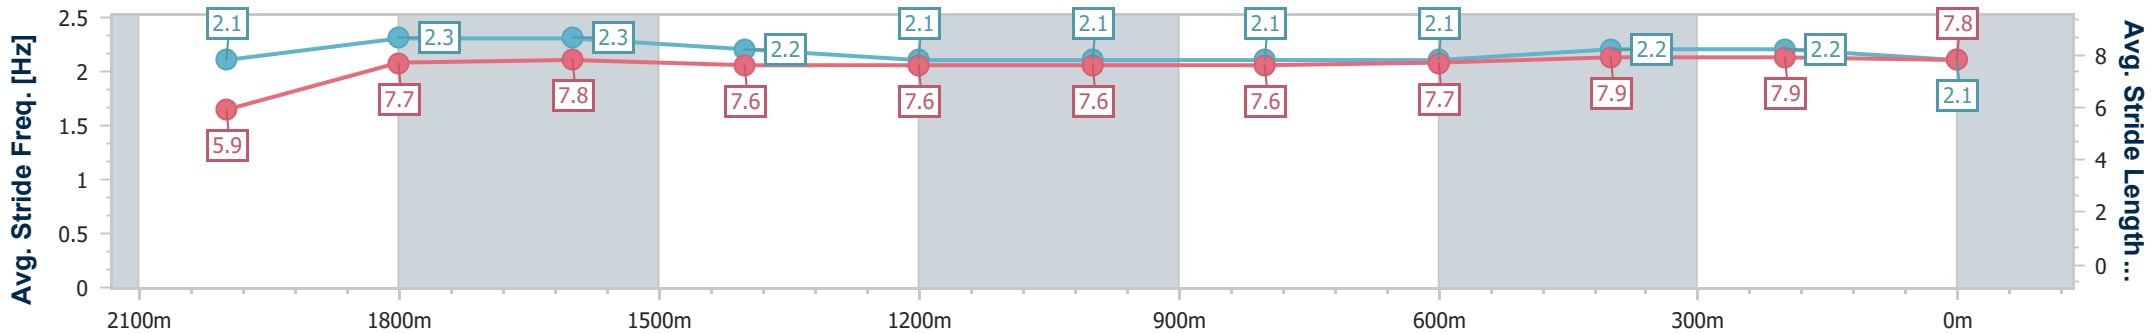

IpswichProfessional

Race 7: TAB IPSWICH CUP - LISTED - 2150m

21 June 2025 - 15:18

Track Rating: Good 4, Weather: Overcast, Rail Position: +0.5m Entire

Section	Overall	2000m	1800m	1600m	1400m	1200m	1000m	800m	600m	400m	200m
Section Times	2:12.48 [9] (0:12.31)	2:00.17 [10] (0:11.35)	1:48.82 [11] (0:11.46)	1:37.36 [11] (0:12.33)	1:25.03 [12] (0:12.29)	1:12.74 [12] (0:12.44)	1:00.30 [12] (0:12.49)	0:47.81 [12] (0:12.42)	0:35.39 [13] (0:11.64)	0:23.75 [12] (0:11.69)	0:12.06 [7] (0:12.06)
Average Speed [km/h]	43.9	63.5	63.0	58.6	58.6	58.1	57.7	58.1	62.1	61.5	59.6
Top Speed [km/h]	61.0	64.6	64.9	61.4	60.0	58.8	58.3	60.4	62.8	62.8	62.2
Avg. Dist. to Rail [m]	9.5	0.7	0.5	1.1	0.8	0.7	0.9	0.8	0.7	0.6	2.2
Avg. Stride Freq. [Hz]	2.1	2.3	2.3	2.2	2.1	2.1	2.1	2.1	2.2	2.2	2.1
Avg. Stride Length [m]	5.9	7.7	7.8	7.6	7.6	7.6	7.6	7.7	7.9	7.9	7.8