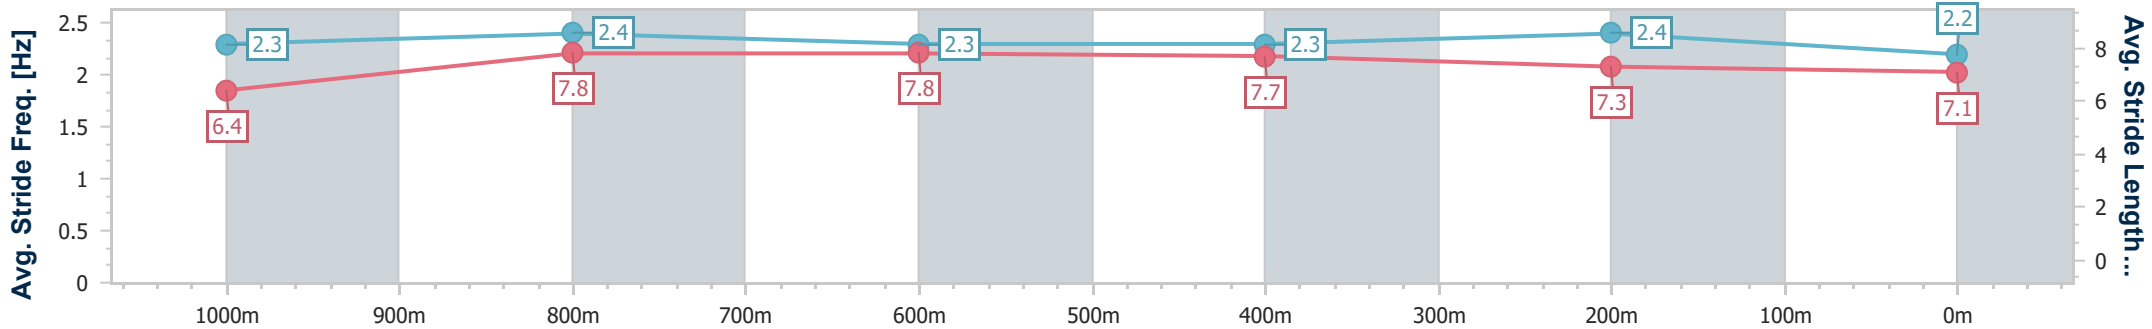

Horse/Jockey Name	Terra Mater
Final Rank	12
Fastest Section Time (Section)	0:10.80 (1000m)
Top Speed [km/h] (Section)	68.1 (1000m)
Race State	Finished

IpswichProfessional
Race 9: GORDON'S GIN GAI WATERHOUSE CLASSIC - LISTED
- 1200m

21 June 2025 - 16:34

Track Rating: Good 4, Weather: Overcast, Rail Position: +0.5m Entire

Section	Overall	1000m	800m	600m	400m	200m								
Section Times	1:10.99 [12] (0:13.62)	0:57.37 [4] (0:10.80)	0:46.57 [5] (0:10.98)	0:35.59 [4] (0:11.37)	0:24.22 [4] (0:11.70)	0:12.52 [8] (0:12.52)								
Average Speed [km/h]	52.9	66.7	65.7	63.6	61.6	57.4								
Top Speed [km/h]	67.1	68.1	67.3	64.3	63.0	61.1								
Avg. Dist. to Rail [m]	4.2	0.5	0.4	0.7	1.3	3.6								
Avg. Stride Freq. [Hz]	2.3	2.4	2.3	2.3	2.4	2.2								
Avg. Stride Length [m]	6.4	7.8	7.8	7.7	7.3	7.1								

- [ ] Ranking at each section and finish
- -.-.- No data available at this section
- NA No data available