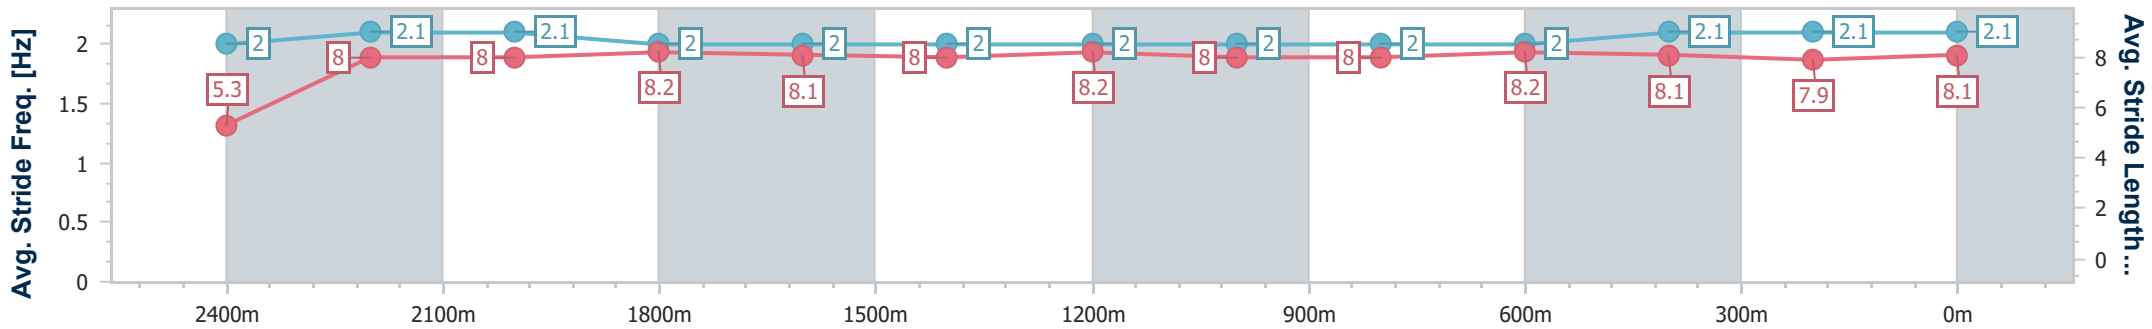

Horse/Jockey Name	I Ain't Chicken
Final Rank	9
Fastest Section Time (Section)	0:09.73 (Overall)
Top Speed [km/h] (Section)	61.4 (200m)
Race State	Finished

IpswichProfessional
Race 3: CHANNEL SEVEN WINTER PROVINCIAL STAYERS
FINAL BENCHMARK 78 Handicap - 2500m

21 June 2025 - 12:53

Track Rating: Good 4, Weather: Overcast, Rail Position: +0.5m
Entire

Section	Overall	2400m	2200m	2000m	1800m	1600m	1400m	1200m	1000m	800m	600m	400m	200m
Section Times	2:36.67 [9] (0:09.73)	2:26.94 [14] (0:12.07)	2:14.87 [13] (0:12.03)	2:02.84 [12] (0:12.00)	1:50.84 [12] (0:12.29)	1:38.55 [12] (0:12.68)	1:25.87 [12] (0:12.36)	1:13.51 [12] (0:12.78)	1:00.73 [12] (0:12.66)	0:48.07 [12] (0:12.13)	0:35.94 [13] (0:11.87)	0:24.07 [12] (0:12.05)	0:12.02 [12] (0:12.02)
Average Speed [km/h]	37.0	59.5	59.2	60.1	58.0	56.6	58.5	56.2	56.8	59.0	60.7	59.5	59.8
Top Speed [km/h]	58.1	60.3	60.7	60.7	59.7	57.7	59.2	58.5	58.3	60.1	61.2	60.4	61.4
Avg. Dist. to Rail [m]	3.8	1.9	1.4	1.7	1.5	0.3	0.2	0.2	0.3	0.7	0.7	0.7	0.3
Avg. Stride Freq. [Hz]	2.0	2.1	2.1	2.0	2.0	2.0	2.0	2.0	2.0	2.0	2.1	2.1	2.1
Avg. Stride Length [m]	5.3	8.0	8.0	8.2	8.1	8.0	8.2	8.0	8.0	8.2	8.1	7.9	8.1

- [ ] Ranking at each section and finish
- -.-.- No data available at this section
- NA No data available