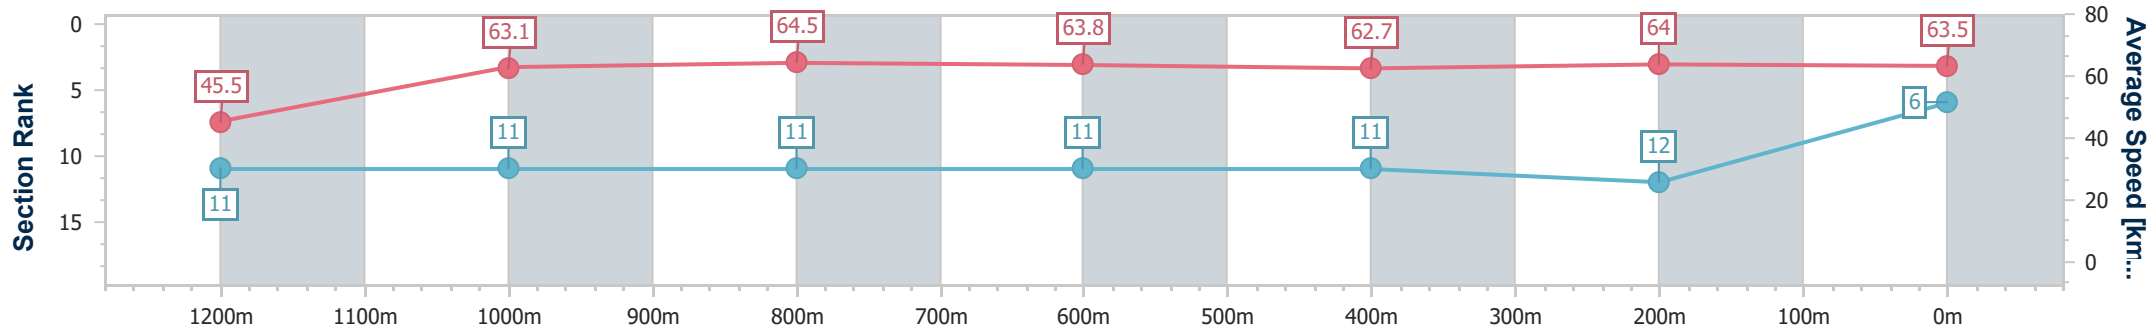

Horse/Jockey Name	Poseidon Ruler
Final Rank	6
Fastest Section Time (Section)	0:11.18 (1000m)
Top Speed [km/h] (Section)	65.7 (1000m)
Race State	Finished

IpswichProfessional
Race 5: RIVER 949FM BUNDAMBA PLATE Class 6 Handicap - 1350m

21 June 2025 - 14:03

Track Rating: Good 4, Weather: Overcast, Rail Position: +0.5m Entire

Section	Overall	1200m	1000m	800m	600m	400m	200m
Section Times	1:20.12 [6] (0:11.88)	1:08.24 [11] (0:11.48)	0:56.76 [11] (0:11.18)	0:45.58 [11] (0:11.34)	0:34.24 [11] (0:11.52)	0:22.72 [11] (0:11.40)	0:11.32 [12] (0:11.32)
Average Speed [km/h]	45.5	63.1	64.5	63.8	62.7	64.0	63.5
Top Speed [km/h]	62.2	64.9	65.7	64.8	63.5	65.4	64.9
Avg. Dist. to Rail [m]	7.0	3.2	1.4	1.2	1.0	4.3	8.6
Avg. Stride Freq. [Hz]	2.1	2.3	2.3	2.3	2.3	2.3	2.3
Avg. Stride Length [m]	6.1	7.6	7.7	7.8	7.6	7.5	7.7

- [ ] Ranking at each section and finish
- -.-.- No data available at this section
- NA No data available