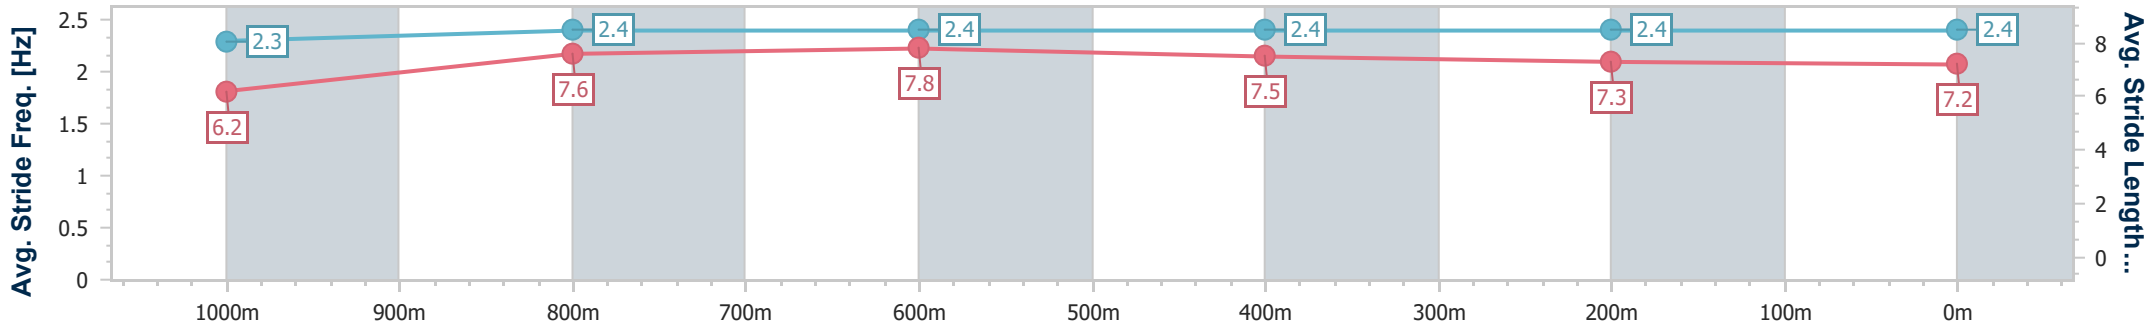

Horse/Jockey Name	Gerringong
Final Rank	3
Fastest Section Time (Section)	0:10.70 (1000m)
Top Speed [km/h] (Section)	69.0 (1000m)
Race State	Finished

IpswichProfessional
Race 9: GORDON'S GIN GAI WATERHOUSE CLASSIC - LISTED
- 1200m

21 June 2025 - 16:34

Track Rating: Good 4, Weather: Overcast, Rail Position: +0.5m Entire

Section	Overall	1000m	800m	600m	400m	200m
Section Times	1:09.95 [3] (0:14.05)	0:55.90 [7] (0:10.70)	0:45.20 [8] (0:10.94)	0:34.26 [6] (0:11.26)	0:23.00 [6] (0:11.47)	0:11.53 [6] (0:11.53)
Average Speed [km/h]	51.4	67.9	66.1	63.8	62.9	62.3
Top Speed [km/h]	67.0	69.0	67.8	65.4	63.8	63.3
Avg. Dist. to Rail [m]	9.8	3.0	1.4	0.9	1.5	4.1
Avg. Stride Freq. [Hz]	2.3	2.4	2.4	2.4	2.4	2.4
Avg. Stride Length [m]	6.2	7.6	7.8	7.5	7.3	7.2

- [ ] Ranking at each section and finish
- -.-.- No data available at this section
- NA No data available