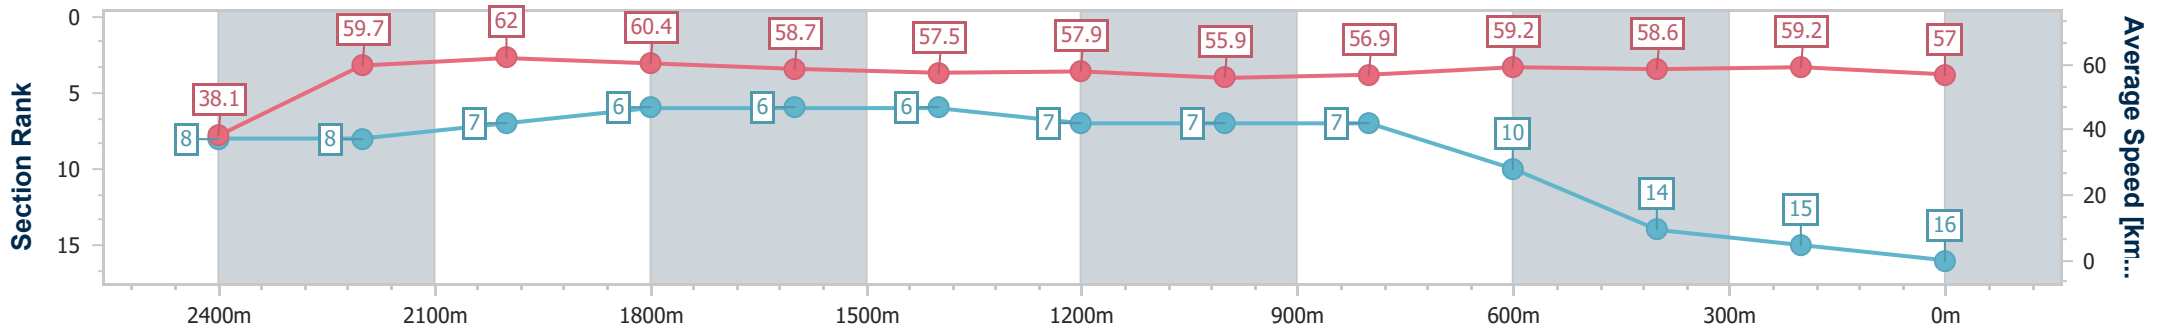

Horse/Jockey Name	Justice Served
Final Rank	16
Fastest Section Time (Section)	0:09.47 (Overall)
Top Speed [km/h] (Section)	63.2 (2200m)
Race State	Finished

IpswichProfessional
Race 3: CHANNEL SEVEN WINTER PROVINCIAL STAYERS
FINAL BENCHMARK 78 Handicap - 2500m

21 June 2025 - 12:53

Track Rating: Good 4, Weather: Overcast, Rail Position: +0.5m
Entire

Section	Overall	2400m	2200m	2000m	1800m	1600m	1400m	1200m	1000m	800m	600m	400m	200m
Section Times	2:37.62 [16] (0:09.47)	2:28.15 [8] (0:12.05)	2:16.10 [8] (0:11.61)	2:04.49 [7] (0:11.88)	1:52.61 [6] (0:12.29)	1:40.32 [6] (0:12.55)	1:27.77 [6] (0:12.56)	1:15.21 [7] (0:13.07)	1:02.14 [7] (0:12.71)	0:49.43 [7] (0:12.25)	0:37.18 [10] (0:12.33)	0:24.85 [14] (0:12.27)	0:12.58 [15] (0:12.58)
Average Speed [km/h]	38.1	59.7	62.0	60.4	58.7	57.5	57.9	55.9	56.9	59.2	58.6	59.2	57.0
Top Speed [km/h]	57.3	61.8	63.2	61.1	59.8	58.0	58.9	58.4	58.2	59.9	60.1	60.6	60.4
Avg. Dist. to Rail [m]	12.0	4.8	0.8	0.4	0.5	2.0	2.2	2.7	2.2	1.5	1.8	2.2	5.4
Avg. Stride Freq. [Hz]	2.1	2.3	2.3	2.2	2.2	2.2	2.2	2.2	2.2	2.3	2.2	2.2	2.2
Avg. Stride Length [m]	5.1	7.1	7.0	7.5	7.4	7.2	7.3	7.2	7.2	7.2	7.2	7.2	7.2

- [ ] Ranking at each section and finish
- -.-.- No data available at this section
- NA No data available