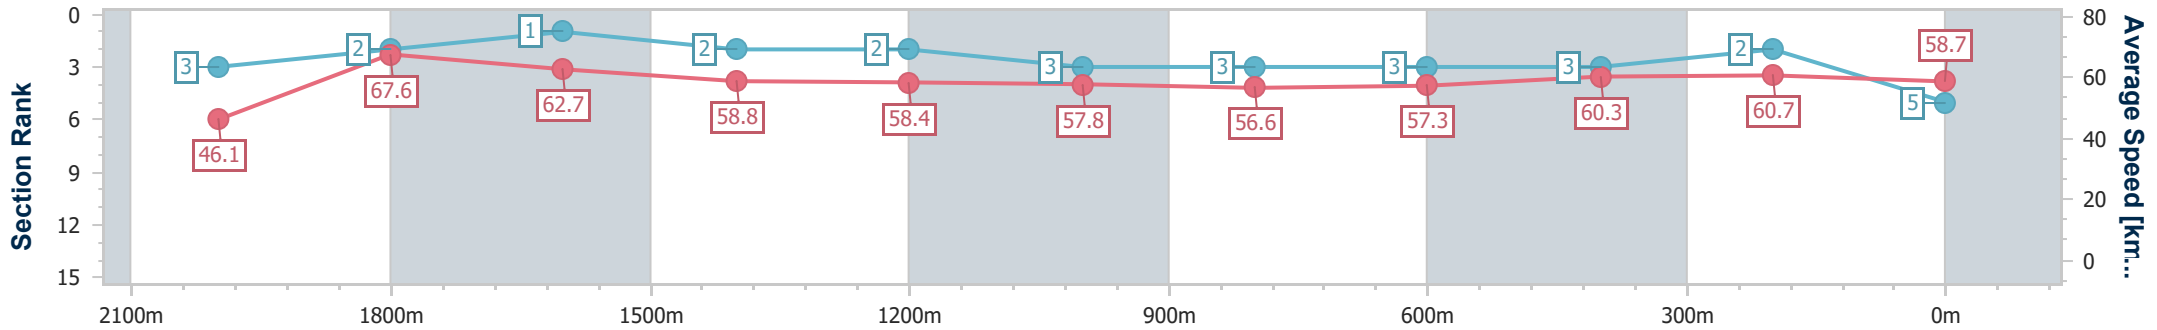

IpswichProfessional

Race 7: TAB IPSWICH CUP - LISTED - 2150m

21 June 2025 - 15:18

Track Rating: Good 4, Weather: Overcast, Rail Position: +0.5m Entire

Section	Overall	2000m	1800m	1600m	1400m	1200m	1000m	800m	600m	400m	200m
Section Times	2:12.32 [5] (0:11.72)	2:00.60 [3] (0:10.67)	1:49.93 [2] (0:11.46)	1:38.47 [1] (0:12.25)	1:26.22 [2] (0:12.32)	1:13.90 [2] (0:12.53)	1:01.37 [3] (0:12.74)	0:48.63 [3] (0:12.55)	0:36.08 [3] (0:11.90)	0:24.18 [3] (0:11.89)	0:12.29 [2] (0:12.29)
Average Speed [km/h]	46.1	67.6	62.7	58.8	58.4	57.8	56.6	57.3	60.3	60.7	58.7
Top Speed [km/h]	66.8	68.1	66.4	60.0	59.4	58.9	57.2	59.2	61.2	61.9	60.4
Avg. Dist. to Rail [m]	8.8	3.0	0.5	0.3	0.6	1.0	0.9	0.4	0.9	1.6	3.1
Avg. Stride Freq. [Hz]	2.2	2.3	2.2	2.1	2.1	2.1	2.1	2.1	2.2	2.2	2.2
Avg. Stride Length [m]	5.9	8.1	7.9	7.6	7.6	7.7	7.6	7.5	7.6	7.6	7.5