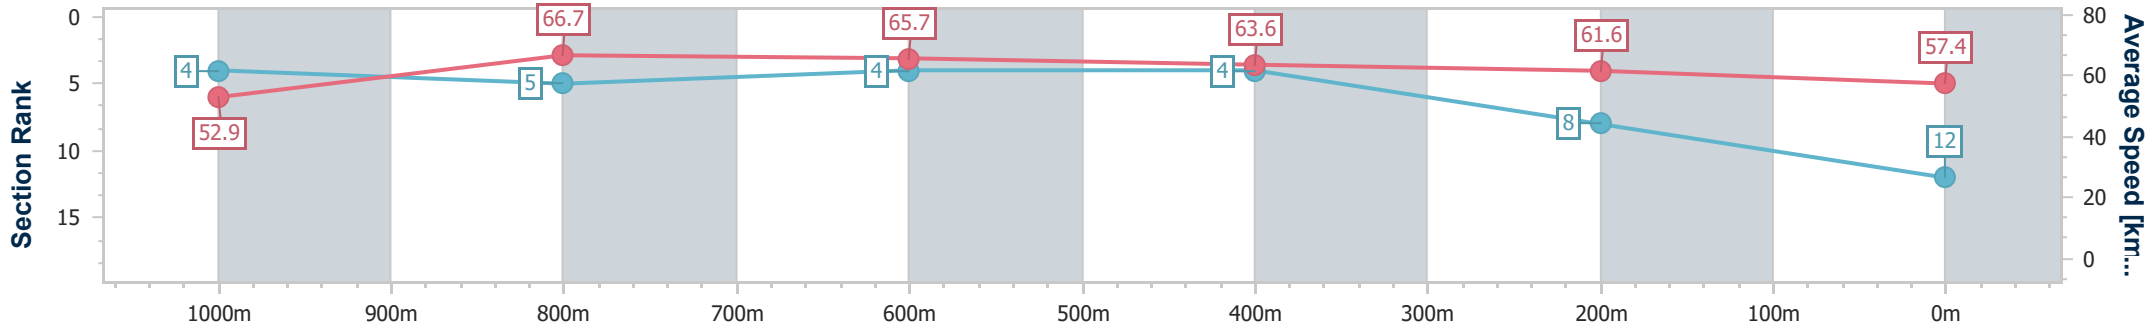

Horse/Jockey Name	Terra Mater
Final Rank	12
Fastest Section Time (Section)	0:10.80 (1000m)
Top Speed [km/h] (Section)	68.1 (1000m)
Race State	Finished

IpswichProfessional
Race 9: GORDON'S GIN GAI WATERHOUSE CLASSIC - LISTED
- 1200m

21 June 2025 - 16:34

Track Rating: Good 4, Weather: Overcast, Rail Position: +0.5m Entire

Section	Overall	1000m	800m	600m	400m	200m								
Section Times	1:10.99 [12] (0:13.62)	0:57.37 [4] (0:10.80)	0:46.57 [5] (0:10.98)	0:35.59 [4] (0:11.37)	0:24.22 [4] (0:11.70)	0:12.52 [8] (0:12.52)								
Average Speed [km/h]	52.9	66.7	65.7	63.6	61.6	57.4								
Top Speed [km/h]	67.1	68.1	67.3	64.3	63.0	61.1								
Avg. Dist. to Rail [m]	4.2	0.5	0.4	0.7	1.3	3.6								
Avg. Stride Freq. [Hz]	2.3	2.4	2.3	2.3	2.4	2.2								
Avg. Stride Length [m]	6.4	7.8	7.8	7.7	7.3	7.1								

- [ ] Ranking at each section and finish
- -.-.- No data available at this section
- NA No data available