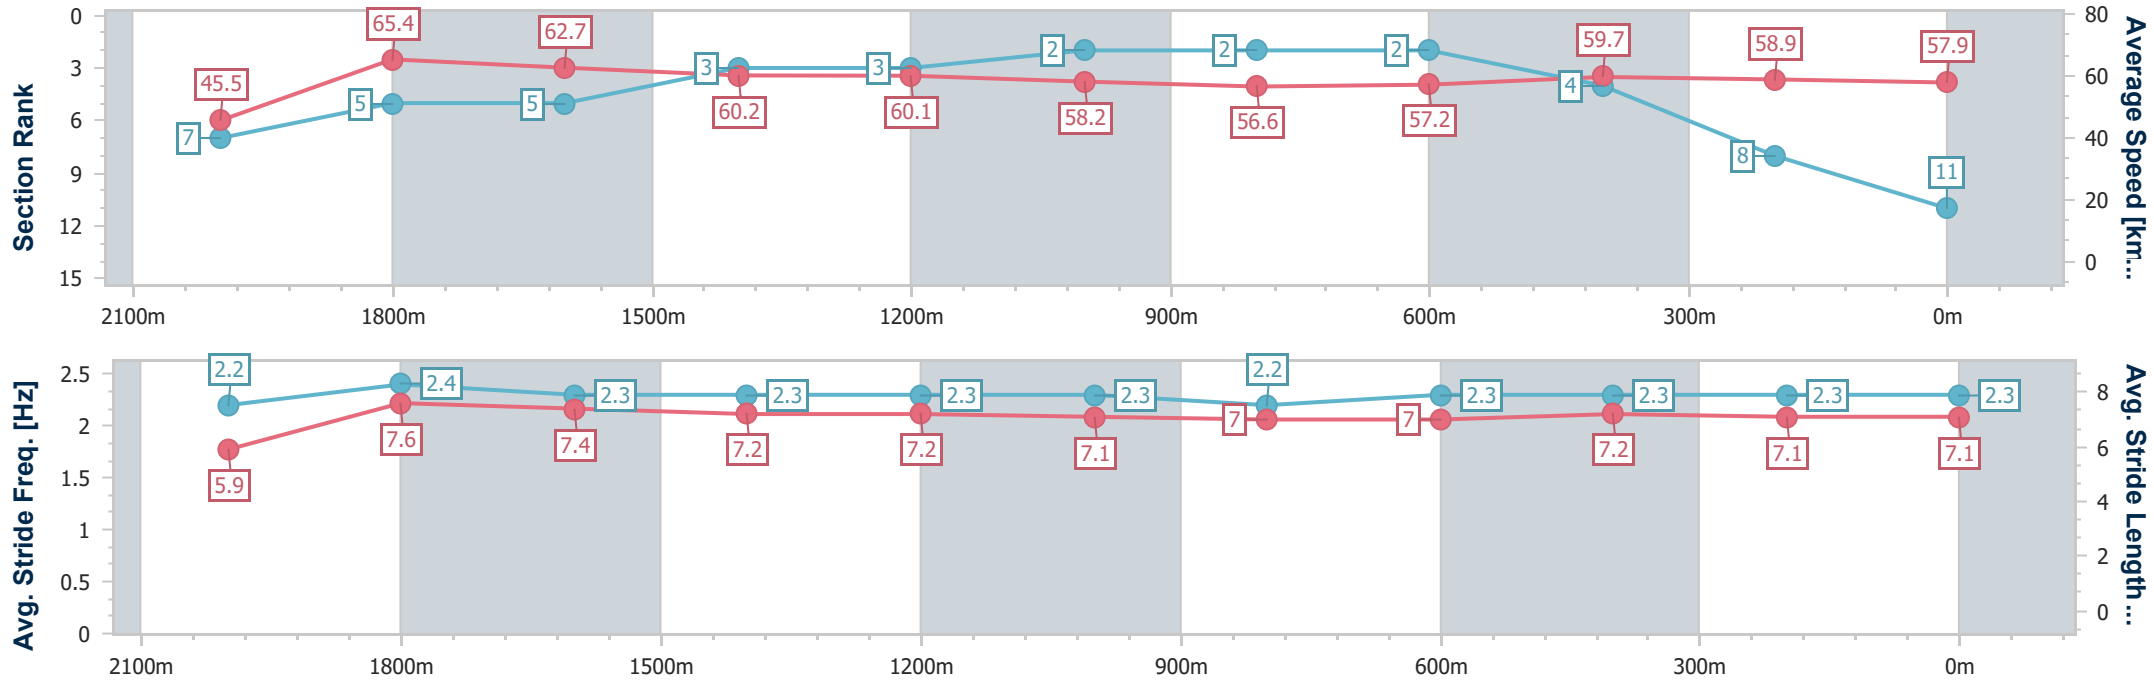

IpswichProfessional

Race 7: TAB IPSWICH CUP - LISTED - 2150m

21 June 2025 - 15:18

Track Rating: Good 4, Weather: Overcast, Rail Position: +0.5m Entire

Section	Overall	2000m	1800m	1600m	1400m	1200m	1000m	800m	600m	400m	200m
Section Times	2:12.91 [11] (0:11.91)	2:01.00 [7] (0:11.01)	1:49.99 [5] (0:11.52)	1:38.47 [5] (0:11.96)	1:26.51 [3] (0:12.06)	1:14.45 [3] (0:12.45)	1:02.00 [2] (0:12.76)	0:49.24 [2] (0:12.56)	0:36.68 [2] (0:12.01)	0:24.67 [4] (0:12.22)	0:12.45 [8] (0:12.45)
Average Speed [km/h]	45.5	65.4	62.7	60.2	60.1	58.2	56.6	57.2	59.7	58.9	57.9
Top Speed [km/h]	65.1	67.0	66.8	61.7	61.1	61.0	57.1	58.1	61.2	59.9	59.6
Avg. Dist. to Rail [m]	4.9	1.7	0.8	0.8	1.6	1.9	1.0	0.4	0.9	1.0	4.0
Avg. Stride Freq. [Hz]	2.2	2.4	2.3	2.3	2.3	2.3	2.2	2.3	2.3	2.3	2.3
Avg. Stride Length [m]	5.9	7.6	7.4	7.2	7.2	7.1	7.0	7.0	7.2	7.1	7.1