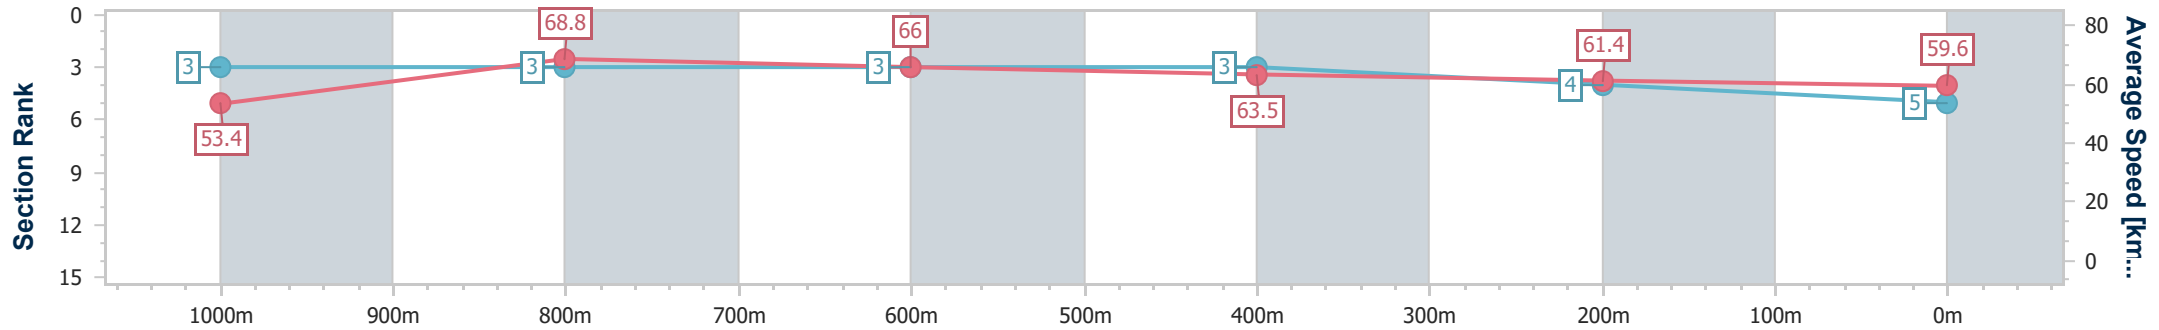

Horse/Jockey Name	Detrimental
Final Rank	5
Fastest Section Time (Section)	0:10.44 (1000m)
Top Speed [km/h] (Section)	70.1 (1000m)
Race State	Finished

IpswichProfessional
Race 1: GREAT NORTHERN IPSWICH INCENTIVE - FINAL -
Class 3 Handicap - 1200m

21 June 2025 - 11:43

Track Rating: Good 4, Weather: Overcast, Rail Position: +0.5m Entire

Section	Overall	1000m	800m	600m	400m	200m
Section Times	1:09.99 [5] (0:13.54)	0:56.45 [3] (0:10.44)	0:46.01 [3] (0:10.93)	0:35.08 [3] (0:11.29)	0:23.79 [3] (0:11.72)	0:12.07 [4] (0:12.07)
Average Speed [km/h]	53.4	68.8	66.0	63.5	61.4	59.6
Top Speed [km/h]	69.6	70.1	68.3	65.1	62.2	60.6
Avg. Dist. to Rail [m]	8.7	1.3	0.4	0.4	0.4	1.5
Avg. Stride Freq. [Hz]	2.5	2.5	2.4	2.3	2.3	2.3
Avg. Stride Length [m]	5.9	7.7	7.6	7.6	7.3	7.3

- [ ] Ranking at each section and finish
- -.-.- No data available at this section
- NA No data available