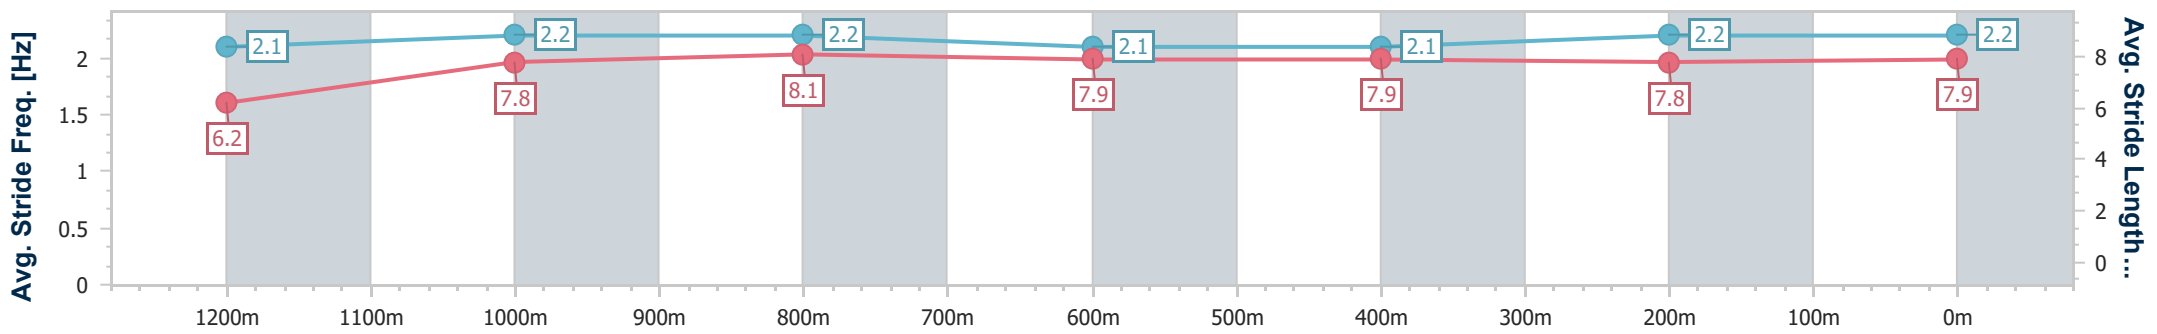

Horse/Jockey Name	Don't Stop
Final Rank	4
Fastest Section Time (Section)	0:10.92 (1200m)
Top Speed [km/h] (Section)	67.3 (1000m)
Race State	Finished

IpswichProfessional
Race 8: BARRIER REEF POOLS EYE LINER STAKES - LISTED - 1350m

21 June 2025 - 15:56

Track Rating: Good 4, Weather: Overcast, Rail Position: +0.5m Entire

Section	Overall	1200m	1000m	800m	600m	400m	200m
Section Times	1:20.21 [4] (0:11.95)	1:08.26 [14] (0:10.92)	0:57.34 [14] (0:11.04)	0:46.30 [14] (0:11.57)	0:34.73 [14] (0:11.63)	0:23.10 [13] (0:11.45)	0:11.65 [9] (0:11.65)
Average Speed [km/h]	45.2	65.9	65.4	61.8	61.3	62.4	61.9
Top Speed [km/h]	64.8	66.7	67.3	63.4	62.0	63.5	63.2
Avg. Dist. to Rail [m]	7.9	1.5	0.6	1.7	2.0	1.6	2.8
Avg. Stride Freq. [Hz]	2.1	2.2	2.2	2.1	2.1	2.2	2.2
Avg. Stride Length [m]	6.2	7.8	8.1	7.9	7.9	7.8	7.9

- [ ] Ranking at each section and finish
- -.-.- No data available at this section
- NA No data available