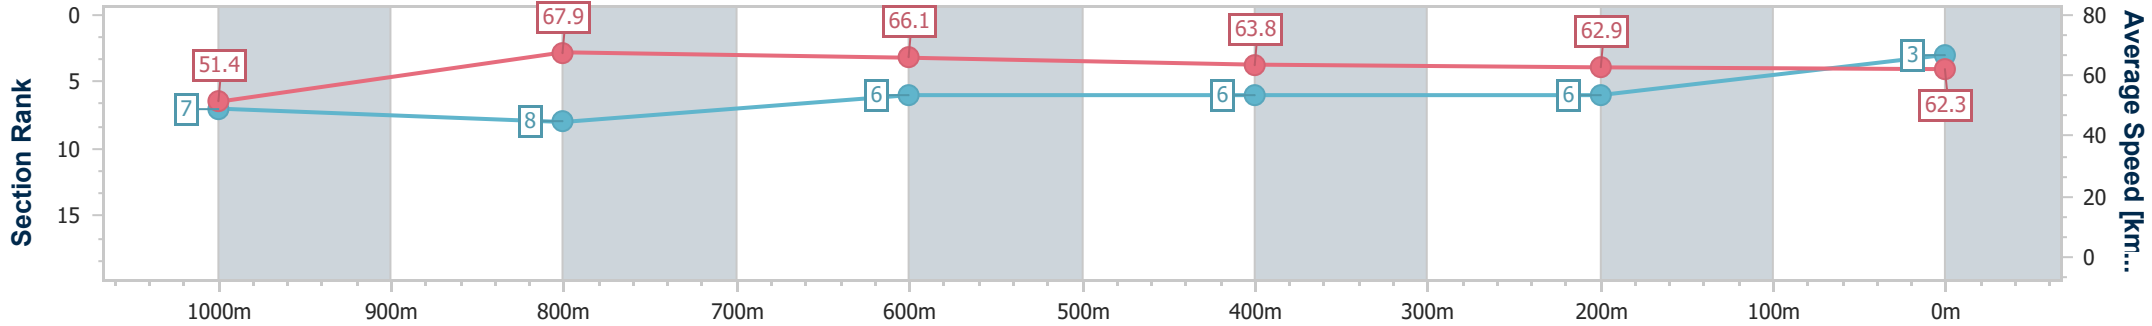

Horse/Jockey Name	Gerringong
Final Rank	3
Fastest Section Time (Section)	0:10.70 (1000m)
Top Speed [km/h] (Section)	69.0 (1000m)
Race State	Finished

IpswichProfessional
Race 9: GORDON'S GIN GAI WATERHOUSE CLASSIC - LISTED
- 1200m

21 June 2025 - 16:34

Track Rating: Good 4, Weather: Overcast, Rail Position: +0.5m Entire

Section	Overall	1000m	800m	600m	400m	200m
Section Times	1:09.95 [3] (0:14.05)	0:55.90 [7] (0:10.70)	0:45.20 [8] (0:10.94)	0:34.26 [6] (0:11.26)	0:23.00 [6] (0:11.47)	0:11.53 [6] (0:11.53)
Average Speed [km/h]	51.4	67.9	66.1	63.8	62.9	62.3
Top Speed [km/h]	67.0	69.0	67.8	65.4	63.8	63.3
Avg. Dist. to Rail [m]	9.8	3.0	1.4	0.9	1.5	4.1
Avg. Stride Freq. [Hz]	2.3	2.4	2.4	2.4	2.4	2.4
Avg. Stride Length [m]	6.2	7.6	7.8	7.5	7.3	7.2

- [ ] Ranking at each section and finish
- -.-.- No data available at this section
- NA No data available