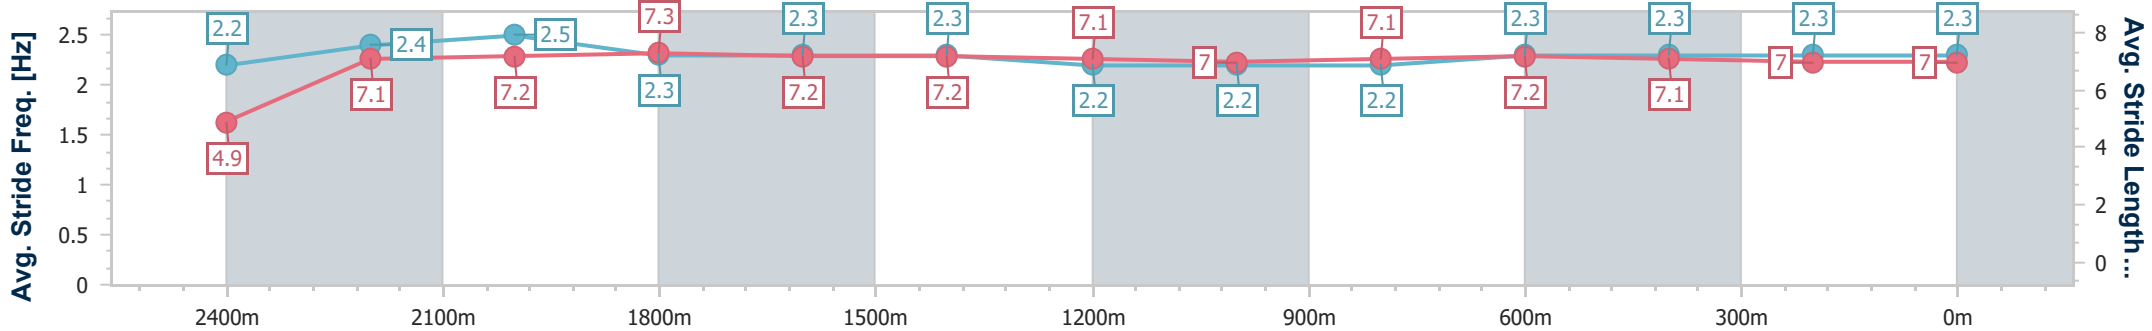

Horse/Jockey Name	Thebarberofseville
Final Rank	12
Fastest Section Time (Section)	0:09.66 (Overall)
Top Speed [km/h] (Section)	65.4 (2200m)
Race State	Finished

IpswichProfessional
Race 3: CHANNEL SEVEN WINTER PROVINCIAL STAYERS
FINAL BENCHMARK 78 Handicap - 2500m

21 June 2025 - 12:53

Track Rating: Good 4, Weather: Overcast, Rail Position: +0.5m
Entire

Section	Overall	2400m	2200m	2000m	1800m	1600m	1400m	1200m	1000m	800m	600m	400m	200m
Section Times	2:36.74 [12] (0:09.66)	2:27.08 [12] (0:11.90)	2:15.18 [10] (0:11.38)	2:03.80 [4] (0:11.79)	1:52.01 [3] (0:12.28)	1:39.73 [3] (0:12.26)	1:27.47 [3] (0:12.69)	1:14.78 [3] (0:13.10)	1:01.68 [4] (0:12.67)	0:49.01 [4] (0:12.24)	0:36.77 [4] (0:12.10)	0:24.67 [4] (0:12.23)	0:12.44 [7] (0:12.44)
Average Speed [km/h]	37.1	60.9	63.8	61.1	58.5	58.9	57.3	55.6	57.0	59.0	59.5	58.5	57.9
Top Speed [km/h]	57.1	63.1	65.4	62.6	60.7	60.0	59.3	56.6	58.1	59.7	60.5	59.6	59.7
Avg. Dist. to Rail [m]	14.8	7.0	0.9	0.2	0.4	1.9	2.1	2.3	1.6	0.9	0.6	0.7	0.8
Avg. Stride Freq. [Hz]	2.2	2.4	2.5	2.3	2.3	2.3	2.2	2.2	2.2	2.3	2.3	2.3	2.3
Avg. Stride Length [m]	4.9	7.1	7.2	7.3	7.2	7.2	7.1	7.0	7.1	7.2	7.1	7.0	7.0

- [ ] Ranking at each section and finish
- -.-.- No data available at this section
- NA No data available