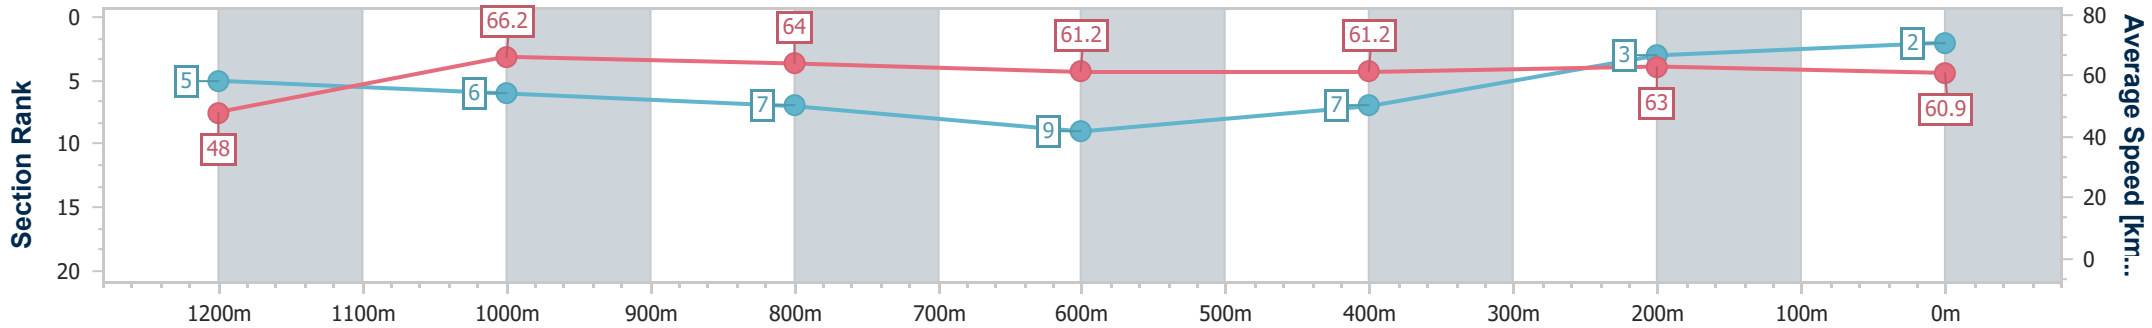

Horse/Jockey Name	Sha Of Gomer
Final Rank	2
Fastest Section Time (Section)	0:10.89 (1200m)
Top Speed [km/h] (Section)	67.4 (1200m)
Race State	Finished

IpswichProfessional
Race 8: BARRIER REEF POOLS EYE LINER STAKES - LISTED - 1350m

21 June 2025 - 15:56

Track Rating: Good 4, Weather: Overcast, Rail Position: +0.5m Entire

Section	Overall	1200m	1000m	800m	600m	400m	200m
Section Times	1:19.98 [2] (0:11.24)	1:08.74 [5] (0:10.89)	0:57.85 [6] (0:11.22)	0:46.63 [7] (0:11.73)	0:34.90 [9] (0:11.69)	0:23.21 [7] (0:11.37)	0:11.84 [3] (0:11.84)
Average Speed [km/h]	48.0	66.2	64.0	61.2	61.2	63.0	60.9
Top Speed [km/h]	66.1	67.4	65.5	62.9	62.1	64.6	63.5
Avg. Dist. to Rail [m]	1.3	1.5	0.4	1.5	1.7	0.9	0.9
Avg. Stride Freq. [Hz]	2.4	2.4	2.3	2.2	2.3	2.4	2.3
Avg. Stride Length [m]	5.7	7.5	7.7	7.6	7.4	7.4	7.3

- [ ] Ranking at each section and finish
- -.-.- No data available at this section
- NA No data available