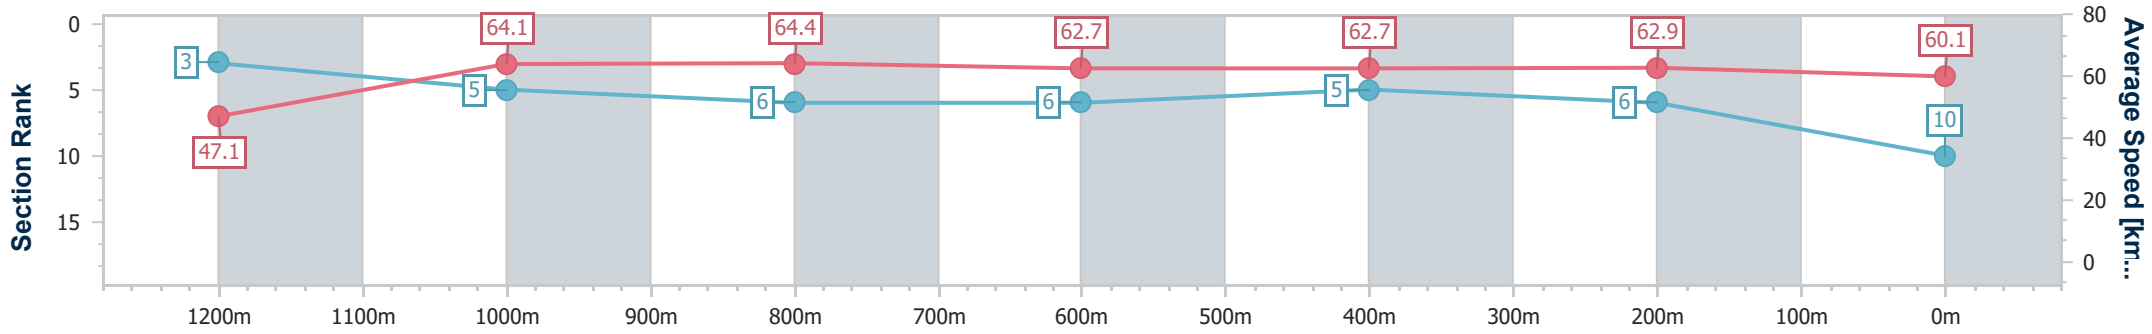

Horse/Jockey Name	Twyford
Final Rank	10
Fastest Section Time (Section)	0:11.20 (1000m)
Top Speed [km/h] (Section)	65.7 (1000m)
Race State	Finished

IpswichProfessional
Race 5: RIVER 949FM BUNDAMBA PLATE Class 6 Handicap - 1350m

21 June 2025 - 14:03

Track Rating: Good 4, Weather: Overcast, Rail Position: +0.5m Entire

Section	Overall	1200m	1000m	800m	600m	400m	200m
Section Times	1:20.33 [10] (0:11.45)	1:08.88 [3] (0:11.24)	0:57.64 [5] (0:11.20)	0:46.44 [6] (0:11.50)	0:34.94 [6] (0:11.52)	0:23.42 [5] (0:11.45)	0:11.97 [6] (0:11.97)
Average Speed [km/h]	47.1	64.1	64.4	62.7	62.7	62.9	60.1
Top Speed [km/h]	62.7	65.4	65.7	63.7	63.5	63.4	62.5
Avg. Dist. to Rail [m]	3.5	2.3	0.6	0.2	0.2	0.6	1.2
Avg. Stride Freq. [Hz]	2.4	2.4	2.3	2.3	2.3	2.3	2.2
Avg. Stride Length [m]	5.6	7.4	7.7	7.6	7.5	7.6	7.4

- [ ] Ranking at each section and finish
- -.-.- No data available at this section
- NA No data available