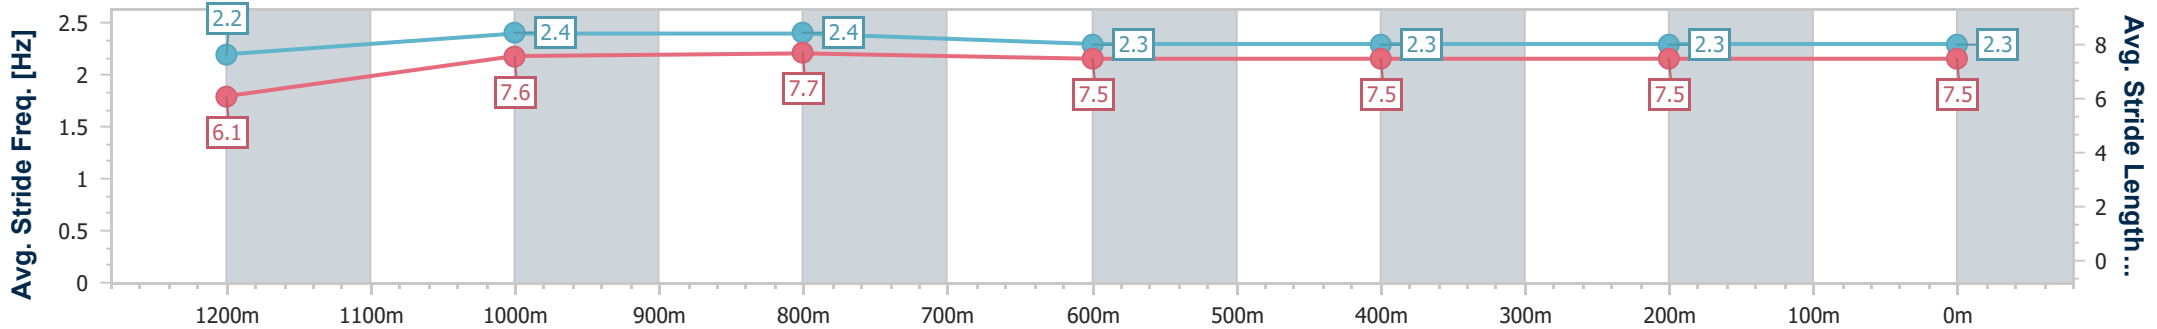

Horse/Jockey Name	Bank Maur
Final Rank	7
Fastest Section Time (Section)	0:11.03 (1200m)
Top Speed [km/h] (Section)	68.9 (1200m)
Race State	Finished

IpswichProfessional
Race 8: BARRIER REEF POOLS EYE LINER STAKES - LISTED - 1350m

21 June 2025 - 15:56

Track Rating: Good 4, Weather: Overcast, Rail Position: +0.5m Entire

Section	Overall	1200m	1000m	800m	600m	400m	200m
Section Times	1:20.46 [7] (0:11.47)	1:08.99 [11] (0:11.03)	0:57.96 [13] (0:11.05)	0:46.91 [10] (0:11.72)	0:35.19 [12] (0:11.78)	0:23.41 [12] (0:11.65)	0:11.76 [13] (0:11.76)
Average Speed [km/h]	47.0	65.9	65.7	62.0	61.6	62.6	61.2
Top Speed [km/h]	64.2	68.9	66.8	63.5	62.3	64.0	64.1
Avg. Dist. to Rail [m]	11.3	7.7	3.6	2.6	2.0	4.2	7.6
Avg. Stride Freq. [Hz]	2.2	2.4	2.4	2.3	2.3	2.3	2.3
Avg. Stride Length [m]	6.1	7.6	7.7	7.5	7.5	7.5	7.5

- [ ] Ranking at each section and finish
- -.-.- No data available at this section
- NA No data available