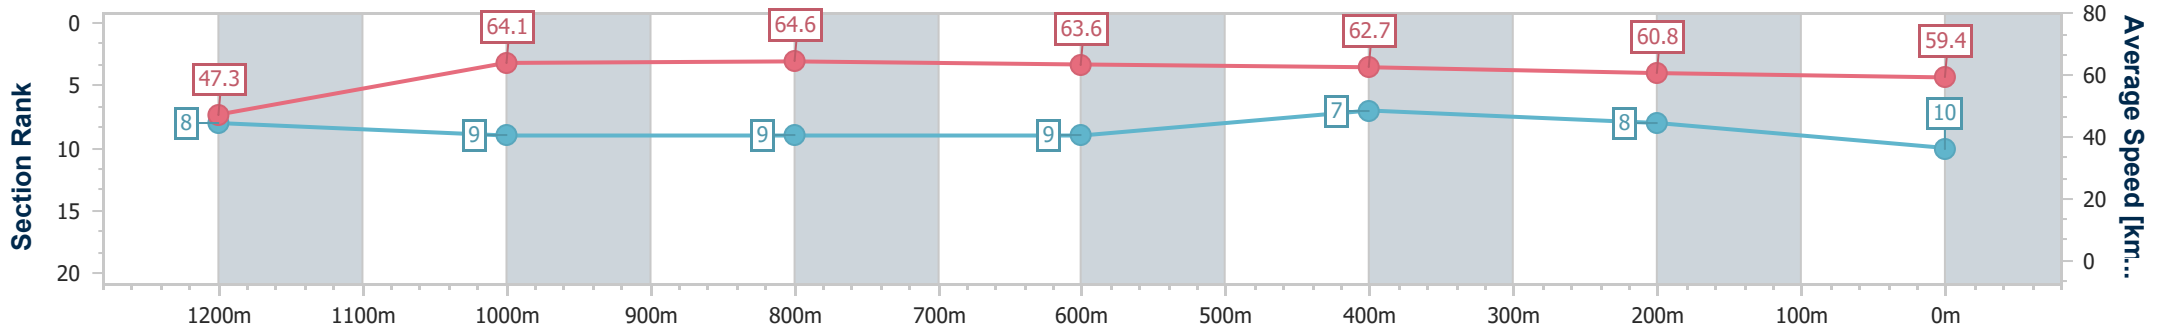

IpswichProfessional

Race 6: SCHWEPPE T L COONEY - 1350m

21 June 2025 - 14:39

Track Rating: Good 4, Weather: Overcast, Rail Position: +0.5m Entire

Section	Overall	1200m	1000m	800m	600m	400m	200m
Section Times	1:20.47 [10] (0:11.40)	1:09.07 [8] (0:11.27)	0:57.80 [9] (0:11.10)	0:46.70 [9] (0:11.31)	0:35.39 [9] (0:11.41)	0:23.98 [7] (0:11.87)	0:12.11 [8] (0:12.11)
Average Speed [km/h]	47.3	64.1	64.6	63.6	62.7	60.8	59.4
Top Speed [km/h]	63.6	65.4	65.6	64.1	63.4	62.7	60.5
Avg. Dist. to Rail [m]	3.7	1.9	0.4	1.2	1.1	2.8	4.8
Avg. Stride Freq. [Hz]	2.4	2.5	2.5	2.4	2.4	2.5	2.4
Avg. Stride Length [m]	5.5	7.1	7.2	7.2	7.2	6.9	6.9