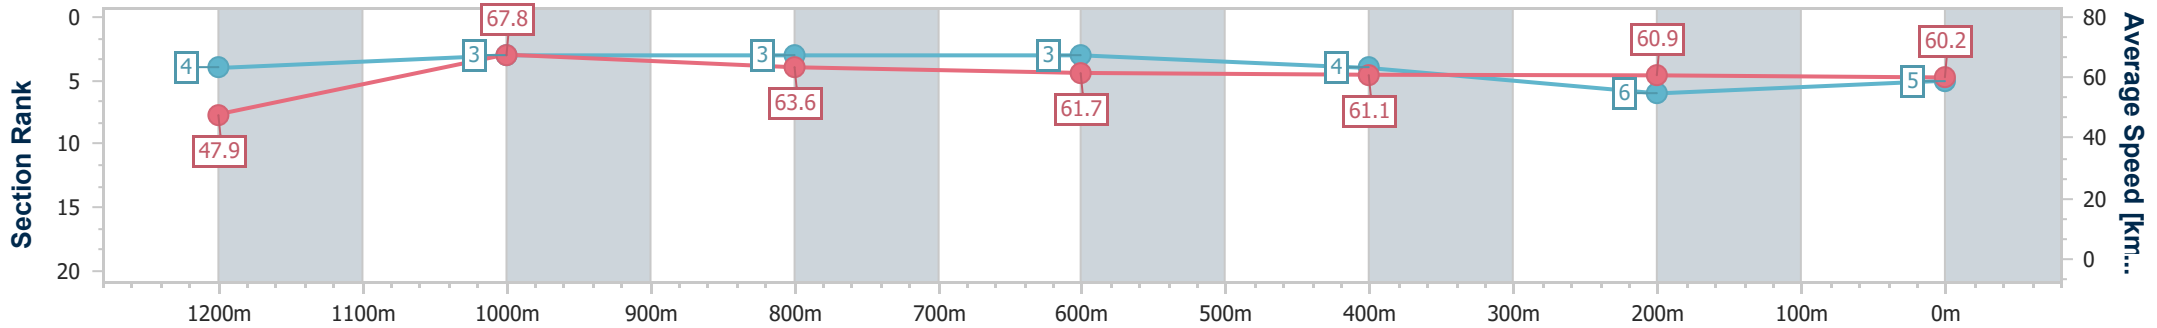

Horse/Jockey Name	Warnie
Final Rank	5
Fastest Section Time (Section)	0:10.66 (1200m)
Top Speed [km/h] (Section)	68.5 (1200m)
Race State	Finished

IpswichProfessional
Race 8: BARRIER REEF POOLS EYE LINER STAKES - LISTED - 1350m

21 June 2025 - 15:56

Track Rating: Good 4, Weather: Overcast, Rail Position: +0.5m Entire

Section	Overall	1200m	1000m	800m	600m	400m	200m
Section Times	1:20.23 [5] (0:11.24)	1:08.99 [4] (0:10.66)	0:58.33 [3] (0:11.25)	0:47.08 [3] (0:11.63)	0:35.45 [3] (0:11.72)	0:23.73 [4] (0:11.77)	0:11.96 [6] (0:11.96)
Average Speed [km/h]	47.9	67.8	63.6	61.7	61.1	60.9	60.2
Top Speed [km/h]	66.4	68.5	66.5	62.6	62.2	62.3	61.3
Avg. Dist. to Rail [m]	2.4	2.3	1.0	1.2	1.1	1.3	0.7
Avg. Stride Freq. [Hz]	2.3	2.5	2.4	2.3	2.3	2.3	2.3
Avg. Stride Length [m]	5.9	7.6	7.5	7.5	7.5	7.3	7.2

- [ ] Ranking at each section and finish
- -.-.- No data available at this section
- NA No data available