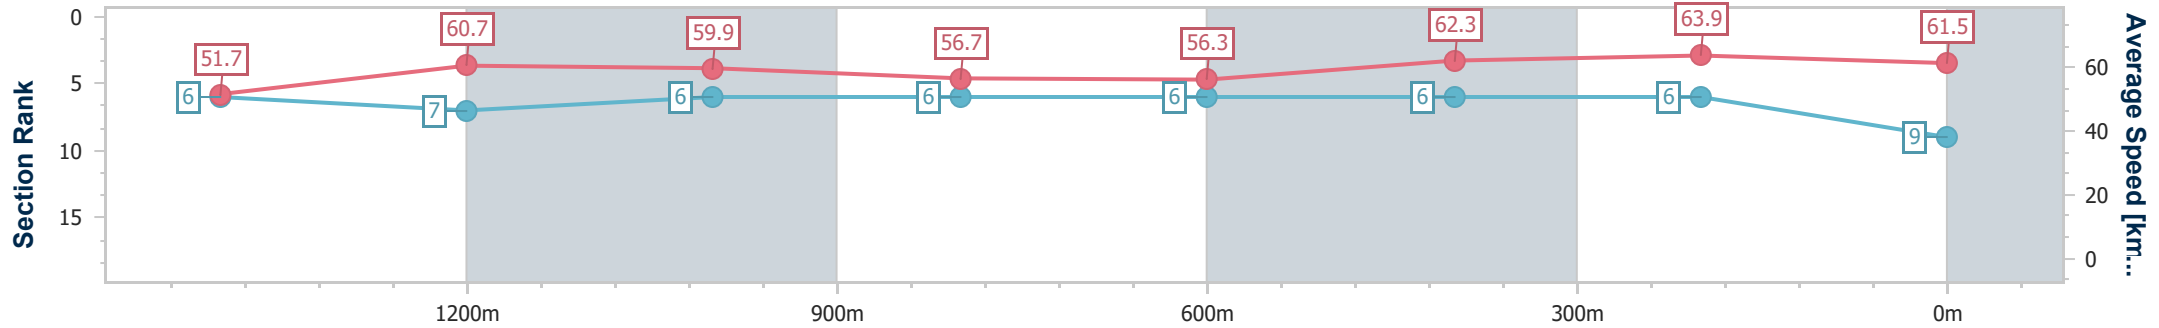

IpswichProfessional

Race 2: BISHOPP BENCHMARK 78 Handicap - 1666m

21 June 2025 - 12:18

Track Rating: Good 4, Weather: Overcast, Rail Position: +0.5m Entire

Section	Overall	1400m	1200m	1000m	800m	600m	400m	200m					
Section Times	1:42.37 [9] (0:18.54)	1:23.83 [6] (0:11.87)	1:11.96 [7] (0:11.97)	0:59.99 [6] (0:12.73)	0:47.26 [6] (0:12.77)	0:34.49 [6] (0:11.53)	0:22.96 [6] (0:11.31)	0:11.65 [6] (0:11.65)					
Average Speed [km/h]	51.7	60.7	59.9	56.7	56.3	62.3	63.9	61.5					
Top Speed [km/h]	63.2	62.7	61.1	58.2	58.4	64.8	65.3	62.7					
Avg. Dist. to Rail [m]	2.9	0.5	0.5	0.6	0.2	0.2	0.1	0.6					
Avg. Stride Freq. [Hz]	2.3	2.3	2.3	2.2	2.2	2.3	2.3	2.2					
Avg. Stride Length [m]	6.4	7.3	7.4	7.3	7.3	7.7	7.8	7.7					