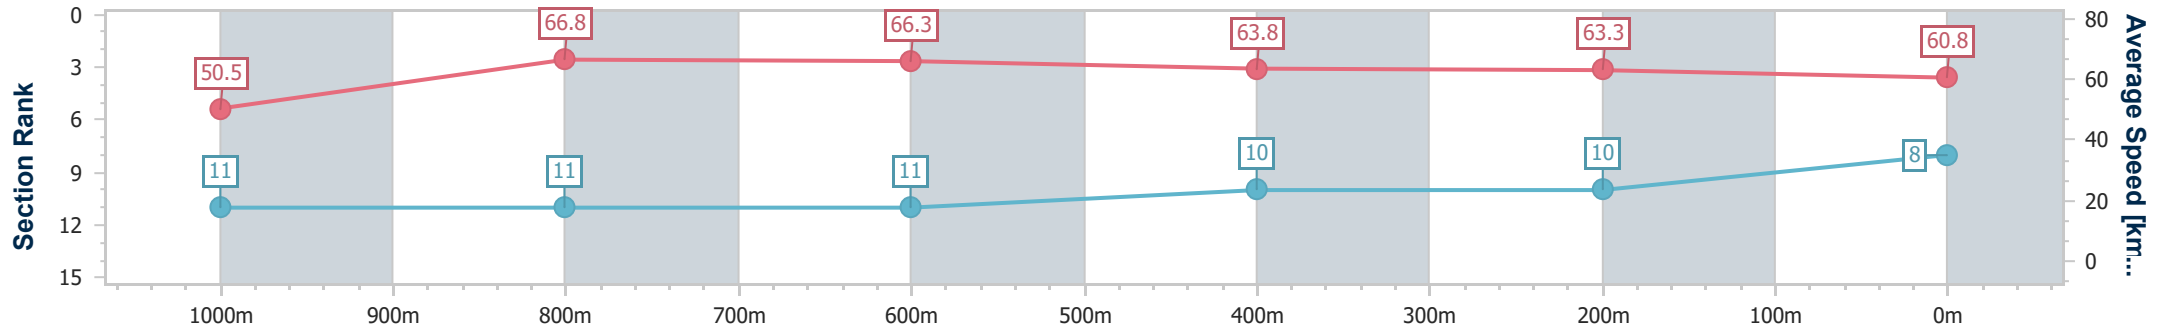

Horse/Jockey Name	Pivotal Lad
Final Rank	8
Fastest Section Time (Section)	0:10.78 (1000m)
Top Speed [km/h] (Section)	68.3 (1000m)
Race State	Finished

IpswichProfessional
Race 1: GREAT NORTHERN IPSWICH INCENTIVE - FINAL -
Class 3 Handicap - 1200m
21 June 2025 - 11:43
Track Rating: Good 4, Weather: Overcast, Rail Position: +0.5m
Entire

Section	Overall	1000m	800m	600m	400m	200m								
Section Times	1:10.18 [8] (0:14.26)	0:55.92 [11] (0:10.78)	0:45.14 [11] (0:10.81)	0:34.33 [11] (0:11.18)	0:23.15 [10] (0:11.33)	0:11.82 [10] (0:11.82)								
Average Speed [km/h]	50.5	66.8	66.3	63.8	63.3	60.8								
Top Speed [km/h]	67.8	68.3	66.9	66.3	63.7	63.5								
Avg. Dist. to Rail [m]	5.0	0.5	1.5	2.0	1.3	1.1								
Avg. Stride Freq. [Hz]	2.2	2.3	2.3	2.3	2.3	2.2								
Avg. Stride Length [m]	6.2	7.8	7.2	7.3	7.0	7.1								

- [ ] Ranking at each section and finish
- -.-.- No data available at this section
- NA No data available