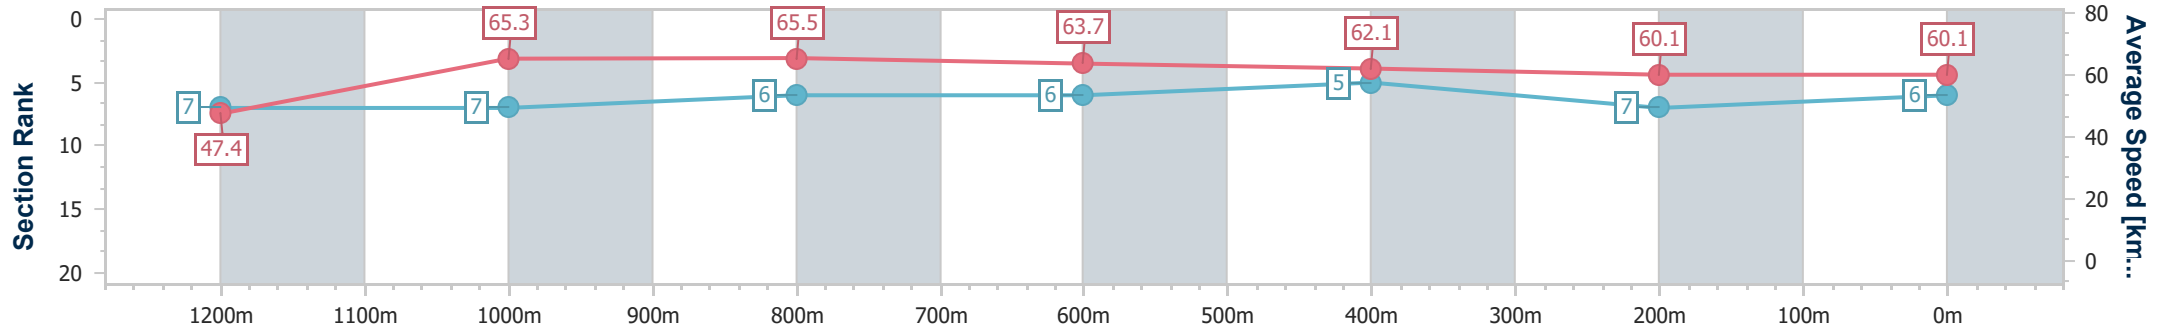

- [] Ranking at each section and finish
- .-.- No data available at this section
- NA No data available

Horse/Jockey Name	Dream Smart
Final Rank	7
Fastest Section Time (Section)	0:11.23 (800m)
Top Speed [km/h] (Section)	64.9 (600m)
Race State	Finished