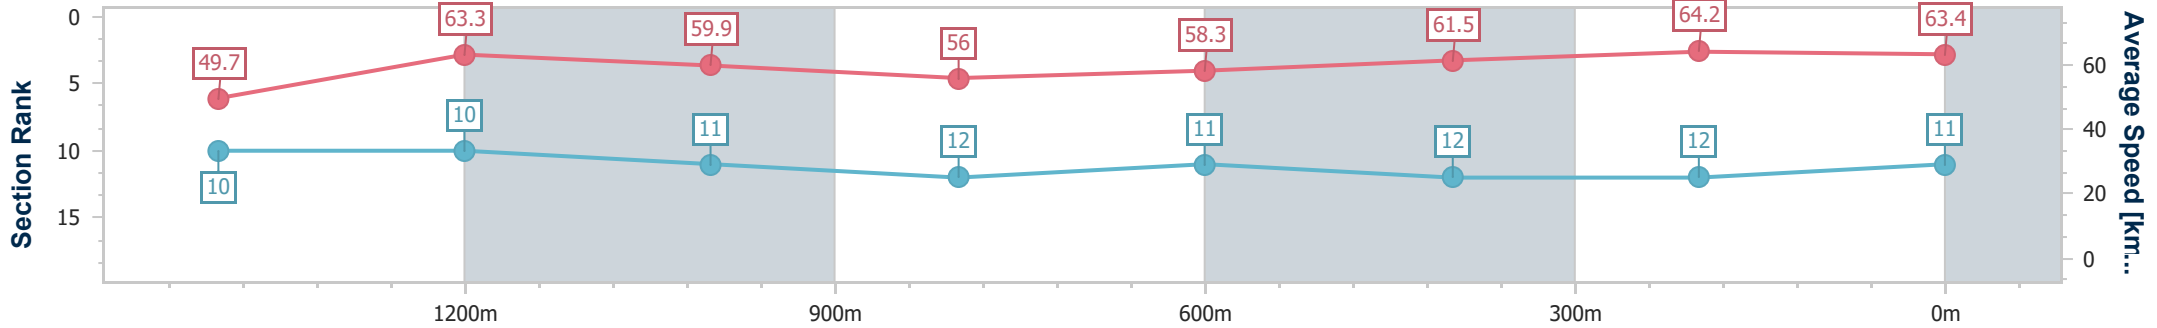

IpswichProfessional

Race 2: BISHOPP BENCHMARK 78 Handicap - 1666m

21 June 2025 - 12:18

Track Rating: Good 4, Weather: Overcast, Rail Position: +0.5m Entire

Section	Overall	1400m	1200m	1000m	800m	600m	400m	200m
Section Times	1:42.63 [11] (0:19.26)	1:23.37 [10] (0:11.50)	1:11.87 [10] (0:12.15)	0:59.72 [11] (0:12.93)	0:46.79 [12] (0:12.42)	0:34.37 [11] (0:11.73)	0:22.64 [12] (0:11.28)	0:11.36 [12] (0:11.36)
Average Speed [km/h]	49.7	63.3	59.9	56.0	58.3	61.5	64.2	63.4
Top Speed [km/h]	62.9	63.9	62.4	59.3	59.5	63.8	64.5	64.0
Avg. Dist. to Rail [m]	7.1	2.4	2.2	1.6	1.8	1.5	2.2	5.9
Avg. Stride Freq. [Hz]	2.2	2.3	2.2	2.2	2.2	2.3	2.3	2.3
Avg. Stride Length [m]	6.3	7.3	7.5	7.2	7.3	7.2	7.4	7.5