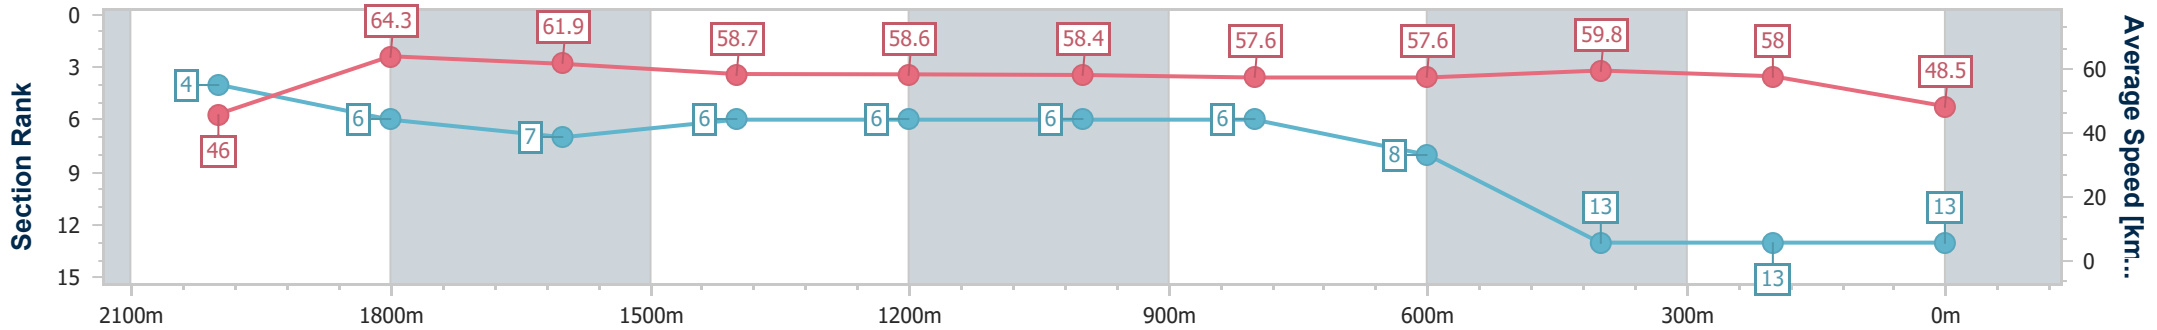

IpswichProfessional

Race 7: TAB IPSWICH CUP - LISTED - 2150m

21 June 2025 - 15:18

Track Rating: Good 4, Weather: Overcast, Rail Position: +0.5m Entire

Section	Overall	2000m	1800m	1600m	1400m	1200m	1000m	800m	600m	400m	200m
Section Times	2:16.09 [13] (0:11.72)	2:04.37 [4] (0:11.20)	1:53.17 [6] (0:11.64)	1:41.53 [7] (0:12.30)	1:29.23 [6] (0:12.31)	1:16.92 [6] (0:12.40)	1:04.52 [6] (0:12.57)	0:51.95 [6] (0:12.50)	0:39.45 [8] (0:12.13)	0:27.32 [13] (0:12.47)	0:14.85 [13] (0:14.85)
Average Speed [km/h]	46.0	64.3	61.9	58.7	58.6	58.4	57.6	57.6	59.8	58.0	48.5
Top Speed [km/h]	63.7	65.0	64.5	60.2	59.4	59.2	58.1	59.2	60.3	59.4	56.3
Avg. Dist. to Rail [m]	4.2	1.0	0.7	0.9	0.8	1.1	1.1	0.8	1.3	2.1	1.5
Avg. Stride Freq. [Hz]	2.2	2.3	2.2	2.2	2.1	2.1	2.1	2.1	2.2	2.2	2.0
Avg. Stride Length [m]	6.0	7.8	7.7	7.5	7.6	7.6	7.6	7.5	7.6	7.4	6.7