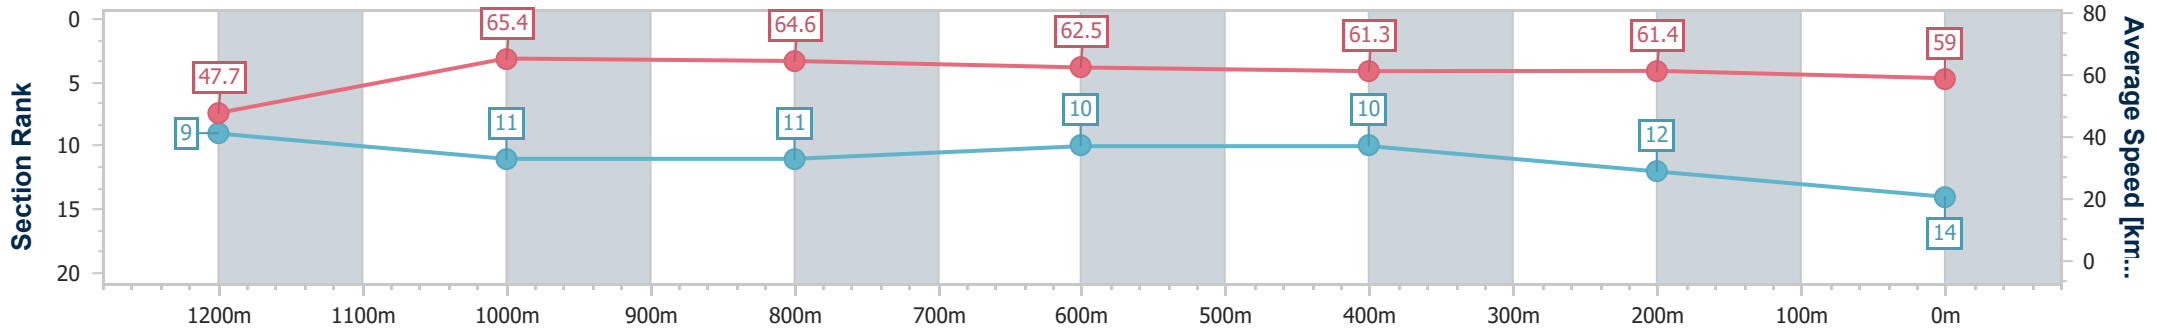

Horse/Jockey Name	Devastate
Final Rank	14
Fastest Section Time (Section)	0:11.03 (1200m)
Top Speed [km/h] (Section)	66.7 (1200m)
Race State	Finished

IpswichProfessional
Race 8: BARRIER REEF POOLS EYE LINER STAKES - LISTED - 1350m

21 June 2025 - 15:56

Track Rating: Good 4, Weather: Overcast, Rail Position: +0.5m Entire

Section	Overall	1200m	1000m	800m	600m	400m	200m
Section Times	1:20.90 [14] (0:11.34)	1:09.56 [9] (0:11.03)	0:58.53 [11] (0:11.19)	0:47.34 [11] (0:11.56)	0:35.78 [10] (0:11.75)	0:24.03 [10] (0:11.80)	0:12.23 [12] (0:12.23)
Average Speed [km/h]	47.7	65.4	64.6	62.5	61.3	61.4	59.0
Top Speed [km/h]	65.0	66.7	66.2	63.9	62.2	62.2	62.2
Avg. Dist. to Rail [m]	6.9	4.6	1.8	0.5	0.5	2.6	4.9
Avg. Stride Freq. [Hz]	2.4	2.5	2.4	2.3	2.3	2.4	2.3
Avg. Stride Length [m]	5.7	7.4	7.4	7.4	7.3	7.2	7.1

- [ ] Ranking at each section and finish
- -.-.- No data available at this section
- NA No data available