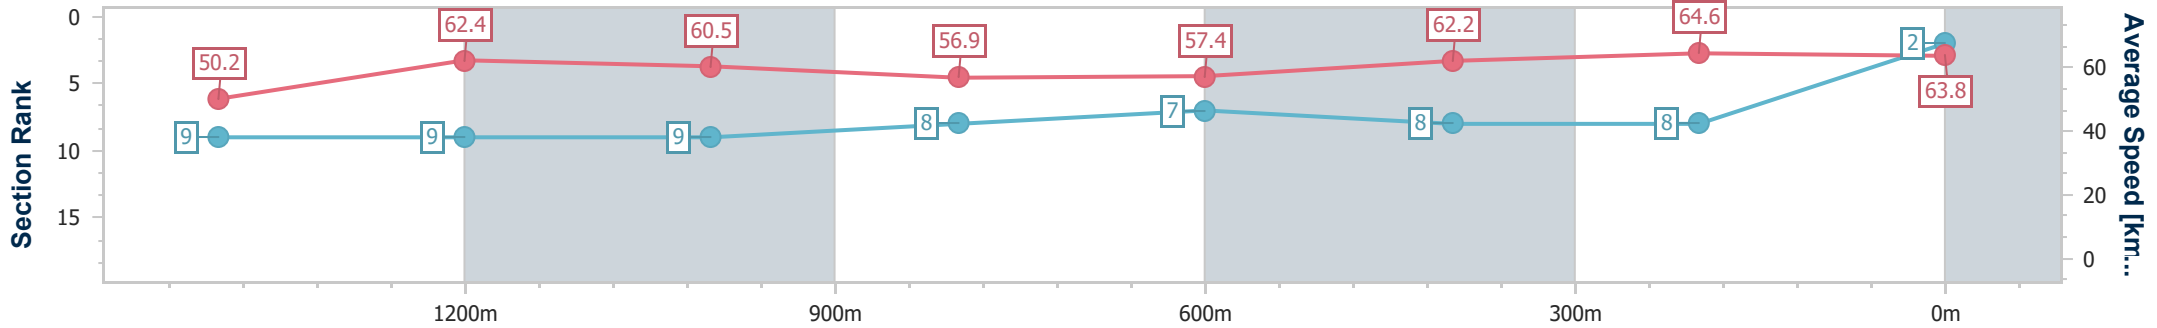

IpswichProfessional

Race 2: BISHOPP BENCHMARK 78 Handicap - 1666m

21 June 2025 - 12:18

Track Rating: Good 4, Weather: Overcast, Rail Position: +0.5m Entire

Section	Overall	1400m	1200m	1000m	800m	600m	400m	200m						
Section Times	1:42.12 [2] (0:19.13)	1:22.99 [9] (0:11.56)	1:11.43 [9] (0:11.95)	0:59.48 [9] (0:12.67)	0:46.81 [8] (0:12.67)	0:34.14 [7] (0:11.62)	0:22.52 [8] (0:11.24)	0:11.28 [8] (0:11.28)						
Average Speed [km/h]	50.2	62.4	60.5	56.9	57.4	62.2	64.6	63.8						
Top Speed [km/h]	63.1	63.2	62.9	59.0	58.9	64.5	65.2	65.3						
Avg. Dist. to Rail [m]	3.4	1.1	1.2	1.1	1.8	1.7	2.8	5.5						
Avg. Stride Freq. [Hz]	2.2	2.2	2.2	2.1	2.1	2.2	2.3	2.3						
Avg. Stride Length [m]	6.5	7.9	7.7	7.5	7.5	7.8	7.8	7.8						