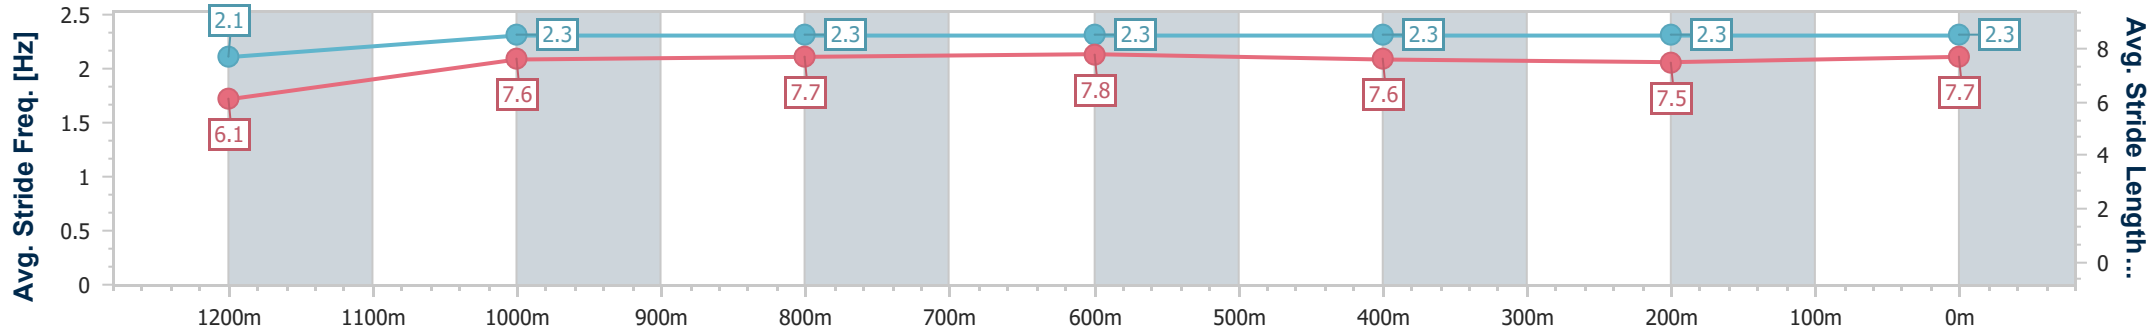

Horse/Jockey Name	Poseidon Ruler
Final Rank	6
Fastest Section Time (Section)	0:11.18 (1000m)
Top Speed [km/h] (Section)	65.7 (1000m)
Race State	Finished

IpswichProfessional
Race 5: RIVER 949FM BUNDAMBA PLATE Class 6 Handicap - 1350m

21 June 2025 - 14:03

Track Rating: Good 4, Weather: Overcast, Rail Position: +0.5m Entire

Section	Overall	1200m	1000m	800m	600m	400m	200m
Section Times	1:20.12 [6] (0:11.88)	1:08.24 [11] (0:11.48)	0:56.76 [11] (0:11.18)	0:45.58 [11] (0:11.34)	0:34.24 [11] (0:11.52)	0:22.72 [11] (0:11.40)	0:11.32 [12] (0:11.32)
Average Speed [km/h]	45.5	63.1	64.5	63.8	62.7	64.0	63.5
Top Speed [km/h]	62.2	64.9	65.7	64.8	63.5	65.4	64.9
Avg. Dist. to Rail [m]	7.0	3.2	1.4	1.2	1.0	4.3	8.6
Avg. Stride Freq. [Hz]	2.1	2.3	2.3	2.3	2.3	2.3	2.3
Avg. Stride Length [m]	6.1	7.6	7.7	7.8	7.6	7.5	7.7

- [ ] Ranking at each section and finish
- -.-.- No data available at this section
- NA No data available