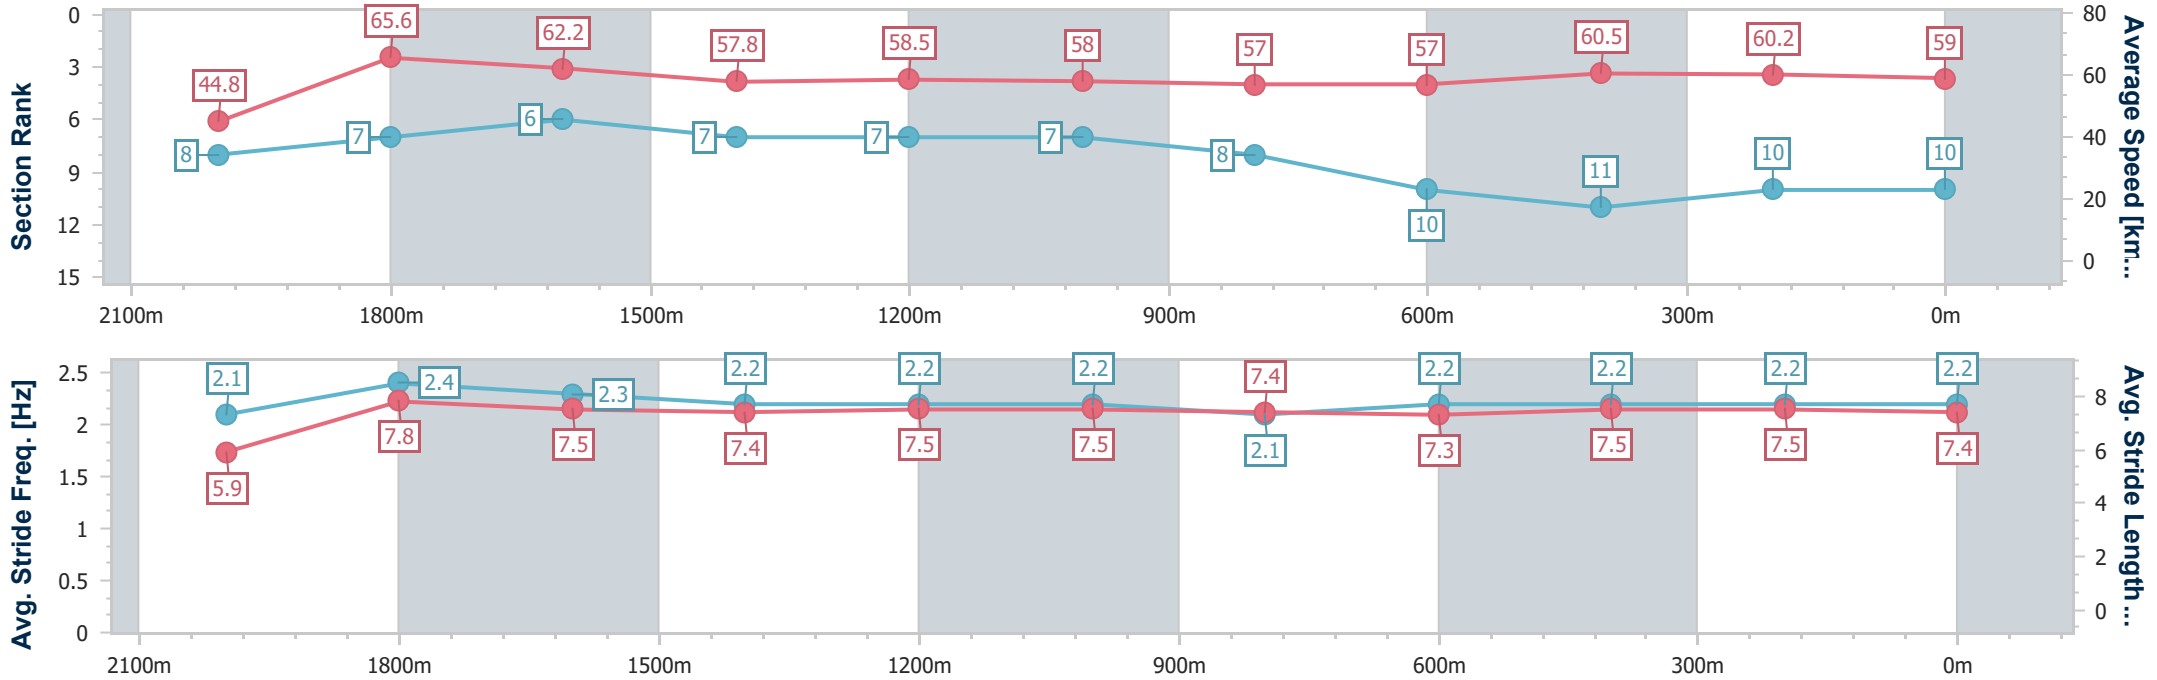

Horse/Jockey Name	Dark Destroyer
Final Rank	10
Fastest Section Time (Section)	0:10.96 (2000m)
Top Speed [km/h] (Section)	66.5 (2000m)
Race State	Finished

IpswichProfessional
Race 7: TAB IPSWICH CUP - LISTED - 2150m
21 June 2025 - 15:18
Track Rating: Good 4, Weather: Overcast, Rail Position: +0.5m
Entire

Section	Overall	2000m	1800m	1600m	1400m	1200m	1000m	800m	600m	400m	200m
Section Times	2:12.78 [10] (0:12.04)	2:00.74 [8] (0:10.96)	1:49.78 [7] (0:11.49)	1:38.29 [6] (0:12.45)	1:25.84 [7] (0:12.27)	1:13.57 [7] (0:12.43)	1:01.14 [7] (0:12.61)	0:48.53 [8] (0:12.59)	0:35.94 [10] (0:11.88)	0:24.06 [11] (0:11.88)	0:12.18 [10] (0:12.18)
Average Speed [km/h]	44.8	65.6	62.2	57.8	58.5	58.0	57.0	57.0	60.5	60.2	59.0
Top Speed [km/h]	64.9	66.5	63.7	59.3	59.5	58.6	57.6	58.6	62.1	60.6	60.3
Avg. Dist. to Rail [m]	1.9	1.1	1.3	0.3	0.3	0.2	0.1	0.4	0.9	1.5	0.5
Avg. Stride Freq. [Hz]	2.1	2.4	2.3	2.2	2.2	2.2	2.1	2.2	2.2	2.2	2.2
Avg. Stride Length [m]	5.9	7.8	7.5	7.4	7.5	7.5	7.4	7.3	7.5	7.5	7.4

- [ ] Ranking at each section and finish
- -.-.- No data available at this section
- NA No data available