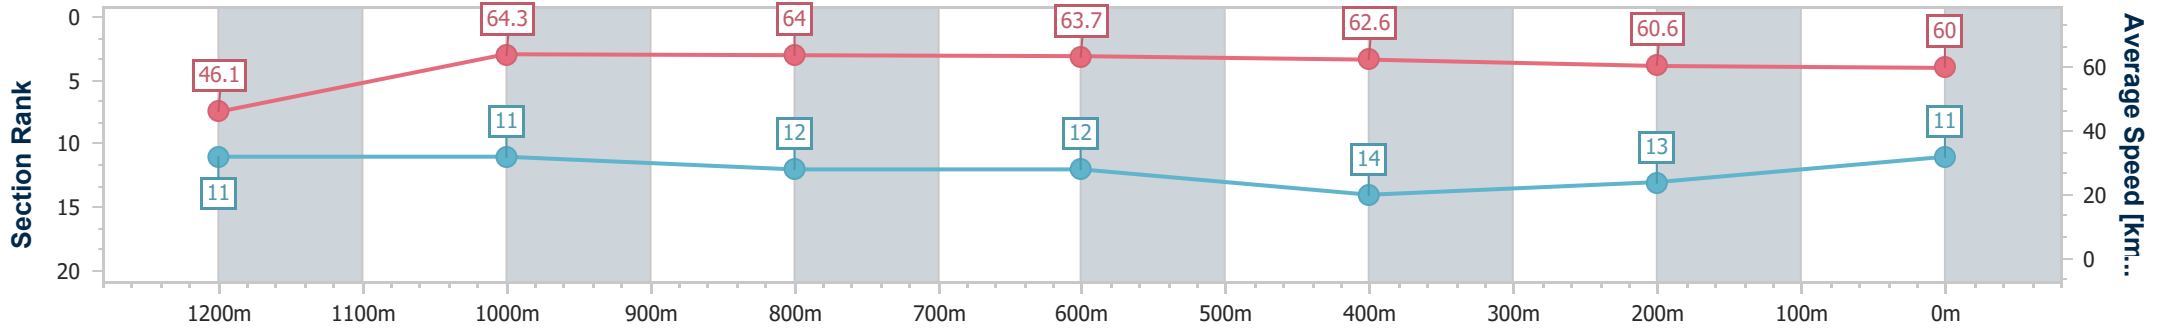

- [] Ranking at each section and finish
- .-.- No data available at this section
- NA No data available

Horse/Jockey Name	Tuned
Final Rank	12
Fastest Section Time (Section)	0:10.56 (1200m)
Top Speed [km/h] (Section)	68.7 (1200m)
Race State	Finished