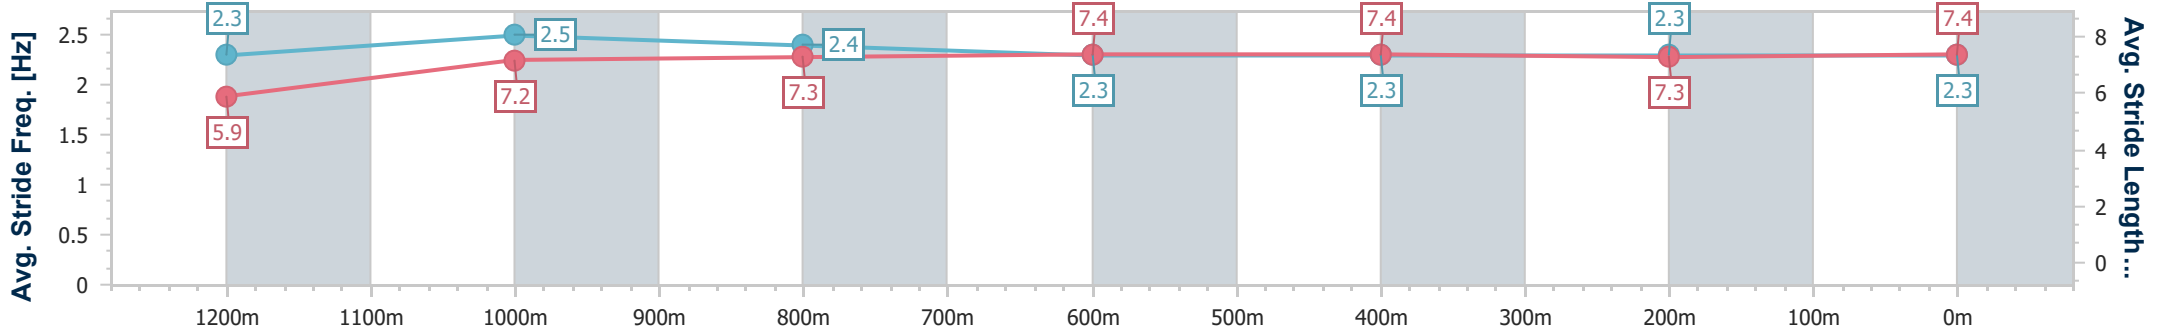

Horse/Jockey Name	Harbourmaster
Final Rank	6
Fastest Section Time (Section)	0:11.12 (1200m)
Top Speed [km/h] (Section)	67.2 (Overall)
Race State	Finished

IpswichProfessional
Race 8: BARRIER REEF POOLS EYE LINER STAKES - LISTED - 1350m

21 June 2025 - 15:56

Track Rating: Good 4, Weather: Overcast, Rail Position: +0.5m Entire

Section	Overall	1200m	1000m	800m	600m	400m	200m
Section Times	1:20.41 [6] (0:11.34)	1:09.07 [9] (0:11.12)	0:57.95 [12] (0:11.23)	0:46.72 [13] (0:11.66)	0:35.06 [13] (0:11.79)	0:23.27 [14] (0:11.69)	0:11.58 [14] (0:11.58)
Average Speed [km/h]	47.3	65.4	64.5	62.0	61.3	61.6	62.3
Top Speed [km/h]	67.2	67.0	66.4	62.8	61.9	62.7	63.7
Avg. Dist. to Rail [m]	9.7	6.6	2.5	1.0	0.7	1.5	2.4
Avg. Stride Freq. [Hz]	2.3	2.5	2.4	2.3	2.3	2.3	2.3
Avg. Stride Length [m]	5.9	7.2	7.3	7.4	7.4	7.3	7.4

- [ ] Ranking at each section and finish
- -.-.- No data available at this section
- NA No data available