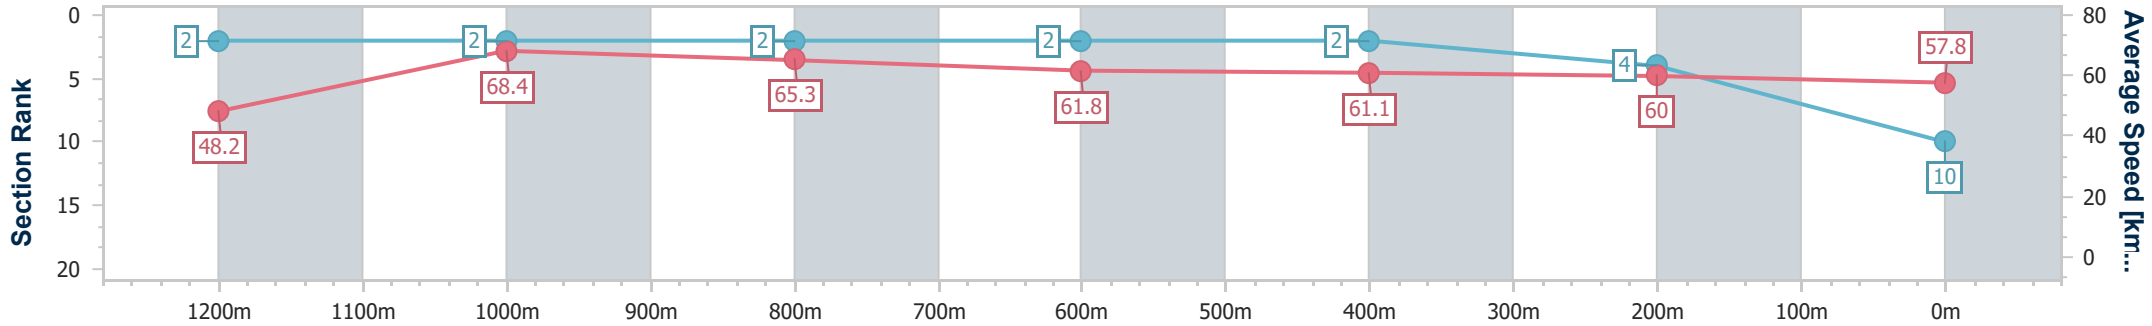

Horse/Jockey Name	Lost In Transit
Final Rank	10
Fastest Section Time (Section)	0:10.59 (1200m)
Top Speed [km/h] (Section)	69.0 (1200m)
Race State	Finished

IpswichProfessional
Race 8: BARRIER REEF POOLS EYE LINER STAKES - LISTED - 1350m

21 June 2025 - 15:56

Track Rating: Good 4, Weather: Overcast, Rail Position: +0.5m Entire

Section	Overall	1200m	1000m	800m	600m	400m	200m
Section Times	1:20.65 [10] (0:11.21)	1:09.44 [2] (0:10.59)	0:58.85 [2] (0:11.05)	0:47.80 [2] (0:11.64)	0:36.16 [2] (0:11.78)	0:24.38 [2] (0:11.95)	0:12.43 [4] (0:12.43)
Average Speed [km/h]	48.2	68.4	65.3	61.8	61.1	60.0	57.8
Top Speed [km/h]	68.6	69.0	68.2	62.7	61.5	61.3	59.3
Avg. Dist. to Rail [m]	12.4	6.4	1.5	0.3	0.4	0.8	0.5
Avg. Stride Freq. [Hz]	2.4	2.5	2.4	2.3	2.3	2.4	2.3
Avg. Stride Length [m]	5.8	7.5	7.5	7.4	7.3	7.0	6.9

- [ ] Ranking at each section and finish
- -.-.- No data available at this section
- NA No data available