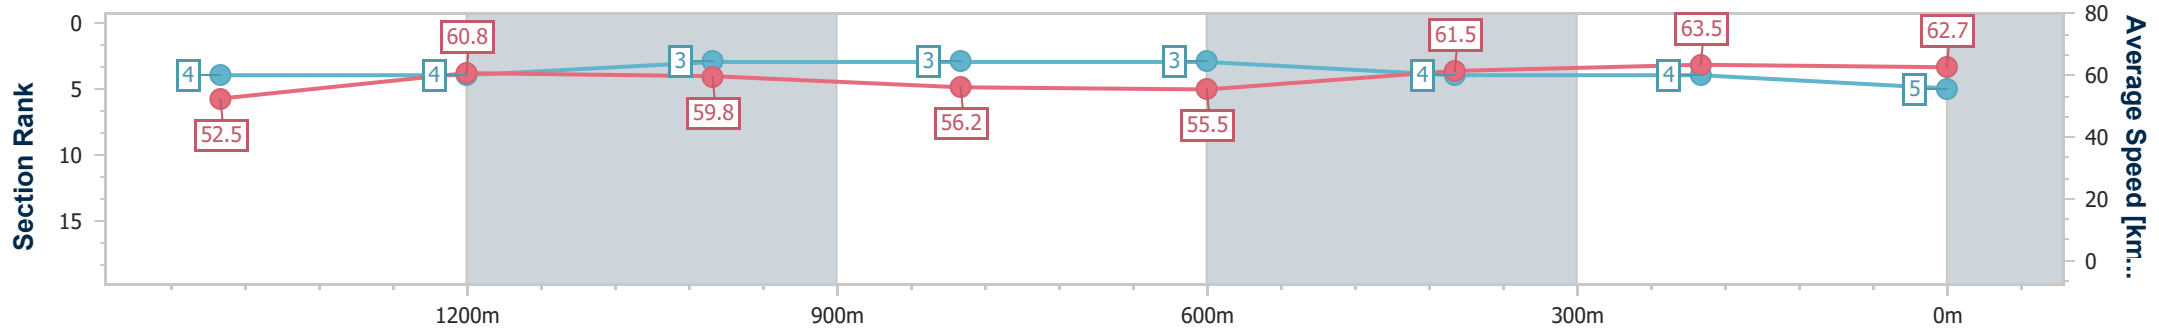

IpswichProfessional

Race 2: BISHOPP BENCHMARK 78 Handicap - 1666m

21 June 2025 - 12:18

Track Rating: Good 4, Weather: Overcast, Rail Position: +0.5m Entire

Section	Overall	1400m	1200m	1000m	800m	600m	400m	200m
Section Times	1:42.15 [5] (0:18.29)	1:23.86 [4] (0:11.75)	1:12.11 [4] (0:11.92)	1:00.19 [3] (0:12.76)	0:47.43 [3] (0:12.95)	0:34.48 [3] (0:11.67)	0:22.81 [4] (0:11.31)	0:11.50 [4] (0:11.50)
Average Speed [km/h]	52.5	60.8	59.8	56.2	55.5	61.5	63.5	62.7
Top Speed [km/h]	64.7	61.9	61.0	58.1	57.3	64.3	64.5	65.5
Avg. Dist. to Rail [m]	1.9	2.2	1.9	1.4	0.7	0.5	0.4	0.3
Avg. Stride Freq. [Hz]	2.3	2.3	2.3	2.2	2.2	2.3	2.3	2.3
Avg. Stride Length [m]	6.4	7.5	7.3	7.0	7.0	7.5	7.5	7.5