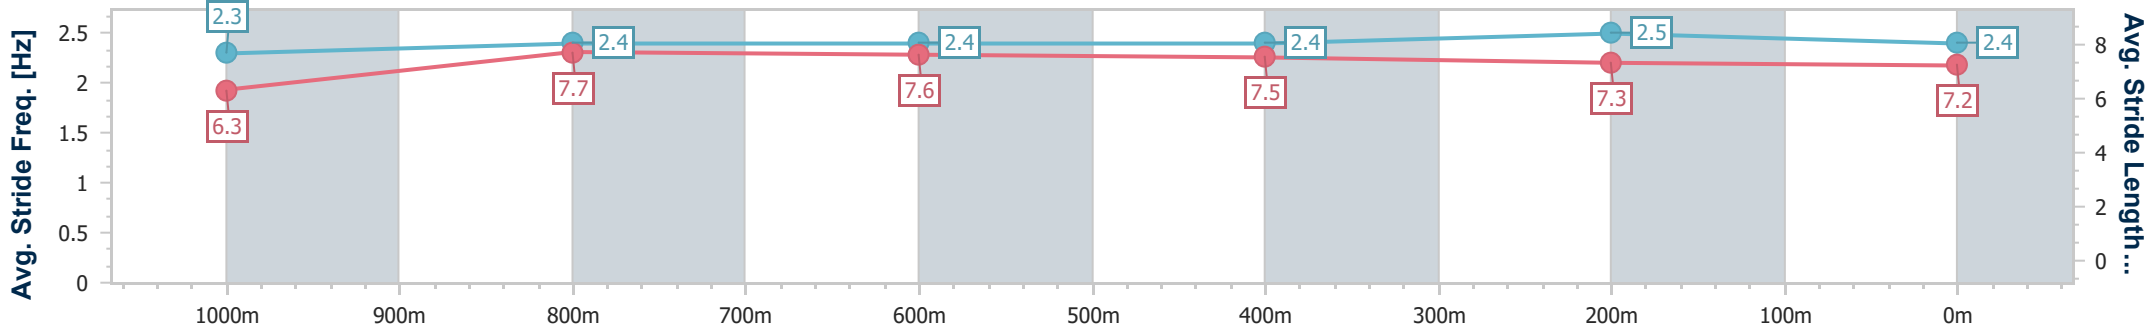

IpswichProfessional
 Race 9: GORDON'S GIN GAI WATERHOUSE CLASSIC - LISTED
 - 1200m

21 June 2025 - 16:34

Track Rating: Good 4, Weather: Overcast, Rail Position: +0.5m Entire

Section	Overall	1000m	800m	600m	400m	200m								
Section Times	1:09.86 [2] (0:14.32)	0:55.54 [12] (0:10.78)	0:44.76 [12] (0:10.94)	0:33.82 [11] (0:11.19)	0:22.63 [9] (0:11.15)	0:11.48 [5] (0:11.48)								
Average Speed [km/h]	50.4	67.3	66.1	64.8	65.0	62.8								
Top Speed [km/h]	67.1	68.4	67.5	66.3	66.5	64.6								
Avg. Dist. to Rail [m]	9.4	2.4	2.4	2.1	2.5	6.8								
Avg. Stride Freq. [Hz]	2.3	2.4	2.4	2.4	2.5	2.4								
Avg. Stride Length [m]	6.3	7.7	7.6	7.5	7.3	7.2								