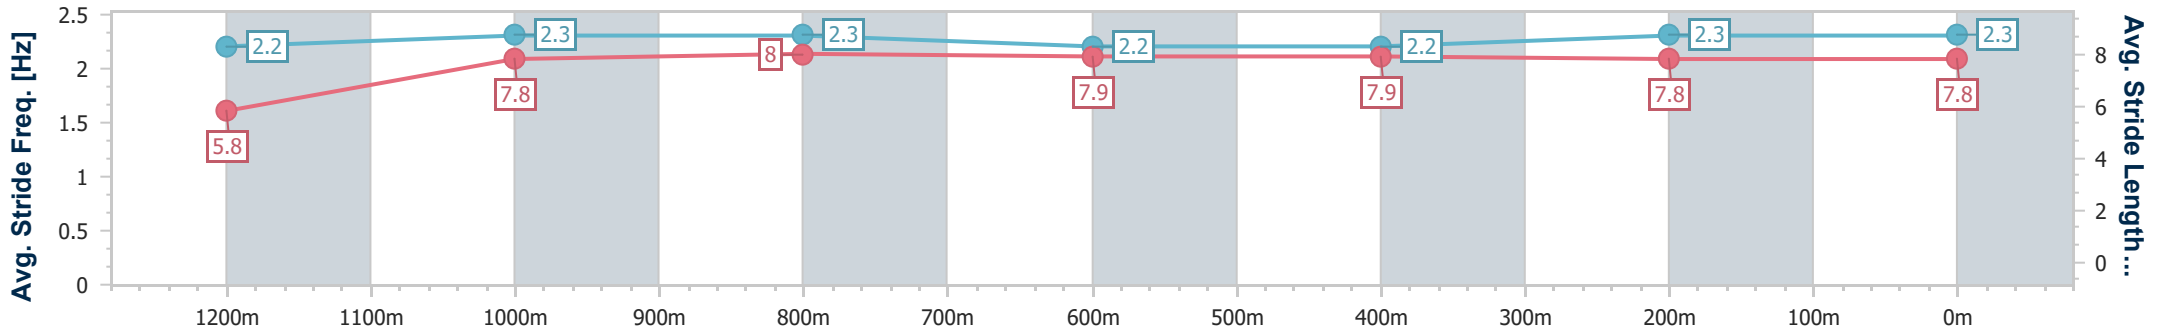

Horse/Jockey Name	Bettcha The Crown
Final Rank	3
Fastest Section Time (Section)	0:11.09 (1000m)
Top Speed [km/h] (Section)	66.3 (200m)
Race State	Finished

IpswichProfessional
Race 5: RIVER 949FM BUNDAMBA PLATE Class 6 Handicap - 1350m

21 June 2025 - 14:03

Track Rating: Good 4, Weather: Overcast, Rail Position: +0.5m Entire

Section	Overall	1200m	1000m	800m	600m	400m	200m						
Section Times	1:19.88 [3] (0:12.09)	1:07.79 [12] (0:11.37)	0:56.42 [12] (0:11.09)	0:45.33 [12] (0:11.38)	0:33.95 [12] (0:11.48)	0:22.47 [12] (0:11.31)	0:11.16 [11] (0:11.16)						
Average Speed [km/h]	44.6	63.4	65.0	63.2	63.0	64.2	64.5						
Top Speed [km/h]	61.6	64.8	65.6	64.6	63.2	66.3	66.3						
Avg. Dist. to Rail [m]	7.5	1.2	0.2	0.3	0.5	3.9	7.6						
Avg. Stride Freq. [Hz]	2.2	2.3	2.3	2.2	2.2	2.3	2.3						
Avg. Stride Length [m]	5.8	7.8	8.0	7.9	7.9	7.8	7.8						

- [ ] Ranking at each section and finish
- -.-.- No data available at this section
- NA No data available