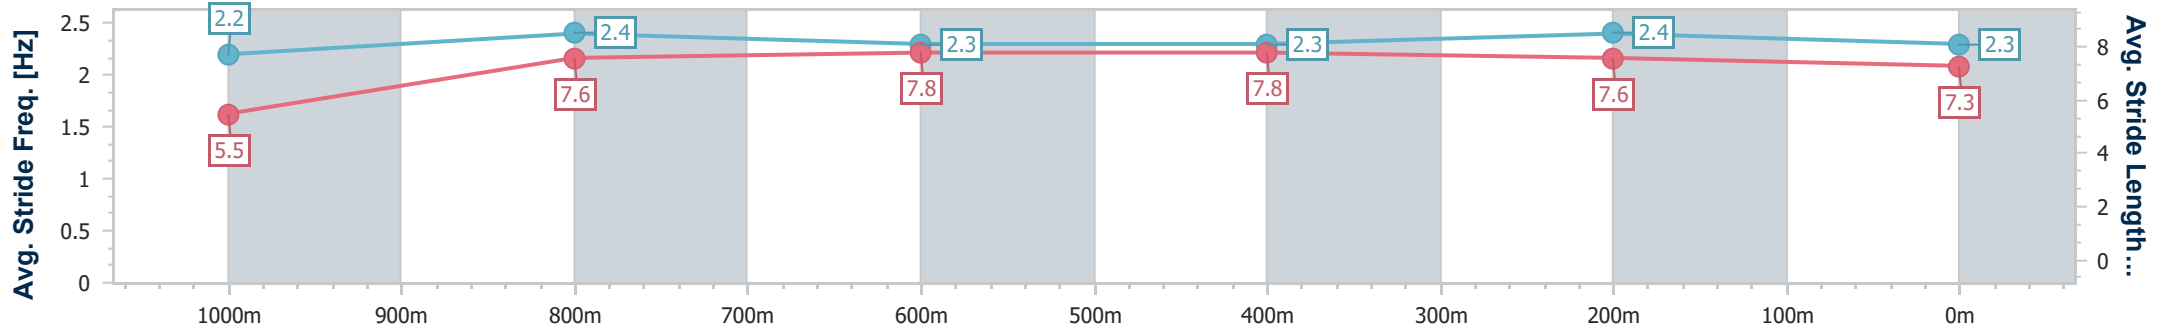

Horse/Jockey Name	Enterprise Lucia
Final Rank	9
Fastest Section Time (Section)	0:08.50 (Overall)
Top Speed [km/h] (Section)	67.8 (1000m)
Race State	Finished

IpswichProfessional
Race 4: RAY WHITE IPSWICH BENCHMARK 80 Handicap - 1100m
21 June 2025 - 13:28
Track Rating: Good 4, Weather: Overcast, Rail Position: +0.5m Entire

Section	Overall	1000m	800m	600m	400m	200m
Section Times	1:04.30 [9] (0:08.50)	0:55.80 [5] (0:10.94)	0:44.86 [5] (0:11.05)	0:33.81 [6] (0:11.02)	0:22.79 [7] (0:11.20)	0:11.59 [6] (0:11.59)
Average Speed [km/h]	42.5	66.1	65.3	64.9	64.4	61.9
Top Speed [km/h]	63.4	67.8	66.0	66.1	65.3	64.9
Avg. Dist. to Rail [m]	8.5	2.2	0.4	0.6	0.7	1.4
Avg. Stride Freq. [Hz]	2.2	2.4	2.3	2.3	2.4	2.3
Avg. Stride Length [m]	5.5	7.6	7.8	7.8	7.6	7.3

- [ ] Ranking at each section and finish
- -.-.- No data available at this section
- NA No data available