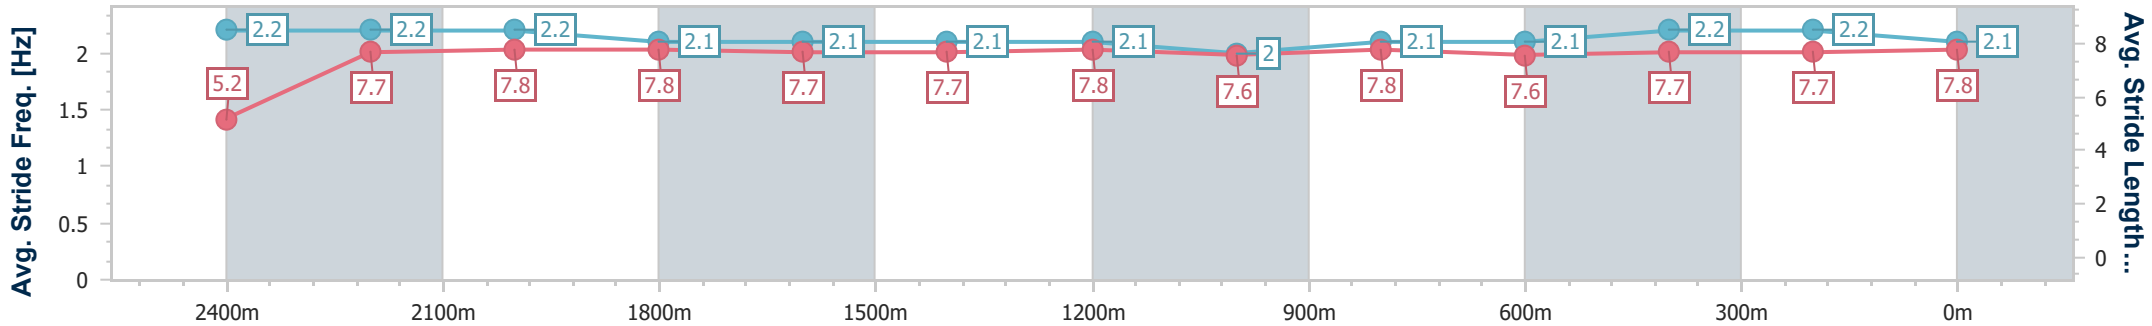

Horse/Jockey Name	The Right Way
Final Rank	1
Fastest Section Time (Section)	0:09.07 (Overall)
Top Speed [km/h] (Section)	62.9 (2400m)
Race State	Finished

IpswichProfessional
Race 3: CHANNEL SEVEN WINTER PROVINCIAL STAYERS
FINAL BENCHMARK 78 Handicap - 2500m

21 June 2025 - 12:53

Track Rating: Good 4, Weather: Overcast, Rail Position: +0.5m Entire

Section	Overall	2400m	2200m	2000m	1800m	1600m	1400m	1200m	1000m	800m	600m	400m	200m
Section Times	2:35.41 [1] (0:09.07)	2:26.34 [1] (0:11.76)	2:14.58 [2] (0:11.82)	2:02.76 [2] (0:11.94)	1:50.82 [2] (0:12.27)	1:38.55 [2] (0:12.41)	1:26.14 [2] (0:12.51)	1:13.63 [2] (0:12.98)	1:00.65 [2] (0:12.56)	0:48.09 [2] (0:12.25)	0:35.84 [2] (0:11.90)	0:23.94 [1] (0:11.89)	0:12.05 [1] (0:12.05)
Average Speed [km/h]	39.9	61.4	60.2	60.4	58.4	58.2	57.7	55.6	57.5	58.7	60.4	60.1	59.8
Top Speed [km/h]	59.5	62.9	61.8	61.7	59.4	58.9	58.7	56.3	58.3	60.1	61.3	61.0	60.7
Avg. Dist. to Rail [m]	15.2	7.7	1.7	0.2	0.3	0.8	0.8	1.0	0.7	0.3	0.7	1.2	0.7
Avg. Stride Freq. [Hz]	2.2	2.2	2.2	2.1	2.1	2.1	2.1	2.0	2.1	2.1	2.2	2.2	2.1
Avg. Stride Length [m]	5.2	7.7	7.8	7.8	7.7	7.7	7.8	7.6	7.8	7.6	7.7	7.7	7.8

- [ ] Ranking at each section and finish
- -.-.- No data available at this section
- NA No data available