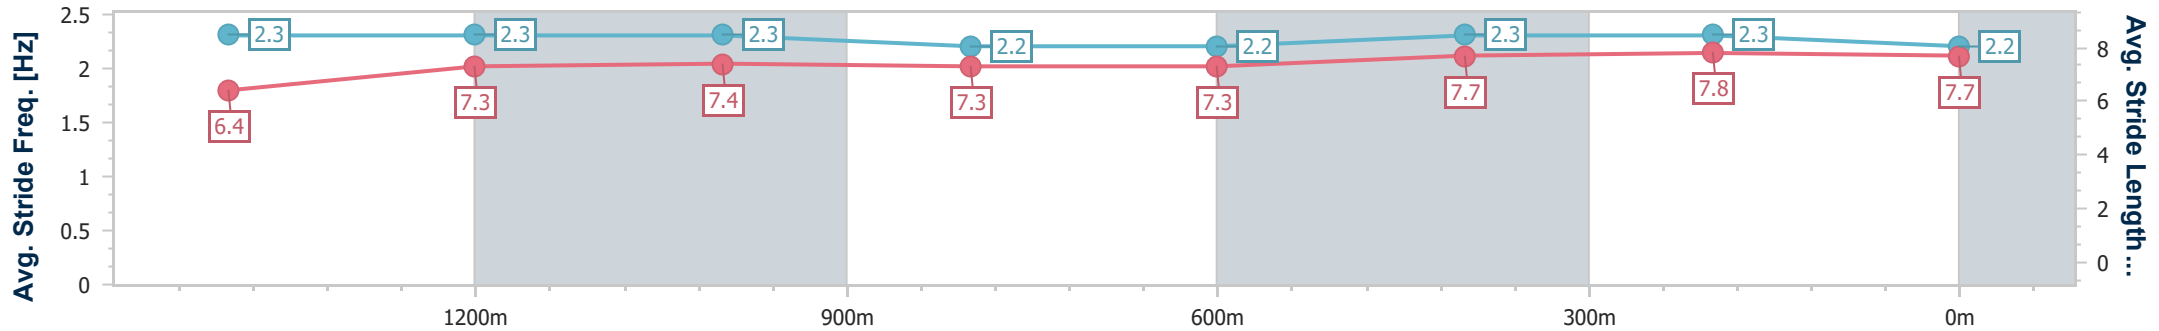

IpswichProfessional

Race 2: BISHOPP BENCHMARK 78 Handicap - 1666m

21 June 2025 - 12:18

Track Rating: Good 4, Weather: Overcast, Rail Position: +0.5m Entire

Section	Overall	1400m	1200m	1000m	800m	600m	400m	200m					
Section Times	1:42.37 [9] (0:18.54)	1:23.83 [6] (0:11.87)	1:11.96 [7] (0:11.97)	0:59.99 [6] (0:12.73)	0:47.26 [6] (0:12.77)	0:34.49 [6] (0:11.53)	0:22.96 [6] (0:11.31)	0:11.65 [6] (0:11.65)					
Average Speed [km/h]	51.7	60.7	59.9	56.7	56.3	62.3	63.9	61.5					
Top Speed [km/h]	63.2	62.7	61.1	58.2	58.4	64.8	65.3	62.7					
Avg. Dist. to Rail [m]	2.9	0.5	0.5	0.6	0.2	0.2	0.1	0.6					
Avg. Stride Freq. [Hz]	2.3	2.3	2.3	2.2	2.2	2.3	2.3	2.2					
Avg. Stride Length [m]	6.4	7.3	7.4	7.3	7.3	7.7	7.8	7.7					