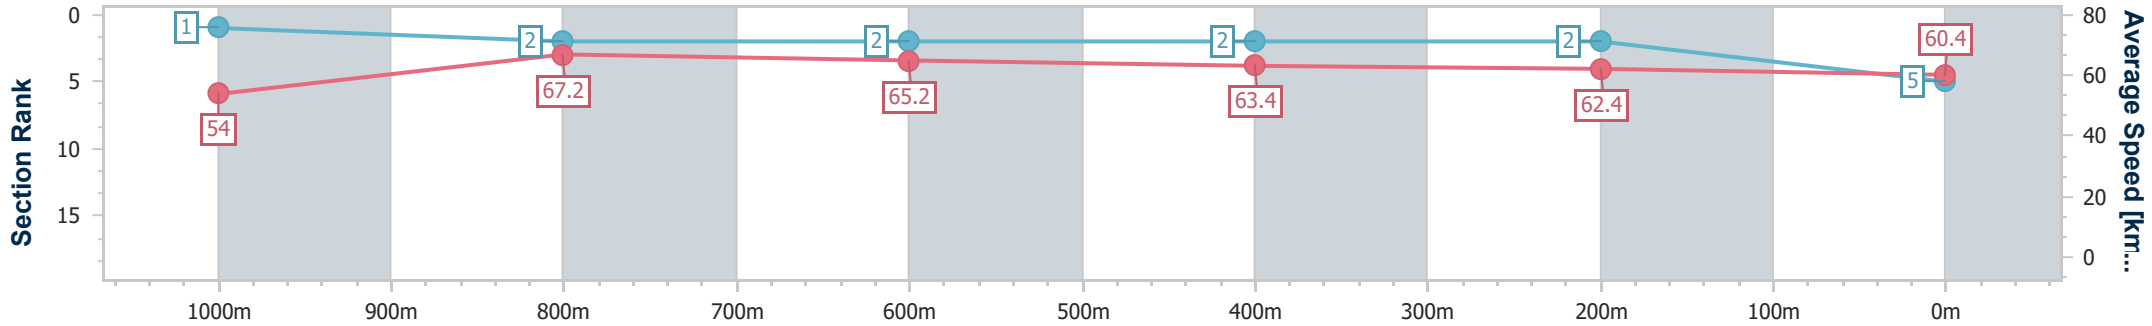

Horse/Jockey Name	Bubba's Bay
Final Rank	5
Fastest Section Time (Section)	0:10.71 (1000m)
Top Speed [km/h] (Section)	68.6 (Overall)
Race State	Finished

IpswichProfessional
Race 9: GORDON'S GIN GAI WATERHOUSE CLASSIC - LISTED
- 1200m

21 June 2025 - 16:34

Track Rating: Good 4, Weather: Overcast, Rail Position: +0.5m Entire

Section	Overall	1000m	800m	600m	400m	200m								
Section Times	1:10.02 [5] (0:13.39)	0:56.63 [1] (0:10.71)	0:45.92 [2] (0:11.06)	0:34.86 [2] (0:11.41)	0:23.45 [2] (0:11.54)	0:11.91 [2] (0:11.91)								
Average Speed [km/h]	54.0	67.2	65.2	63.4	62.4	60.4								
Top Speed [km/h]	68.6	68.4	66.9	64.3	63.6	62.9								
Avg. Dist. to Rail [m]	5.5	1.0	0.8	0.6	0.4	0.9								
Avg. Stride Freq. [Hz]	2.4	2.5	2.5	2.4	2.5	2.4								
Avg. Stride Length [m]	6.2	7.5	7.3	7.3	7.0	6.9								

- [ ] Ranking at each section and finish
- -.-.- No data available at this section
- NA No data available