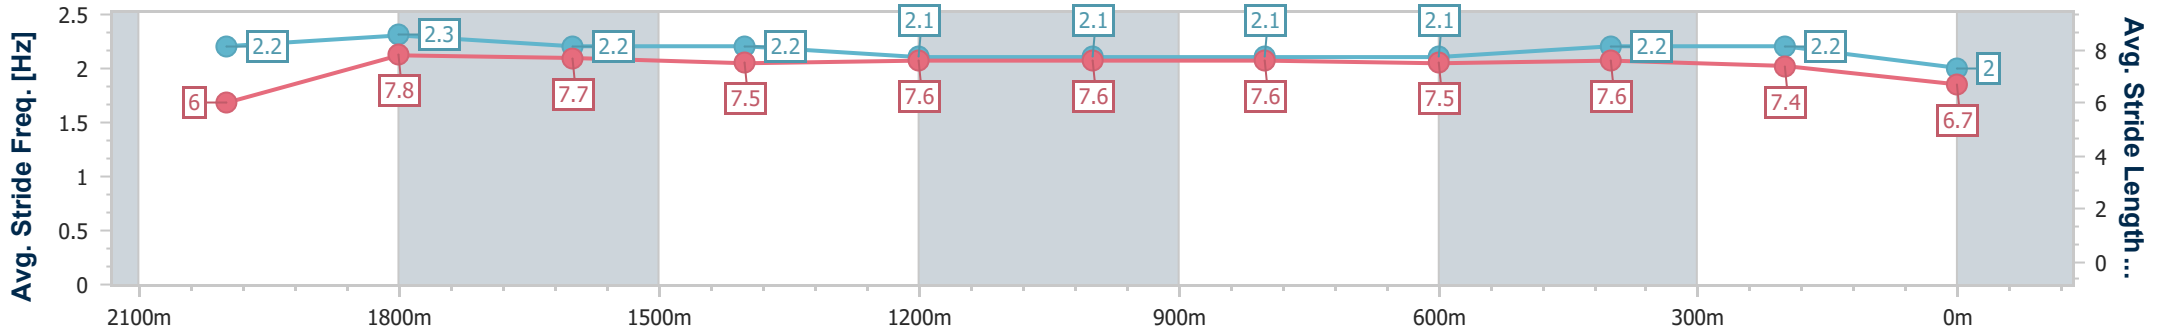

IpswichProfessional

Race 7: TAB IPSWICH CUP - LISTED - 2150m

21 June 2025 - 15:18

Track Rating: Good 4, Weather: Overcast, Rail Position: +0.5m Entire

Section	Overall	2000m	1800m	1600m	1400m	1200m	1000m	800m	600m	400m	200m
Section Times	2:16.09 [13] (0:11.72)	2:04.37 [4] (0:11.20)	1:53.17 [6] (0:11.64)	1:41.53 [7] (0:12.30)	1:29.23 [6] (0:12.31)	1:16.92 [6] (0:12.40)	1:04.52 [6] (0:12.57)	0:51.95 [6] (0:12.50)	0:39.45 [8] (0:12.13)	0:27.32 [13] (0:12.47)	0:14.85 [13] (0:14.85)
Average Speed [km/h]	46.0	64.3	61.9	58.7	58.6	58.4	57.6	57.6	59.8	58.0	48.5
Top Speed [km/h]	63.7	65.0	64.5	60.2	59.4	59.2	58.1	59.2	60.3	59.4	56.3
Avg. Dist. to Rail [m]	4.2	1.0	0.7	0.9	0.8	1.1	1.1	0.8	1.3	2.1	1.5
Avg. Stride Freq. [Hz]	2.2	2.3	2.2	2.2	2.1	2.1	2.1	2.1	2.2	2.2	2.0
Avg. Stride Length [m]	6.0	7.8	7.7	7.5	7.6	7.6	7.6	7.5	7.6	7.4	6.7