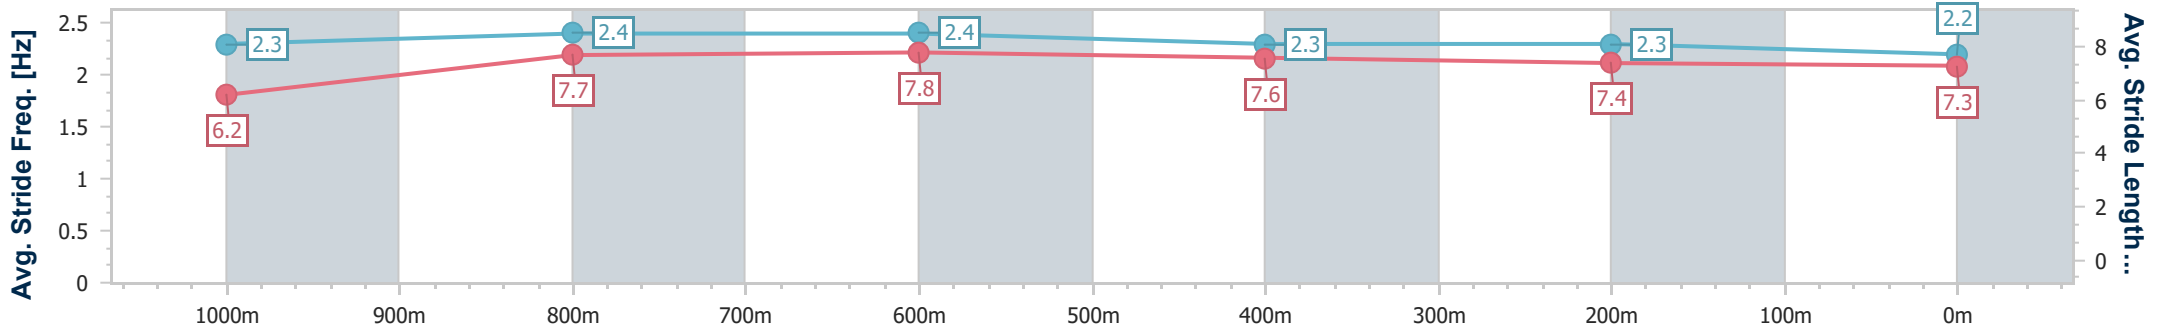

Horse/Jockey Name	North Of Eli
Final Rank	7
Fastest Section Time (Section)	0:10.69 (1000m)
Top Speed [km/h] (Section)	68.4 (800m)
Race State	Finished

IpswichProfessional
Race 1: GREAT NORTHERN IPSWICH INCENTIVE - FINAL -
Class 3 Handicap - 1200m
21 June 2025 - 11:43
Track Rating: Good 4, Weather: Overcast, Rail Position: +0.5m
Entire

Section	Overall	1000m	800m	600m	400m	200m
Section Times	1:10.14 [7] (0:13.93)	0:56.21 [8] (0:10.69)	0:45.52 [7] (0:10.71)	0:34.81 [6] (0:11.20)	0:23.61 [6] (0:11.47)	0:12.14 [5] (0:12.14)
Average Speed [km/h]	51.7	67.1	66.8	63.9	62.5	59.3
Top Speed [km/h]	67.5	68.3	68.4	65.3	64.1	60.8
Avg. Dist. to Rail [m]	3.6	0.8	1.3	1.3	0.8	0.4
Avg. Stride Freq. [Hz]	2.3	2.4	2.4	2.3	2.3	2.2
Avg. Stride Length [m]	6.2	7.7	7.8	7.6	7.4	7.3

- [ ] Ranking at each section and finish
- -.-.- No data available at this section
- NA No data available