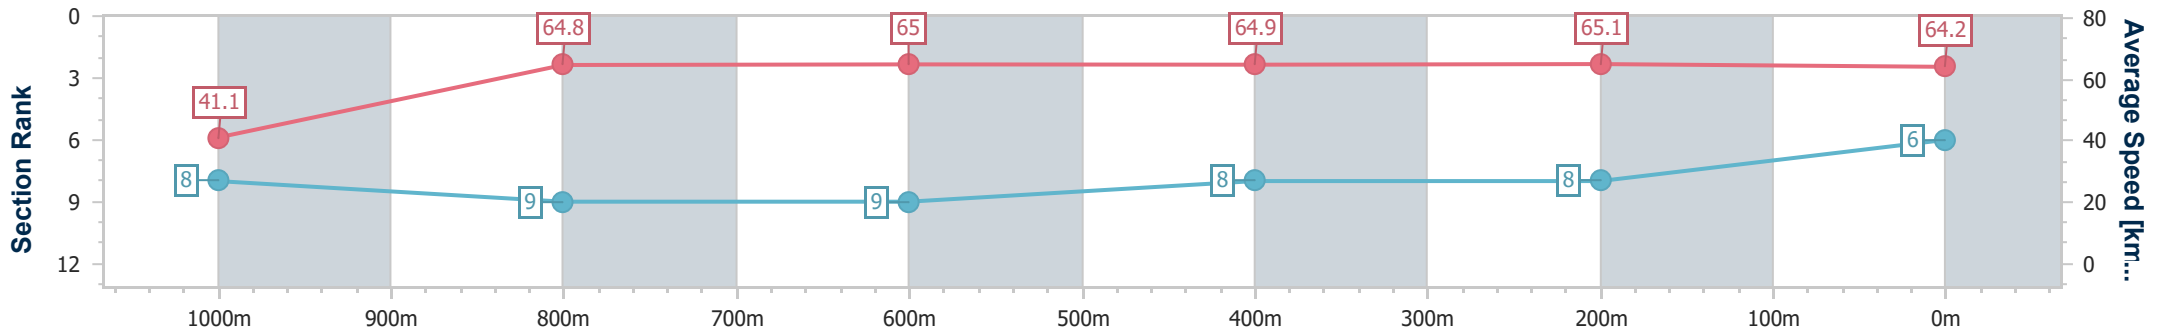

Horse/Jockey Name	Sicilian
Final Rank	6
Fastest Section Time (Section)	0:08.69 (Overall)
Top Speed [km/h] (Section)	66.6 (800m)
Race State	Finished

IpswichProfessional
Race 4: RAY WHITE IPSWICH BENCHMARK 80 Handicap - 1100m
21 June 2025 - 13:28
Track Rating: Good 4, Weather: Overcast, Rail Position: +0.5m Entire

Section	Overall	1000m	800m	600m	400m	200m
Section Times	1:04.06 [6] (0:08.69)	0:55.37 [8] (0:11.15)	0:44.22 [9] (0:10.99)	0:33.23 [9] (0:10.98)	0:22.25 [8] (0:11.01)	0:11.24 [8] (0:11.24)
Average Speed [km/h]	41.1	64.8	65.0	64.9	65.1	64.2
Top Speed [km/h]	61.9	65.9	66.6	66.0	66.2	66.3
Avg. Dist. to Rail [m]	5.9	0.8	2.1	1.7	0.6	0.4
Avg. Stride Freq. [Hz]	2.2	2.4	2.4	2.4	2.4	2.3
Avg. Stride Length [m]	5.4	7.4	7.4	7.5	7.5	7.6

- [ ] Ranking at each section and finish
- -.-.- No data available at this section
- NA No data available