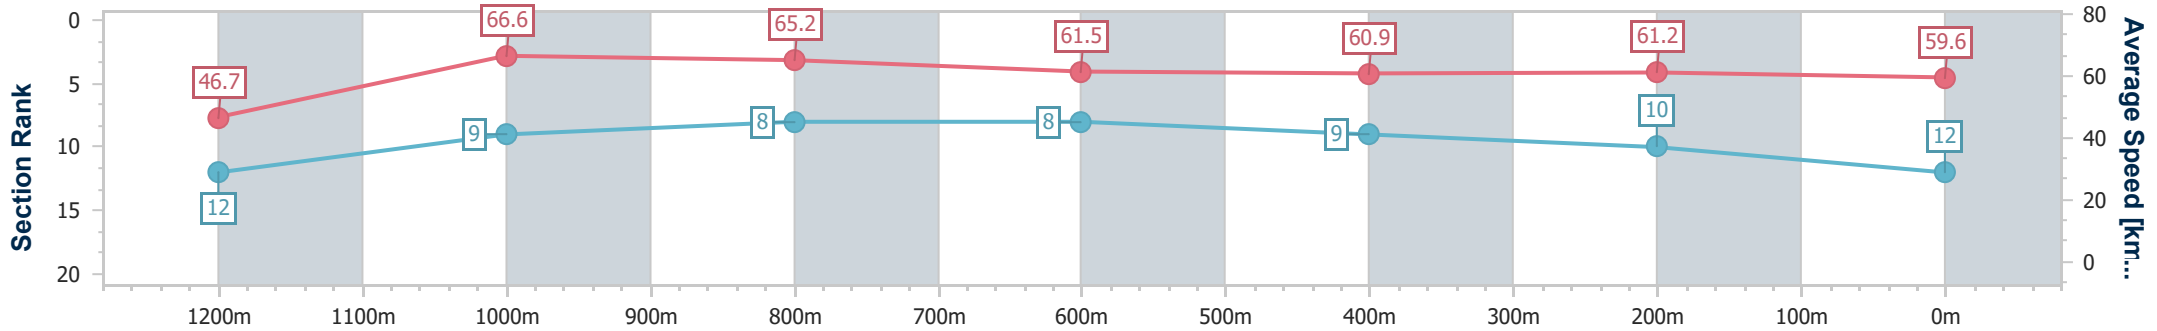

Horse/Jockey Name	Boom Torque
Final Rank	12
Fastest Section Time (Section)	0:10.83 (1200m)
Top Speed [km/h] (Section)	67.1 (1200m)
Race State	Finished

IpswichProfessional
Race 8: BARRIER REEF POOLS EYE LINER STAKES - LISTED - 1350m

21 June 2025 - 15:56

Track Rating: Good 4, Weather: Overcast, Rail Position: +0.5m Entire

Section	Overall	1200m	1000m	800m	600m	400m	200m
Section Times	1:20.71 [12] (0:11.53)	1:09.18 [12] (0:10.83)	0:58.35 [9] (0:11.04)	0:47.31 [8] (0:11.67)	0:35.64 [8] (0:11.79)	0:23.85 [9] (0:11.73)	0:12.12 [10] (0:12.12)
Average Speed [km/h]	46.7	66.6	65.2	61.5	60.9	61.2	59.6
Top Speed [km/h]	64.7	67.1	66.4	62.7	61.5	63.0	62.4
Avg. Dist. to Rail [m]	5.5	1.5	0.4	0.8	0.7	0.8	2.9
Avg. Stride Freq. [Hz]	2.3	2.4	2.3	2.2	2.2	2.3	2.2
Avg. Stride Length [m]	5.9	7.7	7.7	7.6	7.6	7.5	7.3

- [ ] Ranking at each section and finish
- -.-.- No data available at this section
- NA No data available