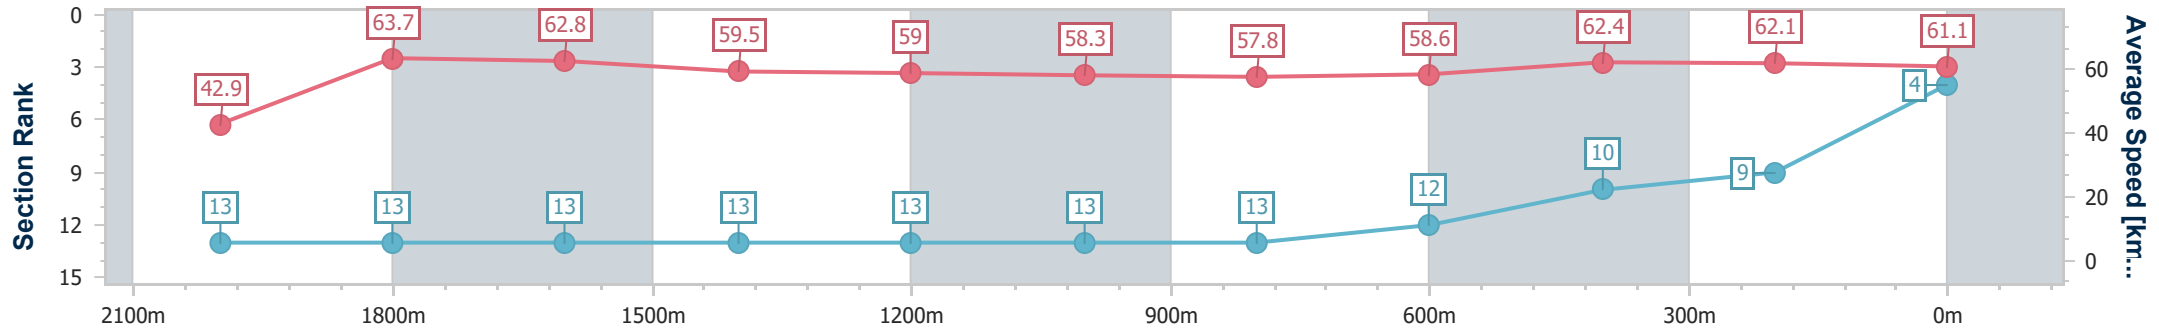

Horse/Jockey Name	Poetic Drama
Final Rank	4
Fastest Section Time (Section)	0:11.29 (2000m)
Top Speed [km/h] (Section)	65.0 (2000m)
Race State	Finished

IpswichProfessional
Race 7: TAB IPSWICH CUP - LISTED - 2150m
21 June 2025 - 15:18
Track Rating: Good 4, Weather: Overcast, Rail Position: +0.5m Entire

Section	Overall	2000m	1800m	1600m	1400m	1200m	1000m	800m	600m	400m	200m
Section Times	2:12.27 [4] (0:12.62)	1:59.65 [13] (0:11.29)	1:48.36 [13] (0:11.63)	1:36.73 [13] (0:12.13)	1:24.60 [13] (0:12.21)	1:12.39 [13] (0:12.36)	1:00.03 [13] (0:12.44)	0:47.59 [13] (0:12.37)	0:35.22 [12] (0:11.65)	0:23.57 [10] (0:11.80)	0:11.77 [9] (0:11.77)
Average Speed [km/h]	42.9	63.7	62.8	59.5	59.0	58.3	57.8	58.6	62.4	62.1	61.1
Top Speed [km/h]	61.4	65.0	64.3	63.5	60.6	59.1	58.3	61.8	63.9	63.2	61.8
Avg. Dist. to Rail [m]	8.7	1.9	1.8	2.7	0.2	0.2	0.5	1.0	2.9	5.8	8.0
Avg. Stride Freq. [Hz]	2.2	2.4	2.4	2.3	2.3	2.2	2.3	2.3	2.4	2.4	2.4
Avg. Stride Length [m]	5.6	7.4	7.3	7.1	7.2	7.2	7.1	7.1	7.3	7.3	7.2

- [ ] Ranking at each section and finish
- -.-.- No data available at this section
- NA No data available