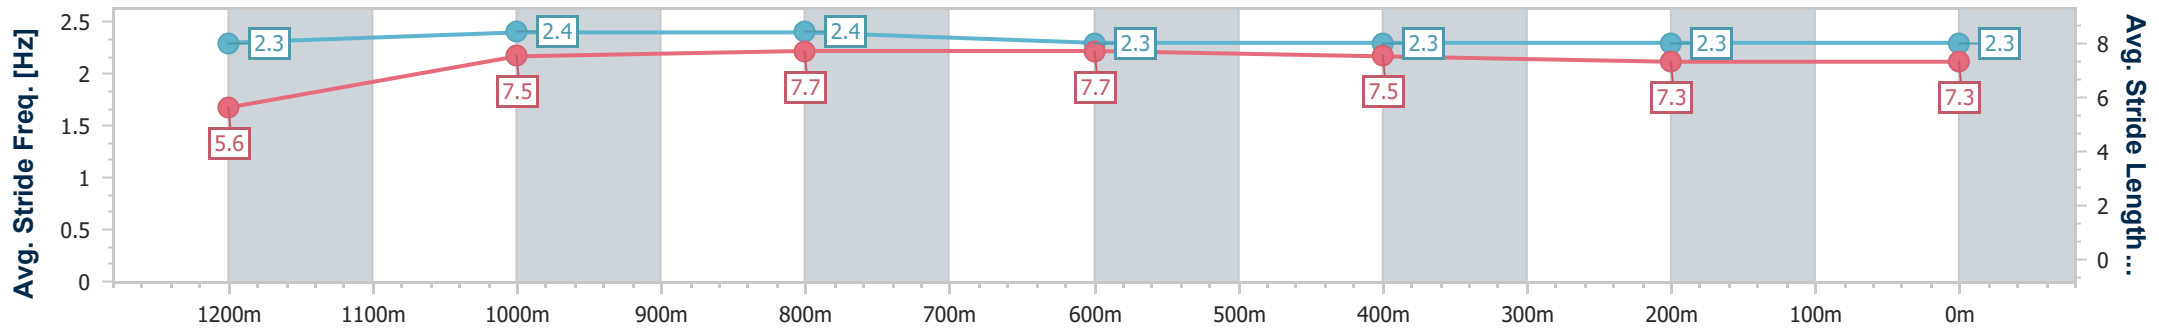

IpswichProfessional

Race 6: SCHWEPPE T L COONEY - 1350m

21 June 2025 - 14:39

Track Rating: Good 4, Weather: Overcast, Rail Position: +0.5m Entire

Section	Overall	1200m	1000m	800m	600m	400m	200m
Section Times	1:20.46 [9] (0:11.71)	1:08.75 [12] (0:11.15)	0:57.60 [10] (0:11.09)	0:46.51 [10] (0:11.22)	0:35.29 [10] (0:11.54)	0:23.75 [11] (0:11.82)	0:11.93 [12] (0:11.93)
Average Speed [km/h]	46.1	64.6	65.2	64.1	62.5	61.6	60.2
Top Speed [km/h]	65.9	66.1	65.8	65.3	63.2	62.7	61.8
Avg. Dist. to Rail [m]	5.5	1.5	0.4	0.3	1.1	3.4	4.8
Avg. Stride Freq. [Hz]	2.3	2.4	2.4	2.3	2.3	2.3	2.3
Avg. Stride Length [m]	5.6	7.5	7.7	7.7	7.5	7.3	7.3