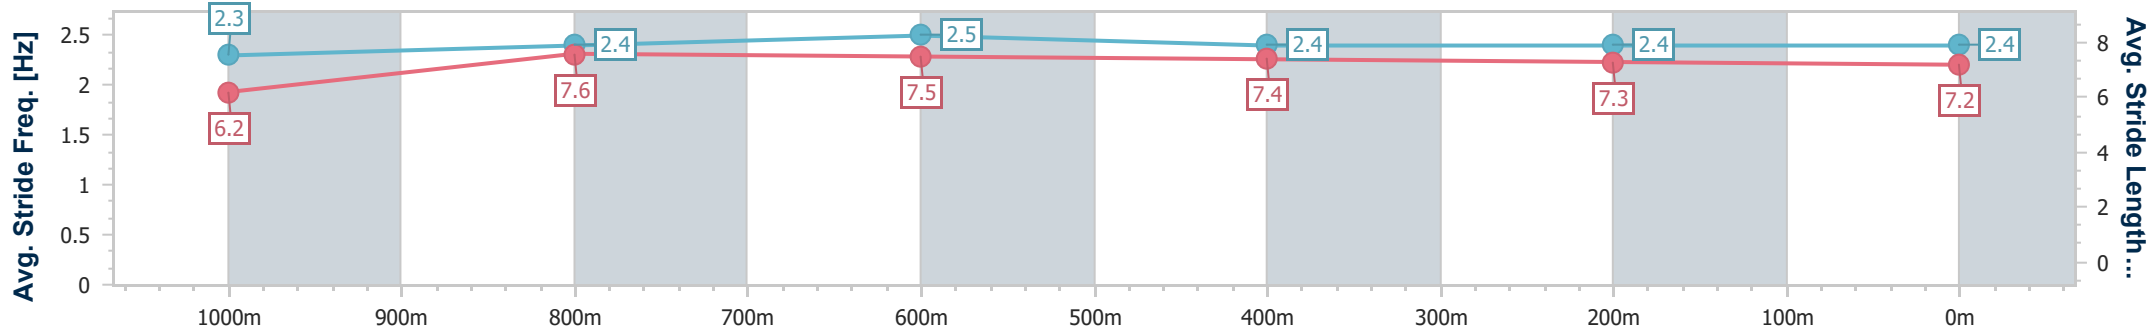

Horse/Jockey Name	Rylov
Final Rank	3
Fastest Section Time (Section)	0:10.82 (1000m)
Top Speed [km/h] (Section)	67.7 (800m)
Race State	Finished

IpswichProfessional
Race 1: GREAT NORTHERN IPSWICH INCENTIVE - FINAL -
Class 3 Handicap - 1200m
21 June 2025 - 11:43
Track Rating: Good 4, Weather: Overcast, Rail Position: +0.5m
Entire

Section	Overall	1000m	800m	600m	400m	200m								
Section Times	1:09.97 [3] (0:13.93)	0:56.04 [7] (0:10.82)	0:45.22 [8] (0:10.82)	0:34.40 [8] (0:11.33)	0:23.07 [9] (0:11.43)	0:11.64 [9] (0:11.64)								
Average Speed [km/h]	51.8	66.7	66.7	63.4	63.2	61.6								
Top Speed [km/h]	67.5	67.5	67.7	66.8	64.3	64.3								
Avg. Dist. to Rail [m]	5.1	1.2	0.8	0.4	1.6	3.5								
Avg. Stride Freq. [Hz]	2.3	2.4	2.5	2.4	2.4	2.4								
Avg. Stride Length [m]	6.2	7.6	7.5	7.4	7.3	7.2								

- [ ] Ranking at each section and finish
- -.-.- No data available at this section
- NA No data available