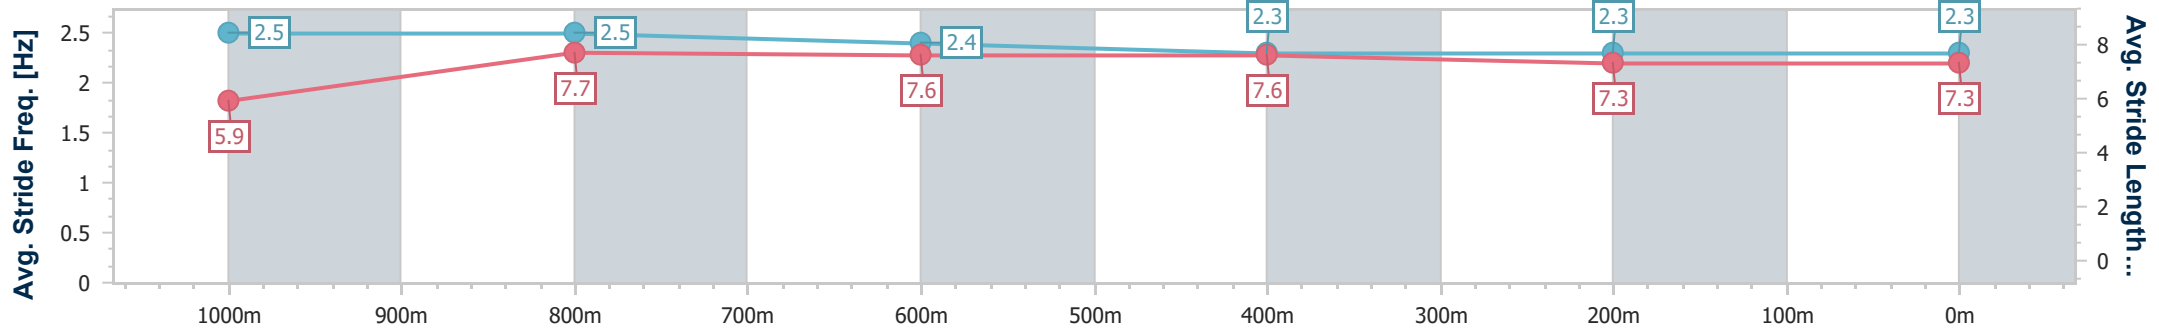

Horse/Jockey Name	Detrimental
Final Rank	5
Fastest Section Time (Section)	0:10.44 (1000m)
Top Speed [km/h] (Section)	70.1 (1000m)
Race State	Finished

IpswichProfessional
Race 1: GREAT NORTHERN IPSWICH INCENTIVE - FINAL -
Class 3 Handicap - 1200m

21 June 2025 - 11:43

Track Rating: Good 4, Weather: Overcast, Rail Position: +0.5m Entire

Section	Overall	1000m	800m	600m	400m	200m
Section Times	1:09.99 [5] (0:13.54)	0:56.45 [3] (0:10.44)	0:46.01 [3] (0:10.93)	0:35.08 [3] (0:11.29)	0:23.79 [3] (0:11.72)	0:12.07 [4] (0:12.07)
Average Speed [km/h]	53.4	68.8	66.0	63.5	61.4	59.6
Top Speed [km/h]	69.6	70.1	68.3	65.1	62.2	60.6
Avg. Dist. to Rail [m]	8.7	1.3	0.4	0.4	0.4	1.5
Avg. Stride Freq. [Hz]	2.5	2.5	2.4	2.3	2.3	2.3
Avg. Stride Length [m]	5.9	7.7	7.6	7.6	7.3	7.3

- [ ] Ranking at each section and finish
- -.-.- No data available at this section
- NA No data available