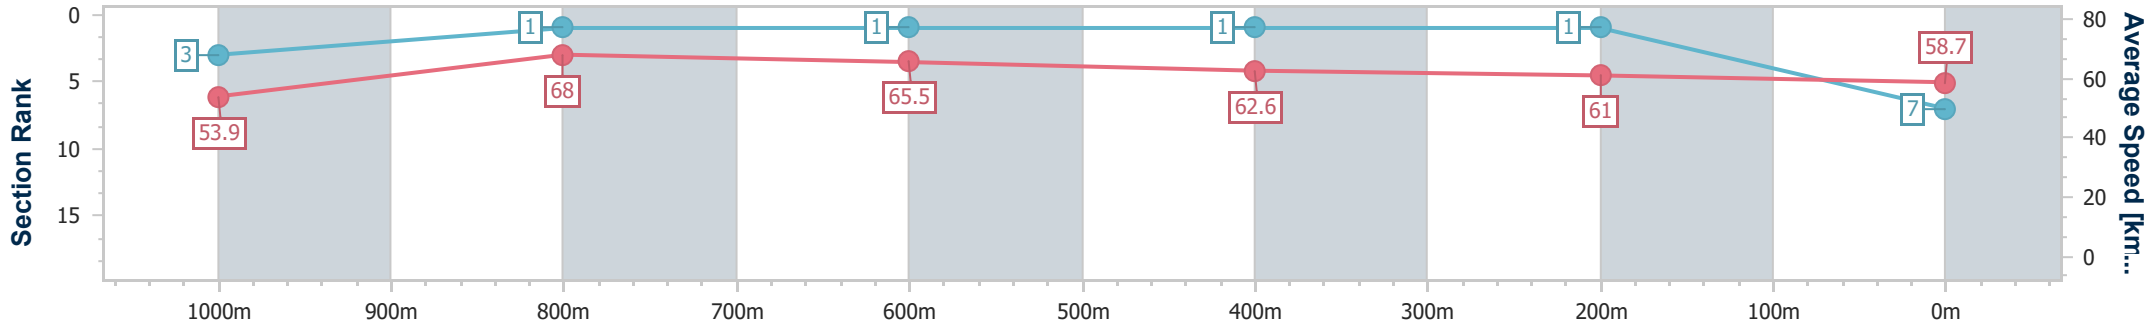

Horse/Jockey Name	Navyonthehighway
Final Rank	7
Fastest Section Time (Section)	0:10.59 (1000m)
Top Speed [km/h] (Section)	69.4 (1000m)
Race State	Finished

IpswichProfessional
Race 9: GORDON'S GIN GAI WATERHOUSE CLASSIC - LISTED
- 1200m

21 June 2025 - 16:34

Track Rating: Good 4, Weather: Overcast, Rail Position: +0.5m Entire

Section	Overall	1000m	800m	600m	400m	200m								
Section Times	1:10.11 [7] (0:13.42)	0:56.69 [3] (0:10.59)	0:46.10 [1] (0:11.01)	0:35.09 [1] (0:11.28)	0:23.81 [1] (0:11.51)	0:12.30 [1] (0:12.30)								
Average Speed [km/h]	53.9	68.0	65.5	62.6	61.0	58.7								
Top Speed [km/h]	69.2	69.4	66.6	64.5	63.0	60.0								
Avg. Dist. to Rail [m]	6.9	2.8	1.2	3.3	5.1	2.9								
Avg. Stride Freq. [Hz]	2.4	2.5	2.4	2.4	2.4	2.4								
Avg. Stride Length [m]	6.3	7.4	7.4	7.2	6.9	6.9								

- [ ] Ranking at each section and finish
- -.-.- No data available at this section
- NA No data available