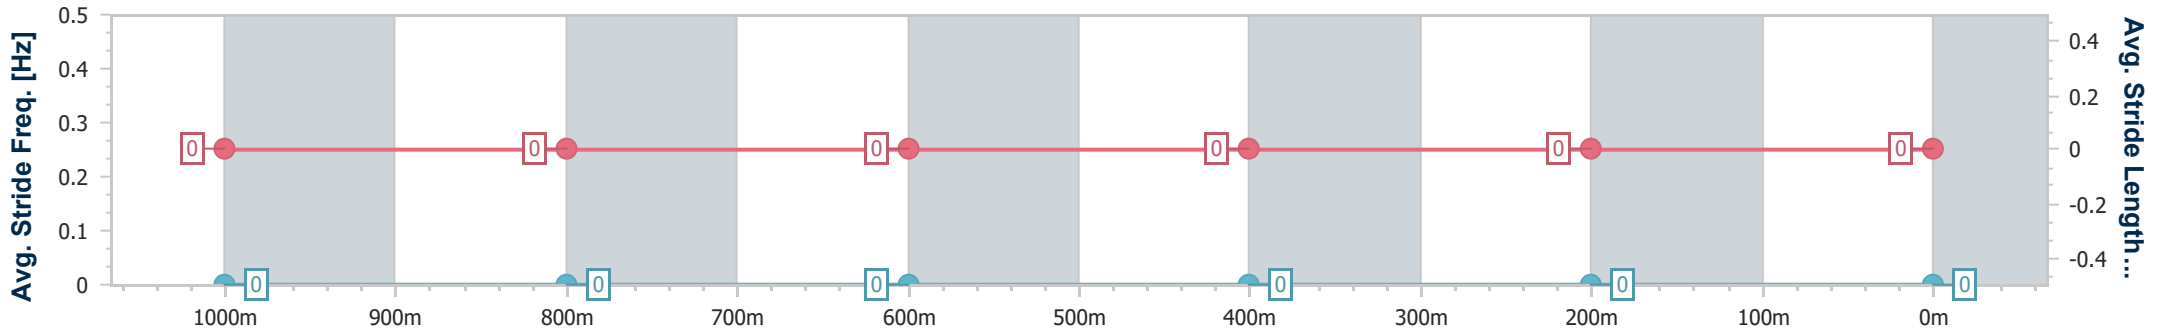

Section	Overall	1000m	800m	600m	400m	200m								
Section Times	1:09.44 [1] (0:13.44)	0:56.00 [1] (0:10.50)	0:45.50 [2] (0:10.81)	0:34.69 [2] (0:11.19)	0:23.50 [1] (0:11.61)	0:11.89 [1] (0:11.89)								
Average Speed [km/h]	53.7	68.9	66.6	63.8	61.2	60.7								
Top Speed [km/h]	69.7	69.8	68.8	66.4	62.4	61.7								
Avg. Dist. to Rail [m]	8.1	2.3	0.9	1.7	3.0	2.2								
Avg. Stride Freq. [Hz]	--	--	--	--	--	--								
Avg. Stride Length [m]	--	--	--	--	--	--								