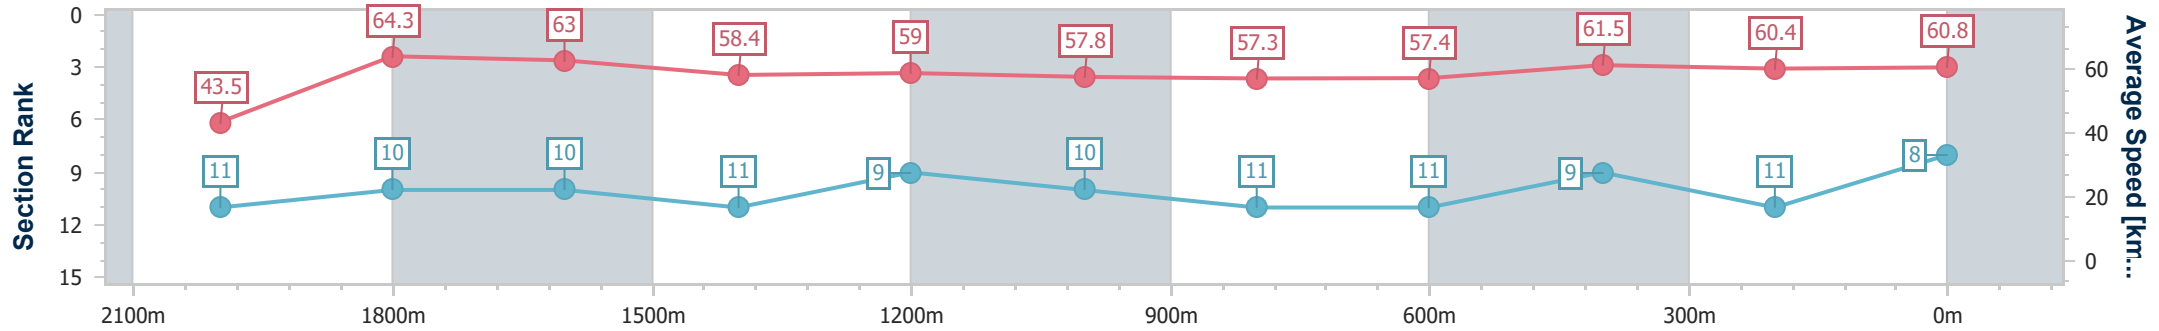

IpswichProfessional
 Race 7: TAB IPSWICH CUP - LISTED - 2150m
 21 June 2025 - 15:18
 Track Rating: Good 4, Weather: Overcast, Rail Position: +0.5m
 Entire

Section	Overall	2000m	1800m	1600m	1400m	1200m	1000m	800m	600m	400m	200m
Section Times	2:12.47 [8] (0:12.39)	2:00.08 [11] (0:11.21)	1:48.87 [10] (0:11.37)	1:37.50 [10] (0:12.27)	1:25.23 [11] (0:12.16)	1:13.07 [9] (0:12.48)	1:00.59 [10] (0:12.56)	0:48.03 [11] (0:12.52)	0:35.51 [11] (0:11.71)	0:23.80 [9] (0:11.98)	0:11.82 [11] (0:11.82)
Average Speed [km/h]	43.5	64.3	63.0	58.4	59.0	57.8	57.3	57.4	61.5	60.4	60.8
Top Speed [km/h]	62.1	65.1	64.1	61.4	60.3	58.6	57.8	59.5	62.5	61.2	61.7
Avg. Dist. to Rail [m]	7.0	0.8	1.0	0.2	0.3	0.1	0.2	0.3	0.5	1.1	4.2
Avg. Stride Freq. [Hz]	2.1	2.2	2.2	2.1	2.1	2.1	2.1	2.1	2.2	2.2	2.2
Avg. Stride Length [m]	5.7	7.9	7.5	7.5	7.6	7.6	7.5	7.6	7.5	7.7	7.7