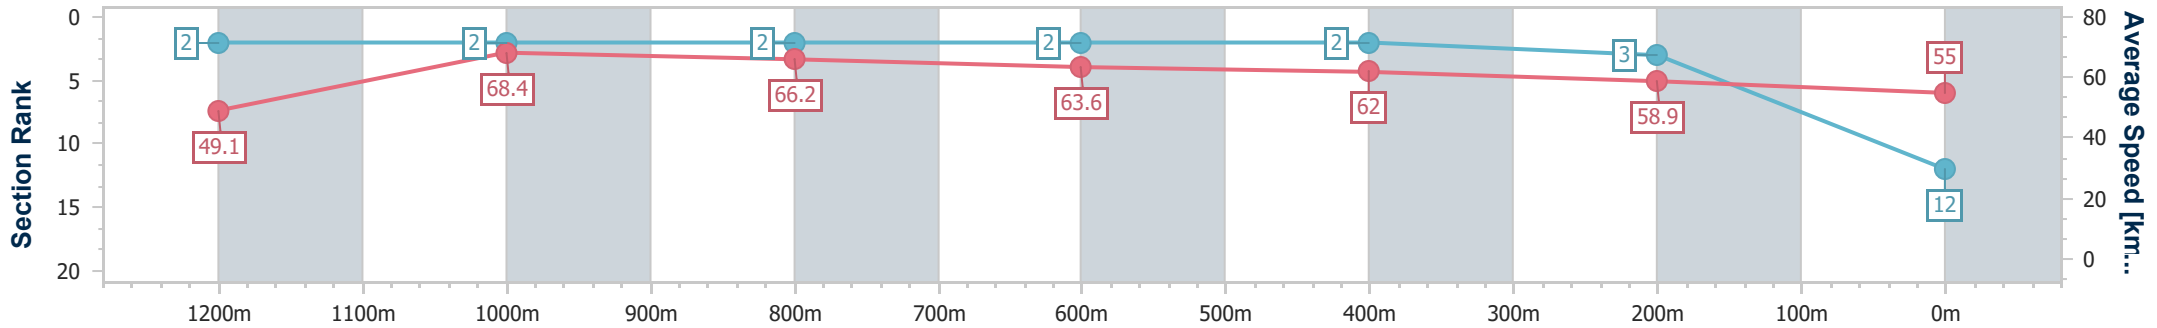

IpswichProfessional

Race 6: SCHWEPPE T L COONEY - 1350m

21 June 2025 - 14:39

Track Rating: Good 4, Weather: Overcast, Rail Position: +0.5m Entire

Section	Overall	1200m	1000m	800m	600m	400m	200m
Section Times	1:20.82 [12] (0:10.99)	1:09.83 [2] (0:10.56)	0:59.27 [2] (0:10.89)	0:48.38 [2] (0:11.35)	0:37.03 [2] (0:11.67)	0:25.36 [2] (0:12.27)	0:13.09 [3] (0:13.09)
Average Speed [km/h]	49.1	68.4	66.2	63.6	62.0	58.9	55.0
Top Speed [km/h]	66.9	68.7	68.4	65.4	63.4	61.7	57.3
Avg. Dist. to Rail [m]	6.1	1.8	0.8	1.2	1.1	1.5	3.3
Avg. Stride Freq. [Hz]	2.3	2.5	2.4	2.4	2.3	2.3	2.2
Avg. Stride Length [m]	6.0	7.7	7.7	7.5	7.3	7.1	6.8