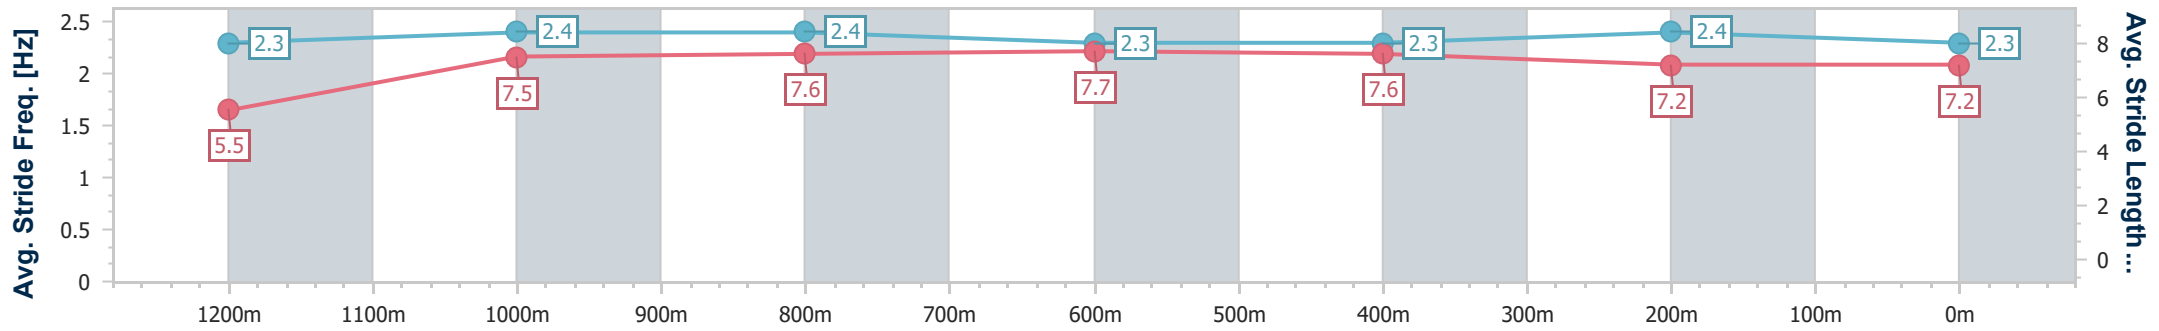

IpswichProfessional

Race 6: SCHWEPPE T L COONEY - 1350m

21 June 2025 - 14:39

Track Rating: Good 4, Weather: Overcast, Rail Position: +0.5m Entire

Section	Overall	1200m	1000m	800m	600m	400m	200m
Section Times	1:19.85 [3] (0:11.88)	1:07.97 [13] (0:11.06)	0:56.91 [11] (0:11.10)	0:45.81 [11] (0:11.14)	0:34.67 [11] (0:11.35)	0:23.32 [9] (0:11.49)	0:11.83 [6] (0:11.83)
Average Speed [km/h]	45.7	64.7	64.7	64.0	62.8	62.3	60.8
Top Speed [km/h]	65.3	65.9	65.4	64.9	63.2	63.0	63.3
Avg. Dist. to Rail [m]	7.1	0.8	1.6	2.7	2.4	1.6	0.9
Avg. Stride Freq. [Hz]	2.3	2.4	2.4	2.3	2.3	2.4	2.3
Avg. Stride Length [m]	5.5	7.5	7.6	7.7	7.6	7.2	7.2