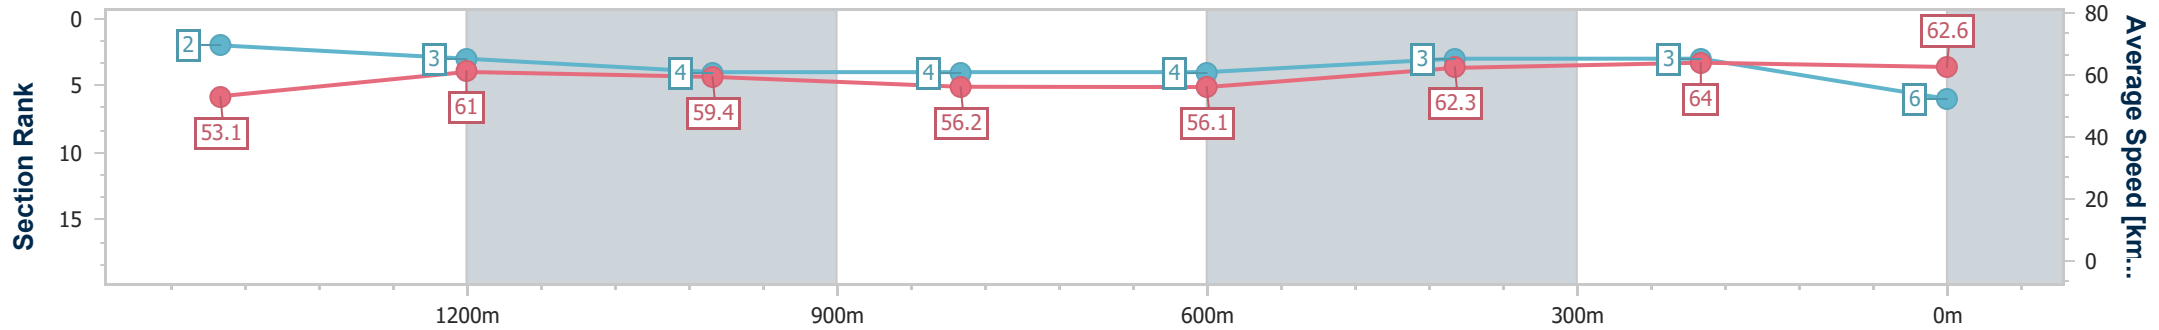

IpswichProfessional

Race 2: BISHOPP BENCHMARK 78 Handicap - 1666m

21 June 2025 - 12:18

Track Rating: Good 4, Weather: Overcast, Rail Position: +0.5m Entire

Section	Overall	1400m	1200m	1000m	800m	600m	400m	200m
Section Times	1:42.18 [6] (0:18.11)	1:24.07 [2] (0:11.77)	1:12.30 [3] (0:12.15)	1:00.15 [4] (0:12.83)	0:47.32 [4] (0:12.81)	0:34.51 [4] (0:11.63)	0:22.88 [3] (0:11.35)	0:11.53 [3] (0:11.53)
Average Speed [km/h]	53.1	61.0	59.4	56.2	56.1	62.3	64.0	62.6
Top Speed [km/h]	66.8	62.6	60.8	57.9	58.6	64.0	64.6	63.9
Avg. Dist. to Rail [m]	8.1	0.2	0.2	0.2	0.6	1.4	2.7	3.7
Avg. Stride Freq. [Hz]	2.4	2.3	2.2	2.2	2.2	2.4	2.4	2.3
Avg. Stride Length [m]	6.3	7.4	7.4	7.3	7.2	7.4	7.4	7.5