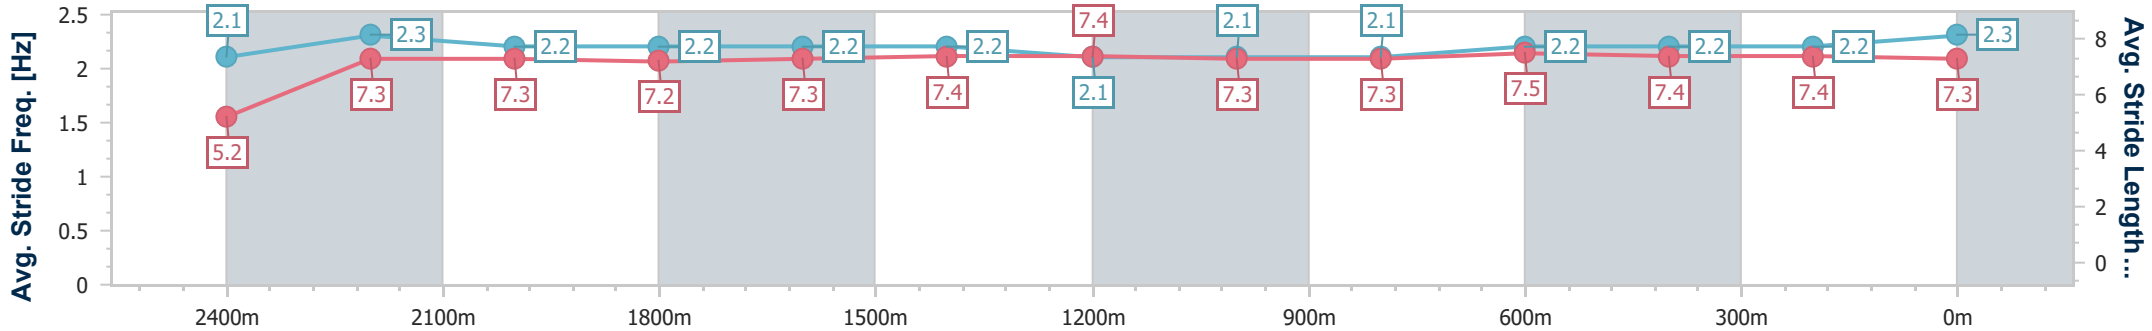

Horse/Jockey Name	Around The Buoy
Final Rank	5
Fastest Section Time (Section)	0:09.20 (Overall)
Top Speed [km/h] (Section)	62.0 (2000m)
Race State	Finished

IpswichProfessional
Race 3: CHANNEL SEVEN WINTER PROVINCIAL STAYERS
FINAL BENCHMARK 78 Handicap - 2500m

21 June 2025 - 12:53

Track Rating: Good 4, Weather: Overcast, Rail Position: +0.5m Entire

Section	Overall	2400m	2200m	2000m	1800m	1600m	1400m	1200m	1000m	800m	600m	400m	200m
Section Times	2:36.10 [5] (0:09.20)	2:26.90 [5] (0:12.03)	2:14.87 [5] (0:12.00)	2:02.87 [8] (0:11.83)	1:51.04 [8] (0:12.31)	1:38.73 [7] (0:12.53)	1:26.20 [7] (0:12.46)	1:13.74 [6] (0:12.96)	1:00.78 [6] (0:12.65)	0:48.13 [6] (0:12.21)	0:35.92 [6] (0:12.02)	0:23.90 [6] (0:12.19)	0:11.71 [10] (0:11.71)
Average Speed [km/h]	39.1	59.8	59.1	61.0	57.6	57.2	57.8	55.9	57.0	58.9	59.7	58.9	61.5
Top Speed [km/h]	57.9	60.6	60.9	62.0	59.7	58.0	58.6	58.4	58.7	60.1	60.4	60.2	62.0
Avg. Dist. to Rail [m]	5.1	2.3	2.6	2.7	2.2	0.5	0.3	0.7	0.5	0.3	0.6	0.8	1.7
Avg. Stride Freq. [Hz]	2.1	2.3	2.2	2.2	2.2	2.2	2.1	2.1	2.1	2.2	2.2	2.2	2.3
Avg. Stride Length [m]	5.2	7.3	7.3	7.2	7.3	7.4	7.4	7.3	7.3	7.5	7.4	7.4	7.3

- [ ] Ranking at each section and finish
- -.-.- No data available at this section
- NA No data available