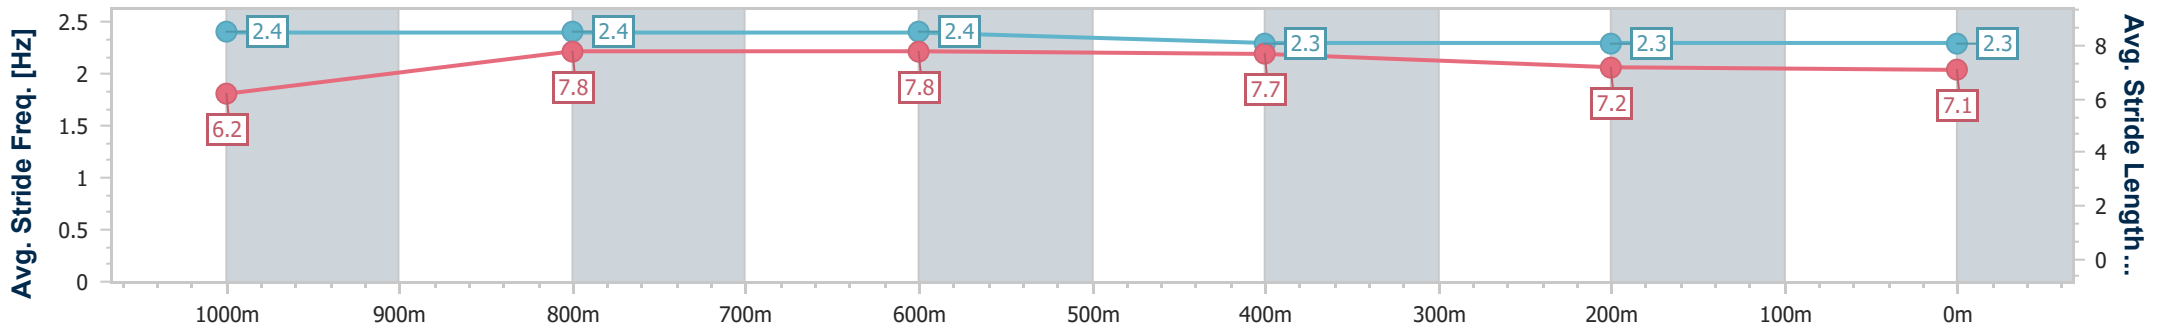

Horse/Jockey Name	Capital Diva
Final Rank	4
Fastest Section Time (Section)	0:10.60 (1000m)
Top Speed [km/h] (Section)	69.3 (1000m)
Race State	Finished

IpswichProfessional
Race 1: GREAT NORTHERN IPSWICH INCENTIVE - FINAL -
Class 3 Handicap - 1200m
21 June 2025 - 11:43
Track Rating: Good 4, Weather: Overcast, Rail Position: +0.5m
Entire

Section	Overall	1000m	800m	600m	400m	200m
Section Times	1:09.98 [4] (0:13.62)	0:56.36 [5] (0:10.60)	0:45.76 [4] (0:10.84)	0:34.92 [4] (0:11.18)	0:23.74 [4] (0:11.64)	0:12.10 [3] (0:12.10)
Average Speed [km/h]	52.9	67.9	66.3	64.2	61.4	59.5
Top Speed [km/h]	68.9	69.3	67.6	65.7	63.0	60.9
Avg. Dist. to Rail [m]	3.2	0.3	0.5	0.7	1.0	0.5
Avg. Stride Freq. [Hz]	2.4	2.4	2.4	2.3	2.3	2.3
Avg. Stride Length [m]	6.2	7.8	7.8	7.7	7.2	7.1

- [ ] Ranking at each section and finish
- -.-.- No data available at this section
- NA No data available