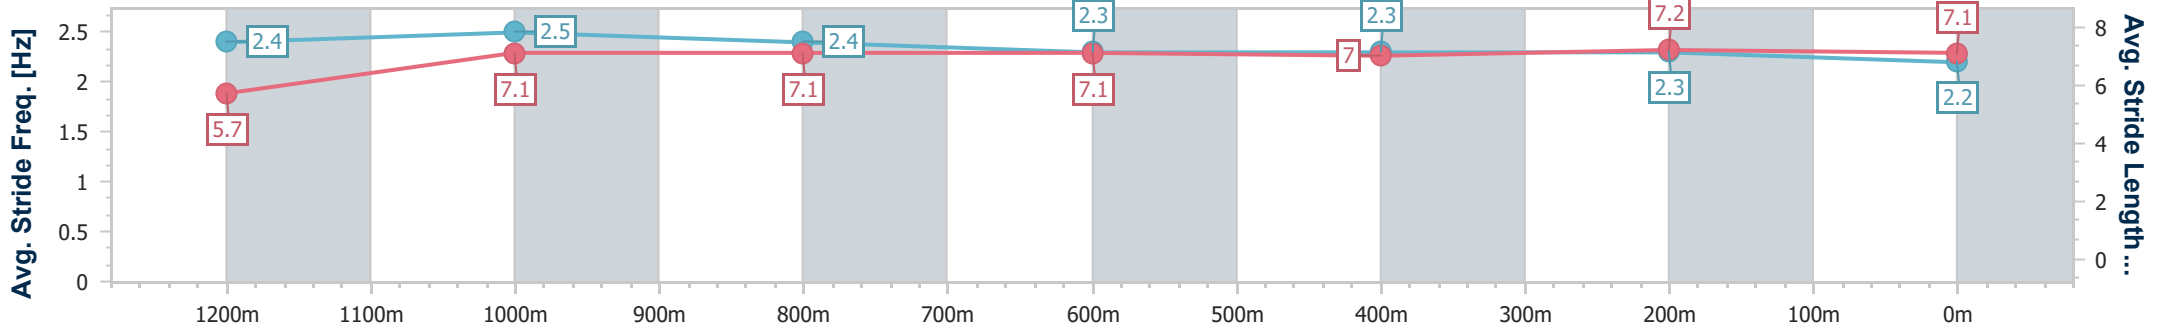

Horse/Jockey Name	Stay Focused
Final Rank	2
Fastest Section Time (Section)	0:10.53 (1200m)
Top Speed [km/h] (Section)	69.1 (1200m)
Race State	Finished

IpswichProfessional
Race 6: SCHWEPPE T L COONEY - 1350m
21 June 2025 - 14:39
Track Rating: Good 4, Weather: Overcast, Rail Position: +0.5m
Entire

Section	Overall	1200m	1000m	800m	600m	400m	200m
Section Times	1:19.75 [2] (0:10.91)	1:08.84 [1] (0:10.53)	0:58.31 [1] (0:10.96)	0:47.35 [1] (0:11.26)	0:36.09 [1] (0:11.65)	0:24.44 [1] (0:11.89)	0:12.55 [1] (0:12.55)
Average Speed [km/h]	49.5	68.3	65.8	63.5	61.6	60.1	57.4
Top Speed [km/h]	68.2	69.1	66.9	64.6	62.7	60.6	59.1
Avg. Dist. to Rail [m]	9.3	2.8	0.3	1.0	1.5	1.4	0.4
Avg. Stride Freq. [Hz]	2.4	2.5	2.4	2.3	2.3	2.3	2.2
Avg. Stride Length [m]	5.7	7.1	7.1	7.1	7.0	7.2	7.1

- [ ] Ranking at each section and finish
- -.-.- No data available at this section
- NA No data available