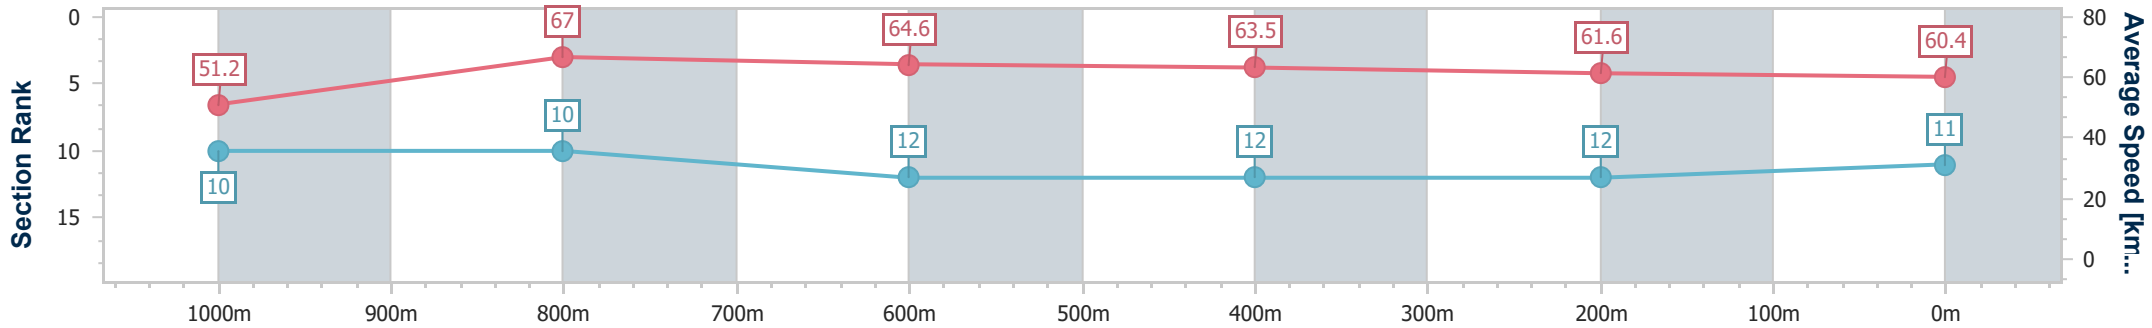

Horse/Jockey Name	Heroic Miss
Final Rank	11
Fastest Section Time (Section)	0:10.81 (1000m)
Top Speed [km/h] (Section)	68.9 (1000m)
Race State	Finished

IpswichProfessional
Race 9: GORDON'S GIN GAI WATERHOUSE CLASSIC - LISTED
- 1200m

21 June 2025 - 16:34

Track Rating: Good 4, Weather: Overcast, Rail Position: +0.5m
Entire

Section	Overall	1000m	800m	600m	400m	200m							
Section Times	1:10.84 [11] (0:14.09)	0:56.75 [10] (0:10.81)	0:45.94 [10] (0:11.15)	0:34.79 [12] (0:11.27)	0:23.52 [12] (0:11.57)	0:11.95 [12] (0:11.95)							
Average Speed [km/h]	51.2	67.0	64.6	63.5	61.6	60.4							
Top Speed [km/h]	66.8	68.9	65.5	65.1	62.2	62.0							
Avg. Dist. to Rail [m]	8.8	2.4	0.6	1.2	1.7	3.9							
Avg. Stride Freq. [Hz]	2.4	2.6	2.5	2.4	2.4	2.3							
Avg. Stride Length [m]	6.0	7.0	7.2	7.3	7.1	7.2							

- [ ] Ranking at each section and finish
- -.-.- No data available at this section
- NA No data available