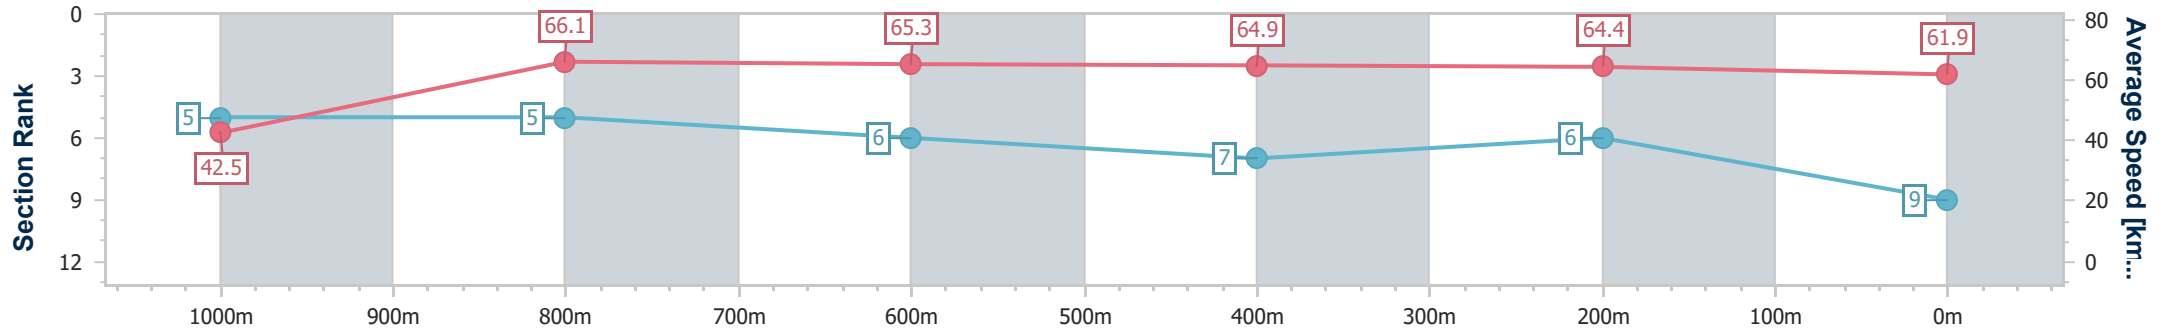

Horse/Jockey Name	Enterprise Lucia
Final Rank	9
Fastest Section Time (Section)	0:08.50 (Overall)
Top Speed [km/h] (Section)	67.8 (1000m)
Race State	Finished

IpswichProfessional
Race 4: RAY WHITE IPSWICH BENCHMARK 80 Handicap - 1100m
21 June 2025 - 13:28
Track Rating: Good 4, Weather: Overcast, Rail Position: +0.5m Entire

Section	Overall	1000m	800m	600m	400m	200m
Section Times	1:04.30 [9] (0:08.50)	0:55.80 [5] (0:10.94)	0:44.86 [5] (0:11.05)	0:33.81 [6] (0:11.02)	0:22.79 [7] (0:11.20)	0:11.59 [6] (0:11.59)
Average Speed [km/h]	42.5	66.1	65.3	64.9	64.4	61.9
Top Speed [km/h]	63.4	67.8	66.0	66.1	65.3	64.9
Avg. Dist. to Rail [m]	8.5	2.2	0.4	0.6	0.7	1.4
Avg. Stride Freq. [Hz]	2.2	2.4	2.3	2.3	2.4	2.3
Avg. Stride Length [m]	5.5	7.6	7.8	7.8	7.6	7.3

- [ ] Ranking at each section and finish
- -.-.- No data available at this section
- NA No data available