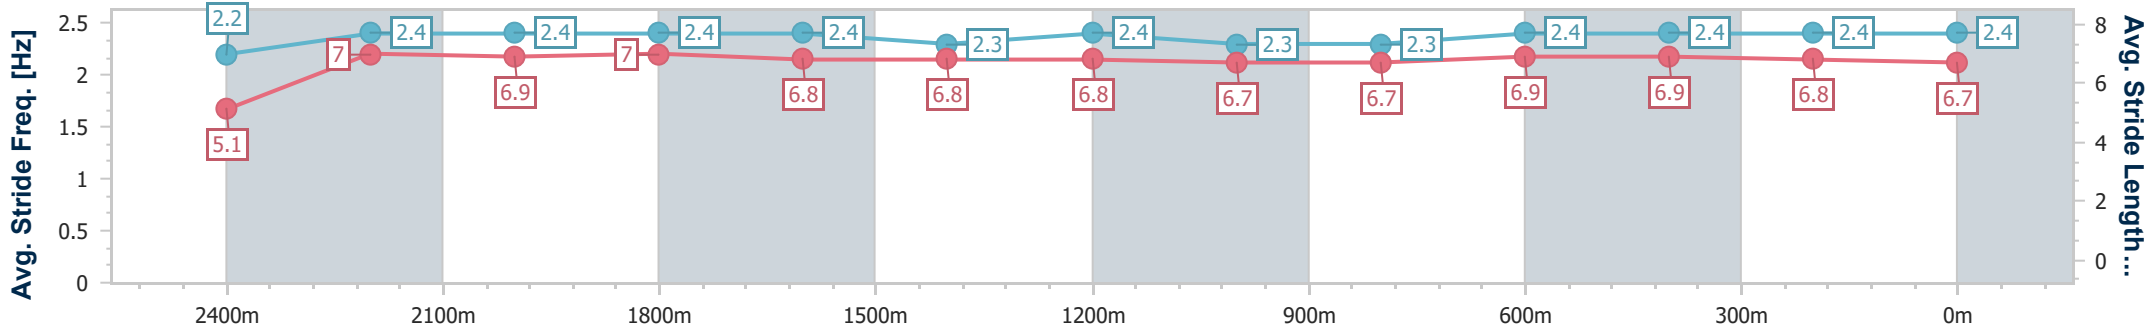

Horse/Jockey Name	Radegast
Final Rank	11
Fastest Section Time (Section)	0:09.07 (Overall)
Top Speed [km/h] (Section)	61.9 (2000m)
Race State	Finished

IpswichProfessional
Race 3: CHANNEL SEVEN WINTER PROVINCIAL STAYERS
FINAL BENCHMARK 78 Handicap - 2500m

21 June 2025 - 12:53

Track Rating: Good 4, Weather: Overcast, Rail Position: +0.5m Entire

Section	Overall	2400m	2200m	2000m	1800m	1600m	1400m	1200m	1000m	800m	600m	400m	200m
Section Times	2:36.73 [11] (0:09.07)	2:27.66 [2] (0:11.96)	2:15.70 [4] (0:11.95)	2:03.75 [5] (0:11.82)	1:51.93 [4] (0:12.38)	1:39.55 [5] (0:12.51)	1:27.04 [5] (0:12.44)	1:14.60 [4] (0:12.91)	1:01.69 [3] (0:12.66)	0:49.03 [3] (0:12.22)	0:36.81 [3] (0:12.09)	0:24.72 [3] (0:12.23)	0:12.49 [6] (0:12.49)
Average Speed [km/h]	39.7	60.3	59.8	60.8	57.7	57.4	57.9	55.7	56.9	58.6	59.4	58.6	57.7
Top Speed [km/h]	58.4	61.4	61.7	61.9	59.5	58.0	58.3	57.6	57.8	59.8	60.3	59.2	58.5
Avg. Dist. to Rail [m]	9.9	3.7	1.5	1.6	1.3	0.4	0.3	0.1	0.2	0.5	0.7	1.6	1.4
Avg. Stride Freq. [Hz]	2.2	2.4	2.4	2.4	2.4	2.3	2.4	2.3	2.3	2.4	2.4	2.4	2.4
Avg. Stride Length [m]	5.1	7.0	6.9	7.0	6.8	6.8	6.8	6.7	6.7	6.9	6.9	6.8	6.7

- [ ] Ranking at each section and finish
- -.-.- No data available at this section
- NA No data available