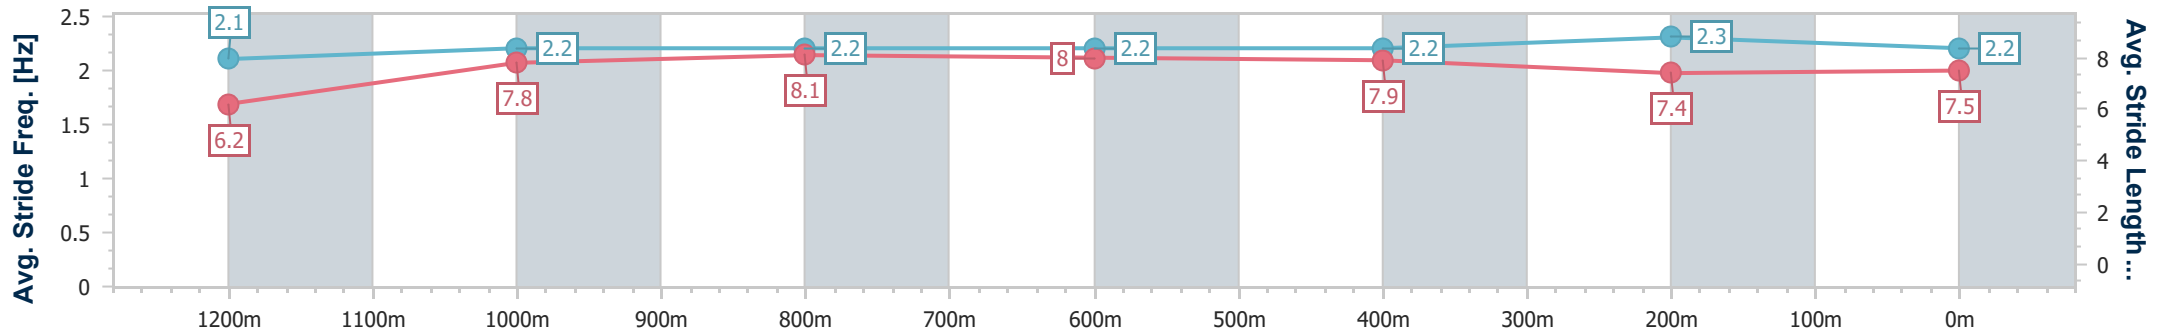

Horse/Jockey Name	Dream Smart
Final Rank	7
Fastest Section Time (Section)	0:11.23 (800m)
Top Speed [km/h] (Section)	64.9 (600m)
Race State	Finished

IpswichProfessional

Race 6: SCHWEPPE T L COONEY - 1350m

21 June 2025 - 14:39

Track Rating: Good 4, Weather: Overcast, Rail Position: +0.5m Entire

Section	Overall	1200m	1000m	800m	600m	400m	200m
Section Times	1:20.35 [7] (0:11.66)	1:08.69 [10] (0:11.41)	0:57.28 [13] (0:11.25)	0:46.03 [13] (0:11.23)	0:34.80 [14] (0:11.27)	0:23.53 [12] (0:11.64)	0:11.89 [9] (0:11.89)
Average Speed [km/h]	46.5	63.1	64.1	64.4	64.5	63.5	60.3
Top Speed [km/h]	62.2	64.6	64.7	64.6	64.9	64.3	63.2
Avg. Dist. to Rail [m]	9.8	3.2	1.4	0.6	1.9	8.1	10.0
Avg. Stride Freq. [Hz]	2.1	2.2	2.2	2.2	2.2	2.3	2.2
Avg. Stride Length [m]	6.2	7.8	8.1	8.0	7.9	7.4	7.5

- [ ] Ranking at each section and finish
- -.-.- No data available at this section
- NA No data available