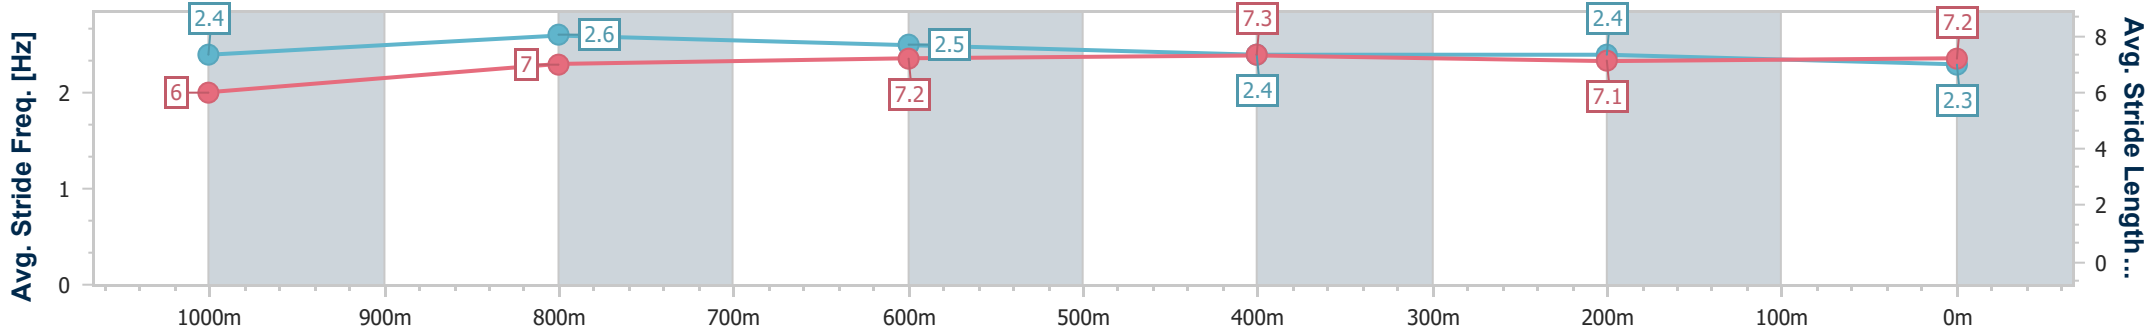

Horse/Jockey Name	Heroic Miss
Final Rank	11
Fastest Section Time (Section)	0:10.81 (1000m)
Top Speed [km/h] (Section)	68.9 (1000m)
Race State	Finished

IpswichProfessional
Race 9: GORDON'S GIN GAI WATERHOUSE CLASSIC - LISTED
- 1200m

21 June 2025 - 16:34

Track Rating: Good 4, Weather: Overcast, Rail Position: +0.5m
Entire

Section	Overall	1000m	800m	600m	400m	200m							
Section Times	1:10.84 [11] (0:14.09)	0:56.75 [10] (0:10.81)	0:45.94 [10] (0:11.15)	0:34.79 [12] (0:11.27)	0:23.52 [12] (0:11.57)	0:11.95 [12] (0:11.95)							
Average Speed [km/h]	51.2	67.0	64.6	63.5	61.6	60.4							
Top Speed [km/h]	66.8	68.9	65.5	65.1	62.2	62.0							
Avg. Dist. to Rail [m]	8.8	2.4	0.6	1.2	1.7	3.9							
Avg. Stride Freq. [Hz]	2.4	2.6	2.5	2.4	2.4	2.3							
Avg. Stride Length [m]	6.0	7.0	7.2	7.3	7.1	7.2							

- [ ] Ranking at each section and finish
- -.-.- No data available at this section
- NA No data available