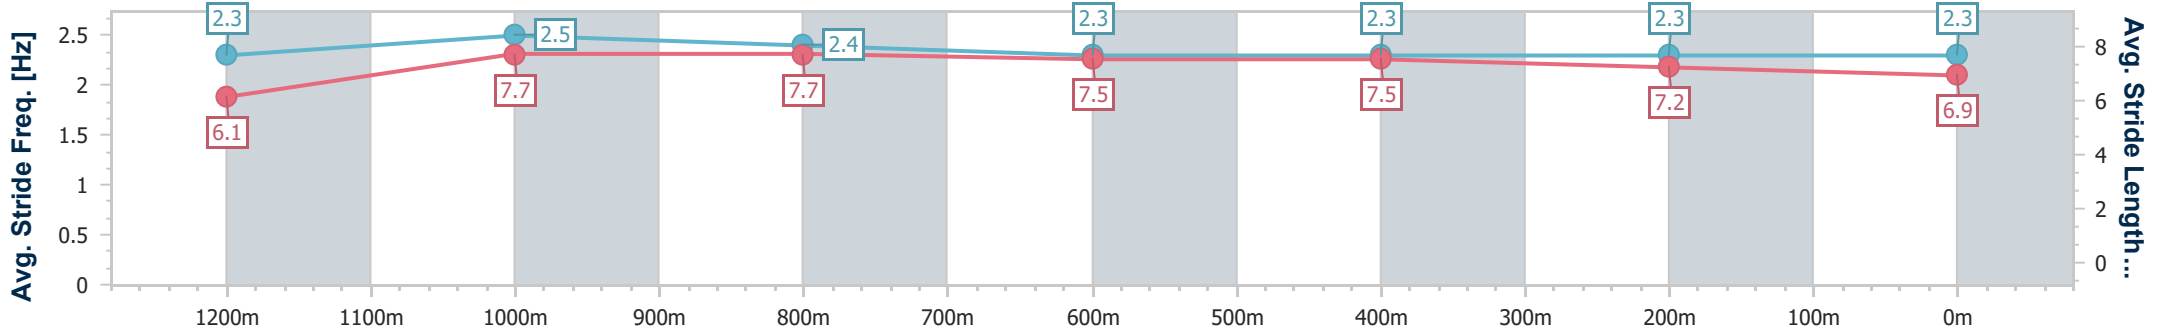

Horse/Jockey Name	Rockribbed
Final Rank	13
Fastest Section Time (Section)	0:10.59 (1200m)
Top Speed [km/h] (Section)	68.6 (1200m)
Race State	Finished

IpswichProfessional
Race 8: BARRIER REEF POOLS EYE LINER STAKES - LISTED - 1350m

21 June 2025 - 15:56

Track Rating: Good 4, Weather: Overcast, Rail Position: +0.5m Entire

Section	Overall	1200m	1000m	800m	600m	400m	200m						
Section Times	1:20.73 [13] (0:11.12)	1:09.61 [1] (0:10.59)	0:59.02 [1] (0:10.99)	0:48.03 [1] (0:11.67)	0:36.36 [1] (0:11.79)	0:24.57 [1] (0:11.87)	0:12.70 [1] (0:12.70)						
Average Speed [km/h]	48.6	68.3	65.6	61.4	60.7	60.5	56.7						
Top Speed [km/h]	67.3	68.6	68.0	62.6	60.8	60.9	59.0						
Avg. Dist. to Rail [m]	6.3	4.9	1.1	0.9	1.3	1.5	1.4						
Avg. Stride Freq. [Hz]	2.3	2.5	2.4	2.3	2.3	2.3	2.3						
Avg. Stride Length [m]	6.1	7.7	7.7	7.5	7.5	7.2	6.9						

- [ ] Ranking at each section and finish
- -.-.- No data available at this section
- NA No data available