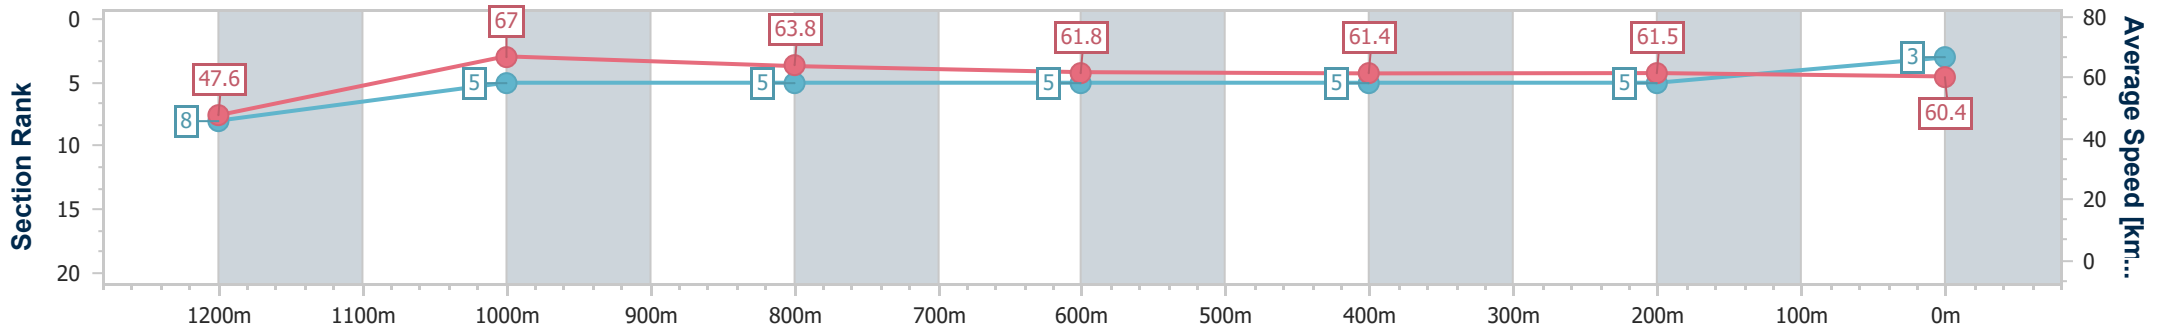

- [] Ranking at each section and finish
- .-.- No data available at this section
- NA No data available

Horse/Jockey Name	Don't Stop
Final Rank	4
Fastest Section Time (Section)	0:10.92 (1200m)
Top Speed [km/h] (Section)	67.3 (1000m)
Race State	Finished