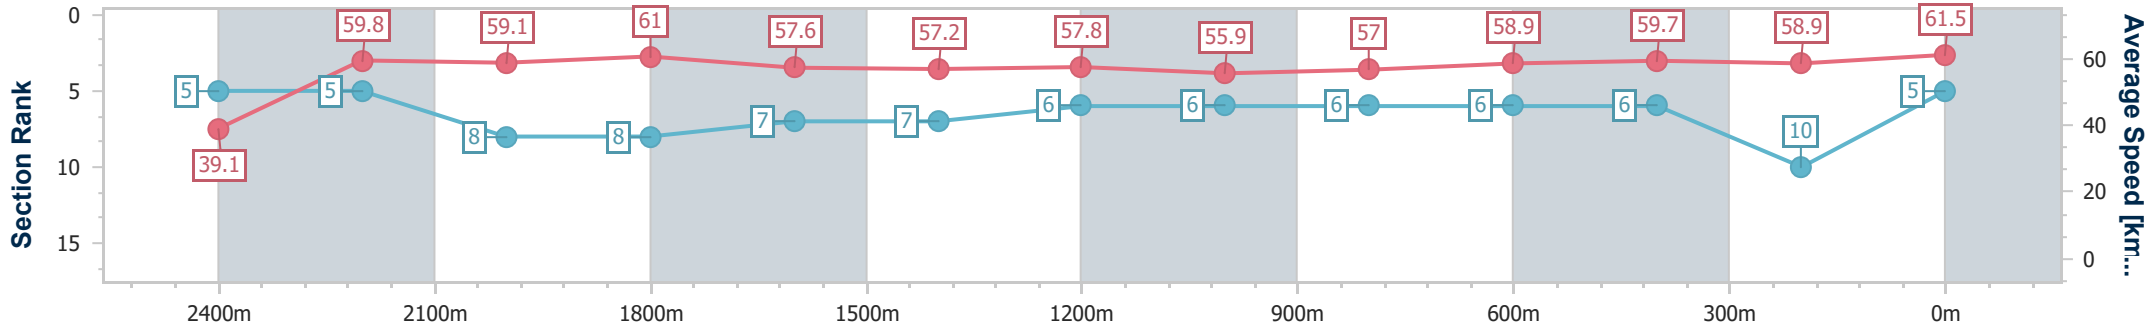

Horse/Jockey Name	Around The Buoy
Final Rank	5
Fastest Section Time (Section)	0:09.20 (Overall)
Top Speed [km/h] (Section)	62.0 (2000m)
Race State	Finished

IpswichProfessional
Race 3: CHANNEL SEVEN WINTER PROVINCIAL STAYERS
FINAL BENCHMARK 78 Handicap - 2500m

21 June 2025 - 12:53

Track Rating: Good 4, Weather: Overcast, Rail Position: +0.5m Entire

Section	Overall	2400m	2200m	2000m	1800m	1600m	1400m	1200m	1000m	800m	600m	400m	200m
Section Times	2:36.10 [5] (0:09.20)	2:26.90 [5] (0:12.03)	2:14.87 [5] (0:12.00)	2:02.87 [8] (0:11.83)	1:51.04 [8] (0:12.31)	1:38.73 [7] (0:12.53)	1:26.20 [7] (0:12.46)	1:13.74 [6] (0:12.96)	1:00.78 [6] (0:12.65)	0:48.13 [6] (0:12.21)	0:35.92 [6] (0:12.02)	0:23.90 [6] (0:12.19)	0:11.71 [10] (0:11.71)
Average Speed [km/h]	39.1	59.8	59.1	61.0	57.6	57.2	57.8	55.9	57.0	58.9	59.7	58.9	61.5
Top Speed [km/h]	57.9	60.6	60.9	62.0	59.7	58.0	58.6	58.4	58.7	60.1	60.4	60.2	62.0
Avg. Dist. to Rail [m]	5.1	2.3	2.6	2.7	2.2	0.5	0.3	0.7	0.5	0.3	0.6	0.8	1.7
Avg. Stride Freq. [Hz]	2.1	2.3	2.2	2.2	2.2	2.2	2.1	2.1	2.1	2.2	2.2	2.2	2.3
Avg. Stride Length [m]	5.2	7.3	7.3	7.2	7.3	7.4	7.4	7.3	7.3	7.5	7.4	7.4	7.3

- [ ] Ranking at each section and finish
- -.-.- No data available at this section
- NA No data available