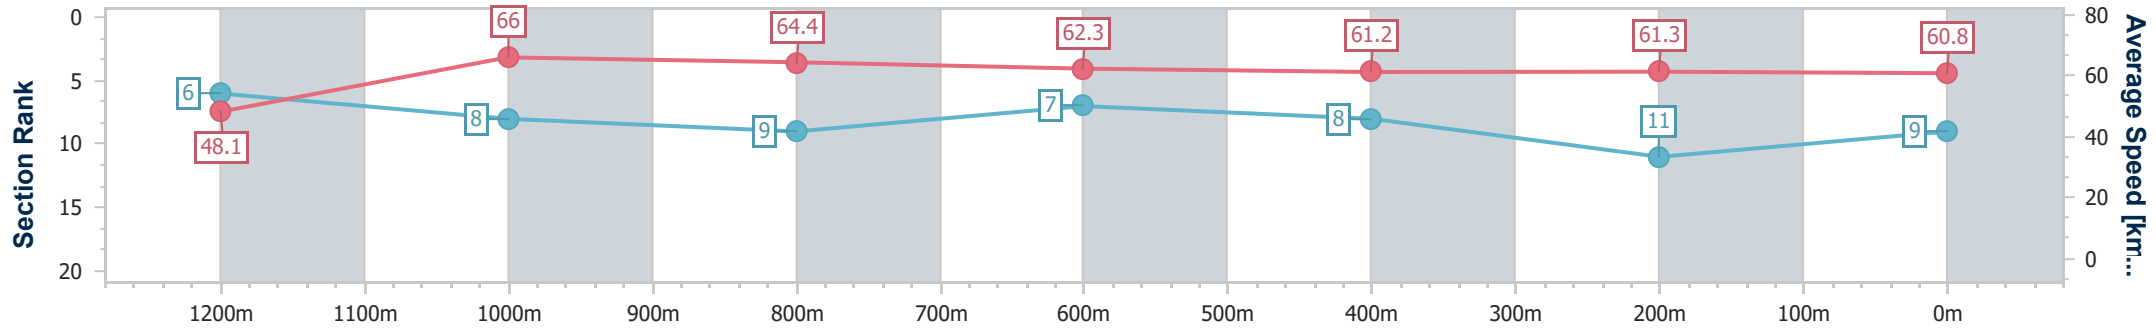

Horse/Jockey Name	Kipling's Journey
Final Rank	9
Fastest Section Time (Section)	0:10.96 (1200m)
Top Speed [km/h] (Section)	67.7 (1200m)
Race State	Finished

IpswichProfessional
Race 8: BARRIER REEF POOLS EYE LINER STAKES - LISTED - 1350m

21 June 2025 - 15:56

Track Rating: Good 4, Weather: Overcast, Rail Position: +0.5m Entire

Section	Overall	1200m	1000m	800m	600m	400m	200m
Section Times	1:20.54 [9] (0:11.24)	1:09.30 [6] (0:10.96)	0:58.34 [8] (0:11.24)	0:47.10 [9] (0:11.60)	0:35.50 [7] (0:11.78)	0:23.72 [8] (0:11.85)	0:11.87 [11] (0:11.87)
Average Speed [km/h]	48.1	66.0	64.4	62.3	61.2	61.3	60.8
Top Speed [km/h]	67.3	67.7	66.1	63.1	61.8	61.9	62.0
Avg. Dist. to Rail [m]	8.4	5.7	1.9	0.9	1.1	3.2	6.0
Avg. Stride Freq. [Hz]	2.3	2.3	2.2	2.2	2.2	2.2	2.2
Avg. Stride Length [m]	6.0	8.1	8.1	7.9	7.8	7.7	7.7

- [ ] Ranking at each section and finish
- -.-.- No data available at this section
- NA No data available