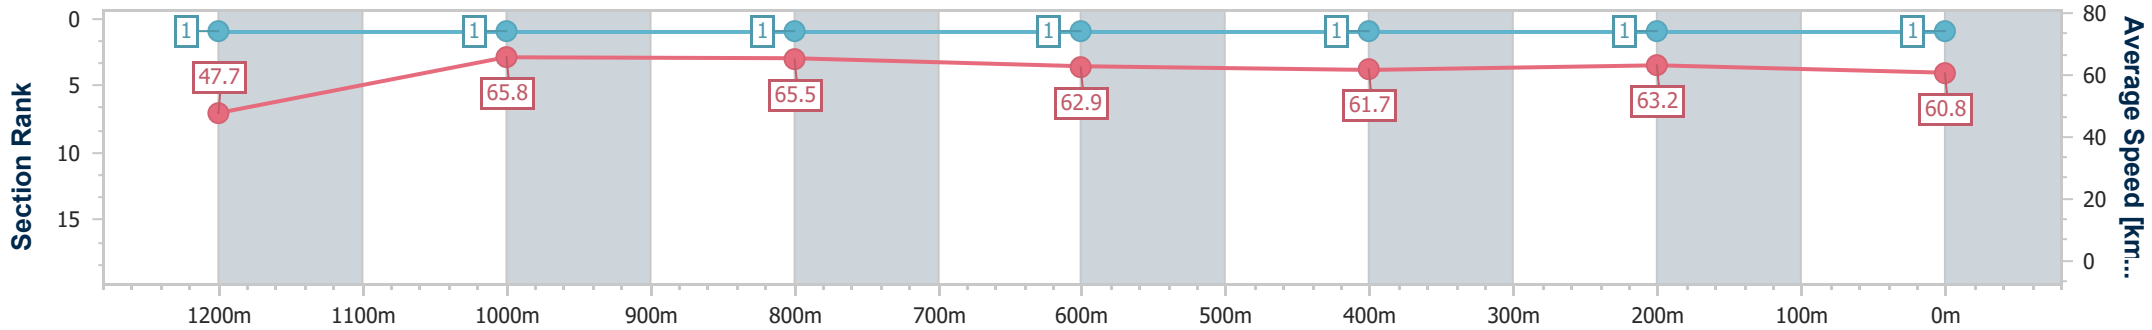

Horse/Jockey Name	Castillian
Final Rank	1
Fastest Section Time (Section)	0:10.99 (1200m)
Top Speed [km/h] (Section)	67.2 (1200m)
Race State	Finished

IpswichProfessional
Race 5: RIVER 949FM BUNDAMBA PLATE Class 6 Handicap - 1350m

21 June 2025 - 14:03

Track Rating: Good 4, Weather: Overcast, Rail Position: +0.5m Entire

Section	Overall	1200m	1000m	800m	600m	400m	200m
Section Times	1:19.53 [1] (0:11.34)	1:08.19 [1] (0:10.99)	0:57.20 [1] (0:11.02)	0:46.18 [1] (0:11.40)	0:34.78 [1] (0:11.59)	0:23.19 [1] (0:11.36)	0:11.83 [1] (0:11.83)
Average Speed [km/h]	47.7	65.8	65.5	62.9	61.7	63.2	60.8
Top Speed [km/h]	63.7	67.2	66.9	63.3	62.5	63.4	63.1
Avg. Dist. to Rail [m]	8.7	3.9	0.7	1.0	1.1	1.2	0.3
Avg. Stride Freq. [Hz]	2.3	2.4	2.4	2.4	2.3	2.4	2.4
Avg. Stride Length [m]	6.0	7.6	7.6	7.4	7.4	7.2	7.0

- [ ] Ranking at each section and finish
- -.-.- No data available at this section
- NA No data available