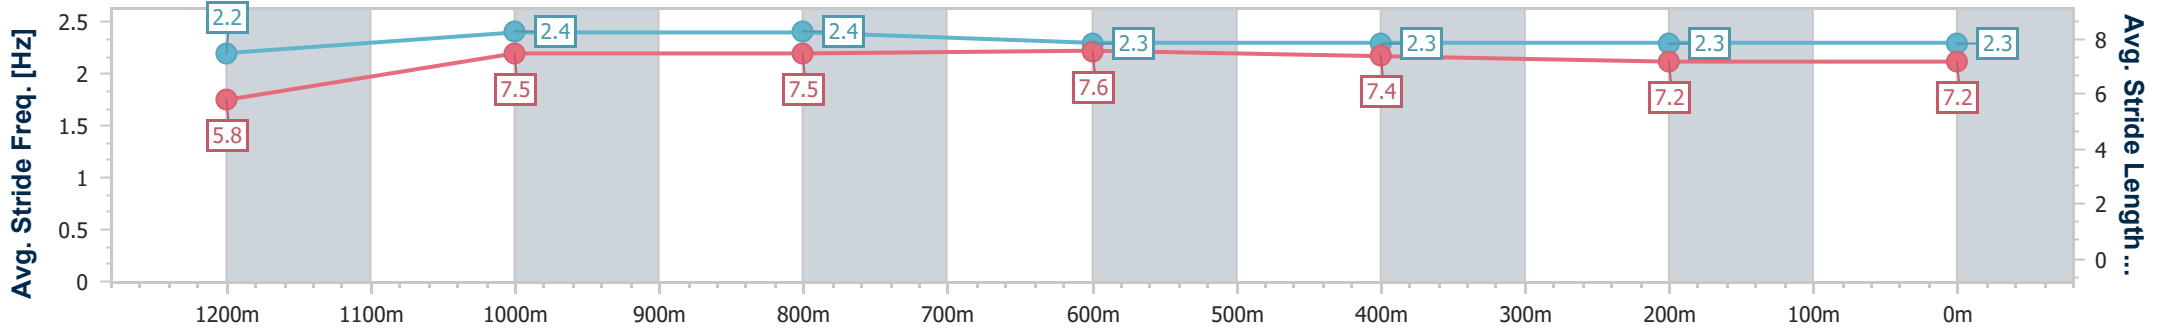

IpswichProfessional

Race 6: SCHWEPPE T L COONEY - 1350m

21 June 2025 - 14:39

Track Rating: Good 4, Weather: Overcast, Rail Position: +0.5m Entire

Section	Overall	1200m	1000m	800m	600m	400m	200m
Section Times	1:20.69 [11] (0:11.67)	1:09.02 [11] (0:11.27)	0:57.75 [11] (0:11.30)	0:46.45 [12] (0:11.26)	0:35.19 [12] (0:11.40)	0:23.79 [14] (0:11.79)	0:12.00 [13] (0:12.00)
Average Speed [km/h]	46.1	64.3	64.0	63.7	62.6	60.6	60.0
Top Speed [km/h]	63.9	65.3	65.0	65.0	64.4	61.6	61.3
Avg. Dist. to Rail [m]	5.9	3.0	1.6	0.7	1.7	1.0	1.9
Avg. Stride Freq. [Hz]	2.2	2.4	2.4	2.3	2.3	2.3	2.3
Avg. Stride Length [m]	5.8	7.5	7.5	7.6	7.4	7.2	7.2