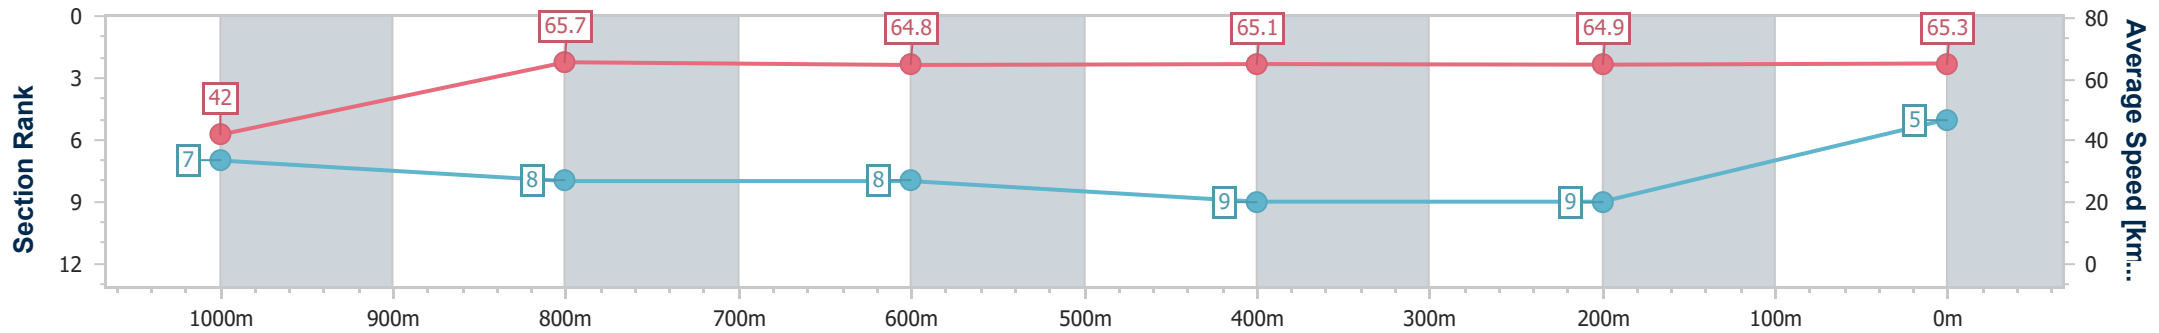

Horse/Jockey Name	Brereton
Final Rank	5
Fastest Section Time (Section)	0:08.61 (Overall)
Top Speed [km/h] (Section)	67.2 (1000m)
Race State	Finished

IpswichProfessional
Race 4: RAY WHITE IPSWICH BENCHMARK 80 Handicap - 1100m

21 June 2025 - 13:28

Track Rating: Good 4, Weather: Overcast, Rail Position: +0.5m Entire

Section	Overall	1000m	800m	600m	400m	200m								
Section Times	1:03.99 [5] (0:08.61)	0:55.38 [7] (0:11.02)	0:44.36 [8] (0:11.12)	0:33.24 [8] (0:11.08)	0:22.16 [9] (0:11.11)	0:11.05 [9] (0:11.05)								
Average Speed [km/h]	42.0	65.7	64.8	65.1	64.9	65.3								
Top Speed [km/h]	63.1	67.2	65.9	65.7	65.9	66.2								
Avg. Dist. to Rail [m]	11.7	5.0	0.3	0.3	1.6	6.4								
Avg. Stride Freq. [Hz]	2.3	2.5	2.4	2.3	2.4	2.4								
Avg. Stride Length [m]	5.0	7.4	7.6	7.7	7.7	7.6								

- [ ] Ranking at each section and finish
- -.-.- No data available at this section
- NA No data available