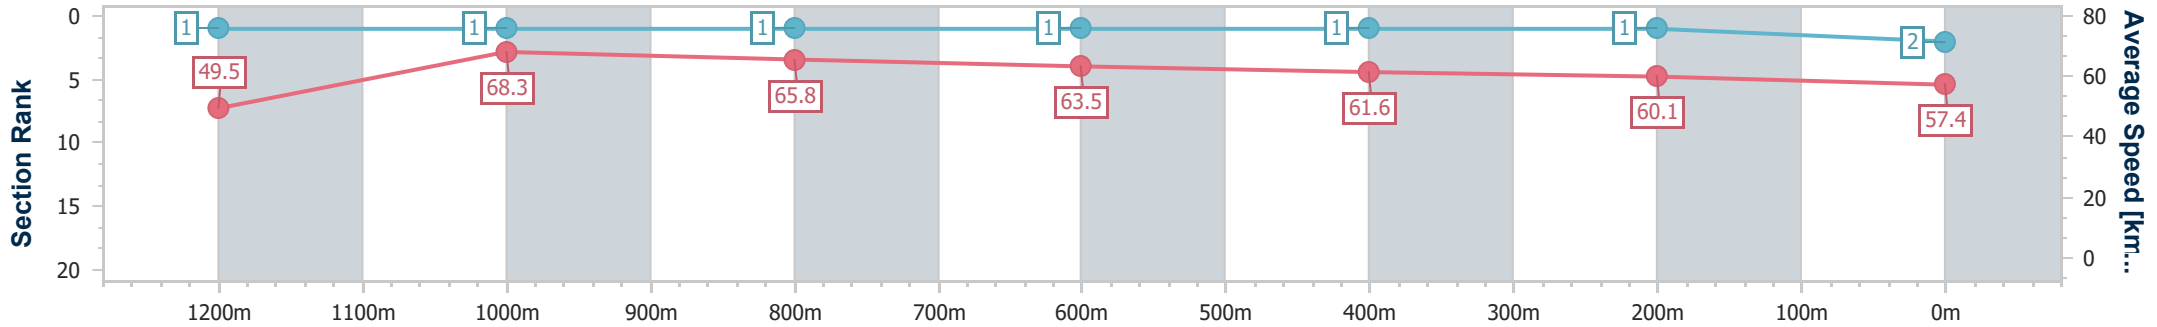

Horse/Jockey Name	Stay Focused
Final Rank	2
Fastest Section Time (Section)	0:10.53 (1200m)
Top Speed [km/h] (Section)	69.1 (1200m)
Race State	Finished

IpswichProfessional
Race 6: SCHWEPPE T L COONEY - 1350m
21 June 2025 - 14:39
Track Rating: Good 4, Weather: Overcast, Rail Position: +0.5m
Entire

Section	Overall	1200m	1000m	800m	600m	400m	200m
Section Times	1:19.75 [2] (0:10.91)	1:08.84 [1] (0:10.53)	0:58.31 [1] (0:10.96)	0:47.35 [1] (0:11.26)	0:36.09 [1] (0:11.65)	0:24.44 [1] (0:11.89)	0:12.55 [1] (0:12.55)
Average Speed [km/h]	49.5	68.3	65.8	63.5	61.6	60.1	57.4
Top Speed [km/h]	68.2	69.1	66.9	64.6	62.7	60.6	59.1
Avg. Dist. to Rail [m]	9.3	2.8	0.3	1.0	1.5	1.4	0.4
Avg. Stride Freq. [Hz]	2.4	2.5	2.4	2.3	2.3	2.3	2.2
Avg. Stride Length [m]	5.7	7.1	7.1	7.1	7.0	7.2	7.1

- [ ] Ranking at each section and finish
- -.-.- No data available at this section
- NA No data available