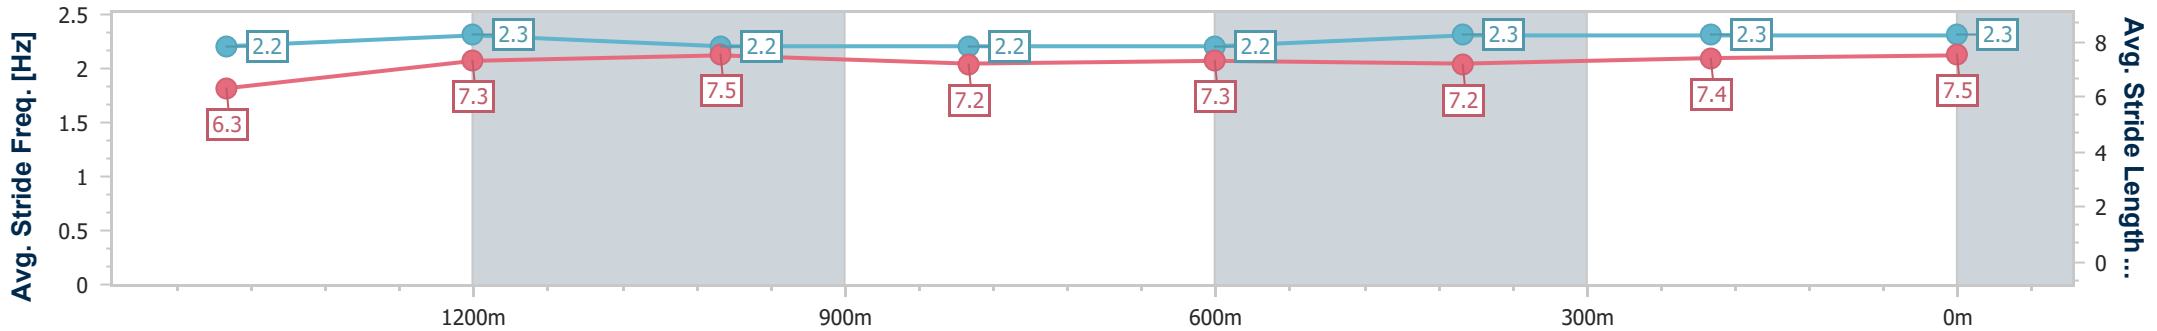

IpswichProfessional

Race 2: BISHOPP BENCHMARK 78 Handicap - 1666m

21 June 2025 - 12:18

Track Rating: Good 4, Weather: Overcast, Rail Position: +0.5m Entire

Section	Overall	1400m	1200m	1000m	800m	600m	400m	200m
Section Times	1:42.63 [11] (0:19.26)	1:23.37 [10] (0:11.50)	1:11.87 [10] (0:12.15)	0:59.72 [11] (0:12.93)	0:46.79 [12] (0:12.42)	0:34.37 [11] (0:11.73)	0:22.64 [12] (0:11.28)	0:11.36 [12] (0:11.36)
Average Speed [km/h]	49.7	63.3	59.9	56.0	58.3	61.5	64.2	63.4
Top Speed [km/h]	62.9	63.9	62.4	59.3	59.5	63.8	64.5	64.0
Avg. Dist. to Rail [m]	7.1	2.4	2.2	1.6	1.8	1.5	2.2	5.9
Avg. Stride Freq. [Hz]	2.2	2.3	2.2	2.2	2.2	2.3	2.3	2.3
Avg. Stride Length [m]	6.3	7.3	7.5	7.2	7.3	7.2	7.4	7.5