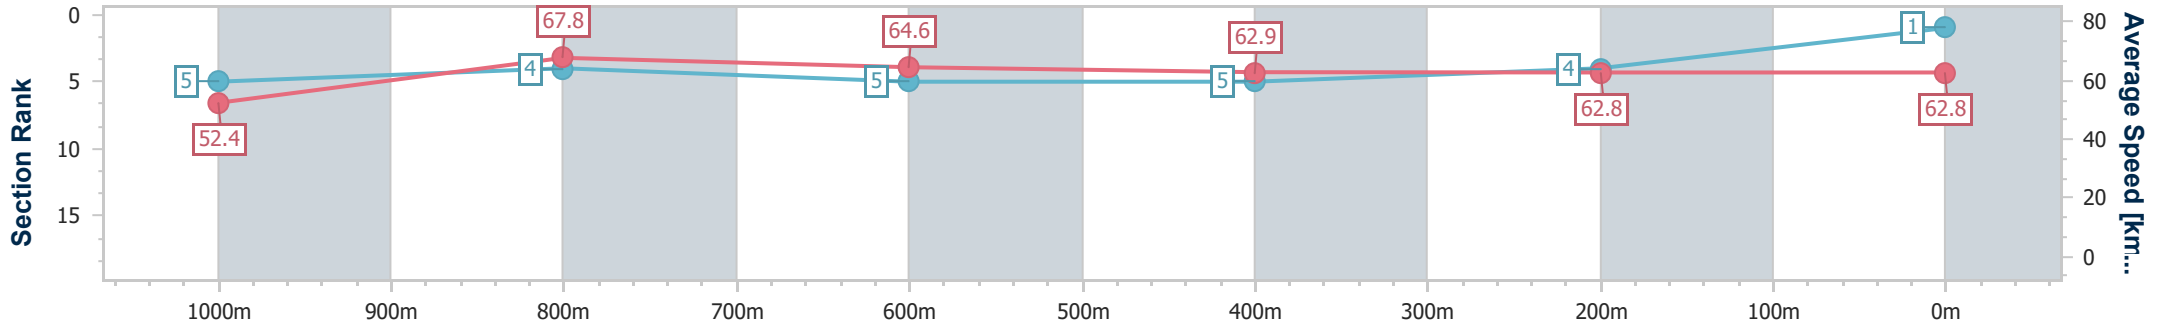

Horse/Jockey Name	Kin
Final Rank	1
Fastest Section Time (Section)	0:10.60 (1000m)
Top Speed [km/h] (Section)	70.2 (1000m)
Race State	Finished

IpswichProfessional
Race 9: GORDON'S GIN GAI WATERHOUSE CLASSIC - LISTED
- 1200m

21 June 2025 - 16:34

Track Rating: Good 4, Weather: Overcast, Rail Position: +0.5m Entire

Section	Overall	1000m	800m	600m	400m	200m
Section Times	1:09.70 [1] (0:13.73)	0:55.97 [5] (0:10.60)	0:45.37 [4] (0:11.12)	0:34.25 [5] (0:11.39)	0:22.86 [5] (0:11.43)	0:11.43 [4] (0:11.43)
Average Speed [km/h]	52.4	67.8	64.6	62.9	62.8	62.8
Top Speed [km/h]	69.8	70.2	66.0	64.4	64.5	64.3
Avg. Dist. to Rail [m]	3.1	0.3	0.6	1.0	1.0	2.6
Avg. Stride Freq. [Hz]	2.4	2.4	2.3	2.3	2.3	2.3
Avg. Stride Length [m]	6.2	7.8	7.8	7.7	7.5	7.4

- [ ] Ranking at each section and finish
- -.-.- No data available at this section
- NA No data available