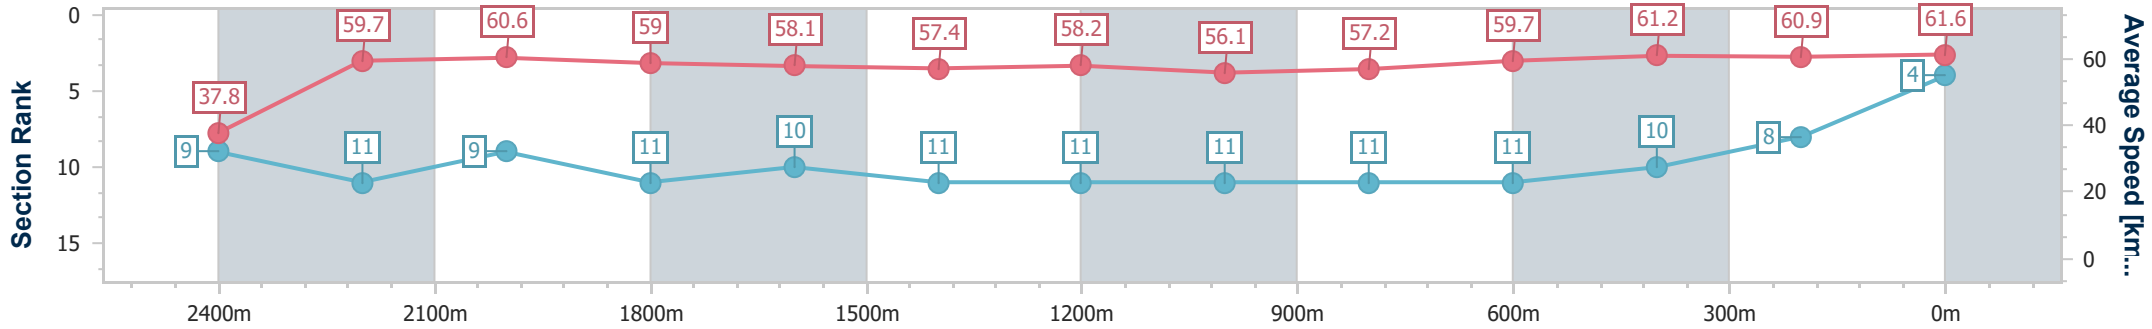

Horse/Jockey Name	Wittelsbach
Final Rank	4
Fastest Section Time (Section)	0:09.56 (Overall)
Top Speed [km/h] (Section)	62.4 (400m)
Race State	Finished

IpswichProfessional
Race 3: CHANNEL SEVEN WINTER PROVINCIAL STAYERS
FINAL BENCHMARK 78 Handicap - 2500m

21 June 2025 - 12:53

Track Rating: Good 4, Weather: Overcast, Rail Position: +0.5m
Entire

Section	Overall	2400m	2200m	2000m	1800m	1600m	1400m	1200m	1000m	800m	600m	400m	200m
Section Times	2:36.00 [4] (0:09.56)	2:26.44 [9] (0:12.02)	2:14.42 [11] (0:11.77)	2:02.65 [9] (0:12.19)	1:50.46 [11] (0:12.30)	1:38.16 [10] (0:12.61)	1:25.55 [11] (0:12.42)	1:13.13 [11] (0:12.96)	1:00.17 [11] (0:12.64)	0:47.53 [11] (0:12.09)	0:35.44 [11] (0:11.85)	0:23.59 [10] (0:11.91)	0:11.68 [8] (0:11.68)
Average Speed [km/h]	37.8	59.7	60.6	59.0	58.1	57.4	58.2	56.1	57.2	59.7	61.2	60.9	61.6
Top Speed [km/h]	56.5	61.8	62.0	60.1	59.3	57.8	58.8	58.9	58.7	60.3	62.3	62.4	62.3
Avg. Dist. to Rail [m]	7.0	2.8	1.8	1.6	1.3	1.4	1.6	1.9	1.4	0.5	2.3	2.4	4.4
Avg. Stride Freq. [Hz]	2.1	2.3	2.3	2.2	2.1	2.1	2.1	2.1	2.1	2.2	2.2	2.2	2.2
Avg. Stride Length [m]	5.0	7.3	7.3	7.4	7.3	7.5	7.4	7.3	7.4	7.6	7.5	7.5	7.4

- [ ] Ranking at each section and finish
- -.-.- No data available at this section
- NA No data available