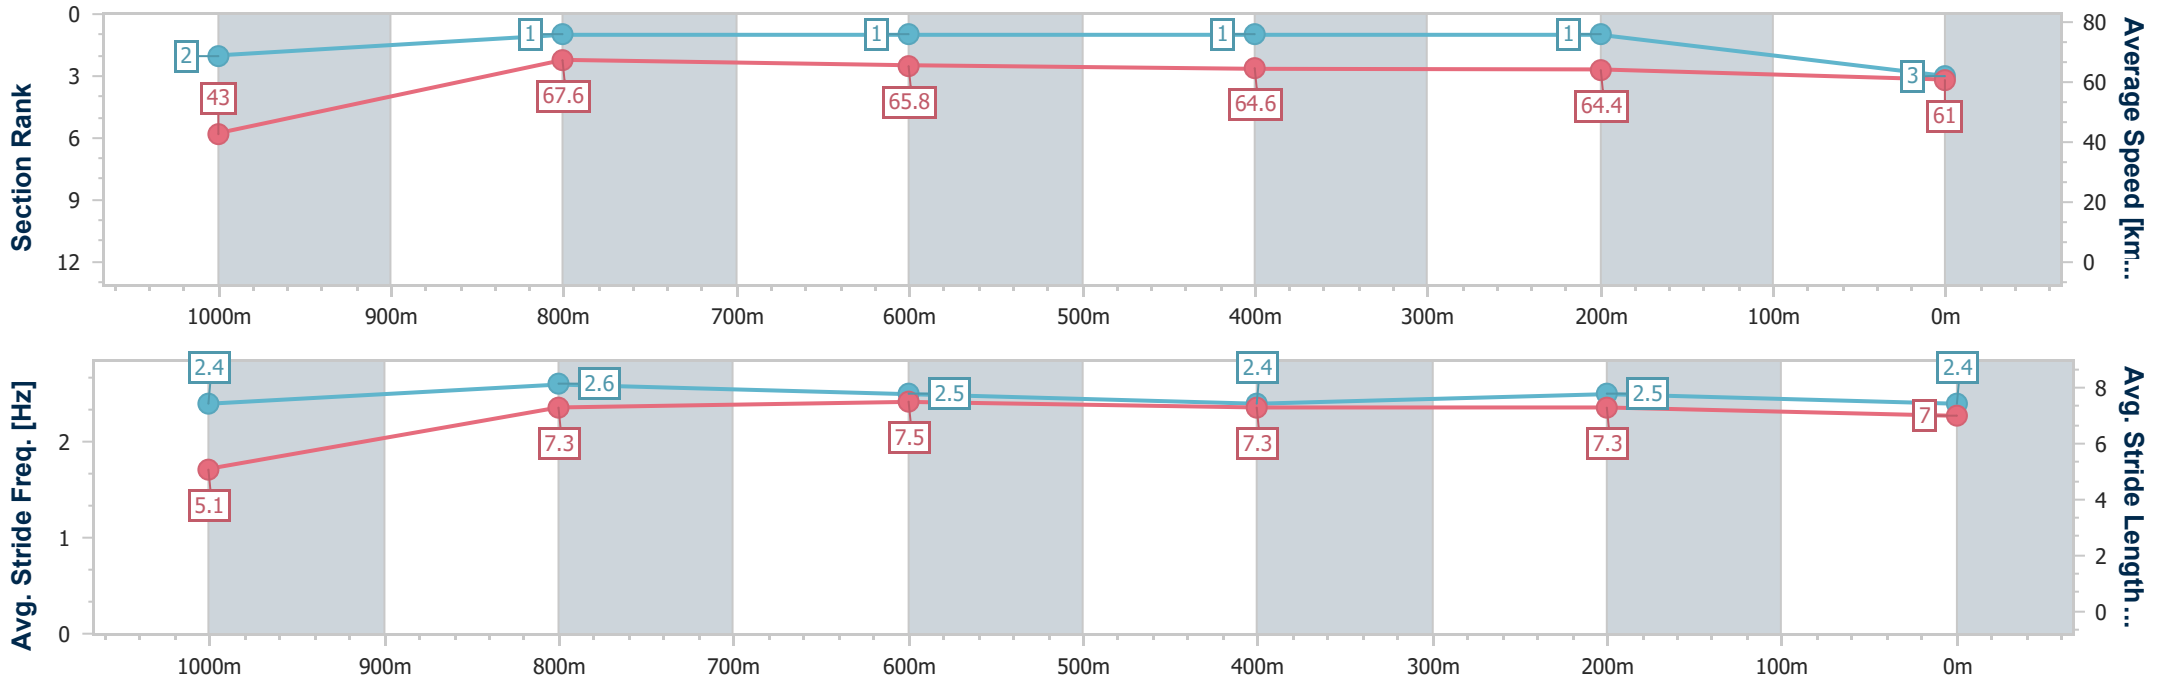

Horse/Jockey Name	Maximum Output
Final Rank	3
Fastest Section Time (Section)	0:08.37 (Overall)
Top Speed [km/h] (Section)	68.8 (1000m)
Race State	Finished

IpswichProfessional
Race 4: RAY WHITE IPSWICH BENCHMARK 80 Handicap - 1100m

21 June 2025 - 13:28
Track Rating: Good 4, Weather: Overcast, Rail Position: +0.5m Entire

Section	Overall	1000m	800m	600m	400m	200m
Section Times	1:03.85 [3] (0:08.37)	0:55.48 [2] (0:10.65)	0:44.83 [1] (0:10.86)	0:33.97 [1] (0:11.02)	0:22.95 [1] (0:11.17)	0:11.78 [1] (0:11.78)
Average Speed [km/h]	43.0	67.6	65.8	64.6	64.4	61.0
Top Speed [km/h]	65.8	68.8	67.2	65.4	64.9	63.7
Avg. Dist. to Rail [m]	3.4	0.8	1.9	2.0	0.7	1.1
Avg. Stride Freq. [Hz]	2.4	2.6	2.5	2.4	2.5	2.4
Avg. Stride Length [m]	5.1	7.3	7.5	7.3	7.3	7.0

- [ ] Ranking at each section and finish
- -.-.- No data available at this section
- NA No data available