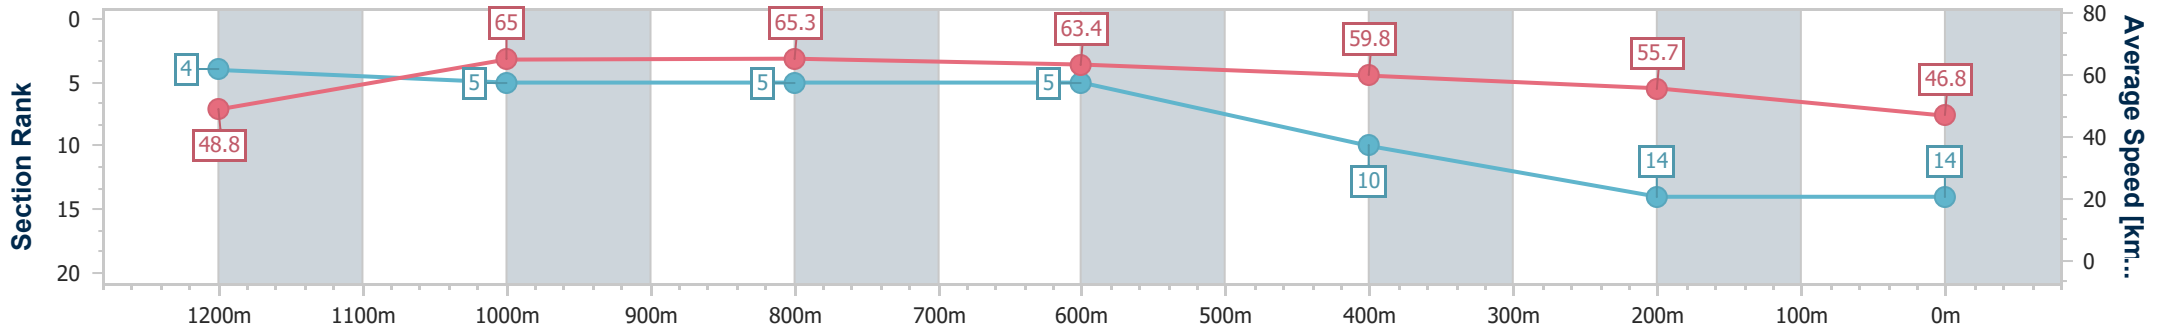

IpswichProfessional

Race 6: SCHWEPPE T L COONEY - 1350m

21 June 2025 - 14:39

Track Rating: Good 4, Weather: Overcast, Rail Position: +0.5m Entire

Section	Overall	1200m	1000m	800m	600m	400m	200m
Section Times	1:24.95 [14] (0:11.07)	1:13.88 [4] (0:11.08)	1:02.80 [5] (0:11.06)	0:51.74 [5] (0:11.36)	0:40.38 [5] (0:12.03)	0:28.35 [10] (0:12.95)	0:15.40 [14] (0:15.40)
Average Speed [km/h]	48.8	65.0	65.3	63.4	59.8	55.7	46.8
Top Speed [km/h]	65.5	66.1	66.5	64.9	62.4	57.9	51.0
Avg. Dist. to Rail [m]	2.0	1.9	1.0	0.2	0.2	0.4	1.6
Avg. Stride Freq. [Hz]	2.4	2.4	2.4	2.3	2.3	2.2	2.0
Avg. Stride Length [m]	5.7	7.4	7.7	7.5	7.3	7.1	6.5