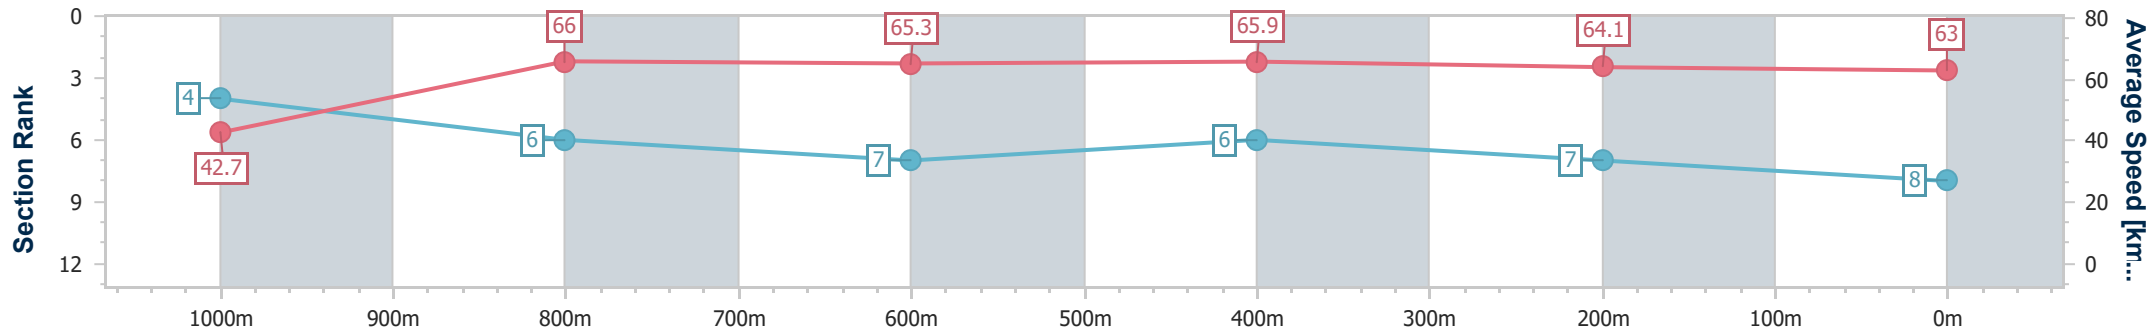

Horse/Jockey Name	Taltarni Fields
Final Rank	8
Fastest Section Time (Section)	0:08.45 (Overall)
Top Speed [km/h] (Section)	67.1 (1000m)
Race State	Finished

IpswichProfessional
Race 4: RAY WHITE IPSWICH BENCHMARK 80 Handicap - 1100m
21 June 2025 - 13:28
Track Rating: Good 4, Weather: Overcast, Rail Position: +0.5m Entire

Section	Overall	1000m	800m	600m	400m	200m
Section Times	1:04.16 [8] (0:08.45)	0:55.71 [4] (0:11.00)	0:44.71 [6] (0:11.04)	0:33.67 [7] (0:10.97)	0:22.70 [6] (0:11.25)	0:11.45 [7] (0:11.45)
Average Speed [km/h]	42.7	66.0	65.3	65.9	64.1	63.0
Top Speed [km/h]	64.4	67.1	66.2	66.8	65.1	64.4
Avg. Dist. to Rail [m]	9.8	3.3	1.2	1.2	1.5	5.4
Avg. Stride Freq. [Hz]	2.3	2.5	2.4	2.4	2.4	2.4
Avg. Stride Length [m]	5.2	7.4	7.5	7.5	7.3	7.2

- [ ] Ranking at each section and finish
- -.-.- No data available at this section
- NA No data available