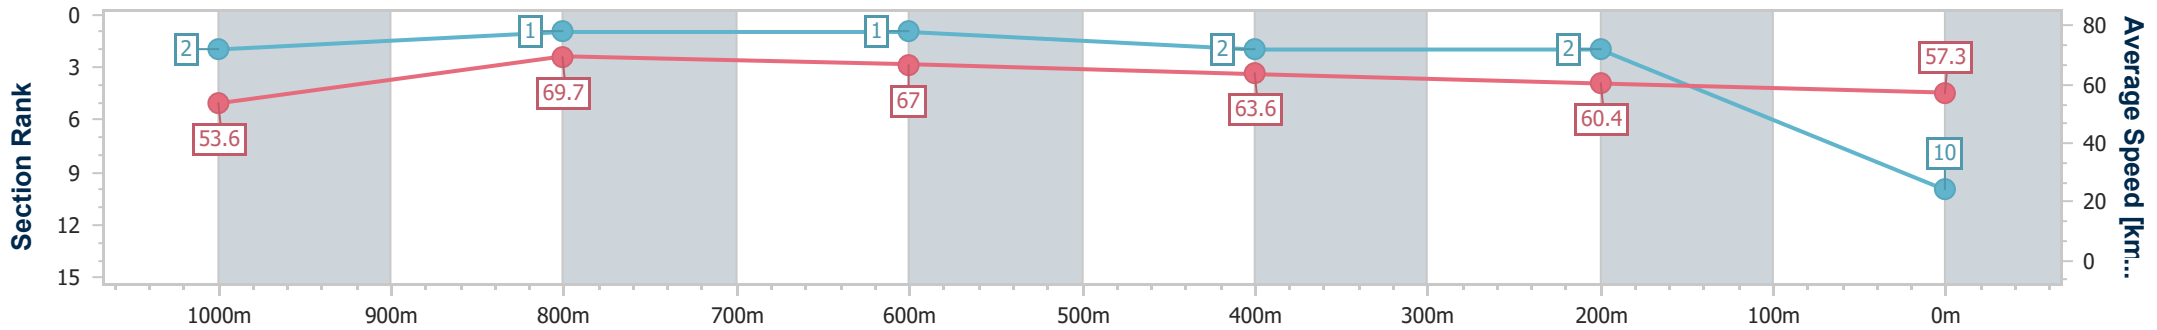

Horse/Jockey Name	Runwiththetide
Final Rank	10
Fastest Section Time (Section)	0:10.40 (1000m)
Top Speed [km/h] (Section)	70.7 (1000m)
Race State	Finished

IpswichProfessional
Race 1: GREAT NORTHERN IPSWICH INCENTIVE - FINAL -
Class 3 Handicap - 1200m
21 June 2025 - 11:43
Track Rating: Good 4, Weather: Overcast, Rail Position: +0.5m
Entire

Section	Overall	1000m	800m	600m	400m	200m
Section Times	1:10.35 [10] (0:13.48)	0:56.87 [2] (0:10.40)	0:46.47 [1] (0:10.79)	0:35.68 [1] (0:11.28)	0:24.40 [2] (0:11.81)	0:12.59 [2] (0:12.59)
Average Speed [km/h]	53.6	69.7	67.0	63.6	60.4	57.3
Top Speed [km/h]	70.3	70.7	69.7	64.9	62.0	59.3
Avg. Dist. to Rail [m]	11.9	4.1	1.1	0.9	1.6	0.6
Avg. Stride Freq. [Hz]	2.4	2.4	2.4	2.3	2.3	2.3
Avg. Stride Length [m]	6.2	7.8	7.7	7.6	7.3	7.0

- [ ] Ranking at each section and finish
- -.-.- No data available at this section
- NA No data available