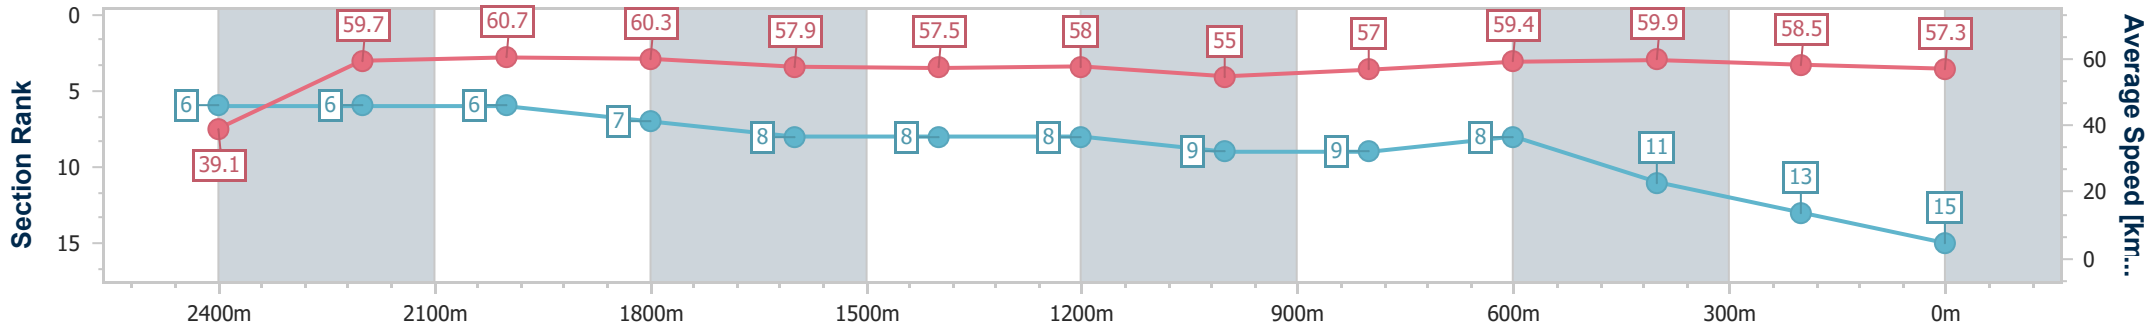

Horse/Jockey Name	Madame Lexis
Final Rank	15
Fastest Section Time (Section)	0:09.28 (Overall)
Top Speed [km/h] (Section)	62.0 (2200m)
Race State	Finished

IpswichProfessional
Race 3: CHANNEL SEVEN WINTER PROVINCIAL STAYERS
FINAL BENCHMARK 78 Handicap - 2500m

21 June 2025 - 12:53

Track Rating: Good 4, Weather: Overcast, Rail Position: +0.5m
Entire

Section	Overall	2400m	2200m	2000m	1800m	1600m	1400m	1200m	1000m	800m	600m	400m	200m
Section Times	2:37.30 [15] (0:09.28)	2:28.02 [6] (0:12.03)	2:15.99 [6] (0:11.81)	2:04.18 [6] (0:11.94)	1:52.24 [7] (0:12.43)	1:39.81 [8] (0:12.52)	1:27.29 [8] (0:12.47)	1:14.82 [8] (0:13.12)	1:01.70 [9] (0:12.66)	0:49.04 [9] (0:12.14)	0:36.90 [8] (0:12.02)	0:24.88 [11] (0:12.32)	0:12.56 [13] (0:12.56)
Average Speed [km/h]	39.1	59.7	60.7	60.3	57.9	57.5	58.0	55.0	57.0	59.4	59.9	58.5	57.3
Top Speed [km/h]	57.9	61.0	62.0	61.1	59.4	58.3	58.5	57.6	58.9	60.2	60.7	59.3	58.4
Avg. Dist. to Rail [m]	6.2	2.8	0.6	0.3	0.4	0.7	0.6	0.9	0.7	0.5	0.5	0.7	2.5
Avg. Stride Freq. [Hz]	2.1	2.2	2.2	2.2	2.1	2.1	2.1	2.1	2.1	2.2	2.2	2.2	2.1
Avg. Stride Length [m]	5.2	7.5	7.5	7.7	7.5	7.5	7.6	7.4	7.4	7.6	7.6	7.5	7.4

- [ ] Ranking at each section and finish
- -.-.- No data available at this section
- NA No data available