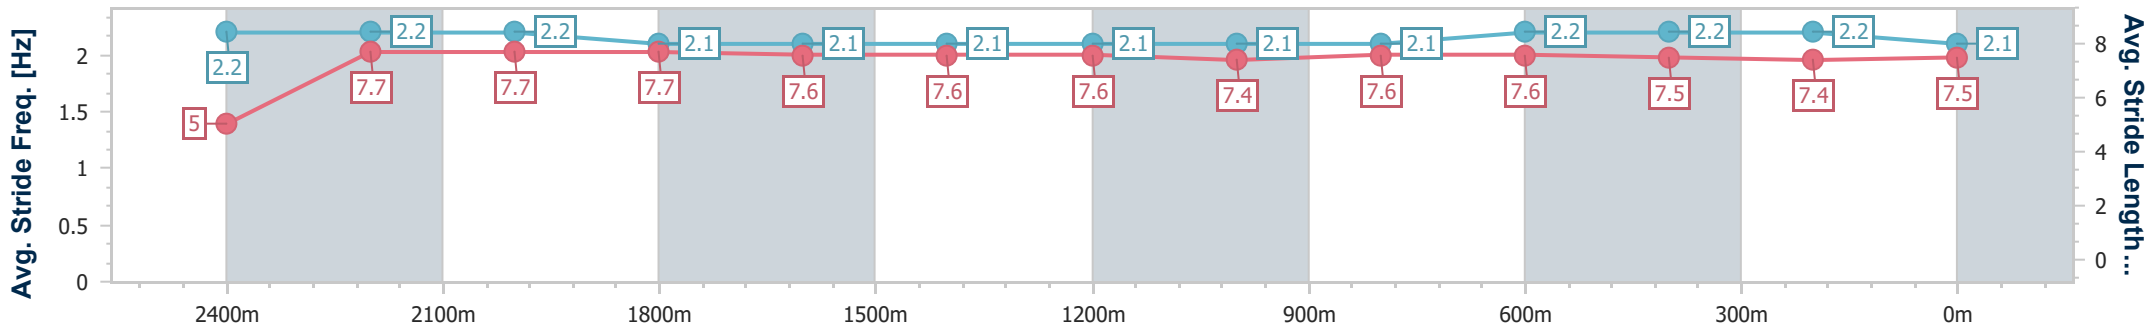

Horse/Jockey Name	Gifted Gamer
Final Rank	14
Fastest Section Time (Section)	0:09.14 (Overall)
Top Speed [km/h] (Section)	62.9 (2400m)
Race State	Finished

IpswichProfessional
Race 3: CHANNEL SEVEN WINTER PROVINCIAL STAYERS
FINAL BENCHMARK 78 Handicap - 2500m

21 June 2025 - 12:53

Track Rating: Good 4, Weather: Overcast, Rail Position: +0.5m Entire

Section	Overall	2400m	2200m	2000m	1800m	1600m	1400m	1200m	1000m	800m	600m	400m	200m
Section Times	2:37.12 [14] (0:09.14)	2:27.98 [4] (0:11.88)	2:16.10 [3] (0:11.78)	2:04.32 [3] (0:12.05)	1:52.27 [5] (0:12.31)	1:39.96 [4] (0:12.53)	1:27.43 [4] (0:12.49)	1:14.94 [5] (0:13.09)	1:01.85 [5] (0:12.65)	0:49.20 [5] (0:12.21)	0:36.99 [5] (0:12.09)	0:24.90 [7] (0:12.43)	0:12.47 [11] (0:12.47)
Average Speed [km/h]	39.4	60.9	60.7	59.8	58.2	57.6	57.8	55.2	57.0	59.0	59.7	57.9	57.8
Top Speed [km/h]	58.4	62.9	62.2	60.7	59.8	58.5	58.9	56.9	58.6	60.1	60.5	59.1	58.6
Avg. Dist. to Rail [m]	11.4	4.8	0.5	0.5	0.6	0.6	0.2	0.9	0.7	0.7	0.8	1.1	3.4
Avg. Stride Freq. [Hz]	2.2	2.2	2.2	2.1	2.1	2.1	2.1	2.1	2.1	2.2	2.2	2.2	2.1
Avg. Stride Length [m]	5.0	7.7	7.7	7.7	7.6	7.6	7.6	7.4	7.6	7.6	7.5	7.4	7.5

- [ ] Ranking at each section and finish
- -.-.- No data available at this section
- NA No data available