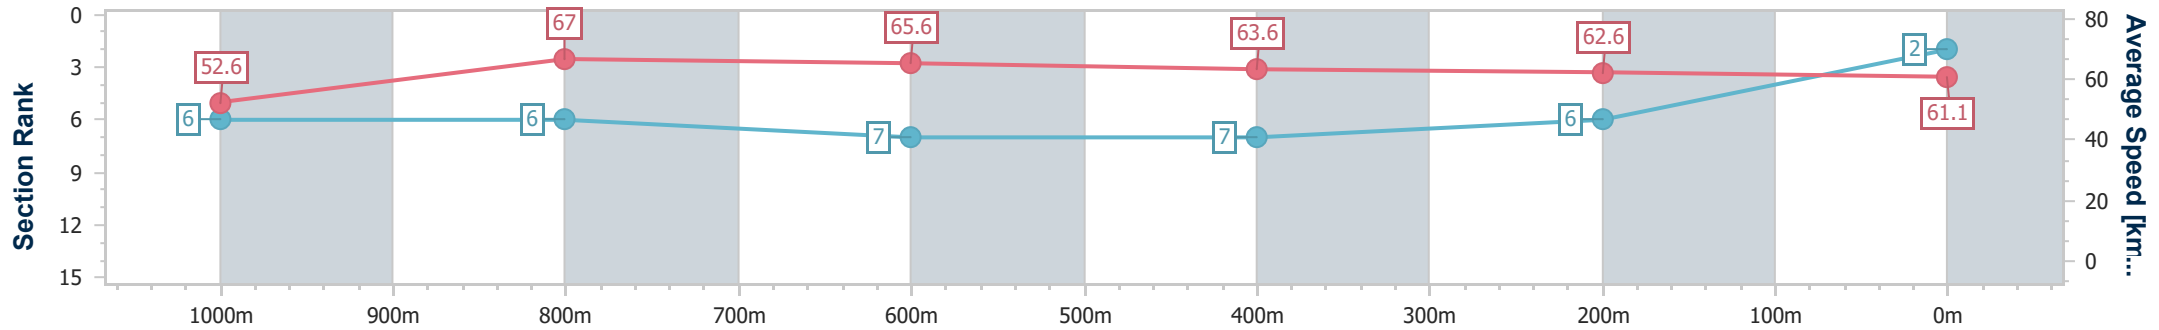

Horse/Jockey Name	Southern Charm
Final Rank	2
Fastest Section Time (Section)	0:10.80 (1000m)
Top Speed [km/h] (Section)	68.4 (1000m)
Race State	Finished

IpswichProfessional
Race 1: GREAT NORTHERN IPSWICH INCENTIVE - FINAL -
Class 3 Handicap - 1200m
21 June 2025 - 11:43
Track Rating: Good 4, Weather: Overcast, Rail Position: +0.5m
Entire

Section	Overall	1000m	800m	600m	400m	200m								
Section Times	1:09.93 [2] (0:13.71)	0:56.22 [6] (0:10.80)	0:45.42 [6] (0:10.95)	0:34.47 [7] (0:11.26)	0:23.21 [7] (0:11.45)	0:11.76 [6] (0:11.76)								
Average Speed [km/h]	52.6	67.0	65.6	63.6	62.6	61.1								
Top Speed [km/h]	66.7	68.4	67.5	64.7	64.3	63.5								
Avg. Dist. to Rail [m]	9.9	0.9	0.4	1.3	1.0	2.8								
Avg. Stride Freq. [Hz]	2.4	2.4	2.4	2.3	2.4	2.3								
Avg. Stride Length [m]	6.1	7.8	7.6	7.6	7.3	7.2								

- [ ] Ranking at each section and finish
- -.-.- No data available at this section
- NA No data available