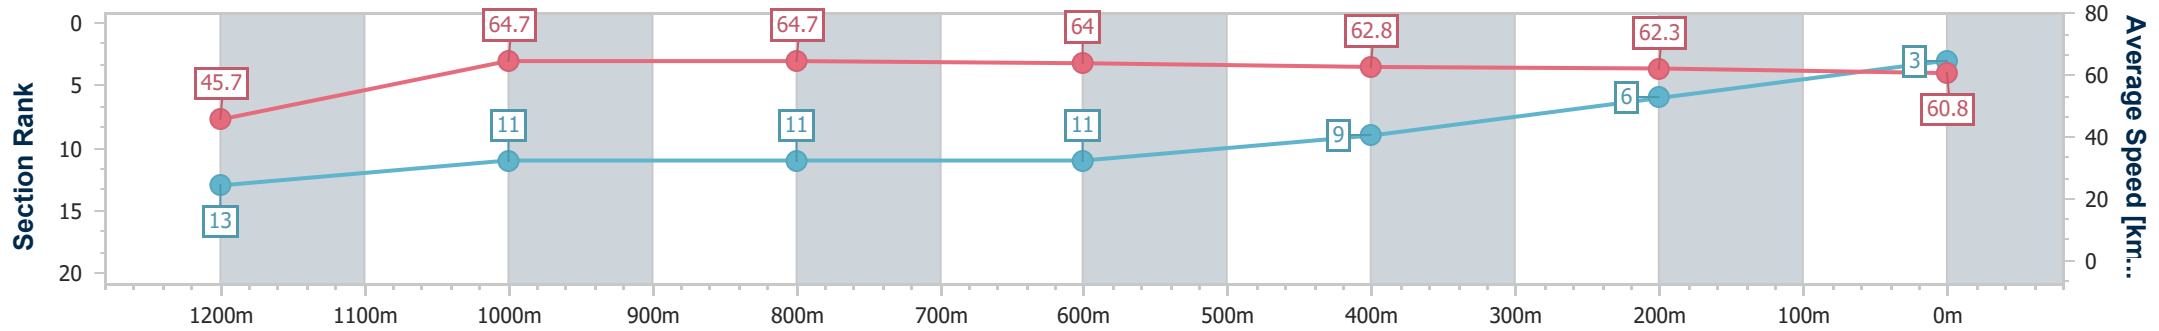

IpswichProfessional

Race 6: SCHWEPPE T L COONEY - 1350m

21 June 2025 - 14:39

Track Rating: Good 4, Weather: Overcast, Rail Position: +0.5m Entire

Section	Overall	1200m	1000m	800m	600m	400m	200m
Section Times	1:19.85 [3] (0:11.88)	1:07.97 [13] (0:11.06)	0:56.91 [11] (0:11.10)	0:45.81 [11] (0:11.14)	0:34.67 [11] (0:11.35)	0:23.32 [9] (0:11.49)	0:11.83 [6] (0:11.83)
Average Speed [km/h]	45.7	64.7	64.7	64.0	62.8	62.3	60.8
Top Speed [km/h]	65.3	65.9	65.4	64.9	63.2	63.0	63.3
Avg. Dist. to Rail [m]	7.1	0.8	1.6	2.7	2.4	1.6	0.9
Avg. Stride Freq. [Hz]	2.3	2.4	2.4	2.3	2.3	2.4	2.3
Avg. Stride Length [m]	5.5	7.5	7.6	7.7	7.6	7.2	7.2