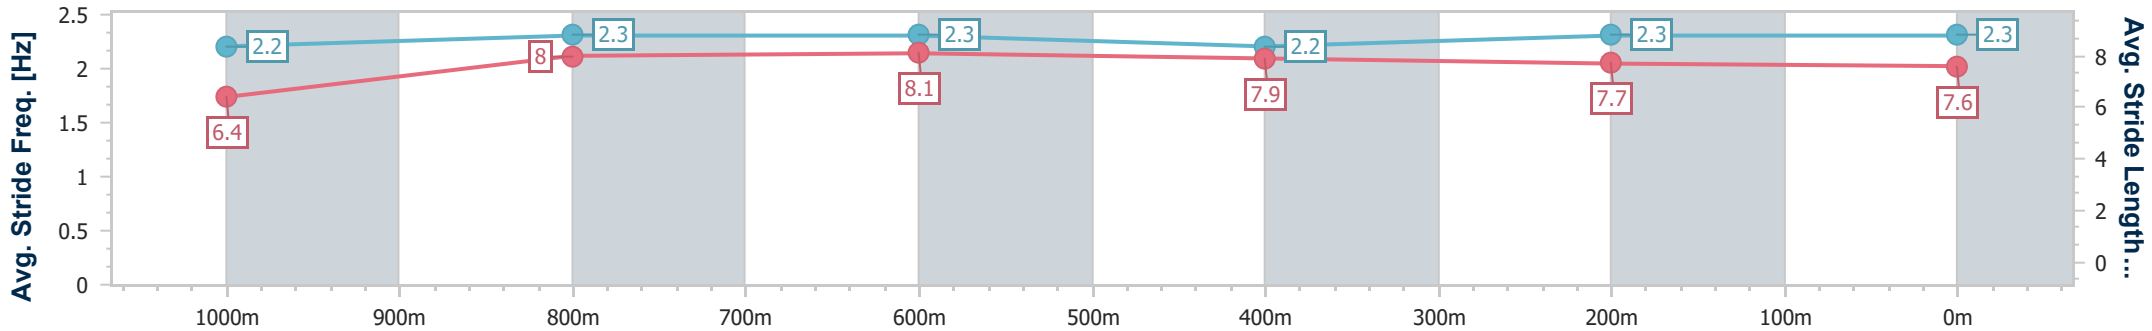

Horse/Jockey Name	Kazou
Final Rank	4
Fastest Section Time (Section)	0:10.58 (1000m)
Top Speed [km/h] (Section)	71.0 (1000m)
Race State	Finished

IpswichProfessional
Race 9: GORDON'S GIN GAI WATERHOUSE CLASSIC - LISTED
- 1200m

21 June 2025 - 16:34

Track Rating: Good 4, Weather: Overcast, Rail Position: +0.5m Entire

Section	Overall	1000m	800m	600m	400m	200m
Section Times	1:09.95 [4] (0:14.07)	0:55.88 [9] (0:10.58)	0:45.30 [6] (0:11.06)	0:34.24 [8] (0:11.34)	0:22.90 [7] (0:11.38)	0:11.52 [7] (0:11.52)
Average Speed [km/h]	51.3	67.9	65.2	63.3	62.8	62.5
Top Speed [km/h]	70.1	71.0	66.0	63.6	64.2	64.8
Avg. Dist. to Rail [m]	4.8	0.6	0.7	0.8	1.9	0.7
Avg. Stride Freq. [Hz]	2.2	2.3	2.3	2.2	2.3	2.3
Avg. Stride Length [m]	6.4	8.0	8.1	7.9	7.7	7.6

- [ ] Ranking at each section and finish
- -.-.- No data available at this section
- NA No data available