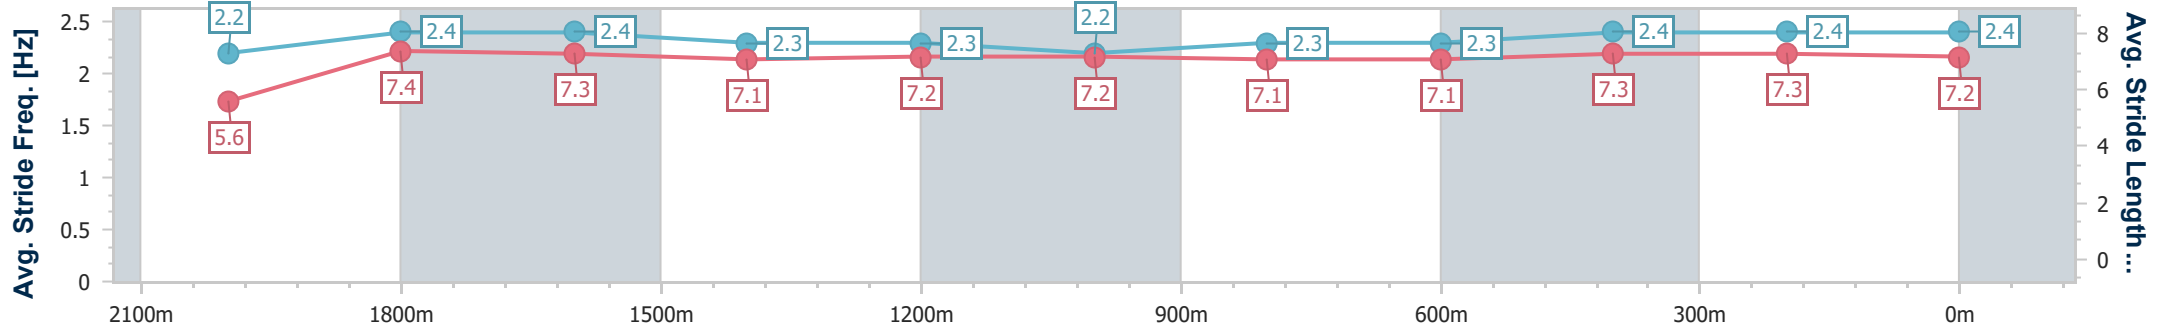

Horse/Jockey Name	Poetic Drama
Final Rank	4
Fastest Section Time (Section)	0:11.29 (2000m)
Top Speed [km/h] (Section)	65.0 (2000m)
Race State	Finished

IpswichProfessional
Race 7: TAB IPSWICH CUP - LISTED - 2150m
21 June 2025 - 15:18
Track Rating: Good 4, Weather: Overcast, Rail Position: +0.5m Entire

Section	Overall	2000m	1800m	1600m	1400m	1200m	1000m	800m	600m	400m	200m
Section Times	2:12.27 [4] (0:12.62)	1:59.65 [13] (0:11.29)	1:48.36 [13] (0:11.63)	1:36.73 [13] (0:12.13)	1:24.60 [13] (0:12.21)	1:12.39 [13] (0:12.36)	1:00.03 [13] (0:12.44)	0:47.59 [13] (0:12.37)	0:35.22 [12] (0:11.65)	0:23.57 [10] (0:11.80)	0:11.77 [9] (0:11.77)
Average Speed [km/h]	42.9	63.7	62.8	59.5	59.0	58.3	57.8	58.6	62.4	62.1	61.1
Top Speed [km/h]	61.4	65.0	64.3	63.5	60.6	59.1	58.3	61.8	63.9	63.2	61.8
Avg. Dist. to Rail [m]	8.7	1.9	1.8	2.7	0.2	0.2	0.5	1.0	2.9	5.8	8.0
Avg. Stride Freq. [Hz]	2.2	2.4	2.4	2.3	2.3	2.2	2.3	2.3	2.4	2.4	2.4
Avg. Stride Length [m]	5.6	7.4	7.3	7.1	7.2	7.2	7.1	7.1	7.3	7.3	7.2

- [ ] Ranking at each section and finish
- -.-.- No data available at this section
- NA No data available