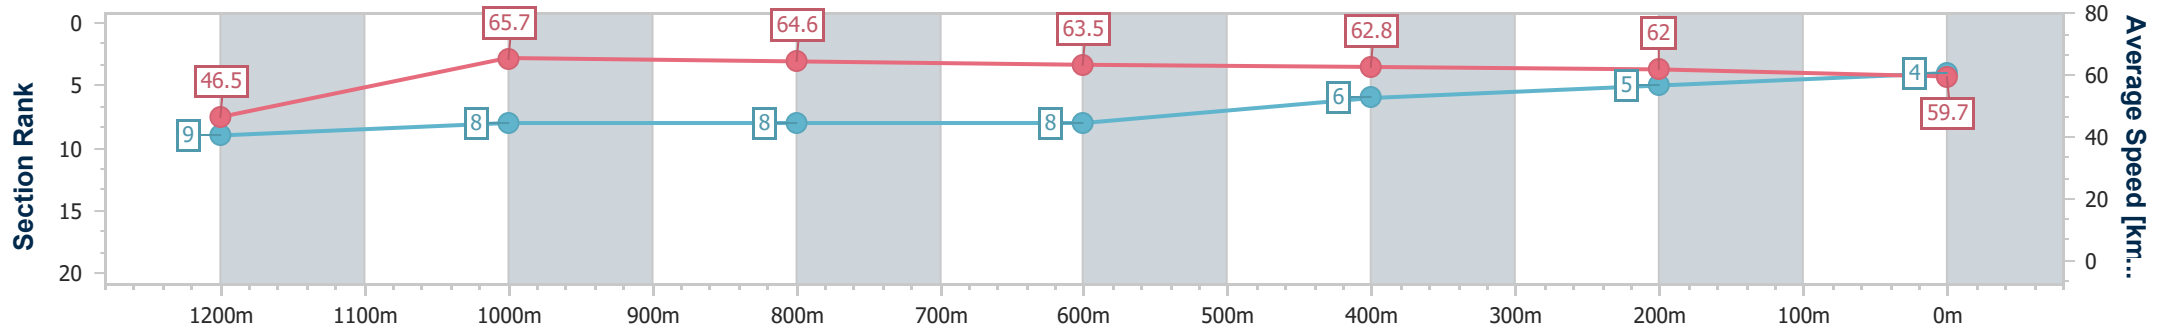

IpswichProfessional

Race 6: SCHWEPES T L COONEY - 1350m

21 June 2025 - 14:39

Track Rating: Good 4, Weather: Overcast, Rail Position: +0.5m Entire

Section	Overall	1200m	1000m	800m	600m	400m	200m
Section Times	1:19.90 [4] (0:11.58)	1:08.32 [9] (0:10.99)	0:57.33 [8] (0:11.12)	0:46.21 [8] (0:11.24)	0:34.97 [8] (0:11.38)	0:23.59 [6] (0:11.56)	0:12.03 [5] (0:12.03)
Average Speed [km/h]	46.5	65.7	64.6	63.5	62.8	62.0	59.7
Top Speed [km/h]	64.3	66.4	65.9	65.0	64.0	63.5	61.6
Avg. Dist. to Rail [m]	4.7	1.0	0.7	1.5	1.7	1.1	0.7
Avg. Stride Freq. [Hz]	2.3	2.4	2.4	2.3	2.4	2.4	2.3
Avg. Stride Length [m]	5.7	7.6	7.5	7.6	7.4	7.3	7.2