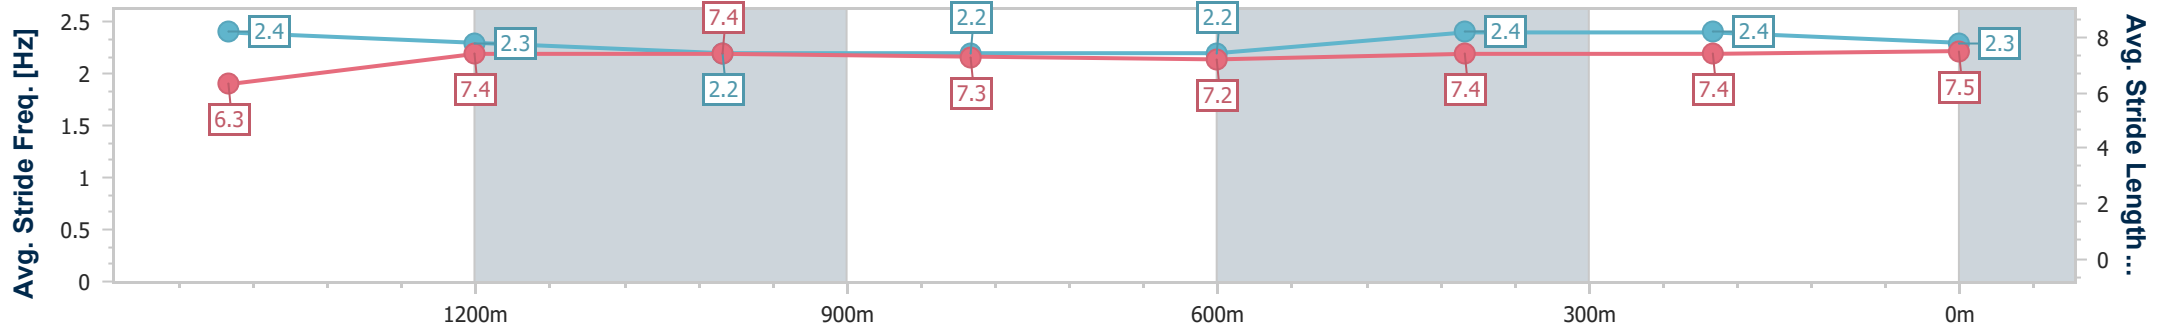

IpswichProfessional

Race 2: BISHOPP BENCHMARK 78 Handicap - 1666m

21 June 2025 - 12:18

Track Rating: Good 4, Weather: Overcast, Rail Position: +0.5m Entire

Section	Overall	1400m	1200m	1000m	800m	600m	400m	200m
Section Times	1:42.18 [6] (0:18.11)	1:24.07 [2] (0:11.77)	1:12.30 [3] (0:12.15)	1:00.15 [4] (0:12.83)	0:47.32 [4] (0:12.81)	0:34.51 [4] (0:11.63)	0:22.88 [3] (0:11.35)	0:11.53 [3] (0:11.53)
Average Speed [km/h]	53.1	61.0	59.4	56.2	56.1	62.3	64.0	62.6
Top Speed [km/h]	66.8	62.6	60.8	57.9	58.6	64.0	64.6	63.9
Avg. Dist. to Rail [m]	8.1	0.2	0.2	0.2	0.6	1.4	2.7	3.7
Avg. Stride Freq. [Hz]	2.4	2.3	2.2	2.2	2.2	2.4	2.4	2.3
Avg. Stride Length [m]	6.3	7.4	7.4	7.3	7.2	7.4	7.4	7.5