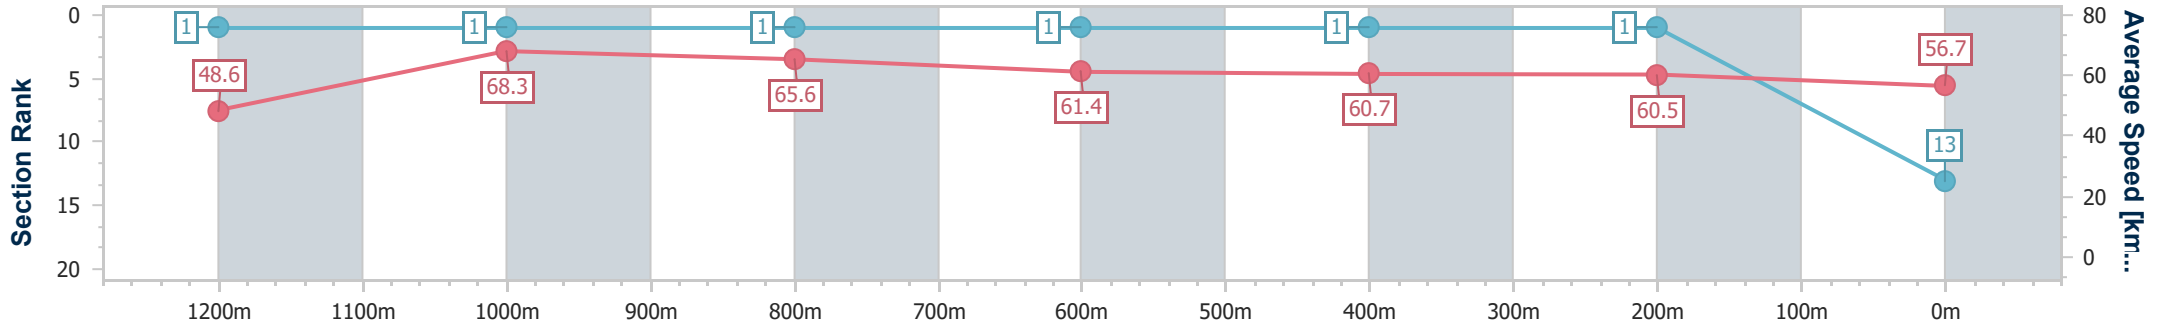

Horse/Jockey Name	Rockribbed
Final Rank	13
Fastest Section Time (Section)	0:10.59 (1200m)
Top Speed [km/h] (Section)	68.6 (1200m)
Race State	Finished

IpswichProfessional
Race 8: BARRIER REEF POOLS EYE LINER STAKES - LISTED - 1350m

21 June 2025 - 15:56

Track Rating: Good 4, Weather: Overcast, Rail Position: +0.5m Entire

Section	Overall	1200m	1000m	800m	600m	400m	200m						
Section Times	1:20.73 [13] (0:11.12)	1:09.61 [1] (0:10.59)	0:59.02 [1] (0:10.99)	0:48.03 [1] (0:11.67)	0:36.36 [1] (0:11.79)	0:24.57 [1] (0:11.87)	0:12.70 [1] (0:12.70)						
Average Speed [km/h]	48.6	68.3	65.6	61.4	60.7	60.5	56.7						
Top Speed [km/h]	67.3	68.6	68.0	62.6	60.8	60.9	59.0						
Avg. Dist. to Rail [m]	6.3	4.9	1.1	0.9	1.3	1.5	1.4						
Avg. Stride Freq. [Hz]	2.3	2.5	2.4	2.3	2.3	2.3	2.3						
Avg. Stride Length [m]	6.1	7.7	7.7	7.5	7.5	7.2	6.9						

- [ ] Ranking at each section and finish
- -.-.- No data available at this section
- NA No data available