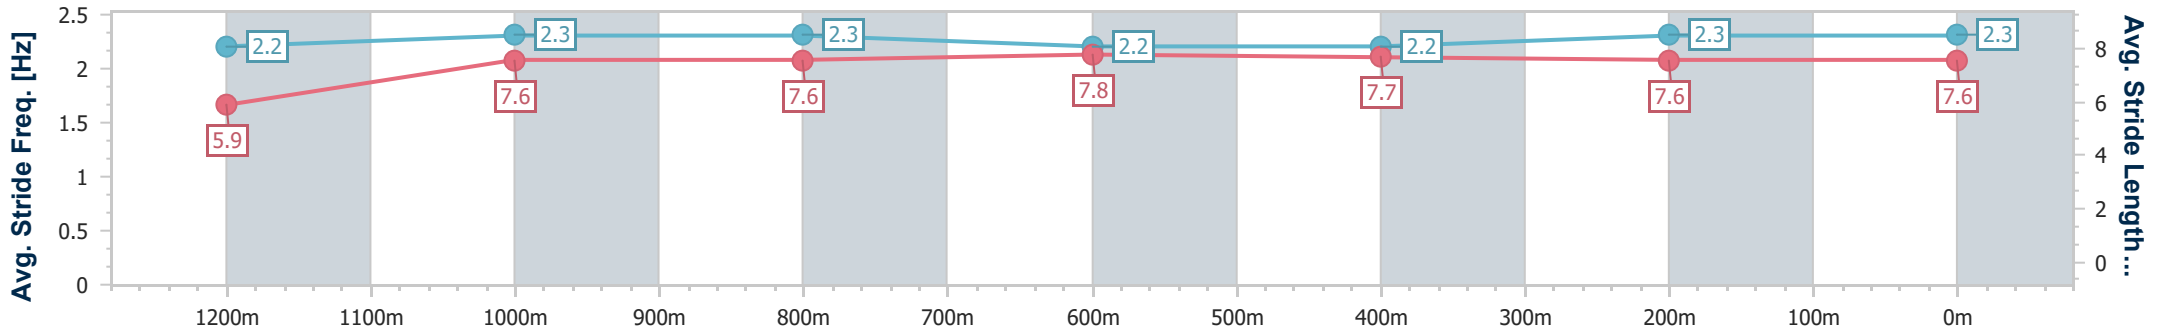

Horse/Jockey Name	Deep Respect
Final Rank	4
Fastest Section Time (Section)	0:11.07 (1000m)
Top Speed [km/h] (Section)	66.2 (1000m)
Race State	Finished

IpswichProfessional
Race 5: RIVER 949FM BUNDAMBA PLATE Class 6 Handicap - 1350m

21 June 2025 - 14:03

Track Rating: Good 4, Weather: Overcast, Rail Position: +0.5m Entire

Section	Overall	1200m	1000m	800m	600m	400m	200m
Section Times	1:19.89 [4] (0:11.74)	1:08.15 [9] (0:11.40)	0:56.75 [10] (0:11.07)	0:45.68 [10] (0:11.45)	0:34.23 [10] (0:11.52)	0:22.71 [10] (0:11.38)	0:11.33 [8] (0:11.33)
Average Speed [km/h]	45.8	63.3	65.0	62.9	62.5	62.9	63.7
Top Speed [km/h]	60.9	64.5	66.2	63.9	62.9	63.8	63.8
Avg. Dist. to Rail [m]	5.1	2.3	0.2	0.4	0.8	0.7	4.3
Avg. Stride Freq. [Hz]	2.2	2.3	2.3	2.2	2.2	2.3	2.3
Avg. Stride Length [m]	5.9	7.6	7.6	7.8	7.7	7.6	7.6

- [ ] Ranking at each section and finish
- -.-.- No data available at this section
- NA No data available