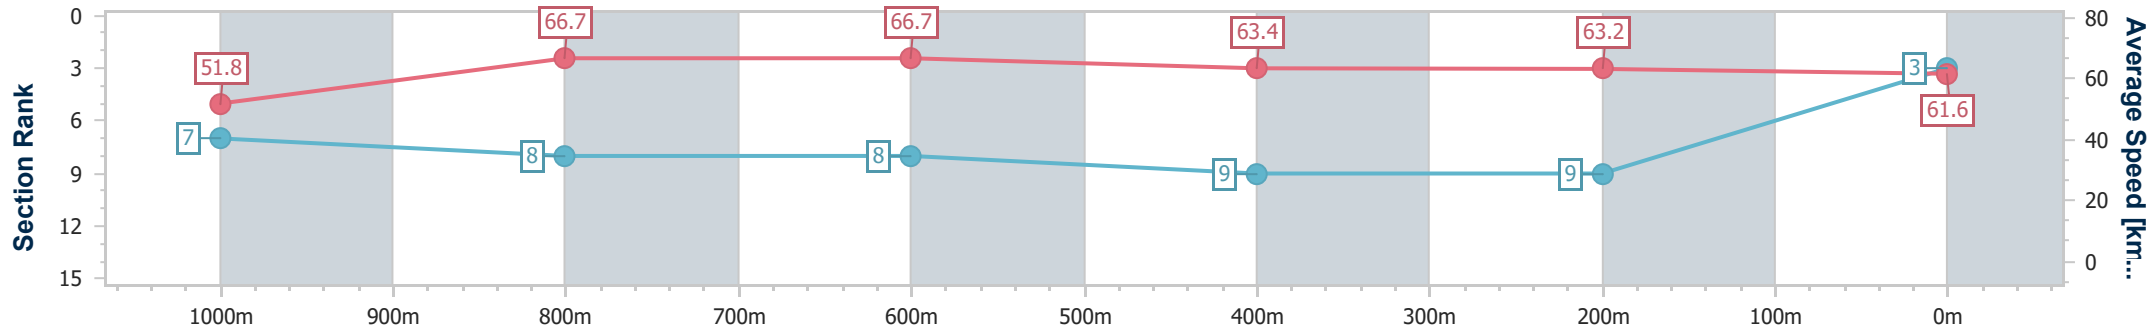

Horse/Jockey Name	Rylov
Final Rank	3
Fastest Section Time (Section)	0:10.82 (1000m)
Top Speed [km/h] (Section)	67.7 (800m)
Race State	Finished

IpswichProfessional
Race 1: GREAT NORTHERN IPSWICH INCENTIVE - FINAL -
Class 3 Handicap - 1200m
21 June 2025 - 11:43
Track Rating: Good 4, Weather: Overcast, Rail Position: +0.5m
Entire

Section	Overall	1000m	800m	600m	400m	200m								
Section Times	1:09.97 [3] (0:13.93)	0:56.04 [7] (0:10.82)	0:45.22 [8] (0:10.82)	0:34.40 [8] (0:11.33)	0:23.07 [9] (0:11.43)	0:11.64 [9] (0:11.64)								
Average Speed [km/h]	51.8	66.7	66.7	63.4	63.2	61.6								
Top Speed [km/h]	67.5	67.5	67.7	66.8	64.3	64.3								
Avg. Dist. to Rail [m]	5.1	1.2	0.8	0.4	1.6	3.5								
Avg. Stride Freq. [Hz]	2.3	2.4	2.5	2.4	2.4	2.4								
Avg. Stride Length [m]	6.2	7.6	7.5	7.4	7.3	7.2								

- [ ] Ranking at each section and finish
- -.-.- No data available at this section
- NA No data available