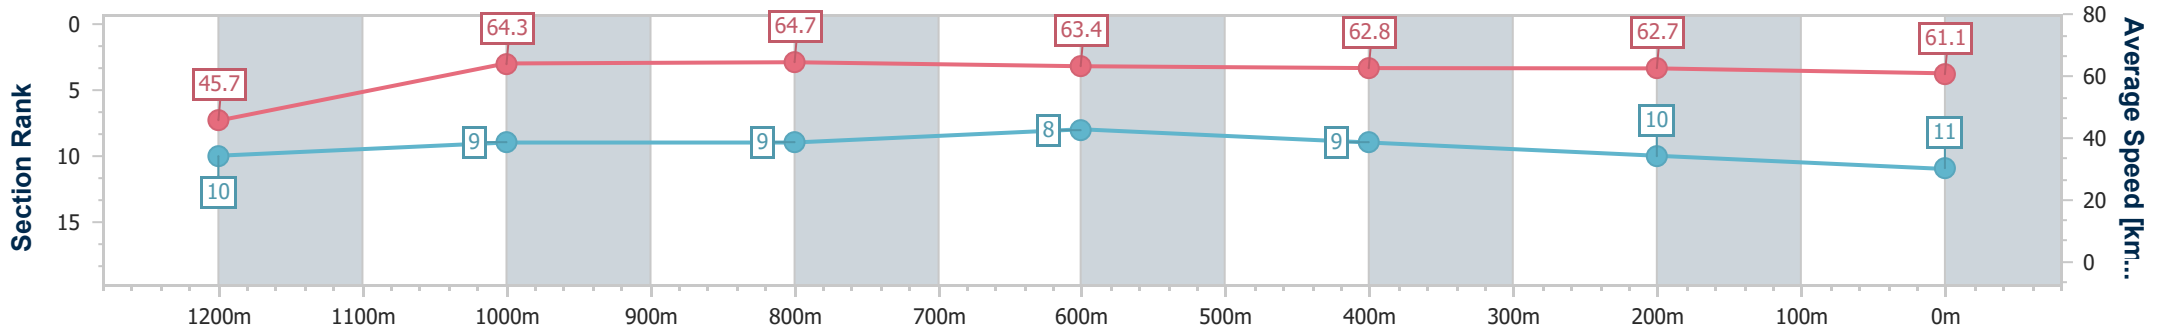

Horse/Jockey Name	National Choice
Final Rank	11
Fastest Section Time (Section)	0:11.13 (1000m)
Top Speed [km/h] (Section)	65.6 (1200m)
Race State	Finished

IpswichProfessional
Race 5: RIVER 949FM BUNDAMBA PLATE Class 6 Handicap - 1350m

21 June 2025 - 14:03

Track Rating: Good 4, Weather: Overcast, Rail Position: +0.5m Entire

Section	Overall	1200m	1000m	800m	600m	400m	200m						
Section Times	1:20.44 [11] (0:11.85)	1:08.59 [10] (0:11.22)	0:57.37 [9] (0:11.13)	0:46.24 [9] (0:11.42)	0:34.82 [8] (0:11.47)	0:23.35 [9] (0:11.55)	0:11.80 [10]						
Average Speed [km/h]	45.7	64.3	64.7	63.4	62.8	62.7	61.1						
Top Speed [km/h]	62.8	65.6	65.2	64.7	63.5	63.8	62.5						
Avg. Dist. to Rail [m]	9.7	3.2	1.3	0.7	0.5	2.5	6.1						
Avg. Stride Freq. [Hz]	2.3	2.3	2.3	2.3	2.3	2.4	2.3						
Avg. Stride Length [m]	5.7	7.7	7.6	7.6	7.5	7.4	7.4						

- [ ] Ranking at each section and finish
- -.-.- No data available at this section
- NA No data available