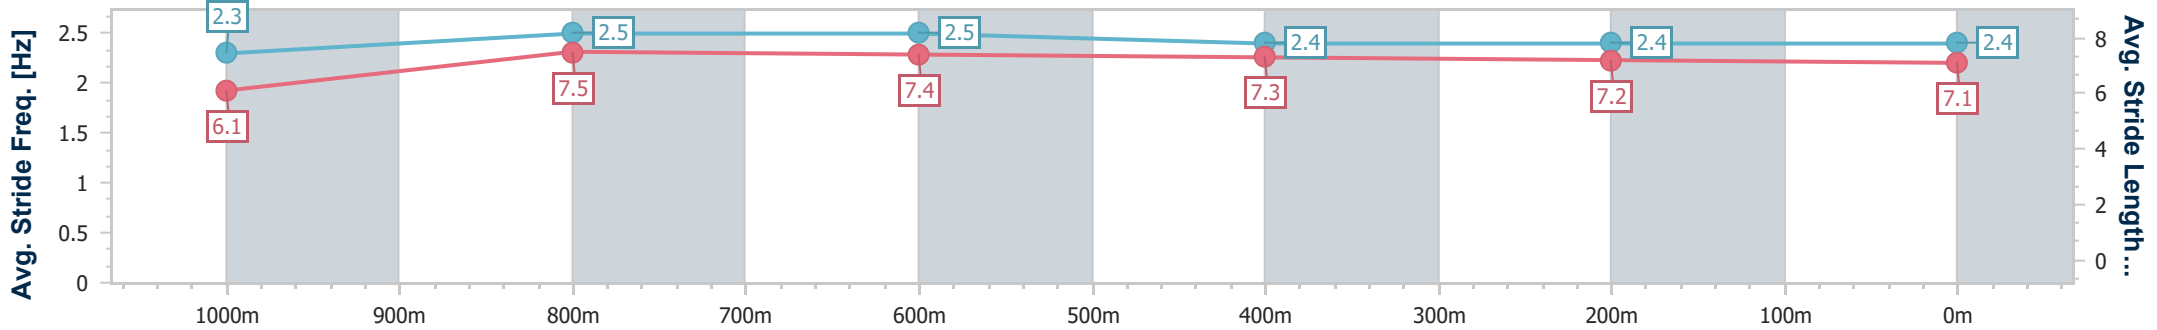

Horse/Jockey Name	Glass Of Rose
Final Rank	6
Fastest Section Time (Section)	0:10.61 (1000m)
Top Speed [km/h] (Section)	68.4 (1000m)
Race State	Finished

IpswichProfessional
Race 1: GREAT NORTHERN IPSWICH INCENTIVE - FINAL -
Class 3 Handicap - 1200m
21 June 2025 - 11:43
Track Rating: Good 4, Weather: Overcast, Rail Position: +0.5m
Entire

Section	Overall	1000m	800m	600m	400m	200m								
Section Times	1:10.09 [6] (0:14.16)	0:55.93 [9] (0:10.61)	0:45.32 [9] (0:10.81)	0:34.51 [9] (0:11.17)	0:23.34 [8] (0:11.50)	0:11.84 [8] (0:11.84)								
Average Speed [km/h]	51.0	67.6	66.6	64.0	62.5	60.9								
Top Speed [km/h]	67.1	68.4	67.3	66.1	63.2	62.5								
Avg. Dist. to Rail [m]	3.5	0.5	0.4	0.6	0.5	2.3								
Avg. Stride Freq. [Hz]	2.3	2.5	2.5	2.4	2.4	2.4								
Avg. Stride Length [m]	6.1	7.5	7.4	7.3	7.2	7.1								

- [ ] Ranking at each section and finish
- -.-.- No data available at this section
- NA No data available