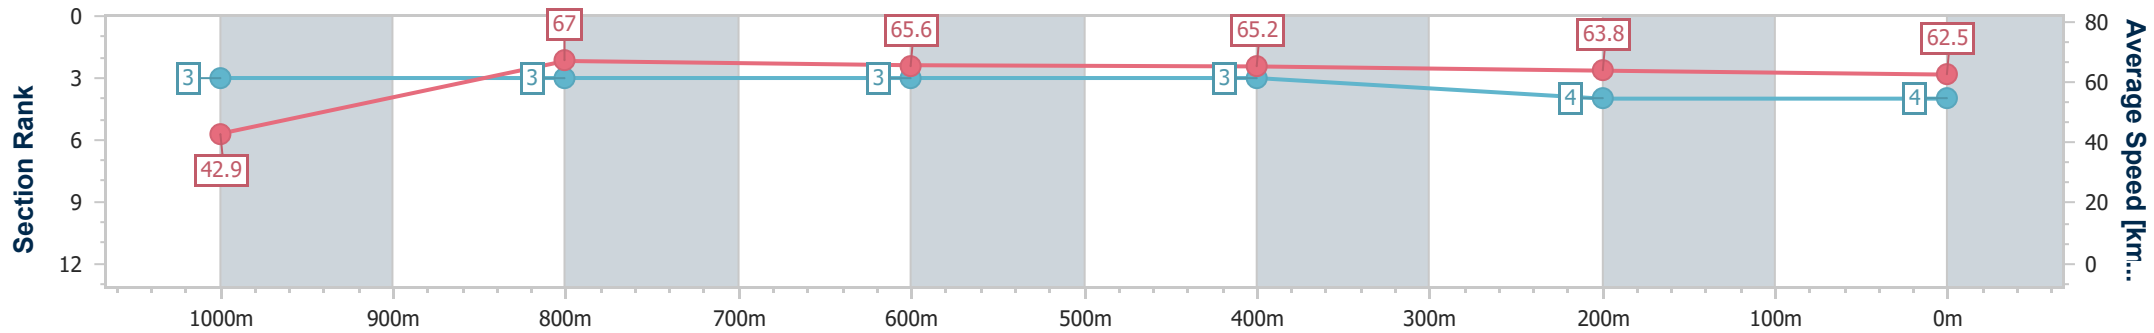

Horse/Jockey Name	Slippin' Jimmy
Final Rank	4
Fastest Section Time (Section)	0:08.44 (Overall)
Top Speed [km/h] (Section)	68.0 (1000m)
Race State	Finished

IpswichProfessional
Race 4: RAY WHITE IPSWICH BENCHMARK 80 Handicap - 1100m
21 June 2025 - 13:28
Track Rating: Good 4, Weather: Overcast, Rail Position: +0.5m Entire

Section	Overall	1000m	800m	600m	400m	200m
Section Times	1:03.99 [4] (0:08.44)	0:55.55 [3] (0:10.74)	0:44.81 [3] (0:10.91)	0:33.90 [3] (0:11.06)	0:22.84 [3] (0:11.30)	0:11.54 [4] (0:11.54)
Average Speed [km/h]	42.9	67.0	65.6	65.2	63.8	62.5
Top Speed [km/h]	65.0	68.0	67.9	66.1	65.4	64.1
Avg. Dist. to Rail [m]	4.7	0.5	0.5	0.2	1.5	3.8
Avg. Stride Freq. [Hz]	2.3	2.5	2.4	2.4	2.4	2.4
Avg. Stride Length [m]	5.3	7.4	7.5	7.6	7.4	7.3

- [ ] Ranking at each section and finish
- -.-.- No data available at this section
- NA No data available