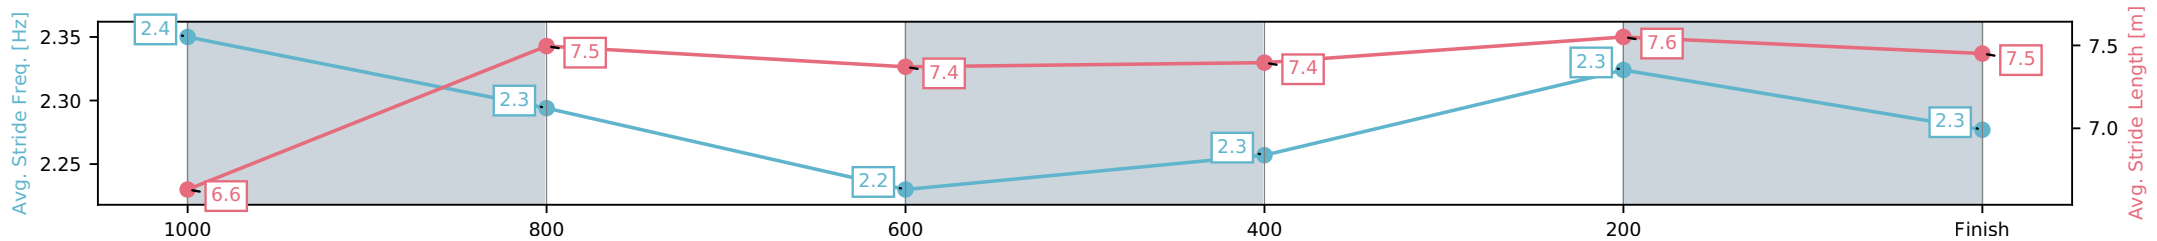

Horse/Jockey Name	Silent Fox/Ashley Butler
Finish Rank	1
Fastest Section Time (Section)	0:11.55 (400-200)
Top Speed [km/h] (Section)	62.9 (400-200)
Race State	Finished

Sunshine Coast QLD
Race 7: FLYING START SYNDICATIONS RATINGS BAND 0 -
58 Handicap - 1200m
05 April 2026 - 4:35PM
Track Rating: Heavy 9, Weather: Overcast, Rail Position: +8m Entire Circuit

Section	L1200	L1000	L800	L600	L400	L200
Section Times	1:14.25 (0:14.25)	1:00.00 [2] (0:11.91)	0:48.09 [2] (0:12.46)	0:35.63 [2] (0:11.99)	0:23.64 [2] (0:11.55)	0:12.09 [1] (0:12.09)
Average Speed [km/h]	50.9	60.8	58.3	59.9	62.4	59.5
Top Speed [km/h]	62.1	62.1	59.3	61.9	62.9	62.1
Avg. Dist. to Rail [m]	3.6	2.9	1.6	0.6	0.6	0.7
Avg. Stride Freq. [Hz]	2.4	2.3	2.2	2.3	2.3	2.3
Avg. Stride Length [m]	6.6	7.5	7.4	7.4	7.6	7.5

- [ ] Ranking at each section and finish
- -:-:- No data available at this section
- NA No data available