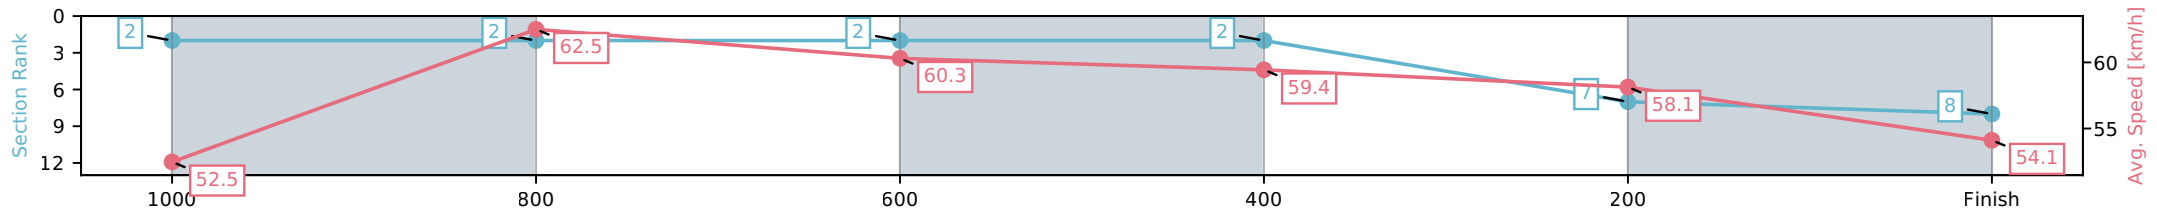

Sunshine Coast QLD

Race 8: TAB BENCHMARK 58 Handicap - 1200m

05 April 2026 - 5:15PM

Track Rating: Heavy 9, Weather: Overcast, Rail Position: +8m Entire Circuit

Section	L1200	L1000	L800	L600	L400	L200
Section Times	1:15.42 (0:13.84)	1:01.58 [2] (0:11.61)	0:49.97 [2] (0:12.10)	0:37.87 [2] (0:12.21)	0:25.66 [7] (0:12.39)	0:13.27 [8] (0:13.27)
Average Speed [km/h]	52.5	62.5	60.3	59.4	58.1	54.1
Top Speed [km/h]	64.7	63.8	61.2	60.6	59.0	56.9
Avg. Dist. to Rail [m]	7.9	3.4	2.2	1.3	3.6	4.7
Avg. Stride Freq. [Hz]	2.4	2.3	2.3	2.3	2.3	2.2
Avg. Stride Length [m]	6.6	7.6	7.5	7.3	7.2	7.0