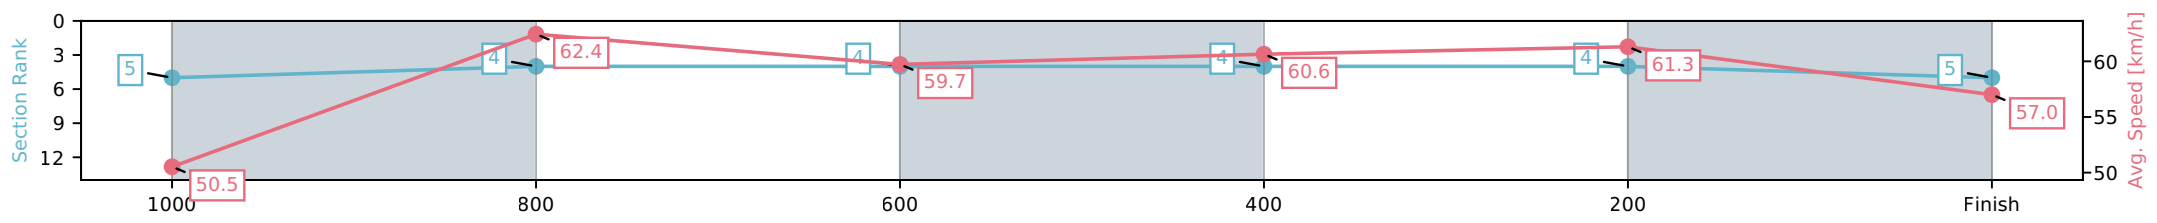

Horse/Jockey Name	Prince Pier/Jag Guthmann-Chester
Finish Rank	5
Fastest Section Time (Section)	0:11.66 (1000-800)
Top Speed [km/h] (Section)	64.4 (1000-800)
Race State	Finished

Sunshine Coast QLD
Race 2: DIGITAL VISION DIRECT QTIS Three-Year-Old
Maiden Handicap - 1200m
05 April 2026 - 1:32PM
Track Rating: Heavy 9, Weather: Overcast, Rail Position: +8m Entire Circuit

Section	L1200	L1000	L800	L600	L400	L200
Section Times	1:14.62 (0:14.39)	1:00.23 [4] (0:11.66)	0:48.57 [4] (0:12.24)	0:36.33 [4] (0:11.97)	0:24.36 [4] (0:11.75)	0:12.61 [5] (0:12.61)
Average Speed [km/h]	50.5	62.4	59.7	60.6	61.3	57.0
Top Speed [km/h]	63.6	64.4	60.1	61.2	62.0	59.9
Avg. Dist. to Rail [m]	5.8	3.9	2.6	1.3	1.5	2.9
Avg. Stride Freq. [Hz]	2.3	2.3	2.2	2.3	2.3	2.2
Avg. Stride Length [m]	6.6	7.8	7.6	7.5	7.5	7.4

[ ] Ranking at each section and finish
-:-:- No data available at this section
NA No data available