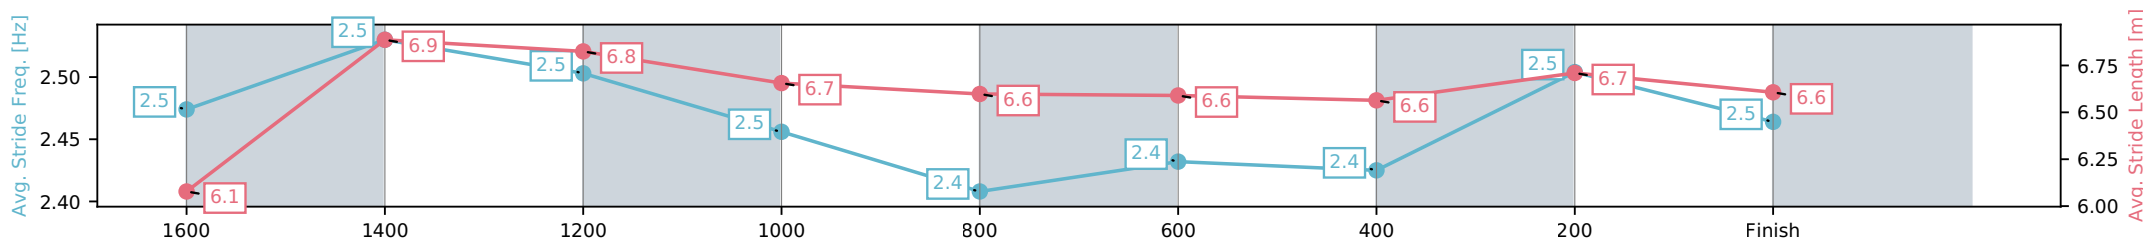

Horse/Jockey Name	Sly Corner/Micheal Hellyer
Finish Rank	4
Fastest Section Time (Section)	0:11.60 (1600-1400)
Top Speed [km/h] (Section)	63.9 (1600-1400)
Race State	Finished

Sunshine Coast QLD
Race 6: JACK BRUCE RACING BENCHMARK 58 Handicap - 1800m

05 April 2026 - 3:55PM

Track Rating: Heavy 9, Weather: Overcast, Rail Position: +8m Entire Circuit

Section	L1800	L1600	L1400	L1200	L1000	L800	L600	L400	L200
Section Times	1:54.08 (0:14.72)	1:39.36 [10] (0:11.60)	1:27.76 [10] (0:12.20)	1:15.56 [10] (0:12.39)	1:03.17 [10] (0:13.00)	0:50.16 [11] (0:12.79)	0:37.38 [11] (0:12.82)	0:24.55 [7] (0:12.07)	0:12.49 [3] (0:12.49)
Average Speed [km/h]	48.7	62.4	59.4	58.2	55.7	57.0	56.7	59.7	57.1
Top Speed [km/h]	61.0	63.9	63.1	59.2	58.7	58.3	59.1	60.2	59.5
Avg. Dist. to Rail [m]	5.6	2.7	2.7	2.8	2.6	2.0	1.6	3.4	1.1
Avg. Stride Freq. [Hz]	2.5	2.5	2.5	2.5	2.4	2.4	2.4	2.5	2.5
Avg. Stride Length [m]	6.1	6.9	6.8	6.7	6.6	6.6	6.6	6.7	6.6

[ ] Ranking at each section and finish
-:-:- No data available at this section
NA No data available