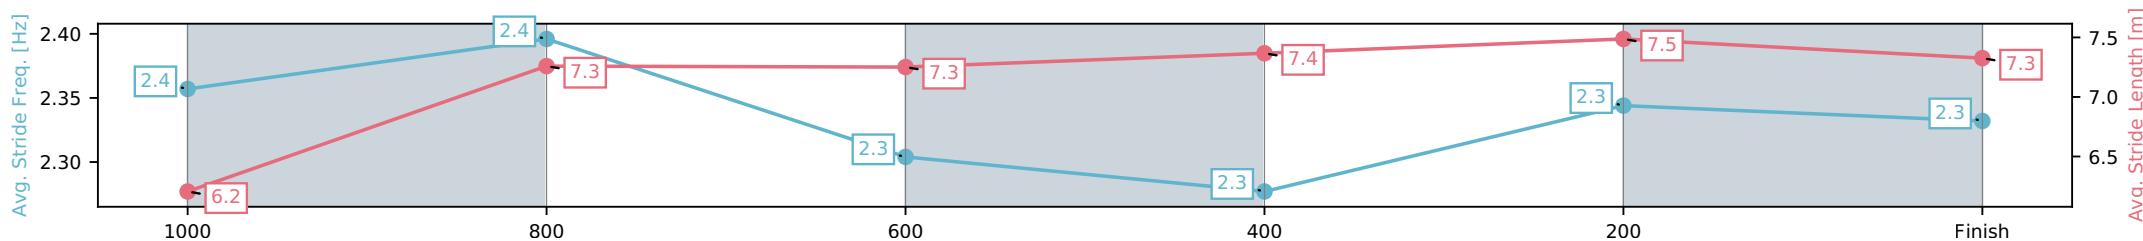

Horse/Jockey Name	Rainbow Beach/Kayla Johnston
Finish Rank	6
Fastest Section Time (Section)	0:11.52 (400-200)
Top Speed [km/h] (Section)	63.8 (1000-800)
Race State	Finished

Sunshine Coast QLD
Race 7: FLYING START SYNDICATIONS RATINGS BAND 0 -
58 Handicap - 1200m
05 April 2026 - 4:35PM
Track Rating: Heavy 9, Weather: Overcast, Rail Position: +8m Entire Circuit

Section	L1200	L1000	L800	L600	L400	L200
Section Times	1:14.65 (0:15.07)	0:59.58 [7] (0:11.75)	0:47.83 [5] (0:12.23)	0:35.61 [6] (0:12.07)	0:23.53 [6] (0:11.52)	0:12.01 [6] (0:12.01)
Average Speed [km/h]	48.2	61.7	59.3	59.7	62.5	59.8
Top Speed [km/h]	61.2	63.8	60.2	61.6	63.7	61.9
Avg. Dist. to Rail [m]	5.6	2.8	1.5	0.4	2.0	6.2
Avg. Stride Freq. [Hz]	2.4	2.4	2.3	2.3	2.3	2.3
Avg. Stride Length [m]	6.2	7.3	7.3	7.4	7.5	7.3

- [ ] Ranking at each section and finish
- -:-:- No data available at this section
- NA No data available