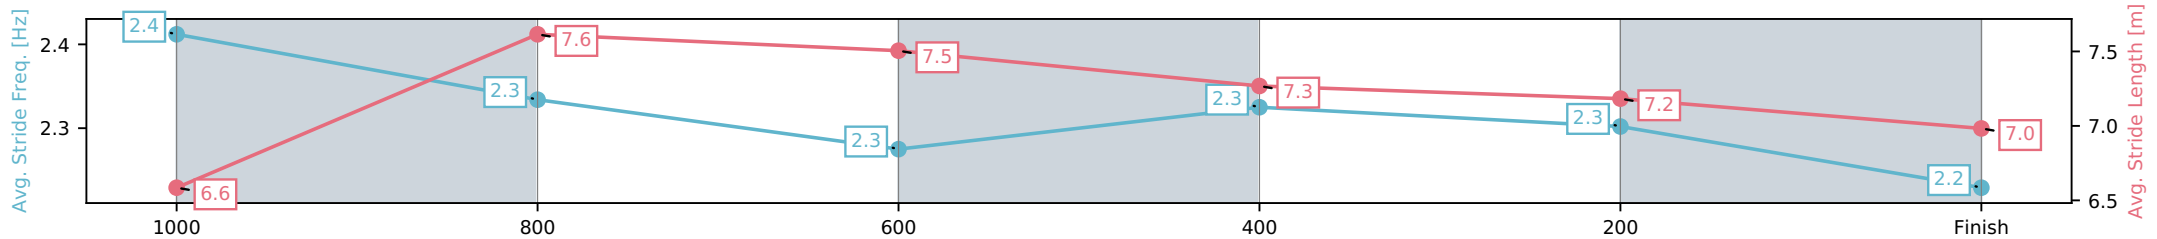

Sunshine Coast QLD

Race 8: TAB BENCHMARK 58 Handicap - 1200m

05 April 2026 - 5:15PM

Track Rating: Heavy 9, Weather: Overcast, Rail Position: +8m Entire Circuit

Section	L1200	L1000	L800	L600	L400	L200
Section Times	1:15.42 (0:13.84)	1:01.58 [2] (0:11.61)	0:49.97 [2] (0:12.10)	0:37.87 [2] (0:12.21)	0:25.66 [7] (0:12.39)	0:13.27 [8] (0:13.27)
Average Speed [km/h]	52.5	62.5	60.3	59.4	58.1	54.1
Top Speed [km/h]	64.7	63.8	61.2	60.6	59.0	56.9
Avg. Dist. to Rail [m]	7.9	3.4	2.2	1.3	3.6	4.7
Avg. Stride Freq. [Hz]	2.4	2.3	2.3	2.3	2.3	2.2
Avg. Stride Length [m]	6.6	7.6	7.5	7.3	7.2	7.0