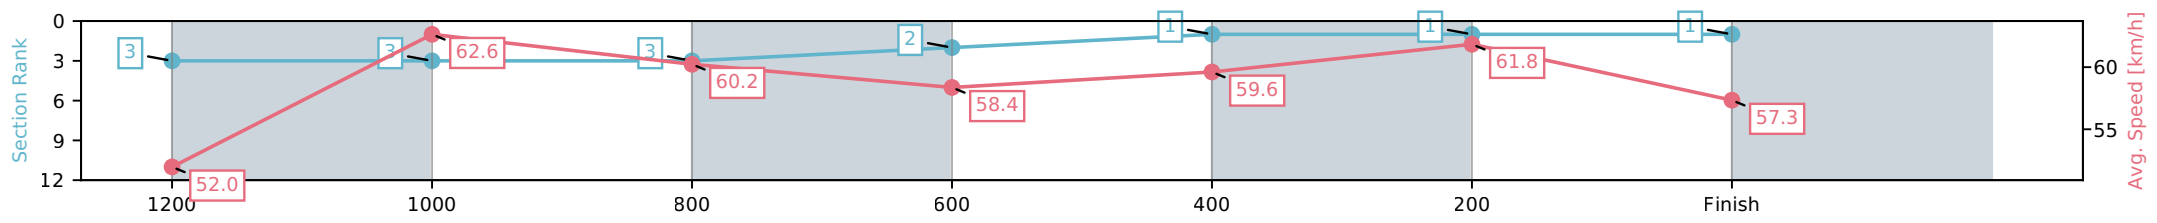

05 April 2026 - 12:55PM

Track Rating: Heavy 9, Weather: Overcast, Rail Position: +8m Entire Circuit

Section	L1400	L1200	L1000	L800	L600	L400	L200
Section Times	1:26.23 (0:13.85)	1:12.38 [3] (0:11.50)	1:00.88 [3] (0:12.05)	0:48.83 [2] (0:12.48)	0:36.35 [1] (0:12.15)	0:24.20 [1] (0:11.63)	0:12.57 [1] (0:12.57)
Average Speed [km/h]	52.0	62.6	60.2	58.4	59.6	61.8	57.3
Top Speed [km/h]	63.6	64.2	62.3	59.9	60.8	62.9	60.5
Avg. Dist. to Rail [m]	5.9	3.7	3.2	1.8	1.1	3.1	2.8
Avg. Stride Freq. [Hz]	2.5	2.4	2.3	2.3	2.3	2.3	2.3
Avg. Stride Length [m]	6.2	7.4	7.3	7.2	7.3	7.4	7.2