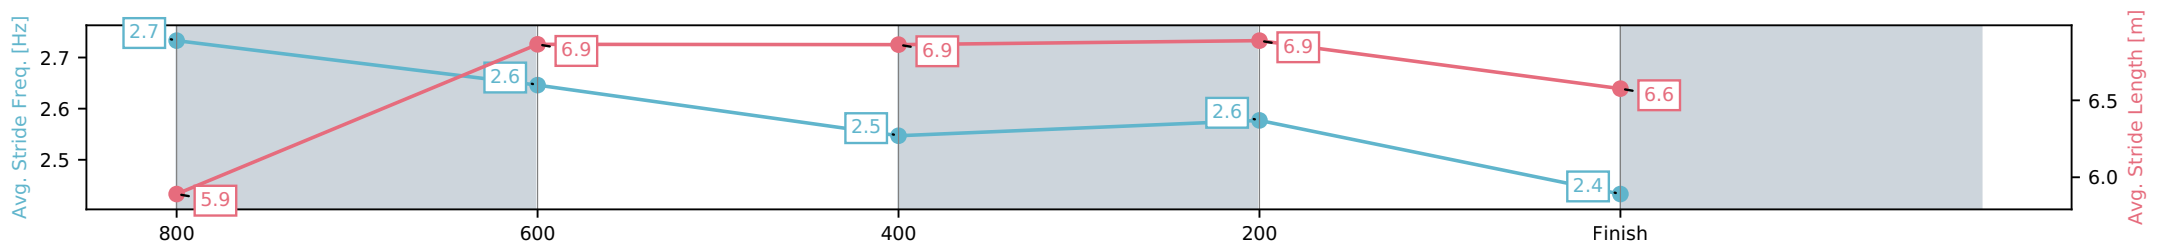

Sunshine Coast QLD

Race 4: DCM BUILDING DESIGN Class 2 Handicap - 1000m

05 April 2026 - 2:40PM

Track Rating: Heavy 9, Weather: Overcast, Rail Position: +8m Entire Circuit

Section	L1000	L800	L600	L400	L200
Section Times	1:01.24 (0:13.82)	0:47.42 [2] (0:11.32)	0:36.10 [2] (0:11.59)	0:24.51 [2] (0:11.47)	0:13.04 [9] (0:13.04)
Average Speed [km/h]	52.5	64.0	62.1	62.8	55.5
Top Speed [km/h]	65.0	65.3	63.0	64.2	61.0
Avg. Dist. to Rail [m]	3.5	1.9	0.4	0.3	0.7
Avg. Stride Freq. [Hz]	2.7	2.6	2.5	2.6	2.4
Avg. Stride Length [m]	5.9	6.9	6.9	6.9	6.6