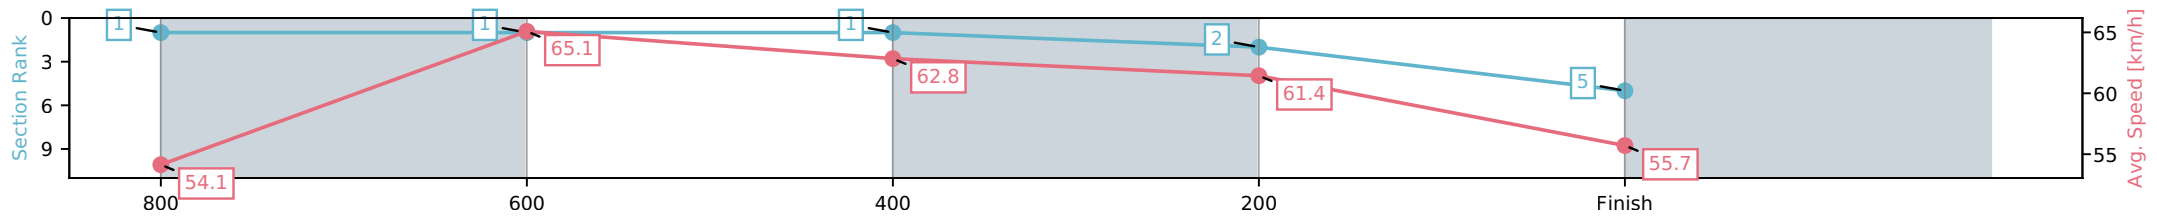

Horse/Jockey Name	Jeans/Jett Newman
Finish Rank	5
Fastest Section Time (Section)	0:11.14 (800-600)
Top Speed [km/h] (Section)	67.7 (1000 - 800)
Race State	Finished

Sunshine Coast QLD
Race 5: INNOVATIVE PLANNING SOLUTIONS QTIS Three-Year-Old BENCHMARK 65 Handicap - 1000m

05 April 2026 - 3:15PM

Track Rating: Heavy 9, Weather: Overcast, Rail Position: +8m Entire Circuit

Section	L1000	L800	L600	L400	L200
Section Times	1:00.63 (0:13.43)	0:47.20 [1] (0:11.14)	0:36.06 [1] (0:11.48)	0:24.59 [2] (0:11.72)	0:12.87 [5] (0:12.87)
Average Speed [km/h]	54.1	65.1	62.8	61.4	55.7
Top Speed [km/h]	67.7	67.6	63.9	63.0	59.1
Avg. Dist. to Rail [m]	2.7	1.9	0.7	0.4	0.4
Avg. Stride Freq. [Hz]	2.7	2.6	2.5	2.4	2.3
Avg. Stride Length [m]	6.1	7.2	7.2	7.2	6.9

- [ ] Ranking at each section and finish
- -:-:- No data available at this section
- NA No data available