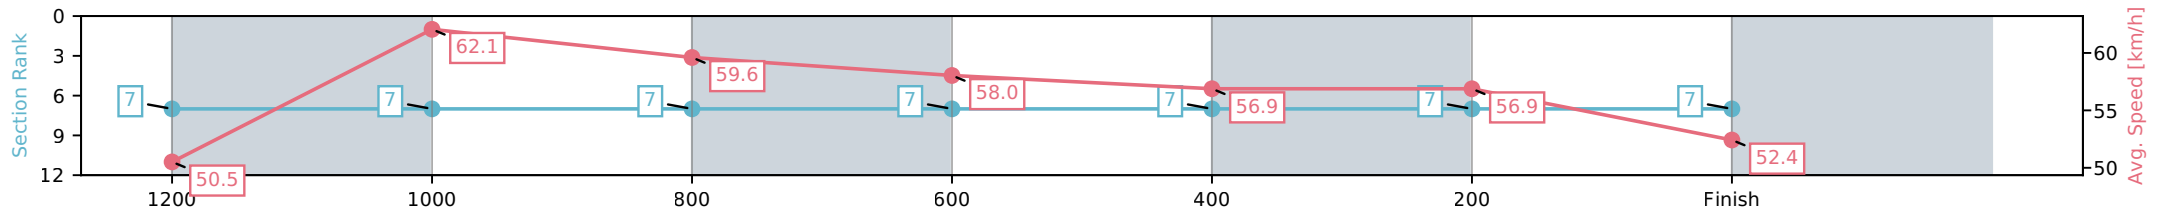

Sunshine Coast QLD

Race 1: COASTLINE BMW Maiden Handicap - 1400m

05 April 2026 - 12:55PM

Track Rating: Heavy 9, Weather: Overcast, Rail Position: +8m Entire Circuit

Section	L1400	L1200	L1000	L800	L600	L400	L200
Section Times	1:29.77 (0:14.24)	1:15.53 [7] (0:11.60)	1:03.93 [7] (0:12.18)	0:51.74 [7] (0:12.57)	0:39.17 [7] (0:12.78)	0:26.39 [7] (0:12.66)	0:13.73 [7] (0:13.73)
Average Speed [km/h]	50.5	62.1	59.6	58.0	56.9	56.9	52.4
Top Speed [km/h]	63.8	64.1	62.3	59.2	58.7	58.1	55.2
Avg. Dist. to Rail [m]	5.1	4.4	3.2	2.3	1.7	3.4	3.2
Avg. Stride Freq. [Hz]	2.5	2.5	2.4	2.4	2.4	2.5	2.3
Avg. Stride Length [m]	6.1	7.0	6.9	6.7	6.6	6.5	6.4