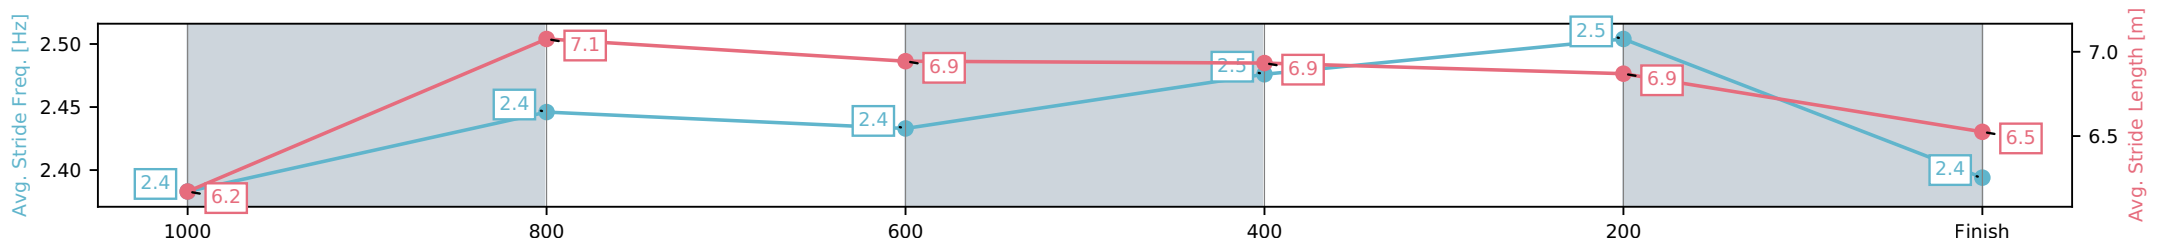

Horse/Jockey Name	Big Demeanor/Fred Larson
Finish Rank	10
Fastest Section Time (Section)	0:11.88 (400-200)
Top Speed [km/h] (Section)	62.6 (1000-800)
Race State	Finished

Sunshine Coast QLD
Race 7: FLYING START SYNDICATIONS RATINGS BAND 0 -
58 Handicap - 1200m
05 April 2026 - 4:35PM
Track Rating: Heavy 9, Weather: Overcast, Rail Position: +8m Entire Circuit

Section	L1200	L1000	L800	L600	L400	L200
Section Times	1:16.35 (0:14.91)	1:01.44 [8] (0:12.00)	0:49.44 [7] (0:12.25)	0:37.19 [7] (0:12.01)	0:25.18 [9] (0:11.88)	0:13.30 [10] (0:13.30)
Average Speed [km/h]	48.6	60.9	60.1	60.9	60.6	54.2
Top Speed [km/h]	61.6	62.6	61.4	61.7	61.7	57.9
Avg. Dist. to Rail [m]	7.9	4.8	4.1	2.9	4.7	5.4
Avg. Stride Freq. [Hz]	2.4	2.4	2.4	2.5	2.5	2.4
Avg. Stride Length [m]	6.2	7.1	6.9	6.9	6.9	6.5

- [ ] Ranking at each section and finish
- -:-:- No data available at this section
- NA No data available