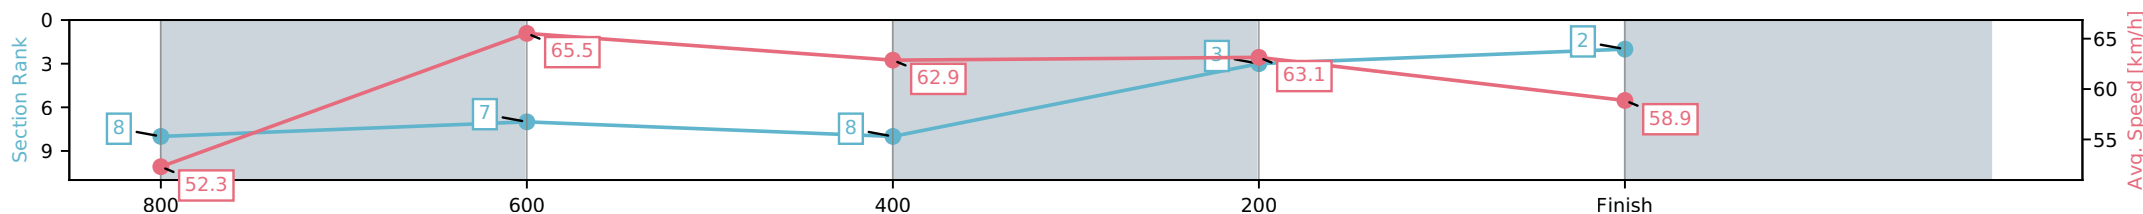

Horse/Jockey Name	Ave Cantare/Daniel Moor
Finish Rank	2
Fastest Section Time (Section)	0:11.10 (800-600)
Top Speed [km/h] (Section)	66.7 (800-600)
Race State	Finished

Sunshine Coast QLD
Race 5: INNOVATIVE PLANNING SOLUTIONS QTIS Three-Year-Old BENCHMARK 65 Handicap - 1000m

05 April 2026 - 3:15PM

Track Rating: Heavy 9, Weather: Overcast, Rail Position: +8m Entire Circuit

Section	L1000	L800	L600	L400	L200
Section Times	1:00.16 (0:13.92)	0:46.24 [7] (0:11.10)	0:35.14 [8] (0:11.57)	0:23.57 [3] (0:11.39)	0:12.18 [2] (0:12.18)
Average Speed [km/h]	52.3	65.5	62.9	63.1	58.9
Top Speed [km/h]	65.8	66.7	64.2	64.5	60.6
Avg. Dist. to Rail [m]	4.6	2.6	1.6	1.1	2.0
Avg. Stride Freq. [Hz]	2.6	2.5	2.4	2.4	2.4
Avg. Stride Length [m]	6.2	7.4	7.4	7.3	7.0

- [ ] Ranking at each section and finish
- -:-:- No data available at this section
- NA No data available