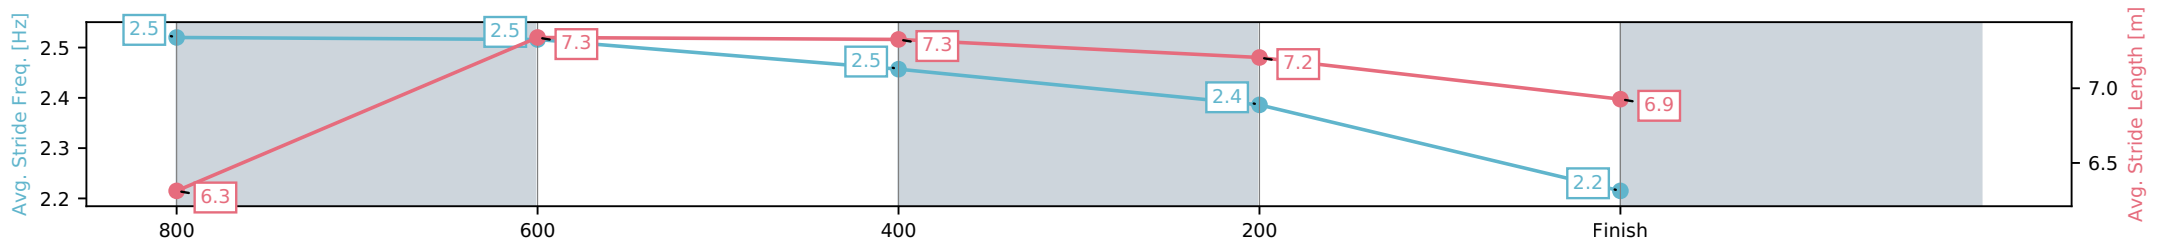

Horse/Jockey Name	Wax On Wax Off/Cody Collis
Finish Rank	8
Fastest Section Time (Section)	0:11.18 (800-600)
Top Speed [km/h] (Section)	66.0 (800-600)
Race State	Finished

Sunshine Coast QLD
Race 5: INNOVATIVE PLANNING SOLUTIONS QTIS Three-Year-Old BENCHMARK 65 Handicap - 1000m

05 April 2026 - 3:15PM

Track Rating: Heavy 9, Weather: Overcast, Rail Position: +8m Entire Circuit

Section	L1000	L800	L600	L400	L200
Section Times	1:01.86 (0:13.69)	0:48.17 [5] (0:11.18)	0:36.99 [4] (0:11.53)	0:25.47 [7] (0:11.88)	0:13.59 [8] (0:13.59)
Average Speed [km/h]	53.1	65.5	63.3	60.6	52.9
Top Speed [km/h]	65.7	66.0	66.0	62.4	58.1
Avg. Dist. to Rail [m]	7.3	4.3	2.2	3.7	3.8
Avg. Stride Freq. [Hz]	2.5	2.5	2.5	2.4	2.2
Avg. Stride Length [m]	6.3	7.3	7.3	7.2	6.9

- [ ] Ranking at each section and finish
- -:-:- No data available at this section
- NA No data available