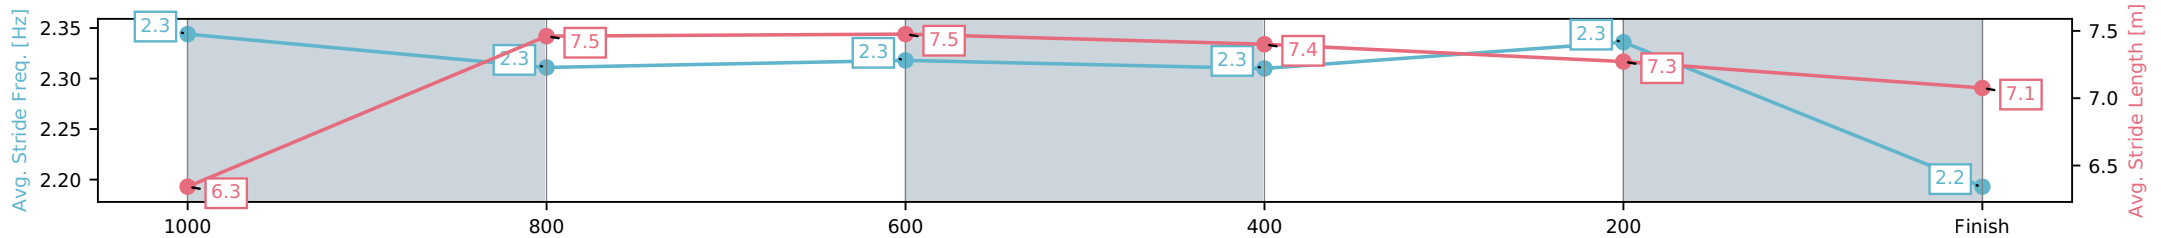

- [] Ranking at each section and finish
- :-:- No data available at this section
- NA No data available

Horse/Jockey Name	Capiana/Leah Martyn
Finish Rank	10
Fastest Section Time (Section)	0:11.58 (1000-800)
Top Speed [km/h] (Section)	64.9 (1200 - 1000)
Race State	Finished