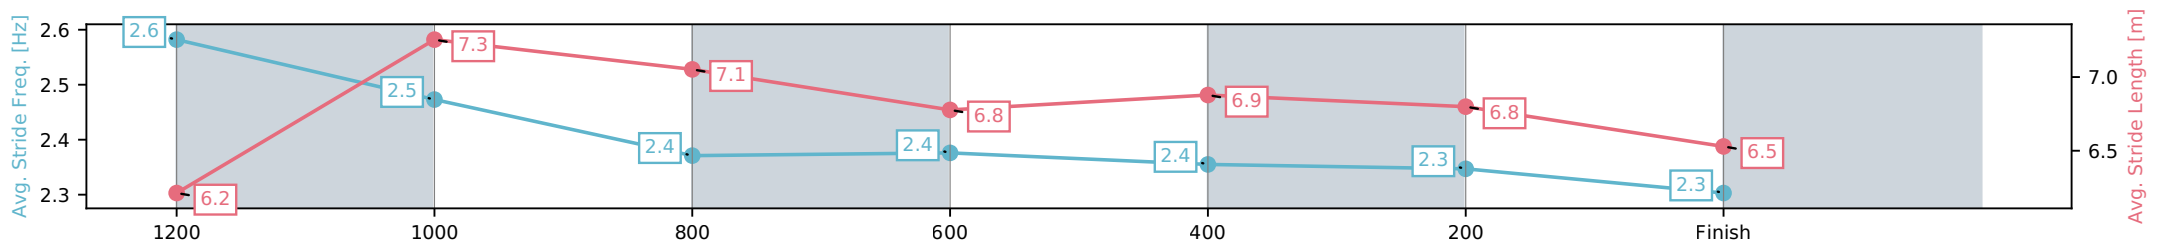

Sunshine Coast QLD

Race 1: COASTLINE BMW Maiden Handicap - 1400m

05 April 2026 - 12:55PM

Track Rating: Heavy 9, Weather: Overcast, Rail Position: +8m Entire Circuit

Section	L1400	L1200	L1000	L800	L600	L400	L200
Section Times	1:28.90 (0:13.76)	1:15.14 [1] (0:11.26)	1:03.88 [2] (0:12.32)	0:51.56 [3] (0:12.64)	0:38.92 [3] (0:12.52)	0:26.40 [4] (0:12.72)	0:13.68 [4] (0:13.68)
Average Speed [km/h]	52.3	64.0	58.9	57.5	57.5	56.6	52.9
Top Speed [km/h]	65.7	67.8	61.7	58.7	58.4	57.7	55.5
Avg. Dist. to Rail [m]	4.8	3.3	2.8	1.7	0.4	0.5	0.2
Avg. Stride Freq. [Hz]	2.6	2.5	2.4	2.4	2.4	2.3	2.3
Avg. Stride Length [m]	6.2	7.3	7.1	6.8	6.9	6.8	6.5