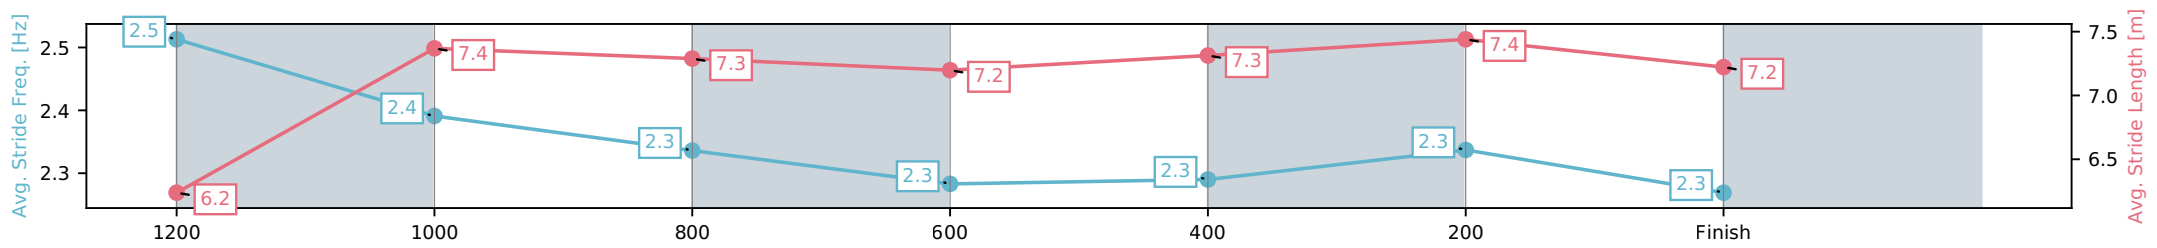

05 April 2026 - 12:55PM

Track Rating: Heavy 9, Weather: Overcast, Rail Position: +8m Entire Circuit

Section	L1400	L1200	L1000	L800	L600	L400	L200
Section Times	1:26.23 (0:13.85)	1:12.38 [3] (0:11.50)	1:00.88 [3] (0:12.05)	0:48.83 [2] (0:12.48)	0:36.35 [1] (0:12.15)	0:24.20 [1] (0:11.63)	0:12.57 [1] (0:12.57)
Average Speed [km/h]	52.0	62.6	60.2	58.4	59.6	61.8	57.3
Top Speed [km/h]	63.6	64.2	62.3	59.9	60.8	62.9	60.5
Avg. Dist. to Rail [m]	5.9	3.7	3.2	1.8	1.1	3.1	2.8
Avg. Stride Freq. [Hz]	2.5	2.4	2.3	2.3	2.3	2.3	2.3
Avg. Stride Length [m]	6.2	7.4	7.3	7.2	7.3	7.4	7.2