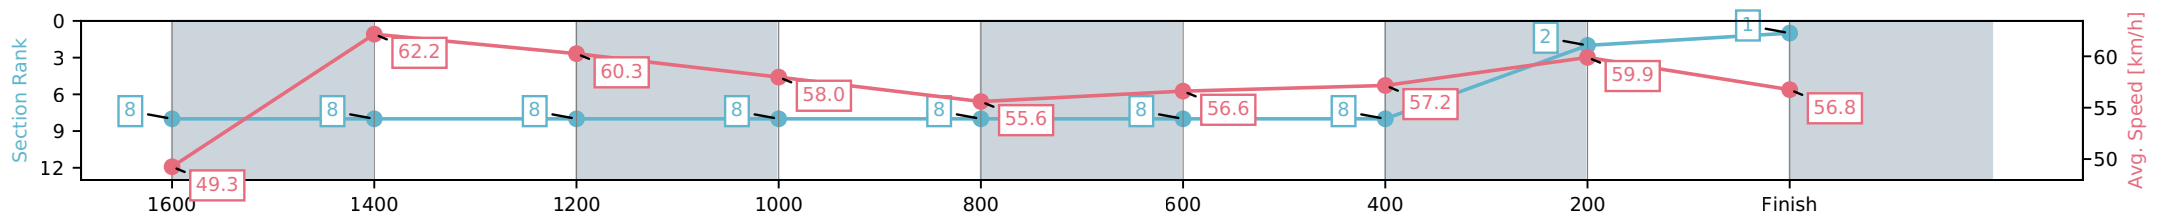

Horse/Jockey Name	Fifty Calibre/Jag Guthmann-Chester
Finish Rank	1
Fastest Section Time (Section)	0:11.65 (1600-1400)
Top Speed [km/h] (Section)	63.8 (1400-1200)
Race State	Finished

Sunshine Coast QLD
Race 6: JACK BRUCE RACING BENCHMARK 58 Handicap - 1800m

05 April 2026 - 3:55PM

Track Rating: Heavy 9, Weather: Overcast, Rail Position: +8m Entire Circuit

Section	L1800	L1600	L1400	L1200	L1000	L800	L600	L400	L200
Section Times	1:53.76 (0:14.49)	1:39.27 [8] (0:11.65)	1:27.63 [8] (0:12.04)	1:15.59 [8] (0:12.42)	1:03.17 [8] (0:13.07)	0:50.10 [8] (0:12.83)	0:37.27 [8] (0:12.57)	0:24.70 [2] (0:12.02)	0:12.67 [1] (0:12.67)
Average Speed [km/h]	49.3	62.2	60.3	58.0	55.6	56.6	57.2	59.9	56.8
Top Speed [km/h]	62.0	63.8	63.8	58.9	56.9	58.0	59.3	60.4	59.8
Avg. Dist. to Rail [m]	3.6	2.4	2.4	2.8	2.6	1.4	0.4	0.8	1.7
Avg. Stride Freq. [Hz]	2.3	2.3	2.3	2.3	2.2	2.3	2.3	2.4	2.3
Avg. Stride Length [m]	6.5	7.5	7.3	7.2	7.1	7.1	7.1	7.1	7.1

[ ] Ranking at each section and finish
-:-:- No data available at this section
NA No data available