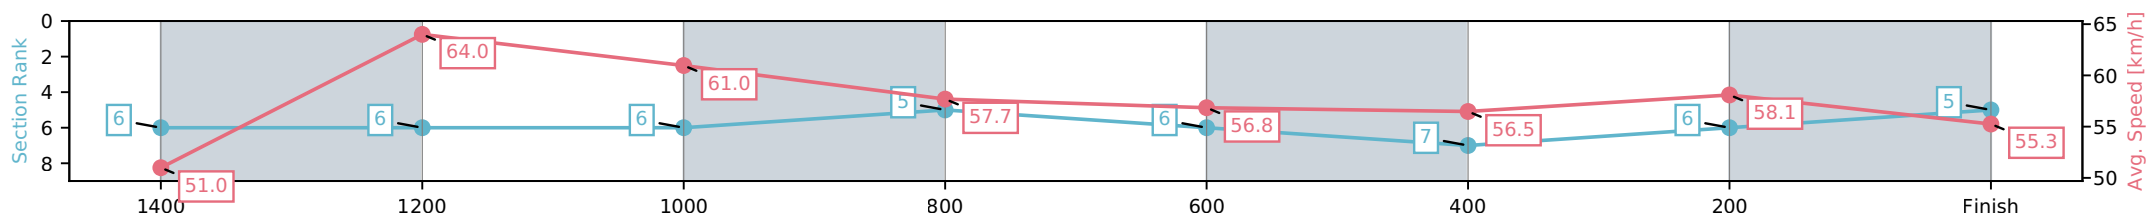

Horse/Jockey Name	Chance With Wolves/Morgan Butler
Finish Rank	5
Fastest Section Time (Section)	0:11.31 (1400-1200)
Top Speed [km/h] (Section)	65.1 (1400-1200)
Race State	Finished

Sunshine Coast QLD
Race 3: JST WILLO INVESTMENTS BENCHMARK 68
Handicap - 1600m
05 April 2026 - 2:05PM
Track Rating: Heavy 9, Weather: Overcast, Rail Position: +8m Entire Circuit

Section	L1600	L1400	L1200	L1000	L800	L600	L400	L200
Section Times	1:40.51 (0:13.94)	1:26.57 [6] (0:11.31)	1:15.26 [6] (0:11.85)	1:03.41 [5] (0:12.55)	0:50.86 [6] (0:12.77)	0:38.08 [7] (0:12.73)	0:25.35 [6] (0:12.39)	0:12.96 [5] (0:12.96)
Average Speed [km/h]	51.0	64.0	61.0	57.7	56.8	56.5	58.1	55.3
Top Speed [km/h]	64.4	65.1	63.1	58.7	58.2	58.1	58.7	57.0
Avg. Dist. to Rail [m]	3.6	2.5	2.7	2.4	1.4	0.5	2.0	3.7
Avg. Stride Freq. [Hz]	2.3	2.4	2.4	2.3	2.3	2.3	2.3	2.2
Avg. Stride Length [m]	6.5	7.4	7.3	7.1	7.0	7.0	7.2	7.1

[ ] Ranking at each section and finish
-:-:- No data available at this section
NA No data available