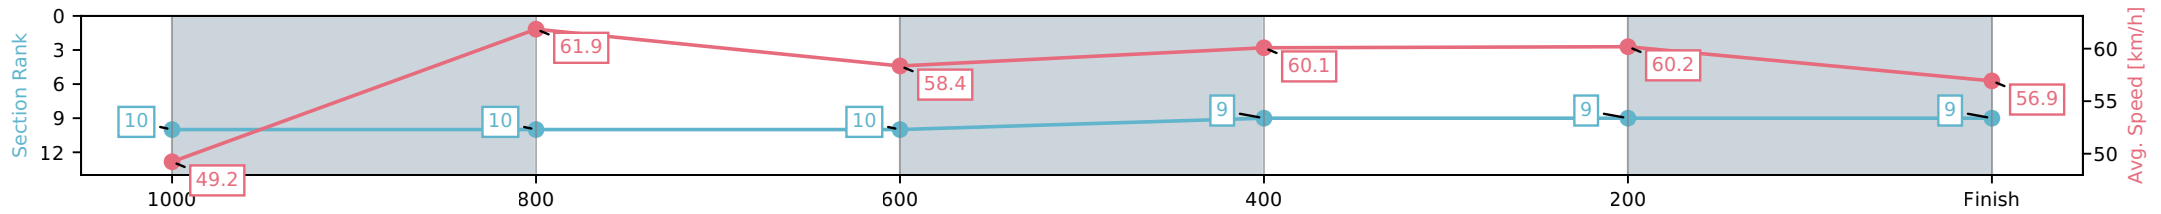

Horse/Jockey Name	Meade's Cafe/Cejay Graham
Finish Rank	9
Fastest Section Time (Section)	0:11.75 (1000-800)
Top Speed [km/h] (Section)	63.2 (1000-800)
Race State	Finished

Sunshine Coast QLD
Race 2: DIGITAL VISION DIRECT QTIS Three-Year-Old
Maiden Handicap - 1200m

05 April 2026 - 1:32PM

Track Rating: Heavy 9, Weather: Overcast, Rail Position: +8m Entire Circuit

Section	L1200	L1000	L800	L600	L400	L200
Section Times	1:15.72 (0:14.78)	1:00.94 [10] (0:11.75)	0:49.19 [10] (0:12.51)	0:36.67 [9] (0:12.04)	0:24.63 [9] (0:11.96)	0:12.67 [9] (0:12.67)
Average Speed [km/h]	49.2	61.9	58.4	60.1	60.2	56.9
Top Speed [km/h]	60.8	63.2	59.6	60.5	60.8	59.3
Avg. Dist. to Rail [m]	7.9	3.8	2.3	0.9	1.7	2.9
Avg. Stride Freq. [Hz]	2.3	2.3	2.2	2.2	2.3	2.3
Avg. Stride Length [m]	6.6	7.5	7.5	7.5	7.3	7.1

- [ ] Ranking at each section and finish
- -:-:- No data available at this section
- NA No data available