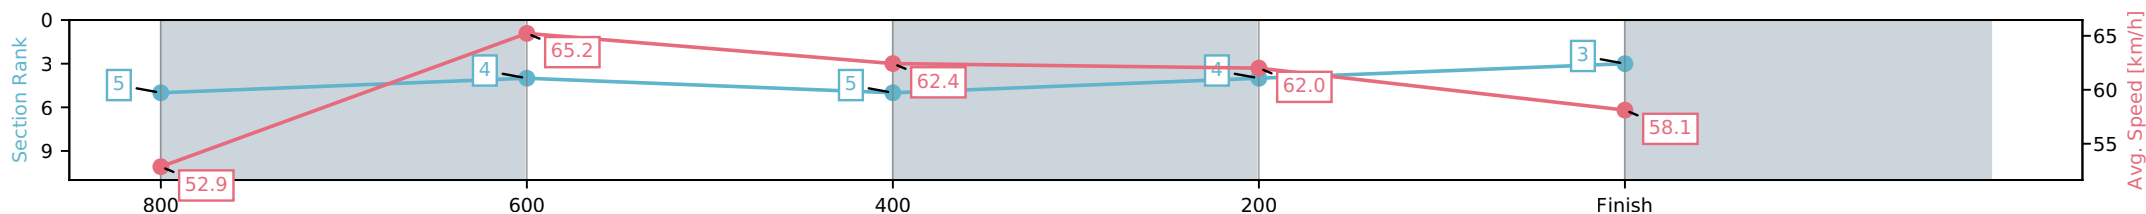

Horse/Jockey Name	Cryptic Beauty/Taylor Marshall
Finish Rank	3
Fastest Section Time (Section)	0:11.11 (800-600)
Top Speed [km/h] (Section)	67.1 (800-600)
Race State	Finished

Sunshine Coast QLD
Race 5: INNOVATIVE PLANNING SOLUTIONS QTIS Three-Year-Old BENCHMARK 65 Handicap - 1000m

05 April 2026 - 3:15PM

Track Rating: Heavy 9, Weather: Overcast, Rail Position: +8m Entire Circuit

Section	L1000	L800	L600	L400	L200
Section Times	1:00.38 (0:13.74)	0:46.64 [4] (0:11.11)	0:35.53 [5] (0:11.59)	0:23.94 [4] (0:11.62)	0:12.32 [3] (0:12.32)
Average Speed [km/h]	52.9	65.2	62.4	62.0	58.1
Top Speed [km/h]	64.5	67.1	64.6	62.9	60.9
Avg. Dist. to Rail [m]	4.5	1.8	0.9	1.8	4.1
Avg. Stride Freq. [Hz]	2.7	2.5	2.4	2.4	2.4
Avg. Stride Length [m]	6.2	7.2	7.2	7.2	7.0

- [ ] Ranking at each section and finish
- -:-:- No data available at this section
- NA No data available