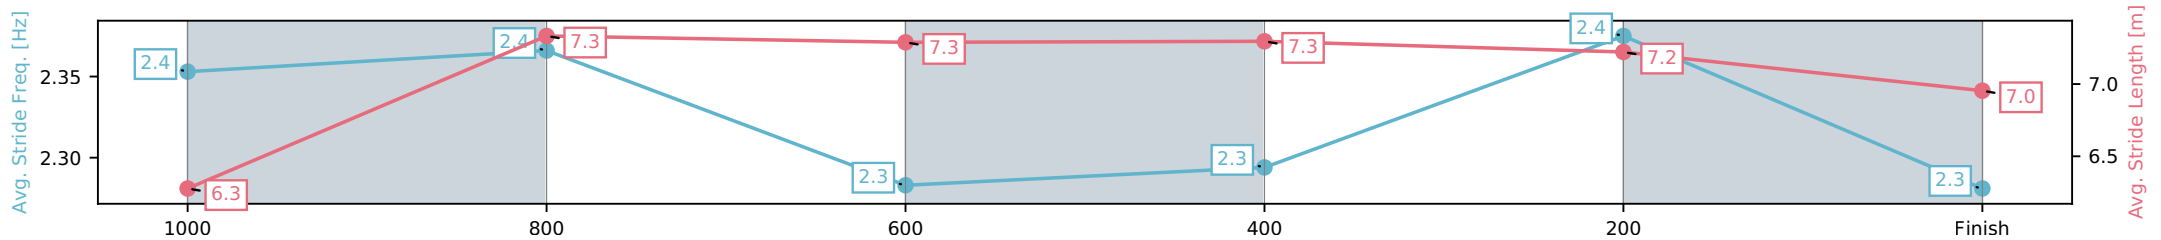

Horse/Jockey Name	Sea Voyage/Jake Bayliss
Finish Rank	10
Fastest Section Time (Section)	0:11.79 (1000-800)
Top Speed [km/h] (Section)	62.7 (1000-800)
Race State	Finished

Sunshine Coast QLD
Race 2: DIGITAL VISION DIRECT QTIS Three-Year-Old
Maiden Handicap - 1200m

05 April 2026 - 1:32PM

Track Rating: Heavy 9, Weather: Overcast, Rail Position: +8m Entire Circuit

Section	L1200	L1000	L800	L600	L400	L200
Section Times	1:16.14 (0:14.95)	1:01.19 [11] (0:11.79)	0:49.41 [11] (0:12.40)	0:37.01 [11] (0:12.20)	0:24.81 [10] (0:11.83)	0:12.97 [10] (0:12.97)
Average Speed [km/h]	48.7	61.8	59.1	59.7	60.9	55.5
Top Speed [km/h]	60.7	62.7	59.8	61.3	61.7	59.4
Avg. Dist. to Rail [m]	9.7	4.5	3.0	2.3	4.0	4.2
Avg. Stride Freq. [Hz]	2.4	2.4	2.3	2.3	2.4	2.3
Avg. Stride Length [m]	6.3	7.3	7.3	7.3	7.2	7.0

- [ ] Ranking at each section and finish
- -:-:- No data available at this section
- NA No data available