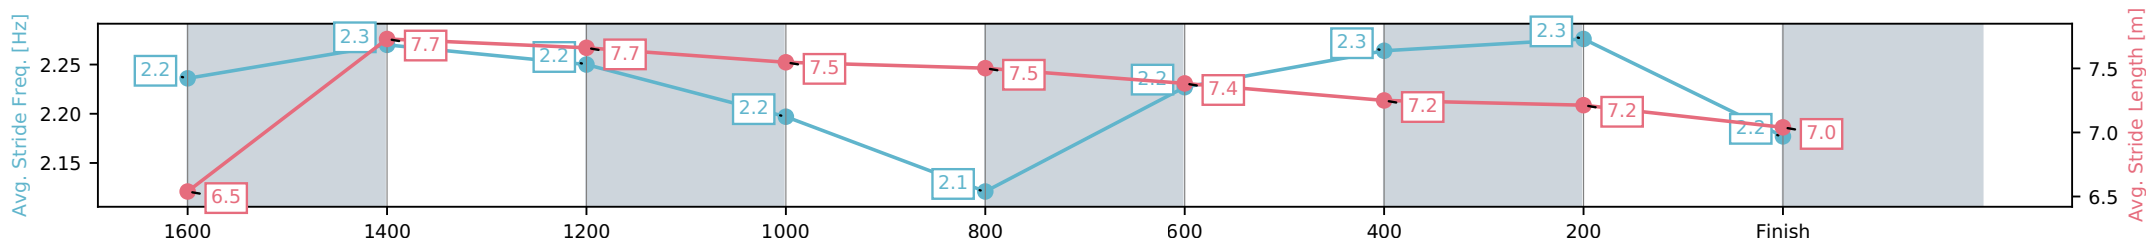

Horse/Jockey Name	You And I/Corey Sutherland
Finish Rank	7
Fastest Section Time (Section)	0:11.53 (1600-1400)
Top Speed [km/h] (Section)	63.5 (1400-1200)
Race State	Finished

Sunshine Coast QLD
Race 6: JACK BRUCE RACING BENCHMARK 58 Handicap - 1800m

05 April 2026 - 3:55PM

Track Rating: Heavy 9, Weather: Overcast, Rail Position: +8m Entire Circuit

Section	L1800	L1600	L1400	L1200	L1000	L800	L600	L400	L200
Section Times	1:55.16 (0:15.20)	1:39.96 [11] (0:11.53)	1:28.43 [11] (0:12.02)	1:16.42 [11] (0:12.26)	1:04.16 [11] (0:13.04)	0:51.11 [9] (0:12.51)	0:38.60 [10] (0:12.66)	0:25.94 [9] (0:12.46)	0:13.48 [7] (0:13.48)
Average Speed [km/h]	47.2	62.9	60.5	58.8	55.8	58.6	58.0	57.8	53.4
Top Speed [km/h]	59.8	63.4	63.5	59.6	58.9	60.1	58.6	58.8	56.5
Avg. Dist. to Rail [m]	6.5	3.1	3.3	3.9	3.9	3.0	3.4	6.9	7.5
Avg. Stride Freq. [Hz]	2.2	2.3	2.2	2.2	2.1	2.2	2.3	2.3	2.2
Avg. Stride Length [m]	6.5	7.7	7.7	7.5	7.5	7.4	7.2	7.2	7.0

[ ] Ranking at each section and finish
-:-:- No data available at this section
NA No data available