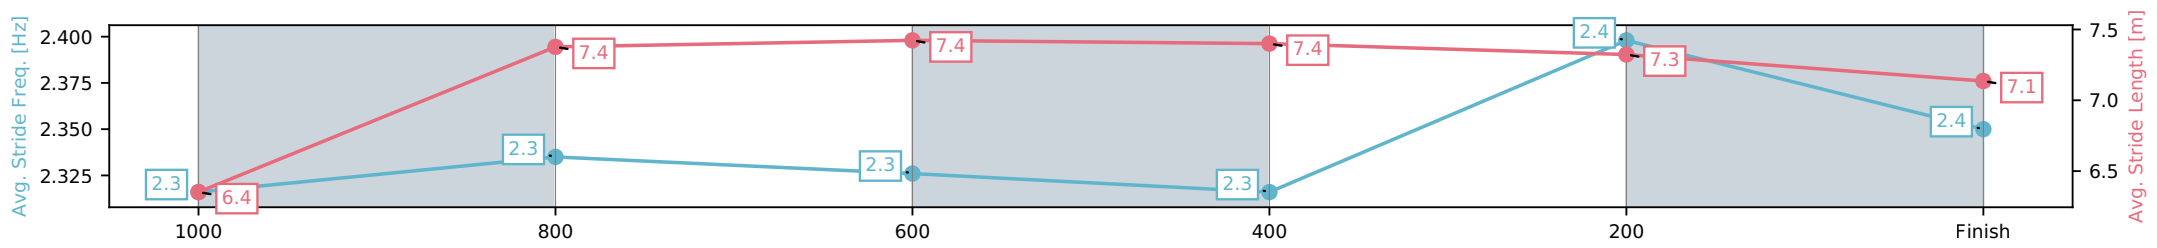

Horse/Jockey Name	Golden Mikki/Brandon Lerena
Finish Rank	4
Fastest Section Time (Section)	0:11.67 (400-200)
Top Speed [km/h] (Section)	63.3 (1000-800)
Race State	Finished

Sunshine Coast QLD

Race 8: TAB BENCHMARK 58 Handicap - 1200m

05 April 2026 - 5:15PM

Track Rating: Heavy 9, Weather: Overcast, Rail Position: +8m Entire Circuit

Section	L1200	L1000	L800	L600	L400	L200
Section Times	1:14.45 (0:14.80)	0:59.66 [10] (0:11.87)	0:47.78 [9] (0:11.93)	0:35.86 [10] (0:11.93)	0:23.93 [9] (0:11.67)	0:12.26 [3] (0:12.26)
Average Speed [km/h]	49.1	61.1	61.0	61.1	61.7	58.6
Top Speed [km/h]	60.7	63.3	62.2	62.2	62.9	61.1
Avg. Dist. to Rail [m]	5.5	2.5	1.9	2.0	7.0	7.3
Avg. Stride Freq. [Hz]	2.3	2.3	2.3	2.3	2.4	2.4
Avg. Stride Length [m]	6.4	7.4	7.4	7.4	7.3	7.1

[ ] Ranking at each section and finish
-:-:- No data available at this section
NA No data available