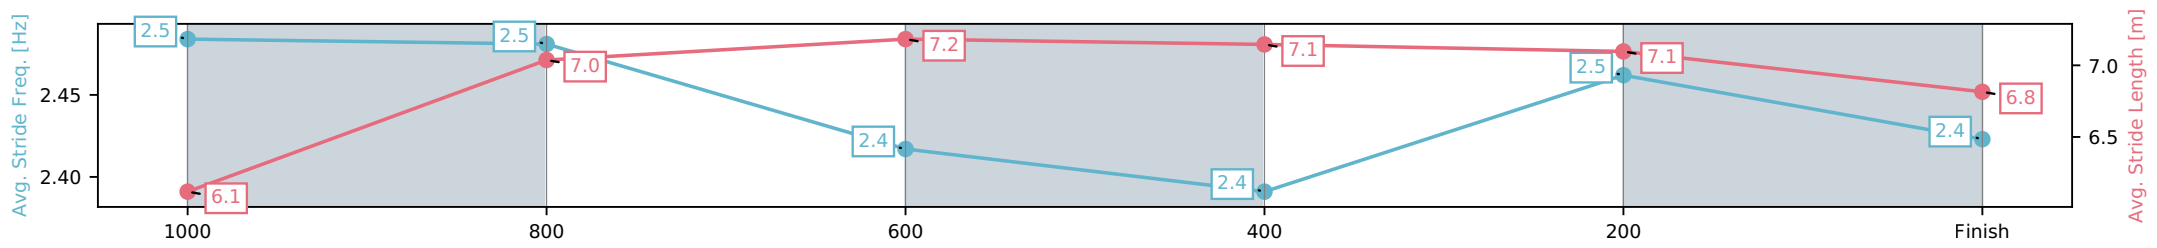

Sunshine Coast QLD

Race 8: TAB BENCHMARK 58 Handicap - 1200m

05 April 2026 - 5:15PM

Track Rating: Heavy 9, Weather: Overcast, Rail Position: +8m Entire Circuit

Section	L1200	L1000	L800	L600	L400	L200
Section Times	1:14.52 (0:14.48)	1:00.04 [7] (0:11.80)	0:48.24 [7] (0:12.05)	0:36.19 [7] (0:11.94)	0:24.25 [3] (0:11.70)	0:12.56 [5] (0:12.56)
Average Speed [km/h]	50.2	61.5	60.7	60.8	61.6	57.5
Top Speed [km/h]	61.4	62.1	61.7	61.7	62.3	60.2
Avg. Dist. to Rail [m]	5.6	3.5	2.5	1.4	5.4	6.3
Avg. Stride Freq. [Hz]	2.5	2.5	2.4	2.4	2.5	2.4
Avg. Stride Length [m]	6.1	7.0	7.2	7.1	7.1	6.8