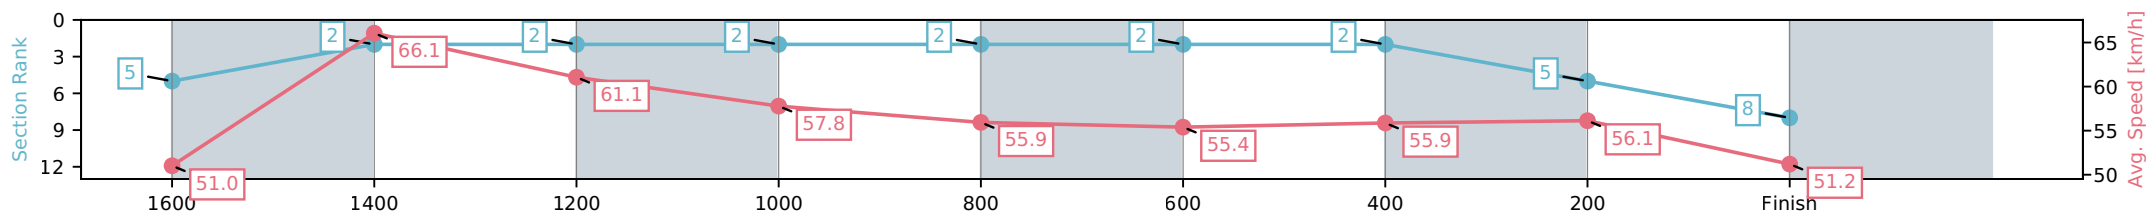

Horse/Jockey Name	Tavis Town/Leah Martyn
Finish Rank	8
Fastest Section Time (Section)	0:11.06 (1600-1400)
Top Speed [km/h] (Section)	68.3 (1600-1400)
Race State	Finished

Sunshine Coast QLD
Race 6: JACK BRUCE RACING BENCHMARK 58 Handicap - 1800m

05 April 2026 - 3:55PM

Track Rating: Heavy 9, Weather: Overcast, Rail Position: +8m Entire Circuit

Section	L1800	L1600	L1400	L1200	L1000	L800	L600	L400	L200
Section Times	1:55.52 (0:14.12)	1:41.40 [2] (0:11.06)	1:30.34 [2] (0:11.90)	1:18.44 [2] (0:12.49)	1:05.95 [2] (0:12.98)	0:52.97 [2] (0:13.19)	0:39.78 [2] (0:12.95)	0:26.83 [5] (0:12.83)	0:14.00 [8] (0:14.00)
Average Speed [km/h]	51.0	66.1	61.1	57.8	55.9	55.4	55.9	56.1	51.2
Top Speed [km/h]	65.6	68.3	64.2	59.0	56.7	56.1	56.4	56.8	55.0
Avg. Dist. to Rail [m]	8.2	5.5	3.5	3.6	3.4	2.4	1.0	3.5	4.0
Avg. Stride Freq. [Hz]	2.5	2.5	2.4	2.3	2.3	2.3	2.3	2.3	2.2
Avg. Stride Length [m]	6.3	7.4	7.2	7.0	6.9	6.8	6.7	6.8	6.6

- [ ] Ranking at each section and finish
- -:-:- No data available at this section
- NA No data available