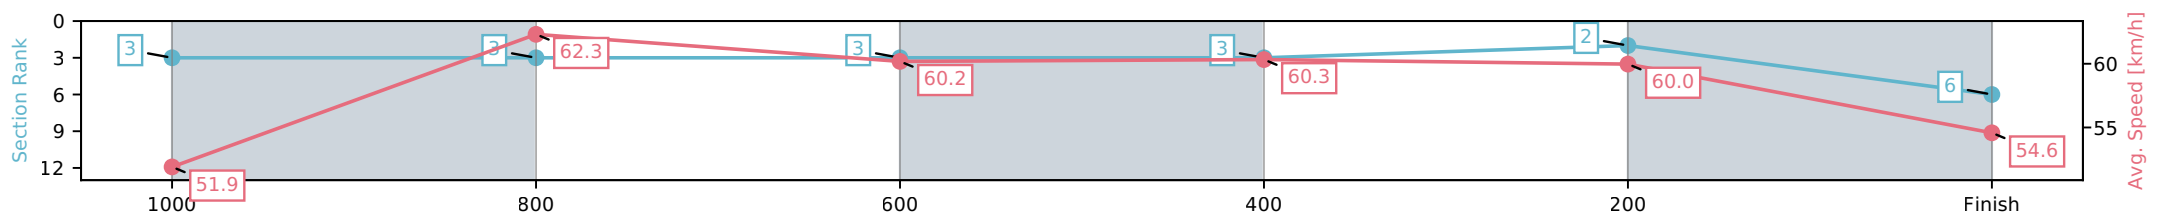

Sunshine Coast QLD

Race 8: TAB BENCHMARK 58 Handicap - 1200m

05 April 2026 - 5:15PM

Track Rating: Heavy 9, Weather: Overcast, Rail Position: +8m Entire Circuit

Section	L1200	L1000	L800	L600	L400	L200
Section Times	1:15.04 (0:14.00)	1:01.04 [3] (0:11.68)	0:49.36 [3] (0:12.12)	0:37.24 [3] (0:12.00)	0:25.24 [2] (0:12.02)	0:13.22 [6] (0:13.22)
Average Speed [km/h]	51.9	62.3	60.2	60.3	60.0	54.6
Top Speed [km/h]	64.3	63.6	61.1	60.7	61.2	58.2
Avg. Dist. to Rail [m]	8.6	3.8	2.5	1.1	3.8	5.2
Avg. Stride Freq. [Hz]	2.3	2.3	2.3	2.3	2.3	2.3
Avg. Stride Length [m]	6.8	7.7	7.5	7.6	7.4	6.9