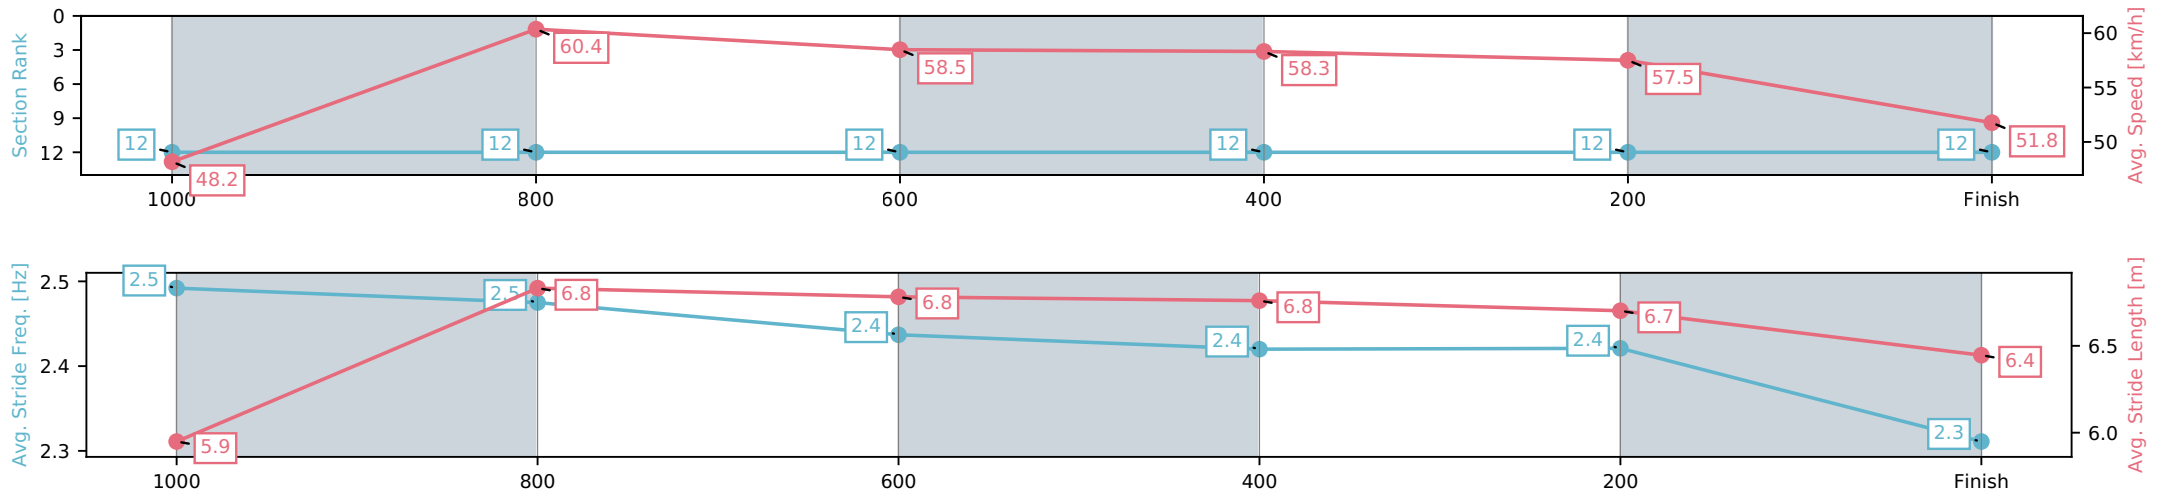

Horse/Jockey Name	Let's Get Busy/Corey Sutherland
Finish Rank	12
Fastest Section Time (Section)	0:12.03 (1000-800)
Top Speed [km/h] (Section)	61.0 (800-600)
Race State	Finished

Sunshine Coast QLD
Race 2: DIGITAL VISION DIRECT QTIS Three-Year-Old
Maiden Handicap - 1200m

05 April 2026 - 1:32PM

Track Rating: Heavy 9, Weather: Overcast, Rail Position: +8m Entire Circuit

Section	L1200	L1000	L800	L600	L400	L200
Section Times	1:18.16 (0:15.09)	1:03.07 [12] (0:12.03)	0:51.04 [12] (0:12.41)	0:38.63 [12] (0:12.26)	0:26.37 [12] (0:12.53)	0:13.84 [12] (0:13.84)
Average Speed [km/h]	48.2	60.4	58.5	58.3	57.5	51.8
Top Speed [km/h]	59.4	60.8	61.0	58.9	58.3	56.8
Avg. Dist. to Rail [m]	11.9	4.3	1.2	1.2	1.6	3.3
Avg. Stride Freq. [Hz]	2.5	2.5	2.4	2.4	2.4	2.3
Avg. Stride Length [m]	5.9	6.8	6.8	6.8	6.7	6.4

- [ ] Ranking at each section and finish
- -:-:- No data available at this section
- NA No data available