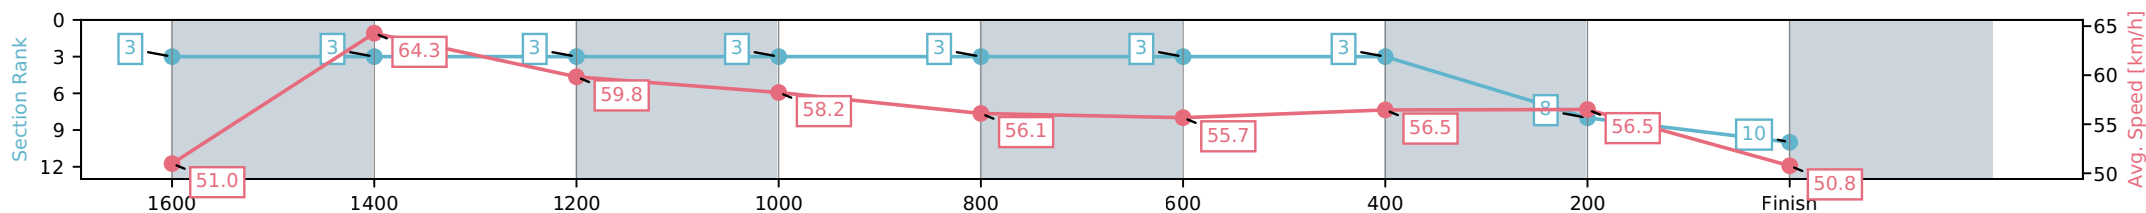

Horse/Jockey Name	Seeress/McKenzie Apel
Finish Rank	10
Fastest Section Time (Section)	0:11.30 (1600-1400)
Top Speed [km/h] (Section)	65.3 (1600-1400)
Race State	Finished

Sunshine Coast QLD
Race 6: JACK BRUCE RACING BENCHMARK 58 Handicap - 1800m

05 April 2026 - 3:55PM

Track Rating: Heavy 9, Weather: Overcast, Rail Position: +8m Entire Circuit

Section	L1800	L1600	L1400	L1200	L1000	L800	L600	L400	L200
Section Times	1:55.74 (0:14.05)	1:41.69 [3] (0:11.30)	1:30.39 [3] (0:12.15)	1:18.24 [3] (0:12.38)	1:05.87 [3] (0:12.96)	0:52.90 [3] (0:13.14)	0:39.77 [3] (0:12.89)	0:26.88 [8] (0:12.74)	0:14.14 [10] (0:14.14)
Average Speed [km/h]	51.0	64.3	59.8	58.2	56.1	55.7	56.5	56.5	50.8
Top Speed [km/h]	64.2	65.3	62.0	59.3	56.8	56.6	57.2	57.9	54.9
Avg. Dist. to Rail [m]	4.1	3.6	3.2	3.9	3.5	2.7	1.7	4.7	5.5
Avg. Stride Freq. [Hz]	2.4	2.4	2.3	2.3	2.2	2.2	2.3	2.3	2.2
Avg. Stride Length [m]	6.5	7.5	7.4	7.3	7.2	7.0	6.9	7.0	6.7

- [ ] Ranking at each section and finish
- -:-:- No data available at this section
- NA No data available