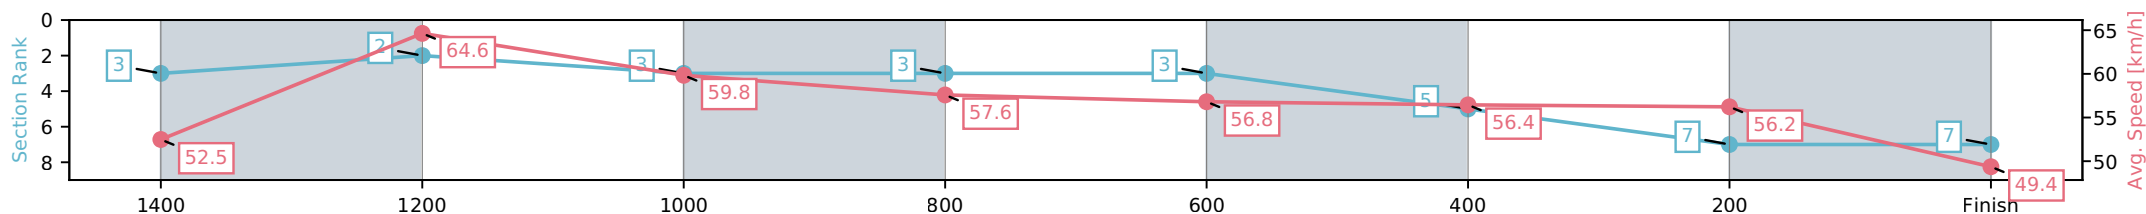

Horse/Jockey Name	City Of Troy/Fred Larson
Finish Rank	7
Fastest Section Time (Section)	0:11.21 (1400-1200)
Top Speed [km/h] (Section)	65.8 (1400-1200)
Race State	Finished

Sunshine Coast QLD
Race 3: JST WILLO INVESTMENTS BENCHMARK 68
Handicap - 1600m
05 April 2026 - 2:05PM
Track Rating: Heavy 9, Weather: Overcast, Rail Position: +8m Entire Circuit

Section	L1600	L1400	L1200	L1000	L800	L600	L400	L200
Section Times	1:42.26 (0:13.55)	1:28.71 [2] (0:11.21)	1:17.50 [3] (0:12.06)	1:05.43 [3] (0:12.55)	0:52.88 [3] (0:12.79)	0:40.10 [5] (0:12.80)	0:27.30 [7] (0:12.80)	0:14.50 [7] (0:14.50)
Average Speed [km/h]	52.5	64.6	59.8	57.6	56.8	56.4	56.2	49.4
Top Speed [km/h]	65.5	65.8	62.8	58.2	57.4	57.7	57.7	53.8
Avg. Dist. to Rail [m]	2.8	2.5	2.6	2.0	1.3	0.7	0.4	0.2
Avg. Stride Freq. [Hz]	2.3	2.3	2.2	2.2	2.2	2.2	2.2	2.0
Avg. Stride Length [m]	6.9	7.9	7.7	7.4	7.4	7.4	7.4	7.0

[ ] Ranking at each section and finish
-:-:- No data available at this section
NA No data available