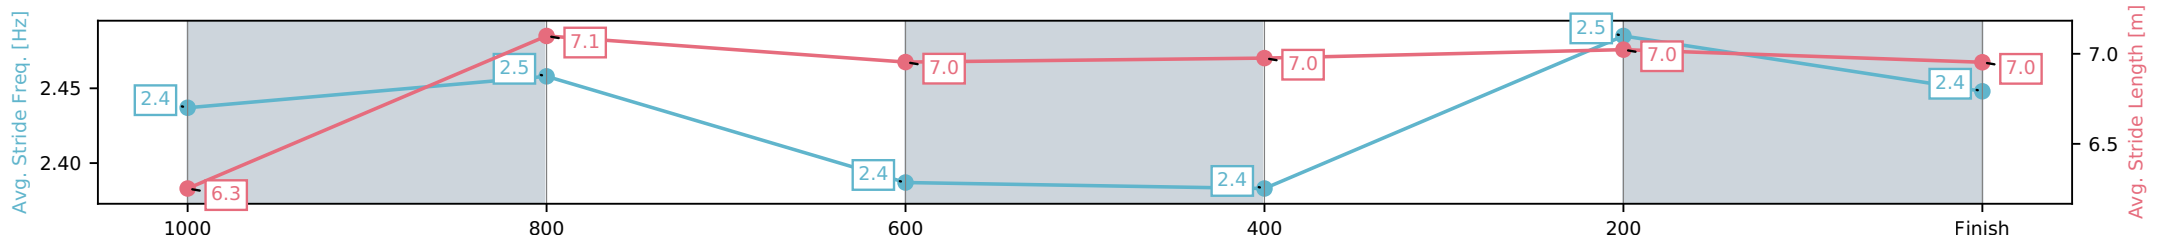

Horse/Jockey Name	Crown Guinea/Bella Youngberry
Finish Rank	4
Fastest Section Time (Section)	0:11.55 (400-200)
Top Speed [km/h] (Section)	63.4 (400-200)
Race State	Finished

Sunshine Coast QLD
Race 7: FLYING START SYNDICATIONS RATINGS BAND 0 -
58 Handicap - 1200m
05 April 2026 - 4:35PM
Track Rating: Heavy 9, Weather: Overcast, Rail Position: +8m Entire Circuit

Section	L1200	L1000	L800	L600	L400	L200
Section Times	1:14.41 (0:14.63)	0:59.78 [4] (0:11.79)	0:47.99 [3] (0:12.34)	0:35.65 [3] (0:12.12)	0:23.53 [4] (0:11.55)	0:11.98 [3] (0:11.98)
Average Speed [km/h]	49.6	61.5	58.8	59.3	62.4	60.1
Top Speed [km/h]	61.9	62.3	59.6	60.8	63.4	62.7
Avg. Dist. to Rail [m]	3.7	2.7	1.6	0.8	0.3	1.1
Avg. Stride Freq. [Hz]	2.4	2.5	2.4	2.4	2.5	2.4
Avg. Stride Length [m]	6.3	7.1	7.0	7.0	7.0	7.0

- [ ] Ranking at each section and finish
- -:-:- No data available at this section
- NA No data available