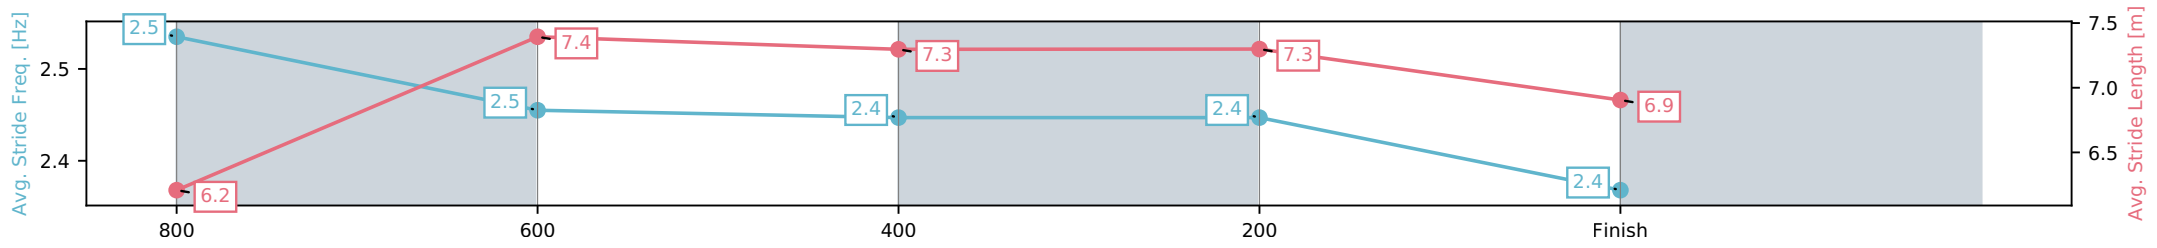

Horse/Jockey Name	Revitup Charlie/Karl Zechner
Finish Rank	5
Fastest Section Time (Section)	0:11.33 (800-600)
Top Speed [km/h] (Section)	65.2 (800-600)
Race State	Finished

Sunshine Coast QLD
Race 4: DCM BUILDING DESIGN Class 2 Handicap - 1000m
05 April 2026 - 2:40PM
Track Rating: Heavy 9, Weather: Overcast, Rail Position: +8m Entire Circuit

Section	L1000	L800	L600	L400	L200
Section Times	1:01.04 (0:14.12)	0:46.92 [7] (0:11.33)	0:35.59 [5] (0:11.44)	0:24.15 [6] (0:11.46)	0:12.69 [5] (0:12.69)
Average Speed [km/h]	51.4	64.3	63.4	62.9	57.1
Top Speed [km/h]	63.3	65.2	64.0	64.1	60.5
Avg. Dist. to Rail [m]	6.5	3.2	1.5	3.4	4.5
Avg. Stride Freq. [Hz]	2.5	2.5	2.4	2.4	2.4
Avg. Stride Length [m]	6.2	7.4	7.3	7.3	6.9

[ ] Ranking at each section and finish
-:-:- No data available at this section
NA No data available