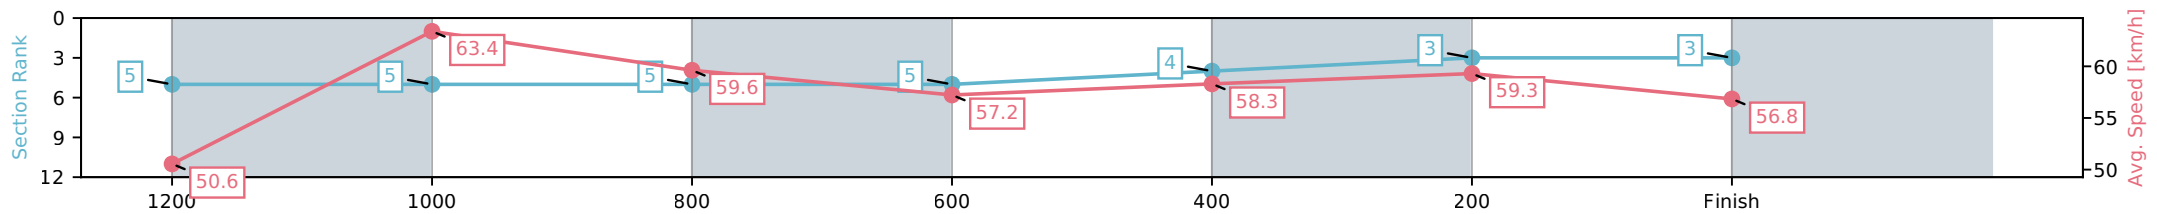

Sunshine Coast QLD

Race 1: COASTLINE BMW Maiden Handicap - 1400m

05 April 2026 - 12:55PM

Track Rating: Heavy 9, Weather: Overcast, Rail Position: +8m Entire Circuit

Section	L1400	L1200	L1000	L800	L600	L400	L200
Section Times	1:27.71 (0:14.23)	1:13.48 [5] (0:11.36)	1:02.12 [5] (0:12.22)	0:49.90 [5] (0:12.72)	0:37.17 [4] (0:12.32)	0:24.85 [3] (0:12.15)	0:12.70 [3] (0:12.70)
Average Speed [km/h]	50.6	63.4	59.6	57.2	58.3	59.3	56.8
Top Speed [km/h]	63.0	65.1	61.2	58.6	59.3	60.8	58.3
Avg. Dist. to Rail [m]	3.3	5.0	4.6	1.9	0.4	3.9	6.8
Avg. Stride Freq. [Hz]	2.4	2.4	2.3	2.3	2.3	2.3	2.3
Avg. Stride Length [m]	6.4	7.4	7.3	7.1	7.3	7.3	7.1