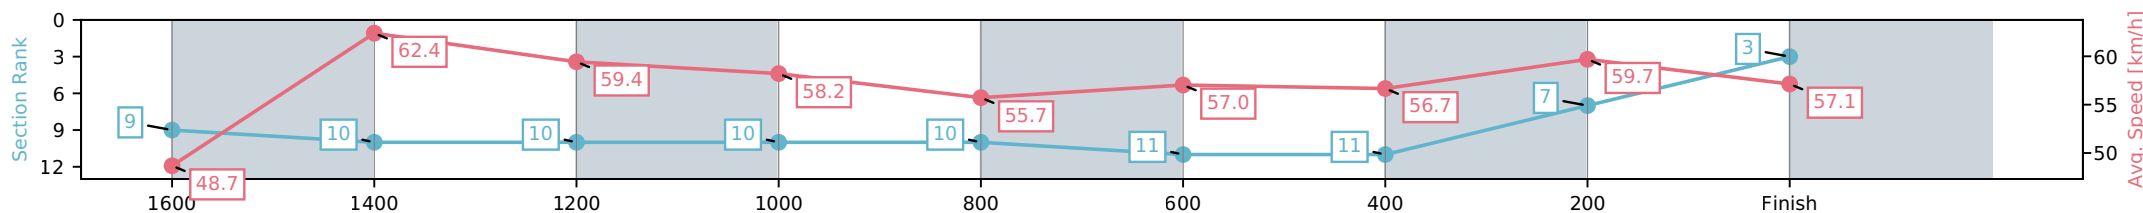

Horse/Jockey Name	Sly Corner/Micheal Hellyer
Finish Rank	4
Fastest Section Time (Section)	0:11.60 (1600-1400)
Top Speed [km/h] (Section)	63.9 (1600-1400)
Race State	Finished

Sunshine Coast QLD
Race 6: JACK BRUCE RACING BENCHMARK 58 Handicap - 1800m

05 April 2026 - 3:55PM

Track Rating: Heavy 9, Weather: Overcast, Rail Position: +8m Entire Circuit

Section	L1800	L1600	L1400	L1200	L1000	L800	L600	L400	L200
Section Times	1:54.08 (0:14.72)	1:39.36 [10] (0:11.60)	1:27.76 [10] (0:12.20)	1:15.56 [10] (0:12.39)	1:03.17 [10] (0:13.00)	0:50.16 [11] (0:12.79)	0:37.38 [11] (0:12.82)	0:24.55 [7] (0:12.07)	0:12.49 [3] (0:12.49)
Average Speed [km/h]	48.7	62.4	59.4	58.2	55.7	57.0	56.7	59.7	57.1
Top Speed [km/h]	61.0	63.9	63.1	59.2	58.7	58.3	59.1	60.2	59.5
Avg. Dist. to Rail [m]	5.6	2.7	2.7	2.8	2.6	2.0	1.6	3.4	1.1
Avg. Stride Freq. [Hz]	2.5	2.5	2.5	2.5	2.4	2.4	2.4	2.5	2.5
Avg. Stride Length [m]	6.1	6.9	6.8	6.7	6.6	6.6	6.6	6.7	6.6

[ ] Ranking at each section and finish
-:-:- No data available at this section
NA No data available