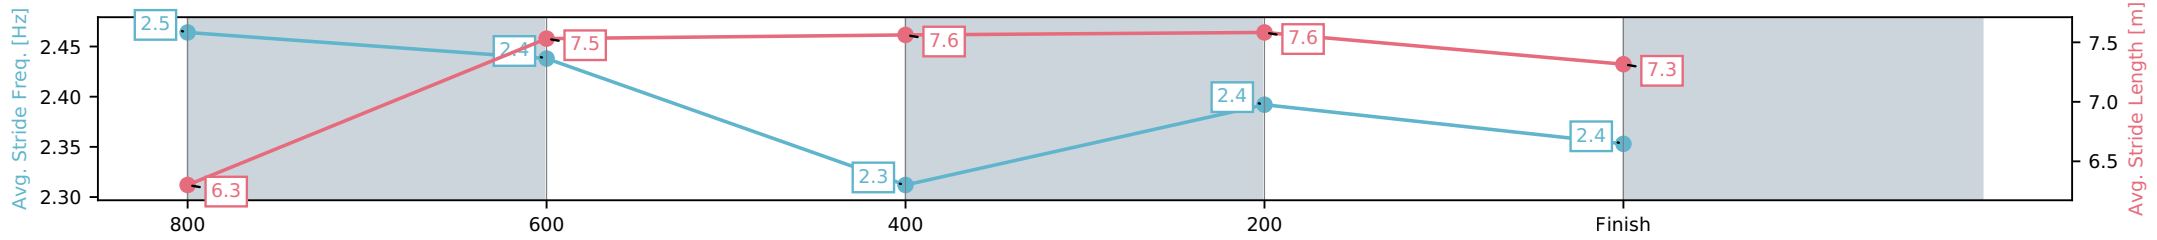

Sunshine Coast QLD
 Race 4: DCM BUILDING DESIGN Class 2 Handicap - 1000m
 05 April 2026 - 2:40PM
 Track Rating: Heavy 9, Weather: Overcast, Rail Position: +8m Entire Circuit

Section	L1000	L800	L600	L400	L200
Section Times	1:00.18 (0:14.20)	0:45.98 [5] (0:11.18)	0:34.80 [6] (0:11.63)	0:23.17 [4] (0:11.26)	0:11.92 [2] (0:11.92)
Average Speed [km/h]	51.1	64.8	62.0	64.0	60.5
Top Speed [km/h]	64.6	66.2	64.5	64.7	62.3
Avg. Dist. to Rail [m]	5.3	2.1	0.5	0.5	1.0
Avg. Stride Freq. [Hz]	2.5	2.4	2.3	2.4	2.4
Avg. Stride Length [m]	6.3	7.5	7.6	7.6	7.3