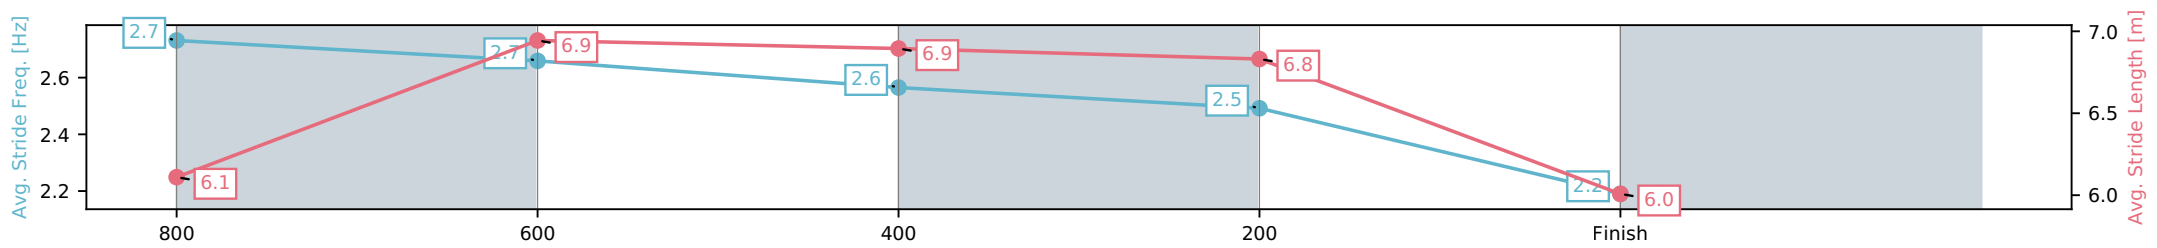

Horse/Jockey Name	Betterindanude/Mark Du Plessis
Finish Rank	9
Fastest Section Time (Section)	0:11.22 (800-600)
Top Speed [km/h] (Section)	67.4 (800-600)
Race State	Finished

Sunshine Coast QLD
Race 5: INNOVATIVE PLANNING SOLUTIONS QTIS Three-Year-Old BENCHMARK 65 Handicap - 1000m

05 April 2026 - 3:15PM

Track Rating: Heavy 9, Weather: Overcast, Rail Position: +8m Entire Circuit

Section	L1000	L800	L600	L400	L200
Section Times	1:04.60 (0:13.46)	0:51.14 [2] (0:11.22)	0:39.92 [3] (0:11.70)	0:28.22 [8] (0:12.10)	0:16.12 [9] (0:16.12)
Average Speed [km/h]	54.0	65.2	62.7	59.5	44.5
Top Speed [km/h]	66.9	67.4	64.3	62.3	55.9
Avg. Dist. to Rail [m]	3.5	3.7	3.2	2.5	2.1
Avg. Stride Freq. [Hz]	2.7	2.7	2.6	2.5	2.2
Avg. Stride Length [m]	6.1	6.9	6.9	6.8	6.0

[ ] Ranking at each section and finish
-:-:- No data available at this section
NA No data available