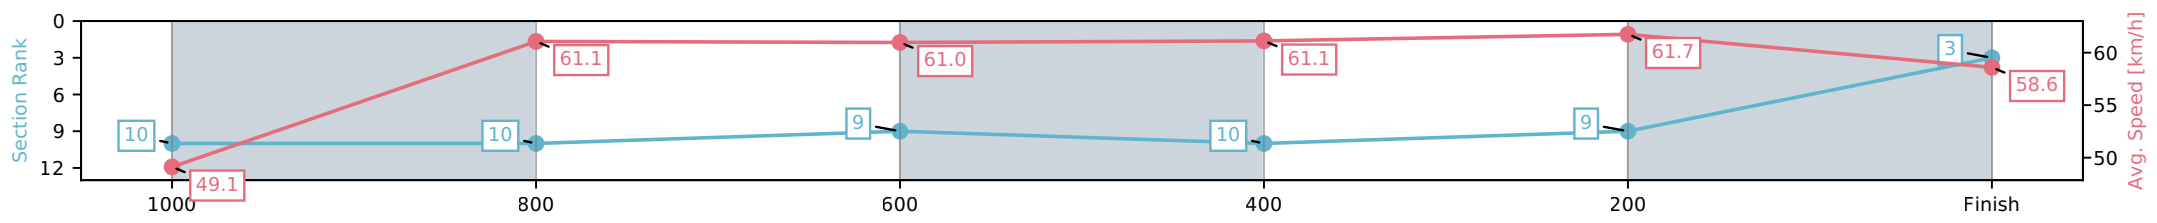

Horse/Jockey Name	Golden Mikki/Brandon Lerena
Finish Rank	4
Fastest Section Time (Section)	0:11.67 (400-200)
Top Speed [km/h] (Section)	63.3 (1000-800)
Race State	Finished

Sunshine Coast QLD

Race 8: TAB BENCHMARK 58 Handicap - 1200m

05 April 2026 - 5:15PM

Track Rating: Heavy 9, Weather: Overcast, Rail Position: +8m Entire Circuit

Section	L1200	L1000	L800	L600	L400	L200
Section Times	1:14.45 (0:14.80)	0:59.66 [10] (0:11.87)	0:47.78 [9] (0:11.93)	0:35.86 [10] (0:11.93)	0:23.93 [9] (0:11.67)	0:12.26 [3] (0:12.26)
Average Speed [km/h]	49.1	61.1	61.0	61.1	61.7	58.6
Top Speed [km/h]	60.7	63.3	62.2	62.2	62.9	61.1
Avg. Dist. to Rail [m]	5.5	2.5	1.9	2.0	7.0	7.3
Avg. Stride Freq. [Hz]	2.3	2.3	2.3	2.3	2.4	2.4
Avg. Stride Length [m]	6.4	7.4	7.4	7.4	7.3	7.1

[ ] Ranking at each section and finish
-:-:- No data available at this section
NA No data available