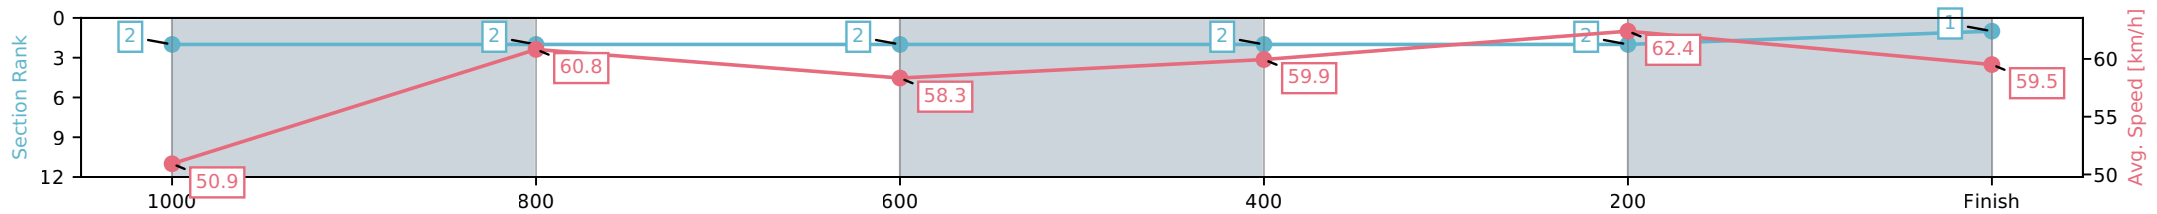

Horse/Jockey Name	Silent Fox/Ashley Butler
Finish Rank	1
Fastest Section Time (Section)	0:11.55 (400-200)
Top Speed [km/h] (Section)	62.9 (400-200)
Race State	Finished

Sunshine Coast QLD
Race 7: FLYING START SYNDICATIONS RATINGS BAND 0 -
58 Handicap - 1200m
05 April 2026 - 4:35PM
Track Rating: Heavy 9, Weather: Overcast, Rail Position: +8m Entire Circuit

Section	L1200	L1000	L800	L600	L400	L200
Section Times	1:14.25 (0:14.25)	1:00.00 [2] (0:11.91)	0:48.09 [2] (0:12.46)	0:35.63 [2] (0:11.99)	0:23.64 [2] (0:11.55)	0:12.09 [1] (0:12.09)
Average Speed [km/h]	50.9	60.8	58.3	59.9	62.4	59.5
Top Speed [km/h]	62.1	62.1	59.3	61.9	62.9	62.1
Avg. Dist. to Rail [m]	3.6	2.9	1.6	0.6	0.6	0.7
Avg. Stride Freq. [Hz]	2.4	2.3	2.2	2.3	2.3	2.3
Avg. Stride Length [m]	6.6	7.5	7.4	7.4	7.6	7.5

- [ ] Ranking at each section and finish
- -:-:- No data available at this section
- NA No data available