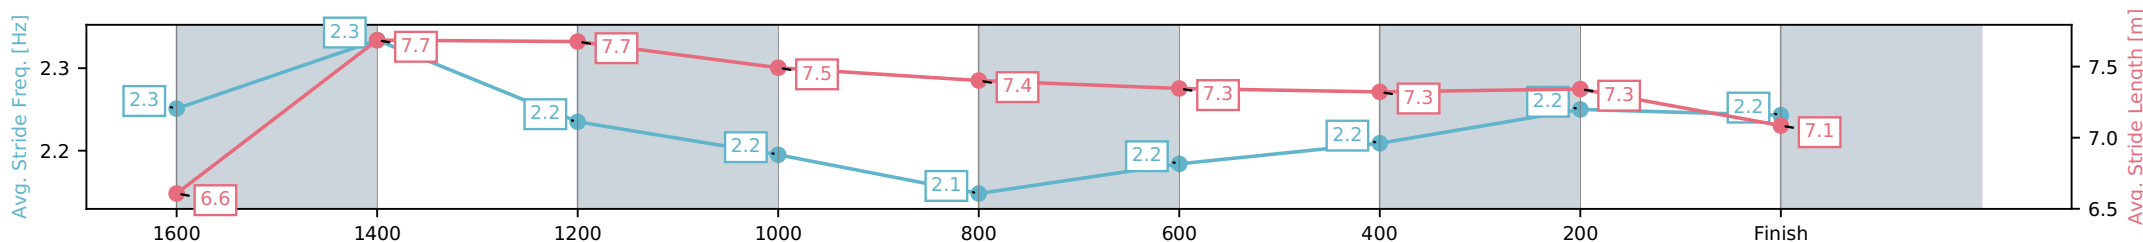

Horse/Jockey Name	Sacred Bull/Courtney Bellamy
Finish Rank	6
Fastest Section Time (Section)	0:11.33 (1600-1400)
Top Speed [km/h] (Section)	65.3 (1600-1400)
Race State	Finished

Sunshine Coast QLD
Race 6: JACK BRUCE RACING BENCHMARK 58 Handicap - 1800m

05 April 2026 - 3:55PM

Track Rating: Heavy 9, Weather: Overcast, Rail Position: +8m Entire Circuit

Section	L1800	L1600	L1400	L1200	L1000	L800	L600	L400	L200
Section Times	1:54.49 (0:14.93)	1:39.56 [9] (0:11.33)	1:28.23 [9] (0:12.13)	1:16.10 [9] (0:12.35)	1:03.75 [9] (0:13.04)	0:50.71 [10] (0:12.82)	0:37.89 [9] (0:12.59)	0:25.30 [6] (0:12.40)	0:12.90 [6] (0:12.90)
Average Speed [km/h]	47.8	64.1	59.9	58.5	55.8	57.0	57.7	58.1	55.9
Top Speed [km/h]	61.2	65.3	65.1	59.4	58.1	58.7	59.2	59.6	56.8
Avg. Dist. to Rail [m]	4.0	3.6	3.6	3.9	3.6	2.5	1.7	4.9	5.8
Avg. Stride Freq. [Hz]	2.3	2.3	2.2	2.2	2.1	2.2	2.2	2.2	2.2
Avg. Stride Length [m]	6.6	7.7	7.7	7.5	7.4	7.3	7.3	7.3	7.1

[ ] Ranking at each section and finish
-:-:- No data available at this section
NA No data available