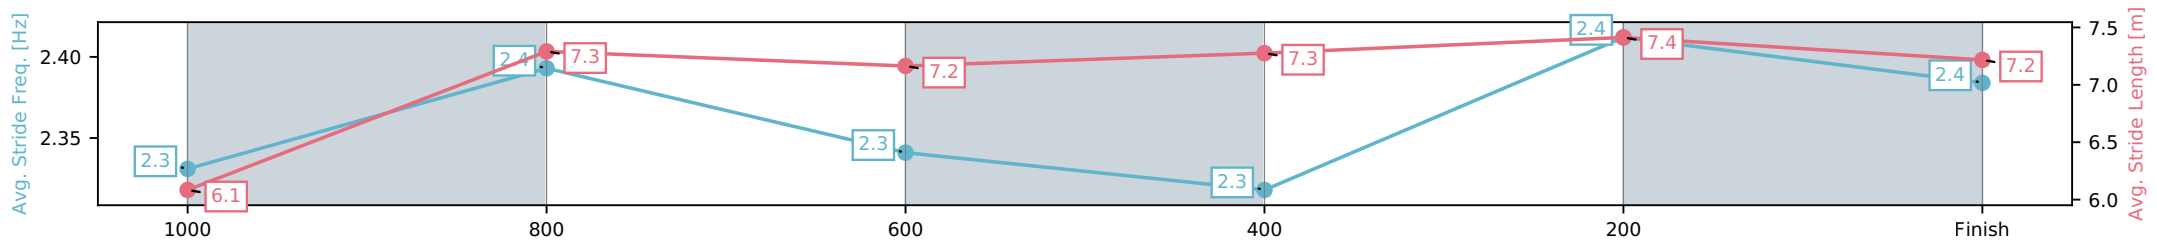

Horse/Jockey Name	Artifacts/Taylor Marshall
Finish Rank	3
Fastest Section Time (Section)	0:11.27 (400-200)
Top Speed [km/h] (Section)	64.5 (400-200)
Race State	Finished

Sunshine Coast QLD
Race 7: FLYING START SYNDICATIONS RATINGS BAND 0 -
58 Handicap - 1200m
05 April 2026 - 4:35PM
Track Rating: Heavy 9, Weather: Overcast, Rail Position: +8m Entire Circuit

Section	L1200	L1000	L800	L600	L400	L200
Section Times	1:14.41 (0:15.31)	0:59.10 [10] (0:11.72)	0:47.38 [8] (0:12.14)	0:35.24 [8] (0:12.04)	0:23.20 [5] (0:11.27)	0:11.93 [3] (0:11.93)
Average Speed [km/h]	47.4	61.9	59.9	59.9	63.9	60.3
Top Speed [km/h]	60.7	63.8	60.8	62.3	64.5	62.9
Avg. Dist. to Rail [m]	7.7	2.7	1.7	0.3	0.6	4.0
Avg. Stride Freq. [Hz]	2.3	2.4	2.3	2.3	2.4	2.4
Avg. Stride Length [m]	6.1	7.3	7.2	7.3	7.4	7.2

[ ] Ranking at each section and finish
-.-.- No data available at this section
NA No data available