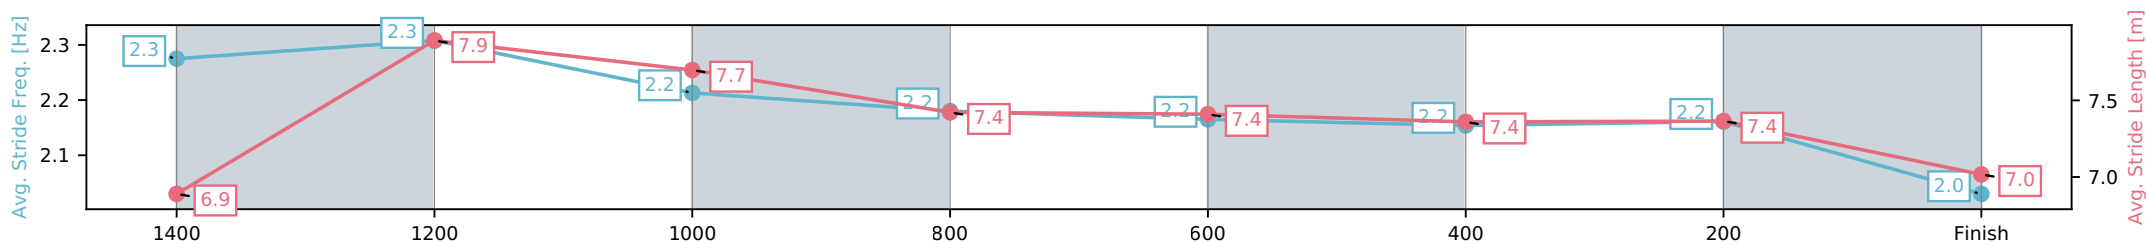

Horse/Jockey Name	City Of Troy/Fred Larson
Finish Rank	7
Fastest Section Time (Section)	0:11.21 (1400-1200)
Top Speed [km/h] (Section)	65.8 (1400-1200)
Race State	Finished

Sunshine Coast QLD
Race 3: JST WILLO INVESTMENTS BENCHMARK 68
Handicap - 1600m
05 April 2026 - 2:05PM
Track Rating: Heavy 9, Weather: Overcast, Rail Position: +8m Entire Circuit

Section	L1600	L1400	L1200	L1000	L800	L600	L400	L200
Section Times	1:42.26 (0:13.55)	1:28.71 [2] (0:11.21)	1:17.50 [3] (0:12.06)	1:05.43 [3] (0:12.55)	0:52.88 [3] (0:12.79)	0:40.10 [5] (0:12.80)	0:27.30 [7] (0:12.80)	0:14.50 [7] (0:14.50)
Average Speed [km/h]	52.5	64.6	59.8	57.6	56.8	56.4	56.2	49.4
Top Speed [km/h]	65.5	65.8	62.8	58.2	57.4	57.7	57.7	53.8
Avg. Dist. to Rail [m]	2.8	2.5	2.6	2.0	1.3	0.7	0.4	0.2
Avg. Stride Freq. [Hz]	2.3	2.3	2.2	2.2	2.2	2.2	2.2	2.0
Avg. Stride Length [m]	6.9	7.9	7.7	7.4	7.4	7.4	7.4	7.0

[ ] Ranking at each section and finish
-:-:- No data available at this section
NA No data available