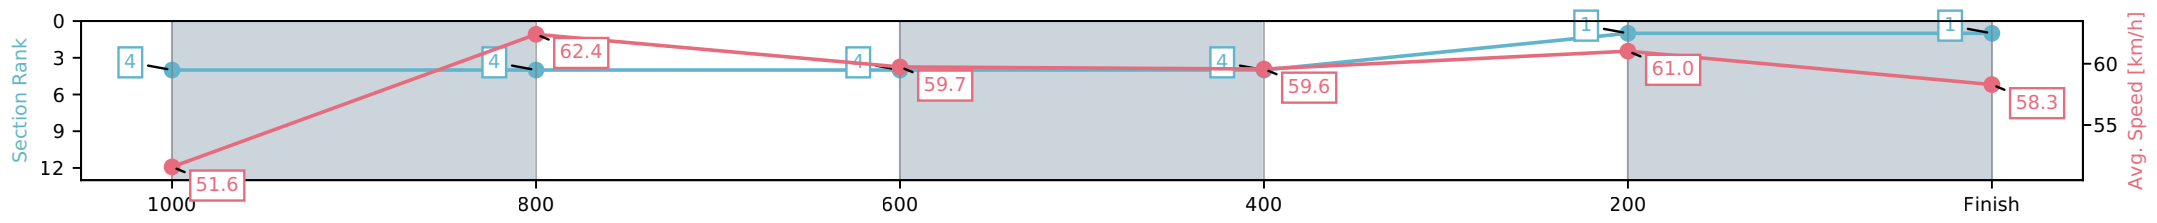

Horse/Jockey Name	Bellove/Cejay Graham
Finish Rank	1
Fastest Section Time (Section)	0:11.62 (1000-800)
Top Speed [km/h] (Section)	63.3 (1000-800)
Race State	Finished

Sunshine Coast QLD

Race 8: TAB BENCHMARK 58 Handicap - 1200m

05 April 2026 - 5:15PM

Track Rating: Heavy 9, Weather: Overcast, Rail Position: +8m Entire Circuit

Section	L1200	L1000	L800	L600	L400	L200
Section Times	1:14.04 (0:14.06)	0:59.98 [4] (0:11.62)	0:48.36 [4] (0:12.12)	0:36.24 [4] (0:12.07)	0:24.16 [1] (0:11.80)	0:12.36 [1] (0:12.36)
Average Speed [km/h]	51.6	62.4	59.7	59.6	61.0	58.3
Top Speed [km/h]	63.2	63.3	61.2	59.9	62.2	61.2
Avg. Dist. to Rail [m]	4.1	2.5	1.0	0.2	0.5	0.3
Avg. Stride Freq. [Hz]	2.4	2.3	2.3	2.3	2.4	2.4
Avg. Stride Length [m]	6.6	7.5	7.4	7.4	7.2	7.1

[ ] Ranking at each section and finish
-:-:- No data available at this section
NA No data available