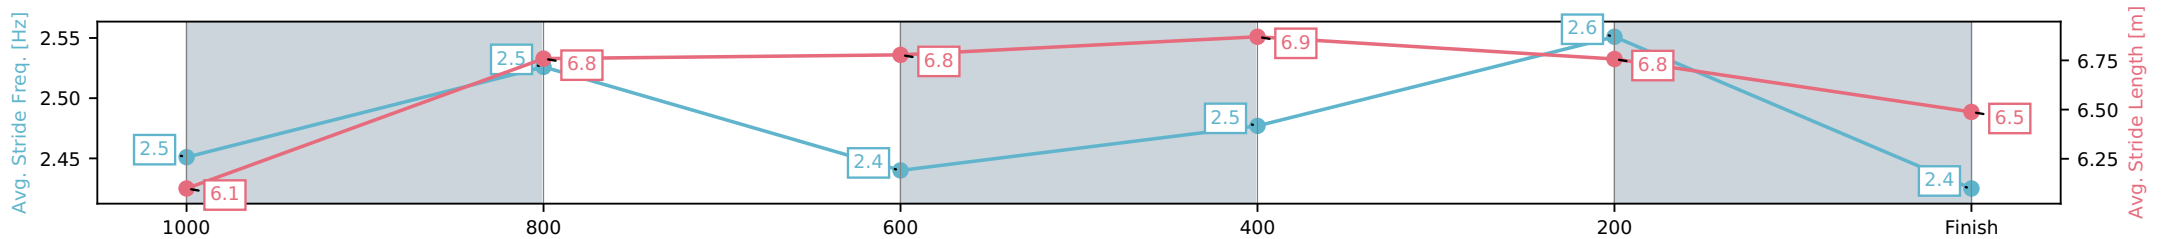

Horse/Jockey Name	Late Night Devil/Leah Martyn
Finish Rank	9
Fastest Section Time (Section)	0:11.86 (400-200)
Top Speed [km/h] (Section)	62.2 (1000-800)
Race State	Finished

Sunshine Coast QLD
Race 7: FLYING START SYNDICATIONS RATINGS BAND 0 -
58 Handicap - 1200m
05 April 2026 - 4:35PM
Track Rating: Heavy 9, Weather: Overcast, Rail Position: +8m Entire Circuit

Section	L1200	L1000	L800	L600	L400	L200
Section Times	1:15.96 (0:14.59)	1:01.37 [5] (0:12.07)	0:49.29 [6] (0:12.45)	0:36.85 [5] (0:11.92)	0:24.92 [7] (0:11.86)	0:13.07 [9] (0:13.07)
Average Speed [km/h]	49.6	60.5	59.1	60.5	60.8	55.0
Top Speed [km/h]	61.1	62.2	60.5	61.4	62.2	58.2
Avg. Dist. to Rail [m]	5.2	5.0	3.7	0.8	2.8	3.8
Avg. Stride Freq. [Hz]	2.5	2.5	2.4	2.5	2.6	2.4
Avg. Stride Length [m]	6.1	6.8	6.8	6.9	6.8	6.5

- [ ] Ranking at each section and finish
- -:-:- No data available at this section
- NA No data available