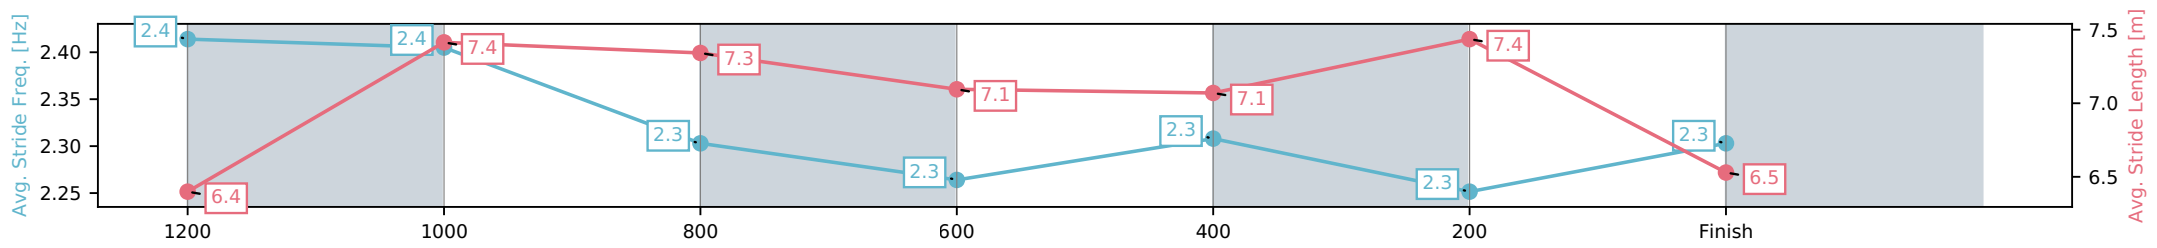

Sunshine Coast QLD

Race 1: COASTLINE BMW Maiden Handicap - 1400m

05 April 2026 - 12:55PM

Track Rating: Heavy 9, Weather: Overcast, Rail Position: +8m Entire Circuit

Section	L1400	L1200	L1000	L800	L600	L400	L200
Section Times	1:27.72 (0:14.24)	1:13.48 [6] (0:11.42)	1:02.05 [5] (0:12.14)	0:49.91 [5] (0:12.58)	1:27.72 [4] (0:12.23)	1:27.72 [3] (0:11.90)	0:13.20 [4] (0:13.20)
Average Speed [km/h]	49.7	62.6	59.6	57.2	57.9	60.5	54.5
Top Speed [km/h]	64.3	65.1	61.2	58.6	58.9	60.8	55.5
Avg. Dist. to Rail [m]	8.7	5.3	4.8	1.2	0.6	0.8	4.2
Avg. Stride Freq. [Hz]	2.4	2.4	2.3	2.3	2.3	2.3	2.3
Avg. Stride Length [m]	6.4	7.4	7.3	7.1	7.1	7.4	6.5