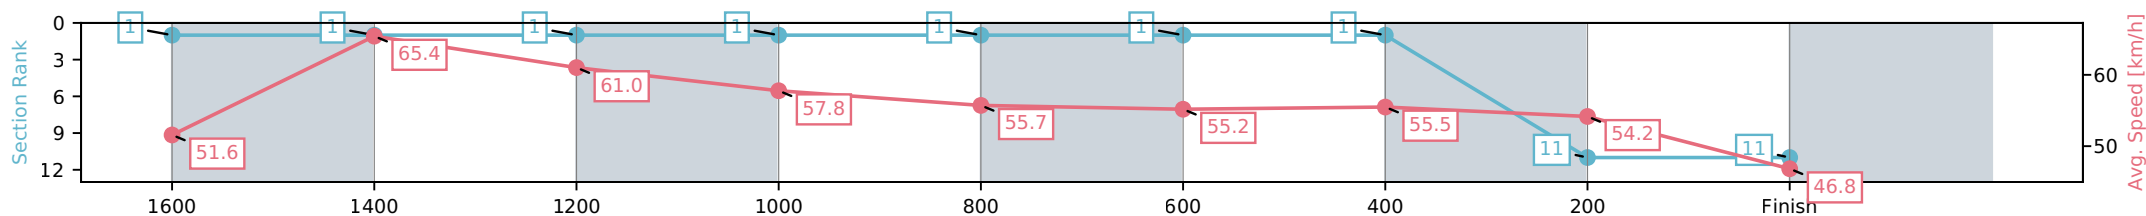

Horse/Jockey Name	Vredefort/Adam Sewell
Finish Rank	11
Fastest Section Time (Section)	0:11.15 (1600-1400)
Top Speed [km/h] (Section)	66.1 (1600-1400)
Race State	Finished

Sunshine Coast QLD
Race 6: JACK BRUCE RACING BENCHMARK 58 Handicap - 1800m

05 April 2026 - 3:55PM

Track Rating: Heavy 9, Weather: Overcast, Rail Position: +8m Entire Circuit

Section	L1800	L1600	L1400	L1200	L1000	L800	L600	L400	L200
Section Times	1:57.30 (0:13.98)	1:43.32 [1] (0:11.15)	1:32.17 [1] (0:11.89)	1:20.28 [1] (0:12.48)	1:07.80 [1] (0:13.02)	0:54.78 [1] (0:13.18)	0:41.60 [1] (0:12.96)	0:28.65 [11] (0:13.30)	0:15.35 [11] (0:15.35)
Average Speed [km/h]	51.6	65.4	61.0	57.8	55.7	55.2	55.5	54.2	46.8
Top Speed [km/h]	65.6	66.1	63.8	59.2	56.6	56.0	56.1	55.7	52.8
Avg. Dist. to Rail [m]	7.2	4.9	2.8	2.7	2.6	1.5	0.4	0.5	0.8
Avg. Stride Freq. [Hz]	2.4	2.4	2.3	2.2	2.2	2.2	2.3	2.2	2.0
Avg. Stride Length [m]	6.6	7.7	7.6	7.4	7.2	7.1	6.9	6.8	6.6

[ ] Ranking at each section and finish
-:-:- No data available at this section
NA No data available