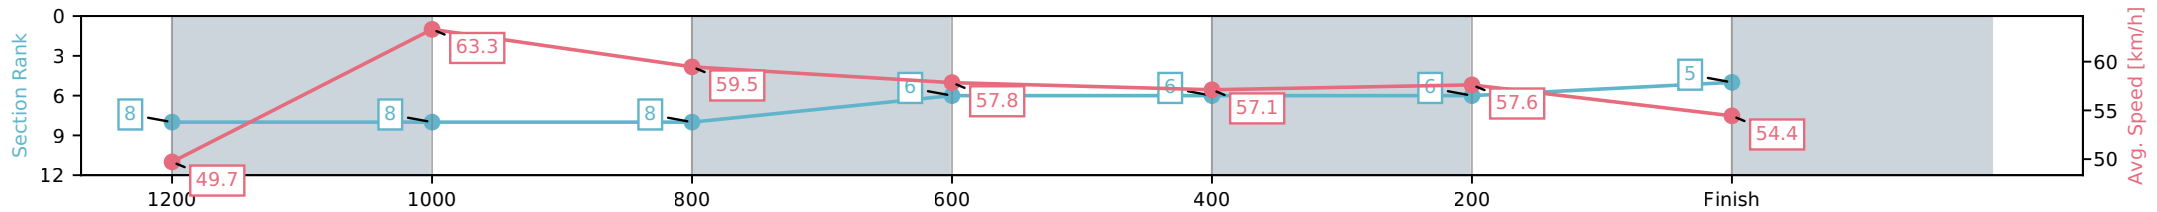

Sunshine Coast QLD

Race 1: COASTLINE BMW Maiden Handicap - 1400m

05 April 2026 - 12:55PM

Track Rating: Heavy 9, Weather: Overcast, Rail Position: +8m Entire Circuit

Section	L1400	L1200	L1000	L800	L600	L400	L200
Section Times	1:28.92 (0:14.49)	1:14.43 [8] (0:11.37)	1:03.06 [8] (0:12.18)	0:50.87 [6] (0:12.52)	0:38.36 [6] (0:12.62)	0:25.74 [6] (0:12.50)	0:13.24 [5] (0:13.24)
Average Speed [km/h]	49.7	63.3	59.5	57.8	57.1	57.6	54.4
Top Speed [km/h]	63.0	63.9	61.5	58.2	58.5	58.6	56.7
Avg. Dist. to Rail [m]	6.0	2.7	2.3	1.0	0.3	0.9	1.9
Avg. Stride Freq. [Hz]	2.4	2.4	2.3	2.3	2.2	2.3	2.2
Avg. Stride Length [m]	6.3	7.4	7.3	7.2	7.2	7.2	7.0