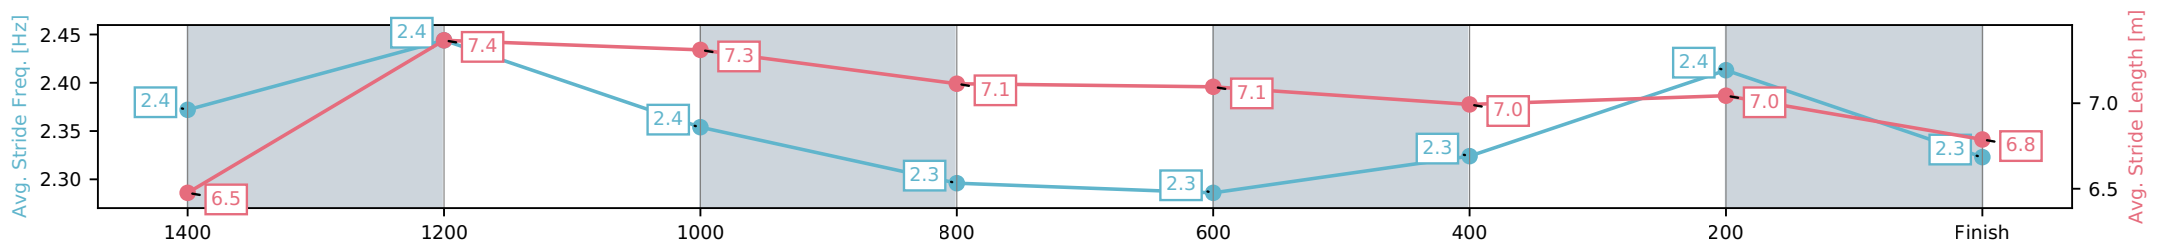

Horse/Jockey Name	Linthorpe Luck/Olivia Webb
Finish Rank	1
Fastest Section Time (Section)	0:11.33 (1400-1200)
Top Speed [km/h] (Section)	65.1 (1400-1200)
Race State	Finished

Sunshine Coast QLD
Race 3: JST WILLO INVESTMENTS BENCHMARK 68
Handicap - 1600m
05 April 2026 - 2:05PM
Track Rating: Heavy 9, Weather: Overcast, Rail Position: +8m Entire Circuit

Section	L1600	L1400	L1200	L1000	L800	L600	L400	L200
Section Times	1:40.01 (0:14.26)	1:25.75 [7] (0:11.33)	1:14.42 [7] (0:11.82)	1:02.60 [7] (0:12.54)	0:50.06 [7] (0:12.69)	0:37.38 [6] (0:12.48)	0:24.89 [1] (0:11.90)	0:12.98 [1] (0:12.98)
Average Speed [km/h]	50.0	64.1	61.0	57.9	57.5	58.2	60.5	55.5
Top Speed [km/h]	64.1	65.1	62.1	58.8	58.4	60.1	61.4	58.9
Avg. Dist. to Rail [m]	7.0	3.3	3.4	3.1	2.2	1.4	3.5	4.5
Avg. Stride Freq. [Hz]	2.4	2.4	2.4	2.3	2.3	2.3	2.4	2.3
Avg. Stride Length [m]	6.5	7.4	7.3	7.1	7.1	7.0	7.0	6.8

Report Created: Sun 05 April 2026 (Note: Timing is based on positional data)

[ ] Ranking at each section and finish
-:-:- No data available at this section
NA No data available