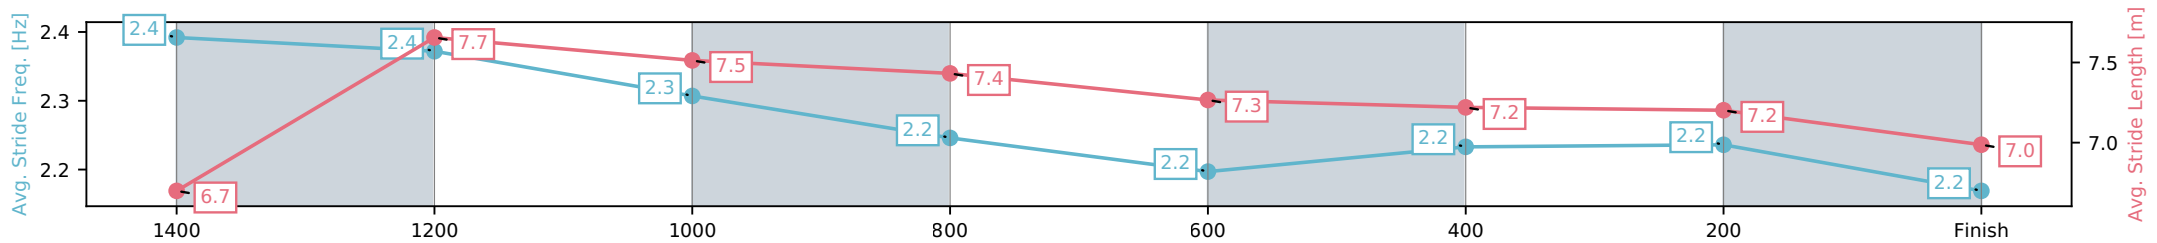

Horse/Jockey Name	Italian Dancer/Ben Thompson
Finish Rank	4
Fastest Section Time (Section)	0:11.36 (1400-1200)
Top Speed [km/h] (Section)	65.9 (1400-1200)
Race State	Finished

Sunshine Coast QLD
Race 3: JST WILLO INVESTMENTS BENCHMARK 68
Handicap - 1600m
05 April 2026 - 2:05PM
Track Rating: Heavy 9, Weather: Overcast, Rail Position: +8m Entire Circuit

Section	L1600	L1400	L1200	L1000	L800	L600	L400	L200
Section Times	1:40.49 (0:13.62)	1:26.87 [4] (0:11.36)	1:15.51 [2] (0:11.76)	1:03.75 [2] (0:12.34)	0:51.42 [2] (0:12.84)	0:38.57 [1] (0:12.56)	0:26.01 [3] (0:12.59)	0:13.42 [4] (0:13.42)
Average Speed [km/h]	52.1	64.0	61.4	59.0	56.8	57.5	57.2	53.7
Top Speed [km/h]	65.7	65.9	62.3	60.1	57.8	58.2	58.1	55.8
Avg. Dist. to Rail [m]	5.0	3.4	4.5	4.0	2.3	0.8	1.1	1.6
Avg. Stride Freq. [Hz]	2.4	2.4	2.3	2.2	2.2	2.2	2.2	2.2
Avg. Stride Length [m]	6.7	7.7	7.5	7.4	7.3	7.2	7.2	7.0

[ ] Ranking at each section and finish
-:-:- No data available at this section
NA No data available