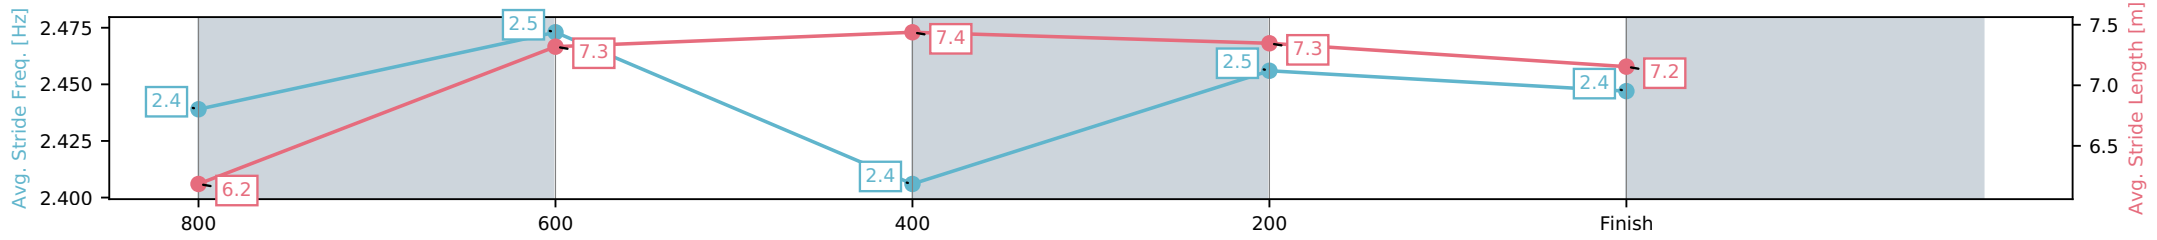

Horse/Jockey Name	Contilda's Love/Taylor Marshall
Finish Rank	1
Fastest Section Time (Section)	0:11.22 (400-200)
Top Speed [km/h] (Section)	65.9 (800-600)
Race State	Finished

Sunshine Coast QLD
Race 4: DCM BUILDING DESIGN Class 2 Handicap - 1000m
05 April 2026 - 2:40PM
Track Rating: Heavy 9, Weather: Overcast, Rail Position: +8m Entire Circuit

Section	L1000	L800	L600	L400	L200
Section Times	1:00.00 (0:14.47)	0:45.53 [9] (0:11.22)	0:34.30 [8] (0:11.38)	0:22.92 [5] (0:11.22)	0:11.70 [1] (0:11.70)
Average Speed [km/h]	50.2	64.6	63.4	64.2	61.5
Top Speed [km/h]	63.1	65.9	64.3	64.9	63.7
Avg. Dist. to Rail [m]	5.8	2.2	0.5	3.8	3.8
Avg. Stride Freq. [Hz]	2.4	2.5	2.4	2.5	2.4
Avg. Stride Length [m]	6.2	7.3	7.4	7.3	7.2

[ ] Ranking at each section and finish
-:-:- No data available at this section
NA No data available