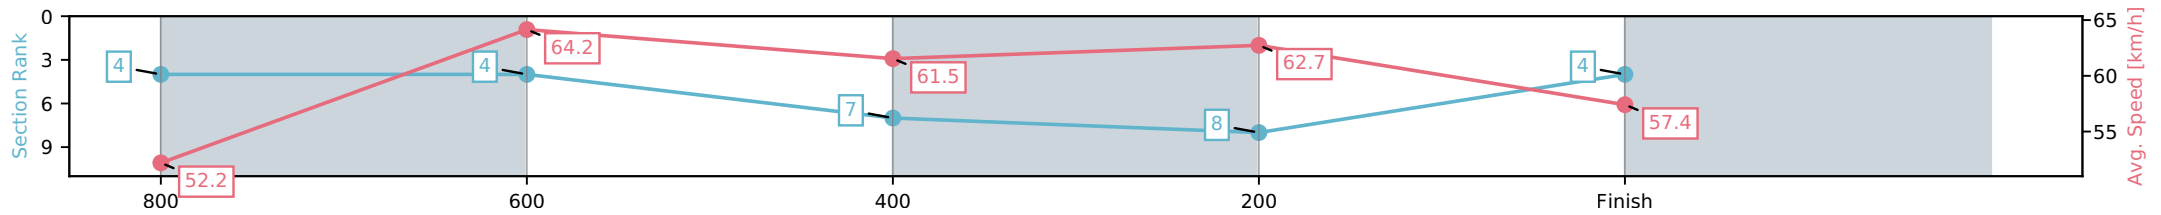

Sunshine Coast QLD

Race 4: DCM BUILDING DESIGN Class 2 Handicap - 1000m

05 April 2026 - 2:40PM

Track Rating: Heavy 9, Weather: Overcast, Rail Position: +8m Entire Circuit

Section	L1000	L800	L600	L400	L200
Section Times	1:00.99 (0:13.93)	0:47.06 [4] (0:11.34)	0:35.72 [7] (0:11.77)	0:23.95 [8] (0:11.50)	0:12.45 [4] (0:12.45)
Average Speed [km/h]	52.2	64.2	61.5	62.7	57.4
Top Speed [km/h]	64.1	65.0	62.3	63.9	60.4
Avg. Dist. to Rail [m]	4.5	3.0	1.1	1.6	1.6
Avg. Stride Freq. [Hz]	2.4	2.4	2.3	2.3	2.2
Avg. Stride Length [m]	6.5	7.6	7.5	7.6	7.4