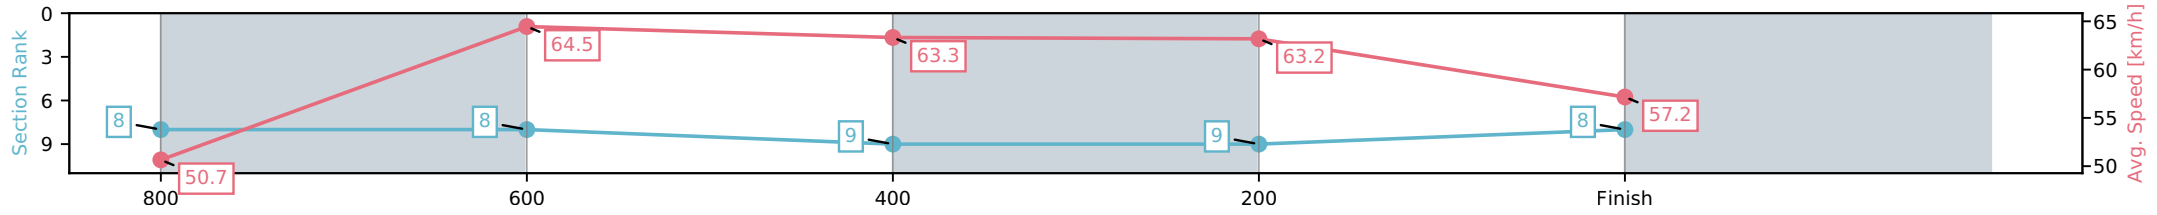

Horse/Jockey Name	Ralos Star/Mark Du Plessis
Finish Rank	8
Fastest Section Time (Section)	0:11.34 (800-600)
Top Speed [km/h] (Section)	65.5 (800-600)
Race State	Finished

Sunshine Coast QLD
Race 4: DCM BUILDING DESIGN Class 2 Handicap - 1000m
05 April 2026 - 2:40PM
Track Rating: Heavy 9, Weather: Overcast, Rail Position: +8m Entire Circuit

Section	L1000	L800	L600	L400	L200
Section Times	1:01.20 (0:14.33)	0:46.87 [8] (0:11.34)	0:35.52 [9] (0:11.55)	0:23.97 [9] (0:11.40)	0:12.57 [8] (0:12.57)
Average Speed [km/h]	50.7	64.5	63.3	63.2	57.2
Top Speed [km/h]	62.7	65.5	64.6	65.0	60.2
Avg. Dist. to Rail [m]	8.2	4.0	2.8	4.3	4.8
Avg. Stride Freq. [Hz]	2.5	2.4	2.4	2.4	2.3
Avg. Stride Length [m]	6.3	7.6	7.5	7.5	7.1

[ ] Ranking at each section and finish
-:-:- No data available at this section
NA No data available