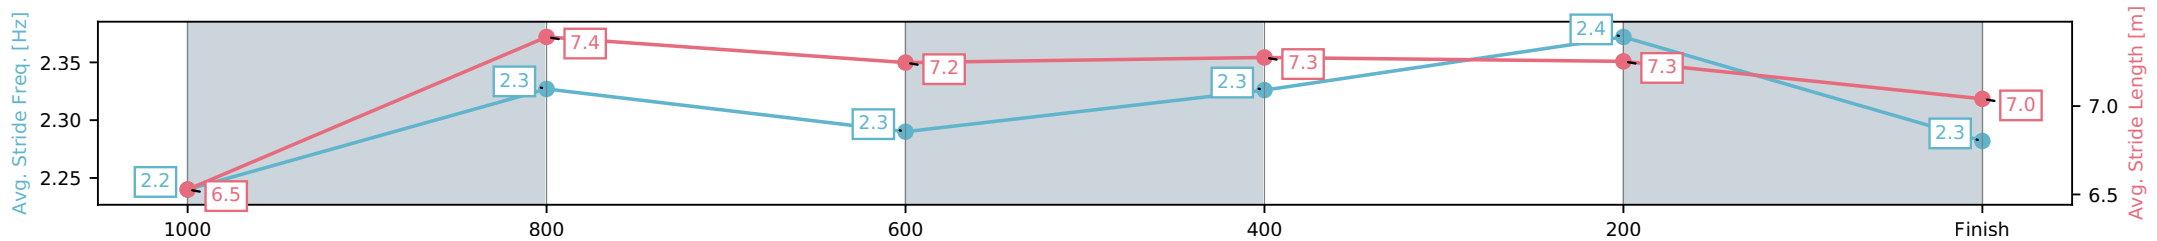

- [] Ranking at each section and finish
- :-:- No data available at this section
- NA No data available

Horse/Jockey Name	Late Night Devil/Leah Martyn
Finish Rank	9
Fastest Section Time (Section)	0:11.86 (400-200)
Top Speed [km/h] (Section)	62.2 (1000-800)
Race State	Finished