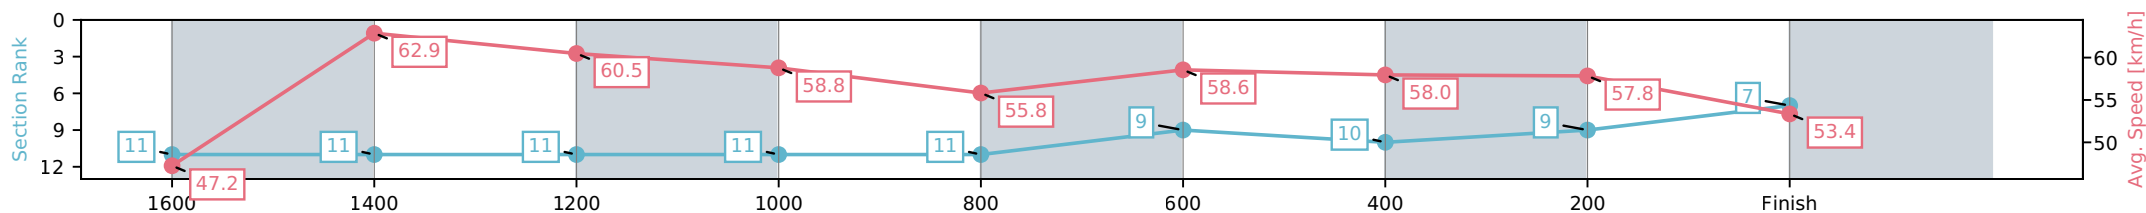

Horse/Jockey Name	You And I/Corey Sutherland
Finish Rank	7
Fastest Section Time (Section)	0:11.53 (1600-1400)
Top Speed [km/h] (Section)	63.5 (1400-1200)
Race State	Finished

Sunshine Coast QLD
Race 6: JACK BRUCE RACING BENCHMARK 58 Handicap - 1800m

05 April 2026 - 3:55PM

Track Rating: Heavy 9, Weather: Overcast, Rail Position: +8m Entire Circuit

Section	L1800	L1600	L1400	L1200	L1000	L800	L600	L400	L200
Section Times	1:55.16 (0:15.20)	1:39.96 [11] (0:11.53)	1:28.43 [11] (0:12.02)	1:16.42 [11] (0:12.26)	1:04.16 [11] (0:13.04)	0:51.11 [9] (0:12.51)	0:38.60 [10] (0:12.66)	0:25.94 [9] (0:12.46)	0:13.48 [7] (0:13.48)
Average Speed [km/h]	47.2	62.9	60.5	58.8	55.8	58.6	58.0	57.8	53.4
Top Speed [km/h]	59.8	63.4	63.5	59.6	58.9	60.1	58.6	58.8	56.5
Avg. Dist. to Rail [m]	6.5	3.1	3.3	3.9	3.9	3.0	3.4	6.9	7.5
Avg. Stride Freq. [Hz]	2.2	2.3	2.2	2.2	2.1	2.2	2.3	2.3	2.2
Avg. Stride Length [m]	6.5	7.7	7.7	7.5	7.5	7.4	7.2	7.2	7.0

[ ] Ranking at each section and finish
-:-:- No data available at this section
NA No data available