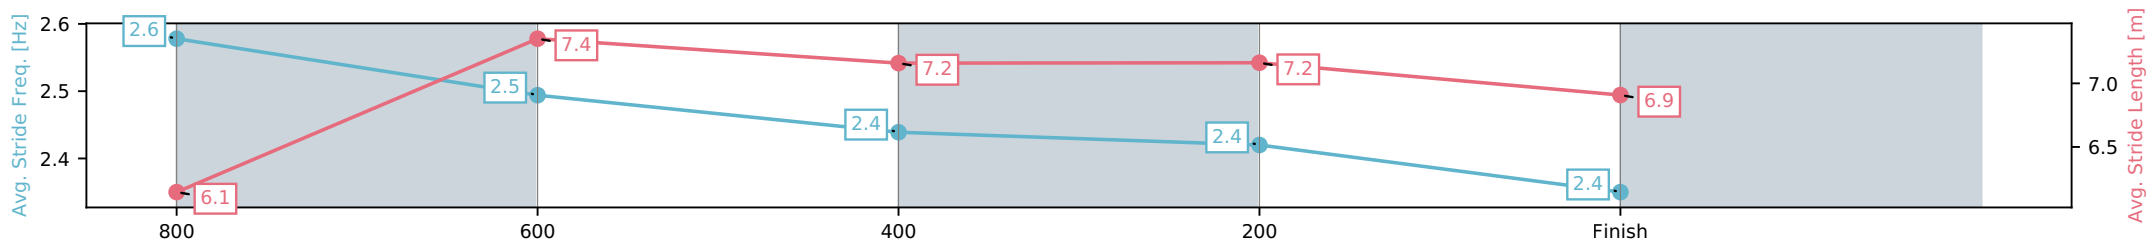

Horse/Jockey Name	Cheeky's Time/Georgina Cartwright
Finish Rank	7
Fastest Section Time (Section)	0:11.15 (800-600)
Top Speed [km/h] (Section)	65.9 (800-600)
Race State	Finished

Sunshine Coast QLD
Race 5: INNOVATIVE PLANNING SOLUTIONS QTIS Three-Year-Old BENCHMARK 65 Handicap - 1000m

05 April 2026 - 3:15PM

Track Rating: Heavy 9, Weather: Overcast, Rail Position: +8m Entire Circuit

Section	L1000	L800	L600	L400	L200
Section Times	1:01.39 (0:14.11)	0:47.28 [9] (0:11.15)	0:36.13 [9] (0:11.72)	0:24.41 [9] (0:11.78)	0:12.63 [7] (0:12.63)
Average Speed [km/h]	51.6	65.1	61.9	61.2	56.6
Top Speed [km/h]	64.6	65.9	63.1	62.5	59.7
Avg. Dist. to Rail [m]	8.2	2.5	1.2	1.4	1.9
Avg. Stride Freq. [Hz]	2.6	2.5	2.4	2.4	2.4
Avg. Stride Length [m]	6.1	7.4	7.2	7.2	6.9

[ ] Ranking at each section and finish
-:-:- No data available at this section
NA No data available