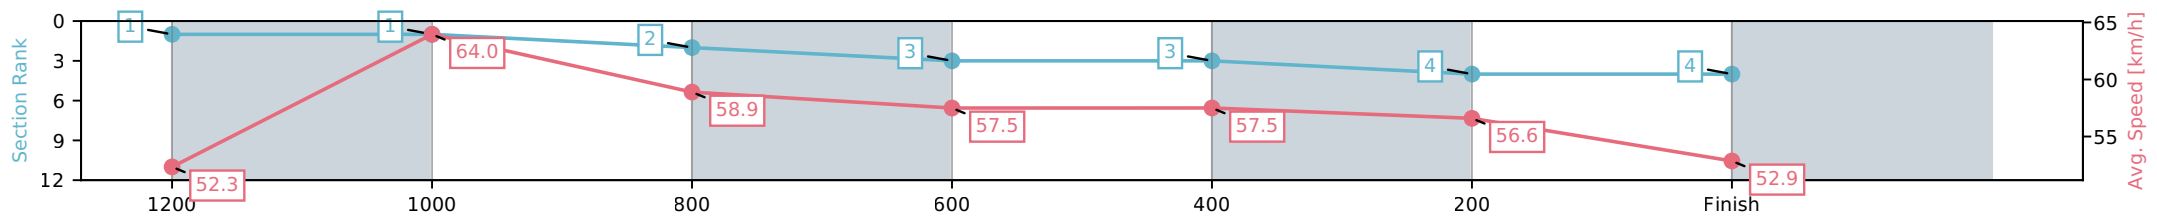

Sunshine Coast QLD

Race 1: COASTLINE BMW Maiden Handicap - 1400m

05 April 2026 - 12:55PM

Track Rating: Heavy 9, Weather: Overcast, Rail Position: +8m Entire Circuit

Section	L1400	L1200	L1000	L800	L600	L400	L200
Section Times	1:28.90 (0:13.76)	1:15.14 [1] (0:11.26)	1:03.88 [2] (0:12.32)	0:51.56 [3] (0:12.64)	0:38.92 [3] (0:12.52)	0:26.40 [4] (0:12.72)	0:13.68 [4] (0:13.68)
Average Speed [km/h]	52.3	64.0	58.9	57.5	57.5	56.6	52.9
Top Speed [km/h]	65.7	67.8	61.7	58.7	58.4	57.7	55.5
Avg. Dist. to Rail [m]	4.8	3.3	2.8	1.7	0.4	0.5	0.2
Avg. Stride Freq. [Hz]	2.6	2.5	2.4	2.4	2.4	2.3	2.3
Avg. Stride Length [m]	6.2	7.3	7.1	6.8	6.9	6.8	6.5