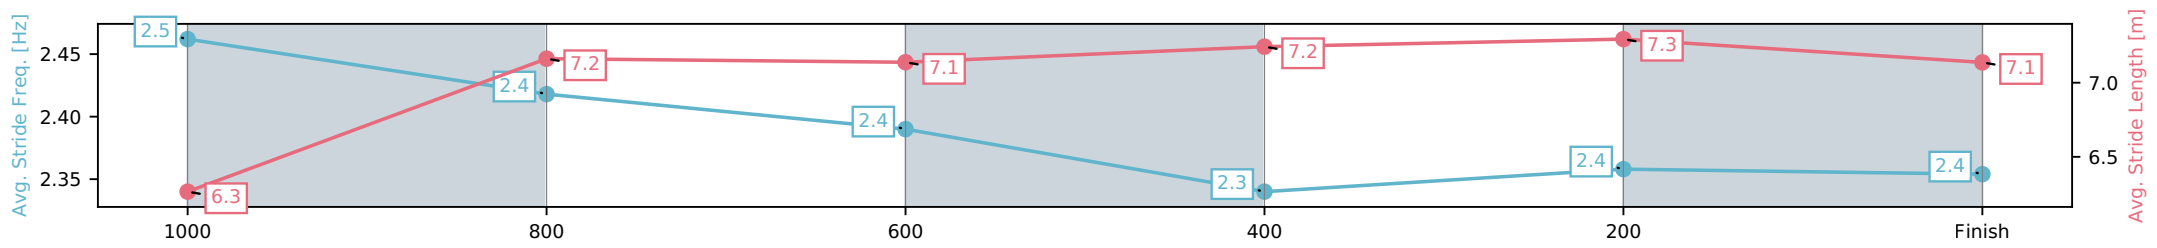

Horse/Jockey Name	Bodhran/Daniel Moor
Finish Rank	2
Fastest Section Time (Section)	0:11.78 (400-200)
Top Speed [km/h] (Section)	63.2 (1000-800)
Race State	Finished

Sunshine Coast QLD

Race 8: TAB BENCHMARK 58 Handicap - 1200m

05 April 2026 - 5:15PM

Track Rating: Heavy 9, Weather: Overcast, Rail Position: +8m Entire Circuit

Section	L1200	L1000	L800	L600	L400	L200
Section Times	1:14.15 (0:14.31)	0:59.84 [6] (0:11.80)	0:48.04 [6] (0:12.07)	0:35.97 [6] (0:12.01)	0:23.96 [4] (0:11.78)	0:12.18 [2] (0:12.18)
Average Speed [km/h]	50.7	61.4	60.2	60.0	61.1	59.1
Top Speed [km/h]	61.6	63.2	61.0	60.7	62.3	60.6
Avg. Dist. to Rail [m]	2.5	2.4	1.6	0.4	1.2	2.3
Avg. Stride Freq. [Hz]	2.5	2.4	2.4	2.3	2.4	2.4
Avg. Stride Length [m]	6.3	7.2	7.1	7.2	7.3	7.1

[ ] Ranking at each section and finish
-:-:- No data available at this section
NA No data available