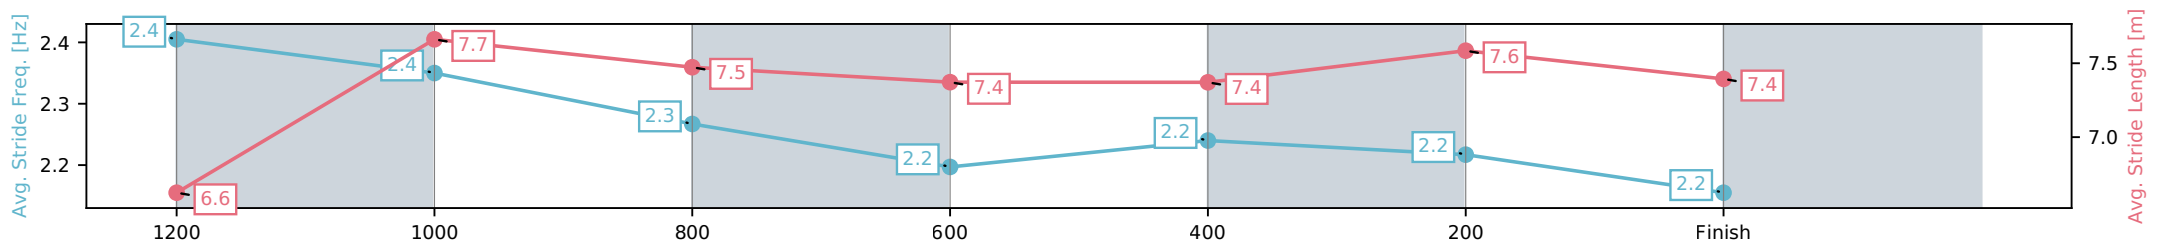

Sunshine Coast QLD

Race 1: COASTLINE BMW Maiden Handicap - 1400m

05 April 2026 - 12:55PM

Track Rating: Heavy 9, Weather: Overcast, Rail Position: +8m Entire Circuit

Section	L1400	L1200	L1000	L800	L600	L400	L200
Section Times	1:27.11 (0:13.76)	1:13.35 [2] (0:11.34)	1:02.01 [1] (0:12.14)	0:49.87 [1] (0:12.56)	0:37.30 [2] (0:12.23)	0:25.07 [2] (0:12.10)	0:12.98 [2] (0:12.98)
Average Speed [km/h]	52.5	63.5	59.7	57.6	58.9	59.5	56.1
Top Speed [km/h]	66.6	65.3	61.8	58.7	60.1	60.9	57.9
Avg. Dist. to Rail [m]	10.2	4.5	3.0	1.0	0.3	0.5	0.8
Avg. Stride Freq. [Hz]	2.4	2.4	2.3	2.2	2.2	2.2	2.2
Avg. Stride Length [m]	6.6	7.7	7.5	7.4	7.4	7.6	7.4