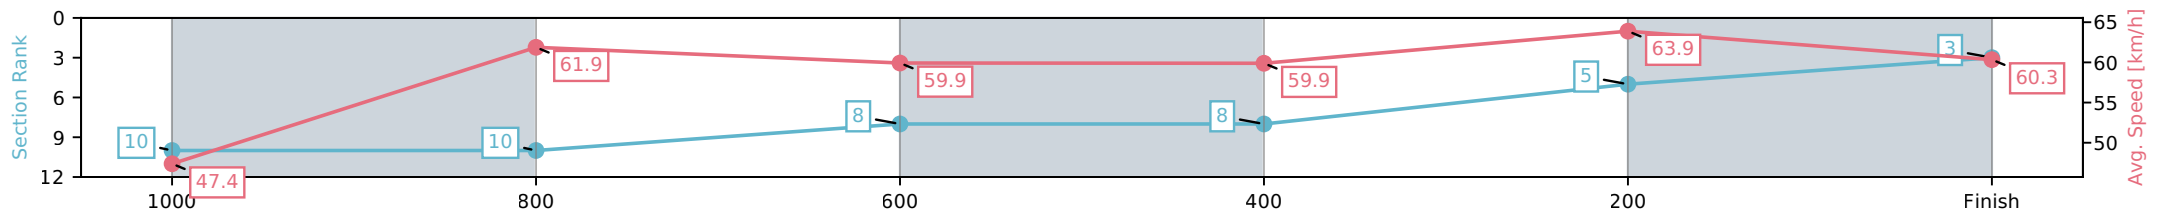

Horse/Jockey Name	Artifacts/Taylor Marshall
Finish Rank	3
Fastest Section Time (Section)	0:11.27 (400-200)
Top Speed [km/h] (Section)	64.5 (400-200)
Race State	Finished

Sunshine Coast QLD
Race 7: FLYING START SYNDICATIONS RATINGS BAND 0 -
58 Handicap - 1200m
05 April 2026 - 4:35PM
Track Rating: Heavy 9, Weather: Overcast, Rail Position: +8m Entire Circuit

Section	L1200	L1000	L800	L600	L400	L200
Section Times	1:14.41 (0:15.31)	0:59.10 [10] (0:11.72)	0:47.38 [8] (0:12.14)	0:35.24 [8] (0:12.04)	0:23.20 [5] (0:11.27)	0:11.93 [3] (0:11.93)
Average Speed [km/h]	47.4	61.9	59.9	59.9	63.9	60.3
Top Speed [km/h]	60.7	63.8	60.8	62.3	64.5	62.9
Avg. Dist. to Rail [m]	7.7	2.7	1.7	0.3	0.6	4.0
Avg. Stride Freq. [Hz]	2.3	2.4	2.3	2.3	2.4	2.4
Avg. Stride Length [m]	6.1	7.3	7.2	7.3	7.4	7.2

[ ] Ranking at each section and finish
-.-.- No data available at this section
NA No data available