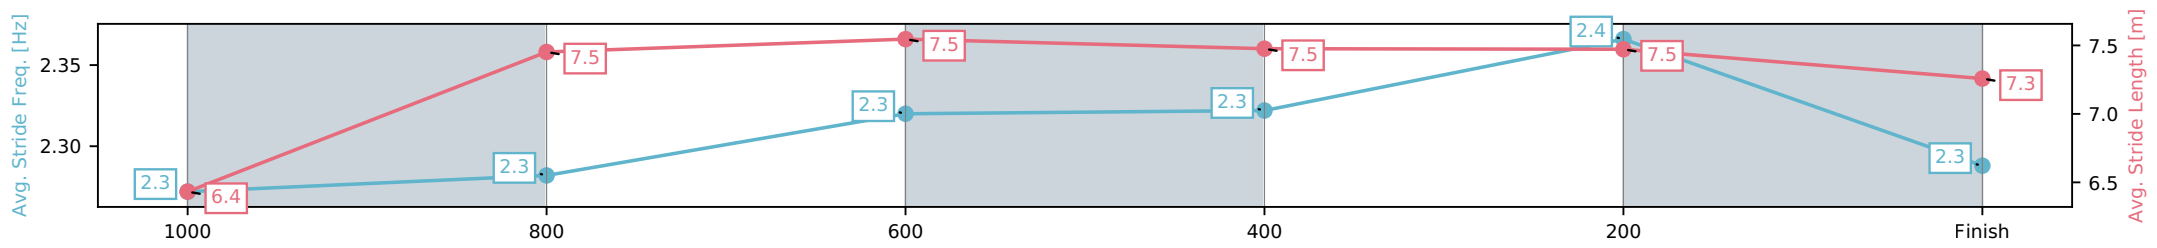

[] Ranking at each section and finish
 -:-:- No data available at this section
 NA No data available

Horse/Jockey Name	Golden Mikki/Brandon Lerena
Finish Rank	4
Fastest Section Time (Section)	0:11.67 (400-200)
Top Speed [km/h] (Section)	63.3 (1000-800)
Race State	Finished