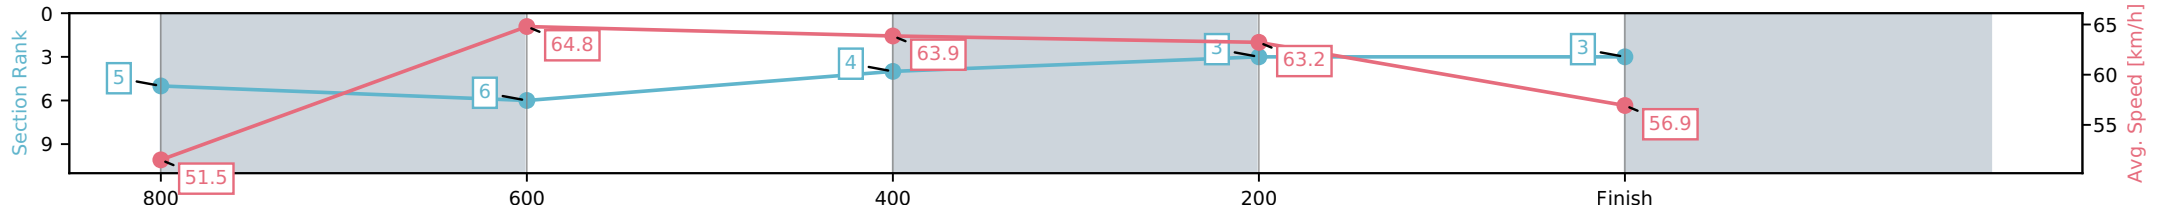

Horse/Jockey Name	Territory Ash/Cejay Graham
Finish Rank	3
Fastest Section Time (Section)	0:11.33 (800-600)
Top Speed [km/h] (Section)	65.8 (800-600)
Race State	Finished

Sunshine Coast QLD
Race 4: DCM BUILDING DESIGN Class 2 Handicap - 1000m
05 April 2026 - 2:40PM
Track Rating: Heavy 9, Weather: Overcast, Rail Position: +8m Entire Circuit

Section	L1000	L800	L600	L400	L200
Section Times	1:00.83 (0:14.11)	0:46.72 [6] (0:11.33)	0:35.39 [4] (0:11.38)	0:24.01 [3] (0:11.39)	0:12.62 [3] (0:12.62)
Average Speed [km/h]	51.5	64.8	63.9	63.2	56.9
Top Speed [km/h]	63.9	65.8	65.3	65.1	60.4
Avg. Dist. to Rail [m]	9.7	5.0	1.5	1.8	2.6
Avg. Stride Freq. [Hz]	2.4	2.4	2.4	2.4	2.3
Avg. Stride Length [m]	6.4	7.5	7.4	7.3	7.0

[ ] Ranking at each section and finish
-:-:- No data available at this section
NA No data available