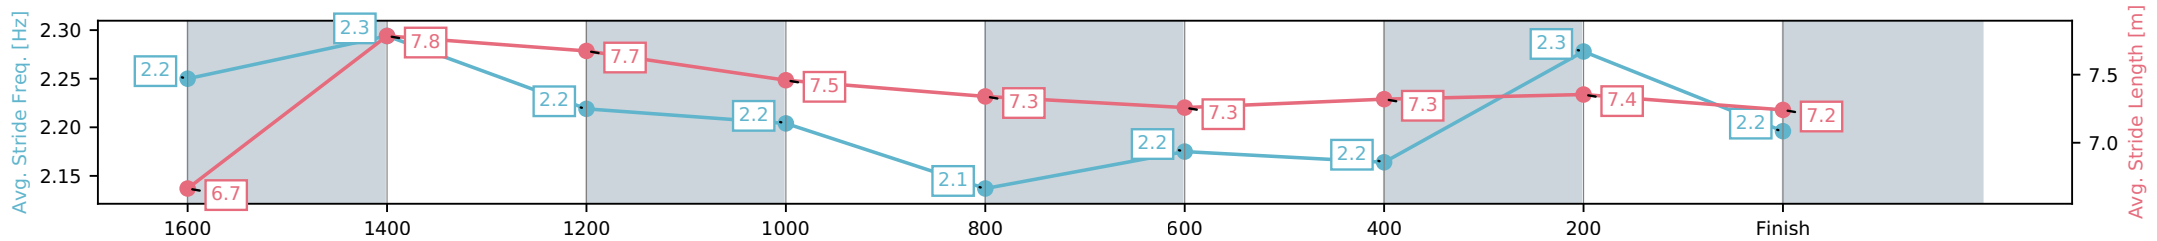

Horse/Jockey Name	Empire Of Art/Andrew Mallyon
Finish Rank	2
Fastest Section Time (Section)	0:11.40 (1600-1400)
Top Speed [km/h] (Section)	63.9 (1600-1400)
Race State	Finished

Sunshine Coast QLD
Race 6: JACK BRUCE RACING BENCHMARK 58 Handicap - 1800m

05 April 2026 - 3:55PM

Track Rating: Heavy 9, Weather: Overcast, Rail Position: +8m Entire Circuit

Section	L1800	L1600	L1400	L1200	L1000	L800	L600	L400	L200
Section Times	1:54.07 (0:14.38)	1:39.69 [6] (0:11.40)	1:28.29 [6] (0:12.13)	1:16.16 [6] (0:12.39)	1:03.78 [6] (0:13.07)	0:50.71 [6] (0:12.92)	0:37.78 [7] (0:12.76)	0:25.03 [3] (0:12.13)	0:12.90 [2] (0:12.90)
Average Speed [km/h]	49.7	63.5	59.8	58.2	55.5	56.2	56.7	59.4	55.9
Top Speed [km/h]	62.4	63.9	62.6	59.3	56.4	56.9	59.0	60.0	58.5
Avg. Dist. to Rail [m]	3.1	2.5	2.6	2.9	2.7	1.7	0.8	2.1	2.4
Avg. Stride Freq. [Hz]	2.2	2.3	2.2	2.2	2.1	2.2	2.2	2.3	2.2
Avg. Stride Length [m]	6.7	7.8	7.7	7.5	7.3	7.3	7.3	7.4	7.2

[ ] Ranking at each section and finish
-:-:- No data available at this section
NA No data available