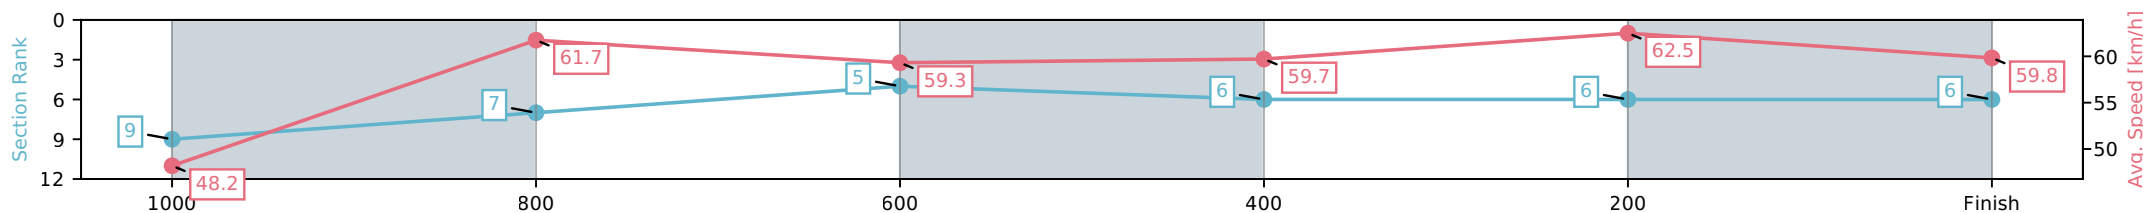

Horse/Jockey Name	Rainbow Beach/Kayla Johnston
Finish Rank	6
Fastest Section Time (Section)	0:11.52 (400-200)
Top Speed [km/h] (Section)	63.8 (1000-800)
Race State	Finished

Sunshine Coast QLD
Race 7: FLYING START SYNDICATIONS RATINGS BAND 0 -
58 Handicap - 1200m
05 April 2026 - 4:35PM
Track Rating: Heavy 9, Weather: Overcast, Rail Position: +8m Entire Circuit

Section	L1200	L1000	L800	L600	L400	L200
Section Times	1:14.65 (0:15.07)	0:59.58 [7] (0:11.75)	0:47.83 [5] (0:12.23)	0:35.61 [6] (0:12.07)	0:23.53 [6] (0:11.52)	0:12.01 [6] (0:12.01)
Average Speed [km/h]	48.2	61.7	59.3	59.7	62.5	59.8
Top Speed [km/h]	61.2	63.8	60.2	61.6	63.7	61.9
Avg. Dist. to Rail [m]	5.6	2.8	1.5	0.4	2.0	6.2
Avg. Stride Freq. [Hz]	2.4	2.4	2.3	2.3	2.3	2.3
Avg. Stride Length [m]	6.2	7.3	7.3	7.4	7.5	7.3

- [ ] Ranking at each section and finish
- -:-:- No data available at this section
- NA No data available