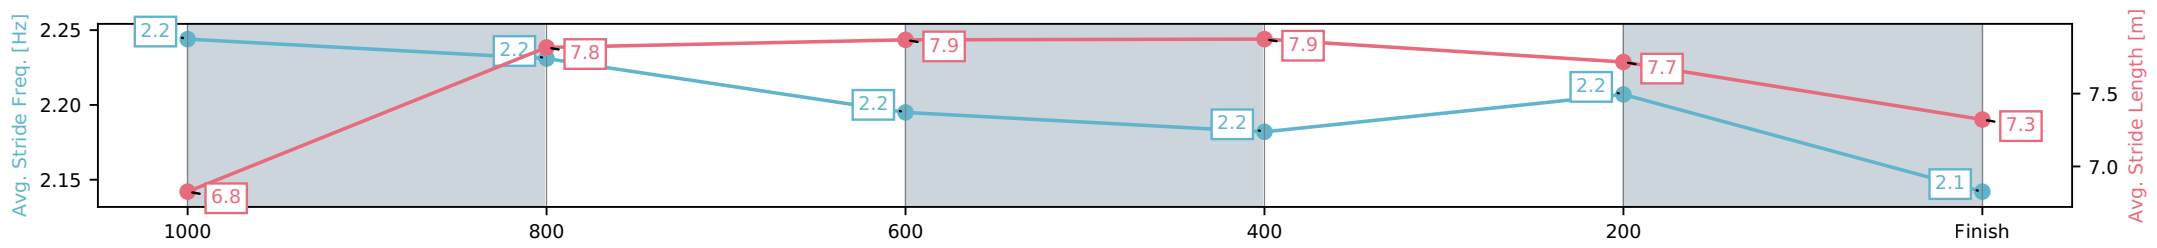

Sunshine Coast QLD

Race 8: TAB BENCHMARK 58 Handicap - 1200m

05 April 2026 - 5:15PM

Track Rating: Heavy 9, Weather: Overcast, Rail Position: +8m Entire Circuit

Section	L1200	L1000	L800	L600	L400	L200
Section Times	1:15.36 (0:14.27)	1:01.09 [5] (0:11.80)	0:49.30 [5] (0:12.05)	0:37.25 [5] (0:11.94)	0:25.32 [6] (0:12.04)	0:13.28 [7] (0:13.28)
Average Speed [km/h]	51.0	61.6	60.7	60.7	59.9	54.3
Top Speed [km/h]	63.2	62.3	61.7	61.2	60.9	58.3
Avg. Dist. to Rail [m]	5.1	3.6	2.6	1.2	4.3	5.8
Avg. Stride Freq. [Hz]	2.2	2.2	2.2	2.2	2.2	2.1
Avg. Stride Length [m]	6.8	7.8	7.9	7.9	7.7	7.3