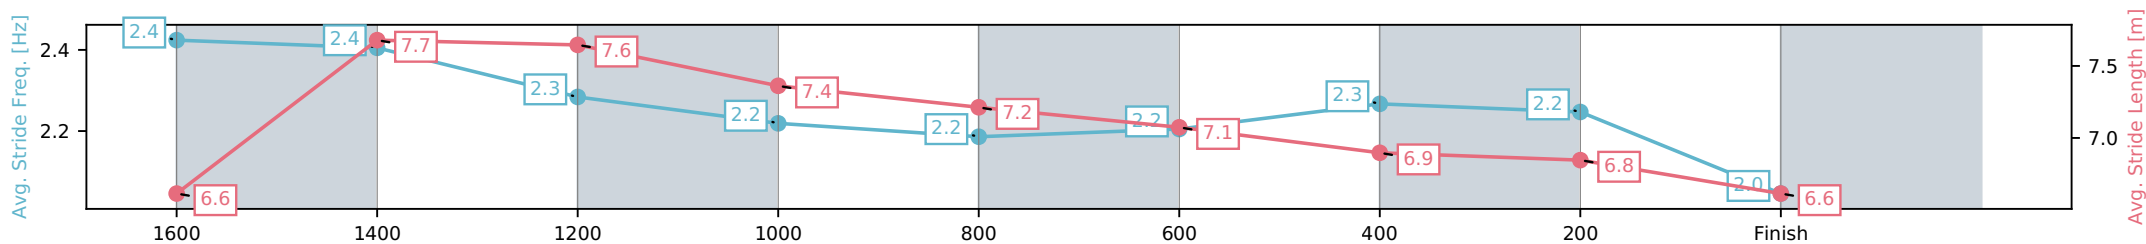

Horse/Jockey Name	Vredefort/Adam Sewell
Finish Rank	11
Fastest Section Time (Section)	0:11.15 (1600-1400)
Top Speed [km/h] (Section)	66.1 (1600-1400)
Race State	Finished

Sunshine Coast QLD
Race 6: JACK BRUCE RACING BENCHMARK 58 Handicap - 1800m

05 April 2026 - 3:55PM

Track Rating: Heavy 9, Weather: Overcast, Rail Position: +8m Entire Circuit

Section	L1800	L1600	L1400	L1200	L1000	L800	L600	L400	L200
Section Times	1:57.30 (0:13.98)	1:43.32 [1] (0:11.15)	1:32.17 [1] (0:11.89)	1:20.28 [1] (0:12.48)	1:07.80 [1] (0:13.02)	0:54.78 [1] (0:13.18)	0:41.60 [1] (0:12.96)	0:28.65 [11] (0:13.30)	0:15.35 [11] (0:15.35)
Average Speed [km/h]	51.6	65.4	61.0	57.8	55.7	55.2	55.5	54.2	46.8
Top Speed [km/h]	65.6	66.1	63.8	59.2	56.6	56.0	56.1	55.7	52.8
Avg. Dist. to Rail [m]	7.2	4.9	2.8	2.7	2.6	1.5	0.4	0.5	0.8
Avg. Stride Freq. [Hz]	2.4	2.4	2.3	2.2	2.2	2.2	2.3	2.2	2.0
Avg. Stride Length [m]	6.6	7.7	7.6	7.4	7.2	7.1	6.9	6.8	6.6

[ ] Ranking at each section and finish
-:-:- No data available at this section
NA No data available