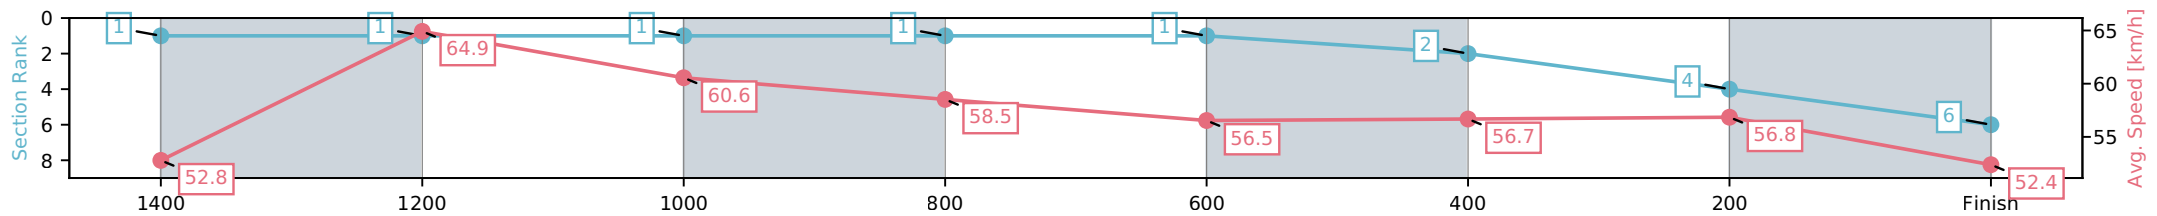

Horse/Jockey Name	Family Of League/Mark Du Plessis
Finish Rank	6
Fastest Section Time (Section)	0:11.23 (1400-1200)
Top Speed [km/h] (Section)	66.0 (1400-1200)
Race State	Finished

Sunshine Coast QLD
Race 3: JST WILLO INVESTMENTS BENCHMARK 68
Handicap - 1600m
05 April 2026 - 2:05PM
Track Rating: Heavy 9, Weather: Overcast, Rail Position: +8m Entire Circuit

Section	L1600	L1400	L1200	L1000	L800	L600	L400	L200
Section Times	1:40.87 (0:13.46)	1:27.41 [1] (0:11.23)	1:16.18 [1] (0:11.92)	1:04.26 [1] (0:12.36)	0:51.90 [1] (0:12.81)	0:39.08 [2] (0:12.71)	0:26.38 [4] (0:12.67)	0:13.70 [6] (0:13.70)
Average Speed [km/h]	52.8	64.9	60.6	58.5	56.5	56.7	56.8	52.4
Top Speed [km/h]	65.8	66.0	63.3	59.5	57.3	57.2	57.8	55.4
Avg. Dist. to Rail [m]	7.6	4.7	3.4	2.2	1.0	0.2	0.3	0.2
Avg. Stride Freq. [Hz]	2.6	2.6	2.5	2.4	2.4	2.4	2.4	2.3
Avg. Stride Length [m]	6.4	7.0	7.0	6.9	6.7	6.7	6.7	6.5

[ ] Ranking at each section and finish
-:-:- No data available at this section
NA No data available