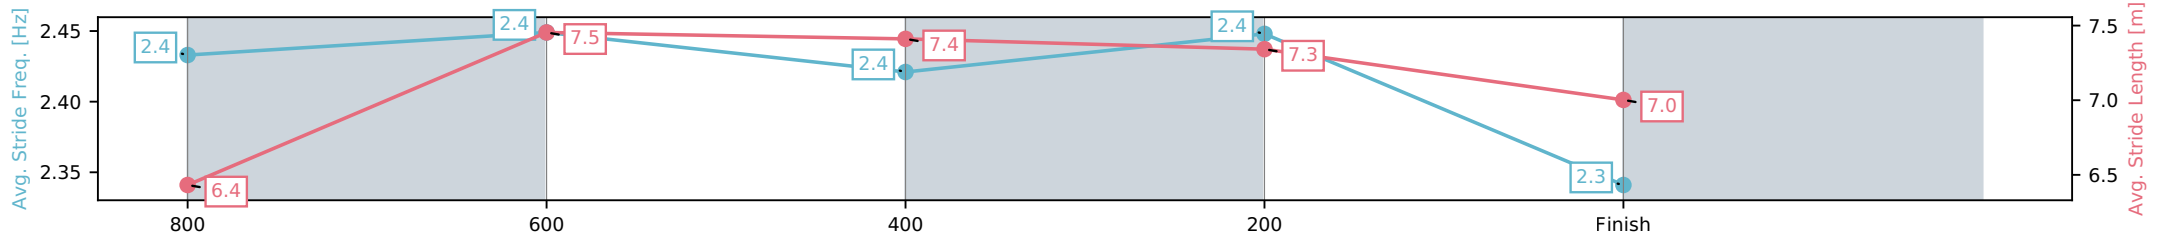

Horse/Jockey Name	Territory Ash/Cejay Graham
Finish Rank	3
Fastest Section Time (Section)	0:11.33 (800-600)
Top Speed [km/h] (Section)	65.8 (800-600)
Race State	Finished

Sunshine Coast QLD
Race 4: DCM BUILDING DESIGN Class 2 Handicap - 1000m
05 April 2026 - 2:40PM
Track Rating: Heavy 9, Weather: Overcast, Rail Position: +8m Entire Circuit

Section	L1000	L800	L600	L400	L200
Section Times	1:00.83 (0:14.11)	0:46.72 [6] (0:11.33)	0:35.39 [4] (0:11.38)	0:24.01 [3] (0:11.39)	0:12.62 [3] (0:12.62)
Average Speed [km/h]	51.5	64.8	63.9	63.2	56.9
Top Speed [km/h]	63.9	65.8	65.3	65.1	60.4
Avg. Dist. to Rail [m]	9.7	5.0	1.5	1.8	2.6
Avg. Stride Freq. [Hz]	2.4	2.4	2.4	2.4	2.3
Avg. Stride Length [m]	6.4	7.5	7.4	7.3	7.0

[ ] Ranking at each section and finish
-:-:- No data available at this section
NA No data available