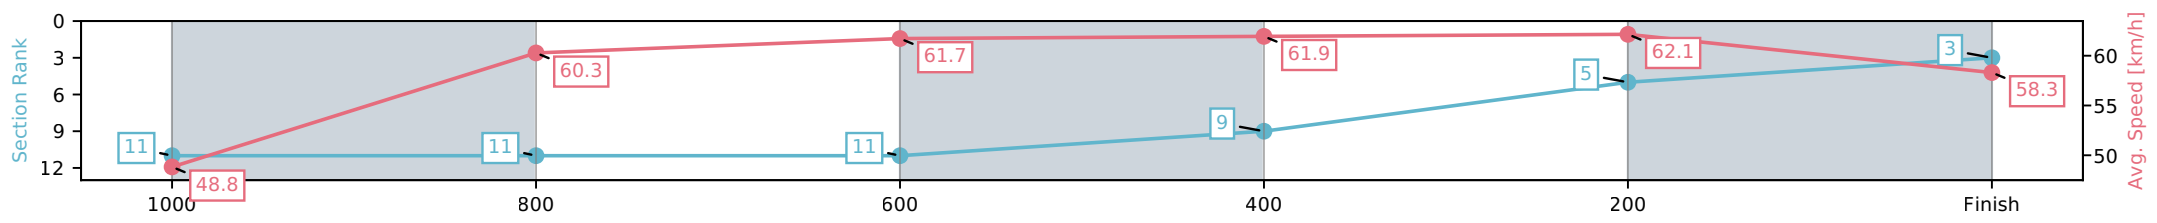

[] Ranking at each section and finish
 -:-:- No data available at this section
 NA No data available

Horse/Jockey Name	Golden Mikki/Brandon Lerena
Finish Rank	4
Fastest Section Time (Section)	0:11.67 (400-200)
Top Speed [km/h] (Section)	63.3 (1000-800)
Race State	Finished