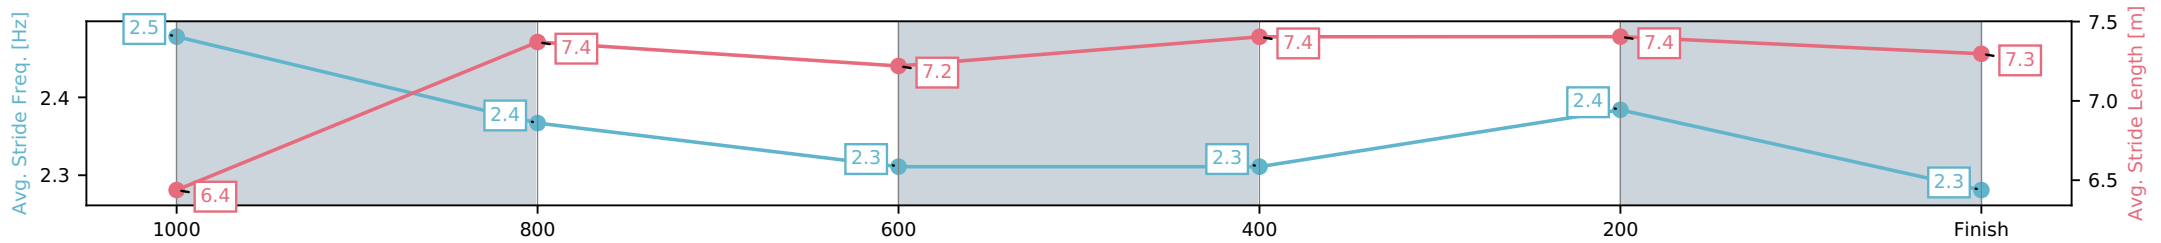

05 April 2026 - 1:32PM

Track Rating: Heavy 9, Weather: Overcast, Rail Position: +8m Entire Circuit

Section	L1200	L1000	L800	L600	L400	L200
Section Times	1:13.47 (0:13.90)	0:59.57 [1] (0:11.80)	0:47.78 [1] (0:12.23)	0:35.55 [1] (0:11.75)	0:23.80 [1] (0:11.47)	0:12.34 [1] (0:12.34)
Average Speed [km/h]	52.3	61.5	59.3	61.3	62.8	58.4
Top Speed [km/h]	65.0	64.7	59.6	62.9	63.3	61.3
Avg. Dist. to Rail [m]	5.9	2.8	1.2	0.2	0.5	0.3
Avg. Stride Freq. [Hz]	2.5	2.4	2.3	2.3	2.4	2.3
Avg. Stride Length [m]	6.4	7.4	7.2	7.4	7.4	7.3