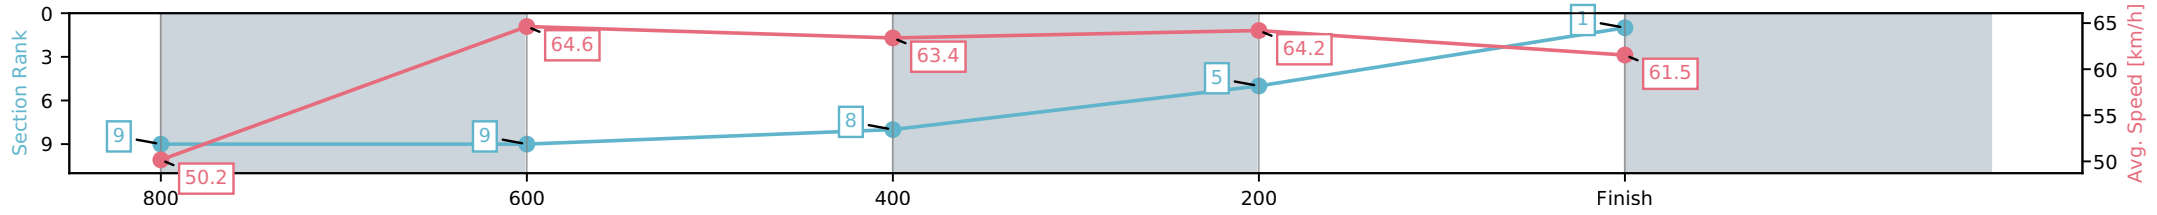

Horse/Jockey Name	Contilda's Love/Taylor Marshall
Finish Rank	1
Fastest Section Time (Section)	0:11.22 (400-200)
Top Speed [km/h] (Section)	65.9 (800-600)
Race State	Finished

Sunshine Coast QLD
Race 4: DCM BUILDING DESIGN Class 2 Handicap - 1000m
05 April 2026 - 2:40PM
Track Rating: Heavy 9, Weather: Overcast, Rail Position: +8m Entire Circuit

Section	L1000	L800	L600	L400	L200
Section Times	1:00.00 (0:14.47)	0:45.53 [9] (0:11.22)	0:34.30 [8] (0:11.38)	0:22.92 [5] (0:11.22)	0:11.70 [1] (0:11.70)
Average Speed [km/h]	50.2	64.6	63.4	64.2	61.5
Top Speed [km/h]	63.1	65.9	64.3	64.9	63.7
Avg. Dist. to Rail [m]	5.8	2.2	0.5	3.8	3.8
Avg. Stride Freq. [Hz]	2.4	2.5	2.4	2.5	2.4
Avg. Stride Length [m]	6.2	7.3	7.4	7.3	7.2

[ ] Ranking at each section and finish
-:-:- No data available at this section
NA No data available