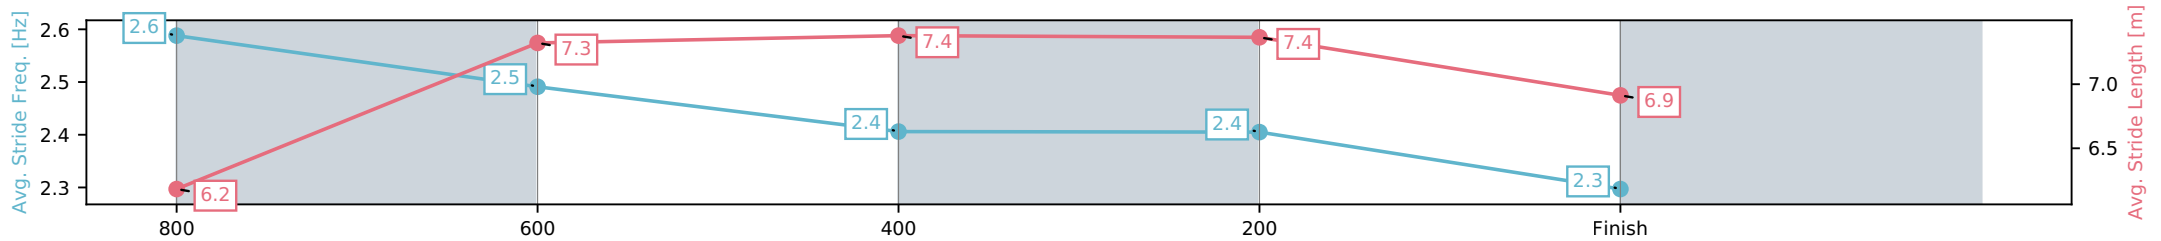

- [] Ranking at each section and finish
- :-:- No data available at this section
- NA No data available

Horse/Jockey Name	Turn Up The Music/Rob Thorburn
Finish Rank	7
Fastest Section Time (Section)	0:11.30 (800-600)
Top Speed [km/h] (Section)	66.7 (800-600)
Race State	Finished