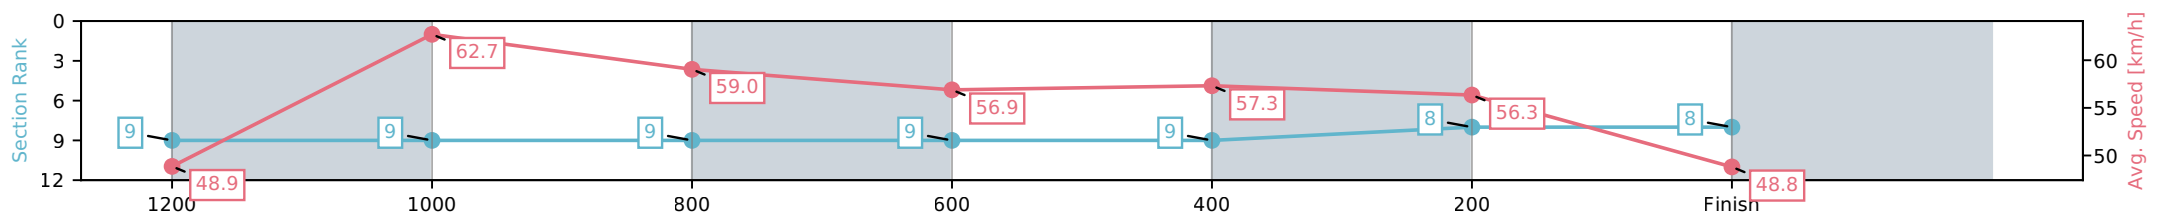

Sunshine Coast QLD

Race 1: COASTLINE BMW Maiden Handicap - 1400m

05 April 2026 - 12:55PM

Track Rating: Heavy 9, Weather: Overcast, Rail Position: +8m Entire Circuit

Section	L1400	L1200	L1000	L800	L600	L400	L200
Section Times	1:31.43 (0:14.79)	1:16.64 [9] (0:11.49)	1:05.15 [9] (0:12.28)	0:52.87 [9] (0:12.73)	0:40.14 [9] (0:12.59)	0:27.55 [8] (0:12.79)	0:14.76 [8] (0:14.76)
Average Speed [km/h]	48.9	62.7	59.0	56.9	57.3	56.3	48.8
Top Speed [km/h]	62.6	64.1	61.7	57.7	57.8	57.2	54.5
Avg. Dist. to Rail [m]	7.6	3.7	2.8	1.0	0.6	1.8	1.3
Avg. Stride Freq. [Hz]	2.3	2.3	2.2	2.2	2.2	2.2	2.1
Avg. Stride Length [m]	6.5	7.7	7.5	7.4	7.3	7.2	6.8