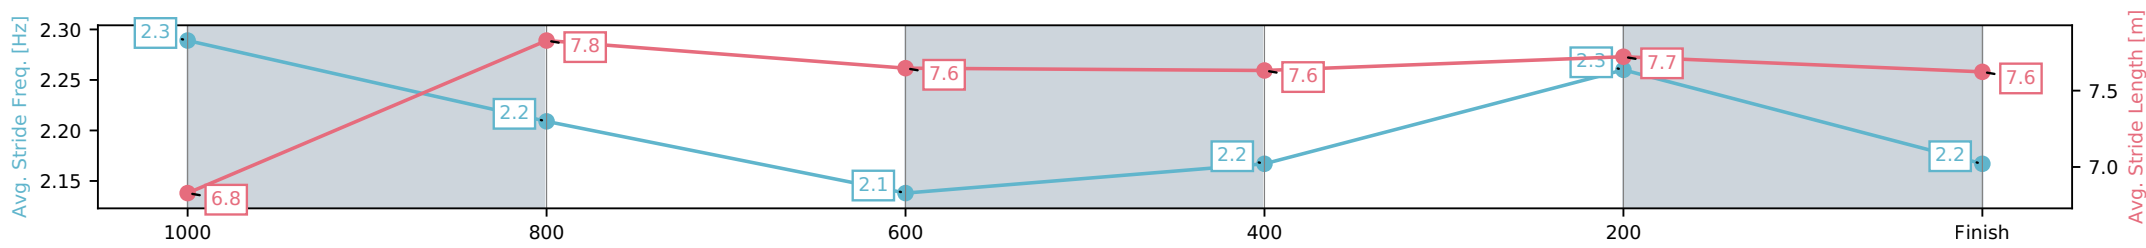

Horse/Jockey Name	Zoodoo/Daniel Moor
Finish Rank	5
Fastest Section Time (Section)	0:11.57 (400-200)
Top Speed [km/h] (Section)	63.3 (1000-800)
Race State	Finished

Sunshine Coast QLD
Race 7: FLYING START SYNDICATIONS RATINGS BAND 0 -
58 Handicap - 1200m
05 April 2026 - 4:35PM
Track Rating: Heavy 9, Weather: Overcast, Rail Position: +8m Entire Circuit

Section	L1200	L1000	L800	L600	L400	L200
Section Times	1:14.61 (0:14.06)	1:00.55 [1] (0:11.82)	0:48.73 [1] (0:12.46)	0:36.26 [1] (0:12.16)	0:24.10 [1] (0:11.57)	0:12.54 [5] (0:12.54)
Average Speed [km/h]	51.5	61.4	58.3	59.2	62.2	57.5
Top Speed [km/h]	63.2	63.3	58.6	61.1	62.6	60.8
Avg. Dist. to Rail [m]	6.4	3.5	1.6	0.3	0.1	0.2
Avg. Stride Freq. [Hz]	2.3	2.2	2.1	2.2	2.3	2.2
Avg. Stride Length [m]	6.8	7.8	7.6	7.6	7.7	7.6

[ ] Ranking at each section and finish
-:-:- No data available at this section
NA No data available