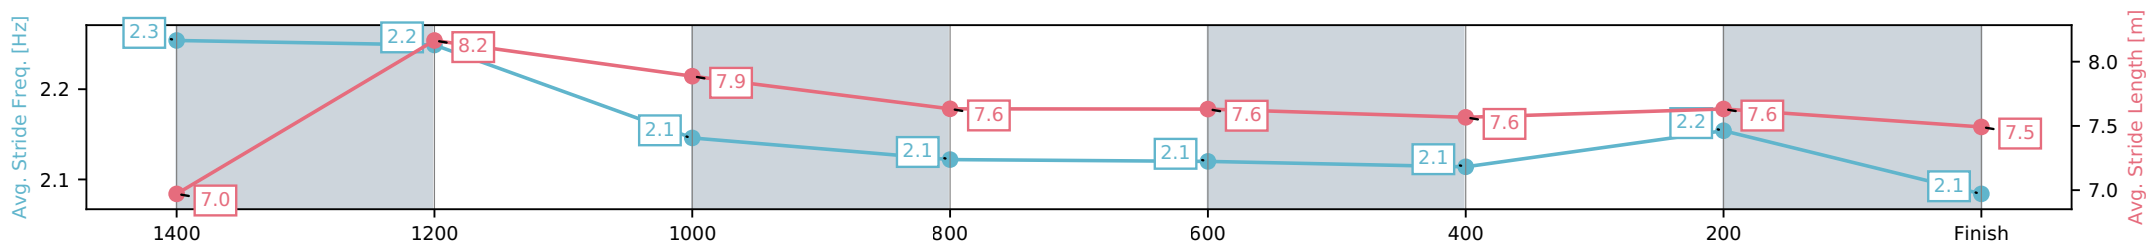

Horse/Jockey Name	Ninjitzou/Daniel Moor
Finish Rank	3
Fastest Section Time (Section)	0:11.23 (1400-1200)
Top Speed [km/h] (Section)	66.2 (1600 - 1400)
Race State	Finished

Sunshine Coast QLD
Race 3: JST WILLO INVESTMENTS BENCHMARK 68
Handicap - 1600m

05 April 2026 - 2:05PM

Track Rating: Heavy 9, Weather: Overcast, Rail Position: +8m Entire Circuit

Section	L1600	L1400	L1200	L1000	L800	L600	L400	L200
Section Times	1:40.35 (0:13.54)	1:26.81 [3] (0:11.23)	1:15.58 [4] (0:12.08)	1:03.49 [4] (0:12.57)	0:50.92 [4] (0:12.77)	0:38.15 [4] (0:12.76)	0:25.39 [5] (0:12.34)	0:13.05 [3] (0:13.05)
Average Speed [km/h]	52.5	64.7	59.8	57.8	57.1	56.7	58.3	55.0
Top Speed [km/h]	66.2	66.0	62.3	58.5	58.2	57.9	59.0	57.3
Avg. Dist. to Rail [m]	6.6	4.2	3.5	3.3	2.2	0.8	1.3	2.6
Avg. Stride Freq. [Hz]	2.3	2.2	2.1	2.1	2.1	2.1	2.2	2.1
Avg. Stride Length [m]	7.0	8.2	7.9	7.6	7.6	7.6	7.6	7.5

[ ] Ranking at each section and finish
-:-:- No data available at this section
NA No data available