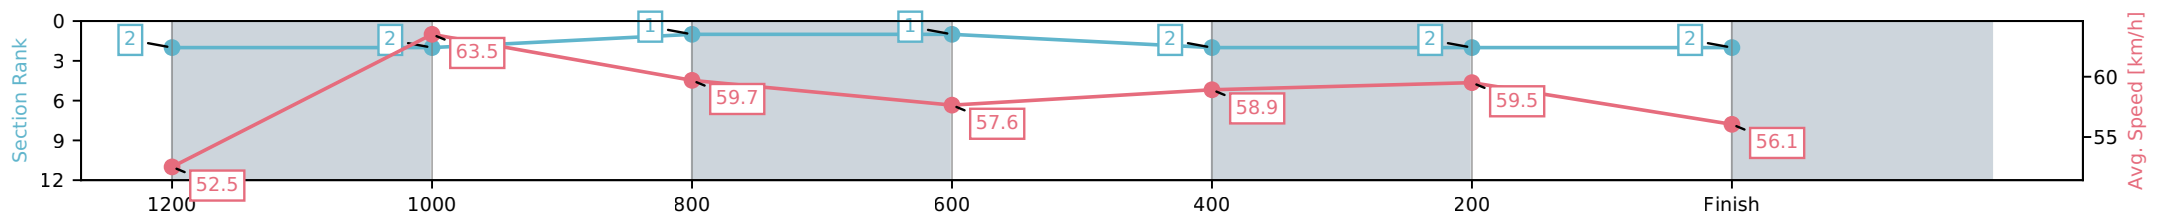

Sunshine Coast QLD

Race 1: COASTLINE BMW Maiden Handicap - 1400m

05 April 2026 - 12:55PM

Track Rating: Heavy 9, Weather: Overcast, Rail Position: +8m Entire Circuit

Section	L1400	L1200	L1000	L800	L600	L400	L200
Section Times	1:27.11 (0:13.76)	1:13.35 [2] (0:11.34)	1:02.01 [1] (0:12.14)	0:49.87 [1] (0:12.56)	0:37.30 [2] (0:12.23)	0:25.07 [2] (0:12.10)	0:12.98 [2] (0:12.98)
Average Speed [km/h]	52.5	63.5	59.7	57.6	58.9	59.5	56.1
Top Speed [km/h]	66.6	65.3	61.8	58.7	60.1	60.9	57.9
Avg. Dist. to Rail [m]	10.2	4.5	3.0	1.0	0.3	0.5	0.8
Avg. Stride Freq. [Hz]	2.4	2.4	2.3	2.2	2.2	2.2	2.2
Avg. Stride Length [m]	6.6	7.7	7.5	7.4	7.4	7.6	7.4