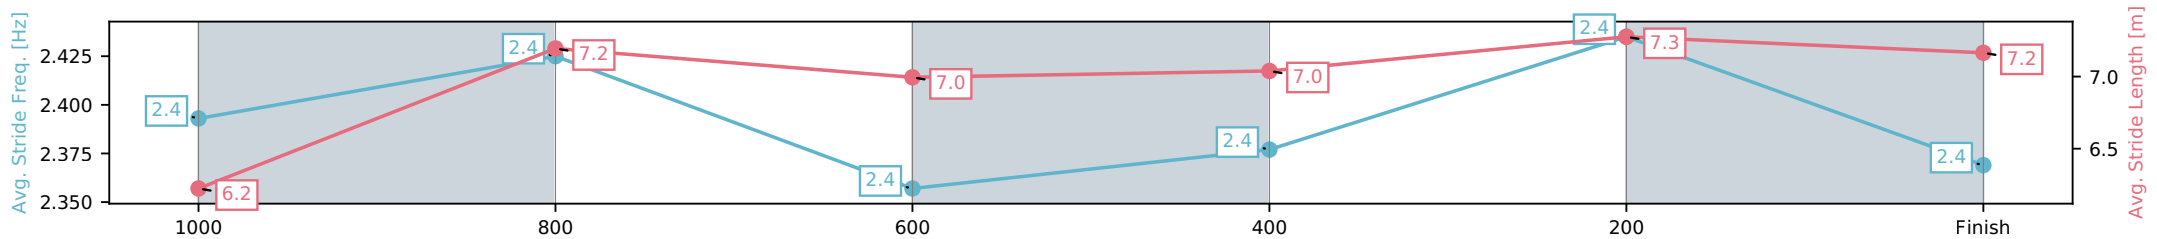

Horse/Jockey Name	Kelanoa/Mark Du Plessis
Finish Rank	2
Fastest Section Time (Section)	0:11.41 (400-200)
Top Speed [km/h] (Section)	64.1 (1000-800)
Race State	Finished

Sunshine Coast QLD
Race 7: FLYING START SYNDICATIONS RATINGS BAND 0 -
58 Handicap - 1200m
05 April 2026 - 4:35PM
Track Rating: Heavy 9, Weather: Overcast, Rail Position: +8m Entire Circuit

Section	L1200	L1000	L800	L600	L400	L200
Section Times	1:14.38 (0:14.61)	0:59.77 [3] (0:11.80)	0:47.97 [4] (0:12.42)	0:35.56 [4] (0:12.06)	0:23.50 [3] (0:11.41)	0:12.08 [2] (0:12.08)
Average Speed [km/h]	49.7	61.5	58.5	59.9	63.1	59.4
Top Speed [km/h]	62.8	64.1	59.7	61.5	63.7	62.0
Avg. Dist. to Rail [m]	6.8	3.7	1.6	0.5	3.1	3.3
Avg. Stride Freq. [Hz]	2.4	2.4	2.4	2.4	2.4	2.4
Avg. Stride Length [m]	6.2	7.2	7.0	7.0	7.3	7.2

- [ ] Ranking at each section and finish
- -:-:- No data available at this section
- NA No data available