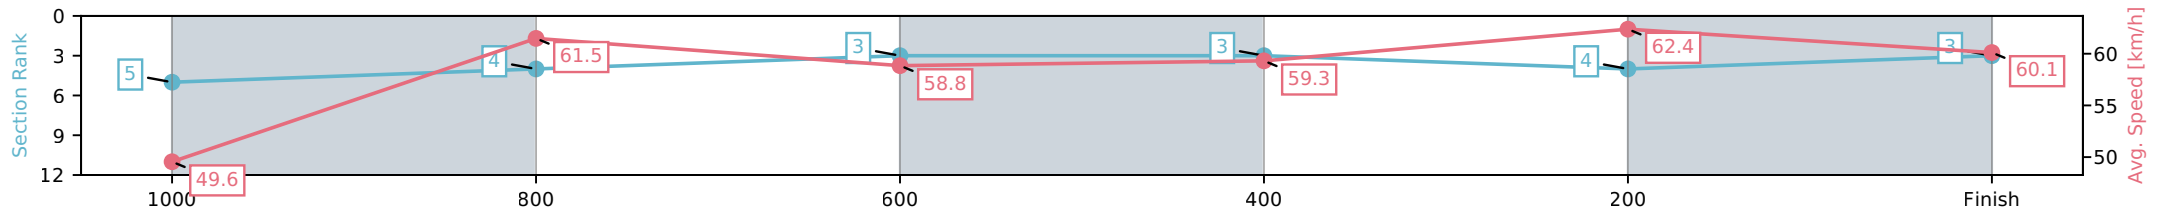

Horse/Jockey Name	Crown Guinea/Bella Youngberry
Finish Rank	4
Fastest Section Time (Section)	0:11.55 (400-200)
Top Speed [km/h] (Section)	63.4 (400-200)
Race State	Finished

Sunshine Coast QLD
Race 7: FLYING START SYNDICATIONS RATINGS BAND 0 -
58 Handicap - 1200m
05 April 2026 - 4:35PM
Track Rating: Heavy 9, Weather: Overcast, Rail Position: +8m Entire Circuit

Section	L1200	L1000	L800	L600	L400	L200
Section Times	1:14.41 (0:14.63)	0:59.78 [4] (0:11.79)	0:47.99 [3] (0:12.34)	0:35.65 [3] (0:12.12)	0:23.53 [4] (0:11.55)	0:11.98 [3] (0:11.98)
Average Speed [km/h]	49.6	61.5	58.8	59.3	62.4	60.1
Top Speed [km/h]	61.9	62.3	59.6	60.8	63.4	62.7
Avg. Dist. to Rail [m]	3.7	2.7	1.6	0.8	0.3	1.1
Avg. Stride Freq. [Hz]	2.4	2.5	2.4	2.4	2.5	2.4
Avg. Stride Length [m]	6.3	7.1	7.0	7.0	7.0	7.0

- [ ] Ranking at each section and finish
- -:-:- No data available at this section
- NA No data available