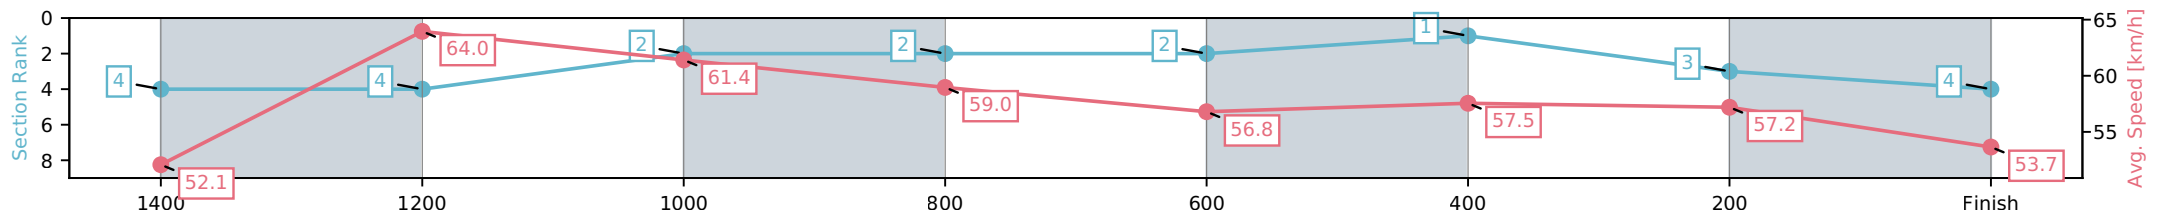

Horse/Jockey Name	Italian Dancer/Ben Thompson
Finish Rank	4
Fastest Section Time (Section)	0:11.36 (1400-1200)
Top Speed [km/h] (Section)	65.9 (1400-1200)
Race State	Finished

Sunshine Coast QLD
Race 3: JST WILLO INVESTMENTS BENCHMARK 68
Handicap - 1600m
05 April 2026 - 2:05PM
Track Rating: Heavy 9, Weather: Overcast, Rail Position: +8m Entire Circuit

Section	L1600	L1400	L1200	L1000	L800	L600	L400	L200
Section Times	1:40.49 (0:13.62)	1:26.87 [4] (0:11.36)	1:15.51 [2] (0:11.76)	1:03.75 [2] (0:12.34)	0:51.42 [2] (0:12.84)	0:38.57 [1] (0:12.56)	0:26.01 [3] (0:12.59)	0:13.42 [4] (0:13.42)
Average Speed [km/h]	52.1	64.0	61.4	59.0	56.8	57.5	57.2	53.7
Top Speed [km/h]	65.7	65.9	62.3	60.1	57.8	58.2	58.1	55.8
Avg. Dist. to Rail [m]	5.0	3.4	4.5	4.0	2.3	0.8	1.1	1.6
Avg. Stride Freq. [Hz]	2.4	2.4	2.3	2.2	2.2	2.2	2.2	2.2
Avg. Stride Length [m]	6.7	7.7	7.5	7.4	7.3	7.2	7.2	7.0

[ ] Ranking at each section and finish
-:-:- No data available at this section
NA No data available