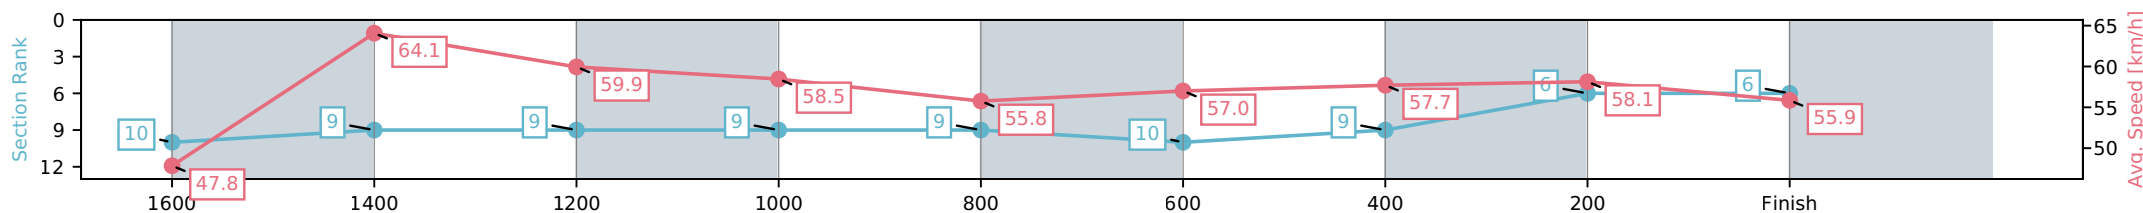

Horse/Jockey Name	Sacred Bull/Courtney Bellamy
Finish Rank	6
Fastest Section Time (Section)	0:11.33 (1600-1400)
Top Speed [km/h] (Section)	65.3 (1600-1400)
Race State	Finished

Sunshine Coast QLD
Race 6: JACK BRUCE RACING BENCHMARK 58 Handicap - 1800m

05 April 2026 - 3:55PM

Track Rating: Heavy 9, Weather: Overcast, Rail Position: +8m Entire Circuit

Section	L1800	L1600	L1400	L1200	L1000	L800	L600	L400	L200
Section Times	1:54.49 (0:14.93)	1:39.56 [9] (0:11.33)	1:28.23 [9] (0:12.13)	1:16.10 [9] (0:12.35)	1:03.75 [9] (0:13.04)	0:50.71 [10] (0:12.82)	0:37.89 [9] (0:12.59)	0:25.30 [6] (0:12.40)	0:12.90 [6] (0:12.90)
Average Speed [km/h]	47.8	64.1	59.9	58.5	55.8	57.0	57.7	58.1	55.9
Top Speed [km/h]	61.2	65.3	65.1	59.4	58.1	58.7	59.2	59.6	56.8
Avg. Dist. to Rail [m]	4.0	3.6	3.6	3.9	3.6	2.5	1.7	4.9	5.8
Avg. Stride Freq. [Hz]	2.3	2.3	2.2	2.2	2.1	2.2	2.2	2.2	2.2
Avg. Stride Length [m]	6.6	7.7	7.7	7.5	7.4	7.3	7.3	7.3	7.1

[ ] Ranking at each section and finish
-:-:- No data available at this section
NA No data available