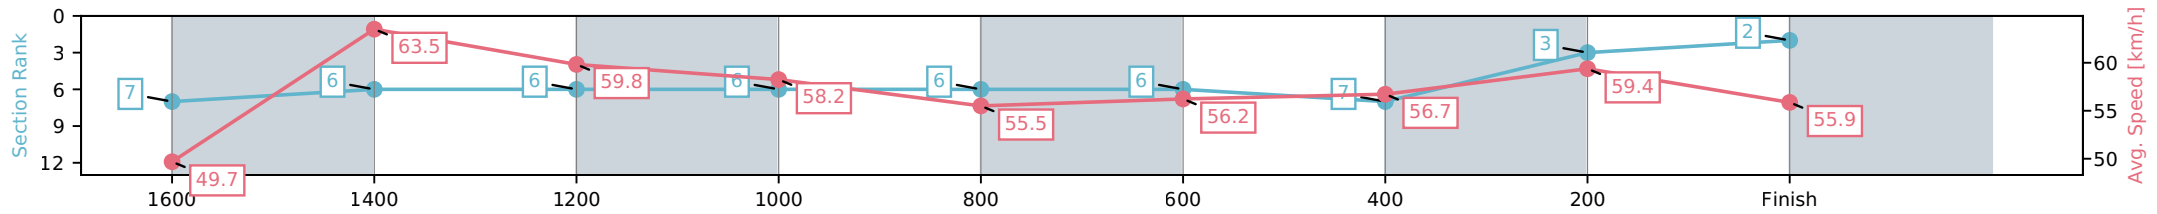

Horse/Jockey Name	Empire Of Art/Andrew Mallyon
Finish Rank	2
Fastest Section Time (Section)	0:11.40 (1600-1400)
Top Speed [km/h] (Section)	63.9 (1600-1400)
Race State	Finished

Sunshine Coast QLD
Race 6: JACK BRUCE RACING BENCHMARK 58 Handicap - 1800m

05 April 2026 - 3:55PM

Track Rating: Heavy 9, Weather: Overcast, Rail Position: +8m Entire Circuit

Section	L1800	L1600	L1400	L1200	L1000	L800	L600	L400	L200
Section Times	1:54.07 (0:14.38)	1:39.69 [6] (0:11.40)	1:28.29 [6] (0:12.13)	1:16.16 [6] (0:12.39)	1:03.78 [6] (0:13.07)	0:50.71 [6] (0:12.92)	0:37.78 [7] (0:12.76)	0:25.03 [3] (0:12.13)	0:12.90 [2] (0:12.90)
Average Speed [km/h]	49.7	63.5	59.8	58.2	55.5	56.2	56.7	59.4	55.9
Top Speed [km/h]	62.4	63.9	62.6	59.3	56.4	56.9	59.0	60.0	58.5
Avg. Dist. to Rail [m]	3.1	2.5	2.6	2.9	2.7	1.7	0.8	2.1	2.4
Avg. Stride Freq. [Hz]	2.2	2.3	2.2	2.2	2.1	2.2	2.2	2.3	2.2
Avg. Stride Length [m]	6.7	7.8	7.7	7.5	7.3	7.3	7.3	7.4	7.2

[ ] Ranking at each section and finish
-:-:- No data available at this section
NA No data available