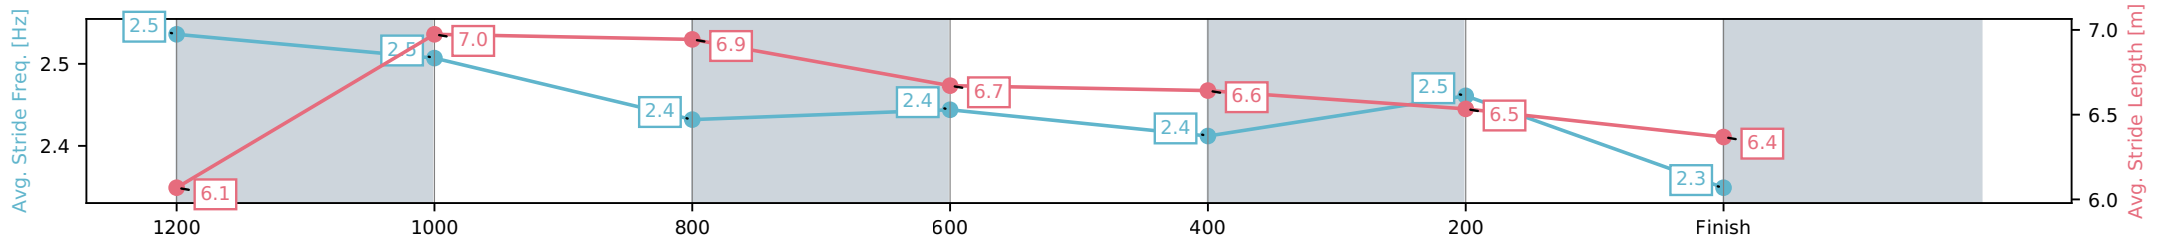

[] Ranking at each section and finish
 -:-:- No data available at this section
 NA No data available

Horse/Jockey Name	Sorted/Paul Hamblin
Finish Rank	9
Fastest Section Time (Section)	0:11.49 (1200-1000)
Top Speed [km/h] (Section)	64.1 (1200-1000)
Race State	Finished