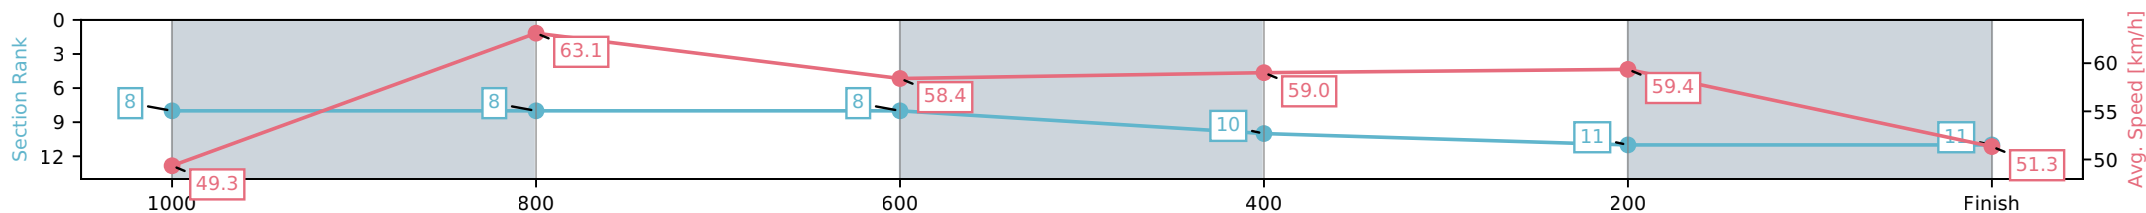

Horse/Jockey Name	Zou Zou Shargusa/Taylor Marshall
Finish Rank	11
Fastest Section Time (Section)	0:11.55 (1000-800)
Top Speed [km/h] (Section)	64.3 (1000-800)
Race State	Finished

Sunshine Coast QLD
Race 2: DIGITAL VISION DIRECT QTIS Three-Year-Old
Maiden Handicap - 1200m

05 April 2026 - 1:32PM

Track Rating: Heavy 9, Weather: Overcast, Rail Position: +8m Entire Circuit

Section	L1200	L1000	L800	L600	L400	L200
Section Times	1:17.34 (0:14.76)	1:02.58 [8] (0:11.55)	0:51.03 [8] (0:12.52)	0:38.51 [10] (0:12.34)	0:26.18 [11] (0:12.13)	0:14.04 [11] (0:14.04)
Average Speed [km/h]	49.3	63.1	58.4	59.0	59.4	51.3
Top Speed [km/h]	63.4	64.3	59.3	60.0	60.3	57.8
Avg. Dist. to Rail [m]	10.6	4.8	2.7	2.0	3.0	2.6
Avg. Stride Freq. [Hz]	2.4	2.4	2.3	2.3	2.4	2.2
Avg. Stride Length [m]	6.3	7.3	7.1	7.1	7.1	6.8

- [ ] Ranking at each section and finish
- -:-:- No data available at this section
- NA No data available