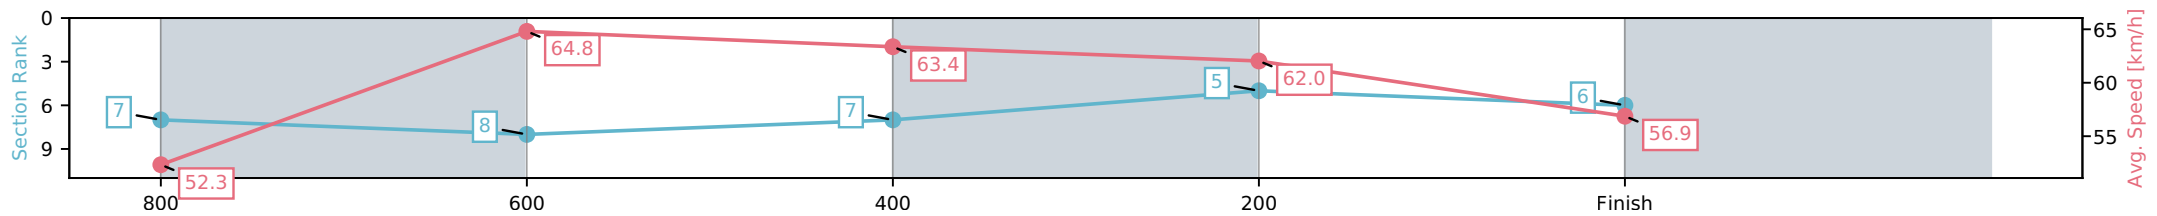

Horse/Jockey Name	Elusive Domina/Tiffani Brooker
Finish Rank	6
Fastest Section Time (Section)	0:11.25 (800-600)
Top Speed [km/h] (Section)	65.6 (600-400)
Race State	Finished

Sunshine Coast QLD
Race 5: INNOVATIVE PLANNING SOLUTIONS QTIS Three-Year-Old BENCHMARK 65 Handicap - 1000m

05 April 2026 - 3:15PM

Track Rating: Heavy 9, Weather: Overcast, Rail Position: +8m Entire Circuit

Section	L1000	L800	L600	L400	L200
Section Times	1:00.78 (0:13.88)	0:46.90 [8] (0:11.25)	0:35.65 [7] (0:11.42)	0:24.23 [5] (0:11.61)	0:12.62 [6] (0:12.62)
Average Speed [km/h]	52.3	64.8	63.4	62.0	56.9
Top Speed [km/h]	64.8	65.6	65.6	63.3	60.1
Avg. Dist. to Rail [m]	7.3	3.3	0.9	3.2	4.6
Avg. Stride Freq. [Hz]	2.5	2.5	2.4	2.4	2.3
Avg. Stride Length [m]	6.3	7.3	7.5	7.4	7.2

- [ ] Ranking at each section and finish
- -:-:- No data available at this section
- NA No data available