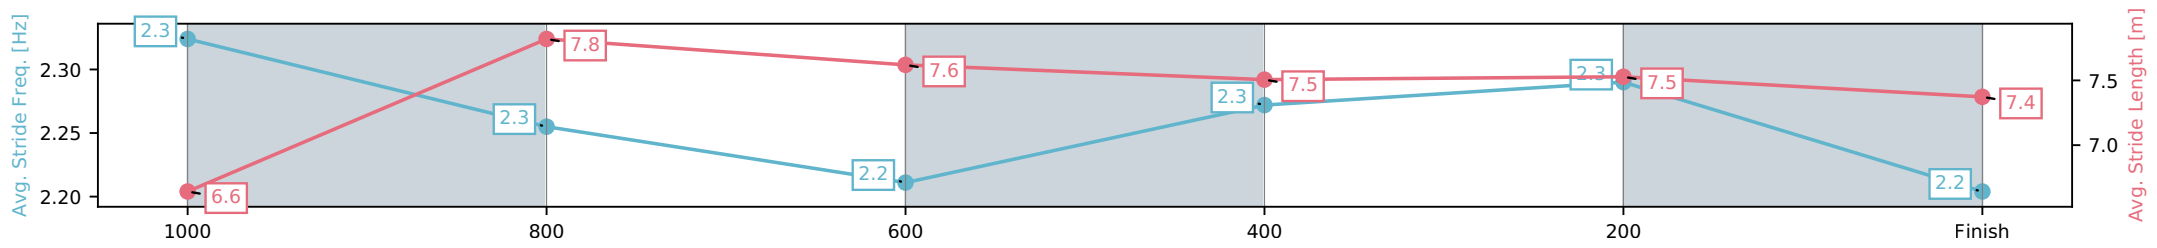

Horse/Jockey Name	Prince Pier/Jag Guthmann-Chester
Finish Rank	5
Fastest Section Time (Section)	0:11.66 (1000-800)
Top Speed [km/h] (Section)	64.4 (1000-800)
Race State	Finished

Sunshine Coast QLD
Race 2: DIGITAL VISION DIRECT QTIS Three-Year-Old
Maiden Handicap - 1200m
05 April 2026 - 1:32PM
Track Rating: Heavy 9, Weather: Overcast, Rail Position: +8m Entire Circuit

Section	L1200	L1000	L800	L600	L400	L200
Section Times	1:14.62 (0:14.39)	1:00.23 [4] (0:11.66)	0:48.57 [4] (0:12.24)	0:36.33 [4] (0:11.97)	0:24.36 [4] (0:11.75)	0:12.61 [5] (0:12.61)
Average Speed [km/h]	50.5	62.4	59.7	60.6	61.3	57.0
Top Speed [km/h]	63.6	64.4	60.1	61.2	62.0	59.9
Avg. Dist. to Rail [m]	5.8	3.9	2.6	1.3	1.5	2.9
Avg. Stride Freq. [Hz]	2.3	2.3	2.2	2.3	2.3	2.2
Avg. Stride Length [m]	6.6	7.8	7.6	7.5	7.5	7.4

[ ] Ranking at each section and finish
-:-:- No data available at this section
NA No data available