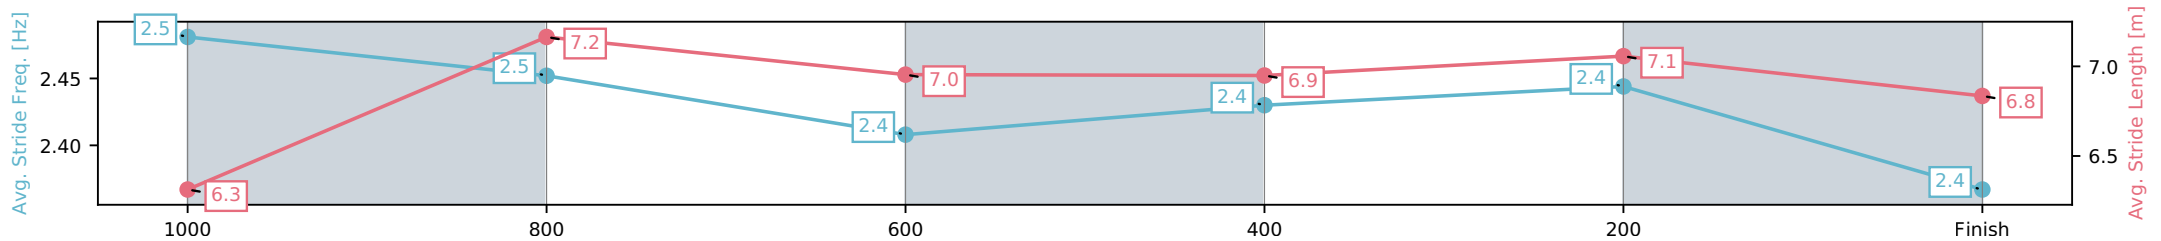

Horse/Jockey Name	Babushka Doll/Cody Collis
Finish Rank	4
Fastest Section Time (Section)	0:11.68 (1000-800)
Top Speed [km/h] (Section)	64.5 (1000-800)
Race State	Finished

Sunshine Coast QLD
Race 2: DIGITAL VISION DIRECT QTIS Three-Year-Old
Maiden Handicap - 1200m

05 April 2026 - 1:32PM

Track Rating: Heavy 9, Weather: Overcast, Rail Position: +8m Entire Circuit

Section	L1200	L1000	L800	L600	L400	L200
Section Times	1:14.46 (0:14.14)	1:00.32 [2] (0:11.68)	0:48.65 [2] (0:12.26)	0:36.39 [2] (0:11.98)	0:24.42 [3] (0:11.78)	0:12.64 [4] (0:12.64)
Average Speed [km/h]	51.4	62.2	59.4	60.3	61.1	56.9
Top Speed [km/h]	63.6	64.5	60.6	61.6	62.3	59.3
Avg. Dist. to Rail [m]	3.6	2.7	1.8	0.5	1.0	1.4
Avg. Stride Freq. [Hz]	2.5	2.5	2.4	2.4	2.4	2.4
Avg. Stride Length [m]	6.3	7.2	7.0	6.9	7.1	6.8

- [ ] Ranking at each section and finish
- -:-:- No data available at this section
- NA No data available