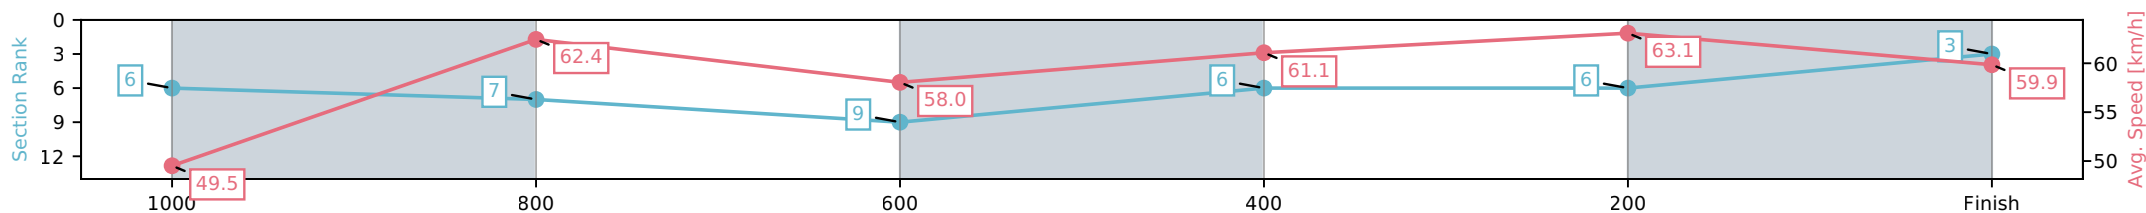

Horse/Jockey Name	Blue White Blue/Daniel Moor
Finish Rank	3
Fastest Section Time (Section)	0:11.42 (400-200)
Top Speed [km/h] (Section)	64.7 (1000-800)
Race State	Finished

Sunshine Coast QLD
Race 2: DIGITAL VISION DIRECT QTIS Three-Year-Old
Maiden Handicap - 1200m

05 April 2026 - 1:32PM

Track Rating: Heavy 9, Weather: Overcast, Rail Position: +8m Entire Circuit

Section	L1200	L1000	L800	L600	L400	L200
Section Times	1:14.10 (0:14.66)	0:59.44 [7] (0:11.63)	0:47.81 [9] (0:12.58)	0:35.23 [6] (0:11.80)	0:23.43 [6] (0:11.42)	0:12.01 [3] (0:12.01)
Average Speed [km/h]	49.5	62.4	58.0	61.1	63.1	59.9
Top Speed [km/h]	61.4	64.7	59.1	62.7	63.7	63.0
Avg. Dist. to Rail [m]	6.3	2.9	2.7	1.2	1.1	3.5
Avg. Stride Freq. [Hz]	2.3	2.3	2.2	2.1	2.2	2.2
Avg. Stride Length [m]	6.6	7.8	7.6	7.9	7.9	7.7

- [ ] Ranking at each section and finish
- -:-:- No data available at this section
- NA No data available