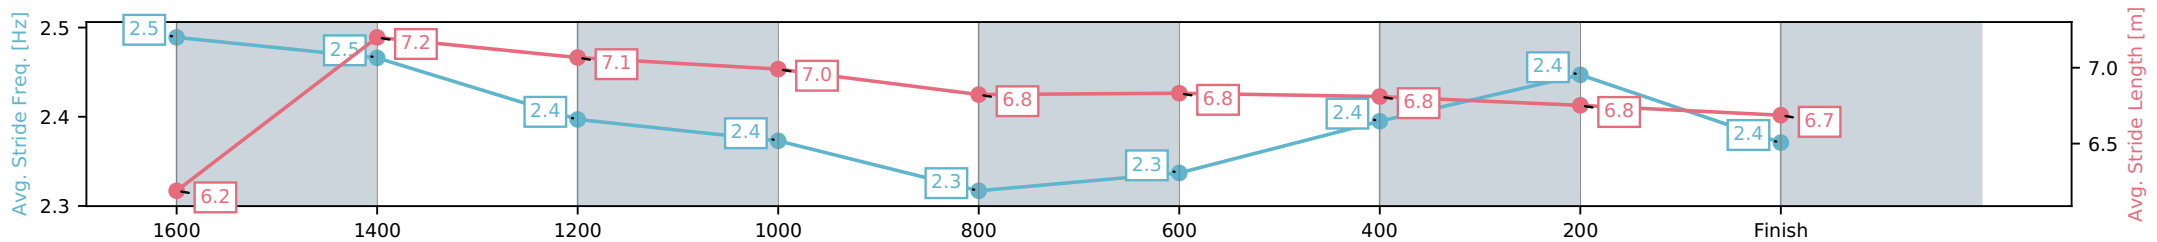

Horse/Jockey Name	Wanda's Outlaw/Ron Stewart
Finish Rank	5
Fastest Section Time (Section)	0:11.52 (1600-1400)
Top Speed [km/h] (Section)	63.3 (1600-1400)
Race State	Finished

Sunshine Coast QLD
Race 6: JACK BRUCE RACING BENCHMARK 58 Handicap - 1800m

05 April 2026 - 3:55PM

Track Rating: Heavy 9, Weather: Overcast, Rail Position: +8m Entire Circuit

Section	L1800	L1600	L1400	L1200	L1000	L800	L600	L400	L200
Section Times	1:54.28 (0:14.32)	1:39.96 [7] (0:11.52)	1:28.44 [7] (0:12.27)	1:16.17 [7] (0:12.35)	1:03.81 [7] (0:13.02)	0:50.79 [7] (0:12.92)	0:37.87 [6] (0:12.61)	0:25.27 [4] (0:12.30)	0:12.97 [5] (0:12.97)
Average Speed [km/h]	50.1	63.0	59.2	58.5	55.9	56.6	57.9	58.6	55.4
Top Speed [km/h]	63.2	63.3	62.7	59.6	57.1	58.0	58.4	59.9	58.5
Avg. Dist. to Rail [m]	5.4	3.6	3.4	3.9	3.7	2.8	2.5	5.9	5.4
Avg. Stride Freq. [Hz]	2.5	2.5	2.4	2.4	2.3	2.3	2.4	2.4	2.4
Avg. Stride Length [m]	6.2	7.2	7.1	7.0	6.8	6.8	6.8	6.8	6.7

- [ ] Ranking at each section and finish
- -:-:- No data available at this section
- NA No data available