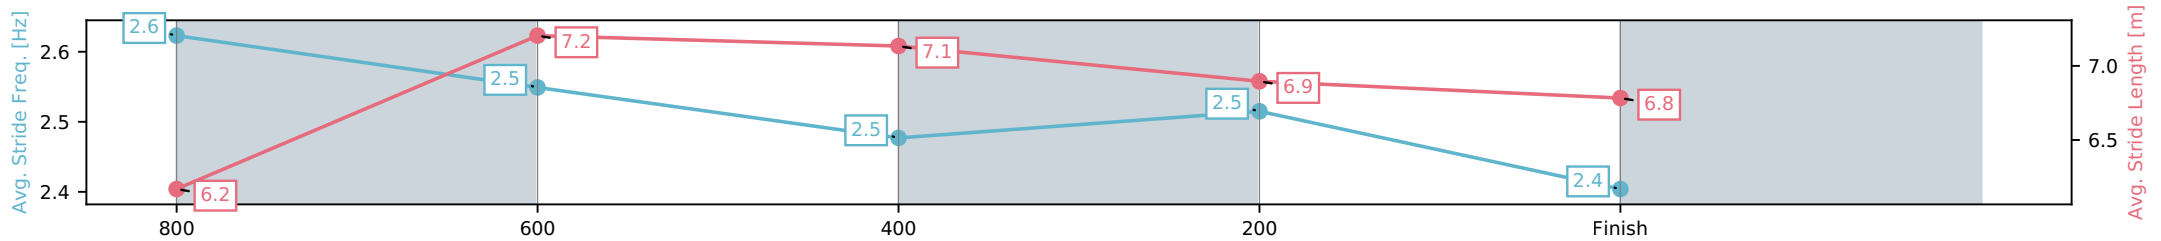

Sunshine Coast QLD

Race 4: DCM BUILDING DESIGN Class 2 Handicap - 1000m

05 April 2026 - 2:40PM

Track Rating: Heavy 9, Weather: Overcast, Rail Position: +8m Entire Circuit

Section	L1000	L800	L600	L400	L200
Section Times	1:01.10 (0:13.85)	0:47.25 [3] (0:11.30)	0:35.95 [3] (0:11.61)	0:24.34 [7] (0:11.75)	0:12.58 [7] (0:12.58)
Average Speed [km/h]	52.4	64.8	62.3	61.3	56.9
Top Speed [km/h]	65.8	66.7	63.8	61.7	59.9
Avg. Dist. to Rail [m]	9.1	4.6	1.0	1.2	0.7
Avg. Stride Freq. [Hz]	2.6	2.5	2.5	2.5	2.4
Avg. Stride Length [m]	6.2	7.2	7.1	6.9	6.8