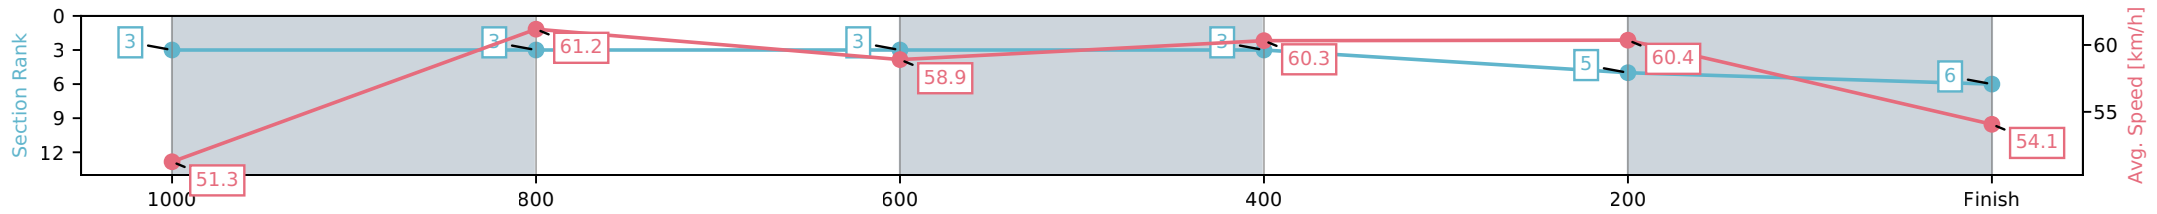

Horse/Jockey Name	Lean Warrior/Paul Hamblin
Finish Rank	6
Fastest Section Time (Section)	0:11.82 (1000-800)
Top Speed [km/h] (Section)	64.3 (1000-800)
Race State	Finished

Sunshine Coast QLD
Race 2: DIGITAL VISION DIRECT QTIS Three-Year-Old
Maiden Handicap - 1200m

05 April 2026 - 1:32PM

Track Rating: Heavy 9, Weather: Overcast, Rail Position: +8m Entire Circuit

Section	L1200	L1000	L800	L600	L400	L200
Section Times	1:15.31 (0:14.19)	1:01.12 [3] (0:11.82)	0:49.31 [3] (0:12.23)	0:37.08 [3] (0:11.89)	0:25.19 [5] (0:11.94)	0:13.25 [6] (0:13.25)
Average Speed [km/h]	51.3	61.2	58.9	60.3	60.4	54.1
Top Speed [km/h]	63.7	64.3	59.7	61.0	62.8	58.5
Avg. Dist. to Rail [m]	3.4	1.9	0.5	0.8	0.4	0.7
Avg. Stride Freq. [Hz]	2.4	2.3	2.2	2.2	2.3	2.2
Avg. Stride Length [m]	6.7	7.5	7.4	7.6	7.5	7.1

- [ ] Ranking at each section and finish
- -:-:- No data available at this section
- NA No data available