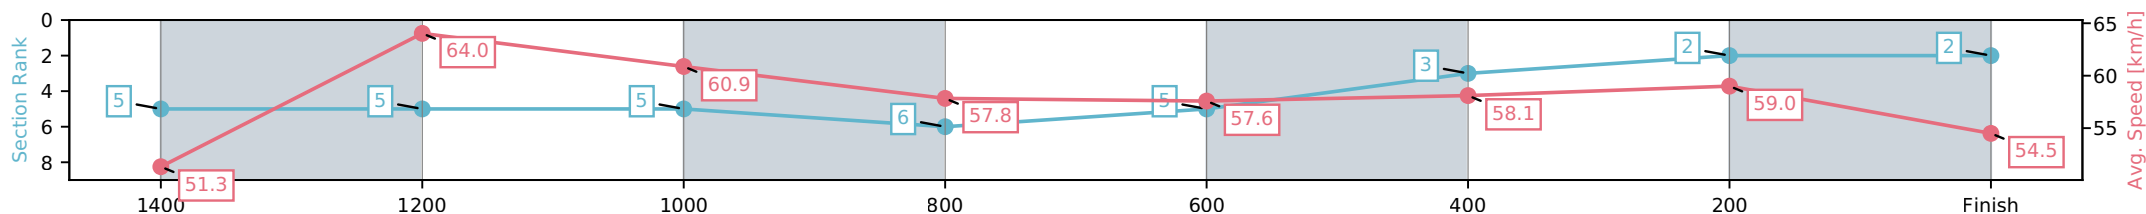

Horse/Jockey Name	Pulveriser/Jett Newman
Finish Rank	2
Fastest Section Time (Section)	0:11.35 (1400-1200)
Top Speed [km/h] (Section)	65.5 (1400-1200)
Race State	Finished

Sunshine Coast QLD
Race 3: JST WILLO INVESTMENTS BENCHMARK 68
Handicap - 1600m
05 April 2026 - 2:05PM
Track Rating: Heavy 9, Weather: Overcast, Rail Position: +8m Entire Circuit

Section	L1600	L1400	L1200	L1000	L800	L600	L400	L200
Section Times	1:40.25 (0:13.86)	1:26.38 [5] (0:11.35)	1:15.03 [5] (0:11.86)	1:03.17 [6] (0:12.58)	0:50.59 [5] (0:12.68)	0:37.91 [3] (0:12.49)	0:25.42 [2] (0:12.20)	0:13.21 [2] (0:13.21)
Average Speed [km/h]	51.3	64.0	60.9	57.8	57.6	58.1	59.0	54.5
Top Speed [km/h]	64.8	65.5	62.3	58.7	58.0	58.7	59.6	57.8
Avg. Dist. to Rail [m]	5.7	3.6	3.8	3.8	2.6	1.4	2.8	3.5
Avg. Stride Freq. [Hz]	2.3	2.4	2.3	2.2	2.2	2.3	2.3	2.2
Avg. Stride Length [m]	6.6	7.6	7.5	7.3	7.2	7.2	7.2	7.1

[ ] Ranking at each section and finish
-:-:- No data available at this section
NA No data available