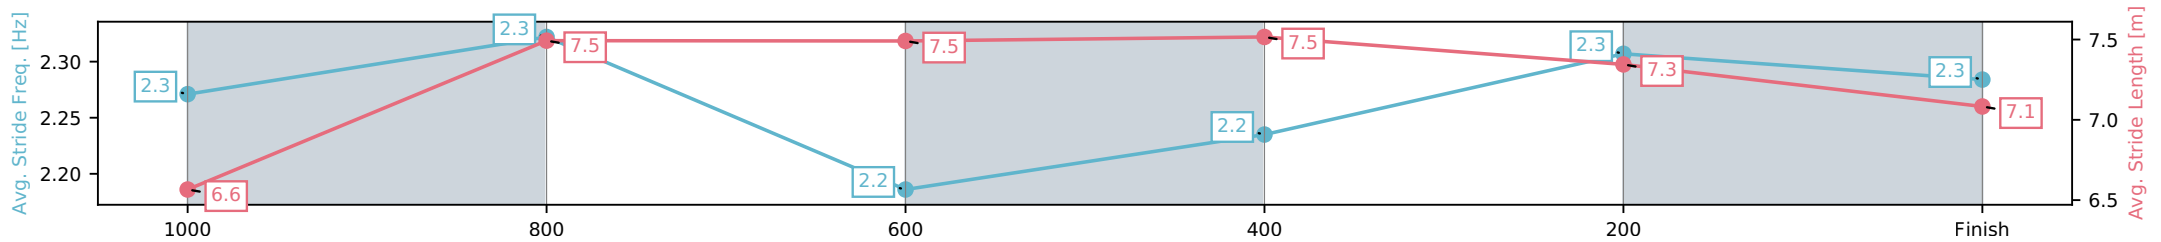

Horse/Jockey Name	Meade's Cafe/Cejay Graham
Finish Rank	9
Fastest Section Time (Section)	0:11.75 (1000-800)
Top Speed [km/h] (Section)	63.2 (1000-800)
Race State	Finished

Sunshine Coast QLD
Race 2: DIGITAL VISION DIRECT QTIS Three-Year-Old
Maiden Handicap - 1200m

05 April 2026 - 1:32PM

Track Rating: Heavy 9, Weather: Overcast, Rail Position: +8m Entire Circuit

Section	L1200	L1000	L800	L600	L400	L200
Section Times	1:15.72 (0:14.78)	1:00.94 [10] (0:11.75)	0:49.19 [10] (0:12.51)	0:36.67 [9] (0:12.04)	0:24.63 [9] (0:11.96)	0:12.67 [9] (0:12.67)
Average Speed [km/h]	49.2	61.9	58.4	60.1	60.2	56.9
Top Speed [km/h]	60.8	63.2	59.6	60.5	60.8	59.3
Avg. Dist. to Rail [m]	7.9	3.8	2.3	0.9	1.7	2.9
Avg. Stride Freq. [Hz]	2.3	2.3	2.2	2.2	2.3	2.3
Avg. Stride Length [m]	6.6	7.5	7.5	7.5	7.3	7.1

- [ ] Ranking at each section and finish
- -:-:- No data available at this section
- NA No data available