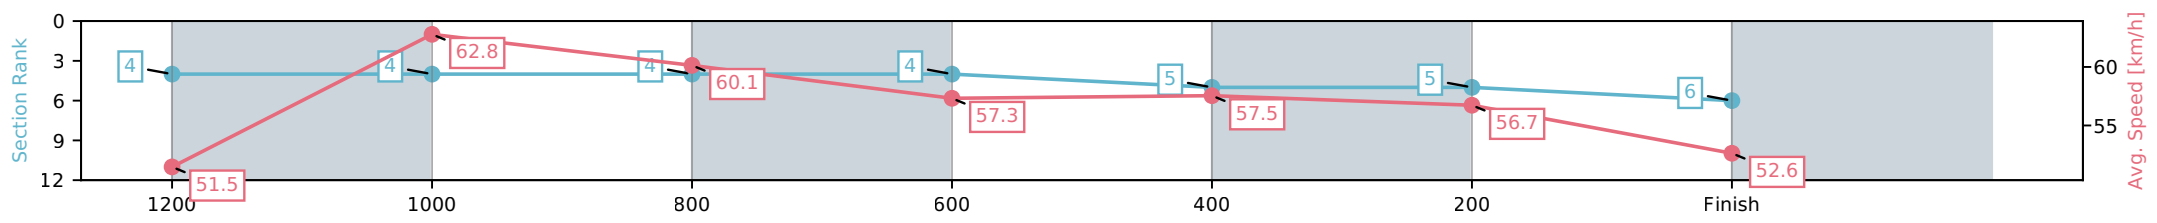

Sunshine Coast QLD

Race 1: COASTLINE BMW Maiden Handicap - 1400m

05 April 2026 - 12:55PM

Track Rating: Heavy 9, Weather: Overcast, Rail Position: +8m Entire Circuit

Section	L1400	L1200	L1000	L800	L600	L400	L200
Section Times	1:29.29 (0:14.00)	1:15.29 [4] (0:11.46)	1:03.84 [4] (0:12.15)	0:51.68 [4] (0:12.74)	0:38.94 [5] (0:12.56)	0:26.38 [5] (0:12.70)	0:13.69 [6] (0:13.69)
Average Speed [km/h]	51.5	62.8	60.1	57.3	57.5	56.7	52.6
Top Speed [km/h]	63.5	63.7	62.4	58.2	58.6	57.9	55.0
Avg. Dist. to Rail [m]	7.3	5.3	4.9	2.5	0.7	3.4	3.7
Avg. Stride Freq. [Hz]	2.4	2.3	2.3	2.2	2.3	2.3	2.2
Avg. Stride Length [m]	6.5	7.6	7.5	7.1	7.2	7.1	6.9