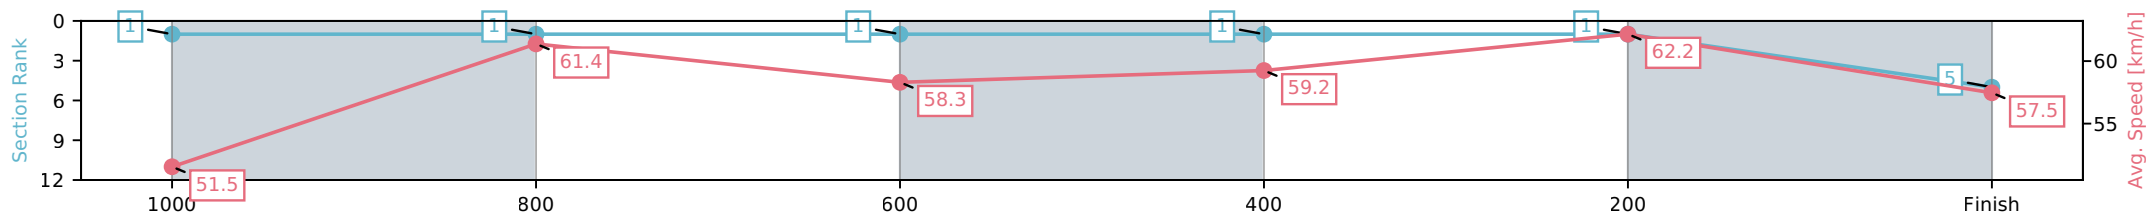

Horse/Jockey Name	Zoodoo/Daniel Moor
Finish Rank	5
Fastest Section Time (Section)	0:11.57 (400-200)
Top Speed [km/h] (Section)	63.3 (1000-800)
Race State	Finished

Sunshine Coast QLD
Race 7: FLYING START SYNDICATIONS RATINGS BAND 0 -
58 Handicap - 1200m
05 April 2026 - 4:35PM
Track Rating: Heavy 9, Weather: Overcast, Rail Position: +8m Entire Circuit

Section	L1200	L1000	L800	L600	L400	L200
Section Times	1:14.61 (0:14.06)	1:00.55 [1] (0:11.82)	0:48.73 [1] (0:12.46)	0:36.26 [1] (0:12.16)	0:24.10 [1] (0:11.57)	0:12.54 [5] (0:12.54)
Average Speed [km/h]	51.5	61.4	58.3	59.2	62.2	57.5
Top Speed [km/h]	63.2	63.3	58.6	61.1	62.6	60.8
Avg. Dist. to Rail [m]	6.4	3.5	1.6	0.3	0.1	0.2
Avg. Stride Freq. [Hz]	2.3	2.2	2.1	2.2	2.3	2.2
Avg. Stride Length [m]	6.8	7.8	7.6	7.6	7.7	7.6

[ ] Ranking at each section and finish
-:-:- No data available at this section
NA No data available