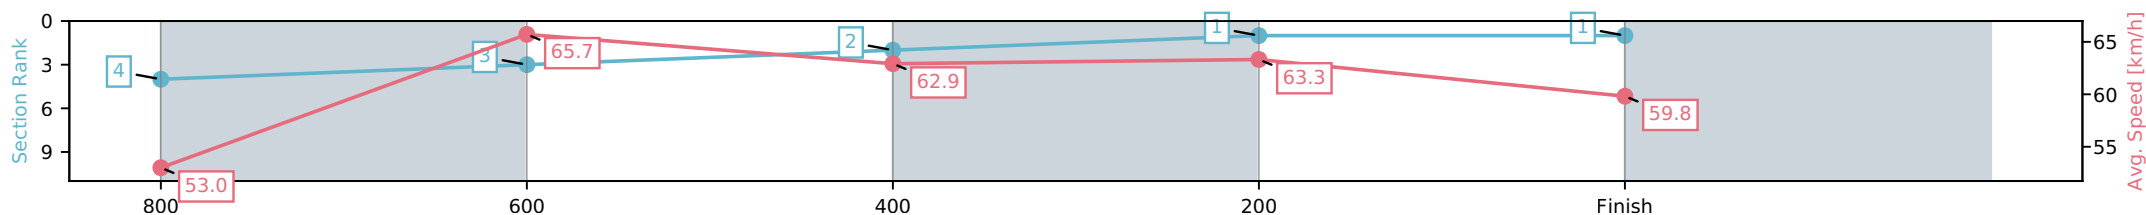

Horse/Jockey Name	Stiktodascrypt/Jag Guthmann-Chester
Finish Rank	1
Fastest Section Time (Section)	0:11.02 (800-600)
Top Speed [km/h] (Section)	67.0 (800-600)
Race State	Finished

Sunshine Coast QLD
Race 5: INNOVATIVE PLANNING SOLUTIONS QTIS Three-Year-Old BENCHMARK 65 Handicap - 1000m

05 April 2026 - 3:15PM

Track Rating: Heavy 9, Weather: Overcast, Rail Position: +8m Entire Circuit

Section	L1000	L800	L600	L400	L200
Section Times	0:59.59 (0:13.72)	0:45.86 [3] (0:11.02)	0:34.85 [2] (0:11.44)	0:23.41 [1] (0:11.37)	0:12.03 [1] (0:12.03)
Average Speed [km/h]	53.0	65.7	62.9	63.3	59.8
Top Speed [km/h]	66.4	67.0	63.9	64.1	61.9
Avg. Dist. to Rail [m]	4.4	1.7	0.2	1.4	2.5
Avg. Stride Freq. [Hz]	2.5	2.4	2.3	2.3	2.3
Avg. Stride Length [m]	6.4	7.7	7.7	7.7	7.5

[ ] Ranking at each section and finish
-:-:- No data available at this section
NA No data available