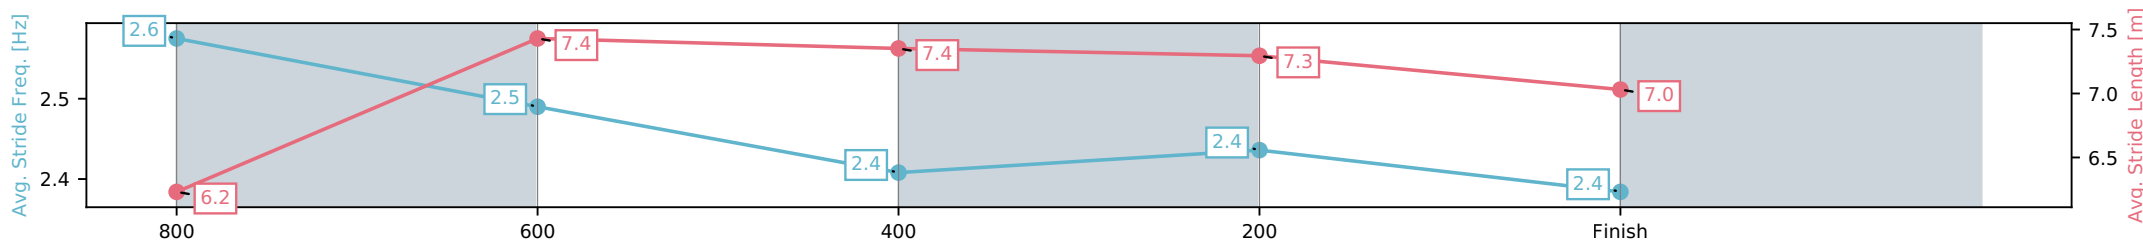

Horse/Jockey Name	Ave Cantare/Daniel Moor
Finish Rank	2
Fastest Section Time (Section)	0:11.10 (800-600)
Top Speed [km/h] (Section)	66.7 (800-600)
Race State	Finished

Sunshine Coast QLD
Race 5: INNOVATIVE PLANNING SOLUTIONS QTIS Three-Year-Old BENCHMARK 65 Handicap - 1000m

05 April 2026 - 3:15PM

Track Rating: Heavy 9, Weather: Overcast, Rail Position: +8m Entire Circuit

Section	L1000	L800	L600	L400	L200
Section Times	1:00.16 (0:13.92)	0:46.24 [7] (0:11.10)	0:35.14 [8] (0:11.57)	0:23.57 [3] (0:11.39)	0:12.18 [2] (0:12.18)
Average Speed [km/h]	52.3	65.5	62.9	63.1	58.9
Top Speed [km/h]	65.8	66.7	64.2	64.5	60.6
Avg. Dist. to Rail [m]	4.6	2.6	1.6	1.1	2.0
Avg. Stride Freq. [Hz]	2.6	2.5	2.4	2.4	2.4
Avg. Stride Length [m]	6.2	7.4	7.4	7.3	7.0

- [ ] Ranking at each section and finish
- -:-:- No data available at this section
- NA No data available