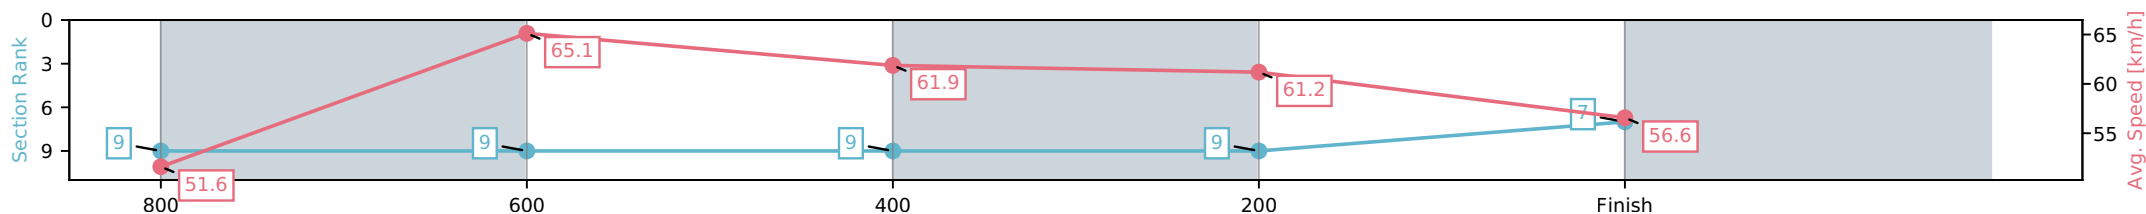

Horse/Jockey Name	Cheeky's Time/Georgina Cartwright
Finish Rank	7
Fastest Section Time (Section)	0:11.15 (800-600)
Top Speed [km/h] (Section)	65.9 (800-600)
Race State	Finished

Sunshine Coast QLD
Race 5: INNOVATIVE PLANNING SOLUTIONS QTIS Three-Year-Old BENCHMARK 65 Handicap - 1000m

05 April 2026 - 3:15PM

Track Rating: Heavy 9, Weather: Overcast, Rail Position: +8m Entire Circuit

Section	L1000	L800	L600	L400	L200
Section Times	1:01.39 (0:14.11)	0:47.28 [9] (0:11.15)	0:36.13 [9] (0:11.72)	0:24.41 [9] (0:11.78)	0:12.63 [7] (0:12.63)
Average Speed [km/h]	51.6	65.1	61.9	61.2	56.6
Top Speed [km/h]	64.6	65.9	63.1	62.5	59.7
Avg. Dist. to Rail [m]	8.2	2.5	1.2	1.4	1.9
Avg. Stride Freq. [Hz]	2.6	2.5	2.4	2.4	2.4
Avg. Stride Length [m]	6.1	7.4	7.2	7.2	6.9

[ ] Ranking at each section and finish
-:-:- No data available at this section
NA No data available