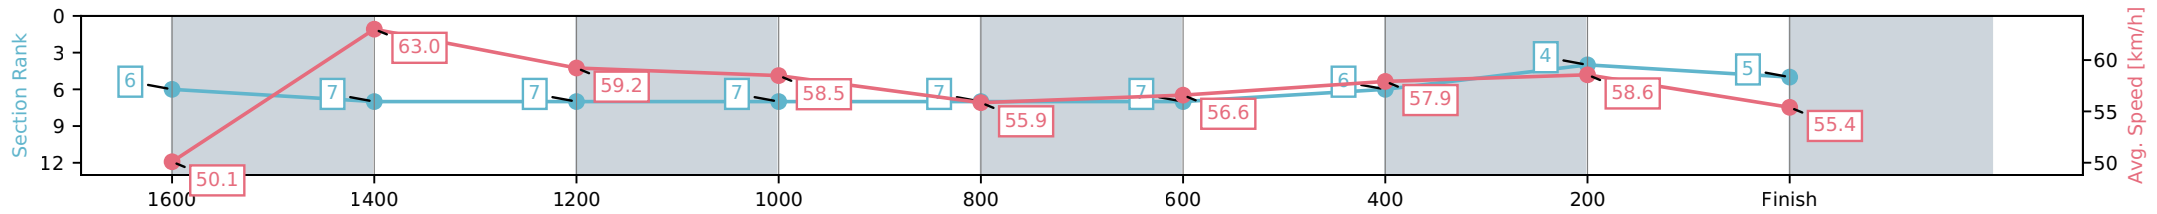

Horse/Jockey Name	Wanda's Outlaw/Ron Stewart
Finish Rank	5
Fastest Section Time (Section)	0:11.52 (1600-1400)
Top Speed [km/h] (Section)	63.3 (1600-1400)
Race State	Finished

Sunshine Coast QLD
Race 6: JACK BRUCE RACING BENCHMARK 58 Handicap - 1800m

05 April 2026 - 3:55PM

Track Rating: Heavy 9, Weather: Overcast, Rail Position: +8m Entire Circuit

Section	L1800	L1600	L1400	L1200	L1000	L800	L600	L400	L200
Section Times	1:54.28 (0:14.32)	1:39.96 [7] (0:11.52)	1:28.44 [7] (0:12.27)	1:16.17 [7] (0:12.35)	1:03.81 [7] (0:13.02)	0:50.79 [7] (0:12.92)	0:37.87 [6] (0:12.61)	0:25.27 [4] (0:12.30)	0:12.97 [5] (0:12.97)
Average Speed [km/h]	50.1	63.0	59.2	58.5	55.9	56.6	57.9	58.6	55.4
Top Speed [km/h]	63.2	63.3	62.7	59.6	57.1	58.0	58.4	59.9	58.5
Avg. Dist. to Rail [m]	5.4	3.6	3.4	3.9	3.7	2.8	2.5	5.9	5.4
Avg. Stride Freq. [Hz]	2.5	2.5	2.4	2.4	2.3	2.3	2.4	2.4	2.4
Avg. Stride Length [m]	6.2	7.2	7.1	7.0	6.8	6.8	6.8	6.8	6.7

- [ ] Ranking at each section and finish
- -:-:- No data available at this section
- NA No data available