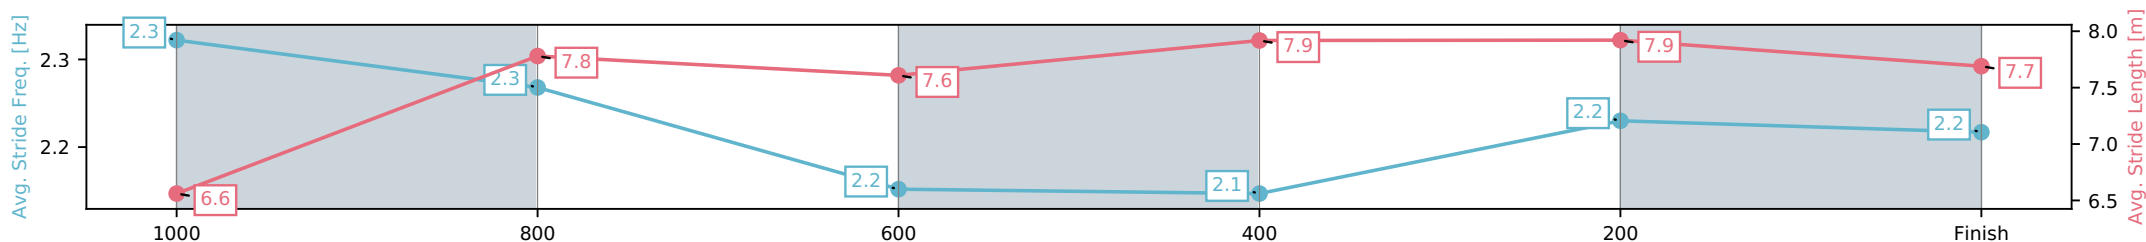

Horse/Jockey Name	Blue White Blue/Daniel Moor
Finish Rank	3
Fastest Section Time (Section)	0:11.42 (400-200)
Top Speed [km/h] (Section)	64.7 (1000-800)
Race State	Finished

Sunshine Coast QLD
Race 2: DIGITAL VISION DIRECT QTIS Three-Year-Old
Maiden Handicap - 1200m

05 April 2026 - 1:32PM

Track Rating: Heavy 9, Weather: Overcast, Rail Position: +8m Entire Circuit

Section	L1200	L1000	L800	L600	L400	L200
Section Times	1:14.10 (0:14.66)	0:59.44 [7] (0:11.63)	0:47.81 [9] (0:12.58)	0:35.23 [6] (0:11.80)	0:23.43 [6] (0:11.42)	0:12.01 [3] (0:12.01)
Average Speed [km/h]	49.5	62.4	58.0	61.1	63.1	59.9
Top Speed [km/h]	61.4	64.7	59.1	62.7	63.7	63.0
Avg. Dist. to Rail [m]	6.3	2.9	2.7	1.2	1.1	3.5
Avg. Stride Freq. [Hz]	2.3	2.3	2.2	2.1	2.2	2.2
Avg. Stride Length [m]	6.6	7.8	7.6	7.9	7.9	7.7

- [ ] Ranking at each section and finish
- -:-:- No data available at this section
- NA No data available