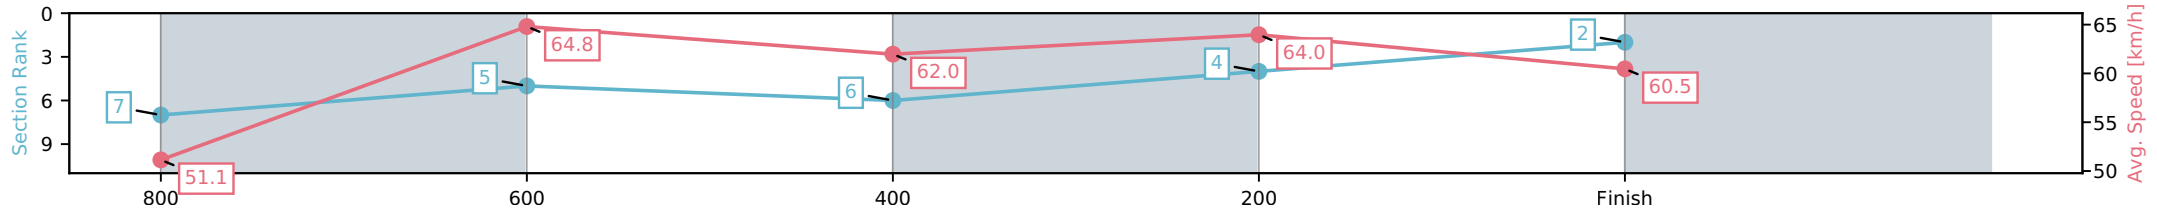

Horse/Jockey Name	Riva D'amor/Cody Collis
Finish Rank	2
Fastest Section Time (Section)	0:11.18 (800-600)
Top Speed [km/h] (Section)	66.2 (800-600)
Race State	Finished

Sunshine Coast QLD
Race 4: DCM BUILDING DESIGN Class 2 Handicap - 1000m
05 April 2026 - 2:40PM
Track Rating: Heavy 9, Weather: Overcast, Rail Position: +8m Entire Circuit

Section	L1000	L800	L600	L400	L200
Section Times	1:00.18 (0:14.20)	0:45.98 [5] (0:11.18)	0:34.80 [6] (0:11.63)	0:23.17 [4] (0:11.26)	0:11.92 [2] (0:11.92)
Average Speed [km/h]	51.1	64.8	62.0	64.0	60.5
Top Speed [km/h]	64.6	66.2	64.5	64.7	62.3
Avg. Dist. to Rail [m]	5.3	2.1	0.5	0.5	1.0
Avg. Stride Freq. [Hz]	2.5	2.4	2.3	2.4	2.4
Avg. Stride Length [m]	6.3	7.5	7.6	7.6	7.3

[ ] Ranking at each section and finish
-.-.- No data available at this section
NA No data available