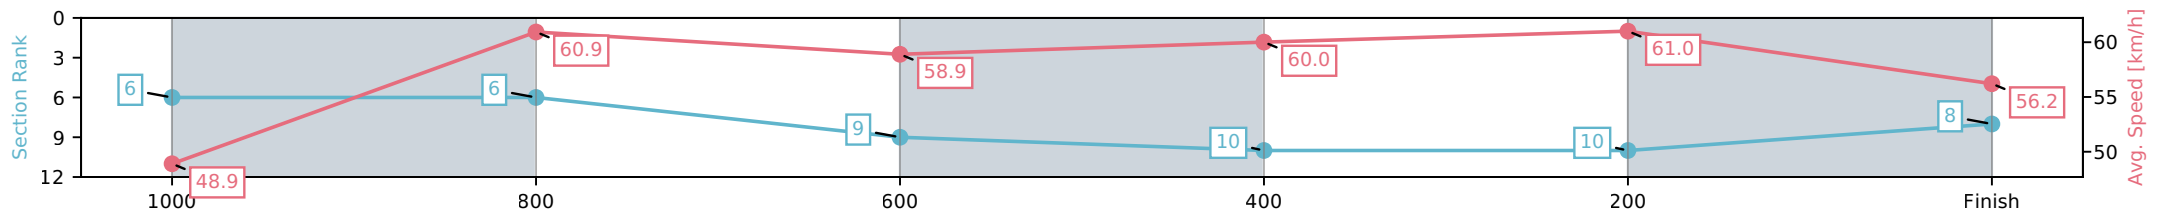

- [] Ranking at each section and finish
- :-:- No data available at this section
- NA No data available

Horse/Jockey Name	Late Night Devil/Leah Martyn
Finish Rank	9
Fastest Section Time (Section)	0:11.86 (400-200)
Top Speed [km/h] (Section)	62.2 (1000-800)
Race State	Finished