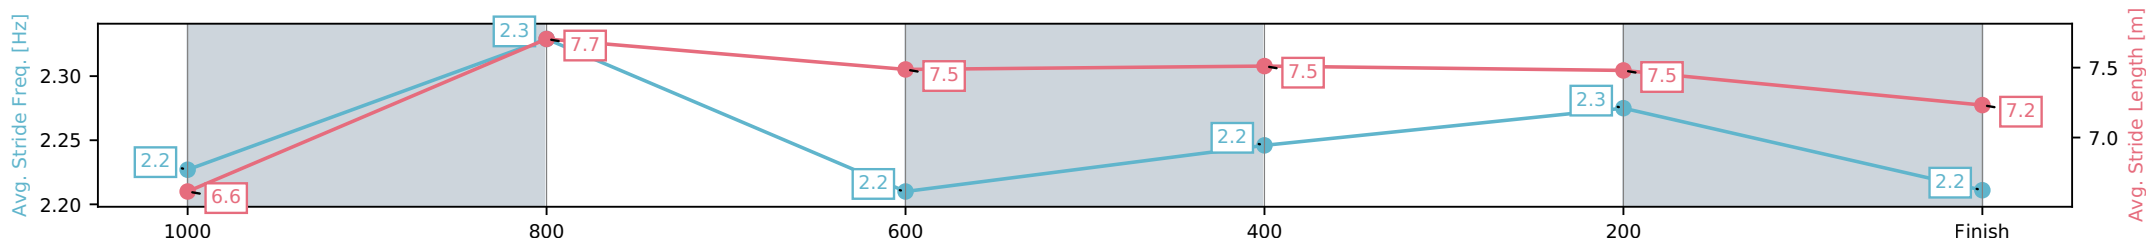

Horse/Jockey Name	Boomtown Laddie/Michael Rodd
Finish Rank	7
Fastest Section Time (Section)	0:11.48 (1000-800)
Top Speed [km/h] (Section)	66.3 (1000-800)
Race State	Finished

Sunshine Coast QLD
Race 2: DIGITAL VISION DIRECT QTIS Three-Year-Old
Maiden Handicap - 1200m

05 April 2026 - 1:32PM

Track Rating: Heavy 9, Weather: Overcast, Rail Position: +8m Entire Circuit

Section	L1200	L1000	L800	L600	L400	L200
Section Times	1:15.47 (0:14.77)	1:00.70 [6] (0:11.48)	0:49.22 [6] (0:12.48)	0:36.74 [7] (0:12.06)	0:24.69 [8] (0:11.90)	0:12.78 [7] (0:12.78)
Average Speed [km/h]	49.1	63.7	58.8	60.1	60.5	56.1
Top Speed [km/h]	64.0	66.3	59.9	60.7	61.0	59.4
Avg. Dist. to Rail [m]	8.8	5.0	3.3	1.1	1.8	1.8
Avg. Stride Freq. [Hz]	2.2	2.3	2.2	2.2	2.3	2.2
Avg. Stride Length [m]	6.6	7.7	7.5	7.5	7.5	7.2

- [ ] Ranking at each section and finish
- -:-:- No data available at this section
- NA No data available