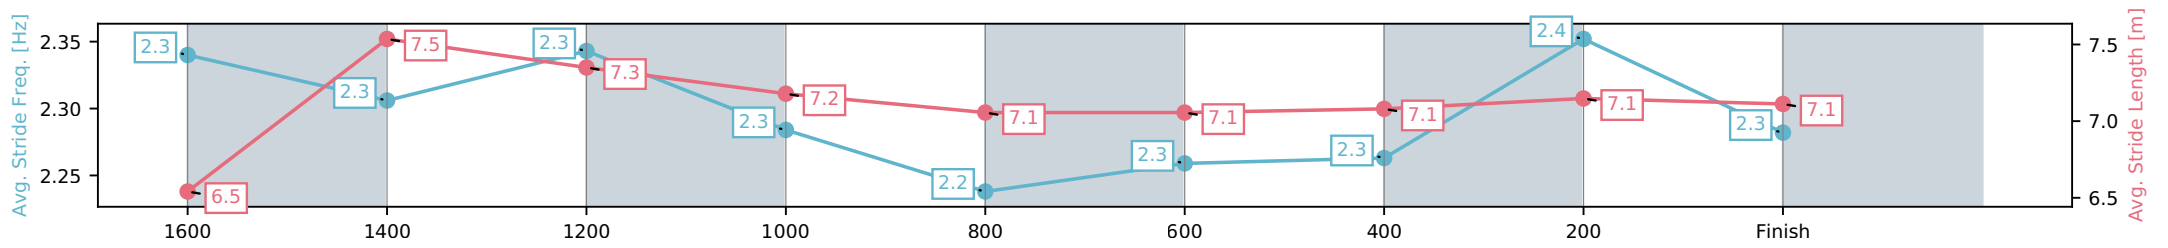

Horse/Jockey Name	Fifty Calibre/Jag Guthmann-Chester
Finish Rank	1
Fastest Section Time (Section)	0:11.65 (1600-1400)
Top Speed [km/h] (Section)	63.8 (1400-1200)
Race State	Finished

Sunshine Coast QLD
Race 6: JACK BRUCE RACING BENCHMARK 58 Handicap - 1800m

05 April 2026 - 3:55PM

Track Rating: Heavy 9, Weather: Overcast, Rail Position: +8m Entire Circuit

Section	L1800	L1600	L1400	L1200	L1000	L800	L600	L400	L200
Section Times	1:53.76 (0:14.49)	1:39.27 [8] (0:11.65)	1:27.63 [8] (0:12.04)	1:15.59 [8] (0:12.42)	1:03.17 [8] (0:13.07)	0:50.10 [8] (0:12.83)	0:37.27 [8] (0:12.57)	0:24.70 [2] (0:12.02)	0:12.67 [1] (0:12.67)
Average Speed [km/h]	49.3	62.2	60.3	58.0	55.6	56.6	57.2	59.9	56.8
Top Speed [km/h]	62.0	63.8	63.8	58.9	56.9	58.0	59.3	60.4	59.8
Avg. Dist. to Rail [m]	3.6	2.4	2.4	2.8	2.6	1.4	0.4	0.8	1.7
Avg. Stride Freq. [Hz]	2.3	2.3	2.3	2.3	2.2	2.3	2.3	2.4	2.3
Avg. Stride Length [m]	6.5	7.5	7.3	7.2	7.1	7.1	7.1	7.1	7.1

[ ] Ranking at each section and finish
-:-:- No data available at this section
NA No data available