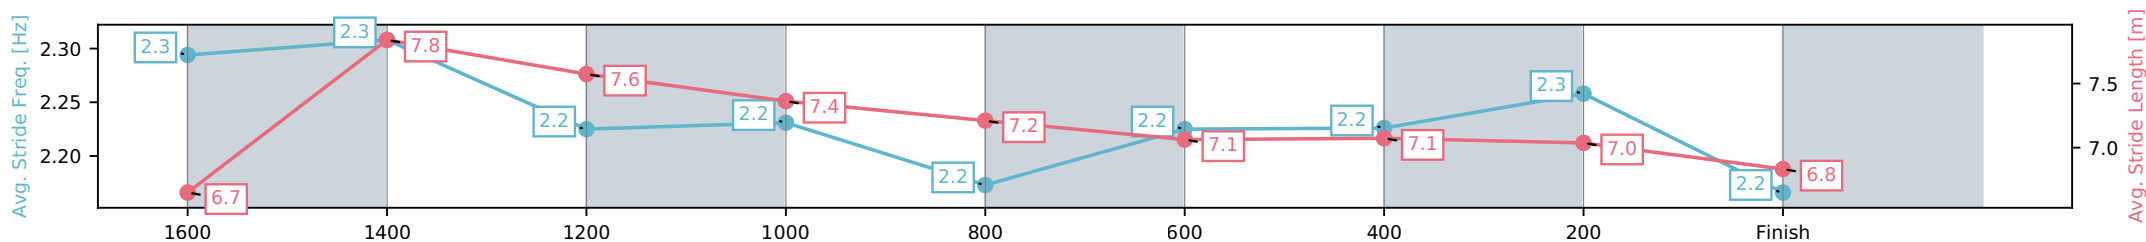

Horse/Jockey Name	Khant Fail/Tiffani Brooker
Finish Rank	9
Fastest Section Time (Section)	0:11.32 (1600-1400)
Top Speed [km/h] (Section)	65.2 (1800 - 1600)
Race State	Finished

Sunshine Coast QLD
Race 6: JACK BRUCE RACING BENCHMARK 58 Handicap - 1800m

05 April 2026 - 3:55PM

Track Rating: Heavy 9, Weather: Overcast, Rail Position: +8m Entire Circuit

Section	L1800	L1600	L1400	L1200	L1000	L800	L600	L400	L200
Section Times	1:55.73 (0:14.03)	1:41.70 [4] (0:11.32)	1:30.38 [4] (0:12.29)	1:18.09 [4] (0:12.39)	1:05.70 [4] (0:13.05)	0:52.65 [4] (0:13.02)	0:39.63 [5] (0:12.84)	0:26.78 [10] (0:12.83)	0:13.95 [9] (0:13.95)
Average Speed [km/h]	50.7	63.9	58.9	58.3	55.5	55.8	55.9	56.1	51.7
Top Speed [km/h]	65.2	64.5	61.9	59.3	56.7	56.2	56.5	56.9	54.8
Avg. Dist. to Rail [m]	1.7	2.5	2.5	2.8	2.5	1.4	0.3	1.1	1.2
Avg. Stride Freq. [Hz]	2.3	2.3	2.2	2.2	2.2	2.2	2.2	2.3	2.2
Avg. Stride Length [m]	6.7	7.8	7.6	7.4	7.2	7.1	7.1	7.0	6.8

- [ ] Ranking at each section and finish
- -:-:- No data available at this section
- NA No data available