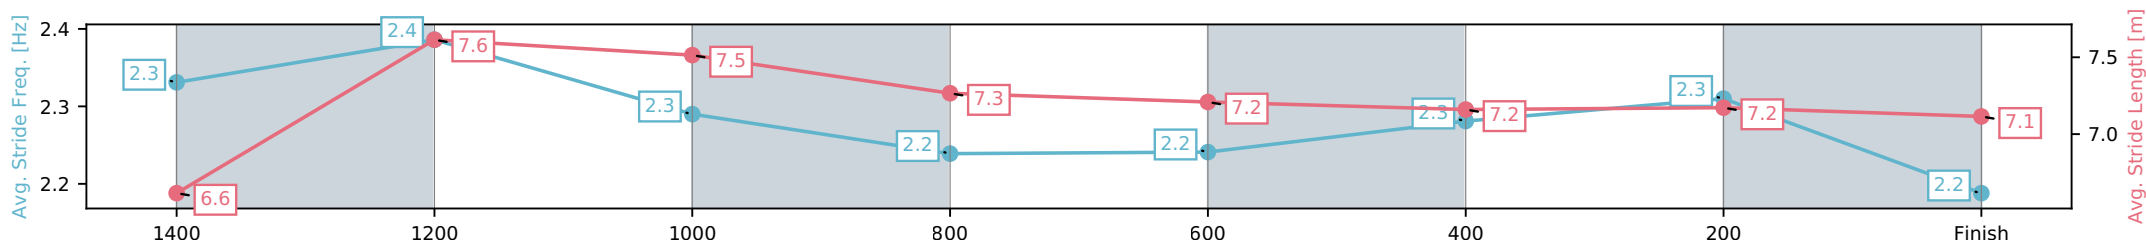

Horse/Jockey Name	Pulveriser/Jett Newman
Finish Rank	2
Fastest Section Time (Section)	0:11.35 (1400-1200)
Top Speed [km/h] (Section)	65.5 (1400-1200)
Race State	Finished

Sunshine Coast QLD
Race 3: JST WILLO INVESTMENTS BENCHMARK 68
Handicap - 1600m
05 April 2026 - 2:05PM
Track Rating: Heavy 9, Weather: Overcast, Rail Position: +8m Entire Circuit

Section	L1600	L1400	L1200	L1000	L800	L600	L400	L200
Section Times	1:40.25 (0:13.86)	1:26.38 [5] (0:11.35)	1:15.03 [5] (0:11.86)	1:03.17 [6] (0:12.58)	0:50.59 [5] (0:12.68)	0:37.91 [3] (0:12.49)	0:25.42 [2] (0:12.20)	0:13.21 [2] (0:13.21)
Average Speed [km/h]	51.3	64.0	60.9	57.8	57.6	58.1	59.0	54.5
Top Speed [km/h]	64.8	65.5	62.3	58.7	58.0	58.7	59.6	57.8
Avg. Dist. to Rail [m]	5.7	3.6	3.8	3.8	2.6	1.4	2.8	3.5
Avg. Stride Freq. [Hz]	2.3	2.4	2.3	2.2	2.2	2.3	2.3	2.2
Avg. Stride Length [m]	6.6	7.6	7.5	7.3	7.2	7.2	7.2	7.1

[ ] Ranking at each section and finish
-:-:- No data available at this section
NA No data available