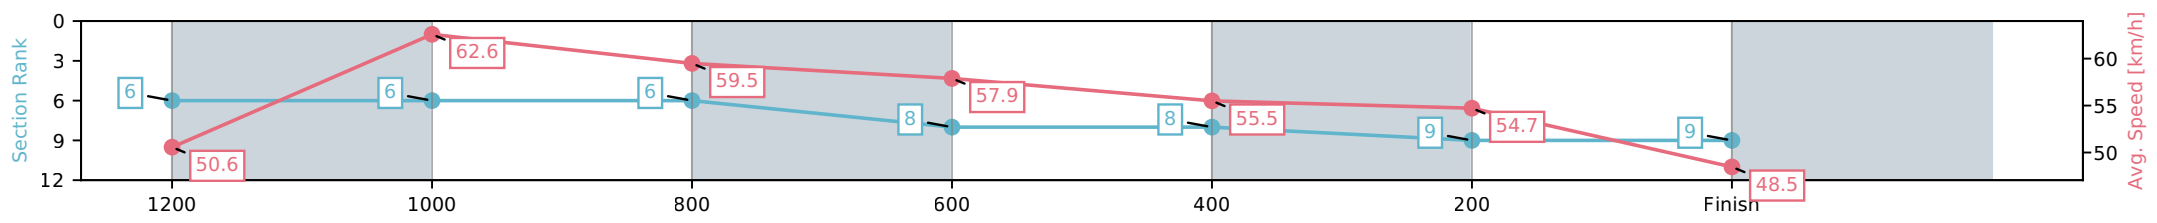

Sunshine Coast QLD

Race 1: COASTLINE BMW Maiden Handicap - 1400m

05 April 2026 - 12:55PM

Track Rating: Heavy 9, Weather: Overcast, Rail Position: +8m Entire Circuit

Section	L1400	L1200	L1000	L800	L600	L400	L200
Section Times	1:31.87 (0:14.24)	1:17.63 [6] (0:11.50)	1:06.13 [6] (0:12.26)	0:53.86 [8] (0:12.68)	0:41.18 [8] (0:13.09)	0:28.09 [9] (0:13.15)	0:14.94 [9] (0:14.94)
Average Speed [km/h]	50.6	62.6	59.5	57.9	55.5	54.7	48.5
Top Speed [km/h]	64.3	64.8	61.5	59.0	56.9	55.6	52.3
Avg. Dist. to Rail [m]	8.1	5.6	4.9	3.3	1.6	2.7	2.3
Avg. Stride Freq. [Hz]	2.4	2.4	2.4	2.4	2.3	2.3	2.1
Avg. Stride Length [m]	6.4	7.3	7.2	6.9	6.8	6.8	6.5