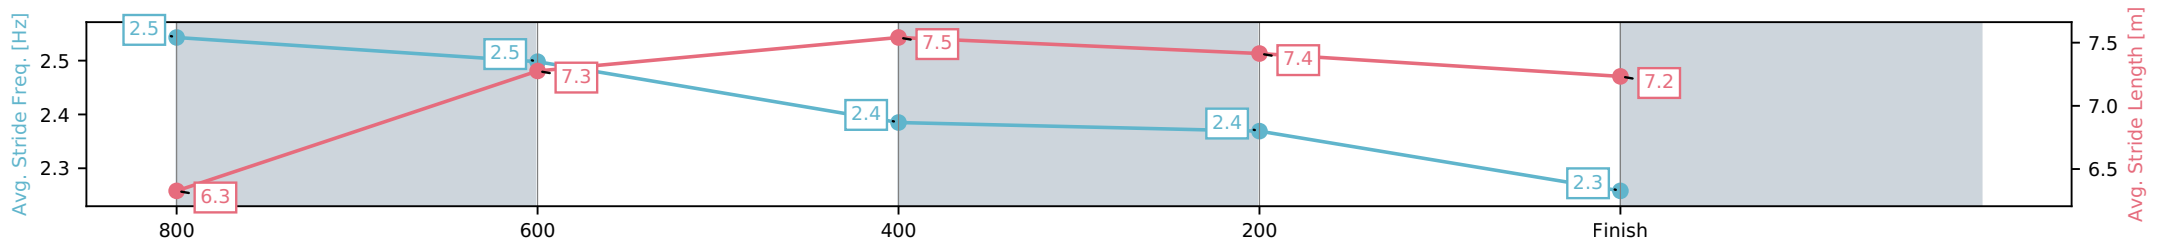

Horse/Jockey Name	Elusive Domina/Tiffani Brooker
Finish Rank	6
Fastest Section Time (Section)	0:11.25 (800-600)
Top Speed [km/h] (Section)	65.6 (600-400)
Race State	Finished

Sunshine Coast QLD
Race 5: INNOVATIVE PLANNING SOLUTIONS QTIS Three-Year-Old BENCHMARK 65 Handicap - 1000m

05 April 2026 - 3:15PM

Track Rating: Heavy 9, Weather: Overcast, Rail Position: +8m Entire Circuit

Section	L1000	L800	L600	L400	L200
Section Times	1:00.78 (0:13.88)	0:46.90 [8] (0:11.25)	0:35.65 [7] (0:11.42)	0:24.23 [5] (0:11.61)	0:12.62 [6] (0:12.62)
Average Speed [km/h]	52.3	64.8	63.4	62.0	56.9
Top Speed [km/h]	64.8	65.6	65.6	63.3	60.1
Avg. Dist. to Rail [m]	7.3	3.3	0.9	3.2	4.6
Avg. Stride Freq. [Hz]	2.5	2.5	2.4	2.4	2.3
Avg. Stride Length [m]	6.3	7.3	7.5	7.4	7.2

- [ ] Ranking at each section and finish
- -:-:- No data available at this section
- NA No data available