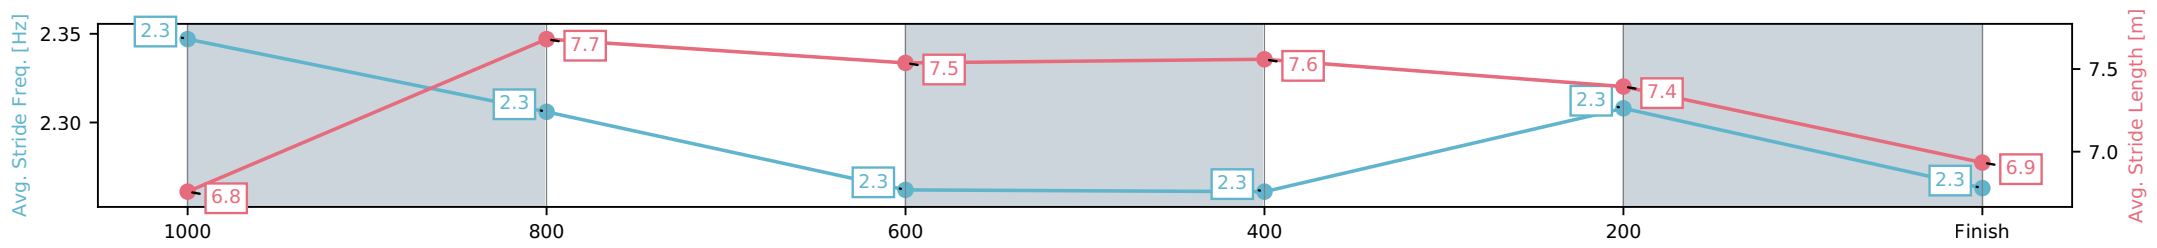

Sunshine Coast QLD

Race 8: TAB BENCHMARK 58 Handicap - 1200m

05 April 2026 - 5:15PM

Track Rating: Heavy 9, Weather: Overcast, Rail Position: +8m Entire Circuit

Section	L1200	L1000	L800	L600	L400	L200
Section Times	1:15.04 (0:14.00)	1:01.04 [3] (0:11.68)	0:49.36 [3] (0:12.12)	0:37.24 [3] (0:12.00)	0:25.24 [2] (0:12.02)	0:13.22 [6] (0:13.22)
Average Speed [km/h]	51.9	62.3	60.2	60.3	60.0	54.6
Top Speed [km/h]	64.3	63.6	61.1	60.7	61.2	58.2
Avg. Dist. to Rail [m]	8.6	3.8	2.5	1.1	3.8	5.2
Avg. Stride Freq. [Hz]	2.3	2.3	2.3	2.3	2.3	2.3
Avg. Stride Length [m]	6.8	7.7	7.5	7.6	7.4	6.9