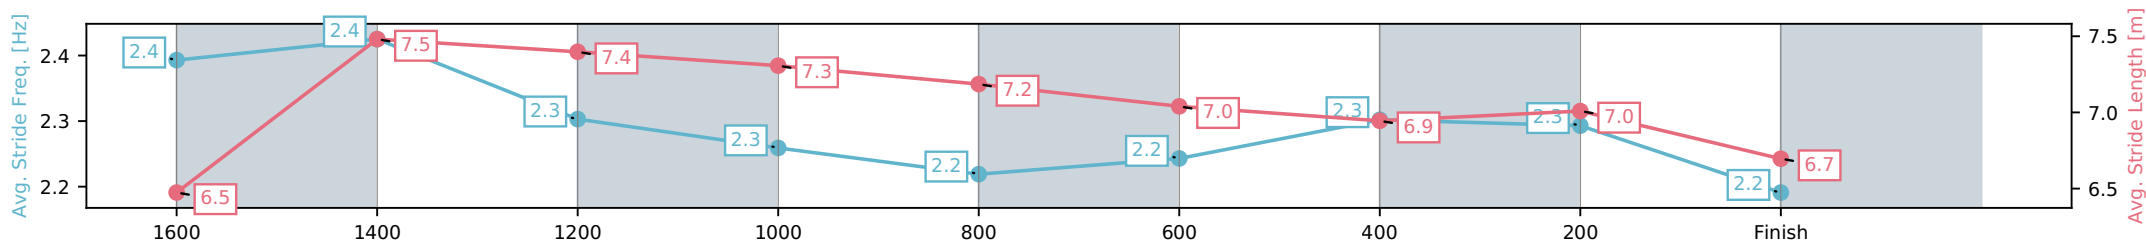

Horse/Jockey Name	Seeress/McKenzie Apel
Finish Rank	10
Fastest Section Time (Section)	0:11.30 (1600-1400)
Top Speed [km/h] (Section)	65.3 (1600-1400)
Race State	Finished

Sunshine Coast QLD
Race 6: JACK BRUCE RACING BENCHMARK 58 Handicap - 1800m

05 April 2026 - 3:55PM

Track Rating: Heavy 9, Weather: Overcast, Rail Position: +8m Entire Circuit

Section	L1800	L1600	L1400	L1200	L1000	L800	L600	L400	L200
Section Times	1:55.74 (0:14.05)	1:41.69 [3] (0:11.30)	1:30.39 [3] (0:12.15)	1:18.24 [3] (0:12.38)	1:05.87 [3] (0:12.96)	0:52.90 [3] (0:13.14)	0:39.77 [3] (0:12.89)	0:26.88 [8] (0:12.74)	0:14.14 [10] (0:14.14)
Average Speed [km/h]	51.0	64.3	59.8	58.2	56.1	55.7	56.5	56.5	50.8
Top Speed [km/h]	64.2	65.3	62.0	59.3	56.8	56.6	57.2	57.9	54.9
Avg. Dist. to Rail [m]	4.1	3.6	3.2	3.9	3.5	2.7	1.7	4.7	5.5
Avg. Stride Freq. [Hz]	2.4	2.4	2.3	2.3	2.2	2.2	2.3	2.3	2.2
Avg. Stride Length [m]	6.5	7.5	7.4	7.3	7.2	7.0	6.9	7.0	6.7

- [ ] Ranking at each section and finish
- -:-:- No data available at this section
- NA No data available