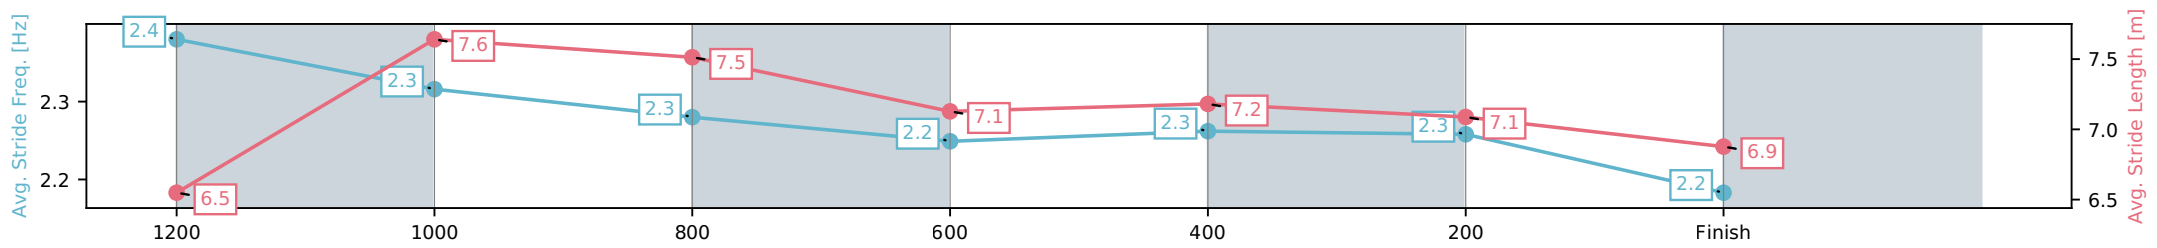

Sunshine Coast QLD

Race 1: COASTLINE BMW Maiden Handicap - 1400m

05 April 2026 - 12:55PM

Track Rating: Heavy 9, Weather: Overcast, Rail Position: +8m Entire Circuit

Section	L1400	L1200	L1000	L800	L600	L400	L200
Section Times	1:29.29 (0:14.00)	1:15.29 [4] (0:11.46)	1:03.84 [4] (0:12.15)	0:51.68 [4] (0:12.74)	0:38.94 [5] (0:12.56)	0:26.38 [5] (0:12.70)	0:13.69 [6] (0:13.69)
Average Speed [km/h]	51.5	62.8	60.1	57.3	57.5	56.7	52.6
Top Speed [km/h]	63.5	63.7	62.4	58.2	58.6	57.9	55.0
Avg. Dist. to Rail [m]	7.3	5.3	4.9	2.5	0.7	3.4	3.7
Avg. Stride Freq. [Hz]	2.4	2.3	2.3	2.2	2.3	2.3	2.2
Avg. Stride Length [m]	6.5	7.6	7.5	7.1	7.2	7.1	6.9