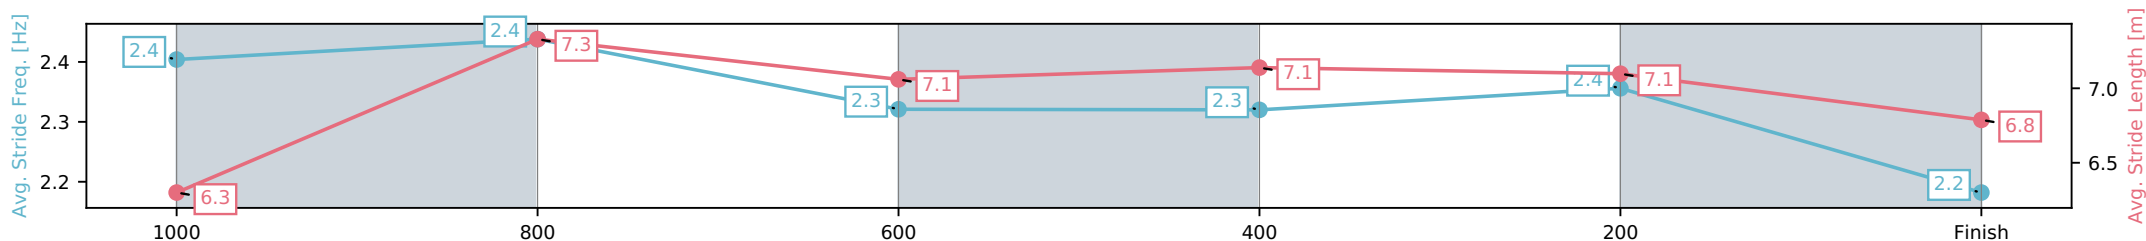

Horse/Jockey Name	Zou Zou Shargusa/Taylor Marshall
Finish Rank	11
Fastest Section Time (Section)	0:11.55 (1000-800)
Top Speed [km/h] (Section)	64.3 (1000-800)
Race State	Finished

Sunshine Coast QLD
Race 2: DIGITAL VISION DIRECT QTIS Three-Year-Old
Maiden Handicap - 1200m

05 April 2026 - 1:32PM

Track Rating: Heavy 9, Weather: Overcast, Rail Position: +8m Entire Circuit

Section	L1200	L1000	L800	L600	L400	L200
Section Times	1:17.34 (0:14.76)	1:02.58 [8] (0:11.55)	0:51.03 [8] (0:12.52)	0:38.51 [10] (0:12.34)	0:26.18 [11] (0:12.13)	0:14.04 [11] (0:14.04)
Average Speed [km/h]	49.3	63.1	58.4	59.0	59.4	51.3
Top Speed [km/h]	63.4	64.3	59.3	60.0	60.3	57.8
Avg. Dist. to Rail [m]	10.6	4.8	2.7	2.0	3.0	2.6
Avg. Stride Freq. [Hz]	2.4	2.4	2.3	2.3	2.4	2.2
Avg. Stride Length [m]	6.3	7.3	7.1	7.1	7.1	6.8

- [ ] Ranking at each section and finish
- -:-:- No data available at this section
- NA No data available