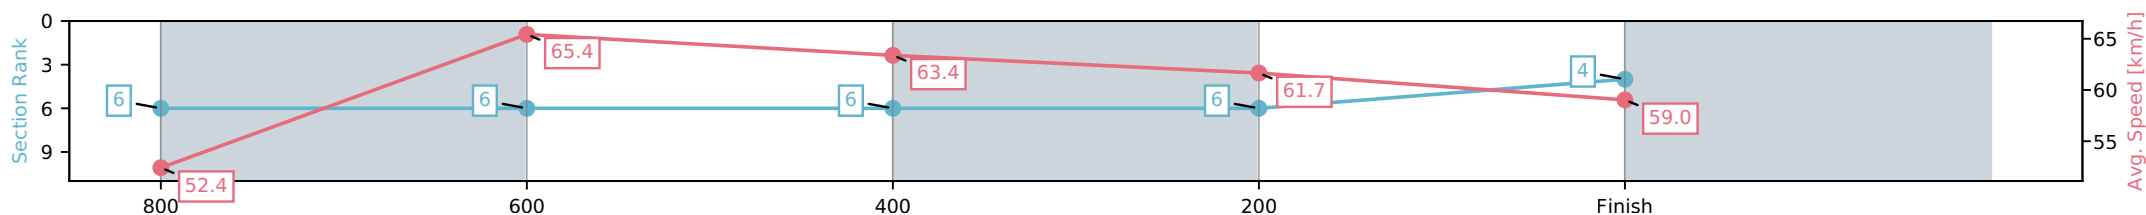

Horse/Jockey Name	Spies On/Ben Thompson
Finish Rank	4
Fastest Section Time (Section)	0:11.12 (800-600)
Top Speed [km/h] (Section)	66.9 (800-600)
Race State	Finished

Sunshine Coast QLD
Race 5: INNOVATIVE PLANNING SOLUTIONS QTIS Three-Year-Old BENCHMARK 65 Handicap - 1000m

05 April 2026 - 3:15PM

Track Rating: Heavy 9, Weather: Overcast, Rail Position: +8m Entire Circuit

Section	L1000	L800	L600	L400	L200
Section Times	1:00.40 (0:13.88)	0:46.52 [6] (0:11.12)	0:35.40 [6] (0:11.55)	0:23.85 [6] (0:11.68)	0:12.18 [4] (0:12.18)
Average Speed [km/h]	52.4	65.4	63.4	61.7	59.0
Top Speed [km/h]	65.9	66.9	65.2	64.0	61.0
Avg. Dist. to Rail [m]	6.1	2.9	2.9	4.0	3.5
Avg. Stride Freq. [Hz]	2.6	2.4	2.4	2.4	2.4
Avg. Stride Length [m]	6.3	7.6	7.5	7.4	7.1

- [ ] Ranking at each section and finish
- -:-:- No data available at this section
- NA No data available