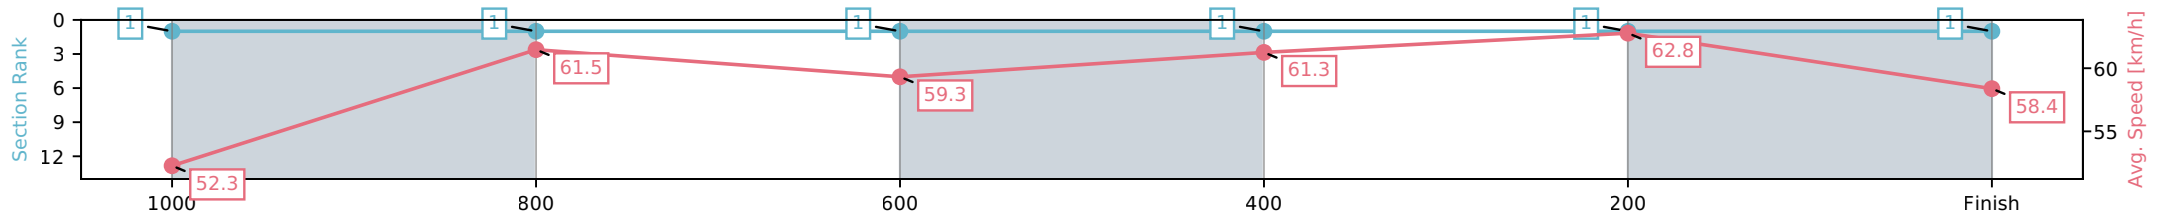

05 April 2026 - 1:32PM

Track Rating: Heavy 9, Weather: Overcast, Rail Position: +8m Entire Circuit

Section	L1200	L1000	L800	L600	L400	L200
Section Times	1:13.47 (0:13.90)	0:59.57 [1] (0:11.80)	0:47.78 [1] (0:12.23)	0:35.55 [1] (0:11.75)	0:23.80 [1] (0:11.47)	0:12.34 [1] (0:12.34)
Average Speed [km/h]	52.3	61.5	59.3	61.3	62.8	58.4
Top Speed [km/h]	65.0	64.7	59.6	62.9	63.3	61.3
Avg. Dist. to Rail [m]	5.9	2.8	1.2	0.2	0.5	0.3
Avg. Stride Freq. [Hz]	2.5	2.4	2.3	2.3	2.4	2.3
Avg. Stride Length [m]	6.4	7.4	7.2	7.4	7.4	7.3