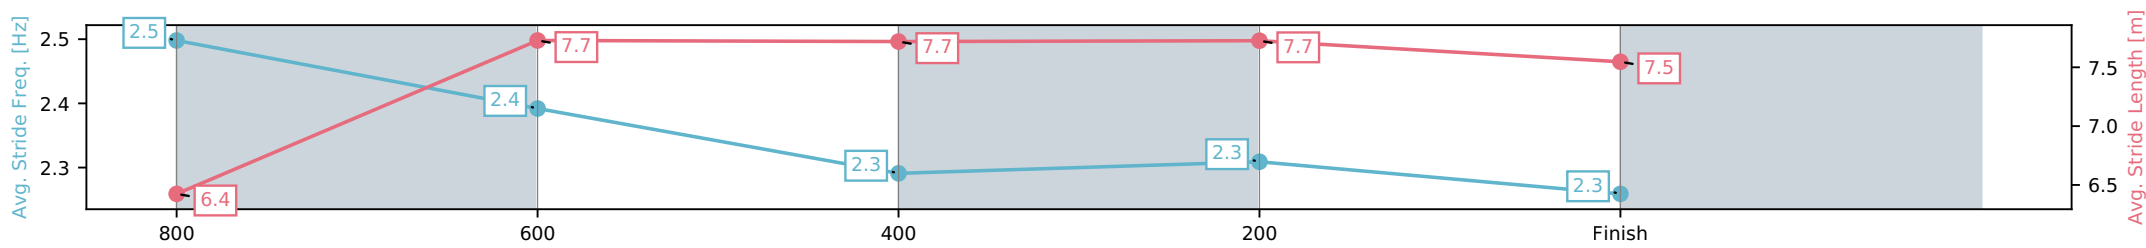

Horse/Jockey Name	Stiktodascrypt/Jag Guthmann-Chester
Finish Rank	1
Fastest Section Time (Section)	0:11.02 (800-600)
Top Speed [km/h] (Section)	67.0 (800-600)
Race State	Finished

Sunshine Coast QLD
Race 5: INNOVATIVE PLANNING SOLUTIONS QTIS Three-Year-Old BENCHMARK 65 Handicap - 1000m

05 April 2026 - 3:15PM

Track Rating: Heavy 9, Weather: Overcast, Rail Position: +8m Entire Circuit

Section	L1000	L800	L600	L400	L200
Section Times	0:59.59 (0:13.72)	0:45.86 [3] (0:11.02)	0:34.85 [2] (0:11.44)	0:23.41 [1] (0:11.37)	0:12.03 [1] (0:12.03)
Average Speed [km/h]	53.0	65.7	62.9	63.3	59.8
Top Speed [km/h]	66.4	67.0	63.9	64.1	61.9
Avg. Dist. to Rail [m]	4.4	1.7	0.2	1.4	2.5
Avg. Stride Freq. [Hz]	2.5	2.4	2.3	2.3	2.3
Avg. Stride Length [m]	6.4	7.7	7.7	7.7	7.5

[ ] Ranking at each section and finish
-:-:- No data available at this section
NA No data available