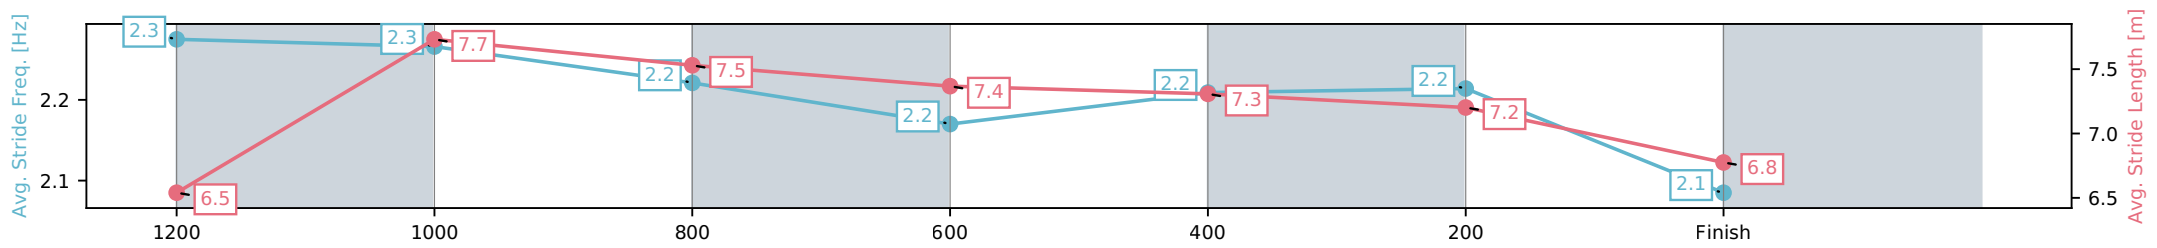

Sunshine Coast QLD

Race 1: COASTLINE BMW Maiden Handicap - 1400m

05 April 2026 - 12:55PM

Track Rating: Heavy 9, Weather: Overcast, Rail Position: +8m Entire Circuit

Section	L1400	L1200	L1000	L800	L600	L400	L200
Section Times	1:31.43 (0:14.79)	1:16.64 [9] (0:11.49)	1:05.15 [9] (0:12.28)	0:52.87 [9] (0:12.73)	0:40.14 [9] (0:12.59)	0:27.55 [8] (0:12.79)	0:14.76 [8] (0:14.76)
Average Speed [km/h]	48.9	62.7	59.0	56.9	57.3	56.3	48.8
Top Speed [km/h]	62.6	64.1	61.7	57.7	57.8	57.2	54.5
Avg. Dist. to Rail [m]	7.6	3.7	2.8	1.0	0.6	1.8	1.3
Avg. Stride Freq. [Hz]	2.3	2.3	2.2	2.2	2.2	2.2	2.1
Avg. Stride Length [m]	6.5	7.7	7.5	7.4	7.3	7.2	6.8