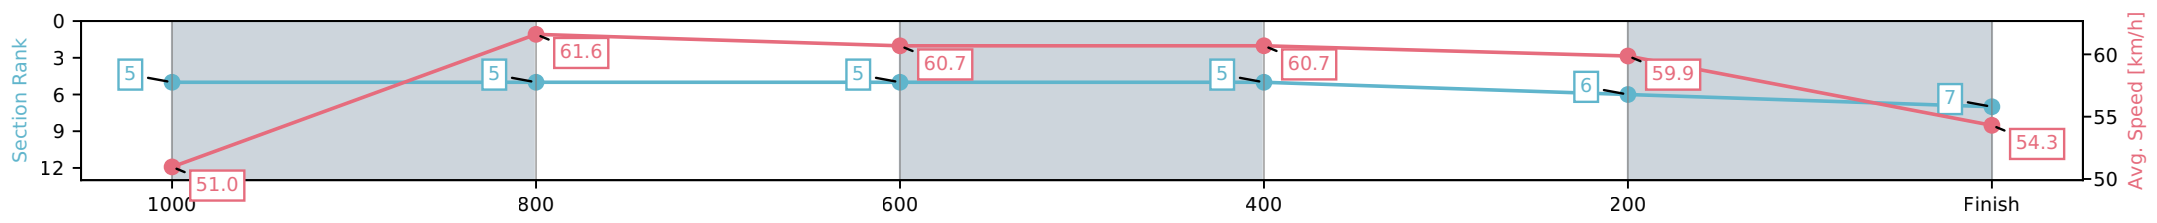

Sunshine Coast QLD

Race 8: TAB BENCHMARK 58 Handicap - 1200m

05 April 2026 - 5:15PM

Track Rating: Heavy 9, Weather: Overcast, Rail Position: +8m Entire Circuit

Section	L1200	L1000	L800	L600	L400	L200
Section Times	1:15.36 (0:14.27)	1:01.09 [5] (0:11.80)	0:49.30 [5] (0:12.05)	0:37.25 [5] (0:11.94)	0:25.32 [6] (0:12.04)	0:13.28 [7] (0:13.28)
Average Speed [km/h]	51.0	61.6	60.7	60.7	59.9	54.3
Top Speed [km/h]	63.2	62.3	61.7	61.2	60.9	58.3
Avg. Dist. to Rail [m]	5.1	3.6	2.6	1.2	4.3	5.8
Avg. Stride Freq. [Hz]	2.2	2.2	2.2	2.2	2.2	2.1
Avg. Stride Length [m]	6.8	7.8	7.9	7.9	7.7	7.3