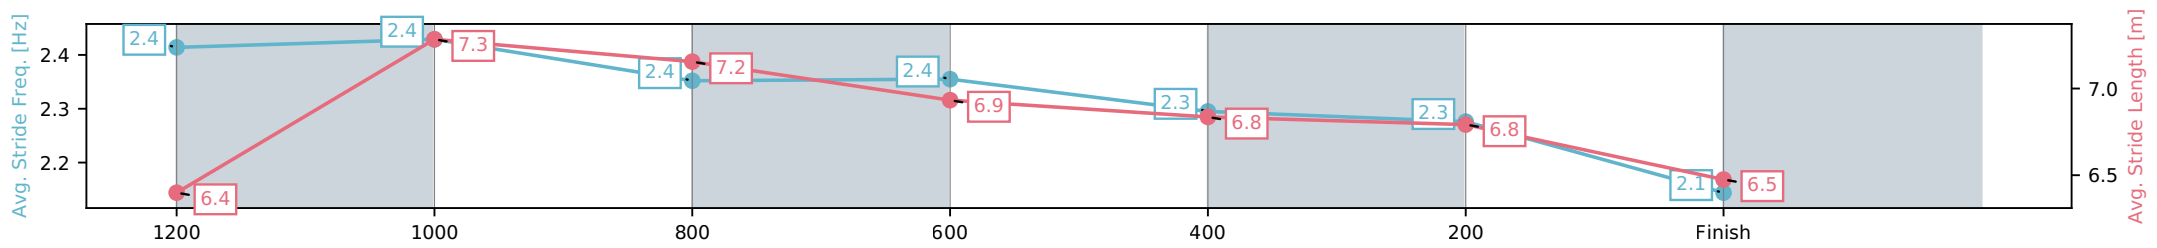

Sunshine Coast QLD

Race 1: COASTLINE BMW Maiden Handicap - 1400m

05 April 2026 - 12:55PM

Track Rating: Heavy 9, Weather: Overcast, Rail Position: +8m Entire Circuit

Section	L1400	L1200	L1000	L800	L600	L400	L200
Section Times	1:31.87 (0:14.24)	1:17.63 [6] (0:11.50)	1:06.13 [6] (0:12.26)	0:53.86 [8] (0:12.68)	0:41.18 [8] (0:13.09)	0:28.09 [9] (0:13.15)	0:14.94 [9] (0:14.94)
Average Speed [km/h]	50.6	62.6	59.5	57.9	55.5	54.7	48.5
Top Speed [km/h]	64.3	64.8	61.5	59.0	56.9	55.6	52.3
Avg. Dist. to Rail [m]	8.1	5.6	4.9	3.3	1.6	2.7	2.3
Avg. Stride Freq. [Hz]	2.4	2.4	2.4	2.4	2.3	2.3	2.1
Avg. Stride Length [m]	6.4	7.3	7.2	6.9	6.8	6.8	6.5