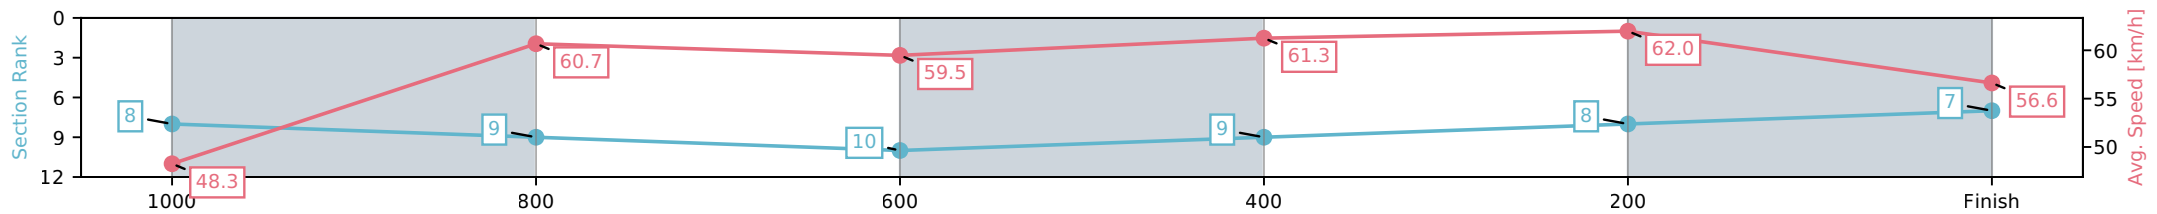

Horse/Jockey Name	Venom Rush/Brandon Lerena
Finish Rank	7
Fastest Section Time (Section)	0:11.62 (400-200)
Top Speed [km/h] (Section)	62.7 (400-200)
Race State	Finished

Sunshine Coast QLD
Race 7: FLYING START SYNDICATIONS RATINGS BAND 0 -
58 Handicap - 1200m
05 April 2026 - 4:35PM
Track Rating: Heavy 9, Weather: Overcast, Rail Position: +8m Entire Circuit

Section	L1200	L1000	L800	L600	L400	L200
Section Times	1:15.60 (0:15.04)	1:00.56 [9] (0:11.98)	0:48.58 [10] (0:12.30)	0:36.27 [9] (0:11.94)	0:24.33 [8] (0:11.62)	0:12.71 [7] (0:12.71)
Average Speed [km/h]	48.3	60.7	59.5	61.3	62.0	56.6
Top Speed [km/h]	61.3	62.5	61.6	61.8	62.7	60.2
Avg. Dist. to Rail [m]	6.5	3.7	2.9	2.8	5.4	5.2
Avg. Stride Freq. [Hz]	2.3	2.3	2.2	2.3	2.3	2.2
Avg. Stride Length [m]	6.7	7.5	7.5	7.6	7.4	7.2

- [ ] Ranking at each section and finish
- -:-:- No data available at this section
- NA No data available