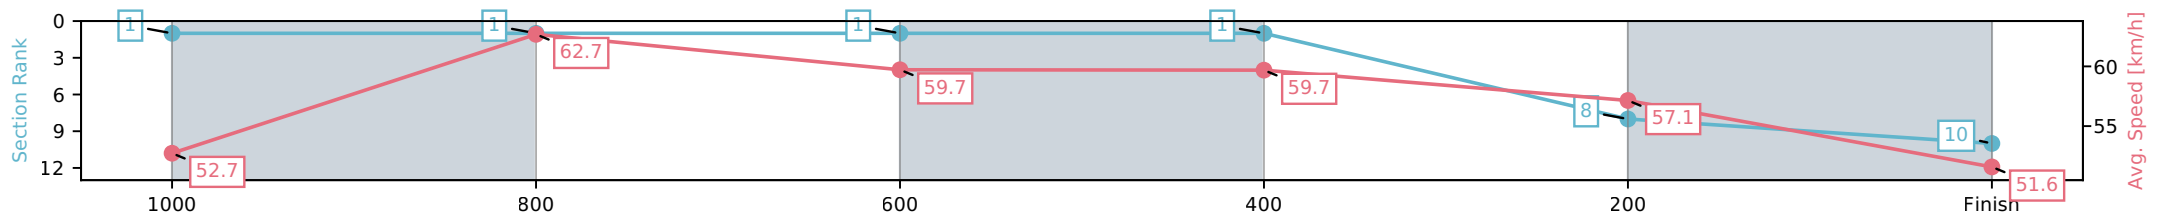

Horse/Jockey Name	Capiana/Leah Martyn
Finish Rank	10
Fastest Section Time (Section)	0:11.58 (1000-800)
Top Speed [km/h] (Section)	64.9 (1200 - 1000)
Race State	Finished

Sunshine Coast QLD

Race 8: TAB BENCHMARK 58 Handicap - 1200m

05 April 2026 - 5:15PM

Track Rating: Heavy 9, Weather: Overcast, Rail Position: +8m Entire Circuit

Section	L1200	L1000	L800	L600	L400	L200
Section Times	1:16.16 (0:13.77)	1:02.39 [1] (0:11.58)	0:50.81 [1] (0:12.16)	0:38.65 [1] (0:12.07)	0:26.58 [8] (0:12.61)	0:13.97 [10] (0:13.97)
Average Speed [km/h]	52.7	62.7	59.7	59.7	57.1	51.6
Top Speed [km/h]	64.9	64.5	60.5	60.2	59.1	54.8
Avg. Dist. to Rail [m]	6.8	2.7	1.6	0.4	1.5	2.6
Avg. Stride Freq. [Hz]	2.5	2.3	2.3	2.3	2.3	2.2
Avg. Stride Length [m]	6.5	7.8	7.5	7.4	7.2	6.8

[ ] Ranking at each section and finish
-:-:- No data available at this section
NA No data available