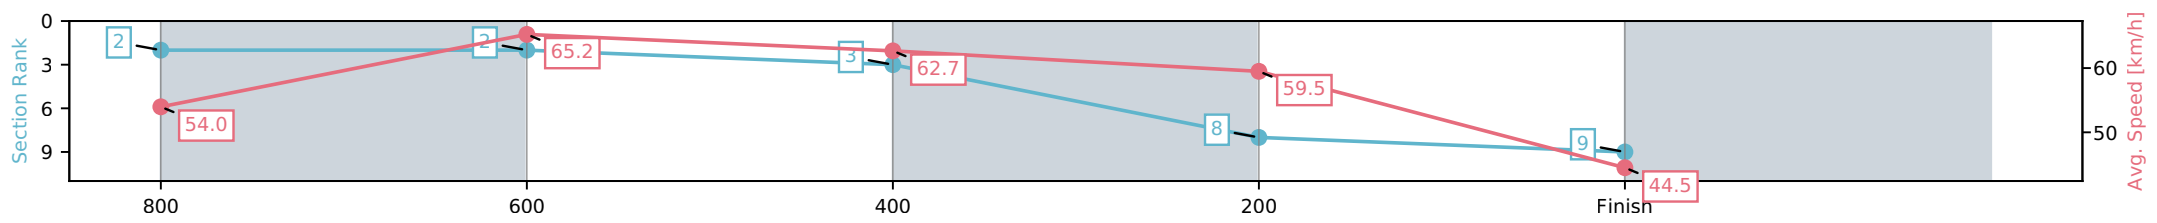

Horse/Jockey Name	Betterindanude/Mark Du Plessis
Finish Rank	9
Fastest Section Time (Section)	0:11.22 (800-600)
Top Speed [km/h] (Section)	67.4 (800-600)
Race State	Finished

Sunshine Coast QLD
Race 5: INNOVATIVE PLANNING SOLUTIONS QTIS Three-Year-Old BENCHMARK 65 Handicap - 1000m

05 April 2026 - 3:15PM

Track Rating: Heavy 9, Weather: Overcast, Rail Position: +8m Entire Circuit

Section	L1000	L800	L600	L400	L200
Section Times	1:04.60 (0:13.46)	0:51.14 [2] (0:11.22)	0:39.92 [3] (0:11.70)	0:28.22 [8] (0:12.10)	0:16.12 [9] (0:16.12)
Average Speed [km/h]	54.0	65.2	62.7	59.5	44.5
Top Speed [km/h]	66.9	67.4	64.3	62.3	55.9
Avg. Dist. to Rail [m]	3.5	3.7	3.2	2.5	2.1
Avg. Stride Freq. [Hz]	2.7	2.7	2.6	2.5	2.2
Avg. Stride Length [m]	6.1	6.9	6.9	6.8	6.0

[ ] Ranking at each section and finish
-:-:- No data available at this section
NA No data available