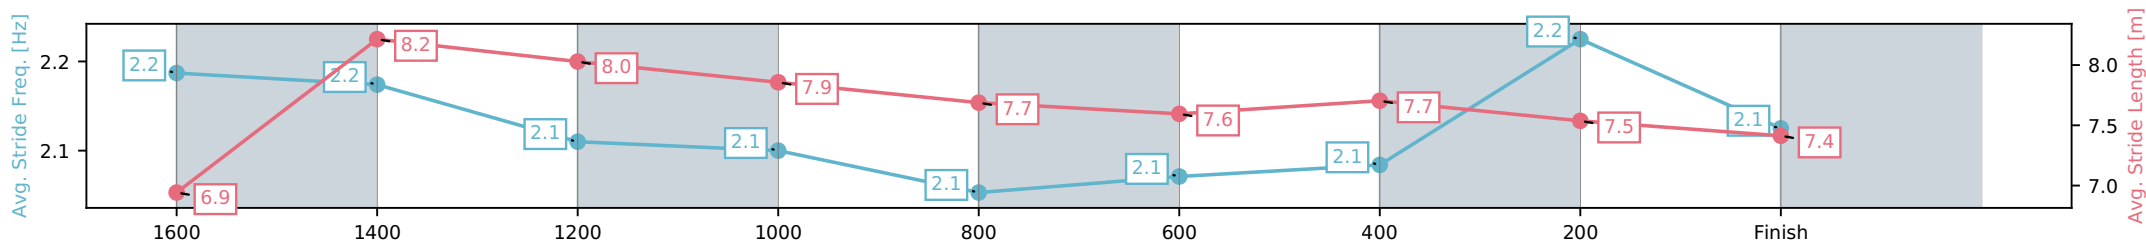

Horse/Jockey Name	Cheerful Cat/Daniel Moor
Finish Rank	3
Fastest Section Time (Section)	0:11.45 (1600-1400)
Top Speed [km/h] (Section)	63.8 (1600-1400)
Race State	Finished

Sunshine Coast QLD
Race 6: JACK BRUCE RACING BENCHMARK 58 Handicap - 1800m

05 April 2026 - 3:55PM

Track Rating: Heavy 9, Weather: Overcast, Rail Position: +8m Entire Circuit

Section	L1800	L1600	L1400	L1200	L1000	L800	L600	L400	L200
Section Times	1:54.08 (0:14.10)	1:39.98 [5] (0:11.45)	1:28.53 [5] (0:12.23)	1:16.29 [5] (0:12.37)	1:03.92 [5] (0:12.98)	0:50.94 [5] (0:13.07)	0:37.87 [4] (0:12.69)	0:25.18 [1] (0:12.12)	0:13.06 [3] (0:13.06)
Average Speed [km/h]	50.6	63.5	59.4	58.4	55.9	56.0	57.2	59.5	55.2
Top Speed [km/h]	62.8	63.8	63.1	59.3	57.2	57.7	59.1	60.3	57.6
Avg. Dist. to Rail [m]	2.9	3.5	3.6	3.8	3.6	2.6	1.7	4.5	3.3
Avg. Stride Freq. [Hz]	2.2	2.2	2.1	2.1	2.1	2.1	2.1	2.2	2.1
Avg. Stride Length [m]	6.9	8.2	8.0	7.9	7.7	7.6	7.7	7.5	7.4

[ ] Ranking at each section and finish
-:-:- No data available at this section
NA No data available