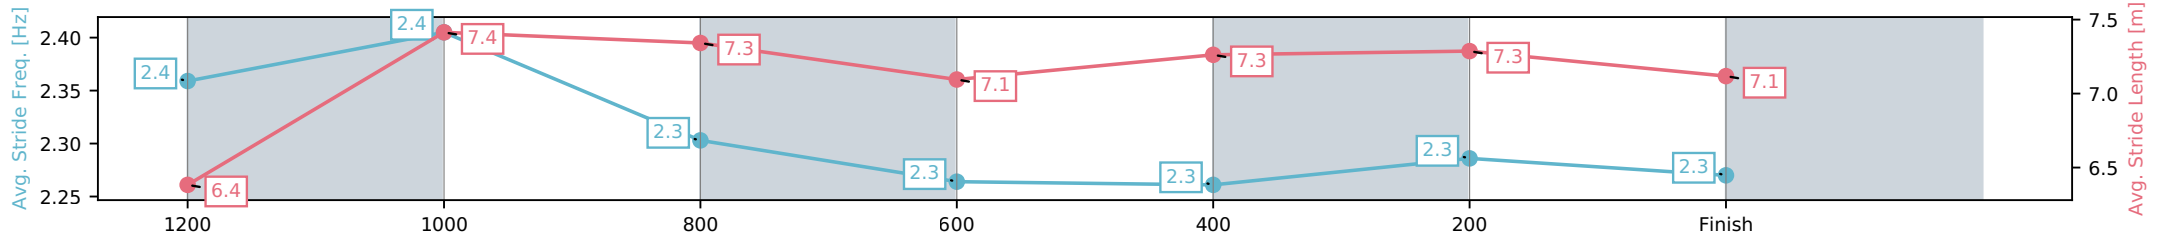

Sunshine Coast QLD

Race 1: COASTLINE BMW Maiden Handicap - 1400m

05 April 2026 - 12:55PM

Track Rating: Heavy 9, Weather: Overcast, Rail Position: +8m Entire Circuit

Section	L1400	L1200	L1000	L800	L600	L400	L200
Section Times	1:27.71 (0:14.23)	1:13.48 [5] (0:11.36)	1:02.12 [5] (0:12.22)	0:49.90 [5] (0:12.72)	0:37.17 [4] (0:12.32)	0:24.85 [3] (0:12.15)	0:12.70 [3] (0:12.70)
Average Speed [km/h]	50.6	63.4	59.6	57.2	58.3	59.3	56.8
Top Speed [km/h]	63.0	65.1	61.2	58.6	59.3	60.8	58.3
Avg. Dist. to Rail [m]	3.3	5.0	4.6	1.9	0.4	3.9	6.8
Avg. Stride Freq. [Hz]	2.4	2.4	2.3	2.3	2.3	2.3	2.3
Avg. Stride Length [m]	6.4	7.4	7.3	7.1	7.3	7.3	7.1