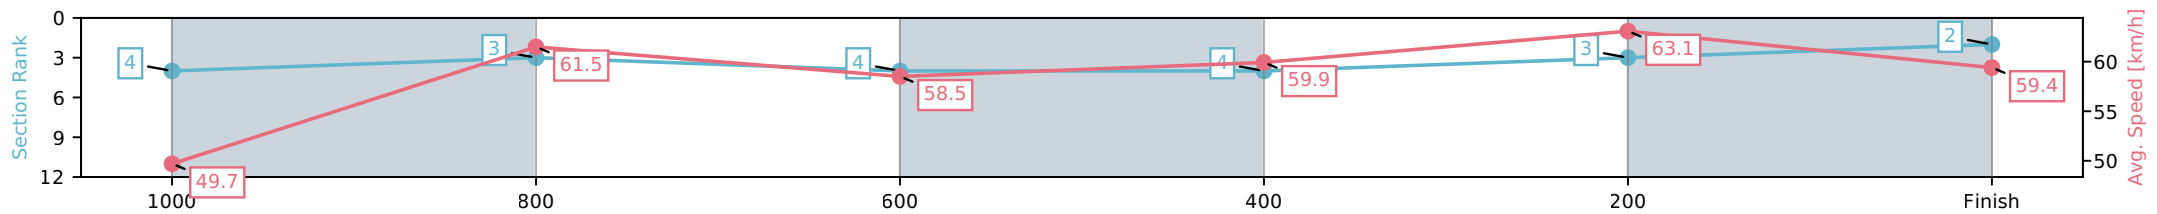

Horse/Jockey Name	Kelanoa/Mark Du Plessis
Finish Rank	2
Fastest Section Time (Section)	0:11.41 (400-200)
Top Speed [km/h] (Section)	64.1 (1000-800)
Race State	Finished

Sunshine Coast QLD
Race 7: FLYING START SYNDICATIONS RATINGS BAND 0 -
58 Handicap - 1200m
05 April 2026 - 4:35PM
Track Rating: Heavy 9, Weather: Overcast, Rail Position: +8m Entire Circuit

Section	L1200	L1000	L800	L600	L400	L200
Section Times	1:14.38 (0:14.61)	0:59.77 [3] (0:11.80)	0:47.97 [4] (0:12.42)	0:35.56 [4] (0:12.06)	0:23.50 [3] (0:11.41)	0:12.08 [2] (0:12.08)
Average Speed [km/h]	49.7	61.5	58.5	59.9	63.1	59.4
Top Speed [km/h]	62.8	64.1	59.7	61.5	63.7	62.0
Avg. Dist. to Rail [m]	6.8	3.7	1.6	0.5	3.1	3.3
Avg. Stride Freq. [Hz]	2.4	2.4	2.4	2.4	2.4	2.4
Avg. Stride Length [m]	6.2	7.2	7.0	7.0	7.3	7.2

- [ ] Ranking at each section and finish
- -:-:- No data available at this section
- NA No data available