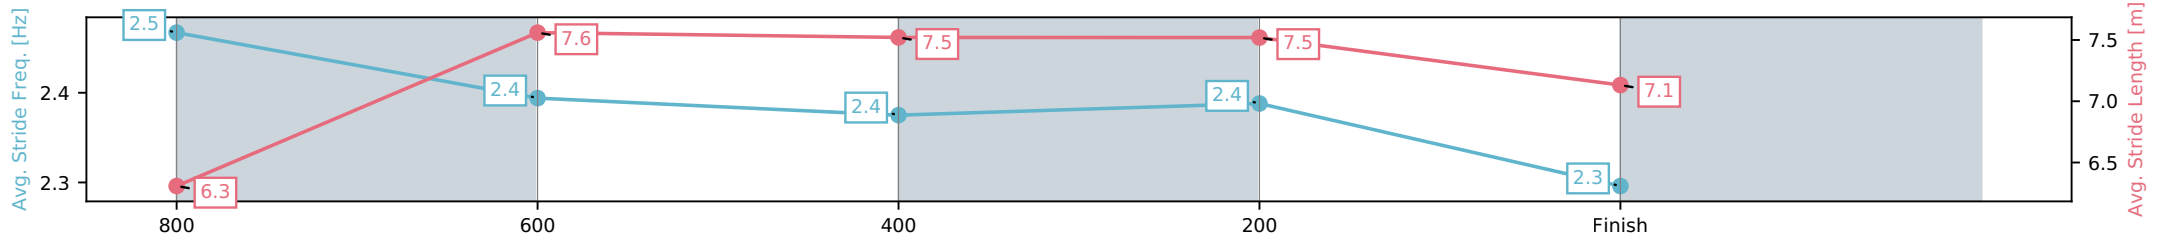

Horse/Jockey Name	Ralos Star/Mark Du Plessis
Finish Rank	8
Fastest Section Time (Section)	0:11.34 (800-600)
Top Speed [km/h] (Section)	65.5 (800-600)
Race State	Finished

Sunshine Coast QLD
Race 4: DCM BUILDING DESIGN Class 2 Handicap - 1000m
05 April 2026 - 2:40PM
Track Rating: Heavy 9, Weather: Overcast, Rail Position: +8m Entire Circuit

Section	L1000	L800	L600	L400	L200
Section Times	1:01.20 (0:14.33)	0:46.87 [8] (0:11.34)	0:35.52 [9] (0:11.55)	0:23.97 [9] (0:11.40)	0:12.57 [8] (0:12.57)
Average Speed [km/h]	50.7	64.5	63.3	63.2	57.2
Top Speed [km/h]	62.7	65.5	64.6	65.0	60.2
Avg. Dist. to Rail [m]	8.2	4.0	2.8	4.3	4.8
Avg. Stride Freq. [Hz]	2.5	2.4	2.4	2.4	2.3
Avg. Stride Length [m]	6.3	7.6	7.5	7.5	7.1

[ ] Ranking at each section and finish
-:-:- No data available at this section
NA No data available