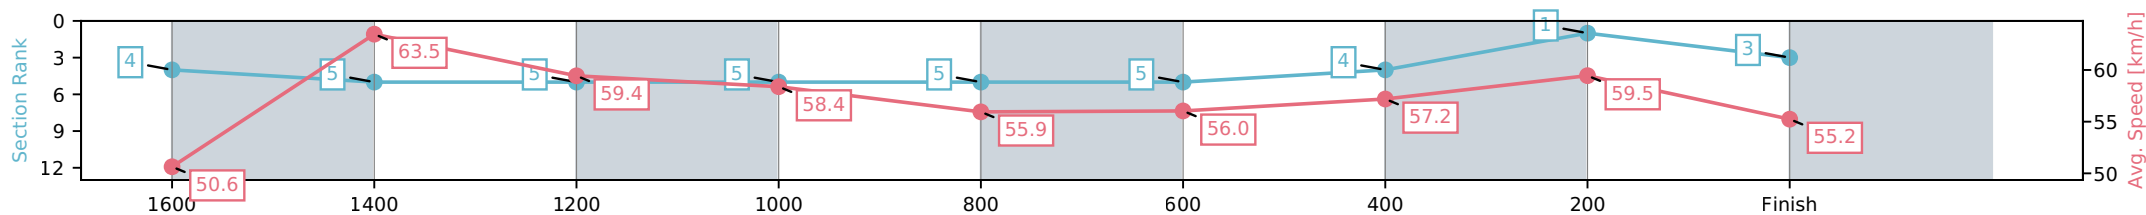

Horse/Jockey Name	Cheerful Cat/Daniel Moor
Finish Rank	3
Fastest Section Time (Section)	0:11.45 (1600-1400)
Top Speed [km/h] (Section)	63.8 (1600-1400)
Race State	Finished

Sunshine Coast QLD
Race 6: JACK BRUCE RACING BENCHMARK 58 Handicap - 1800m

05 April 2026 - 3:55PM

Track Rating: Heavy 9, Weather: Overcast, Rail Position: +8m Entire Circuit

Section	L1800	L1600	L1400	L1200	L1000	L800	L600	L400	L200
Section Times	1:54.08 (0:14.10)	1:39.98 [5] (0:11.45)	1:28.53 [5] (0:12.23)	1:16.29 [5] (0:12.37)	1:03.92 [5] (0:12.98)	0:50.94 [5] (0:13.07)	0:37.87 [4] (0:12.69)	0:25.18 [1] (0:12.12)	0:13.06 [3] (0:13.06)
Average Speed [km/h]	50.6	63.5	59.4	58.4	55.9	56.0	57.2	59.5	55.2
Top Speed [km/h]	62.8	63.8	63.1	59.3	57.2	57.7	59.1	60.3	57.6
Avg. Dist. to Rail [m]	2.9	3.5	3.6	3.8	3.6	2.6	1.7	4.5	3.3
Avg. Stride Freq. [Hz]	2.2	2.2	2.1	2.1	2.1	2.1	2.1	2.2	2.1
Avg. Stride Length [m]	6.9	8.2	8.0	7.9	7.7	7.6	7.7	7.5	7.4

[ ] Ranking at each section and finish
-:-:- No data available at this section
NA No data available