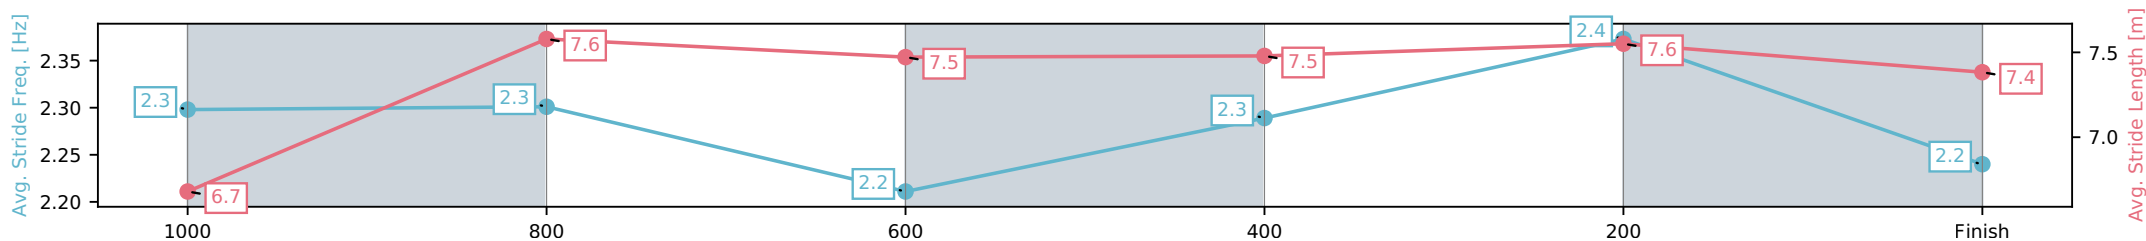

Horse/Jockey Name	Mr Hilton/Michael Murphy
Finish Rank	2
Fastest Section Time (Section)	0:11.32 (400-200)
Top Speed [km/h] (Section)	64.6 (400-200)
Race State	Finished

Sunshine Coast QLD
Race 2: DIGITAL VISION DIRECT QTIS Three-Year-Old
Maiden Handicap - 1200m

05 April 2026 - 1:32PM

Track Rating: Heavy 9, Weather: Overcast, Rail Position: +8m Entire Circuit

Section	L1200	L1000	L800	L600	L400	L200
Section Times	1:14.03 (0:14.32)	0:59.71 [5] (0:11.79)	0:47.92 [5] (0:12.39)	0:35.54 [5] (0:11.81)	0:23.73 [2] (0:11.32)	0:12.41 [2] (0:12.41)
Average Speed [km/h]	50.5	61.5	58.7	61.4	63.6	57.8
Top Speed [km/h]	63.9	63.8	59.5	63.6	64.6	61.8
Avg. Dist. to Rail [m]	2.6	2.9	1.5	1.2	2.6	3.4
Avg. Stride Freq. [Hz]	2.3	2.3	2.2	2.3	2.4	2.2
Avg. Stride Length [m]	6.7	7.6	7.5	7.5	7.6	7.4

- [ ] Ranking at each section and finish
- -:-:- No data available at this section
- NA No data available