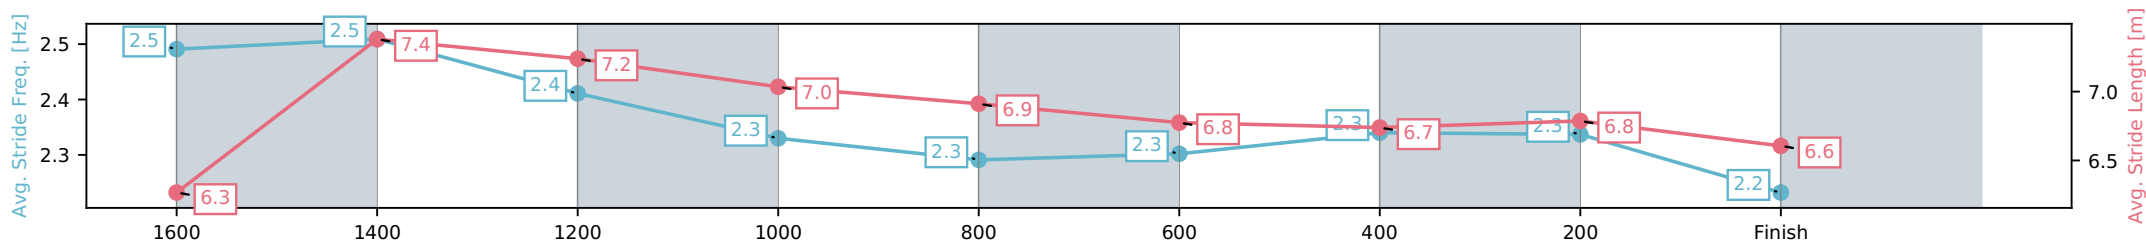

Horse/Jockey Name	Tavis Town/Leah Martyn
Finish Rank	8
Fastest Section Time (Section)	0:11.06 (1600-1400)
Top Speed [km/h] (Section)	68.3 (1600-1400)
Race State	Finished

Sunshine Coast QLD
Race 6: JACK BRUCE RACING BENCHMARK 58 Handicap - 1800m

05 April 2026 - 3:55PM

Track Rating: Heavy 9, Weather: Overcast, Rail Position: +8m Entire Circuit

Section	L1800	L1600	L1400	L1200	L1000	L800	L600	L400	L200
Section Times	1:55.52 (0:14.12)	1:41.40 [2] (0:11.06)	1:30.34 [2] (0:11.90)	1:18.44 [2] (0:12.49)	1:05.95 [2] (0:12.98)	0:52.97 [2] (0:13.19)	0:39.78 [2] (0:12.95)	0:26.83 [5] (0:12.83)	0:14.00 [8] (0:14.00)
Average Speed [km/h]	51.0	66.1	61.1	57.8	55.9	55.4	55.9	56.1	51.2
Top Speed [km/h]	65.6	68.3	64.2	59.0	56.7	56.1	56.4	56.8	55.0
Avg. Dist. to Rail [m]	8.2	5.5	3.5	3.6	3.4	2.4	1.0	3.5	4.0
Avg. Stride Freq. [Hz]	2.5	2.5	2.4	2.3	2.3	2.3	2.3	2.3	2.2
Avg. Stride Length [m]	6.3	7.4	7.2	7.0	6.9	6.8	6.7	6.8	6.6

- [ ] Ranking at each section and finish
- -:-:- No data available at this section
- NA No data available