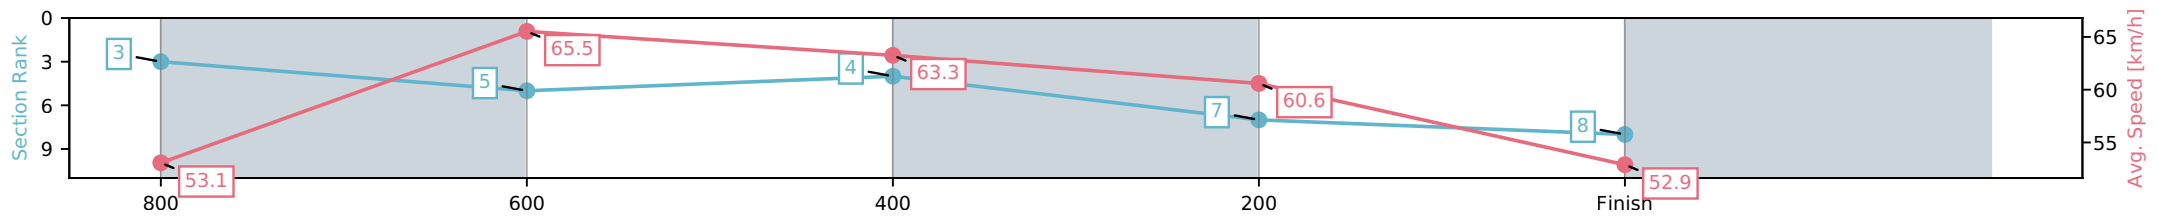

Horse/Jockey Name	Wax On Wax Off/Cody Collis
Finish Rank	8
Fastest Section Time (Section)	0:11.18 (800-600)
Top Speed [km/h] (Section)	66.0 (800-600)
Race State	Finished

Sunshine Coast QLD
Race 5: INNOVATIVE PLANNING SOLUTIONS QTIS Three-Year-Old BENCHMARK 65 Handicap - 1000m

05 April 2026 - 3:15PM

Track Rating: Heavy 9, Weather: Overcast, Rail Position: +8m Entire Circuit

Section	L1000	L800	L600	L400	L200
Section Times	1:01.86 (0:13.69)	0:48.17 [5] (0:11.18)	0:36.99 [4] (0:11.53)	0:25.47 [7] (0:11.88)	0:13.59 [8] (0:13.59)
Average Speed [km/h]	53.1	65.5	63.3	60.6	52.9
Top Speed [km/h]	65.7	66.0	66.0	62.4	58.1
Avg. Dist. to Rail [m]	7.3	4.3	2.2	3.7	3.8
Avg. Stride Freq. [Hz]	2.5	2.5	2.5	2.4	2.2
Avg. Stride Length [m]	6.3	7.3	7.3	7.2	6.9

- [ ] Ranking at each section and finish
- -:-:- No data available at this section
- NA No data available