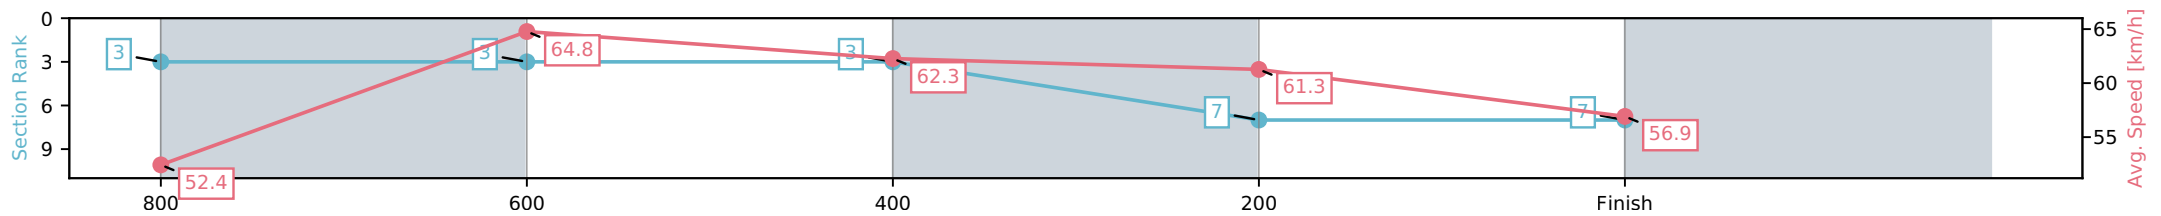

Horse/Jockey Name	Turn Up The Music/Rob Thorburn
Finish Rank	7
Fastest Section Time (Section)	0:11.30 (800-600)
Top Speed [km/h] (Section)	66.7 (800-600)
Race State	Finished

Sunshine Coast QLD

Race 4: DCM BUILDING DESIGN Class 2 Handicap - 1000m

05 April 2026 - 2:40PM

Track Rating: Heavy 9, Weather: Overcast, Rail Position: +8m Entire Circuit

Section	L1000	L800	L600	L400	L200
Section Times	1:01.10 (0:13.85)	0:47.25 [3] (0:11.30)	0:35.95 [3] (0:11.61)	0:24.34 [7] (0:11.75)	0:12.58 [7] (0:12.58)
Average Speed [km/h]	52.4	64.8	62.3	61.3	56.9
Top Speed [km/h]	65.8	66.7	63.8	61.7	59.9
Avg. Dist. to Rail [m]	9.1	4.6	1.0	1.2	0.7
Avg. Stride Freq. [Hz]	2.6	2.5	2.5	2.5	2.4
Avg. Stride Length [m]	6.2	7.2	7.1	6.9	6.8

- [ ] Ranking at each section and finish
- -:-:- No data available at this section
- NA No data available