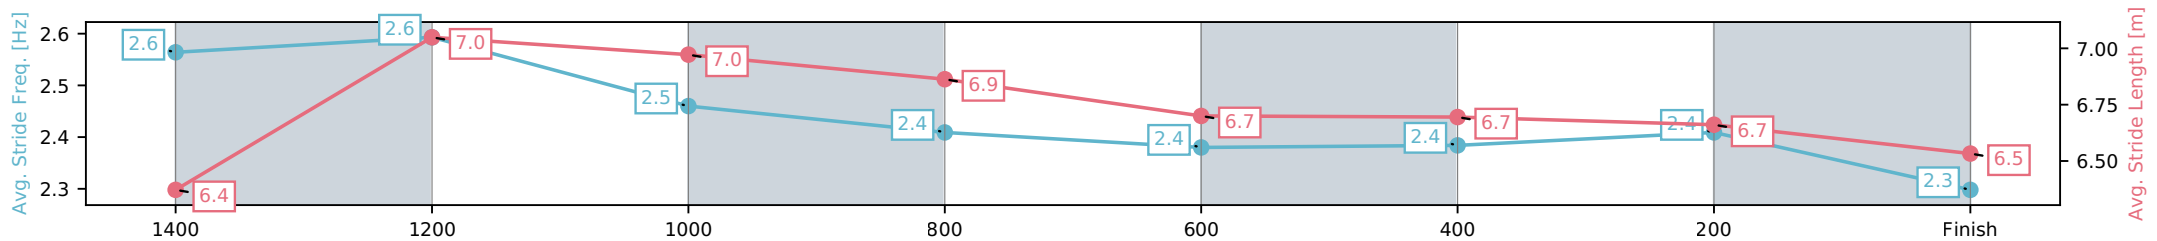

Horse/Jockey Name	Family Of League/Mark Du Plessis
Finish Rank	6
Fastest Section Time (Section)	0:11.23 (1400-1200)
Top Speed [km/h] (Section)	66.0 (1400-1200)
Race State	Finished

Sunshine Coast QLD
Race 3: JST WILLO INVESTMENTS BENCHMARK 68
Handicap - 1600m
05 April 2026 - 2:05PM
Track Rating: Heavy 9, Weather: Overcast, Rail Position: +8m Entire Circuit

Section	L1600	L1400	L1200	L1000	L800	L600	L400	L200
Section Times	1:40.87 (0:13.46)	1:27.41 [1] (0:11.23)	1:16.18 [1] (0:11.92)	1:04.26 [1] (0:12.36)	0:51.90 [1] (0:12.81)	0:39.08 [2] (0:12.71)	0:26.38 [4] (0:12.67)	0:13.70 [6] (0:13.70)
Average Speed [km/h]	52.8	64.9	60.6	58.5	56.5	56.7	56.8	52.4
Top Speed [km/h]	65.8	66.0	63.3	59.5	57.3	57.2	57.8	55.4
Avg. Dist. to Rail [m]	7.6	4.7	3.4	2.2	1.0	0.2	0.3	0.2
Avg. Stride Freq. [Hz]	2.6	2.6	2.5	2.4	2.4	2.4	2.4	2.3
Avg. Stride Length [m]	6.4	7.0	7.0	6.9	6.7	6.7	6.7	6.5

[ ] Ranking at each section and finish
-:-:- No data available at this section
NA No data available