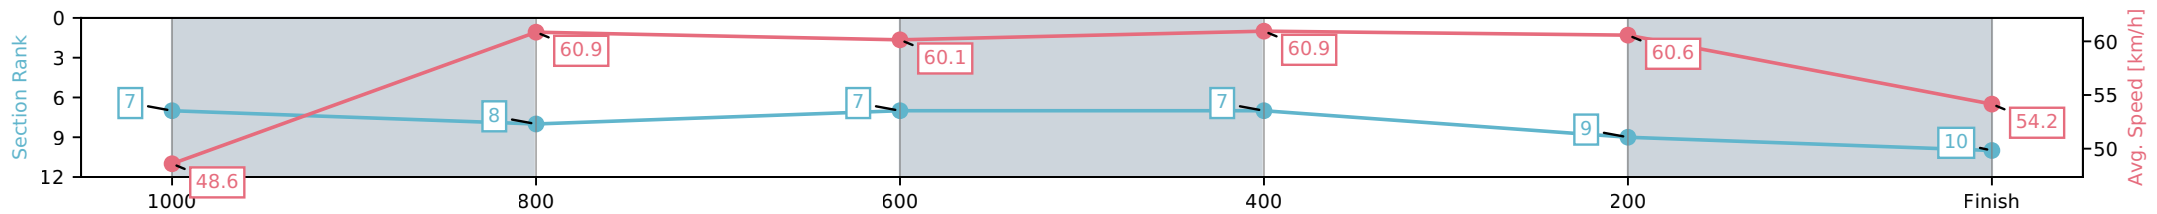

Horse/Jockey Name	Big Demeanor/Fred Larson
Finish Rank	10
Fastest Section Time (Section)	0:11.88 (400-200)
Top Speed [km/h] (Section)	62.6 (1000-800)
Race State	Finished

Sunshine Coast QLD
Race 7: FLYING START SYNDICATIONS RATINGS BAND 0 -
58 Handicap - 1200m
05 April 2026 - 4:35PM
Track Rating: Heavy 9, Weather: Overcast, Rail Position: +8m Entire Circuit

Section	L1200	L1000	L800	L600	L400	L200
Section Times	1:16.35 (0:14.91)	1:01.44 [8] (0:12.00)	0:49.44 [7] (0:12.25)	0:37.19 [7] (0:12.01)	0:25.18 [9] (0:11.88)	0:13.30 [10] (0:13.30)
Average Speed [km/h]	48.6	60.9	60.1	60.9	60.6	54.2
Top Speed [km/h]	61.6	62.6	61.4	61.7	61.7	57.9
Avg. Dist. to Rail [m]	7.9	4.8	4.1	2.9	4.7	5.4
Avg. Stride Freq. [Hz]	2.4	2.4	2.4	2.5	2.5	2.4
Avg. Stride Length [m]	6.2	7.1	6.9	6.9	6.9	6.5

- [ ] Ranking at each section and finish
- -:-:- No data available at this section
- NA No data available