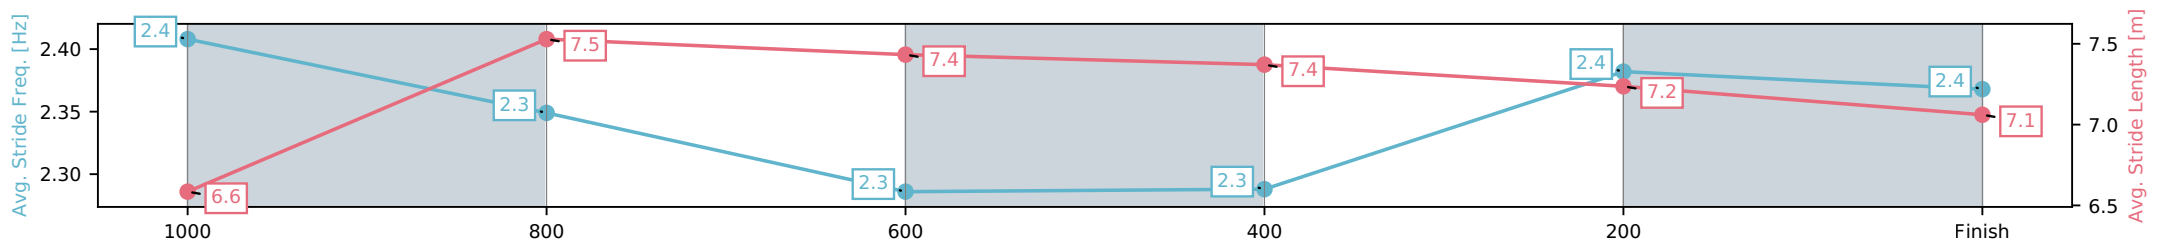

Horse/Jockey Name	Bellove/Cejay Graham
Finish Rank	1
Fastest Section Time (Section)	0:11.62 (1000-800)
Top Speed [km/h] (Section)	63.3 (1000-800)
Race State	Finished

Sunshine Coast QLD

Race 8: TAB BENCHMARK 58 Handicap - 1200m

05 April 2026 - 5:15PM

Track Rating: Heavy 9, Weather: Overcast, Rail Position: +8m Entire Circuit

Section	L1200	L1000	L800	L600	L400	L200
Section Times	1:14.04 (0:14.06)	0:59.98 [4] (0:11.62)	0:48.36 [4] (0:12.12)	0:36.24 [4] (0:12.07)	0:24.16 [1] (0:11.80)	0:12.36 [1] (0:12.36)
Average Speed [km/h]	51.6	62.4	59.7	59.6	61.0	58.3
Top Speed [km/h]	63.2	63.3	61.2	59.9	62.2	61.2
Avg. Dist. to Rail [m]	4.1	2.5	1.0	0.2	0.5	0.3
Avg. Stride Freq. [Hz]	2.4	2.3	2.3	2.3	2.4	2.4
Avg. Stride Length [m]	6.6	7.5	7.4	7.4	7.2	7.1

[ ] Ranking at each section and finish
-:-:- No data available at this section
NA No data available