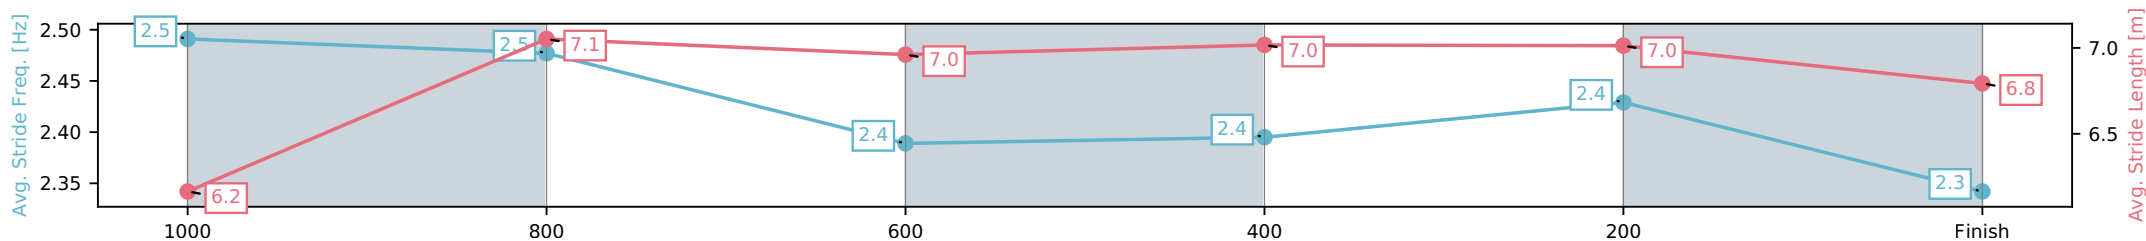

Horse/Jockey Name	Oakfield Montana/Jason Taylor
Finish Rank	8
Fastest Section Time (Section)	0:11.71 (1000-800)
Top Speed [km/h] (Section)	63.9 (1000-800)
Race State	Finished

Sunshine Coast QLD
Race 2: DIGITAL VISION DIRECT QTIS Three-Year-Old
Maiden Handicap - 1200m

05 April 2026 - 1:32PM

Track Rating: Heavy 9, Weather: Overcast, Rail Position: +8m Entire Circuit

Section	L1200	L1000	L800	L600	L400	L200
Section Times	1:15.61 (0:14.73)	1:00.88 [9] (0:11.71)	0:49.17 [7] (0:12.31)	0:36.86 [8] (0:12.03)	0:24.83 [7] (0:11.90)	0:12.93 [8] (0:12.93)
Average Speed [km/h]	49.4	61.9	59.0	59.8	60.5	55.7
Top Speed [km/h]	63.0	63.9	59.4	60.3	61.2	58.7
Avg. Dist. to Rail [m]	7.1	2.5	1.5	0.4	0.6	1.0
Avg. Stride Freq. [Hz]	2.5	2.5	2.4	2.4	2.4	2.3
Avg. Stride Length [m]	6.2	7.1	7.0	7.0	7.0	6.8

- [ ] Ranking at each section and finish
- -:-:- No data available at this section
- NA No data available