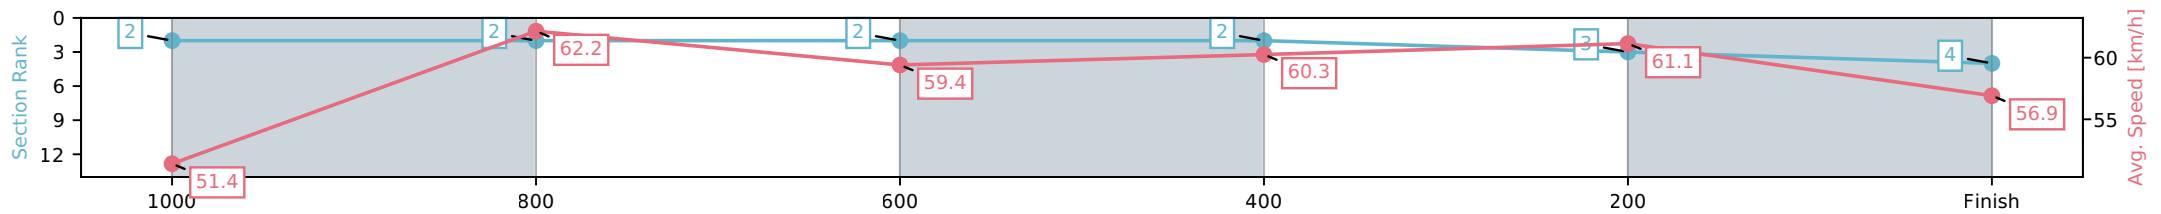

Horse/Jockey Name	Babushka Doll/Cody Collis
Finish Rank	4
Fastest Section Time (Section)	0:11.68 (1000-800)
Top Speed [km/h] (Section)	64.5 (1000-800)
Race State	Finished

Sunshine Coast QLD
Race 2: DIGITAL VISION DIRECT QTIS Three-Year-Old
Maiden Handicap - 1200m

05 April 2026 - 1:32PM

Track Rating: Heavy 9, Weather: Overcast, Rail Position: +8m Entire Circuit

Section	L1200	L1000	L800	L600	L400	L200
Section Times	1:14.46 (0:14.14)	1:00.32 [2] (0:11.68)	0:48.65 [2] (0:12.26)	0:36.39 [2] (0:11.98)	0:24.42 [3] (0:11.78)	0:12.64 [4] (0:12.64)
Average Speed [km/h]	51.4	62.2	59.4	60.3	61.1	56.9
Top Speed [km/h]	63.6	64.5	60.6	61.6	62.3	59.3
Avg. Dist. to Rail [m]	3.6	2.7	1.8	0.5	1.0	1.4
Avg. Stride Freq. [Hz]	2.5	2.5	2.4	2.4	2.4	2.4
Avg. Stride Length [m]	6.3	7.2	7.0	6.9	7.1	6.8

- [ ] Ranking at each section and finish
- -:-:- No data available at this section
- NA No data available