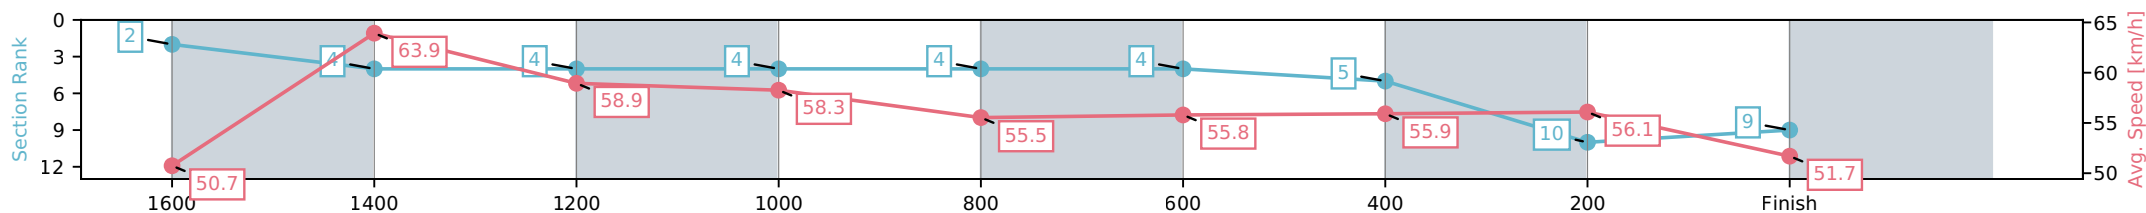

Horse/Jockey Name	Khant Fail/Tiffani Brooker
Finish Rank	9
Fastest Section Time (Section)	0:11.32 (1600-1400)
Top Speed [km/h] (Section)	65.2 (1800 - 1600)
Race State	Finished

Sunshine Coast QLD
Race 6: JACK BRUCE RACING BENCHMARK 58 Handicap - 1800m

05 April 2026 - 3:55PM

Track Rating: Heavy 9, Weather: Overcast, Rail Position: +8m Entire Circuit

Section	L1800	L1600	L1400	L1200	L1000	L800	L600	L400	L200
Section Times	1:55.73 (0:14.03)	1:41.70 [4] (0:11.32)	1:30.38 [4] (0:12.29)	1:18.09 [4] (0:12.39)	1:05.70 [4] (0:13.05)	0:52.65 [4] (0:13.02)	0:39.63 [5] (0:12.84)	0:26.78 [10] (0:12.83)	0:13.95 [9] (0:13.95)
Average Speed [km/h]	50.7	63.9	58.9	58.3	55.5	55.8	55.9	56.1	51.7
Top Speed [km/h]	65.2	64.5	61.9	59.3	56.7	56.2	56.5	56.9	54.8
Avg. Dist. to Rail [m]	1.7	2.5	2.5	2.8	2.5	1.4	0.3	1.1	1.2
Avg. Stride Freq. [Hz]	2.3	2.3	2.2	2.2	2.2	2.2	2.2	2.3	2.2
Avg. Stride Length [m]	6.7	7.8	7.6	7.4	7.2	7.1	7.1	7.0	6.8

- [ ] Ranking at each section and finish
- -:-:- No data available at this section
- NA No data available