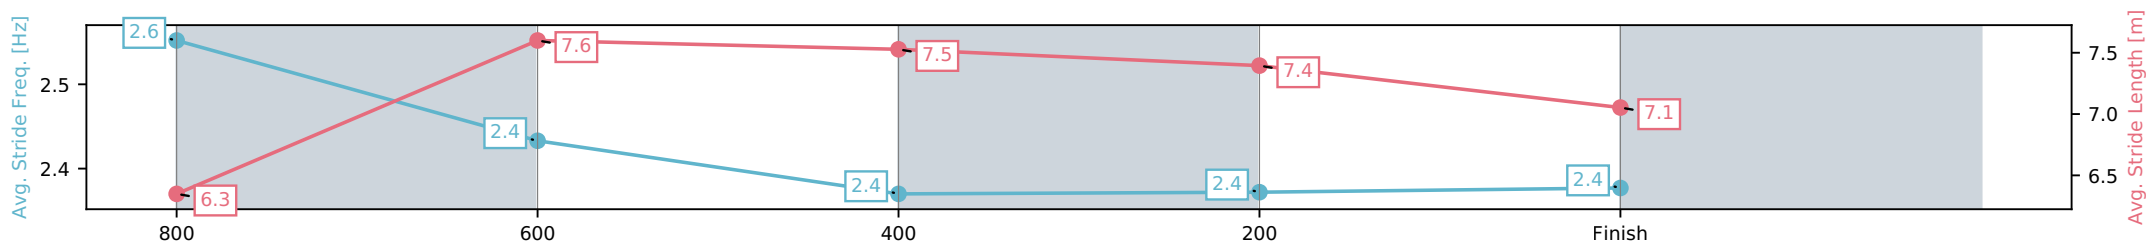

Horse/Jockey Name	Spies On/Ben Thompson
Finish Rank	4
Fastest Section Time (Section)	0:11.12 (800-600)
Top Speed [km/h] (Section)	66.9 (800-600)
Race State	Finished

Sunshine Coast QLD
Race 5: INNOVATIVE PLANNING SOLUTIONS QTIS Three-Year-Old BENCHMARK 65 Handicap - 1000m

05 April 2026 - 3:15PM

Track Rating: Heavy 9, Weather: Overcast, Rail Position: +8m Entire Circuit

Section	L1000	L800	L600	L400	L200
Section Times	1:00.40 (0:13.88)	0:46.52 [6] (0:11.12)	0:35.40 [6] (0:11.55)	0:23.85 [6] (0:11.68)	0:12.18 [4] (0:12.18)
Average Speed [km/h]	52.4	65.4	63.4	61.7	59.0
Top Speed [km/h]	65.9	66.9	65.2	64.0	61.0
Avg. Dist. to Rail [m]	6.1	2.9	2.9	4.0	3.5
Avg. Stride Freq. [Hz]	2.6	2.4	2.4	2.4	2.4
Avg. Stride Length [m]	6.3	7.6	7.5	7.4	7.1

- [ ] Ranking at each section and finish
- -:-:- No data available at this section
- NA No data available