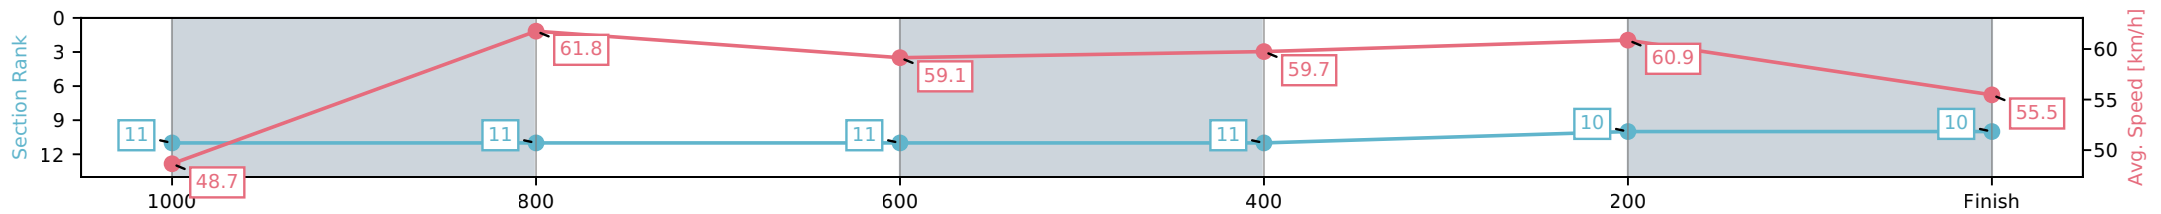

Horse/Jockey Name	Sea Voyage/Jake Bayliss
Finish Rank	10
Fastest Section Time (Section)	0:11.79 (1000-800)
Top Speed [km/h] (Section)	62.7 (1000-800)
Race State	Finished

Sunshine Coast QLD
Race 2: DIGITAL VISION DIRECT QTIS Three-Year-Old
Maiden Handicap - 1200m

05 April 2026 - 1:32PM

Track Rating: Heavy 9, Weather: Overcast, Rail Position: +8m Entire Circuit

Section	L1200	L1000	L800	L600	L400	L200
Section Times	1:16.14 (0:14.95)	1:01.19 [11] (0:11.79)	0:49.41 [11] (0:12.40)	0:37.01 [11] (0:12.20)	0:24.81 [10] (0:11.83)	0:12.97 [10] (0:12.97)
Average Speed [km/h]	48.7	61.8	59.1	59.7	60.9	55.5
Top Speed [km/h]	60.7	62.7	59.8	61.3	61.7	59.4
Avg. Dist. to Rail [m]	9.7	4.5	3.0	2.3	4.0	4.2
Avg. Stride Freq. [Hz]	2.4	2.4	2.3	2.3	2.4	2.3
Avg. Stride Length [m]	6.3	7.3	7.3	7.3	7.2	7.0

- [ ] Ranking at each section and finish
- -:-:- No data available at this section
- NA No data available