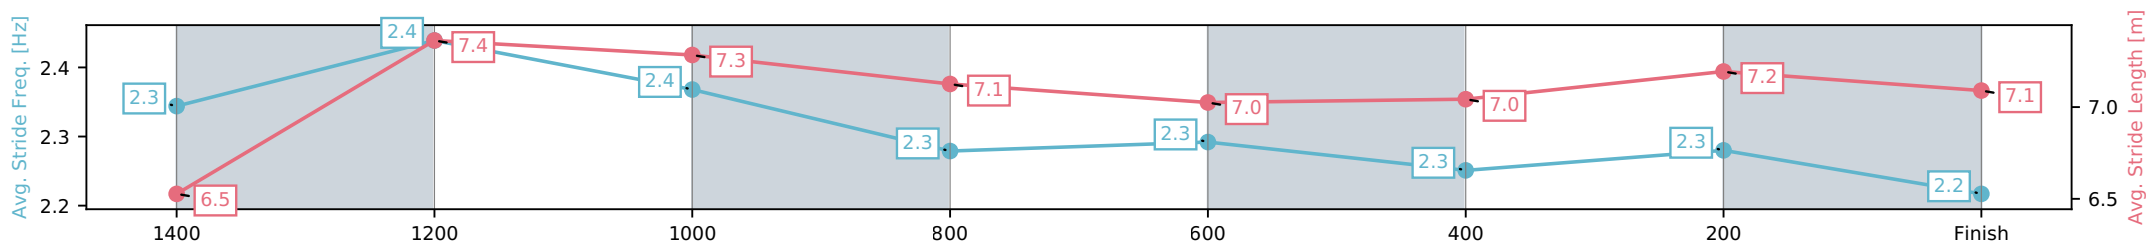

Horse/Jockey Name	Chance With Wolves/Morgan Butler
Finish Rank	5
Fastest Section Time (Section)	0:11.31 (1400-1200)
Top Speed [km/h] (Section)	65.1 (1400-1200)
Race State	Finished

Sunshine Coast QLD
Race 3: JST WILLO INVESTMENTS BENCHMARK 68
Handicap - 1600m
05 April 2026 - 2:05PM
Track Rating: Heavy 9, Weather: Overcast, Rail Position: +8m Entire Circuit

Section	L1600	L1400	L1200	L1000	L800	L600	L400	L200
Section Times	1:40.51 (0:13.94)	1:26.57 [6] (0:11.31)	1:15.26 [6] (0:11.85)	1:03.41 [5] (0:12.55)	0:50.86 [6] (0:12.77)	0:38.08 [7] (0:12.73)	0:25.35 [6] (0:12.39)	0:12.96 [5] (0:12.96)
Average Speed [km/h]	51.0	64.0	61.0	57.7	56.8	56.5	58.1	55.3
Top Speed [km/h]	64.4	65.1	63.1	58.7	58.2	58.1	58.7	57.0
Avg. Dist. to Rail [m]	3.6	2.5	2.7	2.4	1.4	0.5	2.0	3.7
Avg. Stride Freq. [Hz]	2.3	2.4	2.4	2.3	2.3	2.3	2.3	2.2
Avg. Stride Length [m]	6.5	7.4	7.3	7.1	7.0	7.0	7.2	7.1

[ ] Ranking at each section and finish
-:-:- No data available at this section
NA No data available