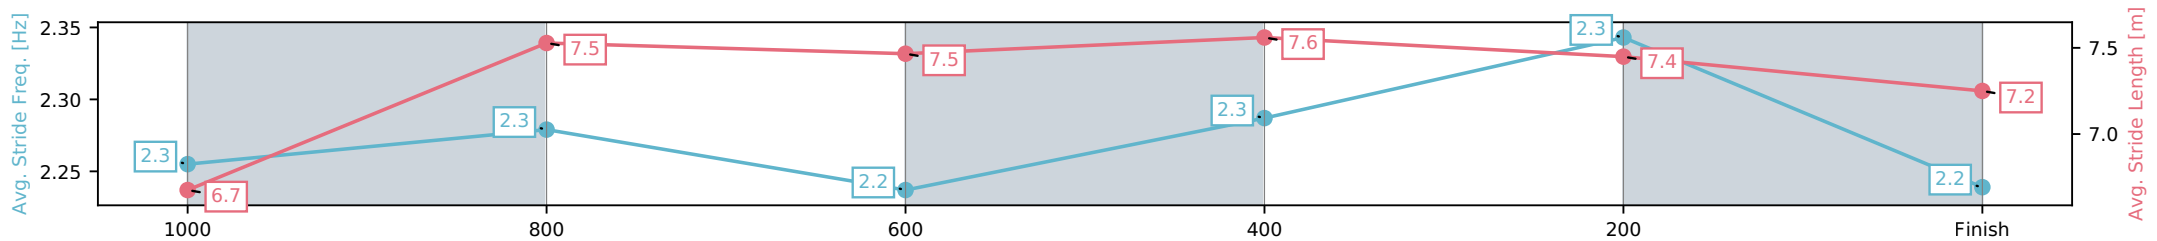

Horse/Jockey Name	Venom Rush/Brandon Lerena
Finish Rank	7
Fastest Section Time (Section)	0:11.62 (400-200)
Top Speed [km/h] (Section)	62.7 (400-200)
Race State	Finished

Sunshine Coast QLD
Race 7: FLYING START SYNDICATIONS RATINGS BAND 0 -
58 Handicap - 1200m
05 April 2026 - 4:35PM
Track Rating: Heavy 9, Weather: Overcast, Rail Position: +8m Entire Circuit

Section	L1200	L1000	L800	L600	L400	L200
Section Times	1:15.60 (0:15.04)	1:00.56 [9] (0:11.98)	0:48.58 [10] (0:12.30)	0:36.27 [9] (0:11.94)	0:24.33 [8] (0:11.62)	0:12.71 [7] (0:12.71)
Average Speed [km/h]	48.3	60.7	59.5	61.3	62.0	56.6
Top Speed [km/h]	61.3	62.5	61.6	61.8	62.7	60.2
Avg. Dist. to Rail [m]	6.5	3.7	2.9	2.8	5.4	5.2
Avg. Stride Freq. [Hz]	2.3	2.3	2.2	2.3	2.3	2.2
Avg. Stride Length [m]	6.7	7.5	7.5	7.6	7.4	7.2

- [ ] Ranking at each section and finish
- -:-:- No data available at this section
- NA No data available