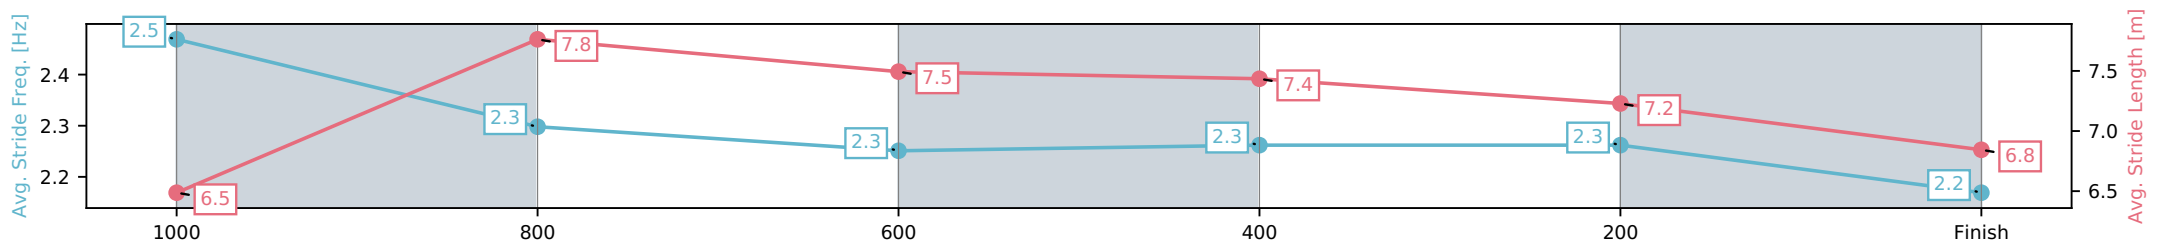

Horse/Jockey Name	Capiana/Leah Martyn
Finish Rank	10
Fastest Section Time (Section)	0:11.58 (1000-800)
Top Speed [km/h] (Section)	64.9 (1200 - 1000)
Race State	Finished

Sunshine Coast QLD

Race 8: TAB BENCHMARK 58 Handicap - 1200m

05 April 2026 - 5:15PM

Track Rating: Heavy 9, Weather: Overcast, Rail Position: +8m Entire Circuit

Section	L1200	L1000	L800	L600	L400	L200
Section Times	1:16.16 (0:13.77)	1:02.39 [1] (0:11.58)	0:50.81 [1] (0:12.16)	0:38.65 [1] (0:12.07)	0:26.58 [8] (0:12.61)	0:13.97 [10] (0:13.97)
Average Speed [km/h]	52.7	62.7	59.7	59.7	57.1	51.6
Top Speed [km/h]	64.9	64.5	60.5	60.2	59.1	54.8
Avg. Dist. to Rail [m]	6.8	2.7	1.6	0.4	1.5	2.6
Avg. Stride Freq. [Hz]	2.5	2.3	2.3	2.3	2.3	2.2
Avg. Stride Length [m]	6.5	7.8	7.5	7.4	7.2	6.8

[ ] Ranking at each section and finish
-:-:- No data available at this section
NA No data available