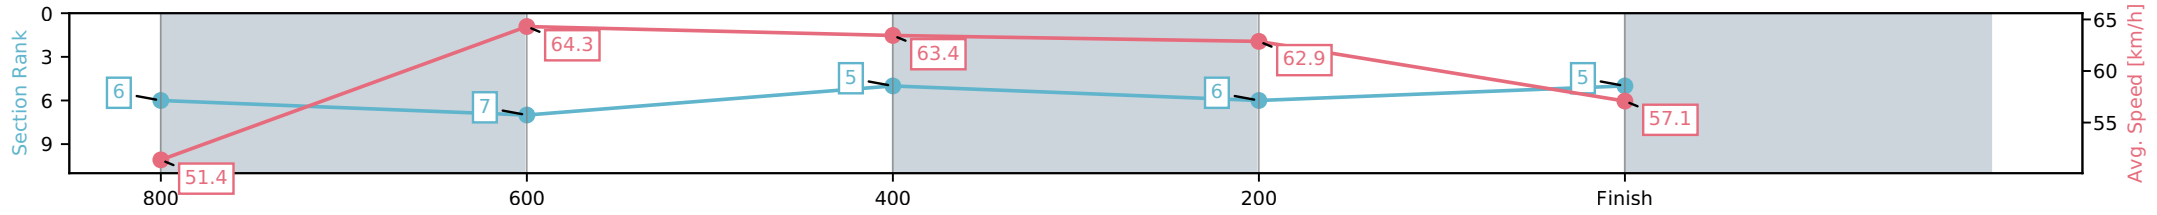

Horse/Jockey Name	Revitup Charlie/Karl Zechner
Finish Rank	5
Fastest Section Time (Section)	0:11.33 (800-600)
Top Speed [km/h] (Section)	65.2 (800-600)
Race State	Finished

Sunshine Coast QLD
Race 4: DCM BUILDING DESIGN Class 2 Handicap - 1000m
05 April 2026 - 2:40PM
Track Rating: Heavy 9, Weather: Overcast, Rail Position: +8m Entire Circuit

Section	L1000	L800	L600	L400	L200
Section Times	1:01.04 (0:14.12)	0:46.92 [7] (0:11.33)	0:35.59 [5] (0:11.44)	0:24.15 [6] (0:11.46)	0:12.69 [5] (0:12.69)
Average Speed [km/h]	51.4	64.3	63.4	62.9	57.1
Top Speed [km/h]	63.3	65.2	64.0	64.1	60.5
Avg. Dist. to Rail [m]	6.5	3.2	1.5	3.4	4.5
Avg. Stride Freq. [Hz]	2.5	2.5	2.4	2.4	2.4
Avg. Stride Length [m]	6.2	7.4	7.3	7.3	6.9

[ ] Ranking at each section and finish
-:-:- No data available at this section
NA No data available