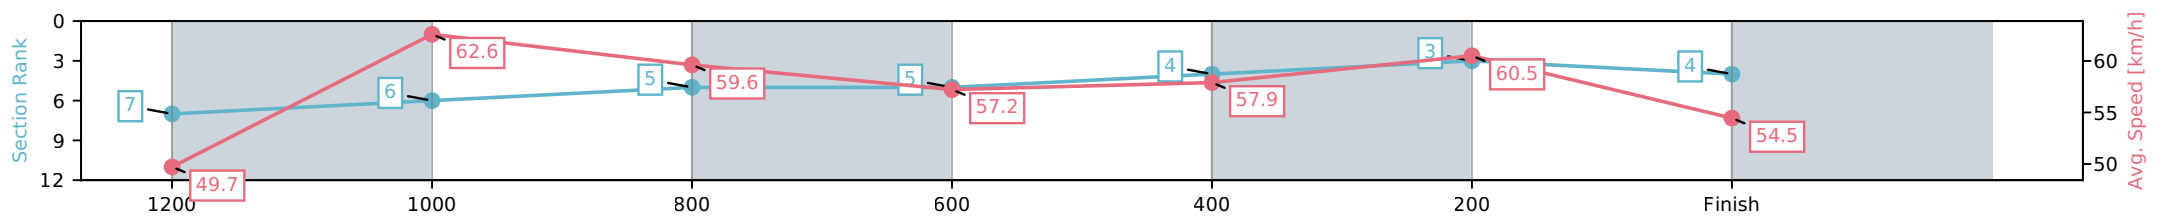

Sunshine Coast QLD

Race 1: COASTLINE BMW Maiden Handicap - 1400m

05 April 2026 - 12:55PM

Track Rating: Heavy 9, Weather: Overcast, Rail Position: +8m Entire Circuit

Section	L1400	L1200	L1000	L800	L600	L400	L200
Section Times	1:27.72 (0:14.24)	1:13.48 [6] (0:11.42)	1:02.05 [5] (0:12.14)	0:49.91 [5] (0:12.58)	1:27.72 [4] (0:12.23)	1:27.72 [3] (0:11.90)	0:13.20 [4] (0:13.20)
Average Speed [km/h]	49.7	62.6	59.6	57.2	57.9	60.5	54.5
Top Speed [km/h]	64.3	65.1	61.2	58.6	58.9	60.8	55.5
Avg. Dist. to Rail [m]	8.7	5.3	4.8	1.2	0.6	0.8	4.2
Avg. Stride Freq. [Hz]	2.4	2.4	2.3	2.3	2.3	2.3	2.3
Avg. Stride Length [m]	6.4	7.4	7.3	7.1	7.1	7.4	6.5