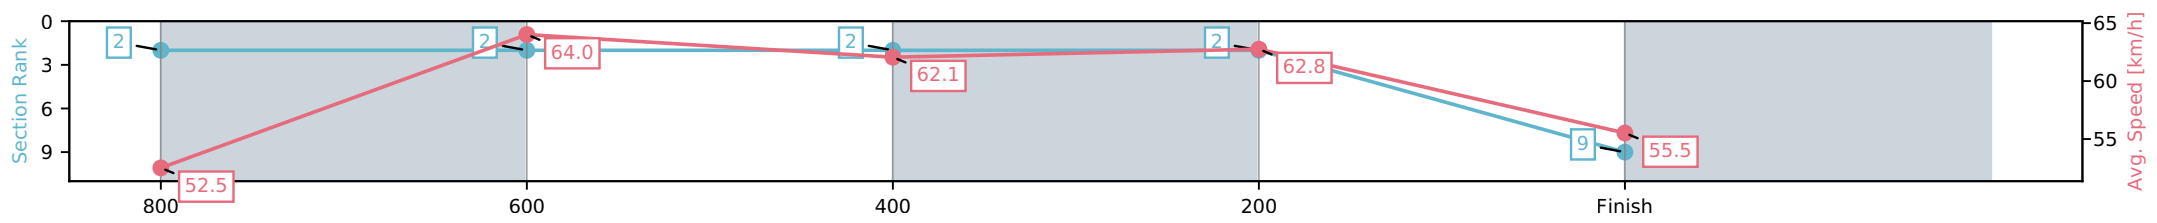

Sunshine Coast QLD

Race 4: DCM BUILDING DESIGN Class 2 Handicap - 1000m

05 April 2026 - 2:40PM

Track Rating: Heavy 9, Weather: Overcast, Rail Position: +8m Entire Circuit

Section	L1000	L800	L600	L400	L200
Section Times	1:01.24 (0:13.82)	0:47.42 [2] (0:11.32)	0:36.10 [2] (0:11.59)	0:24.51 [2] (0:11.47)	0:13.04 [9] (0:13.04)
Average Speed [km/h]	52.5	64.0	62.1	62.8	55.5
Top Speed [km/h]	65.0	65.3	63.0	64.2	61.0
Avg. Dist. to Rail [m]	3.5	1.9	0.4	0.3	0.7
Avg. Stride Freq. [Hz]	2.7	2.6	2.5	2.6	2.4
Avg. Stride Length [m]	5.9	6.9	6.9	6.9	6.6