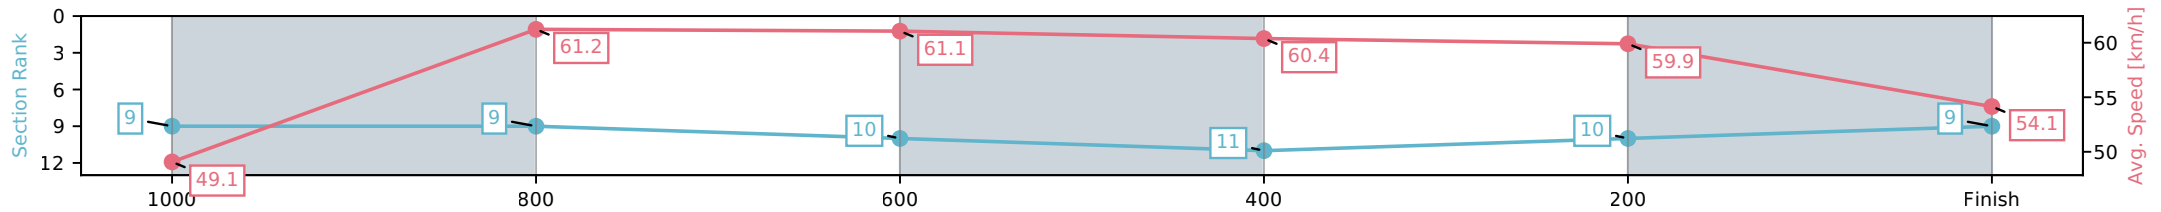

- [] Ranking at each section and finish
- :-:- No data available at this section
- NA No data available

Horse/Jockey Name	Capiana/Leah Martyn
Finish Rank	10
Fastest Section Time (Section)	0:11.58 (1000-800)
Top Speed [km/h] (Section)	64.9 (1200 - 1000)
Race State	Finished