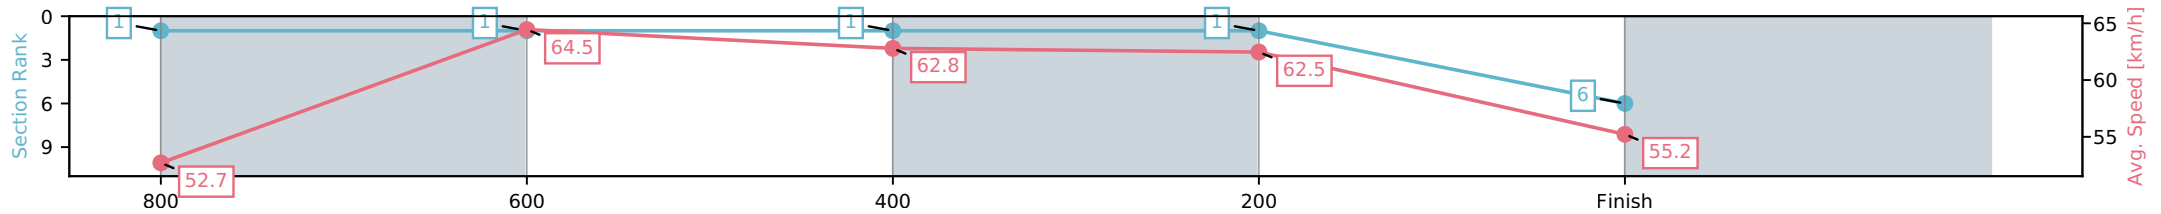

Sunshine Coast QLD

Race 4: DCM BUILDING DESIGN Class 2 Handicap - 1000m

05 April 2026 - 2:40PM

Track Rating: Heavy 9, Weather: Overcast, Rail Position: +8m Entire Circuit

Section	L1000	L800	L600	L400	L200
Section Times	1:01.06 (0:13.77)	0:47.29 [1] (0:11.29)	0:36.00 [1] (0:11.48)	0:24.52 [1] (0:11.52)	0:13.00 [6] (0:13.00)
Average Speed [km/h]	52.7	64.5	62.8	62.5	55.2
Top Speed [km/h]	65.5	66.3	64.3	65.0	59.2
Avg. Dist. to Rail [m]	7.5	3.2	1.0	0.4	0.7
Avg. Stride Freq. [Hz]	2.6	2.5	2.4	2.4	2.3
Avg. Stride Length [m]	6.2	7.3	7.4	7.4	6.9