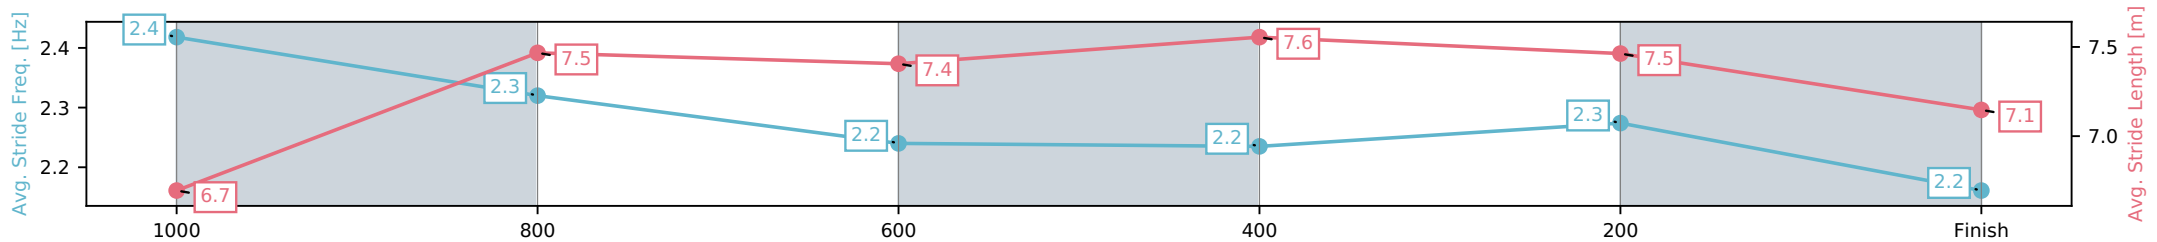

Horse/Jockey Name	Lean Warrior/Paul Hamblin
Finish Rank	6
Fastest Section Time (Section)	0:11.82 (1000-800)
Top Speed [km/h] (Section)	64.3 (1000-800)
Race State	Finished

Sunshine Coast QLD
Race 2: DIGITAL VISION DIRECT QTIS Three-Year-Old
Maiden Handicap - 1200m

05 April 2026 - 1:32PM

Track Rating: Heavy 9, Weather: Overcast, Rail Position: +8m Entire Circuit

Section	L1200	L1000	L800	L600	L400	L200
Section Times	1:15.31 (0:14.19)	1:01.12 [3] (0:11.82)	0:49.31 [3] (0:12.23)	0:37.08 [3] (0:11.89)	0:25.19 [5] (0:11.94)	0:13.25 [6] (0:13.25)
Average Speed [km/h]	51.3	61.2	58.9	60.3	60.4	54.1
Top Speed [km/h]	63.7	64.3	59.7	61.0	62.8	58.5
Avg. Dist. to Rail [m]	3.4	1.9	0.5	0.8	0.4	0.7
Avg. Stride Freq. [Hz]	2.4	2.3	2.2	2.2	2.3	2.2
Avg. Stride Length [m]	6.7	7.5	7.4	7.6	7.5	7.1

- [ ] Ranking at each section and finish
- -:-:- No data available at this section
- NA No data available