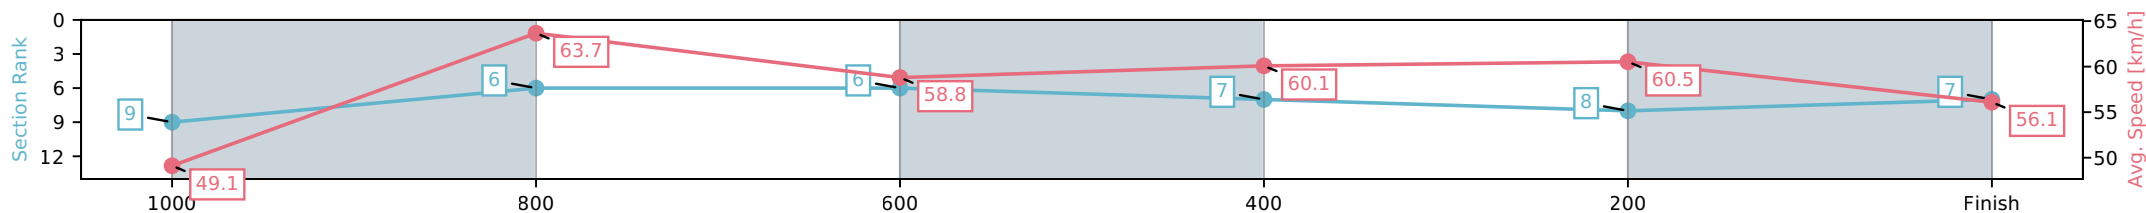

Horse/Jockey Name	Boomtown Laddie/Michael Rodd
Finish Rank	7
Fastest Section Time (Section)	0:11.48 (1000-800)
Top Speed [km/h] (Section)	66.3 (1000-800)
Race State	Finished

Sunshine Coast QLD
Race 2: DIGITAL VISION DIRECT QTIS Three-Year-Old
Maiden Handicap - 1200m

05 April 2026 - 1:32PM

Track Rating: Heavy 9, Weather: Overcast, Rail Position: +8m Entire Circuit

Section	L1200	L1000	L800	L600	L400	L200
Section Times	1:15.47 (0:14.77)	1:00.70 [6] (0:11.48)	0:49.22 [6] (0:12.48)	0:36.74 [7] (0:12.06)	0:24.69 [8] (0:11.90)	0:12.78 [7] (0:12.78)
Average Speed [km/h]	49.1	63.7	58.8	60.1	60.5	56.1
Top Speed [km/h]	64.0	66.3	59.9	60.7	61.0	59.4
Avg. Dist. to Rail [m]	8.8	5.0	3.3	1.1	1.8	1.8
Avg. Stride Freq. [Hz]	2.2	2.3	2.2	2.2	2.3	2.2
Avg. Stride Length [m]	6.6	7.7	7.5	7.5	7.5	7.2

- [ ] Ranking at each section and finish
- -:-:- No data available at this section
- NA No data available