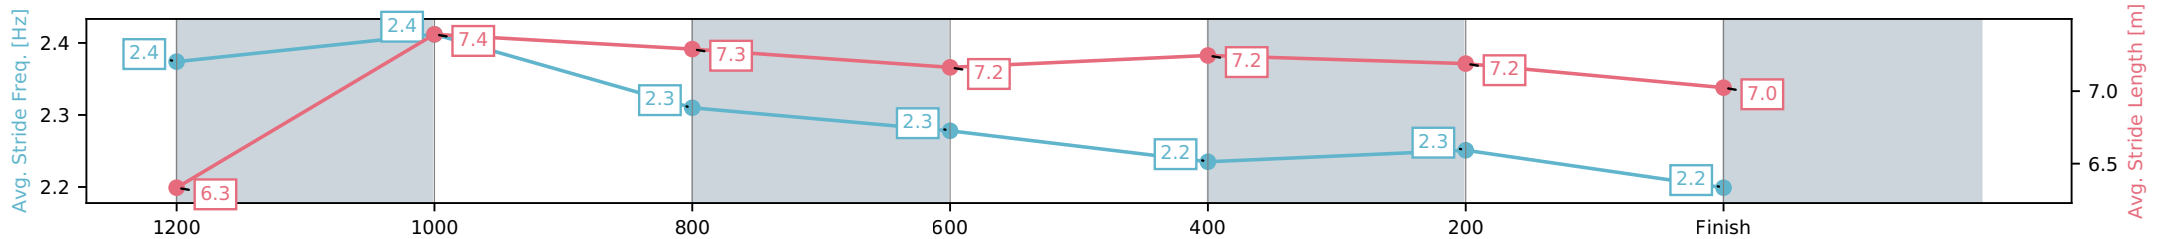

Sunshine Coast QLD

Race 1: COASTLINE BMW Maiden Handicap - 1400m

05 April 2026 - 12:55PM

Track Rating: Heavy 9, Weather: Overcast, Rail Position: +8m Entire Circuit

Section	L1400	L1200	L1000	L800	L600	L400	L200
Section Times	1:28.92 (0:14.49)	1:14.43 [8] (0:11.37)	1:03.06 [8] (0:12.18)	0:50.87 [6] (0:12.52)	0:38.36 [6] (0:12.62)	0:25.74 [6] (0:12.50)	0:13.24 [5] (0:13.24)
Average Speed [km/h]	49.7	63.3	59.5	57.8	57.1	57.6	54.4
Top Speed [km/h]	63.0	63.9	61.5	58.2	58.5	58.6	56.7
Avg. Dist. to Rail [m]	6.0	2.7	2.3	1.0	0.3	0.9	1.9
Avg. Stride Freq. [Hz]	2.4	2.4	2.3	2.3	2.2	2.3	2.2
Avg. Stride Length [m]	6.3	7.4	7.3	7.2	7.2	7.2	7.0