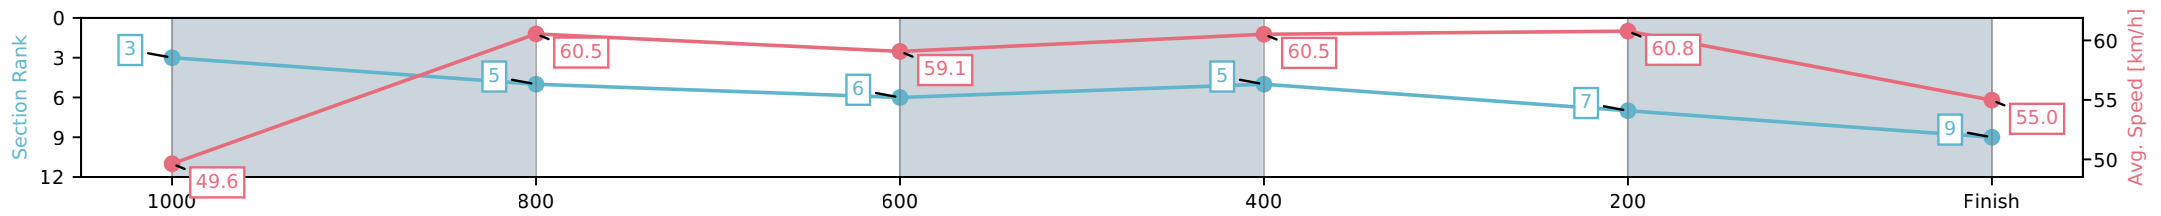

Horse/Jockey Name	Late Night Devil/Leah Martyn
Finish Rank	9
Fastest Section Time (Section)	0:11.86 (400-200)
Top Speed [km/h] (Section)	62.2 (1000-800)
Race State	Finished

Sunshine Coast QLD
Race 7: FLYING START SYNDICATIONS RATINGS BAND 0 -
58 Handicap - 1200m
05 April 2026 - 4:35PM
Track Rating: Heavy 9, Weather: Overcast, Rail Position: +8m Entire Circuit

Section	L1200	L1000	L800	L600	L400	L200
Section Times	1:15.96 (0:14.59)	1:01.37 [5] (0:12.07)	0:49.29 [6] (0:12.45)	0:36.85 [5] (0:11.92)	0:24.92 [7] (0:11.86)	0:13.07 [9] (0:13.07)
Average Speed [km/h]	49.6	60.5	59.1	60.5	60.8	55.0
Top Speed [km/h]	61.1	62.2	60.5	61.4	62.2	58.2
Avg. Dist. to Rail [m]	5.2	5.0	3.7	0.8	2.8	3.8
Avg. Stride Freq. [Hz]	2.5	2.5	2.4	2.5	2.6	2.4
Avg. Stride Length [m]	6.1	6.8	6.8	6.9	6.8	6.5

- [ ] Ranking at each section and finish
- -:-:- No data available at this section
- NA No data available