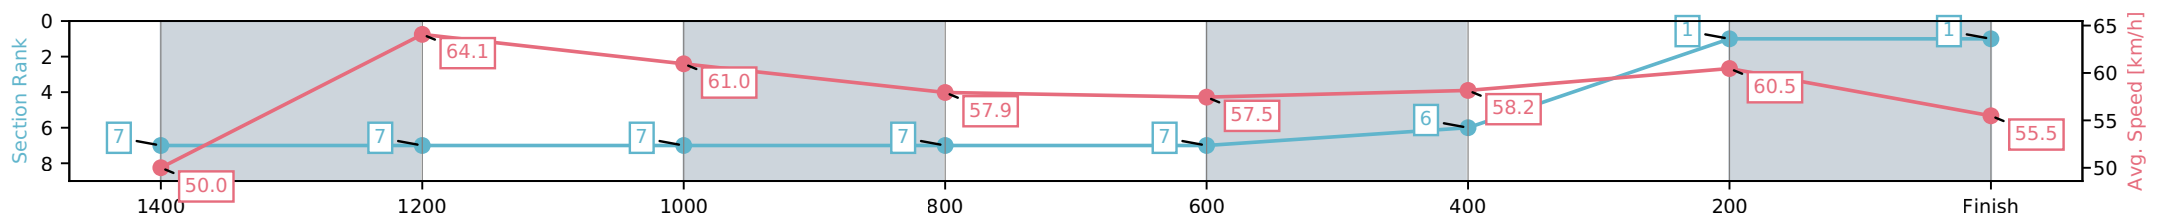

Horse/Jockey Name	Linthorpe Luck/Olivia Webb
Finish Rank	1
Fastest Section Time (Section)	0:11.33 (1400-1200)
Top Speed [km/h] (Section)	65.1 (1400-1200)
Race State	Finished

Sunshine Coast QLD
Race 3: JST WILLO INVESTMENTS BENCHMARK 68
Handicap - 1600m
05 April 2026 - 2:05PM
Track Rating: Heavy 9, Weather: Overcast, Rail Position: +8m Entire Circuit

Section	L1600	L1400	L1200	L1000	L800	L600	L400	L200
Section Times	1:40.01 (0:14.26)	1:25.75 [7] (0:11.33)	1:14.42 [7] (0:11.82)	1:02.60 [7] (0:12.54)	0:50.06 [7] (0:12.69)	0:37.38 [6] (0:12.48)	0:24.89 [1] (0:11.90)	0:12.98 [1] (0:12.98)
Average Speed [km/h]	50.0	64.1	61.0	57.9	57.5	58.2	60.5	55.5
Top Speed [km/h]	64.1	65.1	62.1	58.8	58.4	60.1	61.4	58.9
Avg. Dist. to Rail [m]	7.0	3.3	3.4	3.1	2.2	1.4	3.5	4.5
Avg. Stride Freq. [Hz]	2.4	2.4	2.4	2.3	2.3	2.3	2.4	2.3
Avg. Stride Length [m]	6.5	7.4	7.3	7.1	7.1	7.0	7.0	6.8

Report Created: Sun 05 April 2026 (Note: Timing is based on positional data)

[ ] Ranking at each section and finish
-:-:- No data available at this section
NA No data available