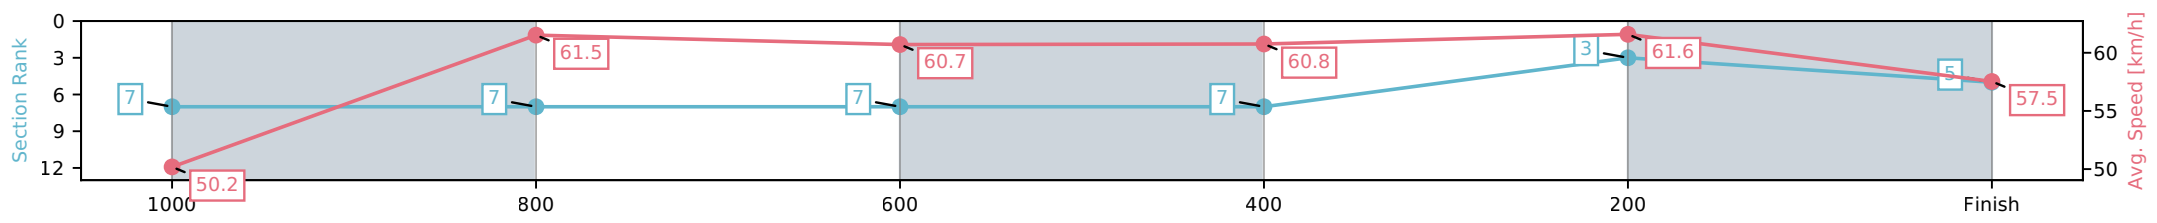

Sunshine Coast QLD

Race 8: TAB BENCHMARK 58 Handicap - 1200m

05 April 2026 - 5:15PM

Track Rating: Heavy 9, Weather: Overcast, Rail Position: +8m Entire Circuit

Section	L1200	L1000	L800	L600	L400	L200
Section Times	1:14.52 (0:14.48)	1:00.04 [7] (0:11.80)	0:48.24 [7] (0:12.05)	0:36.19 [7] (0:11.94)	0:24.25 [3] (0:11.70)	0:12.56 [5] (0:12.56)
Average Speed [km/h]	50.2	61.5	60.7	60.8	61.6	57.5
Top Speed [km/h]	61.4	62.1	61.7	61.7	62.3	60.2
Avg. Dist. to Rail [m]	5.6	3.5	2.5	1.4	5.4	6.3
Avg. Stride Freq. [Hz]	2.5	2.5	2.4	2.4	2.5	2.4
Avg. Stride Length [m]	6.1	7.0	7.2	7.1	7.1	6.8