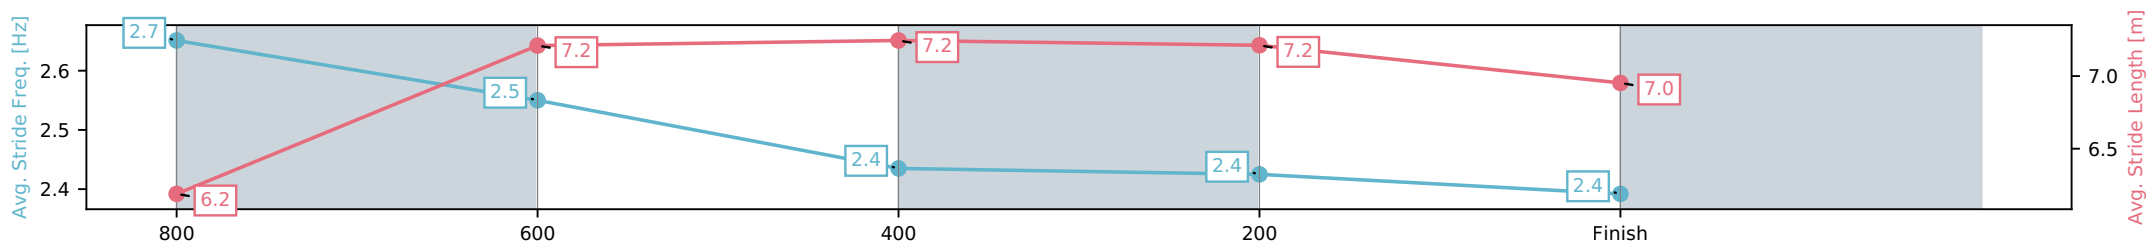

Horse/Jockey Name	Cryptic Beauty/Taylor Marshall
Finish Rank	3
Fastest Section Time (Section)	0:11.11 (800-600)
Top Speed [km/h] (Section)	67.1 (800-600)
Race State	Finished

Sunshine Coast QLD
Race 5: INNOVATIVE PLANNING SOLUTIONS QTIS Three-Year-Old BENCHMARK 65 Handicap - 1000m

05 April 2026 - 3:15PM

Track Rating: Heavy 9, Weather: Overcast, Rail Position: +8m Entire Circuit

Section	L1000	L800	L600	L400	L200
Section Times	1:00.38 (0:13.74)	0:46.64 [4] (0:11.11)	0:35.53 [5] (0:11.59)	0:23.94 [4] (0:11.62)	0:12.32 [3] (0:12.32)
Average Speed [km/h]	52.9	65.2	62.4	62.0	58.1
Top Speed [km/h]	64.5	67.1	64.6	62.9	60.9
Avg. Dist. to Rail [m]	4.5	1.8	0.9	1.8	4.1
Avg. Stride Freq. [Hz]	2.7	2.5	2.4	2.4	2.4
Avg. Stride Length [m]	6.2	7.2	7.2	7.2	7.0

- [ ] Ranking at each section and finish
- -:-:- No data available at this section
- NA No data available