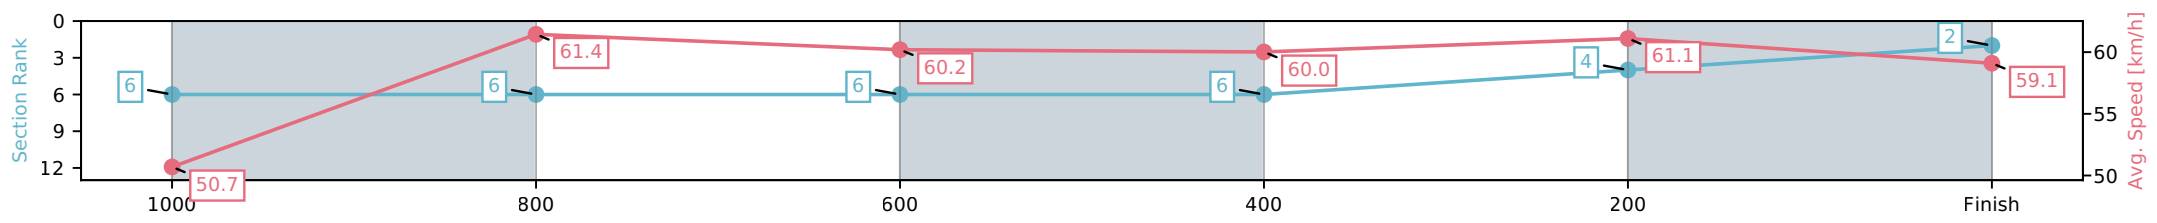

Sunshine Coast QLD

Race 8: TAB BENCHMARK 58 Handicap - 1200m

05 April 2026 - 5:15PM

Track Rating: Heavy 9, Weather: Overcast, Rail Position: +8m Entire Circuit

Section	L1200	L1000	L800	L600	L400	L200
Section Times	1:14.15 (0:14.31)	0:59.84 [6] (0:11.80)	0:48.04 [6] (0:12.07)	0:35.97 [6] (0:12.01)	0:23.96 [4] (0:11.78)	0:12.18 [2] (0:12.18)
Average Speed [km/h]	50.7	61.4	60.2	60.0	61.1	59.1
Top Speed [km/h]	61.6	63.2	61.0	60.7	62.3	60.6
Avg. Dist. to Rail [m]	2.5	2.4	1.6	0.4	1.2	2.3
Avg. Stride Freq. [Hz]	2.5	2.4	2.4	2.3	2.4	2.4
Avg. Stride Length [m]	6.3	7.2	7.1	7.2	7.3	7.1