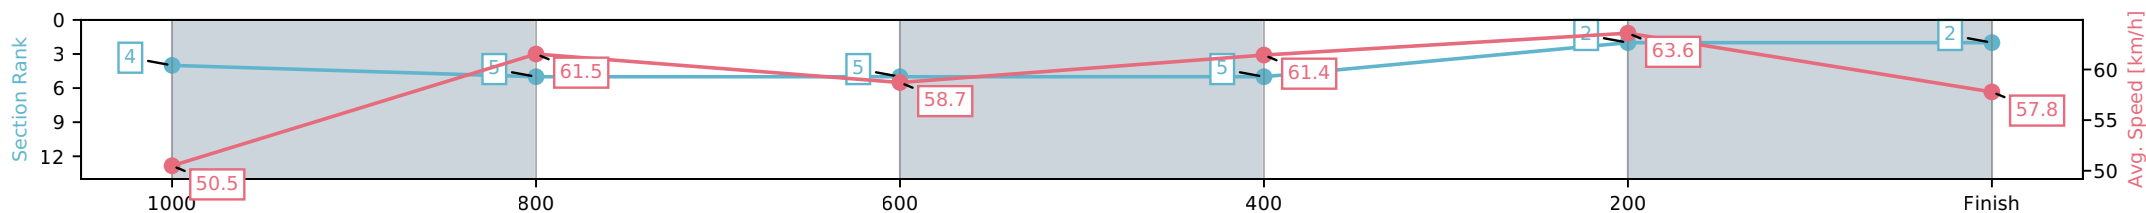

Horse/Jockey Name	Mr Hilton/Michael Murphy
Finish Rank	2
Fastest Section Time (Section)	0:11.32 (400-200)
Top Speed [km/h] (Section)	64.6 (400-200)
Race State	Finished

Sunshine Coast QLD
Race 2: DIGITAL VISION DIRECT QTIS Three-Year-Old
Maiden Handicap - 1200m

05 April 2026 - 1:32PM

Track Rating: Heavy 9, Weather: Overcast, Rail Position: +8m Entire Circuit

Section	L1200	L1000	L800	L600	L400	L200
Section Times	1:14.03 (0:14.32)	0:59.71 [5] (0:11.79)	0:47.92 [5] (0:12.39)	0:35.54 [5] (0:11.81)	0:23.73 [2] (0:11.32)	0:12.41 [2] (0:12.41)
Average Speed [km/h]	50.5	61.5	58.7	61.4	63.6	57.8
Top Speed [km/h]	63.9	63.8	59.5	63.6	64.6	61.8
Avg. Dist. to Rail [m]	2.6	2.9	1.5	1.2	2.6	3.4
Avg. Stride Freq. [Hz]	2.3	2.3	2.2	2.3	2.4	2.2
Avg. Stride Length [m]	6.7	7.6	7.5	7.5	7.6	7.4

- [ ] Ranking at each section and finish
- -:-:- No data available at this section
- NA No data available