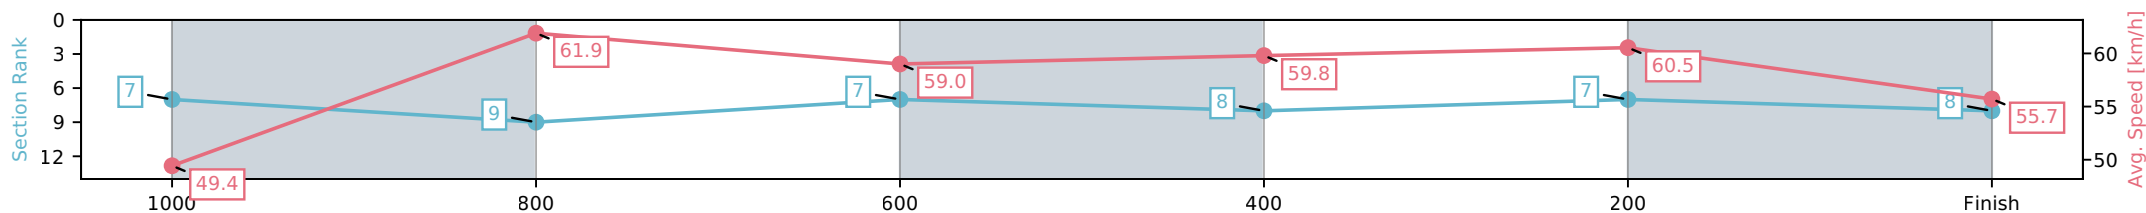

Horse/Jockey Name	Oakfield Montana/Jason Taylor
Finish Rank	8
Fastest Section Time (Section)	0:11.71 (1000-800)
Top Speed [km/h] (Section)	63.9 (1000-800)
Race State	Finished

Sunshine Coast QLD
Race 2: DIGITAL VISION DIRECT QTIS Three-Year-Old
Maiden Handicap - 1200m

05 April 2026 - 1:32PM

Track Rating: Heavy 9, Weather: Overcast, Rail Position: +8m Entire Circuit

Section	L1200	L1000	L800	L600	L400	L200
Section Times	1:15.61 (0:14.73)	1:00.88 [9] (0:11.71)	0:49.17 [7] (0:12.31)	0:36.86 [8] (0:12.03)	0:24.83 [7] (0:11.90)	0:12.93 [8] (0:12.93)
Average Speed [km/h]	49.4	61.9	59.0	59.8	60.5	55.7
Top Speed [km/h]	63.0	63.9	59.4	60.3	61.2	58.7
Avg. Dist. to Rail [m]	7.1	2.5	1.5	0.4	0.6	1.0
Avg. Stride Freq. [Hz]	2.5	2.5	2.4	2.4	2.4	2.3
Avg. Stride Length [m]	6.2	7.1	7.0	7.0	7.0	6.8

- [ ] Ranking at each section and finish
- -:-:- No data available at this section
- NA No data available