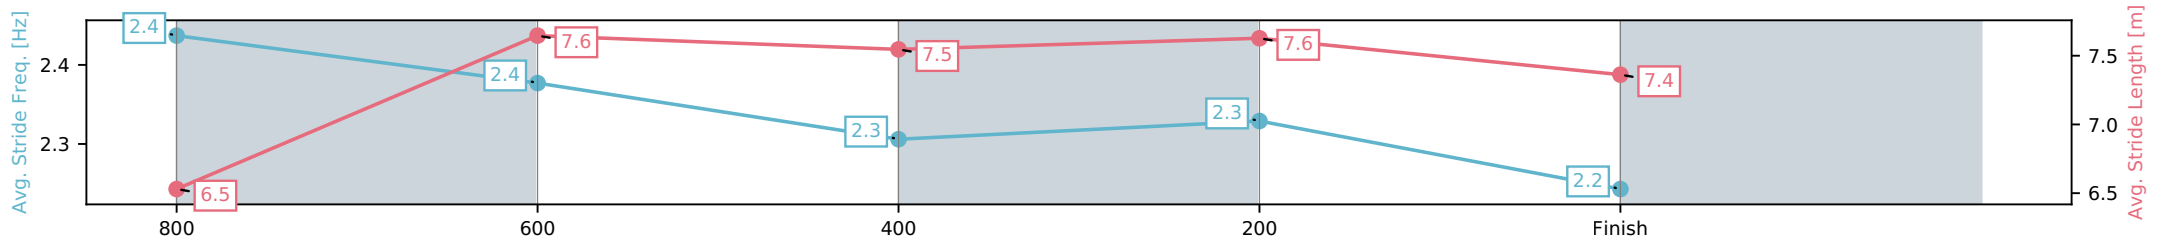

Sunshine Coast QLD

Race 4: DCM BUILDING DESIGN Class 2 Handicap - 1000m

05 April 2026 - 2:40PM

Track Rating: Heavy 9, Weather: Overcast, Rail Position: +8m Entire Circuit

Section	L1000	L800	L600	L400	L200
Section Times	1:00.99 (0:13.93)	0:47.06 [4] (0:11.34)	0:35.72 [7] (0:11.77)	0:23.95 [8] (0:11.50)	0:12.45 [4] (0:12.45)
Average Speed [km/h]	52.2	64.2	61.5	62.7	57.4
Top Speed [km/h]	64.1	65.0	62.3	63.9	60.4
Avg. Dist. to Rail [m]	4.5	3.0	1.1	1.6	1.6
Avg. Stride Freq. [Hz]	2.4	2.4	2.3	2.3	2.2
Avg. Stride Length [m]	6.5	7.6	7.5	7.6	7.4