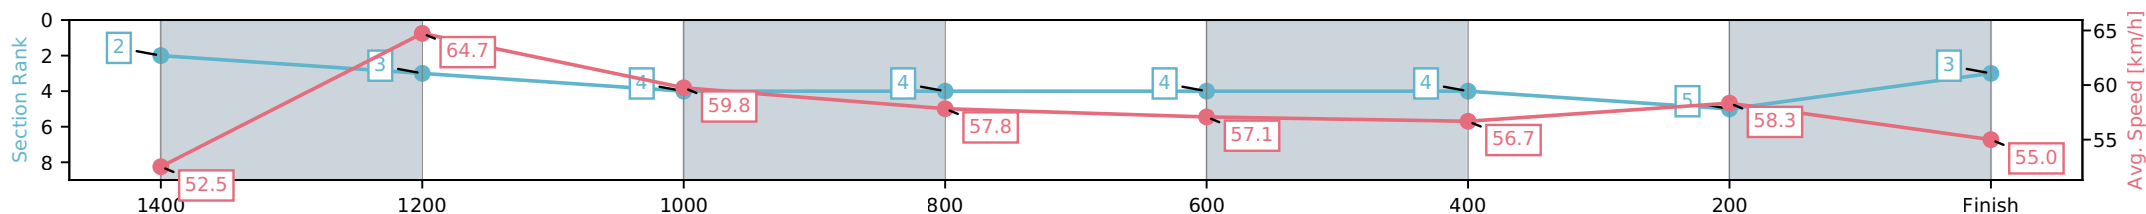

Horse/Jockey Name	Ninjitzou/Daniel Moor
Finish Rank	3
Fastest Section Time (Section)	0:11.23 (1400-1200)
Top Speed [km/h] (Section)	66.2 (1600 - 1400)
Race State	Finished

Sunshine Coast QLD
Race 3: JST WILLO INVESTMENTS BENCHMARK 68
Handicap - 1600m

05 April 2026 - 2:05PM

Track Rating: Heavy 9, Weather: Overcast, Rail Position: +8m Entire Circuit

Section	L1600	L1400	L1200	L1000	L800	L600	L400	L200
Section Times	1:40.35 (0:13.54)	1:26.81 [3] (0:11.23)	1:15.58 [4] (0:12.08)	1:03.49 [4] (0:12.57)	0:50.92 [4] (0:12.77)	0:38.15 [4] (0:12.76)	0:25.39 [5] (0:12.34)	0:13.05 [3] (0:13.05)
Average Speed [km/h]	52.5	64.7	59.8	57.8	57.1	56.7	58.3	55.0
Top Speed [km/h]	66.2	66.0	62.3	58.5	58.2	57.9	59.0	57.3
Avg. Dist. to Rail [m]	6.6	4.2	3.5	3.3	2.2	0.8	1.3	2.6
Avg. Stride Freq. [Hz]	2.3	2.2	2.1	2.1	2.1	2.1	2.2	2.1
Avg. Stride Length [m]	7.0	8.2	7.9	7.6	7.6	7.6	7.6	7.5

[ ] Ranking at each section and finish
-:-:- No data available at this section
NA No data available