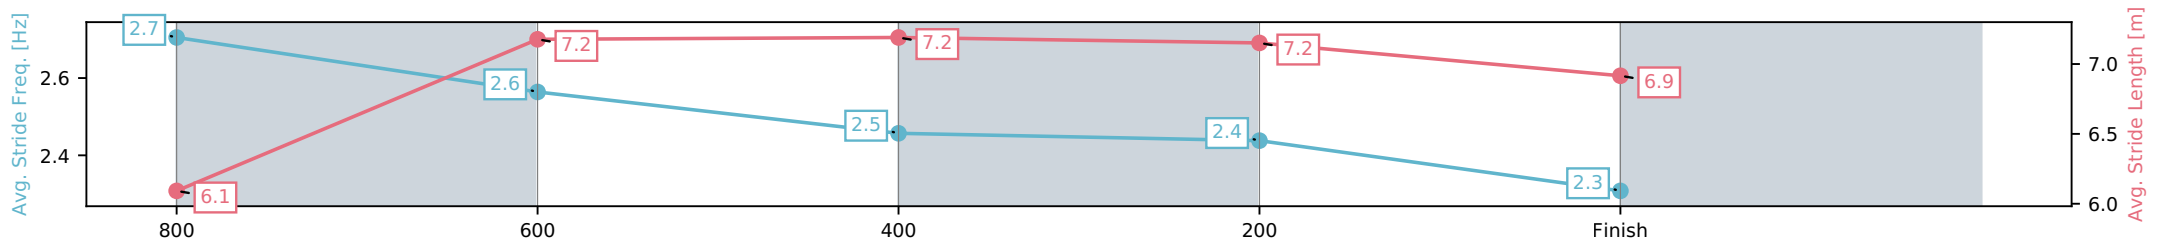

Horse/Jockey Name	Jeans/Jett Newman
Finish Rank	5
Fastest Section Time (Section)	0:11.14 (800-600)
Top Speed [km/h] (Section)	67.7 (1000 - 800)
Race State	Finished

Sunshine Coast QLD
Race 5: INNOVATIVE PLANNING SOLUTIONS QTIS Three-Year-Old BENCHMARK 65 Handicap - 1000m

05 April 2026 - 3:15PM

Track Rating: Heavy 9, Weather: Overcast, Rail Position: +8m Entire Circuit

Section	L1000	L800	L600	L400	L200
Section Times	1:00.63 (0:13.43)	0:47.20 [1] (0:11.14)	0:36.06 [1] (0:11.48)	0:24.59 [2] (0:11.72)	0:12.87 [5] (0:12.87)
Average Speed [km/h]	54.1	65.1	62.8	61.4	55.7
Top Speed [km/h]	67.7	67.6	63.9	63.0	59.1
Avg. Dist. to Rail [m]	2.7	1.9	0.7	0.4	0.4
Avg. Stride Freq. [Hz]	2.7	2.6	2.5	2.4	2.3
Avg. Stride Length [m]	6.1	7.2	7.2	7.2	6.9

- [ ] Ranking at each section and finish
- -:-:- No data available at this section
- NA No data available