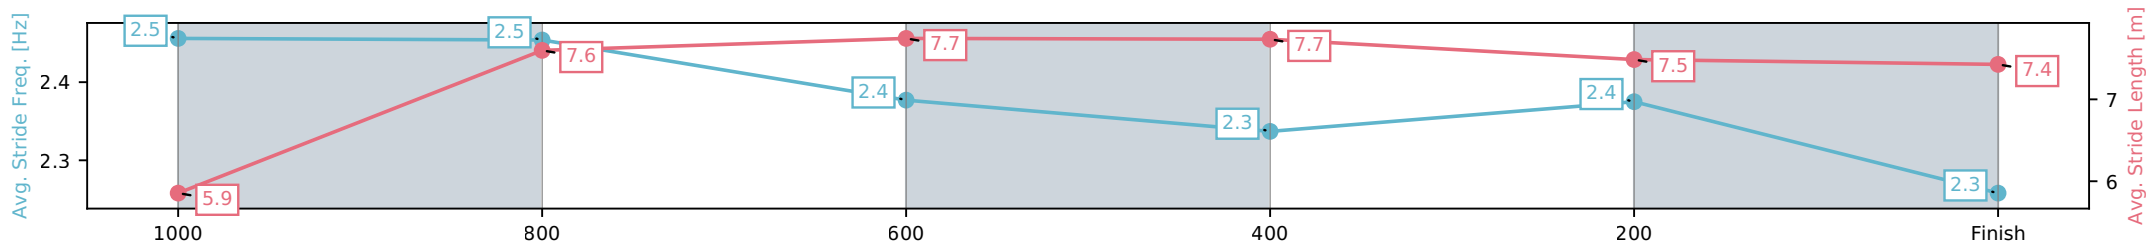

Horse/Jockey Name	Lucifer's Way/Jake Bayliss
Finish Rank	9
Fastest Section Time (Section)	0:10.72 (1000-800)
Top Speed [km/h] (Section)	68.9 (1000-800)
Race State	Finished

Ipswich QLD --Professional-2026-04-06
Race 4: HAPPY RETIREMENT JIM BYRNE BENCHMARK 65
Handicap - 1100m
06 April 2026 - 2:33PM
Track Rating: Good 4, Weather: Fine, Rail Position: +4m Entire Circuit

Section	L1100	L1000	L800	L600	L400	L200
Section Times	1:04.99 (0:08.00)	0:56.99 [5] (0:10.72)	0:46.27 [6] (0:11.17)	0:35.10 [7] (0:11.29)	0:23.81 [8] (0:11.54)	0:12.26 [9] (0:12.26)
Average Speed [km/h]	45.6	67.3	64.7	64.1	62.8	58.7
Top Speed [km/h]	61.9	68.9	67.2	64.9	64.6	61.5
Avg. Dist. to Rail [m]	6.0	0.9	1.3	1.1	2.6	2.2
Avg. Stride Freq. [Hz]	2.5	2.5	2.4	2.3	2.4	2.3
Avg. Stride Length [m]	5.9	7.6	7.7	7.7	7.5	7.4

- [ ] Ranking at each section and finish
- -:-:- No data available at this section
- NA No data available