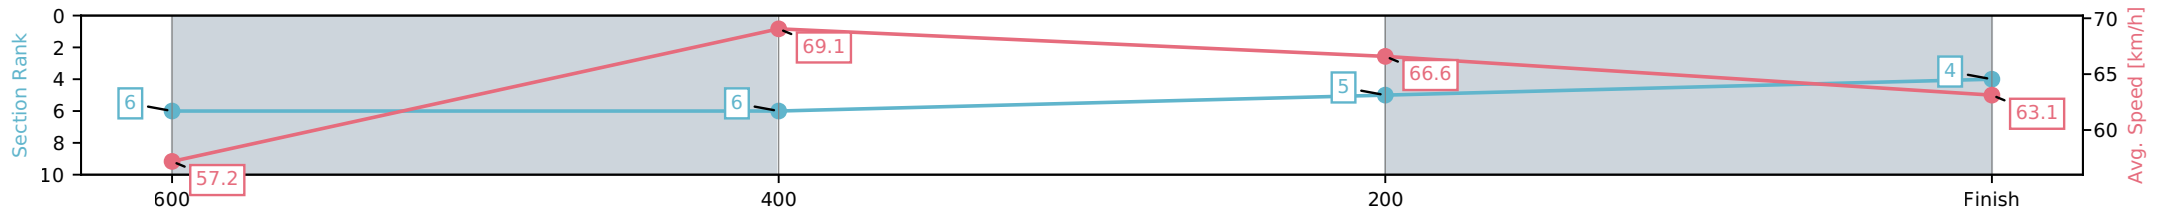

Horse/Jockey Name	Mishani Rainfire/Olivia Kendal
Finish Rank	4
Fastest Section Time (Section)	0:10.46 (600-400)
Top Speed [km/h] (Section)	71.0 (600-400)
Race State	Finished

Ipswich QLD --Professional-2026-04-06
Race 1: POCO VINO QTIS Two-Year-Old Maiden Handicap - 800m
06 April 2026 - 12:49PM
Track Rating: Good 4, Weather: Fine, Rail Position: +4m Entire Circuit

Section	L800	L600	L400	L200
Section Times	0:44.97 (0:12.34)	0:32.63 [6] (0:10.46)	0:22.17 [5] (0:10.84)	0:11.33 [4] (0:11.33)
Average Speed [km/h]	57.2	69.1	66.6	63.1
Top Speed [km/h]	69.0	71.0	68.1	66.0
Avg. Dist. to Rail [m]	8.7	1.8	1.0	4.4
Avg. Stride Freq. [Hz]	2.6	2.6	2.6	2.4
Avg. Stride Length [m]	6.4	7.5	7.3	7.4

[ ] Ranking at each section and finish
-.-.- No data available at this section
NA No data available