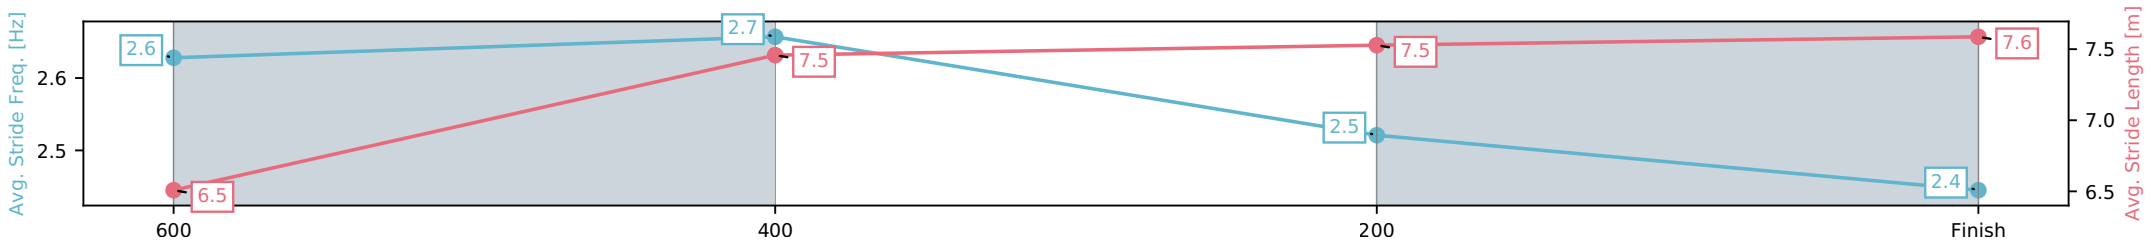

Horse/Jockey Name	Lucky Pat/Angela Jones
Finish Rank	1
Fastest Section Time (Section)	0:10.41 (600-400)
Top Speed [km/h] (Section)	71.9 (600-400)
Race State	Finished

Ipswich QLD --Professional-2026-04-06
Race 1: POCO VINO QTIS Two-Year-Old Maiden Handicap - 800m
06 April 2026 - 12:49PM
Track Rating: Good 4, Weather: Fine, Rail Position: +4m Entire Circuit

Section	L800	L600	L400	L200
Section Times	0:44.48 (0:11.98)	0:32.50 [4] (0:10.41)	0:22.09 [3] (0:10.94)	0:11.15 [1] (0:11.15)
Average Speed [km/h]	58.9	70.0	66.9	64.7
Top Speed [km/h]	69.9	71.9	67.6	67.0
Avg. Dist. to Rail [m]	7.2	4.4	4.6	4.8
Avg. Stride Freq. [Hz]	2.6	2.7	2.5	2.4
Avg. Stride Length [m]	6.5	7.5	7.5	7.6

[ ] Ranking at each section and finish
-:-:- No data available at this section
NA No data available