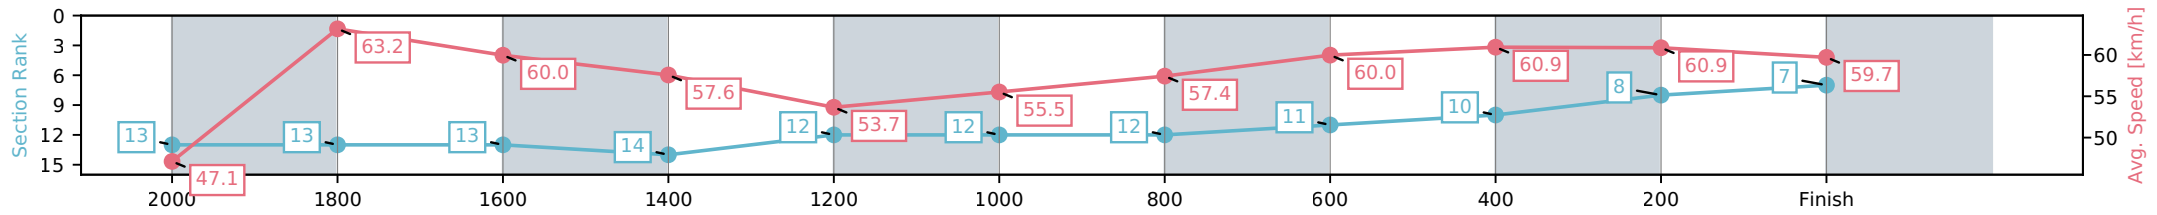

Horse/Jockey Name	Giddy Gan's Joy/Jason Taylor
Finish Rank	7
Fastest Section Time (Section)	0:11.40 (2000-1800)
Top Speed [km/h] (Section)	64.2 (2000-1800)
Race State	Finished

Ipswich QLD --Professional-2026-04-06
Race 6: GREAT NORTHERN BENCHMARK 65 Handicap - 2170m
06 April 2026 - 3:52PM
Track Rating: Good 4, Weather: Fine, Rail Position: +4m Entire Circuit

Section	L2170	L2000	L1800	L1600	L1400	L1200	L1000	L800	L600	L400	L200
Section Times	2:15.92 (0:12.98)	2:02.94 [13] (0:11.40)	1:51.54 [13] (0:11.84)	1:39.70 [14] (0:12.49)	1:27.21 [12] (0:13.38)	1:13.82 [12] (0:13.06)	1:00.76 [12] (0:12.57)	0:48.19 [11] (0:12.17)	0:36.02 [10] (0:11.95)	0:24.07 [8] (0:12.01)	0:12.06 [7] (0:12.06)
Average Speed [km/h]	47.1	63.2	60.0	57.6	53.7	55.5	57.4	60.0	60.9	60.9	59.7
Top Speed [km/h]	60.4	64.2	62.1	60.3	54.6	57.8	59.2	60.9	61.4	61.3	61.0
Avg. Dist. to Rail [m]	9.1	0.8	1.8	1.1	0.6	1.8	1.2	3.3	3.3	4.2	4.2
Avg. Stride Freq. [Hz]	2.2	2.2	2.2	2.1	2.0	2.1	2.1	2.2	2.2	2.2	2.2
Avg. Stride Length [m]	6.4	7.9	7.8	7.7	7.5	7.4	7.5	7.7	7.8	7.7	7.8

[ ] Ranking at each section and finish
-.-.- No data available at this section
NA No data available