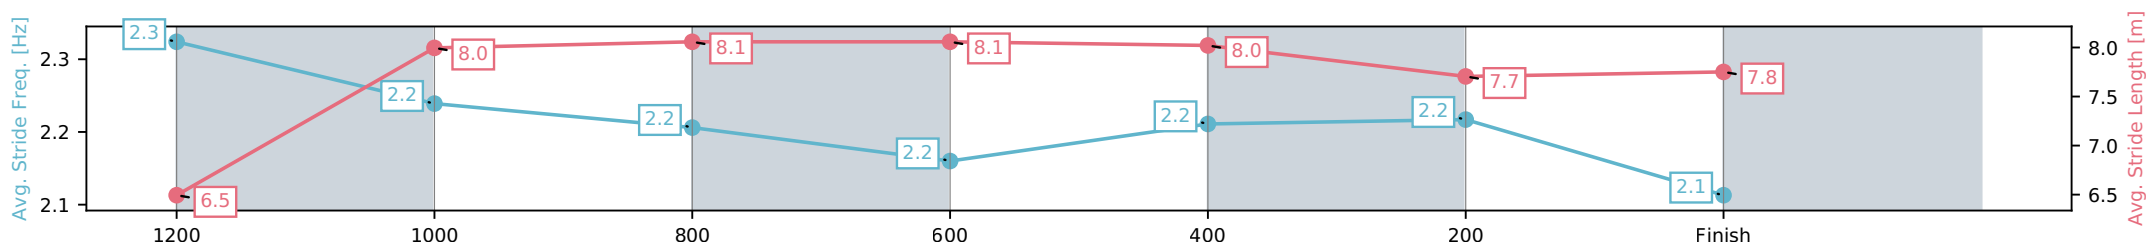

Horse/Jockey Name	Southoftheborder/Fred Larson
Finish Rank	10
Fastest Section Time (Section)	0:11.32 (1200-1000)
Top Speed [km/h] (Section)	65.4 (600-400)
Race State	Finished

Ipswich QLD --Professional-2026-04-06
Race 8: GORDON'S GIN Colts, Geldings and Entires RATINGS
BAND 0 - 58 Handicap - 1350m

06 April 2026 - 5:13PM

Track Rating: Good 4, Weather: Fine, Rail Position: +4m Entire Circuit

Section	L1350	L1200	L1000	L800	L600	L400	L200
Section Times	1:21.34 (0:11.11)	1:10.23 [9] (0:11.32)	0:58.91 [10] (0:11.45)	0:47.46 [11] (0:11.57)	0:35.89 [11] (0:11.40)	0:24.49 [10] (0:11.84)	0:12.66 [10] (0:12.66)
Average Speed [km/h]	49.8	63.4	62.7	61.8	62.6	60.5	57.0
Top Speed [km/h]	63.1	63.9	64.4	62.8	65.4	61.0	59.7
Avg. Dist. to Rail [m]	1.5	0.5	0.8	2.1	1.8	1.1	0.9
Avg. Stride Freq. [Hz]	2.3	2.2	2.2	2.2	2.2	2.2	2.1
Avg. Stride Length [m]	6.5	8.0	8.1	8.1	8.0	7.7	7.8

- [ ] Ranking at each section and finish
- -:-:- No data available at this section
- NA No data available