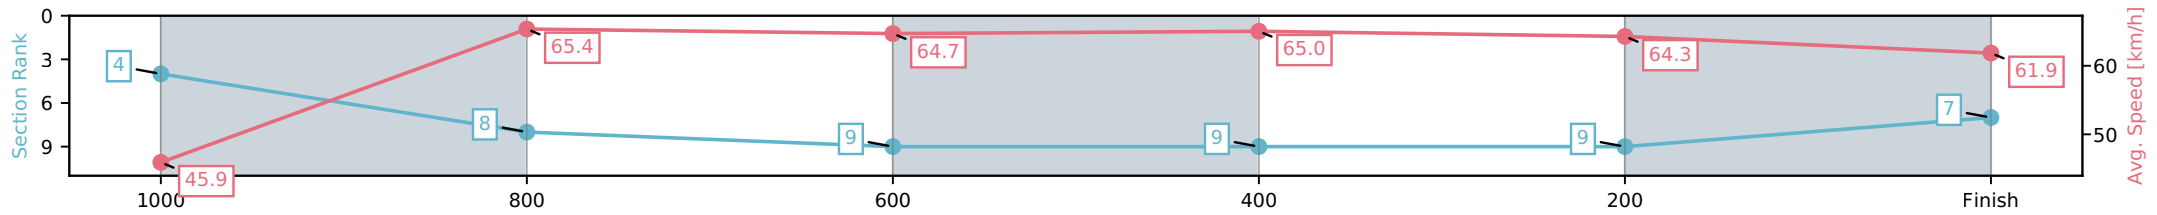

Horse/Jockey Name	So Bright/Jett Newman
Finish Rank	7
Fastest Section Time (Section)	0:11.10 (1000-800)
Top Speed [km/h] (Section)	66.2 (1000-800)
Race State	Finished

Ipswich QLD --Professional-2026-04-06
Race 4: HAPPY RETIREMENT JIM BYRNE BENCHMARK 65
Handicap - 1100m
06 April 2026 - 2:33PM
Track Rating: Good 4, Weather: Fine, Rail Position: +4m Entire Circuit

Section	L1100	L1000	L800	L600	L400	L200
Section Times	1:04.44 (0:07.99)	0:56.45 [8] (0:11.10)	0:45.35 [9] (0:11.20)	0:34.15 [9] (0:11.15)	0:23.00 [9] (0:11.34)	0:11.66 [7] (0:11.66)
Average Speed [km/h]	45.9	65.4	64.7	65.0	64.3	61.9
Top Speed [km/h]	62.0	66.2	65.1	65.5	65.4	63.8
Avg. Dist. to Rail [m]	10.0	3.9	2.0	1.8	4.0	4.9
Avg. Stride Freq. [Hz]	2.5	2.5	2.4	2.4	2.4	2.4
Avg. Stride Length [m]	5.7	7.4	7.6	7.6	7.5	7.3

[ ] Ranking at each section and finish
-:-:- No data available at this section
NA No data available