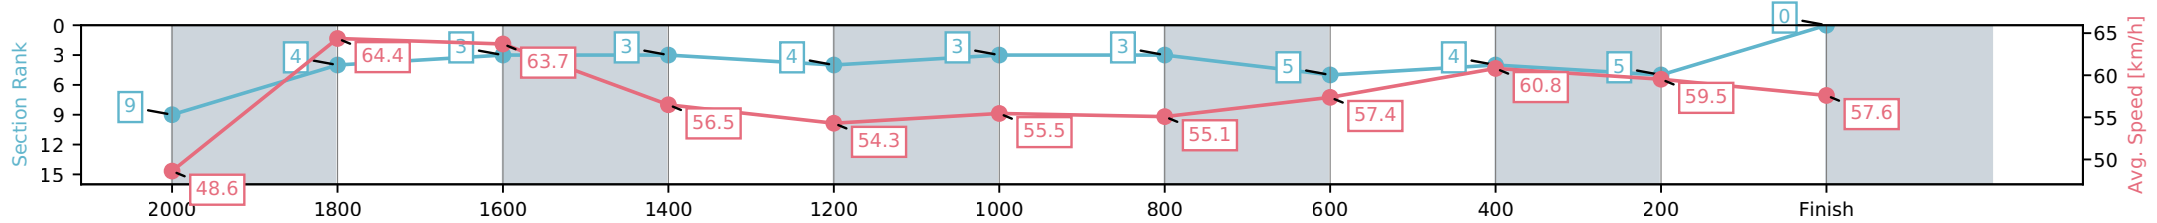

Horse/Jockey Name	Arizona Dreaming/Corey Sutherland
Finish Rank	4
Fastest Section Time (Section)	0:10.62 (2000-1800)
Top Speed [km/h] (Section)	65.1 (2000-1800)
Race State	Finished

Ipswich QLD --Professional-2026-04-06
Race 6: GREAT NORTHERN BENCHMARK 65 Handicap - 2170m
06 April 2026 - 3:52PM
Track Rating: Good 4, Weather: Fine, Rail Position: +4m Entire Circuit

Section	L2170	L2000	L1800	L1600	L1400	L1200	L1000	L800	L600	L400	L200
Section Times	2:15.69 (0:12.55)	2:15.69 [4] (0:11.22)	2:15.69 [3] (0:11.46)	2:15.69 [3] (0:12.78)	1:28.25 [4] (0:13.42)	1:14.84 [3] (0:13.00)	1:01.85 [3] (0:13.06)	0:48.78 [5] (0:12.60)	0:36.19 [4] (0:11.86)	0:24.32 [5] (0:12.14)	0:12.18 [0] (0:12.18)
Average Speed [km/h]	48.6	64.4	63.7	56.5	54.3	55.5	55.1	57.4	60.8	59.5	57.6
Top Speed [km/h]	61.4	65.3	64.4	59.8	55.1	56.5	56.1	59.5	61.6	60.2	59.2
Avg. Dist. to Rail [m]	8.3	3.7	2.7	0.4	1.1	0.6	0.5	1.0	0.6	0.9	2.5
Avg. Stride Freq. [Hz]	2.3	2.3	2.2	2.2	2.2	2.2	2.2	2.2	2.3	2.3	2.3
Avg. Stride Length [m]	6.2	7.9	7.9	7.4	6.9	7.1	7.1	7.3	7.4	7.3	7.2

[ ] Ranking at each section and finish
-:-:- No data available at this section
NA No data available