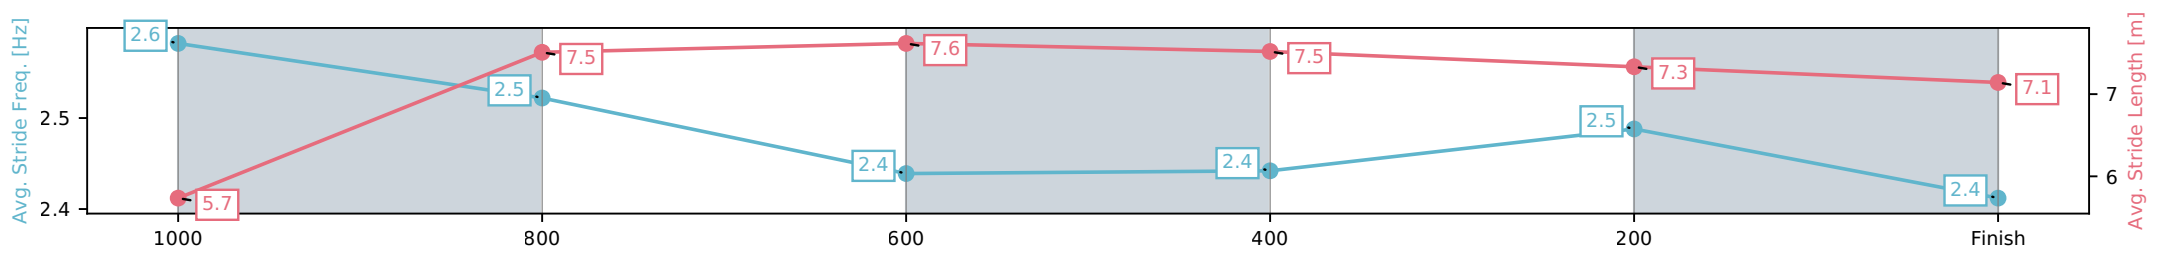

Horse/Jockey Name	Viale/Chelsea Baker
Finish Rank	1
Fastest Section Time (Section)	0:10.68 (1000-800)
Top Speed [km/h] (Section)	68.8 (1000-800)
Race State	Finished

Ipswich QLD --Professional-2026-04-06
Race 4: HAPPY RETIREMENT JIM BYRNE BENCHMARK 65
Handicap - 1100m
06 April 2026 - 2:33PM
Track Rating: Good 4, Weather: Fine, Rail Position: +4m Entire Circuit

Section	L1100	L1000	L800	L600	L400	L200
Section Times	1:03.44 (0:07.62)	0:55.82 [1] (0:10.68)	0:45.14 [1] (0:10.97)	0:34.16 [1] (0:11.07)	0:23.10 [1] (0:11.14)	0:11.96 [1] (0:11.96)
Average Speed [km/h]	47.9	67.5	65.8	65.1	64.8	60.3
Top Speed [km/h]	66.2	68.8	66.7	65.7	65.9	63.5
Avg. Dist. to Rail [m]	10.9	1.6	0.8	0.6	0.3	0.9
Avg. Stride Freq. [Hz]	2.6	2.5	2.4	2.4	2.5	2.4
Avg. Stride Length [m]	5.7	7.5	7.6	7.5	7.3	7.1

[ ] Ranking at each section and finish
-:-:- No data available at this section
NA No data available