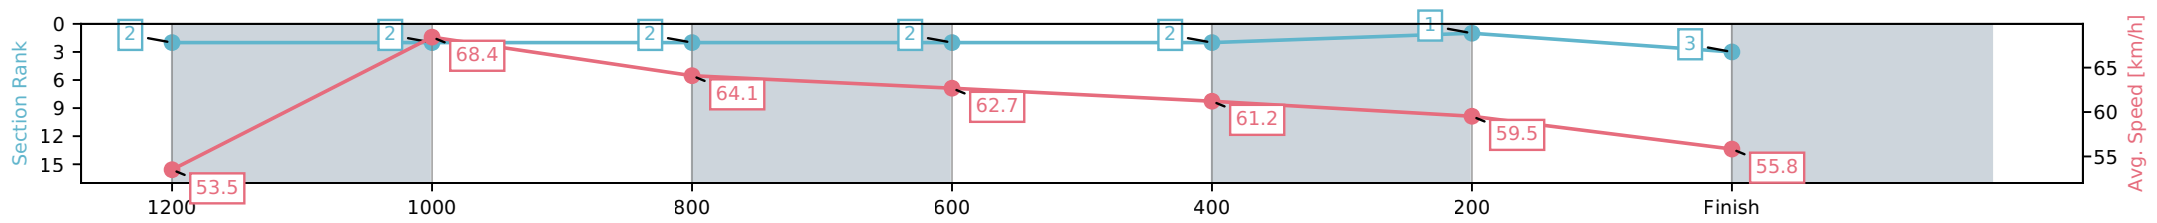

Horse/Jockey Name	Swanfels/Angela Jones
Finish Rank	3
Fastest Section Time (Section)	0:10.56 (1200-1000)
Top Speed [km/h] (Section)	69.7 (1200-1000)
Race State	Finished

Ipswich QLD --Professional-2026-04-06
Race 7: BARRIER REEF POOLS Fillies and Mares RATINGS
BAND 0 - 58 Handicap - 1350m
06 April 2026 - 4:33PM
Track Rating: Good 4, Weather: Fine, Rail Position: +4m Entire Circuit

Section	L1350	L1200	L1000	L800	L600	L400	L200
Section Times	1:20.37 (0:10.36)	1:10.02 [2] (0:10.56)	0:59.46 [2] (0:11.24)	0:48.21 [2] (0:11.44)	0:36.77 [2] (0:11.71)	0:25.06 [1] (0:12.09)	0:12.97 [3] (0:12.97)
Average Speed [km/h]	53.5	68.4	64.1	62.7	61.2	59.5	55.8
Top Speed [km/h]	67.6	69.7	66.1	63.0	62.2	61.2	57.8
Avg. Dist. to Rail [m]	10.5	3.0	0.7	0.7	1.0	0.6	2.4
Avg. Stride Freq. [Hz]	2.5	2.5	2.4	2.3	2.3	2.4	2.3
Avg. Stride Length [m]	6.2	7.7	7.7	7.6	7.4	7.2	6.9

[ ] Ranking at each section and finish
-:-:- No data available at this section
NA No data available