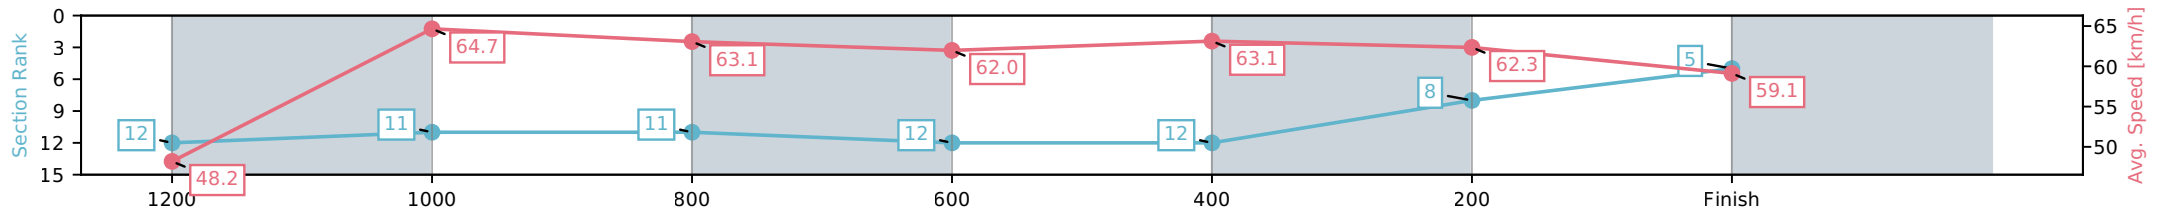

Horse/Jockey Name	Gold Merchant/Micheal Hellyer
Finish Rank	5
Fastest Section Time (Section)	0:11.14 (1200-1000)
Top Speed [km/h] (Section)	66.0 (1200-1000)
Race State	Finished

Ipswich QLD --Professional-2026-04-06
Race 8: GORDON'S GIN Colts, Geldings and Entires RATINGS
BAND 0 - 58 Handicap - 1350m
06 April 2026 - 5:13PM
Track Rating: Good 4, Weather: Fine, Rail Position: +4m Entire Circuit

Section	L1350	L1200	L1000	L800	L600	L400	L200
Section Times	1:20.86 (0:11.47)	1:09.39 [11] (0:11.14)	0:58.24 [11] (0:11.40)	0:46.84 [12] (0:11.58)	0:35.26 [12] (0:11.40)	0:23.86 [8] (0:11.62)	0:12.25 [5] (0:12.25)
Average Speed [km/h]	48.2	64.7	63.1	62.0	63.1	62.3	59.1
Top Speed [km/h]	63.4	66.0	64.5	63.1	64.3	63.0	62.2
Avg. Dist. to Rail [m]	4.0	1.2	0.6	0.7	0.6	3.4	8.8
Avg. Stride Freq. [Hz]	2.5	2.5	2.4	2.4	2.4	2.5	2.4
Avg. Stride Length [m]	6.0	7.3	7.4	7.2	7.3	7.1	7.0

[ ] Ranking at each section and finish
-:-:- No data available at this section
NA No data available