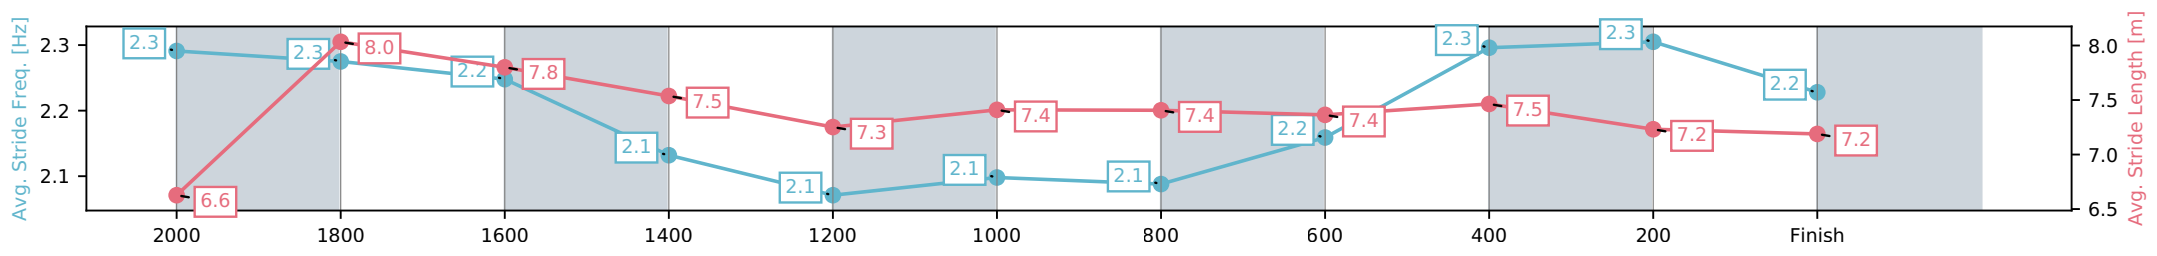

Horse/Jockey Name	Vermilion Kirin/Bella Youngberry
Finish Rank	8
Fastest Section Time (Section)	0:10.98 (2000-1800)
Top Speed [km/h] (Section)	67.4 (2000-1800)
Race State	Finished

Ipswich QLD --Professional-2026-04-06
Race 6: GREAT NORTHERN BENCHMARK 65 Handicap - 2170m
06 April 2026 - 3:52PM
Track Rating: Good 4, Weather: Fine, Rail Position: +4m Entire Circuit

Section	L2170	L2000	L1800	L1600	L1400	L1200	L1000	L800	L600	L400	L200
Section Times	2:16.02 (0:11.89)	2:04.13 [1] (0:10.98)	1:53.16 [1] (0:11.52)	1:41.63 [1] (0:12.76)	1:28.87 [1] (0:13.35)	1:15.52 [1] (0:13.06)	1:02.46 [1] (0:13.10)	0:49.36 [1] (0:12.63)	0:36.73 [1] (0:11.85)	0:24.88 [3] (0:12.20)	0:12.68 [8] (0:12.68)
Average Speed [km/h]	51.2	65.7	61.7	56.4	53.7	55.3	54.9	57.2	61.0	58.9	56.4
Top Speed [km/h]	63.6	67.4	63.5	58.5	55.8	55.9	55.3	60.5	61.8	60.2	58.5
Avg. Dist. to Rail [m]	3.0	0.3	1.6	1.1	0.8	0.8	0.4	1.1	1.1	0.4	0.8
Avg. Stride Freq. [Hz]	2.3	2.3	2.2	2.1	2.1	2.1	2.1	2.2	2.3	2.3	2.2
Avg. Stride Length [m]	6.6	8.0	7.8	7.5	7.3	7.4	7.4	7.4	7.5	7.2	7.2

[ ] Ranking at each section and finish
-:-:- No data available at this section
NA No data available