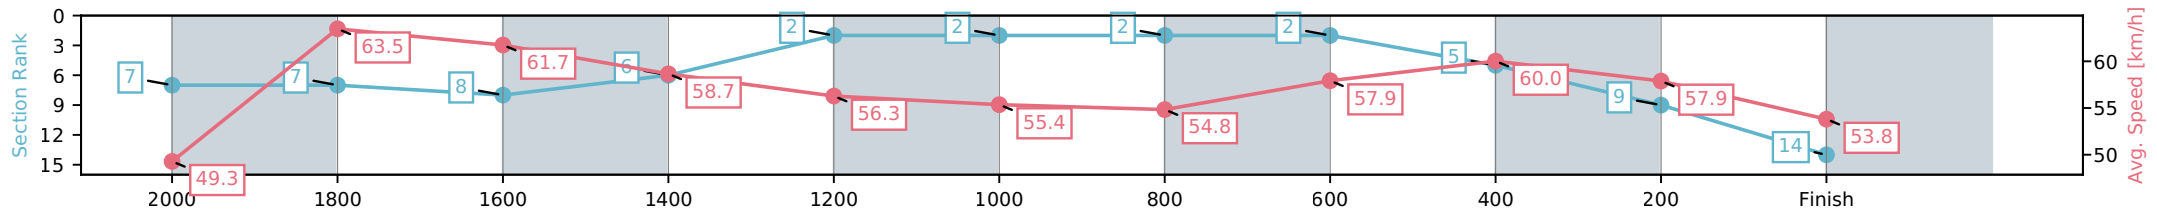

Horse/Jockey Name	Stoicism/Ben Thompson
Finish Rank	14
Fastest Section Time (Section)	0:11.35 (2000-1800)
Top Speed [km/h] (Section)	64.5 (2000-1800)
Race State	Finished

Ipswich QLD --Professional-2026-04-06
Race 6: GREAT NORTHERN BENCHMARK 65 Handicap - 2170m
06 April 2026 - 3:52PM
Track Rating: Good 4, Weather: Fine, Rail Position: +4m Entire Circuit

Section	L2170	L2000	L1800	L1600	L1400	L1200	L1000	L800	L600	L400	L200
Section Times	2:17.26 (0:12.37)	2:04.89 [7] (0:11.35)	1:53.54 [8] (0:11.66)	1:41.89 [6] (0:12.31)	1:29.58 [2] (0:12.82)	1:16.75 [2] (0:13.14)	1:03.62 [2] (0:13.16)	0:50.45 [2] (0:12.52)	0:37.93 [5] (0:12.07)	0:25.87 [9] (0:12.48)	0:13.38 [14] (0:13.38)
Average Speed [km/h]	49.3	63.5	61.7	58.7	56.3	55.4	54.8	57.9	60.0	57.9	53.8
Top Speed [km/h]	62.7	64.5	62.5	60.4	56.6	56.5	55.8	59.8	61.3	60.5	57.6
Avg. Dist. to Rail [m]	11.3	2.3	0.5	0.7	0.8	2.2	1.2	1.8	1.9	1.2	1.6
Avg. Stride Freq. [Hz]	2.4	2.4	2.4	2.3	2.3	2.3	2.2	2.3	2.4	2.4	2.3
Avg. Stride Length [m]	6.1	7.5	7.4	7.2	7.0	6.9	6.9	6.9	6.9	6.8	6.7

[ ] Ranking at each section and finish
-:-:- No data available at this section
NA No data available