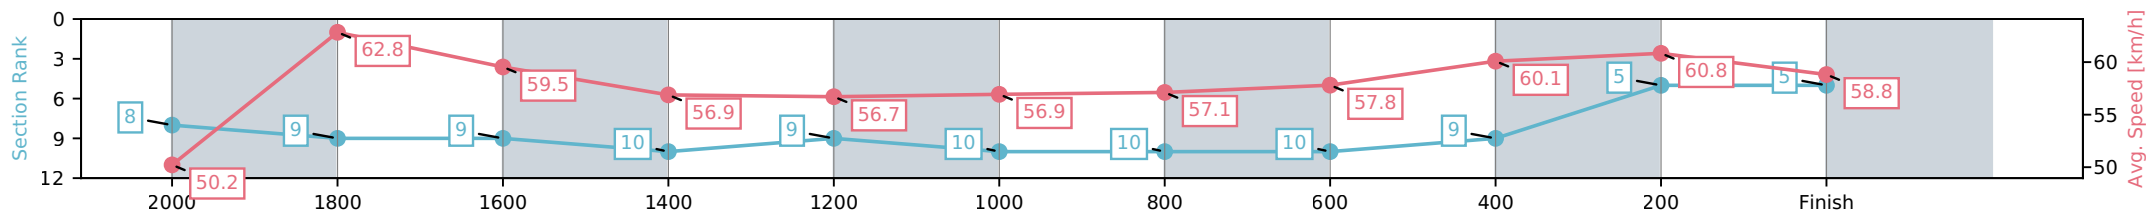

Ipswich QLD --Professional-2026-04-06

Race 2: SCHWEPPE'S Maiden Handicap - 2170m

06 April 2026 - 1:23PM

Track Rating: Good 4, Weather: Fine, Rail Position: +4m Entire Circuit

Section	L2170	L2000	L1800	L1600	L1400	L1200	L1000	L800	L600	L400	L200
Section Times	2:15.16 (0:12.22)	2:02.94 [9] (0:11.46)	1:51.47 [9] (0:12.00)	1:39.48 [10] (0:12.66)	1:26.82 [9] (0:12.64)	1:14.18 [10] (0:12.72)	1:01.46 [10] (0:12.65)	0:48.82 [10] (0:12.55)	0:36.26 [9] (0:12.08)	0:24.19 [5] (0:11.94)	0:12.25 [5] (0:12.25)
Average Speed [km/h]	50.2	62.8	59.5	56.9	56.7	56.9	57.1	57.8	60.1	60.8	58.8
Top Speed [km/h]	61.2	63.9	63.0	58.0	57.9	58.5	58.3	59.4	61.6	62.3	61.0
Avg. Dist. to Rail [m]	7.4	1.1	1.0	1.2	0.9	1.6	1.2	2.0	2.1	2.7	3.8
Avg. Stride Freq. [Hz]	2.5	2.5	2.4	2.3	2.3	2.3	2.3	2.3	2.4	2.5	2.4
Avg. Stride Length [m]	5.9	7.1	7.1	7.0	7.0	7.1	6.9	7.1	7.0	6.9	7.0