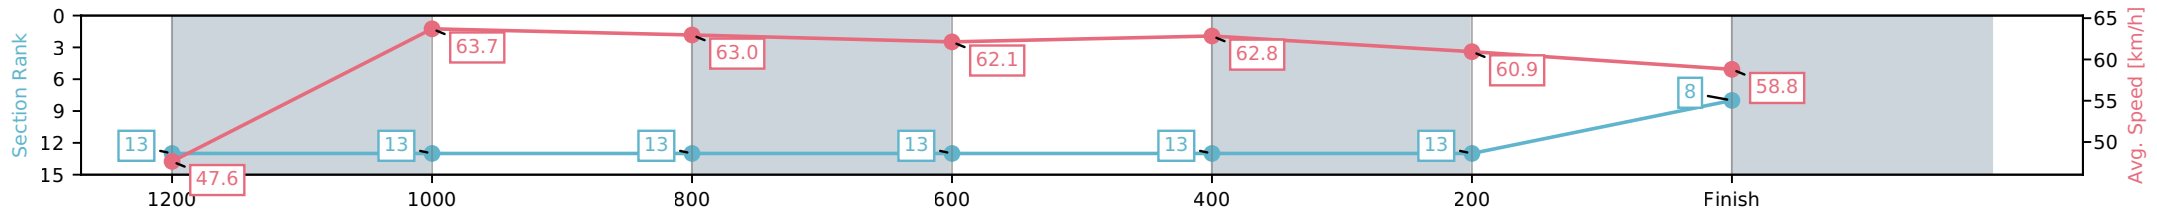

Horse/Jockey Name	Notes/Daniel Moor
Finish Rank	8
Fastest Section Time (Section)	0:11.28 (1200-1000)
Top Speed [km/h] (Section)	64.6 (1200-1000)
Race State	Finished

Ipswich QLD --Professional-2026-04-06
Race 8: GORDON'S GIN Colts, Geldings and Entires RATINGS
BAND 0 - 58 Handicap - 1350m
06 April 2026 - 5:13PM
Track Rating: Good 4, Weather: Fine, Rail Position: +4m Entire Circuit

Section	L1350	L1200	L1000	L800	L600	L400	L200
Section Times	1:21.20 (0:11.63)	1:09.57 [13] (0:11.28)	0:58.28 [13] (0:11.38)	0:46.90 [13] (0:11.50)	0:35.41 [13] (0:11.34)	0:24.06 [13] (0:11.74)	0:12.33 [8] (0:12.33)
Average Speed [km/h]	47.6	63.7	63.0	62.1	62.8	60.9	58.8
Top Speed [km/h]	62.4	64.6	64.1	62.7	64.5	61.8	60.3
Avg. Dist. to Rail [m]	2.2	0.6	1.4	2.1	2.3	1.3	3.1
Avg. Stride Freq. [Hz]	2.3	2.3	2.3	2.3	2.3	2.3	2.2
Avg. Stride Length [m]	6.2	7.7	7.7	7.7	7.6	7.5	7.5

[ ] Ranking at each section and finish
-:-:- No data available at this section
NA No data available