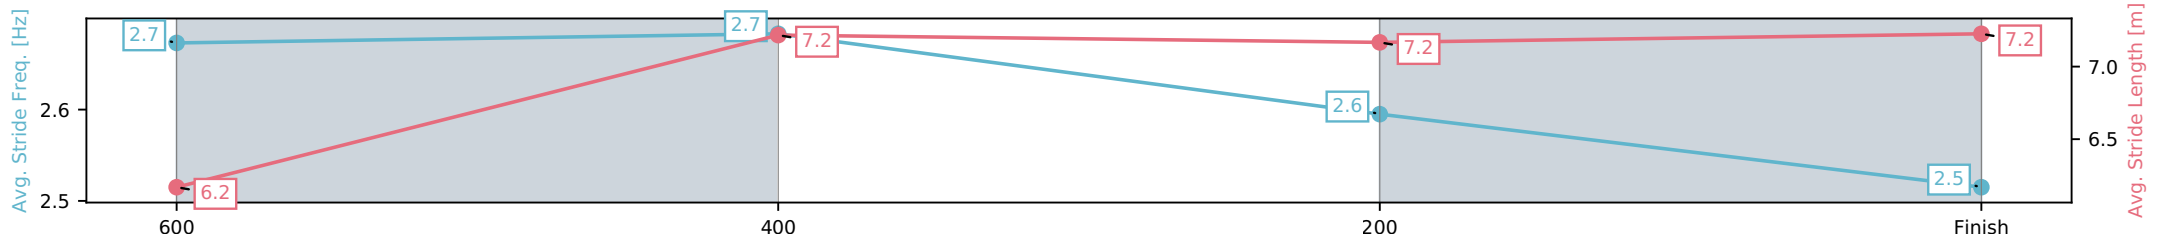

Horse/Jockey Name	Formal Affair/Tiffani Brooker
Finish Rank	7
Fastest Section Time (Section)	0:10.56 (600-400)
Top Speed [km/h] (Section)	70.1 (600-400)
Race State	Finished

Ipswich QLD --Professional-2026-04-06
Race 1: POCO VINO QTIS Two-Year-Old Maiden Handicap - 800m
06 April 2026 - 12:49PM
Track Rating: Good 4, Weather: Fine, Rail Position: +4m Entire Circuit

Section	L800	L600	L400	L200
Section Times	0:45.23 (0:12.36)	0:32.87 [7] (0:10.56)	0:22.31 [7] (0:10.98)	0:11.33 [7] (0:11.33)
Average Speed [km/h]	57.1	68.3	65.7	63.5
Top Speed [km/h]	68.9	70.1	67.0	66.2
Avg. Dist. to Rail [m]	3.8	1.1	0.5	0.6
Avg. Stride Freq. [Hz]	2.7	2.7	2.6	2.5
Avg. Stride Length [m]	6.2	7.2	7.2	7.2

[ ] Ranking at each section and finish
-:-:- No data available at this section
NA No data available