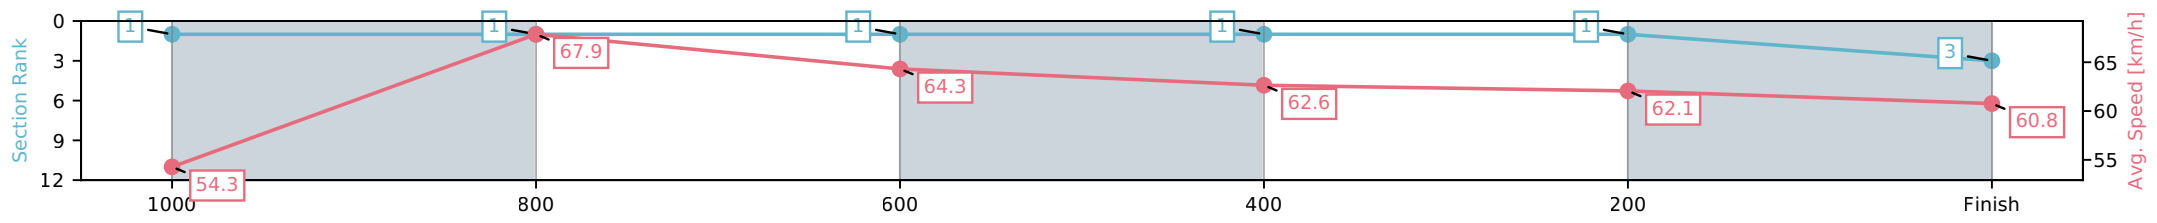

Horse/Jockey Name	Lumens Lenny/Georgina Cartwright
Finish Rank	3
Fastest Section Time (Section)	0:10.60 (1000-800)
Top Speed [km/h] (Section)	70.1 (1000-800)
Race State	Finished

Ipswich QLD --Professional-2026-04-06

Race 5: TAB Class 4 Handicap - 1200m

06 April 2026 - 3:13PM

Track Rating: Good 4, Weather: Fine, Rail Position: +4m Entire Circuit

Section	L1200	L1000	L800	L600	L400	L200
Section Times	1:09.91 (0:13.08)	0:56.83 [1] (0:10.60)	0:46.23 [1] (0:11.19)	0:35.04 [1] (0:11.50)	0:23.54 [1] (0:11.62)	0:11.93 [3] (0:11.93)
Average Speed [km/h]	54.3	67.9	64.3	62.6	62.1	60.8
Top Speed [km/h]	69.3	70.1	64.9	63.6	63.1	62.4
Avg. Dist. to Rail [m]	7.1	2.4	0.2	0.2	0.2	1.1
Avg. Stride Freq. [Hz]	2.4	2.3	2.2	2.2	2.3	2.2
Avg. Stride Length [m]	6.9	8.4	8.2	8.1	7.8	7.9

[ ] Ranking at each section and finish
-:-:- No data available at this section
NA No data available