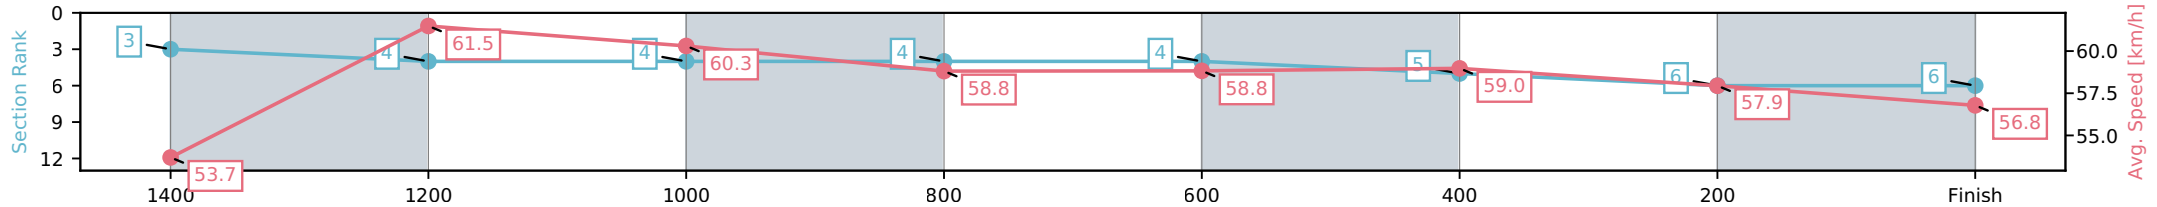

Ipswich QLD --Professional-2026-04-06

Race 3: RIVER 94.9FM Maiden Handicap - 1680m

06 April 2026 - 1:59PM

Track Rating: Good 4, Weather: Fine, Rail Position: +4m Entire Circuit

Section	L1680	L1400	L1200	L1000	L800	L600	L400	L200
Section Times	1:44.51 (0:18.85)	1:25.66 [4] (0:11.69)	1:13.98 [4] (0:11.96)	1:02.02 [4] (0:12.23)	0:49.79 [4] (0:12.28)	0:37.52 [5] (0:12.26)	0:25.25 [6] (0:12.49)	0:12.76 [6] (0:12.76)
Average Speed [km/h]	53.7	61.5	60.3	58.8	58.8	59.0	57.9	56.8
Top Speed [km/h]	62.6	62.3	61.7	59.2	59.4	59.5	58.6	57.9
Avg. Dist. to Rail [m]	3.4	0.2	0.4	0.4	0.8	1.1	1.8	1.9
Avg. Stride Freq. [Hz]	2.3	2.3	2.2	2.2	2.2	2.2	2.3	2.2
Avg. Stride Length [m]	7.1	7.7	7.7	7.7	7.5	7.4	7.3	7.4