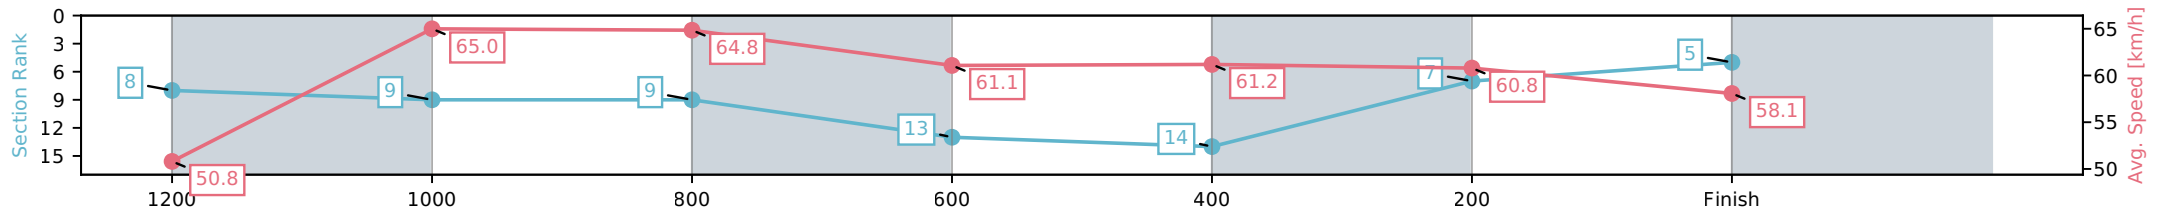

Horse/Jockey Name	Jorum/Amy Graham
Finish Rank	5
Fastest Section Time (Section)	0:11.07 (1200-1000)
Top Speed [km/h] (Section)	66.7 (1200-1000)
Race State	Finished

Ipswich QLD --Professional-2026-04-06
Race 7: BARRIER REEF POOLS Fillies and Mares RATINGS
BAND 0 - 58 Handicap - 1350m
06 April 2026 - 4:33PM
Track Rating: Good 4, Weather: Fine, Rail Position: +4m Entire Circuit

Section	L1350	L1200	L1000	L800	L600	L400	L200
Section Times	1:20.87 (0:10.85)	1:10.02 [9] (0:11.07)	0:58.95 [9] (0:11.09)	0:47.86 [13] (0:11.77)	0:36.09 [14] (0:11.76)	0:24.33 [7] (0:11.89)	0:12.44 [5] (0:12.44)
Average Speed [km/h]	50.8	65.0	64.8	61.1	61.2	60.8	58.1
Top Speed [km/h]	62.6	66.7	66.4	62.1	61.9	62.1	59.7
Avg. Dist. to Rail [m]	3.1	1.1	0.8	0.3	0.5	1.4	4.0
Avg. Stride Freq. [Hz]	2.4	2.4	2.3	2.2	2.3	2.3	2.2
Avg. Stride Length [m]	6.3	7.7	7.9	7.7	7.6	7.6	7.5

[ ] Ranking at each section and finish
-:-:- No data available at this section
NA No data available