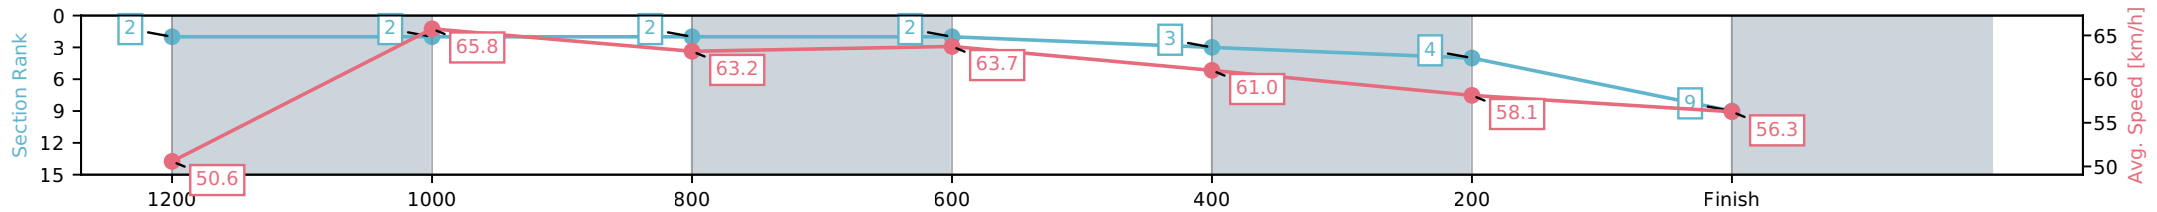

Horse/Jockey Name	West Cork/Michael Murphy
Finish Rank	9
Fastest Section Time (Section)	0:10.96 (1200-1000)
Top Speed [km/h] (Section)	66.8 (1200-1000)
Race State	Finished

Ipswich QLD --Professional-2026-04-06
Race 8: GORDON'S GIN Colts, Geldings and Entires RATINGS
BAND 0 - 58 Handicap - 1350m

06 April 2026 - 5:13PM

Track Rating: Good 4, Weather: Fine, Rail Position: +4m Entire Circuit

Section	L1350	L1200	L1000	L800	L600	L400	L200
Section Times	1:21.28 (0:10.96)	1:10.32 [2] (0:10.96)	0:59.36 [2] (0:11.37)	0:47.99 [2] (0:11.22)	0:36.77 [3] (0:11.70)	0:25.07 [4] (0:12.26)	0:12.81 [9] (0:12.81)
Average Speed [km/h]	50.6	65.8	63.2	63.7	61.0	58.1	56.3
Top Speed [km/h]	66.5	66.8	64.7	64.7	63.1	59.1	57.9
Avg. Dist. to Rail [m]	7.9	2.2	0.7	1.8	2.1	1.6	1.3
Avg. Stride Freq. [Hz]	2.5	2.4	2.3	2.4	2.3	2.3	2.2
Avg. Stride Length [m]	6.3	7.8	7.6	7.6	7.5	7.3	7.3

[ ] Ranking at each section and finish
-:-:- No data available at this section
NA No data available