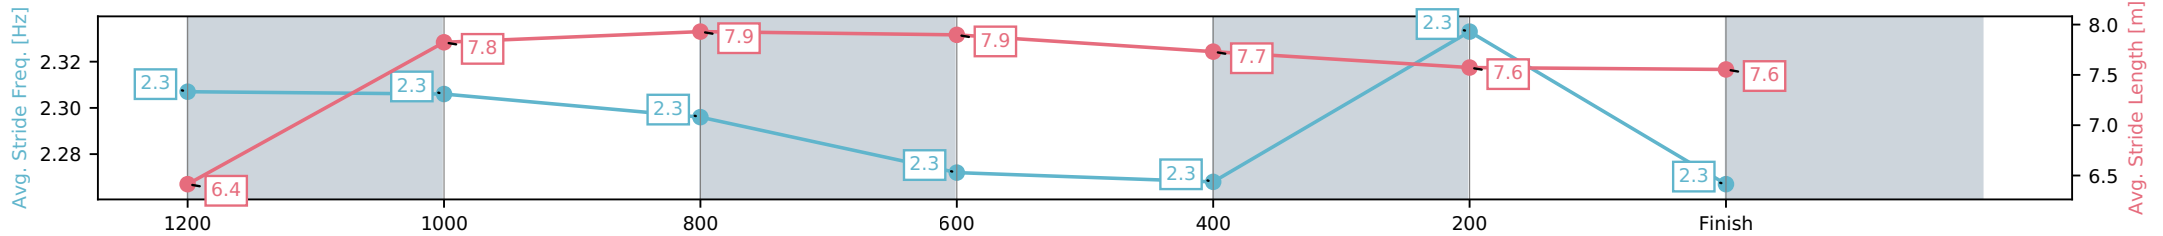

Horse/Jockey Name	Perri Lass/McKenzie Apel
Finish Rank	2
Fastest Section Time (Section)	0:11.11 (1000-800)
Top Speed [km/h] (Section)	65.3 (1200-1000)
Race State	Finished

Ipswich QLD --Professional-2026-04-06
Race 7: BARRIER REEF POOLS Fillies and Mares RATINGS
BAND 0 - 58 Handicap - 1350m
06 April 2026 - 4:33PM
Track Rating: Good 4, Weather: Fine, Rail Position: +4m Entire Circuit

Section	L1350	L1200	L1000	L800	L600	L400	L200
Section Times	1:20.16 (0:11.25)	1:08.91 [14] (0:11.16)	0:57.75 [14] (0:11.11)	0:46.64 [14] (0:11.36)	0:35.27 [12] (0:11.59)	0:23.68 [5] (0:11.66)	0:12.02 [2] (0:12.02)
Average Speed [km/h]	49.3	64.5	64.6	63.2	62.4	62.3	60.3
Top Speed [km/h]	61.8	65.3	65.0	64.7	63.0	63.4	61.9
Avg. Dist. to Rail [m]	5.1	0.9	0.5	0.6	1.0	2.8	4.7
Avg. Stride Freq. [Hz]	2.3	2.3	2.3	2.3	2.3	2.3	2.3
Avg. Stride Length [m]	6.4	7.8	7.9	7.9	7.7	7.6	7.6

- [ ] Ranking at each section and finish
- -:-:- No data available at this section
- NA No data available