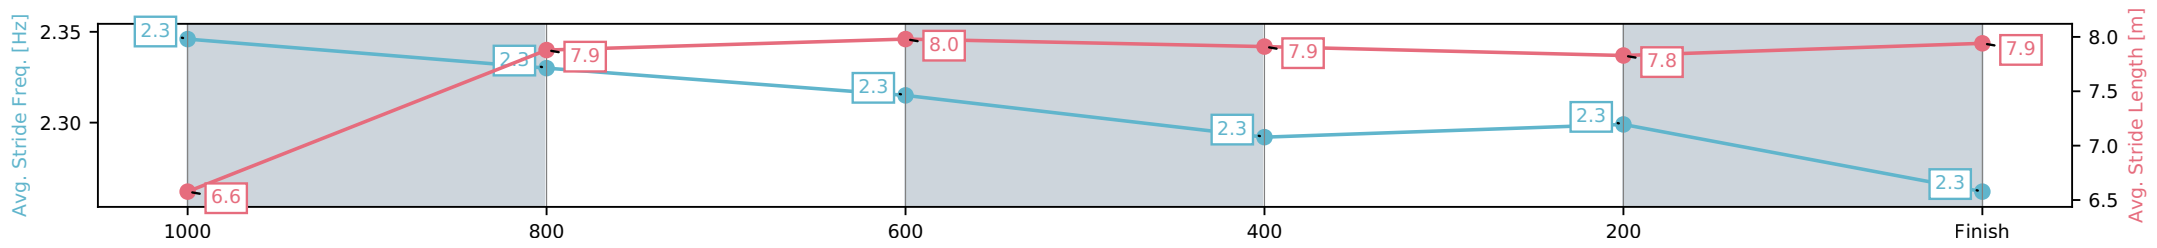

Ipswich QLD --Professional-2026-04-06

Race 5: TAB Class 4 Handicap - 1200m

06 April 2026 - 3:13PM

Track Rating: Good 4, Weather: Fine, Rail Position: +4m Entire Circuit

Section	L1200	L1000	L800	L600	L400	L200
Section Times	1:10.29 (0:13.80)	0:56.48 [10] (0:11.07)	0:45.41 [10] (0:11.20)	0:34.21 [10] (0:11.35)	0:22.86 [9] (0:11.30)	0:11.56 [9] (0:11.56)
Average Speed [km/h]	51.5	65.0	64.8	63.9	64.1	62.8
Top Speed [km/h]	65.9	66.2	65.5	64.5	64.5	64.1
Avg. Dist. to Rail [m]	7.0	1.0	1.8	1.7	2.6	5.6
Avg. Stride Freq. [Hz]	2.3	2.3	2.3	2.3	2.3	2.3
Avg. Stride Length [m]	6.6	7.9	8.0	7.9	7.8	7.9