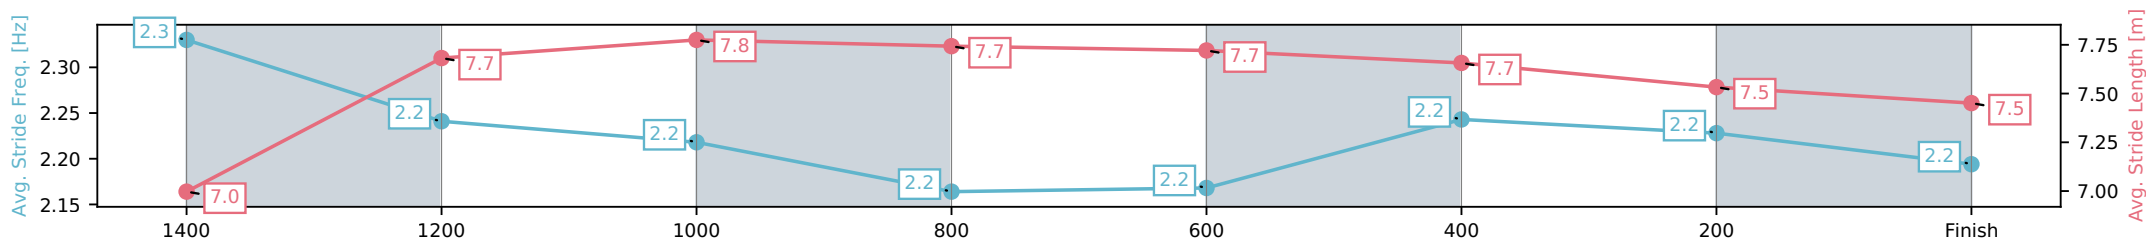

Race 3: RIVER 94.9FM Maiden Handicap - 1680m

06 April 2026 - 1:59PM

Track Rating: Good 4, Weather: Fine, Rail Position: +4m Entire Circuit

Section	L1680	L1400	L1200	L1000	L800	L600	L400	L200
Section Times	1:44.01 (0:19.08)	1:24.93 [6] (0:11.80)	1:13.13 [6] (0:11.91)	1:01.22 [6] (0:12.21)	0:49.01 [6] (0:12.21)	0:36.80 [4] (0:11.97)	0:24.84 [1] (0:12.23)	0:12.61 [1] (0:12.61)
Average Speed [km/h]	53.0	61.0	60.8	59.0	59.4	60.6	59.4	57.4
Top Speed [km/h]	62.3	61.7	62.4	60.4	60.6	61.7	60.2	59.8
Avg. Dist. to Rail [m]	6.3	0.4	1.3	0.8	1.9	2.5	3.0	1.5
Avg. Stride Freq. [Hz]	2.3	2.2	2.2	2.2	2.2	2.2	2.2	2.2
Avg. Stride Length [m]	7.0	7.7	7.8	7.7	7.7	7.7	7.5	7.5