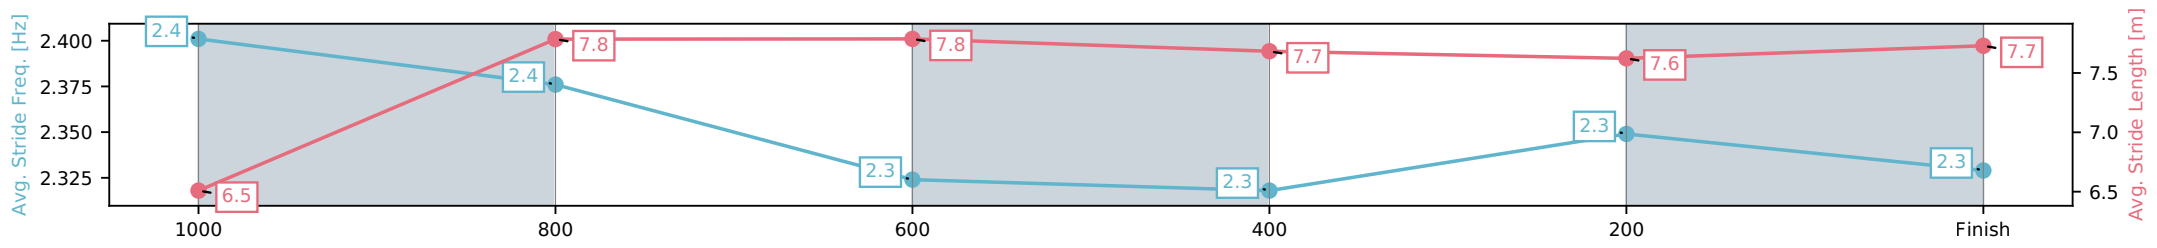

Ipswich QLD --Professional-2026-04-06

Race 5: TAB Class 4 Handicap - 1200m

06 April 2026 - 3:13PM

Track Rating: Good 4, Weather: Fine, Rail Position: +4m Entire Circuit

Section	L1200	L1000	L800	L600	L400	L200
Section Times	1:10.24 (0:13.76)	0:56.48 [8] (0:11.00)	0:45.48 [9] (0:11.26)	0:34.23 [9] (0:11.41)	0:22.82 [10] (0:11.34)	0:11.47 [8] (0:11.47)
Average Speed [km/h]	51.7	65.4	64.1	63.1	63.6	63.1
Top Speed [km/h]	66.0	66.4	64.8	63.7	64.8	64.6
Avg. Dist. to Rail [m]	4.4	0.6	0.7	0.4	1.7	5.0
Avg. Stride Freq. [Hz]	2.4	2.4	2.3	2.3	2.3	2.3
Avg. Stride Length [m]	6.5	7.8	7.8	7.7	7.6	7.7