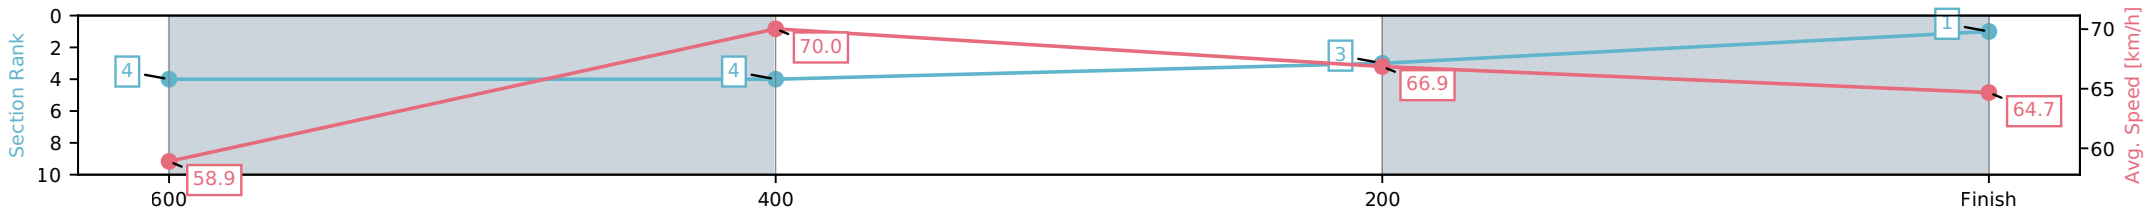

Horse/Jockey Name	Lucky Pat/Angela Jones
Finish Rank	1
Fastest Section Time (Section)	0:10.41 (600-400)
Top Speed [km/h] (Section)	71.9 (600-400)
Race State	Finished

Ipswich QLD --Professional-2026-04-06
Race 1: POCO VINO QTIS Two-Year-Old Maiden Handicap - 800m
06 April 2026 - 12:49PM
Track Rating: Good 4, Weather: Fine, Rail Position: +4m Entire Circuit

Section	L800	L600	L400	L200
Section Times	0:44.48 (0:11.98)	0:32.50 [4] (0:10.41)	0:22.09 [3] (0:10.94)	0:11.15 [1] (0:11.15)
Average Speed [km/h]	58.9	70.0	66.9	64.7
Top Speed [km/h]	69.9	71.9	67.6	67.0
Avg. Dist. to Rail [m]	7.2	4.4	4.6	4.8
Avg. Stride Freq. [Hz]	2.6	2.7	2.5	2.4
Avg. Stride Length [m]	6.5	7.5	7.5	7.6

[ ] Ranking at each section and finish
-:-:- No data available at this section
NA No data available