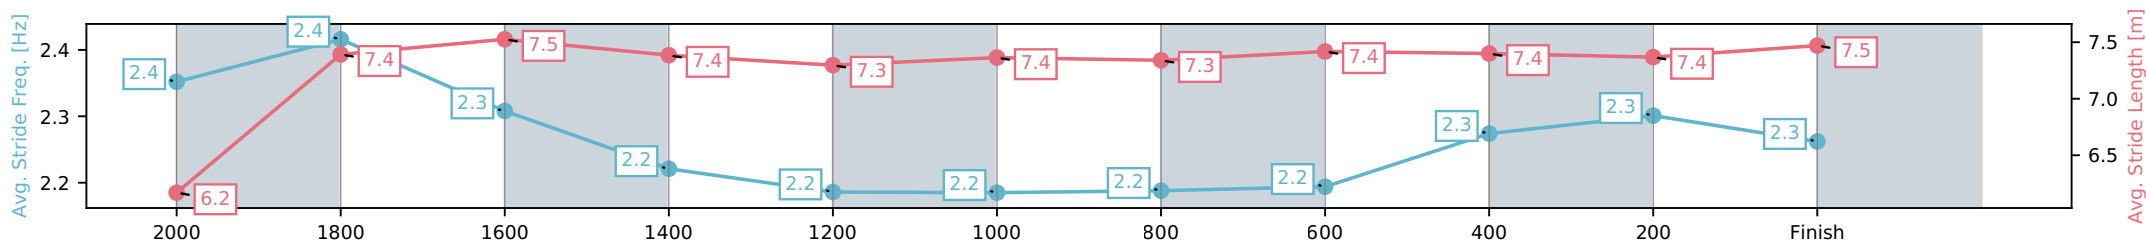

Ipswich QLD --Professional-2026-04-06

Race 2: SCHWEPPE'S Maiden Handicap - 2170m

06 April 2026 - 1:23PM

Track Rating: Good 4, Weather: Fine, Rail Position: +4m Entire Circuit

Section	L2170	L2000	L1800	L1600	L1400	L1200	L1000	L800	L600	L400	L200
Section Times	2:14.86 (0:12.38)	2:02.48 [8] (0:11.29)	1:51.18 [7] (0:11.71)	1:39.48 [7] (0:12.57)	1:26.91 [8] (0:12.80)	1:14.11 [8] (0:12.80)	1:01.31 [8] (0:12.63)	0:48.68 [8] (0:12.57)	0:36.11 [7] (0:12.14)	0:23.97 [7] (0:12.08)	0:11.89 [2] (0:11.89)
Average Speed [km/h]	49.5	63.8	60.8	57.3	56.6	56.8	57.2	57.6	59.6	60.2	59.6
Top Speed [km/h]	61.2	65.9	63.3	58.3	58.1	58.0	58.0	60.0	60.3	61.0	60.2
Avg. Dist. to Rail [m]	10.0	1.1	1.7	1.1	1.4	2.2	1.2	1.6	1.6	3.0	5.0
Avg. Stride Freq. [Hz]	2.4	2.4	2.3	2.2	2.2	2.2	2.2	2.2	2.3	2.3	2.3
Avg. Stride Length [m]	6.2	7.4	7.5	7.4	7.3	7.4	7.3	7.4	7.4	7.4	7.5