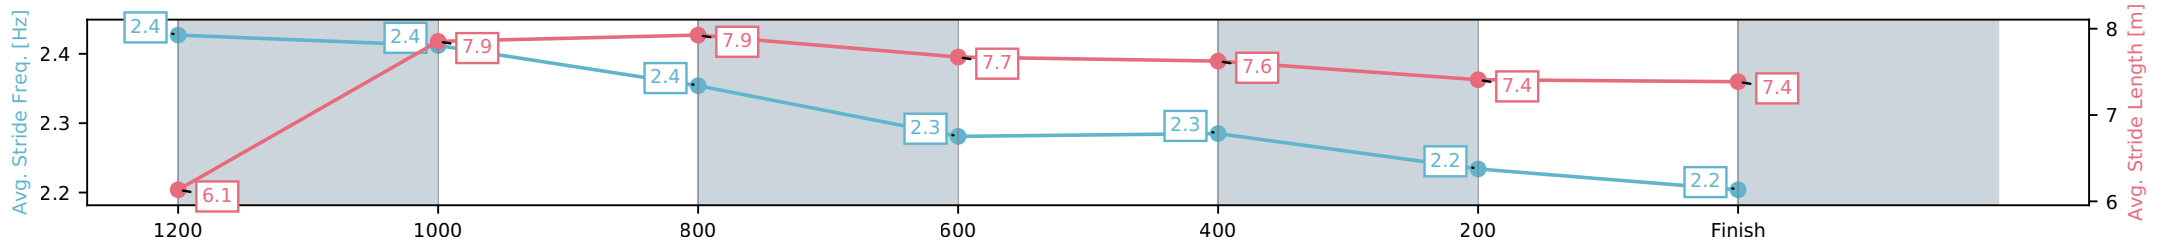

Horse/Jockey Name	Our Jewel/Ben Thompson
Finish Rank	4
Fastest Section Time (Section)	0:10.66 (1200-1000)
Top Speed [km/h] (Section)	68.0 (1200-1000)
Race State	Finished

Ipswich QLD --Professional-2026-04-06
Race 7: BARRIER REEF POOLS Fillies and Mares RATINGS
BAND 0 - 58 Handicap - 1350m
06 April 2026 - 4:33PM
Track Rating: Good 4, Weather: Fine, Rail Position: +4m Entire Circuit

Section	L1350	L1200	L1000	L800	L600	L400	L200
Section Times	1:20.45 (0:10.61)	1:09.84 [4] (0:10.66)	0:59.18 [4] (0:11.00)	0:48.18 [4] (0:11.54)	0:36.64 [3] (0:11.67)	0:24.97 [3] (0:12.30)	0:12.67 [4] (0:12.67)
Average Speed [km/h]	52.0	67.5	65.3	62.2	61.3	58.5	57.2
Top Speed [km/h]	65.1	68.0	67.8	62.4	62.6	59.8	58.2
Avg. Dist. to Rail [m]	1.0	0.7	0.3	1.0	1.3	1.2	3.3
Avg. Stride Freq. [Hz]	2.4	2.4	2.4	2.3	2.3	2.2	2.2
Avg. Stride Length [m]	6.1	7.9	7.9	7.7	7.6	7.4	7.4

- [ ] Ranking at each section and finish
- -:-:- No data available at this section
- NA No data available