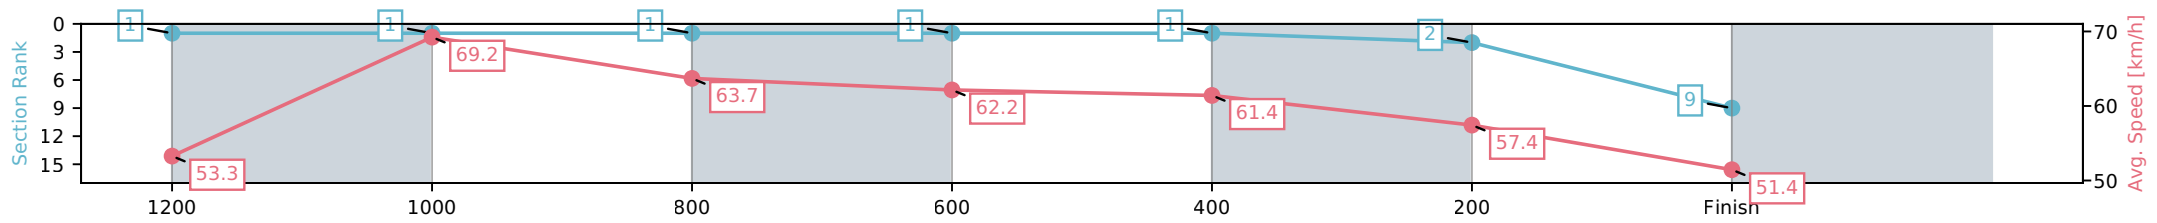

Horse/Jockey Name	Miss Fleetwood/Bella Youngberry
Finish Rank	9
Fastest Section Time (Section)	0:10.39 (1200-1000)
Top Speed [km/h] (Section)	70.1 (1200-1000)
Race State	Finished

Ipswich QLD --Professional-2026-04-06
Race 7: BARRIER REEF POOLS Fillies and Mares RATINGS
BAND 0 - 58 Handicap - 1350m
06 April 2026 - 4:33PM
Track Rating: Good 4, Weather: Fine, Rail Position: +4m Entire Circuit

Section	L1350	L1200	L1000	L800	L600	L400	L200
Section Times	1:21.66 (0:10.32)	1:11.34 [1] (0:10.39)	1:00.95 [1] (0:11.28)	0:49.66 [1] (0:11.52)	0:38.14 [1] (0:11.65)	0:26.49 [2] (0:12.48)	0:14.01 [9] (0:14.01)
Average Speed [km/h]	53.3	69.2	63.7	62.2	61.4	57.4	51.4
Top Speed [km/h]	67.7	70.1	66.9	63.2	62.9	60.8	54.9
Avg. Dist. to Rail [m]	0.7	0.8	0.7	1.4	1.4	1.5	1.3
Avg. Stride Freq. [Hz]	2.6	2.6	2.4	2.4	2.4	2.4	2.3
Avg. Stride Length [m]	6.1	7.5	7.6	7.4	7.2	7.0	6.5

[ ] Ranking at each section and finish
-:-:- No data available at this section
NA No data available