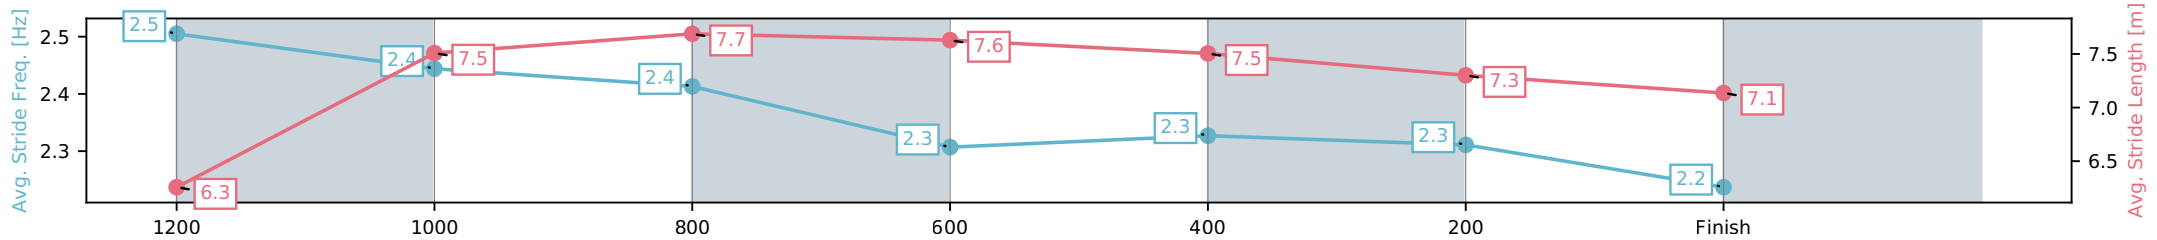

Horse/Jockey Name	Britannia Rose/Fred Larson
Finish Rank	6
Fastest Section Time (Section)	0:11.03 (1000-800)
Top Speed [km/h] (Section)	67.8 (1000-800)
Race State	Finished

Ipswich QLD --Professional-2026-04-06
Race 7: BARRIER REEF POOLS Fillies and Mares RATINGS
BAND 0 - 58 Handicap - 1350m
06 April 2026 - 4:33PM
Track Rating: Good 4, Weather: Fine, Rail Position: +4m Entire Circuit

Section	L1350	L1200	L1000	L800	L600	L400	L200
Section Times	1:21.18 (0:10.63)	1:10.55 [8] (0:11.08)	0:59.47 [8] (0:11.03)	0:48.44 [7] (0:11.69)	0:36.75 [6] (0:11.65)	0:25.10 [6] (0:12.11)	0:12.99 [6] (0:12.99)
Average Speed [km/h]	51.8	65.2	65.7	62.0	61.9	59.5	55.7
Top Speed [km/h]	64.1	66.6	67.8	63.7	63.3	60.8	58.5
Avg. Dist. to Rail [m]	2.7	3.0	2.9	1.6	0.6	0.8	1.7
Avg. Stride Freq. [Hz]	2.5	2.4	2.4	2.3	2.3	2.3	2.2
Avg. Stride Length [m]	6.3	7.5	7.7	7.6	7.5	7.3	7.1

[ ] Ranking at each section and finish
-:-:- No data available at this section
NA No data available