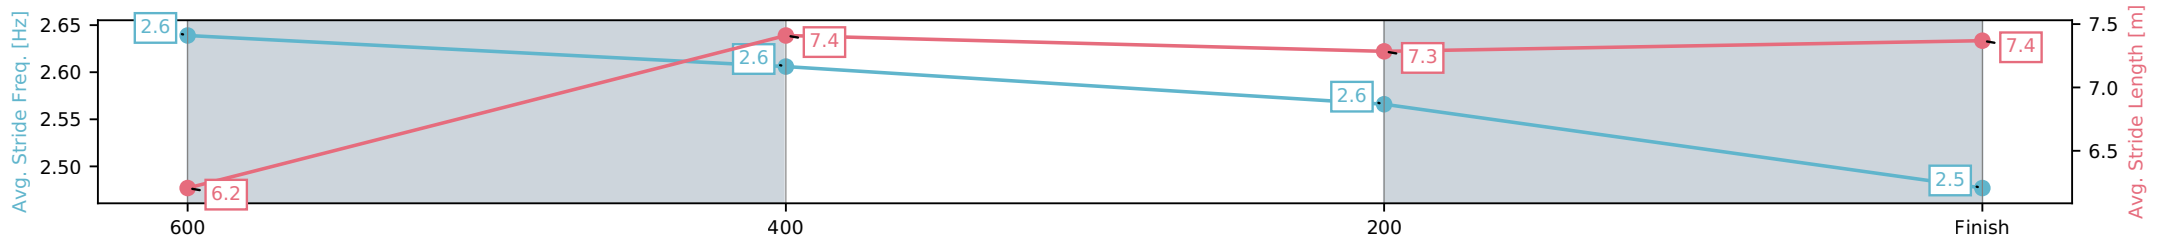

Horse/Jockey Name	Super Swazey/Olivia Webb
Finish Rank	8
Fastest Section Time (Section)	0:10.58 (600-400)
Top Speed [km/h] (Section)	69.2 (600-400)
Race State	Finished

Ipswich QLD --Professional-2026-04-06
Race 1: POCO VINO QTIS Two-Year-Old Maiden Handicap - 800m
06 April 2026 - 12:49PM
Track Rating: Good 4, Weather: Fine, Rail Position: +4m Entire Circuit

Section	L800	L600	L400	L200
Section Times	0:45.33 (0:12.56)	0:32.78 [8] (0:10.58)	0:22.19 [8] (0:10.92)	0:11.27 [8] (0:11.27)
Average Speed [km/h]	56.3	68.3	66.2	63.9
Top Speed [km/h]	68.1	69.2	67.2	65.6
Avg. Dist. to Rail [m]	6.9	2.1	2.3	3.6
Avg. Stride Freq. [Hz]	2.6	2.6	2.6	2.5
Avg. Stride Length [m]	6.2	7.4	7.3	7.4

[ ] Ranking at each section and finish
-:-:- No data available at this section
NA No data available