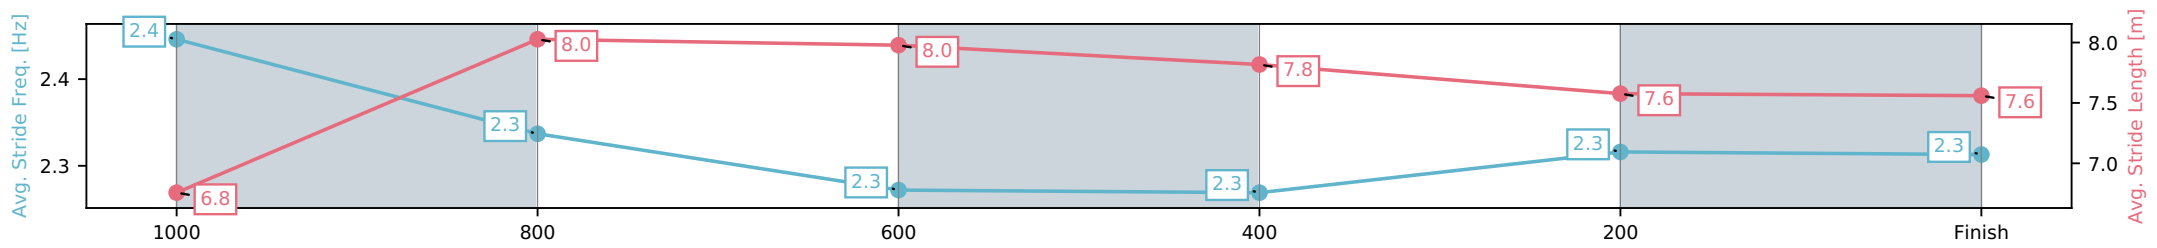

Ipswich QLD --Professional-2026-04-06

Race 5: TAB Class 4 Handicap - 1200m

06 April 2026 - 3:13PM

Track Rating: Good 4, Weather: Fine, Rail Position: +4m Entire Circuit

Section	L1200	L1000	L800	L600	L400	L200
Section Times	1:10.03 (0:13.09)	0:56.94 [3] (0:10.83)	0:46.11 [3] (0:11.22)	0:34.89 [3] (0:11.45)	0:23.44 [3] (0:11.60)	0:11.84 [5] (0:11.84)
Average Speed [km/h]	54.2	66.2	64.2	62.8	62.1	61.3
Top Speed [km/h]	67.4	67.5	65.4	63.5	63.2	63.6
Avg. Dist. to Rail [m]	4.2	1.2	0.2	0.2	0.4	0.3
Avg. Stride Freq. [Hz]	2.4	2.3	2.3	2.3	2.3	2.3
Avg. Stride Length [m]	6.8	8.0	8.0	7.8	7.6	7.6