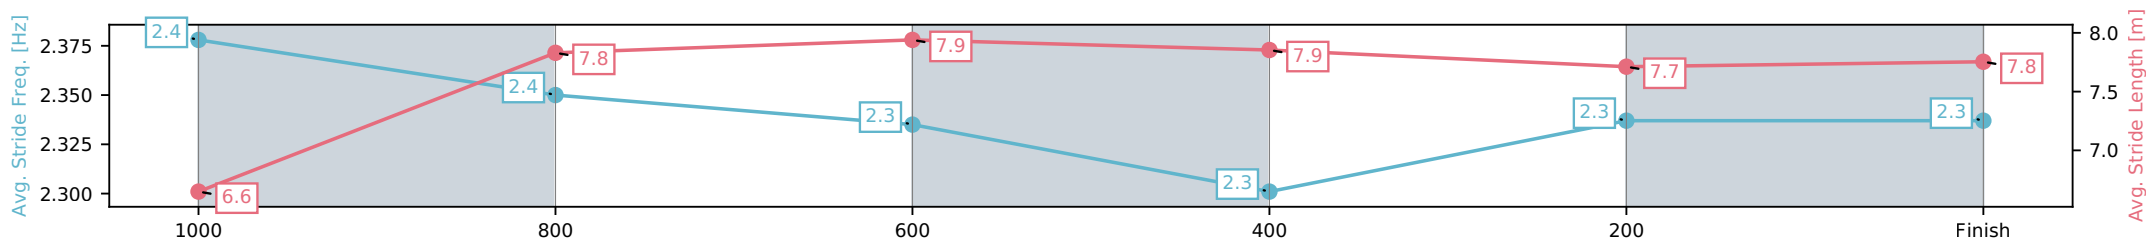

Ipswich QLD --Professional-2026-04-06

Race 5: TAB Class 4 Handicap - 1200m

06 April 2026 - 3:13PM

Track Rating: Good 4, Weather: Fine, Rail Position: +4m Entire Circuit

Section	L1200	L1000	L800	L600	L400	L200
Section Times	1:09.99 (0:13.68)	0:56.32 [9] (0:11.10)	0:45.22 [7] (0:11.12)	0:34.10 [8] (0:11.32)	0:22.78 [7] (0:11.36)	0:11.42 [4] (0:11.42)
Average Speed [km/h]	52.1	65.0	65.3	64.1	64.0	63.5
Top Speed [km/h]	67.0	67.4	66.5	64.9	66.2	65.8
Avg. Dist. to Rail [m]	8.2	1.0	2.2	2.1	3.9	5.0
Avg. Stride Freq. [Hz]	2.4	2.4	2.3	2.3	2.3	2.3
Avg. Stride Length [m]	6.6	7.8	7.9	7.9	7.7	7.8