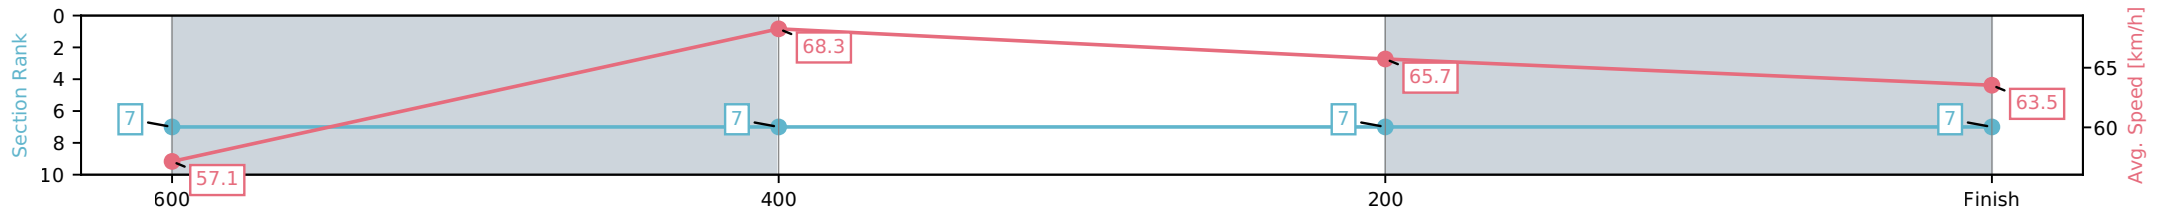

Horse/Jockey Name	Formal Affair/Tiffani Brooker
Finish Rank	7
Fastest Section Time (Section)	0:10.56 (600-400)
Top Speed [km/h] (Section)	70.1 (600-400)
Race State	Finished

Ipswich QLD --Professional-2026-04-06
Race 1: POCO VINO QTIS Two-Year-Old Maiden Handicap - 800m
06 April 2026 - 12:49PM
Track Rating: Good 4, Weather: Fine, Rail Position: +4m Entire Circuit

Section	L800	L600	L400	L200
Section Times	0:45.23 (0:12.36)	0:32.87 [7] (0:10.56)	0:22.31 [7] (0:10.98)	0:11.33 [7] (0:11.33)
Average Speed [km/h]	57.1	68.3	65.7	63.5
Top Speed [km/h]	68.9	70.1	67.0	66.2
Avg. Dist. to Rail [m]	3.8	1.1	0.5	0.6
Avg. Stride Freq. [Hz]	2.7	2.7	2.6	2.5
Avg. Stride Length [m]	6.2	7.2	7.2	7.2

[ ] Ranking at each section and finish
-:-:- No data available at this section
NA No data available