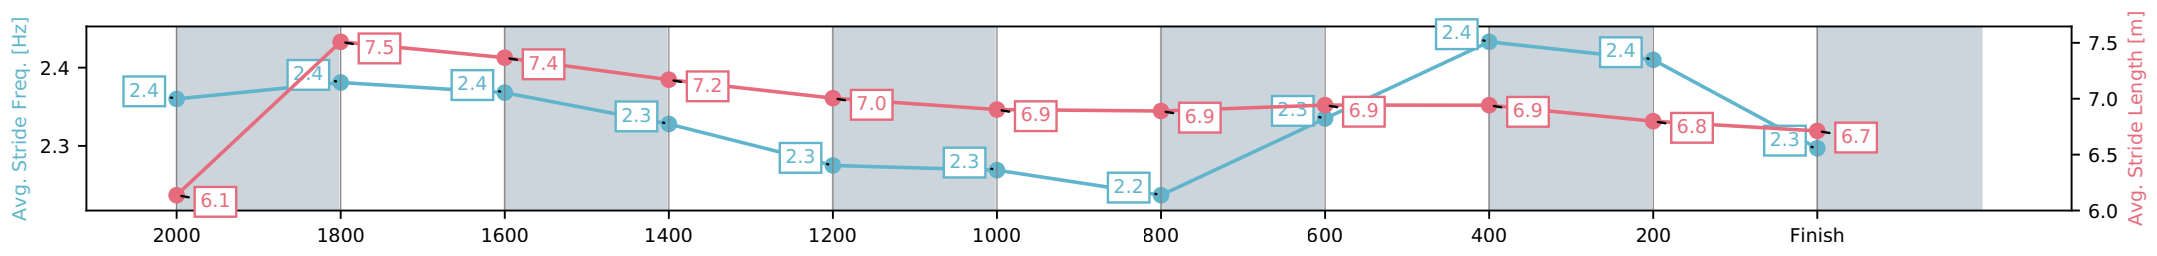

Horse/Jockey Name	Stoicism/Ben Thompson
Finish Rank	14
Fastest Section Time (Section)	0:11.35 (2000-1800)
Top Speed [km/h] (Section)	64.5 (2000-1800)
Race State	Finished

Ipswich QLD --Professional-2026-04-06
Race 6: GREAT NORTHERN BENCHMARK 65 Handicap - 2170m
06 April 2026 - 3:52PM
Track Rating: Good 4, Weather: Fine, Rail Position: +4m Entire Circuit

Section	L2170	L2000	L1800	L1600	L1400	L1200	L1000	L800	L600	L400	L200
Section Times	2:17.26 (0:12.37)	2:04.89 [7] (0:11.35)	1:53.54 [8] (0:11.66)	1:41.89 [6] (0:12.31)	1:29.58 [2] (0:12.82)	1:16.75 [2] (0:13.14)	1:03.62 [2] (0:13.16)	0:50.45 [2] (0:12.52)	0:37.93 [5] (0:12.07)	0:25.87 [9] (0:12.48)	0:13.38 [14] (0:13.38)
Average Speed [km/h]	49.3	63.5	61.7	58.7	56.3	55.4	54.8	57.9	60.0	57.9	53.8
Top Speed [km/h]	62.7	64.5	62.5	60.4	56.6	56.5	55.8	59.8	61.3	60.5	57.6
Avg. Dist. to Rail [m]	11.3	2.3	0.5	0.7	0.8	2.2	1.2	1.8	1.9	1.2	1.6
Avg. Stride Freq. [Hz]	2.4	2.4	2.4	2.3	2.3	2.3	2.2	2.3	2.4	2.4	2.3
Avg. Stride Length [m]	6.1	7.5	7.4	7.2	7.0	6.9	6.9	6.9	6.9	6.8	6.7

[ ] Ranking at each section and finish
-:-:- No data available at this section
NA No data available