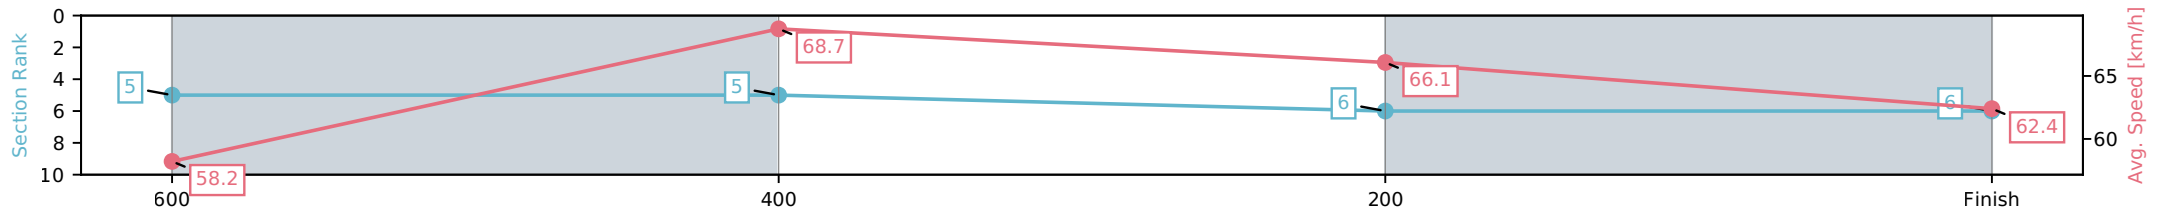

Horse/Jockey Name	Powerfilly/Ben Thompson
Finish Rank	6
Fastest Section Time (Section)	0:10.55 (600-400)
Top Speed [km/h] (Section)	69.6 (600-400)
Race State	Finished

Ipswich QLD --Professional-2026-04-06
Race 1: POCO VINO QTIS Two-Year-Old Maiden Handicap - 800m
06 April 2026 - 12:49PM
Track Rating: Good 4, Weather: Fine, Rail Position: +4m Entire Circuit

Section	L800	L600	L400	L200
Section Times	0:45.22 (0:12.12)	0:33.10 [5] (0:10.55)	0:22.54 [6] (0:11.02)	0:11.53 [6] (0:11.53)
Average Speed [km/h]	58.2	68.7	66.1	62.4
Top Speed [km/h]	67.9	69.6	67.7	65.5
Avg. Dist. to Rail [m]	6.7	2.7	3.9	5.5
Avg. Stride Freq. [Hz]	2.7	2.7	2.6	2.5
Avg. Stride Length [m]	6.2	7.3	7.3	7.1

[ ] Ranking at each section and finish
-:-:- No data available at this section
NA No data available