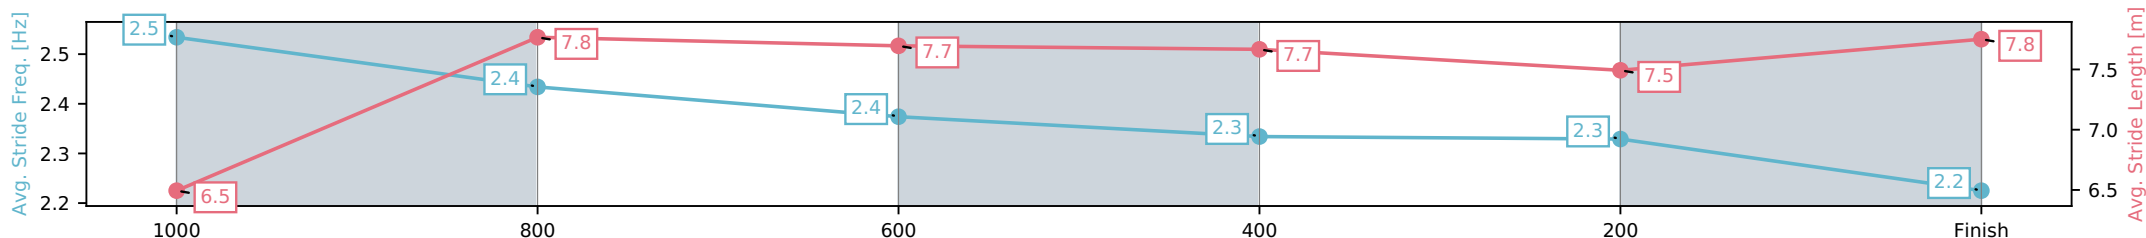

Ipswich QLD --Professional-2026-04-06

Race 5: TAB Class 4 Handicap - 1200m

06 April 2026 - 3:13PM

Track Rating: Good 4, Weather: Fine, Rail Position: +4m Entire Circuit

Section	L1200	L1000	L800	L600	L400	L200
Section Times	1:10.17 (0:13.10)	0:57.08 [2] (0:10.81)	0:46.26 [2] (0:11.18)	0:35.09 [2] (0:11.43)	0:23.66 [4] (0:11.70)	0:11.96 [7] (0:11.96)
Average Speed [km/h]	54.1	66.6	64.6	63.2	61.8	60.6
Top Speed [km/h]	68.1	68.0	65.8	64.0	62.6	62.2
Avg. Dist. to Rail [m]	6.2	1.3	0.9	0.7	1.0	0.5
Avg. Stride Freq. [Hz]	2.5	2.4	2.4	2.3	2.3	2.2
Avg. Stride Length [m]	6.5	7.8	7.7	7.7	7.5	7.8