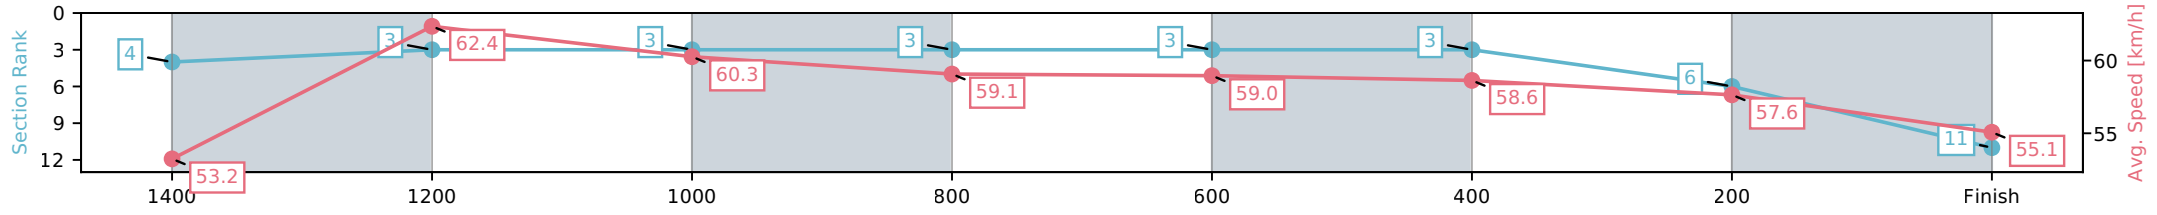

Ipswich QLD --Professional-2026-04-06

Race 3: RIVER 94.9FM Maiden Handicap - 1680m

06 April 2026 - 1:59PM

Track Rating: Good 4, Weather: Fine, Rail Position: +4m Entire Circuit

Section	L1680	L1400	L1200	L1000	L800	L600	L400	L200
Section Times	1:44.88 (0:18.98)	1:25.90 [3] (0:11.47)	1:14.43 [3] (0:11.96)	1:02.47 [3] (0:12.20)	0:50.27 [3] (0:12.23)	0:38.04 [3] (0:12.32)	0:25.72 [6] (0:12.59)	0:13.13 [11] (0:13.13)
Average Speed [km/h]	53.2	62.4	60.3	59.1	59.0	58.6	57.6	55.1
Top Speed [km/h]	62.8	63.4	61.3	59.6	60.0	59.5	59.0	56.9
Avg. Dist. to Rail [m]	2.0	1.3	0.3	0.4	0.8	1.0	1.4	0.8
Avg. Stride Freq. [Hz]	2.4	2.3	2.2	2.2	2.2	2.2	2.2	2.1
Avg. Stride Length [m]	7.0	7.7	7.6	7.7	7.7	7.6	7.5	7.5