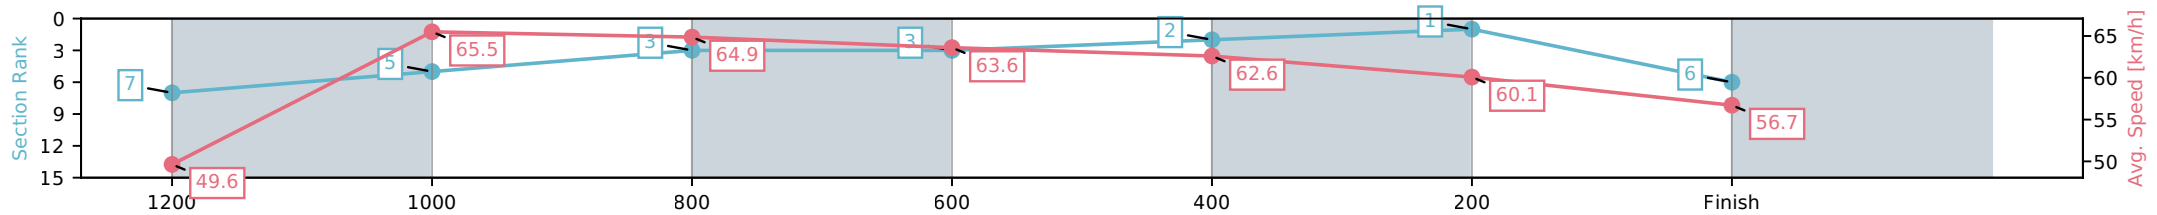

Horse/Jockey Name	Treasurer/Paul Hamblin
Finish Rank	6
Fastest Section Time (Section)	0:11.02 (1200-1000)
Top Speed [km/h] (Section)	67.1 (1200-1000)
Race State	Finished

Ipswich QLD --Professional-2026-04-06
Race 8: GORDON'S GIN Colts, Geldings and Entires RATINGS
BAND 0 - 58 Handicap - 1350m

06 April 2026 - 5:13PM

Track Rating: Good 4, Weather: Fine, Rail Position: +4m Entire Circuit

Section	L1350	L1200	L1000	L800	L600	L400	L200
Section Times	1:20.91 (0:11.11)	1:09.80 [5] (0:11.02)	0:58.78 [3] (0:11.16)	0:47.62 [3] (0:11.36)	0:36.25 [2] (0:11.48)	0:24.77 [1] (0:11.96)	0:12.82 [6] (0:12.82)
Average Speed [km/h]	49.6	65.5	64.9	63.6	62.6	60.1	56.7
Top Speed [km/h]	64.2	67.1	65.6	64.5	64.4	62.6	59.7
Avg. Dist. to Rail [m]	2.8	1.8	2.0	1.1	0.6	0.7	2.2
Avg. Stride Freq. [Hz]	2.4	2.4	2.4	2.4	2.4	2.4	2.3
Avg. Stride Length [m]	6.2	7.5	7.6	7.5	7.5	7.2	7.1

- [ ] Ranking at each section and finish
- -:-:- No data available at this section
- NA No data available