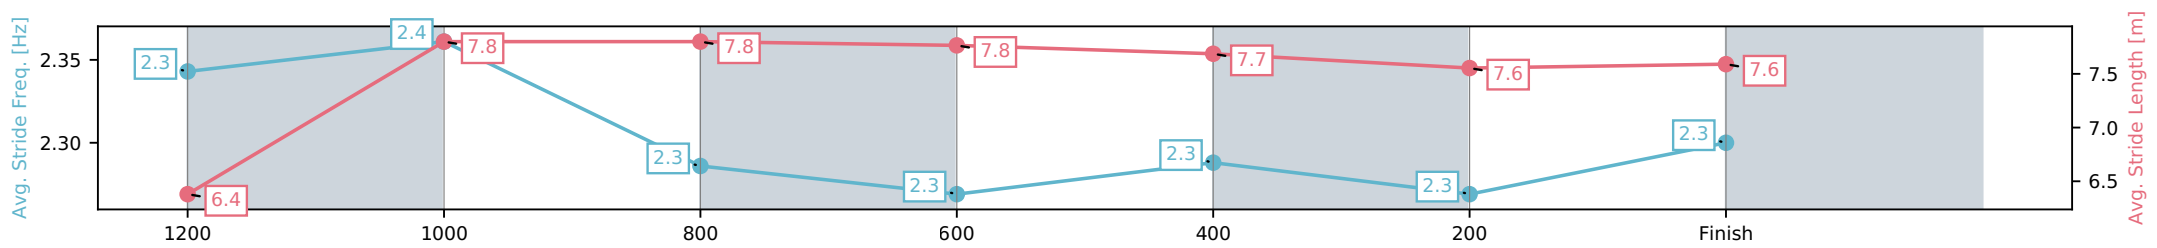

Horse/Jockey Name	Ludik/Ron Stewart
Finish Rank	1
Fastest Section Time (Section)	0:10.95 (1200-1000)
Top Speed [km/h] (Section)	67.1 (1200-1000)
Race State	Finished

Ipswich QLD --Professional-2026-04-06
Race 8: GORDON'S GIN Colts, Geldings and Entires RATINGS
BAND 0 - 58 Handicap - 1350m
06 April 2026 - 5:13PM
Track Rating: Good 4, Weather: Fine, Rail Position: +4m Entire Circuit

Section	L1350	L1200	L1000	L800	L600	L400	L200
Section Times	1:20.21 (0:11.25)	1:08.96 [6] (0:10.95)	0:58.02 [7] (0:11.39)	0:46.62 [8] (0:11.52)	0:35.10 [5] (0:11.48)	0:23.62 [3] (0:11.84)	0:11.78 [1] (0:11.78)
Average Speed [km/h]	49.2	65.6	63.1	62.2	62.3	60.7	61.4
Top Speed [km/h]	63.8	67.1	64.1	63.6	63.7	61.8	62.7
Avg. Dist. to Rail [m]	0.6	0.9	1.1	1.2	1.4	1.3	4.5
Avg. Stride Freq. [Hz]	2.3	2.4	2.3	2.3	2.3	2.3	2.3
Avg. Stride Length [m]	6.4	7.8	7.8	7.8	7.7	7.6	7.6

[ ] Ranking at each section and finish
-:-:- No data available at this section
NA No data available