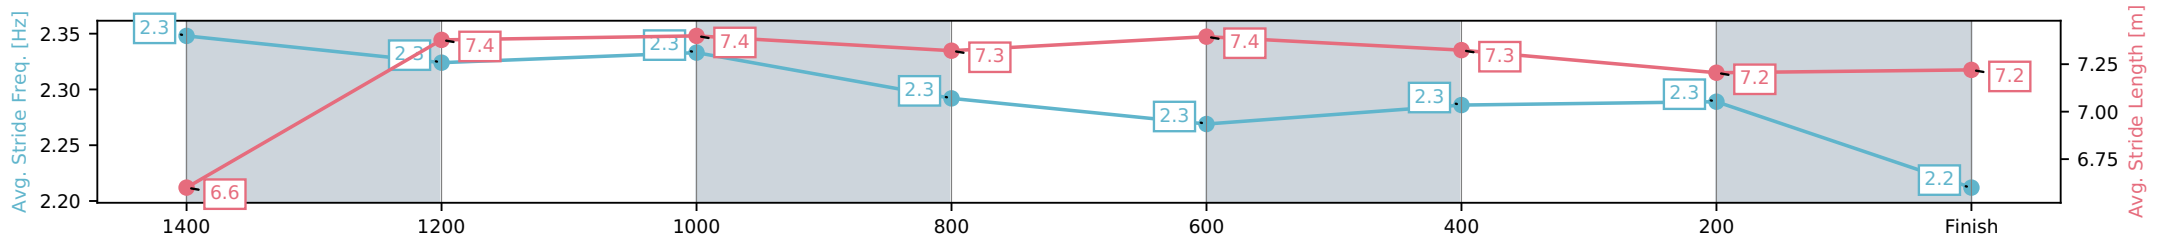

Ipswich QLD --Professional-2026-04-06

Race 3: RIVER 94.9FM Maiden Handicap - 1680m

06 April 2026 - 1:59PM

Track Rating: Good 4, Weather: Fine, Rail Position: +4m Entire Circuit

Section	L1680	L1400	L1200	L1000	L800	L600	L400	L200
Section Times	1:44.80 (0:19.52)	1:25.28 [8] (0:11.78)	1:13.49 [7] (0:11.79)	1:01.70 [7] (0:12.13)	0:49.57 [8] (0:12.12)	0:37.46 [9] (0:12.18)	0:25.28 [9] (0:12.34)	0:12.93 [10] (0:12.93)
Average Speed [km/h]	51.8	60.8	61.0	59.3	59.4	59.0	58.2	55.7
Top Speed [km/h]	60.6	61.5	63.0	61.1	59.8	59.6	58.6	58.6
Avg. Dist. to Rail [m]	2.4	0.9	0.3	1.0	0.3	0.5	0.3	0.6
Avg. Stride Freq. [Hz]	2.3	2.3	2.3	2.3	2.3	2.3	2.3	2.2
Avg. Stride Length [m]	6.6	7.4	7.4	7.3	7.4	7.3	7.2	7.2