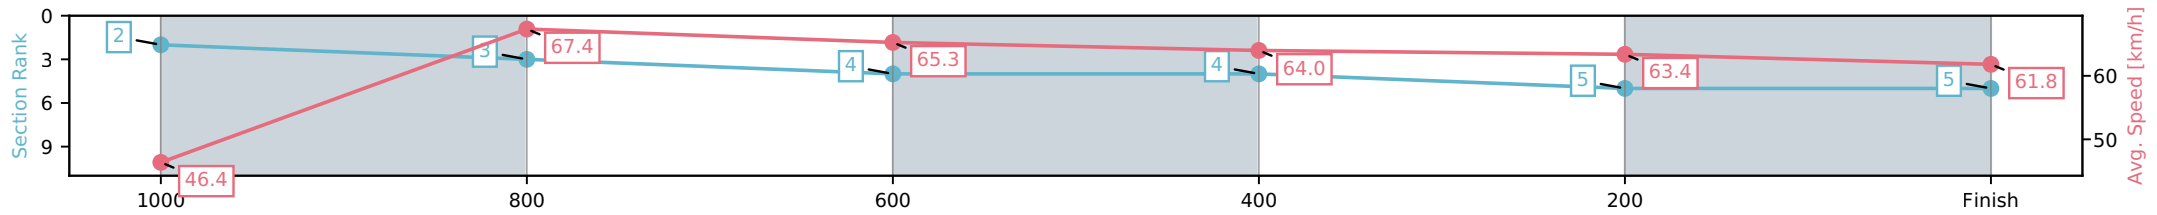

Horse/Jockey Name	Command Approved/Amy Graham
Finish Rank	5
Fastest Section Time (Section)	0:10.72 (1000-800)
Top Speed [km/h] (Section)	68.2 (1000-800)
Race State	Finished

Ipswich QLD --Professional-2026-04-06
Race 4: HAPPY RETIREMENT JIM BYRNE BENCHMARK 65
Handicap - 1100m
06 April 2026 - 2:33PM
Track Rating: Good 4, Weather: Fine, Rail Position: +4m Entire Circuit

Section	L1100	L1000	L800	L600	L400	L200
Section Times	1:04.07 (0:07.88)	0:56.19 [3] (0:10.72)	0:45.47 [4] (0:11.09)	0:34.38 [4] (0:11.27)	0:23.11 [5] (0:11.42)	0:11.69 [5] (0:11.69)
Average Speed [km/h]	46.4	67.4	65.3	64.0	63.4	61.8
Top Speed [km/h]	63.9	68.2	66.1	65.1	63.7	63.4
Avg. Dist. to Rail [m]	7.1	1.9	1.4	0.8	2.0	2.7
Avg. Stride Freq. [Hz]	2.4	2.4	2.3	2.3	2.3	2.3
Avg. Stride Length [m]	6.1	7.7	7.9	7.9	7.7	7.5

[ ] Ranking at each section and finish
-:-:- No data available at this section
NA No data available