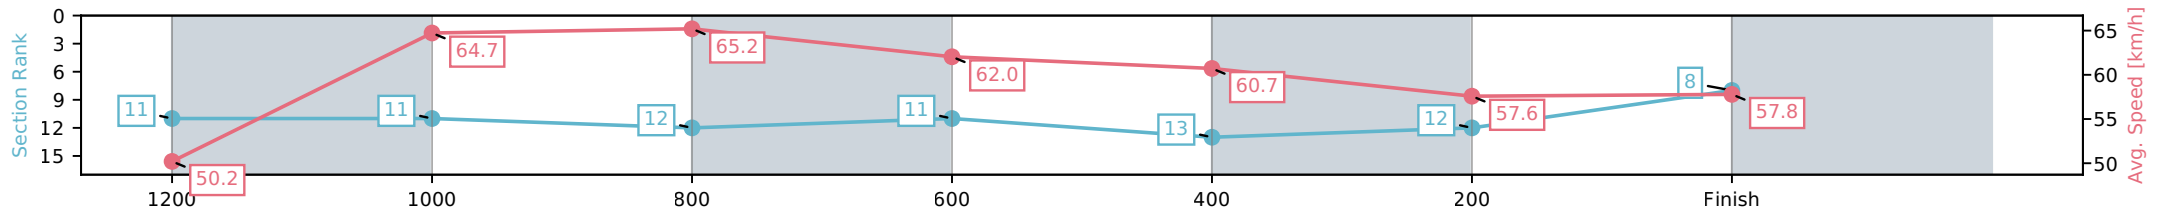

Horse/Jockey Name	Wexford Miss/Brandon Lerena
Finish Rank	8
Fastest Section Time (Section)	0:11.04 (1000-800)
Top Speed [km/h] (Section)	66.7 (1200-1000)
Race State	Finished

Ipswich QLD --Professional-2026-04-06
Race 7: BARRIER REEF POOLS Fillies and Mares RATINGS
BAND 0 - 58 Handicap - 1350m
06 April 2026 - 4:33PM
Track Rating: Good 4, Weather: Fine, Rail Position: +4m Entire Circuit

Section	L1350	L1200	L1000	L800	L600	L400	L200
Section Times	1:21.55 (0:10.96)	1:10.59 [11] (0:11.13)	0:59.46 [12] (0:11.04)	0:48.42 [11] (0:11.59)	0:36.83 [13] (0:11.80)	0:25.04 [12] (0:12.46)	0:12.58 [8] (0:12.58)
Average Speed [km/h]	50.2	64.7	65.2	62.0	60.7	57.6	57.8
Top Speed [km/h]	61.4	66.7	66.2	63.1	61.9	59.4	59.8
Avg. Dist. to Rail [m]	5.2	1.3	0.5	0.8	1.4	0.7	0.4
Avg. Stride Freq. [Hz]	2.4	2.5	2.4	2.4	2.3	2.3	2.3
Avg. Stride Length [m]	6.1	7.4	7.6	7.4	7.4	7.1	7.3

[ ] Ranking at each section and finish
-:-:- No data available at this section
NA No data available