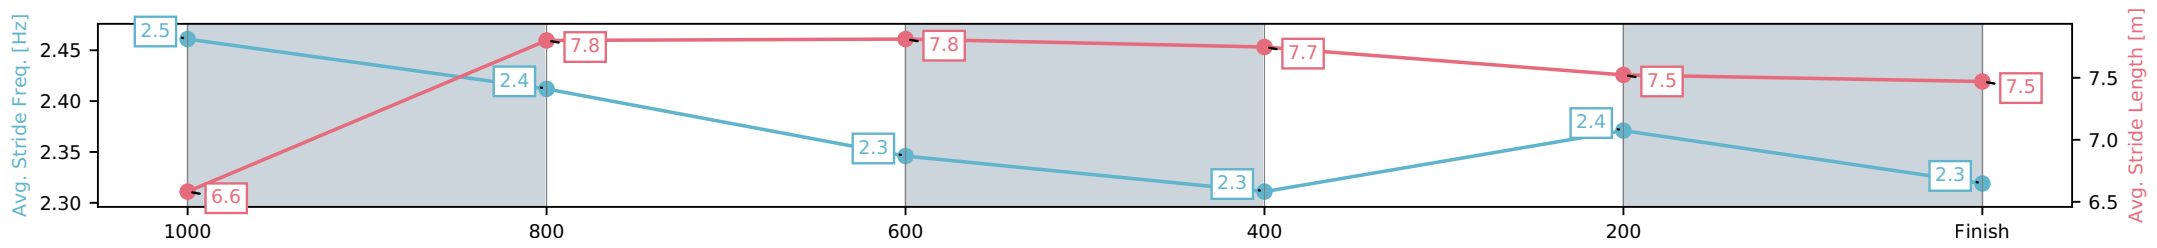

Ipswich QLD --Professional-2026-04-06

Race 5: TAB Class 4 Handicap - 1200m

06 April 2026 - 3:13PM

Track Rating: Good 4, Weather: Fine, Rail Position: +4m Entire Circuit

Section	L1200	L1000	L800	L600	L400	L200
Section Times	1:10.13 (0:13.29)	0:56.84 [4] (0:10.84)	0:46.00 [4] (0:11.16)	0:34.84 [4] (0:11.44)	0:23.40 [2] (0:11.45)	0:11.95 [6] (0:11.95)
Average Speed [km/h]	53.5	66.5	64.8	63.3	63.5	60.5
Top Speed [km/h]	67.8	67.8	66.0	63.8	64.5	63.7
Avg. Dist. to Rail [m]	6.0	1.0	1.5	1.4	2.8	2.0
Avg. Stride Freq. [Hz]	2.5	2.4	2.3	2.3	2.4	2.3
Avg. Stride Length [m]	6.6	7.8	7.8	7.7	7.5	7.5