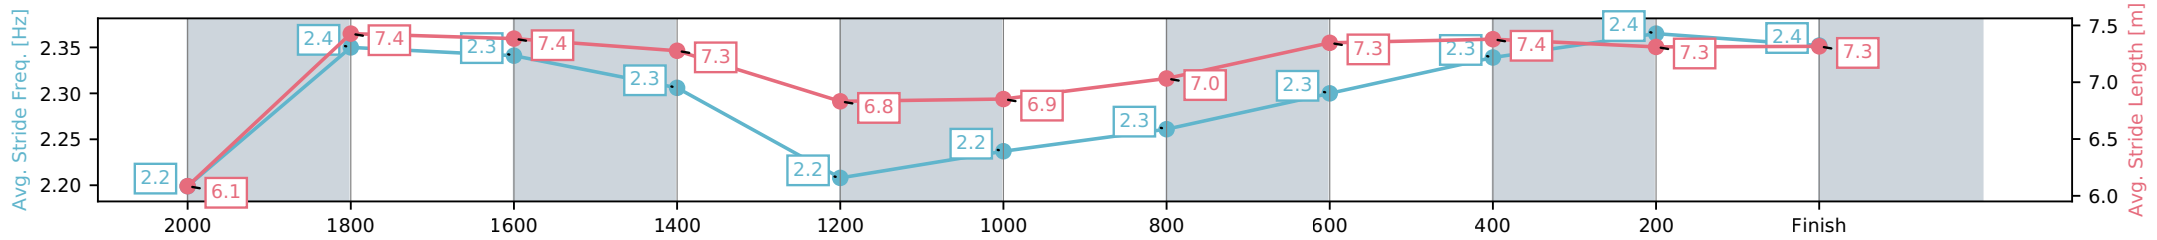

Horse/Jockey Name	Casanova Man/Rob Thorburn
Finish Rank	6
Fastest Section Time (Section)	0:11.50 (2000-1800)
Top Speed [km/h] (Section)	63.4 (2000-1800)
Race State	Finished

Ipswich QLD --Professional-2026-04-06
Race 6: GREAT NORTHERN BENCHMARK 65 Handicap - 2170m
06 April 2026 - 3:52PM
Track Rating: Good 4, Weather: Fine, Rail Position: +4m Entire Circuit

Section	L2170	L2000	L1800	L1600	L1400	L1200	L1000	L800	L600	L400	L200
Section Times	2:15.80 (0:13.23)	2:02.57 [14] (0:11.50)	1:51.08 [14] (0:11.64)	1:39.44 [13] (0:12.18)	1:27.26 [14] (0:13.60)	1:13.67 [14] (0:13.27)	1:00.40 [14] (0:12.63)	0:47.77 [13] (0:12.10)	0:35.67 [13] (0:11.89)	0:23.78 [11] (0:11.96)	0:11.82 [6] (0:11.82)
Average Speed [km/h]	46.2	62.6	61.6	59.2	53.1	54.8	57.2	60.3	61.5	61.5	61.0
Top Speed [km/h]	59.5	63.4	62.1	62.1	55.7	57.3	59.9	61.8	61.7	62.8	62.5
Avg. Dist. to Rail [m]	5.8	0.8	0.6	0.2	0.7	2.2	1.5	3.6	4.2	5.6	5.5
Avg. Stride Freq. [Hz]	2.2	2.4	2.3	2.3	2.2	2.2	2.3	2.3	2.3	2.4	2.4
Avg. Stride Length [m]	6.1	7.4	7.4	7.3	6.8	6.9	7.0	7.3	7.4	7.3	7.3

[ ] Ranking at each section and finish
-:-:- No data available at this section
NA No data available