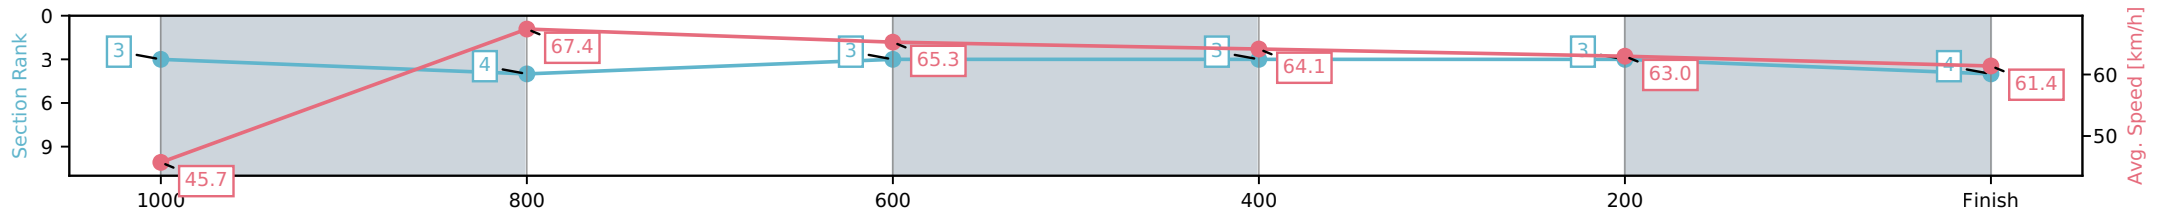

Horse/Jockey Name	Keep Safe/Daniel Moor
Finish Rank	4
Fastest Section Time (Section)	0:10.64 (1000-800)
Top Speed [km/h] (Section)	68.9 (1000-800)
Race State	Finished

Ipswich QLD --Professional-2026-04-06
Race 4: HAPPY RETIREMENT JIM BYRNE BENCHMARK 65
Handicap - 1100m
06 April 2026 - 2:33PM
Track Rating: Good 4, Weather: Fine, Rail Position: +4m Entire Circuit

Section	L1100	L1000	L800	L600	L400	L200
Section Times	1:04.03 (0:07.97)	0:56.06 [4] (0:10.64)	0:45.42 [3] (0:11.00)	0:34.42 [3] (0:11.21)	0:23.22 [3] (0:11.45)	0:11.77 [4] (0:11.77)
Average Speed [km/h]	45.7	67.4	65.3	64.1	63.0	61.4
Top Speed [km/h]	64.4	68.9	66.0	64.9	64.2	63.2
Avg. Dist. to Rail [m]	3.4	1.3	0.7	0.7	0.6	0.4
Avg. Stride Freq. [Hz]	2.5	2.4	2.3	2.3	2.3	2.2
Avg. Stride Length [m]	6.1	7.9	8.1	8.0	7.8	7.9

[ ] Ranking at each section and finish
-.-.- No data available at this section
NA No data available