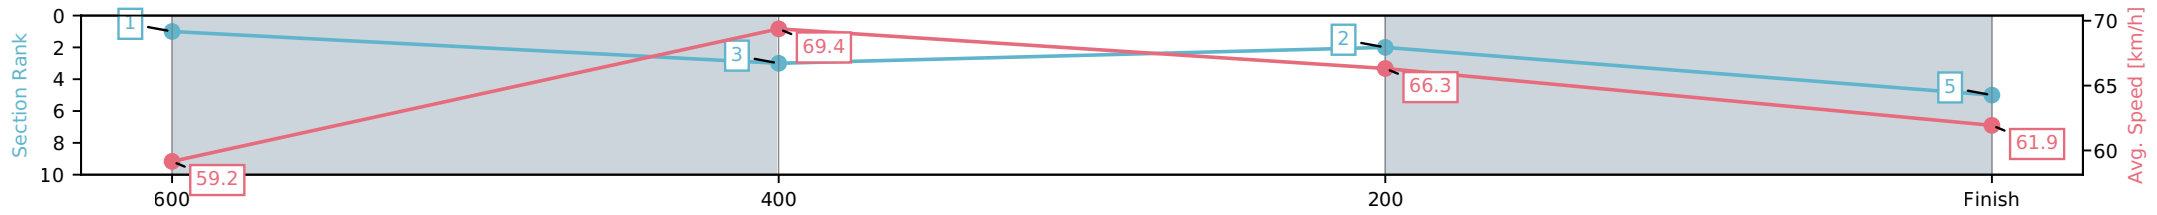

Horse/Jockey Name	Pixie Lane/Mark Du Plessis
Finish Rank	5
Fastest Section Time (Section)	0:10.44 (600-400)
Top Speed [km/h] (Section)	71.0 (600-400)
Race State	Finished

Ipswich QLD --Professional-2026-04-06
Race 1: POCO VINO QTIS Two-Year-Old Maiden Handicap - 800m
06 April 2026 - 12:49PM
Track Rating: Good 4, Weather: Fine, Rail Position: +4m Entire Circuit

Section	L800	L600	L400	L200
Section Times	0:45.00 (0:11.90)	0:33.10 [3] (0:10.44)	0:22.66 [2] (0:10.98)	0:11.67 [5] (0:11.67)
Average Speed [km/h]	59.2	69.4	66.3	61.9
Top Speed [km/h]	70.3	71.0	67.9	65.0
Avg. Dist. to Rail [m]	4.6	2.2	3.7	3.8
Avg. Stride Freq. [Hz]	2.6	2.6	2.6	2.4
Avg. Stride Length [m]	6.4	7.5	7.4	7.4

[ ] Ranking at each section and finish
-:-:- No data available at this section
NA No data available