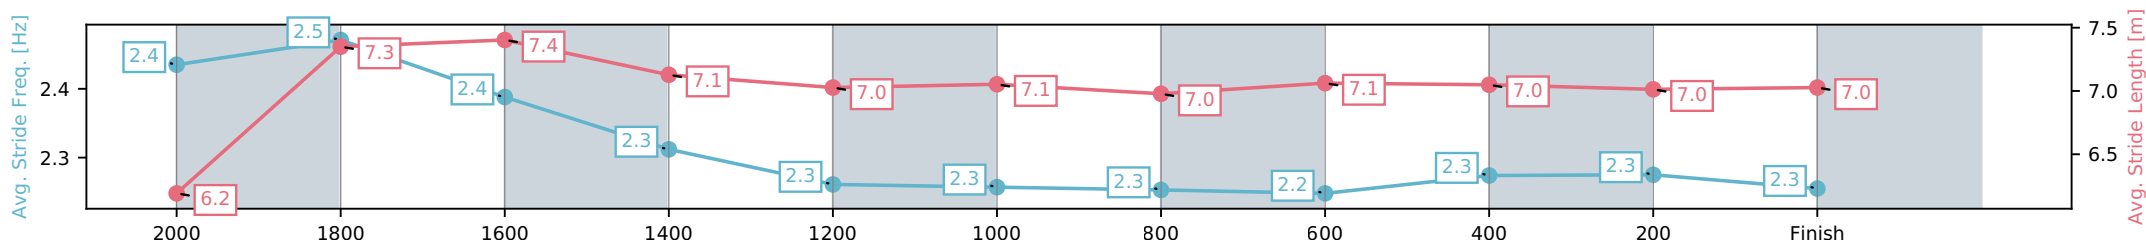

Ipswich QLD --Professional-2026-04-06

Race 2: SCHWEPPE'S Maiden Handicap - 2170m

06 April 2026 - 1:23PM

Track Rating: Good 4, Weather: Fine, Rail Position: +4m Entire Circuit

Section	L2170	L2000	L1800	L1600	L1400	L1200	L1000	L800	L600	L400	L200
Section Times	2:16.12 (0:11.91)	2:04.21 [2] (0:11.13)	1:53.08 [1] (0:11.64)	1:41.44 [1] (0:12.39)	1:29.05 [1] (0:12.67)	1:16.38 [1] (0:12.74)	1:03.64 [1] (0:12.87)	0:50.77 [2] (0:12.73)	0:38.04 [4] (0:12.59)	0:25.45 [9] (0:12.68)	0:12.77 [10] (0:12.77)
Average Speed [km/h]	51.5	64.7	61.5	58.0	56.2	56.3	55.8	56.3	56.8	56.4	55.8
Top Speed [km/h]	63.1	65.9	65.9	59.6	56.6	56.8	56.3	56.6	57.5	57.3	57.4
Avg. Dist. to Rail [m]	7.7	2.0	0.8	2.0	2.6	0.6	1.0	1.1	1.9	1.6	0.8
Avg. Stride Freq. [Hz]	2.4	2.5	2.4	2.3	2.3	2.3	2.3	2.2	2.3	2.3	2.3
Avg. Stride Length [m]	6.2	7.3	7.4	7.1	7.0	7.1	7.0	7.1	7.0	7.0	7.0