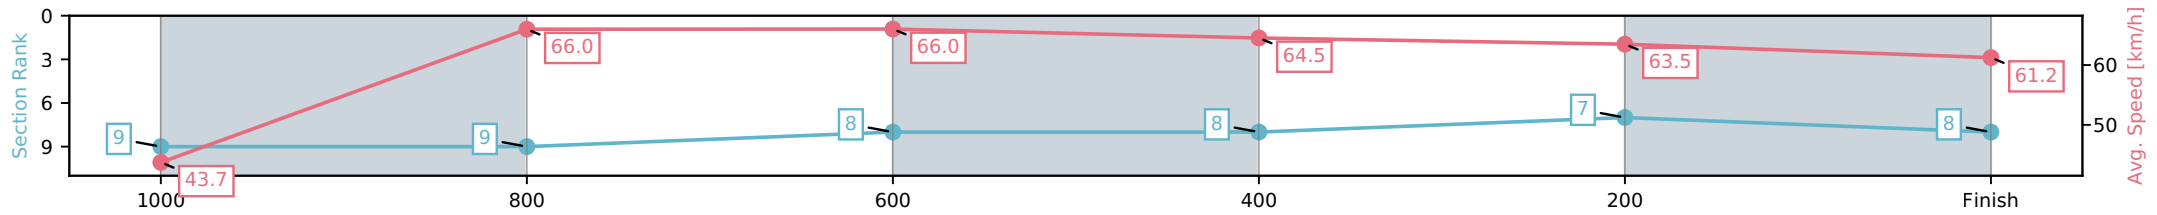

Horse/Jockey Name	Custo/Colleen Krahen
Finish Rank	8
Fastest Section Time (Section)	0:10.93 (1000-800)
Top Speed [km/h] (Section)	68.3 (1000-800)
Race State	Finished

Ipswich QLD --Professional-2026-04-06
Race 4: HAPPY RETIREMENT JIM BYRNE BENCHMARK 65
Handicap - 1100m
06 April 2026 - 2:33PM
Track Rating: Good 4, Weather: Fine, Rail Position: +4m Entire Circuit

Section	L1100	L1000	L800	L600	L400	L200
Section Times	1:04.45 (0:08.31)	0:56.14 [9] (0:10.93)	0:45.21 [8] (0:10.94)	0:34.27 [8] (0:11.20)	0:23.07 [7] (0:11.34)	0:11.72 [8] (0:11.72)
Average Speed [km/h]	43.7	66.0	66.0	64.5	63.5	61.2
Top Speed [km/h]	62.1	68.3	67.1	65.5	65.1	63.0
Avg. Dist. to Rail [m]	9.1	2.2	0.8	0.6	0.4	0.6
Avg. Stride Freq. [Hz]	2.5	2.6	2.5	2.5	2.5	2.5
Avg. Stride Length [m]	5.6	7.1	7.4	7.2	7.0	7.0

[ ] Ranking at each section and finish
-:-:- No data available at this section
NA No data available