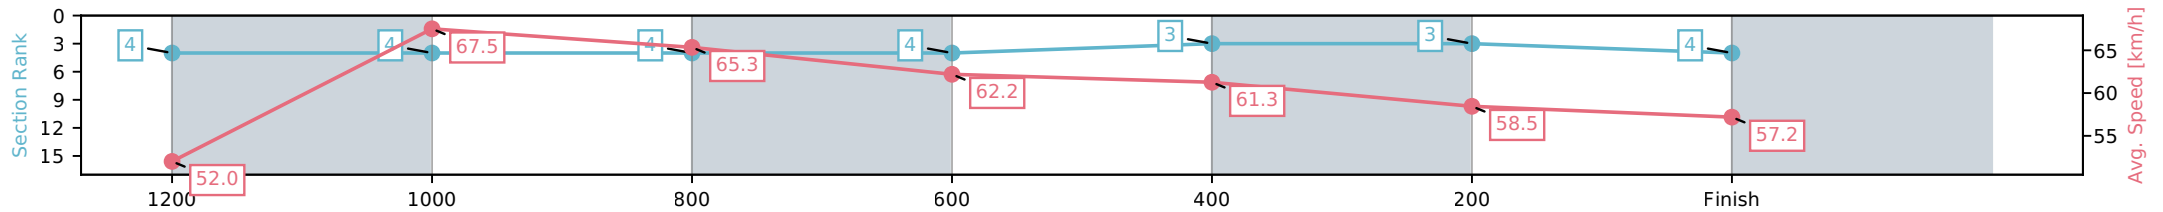

Horse/Jockey Name	Our Jewel/Ben Thompson
Finish Rank	4
Fastest Section Time (Section)	0:10.66 (1200-1000)
Top Speed [km/h] (Section)	68.0 (1200-1000)
Race State	Finished

Ipswich QLD --Professional-2026-04-06
Race 7: BARRIER REEF POOLS Fillies and Mares RATINGS
BAND 0 - 58 Handicap - 1350m
06 April 2026 - 4:33PM
Track Rating: Good 4, Weather: Fine, Rail Position: +4m Entire Circuit

Section	L1350	L1200	L1000	L800	L600	L400	L200
Section Times	1:20.45 (0:10.61)	1:09.84 [4] (0:10.66)	0:59.18 [4] (0:11.00)	0:48.18 [4] (0:11.54)	0:36.64 [3] (0:11.67)	0:24.97 [3] (0:12.30)	0:12.67 [4] (0:12.67)
Average Speed [km/h]	52.0	67.5	65.3	62.2	61.3	58.5	57.2
Top Speed [km/h]	65.1	68.0	67.8	62.4	62.6	59.8	58.2
Avg. Dist. to Rail [m]	1.0	0.7	0.3	1.0	1.3	1.2	3.3
Avg. Stride Freq. [Hz]	2.4	2.4	2.4	2.3	2.3	2.2	2.2
Avg. Stride Length [m]	6.1	7.9	7.9	7.7	7.6	7.4	7.4

- [ ] Ranking at each section and finish
- -:-:- No data available at this section
- NA No data available