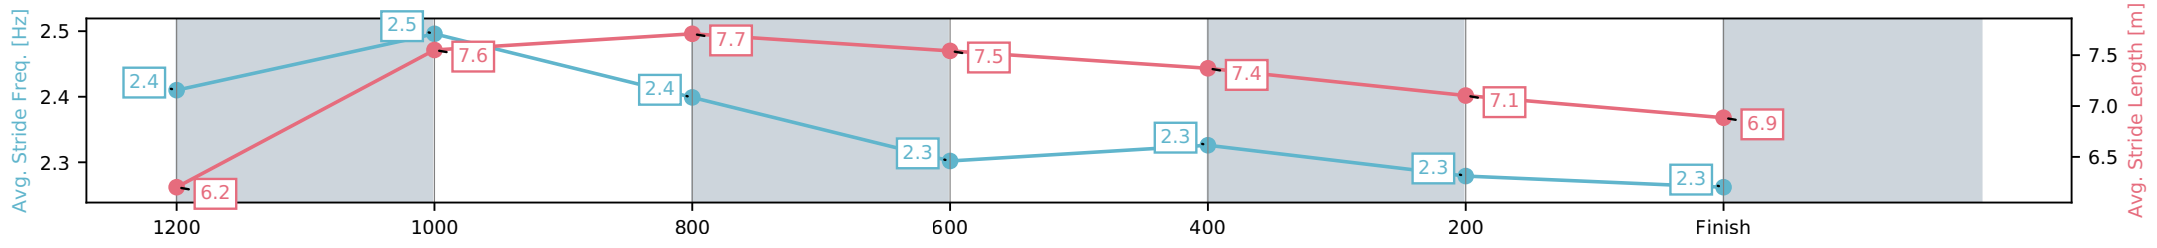

Horse/Jockey Name	Rothecate/Cody Collis
Finish Rank	11
Fastest Section Time (Section)	0:10.70 (1200-1000)
Top Speed [km/h] (Section)	68.3 (1200-1000)
Race State	Finished

Ipswich QLD --Professional-2026-04-06
Race 7: BARRIER REEF POOLS Fillies and Mares RATINGS
BAND 0 - 58 Handicap - 1350m
06 April 2026 - 4:33PM
Track Rating: Good 4, Weather: Fine, Rail Position: +4m Entire Circuit

Section	L1350	L1200	L1000	L800	L600	L400	L200
Section Times	1:22.17 (0:10.91)	1:11.26 [6] (0:10.70)	1:00.55 [6] (0:11.11)	0:49.44 [8] (0:11.72)	0:37.72 [8] (0:11.85)	0:25.87 [11] (0:12.56)	0:13.31 [11] (0:13.31)
Average Speed [km/h]	50.6	67.3	64.9	61.4	60.6	57.2	54.4
Top Speed [km/h]	64.8	68.3	66.6	62.4	62.0	58.8	57.3
Avg. Dist. to Rail [m]	3.3	1.1	0.5	0.3	0.7	1.0	3.3
Avg. Stride Freq. [Hz]	2.4	2.5	2.4	2.3	2.3	2.3	2.3
Avg. Stride Length [m]	6.2	7.6	7.7	7.5	7.4	7.1	6.9

[ ] Ranking at each section and finish
-:-:- No data available at this section
NA No data available