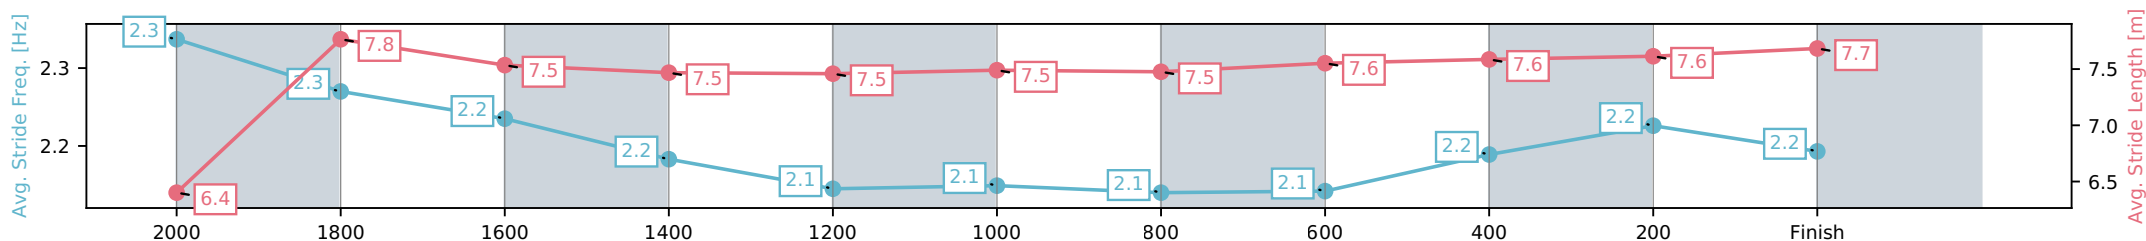

Ipswich QLD --Professional-2026-04-06

Race 2: SCHWEPPE'S Maiden Handicap - 2170m

06 April 2026 - 1:23PM

Track Rating: Good 4, Weather: Fine, Rail Position: +4m Entire Circuit

Section	L2170	L2000	L1800	L1600	L1400	L1200	L1000	L800	L600	L400	L200
Section Times	2:15.19 (0:12.17)	2:03.02 [7] (0:11.46)	1:51.57 [8] (0:11.95)	1:39.62 [8] (0:12.54)	1:27.09 [7] (0:12.62)	1:14.46 [7] (0:12.74)	1:01.73 [7] (0:12.63)	0:49.09 [7] (0:12.57)	0:36.53 [8] (0:12.30)	0:24.23 [8] (0:12.05)	0:12.18 [6] (0:12.18)
Average Speed [km/h]	50.4	62.8	59.3	57.4	56.7	56.7	56.8	57.4	58.8	60.2	59.3
Top Speed [km/h]	61.1	64.1	62.6	58.6	58.0	57.8	57.5	58.6	59.9	61.6	60.8
Avg. Dist. to Rail [m]	1.6	1.1	1.8	1.5	1.0	0.6	0.6	0.4	1.1	2.2	1.9
Avg. Stride Freq. [Hz]	2.3	2.3	2.2	2.2	2.1	2.1	2.1	2.1	2.2	2.2	2.2
Avg. Stride Length [m]	6.4	7.8	7.5	7.5	7.5	7.5	7.5	7.6	7.6	7.6	7.7