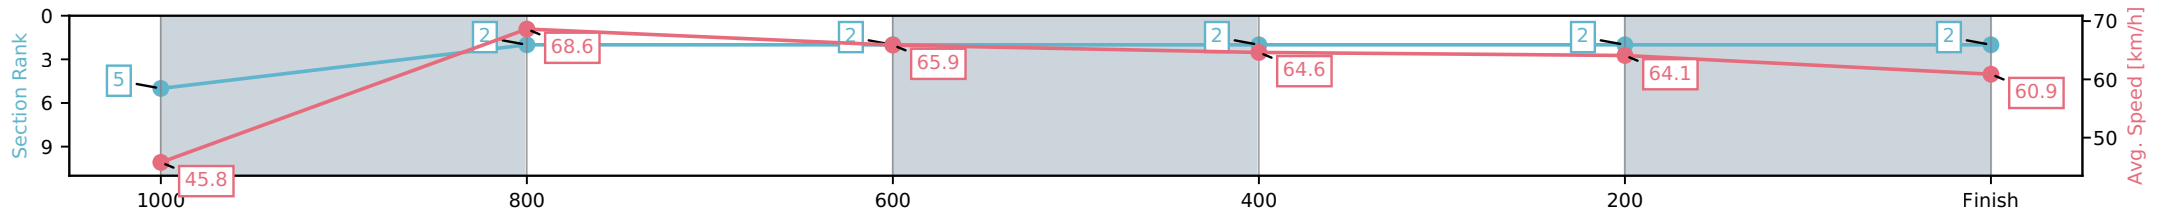

Horse/Jockey Name	Daitanna/Cejay Graham
Finish Rank	2
Fastest Section Time (Section)	0:10.49 (1000-800)
Top Speed [km/h] (Section)	69.3 (1000-800)
Race State	Finished

Ipswich QLD --Professional-2026-04-06
Race 4: HAPPY RETIREMENT JIM BYRNE BENCHMARK 65
Handicap - 1100m
06 April 2026 - 2:33PM
Track Rating: Good 4, Weather: Fine, Rail Position: +4m Entire Circuit

Section	L1100	L1000	L800	L600	L400	L200
Section Times	1:03.72 (0:07.99)	0:55.73 [2] (0:10.49)	0:45.24 [2] (0:10.94)	0:34.31 [2] (0:11.17)	0:23.14 [2] (0:11.29)	0:11.85 [2] (0:11.85)
Average Speed [km/h]	45.8	68.6	65.9	64.6	64.1	60.9
Top Speed [km/h]	64.7	69.3	67.6	65.6	65.0	63.5
Avg. Dist. to Rail [m]	4.8	0.8	0.4	0.6	1.1	0.6
Avg. Stride Freq. [Hz]	2.6	2.7	2.5	2.5	2.5	2.4
Avg. Stride Length [m]	5.6	7.2	7.4	7.3	7.1	7.1

[ ] Ranking at each section and finish
-.-.- No data available at this section
NA No data available