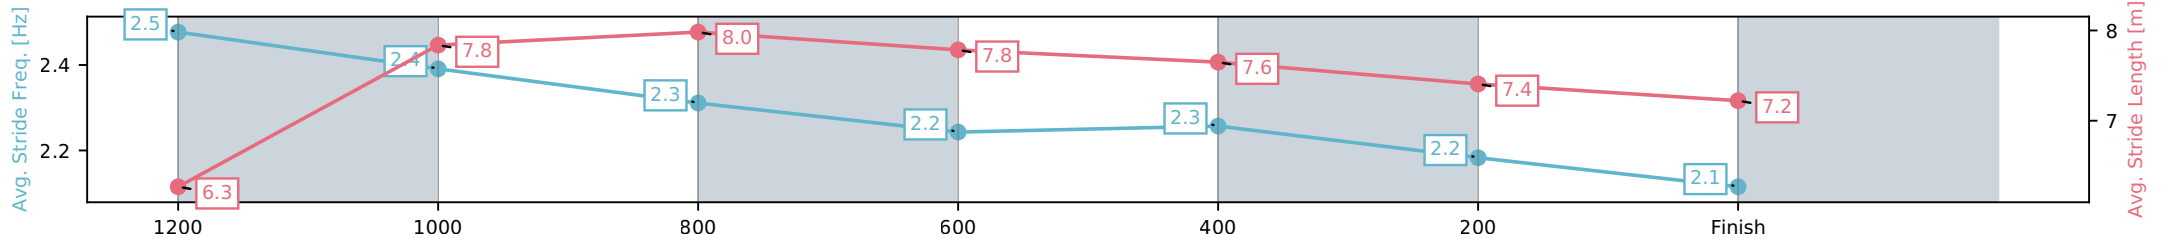

Horse/Jockey Name	Touchofclass/Tiffani Brooker
Finish Rank	12
Fastest Section Time (Section)	0:10.81 (1200-1000)
Top Speed [km/h] (Section)	67.3 (1200-1000)
Race State	Finished

Ipswich QLD --Professional-2026-04-06
Race 7: BARRIER REEF POOLS Fillies and Mares RATINGS
BAND 0 - 58 Handicap - 1350m
06 April 2026 - 4:33PM
Track Rating: Good 4, Weather: Fine, Rail Position: +4m Entire Circuit

Section	L1350	L1200	L1000	L800	L600	L400	L200
Section Times	1:22.42 (0:10.69)	1:11.73 [5] (0:10.81)	1:00.93 [5] (0:11.08)	0:49.84 [5] (0:11.64)	0:38.20 [5] (0:11.82)	0:26.38 [10] (0:12.71)	0:13.67 [12] (0:13.67)
Average Speed [km/h]	51.6	66.7	65.0	61.7	60.9	56.7	52.9
Top Speed [km/h]	65.1	67.3	66.8	63.3	61.8	59.8	56.7
Avg. Dist. to Rail [m]	1.6	1.5	0.3	0.6	0.2	0.5	1.8
Avg. Stride Freq. [Hz]	2.5	2.4	2.3	2.2	2.3	2.2	2.1
Avg. Stride Length [m]	6.3	7.8	8.0	7.8	7.6	7.4	7.2

[ ] Ranking at each section and finish
-:-:- No data available at this section
NA No data available