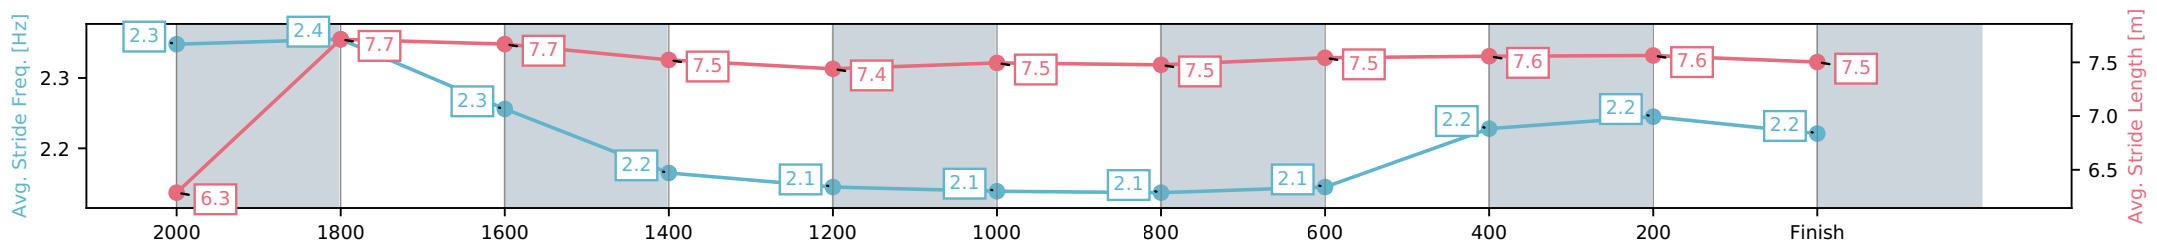

Ipswich QLD --Professional-2026-04-06

Race 2: SCHWEPPE'S Maiden Handicap - 2170m

06 April 2026 - 1:23PM

Track Rating: Good 4, Weather: Fine, Rail Position: +4m Entire Circuit

Section	L2170	L2000	L1800	L1600	L1400	L1200	L1000	L800	L600	L400	L200
Section Times	2:15.05 (0:12.18)	2:02.87 [6] (0:11.18)	1:51.69 [6] (0:11.79)	1:39.90 [6] (0:12.57)	1:27.33 [6] (0:12.66)	1:14.67 [6] (0:12.77)	1:01.90 [6] (0:12.70)	0:49.19 [6] (0:12.59)	0:36.60 [3] (0:12.14)	0:24.46 [3] (0:12.18)	0:12.29 [4] (0:12.29)
Average Speed [km/h]	50.2	64.5	60.6	57.3	56.7	56.7	56.6	57.6	59.7	59.7	58.4
Top Speed [km/h]	62.4	65.9	63.5	58.4	58.0	57.4	57.4	59.1	60.6	60.3	60.2
Avg. Dist. to Rail [m]	5.2	0.3	0.9	0.5	0.5	1.2	0.5	1.4	2.3	2.3	2.3
Avg. Stride Freq. [Hz]	2.3	2.4	2.3	2.2	2.1	2.1	2.1	2.1	2.2	2.2	2.2
Avg. Stride Length [m]	6.3	7.7	7.7	7.5	7.4	7.5	7.5	7.5	7.6	7.6	7.5