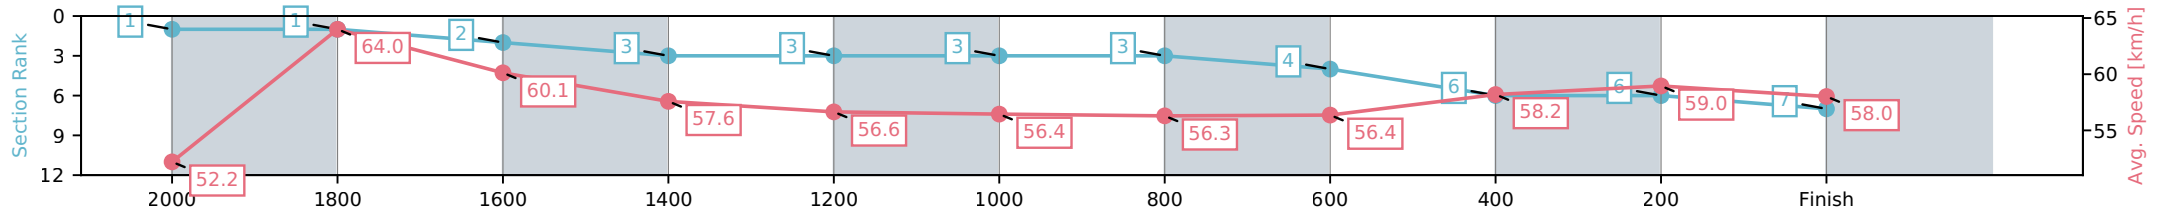

Ipswich QLD --Professional-2026-04-06

Race 2: SCHWEPPE'S Maiden Handicap - 2170m

06 April 2026 - 1:23PM

Track Rating: Good 4, Weather: Fine, Rail Position: +4m Entire Circuit

Section	L2170	L2000	L1800	L1600	L1400	L1200	L1000	L800	L600	L400	L200
Section Times	2:15.31 (0:11.78)	2:03.53 [1] (0:11.25)	1:52.28 [2] (0:11.80)	1:40.48 [3] (0:12.49)	1:27.99 [3] (0:12.70)	1:15.28 [3] (0:12.78)	1:02.50 [3] (0:12.75)	0:49.75 [4] (0:12.77)	0:36.99 [6] (0:12.36)	0:24.63 [6] (0:12.24)	0:12.39 [7] (0:12.39)
Average Speed [km/h]	52.2	64.0	60.1	57.6	56.6	56.4	56.3	56.4	58.2	59.0	58.0
Top Speed [km/h]	63.3	64.6	63.0	58.4	57.3	57.4	56.7	57.3	59.5	59.9	58.9
Avg. Dist. to Rail [m]	3.0	1.1	1.9	0.6	0.3	0.7	0.9	0.4	0.4	0.5	0.8
Avg. Stride Freq. [Hz]	2.5	2.4	2.4	2.3	2.3	2.2	2.2	2.2	2.3	2.3	2.3
Avg. Stride Length [m]	6.3	7.4	7.3	7.2	7.1	7.1	7.1	7.1	7.1	7.2	7.2