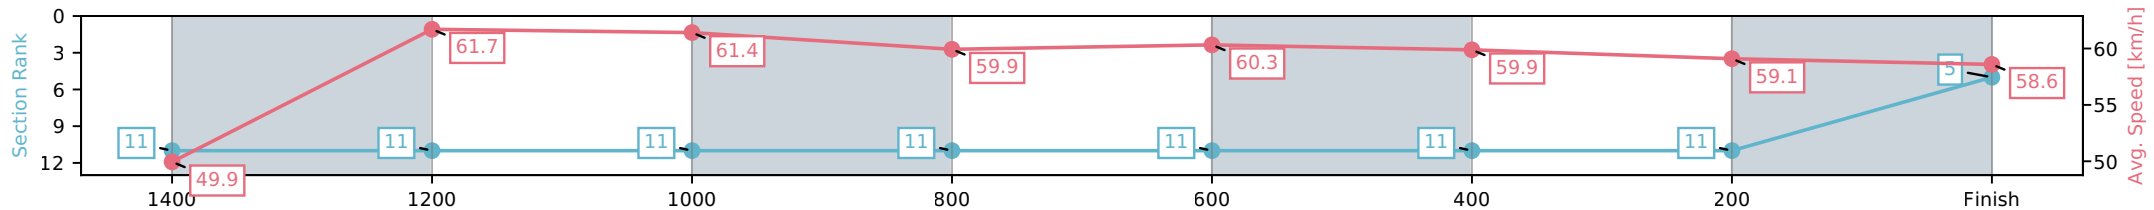

Ipswich QLD --Professional-2026-04-06

Race 3: RIVER 94.9FM Maiden Handicap - 1680m

06 April 2026 - 1:59PM

Track Rating: Good 4, Weather: Fine, Rail Position: +4m Entire Circuit

Section	L1680	L1400	L1200	L1000	L800	L600	L400	L200
Section Times	1:44.43 (0:20.26)	1:24.18 [11] (0:11.64)	1:12.54 [11] (0:11.78)	1:00.76 [11] (0:12.02)	0:48.74 [11] (0:12.02)	0:36.72 [11] (0:12.12)	0:24.60 [11] (0:12.23)	0:12.37 [5] (0:12.37)
Average Speed [km/h]	49.9	61.7	61.4	59.9	60.3	59.9	59.1	58.6
Top Speed [km/h]	60.4	62.4	62.3	61.4	61.7	60.8	59.7	59.1
Avg. Dist. to Rail [m]	4.0	0.6	1.1	0.7	1.9	2.2	1.6	3.7
Avg. Stride Freq. [Hz]	2.1	2.2	2.2	2.1	2.1	2.1	2.1	2.1
Avg. Stride Length [m]	7.1	8.0	8.0	8.0	8.0	7.9	7.7	7.7