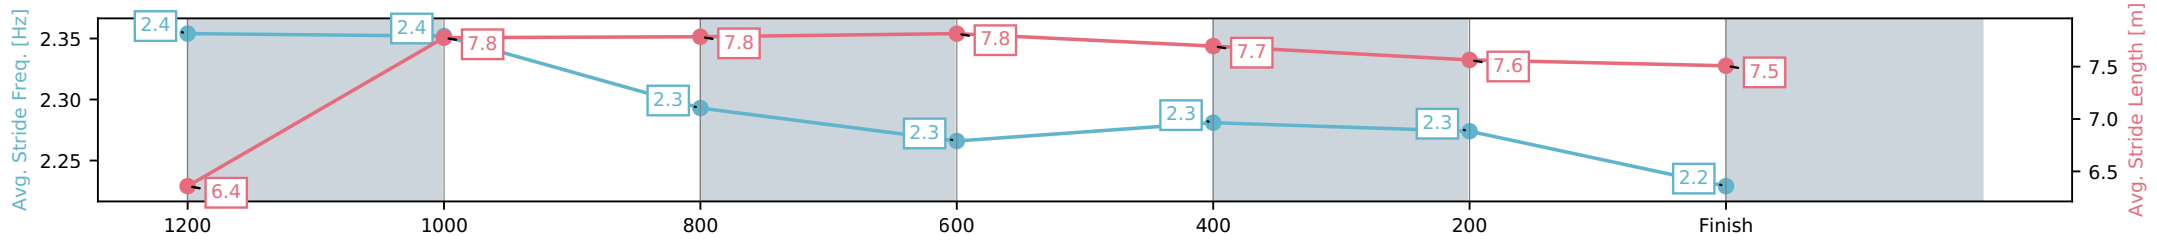

Horse/Jockey Name	Takunai/Tiffani Brooker
Finish Rank	3
Fastest Section Time (Section)	0:11.05 (1200-1000)
Top Speed [km/h] (Section)	66.0 (1200-1000)
Race State	Finished

Ipswich QLD --Professional-2026-04-06
Race 8: GORDON'S GIN Colts, Geldings and Entires RATINGS
BAND 0 - 58 Handicap - 1350m
06 April 2026 - 5:13PM
Track Rating: Good 4, Weather: Fine, Rail Position: +4m Entire Circuit

Section	L1350	L1200	L1000	L800	L600	L400	L200
Section Times	1:20.78 (0:11.06)	1:09.72 [4] (0:11.05)	0:58.67 [6] (0:11.42)	0:47.25 [5] (0:11.45)	0:35.80 [6] (0:11.63)	0:24.17 [6] (0:11.88)	0:12.29 [3] (0:12.29)
Average Speed [km/h]	50.1	65.2	63.0	62.8	61.9	60.8	58.9
Top Speed [km/h]	63.4	66.0	65.4	63.4	63.1	61.7	60.1
Avg. Dist. to Rail [m]	0.9	0.6	0.3	0.3	0.3	2.1	5.9
Avg. Stride Freq. [Hz]	2.4	2.4	2.3	2.3	2.3	2.3	2.2
Avg. Stride Length [m]	6.4	7.8	7.8	7.8	7.7	7.6	7.5

[ ] Ranking at each section and finish
-:-:- No data available at this section
NA No data available