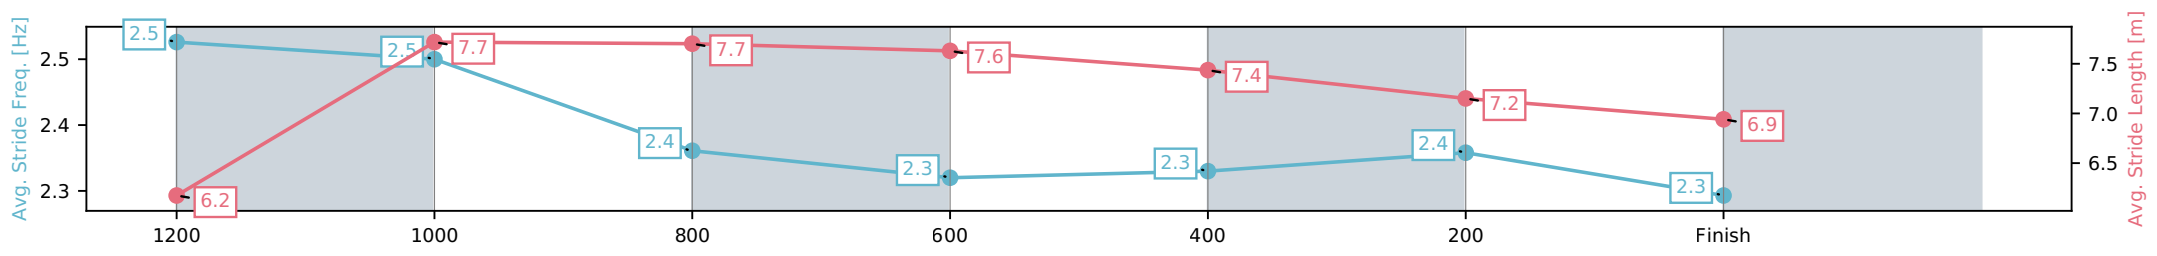

Horse/Jockey Name	Swanfels/Angela Jones
Finish Rank	3
Fastest Section Time (Section)	0:10.56 (1200-1000)
Top Speed [km/h] (Section)	69.7 (1200-1000)
Race State	Finished

Ipswich QLD --Professional-2026-04-06
Race 7: BARRIER REEF POOLS Fillies and Mares RATINGS
BAND 0 - 58 Handicap - 1350m
06 April 2026 - 4:33PM
Track Rating: Good 4, Weather: Fine, Rail Position: +4m Entire Circuit

Section	L1350	L1200	L1000	L800	L600	L400	L200
Section Times	1:20.37 (0:10.36)	1:10.02 [2] (0:10.56)	0:59.46 [2] (0:11.24)	0:48.21 [2] (0:11.44)	0:36.77 [2] (0:11.71)	0:25.06 [1] (0:12.09)	0:12.97 [3] (0:12.97)
Average Speed [km/h]	53.5	68.4	64.1	62.7	61.2	59.5	55.8
Top Speed [km/h]	67.6	69.7	66.1	63.0	62.2	61.2	57.8
Avg. Dist. to Rail [m]	10.5	3.0	0.7	0.7	1.0	0.6	2.4
Avg. Stride Freq. [Hz]	2.5	2.5	2.4	2.3	2.3	2.4	2.3
Avg. Stride Length [m]	6.2	7.7	7.7	7.6	7.4	7.2	6.9

[ ] Ranking at each section and finish
-:-:- No data available at this section
NA No data available