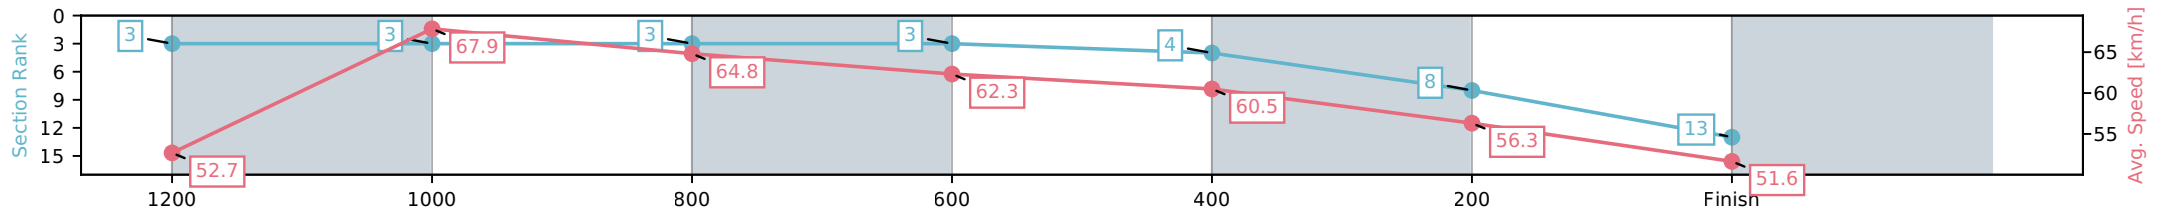

Horse/Jockey Name	Cross Of Scarlet/Olivia Kendal
Finish Rank	13
Fastest Section Time (Section)	0:10.64 (1200-1000)
Top Speed [km/h] (Section)	68.7 (1200-1000)
Race State	Finished

Ipswich QLD --Professional-2026-04-06
Race 7: BARRIER REEF POOLS Fillies and Mares RATINGS
BAND 0 - 58 Handicap - 1350m
06 April 2026 - 4:33PM
Track Rating: Good 4, Weather: Fine, Rail Position: +4m Entire Circuit

Section	L1350	L1200	L1000	L800	L600	L400	L200
Section Times	1:22.46 (0:10.50)	1:11.96 [3] (0:10.64)	1:01.33 [3] (0:11.13)	0:50.20 [3] (0:11.54)	0:38.65 [4] (0:11.89)	0:26.76 [8] (0:12.76)	0:14.00 [13] (0:14.00)
Average Speed [km/h]	52.7	67.9	64.8	62.3	60.5	56.3	51.6
Top Speed [km/h]	67.6	68.7	66.8	63.0	62.1	58.6	54.5
Avg. Dist. to Rail [m]	4.5	1.8	0.5	0.3	0.3	0.5	0.4
Avg. Stride Freq. [Hz]	2.7	2.6	2.5	2.5	2.5	2.4	2.4
Avg. Stride Length [m]	6.0	7.3	7.3	7.1	6.9	6.6	6.3

[ ] Ranking at each section and finish
-:-:- No data available at this section
NA No data available