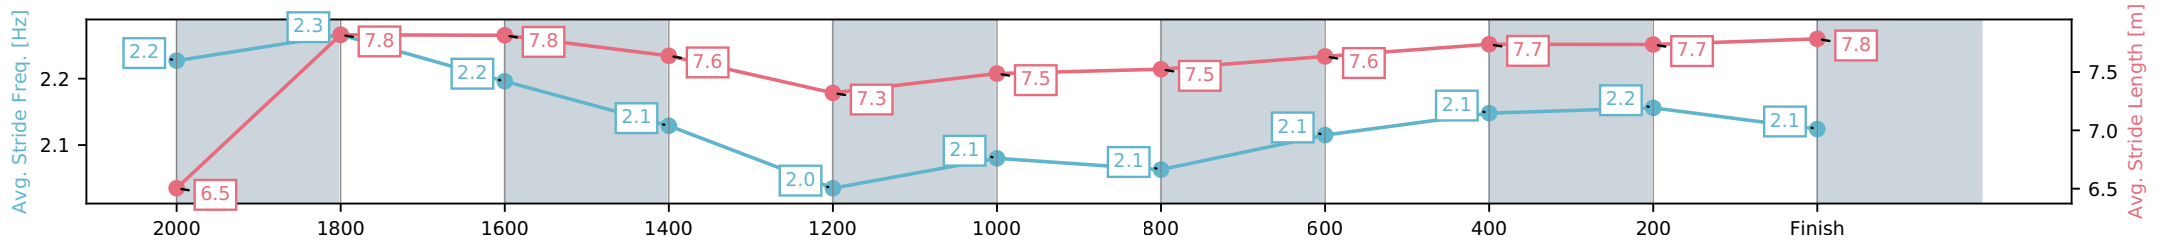

Horse/Jockey Name	Kalkanli/Andrew Mallyon
Finish Rank	13
Fastest Section Time (Section)	0:11.39 (2000-1800)
Top Speed [km/h] (Section)	63.8 (2000-1800)
Race State	Finished

Ipswich QLD --Professional-2026-04-06
Race 6: GREAT NORTHERN BENCHMARK 65 Handicap - 2170m
06 April 2026 - 3:52PM
Track Rating: Good 4, Weather: Fine, Rail Position: +4m Entire Circuit

Section	L2170	L2000	L1800	L1600	L1400	L1200	L1000	L800	L600	L400	L200
Section Times	2:16.25 (0:12.36)	2:03.89 [8] (0:11.39)	1:52.50 [7] (0:11.52)	1:40.98 [8] (0:12.61)	1:28.37 [8] (0:13.58)	1:14.79 [8] (0:13.01)	1:01.78 [9] (0:12.98)	0:48.80 [10] (0:12.44)	0:36.36 [12] (0:12.12)	0:24.24 [13] (0:12.12)	0:12.11 [13] (0:12.11)
Average Speed [km/h]	49.5	63.2	61.0	57.4	52.8	55.4	55.4	57.9	59.2	59.0	58.5
Top Speed [km/h]	62.8	63.8	63.2	63.5	54.4	56.3	56.2	59.5	60.7	60.7	59.6
Avg. Dist. to Rail [m]	2.6	0.3	2.1	1.4	1.1	0.5	0.5	0.5	1.0	1.4	0.8
Avg. Stride Freq. [Hz]	2.2	2.3	2.2	2.1	2.0	2.1	2.1	2.1	2.1	2.2	2.1
Avg. Stride Length [m]	6.5	7.8	7.8	7.6	7.3	7.5	7.5	7.6	7.7	7.7	7.8

[ ] Ranking at each section and finish
-:-:- No data available at this section
NA No data available