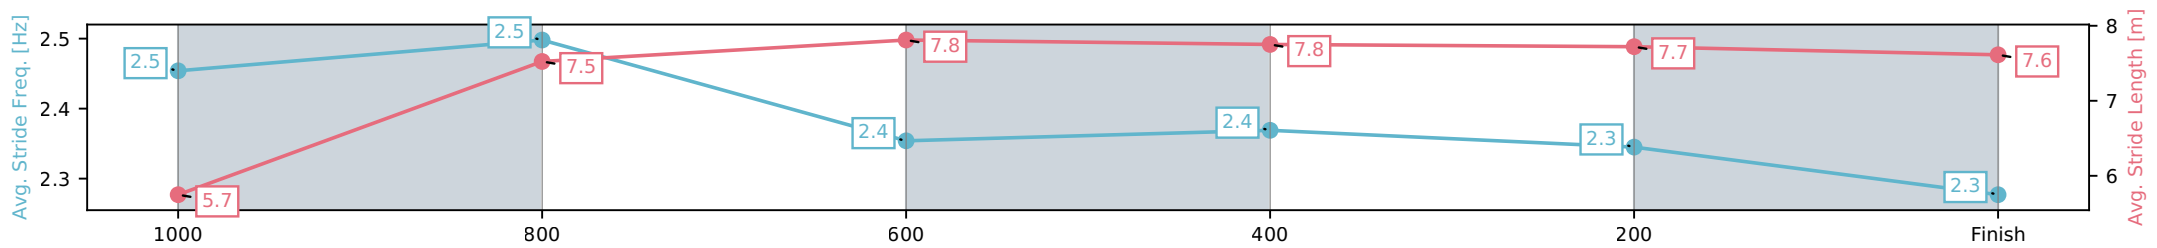

Horse/Jockey Name	Il Cubo/Gary Geran
Finish Rank	6
Fastest Section Time (Section)	0:10.74 (1000-800)
Top Speed [km/h] (Section)	68.6 (1000-800)
Race State	Finished

Ipswich QLD --Professional-2026-04-06
Race 4: HAPPY RETIREMENT JIM BYRNE BENCHMARK 65
Handicap - 1100m
06 April 2026 - 2:33PM
Track Rating: Good 4, Weather: Fine, Rail Position: +4m Entire Circuit

Section	L1100	L1000	L800	L600	L400	L200
Section Times	1:04.43 (0:08.12)	0:56.31 [7] (0:10.74)	0:45.56 [7] (0:11.15)	0:34.41 [6] (0:11.13)	0:23.28 [6] (0:11.48)	0:11.80 [6] (0:11.80)
Average Speed [km/h]	45.1	67.3	65.1	65.3	63.8	61.1
Top Speed [km/h]	64.5	68.6	66.5	65.7	65.9	62.5
Avg. Dist. to Rail [m]	7.5	1.7	2.3	2.6	4.8	3.9
Avg. Stride Freq. [Hz]	2.5	2.5	2.4	2.4	2.3	2.3
Avg. Stride Length [m]	5.7	7.5	7.8	7.8	7.7	7.6

[ ] Ranking at each section and finish
-:-:- No data available at this section
NA No data available