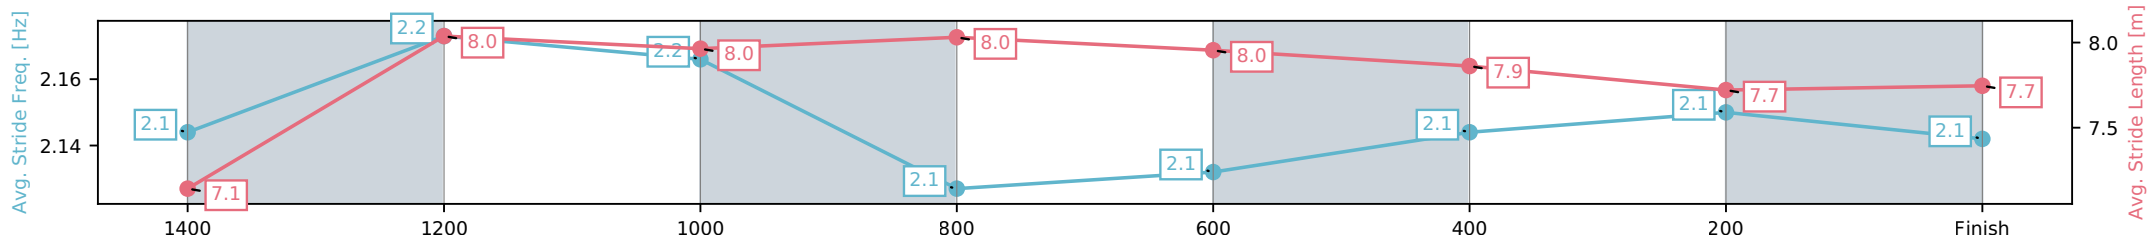

Ipswich QLD --Professional-2026-04-06

Race 3: RIVER 94.9FM Maiden Handicap - 1680m

06 April 2026 - 1:59PM

Track Rating: Good 4, Weather: Fine, Rail Position: +4m Entire Circuit

Section	L1680	L1400	L1200	L1000	L800	L600	L400	L200
Section Times	1:44.43 (0:20.26)	1:24.18 [11] (0:11.64)	1:12.54 [11] (0:11.78)	1:00.76 [11] (0:12.02)	0:48.74 [11] (0:12.02)	0:36.72 [11] (0:12.12)	0:24.60 [11] (0:12.23)	0:12.37 [5] (0:12.37)
Average Speed [km/h]	49.9	61.7	61.4	59.9	60.3	59.9	59.1	58.6
Top Speed [km/h]	60.4	62.4	62.3	61.4	61.7	60.8	59.7	59.1
Avg. Dist. to Rail [m]	4.0	0.6	1.1	0.7	1.9	2.2	1.6	3.7
Avg. Stride Freq. [Hz]	2.1	2.2	2.2	2.1	2.1	2.1	2.1	2.1
Avg. Stride Length [m]	7.1	8.0	8.0	8.0	8.0	7.9	7.7	7.7