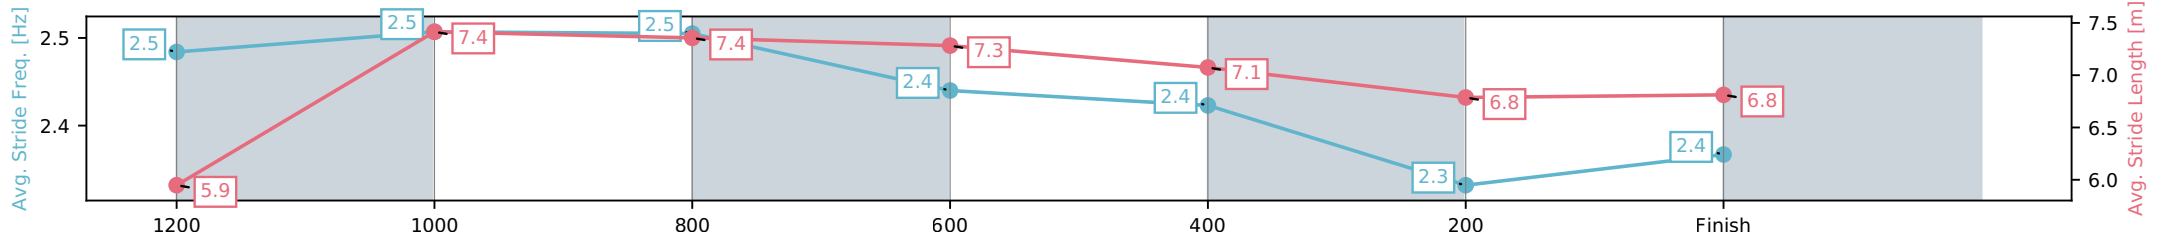

Horse/Jockey Name	Beautiful Jo/Mark Du Plessis
Finish Rank	10
Fastest Section Time (Section)	0:10.80 (1200-1000)
Top Speed [km/h] (Section)	67.3 (1200-1000)
Race State	Finished

Ipswich QLD --Professional-2026-04-06
Race 7: BARRIER REEF POOLS Fillies and Mares RATINGS
BAND 0 - 58 Handicap - 1350m
06 April 2026 - 4:33PM
Track Rating: Good 4, Weather: Fine, Rail Position: +4m Entire Circuit

Section	L1350	L1200	L1000	L800	L600	L400	L200
Section Times	1:21.96 (0:11.21)	1:10.75 [10] (0:10.80)	0:59.95 [10] (0:11.05)	0:48.90 [9] (0:11.44)	0:37.46 [10] (0:11.91)	0:25.55 [14] (0:12.78)	0:12.76 [10] (0:12.76)
Average Speed [km/h]	50.1	66.6	65.1	62.6	60.3	55.9	56.6
Top Speed [km/h]	63.5	67.3	66.9	64.7	62.1	57.7	58.2
Avg. Dist. to Rail [m]	5.2	0.6	0.2	1.2	0.5	1.7	1.7
Avg. Stride Freq. [Hz]	2.5	2.5	2.5	2.4	2.4	2.3	2.4
Avg. Stride Length [m]	5.9	7.4	7.4	7.3	7.1	6.8	6.8

- [ ] Ranking at each section and finish
- -:-:- No data available at this section
- NA No data available