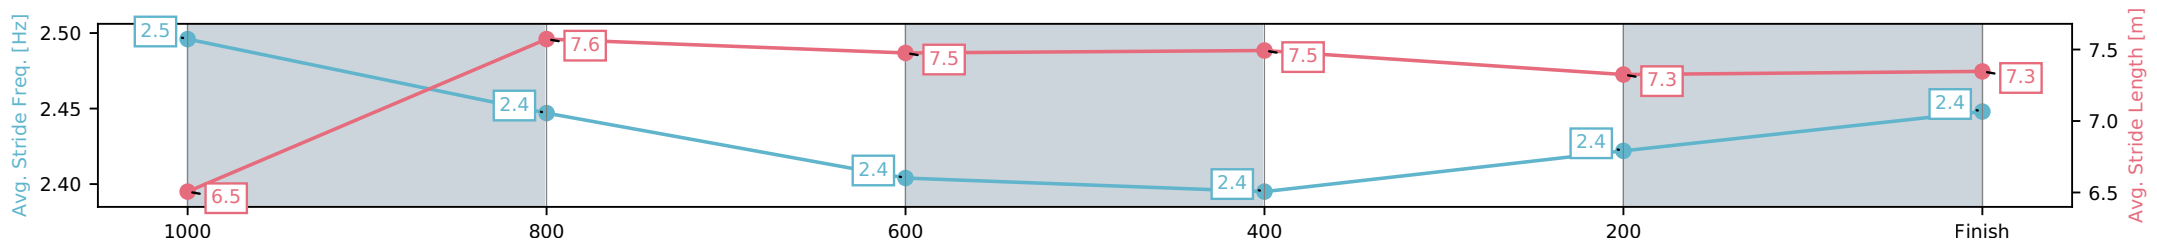

Horse/Jockey Name	Joy A Plenty/Cody Collis
Finish Rank	1
Fastest Section Time (Section)	0:11.02 (1000-800)
Top Speed [km/h] (Section)	66.9 (1000-800)
Race State	Finished

Ipswich QLD --Professional-2026-04-06

Race 5: TAB Class 4 Handicap - 1200m

06 April 2026 - 3:13PM

Track Rating: Good 4, Weather: Fine, Rail Position: +4m Entire Circuit

Section	L1200	L1000	L800	L600	L400	L200
Section Times	1:09.83 (0:13.26)	0:56.56 [5] (0:11.02)	0:45.55 [5] (0:11.34)	0:34.21 [5] (0:11.29)	0:22.91 [5] (0:11.47)	0:11.45 [1] (0:11.45)
Average Speed [km/h]	53.5	65.2	63.6	63.5	62.7	63.0
Top Speed [km/h]	66.2	66.9	65.6	64.7	63.9	65.1
Avg. Dist. to Rail [m]	2.9	0.8	0.7	0.7	1.5	2.0
Avg. Stride Freq. [Hz]	2.5	2.4	2.4	2.4	2.4	2.4
Avg. Stride Length [m]	6.5	7.6	7.5	7.5	7.3	7.3

[ ] Ranking at each section and finish
-:-:- No data available at this section
NA No data available