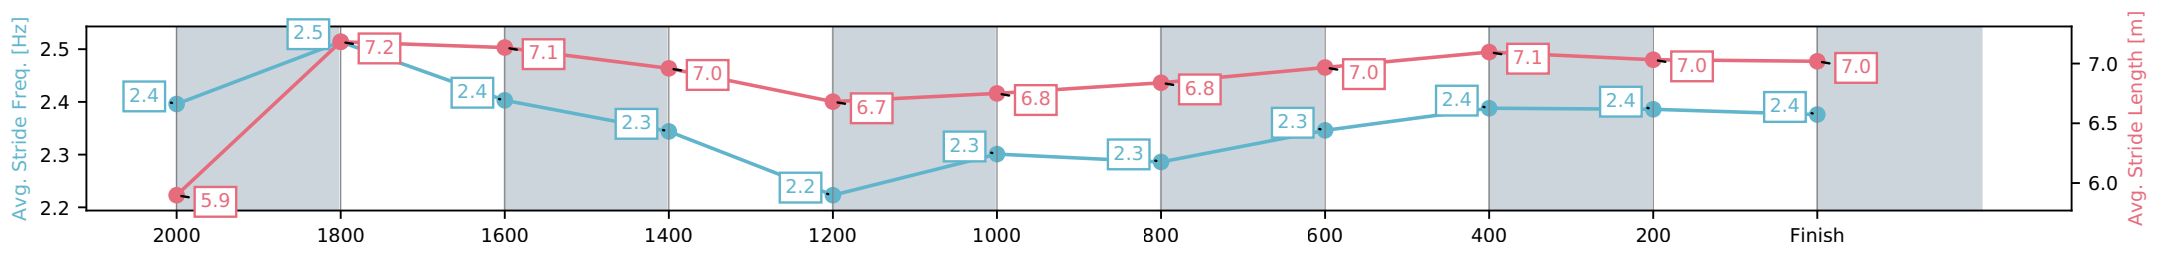

Ipswich QLD --Professional-2026-04-06
 Race 6: GREAT NORTHERN BENCHMARK 65 Handicap - 2170m
 06 April 2026 - 3:52PM
 Track Rating: Good 4, Weather: Fine, Rail Position: +4m Entire Circuit

Section	L2170	L2000	L1800	L1600	L1400	L1200	L1000	L800	L600	L400	L200
Section Times	2:16.19 (0:12.68)	2:03.52 [10] (0:11.21)	1:52.30 [10] (0:11.68)	1:40.62 [10] (0:12.57)	1:28.06 [10] (0:13.65)	1:14.41 [10] (0:13.00)	1:01.41 [11] (0:12.91)	0:48.50 [12] (0:12.30)	0:36.20 [11] (0:12.01)	0:24.19 [12] (0:12.13)	0:12.06 [11] (0:12.06)
Average Speed [km/h]	48.0	64.2	60.6	57.2	52.6	55.4	55.7	58.8	60.3	59.7	59.4
Top Speed [km/h]	63.5	65.4	62.4	60.0	53.6	56.5	56.7	62.6	61.8	61.8	60.1
Avg. Dist. to Rail [m]	4.7	1.0	2.1	1.4	1.0	0.4	0.3	1.3	1.6	1.6	2.5
Avg. Stride Freq. [Hz]	2.4	2.5	2.4	2.3	2.2	2.3	2.3	2.3	2.4	2.4	2.4
Avg. Stride Length [m]	5.9	7.2	7.1	7.0	6.7	6.8	6.8	7.0	7.1	7.0	7.0