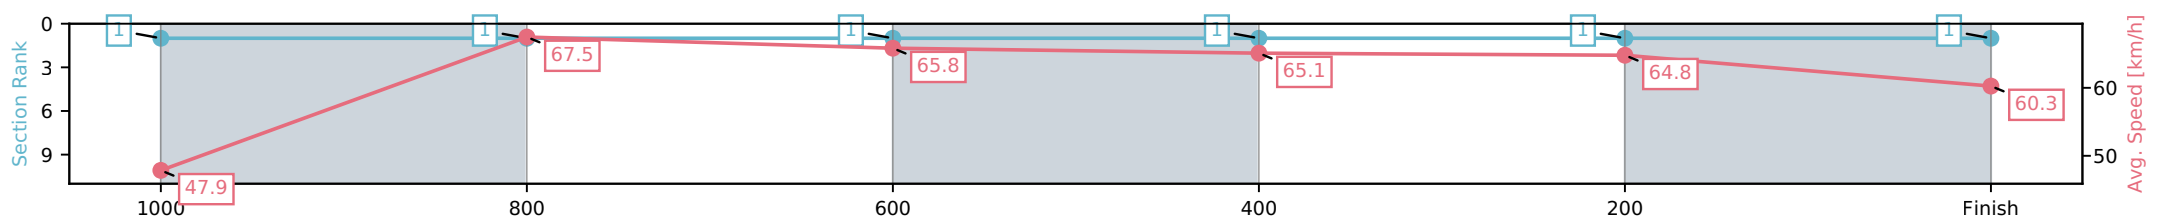

Horse/Jockey Name	Viale/Chelsea Baker
Finish Rank	1
Fastest Section Time (Section)	0:10.68 (1000-800)
Top Speed [km/h] (Section)	68.8 (1000-800)
Race State	Finished

Ipswich QLD --Professional-2026-04-06
Race 4: HAPPY RETIREMENT JIM BYRNE BENCHMARK 65
Handicap - 1100m
06 April 2026 - 2:33PM
Track Rating: Good 4, Weather: Fine, Rail Position: +4m Entire Circuit

Section	L1100	L1000	L800	L600	L400	L200
Section Times	1:03.44 (0:07.62)	0:55.82 [1] (0:10.68)	0:45.14 [1] (0:10.97)	0:34.16 [1] (0:11.07)	0:23.10 [1] (0:11.14)	0:11.96 [1] (0:11.96)
Average Speed [km/h]	47.9	67.5	65.8	65.1	64.8	60.3
Top Speed [km/h]	66.2	68.8	66.7	65.7	65.9	63.5
Avg. Dist. to Rail [m]	10.9	1.6	0.8	0.6	0.3	0.9
Avg. Stride Freq. [Hz]	2.6	2.5	2.4	2.4	2.5	2.4
Avg. Stride Length [m]	5.7	7.5	7.6	7.5	7.3	7.1

[ ] Ranking at each section and finish
-:-:- No data available at this section
NA No data available