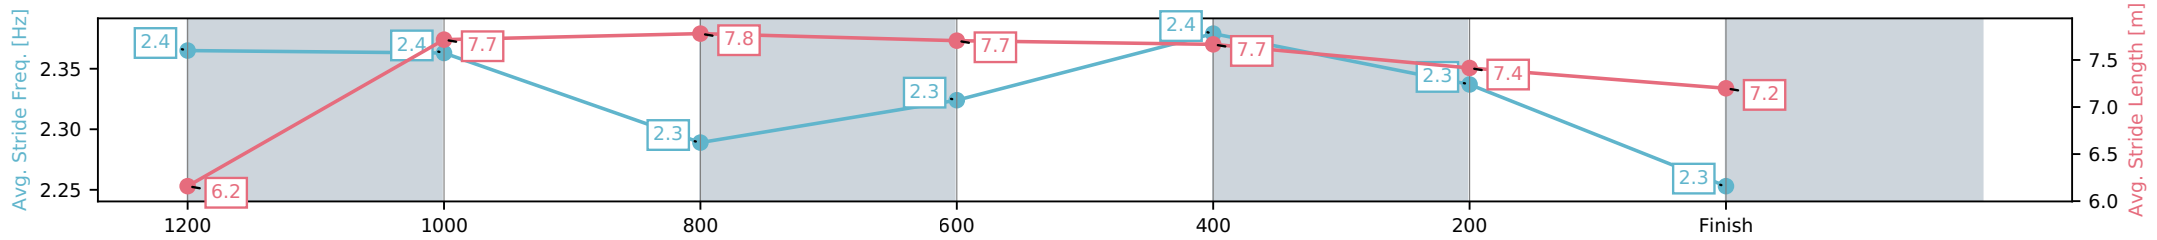

Horse/Jockey Name	Johnny The Kid/Gary Geran
Finish Rank	11
Fastest Section Time (Section)	0:11.19 (1200-1000)
Top Speed [km/h] (Section)	65.6 (1200-1000)
Race State	Finished

Ipswich QLD --Professional-2026-04-06
Race 8: GORDON'S GIN Colts, Geldings and Entires RATINGS
BAND 0 - 58 Handicap - 1350m
06 April 2026 - 5:13PM
Track Rating: Good 4, Weather: Fine, Rail Position: +4m Entire Circuit

Section	L1350	L1200	L1000	L800	L600	L400	L200
Section Times	1:21.47 (0:11.45)	1:10.02 [12] (0:11.19)	0:58.83 [12] (0:11.42)	0:47.41 [10] (0:11.34)	0:36.07 [8] (0:11.27)	0:24.81 [11] (0:12.02)	0:12.78 [11] (0:12.78)
Average Speed [km/h]	49.2	64.6	63.3	63.7	64.5	60.9	56.6
Top Speed [km/h]	64.8	65.6	64.7	65.0	65.4	63.3	60.1
Avg. Dist. to Rail [m]	6.8	1.5	1.7	1.0	2.4	6.3	9.0
Avg. Stride Freq. [Hz]	2.4	2.4	2.3	2.3	2.4	2.3	2.3
Avg. Stride Length [m]	6.2	7.7	7.8	7.7	7.7	7.4	7.2

[ ] Ranking at each section and finish
-:-:- No data available at this section
NA No data available