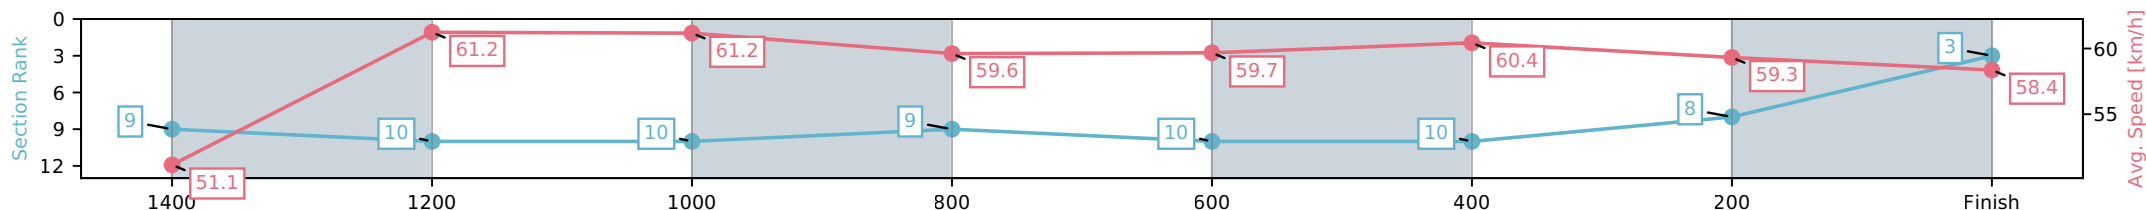

- [] Ranking at each section and finish
- :-:- No data available at this section
- NA No data available

Horse/Jockey Name	Big Tech/Georgina Cartwright
Finish Rank	4
Fastest Section Time (Section)	0:11.58 (1400-1200)
Top Speed [km/h] (Section)	62.5 (1400-1200)
Race State	Finished