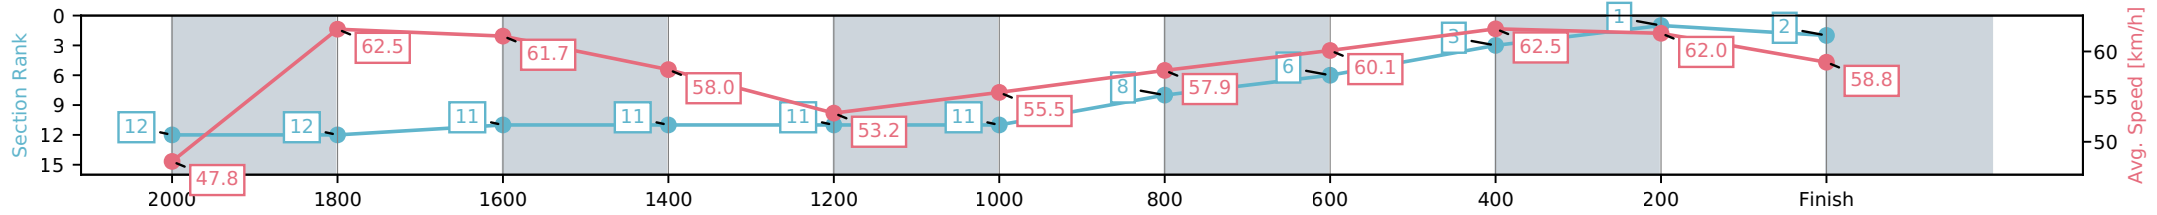

Horse/Jockey Name	Heavenly Love/Damien Thornton
Finish Rank	2
Fastest Section Time (Section)	0:11.54 (2000-1800)
Top Speed [km/h] (Section)	63.6 (2000-1800)
Race State	Finished

Ipswich QLD --Professional-2026-04-06
Race 6: GREAT NORTHERN BENCHMARK 65 Handicap - 2170m
06 April 2026 - 3:52PM
Track Rating: Good 4, Weather: Fine, Rail Position: +4m Entire Circuit

Section	L2170	L2000	L1800	L1600	L1400	L1200	L1000	L800	L600	L400	L200
Section Times	2:15.13 (0:12.76)	2:02.38 [12] (0:11.54)	1:50.84 [11] (0:11.61)	1:39.23 [11] (0:12.42)	1:26.81 [11] (0:13.54)	1:13.27 [11] (0:13.06)	1:00.21 [8] (0:12.50)	0:47.71 [6] (0:12.13)	0:35.59 [3] (0:11.64)	0:23.94 [1] (0:11.73)	0:12.21 [2] (0:12.21)
Average Speed [km/h]	47.8	62.5	61.7	58.0	53.2	55.5	57.9	60.1	62.5	62.0	58.8
Top Speed [km/h]	60.3	63.6	62.7	61.6	54.1	57.9	59.4	61.8	63.0	63.3	60.8
Avg. Dist. to Rail [m]	7.1	0.5	0.5	0.1	0.4	1.6	1.6	3.1	2.9	2.7	1.9
Avg. Stride Freq. [Hz]	2.3	2.3	2.3	2.2	2.1	2.2	2.2	2.2	2.3	2.3	2.3
Avg. Stride Length [m]	6.2	7.5	7.6	7.4	7.0	7.2	7.3	7.6	7.6	7.6	7.4

[ ] Ranking at each section and finish
-:-:- No data available at this section
NA No data available