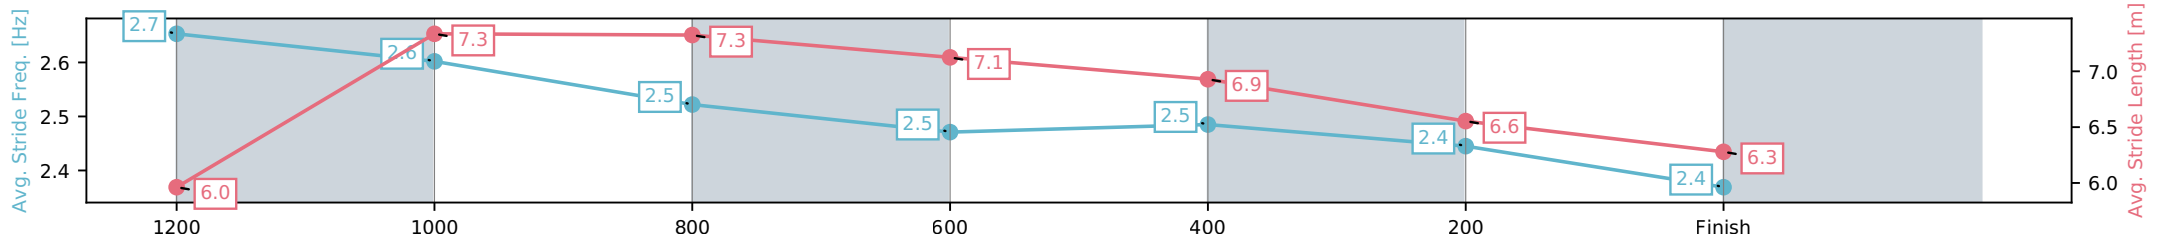

Horse/Jockey Name	Cross Of Scarlet/Olivia Kendal
Finish Rank	13
Fastest Section Time (Section)	0:10.64 (1200-1000)
Top Speed [km/h] (Section)	68.7 (1200-1000)
Race State	Finished

Ipswich QLD --Professional-2026-04-06
Race 7: BARRIER REEF POOLS Fillies and Mares RATINGS
BAND 0 - 58 Handicap - 1350m
06 April 2026 - 4:33PM
Track Rating: Good 4, Weather: Fine, Rail Position: +4m Entire Circuit

Section	L1350	L1200	L1000	L800	L600	L400	L200
Section Times	1:22.46 (0:10.50)	1:11.96 [3] (0:10.64)	1:01.33 [3] (0:11.13)	0:50.20 [3] (0:11.54)	0:38.65 [4] (0:11.89)	0:26.76 [8] (0:12.76)	0:14.00 [13] (0:14.00)
Average Speed [km/h]	52.7	67.9	64.8	62.3	60.5	56.3	51.6
Top Speed [km/h]	67.6	68.7	66.8	63.0	62.1	58.6	54.5
Avg. Dist. to Rail [m]	4.5	1.8	0.5	0.3	0.3	0.5	0.4
Avg. Stride Freq. [Hz]	2.7	2.6	2.5	2.5	2.5	2.4	2.4
Avg. Stride Length [m]	6.0	7.3	7.3	7.1	6.9	6.6	6.3

[ ] Ranking at each section and finish
-:-:- No data available at this section
NA No data available