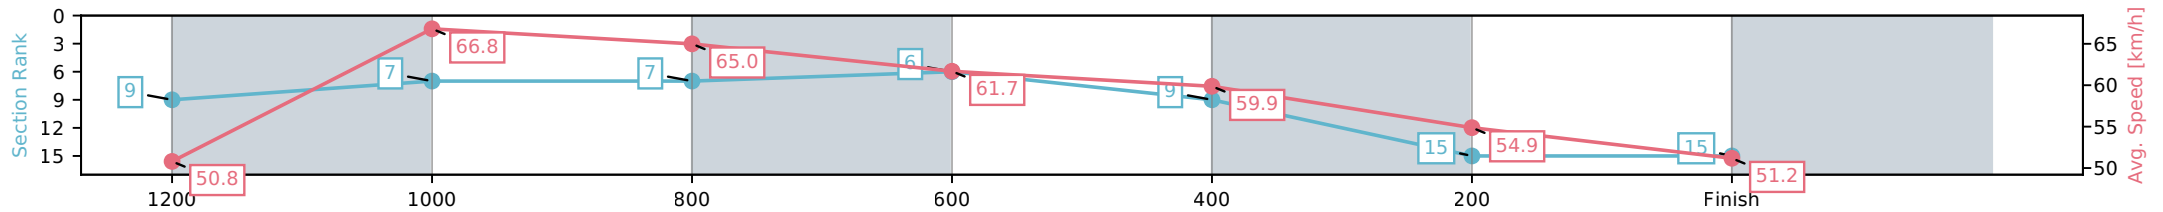

Horse/Jockey Name	Miss Highfalutin/Gary Geran
Finish Rank	15
Fastest Section Time (Section)	0:10.78 (1200-1000)
Top Speed [km/h] (Section)	68.2 (1200-1000)
Race State	Finished

Ipswich QLD --Professional-2026-04-06
Race 7: BARRIER REEF POOLS Fillies and Mares RATINGS
BAND 0 - 58 Handicap - 1350m
06 April 2026 - 4:33PM
Track Rating: Good 4, Weather: Fine, Rail Position: +4m Entire Circuit

Section	L1350	L1200	L1000	L800	L600	L400	L200
Section Times	1:23.45 (0:10.88)	1:12.58 [7] (0:10.78)	1:01.79 [7] (0:11.08)	0:50.72 [6] (0:11.66)	0:39.06 [9] (0:11.94)	0:27.12 [15] (0:13.08)	0:14.04 [15] (0:14.04)
Average Speed [km/h]	50.8	66.8	65.0	61.7	59.9	54.9	51.2
Top Speed [km/h]	64.8	68.2	66.8	63.2	61.2	58.7	53.1
Avg. Dist. to Rail [m]	0.6	0.5	0.2	0.5	1.4	1.3	0.7
Avg. Stride Freq. [Hz]	2.6	2.6	2.5	2.5	2.5	2.4	2.3
Avg. Stride Length [m]	5.9	7.2	7.3	7.1	6.7	6.4	6.4

- [ ] Ranking at each section and finish
- -:-:- No data available at this section
- NA No data available