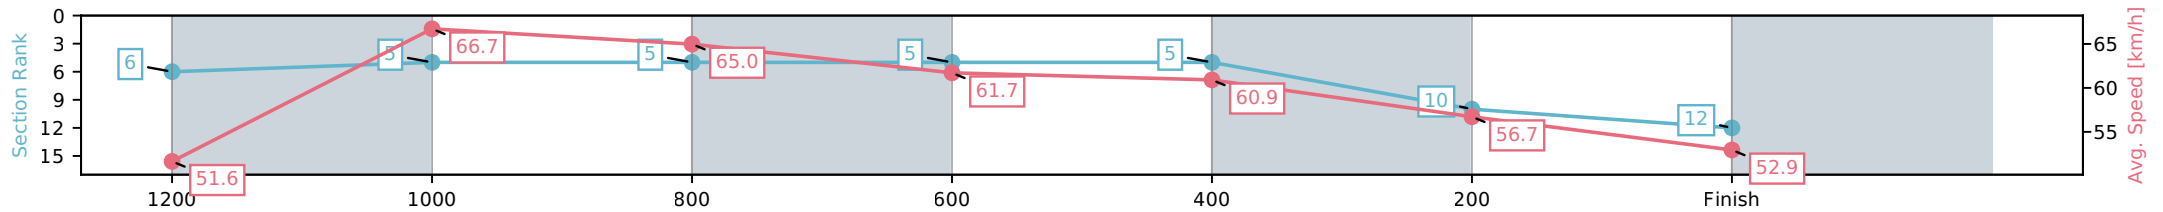

Horse/Jockey Name	Touchofclass/Tiffani Brooker
Finish Rank	12
Fastest Section Time (Section)	0:10.81 (1200-1000)
Top Speed [km/h] (Section)	67.3 (1200-1000)
Race State	Finished

Ipswich QLD --Professional-2026-04-06
Race 7: BARRIER REEF POOLS Fillies and Mares RATINGS
BAND 0 - 58 Handicap - 1350m
06 April 2026 - 4:33PM
Track Rating: Good 4, Weather: Fine, Rail Position: +4m Entire Circuit

Section	L1350	L1200	L1000	L800	L600	L400	L200
Section Times	1:22.42 (0:10.69)	1:11.73 [5] (0:10.81)	1:00.93 [5] (0:11.08)	0:49.84 [5] (0:11.64)	0:38.20 [5] (0:11.82)	0:26.38 [10] (0:12.71)	0:13.67 [12] (0:13.67)
Average Speed [km/h]	51.6	66.7	65.0	61.7	60.9	56.7	52.9
Top Speed [km/h]	65.1	67.3	66.8	63.3	61.8	59.8	56.7
Avg. Dist. to Rail [m]	1.6	1.5	0.3	0.6	0.2	0.5	1.8
Avg. Stride Freq. [Hz]	2.5	2.4	2.3	2.2	2.3	2.2	2.1
Avg. Stride Length [m]	6.3	7.8	8.0	7.8	7.6	7.4	7.2

[ ] Ranking at each section and finish
-:-:- No data available at this section
NA No data available