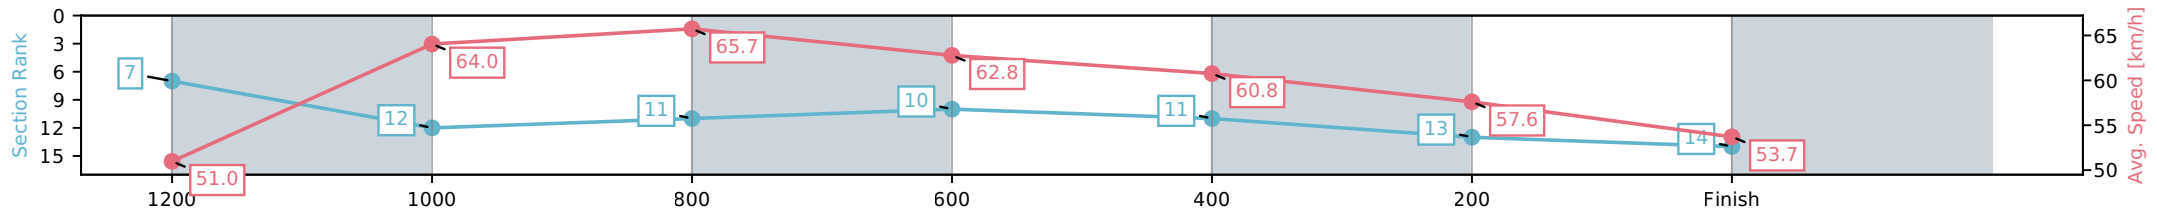

Horse/Jockey Name	Flying Phoenix/Micheal Hellyer
Finish Rank	14
Fastest Section Time (Section)	0:10.99 (1000-800)
Top Speed [km/h] (Section)	66.6 (1000-800)
Race State	Finished

Ipswich QLD --Professional-2026-04-06
Race 7: BARRIER REEF POOLS Fillies and Mares RATINGS
BAND 0 - 58 Handicap - 1350m
06 April 2026 - 4:33PM
Track Rating: Good 4, Weather: Fine, Rail Position: +4m Entire Circuit

Section	L1350	L1200	L1000	L800	L600	L400	L200
Section Times	1:22.51 (0:10.82)	1:11.69 [12] (0:11.28)	1:00.41 [11] (0:10.99)	0:49.42 [10] (0:11.52)	0:37.91 [11] (0:11.86)	0:26.04 [13] (0:12.57)	0:13.47 [14] (0:13.47)
Average Speed [km/h]	51.0	64.0	65.7	62.8	60.8	57.6	53.7
Top Speed [km/h]	64.2	64.8	66.6	64.6	62.3	59.6	56.6
Avg. Dist. to Rail [m]	8.5	2.5	1.7	1.0	0.4	1.9	4.6
Avg. Stride Freq. [Hz]	2.5	2.4	2.5	2.4	2.4	2.3	2.2
Avg. Stride Length [m]	6.2	7.4	7.4	7.5	7.3	7.1	6.9

[ ] Ranking at each section and finish
-:-:- No data available at this section
NA No data available