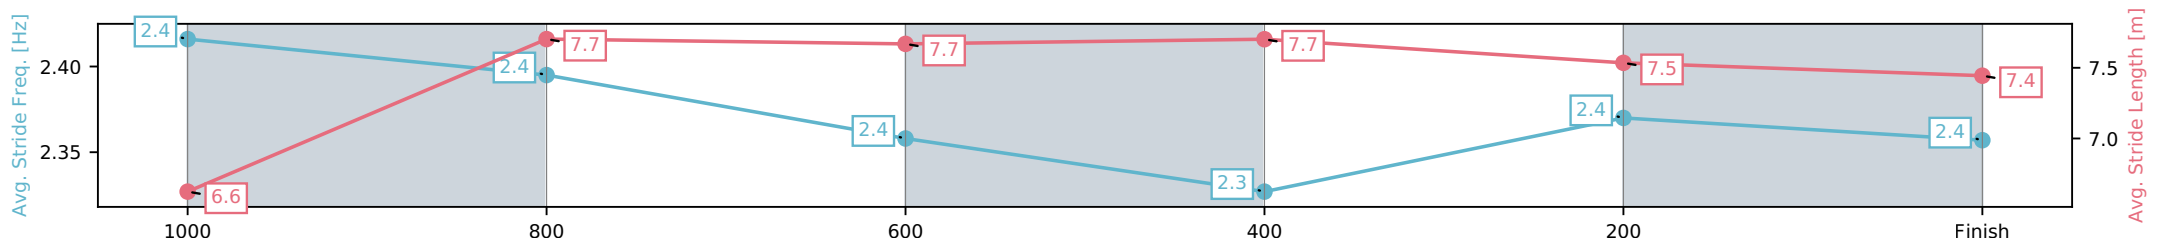

Ipswich QLD --Professional-2026-04-06

Race 5: TAB Class 4 Handicap - 1200m

06 April 2026 - 3:13PM

Track Rating: Good 4, Weather: Fine, Rail Position: +4m Entire Circuit

Section	L1200	L1000	L800	L600	L400	L200
Section Times	1:10.34 (0:13.52)	0:56.82 [7] (0:11.02)	0:45.80 [8] (0:11.38)	0:34.42 [7] (0:11.29)	0:23.13 [7] (0:11.36)	0:11.77 [10] (0:11.77)
Average Speed [km/h]	52.6	65.3	63.4	63.6	63.5	61.5
Top Speed [km/h]	66.6	66.7	65.0	65.1	64.6	63.6
Avg. Dist. to Rail [m]	1.4	0.6	0.6	0.4	1.1	2.2
Avg. Stride Freq. [Hz]	2.4	2.4	2.4	2.3	2.4	2.4
Avg. Stride Length [m]	6.6	7.7	7.7	7.7	7.5	7.4