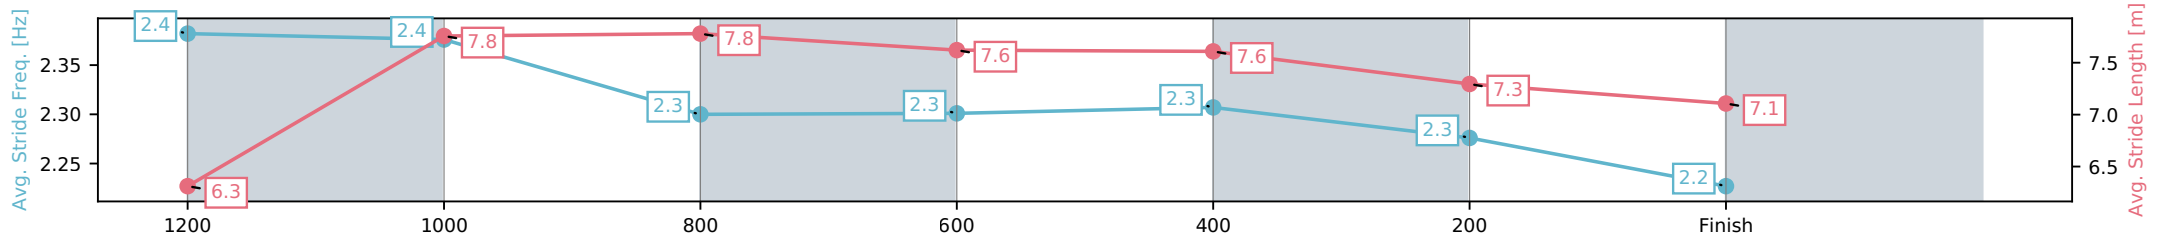

Horse/Jockey Name	Brave Horatius/Mark Du Plessis
Finish Rank	12
Fastest Section Time (Section)	0:10.98 (1200-1000)
Top Speed [km/h] (Section)	66.7 (1200-1000)
Race State	Finished

Ipswich QLD --Professional-2026-04-06
Race 8: GORDON'S GIN Colts, Geldings and Entires RATINGS
BAND 0 - 58 Handicap - 1350m
06 April 2026 - 5:13PM
Track Rating: Good 4, Weather: Fine, Rail Position: +4m Entire Circuit

Section	L1350	L1200	L1000	L800	L600	L400	L200
Section Times	1:21.83 (0:11.07)	1:10.76 [3] (0:10.98)	0:59.78 [4] (0:11.41)	0:48.38 [6] (0:11.58)	0:36.80 [7] (0:11.60)	0:25.20 [12] (0:12.21)	0:12.98 [12] (0:12.98)
Average Speed [km/h]	50.0	65.5	63.4	62.2	61.9	58.8	55.4
Top Speed [km/h]	63.7	66.7	64.0	63.2	64.3	60.4	57.8
Avg. Dist. to Rail [m]	0.9	0.4	1.3	0.6	0.5	1.3	1.2
Avg. Stride Freq. [Hz]	2.4	2.4	2.3	2.3	2.3	2.3	2.2
Avg. Stride Length [m]	6.3	7.8	7.8	7.6	7.6	7.3	7.1

[ ] Ranking at each section and finish
-:-:- No data available at this section
NA No data available