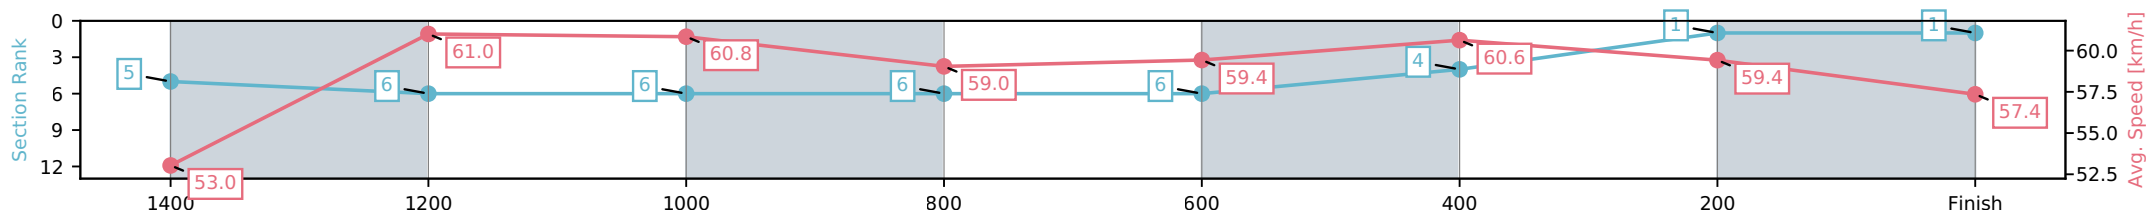

Horse/Jockey Name	Kids Inthe Kitchen/Brandon Lerena
Finish Rank	1
Fastest Section Time (Section)	0:11.80 (1400-1200)
Top Speed [km/h] (Section)	62.4 (1200-1000)
Race State	Finished

Ipswich QLD --Professional-2026-04-06

Race 3: RIVER 94.9FM Maiden Handicap - 1680m

06 April 2026 - 1:59PM

Track Rating: Good 4, Weather: Fine, Rail Position: +4m Entire Circuit

Section	L1680	L1400	L1200	L1000	L800	L600	L400	L200
Section Times	1:44.01 (0:19.08)	1:24.93 [6] (0:11.80)	1:13.13 [6] (0:11.91)	1:01.22 [6] (0:12.21)	0:49.01 [6] (0:12.21)	0:36.80 [4] (0:11.97)	0:24.84 [1] (0:12.23)	0:12.61 [1] (0:12.61)
Average Speed [km/h]	53.0	61.0	60.8	59.0	59.4	60.6	59.4	57.4
Top Speed [km/h]	62.3	61.7	62.4	60.4	60.6	61.7	60.2	59.8
Avg. Dist. to Rail [m]	6.3	0.4	1.3	0.8	1.9	2.5	3.0	1.5
Avg. Stride Freq. [Hz]	2.3	2.2	2.2	2.2	2.2	2.2	2.2	2.2
Avg. Stride Length [m]	7.0	7.7	7.8	7.7	7.7	7.7	7.5	7.5

- [ ] Ranking at each section and finish
- -:-:- No data available at this section
- NA No data available