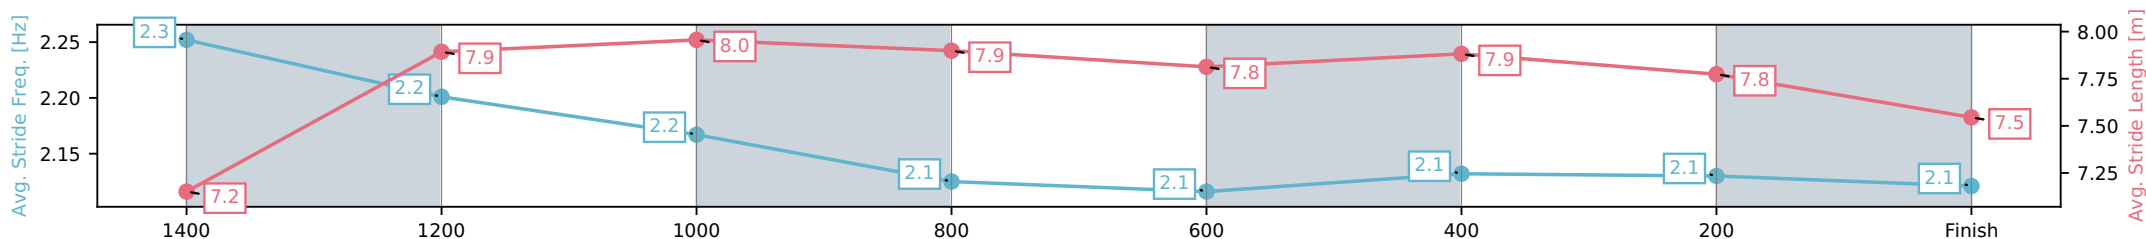

Ipswich QLD --Professional-2026-04-06

Race 3: RIVER 94.9FM Maiden Handicap - 1680m

06 April 2026 - 1:59PM

Track Rating: Good 4, Weather: Fine, Rail Position: +4m Entire Circuit

Section	L1680	L1400	L1200	L1000	L800	L600	L400	L200
Section Times	1:44.33 (0:19.24)	1:25.09 [5] (0:11.58)	1:13.51 [5] (0:11.86)	1:01.66 [5] (0:12.18)	0:49.48 [5] (0:12.21)	0:37.27 [6] (0:12.23)	0:25.04 [4] (0:12.32)	0:12.72 [4] (0:12.72)
Average Speed [km/h]	52.6	61.9	61.0	59.0	59.1	59.1	58.5	56.9
Top Speed [km/h]	61.2	62.5	61.9	59.6	59.5	59.5	59.5	57.7
Avg. Dist. to Rail [m]	1.4	0.9	0.6	0.4	0.7	0.8	0.3	0.3
Avg. Stride Freq. [Hz]	2.3	2.2	2.2	2.1	2.1	2.1	2.1	2.1
Avg. Stride Length [m]	7.2	7.9	8.0	7.9	7.8	7.9	7.8	7.5