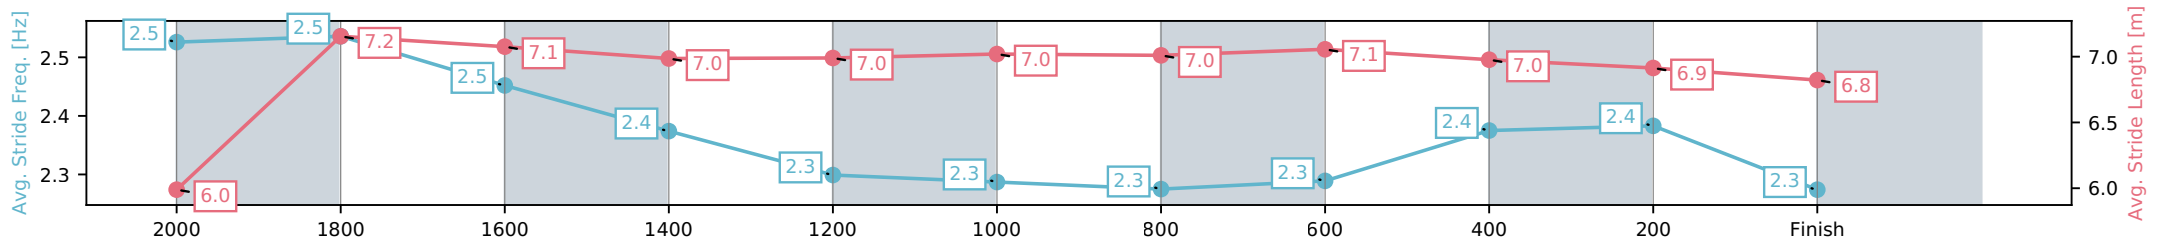

Ipswich QLD --Professional-2026-04-06

Race 2: SCHWEPPE'S Maiden Handicap - 2170m

06 April 2026 - 1:23PM

Track Rating: Good 4, Weather: Fine, Rail Position: +4m Entire Circuit

Section	L2170	L2000	L1800	L1600	L1400	L1200	L1000	L800	L600	L400	L200
Section Times	2:16.08 (0:11.90)	2:04.18 [3] (0:11.20)	1:52.98 [3] (0:11.75)	1:41.23 [2] (0:12.33)	1:28.90 [2] (0:12.67)	1:16.23 [2] (0:12.79)	1:03.44 [2] (0:12.78)	0:50.66 [1] (0:12.63)	0:38.03 [1] (0:12.26)	0:25.77 [4] (0:12.50)	0:13.27 [9] (0:13.27)
Average Speed [km/h]	51.6	64.3	60.8	58.4	56.9	56.5	56.4	57.2	58.8	58.0	54.3
Top Speed [km/h]	63.7	64.9	63.1	60.1	57.4	57.1	56.6	57.6	59.6	59.7	56.0
Avg. Dist. to Rail [m]	4.5	0.4	0.9	0.2	0.3	1.3	0.5	0.8	0.6	2.2	1.0
Avg. Stride Freq. [Hz]	2.5	2.5	2.5	2.4	2.3	2.3	2.3	2.3	2.4	2.4	2.3
Avg. Stride Length [m]	6.0	7.2	7.1	7.0	7.0	7.0	7.0	7.1	7.0	6.9	6.8