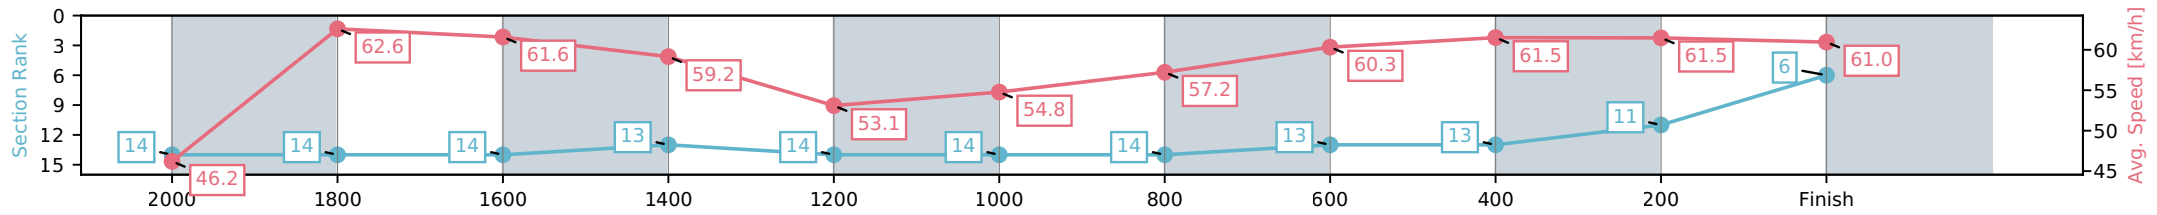

Horse/Jockey Name	Casanova Man/Rob Thorburn
Finish Rank	6
Fastest Section Time (Section)	0:11.50 (2000-1800)
Top Speed [km/h] (Section)	63.4 (2000-1800)
Race State	Finished

Ipswich QLD --Professional-2026-04-06
Race 6: GREAT NORTHERN BENCHMARK 65 Handicap - 2170m
06 April 2026 - 3:52PM
Track Rating: Good 4, Weather: Fine, Rail Position: +4m Entire Circuit

Section	L2170	L2000	L1800	L1600	L1400	L1200	L1000	L800	L600	L400	L200
Section Times	2:15.80 (0:13.23)	2:02.57 [14] (0:11.50)	1:51.08 [14] (0:11.64)	1:39.44 [13] (0:12.18)	1:27.26 [14] (0:13.60)	1:13.67 [14] (0:13.27)	1:00.40 [14] (0:12.63)	0:47.77 [13] (0:12.10)	0:35.67 [13] (0:11.89)	0:23.78 [11] (0:11.96)	0:11.82 [6] (0:11.82)
Average Speed [km/h]	46.2	62.6	61.6	59.2	53.1	54.8	57.2	60.3	61.5	61.5	61.0
Top Speed [km/h]	59.5	63.4	62.1	62.1	55.7	57.3	59.9	61.8	61.7	62.8	62.5
Avg. Dist. to Rail [m]	5.8	0.8	0.6	0.2	0.7	2.2	1.5	3.6	4.2	5.6	5.5
Avg. Stride Freq. [Hz]	2.2	2.4	2.3	2.3	2.2	2.2	2.3	2.3	2.3	2.4	2.4
Avg. Stride Length [m]	6.1	7.4	7.4	7.3	6.8	6.9	7.0	7.3	7.4	7.3	7.3

[ ] Ranking at each section and finish
-:-:- No data available at this section
NA No data available