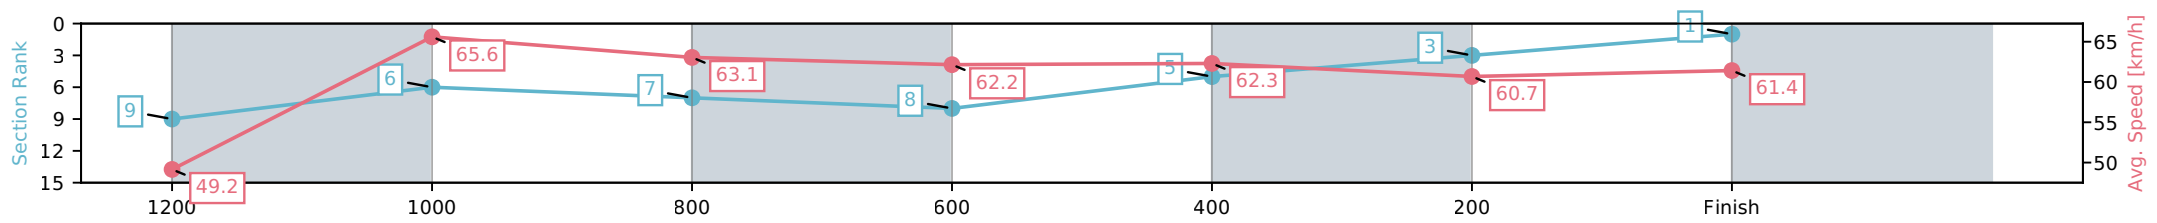

Horse/Jockey Name	Ludik/Ron Stewart
Finish Rank	1
Fastest Section Time (Section)	0:10.95 (1200-1000)
Top Speed [km/h] (Section)	67.1 (1200-1000)
Race State	Finished

Ipswich QLD --Professional-2026-04-06
Race 8: GORDON'S GIN Colts, Geldings and Entires RATINGS
BAND 0 - 58 Handicap - 1350m
06 April 2026 - 5:13PM
Track Rating: Good 4, Weather: Fine, Rail Position: +4m Entire Circuit

Section	L1350	L1200	L1000	L800	L600	L400	L200
Section Times	1:20.21 (0:11.25)	1:08.96 [6] (0:10.95)	0:58.02 [7] (0:11.39)	0:46.62 [8] (0:11.52)	0:35.10 [5] (0:11.48)	0:23.62 [3] (0:11.84)	0:11.78 [1] (0:11.78)
Average Speed [km/h]	49.2	65.6	63.1	62.2	62.3	60.7	61.4
Top Speed [km/h]	63.8	67.1	64.1	63.6	63.7	61.8	62.7
Avg. Dist. to Rail [m]	0.6	0.9	1.1	1.2	1.4	1.3	4.5
Avg. Stride Freq. [Hz]	2.3	2.4	2.3	2.3	2.3	2.3	2.3
Avg. Stride Length [m]	6.4	7.8	7.8	7.8	7.7	7.6	7.6

[ ] Ranking at each section and finish
-:-:- No data available at this section
NA No data available