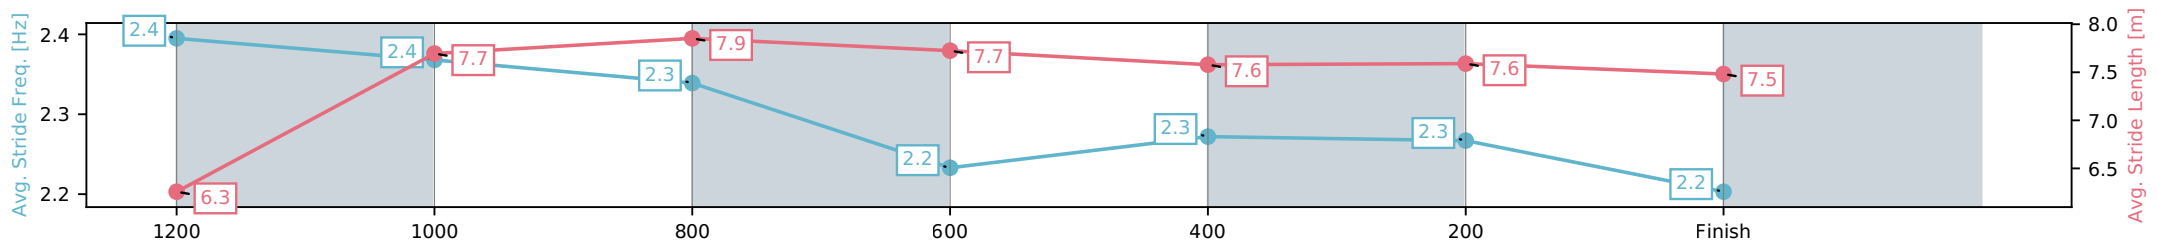

Horse/Jockey Name	Jorum/Amy Graham
Finish Rank	5
Fastest Section Time (Section)	0:11.07 (1200-1000)
Top Speed [km/h] (Section)	66.7 (1200-1000)
Race State	Finished

Ipswich QLD --Professional-2026-04-06
Race 7: BARRIER REEF POOLS Fillies and Mares RATINGS
BAND 0 - 58 Handicap - 1350m
06 April 2026 - 4:33PM
Track Rating: Good 4, Weather: Fine, Rail Position: +4m Entire Circuit

Section	L1350	L1200	L1000	L800	L600	L400	L200
Section Times	1:20.87 (0:10.85)	1:10.02 [9] (0:11.07)	0:58.95 [9] (0:11.09)	0:47.86 [13] (0:11.77)	0:36.09 [14] (0:11.76)	0:24.33 [7] (0:11.89)	0:12.44 [5] (0:12.44)
Average Speed [km/h]	50.8	65.0	64.8	61.1	61.2	60.8	58.1
Top Speed [km/h]	62.6	66.7	66.4	62.1	61.9	62.1	59.7
Avg. Dist. to Rail [m]	3.1	1.1	0.8	0.3	0.5	1.4	4.0
Avg. Stride Freq. [Hz]	2.4	2.4	2.3	2.2	2.3	2.3	2.2
Avg. Stride Length [m]	6.3	7.7	7.9	7.7	7.6	7.6	7.5

[ ] Ranking at each section and finish
-:-:- No data available at this section
NA No data available