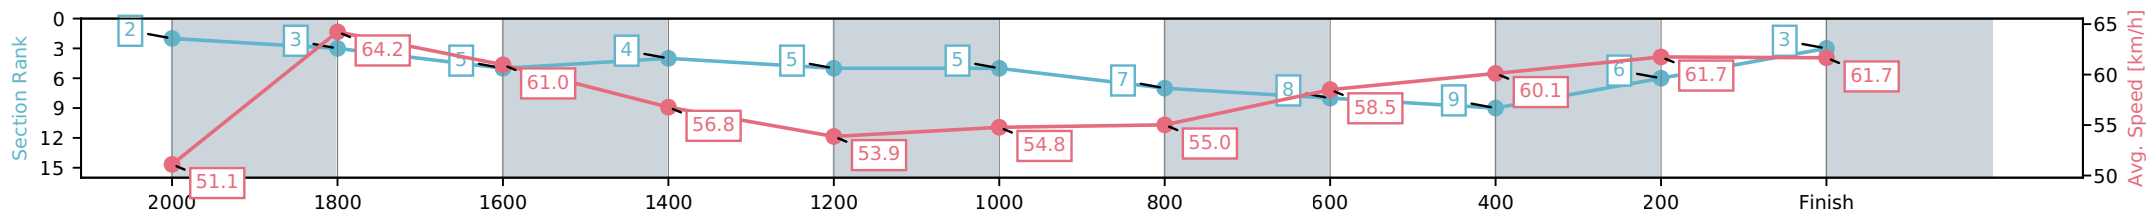

Horse/Jockey Name	Kiroro Peak/Scott Sheargold
Finish Rank	3
Fastest Section Time (Section)	0:11.22 (2000-1800)
Top Speed [km/h] (Section)	65.2 (2000-1800)
Race State	Finished

Ipswich QLD --Professional-2026-04-06
Race 6: GREAT NORTHERN BENCHMARK 65 Handicap - 2170m

06 April 2026 - 3:52PM

Track Rating: Good 4, Weather: Fine, Rail Position: +4m Entire Circuit

Section	L2170	L2000	L1800	L1600	L1400	L1200	L1000	L800	L600	L400	L200
Section Times	2:15.20 (0:11.93)	2:03.27 [3] (0:11.22)	1:52.05 [5] (0:11.72)	1:40.33 [4] (0:12.67)	1:27.66 [5] (0:13.37)	1:14.29 [5] (0:13.22)	1:01.07 [7] (0:13.11)	0:47.95 [8] (0:12.42)	0:35.53 [9] (0:12.06)	0:23.48 [6] (0:11.80)	0:11.67 [3] (0:11.67)
Average Speed [km/h]	51.1	64.2	61.0	56.8	53.9	54.8	55.0	58.5	60.1	61.7	61.7
Top Speed [km/h]	63.7	65.2	62.6	60.4	54.7	55.7	56.0	60.3	61.0	62.4	62.2
Avg. Dist. to Rail [m]	8.4	1.0	0.8	0.3	0.4	1.6	1.0	2.2	2.0	3.4	4.3
Avg. Stride Freq. [Hz]	2.4	2.3	2.3	2.2	2.1	2.1	2.1	2.2	2.2	2.2	2.2
Avg. Stride Length [m]	6.4	7.7	7.7	7.4	7.2	7.3	7.3	7.4	7.7	7.7	7.7

- [ ] Ranking at each section and finish
- -:-:- No data available at this section
- NA No data available