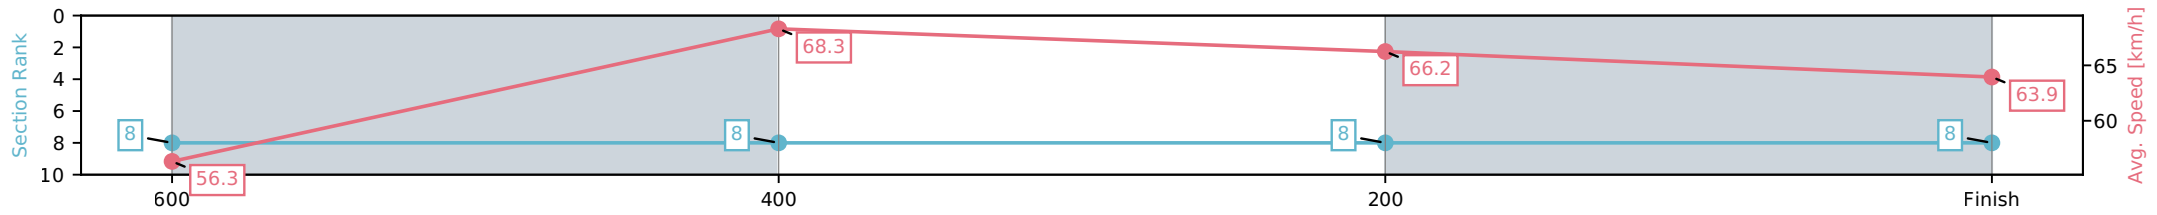

Horse/Jockey Name	Super Swazey/Olivia Webb
Finish Rank	8
Fastest Section Time (Section)	0:10.58 (600-400)
Top Speed [km/h] (Section)	69.2 (600-400)
Race State	Finished

Ipswich QLD --Professional-2026-04-06
Race 1: POCO VINO QTIS Two-Year-Old Maiden Handicap - 800m
06 April 2026 - 12:49PM
Track Rating: Good 4, Weather: Fine, Rail Position: +4m Entire Circuit

Section	L800	L600	L400	L200
Section Times	0:45.33 (0:12.56)	0:32.78 [8] (0:10.58)	0:22.19 [8] (0:10.92)	0:11.27 [8] (0:11.27)
Average Speed [km/h]	56.3	68.3	66.2	63.9
Top Speed [km/h]	68.1	69.2	67.2	65.6
Avg. Dist. to Rail [m]	6.9	2.1	2.3	3.6
Avg. Stride Freq. [Hz]	2.6	2.6	2.6	2.5
Avg. Stride Length [m]	6.2	7.4	7.3	7.4

[ ] Ranking at each section and finish
-:-:- No data available at this section
NA No data available