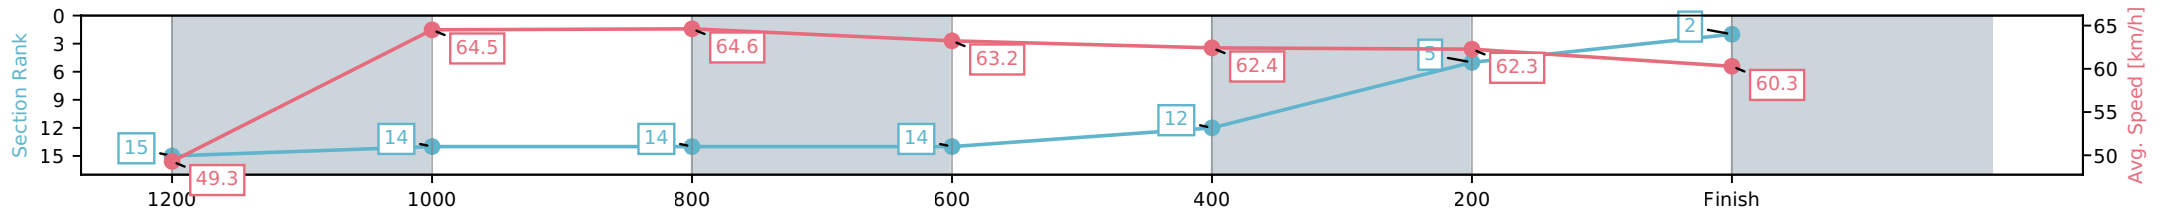

Horse/Jockey Name	Perri Lass/McKenzie Apel
Finish Rank	2
Fastest Section Time (Section)	0:11.11 (1000-800)
Top Speed [km/h] (Section)	65.3 (1200-1000)
Race State	Finished

Ipswich QLD --Professional-2026-04-06
Race 7: BARRIER REEF POOLS Fillies and Mares RATINGS
BAND 0 - 58 Handicap - 1350m
06 April 2026 - 4:33PM
Track Rating: Good 4, Weather: Fine, Rail Position: +4m Entire Circuit

Section	L1350	L1200	L1000	L800	L600	L400	L200
Section Times	1:20.16 (0:11.25)	1:08.91 [14] (0:11.16)	0:57.75 [14] (0:11.11)	0:46.64 [14] (0:11.36)	0:35.27 [12] (0:11.59)	0:23.68 [5] (0:11.66)	0:12.02 [2] (0:12.02)
Average Speed [km/h]	49.3	64.5	64.6	63.2	62.4	62.3	60.3
Top Speed [km/h]	61.8	65.3	65.0	64.7	63.0	63.4	61.9
Avg. Dist. to Rail [m]	5.1	0.9	0.5	0.6	1.0	2.8	4.7
Avg. Stride Freq. [Hz]	2.3	2.3	2.3	2.3	2.3	2.3	2.3
Avg. Stride Length [m]	6.4	7.8	7.9	7.9	7.7	7.6	7.6

- [ ] Ranking at each section and finish
- -:-:- No data available at this section
- NA No data available