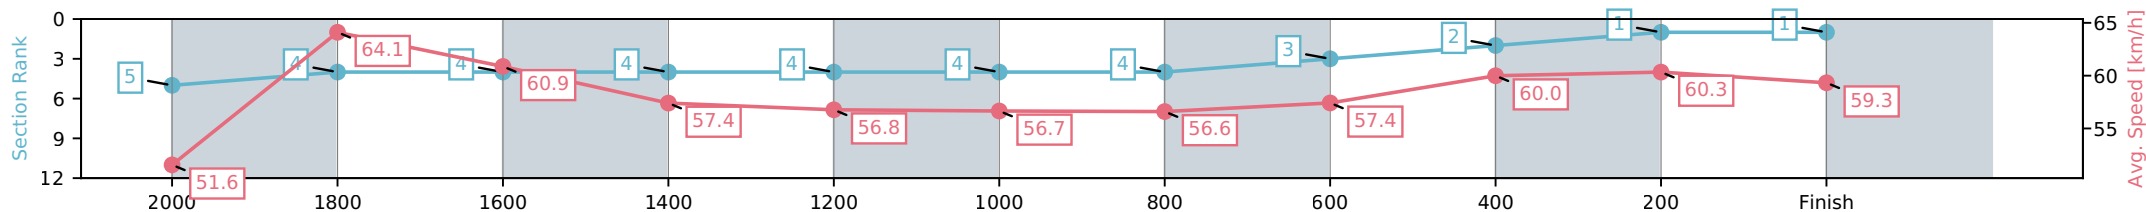

Horse/Jockey Name	Pepe/Ben Thompson
Finish Rank	1
Fastest Section Time (Section)	0:11.22 (2000-1800)
Top Speed [km/h] (Section)	65.0 (2000-1800)
Race State	Finished

Ipswich QLD --Professional-2026-04-06

Race 2: SCHWEPPE'S Maiden Handicap - 2170m

06 April 2026 - 1:23PM

Track Rating: Good 4, Weather: Fine, Rail Position: +4m Entire Circuit

Section	L2170	L2000	L1800	L1600	L1400	L1200	L1000	L800	L600	L400	L200
Section Times	2:14.49 (0:11.92)	2:02.57 [4] (0:11.22)	1:51.36 [4] (0:11.78)	1:39.58 [4] (0:12.56)	1:27.02 [4] (0:12.66)	1:14.37 [4] (0:12.79)	1:01.58 [4] (0:12.73)	0:48.85 [3] (0:12.61)	0:36.25 [2] (0:12.08)	0:24.17 [1] (0:12.02)	0:12.15 [1] (0:12.15)
Average Speed [km/h]	51.6	64.1	60.9	57.4	56.8	56.7	56.6	57.4	60.0	60.3	59.3
Top Speed [km/h]	63.3	65.0	63.5	58.3	57.5	57.4	57.4	58.1	60.9	60.9	61.0
Avg. Dist. to Rail [m]	6.4	1.2	0.6	0.6	0.4	1.3	0.7	1.5	1.8	1.4	0.8
Avg. Stride Freq. [Hz]	2.4	2.3	2.2	2.1	2.1	2.1	2.1	2.1	2.2	2.2	2.2
Avg. Stride Length [m]	6.4	7.9	7.8	7.6	7.7	7.7	7.6	7.7	7.8	7.8	7.8

- [ ] Ranking at each section and finish
- -:-:- No data available at this section
- NA No data available