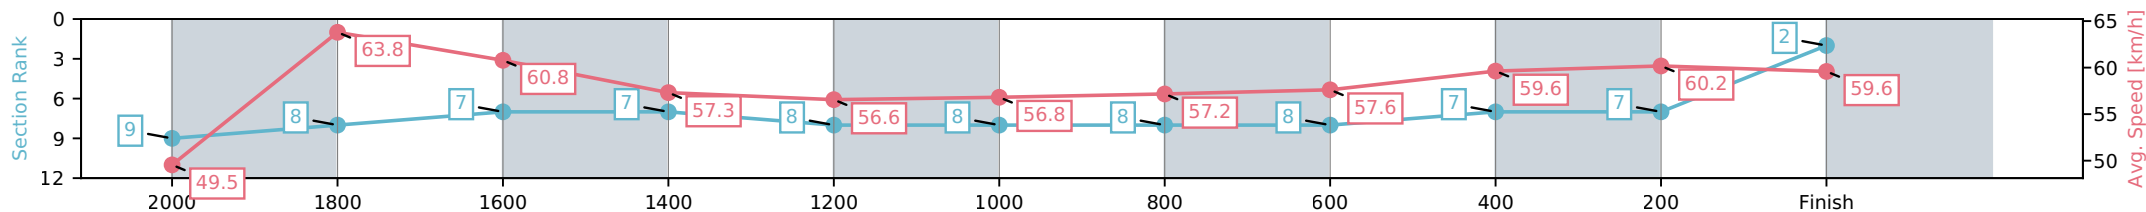

Ipswich QLD --Professional-2026-04-06

Race 2: SCHWEPPE'S Maiden Handicap - 2170m

06 April 2026 - 1:23PM

Track Rating: Good 4, Weather: Fine, Rail Position: +4m Entire Circuit

Section	L2170	L2000	L1800	L1600	L1400	L1200	L1000	L800	L600	L400	L200
Section Times	2:14.86 (0:12.38)	2:02.48 [8] (0:11.29)	1:51.18 [7] (0:11.71)	1:39.48 [7] (0:12.57)	1:26.91 [8] (0:12.80)	1:14.11 [8] (0:12.80)	1:01.31 [8] (0:12.63)	0:48.68 [8] (0:12.57)	0:36.11 [7] (0:12.14)	0:23.97 [7] (0:12.08)	0:11.89 [2] (0:11.89)
Average Speed [km/h]	49.5	63.8	60.8	57.3	56.6	56.8	57.2	57.6	59.6	60.2	59.6
Top Speed [km/h]	61.2	65.9	63.3	58.3	58.1	58.0	58.0	60.0	60.3	61.0	60.2
Avg. Dist. to Rail [m]	10.0	1.1	1.7	1.1	1.4	2.2	1.2	1.6	1.6	3.0	5.0
Avg. Stride Freq. [Hz]	2.4	2.4	2.3	2.2	2.2	2.2	2.2	2.2	2.3	2.3	2.3
Avg. Stride Length [m]	6.2	7.4	7.5	7.4	7.3	7.4	7.3	7.4	7.4	7.4	7.5