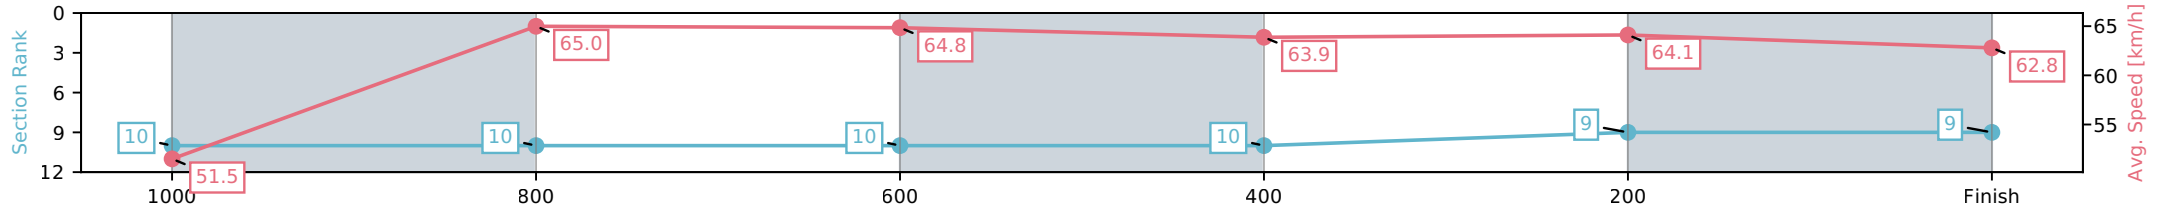

Ipswich QLD --Professional-2026-04-06

Race 5: TAB Class 4 Handicap - 1200m

06 April 2026 - 3:13PM

Track Rating: Good 4, Weather: Fine, Rail Position: +4m Entire Circuit

Section	L1200	L1000	L800	L600	L400	L200
Section Times	1:10.29 (0:13.80)	0:56.48 [10] (0:11.07)	0:45.41 [10] (0:11.20)	0:34.21 [10] (0:11.35)	0:22.86 [9] (0:11.30)	0:11.56 [9] (0:11.56)
Average Speed [km/h]	51.5	65.0	64.8	63.9	64.1	62.8
Top Speed [km/h]	65.9	66.2	65.5	64.5	64.5	64.1
Avg. Dist. to Rail [m]	7.0	1.0	1.8	1.7	2.6	5.6
Avg. Stride Freq. [Hz]	2.3	2.3	2.3	2.3	2.3	2.3
Avg. Stride Length [m]	6.6	7.9	8.0	7.9	7.8	7.9