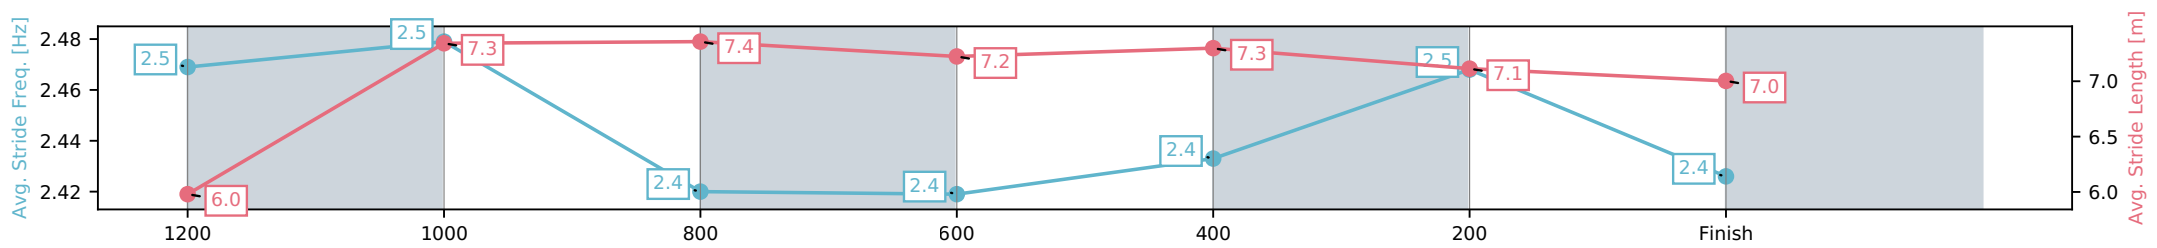

Horse/Jockey Name	Gold Merchant/Micheal Hellyer
Finish Rank	5
Fastest Section Time (Section)	0:11.14 (1200-1000)
Top Speed [km/h] (Section)	66.0 (1200-1000)
Race State	Finished

Ipswich QLD --Professional-2026-04-06
Race 8: GORDON'S GIN Colts, Geldings and Entires RATINGS
BAND 0 - 58 Handicap - 1350m
06 April 2026 - 5:13PM
Track Rating: Good 4, Weather: Fine, Rail Position: +4m Entire Circuit

Section	L1350	L1200	L1000	L800	L600	L400	L200
Section Times	1:20.86 (0:11.47)	1:09.39 [11] (0:11.14)	0:58.24 [11] (0:11.40)	0:46.84 [12] (0:11.58)	0:35.26 [12] (0:11.40)	0:23.86 [8] (0:11.62)	0:12.25 [5] (0:12.25)
Average Speed [km/h]	48.2	64.7	63.1	62.0	63.1	62.3	59.1
Top Speed [km/h]	63.4	66.0	64.5	63.1	64.3	63.0	62.2
Avg. Dist. to Rail [m]	4.0	1.2	0.6	0.7	0.6	3.4	8.8
Avg. Stride Freq. [Hz]	2.5	2.5	2.4	2.4	2.4	2.5	2.4
Avg. Stride Length [m]	6.0	7.3	7.4	7.2	7.3	7.1	7.0

[ ] Ranking at each section and finish
-:-:- No data available at this section
NA No data available