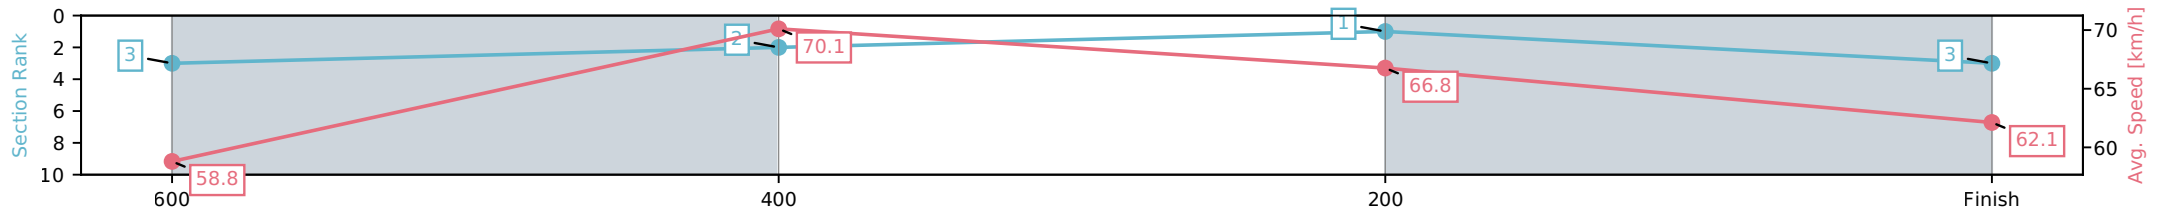

Horse/Jockey Name	Storm Petal/Jag Guthmann-Chester
Finish Rank	3
Fastest Section Time (Section)	0:10.36 (600-400)
Top Speed [km/h] (Section)	71.4 (600-400)
Race State	Finished

Ipswich QLD --Professional-2026-04-06
Race 1: POCO VINO QTIS Two-Year-Old Maiden Handicap - 800m
06 April 2026 - 12:49PM
Track Rating: Good 4, Weather: Fine, Rail Position: +4m Entire Circuit

Section	L800	L600	L400	L200
Section Times	0:44.88 (0:11.98)	0:32.90 [2] (0:10.36)	0:22.55 [1] (0:10.95)	0:11.60 [3] (0:11.60)
Average Speed [km/h]	58.8	70.1	66.8	62.1
Top Speed [km/h]	69.5	71.4	67.8	65.3
Avg. Dist. to Rail [m]	5.5	3.2	4.0	3.2
Avg. Stride Freq. [Hz]	2.8	2.8	2.6	2.5
Avg. Stride Length [m]	6.2	7.1	7.3	7.2

[ ] Ranking at each section and finish
-:-:- No data available at this section
NA No data available