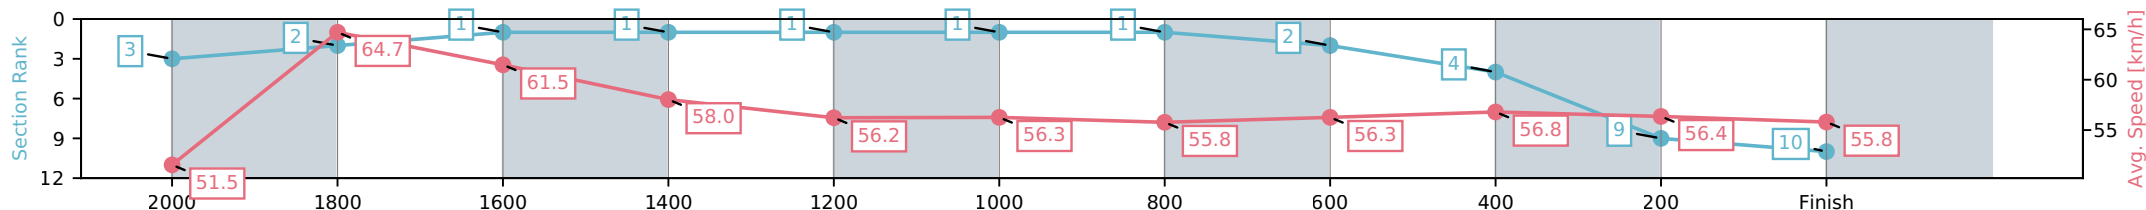

Ipswich QLD --Professional-2026-04-06

Race 2: SCHWEPPE'S Maiden Handicap - 2170m

06 April 2026 - 1:23PM

Track Rating: Good 4, Weather: Fine, Rail Position: +4m Entire Circuit

Section	L2170	L2000	L1800	L1600	L1400	L1200	L1000	L800	L600	L400	L200
Section Times	2:16.12 (0:11.91)	2:04.21 [2] (0:11.13)	1:53.08 [1] (0:11.64)	1:41.44 [1] (0:12.39)	1:29.05 [1] (0:12.67)	1:16.38 [1] (0:12.74)	1:03.64 [1] (0:12.87)	0:50.77 [2] (0:12.73)	0:38.04 [4] (0:12.59)	0:25.45 [9] (0:12.68)	0:12.77 [10] (0:12.77)
Average Speed [km/h]	51.5	64.7	61.5	58.0	56.2	56.3	55.8	56.3	56.8	56.4	55.8
Top Speed [km/h]	63.1	65.9	65.9	59.6	56.6	56.8	56.3	56.6	57.5	57.3	57.4
Avg. Dist. to Rail [m]	7.7	2.0	0.8	2.0	2.6	0.6	1.0	1.1	1.9	1.6	0.8
Avg. Stride Freq. [Hz]	2.4	2.5	2.4	2.3	2.3	2.3	2.3	2.2	2.3	2.3	2.3
Avg. Stride Length [m]	6.2	7.3	7.4	7.1	7.0	7.1	7.0	7.1	7.0	7.0	7.0