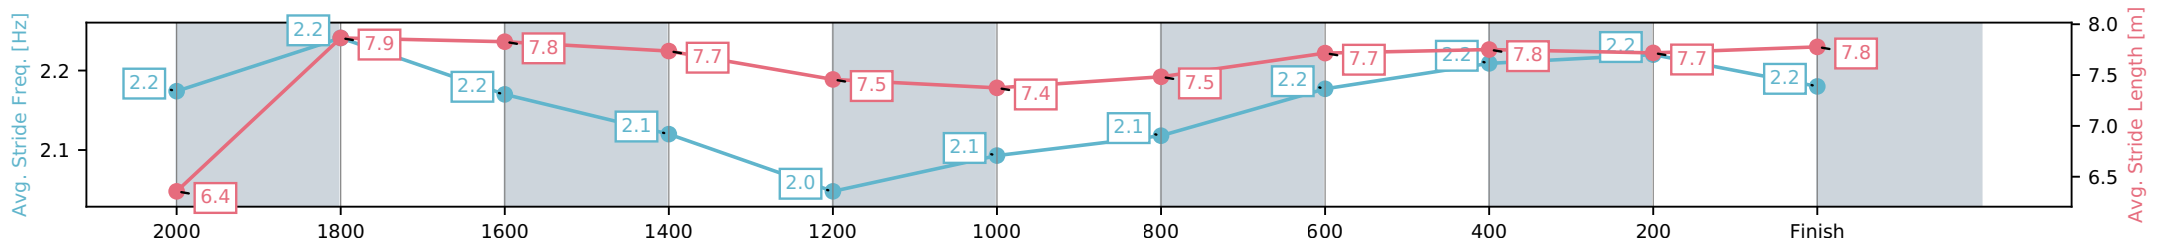

Horse/Jockey Name	Giddy Gan's Joy/Jason Taylor
Finish Rank	7
Fastest Section Time (Section)	0:11.40 (2000-1800)
Top Speed [km/h] (Section)	64.2 (2000-1800)
Race State	Finished

Ipswich QLD --Professional-2026-04-06
Race 6: GREAT NORTHERN BENCHMARK 65 Handicap - 2170m
06 April 2026 - 3:52PM
Track Rating: Good 4, Weather: Fine, Rail Position: +4m Entire Circuit

Section	L2170	L2000	L1800	L1600	L1400	L1200	L1000	L800	L600	L400	L200
Section Times	2:15.92 (0:12.98)	2:02.94 [13] (0:11.40)	1:51.54 [13] (0:11.84)	1:39.70 [14] (0:12.49)	1:27.21 [12] (0:13.38)	1:13.82 [12] (0:13.06)	1:00.76 [12] (0:12.57)	0:48.19 [11] (0:12.17)	0:36.02 [10] (0:11.95)	0:24.07 [8] (0:12.01)	0:12.06 [7] (0:12.06)
Average Speed [km/h]	47.1	63.2	60.0	57.6	53.7	55.5	57.4	60.0	60.9	60.9	59.7
Top Speed [km/h]	60.4	64.2	62.1	60.3	54.6	57.8	59.2	60.9	61.4	61.3	61.0
Avg. Dist. to Rail [m]	9.1	0.8	1.8	1.1	0.6	1.8	1.2	3.3	3.3	4.2	4.2
Avg. Stride Freq. [Hz]	2.2	2.2	2.2	2.1	2.0	2.1	2.1	2.2	2.2	2.2	2.2
Avg. Stride Length [m]	6.4	7.9	7.8	7.7	7.5	7.4	7.5	7.7	7.8	7.7	7.8

[ ] Ranking at each section and finish
-.-.- No data available at this section
NA No data available