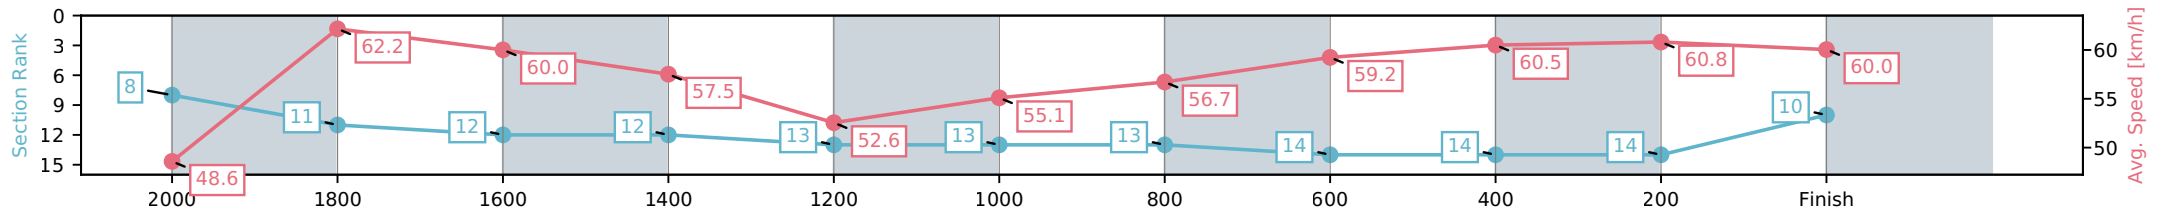

Horse/Jockey Name	Amalgamation/Cejay Graham
Finish Rank	10
Fastest Section Time (Section)	0:11.59 (2000-1800)
Top Speed [km/h] (Section)	63.1 (2000-1800)
Race State	Finished

Ipswich QLD --Professional-2026-04-06
Race 6: GREAT NORTHERN BENCHMARK 65 Handicap - 2170m
06 April 2026 - 3:52PM
Track Rating: Good 4, Weather: Fine, Rail Position: +4m Entire Circuit

Section	L2170	L2000	L1800	L1600	L1400	L1200	L1000	L800	L600	L400	L200
Section Times	2:16.15 (0:12.52)	2:03.63 [11] (0:11.59)	1:52.04 [12] (0:11.84)	1:40.20 [12] (0:12.51)	1:27.70 [13] (0:13.66)	1:14.04 [13] (0:13.10)	1:00.93 [13] (0:12.71)	0:48.23 [14] (0:12.26)	0:35.96 [14] (0:11.98)	0:23.99 [14] (0:12.00)	0:11.99 [10] (0:11.99)
Average Speed [km/h]	48.6	62.2	60.0	57.5	52.6	55.1	56.7	59.2	60.5	60.8	60.0
Top Speed [km/h]	61.5	63.1	61.5	60.2	53.8	56.9	57.9	61.2	60.9	61.1	60.7
Avg. Dist. to Rail [m]	4.3	0.4	1.5	1.1	0.9	0.8	0.3	2.4	2.3	3.4	4.8
Avg. Stride Freq. [Hz]	2.2	2.3	2.2	2.2	2.1	2.1	2.1	2.2	2.2	2.2	2.2
Avg. Stride Length [m]	6.3	7.6	7.6	7.5	7.2	7.3	7.4	7.5	7.7	7.7	7.9

[ ] Ranking at each section and finish
-:-:- No data available at this section
NA No data available