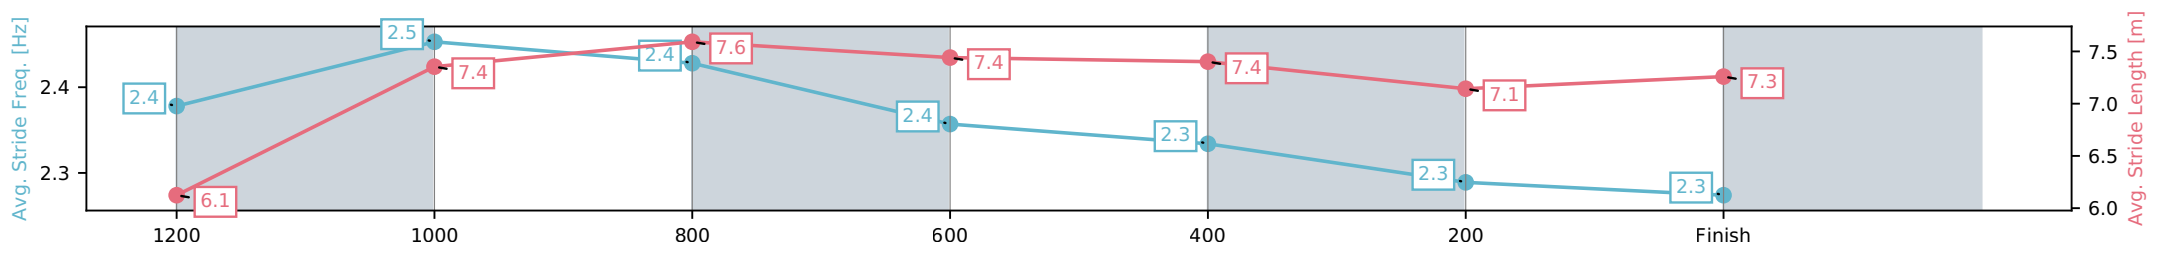

Horse/Jockey Name	Wexford Miss/Brandon Lerena
Finish Rank	8
Fastest Section Time (Section)	0:11.04 (1000-800)
Top Speed [km/h] (Section)	66.7 (1200-1000)
Race State	Finished

Ipswich QLD --Professional-2026-04-06
Race 7: BARRIER REEF POOLS Fillies and Mares RATINGS
BAND 0 - 58 Handicap - 1350m
06 April 2026 - 4:33PM
Track Rating: Good 4, Weather: Fine, Rail Position: +4m Entire Circuit

Section	L1350	L1200	L1000	L800	L600	L400	L200
Section Times	1:21.55 (0:10.96)	1:10.59 [11] (0:11.13)	0:59.46 [12] (0:11.04)	0:48.42 [11] (0:11.59)	0:36.83 [13] (0:11.80)	0:25.04 [12] (0:12.46)	0:12.58 [8] (0:12.58)
Average Speed [km/h]	50.2	64.7	65.2	62.0	60.7	57.6	57.8
Top Speed [km/h]	61.4	66.7	66.2	63.1	61.9	59.4	59.8
Avg. Dist. to Rail [m]	5.2	1.3	0.5	0.8	1.4	0.7	0.4
Avg. Stride Freq. [Hz]	2.4	2.5	2.4	2.4	2.3	2.3	2.3
Avg. Stride Length [m]	6.1	7.4	7.6	7.4	7.4	7.1	7.3

[ ] Ranking at each section and finish
-:-:- No data available at this section
NA No data available