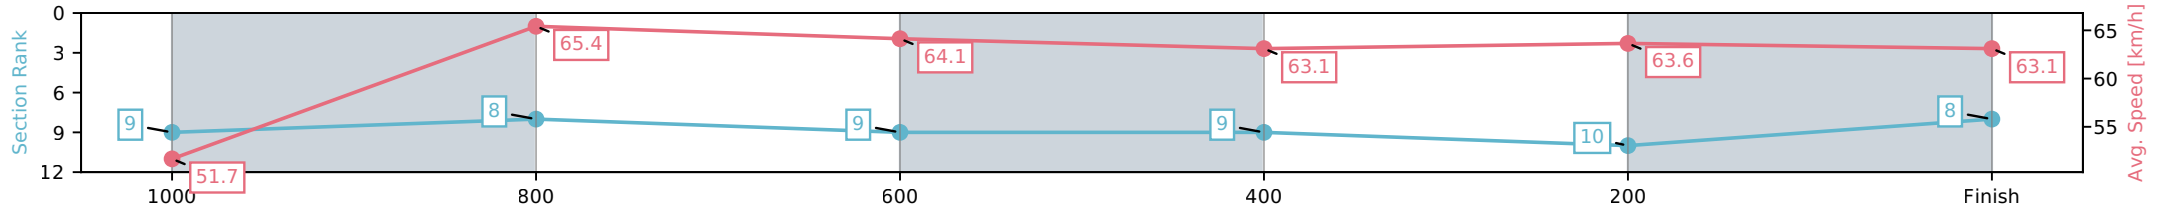

Ipswich QLD --Professional-2026-04-06

Race 5: TAB Class 4 Handicap - 1200m

06 April 2026 - 3:13PM

Track Rating: Good 4, Weather: Fine, Rail Position: +4m Entire Circuit

Section	L1200	L1000	L800	L600	L400	L200
Section Times	1:10.24 (0:13.76)	0:56.48 [8] (0:11.00)	0:45.48 [9] (0:11.26)	0:34.23 [9] (0:11.41)	0:22.82 [10] (0:11.34)	0:11.47 [8] (0:11.47)
Average Speed [km/h]	51.7	65.4	64.1	63.1	63.6	63.1
Top Speed [km/h]	66.0	66.4	64.8	63.7	64.8	64.6
Avg. Dist. to Rail [m]	4.4	0.6	0.7	0.4	1.7	5.0
Avg. Stride Freq. [Hz]	2.4	2.4	2.3	2.3	2.3	2.3
Avg. Stride Length [m]	6.5	7.8	7.8	7.7	7.6	7.7