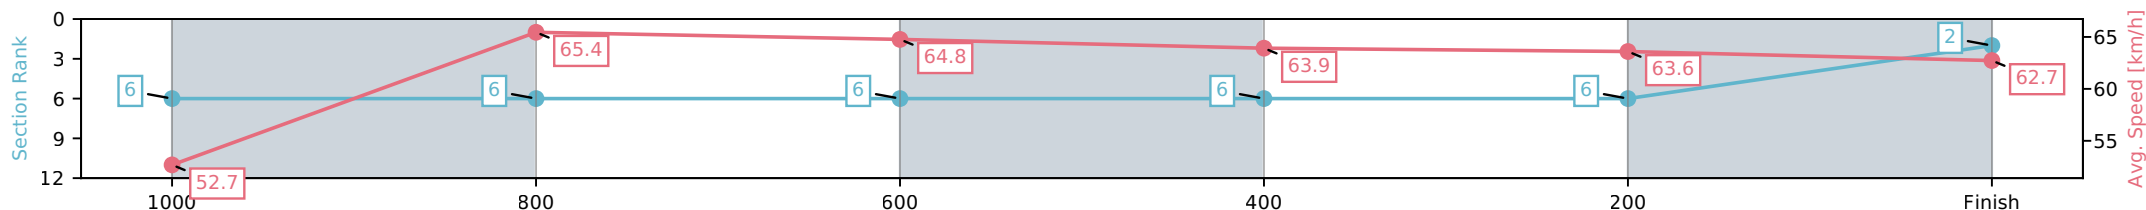

Ipswich QLD --Professional-2026-04-06

Race 5: TAB Class 4 Handicap - 1200m

06 April 2026 - 3:13PM

Track Rating: Good 4, Weather: Fine, Rail Position: +4m Entire Circuit

Section	L1200	L1000	L800	L600	L400	L200
Section Times	1:09.88 (0:13.50)	0:56.38 [6] (0:11.01)	0:45.36 [6] (0:11.21)	0:34.15 [6] (0:11.35)	0:22.80 [6] (0:11.38)	0:11.42 [2] (0:11.42)
Average Speed [km/h]	52.7	65.4	64.8	63.9	63.6	62.7
Top Speed [km/h]	67.5	67.4	67.0	64.9	65.1	64.6
Avg. Dist. to Rail [m]	4.0	1.3	2.3	2.3	2.4	4.4
Avg. Stride Freq. [Hz]	2.5	2.5	2.5	2.5	2.5	2.5
Avg. Stride Length [m]	6.2	7.3	7.4	7.2	7.1	7.1