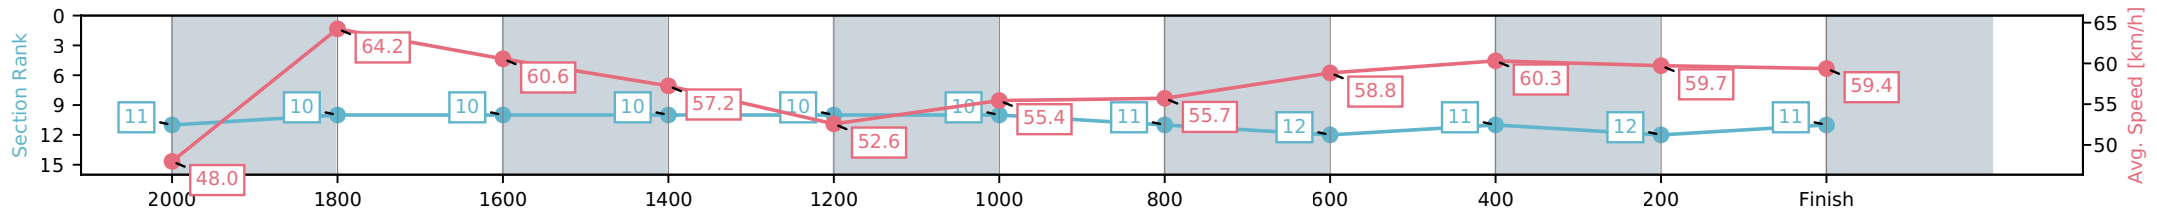

Ipswich QLD --Professional-2026-04-06
 Race 6: GREAT NORTHERN BENCHMARK 65 Handicap - 2170m
 06 April 2026 - 3:52PM
 Track Rating: Good 4, Weather: Fine, Rail Position: +4m Entire Circuit

Section	L2170	L2000	L1800	L1600	L1400	L1200	L1000	L800	L600	L400	L200
Section Times	2:16.19 (0:12.68)	2:03.52 [10] (0:11.21)	1:52.30 [10] (0:11.68)	1:40.62 [10] (0:12.57)	1:28.06 [10] (0:13.65)	1:14.41 [10] (0:13.00)	1:01.41 [11] (0:12.91)	0:48.50 [12] (0:12.30)	0:36.20 [11] (0:12.01)	0:24.19 [12] (0:12.13)	0:12.06 [11] (0:12.06)
Average Speed [km/h]	48.0	64.2	60.6	57.2	52.6	55.4	55.7	58.8	60.3	59.7	59.4
Top Speed [km/h]	63.5	65.4	62.4	60.0	53.6	56.5	56.7	62.6	61.8	61.8	60.1
Avg. Dist. to Rail [m]	4.7	1.0	2.1	1.4	1.0	0.4	0.3	1.3	1.6	1.6	2.5
Avg. Stride Freq. [Hz]	2.4	2.5	2.4	2.3	2.2	2.3	2.3	2.3	2.4	2.4	2.4
Avg. Stride Length [m]	5.9	7.2	7.1	7.0	6.7	6.8	6.8	7.0	7.1	7.0	7.0