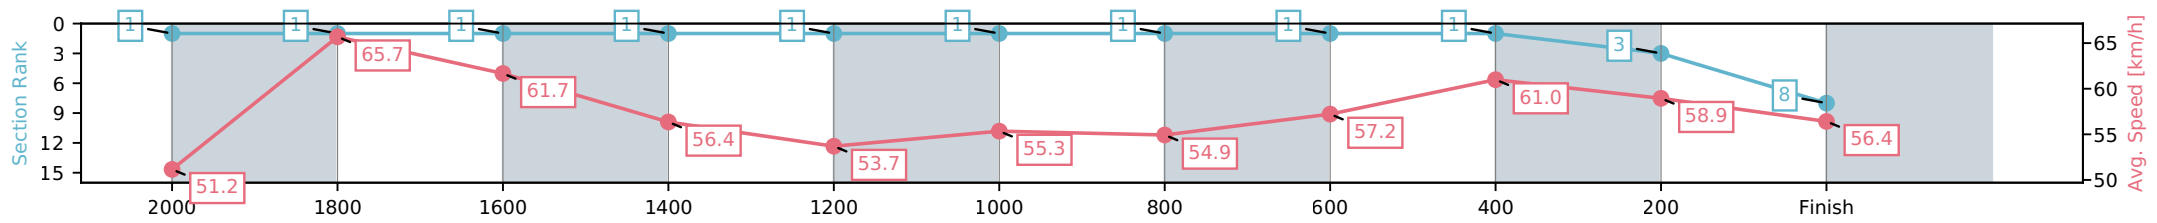

Horse/Jockey Name	Vermilion Kirin/Bella Youngberry
Finish Rank	8
Fastest Section Time (Section)	0:10.98 (2000-1800)
Top Speed [km/h] (Section)	67.4 (2000-1800)
Race State	Finished

Ipswich QLD --Professional-2026-04-06
Race 6: GREAT NORTHERN BENCHMARK 65 Handicap - 2170m
06 April 2026 - 3:52PM
Track Rating: Good 4, Weather: Fine, Rail Position: +4m Entire Circuit

Section	L2170	L2000	L1800	L1600	L1400	L1200	L1000	L800	L600	L400	L200
Section Times	2:16.02 (0:11.89)	2:04.13 [1] (0:10.98)	1:53.16 [1] (0:11.52)	1:41.63 [1] (0:12.76)	1:28.87 [1] (0:13.35)	1:15.52 [1] (0:13.06)	1:02.46 [1] (0:13.10)	0:49.36 [1] (0:12.63)	0:36.73 [1] (0:11.85)	0:24.88 [3] (0:12.20)	0:12.68 [8] (0:12.68)
Average Speed [km/h]	51.2	65.7	61.7	56.4	53.7	55.3	54.9	57.2	61.0	58.9	56.4
Top Speed [km/h]	63.6	67.4	63.5	58.5	55.8	55.9	55.3	60.5	61.8	60.2	58.5
Avg. Dist. to Rail [m]	3.0	0.3	1.6	1.1	0.8	0.8	0.4	1.1	1.1	0.4	0.8
Avg. Stride Freq. [Hz]	2.3	2.3	2.2	2.1	2.1	2.1	2.1	2.2	2.3	2.3	2.2
Avg. Stride Length [m]	6.6	8.0	7.8	7.5	7.3	7.4	7.4	7.4	7.5	7.2	7.2

[ ] Ranking at each section and finish
-:-:- No data available at this section
NA No data available