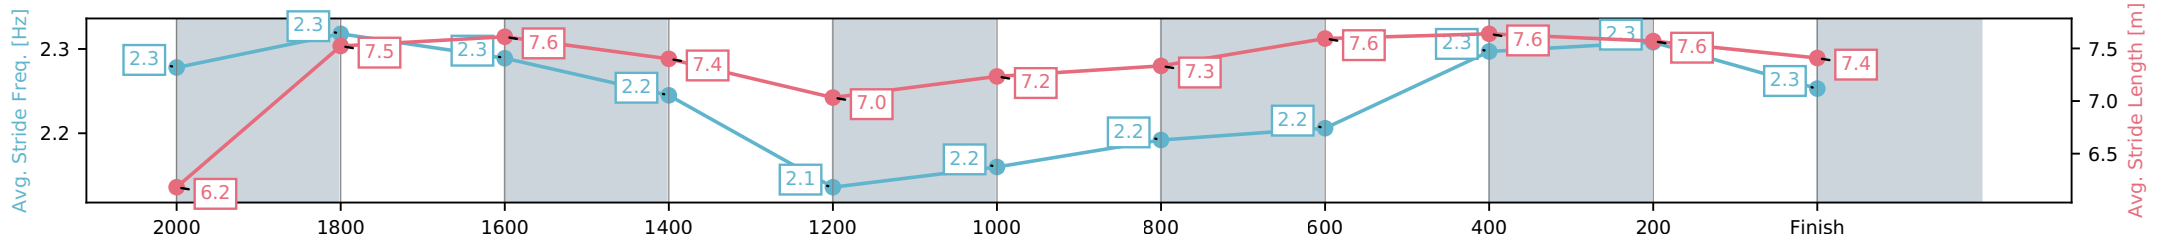

Horse/Jockey Name	Heavenly Love/Damien Thornton
Finish Rank	2
Fastest Section Time (Section)	0:11.54 (2000-1800)
Top Speed [km/h] (Section)	63.6 (2000-1800)
Race State	Finished

Ipswich QLD --Professional-2026-04-06
Race 6: GREAT NORTHERN BENCHMARK 65 Handicap - 2170m
06 April 2026 - 3:52PM
Track Rating: Good 4, Weather: Fine, Rail Position: +4m Entire Circuit

Section	L2170	L2000	L1800	L1600	L1400	L1200	L1000	L800	L600	L400	L200
Section Times	2:15.13 (0:12.76)	2:02.38 [12] (0:11.54)	1:50.84 [11] (0:11.61)	1:39.23 [11] (0:12.42)	1:26.81 [11] (0:13.54)	1:13.27 [11] (0:13.06)	1:00.21 [8] (0:12.50)	0:47.71 [6] (0:12.13)	0:35.59 [3] (0:11.64)	0:23.94 [1] (0:11.73)	0:12.21 [2] (0:12.21)
Average Speed [km/h]	47.8	62.5	61.7	58.0	53.2	55.5	57.9	60.1	62.5	62.0	58.8
Top Speed [km/h]	60.3	63.6	62.7	61.6	54.1	57.9	59.4	61.8	63.0	63.3	60.8
Avg. Dist. to Rail [m]	7.1	0.5	0.5	0.1	0.4	1.6	1.6	3.1	2.9	2.7	1.9
Avg. Stride Freq. [Hz]	2.3	2.3	2.3	2.2	2.1	2.2	2.2	2.2	2.3	2.3	2.3
Avg. Stride Length [m]	6.2	7.5	7.6	7.4	7.0	7.2	7.3	7.6	7.6	7.6	7.4

[ ] Ranking at each section and finish
-:-:- No data available at this section
NA No data available