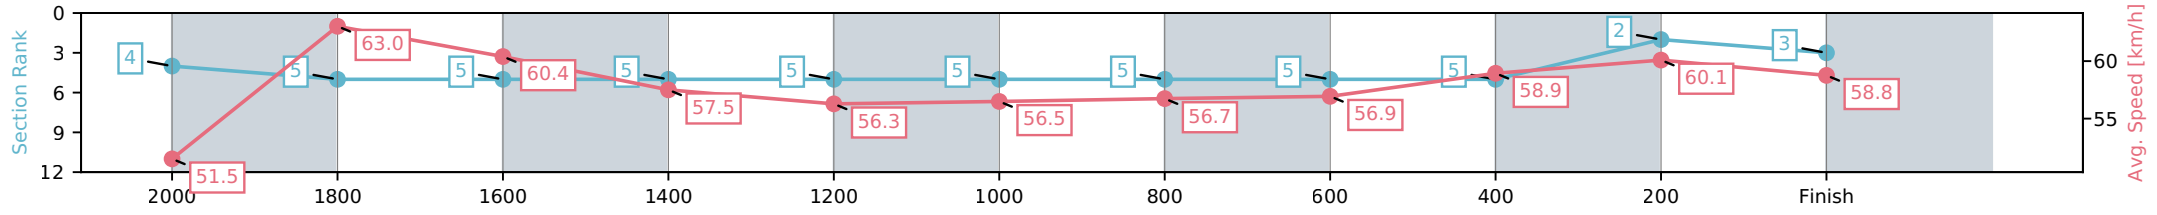

Ipswich QLD --Professional-2026-04-06

Race 2: SCHWEPPE'S Maiden Handicap - 2170m

06 April 2026 - 1:23PM

Track Rating: Good 4, Weather: Fine, Rail Position: +4m Entire Circuit

Section	L2170	L2000	L1800	L1600	L1400	L1200	L1000	L800	L600	L400	L200
Section Times	2:14.93 (0:11.91)	2:03.02 [5] (0:11.43)	1:51.59 [5] (0:11.73)	1:39.87 [5] (0:12.52)	1:27.35 [5] (0:12.73)	1:14.62 [5] (0:12.78)	1:01.84 [5] (0:12.66)	0:49.18 [5] (0:12.66)	0:36.52 [5] (0:12.26)	0:24.26 [2] (0:12.04)	0:12.21 [3] (0:12.21)
Average Speed [km/h]	51.5	63.0	60.4	57.5	56.3	56.5	56.7	56.9	58.9	60.1	58.8
Top Speed [km/h]	62.2	63.5	62.6	58.1	57.0	57.5	57.6	58.4	60.2	60.6	59.9
Avg. Dist. to Rail [m]	2.6	1.3	2.0	1.5	1.1	0.5	0.5	0.5	0.9	1.7	2.1
Avg. Stride Freq. [Hz]	2.4	2.3	2.3	2.2	2.1	2.1	2.1	2.1	2.2	2.3	2.2
Avg. Stride Length [m]	6.4	7.8	7.6	7.5	7.4	7.5	7.5	7.5	7.5	7.5	7.6