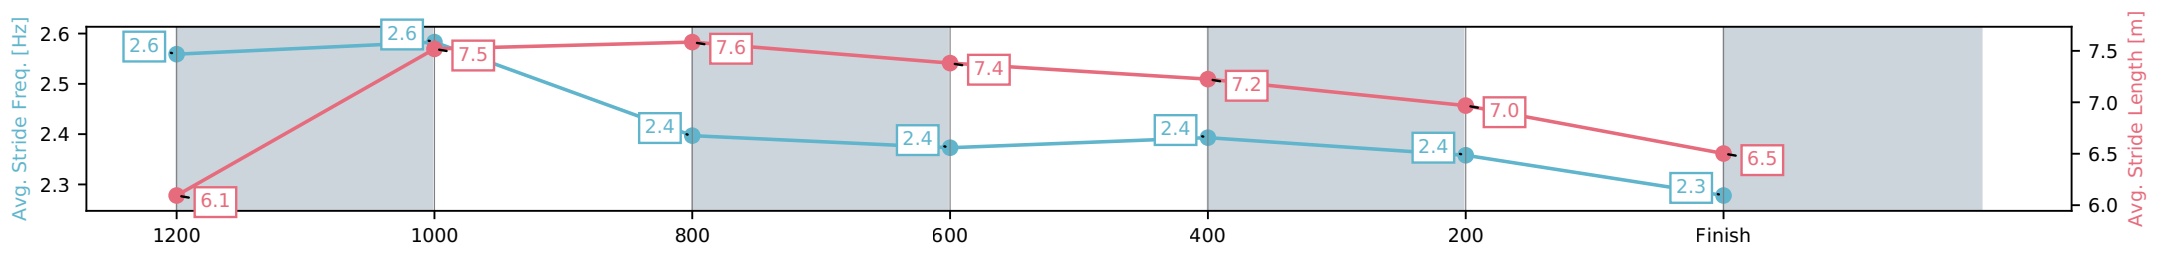

Horse/Jockey Name	Miss Fleetwood/Bella Youngberry
Finish Rank	9
Fastest Section Time (Section)	0:10.39 (1200-1000)
Top Speed [km/h] (Section)	70.1 (1200-1000)
Race State	Finished

Ipswich QLD --Professional-2026-04-06
Race 7: BARRIER REEF POOLS Fillies and Mares RATINGS
BAND 0 - 58 Handicap - 1350m
06 April 2026 - 4:33PM
Track Rating: Good 4, Weather: Fine, Rail Position: +4m Entire Circuit

Section	L1350	L1200	L1000	L800	L600	L400	L200
Section Times	1:21.66 (0:10.32)	1:11.34 [1] (0:10.39)	1:00.95 [1] (0:11.28)	0:49.66 [1] (0:11.52)	0:38.14 [1] (0:11.65)	0:26.49 [2] (0:12.48)	0:14.01 [9] (0:14.01)
Average Speed [km/h]	53.3	69.2	63.7	62.2	61.4	57.4	51.4
Top Speed [km/h]	67.7	70.1	66.9	63.2	62.9	60.8	54.9
Avg. Dist. to Rail [m]	0.7	0.8	0.7	1.4	1.4	1.5	1.3
Avg. Stride Freq. [Hz]	2.6	2.6	2.4	2.4	2.4	2.4	2.3
Avg. Stride Length [m]	6.1	7.5	7.6	7.4	7.2	7.0	6.5

[ ] Ranking at each section and finish
-:-:- No data available at this section
NA No data available