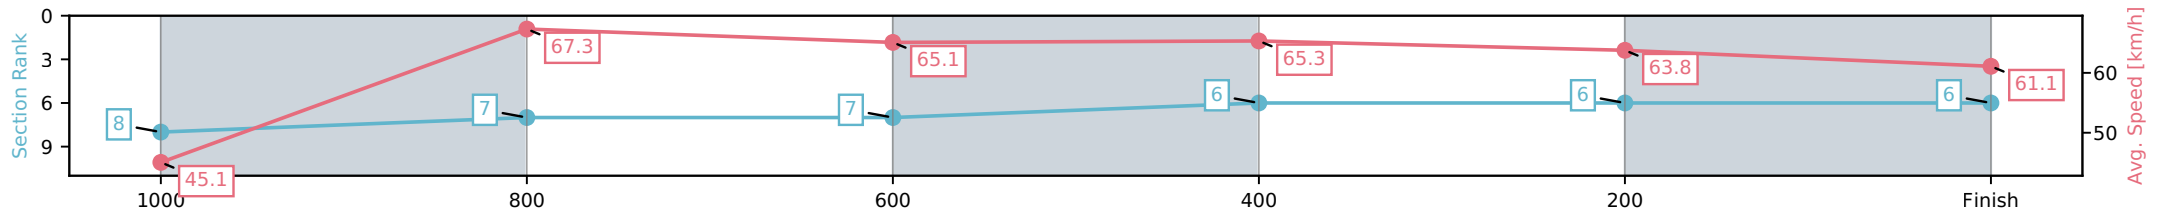

Horse/Jockey Name	Il Cubo/Gary Geran
Finish Rank	6
Fastest Section Time (Section)	0:10.74 (1000-800)
Top Speed [km/h] (Section)	68.6 (1000-800)
Race State	Finished

Ipswich QLD --Professional-2026-04-06
Race 4: HAPPY RETIREMENT JIM BYRNE BENCHMARK 65
Handicap - 1100m
06 April 2026 - 2:33PM
Track Rating: Good 4, Weather: Fine, Rail Position: +4m Entire Circuit

Section	L1100	L1000	L800	L600	L400	L200
Section Times	1:04.43 (0:08.12)	0:56.31 [7] (0:10.74)	0:45.56 [7] (0:11.15)	0:34.41 [6] (0:11.13)	0:23.28 [6] (0:11.48)	0:11.80 [6] (0:11.80)
Average Speed [km/h]	45.1	67.3	65.1	65.3	63.8	61.1
Top Speed [km/h]	64.5	68.6	66.5	65.7	65.9	62.5
Avg. Dist. to Rail [m]	7.5	1.7	2.3	2.6	4.8	3.9
Avg. Stride Freq. [Hz]	2.5	2.5	2.4	2.4	2.3	2.3
Avg. Stride Length [m]	5.7	7.5	7.8	7.8	7.7	7.6

[ ] Ranking at each section and finish
-:-:- No data available at this section
NA No data available