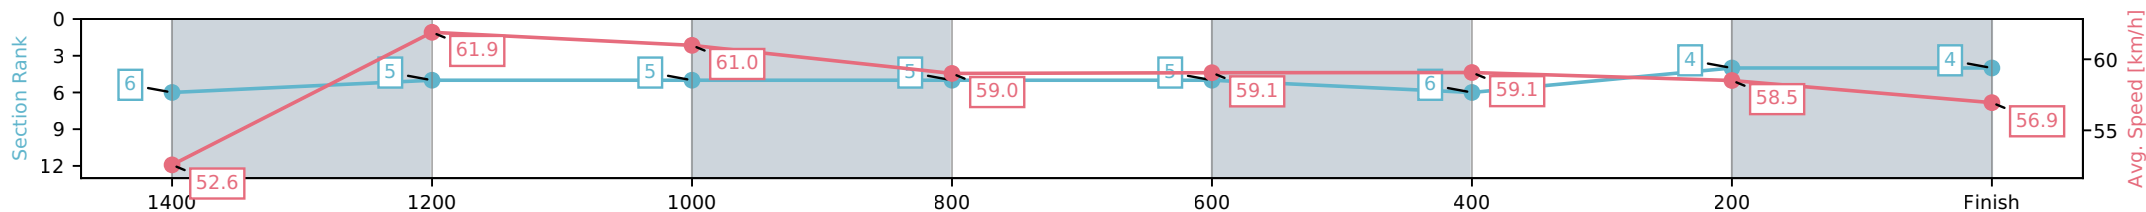

Horse/Jockey Name	Big Tech/Georgina Cartwright
Finish Rank	4
Fastest Section Time (Section)	0:11.58 (1400-1200)
Top Speed [km/h] (Section)	62.5 (1400-1200)
Race State	Finished

Ipswich QLD --Professional-2026-04-06

Race 3: RIVER 94.9FM Maiden Handicap - 1680m

06 April 2026 - 1:59PM

Track Rating: Good 4, Weather: Fine, Rail Position: +4m Entire Circuit

Section	L1680	L1400	L1200	L1000	L800	L600	L400	L200
Section Times	1:44.33 (0:19.24)	1:25.09 [5] (0:11.58)	1:13.51 [5] (0:11.86)	1:01.66 [5] (0:12.18)	0:49.48 [5] (0:12.21)	0:37.27 [6] (0:12.23)	0:25.04 [4] (0:12.32)	0:12.72 [4] (0:12.72)
Average Speed [km/h]	52.6	61.9	61.0	59.0	59.1	59.1	58.5	56.9
Top Speed [km/h]	61.2	62.5	61.9	59.6	59.5	59.5	59.5	57.7
Avg. Dist. to Rail [m]	1.4	0.9	0.6	0.4	0.7	0.8	0.3	0.3
Avg. Stride Freq. [Hz]	2.3	2.2	2.2	2.1	2.1	2.1	2.1	2.1
Avg. Stride Length [m]	7.2	7.9	8.0	7.9	7.8	7.9	7.8	7.5

- [ ] Ranking at each section and finish
- -:-:- No data available at this section
- NA No data available