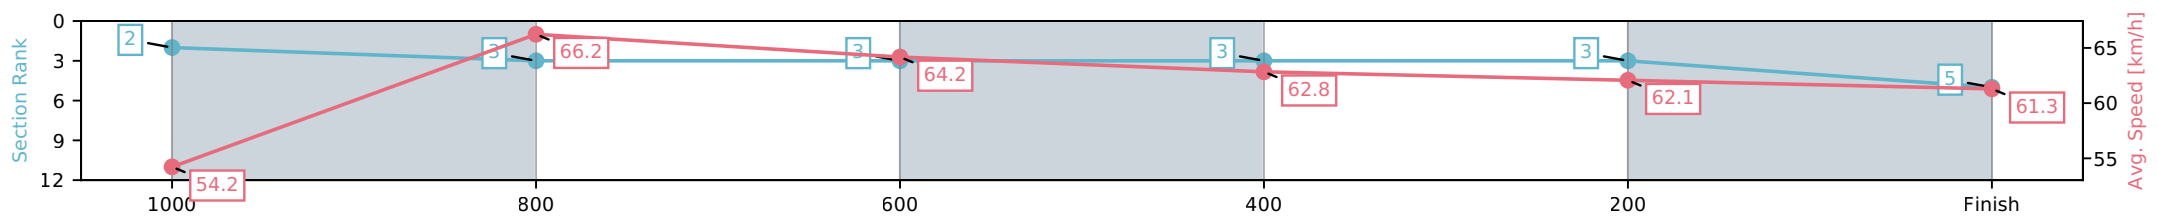

Horse/Jockey Name	Acapulco Girl/Ben Thompson
Finish Rank	5
Fastest Section Time (Section)	0:10.83 (1000-800)
Top Speed [km/h] (Section)	67.5 (1000-800)
Race State	Finished

Ipswich QLD --Professional-2026-04-06

Race 5: TAB Class 4 Handicap - 1200m

06 April 2026 - 3:13PM

Track Rating: Good 4, Weather: Fine, Rail Position: +4m Entire Circuit

Section	L1200	L1000	L800	L600	L400	L200
Section Times	1:10.03 (0:13.09)	0:56.94 [3] (0:10.83)	0:46.11 [3] (0:11.22)	0:34.89 [3] (0:11.45)	0:23.44 [3] (0:11.60)	0:11.84 [5] (0:11.84)
Average Speed [km/h]	54.2	66.2	64.2	62.8	62.1	61.3
Top Speed [km/h]	67.4	67.5	65.4	63.5	63.2	63.6
Avg. Dist. to Rail [m]	4.2	1.2	0.2	0.2	0.4	0.3
Avg. Stride Freq. [Hz]	2.4	2.3	2.3	2.3	2.3	2.3
Avg. Stride Length [m]	6.8	8.0	8.0	7.8	7.6	7.6

[ ] Ranking at each section and finish
-:-:- No data available at this section
NA No data available