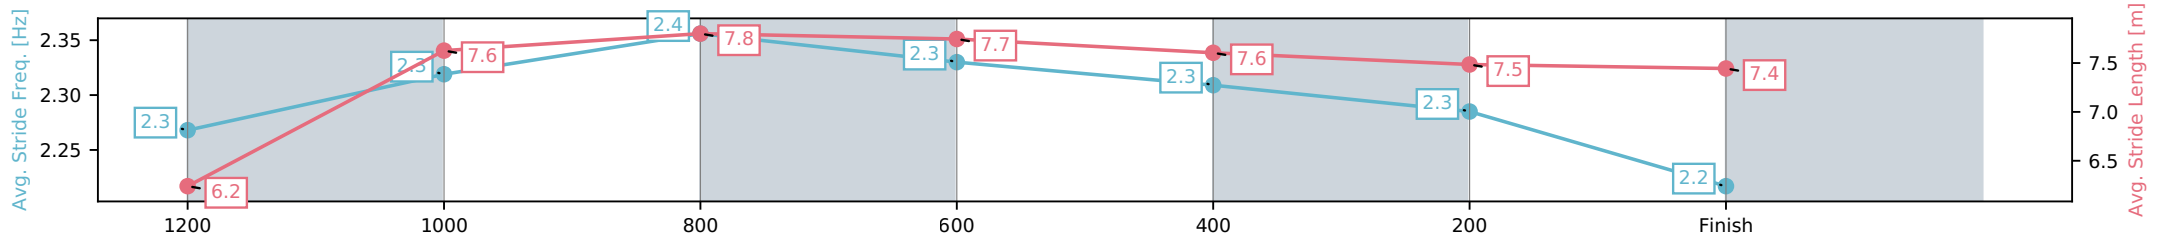

Horse/Jockey Name	Eyeleftit/Cejay Graham
Finish Rank	7
Fastest Section Time (Section)	0:11.03 (1000-800)
Top Speed [km/h] (Section)	65.6 (1000-800)
Race State	Finished

Ipswich QLD --Professional-2026-04-06
Race 7: BARRIER REEF POOLS Fillies and Mares RATINGS
BAND 0 - 58 Handicap - 1350m
06 April 2026 - 4:33PM
Track Rating: Good 4, Weather: Fine, Rail Position: +4m Entire Circuit

Section	L1350	L1200	L1000	L800	L600	L400	L200
Section Times	1:21.22 (0:11.17)	1:10.05 [15] (0:11.46)	0:58.58 [15] (0:11.03)	0:47.56 [15] (0:11.40)	0:36.16 [15] (0:11.65)	0:24.51 [9] (0:12.03)	0:12.48 [7] (0:12.48)
Average Speed [km/h]	49.4	63.0	65.4	63.4	62.3	60.4	58.1
Top Speed [km/h]	60.9	64.3	65.6	65.4	63.1	61.5	59.5
Avg. Dist. to Rail [m]	7.9	3.6	0.8	0.5	1.8	2.9	4.6
Avg. Stride Freq. [Hz]	2.3	2.3	2.4	2.3	2.3	2.3	2.2
Avg. Stride Length [m]	6.2	7.6	7.8	7.7	7.6	7.5	7.4

[ ] Ranking at each section and finish
-:-:- No data available at this section
NA No data available