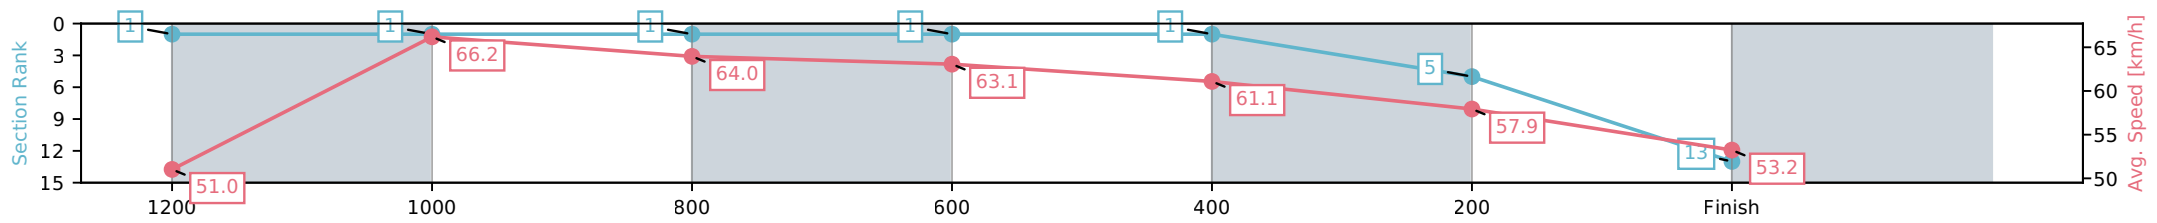

Horse/Jockey Name	Majestic Louvre/Brandon Lerena
Finish Rank	13
Fastest Section Time (Section)	0:10.88 (1200-1000)
Top Speed [km/h] (Section)	66.5 (1200-1000)
Race State	Finished

Ipswich QLD --Professional-2026-04-06
Race 8: GORDON'S GIN Colts, Geldings and Entires RATINGS
BAND 0 - 58 Handicap - 1350m
06 April 2026 - 5:13PM
Track Rating: Good 4, Weather: Fine, Rail Position: +4m Entire Circuit

Section	L1350	L1200	L1000	L800	L600	L400	L200
Section Times	1:21.99 (0:10.84)	1:11.14 [1] (0:10.88)	1:00.27 [1] (0:11.24)	0:49.02 [1] (0:11.38)	0:37.65 [1] (0:11.72)	0:25.93 [5] (0:12.42)	0:13.51 [13] (0:13.51)
Average Speed [km/h]	51.0	66.2	64.0	63.1	61.1	57.9	53.2
Top Speed [km/h]	65.6	66.5	65.4	64.0	63.0	59.9	56.6
Avg. Dist. to Rail [m]	5.8	2.0	0.5	1.0	1.0	0.4	0.3
Avg. Stride Freq. [Hz]	2.5	2.5	2.4	2.4	2.4	2.4	2.3
Avg. Stride Length [m]	6.2	7.5	7.4	7.4	7.3	6.9	6.7

[ ] Ranking at each section and finish
-:-:- No data available at this section
NA No data available