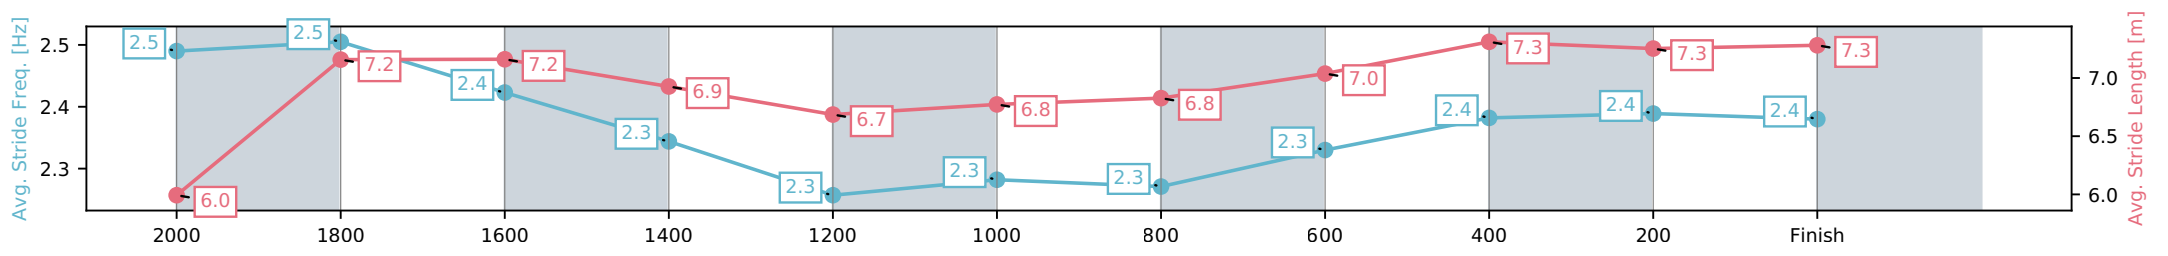

Horse/Jockey Name	Dream Thinker/Georgina Cartwright
Finish Rank	1
Fastest Section Time (Section)	0:11.25 (2000-1800)
Top Speed [km/h] (Section)	65.2 (2000-1800)
Race State	Finished

Ipswich QLD --Professional-2026-04-06
Race 6: GREAT NORTHERN BENCHMARK 65 Handicap - 2170m
06 April 2026 - 3:52PM
Track Rating: Good 4, Weather: Fine, Rail Position: +4m Entire Circuit

Section	L2170	L2000	L1800	L1600	L1400	L1200	L1000	L800	L600	L400	L200
Section Times	2:15.05 (0:12.27)	2:02.78 [6] (0:11.25)	1:51.53 [6] (0:11.68)	1:39.85 [7] (0:12.61)	1:27.24 [7] (0:13.39)	1:13.85 [7] (0:13.19)	1:00.66 [10] (0:13.10)	0:47.56 [9] (0:12.26)	0:35.30 [6] (0:11.74)	0:23.56 [4] (0:11.89)	0:11.67 [1] (0:11.67)
Average Speed [km/h]	49.8	64.0	61.2	57.1	53.7	54.9	55.0	59.3	62.0	61.3	61.8
Top Speed [km/h]	62.0	65.2	62.3	59.5	55.8	56.2	55.5	62.2	62.8	62.7	63.6
Avg. Dist. to Rail [m]	8.4	0.5	0.9	0.2	0.4	1.5	0.9	2.6	3.2	3.7	4.1
Avg. Stride Freq. [Hz]	2.5	2.5	2.4	2.3	2.3	2.3	2.3	2.3	2.4	2.4	2.4
Avg. Stride Length [m]	6.0	7.2	7.2	6.9	6.7	6.8	6.8	7.0	7.3	7.3	7.3

[ ] Ranking at each section and finish
-.-.- No data available at this section
NA No data available