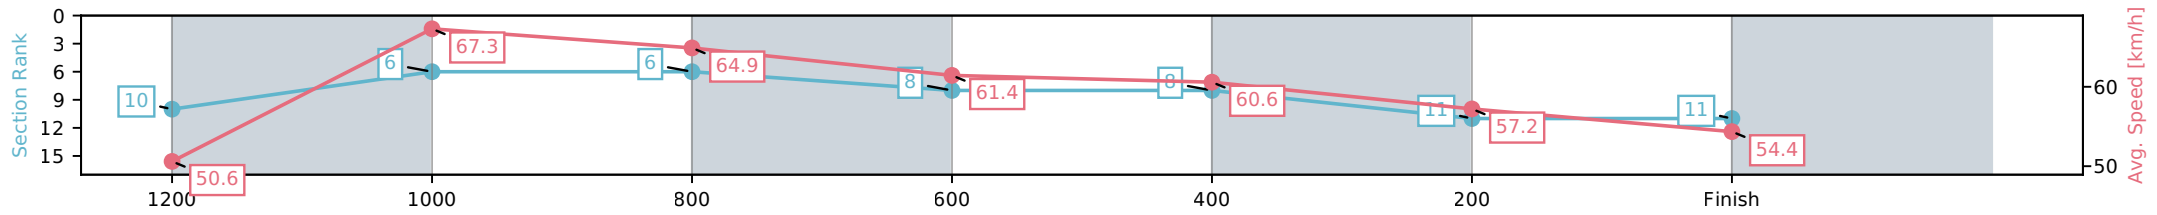

Horse/Jockey Name	Rothecate/Cody Collis
Finish Rank	11
Fastest Section Time (Section)	0:10.70 (1200-1000)
Top Speed [km/h] (Section)	68.3 (1200-1000)
Race State	Finished

Ipswich QLD --Professional-2026-04-06
Race 7: BARRIER REEF POOLS Fillies and Mares RATINGS
BAND 0 - 58 Handicap - 1350m
06 April 2026 - 4:33PM
Track Rating: Good 4, Weather: Fine, Rail Position: +4m Entire Circuit

Section	L1350	L1200	L1000	L800	L600	L400	L200
Section Times	1:22.17 (0:10.91)	1:11.26 [6] (0:10.70)	1:00.55 [6] (0:11.11)	0:49.44 [8] (0:11.72)	0:37.72 [8] (0:11.85)	0:25.87 [11] (0:12.56)	0:13.31 [11] (0:13.31)
Average Speed [km/h]	50.6	67.3	64.9	61.4	60.6	57.2	54.4
Top Speed [km/h]	64.8	68.3	66.6	62.4	62.0	58.8	57.3
Avg. Dist. to Rail [m]	3.3	1.1	0.5	0.3	0.7	1.0	3.3
Avg. Stride Freq. [Hz]	2.4	2.5	2.4	2.3	2.3	2.3	2.3
Avg. Stride Length [m]	6.2	7.6	7.7	7.5	7.4	7.1	6.9

[ ] Ranking at each section and finish
-:-:- No data available at this section
NA No data available