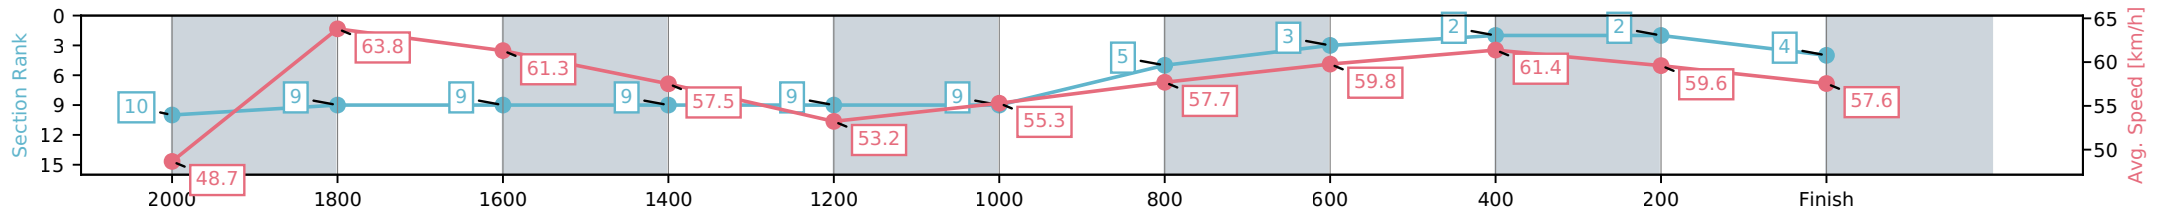

Horse/Jockey Name	Likeabeel/Julie Busuttin
Finish Rank	5
Fastest Section Time (Section)	0:11.28 (2000-1800)
Top Speed [km/h] (Section)	65.1 (2000-1800)
Race State	Finished

Ipswich QLD --Professional-2026-04-06
Race 6: GREAT NORTHERN BENCHMARK 65 Handicap - 2170m
06 April 2026 - 3:52PM
Track Rating: Good 4, Weather: Fine, Rail Position: +4m Entire Circuit

Section	L2170	L2000	L1800	L1600	L1400	L1200	L1000	L800	L600	L400	L200
Section Times	2:15.69 (0:12.56)	2:03.13 [9] (0:11.28)	1:51.84 [9] (0:11.65)	1:40.19 [9] (0:12.52)	1:27.68 [9] (0:13.50)	1:14.17 [9] (0:13.10)	1:01.07 [5] (0:12.53)	0:48.54 [3] (0:12.21)	0:36.33 [2] (0:11.81)	0:24.52 [2] (0:12.15)	0:12.37 [4] (0:12.37)
Average Speed [km/h]	48.7	63.8	61.3	57.5	53.2	55.3	57.7	59.8	61.4	59.6	57.6
Top Speed [km/h]	61.3	65.1	62.3	60.2	54.8	56.3	58.5	62.0	62.1	61.1	59.1
Avg. Dist. to Rail [m]	5.0	0.6	0.9	0.3	0.4	1.4	1.7	3.5	2.2	1.3	1.9
Avg. Stride Freq. [Hz]	2.3	2.4	2.3	2.3	2.1	2.2	2.2	2.3	2.4	2.4	2.3
Avg. Stride Length [m]	6.1	7.4	7.5	7.2	7.0	7.1	7.2	7.1	7.2	7.0	7.0

[ ] Ranking at each section and finish
-:-:- No data available at this section
NA No data available