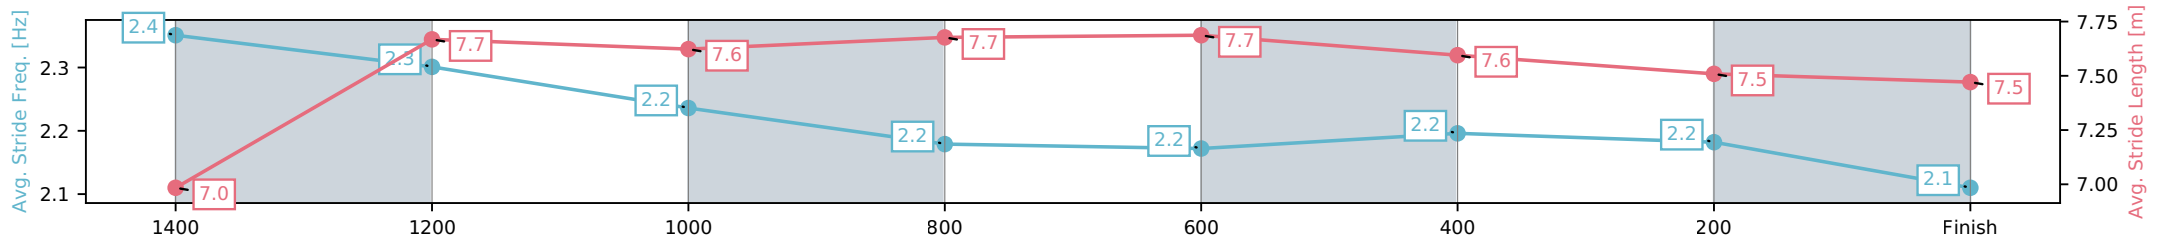

Ipswich QLD --Professional-2026-04-06

Race 3: RIVER 94.9FM Maiden Handicap - 1680m

06 April 2026 - 1:59PM

Track Rating: Good 4, Weather: Fine, Rail Position: +4m Entire Circuit

Section	L1680	L1400	L1200	L1000	L800	L600	L400	L200
Section Times	1:44.88 (0:18.98)	1:25.90 [3] (0:11.47)	1:14.43 [3] (0:11.96)	1:02.47 [3] (0:12.20)	0:50.27 [3] (0:12.23)	0:38.04 [3] (0:12.32)	0:25.72 [6] (0:12.59)	0:13.13 [11] (0:13.13)
Average Speed [km/h]	53.2	62.4	60.3	59.1	59.0	58.6	57.6	55.1
Top Speed [km/h]	62.8	63.4	61.3	59.6	60.0	59.5	59.0	56.9
Avg. Dist. to Rail [m]	2.0	1.3	0.3	0.4	0.8	1.0	1.4	0.8
Avg. Stride Freq. [Hz]	2.4	2.3	2.2	2.2	2.2	2.2	2.2	2.1
Avg. Stride Length [m]	7.0	7.7	7.6	7.7	7.7	7.6	7.5	7.5