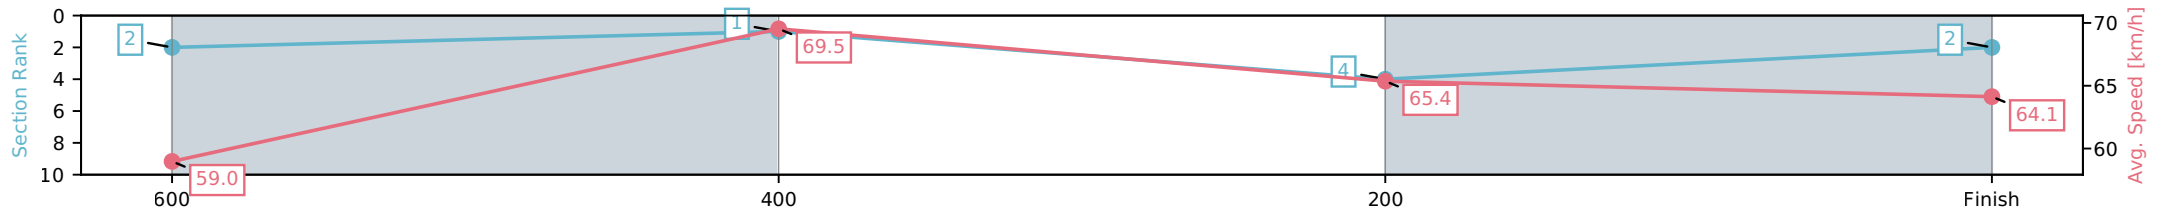

Horse/Jockey Name	Maganista/Brandon Lerena
Finish Rank	2
Fastest Section Time (Section)	0:10.35 (600-400)
Top Speed [km/h] (Section)	71.0 (600-400)
Race State	Finished

Ipswich QLD --Professional-2026-04-06
Race 1: POCO VINO QTIS Two-Year-Old Maiden Handicap - 800m
06 April 2026 - 12:49PM
Track Rating: Good 4, Weather: Fine, Rail Position: +4m Entire Circuit

Section	L800	L600	L400	L200
Section Times	0:44.49 (0:11.93)	0:32.56 [1] (0:10.35)	0:22.21 [4] (0:11.07)	0:11.15 [2] (0:11.15)
Average Speed [km/h]	59.0	69.5	65.4	64.1
Top Speed [km/h]	70.7	71.0	66.7	65.8
Avg. Dist. to Rail [m]	2.8	0.9	0.6	1.1
Avg. Stride Freq. [Hz]	2.8	2.7	2.6	2.5
Avg. Stride Length [m]	6.0	7.2	7.1	7.2

[ ] Ranking at each section and finish
-:-:- No data available at this section
NA No data available