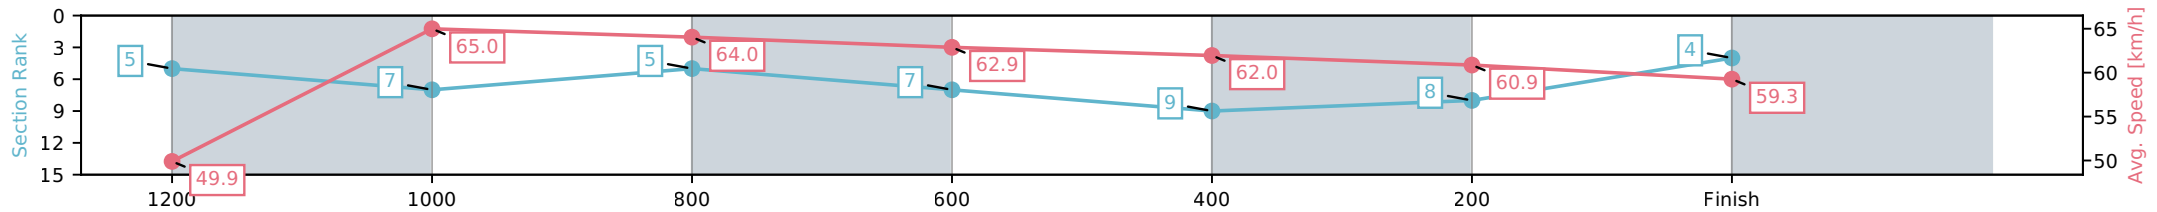

Horse/Jockey Name	Sir Memphis/Stacey Callow
Finish Rank	4
Fastest Section Time (Section)	0:11.13 (1200-1000)
Top Speed [km/h] (Section)	66.5 (1000-800)
Race State	Finished

Ipswich QLD --Professional-2026-04-06
Race 8: GORDON'S GIN Colts, Geldings and Entires RATINGS
BAND 0 - 58 Handicap - 1350m

06 April 2026 - 5:13PM

Track Rating: Good 4, Weather: Fine, Rail Position: +4m Entire Circuit

Section	L1350	L1200	L1000	L800	L600	L400	L200
Section Times	1:20.81 (0:11.07)	1:09.74 [7] (0:11.13)	0:58.60 [5] (0:11.32)	0:47.28 [7] (0:11.53)	0:35.76 [9] (0:11.68)	0:24.08 [8] (0:11.88)	0:12.20 [4] (0:12.20)
Average Speed [km/h]	49.9	65.0	64.0	62.9	62.0	60.9	59.3
Top Speed [km/h]	63.8	65.6	66.5	64.4	62.9	62.2	60.8
Avg. Dist. to Rail [m]	5.1	3.3	2.9	1.7	1.4	2.9	7.7
Avg. Stride Freq. [Hz]	2.5	2.5	2.4	2.4	2.4	2.4	2.3
Avg. Stride Length [m]	6.2	7.4	7.5	7.5	7.4	7.3	7.3

- [ ] Ranking at each section and finish
- -:-:- No data available at this section
- NA No data available