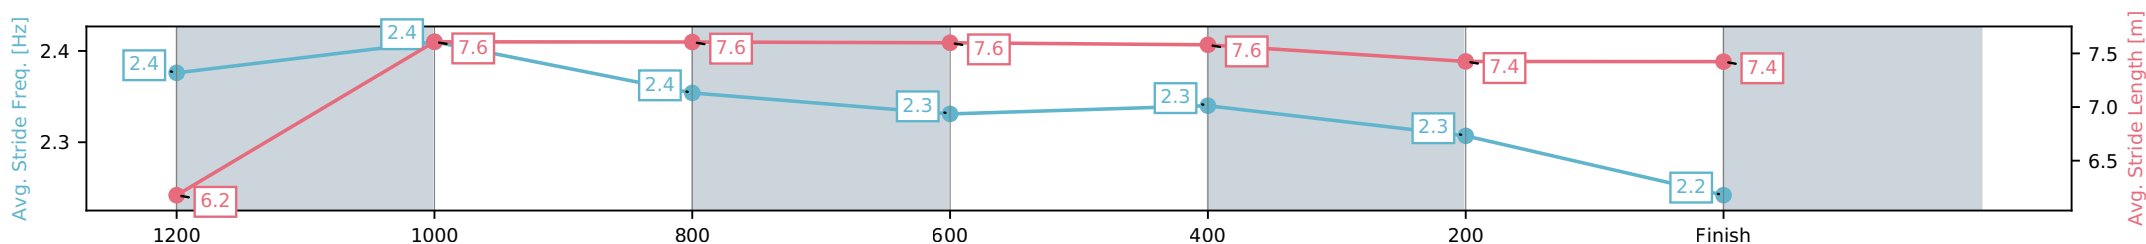

Horse/Jockey Name	Jediah/Montanna Savva
Finish Rank	7
Fastest Section Time (Section)	0:11.12 (1200-1000)
Top Speed [km/h] (Section)	65.6 (1200-1000)
Race State	Finished

Ipswich QLD --Professional-2026-04-06
Race 8: GORDON'S GIN Colts, Geldings and Entires RATINGS
BAND 0 - 58 Handicap - 1350m

06 April 2026 - 5:13PM

Track Rating: Good 4, Weather: Fine, Rail Position: +4m Entire Circuit

Section	L1350	L1200	L1000	L800	L600	L400	L200
Section Times	1:21.07 (0:11.36)	1:09.72 [10] (0:11.12)	0:58.59 [9] (0:11.38)	0:47.22 [9] (0:11.46)	0:35.76 [10] (0:11.50)	0:24.26 [7] (0:11.80)	0:12.46 [7] (0:12.46)
Average Speed [km/h]	48.7	64.9	63.4	62.7	62.6	60.9	58.1
Top Speed [km/h]	65.2	65.6	64.5	63.3	64.7	61.5	60.7
Avg. Dist. to Rail [m]	9.7	2.4	0.9	0.7	0.4	1.0	3.3
Avg. Stride Freq. [Hz]	2.4	2.4	2.4	2.3	2.3	2.3	2.2
Avg. Stride Length [m]	6.2	7.6	7.6	7.6	7.6	7.4	7.4

- [ ] Ranking at each section and finish
- -:-:- No data available at this section
- NA No data available