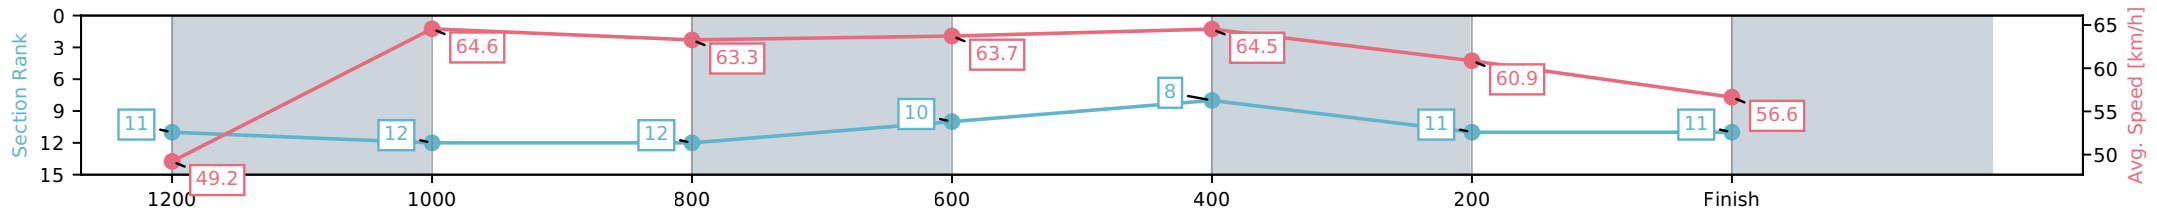

Horse/Jockey Name	Johnny The Kid/Gary Geran
Finish Rank	11
Fastest Section Time (Section)	0:11.19 (1200-1000)
Top Speed [km/h] (Section)	65.6 (1200-1000)
Race State	Finished

Ipswich QLD --Professional-2026-04-06
Race 8: GORDON'S GIN Colts, Geldings and Entires RATINGS
BAND 0 - 58 Handicap - 1350m
06 April 2026 - 5:13PM
Track Rating: Good 4, Weather: Fine, Rail Position: +4m Entire Circuit

Section	L1350	L1200	L1000	L800	L600	L400	L200
Section Times	1:21.47 (0:11.45)	1:10.02 [12] (0:11.19)	0:58.83 [12] (0:11.42)	0:47.41 [10] (0:11.34)	0:36.07 [8] (0:11.27)	0:24.81 [11] (0:12.02)	0:12.78 [11] (0:12.78)
Average Speed [km/h]	49.2	64.6	63.3	63.7	64.5	60.9	56.6
Top Speed [km/h]	64.8	65.6	64.7	65.0	65.4	63.3	60.1
Avg. Dist. to Rail [m]	6.8	1.5	1.7	1.0	2.4	6.3	9.0
Avg. Stride Freq. [Hz]	2.4	2.4	2.3	2.3	2.4	2.3	2.3
Avg. Stride Length [m]	6.2	7.7	7.8	7.7	7.7	7.4	7.2

[ ] Ranking at each section and finish
-:-:- No data available at this section
NA No data available