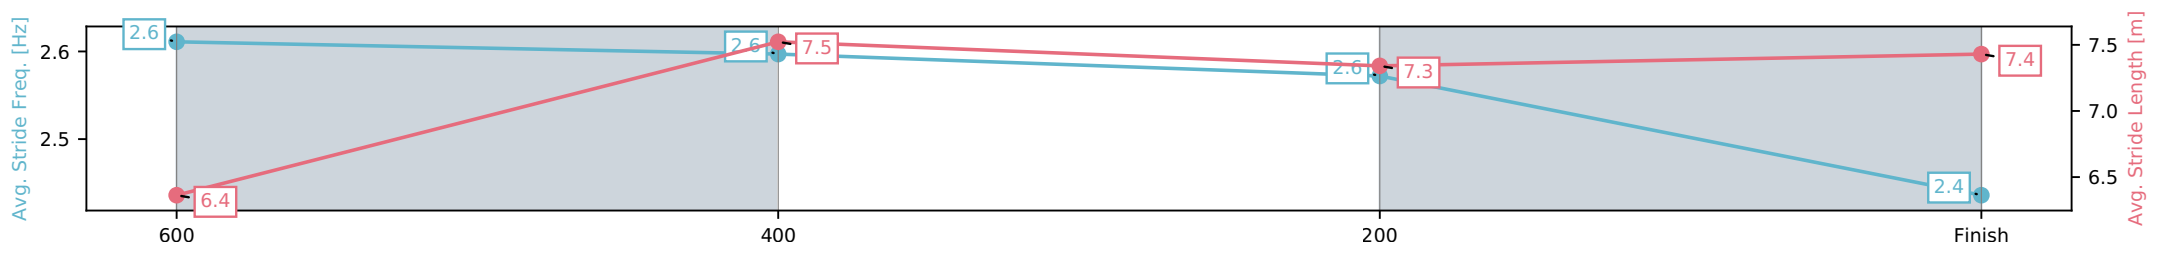

Horse/Jockey Name	Mishani Rainfire/Olivia Kendal
Finish Rank	4
Fastest Section Time (Section)	0:10.46 (600-400)
Top Speed [km/h] (Section)	71.0 (600-400)
Race State	Finished

Ipswich QLD --Professional-2026-04-06
Race 1: POCO VINO QTIS Two-Year-Old Maiden Handicap - 800m
06 April 2026 - 12:49PM
Track Rating: Good 4, Weather: Fine, Rail Position: +4m Entire Circuit

Section	L800	L600	L400	L200
Section Times	0:44.97 (0:12.34)	0:32.63 [6] (0:10.46)	0:22.17 [5] (0:10.84)	0:11.33 [4] (0:11.33)
Average Speed [km/h]	57.2	69.1	66.6	63.1
Top Speed [km/h]	69.0	71.0	68.1	66.0
Avg. Dist. to Rail [m]	8.7	1.8	1.0	4.4
Avg. Stride Freq. [Hz]	2.6	2.6	2.6	2.4
Avg. Stride Length [m]	6.4	7.5	7.3	7.4

[ ] Ranking at each section and finish
-.-.- No data available at this section
NA No data available