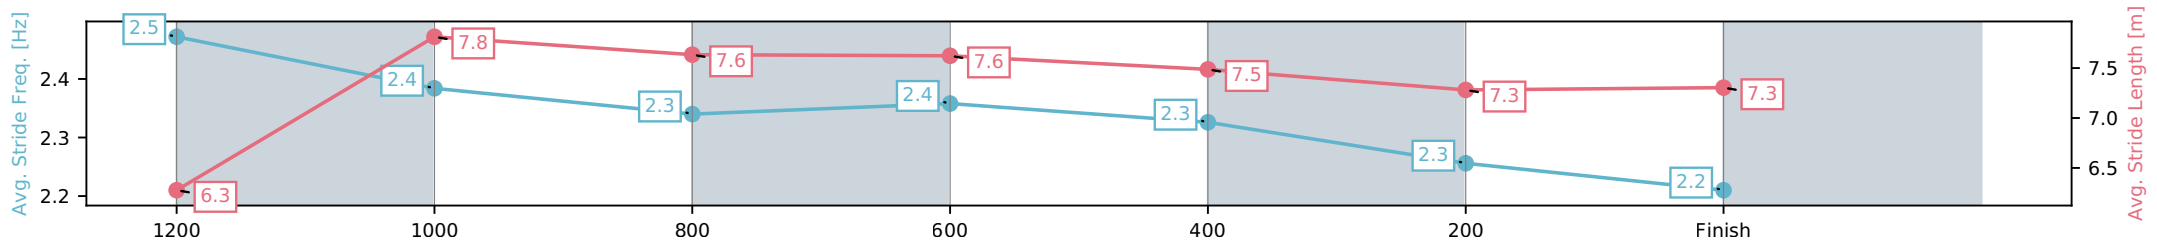

Horse/Jockey Name	West Cork/Michael Murphy
Finish Rank	9
Fastest Section Time (Section)	0:10.96 (1200-1000)
Top Speed [km/h] (Section)	66.8 (1200-1000)
Race State	Finished

Ipswich QLD --Professional-2026-04-06
Race 8: GORDON'S GIN Colts, Geldings and Entires RATINGS
BAND 0 - 58 Handicap - 1350m

06 April 2026 - 5:13PM

Track Rating: Good 4, Weather: Fine, Rail Position: +4m Entire Circuit

Section	L1350	L1200	L1000	L800	L600	L400	L200
Section Times	1:21.28 (0:10.96)	1:10.32 [2] (0:10.96)	0:59.36 [2] (0:11.37)	0:47.99 [2] (0:11.22)	0:36.77 [3] (0:11.70)	0:25.07 [4] (0:12.26)	0:12.81 [9] (0:12.81)
Average Speed [km/h]	50.6	65.8	63.2	63.7	61.0	58.1	56.3
Top Speed [km/h]	66.5	66.8	64.7	64.7	63.1	59.1	57.9
Avg. Dist. to Rail [m]	7.9	2.2	0.7	1.8	2.1	1.6	1.3
Avg. Stride Freq. [Hz]	2.5	2.4	2.3	2.4	2.3	2.3	2.2
Avg. Stride Length [m]	6.3	7.8	7.6	7.6	7.5	7.3	7.3

[ ] Ranking at each section and finish
-:-:- No data available at this section
NA No data available