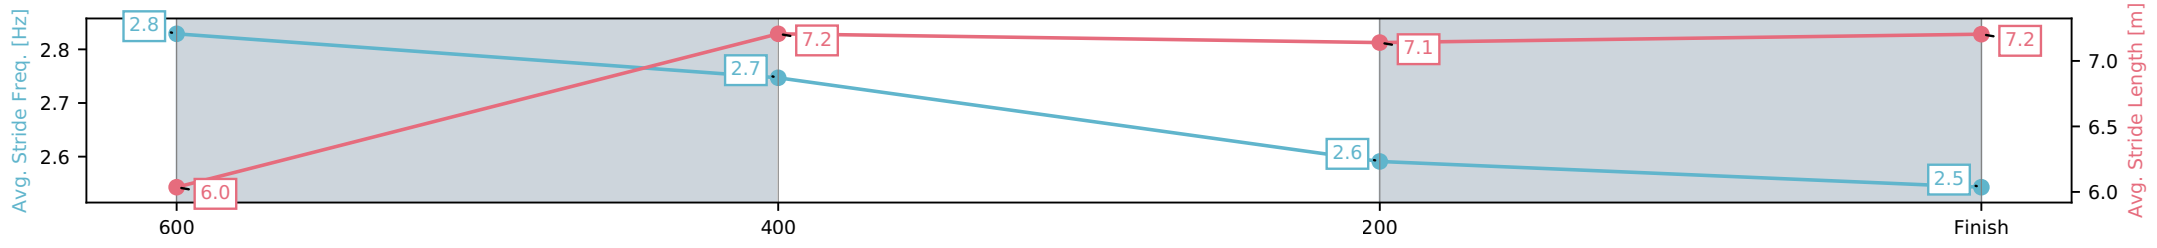

Horse/Jockey Name	Maganista/Brandon Lerena
Finish Rank	2
Fastest Section Time (Section)	0:10.35 (600-400)
Top Speed [km/h] (Section)	71.0 (600-400)
Race State	Finished

Ipswich QLD --Professional-2026-04-06
Race 1: POCO VINO QTIS Two-Year-Old Maiden Handicap - 800m
06 April 2026 - 12:49PM
Track Rating: Good 4, Weather: Fine, Rail Position: +4m Entire Circuit

Section	L800	L600	L400	L200
Section Times	0:44.49 (0:11.93)	0:32.56 [1] (0:10.35)	0:22.21 [4] (0:11.07)	0:11.15 [2] (0:11.15)
Average Speed [km/h]	59.0	69.5	65.4	64.1
Top Speed [km/h]	70.7	71.0	66.7	65.8
Avg. Dist. to Rail [m]	2.8	0.9	0.6	1.1
Avg. Stride Freq. [Hz]	2.8	2.7	2.6	2.5
Avg. Stride Length [m]	6.0	7.2	7.1	7.2

[ ] Ranking at each section and finish
-:-:- No data available at this section
NA No data available