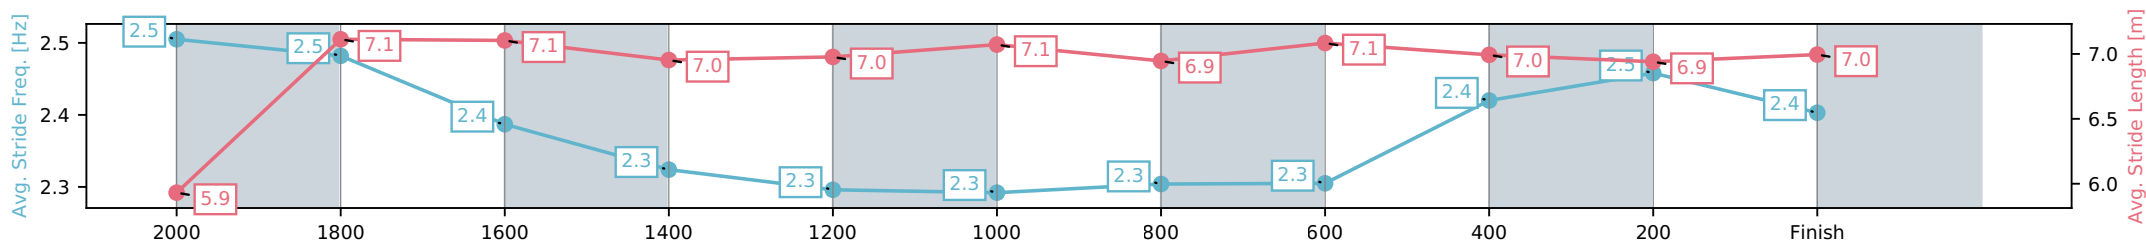

Ipswich QLD --Professional-2026-04-06

Race 2: SCHWEPPE'S Maiden Handicap - 2170m

06 April 2026 - 1:23PM

Track Rating: Good 4, Weather: Fine, Rail Position: +4m Entire Circuit

Section	L2170	L2000	L1800	L1600	L1400	L1200	L1000	L800	L600	L400	L200
Section Times	2:15.16 (0:12.22)	2:02.94 [9] (0:11.46)	1:51.47 [9] (0:12.00)	1:39.48 [10] (0:12.66)	1:26.82 [9] (0:12.64)	1:14.18 [10] (0:12.72)	1:01.46 [10] (0:12.65)	0:48.82 [10] (0:12.55)	0:36.26 [9] (0:12.08)	0:24.19 [5] (0:11.94)	0:12.25 [5] (0:12.25)
Average Speed [km/h]	50.2	62.8	59.5	56.9	56.7	56.9	57.1	57.8	60.1	60.8	58.8
Top Speed [km/h]	61.2	63.9	63.0	58.0	57.9	58.5	58.3	59.4	61.6	62.3	61.0
Avg. Dist. to Rail [m]	7.4	1.1	1.0	1.2	0.9	1.6	1.2	2.0	2.1	2.7	3.8
Avg. Stride Freq. [Hz]	2.5	2.5	2.4	2.3	2.3	2.3	2.3	2.3	2.4	2.5	2.4
Avg. Stride Length [m]	5.9	7.1	7.1	7.0	7.0	7.1	6.9	7.1	7.0	6.9	7.0