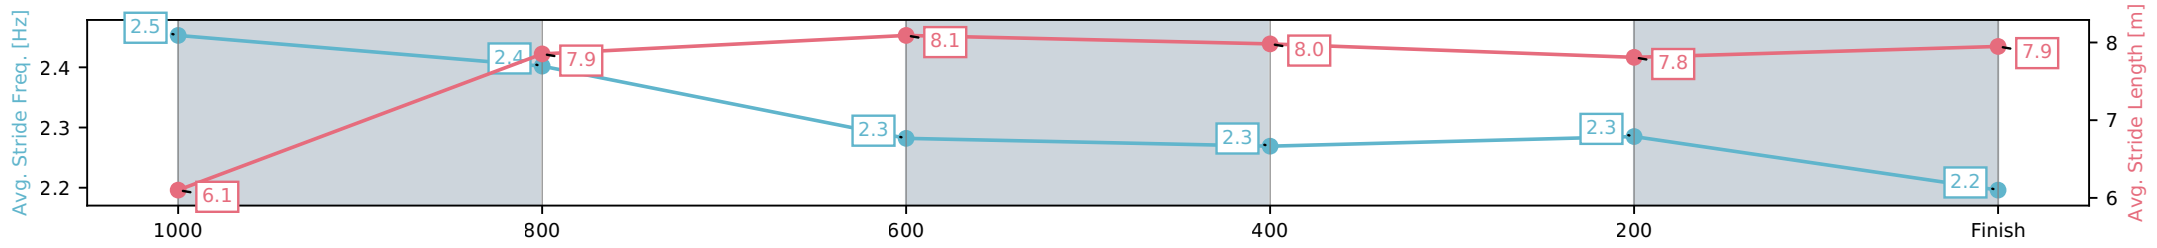

Horse/Jockey Name	Keep Safe/Daniel Moor
Finish Rank	4
Fastest Section Time (Section)	0:10.64 (1000-800)
Top Speed [km/h] (Section)	68.9 (1000-800)
Race State	Finished

Ipswich QLD --Professional-2026-04-06
Race 4: HAPPY RETIREMENT JIM BYRNE BENCHMARK 65
Handicap - 1100m
06 April 2026 - 2:33PM
Track Rating: Good 4, Weather: Fine, Rail Position: +4m Entire Circuit

Section	L1100	L1000	L800	L600	L400	L200
Section Times	1:04.03 (0:07.97)	0:56.06 [4] (0:10.64)	0:45.42 [3] (0:11.00)	0:34.42 [3] (0:11.21)	0:23.22 [3] (0:11.45)	0:11.77 [4] (0:11.77)
Average Speed [km/h]	45.7	67.4	65.3	64.1	63.0	61.4
Top Speed [km/h]	64.4	68.9	66.0	64.9	64.2	63.2
Avg. Dist. to Rail [m]	3.4	1.3	0.7	0.7	0.6	0.4
Avg. Stride Freq. [Hz]	2.5	2.4	2.3	2.3	2.3	2.2
Avg. Stride Length [m]	6.1	7.9	8.1	8.0	7.8	7.9

[ ] Ranking at each section and finish
-.-.- No data available at this section
NA No data available