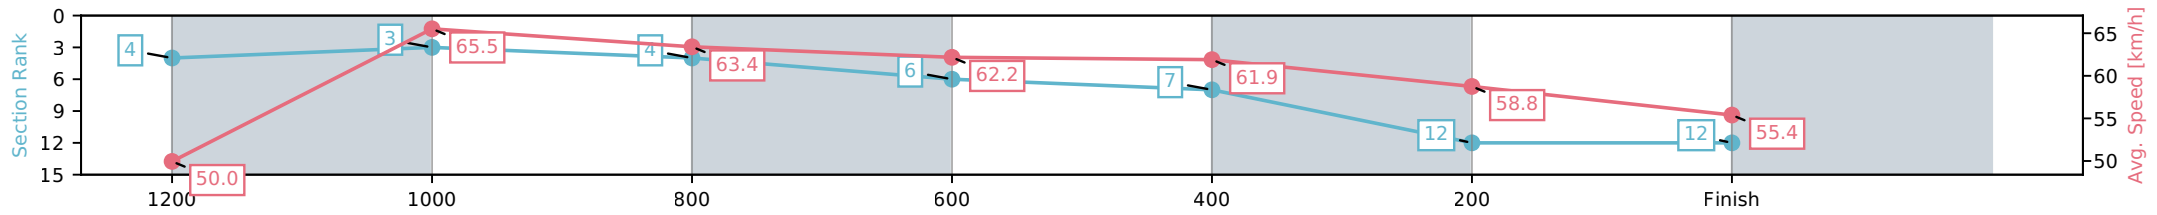

Horse/Jockey Name	Brave Horatius/Mark Du Plessis
Finish Rank	12
Fastest Section Time (Section)	0:10.98 (1200-1000)
Top Speed [km/h] (Section)	66.7 (1200-1000)
Race State	Finished

Ipswich QLD --Professional-2026-04-06
Race 8: GORDON'S GIN Colts, Geldings and Entires RATINGS
BAND 0 - 58 Handicap - 1350m
06 April 2026 - 5:13PM
Track Rating: Good 4, Weather: Fine, Rail Position: +4m Entire Circuit

Section	L1350	L1200	L1000	L800	L600	L400	L200
Section Times	1:21.83 (0:11.07)	1:10.76 [3] (0:10.98)	0:59.78 [4] (0:11.41)	0:48.38 [6] (0:11.58)	0:36.80 [7] (0:11.60)	0:25.20 [12] (0:12.21)	0:12.98 [12] (0:12.98)
Average Speed [km/h]	50.0	65.5	63.4	62.2	61.9	58.8	55.4
Top Speed [km/h]	63.7	66.7	64.0	63.2	64.3	60.4	57.8
Avg. Dist. to Rail [m]	0.9	0.4	1.3	0.6	0.5	1.3	1.2
Avg. Stride Freq. [Hz]	2.4	2.4	2.3	2.3	2.3	2.3	2.2
Avg. Stride Length [m]	6.3	7.8	7.8	7.6	7.6	7.3	7.1

[ ] Ranking at each section and finish
-:-:- No data available at this section
NA No data available