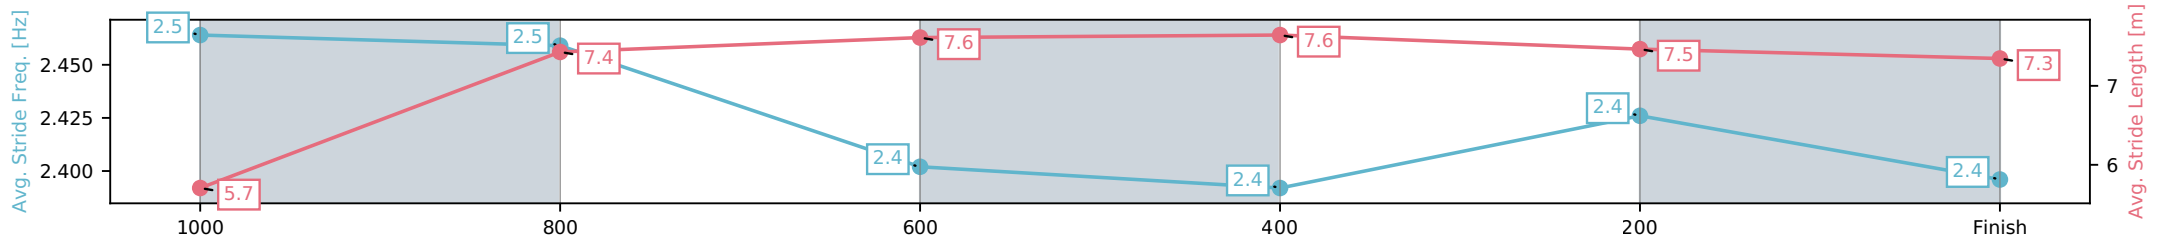

Horse/Jockey Name	So Bright/Jett Newman
Finish Rank	7
Fastest Section Time (Section)	0:11.10 (1000-800)
Top Speed [km/h] (Section)	66.2 (1000-800)
Race State	Finished

Ipswich QLD --Professional-2026-04-06
Race 4: HAPPY RETIREMENT JIM BYRNE BENCHMARK 65
Handicap - 1100m
06 April 2026 - 2:33PM
Track Rating: Good 4, Weather: Fine, Rail Position: +4m Entire Circuit

Section	L1100	L1000	L800	L600	L400	L200
Section Times	1:04.44 (0:07.99)	0:56.45 [8] (0:11.10)	0:45.35 [9] (0:11.20)	0:34.15 [9] (0:11.15)	0:23.00 [9] (0:11.34)	0:11.66 [7] (0:11.66)
Average Speed [km/h]	45.9	65.4	64.7	65.0	64.3	61.9
Top Speed [km/h]	62.0	66.2	65.1	65.5	65.4	63.8
Avg. Dist. to Rail [m]	10.0	3.9	2.0	1.8	4.0	4.9
Avg. Stride Freq. [Hz]	2.5	2.5	2.4	2.4	2.4	2.4
Avg. Stride Length [m]	5.7	7.4	7.6	7.6	7.5	7.3

[ ] Ranking at each section and finish
-:-:- No data available at this section
NA No data available