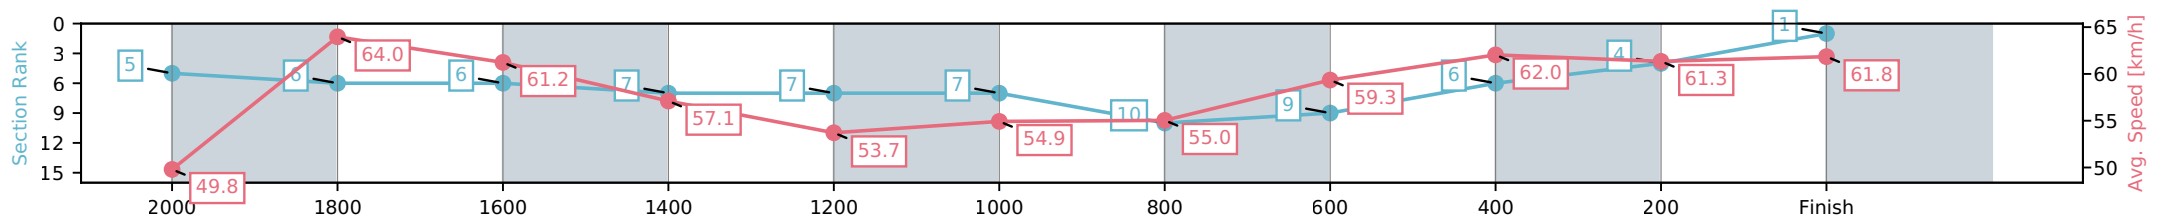

Horse/Jockey Name	Dream Thinker/Georgina Cartwright
Finish Rank	1
Fastest Section Time (Section)	0:11.25 (2000-1800)
Top Speed [km/h] (Section)	65.2 (2000-1800)
Race State	Finished

Ipswich QLD --Professional-2026-04-06
Race 6: GREAT NORTHERN BENCHMARK 65 Handicap - 2170m
06 April 2026 - 3:52PM
Track Rating: Good 4, Weather: Fine, Rail Position: +4m Entire Circuit

Section	L2170	L2000	L1800	L1600	L1400	L1200	L1000	L800	L600	L400	L200
Section Times	2:15.05 (0:12.27)	2:02.78 [6] (0:11.25)	1:51.53 [6] (0:11.68)	1:39.85 [7] (0:12.61)	1:27.24 [7] (0:13.39)	1:13.85 [7] (0:13.19)	1:00.66 [10] (0:13.10)	0:47.56 [9] (0:12.26)	0:35.30 [6] (0:11.74)	0:23.56 [4] (0:11.89)	0:11.67 [1] (0:11.67)
Average Speed [km/h]	49.8	64.0	61.2	57.1	53.7	54.9	55.0	59.3	62.0	61.3	61.8
Top Speed [km/h]	62.0	65.2	62.3	59.5	55.8	56.2	55.5	62.2	62.8	62.7	63.6
Avg. Dist. to Rail [m]	8.4	0.5	0.9	0.2	0.4	1.5	0.9	2.6	3.2	3.7	4.1
Avg. Stride Freq. [Hz]	2.5	2.5	2.4	2.3	2.3	2.3	2.3	2.3	2.4	2.4	2.4
Avg. Stride Length [m]	6.0	7.2	7.2	6.9	6.7	6.8	6.8	7.0	7.3	7.3	7.3

[ ] Ranking at each section and finish
-.-.- No data available at this section
NA No data available