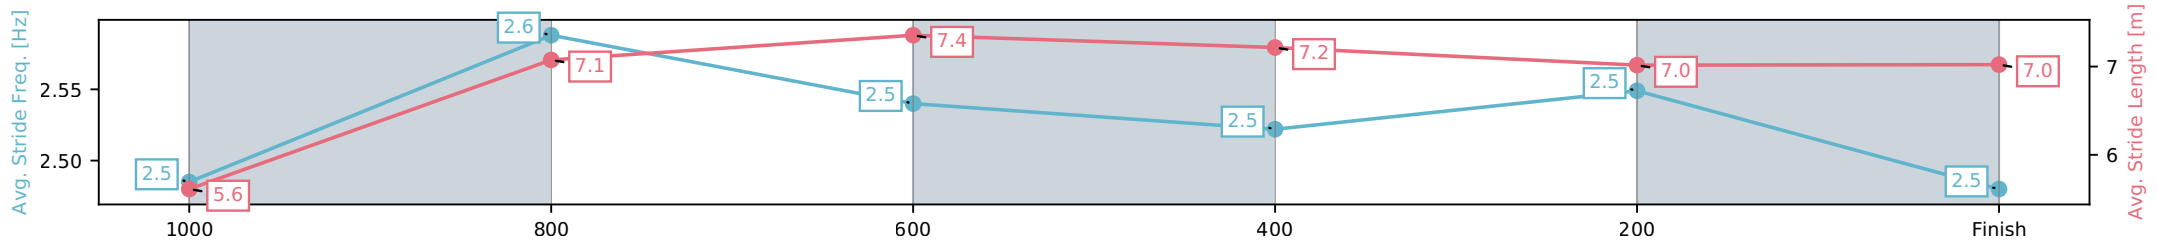

Horse/Jockey Name	Custo/Colleen Krahen
Finish Rank	8
Fastest Section Time (Section)	0:10.93 (1000-800)
Top Speed [km/h] (Section)	68.3 (1000-800)
Race State	Finished

Ipswich QLD --Professional-2026-04-06
Race 4: HAPPY RETIREMENT JIM BYRNE BENCHMARK 65
Handicap - 1100m
06 April 2026 - 2:33PM
Track Rating: Good 4, Weather: Fine, Rail Position: +4m Entire Circuit

Section	L1100	L1000	L800	L600	L400	L200
Section Times	1:04.45 (0:08.31)	0:56.14 [9] (0:10.93)	0:45.21 [8] (0:10.94)	0:34.27 [8] (0:11.20)	0:23.07 [7] (0:11.34)	0:11.72 [8] (0:11.72)
Average Speed [km/h]	43.7	66.0	66.0	64.5	63.5	61.2
Top Speed [km/h]	62.1	68.3	67.1	65.5	65.1	63.0
Avg. Dist. to Rail [m]	9.1	2.2	0.8	0.6	0.4	0.6
Avg. Stride Freq. [Hz]	2.5	2.6	2.5	2.5	2.5	2.5
Avg. Stride Length [m]	5.6	7.1	7.4	7.2	7.0	7.0

[ ] Ranking at each section and finish
-:-:- No data available at this section
NA No data available