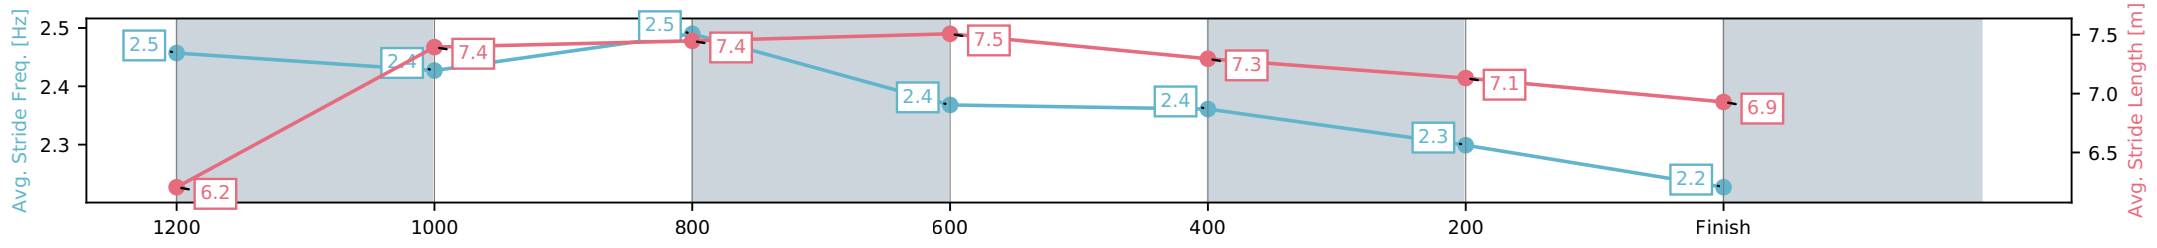

Horse/Jockey Name	Flying Phoenix/Micheal Hellyer
Finish Rank	14
Fastest Section Time (Section)	0:10.99 (1000-800)
Top Speed [km/h] (Section)	66.6 (1000-800)
Race State	Finished

Ipswich QLD --Professional-2026-04-06
Race 7: BARRIER REEF POOLS Fillies and Mares RATINGS
BAND 0 - 58 Handicap - 1350m
06 April 2026 - 4:33PM
Track Rating: Good 4, Weather: Fine, Rail Position: +4m Entire Circuit

Section	L1350	L1200	L1000	L800	L600	L400	L200
Section Times	1:22.51 (0:10.82)	1:11.69 [12] (0:11.28)	1:00.41 [11] (0:10.99)	0:49.42 [10] (0:11.52)	0:37.91 [11] (0:11.86)	0:26.04 [13] (0:12.57)	0:13.47 [14] (0:13.47)
Average Speed [km/h]	51.0	64.0	65.7	62.8	60.8	57.6	53.7
Top Speed [km/h]	64.2	64.8	66.6	64.6	62.3	59.6	56.6
Avg. Dist. to Rail [m]	8.5	2.5	1.7	1.0	0.4	1.9	4.6
Avg. Stride Freq. [Hz]	2.5	2.4	2.5	2.4	2.4	2.3	2.2
Avg. Stride Length [m]	6.2	7.4	7.4	7.5	7.3	7.1	6.9

[ ] Ranking at each section and finish
-:-:- No data available at this section
NA No data available