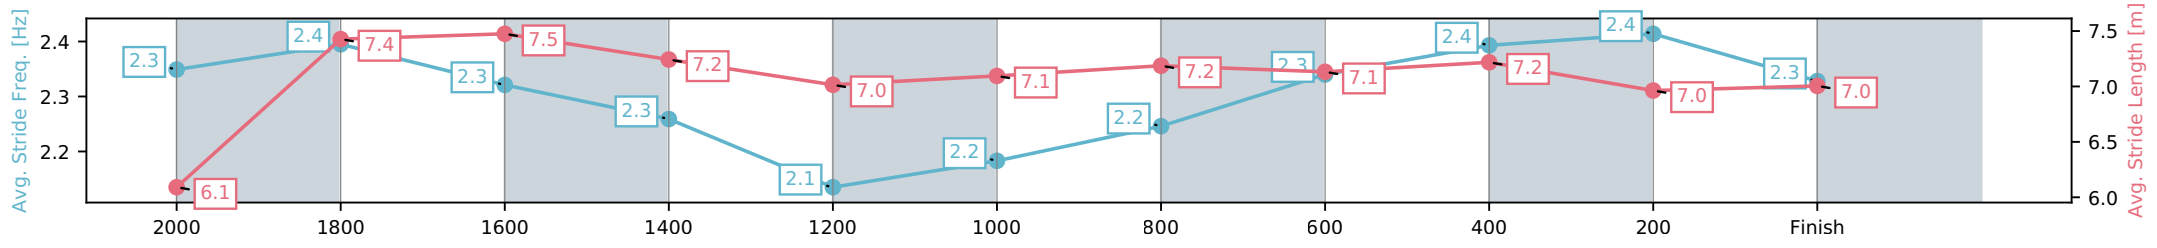

Horse/Jockey Name	Likeabeel/Julie Busuttin
Finish Rank	5
Fastest Section Time (Section)	0:11.28 (2000-1800)
Top Speed [km/h] (Section)	65.1 (2000-1800)
Race State	Finished

Ipswich QLD --Professional-2026-04-06
Race 6: GREAT NORTHERN BENCHMARK 65 Handicap - 2170m
06 April 2026 - 3:52PM
Track Rating: Good 4, Weather: Fine, Rail Position: +4m Entire Circuit

Section	L2170	L2000	L1800	L1600	L1400	L1200	L1000	L800	L600	L400	L200
Section Times	2:15.69 (0:12.56)	2:03.13 [9] (0:11.28)	1:51.84 [9] (0:11.65)	1:40.19 [9] (0:12.52)	1:27.68 [9] (0:13.50)	1:14.17 [9] (0:13.10)	1:01.07 [5] (0:12.53)	0:48.54 [3] (0:12.21)	0:36.33 [2] (0:11.81)	0:24.52 [2] (0:12.15)	0:12.37 [4] (0:12.37)
Average Speed [km/h]	48.7	63.8	61.3	57.5	53.2	55.3	57.7	59.8	61.4	59.6	57.6
Top Speed [km/h]	61.3	65.1	62.3	60.2	54.8	56.3	58.5	62.0	62.1	61.1	59.1
Avg. Dist. to Rail [m]	5.0	0.6	0.9	0.3	0.4	1.4	1.7	3.5	2.2	1.3	1.9
Avg. Stride Freq. [Hz]	2.3	2.4	2.3	2.3	2.1	2.2	2.2	2.3	2.4	2.4	2.3
Avg. Stride Length [m]	6.1	7.4	7.5	7.2	7.0	7.1	7.2	7.1	7.2	7.0	7.0

[ ] Ranking at each section and finish
-:-:- No data available at this section
NA No data available