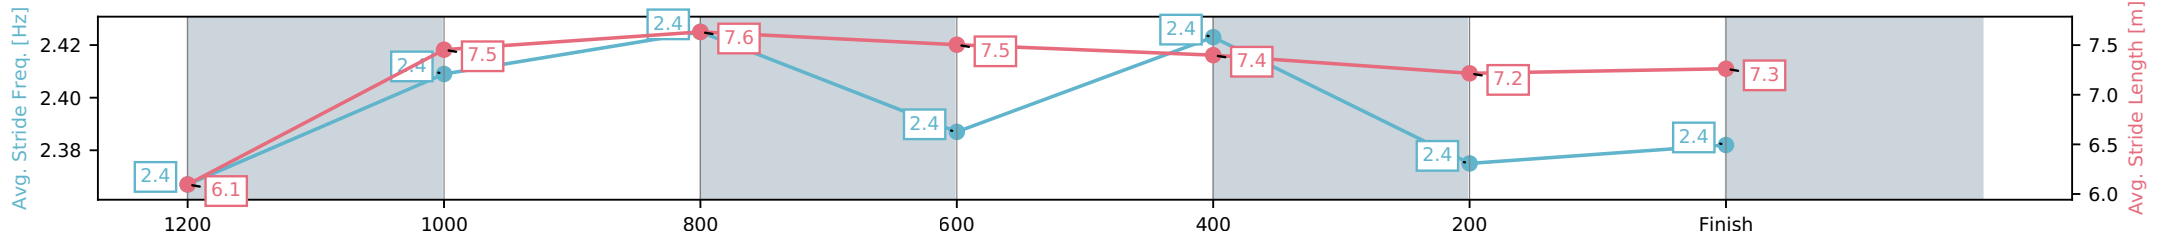

Horse/Jockey Name	Cool Music/Michael Murphy
Finish Rank	1
Fastest Section Time (Section)	0:11.00 (1000-800)
Top Speed [km/h] (Section)	66.6 (1000-800)
Race State	Finished

Ipswich QLD --Professional-2026-04-06
Race 7: BARRIER REEF POOLS Fillies and Mares RATINGS
BAND 0 - 58 Handicap - 1350m
06 April 2026 - 4:33PM
Track Rating: Good 4, Weather: Fine, Rail Position: +4m Entire Circuit

Section	L1350	L1200	L1000	L800	L600	L400	L200
Section Times	1:19.99 (0:11.13)	1:08.86 [13] (0:11.24)	0:57.62 [13] (0:11.00)	0:46.62 [12] (0:11.39)	0:35.23 [7] (0:11.41)	0:23.82 [4] (0:11.93)	0:11.89 [1] (0:11.89)
Average Speed [km/h]	50.2	64.2	65.7	63.5	63.4	60.9	60.8
Top Speed [km/h]	63.1	65.4	66.6	64.8	64.4	62.4	63.2
Avg. Dist. to Rail [m]	6.7	2.5	1.2	1.0	1.3	2.6	4.2
Avg. Stride Freq. [Hz]	2.4	2.4	2.4	2.4	2.4	2.4	2.4
Avg. Stride Length [m]	6.1	7.5	7.6	7.5	7.4	7.2	7.3

- [ ] Ranking at each section and finish
- -:-:- No data available at this section
- NA No data available