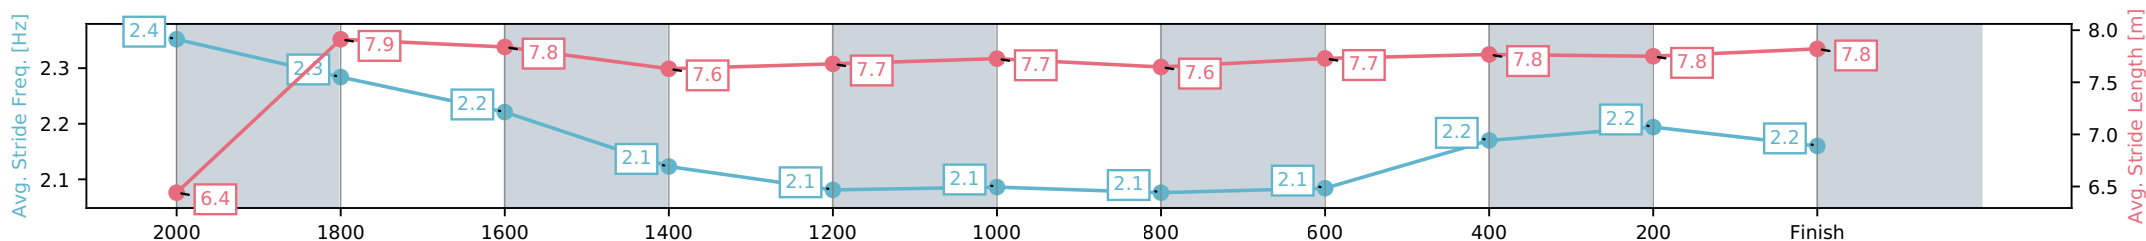

Race 2: SCHWEPPE'S Maiden Handicap - 2170m

06 April 2026 - 1:23PM

Track Rating: Good 4, Weather: Fine, Rail Position: +4m Entire Circuit

Section	L2170	L2000	L1800	L1600	L1400	L1200	L1000	L800	L600	L400	L200
Section Times	2:14.49 (0:11.92)	2:02.57 [4] (0:11.22)	1:51.36 [4] (0:11.78)	1:39.58 [4] (0:12.56)	1:27.02 [4] (0:12.66)	1:14.37 [4] (0:12.79)	1:01.58 [4] (0:12.73)	0:48.85 [3] (0:12.61)	0:36.25 [2] (0:12.08)	0:24.17 [1] (0:12.02)	0:12.15 [1] (0:12.15)
Average Speed [km/h]	51.6	64.1	60.9	57.4	56.8	56.7	56.6	57.4	60.0	60.3	59.3
Top Speed [km/h]	63.3	65.0	63.5	58.3	57.5	57.4	57.4	58.1	60.9	60.9	61.0
Avg. Dist. to Rail [m]	6.4	1.2	0.6	0.6	0.4	1.3	0.7	1.5	1.8	1.4	0.8
Avg. Stride Freq. [Hz]	2.4	2.3	2.2	2.1	2.1	2.1	2.1	2.1	2.2	2.2	2.2
Avg. Stride Length [m]	6.4	7.9	7.8	7.6	7.7	7.7	7.6	7.7	7.8	7.8	7.8