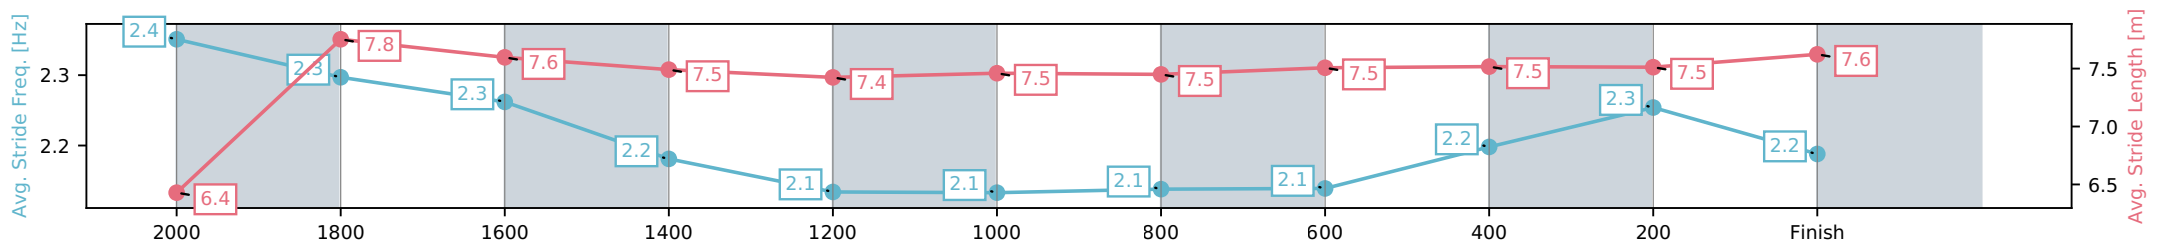

Ipswich QLD --Professional-2026-04-06

Race 2: SCHWEPPE'S Maiden Handicap - 2170m

06 April 2026 - 1:23PM

Track Rating: Good 4, Weather: Fine, Rail Position: +4m Entire Circuit

Section	L2170	L2000	L1800	L1600	L1400	L1200	L1000	L800	L600	L400	L200
Section Times	2:14.93 (0:11.91)	2:03.02 [5] (0:11.43)	1:51.59 [5] (0:11.73)	1:39.87 [5] (0:12.52)	1:27.35 [5] (0:12.73)	1:14.62 [5] (0:12.78)	1:01.84 [5] (0:12.66)	0:49.18 [5] (0:12.66)	0:36.52 [5] (0:12.26)	0:24.26 [2] (0:12.04)	0:12.21 [3] (0:12.21)
Average Speed [km/h]	51.5	63.0	60.4	57.5	56.3	56.5	56.7	56.9	58.9	60.1	58.8
Top Speed [km/h]	62.2	63.5	62.6	58.1	57.0	57.5	57.6	58.4	60.2	60.6	59.9
Avg. Dist. to Rail [m]	2.6	1.3	2.0	1.5	1.1	0.5	0.5	0.5	0.9	1.7	2.1
Avg. Stride Freq. [Hz]	2.4	2.3	2.3	2.2	2.1	2.1	2.1	2.1	2.2	2.3	2.2
Avg. Stride Length [m]	6.4	7.8	7.6	7.5	7.4	7.5	7.5	7.5	7.5	7.5	7.6