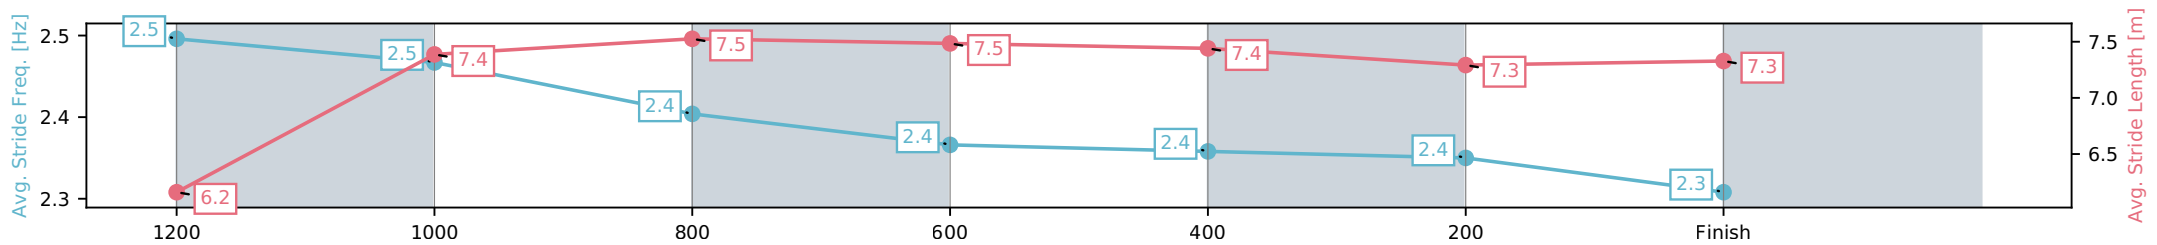

Horse/Jockey Name	Sir Memphis/Stacey Callow
Finish Rank	4
Fastest Section Time (Section)	0:11.13 (1200-1000)
Top Speed [km/h] (Section)	66.5 (1000-800)
Race State	Finished

Ipswich QLD --Professional-2026-04-06
Race 8: GORDON'S GIN Colts, Geldings and Entires RATINGS
BAND 0 - 58 Handicap - 1350m

06 April 2026 - 5:13PM

Track Rating: Good 4, Weather: Fine, Rail Position: +4m Entire Circuit

Section	L1350	L1200	L1000	L800	L600	L400	L200
Section Times	1:20.81 (0:11.07)	1:09.74 [7] (0:11.13)	0:58.60 [5] (0:11.32)	0:47.28 [7] (0:11.53)	0:35.76 [9] (0:11.68)	0:24.08 [8] (0:11.88)	0:12.20 [4] (0:12.20)
Average Speed [km/h]	49.9	65.0	64.0	62.9	62.0	60.9	59.3
Top Speed [km/h]	63.8	65.6	66.5	64.4	62.9	62.2	60.8
Avg. Dist. to Rail [m]	5.1	3.3	2.9	1.7	1.4	2.9	7.7
Avg. Stride Freq. [Hz]	2.5	2.5	2.4	2.4	2.4	2.4	2.3
Avg. Stride Length [m]	6.2	7.4	7.5	7.5	7.4	7.3	7.3

- [ ] Ranking at each section and finish
- -:-:- No data available at this section
- NA No data available