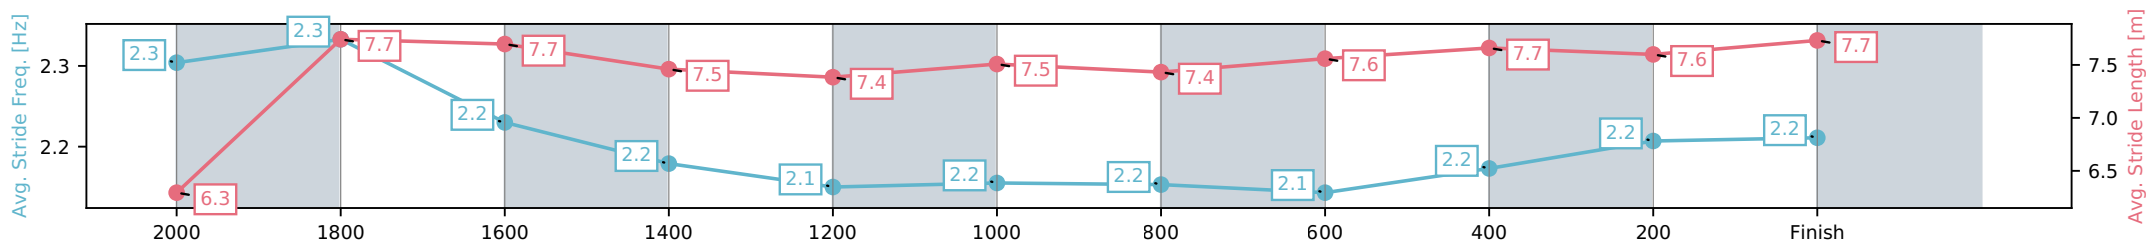

Ipswich QLD --Professional-2026-04-06

Race 2: SCHWEPPE'S Maiden Handicap - 2170m

06 April 2026 - 1:23PM

Track Rating: Good 4, Weather: Fine, Rail Position: +4m Entire Circuit

Section	L2170	L2000	L1800	L1600	L1400	L1200	L1000	L800	L600	L400	L200
Section Times	2:15.36 (0:12.54)	2:02.82 [10] (0:11.29)	1:51.53 [10] (0:11.86)	1:39.67 [9] (0:12.64)	1:27.03 [10] (0:12.66)	1:14.37 [9] (0:12.69)	1:01.68 [9] (0:12.62)	0:49.06 [9] (0:12.58)	0:36.48 [10] (0:12.31)	0:24.18 [10] (0:12.25)	0:11.93 [8] (0:11.93)
Average Speed [km/h]	49.0	63.8	60.4	56.9	56.6	57.0	57.0	57.5	59.1	59.5	60.4
Top Speed [km/h]	64.1	65.2	62.4	59.4	57.9	58.4	57.8	58.9	60.2	60.5	61.4
Avg. Dist. to Rail [m]	4.6	0.8	1.1	0.8	0.9	0.8	0.5	1.2	2.7	3.6	4.0
Avg. Stride Freq. [Hz]	2.3	2.3	2.2	2.2	2.1	2.2	2.2	2.1	2.2	2.2	2.2
Avg. Stride Length [m]	6.3	7.7	7.7	7.5	7.4	7.5	7.4	7.6	7.7	7.6	7.7