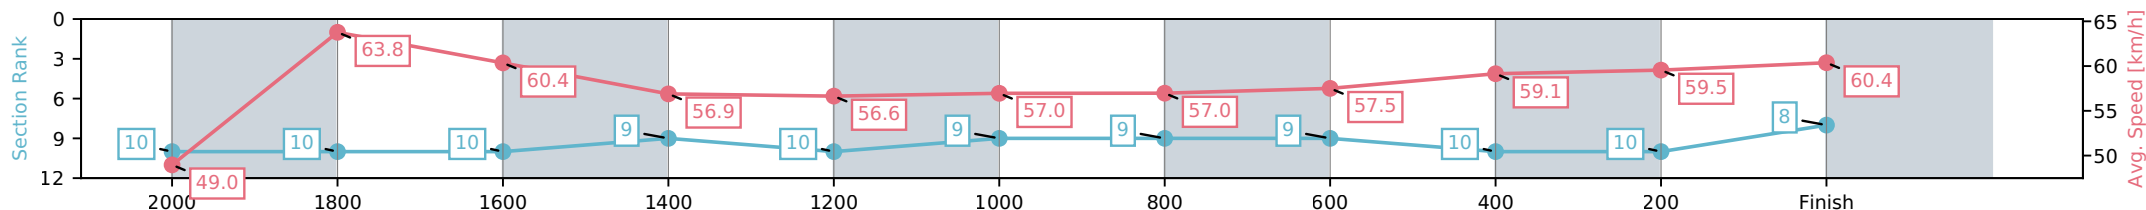

Ipswich QLD --Professional-2026-04-06

Race 2: SCHWEPPE'S Maiden Handicap - 2170m

06 April 2026 - 1:23PM

Track Rating: Good 4, Weather: Fine, Rail Position: +4m Entire Circuit

Section	L2170	L2000	L1800	L1600	L1400	L1200	L1000	L800	L600	L400	L200
Section Times	2:15.36 (0:12.54)	2:02.82 [10] (0:11.29)	1:51.53 [10] (0:11.86)	1:39.67 [9] (0:12.64)	1:27.03 [10] (0:12.66)	1:14.37 [9] (0:12.69)	1:01.68 [9] (0:12.62)	0:49.06 [9] (0:12.58)	0:36.48 [10] (0:12.31)	0:24.18 [10] (0:12.25)	0:11.93 [8] (0:11.93)
Average Speed [km/h]	49.0	63.8	60.4	56.9	56.6	57.0	57.0	57.5	59.1	59.5	60.4
Top Speed [km/h]	64.1	65.2	62.4	59.4	57.9	58.4	57.8	58.9	60.2	60.5	61.4
Avg. Dist. to Rail [m]	4.6	0.8	1.1	0.8	0.9	0.8	0.5	1.2	2.7	3.6	4.0
Avg. Stride Freq. [Hz]	2.3	2.3	2.2	2.2	2.1	2.2	2.2	2.1	2.2	2.2	2.2
Avg. Stride Length [m]	6.3	7.7	7.7	7.5	7.4	7.5	7.4	7.6	7.7	7.6	7.7