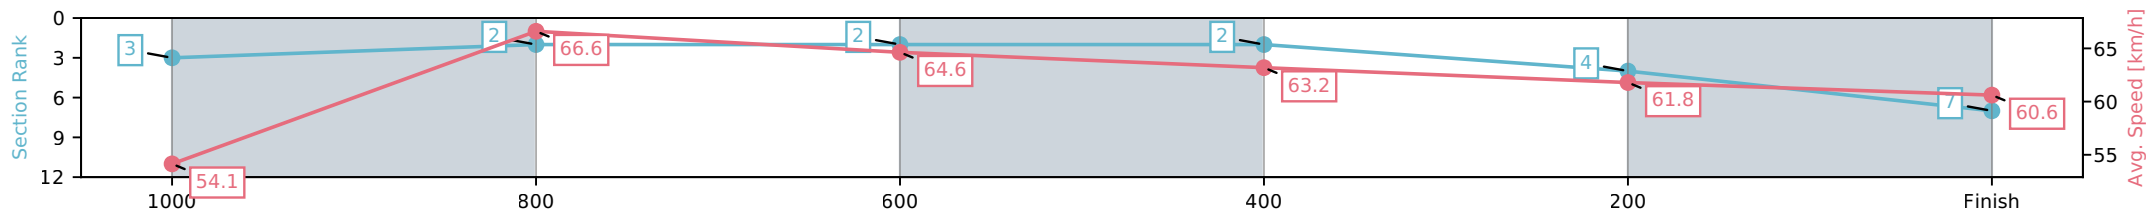

Ipswich QLD --Professional-2026-04-06

Race 5: TAB Class 4 Handicap - 1200m

06 April 2026 - 3:13PM

Track Rating: Good 4, Weather: Fine, Rail Position: +4m Entire Circuit

Section	L1200	L1000	L800	L600	L400	L200
Section Times	1:10.17 (0:13.10)	0:57.08 [2] (0:10.81)	0:46.26 [2] (0:11.18)	0:35.09 [2] (0:11.43)	0:23.66 [4] (0:11.70)	0:11.96 [7] (0:11.96)
Average Speed [km/h]	54.1	66.6	64.6	63.2	61.8	60.6
Top Speed [km/h]	68.1	68.0	65.8	64.0	62.6	62.2
Avg. Dist. to Rail [m]	6.2	1.3	0.9	0.7	1.0	0.5
Avg. Stride Freq. [Hz]	2.5	2.4	2.4	2.3	2.3	2.2
Avg. Stride Length [m]	6.5	7.8	7.7	7.7	7.5	7.8