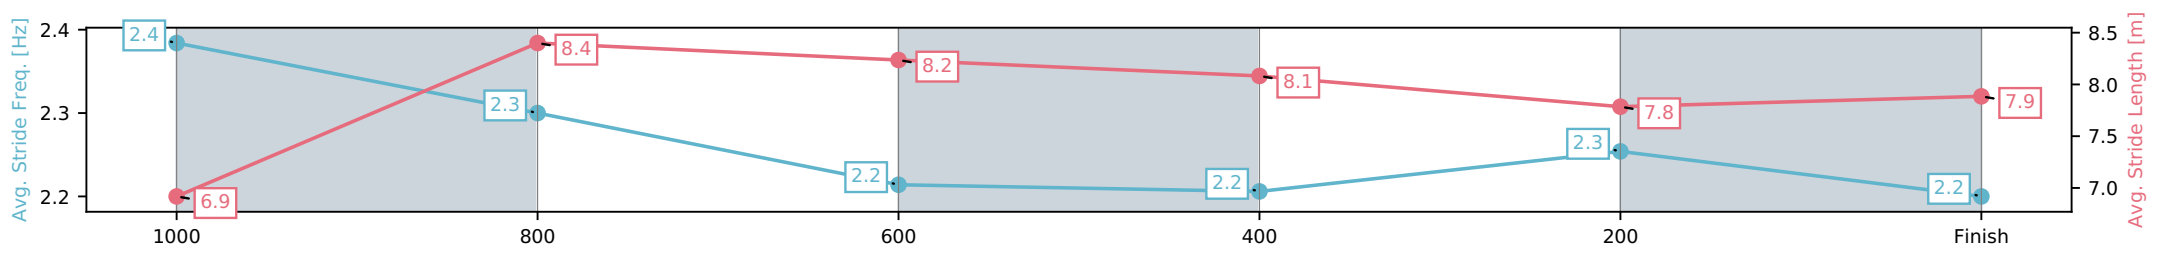

Ipswich QLD --Professional-2026-04-06

Race 5: TAB Class 4 Handicap - 1200m

06 April 2026 - 3:13PM

Track Rating: Good 4, Weather: Fine, Rail Position: +4m Entire Circuit

Section	L1200	L1000	L800	L600	L400	L200
Section Times	1:09.91 (0:13.08)	0:56.83 [1] (0:10.60)	0:46.23 [1] (0:11.19)	0:35.04 [1] (0:11.50)	0:23.54 [1] (0:11.62)	0:11.93 [3] (0:11.93)
Average Speed [km/h]	54.3	67.9	64.3	62.6	62.1	60.8
Top Speed [km/h]	69.3	70.1	64.9	63.6	63.1	62.4
Avg. Dist. to Rail [m]	7.1	2.4	0.2	0.2	0.2	1.1
Avg. Stride Freq. [Hz]	2.4	2.3	2.2	2.2	2.3	2.2
Avg. Stride Length [m]	6.9	8.4	8.2	8.1	7.8	7.9