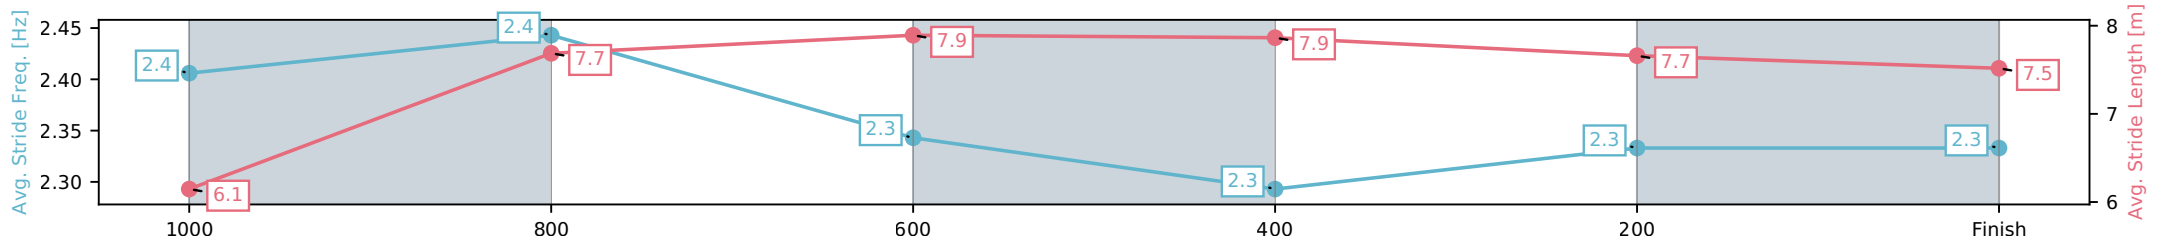

Horse/Jockey Name	Command Approved/Amy Graham
Finish Rank	5
Fastest Section Time (Section)	0:10.72 (1000-800)
Top Speed [km/h] (Section)	68.2 (1000-800)
Race State	Finished

Ipswich QLD --Professional-2026-04-06
Race 4: HAPPY RETIREMENT JIM BYRNE BENCHMARK 65
Handicap - 1100m
06 April 2026 - 2:33PM
Track Rating: Good 4, Weather: Fine, Rail Position: +4m Entire Circuit

Section	L1100	L1000	L800	L600	L400	L200
Section Times	1:04.07 (0:07.88)	0:56.19 [3] (0:10.72)	0:45.47 [4] (0:11.09)	0:34.38 [4] (0:11.27)	0:23.11 [5] (0:11.42)	0:11.69 [5] (0:11.69)
Average Speed [km/h]	46.4	67.4	65.3	64.0	63.4	61.8
Top Speed [km/h]	63.9	68.2	66.1	65.1	63.7	63.4
Avg. Dist. to Rail [m]	7.1	1.9	1.4	0.8	2.0	2.7
Avg. Stride Freq. [Hz]	2.4	2.4	2.3	2.3	2.3	2.3
Avg. Stride Length [m]	6.1	7.7	7.9	7.9	7.7	7.5

[ ] Ranking at each section and finish
-:-:- No data available at this section
NA No data available