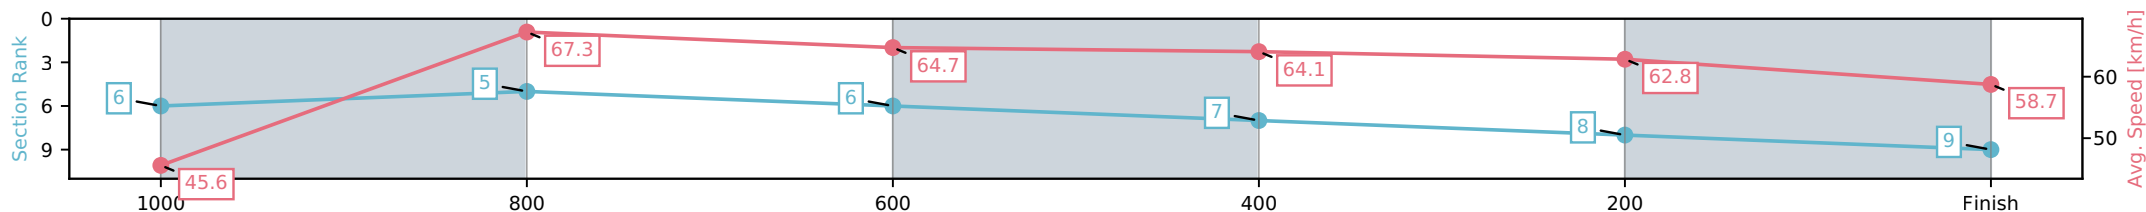

Horse/Jockey Name	Lucifer's Way/Jake Bayliss
Finish Rank	9
Fastest Section Time (Section)	0:10.72 (1000-800)
Top Speed [km/h] (Section)	68.9 (1000-800)
Race State	Finished

Ipswich QLD --Professional-2026-04-06
Race 4: HAPPY RETIREMENT JIM BYRNE BENCHMARK 65
Handicap - 1100m
06 April 2026 - 2:33PM
Track Rating: Good 4, Weather: Fine, Rail Position: +4m Entire Circuit

Section	L1100	L1000	L800	L600	L400	L200
Section Times	1:04.99 (0:08.00)	0:56.99 [5] (0:10.72)	0:46.27 [6] (0:11.17)	0:35.10 [7] (0:11.29)	0:23.81 [8] (0:11.54)	0:12.26 [9] (0:12.26)
Average Speed [km/h]	45.6	67.3	64.7	64.1	62.8	58.7
Top Speed [km/h]	61.9	68.9	67.2	64.9	64.6	61.5
Avg. Dist. to Rail [m]	6.0	0.9	1.3	1.1	2.6	2.2
Avg. Stride Freq. [Hz]	2.5	2.5	2.4	2.3	2.4	2.3
Avg. Stride Length [m]	5.9	7.6	7.7	7.7	7.5	7.4

- [ ] Ranking at each section and finish
- -:-:- No data available at this section
- NA No data available