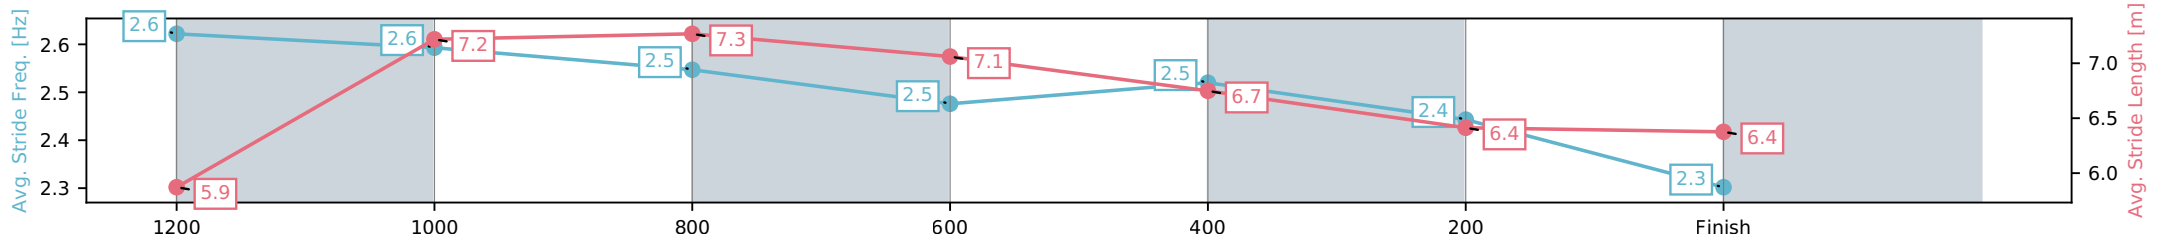

Horse/Jockey Name	Miss Highfalutin/Gary Geran
Finish Rank	15
Fastest Section Time (Section)	0:10.78 (1200-1000)
Top Speed [km/h] (Section)	68.2 (1200-1000)
Race State	Finished

Ipswich QLD --Professional-2026-04-06
Race 7: BARRIER REEF POOLS Fillies and Mares RATINGS
BAND 0 - 58 Handicap - 1350m
06 April 2026 - 4:33PM
Track Rating: Good 4, Weather: Fine, Rail Position: +4m Entire Circuit

Section	L1350	L1200	L1000	L800	L600	L400	L200
Section Times	1:23.45 (0:10.88)	1:12.58 [7] (0:10.78)	1:01.79 [7] (0:11.08)	0:50.72 [6] (0:11.66)	0:39.06 [9] (0:11.94)	0:27.12 [15] (0:13.08)	0:14.04 [15] (0:14.04)
Average Speed [km/h]	50.8	66.8	65.0	61.7	59.9	54.9	51.2
Top Speed [km/h]	64.8	68.2	66.8	63.2	61.2	58.7	53.1
Avg. Dist. to Rail [m]	0.6	0.5	0.2	0.5	1.4	1.3	0.7
Avg. Stride Freq. [Hz]	2.6	2.6	2.5	2.5	2.5	2.4	2.3
Avg. Stride Length [m]	5.9	7.2	7.3	7.1	6.7	6.4	6.4

- [ ] Ranking at each section and finish
- -:-:- No data available at this section
- NA No data available