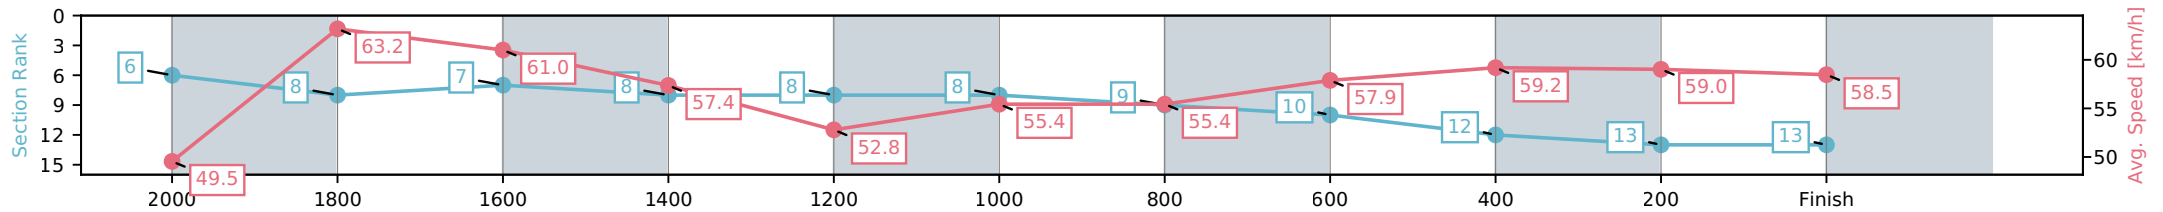

Horse/Jockey Name	Kalkanli/Andrew Mallyon
Finish Rank	13
Fastest Section Time (Section)	0:11.39 (2000-1800)
Top Speed [km/h] (Section)	63.8 (2000-1800)
Race State	Finished

Ipswich QLD --Professional-2026-04-06
Race 6: GREAT NORTHERN BENCHMARK 65 Handicap - 2170m
06 April 2026 - 3:52PM
Track Rating: Good 4, Weather: Fine, Rail Position: +4m Entire Circuit

Section	L2170	L2000	L1800	L1600	L1400	L1200	L1000	L800	L600	L400	L200
Section Times	2:16.25 (0:12.36)	2:03.89 [8] (0:11.39)	1:52.50 [7] (0:11.52)	1:40.98 [8] (0:12.61)	1:28.37 [8] (0:13.58)	1:14.79 [8] (0:13.01)	1:01.78 [9] (0:12.98)	0:48.80 [10] (0:12.44)	0:36.36 [12] (0:12.12)	0:24.24 [13] (0:12.12)	0:12.11 [13] (0:12.11)
Average Speed [km/h]	49.5	63.2	61.0	57.4	52.8	55.4	55.4	57.9	59.2	59.0	58.5
Top Speed [km/h]	62.8	63.8	63.2	63.5	54.4	56.3	56.2	59.5	60.7	60.7	59.6
Avg. Dist. to Rail [m]	2.6	0.3	2.1	1.4	1.1	0.5	0.5	0.5	1.0	1.4	0.8
Avg. Stride Freq. [Hz]	2.2	2.3	2.2	2.1	2.0	2.1	2.1	2.1	2.1	2.2	2.1
Avg. Stride Length [m]	6.5	7.8	7.8	7.6	7.3	7.5	7.5	7.6	7.7	7.7	7.8

[ ] Ranking at each section and finish
-:-:- No data available at this section
NA No data available