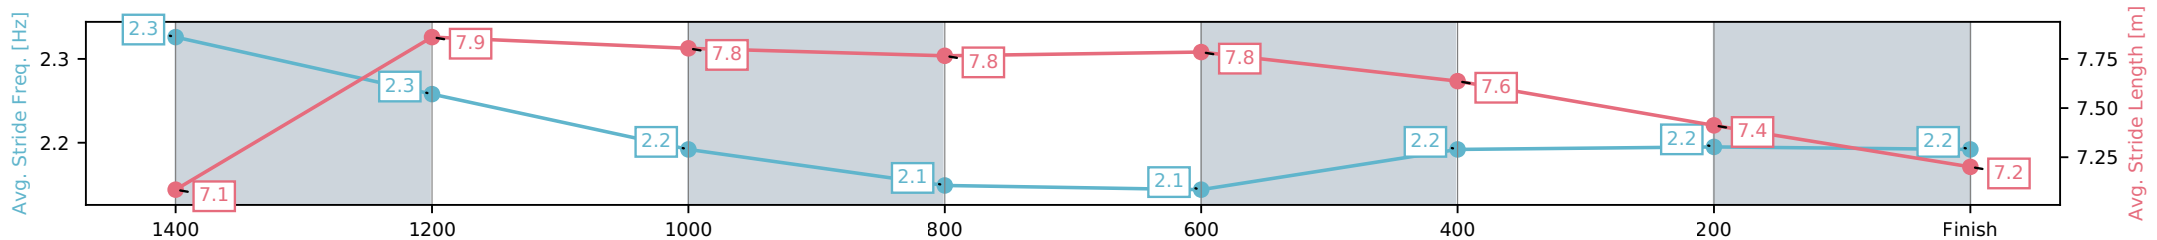

Ipswich QLD --Professional-2026-04-06

Race 3: RIVER 94.9FM Maiden Handicap - 1680m

06 April 2026 - 1:59PM

Track Rating: Good 4, Weather: Fine, Rail Position: +4m Entire Circuit

Section	L1680	L1400	L1200	L1000	L800	L600	L400	L200
Section Times	1:44.53 (0:18.54)	1:25.99 [1] (0:11.48)	1:14.51 [1] (0:12.05)	1:02.46 [1] (0:12.24)	0:50.22 [1] (0:12.27)	0:37.96 [1] (0:12.24)	0:25.72 [3] (0:12.69)	0:13.02 [7] (0:13.02)
Average Speed [km/h]	54.7	62.4	59.9	58.8	58.7	58.7	56.9	55.3
Top Speed [km/h]	63.7	63.4	60.9	59.4	59.0	59.9	57.4	57.4
Avg. Dist. to Rail [m]	4.3	0.9	0.5	0.7	0.2	0.4	1.2	0.8
Avg. Stride Freq. [Hz]	2.3	2.3	2.2	2.1	2.1	2.2	2.2	2.2
Avg. Stride Length [m]	7.1	7.9	7.8	7.8	7.8	7.6	7.4	7.2