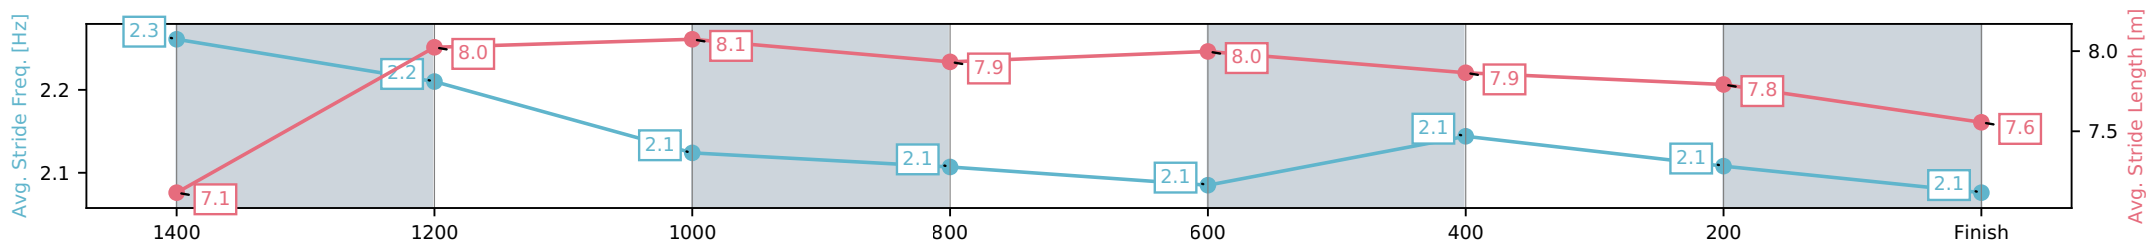

Ipswich QLD --Professional-2026-04-06

Race 3: RIVER 94.9FM Maiden Handicap - 1680m

06 April 2026 - 1:59PM

Track Rating: Good 4, Weather: Fine, Rail Position: +4m Entire Circuit

Section	L1680	L1400	L1200	L1000	L800	L600	L400	L200
Section Times	1:44.55 (0:18.76)	1:25.78 [2] (0:11.49)	1:14.29 [2] (0:12.00)	1:02.29 [2] (0:12.17)	0:50.12 [2] (0:12.24)	0:37.89 [2] (0:12.17)	0:25.71 [2] (0:12.63)	0:13.08 [8] (0:13.08)
Average Speed [km/h]	53.9	62.5	60.1	59.0	59.1	59.5	57.7	55.1
Top Speed [km/h]	63.9	63.6	60.9	59.7	59.7	60.7	59.9	57.4
Avg. Dist. to Rail [m]	4.7	0.6	0.2	0.5	0.8	1.6	2.7	0.9
Avg. Stride Freq. [Hz]	2.3	2.2	2.1	2.1	2.1	2.1	2.1	2.1
Avg. Stride Length [m]	7.1	8.0	8.1	7.9	8.0	7.9	7.8	7.6