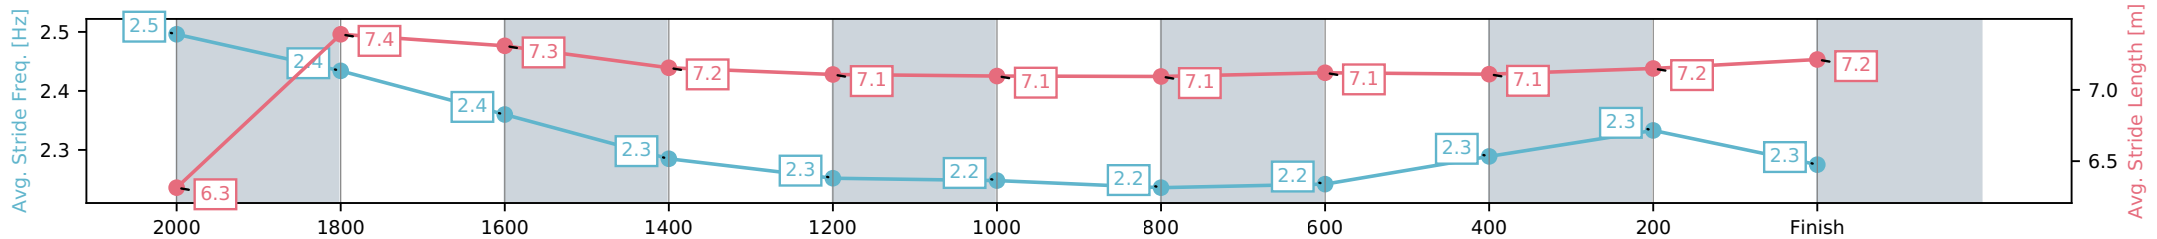

Ipswich QLD --Professional-2026-04-06

Race 2: SCHWEPPE'S Maiden Handicap - 2170m

06 April 2026 - 1:23PM

Track Rating: Good 4, Weather: Fine, Rail Position: +4m Entire Circuit

Section	L2170	L2000	L1800	L1600	L1400	L1200	L1000	L800	L600	L400	L200
Section Times	2:15.31 (0:11.78)	2:03.53 [1] (0:11.25)	1:52.28 [2] (0:11.80)	1:40.48 [3] (0:12.49)	1:27.99 [3] (0:12.70)	1:15.28 [3] (0:12.78)	1:02.50 [3] (0:12.75)	0:49.75 [4] (0:12.77)	0:36.99 [6] (0:12.36)	0:24.63 [6] (0:12.24)	0:12.39 [7] (0:12.39)
Average Speed [km/h]	52.2	64.0	60.1	57.6	56.6	56.4	56.3	56.4	58.2	59.0	58.0
Top Speed [km/h]	63.3	64.6	63.0	58.4	57.3	57.4	56.7	57.3	59.5	59.9	58.9
Avg. Dist. to Rail [m]	3.0	1.1	1.9	0.6	0.3	0.7	0.9	0.4	0.4	0.5	0.8
Avg. Stride Freq. [Hz]	2.5	2.4	2.4	2.3	2.3	2.2	2.2	2.2	2.3	2.3	2.3
Avg. Stride Length [m]	6.3	7.4	7.3	7.2	7.1	7.1	7.1	7.1	7.1	7.2	7.2