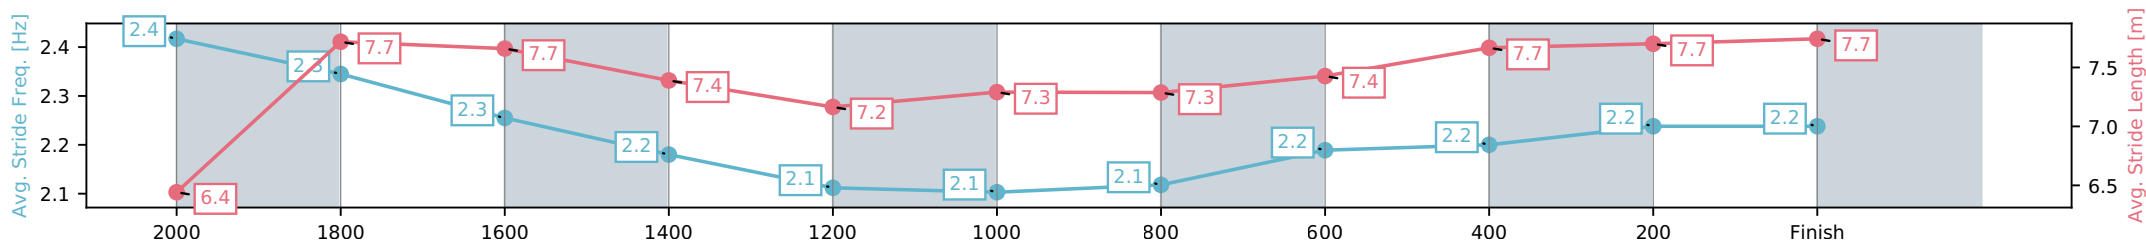

Horse/Jockey Name	Kiroro Peak/Scott Sheargold
Finish Rank	3
Fastest Section Time (Section)	0:11.22 (2000-1800)
Top Speed [km/h] (Section)	65.2 (2000-1800)
Race State	Finished

Ipswich QLD --Professional-2026-04-06
Race 6: GREAT NORTHERN BENCHMARK 65 Handicap - 2170m

06 April 2026 - 3:52PM

Track Rating: Good 4, Weather: Fine, Rail Position: +4m Entire Circuit

Section	L2170	L2000	L1800	L1600	L1400	L1200	L1000	L800	L600	L400	L200
Section Times	2:15.20 (0:11.93)	2:03.27 [3] (0:11.22)	1:52.05 [5] (0:11.72)	1:40.33 [4] (0:12.67)	1:27.66 [5] (0:13.37)	1:14.29 [5] (0:13.22)	1:01.07 [7] (0:13.11)	0:47.95 [8] (0:12.42)	0:35.53 [9] (0:12.06)	0:23.48 [6] (0:11.80)	0:11.67 [3] (0:11.67)
Average Speed [km/h]	51.1	64.2	61.0	56.8	53.9	54.8	55.0	58.5	60.1	61.7	61.7
Top Speed [km/h]	63.7	65.2	62.6	60.4	54.7	55.7	56.0	60.3	61.0	62.4	62.2
Avg. Dist. to Rail [m]	8.4	1.0	0.8	0.3	0.4	1.6	1.0	2.2	2.0	3.4	4.3
Avg. Stride Freq. [Hz]	2.4	2.3	2.3	2.2	2.1	2.1	2.1	2.2	2.2	2.2	2.2
Avg. Stride Length [m]	6.4	7.7	7.7	7.4	7.2	7.3	7.3	7.4	7.7	7.7	7.7

- [ ] Ranking at each section and finish
- -:-:- No data available at this section
- NA No data available