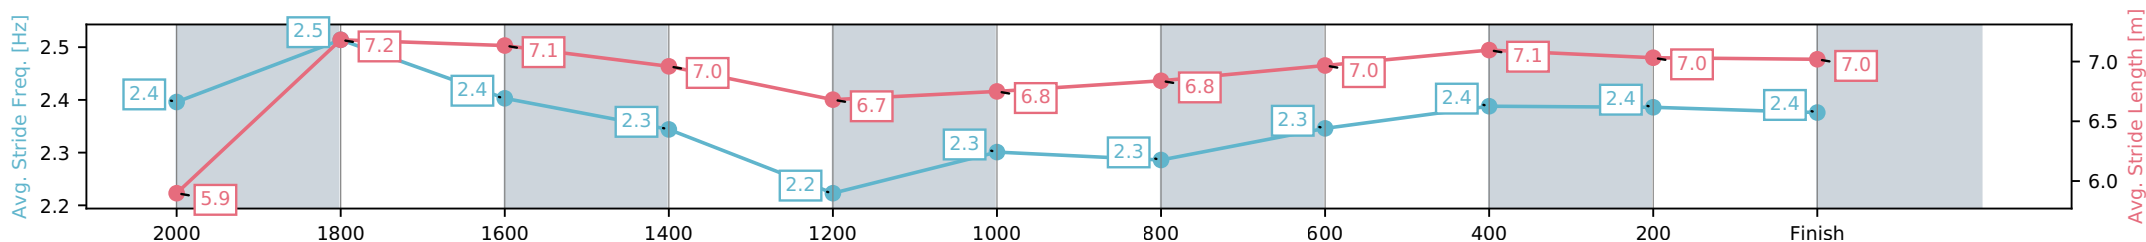

Horse/Jockey Name	Michifuku/Stacey Callow
Finish Rank	11
Fastest Section Time (Section)	0:11.01 (2000-1800)
Top Speed [km/h] (Section)	66.8 (2000-1800)
Race State	Finished

Ipswich QLD --Professional-2026-04-06
Race 6: GREAT NORTHERN BENCHMARK 65 Handicap - 2170m

06 April 2026 - 3:52PM

Track Rating: Good 4, Weather: Fine, Rail Position: +4m Entire Circuit

Section	L2170	L2000	L1800	L1600	L1400	L1200	L1000	L800	L600	L400	L200
Section Times	2:16.19 (0:12.12)	2:04.07 [2] (0:11.01)	1:53.06 [2] (0:11.36)	1:41.70 [2] (0:12.79)	1:28.91 [3] (0:13.37)	1:15.55 [4] (0:13.25)	1:02.29 [4] (0:13.12)	0:49.17 [4] (0:12.45)	0:36.72 [8] (0:12.21)	0:24.51 [10] (0:12.28)	0:12.23 [11] (0:12.23)
Average Speed [km/h]	50.5	65.5	63.0	56.2	53.8	54.7	54.9	58.2	59.5	59.1	58.5
Top Speed [km/h]	64.3	66.8	65.6	59.2	55.2	55.4	55.7	59.7	60.6	60.5	59.7
Avg. Dist. to Rail [m]	13.7	3.9	1.0	1.7	0.5	1.6	0.5	2.1	2.2	2.3	3.3
Avg. Stride Freq. [Hz]	2.4	2.3	2.3	2.1	2.1	2.1	2.1	2.2	2.2	2.2	2.1
Avg. Stride Length [m]	6.3	7.9	7.8	7.5	7.2	7.4	7.4	7.5	7.7	7.6	7.7

- [ ] Ranking at each section and finish
- -:-:- No data available at this section
- NA No data available