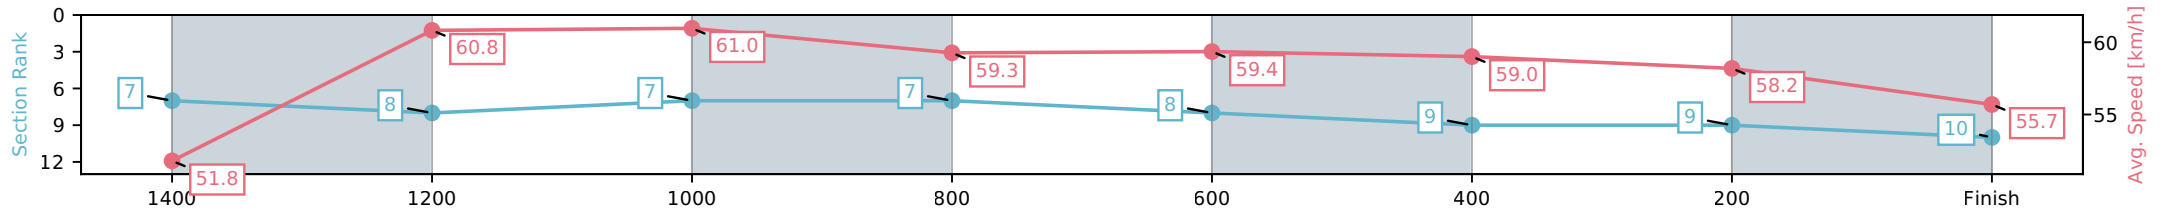

Ipswich QLD --Professional-2026-04-06

Race 3: RIVER 94.9FM Maiden Handicap - 1680m

06 April 2026 - 1:59PM

Track Rating: Good 4, Weather: Fine, Rail Position: +4m Entire Circuit

Section	L1680	L1400	L1200	L1000	L800	L600	L400	L200
Section Times	1:44.80 (0:19.52)	1:25.28 [8] (0:11.78)	1:13.49 [7] (0:11.79)	1:01.70 [7] (0:12.13)	0:49.57 [8] (0:12.12)	0:37.46 [9] (0:12.18)	0:25.28 [9] (0:12.34)	0:12.93 [10] (0:12.93)
Average Speed [km/h]	51.8	60.8	61.0	59.3	59.4	59.0	58.2	55.7
Top Speed [km/h]	60.6	61.5	63.0	61.1	59.8	59.6	58.6	58.6
Avg. Dist. to Rail [m]	2.4	0.9	0.3	1.0	0.3	0.5	0.3	0.6
Avg. Stride Freq. [Hz]	2.3	2.3	2.3	2.3	2.3	2.3	2.3	2.2
Avg. Stride Length [m]	6.6	7.4	7.4	7.3	7.4	7.3	7.2	7.2