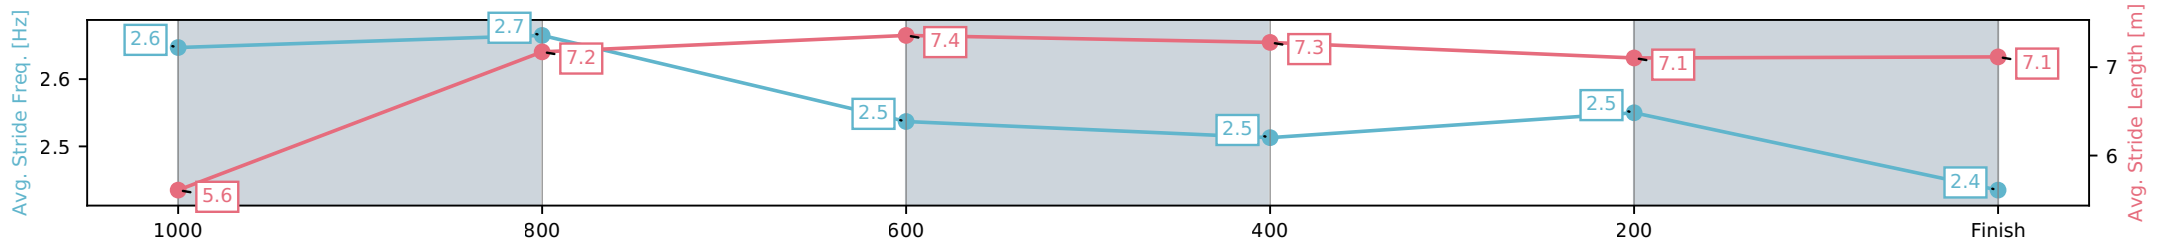

Horse/Jockey Name	Daitanna/Cejay Graham
Finish Rank	2
Fastest Section Time (Section)	0:10.49 (1000-800)
Top Speed [km/h] (Section)	69.3 (1000-800)
Race State	Finished

Ipswich QLD --Professional-2026-04-06
Race 4: HAPPY RETIREMENT JIM BYRNE BENCHMARK 65
Handicap - 1100m
06 April 2026 - 2:33PM
Track Rating: Good 4, Weather: Fine, Rail Position: +4m Entire Circuit

Section	L1100	L1000	L800	L600	L400	L200
Section Times	1:03.72 (0:07.99)	0:55.73 [2] (0:10.49)	0:45.24 [2] (0:10.94)	0:34.31 [2] (0:11.17)	0:23.14 [2] (0:11.29)	0:11.85 [2] (0:11.85)
Average Speed [km/h]	45.8	68.6	65.9	64.6	64.1	60.9
Top Speed [km/h]	64.7	69.3	67.6	65.6	65.0	63.5
Avg. Dist. to Rail [m]	4.8	0.8	0.4	0.6	1.1	0.6
Avg. Stride Freq. [Hz]	2.6	2.7	2.5	2.5	2.5	2.4
Avg. Stride Length [m]	5.6	7.2	7.4	7.3	7.1	7.1

[ ] Ranking at each section and finish
-.-.- No data available at this section
NA No data available