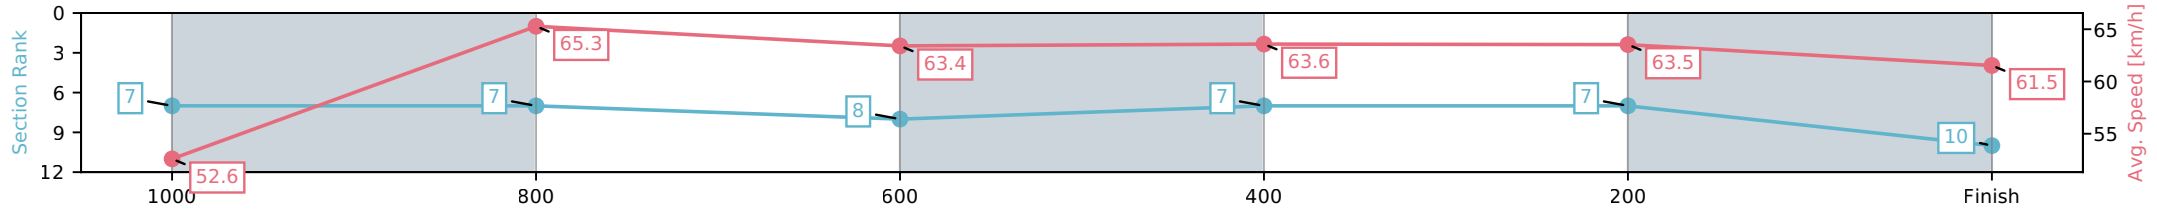

Horse/Jockey Name	Touch Of Gracie/Gary Geran
Finish Rank	10
Fastest Section Time (Section)	0:11.02 (1000-800)
Top Speed [km/h] (Section)	66.7 (1000-800)
Race State	Finished

Ipswich QLD --Professional-2026-04-06

Race 5: TAB Class 4 Handicap - 1200m

06 April 2026 - 3:13PM

Track Rating: Good 4, Weather: Fine, Rail Position: +4m Entire Circuit

Section	L1200	L1000	L800	L600	L400	L200
Section Times	1:10.34 (0:13.52)	0:56.82 [7] (0:11.02)	0:45.80 [8] (0:11.38)	0:34.42 [7] (0:11.29)	0:23.13 [7] (0:11.36)	0:11.77 [10] (0:11.77)
Average Speed [km/h]	52.6	65.3	63.4	63.6	63.5	61.5
Top Speed [km/h]	66.6	66.7	65.0	65.1	64.6	63.6
Avg. Dist. to Rail [m]	1.4	0.6	0.6	0.4	1.1	2.2
Avg. Stride Freq. [Hz]	2.4	2.4	2.4	2.3	2.4	2.4
Avg. Stride Length [m]	6.6	7.7	7.7	7.7	7.5	7.4

[ ] Ranking at each section and finish
-:-:- No data available at this section
NA No data available