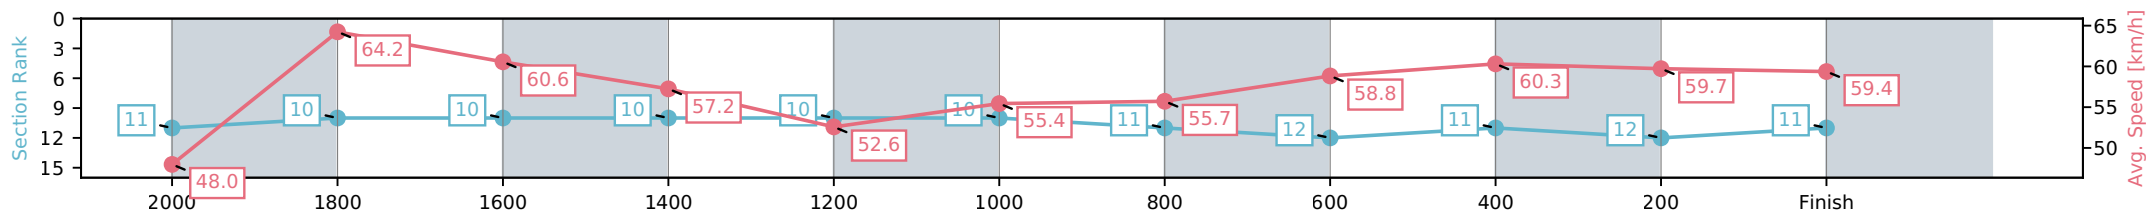

Horse/Jockey Name	Michifuku/Stacey Callow
Finish Rank	11
Fastest Section Time (Section)	0:11.01 (2000-1800)
Top Speed [km/h] (Section)	66.8 (2000-1800)
Race State	Finished

Ipswich QLD --Professional-2026-04-06
Race 6: GREAT NORTHERN BENCHMARK 65 Handicap - 2170m

06 April 2026 - 3:52PM

Track Rating: Good 4, Weather: Fine, Rail Position: +4m Entire Circuit

Section	L2170	L2000	L1800	L1600	L1400	L1200	L1000	L800	L600	L400	L200
Section Times	2:16.19 (0:12.12)	2:04.07 [2] (0:11.01)	1:53.06 [2] (0:11.36)	1:41.70 [2] (0:12.79)	1:28.91 [3] (0:13.37)	1:15.55 [4] (0:13.25)	1:02.29 [4] (0:13.12)	0:49.17 [4] (0:12.45)	0:36.72 [8] (0:12.21)	0:24.51 [10] (0:12.28)	0:12.23 [11] (0:12.23)
Average Speed [km/h]	50.5	65.5	63.0	56.2	53.8	54.7	54.9	58.2	59.5	59.1	58.5
Top Speed [km/h]	64.3	66.8	65.6	59.2	55.2	55.4	55.7	59.7	60.6	60.5	59.7
Avg. Dist. to Rail [m]	13.7	3.9	1.0	1.7	0.5	1.6	0.5	2.1	2.2	2.3	3.3
Avg. Stride Freq. [Hz]	2.4	2.3	2.3	2.1	2.1	2.1	2.1	2.2	2.2	2.2	2.1
Avg. Stride Length [m]	6.3	7.9	7.8	7.5	7.2	7.4	7.4	7.5	7.7	7.6	7.7

- [ ] Ranking at each section and finish
- -:-:- No data available at this section
- NA No data available