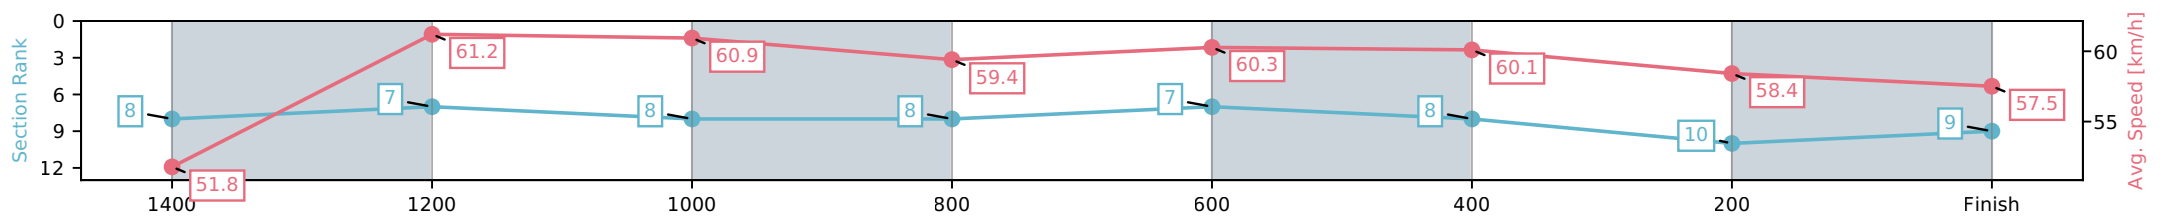

Ipswich QLD --Professional-2026-04-06

Race 3: RIVER 94.9FM Maiden Handicap - 1680m

06 April 2026 - 1:59PM

Track Rating: Good 4, Weather: Fine, Rail Position: +4m Entire Circuit

Section	L1680	L1400	L1200	L1000	L800	L600	L400	L200
Section Times	1:44.60 (0:19.55)	1:25.05 [7] (0:11.72)	1:13.33 [8] (0:11.84)	1:01.48 [8] (0:12.15)	0:49.33 [7] (0:12.05)	0:37.28 [8] (0:12.16)	0:25.12 [10] (0:12.58)	0:12.54 [9] (0:12.54)
Average Speed [km/h]	51.8	61.2	60.9	59.4	60.3	60.1	58.4	57.5
Top Speed [km/h]	61.0	61.7	62.4	60.9	62.1	61.2	59.2	58.5
Avg. Dist. to Rail [m]	4.0	0.7	0.8	0.7	2.1	3.9	5.7	5.4
Avg. Stride Freq. [Hz]	2.3	2.3	2.2	2.2	2.2	2.3	2.2	2.2
Avg. Stride Length [m]	6.8	7.6	7.7	7.6	7.7	7.6	7.4	7.3