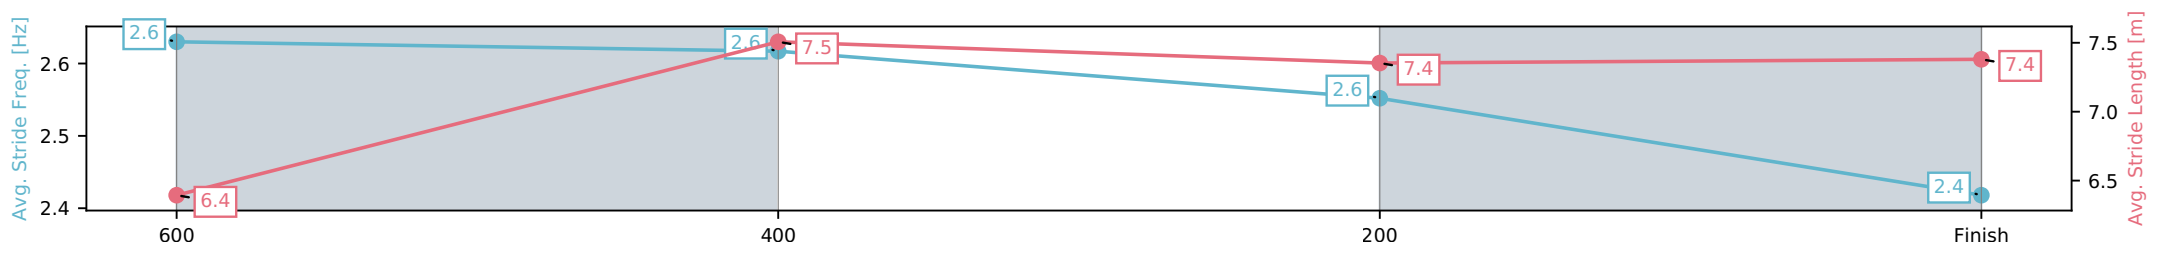

Horse/Jockey Name	Pixie Lane/Mark Du Plessis
Finish Rank	5
Fastest Section Time (Section)	0:10.44 (600-400)
Top Speed [km/h] (Section)	71.0 (600-400)
Race State	Finished

Ipswich QLD --Professional-2026-04-06
Race 1: POCO VINO QTIS Two-Year-Old Maiden Handicap - 800m
06 April 2026 - 12:49PM
Track Rating: Good 4, Weather: Fine, Rail Position: +4m Entire Circuit

Section	L800	L600	L400	L200
Section Times	0:45.00 (0:11.90)	0:33.10 [3] (0:10.44)	0:22.66 [2] (0:10.98)	0:11.67 [5] (0:11.67)
Average Speed [km/h]	59.2	69.4	66.3	61.9
Top Speed [km/h]	70.3	71.0	67.9	65.0
Avg. Dist. to Rail [m]	4.6	2.2	3.7	3.8
Avg. Stride Freq. [Hz]	2.6	2.6	2.6	2.4
Avg. Stride Length [m]	6.4	7.5	7.4	7.4

[ ] Ranking at each section and finish
-:-:- No data available at this section
NA No data available