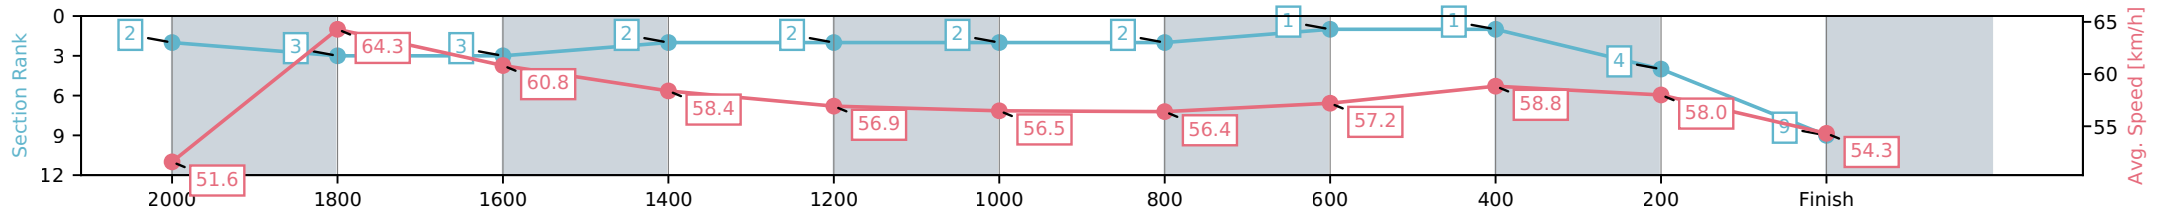

Ipswich QLD --Professional-2026-04-06

Race 2: SCHWEPPE'S Maiden Handicap - 2170m

06 April 2026 - 1:23PM

Track Rating: Good 4, Weather: Fine, Rail Position: +4m Entire Circuit

Section	L2170	L2000	L1800	L1600	L1400	L1200	L1000	L800	L600	L400	L200
Section Times	2:16.08 (0:11.90)	2:04.18 [3] (0:11.20)	1:52.98 [3] (0:11.75)	1:41.23 [2] (0:12.33)	1:28.90 [2] (0:12.67)	1:16.23 [2] (0:12.79)	1:03.44 [2] (0:12.78)	0:50.66 [1] (0:12.63)	0:38.03 [1] (0:12.26)	0:25.77 [4] (0:12.50)	0:13.27 [9] (0:13.27)
Average Speed [km/h]	51.6	64.3	60.8	58.4	56.9	56.5	56.4	57.2	58.8	58.0	54.3
Top Speed [km/h]	63.7	64.9	63.1	60.1	57.4	57.1	56.6	57.6	59.6	59.7	56.0
Avg. Dist. to Rail [m]	4.5	0.4	0.9	0.2	0.3	1.3	0.5	0.8	0.6	2.2	1.0
Avg. Stride Freq. [Hz]	2.5	2.5	2.5	2.4	2.3	2.3	2.3	2.3	2.4	2.4	2.3
Avg. Stride Length [m]	6.0	7.2	7.1	7.0	7.0	7.0	7.0	7.1	7.0	6.9	6.8