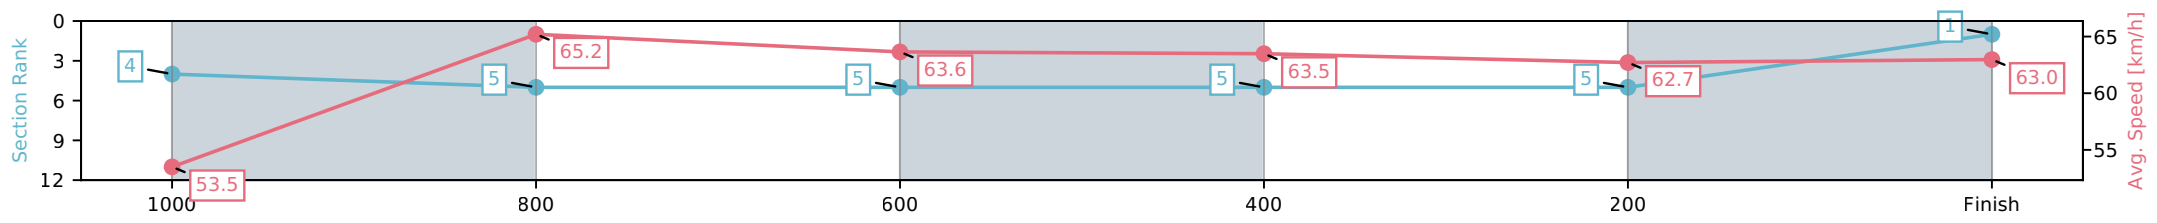

Horse/Jockey Name	Joy A Plenty/Cody Collis
Finish Rank	1
Fastest Section Time (Section)	0:11.02 (1000-800)
Top Speed [km/h] (Section)	66.9 (1000-800)
Race State	Finished

Ipswich QLD --Professional-2026-04-06

Race 5: TAB Class 4 Handicap - 1200m

06 April 2026 - 3:13PM

Track Rating: Good 4, Weather: Fine, Rail Position: +4m Entire Circuit

Section	L1200	L1000	L800	L600	L400	L200
Section Times	1:09.83 (0:13.26)	0:56.56 [5] (0:11.02)	0:45.55 [5] (0:11.34)	0:34.21 [5] (0:11.29)	0:22.91 [5] (0:11.47)	0:11.45 [1] (0:11.45)
Average Speed [km/h]	53.5	65.2	63.6	63.5	62.7	63.0
Top Speed [km/h]	66.2	66.9	65.6	64.7	63.9	65.1
Avg. Dist. to Rail [m]	2.9	0.8	0.7	0.7	1.5	2.0
Avg. Stride Freq. [Hz]	2.5	2.4	2.4	2.4	2.4	2.4
Avg. Stride Length [m]	6.5	7.6	7.5	7.5	7.3	7.3

[ ] Ranking at each section and finish
-:-:- No data available at this section
NA No data available