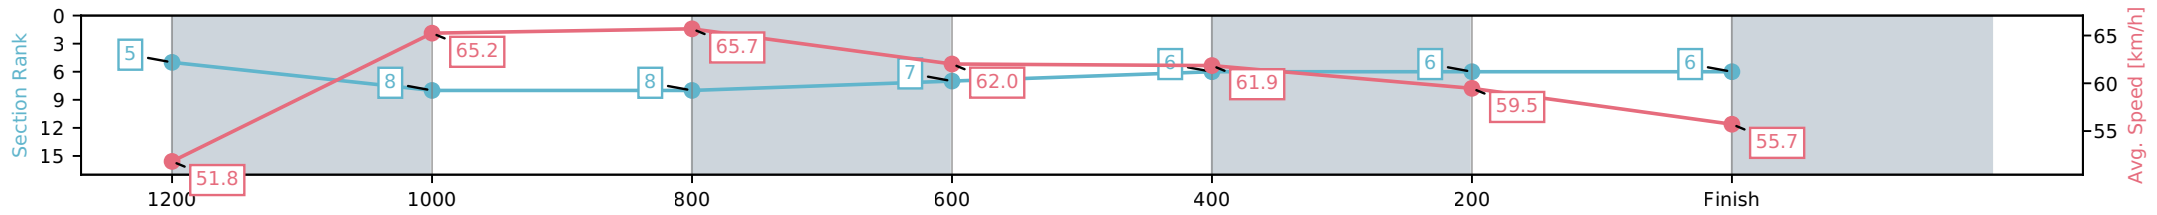

Horse/Jockey Name	Britannia Rose/Fred Larson
Finish Rank	6
Fastest Section Time (Section)	0:11.03 (1000-800)
Top Speed [km/h] (Section)	67.8 (1000-800)
Race State	Finished

Ipswich QLD --Professional-2026-04-06
Race 7: BARRIER REEF POOLS Fillies and Mares RATINGS
BAND 0 - 58 Handicap - 1350m
06 April 2026 - 4:33PM
Track Rating: Good 4, Weather: Fine, Rail Position: +4m Entire Circuit

Section	L1350	L1200	L1000	L800	L600	L400	L200
Section Times	1:21.18 (0:10.63)	1:10.55 [8] (0:11.08)	0:59.47 [8] (0:11.03)	0:48.44 [7] (0:11.69)	0:36.75 [6] (0:11.65)	0:25.10 [6] (0:12.11)	0:12.99 [6] (0:12.99)
Average Speed [km/h]	51.8	65.2	65.7	62.0	61.9	59.5	55.7
Top Speed [km/h]	64.1	66.6	67.8	63.7	63.3	60.8	58.5
Avg. Dist. to Rail [m]	2.7	3.0	2.9	1.6	0.6	0.8	1.7
Avg. Stride Freq. [Hz]	2.5	2.4	2.4	2.3	2.3	2.3	2.2
Avg. Stride Length [m]	6.3	7.5	7.7	7.6	7.5	7.3	7.1

[ ] Ranking at each section and finish
-:-:- No data available at this section
NA No data available