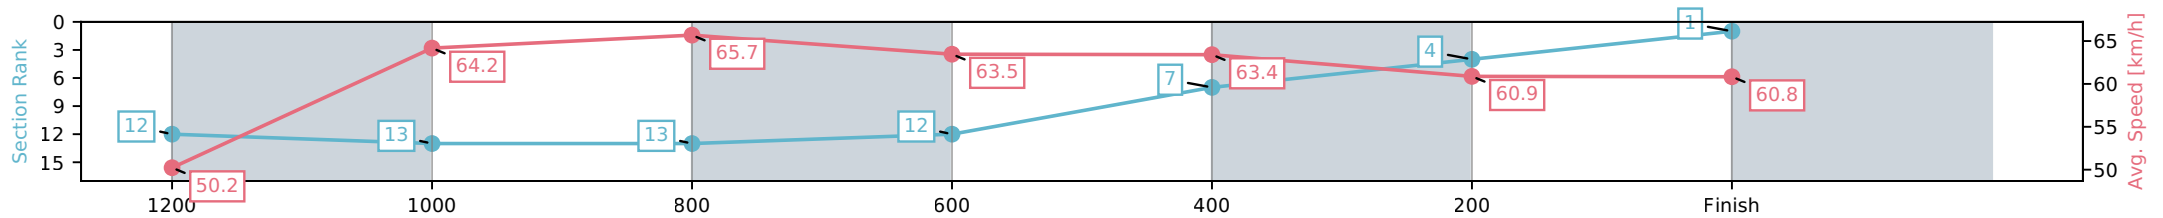

Horse/Jockey Name	Cool Music/Michael Murphy
Finish Rank	1
Fastest Section Time (Section)	0:11.00 (1000-800)
Top Speed [km/h] (Section)	66.6 (1000-800)
Race State	Finished

Ipswich QLD --Professional-2026-04-06
Race 7: BARRIER REEF POOLS Fillies and Mares RATINGS
BAND 0 - 58 Handicap - 1350m
06 April 2026 - 4:33PM
Track Rating: Good 4, Weather: Fine, Rail Position: +4m Entire Circuit

Section	L1350	L1200	L1000	L800	L600	L400	L200
Section Times	1:19.99 (0:11.13)	1:08.86 [13] (0:11.24)	0:57.62 [13] (0:11.00)	0:46.62 [12] (0:11.39)	0:35.23 [7] (0:11.41)	0:23.82 [4] (0:11.93)	0:11.89 [1] (0:11.89)
Average Speed [km/h]	50.2	64.2	65.7	63.5	63.4	60.9	60.8
Top Speed [km/h]	63.1	65.4	66.6	64.8	64.4	62.4	63.2
Avg. Dist. to Rail [m]	6.7	2.5	1.2	1.0	1.3	2.6	4.2
Avg. Stride Freq. [Hz]	2.4	2.4	2.4	2.4	2.4	2.4	2.4
Avg. Stride Length [m]	6.1	7.5	7.6	7.5	7.4	7.2	7.3

- [ ] Ranking at each section and finish
- -:-:- No data available at this section
- NA No data available