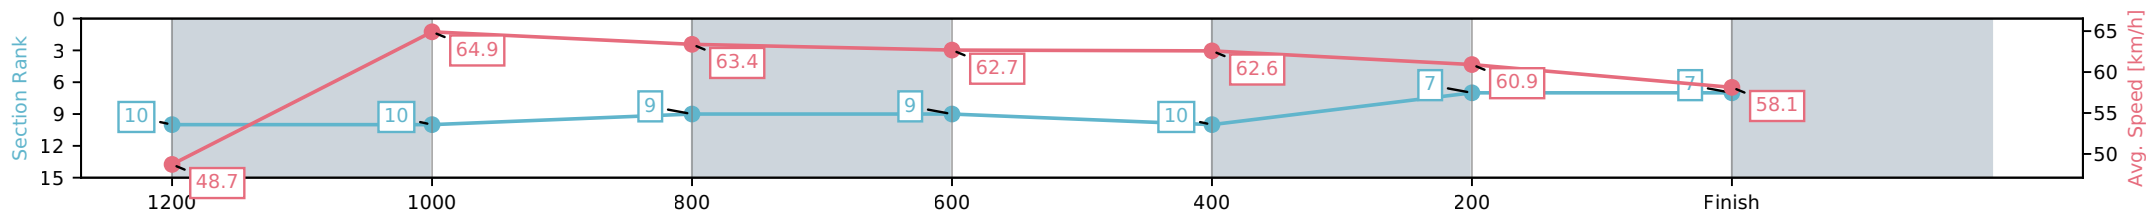

Horse/Jockey Name	Jediah/Montanna Savva
Finish Rank	7
Fastest Section Time (Section)	0:11.12 (1200-1000)
Top Speed [km/h] (Section)	65.6 (1200-1000)
Race State	Finished

Ipswich QLD --Professional-2026-04-06
Race 8: GORDON'S GIN Colts, Geldings and Entires RATINGS
BAND 0 - 58 Handicap - 1350m

06 April 2026 - 5:13PM

Track Rating: Good 4, Weather: Fine, Rail Position: +4m Entire Circuit

Section	L1350	L1200	L1000	L800	L600	L400	L200
Section Times	1:21.07 (0:11.36)	1:09.72 [10] (0:11.12)	0:58.59 [9] (0:11.38)	0:47.22 [9] (0:11.46)	0:35.76 [10] (0:11.50)	0:24.26 [7] (0:11.80)	0:12.46 [7] (0:12.46)
Average Speed [km/h]	48.7	64.9	63.4	62.7	62.6	60.9	58.1
Top Speed [km/h]	65.2	65.6	64.5	63.3	64.7	61.5	60.7
Avg. Dist. to Rail [m]	9.7	2.4	0.9	0.7	0.4	1.0	3.3
Avg. Stride Freq. [Hz]	2.4	2.4	2.4	2.3	2.3	2.3	2.2
Avg. Stride Length [m]	6.2	7.6	7.6	7.6	7.6	7.4	7.4

- [ ] Ranking at each section and finish
- -:-:- No data available at this section
- NA No data available