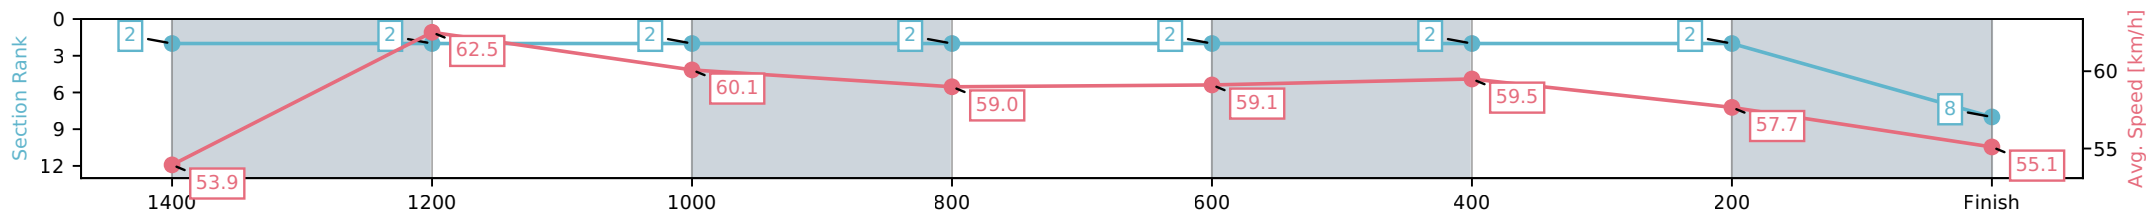

Ipswich QLD --Professional-2026-04-06

Race 3: RIVER 94.9FM Maiden Handicap - 1680m

06 April 2026 - 1:59PM

Track Rating: Good 4, Weather: Fine, Rail Position: +4m Entire Circuit

Section	L1680	L1400	L1200	L1000	L800	L600	L400	L200
Section Times	1:44.55 (0:18.76)	1:25.78 [2] (0:11.49)	1:14.29 [2] (0:12.00)	1:02.29 [2] (0:12.17)	0:50.12 [2] (0:12.24)	0:37.89 [2] (0:12.17)	0:25.71 [2] (0:12.63)	0:13.08 [8] (0:13.08)
Average Speed [km/h]	53.9	62.5	60.1	59.0	59.1	59.5	57.7	55.1
Top Speed [km/h]	63.9	63.6	60.9	59.7	59.7	60.7	59.9	57.4
Avg. Dist. to Rail [m]	4.7	0.6	0.2	0.5	0.8	1.6	2.7	0.9
Avg. Stride Freq. [Hz]	2.3	2.2	2.1	2.1	2.1	2.1	2.1	2.1
Avg. Stride Length [m]	7.1	8.0	8.1	7.9	8.0	7.9	7.8	7.6