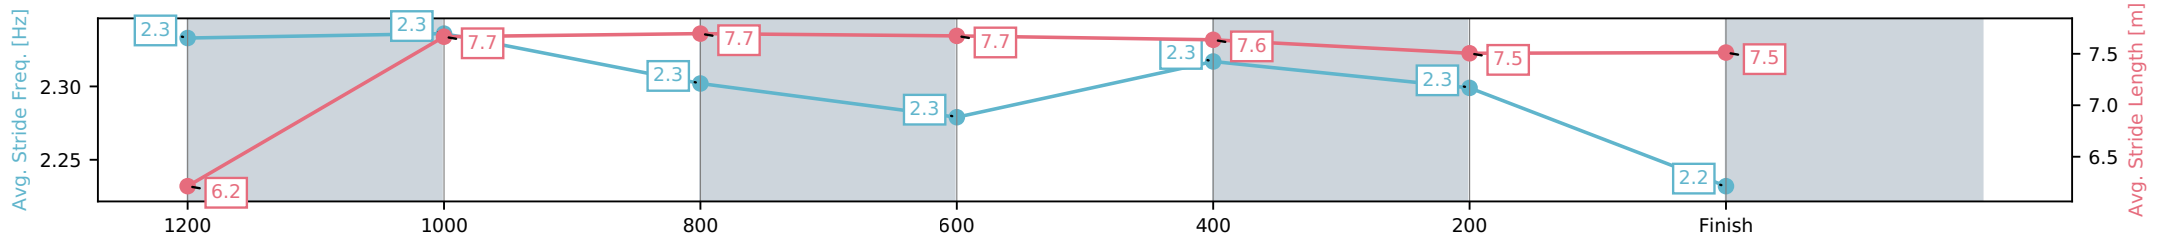

Horse/Jockey Name	Notes/Daniel Moor
Finish Rank	8
Fastest Section Time (Section)	0:11.28 (1200-1000)
Top Speed [km/h] (Section)	64.6 (1200-1000)
Race State	Finished

Ipswich QLD --Professional-2026-04-06
Race 8: GORDON'S GIN Colts, Geldings and Entires RATINGS
BAND 0 - 58 Handicap - 1350m
06 April 2026 - 5:13PM
Track Rating: Good 4, Weather: Fine, Rail Position: +4m Entire Circuit

Section	L1350	L1200	L1000	L800	L600	L400	L200
Section Times	1:21.20 (0:11.63)	1:09.57 [13] (0:11.28)	0:58.28 [13] (0:11.38)	0:46.90 [13] (0:11.50)	0:35.41 [13] (0:11.34)	0:24.06 [13] (0:11.74)	0:12.33 [8] (0:12.33)
Average Speed [km/h]	47.6	63.7	63.0	62.1	62.8	60.9	58.8
Top Speed [km/h]	62.4	64.6	64.1	62.7	64.5	61.8	60.3
Avg. Dist. to Rail [m]	2.2	0.6	1.4	2.1	2.3	1.3	3.1
Avg. Stride Freq. [Hz]	2.3	2.3	2.3	2.3	2.3	2.3	2.2
Avg. Stride Length [m]	6.2	7.7	7.7	7.7	7.6	7.5	7.5

[ ] Ranking at each section and finish
-:-:- No data available at this section
NA No data available