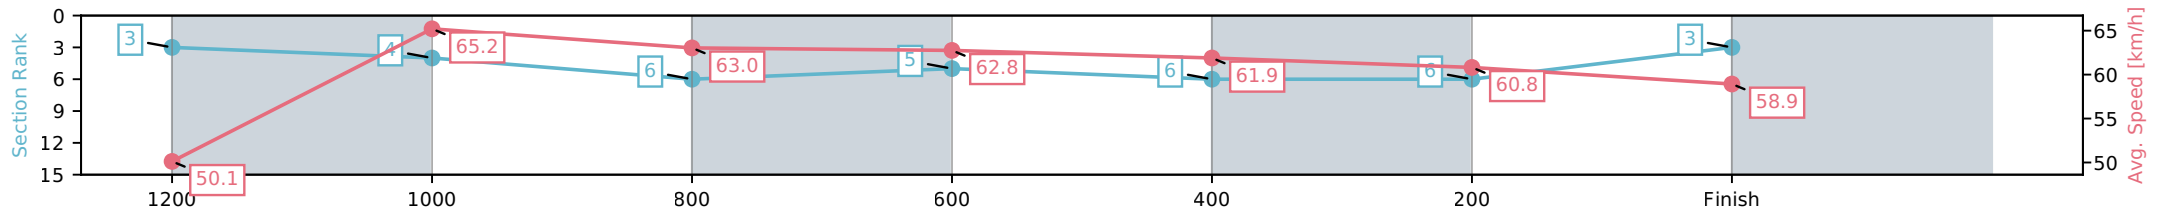

Horse/Jockey Name	Takunai/Tiffani Brooker
Finish Rank	3
Fastest Section Time (Section)	0:11.05 (1200-1000)
Top Speed [km/h] (Section)	66.0 (1200-1000)
Race State	Finished

Ipswich QLD --Professional-2026-04-06
Race 8: GORDON'S GIN Colts, Geldings and Entires RATINGS
BAND 0 - 58 Handicap - 1350m
06 April 2026 - 5:13PM
Track Rating: Good 4, Weather: Fine, Rail Position: +4m Entire Circuit

Section	L1350	L1200	L1000	L800	L600	L400	L200
Section Times	1:20.78 (0:11.06)	1:09.72 [4] (0:11.05)	0:58.67 [6] (0:11.42)	0:47.25 [5] (0:11.45)	0:35.80 [6] (0:11.63)	0:24.17 [6] (0:11.88)	0:12.29 [3] (0:12.29)
Average Speed [km/h]	50.1	65.2	63.0	62.8	61.9	60.8	58.9
Top Speed [km/h]	63.4	66.0	65.4	63.4	63.1	61.7	60.1
Avg. Dist. to Rail [m]	0.9	0.6	0.3	0.3	0.3	2.1	5.9
Avg. Stride Freq. [Hz]	2.4	2.4	2.3	2.3	2.3	2.3	2.2
Avg. Stride Length [m]	6.4	7.8	7.8	7.8	7.7	7.6	7.5

[ ] Ranking at each section and finish
-:-:- No data available at this section
NA No data available