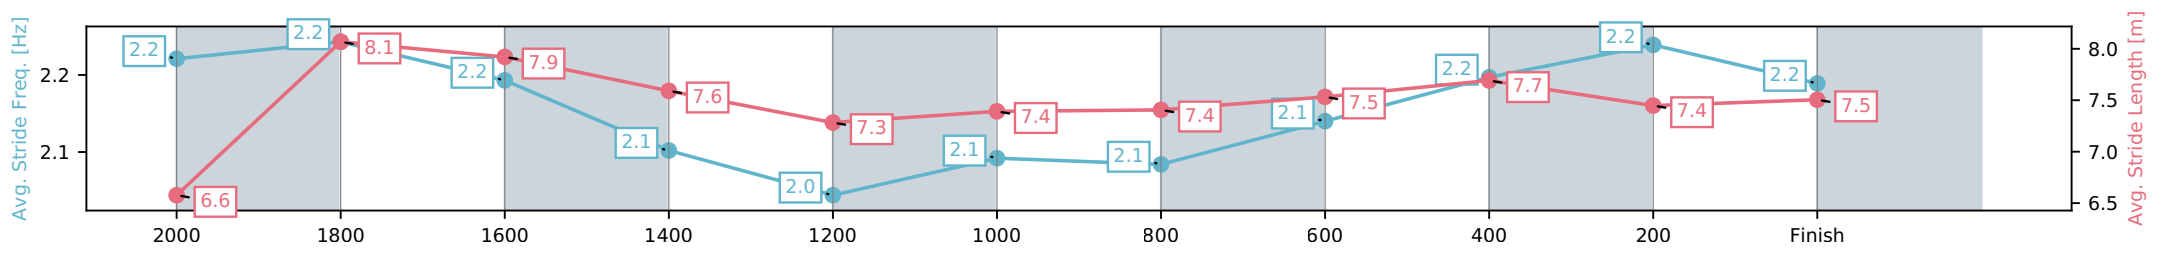

Horse/Jockey Name	Hurricane Rosie/Angela Jones
Finish Rank	9
Fastest Section Time (Section)	0:11.17 (2000-1800)
Top Speed [km/h] (Section)	65.4 (2000-1800)
Race State	Finished

Ipswich QLD --Professional-2026-04-06
Race 6: GREAT NORTHERN BENCHMARK 65 Handicap - 2170m
06 April 2026 - 3:52PM
Track Rating: Good 4, Weather: Fine, Rail Position: +4m Entire Circuit

Section	L2170	L2000	L1800	L1600	L1400	L1200	L1000	L800	L600	L400	L200
Section Times	2:16.13 (0:12.06)	2:04.07 [5] (0:11.17)	1:52.90 [4] (0:11.61)	1:41.29 [5] (0:12.82)	1:28.47 [6] (0:13.46)	1:15.01 [6] (0:13.02)	1:01.99 [6] (0:13.02)	0:48.97 [7] (0:12.46)	0:36.51 [7] (0:11.98)	0:24.53 [7] (0:12.17)	0:12.36 [9] (0:12.36)
Average Speed [km/h]	50.4	64.5	61.1	56.1	53.3	55.5	55.2	58.2	60.2	59.3	58.2
Top Speed [km/h]	62.9	65.4	63.3	58.7	55.1	56.5	56.3	60.2	61.3	60.2	59.4
Avg. Dist. to Rail [m]	4.1	0.7	2.0	1.1	1.0	0.6	0.4	1.4	0.6	0.6	0.7
Avg. Stride Freq. [Hz]	2.2	2.2	2.2	2.1	2.0	2.1	2.1	2.1	2.2	2.2	2.2
Avg. Stride Length [m]	6.6	8.1	7.9	7.6	7.3	7.4	7.4	7.5	7.7	7.4	7.5

[ ] Ranking at each section and finish
-.-.- No data available at this section
NA No data available