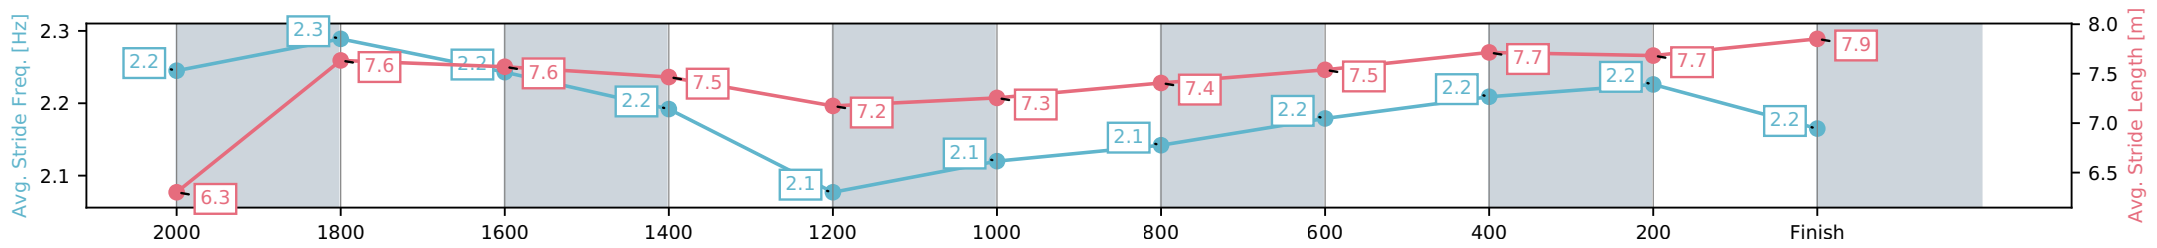

Horse/Jockey Name	Amalgamation/Cejay Graham
Finish Rank	10
Fastest Section Time (Section)	0:11.59 (2000-1800)
Top Speed [km/h] (Section)	63.1 (2000-1800)
Race State	Finished

Ipswich QLD --Professional-2026-04-06
Race 6: GREAT NORTHERN BENCHMARK 65 Handicap - 2170m
06 April 2026 - 3:52PM
Track Rating: Good 4, Weather: Fine, Rail Position: +4m Entire Circuit

Section	L2170	L2000	L1800	L1600	L1400	L1200	L1000	L800	L600	L400	L200
Section Times	2:16.15 (0:12.52)	2:03.63 [11] (0:11.59)	1:52.04 [12] (0:11.84)	1:40.20 [12] (0:12.51)	1:27.70 [13] (0:13.66)	1:14.04 [13] (0:13.10)	1:00.93 [13] (0:12.71)	0:48.23 [14] (0:12.26)	0:35.96 [14] (0:11.98)	0:23.99 [14] (0:12.00)	0:11.99 [10] (0:11.99)
Average Speed [km/h]	48.6	62.2	60.0	57.5	52.6	55.1	56.7	59.2	60.5	60.8	60.0
Top Speed [km/h]	61.5	63.1	61.5	60.2	53.8	56.9	57.9	61.2	60.9	61.1	60.7
Avg. Dist. to Rail [m]	4.3	0.4	1.5	1.1	0.9	0.8	0.3	2.4	2.3	3.4	4.8
Avg. Stride Freq. [Hz]	2.2	2.3	2.2	2.2	2.1	2.1	2.1	2.2	2.2	2.2	2.2
Avg. Stride Length [m]	6.3	7.6	7.6	7.5	7.2	7.3	7.4	7.5	7.7	7.7	7.9

[ ] Ranking at each section and finish
-:-:- No data available at this section
NA No data available