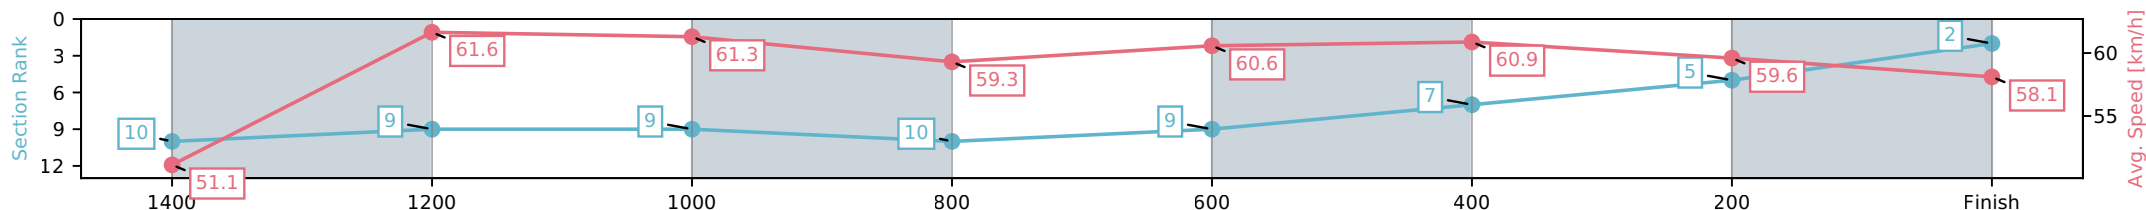

Ipswich QLD --Professional-2026-04-06

Race 3: RIVER 94.9FM Maiden Handicap - 1680m

06 April 2026 - 1:59PM

Track Rating: Good 4, Weather: Fine, Rail Position: +4m Entire Circuit

Section	L1680	L1400	L1200	L1000	L800	L600	L400	L200
Section Times	1:44.18 (0:19.82)	1:24.36 [9] (0:11.66)	1:12.70 [9] (0:11.83)	1:00.87 [10] (0:12.18)	0:48.69 [9] (0:12.02)	0:36.67 [7] (0:11.97)	0:24.71 [5] (0:12.24)	0:12.47 [2] (0:12.47)
Average Speed [km/h]	51.1	61.6	61.3	59.3	60.6	60.9	59.6	58.1
Top Speed [km/h]	61.1	62.7	62.7	60.5	61.4	61.6	60.2	60.0
Avg. Dist. to Rail [m]	3.9	0.6	1.7	1.4	2.8	2.9	3.9	3.6
Avg. Stride Freq. [Hz]	2.4	2.4	2.3	2.3	2.3	2.4	2.3	2.3
Avg. Stride Length [m]	6.6	7.4	7.4	7.3	7.4	7.3	7.2	7.2