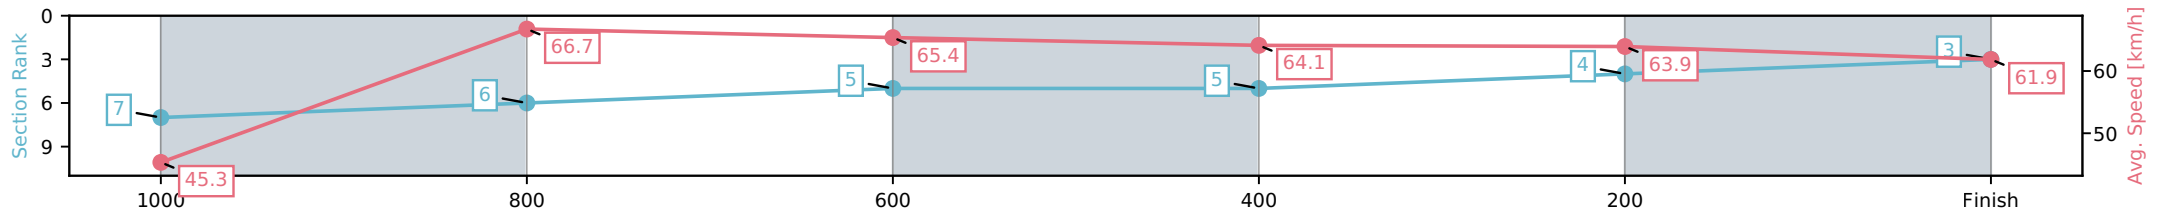

Horse/Jockey Name	He's For The Girls/Micheal Hellyer
Finish Rank	3
Fastest Section Time (Section)	0:10.77 (1000-800)
Top Speed [km/h] (Section)	68.4 (1000-800)
Race State	Finished

Ipswich QLD --Professional-2026-04-06
Race 4: HAPPY RETIREMENT JIM BYRNE BENCHMARK 65
Handicap - 1100m
06 April 2026 - 2:33PM
Track Rating: Good 4, Weather: Fine, Rail Position: +4m Entire Circuit

Section	L1100	L1000	L800	L600	L400	L200
Section Times	1:03.99 (0:08.03)	0:55.96 [6] (0:10.77)	0:45.18 [5] (0:11.00)	0:34.18 [5] (0:11.23)	0:22.94 [4] (0:11.29)	0:11.65 [3] (0:11.65)
Average Speed [km/h]	45.3	66.7	65.4	64.1	63.9	61.9
Top Speed [km/h]	62.3	68.4	67.4	64.7	64.6	64.1
Avg. Dist. to Rail [m]	2.2	0.5	0.2	0.2	1.1	1.3
Avg. Stride Freq. [Hz]	2.4	2.5	2.4	2.4	2.4	2.3
Avg. Stride Length [m]	5.8	7.5	7.7	7.6	7.4	7.5

[ ] Ranking at each section and finish
-:-:- No data available at this section
NA No data available