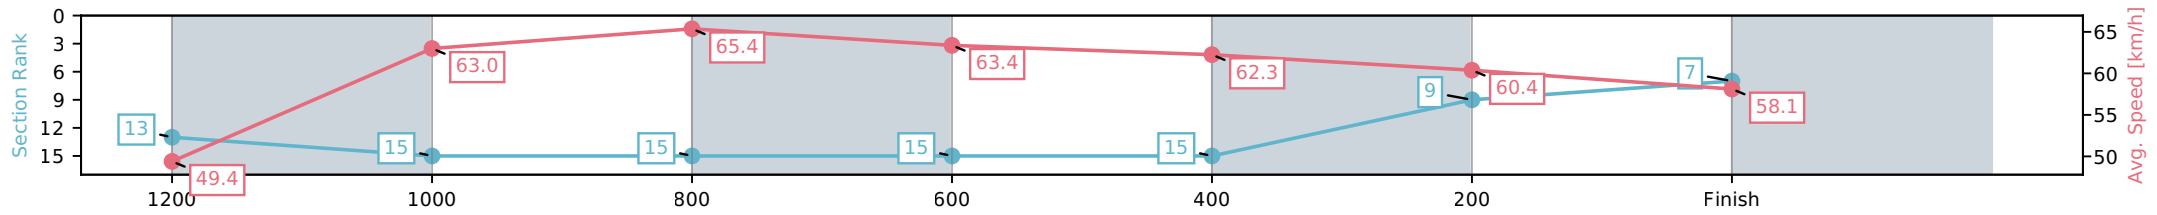

Horse/Jockey Name	Eyeleftit/Cejay Graham
Finish Rank	7
Fastest Section Time (Section)	0:11.03 (1000-800)
Top Speed [km/h] (Section)	65.6 (1000-800)
Race State	Finished

Ipswich QLD --Professional-2026-04-06
Race 7: BARRIER REEF POOLS Fillies and Mares RATINGS
BAND 0 - 58 Handicap - 1350m
06 April 2026 - 4:33PM
Track Rating: Good 4, Weather: Fine, Rail Position: +4m Entire Circuit

Section	L1350	L1200	L1000	L800	L600	L400	L200
Section Times	1:21.22 (0:11.17)	1:10.05 [15] (0:11.46)	0:58.58 [15] (0:11.03)	0:47.56 [15] (0:11.40)	0:36.16 [15] (0:11.65)	0:24.51 [9] (0:12.03)	0:12.48 [7] (0:12.48)
Average Speed [km/h]	49.4	63.0	65.4	63.4	62.3	60.4	58.1
Top Speed [km/h]	60.9	64.3	65.6	65.4	63.1	61.5	59.5
Avg. Dist. to Rail [m]	7.9	3.6	0.8	0.5	1.8	2.9	4.6
Avg. Stride Freq. [Hz]	2.3	2.3	2.4	2.3	2.3	2.3	2.2
Avg. Stride Length [m]	6.2	7.6	7.8	7.7	7.6	7.5	7.4

[ ] Ranking at each section and finish
-:-:- No data available at this section
NA No data available