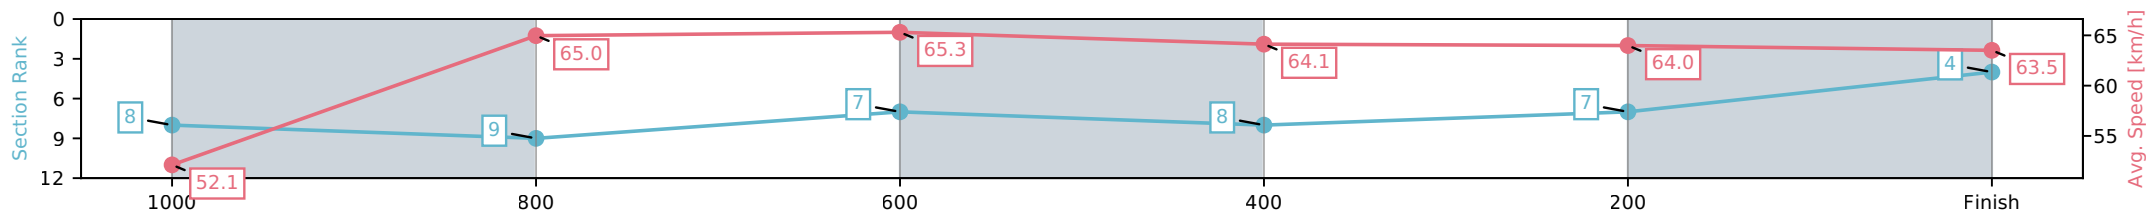

Horse/Jockey Name	I'm Zac/Andrew Mallyon
Finish Rank	4
Fastest Section Time (Section)	0:11.10 (1000-800)
Top Speed [km/h] (Section)	67.4 (1000-800)
Race State	Finished

Ipswich QLD --Professional-2026-04-06

Race 5: TAB Class 4 Handicap - 1200m

06 April 2026 - 3:13PM

Track Rating: Good 4, Weather: Fine, Rail Position: +4m Entire Circuit

Section	L1200	L1000	L800	L600	L400	L200
Section Times	1:09.99 (0:13.68)	0:56.32 [9] (0:11.10)	0:45.22 [7] (0:11.12)	0:34.10 [8] (0:11.32)	0:22.78 [7] (0:11.36)	0:11.42 [4] (0:11.42)
Average Speed [km/h]	52.1	65.0	65.3	64.1	64.0	63.5
Top Speed [km/h]	67.0	67.4	66.5	64.9	66.2	65.8
Avg. Dist. to Rail [m]	8.2	1.0	2.2	2.1	3.9	5.0
Avg. Stride Freq. [Hz]	2.4	2.4	2.3	2.3	2.3	2.3
Avg. Stride Length [m]	6.6	7.8	7.9	7.9	7.7	7.8

- [ ] Ranking at each section and finish
- -:-:- No data available at this section
- NA No data available