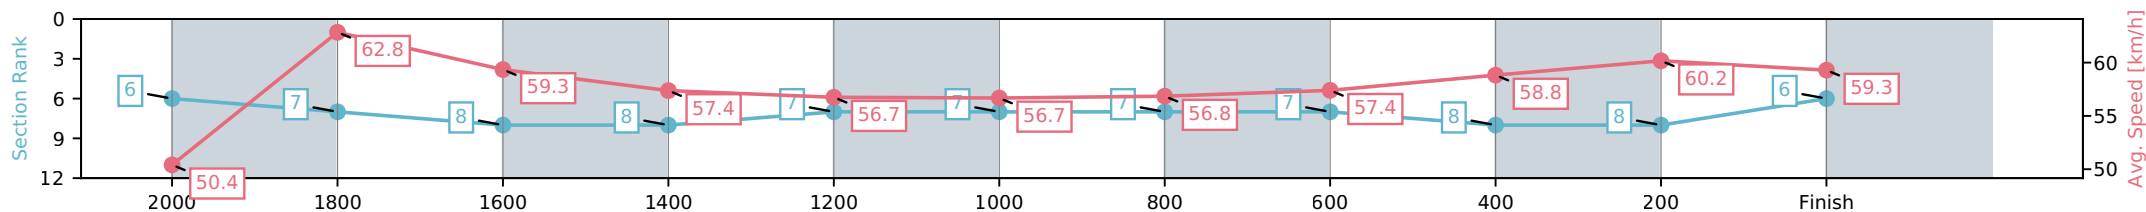

- [] Ranking at each section and finish
- :-:- No data available at this section
- NA No data available

Horse/Jockey Name	Artistic Touch/Amy Graham
Finish Rank	7
Fastest Section Time (Section)	0:11.25 (2000-1800)
Top Speed [km/h] (Section)	64.6 (2000-1800)
Race State	Finished