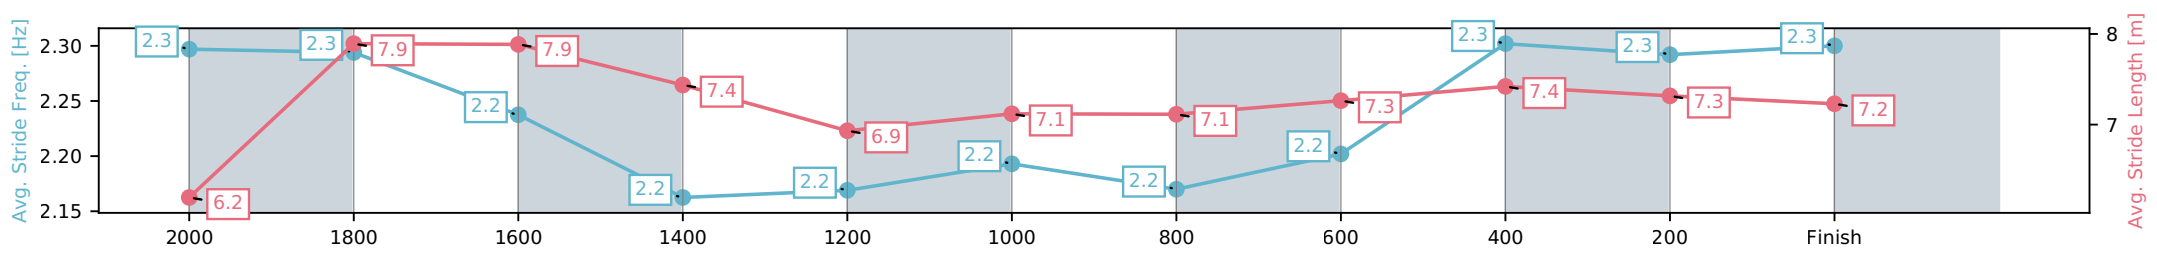

Horse/Jockey Name	Arizona Dreaming/Corey Sutherland
Finish Rank	4
Fastest Section Time (Section)	0:10.62 (2000-1800)
Top Speed [km/h] (Section)	65.1 (2000-1800)
Race State	Finished

Ipswich QLD --Professional-2026-04-06
Race 6: GREAT NORTHERN BENCHMARK 65 Handicap - 2170m
06 April 2026 - 3:52PM
Track Rating: Good 4, Weather: Fine, Rail Position: +4m Entire Circuit

Section	L2170	L2000	L1800	L1600	L1400	L1200	L1000	L800	L600	L400	L200
Section Times	2:15.69 (0:12.55)	2:15.69 [4] (0:11.22)	2:15.69 [3] (0:11.46)	2:15.69 [3] (0:12.78)	1:28.25 [4] (0:13.42)	1:14.84 [3] (0:13.00)	1:01.85 [3] (0:13.06)	0:48.78 [5] (0:12.60)	0:36.19 [4] (0:11.86)	0:24.32 [5] (0:12.14)	0:12.18 [0] (0:12.18)
Average Speed [km/h]	48.6	64.4	63.7	56.5	54.3	55.5	55.1	57.4	60.8	59.5	57.6
Top Speed [km/h]	61.4	65.3	64.4	59.8	55.1	56.5	56.1	59.5	61.6	60.2	59.2
Avg. Dist. to Rail [m]	8.3	3.7	2.7	0.4	1.1	0.6	0.5	1.0	0.6	0.9	2.5
Avg. Stride Freq. [Hz]	2.3	2.3	2.2	2.2	2.2	2.2	2.2	2.2	2.3	2.3	2.3
Avg. Stride Length [m]	6.2	7.9	7.9	7.4	6.9	7.1	7.1	7.3	7.4	7.3	7.2

[ ] Ranking at each section and finish
-:-:- No data available at this section
NA No data available