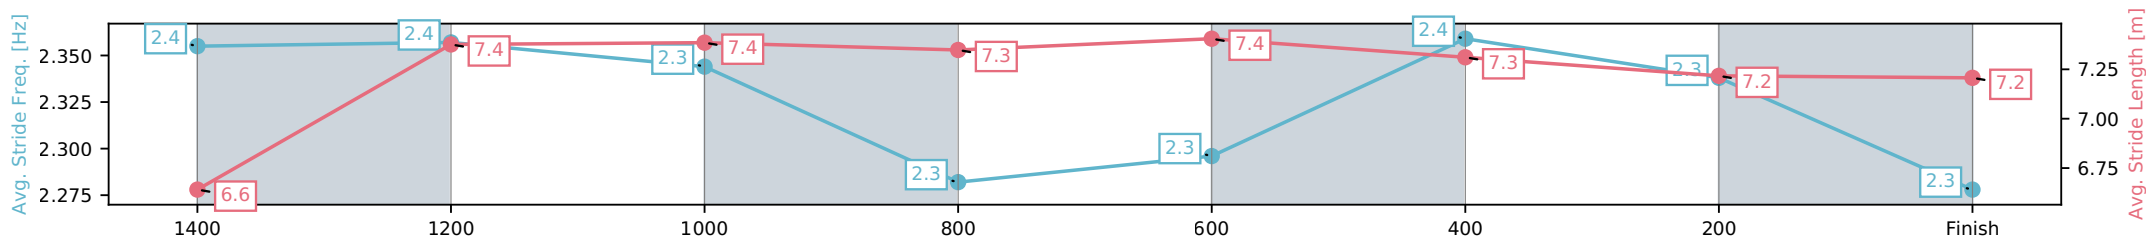

Ipswich QLD --Professional-2026-04-06

Race 3: RIVER 94.9FM Maiden Handicap - 1680m

06 April 2026 - 1:59PM

Track Rating: Good 4, Weather: Fine, Rail Position: +4m Entire Circuit

Section	L1680	L1400	L1200	L1000	L800	L600	L400	L200
Section Times	1:44.18 (0:19.82)	1:24.36 [9] (0:11.66)	1:12.70 [9] (0:11.83)	1:00.87 [10] (0:12.18)	0:48.69 [9] (0:12.02)	0:36.67 [7] (0:11.97)	0:24.71 [5] (0:12.24)	0:12.47 [2] (0:12.47)
Average Speed [km/h]	51.1	61.6	61.3	59.3	60.6	60.9	59.6	58.1
Top Speed [km/h]	61.1	62.7	62.7	60.5	61.4	61.6	60.2	60.0
Avg. Dist. to Rail [m]	3.9	0.6	1.7	1.4	2.8	2.9	3.9	3.6
Avg. Stride Freq. [Hz]	2.4	2.4	2.3	2.3	2.3	2.4	2.3	2.3
Avg. Stride Length [m]	6.6	7.4	7.4	7.3	7.4	7.3	7.2	7.2