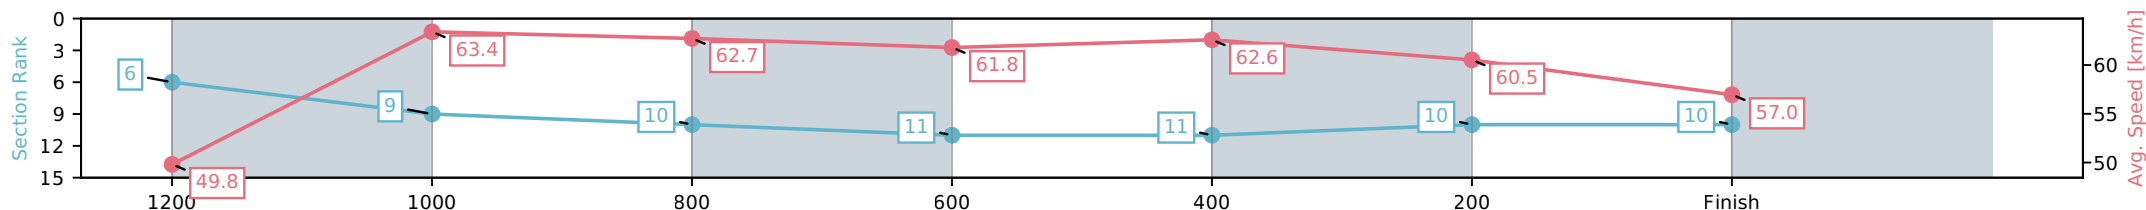

Horse/Jockey Name	Southoftheborder/Fred Larson
Finish Rank	10
Fastest Section Time (Section)	0:11.32 (1200-1000)
Top Speed [km/h] (Section)	65.4 (600-400)
Race State	Finished

Ipswich QLD --Professional-2026-04-06
Race 8: GORDON'S GIN Colts, Geldings and Entires RATINGS
BAND 0 - 58 Handicap - 1350m

06 April 2026 - 5:13PM

Track Rating: Good 4, Weather: Fine, Rail Position: +4m Entire Circuit

Section	L1350	L1200	L1000	L800	L600	L400	L200
Section Times	1:21.34 (0:11.11)	1:10.23 [9] (0:11.32)	0:58.91 [10] (0:11.45)	0:47.46 [11] (0:11.57)	0:35.89 [11] (0:11.40)	0:24.49 [10] (0:11.84)	0:12.66 [10] (0:12.66)
Average Speed [km/h]	49.8	63.4	62.7	61.8	62.6	60.5	57.0
Top Speed [km/h]	63.1	63.9	64.4	62.8	65.4	61.0	59.7
Avg. Dist. to Rail [m]	1.5	0.5	0.8	2.1	1.8	1.1	0.9
Avg. Stride Freq. [Hz]	2.3	2.2	2.2	2.2	2.2	2.2	2.1
Avg. Stride Length [m]	6.5	8.0	8.1	8.1	8.0	7.7	7.8

- [ ] Ranking at each section and finish
- -:-:- No data available at this section
- NA No data available