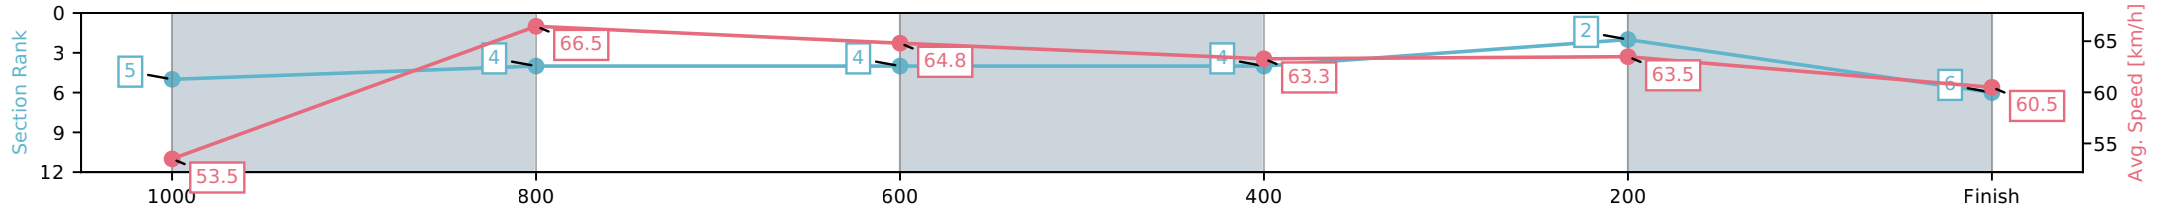

Horse/Jockey Name	I See You Coming/Jag Guthmann-Chester
Finish Rank	6
Fastest Section Time (Section)	0:10.84 (1000-800)
Top Speed [km/h] (Section)	67.8 (1000-800)
Race State	Finished

Ipswich QLD --Professional-2026-04-06

Race 5: TAB Class 4 Handicap - 1200m

06 April 2026 - 3:13PM

Track Rating: Good 4, Weather: Fine, Rail Position: +4m Entire Circuit

Section	L1200	L1000	L800	L600	L400	L200
Section Times	1:10.13 (0:13.29)	0:56.84 [4] (0:10.84)	0:46.00 [4] (0:11.16)	0:34.84 [4] (0:11.44)	0:23.40 [2] (0:11.45)	0:11.95 [6] (0:11.95)
Average Speed [km/h]	53.5	66.5	64.8	63.3	63.5	60.5
Top Speed [km/h]	67.8	67.8	66.0	63.8	64.5	63.7
Avg. Dist. to Rail [m]	6.0	1.0	1.5	1.4	2.8	2.0
Avg. Stride Freq. [Hz]	2.5	2.4	2.3	2.3	2.4	2.3
Avg. Stride Length [m]	6.6	7.8	7.8	7.7	7.5	7.5

[ ] Ranking at each section and finish
-:-:- No data available at this section
NA No data available