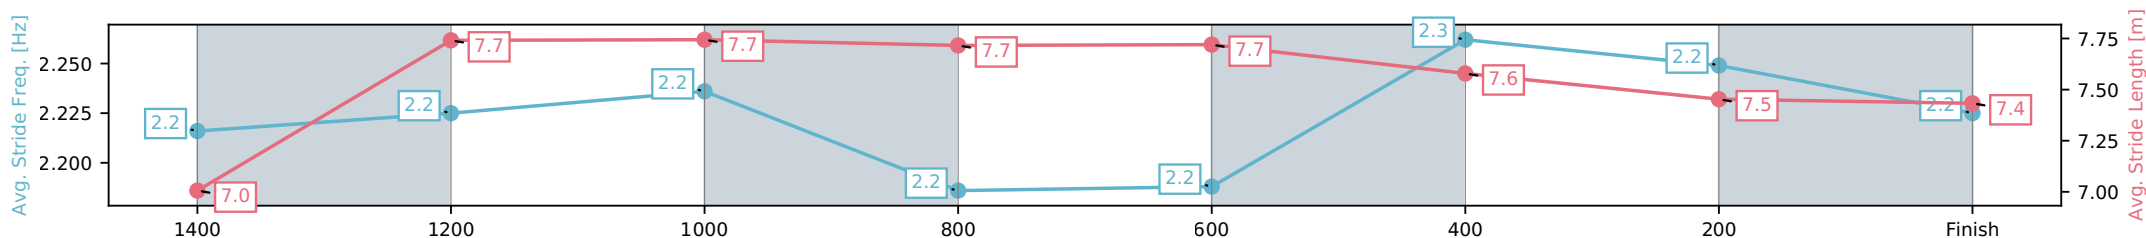

Ipswich QLD --Professional-2026-04-06

Race 3: RIVER 94.9FM Maiden Handicap - 1680m

06 April 2026 - 1:59PM

Track Rating: Good 4, Weather: Fine, Rail Position: +4m Entire Circuit

Section	L1680	L1400	L1200	L1000	L800	L600	L400	L200
Section Times	1:44.19 (0:19.78)	1:24.41 [10] (0:11.73)	1:12.68 [10] (0:11.82)	1:00.86 [9] (0:12.07)	0:48.79 [10] (0:12.14)	0:36.65 [10] (0:12.00)	0:24.65 [8] (0:12.25)	0:12.40 [3] (0:12.40)
Average Speed [km/h]	51.1	61.2	61.2	59.6	59.7	60.4	59.3	58.4
Top Speed [km/h]	60.5	62.3	61.9	60.1	60.6	61.6	60.1	59.5
Avg. Dist. to Rail [m]	3.9	0.6	0.9	0.4	1.3	2.1	2.9	2.8
Avg. Stride Freq. [Hz]	2.2	2.2	2.2	2.2	2.2	2.3	2.2	2.2
Avg. Stride Length [m]	7.0	7.7	7.7	7.7	7.7	7.6	7.5	7.4