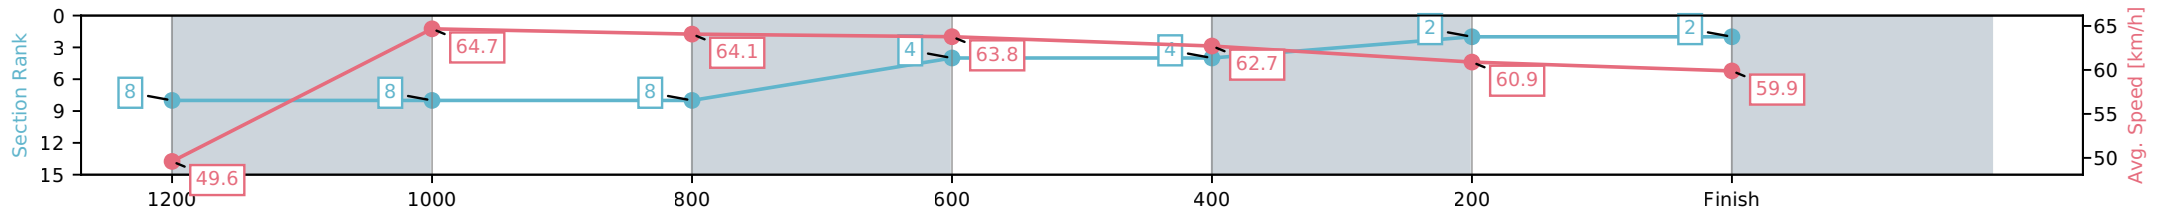

Horse/Jockey Name	Yeah Copy/Ben Thompson
Finish Rank	2
Fastest Section Time (Section)	0:11.18 (1200-1000)
Top Speed [km/h] (Section)	65.7 (1200-1000)
Race State	Finished

Ipswich QLD --Professional-2026-04-06
Race 8: GORDON'S GIN Colts, Geldings and Entires RATINGS
BAND 0 - 58 Handicap - 1350m

06 April 2026 - 5:13PM

Track Rating: Good 4, Weather: Fine, Rail Position: +4m Entire Circuit

Section	L1350	L1200	L1000	L800	L600	L400	L200
Section Times	1:20.30 (0:11.15)	1:09.15 [8] (0:11.18)	0:57.98 [8] (0:11.28)	0:46.70 [4] (0:11.30)	0:35.39 [4] (0:11.48)	0:23.91 [2] (0:11.83)	0:12.08 [2] (0:12.08)
Average Speed [km/h]	49.6	64.7	64.1	63.8	62.7	60.9	59.9
Top Speed [km/h]	63.6	65.7	65.0	64.6	64.2	61.5	60.7
Avg. Dist. to Rail [m]	8.5	3.4	1.6	0.5	0.5	1.1	4.0
Avg. Stride Freq. [Hz]	2.4	2.3	2.3	2.3	2.3	2.3	2.3
Avg. Stride Length [m]	6.3	7.8	7.9	7.8	7.8	7.6	7.5

- [ ] Ranking at each section and finish
- -:-:- No data available at this section
- NA No data available