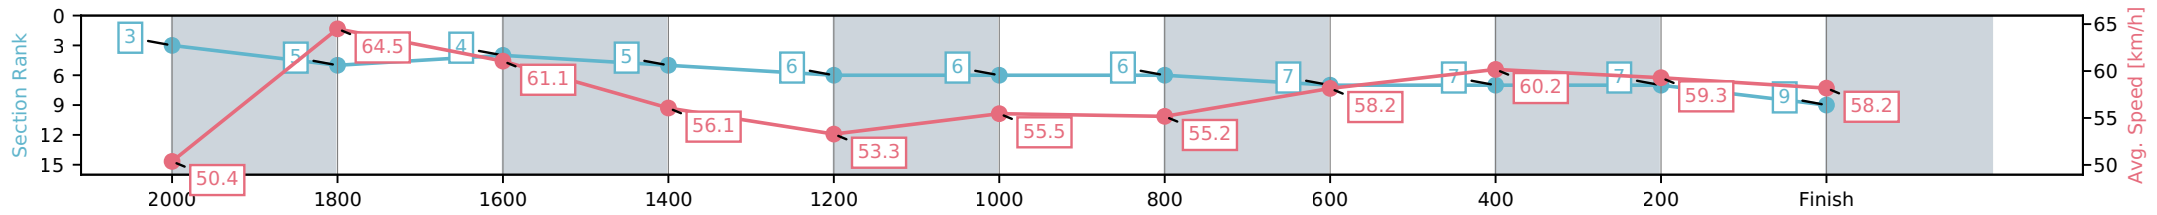

Horse/Jockey Name	Hurricane Rosie/Angela Jones
Finish Rank	9
Fastest Section Time (Section)	0:11.17 (2000-1800)
Top Speed [km/h] (Section)	65.4 (2000-1800)
Race State	Finished

Ipswich QLD --Professional-2026-04-06
Race 6: GREAT NORTHERN BENCHMARK 65 Handicap - 2170m
06 April 2026 - 3:52PM
Track Rating: Good 4, Weather: Fine, Rail Position: +4m Entire Circuit

Section	L2170	L2000	L1800	L1600	L1400	L1200	L1000	L800	L600	L400	L200
Section Times	2:16.13 (0:12.06)	2:04.07 [5] (0:11.17)	1:52.90 [4] (0:11.61)	1:41.29 [5] (0:12.82)	1:28.47 [6] (0:13.46)	1:15.01 [6] (0:13.02)	1:01.99 [6] (0:13.02)	0:48.97 [7] (0:12.46)	0:36.51 [7] (0:11.98)	0:24.53 [7] (0:12.17)	0:12.36 [9] (0:12.36)
Average Speed [km/h]	50.4	64.5	61.1	56.1	53.3	55.5	55.2	58.2	60.2	59.3	58.2
Top Speed [km/h]	62.9	65.4	63.3	58.7	55.1	56.5	56.3	60.2	61.3	60.2	59.4
Avg. Dist. to Rail [m]	4.1	0.7	2.0	1.1	1.0	0.6	0.4	1.4	0.6	0.6	0.7
Avg. Stride Freq. [Hz]	2.2	2.2	2.2	2.1	2.0	2.1	2.1	2.1	2.2	2.2	2.2
Avg. Stride Length [m]	6.6	8.1	7.9	7.6	7.3	7.4	7.4	7.5	7.7	7.4	7.5

[ ] Ranking at each section and finish
-.-.- No data available at this section
NA No data available