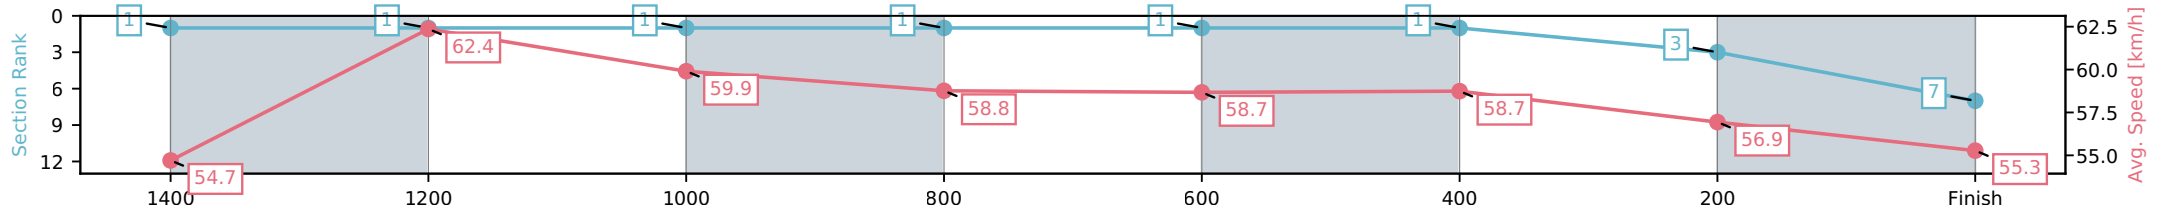

Ipswich QLD --Professional-2026-04-06

Race 3: RIVER 94.9FM Maiden Handicap - 1680m

06 April 2026 - 1:59PM

Track Rating: Good 4, Weather: Fine, Rail Position: +4m Entire Circuit

Section	L1680	L1400	L1200	L1000	L800	L600	L400	L200
Section Times	1:44.53 (0:18.54)	1:25.99 [1] (0:11.48)	1:14.51 [1] (0:12.05)	1:02.46 [1] (0:12.24)	0:50.22 [1] (0:12.27)	0:37.96 [1] (0:12.24)	0:25.72 [3] (0:12.69)	0:13.02 [7] (0:13.02)
Average Speed [km/h]	54.7	62.4	59.9	58.8	58.7	58.7	56.9	55.3
Top Speed [km/h]	63.7	63.4	60.9	59.4	59.0	59.9	57.4	57.4
Avg. Dist. to Rail [m]	4.3	0.9	0.5	0.7	0.2	0.4	1.2	0.8
Avg. Stride Freq. [Hz]	2.3	2.3	2.2	2.1	2.1	2.2	2.2	2.2
Avg. Stride Length [m]	7.1	7.9	7.8	7.8	7.8	7.6	7.4	7.2