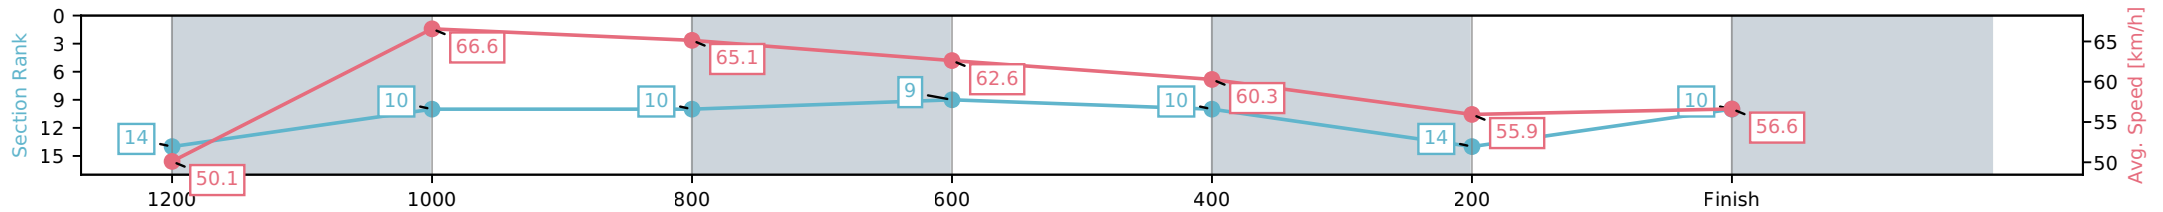

Horse/Jockey Name	Beautiful Jo/Mark Du Plessis
Finish Rank	10
Fastest Section Time (Section)	0:10.80 (1200-1000)
Top Speed [km/h] (Section)	67.3 (1200-1000)
Race State	Finished

Ipswich QLD --Professional-2026-04-06
Race 7: BARRIER REEF POOLS Fillies and Mares RATINGS
BAND 0 - 58 Handicap - 1350m
06 April 2026 - 4:33PM
Track Rating: Good 4, Weather: Fine, Rail Position: +4m Entire Circuit

Section	L1350	L1200	L1000	L800	L600	L400	L200
Section Times	1:21.96 (0:11.21)	1:10.75 [10] (0:10.80)	0:59.95 [10] (0:11.05)	0:48.90 [9] (0:11.44)	0:37.46 [10] (0:11.91)	0:25.55 [14] (0:12.78)	0:12.76 [10] (0:12.76)
Average Speed [km/h]	50.1	66.6	65.1	62.6	60.3	55.9	56.6
Top Speed [km/h]	63.5	67.3	66.9	64.7	62.1	57.7	58.2
Avg. Dist. to Rail [m]	5.2	0.6	0.2	1.2	0.5	1.7	1.7
Avg. Stride Freq. [Hz]	2.5	2.5	2.5	2.4	2.4	2.3	2.4
Avg. Stride Length [m]	5.9	7.4	7.4	7.3	7.1	6.8	6.8

- [ ] Ranking at each section and finish
- -:-:- No data available at this section
- NA No data available