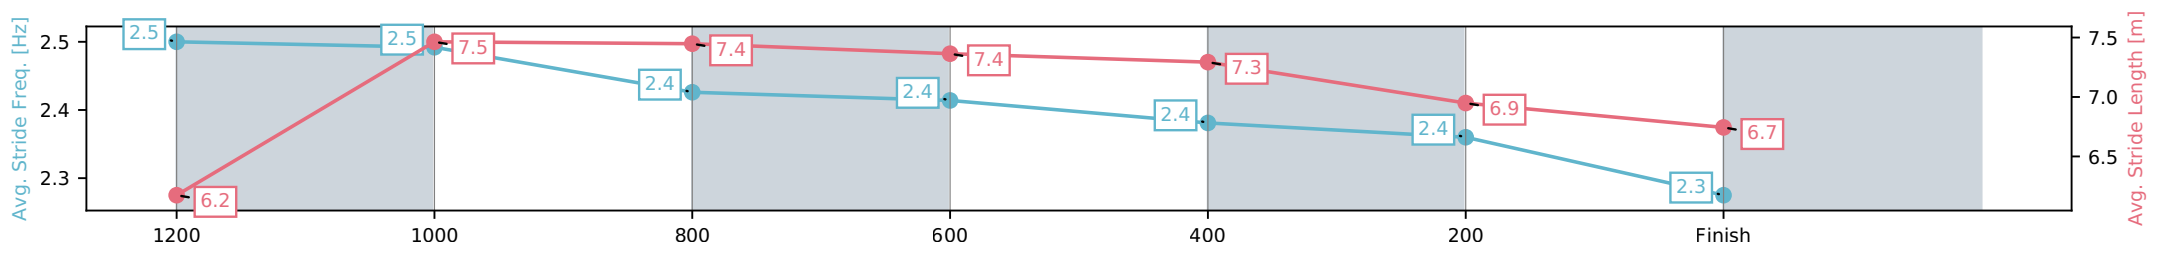

Horse/Jockey Name	Majestic Louvre/Brandon Lerena
Finish Rank	13
Fastest Section Time (Section)	0:10.88 (1200-1000)
Top Speed [km/h] (Section)	66.5 (1200-1000)
Race State	Finished

Ipswich QLD --Professional-2026-04-06
Race 8: GORDON'S GIN Colts, Geldings and Entires RATINGS
BAND 0 - 58 Handicap - 1350m
06 April 2026 - 5:13PM
Track Rating: Good 4, Weather: Fine, Rail Position: +4m Entire Circuit

Section	L1350	L1200	L1000	L800	L600	L400	L200
Section Times	1:21.99 (0:10.84)	1:11.14 [1] (0:10.88)	1:00.27 [1] (0:11.24)	0:49.02 [1] (0:11.38)	0:37.65 [1] (0:11.72)	0:25.93 [5] (0:12.42)	0:13.51 [13] (0:13.51)
Average Speed [km/h]	51.0	66.2	64.0	63.1	61.1	57.9	53.2
Top Speed [km/h]	65.6	66.5	65.4	64.0	63.0	59.9	56.6
Avg. Dist. to Rail [m]	5.8	2.0	0.5	1.0	1.0	0.4	0.3
Avg. Stride Freq. [Hz]	2.5	2.5	2.4	2.4	2.4	2.4	2.3
Avg. Stride Length [m]	6.2	7.5	7.4	7.4	7.3	6.9	6.7

[ ] Ranking at each section and finish
-:-:- No data available at this section
NA No data available