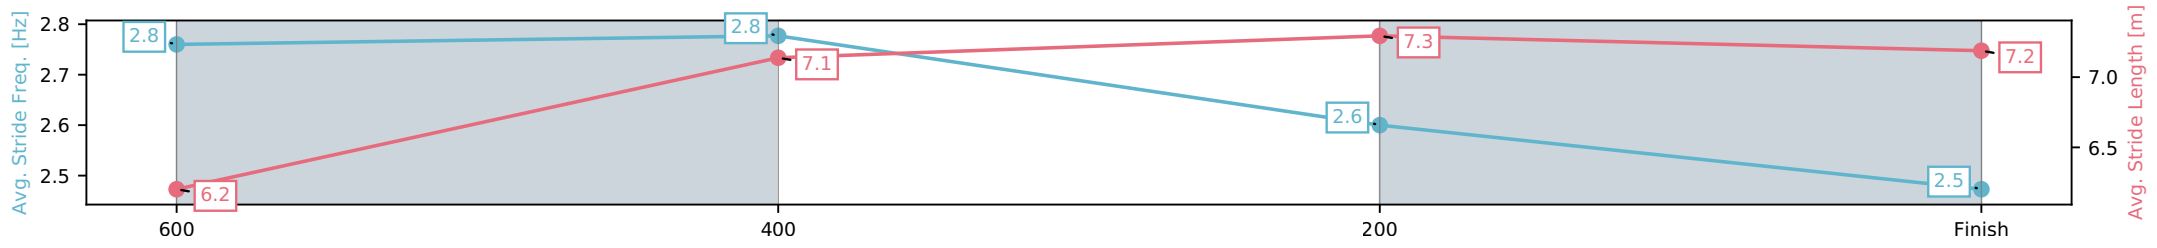

Horse/Jockey Name	Storm Petal/Jag Guthmann-Chester
Finish Rank	3
Fastest Section Time (Section)	0:10.36 (600-400)
Top Speed [km/h] (Section)	71.4 (600-400)
Race State	Finished

Ipswich QLD --Professional-2026-04-06
Race 1: POCO VINO QTIS Two-Year-Old Maiden Handicap - 800m
06 April 2026 - 12:49PM
Track Rating: Good 4, Weather: Fine, Rail Position: +4m Entire Circuit

Section	L800	L600	L400	L200
Section Times	0:44.88 (0:11.98)	0:32.90 [2] (0:10.36)	0:22.55 [1] (0:10.95)	0:11.60 [3] (0:11.60)
Average Speed [km/h]	58.8	70.1	66.8	62.1
Top Speed [km/h]	69.5	71.4	67.8	65.3
Avg. Dist. to Rail [m]	5.5	3.2	4.0	3.2
Avg. Stride Freq. [Hz]	2.8	2.8	2.6	2.5
Avg. Stride Length [m]	6.2	7.1	7.3	7.2

[ ] Ranking at each section and finish
-:-:- No data available at this section
NA No data available