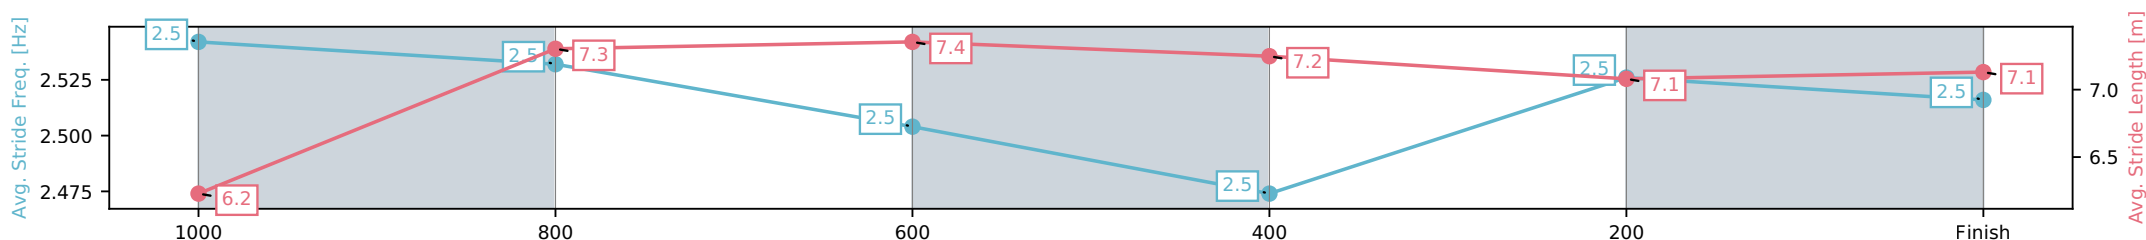

Ipswich QLD --Professional-2026-04-06

Race 5: TAB Class 4 Handicap - 1200m

06 April 2026 - 3:13PM

Track Rating: Good 4, Weather: Fine, Rail Position: +4m Entire Circuit

Section	L1200	L1000	L800	L600	L400	L200
Section Times	1:09.88 (0:13.50)	0:56.38 [6] (0:11.01)	0:45.36 [6] (0:11.21)	0:34.15 [6] (0:11.35)	0:22.80 [6] (0:11.38)	0:11.42 [2] (0:11.42)
Average Speed [km/h]	52.7	65.4	64.8	63.9	63.6	62.7
Top Speed [km/h]	67.5	67.4	67.0	64.9	65.1	64.6
Avg. Dist. to Rail [m]	4.0	1.3	2.3	2.3	2.4	4.4
Avg. Stride Freq. [Hz]	2.5	2.5	2.5	2.5	2.5	2.5
Avg. Stride Length [m]	6.2	7.3	7.4	7.2	7.1	7.1