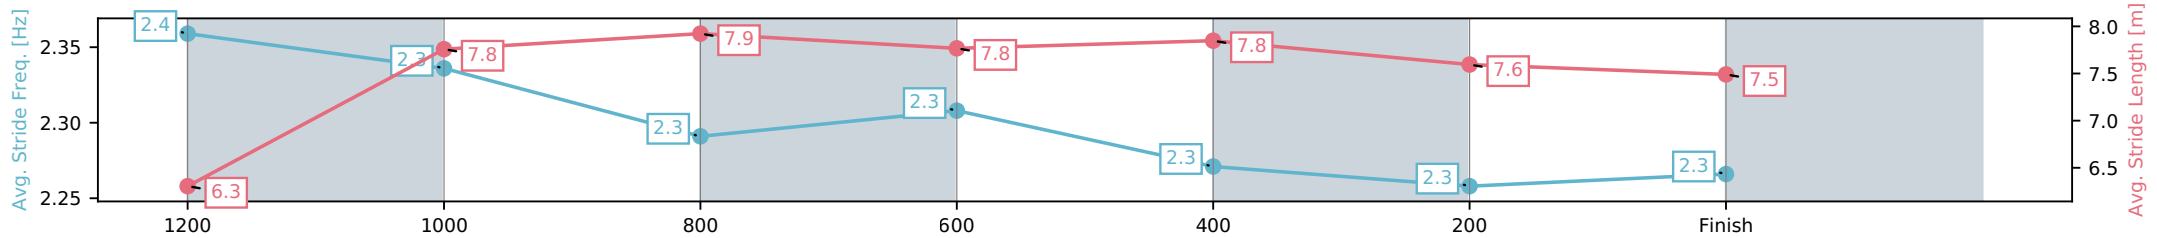

Horse/Jockey Name	Yeah Copy/Ben Thompson
Finish Rank	2
Fastest Section Time (Section)	0:11.18 (1200-1000)
Top Speed [km/h] (Section)	65.7 (1200-1000)
Race State	Finished

Ipswich QLD --Professional-2026-04-06
Race 8: GORDON'S GIN Colts, Geldings and Entires RATINGS
BAND 0 - 58 Handicap - 1350m

06 April 2026 - 5:13PM

Track Rating: Good 4, Weather: Fine, Rail Position: +4m Entire Circuit

Section	L1350	L1200	L1000	L800	L600	L400	L200
Section Times	1:20.30 (0:11.15)	1:09.15 [8] (0:11.18)	0:57.98 [8] (0:11.28)	0:46.70 [4] (0:11.30)	0:35.39 [4] (0:11.48)	0:23.91 [2] (0:11.83)	0:12.08 [2] (0:12.08)
Average Speed [km/h]	49.6	64.7	64.1	63.8	62.7	60.9	59.9
Top Speed [km/h]	63.6	65.7	65.0	64.6	64.2	61.5	60.7
Avg. Dist. to Rail [m]	8.5	3.4	1.6	0.5	0.5	1.1	4.0
Avg. Stride Freq. [Hz]	2.4	2.3	2.3	2.3	2.3	2.3	2.3
Avg. Stride Length [m]	6.3	7.8	7.9	7.8	7.8	7.6	7.5

- [ ] Ranking at each section and finish
- -:-:- No data available at this section
- NA No data available