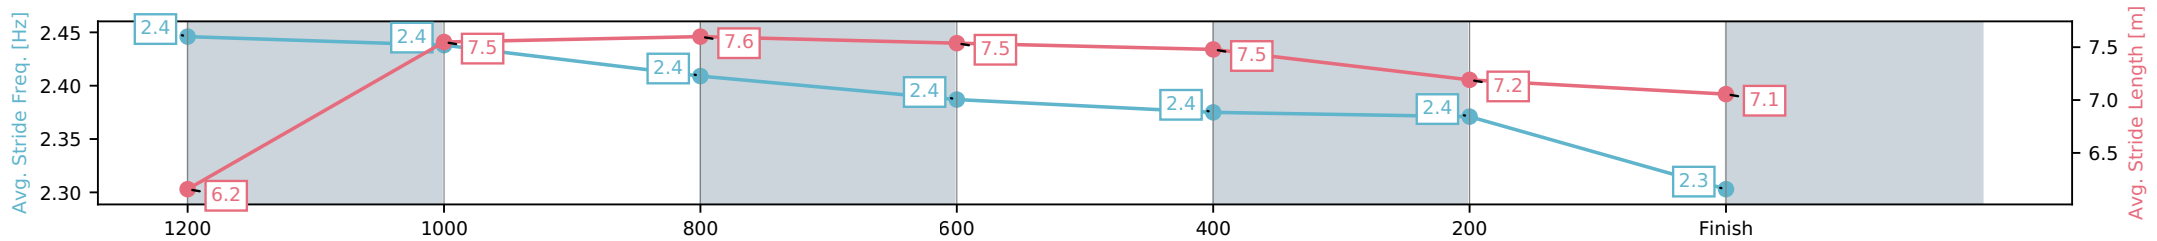

Horse/Jockey Name	Treasurer/Paul Hamblin
Finish Rank	6
Fastest Section Time (Section)	0:11.02 (1200-1000)
Top Speed [km/h] (Section)	67.1 (1200-1000)
Race State	Finished

Ipswich QLD --Professional-2026-04-06
Race 8: GORDON'S GIN Colts, Geldings and Entires RATINGS
BAND 0 - 58 Handicap - 1350m

06 April 2026 - 5:13PM

Track Rating: Good 4, Weather: Fine, Rail Position: +4m Entire Circuit

Section	L1350	L1200	L1000	L800	L600	L400	L200
Section Times	1:20.91 (0:11.11)	1:09.80 [5] (0:11.02)	0:58.78 [3] (0:11.16)	0:47.62 [3] (0:11.36)	0:36.25 [2] (0:11.48)	0:24.77 [1] (0:11.96)	0:12.82 [6] (0:12.82)
Average Speed [km/h]	49.6	65.5	64.9	63.6	62.6	60.1	56.7
Top Speed [km/h]	64.2	67.1	65.6	64.5	64.4	62.6	59.7
Avg. Dist. to Rail [m]	2.8	1.8	2.0	1.1	0.6	0.7	2.2
Avg. Stride Freq. [Hz]	2.4	2.4	2.4	2.4	2.4	2.4	2.3
Avg. Stride Length [m]	6.2	7.5	7.6	7.5	7.5	7.2	7.1

- [ ] Ranking at each section and finish
- -:-:- No data available at this section
- NA No data available