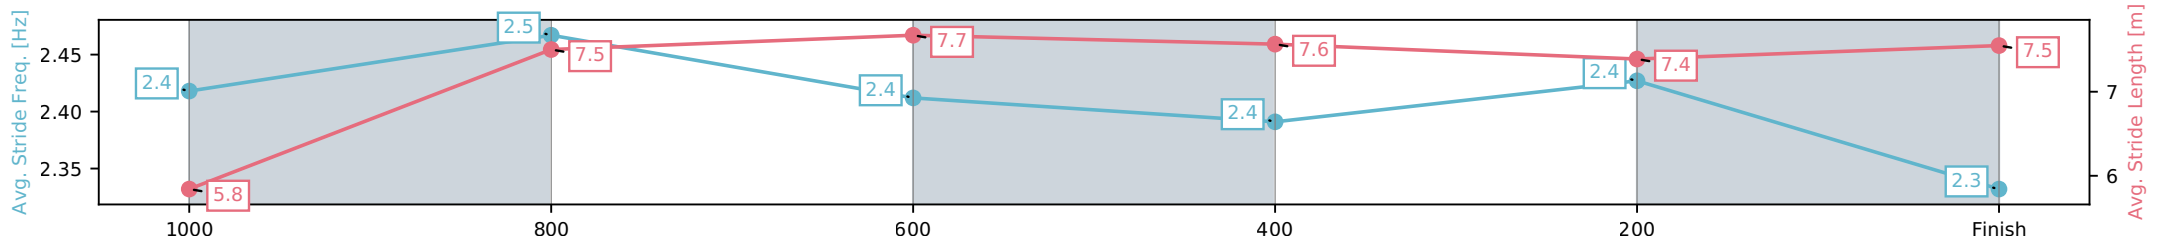

Horse/Jockey Name	He's For The Girls/Micheal Hellyer
Finish Rank	3
Fastest Section Time (Section)	0:10.77 (1000-800)
Top Speed [km/h] (Section)	68.4 (1000-800)
Race State	Finished

Ipswich QLD --Professional-2026-04-06
Race 4: HAPPY RETIREMENT JIM BYRNE BENCHMARK 65
Handicap - 1100m
06 April 2026 - 2:33PM
Track Rating: Good 4, Weather: Fine, Rail Position: +4m Entire Circuit

Section	L1100	L1000	L800	L600	L400	L200
Section Times	1:03.99 (0:08.03)	0:55.96 [6] (0:10.77)	0:45.18 [5] (0:11.00)	0:34.18 [5] (0:11.23)	0:22.94 [4] (0:11.29)	0:11.65 [3] (0:11.65)
Average Speed [km/h]	45.3	66.7	65.4	64.1	63.9	61.9
Top Speed [km/h]	62.3	68.4	67.4	64.7	64.6	64.1
Avg. Dist. to Rail [m]	2.2	0.5	0.2	0.2	1.1	1.3
Avg. Stride Freq. [Hz]	2.4	2.5	2.4	2.4	2.4	2.3
Avg. Stride Length [m]	5.8	7.5	7.7	7.6	7.4	7.5

[ ] Ranking at each section and finish
-:-:- No data available at this section
NA No data available