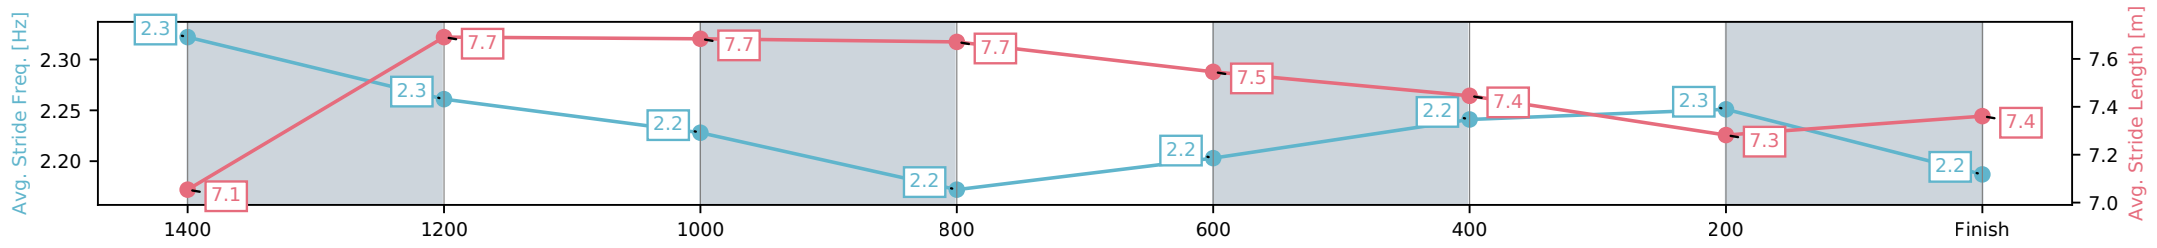

Ipswich QLD --Professional-2026-04-06

Race 3: RIVER 94.9FM Maiden Handicap - 1680m

06 April 2026 - 1:59PM

Track Rating: Good 4, Weather: Fine, Rail Position: +4m Entire Circuit

Section	L1680	L1400	L1200	L1000	L800	L600	L400	L200
Section Times	1:44.51 (0:18.85)	1:25.66 [4] (0:11.69)	1:13.98 [4] (0:11.96)	1:02.02 [4] (0:12.23)	0:49.79 [4] (0:12.28)	0:37.52 [5] (0:12.26)	0:25.25 [6] (0:12.49)	0:12.76 [6] (0:12.76)
Average Speed [km/h]	53.7	61.5	60.3	58.8	58.8	59.0	57.9	56.8
Top Speed [km/h]	62.6	62.3	61.7	59.2	59.4	59.5	58.6	57.9
Avg. Dist. to Rail [m]	3.4	0.2	0.4	0.4	0.8	1.1	1.8	1.9
Avg. Stride Freq. [Hz]	2.3	2.3	2.2	2.2	2.2	2.2	2.3	2.2
Avg. Stride Length [m]	7.1	7.7	7.7	7.7	7.5	7.4	7.3	7.4