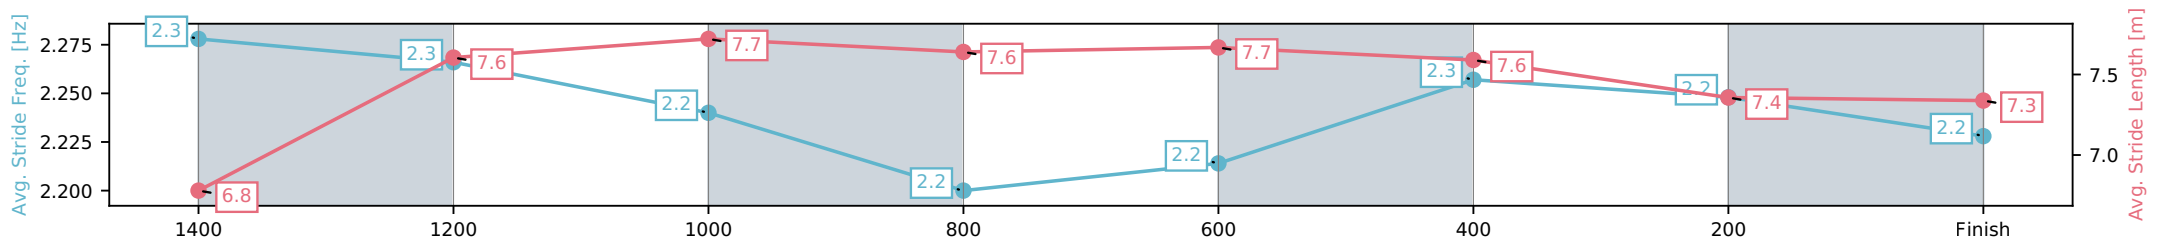

Ipswich QLD --Professional-2026-04-06

Race 3: RIVER 94.9FM Maiden Handicap - 1680m

06 April 2026 - 1:59PM

Track Rating: Good 4, Weather: Fine, Rail Position: +4m Entire Circuit

Section	L1680	L1400	L1200	L1000	L800	L600	L400	L200
Section Times	1:44.60 (0:19.55)	1:25.05 [7] (0:11.72)	1:13.33 [8] (0:11.84)	1:01.48 [8] (0:12.15)	0:49.33 [7] (0:12.05)	0:37.28 [8] (0:12.16)	0:25.12 [10] (0:12.58)	0:12.54 [9] (0:12.54)
Average Speed [km/h]	51.8	61.2	60.9	59.4	60.3	60.1	58.4	57.5
Top Speed [km/h]	61.0	61.7	62.4	60.9	62.1	61.2	59.2	58.5
Avg. Dist. to Rail [m]	4.0	0.7	0.8	0.7	2.1	3.9	5.7	5.4
Avg. Stride Freq. [Hz]	2.3	2.3	2.2	2.2	2.2	2.3	2.2	2.2
Avg. Stride Length [m]	6.8	7.6	7.7	7.6	7.7	7.6	7.4	7.3