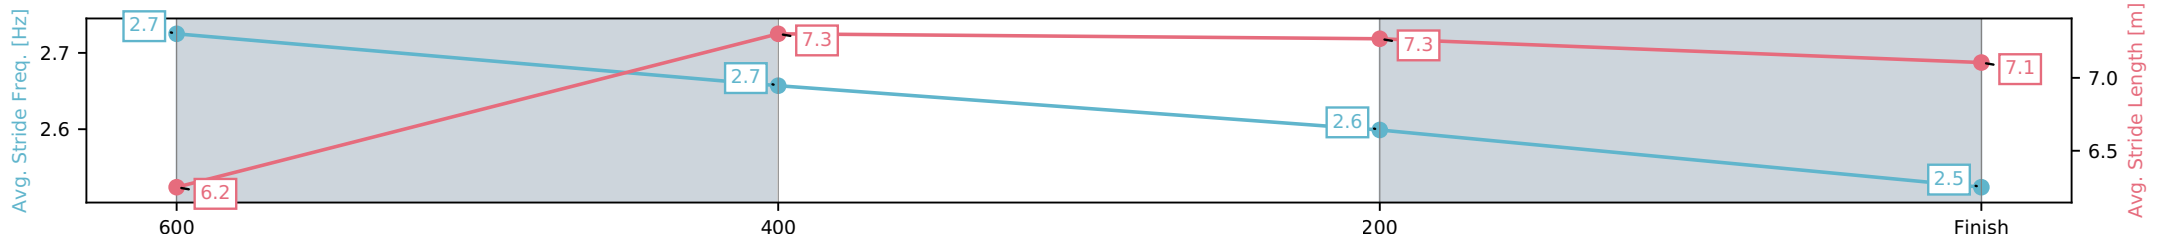

Horse/Jockey Name	Powerfilly/Ben Thompson
Finish Rank	6
Fastest Section Time (Section)	0:10.55 (600-400)
Top Speed [km/h] (Section)	69.6 (600-400)
Race State	Finished

Ipswich QLD --Professional-2026-04-06
Race 1: POCO VINO QTIS Two-Year-Old Maiden Handicap - 800m
06 April 2026 - 12:49PM
Track Rating: Good 4, Weather: Fine, Rail Position: +4m Entire Circuit

Section	L800	L600	L400	L200
Section Times	0:45.22 (0:12.12)	0:33.10 [5] (0:10.55)	0:22.54 [6] (0:11.02)	0:11.53 [6] (0:11.53)
Average Speed [km/h]	58.2	68.7	66.1	62.4
Top Speed [km/h]	67.9	69.6	67.7	65.5
Avg. Dist. to Rail [m]	6.7	2.7	3.9	5.5
Avg. Stride Freq. [Hz]	2.7	2.7	2.6	2.5
Avg. Stride Length [m]	6.2	7.3	7.3	7.1

[ ] Ranking at each section and finish
-:-:- No data available at this section
NA No data available