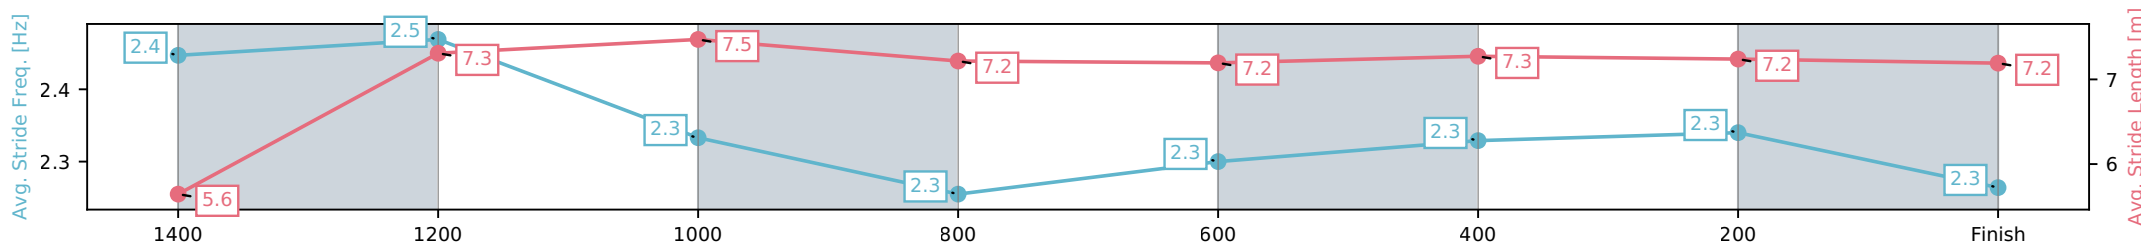

Horse/Jockey Name	Chance With Wolves/Georgina Cartwright
Finish Rank	13
Fastest Section Time (Section)	0:11.11 (1400-1200)
Top Speed [km/h] (Section)	66.0 (1400-1200)
Race State	Finished

Picklebet Park Warwick QLD
Race 7: SJG PLUMBING & DRAINAGE RATINGS BAND 0 - 55
Handicap - 1500m

07 May 2026 - 4:29PM

Track Rating: Soft 5, Weather: Overcast, Rail Position: True Entire Circuit

Section	L1500	L1400	L1200	L1000	L800	L600	L400	L200
Section Times	1:33.65 (0:09.22)	1:24.42 [8] (0:11.11)	1:13.31 [10] (0:11.79)	1:01.53 [8] (0:12.54)	0:48.99 [8] (0:12.21)	0:36.77 [6] (0:11.99)	0:24.78 [11] (0:12.10)	0:12.68 [13] (0:12.68)
Average Speed [km/h]	41.1	64.9	61.2	57.4	58.9	60.2	59.9	57.2
Top Speed [km/h]	61.5	66.0	64.0	59.2	59.7	60.6	60.8	58.7
Avg. Dist. to Rail [m]	4.4	1.6	0.8	0.7	0.2	0.3	3.6	5.4
Avg. Stride Freq. [Hz]	2.4	2.5	2.3	2.3	2.3	2.3	2.3	2.3
Avg. Stride Length [m]	5.6	7.3	7.5	7.2	7.2	7.3	7.2	7.2

- [ ] Ranking at each section and finish
- -:-:- No data available at this section
- NA No data available