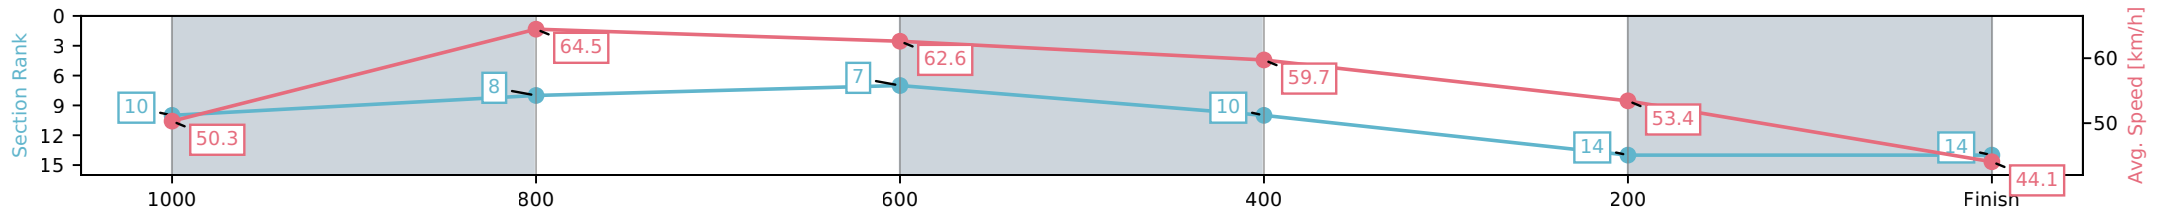

Horse/Jockey Name	Shamrock's Secret/Chris Meehan
Finish Rank	14
Fastest Section Time (Section)	0:11.18 (1000-800)
Top Speed [km/h] (Section)	65.8 (1000-800)
Race State	Finished

Picklebet Park Warwick QLD
Race 5: WORKIN WEAR QUEENSLAND Fillies & Mares
RATINGS BAND 0 - 55 Handicap - 1200m

07 May 2026 - 3:06PM

Track Rating: Soft 5, Weather: Overcast, Rail Position: True Entire Circuit

Section	L1200	L1000	L800	L600	L400	L200
Section Times	1:19.02 (0:14.38)	1:04.64 [8] (0:11.18)	0:53.46 [7] (0:11.48)	0:41.98 [10] (0:12.08)	0:29.90 [14] (0:13.50)	0:16.40 [14] (0:16.40)
Average Speed [km/h]	50.3	64.5	62.6	59.7	53.4	44.1
Top Speed [km/h]	64.5	65.8	63.5	61.3	58.1	47.5
Avg. Dist. to Rail [m]	0.5	0.4	0.4	0.7	1.8	2.4
Avg. Stride Freq. [Hz]	2.5	2.5	2.5	2.4	2.2	2.0
Avg. Stride Length [m]	6.2	7.2	7.1	7.0	6.8	6.2

- [ ] Ranking at each section and finish
- -:-:- No data available at this section
- NA No data available