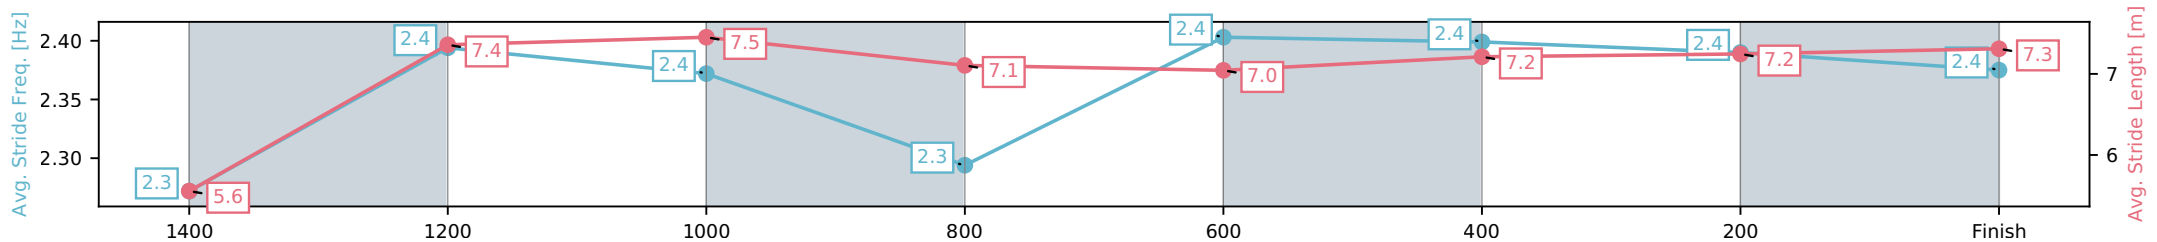

Horse/Jockey Name	Hell Follows/Chris Meehan
Finish Rank	8
Fastest Section Time (Section)	0:11.47 (1400-1200)
Top Speed [km/h] (Section)	64.6 (1400-1200)
Race State	Finished

Picklebet Park Warwick QLD
Race 7: SJG PLUMBING & DRAINAGE RATINGS BAND 0 - 55
Handicap - 1500m

07 May 2026 - 4:29PM

Track Rating: Soft 5, Weather: Overcast, Rail Position: True Entire Circuit

Section	L1500	L1400	L1200	L1000	L800	L600	L400	L200
Section Times	1:32.99 (0:09.65)	1:23.34 [14] (0:11.47)	1:11.87 [13] (0:11.50)	1:00.37 [14] (0:12.64)	0:47.73 [13] (0:12.04)	0:35.69 [14] (0:12.01)	0:23.68 [13] (0:11.86)	0:11.82 [8] (0:11.82)
Average Speed [km/h]	39.4	63.0	62.7	57.3	60.5	61.4	61.6	61.1
Top Speed [km/h]	59.8	64.6	64.2	60.5	62.5	62.0	62.8	62.4
Avg. Dist. to Rail [m]	6.8	2.0	1.7	1.8	2.4	4.6	8.0	13.2
Avg. Stride Freq. [Hz]	2.3	2.4	2.4	2.3	2.4	2.4	2.4	2.4
Avg. Stride Length [m]	5.6	7.4	7.5	7.1	7.0	7.2	7.2	7.3

- [ ] Ranking at each section and finish
- -:-:- No data available at this section
- NA No data available