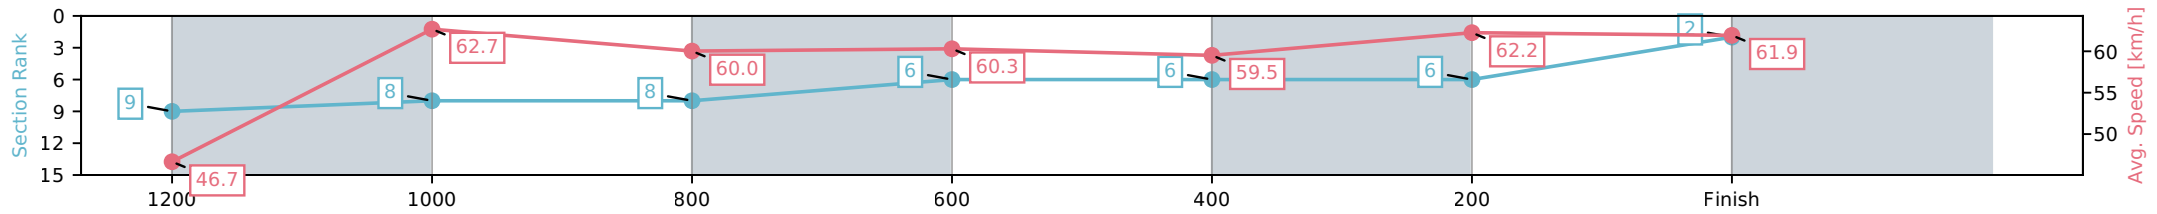

Horse/Jockey Name	Overoptimystic/Taylor Marshall
Finish Rank	2
Fastest Section Time (Section)	0:11.48 (1200-1000)
Top Speed [km/h] (Section)	63.7 (1200-1000)
Race State	Finished

Picklebet Park Warwick QLD
Race 1: STAR REALITY QUEENSLAND QTIS Three-Year-Old
Maiden Plate - 1350m
07 May 2026 - 12:28PM
Track Rating: Soft 5, Weather: Overcast, Rail Position: True Entire
Circuit

Section	L1350	L1200	L1000	L800	L600	L400	L200
Section Times	1:22.94 (0:11.94)	1:11.00 [8] (0:11.48)	0:59.52 [8] (0:12.04)	0:47.48 [6] (0:12.00)	0:35.48 [6] (0:12.20)	0:23.28 [6] (0:11.63)	0:11.65 [2] (0:11.65)
Average Speed [km/h]	46.7	62.7	60.0	60.3	59.5	62.2	61.9
Top Speed [km/h]	61.7	63.7	61.2	61.5	61.3	62.9	62.9
Avg. Dist. to Rail [m]	4.2	2.5	1.7	0.8	1.4	3.9	8.0
Avg. Stride Freq. [Hz]	2.2	2.2	2.1	2.1	2.1	2.2	2.3
Avg. Stride Length [m]	6.6	7.9	8.1	8.0	8.0	7.9	7.6

- [ ] Ranking at each section and finish
- -:-:- No data available at this section
- NA No data available