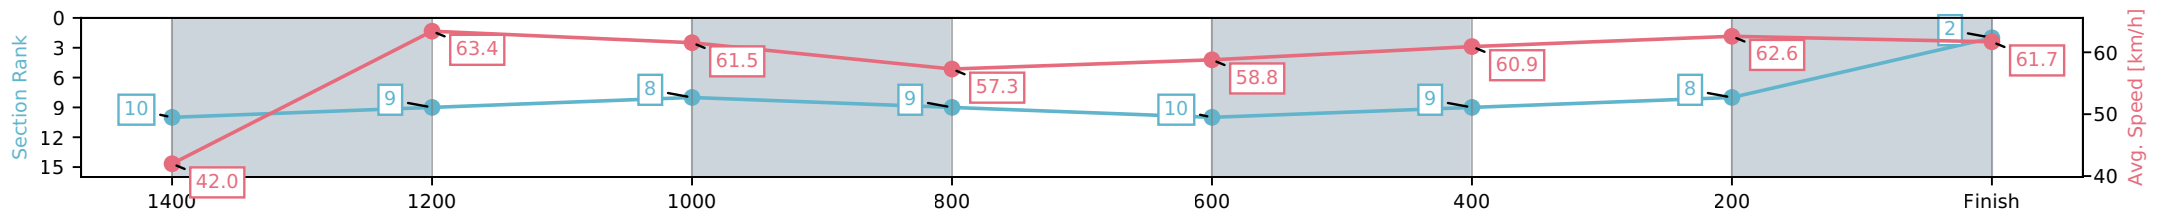

Horse/Jockey Name	Bump'n'run/Danny Peisley
Finish Rank	2
Fastest Section Time (Section)	0:11.40 (1400-1200)
Top Speed [km/h] (Section)	64.9 (1400-1200)
Race State	Finished

Picklebet Park Warwick QLD
Race 7: SJG PLUMBING & DRAINAGE RATINGS BAND 0 - 55
Handicap - 1500m

07 May 2026 - 4:29PM

Track Rating: Soft 5, Weather: Overcast, Rail Position: True Entire Circuit

Section	L1500	L1400	L1200	L1000	L800	L600	L400	L200
Section Times	1:32.33 (0:08.95)	1:23.38 [9] (0:11.40)	1:11.98 [8] (0:11.68)	1:00.30 [9] (0:12.64)	0:47.66 [10] (0:12.38)	0:35.27 [9] (0:11.98)	0:23.29 [8] (0:11.62)	0:11.67 [2] (0:11.67)
Average Speed [km/h]	42.0	63.4	61.5	57.3	58.8	60.9	62.6	61.7
Top Speed [km/h]	58.4	64.9	63.6	60.2	59.8	62.6	63.5	64.0
Avg. Dist. to Rail [m]	6.1	2.4	2.1	2.2	2.0	2.5	7.0	11.9
Avg. Stride Freq. [Hz]	2.3	2.3	2.3	2.2	2.2	2.3	2.3	2.3
Avg. Stride Length [m]	5.7	7.5	7.6	7.4	7.4	7.5	7.5	7.5

- [ ] Ranking at each section and finish
- -:-:- No data available at this section
- NA No data available