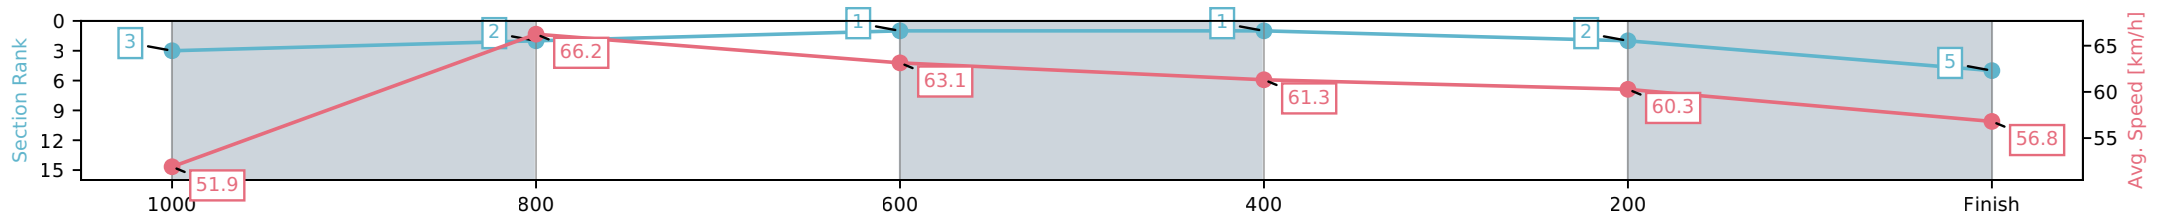

Horse/Jockey Name	Bear Oil/Kyle Wilson-Taylor
Finish Rank	5
Fastest Section Time (Section)	0:10.95 (1000-800)
Top Speed [km/h] (Section)	67.5 (1000-800)
Race State	Finished

Picklebet Park Warwick QLD
Race 3: WARWICK SAND & GRAVEL SUPPLIES Maiden Handicap - 1200m
07 May 2026 - 1:43PM
Track Rating: Soft 5, Weather: Overcast, Rail Position: True Entire Circuit

Section	L1200	L1000	L800	L600	L400	L200
Section Times	1:12.59 (0:13.92)	0:58.67 [2] (0:10.95)	0:47.72 [1] (0:11.36)	0:36.37 [1] (0:11.69)	0:24.68 [2] (0:11.94)	0:12.74 [5] (0:12.74)
Average Speed [km/h]	51.9	66.2	63.1	61.3	60.3	56.8
Top Speed [km/h]	65.9	67.5	64.7	62.3	61.4	59.1
Avg. Dist. to Rail [m]	8.7	3.0	0.6	0.9	0.5	1.4
Avg. Stride Freq. [Hz]	2.5	2.5	2.4	2.4	2.4	2.3
Avg. Stride Length [m]	6.3	7.4	7.4	7.4	7.2	7.0

[ ] Ranking at each section and finish
-:-:- No data available at this section
NA No data available