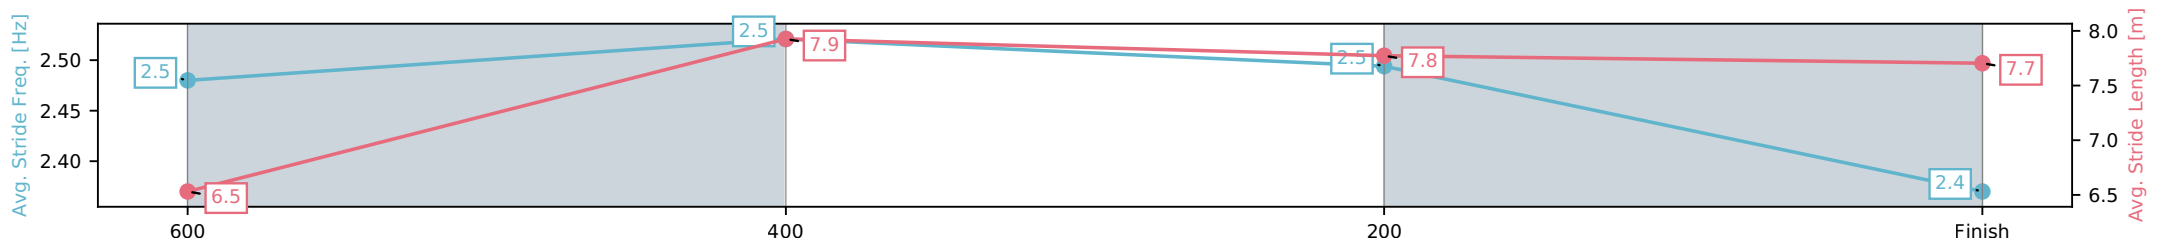

Picklebet Park Warwick QLD
 Race 4: PICKLEBET GET YOUR PICKLE ON BENCHMARK 55
 Handicap - 800m
 07 May 2026 - 2:25PM
 Track Rating: Soft 5, Weather: Overcast, Rail Position: True Entire Circuit

Section	L800	L600	L400	L200
Section Times	0:45.25 (0:13.33)	0:31.92 [5] (0:10.21)	0:21.71 [4] (0:10.50)	0:11.21 [3] (0:11.21)
Average Speed [km/h]	54.1	71.4	69.0	64.3
Top Speed [km/h]	71.2	71.9	70.4	67.0
Avg. Dist. to Rail [m]	0.8	1.9	4.6	7.4
Avg. Stride Freq. [Hz]	2.5	2.5	2.5	2.4
Avg. Stride Length [m]	6.5	7.9	7.8	7.7