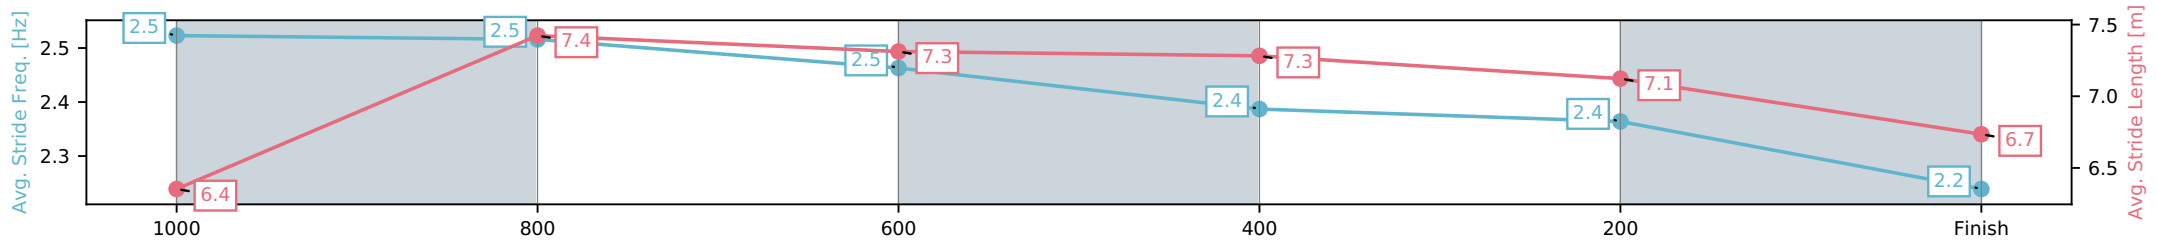

Horse/Jockey Name	Black Country/Danny Peisley
Finish Rank	12
Fastest Section Time (Section)	0:11.01 (1000-800)
Top Speed [km/h] (Section)	67.3 (1000-800)
Race State	Finished

Picklebet Park Warwick QLD
Race 6: MAXWELL LANCASTER SOLICITORS Colts, Geldings
& Entires RATINGS BAND 0 - 55 Handicap - 1200m

07 May 2026 - 3:50PM

Track Rating: Soft 5, Weather: Overcast, Rail Position: True Entire Circuit

Section	L1200	L1000	L800	L600	L400	L200
Section Times	1:14.14 (0:14.01)	1:00.13 [3] (0:11.01)	0:49.12 [4] (0:11.41)	0:37.71 [7] (0:11.86)	0:25.85 [12] (0:12.18)	0:13.67 [12] (0:13.67)
Average Speed [km/h]	51.7	66.1	63.8	61.3	59.3	52.2
Top Speed [km/h]	67.2	67.3	64.6	62.8	61.5	56.8
Avg. Dist. to Rail [m]	3.5	3.3	2.4	1.9	2.4	4.0
Avg. Stride Freq. [Hz]	2.5	2.5	2.5	2.4	2.4	2.2
Avg. Stride Length [m]	6.4	7.4	7.3	7.3	7.1	6.7

[ ] Ranking at each section and finish
-:-:- No data available at this section
NA No data available