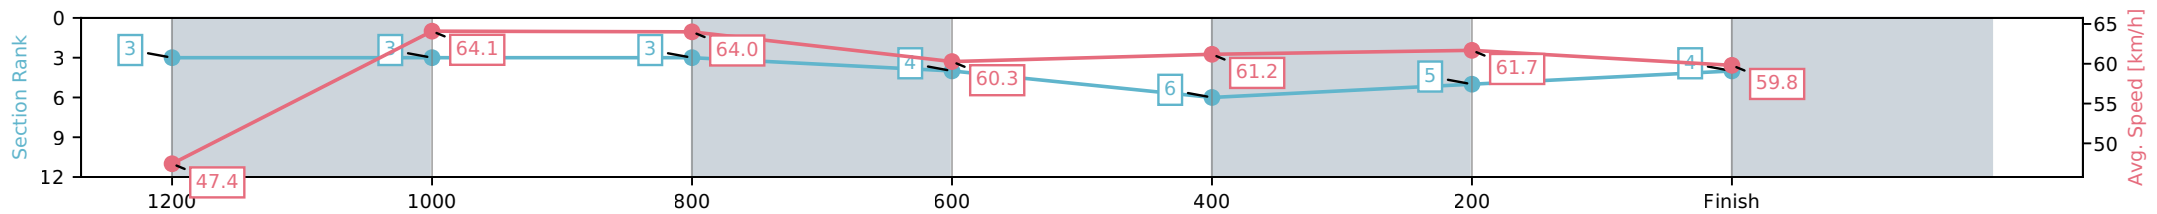

Horse/Jockey Name	Keiko Say/Fred Larson
Finish Rank	4
Fastest Section Time (Section)	0:11.23 (1200-1000)
Top Speed [km/h] (Section)	65.6 (1000-800)
Race State	Finished

Picklebet Park Warwick QLD
Race 2: CONDAMINE ACCOUNTANTS Class 3 Handicap - 1350m
07 May 2026 - 1:02PM
Track Rating: Soft 5, Weather: Overcast, Rail Position: True Entire Circuit

Section	L1350	L1200	L1000	L800	L600	L400	L200
Section Times	1:22.13 (0:11.82)	1:10.30 [3] (0:11.23)	0:59.08 [3] (0:11.30)	0:47.78 [4] (0:11.99)	0:35.79 [6] (0:11.88)	0:23.92 [5] (0:11.78)	0:12.14 [4] (0:12.14)
Average Speed [km/h]	47.4	64.1	64.0	60.3	61.2	61.7	59.8
Top Speed [km/h]	62.5	65.4	65.6	61.5	62.1	63.5	61.6
Avg. Dist. to Rail [m]	2.5	1.3	1.3	0.6	2.0	4.6	5.9
Avg. Stride Freq. [Hz]	2.4	2.4	2.4	2.3	2.3	2.3	2.4
Avg. Stride Length [m]	6.2	7.5	7.5	7.4	7.4	7.4	7.2

- [ ] Ranking at each section and finish
- -:-:- No data available at this section
- NA No data available