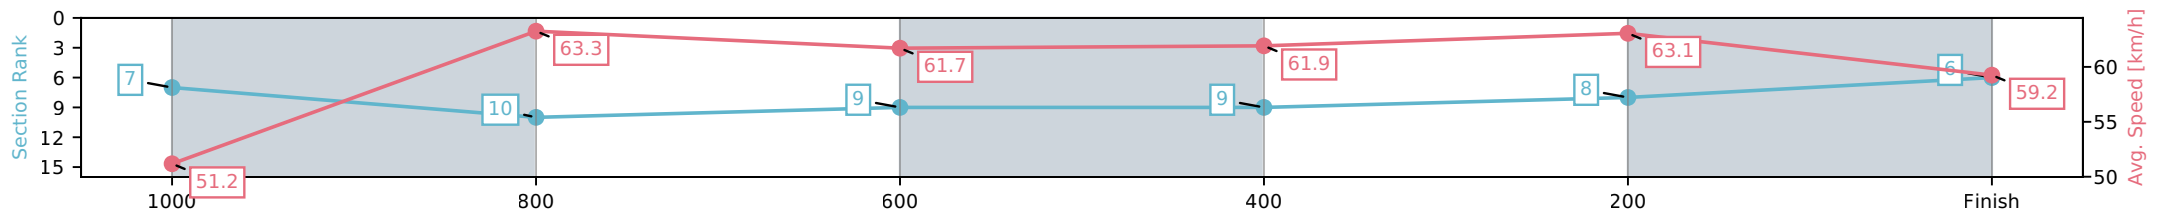

Horse/Jockey Name	Brave Like Lily/Isabel Jessop
Finish Rank	6
Fastest Section Time (Section)	0:11.44 (1000-800)
Top Speed [km/h] (Section)	65.0 (1200 - 1000)
Race State	Finished

Picklebet Park Warwick QLD
Race 3: WARWICK SAND & GRAVEL SUPPLIES Maiden Handicap - 1200m
07 May 2026 - 1:43PM
Track Rating: Soft 5, Weather: Overcast, Rail Position: True Entire Circuit

Section	L1200	L1000	L800	L600	L400	L200
Section Times	1:12.69 (0:14.13)	0:58.56 [10] (0:11.44)	0:47.13 [9] (0:11.74)	0:35.39 [9] (0:11.76)	0:23.63 [8] (0:11.45)	0:12.18 [6] (0:12.18)
Average Speed [km/h]	51.2	63.3	61.7	61.9	63.1	59.2
Top Speed [km/h]	65.0	64.7	63.6	62.7	63.9	62.1
Avg. Dist. to Rail [m]	3.3	1.5	1.4	2.0	2.9	5.4
Avg. Stride Freq. [Hz]	2.5	2.4	2.4	2.3	2.4	2.3
Avg. Stride Length [m]	6.4	7.3	7.4	7.4	7.5	7.3

- [ ] Ranking at each section and finish
- -:-:- No data available at this section
- NA No data available