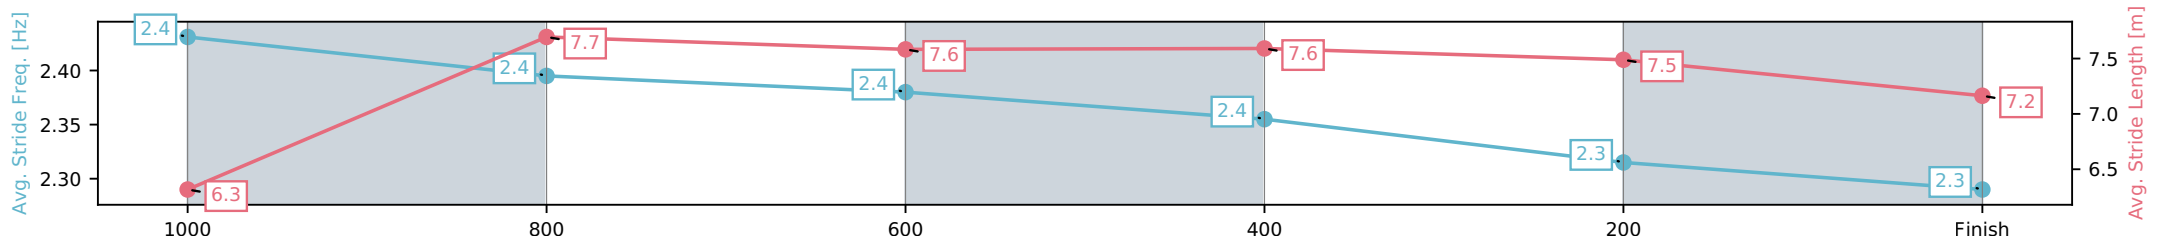

Horse/Jockey Name	Spiritoftheworld/Damien Boche
Finish Rank	8
Fastest Section Time (Section)	0:11.09 (1000-800)
Top Speed [km/h] (Section)	66.4 (1000-800)
Race State	Finished

Picklebet Park Warwick QLD
Race 6: MAXWELL LANCASTER SOLICITORS Colts, Geldings
& Entires RATINGS BAND 0 - 55 Handicap - 1200m

07 May 2026 - 3:50PM

Track Rating: Soft 5, Weather: Overcast, Rail Position: True Entire Circuit

Section	L1200	L1000	L800	L600	L400	L200
Section Times	1:12.55 (0:14.31)	0:58.24 [9] (0:11.09)	0:47.14 [9] (0:11.39)	0:35.76 [8] (0:11.51)	0:24.25 [8] (0:11.75)	0:12.50 [8] (0:12.50)
Average Speed [km/h]	50.7	65.2	63.6	63.1	61.5	58.3
Top Speed [km/h]	66.1	66.4	64.6	64.0	62.9	59.7
Avg. Dist. to Rail [m]	8.5	2.0	1.1	1.8	3.4	4.2
Avg. Stride Freq. [Hz]	2.4	2.4	2.4	2.4	2.3	2.3
Avg. Stride Length [m]	6.3	7.7	7.6	7.6	7.5	7.2

- [ ] Ranking at each section and finish
- -:-:- No data available at this section
- NA No data available