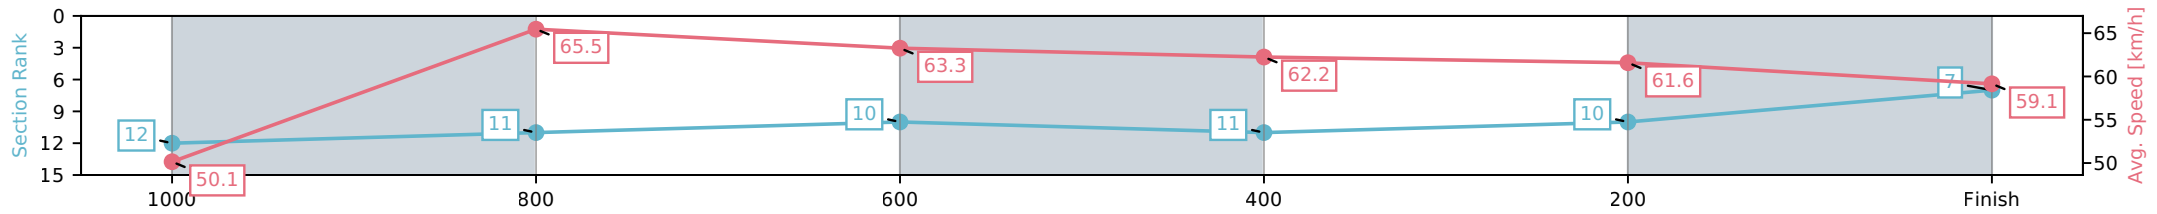

Horse/Jockey Name	Stylish Joker/Justin P Stanley
Finish Rank	7
Fastest Section Time (Section)	0:10.96 (1000-800)
Top Speed [km/h] (Section)	66.3 (1000-800)
Race State	Finished

Picklebet Park Warwick QLD
Race 6: MAXWELL LANCASTER SOLICITORS Colts, Geldings
& Entires RATINGS BAND 0 - 55 Handicap - 1200m

07 May 2026 - 3:50PM

Track Rating: Soft 5, Weather: Overcast, Rail Position: True Entire Circuit

Section	L1200	L1000	L800	L600	L400	L200
Section Times	1:12.49 (0:14.60)	0:57.89 [11] (0:10.96)	0:46.94 [10] (0:11.27)	0:35.66 [11] (0:11.59)	0:24.07 [10] (0:11.76)	0:12.30 [7] (0:12.30)
Average Speed [km/h]	50.1	65.5	63.3	62.2	61.6	59.1
Top Speed [km/h]	65.0	66.3	64.4	63.5	62.5	61.1
Avg. Dist. to Rail [m]	4.9	1.1	1.6	0.8	3.0	1.5
Avg. Stride Freq. [Hz]	2.4	2.4	2.3	2.3	2.3	2.3
Avg. Stride Length [m]	6.5	7.8	7.7	7.8	7.6	7.4

- [ ] Ranking at each section and finish
- -:-:- No data available at this section
- NA No data available