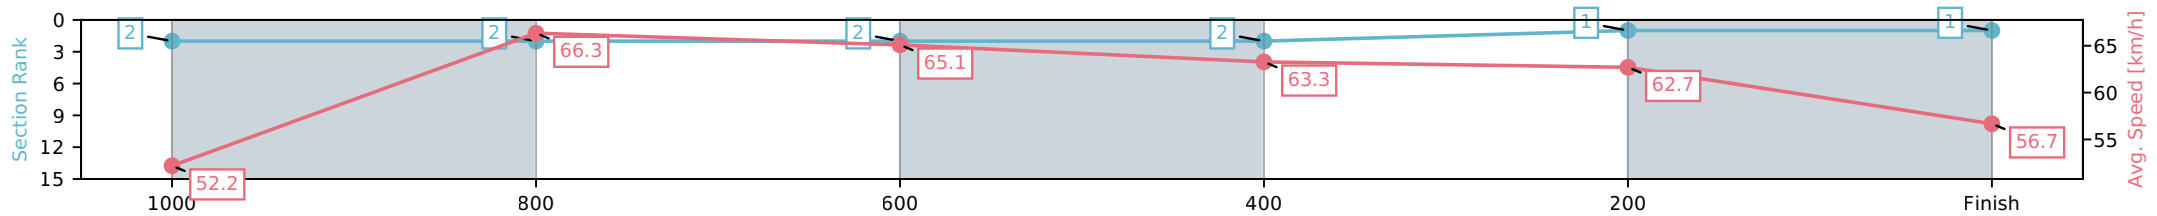

Horse/Jockey Name	Royal Bombadier/Brandon Lerena
Finish Rank	1
Fastest Section Time (Section)	0:10.96 (1000-800)
Top Speed [km/h] (Section)	67.1 (1000-800)
Race State	Finished

Picklebet Park Warwick QLD
Race 6: MAXWELL LANCASTER SOLICITORS Colts, Geldings
& Entires RATINGS BAND 0 - 55 Handicap - 1200m

07 May 2026 - 3:50PM

Track Rating: Soft 5, Weather: Overcast, Rail Position: True Entire Circuit

Section	L1200	L1000	L800	L600	L400	L200
Section Times	1:11.92 (0:13.86)	0:58.06 [2] (0:10.96)	0:47.11 [2] (0:11.26)	0:35.84 [2] (0:11.54)	0:24.31 [1] (0:11.57)	0:12.74 [1] (0:12.74)
Average Speed [km/h]	52.2	66.3	65.1	63.3	62.7	56.7
Top Speed [km/h]	66.2	67.1	66.8	63.7	63.3	60.9
Avg. Dist. to Rail [m]	4.8	3.3	3.7	2.4	4.9	7.9
Avg. Stride Freq. [Hz]	2.4	2.5	2.4	2.3	2.4	2.2
Avg. Stride Length [m]	6.5	7.6	7.7	7.7	7.4	7.3

[ ] Ranking at each section and finish
-:-:- No data available at this section
NA No data available