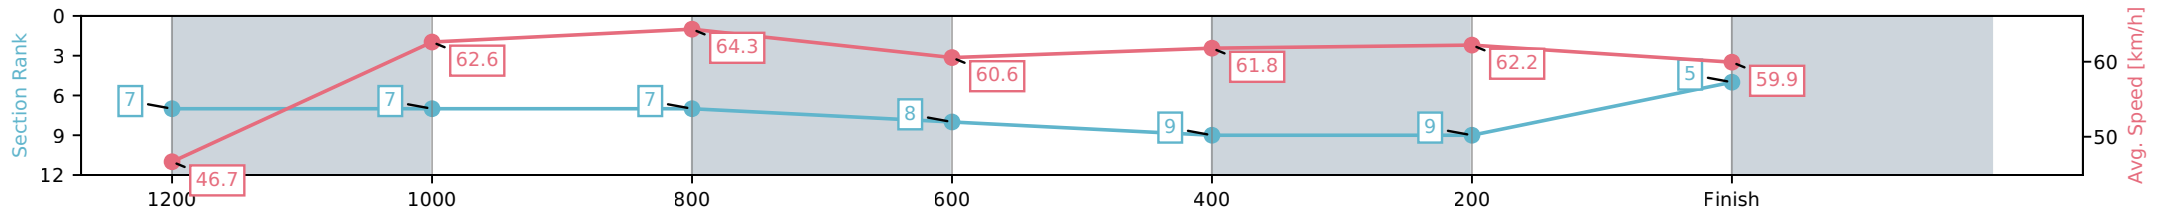

Horse/Jockey Name	Blumstien/Scott Sheargold
Finish Rank	5
Fastest Section Time (Section)	0:11.24 (1000-800)
Top Speed [km/h] (Section)	66.3 (1000-800)
Race State	Finished

Picklebet Park Warwick QLD
Race 2: CONDAMINE ACCOUNTANTS Class 3 Handicap - 1350m

07 May 2026 - 1:02PM

Track Rating: Soft 5, Weather: Overcast, Rail Position: True Entire Circuit

Section	L1350	L1200	L1000	L800	L600	L400	L200
Section Times	1:22.32 (0:11.99)	1:10.33 [7] (0:11.52)	0:58.81 [7] (0:11.24)	0:47.56 [8] (0:12.00)	0:35.57 [9] (0:11.77)	0:23.80 [9] (0:11.70)	0:12.10 [5] (0:12.10)
Average Speed [km/h]	46.7	62.6	64.3	60.6	61.8	62.2	59.9
Top Speed [km/h]	60.9	66.2	66.3	62.4	62.4	63.3	61.5
Avg. Dist. to Rail [m]	6.3	1.7	2.0	1.7	2.2	5.6	8.7
Avg. Stride Freq. [Hz]	2.3	2.2	2.3	2.2	2.2	2.2	2.2
Avg. Stride Length [m]	6.5	7.8	8.0	7.9	7.9	7.8	7.6

- [ ] Ranking at each section and finish
- -:-:- No data available at this section
- NA No data available