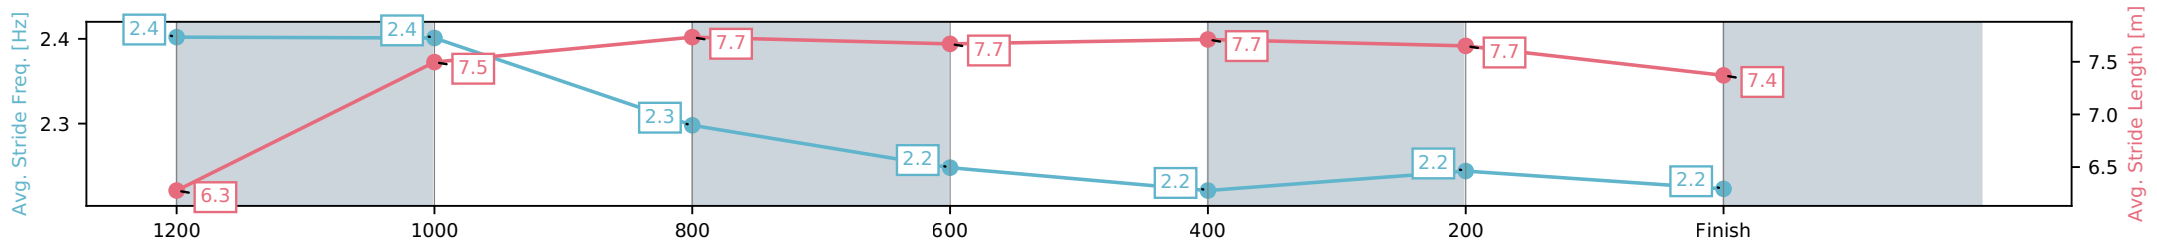

Horse/Jockey Name	Il Cubo/Karl Zechner
Finish Rank	7
Fastest Section Time (Section)	0:11.28 (1200-1000)
Top Speed [km/h] (Section)	64.5 (1200-1000)
Race State	Finished

Picklebet Park Warwick QLD
Race 2: CONDAMINE ACCOUNTANTS Class 3 Handicap - 1350m

07 May 2026 - 1:02PM

Track Rating: Soft 5, Weather: Overcast, Rail Position: True Entire Circuit

Section	L1350	L1200	L1000	L800	L600	L400	L200
Section Times	1:22.44 (0:11.58)	1:10.86 [2] (0:11.28)	0:59.58 [4] (0:11.54)	0:48.04 [3] (0:11.90)	0:36.14 [3] (0:11.78)	0:24.36 [4] (0:11.75)	0:12.61 [7] (0:12.61)
Average Speed [km/h]	48.4	63.9	62.7	61.0	61.0	61.4	57.6
Top Speed [km/h]	62.9	64.5	63.7	61.6	61.7	62.4	59.4
Avg. Dist. to Rail [m]	4.9	2.1	2.3	1.5	0.5	1.8	3.0
Avg. Stride Freq. [Hz]	2.4	2.4	2.3	2.2	2.2	2.2	2.2
Avg. Stride Length [m]	6.3	7.5	7.7	7.7	7.7	7.7	7.4

- [ ] Ranking at each section and finish
- -:-:- No data available at this section
- NA No data available