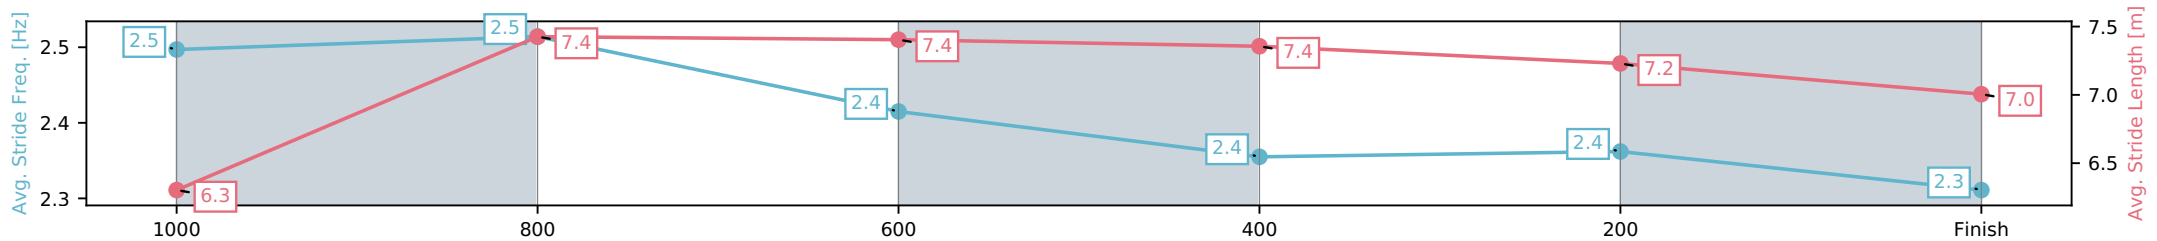

Horse/Jockey Name	Bear Oil/Kyle Wilson-Taylor
Finish Rank	5
Fastest Section Time (Section)	0:10.95 (1000-800)
Top Speed [km/h] (Section)	67.5 (1000-800)
Race State	Finished

Picklebet Park Warwick QLD
Race 3: WARWICK SAND & GRAVEL SUPPLIES Maiden Handicap - 1200m
07 May 2026 - 1:43PM
Track Rating: Soft 5, Weather: Overcast, Rail Position: True Entire Circuit

Section	L1200	L1000	L800	L600	L400	L200
Section Times	1:12.59 (0:13.92)	0:58.67 [2] (0:10.95)	0:47.72 [1] (0:11.36)	0:36.37 [1] (0:11.69)	0:24.68 [2] (0:11.94)	0:12.74 [5] (0:12.74)
Average Speed [km/h]	51.9	66.2	63.1	61.3	60.3	56.8
Top Speed [km/h]	65.9	67.5	64.7	62.3	61.4	59.1
Avg. Dist. to Rail [m]	8.7	3.0	0.6	0.9	0.5	1.4
Avg. Stride Freq. [Hz]	2.5	2.5	2.4	2.4	2.4	2.3
Avg. Stride Length [m]	6.3	7.4	7.4	7.4	7.2	7.0

[ ] Ranking at each section and finish
-:-:- No data available at this section
NA No data available