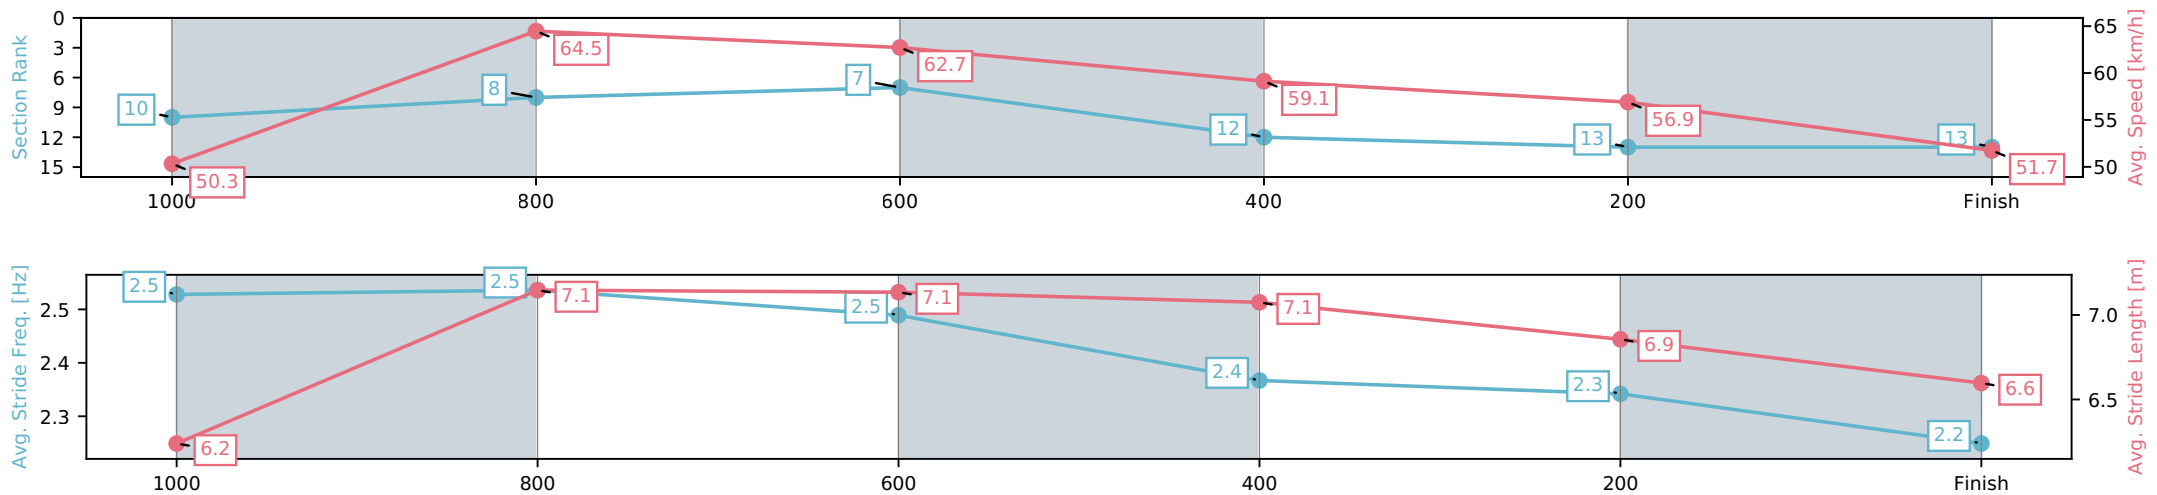

Horse/Jockey Name	Texas Terrier/Paul Hamblin
Finish Rank	13
Fastest Section Time (Section)	0:11.17 (1000-800)
Top Speed [km/h] (Section)	65.5 (1000-800)
Race State	Finished

Picklebet Park Warwick QLD
Race 3: WARWICK SAND & GRAVEL SUPPLIES Maiden Handicap - 1200m
07 May 2026 - 1:43PM
Track Rating: Soft 5, Weather: Overcast, Rail Position: True Entire Circuit

Section	L1200	L1000	L800	L600	L400	L200
Section Times	1:16.02 (0:14.36)	1:01.66 [8] (0:11.17)	0:50.48 [7] (0:11.56)	0:38.93 [12] (0:12.28)	0:26.64 [13] (0:12.74)	0:13.91 [13] (0:13.91)
Average Speed [km/h]	50.3	64.5	62.7	59.1	56.9	51.7
Top Speed [km/h]	65.1	65.5	64.2	61.0	58.3	54.8
Avg. Dist. to Rail [m]	0.7	0.6	1.1	1.8	4.4	5.9
Avg. Stride Freq. [Hz]	2.5	2.5	2.5	2.4	2.3	2.2
Avg. Stride Length [m]	6.2	7.1	7.1	7.1	6.9	6.6

- [ ] Ranking at each section and finish
- -:-:- No data available at this section
- NA No data available