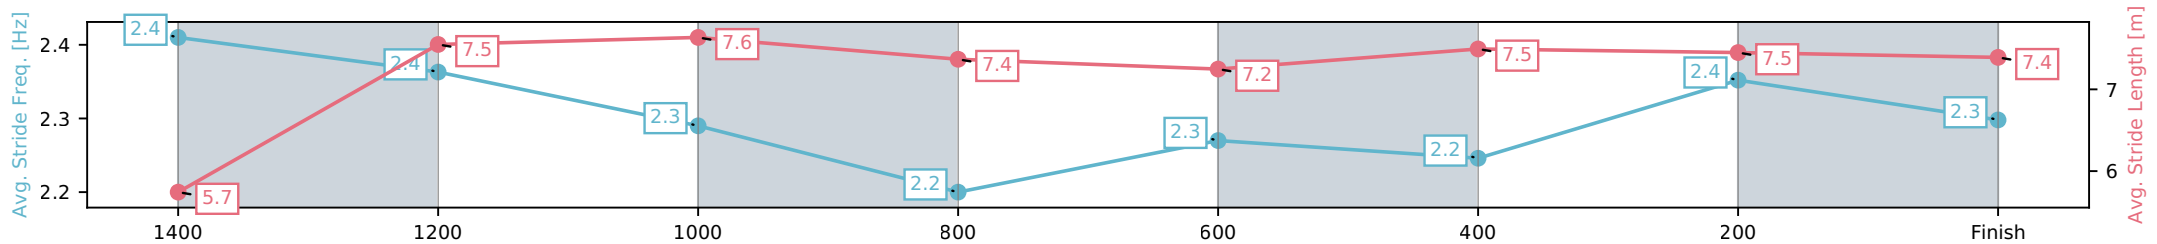

Horse/Jockey Name	Tortilla/Jess Emmerson
Finish Rank	7
Fastest Section Time (Section)	0:11.34 (1400-1200)
Top Speed [km/h] (Section)	64.6 (1400-1200)
Race State	Finished

Picklebet Park Warwick QLD
Race 7: SJG PLUMBING & DRAINAGE RATINGS BAND 0 - 55
Handicap - 1500m

07 May 2026 - 4:29PM

Track Rating: Soft 5, Weather: Overcast, Rail Position: True Entire Circuit

Section	L1500	L1400	L1200	L1000	L800	L600	L400	L200
Section Times	1:32.78 (0:08.83)	1:23.95 [6] (0:11.34)	1:12.61 [5] (0:11.65)	1:00.96 [6] (0:12.58)	0:48.38 [6] (0:12.36)	0:36.02 [8] (0:12.19)	0:23.83 [7] (0:11.69)	0:12.14 [7] (0:12.14)
Average Speed [km/h]	42.7	63.6	61.7	57.5	58.8	59.7	62.1	59.8
Top Speed [km/h]	60.3	64.6	63.9	58.7	59.9	61.4	62.7	60.8
Avg. Dist. to Rail [m]	4.1	1.8	1.1	1.6	2.0	1.8	5.6	9.9
Avg. Stride Freq. [Hz]	2.4	2.4	2.3	2.2	2.3	2.2	2.4	2.3
Avg. Stride Length [m]	5.7	7.5	7.6	7.4	7.2	7.5	7.5	7.4

- [ ] Ranking at each section and finish
- -:-:- No data available at this section
- NA No data available