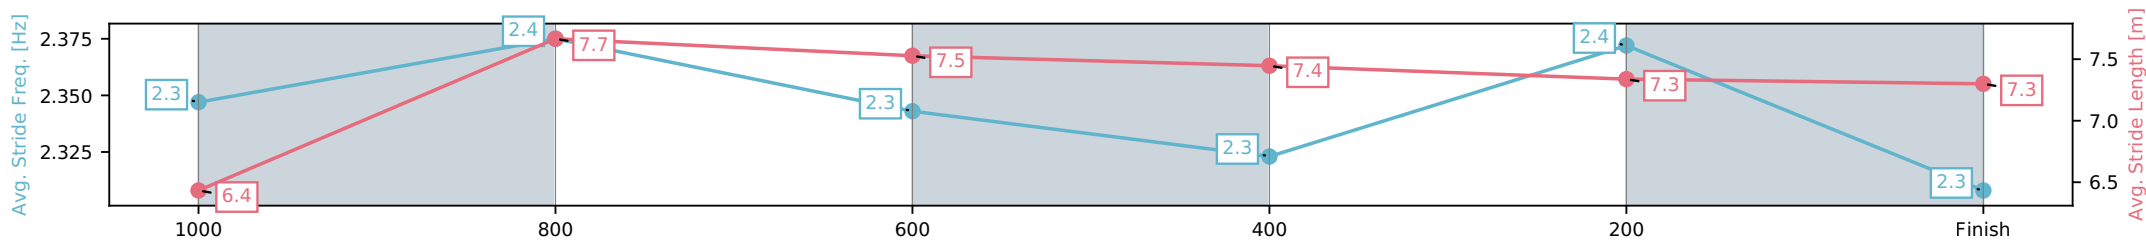

Horse/Jockey Name	Valour Victorious/Dale Smith
Finish Rank	10
Fastest Section Time (Section)	0:11.17 (1000-800)
Top Speed [km/h] (Section)	65.7 (1000-800)
Race State	Finished

Picklebet Park Warwick QLD
Race 3: WARWICK SAND & GRAVEL SUPPLIES Maiden Handicap - 1200m
07 May 2026 - 1:43PM
Track Rating: Soft 5, Weather: Overcast, Rail Position: True Entire Circuit

Section	L1200	L1000	L800	L600	L400	L200
Section Times	1:13.27 (0:14.69)	0:58.58 [13] (0:11.17)	0:47.41 [11] (0:11.62)	0:35.79 [13] (0:11.92)	0:23.87 [11] (0:11.63)	0:12.24 [10] (0:12.24)
Average Speed [km/h]	49.3	64.8	62.1	61.0	62.2	58.8
Top Speed [km/h]	64.8	65.7	63.3	63.1	63.2	61.5
Avg. Dist. to Rail [m]	7.7	1.9	0.6	1.8	3.4	3.8
Avg. Stride Freq. [Hz]	2.3	2.4	2.3	2.3	2.4	2.3
Avg. Stride Length [m]	6.4	7.7	7.5	7.4	7.3	7.3

- [ ] Ranking at each section and finish
- -:-:- No data available at this section
- NA No data available