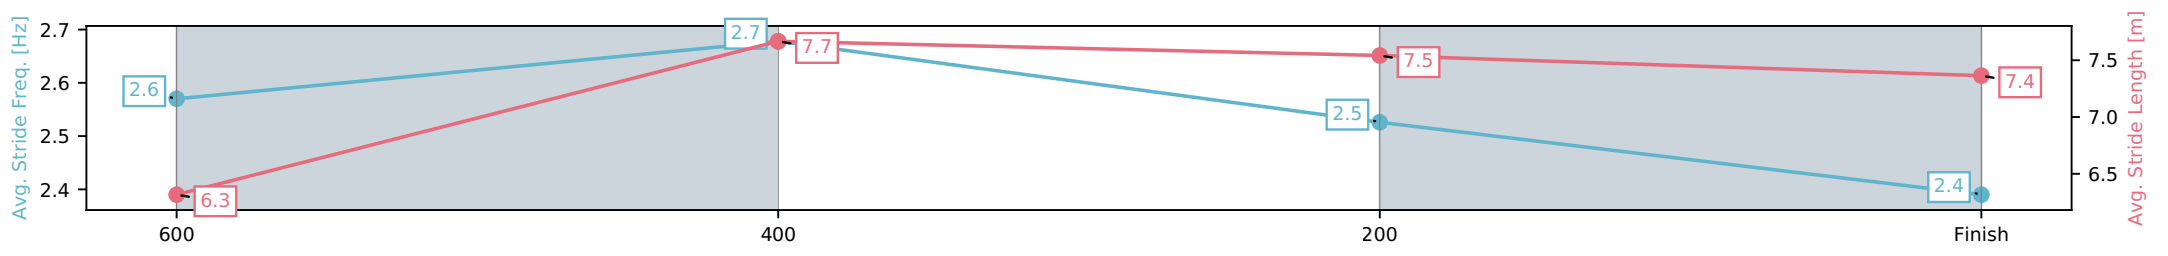

Horse/Jockey Name	Barbra/Chloe Lowe
Finish Rank	5
Fastest Section Time (Section)	0:10.02 (600-400)
Top Speed [km/h] (Section)	74.2 (600-400)
Race State	Finished

Picklebet Park Warwick QLD
Race 4: PICKLEBET GET YOUR PICKLE ON BENCHMARK 55
Handicap - 800m
07 May 2026 - 2:25PM
Track Rating: Soft 5, Weather: Overcast, Rail Position: True Entire Circuit

Section	L800	L600	L400	L200
Section Times	0:45.51 (0:13.05)	0:32.46 [2] (0:10.02)	0:22.45 [2] (0:10.76)	0:11.68 [5] (0:11.68)
Average Speed [km/h]	55.4	72.6	67.4	61.7
Top Speed [km/h]	73.7	74.2	70.3	64.2
Avg. Dist. to Rail [m]	6.1	2.2	3.8	5.1
Avg. Stride Freq. [Hz]	2.6	2.7	2.5	2.4
Avg. Stride Length [m]	6.3	7.7	7.5	7.4

[ ] Ranking at each section and finish
-:-:- No data available at this section
NA No data available