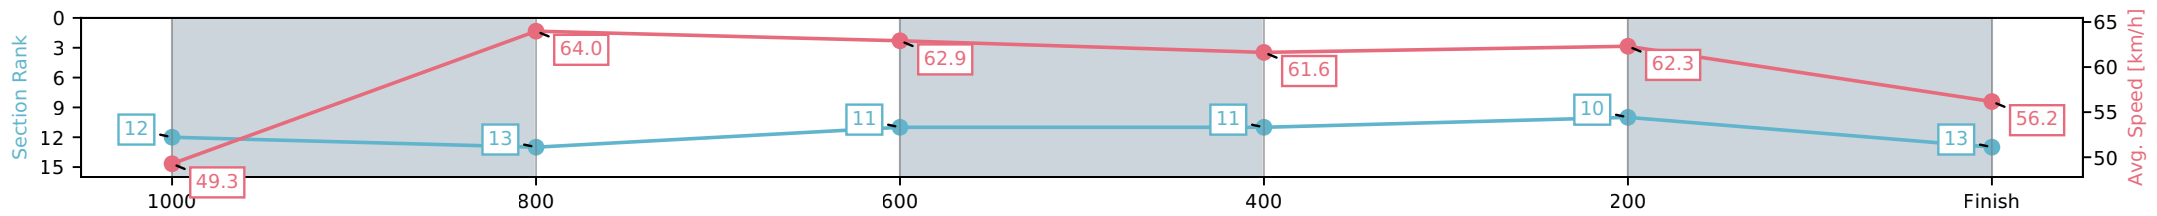

Horse/Jockey Name	Cross Of Scarlet/Olivia Kendal
Finish Rank	13
Fastest Section Time (Section)	0:11.24 (1000-800)
Top Speed [km/h] (Section)	65.4 (1000-800)
Race State	Finished

Picklebet Park Warwick QLD
Race 5: WORKIN WEAR QUEENSLAND Fillies & Mares
RATINGS BAND 0 - 55 Handicap - 1200m

07 May 2026 - 3:06PM

Track Rating: Soft 5, Weather: Overcast, Rail Position: True Entire Circuit

Section	L1200	L1000	L800	L600	L400	L200
Section Times	1:13.68 (0:14.82)	0:58.86 [13] (0:11.24)	0:47.62 [11] (0:11.35)	0:36.28 [11] (0:11.76)	0:24.52 [10] (0:11.66)	0:12.86 [13] (0:12.86)
Average Speed [km/h]	49.3	64.0	62.9	61.6	62.3	56.2
Top Speed [km/h]	64.4	65.4	64.3	63.1	63.3	60.2
Avg. Dist. to Rail [m]	5.8	1.0	1.2	1.3	5.9	7.2
Avg. Stride Freq. [Hz]	2.5	2.5	2.5	2.5	2.6	2.4
Avg. Stride Length [m]	6.1	7.2	7.2	6.9	6.9	6.6

- [ ] Ranking at each section and finish
- -:-:- No data available at this section
- NA No data available