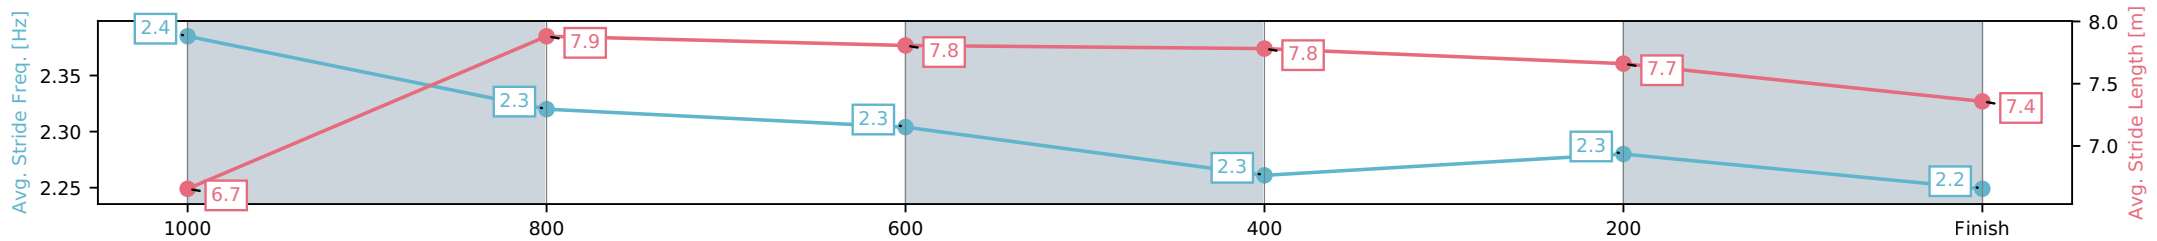

Horse/Jockey Name	Herecomesantorini/Michael Murphy
Finish Rank	5
Fastest Section Time (Section)	0:11.07 (1000-800)
Top Speed [km/h] (Section)	65.9 (1000-800)
Race State	Finished

Picklebet Park Warwick QLD
Race 6: MAXWELL LANCASTER SOLICITORS Colts, Geldings
& Entires RATINGS BAND 0 - 55 Handicap - 1200m

07 May 2026 - 3:50PM

Track Rating: Soft 5, Weather: Overcast, Rail Position: True Entire Circuit

Section	L1200	L1000	L800	L600	L400	L200
Section Times	1:12.38 (0:14.05)	0:58.33 [5] (0:11.07)	0:47.27 [6] (0:11.38)	0:35.89 [5] (0:11.65)	0:24.24 [6] (0:11.76)	0:12.48 [5] (0:12.48)
Average Speed [km/h]	51.6	65.1	63.7	62.5	61.7	58.0
Top Speed [km/h]	64.7	65.9	64.5	63.2	62.9	60.2
Avg. Dist. to Rail [m]	5.6	1.6	1.2	2.1	4.3	5.8
Avg. Stride Freq. [Hz]	2.4	2.3	2.3	2.3	2.3	2.2
Avg. Stride Length [m]	6.7	7.9	7.8	7.8	7.7	7.4

[ ] Ranking at each section and finish
-:-:- No data available at this section
NA No data available