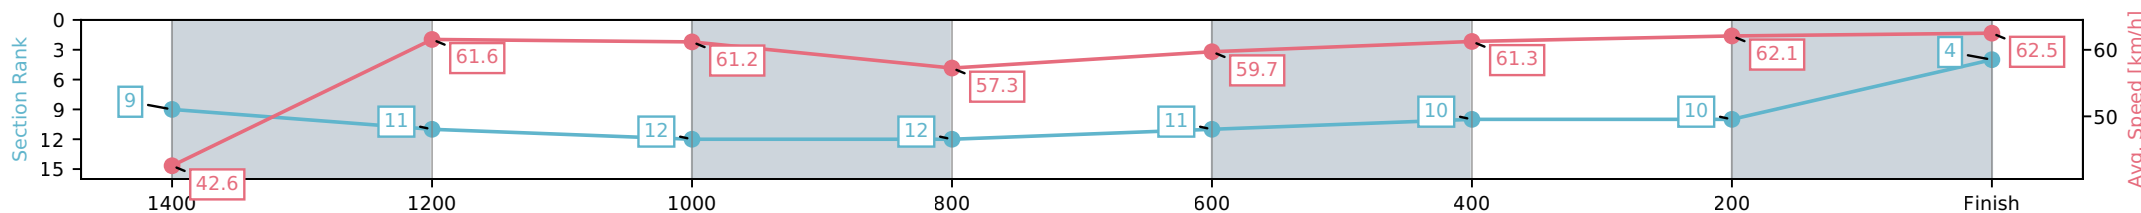

[] Ranking at each section and finish
 -:-:- No data available at this section
 NA No data available

Horse/Jockey Name	Albanian Beauty/Corey Sutherland
Finish Rank	5
Fastest Section Time (Section)	0:11.54 (1200-1000)
Top Speed [km/h] (Section)	64.2 (1200-1000)
Race State	Finished