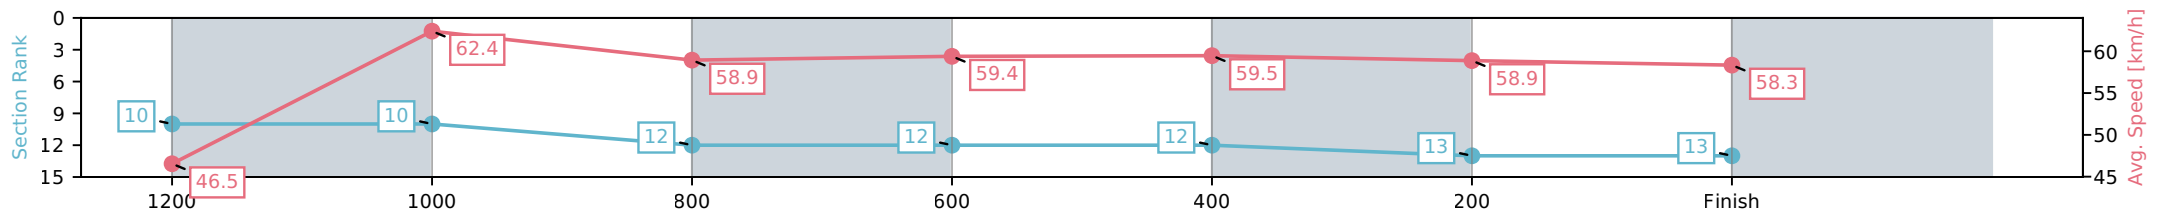

Horse/Jockey Name	Wild Bean/Justin P Stanley
Finish Rank	13
Fastest Section Time (Section)	0:11.53 (1200-1000)
Top Speed [km/h] (Section)	63.3 (1200-1000)
Race State	Finished

Picklebet Park Warwick QLD
Race 1: STAR REALITY QUEENSLAND QTIS Three-Year-Old
Maiden Plate - 1350m
07 May 2026 - 12:28PM
Track Rating: Soft 5, Weather: Overcast, Rail Position: True Entire
Circuit

Section	L1350	L1200	L1000	L800	L600	L400	L200
Section Times	1:24.94 (0:12.03)	1:12.91 [10] (0:11.53)	1:01.38 [12] (0:12.30)	0:49.08 [12] (0:12.17)	0:36.91 [12] (0:12.22)	0:24.69 [13] (0:12.30)	0:12.39 [13] (0:12.39)
Average Speed [km/h]	46.5	62.4	58.9	59.4	59.5	58.9	58.3
Top Speed [km/h]	61.1	63.3	62.1	60.4	60.2	59.9	59.1
Avg. Dist. to Rail [m]	8.7	3.7	2.4	0.8	1.6	3.2	2.6
Avg. Stride Freq. [Hz]	2.3	2.3	2.2	2.2	2.2	2.2	2.2
Avg. Stride Length [m]	6.4	7.6	7.5	7.5	7.5	7.5	7.5

[ ] Ranking at each section and finish
-:-:- No data available at this section
NA No data available