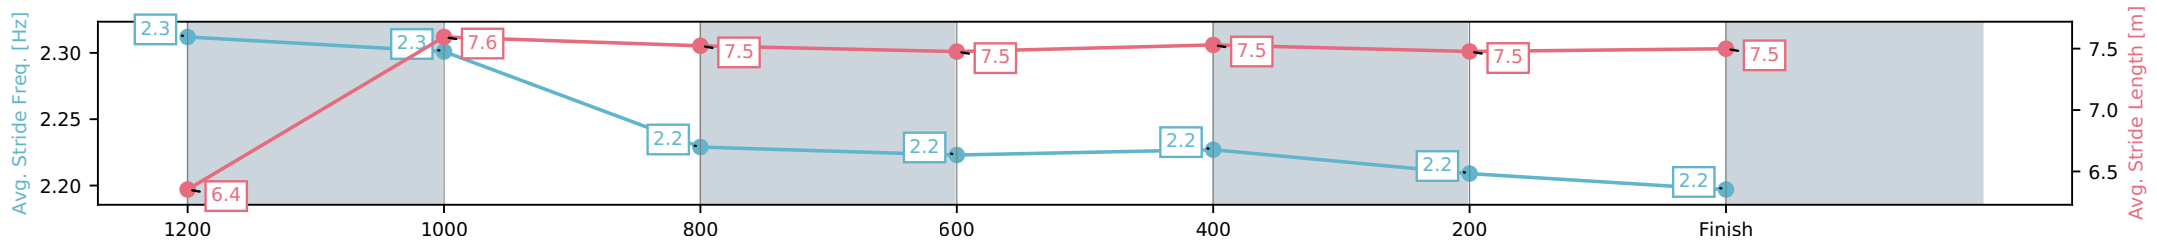

Horse/Jockey Name	Wild Bean/Justin P Stanley
Finish Rank	13
Fastest Section Time (Section)	0:11.53 (1200-1000)
Top Speed [km/h] (Section)	63.3 (1200-1000)
Race State	Finished

Picklebet Park Warwick QLD
Race 1: STAR REALITY QUEENSLAND QTIS Three-Year-Old
Maiden Plate - 1350m
07 May 2026 - 12:28PM
Track Rating: Soft 5, Weather: Overcast, Rail Position: True Entire
Circuit

Section	L1350	L1200	L1000	L800	L600	L400	L200
Section Times	1:24.94 (0:12.03)	1:12.91 [10] (0:11.53)	1:01.38 [12] (0:12.30)	0:49.08 [12] (0:12.17)	0:36.91 [12] (0:12.22)	0:24.69 [13] (0:12.30)	0:12.39 [13] (0:12.39)
Average Speed [km/h]	46.5	62.4	58.9	59.4	59.5	58.9	58.3
Top Speed [km/h]	61.1	63.3	62.1	60.4	60.2	59.9	59.1
Avg. Dist. to Rail [m]	8.7	3.7	2.4	0.8	1.6	3.2	2.6
Avg. Stride Freq. [Hz]	2.3	2.3	2.2	2.2	2.2	2.2	2.2
Avg. Stride Length [m]	6.4	7.6	7.5	7.5	7.5	7.5	7.5

[ ] Ranking at each section and finish
-:-:- No data available at this section
NA No data available