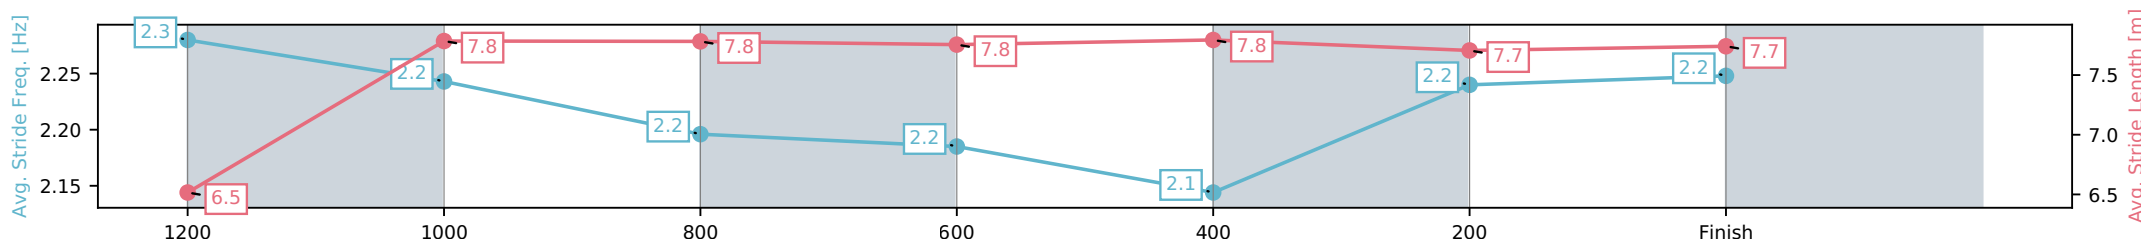

Horse/Jockey Name	Leica Lemon/Shakira Bailey
Finish Rank	11
Fastest Section Time (Section)	0:11.58 (1200-1000)
Top Speed [km/h] (Section)	64.0 (400-200)
Race State	Finished

Picklebet Park Warwick QLD
Race 1: STAR REALITY QUEENSLAND QTIS Three-Year-Old
Maiden Plate - 1350m
07 May 2026 - 12:28PM
Track Rating: Soft 5, Weather: Overcast, Rail Position: True Entire
Circuit

Section	L1350	L1200	L1000	L800	L600	L400	L200
Section Times	1:23.79 (0:12.61)	1:11.18 [13] (0:11.58)	0:59.60 [13] (0:11.95)	0:47.65 [13] (0:11.91)	0:35.74 [13] (0:12.26)	0:23.48 [11] (0:11.69)	0:11.79 [11] (0:11.79)
Average Speed [km/h]	44.5	62.2	60.1	60.2	58.8	61.7	61.2
Top Speed [km/h]	63.0	63.3	63.7	61.9	60.7	64.0	63.2
Avg. Dist. to Rail [m]	7.7	0.6	0.3	0.8	0.7	1.2	1.9
Avg. Stride Freq. [Hz]	2.3	2.2	2.2	2.2	2.1	2.2	2.2
Avg. Stride Length [m]	6.5	7.8	7.8	7.8	7.8	7.7	7.7

[ ] Ranking at each section and finish
-:-:- No data available at this section
NA No data available