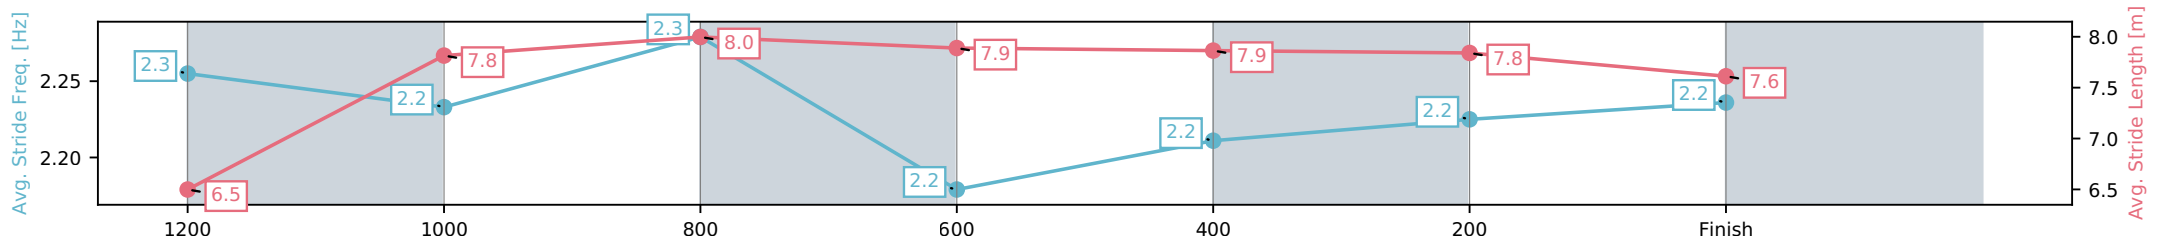

Horse/Jockey Name	Blumstien/Scott Sheargold
Finish Rank	5
Fastest Section Time (Section)	0:11.24 (1000-800)
Top Speed [km/h] (Section)	66.3 (1000-800)
Race State	Finished

Picklebet Park Warwick QLD
Race 2: CONDAMINE ACCOUNTANTS Class 3 Handicap - 1350m

07 May 2026 - 1:02PM

Track Rating: Soft 5, Weather: Overcast, Rail Position: True Entire Circuit

Section	L1350	L1200	L1000	L800	L600	L400	L200
Section Times	1:22.32 (0:11.99)	1:10.33 [7] (0:11.52)	0:58.81 [7] (0:11.24)	0:47.56 [8] (0:12.00)	0:35.57 [9] (0:11.77)	0:23.80 [9] (0:11.70)	0:12.10 [5] (0:12.10)
Average Speed [km/h]	46.7	62.6	64.3	60.6	61.8	62.2	59.9
Top Speed [km/h]	60.9	66.2	66.3	62.4	62.4	63.3	61.5
Avg. Dist. to Rail [m]	6.3	1.7	2.0	1.7	2.2	5.6	8.7
Avg. Stride Freq. [Hz]	2.3	2.2	2.3	2.2	2.2	2.2	2.2
Avg. Stride Length [m]	6.5	7.8	8.0	7.9	7.9	7.8	7.6

- [ ] Ranking at each section and finish
- -:-:- No data available at this section
- NA No data available