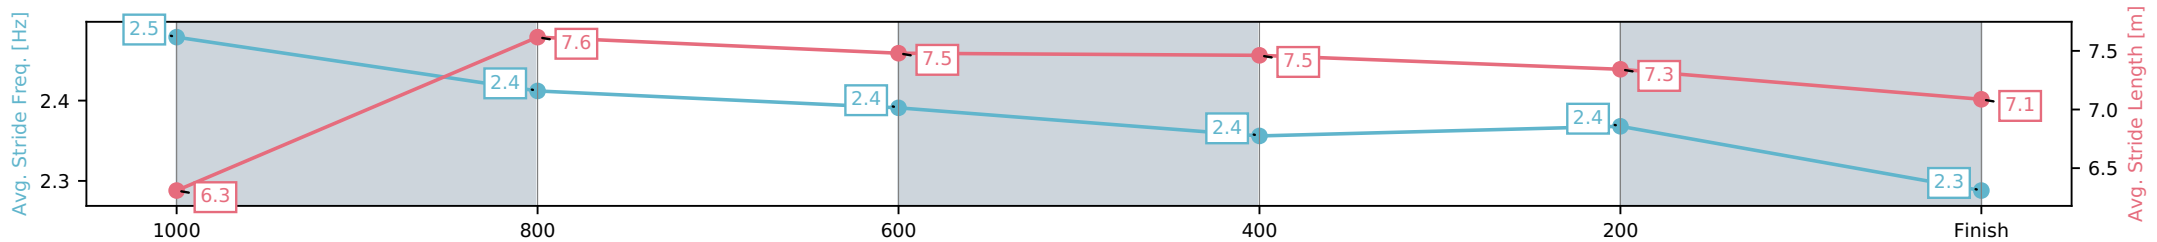

Horse/Jockey Name	Mister Selfie/Paul Hamblin
Finish Rank	9
Fastest Section Time (Section)	0:11.02 (1000-800)
Top Speed [km/h] (Section)	65.7 (1000-800)
Race State	Finished

Picklebet Park Warwick QLD
Race 6: MAXWELL LANCASTER SOLICITORS Colts, Geldings
& Entires RATINGS BAND 0 - 55 Handicap - 1200m

07 May 2026 - 3:50PM

Track Rating: Soft 5, Weather: Overcast, Rail Position: True Entire Circuit

Section	L1200	L1000	L800	L600	L400	L200
Section Times	1:12.58 (0:14.14)	0:58.44 [7] (0:11.02)	0:47.43 [7] (0:11.41)	0:36.02 [4] (0:11.54)	0:24.48 [4] (0:11.76)	0:12.72 [9] (0:12.72)
Average Speed [km/h]	51.2	65.5	63.6	62.8	61.5	57.0
Top Speed [km/h]	65.2	65.7	65.3	63.5	62.8	59.6
Avg. Dist. to Rail [m]	2.3	1.4	1.2	1.2	2.8	3.9
Avg. Stride Freq. [Hz]	2.5	2.4	2.4	2.4	2.4	2.3
Avg. Stride Length [m]	6.3	7.6	7.5	7.5	7.3	7.1

- [ ] Ranking at each section and finish
- -:-:- No data available at this section
- NA No data available