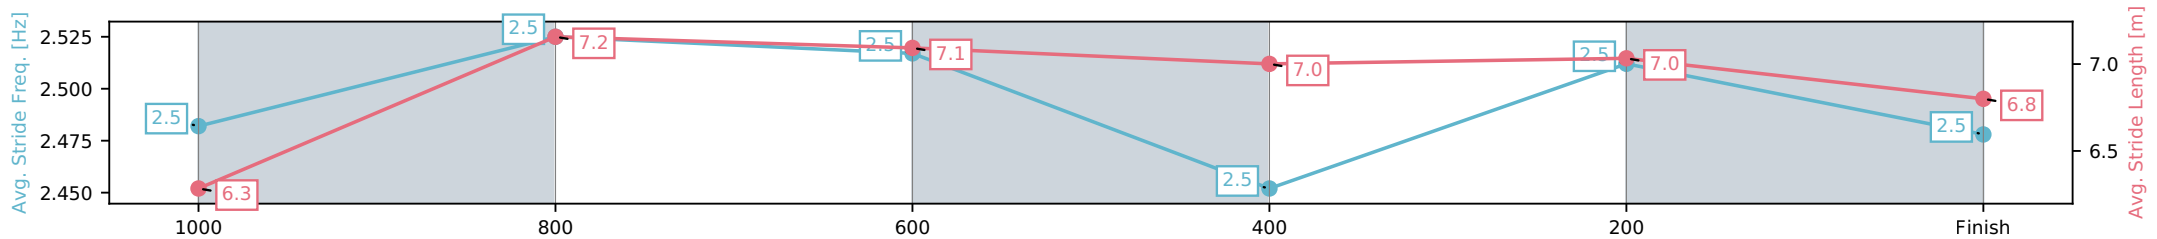

Horse/Jockey Name	Rowdash/Brandon Lerena
Finish Rank	10
Fastest Section Time (Section)	0:11.30 (1000-800)
Top Speed [km/h] (Section)	65.7 (1000-800)
Race State	Finished

Picklebet Park Warwick QLD
Race 5: WORKIN WEAR QUEENSLAND Fillies & Mares
RATINGS BAND 0 - 55 Handicap - 1200m
07 May 2026 - 3:06PM
Track Rating: Soft 5, Weather: Overcast, Rail Position: True Entire Circuit

Section	L1200	L1000	L800	L600	L400	L200
Section Times	1:12.78 (0:14.52)	0:58.26 [11] (0:11.30)	0:46.95 [12] (0:11.63)	0:35.32 [12] (0:11.90)	0:23.42 [11] (0:11.50)	0:11.93 [10] (0:11.93)
Average Speed [km/h]	49.9	64.0	62.9	61.2	63.0	59.9
Top Speed [km/h]	64.3	65.7	64.4	62.6	63.6	62.7
Avg. Dist. to Rail [m]	3.4	1.8	2.9	2.2	2.8	2.5
Avg. Stride Freq. [Hz]	2.5	2.5	2.5	2.5	2.5	2.5
Avg. Stride Length [m]	6.3	7.2	7.1	7.0	7.0	6.8

- [ ] Ranking at each section and finish
- -:-:- No data available at this section
- NA No data available