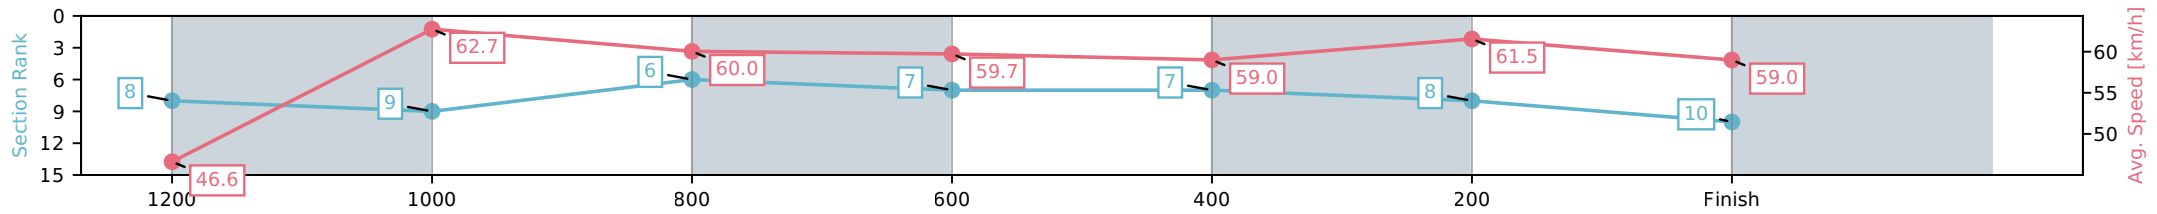

Horse/Jockey Name	Sweedish Queen/Violet Soulsby
Finish Rank	10
Fastest Section Time (Section)	0:11.49 (1200-1000)
Top Speed [km/h] (Section)	64.6 (1200-1000)
Race State	Finished

Picklebet Park Warwick QLD
Race 1: STAR REALITY QUEENSLAND QTIS Three-Year-Old
Maiden Plate - 1350m
07 May 2026 - 12:28PM
Track Rating: Soft 5, Weather: Overcast, Rail Position: True Entire
Circuit

Section	L1350	L1200	L1000	L800	L600	L400	L200
Section Times	1:23.70 (0:11.93)	1:11.77 [9] (0:11.49)	1:00.28 [6] (0:12.02)	0:48.26 [7] (0:12.08)	0:36.18 [7] (0:12.22)	0:23.96 [8] (0:11.71)	0:12.24 [10] (0:12.24)
Average Speed [km/h]	46.6	62.7	60.0	59.7	59.0	61.5	59.0
Top Speed [km/h]	62.4	64.6	62.6	60.5	60.6	62.1	60.6
Avg. Dist. to Rail [m]	1.4	0.4	0.7	0.6	0.4	1.1	2.8
Avg. Stride Freq. [Hz]	2.4	2.4	2.3	2.3	2.3	2.4	2.4
Avg. Stride Length [m]	6.2	7.4	7.3	7.2	7.1	7.2	7.1

- [ ] Ranking at each section and finish
- -:-:- No data available at this section
- NA No data available