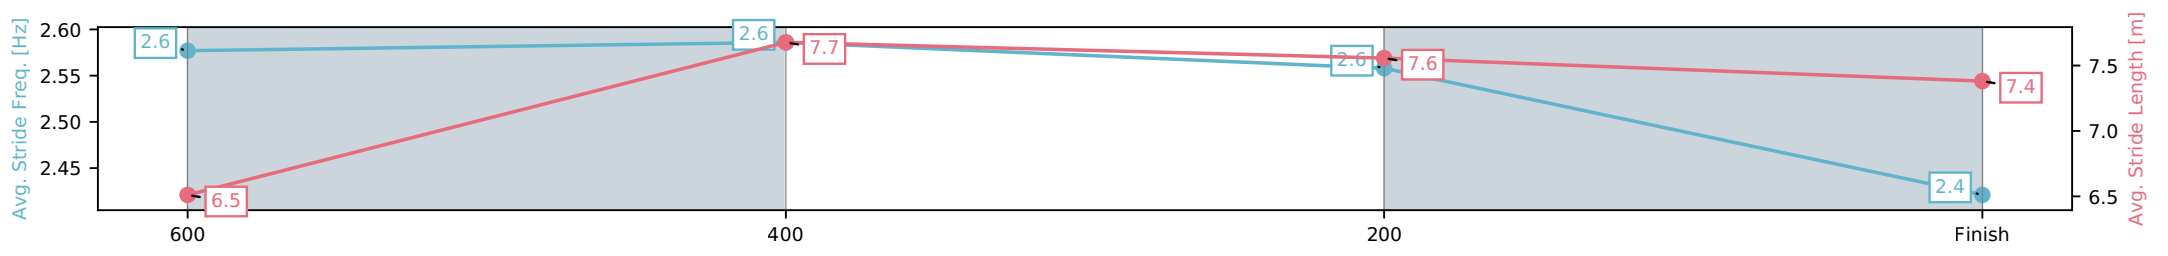

Horse/Jockey Name	Diamantina Rose/Archie McColm
Finish Rank	2
Fastest Section Time (Section)	0:10.24 (600-400)
Top Speed [km/h] (Section)	73.0 (600-400)
Race State	Finished

Picklebet Park Warwick QLD
Race 4: PICKLEBET GET YOUR PICKLE ON BENCHMARK 55
Handicap - 800m
07 May 2026 - 2:25PM
Track Rating: Soft 5, Weather: Overcast, Rail Position: True Entire Circuit

Section	L800	L600	L400	L200
Section Times	0:45.06 (0:12.81)	0:32.25 [1] (0:10.24)	0:22.01 [1] (0:10.58)	0:11.43 [2] (0:11.43)
Average Speed [km/h]	56.3	70.5	68.5	62.8
Top Speed [km/h]	72.7	73.0	70.3	66.1
Avg. Dist. to Rail [m]	6.7	0.8	4.3	5.1
Avg. Stride Freq. [Hz]	2.6	2.6	2.6	2.4
Avg. Stride Length [m]	6.5	7.7	7.6	7.4

[ ] Ranking at each section and finish
-:-:- No data available at this section
NA No data available