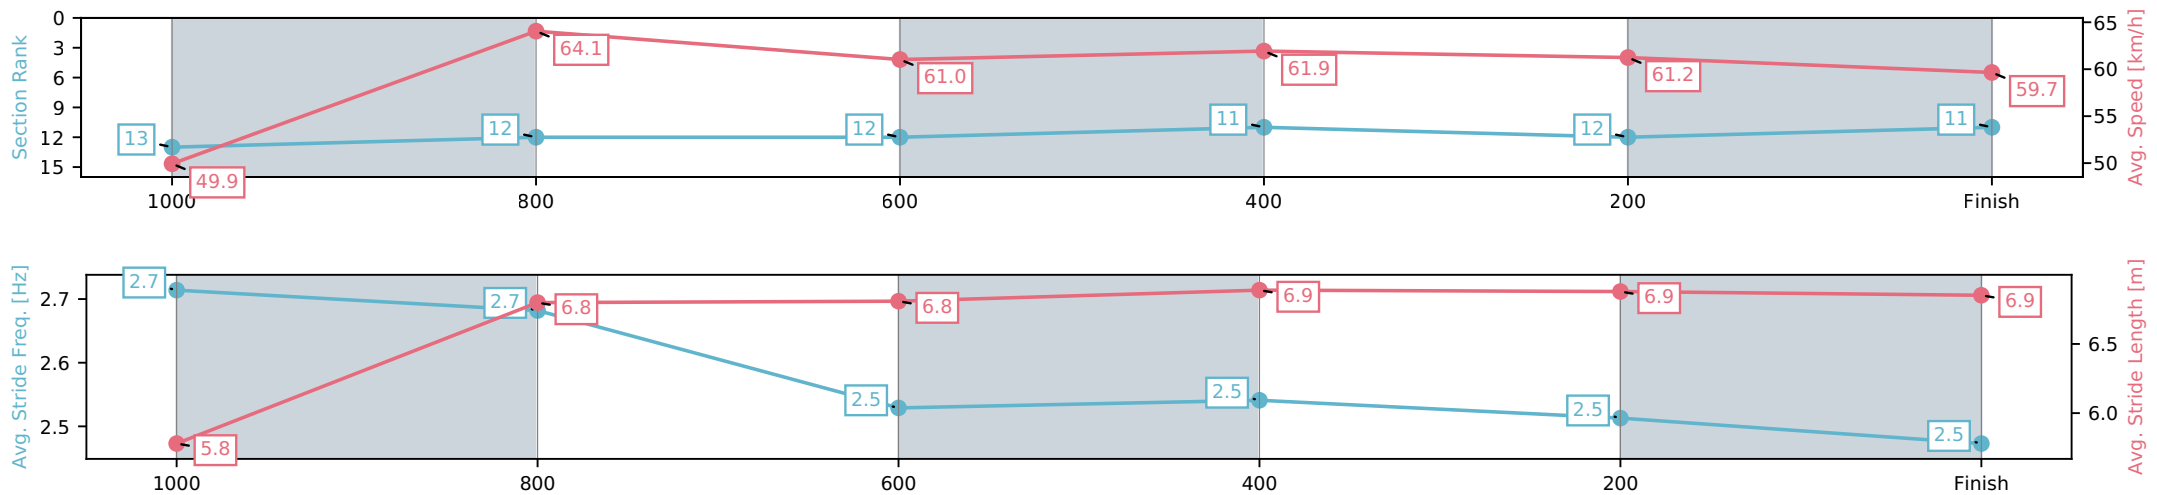

Picklebet Park Warwick QLD
 Race 3: WARWICK SAND & GRAVEL SUPPLIES Maiden Handicap - 1200m
 07 May 2026 - 1:43PM
 Track Rating: Soft 5, Weather: Overcast, Rail Position: True Entire Circuit

Section	L1200	L1000	L800	L600	L400	L200
Section Times	1:13.28 (0:14.48)	0:58.80 [12] (0:11.34)	0:47.47 [12] (0:11.86)	0:35.60 [11] (0:11.63)	0:23.97 [12] (0:11.86)	0:12.12 [11] (0:12.12)
Average Speed [km/h]	49.9	64.1	61.0	61.9	61.2	59.7
Top Speed [km/h]	65.5	65.8	61.7	62.8	61.7	61.4
Avg. Dist. to Rail [m]	2.4	3.1	0.8	0.5	4.5	8.7
Avg. Stride Freq. [Hz]	2.7	2.7	2.5	2.5	2.5	2.5
Avg. Stride Length [m]	5.8	6.8	6.8	6.9	6.9	6.9