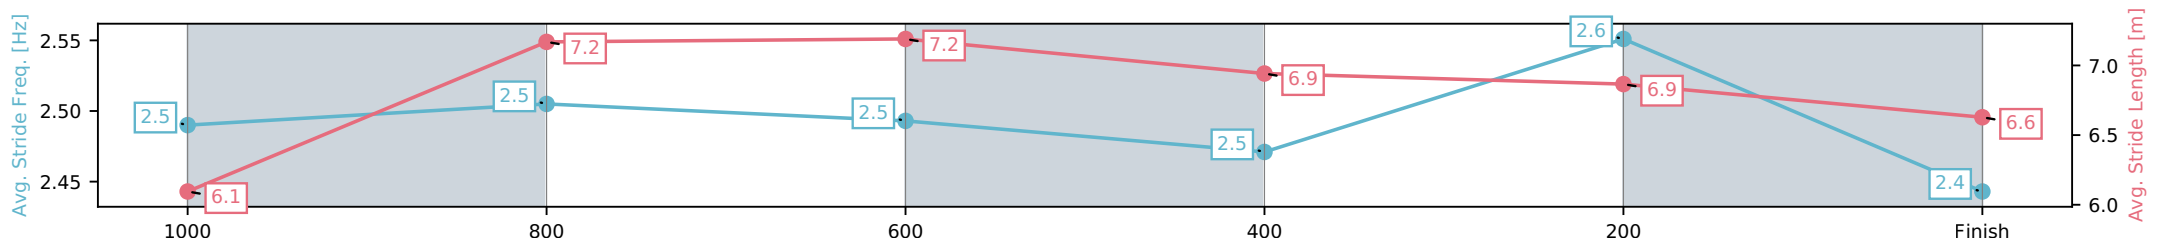

Horse/Jockey Name	Cross Of Scarlet/Olivia Kendal
Finish Rank	13
Fastest Section Time (Section)	0:11.24 (1000-800)
Top Speed [km/h] (Section)	65.4 (1000-800)
Race State	Finished

Picklebet Park Warwick QLD
Race 5: WORKIN WEAR QUEENSLAND Fillies & Mares
RATINGS BAND 0 - 55 Handicap - 1200m

07 May 2026 - 3:06PM

Track Rating: Soft 5, Weather: Overcast, Rail Position: True Entire Circuit

Section	L1200	L1000	L800	L600	L400	L200
Section Times	1:13.68 (0:14.82)	0:58.86 [13] (0:11.24)	0:47.62 [11] (0:11.35)	0:36.28 [11] (0:11.76)	0:24.52 [10] (0:11.66)	0:12.86 [13] (0:12.86)
Average Speed [km/h]	49.3	64.0	62.9	61.6	62.3	56.2
Top Speed [km/h]	64.4	65.4	64.3	63.1	63.3	60.2
Avg. Dist. to Rail [m]	5.8	1.0	1.2	1.3	5.9	7.2
Avg. Stride Freq. [Hz]	2.5	2.5	2.5	2.5	2.6	2.4
Avg. Stride Length [m]	6.1	7.2	7.2	6.9	6.9	6.6

- [ ] Ranking at each section and finish
- -:-:- No data available at this section
- NA No data available