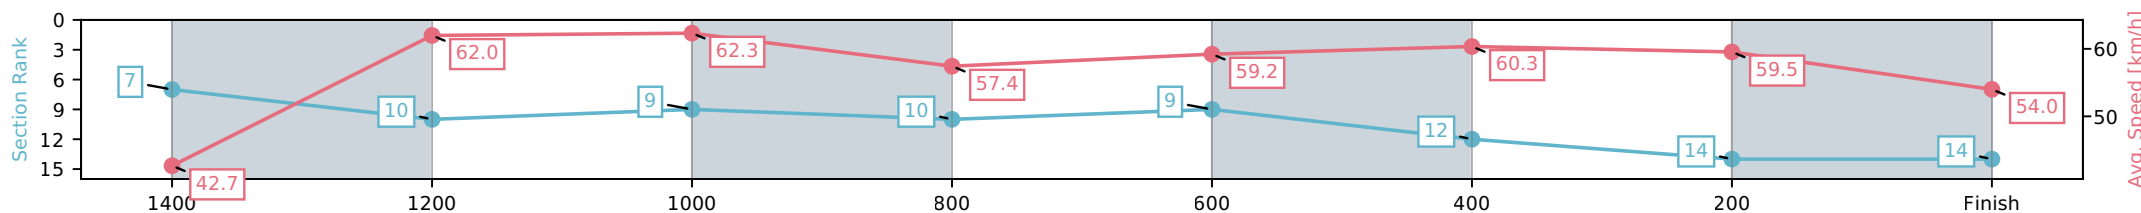

Horse/Jockey Name	Beautiful Jo/Damien Boche
Finish Rank	14
Fastest Section Time (Section)	0:11.54 (1200-1000)
Top Speed [km/h] (Section)	63.7 (1200-1000)
Race State	Finished

Picklebet Park Warwick QLD
Race 7: SJG PLUMBING & DRAINAGE RATINGS BAND 0 - 55
Handicap - 1500m
07 May 2026 - 4:29PM
Track Rating: Soft 5, Weather: Overcast, Rail Position: True Entire Circuit

Section	L1500	L1400	L1200	L1000	L800	L600	L400	L200
Section Times	1:34.78 (0:08.82)	1:25.96 [10] (0:11.68)	1:14.28 [9] (0:11.54)	1:02.74 [10] (0:12.64)	0:50.10 [9] (0:12.35)	0:37.75 [12] (0:12.14)	0:25.61 [14] (0:12.24)	0:13.37 [14] (0:13.37)
Average Speed [km/h]	42.7	62.0	62.3	57.4	59.2	60.3	59.5	54.0
Top Speed [km/h]	59.9	63.5	63.7	60.2	59.8	61.0	60.4	58.9
Avg. Dist. to Rail [m]	8.8	4.0	2.6	2.6	2.9	3.6	6.7	9.4
Avg. Stride Freq. [Hz]	2.5	2.4	2.4	2.3	2.4	2.4	2.4	2.3
Avg. Stride Length [m]	5.6	7.2	7.3	7.0	7.1	7.1	7.0	6.8

[ ] Ranking at each section and finish
-:-:- No data available at this section
NA No data available