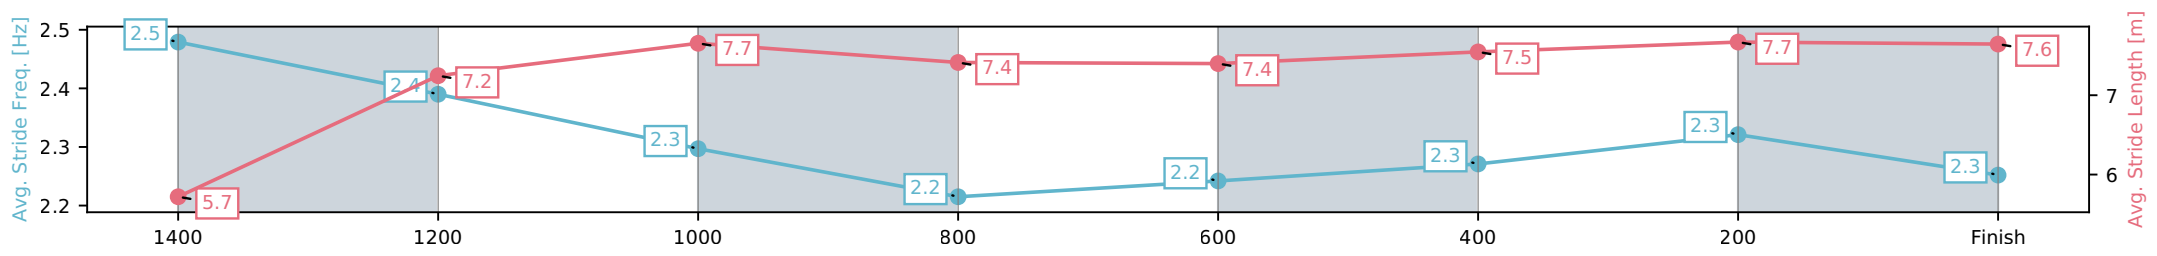

Picklebet Park Warwick QLD
 Race 7: SJG PLUMBING & DRAINAGE RATINGS BAND 0 - 55
 Handicap - 1500m
 07 May 2026 - 4:29PM
 Track Rating: Soft 5, Weather: Overcast, Rail Position: True Entire Circuit

Section	L1500	L1400	L1200	L1000	L800	L600	L400	L200
Section Times	1:32.14 (0:08.67)	1:23.47 [7] (0:11.58)	1:11.90 [4] (0:11.56)	1:00.33 [6] (0:12.60)	0:47.74 [7] (0:12.47)	0:35.27 [7] (0:12.01)	0:23.26 [4] (0:11.47)	0:11.78 [1] (0:11.78)
Average Speed [km/h]	43.6	62.6	62.3	57.8	59.0	61.2	63.5	61.2
Top Speed [km/h]	59.1	64.6	64.3	59.8	59.5	62.6	64.2	63.2
Avg. Dist. to Rail [m]	7.7	4.4	2.7	3.3	4.5	3.6	9.2	17.6
Avg. Stride Freq. [Hz]	2.5	2.4	2.3	2.2	2.2	2.3	2.3	2.3
Avg. Stride Length [m]	5.7	7.2	7.7	7.4	7.4	7.5	7.7	7.6