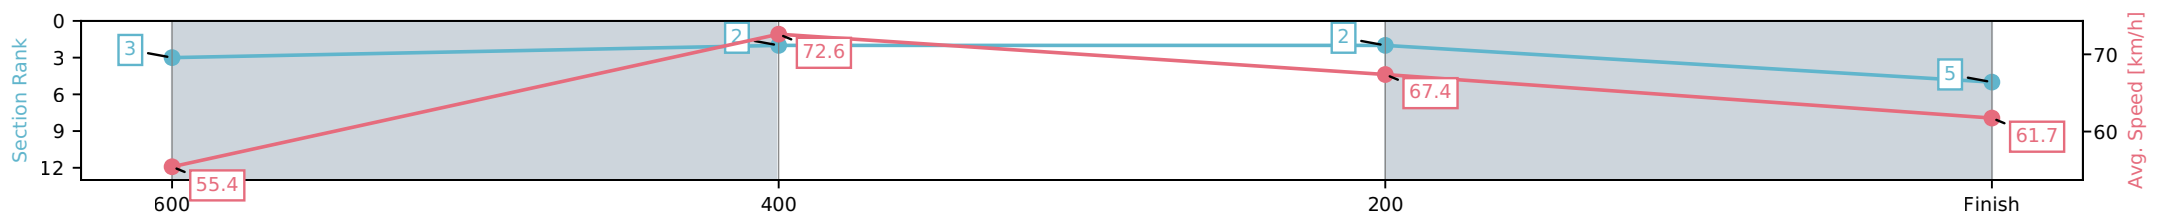

Horse/Jockey Name	Barbra/Chloe Lowe
Finish Rank	5
Fastest Section Time (Section)	0:10.02 (600-400)
Top Speed [km/h] (Section)	74.2 (600-400)
Race State	Finished

Picklebet Park Warwick QLD
Race 4: PICKLEBET GET YOUR PICKLE ON BENCHMARK 55
Handicap - 800m
07 May 2026 - 2:25PM
Track Rating: Soft 5, Weather: Overcast, Rail Position: True Entire Circuit

Section	L800	L600	L400	L200
Section Times	0:45.51 (0:13.05)	0:32.46 [2] (0:10.02)	0:22.45 [2] (0:10.76)	0:11.68 [5] (0:11.68)
Average Speed [km/h]	55.4	72.6	67.4	61.7
Top Speed [km/h]	73.7	74.2	70.3	64.2
Avg. Dist. to Rail [m]	6.1	2.2	3.8	5.1
Avg. Stride Freq. [Hz]	2.6	2.7	2.5	2.4
Avg. Stride Length [m]	6.3	7.7	7.5	7.4

[ ] Ranking at each section and finish
-:-:- No data available at this section
NA No data available