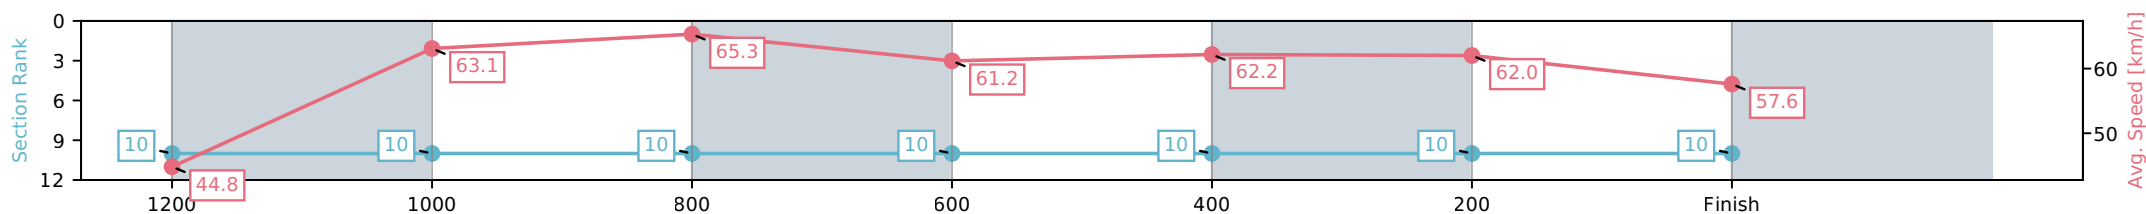

Horse/Jockey Name	Subdue/Justin P Stanley
Finish Rank	10
Fastest Section Time (Section)	0:11.05 (1000-800)
Top Speed [km/h] (Section)	68.0 (1000-800)
Race State	Finished

Picklebet Park Warwick QLD
Race 2: CONDAMINE ACCOUNTANTS Class 3 Handicap - 1350m

07 May 2026 - 1:02PM

Track Rating: Soft 5, Weather: Overcast, Rail Position: True Entire Circuit

Section	L1350	L1200	L1000	L800	L600	L400	L200
Section Times	1:22.91 (0:12.56)	1:10.35 [10] (0:11.40)	0:58.96 [10] (0:11.05)	0:47.91 [10] (0:11.87)	0:36.03 [10] (0:11.74)	0:24.29 [10] (0:11.68)	0:12.62 [10] (0:12.62)
Average Speed [km/h]	44.8	63.1	65.3	61.2	62.2	62.0	57.6
Top Speed [km/h]	63.4	64.2	68.0	63.9	63.2	63.2	60.7
Avg. Dist. to Rail [m]	7.5	0.5	0.8	2.1	2.3	4.7	7.1
Avg. Stride Freq. [Hz]	2.3	2.3	2.3	2.2	2.3	2.3	2.2
Avg. Stride Length [m]	6.2	7.6	7.8	7.8	7.7	7.7	7.4

- [ ] Ranking at each section and finish
- -:-:- No data available at this section
- NA No data available