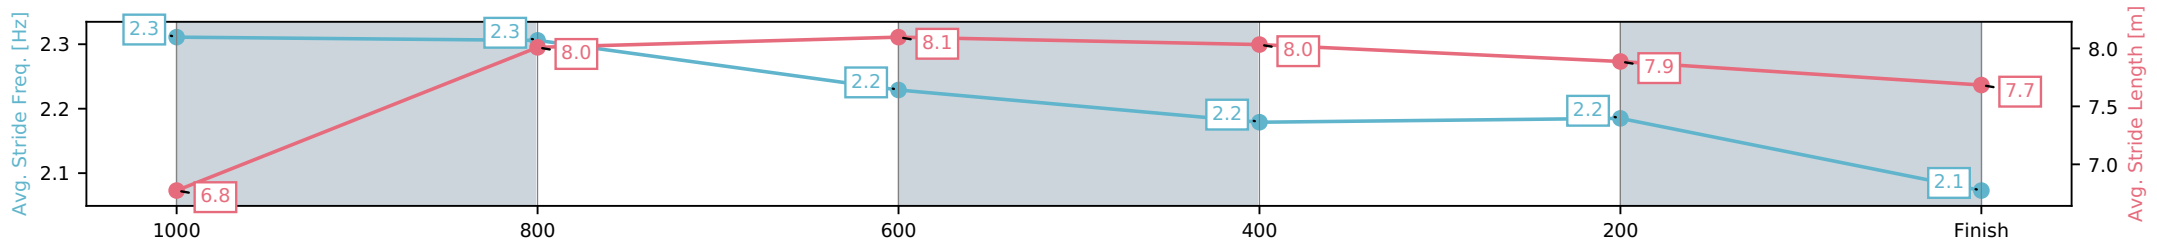

Horse/Jockey Name	Babalola/Ashley Butler
Finish Rank	11
Fastest Section Time (Section)	0:11.01 (1000-800)
Top Speed [km/h] (Section)	66.8 (1000-800)
Race State	Finished

Picklebet Park Warwick QLD
Race 6: MAXWELL LANCASTER SOLICITORS Colts, Geldings
& Entires RATINGS BAND 0 - 55 Handicap - 1200m

07 May 2026 - 3:50PM

Track Rating: Soft 5, Weather: Overcast, Rail Position: True Entire Circuit

Section	L1200	L1000	L800	L600	L400	L200
Section Times	1:13.01 (0:14.03)	0:58.98 [4] (0:11.01)	0:47.97 [3] (0:11.24)	0:36.73 [3] (0:11.67)	0:25.06 [5] (0:11.94)	0:13.12 [11] (0:13.12)
Average Speed [km/h]	51.7	65.4	63.7	62.0	60.9	55.4
Top Speed [km/h]	65.4	66.8	64.3	62.9	62.3	59.0
Avg. Dist. to Rail [m]	3.4	1.3	1.0	1.1	5.1	6.7
Avg. Stride Freq. [Hz]	2.3	2.3	2.2	2.2	2.2	2.1
Avg. Stride Length [m]	6.8	8.0	8.1	8.0	7.9	7.7

- [ ] Ranking at each section and finish
- -:-:- No data available at this section
- NA No data available