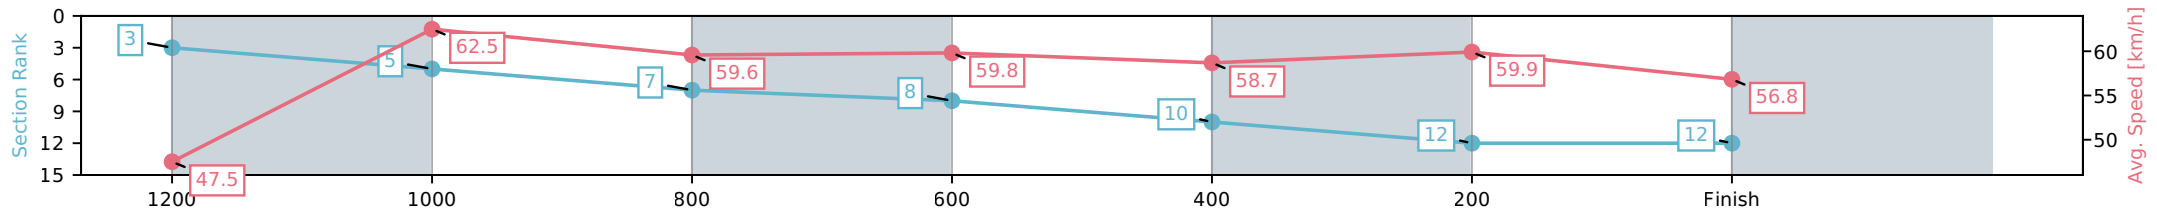

Horse/Jockey Name	Love The Governess/Montanna Savva
Finish Rank	12
Fastest Section Time (Section)	0:11.52 (1200-1000)
Top Speed [km/h] (Section)	63.4 (1200-1000)
Race State	Finished

Picklebet Park Warwick QLD
Race 1: STAR REALITY QUEENSLAND QTIS Three-Year-Old
Maiden Plate - 1350m
07 May 2026 - 12:28PM
Track Rating: Soft 5, Weather: Overcast, Rail Position: True Entire
Circuit

Section	L1350	L1200	L1000	L800	L600	L400	L200
Section Times	1:24.73 (0:11.74)	1:12.99 [5] (0:11.52)	1:01.47 [7] (0:12.20)	0:49.27 [8] (0:12.11)	0:37.16 [10] (0:12.41)	0:24.76 [12] (0:12.06)	0:12.69 [12] (0:12.69)
Average Speed [km/h]	47.5	62.5	59.6	59.8	58.7	59.9	56.8
Top Speed [km/h]	62.6	63.4	61.3	60.6	59.9	60.6	59.2
Avg. Dist. to Rail [m]	4.7	2.4	2.5	1.8	1.7	2.3	3.2
Avg. Stride Freq. [Hz]	2.4	2.3	2.3	2.3	2.3	2.3	2.2
Avg. Stride Length [m]	6.3	7.5	7.5	7.4	7.3	7.4	7.2

- [ ] Ranking at each section and finish
- -:-:- No data available at this section
- NA No data available