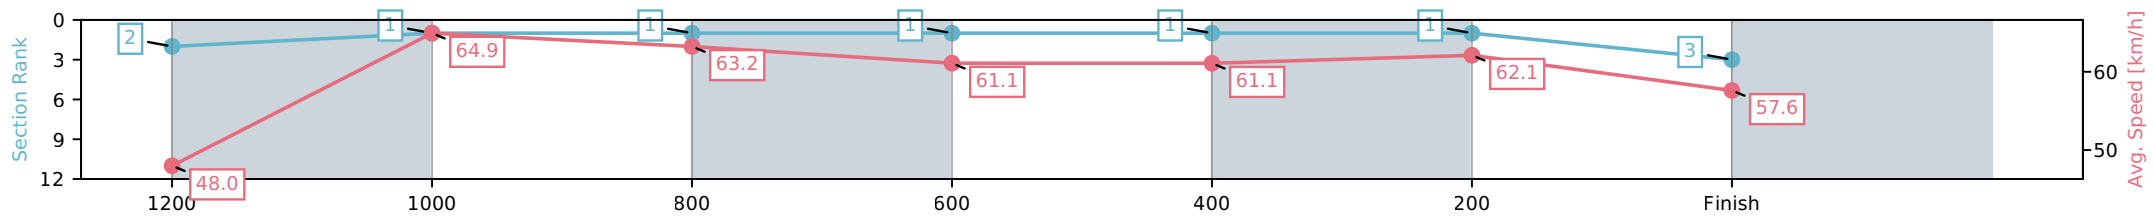

Horse/Jockey Name	Silent Fox/Georgina Cartwright
Finish Rank	3
Fastest Section Time (Section)	0:11.10 (1200-1000)
Top Speed [km/h] (Section)	65.7 (1200-1000)
Race State	Finished

Picklebet Park Warwick QLD
Race 2: CONDAMINE ACCOUNTANTS Class 3 Handicap - 1350m
07 May 2026 - 1:02PM
Track Rating: Soft 5, Weather: Overcast, Rail Position: True Entire Circuit

Section	L1350	L1200	L1000	L800	L600	L400	L200
Section Times	1:22.01 (0:11.66)	1:10.35 [1] (0:11.10)	0:59.24 [1] (0:11.39)	0:47.85 [1] (0:11.89)	0:35.96 [1] (0:11.79)	0:24.18 [1] (0:11.58)	0:12.59 [3] (0:12.59)
Average Speed [km/h]	48.0	64.9	63.2	61.1	61.1	62.1	57.6
Top Speed [km/h]	63.2	65.7	65.4	61.8	62.0	62.8	60.5
Avg. Dist. to Rail [m]	5.4	1.4	0.6	1.7	0.5	0.6	1.7
Avg. Stride Freq. [Hz]	2.4	2.4	2.3	2.3	2.3	2.3	2.3
Avg. Stride Length [m]	6.2	7.6	7.7	7.5	7.6	7.5	7.2

[ ] Ranking at each section and finish
-:-:- No data available at this section
NA No data available