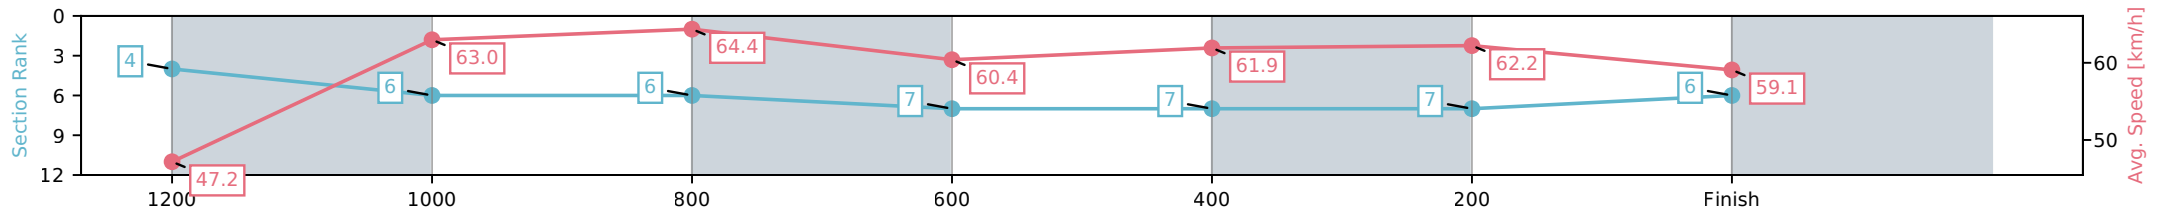

Horse/Jockey Name	For Better/Damien Boche
Finish Rank	6
Fastest Section Time (Section)	0:11.27 (1000-800)
Top Speed [km/h] (Section)	66.2 (1000-800)
Race State	Finished

Picklebet Park Warwick QLD
Race 2: CONDAMINE ACCOUNTANTS Class 3 Handicap - 1350m

07 May 2026 - 1:02PM

Track Rating: Soft 5, Weather: Overcast, Rail Position: True Entire Circuit

Section	L1350	L1200	L1000	L800	L600	L400	L200
Section Times	1:22.33 (0:11.86)	1:10.47 [6] (0:11.42)	0:59.06 [6] (0:11.27)	0:47.79 [7] (0:12.07)	0:35.71 [7] (0:11.74)	0:23.97 [7] (0:11.69)	0:12.28 [6] (0:12.28)
Average Speed [km/h]	47.2	63.0	64.4	60.4	61.9	62.2	59.1
Top Speed [km/h]	61.4	66.0	66.2	61.7	63.2	63.0	61.7
Avg. Dist. to Rail [m]	3.8	2.1	2.1	2.2	1.9	6.9	8.6
Avg. Stride Freq. [Hz]	2.4	2.4	2.4	2.3	2.3	2.4	2.3
Avg. Stride Length [m]	6.2	7.3	7.5	7.4	7.4	7.4	7.2

- [ ] Ranking at each section and finish
- -:-:- No data available at this section
- NA No data available