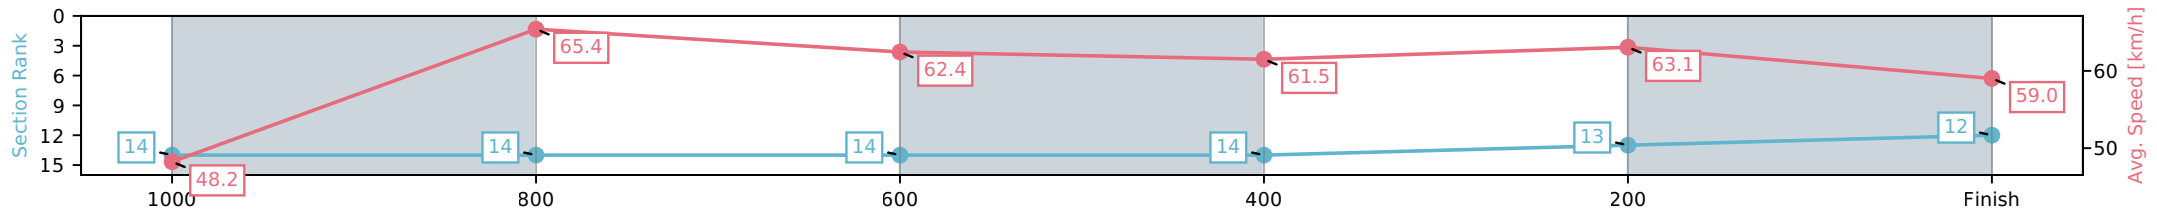

Horse/Jockey Name	Duchess Bree/Fred Larson
Finish Rank	12
Fastest Section Time (Section)	0:11.06 (1000-800)
Top Speed [km/h] (Section)	68.9 (1000-800)
Race State	Finished

Picklebet Park Warwick QLD
Race 5: WORKIN WEAR QUEENSLAND Fillies & Mares
RATINGS BAND 0 - 55 Handicap - 1200m

07 May 2026 - 3:06PM

Track Rating: Soft 5, Weather: Overcast, Rail Position: True Entire Circuit

Section	L1200	L1000	L800	L600	L400	L200
Section Times	1:13.19 (0:15.10)	0:58.09 [14] (0:11.06)	0:47.04 [14] (0:11.57)	0:35.47 [14] (0:11.76)	0:23.70 [13] (0:11.48)	0:12.23 [12] (0:12.23)
Average Speed [km/h]	48.2	65.4	62.4	61.5	63.1	59.0
Top Speed [km/h]	64.8	68.9	63.5	63.2	63.7	61.5
Avg. Dist. to Rail [m]	8.7	1.0	0.8	0.9	2.4	3.8
Avg. Stride Freq. [Hz]	2.3	2.5	2.4	2.4	2.4	2.4
Avg. Stride Length [m]	6.4	7.5	7.4	7.3	7.3	7.0

[ ] Ranking at each section and finish
-:-:- No data available at this section
NA No data available