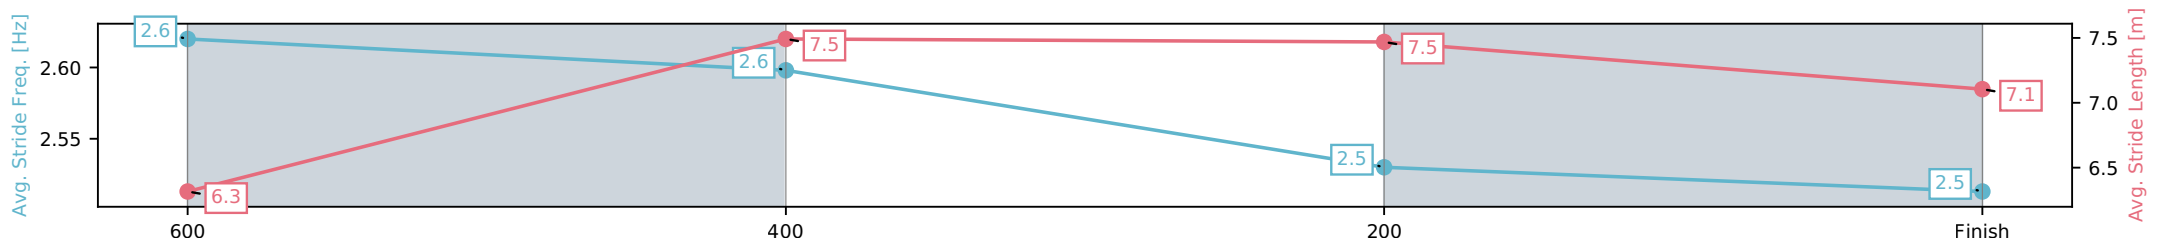

Horse/Jockey Name	Turn Up The Music/Ashley Butler
Finish Rank	7
Fastest Section Time (Section)	0:10.41 (600-400)
Top Speed [km/h] (Section)	70.9 (800 - 600)
Race State	Finished

Picklebet Park Warwick QLD
Race 4: PICKLEBET GET YOUR PICKLE ON BENCHMARK 55
Handicap - 800m
07 May 2026 - 2:25PM
Track Rating: Soft 5, Weather: Overcast, Rail Position: True Entire Circuit

Section	L800	L600	L400	L200
Section Times	0:45.77 (0:13.20)	0:32.58 [7] (0:10.41)	0:22.17 [6] (0:10.76)	0:11.41 [7] (0:11.41)
Average Speed [km/h]	54.6	69.4	67.0	63.2
Top Speed [km/h]	70.9	70.1	68.1	65.3
Avg. Dist. to Rail [m]	3.6	0.7	1.4	2.1
Avg. Stride Freq. [Hz]	2.6	2.6	2.5	2.5
Avg. Stride Length [m]	6.3	7.5	7.5	7.1

[ ] Ranking at each section and finish
-:-:- No data available at this section
NA No data available