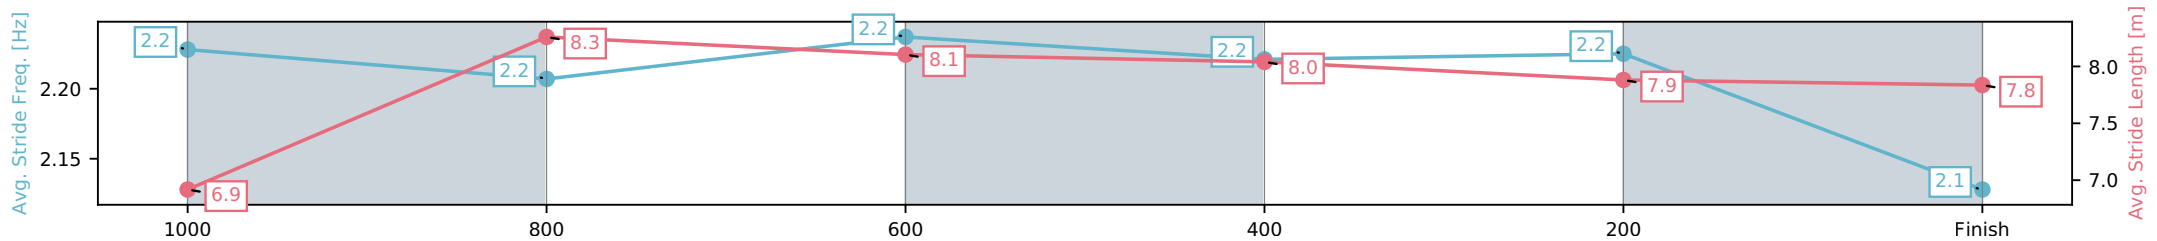

Horse/Jockey Name	One More Thing/Corey Sutherland
Finish Rank	6
Fastest Section Time (Section)	0:11.17 (1000-800)
Top Speed [km/h] (Section)	65.5 (1000-800)
Race State	Finished

Picklebet Park Warwick QLD
Race 6: MAXWELL LANCASTER SOLICITORS Colts, Geldings
& Entires RATINGS BAND 0 - 55 Handicap - 1200m

07 May 2026 - 3:50PM

Track Rating: Soft 5, Weather: Overcast, Rail Position: True Entire Circuit

Section	L1200	L1000	L800	L600	L400	L200
Section Times	1:12.39 (0:14.17)	0:58.22 [8] (0:11.17)	0:47.05 [8] (0:11.30)	0:35.76 [6] (0:11.59)	0:24.17 [7] (0:11.78)	0:12.38 [6] (0:12.38)
Average Speed [km/h]	51.1	64.9	64.4	63.3	62.0	58.2
Top Speed [km/h]	64.2	65.5	64.8	63.9	63.2	61.0
Avg. Dist. to Rail [m]	9.6	3.4	2.2	3.8	7.2	8.7
Avg. Stride Freq. [Hz]	2.2	2.2	2.2	2.2	2.2	2.1
Avg. Stride Length [m]	6.9	8.3	8.1	8.0	7.9	7.8

- [ ] Ranking at each section and finish
- -:-:- No data available at this section
- NA No data available