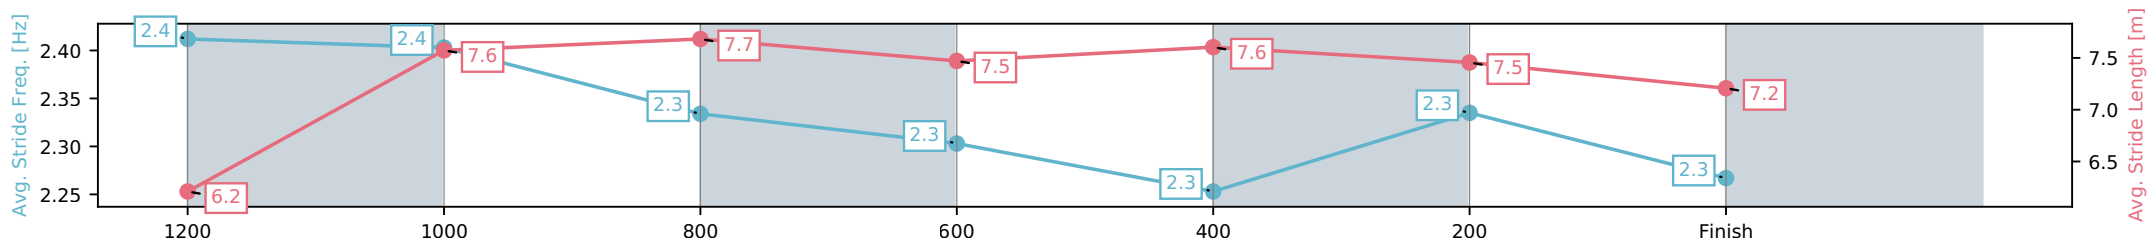

Horse/Jockey Name	Silent Fox/Georgina Cartwright
Finish Rank	3
Fastest Section Time (Section)	0:11.10 (1200-1000)
Top Speed [km/h] (Section)	65.7 (1200-1000)
Race State	Finished

Picklebet Park Warwick QLD
Race 2: CONDAMINE ACCOUNTANTS Class 3 Handicap - 1350m
07 May 2026 - 1:02PM
Track Rating: Soft 5, Weather: Overcast, Rail Position: True Entire Circuit

Section	L1350	L1200	L1000	L800	L600	L400	L200
Section Times	1:22.01 (0:11.66)	1:10.35 [1] (0:11.10)	0:59.24 [1] (0:11.39)	0:47.85 [1] (0:11.89)	0:35.96 [1] (0:11.79)	0:24.18 [1] (0:11.58)	0:12.59 [3] (0:12.59)
Average Speed [km/h]	48.0	64.9	63.2	61.1	61.1	62.1	57.6
Top Speed [km/h]	63.2	65.7	65.4	61.8	62.0	62.8	60.5
Avg. Dist. to Rail [m]	5.4	1.4	0.6	1.7	0.5	0.6	1.7
Avg. Stride Freq. [Hz]	2.4	2.4	2.3	2.3	2.3	2.3	2.3
Avg. Stride Length [m]	6.2	7.6	7.7	7.5	7.6	7.5	7.2

[ ] Ranking at each section and finish
-:-:- No data available at this section
NA No data available