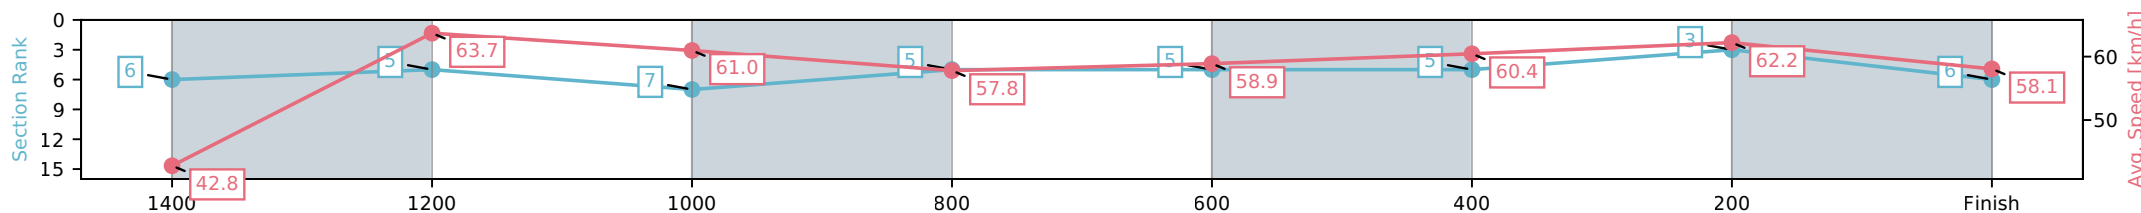

Horse/Jockey Name	Oakfield Eagle/Reece O'Connell
Finish Rank	6
Fastest Section Time (Section)	0:11.33 (1400-1200)
Top Speed [km/h] (Section)	65.7 (1400-1200)
Race State	Finished

Picklebet Park Warwick QLD
Race 7: SJG PLUMBING & DRAINAGE RATINGS BAND 0 - 55
Handicap - 1500m

07 May 2026 - 4:29PM

Track Rating: Soft 5, Weather: Overcast, Rail Position: True Entire Circuit

Section	L1500	L1400	L1200	L1000	L800	L600	L400	L200
Section Times	1:32.74 (0:08.77)	1:23.97 [5] (0:11.33)	1:12.64 [7] (0:11.78)	1:00.86 [5] (0:12.47)	0:48.40 [5] (0:12.26)	0:36.14 [5] (0:11.98)	0:24.16 [3] (0:11.66)	0:12.50 [6] (0:12.50)
Average Speed [km/h]	42.8	63.7	61.0	57.8	58.9	60.4	62.2	58.1
Top Speed [km/h]	59.9	65.7	62.7	58.5	60.0	62.3	62.7	60.6
Avg. Dist. to Rail [m]	1.9	0.8	0.2	0.1	0.5	1.4	4.8	9.2
Avg. Stride Freq. [Hz]	2.4	2.4	2.3	2.2	2.2	2.3	2.4	2.3
Avg. Stride Length [m]	5.8	7.4	7.4	7.3	7.3	7.5	7.4	7.3

[ ] Ranking at each section and finish
-:-:- No data available at this section
NA No data available