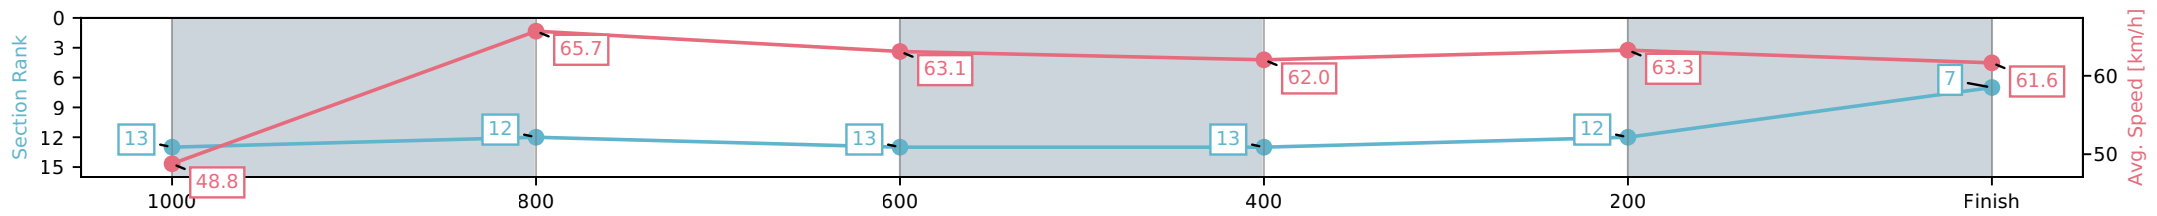

Horse/Jockey Name	Divas Reign/Shakira Bailey
Finish Rank	7
Fastest Section Time (Section)	0:11.08 (1000-800)
Top Speed [km/h] (Section)	66.3 (1000-800)
Race State	Finished

Picklebet Park Warwick QLD
Race 5: WORKIN WEAR QUEENSLAND Fillies & Mares
RATINGS BAND 0 - 55 Handicap - 1200m
07 May 2026 - 3:06PM
Track Rating: Soft 5, Weather: Overcast, Rail Position: True Entire Circuit

Section	L1200	L1000	L800	L600	L400	L200
Section Times	1:12.53 (0:14.89)	0:57.64 [12] (0:11.08)	0:46.56 [13] (0:11.60)	0:34.96 [13] (0:11.79)	0:23.17 [12] (0:11.53)	0:11.64 [7] (0:11.64)
Average Speed [km/h]	48.8	65.7	63.1	62.0	63.3	61.6
Top Speed [km/h]	62.9	66.3	64.6	62.9	63.8	63.6
Avg. Dist. to Rail [m]	8.2	2.8	3.1	3.2	6.7	10.9
Avg. Stride Freq. [Hz]	2.3	2.4	2.3	2.3	2.3	2.3
Avg. Stride Length [m]	6.6	7.6	7.7	7.6	7.6	7.5

- [ ] Ranking at each section and finish
- -:-:- No data available at this section
- NA No data available