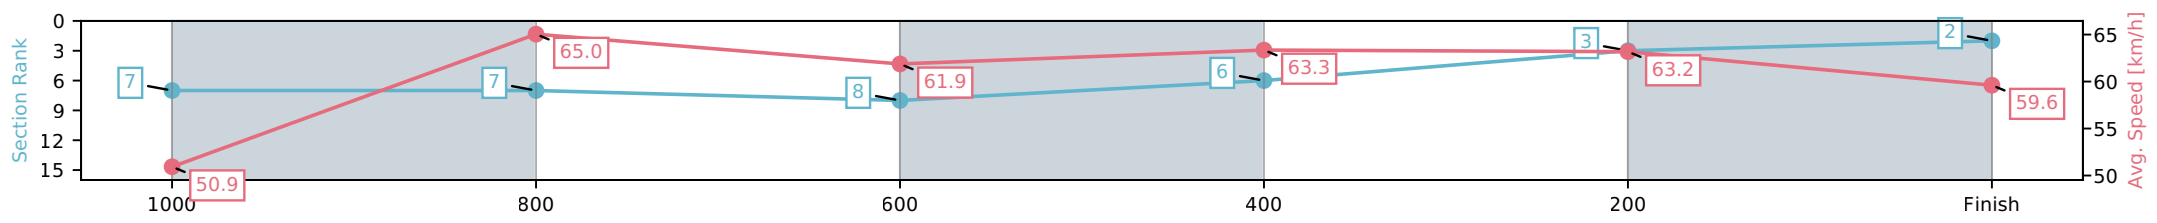

Horse/Jockey Name	Do What I Say/Kyle Wilson-Taylor
Finish Rank	2
Fastest Section Time (Section)	0:11.10 (1000-800)
Top Speed [km/h] (Section)	66.3 (1000-800)
Race State	Finished

Picklebet Park Warwick QLD
Race 5: WORKIN WEAR QUEENSLAND Fillies & Mares
RATINGS BAND 0 - 55 Handicap - 1200m
07 May 2026 - 3:06PM
Track Rating: Soft 5, Weather: Overcast, Rail Position: True Entire Circuit

Section	L1200	L1000	L800	L600	L400	L200
Section Times	1:12.01 (0:14.23)	0:57.78 [7] (0:11.10)	0:46.67 [8] (0:11.72)	0:34.96 [6] (0:11.45)	0:23.50 [3] (0:11.43)	0:12.07 [2] (0:12.07)
Average Speed [km/h]	50.9	65.0	61.9	63.3	63.2	59.6
Top Speed [km/h]	66.0	66.3	64.2	64.3	64.5	61.7
Avg. Dist. to Rail [m]	1.0	0.9	1.3	1.4	1.7	2.9
Avg. Stride Freq. [Hz]	2.5	2.4	2.3	2.4	2.4	2.4
Avg. Stride Length [m]	6.4	7.5	7.6	7.5	7.5	7.1

[ ] Ranking at each section and finish
-.-.- No data available at this section
NA No data available