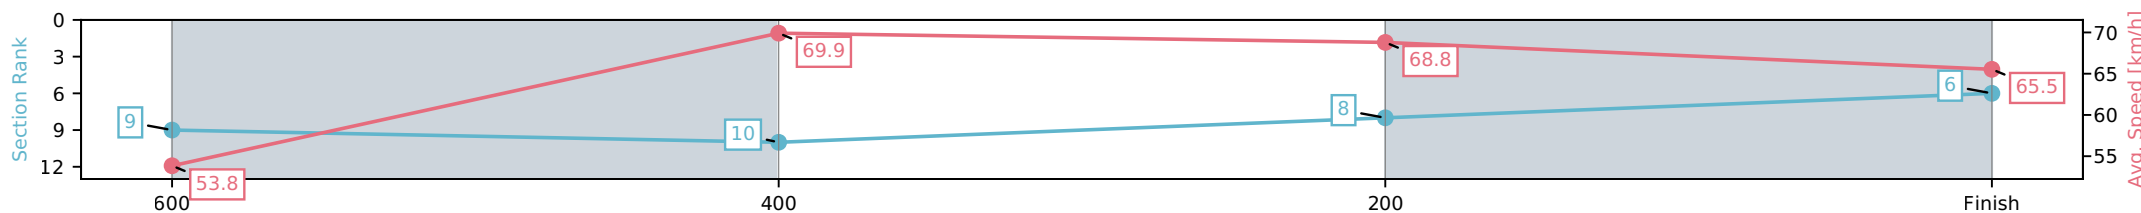

Horse/Jockey Name	Prucia/Justin P Stanley
Finish Rank	6
Fastest Section Time (Section)	0:10.50 (600-400)
Top Speed [km/h] (Section)	70.5 (600-400)
Race State	Finished

Picklebet Park Warwick QLD
Race 4: PICKLEBET GET YOUR PICKLE ON BENCHMARK 55
Handicap - 800m
07 May 2026 - 2:25PM
Track Rating: Soft 5, Weather: Overcast, Rail Position: True Entire Circuit

Section	L800	L600	L400	L200
Section Times	0:45.52 (0:13.40)	0:32.12 [10] (0:10.50)	0:21.62 [8] (0:10.57)	0:11.05 [6] (0:11.05)
Average Speed [km/h]	53.8	69.9	68.8	65.5
Top Speed [km/h]	70.3	70.5	69.3	68.1
Avg. Dist. to Rail [m]	7.3	3.6	5.2	7.8
Avg. Stride Freq. [Hz]	2.6	2.7	2.6	2.6
Avg. Stride Length [m]	6.1	7.3	7.3	7.2

- [ ] Ranking at each section and finish
- -:-:- No data available at this section
- NA No data available