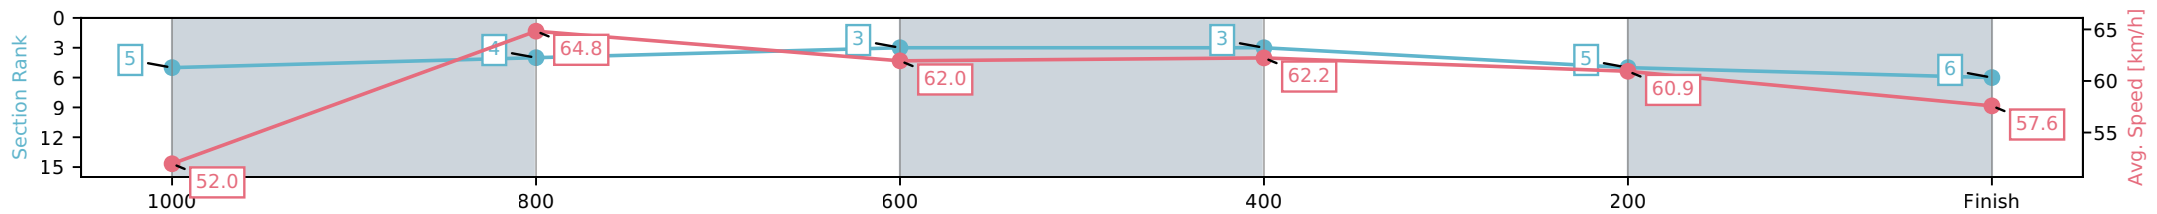

Horse/Jockey Name	Gerry's Pick/Jason Taylor
Finish Rank	6
Fastest Section Time (Section)	0:11.10 (1000-800)
Top Speed [km/h] (Section)	66.1 (1200 - 1000)
Race State	Finished

Picklebet Park Warwick QLD
Race 5: WORKIN WEAR QUEENSLAND Fillies & Mares
RATINGS BAND 0 - 55 Handicap - 1200m
07 May 2026 - 3:06PM
Track Rating: Soft 5, Weather: Overcast, Rail Position: True Entire Circuit

Section	L1200	L1000	L800	L600	L400	L200
Section Times	1:12.52 (0:13.97)	0:58.55 [4] (0:11.10)	0:47.45 [3] (0:11.62)	0:35.83 [3] (0:11.58)	0:24.26 [5] (0:11.84)	0:12.42 [6] (0:12.42)
Average Speed [km/h]	52.0	64.8	62.0	62.2	60.9	57.6
Top Speed [km/h]	66.1	66.1	63.2	63.0	61.7	59.9
Avg. Dist. to Rail [m]	1.7	0.3	0.2	0.3	2.3	5.6
Avg. Stride Freq. [Hz]	2.5	2.5	2.4	2.4	2.4	2.4
Avg. Stride Length [m]	6.4	7.4	7.2	7.2	7.2	6.9

- [ ] Ranking at each section and finish
- -:-:- No data available at this section
- NA No data available