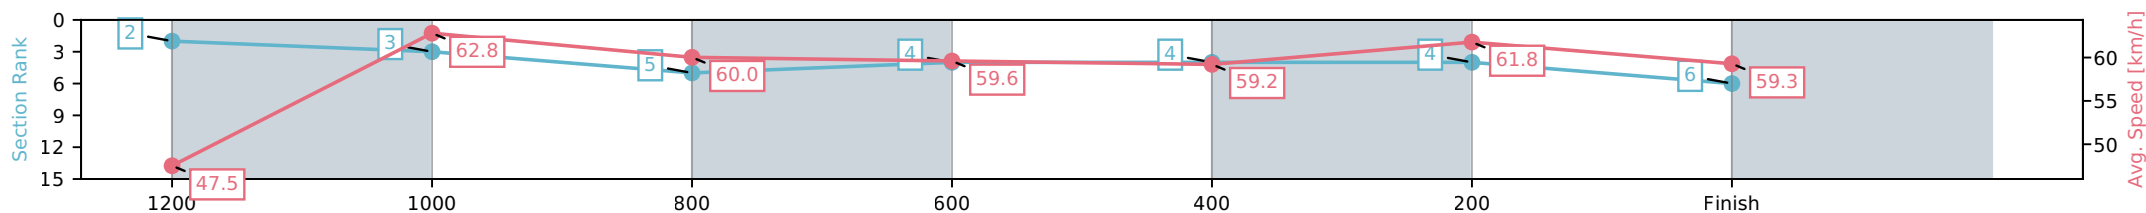

Horse/Jockey Name	Prince Pier/Jag Guthmann-Chester
Finish Rank	6
Fastest Section Time (Section)	0:11.46 (1200-1000)
Top Speed [km/h] (Section)	63.9 (1200-1000)
Race State	Finished

Picklebet Park Warwick QLD
Race 1: STAR REALITY QUEENSLAND QTIS Three-Year-Old
Maiden Plate - 1350m
07 May 2026 - 12:28PM
Track Rating: Soft 5, Weather: Overcast, Rail Position: True Entire
Circuit

Section	L1350	L1200	L1000	L800	L600	L400	L200
Section Times	1:23.34 (0:11.69)	1:11.65 [3] (0:11.46)	1:00.19 [5] (0:12.02)	0:48.17 [4] (0:12.10)	0:36.07 [4] (0:12.20)	0:23.87 [4] (0:11.67)	0:12.19 [6] (0:12.19)
Average Speed [km/h]	47.5	62.8	60.0	59.6	59.2	61.8	59.3
Top Speed [km/h]	61.9	63.9	62.2	60.5	61.0	62.6	60.8
Avg. Dist. to Rail [m]	1.7	0.7	0.7	0.5	0.5	1.3	1.8
Avg. Stride Freq. [Hz]	2.3	2.2	2.2	2.2	2.1	2.2	2.2
Avg. Stride Length [m]	6.6	7.9	7.8	7.8	7.8	7.8	7.7

[ ] Ranking at each section and finish
-:-:- No data available at this section
NA No data available