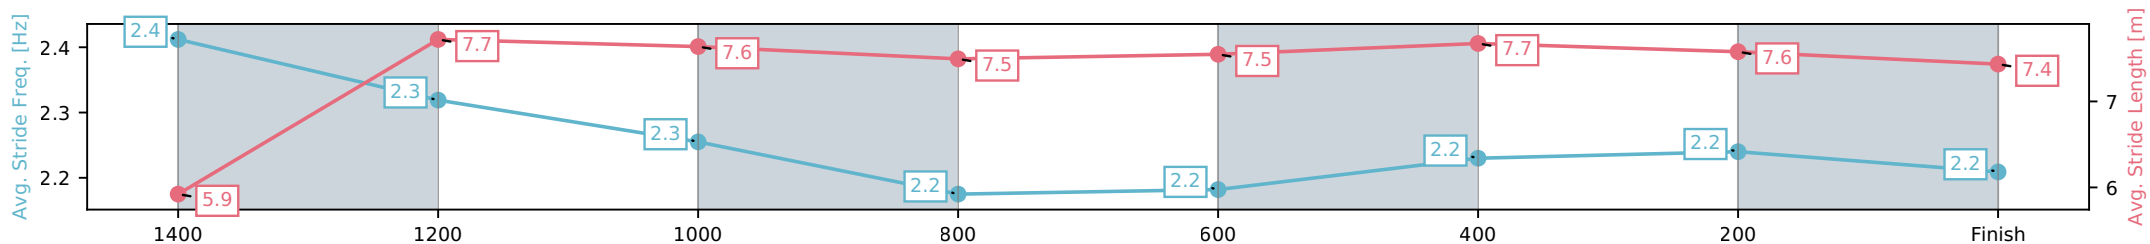

Horse/Jockey Name	West Cork/Michael Murphy
Finish Rank	10
Fastest Section Time (Section)	0:11.26 (1400-1200)
Top Speed [km/h] (Section)	64.9 (1400-1200)
Race State	Finished

Picklebet Park Warwick QLD
Race 7: SJG PLUMBING & DRAINAGE RATINGS BAND 0 - 55
Handicap - 1500m

07 May 2026 - 4:29PM

Track Rating: Soft 5, Weather: Overcast, Rail Position: True Entire Circuit

Section	L1500	L1400	L1200	L1000	L800	L600	L400	L200
Section Times	1:33.10 (0:08.73)	1:24.37 [4] (0:11.26)	1:13.11 [6] (0:11.86)	1:01.25 [4] (0:12.32)	0:48.93 [2] (0:12.20)	0:36.74 [2] (0:12.00)	0:24.74 [6] (0:12.14)	0:12.60 [10] (0:12.60)
Average Speed [km/h]	44.4	63.8	60.8	58.0	58.6	60.8	60.1	57.7
Top Speed [km/h]	62.1	64.9	62.5	59.3	60.0	61.1	60.9	59.3
Avg. Dist. to Rail [m]	1.3	1.2	2.2	2.2	1.3	2.5	7.7	11.3
Avg. Stride Freq. [Hz]	2.4	2.3	2.3	2.2	2.2	2.2	2.2	2.2
Avg. Stride Length [m]	5.9	7.7	7.6	7.5	7.5	7.7	7.6	7.4

- [ ] Ranking at each section and finish
- -:-:- No data available at this section
- NA No data available