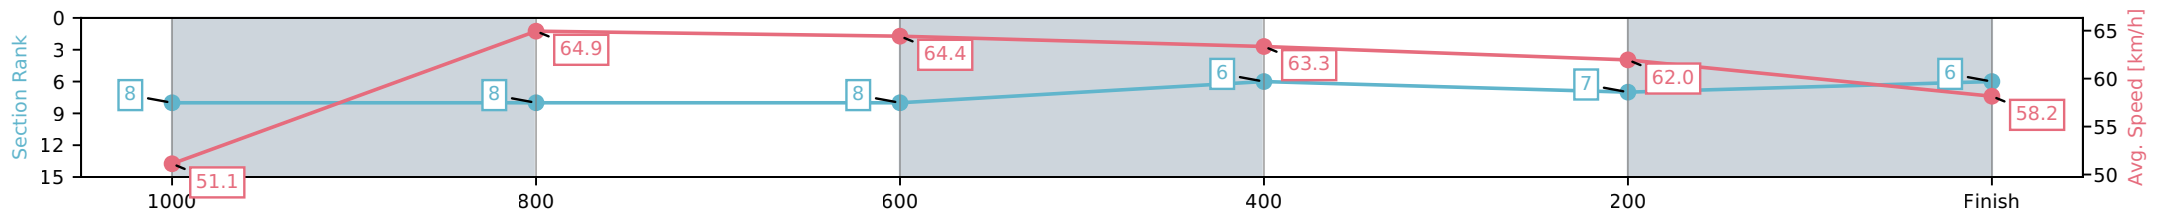

Horse/Jockey Name	One More Thing/Corey Sutherland
Finish Rank	6
Fastest Section Time (Section)	0:11.17 (1000-800)
Top Speed [km/h] (Section)	65.5 (1000-800)
Race State	Finished

Picklebet Park Warwick QLD
Race 6: MAXWELL LANCASTER SOLICITORS Colts, Geldings
& Entires RATINGS BAND 0 - 55 Handicap - 1200m

07 May 2026 - 3:50PM

Track Rating: Soft 5, Weather: Overcast, Rail Position: True Entire Circuit

Section	L1200	L1000	L800	L600	L400	L200
Section Times	1:12.39 (0:14.17)	0:58.22 [8] (0:11.17)	0:47.05 [8] (0:11.30)	0:35.76 [6] (0:11.59)	0:24.17 [7] (0:11.78)	0:12.38 [6] (0:12.38)
Average Speed [km/h]	51.1	64.9	64.4	63.3	62.0	58.2
Top Speed [km/h]	64.2	65.5	64.8	63.9	63.2	61.0
Avg. Dist. to Rail [m]	9.6	3.4	2.2	3.8	7.2	8.7
Avg. Stride Freq. [Hz]	2.2	2.2	2.2	2.2	2.2	2.1
Avg. Stride Length [m]	6.9	8.3	8.1	8.0	7.9	7.8

- [ ] Ranking at each section and finish
- -:-:- No data available at this section
- NA No data available