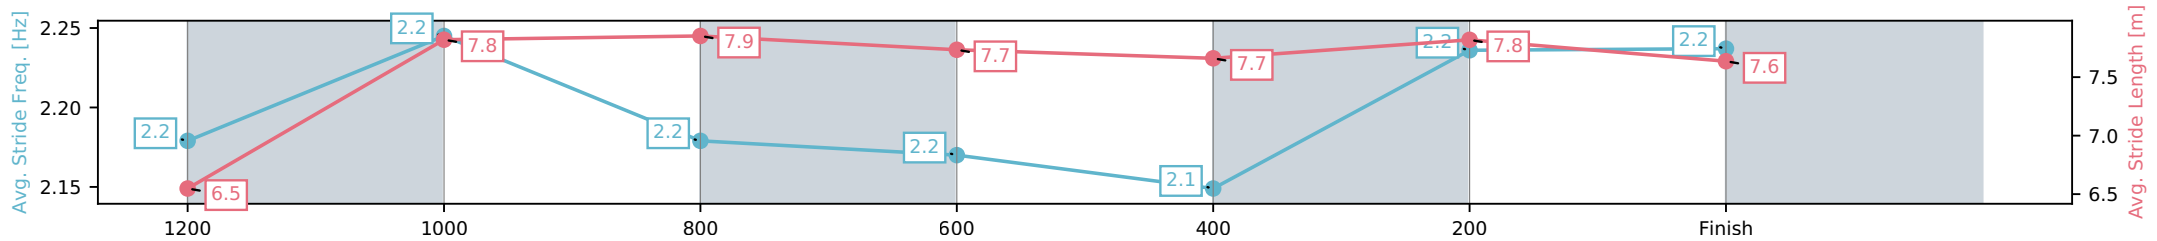

Horse/Jockey Name	Always Delivers/Fred Larson
Finish Rank	8
Fastest Section Time (Section)	0:11.54 (1200-1000)
Top Speed [km/h] (Section)	63.0 (400-200)
Race State	Finished

Picklebet Park Warwick QLD
Race 1: STAR REALITY QUEENSLAND QTIS Three-Year-Old
Maiden Plate - 1350m
07 May 2026 - 12:28PM
Track Rating: Soft 5, Weather: Overcast, Rail Position: True Entire
Circuit

Section	L1350	L1200	L1000	L800	L600	L400	L200
Section Times	1:23.52 (0:12.33)	1:11.19 [12] (0:11.54)	0:59.65 [11] (0:11.93)	0:47.72 [9] (0:11.96)	0:35.76 [9] (0:12.21)	0:23.55 [9] (0:11.61)	0:11.94 [8] (0:11.94)
Average Speed [km/h]	45.2	62.4	60.3	59.7	58.9	62.5	60.7
Top Speed [km/h]	61.8	63.0	62.6	60.3	60.5	63.0	62.1
Avg. Dist. to Rail [m]	4.2	0.2	0.4	1.4	0.8	4.5	8.7
Avg. Stride Freq. [Hz]	2.2	2.2	2.2	2.2	2.1	2.2	2.2
Avg. Stride Length [m]	6.5	7.8	7.9	7.7	7.7	7.8	7.6

[ ] Ranking at each section and finish
-:-:- No data available at this section
NA No data available