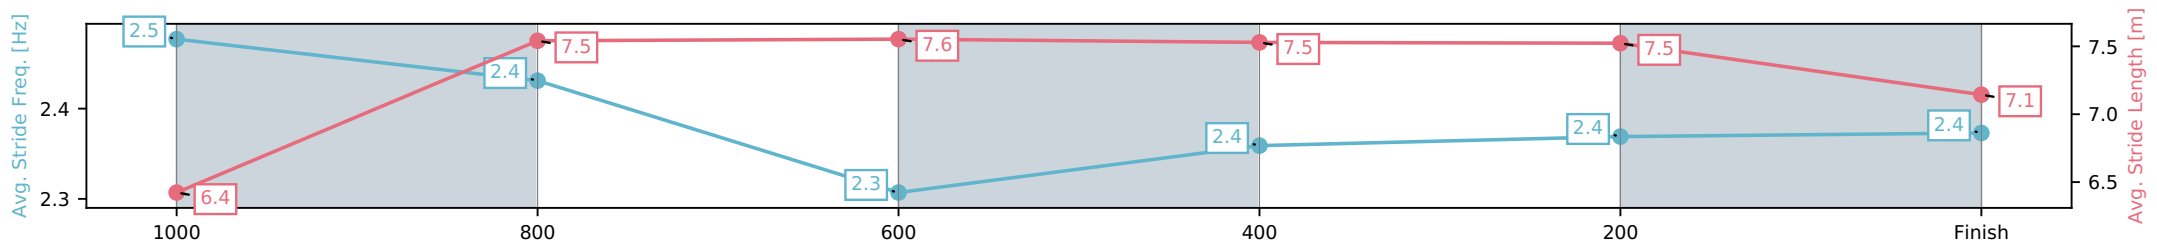

Horse/Jockey Name	Do What I Say/Kyle Wilson-Taylor
Finish Rank	2
Fastest Section Time (Section)	0:11.10 (1000-800)
Top Speed [km/h] (Section)	66.3 (1000-800)
Race State	Finished

Picklebet Park Warwick QLD
Race 5: WORKIN WEAR QUEENSLAND Fillies & Mares
RATINGS BAND 0 - 55 Handicap - 1200m
07 May 2026 - 3:06PM
Track Rating: Soft 5, Weather: Overcast, Rail Position: True Entire Circuit

Section	L1200	L1000	L800	L600	L400	L200
Section Times	1:12.01 (0:14.23)	0:57.78 [7] (0:11.10)	0:46.67 [8] (0:11.72)	0:34.96 [6] (0:11.45)	0:23.50 [3] (0:11.43)	0:12.07 [2] (0:12.07)
Average Speed [km/h]	50.9	65.0	61.9	63.3	63.2	59.6
Top Speed [km/h]	66.0	66.3	64.2	64.3	64.5	61.7
Avg. Dist. to Rail [m]	1.0	0.9	1.3	1.4	1.7	2.9
Avg. Stride Freq. [Hz]	2.5	2.4	2.3	2.4	2.4	2.4
Avg. Stride Length [m]	6.4	7.5	7.6	7.5	7.5	7.1

[ ] Ranking at each section and finish
-.-.- No data available at this section
NA No data available