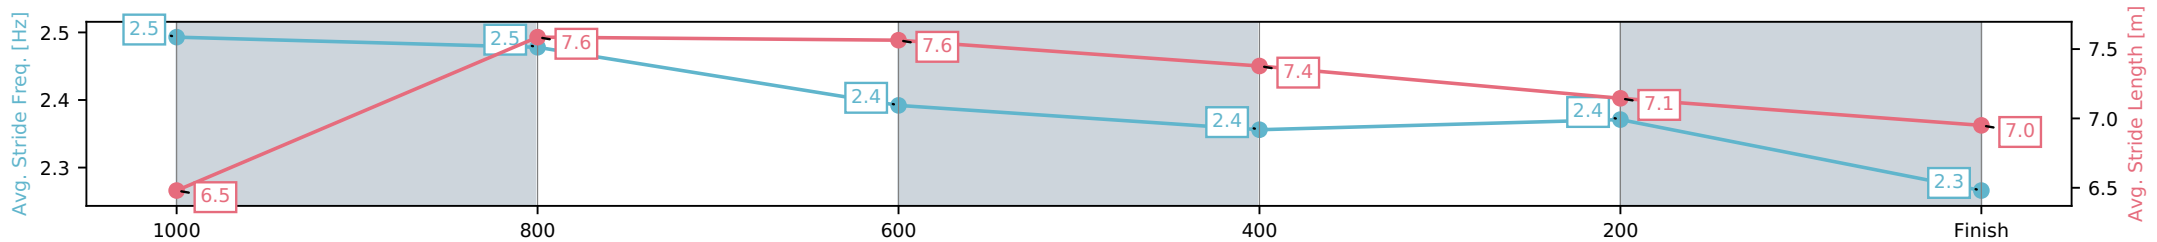

Horse/Jockey Name	Monaroma/Montanna Savva
Finish Rank	8
Fastest Section Time (Section)	0:10.94 (1000-800)
Top Speed [km/h] (Section)	67.1 (1000-800)
Race State	Finished

Picklebet Park Warwick QLD
Race 3: WARWICK SAND & GRAVEL SUPPLIES Maiden Handicap - 1200m
07 May 2026 - 1:43PM
Track Rating: Soft 5, Weather: Overcast, Rail Position: True Entire Circuit

Section	L1200	L1000	L800	L600	L400	L200
Section Times	1:13.10 (0:13.90)	0:59.20 [1] (0:10.94)	0:48.27 [2] (0:11.43)	0:36.84 [2] (0:11.77)	0:25.07 [4] (0:12.04)	0:13.03 [8] (0:13.03)
Average Speed [km/h]	51.9	66.6	63.6	61.4	60.0	55.2
Top Speed [km/h]	67.0	67.1	64.9	62.5	61.5	58.2
Avg. Dist. to Rail [m]	10.1	4.3	1.7	0.9	1.9	3.9
Avg. Stride Freq. [Hz]	2.5	2.5	2.4	2.4	2.4	2.3
Avg. Stride Length [m]	6.5	7.6	7.6	7.4	7.1	7.0

[ ] Ranking at each section and finish
-:-:- No data available at this section
NA No data available