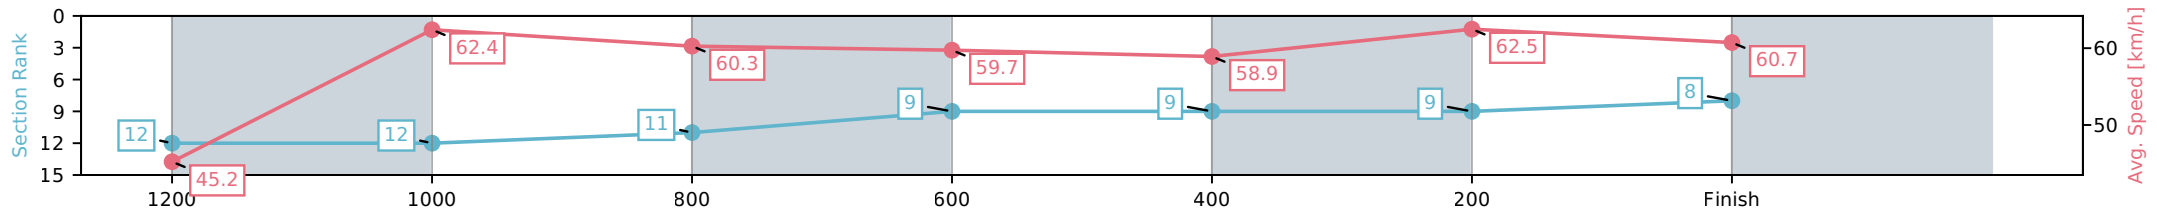

Horse/Jockey Name	Always Delivers/Fred Larson
Finish Rank	8
Fastest Section Time (Section)	0:11.54 (1200-1000)
Top Speed [km/h] (Section)	63.0 (400-200)
Race State	Finished

Picklebet Park Warwick QLD
Race 1: STAR REALITY QUEENSLAND QTIS Three-Year-Old
Maiden Plate - 1350m
07 May 2026 - 12:28PM
Track Rating: Soft 5, Weather: Overcast, Rail Position: True Entire
Circuit

Section	L1350	L1200	L1000	L800	L600	L400	L200
Section Times	1:23.52 (0:12.33)	1:11.19 [12] (0:11.54)	0:59.65 [11] (0:11.93)	0:47.72 [9] (0:11.96)	0:35.76 [9] (0:12.21)	0:23.55 [9] (0:11.61)	0:11.94 [8] (0:11.94)
Average Speed [km/h]	45.2	62.4	60.3	59.7	58.9	62.5	60.7
Top Speed [km/h]	61.8	63.0	62.6	60.3	60.5	63.0	62.1
Avg. Dist. to Rail [m]	4.2	0.2	0.4	1.4	0.8	4.5	8.7
Avg. Stride Freq. [Hz]	2.2	2.2	2.2	2.2	2.1	2.2	2.2
Avg. Stride Length [m]	6.5	7.8	7.9	7.7	7.7	7.8	7.6

[ ] Ranking at each section and finish
-:-:- No data available at this section
NA No data available