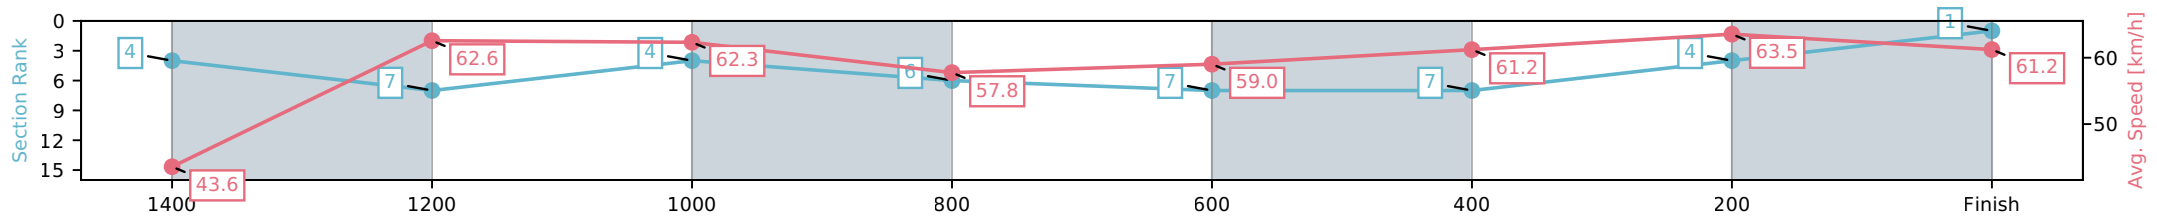

Horse/Jockey Name	Odin's Mount/Kyle Wilson-Taylor
Finish Rank	1
Fastest Section Time (Section)	0:11.47 (400-200)
Top Speed [km/h] (Section)	64.6 (1400-1200)
Race State	Finished

Picklebet Park Warwick QLD
Race 7: SJG PLUMBING & DRAINAGE RATINGS BAND 0 - 55
Handicap - 1500m
07 May 2026 - 4:29PM
Track Rating: Soft 5, Weather: Overcast, Rail Position: True Entire Circuit

Section	L1500	L1400	L1200	L1000	L800	L600	L400	L200
Section Times	1:32.14 (0:08.67)	1:23.47 [7] (0:11.58)	1:11.90 [4] (0:11.56)	1:00.33 [6] (0:12.60)	0:47.74 [7] (0:12.47)	0:35.27 [7] (0:12.01)	0:23.26 [4] (0:11.47)	0:11.78 [1] (0:11.78)
Average Speed [km/h]	43.6	62.6	62.3	57.8	59.0	61.2	63.5	61.2
Top Speed [km/h]	59.1	64.6	64.3	59.8	59.5	62.6	64.2	63.2
Avg. Dist. to Rail [m]	7.7	4.4	2.7	3.3	4.5	3.6	9.2	17.6
Avg. Stride Freq. [Hz]	2.5	2.4	2.3	2.2	2.2	2.3	2.3	2.3
Avg. Stride Length [m]	5.7	7.2	7.7	7.4	7.4	7.5	7.7	7.6

[ ] Ranking at each section and finish
-:-:- No data available at this section
NA No data available