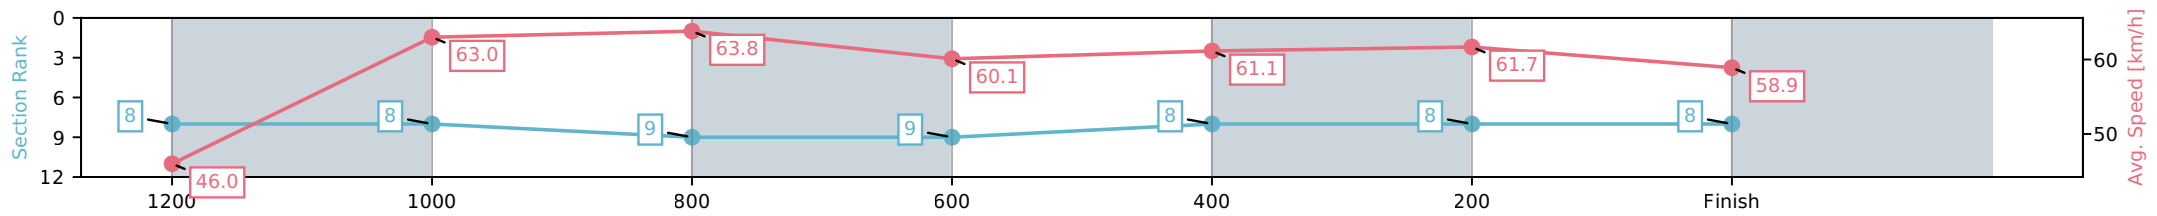

Horse/Jockey Name	Coincide/Colleen Krahen
Finish Rank	8
Fastest Section Time (Section)	0:11.26 (1000-800)
Top Speed [km/h] (Section)	65.5 (1200-1000)
Race State	Finished

Picklebet Park Warwick QLD
Race 2: CONDAMINE ACCOUNTANTS Class 3 Handicap - 1350m

07 May 2026 - 1:02PM

Track Rating: Soft 5, Weather: Overcast, Rail Position: True Entire Circuit

Section	L1350	L1200	L1000	L800	L600	L400	L200
Section Times	1:22.48 (0:12.18)	1:10.30 [8] (0:11.43)	0:58.87 [9] (0:11.26)	0:47.61 [9] (0:11.90)	0:35.72 [8] (0:11.72)	0:24.00 [8] (0:11.72)	0:12.28 [8] (0:12.28)
Average Speed [km/h]	46.0	63.0	63.8	60.1	61.1	61.7	58.9
Top Speed [km/h]	62.4	65.5	65.3	62.4	62.4	62.2	61.1
Avg. Dist. to Rail [m]	4.8	1.0	0.9	1.7	0.7	2.3	4.5
Avg. Stride Freq. [Hz]	2.4	2.4	2.5	2.3	2.3	2.4	2.4
Avg. Stride Length [m]	6.0	7.2	7.3	7.4	7.3	7.1	6.9

- [ ] Ranking at each section and finish
- -:-:- No data available at this section
- NA No data available