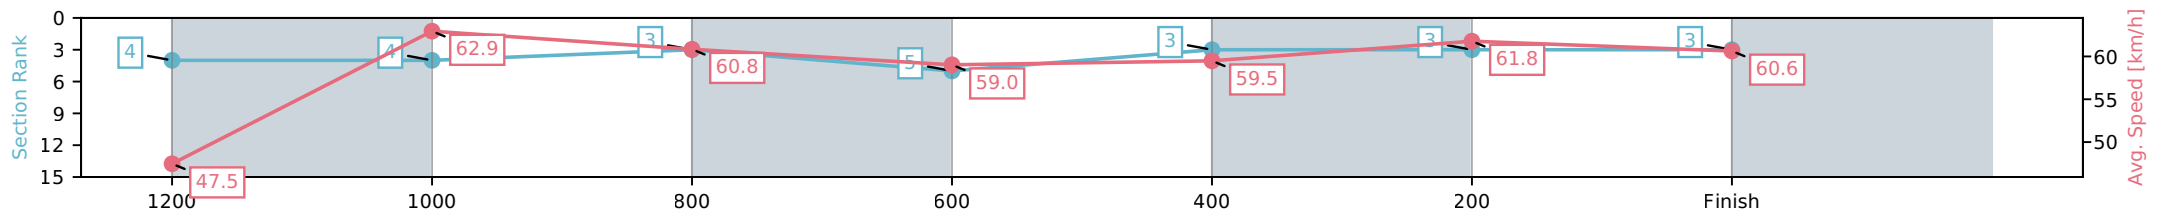

Horse/Jockey Name	Fundora/Damien Boche
Finish Rank	3
Fastest Section Time (Section)	0:11.45 (1200-1000)
Top Speed [km/h] (Section)	64.4 (1200-1000)
Race State	Finished

Picklebet Park Warwick QLD
Race 1: STAR REALITY QUEENSLAND QTIS Three-Year-Old
Maiden Plate - 1350m
07 May 2026 - 12:28PM
Track Rating: Soft 5, Weather: Overcast, Rail Position: True Entire
Circuit

Section	L1350	L1200	L1000	L800	L600	L400	L200
Section Times	1:23.04 (0:11.75)	1:11.29 [4] (0:11.45)	0:59.84 [3] (0:11.90)	0:47.94 [5] (0:12.21)	0:35.73 [3] (0:12.10)	0:23.63 [3] (0:11.68)	0:11.95 [3] (0:11.95)
Average Speed [km/h]	47.5	62.9	60.8	59.0	59.5	61.8	60.6
Top Speed [km/h]	63.1	64.4	61.4	60.5	61.0	62.0	61.9
Avg. Dist. to Rail [m]	6.6	3.3	2.5	0.5	0.1	2.3	5.0
Avg. Stride Freq. [Hz]	2.4	2.4	2.3	2.3	2.2	2.3	2.3
Avg. Stride Length [m]	6.3	7.4	7.4	7.3	7.4	7.4	7.4

- [ ] Ranking at each section and finish
- -:-:- No data available at this section
- NA No data available