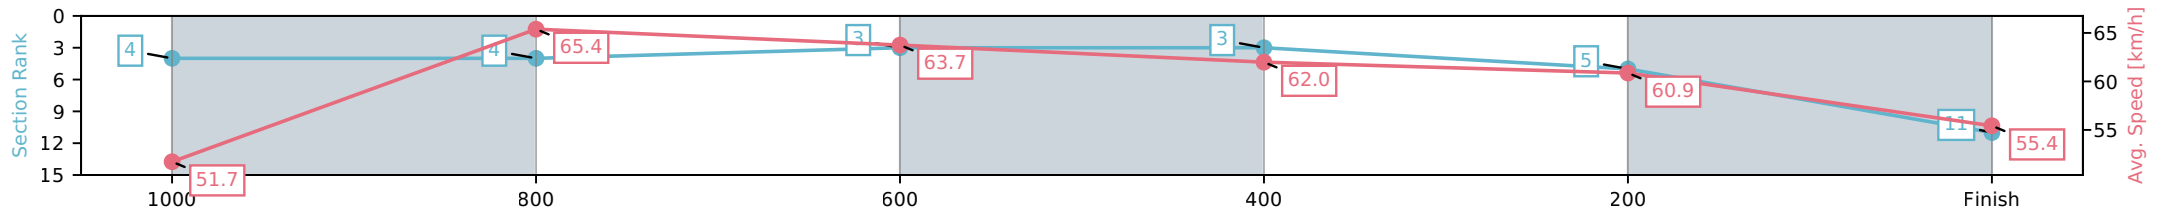

Horse/Jockey Name	Babalola/Ashley Butler
Finish Rank	11
Fastest Section Time (Section)	0:11.01 (1000-800)
Top Speed [km/h] (Section)	66.8 (1000-800)
Race State	Finished

Picklebet Park Warwick QLD
Race 6: MAXWELL LANCASTER SOLICITORS Colts, Geldings
& Entires RATINGS BAND 0 - 55 Handicap - 1200m

07 May 2026 - 3:50PM

Track Rating: Soft 5, Weather: Overcast, Rail Position: True Entire Circuit

Section	L1200	L1000	L800	L600	L400	L200
Section Times	1:13.01 (0:14.03)	0:58.98 [4] (0:11.01)	0:47.97 [3] (0:11.24)	0:36.73 [3] (0:11.67)	0:25.06 [5] (0:11.94)	0:13.12 [11] (0:13.12)
Average Speed [km/h]	51.7	65.4	63.7	62.0	60.9	55.4
Top Speed [km/h]	65.4	66.8	64.3	62.9	62.3	59.0
Avg. Dist. to Rail [m]	3.4	1.3	1.0	1.1	5.1	6.7
Avg. Stride Freq. [Hz]	2.3	2.3	2.2	2.2	2.2	2.1
Avg. Stride Length [m]	6.8	8.0	8.1	8.0	7.9	7.7

- [ ] Ranking at each section and finish
- -:-:- No data available at this section
- NA No data available