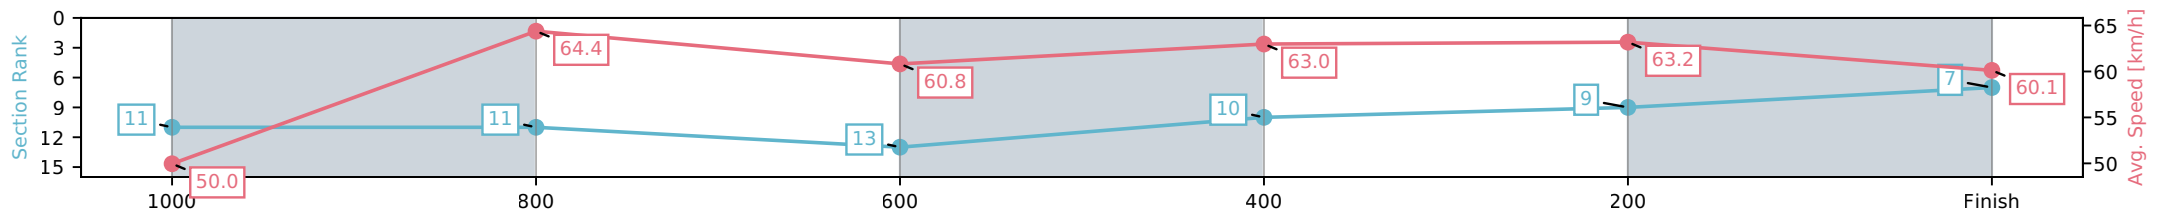

Horse/Jockey Name	Madam Griselda/Damien Boche
Finish Rank	7
Fastest Section Time (Section)	0:11.36 (1000-800)
Top Speed [km/h] (Section)	65.7 (1000-800)
Race State	Finished

Picklebet Park Warwick QLD
Race 3: WARWICK SAND & GRAVEL SUPPLIES Maiden Handicap - 1200m
07 May 2026 - 1:43PM
Track Rating: Soft 5, Weather: Overcast, Rail Position: True Entire Circuit

Section	L1200	L1000	L800	L600	L400	L200
Section Times	1:12.73 (0:14.42)	0:58.31 [11] (0:11.36)	0:46.96 [13] (0:11.95)	0:35.00 [10] (0:11.50)	0:23.50 [9] (0:11.47)	0:12.03 [7] (0:12.03)
Average Speed [km/h]	50.0	64.4	60.8	63.0	63.2	60.1
Top Speed [km/h]	65.5	65.7	63.2	63.9	64.0	62.4
Avg. Dist. to Rail [m]	8.0	4.3	2.0	1.0	4.5	6.3
Avg. Stride Freq. [Hz]	2.4	2.4	2.3	2.4	2.4	2.3
Avg. Stride Length [m]	6.4	7.5	7.3	7.6	7.6	7.4

[ ] Ranking at each section and finish
-:-:- No data available at this section
NA No data available