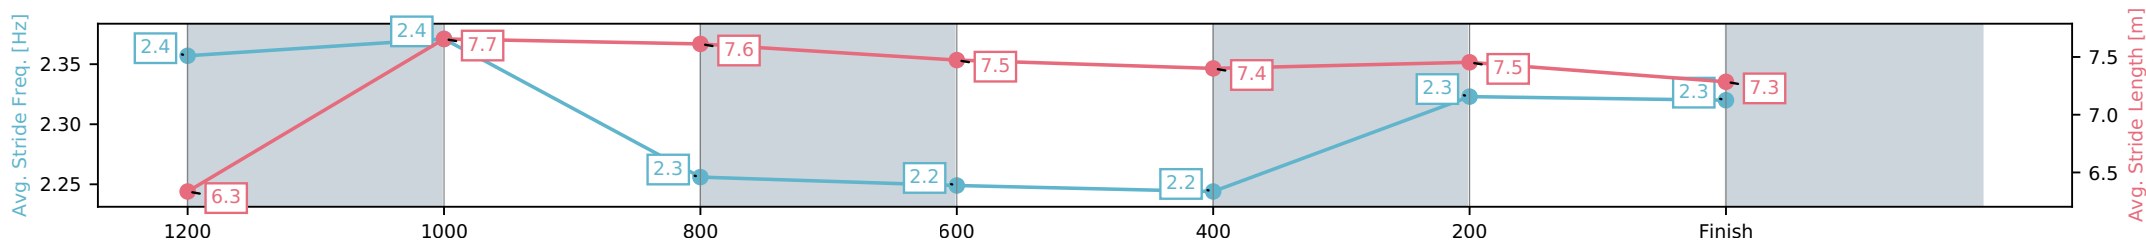

Horse/Jockey Name	Over The Louvre/Karl Zechner
Finish Rank	4
Fastest Section Time (Section)	0:11.13 (1200-1000)
Top Speed [km/h] (Section)	65.5 (1200-1000)
Race State	Finished

Picklebet Park Warwick QLD
Race 1: STAR REALITY QUEENSLAND QTIS Three-Year-Old
Maiden Plate - 1350m
07 May 2026 - 12:28PM
Track Rating: Soft 5, Weather: Overcast, Rail Position: True Entire
Circuit

Section	L1350	L1200	L1000	L800	L600	L400	L200
Section Times	1:23.10 (0:11.78)	1:11.32 [1] (0:11.13)	1:00.18 [1] (0:11.94)	0:48.24 [1] (0:12.15)	0:36.09 [2] (0:12.22)	0:23.86 [2] (0:11.73)	0:12.13 [4] (0:12.13)
Average Speed [km/h]	47.5	64.6	60.5	59.4	59.2	61.6	59.6
Top Speed [km/h]	63.5	65.5	62.8	60.2	61.8	62.0	61.7
Avg. Dist. to Rail [m]	7.8	4.1	1.9	0.5	1.1	2.2	3.2
Avg. Stride Freq. [Hz]	2.4	2.4	2.3	2.2	2.2	2.3	2.3
Avg. Stride Length [m]	6.3	7.7	7.6	7.5	7.4	7.5	7.3

[ ] Ranking at each section and finish
-:-:- No data available at this section
NA No data available