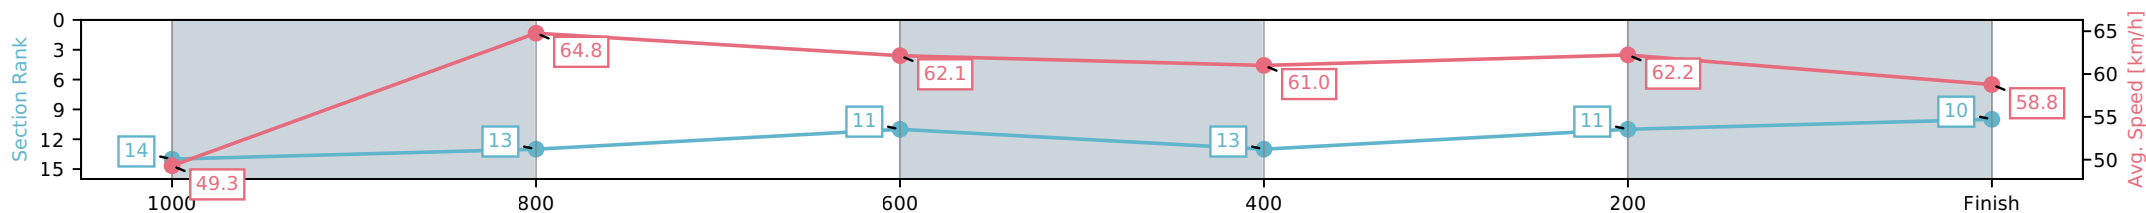

Horse/Jockey Name	Valour Victorious/Dale Smith
Finish Rank	10
Fastest Section Time (Section)	0:11.17 (1000-800)
Top Speed [km/h] (Section)	65.7 (1000-800)
Race State	Finished

Picklebet Park Warwick QLD
Race 3: WARWICK SAND & GRAVEL SUPPLIES Maiden Handicap - 1200m
07 May 2026 - 1:43PM
Track Rating: Soft 5, Weather: Overcast, Rail Position: True Entire Circuit

Section	L1200	L1000	L800	L600	L400	L200
Section Times	1:13.27 (0:14.69)	0:58.58 [13] (0:11.17)	0:47.41 [11] (0:11.62)	0:35.79 [13] (0:11.92)	0:23.87 [11] (0:11.63)	0:12.24 [10] (0:12.24)
Average Speed [km/h]	49.3	64.8	62.1	61.0	62.2	58.8
Top Speed [km/h]	64.8	65.7	63.3	63.1	63.2	61.5
Avg. Dist. to Rail [m]	7.7	1.9	0.6	1.8	3.4	3.8
Avg. Stride Freq. [Hz]	2.3	2.4	2.3	2.3	2.4	2.3
Avg. Stride Length [m]	6.4	7.7	7.5	7.4	7.3	7.3

- [ ] Ranking at each section and finish
- -:-:- No data available at this section
- NA No data available