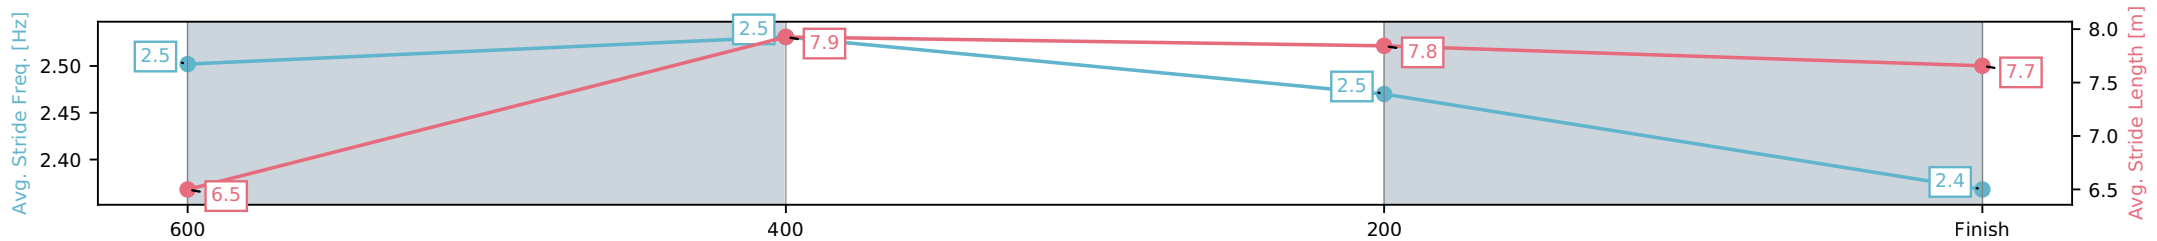

Horse/Jockey Name	Mister Tudor/Montanna Savva
Finish Rank	4
Fastest Section Time (Section)	0:10.38 (600-400)
Top Speed [km/h] (Section)	73.1 (800 - 600)
Race State	Finished

Picklebet Park Warwick QLD
Race 4: PICKLEBET GET YOUR PICKLE ON BENCHMARK 55
Handicap - 800m
07 May 2026 - 2:25PM
Track Rating: Soft 5, Weather: Overcast, Rail Position: True Entire Circuit

Section	L800	L600	L400	L200
Section Times	0:45.38 (0:13.10)	0:32.28 [4] (0:10.38)	0:21.90 [5] (0:10.65)	0:11.25 [4] (0:11.25)
Average Speed [km/h]	55.1	71.4	68.5	63.6
Top Speed [km/h]	73.1	73.0	70.0	66.1
Avg. Dist. to Rail [m]	9.2	5.6	7.2	8.7
Avg. Stride Freq. [Hz]	2.5	2.5	2.5	2.4
Avg. Stride Length [m]	6.5	7.9	7.8	7.7

[ ] Ranking at each section and finish
-:-:- No data available at this section
NA No data available