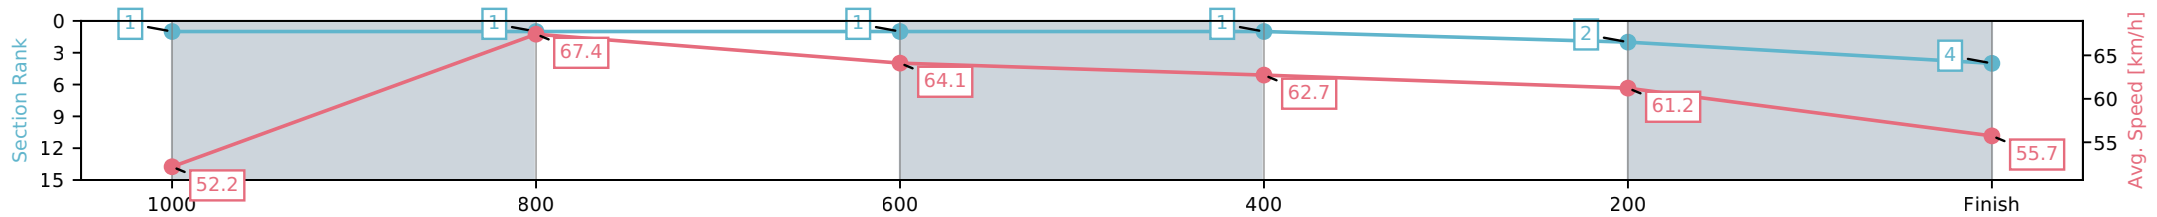

Horse/Jockey Name	Southampton Nicco/Jason Taylor
Finish Rank	4
Fastest Section Time (Section)	0:10.75 (1000-800)
Top Speed [km/h] (Section)	68.4 (1000-800)
Race State	Finished

Picklebet Park Warwick QLD
Race 6: MAXWELL LANCASTER SOLICITORS Colts, Geldings
& Entires RATINGS BAND 0 - 55 Handicap - 1200m

07 May 2026 - 3:50PM

Track Rating: Soft 5, Weather: Overcast, Rail Position: True Entire Circuit

Section	L1200	L1000	L800	L600	L400	L200
Section Times	1:12.21 (0:13.86)	0:58.36 [1] (0:10.75)	0:47.60 [1] (0:11.29)	0:36.31 [1] (0:11.55)	0:24.77 [2] (0:11.79)	0:12.98 [4] (0:12.98)
Average Speed [km/h]	52.2	67.4	64.1	62.7	61.2	55.7
Top Speed [km/h]	67.7	68.4	65.0	63.2	62.9	58.9
Avg. Dist. to Rail [m]	7.6	3.3	1.0	1.4	1.1	3.2
Avg. Stride Freq. [Hz]	2.5	2.5	2.4	2.4	2.4	2.2
Avg. Stride Length [m]	6.3	7.5	7.5	7.4	7.4	7.1

- [ ] Ranking at each section and finish
- -:-:- No data available at this section
- NA No data available