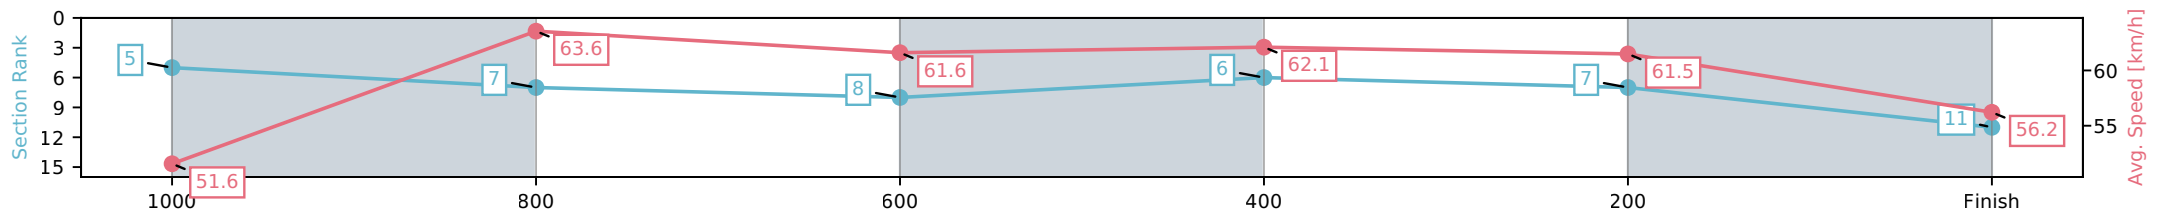

Horse/Jockey Name	Waiting For Graham/Brooke Ainsworth
Finish Rank	11
Fastest Section Time (Section)	0:11.36 (1000-800)
Top Speed [km/h] (Section)	65.6 (1200 - 1000)
Race State	Finished

Picklebet Park Warwick QLD
Race 3: WARWICK SAND & GRAVEL SUPPLIES Maiden Handicap - 1200m
07 May 2026 - 1:43PM
Track Rating: Soft 5, Weather: Overcast, Rail Position: True Entire Circuit

Section	L1200	L1000	L800	L600	L400	L200
Section Times	1:13.28 (0:14.04)	0:59.24 [7] (0:11.36)	0:47.89 [8] (0:11.74)	0:36.15 [6] (0:11.62)	0:24.53 [7] (0:11.71)	0:12.82 [11] (0:12.82)
Average Speed [km/h]	51.6	63.6	61.6	62.1	61.5	56.2
Top Speed [km/h]	65.6	64.1	62.5	62.8	63.3	59.2
Avg. Dist. to Rail [m]	4.1	1.5	0.8	0.3	1.4	2.9
Avg. Stride Freq. [Hz]	2.5	2.4	2.4	2.4	2.4	2.3
Avg. Stride Length [m]	6.5	7.4	7.4	7.4	7.3	7.1

- [ ] Ranking at each section and finish
- -:-:- No data available at this section
- NA No data available