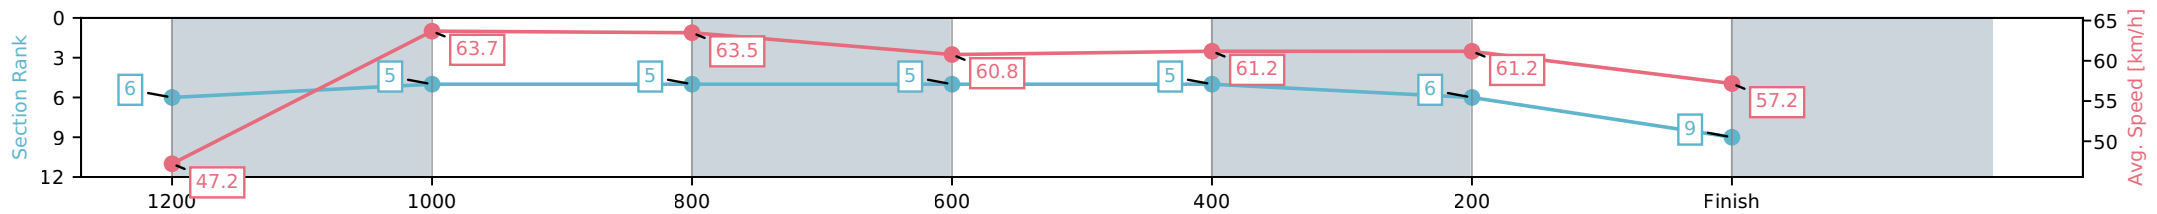

Horse/Jockey Name	Farnborough/Ashley Butler
Finish Rank	9
Fastest Section Time (Section)	0:11.30 (1200-1000)
Top Speed [km/h] (Section)	65.2 (1000-800)
Race State	Finished

Picklebet Park Warwick QLD
Race 2: CONDAMINE ACCOUNTANTS Class 3 Handicap - 1350m

07 May 2026 - 1:02PM

Track Rating: Soft 5, Weather: Overcast, Rail Position: True Entire Circuit

Section	L1350	L1200	L1000	L800	L600	L400	L200
Section Times	1:22.70 (0:11.87)	1:10.83 [5] (0:11.30)	0:59.52 [5] (0:11.35)	0:48.17 [5] (0:11.90)	0:36.28 [5] (0:11.79)	0:24.49 [6] (0:11.80)	0:12.69 [9] (0:12.69)
Average Speed [km/h]	47.2	63.7	63.5	60.8	61.2	61.2	57.2
Top Speed [km/h]	62.0	64.7	65.2	61.5	61.6	61.6	60.3
Avg. Dist. to Rail [m]	1.3	0.1	0.6	0.7	0.6	1.7	2.7
Avg. Stride Freq. [Hz]	2.5	2.5	2.4	2.3	2.3	2.3	2.3
Avg. Stride Length [m]	5.9	7.2	7.4	7.3	7.4	7.4	7.2

- [ ] Ranking at each section and finish
- -:-:- No data available at this section
- NA No data available