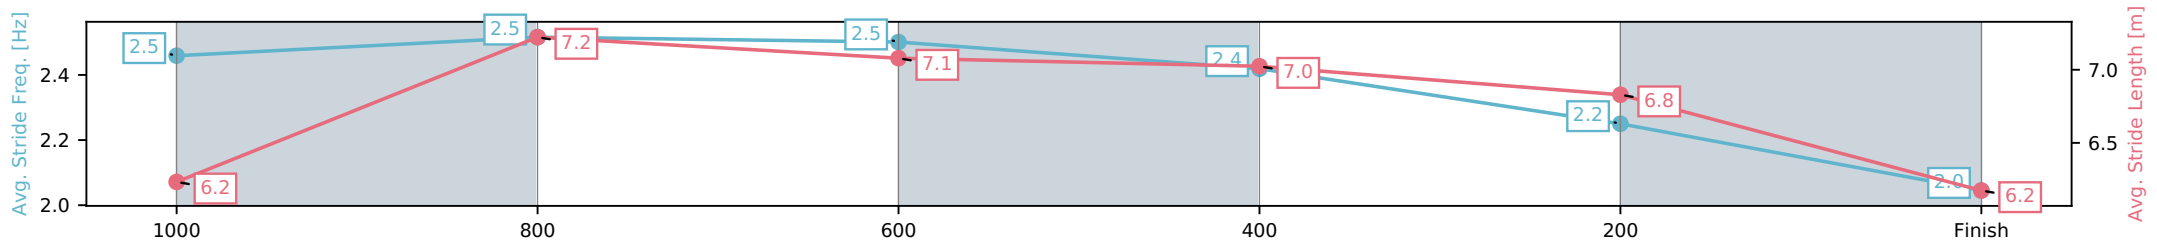

Horse/Jockey Name	Shamrock's Secret/Chris Meehan
Finish Rank	14
Fastest Section Time (Section)	0:11.18 (1000-800)
Top Speed [km/h] (Section)	65.8 (1000-800)
Race State	Finished

Picklebet Park Warwick QLD
Race 5: WORKIN WEAR QUEENSLAND Fillies & Mares
RATINGS BAND 0 - 55 Handicap - 1200m

07 May 2026 - 3:06PM

Track Rating: Soft 5, Weather: Overcast, Rail Position: True Entire Circuit

Section	L1200	L1000	L800	L600	L400	L200
Section Times	1:19.02 (0:14.38)	1:04.64 [8] (0:11.18)	0:53.46 [7] (0:11.48)	0:41.98 [10] (0:12.08)	0:29.90 [14] (0:13.50)	0:16.40 [14] (0:16.40)
Average Speed [km/h]	50.3	64.5	62.6	59.7	53.4	44.1
Top Speed [km/h]	64.5	65.8	63.5	61.3	58.1	47.5
Avg. Dist. to Rail [m]	0.5	0.4	0.4	0.7	1.8	2.4
Avg. Stride Freq. [Hz]	2.5	2.5	2.5	2.4	2.2	2.0
Avg. Stride Length [m]	6.2	7.2	7.1	7.0	6.8	6.2

- [ ] Ranking at each section and finish
- -:-:- No data available at this section
- NA No data available