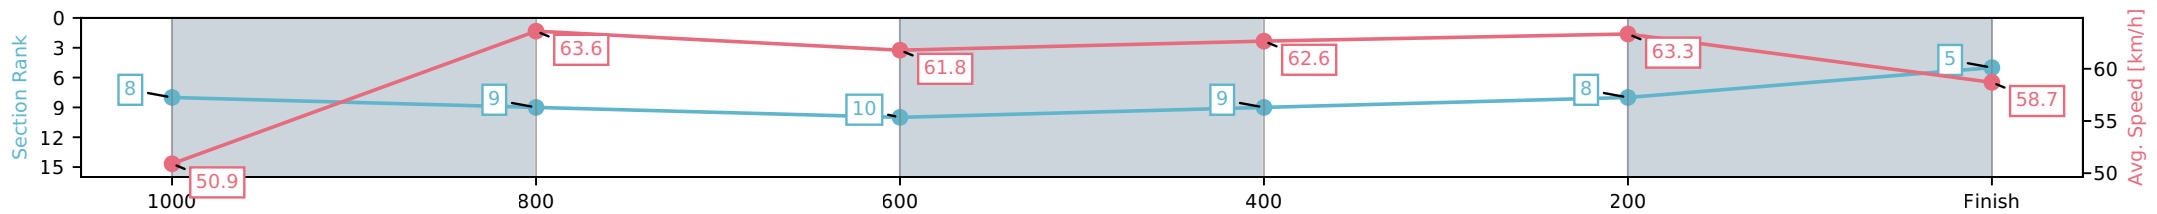

Horse/Jockey Name	Ucelle/Corey Sutherland
Finish Rank	5
Fastest Section Time (Section)	0:11.40 (1000-800)
Top Speed [km/h] (Section)	64.6 (1000-800)
Race State	Finished

Picklebet Park Warwick QLD
Race 5: WORKIN WEAR QUEENSLAND Fillies & Mares
RATINGS BAND 0 - 55 Handicap - 1200m
07 May 2026 - 3:06PM
Track Rating: Soft 5, Weather: Overcast, Rail Position: True Entire Circuit

Section	L1200	L1000	L800	L600	L400	L200
Section Times	1:12.49 (0:14.24)	0:58.25 [9] (0:11.40)	0:46.84 [10] (0:11.75)	0:35.10 [9] (0:11.56)	0:23.54 [8] (0:11.45)	0:12.09 [5] (0:12.09)
Average Speed [km/h]	50.9	63.6	61.8	62.6	63.3	58.7
Top Speed [km/h]	64.2	64.6	63.9	63.5	64.0	61.6
Avg. Dist. to Rail [m]	3.1	2.4	1.8	1.2	4.7	8.3
Avg. Stride Freq. [Hz]	2.4	2.3	2.3	2.3	2.4	2.3
Avg. Stride Length [m]	6.5	7.7	7.6	7.5	7.6	7.4

- [ ] Ranking at each section and finish
- -:-:- No data available at this section
- NA No data available