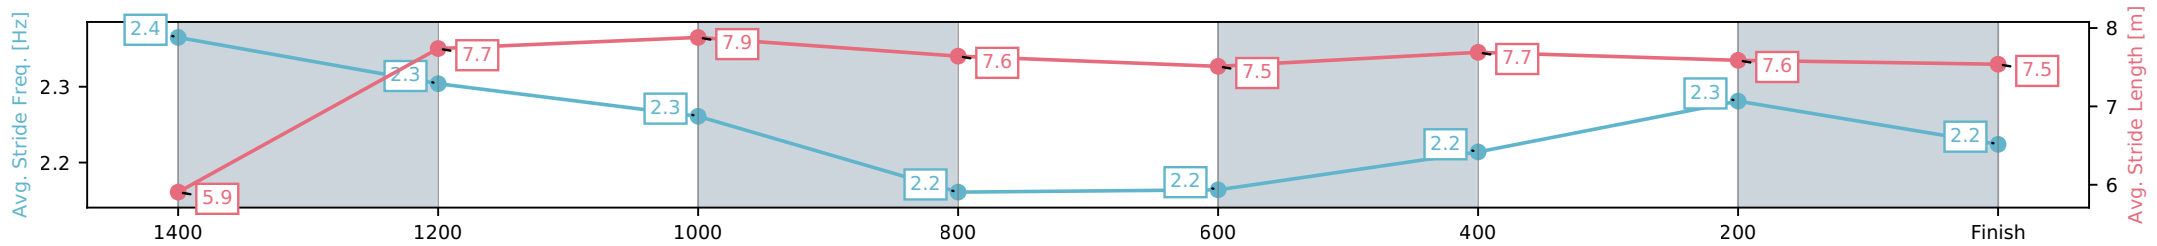

Horse/Jockey Name	Doitlikemaxwell/Karl Zechner
Finish Rank	3
Fastest Section Time (Section)	0:11.28 (1400-1200)
Top Speed [km/h] (Section)	66.0 (1400-1200)
Race State	Finished

Picklebet Park Warwick QLD
Race 7: SJG PLUMBING & DRAINAGE RATINGS BAND 0 - 55
Handicap - 1500m

07 May 2026 - 4:29PM

Track Rating: Soft 5, Weather: Overcast, Rail Position: True Entire Circuit

Section	L1500	L1400	L1200	L1000	L800	L600	L400	L200
Section Times	1:32.42 (0:08.61)	1:23.81 [3] (0:11.28)	1:12.53 [2] (0:11.54)	1:00.99 [2] (0:12.47)	0:48.52 [3] (0:12.51)	0:36.01 [3] (0:11.96)	0:24.05 [1] (0:11.74)	0:12.32 [3] (0:12.32)
Average Speed [km/h]	43.6	64.1	62.4	58.1	57.9	60.8	61.8	58.9
Top Speed [km/h]	60.9	66.0	64.2	59.0	59.5	62.1	62.2	61.2
Avg. Dist. to Rail [m]	4.9	2.9	2.6	1.7	1.6	1.6	4.9	9.6
Avg. Stride Freq. [Hz]	2.4	2.3	2.3	2.2	2.2	2.2	2.3	2.2
Avg. Stride Length [m]	5.9	7.7	7.9	7.6	7.5	7.7	7.6	7.5

- [ ] Ranking at each section and finish
- -:-:- No data available at this section
- NA No data available