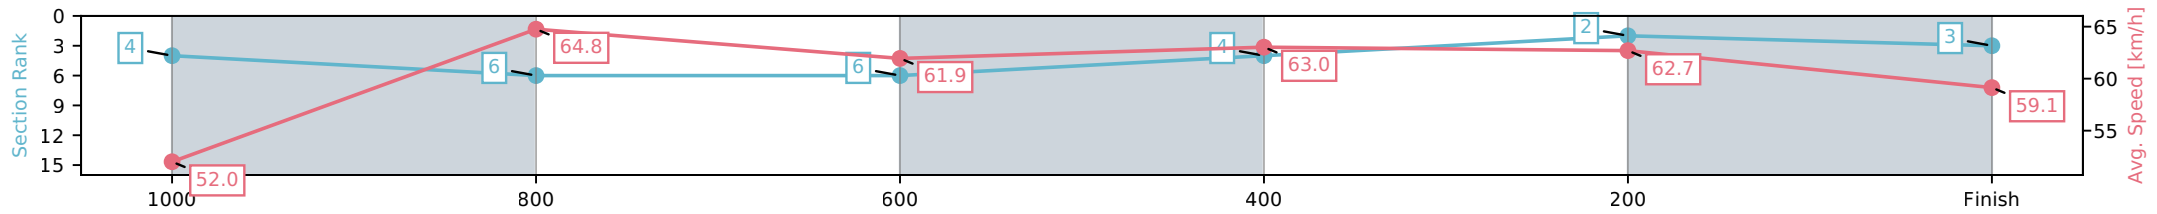

Horse/Jockey Name	Embolden/Danny Peisley
Finish Rank	3
Fastest Section Time (Section)	0:11.15 (1000-800)
Top Speed [km/h] (Section)	66.7 (1200 - 1000)
Race State	Finished

Picklebet Park Warwick QLD
Race 5: WORKIN WEAR QUEENSLAND Fillies & Mares
RATINGS BAND 0 - 55 Handicap - 1200m

07 May 2026 - 3:06PM

Track Rating: Soft 5, Weather: Overcast, Rail Position: True Entire Circuit

Section	L1200	L1000	L800	L600	L400	L200
Section Times	1:12.12 (0:13.94)	0:58.18 [6] (0:11.15)	0:47.03 [6] (0:11.73)	0:35.29 [4] (0:11.50)	0:23.79 [2] (0:11.58)	0:12.21 [3] (0:12.21)
Average Speed [km/h]	52.0	64.8	61.9	63.0	62.7	59.1
Top Speed [km/h]	66.7	66.2	65.4	64.7	64.2	62.4
Avg. Dist. to Rail [m]	3.9	1.0	1.8	1.5	5.2	10.1
Avg. Stride Freq. [Hz]	2.6	2.6	2.5	2.5	2.6	2.5
Avg. Stride Length [m]	6.2	7.1	7.0	6.9	6.9	6.8

- [ ] Ranking at each section and finish
- -:-:- No data available at this section
- NA No data available