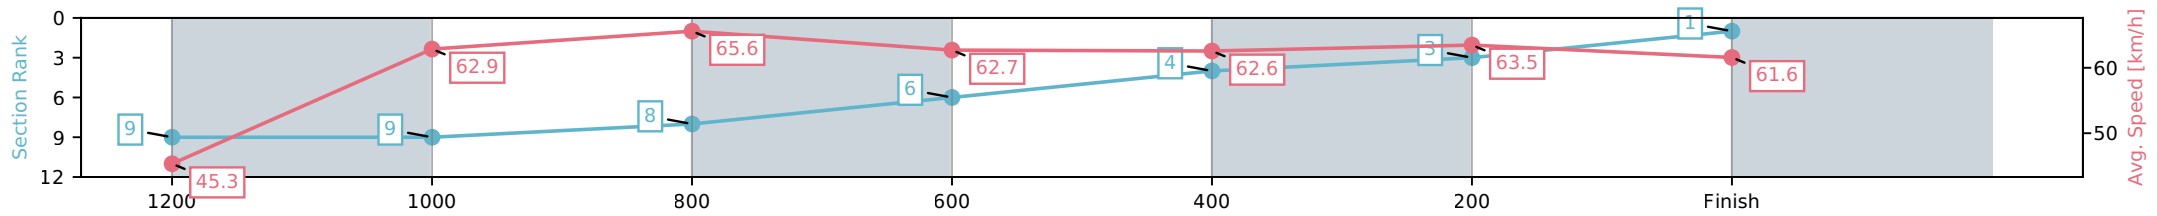

Horse/Jockey Name	Cool Music/Michael Murphy
Finish Rank	1
Fastest Section Time (Section)	0:11.02 (1000-800)
Top Speed [km/h] (Section)	66.3 (1000-800)
Race State	Finished

Picklebet Park Warwick QLD
Race 2: CONDAMINE ACCOUNTANTS Class 3 Handicap - 1350m
07 May 2026 - 1:02PM
Track Rating: Soft 5, Weather: Overcast, Rail Position: True Entire Circuit

Section	L1350	L1200	L1000	L800	L600	L400	L200
Section Times	1:21.31 (0:12.38)	1:08.93 [9] (0:11.46)	0:57.47 [8] (0:11.02)	0:46.45 [6] (0:11.56)	0:34.89 [4] (0:11.68)	0:23.21 [3] (0:11.49)	0:11.71 [1] (0:11.71)
Average Speed [km/h]	45.3	62.9	65.6	62.7	62.6	63.5	61.6
Top Speed [km/h]	62.1	64.3	66.3	64.7	63.9	64.6	63.2
Avg. Dist. to Rail [m]	7.4	1.9	1.6	1.6	2.9	7.5	10.8
Avg. Stride Freq. [Hz]	2.3	2.4	2.5	2.4	2.4	2.4	2.4
Avg. Stride Length [m]	6.1	7.4	7.5	7.4	7.4	7.4	7.3

[ ] Ranking at each section and finish
-:-:- No data available at this section
NA No data available