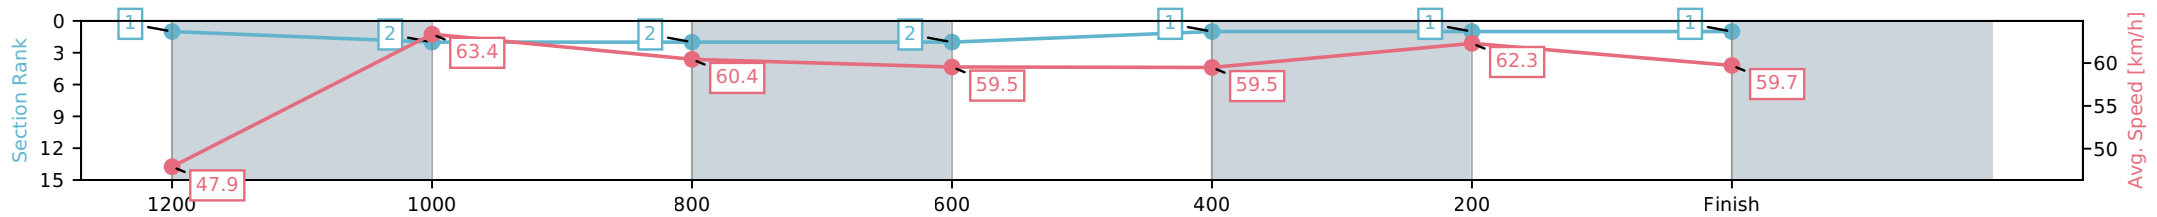

Horse/Jockey Name	King Cobama/Kyle Wilson-Taylor
Finish Rank	1
Fastest Section Time (Section)	0:11.37 (1200-1000)
Top Speed [km/h] (Section)	64.6 (1200-1000)
Race State	Finished

Picklebet Park Warwick QLD
Race 1: STAR REALITY QUEENSLAND QTIS Three-Year-Old
Maiden Plate - 1350m
07 May 2026 - 12:28PM
Track Rating: Soft 5, Weather: Overcast, Rail Position: True Entire
Circuit

Section	L1350	L1200	L1000	L800	L600	L400	L200
Section Times	1:22.84 (0:11.61)	1:11.23 [2] (0:11.37)	0:59.86 [2] (0:11.93)	0:47.93 [2] (0:12.12)	0:35.81 [1] (0:12.15)	0:23.66 [1] (0:11.58)	0:12.08 [1] (0:12.08)
Average Speed [km/h]	47.9	63.4	60.4	59.5	59.5	62.3	59.7
Top Speed [km/h]	62.0	64.6	61.9	60.4	61.8	62.7	61.7
Avg. Dist. to Rail [m]	2.4	1.5	1.5	0.6	0.7	1.0	1.7
Avg. Stride Freq. [Hz]	2.4	2.4	2.3	2.3	2.2	2.4	2.3
Avg. Stride Length [m]	6.4	7.5	7.5	7.5	7.4	7.5	7.3

- [ ] Ranking at each section and finish
- -:-:- No data available at this section
- NA No data available