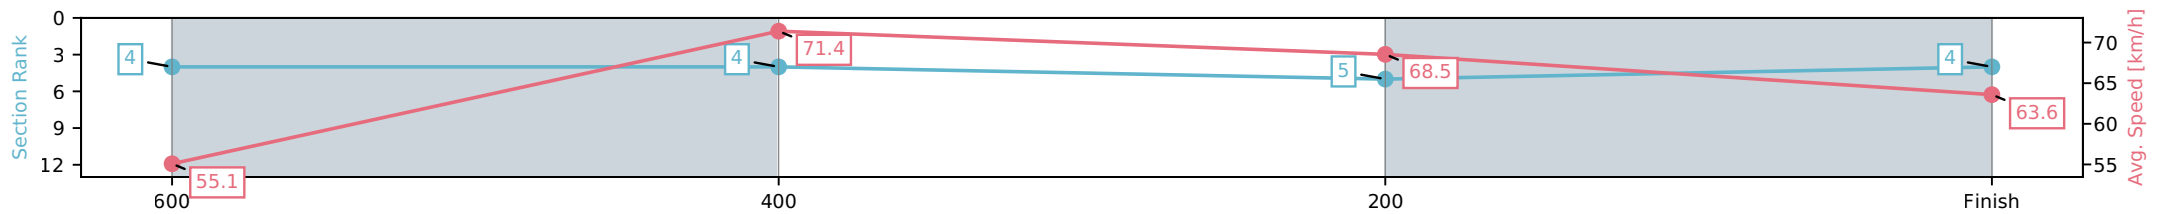

Horse/Jockey Name	Mister Tudor/Montanna Savva
Finish Rank	4
Fastest Section Time (Section)	0:10.38 (600-400)
Top Speed [km/h] (Section)	73.1 (800 - 600)
Race State	Finished

Picklebet Park Warwick QLD
Race 4: PICKLEBET GET YOUR PICKLE ON BENCHMARK 55
Handicap - 800m
07 May 2026 - 2:25PM
Track Rating: Soft 5, Weather: Overcast, Rail Position: True Entire Circuit

Section	L800	L600	L400	L200
Section Times	0:45.38 (0:13.10)	0:32.28 [4] (0:10.38)	0:21.90 [5] (0:10.65)	0:11.25 [4] (0:11.25)
Average Speed [km/h]	55.1	71.4	68.5	63.6
Top Speed [km/h]	73.1	73.0	70.0	66.1
Avg. Dist. to Rail [m]	9.2	5.6	7.2	8.7
Avg. Stride Freq. [Hz]	2.5	2.5	2.5	2.4
Avg. Stride Length [m]	6.5	7.9	7.8	7.7

[ ] Ranking at each section and finish
-:-:- No data available at this section
NA No data available