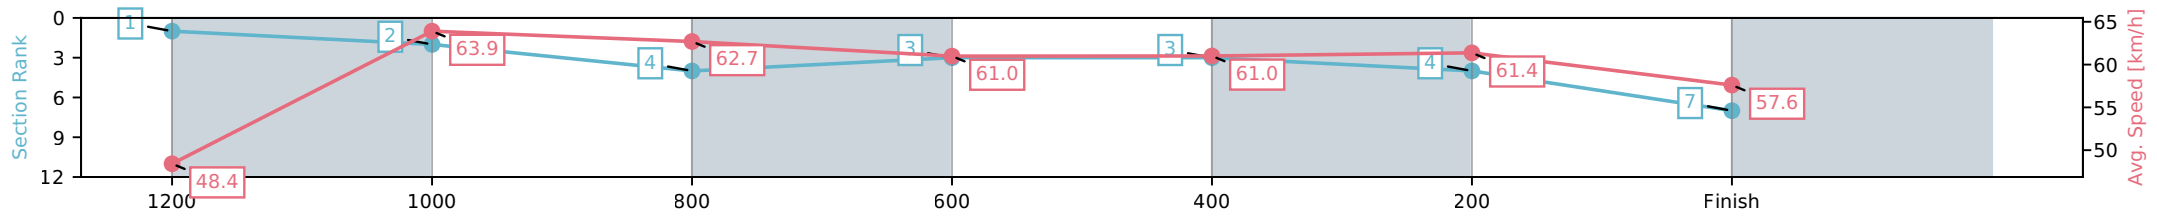

Horse/Jockey Name	Il Cubo/Karl Zechner
Finish Rank	7
Fastest Section Time (Section)	0:11.28 (1200-1000)
Top Speed [km/h] (Section)	64.5 (1200-1000)
Race State	Finished

Picklebet Park Warwick QLD
Race 2: CONDAMINE ACCOUNTANTS Class 3 Handicap - 1350m

07 May 2026 - 1:02PM

Track Rating: Soft 5, Weather: Overcast, Rail Position: True Entire Circuit

Section	L1350	L1200	L1000	L800	L600	L400	L200
Section Times	1:22.44 (0:11.58)	1:10.86 [2] (0:11.28)	0:59.58 [4] (0:11.54)	0:48.04 [3] (0:11.90)	0:36.14 [3] (0:11.78)	0:24.36 [4] (0:11.75)	0:12.61 [7] (0:12.61)
Average Speed [km/h]	48.4	63.9	62.7	61.0	61.0	61.4	57.6
Top Speed [km/h]	62.9	64.5	63.7	61.6	61.7	62.4	59.4
Avg. Dist. to Rail [m]	4.9	2.1	2.3	1.5	0.5	1.8	3.0
Avg. Stride Freq. [Hz]	2.4	2.4	2.3	2.2	2.2	2.2	2.2
Avg. Stride Length [m]	6.3	7.5	7.7	7.7	7.7	7.7	7.4

- [ ] Ranking at each section and finish
- -:-:- No data available at this section
- NA No data available