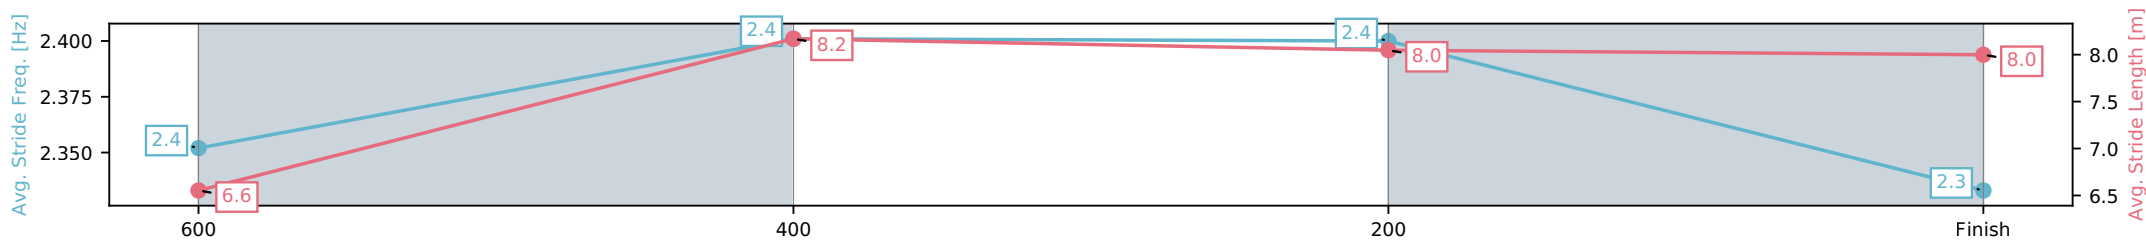

Picklebet Park Warwick QLD
 Race 4: PICKLEBET GET YOUR PICKLE ON BENCHMARK 55
 Handicap - 800m
 07 May 2026 - 2:25PM
 Track Rating: Soft 5, Weather: Overcast, Rail Position: True Entire Circuit

Section	L800	L600	L400	L200
Section Times	0:45.83 (0:13.71)	0:32.12 [11] (0:10.52)	0:21.60 [11] (0:10.53)	0:11.07 [9] (0:11.07)
Average Speed [km/h]	52.6	69.1	68.8	65.4
Top Speed [km/h]	68.9	69.5	69.4	68.3
Avg. Dist. to Rail [m]	2.4	2.1	5.6	8.8
Avg. Stride Freq. [Hz]	2.4	2.4	2.4	2.3
Avg. Stride Length [m]	6.6	8.2	8.0	8.0