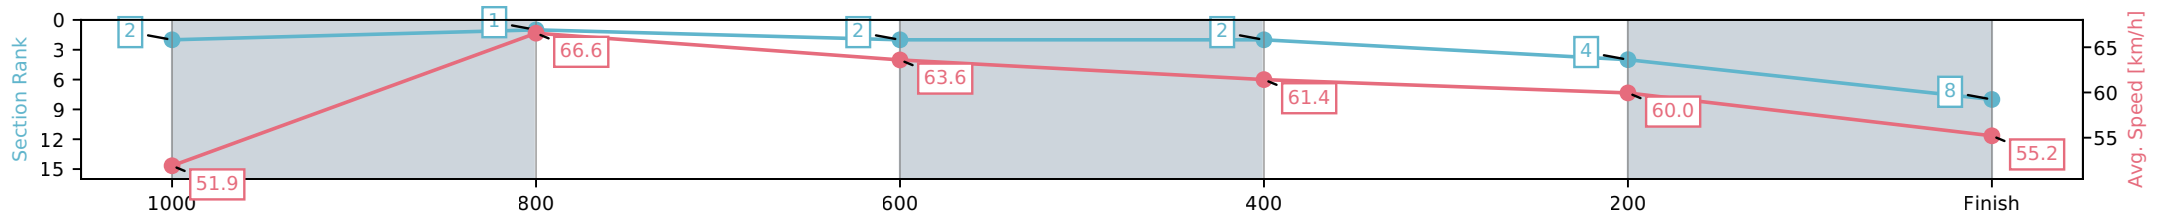

Horse/Jockey Name	Monaroma/Montanna Savva
Finish Rank	8
Fastest Section Time (Section)	0:10.94 (1000-800)
Top Speed [km/h] (Section)	67.1 (1000-800)
Race State	Finished

Picklebet Park Warwick QLD
Race 3: WARWICK SAND & GRAVEL SUPPLIES Maiden Handicap - 1200m
07 May 2026 - 1:43PM
Track Rating: Soft 5, Weather: Overcast, Rail Position: True Entire Circuit

Section	L1200	L1000	L800	L600	L400	L200
Section Times	1:13.10 (0:13.90)	0:59.20 [1] (0:10.94)	0:48.27 [2] (0:11.43)	0:36.84 [2] (0:11.77)	0:25.07 [4] (0:12.04)	0:13.03 [8] (0:13.03)
Average Speed [km/h]	51.9	66.6	63.6	61.4	60.0	55.2
Top Speed [km/h]	67.0	67.1	64.9	62.5	61.5	58.2
Avg. Dist. to Rail [m]	10.1	4.3	1.7	0.9	1.9	3.9
Avg. Stride Freq. [Hz]	2.5	2.5	2.4	2.4	2.4	2.3
Avg. Stride Length [m]	6.5	7.6	7.6	7.4	7.1	7.0

[ ] Ranking at each section and finish
-:-:- No data available at this section
NA No data available