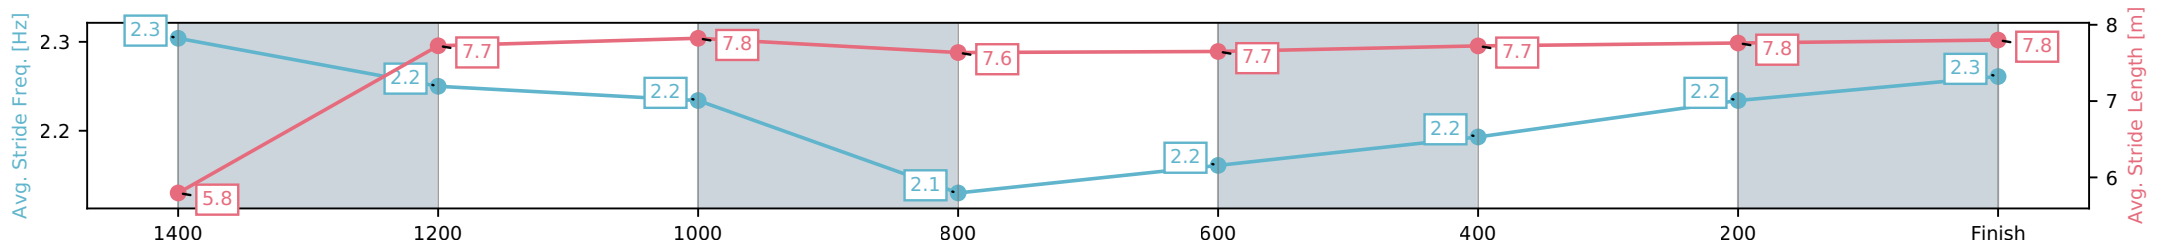

Horse/Jockey Name	Albanian Beauty/Corey Sutherland
Finish Rank	5
Fastest Section Time (Section)	0:11.54 (1200-1000)
Top Speed [km/h] (Section)	64.2 (1200-1000)
Race State	Finished

Picklebet Park Warwick QLD
Race 7: SJG PLUMBING & DRAINAGE RATINGS BAND 0 - 55
Handicap - 1500m
07 May 2026 - 4:29PM
Track Rating: Soft 5, Weather: Overcast, Rail Position: True Entire Circuit

Section	L1500	L1400	L1200	L1000	L800	L600	L400	L200
Section Times	1:32.50 (0:09.20)	1:23.30 [12] (0:11.58)	1:11.72 [11] (0:11.54)	1:00.19 [11] (0:12.63)	0:47.56 [12] (0:12.28)	0:35.28 [11] (0:11.91)	0:23.37 [9] (0:11.70)	0:11.66 [5] (0:11.66)
Average Speed [km/h]	41.0	62.4	62.4	57.2	58.9	60.8	62.0	62.2
Top Speed [km/h]	59.7	63.7	64.2	59.8	60.2	62.1	63.3	63.5
Avg. Dist. to Rail [m]	6.4	2.5	1.1	1.0	1.3	1.0	5.8	12.1
Avg. Stride Freq. [Hz]	2.3	2.2	2.2	2.1	2.2	2.2	2.2	2.3
Avg. Stride Length [m]	5.8	7.7	7.8	7.6	7.7	7.7	7.8	7.8

[ ] Ranking at each section and finish
-:-:- No data available at this section
NA No data available