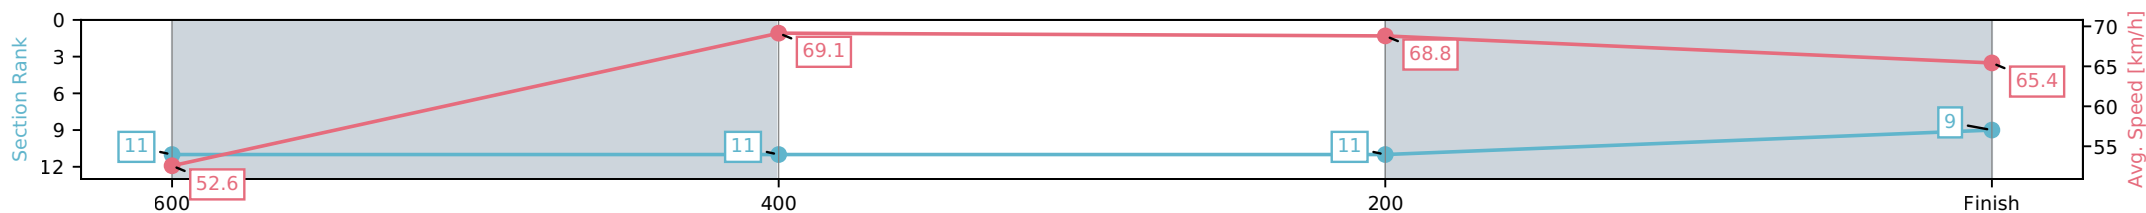

Horse/Jockey Name	Chayse'n'scotty/Dale Smith
Finish Rank	9
Fastest Section Time (Section)	0:10.52 (600-400)
Top Speed [km/h] (Section)	69.5 (600-400)
Race State	Finished

Picklebet Park Warwick QLD
Race 4: PICKLEBET GET YOUR PICKLE ON BENCHMARK 55
Handicap - 800m
07 May 2026 - 2:25PM
Track Rating: Soft 5, Weather: Overcast, Rail Position: True Entire Circuit

Section	L800	L600	L400	L200
Section Times	0:45.83 (0:13.71)	0:32.12 [11] (0:10.52)	0:21.60 [11] (0:10.53)	0:11.07 [9] (0:11.07)
Average Speed [km/h]	52.6	69.1	68.8	65.4
Top Speed [km/h]	68.9	69.5	69.4	68.3
Avg. Dist. to Rail [m]	2.4	2.1	5.6	8.8
Avg. Stride Freq. [Hz]	2.4	2.4	2.4	2.3
Avg. Stride Length [m]	6.6	8.2	8.0	8.0

- [ ] Ranking at each section and finish
- -:-:- No data available at this section
- NA No data available