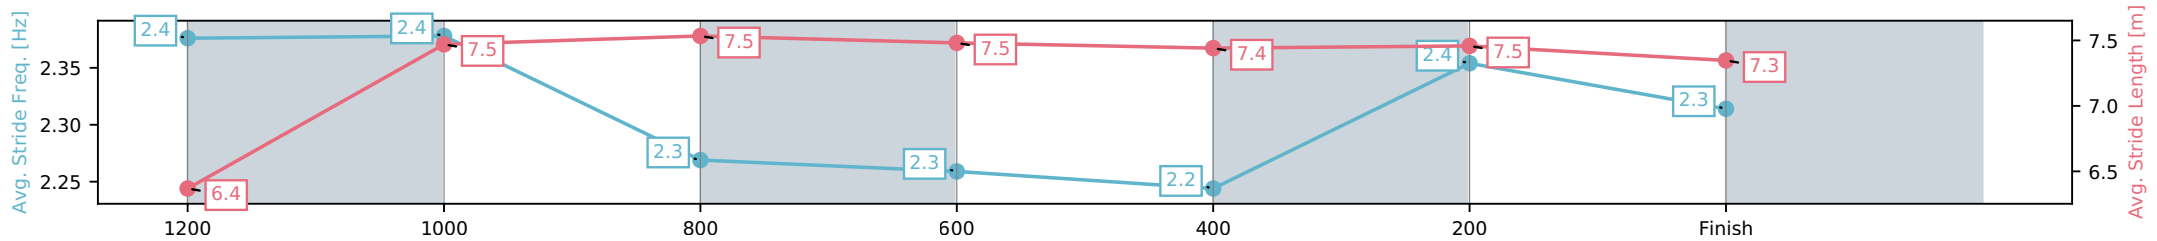

Horse/Jockey Name	King Cobama/Kyle Wilson-Taylor
Finish Rank	1
Fastest Section Time (Section)	0:11.37 (1200-1000)
Top Speed [km/h] (Section)	64.6 (1200-1000)
Race State	Finished

Picklebet Park Warwick QLD
Race 1: STAR REALITY QUEENSLAND QTIS Three-Year-Old
Maiden Plate - 1350m
07 May 2026 - 12:28PM
Track Rating: Soft 5, Weather: Overcast, Rail Position: True Entire
Circuit

Section	L1350	L1200	L1000	L800	L600	L400	L200
Section Times	1:22.84 (0:11.61)	1:11.23 [2] (0:11.37)	0:59.86 [2] (0:11.93)	0:47.93 [2] (0:12.12)	0:35.81 [1] (0:12.15)	0:23.66 [1] (0:11.58)	0:12.08 [1] (0:12.08)
Average Speed [km/h]	47.9	63.4	60.4	59.5	59.5	62.3	59.7
Top Speed [km/h]	62.0	64.6	61.9	60.4	61.8	62.7	61.7
Avg. Dist. to Rail [m]	2.4	1.5	1.5	0.6	0.7	1.0	1.7
Avg. Stride Freq. [Hz]	2.4	2.4	2.3	2.3	2.2	2.4	2.3
Avg. Stride Length [m]	6.4	7.5	7.5	7.5	7.4	7.5	7.3

- [ ] Ranking at each section and finish
- -:-:- No data available at this section
- NA No data available