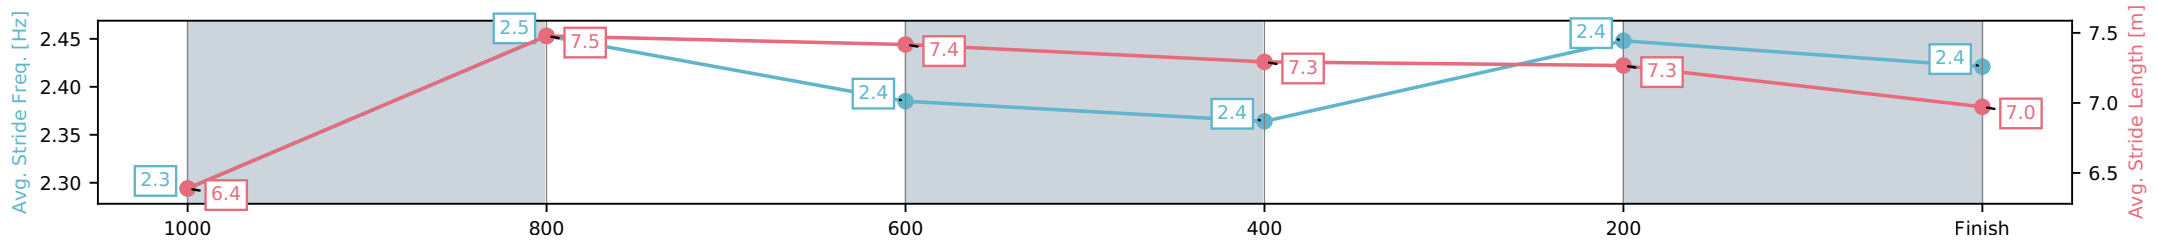

Horse/Jockey Name	Duchess Bree/Fred Larson
Finish Rank	12
Fastest Section Time (Section)	0:11.06 (1000-800)
Top Speed [km/h] (Section)	68.9 (1000-800)
Race State	Finished

Picklebet Park Warwick QLD
Race 5: WORKIN WEAR QUEENSLAND Fillies & Mares
RATINGS BAND 0 - 55 Handicap - 1200m

07 May 2026 - 3:06PM

Track Rating: Soft 5, Weather: Overcast, Rail Position: True Entire Circuit

Section	L1200	L1000	L800	L600	L400	L200
Section Times	1:13.19 (0:15.10)	0:58.09 [14] (0:11.06)	0:47.04 [14] (0:11.57)	0:35.47 [14] (0:11.76)	0:23.70 [13] (0:11.48)	0:12.23 [12] (0:12.23)
Average Speed [km/h]	48.2	65.4	62.4	61.5	63.1	59.0
Top Speed [km/h]	64.8	68.9	63.5	63.2	63.7	61.5
Avg. Dist. to Rail [m]	8.7	1.0	0.8	0.9	2.4	3.8
Avg. Stride Freq. [Hz]	2.3	2.5	2.4	2.4	2.4	2.4
Avg. Stride Length [m]	6.4	7.5	7.4	7.3	7.3	7.0

[ ] Ranking at each section and finish
-:-:- No data available at this section
NA No data available