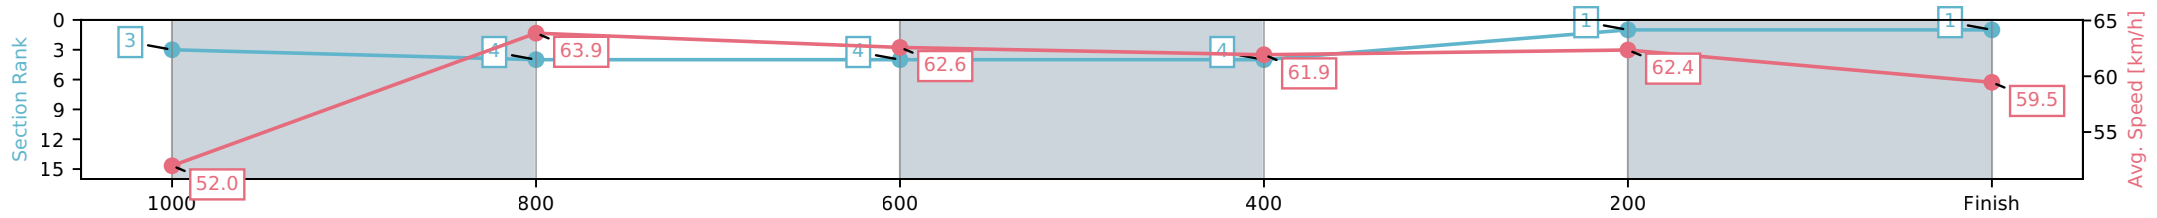

Horse/Jockey Name	Measure Up/Jag Guthmann-Chester
Finish Rank	1
Fastest Section Time (Section)	0:11.28 (1000-800)
Top Speed [km/h] (Section)	65.3 (1000-800)
Race State	Finished

Picklebet Park Warwick QLD
Race 3: WARWICK SAND & GRAVEL SUPPLIES Maiden Handicap - 1200m
07 May 2026 - 1:43PM
Track Rating: Soft 5, Weather: Overcast, Rail Position: True Entire Circuit

Section	L1200	L1000	L800	L600	L400	L200
Section Times	1:11.93 (0:13.92)	0:58.01 [4] (0:11.28)	0:46.74 [4] (0:11.42)	0:35.32 [4] (0:11.59)	0:23.73 [1] (0:11.60)	0:12.13 [1] (0:12.13)
Average Speed [km/h]	52.0	63.9	62.6	61.9	62.4	59.5
Top Speed [km/h]	65.1	65.3	63.8	62.7	62.8	61.3
Avg. Dist. to Rail [m]	3.6	0.7	1.0	0.5	1.8	3.4
Avg. Stride Freq. [Hz]	2.4	2.3	2.2	2.2	2.3	2.3
Avg. Stride Length [m]	6.7	8.0	7.9	8.0	7.8	7.5

[ ] Ranking at each section and finish
-:-:- No data available at this section
NA No data available