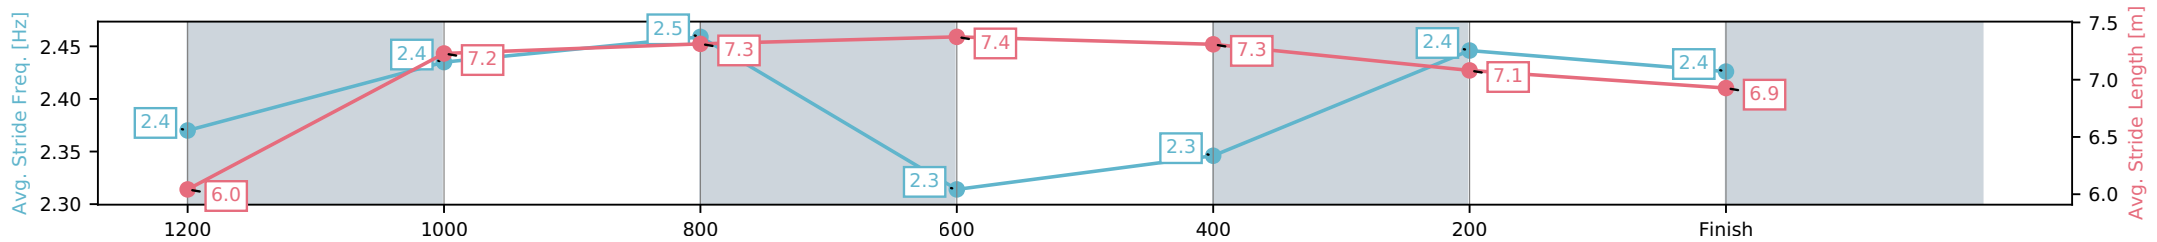

Horse/Jockey Name	Coincide/Colleen Krahen
Finish Rank	8
Fastest Section Time (Section)	0:11.26 (1000-800)
Top Speed [km/h] (Section)	65.5 (1200-1000)
Race State	Finished

Picklebet Park Warwick QLD
Race 2: CONDAMINE ACCOUNTANTS Class 3 Handicap - 1350m

07 May 2026 - 1:02PM

Track Rating: Soft 5, Weather: Overcast, Rail Position: True Entire Circuit

Section	L1350	L1200	L1000	L800	L600	L400	L200
Section Times	1:22.48 (0:12.18)	1:10.30 [8] (0:11.43)	0:58.87 [9] (0:11.26)	0:47.61 [9] (0:11.90)	0:35.72 [8] (0:11.72)	0:24.00 [8] (0:11.72)	0:12.28 [8] (0:12.28)
Average Speed [km/h]	46.0	63.0	63.8	60.1	61.1	61.7	58.9
Top Speed [km/h]	62.4	65.5	65.3	62.4	62.4	62.2	61.1
Avg. Dist. to Rail [m]	4.8	1.0	0.9	1.7	0.7	2.3	4.5
Avg. Stride Freq. [Hz]	2.4	2.4	2.5	2.3	2.3	2.4	2.4
Avg. Stride Length [m]	6.0	7.2	7.3	7.4	7.3	7.1	6.9

- [ ] Ranking at each section and finish
- -:-:- No data available at this section
- NA No data available