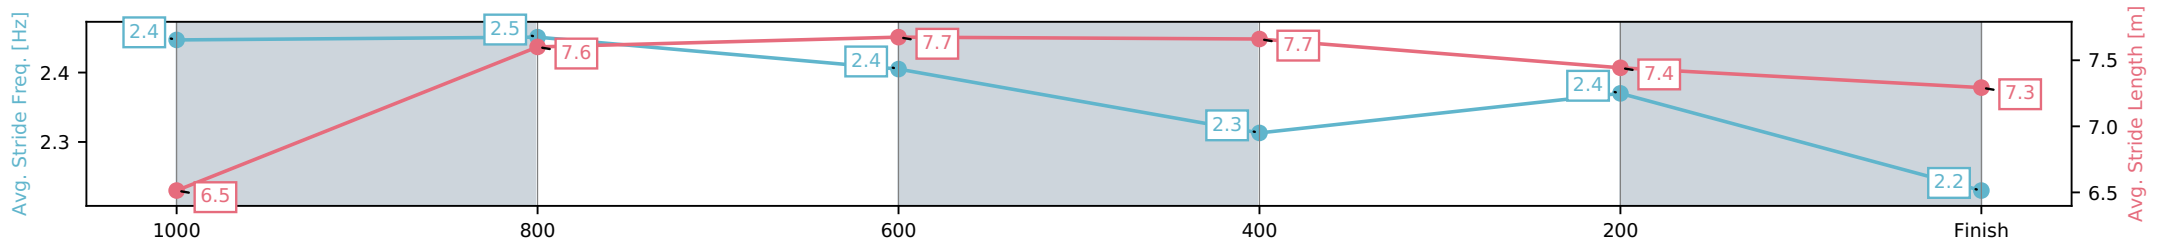

Horse/Jockey Name	Royal Bombadier/Brandon Lerena
Finish Rank	1
Fastest Section Time (Section)	0:10.96 (1000-800)
Top Speed [km/h] (Section)	67.1 (1000-800)
Race State	Finished

Picklebet Park Warwick QLD
Race 6: MAXWELL LANCASTER SOLICITORS Colts, Geldings
& Entires RATINGS BAND 0 - 55 Handicap - 1200m

07 May 2026 - 3:50PM

Track Rating: Soft 5, Weather: Overcast, Rail Position: True Entire Circuit

Section	L1200	L1000	L800	L600	L400	L200
Section Times	1:11.92 (0:13.86)	0:58.06 [2] (0:10.96)	0:47.11 [2] (0:11.26)	0:35.84 [2] (0:11.54)	0:24.31 [1] (0:11.57)	0:12.74 [1] (0:12.74)
Average Speed [km/h]	52.2	66.3	65.1	63.3	62.7	56.7
Top Speed [km/h]	66.2	67.1	66.8	63.7	63.3	60.9
Avg. Dist. to Rail [m]	4.8	3.3	3.7	2.4	4.9	7.9
Avg. Stride Freq. [Hz]	2.4	2.5	2.4	2.3	2.4	2.2
Avg. Stride Length [m]	6.5	7.6	7.7	7.7	7.4	7.3

[ ] Ranking at each section and finish
-:-:- No data available at this section
NA No data available