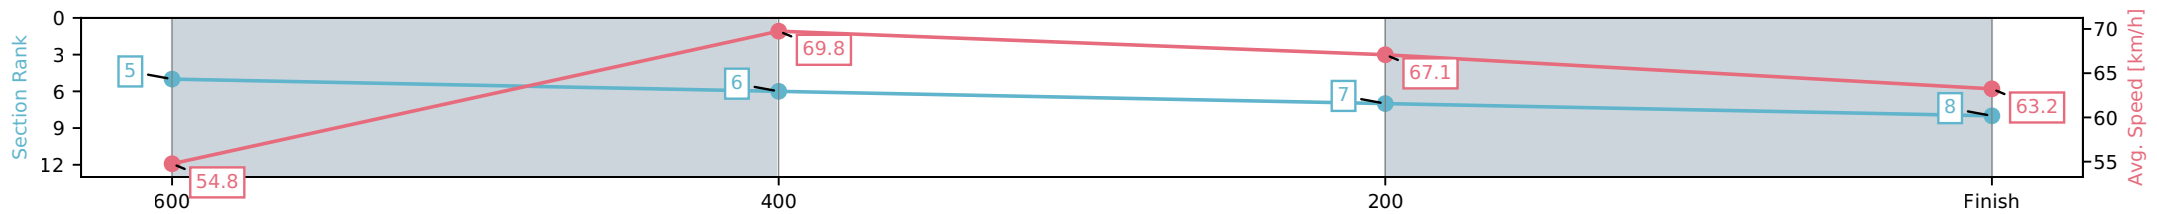

Picklebet Park Warwick QLD
 Race 4: PICKLEBET GET YOUR PICKLE ON BENCHMARK 55
 Handicap - 800m
 07 May 2026 - 2:25PM
 Track Rating: Soft 5, Weather: Overcast, Rail Position: True Entire Circuit

Section	L800	L600	L400	L200
Section Times	0:45.81 (0:13.16)	0:32.65 [6] (0:10.42)	0:22.23 [7] (0:10.84)	0:11.39 [8] (0:11.39)
Average Speed [km/h]	54.8	69.8	67.1	63.2
Top Speed [km/h]	71.2	71.4	68.5	65.5
Avg. Dist. to Rail [m]	4.5	2.1	4.3	4.7
Avg. Stride Freq. [Hz]	2.7	2.7	2.6	2.5
Avg. Stride Length [m]	6.3	7.3	7.3	7.1