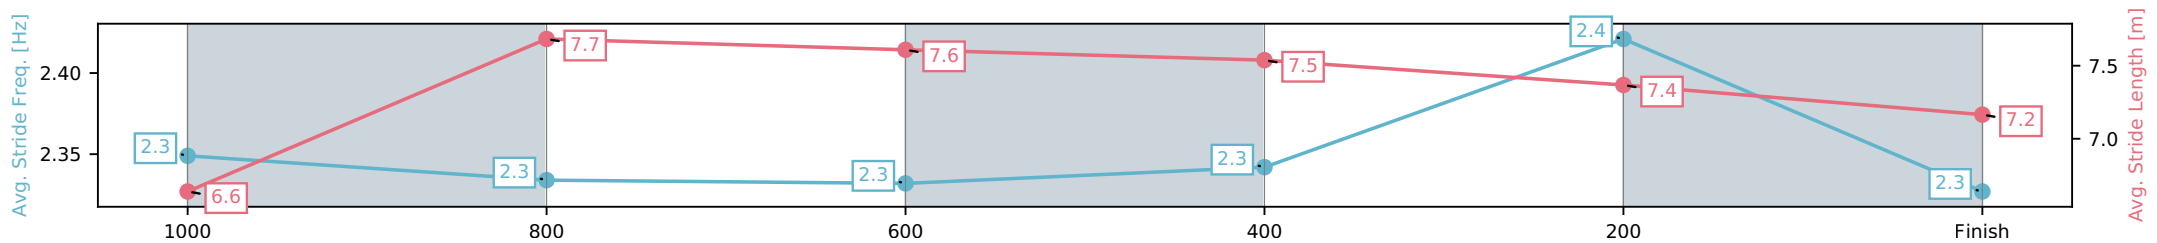

Horse/Jockey Name	Dolly Disco/Damien Boche
Finish Rank	8
Fastest Section Time (Section)	0:11.42 (400-200)
Top Speed [km/h] (Section)	64.9 (1200 - 1000)
Race State	Finished

Picklebet Park Warwick QLD
Race 5: WORKIN WEAR QUEENSLAND Fillies & Mares
RATINGS BAND 0 - 55 Handicap - 1200m
07 May 2026 - 3:06PM
Track Rating: Soft 5, Weather: Overcast, Rail Position: True Entire Circuit

Section	L1200	L1000	L800	L600	L400	L200
Section Times	1:12.57 (0:14.36)	0:58.21 [10] (0:11.45)	0:46.76 [9] (0:11.52)	0:35.25 [8] (0:11.52)	0:23.73 [7] (0:11.42)	0:12.30 [8] (0:12.30)
Average Speed [km/h]	50.5	63.4	63.1	63.1	63.4	58.5
Top Speed [km/h]	64.9	64.0	64.3	63.9	64.3	61.4
Avg. Dist. to Rail [m]	8.8	2.8	1.7	1.7	3.4	5.2
Avg. Stride Freq. [Hz]	2.3	2.3	2.3	2.3	2.4	2.3
Avg. Stride Length [m]	6.6	7.7	7.6	7.5	7.4	7.2

- [ ] Ranking at each section and finish
- -:-:- No data available at this section
- NA No data available