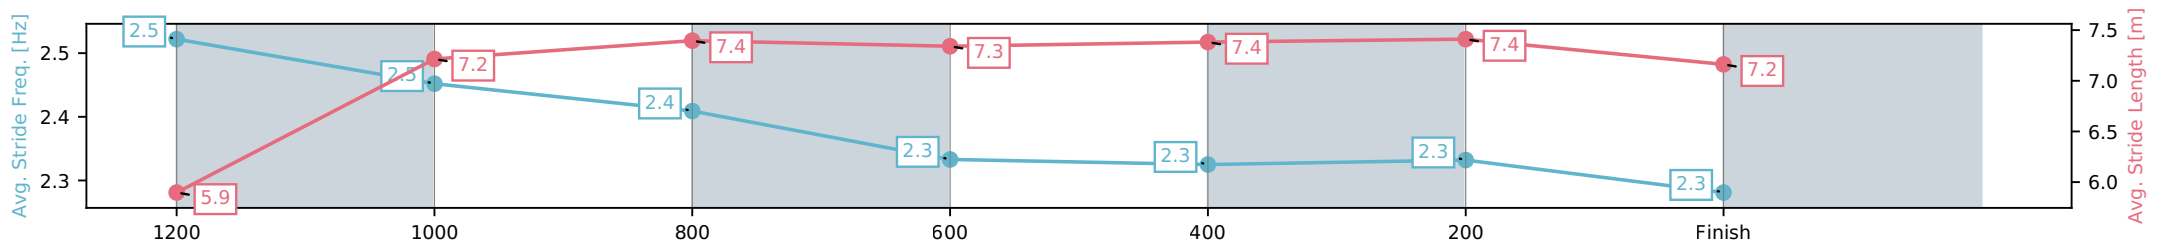

Horse/Jockey Name	Farnborough/Ashley Butler
Finish Rank	9
Fastest Section Time (Section)	0:11.30 (1200-1000)
Top Speed [km/h] (Section)	65.2 (1000-800)
Race State	Finished

Picklebet Park Warwick QLD
Race 2: CONDAMINE ACCOUNTANTS Class 3 Handicap - 1350m

07 May 2026 - 1:02PM

Track Rating: Soft 5, Weather: Overcast, Rail Position: True Entire Circuit

Section	L1350	L1200	L1000	L800	L600	L400	L200
Section Times	1:22.70 (0:11.87)	1:10.83 [5] (0:11.30)	0:59.52 [5] (0:11.35)	0:48.17 [5] (0:11.90)	0:36.28 [5] (0:11.79)	0:24.49 [6] (0:11.80)	0:12.69 [9] (0:12.69)
Average Speed [km/h]	47.2	63.7	63.5	60.8	61.2	61.2	57.2
Top Speed [km/h]	62.0	64.7	65.2	61.5	61.6	61.6	60.3
Avg. Dist. to Rail [m]	1.3	0.1	0.6	0.7	0.6	1.7	2.7
Avg. Stride Freq. [Hz]	2.5	2.5	2.4	2.3	2.3	2.3	2.3
Avg. Stride Length [m]	5.9	7.2	7.4	7.3	7.4	7.4	7.2

- [ ] Ranking at each section and finish
- -:-:- No data available at this section
- NA No data available