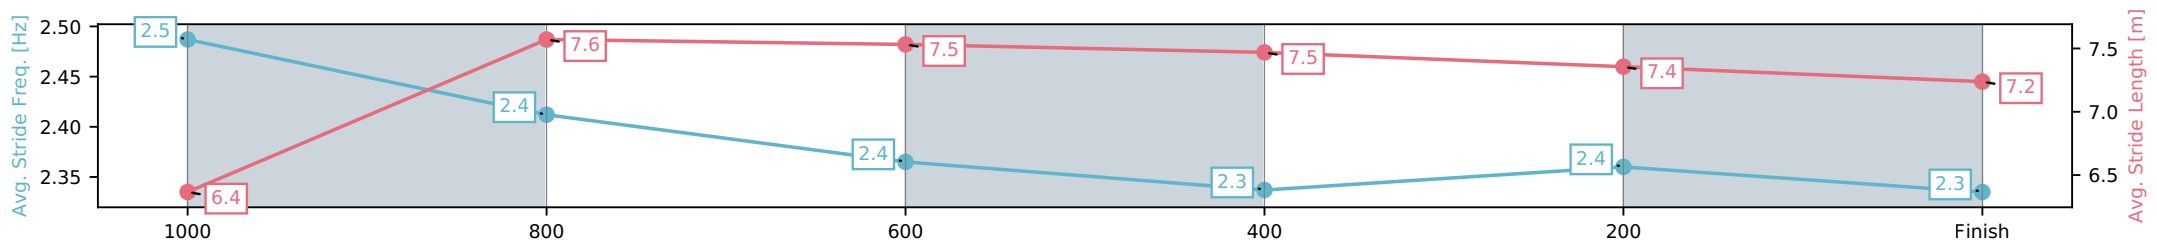

Picklebet Park Warwick QLD
 Race 3: WARWICK SAND & GRAVEL SUPPLIES Maiden Handicap - 1200m
 07 May 2026 - 1:43PM
 Track Rating: Soft 5, Weather: Overcast, Rail Position: True Entire Circuit

Section	L1200	L1000	L800	L600	L400	L200
Section Times	1:12.43 (0:14.08)	0:58.35 [5] (0:11.22)	0:47.13 [5] (0:11.52)	0:35.61 [5] (0:11.68)	0:23.93 [5] (0:11.74)	0:12.19 [4] (0:12.19)
Average Speed [km/h]	51.3	64.4	63.0	62.0	61.7	59.3
Top Speed [km/h]	65.6	65.2	64.1	62.7	62.3	60.9
Avg. Dist. to Rail [m]	2.0	1.2	1.6	1.4	3.5	7.0
Avg. Stride Freq. [Hz]	2.5	2.4	2.4	2.3	2.4	2.3
Avg. Stride Length [m]	6.4	7.6	7.5	7.5	7.4	7.2