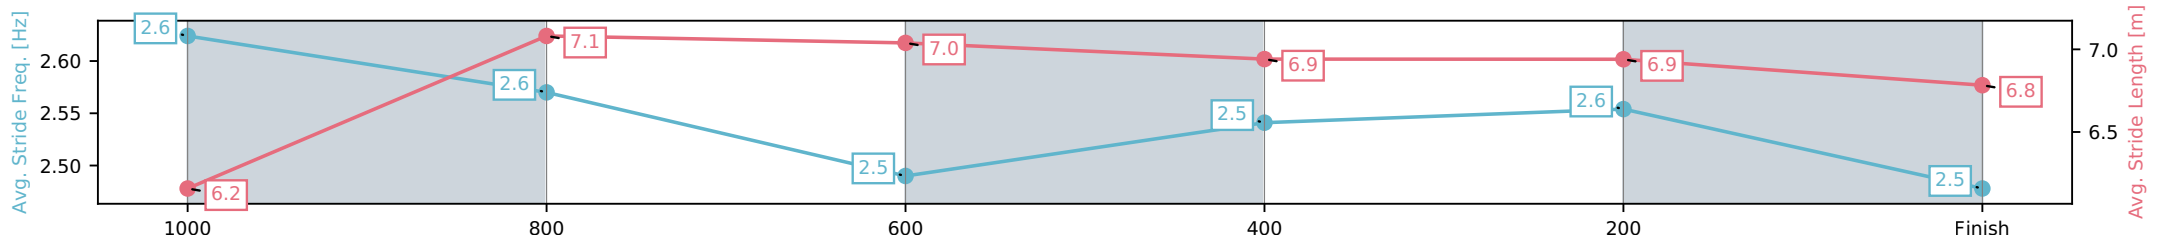

Horse/Jockey Name	Embolden/Danny Peisley
Finish Rank	3
Fastest Section Time (Section)	0:11.15 (1000-800)
Top Speed [km/h] (Section)	66.7 (1200 - 1000)
Race State	Finished

Picklebet Park Warwick QLD
Race 5: WORKIN WEAR QUEENSLAND Fillies & Mares
RATINGS BAND 0 - 55 Handicap - 1200m

07 May 2026 - 3:06PM

Track Rating: Soft 5, Weather: Overcast, Rail Position: True Entire Circuit

Section	L1200	L1000	L800	L600	L400	L200
Section Times	1:12.12 (0:13.94)	0:58.18 [6] (0:11.15)	0:47.03 [6] (0:11.73)	0:35.29 [4] (0:11.50)	0:23.79 [2] (0:11.58)	0:12.21 [3] (0:12.21)
Average Speed [km/h]	52.0	64.8	61.9	63.0	62.7	59.1
Top Speed [km/h]	66.7	66.2	65.4	64.7	64.2	62.4
Avg. Dist. to Rail [m]	3.9	1.0	1.8	1.5	5.2	10.1
Avg. Stride Freq. [Hz]	2.6	2.6	2.5	2.5	2.6	2.5
Avg. Stride Length [m]	6.2	7.1	7.0	6.9	6.9	6.8

- [ ] Ranking at each section and finish
- -:-:- No data available at this section
- NA No data available