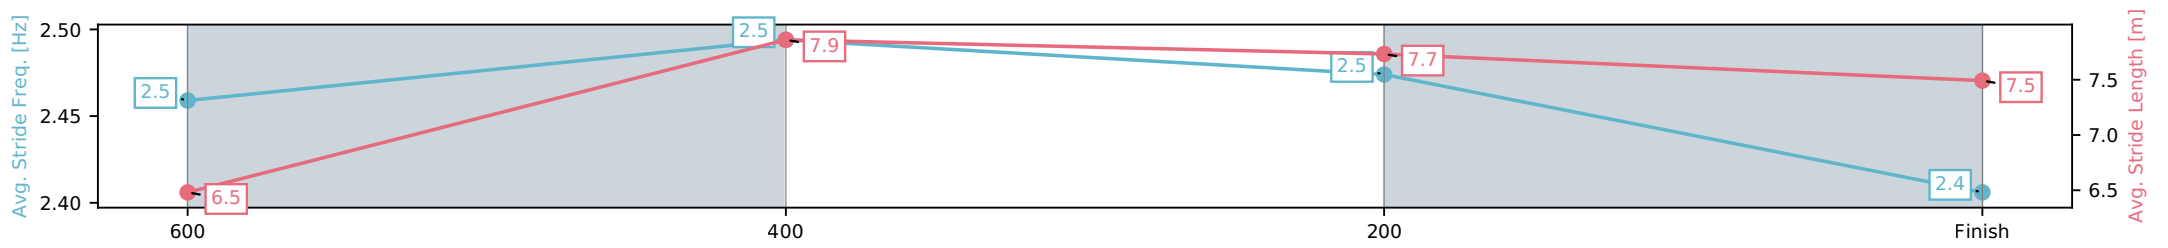

Horse/Jockey Name	Bad Forest/Samantha Pointon
Finish Rank	10
Fastest Section Time (Section)	0:10.37 (600-400)
Top Speed [km/h] (Section)	70.9 (600-400)
Race State	Finished

Picklebet Park Warwick QLD
Race 4: PICKLEBET GET YOUR PICKLE ON BENCHMARK 55
Handicap - 800m
07 May 2026 - 2:25PM
Track Rating: Soft 5, Weather: Overcast, Rail Position: True Entire Circuit

Section	L800	L600	L400	L200
Section Times	0:45.95 (0:13.48)	0:32.47 [9] (0:10.37)	0:22.10 [9] (0:10.70)	0:11.40 [10] (0:11.40)
Average Speed [km/h]	53.6	70.1	67.7	63.4
Top Speed [km/h]	70.0	70.9	69.6	65.6
Avg. Dist. to Rail [m]	6.2	1.8	3.4	5.2
Avg. Stride Freq. [Hz]	2.5	2.5	2.5	2.4
Avg. Stride Length [m]	6.5	7.9	7.7	7.5

[ ] Ranking at each section and finish
-:-:- No data available at this section
NA No data available