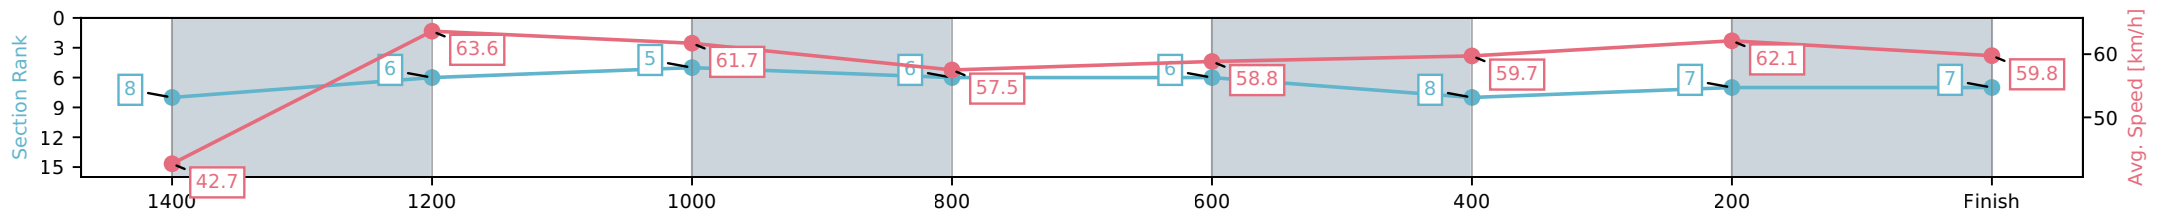

Horse/Jockey Name	Tortilla/Jess Emmerson
Finish Rank	7
Fastest Section Time (Section)	0:11.34 (1400-1200)
Top Speed [km/h] (Section)	64.6 (1400-1200)
Race State	Finished

Picklebet Park Warwick QLD
Race 7: SJG PLUMBING & DRAINAGE RATINGS BAND 0 - 55
Handicap - 1500m

07 May 2026 - 4:29PM

Track Rating: Soft 5, Weather: Overcast, Rail Position: True Entire Circuit

Section	L1500	L1400	L1200	L1000	L800	L600	L400	L200
Section Times	1:32.78 (0:08.83)	1:23.95 [6] (0:11.34)	1:12.61 [5] (0:11.65)	1:00.96 [6] (0:12.58)	0:48.38 [6] (0:12.36)	0:36.02 [8] (0:12.19)	0:23.83 [7] (0:11.69)	0:12.14 [7] (0:12.14)
Average Speed [km/h]	42.7	63.6	61.7	57.5	58.8	59.7	62.1	59.8
Top Speed [km/h]	60.3	64.6	63.9	58.7	59.9	61.4	62.7	60.8
Avg. Dist. to Rail [m]	4.1	1.8	1.1	1.6	2.0	1.8	5.6	9.9
Avg. Stride Freq. [Hz]	2.4	2.4	2.3	2.2	2.3	2.2	2.4	2.3
Avg. Stride Length [m]	5.7	7.5	7.6	7.4	7.2	7.5	7.5	7.4

- [ ] Ranking at each section and finish
- -:-:- No data available at this section
- NA No data available