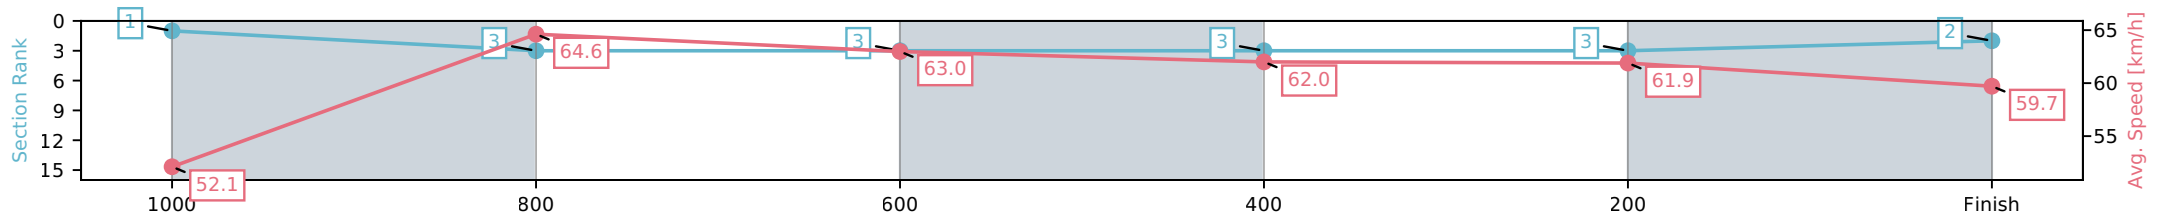

Horse/Jockey Name	Switz/Taylor Marshall
Finish Rank	2
Fastest Section Time (Section)	0:11.20 (1000-800)
Top Speed [km/h] (Section)	65.8 (1200 - 1000)
Race State	Finished

Picklebet Park Warwick QLD
Race 3: WARWICK SAND & GRAVEL SUPPLIES Maiden Handicap - 1200m
07 May 2026 - 1:43PM
Track Rating: Soft 5, Weather: Overcast, Rail Position: True Entire Circuit

Section	L1200	L1000	L800	L600	L400	L200
Section Times	1:11.95 (0:13.86)	0:58.09 [3] (0:11.20)	0:46.89 [3] (0:11.46)	0:35.43 [3] (0:11.67)	0:23.76 [3] (0:11.66)	0:12.09 [2] (0:12.09)
Average Speed [km/h]	52.1	64.6	63.0	62.0	61.9	59.7
Top Speed [km/h]	65.8	65.8	64.1	62.6	62.5	60.9
Avg. Dist. to Rail [m]	5.9	2.4	0.7	0.7	2.8	4.6
Avg. Stride Freq. [Hz]	2.4	2.3	2.2	2.2	2.3	2.2
Avg. Stride Length [m]	6.8	7.9	7.9	7.9	7.7	7.6

- [ ] Ranking at each section and finish
- -:-:- No data available at this section
- NA No data available