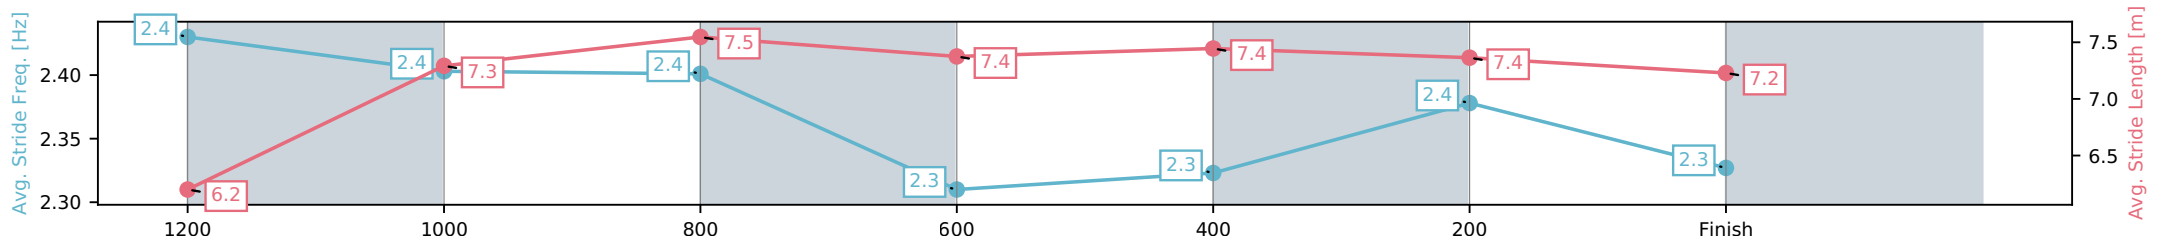

Horse/Jockey Name	For Better/Damien Boche
Finish Rank	6
Fastest Section Time (Section)	0:11.27 (1000-800)
Top Speed [km/h] (Section)	66.2 (1000-800)
Race State	Finished

Picklebet Park Warwick QLD
Race 2: CONDAMINE ACCOUNTANTS Class 3 Handicap - 1350m

07 May 2026 - 1:02PM

Track Rating: Soft 5, Weather: Overcast, Rail Position: True Entire Circuit

Section	L1350	L1200	L1000	L800	L600	L400	L200
Section Times	1:22.33 (0:11.86)	1:10.47 [6] (0:11.42)	0:59.06 [6] (0:11.27)	0:47.79 [7] (0:12.07)	0:35.71 [7] (0:11.74)	0:23.97 [7] (0:11.69)	0:12.28 [6] (0:12.28)
Average Speed [km/h]	47.2	63.0	64.4	60.4	61.9	62.2	59.1
Top Speed [km/h]	61.4	66.0	66.2	61.7	63.2	63.0	61.7
Avg. Dist. to Rail [m]	3.8	2.1	2.1	2.2	1.9	6.9	8.6
Avg. Stride Freq. [Hz]	2.4	2.4	2.4	2.3	2.3	2.4	2.3
Avg. Stride Length [m]	6.2	7.3	7.5	7.4	7.4	7.4	7.2

- [ ] Ranking at each section and finish
- -:-:- No data available at this section
- NA No data available