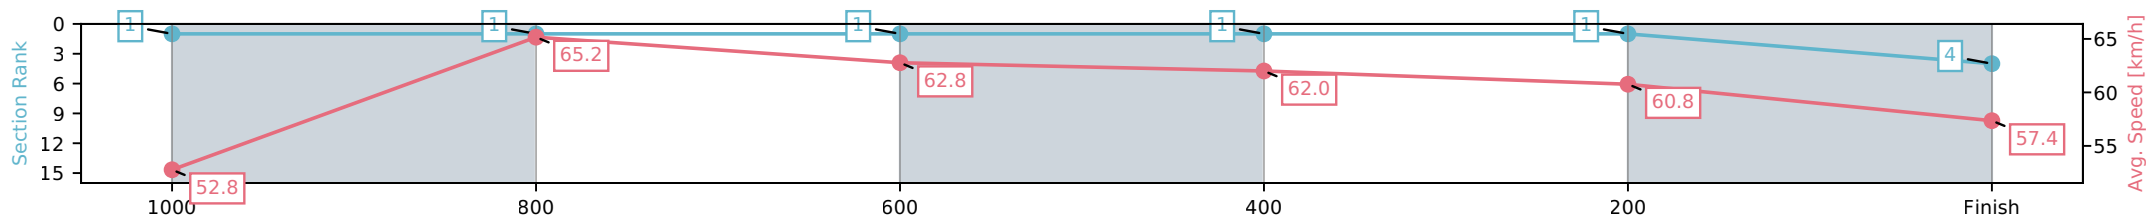

Horse/Jockey Name	Lukey Blue/Micheal Hellyer
Finish Rank	4
Fastest Section Time (Section)	0:11.02 (1000-800)
Top Speed [km/h] (Section)	66.7 (1200 - 1000)
Race State	Finished

Picklebet Park Warwick QLD
Race 5: WORKIN WEAR QUEENSLAND Fillies & Mares
RATINGS BAND 0 - 55 Handicap - 1200m

07 May 2026 - 3:06PM

Track Rating: Soft 5, Weather: Overcast, Rail Position: True Entire Circuit

Section	L1200	L1000	L800	L600	L400	L200
Section Times	1:12.38 (0:13.75)	0:58.63 [1] (0:11.02)	0:47.61 [1] (0:11.47)	0:36.14 [1] (0:11.67)	0:24.47 [1] (0:11.90)	0:12.57 [4] (0:12.57)
Average Speed [km/h]	52.8	65.2	62.8	62.0	60.8	57.4
Top Speed [km/h]	66.7	66.6	63.2	62.7	62.1	59.3
Avg. Dist. to Rail [m]	3.4	0.2	0.2	0.8	3.5	7.9
Avg. Stride Freq. [Hz]	2.6	2.6	2.5	2.4	2.4	2.4
Avg. Stride Length [m]	6.2	7.2	7.1	7.2	7.1	6.8

- [ ] Ranking at each section and finish
- -:-:- No data available at this section
- NA No data available