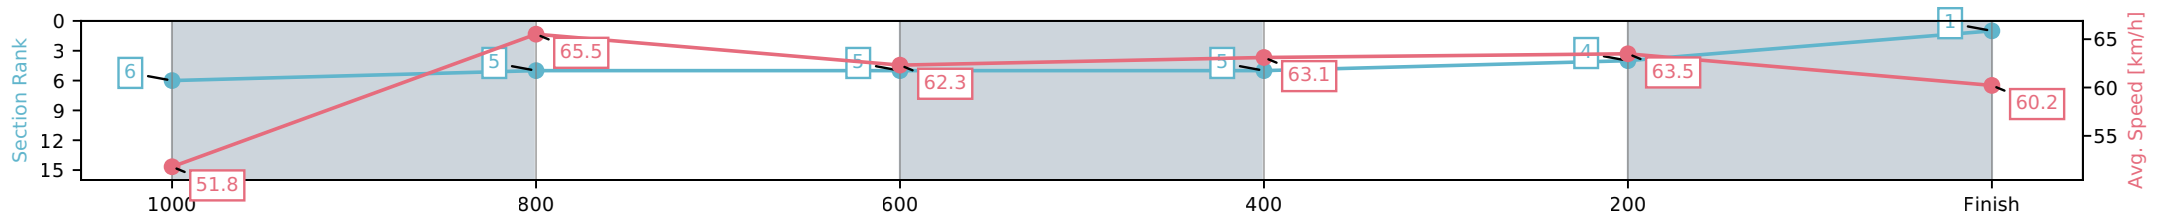

Horse/Jockey Name	All Too Foxy/Benjamin Osmond
Finish Rank	1
Fastest Section Time (Section)	0:11.05 (1000-800)
Top Speed [km/h] (Section)	67.0 (1200 - 1000)
Race State	Finished

Picklebet Park Warwick QLD
Race 5: WORKIN WEAR QUEENSLAND Fillies & Mares
RATINGS BAND 0 - 55 Handicap - 1200m
07 May 2026 - 3:06PM
Track Rating: Soft 5, Weather: Overcast, Rail Position: True Entire Circuit

Section	L1200	L1000	L800	L600	L400	L200
Section Times	1:11.91 (0:14.03)	0:57.88 [5] (0:11.05)	0:46.82 [5] (0:11.70)	0:35.12 [5] (0:11.64)	0:23.48 [4] (0:11.52)	0:11.97 [1] (0:11.97)
Average Speed [km/h]	51.8	65.5	62.3	63.1	63.5	60.2
Top Speed [km/h]	67.0	66.1	64.8	63.7	64.1	62.6
Avg. Dist. to Rail [m]	6.8	2.4	2.5	3.6	8.6	12.8
Avg. Stride Freq. [Hz]	2.5	2.5	2.4	2.4	2.5	2.4
Avg. Stride Length [m]	6.4	7.5	7.4	7.3	7.3	7.1

- [ ] Ranking at each section and finish
- -:-:- No data available at this section
- NA No data available