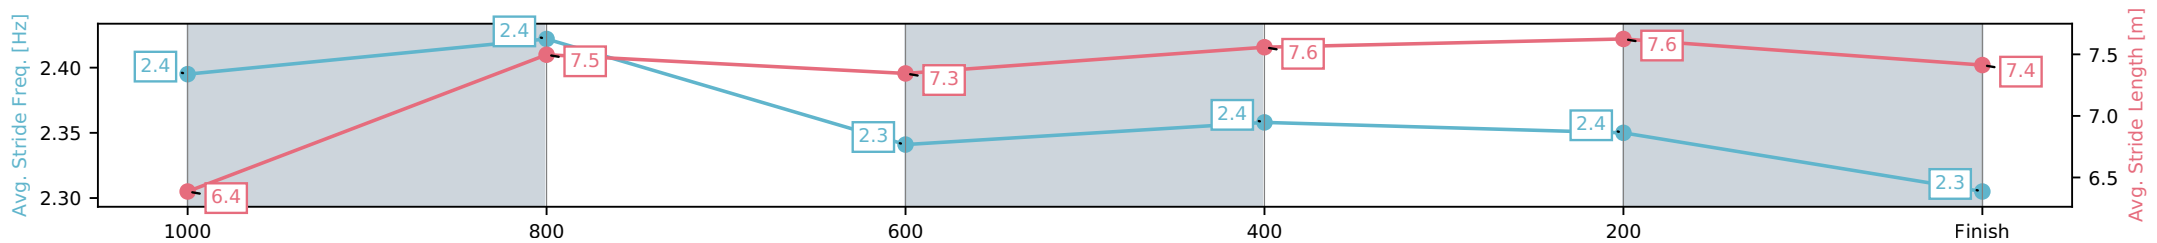

Horse/Jockey Name	Madam Griselda/Damien Boche
Finish Rank	7
Fastest Section Time (Section)	0:11.36 (1000-800)
Top Speed [km/h] (Section)	65.7 (1000-800)
Race State	Finished

Picklebet Park Warwick QLD
Race 3: WARWICK SAND & GRAVEL SUPPLIES Maiden Handicap - 1200m
07 May 2026 - 1:43PM
Track Rating: Soft 5, Weather: Overcast, Rail Position: True Entire Circuit

Section	L1200	L1000	L800	L600	L400	L200
Section Times	1:12.73 (0:14.42)	0:58.31 [11] (0:11.36)	0:46.96 [13] (0:11.95)	0:35.00 [10] (0:11.50)	0:23.50 [9] (0:11.47)	0:12.03 [7] (0:12.03)
Average Speed [km/h]	50.0	64.4	60.8	63.0	63.2	60.1
Top Speed [km/h]	65.5	65.7	63.2	63.9	64.0	62.4
Avg. Dist. to Rail [m]	8.0	4.3	2.0	1.0	4.5	6.3
Avg. Stride Freq. [Hz]	2.4	2.4	2.3	2.4	2.4	2.3
Avg. Stride Length [m]	6.4	7.5	7.3	7.6	7.6	7.4

[ ] Ranking at each section and finish
-:-:- No data available at this section
NA No data available