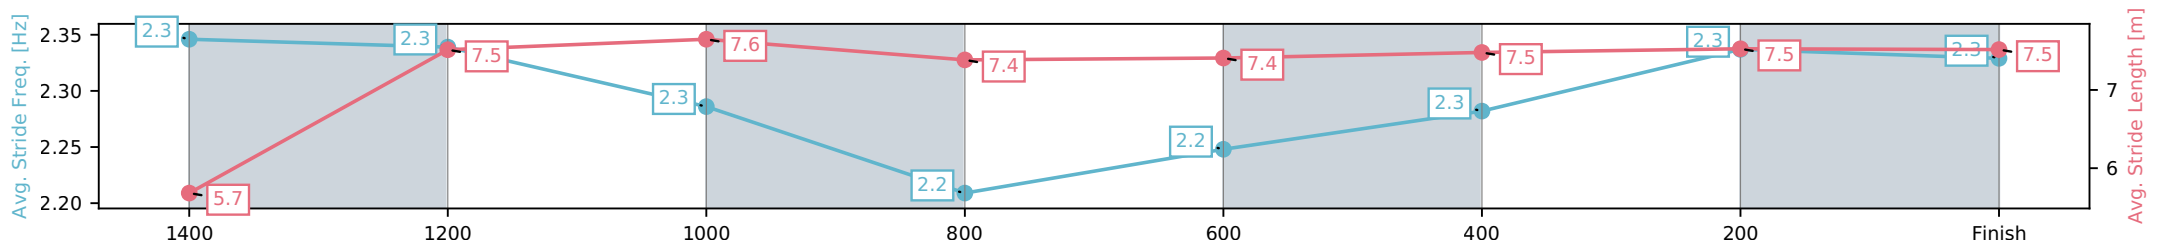

Horse/Jockey Name	Bump'n'run/Danny Peisley
Finish Rank	2
Fastest Section Time (Section)	0:11.40 (1400-1200)
Top Speed [km/h] (Section)	64.9 (1400-1200)
Race State	Finished

Picklebet Park Warwick QLD
Race 7: SJG PLUMBING & DRAINAGE RATINGS BAND 0 - 55
Handicap - 1500m

07 May 2026 - 4:29PM

Track Rating: Soft 5, Weather: Overcast, Rail Position: True Entire Circuit

Section	L1500	L1400	L1200	L1000	L800	L600	L400	L200
Section Times	1:32.33 (0:08.95)	1:23.38 [9] (0:11.40)	1:11.98 [8] (0:11.68)	1:00.30 [9] (0:12.64)	0:47.66 [10] (0:12.38)	0:35.27 [9] (0:11.98)	0:23.29 [8] (0:11.62)	0:11.67 [2] (0:11.67)
Average Speed [km/h]	42.0	63.4	61.5	57.3	58.8	60.9	62.6	61.7
Top Speed [km/h]	58.4	64.9	63.6	60.2	59.8	62.6	63.5	64.0
Avg. Dist. to Rail [m]	6.1	2.4	2.1	2.2	2.0	2.5	7.0	11.9
Avg. Stride Freq. [Hz]	2.3	2.3	2.3	2.2	2.2	2.3	2.3	2.3
Avg. Stride Length [m]	5.7	7.5	7.6	7.4	7.4	7.5	7.5	7.5

- [ ] Ranking at each section and finish
- -:-:- No data available at this section
- NA No data available