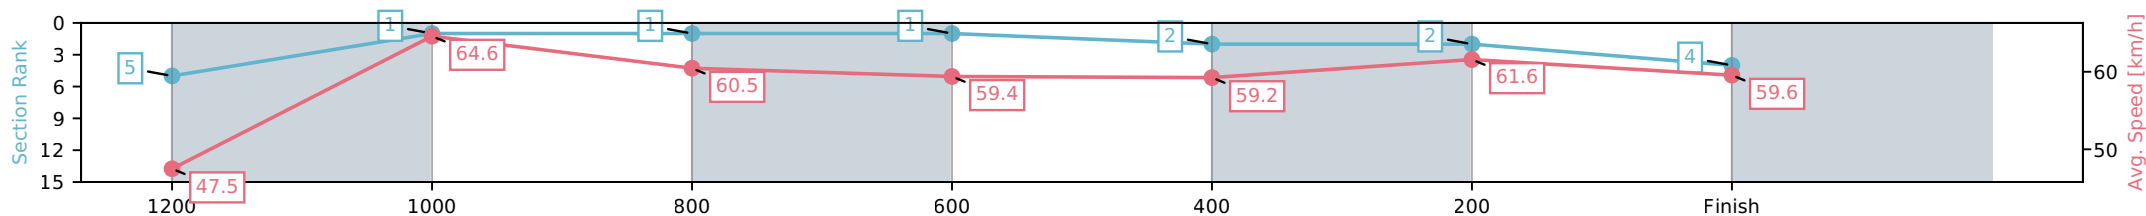

Horse/Jockey Name	Over The Louvre/Karl Zechner
Finish Rank	4
Fastest Section Time (Section)	0:11.13 (1200-1000)
Top Speed [km/h] (Section)	65.5 (1200-1000)
Race State	Finished

Picklebet Park Warwick QLD
Race 1: STAR REALITY QUEENSLAND QTIS Three-Year-Old
Maiden Plate - 1350m
07 May 2026 - 12:28PM
Track Rating: Soft 5, Weather: Overcast, Rail Position: True Entire
Circuit

Section	L1350	L1200	L1000	L800	L600	L400	L200
Section Times	1:23.10 (0:11.78)	1:11.32 [1] (0:11.13)	1:00.18 [1] (0:11.94)	0:48.24 [1] (0:12.15)	0:36.09 [2] (0:12.22)	0:23.86 [2] (0:11.73)	0:12.13 [4] (0:12.13)
Average Speed [km/h]	47.5	64.6	60.5	59.4	59.2	61.6	59.6
Top Speed [km/h]	63.5	65.5	62.8	60.2	61.8	62.0	61.7
Avg. Dist. to Rail [m]	7.8	4.1	1.9	0.5	1.1	2.2	3.2
Avg. Stride Freq. [Hz]	2.4	2.4	2.3	2.2	2.2	2.3	2.3
Avg. Stride Length [m]	6.3	7.7	7.6	7.5	7.4	7.5	7.3

[ ] Ranking at each section and finish
-:-:- No data available at this section
NA No data available