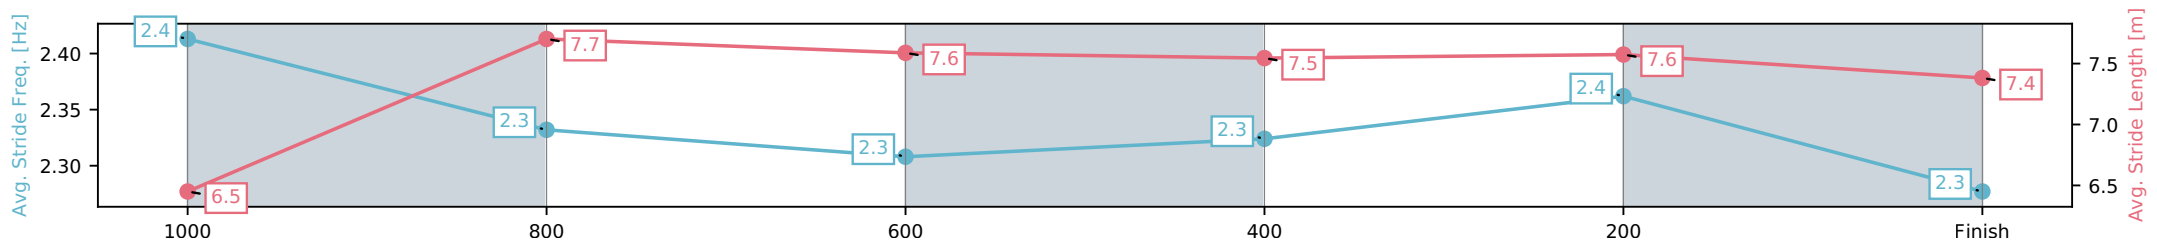

Horse/Jockey Name	Ucelle/Corey Sutherland
Finish Rank	5
Fastest Section Time (Section)	0:11.40 (1000-800)
Top Speed [km/h] (Section)	64.6 (1000-800)
Race State	Finished

Picklebet Park Warwick QLD
Race 5: WORKIN WEAR QUEENSLAND Fillies & Mares
RATINGS BAND 0 - 55 Handicap - 1200m
07 May 2026 - 3:06PM
Track Rating: Soft 5, Weather: Overcast, Rail Position: True Entire Circuit

Section	L1200	L1000	L800	L600	L400	L200
Section Times	1:12.49 (0:14.24)	0:58.25 [9] (0:11.40)	0:46.84 [10] (0:11.75)	0:35.10 [9] (0:11.56)	0:23.54 [8] (0:11.45)	0:12.09 [5] (0:12.09)
Average Speed [km/h]	50.9	63.6	61.8	62.6	63.3	58.7
Top Speed [km/h]	64.2	64.6	63.9	63.5	64.0	61.6
Avg. Dist. to Rail [m]	3.1	2.4	1.8	1.2	4.7	8.3
Avg. Stride Freq. [Hz]	2.4	2.3	2.3	2.3	2.4	2.3
Avg. Stride Length [m]	6.5	7.7	7.6	7.5	7.6	7.4

- [ ] Ranking at each section and finish
- -:-:- No data available at this section
- NA No data available