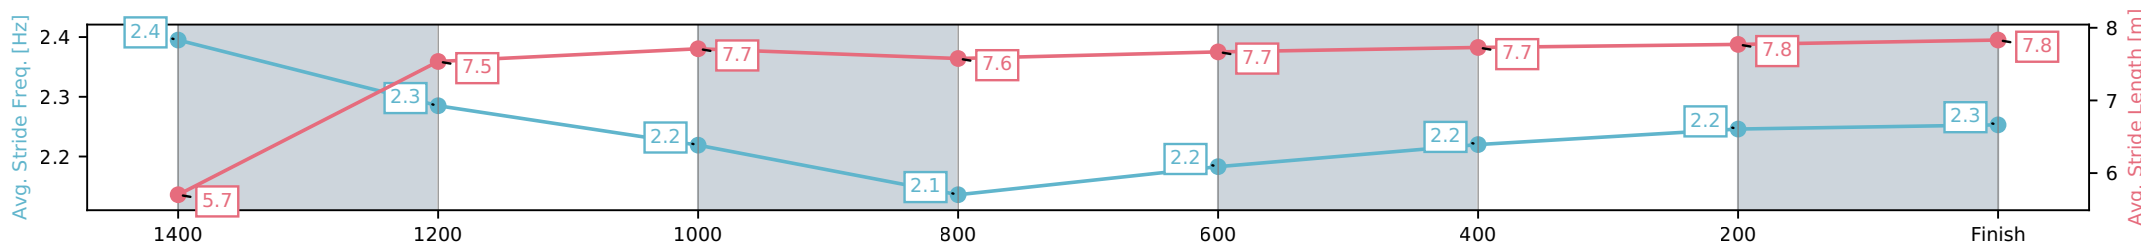

[] Ranking at each section and finish
 -:-:- No data available at this section
 NA No data available

Horse/Jockey Name	Albanian Beauty/Corey Sutherland
Finish Rank	5
Fastest Section Time (Section)	0:11.54 (1200-1000)
Top Speed [km/h] (Section)	64.2 (1200-1000)
Race State	Finished