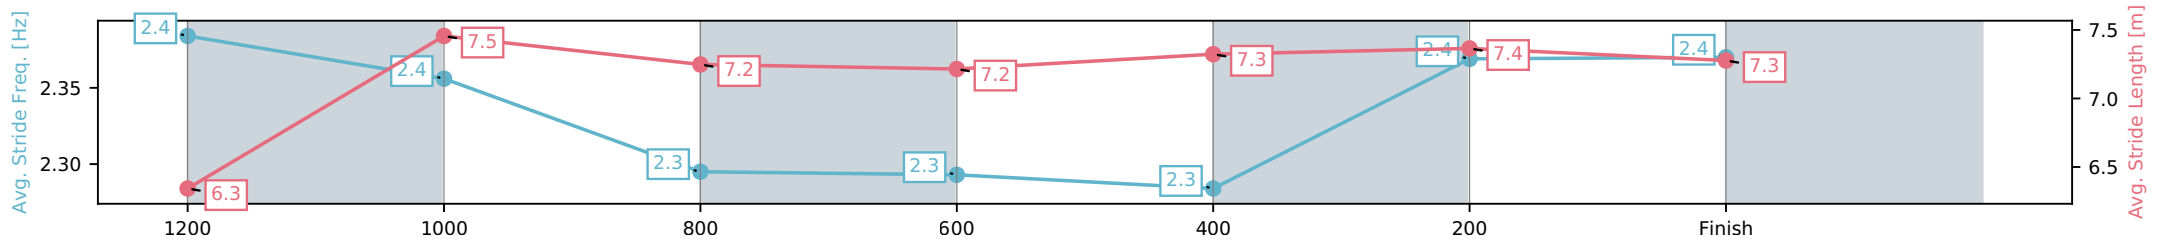

Horse/Jockey Name	Urban Princess/Sean Cormack
Finish Rank	5
Fastest Section Time (Section)	0:11.45 (1200-1000)
Top Speed [km/h] (Section)	63.9 (1200-1000)
Race State	Finished

Picklebet Park Warwick QLD
Race 1: STAR REALITY QUEENSLAND QTIS Three-Year-Old
Maiden Plate - 1350m
07 May 2026 - 12:28PM
Track Rating: Soft 5, Weather: Overcast, Rail Position: True Entire
Circuit

Section	L1350	L1200	L1000	L800	L600	L400	L200
Section Times	1:23.23 (0:11.86)	1:11.37 [7] (0:11.45)	0:59.92 [9] (0:12.29)	0:47.63 [10] (0:12.21)	0:35.41 [8] (0:11.99)	0:23.42 [7] (0:11.58)	0:11.85 [5] (0:11.85)
Average Speed [km/h]	47.1	62.9	59.1	59.2	59.9	62.4	60.7
Top Speed [km/h]	61.9	63.9	61.6	60.5	61.2	63.2	62.3
Avg. Dist. to Rail [m]	9.4	3.9	2.4	0.8	0.6	2.7	3.5
Avg. Stride Freq. [Hz]	2.4	2.4	2.3	2.3	2.3	2.4	2.4
Avg. Stride Length [m]	6.3	7.5	7.2	7.2	7.3	7.4	7.3

[ ] Ranking at each section and finish
-:-:- No data available at this section
NA No data available