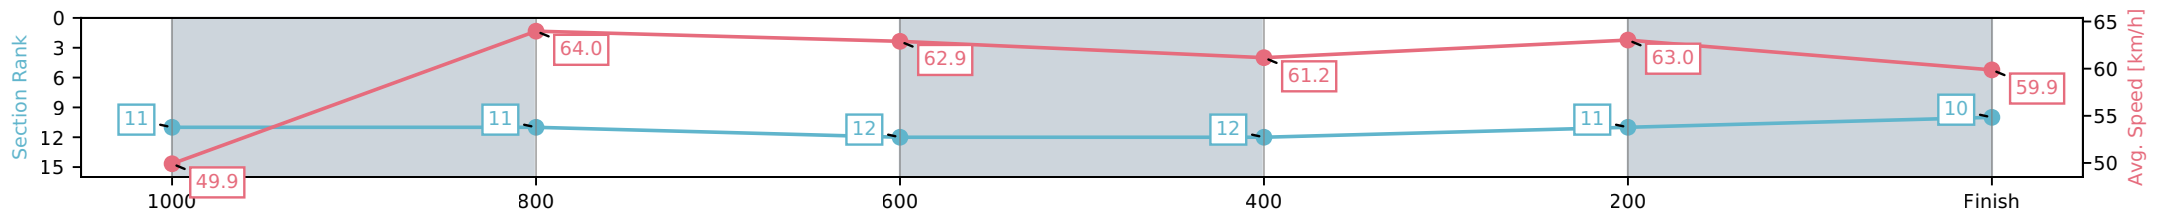

Horse/Jockey Name	Rowdash/Brandon Lerena
Finish Rank	10
Fastest Section Time (Section)	0:11.30 (1000-800)
Top Speed [km/h] (Section)	65.7 (1000-800)
Race State	Finished

Picklebet Park Warwick QLD
Race 5: WORKIN WEAR QUEENSLAND Fillies & Mares
RATINGS BAND 0 - 55 Handicap - 1200m
07 May 2026 - 3:06PM
Track Rating: Soft 5, Weather: Overcast, Rail Position: True Entire Circuit

Section	L1200	L1000	L800	L600	L400	L200
Section Times	1:12.78 (0:14.52)	0:58.26 [11] (0:11.30)	0:46.95 [12] (0:11.63)	0:35.32 [12] (0:11.90)	0:23.42 [11] (0:11.50)	0:11.93 [10] (0:11.93)
Average Speed [km/h]	49.9	64.0	62.9	61.2	63.0	59.9
Top Speed [km/h]	64.3	65.7	64.4	62.6	63.6	62.7
Avg. Dist. to Rail [m]	3.4	1.8	2.9	2.2	2.8	2.5
Avg. Stride Freq. [Hz]	2.5	2.5	2.5	2.5	2.5	2.5
Avg. Stride Length [m]	6.3	7.2	7.1	7.0	7.0	6.8

- [ ] Ranking at each section and finish
- -:-:- No data available at this section
- NA No data available