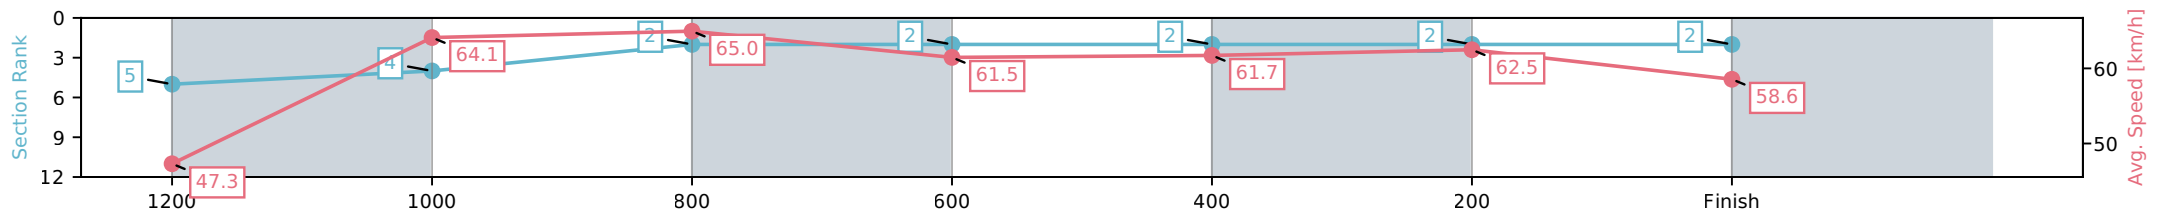

Horse/Jockey Name	Fortuneer/Amelia Heinrich
Finish Rank	2
Fastest Section Time (Section)	0:11.13 (1000-800)
Top Speed [km/h] (Section)	65.8 (1000-800)
Race State	Finished

Picklebet Park Warwick QLD
Race 2: CONDAMINE ACCOUNTANTS Class 3 Handicap - 1350m
07 May 2026 - 1:02PM
Track Rating: Soft 5, Weather: Overcast, Rail Position: True Entire Circuit

Section	L1350	L1200	L1000	L800	L600	L400	L200
Section Times	1:21.79 (0:11.86)	1:09.93 [4] (0:11.25)	0:58.68 [2] (0:11.13)	0:47.55 [2] (0:11.85)	0:35.70 [2] (0:11.77)	0:23.93 [2] (0:11.57)	0:12.36 [2] (0:12.36)
Average Speed [km/h]	47.3	64.1	65.0	61.5	61.7	62.5	58.6
Top Speed [km/h]	61.9	64.9	65.8	63.0	62.8	63.1	61.2
Avg. Dist. to Rail [m]	7.9	2.7	1.9	2.3	1.9	2.7	4.9
Avg. Stride Freq. [Hz]	2.4	2.4	2.5	2.4	2.4	2.4	2.3
Avg. Stride Length [m]	6.2	7.4	7.4	7.4	7.3	7.3	7.2

[ ] Ranking at each section and finish
-:-:- No data available at this section
NA No data available