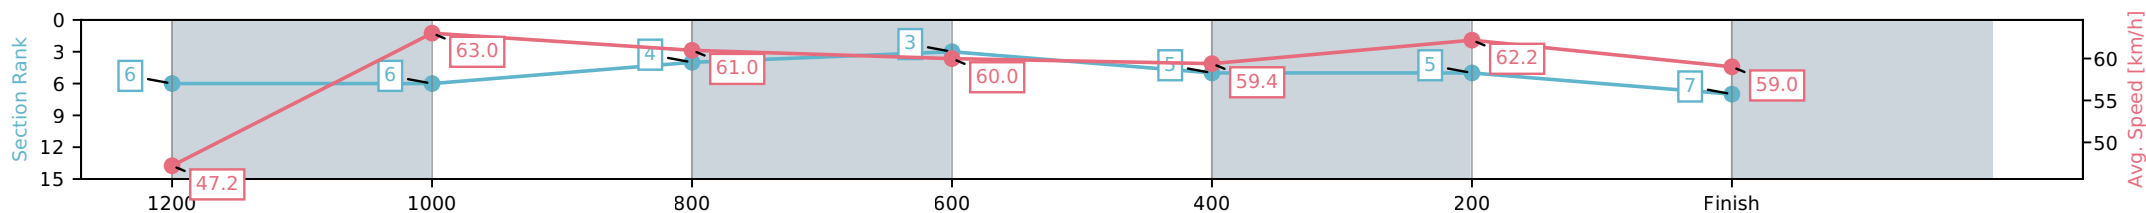

Horse/Jockey Name	Argyle Gold/Georgina Cartwright
Finish Rank	7
Fastest Section Time (Section)	0:11.44 (1200-1000)
Top Speed [km/h] (Section)	63.7 (1200-1000)
Race State	Finished

Picklebet Park Warwick QLD
Race 1: STAR REALITY QUEENSLAND QTIS Three-Year-Old
Maiden Plate - 1350m
07 May 2026 - 12:28PM
Track Rating: Soft 5, Weather: Overcast, Rail Position: True Entire
Circuit

Section	L1350	L1200	L1000	L800	L600	L400	L200
Section Times	1:23.39 (0:11.83)	1:11.56 [6] (0:11.44)	1:00.12 [4] (0:11.87)	0:48.25 [3] (0:12.09)	0:36.16 [5] (0:12.29)	0:23.87 [5] (0:11.63)	0:12.23 [7] (0:12.23)
Average Speed [km/h]	47.2	63.0	61.0	60.0	59.4	62.2	59.0
Top Speed [km/h]	63.4	63.7	62.3	60.9	61.6	62.9	61.1
Avg. Dist. to Rail [m]	3.6	1.9	1.9	1.9	2.3	3.3	4.6
Avg. Stride Freq. [Hz]	2.3	2.3	2.2	2.2	2.2	2.3	2.3
Avg. Stride Length [m]	6.5	7.8	7.8	7.7	7.7	7.6	7.4

[ ] Ranking at each section and finish
-:-:- No data available at this section
NA No data available