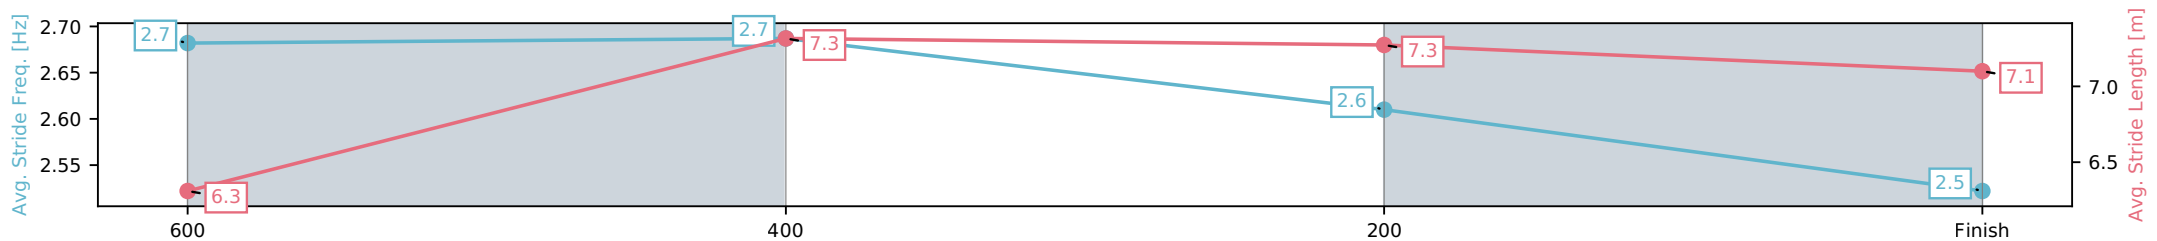

Picklebet Park Warwick QLD
 Race 4: PICKLEBET GET YOUR PICKLE ON BENCHMARK 55
 Handicap - 800m
 07 May 2026 - 2:25PM
 Track Rating: Soft 5, Weather: Overcast, Rail Position: True Entire Circuit

Section	L800	L600	L400	L200
Section Times	0:45.81 (0:13.16)	0:32.65 [6] (0:10.42)	0:22.23 [7] (0:10.84)	0:11.39 [8] (0:11.39)
Average Speed [km/h]	54.8	69.8	67.1	63.2
Top Speed [km/h]	71.2	71.4	68.5	65.5
Avg. Dist. to Rail [m]	4.5	2.1	4.3	4.7
Avg. Stride Freq. [Hz]	2.7	2.7	2.6	2.5
Avg. Stride Length [m]	6.3	7.3	7.3	7.1