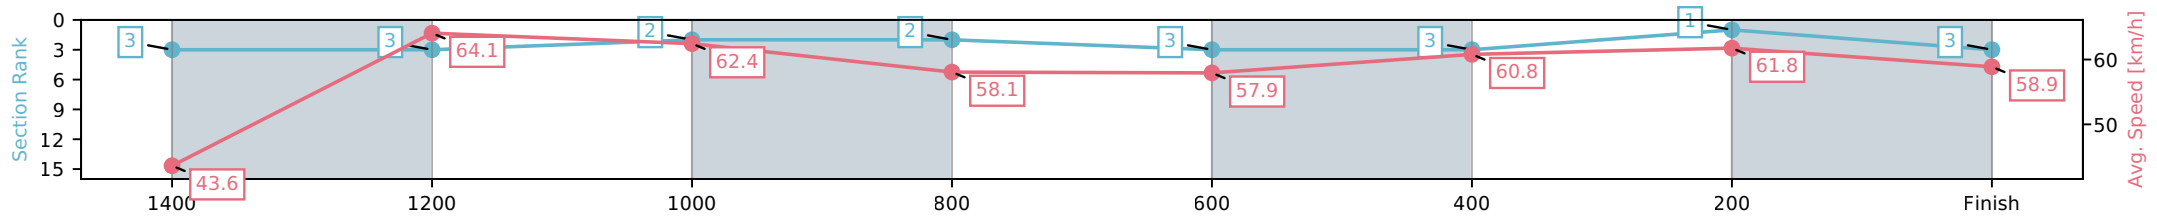

Horse/Jockey Name	Doitlikemaxwell/Karl Zechner
Finish Rank	3
Fastest Section Time (Section)	0:11.28 (1400-1200)
Top Speed [km/h] (Section)	66.0 (1400-1200)
Race State	Finished

Picklebet Park Warwick QLD
Race 7: SJG PLUMBING & DRAINAGE RATINGS BAND 0 - 55
Handicap - 1500m

07 May 2026 - 4:29PM

Track Rating: Soft 5, Weather: Overcast, Rail Position: True Entire Circuit

Section	L1500	L1400	L1200	L1000	L800	L600	L400	L200
Section Times	1:32.42 (0:08.61)	1:23.81 [3] (0:11.28)	1:12.53 [2] (0:11.54)	1:00.99 [2] (0:12.47)	0:48.52 [3] (0:12.51)	0:36.01 [3] (0:11.96)	0:24.05 [1] (0:11.74)	0:12.32 [3] (0:12.32)
Average Speed [km/h]	43.6	64.1	62.4	58.1	57.9	60.8	61.8	58.9
Top Speed [km/h]	60.9	66.0	64.2	59.0	59.5	62.1	62.2	61.2
Avg. Dist. to Rail [m]	4.9	2.9	2.6	1.7	1.6	1.6	4.9	9.6
Avg. Stride Freq. [Hz]	2.4	2.3	2.3	2.2	2.2	2.2	2.3	2.2
Avg. Stride Length [m]	5.9	7.7	7.9	7.6	7.5	7.7	7.6	7.5

- [ ] Ranking at each section and finish
- -:-:- No data available at this section
- NA No data available