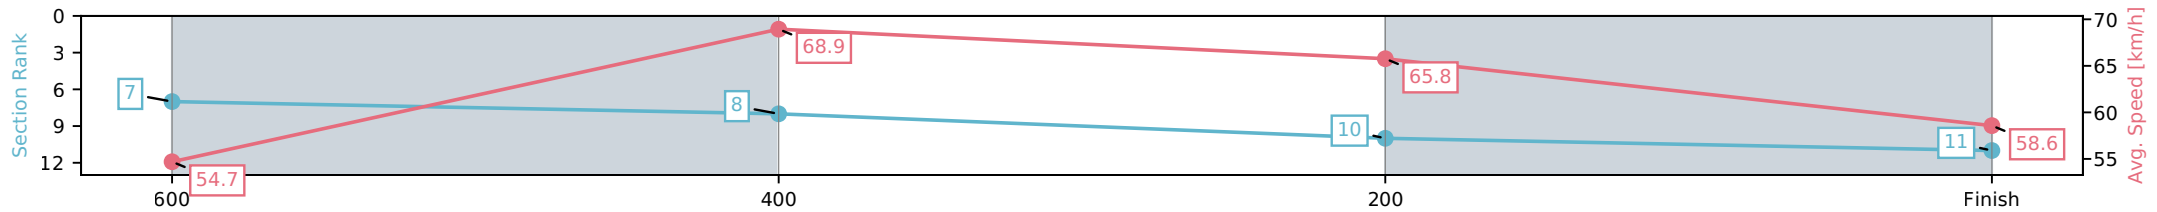

Horse/Jockey Name	Another Veuve/Adam Sewell
Finish Rank	11
Fastest Section Time (Section)	0:10.42 (600-400)
Top Speed [km/h] (Section)	70.5 (800 - 600)
Race State	Finished

Picklebet Park Warwick QLD
Race 4: PICKLEBET GET YOUR PICKLE ON BENCHMARK 55
Handicap - 800m
07 May 2026 - 2:25PM
Track Rating: Soft 5, Weather: Overcast, Rail Position: True Entire Circuit

Section	L800	L600	L400	L200
Section Times	0:46.94 (0:13.20)	0:33.74 [8] (0:10.42)	0:23.32 [10] (0:10.94)	0:12.39 [11] (0:12.39)
Average Speed [km/h]	54.7	68.9	65.8	58.6
Top Speed [km/h]	70.5	70.4	67.4	63.0
Avg. Dist. to Rail [m]	1.6	0.4	1.1	3.2
Avg. Stride Freq. [Hz]	2.5	2.5	2.5	2.4
Avg. Stride Length [m]	6.4	7.7	7.5	7.1

- [ ] Ranking at each section and finish
- -:-:- No data available at this section
- NA No data available