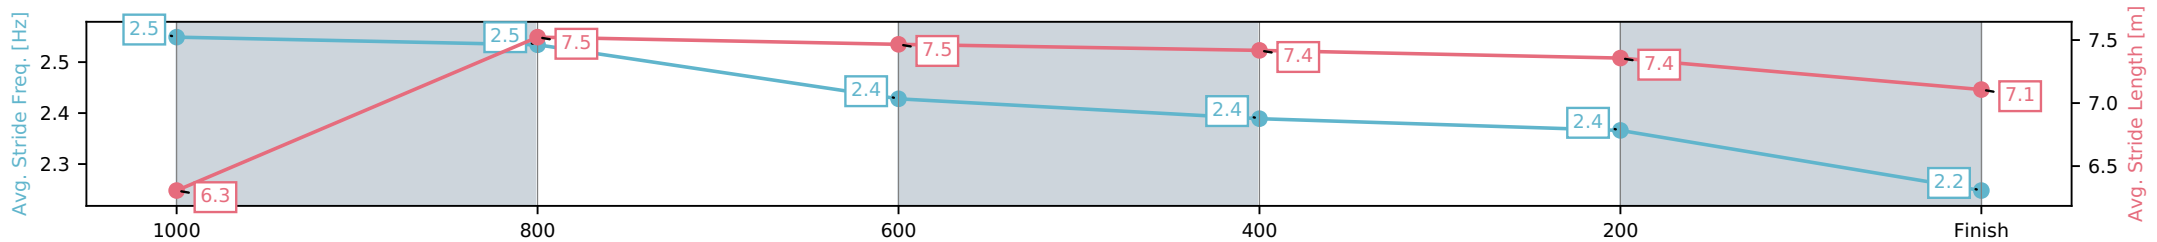

Horse/Jockey Name	Southampton Nicco/Jason Taylor
Finish Rank	4
Fastest Section Time (Section)	0:10.75 (1000-800)
Top Speed [km/h] (Section)	68.4 (1000-800)
Race State	Finished

Picklebet Park Warwick QLD
Race 6: MAXWELL LANCASTER SOLICITORS Colts, Geldings
& Entires RATINGS BAND 0 - 55 Handicap - 1200m

07 May 2026 - 3:50PM

Track Rating: Soft 5, Weather: Overcast, Rail Position: True Entire Circuit

Section	L1200	L1000	L800	L600	L400	L200
Section Times	1:12.21 (0:13.86)	0:58.36 [1] (0:10.75)	0:47.60 [1] (0:11.29)	0:36.31 [1] (0:11.55)	0:24.77 [2] (0:11.79)	0:12.98 [4] (0:12.98)
Average Speed [km/h]	52.2	67.4	64.1	62.7	61.2	55.7
Top Speed [km/h]	67.7	68.4	65.0	63.2	62.9	58.9
Avg. Dist. to Rail [m]	7.6	3.3	1.0	1.4	1.1	3.2
Avg. Stride Freq. [Hz]	2.5	2.5	2.4	2.4	2.4	2.2
Avg. Stride Length [m]	6.3	7.5	7.5	7.4	7.4	7.1

- [ ] Ranking at each section and finish
- -:-:- No data available at this section
- NA No data available