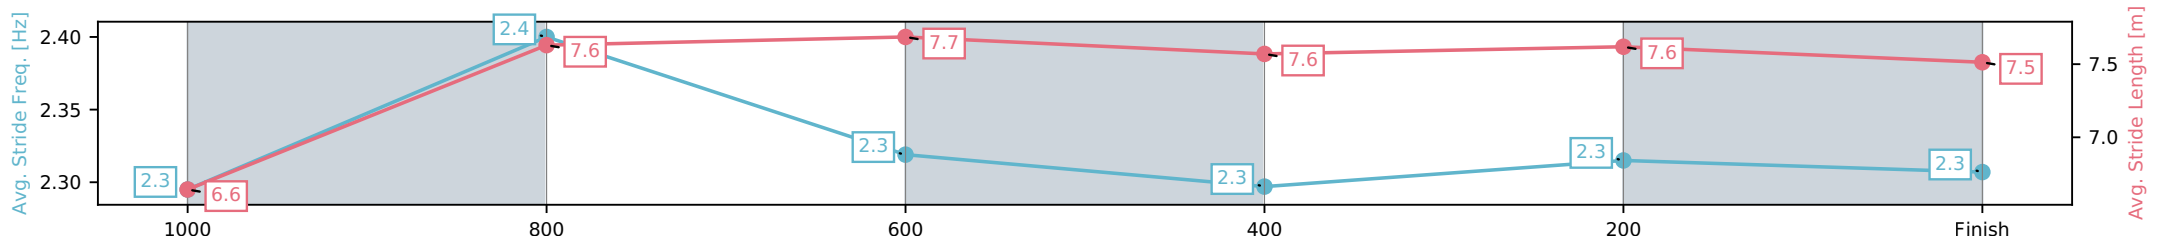

Horse/Jockey Name	Divas Reign/Shakira Bailey
Finish Rank	7
Fastest Section Time (Section)	0:11.08 (1000-800)
Top Speed [km/h] (Section)	66.3 (1000-800)
Race State	Finished

Picklebet Park Warwick QLD
Race 5: WORKIN WEAR QUEENSLAND Fillies & Mares
RATINGS BAND 0 - 55 Handicap - 1200m
07 May 2026 - 3:06PM
Track Rating: Soft 5, Weather: Overcast, Rail Position: True Entire Circuit

Section	L1200	L1000	L800	L600	L400	L200
Section Times	1:12.53 (0:14.89)	0:57.64 [12] (0:11.08)	0:46.56 [13] (0:11.60)	0:34.96 [13] (0:11.79)	0:23.17 [12] (0:11.53)	0:11.64 [7] (0:11.64)
Average Speed [km/h]	48.8	65.7	63.1	62.0	63.3	61.6
Top Speed [km/h]	62.9	66.3	64.6	62.9	63.8	63.6
Avg. Dist. to Rail [m]	8.2	2.8	3.1	3.2	6.7	10.9
Avg. Stride Freq. [Hz]	2.3	2.4	2.3	2.3	2.3	2.3
Avg. Stride Length [m]	6.6	7.6	7.7	7.6	7.6	7.5

- [ ] Ranking at each section and finish
- -:-:- No data available at this section
- NA No data available