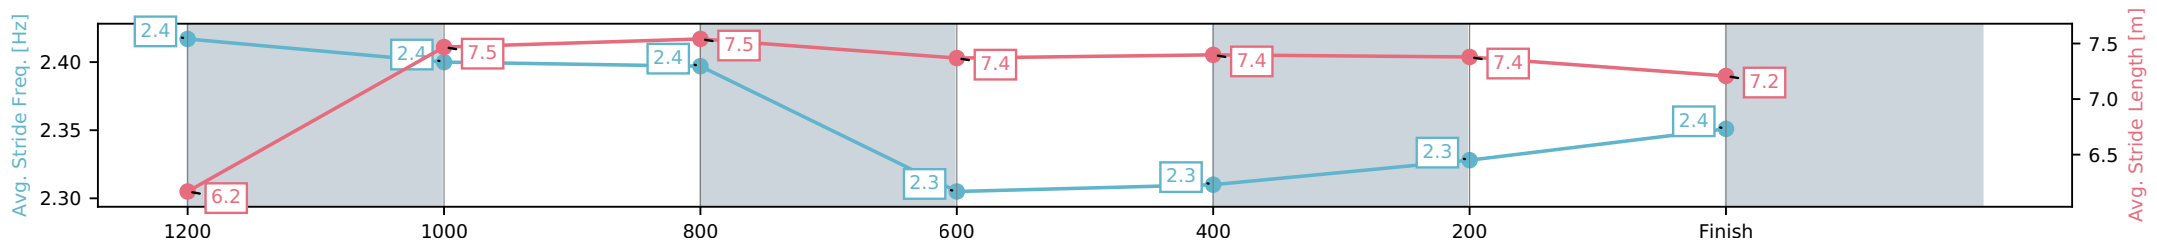

Horse/Jockey Name	Keiko Say/Fred Larson
Finish Rank	4
Fastest Section Time (Section)	0:11.23 (1200-1000)
Top Speed [km/h] (Section)	65.6 (1000-800)
Race State	Finished

Picklebet Park Warwick QLD
Race 2: CONDAMINE ACCOUNTANTS Class 3 Handicap - 1350m
07 May 2026 - 1:02PM
Track Rating: Soft 5, Weather: Overcast, Rail Position: True Entire Circuit

Section	L1350	L1200	L1000	L800	L600	L400	L200
Section Times	1:22.13 (0:11.82)	1:10.30 [3] (0:11.23)	0:59.08 [3] (0:11.30)	0:47.78 [4] (0:11.99)	0:35.79 [6] (0:11.88)	0:23.92 [5] (0:11.78)	0:12.14 [4] (0:12.14)
Average Speed [km/h]	47.4	64.1	64.0	60.3	61.2	61.7	59.8
Top Speed [km/h]	62.5	65.4	65.6	61.5	62.1	63.5	61.6
Avg. Dist. to Rail [m]	2.5	1.3	1.3	0.6	2.0	4.6	5.9
Avg. Stride Freq. [Hz]	2.4	2.4	2.4	2.3	2.3	2.3	2.4
Avg. Stride Length [m]	6.2	7.5	7.5	7.4	7.4	7.4	7.2

- [ ] Ranking at each section and finish
- -:-:- No data available at this section
- NA No data available