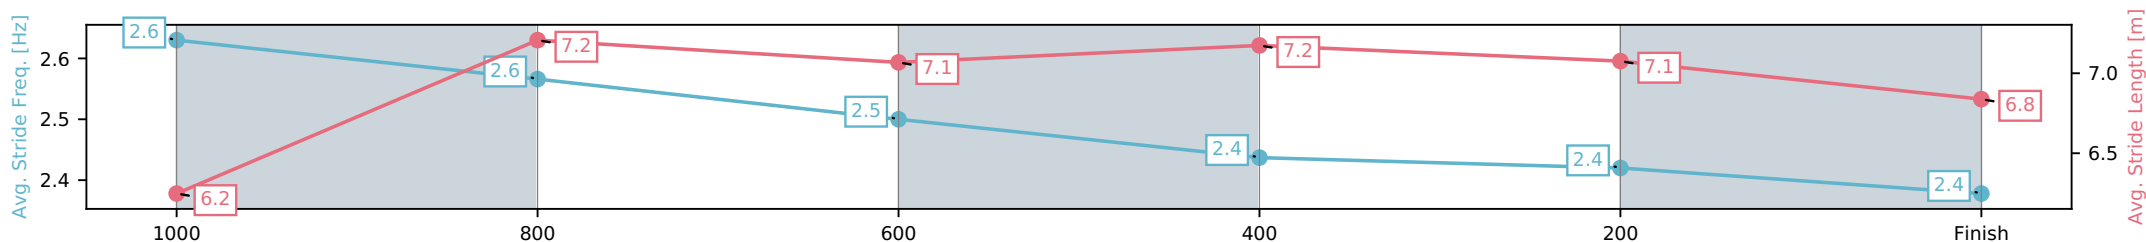

Horse/Jockey Name	Lukey Blue/Micheal Hellyer
Finish Rank	4
Fastest Section Time (Section)	0:11.02 (1000-800)
Top Speed [km/h] (Section)	66.7 (1200 - 1000)
Race State	Finished

Picklebet Park Warwick QLD
Race 5: WORKIN WEAR QUEENSLAND Fillies & Mares
RATINGS BAND 0 - 55 Handicap - 1200m

07 May 2026 - 3:06PM

Track Rating: Soft 5, Weather: Overcast, Rail Position: True Entire Circuit

Section	L1200	L1000	L800	L600	L400	L200
Section Times	1:12.38 (0:13.75)	0:58.63 [1] (0:11.02)	0:47.61 [1] (0:11.47)	0:36.14 [1] (0:11.67)	0:24.47 [1] (0:11.90)	0:12.57 [4] (0:12.57)
Average Speed [km/h]	52.8	65.2	62.8	62.0	60.8	57.4
Top Speed [km/h]	66.7	66.6	63.2	62.7	62.1	59.3
Avg. Dist. to Rail [m]	3.4	0.2	0.2	0.8	3.5	7.9
Avg. Stride Freq. [Hz]	2.6	2.6	2.5	2.4	2.4	2.4
Avg. Stride Length [m]	6.2	7.2	7.1	7.2	7.1	6.8

- [ ] Ranking at each section and finish
- -:-:- No data available at this section
- NA No data available