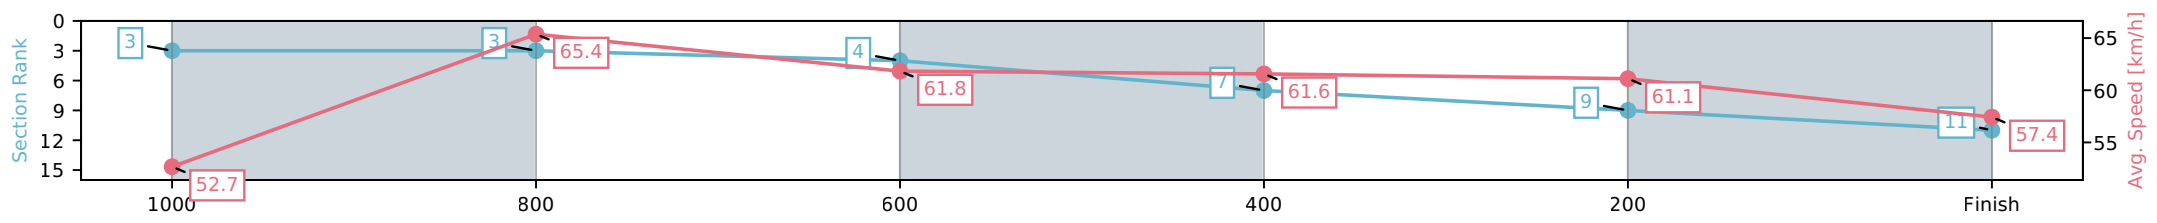

Horse/Jockey Name	Beachside Babe/Chris Taylor
Finish Rank	11
Fastest Section Time (Section)	0:11.12 (1000-800)
Top Speed [km/h] (Section)	67.3 (1000-800)
Race State	Finished

Picklebet Park Warwick QLD
Race 5: WORKIN WEAR QUEENSLAND Fillies & Mares
RATINGS BAND 0 - 55 Handicap - 1200m
07 May 2026 - 3:06PM
Track Rating: Soft 5, Weather: Overcast, Rail Position: True Entire Circuit

Section	L1200	L1000	L800	L600	L400	L200
Section Times	1:12.79 (0:13.81)	0:58.98 [3] (0:11.12)	0:47.87 [4] (0:11.82)	0:36.05 [7] (0:11.82)	0:24.23 [9] (0:11.88)	0:12.35 [11] (0:12.35)
Average Speed [km/h]	52.7	65.4	61.8	61.6	61.1	57.4
Top Speed [km/h]	66.9	67.3	63.3	62.7	62.0	59.5
Avg. Dist. to Rail [m]	9.3	3.3	2.9	2.2	5.4	9.6
Avg. Stride Freq. [Hz]	2.6	2.6	2.5	2.4	2.4	2.4
Avg. Stride Length [m]	6.2	7.1	7.1	7.0	7.1	6.9

[ ] Ranking at each section and finish
-:-:- No data available at this section
NA No data available