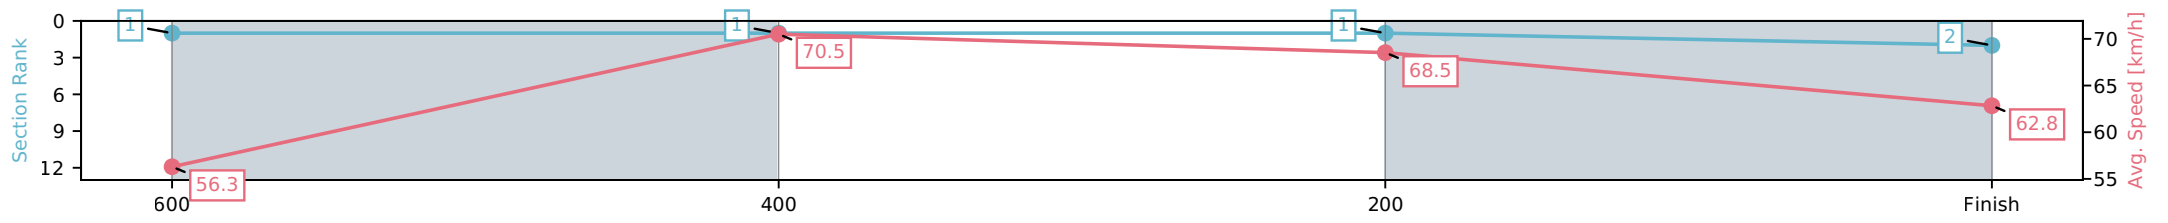

Horse/Jockey Name	Diamantina Rose/Archie McColm
Finish Rank	2
Fastest Section Time (Section)	0:10.24 (600-400)
Top Speed [km/h] (Section)	73.0 (600-400)
Race State	Finished

Picklebet Park Warwick QLD
Race 4: PICKLEBET GET YOUR PICKLE ON BENCHMARK 55
Handicap - 800m
07 May 2026 - 2:25PM
Track Rating: Soft 5, Weather: Overcast, Rail Position: True Entire Circuit

Section	L800	L600	L400	L200
Section Times	0:45.06 (0:12.81)	0:32.25 [1] (0:10.24)	0:22.01 [1] (0:10.58)	0:11.43 [2] (0:11.43)
Average Speed [km/h]	56.3	70.5	68.5	62.8
Top Speed [km/h]	72.7	73.0	70.3	66.1
Avg. Dist. to Rail [m]	6.7	0.8	4.3	5.1
Avg. Stride Freq. [Hz]	2.6	2.6	2.6	2.4
Avg. Stride Length [m]	6.5	7.7	7.6	7.4

[ ] Ranking at each section and finish
-:-:- No data available at this section
NA No data available