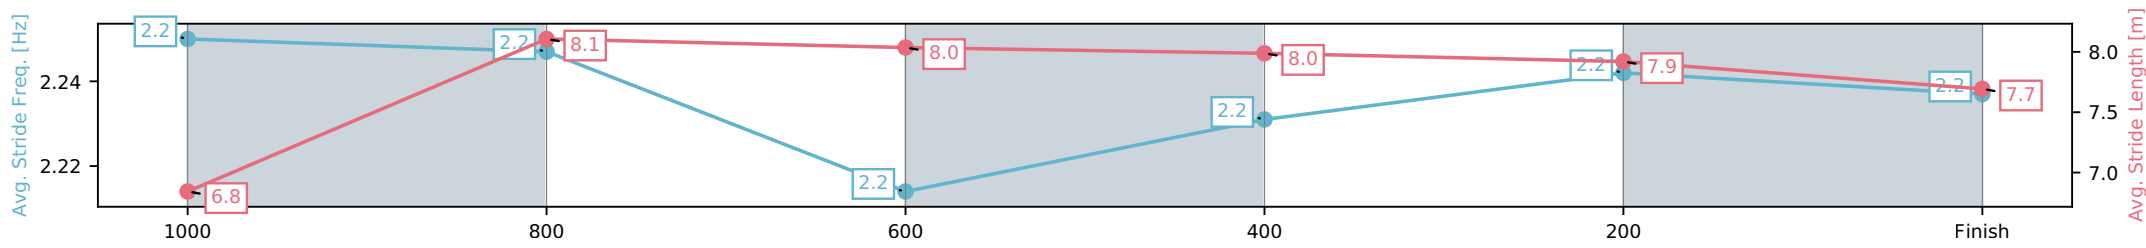

Horse/Jockey Name	Coney Island Baby/Taylor Marshall
Finish Rank	3
Fastest Section Time (Section)	0:11.12 (1000-800)
Top Speed [km/h] (Section)	66.8 (1000-800)
Race State	Finished

Picklebet Park Warwick QLD
Race 6: MAXWELL LANCASTER SOLICITORS Colts, Geldings
& Entires RATINGS BAND 0 - 55 Handicap - 1200m

07 May 2026 - 3:50PM

Track Rating: Soft 5, Weather: Overcast, Rail Position: True Entire Circuit

Section	L1200	L1000	L800	L600	L400	L200
Section Times	1:12.02 (0:14.36)	0:57.66 [10] (0:11.12)	0:46.54 [12] (0:11.52)	0:35.02 [12] (0:11.50)	0:23.52 [9] (0:11.59)	0:11.93 [3] (0:11.93)
Average Speed [km/h]	50.4	65.1	62.9	63.4	62.7	61.0
Top Speed [km/h]	64.9	66.8	63.8	64.4	63.5	61.8
Avg. Dist. to Rail [m]	2.9	1.6	1.6	2.2	5.2	10.1
Avg. Stride Freq. [Hz]	2.2	2.2	2.2	2.2	2.2	2.2
Avg. Stride Length [m]	6.8	8.1	8.0	8.0	7.9	7.7

[ ] Ranking at each section and finish
-:-:- No data available at this section
NA No data available