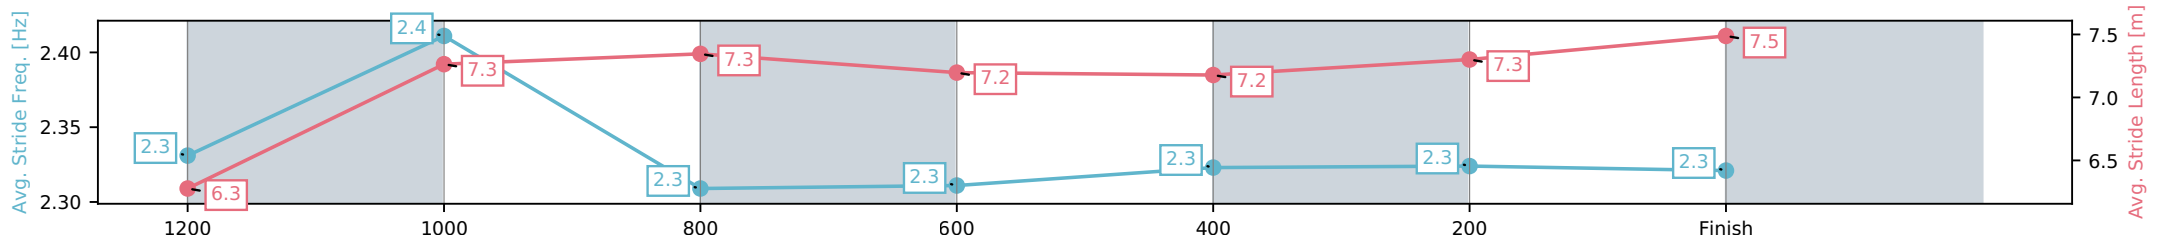

Horse/Jockey Name	Zou Zou Shargusa/Benjamin Osmond
Finish Rank	9
Fastest Section Time (Section)	0:11.52 (1200-1000)
Top Speed [km/h] (Section)	63.7 (200-0)
Race State	Finished

Picklebet Park Warwick QLD
Race 1: STAR REALITY QUEENSLAND QTIS Three-Year-Old
Maiden Plate - 1350m
07 May 2026 - 12:28PM
Track Rating: Soft 5, Weather: Overcast, Rail Position: True Entire
Circuit

Section	L1350	L1200	L1000	L800	L600	L400	L200
Section Times	1:23.67 (0:12.25)	1:11.42 [11] (0:11.52)	0:59.90 [10] (0:12.01)	0:47.88 [11] (0:12.14)	0:35.75 [11] (0:12.14)	0:23.61 [10] (0:11.89)	0:11.72 [9] (0:11.72)
Average Speed [km/h]	45.7	62.6	60.1	59.4	59.7	61.0	61.6
Top Speed [km/h]	61.1	63.0	62.8	60.4	60.6	63.4	63.7
Avg. Dist. to Rail [m]	9.7	1.5	1.2	0.3	1.4	4.2	7.7
Avg. Stride Freq. [Hz]	2.3	2.4	2.3	2.3	2.3	2.3	2.3
Avg. Stride Length [m]	6.3	7.3	7.3	7.2	7.2	7.3	7.5

[ ] Ranking at each section and finish
-:-:- No data available at this section
NA No data available