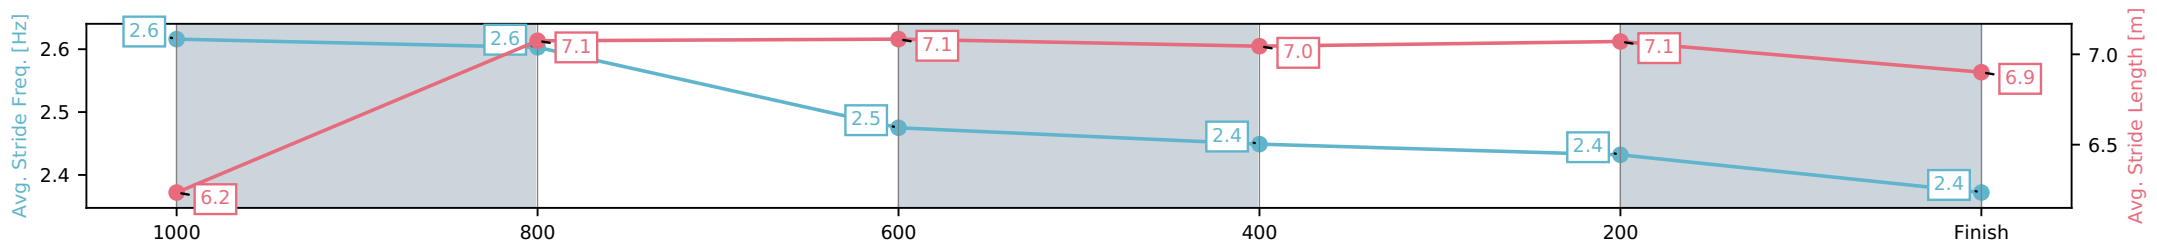

Horse/Jockey Name	Beachside Babe/Chris Taylor
Finish Rank	11
Fastest Section Time (Section)	0:11.12 (1000-800)
Top Speed [km/h] (Section)	67.3 (1000-800)
Race State	Finished

Picklebet Park Warwick QLD
Race 5: WORKIN WEAR QUEENSLAND Fillies & Mares
RATINGS BAND 0 - 55 Handicap - 1200m
07 May 2026 - 3:06PM
Track Rating: Soft 5, Weather: Overcast, Rail Position: True Entire Circuit

Section	L1200	L1000	L800	L600	L400	L200
Section Times	1:12.79 (0:13.81)	0:58.98 [3] (0:11.12)	0:47.87 [4] (0:11.82)	0:36.05 [7] (0:11.82)	0:24.23 [9] (0:11.88)	0:12.35 [11] (0:12.35)
Average Speed [km/h]	52.7	65.4	61.8	61.6	61.1	57.4
Top Speed [km/h]	66.9	67.3	63.3	62.7	62.0	59.5
Avg. Dist. to Rail [m]	9.3	3.3	2.9	2.2	5.4	9.6
Avg. Stride Freq. [Hz]	2.6	2.6	2.5	2.4	2.4	2.4
Avg. Stride Length [m]	6.2	7.1	7.1	7.0	7.1	6.9

[ ] Ranking at each section and finish
-:-:- No data available at this section
NA No data available