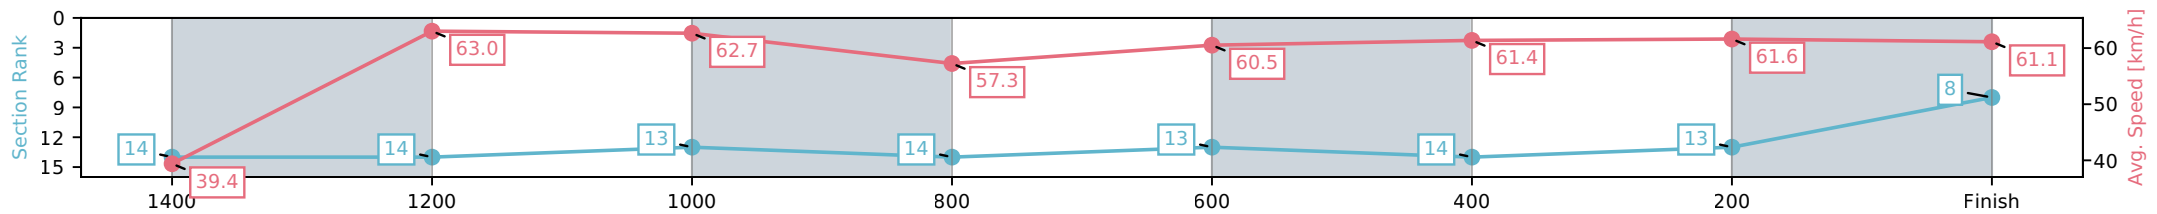

Horse/Jockey Name	Hell Follows/Chris Meehan
Finish Rank	8
Fastest Section Time (Section)	0:11.47 (1400-1200)
Top Speed [km/h] (Section)	64.6 (1400-1200)
Race State	Finished

Picklebet Park Warwick QLD
Race 7: SJG PLUMBING & DRAINAGE RATINGS BAND 0 - 55
Handicap - 1500m

07 May 2026 - 4:29PM

Track Rating: Soft 5, Weather: Overcast, Rail Position: True Entire Circuit

Section	L1500	L1400	L1200	L1000	L800	L600	L400	L200
Section Times	1:32.99 (0:09.65)	1:23.34 [14] (0:11.47)	1:11.87 [13] (0:11.50)	1:00.37 [14] (0:12.64)	0:47.73 [13] (0:12.04)	0:35.69 [14] (0:12.01)	0:23.68 [13] (0:11.86)	0:11.82 [8] (0:11.82)
Average Speed [km/h]	39.4	63.0	62.7	57.3	60.5	61.4	61.6	61.1
Top Speed [km/h]	59.8	64.6	64.2	60.5	62.5	62.0	62.8	62.4
Avg. Dist. to Rail [m]	6.8	2.0	1.7	1.8	2.4	4.6	8.0	13.2
Avg. Stride Freq. [Hz]	2.3	2.4	2.4	2.3	2.4	2.4	2.4	2.4
Avg. Stride Length [m]	5.6	7.4	7.5	7.1	7.0	7.2	7.2	7.3

- [ ] Ranking at each section and finish
- -:-:- No data available at this section
- NA No data available