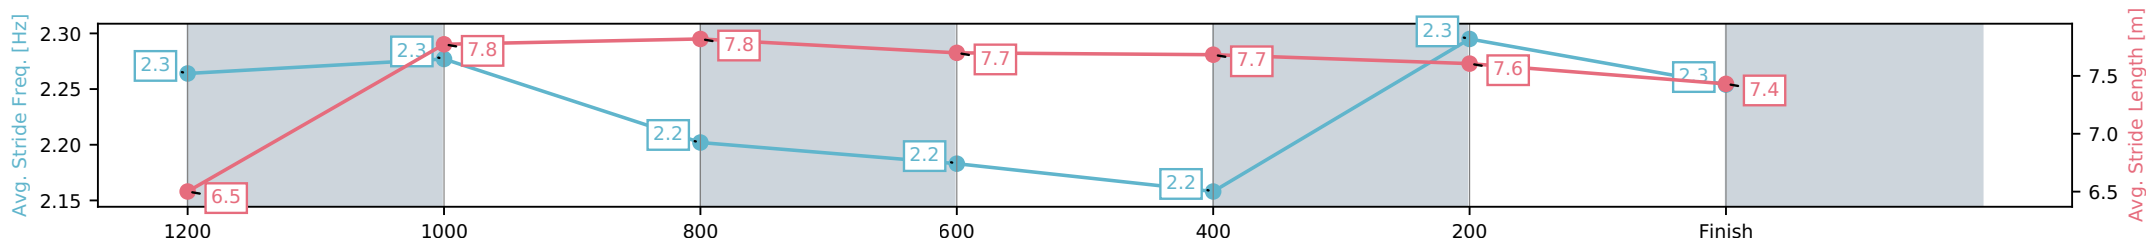

Horse/Jockey Name	Argyle Gold/Georgina Cartwright
Finish Rank	7
Fastest Section Time (Section)	0:11.44 (1200-1000)
Top Speed [km/h] (Section)	63.7 (1200-1000)
Race State	Finished

Picklebet Park Warwick QLD
Race 1: STAR REALITY QUEENSLAND QTIS Three-Year-Old
Maiden Plate - 1350m
07 May 2026 - 12:28PM
Track Rating: Soft 5, Weather: Overcast, Rail Position: True Entire
Circuit

Section	L1350	L1200	L1000	L800	L600	L400	L200
Section Times	1:23.39 (0:11.83)	1:11.56 [6] (0:11.44)	1:00.12 [4] (0:11.87)	0:48.25 [3] (0:12.09)	0:36.16 [5] (0:12.29)	0:23.87 [5] (0:11.63)	0:12.23 [7] (0:12.23)
Average Speed [km/h]	47.2	63.0	61.0	60.0	59.4	62.2	59.0
Top Speed [km/h]	63.4	63.7	62.3	60.9	61.6	62.9	61.1
Avg. Dist. to Rail [m]	3.6	1.9	1.9	1.9	2.3	3.3	4.6
Avg. Stride Freq. [Hz]	2.3	2.3	2.2	2.2	2.2	2.3	2.3
Avg. Stride Length [m]	6.5	7.8	7.8	7.7	7.7	7.6	7.4

[ ] Ranking at each section and finish
-:-:- No data available at this section
NA No data available