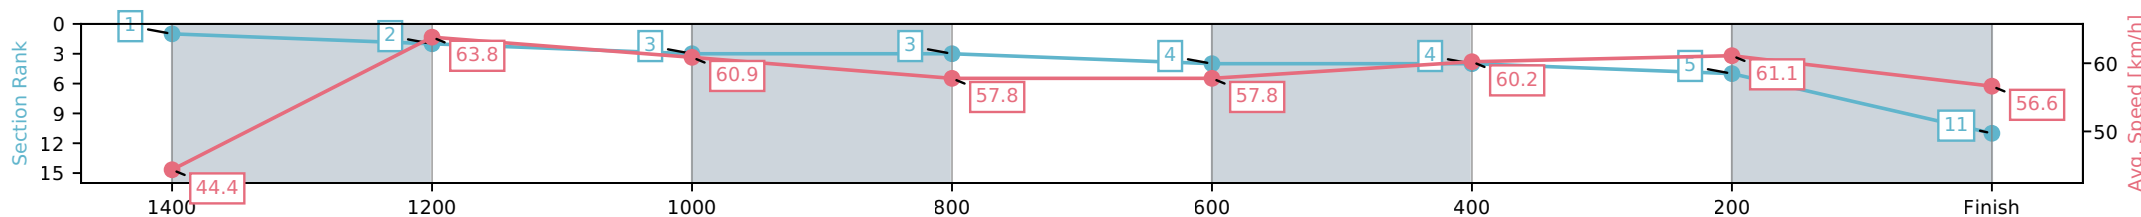

Horse/Jockey Name	For The Brave/Chloe Lowe
Finish Rank	11
Fastest Section Time (Section)	0:11.33 (1400-1200)
Top Speed [km/h] (Section)	65.2 (1400-1200)
Race State	Finished

Picklebet Park Warwick QLD
Race 7: SJG PLUMBING & DRAINAGE RATINGS BAND 0 - 55
Handicap - 1500m

07 May 2026 - 4:29PM

Track Rating: Soft 5, Weather: Overcast, Rail Position: True Entire Circuit

Section	L1500	L1400	L1200	L1000	L800	L600	L400	L200
Section Times	1:33.20 (0:08.47)	1:24.73 [2] (0:11.33)	1:13.40 [3] (0:11.81)	1:01.59 [3] (0:12.49)	0:49.10 [4] (0:12.49)	0:36.61 [4] (0:11.99)	0:24.63 [5] (0:11.79)	0:12.83 [11] (0:12.83)
Average Speed [km/h]	44.4	63.8	60.9	57.8	57.8	60.2	61.1	56.6
Top Speed [km/h]	63.0	65.2	62.5	58.8	60.1	61.5	61.9	59.2
Avg. Dist. to Rail [m]	0.6	1.2	0.8	0.6	0.6	0.6	1.4	1.7
Avg. Stride Freq. [Hz]	2.4	2.4	2.3	2.3	2.2	2.3	2.3	2.3
Avg. Stride Length [m]	5.9	7.4	7.4	7.2	7.2	7.4	7.4	7.2

[ ] Ranking at each section and finish
-:-:- No data available at this section
NA No data available