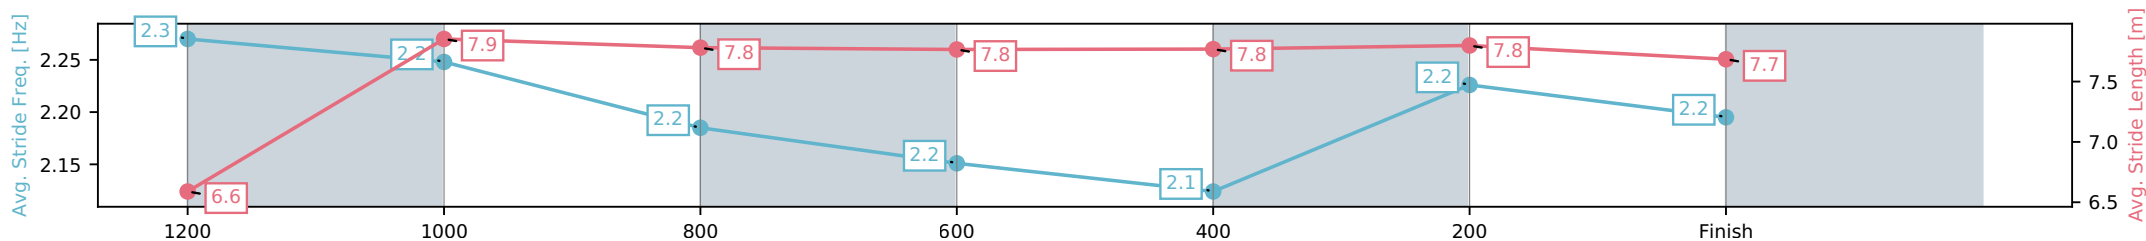

Horse/Jockey Name	Prince Pier/Jag Guthmann-Chester
Finish Rank	6
Fastest Section Time (Section)	0:11.46 (1200-1000)
Top Speed [km/h] (Section)	63.9 (1200-1000)
Race State	Finished

Picklebet Park Warwick QLD
Race 1: STAR REALITY QUEENSLAND QTIS Three-Year-Old
Maiden Plate - 1350m
07 May 2026 - 12:28PM
Track Rating: Soft 5, Weather: Overcast, Rail Position: True Entire
Circuit

Section	L1350	L1200	L1000	L800	L600	L400	L200
Section Times	1:23.34 (0:11.69)	1:11.65 [3] (0:11.46)	1:00.19 [5] (0:12.02)	0:48.17 [4] (0:12.10)	0:36.07 [4] (0:12.20)	0:23.87 [4] (0:11.67)	0:12.19 [6] (0:12.19)
Average Speed [km/h]	47.5	62.8	60.0	59.6	59.2	61.8	59.3
Top Speed [km/h]	61.9	63.9	62.2	60.5	61.0	62.6	60.8
Avg. Dist. to Rail [m]	1.7	0.7	0.7	0.5	0.5	1.3	1.8
Avg. Stride Freq. [Hz]	2.3	2.2	2.2	2.2	2.1	2.2	2.2
Avg. Stride Length [m]	6.6	7.9	7.8	7.8	7.8	7.8	7.7

[ ] Ranking at each section and finish
-:-:- No data available at this section
NA No data available