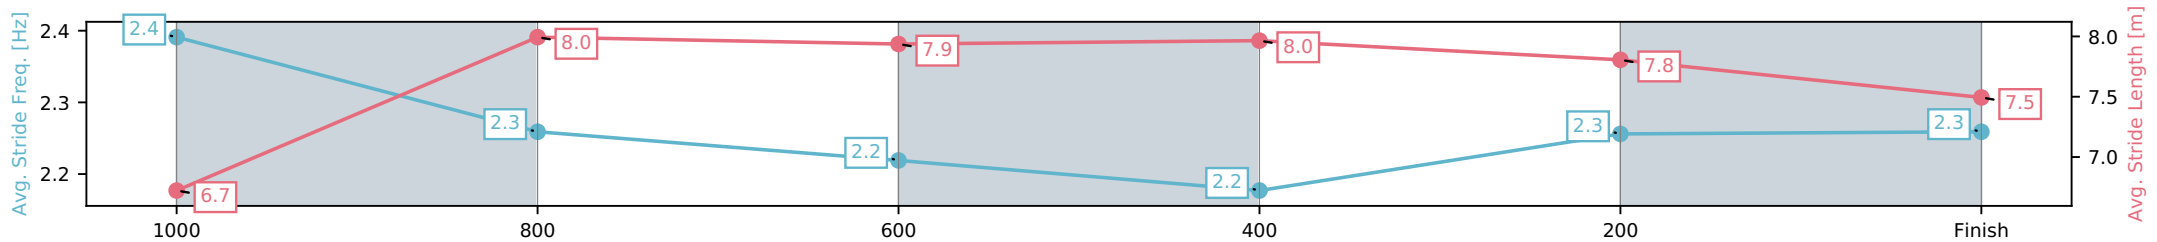

Horse/Jockey Name	Measure Up/Jag Guthmann-Chester
Finish Rank	1
Fastest Section Time (Section)	0:11.28 (1000-800)
Top Speed [km/h] (Section)	65.3 (1000-800)
Race State	Finished

Picklebet Park Warwick QLD
Race 3: WARWICK SAND & GRAVEL SUPPLIES Maiden Handicap - 1200m
07 May 2026 - 1:43PM
Track Rating: Soft 5, Weather: Overcast, Rail Position: True Entire Circuit

Section	L1200	L1000	L800	L600	L400	L200
Section Times	1:11.93 (0:13.92)	0:58.01 [4] (0:11.28)	0:46.74 [4] (0:11.42)	0:35.32 [4] (0:11.59)	0:23.73 [1] (0:11.60)	0:12.13 [1] (0:12.13)
Average Speed [km/h]	52.0	63.9	62.6	61.9	62.4	59.5
Top Speed [km/h]	65.1	65.3	63.8	62.7	62.8	61.3
Avg. Dist. to Rail [m]	3.6	0.7	1.0	0.5	1.8	3.4
Avg. Stride Freq. [Hz]	2.4	2.3	2.2	2.2	2.3	2.3
Avg. Stride Length [m]	6.7	8.0	7.9	8.0	7.8	7.5

[ ] Ranking at each section and finish
-:-:- No data available at this section
NA No data available