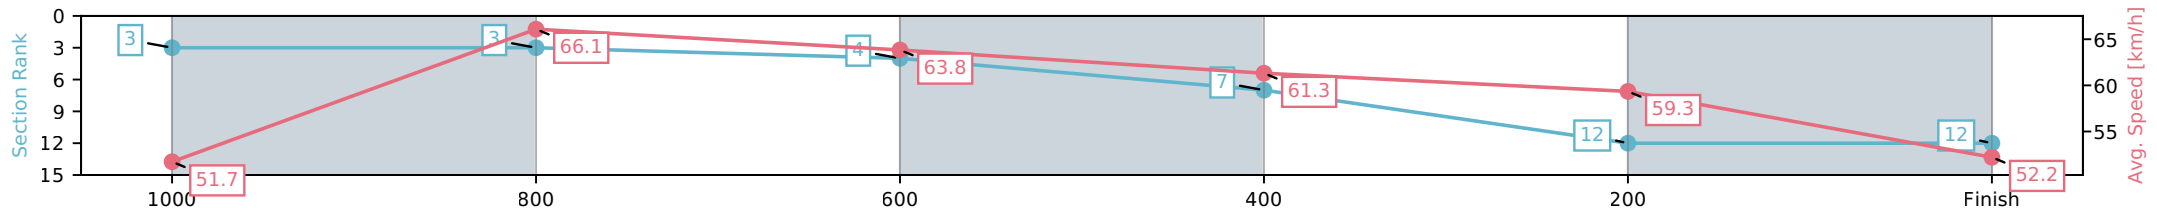

Horse/Jockey Name	Black Country/Danny Peisley
Finish Rank	12
Fastest Section Time (Section)	0:11.01 (1000-800)
Top Speed [km/h] (Section)	67.3 (1000-800)
Race State	Finished

Picklebet Park Warwick QLD
Race 6: MAXWELL LANCASTER SOLICITORS Colts, Geldings
& Entires RATINGS BAND 0 - 55 Handicap - 1200m

07 May 2026 - 3:50PM

Track Rating: Soft 5, Weather: Overcast, Rail Position: True Entire Circuit

Section	L1200	L1000	L800	L600	L400	L200
Section Times	1:14.14 (0:14.01)	1:00.13 [3] (0:11.01)	0:49.12 [4] (0:11.41)	0:37.71 [7] (0:11.86)	0:25.85 [12] (0:12.18)	0:13.67 [12] (0:13.67)
Average Speed [km/h]	51.7	66.1	63.8	61.3	59.3	52.2
Top Speed [km/h]	67.2	67.3	64.6	62.8	61.5	56.8
Avg. Dist. to Rail [m]	3.5	3.3	2.4	1.9	2.4	4.0
Avg. Stride Freq. [Hz]	2.5	2.5	2.5	2.4	2.4	2.2
Avg. Stride Length [m]	6.4	7.4	7.3	7.3	7.1	6.7

[ ] Ranking at each section and finish
-:-:- No data available at this section
NA No data available