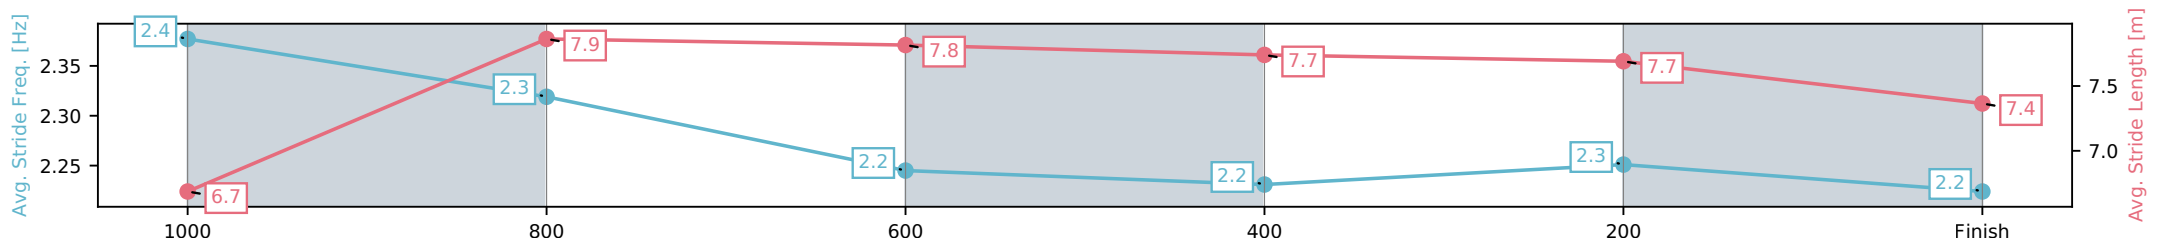

Horse/Jockey Name	Royal Drama/Jess Emmerson
Finish Rank	9
Fastest Section Time (Section)	0:11.17 (1000-800)
Top Speed [km/h] (Section)	66.1 (1000-800)
Race State	Finished

Picklebet Park Warwick QLD
Race 3: WARWICK SAND & GRAVEL SUPPLIES Maiden Handicap - 1200m
07 May 2026 - 1:43PM
Track Rating: Soft 5, Weather: Overcast, Rail Position: True Entire Circuit

Section	L1200	L1000	L800	L600	L400	L200
Section Times	1:13.20 (0:14.14)	0:59.06 [6] (0:11.17)	0:47.89 [6] (0:11.76)	0:36.13 [7] (0:11.75)	0:24.38 [10] (0:11.89)	0:12.49 [9] (0:12.49)
Average Speed [km/h]	50.9	65.3	62.2	62.0	61.0	57.8
Top Speed [km/h]	65.2	66.1	63.5	62.2	62.0	59.6
Avg. Dist. to Rail [m]	7.7	4.1	3.0	2.4	4.5	6.4
Avg. Stride Freq. [Hz]	2.4	2.3	2.2	2.2	2.3	2.2
Avg. Stride Length [m]	6.7	7.9	7.8	7.7	7.7	7.4

- [ ] Ranking at each section and finish
- -:-:- No data available at this section
- NA No data available