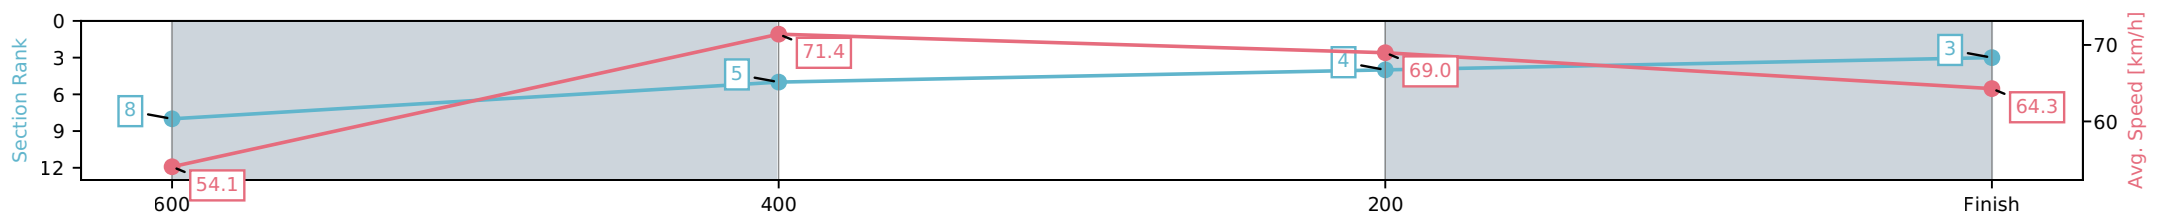

Picklebet Park Warwick QLD
 Race 4: PICKLEBET GET YOUR PICKLE ON BENCHMARK 55
 Handicap - 800m
 07 May 2026 - 2:25PM
 Track Rating: Soft 5, Weather: Overcast, Rail Position: True Entire Circuit

Section	L800	L600	L400	L200
Section Times	0:45.25 (0:13.33)	0:31.92 [5] (0:10.21)	0:21.71 [4] (0:10.50)	0:11.21 [3] (0:11.21)
Average Speed [km/h]	54.1	71.4	69.0	64.3
Top Speed [km/h]	71.2	71.9	70.4	67.0
Avg. Dist. to Rail [m]	0.8	1.9	4.6	7.4
Avg. Stride Freq. [Hz]	2.5	2.5	2.5	2.4
Avg. Stride Length [m]	6.5	7.9	7.8	7.7