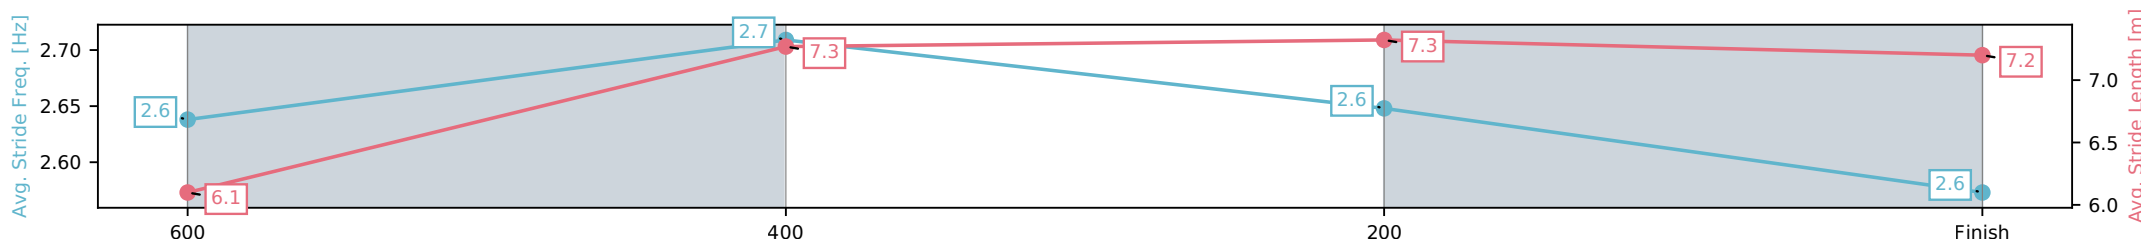

Horse/Jockey Name	Prucia/Justin P Stanley
Finish Rank	6
Fastest Section Time (Section)	0:10.50 (600-400)
Top Speed [km/h] (Section)	70.5 (600-400)
Race State	Finished

Picklebet Park Warwick QLD
Race 4: PICKLEBET GET YOUR PICKLE ON BENCHMARK 55
Handicap - 800m
07 May 2026 - 2:25PM
Track Rating: Soft 5, Weather: Overcast, Rail Position: True Entire Circuit

Section	L800	L600	L400	L200
Section Times	0:45.52 (0:13.40)	0:32.12 [10] (0:10.50)	0:21.62 [8] (0:10.57)	0:11.05 [6] (0:11.05)
Average Speed [km/h]	53.8	69.9	68.8	65.5
Top Speed [km/h]	70.3	70.5	69.3	68.1
Avg. Dist. to Rail [m]	7.3	3.6	5.2	7.8
Avg. Stride Freq. [Hz]	2.6	2.7	2.6	2.6
Avg. Stride Length [m]	6.1	7.3	7.3	7.2

- [ ] Ranking at each section and finish
- -:-:- No data available at this section
- NA No data available