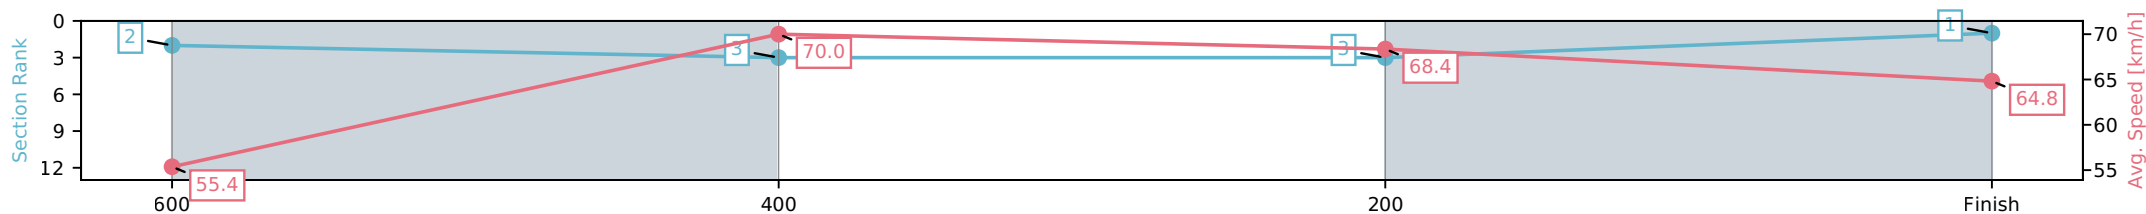

Horse/Jockey Name	Zavega/Bailie Baker
Finish Rank	1
Fastest Section Time (Section)	0:10.28 (600-400)
Top Speed [km/h] (Section)	71.4 (600-400)
Race State	Finished

Picklebet Park Warwick QLD
Race 4: PICKLEBET GET YOUR PICKLE ON BENCHMARK 55
Handicap - 800m
07 May 2026 - 2:25PM
Track Rating: Soft 5, Weather: Overcast, Rail Position: True Entire Circuit

Section	L800	L600	L400	L200
Section Times	0:44.99 (0:13.00)	0:31.99 [3] (0:10.28)	0:21.71 [3] (0:10.57)	0:11.14 [1] (0:11.14)
Average Speed [km/h]	55.4	70.0	68.4	64.8
Top Speed [km/h]	70.9	71.4	69.4	67.6
Avg. Dist. to Rail [m]	2.1	0.1	1.9	1.9
Avg. Stride Freq. [Hz]	2.5	2.5	2.5	2.4
Avg. Stride Length [m]	6.5	7.7	7.6	7.6

- [ ] Ranking at each section and finish
- -:-:- No data available at this section
- NA No data available