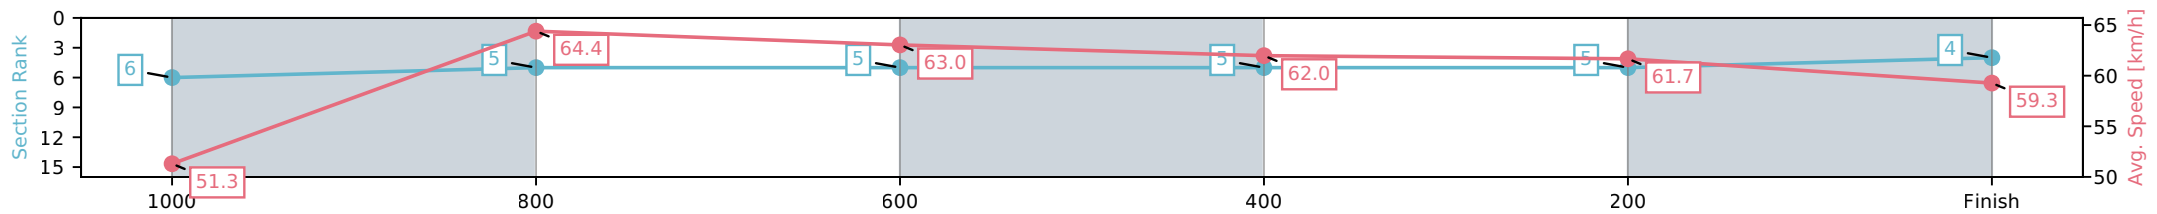

Picklebet Park Warwick QLD
 Race 3: WARWICK SAND & GRAVEL SUPPLIES Maiden Handicap - 1200m
 07 May 2026 - 1:43PM
 Track Rating: Soft 5, Weather: Overcast, Rail Position: True Entire Circuit

Section	L1200	L1000	L800	L600	L400	L200
Section Times	1:12.43 (0:14.08)	0:58.35 [5] (0:11.22)	0:47.13 [5] (0:11.52)	0:35.61 [5] (0:11.68)	0:23.93 [5] (0:11.74)	0:12.19 [4] (0:12.19)
Average Speed [km/h]	51.3	64.4	63.0	62.0	61.7	59.3
Top Speed [km/h]	65.6	65.2	64.1	62.7	62.3	60.9
Avg. Dist. to Rail [m]	2.0	1.2	1.6	1.4	3.5	7.0
Avg. Stride Freq. [Hz]	2.5	2.4	2.4	2.3	2.4	2.3
Avg. Stride Length [m]	6.4	7.6	7.5	7.5	7.4	7.2