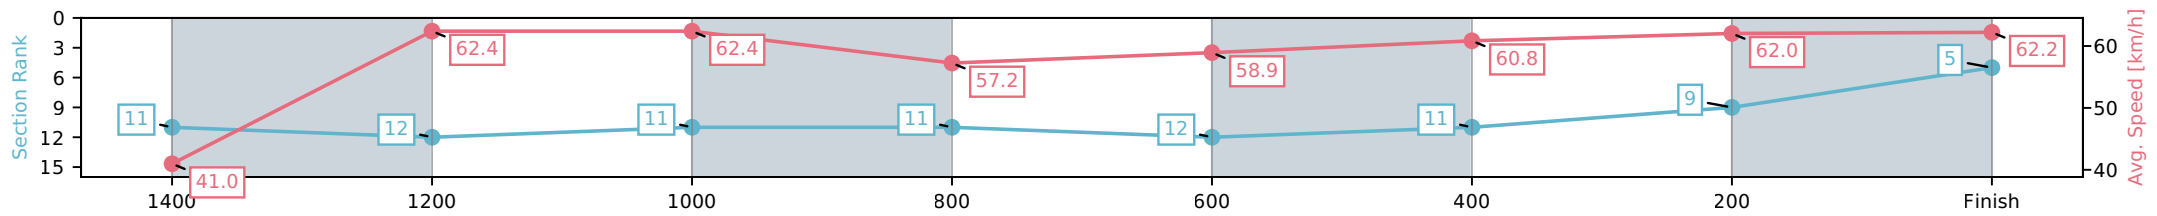

Horse/Jockey Name	Albanian Beauty/Corey Sutherland
Finish Rank	5
Fastest Section Time (Section)	0:11.54 (1200-1000)
Top Speed [km/h] (Section)	64.2 (1200-1000)
Race State	Finished

Picklebet Park Warwick QLD
Race 7: SJG PLUMBING & DRAINAGE RATINGS BAND 0 - 55
Handicap - 1500m
07 May 2026 - 4:29PM
Track Rating: Soft 5, Weather: Overcast, Rail Position: True Entire Circuit

Section	L1500	L1400	L1200	L1000	L800	L600	L400	L200
Section Times	1:32.50 (0:09.20)	1:23.30 [12] (0:11.58)	1:11.72 [11] (0:11.54)	1:00.19 [11] (0:12.63)	0:47.56 [12] (0:12.28)	0:35.28 [11] (0:11.91)	0:23.37 [9] (0:11.70)	0:11.66 [5] (0:11.66)
Average Speed [km/h]	41.0	62.4	62.4	57.2	58.9	60.8	62.0	62.2
Top Speed [km/h]	59.7	63.7	64.2	59.8	60.2	62.1	63.3	63.5
Avg. Dist. to Rail [m]	6.4	2.5	1.1	1.0	1.3	1.0	5.8	12.1
Avg. Stride Freq. [Hz]	2.3	2.2	2.2	2.1	2.2	2.2	2.2	2.3
Avg. Stride Length [m]	5.8	7.7	7.8	7.6	7.7	7.7	7.8	7.8

[ ] Ranking at each section and finish
-:-:- No data available at this section
NA No data available