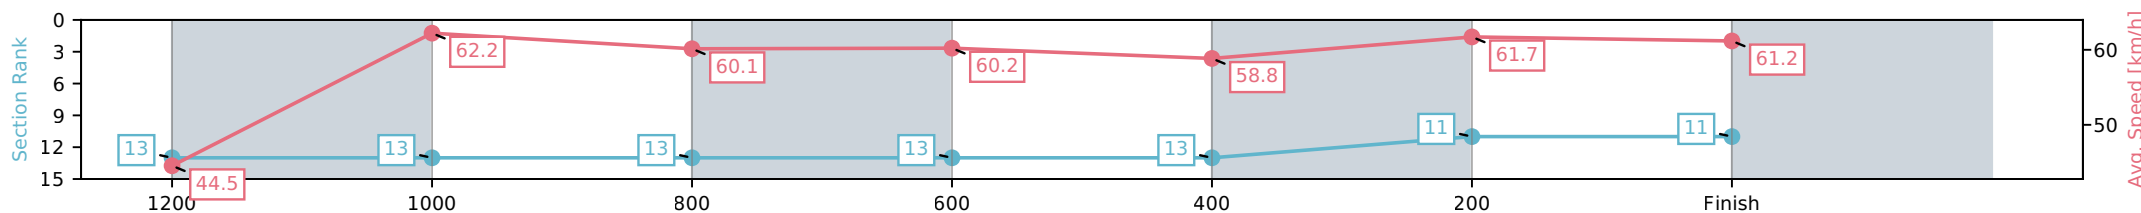

Horse/Jockey Name	Leica Lemon/Shakira Bailey
Finish Rank	11
Fastest Section Time (Section)	0:11.58 (1200-1000)
Top Speed [km/h] (Section)	64.0 (400-200)
Race State	Finished

Picklebet Park Warwick QLD
Race 1: STAR REALITY QUEENSLAND QTIS Three-Year-Old
Maiden Plate - 1350m
07 May 2026 - 12:28PM
Track Rating: Soft 5, Weather: Overcast, Rail Position: True Entire
Circuit

Section	L1350	L1200	L1000	L800	L600	L400	L200
Section Times	1:23.79 (0:12.61)	1:11.18 [13] (0:11.58)	0:59.60 [13] (0:11.95)	0:47.65 [13] (0:11.91)	0:35.74 [13] (0:12.26)	0:23.48 [11] (0:11.69)	0:11.79 [11] (0:11.79)
Average Speed [km/h]	44.5	62.2	60.1	60.2	58.8	61.7	61.2
Top Speed [km/h]	63.0	63.3	63.7	61.9	60.7	64.0	63.2
Avg. Dist. to Rail [m]	7.7	0.6	0.3	0.8	0.7	1.2	1.9
Avg. Stride Freq. [Hz]	2.3	2.2	2.2	2.2	2.1	2.2	2.2
Avg. Stride Length [m]	6.5	7.8	7.8	7.8	7.8	7.7	7.7

[ ] Ranking at each section and finish
-:-:- No data available at this section
NA No data available