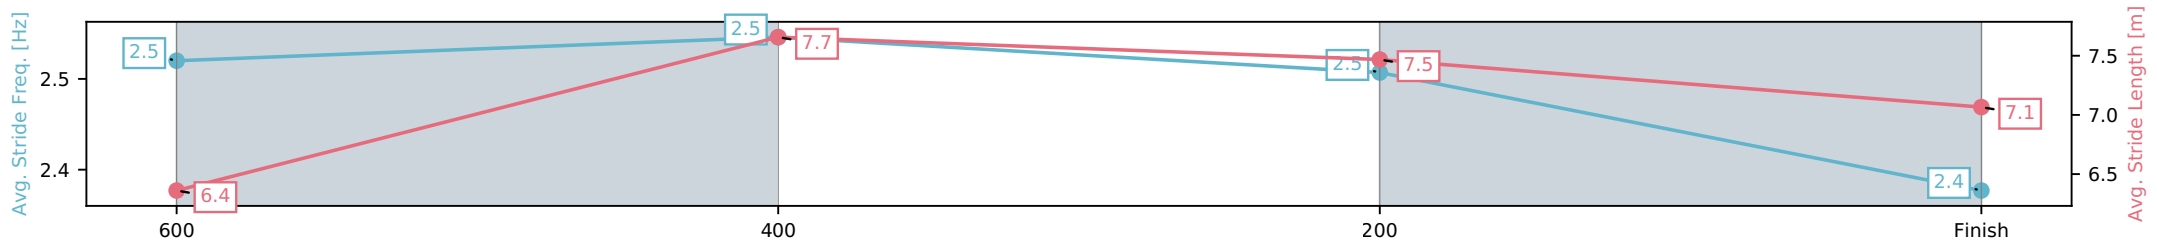

Horse/Jockey Name	Another Veuve/Adam Sewell
Finish Rank	11
Fastest Section Time (Section)	0:10.42 (600-400)
Top Speed [km/h] (Section)	70.5 (800 - 600)
Race State	Finished

Picklebet Park Warwick QLD
Race 4: PICKLEBET GET YOUR PICKLE ON BENCHMARK 55
Handicap - 800m
07 May 2026 - 2:25PM
Track Rating: Soft 5, Weather: Overcast, Rail Position: True Entire Circuit

Section	L800	L600	L400	L200
Section Times	0:46.94 (0:13.20)	0:33.74 [8] (0:10.42)	0:23.32 [10] (0:10.94)	0:12.39 [11] (0:12.39)
Average Speed [km/h]	54.7	68.9	65.8	58.6
Top Speed [km/h]	70.5	70.4	67.4	63.0
Avg. Dist. to Rail [m]	1.6	0.4	1.1	3.2
Avg. Stride Freq. [Hz]	2.5	2.5	2.5	2.4
Avg. Stride Length [m]	6.4	7.7	7.5	7.1

- [ ] Ranking at each section and finish
- -:-:- No data available at this section
- NA No data available