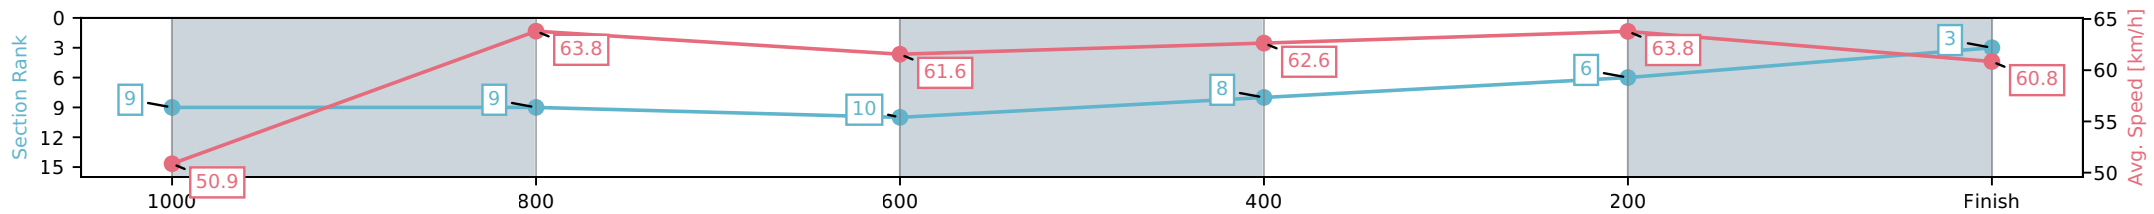

Picklebet Park Warwick QLD
 Race 3: WARWICK SAND & GRAVEL SUPPLIES Maiden Handicap - 1200m
 07 May 2026 - 1:43PM
 Track Rating: Soft 5, Weather: Overcast, Rail Position: True Entire Circuit

Section	L1200	L1000	L800	L600	L400	L200
Section Times	1:12.25 (0:14.21)	0:58.04 [9] (0:11.35)	0:46.69 [10] (0:11.81)	0:34.88 [8] (0:11.63)	0:23.25 [6] (0:11.40)	0:11.86 [3] (0:11.86)
Average Speed [km/h]	50.9	63.8	61.6	62.6	63.8	60.8
Top Speed [km/h]	64.7	64.7	62.6	63.0	64.4	62.8
Avg. Dist. to Rail [m]	6.4	3.1	2.0	2.1	5.4	8.6
Avg. Stride Freq. [Hz]	2.3	2.2	2.2	2.2	2.3	2.2
Avg. Stride Length [m]	6.8	8.0	7.8	7.8	7.8	7.7