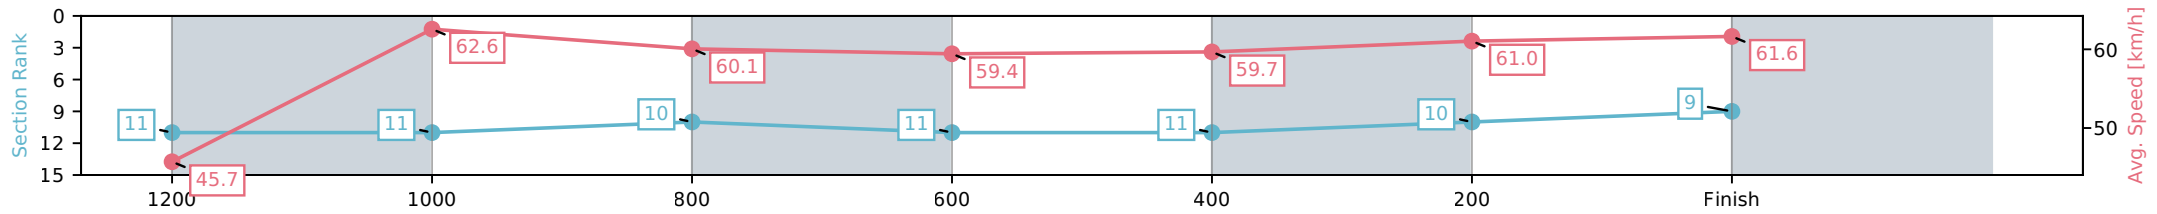

Horse/Jockey Name	Zou Zou Shargusa/Benjamin Osmond
Finish Rank	9
Fastest Section Time (Section)	0:11.52 (1200-1000)
Top Speed [km/h] (Section)	63.7 (200-0)
Race State	Finished

Picklebet Park Warwick QLD
Race 1: STAR REALITY QUEENSLAND QTIS Three-Year-Old
Maiden Plate - 1350m
07 May 2026 - 12:28PM
Track Rating: Soft 5, Weather: Overcast, Rail Position: True Entire
Circuit

Section	L1350	L1200	L1000	L800	L600	L400	L200
Section Times	1:23.67 (0:12.25)	1:11.42 [11] (0:11.52)	0:59.90 [10] (0:12.01)	0:47.88 [11] (0:12.14)	0:35.75 [11] (0:12.14)	0:23.61 [10] (0:11.89)	0:11.72 [9] (0:11.72)
Average Speed [km/h]	45.7	62.6	60.1	59.4	59.7	61.0	61.6
Top Speed [km/h]	61.1	63.0	62.8	60.4	60.6	63.4	63.7
Avg. Dist. to Rail [m]	9.7	1.5	1.2	0.3	1.4	4.2	7.7
Avg. Stride Freq. [Hz]	2.3	2.4	2.3	2.3	2.3	2.3	2.3
Avg. Stride Length [m]	6.3	7.3	7.3	7.2	7.2	7.3	7.5

[ ] Ranking at each section and finish
-:-:- No data available at this section
NA No data available