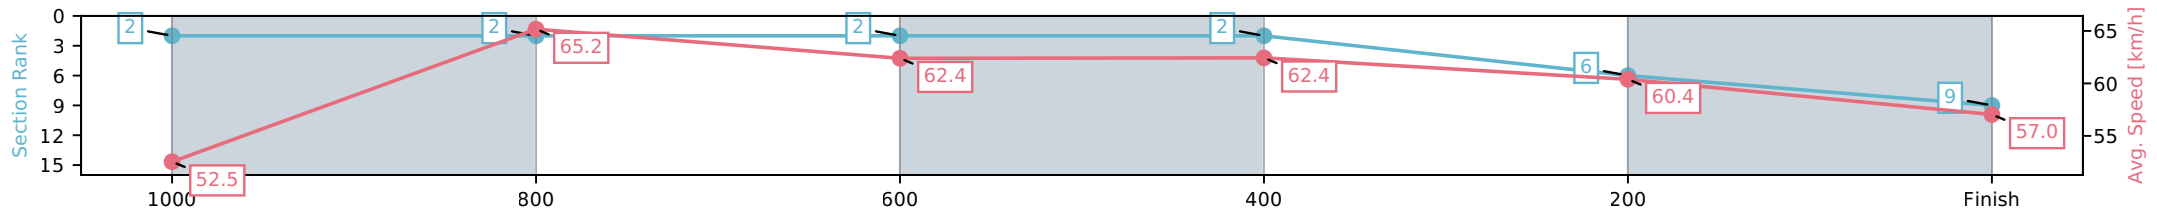

Horse/Jockey Name	Letters Of Romance/Isabel Jessop
Finish Rank	9
Fastest Section Time (Section)	0:11.11 (1000-800)
Top Speed [km/h] (Section)	67.4 (1200 - 1000)
Race State	Finished

Picklebet Park Warwick QLD
Race 5: WORKIN WEAR QUEENSLAND Fillies & Mares
RATINGS BAND 0 - 55 Handicap - 1200m

07 May 2026 - 3:06PM

Track Rating: Soft 5, Weather: Overcast, Rail Position: True Entire Circuit

Section	L1200	L1000	L800	L600	L400	L200
Section Times	1:12.75 (0:13.77)	0:58.98 [2] (0:11.11)	0:47.87 [2] (0:11.65)	0:36.22 [2] (0:11.68)	0:24.54 [6] (0:12.02)	0:12.52 [9] (0:12.52)
Average Speed [km/h]	52.5	65.2	62.4	62.4	60.4	57.0
Top Speed [km/h]	67.4	66.8	63.6	63.4	62.2	58.8
Avg. Dist. to Rail [m]	6.8	2.2	1.7	2.3	5.4	9.1
Avg. Stride Freq. [Hz]	2.6	2.5	2.4	2.5	2.4	2.3
Avg. Stride Length [m]	6.3	7.4	7.2	7.1	7.1	7.0

[ ] Ranking at each section and finish
-:-:- No data available at this section
NA No data available