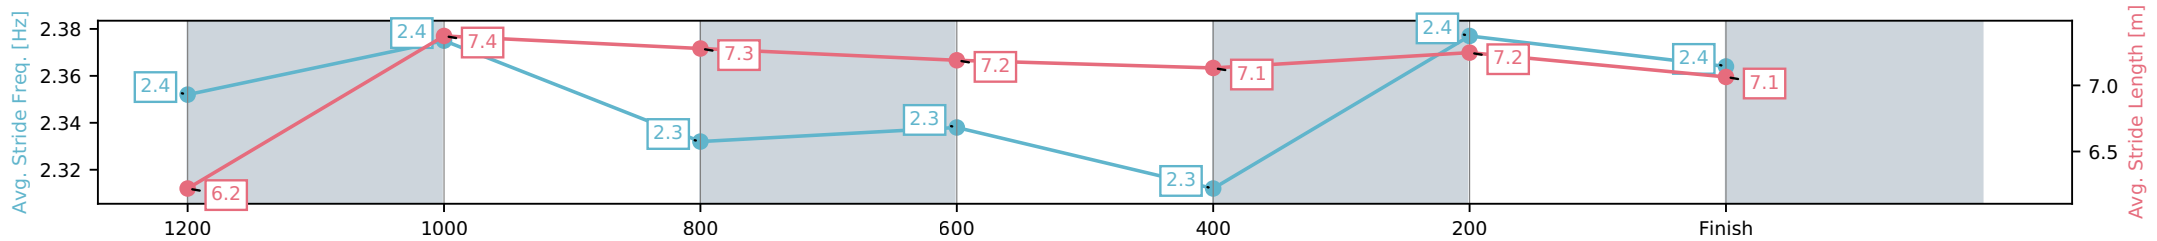

Horse/Jockey Name	Sweedish Queen/Violet Soulsby
Finish Rank	10
Fastest Section Time (Section)	0:11.49 (1200-1000)
Top Speed [km/h] (Section)	64.6 (1200-1000)
Race State	Finished

Picklebet Park Warwick QLD
Race 1: STAR REALITY QUEENSLAND QTIS Three-Year-Old
Maiden Plate - 1350m
07 May 2026 - 12:28PM
Track Rating: Soft 5, Weather: Overcast, Rail Position: True Entire
Circuit

Section	L1350	L1200	L1000	L800	L600	L400	L200
Section Times	1:23.70 (0:11.93)	1:11.77 [9] (0:11.49)	1:00.28 [6] (0:12.02)	0:48.26 [7] (0:12.08)	0:36.18 [7] (0:12.22)	0:23.96 [8] (0:11.71)	0:12.24 [10] (0:12.24)
Average Speed [km/h]	46.6	62.7	60.0	59.7	59.0	61.5	59.0
Top Speed [km/h]	62.4	64.6	62.6	60.5	60.6	62.1	60.6
Avg. Dist. to Rail [m]	1.4	0.4	0.7	0.6	0.4	1.1	2.8
Avg. Stride Freq. [Hz]	2.4	2.4	2.3	2.3	2.3	2.4	2.4
Avg. Stride Length [m]	6.2	7.4	7.3	7.2	7.1	7.2	7.1

- [ ] Ranking at each section and finish
- -:-:- No data available at this section
- NA No data available