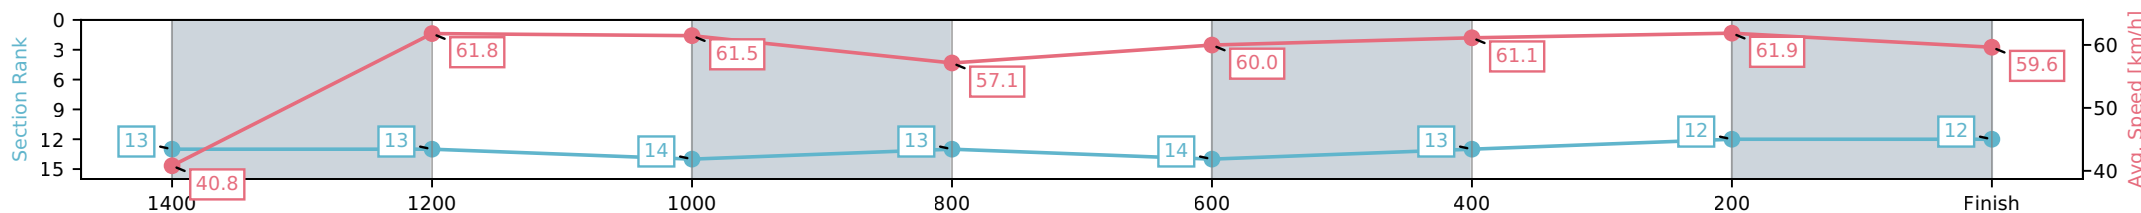

- [] Ranking at each section and finish
- :-:- No data available at this section
- NA No data available

Horse/Jockey Name	Chance With Wolves/Georgina Cartwright
Finish Rank	13
Fastest Section Time (Section)	0:11.11 (1400-1200)
Top Speed [km/h] (Section)	66.0 (1400-1200)
Race State	Finished