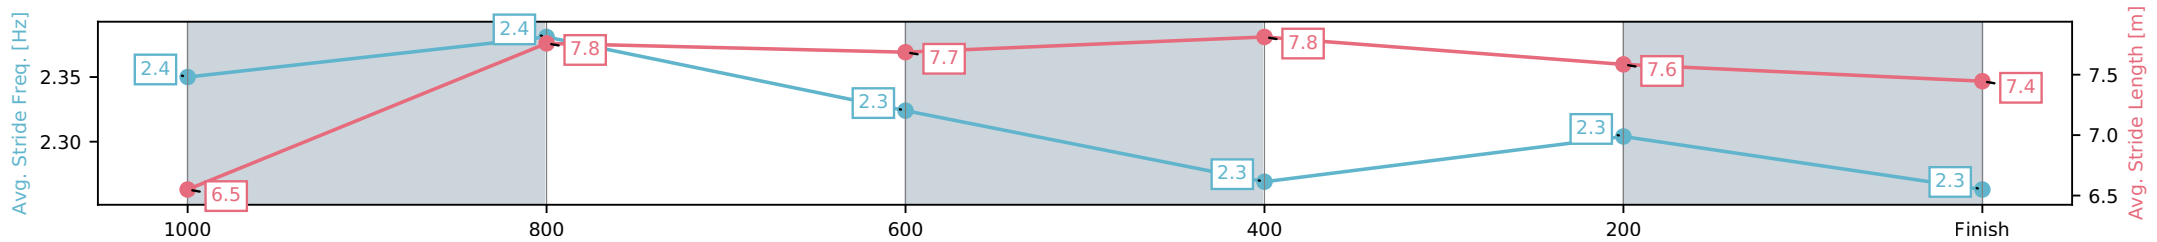

Horse/Jockey Name	Stylish Joker/Justin P Stanley
Finish Rank	7
Fastest Section Time (Section)	0:10.96 (1000-800)
Top Speed [km/h] (Section)	66.3 (1000-800)
Race State	Finished

Picklebet Park Warwick QLD
Race 6: MAXWELL LANCASTER SOLICITORS Colts, Geldings
& Entires RATINGS BAND 0 - 55 Handicap - 1200m

07 May 2026 - 3:50PM

Track Rating: Soft 5, Weather: Overcast, Rail Position: True Entire Circuit

Section	L1200	L1000	L800	L600	L400	L200
Section Times	1:12.49 (0:14.60)	0:57.89 [11] (0:10.96)	0:46.94 [10] (0:11.27)	0:35.66 [11] (0:11.59)	0:24.07 [10] (0:11.76)	0:12.30 [7] (0:12.30)
Average Speed [km/h]	50.1	65.5	63.3	62.2	61.6	59.1
Top Speed [km/h]	65.0	66.3	64.4	63.5	62.5	61.1
Avg. Dist. to Rail [m]	4.9	1.1	1.6	0.8	3.0	1.5
Avg. Stride Freq. [Hz]	2.4	2.4	2.3	2.3	2.3	2.3
Avg. Stride Length [m]	6.5	7.8	7.7	7.8	7.6	7.4

- [ ] Ranking at each section and finish
- -:-:- No data available at this section
- NA No data available