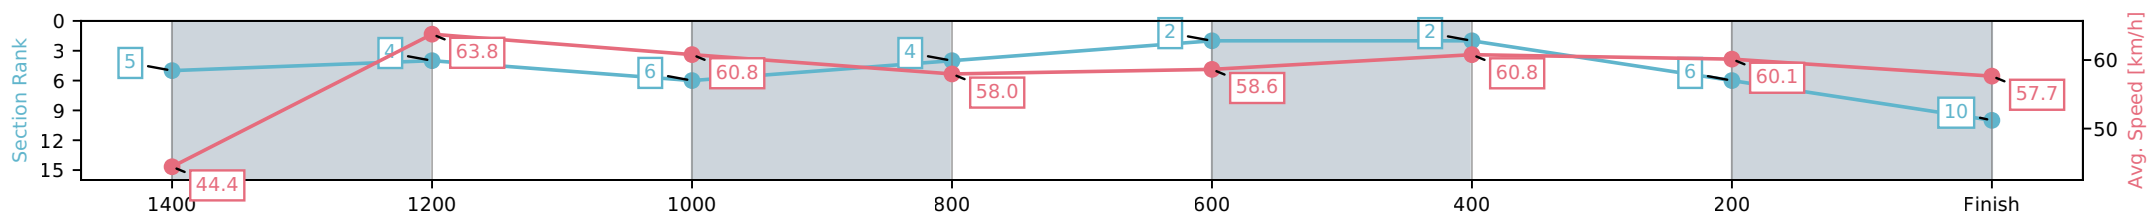

Horse/Jockey Name	West Cork/Michael Murphy
Finish Rank	10
Fastest Section Time (Section)	0:11.26 (1400-1200)
Top Speed [km/h] (Section)	64.9 (1400-1200)
Race State	Finished

Picklebet Park Warwick QLD
Race 7: SJG PLUMBING & DRAINAGE RATINGS BAND 0 - 55
Handicap - 1500m

07 May 2026 - 4:29PM

Track Rating: Soft 5, Weather: Overcast, Rail Position: True Entire Circuit

Section	L1500	L1400	L1200	L1000	L800	L600	L400	L200
Section Times	1:33.10 (0:08.73)	1:24.37 [4] (0:11.26)	1:13.11 [6] (0:11.86)	1:01.25 [4] (0:12.32)	0:48.93 [2] (0:12.20)	0:36.74 [2] (0:12.00)	0:24.74 [6] (0:12.14)	0:12.60 [10] (0:12.60)
Average Speed [km/h]	44.4	63.8	60.8	58.0	58.6	60.8	60.1	57.7
Top Speed [km/h]	62.1	64.9	62.5	59.3	60.0	61.1	60.9	59.3
Avg. Dist. to Rail [m]	1.3	1.2	2.2	2.2	1.3	2.5	7.7	11.3
Avg. Stride Freq. [Hz]	2.4	2.3	2.3	2.2	2.2	2.2	2.2	2.2
Avg. Stride Length [m]	5.9	7.7	7.6	7.5	7.5	7.7	7.6	7.4

- [ ] Ranking at each section and finish
- -:-:- No data available at this section
- NA No data available