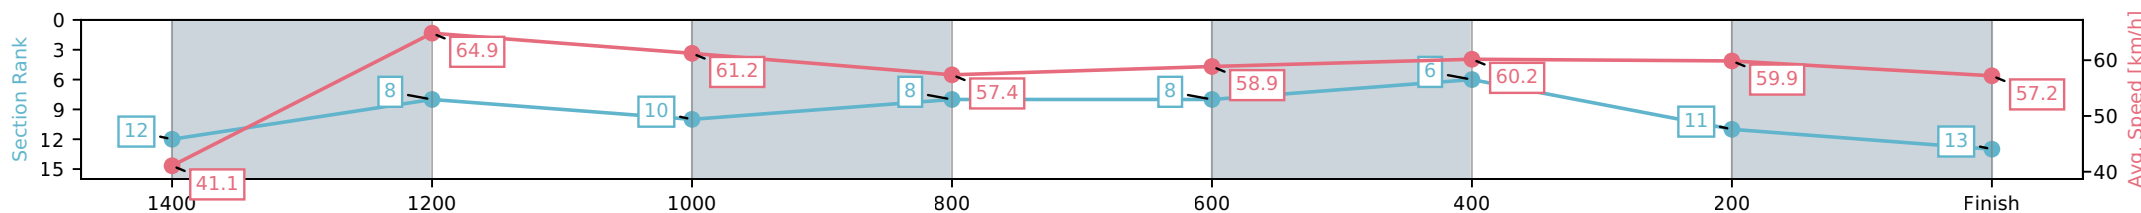

Horse/Jockey Name	Chance With Wolves/Georgina Cartwright
Finish Rank	13
Fastest Section Time (Section)	0:11.11 (1400-1200)
Top Speed [km/h] (Section)	66.0 (1400-1200)
Race State	Finished

Picklebet Park Warwick QLD
Race 7: SJG PLUMBING & DRAINAGE RATINGS BAND 0 - 55
Handicap - 1500m

07 May 2026 - 4:29PM

Track Rating: Soft 5, Weather: Overcast, Rail Position: True Entire Circuit

Section	L1500	L1400	L1200	L1000	L800	L600	L400	L200
Section Times	1:33.65 (0:09.22)	1:24.42 [8] (0:11.11)	1:13.31 [10] (0:11.79)	1:01.53 [8] (0:12.54)	0:48.99 [8] (0:12.21)	0:36.77 [6] (0:11.99)	0:24.78 [11] (0:12.10)	0:12.68 [13] (0:12.68)
Average Speed [km/h]	41.1	64.9	61.2	57.4	58.9	60.2	59.9	57.2
Top Speed [km/h]	61.5	66.0	64.0	59.2	59.7	60.6	60.8	58.7
Avg. Dist. to Rail [m]	4.4	1.6	0.8	0.7	0.2	0.3	3.6	5.4
Avg. Stride Freq. [Hz]	2.4	2.5	2.3	2.3	2.3	2.3	2.3	2.3
Avg. Stride Length [m]	5.6	7.3	7.5	7.2	7.2	7.3	7.2	7.2

- [ ] Ranking at each section and finish
- -:-:- No data available at this section
- NA No data available