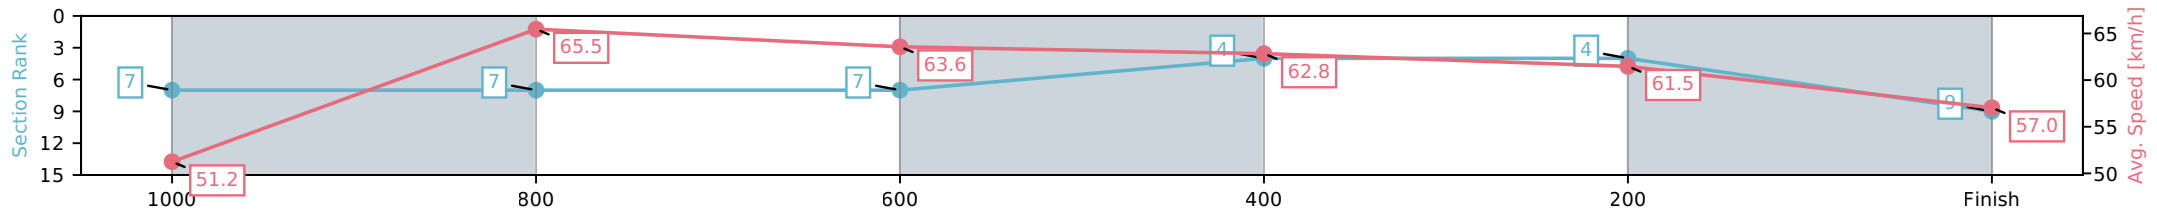

Horse/Jockey Name	Mister Selfie/Paul Hamblin
Finish Rank	9
Fastest Section Time (Section)	0:11.02 (1000-800)
Top Speed [km/h] (Section)	65.7 (1000-800)
Race State	Finished

Picklebet Park Warwick QLD
Race 6: MAXWELL LANCASTER SOLICITORS Colts, Geldings
& Entires RATINGS BAND 0 - 55 Handicap - 1200m

07 May 2026 - 3:50PM

Track Rating: Soft 5, Weather: Overcast, Rail Position: True Entire Circuit

Section	L1200	L1000	L800	L600	L400	L200
Section Times	1:12.58 (0:14.14)	0:58.44 [7] (0:11.02)	0:47.43 [7] (0:11.41)	0:36.02 [4] (0:11.54)	0:24.48 [4] (0:11.76)	0:12.72 [9] (0:12.72)
Average Speed [km/h]	51.2	65.5	63.6	62.8	61.5	57.0
Top Speed [km/h]	65.2	65.7	65.3	63.5	62.8	59.6
Avg. Dist. to Rail [m]	2.3	1.4	1.2	1.2	2.8	3.9
Avg. Stride Freq. [Hz]	2.5	2.4	2.4	2.4	2.4	2.3
Avg. Stride Length [m]	6.3	7.6	7.5	7.5	7.3	7.1

- [ ] Ranking at each section and finish
- -:-:- No data available at this section
- NA No data available