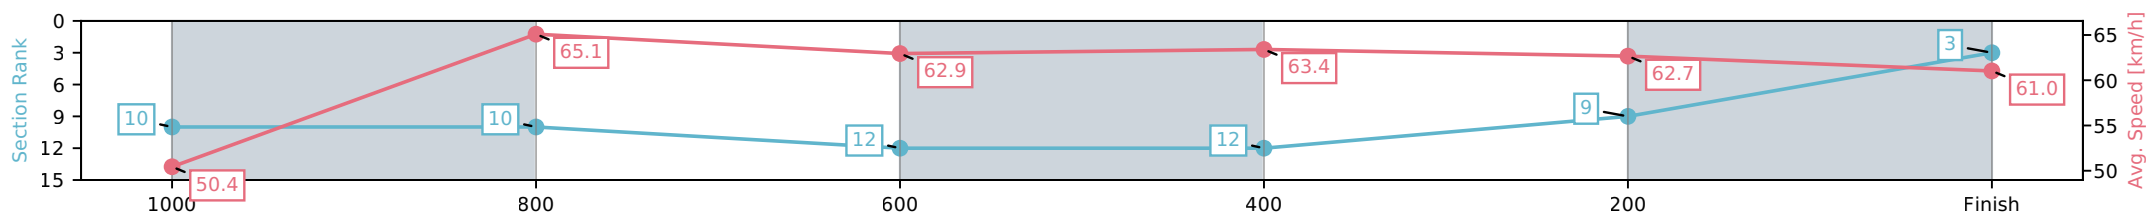

Horse/Jockey Name	Coney Island Baby/Taylor Marshall
Finish Rank	3
Fastest Section Time (Section)	0:11.12 (1000-800)
Top Speed [km/h] (Section)	66.8 (1000-800)
Race State	Finished

Picklebet Park Warwick QLD
Race 6: MAXWELL LANCASTER SOLICITORS Colts, Geldings
& Entires RATINGS BAND 0 - 55 Handicap - 1200m

07 May 2026 - 3:50PM

Track Rating: Soft 5, Weather: Overcast, Rail Position: True Entire Circuit

Section	L1200	L1000	L800	L600	L400	L200
Section Times	1:12.02 (0:14.36)	0:57.66 [10] (0:11.12)	0:46.54 [12] (0:11.52)	0:35.02 [12] (0:11.50)	0:23.52 [9] (0:11.59)	0:11.93 [3] (0:11.93)
Average Speed [km/h]	50.4	65.1	62.9	63.4	62.7	61.0
Top Speed [km/h]	64.9	66.8	63.8	64.4	63.5	61.8
Avg. Dist. to Rail [m]	2.9	1.6	1.6	2.2	5.2	10.1
Avg. Stride Freq. [Hz]	2.2	2.2	2.2	2.2	2.2	2.2
Avg. Stride Length [m]	6.8	8.1	8.0	8.0	7.9	7.7

[ ] Ranking at each section and finish
-:-:- No data available at this section
NA No data available