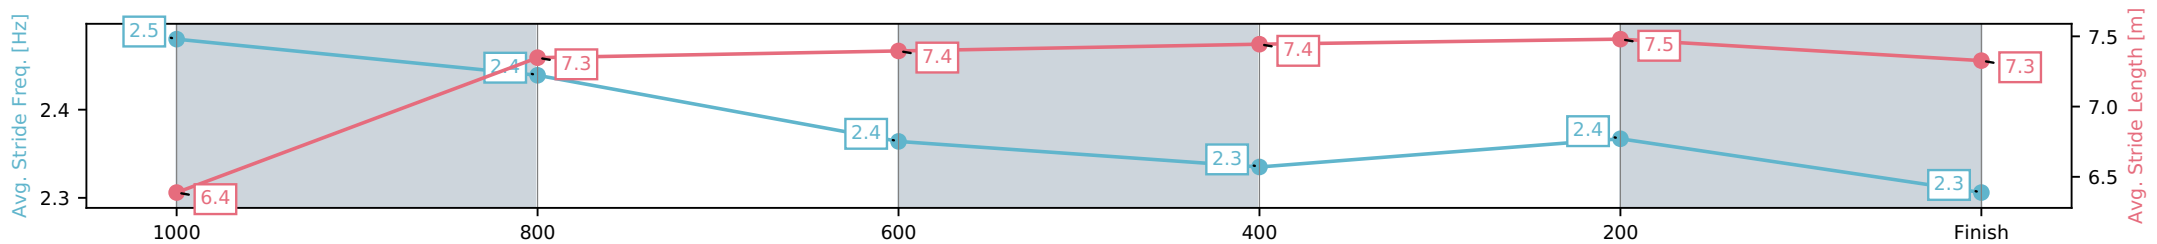

Horse/Jockey Name	Brave Like Lily/Isabel Jessop
Finish Rank	6
Fastest Section Time (Section)	0:11.44 (1000-800)
Top Speed [km/h] (Section)	65.0 (1200 - 1000)
Race State	Finished

Picklebet Park Warwick QLD
Race 3: WARWICK SAND & GRAVEL SUPPLIES Maiden Handicap - 1200m
07 May 2026 - 1:43PM
Track Rating: Soft 5, Weather: Overcast, Rail Position: True Entire Circuit

Section	L1200	L1000	L800	L600	L400	L200
Section Times	1:12.69 (0:14.13)	0:58.56 [10] (0:11.44)	0:47.13 [9] (0:11.74)	0:35.39 [9] (0:11.76)	0:23.63 [8] (0:11.45)	0:12.18 [6] (0:12.18)
Average Speed [km/h]	51.2	63.3	61.7	61.9	63.1	59.2
Top Speed [km/h]	65.0	64.7	63.6	62.7	63.9	62.1
Avg. Dist. to Rail [m]	3.3	1.5	1.4	2.0	2.9	5.4
Avg. Stride Freq. [Hz]	2.5	2.4	2.4	2.3	2.4	2.3
Avg. Stride Length [m]	6.4	7.3	7.4	7.4	7.5	7.3

- [ ] Ranking at each section and finish
- -:-:- No data available at this section
- NA No data available