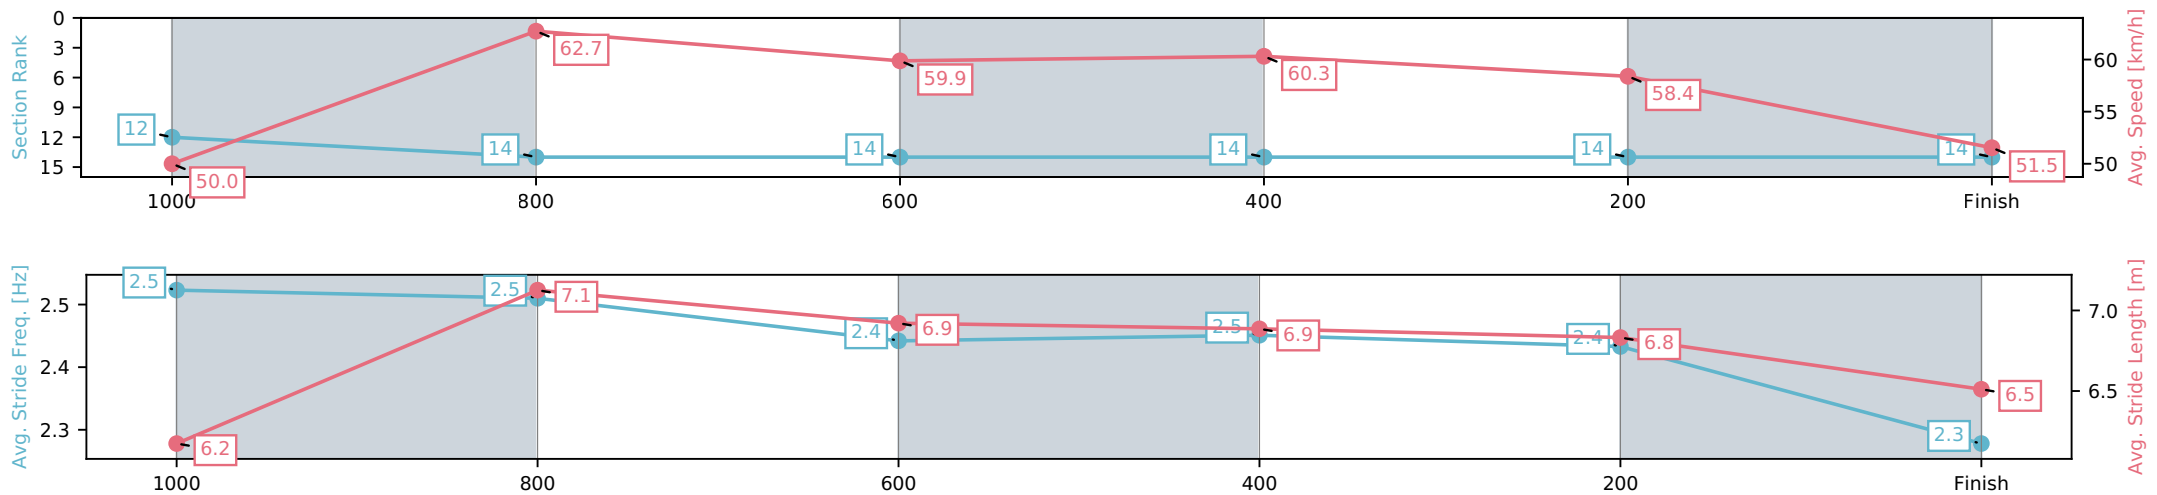

Horse/Jockey Name	Duszio/Archie McColm
Finish Rank	14
Fastest Section Time (Section)	0:11.63 (1000-800)
Top Speed [km/h] (Section)	65.9 (1000-800)
Race State	Finished

Picklebet Park Warwick QLD
Race 3: WARWICK SAND & GRAVEL SUPPLIES Maiden Handicap - 1200m
07 May 2026 - 1:43PM
Track Rating: Soft 5, Weather: Overcast, Rail Position: True Entire Circuit

Section	L1200	L1000	L800	L600	L400	L200
Section Times	1:16.56 (0:14.43)	1:02.13 [14] (0:11.63)	0:50.50 [14] (0:12.17)	0:38.33 [14] (0:12.03)	0:26.30 [14] (0:12.36)	0:13.94 [14] (0:13.94)
Average Speed [km/h]	50.0	62.7	59.9	60.3	58.4	51.5
Top Speed [km/h]	65.4	65.9	61.5	61.0	61.0	55.0
Avg. Dist. to Rail [m]	5.4	4.0	2.1	1.5	2.8	3.7
Avg. Stride Freq. [Hz]	2.5	2.5	2.4	2.5	2.4	2.3
Avg. Stride Length [m]	6.2	7.1	6.9	6.9	6.8	6.5

- [ ] Ranking at each section and finish
- -:-:- No data available at this section
- NA No data available