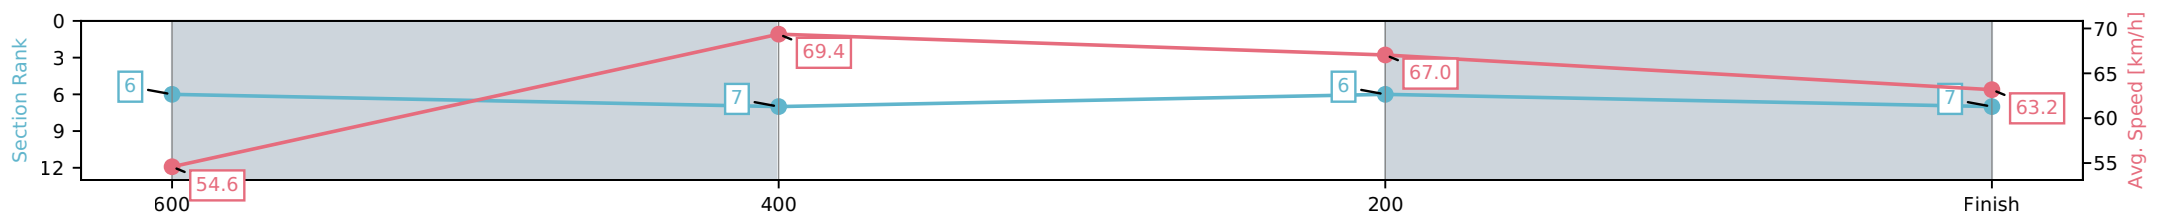

Horse/Jockey Name	Turn Up The Music/Ashley Butler
Finish Rank	7
Fastest Section Time (Section)	0:10.41 (600-400)
Top Speed [km/h] (Section)	70.9 (800 - 600)
Race State	Finished

Picklebet Park Warwick QLD
Race 4: PICKLEBET GET YOUR PICKLE ON BENCHMARK 55
Handicap - 800m
07 May 2026 - 2:25PM
Track Rating: Soft 5, Weather: Overcast, Rail Position: True Entire Circuit

Section	L800	L600	L400	L200
Section Times	0:45.77 (0:13.20)	0:32.58 [7] (0:10.41)	0:22.17 [6] (0:10.76)	0:11.41 [7] (0:11.41)
Average Speed [km/h]	54.6	69.4	67.0	63.2
Top Speed [km/h]	70.9	70.1	68.1	65.3
Avg. Dist. to Rail [m]	3.6	0.7	1.4	2.1
Avg. Stride Freq. [Hz]	2.6	2.6	2.5	2.5
Avg. Stride Length [m]	6.3	7.5	7.5	7.1

[ ] Ranking at each section and finish
-:-:- No data available at this section
NA No data available