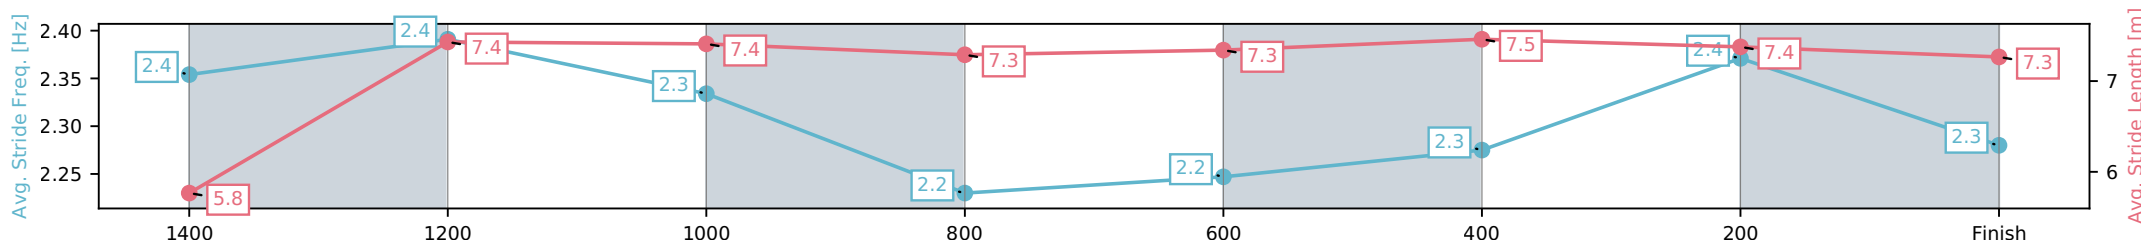

Horse/Jockey Name	Oakfield Eagle/Reece O'Connell
Finish Rank	6
Fastest Section Time (Section)	0:11.33 (1400-1200)
Top Speed [km/h] (Section)	65.7 (1400-1200)
Race State	Finished

Picklebet Park Warwick QLD
Race 7: SJG PLUMBING & DRAINAGE RATINGS BAND 0 - 55
Handicap - 1500m

07 May 2026 - 4:29PM

Track Rating: Soft 5, Weather: Overcast, Rail Position: True Entire Circuit

Section	L1500	L1400	L1200	L1000	L800	L600	L400	L200
Section Times	1:32.74 (0:08.77)	1:23.97 [5] (0:11.33)	1:12.64 [7] (0:11.78)	1:00.86 [5] (0:12.47)	0:48.40 [5] (0:12.26)	0:36.14 [5] (0:11.98)	0:24.16 [3] (0:11.66)	0:12.50 [6] (0:12.50)
Average Speed [km/h]	42.8	63.7	61.0	57.8	58.9	60.4	62.2	58.1
Top Speed [km/h]	59.9	65.7	62.7	58.5	60.0	62.3	62.7	60.6
Avg. Dist. to Rail [m]	1.9	0.8	0.2	0.1	0.5	1.4	4.8	9.2
Avg. Stride Freq. [Hz]	2.4	2.4	2.3	2.2	2.2	2.3	2.4	2.3
Avg. Stride Length [m]	5.8	7.4	7.4	7.3	7.3	7.5	7.4	7.3

[ ] Ranking at each section and finish
-:-:- No data available at this section
NA No data available