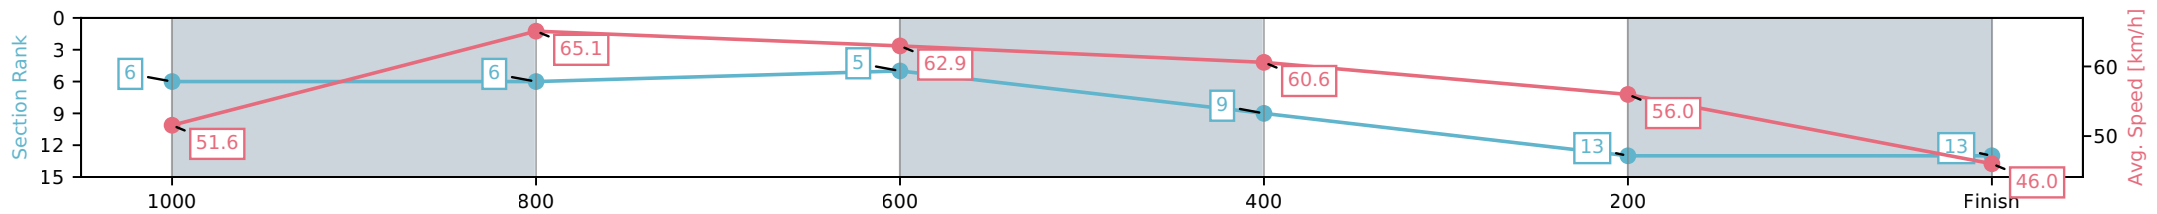

Horse/Jockey Name	My Sicada/Reece O'Connell
Finish Rank	13
Fastest Section Time (Section)	0:11.02 (1000-800)
Top Speed [km/h] (Section)	66.6 (1000-800)
Race State	Finished

Picklebet Park Warwick QLD
Race 6: MAXWELL LANCASTER SOLICITORS Colts, Geldings
& Entires RATINGS BAND 0 - 55 Handicap - 1200m

07 May 2026 - 3:50PM

Track Rating: Soft 5, Weather: Overcast, Rail Position: True Entire Circuit

Section	L1200	L1000	L800	L600	L400	L200
Section Times	1:17.07 (0:14.12)	1:02.95 [6] (0:11.02)	0:51.93 [5] (0:11.33)	0:40.60 [9] (0:11.89)	0:28.71 [13] (0:12.92)	0:15.79 [13] (0:15.79)
Average Speed [km/h]	51.6	65.1	62.9	60.6	56.0	46.0
Top Speed [km/h]	66.2	66.6	64.2	61.8	59.5	52.1
Avg. Dist. to Rail [m]	0.6	1.1	1.5	0.7	2.0	2.3
Avg. Stride Freq. [Hz]	2.6	2.5	2.4	2.4	2.3	2.1
Avg. Stride Length [m]	6.2	7.2	7.3	7.3	6.9	6.4

- [ ] Ranking at each section and finish
- -:-:- No data available at this section
- NA No data available