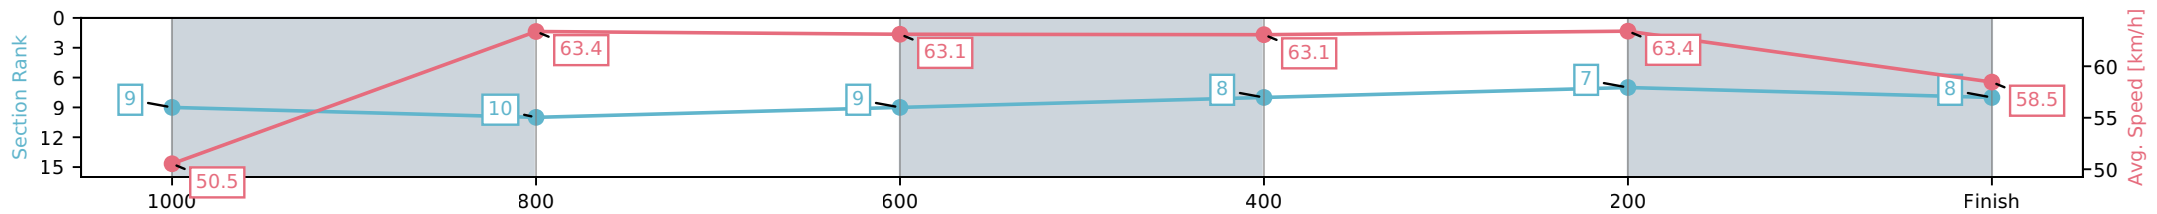

Horse/Jockey Name	Dolly Disco/Damien Boche
Finish Rank	8
Fastest Section Time (Section)	0:11.42 (400-200)
Top Speed [km/h] (Section)	64.9 (1200 - 1000)
Race State	Finished

Picklebet Park Warwick QLD
Race 5: WORKIN WEAR QUEENSLAND Fillies & Mares
RATINGS BAND 0 - 55 Handicap - 1200m
07 May 2026 - 3:06PM
Track Rating: Soft 5, Weather: Overcast, Rail Position: True Entire Circuit

Section	L1200	L1000	L800	L600	L400	L200
Section Times	1:12.57 (0:14.36)	0:58.21 [10] (0:11.45)	0:46.76 [9] (0:11.52)	0:35.25 [8] (0:11.52)	0:23.73 [7] (0:11.42)	0:12.30 [8] (0:12.30)
Average Speed [km/h]	50.5	63.4	63.1	63.1	63.4	58.5
Top Speed [km/h]	64.9	64.0	64.3	63.9	64.3	61.4
Avg. Dist. to Rail [m]	8.8	2.8	1.7	1.7	3.4	5.2
Avg. Stride Freq. [Hz]	2.3	2.3	2.3	2.3	2.4	2.3
Avg. Stride Length [m]	6.6	7.7	7.6	7.5	7.4	7.2

- [ ] Ranking at each section and finish
- -:-:- No data available at this section
- NA No data available