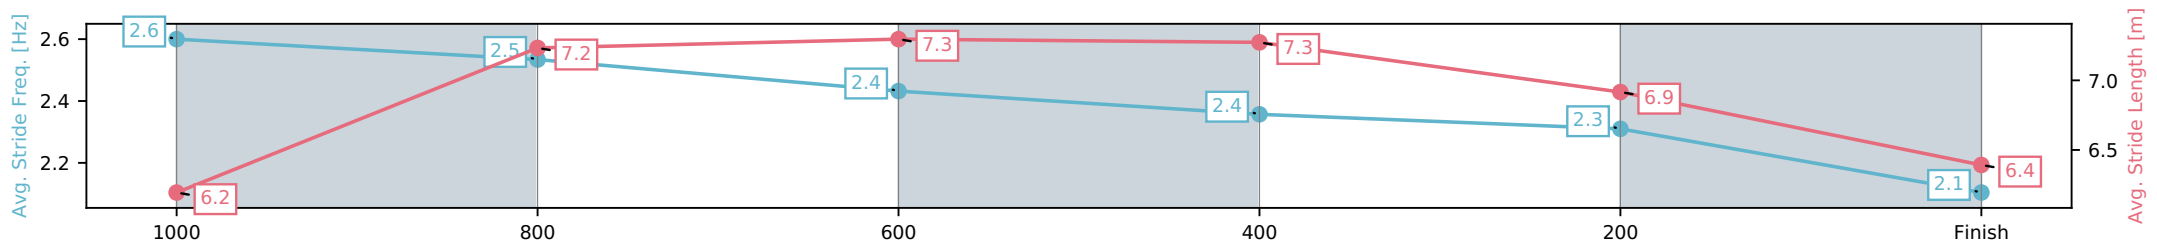

Horse/Jockey Name	My Sicada/Reece O'Connell
Finish Rank	13
Fastest Section Time (Section)	0:11.02 (1000-800)
Top Speed [km/h] (Section)	66.6 (1000-800)
Race State	Finished

Picklebet Park Warwick QLD
Race 6: MAXWELL LANCASTER SOLICITORS Colts, Geldings
& Entires RATINGS BAND 0 - 55 Handicap - 1200m

07 May 2026 - 3:50PM

Track Rating: Soft 5, Weather: Overcast, Rail Position: True Entire Circuit

Section	L1200	L1000	L800	L600	L400	L200
Section Times	1:17.07 (0:14.12)	1:02.95 [6] (0:11.02)	0:51.93 [5] (0:11.33)	0:40.60 [9] (0:11.89)	0:28.71 [13] (0:12.92)	0:15.79 [13] (0:15.79)
Average Speed [km/h]	51.6	65.1	62.9	60.6	56.0	46.0
Top Speed [km/h]	66.2	66.6	64.2	61.8	59.5	52.1
Avg. Dist. to Rail [m]	0.6	1.1	1.5	0.7	2.0	2.3
Avg. Stride Freq. [Hz]	2.6	2.5	2.4	2.4	2.3	2.1
Avg. Stride Length [m]	6.2	7.2	7.3	7.3	6.9	6.4

- [ ] Ranking at each section and finish
- -:-:- No data available at this section
- NA No data available