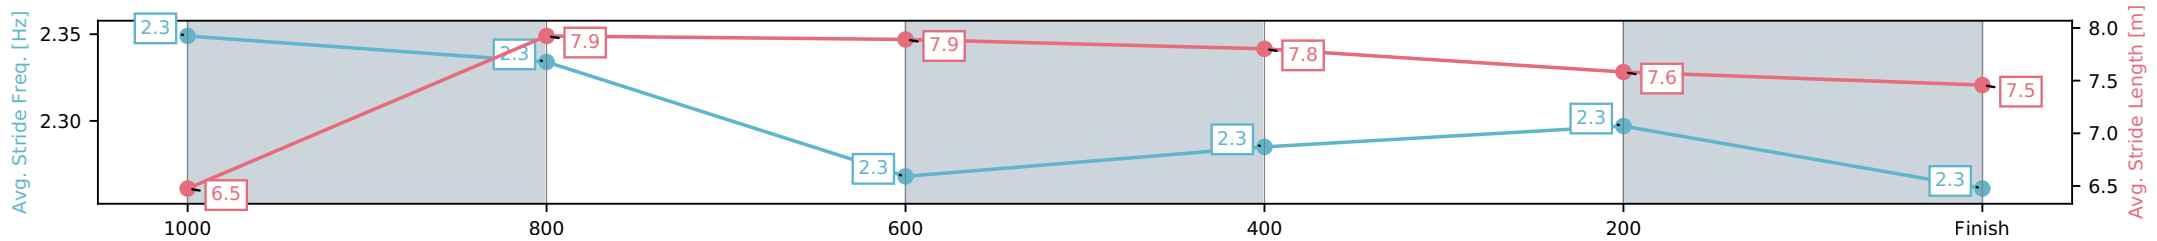

Horse/Jockey Name	Jerome/Georgina Cartwright
Finish Rank	10
Fastest Section Time (Section)	0:11.12 (1000-800)
Top Speed [km/h] (Section)	66.4 (1000-800)
Race State	Finished

Picklebet Park Warwick QLD
Race 6: MAXWELL LANCASTER SOLICITORS Colts, Geldings
& Entires RATINGS BAND 0 - 55 Handicap - 1200m

07 May 2026 - 3:50PM

Track Rating: Soft 5, Weather: Overcast, Rail Position: True Entire Circuit

Section	L1200	L1000	L800	L600	L400	L200
Section Times	1:12.70 (0:14.64)	0:58.06 [13] (0:11.12)	0:46.95 [13] (0:11.39)	0:35.56 [13] (0:11.49)	0:24.07 [11] (0:11.70)	0:12.37 [10] (0:12.37)
Average Speed [km/h]	49.7	64.9	63.0	62.8	61.8	59.2
Top Speed [km/h]	66.0	66.4	64.3	63.8	62.2	61.3
Avg. Dist. to Rail [m]	6.9	1.5	0.5	0.4	3.8	7.4
Avg. Stride Freq. [Hz]	2.3	2.3	2.3	2.3	2.3	2.3
Avg. Stride Length [m]	6.5	7.9	7.9	7.8	7.6	7.5

- [ ] Ranking at each section and finish
- -:-:- No data available at this section
- NA No data available