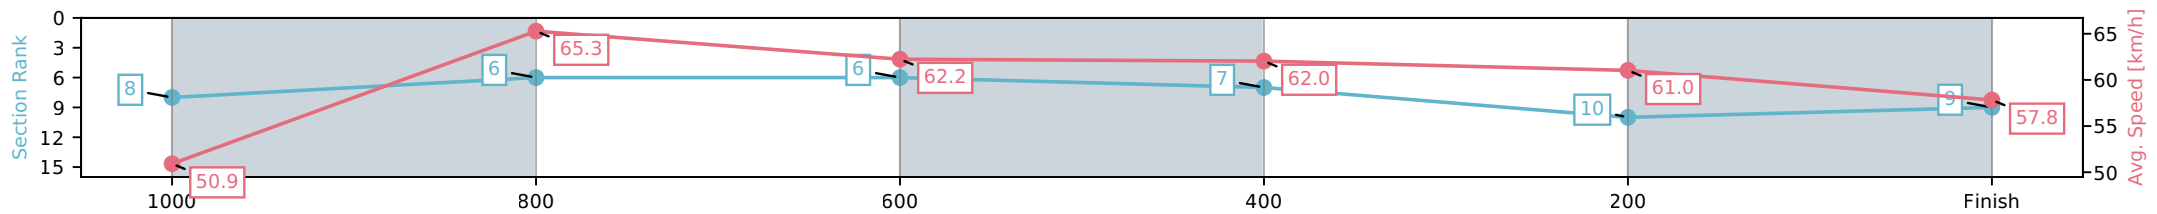

Horse/Jockey Name	Royal Drama/Jess Emmerson
Finish Rank	9
Fastest Section Time (Section)	0:11.17 (1000-800)
Top Speed [km/h] (Section)	66.1 (1000-800)
Race State	Finished

Picklebet Park Warwick QLD
Race 3: WARWICK SAND & GRAVEL SUPPLIES Maiden Handicap - 1200m
07 May 2026 - 1:43PM
Track Rating: Soft 5, Weather: Overcast, Rail Position: True Entire Circuit

Section	L1200	L1000	L800	L600	L400	L200
Section Times	1:13.20 (0:14.14)	0:59.06 [6] (0:11.17)	0:47.89 [6] (0:11.76)	0:36.13 [7] (0:11.75)	0:24.38 [10] (0:11.89)	0:12.49 [9] (0:12.49)
Average Speed [km/h]	50.9	65.3	62.2	62.0	61.0	57.8
Top Speed [km/h]	65.2	66.1	63.5	62.2	62.0	59.6
Avg. Dist. to Rail [m]	7.7	4.1	3.0	2.4	4.5	6.4
Avg. Stride Freq. [Hz]	2.4	2.3	2.2	2.2	2.3	2.2
Avg. Stride Length [m]	6.7	7.9	7.8	7.7	7.7	7.4

- [ ] Ranking at each section and finish
- -:-:- No data available at this section
- NA No data available