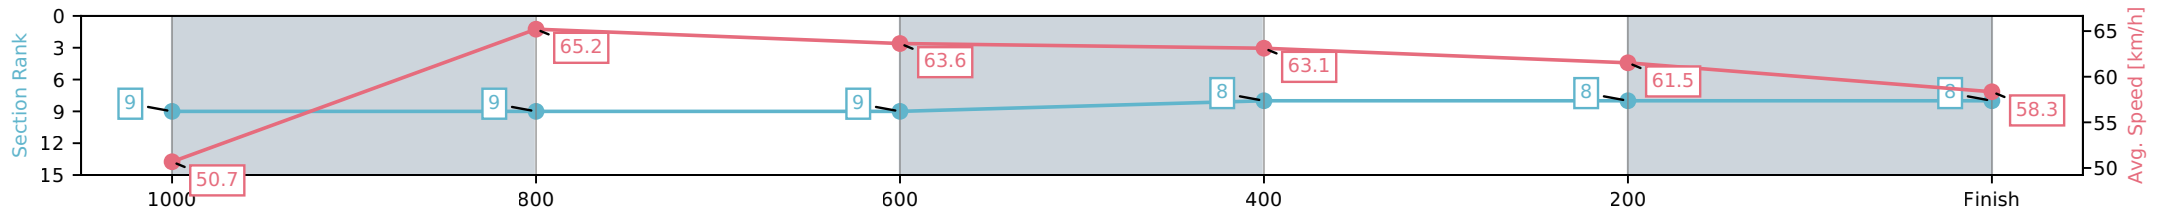

Horse/Jockey Name	Spiritoftheworld/Damien Boche
Finish Rank	8
Fastest Section Time (Section)	0:11.09 (1000-800)
Top Speed [km/h] (Section)	66.4 (1000-800)
Race State	Finished

Picklebet Park Warwick QLD
Race 6: MAXWELL LANCASTER SOLICITORS Colts, Geldings
& Entires RATINGS BAND 0 - 55 Handicap - 1200m

07 May 2026 - 3:50PM

Track Rating: Soft 5, Weather: Overcast, Rail Position: True Entire Circuit

Section	L1200	L1000	L800	L600	L400	L200
Section Times	1:12.55 (0:14.31)	0:58.24 [9] (0:11.09)	0:47.14 [9] (0:11.39)	0:35.76 [8] (0:11.51)	0:24.25 [8] (0:11.75)	0:12.50 [8] (0:12.50)
Average Speed [km/h]	50.7	65.2	63.6	63.1	61.5	58.3
Top Speed [km/h]	66.1	66.4	64.6	64.0	62.9	59.7
Avg. Dist. to Rail [m]	8.5	2.0	1.1	1.8	3.4	4.2
Avg. Stride Freq. [Hz]	2.4	2.4	2.4	2.4	2.3	2.3
Avg. Stride Length [m]	6.3	7.7	7.6	7.6	7.5	7.2

- [ ] Ranking at each section and finish
- -:-:- No data available at this section
- NA No data available