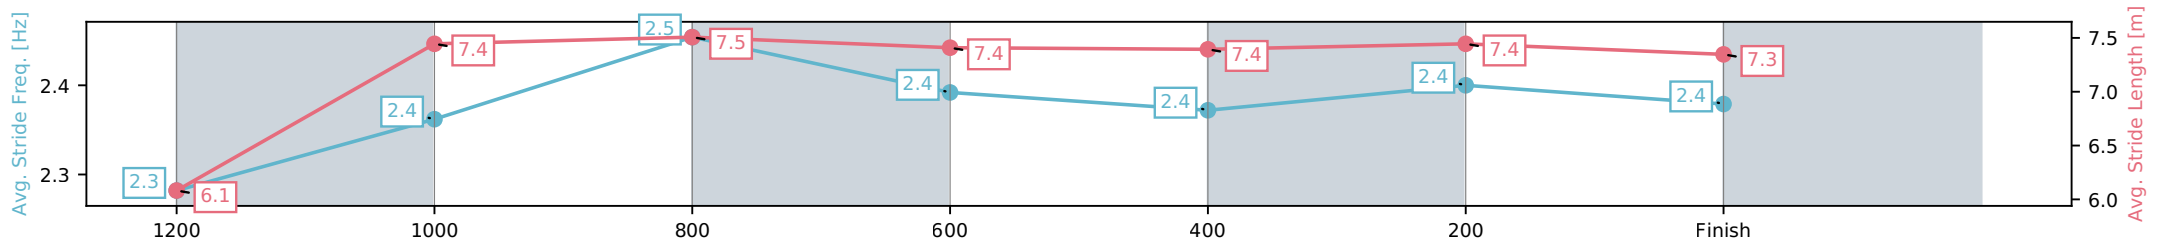

Horse/Jockey Name	Cool Music/Michael Murphy
Finish Rank	1
Fastest Section Time (Section)	0:11.02 (1000-800)
Top Speed [km/h] (Section)	66.3 (1000-800)
Race State	Finished

Picklebet Park Warwick QLD
Race 2: CONDAMINE ACCOUNTANTS Class 3 Handicap - 1350m
07 May 2026 - 1:02PM
Track Rating: Soft 5, Weather: Overcast, Rail Position: True Entire Circuit

Section	L1350	L1200	L1000	L800	L600	L400	L200
Section Times	1:21.31 (0:12.38)	1:08.93 [9] (0:11.46)	0:57.47 [8] (0:11.02)	0:46.45 [6] (0:11.56)	0:34.89 [4] (0:11.68)	0:23.21 [3] (0:11.49)	0:11.71 [1] (0:11.71)
Average Speed [km/h]	45.3	62.9	65.6	62.7	62.6	63.5	61.6
Top Speed [km/h]	62.1	64.3	66.3	64.7	63.9	64.6	63.2
Avg. Dist. to Rail [m]	7.4	1.9	1.6	1.6	2.9	7.5	10.8
Avg. Stride Freq. [Hz]	2.3	2.4	2.5	2.4	2.4	2.4	2.4
Avg. Stride Length [m]	6.1	7.4	7.5	7.4	7.4	7.4	7.3

[ ] Ranking at each section and finish
-:-:- No data available at this section
NA No data available