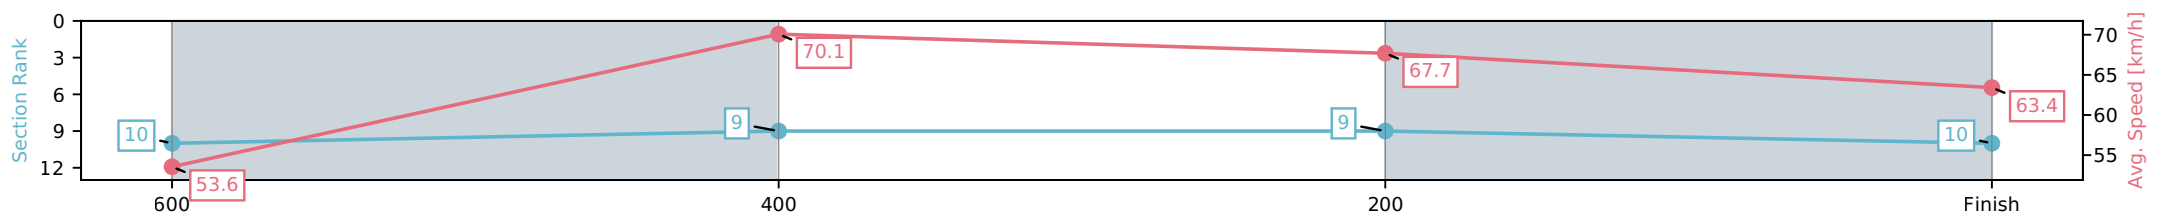

Horse/Jockey Name	Bad Forest/Samantha Pointon
Finish Rank	10
Fastest Section Time (Section)	0:10.37 (600-400)
Top Speed [km/h] (Section)	70.9 (600-400)
Race State	Finished

Picklebet Park Warwick QLD
Race 4: PICKLEBET GET YOUR PICKLE ON BENCHMARK 55
Handicap - 800m
07 May 2026 - 2:25PM
Track Rating: Soft 5, Weather: Overcast, Rail Position: True Entire Circuit

Section	L800	L600	L400	L200
Section Times	0:45.95 (0:13.48)	0:32.47 [9] (0:10.37)	0:22.10 [9] (0:10.70)	0:11.40 [10] (0:11.40)
Average Speed [km/h]	53.6	70.1	67.7	63.4
Top Speed [km/h]	70.0	70.9	69.6	65.6
Avg. Dist. to Rail [m]	6.2	1.8	3.4	5.2
Avg. Stride Freq. [Hz]	2.5	2.5	2.5	2.4
Avg. Stride Length [m]	6.5	7.9	7.7	7.5

[ ] Ranking at each section and finish
-:-:- No data available at this section
NA No data available