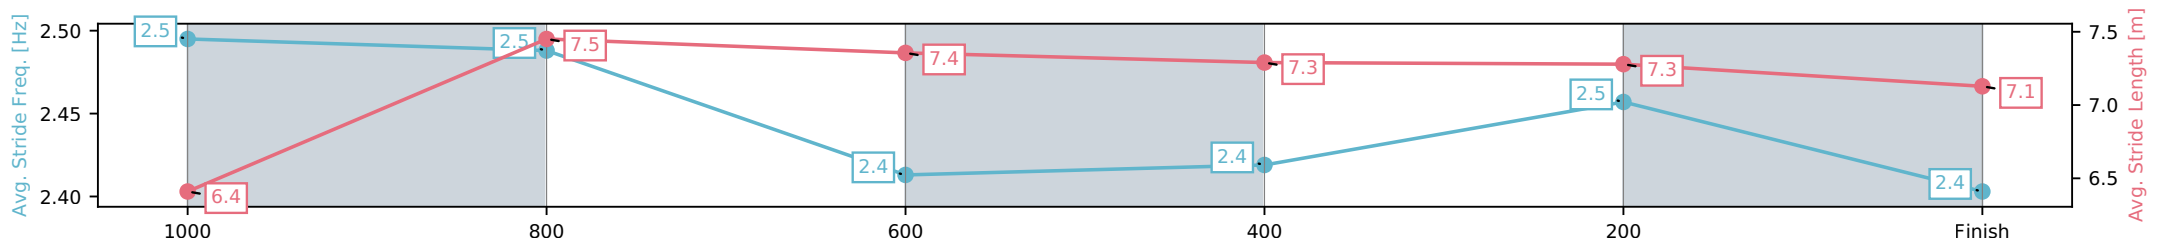

Horse/Jockey Name	All Too Foxy/Benjamin Osmond
Finish Rank	1
Fastest Section Time (Section)	0:11.05 (1000-800)
Top Speed [km/h] (Section)	67.0 (1200 - 1000)
Race State	Finished

Picklebet Park Warwick QLD
Race 5: WORKIN WEAR QUEENSLAND Fillies & Mares
RATINGS BAND 0 - 55 Handicap - 1200m
07 May 2026 - 3:06PM
Track Rating: Soft 5, Weather: Overcast, Rail Position: True Entire Circuit

Section	L1200	L1000	L800	L600	L400	L200
Section Times	1:11.91 (0:14.03)	0:57.88 [5] (0:11.05)	0:46.82 [5] (0:11.70)	0:35.12 [5] (0:11.64)	0:23.48 [4] (0:11.52)	0:11.97 [1] (0:11.97)
Average Speed [km/h]	51.8	65.5	62.3	63.1	63.5	60.2
Top Speed [km/h]	67.0	66.1	64.8	63.7	64.1	62.6
Avg. Dist. to Rail [m]	6.8	2.4	2.5	3.6	8.6	12.8
Avg. Stride Freq. [Hz]	2.5	2.5	2.4	2.4	2.5	2.4
Avg. Stride Length [m]	6.4	7.5	7.4	7.3	7.3	7.1

- [ ] Ranking at each section and finish
- -:-:- No data available at this section
- NA No data available