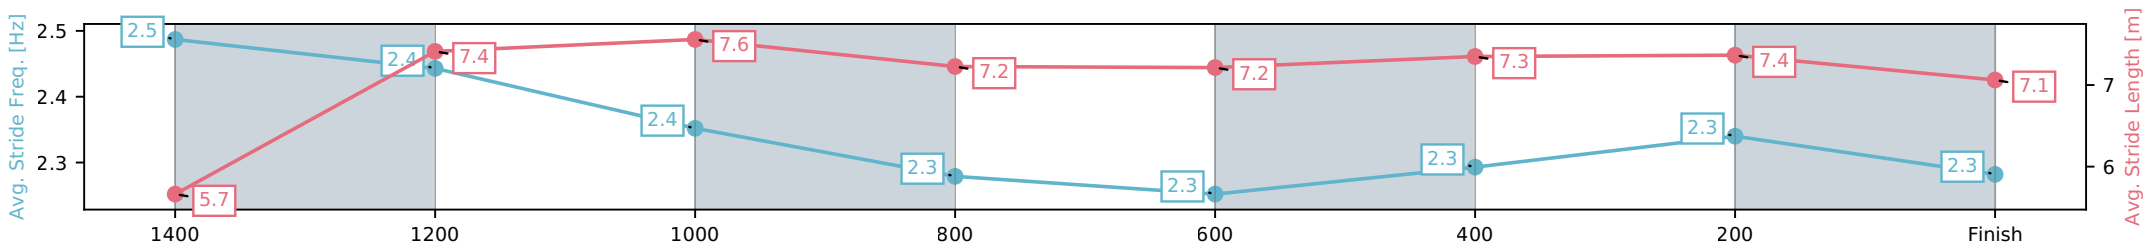

Horse/Jockey Name	Lift'n'mehigher/Taylor Marshall
Finish Rank	9
Fastest Section Time (Section)	0:11.22 (1400-1200)
Top Speed [km/h] (Section)	65.5 (1400-1200)
Race State	Finished

Picklebet Park Warwick QLD
Race 7: SJG PLUMBING & DRAINAGE RATINGS BAND 0 - 55
Handicap - 1500m
07 May 2026 - 4:29PM
Track Rating: Soft 5, Weather: Overcast, Rail Position: True Entire Circuit

Section	L1500	L1400	L1200	L1000	L800	L600	L400	L200
Section Times	1:33.05 (0:08.54)	1:24.51 [1] (0:11.22)	1:13.28 [1] (0:11.56)	1:01.73 [1] (0:12.45)	0:49.28 [1] (0:12.50)	0:36.78 [1] (0:12.05)	0:24.73 [2] (0:11.82)	0:12.91 [9] (0:12.91)
Average Speed [km/h]	44.0	64.9	62.2	58.0	57.8	60.0	61.0	56.3
Top Speed [km/h]	62.8	65.5	65.2	59.7	59.0	61.6	61.9	59.4
Avg. Dist. to Rail [m]	10.8	6.8	1.7	0.7	0.8	0.8	2.7	5.5
Avg. Stride Freq. [Hz]	2.5	2.4	2.4	2.3	2.3	2.3	2.3	2.3
Avg. Stride Length [m]	5.7	7.4	7.6	7.2	7.2	7.3	7.4	7.1

[ ] Ranking at each section and finish
-:-:- No data available at this section
NA No data available