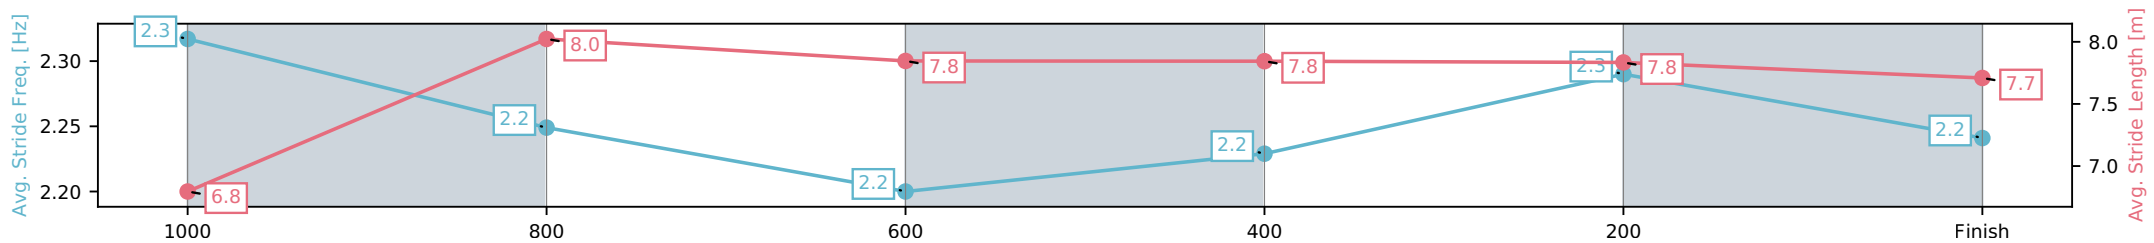

Picklebet Park Warwick QLD
 Race 3: WARWICK SAND & GRAVEL SUPPLIES Maiden Handicap - 1200m
 07 May 2026 - 1:43PM
 Track Rating: Soft 5, Weather: Overcast, Rail Position: True Entire Circuit

Section	L1200	L1000	L800	L600	L400	L200
Section Times	1:12.25 (0:14.21)	0:58.04 [9] (0:11.35)	0:46.69 [10] (0:11.81)	0:34.88 [8] (0:11.63)	0:23.25 [6] (0:11.40)	0:11.86 [3] (0:11.86)
Average Speed [km/h]	50.9	63.8	61.6	62.6	63.8	60.8
Top Speed [km/h]	64.7	64.7	62.6	63.0	64.4	62.8
Avg. Dist. to Rail [m]	6.4	3.1	2.0	2.1	5.4	8.6
Avg. Stride Freq. [Hz]	2.3	2.2	2.2	2.2	2.3	2.2
Avg. Stride Length [m]	6.8	8.0	7.8	7.8	7.8	7.7