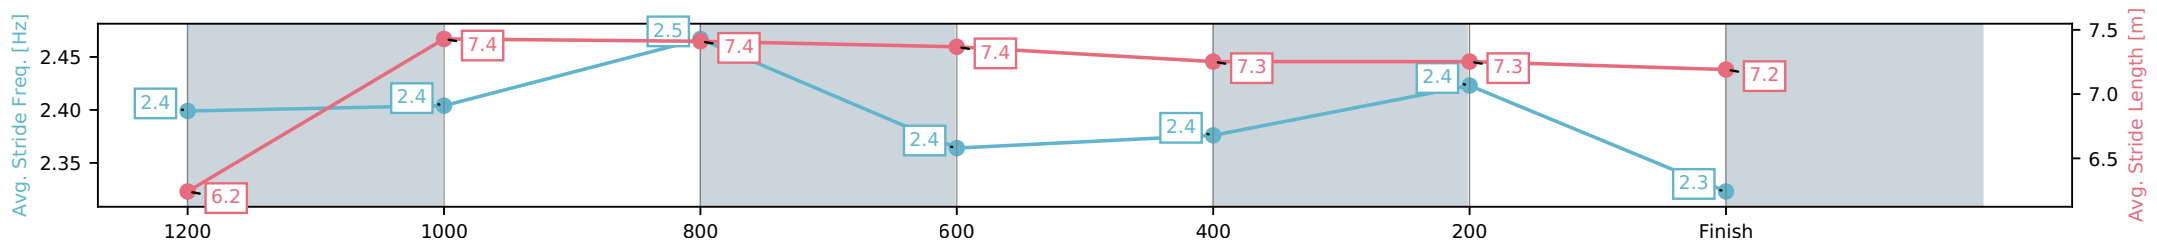

Horse/Jockey Name	Fortuneer/Amelia Heinrich
Finish Rank	2
Fastest Section Time (Section)	0:11.13 (1000-800)
Top Speed [km/h] (Section)	65.8 (1000-800)
Race State	Finished

Picklebet Park Warwick QLD
Race 2: CONDAMINE ACCOUNTANTS Class 3 Handicap - 1350m
07 May 2026 - 1:02PM
Track Rating: Soft 5, Weather: Overcast, Rail Position: True Entire Circuit

Section	L1350	L1200	L1000	L800	L600	L400	L200
Section Times	1:21.79 (0:11.86)	1:09.93 [4] (0:11.25)	0:58.68 [2] (0:11.13)	0:47.55 [2] (0:11.85)	0:35.70 [2] (0:11.77)	0:23.93 [2] (0:11.57)	0:12.36 [2] (0:12.36)
Average Speed [km/h]	47.3	64.1	65.0	61.5	61.7	62.5	58.6
Top Speed [km/h]	61.9	64.9	65.8	63.0	62.8	63.1	61.2
Avg. Dist. to Rail [m]	7.9	2.7	1.9	2.3	1.9	2.7	4.9
Avg. Stride Freq. [Hz]	2.4	2.4	2.5	2.4	2.4	2.4	2.3
Avg. Stride Length [m]	6.2	7.4	7.4	7.4	7.3	7.3	7.2

[ ] Ranking at each section and finish
-:-:- No data available at this section
NA No data available