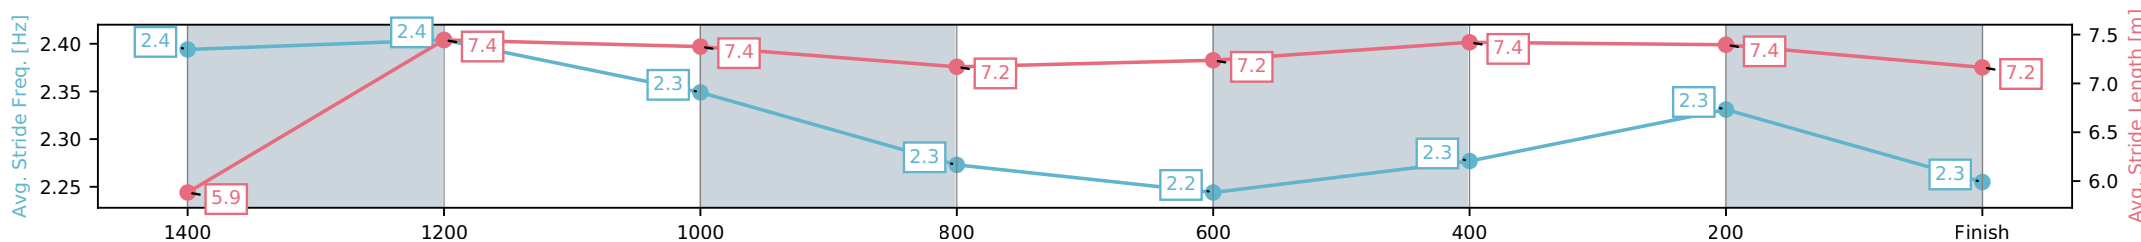

Horse/Jockey Name	For The Brave/Chloe Lowe
Finish Rank	11
Fastest Section Time (Section)	0:11.33 (1400-1200)
Top Speed [km/h] (Section)	65.2 (1400-1200)
Race State	Finished

Picklebet Park Warwick QLD
Race 7: SJG PLUMBING & DRAINAGE RATINGS BAND 0 - 55
Handicap - 1500m

07 May 2026 - 4:29PM

Track Rating: Soft 5, Weather: Overcast, Rail Position: True Entire Circuit

Section	L1500	L1400	L1200	L1000	L800	L600	L400	L200
Section Times	1:33.20 (0:08.47)	1:24.73 [2] (0:11.33)	1:13.40 [3] (0:11.81)	1:01.59 [3] (0:12.49)	0:49.10 [4] (0:12.49)	0:36.61 [4] (0:11.99)	0:24.63 [5] (0:11.79)	0:12.83 [11] (0:12.83)
Average Speed [km/h]	44.4	63.8	60.9	57.8	57.8	60.2	61.1	56.6
Top Speed [km/h]	63.0	65.2	62.5	58.8	60.1	61.5	61.9	59.2
Avg. Dist. to Rail [m]	0.6	1.2	0.8	0.6	0.6	0.6	1.4	1.7
Avg. Stride Freq. [Hz]	2.4	2.4	2.3	2.3	2.2	2.3	2.3	2.3
Avg. Stride Length [m]	5.9	7.4	7.4	7.2	7.2	7.4	7.4	7.2

[ ] Ranking at each section and finish
-:-:- No data available at this section
NA No data available