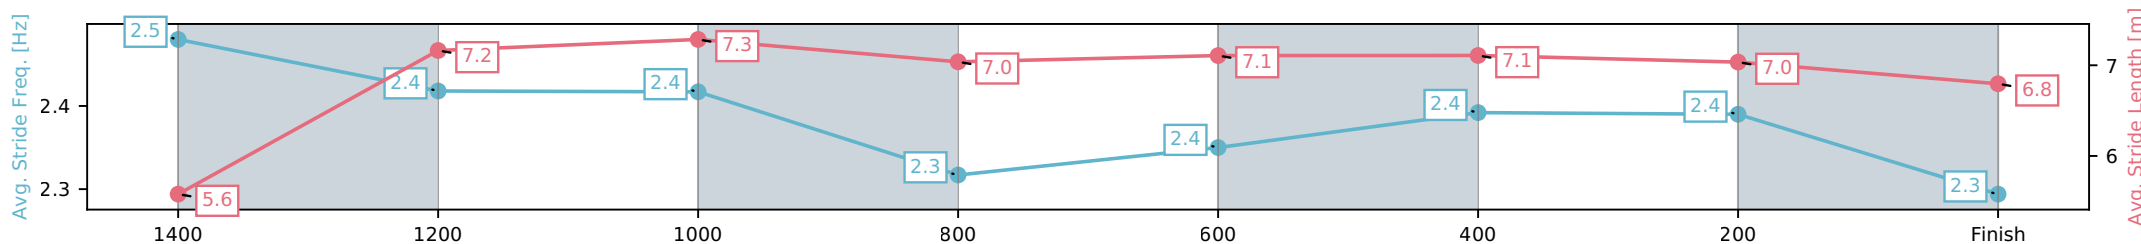

Horse/Jockey Name	Beautiful Jo/Damien Boche
Finish Rank	14
Fastest Section Time (Section)	0:11.54 (1200-1000)
Top Speed [km/h] (Section)	63.7 (1200-1000)
Race State	Finished

Picklebet Park Warwick QLD
Race 7: SJG PLUMBING & DRAINAGE RATINGS BAND 0 - 55
Handicap - 1500m
07 May 2026 - 4:29PM
Track Rating: Soft 5, Weather: Overcast, Rail Position: True Entire Circuit

Section	L1500	L1400	L1200	L1000	L800	L600	L400	L200
Section Times	1:34.78 (0:08.82)	1:25.96 [10] (0:11.68)	1:14.28 [9] (0:11.54)	1:02.74 [10] (0:12.64)	0:50.10 [9] (0:12.35)	0:37.75 [12] (0:12.14)	0:25.61 [14] (0:12.24)	0:13.37 [14] (0:13.37)
Average Speed [km/h]	42.7	62.0	62.3	57.4	59.2	60.3	59.5	54.0
Top Speed [km/h]	59.9	63.5	63.7	60.2	59.8	61.0	60.4	58.9
Avg. Dist. to Rail [m]	8.8	4.0	2.6	2.6	2.9	3.6	6.7	9.4
Avg. Stride Freq. [Hz]	2.5	2.4	2.4	2.3	2.4	2.4	2.4	2.3
Avg. Stride Length [m]	5.6	7.2	7.3	7.0	7.1	7.1	7.0	6.8

[ ] Ranking at each section and finish
-:-:- No data available at this section
NA No data available