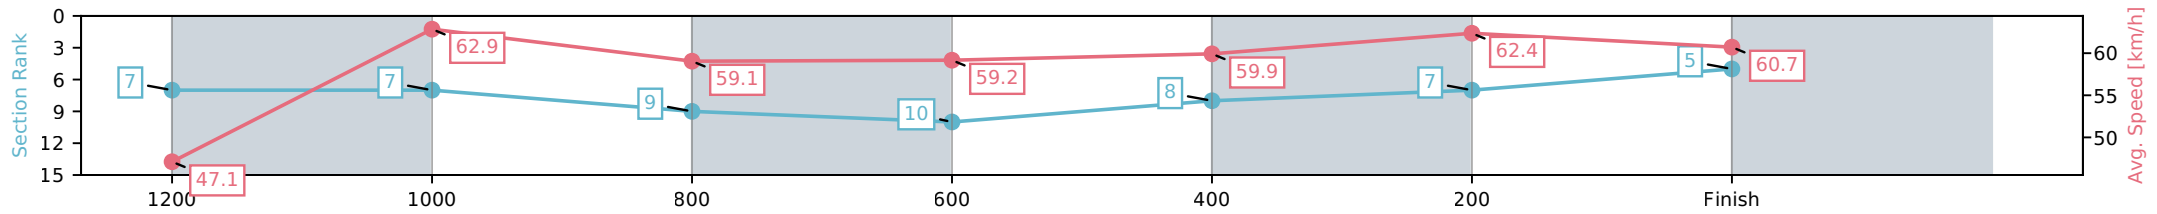

Horse/Jockey Name	Urban Princess/Sean Cormack
Finish Rank	5
Fastest Section Time (Section)	0:11.45 (1200-1000)
Top Speed [km/h] (Section)	63.9 (1200-1000)
Race State	Finished

Picklebet Park Warwick QLD
Race 1: STAR REALITY QUEENSLAND QTIS Three-Year-Old
Maiden Plate - 1350m
07 May 2026 - 12:28PM
Track Rating: Soft 5, Weather: Overcast, Rail Position: True Entire
Circuit

Section	L1350	L1200	L1000	L800	L600	L400	L200
Section Times	1:23.23 (0:11.86)	1:11.37 [7] (0:11.45)	0:59.92 [9] (0:12.29)	0:47.63 [10] (0:12.21)	0:35.41 [8] (0:11.99)	0:23.42 [7] (0:11.58)	0:11.85 [5] (0:11.85)
Average Speed [km/h]	47.1	62.9	59.1	59.2	59.9	62.4	60.7
Top Speed [km/h]	61.9	63.9	61.6	60.5	61.2	63.2	62.3
Avg. Dist. to Rail [m]	9.4	3.9	2.4	0.8	0.6	2.7	3.5
Avg. Stride Freq. [Hz]	2.4	2.4	2.3	2.3	2.3	2.4	2.4
Avg. Stride Length [m]	6.3	7.5	7.2	7.2	7.3	7.4	7.3

[ ] Ranking at each section and finish
-:-:- No data available at this section
NA No data available