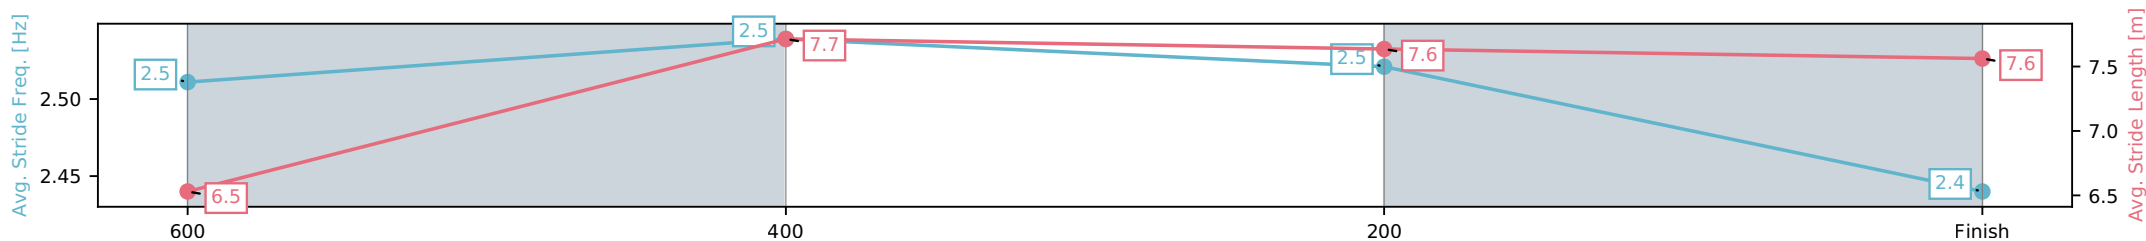

Horse/Jockey Name	Zavega/Bailie Baker
Finish Rank	1
Fastest Section Time (Section)	0:10.28 (600-400)
Top Speed [km/h] (Section)	71.4 (600-400)
Race State	Finished

Picklebet Park Warwick QLD
Race 4: PICKLEBET GET YOUR PICKLE ON BENCHMARK 55
Handicap - 800m
07 May 2026 - 2:25PM
Track Rating: Soft 5, Weather: Overcast, Rail Position: True Entire Circuit

Section	L800	L600	L400	L200
Section Times	0:44.99 (0:13.00)	0:31.99 [3] (0:10.28)	0:21.71 [3] (0:10.57)	0:11.14 [1] (0:11.14)
Average Speed [km/h]	55.4	70.0	68.4	64.8
Top Speed [km/h]	70.9	71.4	69.4	67.6
Avg. Dist. to Rail [m]	2.1	0.1	1.9	1.9
Avg. Stride Freq. [Hz]	2.5	2.5	2.5	2.4
Avg. Stride Length [m]	6.5	7.7	7.6	7.6

- [ ] Ranking at each section and finish
- -:-:- No data available at this section
- NA No data available