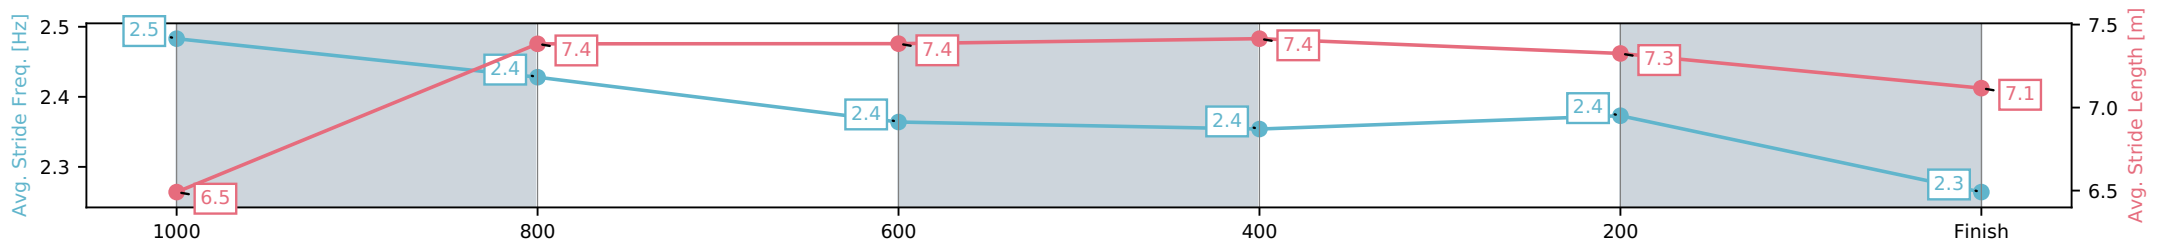

Horse/Jockey Name	Waiting For Graham/Brooke Ainsworth
Finish Rank	11
Fastest Section Time (Section)	0:11.36 (1000-800)
Top Speed [km/h] (Section)	65.6 (1200 - 1000)
Race State	Finished

Picklebet Park Warwick QLD
Race 3: WARWICK SAND & GRAVEL SUPPLIES Maiden Handicap - 1200m
07 May 2026 - 1:43PM
Track Rating: Soft 5, Weather: Overcast, Rail Position: True Entire Circuit

Section	L1200	L1000	L800	L600	L400	L200
Section Times	1:13.28 (0:14.04)	0:59.24 [7] (0:11.36)	0:47.89 [8] (0:11.74)	0:36.15 [6] (0:11.62)	0:24.53 [7] (0:11.71)	0:12.82 [11] (0:12.82)
Average Speed [km/h]	51.6	63.6	61.6	62.1	61.5	56.2
Top Speed [km/h]	65.6	64.1	62.5	62.8	63.3	59.2
Avg. Dist. to Rail [m]	4.1	1.5	0.8	0.3	1.4	2.9
Avg. Stride Freq. [Hz]	2.5	2.4	2.4	2.4	2.4	2.3
Avg. Stride Length [m]	6.5	7.4	7.4	7.4	7.3	7.1

- [ ] Ranking at each section and finish
- -:-:- No data available at this section
- NA No data available