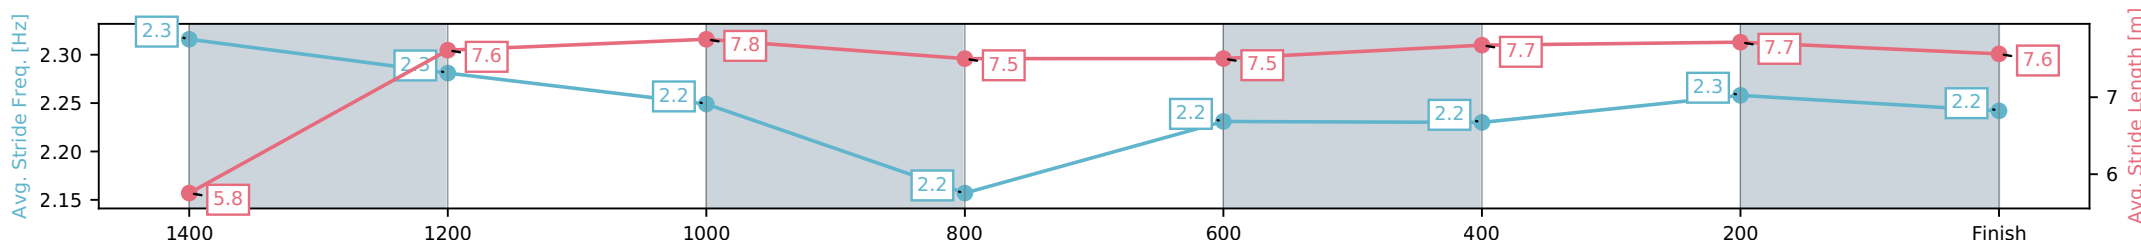

- [] Ranking at each section and finish
- :-:- No data available at this section
- NA No data available

Horse/Jockey Name	Chance With Wolves/Georgina Cartwright
Finish Rank	13
Fastest Section Time (Section)	0:11.11 (1400-1200)
Top Speed [km/h] (Section)	66.0 (1400-1200)
Race State	Finished