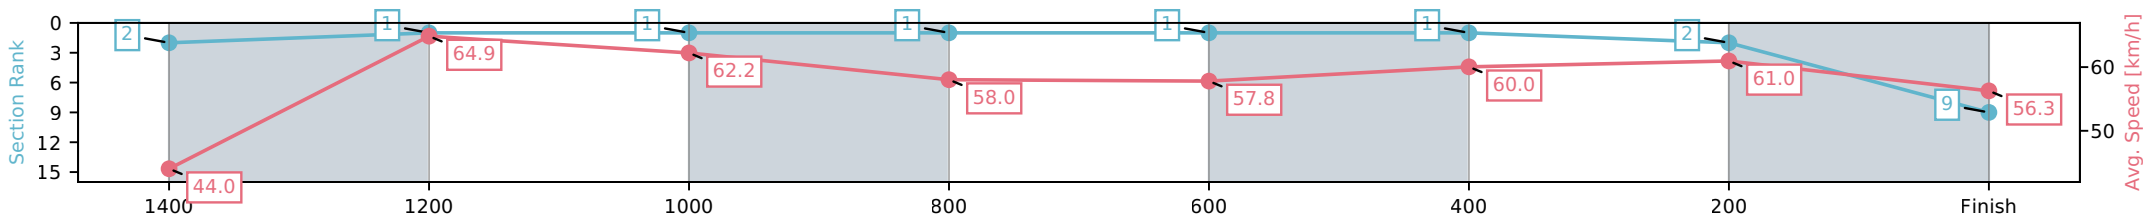

Horse/Jockey Name	Lift'n'mehigher/Taylor Marshall
Finish Rank	9
Fastest Section Time (Section)	0:11.22 (1400-1200)
Top Speed [km/h] (Section)	65.5 (1400-1200)
Race State	Finished

Picklebet Park Warwick QLD
Race 7: SJG PLUMBING & DRAINAGE RATINGS BAND 0 - 55
Handicap - 1500m
07 May 2026 - 4:29PM
Track Rating: Soft 5, Weather: Overcast, Rail Position: True Entire Circuit

Section	L1500	L1400	L1200	L1000	L800	L600	L400	L200
Section Times	1:33.05 (0:08.54)	1:24.51 [1] (0:11.22)	1:13.28 [1] (0:11.56)	1:01.73 [1] (0:12.45)	0:49.28 [1] (0:12.50)	0:36.78 [1] (0:12.05)	0:24.73 [2] (0:11.82)	0:12.91 [9] (0:12.91)
Average Speed [km/h]	44.0	64.9	62.2	58.0	57.8	60.0	61.0	56.3
Top Speed [km/h]	62.8	65.5	65.2	59.7	59.0	61.6	61.9	59.4
Avg. Dist. to Rail [m]	10.8	6.8	1.7	0.7	0.8	0.8	2.7	5.5
Avg. Stride Freq. [Hz]	2.5	2.4	2.4	2.3	2.3	2.3	2.3	2.3
Avg. Stride Length [m]	5.7	7.4	7.6	7.2	7.2	7.3	7.4	7.1

[ ] Ranking at each section and finish
-:-:- No data available at this section
NA No data available