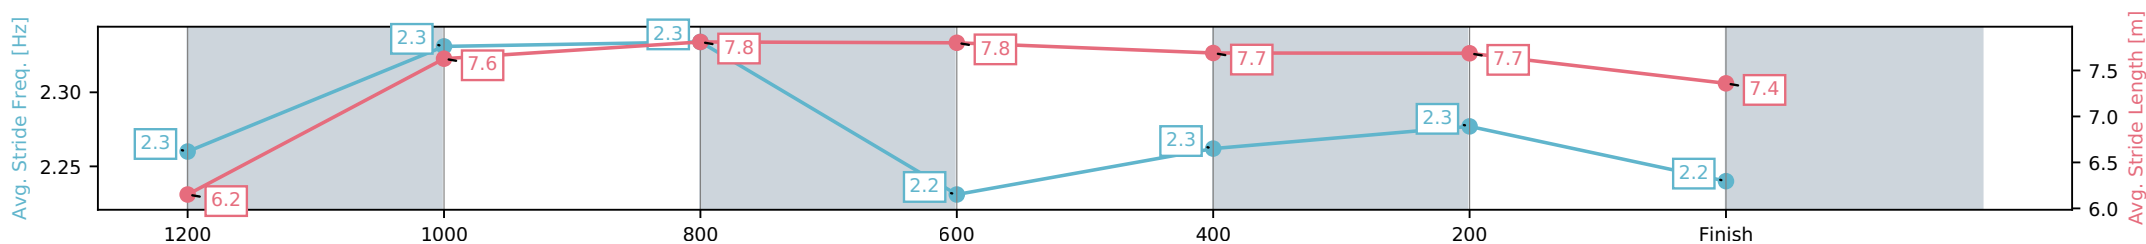

Horse/Jockey Name	Subdue/Justin P Stanley
Finish Rank	10
Fastest Section Time (Section)	0:11.05 (1000-800)
Top Speed [km/h] (Section)	68.0 (1000-800)
Race State	Finished

Picklebet Park Warwick QLD
Race 2: CONDAMINE ACCOUNTANTS Class 3 Handicap - 1350m

07 May 2026 - 1:02PM

Track Rating: Soft 5, Weather: Overcast, Rail Position: True Entire Circuit

Section	L1350	L1200	L1000	L800	L600	L400	L200
Section Times	1:22.91 (0:12.56)	1:10.35 [10] (0:11.40)	0:58.96 [10] (0:11.05)	0:47.91 [10] (0:11.87)	0:36.03 [10] (0:11.74)	0:24.29 [10] (0:11.68)	0:12.62 [10] (0:12.62)
Average Speed [km/h]	44.8	63.1	65.3	61.2	62.2	62.0	57.6
Top Speed [km/h]	63.4	64.2	68.0	63.9	63.2	63.2	60.7
Avg. Dist. to Rail [m]	7.5	0.5	0.8	2.1	2.3	4.7	7.1
Avg. Stride Freq. [Hz]	2.3	2.3	2.3	2.2	2.3	2.3	2.2
Avg. Stride Length [m]	6.2	7.6	7.8	7.8	7.7	7.7	7.4

- [ ] Ranking at each section and finish
- -:-:- No data available at this section
- NA No data available