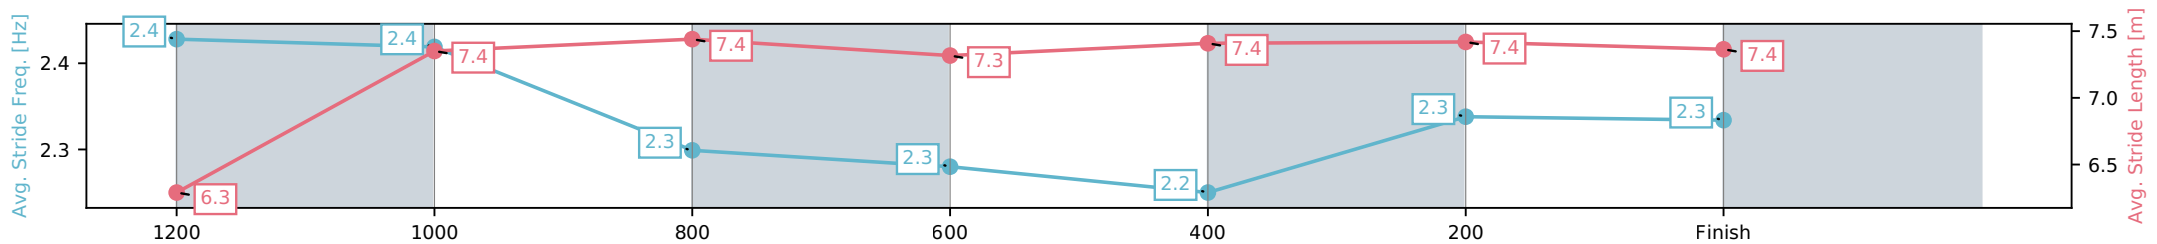

Horse/Jockey Name	Fundora/Damien Boche
Finish Rank	3
Fastest Section Time (Section)	0:11.45 (1200-1000)
Top Speed [km/h] (Section)	64.4 (1200-1000)
Race State	Finished

Picklebet Park Warwick QLD
Race 1: STAR REALITY QUEENSLAND QTIS Three-Year-Old
Maiden Plate - 1350m
07 May 2026 - 12:28PM
Track Rating: Soft 5, Weather: Overcast, Rail Position: True Entire
Circuit

Section	L1350	L1200	L1000	L800	L600	L400	L200
Section Times	1:23.04 (0:11.75)	1:11.29 [4] (0:11.45)	0:59.84 [3] (0:11.90)	0:47.94 [5] (0:12.21)	0:35.73 [3] (0:12.10)	0:23.63 [3] (0:11.68)	0:11.95 [3] (0:11.95)
Average Speed [km/h]	47.5	62.9	60.8	59.0	59.5	61.8	60.6
Top Speed [km/h]	63.1	64.4	61.4	60.5	61.0	62.0	61.9
Avg. Dist. to Rail [m]	6.6	3.3	2.5	0.5	0.1	2.3	5.0
Avg. Stride Freq. [Hz]	2.4	2.4	2.3	2.3	2.2	2.3	2.3
Avg. Stride Length [m]	6.3	7.4	7.4	7.3	7.4	7.4	7.4

- [ ] Ranking at each section and finish
- -:-:- No data available at this section
- NA No data available