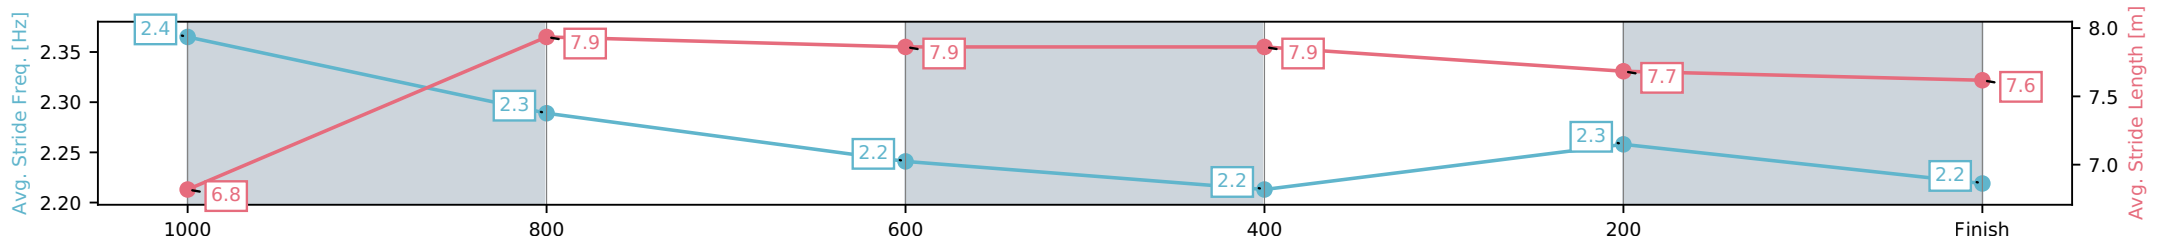

Horse/Jockey Name	Switz/Taylor Marshall
Finish Rank	2
Fastest Section Time (Section)	0:11.20 (1000-800)
Top Speed [km/h] (Section)	65.8 (1200 - 1000)
Race State	Finished

Picklebet Park Warwick QLD
Race 3: WARWICK SAND & GRAVEL SUPPLIES Maiden Handicap - 1200m
07 May 2026 - 1:43PM
Track Rating: Soft 5, Weather: Overcast, Rail Position: True Entire Circuit

Section	L1200	L1000	L800	L600	L400	L200
Section Times	1:11.95 (0:13.86)	0:58.09 [3] (0:11.20)	0:46.89 [3] (0:11.46)	0:35.43 [3] (0:11.67)	0:23.76 [3] (0:11.66)	0:12.09 [2] (0:12.09)
Average Speed [km/h]	52.1	64.6	63.0	62.0	61.9	59.7
Top Speed [km/h]	65.8	65.8	64.1	62.6	62.5	60.9
Avg. Dist. to Rail [m]	5.9	2.4	0.7	0.7	2.8	4.6
Avg. Stride Freq. [Hz]	2.4	2.3	2.2	2.2	2.3	2.2
Avg. Stride Length [m]	6.8	7.9	7.9	7.9	7.7	7.6

- [ ] Ranking at each section and finish
- -:-:- No data available at this section
- NA No data available