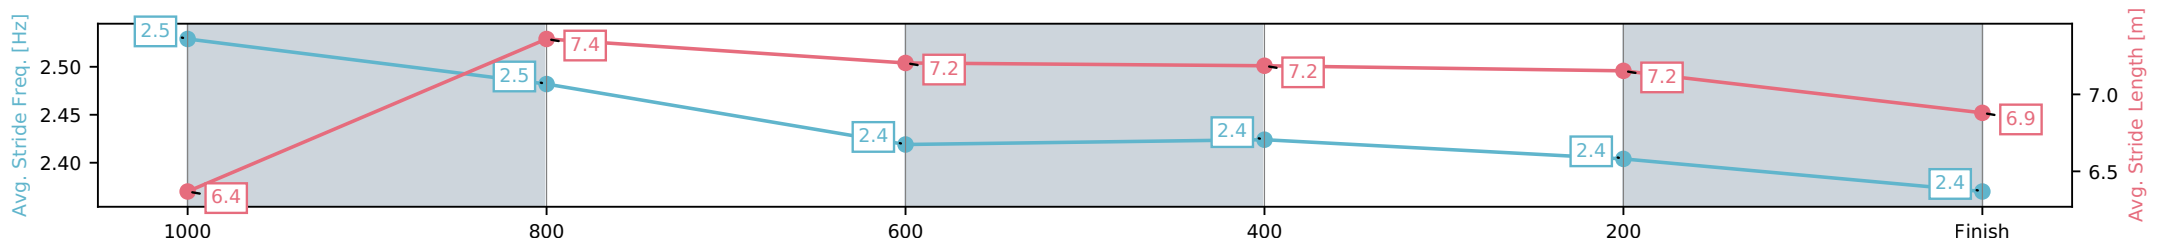

Horse/Jockey Name	Gerry's Pick/Jason Taylor
Finish Rank	6
Fastest Section Time (Section)	0:11.10 (1000-800)
Top Speed [km/h] (Section)	66.1 (1200 - 1000)
Race State	Finished

Picklebet Park Warwick QLD
Race 5: WORKIN WEAR QUEENSLAND Fillies & Mares
RATINGS BAND 0 - 55 Handicap - 1200m
07 May 2026 - 3:06PM
Track Rating: Soft 5, Weather: Overcast, Rail Position: True Entire Circuit

Section	L1200	L1000	L800	L600	L400	L200
Section Times	1:12.52 (0:13.97)	0:58.55 [4] (0:11.10)	0:47.45 [3] (0:11.62)	0:35.83 [3] (0:11.58)	0:24.26 [5] (0:11.84)	0:12.42 [6] (0:12.42)
Average Speed [km/h]	52.0	64.8	62.0	62.2	60.9	57.6
Top Speed [km/h]	66.1	66.1	63.2	63.0	61.7	59.9
Avg. Dist. to Rail [m]	1.7	0.3	0.2	0.3	2.3	5.6
Avg. Stride Freq. [Hz]	2.5	2.5	2.4	2.4	2.4	2.4
Avg. Stride Length [m]	6.4	7.4	7.2	7.2	7.2	6.9

- [ ] Ranking at each section and finish
- -:-:- No data available at this section
- NA No data available