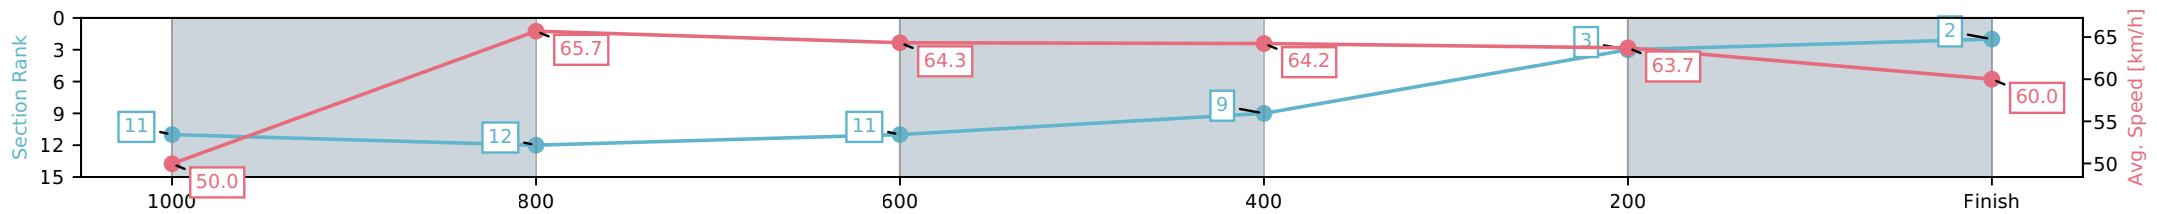

Horse/Jockey Name	Thiem/Karl Zechner
Finish Rank	2
Fastest Section Time (Section)	0:11.07 (1000-800)
Top Speed [km/h] (Section)	66.3 (1000-800)
Race State	Finished

Picklebet Park Warwick QLD
Race 6: MAXWELL LANCASTER SOLICITORS Colts, Geldings
& Entires RATINGS BAND 0 - 55 Handicap - 1200m

07 May 2026 - 3:50PM

Track Rating: Soft 5, Weather: Overcast, Rail Position: True Entire Circuit

Section	L1200	L1000	L800	L600	L400	L200
Section Times	1:11.94 (0:14.53)	0:57.41 [12] (0:11.07)	0:46.34 [11] (0:11.35)	0:34.98 [9] (0:11.40)	0:23.58 [3] (0:11.45)	0:12.14 [2] (0:12.14)
Average Speed [km/h]	50.0	65.7	64.3	64.2	63.7	60.0
Top Speed [km/h]	65.1	66.3	65.3	65.2	64.6	63.3
Avg. Dist. to Rail [m]	8.4	3.0	2.8	3.6	7.1	9.1
Avg. Stride Freq. [Hz]	2.3	2.4	2.4	2.3	2.3	2.3
Avg. Stride Length [m]	6.4	7.7	7.6	7.7	7.6	7.5

- [ ] Ranking at each section and finish
- -:-:- No data available at this section
- NA No data available