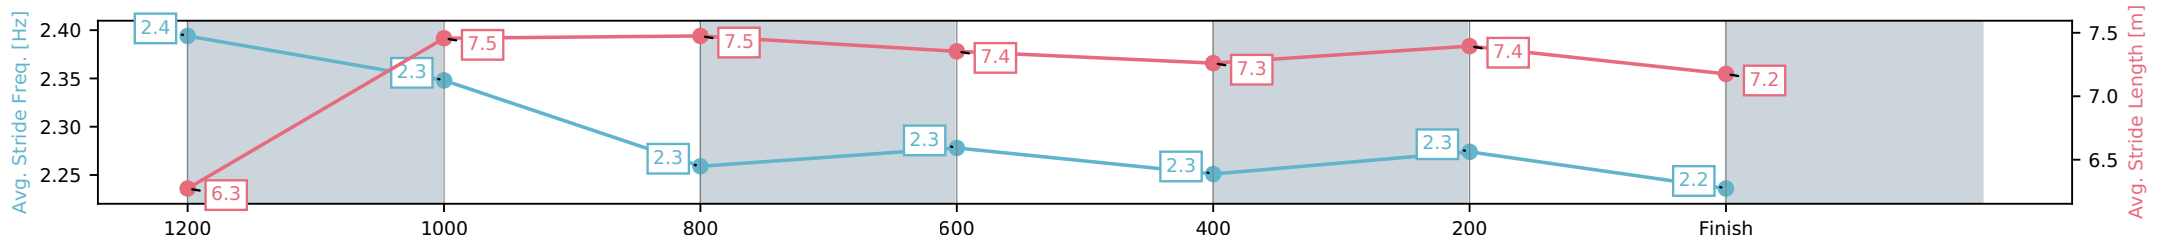

Horse/Jockey Name	Love The Governess/Montanna Savva
Finish Rank	12
Fastest Section Time (Section)	0:11.52 (1200-1000)
Top Speed [km/h] (Section)	63.4 (1200-1000)
Race State	Finished

Picklebet Park Warwick QLD
Race 1: STAR REALITY QUEENSLAND QTIS Three-Year-Old
Maiden Plate - 1350m
07 May 2026 - 12:28PM
Track Rating: Soft 5, Weather: Overcast, Rail Position: True Entire
Circuit

Section	L1350	L1200	L1000	L800	L600	L400	L200
Section Times	1:24.73 (0:11.74)	1:12.99 [5] (0:11.52)	1:01.47 [7] (0:12.20)	0:49.27 [8] (0:12.11)	0:37.16 [10] (0:12.41)	0:24.76 [12] (0:12.06)	0:12.69 [12] (0:12.69)
Average Speed [km/h]	47.5	62.5	59.6	59.8	58.7	59.9	56.8
Top Speed [km/h]	62.6	63.4	61.3	60.6	59.9	60.6	59.2
Avg. Dist. to Rail [m]	4.7	2.4	2.5	1.8	1.7	2.3	3.2
Avg. Stride Freq. [Hz]	2.4	2.3	2.3	2.3	2.3	2.3	2.2
Avg. Stride Length [m]	6.3	7.5	7.5	7.4	7.3	7.4	7.2

- [ ] Ranking at each section and finish
- -:-:- No data available at this section
- NA No data available