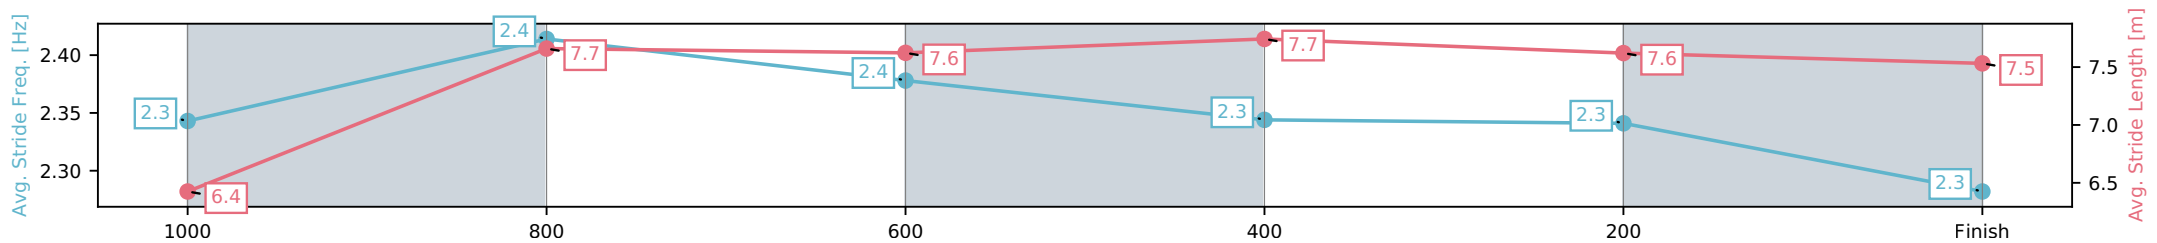

Horse/Jockey Name	Thiem/Karl Zechner
Finish Rank	2
Fastest Section Time (Section)	0:11.07 (1000-800)
Top Speed [km/h] (Section)	66.3 (1000-800)
Race State	Finished

Picklebet Park Warwick QLD
Race 6: MAXWELL LANCASTER SOLICITORS Colts, Geldings
& Entires RATINGS BAND 0 - 55 Handicap - 1200m

07 May 2026 - 3:50PM

Track Rating: Soft 5, Weather: Overcast, Rail Position: True Entire Circuit

Section	L1200	L1000	L800	L600	L400	L200
Section Times	1:11.94 (0:14.53)	0:57.41 [12] (0:11.07)	0:46.34 [11] (0:11.35)	0:34.98 [9] (0:11.40)	0:23.58 [3] (0:11.45)	0:12.14 [2] (0:12.14)
Average Speed [km/h]	50.0	65.7	64.3	64.2	63.7	60.0
Top Speed [km/h]	65.1	66.3	65.3	65.2	64.6	63.3
Avg. Dist. to Rail [m]	8.4	3.0	2.8	3.6	7.1	9.1
Avg. Stride Freq. [Hz]	2.3	2.4	2.4	2.3	2.3	2.3
Avg. Stride Length [m]	6.4	7.7	7.6	7.7	7.6	7.5

- [ ] Ranking at each section and finish
- -:-:- No data available at this section
- NA No data available