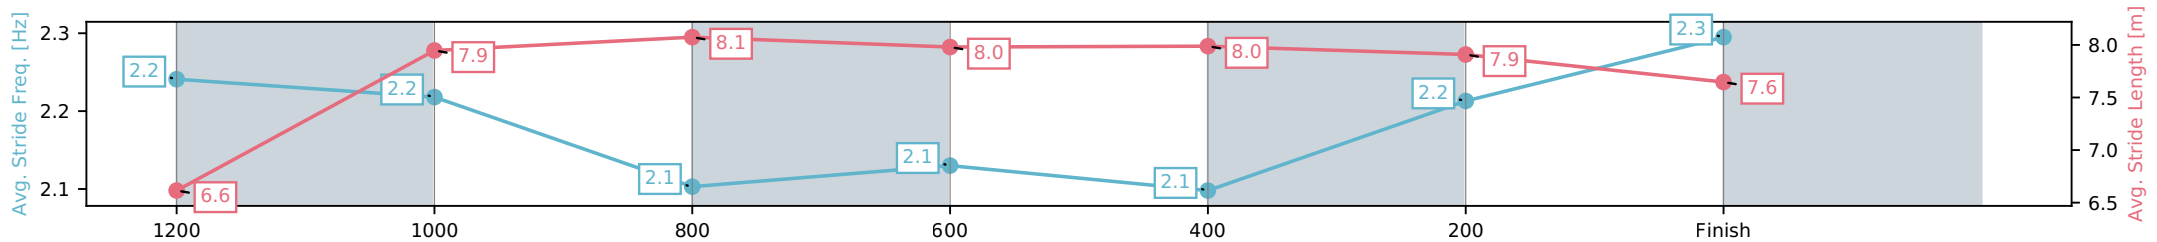

Horse/Jockey Name	Overoptimystic/Taylor Marshall
Finish Rank	2
Fastest Section Time (Section)	0:11.48 (1200-1000)
Top Speed [km/h] (Section)	63.7 (1200-1000)
Race State	Finished

Picklebet Park Warwick QLD
Race 1: STAR REALITY QUEENSLAND QTIS Three-Year-Old
Maiden Plate - 1350m
07 May 2026 - 12:28PM
Track Rating: Soft 5, Weather: Overcast, Rail Position: True Entire
Circuit

Section	L1350	L1200	L1000	L800	L600	L400	L200
Section Times	1:22.94 (0:11.94)	1:11.00 [8] (0:11.48)	0:59.52 [8] (0:12.04)	0:47.48 [6] (0:12.00)	0:35.48 [6] (0:12.20)	0:23.28 [6] (0:11.63)	0:11.65 [2] (0:11.65)
Average Speed [km/h]	46.7	62.7	60.0	60.3	59.5	62.2	61.9
Top Speed [km/h]	61.7	63.7	61.2	61.5	61.3	62.9	62.9
Avg. Dist. to Rail [m]	4.2	2.5	1.7	0.8	1.4	3.9	8.0
Avg. Stride Freq. [Hz]	2.2	2.2	2.1	2.1	2.1	2.2	2.3
Avg. Stride Length [m]	6.6	7.9	8.1	8.0	8.0	7.9	7.6

- [ ] Ranking at each section and finish
- -:-:- No data available at this section
- NA No data available