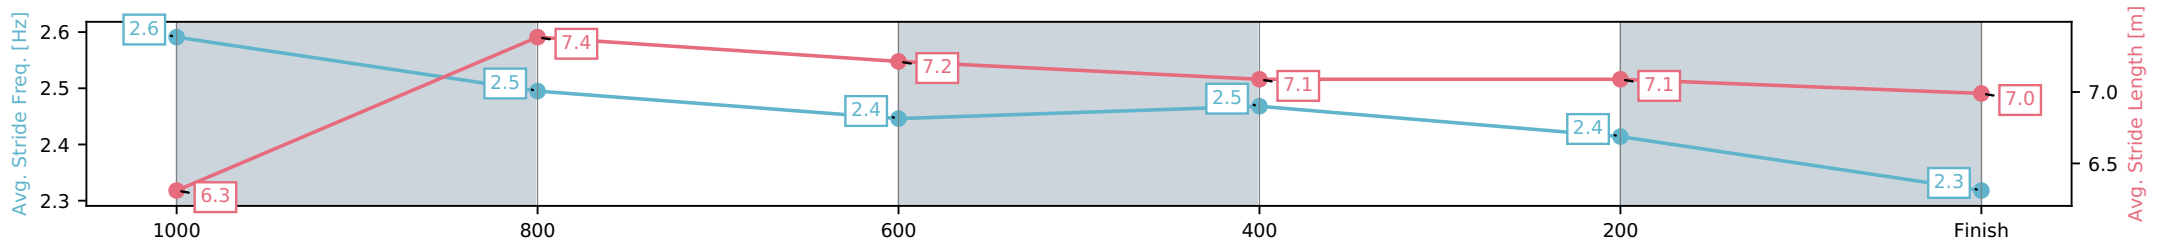

Horse/Jockey Name	Letters Of Romance/Isabel Jessop
Finish Rank	9
Fastest Section Time (Section)	0:11.11 (1000-800)
Top Speed [km/h] (Section)	67.4 (1200 - 1000)
Race State	Finished

Picklebet Park Warwick QLD
Race 5: WORKIN WEAR QUEENSLAND Fillies & Mares
RATINGS BAND 0 - 55 Handicap - 1200m

07 May 2026 - 3:06PM

Track Rating: Soft 5, Weather: Overcast, Rail Position: True Entire Circuit

Section	L1200	L1000	L800	L600	L400	L200
Section Times	1:12.75 (0:13.77)	0:58.98 [2] (0:11.11)	0:47.87 [2] (0:11.65)	0:36.22 [2] (0:11.68)	0:24.54 [6] (0:12.02)	0:12.52 [9] (0:12.52)
Average Speed [km/h]	52.5	65.2	62.4	62.4	60.4	57.0
Top Speed [km/h]	67.4	66.8	63.6	63.4	62.2	58.8
Avg. Dist. to Rail [m]	6.8	2.2	1.7	2.3	5.4	9.1
Avg. Stride Freq. [Hz]	2.6	2.5	2.4	2.5	2.4	2.3
Avg. Stride Length [m]	6.3	7.4	7.2	7.1	7.1	7.0

[ ] Ranking at each section and finish
-:-:- No data available at this section
NA No data available