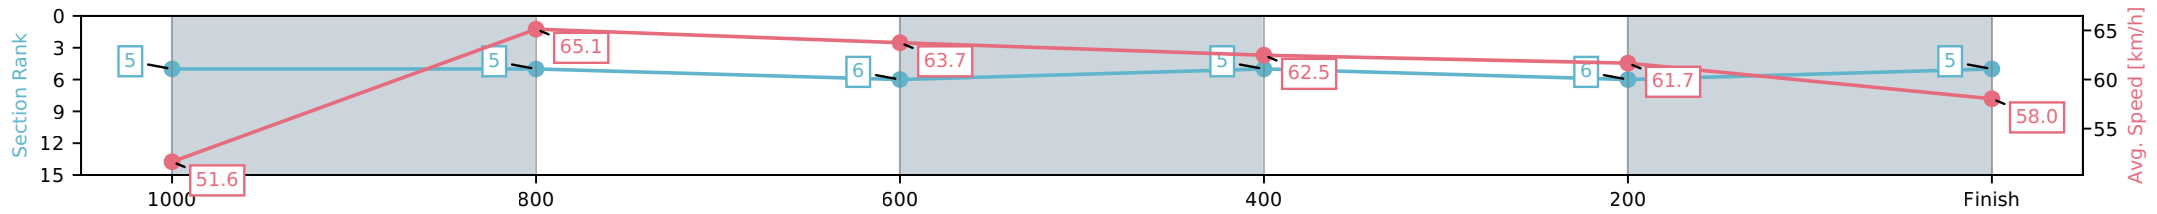

Horse/Jockey Name	Herecomesantorini/Michael Murphy
Finish Rank	5
Fastest Section Time (Section)	0:11.07 (1000-800)
Top Speed [km/h] (Section)	65.9 (1000-800)
Race State	Finished

Picklebet Park Warwick QLD
Race 6: MAXWELL LANCASTER SOLICITORS Colts, Geldings
& Entires RATINGS BAND 0 - 55 Handicap - 1200m

07 May 2026 - 3:50PM

Track Rating: Soft 5, Weather: Overcast, Rail Position: True Entire Circuit

Section	L1200	L1000	L800	L600	L400	L200
Section Times	1:12.38 (0:14.05)	0:58.33 [5] (0:11.07)	0:47.27 [6] (0:11.38)	0:35.89 [5] (0:11.65)	0:24.24 [6] (0:11.76)	0:12.48 [5] (0:12.48)
Average Speed [km/h]	51.6	65.1	63.7	62.5	61.7	58.0
Top Speed [km/h]	64.7	65.9	64.5	63.2	62.9	60.2
Avg. Dist. to Rail [m]	5.6	1.6	1.2	2.1	4.3	5.8
Avg. Stride Freq. [Hz]	2.4	2.3	2.3	2.3	2.3	2.2
Avg. Stride Length [m]	6.7	7.9	7.8	7.8	7.7	7.4

[ ] Ranking at each section and finish
-:-:- No data available at this section
NA No data available