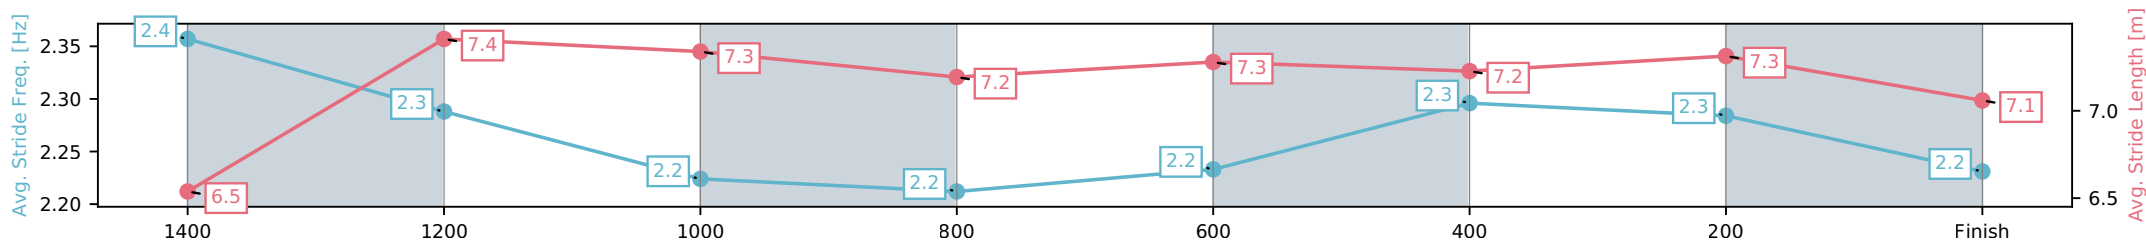

Horse/Jockey Name	Miss Dynamo/Adam Sewell
Finish Rank	9
Fastest Section Time (Section)	0:12.12 (400-200)
Top Speed [km/h] (Section)	61.6 (1400-1200)
Race State	Finished

Sunshine Coast QLD
Race 9: LANDSBOROUGH PUB BENCHMARK 62 Handicap - 1600m

24 May 2026 - 4:44PM

Track Rating: Soft 7, Weather: Overcast, Rail Position: +10m Entire Circuit

Section	L1600	L1400	L1200	L1000	L800	L600	L400	L200
Section Times	1:41.45 (0:14.16)	1:27.29 [7] (0:12.12)	1:15.17 [10] (0:12.56)	1:02.61 [9] (0:12.74)	0:49.87 [10] (0:12.58)	0:37.29 [10] (0:12.16)	0:25.13 [8] (0:12.12)	0:13.01 [10] (0:13.01)
Average Speed [km/h]	50.3	59.8	57.4	56.8	57.8	59.3	59.4	55.3
Top Speed [km/h]	61.3	61.6	58.5	58.2	58.1	60.1	60.5	57.7
Avg. Dist. to Rail [m]	3.0	2.7	2.8	2.5	1.6	0.4	0.1	0.3
Avg. Stride Freq. [Hz]	2.4	2.3	2.2	2.2	2.2	2.3	2.3	2.2
Avg. Stride Length [m]	6.5	7.4	7.3	7.2	7.3	7.2	7.3	7.1

- [ ] Ranking at each section and finish
- -:-:- No data available at this section
- NA No data available