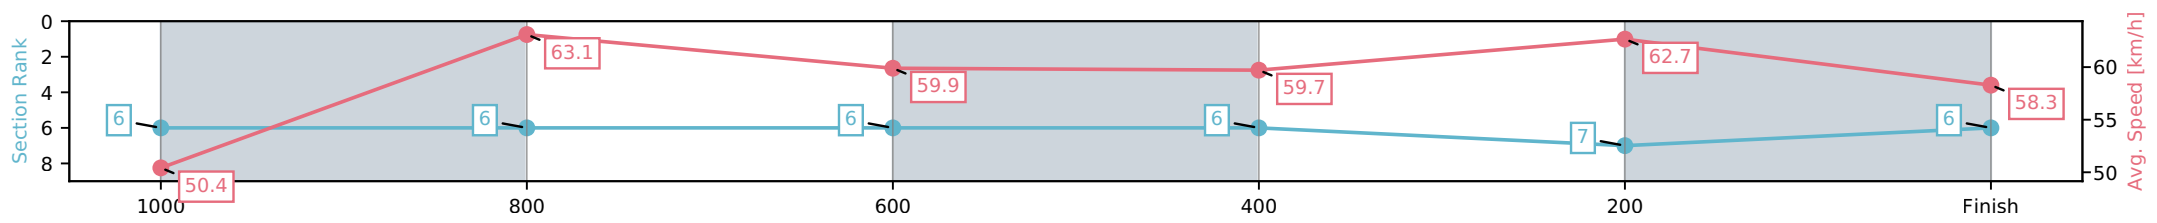

Horse/Jockey Name	In Great Spirit/Corey Sutherland
Finish Rank	6
Fastest Section Time (Section)	0:11.50 (400-200)
Top Speed [km/h] (Section)	64.4 (1200 - 1000)
Race State	Finished

Sunshine Coast QLD

Race 6: HAHN BENCHMARK 58 Handicap - 1200m

24 May 2026 - 2:49PM

Track Rating: Soft 7, Weather: Overcast, Rail Position: +10m Entire Circuit

Section	L1200	L1000	L800	L600	L400	L200
Section Times	1:14.06 (0:14.32)	0:59.74 [6] (0:11.52)	0:48.22 [6] (0:12.17)	0:36.05 [6] (0:12.19)	0:23.86 [6] (0:11.50)	0:12.36 [7] (0:12.36)
Average Speed [km/h]	50.4	63.1	59.9	59.7	62.7	58.3
Top Speed [km/h]	64.4	63.8	60.8	61.1	64.1	62.2
Avg. Dist. to Rail [m]	6.3	3.5	2.2	2.0	4.6	6.7
Avg. Stride Freq. [Hz]	2.4	2.4	2.3	2.3	2.4	2.4
Avg. Stride Length [m]	6.3	7.4	7.3	7.3	7.3	7.0

[ ] Ranking at each section and finish
-.-.- No data available at this section
NA No data available