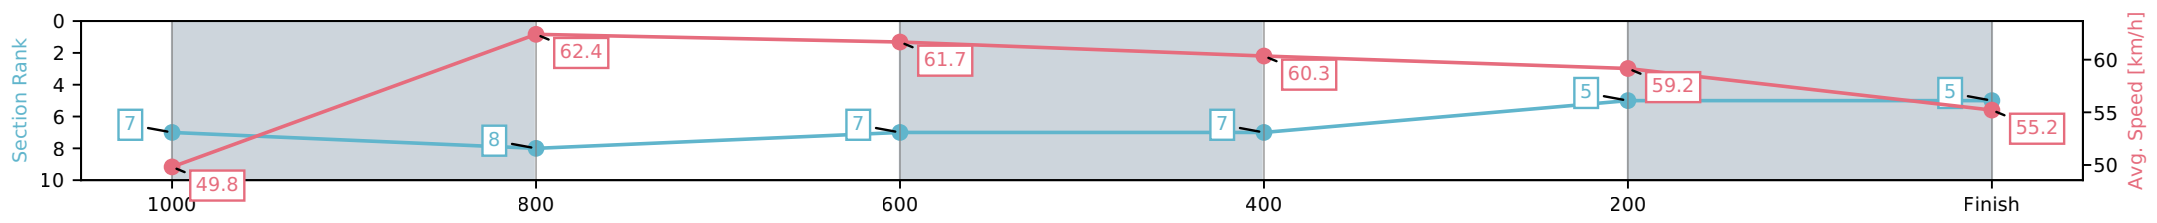

Sunshine Coast QLD

Race 3: DON JACKSON Maiden Handicap - 1200m

24 May 2026 - 1:06PM

Track Rating: Soft 7, Weather: Overcast, Rail Position: +10m Entire Circuit

Section	L1200	L1000	L800	L600	L400	L200
Section Times	1:15.02 (0:14.42)	1:00.60 [7] (0:11.63)	0:48.97 [8] (0:11.82)	0:37.15 [7] (0:11.96)	0:25.19 [7] (0:12.17)	0:13.03 [5] (0:13.03)
Average Speed [km/h]	49.8	62.4	61.7	60.3	59.2	55.2
Top Speed [km/h]	62.7	63.3	63.1	61.4	60.5	58.5
Avg. Dist. to Rail [m]	3.3	2.5	2.2	0.5	0.1	0.8
Avg. Stride Freq. [Hz]	2.5	2.4	2.4	2.4	2.4	2.3
Avg. Stride Length [m]	6.4	7.4	7.3	7.2	7.1	6.9