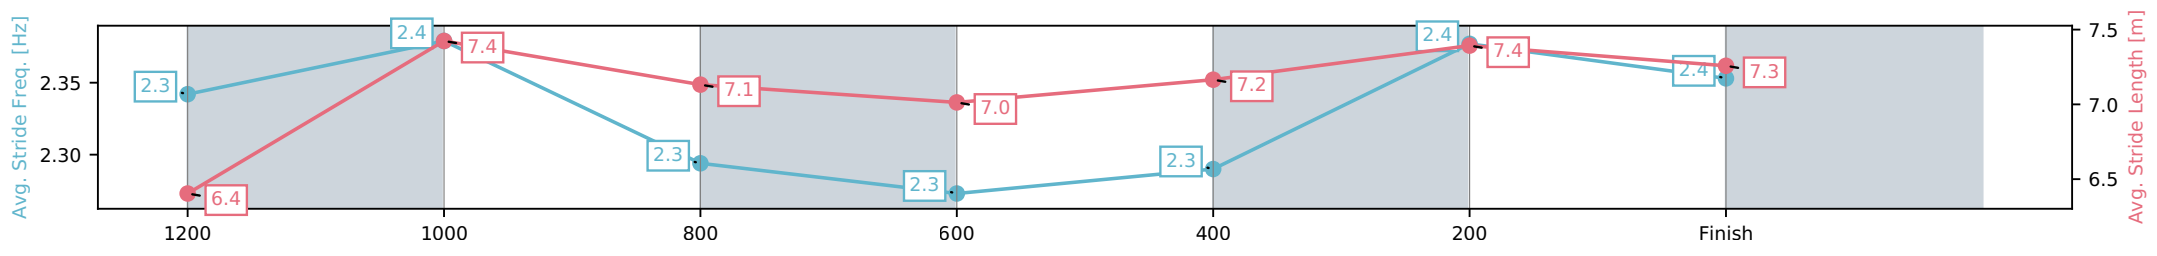

Sunshine Coast QLD

Race 8: XXXX BENCHMARK 68 Handicap - 1400m

24 May 2026 - 4:09PM

Track Rating: Soft 7, Weather: Overcast, Rail Position: +10m Entire Circuit

Section	L1400	L1200	L1000	L800	L600	L400	L200
Section Times	1:27.30 (0:14.58)	1:12.72 [9] (0:11.55)	1:01.17 [9] (0:12.56)	0:48.61 [9] (0:12.84)	0:35.77 [9] (0:12.27)	0:23.50 [9] (0:11.49)	0:12.00 [8] (0:12.00)
Average Speed [km/h]	49.6	62.3	57.8	56.7	58.7	62.6	59.9
Top Speed [km/h]	64.0	65.0	59.6	57.2	61.2	63.1	62.2
Avg. Dist. to Rail [m]	8.8	2.9	2.8	1.8	0.4	0.2	0.1
Avg. Stride Freq. [Hz]	2.3	2.4	2.3	2.3	2.3	2.4	2.4
Avg. Stride Length [m]	6.4	7.4	7.1	7.0	7.2	7.4	7.3