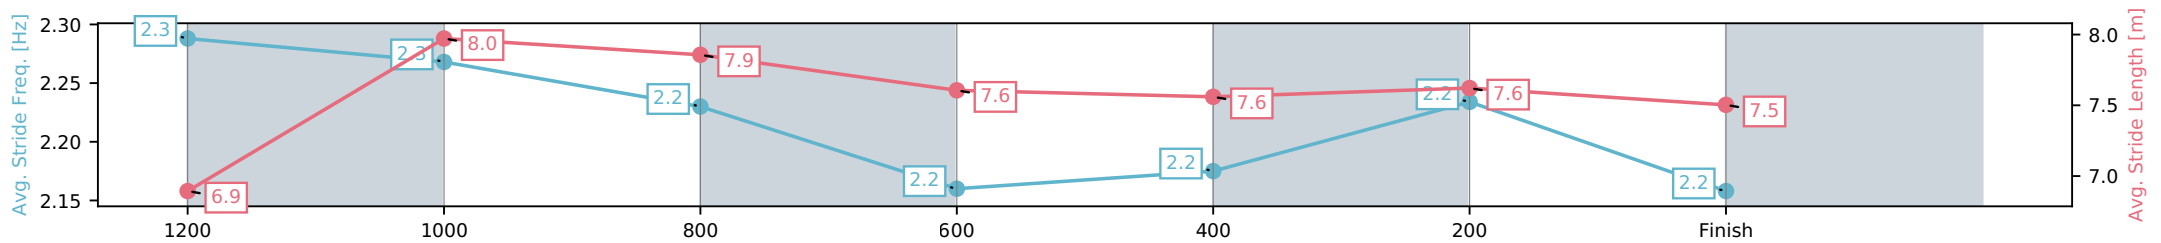

Horse/Jockey Name	Red Code/Ben Thompson
Finish Rank	2
Fastest Section Time (Section)	0:11.24 (1200-1000)
Top Speed [km/h] (Section)	64.6 (1200-1000)
Race State	Finished

Sunshine Coast QLD
Race 7: LIQUOR LEGENDS RATINGS BAND 0 - 58 Handicap - 1400m

24 May 2026 - 3:30PM

Track Rating: Soft 7, Weather: Overcast, Rail Position: +10m Entire Circuit

Section	L1400	L1200	L1000	L800	L600	L400	L200
Section Times	1:26.49 (0:13.94)	1:12.55 [1] (0:11.24)	1:01.31 [1] (0:11.81)	0:49.49 [1] (0:12.52)	0:36.97 [1] (0:12.28)	0:24.69 [1] (0:11.92)	0:12.77 [1] (0:12.77)
Average Speed [km/h]	51.7	64.1	61.5	58.0	58.5	60.3	56.6
Top Speed [km/h]	64.3	64.6	63.8	58.5	60.4	60.9	58.9
Avg. Dist. to Rail [m]	5.0	4.3	3.7	1.2	0.5	0.7	1.0
Avg. Stride Freq. [Hz]	2.3	2.3	2.2	2.2	2.2	2.2	2.2
Avg. Stride Length [m]	6.9	8.0	7.9	7.6	7.6	7.6	7.5

- [ ] Ranking at each section and finish
- -:-:- No data available at this section
- NA No data available