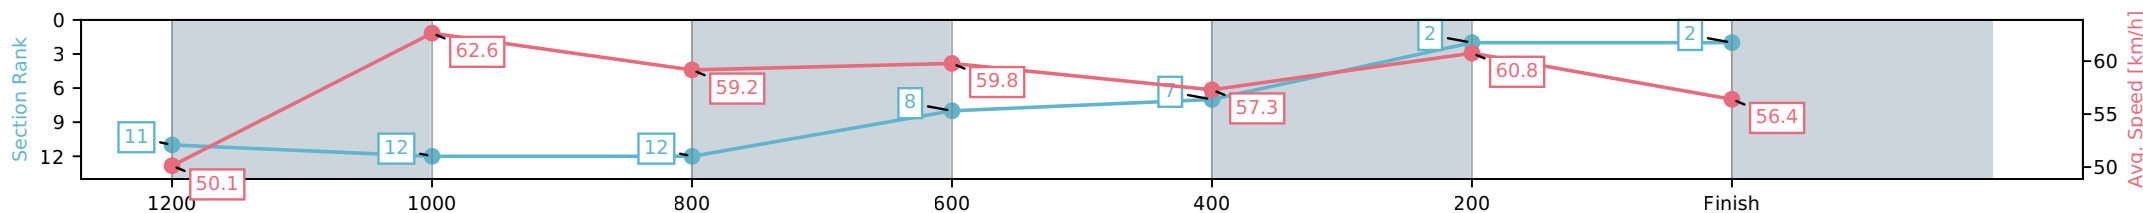

Sunshine Coast QLD
 Race 4: JEFFREY DUNN QTIS Three-Year-Old Maiden
 Handicap - 1400m
 24 May 2026 - 1:41PM
 Track Rating: Soft 7, Weather: Overcast, Rail Position: +10m Entire Circuit

Section	L1400	L1200	L1000	L800	L600	L400	L200
Section Times	1:27.85 (0:14.35)	1:13.50 [11] (0:11.50)	1:02.00 [12] (0:12.34)	0:49.67 [12] (0:12.28)	0:37.39 [8] (0:12.71)	0:24.67 [7] (0:11.85)	0:12.83 [2] (0:12.83)
Average Speed [km/h]	50.1	62.6	59.2	59.8	57.3	60.8	56.4
Top Speed [km/h]	64.2	64.1	60.4	61.5	59.2	61.4	59.8
Avg. Dist. to Rail [m]	7.4	4.5	4.2	3.3	2.1	2.5	3.4
Avg. Stride Freq. [Hz]	2.3	2.2	2.2	2.2	2.2	2.3	2.2
Avg. Stride Length [m]	6.4	7.9	7.8	7.6	7.4	7.5	7.3