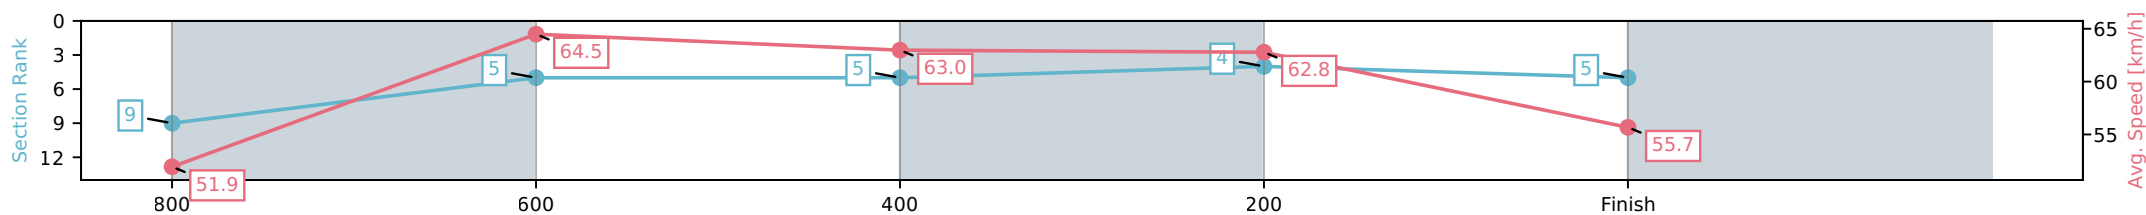

Horse/Jockey Name	Mishani Oscar/Georgina Cartwright
Finish Rank	5
Fastest Section Time (Section)	0:11.22 (800-600)
Top Speed [km/h] (Section)	67.4 (1000 - 800)
Race State	Finished

Sunshine Coast QLD
Race 1: LANDSBOROUGH PUB QTIS Two-Year-Old Maiden
Handicap - 1000m
24 May 2026 - 11:55AM
Track Rating: Soft 7, Weather: Overcast, Rail Position: +10m Entire Circuit

Section	L1000	L800	L600	L400	L200
Section Times	1:01.16 (0:13.99)	0:47.17 [9] (0:11.22)	0:35.96 [5] (0:11.48)	0:24.47 [5] (0:11.46)	0:13.01 [4] (0:13.01)
Average Speed [km/h]	51.9	64.5	63.0	62.8	55.7
Top Speed [km/h]	67.4	67.4	64.4	63.7	60.4
Avg. Dist. to Rail [m]	3.0	1.2	0.9	1.6	2.4
Avg. Stride Freq. [Hz]	2.4	2.3	2.2	2.2	2.1
Avg. Stride Length [m]	6.7	8.0	7.9	7.9	7.5

[ ] Ranking at each section and finish
-:-:- No data available at this section
NA No data available