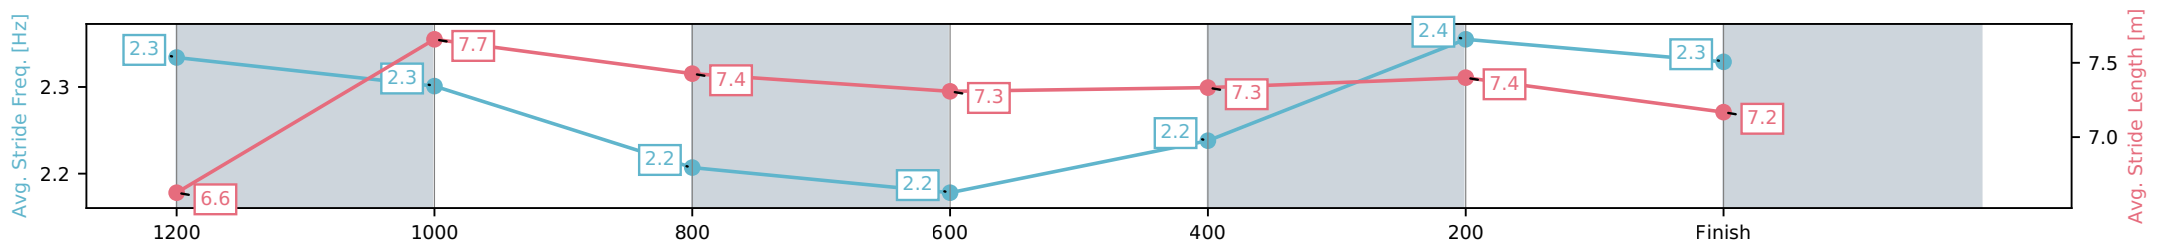

Sunshine Coast QLD

Race 8: XXXX BENCHMARK 68 Handicap - 1400m

24 May 2026 - 4:09PM

Track Rating: Soft 7, Weather: Overcast, Rail Position: +10m Entire Circuit

Section	L1400	L1200	L1000	L800	L600	L400	L200
Section Times	1:27.51 (0:14.21)	1:13.30 [6] (0:11.70)	1:01.61 [7] (0:12.54)	0:49.07 [7] (0:12.79)	0:36.27 [6] (0:12.29)	0:23.98 [6] (0:11.62)	0:12.36 [6] (0:12.36)
Average Speed [km/h]	50.8	61.7	57.9	56.9	59.0	62.0	58.4
Top Speed [km/h]	64.3	64.8	59.8	57.8	61.0	62.7	61.6
Avg. Dist. to Rail [m]	5.0	3.9	3.5	1.9	1.3	4.3	7.3
Avg. Stride Freq. [Hz]	2.3	2.3	2.2	2.2	2.2	2.4	2.3
Avg. Stride Length [m]	6.6	7.7	7.4	7.3	7.3	7.4	7.2