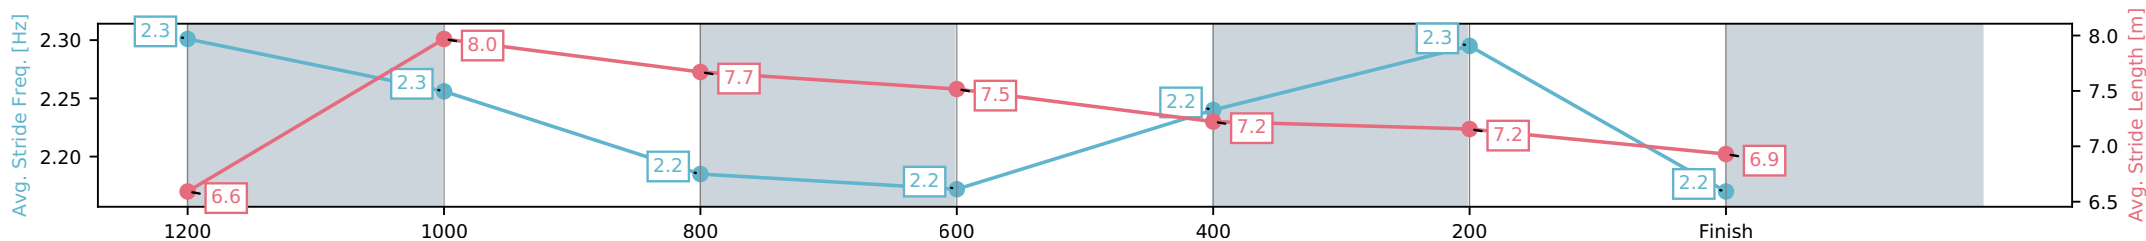

Sunshine Coast QLD
 Race 4: JEFFREY DUNN QTIS Three-Year-Old Maiden
 Handicap - 1400m
 24 May 2026 - 1:41PM
 Track Rating: Soft 7, Weather: Overcast, Rail Position: +10m Entire Circuit

Section	L1400	L1200	L1000	L800	L600	L400	L200
Section Times	1:29.41 (0:14.42)	1:14.99 [12] (0:11.36)	1:03.63 [11] (0:12.30)	0:51.33 [11] (0:12.68)	0:38.65 [12] (0:12.64)	0:26.01 [11] (0:12.38)	0:13.63 [7] (0:13.63)
Average Speed [km/h]	50.0	63.4	59.2	57.5	58.0	58.2	52.6
Top Speed [km/h]	65.5	65.4	61.0	59.0	58.9	59.4	56.1
Avg. Dist. to Rail [m]	4.0	2.7	3.0	2.4	3.2	5.0	5.0
Avg. Stride Freq. [Hz]	2.3	2.3	2.2	2.2	2.2	2.3	2.2
Avg. Stride Length [m]	6.6	8.0	7.7	7.5	7.2	7.2	6.9