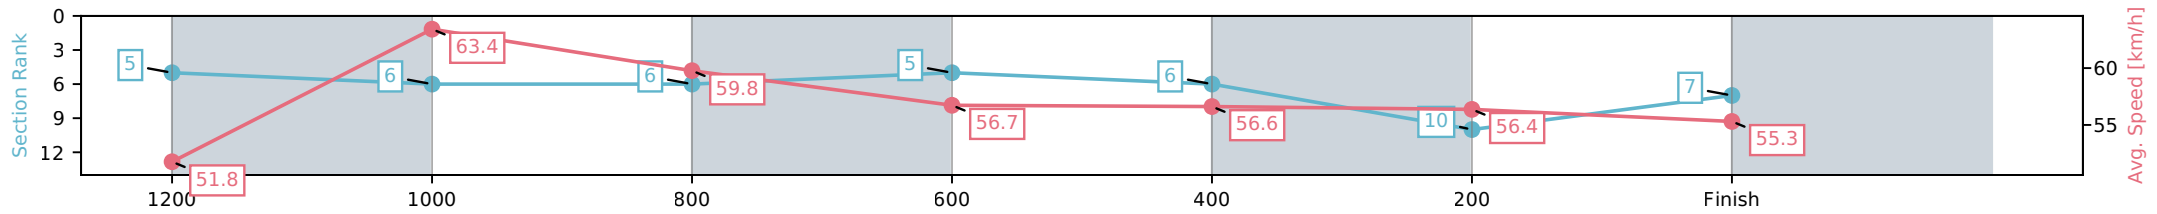

Sunshine Coast QLD
 Race 4: JEFFREY DUNN QTIS Three-Year-Old Maiden
 Handicap - 1400m
 24 May 2026 - 1:41PM
 Track Rating: Soft 7, Weather: Overcast, Rail Position: +10m Entire Circuit

Section	L1400	L1200	L1000	L800	L600	L400	L200
Section Times	1:28.87 (0:13.92)	1:14.95 [5] (0:11.35)	1:03.60 [6] (0:12.21)	0:51.39 [6] (0:12.85)	0:38.54 [5] (0:12.81)	0:25.73 [6] (0:12.78)	0:12.95 [10] (0:12.95)
Average Speed [km/h]	51.8	63.4	59.8	56.7	56.6	56.4	55.3
Top Speed [km/h]	65.1	65.1	62.8	57.9	57.6	57.7	57.5
Avg. Dist. to Rail [m]	8.3	6.2	4.7	2.2	1.2	1.8	4.4
Avg. Stride Freq. [Hz]	2.5	2.4	2.3	2.3	2.3	2.3	2.3
Avg. Stride Length [m]	6.3	7.4	7.3	7.1	7.0	7.0	6.7