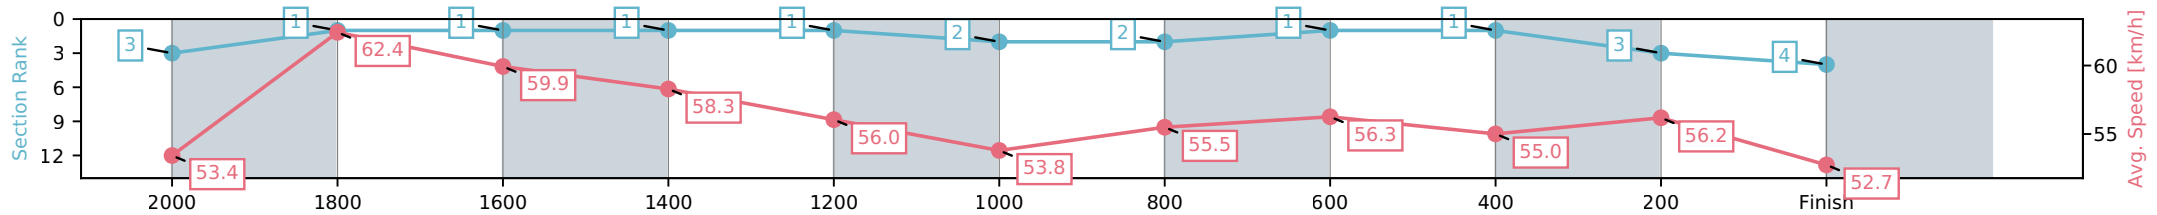

Sunshine Coast QLD

Race 2: COTTON TREE STEAKS Maiden Handicap - 2200m

24 May 2026 - 12:29PM

Track Rating: Soft 7, Weather: Overcast, Rail Position: +10m Entire Circuit

Section	L2200	L2000	L1800	L1600	L1400	L1200	L1000	L800	L600	L400	L200
Section Times	2:25.12 (0:16.89)	2:08.23 [3] (0:11.68)	1:56.55 [1] (0:12.19)	1:44.36 [1] (0:12.39)	1:31.97 [1] (0:12.94)	1:19.03 [1] (0:13.40)	1:05.63 [2] (0:13.07)	0:52.56 [2] (0:12.91)	0:39.65 [1] (0:13.12)	0:26.52 [1] (0:12.81)	0:13.71 [3] (0:13.71)
Average Speed [km/h]	53.4	62.4	59.9	58.3	56.0	53.8	55.5	56.3	55.0	56.2	52.7
Top Speed [km/h]	66.0	65.5	60.6	59.9	57.3	55.8	57.0	57.0	55.7	57.0	54.9
Avg. Dist. to Rail [m]	9.7	2.5	2.6	1.4	2.4	2.9	2.5	1.7	0.4	0.3	0.3
Avg. Stride Freq. [Hz]	2.3	2.3	2.1	2.1	2.0	2.0	2.0	2.1	2.1	2.1	2.1
Avg. Stride Length [m]	6.8	7.9	7.9	8.0	7.8	7.5	7.6	7.6	7.4	7.3	7.2