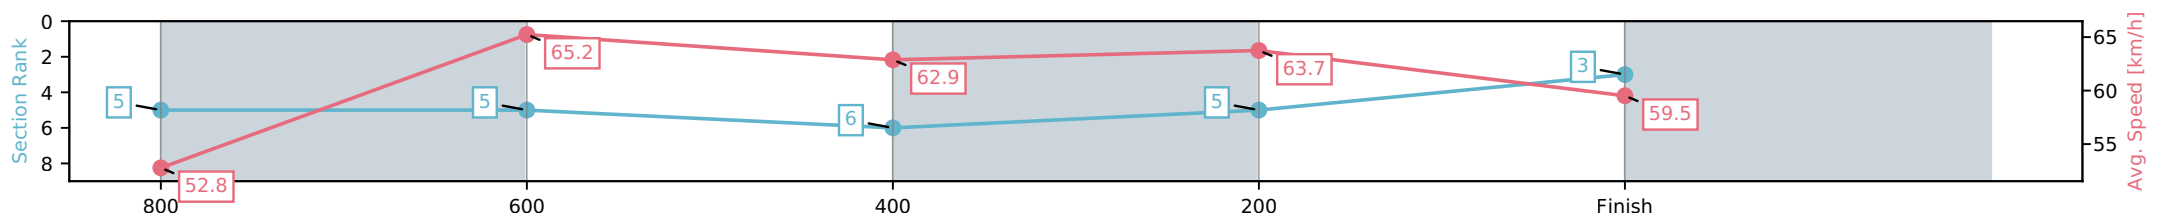

Sunshine Coast QLD

Race 5: LANDSBOROUGH PUB Class 2 Handicap - 1000m

24 May 2026 - 2:14PM

Track Rating: Soft 7, Weather: Overcast, Rail Position: +10m Entire Circuit

Section	L1000	L800	L600	L400	L200
Section Times	0:59.66 (0:13.72)	0:45.94 [5] (0:11.11)	0:34.84 [5] (0:11.45)	0:23.38 [6] (0:11.29)	0:12.09 [5] (0:12.09)
Average Speed [km/h]	52.8	65.2	62.9	63.7	59.5
Top Speed [km/h]	67.2	67.3	64.0	64.0	63.4
Avg. Dist. to Rail [m]	3.0	1.7	0.5	0.8	2.0
Avg. Stride Freq. [Hz]	2.6	2.4	2.4	2.4	2.4
Avg. Stride Length [m]	6.3	7.7	7.6	7.5	7.2