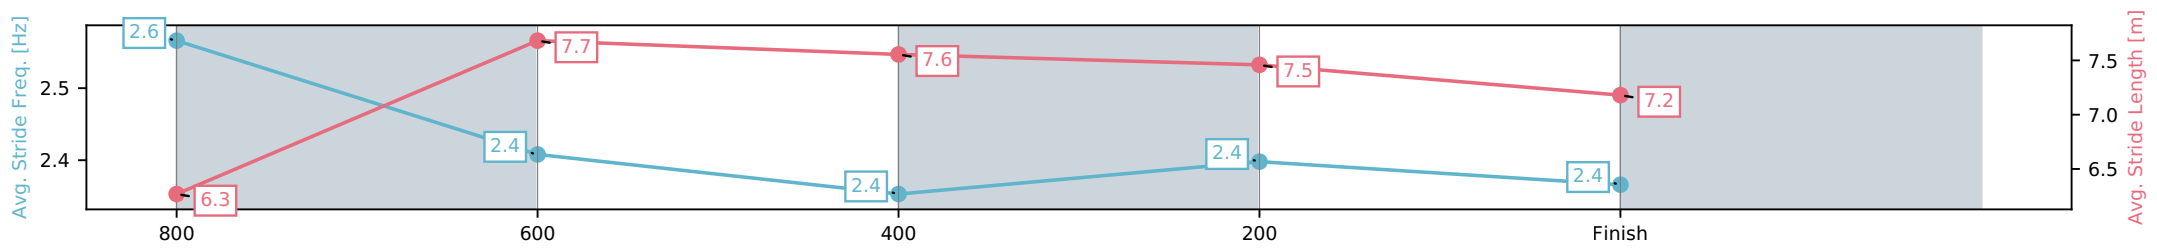

Sunshine Coast QLD

Race 5: LANDSBOROUGH PUB Class 2 Handicap - 1000m

24 May 2026 - 2:14PM

Track Rating: Soft 7, Weather: Overcast, Rail Position: +10m Entire Circuit

Section	L1000	L800	L600	L400	L200
Section Times	0:59.66 (0:13.72)	0:45.94 [5] (0:11.11)	0:34.84 [5] (0:11.45)	0:23.38 [6] (0:11.29)	0:12.09 [5] (0:12.09)
Average Speed [km/h]	52.8	65.2	62.9	63.7	59.5
Top Speed [km/h]	67.2	67.3	64.0	64.0	63.4
Avg. Dist. to Rail [m]	3.0	1.7	0.5	0.8	2.0
Avg. Stride Freq. [Hz]	2.6	2.4	2.4	2.4	2.4
Avg. Stride Length [m]	6.3	7.7	7.6	7.5	7.2