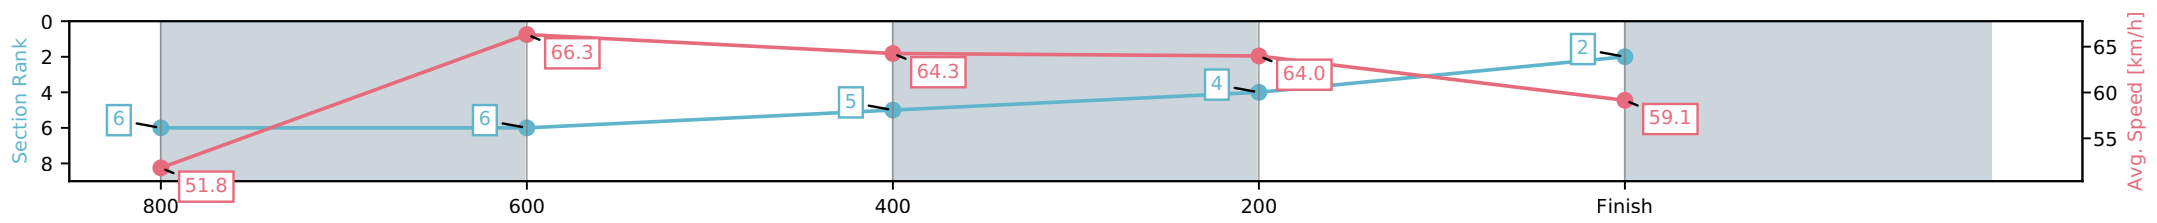

Sunshine Coast QLD

Race 5: LANDSBOROUGH PUB Class 2 Handicap - 1000m

24 May 2026 - 2:14PM

Track Rating: Soft 7, Weather: Overcast, Rail Position: +10m Entire Circuit

Section	L1000	L800	L600	L400	L200
Section Times	0:59.62 (0:14.06)	0:45.56 [6] (0:10.95)	0:34.61 [6] (0:11.24)	0:23.37 [5] (0:11.27)	0:12.10 [4] (0:12.10)
Average Speed [km/h]	51.8	66.3	64.3	64.0	59.1
Top Speed [km/h]	67.0	67.4	66.2	65.0	61.8
Avg. Dist. to Rail [m]	6.7	2.3	0.6	1.5	2.6
Avg. Stride Freq. [Hz]	2.4	2.4	2.3	2.3	2.3
Avg. Stride Length [m]	6.5	7.9	7.8	7.7	7.4