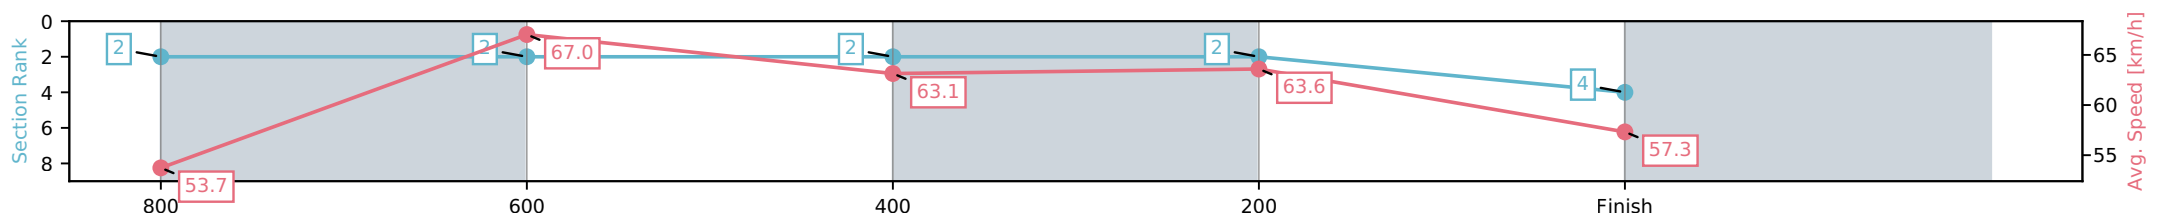

Sunshine Coast QLD

Race 5: LANDSBOROUGH PUB Class 2 Handicap - 1000m

24 May 2026 - 2:14PM

Track Rating: Soft 7, Weather: Overcast, Rail Position: +10m Entire Circuit

Section	L1000	L800	L600	L400	L200
Section Times	0:59.81 (0:13.52)	0:46.29 [2] (0:10.90)	0:35.40 [2] (0:11.49)	0:23.90 [2] (0:11.33)	0:12.57 [2] (0:12.57)
Average Speed [km/h]	53.7	67.0	63.1	63.6	57.3
Top Speed [km/h]	69.2	69.8	65.0	65.6	60.8
Avg. Dist. to Rail [m]	7.2	3.8	1.4	1.7	0.8
Avg. Stride Freq. [Hz]	2.7	2.6	2.5	2.4	2.3
Avg. Stride Length [m]	6.2	7.4	7.3	7.4	7.1