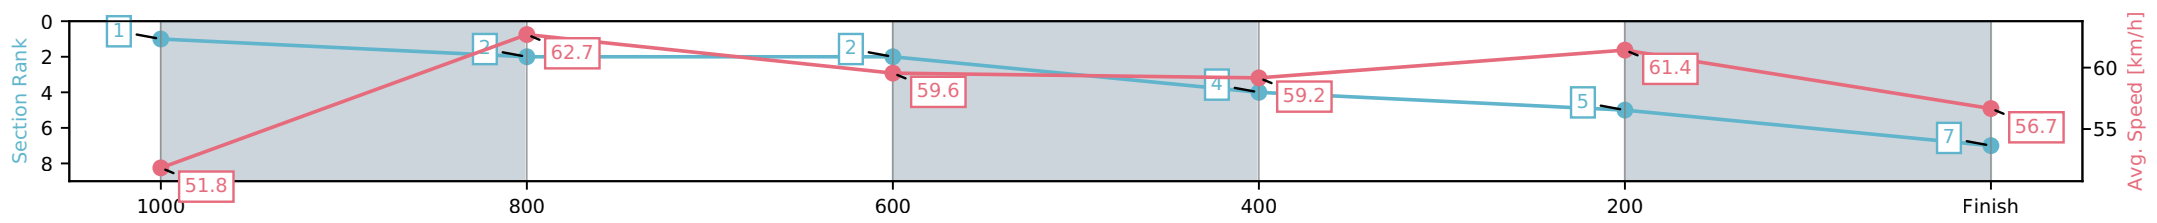

Sunshine Coast QLD

Race 6: HAHN BENCHMARK 58 Handicap - 1200m

24 May 2026 - 2:49PM

Track Rating: Soft 7, Weather: Overcast, Rail Position: +10m Entire Circuit

Section	L1200	L1000	L800	L600	L400	L200
Section Times	1:14.24 (0:13.88)	1:00.36 [1] (0:11.59)	0:48.77 [2] (0:12.20)	0:36.58 [2] (0:12.24)	0:24.33 [4] (0:11.72)	0:12.61 [5] (0:12.61)
Average Speed [km/h]	51.8	62.7	59.6	59.2	61.4	56.7
Top Speed [km/h]	63.7	63.9	60.7	60.7	62.2	59.8
Avg. Dist. to Rail [m]	3.7	3.0	1.8	0.7	0.5	1.3
Avg. Stride Freq. [Hz]	2.6	2.5	2.3	2.3	2.4	2.3
Avg. Stride Length [m]	6.3	7.3	7.2	7.1	7.3	7.1