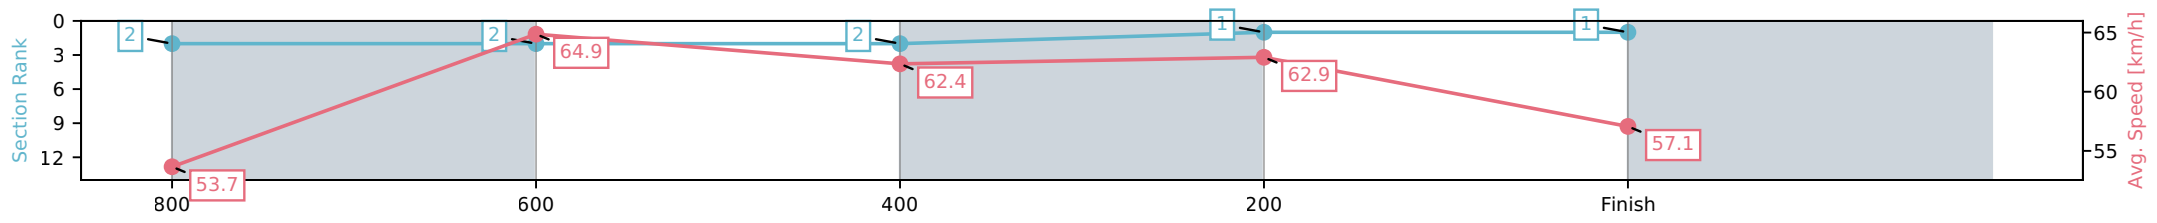

Horse/Jockey Name	Wootton You Know/Brandon Lerena
Finish Rank	1
Fastest Section Time (Section)	0:11.16 (800-600)
Top Speed [km/h] (Section)	67.0 (800-600)
Race State	Finished

Sunshine Coast QLD
Race 1: LANDSBOROUGH PUB QTIS Two-Year-Old Maiden
Handicap - 1000m
24 May 2026 - 11:55AM
Track Rating: Soft 7, Weather: Overcast, Rail Position: +10m Entire Circuit

Section	L1000	L800	L600	L400	L200
Section Times	1:00.48 (0:13.58)	0:46.90 [2] (0:11.16)	0:35.75 [2] (0:11.67)	0:24.07 [2] (0:11.46)	0:12.62 [1] (0:12.62)
Average Speed [km/h]	53.7	64.9	62.4	62.9	57.1
Top Speed [km/h]	66.6	67.0	63.6	63.7	60.8
Avg. Dist. to Rail [m]	1.4	1.5	1.9	2.2	3.4
Avg. Stride Freq. [Hz]	2.6	2.5	2.5	2.5	2.3
Avg. Stride Length [m]	6.3	7.2	7.1	7.2	7.0

[ ] Ranking at each section and finish
-:-:- No data available at this section
NA No data available