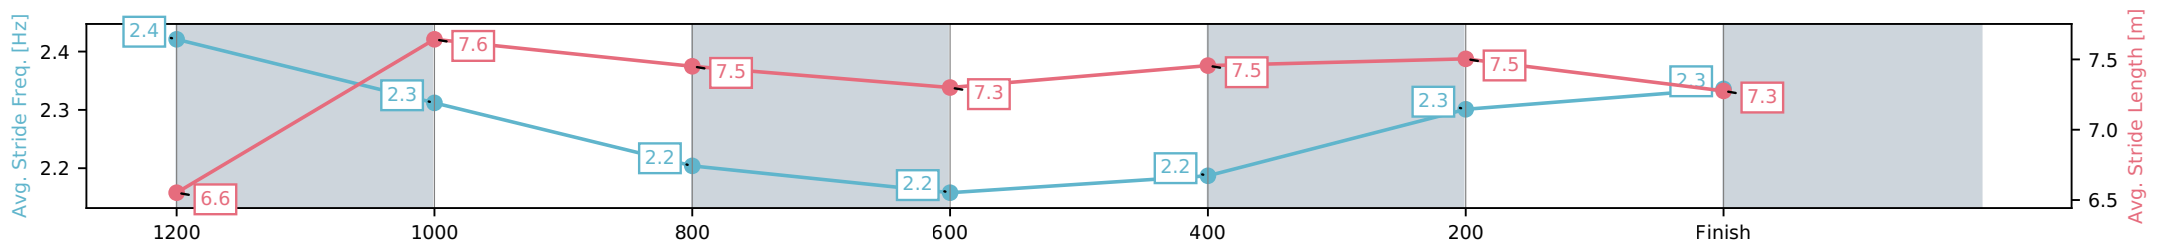

Sunshine Coast QLD

Race 8: XXXX BENCHMARK 68 Handicap - 1400m

24 May 2026 - 4:09PM

Track Rating: Soft 7, Weather: Overcast, Rail Position: +10m Entire Circuit

Section	L1400	L1200	L1000	L800	L600	L400	L200
Section Times	1:27.13 (0:13.97)	1:13.16 [2] (0:11.54)	1:01.62 [3] (0:12.53)	0:49.09 [3] (0:12.99)	0:36.11 [4] (0:12.35)	0:23.75 [4] (0:11.72)	0:12.03 [4] (0:12.03)
Average Speed [km/h]	51.7	62.4	57.9	56.0	58.4	61.4	59.8
Top Speed [km/h]	65.8	65.5	60.2	56.9	60.0	62.3	61.7
Avg. Dist. to Rail [m]	4.9	3.4	2.7	1.6	0.4	1.4	4.5
Avg. Stride Freq. [Hz]	2.4	2.3	2.2	2.2	2.2	2.3	2.3
Avg. Stride Length [m]	6.6	7.6	7.5	7.3	7.5	7.5	7.3