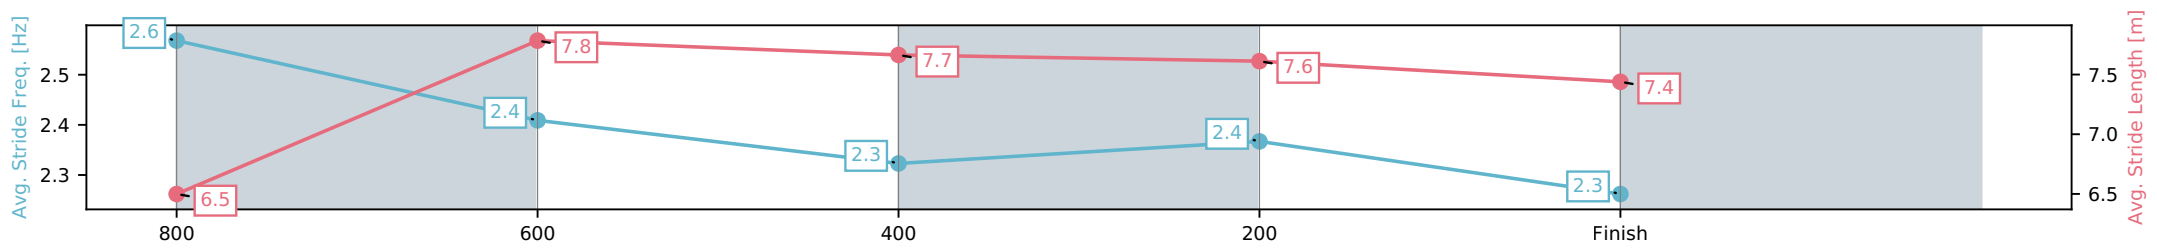

Sunshine Coast QLD

Race 5: LANDSBOROUGH PUB Class 2 Handicap - 1000m

24 May 2026 - 2:14PM

Track Rating: Soft 7, Weather: Overcast, Rail Position: +10m Entire Circuit

Section	L1000	L800	L600	L400	L200
Section Times	0:59.22 (0:13.45)	0:45.77 [1] (0:10.89)	0:34.88 [1] (0:11.41)	0:23.47 [1] (0:11.25)	0:12.22 [1] (0:12.22)
Average Speed [km/h]	53.9	66.3	63.3	63.9	59.0
Top Speed [km/h]	67.6	68.2	64.4	64.6	62.5
Avg. Dist. to Rail [m]	5.0	1.0	0.5	0.2	0.7
Avg. Stride Freq. [Hz]	2.6	2.4	2.3	2.4	2.3
Avg. Stride Length [m]	6.5	7.8	7.7	7.6	7.4