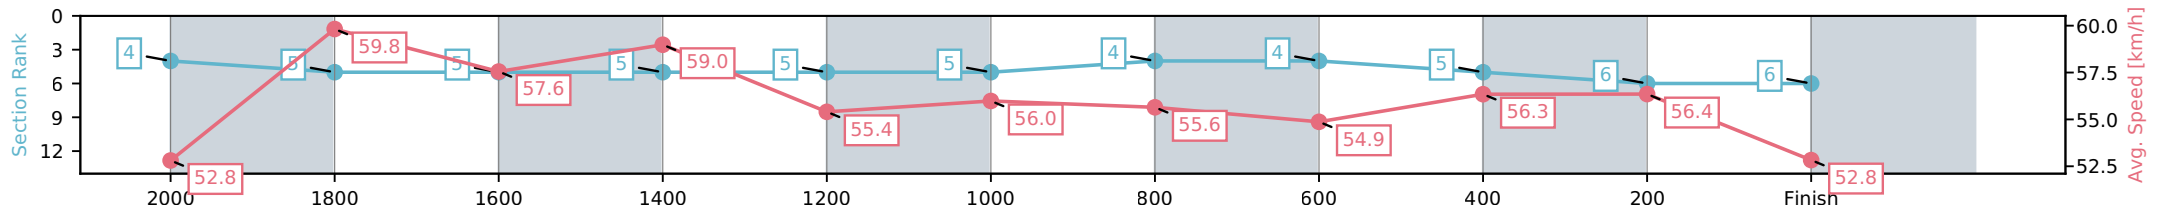

- [] Ranking at each section and finish
- :-:- No data available at this section
- NA No data available

Horse/Jockey Name	Moment/Tiffani Brooker
Finish Rank	7
Fastest Section Time (Section)	0:11.89 (2000-1800)
Top Speed [km/h] (Section)	64.8 (2200 - 2000)
Race State	Finished