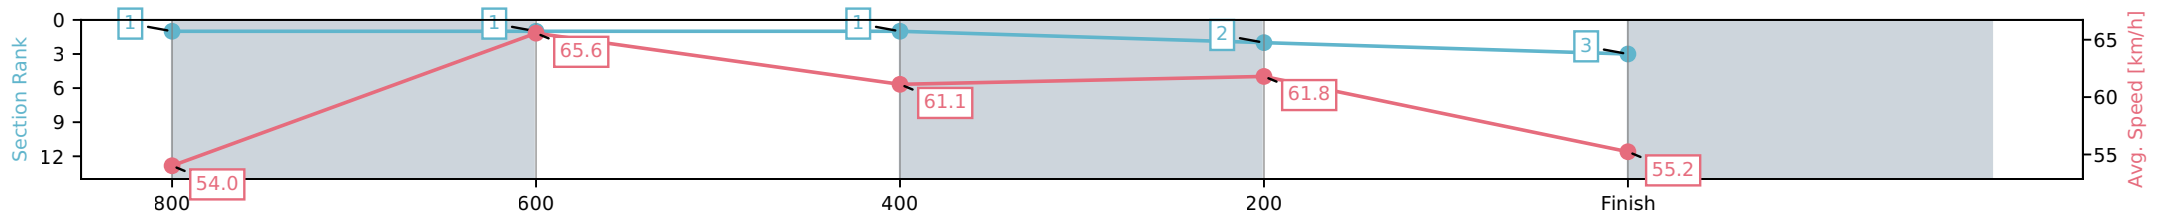

- [] Ranking at each section and finish
- :-:- No data available at this section
- NA No data available

Horse/Jockey Name	Elevating/Luke Dempsey
Finish Rank	4
Fastest Section Time (Section)	0:11.50 (800-600)
Top Speed [km/h] (Section)	65.8 (800-600)
Race State	Finished