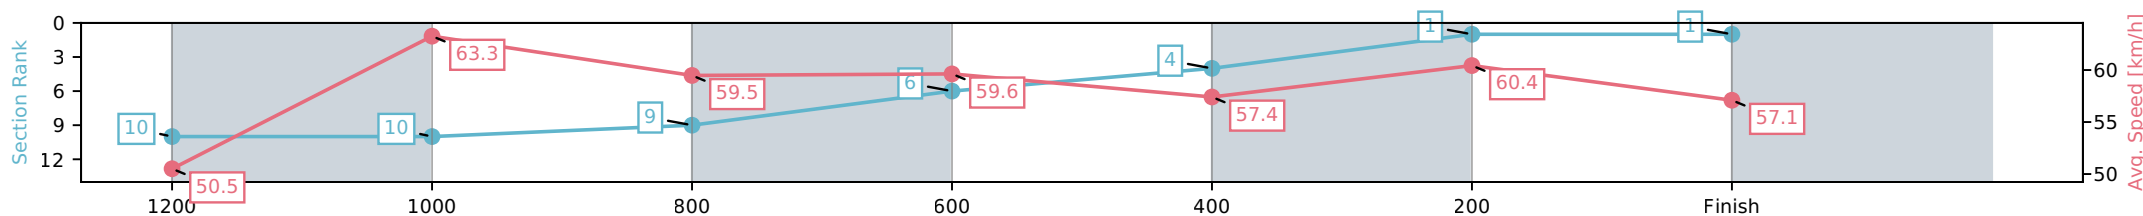

Horse/Jockey Name	Queen Jeddah/Bailey Wheeler
Finish Rank	1
Fastest Section Time (Section)	0:11.39 (1200-1000)
Top Speed [km/h] (Section)	66.5 (1200-1000)
Race State	Finished

Sunshine Coast QLD
Race 4: JEFFREY DUNN QTIS Three-Year-Old Maiden
Handicap - 1400m
24 May 2026 - 1:41PM
Track Rating: Soft 7, Weather: Overcast, Rail Position: +10m Entire Circuit

Section	L1400	L1200	L1000	L800	L600	L400	L200
Section Times	1:27.61 (0:14.28)	1:13.32 [10] (0:11.39)	1:01.94 [10] (0:12.31)	0:49.62 [9] (0:12.39)	0:37.24 [6] (0:12.69)	0:24.54 [4] (0:11.92)	0:12.62 [1] (0:12.62)
Average Speed [km/h]	50.5	63.3	59.5	59.6	57.4	60.4	57.1
Top Speed [km/h]	65.2	66.5	62.2	61.6	58.2	62.1	60.1
Avg. Dist. to Rail [m]	8.0	4.3	4.9	4.4	2.3	2.4	2.8
Avg. Stride Freq. [Hz]	2.4	2.4	2.3	2.3	2.3	2.4	2.3
Avg. Stride Length [m]	6.4	7.5	7.3	7.2	7.1	7.1	7.0

[ ] Ranking at each section and finish
-:-:- No data available at this section
NA No data available