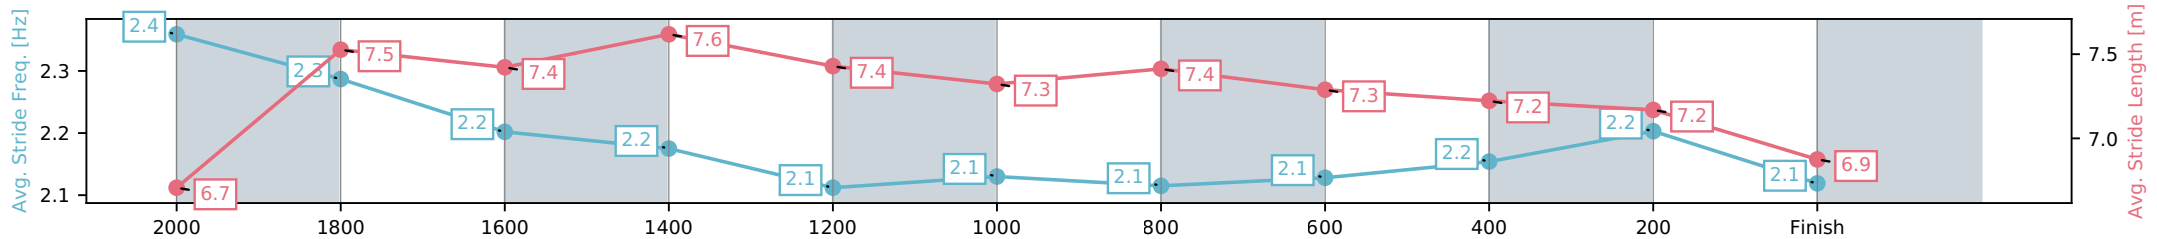

Sunshine Coast QLD

Race 2: COTTON TREE STEAKS Maiden Handicap - 2200m

24 May 2026 - 12:29PM

Track Rating: Soft 7, Weather: Overcast, Rail Position: +10m Entire Circuit

Section	L2200	L2000	L1800	L1600	L1400	L1200	L1000	L800	L600	L400	L200
Section Times	2:25.96 (0:16.86)	2:09.10 [2] (0:11.89)	1:57.21 [3] (0:12.48)	1:44.73 [2] (0:12.33)	1:32.41 [3] (0:13.03)	1:19.38 [2] (0:12.97)	1:06.40 [3] (0:13.05)	0:53.36 [3] (0:13.24)	0:40.11 [3] (0:13.10)	0:27.01 [4] (0:12.88)	0:14.14 [7] (0:14.14)
Average Speed [km/h]	53.3	60.6	58.3	58.8	55.8	55.7	55.7	55.3	55.2	55.9	51.1
Top Speed [km/h]	64.8	63.1	59.2	59.3	57.4	56.2	56.5	56.3	56.3	56.9	54.1
Avg. Dist. to Rail [m]	7.1	0.3	1.6	2.7	3.2	3.8	3.6	2.9	0.8	1.2	3.0
Avg. Stride Freq. [Hz]	2.4	2.3	2.2	2.2	2.1	2.1	2.1	2.1	2.2	2.2	2.1
Avg. Stride Length [m]	6.7	7.5	7.4	7.6	7.4	7.3	7.4	7.3	7.2	7.2	6.9