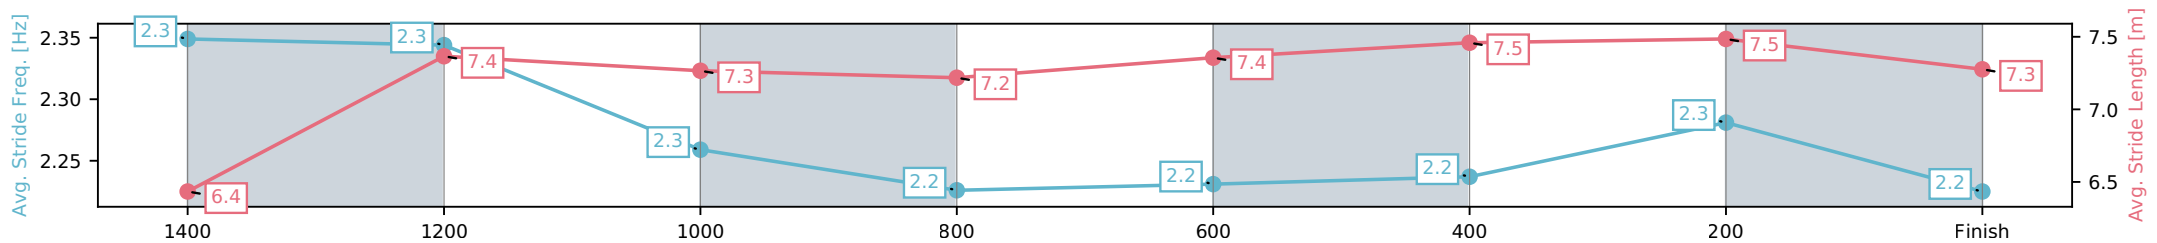

Horse/Jockey Name	Double Whammy/Bailey Wheeler
Finish Rank	7
Fastest Section Time (Section)	0:11.87 (400-200)
Top Speed [km/h] (Section)	62.5 (1600 - 1400)
Race State	Finished

Sunshine Coast QLD
Race 9: LANDSBOROUGH PUB BENCHMARK 62 Handicap - 1600m

24 May 2026 - 4:44PM

Track Rating: Soft 7, Weather: Overcast, Rail Position: +10m Entire Circuit

Section	L1600	L1400	L1200	L1000	L800	L600	L400	L200
Section Times	1:41.01 (0:14.42)	1:26.59 [11] (0:11.94)	1:14.65 [11] (0:12.50)	1:02.15 [10] (0:12.69)	0:49.46 [9] (0:12.59)	0:36.87 [9] (0:12.25)	0:24.62 [10] (0:11.87)	0:12.74 [8] (0:12.74)
Average Speed [km/h]	49.4	61.0	57.8	57.2	58.1	59.3	60.6	56.4
Top Speed [km/h]	62.5	61.6	59.4	58.4	58.9	60.1	61.3	60.4
Avg. Dist. to Rail [m]	5.9	3.9	4.1	3.6	2.6	1.7	3.7	6.1
Avg. Stride Freq. [Hz]	2.3	2.3	2.3	2.2	2.2	2.2	2.3	2.2
Avg. Stride Length [m]	6.4	7.4	7.3	7.2	7.4	7.5	7.5	7.3

- [ ] Ranking at each section and finish
- -:-:- No data available at this section
- NA No data available