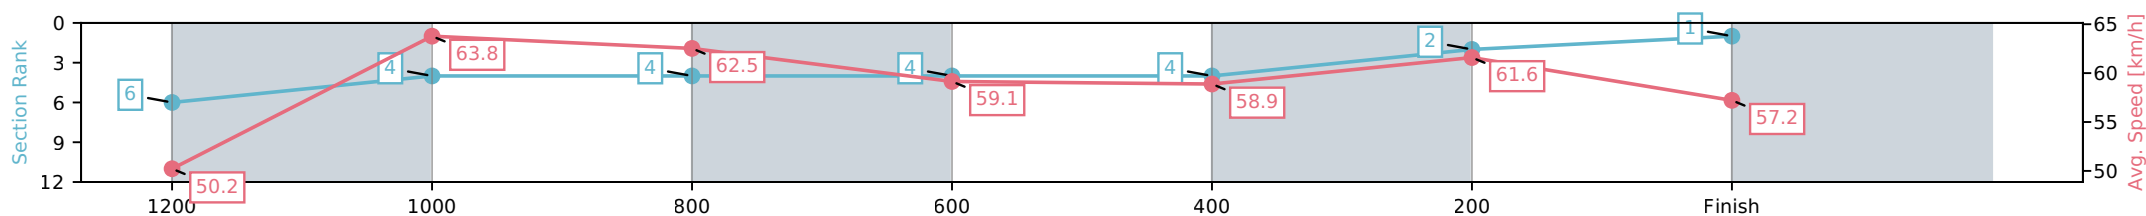

Horse/Jockey Name	Aliquam/Kayla Johnston
Finish Rank	1
Fastest Section Time (Section)	0:11.29 (1200-1000)
Top Speed [km/h] (Section)	64.1 (1200-1000)
Race State	Finished

Sunshine Coast QLD
Race 7: LIQUOR LEGENDS RATINGS BAND 0 - 58 Handicap - 1400m

24 May 2026 - 3:30PM

Track Rating: Soft 7, Weather: Overcast, Rail Position: +10m Entire Circuit

Section	L1400	L1200	L1000	L800	L600	L400	L200
Section Times	1:26.44 (0:14.40)	1:12.04 [6] (0:11.29)	1:00.75 [4] (0:11.66)	0:49.09 [4] (0:12.44)	0:36.65 [4] (0:12.36)	0:24.29 [4] (0:11.68)	0:12.61 [2] (0:12.61)
Average Speed [km/h]	50.2	63.8	62.5	59.1	58.9	61.6	57.2
Top Speed [km/h]	63.0	64.1	64.0	60.7	60.8	62.0	60.4
Avg. Dist. to Rail [m]	10.5	5.2	4.6	3.5	2.2	2.0	1.9
Avg. Stride Freq. [Hz]	2.5	2.5	2.4	2.3	2.3	2.4	2.3
Avg. Stride Length [m]	6.1	7.3	7.4	7.2	7.1	7.3	7.0

- [ ] Ranking at each section and finish
- -:-:- No data available at this section
- NA No data available