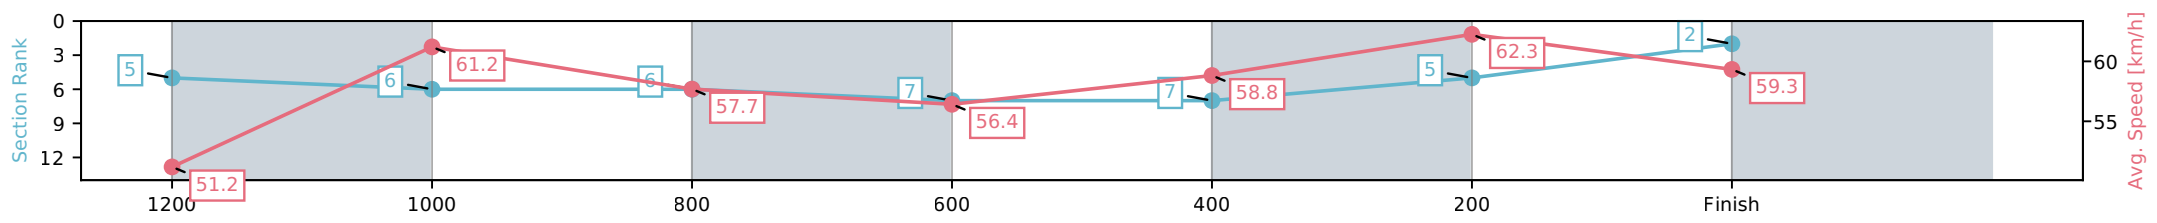

Sunshine Coast QLD

Race 8: XXXX BENCHMARK 68 Handicap - 1400m

24 May 2026 - 4:09PM

Track Rating: Soft 7, Weather: Overcast, Rail Position: +10m Entire Circuit

Section	L1400	L1200	L1000	L800	L600	L400	L200
Section Times	1:27.24 (0:14.04)	1:13.20 [5] (0:11.77)	1:01.43 [6] (0:12.58)	0:48.85 [6] (0:12.88)	0:35.97 [7] (0:12.28)	0:23.69 [7] (0:11.56)	0:12.12 [5] (0:12.12)
Average Speed [km/h]	51.2	61.2	57.7	56.4	58.8	62.3	59.3
Top Speed [km/h]	64.8	64.4	58.9	56.9	60.3	63.0	62.1
Avg. Dist. to Rail [m]	3.7	3.0	2.7	1.7	0.4	2.4	6.2
Avg. Stride Freq. [Hz]	2.4	2.3	2.2	2.2	2.2	2.3	2.3
Avg. Stride Length [m]	6.5	7.5	7.4	7.2	7.3	7.4	7.3