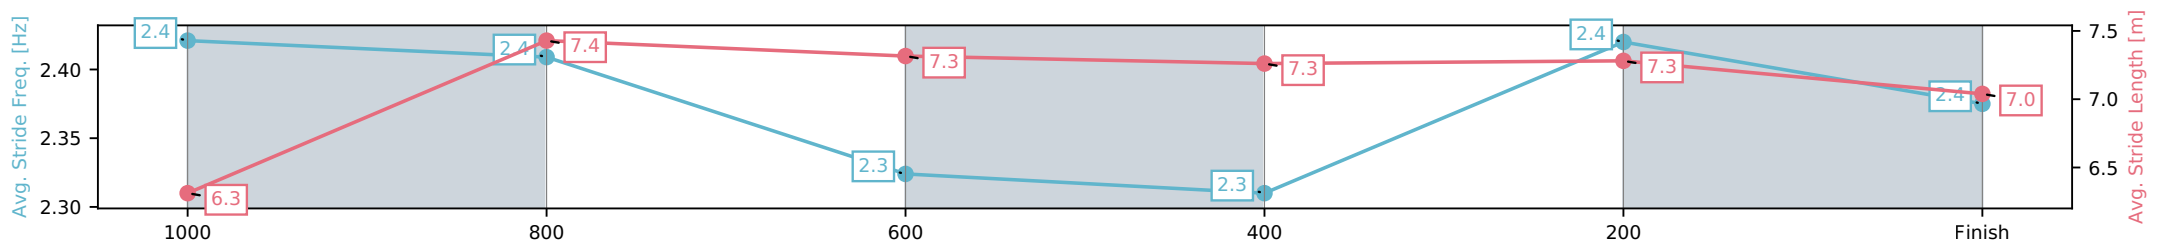

Horse/Jockey Name	In Great Spirit/Corey Sutherland
Finish Rank	6
Fastest Section Time (Section)	0:11.50 (400-200)
Top Speed [km/h] (Section)	64.4 (1200 - 1000)
Race State	Finished

Sunshine Coast QLD

Race 6: HAHN BENCHMARK 58 Handicap - 1200m

24 May 2026 - 2:49PM

Track Rating: Soft 7, Weather: Overcast, Rail Position: +10m Entire Circuit

Section	L1200	L1000	L800	L600	L400	L200
Section Times	1:14.06 (0:14.32)	0:59.74 [6] (0:11.52)	0:48.22 [6] (0:12.17)	0:36.05 [6] (0:12.19)	0:23.86 [6] (0:11.50)	0:12.36 [7] (0:12.36)
Average Speed [km/h]	50.4	63.1	59.9	59.7	62.7	58.3
Top Speed [km/h]	64.4	63.8	60.8	61.1	64.1	62.2
Avg. Dist. to Rail [m]	6.3	3.5	2.2	2.0	4.6	6.7
Avg. Stride Freq. [Hz]	2.4	2.4	2.3	2.3	2.4	2.4
Avg. Stride Length [m]	6.3	7.4	7.3	7.3	7.3	7.0

[ ] Ranking at each section and finish
-.-.- No data available at this section
NA No data available