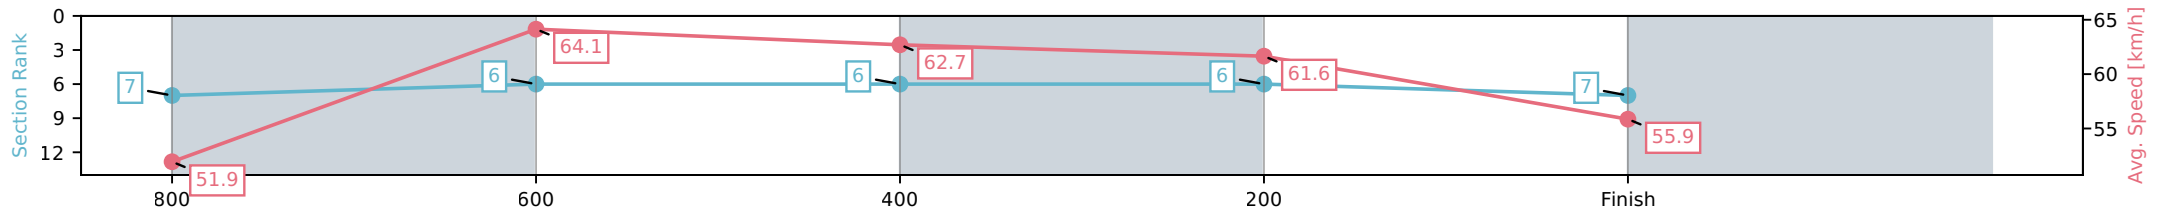

Horse/Jockey Name	Summer Vibe/Boris Thornton
Finish Rank	7
Fastest Section Time (Section)	0:11.37 (800-600)
Top Speed [km/h] (Section)	66.2 (800-600)
Race State	Finished

Sunshine Coast QLD
Race 1: LANDSBOROUGH PUB QTIS Two-Year-Old Maiden
Handicap - 1000m
24 May 2026 - 11:55AM
Track Rating: Soft 7, Weather: Overcast, Rail Position: +10m Entire Circuit

Section	L1000	L800	L600	L400	L200
Section Times	1:01.46 (0:13.94)	0:47.52 [7] (0:11.37)	0:36.15 [6] (0:11.58)	0:24.57 [6] (0:11.68)	0:12.89 [6] (0:12.89)
Average Speed [km/h]	51.9	64.1	62.7	61.6	55.9
Top Speed [km/h]	66.1	66.2	65.4	63.4	60.2
Avg. Dist. to Rail [m]	4.4	3.0	1.5	4.8	4.3
Avg. Stride Freq. [Hz]	2.5	2.4	2.4	2.4	2.3
Avg. Stride Length [m]	6.4	7.5	7.3	7.2	6.9

- [ ] Ranking at each section and finish
- -:-:- No data available at this section
- NA No data available