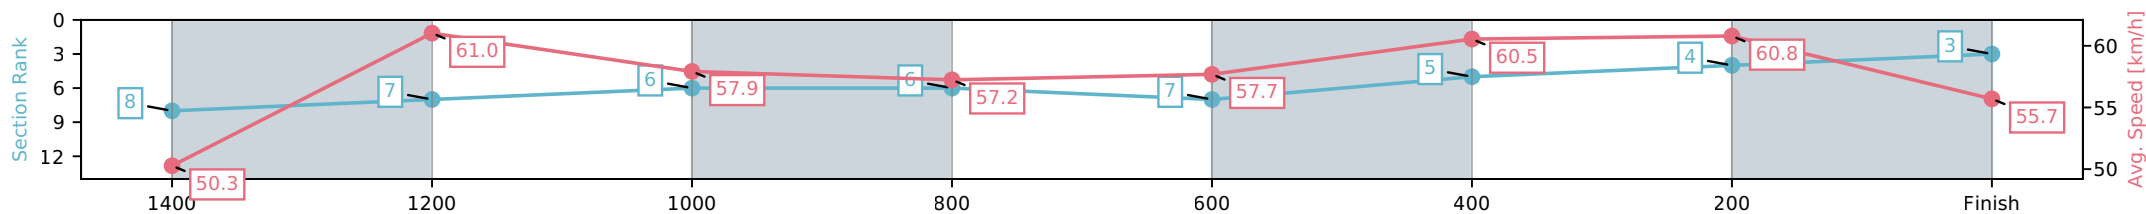

Sunshine Coast QLD
 Race 9: LANDSBOROUGH PUB BENCHMARK 62 Handicap -
 1600m

24 May 2026 - 4:44PM

Track Rating: Soft 7, Weather: Overcast, Rail Position: +10m Entire Circuit

Section	L1600	L1400	L1200	L1000	L800	L600	L400	L200
Section Times	1:40.85 (0:14.17)	1:26.68 [8] (0:11.95)	1:14.74 [7] (0:12.44)	1:02.29 [6] (0:12.72)	0:49.58 [6] (0:12.71)	0:36.86 [7] (0:12.08)	0:24.78 [5] (0:11.86)	0:12.93 [4] (0:12.93)
Average Speed [km/h]	50.3	61.0	57.9	57.2	57.7	60.5	60.8	55.7
Top Speed [km/h]	62.6	63.0	60.2	58.3	58.5	61.1	61.5	58.8
Avg. Dist. to Rail [m]	4.6	4.1	4.3	3.9	3.2	2.8	4.2	5.2
Avg. Stride Freq. [Hz]	2.3	2.3	2.2	2.2	2.2	2.3	2.3	2.3
Avg. Stride Length [m]	6.8	7.6	7.4	7.4	7.4	7.3	7.4	7.0