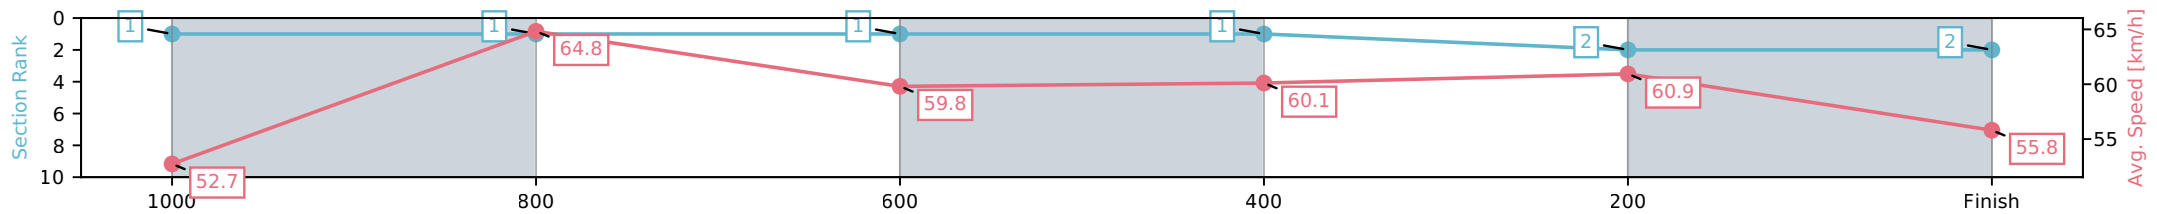

Sunshine Coast QLD

Race 3: DON JACKSON Maiden Handicap - 1200m

24 May 2026 - 1:06PM

Track Rating: Soft 7, Weather: Overcast, Rail Position: +10m Entire Circuit

Section	L1200	L1000	L800	L600	L400	L200
Section Times	1:13.68 (0:13.58)	1:00.10 [1] (0:11.20)	0:48.90 [1] (0:12.17)	0:36.72 [1] (0:12.00)	0:24.73 [1] (0:11.82)	0:12.90 [2] (0:12.90)
Average Speed [km/h]	52.7	64.8	59.8	60.1	60.9	55.8
Top Speed [km/h]	66.1	66.8	62.2	62.2	62.2	58.9
Avg. Dist. to Rail [m]	3.5	2.7	2.0	0.8	0.6	0.7
Avg. Stride Freq. [Hz]	2.5	2.5	2.4	2.4	2.5	2.3
Avg. Stride Length [m]	6.3	7.3	7.1	7.1	7.0	6.8