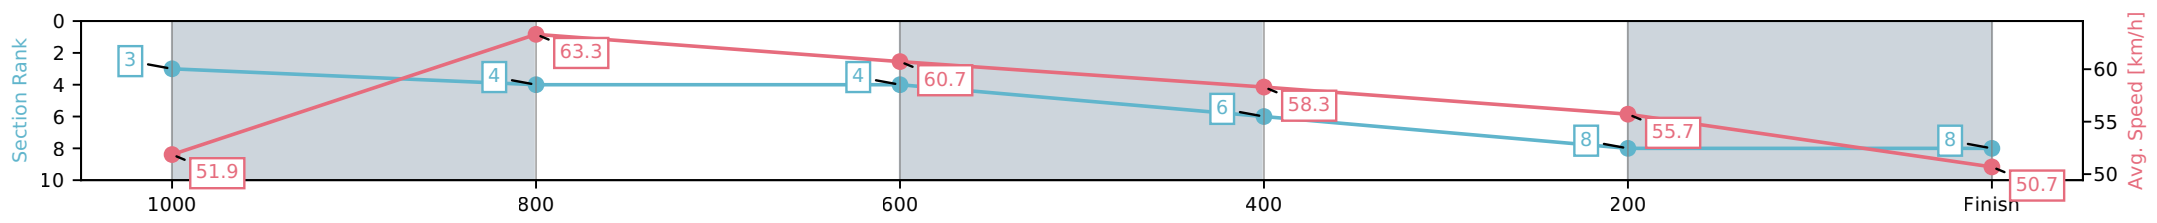

Sunshine Coast QLD

Race 3: DON JACKSON Maiden Handicap - 1200m

24 May 2026 - 1:06PM

Track Rating: Soft 7, Weather: Overcast, Rail Position: +10m Entire Circuit

Section	L1200	L1000	L800	L600	L400	L200
Section Times	1:16.88 (0:13.84)	1:03.04 [3] (0:11.48)	0:51.56 [4] (0:12.03)	0:39.53 [4] (0:12.45)	0:27.08 [6] (0:12.93)	0:14.15 [8] (0:14.15)
Average Speed [km/h]	51.9	63.3	60.7	58.3	55.7	50.7
Top Speed [km/h]	65.3	65.0	62.8	60.3	56.8	54.4
Avg. Dist. to Rail [m]	7.4	3.6	2.6	1.4	0.6	0.5
Avg. Stride Freq. [Hz]	2.7	2.6	2.5	2.5	2.4	2.3
Avg. Stride Length [m]	6.0	6.9	6.9	6.6	6.4	6.2