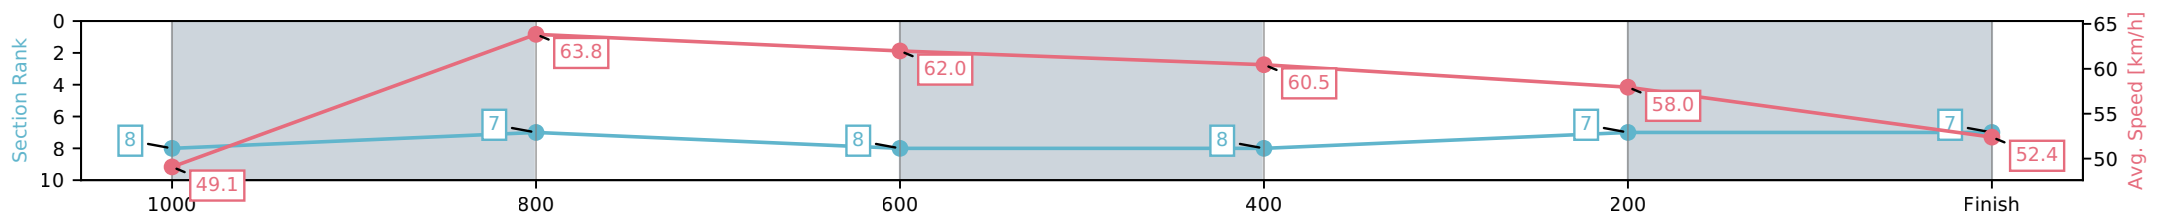

Sunshine Coast QLD

Race 3: DON JACKSON Maiden Handicap - 1200m

24 May 2026 - 1:06PM

Track Rating: Soft 7, Weather: Overcast, Rail Position: +10m Entire Circuit

Section	L1200	L1000	L800	L600	L400	L200
Section Times	1:16.18 (0:14.64)	1:01.54 [8] (0:11.40)	0:50.14 [7] (0:11.85)	0:38.29 [8] (0:12.08)	0:26.21 [8] (0:12.43)	0:13.78 [7] (0:13.78)
Average Speed [km/h]	49.1	63.8	62.0	60.5	58.0	52.4
Top Speed [km/h]	61.7	65.3	64.1	61.8	58.8	56.6
Avg. Dist. to Rail [m]	4.4	3.7	3.6	2.4	4.0	4.2
Avg. Stride Freq. [Hz]	2.4	2.4	2.4	2.4	2.4	2.3
Avg. Stride Length [m]	6.4	7.4	7.3	7.2	6.9	6.6