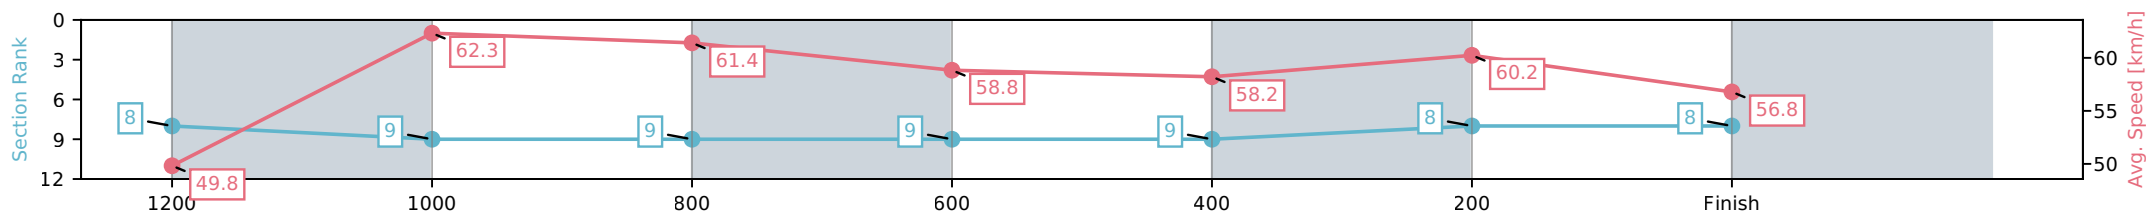

Horse/Jockey Name	Busker/Leah Martyn
Finish Rank	8
Fastest Section Time (Section)	0:11.56 (1200-1000)
Top Speed [km/h] (Section)	64.0 (1200-1000)
Race State	Finished

Sunshine Coast QLD
Race 7: LIQUOR LEGENDS RATINGS BAND 0 - 58 Handicap - 1400m

24 May 2026 - 3:30PM

Track Rating: Soft 7, Weather: Overcast, Rail Position: +10m Entire Circuit

Section	L1400	L1200	L1000	L800	L600	L400	L200
Section Times	1:27.49 (0:14.50)	1:12.99 [8] (0:11.56)	1:01.43 [9] (0:11.84)	0:49.59 [9] (0:12.40)	0:37.19 [9] (0:12.44)	0:24.75 [9] (0:11.96)	0:12.80 [8] (0:12.80)
Average Speed [km/h]	49.8	62.3	61.4	58.8	58.2	60.2	56.8
Top Speed [km/h]	63.7	64.0	63.5	59.6	59.1	61.0	60.3
Avg. Dist. to Rail [m]	8.3	3.9	3.6	2.3	1.0	3.1	4.0
Avg. Stride Freq. [Hz]	2.3	2.3	2.3	2.3	2.3	2.4	2.3
Avg. Stride Length [m]	6.5	7.5	7.5	7.3	7.2	7.1	6.9

- [ ] Ranking at each section and finish
- -:-:- No data available at this section
- NA No data available