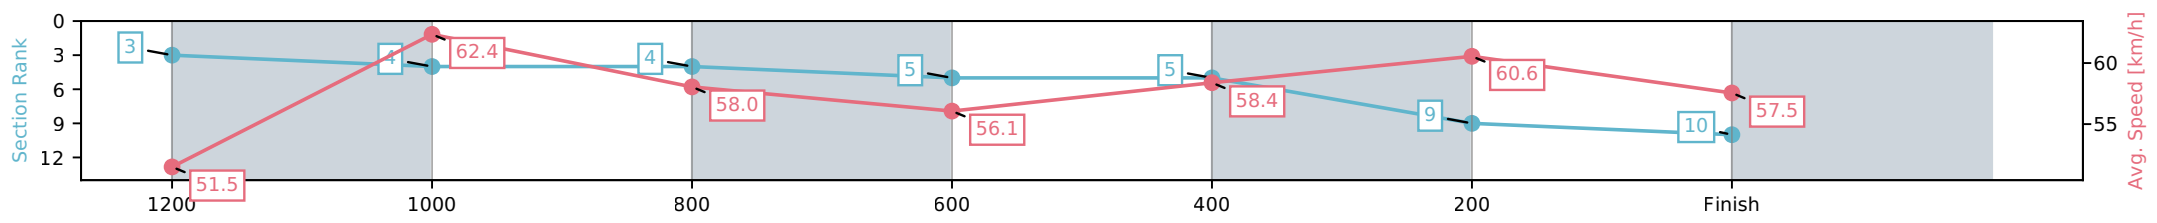

Sunshine Coast QLD

Race 8: XXXX BENCHMARK 68 Handicap - 1400m

24 May 2026 - 4:09PM

Track Rating: Soft 7, Weather: Overcast, Rail Position: +10m Entire Circuit

Section	L1400	L1200	L1000	L800	L600	L400	L200
Section Times	1:27.89 (0:13.99)	1:13.90 [3] (0:11.54)	1:02.36 [4] (0:12.54)	0:49.82 [4] (0:13.00)	0:36.82 [5] (0:12.43)	0:24.39 [5] (0:11.89)	0:12.50 [9] (0:12.50)
Average Speed [km/h]	51.5	62.4	58.0	56.1	58.4	60.6	57.5
Top Speed [km/h]	64.5	64.6	60.1	56.5	60.0	61.1	59.6
Avg. Dist. to Rail [m]	5.8	4.2	3.7	2.4	1.2	3.7	4.8
Avg. Stride Freq. [Hz]	2.4	2.4	2.3	2.3	2.3	2.4	2.4
Avg. Stride Length [m]	6.4	7.4	7.2	7.0	7.0	7.1	7.0