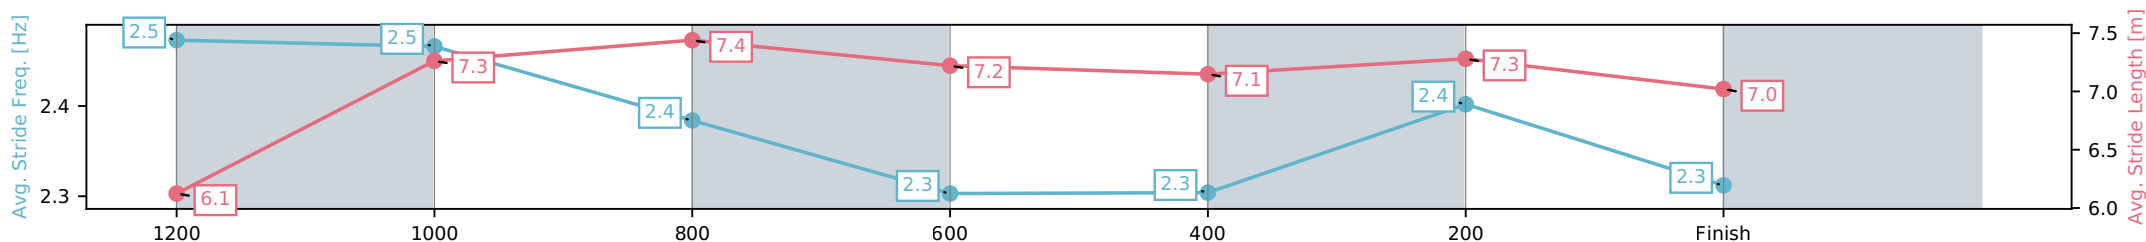

Horse/Jockey Name	Aliquam/Kayla Johnston
Finish Rank	1
Fastest Section Time (Section)	0:11.29 (1200-1000)
Top Speed [km/h] (Section)	64.1 (1200-1000)
Race State	Finished

Sunshine Coast QLD
Race 7: LIQUOR LEGENDS RATINGS BAND 0 - 58 Handicap - 1400m

24 May 2026 - 3:30PM

Track Rating: Soft 7, Weather: Overcast, Rail Position: +10m Entire Circuit

Section	L1400	L1200	L1000	L800	L600	L400	L200
Section Times	1:26.44 (0:14.40)	1:12.04 [6] (0:11.29)	1:00.75 [4] (0:11.66)	0:49.09 [4] (0:12.44)	0:36.65 [4] (0:12.36)	0:24.29 [4] (0:11.68)	0:12.61 [2] (0:12.61)
Average Speed [km/h]	50.2	63.8	62.5	59.1	58.9	61.6	57.2
Top Speed [km/h]	63.0	64.1	64.0	60.7	60.8	62.0	60.4
Avg. Dist. to Rail [m]	10.5	5.2	4.6	3.5	2.2	2.0	1.9
Avg. Stride Freq. [Hz]	2.5	2.5	2.4	2.3	2.3	2.4	2.3
Avg. Stride Length [m]	6.1	7.3	7.4	7.2	7.1	7.3	7.0

- [ ] Ranking at each section and finish
- -:-:- No data available at this section
- NA No data available