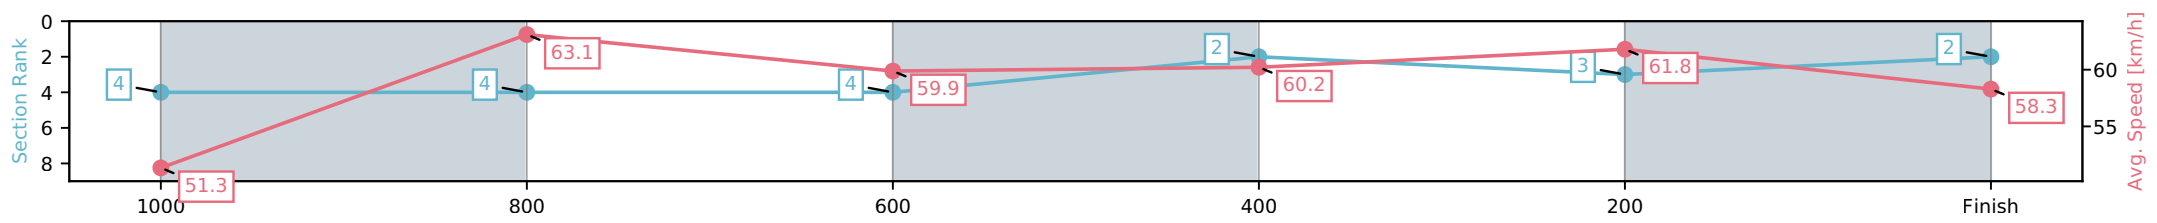

Sunshine Coast QLD

Race 6: HAHN BENCHMARK 58 Handicap - 1200m

24 May 2026 - 2:49PM

Track Rating: Soft 7, Weather: Overcast, Rail Position: +10m Entire Circuit

Section	L1200	L1000	L800	L600	L400	L200
Section Times	1:13.80 (0:14.02)	0:59.78 [4] (0:11.54)	0:48.24 [4] (0:12.20)	0:36.04 [4] (0:12.07)	0:23.97 [2] (0:11.64)	0:12.33 [3] (0:12.33)
Average Speed [km/h]	51.3	63.1	59.9	60.2	61.8	58.3
Top Speed [km/h]	63.2	63.8	60.9	61.7	62.2	60.6
Avg. Dist. to Rail [m]	5.5	3.8	2.7	1.5	2.1	3.5
Avg. Stride Freq. [Hz]	2.4	2.4	2.3	2.3	2.4	2.3
Avg. Stride Length [m]	6.4	7.5	7.3	7.3	7.3	7.1