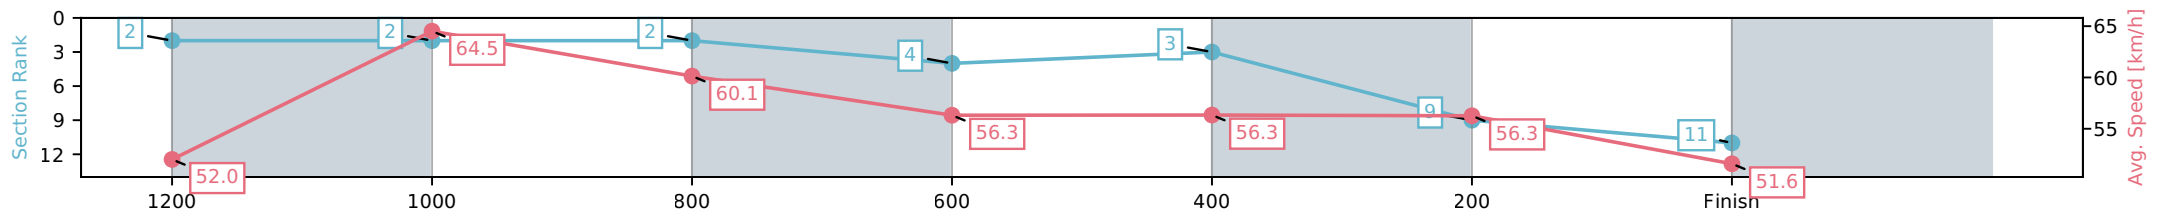

Horse/Jockey Name	Bonnie Bouquet/Steph Tierney
Finish Rank	11
Fastest Section Time (Section)	0:11.17 (1200-1000)
Top Speed [km/h] (Section)	66.0 (1400 - 1200)
Race State	Finished

Sunshine Coast QLD
Race 4: JEFFREY DUNN QTIS Three-Year-Old Maiden
Handicap - 1400m
24 May 2026 - 1:41PM
Track Rating: Soft 7, Weather: Overcast, Rail Position: +10m Entire Circuit

Section	L1400	L1200	L1000	L800	L600	L400	L200
Section Times	1:29.66 (0:13.86)	1:15.80 [2] (0:11.17)	1:04.63 [2] (0:12.12)	0:52.51 [2] (0:12.99)	0:39.51 [4] (0:12.86)	0:26.66 [3] (0:12.80)	0:13.85 [9] (0:13.85)
Average Speed [km/h]	52.0	64.5	60.1	56.3	56.3	56.3	51.6
Top Speed [km/h]	66.0	65.4	63.5	58.2	56.9	57.5	54.7
Avg. Dist. to Rail [m]	9.2	6.4	4.6	2.8	1.0	0.5	0.3
Avg. Stride Freq. [Hz]	2.5	2.5	2.4	2.3	2.3	2.3	2.2
Avg. Stride Length [m]	6.1	7.1	7.1	6.9	6.9	6.9	6.6

- [ ] Ranking at each section and finish
- -:-:- No data available at this section
- NA No data available