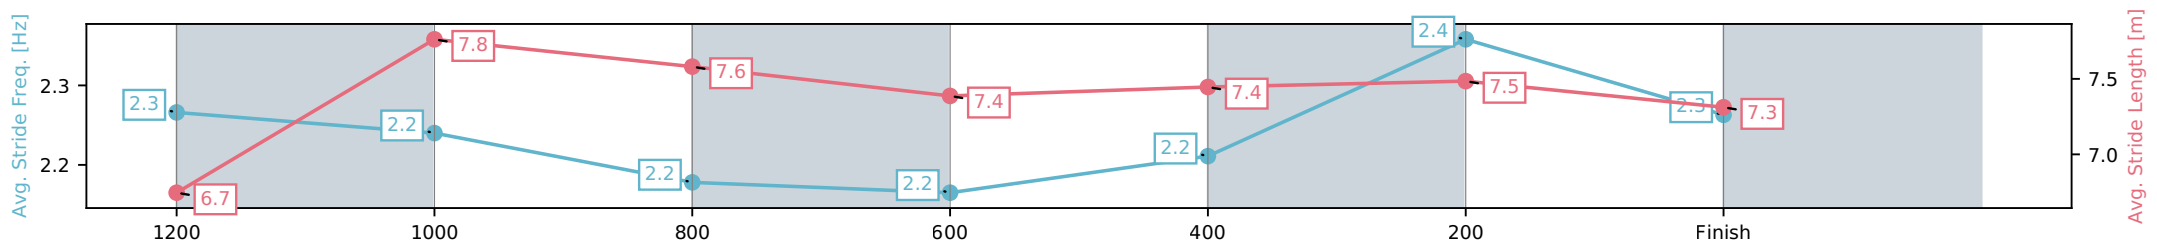

Sunshine Coast QLD

Race 8: XXXX BENCHMARK 68 Handicap - 1400m

24 May 2026 - 4:09PM

Track Rating: Soft 7, Weather: Overcast, Rail Position: +10m Entire Circuit

Section	L1400	L1200	L1000	L800	L600	L400	L200
Section Times	1:27.74 (0:14.34)	1:13.40 [8] (0:11.78)	1:01.62 [8] (0:12.50)	0:49.12 [8] (0:12.84)	0:36.29 [8] (0:12.32)	0:23.96 [8] (0:11.46)	0:12.51 [7] (0:12.51)
Average Speed [km/h]	50.3	61.2	58.1	57.0	59.0	62.8	57.5
Top Speed [km/h]	63.8	63.9	59.5	57.8	61.0	63.5	62.1
Avg. Dist. to Rail [m]	6.8	3.9	3.8	2.7	1.4	5.6	8.6
Avg. Stride Freq. [Hz]	2.3	2.2	2.2	2.2	2.2	2.4	2.3
Avg. Stride Length [m]	6.7	7.8	7.6	7.4	7.4	7.5	7.3