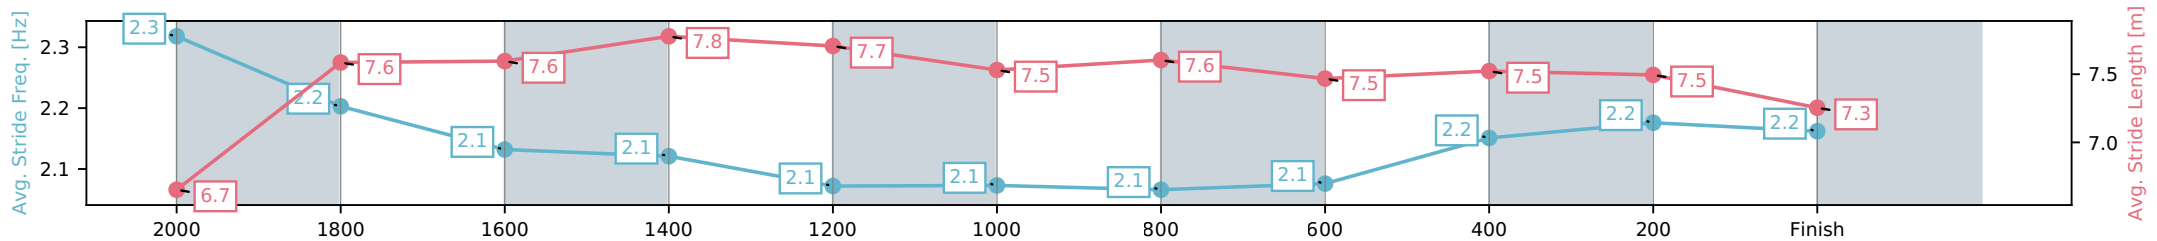

Sunshine Coast QLD

Race 2: COTTON TREE STEAKS Maiden Handicap - 2200m

24 May 2026 - 12:29PM

Track Rating: Soft 7, Weather: Overcast, Rail Position: +10m Entire Circuit

Section	L2200	L2000	L1800	L1600	L1400	L1200	L1000	L800	L600	L400	L200
Section Times	2:24.35 (0:17.19)	2:07.16 [6] (0:12.16)	1:55.01 [6] (0:12.60)	1:42.40 [6] (0:12.30)	1:30.11 [7] (0:12.97)	1:17.14 [6] (0:12.96)	1:04.18 [7] (0:13.06)	0:51.13 [6] (0:13.16)	0:37.97 [5] (0:12.46)	0:25.51 [3] (0:12.41)	0:13.09 [1] (0:13.09)
Average Speed [km/h]	52.4	58.9	57.5	59.0	56.1	55.7	55.7	55.4	57.7	58.0	55.3
Top Speed [km/h]	62.9	61.0	58.6	60.2	59.9	56.5	57.4	56.7	58.3	58.8	57.2
Avg. Dist. to Rail [m]	5.7	1.1	1.1	3.0	3.0	4.0	3.6	2.3	0.6	0.8	2.7
Avg. Stride Freq. [Hz]	2.3	2.2	2.1	2.1	2.1	2.1	2.1	2.1	2.2	2.2	2.2
Avg. Stride Length [m]	6.7	7.6	7.6	7.8	7.7	7.5	7.6	7.5	7.5	7.5	7.3