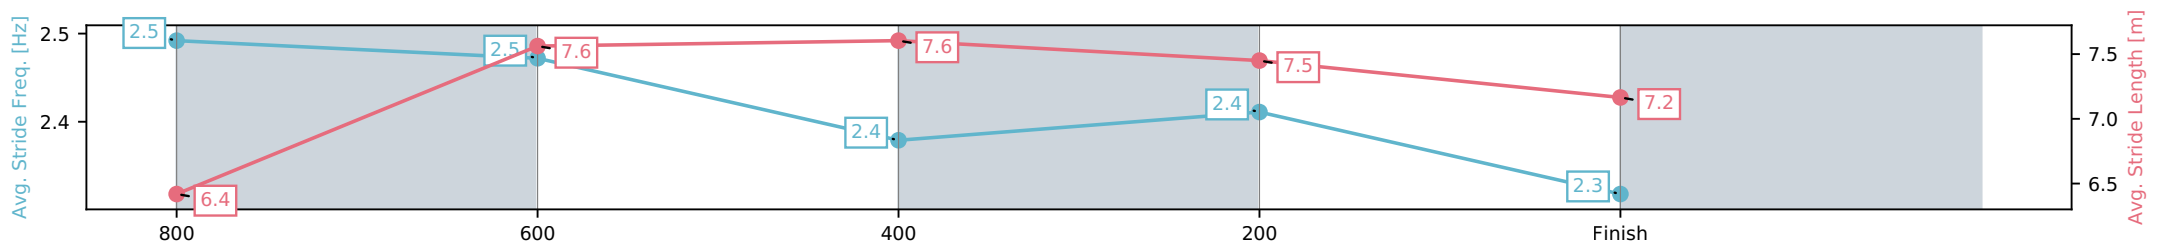

Sunshine Coast QLD

Race 5: LANDSBOROUGH PUB Class 2 Handicap - 1000m

24 May 2026 - 2:14PM

Track Rating: Soft 7, Weather: Overcast, Rail Position: +10m Entire Circuit

Section	L1000	L800	L600	L400	L200
Section Times	1:00.06 (0:14.24)	0:45.82 [7] (0:10.90)	0:34.92 [7] (0:11.27)	0:23.65 [7] (0:11.30)	0:12.35 [7] (0:12.35)
Average Speed [km/h]	51.0	66.7	64.0	63.7	58.2
Top Speed [km/h]	65.4	67.8	66.0	64.9	62.4
Avg. Dist. to Rail [m]	3.6	2.4	0.6	1.1	2.4
Avg. Stride Freq. [Hz]	2.5	2.5	2.4	2.4	2.3
Avg. Stride Length [m]	6.4	7.6	7.6	7.5	7.2