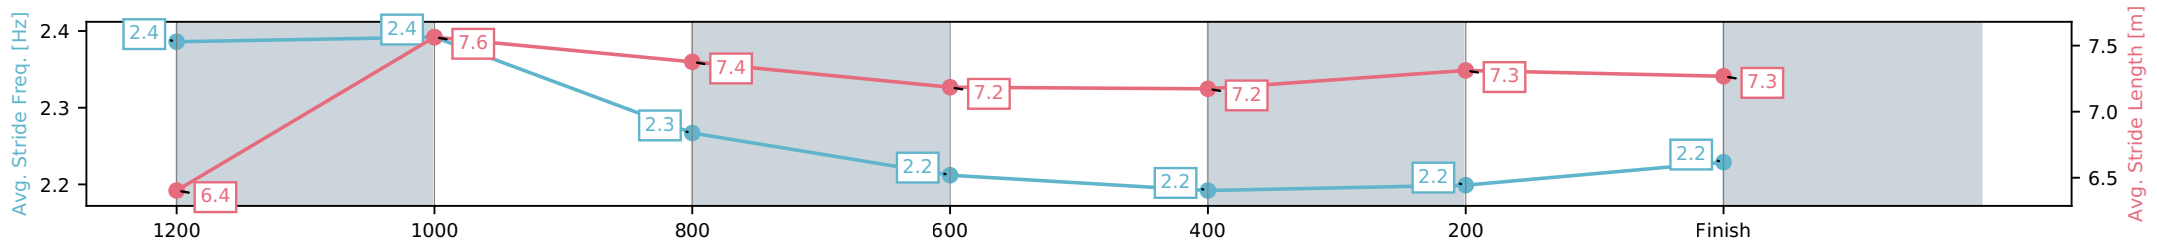

Horse/Jockey Name	Golden Eyes/Taylor Marshall
Finish Rank	4
Fastest Section Time (Section)	0:11.22 (1200-1000)
Top Speed [km/h] (Section)	66.7 (1200-1000)
Race State	Finished

Sunshine Coast QLD
Race 4: JEFFREY DUNN QTIS Three-Year-Old Maiden
Handicap - 1400m
24 May 2026 - 1:41PM
Track Rating: Soft 7, Weather: Overcast, Rail Position: +10m Entire Circuit

Section	L1400	L1200	L1000	L800	L600	L400	L200
Section Times	1:28.26 (0:13.92)	1:14.34 [4] (0:11.22)	1:03.12 [5] (0:12.30)	0:50.82 [5] (0:12.96)	0:37.86 [7] (0:12.86)	0:25.00 [8] (0:12.53)	0:12.47 [8] (0:12.47)
Average Speed [km/h]	51.7	64.1	59.0	56.2	56.1	57.4	57.6
Top Speed [km/h]	66.4	66.7	62.9	57.8	56.9	58.5	58.6
Avg. Dist. to Rail [m]	5.7	3.8	2.6	1.9	0.4	0.7	1.1
Avg. Stride Freq. [Hz]	2.4	2.4	2.3	2.2	2.2	2.2	2.2
Avg. Stride Length [m]	6.4	7.6	7.4	7.2	7.2	7.3	7.3

- [ ] Ranking at each section and finish
- -:-:- No data available at this section
- NA No data available