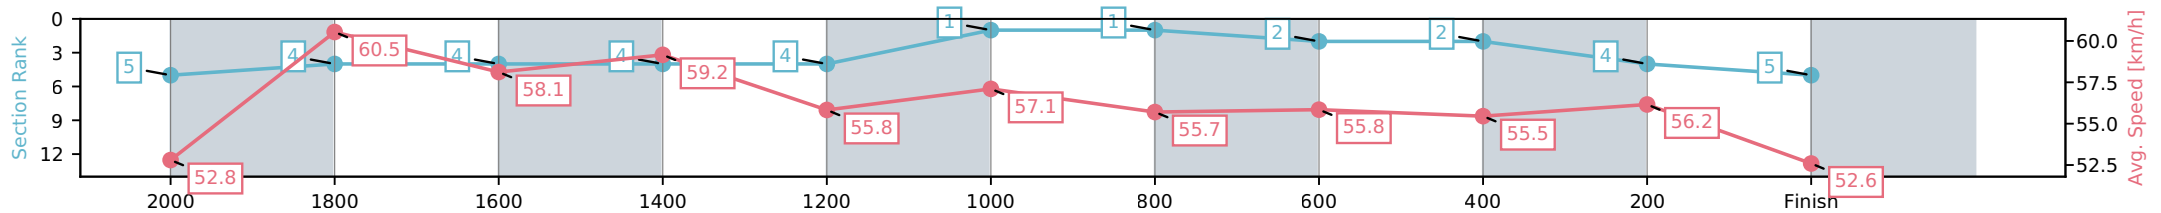

Sunshine Coast QLD

Race 2: COTTON TREE STEAKS Maiden Handicap - 2200m

24 May 2026 - 12:29PM

Track Rating: Soft 7, Weather: Overcast, Rail Position: +10m Entire Circuit

Section	L2200	L2000	L1800	L1600	L1400	L1200	L1000	L800	L600	L400	L200
Section Times	2:25.18 (0:17.07)	2:08.11 [5] (0:11.92)	1:56.19 [4] (0:12.51)	1:43.68 [4] (0:12.24)	1:31.44 [4] (0:13.04)	1:18.40 [4] (0:12.65)	1:05.74 [1] (0:13.03)	0:52.71 [1] (0:13.10)	0:39.61 [2] (0:13.05)	0:26.56 [2] (0:12.82)	0:13.74 [4] (0:13.74)
Average Speed [km/h]	52.8	60.5	58.1	59.2	55.8	57.1	55.7	55.8	55.5	56.2	52.6
Top Speed [km/h]	65.0	63.5	58.6	60.0	57.6	57.9	57.8	56.2	56.2	57.0	55.4
Avg. Dist. to Rail [m]	7.7	0.4	1.6	3.3	3.7	5.1	3.4	2.8	1.1	0.5	1.3
Avg. Stride Freq. [Hz]	2.4	2.2	2.2	2.1	2.1	2.1	2.1	2.2	2.2	2.2	2.1
Avg. Stride Length [m]	6.7	7.7	7.6	7.7	7.6	7.5	7.5	7.2	7.1	7.2	7.0