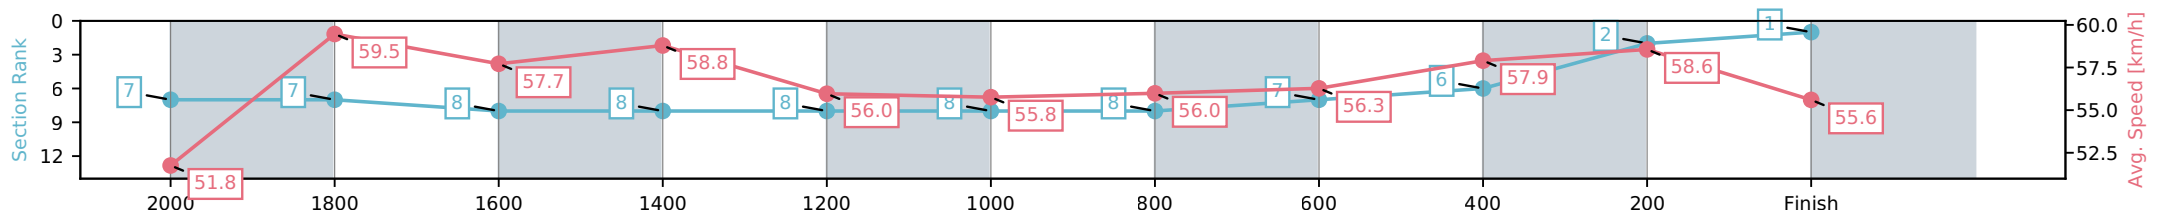

Sunshine Coast QLD

Race 2: COTTON TREE STEAKS Maiden Handicap - 2200m

24 May 2026 - 12:29PM

Track Rating: Soft 7, Weather: Overcast, Rail Position: +10m Entire Circuit

Section	L2200	L2000	L1800	L1600	L1400	L1200	L1000	L800	L600	L400	L200
Section Times	2:24.33 (0:17.38)	2:06.95 [7] (0:12.20)	1:54.75 [7] (0:12.60)	1:42.15 [8] (0:12.31)	1:29.84 [8] (0:13.01)	1:16.83 [8] (0:12.94)	1:03.89 [8] (0:12.99)	0:50.90 [8] (0:13.00)	0:37.90 [7] (0:12.61)	0:25.29 [6] (0:12.31)	0:12.98 [2] (0:12.98)
Average Speed [km/h]	51.8	59.5	57.7	58.8	56.0	55.8	56.0	56.3	57.9	58.6	55.6
Top Speed [km/h]	61.6	61.1	58.6	60.7	59.5	56.9	57.6	57.9	58.4	59.3	57.3
Avg. Dist. to Rail [m]	6.8	1.3	2.0	3.2	3.6	4.0	3.7	2.8	2.4	3.8	4.5
Avg. Stride Freq. [Hz]	2.3	2.2	2.2	2.2	2.1	2.2	2.2	2.2	2.2	2.3	2.2
Avg. Stride Length [m]	6.6	7.6	7.4	7.5	7.5	7.2	7.2	7.2	7.2	7.2	7.0