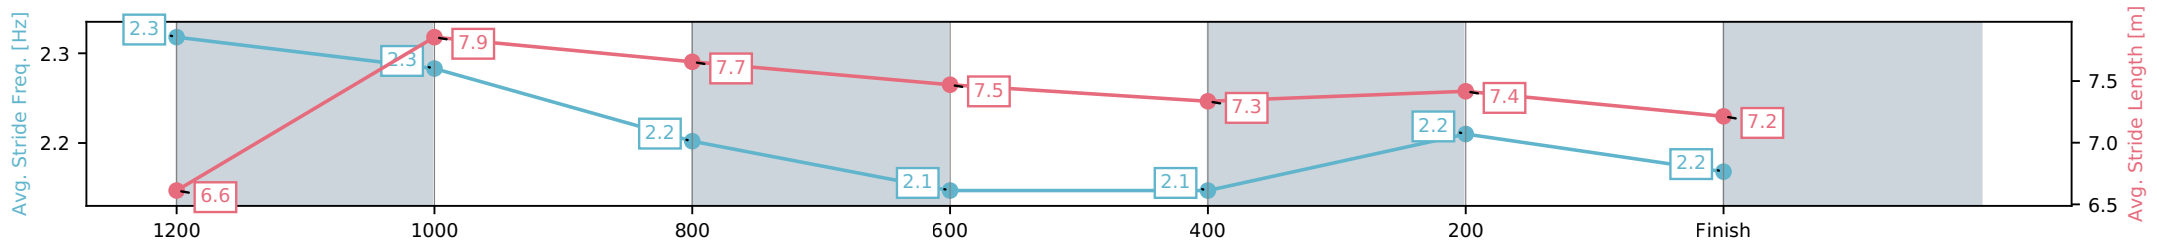

Horse/Jockey Name	Argyle Gold/Georgina Cartwright
Finish Rank	6
Fastest Section Time (Section)	0:11.35 (1200-1000)
Top Speed [km/h] (Section)	65.7 (1200-1000)
Race State	Finished

Sunshine Coast QLD
Race 4: JEFFREY DUNN QTIS Three-Year-Old Maiden
Handicap - 1400m
24 May 2026 - 1:41PM
Track Rating: Soft 7, Weather: Overcast, Rail Position: +10m Entire Circuit

Section	L1400	L1200	L1000	L800	L600	L400	L200
Section Times	1:28.76 (0:14.04)	1:14.72 [7] (0:11.35)	1:03.37 [7] (0:12.29)	0:51.08 [7] (0:12.85)	0:38.23 [9] (0:12.83)	0:25.40 [9] (0:12.28)	0:13.12 [5] (0:13.12)
Average Speed [km/h]	51.4	63.4	59.2	56.8	56.6	58.6	54.7
Top Speed [km/h]	65.5	65.7	62.8	57.9	57.8	58.9	58.4
Avg. Dist. to Rail [m]	4.2	3.4	3.1	2.7	1.3	2.2	3.2
Avg. Stride Freq. [Hz]	2.3	2.3	2.2	2.1	2.1	2.2	2.2
Avg. Stride Length [m]	6.6	7.9	7.7	7.5	7.3	7.4	7.2

[ ] Ranking at each section and finish
-:-:- No data available at this section
NA No data available