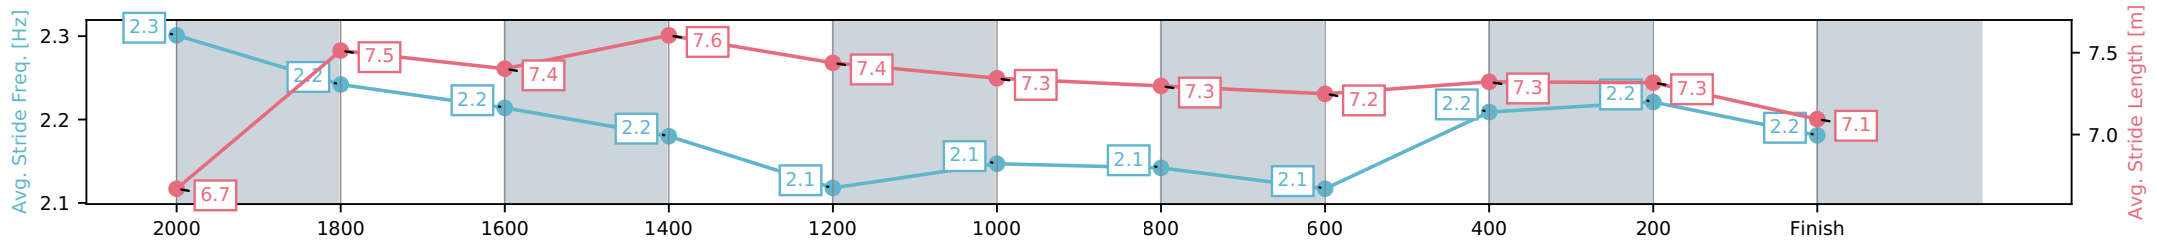

Sunshine Coast QLD

Race 2: COTTON TREE STEAKS Maiden Handicap - 2200m

24 May 2026 - 12:29PM

Track Rating: Soft 7, Weather: Overcast, Rail Position: +10m Entire Circuit

Section	L2200	L2000	L1800	L1600	L1400	L1200	L1000	L800	L600	L400	L200
Section Times	2:24.87 (0:17.59)	2:07.28 [9] (0:12.07)	1:55.20 [8] (0:12.33)	1:42.87 [7] (0:12.23)	1:30.65 [6] (0:13.07)	1:17.57 [7] (0:12.86)	1:04.71 [6] (0:13.12)	0:51.59 [7] (0:13.24)	0:38.36 [9] (0:12.55)	0:25.81 [7] (0:12.49)	0:13.32 [5] (0:13.32)
Average Speed [km/h]	51.3	59.3	58.5	59.2	55.5	56.1	55.3	55.0	57.8	57.7	54.4
Top Speed [km/h]	63.3	61.8	59.7	60.5	58.7	57.5	57.5	55.9	58.9	58.5	56.8
Avg. Dist. to Rail [m]	5.4	1.2	1.0	2.4	2.7	3.0	2.6	2.2	1.3	2.1	3.2
Avg. Stride Freq. [Hz]	2.3	2.2	2.2	2.2	2.1	2.1	2.1	2.1	2.2	2.2	2.2
Avg. Stride Length [m]	6.7	7.5	7.4	7.6	7.4	7.3	7.3	7.2	7.3	7.3	7.1