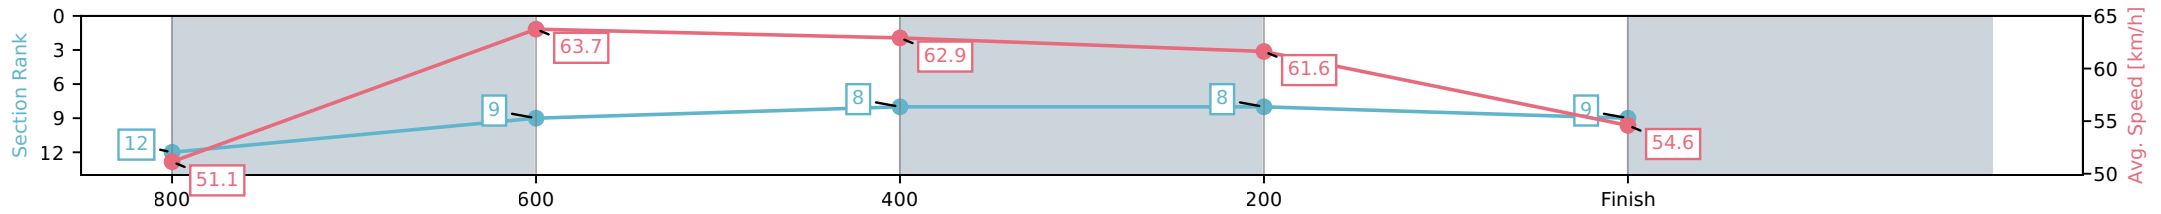

Horse/Jockey Name	Wild Butterfly/Fred Larson
Finish Rank	9
Fastest Section Time (Section)	0:11.37 (800-600)
Top Speed [km/h] (Section)	65.5 (1000 - 800)
Race State	Finished

Sunshine Coast QLD
Race 1: LANDSBOROUGH PUB QTIS Two-Year-Old Maiden
Handicap - 1000m
24 May 2026 - 11:55AM
Track Rating: Soft 7, Weather: Overcast, Rail Position: +10m Entire Circuit

Section	L1000	L800	L600	L400	L200
Section Times	1:01.98 (0:14.17)	0:47.81 [12] (0:11.37)	0:36.44 [9] (0:11.58)	0:24.86 [8] (0:11.68)	0:13.18 [8] (0:13.18)
Average Speed [km/h]	51.1	63.7	62.9	61.6	54.6
Top Speed [km/h]	65.5	65.0	64.7	62.9	57.8
Avg. Dist. to Rail [m]	4.8	1.8	2.0	3.5	2.4
Avg. Stride Freq. [Hz]	2.6	2.4	2.4	2.5	2.4
Avg. Stride Length [m]	6.2	7.4	7.3	7.1	6.6

[ ] Ranking at each section and finish
-:-:- No data available at this section
NA No data available