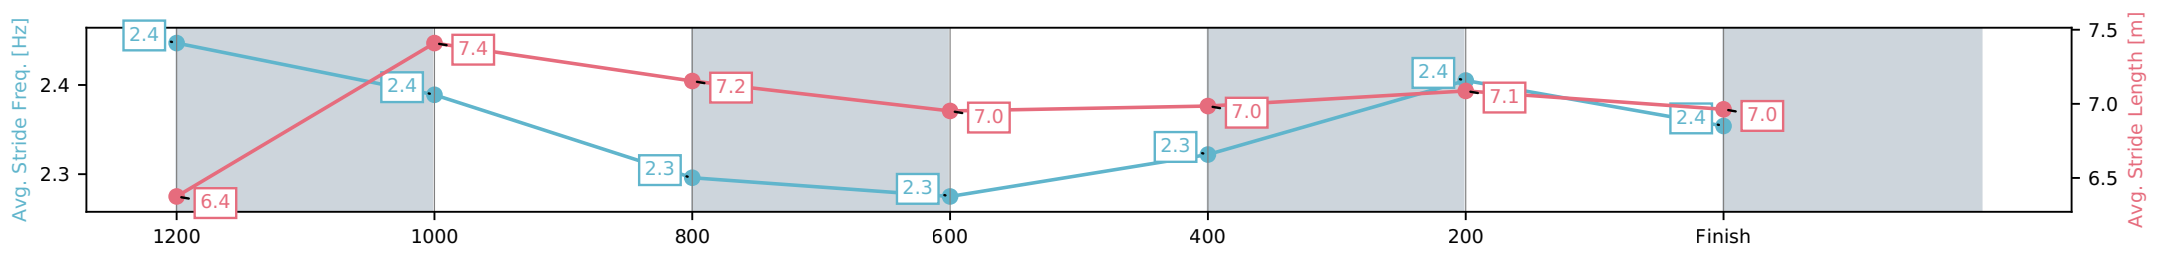

Sunshine Coast QLD

Race 8: XXXX BENCHMARK 68 Handicap - 1400m

24 May 2026 - 4:09PM

Track Rating: Soft 7, Weather: Overcast, Rail Position: +10m Entire Circuit

Section	L1400	L1200	L1000	L800	L600	L400	L200
Section Times	1:27.89 (0:13.99)	1:13.90 [3] (0:11.54)	1:02.36 [4] (0:12.54)	0:49.82 [4] (0:13.00)	0:36.82 [5] (0:12.43)	0:24.39 [5] (0:11.89)	0:12.50 [9] (0:12.50)
Average Speed [km/h]	51.5	62.4	58.0	56.1	58.4	60.6	57.5
Top Speed [km/h]	64.5	64.6	60.1	56.5	60.0	61.1	59.6
Avg. Dist. to Rail [m]	5.8	4.2	3.7	2.4	1.2	3.7	4.8
Avg. Stride Freq. [Hz]	2.4	2.4	2.3	2.3	2.3	2.4	2.4
Avg. Stride Length [m]	6.4	7.4	7.2	7.0	7.0	7.1	7.0