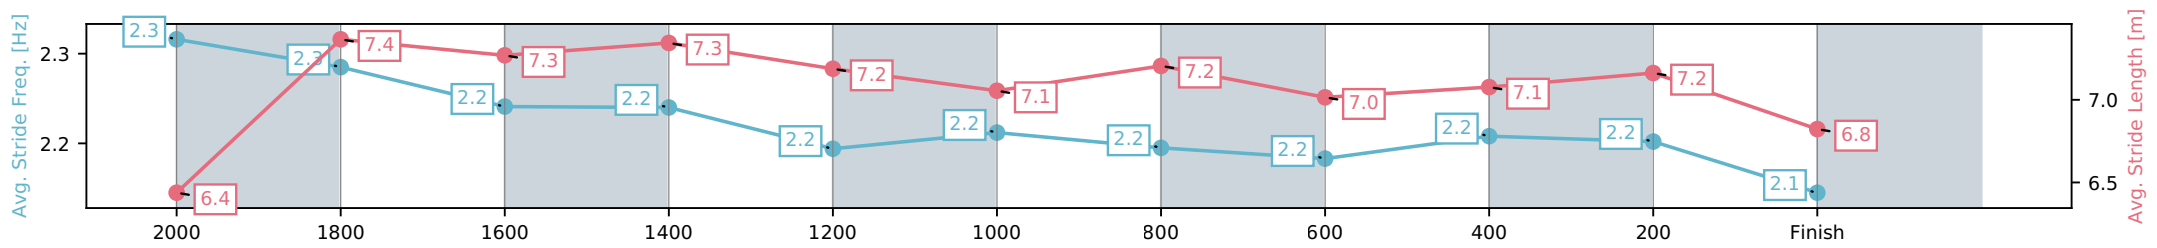

Sunshine Coast QLD

Race 2: COTTON TREE STEAKS Maiden Handicap - 2200m

24 May 2026 - 12:29PM

Track Rating: Soft 7, Weather: Overcast, Rail Position: +10m Entire Circuit

Section	L2200	L2000	L1800	L1600	L1400	L1200	L1000	L800	L600	L400	L200
Section Times	2:26.51 (0:17.78)	2:08.73 [11] (0:12.10)	1:56.63 [10] (0:12.47)	1:44.17 [9] (0:12.22)	1:31.94 [9] (0:13.05)	1:18.89 [9] (0:12.86)	1:06.04 [9] (0:13.00)	0:53.03 [9] (0:13.19)	0:39.84 [10] (0:12.88)	0:26.96 [9] (0:12.91)	0:14.05 [9] (0:14.05)
Average Speed [km/h]	50.7	59.2	57.9	59.2	55.5	56.1	55.9	55.1	56.1	55.7	51.4
Top Speed [km/h]	62.3	61.8	58.8	60.2	60.3	57.7	57.4	56.9	57.0	56.8	53.5
Avg. Dist. to Rail [m]	6.6	1.1	0.7	2.3	2.7	3.0	2.7	1.6	0.8	1.5	3.0
Avg. Stride Freq. [Hz]	2.3	2.3	2.2	2.2	2.2	2.2	2.2	2.2	2.2	2.2	2.1
Avg. Stride Length [m]	6.4	7.4	7.3	7.3	7.2	7.1	7.2	7.0	7.1	7.2	6.8