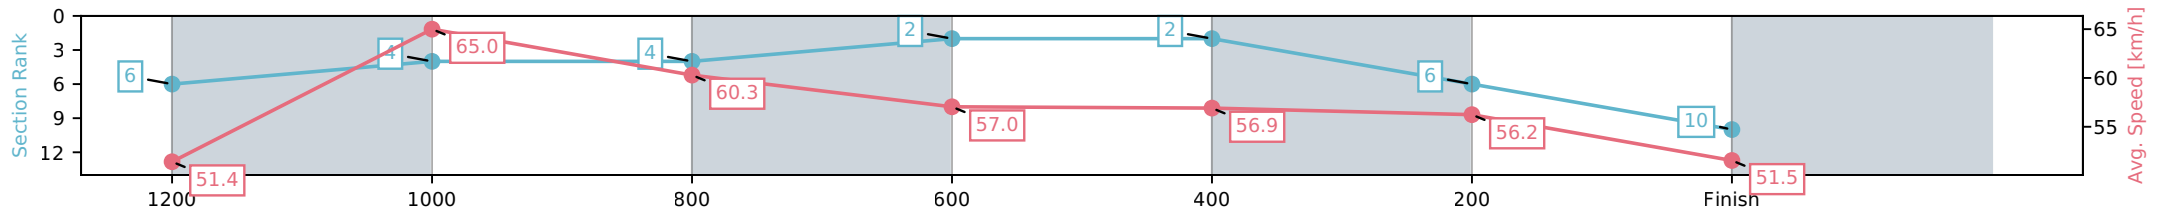

Sunshine Coast QLD

Race 4: JEFFREY DUNN QTIS Three-Year-Old Maiden Handicap - 1400m

24 May 2026 - 1:41PM

Track Rating: Soft 7, Weather: Overcast, Rail Position: +10m Entire Circuit

Section	L1400	L1200	L1000	L800	L600	L400	L200
Section Times	1:29.60 (0:13.99)	1:15.61 [6] (0:11.08)	1:04.53 [4] (0:12.13)	0:52.40 [4] (0:12.87)	0:39.53 [2] (0:12.79)	0:26.74 [2] (0:12.81)	0:13.92 [6] (0:13.92)
Average Speed [km/h]	51.4	65.0	60.3	57.0	56.9	56.2	51.5
Top Speed [km/h]	66.9	67.1	62.5	58.9	57.5	57.0	55.0
Avg. Dist. to Rail [m]	10.4	7.3	5.4	3.6	2.0	1.4	1.8
Avg. Stride Freq. [Hz]	2.4	2.5	2.3	2.3	2.3	2.3	2.3
Avg. Stride Length [m]	6.3	7.3	7.2	7.0	6.8	6.8	6.5