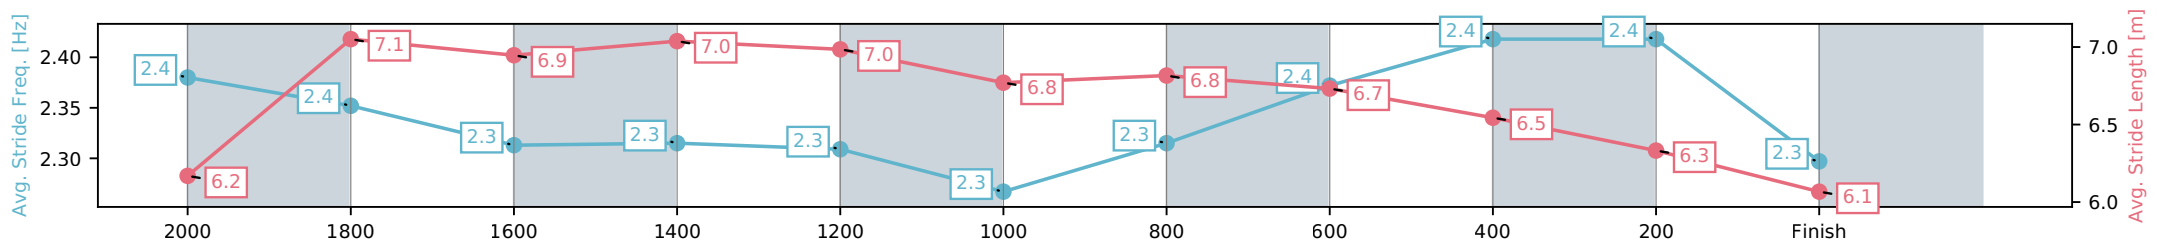

Sunshine Coast QLD

Race 2: COTTON TREE STEAKS Maiden Handicap - 2200m

24 May 2026 - 12:29PM

Track Rating: Soft 7, Weather: Overcast, Rail Position: +10m Entire Circuit

Section	L2200	L2000	L1800	L1600	L1400	L1200	L1000	L800	L600	L400	L200
Section Times	2:27.60 (0:18.04)	2:09.56 [12] (0:12.32)	1:57.23 [12] (0:12.58)	1:44.66 [12] (0:12.47)	1:32.19 [12] (0:12.80)	1:19.38 [12] (0:13.05)	1:06.33 [12] (0:12.90)	0:53.44 [12] (0:12.79)	0:40.65 [12] (0:12.77)	0:27.88 [11] (0:13.30)	0:14.58 [10] (0:14.58)
Average Speed [km/h]	49.9	58.3	57.2	58.0	56.8	55.2	56.2	56.6	56.1	54.1	48.9
Top Speed [km/h]	61.9	61.3	58.7	59.7	60.0	57.1	57.1	57.9	57.0	56.7	51.2
Avg. Dist. to Rail [m]	6.7	0.7	0.4	2.2	3.2	3.8	2.6	1.2	0.8	1.6	1.2
Avg. Stride Freq. [Hz]	2.4	2.4	2.3	2.3	2.3	2.3	2.3	2.4	2.4	2.4	2.3
Avg. Stride Length [m]	6.2	7.1	6.9	7.0	7.0	6.8	6.8	6.7	6.5	6.3	6.1