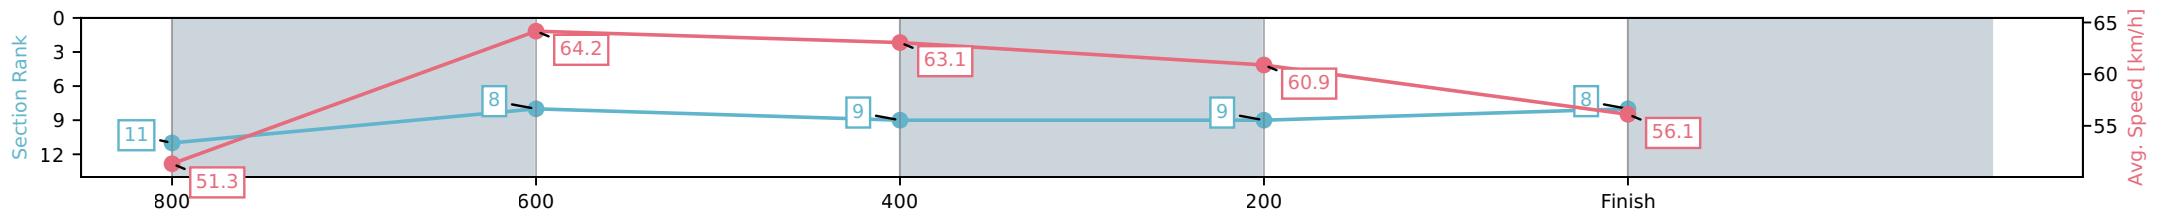

Horse/Jockey Name	If She Dares/Cejay Graham
Finish Rank	8
Fastest Section Time (Section)	0:11.37 (800-600)
Top Speed [km/h] (Section)	65.7 (800-600)
Race State	Finished

Sunshine Coast QLD
Race 1: LANDSBOROUGH PUB QTIS Two-Year-Old Maiden
Handicap - 1000m
24 May 2026 - 11:55AM
Track Rating: Soft 7, Weather: Overcast, Rail Position: +10m Entire Circuit

Section	L1000	L800	L600	L400	L200
Section Times	1:01.84 (0:14.12)	0:47.72 [11] (0:11.37)	0:36.34 [8] (0:11.65)	0:24.70 [9] (0:11.83)	0:12.87 [9] (0:12.87)
Average Speed [km/h]	51.3	64.2	63.1	60.9	56.1
Top Speed [km/h]	64.7	65.7	64.3	62.3	58.8
Avg. Dist. to Rail [m]	4.8	3.2	3.5	4.9	5.3
Avg. Stride Freq. [Hz]	2.7	2.6	2.6	2.5	2.4
Avg. Stride Length [m]	5.9	7.1	6.9	6.9	6.6

[ ] Ranking at each section and finish
-:-:- No data available at this section
NA No data available