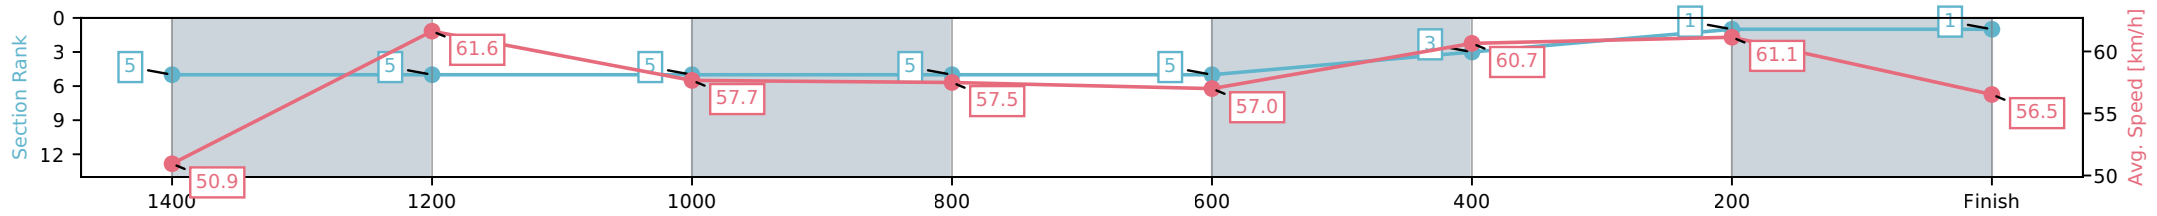

Sunshine Coast QLD
 Race 9: LANDSBOROUGH PUB BENCHMARK 62 Handicap - 1600m

24 May 2026 - 4:44PM

Track Rating: Soft 7, Weather: Overcast, Rail Position: +10m Entire Circuit

Section	L1600	L1400	L1200	L1000	L800	L600	L400	L200
Section Times	1:40.30 (0:13.98)	1:26.32 [5] (0:11.82)	1:14.49 [5] (0:12.49)	1:02.00 [5] (0:12.65)	0:49.35 [5] (0:12.82)	0:36.52 [5] (0:12.01)	0:24.51 [3] (0:11.78)	0:12.73 [1] (0:12.73)
Average Speed [km/h]	50.9	61.6	57.7	57.5	57.0	60.7	61.1	56.5
Top Speed [km/h]	64.0	63.7	60.4	58.2	58.4	61.7	62.6	60.2
Avg. Dist. to Rail [m]	4.9	3.7	3.8	3.5	2.6	2.3	3.6	4.7
Avg. Stride Freq. [Hz]	2.3	2.4	2.3	2.2	2.3	2.4	2.4	2.3
Avg. Stride Length [m]	6.6	7.4	7.3	7.2	7.1	7.1	7.0	6.9