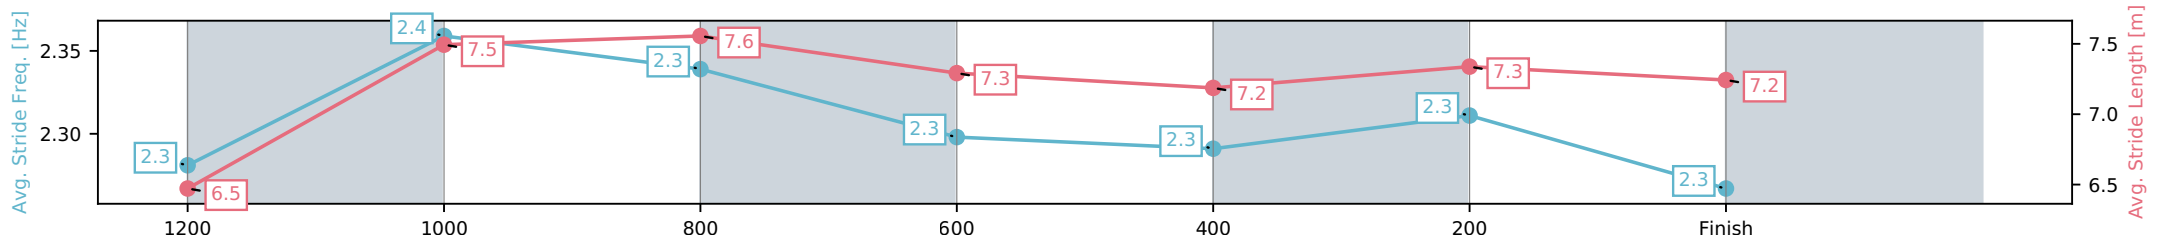

Sunshine Coast QLD
 Race 7: LIQUOR LEGENDS RATINGS BAND 0 - 58 Handicap - 1400m

24 May 2026 - 3:30PM

Track Rating: Soft 7, Weather: Overcast, Rail Position: +10m Entire Circuit

Section	L1400	L1200	L1000	L800	L600	L400	L200
Section Times	1:26.97 (0:14.74)	1:12.23 [10] (0:11.31)	1:00.92 [8] (0:11.68)	0:49.24 [6] (0:12.42)	0:36.82 [7] (0:12.38)	0:24.45 [6] (0:11.91)	0:12.54 [5] (0:12.54)
Average Speed [km/h]	49.1	63.7	62.4	59.1	58.4	60.5	57.8
Top Speed [km/h]	61.5	65.2	64.5	60.4	58.8	61.0	59.9
Avg. Dist. to Rail [m]	10.8	4.9	4.3	3.2	0.9	1.6	2.3
Avg. Stride Freq. [Hz]	2.3	2.4	2.3	2.3	2.3	2.3	2.3
Avg. Stride Length [m]	6.5	7.5	7.6	7.3	7.2	7.3	7.2