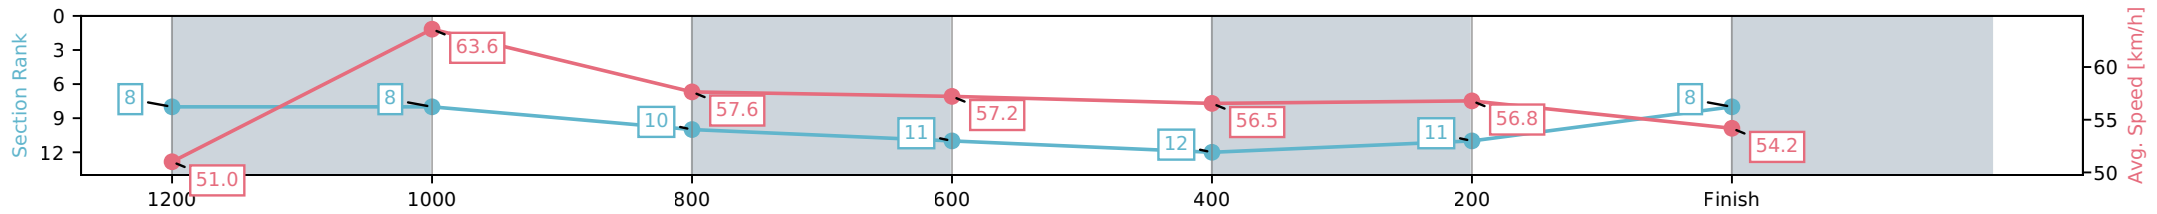

Horse/Jockey Name	Tesstify Trio/Courtney Bellamy
Finish Rank	8
Fastest Section Time (Section)	0:11.32 (1200-1000)
Top Speed [km/h] (Section)	65.1 (1200-1000)
Race State	Finished

Sunshine Coast QLD
Race 4: JEFFREY DUNN QTIS Three-Year-Old Maiden
Handicap - 1400m
24 May 2026 - 1:41PM
Track Rating: Soft 7, Weather: Overcast, Rail Position: +10m Entire Circuit

Section	L1400	L1200	L1000	L800	L600	L400	L200
Section Times	1:29.35 (0:14.11)	1:15.24 [8] (0:11.32)	1:03.92 [8] (0:12.58)	0:51.35 [10] (0:12.70)	0:38.65 [11] (0:12.72)	0:25.93 [12] (0:12.67)	0:13.26 [11] (0:13.26)
Average Speed [km/h]	51.0	63.6	57.6	57.2	56.5	56.8	54.2
Top Speed [km/h]	65.0	65.1	61.9	58.3	57.9	57.3	56.6
Avg. Dist. to Rail [m]	3.2	2.7	2.2	1.5	0.4	1.3	4.0
Avg. Stride Freq. [Hz]	2.3	2.3	2.2	2.1	2.1	2.1	2.1
Avg. Stride Length [m]	6.5	8.0	7.6	7.5	7.5	7.5	7.4

- [ ] Ranking at each section and finish
- -:-:- No data available at this section
- NA No data available