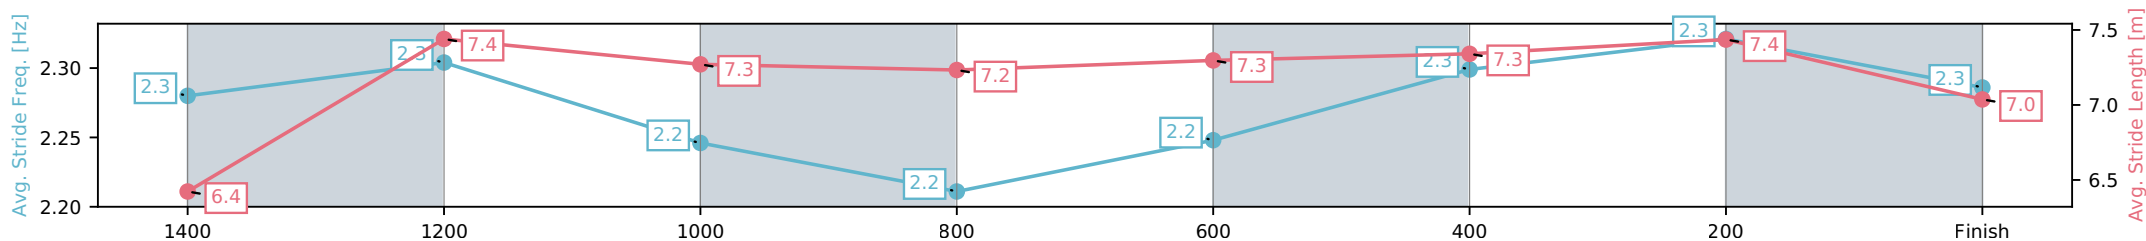

Sunshine Coast QLD
 Race 9: LANDSBOROUGH PUB BENCHMARK 62 Handicap - 1600m

24 May 2026 - 4:44PM

Track Rating: Soft 7, Weather: Overcast, Rail Position: +10m Entire Circuit

Section	L1600	L1400	L1200	L1000	L800	L600	L400	L200
Section Times	1:40.92 (0:14.53)	1:26.39 [12] (0:12.01)	1:14.38 [12] (0:12.50)	1:01.88 [12] (0:12.82)	0:49.06 [12] (0:12.53)	0:36.53 [12] (0:11.98)	0:24.54 [9] (0:11.84)	0:12.71 [7] (0:12.71)
Average Speed [km/h]	49.1	60.5	57.7	56.7	58.2	60.6	60.9	56.5
Top Speed [km/h]	64.9	63.7	59.0	58.2	59.7	62.1	62.7	58.6
Avg. Dist. to Rail [m]	9.7	3.0	3.0	3.0	2.5	1.5	2.2	4.0
Avg. Stride Freq. [Hz]	2.3	2.3	2.2	2.2	2.2	2.3	2.3	2.3
Avg. Stride Length [m]	6.4	7.4	7.3	7.2	7.3	7.3	7.4	7.0