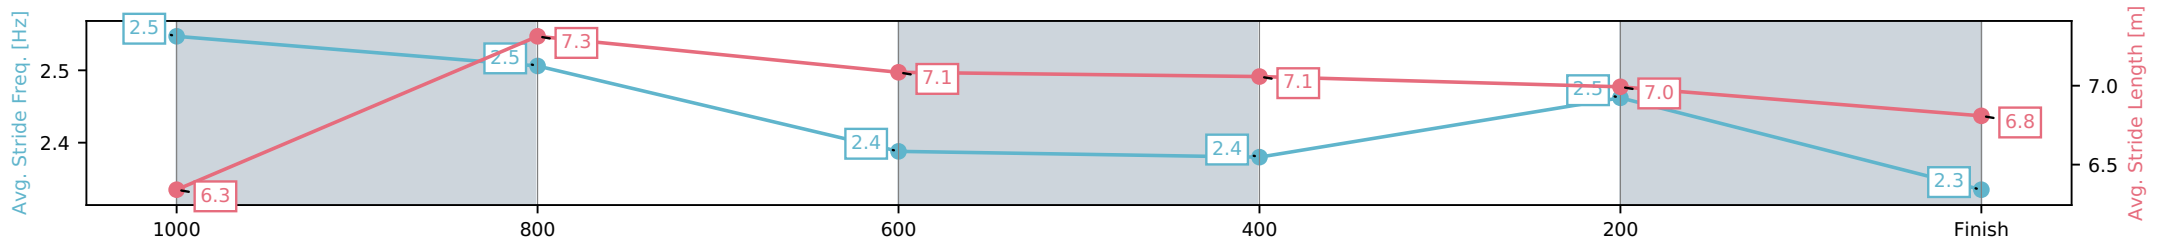

Sunshine Coast QLD

Race 3: DON JACKSON Maiden Handicap - 1200m

24 May 2026 - 1:06PM

Track Rating: Soft 7, Weather: Overcast, Rail Position: +10m Entire Circuit

Section	L1200	L1000	L800	L600	L400	L200
Section Times	1:13.68 (0:13.58)	1:00.10 [1] (0:11.20)	0:48.90 [1] (0:12.17)	0:36.72 [1] (0:12.00)	0:24.73 [1] (0:11.82)	0:12.90 [2] (0:12.90)
Average Speed [km/h]	52.7	64.8	59.8	60.1	60.9	55.8
Top Speed [km/h]	66.1	66.8	62.2	62.2	62.2	58.9
Avg. Dist. to Rail [m]	3.5	2.7	2.0	0.8	0.6	0.7
Avg. Stride Freq. [Hz]	2.5	2.5	2.4	2.4	2.5	2.3
Avg. Stride Length [m]	6.3	7.3	7.1	7.1	7.0	6.8