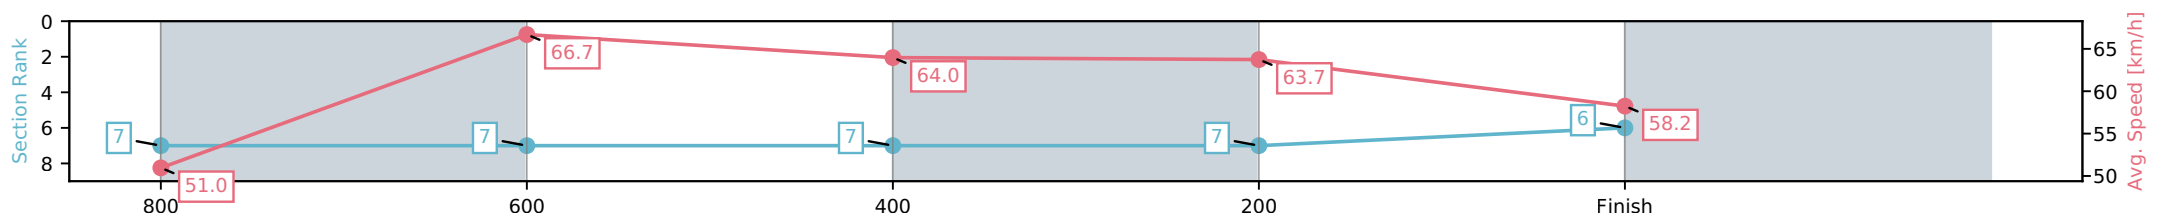

Sunshine Coast QLD

Race 5: LANDSBOROUGH PUB Class 2 Handicap - 1000m

24 May 2026 - 2:14PM

Track Rating: Soft 7, Weather: Overcast, Rail Position: +10m Entire Circuit

Section	L1000	L800	L600	L400	L200
Section Times	1:00.06 (0:14.24)	0:45.82 [7] (0:10.90)	0:34.92 [7] (0:11.27)	0:23.65 [7] (0:11.30)	0:12.35 [7] (0:12.35)
Average Speed [km/h]	51.0	66.7	64.0	63.7	58.2
Top Speed [km/h]	65.4	67.8	66.0	64.9	62.4
Avg. Dist. to Rail [m]	3.6	2.4	0.6	1.1	2.4
Avg. Stride Freq. [Hz]	2.5	2.5	2.4	2.4	2.3
Avg. Stride Length [m]	6.4	7.6	7.6	7.5	7.2