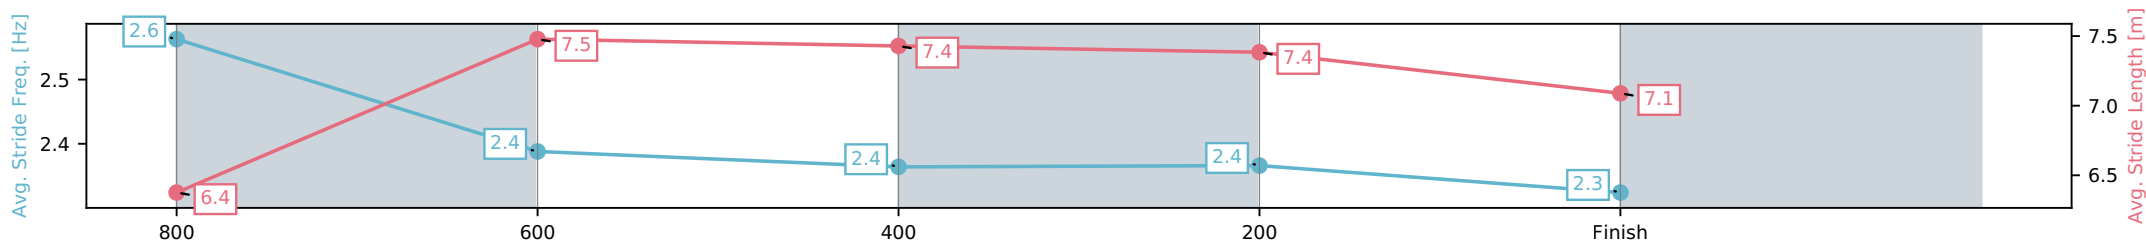

Horse/Jockey Name	Brave Benny/Ben Thompson
Finish Rank	6
Fastest Section Time (Section)	0:11.63 (800-600)
Top Speed [km/h] (Section)	65.4 (1000 - 800)
Race State	Finished

Sunshine Coast QLD
Race 1: LANDSBOROUGH PUB QTIS Two-Year-Old Maiden
Handicap - 1000m
24 May 2026 - 11:55AM
Track Rating: Soft 7, Weather: Overcast, Rail Position: +10m Entire Circuit

Section	L1000	L800	L600	L400	L200
Section Times	1:01.25 (0:13.72)	0:47.53 [5] (0:11.63)	0:35.90 [7] (0:11.72)	0:24.18 [7] (0:11.67)	0:12.51 [7] (0:12.51)
Average Speed [km/h]	52.9	62.9	62.3	61.6	57.5
Top Speed [km/h]	65.4	65.2	63.9	63.7	59.9
Avg. Dist. to Rail [m]	6.9	4.1	2.4	4.7	6.0
Avg. Stride Freq. [Hz]	2.6	2.4	2.4	2.4	2.3
Avg. Stride Length [m]	6.4	7.5	7.4	7.4	7.1

[ ] Ranking at each section and finish
-:-:- No data available at this section
NA No data available