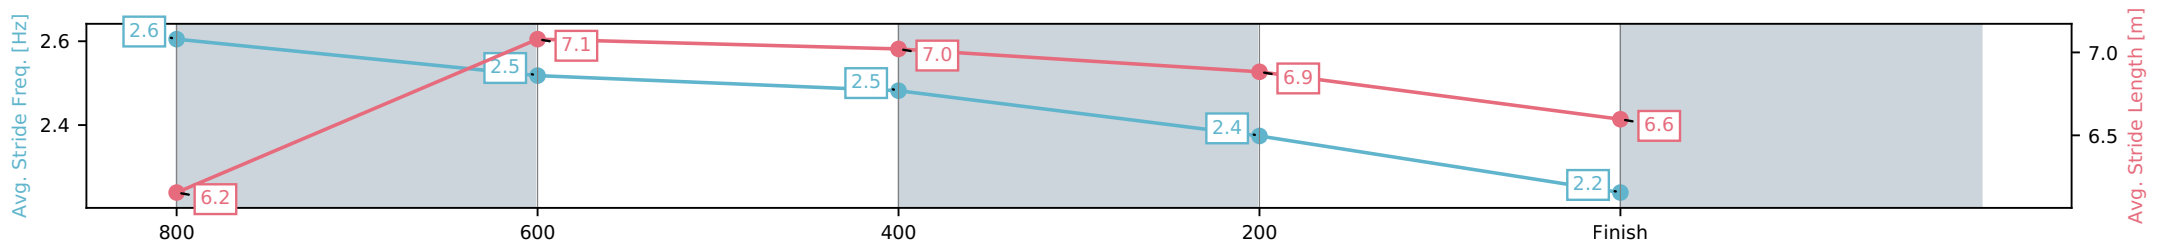

Horse/Jockey Name	Yo Lev/Damien Boche
Finish Rank	12
Fastest Section Time (Section)	0:11.67 (800-600)
Top Speed [km/h] (Section)	65.6 (800-600)
Race State	Finished

Sunshine Coast QLD
Race 1: LANDSBOROUGH PUB QTIS Two-Year-Old Maiden
Handicap - 1000m
24 May 2026 - 11:55AM
Track Rating: Soft 7, Weather: Overcast, Rail Position: +10m Entire Circuit

Section	L1000	L800	L600	L400	L200
Section Times	1:04.17 (0:13.93)	0:50.24 [6] (0:11.67)	0:38.57 [12] (0:11.92)	0:26.65 [11] (0:12.53)	0:14.12 [12] (0:14.12)
Average Speed [km/h]	51.9	63.0	61.4	57.5	51.1
Top Speed [km/h]	65.0	65.6	63.2	60.1	55.4
Avg. Dist. to Rail [m]	8.2	5.2	2.9	6.0	6.7
Avg. Stride Freq. [Hz]	2.6	2.5	2.5	2.4	2.2
Avg. Stride Length [m]	6.2	7.1	7.0	6.9	6.6

- [ ] Ranking at each section and finish
- -:-:- No data available at this section
- NA No data available