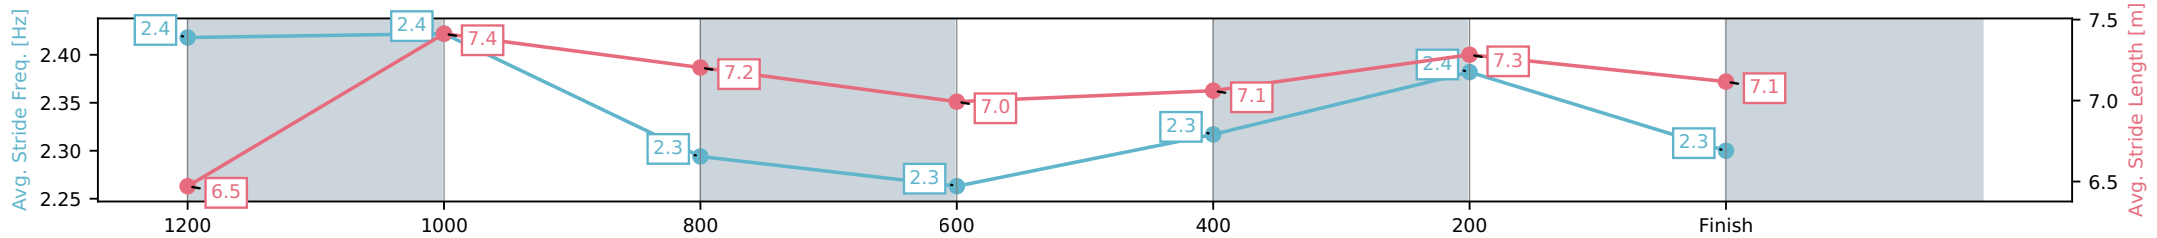

Sunshine Coast QLD

Race 8: XXXX BENCHMARK 68 Handicap - 1400m

24 May 2026 - 4:09PM

Track Rating: Soft 7, Weather: Overcast, Rail Position: +10m Entire Circuit

Section	L1400	L1200	L1000	L800	L600	L400	L200
Section Times	1:27.44 (0:14.04)	1:13.40 [4] (0:11.35)	1:02.05 [2] (0:12.50)	0:49.55 [2] (0:12.98)	0:36.57 [2] (0:12.32)	0:24.25 [2] (0:11.68)	0:12.57 [1] (0:12.57)
Average Speed [km/h]	51.3	63.5	58.1	56.2	58.6	61.7	57.4
Top Speed [km/h]	64.6	65.5	60.8	57.0	60.7	62.6	60.3
Avg. Dist. to Rail [m]	8.3	5.9	4.0	2.1	0.4	1.3	2.1
Avg. Stride Freq. [Hz]	2.4	2.4	2.3	2.3	2.3	2.4	2.3
Avg. Stride Length [m]	6.5	7.4	7.2	7.0	7.1	7.3	7.1