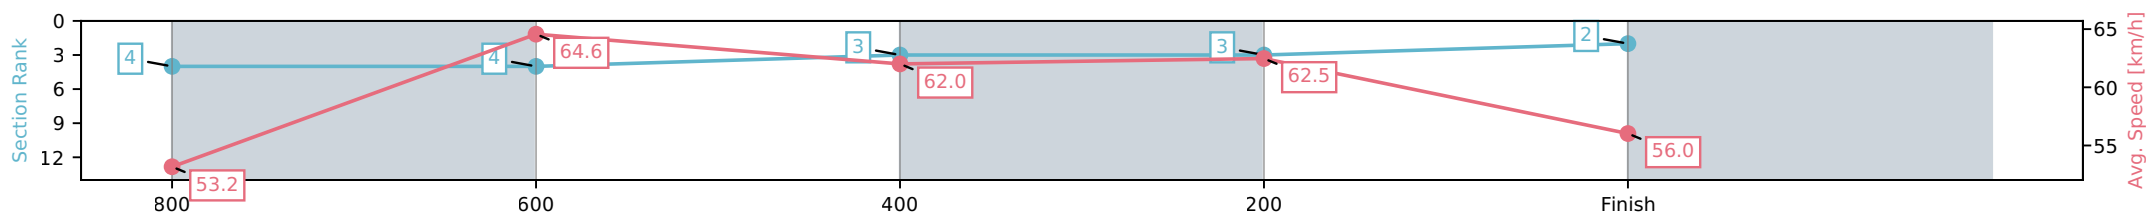

Sunshine Coast QLD
 Race 1: LANDSBOROUGH PUB QTIS Two-Year-Old Maiden
 Handicap - 1000m
 24 May 2026 - 11:55AM
 Track Rating: Soft 7, Weather: Overcast, Rail Position: +10m Entire Circuit

Section	L1000	L800	L600	L400	L200
Section Times	1:00.89 (0:13.70)	0:47.19 [4] (0:11.21)	0:35.98 [4] (0:11.62)	0:24.37 [3] (0:11.53)	0:12.83 [3] (0:12.83)
Average Speed [km/h]	53.2	64.6	62.0	62.5	56.0
Top Speed [km/h]	67.6	67.4	63.7	63.2	60.6
Avg. Dist. to Rail [m]	3.6	2.0	0.4	2.4	4.1
Avg. Stride Freq. [Hz]	2.7	2.5	2.4	2.5	2.4
Avg. Stride Length [m]	6.4	7.3	7.3	7.1	6.8