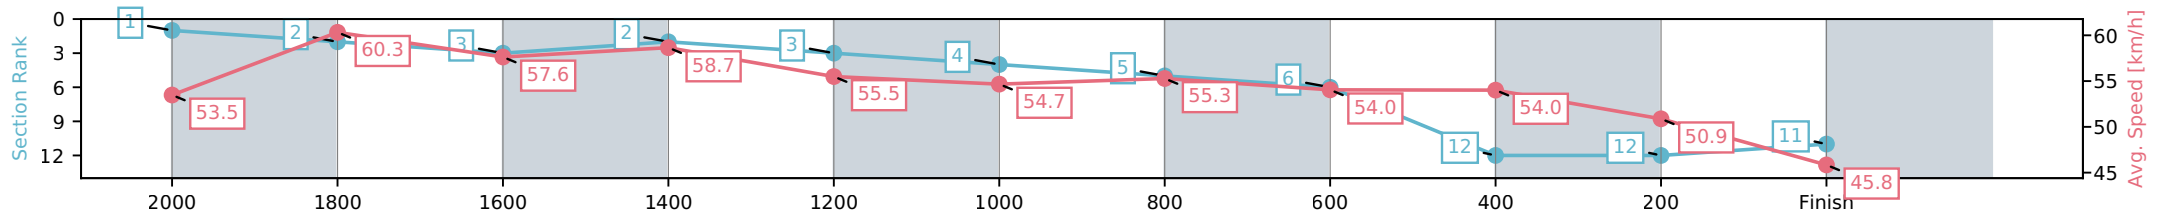

Sunshine Coast QLD

Race 2: COTTON TREE STEAKS Maiden Handicap - 2200m

24 May 2026 - 12:29PM

Track Rating: Soft 7, Weather: Overcast, Rail Position: +10m Entire Circuit

Section	L2200	L2000	L1800	L1600	L1400	L1200	L1000	L800	L600	L400	L200
Section Times	2:29.70 (0:16.81)	2:12.89 [1] (0:11.87)	2:01.02 [2] (0:12.55)	1:48.47 [3] (0:12.32)	1:36.15 [2] (0:13.06)	1:23.09 [3] (0:13.22)	1:09.87 [4] (0:13.12)	0:56.76 [5] (0:13.44)	0:43.31 [6] (0:13.36)	0:29.96 [12] (0:14.17)	0:15.79 [12] (0:15.79)
Average Speed [km/h]	53.5	60.3	57.6	58.7	55.5	54.7	55.3	54.0	54.0	50.9	45.8
Top Speed [km/h]	65.7	63.6	58.7	59.2	57.2	55.6	57.2	54.6	54.8	53.0	47.5
Avg. Dist. to Rail [m]	5.3	1.0	0.7	2.4	2.6	3.0	2.6	1.7	0.4	0.3	0.3
Avg. Stride Freq. [Hz]	2.3	2.2	2.1	2.1	2.0	2.0	2.0	2.1	2.1	2.0	1.9
Avg. Stride Length [m]	6.7	7.8	7.8	8.0	7.8	7.6	7.6	7.3	7.4	7.3	6.8