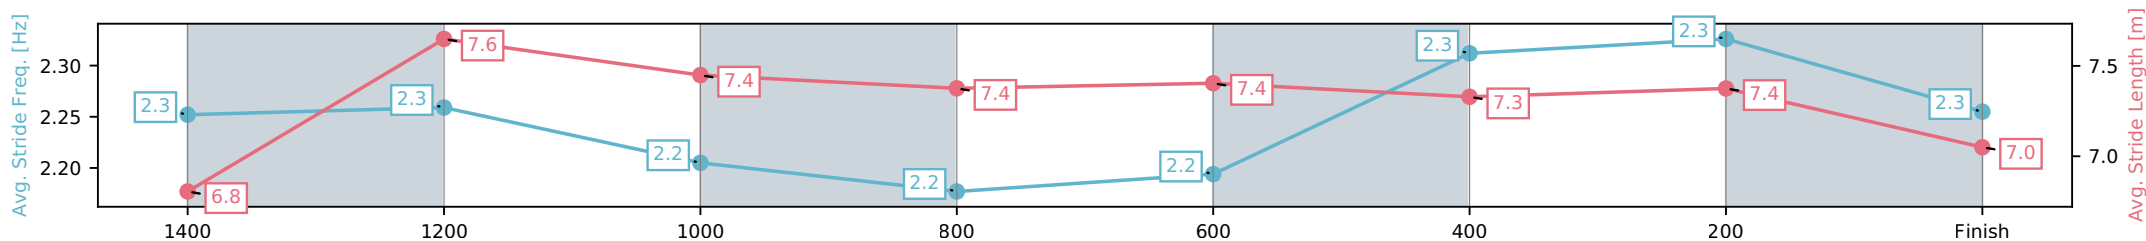

Sunshine Coast QLD
 Race 9: LANDSBOROUGH PUB BENCHMARK 62 Handicap -
 1600m

24 May 2026 - 4:44PM

Track Rating: Soft 7, Weather: Overcast, Rail Position: +10m Entire Circuit

Section	L1600	L1400	L1200	L1000	L800	L600	L400	L200
Section Times	1:40.85 (0:14.17)	1:26.68 [8] (0:11.95)	1:14.74 [7] (0:12.44)	1:02.29 [6] (0:12.72)	0:49.58 [6] (0:12.71)	0:36.86 [7] (0:12.08)	0:24.78 [5] (0:11.86)	0:12.93 [4] (0:12.93)
Average Speed [km/h]	50.3	61.0	57.9	57.2	57.7	60.5	60.8	55.7
Top Speed [km/h]	62.6	63.0	60.2	58.3	58.5	61.1	61.5	58.8
Avg. Dist. to Rail [m]	4.6	4.1	4.3	3.9	3.2	2.8	4.2	5.2
Avg. Stride Freq. [Hz]	2.3	2.3	2.2	2.2	2.2	2.3	2.3	2.3
Avg. Stride Length [m]	6.8	7.6	7.4	7.4	7.4	7.3	7.4	7.0