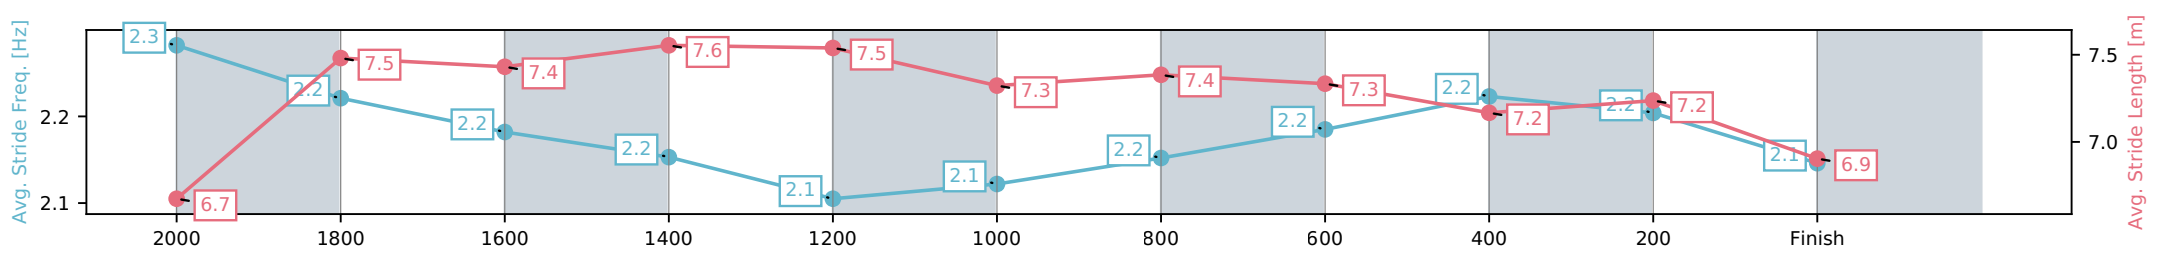

Sunshine Coast QLD

Race 2: COTTON TREE STEAKS Maiden Handicap - 2200m

24 May 2026 - 12:29PM

Track Rating: Soft 7, Weather: Overcast, Rail Position: +10m Entire Circuit

Section	L2200	L2000	L1800	L1600	L1400	L1200	L1000	L800	L600	L400	L200
Section Times	2:26.12 (0:17.52)	2:08.60 [8] (0:12.31)	1:56.29 [9] (0:12.63)	1:43.66 [10] (0:12.41)	1:31.25 [10] (0:12.99)	1:18.26 [10] (0:12.88)	1:05.37 [10] (0:12.86)	0:52.52 [10] (0:12.89)	0:39.62 [8] (0:12.92)	0:26.71 [8] (0:12.77)	0:13.94 [8] (0:13.94)
Average Speed [km/h]	51.4	58.6	57.7	58.4	56.0	56.0	56.6	57.0	56.6	56.4	52.0
Top Speed [km/h]	62.5	62.0	58.6	61.1	59.4	57.0	58.5	57.9	57.1	57.8	54.4
Avg. Dist. to Rail [m]	5.3	0.4	2.1	3.1	3.4	3.8	3.4	3.6	2.8	2.8	3.8
Avg. Stride Freq. [Hz]	2.3	2.2	2.2	2.2	2.1	2.1	2.2	2.2	2.2	2.2	2.1
Avg. Stride Length [m]	6.7	7.5	7.4	7.6	7.5	7.3	7.4	7.3	7.2	7.2	6.9