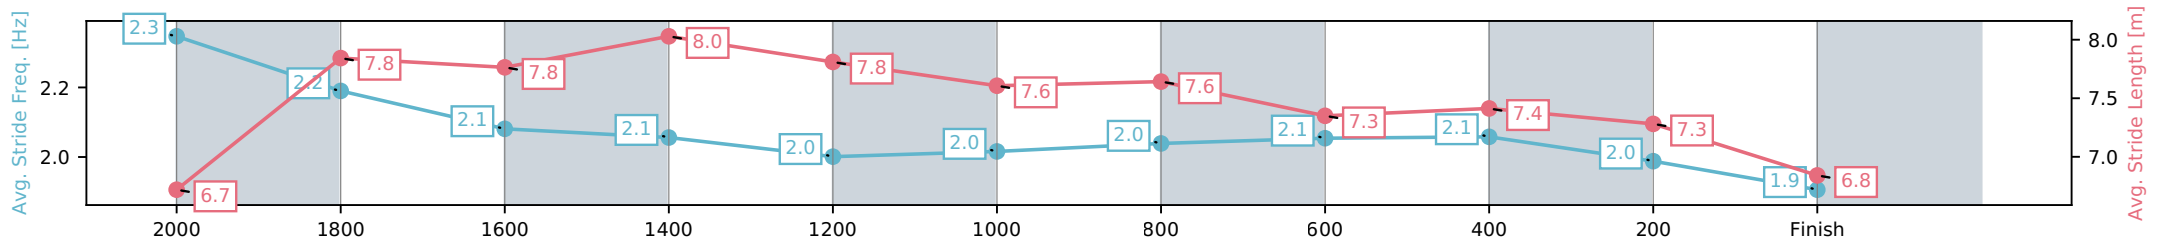

Sunshine Coast QLD

Race 2: COTTON TREE STEAKS Maiden Handicap - 2200m

24 May 2026 - 12:29PM

Track Rating: Soft 7, Weather: Overcast, Rail Position: +10m Entire Circuit

Section	L2200	L2000	L1800	L1600	L1400	L1200	L1000	L800	L600	L400	L200
Section Times	2:29.70 (0:16.81)	2:12.89 [1] (0:11.87)	2:01.02 [2] (0:12.55)	1:48.47 [3] (0:12.32)	1:36.15 [2] (0:13.06)	1:23.09 [3] (0:13.22)	1:09.87 [4] (0:13.12)	0:56.76 [5] (0:13.44)	0:43.31 [6] (0:13.36)	0:29.96 [12] (0:14.17)	0:15.79 [12] (0:15.79)
Average Speed [km/h]	53.5	60.3	57.6	58.7	55.5	54.7	55.3	54.0	54.0	50.9	45.8
Top Speed [km/h]	65.7	63.6	58.7	59.2	57.2	55.6	57.2	54.6	54.8	53.0	47.5
Avg. Dist. to Rail [m]	5.3	1.0	0.7	2.4	2.6	3.0	2.6	1.7	0.4	0.3	0.3
Avg. Stride Freq. [Hz]	2.3	2.2	2.1	2.1	2.0	2.0	2.0	2.1	2.1	2.0	1.9
Avg. Stride Length [m]	6.7	7.8	7.8	8.0	7.8	7.6	7.6	7.3	7.4	7.3	6.8