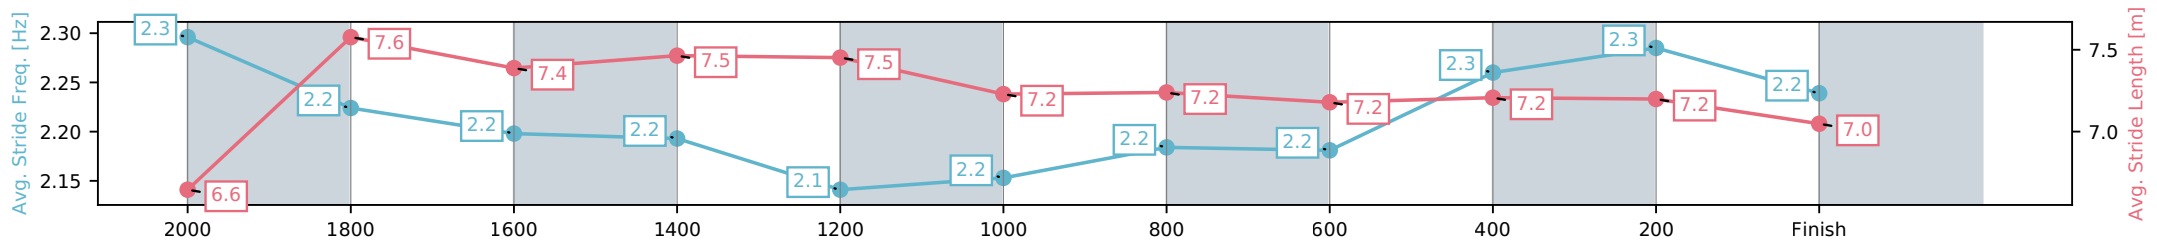

Sunshine Coast QLD

Race 2: COTTON TREE STEAKS Maiden Handicap - 2200m

24 May 2026 - 12:29PM

Track Rating: Soft 7, Weather: Overcast, Rail Position: +10m Entire Circuit

Section	L2200	L2000	L1800	L1600	L1400	L1200	L1000	L800	L600	L400	L200
Section Times	2:24.33 (0:17.38)	2:06.95 [7] (0:12.20)	1:54.75 [7] (0:12.60)	1:42.15 [8] (0:12.31)	1:29.84 [8] (0:13.01)	1:16.83 [8] (0:12.94)	1:03.89 [8] (0:12.99)	0:50.90 [8] (0:13.00)	0:37.90 [7] (0:12.61)	0:25.29 [6] (0:12.31)	0:12.98 [2] (0:12.98)
Average Speed [km/h]	51.8	59.5	57.7	58.8	56.0	55.8	56.0	56.3	57.9	58.6	55.6
Top Speed [km/h]	61.6	61.1	58.6	60.7	59.5	56.9	57.6	57.9	58.4	59.3	57.3
Avg. Dist. to Rail [m]	6.8	1.3	2.0	3.2	3.6	4.0	3.7	2.8	2.4	3.8	4.5
Avg. Stride Freq. [Hz]	2.3	2.2	2.2	2.2	2.1	2.2	2.2	2.2	2.2	2.3	2.2
Avg. Stride Length [m]	6.6	7.6	7.4	7.5	7.5	7.2	7.2	7.2	7.2	7.2	7.0