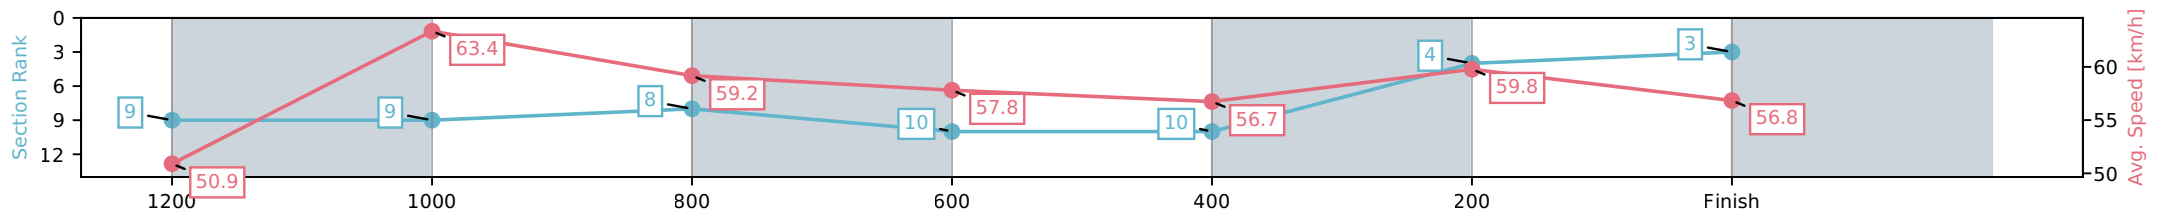

Sunshine Coast QLD
 Race 4: JEFFREY DUNN QTIS Three-Year-Old Maiden
 Handicap - 1400m
 24 May 2026 - 1:41PM
 Track Rating: Soft 7, Weather: Overcast, Rail Position: +10m Entire Circuit

Section	L1400	L1200	L1000	L800	L600	L400	L200
Section Times	1:28.09 (0:14.17)	1:13.92 [9] (0:11.36)	1:02.56 [9] (0:12.31)	0:50.25 [8] (0:12.71)	0:37.54 [10] (0:12.84)	0:24.69 [10] (0:12.04)	0:12.65 [4] (0:12.65)
Average Speed [km/h]	50.9	63.4	59.2	57.8	56.7	59.8	56.8
Top Speed [km/h]	64.3	65.1	60.8	58.5	58.7	60.6	59.0
Avg. Dist. to Rail [m]	9.0	5.5	4.6	3.4	2.0	4.0	5.6
Avg. Stride Freq. [Hz]	2.3	2.3	2.2	2.2	2.2	2.3	2.3
Avg. Stride Length [m]	6.6	7.7	7.5	7.4	7.2	7.4	7.2