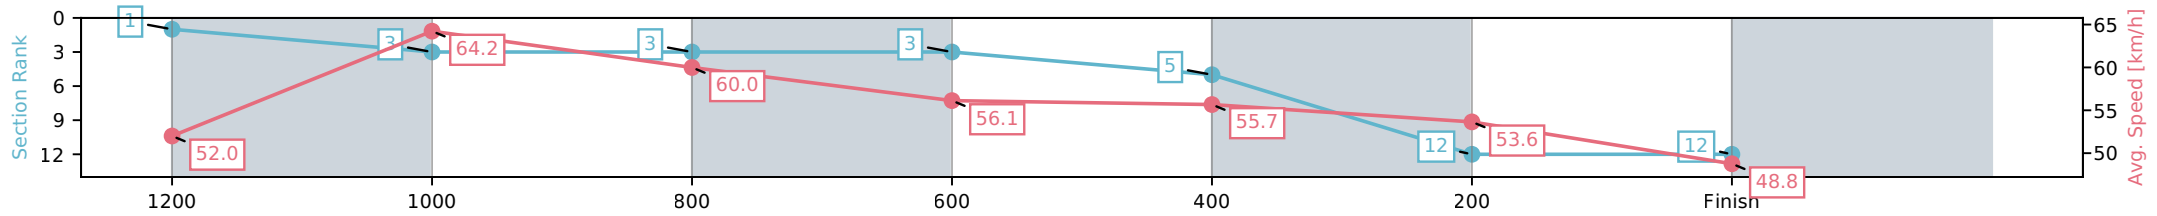

Horse/Jockey Name	Fire On Ice/Brandon Lerena
Finish Rank	12
Fastest Section Time (Section)	0:11.22 (1200-1000)
Top Speed [km/h] (Section)	65.6 (1200-1000)
Race State	Finished

Sunshine Coast QLD
Race 4: JEFFREY DUNN QTIS Three-Year-Old Maiden
Handicap - 1400m
24 May 2026 - 1:41PM
Track Rating: Soft 7, Weather: Overcast, Rail Position: +10m Entire Circuit

Section	L1400	L1200	L1000	L800	L600	L400	L200
Section Times	1:31.23 (0:13.84)	1:17.39 [1] (0:11.22)	1:06.17 [3] (0:12.10)	0:54.07 [3] (0:12.98)	0:41.09 [3] (0:12.96)	0:28.13 [5] (0:13.40)	0:14.73 [12] (0:14.73)
Average Speed [km/h]	52.0	64.2	60.0	56.1	55.7	53.6	48.8
Top Speed [km/h]	65.5	65.6	64.1	58.1	56.2	55.6	52.0
Avg. Dist. to Rail [m]	7.2	5.2	3.4	2.0	0.6	0.4	2.5
Avg. Stride Freq. [Hz]	2.4	2.5	2.3	2.2	2.2	2.2	2.1
Avg. Stride Length [m]	6.4	7.4	7.3	7.1	7.0	6.9	6.5

- [ ] Ranking at each section and finish
- -:-:- No data available at this section
- NA No data available