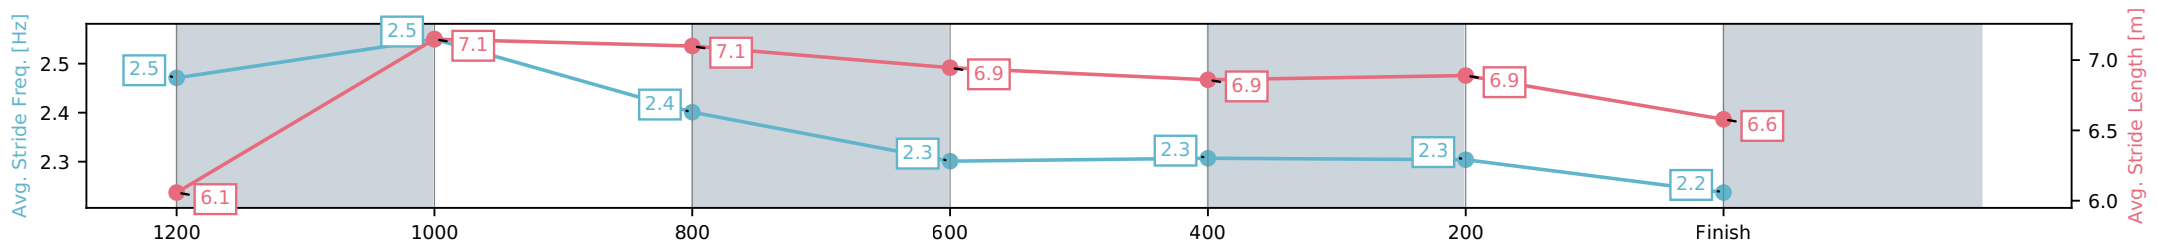

Horse/Jockey Name	Bonnie Bouquet/Steph Tierney
Finish Rank	11
Fastest Section Time (Section)	0:11.17 (1200-1000)
Top Speed [km/h] (Section)	66.0 (1400 - 1200)
Race State	Finished

Sunshine Coast QLD
Race 4: JEFFREY DUNN QTIS Three-Year-Old Maiden
Handicap - 1400m
24 May 2026 - 1:41PM
Track Rating: Soft 7, Weather: Overcast, Rail Position: +10m Entire Circuit

Section	L1400	L1200	L1000	L800	L600	L400	L200
Section Times	1:29.66 (0:13.86)	1:15.80 [2] (0:11.17)	1:04.63 [2] (0:12.12)	0:52.51 [2] (0:12.99)	0:39.51 [4] (0:12.86)	0:26.66 [3] (0:12.80)	0:13.85 [9] (0:13.85)
Average Speed [km/h]	52.0	64.5	60.1	56.3	56.3	56.3	51.6
Top Speed [km/h]	66.0	65.4	63.5	58.2	56.9	57.5	54.7
Avg. Dist. to Rail [m]	9.2	6.4	4.6	2.8	1.0	0.5	0.3
Avg. Stride Freq. [Hz]	2.5	2.5	2.4	2.3	2.3	2.3	2.2
Avg. Stride Length [m]	6.1	7.1	7.1	6.9	6.9	6.9	6.6

- [ ] Ranking at each section and finish
- -:-:- No data available at this section
- NA No data available