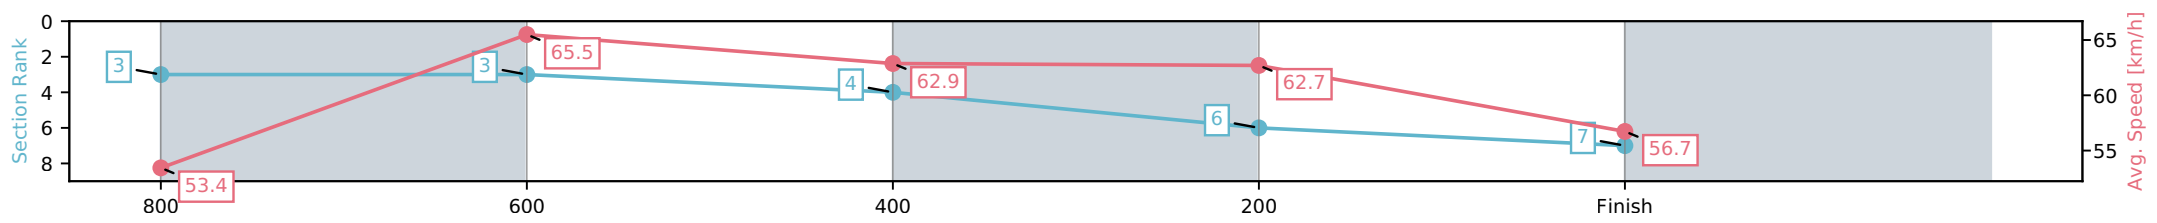

Sunshine Coast QLD

Race 5: LANDSBOROUGH PUB Class 2 Handicap - 1000m

24 May 2026 - 2:14PM

Track Rating: Soft 7, Weather: Overcast, Rail Position: +10m Entire Circuit

Section	L1000	L800	L600	L400	L200
Section Times	1:00.23 (0:13.58)	0:46.65 [3] (0:11.08)	0:35.57 [3] (0:11.43)	0:24.14 [4] (0:11.49)	0:12.64 [6] (0:12.64)
Average Speed [km/h]	53.4	65.5	62.9	62.7	56.7
Top Speed [km/h]	68.6	68.9	64.1	64.1	60.5
Avg. Dist. to Rail [m]	2.8	2.1	0.6	0.3	0.2
Avg. Stride Freq. [Hz]	2.6	2.5	2.4	2.4	2.3
Avg. Stride Length [m]	6.2	7.4	7.4	7.4	7.0