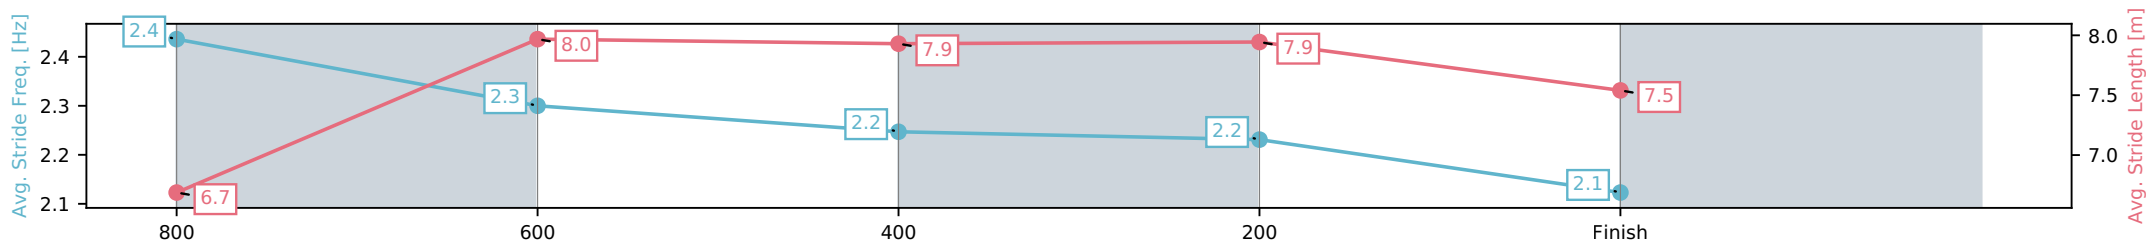

Horse/Jockey Name	Mishani Oscar/Georgina Cartwright
Finish Rank	5
Fastest Section Time (Section)	0:11.22 (800-600)
Top Speed [km/h] (Section)	67.4 (1000 - 800)
Race State	Finished

Sunshine Coast QLD
Race 1: LANDSBOROUGH PUB QTIS Two-Year-Old Maiden
Handicap - 1000m
24 May 2026 - 11:55AM
Track Rating: Soft 7, Weather: Overcast, Rail Position: +10m Entire Circuit

Section	L1000	L800	L600	L400	L200
Section Times	1:01.16 (0:13.99)	0:47.17 [9] (0:11.22)	0:35.96 [5] (0:11.48)	0:24.47 [5] (0:11.46)	0:13.01 [4] (0:13.01)
Average Speed [km/h]	51.9	64.5	63.0	62.8	55.7
Top Speed [km/h]	67.4	67.4	64.4	63.7	60.4
Avg. Dist. to Rail [m]	3.0	1.2	0.9	1.6	2.4
Avg. Stride Freq. [Hz]	2.4	2.3	2.2	2.2	2.1
Avg. Stride Length [m]	6.7	8.0	7.9	7.9	7.5

[ ] Ranking at each section and finish
-:-:- No data available at this section
NA No data available