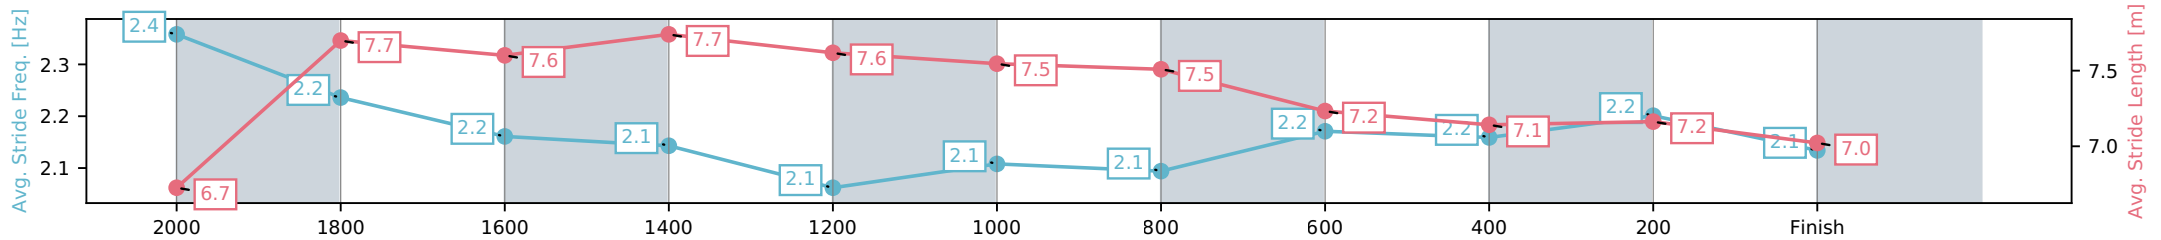

Sunshine Coast QLD

Race 2: COTTON TREE STEAKS Maiden Handicap - 2200m

24 May 2026 - 12:29PM

Track Rating: Soft 7, Weather: Overcast, Rail Position: +10m Entire Circuit

Section	L2200	L2000	L1800	L1600	L1400	L1200	L1000	L800	L600	L400	L200
Section Times	2:25.18 (0:17.07)	2:08.11 [5] (0:11.92)	1:56.19 [4] (0:12.51)	1:43.68 [4] (0:12.24)	1:31.44 [4] (0:13.04)	1:18.40 [4] (0:12.65)	1:05.74 [1] (0:13.03)	0:52.71 [1] (0:13.10)	0:39.61 [2] (0:13.05)	0:26.56 [2] (0:12.82)	0:13.74 [4] (0:13.74)
Average Speed [km/h]	52.8	60.5	58.1	59.2	55.8	57.1	55.7	55.8	55.5	56.2	52.6
Top Speed [km/h]	65.0	63.5	58.6	60.0	57.6	57.9	57.8	56.2	56.2	57.0	55.4
Avg. Dist. to Rail [m]	7.7	0.4	1.6	3.3	3.7	5.1	3.4	2.8	1.1	0.5	1.3
Avg. Stride Freq. [Hz]	2.4	2.2	2.2	2.1	2.1	2.1	2.1	2.2	2.2	2.2	2.1
Avg. Stride Length [m]	6.7	7.7	7.6	7.7	7.6	7.5	7.5	7.2	7.1	7.2	7.0