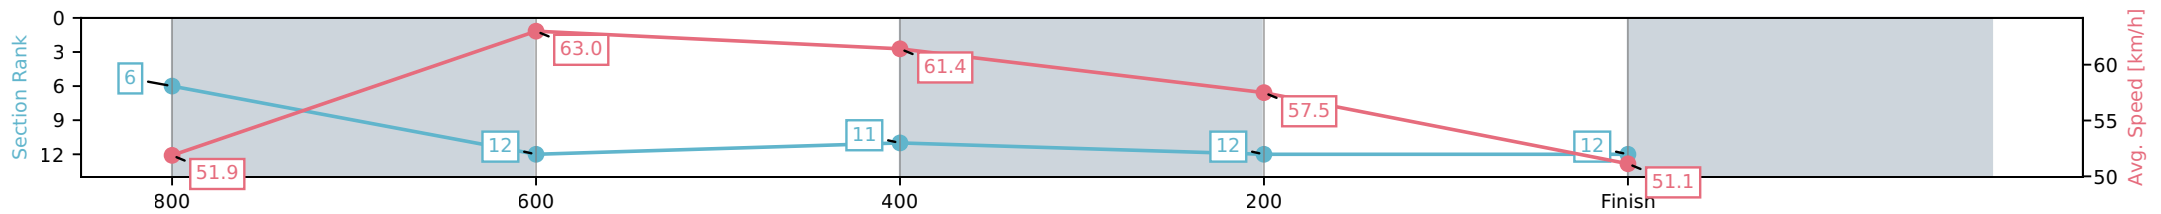

Horse/Jockey Name	Yo Lev/Damien Boche
Finish Rank	12
Fastest Section Time (Section)	0:11.67 (800-600)
Top Speed [km/h] (Section)	65.6 (800-600)
Race State	Finished

Sunshine Coast QLD
Race 1: LANDSBOROUGH PUB QTIS Two-Year-Old Maiden
Handicap - 1000m
24 May 2026 - 11:55AM
Track Rating: Soft 7, Weather: Overcast, Rail Position: +10m Entire Circuit

Section	L1000	L800	L600	L400	L200
Section Times	1:04.17 (0:13.93)	0:50.24 [6] (0:11.67)	0:38.57 [12] (0:11.92)	0:26.65 [11] (0:12.53)	0:14.12 [12] (0:14.12)
Average Speed [km/h]	51.9	63.0	61.4	57.5	51.1
Top Speed [km/h]	65.0	65.6	63.2	60.1	55.4
Avg. Dist. to Rail [m]	8.2	5.2	2.9	6.0	6.7
Avg. Stride Freq. [Hz]	2.6	2.5	2.5	2.4	2.2
Avg. Stride Length [m]	6.2	7.1	7.0	6.9	6.6

- [ ] Ranking at each section and finish
- -:-:- No data available at this section
- NA No data available