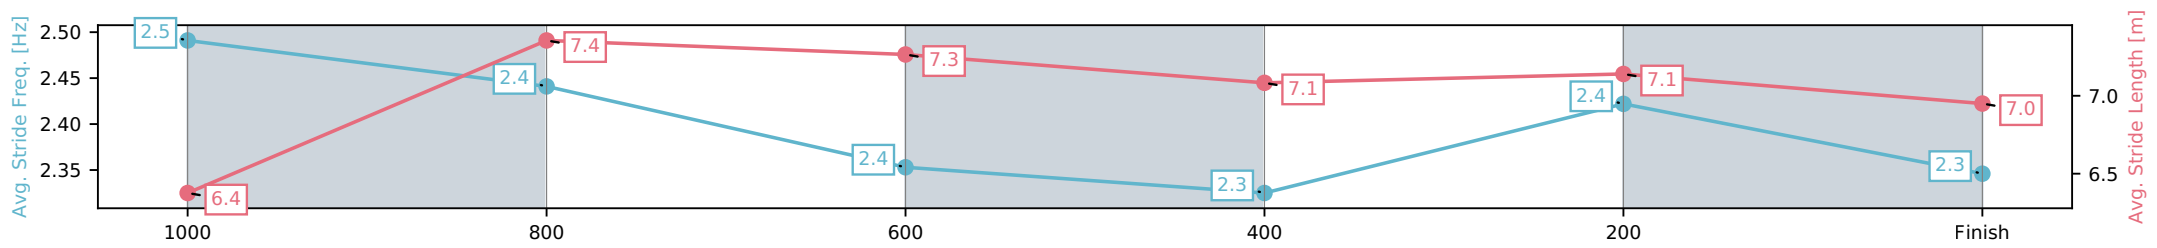

[] Ranking at each section and finish
 -:-:- No data available at this section
 NA No data available

Horse/Jockey Name	In Great Spirit/Corey Sutherland
Finish Rank	6
Fastest Section Time (Section)	0:11.50 (400-200)
Top Speed [km/h] (Section)	64.4 (1200 - 1000)
Race State	Finished