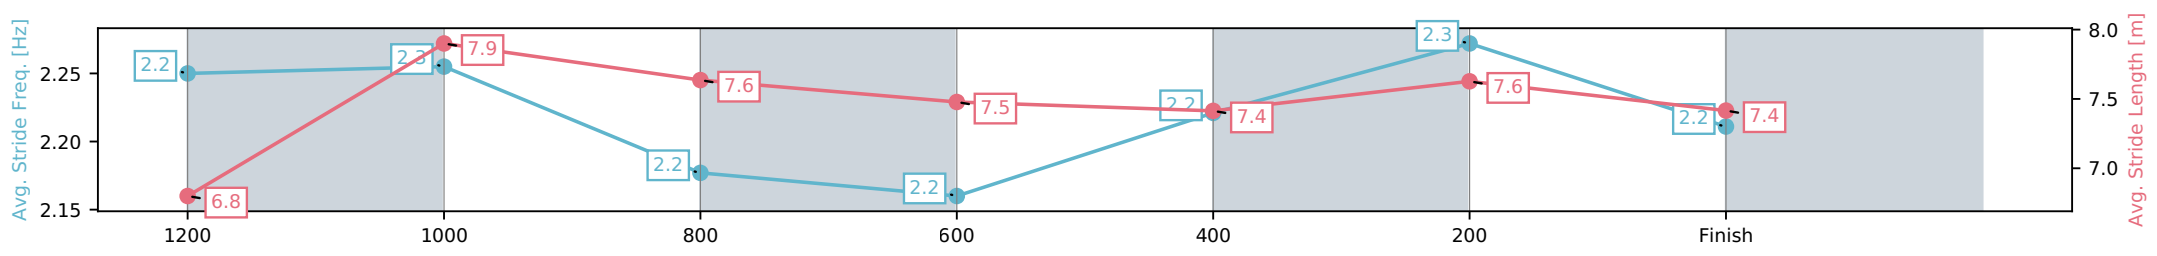

Sunshine Coast QLD

Race 8: XXXX BENCHMARK 68 Handicap - 1400m

24 May 2026 - 4:09PM

Track Rating: Soft 7, Weather: Overcast, Rail Position: +10m Entire Circuit

Section	L1400	L1200	L1000	L800	L600	L400	L200
Section Times	1:27.45 (0:14.21)	1:13.24 [7] (0:11.48)	1:01.76 [5] (0:12.42)	0:49.35 [5] (0:12.86)	0:36.49 [3] (0:12.27)	0:24.22 [3] (0:11.68)	0:12.54 [2] (0:12.54)
Average Speed [km/h]	50.8	62.8	58.7	57.1	59.3	61.6	57.3
Top Speed [km/h]	64.7	64.7	60.6	58.2	61.6	62.0	60.6
Avg. Dist. to Rail [m]	8.9	4.7	4.4	3.2	1.7	2.5	3.1
Avg. Stride Freq. [Hz]	2.2	2.3	2.2	2.2	2.2	2.3	2.2
Avg. Stride Length [m]	6.8	7.9	7.6	7.5	7.4	7.6	7.4