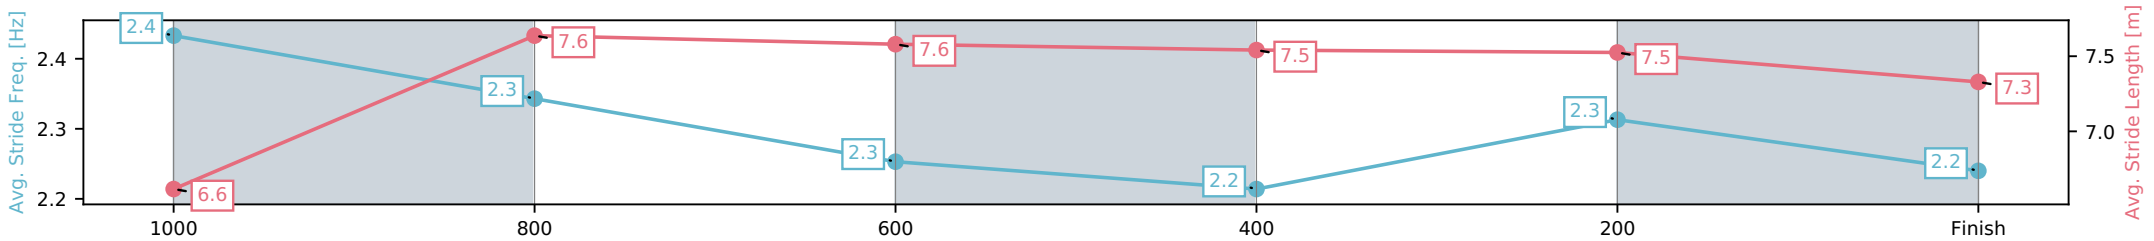

Sunshine Coast QLD

Race 6: HAHN BENCHMARK 58 Handicap - 1200m

24 May 2026 - 2:49PM

Track Rating: Soft 7, Weather: Overcast, Rail Position: +10m Entire Circuit

Section	L1200	L1000	L800	L600	L400	L200
Section Times	1:13.90 (0:13.98)	0:59.92 [3] (0:11.50)	0:48.43 [3] (0:12.11)	0:36.32 [1] (0:12.15)	0:24.16 [1] (0:11.67)	0:12.50 [1] (0:12.50)
Average Speed [km/h]	51.6	63.4	60.1	59.5	61.7	57.3
Top Speed [km/h]	64.1	64.7	62.1	61.0	62.5	60.3
Avg. Dist. to Rail [m]	6.8	4.7	1.9	0.7	1.2	1.4
Avg. Stride Freq. [Hz]	2.4	2.3	2.3	2.2	2.3	2.2
Avg. Stride Length [m]	6.6	7.6	7.6	7.5	7.5	7.3