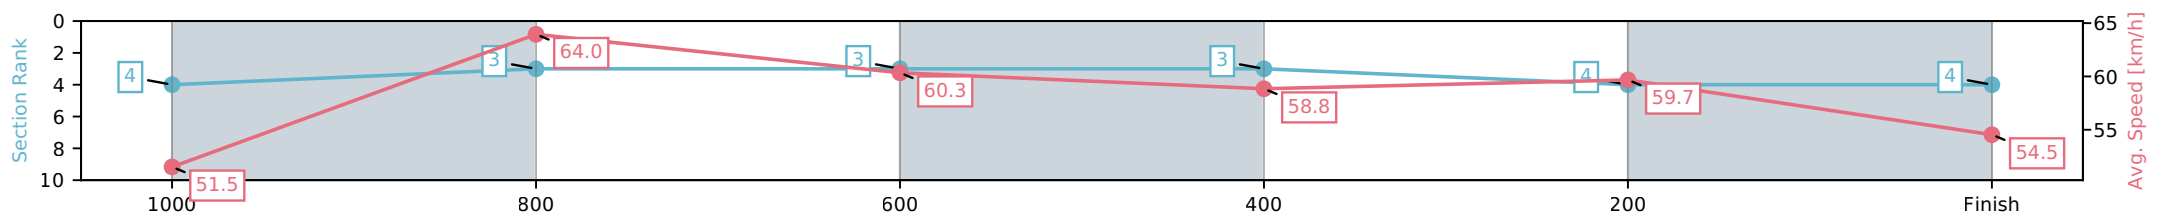

Sunshine Coast QLD

Race 3: DON JACKSON Maiden Handicap - 1200m

24 May 2026 - 1:06PM

Track Rating: Soft 7, Weather: Overcast, Rail Position: +10m Entire Circuit

Section	L1200	L1000	L800	L600	L400	L200
Section Times	1:14.86 (0:13.97)	1:00.89 [4] (0:11.30)	0:49.59 [3] (0:12.05)	0:37.54 [3] (0:12.23)	0:25.31 [3] (0:12.07)	0:13.24 [4] (0:13.24)
Average Speed [km/h]	51.5	64.0	60.3	58.8	59.7	54.5
Top Speed [km/h]	66.4	66.9	62.6	59.9	60.6	58.1
Avg. Dist. to Rail [m]	5.4	2.7	1.7	0.7	0.4	0.6
Avg. Stride Freq. [Hz]	2.4	2.4	2.3	2.3	2.3	2.3
Avg. Stride Length [m]	6.4	7.5	7.4	7.2	7.3	6.8