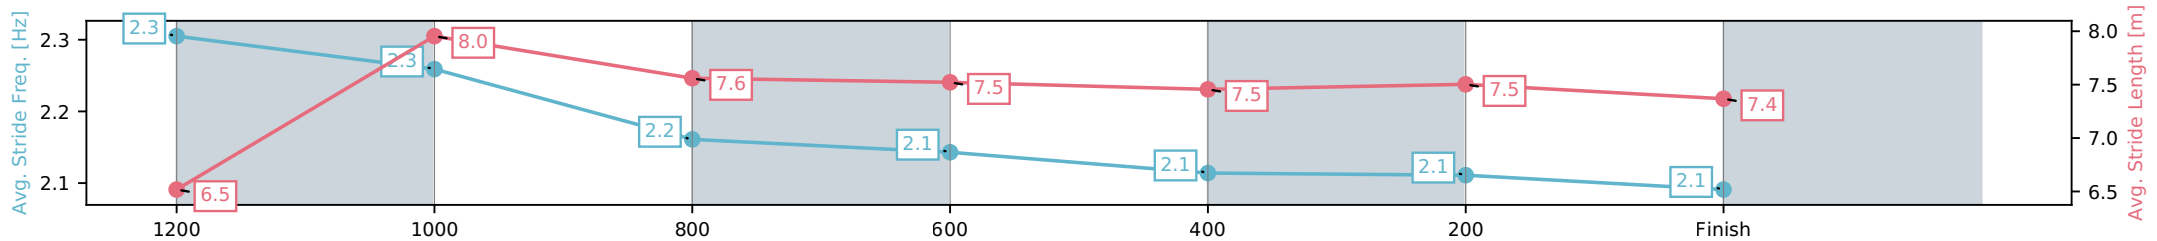

Horse/Jockey Name	Tesstify Trio/Courtney Bellamy
Finish Rank	8
Fastest Section Time (Section)	0:11.32 (1200-1000)
Top Speed [km/h] (Section)	65.1 (1200-1000)
Race State	Finished

Sunshine Coast QLD
Race 4: JEFFREY DUNN QTIS Three-Year-Old Maiden
Handicap - 1400m
24 May 2026 - 1:41PM
Track Rating: Soft 7, Weather: Overcast, Rail Position: +10m Entire Circuit

Section	L1400	L1200	L1000	L800	L600	L400	L200
Section Times	1:29.35 (0:14.11)	1:15.24 [8] (0:11.32)	1:03.92 [8] (0:12.58)	0:51.35 [10] (0:12.70)	0:38.65 [11] (0:12.72)	0:25.93 [12] (0:12.67)	0:13.26 [11] (0:13.26)
Average Speed [km/h]	51.0	63.6	57.6	57.2	56.5	56.8	54.2
Top Speed [km/h]	65.0	65.1	61.9	58.3	57.9	57.3	56.6
Avg. Dist. to Rail [m]	3.2	2.7	2.2	1.5	0.4	1.3	4.0
Avg. Stride Freq. [Hz]	2.3	2.3	2.2	2.1	2.1	2.1	2.1
Avg. Stride Length [m]	6.5	8.0	7.6	7.5	7.5	7.5	7.4

- [ ] Ranking at each section and finish
- -:-:- No data available at this section
- NA No data available