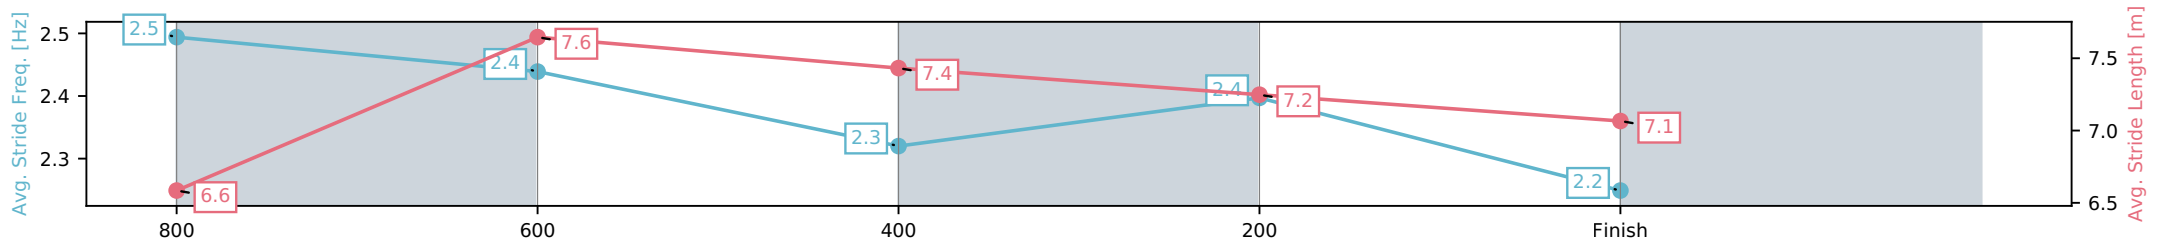

- [] Ranking at each section and finish
- :-:- No data available at this section
- NA No data available

Horse/Jockey Name	Elevating/Luke Dempsey
Finish Rank	4
Fastest Section Time (Section)	0:11.50 (800-600)
Top Speed [km/h] (Section)	65.8 (800-600)
Race State	Finished