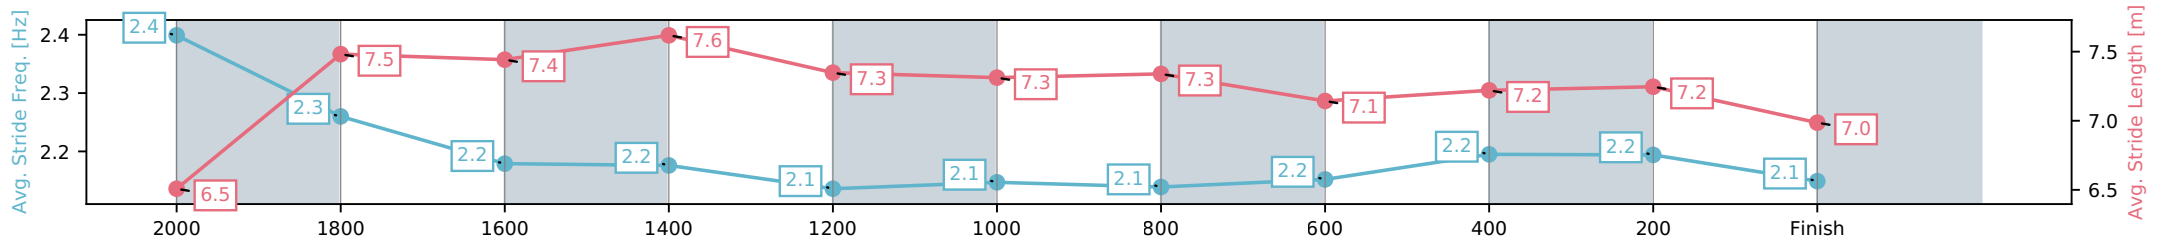

- [] Ranking at each section and finish
- :-:- No data available at this section
- NA No data available

Horse/Jockey Name	Moment/Tiffani Brooker
Finish Rank	7
Fastest Section Time (Section)	0:11.89 (2000-1800)
Top Speed [km/h] (Section)	64.8 (2200 - 2000)
Race State	Finished