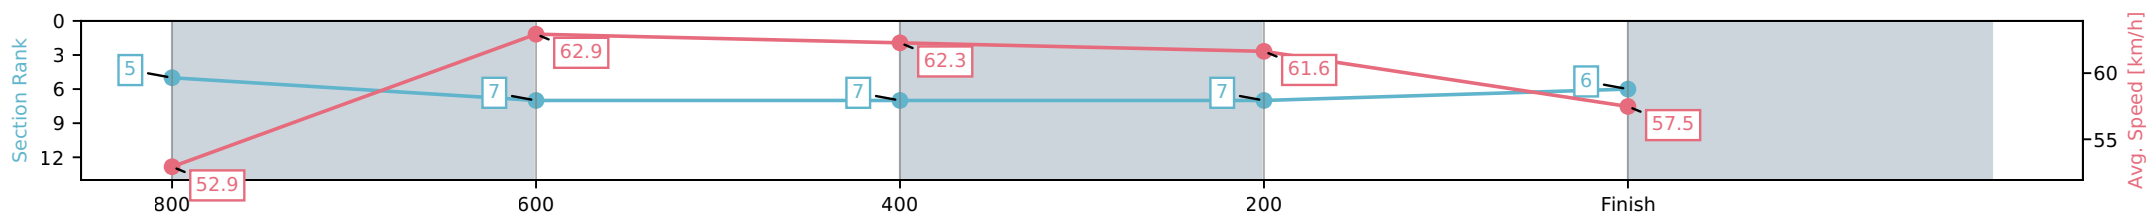

Horse/Jockey Name	Brave Benny/Ben Thompson
Finish Rank	6
Fastest Section Time (Section)	0:11.63 (800-600)
Top Speed [km/h] (Section)	65.4 (1000 - 800)
Race State	Finished

Sunshine Coast QLD
Race 1: LANDSBOROUGH PUB QTIS Two-Year-Old Maiden
Handicap - 1000m
24 May 2026 - 11:55AM
Track Rating: Soft 7, Weather: Overcast, Rail Position: +10m Entire Circuit

Section	L1000	L800	L600	L400	L200
Section Times	1:01.25 (0:13.72)	0:47.53 [5] (0:11.63)	0:35.90 [7] (0:11.72)	0:24.18 [7] (0:11.67)	0:12.51 [7] (0:12.51)
Average Speed [km/h]	52.9	62.9	62.3	61.6	57.5
Top Speed [km/h]	65.4	65.2	63.9	63.7	59.9
Avg. Dist. to Rail [m]	6.9	4.1	2.4	4.7	6.0
Avg. Stride Freq. [Hz]	2.6	2.4	2.4	2.4	2.3
Avg. Stride Length [m]	6.4	7.5	7.4	7.4	7.1

[ ] Ranking at each section and finish
-:-:- No data available at this section
NA No data available