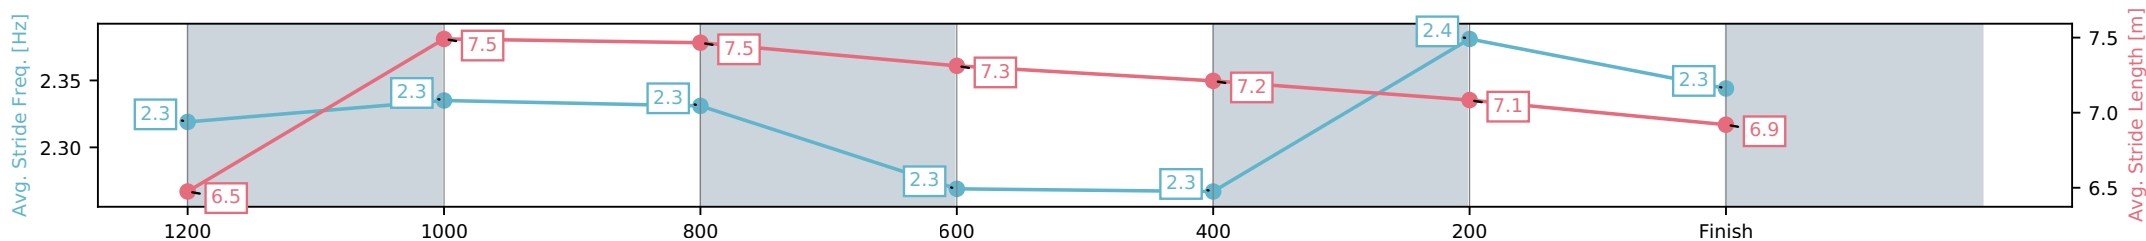

Horse/Jockey Name	Busker/Leah Martyn
Finish Rank	8
Fastest Section Time (Section)	0:11.56 (1200-1000)
Top Speed [km/h] (Section)	64.0 (1200-1000)
Race State	Finished

Sunshine Coast QLD
Race 7: LIQUOR LEGENDS RATINGS BAND 0 - 58 Handicap - 1400m

24 May 2026 - 3:30PM

Track Rating: Soft 7, Weather: Overcast, Rail Position: +10m Entire Circuit

Section	L1400	L1200	L1000	L800	L600	L400	L200
Section Times	1:27.49 (0:14.50)	1:12.99 [8] (0:11.56)	1:01.43 [9] (0:11.84)	0:49.59 [9] (0:12.40)	0:37.19 [9] (0:12.44)	0:24.75 [9] (0:11.96)	0:12.80 [8] (0:12.80)
Average Speed [km/h]	49.8	62.3	61.4	58.8	58.2	60.2	56.8
Top Speed [km/h]	63.7	64.0	63.5	59.6	59.1	61.0	60.3
Avg. Dist. to Rail [m]	8.3	3.9	3.6	2.3	1.0	3.1	4.0
Avg. Stride Freq. [Hz]	2.3	2.3	2.3	2.3	2.3	2.4	2.3
Avg. Stride Length [m]	6.5	7.5	7.5	7.3	7.2	7.1	6.9

- [ ] Ranking at each section and finish
- -:-:- No data available at this section
- NA No data available