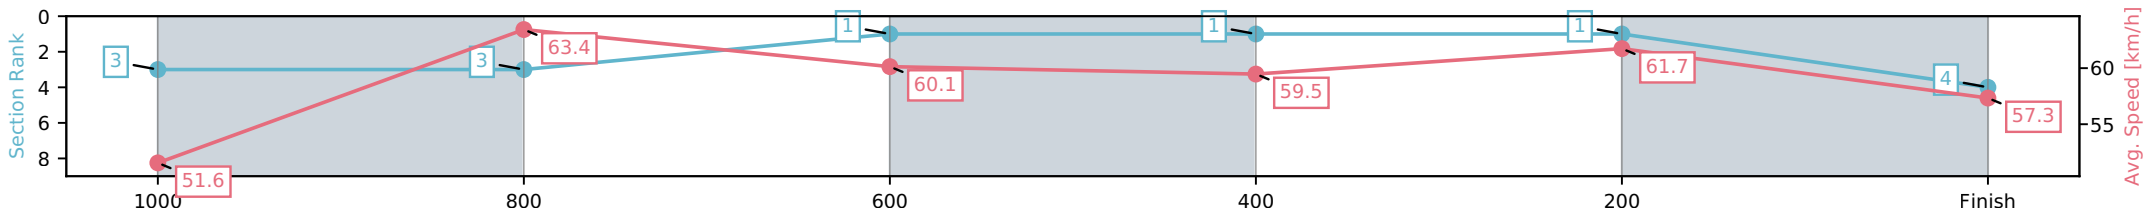

Sunshine Coast QLD

Race 6: HAHN BENCHMARK 58 Handicap - 1200m

24 May 2026 - 2:49PM

Track Rating: Soft 7, Weather: Overcast, Rail Position: +10m Entire Circuit

Section	L1200	L1000	L800	L600	L400	L200
Section Times	1:13.90 (0:13.98)	0:59.92 [3] (0:11.50)	0:48.43 [3] (0:12.11)	0:36.32 [1] (0:12.15)	0:24.16 [1] (0:11.67)	0:12.50 [1] (0:12.50)
Average Speed [km/h]	51.6	63.4	60.1	59.5	61.7	57.3
Top Speed [km/h]	64.1	64.7	62.1	61.0	62.5	60.3
Avg. Dist. to Rail [m]	6.8	4.7	1.9	0.7	1.2	1.4
Avg. Stride Freq. [Hz]	2.4	2.3	2.3	2.2	2.3	2.2
Avg. Stride Length [m]	6.6	7.6	7.6	7.5	7.5	7.3