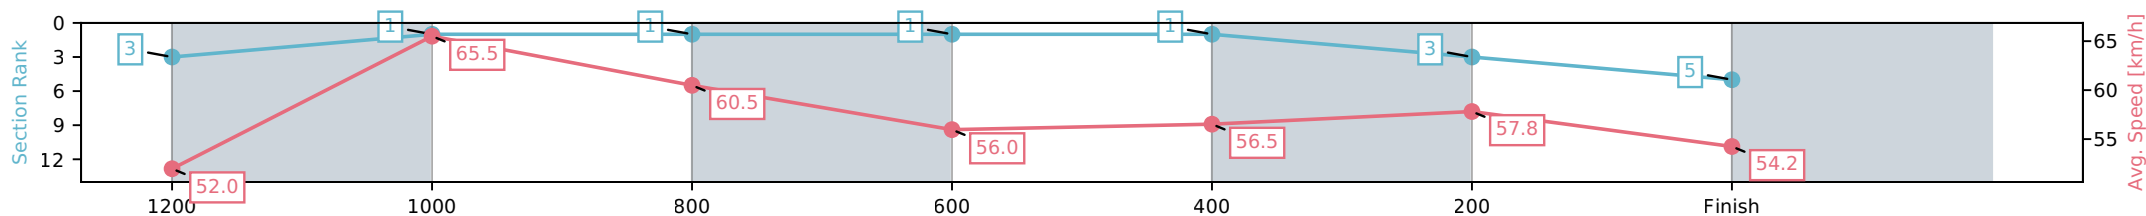

Horse/Jockey Name	Evening Delle/Jett Newman
Finish Rank	5
Fastest Section Time (Section)	0:10.99 (1200-1000)
Top Speed [km/h] (Section)	67.9 (1200-1000)
Race State	Finished

Sunshine Coast QLD
Race 4: JEFFREY DUNN QTIS Three-Year-Old Maiden
Handicap - 1400m
24 May 2026 - 1:41PM
Track Rating: Soft 7, Weather: Overcast, Rail Position: +10m Entire Circuit

Section	L1400	L1200	L1000	L800	L600	L400	L200
Section Times	1:28.29 (0:13.87)	1:14.42 [3] (0:10.99)	1:03.43 [1] (0:12.00)	0:51.43 [1] (0:12.99)	0:38.44 [1] (0:12.76)	0:25.68 [1] (0:12.45)	0:13.22 [3] (0:13.22)
Average Speed [km/h]	52.0	65.5	60.5	56.0	56.5	57.8	54.2
Top Speed [km/h]	67.6	67.9	64.0	57.1	57.4	58.5	56.8
Avg. Dist. to Rail [m]	12.4	8.7	4.3	1.8	0.4	0.9	1.7
Avg. Stride Freq. [Hz]	2.5	2.5	2.3	2.2	2.2	2.3	2.2
Avg. Stride Length [m]	6.2	7.5	7.5	7.2	7.2	7.2	7.0

- [ ] Ranking at each section and finish
- -:-:- No data available at this section
- NA No data available