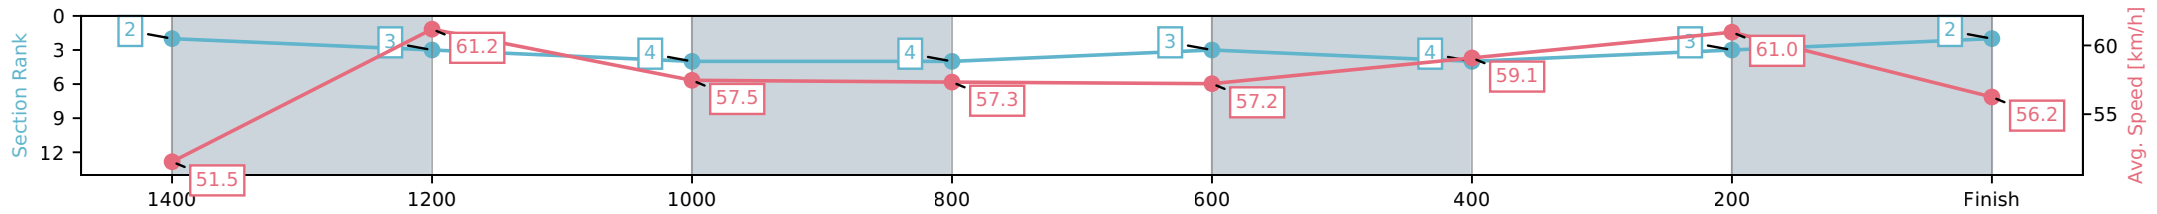

Horse/Jockey Name	Bodhran/Corey Sutherland
Finish Rank	2
Fastest Section Time (Section)	0:11.81 (400-200)
Top Speed [km/h] (Section)	64.2 (1600 - 1400)
Race State	Finished

Sunshine Coast QLD
Race 9: LANDSBOROUGH PUB BENCHMARK 62 Handicap - 1600m

24 May 2026 - 4:44PM

Track Rating: Soft 7, Weather: Overcast, Rail Position: +10m Entire Circuit

Section	L1600	L1400	L1200	L1000	L800	L600	L400	L200
Section Times	1:40.50 (0:13.83)	1:26.67 [2] (0:11.84)	1:14.84 [3] (0:12.57)	1:02.27 [4] (0:12.64)	0:49.63 [4] (0:12.70)	0:36.93 [3] (0:12.28)	0:24.64 [4] (0:11.81)	0:12.84 [3] (0:12.84)
Average Speed [km/h]	51.5	61.2	57.5	57.3	57.2	59.1	61.0	56.2
Top Speed [km/h]	64.2	62.1	61.1	58.4	59.0	60.8	61.8	59.4
Avg. Dist. to Rail [m]	5.7	2.6	2.7	2.6	1.6	1.4	3.1	3.6
Avg. Stride Freq. [Hz]	2.4	2.4	2.3	2.2	2.3	2.3	2.4	2.3
Avg. Stride Length [m]	6.7	7.3	7.2	7.2	7.1	7.2	7.2	7.0

[ ] Ranking at each section and finish
-:-:- No data available at this section
NA No data available