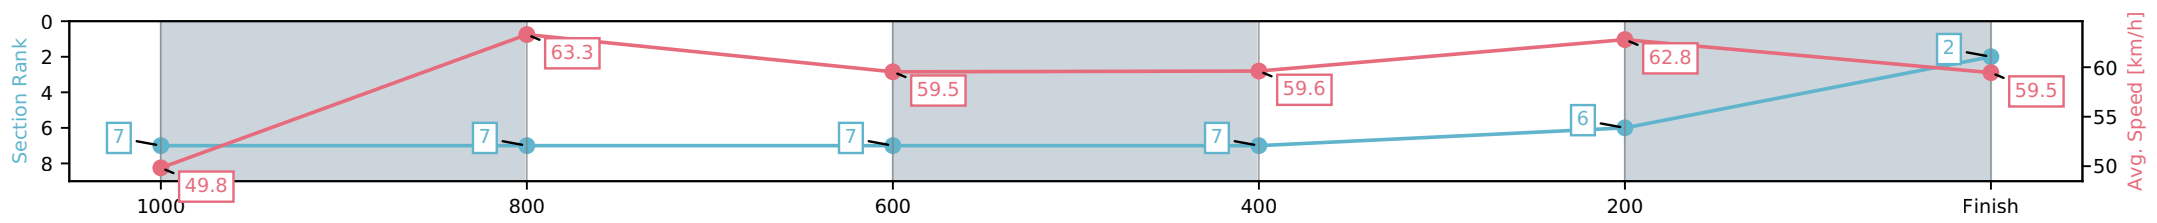

Sunshine Coast QLD

Race 6: HAHN BENCHMARK 58 Handicap - 1200m

24 May 2026 - 2:49PM

Track Rating: Soft 7, Weather: Overcast, Rail Position: +10m Entire Circuit

Section	L1200	L1000	L800	L600	L400	L200
Section Times	1:13.80 (0:14.50)	0:59.30 [7] (0:11.42)	0:47.88 [7] (0:12.20)	0:35.68 [7] (0:12.10)	0:23.58 [7] (0:11.45)	0:12.13 [6] (0:12.13)
Average Speed [km/h]	49.8	63.3	59.5	59.6	62.8	59.5
Top Speed [km/h]	64.9	65.7	61.0	62.2	63.0	62.1
Avg. Dist. to Rail [m]	3.6	2.6	1.7	0.4	1.2	4.7
Avg. Stride Freq. [Hz]	2.3	2.3	2.2	2.2	2.3	2.3
Avg. Stride Length [m]	6.5	7.7	7.6	7.5	7.6	7.4