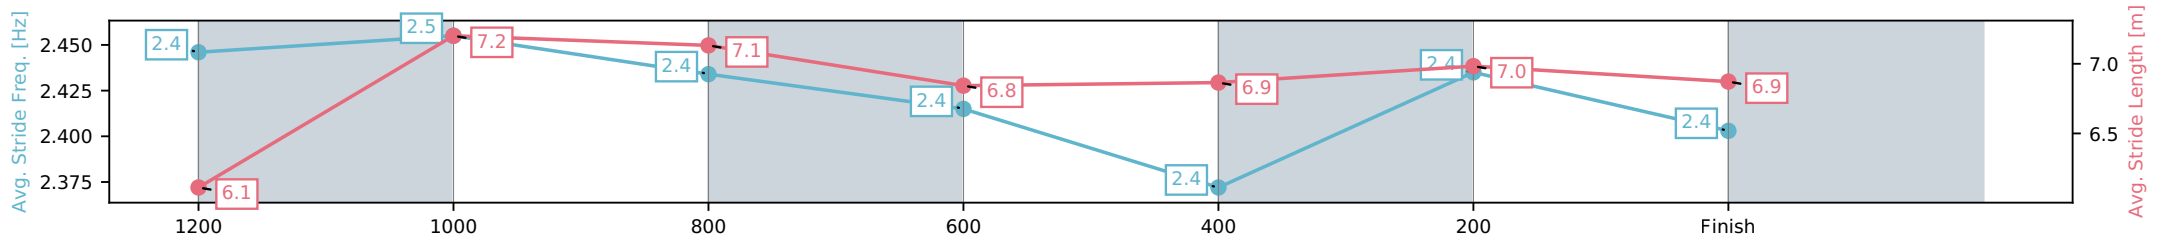

Horse/Jockey Name	Gold Dazzler/Fred Larson
Finish Rank	5
Fastest Section Time (Section)	0:11.49 (1200-1000)
Top Speed [km/h] (Section)	63.8 (1200-1000)
Race State	Finished

Sunshine Coast QLD
Race 7: LIQUOR LEGENDS RATINGS BAND 0 - 58 Handicap - 1400m

24 May 2026 - 3:30PM

Track Rating: Soft 7, Weather: Overcast, Rail Position: +10m Entire Circuit

Section	L1400	L1200	L1000	L800	L600	L400	L200
Section Times	1:27.05 (0:14.46)	1:12.60 [7] (0:11.49)	1:01.10 [7] (0:11.83)	0:49.28 [8] (0:12.47)	0:36.80 [8] (0:12.48)	0:24.32 [8] (0:11.86)	0:12.46 [7] (0:12.46)
Average Speed [km/h]	49.9	62.7	61.2	58.4	57.9	60.7	58.2
Top Speed [km/h]	63.8	63.8	63.2	59.4	58.9	61.5	59.9
Avg. Dist. to Rail [m]	7.6	2.9	2.5	1.9	0.8	1.7	2.2
Avg. Stride Freq. [Hz]	2.4	2.5	2.4	2.4	2.4	2.4	2.4
Avg. Stride Length [m]	6.1	7.2	7.1	6.8	6.9	7.0	6.9

[ ] Ranking at each section and finish
-:-:- No data available at this section
NA No data available