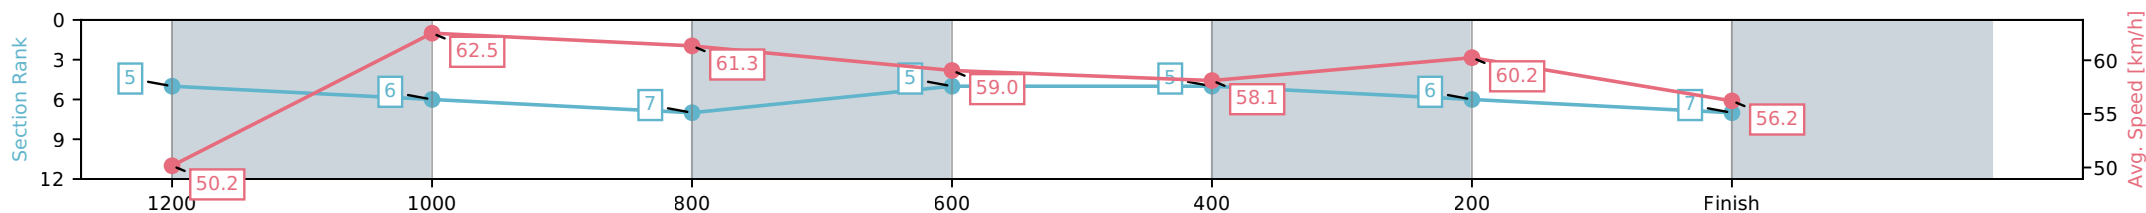

Horse/Jockey Name	Rubaahy/Montanna Savva
Finish Rank	7
Fastest Section Time (Section)	0:11.52 (1200-1000)
Top Speed [km/h] (Section)	63.6 (1000-800)
Race State	Finished

Sunshine Coast QLD
Race 7: LIQUOR LEGENDS RATINGS BAND 0 - 58 Handicap - 1400m

24 May 2026 - 3:30PM

Track Rating: Soft 7, Weather: Overcast, Rail Position: +10m Entire Circuit

Section	L1400	L1200	L1000	L800	L600	L400	L200
Section Times	1:27.36 (0:14.40)	1:12.96 [5] (0:11.52)	1:01.44 [6] (0:11.82)	0:49.62 [7] (0:12.32)	0:37.30 [5] (0:12.45)	0:24.85 [5] (0:11.97)	0:12.88 [6] (0:12.88)
Average Speed [km/h]	50.2	62.5	61.3	59.0	58.1	60.2	56.2
Top Speed [km/h]	61.5	63.1	63.6	60.1	59.2	61.6	59.6
Avg. Dist. to Rail [m]	7.3	3.8	2.9	1.7	0.9	1.0	1.6
Avg. Stride Freq. [Hz]	2.4	2.4	2.4	2.3	2.3	2.4	2.3
Avg. Stride Length [m]	6.5	7.3	7.3	7.1	7.0	7.2	7.0

- [ ] Ranking at each section and finish
- -:-:- No data available at this section
- NA No data available