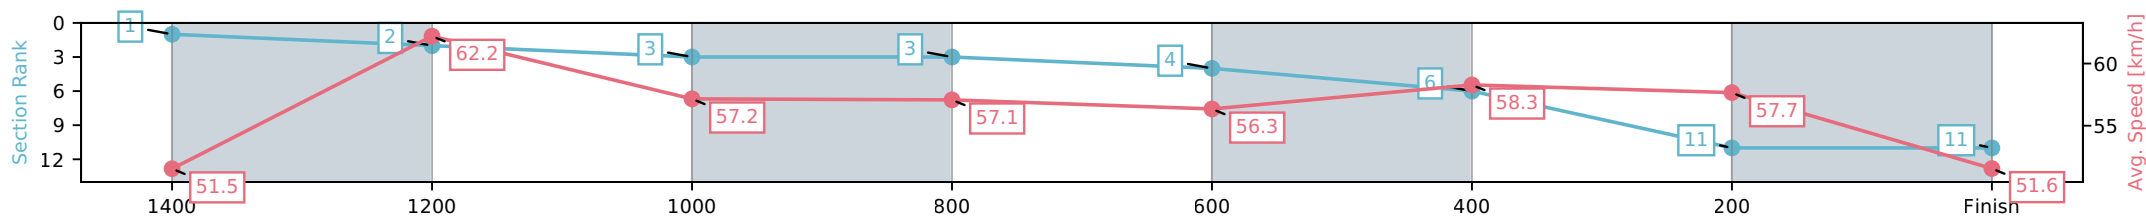

Sunshine Coast QLD
 Race 9: LANDSBOROUGH PUB BENCHMARK 62 Handicap - 1600m

24 May 2026 - 4:44PM

Track Rating: Soft 7, Weather: Overcast, Rail Position: +10m Entire Circuit

Section	L1600	L1400	L1200	L1000	L800	L600	L400	L200
Section Times	1:42.45 (0:13.81)	1:28.64 [1] (0:11.73)	1:16.91 [2] (0:12.61)	1:04.30 [3] (0:12.72)	0:51.59 [3] (0:12.84)	0:38.75 [4] (0:12.38)	0:26.37 [6] (0:12.49)	0:13.87 [11] (0:13.87)
Average Speed [km/h]	51.5	62.2	57.2	57.1	56.3	58.3	57.7	51.6
Top Speed [km/h]	64.5	63.2	61.5	59.2	57.3	58.9	58.8	57.0
Avg. Dist. to Rail [m]	7.2	4.6	4.2	2.9	0.8	0.6	2.9	4.8
Avg. Stride Freq. [Hz]	2.6	2.5	2.4	2.4	2.4	2.4	2.4	2.3
Avg. Stride Length [m]	6.2	6.9	6.7	6.8	6.7	6.7	6.7	6.4