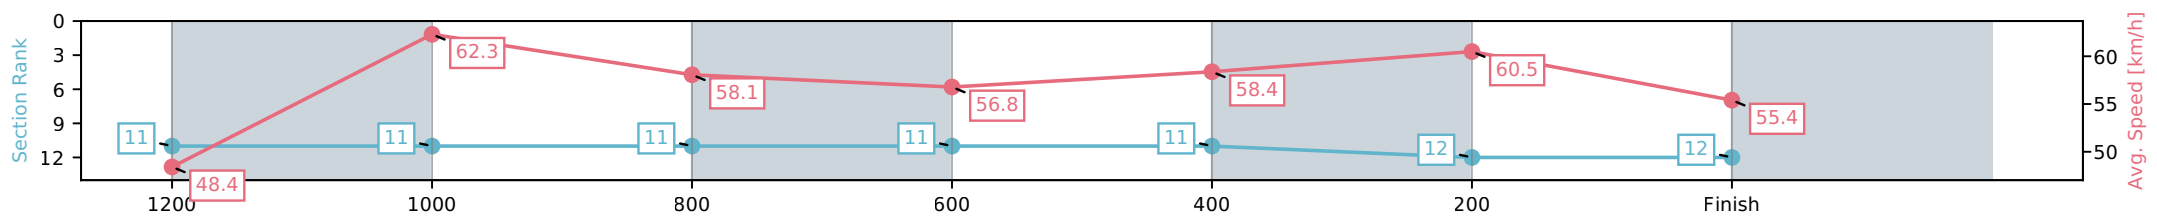

Sunshine Coast QLD

Race 8: XXXX BENCHMARK 68 Handicap - 1400m

24 May 2026 - 4:09PM

Track Rating: Soft 7, Weather: Overcast, Rail Position: +10m Entire Circuit

Section	L1400	L1200	L1000	L800	L600	L400	L200
Section Times	1:28.98 (0:14.92)	1:14.06 [11] (0:11.54)	1:02.52 [11] (0:12.50)	0:50.02 [11] (0:12.81)	0:37.21 [11] (0:12.33)	0:24.88 [11] (0:11.92)	0:12.96 [12] (0:12.96)
Average Speed [km/h]	48.4	62.3	58.1	56.8	58.4	60.5	55.4
Top Speed [km/h]	61.9	63.6	60.1	57.7	60.6	61.0	58.9
Avg. Dist. to Rail [m]	9.0	3.0	2.6	1.7	0.4	1.5	3.6
Avg. Stride Freq. [Hz]	2.3	2.3	2.2	2.2	2.2	2.3	2.2
Avg. Stride Length [m]	6.5	7.5	7.4	7.2	7.2	7.4	7.1