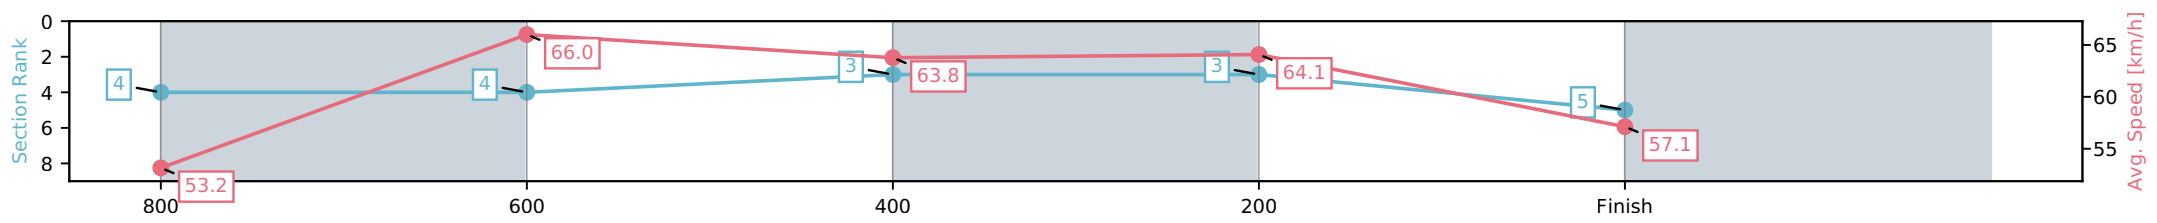

Sunshine Coast QLD

Race 5: LANDSBOROUGH PUB Class 2 Handicap - 1000m

24 May 2026 - 2:14PM

Track Rating: Soft 7, Weather: Overcast, Rail Position: +10m Entire Circuit

Section	L1000	L800	L600	L400	L200
Section Times	0:59.86 (0:13.64)	0:46.22 [4] (0:11.03)	0:35.18 [4] (0:11.34)	0:23.84 [3] (0:11.24)	0:12.59 [3] (0:12.59)
Average Speed [km/h]	53.2	66.0	63.8	64.1	57.1
Top Speed [km/h]	68.5	68.2	66.1	65.1	61.5
Avg. Dist. to Rail [m]	4.5	3.1	0.9	2.6	2.2
Avg. Stride Freq. [Hz]	2.6	2.6	2.6	2.6	2.5
Avg. Stride Length [m]	6.2	7.0	7.0	7.0	6.7