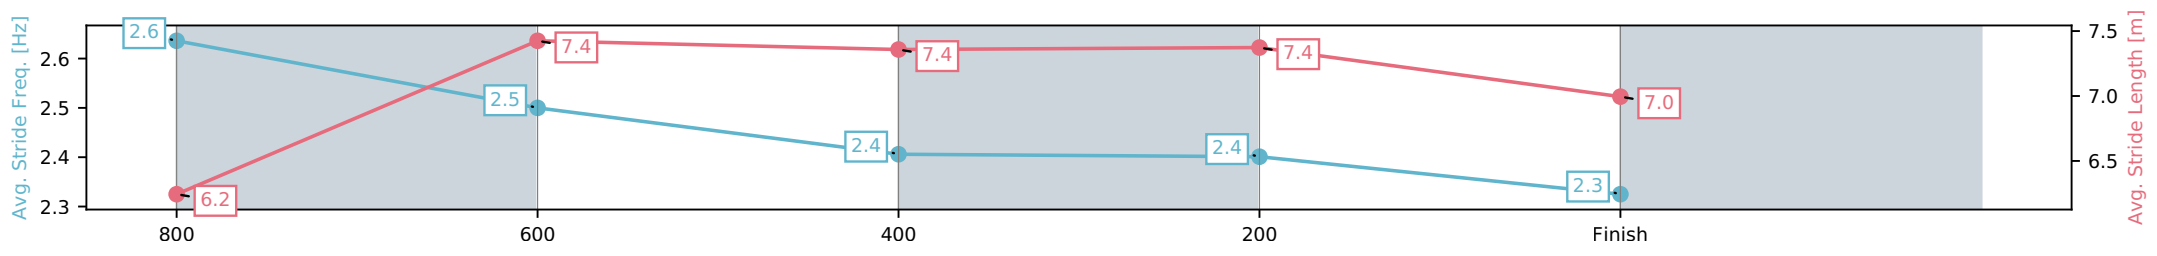

Sunshine Coast QLD

Race 5: LANDSBOROUGH PUB Class 2 Handicap - 1000m

24 May 2026 - 2:14PM

Track Rating: Soft 7, Weather: Overcast, Rail Position: +10m Entire Circuit

Section	L1000	L800	L600	L400	L200
Section Times	1:00.23 (0:13.58)	0:46.65 [3] (0:11.08)	0:35.57 [3] (0:11.43)	0:24.14 [4] (0:11.49)	0:12.64 [6] (0:12.64)
Average Speed [km/h]	53.4	65.5	62.9	62.7	56.7
Top Speed [km/h]	68.6	68.9	64.1	64.1	60.5
Avg. Dist. to Rail [m]	2.8	2.1	0.6	0.3	0.2
Avg. Stride Freq. [Hz]	2.6	2.5	2.4	2.4	2.3
Avg. Stride Length [m]	6.2	7.4	7.4	7.4	7.0