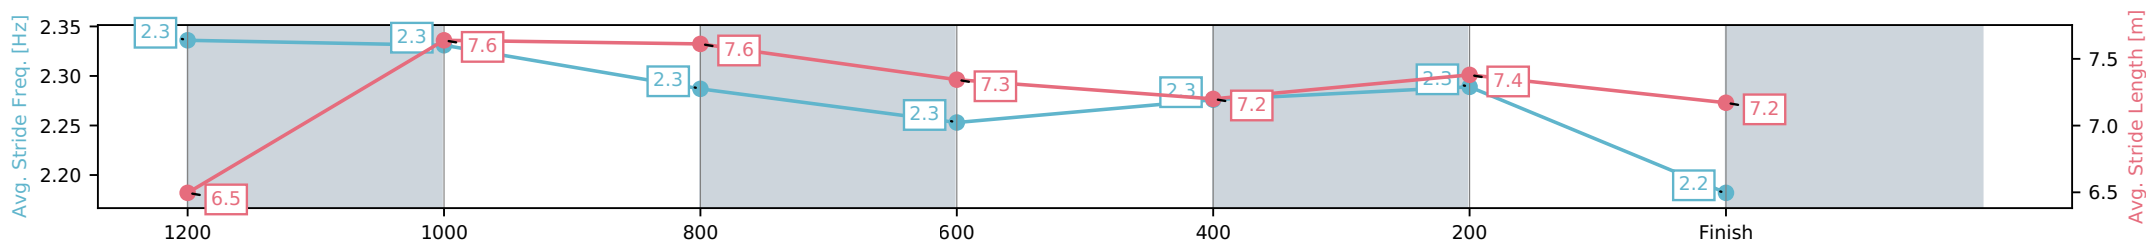

Horse/Jockey Name	Bold As Brass/Jaden Lloyd
Finish Rank	6
Fastest Section Time (Section)	0:11.34 (1200-1000)
Top Speed [km/h] (Section)	63.9 (1400 - 1200)
Race State	Finished

Sunshine Coast QLD
Race 7: LIQUOR LEGENDS RATINGS BAND 0 - 58 Handicap - 1400m

24 May 2026 - 3:30PM

Track Rating: Soft 7, Weather: Overcast, Rail Position: +10m Entire Circuit

Section	L1400	L1200	L1000	L800	L600	L400	L200
Section Times	1:27.19 (0:14.16)	1:13.03 [3] (0:11.34)	1:01.69 [3] (0:11.81)	0:49.88 [3] (0:12.37)	0:37.51 [3] (0:12.30)	0:25.21 [3] (0:11.99)	0:13.21 [4] (0:13.21)
Average Speed [km/h]	50.9	63.4	61.6	58.9	58.5	60.1	54.8
Top Speed [km/h]	63.9	63.8	63.0	60.6	60.1	60.9	58.3
Avg. Dist. to Rail [m]	6.0	4.1	3.7	1.8	0.5	0.2	0.4
Avg. Stride Freq. [Hz]	2.3	2.3	2.3	2.3	2.3	2.3	2.2
Avg. Stride Length [m]	6.5	7.6	7.6	7.3	7.2	7.4	7.2

- [ ] Ranking at each section and finish
- -:-:- No data available at this section
- NA No data available