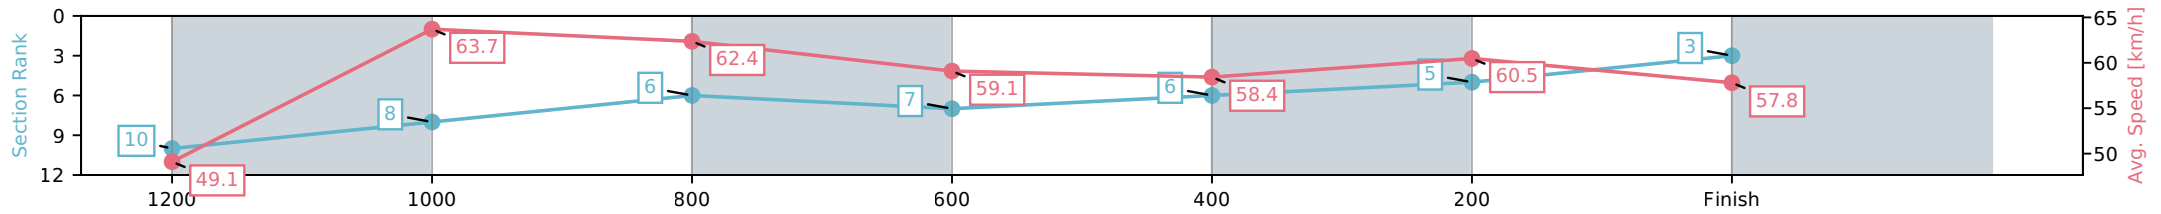

Sunshine Coast QLD
 Race 7: LIQUOR LEGENDS RATINGS BAND 0 - 58 Handicap - 1400m

24 May 2026 - 3:30PM

Track Rating: Soft 7, Weather: Overcast, Rail Position: +10m Entire Circuit

Section	L1400	L1200	L1000	L800	L600	L400	L200
Section Times	1:26.97 (0:14.74)	1:12.23 [10] (0:11.31)	1:00.92 [8] (0:11.68)	0:49.24 [6] (0:12.42)	0:36.82 [7] (0:12.38)	0:24.45 [6] (0:11.91)	0:12.54 [5] (0:12.54)
Average Speed [km/h]	49.1	63.7	62.4	59.1	58.4	60.5	57.8
Top Speed [km/h]	61.5	65.2	64.5	60.4	58.8	61.0	59.9
Avg. Dist. to Rail [m]	10.8	4.9	4.3	3.2	0.9	1.6	2.3
Avg. Stride Freq. [Hz]	2.3	2.4	2.3	2.3	2.3	2.3	2.3
Avg. Stride Length [m]	6.5	7.5	7.6	7.3	7.2	7.3	7.2