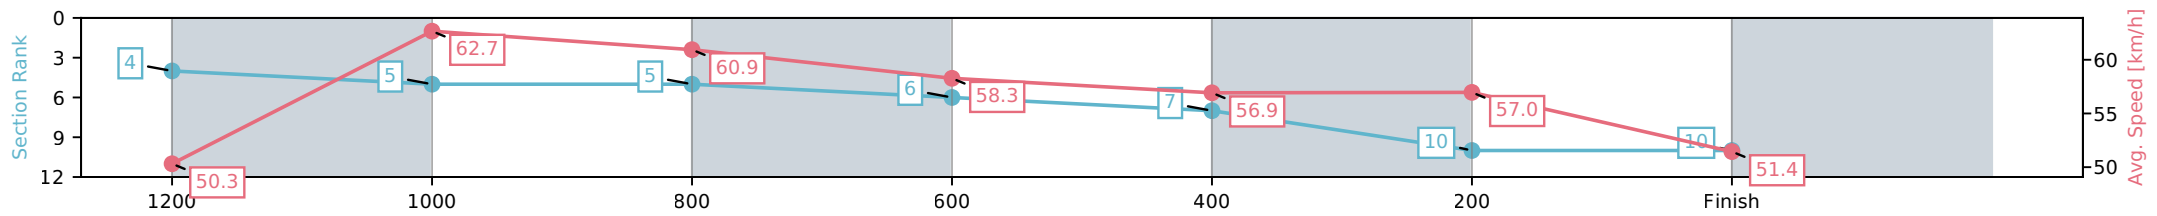

Sunshine Coast QLD
 Race 7: LIQUOR LEGENDS RATINGS BAND 0 - 58 Handicap - 1400m

24 May 2026 - 3:30PM

Track Rating: Soft 7, Weather: Overcast, Rail Position: +10m Entire Circuit

Section	L1400	L1200	L1000	L800	L600	L400	L200
Section Times	1:29.34 (0:14.35)	1:14.99 [4] (0:11.49)	1:03.50 [5] (0:11.86)	0:51.65 [5] (0:12.38)	0:39.27 [6] (0:12.58)	0:26.68 [7] (0:12.64)	0:14.04 [10] (0:14.04)
Average Speed [km/h]	50.3	62.7	60.9	58.3	56.9	57.0	51.4
Top Speed [km/h]	62.0	62.9	62.6	59.1	58.0	57.4	56.4
Avg. Dist. to Rail [m]	2.6	2.4	1.7	0.5	0.8	0.6	0.5
Avg. Stride Freq. [Hz]	2.3	2.3	2.3	2.3	2.2	2.2	2.1
Avg. Stride Length [m]	6.7	7.6	7.6	7.3	7.4	7.2	7.0