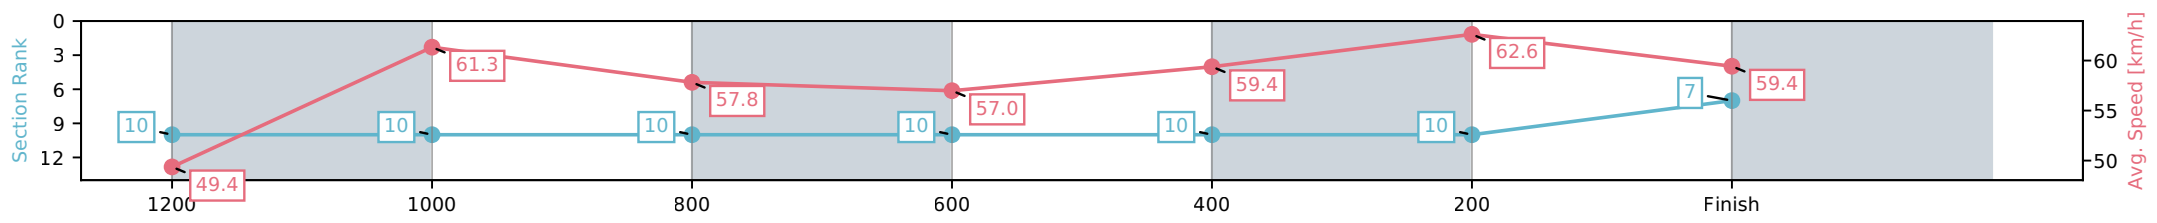

Sunshine Coast QLD

Race 8: XXXX BENCHMARK 68 Handicap - 1400m

24 May 2026 - 4:09PM

Track Rating: Soft 7, Weather: Overcast, Rail Position: +10m Entire Circuit

Section	L1400	L1200	L1000	L800	L600	L400	L200
Section Times	1:27.55 (0:14.63)	1:12.92 [10] (0:11.75)	1:01.17 [10] (0:12.57)	0:48.60 [10] (0:12.80)	0:35.80 [10] (0:12.21)	0:23.59 [10] (0:11.50)	0:12.08 [10] (0:12.08)
Average Speed [km/h]	49.4	61.3	57.8	57.0	59.4	62.6	59.4
Top Speed [km/h]	63.6	64.6	59.1	58.1	61.1	63.4	62.8
Avg. Dist. to Rail [m]	9.4	3.9	3.6	2.4	1.1	5.4	9.1
Avg. Stride Freq. [Hz]	2.3	2.3	2.2	2.2	2.3	2.3	2.3
Avg. Stride Length [m]	6.6	7.5	7.4	7.2	7.3	7.6	7.4