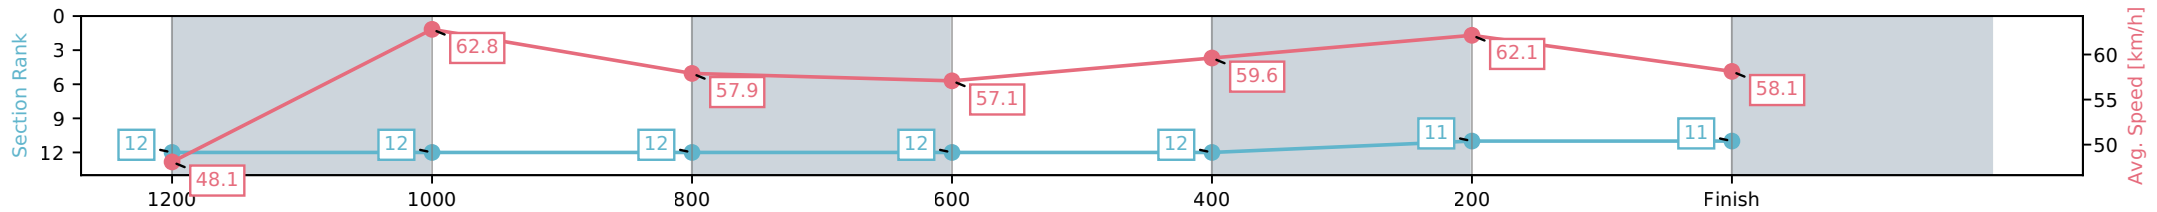

Sunshine Coast QLD

Race 8: XXXX BENCHMARK 68 Handicap - 1400m

24 May 2026 - 4:09PM

Track Rating: Soft 7, Weather: Overcast, Rail Position: +10m Entire Circuit

Section	L1400	L1200	L1000	L800	L600	L400	L200
Section Times	1:28.06 (0:15.04)	1:13.02 [12] (0:11.45)	1:01.57 [12] (0:12.60)	0:48.97 [12] (0:12.86)	0:36.11 [12] (0:12.21)	0:23.90 [12] (0:11.59)	0:12.31 [11] (0:12.31)
Average Speed [km/h]	48.1	62.8	57.9	57.1	59.6	62.1	58.1
Top Speed [km/h]	63.6	64.4	59.6	57.9	61.4	64.3	61.6
Avg. Dist. to Rail [m]	10.6	4.6	4.7	3.2	1.9	2.8	1.6
Avg. Stride Freq. [Hz]	2.3	2.4	2.3	2.2	2.3	2.4	2.3
Avg. Stride Length [m]	6.3	7.5	7.3	7.3	7.3	7.2	7.2