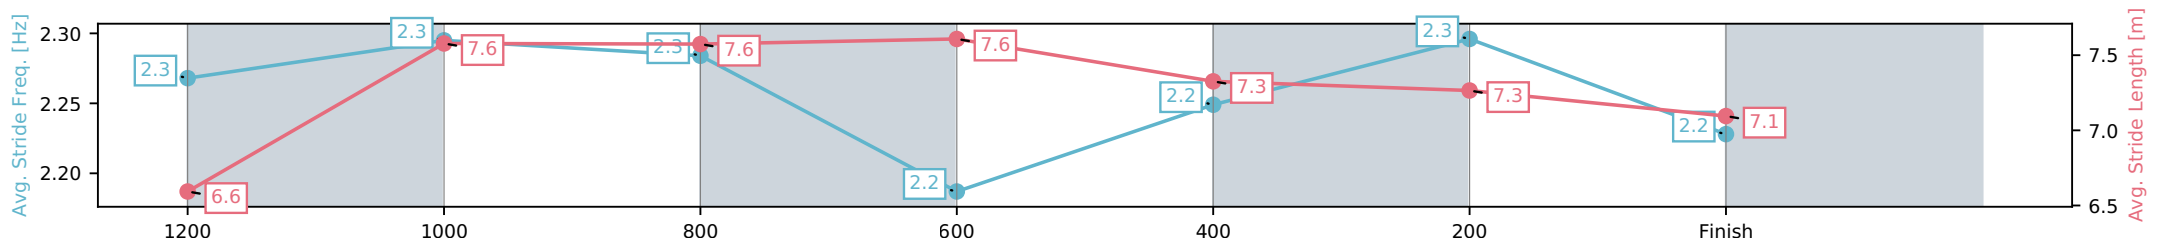

Horse/Jockey Name	Notes/Brandon Lerena
Finish Rank	9
Fastest Section Time (Section)	0:11.60 (1200-1000)
Top Speed [km/h] (Section)	62.6 (1200-1000)
Race State	Finished

Sunshine Coast QLD
Race 7: LIQUOR LEGENDS RATINGS BAND 0 - 58 Handicap - 1400m

24 May 2026 - 3:30PM

Track Rating: Soft 7, Weather: Overcast, Rail Position: +10m Entire Circuit

Section	L1400	L1200	L1000	L800	L600	L400	L200
Section Times	1:28.16 (0:14.68)	1:13.48 [9] (0:11.60)	1:01.87 [10] (0:11.84)	0:50.03 [10] (0:12.33)	0:37.70 [10] (0:12.47)	0:25.23 [10] (0:12.12)	0:13.12 [9] (0:13.12)
Average Speed [km/h]	49.2	62.0	61.3	59.1	58.6	59.4	55.4
Top Speed [km/h]	61.5	62.6	62.5	59.7	59.0	60.0	58.9
Avg. Dist. to Rail [m]	5.8	2.9	2.7	2.1	2.6	4.3	3.2
Avg. Stride Freq. [Hz]	2.3	2.3	2.3	2.2	2.2	2.3	2.2
Avg. Stride Length [m]	6.6	7.6	7.6	7.6	7.3	7.3	7.1

- [ ] Ranking at each section and finish
- -:-:- No data available at this section
- NA No data available