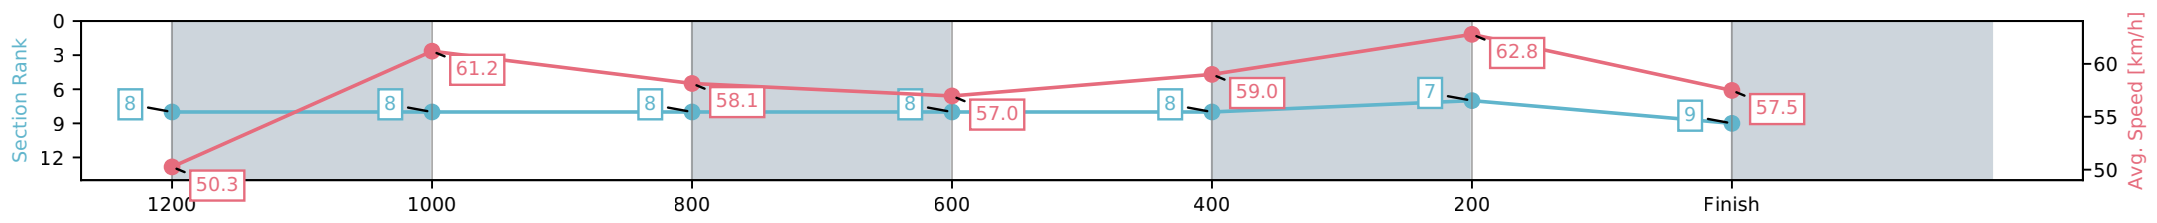

Horse/Jockey Name	Ready Azz Eva/Michael Rodd
Finish Rank	9
Fastest Section Time (Section)	0:11.46 (400-200)
Top Speed [km/h] (Section)	63.9 (1200-1000)
Race State	Finished

Sunshine Coast QLD

Race 8: XXXX BENCHMARK 68 Handicap - 1400m

24 May 2026 - 4:09PM

Track Rating: Soft 7, Weather: Overcast, Rail Position: +10m Entire Circuit

Section	L1400	L1200	L1000	L800	L600	L400	L200
Section Times	1:27.74 (0:14.34)	1:13.40 [8] (0:11.78)	1:01.62 [8] (0:12.50)	0:49.12 [8] (0:12.84)	0:36.29 [8] (0:12.32)	0:23.96 [8] (0:11.46)	0:12.51 [7] (0:12.51)
Average Speed [km/h]	50.3	61.2	58.1	57.0	59.0	62.8	57.5
Top Speed [km/h]	63.8	63.9	59.5	57.8	61.0	63.5	62.1
Avg. Dist. to Rail [m]	6.8	3.9	3.8	2.7	1.4	5.6	8.6
Avg. Stride Freq. [Hz]	2.3	2.2	2.2	2.2	2.2	2.4	2.3
Avg. Stride Length [m]	6.7	7.8	7.6	7.4	7.4	7.5	7.3

[ ] Ranking at each section and finish
-:-:- No data available at this section
NA No data available