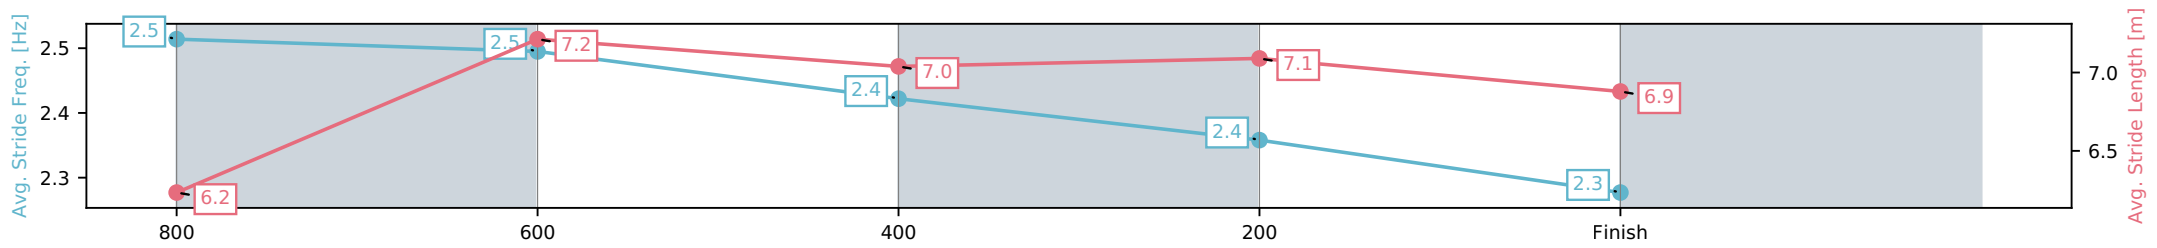

Horse/Jockey Name	Flying Forward/Bailey Wheeler
Finish Rank	11
Fastest Section Time (Section)	0:11.56 (800-600)
Top Speed [km/h] (Section)	65.2 (800-600)
Race State	Finished

Sunshine Coast QLD
Race 1: LANDSBOROUGH PUB QTIS Two-Year-Old Maiden
Handicap - 1000m
24 May 2026 - 11:55AM
Track Rating: Soft 7, Weather: Overcast, Rail Position: +10m Entire Circuit

Section	L1000	L800	L600	L400	L200
Section Times	1:03.08 (0:13.99)	0:49.09 [8] (0:11.56)	0:37.54 [10] (0:12.36)	0:25.18 [12] (0:12.14)	0:13.04 [11] (0:13.04)
Average Speed [km/h]	51.6	63.6	59.7	59.3	54.5
Top Speed [km/h]	64.6	65.2	61.5	60.7	57.5
Avg. Dist. to Rail [m]	9.3	5.5	4.1	4.3	4.3
Avg. Stride Freq. [Hz]	2.5	2.5	2.4	2.4	2.3
Avg. Stride Length [m]	6.2	7.2	7.0	7.1	6.9

[ ] Ranking at each section and finish
-.-.- No data available at this section
NA No data available