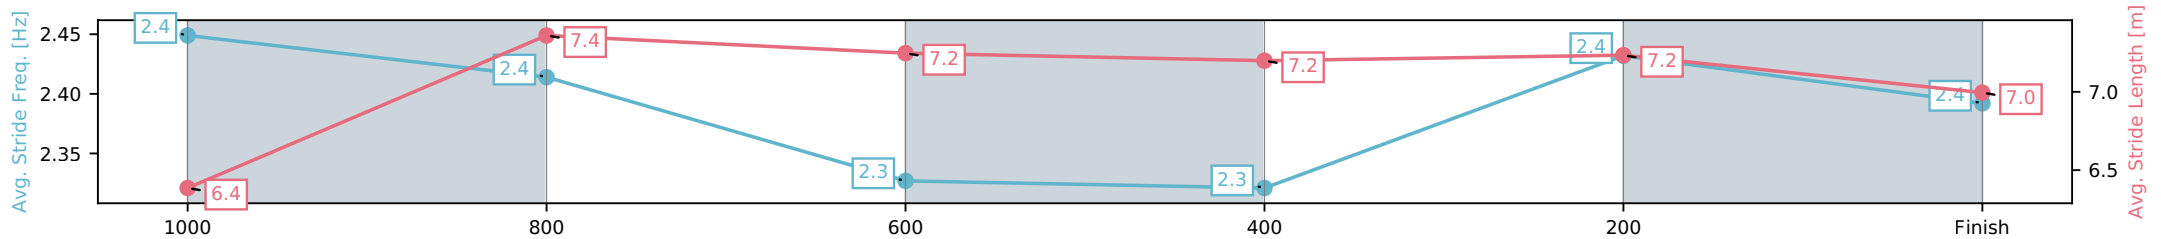

Sunshine Coast QLD

Race 6: HAHN BENCHMARK 58 Handicap - 1200m

24 May 2026 - 2:49PM

Track Rating: Soft 7, Weather: Overcast, Rail Position: +10m Entire Circuit

Section	L1200	L1000	L800	L600	L400	L200
Section Times	1:13.76 (0:14.14)	0:59.62 [5] (0:11.57)	0:48.05 [5] (0:12.20)	0:35.85 [5] (0:12.04)	0:23.81 [5] (0:11.47)	0:12.34 [2] (0:12.34)
Average Speed [km/h]	51.0	62.6	59.4	59.6	62.7	58.5
Top Speed [km/h]	63.6	63.7	61.0	61.6	63.3	62.3
Avg. Dist. to Rail [m]	2.8	2.5	1.1	0.6	1.1	2.6
Avg. Stride Freq. [Hz]	2.4	2.4	2.3	2.3	2.4	2.4
Avg. Stride Length [m]	6.4	7.4	7.2	7.2	7.2	7.0