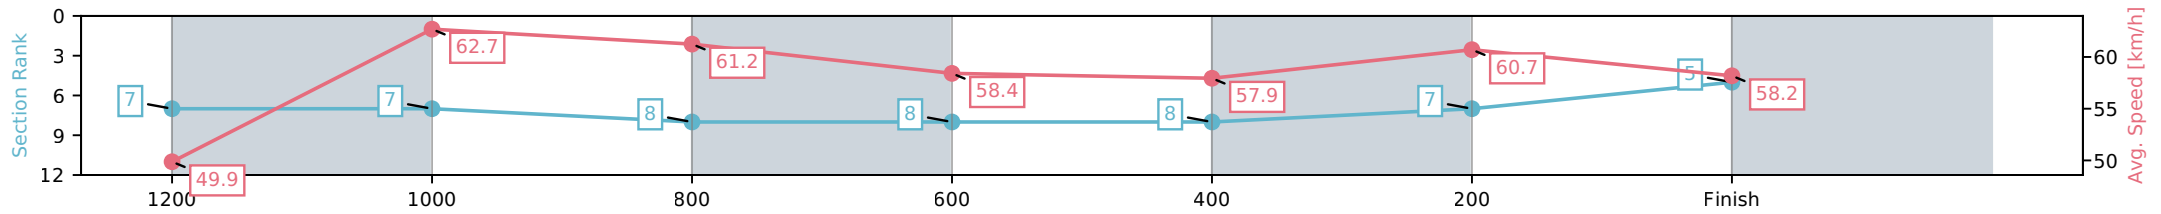

Horse/Jockey Name	Gold Dazzler/Fred Larson
Finish Rank	5
Fastest Section Time (Section)	0:11.49 (1200-1000)
Top Speed [km/h] (Section)	63.8 (1200-1000)
Race State	Finished

Sunshine Coast QLD
Race 7: LIQUOR LEGENDS RATINGS BAND 0 - 58 Handicap - 1400m

24 May 2026 - 3:30PM

Track Rating: Soft 7, Weather: Overcast, Rail Position: +10m Entire Circuit

Section	L1400	L1200	L1000	L800	L600	L400	L200
Section Times	1:27.05 (0:14.46)	1:12.60 [7] (0:11.49)	1:01.10 [7] (0:11.83)	0:49.28 [8] (0:12.47)	0:36.80 [8] (0:12.48)	0:24.32 [8] (0:11.86)	0:12.46 [7] (0:12.46)
Average Speed [km/h]	49.9	62.7	61.2	58.4	57.9	60.7	58.2
Top Speed [km/h]	63.8	63.8	63.2	59.4	58.9	61.5	59.9
Avg. Dist. to Rail [m]	7.6	2.9	2.5	1.9	0.8	1.7	2.2
Avg. Stride Freq. [Hz]	2.4	2.5	2.4	2.4	2.4	2.4	2.4
Avg. Stride Length [m]	6.1	7.2	7.1	6.8	6.9	7.0	6.9

[ ] Ranking at each section and finish
-:-:- No data available at this section
NA No data available