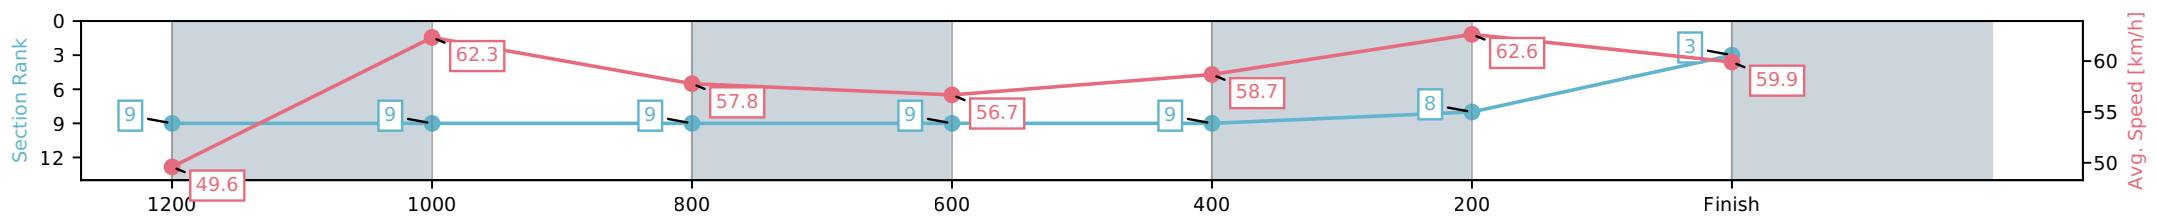

Sunshine Coast QLD

Race 8: XXXX BENCHMARK 68 Handicap - 1400m

24 May 2026 - 4:09PM

Track Rating: Soft 7, Weather: Overcast, Rail Position: +10m Entire Circuit

Section	L1400	L1200	L1000	L800	L600	L400	L200
Section Times	1:27.30 (0:14.58)	1:12.72 [9] (0:11.55)	1:01.17 [9] (0:12.56)	0:48.61 [9] (0:12.84)	0:35.77 [9] (0:12.27)	0:23.50 [9] (0:11.49)	0:12.00 [8] (0:12.00)
Average Speed [km/h]	49.6	62.3	57.8	56.7	58.7	62.6	59.9
Top Speed [km/h]	64.0	65.0	59.6	57.2	61.2	63.1	62.2
Avg. Dist. to Rail [m]	8.8	2.9	2.8	1.8	0.4	0.2	0.1
Avg. Stride Freq. [Hz]	2.3	2.4	2.3	2.3	2.3	2.4	2.4
Avg. Stride Length [m]	6.4	7.4	7.1	7.0	7.2	7.4	7.3