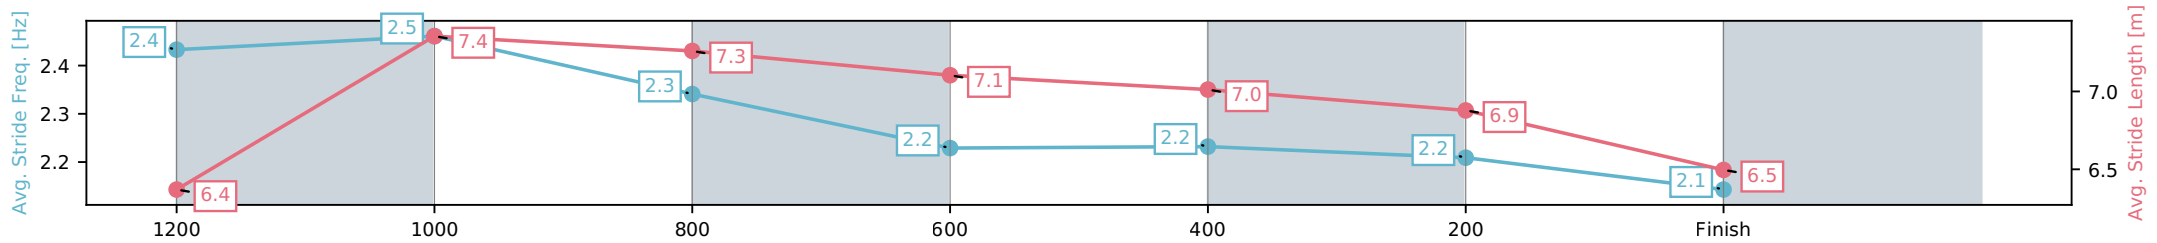

Horse/Jockey Name	Fire On Ice/Brandon Lerena
Finish Rank	12
Fastest Section Time (Section)	0:11.22 (1200-1000)
Top Speed [km/h] (Section)	65.6 (1200-1000)
Race State	Finished

Sunshine Coast QLD
Race 4: JEFFREY DUNN QTIS Three-Year-Old Maiden
Handicap - 1400m
24 May 2026 - 1:41PM
Track Rating: Soft 7, Weather: Overcast, Rail Position: +10m Entire Circuit

Section	L1400	L1200	L1000	L800	L600	L400	L200
Section Times	1:31.23 (0:13.84)	1:17.39 [1] (0:11.22)	1:06.17 [3] (0:12.10)	0:54.07 [3] (0:12.98)	0:41.09 [3] (0:12.96)	0:28.13 [5] (0:13.40)	0:14.73 [12] (0:14.73)
Average Speed [km/h]	52.0	64.2	60.0	56.1	55.7	53.6	48.8
Top Speed [km/h]	65.5	65.6	64.1	58.1	56.2	55.6	52.0
Avg. Dist. to Rail [m]	7.2	5.2	3.4	2.0	0.6	0.4	2.5
Avg. Stride Freq. [Hz]	2.4	2.5	2.3	2.2	2.2	2.2	2.1
Avg. Stride Length [m]	6.4	7.4	7.3	7.1	7.0	6.9	6.5

- [ ] Ranking at each section and finish
- -:-:- No data available at this section
- NA No data available