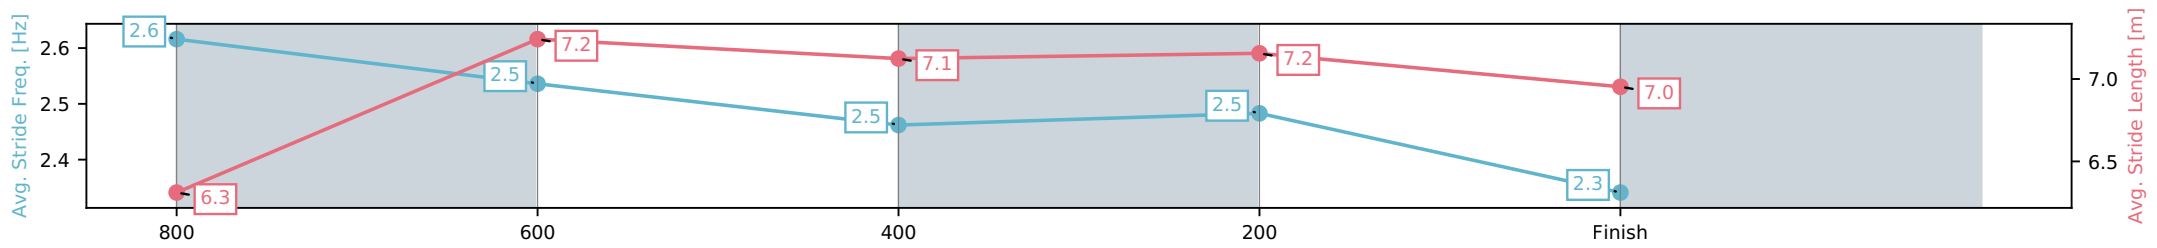

Horse/Jockey Name	Wootton You Know/Brandon Lerena
Finish Rank	1
Fastest Section Time (Section)	0:11.16 (800-600)
Top Speed [km/h] (Section)	67.0 (800-600)
Race State	Finished

Sunshine Coast QLD
Race 1: LANDSBOROUGH PUB QTIS Two-Year-Old Maiden
Handicap - 1000m
24 May 2026 - 11:55AM
Track Rating: Soft 7, Weather: Overcast, Rail Position: +10m Entire Circuit

Section	L1000	L800	L600	L400	L200
Section Times	1:00.48 (0:13.58)	0:46.90 [2] (0:11.16)	0:35.75 [2] (0:11.67)	0:24.07 [2] (0:11.46)	0:12.62 [1] (0:12.62)
Average Speed [km/h]	53.7	64.9	62.4	62.9	57.1
Top Speed [km/h]	66.6	67.0	63.6	63.7	60.8
Avg. Dist. to Rail [m]	1.4	1.5	1.9	2.2	3.4
Avg. Stride Freq. [Hz]	2.6	2.5	2.5	2.5	2.3
Avg. Stride Length [m]	6.3	7.2	7.1	7.2	7.0

[ ] Ranking at each section and finish
-:-:- No data available at this section
NA No data available