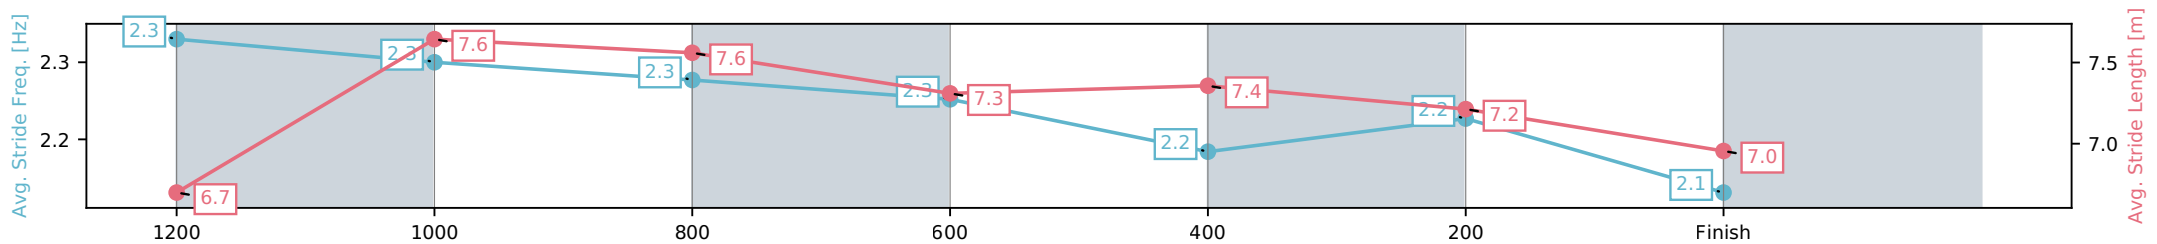

Sunshine Coast QLD
 Race 7: LIQUOR LEGENDS RATINGS BAND 0 - 58 Handicap - 1400m

24 May 2026 - 3:30PM

Track Rating: Soft 7, Weather: Overcast, Rail Position: +10m Entire Circuit

Section	L1400	L1200	L1000	L800	L600	L400	L200
Section Times	1:29.34 (0:14.35)	1:14.99 [4] (0:11.49)	1:03.50 [5] (0:11.86)	0:51.65 [5] (0:12.38)	0:39.27 [6] (0:12.58)	0:26.68 [7] (0:12.64)	0:14.04 [10] (0:14.04)
Average Speed [km/h]	50.3	62.7	60.9	58.3	56.9	57.0	51.4
Top Speed [km/h]	62.0	62.9	62.6	59.1	58.0	57.4	56.4
Avg. Dist. to Rail [m]	2.6	2.4	1.7	0.5	0.8	0.6	0.5
Avg. Stride Freq. [Hz]	2.3	2.3	2.3	2.3	2.2	2.2	2.1
Avg. Stride Length [m]	6.7	7.6	7.6	7.3	7.4	7.2	7.0