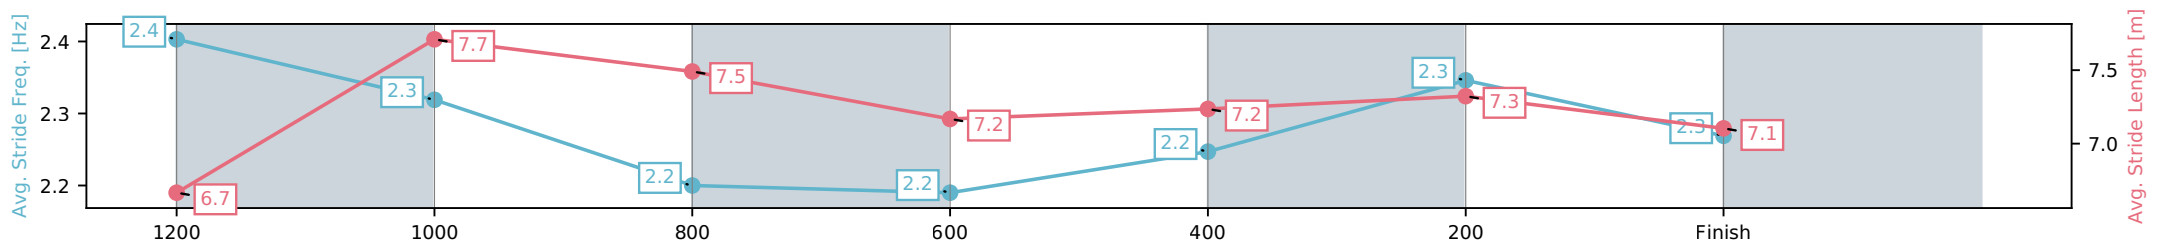

[] Ranking at each section and finish
 -:-:- No data available at this section
 NA No data available

Horse/Jockey Name	Ready Azz Eva/Michael Rodd
Finish Rank	9
Fastest Section Time (Section)	0:11.46 (400-200)
Top Speed [km/h] (Section)	63.9 (1200-1000)
Race State	Finished