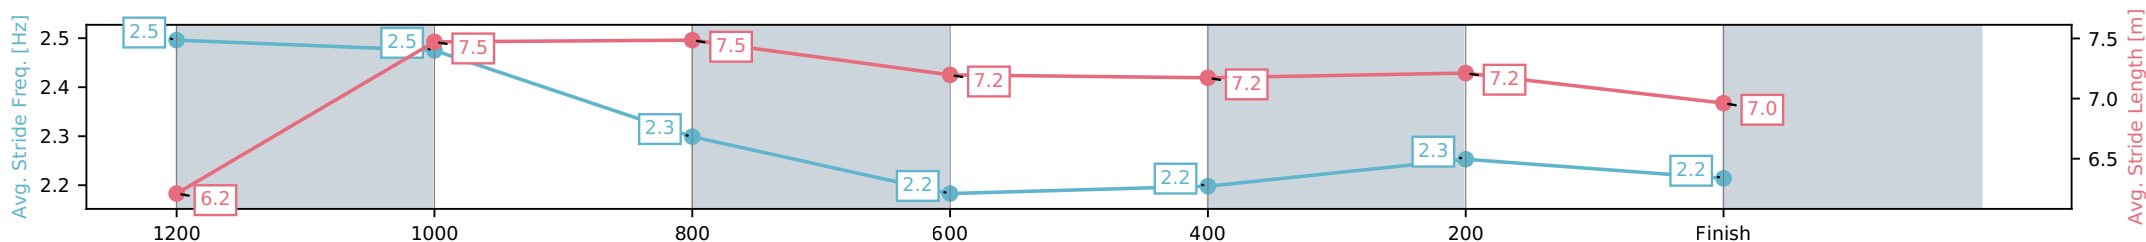

Horse/Jockey Name	Evening Delle/Jett Newman
Finish Rank	5
Fastest Section Time (Section)	0:10.99 (1200-1000)
Top Speed [km/h] (Section)	67.9 (1200-1000)
Race State	Finished

Sunshine Coast QLD
Race 4: JEFFREY DUNN QTIS Three-Year-Old Maiden
Handicap - 1400m
24 May 2026 - 1:41PM
Track Rating: Soft 7, Weather: Overcast, Rail Position: +10m Entire Circuit

Section	L1400	L1200	L1000	L800	L600	L400	L200
Section Times	1:28.29 (0:13.87)	1:14.42 [3] (0:10.99)	1:03.43 [1] (0:12.00)	0:51.43 [1] (0:12.99)	0:38.44 [1] (0:12.76)	0:25.68 [1] (0:12.45)	0:13.22 [3] (0:13.22)
Average Speed [km/h]	52.0	65.5	60.5	56.0	56.5	57.8	54.2
Top Speed [km/h]	67.6	67.9	64.0	57.1	57.4	58.5	56.8
Avg. Dist. to Rail [m]	12.4	8.7	4.3	1.8	0.4	0.9	1.7
Avg. Stride Freq. [Hz]	2.5	2.5	2.3	2.2	2.2	2.3	2.2
Avg. Stride Length [m]	6.2	7.5	7.5	7.2	7.2	7.2	7.0

- [ ] Ranking at each section and finish
- -:-:- No data available at this section
- NA No data available