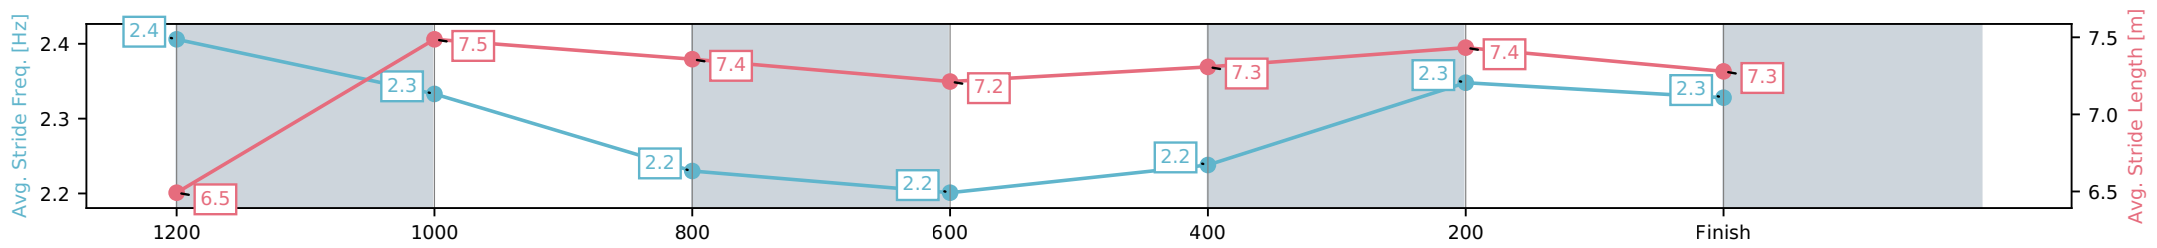

Sunshine Coast QLD

Race 8: XXXX BENCHMARK 68 Handicap - 1400m

24 May 2026 - 4:09PM

Track Rating: Soft 7, Weather: Overcast, Rail Position: +10m Entire Circuit

Section	L1400	L1200	L1000	L800	L600	L400	L200
Section Times	1:27.24 (0:14.04)	1:13.20 [5] (0:11.77)	1:01.43 [6] (0:12.58)	0:48.85 [6] (0:12.88)	0:35.97 [7] (0:12.28)	0:23.69 [7] (0:11.56)	0:12.12 [5] (0:12.12)
Average Speed [km/h]	51.2	61.2	57.7	56.4	58.8	62.3	59.3
Top Speed [km/h]	64.8	64.4	58.9	56.9	60.3	63.0	62.1
Avg. Dist. to Rail [m]	3.7	3.0	2.7	1.7	0.4	2.4	6.2
Avg. Stride Freq. [Hz]	2.4	2.3	2.2	2.2	2.2	2.3	2.3
Avg. Stride Length [m]	6.5	7.5	7.4	7.2	7.3	7.4	7.3