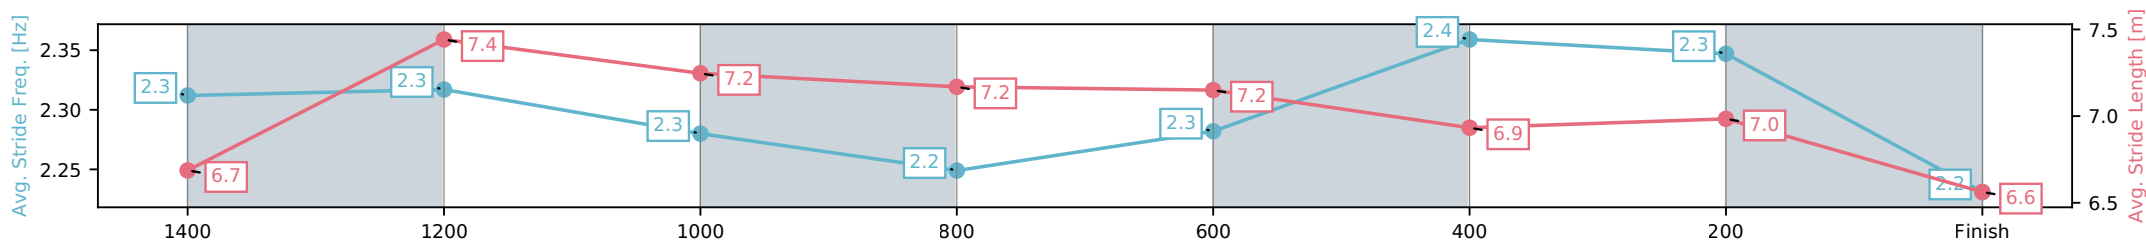

Sunshine Coast QLD
 Race 9: LANDSBOROUGH PUB BENCHMARK 62 Handicap - 1600m

24 May 2026 - 4:44PM

Track Rating: Soft 7, Weather: Overcast, Rail Position: +10m Entire Circuit

Section	L1600	L1400	L1200	L1000	L800	L600	L400	L200
Section Times	1:43.27 (0:14.25)	1:29.02 [9] (0:11.97)	1:17.05 [9] (0:12.44)	1:04.61 [8] (0:12.70)	0:51.91 [8] (0:12.70)	0:39.21 [8] (0:12.59)	0:26.62 [12] (0:12.45)	0:14.17 [12] (0:14.17)
Average Speed [km/h]	50.1	61.0	58.0	57.4	57.8	58.2	57.8	50.7
Top Speed [km/h]	63.8	62.1	60.2	58.4	58.5	59.2	59.1	55.7
Avg. Dist. to Rail [m]	7.9	4.8	4.9	4.3	3.5	3.1	4.1	4.0
Avg. Stride Freq. [Hz]	2.3	2.3	2.3	2.2	2.3	2.4	2.3	2.2
Avg. Stride Length [m]	6.7	7.4	7.2	7.2	7.2	6.9	7.0	6.6