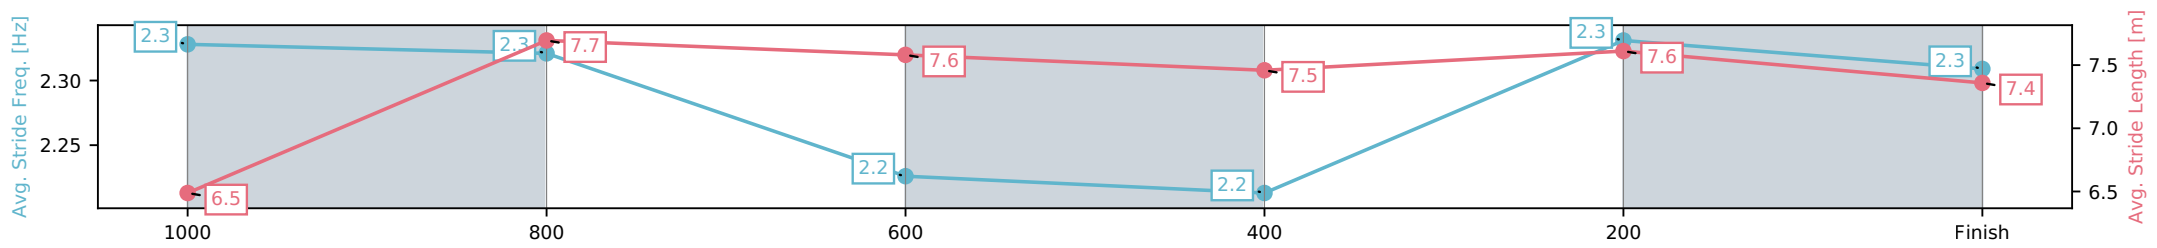

Sunshine Coast QLD

Race 6: HAHN BENCHMARK 58 Handicap - 1200m

24 May 2026 - 2:49PM

Track Rating: Soft 7, Weather: Overcast, Rail Position: +10m Entire Circuit

Section	L1200	L1000	L800	L600	L400	L200
Section Times	1:13.80 (0:14.50)	0:59.30 [7] (0:11.42)	0:47.88 [7] (0:12.20)	0:35.68 [7] (0:12.10)	0:23.58 [7] (0:11.45)	0:12.13 [6] (0:12.13)
Average Speed [km/h]	49.8	63.3	59.5	59.6	62.8	59.5
Top Speed [km/h]	64.9	65.7	61.0	62.2	63.0	62.1
Avg. Dist. to Rail [m]	3.6	2.6	1.7	0.4	1.2	4.7
Avg. Stride Freq. [Hz]	2.3	2.3	2.2	2.2	2.3	2.3
Avg. Stride Length [m]	6.5	7.7	7.6	7.5	7.6	7.4