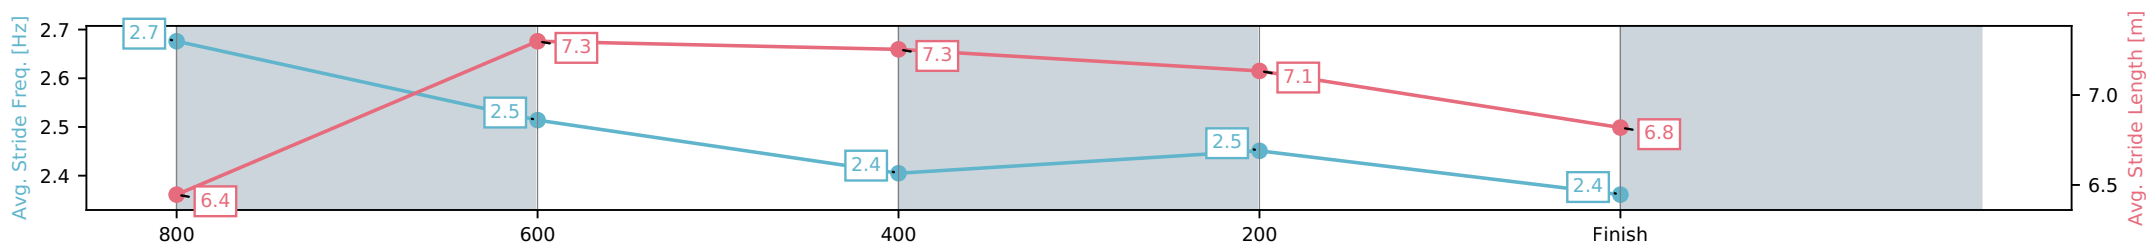

Sunshine Coast QLD
 Race 1: LANDSBOROUGH PUB QTIS Two-Year-Old Maiden
 Handicap - 1000m
 24 May 2026 - 11:55AM
 Track Rating: Soft 7, Weather: Overcast, Rail Position: +10m Entire Circuit

Section	L1000	L800	L600	L400	L200
Section Times	1:00.89 (0:13.70)	0:47.19 [4] (0:11.21)	0:35.98 [4] (0:11.62)	0:24.37 [3] (0:11.53)	0:12.83 [3] (0:12.83)
Average Speed [km/h]	53.2	64.6	62.0	62.5	56.0
Top Speed [km/h]	67.6	67.4	63.7	63.2	60.6
Avg. Dist. to Rail [m]	3.6	2.0	0.4	2.4	4.1
Avg. Stride Freq. [Hz]	2.7	2.5	2.4	2.5	2.4
Avg. Stride Length [m]	6.4	7.3	7.3	7.1	6.8