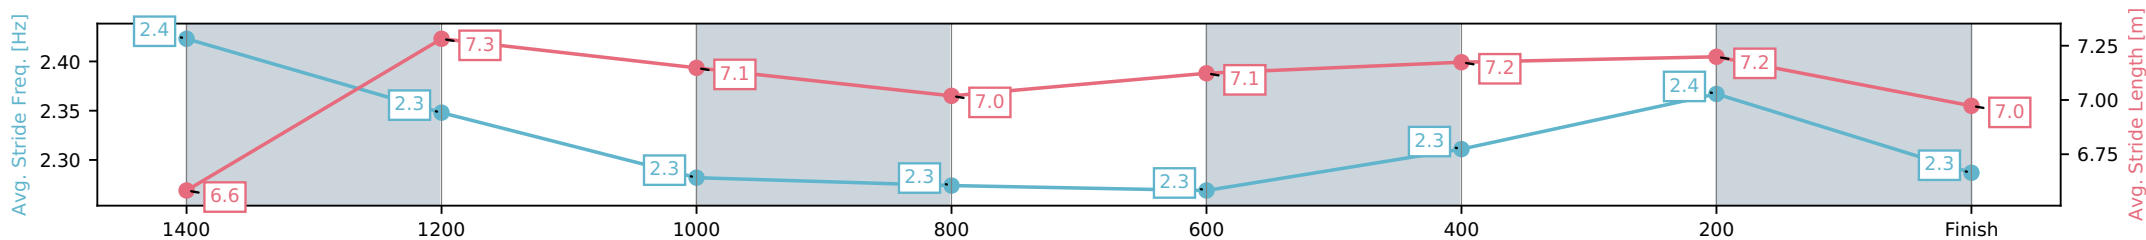

Horse/Jockey Name	Golden Mikki/Brandon Lerena
Finish Rank	6
Fastest Section Time (Section)	0:11.92 (400-200)
Top Speed [km/h] (Section)	63.3 (1600 - 1400)
Race State	Finished

Sunshine Coast QLD
Race 9: LANDSBOROUGH PUB BENCHMARK 62 Handicap - 1600m

24 May 2026 - 4:44PM

Track Rating: Soft 7, Weather: Overcast, Rail Position: +10m Entire Circuit

Section	L1600	L1400	L1200	L1000	L800	L600	L400	L200
Section Times	1:40.93 (0:14.00)	1:26.93 [6] (0:12.08)	1:14.85 [6] (0:12.54)	1:02.31 [7] (0:12.72)	0:49.59 [7] (0:12.63)	0:36.96 [6] (0:12.21)	0:24.75 [7] (0:11.92)	0:12.84 [5] (0:12.84)
Average Speed [km/h]	50.9	60.1	57.5	57.0	57.3	59.1	60.4	56.1
Top Speed [km/h]	63.3	62.4	59.8	57.5	57.9	59.9	61.1	58.8
Avg. Dist. to Rail [m]	3.8	2.9	2.7	2.5	1.0	0.6	2.7	3.7
Avg. Stride Freq. [Hz]	2.4	2.3	2.3	2.3	2.3	2.3	2.4	2.3
Avg. Stride Length [m]	6.6	7.3	7.1	7.0	7.1	7.2	7.2	7.0

- [ ] Ranking at each section and finish
- -:-:- No data available at this section
- NA No data available