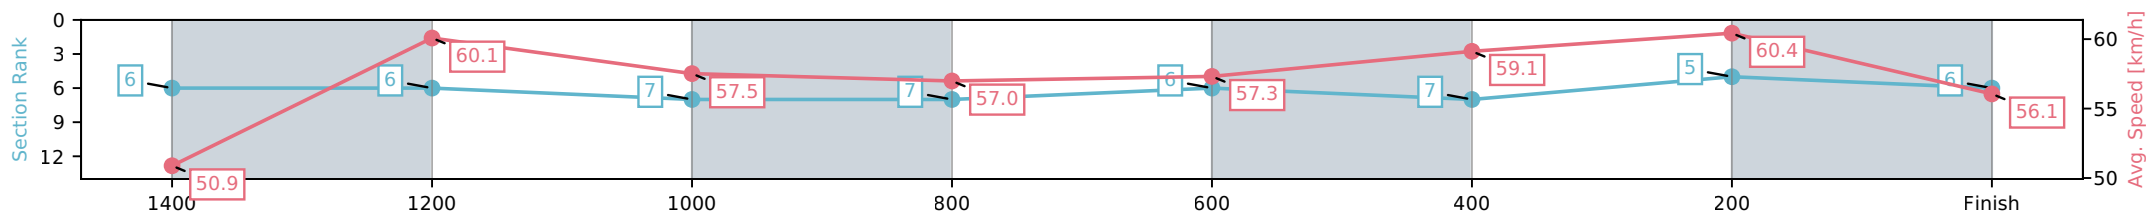

Horse/Jockey Name	Golden Mikki/Brandon Lerena
Finish Rank	6
Fastest Section Time (Section)	0:11.92 (400-200)
Top Speed [km/h] (Section)	63.3 (1600 - 1400)
Race State	Finished

Sunshine Coast QLD
Race 9: LANDSBOROUGH PUB BENCHMARK 62 Handicap - 1600m

24 May 2026 - 4:44PM

Track Rating: Soft 7, Weather: Overcast, Rail Position: +10m Entire Circuit

Section	L1600	L1400	L1200	L1000	L800	L600	L400	L200
Section Times	1:40.93 (0:14.00)	1:26.93 [6] (0:12.08)	1:14.85 [6] (0:12.54)	1:02.31 [7] (0:12.72)	0:49.59 [7] (0:12.63)	0:36.96 [6] (0:12.21)	0:24.75 [7] (0:11.92)	0:12.84 [5] (0:12.84)
Average Speed [km/h]	50.9	60.1	57.5	57.0	57.3	59.1	60.4	56.1
Top Speed [km/h]	63.3	62.4	59.8	57.5	57.9	59.9	61.1	58.8
Avg. Dist. to Rail [m]	3.8	2.9	2.7	2.5	1.0	0.6	2.7	3.7
Avg. Stride Freq. [Hz]	2.4	2.3	2.3	2.3	2.3	2.3	2.4	2.3
Avg. Stride Length [m]	6.6	7.3	7.1	7.0	7.1	7.2	7.2	7.0

- [ ] Ranking at each section and finish
- -:-:- No data available at this section
- NA No data available