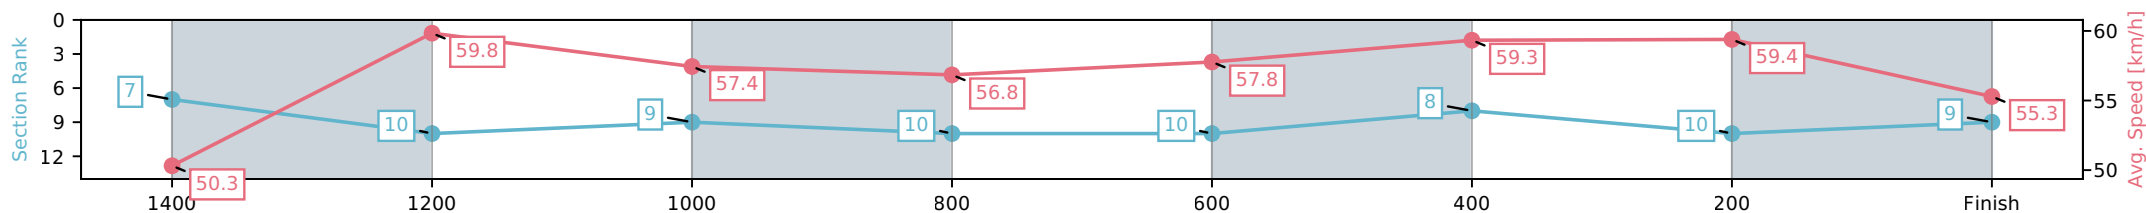

Horse/Jockey Name	Miss Dynamo/Adam Sewell
Finish Rank	9
Fastest Section Time (Section)	0:12.12 (400-200)
Top Speed [km/h] (Section)	61.6 (1400-1200)
Race State	Finished

Sunshine Coast QLD
Race 9: LANDSBOROUGH PUB BENCHMARK 62 Handicap - 1600m

24 May 2026 - 4:44PM

Track Rating: Soft 7, Weather: Overcast, Rail Position: +10m Entire Circuit

Section	L1600	L1400	L1200	L1000	L800	L600	L400	L200
Section Times	1:41.45 (0:14.16)	1:27.29 [7] (0:12.12)	1:15.17 [10] (0:12.56)	1:02.61 [9] (0:12.74)	0:49.87 [10] (0:12.58)	0:37.29 [10] (0:12.16)	0:25.13 [8] (0:12.12)	0:13.01 [10] (0:13.01)
Average Speed [km/h]	50.3	59.8	57.4	56.8	57.8	59.3	59.4	55.3
Top Speed [km/h]	61.3	61.6	58.5	58.2	58.1	60.1	60.5	57.7
Avg. Dist. to Rail [m]	3.0	2.7	2.8	2.5	1.6	0.4	0.1	0.3
Avg. Stride Freq. [Hz]	2.4	2.3	2.2	2.2	2.2	2.3	2.3	2.2
Avg. Stride Length [m]	6.5	7.4	7.3	7.2	7.3	7.2	7.3	7.1

- [ ] Ranking at each section and finish
- -:-:- No data available at this section
- NA No data available