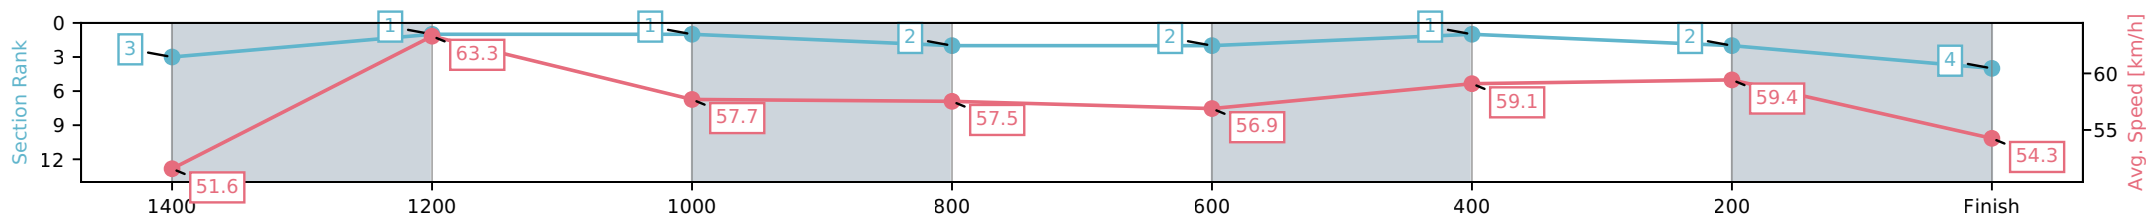

Horse/Jockey Name	Kaazi/Jett Newman
Finish Rank	4
Fastest Section Time (Section)	0:11.57 (1400-1200)
Top Speed [km/h] (Section)	66.8 (1600 - 1400)
Race State	Finished

Sunshine Coast QLD
Race 9: LANDSBOROUGH PUB BENCHMARK 62 Handicap - 1600m

24 May 2026 - 4:44PM

Track Rating: Soft 7, Weather: Overcast, Rail Position: +10m Entire Circuit

Section	L1600	L1400	L1200	L1000	L800	L600	L400	L200
Section Times	1:40.91 (0:13.85)	1:27.06 [3] (0:11.57)	1:15.48 [1] (0:12.50)	1:02.98 [1] (0:12.60)	0:50.38 [2] (0:12.78)	0:37.60 [2] (0:12.19)	0:25.40 [1] (0:12.12)	0:13.28 [2] (0:13.28)
Average Speed [km/h]	51.6	63.3	57.7	57.5	56.9	59.1	59.4	54.3
Top Speed [km/h]	66.8	66.4	59.3	58.3	58.2	59.7	60.4	57.3
Avg. Dist. to Rail [m]	11.5	6.2	3.0	2.8	1.8	0.4	0.1	0.8
Avg. Stride Freq. [Hz]	2.5	2.5	2.3	2.4	2.3	2.4	2.5	2.4
Avg. Stride Length [m]	6.3	7.2	7.0	6.9	6.9	6.8	6.7	6.5

[ ] Ranking at each section and finish
-:-:- No data available at this section
NA No data available