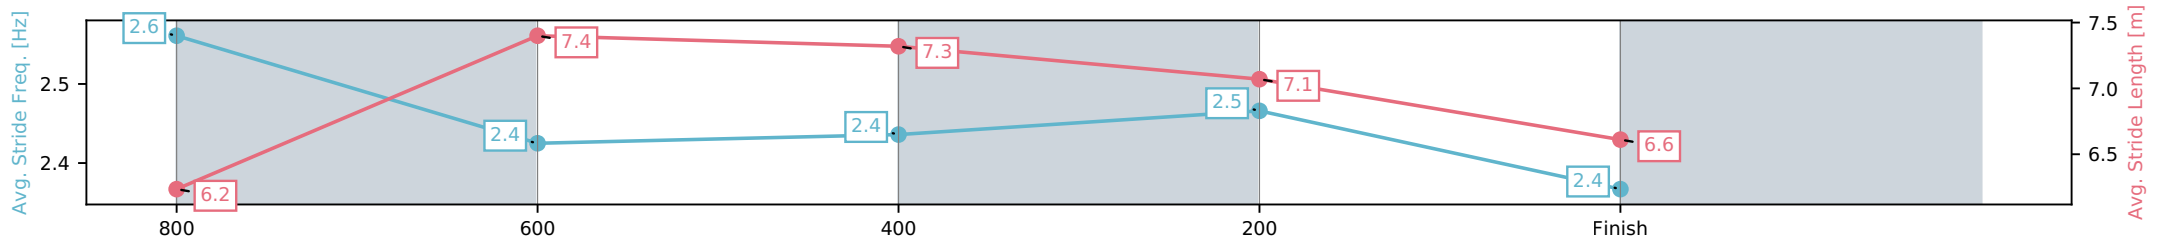

Horse/Jockey Name	Wild Butterfly/Fred Larson
Finish Rank	9
Fastest Section Time (Section)	0:11.37 (800-600)
Top Speed [km/h] (Section)	65.5 (1000 - 800)
Race State	Finished

Sunshine Coast QLD
Race 1: LANDSBOROUGH PUB QTIS Two-Year-Old Maiden
Handicap - 1000m
24 May 2026 - 11:55AM
Track Rating: Soft 7, Weather: Overcast, Rail Position: +10m Entire Circuit

Section	L1000	L800	L600	L400	L200
Section Times	1:01.98 (0:14.17)	0:47.81 [12] (0:11.37)	0:36.44 [9] (0:11.58)	0:24.86 [8] (0:11.68)	0:13.18 [8] (0:13.18)
Average Speed [km/h]	51.1	63.7	62.9	61.6	54.6
Top Speed [km/h]	65.5	65.0	64.7	62.9	57.8
Avg. Dist. to Rail [m]	4.8	1.8	2.0	3.5	2.4
Avg. Stride Freq. [Hz]	2.6	2.4	2.4	2.5	2.4
Avg. Stride Length [m]	6.2	7.4	7.3	7.1	6.6

[ ] Ranking at each section and finish
-:-:- No data available at this section
NA No data available