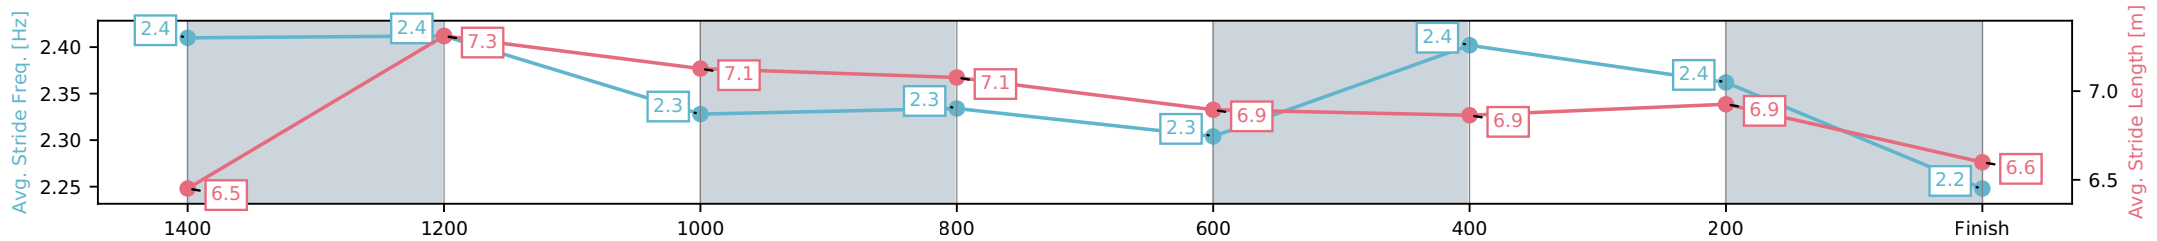

Horse/Jockey Name	Suprendre/Fred Larson
Finish Rank	10
Fastest Section Time (Section)	0:11.77 (1400-1200)
Top Speed [km/h] (Section)	65.3 (1600 - 1400)
Race State	Finished

Sunshine Coast QLD
Race 9: LANDSBOROUGH PUB BENCHMARK 62 Handicap - 1600m

24 May 2026 - 4:44PM

Track Rating: Soft 7, Weather: Overcast, Rail Position: +10m Entire Circuit

Section	L1600	L1400	L1200	L1000	L800	L600	L400	L200
Section Times	1:42.02 (0:13.93)	1:28.09 [4] (0:11.77)	1:16.32 [4] (0:12.30)	1:04.02 [2] (0:12.41)	0:51.61 [1] (0:12.88)	0:38.73 [1] (0:12.31)	0:26.41 [2] (0:12.49)	0:13.93 [6] (0:13.93)
Average Speed [km/h]	51.2	62.2	58.7	58.7	56.8	58.8	57.7	51.7
Top Speed [km/h]	65.3	65.0	61.2	60.6	57.9	59.2	59.3	55.1
Avg. Dist. to Rail [m]	9.9	5.6	4.7	4.3	2.8	1.1	1.0	1.0
Avg. Stride Freq. [Hz]	2.4	2.4	2.3	2.3	2.3	2.4	2.4	2.2
Avg. Stride Length [m]	6.5	7.3	7.1	7.1	6.9	6.9	6.9	6.6

[ ] Ranking at each section and finish
-:-:- No data available at this section
NA No data available