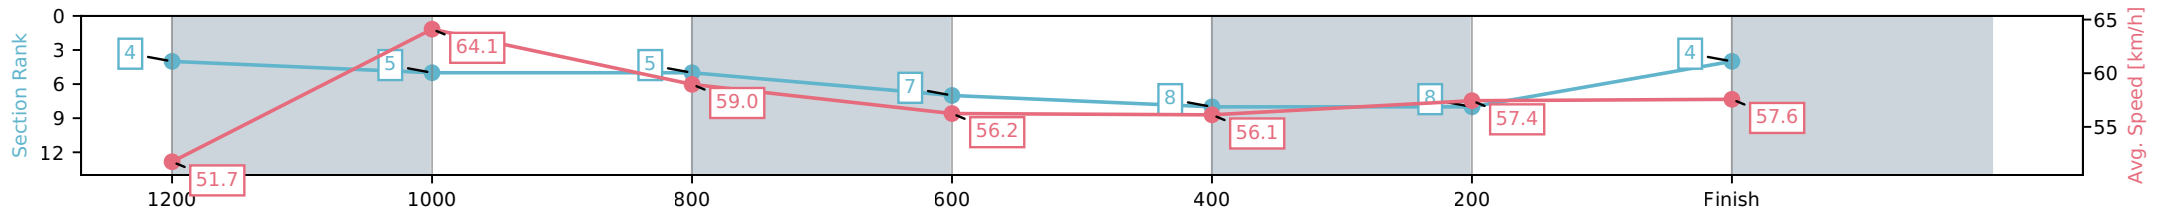

Horse/Jockey Name	Golden Eyes/Taylor Marshall
Finish Rank	4
Fastest Section Time (Section)	0:11.22 (1200-1000)
Top Speed [km/h] (Section)	66.7 (1200-1000)
Race State	Finished

Sunshine Coast QLD
Race 4: JEFFREY DUNN QTIS Three-Year-Old Maiden
Handicap - 1400m
24 May 2026 - 1:41PM
Track Rating: Soft 7, Weather: Overcast, Rail Position: +10m Entire Circuit

Section	L1400	L1200	L1000	L800	L600	L400	L200
Section Times	1:28.26 (0:13.92)	1:14.34 [4] (0:11.22)	1:03.12 [5] (0:12.30)	0:50.82 [5] (0:12.96)	0:37.86 [7] (0:12.86)	0:25.00 [8] (0:12.53)	0:12.47 [8] (0:12.47)
Average Speed [km/h]	51.7	64.1	59.0	56.2	56.1	57.4	57.6
Top Speed [km/h]	66.4	66.7	62.9	57.8	56.9	58.5	58.6
Avg. Dist. to Rail [m]	5.7	3.8	2.6	1.9	0.4	0.7	1.1
Avg. Stride Freq. [Hz]	2.4	2.4	2.3	2.2	2.2	2.2	2.2
Avg. Stride Length [m]	6.4	7.6	7.4	7.2	7.2	7.3	7.3

- [ ] Ranking at each section and finish
- -:-:- No data available at this section
- NA No data available