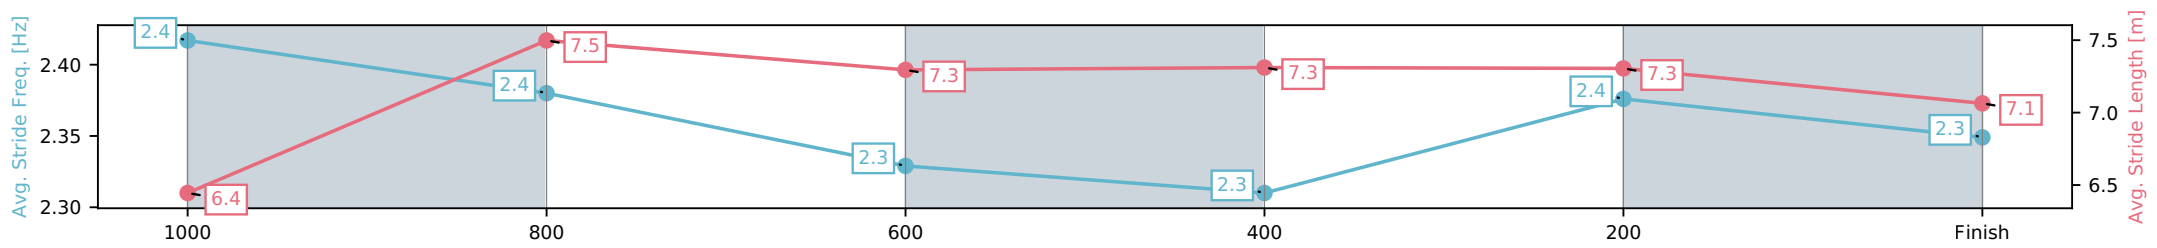

Sunshine Coast QLD

Race 6: HAHN BENCHMARK 58 Handicap - 1200m

24 May 2026 - 2:49PM

Track Rating: Soft 7, Weather: Overcast, Rail Position: +10m Entire Circuit

Section	L1200	L1000	L800	L600	L400	L200
Section Times	1:13.80 (0:14.02)	0:59.78 [4] (0:11.54)	0:48.24 [4] (0:12.20)	0:36.04 [4] (0:12.07)	0:23.97 [2] (0:11.64)	0:12.33 [3] (0:12.33)
Average Speed [km/h]	51.3	63.1	59.9	60.2	61.8	58.3
Top Speed [km/h]	63.2	63.8	60.9	61.7	62.2	60.6
Avg. Dist. to Rail [m]	5.5	3.8	2.7	1.5	2.1	3.5
Avg. Stride Freq. [Hz]	2.4	2.4	2.3	2.3	2.4	2.3
Avg. Stride Length [m]	6.4	7.5	7.3	7.3	7.3	7.1