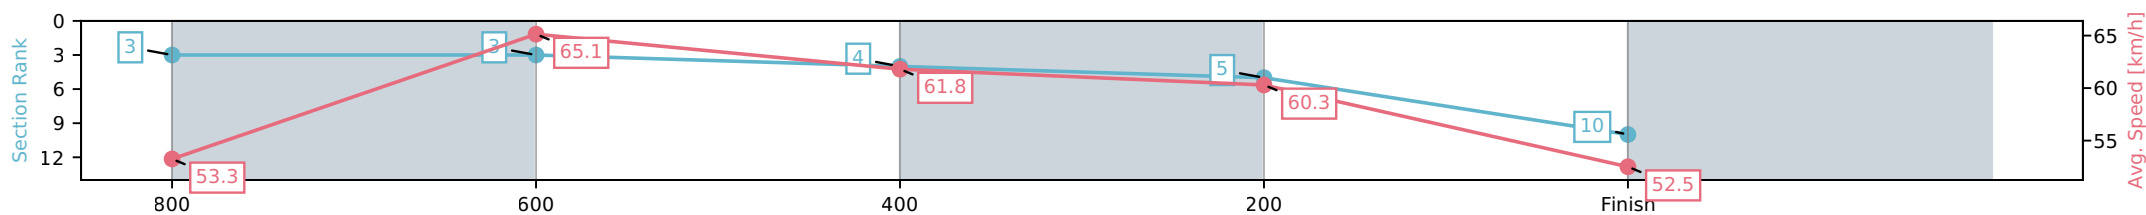

Horse/Jockey Name	Just Jimmy/Julie Busuttin
Finish Rank	10
Fastest Section Time (Section)	0:11.19 (800-600)
Top Speed [km/h] (Section)	66.7 (800-600)
Race State	Finished

Sunshine Coast QLD
Race 1: LANDSBOROUGH PUB QTIS Two-Year-Old Maiden
Handicap - 1000m
24 May 2026 - 11:55AM
Track Rating: Soft 7, Weather: Overcast, Rail Position: +10m Entire Circuit

Section	L1000	L800	L600	L400	L200
Section Times	1:02.27 (0:13.61)	0:48.66 [3] (0:11.19)	0:37.48 [3] (0:11.82)	0:25.66 [4] (0:11.93)	0:13.73 [5] (0:13.73)
Average Speed [km/h]	53.3	65.1	61.8	60.3	52.5
Top Speed [km/h]	66.5	66.7	63.4	62.2	57.2
Avg. Dist. to Rail [m]	9.0	3.0	2.5	2.6	2.3
Avg. Stride Freq. [Hz]	2.7	2.5	2.4	2.4	2.2
Avg. Stride Length [m]	6.2	7.2	7.2	7.2	6.8

- [ ] Ranking at each section and finish
- -:-:- No data available at this section
- NA No data available