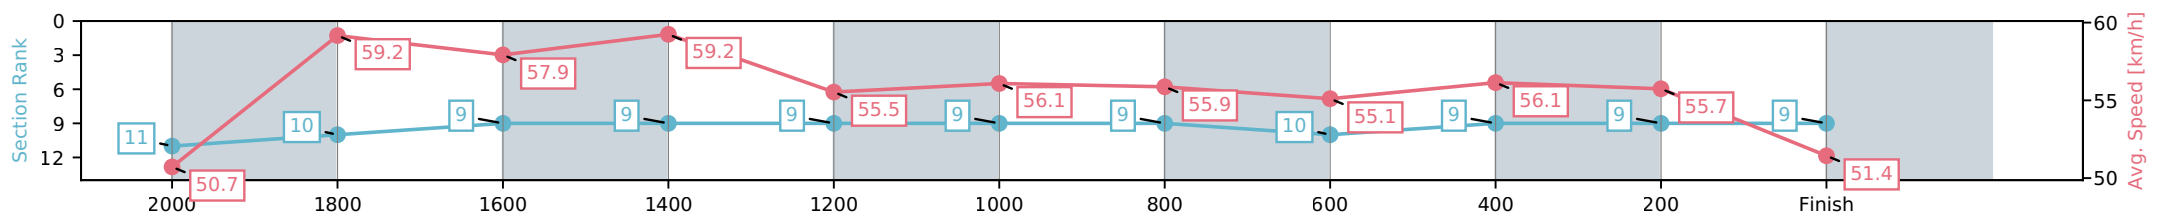

Sunshine Coast QLD

Race 2: COTTON TREE STEAKS Maiden Handicap - 2200m

24 May 2026 - 12:29PM

Track Rating: Soft 7, Weather: Overcast, Rail Position: +10m Entire Circuit

Section	L2200	L2000	L1800	L1600	L1400	L1200	L1000	L800	L600	L400	L200
Section Times	2:26.51 (0:17.78)	2:08.73 [11] (0:12.10)	1:56.63 [10] (0:12.47)	1:44.17 [9] (0:12.22)	1:31.94 [9] (0:13.05)	1:18.89 [9] (0:12.86)	1:06.04 [9] (0:13.00)	0:53.03 [9] (0:13.19)	0:39.84 [10] (0:12.88)	0:26.96 [9] (0:12.91)	0:14.05 [9] (0:14.05)
Average Speed [km/h]	50.7	59.2	57.9	59.2	55.5	56.1	55.9	55.1	56.1	55.7	51.4
Top Speed [km/h]	62.3	61.8	58.8	60.2	60.3	57.7	57.4	56.9	57.0	56.8	53.5
Avg. Dist. to Rail [m]	6.6	1.1	0.7	2.3	2.7	3.0	2.7	1.6	0.8	1.5	3.0
Avg. Stride Freq. [Hz]	2.3	2.3	2.2	2.2	2.2	2.2	2.2	2.2	2.2	2.2	2.1
Avg. Stride Length [m]	6.4	7.4	7.3	7.3	7.2	7.1	7.2	7.0	7.1	7.2	6.8