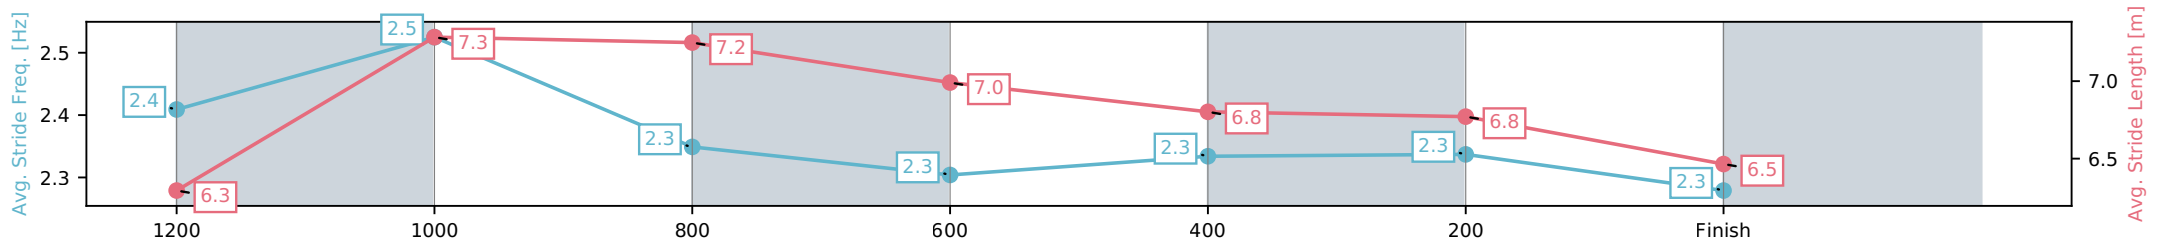

Sunshine Coast QLD

Race 4: JEFFREY DUNN QTIS Three-Year-Old Maiden Handicap - 1400m

24 May 2026 - 1:41PM

Track Rating: Soft 7, Weather: Overcast, Rail Position: +10m Entire Circuit

Section	L1400	L1200	L1000	L800	L600	L400	L200
Section Times	1:29.60 (0:13.99)	1:15.61 [6] (0:11.08)	1:04.53 [4] (0:12.13)	0:52.40 [4] (0:12.87)	0:39.53 [2] (0:12.79)	0:26.74 [2] (0:12.81)	0:13.92 [6] (0:13.92)
Average Speed [km/h]	51.4	65.0	60.3	57.0	56.9	56.2	51.5
Top Speed [km/h]	66.9	67.1	62.5	58.9	57.5	57.0	55.0
Avg. Dist. to Rail [m]	10.4	7.3	5.4	3.6	2.0	1.4	1.8
Avg. Stride Freq. [Hz]	2.4	2.5	2.3	2.3	2.3	2.3	2.3
Avg. Stride Length [m]	6.3	7.3	7.2	7.0	6.8	6.8	6.5