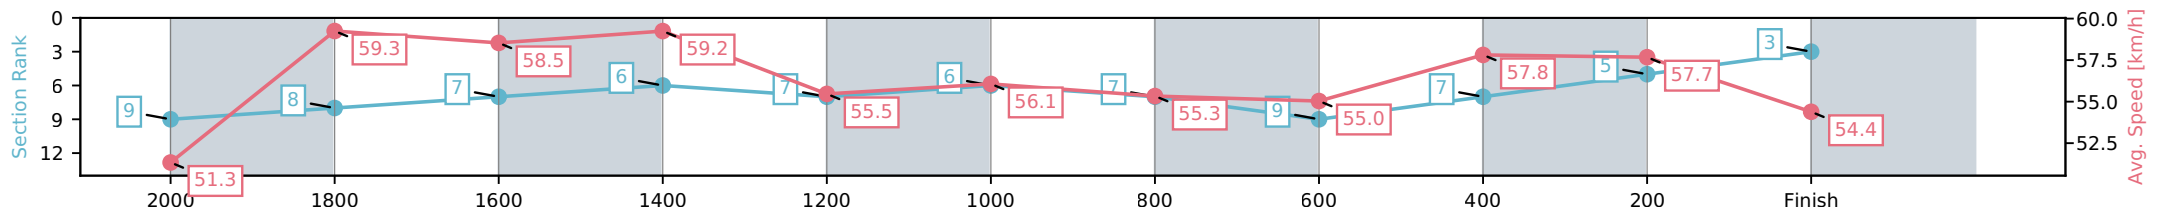

Sunshine Coast QLD

Race 2: COTTON TREE STEAKS Maiden Handicap - 2200m

24 May 2026 - 12:29PM

Track Rating: Soft 7, Weather: Overcast, Rail Position: +10m Entire Circuit

Section	L2200	L2000	L1800	L1600	L1400	L1200	L1000	L800	L600	L400	L200
Section Times	2:24.87 (0:17.59)	2:07.28 [9] (0:12.07)	1:55.20 [8] (0:12.33)	1:42.87 [7] (0:12.23)	1:30.65 [6] (0:13.07)	1:17.57 [7] (0:12.86)	1:04.71 [6] (0:13.12)	0:51.59 [7] (0:13.24)	0:38.36 [9] (0:12.55)	0:25.81 [7] (0:12.49)	0:13.32 [5] (0:13.32)
Average Speed [km/h]	51.3	59.3	58.5	59.2	55.5	56.1	55.3	55.0	57.8	57.7	54.4
Top Speed [km/h]	63.3	61.8	59.7	60.5	58.7	57.5	57.5	55.9	58.9	58.5	56.8
Avg. Dist. to Rail [m]	5.4	1.2	1.0	2.4	2.7	3.0	2.6	2.2	1.3	2.1	3.2
Avg. Stride Freq. [Hz]	2.3	2.2	2.2	2.2	2.1	2.1	2.1	2.1	2.2	2.2	2.2
Avg. Stride Length [m]	6.7	7.5	7.4	7.6	7.4	7.3	7.3	7.2	7.3	7.3	7.1