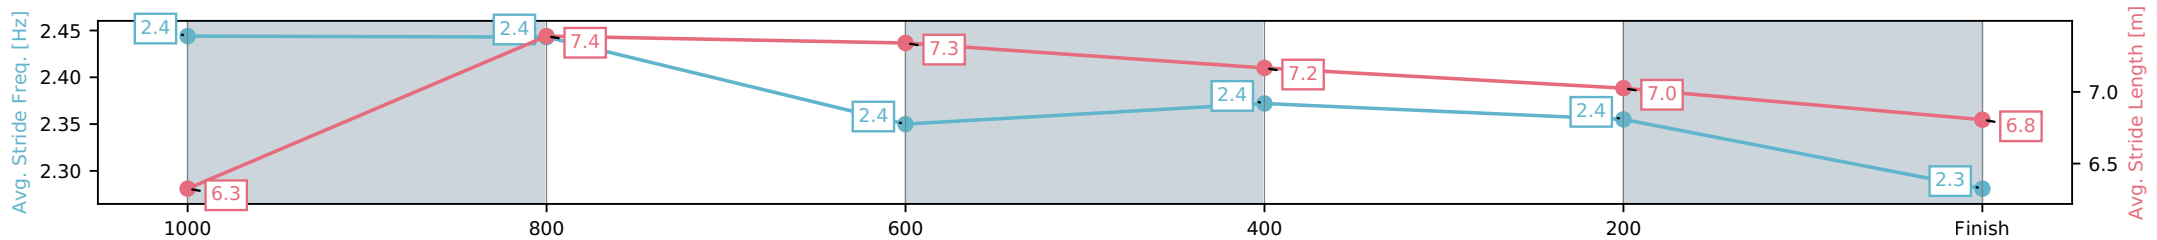

Sunshine Coast QLD

Race 3: DON JACKSON Maiden Handicap - 1200m

24 May 2026 - 1:06PM

Track Rating: Soft 7, Weather: Overcast, Rail Position: +10m Entire Circuit

Section	L1200	L1000	L800	L600	L400	L200
Section Times	1:15.28 (0:14.33)	1:00.95 [6] (0:11.35)	0:49.60 [5] (0:11.94)	0:37.67 [5] (0:12.12)	0:25.55 [5] (0:12.30)	0:13.25 [6] (0:13.25)
Average Speed [km/h]	50.1	64.1	61.2	60.2	58.5	54.1
Top Speed [km/h]	64.1	65.5	61.9	61.5	60.2	57.4
Avg. Dist. to Rail [m]	5.3	3.9	2.6	2.4	2.0	2.3
Avg. Stride Freq. [Hz]	2.4	2.4	2.4	2.4	2.4	2.3
Avg. Stride Length [m]	6.3	7.4	7.3	7.2	7.0	6.8