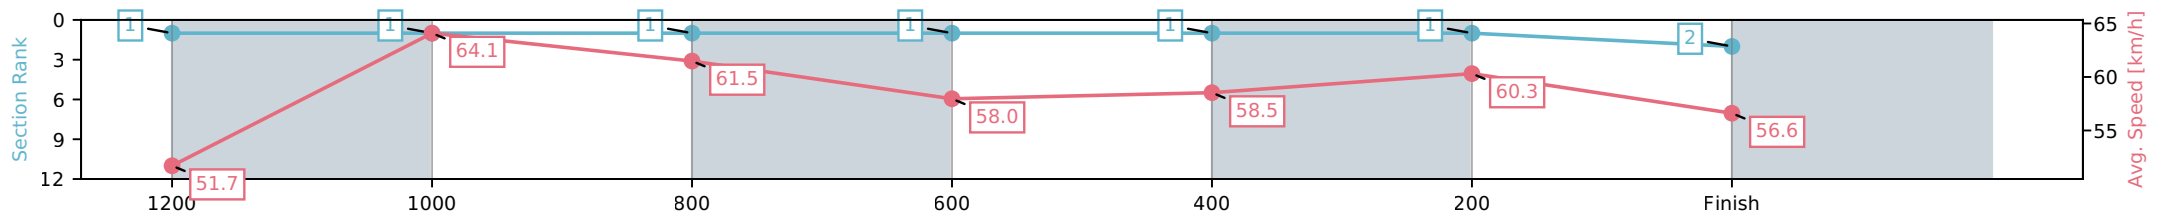

Horse/Jockey Name	Red Code/Ben Thompson
Finish Rank	2
Fastest Section Time (Section)	0:11.24 (1200-1000)
Top Speed [km/h] (Section)	64.6 (1200-1000)
Race State	Finished

Sunshine Coast QLD
Race 7: LIQUOR LEGENDS RATINGS BAND 0 - 58 Handicap - 1400m

24 May 2026 - 3:30PM

Track Rating: Soft 7, Weather: Overcast, Rail Position: +10m Entire Circuit

Section	L1400	L1200	L1000	L800	L600	L400	L200
Section Times	1:26.49 (0:13.94)	1:12.55 [1] (0:11.24)	1:01.31 [1] (0:11.81)	0:49.49 [1] (0:12.52)	0:36.97 [1] (0:12.28)	0:24.69 [1] (0:11.92)	0:12.77 [1] (0:12.77)
Average Speed [km/h]	51.7	64.1	61.5	58.0	58.5	60.3	56.6
Top Speed [km/h]	64.3	64.6	63.8	58.5	60.4	60.9	58.9
Avg. Dist. to Rail [m]	5.0	4.3	3.7	1.2	0.5	0.7	1.0
Avg. Stride Freq. [Hz]	2.3	2.3	2.2	2.2	2.2	2.2	2.2
Avg. Stride Length [m]	6.9	8.0	7.9	7.6	7.6	7.6	7.5

- [ ] Ranking at each section and finish
- -:-:- No data available at this section
- NA No data available