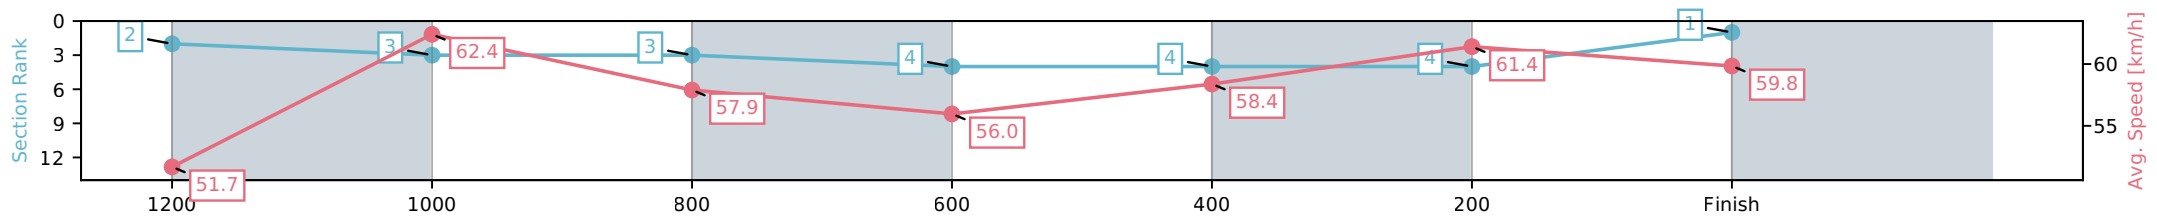

Sunshine Coast QLD

Race 8: XXXX BENCHMARK 68 Handicap - 1400m

24 May 2026 - 4:09PM

Track Rating: Soft 7, Weather: Overcast, Rail Position: +10m Entire Circuit

Section	L1400	L1200	L1000	L800	L600	L400	L200
Section Times	1:27.13 (0:13.97)	1:13.16 [2] (0:11.54)	1:01.62 [3] (0:12.53)	0:49.09 [3] (0:12.99)	0:36.11 [4] (0:12.35)	0:23.75 [4] (0:11.72)	0:12.03 [4] (0:12.03)
Average Speed [km/h]	51.7	62.4	57.9	56.0	58.4	61.4	59.8
Top Speed [km/h]	65.8	65.5	60.2	56.9	60.0	62.3	61.7
Avg. Dist. to Rail [m]	4.9	3.4	2.7	1.6	0.4	1.4	4.5
Avg. Stride Freq. [Hz]	2.4	2.3	2.2	2.2	2.2	2.3	2.3
Avg. Stride Length [m]	6.6	7.6	7.5	7.3	7.5	7.5	7.3