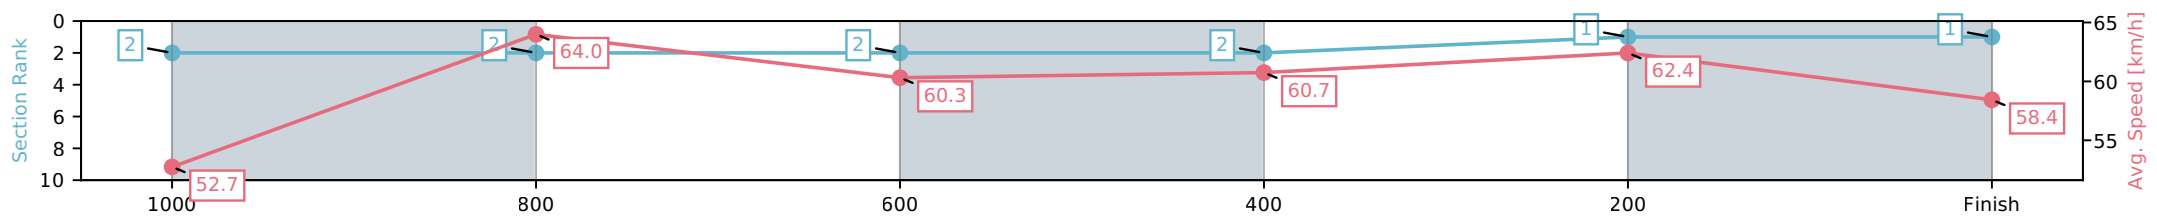

Sunshine Coast QLD

Race 3: DON JACKSON Maiden Handicap - 1200m

24 May 2026 - 1:06PM

Track Rating: Soft 7, Weather: Overcast, Rail Position: +10m Entire Circuit

Section	L1200	L1000	L800	L600	L400	L200
Section Times	1:12.89 (0:13.61)	0:59.28 [2] (0:11.36)	0:47.92 [2] (0:12.12)	0:35.79 [2] (0:11.93)	0:23.87 [2] (0:11.53)	0:12.34 [1] (0:12.34)
Average Speed [km/h]	52.7	64.0	60.3	60.7	62.4	58.4
Top Speed [km/h]	66.1	66.1	61.4	62.0	63.4	61.2
Avg. Dist. to Rail [m]	7.8	3.8	2.6	1.0	0.5	0.8
Avg. Stride Freq. [Hz]	2.6	2.5	2.3	2.4	2.4	2.4
Avg. Stride Length [m]	6.3	7.3	7.2	7.1	7.2	7.0