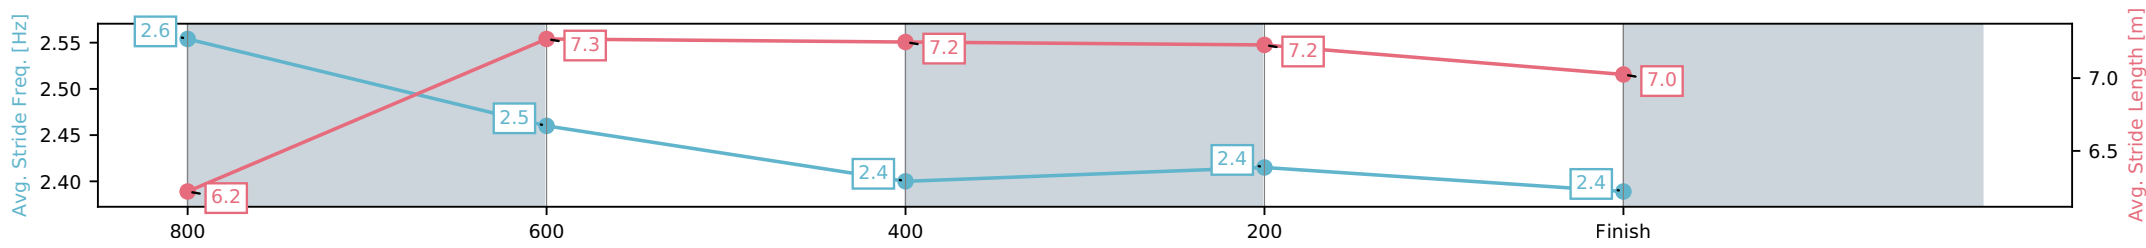

Horse/Jockey Name	Elevating/Luke Dempsey
Finish Rank	4
Fastest Section Time (Section)	0:11.50 (800-600)
Top Speed [km/h] (Section)	65.8 (800-600)
Race State	Finished

Sunshine Coast QLD
Race 1: LANDSBOROUGH PUB QTIS Two-Year-Old Maiden
Handicap - 1000m
24 May 2026 - 11:55AM
Track Rating: Soft 7, Weather: Overcast, Rail Position: +10m Entire Circuit

Section	L1000	L800	L600	L400	L200
Section Times	1:01.09 (0:14.07)	0:47.02 [10] (0:11.50)	0:35.52 [11] (0:11.81)	0:23.71 [10] (0:11.60)	0:12.10 [10] (0:12.10)
Average Speed [km/h]	51.5	63.4	61.6	62.1	59.2
Top Speed [km/h]	65.1	65.8	62.6	62.8	61.2
Avg. Dist. to Rail [m]	5.9	3.0	2.0	5.4	7.1
Avg. Stride Freq. [Hz]	2.6	2.5	2.4	2.4	2.4
Avg. Stride Length [m]	6.2	7.3	7.2	7.2	7.0

[ ] Ranking at each section and finish
-:-:- No data available at this section
NA No data available