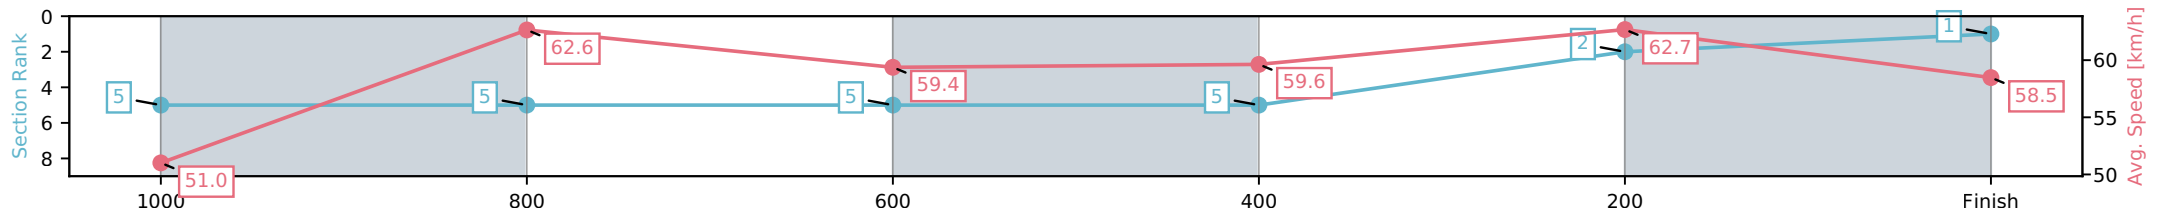

Sunshine Coast QLD

Race 6: HAHN BENCHMARK 58 Handicap - 1200m

24 May 2026 - 2:49PM

Track Rating: Soft 7, Weather: Overcast, Rail Position: +10m Entire Circuit

Section	L1200	L1000	L800	L600	L400	L200
Section Times	1:13.76 (0:14.14)	0:59.62 [5] (0:11.57)	0:48.05 [5] (0:12.20)	0:35.85 [5] (0:12.04)	0:23.81 [5] (0:11.47)	0:12.34 [2] (0:12.34)
Average Speed [km/h]	51.0	62.6	59.4	59.6	62.7	58.5
Top Speed [km/h]	63.6	63.7	61.0	61.6	63.3	62.3
Avg. Dist. to Rail [m]	2.8	2.5	1.1	0.6	1.1	2.6
Avg. Stride Freq. [Hz]	2.4	2.4	2.3	2.3	2.4	2.4
Avg. Stride Length [m]	6.4	7.4	7.2	7.2	7.2	7.0