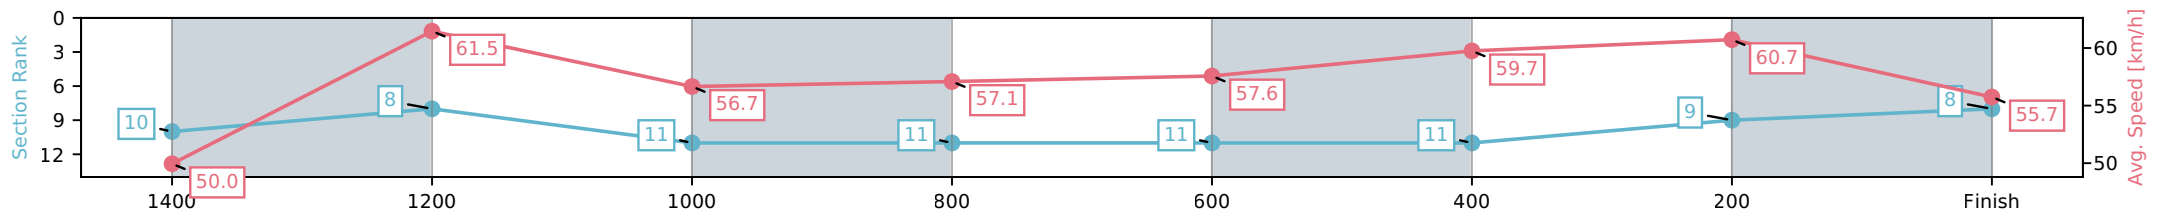

- [] Ranking at each section and finish
- :-:- No data available at this section
- NA No data available

Horse/Jockey Name	Miss Dynamo/Adam Sewell
Finish Rank	9
Fastest Section Time (Section)	0:12.12 (400-200)
Top Speed [km/h] (Section)	61.6 (1400-1200)
Race State	Finished