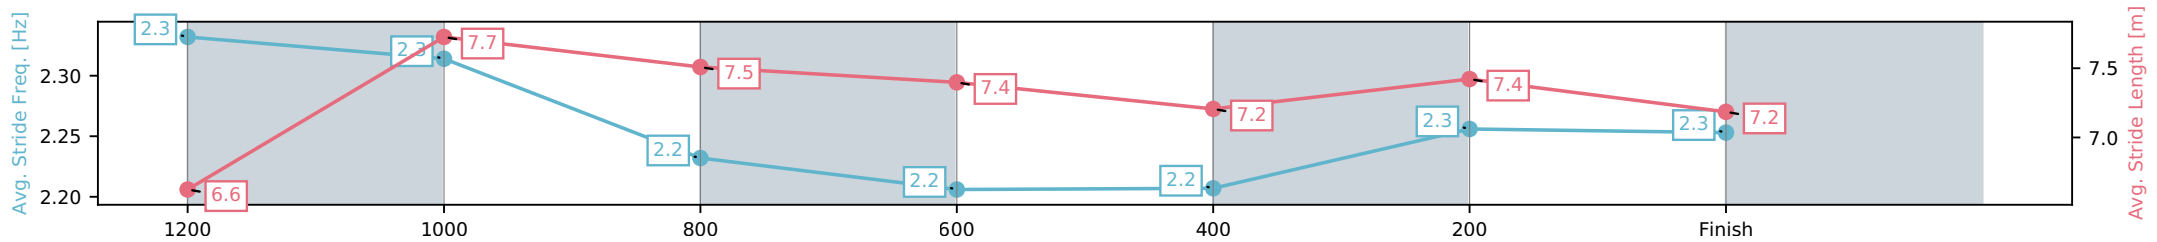

Horse/Jockey Name	Enterprise Giselle/Corey Sutherland
Finish Rank	3
Fastest Section Time (Section)	0:11.36 (1200-1000)
Top Speed [km/h] (Section)	65.1 (1200-1000)
Race State	Finished

Sunshine Coast QLD
Race 4: JEFFREY DUNN QTIS Three-Year-Old Maiden
Handicap - 1400m
24 May 2026 - 1:41PM
Track Rating: Soft 7, Weather: Overcast, Rail Position: +10m Entire Circuit

Section	L1400	L1200	L1000	L800	L600	L400	L200
Section Times	1:28.09 (0:14.17)	1:13.92 [9] (0:11.36)	1:02.56 [9] (0:12.31)	0:50.25 [8] (0:12.71)	0:37.54 [10] (0:12.84)	0:24.69 [10] (0:12.04)	0:12.65 [4] (0:12.65)
Average Speed [km/h]	50.9	63.4	59.2	57.8	56.7	59.8	56.8
Top Speed [km/h]	64.3	65.1	60.8	58.5	58.7	60.6	59.0
Avg. Dist. to Rail [m]	9.0	5.5	4.6	3.4	2.0	4.0	5.6
Avg. Stride Freq. [Hz]	2.3	2.3	2.2	2.2	2.2	2.3	2.3
Avg. Stride Length [m]	6.6	7.7	7.5	7.4	7.2	7.4	7.2

[ ] Ranking at each section and finish
-:-:- No data available at this section
NA No data available