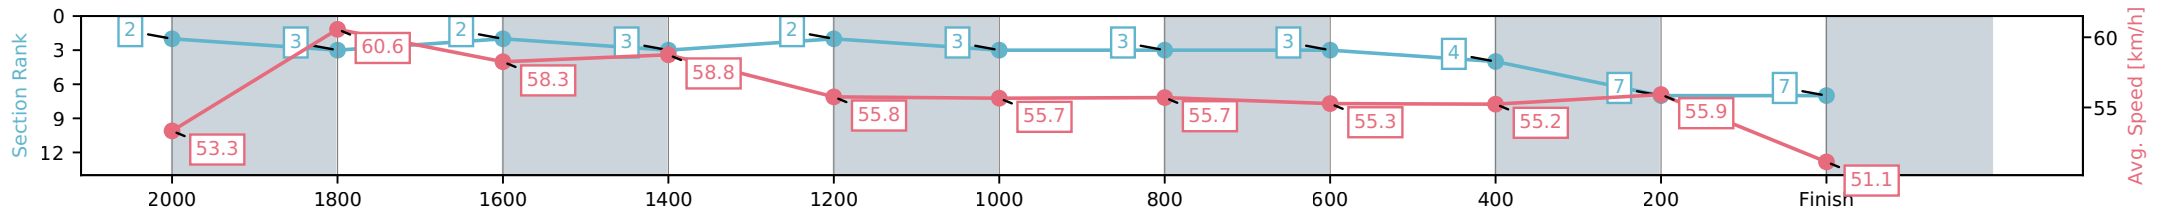

Sunshine Coast QLD

Race 2: COTTON TREE STEAKS Maiden Handicap - 2200m

24 May 2026 - 12:29PM

Track Rating: Soft 7, Weather: Overcast, Rail Position: +10m Entire Circuit

Section	L2200	L2000	L1800	L1600	L1400	L1200	L1000	L800	L600	L400	L200
Section Times	2:25.96 (0:16.86)	2:09.10 [2] (0:11.89)	1:57.21 [3] (0:12.48)	1:44.73 [2] (0:12.33)	1:32.41 [3] (0:13.03)	1:19.38 [2] (0:12.97)	1:06.40 [3] (0:13.05)	0:53.36 [3] (0:13.24)	0:40.11 [3] (0:13.10)	0:27.01 [4] (0:12.88)	0:14.14 [7] (0:14.14)
Average Speed [km/h]	53.3	60.6	58.3	58.8	55.8	55.7	55.7	55.3	55.2	55.9	51.1
Top Speed [km/h]	64.8	63.1	59.2	59.3	57.4	56.2	56.5	56.3	56.3	56.9	54.1
Avg. Dist. to Rail [m]	7.1	0.3	1.6	2.7	3.2	3.8	3.6	2.9	0.8	1.2	3.0
Avg. Stride Freq. [Hz]	2.4	2.3	2.2	2.2	2.1	2.1	2.1	2.1	2.2	2.2	2.1
Avg. Stride Length [m]	6.7	7.5	7.4	7.6	7.4	7.3	7.4	7.3	7.2	7.2	6.9