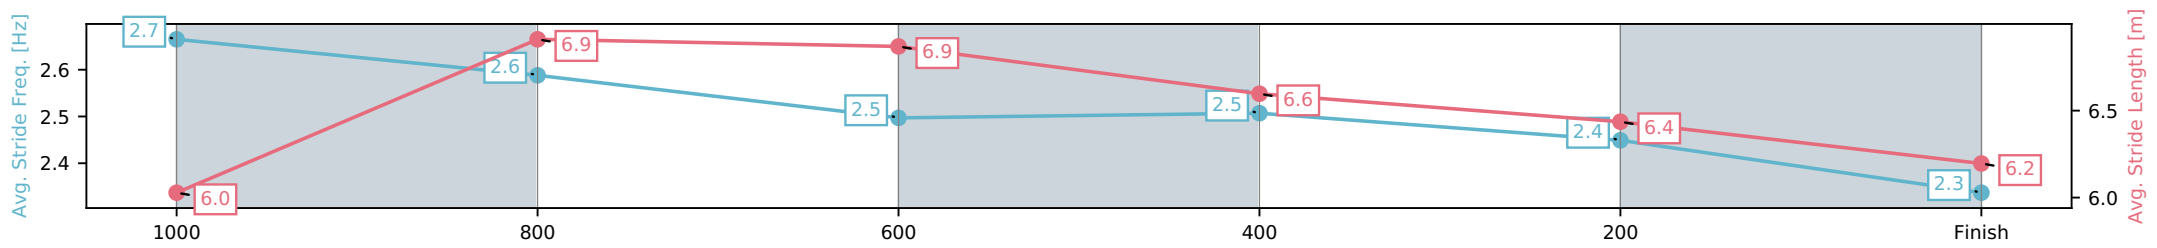

Sunshine Coast QLD

Race 3: DON JACKSON Maiden Handicap - 1200m

24 May 2026 - 1:06PM

Track Rating: Soft 7, Weather: Overcast, Rail Position: +10m Entire Circuit

Section	L1200	L1000	L800	L600	L400	L200
Section Times	1:16.88 (0:13.84)	1:03.04 [3] (0:11.48)	0:51.56 [4] (0:12.03)	0:39.53 [4] (0:12.45)	0:27.08 [6] (0:12.93)	0:14.15 [8] (0:14.15)
Average Speed [km/h]	51.9	63.3	60.7	58.3	55.7	50.7
Top Speed [km/h]	65.3	65.0	62.8	60.3	56.8	54.4
Avg. Dist. to Rail [m]	7.4	3.6	2.6	1.4	0.6	0.5
Avg. Stride Freq. [Hz]	2.7	2.6	2.5	2.5	2.4	2.3
Avg. Stride Length [m]	6.0	6.9	6.9	6.6	6.4	6.2