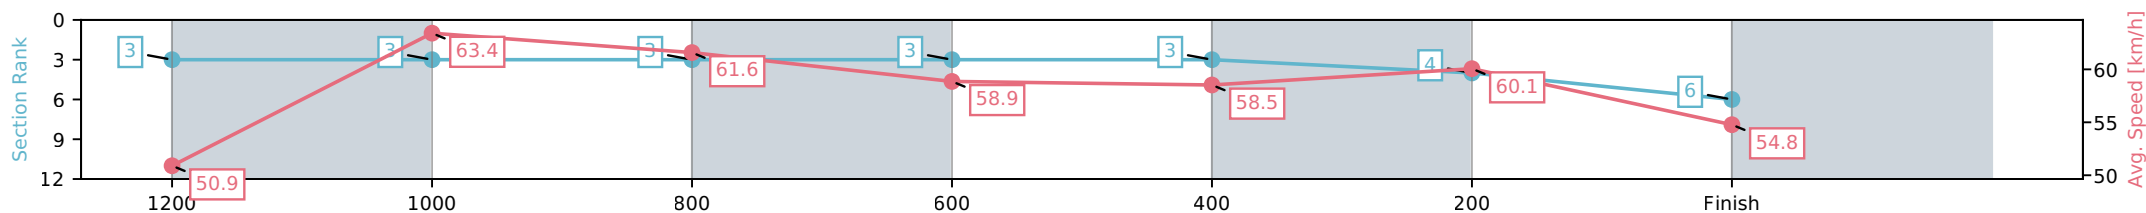

Horse/Jockey Name	Bold As Brass/Jaden Lloyd
Finish Rank	6
Fastest Section Time (Section)	0:11.34 (1200-1000)
Top Speed [km/h] (Section)	63.9 (1400 - 1200)
Race State	Finished

Sunshine Coast QLD
Race 7: LIQUOR LEGENDS RATINGS BAND 0 - 58 Handicap - 1400m

24 May 2026 - 3:30PM

Track Rating: Soft 7, Weather: Overcast, Rail Position: +10m Entire Circuit

Section	L1400	L1200	L1000	L800	L600	L400	L200
Section Times	1:27.19 (0:14.16)	1:13.03 [3] (0:11.34)	1:01.69 [3] (0:11.81)	0:49.88 [3] (0:12.37)	0:37.51 [3] (0:12.30)	0:25.21 [3] (0:11.99)	0:13.21 [4] (0:13.21)
Average Speed [km/h]	50.9	63.4	61.6	58.9	58.5	60.1	54.8
Top Speed [km/h]	63.9	63.8	63.0	60.6	60.1	60.9	58.3
Avg. Dist. to Rail [m]	6.0	4.1	3.7	1.8	0.5	0.2	0.4
Avg. Stride Freq. [Hz]	2.3	2.3	2.3	2.3	2.3	2.3	2.2
Avg. Stride Length [m]	6.5	7.6	7.6	7.3	7.2	7.4	7.2

- [ ] Ranking at each section and finish
- -:-:- No data available at this section
- NA No data available