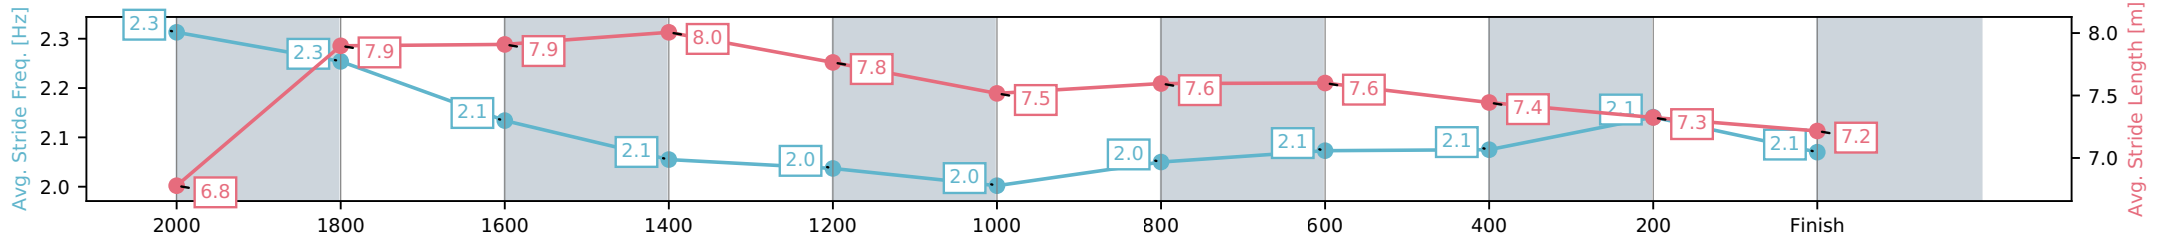

Sunshine Coast QLD

Race 2: COTTON TREE STEAKS Maiden Handicap - 2200m

24 May 2026 - 12:29PM

Track Rating: Soft 7, Weather: Overcast, Rail Position: +10m Entire Circuit

Section	L2200	L2000	L1800	L1600	L1400	L1200	L1000	L800	L600	L400	L200
Section Times	2:25.12 (0:16.89)	2:08.23 [3] (0:11.68)	1:56.55 [1] (0:12.19)	1:44.36 [1] (0:12.39)	1:31.97 [1] (0:12.94)	1:19.03 [1] (0:13.40)	1:05.63 [2] (0:13.07)	0:52.56 [2] (0:12.91)	0:39.65 [1] (0:13.12)	0:26.52 [1] (0:12.81)	0:13.71 [3] (0:13.71)
Average Speed [km/h]	53.4	62.4	59.9	58.3	56.0	53.8	55.5	56.3	55.0	56.2	52.7
Top Speed [km/h]	66.0	65.5	60.6	59.9	57.3	55.8	57.0	57.0	55.7	57.0	54.9
Avg. Dist. to Rail [m]	9.7	2.5	2.6	1.4	2.4	2.9	2.5	1.7	0.4	0.3	0.3
Avg. Stride Freq. [Hz]	2.3	2.3	2.1	2.1	2.0	2.0	2.0	2.1	2.1	2.1	2.1
Avg. Stride Length [m]	6.8	7.9	7.9	8.0	7.8	7.5	7.6	7.6	7.4	7.3	7.2