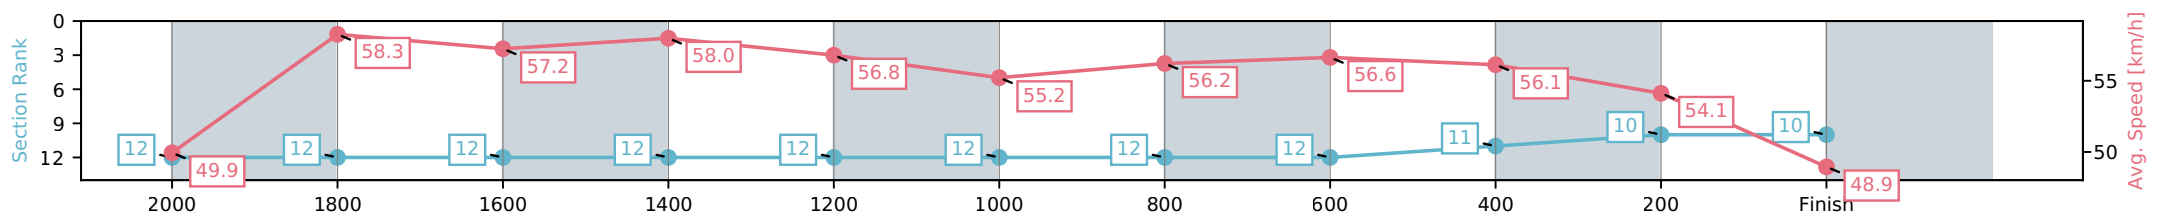

Sunshine Coast QLD

Race 2: COTTON TREE STEAKS Maiden Handicap - 2200m

24 May 2026 - 12:29PM

Track Rating: Soft 7, Weather: Overcast, Rail Position: +10m Entire Circuit

Section	L2200	L2000	L1800	L1600	L1400	L1200	L1000	L800	L600	L400	L200
Section Times	2:27.60 (0:18.04)	2:09.56 [12] (0:12.32)	1:57.23 [12] (0:12.58)	1:44.66 [12] (0:12.47)	1:32.19 [12] (0:12.80)	1:19.38 [12] (0:13.05)	1:06.33 [12] (0:12.90)	0:53.44 [12] (0:12.79)	0:40.65 [12] (0:12.77)	0:27.88 [11] (0:13.30)	0:14.58 [10] (0:14.58)
Average Speed [km/h]	49.9	58.3	57.2	58.0	56.8	55.2	56.2	56.6	56.1	54.1	48.9
Top Speed [km/h]	61.9	61.3	58.7	59.7	60.0	57.1	57.1	57.9	57.0	56.7	51.2
Avg. Dist. to Rail [m]	6.7	0.7	0.4	2.2	3.2	3.8	2.6	1.2	0.8	1.6	1.2
Avg. Stride Freq. [Hz]	2.4	2.4	2.3	2.3	2.3	2.3	2.3	2.4	2.4	2.4	2.3
Avg. Stride Length [m]	6.2	7.1	6.9	7.0	7.0	6.8	6.8	6.7	6.5	6.3	6.1