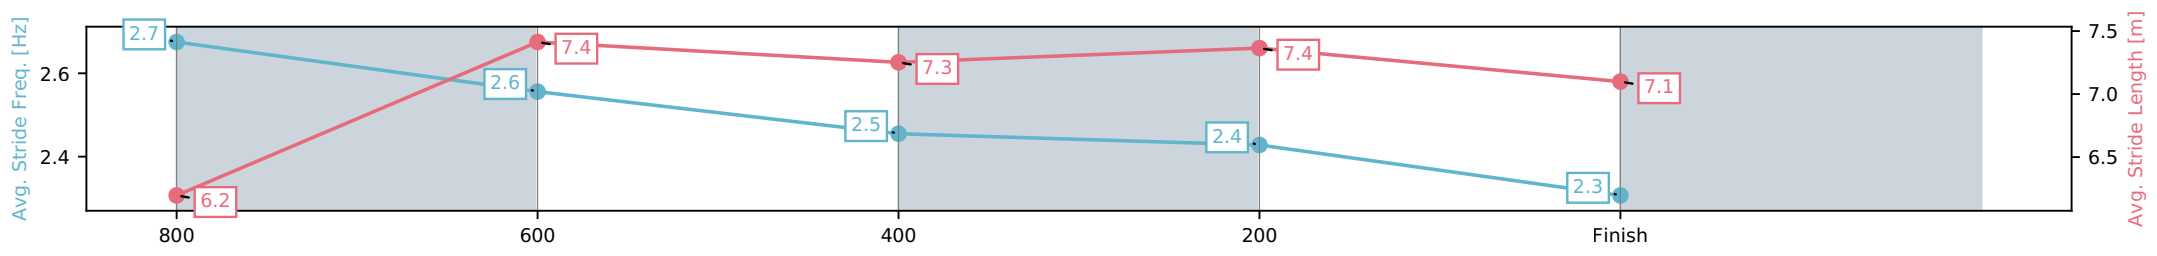

Sunshine Coast QLD

Race 5: LANDSBOROUGH PUB Class 2 Handicap - 1000m

24 May 2026 - 2:14PM

Track Rating: Soft 7, Weather: Overcast, Rail Position: +10m Entire Circuit

Section	L1000	L800	L600	L400	L200
Section Times	0:59.81 (0:13.52)	0:46.29 [2] (0:10.90)	0:35.40 [2] (0:11.49)	0:23.90 [2] (0:11.33)	0:12.57 [2] (0:12.57)
Average Speed [km/h]	53.7	67.0	63.1	63.6	57.3
Top Speed [km/h]	69.2	69.8	65.0	65.6	60.8
Avg. Dist. to Rail [m]	7.2	3.8	1.4	1.7	0.8
Avg. Stride Freq. [Hz]	2.7	2.6	2.5	2.4	2.3
Avg. Stride Length [m]	6.2	7.4	7.3	7.4	7.1