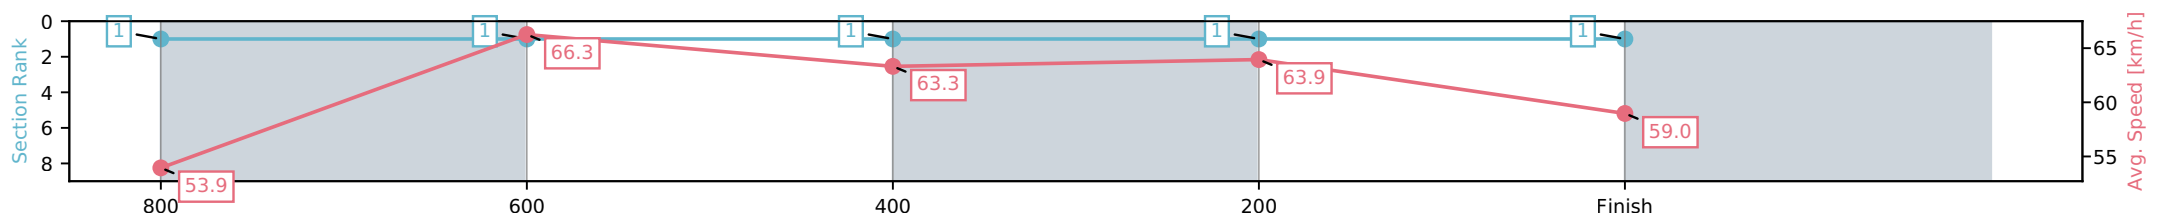

Sunshine Coast QLD

Race 5: LANDSBOROUGH PUB Class 2 Handicap - 1000m

24 May 2026 - 2:14PM

Track Rating: Soft 7, Weather: Overcast, Rail Position: +10m Entire Circuit

Section	L1000	L800	L600	L400	L200
Section Times	0:59.22 (0:13.45)	0:45.77 [1] (0:10.89)	0:34.88 [1] (0:11.41)	0:23.47 [1] (0:11.25)	0:12.22 [1] (0:12.22)
Average Speed [km/h]	53.9	66.3	63.3	63.9	59.0
Top Speed [km/h]	67.6	68.2	64.4	64.6	62.5
Avg. Dist. to Rail [m]	5.0	1.0	0.5	0.2	0.7
Avg. Stride Freq. [Hz]	2.6	2.4	2.3	2.4	2.3
Avg. Stride Length [m]	6.5	7.8	7.7	7.6	7.4