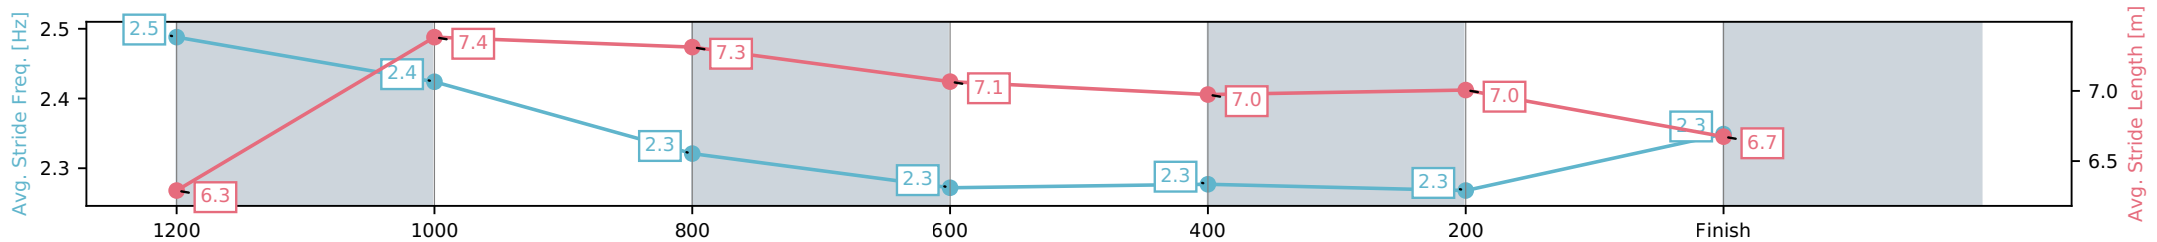

Horse/Jockey Name	Royal Riddle/Ashley Butler
Finish Rank	7
Fastest Section Time (Section)	0:11.35 (1200-1000)
Top Speed [km/h] (Section)	65.1 (1200-1000)
Race State	Finished

Sunshine Coast QLD
Race 4: JEFFREY DUNN QTIS Three-Year-Old Maiden
Handicap - 1400m
24 May 2026 - 1:41PM
Track Rating: Soft 7, Weather: Overcast, Rail Position: +10m Entire Circuit

Section	L1400	L1200	L1000	L800	L600	L400	L200
Section Times	1:28.87 (0:13.92)	1:14.95 [5] (0:11.35)	1:03.60 [6] (0:12.21)	0:51.39 [6] (0:12.85)	0:38.54 [5] (0:12.81)	0:25.73 [6] (0:12.78)	0:12.95 [10] (0:12.95)
Average Speed [km/h]	51.8	63.4	59.8	56.7	56.6	56.4	55.3
Top Speed [km/h]	65.1	65.1	62.8	57.9	57.6	57.7	57.5
Avg. Dist. to Rail [m]	8.3	6.2	4.7	2.2	1.2	1.8	4.4
Avg. Stride Freq. [Hz]	2.5	2.4	2.3	2.3	2.3	2.3	2.3
Avg. Stride Length [m]	6.3	7.4	7.3	7.1	7.0	7.0	6.7

- [ ] Ranking at each section and finish
- -:-:- No data available at this section
- NA No data available