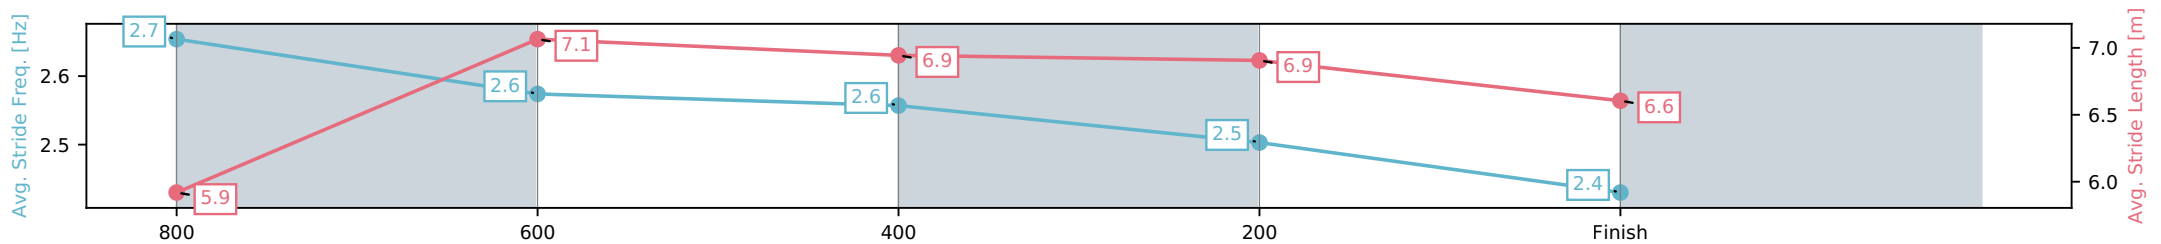

Horse/Jockey Name	If She Dares/Cejay Graham
Finish Rank	8
Fastest Section Time (Section)	0:11.37 (800-600)
Top Speed [km/h] (Section)	65.7 (800-600)
Race State	Finished

Sunshine Coast QLD
Race 1: LANDSBOROUGH PUB QTIS Two-Year-Old Maiden
Handicap - 1000m
24 May 2026 - 11:55AM
Track Rating: Soft 7, Weather: Overcast, Rail Position: +10m Entire Circuit

Section	L1000	L800	L600	L400	L200
Section Times	1:01.84 (0:14.12)	0:47.72 [11] (0:11.37)	0:36.34 [8] (0:11.65)	0:24.70 [9] (0:11.83)	0:12.87 [9] (0:12.87)
Average Speed [km/h]	51.3	64.2	63.1	60.9	56.1
Top Speed [km/h]	64.7	65.7	64.3	62.3	58.8
Avg. Dist. to Rail [m]	4.8	3.2	3.5	4.9	5.3
Avg. Stride Freq. [Hz]	2.7	2.6	2.6	2.5	2.4
Avg. Stride Length [m]	5.9	7.1	6.9	6.9	6.6

[ ] Ranking at each section and finish
-:-:- No data available at this section
NA No data available