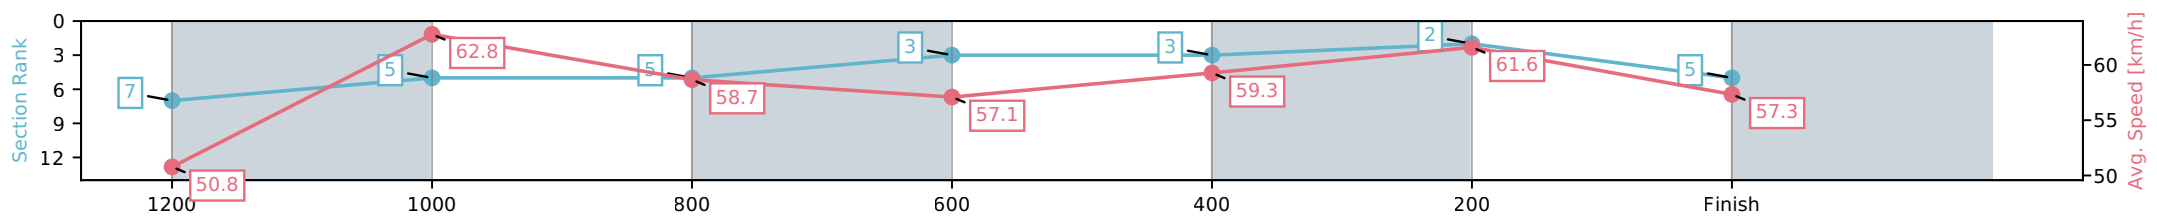

Sunshine Coast QLD

Race 8: XXXX BENCHMARK 68 Handicap - 1400m

24 May 2026 - 4:09PM

Track Rating: Soft 7, Weather: Overcast, Rail Position: +10m Entire Circuit

Section	L1400	L1200	L1000	L800	L600	L400	L200
Section Times	1:27.45 (0:14.21)	1:13.24 [7] (0:11.48)	1:01.76 [5] (0:12.42)	0:49.35 [5] (0:12.86)	0:36.49 [3] (0:12.27)	0:24.22 [3] (0:11.68)	0:12.54 [2] (0:12.54)
Average Speed [km/h]	50.8	62.8	58.7	57.1	59.3	61.6	57.3
Top Speed [km/h]	64.7	64.7	60.6	58.2	61.6	62.0	60.6
Avg. Dist. to Rail [m]	8.9	4.7	4.4	3.2	1.7	2.5	3.1
Avg. Stride Freq. [Hz]	2.2	2.3	2.2	2.2	2.2	2.3	2.2
Avg. Stride Length [m]	6.8	7.9	7.6	7.5	7.4	7.6	7.4