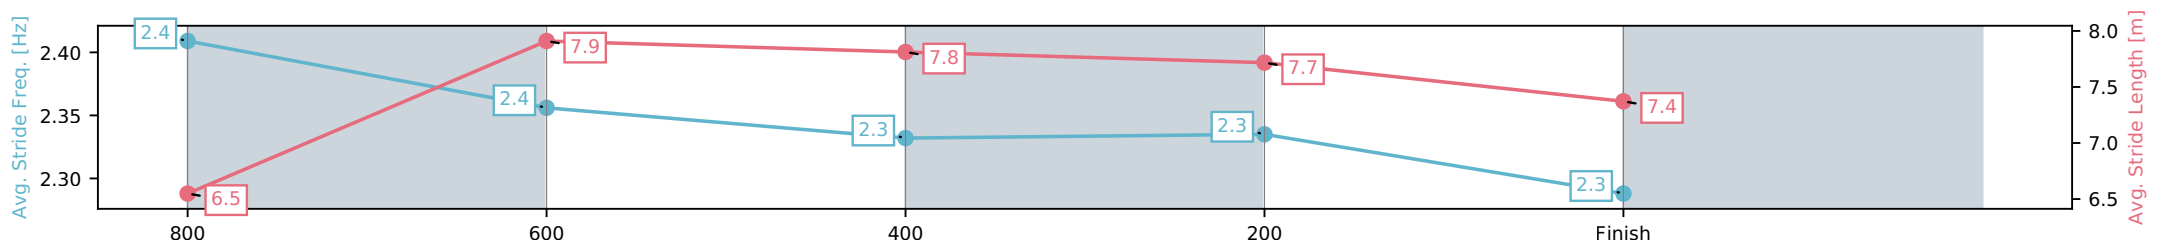

Sunshine Coast QLD

Race 5: LANDSBOROUGH PUB Class 2 Handicap - 1000m

24 May 2026 - 2:14PM

Track Rating: Soft 7, Weather: Overcast, Rail Position: +10m Entire Circuit

Section	L1000	L800	L600	L400	L200
Section Times	0:59.62 (0:14.06)	0:45.56 [6] (0:10.95)	0:34.61 [6] (0:11.24)	0:23.37 [5] (0:11.27)	0:12.10 [4] (0:12.10)
Average Speed [km/h]	51.8	66.3	64.3	64.0	59.1
Top Speed [km/h]	67.0	67.4	66.2	65.0	61.8
Avg. Dist. to Rail [m]	6.7	2.3	0.6	1.5	2.6
Avg. Stride Freq. [Hz]	2.4	2.4	2.3	2.3	2.3
Avg. Stride Length [m]	6.5	7.9	7.8	7.7	7.4