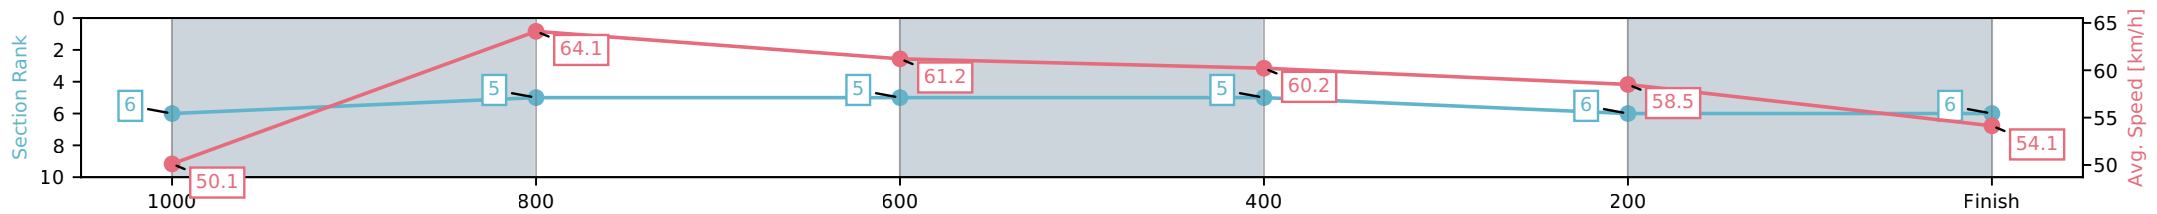

Sunshine Coast QLD

Race 3: DON JACKSON Maiden Handicap - 1200m

24 May 2026 - 1:06PM

Track Rating: Soft 7, Weather: Overcast, Rail Position: +10m Entire Circuit

Section	L1200	L1000	L800	L600	L400	L200
Section Times	1:15.28 (0:14.33)	1:00.95 [6] (0:11.35)	0:49.60 [5] (0:11.94)	0:37.67 [5] (0:12.12)	0:25.55 [5] (0:12.30)	0:13.25 [6] (0:13.25)
Average Speed [km/h]	50.1	64.1	61.2	60.2	58.5	54.1
Top Speed [km/h]	64.1	65.5	61.9	61.5	60.2	57.4
Avg. Dist. to Rail [m]	5.3	3.9	2.6	2.4	2.0	2.3
Avg. Stride Freq. [Hz]	2.4	2.4	2.4	2.4	2.4	2.3
Avg. Stride Length [m]	6.3	7.4	7.3	7.2	7.0	6.8