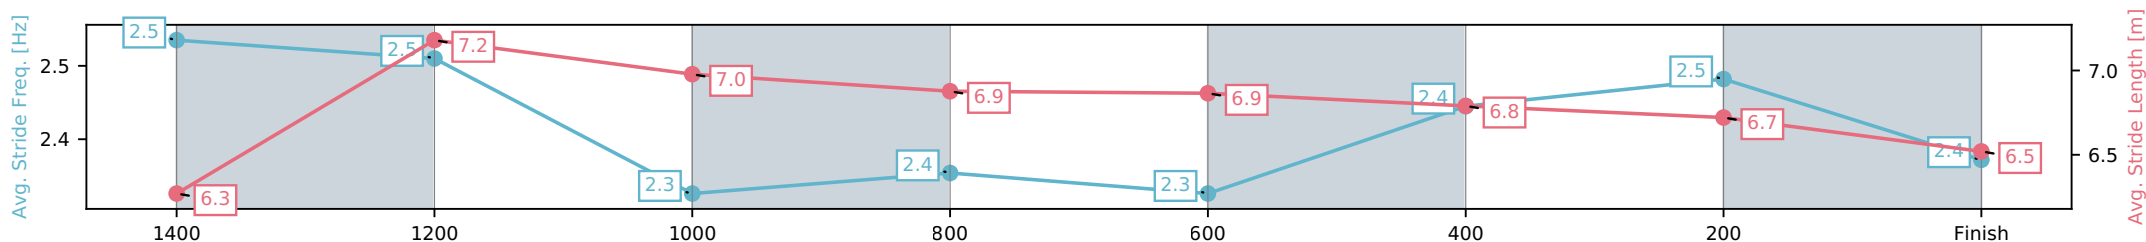

Horse/Jockey Name	Kaazi/Jett Newman
Finish Rank	4
Fastest Section Time (Section)	0:11.57 (1400-1200)
Top Speed [km/h] (Section)	66.8 (1600 - 1400)
Race State	Finished

Sunshine Coast QLD
Race 9: LANDSBOROUGH PUB BENCHMARK 62 Handicap - 1600m

24 May 2026 - 4:44PM

Track Rating: Soft 7, Weather: Overcast, Rail Position: +10m Entire Circuit

Section	L1600	L1400	L1200	L1000	L800	L600	L400	L200
Section Times	1:40.91 (0:13.85)	1:27.06 [3] (0:11.57)	1:15.48 [1] (0:12.50)	1:02.98 [1] (0:12.60)	0:50.38 [2] (0:12.78)	0:37.60 [2] (0:12.19)	0:25.40 [1] (0:12.12)	0:13.28 [2] (0:13.28)
Average Speed [km/h]	51.6	63.3	57.7	57.5	56.9	59.1	59.4	54.3
Top Speed [km/h]	66.8	66.4	59.3	58.3	58.2	59.7	60.4	57.3
Avg. Dist. to Rail [m]	11.5	6.2	3.0	2.8	1.8	0.4	0.1	0.8
Avg. Stride Freq. [Hz]	2.5	2.5	2.3	2.4	2.3	2.4	2.5	2.4
Avg. Stride Length [m]	6.3	7.2	7.0	6.9	6.9	6.8	6.7	6.5

[ ] Ranking at each section and finish
-:-:- No data available at this section
NA No data available