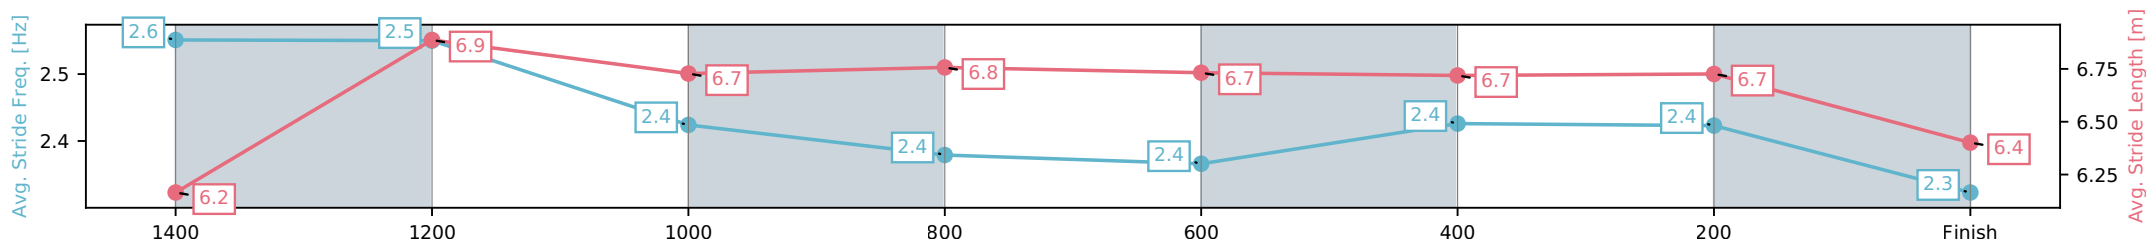

Sunshine Coast QLD
 Race 9: LANDSBOROUGH PUB BENCHMARK 62 Handicap - 1600m

24 May 2026 - 4:44PM

Track Rating: Soft 7, Weather: Overcast, Rail Position: +10m Entire Circuit

Section	L1600	L1400	L1200	L1000	L800	L600	L400	L200
Section Times	1:42.45 (0:13.81)	1:28.64 [1] (0:11.73)	1:16.91 [2] (0:12.61)	1:04.30 [3] (0:12.72)	0:51.59 [3] (0:12.84)	0:38.75 [4] (0:12.38)	0:26.37 [6] (0:12.49)	0:13.87 [11] (0:13.87)
Average Speed [km/h]	51.5	62.2	57.2	57.1	56.3	58.3	57.7	51.6
Top Speed [km/h]	64.5	63.2	61.5	59.2	57.3	58.9	58.8	57.0
Avg. Dist. to Rail [m]	7.2	4.6	4.2	2.9	0.8	0.6	2.9	4.8
Avg. Stride Freq. [Hz]	2.6	2.5	2.4	2.4	2.4	2.4	2.4	2.3
Avg. Stride Length [m]	6.2	6.9	6.7	6.8	6.7	6.7	6.7	6.4