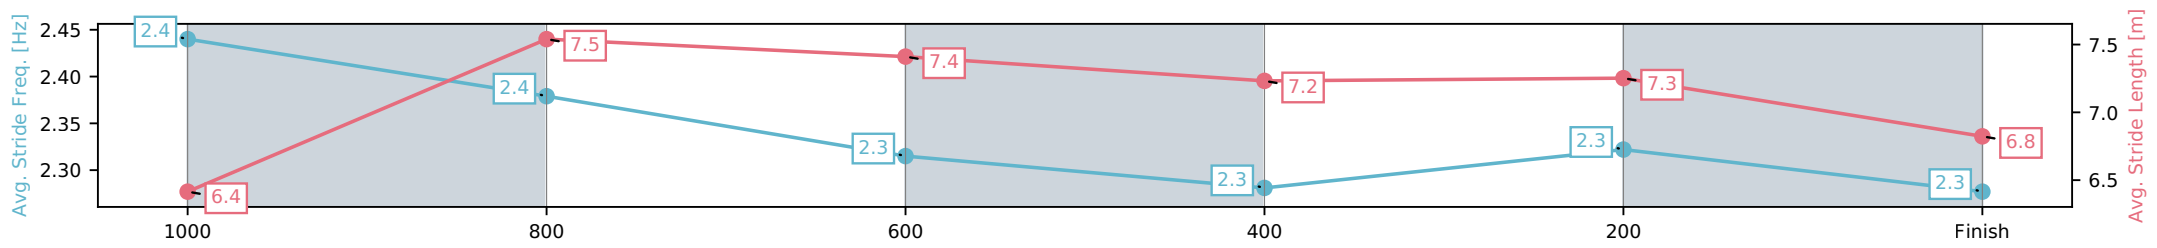

Sunshine Coast QLD

Race 3: DON JACKSON Maiden Handicap - 1200m

24 May 2026 - 1:06PM

Track Rating: Soft 7, Weather: Overcast, Rail Position: +10m Entire Circuit

Section	L1200	L1000	L800	L600	L400	L200
Section Times	1:14.86 (0:13.97)	1:00.89 [4] (0:11.30)	0:49.59 [3] (0:12.05)	0:37.54 [3] (0:12.23)	0:25.31 [3] (0:12.07)	0:13.24 [4] (0:13.24)
Average Speed [km/h]	51.5	64.0	60.3	58.8	59.7	54.5
Top Speed [km/h]	66.4	66.9	62.6	59.9	60.6	58.1
Avg. Dist. to Rail [m]	5.4	2.7	1.7	0.7	0.4	0.6
Avg. Stride Freq. [Hz]	2.4	2.4	2.3	2.3	2.3	2.3
Avg. Stride Length [m]	6.4	7.5	7.4	7.2	7.3	6.8