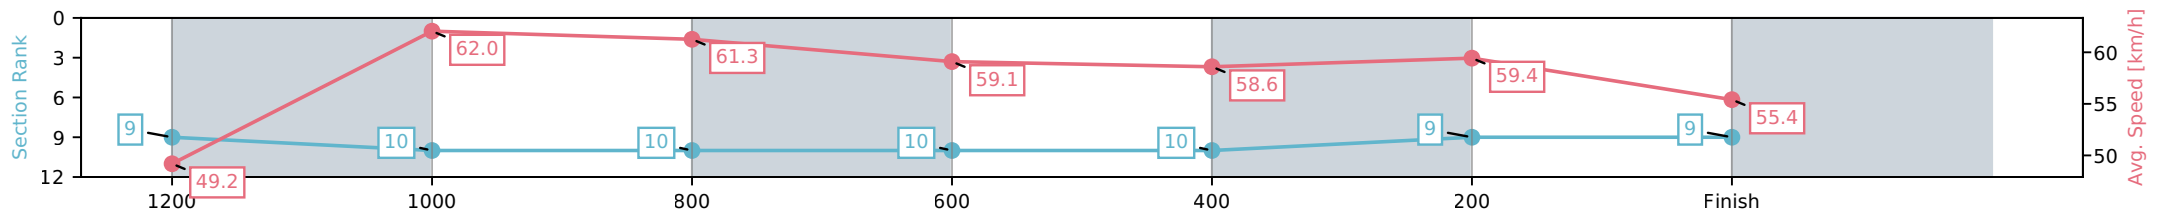

Horse/Jockey Name	Notes/Brandon Lerena
Finish Rank	9
Fastest Section Time (Section)	0:11.60 (1200-1000)
Top Speed [km/h] (Section)	62.6 (1200-1000)
Race State	Finished

Sunshine Coast QLD
Race 7: LIQUOR LEGENDS RATINGS BAND 0 - 58 Handicap - 1400m

24 May 2026 - 3:30PM

Track Rating: Soft 7, Weather: Overcast, Rail Position: +10m Entire Circuit

Section	L1400	L1200	L1000	L800	L600	L400	L200
Section Times	1:28.16 (0:14.68)	1:13.48 [9] (0:11.60)	1:01.87 [10] (0:11.84)	0:50.03 [10] (0:12.33)	0:37.70 [10] (0:12.47)	0:25.23 [10] (0:12.12)	0:13.12 [9] (0:13.12)
Average Speed [km/h]	49.2	62.0	61.3	59.1	58.6	59.4	55.4
Top Speed [km/h]	61.5	62.6	62.5	59.7	59.0	60.0	58.9
Avg. Dist. to Rail [m]	5.8	2.9	2.7	2.1	2.6	4.3	3.2
Avg. Stride Freq. [Hz]	2.3	2.3	2.3	2.2	2.2	2.3	2.2
Avg. Stride Length [m]	6.6	7.6	7.6	7.6	7.3	7.3	7.1

- [ ] Ranking at each section and finish
- -:-:- No data available at this section
- NA No data available