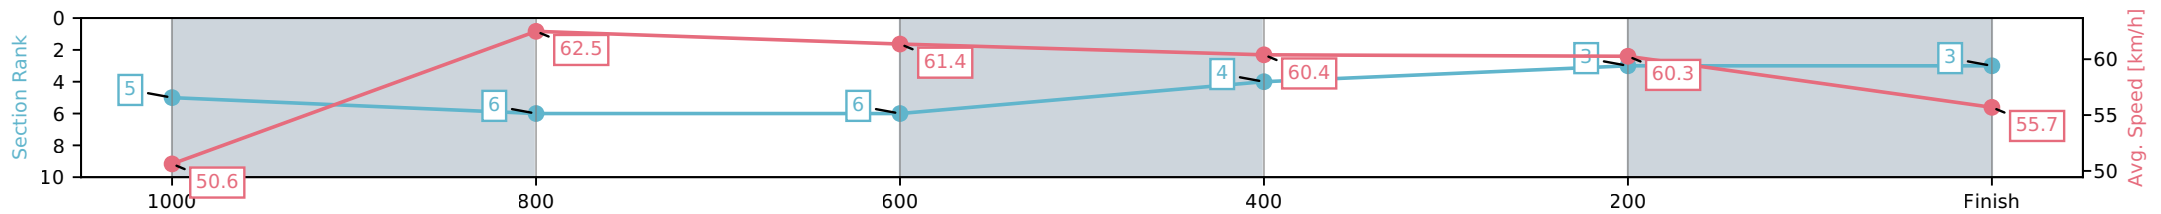

Sunshine Coast QLD

Race 3: DON JACKSON Maiden Handicap - 1200m

24 May 2026 - 1:06PM

Track Rating: Soft 7, Weather: Overcast, Rail Position: +10m Entire Circuit

Section	L1200	L1000	L800	L600	L400	L200
Section Times	1:14.50 (0:14.18)	1:00.32 [5] (0:11.61)	0:48.71 [6] (0:11.89)	0:36.82 [6] (0:11.96)	0:24.86 [4] (0:11.95)	0:12.91 [3] (0:12.91)
Average Speed [km/h]	50.6	62.5	61.4	60.4	60.3	55.7
Top Speed [km/h]	62.5	63.0	62.0	60.9	60.7	59.2
Avg. Dist. to Rail [m]	4.9	2.7	2.2	1.0	0.6	0.2
Avg. Stride Freq. [Hz]	2.4	2.3	2.3	2.3	2.3	2.2
Avg. Stride Length [m]	6.5	7.6	7.5	7.5	7.4	7.2