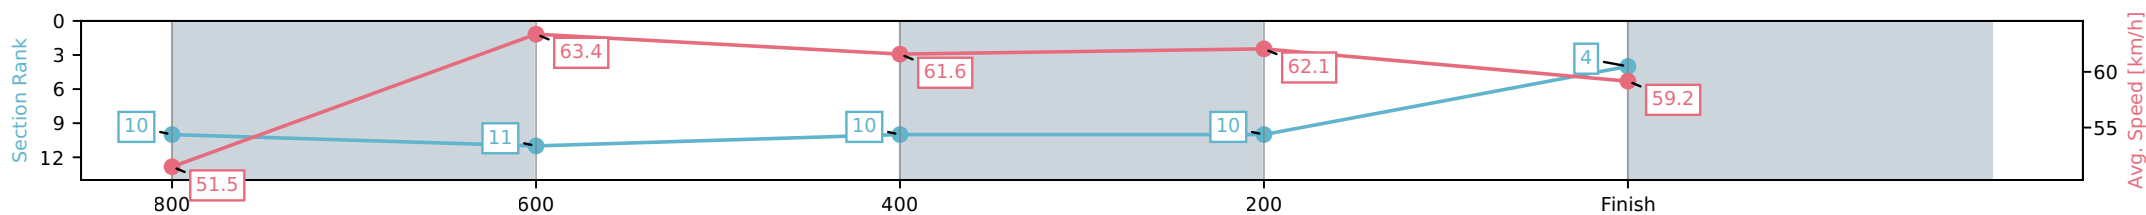

Horse/Jockey Name	Elevating/Luke Dempsey
Finish Rank	4
Fastest Section Time (Section)	0:11.50 (800-600)
Top Speed [km/h] (Section)	65.8 (800-600)
Race State	Finished

Sunshine Coast QLD
Race 1: LANDSBOROUGH PUB QTIS Two-Year-Old Maiden
Handicap - 1000m
24 May 2026 - 11:55AM
Track Rating: Soft 7, Weather: Overcast, Rail Position: +10m Entire Circuit

Section	L1000	L800	L600	L400	L200
Section Times	1:01.09 (0:14.07)	0:47.02 [10] (0:11.50)	0:35.52 [11] (0:11.81)	0:23.71 [10] (0:11.60)	0:12.10 [10] (0:12.10)
Average Speed [km/h]	51.5	63.4	61.6	62.1	59.2
Top Speed [km/h]	65.1	65.8	62.6	62.8	61.2
Avg. Dist. to Rail [m]	5.9	3.0	2.0	5.4	7.1
Avg. Stride Freq. [Hz]	2.6	2.5	2.4	2.4	2.4
Avg. Stride Length [m]	6.2	7.3	7.2	7.2	7.0

[ ] Ranking at each section and finish
-:-:- No data available at this section
NA No data available