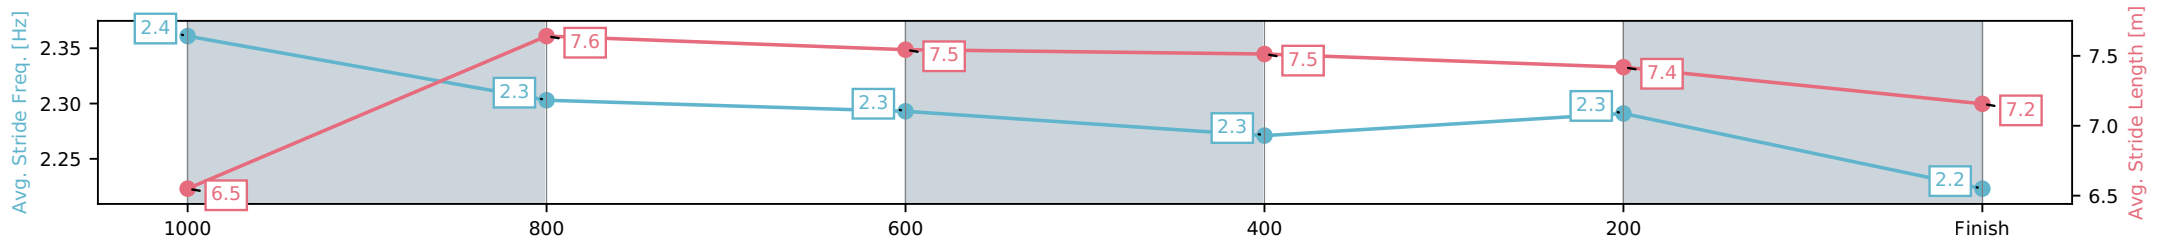

Sunshine Coast QLD

Race 3: DON JACKSON Maiden Handicap - 1200m

24 May 2026 - 1:06PM

Track Rating: Soft 7, Weather: Overcast, Rail Position: +10m Entire Circuit

Section	L1200	L1000	L800	L600	L400	L200
Section Times	1:14.50 (0:14.18)	1:00.32 [5] (0:11.61)	0:48.71 [6] (0:11.89)	0:36.82 [6] (0:11.96)	0:24.86 [4] (0:11.95)	0:12.91 [3] (0:12.91)
Average Speed [km/h]	50.6	62.5	61.4	60.4	60.3	55.7
Top Speed [km/h]	62.5	63.0	62.0	60.9	60.7	59.2
Avg. Dist. to Rail [m]	4.9	2.7	2.2	1.0	0.6	0.2
Avg. Stride Freq. [Hz]	2.4	2.3	2.3	2.3	2.3	2.2
Avg. Stride Length [m]	6.5	7.6	7.5	7.5	7.4	7.2