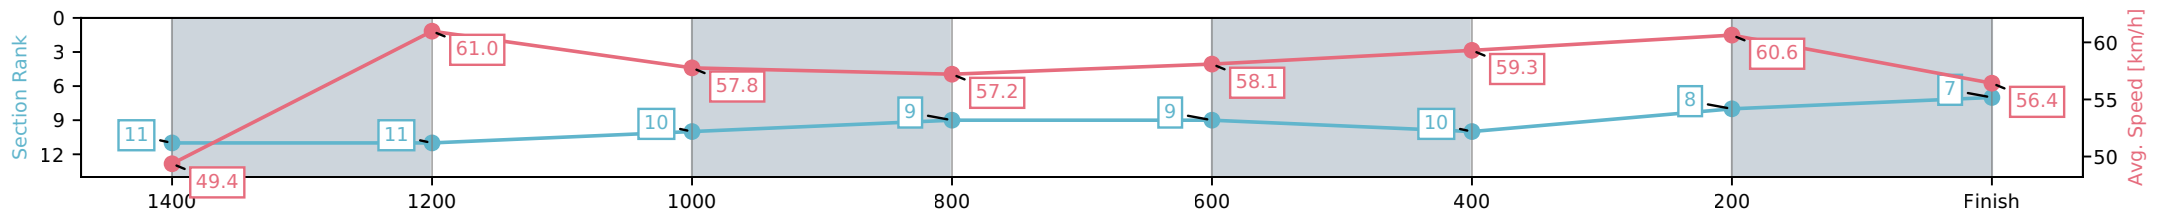

Sunshine Coast QLD
 Race 9: LANDSBOROUGH PUB BENCHMARK 62 Handicap - 1600m

24 May 2026 - 4:44PM

Track Rating: Soft 7, Weather: Overcast, Rail Position: +10m Entire Circuit

Section	L1600	L1400	L1200	L1000	L800	L600	L400	L200
Section Times	1:41.01 (0:14.42)	1:26.59 [11] (0:11.94)	1:14.65 [11] (0:12.50)	1:02.15 [10] (0:12.69)	0:49.46 [9] (0:12.59)	0:36.87 [9] (0:12.25)	0:24.62 [10] (0:11.87)	0:12.74 [8] (0:12.74)
Average Speed [km/h]	49.4	61.0	57.8	57.2	58.1	59.3	60.6	56.4
Top Speed [km/h]	62.5	61.6	59.4	58.4	58.9	60.1	61.3	60.4
Avg. Dist. to Rail [m]	5.9	3.9	4.1	3.6	2.6	1.7	3.7	6.1
Avg. Stride Freq. [Hz]	2.3	2.3	2.3	2.2	2.2	2.2	2.3	2.2
Avg. Stride Length [m]	6.4	7.4	7.3	7.2	7.4	7.5	7.5	7.3