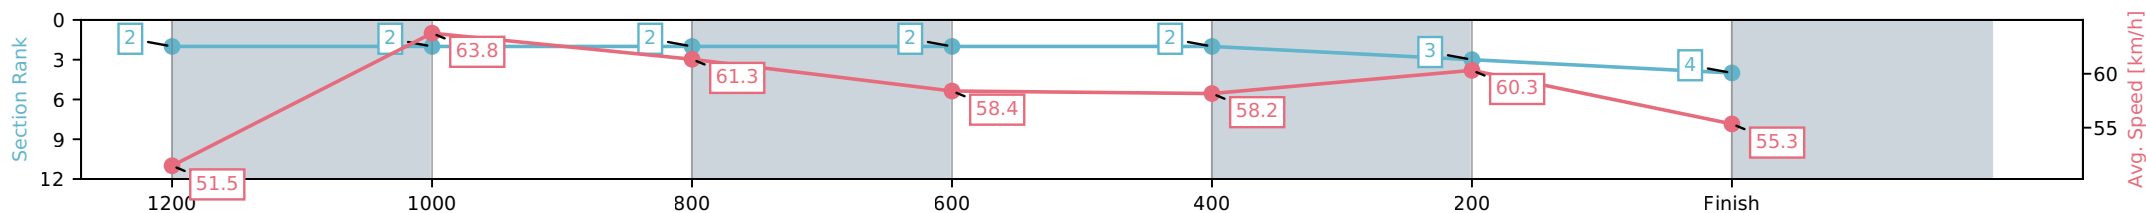

Horse/Jockey Name	Elusive Domina/Tiffani Brooker
Finish Rank	4
Fastest Section Time (Section)	0:11.28 (1200-1000)
Top Speed [km/h] (Section)	64.9 (1400 - 1200)
Race State	Finished

Sunshine Coast QLD
Race 7: LIQUOR LEGENDS RATINGS BAND 0 - 58 Handicap - 1400m

24 May 2026 - 3:30PM

Track Rating: Soft 7, Weather: Overcast, Rail Position: +10m Entire Circuit

Section	L1400	L1200	L1000	L800	L600	L400	L200
Section Times	1:27.01 (0:14.03)	1:12.98 [2] (0:11.28)	1:01.70 [2] (0:11.84)	0:49.86 [2] (0:12.45)	0:37.42 [2] (0:12.36)	0:25.05 [2] (0:11.94)	0:13.12 [3] (0:13.12)
Average Speed [km/h]	51.5	63.8	61.3	58.4	58.2	60.3	55.3
Top Speed [km/h]	64.9	64.5	63.4	59.9	59.3	61.2	59.0
Avg. Dist. to Rail [m]	3.8	2.5	2.5	1.7	0.5	0.6	0.5
Avg. Stride Freq. [Hz]	2.5	2.4	2.3	2.3	2.3	2.3	2.2
Avg. Stride Length [m]	6.4	7.4	7.5	7.3	7.2	7.3	7.2

- [ ] Ranking at each section and finish
- -:-:- No data available at this section
- NA No data available