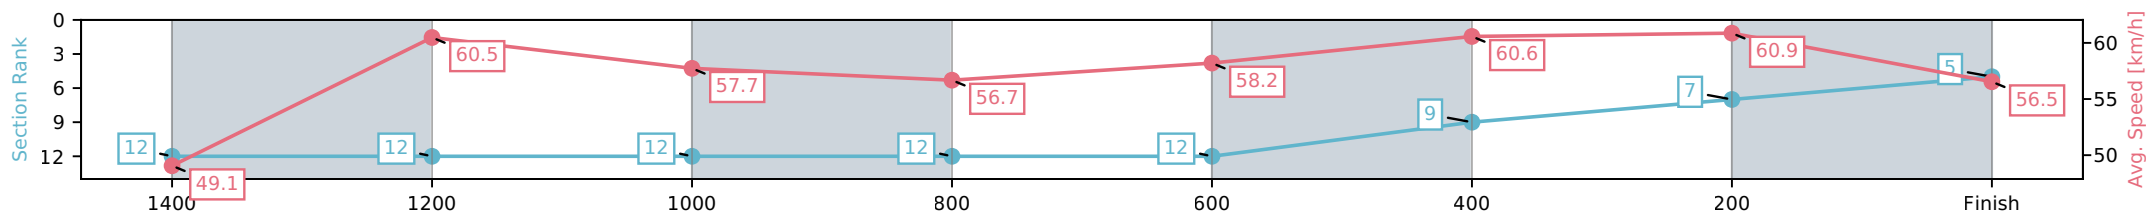

Sunshine Coast QLD
 Race 9: LANDSBOROUGH PUB BENCHMARK 62 Handicap - 1600m

24 May 2026 - 4:44PM

Track Rating: Soft 7, Weather: Overcast, Rail Position: +10m Entire Circuit

Section	L1600	L1400	L1200	L1000	L800	L600	L400	L200
Section Times	1:40.92 (0:14.53)	1:26.39 [12] (0:12.01)	1:14.38 [12] (0:12.50)	1:01.88 [12] (0:12.82)	0:49.06 [12] (0:12.53)	0:36.53 [12] (0:11.98)	0:24.54 [9] (0:11.84)	0:12.71 [7] (0:12.71)
Average Speed [km/h]	49.1	60.5	57.7	56.7	58.2	60.6	60.9	56.5
Top Speed [km/h]	64.9	63.7	59.0	58.2	59.7	62.1	62.7	58.6
Avg. Dist. to Rail [m]	9.7	3.0	3.0	3.0	2.5	1.5	2.2	4.0
Avg. Stride Freq. [Hz]	2.3	2.3	2.2	2.2	2.2	2.3	2.3	2.3
Avg. Stride Length [m]	6.4	7.4	7.3	7.2	7.3	7.3	7.4	7.0