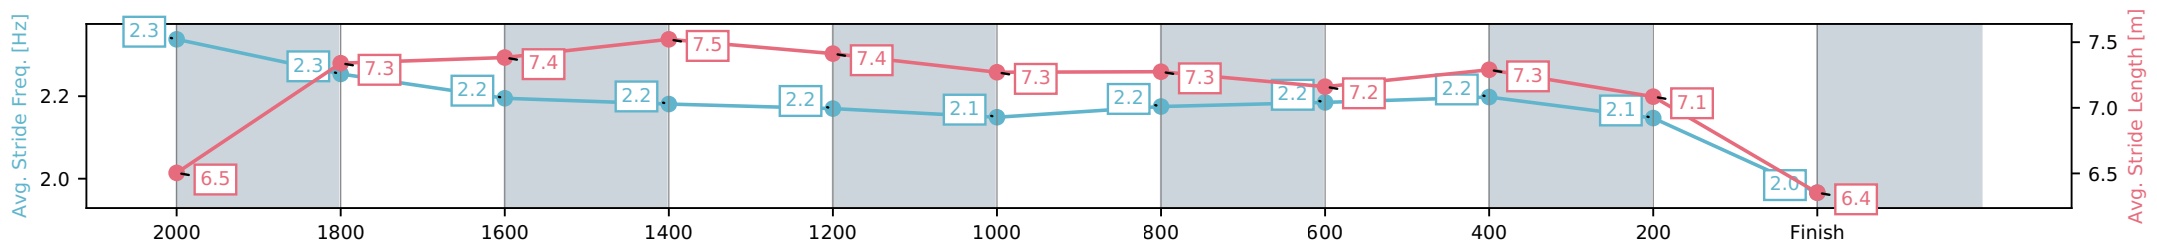

Sunshine Coast QLD

Race 2: COTTON TREE STEAKS Maiden Handicap - 2200m

24 May 2026 - 12:29PM

Track Rating: Soft 7, Weather: Overcast, Rail Position: +10m Entire Circuit

Section	L2200	L2000	L1800	L1600	L1400	L1200	L1000	L800	L600	L400	L200
Section Times	2:29.88 (0:17.71)	2:12.17 [10] (0:12.38)	1:59.79 [11] (0:12.64)	1:47.15 [11] (0:12.35)	1:34.80 [11] (0:12.87)	1:21.93 [11] (0:12.83)	1:09.10 [11] (0:12.92)	0:56.18 [11] (0:13.06)	0:43.12 [11] (0:12.92)	0:30.20 [10] (0:13.59)	0:16.61 [11] (0:16.61)
Average Speed [km/h]	51.0	58.3	57.5	58.7	56.4	56.2	56.2	56.1	56.7	53.1	43.5
Top Speed [km/h]	65.2	60.6	58.9	61.1	61.1	57.5	57.5	57.9	57.4	56.8	47.2
Avg. Dist. to Rail [m]	7.7	0.4	1.6	3.1	2.6	2.9	2.7	2.9	3.5	5.7	5.5
Avg. Stride Freq. [Hz]	2.3	2.3	2.2	2.2	2.2	2.1	2.2	2.2	2.2	2.1	2.0
Avg. Stride Length [m]	6.5	7.3	7.4	7.5	7.4	7.3	7.3	7.2	7.3	7.1	6.4