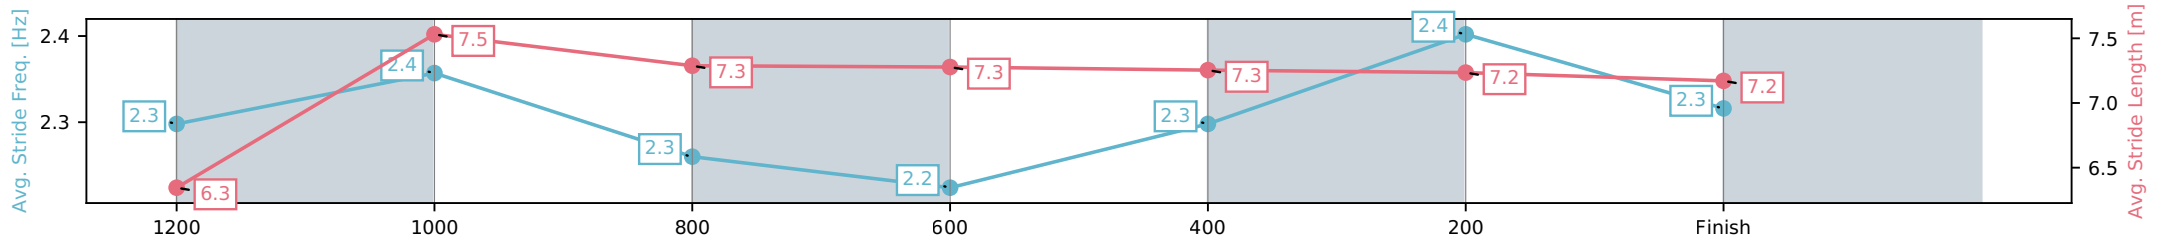

Sunshine Coast QLD

Race 8: XXXX BENCHMARK 68 Handicap - 1400m

24 May 2026 - 4:09PM

Track Rating: Soft 7, Weather: Overcast, Rail Position: +10m Entire Circuit

Section	L1400	L1200	L1000	L800	L600	L400	L200
Section Times	1:28.06 (0:15.04)	1:13.02 [12] (0:11.45)	1:01.57 [12] (0:12.60)	0:48.97 [12] (0:12.86)	0:36.11 [12] (0:12.21)	0:23.90 [12] (0:11.59)	0:12.31 [11] (0:12.31)
Average Speed [km/h]	48.1	62.8	57.9	57.1	59.6	62.1	58.1
Top Speed [km/h]	63.6	64.4	59.6	57.9	61.4	64.3	61.6
Avg. Dist. to Rail [m]	10.6	4.6	4.7	3.2	1.9	2.8	1.6
Avg. Stride Freq. [Hz]	2.3	2.4	2.3	2.2	2.3	2.4	2.3
Avg. Stride Length [m]	6.3	7.5	7.3	7.3	7.3	7.2	7.2