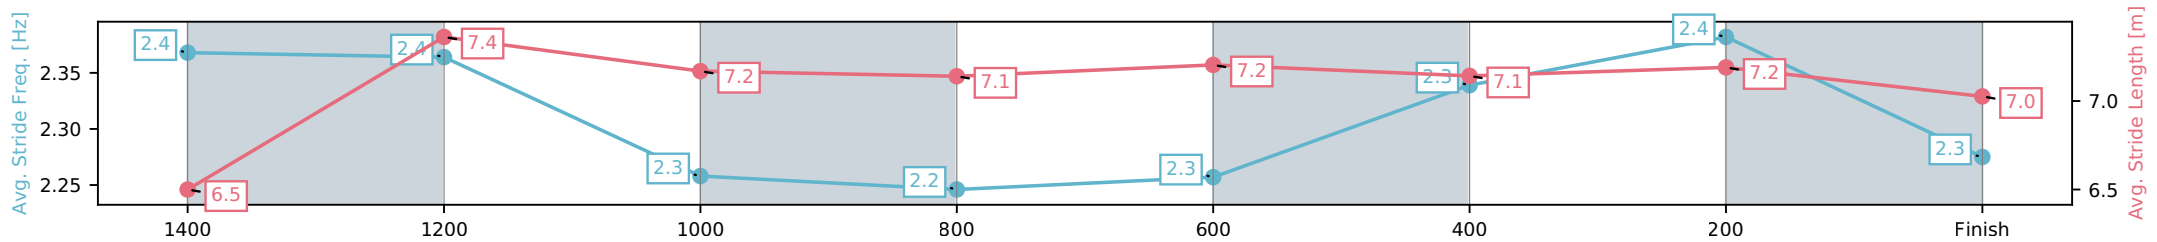

Sunshine Coast QLD
 Race 9: LANDSBOROUGH PUB BENCHMARK 62 Handicap - 1600m

24 May 2026 - 4:44PM

Track Rating: Soft 7, Weather: Overcast, Rail Position: +10m Entire Circuit

Section	L1600	L1400	L1200	L1000	L800	L600	L400	L200
Section Times	1:41.21 (0:14.27)	1:26.94 [10] (0:11.90)	1:15.04 [8] (0:12.74)	1:02.30 [11] (0:12.72)	0:49.58 [11] (0:12.64)	0:36.94 [11] (0:12.15)	0:24.79 [11] (0:11.87)	0:12.92 [9] (0:12.92)
Average Speed [km/h]	50.0	61.5	56.7	57.1	57.6	59.7	60.7	55.7
Top Speed [km/h]	62.8	62.9	60.2	58.1	58.8	61.6	61.6	60.5
Avg. Dist. to Rail [m]	8.5	5.3	5.1	3.5	1.9	1.6	4.6	6.9
Avg. Stride Freq. [Hz]	2.4	2.4	2.3	2.2	2.3	2.3	2.4	2.3
Avg. Stride Length [m]	6.5	7.4	7.2	7.1	7.2	7.1	7.2	7.0