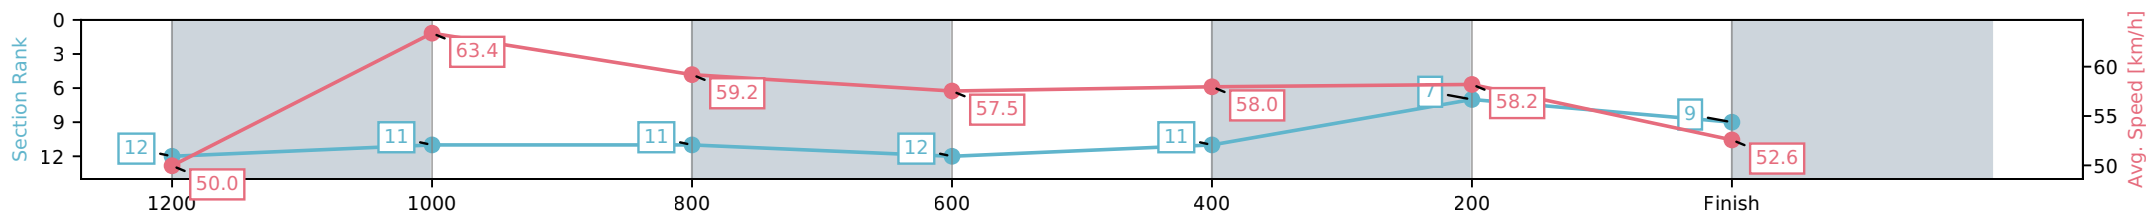

Sunshine Coast QLD
 Race 4: JEFFREY DUNN QTIS Three-Year-Old Maiden
 Handicap - 1400m
 24 May 2026 - 1:41PM
 Track Rating: Soft 7, Weather: Overcast, Rail Position: +10m Entire Circuit

Section	L1400	L1200	L1000	L800	L600	L400	L200
Section Times	1:29.41 (0:14.42)	1:14.99 [12] (0:11.36)	1:03.63 [11] (0:12.30)	0:51.33 [11] (0:12.68)	0:38.65 [12] (0:12.64)	0:26.01 [11] (0:12.38)	0:13.63 [7] (0:13.63)
Average Speed [km/h]	50.0	63.4	59.2	57.5	58.0	58.2	52.6
Top Speed [km/h]	65.5	65.4	61.0	59.0	58.9	59.4	56.1
Avg. Dist. to Rail [m]	4.0	2.7	3.0	2.4	3.2	5.0	5.0
Avg. Stride Freq. [Hz]	2.3	2.3	2.2	2.2	2.2	2.3	2.2
Avg. Stride Length [m]	6.6	8.0	7.7	7.5	7.2	7.2	6.9