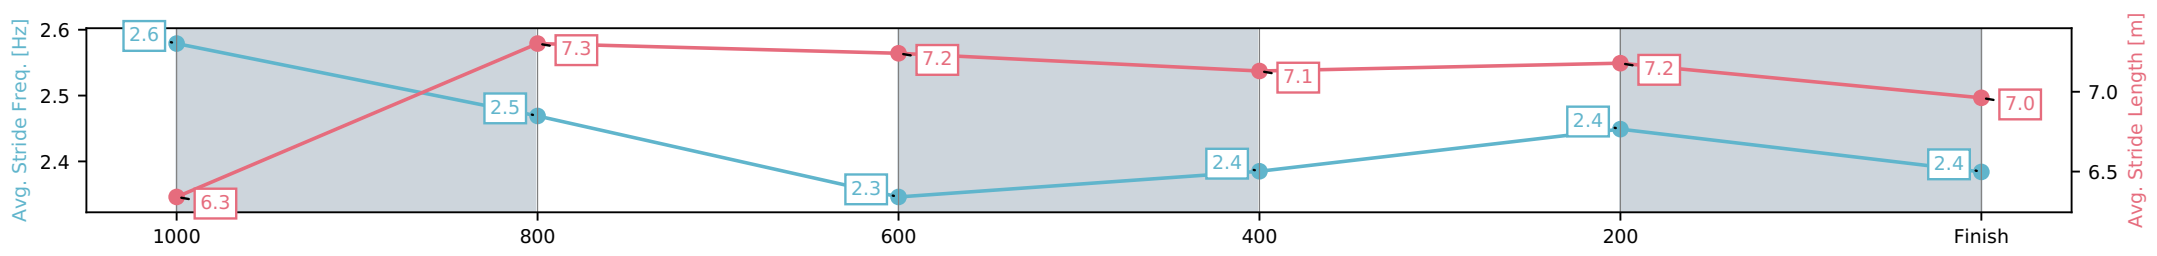

Sunshine Coast QLD

Race 3: DON JACKSON Maiden Handicap - 1200m

24 May 2026 - 1:06PM

Track Rating: Soft 7, Weather: Overcast, Rail Position: +10m Entire Circuit

Section	L1200	L1000	L800	L600	L400	L200
Section Times	1:12.89 (0:13.61)	0:59.28 [2] (0:11.36)	0:47.92 [2] (0:12.12)	0:35.79 [2] (0:11.93)	0:23.87 [2] (0:11.53)	0:12.34 [1] (0:12.34)
Average Speed [km/h]	52.7	64.0	60.3	60.7	62.4	58.4
Top Speed [km/h]	66.1	66.1	61.4	62.0	63.4	61.2
Avg. Dist. to Rail [m]	7.8	3.8	2.6	1.0	0.5	0.8
Avg. Stride Freq. [Hz]	2.6	2.5	2.3	2.4	2.4	2.4
Avg. Stride Length [m]	6.3	7.3	7.2	7.1	7.2	7.0