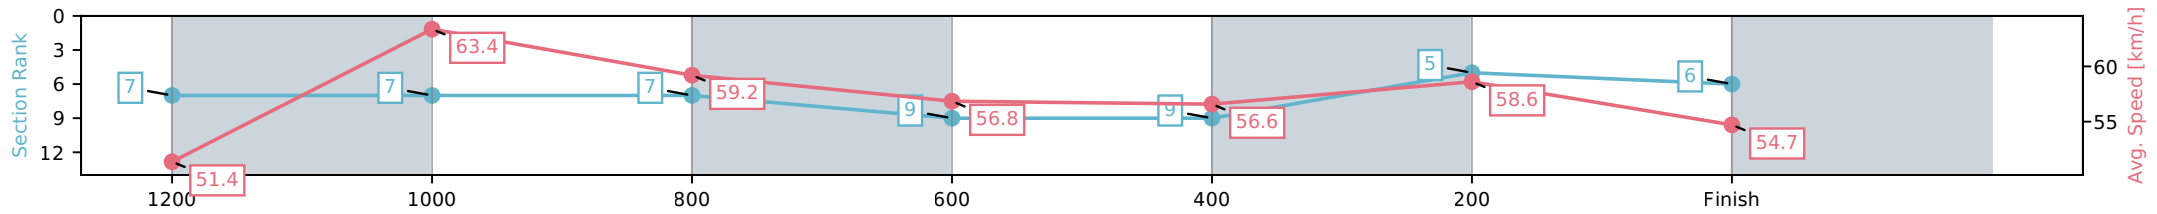

Horse/Jockey Name	Argyle Gold/Georgina Cartwright
Finish Rank	6
Fastest Section Time (Section)	0:11.35 (1200-1000)
Top Speed [km/h] (Section)	65.7 (1200-1000)
Race State	Finished

Sunshine Coast QLD
Race 4: JEFFREY DUNN QTIS Three-Year-Old Maiden
Handicap - 1400m
24 May 2026 - 1:41PM
Track Rating: Soft 7, Weather: Overcast, Rail Position: +10m Entire Circuit

Section	L1400	L1200	L1000	L800	L600	L400	L200
Section Times	1:28.76 (0:14.04)	1:14.72 [7] (0:11.35)	1:03.37 [7] (0:12.29)	0:51.08 [7] (0:12.85)	0:38.23 [9] (0:12.83)	0:25.40 [9] (0:12.28)	0:13.12 [5] (0:13.12)
Average Speed [km/h]	51.4	63.4	59.2	56.8	56.6	58.6	54.7
Top Speed [km/h]	65.5	65.7	62.8	57.9	57.8	58.9	58.4
Avg. Dist. to Rail [m]	4.2	3.4	3.1	2.7	1.3	2.2	3.2
Avg. Stride Freq. [Hz]	2.3	2.3	2.2	2.1	2.1	2.2	2.2
Avg. Stride Length [m]	6.6	7.9	7.7	7.5	7.3	7.4	7.2

[ ] Ranking at each section and finish
-:-:- No data available at this section
NA No data available