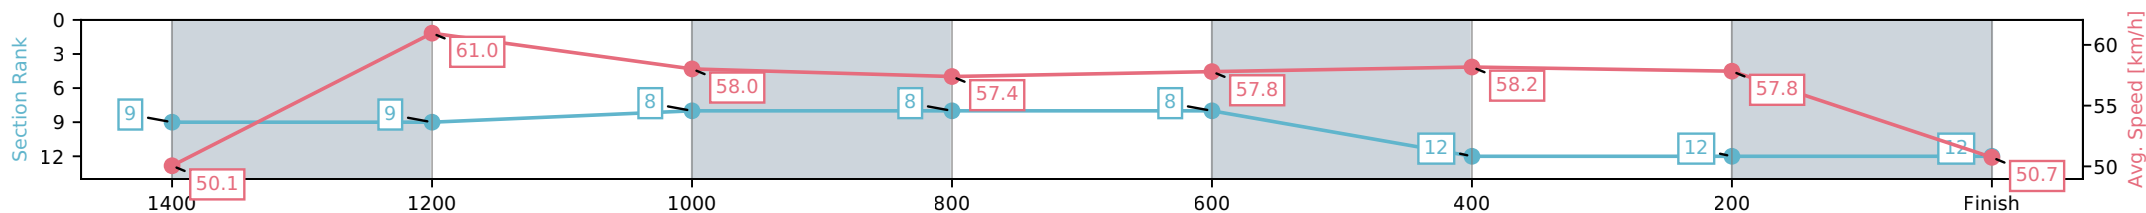

Sunshine Coast QLD
 Race 9: LANDSBOROUGH PUB BENCHMARK 62 Handicap - 1600m

24 May 2026 - 4:44PM

Track Rating: Soft 7, Weather: Overcast, Rail Position: +10m Entire Circuit

Section	L1600	L1400	L1200	L1000	L800	L600	L400	L200
Section Times	1:43.27 (0:14.25)	1:29.02 [9] (0:11.97)	1:17.05 [9] (0:12.44)	1:04.61 [8] (0:12.70)	0:51.91 [8] (0:12.70)	0:39.21 [8] (0:12.59)	0:26.62 [12] (0:12.45)	0:14.17 [12] (0:14.17)
Average Speed [km/h]	50.1	61.0	58.0	57.4	57.8	58.2	57.8	50.7
Top Speed [km/h]	63.8	62.1	60.2	58.4	58.5	59.2	59.1	55.7
Avg. Dist. to Rail [m]	7.9	4.8	4.9	4.3	3.5	3.1	4.1	4.0
Avg. Stride Freq. [Hz]	2.3	2.3	2.3	2.2	2.3	2.4	2.3	2.2
Avg. Stride Length [m]	6.7	7.4	7.2	7.2	7.2	6.9	7.0	6.6