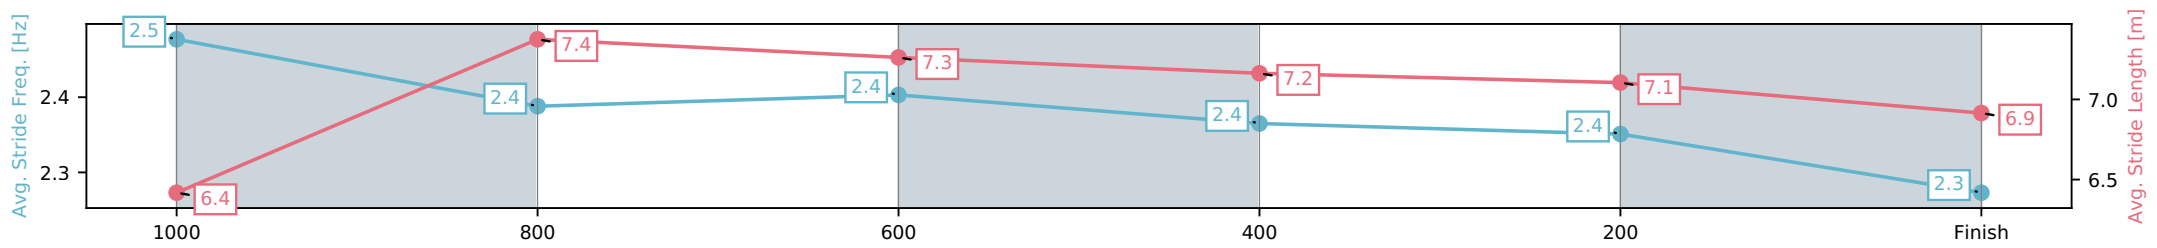

Sunshine Coast QLD

Race 3: DON JACKSON Maiden Handicap - 1200m

24 May 2026 - 1:06PM

Track Rating: Soft 7, Weather: Overcast, Rail Position: +10m Entire Circuit

Section	L1200	L1000	L800	L600	L400	L200
Section Times	1:15.02 (0:14.42)	1:00.60 [7] (0:11.63)	0:48.97 [8] (0:11.82)	0:37.15 [7] (0:11.96)	0:25.19 [7] (0:12.17)	0:13.03 [5] (0:13.03)
Average Speed [km/h]	49.8	62.4	61.7	60.3	59.2	55.2
Top Speed [km/h]	62.7	63.3	63.1	61.4	60.5	58.5
Avg. Dist. to Rail [m]	3.3	2.5	2.2	0.5	0.1	0.8
Avg. Stride Freq. [Hz]	2.5	2.4	2.4	2.4	2.4	2.3
Avg. Stride Length [m]	6.4	7.4	7.3	7.2	7.1	6.9