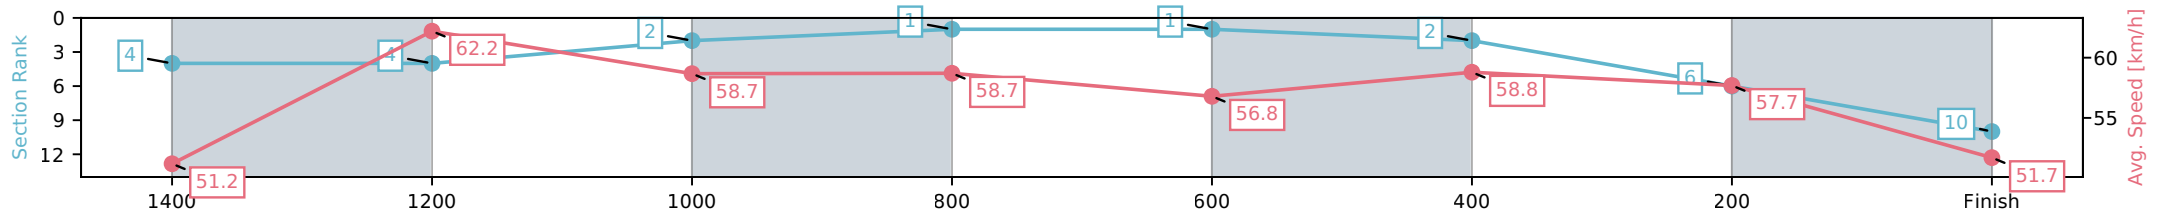

Horse/Jockey Name	Suprendre/Fred Larson
Finish Rank	10
Fastest Section Time (Section)	0:11.77 (1400-1200)
Top Speed [km/h] (Section)	65.3 (1600 - 1400)
Race State	Finished

Sunshine Coast QLD
Race 9: LANDSBOROUGH PUB BENCHMARK 62 Handicap - 1600m

24 May 2026 - 4:44PM

Track Rating: Soft 7, Weather: Overcast, Rail Position: +10m Entire Circuit

Section	L1600	L1400	L1200	L1000	L800	L600	L400	L200
Section Times	1:42.02 (0:13.93)	1:28.09 [4] (0:11.77)	1:16.32 [4] (0:12.30)	1:04.02 [2] (0:12.41)	0:51.61 [1] (0:12.88)	0:38.73 [1] (0:12.31)	0:26.41 [2] (0:12.49)	0:13.93 [6] (0:13.93)
Average Speed [km/h]	51.2	62.2	58.7	58.7	56.8	58.8	57.7	51.7
Top Speed [km/h]	65.3	65.0	61.2	60.6	57.9	59.2	59.3	55.1
Avg. Dist. to Rail [m]	9.9	5.6	4.7	4.3	2.8	1.1	1.0	1.0
Avg. Stride Freq. [Hz]	2.4	2.4	2.3	2.3	2.3	2.4	2.4	2.2
Avg. Stride Length [m]	6.5	7.3	7.1	7.1	6.9	6.9	6.9	6.6

[ ] Ranking at each section and finish
-:-:- No data available at this section
NA No data available