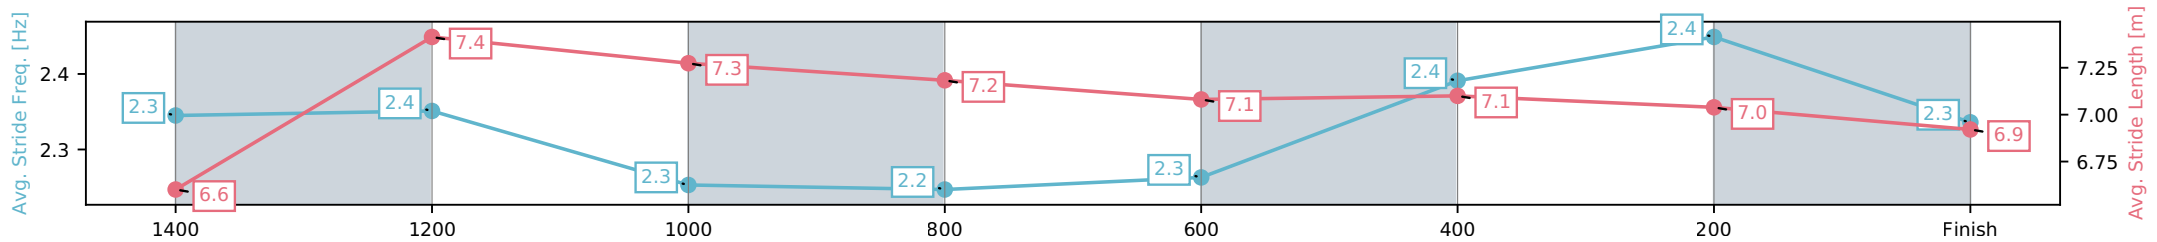

Sunshine Coast QLD
 Race 9: LANDSBOROUGH PUB BENCHMARK 62 Handicap - 1600m

24 May 2026 - 4:44PM

Track Rating: Soft 7, Weather: Overcast, Rail Position: +10m Entire Circuit

Section	L1600	L1400	L1200	L1000	L800	L600	L400	L200
Section Times	1:40.30 (0:13.98)	1:26.32 [5] (0:11.82)	1:14.49 [5] (0:12.49)	1:02.00 [5] (0:12.65)	0:49.35 [5] (0:12.82)	0:36.52 [5] (0:12.01)	0:24.51 [3] (0:11.78)	0:12.73 [1] (0:12.73)
Average Speed [km/h]	50.9	61.6	57.7	57.5	57.0	60.7	61.1	56.5
Top Speed [km/h]	64.0	63.7	60.4	58.2	58.4	61.7	62.6	60.2
Avg. Dist. to Rail [m]	4.9	3.7	3.8	3.5	2.6	2.3	3.6	4.7
Avg. Stride Freq. [Hz]	2.3	2.4	2.3	2.2	2.3	2.4	2.4	2.3
Avg. Stride Length [m]	6.6	7.4	7.3	7.2	7.1	7.1	7.0	6.9