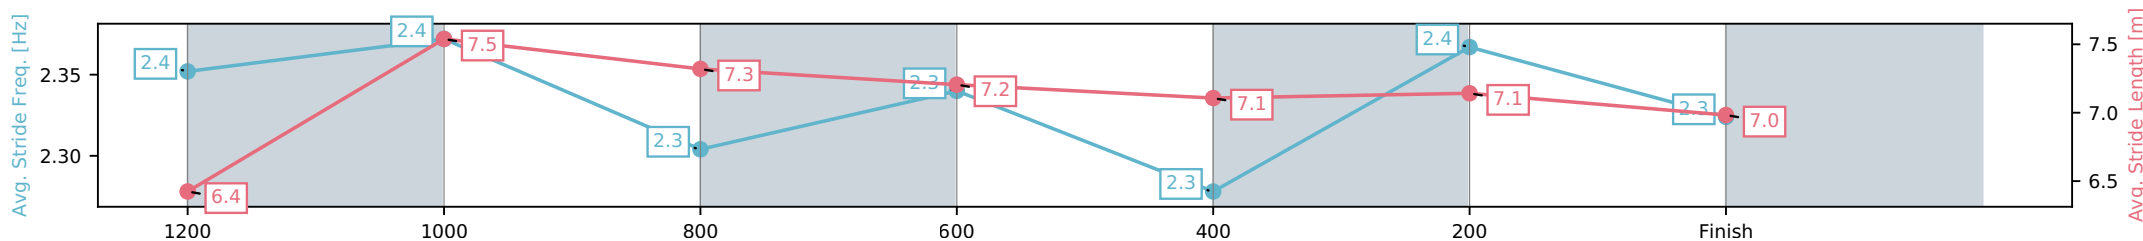

Horse/Jockey Name	Queen Jeddah/Bailey Wheeler
Finish Rank	1
Fastest Section Time (Section)	0:11.39 (1200-1000)
Top Speed [km/h] (Section)	66.5 (1200-1000)
Race State	Finished

Sunshine Coast QLD
Race 4: JEFFREY DUNN QTIS Three-Year-Old Maiden
Handicap - 1400m
24 May 2026 - 1:41PM
Track Rating: Soft 7, Weather: Overcast, Rail Position: +10m Entire Circuit

Section	L1400	L1200	L1000	L800	L600	L400	L200
Section Times	1:27.61 (0:14.28)	1:13.32 [10] (0:11.39)	1:01.94 [10] (0:12.31)	0:49.62 [9] (0:12.39)	0:37.24 [6] (0:12.69)	0:24.54 [4] (0:11.92)	0:12.62 [1] (0:12.62)
Average Speed [km/h]	50.5	63.3	59.5	59.6	57.4	60.4	57.1
Top Speed [km/h]	65.2	66.5	62.2	61.6	58.2	62.1	60.1
Avg. Dist. to Rail [m]	8.0	4.3	4.9	4.4	2.3	2.4	2.8
Avg. Stride Freq. [Hz]	2.4	2.4	2.3	2.3	2.3	2.4	2.3
Avg. Stride Length [m]	6.4	7.5	7.3	7.2	7.1	7.1	7.0

[ ] Ranking at each section and finish
-:-:- No data available at this section
NA No data available