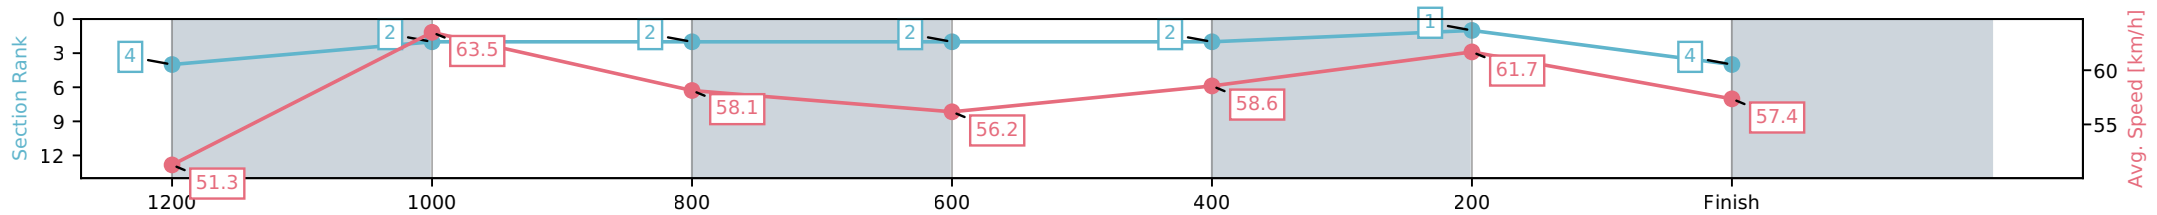

Sunshine Coast QLD

Race 8: XXXX BENCHMARK 68 Handicap - 1400m

24 May 2026 - 4:09PM

Track Rating: Soft 7, Weather: Overcast, Rail Position: +10m Entire Circuit

Section	L1400	L1200	L1000	L800	L600	L400	L200
Section Times	1:27.44 (0:14.04)	1:13.40 [4] (0:11.35)	1:02.05 [2] (0:12.50)	0:49.55 [2] (0:12.98)	0:36.57 [2] (0:12.32)	0:24.25 [2] (0:11.68)	0:12.57 [1] (0:12.57)
Average Speed [km/h]	51.3	63.5	58.1	56.2	58.6	61.7	57.4
Top Speed [km/h]	64.6	65.5	60.8	57.0	60.7	62.6	60.3
Avg. Dist. to Rail [m]	8.3	5.9	4.0	2.1	0.4	1.3	2.1
Avg. Stride Freq. [Hz]	2.4	2.4	2.3	2.3	2.3	2.4	2.3
Avg. Stride Length [m]	6.5	7.4	7.2	7.0	7.1	7.3	7.1