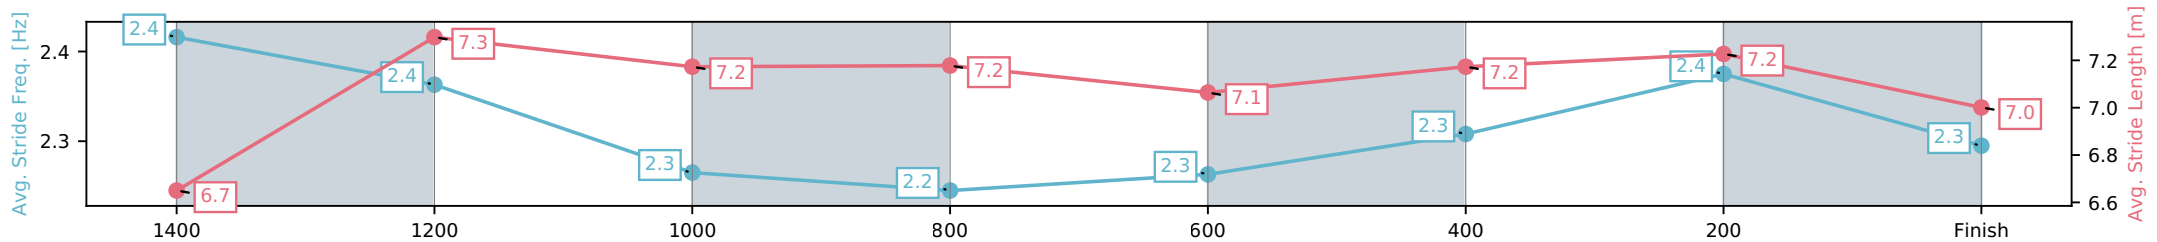

Horse/Jockey Name	Bodhran/Corey Sutherland
Finish Rank	2
Fastest Section Time (Section)	0:11.81 (400-200)
Top Speed [km/h] (Section)	64.2 (1600 - 1400)
Race State	Finished

Sunshine Coast QLD
Race 9: LANDSBOROUGH PUB BENCHMARK 62 Handicap - 1600m

24 May 2026 - 4:44PM

Track Rating: Soft 7, Weather: Overcast, Rail Position: +10m Entire Circuit

Section	L1600	L1400	L1200	L1000	L800	L600	L400	L200
Section Times	1:40.50 (0:13.83)	1:26.67 [2] (0:11.84)	1:14.84 [3] (0:12.57)	1:02.27 [4] (0:12.64)	0:49.63 [4] (0:12.70)	0:36.93 [3] (0:12.28)	0:24.64 [4] (0:11.81)	0:12.84 [3] (0:12.84)
Average Speed [km/h]	51.5	61.2	57.5	57.3	57.2	59.1	61.0	56.2
Top Speed [km/h]	64.2	62.1	61.1	58.4	59.0	60.8	61.8	59.4
Avg. Dist. to Rail [m]	5.7	2.6	2.7	2.6	1.6	1.4	3.1	3.6
Avg. Stride Freq. [Hz]	2.4	2.4	2.3	2.2	2.3	2.3	2.4	2.3
Avg. Stride Length [m]	6.7	7.3	7.2	7.2	7.1	7.2	7.2	7.0

[ ] Ranking at each section and finish
-:-:- No data available at this section
NA No data available