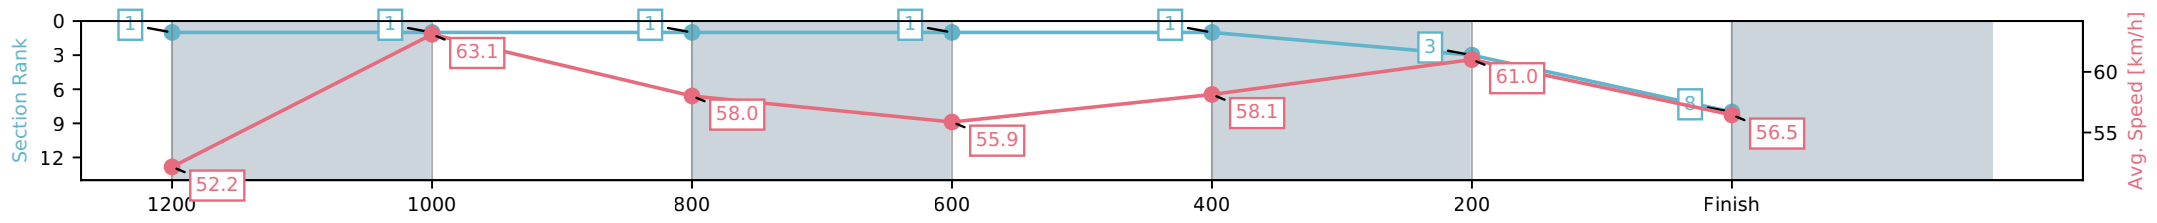

[] Ranking at each section and finish
 -:-:- No data available at this section
 NA No data available

Horse/Jockey Name	Ready Azz Eva/Michael Rodd
Finish Rank	9
Fastest Section Time (Section)	0:11.46 (400-200)
Top Speed [km/h] (Section)	63.9 (1200-1000)
Race State	Finished