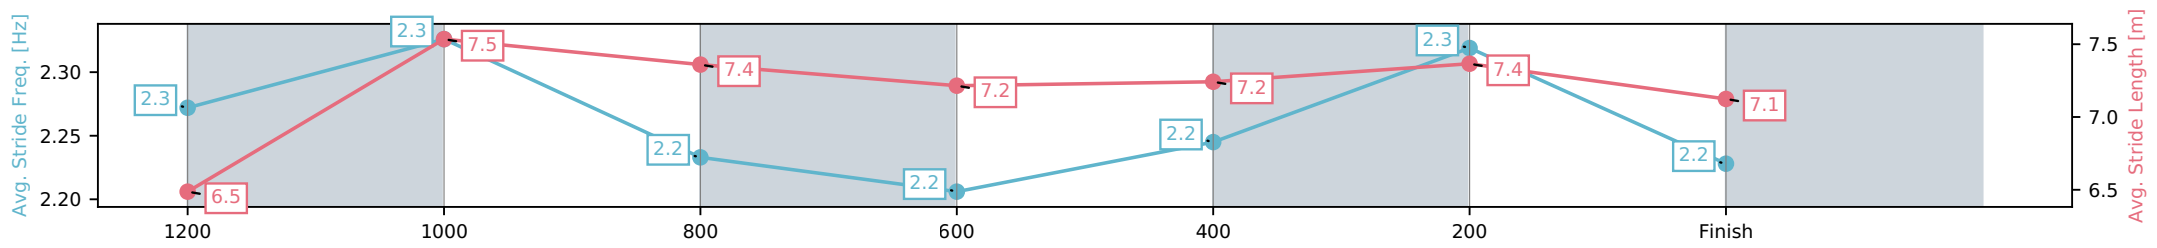

Sunshine Coast QLD

Race 8: XXXX BENCHMARK 68 Handicap - 1400m

24 May 2026 - 4:09PM

Track Rating: Soft 7, Weather: Overcast, Rail Position: +10m Entire Circuit

Section	L1400	L1200	L1000	L800	L600	L400	L200
Section Times	1:28.98 (0:14.92)	1:14.06 [11] (0:11.54)	1:02.52 [11] (0:12.50)	0:50.02 [11] (0:12.81)	0:37.21 [11] (0:12.33)	0:24.88 [11] (0:11.92)	0:12.96 [12] (0:12.96)
Average Speed [km/h]	48.4	62.3	58.1	56.8	58.4	60.5	55.4
Top Speed [km/h]	61.9	63.6	60.1	57.7	60.6	61.0	58.9
Avg. Dist. to Rail [m]	9.0	3.0	2.6	1.7	0.4	1.5	3.6
Avg. Stride Freq. [Hz]	2.3	2.3	2.2	2.2	2.2	2.3	2.2
Avg. Stride Length [m]	6.5	7.5	7.4	7.2	7.2	7.4	7.1