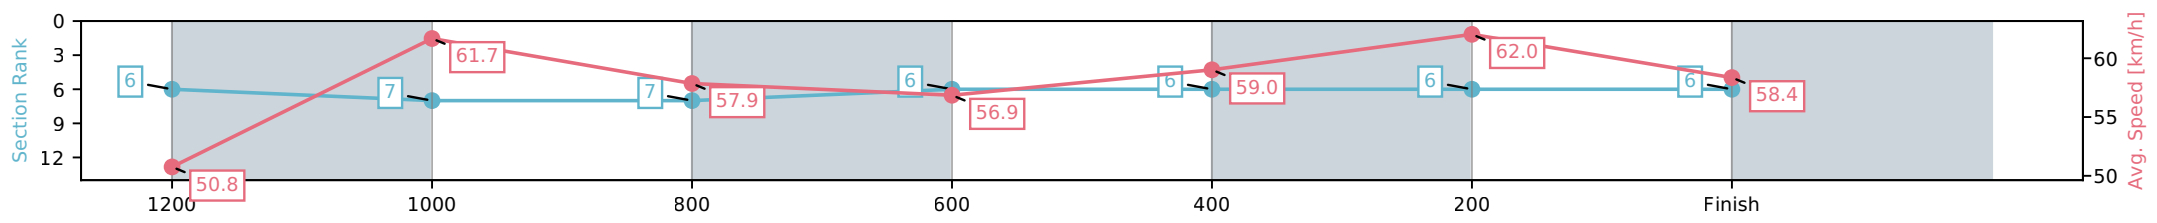

Sunshine Coast QLD

Race 8: XXXX BENCHMARK 68 Handicap - 1400m

24 May 2026 - 4:09PM

Track Rating: Soft 7, Weather: Overcast, Rail Position: +10m Entire Circuit

Section	L1400	L1200	L1000	L800	L600	L400	L200
Section Times	1:27.51 (0:14.21)	1:13.30 [6] (0:11.70)	1:01.61 [7] (0:12.54)	0:49.07 [7] (0:12.79)	0:36.27 [6] (0:12.29)	0:23.98 [6] (0:11.62)	0:12.36 [6] (0:12.36)
Average Speed [km/h]	50.8	61.7	57.9	56.9	59.0	62.0	58.4
Top Speed [km/h]	64.3	64.8	59.8	57.8	61.0	62.7	61.6
Avg. Dist. to Rail [m]	5.0	3.9	3.5	1.9	1.3	4.3	7.3
Avg. Stride Freq. [Hz]	2.3	2.3	2.2	2.2	2.2	2.4	2.3
Avg. Stride Length [m]	6.6	7.7	7.4	7.3	7.3	7.4	7.2