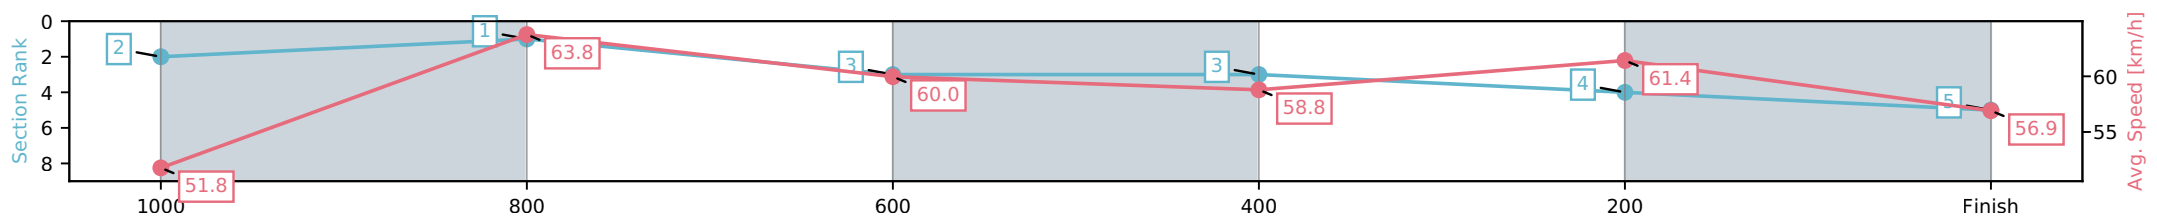

[] Ranking at each section and finish
 -:-:- No data available at this section
 NA No data available

Horse/Jockey Name	In Great Spirit/Corey Sutherland
Finish Rank	6
Fastest Section Time (Section)	0:11.50 (400-200)
Top Speed [km/h] (Section)	64.4 (1200 - 1000)
Race State	Finished