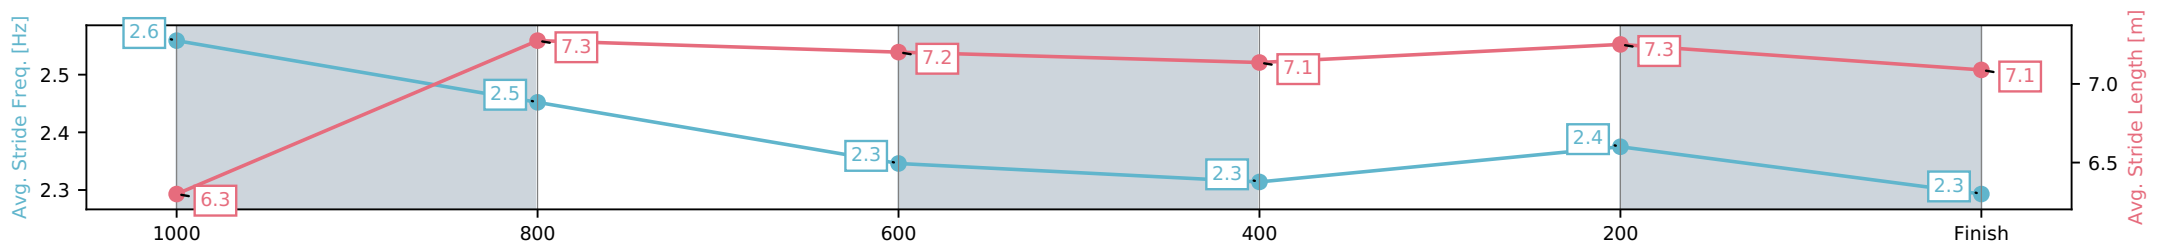

Sunshine Coast QLD

Race 6: HAHN BENCHMARK 58 Handicap - 1200m

24 May 2026 - 2:49PM

Track Rating: Soft 7, Weather: Overcast, Rail Position: +10m Entire Circuit

Section	L1200	L1000	L800	L600	L400	L200
Section Times	1:14.24 (0:13.88)	1:00.36 [1] (0:11.59)	0:48.77 [2] (0:12.20)	0:36.58 [2] (0:12.24)	0:24.33 [4] (0:11.72)	0:12.61 [5] (0:12.61)
Average Speed [km/h]	51.8	62.7	59.6	59.2	61.4	56.7
Top Speed [km/h]	63.7	63.9	60.7	60.7	62.2	59.8
Avg. Dist. to Rail [m]	3.7	3.0	1.8	0.7	0.5	1.3
Avg. Stride Freq. [Hz]	2.6	2.5	2.3	2.3	2.4	2.3
Avg. Stride Length [m]	6.3	7.3	7.2	7.1	7.3	7.1