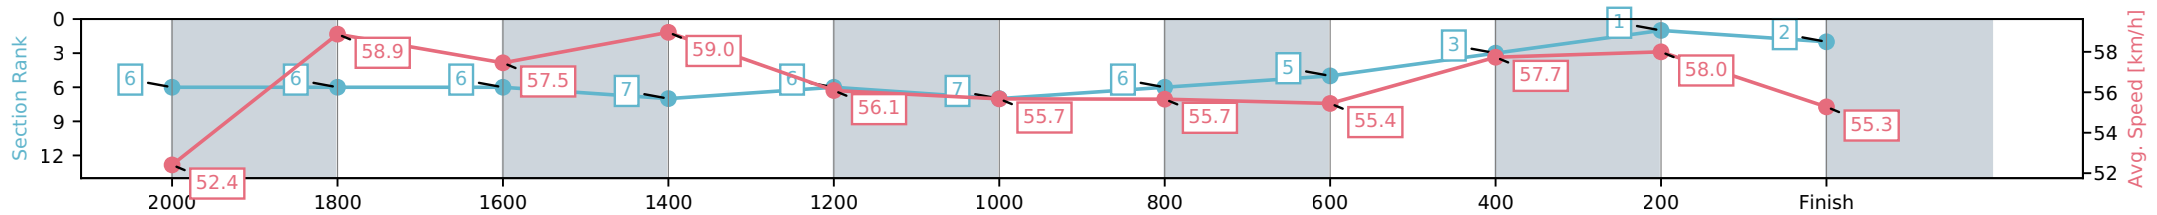

Sunshine Coast QLD

Race 2: COTTON TREE STEAKS Maiden Handicap - 2200m

24 May 2026 - 12:29PM

Track Rating: Soft 7, Weather: Overcast, Rail Position: +10m Entire Circuit

Section	L2200	L2000	L1800	L1600	L1400	L1200	L1000	L800	L600	L400	L200
Section Times	2:24.35 (0:17.19)	2:07.16 [6] (0:12.16)	1:55.01 [6] (0:12.60)	1:42.40 [6] (0:12.30)	1:30.11 [7] (0:12.97)	1:17.14 [6] (0:12.96)	1:04.18 [7] (0:13.06)	0:51.13 [6] (0:13.16)	0:37.97 [5] (0:12.46)	0:25.51 [3] (0:12.41)	0:13.09 [1] (0:13.09)
Average Speed [km/h]	52.4	58.9	57.5	59.0	56.1	55.7	55.7	55.4	57.7	58.0	55.3
Top Speed [km/h]	62.9	61.0	58.6	60.2	59.9	56.5	57.4	56.7	58.3	58.8	57.2
Avg. Dist. to Rail [m]	5.7	1.1	1.1	3.0	3.0	4.0	3.6	2.3	0.6	0.8	2.7
Avg. Stride Freq. [Hz]	2.3	2.2	2.1	2.1	2.1	2.1	2.1	2.1	2.2	2.2	2.2
Avg. Stride Length [m]	6.7	7.6	7.6	7.8	7.7	7.5	7.6	7.5	7.5	7.5	7.3