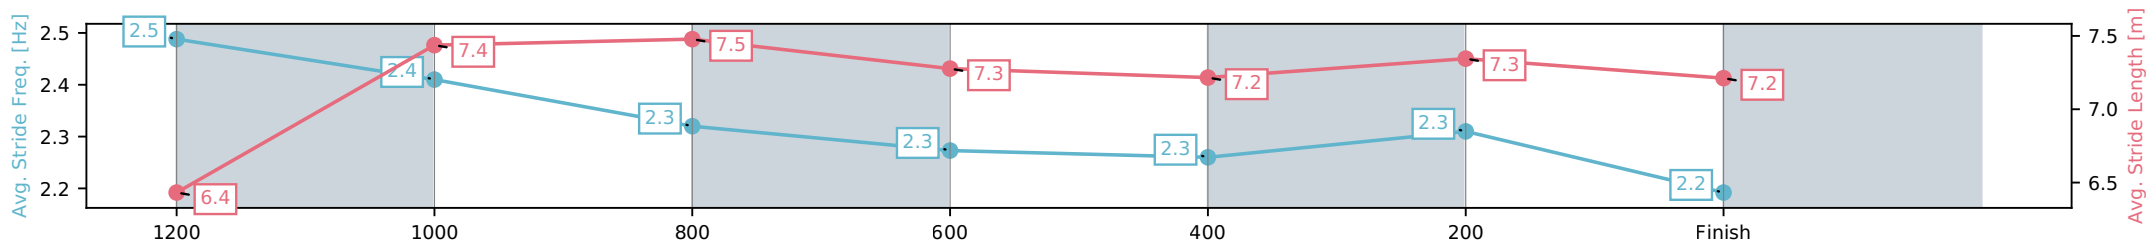

Horse/Jockey Name	Elusive Domina/Tiffani Brooker
Finish Rank	4
Fastest Section Time (Section)	0:11.28 (1200-1000)
Top Speed [km/h] (Section)	64.9 (1400 - 1200)
Race State	Finished

Sunshine Coast QLD
Race 7: LIQUOR LEGENDS RATINGS BAND 0 - 58 Handicap - 1400m

24 May 2026 - 3:30PM

Track Rating: Soft 7, Weather: Overcast, Rail Position: +10m Entire Circuit

Section	L1400	L1200	L1000	L800	L600	L400	L200
Section Times	1:27.01 (0:14.03)	1:12.98 [2] (0:11.28)	1:01.70 [2] (0:11.84)	0:49.86 [2] (0:12.45)	0:37.42 [2] (0:12.36)	0:25.05 [2] (0:11.94)	0:13.12 [3] (0:13.12)
Average Speed [km/h]	51.5	63.8	61.3	58.4	58.2	60.3	55.3
Top Speed [km/h]	64.9	64.5	63.4	59.9	59.3	61.2	59.0
Avg. Dist. to Rail [m]	3.8	2.5	2.5	1.7	0.5	0.6	0.5
Avg. Stride Freq. [Hz]	2.5	2.4	2.3	2.3	2.3	2.3	2.2
Avg. Stride Length [m]	6.4	7.4	7.5	7.3	7.2	7.3	7.2

- [ ] Ranking at each section and finish
- -:-:- No data available at this section
- NA No data available