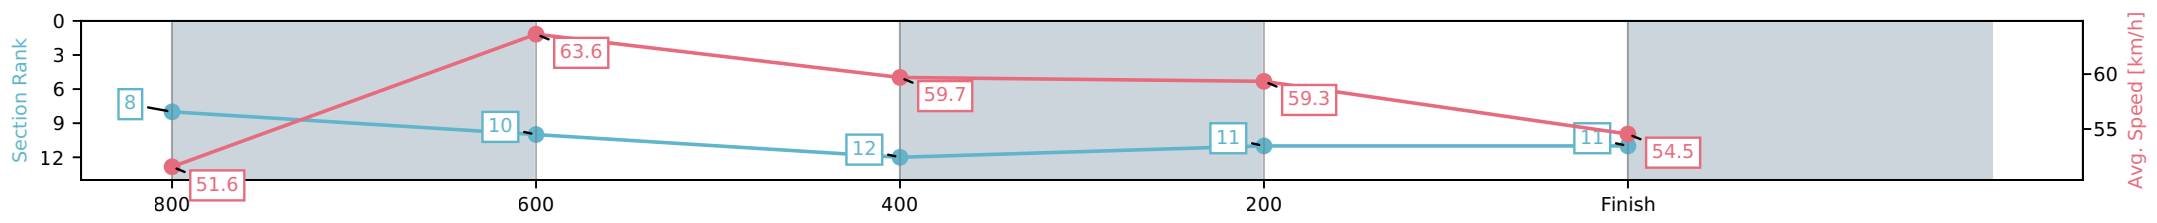

Horse/Jockey Name	Flying Forward/Bailey Wheeler
Finish Rank	11
Fastest Section Time (Section)	0:11.56 (800-600)
Top Speed [km/h] (Section)	65.2 (800-600)
Race State	Finished

Sunshine Coast QLD
Race 1: LANDSBOROUGH PUB QTIS Two-Year-Old Maiden
Handicap - 1000m
24 May 2026 - 11:55AM
Track Rating: Soft 7, Weather: Overcast, Rail Position: +10m Entire Circuit

Section	L1000	L800	L600	L400	L200
Section Times	1:03.08 (0:13.99)	0:49.09 [8] (0:11.56)	0:37.54 [10] (0:12.36)	0:25.18 [12] (0:12.14)	0:13.04 [11] (0:13.04)
Average Speed [km/h]	51.6	63.6	59.7	59.3	54.5
Top Speed [km/h]	64.6	65.2	61.5	60.7	57.5
Avg. Dist. to Rail [m]	9.3	5.5	4.1	4.3	4.3
Avg. Stride Freq. [Hz]	2.5	2.5	2.4	2.4	2.3
Avg. Stride Length [m]	6.2	7.2	7.0	7.1	6.9

[ ] Ranking at each section and finish
-.-.- No data available at this section
NA No data available