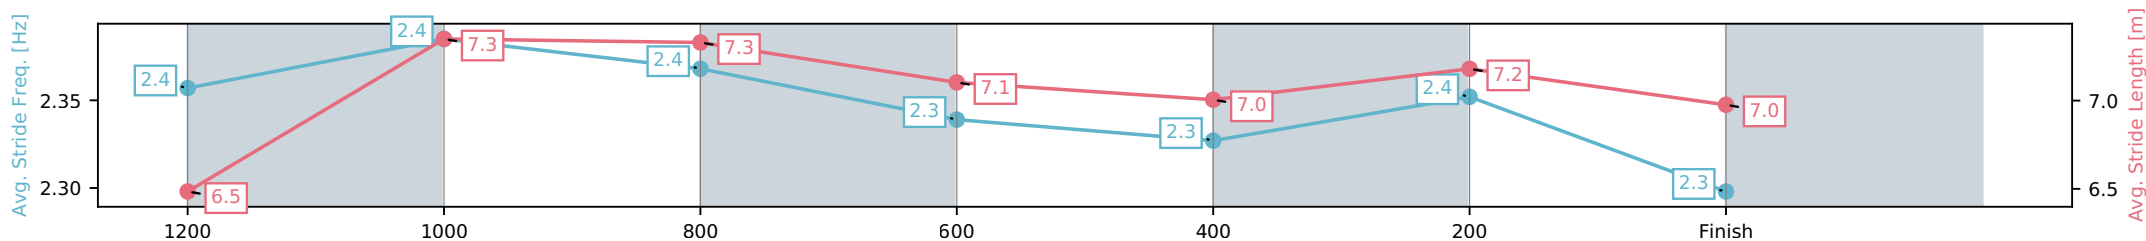

Horse/Jockey Name	Rubaahy/Montanna Savva
Finish Rank	7
Fastest Section Time (Section)	0:11.52 (1200-1000)
Top Speed [km/h] (Section)	63.6 (1000-800)
Race State	Finished

Sunshine Coast QLD
Race 7: LIQUOR LEGENDS RATINGS BAND 0 - 58 Handicap - 1400m

24 May 2026 - 3:30PM

Track Rating: Soft 7, Weather: Overcast, Rail Position: +10m Entire Circuit

Section	L1400	L1200	L1000	L800	L600	L400	L200
Section Times	1:27.36 (0:14.40)	1:12.96 [5] (0:11.52)	1:01.44 [6] (0:11.82)	0:49.62 [7] (0:12.32)	0:37.30 [5] (0:12.45)	0:24.85 [5] (0:11.97)	0:12.88 [6] (0:12.88)
Average Speed [km/h]	50.2	62.5	61.3	59.0	58.1	60.2	56.2
Top Speed [km/h]	61.5	63.1	63.6	60.1	59.2	61.6	59.6
Avg. Dist. to Rail [m]	7.3	3.8	2.9	1.7	0.9	1.0	1.6
Avg. Stride Freq. [Hz]	2.4	2.4	2.4	2.3	2.3	2.4	2.3
Avg. Stride Length [m]	6.5	7.3	7.3	7.1	7.0	7.2	7.0

- [ ] Ranking at each section and finish
- -:-:- No data available at this section
- NA No data available