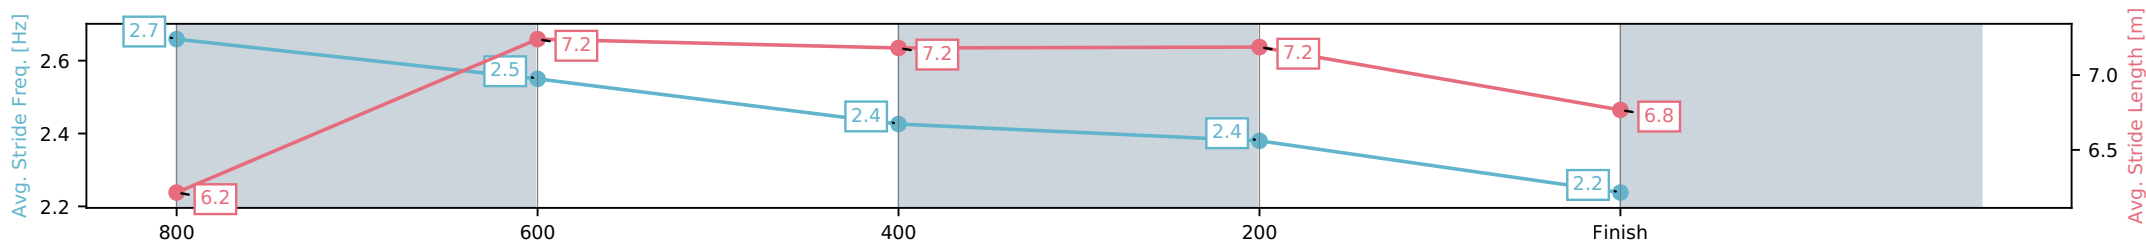

Horse/Jockey Name	Just Jimmy/Julie Busuttin
Finish Rank	10
Fastest Section Time (Section)	0:11.19 (800-600)
Top Speed [km/h] (Section)	66.7 (800-600)
Race State	Finished

Sunshine Coast QLD
Race 1: LANDSBOROUGH PUB QTIS Two-Year-Old Maiden
Handicap - 1000m
24 May 2026 - 11:55AM
Track Rating: Soft 7, Weather: Overcast, Rail Position: +10m Entire Circuit

Section	L1000	L800	L600	L400	L200
Section Times	1:02.27 (0:13.61)	0:48.66 [3] (0:11.19)	0:37.48 [3] (0:11.82)	0:25.66 [4] (0:11.93)	0:13.73 [5] (0:13.73)
Average Speed [km/h]	53.3	65.1	61.8	60.3	52.5
Top Speed [km/h]	66.5	66.7	63.4	62.2	57.2
Avg. Dist. to Rail [m]	9.0	3.0	2.5	2.6	2.3
Avg. Stride Freq. [Hz]	2.7	2.5	2.4	2.4	2.2
Avg. Stride Length [m]	6.2	7.2	7.2	7.2	6.8

- [ ] Ranking at each section and finish
- -:-:- No data available at this section
- NA No data available