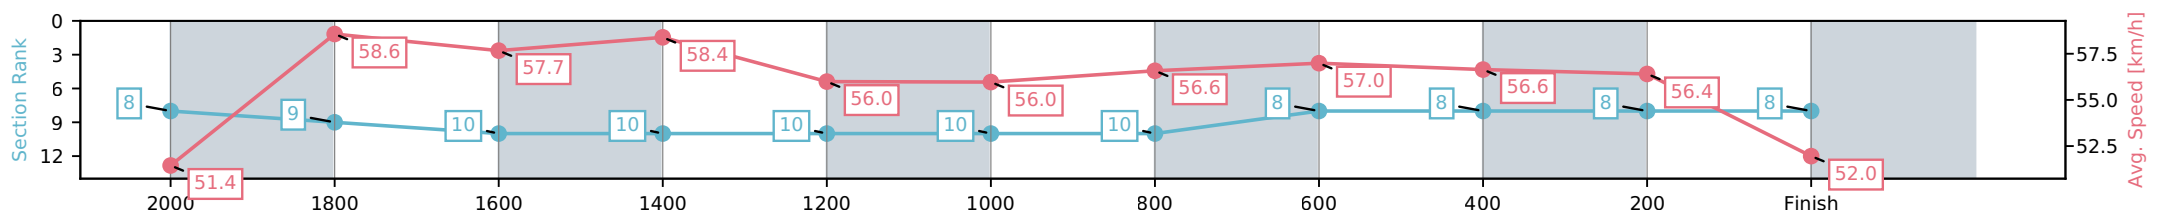

Sunshine Coast QLD

Race 2: COTTON TREE STEAKS Maiden Handicap - 2200m

24 May 2026 - 12:29PM

Track Rating: Soft 7, Weather: Overcast, Rail Position: +10m Entire Circuit

Section	L2200	L2000	L1800	L1600	L1400	L1200	L1000	L800	L600	L400	L200
Section Times	2:26.12 (0:17.52)	2:08.60 [8] (0:12.31)	1:56.29 [9] (0:12.63)	1:43.66 [10] (0:12.41)	1:31.25 [10] (0:12.99)	1:18.26 [10] (0:12.88)	1:05.37 [10] (0:12.86)	0:52.52 [10] (0:12.89)	0:39.62 [8] (0:12.92)	0:26.71 [8] (0:12.77)	0:13.94 [8] (0:13.94)
Average Speed [km/h]	51.4	58.6	57.7	58.4	56.0	56.0	56.6	57.0	56.6	56.4	52.0
Top Speed [km/h]	62.5	62.0	58.6	61.1	59.4	57.0	58.5	57.9	57.1	57.8	54.4
Avg. Dist. to Rail [m]	5.3	0.4	2.1	3.1	3.4	3.8	3.4	3.6	2.8	2.8	3.8
Avg. Stride Freq. [Hz]	2.3	2.2	2.2	2.2	2.1	2.1	2.2	2.2	2.2	2.2	2.1
Avg. Stride Length [m]	6.7	7.5	7.4	7.6	7.5	7.3	7.4	7.3	7.2	7.2	6.9