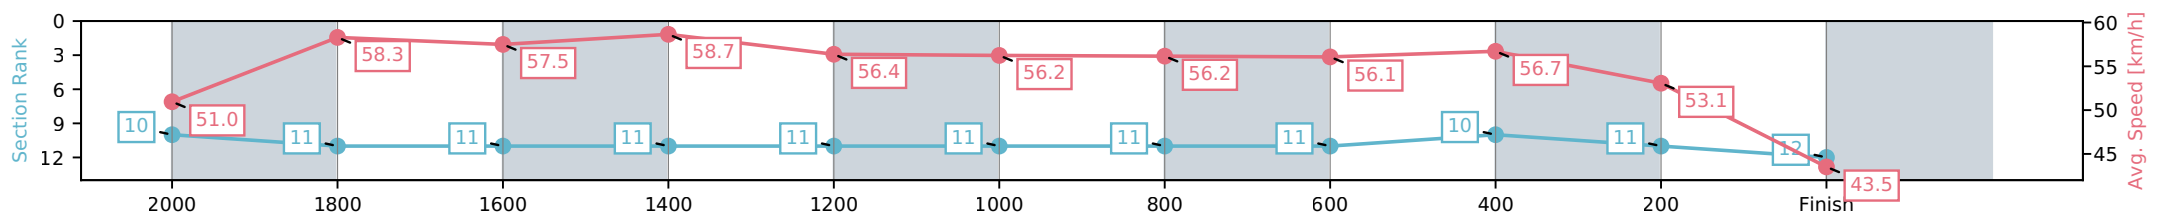

Sunshine Coast QLD

Race 2: COTTON TREE STEAKS Maiden Handicap - 2200m

24 May 2026 - 12:29PM

Track Rating: Soft 7, Weather: Overcast, Rail Position: +10m Entire Circuit

Section	L2200	L2000	L1800	L1600	L1400	L1200	L1000	L800	L600	L400	L200
Section Times	2:29.88 (0:17.71)	2:12.17 [10] (0:12.38)	1:59.79 [11] (0:12.64)	1:47.15 [11] (0:12.35)	1:34.80 [11] (0:12.87)	1:21.93 [11] (0:12.83)	1:09.10 [11] (0:12.92)	0:56.18 [11] (0:13.06)	0:43.12 [11] (0:12.92)	0:30.20 [10] (0:13.59)	0:16.61 [11] (0:16.61)
Average Speed [km/h]	51.0	58.3	57.5	58.7	56.4	56.2	56.2	56.1	56.7	53.1	43.5
Top Speed [km/h]	65.2	60.6	58.9	61.1	61.1	57.5	57.5	57.9	57.4	56.8	47.2
Avg. Dist. to Rail [m]	7.7	0.4	1.6	3.1	2.6	2.9	2.7	2.9	3.5	5.7	5.5
Avg. Stride Freq. [Hz]	2.3	2.3	2.2	2.2	2.2	2.1	2.2	2.2	2.2	2.1	2.0
Avg. Stride Length [m]	6.5	7.3	7.4	7.5	7.4	7.3	7.3	7.2	7.3	7.1	6.4