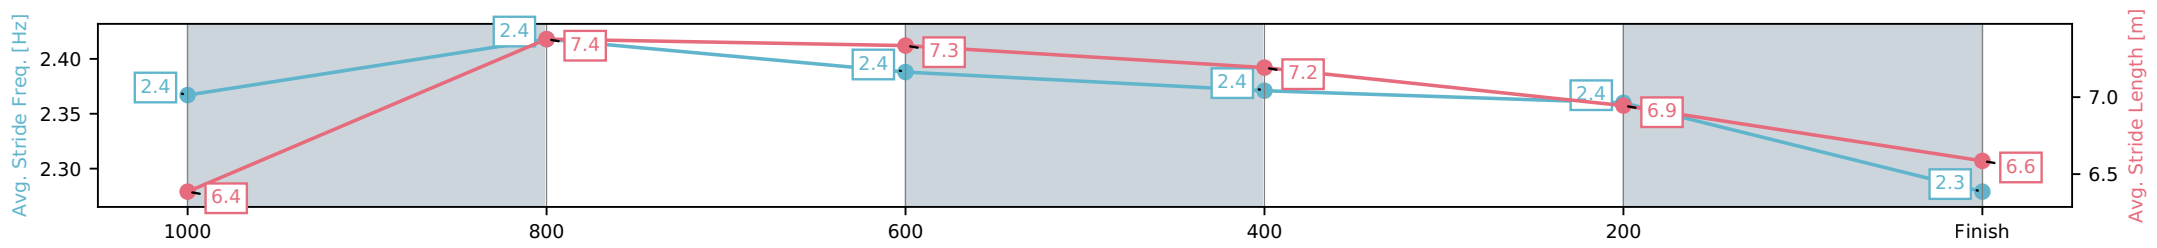

Sunshine Coast QLD

Race 3: DON JACKSON Maiden Handicap - 1200m

24 May 2026 - 1:06PM

Track Rating: Soft 7, Weather: Overcast, Rail Position: +10m Entire Circuit

Section	L1200	L1000	L800	L600	L400	L200
Section Times	1:16.18 (0:14.64)	1:01.54 [8] (0:11.40)	0:50.14 [7] (0:11.85)	0:38.29 [8] (0:12.08)	0:26.21 [8] (0:12.43)	0:13.78 [7] (0:13.78)
Average Speed [km/h]	49.1	63.8	62.0	60.5	58.0	52.4
Top Speed [km/h]	61.7	65.3	64.1	61.8	58.8	56.6
Avg. Dist. to Rail [m]	4.4	3.7	3.6	2.4	4.0	4.2
Avg. Stride Freq. [Hz]	2.4	2.4	2.4	2.4	2.4	2.3
Avg. Stride Length [m]	6.4	7.4	7.3	7.2	6.9	6.6