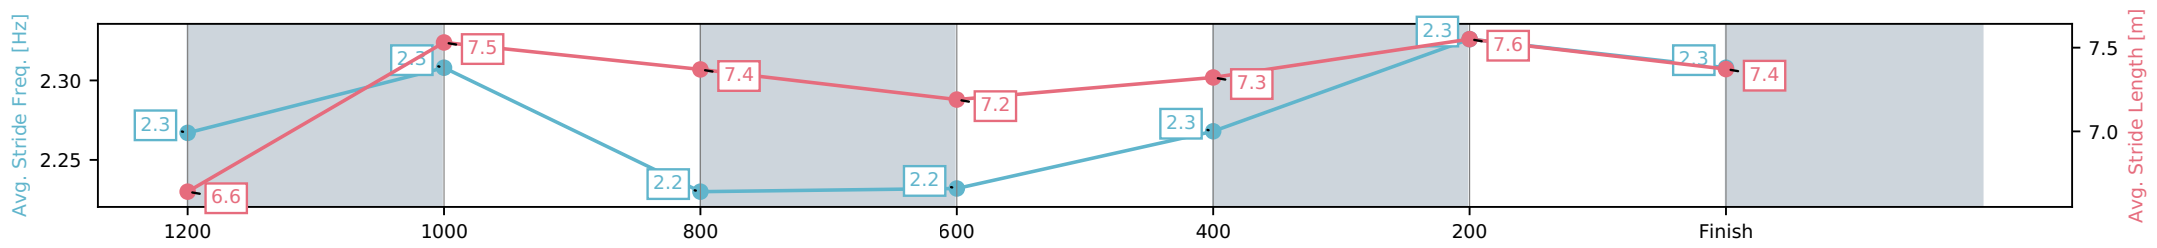

Sunshine Coast QLD

Race 8: XXXX BENCHMARK 68 Handicap - 1400m

24 May 2026 - 4:09PM

Track Rating: Soft 7, Weather: Overcast, Rail Position: +10m Entire Circuit

Section	L1400	L1200	L1000	L800	L600	L400	L200
Section Times	1:27.55 (0:14.63)	1:12.92 [10] (0:11.75)	1:01.17 [10] (0:12.57)	0:48.60 [10] (0:12.80)	0:35.80 [10] (0:12.21)	0:23.59 [10] (0:11.50)	0:12.08 [10] (0:12.08)
Average Speed [km/h]	49.4	61.3	57.8	57.0	59.4	62.6	59.4
Top Speed [km/h]	63.6	64.6	59.1	58.1	61.1	63.4	62.8
Avg. Dist. to Rail [m]	9.4	3.9	3.6	2.4	1.1	5.4	9.1
Avg. Stride Freq. [Hz]	2.3	2.3	2.2	2.2	2.3	2.3	2.3
Avg. Stride Length [m]	6.6	7.5	7.4	7.2	7.3	7.6	7.4