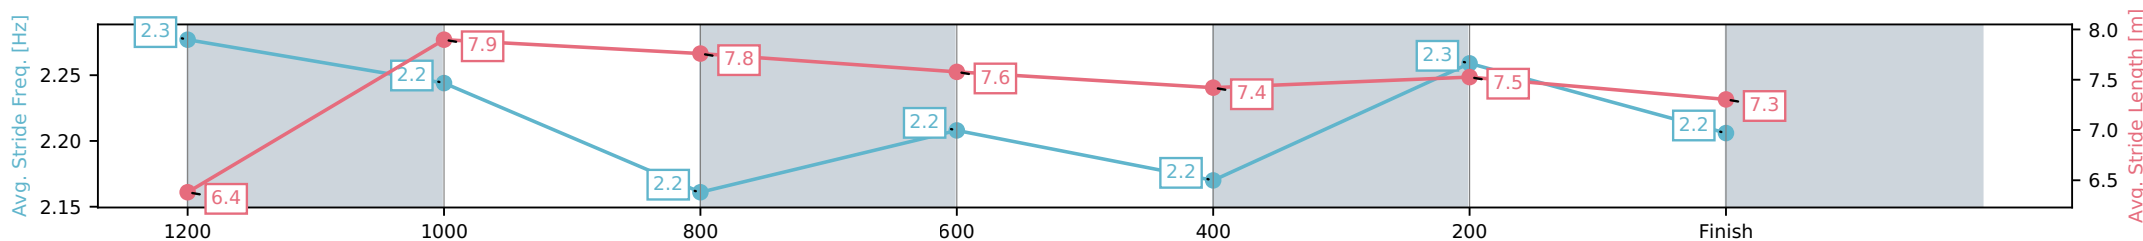

Horse/Jockey Name	Bassett's Choice/Kyle Wilson-Taylor
Finish Rank	2
Fastest Section Time (Section)	0:11.50 (1200-1000)
Top Speed [km/h] (Section)	64.2 (1400 - 1200)
Race State	Finished

Sunshine Coast QLD
Race 4: JEFFREY DUNN QTIS Three-Year-Old Maiden
Handicap - 1400m
24 May 2026 - 1:41PM
Track Rating: Soft 7, Weather: Overcast, Rail Position: +10m Entire Circuit

Section	L1400	L1200	L1000	L800	L600	L400	L200
Section Times	1:27.85 (0:14.35)	1:13.50 [11] (0:11.50)	1:02.00 [12] (0:12.34)	0:49.67 [12] (0:12.28)	0:37.39 [8] (0:12.71)	0:24.67 [7] (0:11.85)	0:12.83 [2] (0:12.83)
Average Speed [km/h]	50.1	62.6	59.2	59.8	57.3	60.8	56.4
Top Speed [km/h]	64.2	64.1	60.4	61.5	59.2	61.4	59.8
Avg. Dist. to Rail [m]	7.4	4.5	4.2	3.3	2.1	2.5	3.4
Avg. Stride Freq. [Hz]	2.3	2.2	2.2	2.2	2.2	2.3	2.2
Avg. Stride Length [m]	6.4	7.9	7.8	7.6	7.4	7.5	7.3

- [ ] Ranking at each section and finish
- -:-:- No data available at this section
- NA No data available