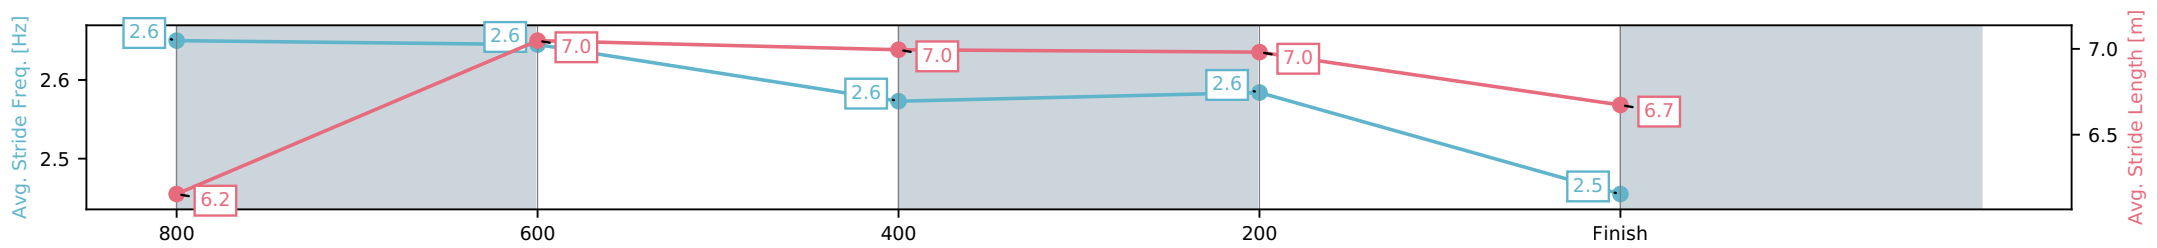

Sunshine Coast QLD

Race 5: LANDSBOROUGH PUB Class 2 Handicap - 1000m

24 May 2026 - 2:14PM

Track Rating: Soft 7, Weather: Overcast, Rail Position: +10m Entire Circuit

Section	L1000	L800	L600	L400	L200
Section Times	0:59.86 (0:13.64)	0:46.22 [4] (0:11.03)	0:35.18 [4] (0:11.34)	0:23.84 [3] (0:11.24)	0:12.59 [3] (0:12.59)
Average Speed [km/h]	53.2	66.0	63.8	64.1	57.1
Top Speed [km/h]	68.5	68.2	66.1	65.1	61.5
Avg. Dist. to Rail [m]	4.5	3.1	0.9	2.6	2.2
Avg. Stride Freq. [Hz]	2.6	2.6	2.6	2.6	2.5
Avg. Stride Length [m]	6.2	7.0	7.0	7.0	6.7