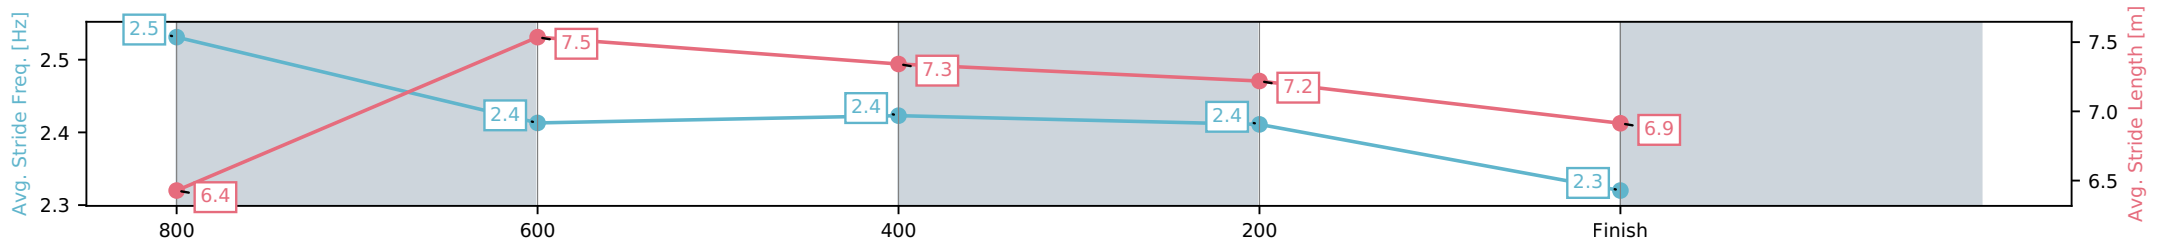

Horse/Jockey Name	Summer Vibe/Boris Thornton
Finish Rank	7
Fastest Section Time (Section)	0:11.37 (800-600)
Top Speed [km/h] (Section)	66.2 (800-600)
Race State	Finished

Sunshine Coast QLD
Race 1: LANDSBOROUGH PUB QTIS Two-Year-Old Maiden
Handicap - 1000m
24 May 2026 - 11:55AM
Track Rating: Soft 7, Weather: Overcast, Rail Position: +10m Entire Circuit

Section	L1000	L800	L600	L400	L200
Section Times	1:01.46 (0:13.94)	0:47.52 [7] (0:11.37)	0:36.15 [6] (0:11.58)	0:24.57 [6] (0:11.68)	0:12.89 [6] (0:12.89)
Average Speed [km/h]	51.9	64.1	62.7	61.6	55.9
Top Speed [km/h]	66.1	66.2	65.4	63.4	60.2
Avg. Dist. to Rail [m]	4.4	3.0	1.5	4.8	4.3
Avg. Stride Freq. [Hz]	2.5	2.4	2.4	2.4	2.3
Avg. Stride Length [m]	6.4	7.5	7.3	7.2	6.9

- [ ] Ranking at each section and finish
- -:-:- No data available at this section
- NA No data available