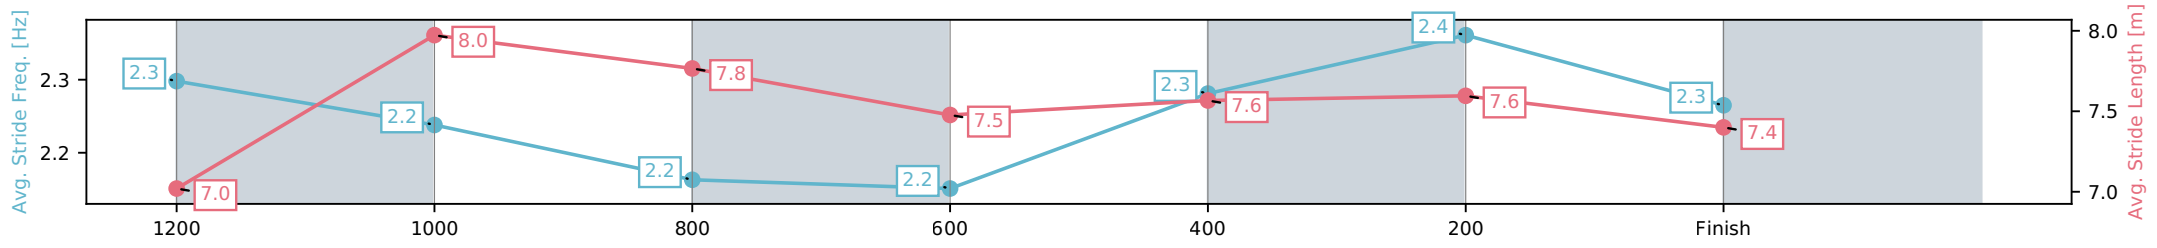

Horse/Jockey Name	Inca Trail/Morgan Butler
Finish Rank	2
Fastest Section Time (Section)	0:11.32 (400-200)
Top Speed [km/h] (Section)	67.0 (1400 - 1200)
Race State	Finished

Sunshine Coast Poly Track QLD
Race 6: SUNSHINE MITRE 10 BENCHMARK 68 Handicap - 1400m
29 May 2026 - 5:08PM
Track Rating: AWT, Weather: Fine, Rail Position: True Entire Circuit

Section	L1400	L1200	L1000	L800	L600	L400	L200
Section Times	1:25.05 (0:13.25)	1:11.80 [1] (0:11.57)	1:00.24 [1] (0:12.18)	0:48.06 [1] (0:12.73)	0:35.32 [1] (0:11.63)	0:23.70 [1] (0:11.32)	0:12.37 [1] (0:12.37)
Average Speed [km/h]	54.2	62.5	59.2	57.2	61.8	63.6	58.6
Top Speed [km/h]	67.0	66.2	60.8	60.0	63.4	64.4	62.1
Avg. Dist. to Rail [m]	5.6	1.5	2.6	2.1	0.5	0.4	0.9
Avg. Stride Freq. [Hz]	2.3	2.2	2.2	2.2	2.3	2.4	2.3
Avg. Stride Length [m]	7.0	8.0	7.8	7.5	7.6	7.6	7.4

[ ] Ranking at each section and finish
-:-:- No data available at this section
NA No data available