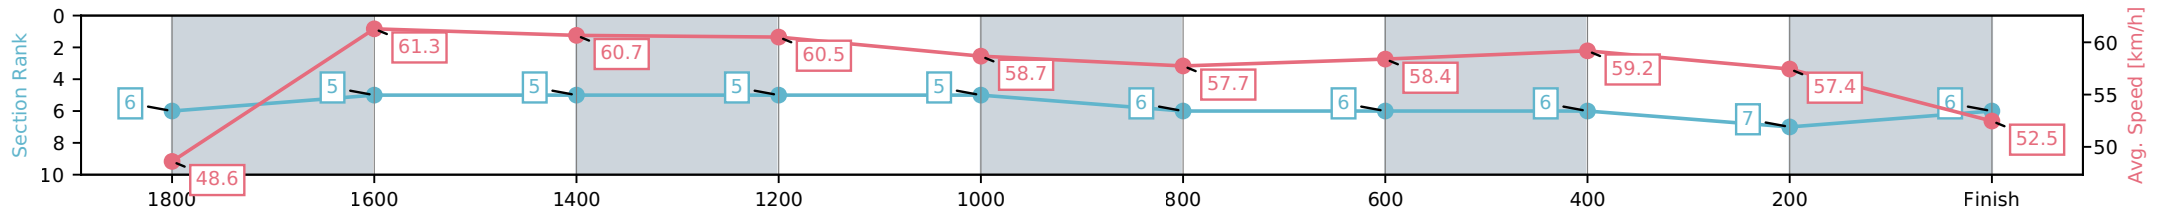

Horse/Jockey Name	Brave Boy/Fred Larson
Finish Rank	6
Fastest Section Time (Section)	0:11.63 (1800-1600)
Top Speed [km/h] (Section)	62.1 (1800-1600)
Race State	Finished

Sunshine Coast Poly Track QLD
Race 3: CHOMLEY FAMILY LAW BENCHMARK 65 Handicap - 2000m

29 May 2026 - 3:10PM

Track Rating: AWT, Weather: Fine, Rail Position: True Entire Circuit

Section	L2000	L1800	L1600	L1400	L1200	L1000	L800	L600	L400	L200
Section Times	2:05.73 (0:14.88)	1:50.85 [6] (0:11.63)	1:39.22 [5] (0:11.86)	1:27.36 [5] (0:11.97)	1:15.39 [5] (0:12.33)	1:03.06 [5] (0:12.49)	0:50.57 [6] (0:12.44)	0:38.13 [6] (0:12.16)	0:25.97 [6] (0:12.54)	0:13.42 [7] (0:13.42)
Average Speed [km/h]	48.6	61.3	60.7	60.5	58.7	57.7	58.4	59.2	57.4	52.5
Top Speed [km/h]	60.7	62.1	61.5	60.8	60.5	58.9	59.8	60.5	59.4	55.9
Avg. Dist. to Rail [m]	0.8	1.6	0.8	2.2	2.4	2.3	1.4	0.3	2.4	4.0
Avg. Stride Freq. [Hz]	2.4	2.4	2.3	2.3	2.3	2.3	2.3	2.4	2.4	2.3
Avg. Stride Length [m]	6.3	7.3	7.4	7.5	7.3	7.2	7.1	7.0	6.9	6.6

[ ] Ranking at each section and finish
-:-:- No data available at this section
NA No data available