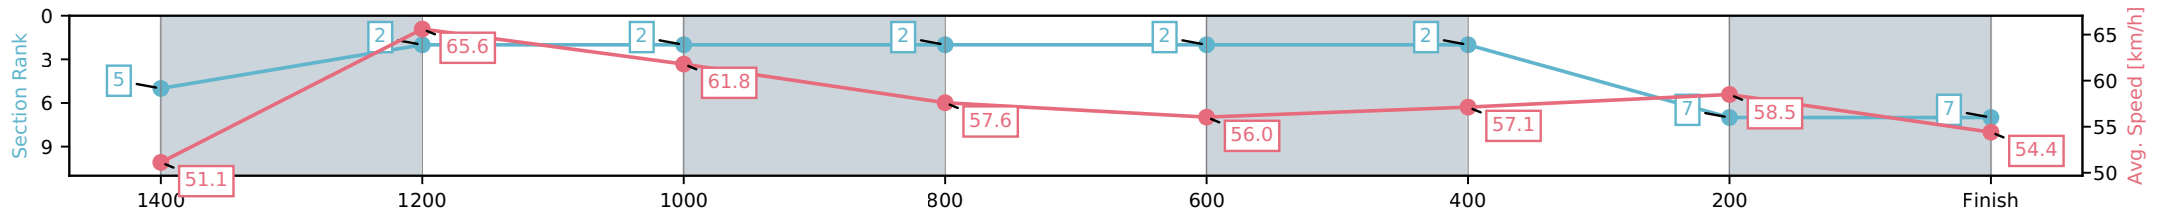

Horse/Jockey Name	Weekend Artist/Cejay Graham
Finish Rank	7
Fastest Section Time (Section)	0:11.17 (1400-1200)
Top Speed [km/h] (Section)	67.1 (1400-1200)
Race State	Finished

Sunshine Coast Poly Track QLD
Race 8: FTA ACCOUNTANTS Class 1 Plate & Maiden Plate - 1600m

29 May 2026 - 6:33PM

Track Rating: AWT, Weather: Fine, Rail Position: True Entire Circuit

Section	L1600	L1400	L1200	L1000	L800	L600	L400	L200
Section Times	1:40.78 (0:14.28)	1:26.50 [5] (0:11.17)	1:15.33 [2] (0:11.80)	1:03.53 [2] (0:12.52)	0:51.01 [2] (0:12.97)	0:38.04 [2] (0:12.54)	0:25.50 [2] (0:12.30)	0:13.20 [7] (0:13.20)
Average Speed [km/h]	51.1	65.6	61.8	57.6	56.0	57.1	58.5	54.4
Top Speed [km/h]	65.2	67.1	64.1	59.7	57.1	58.5	58.8	58.1
Avg. Dist. to Rail [m]	7.3	7.3	4.4	3.2	1.3	0.8	0.7	2.2
Avg. Stride Freq. [Hz]	2.4	2.4	2.2	2.2	2.1	2.2	2.3	2.1
Avg. Stride Length [m]	6.5	7.7	7.8	7.5	7.4	7.3	7.2	7.3

[ ] Ranking at each section and finish
-:-:- No data available at this section
NA No data available