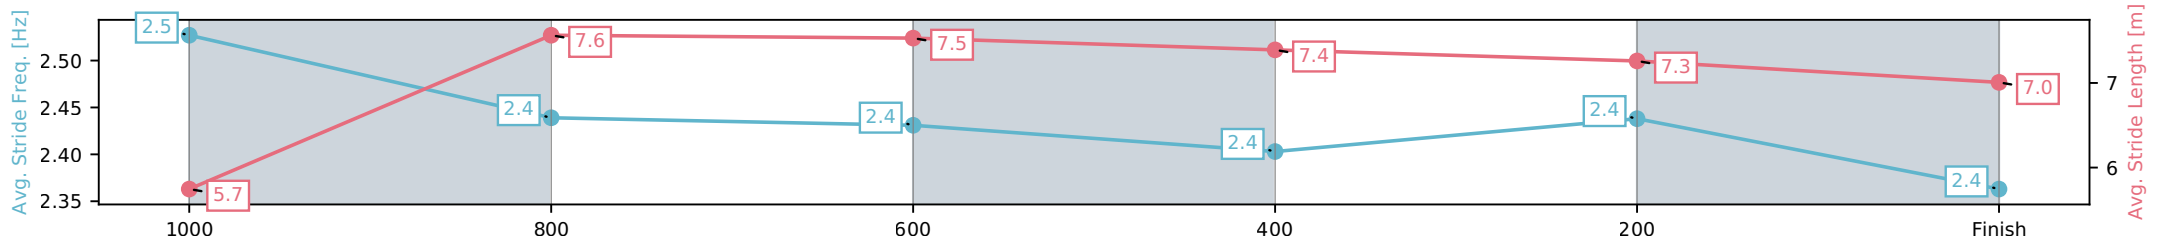

Horse/Jockey Name	Everybody Rise/Taylor Marshall
Finish Rank	1
Fastest Section Time (Section)	0:10.87 (1000-800)
Top Speed [km/h] (Section)	67.3 (1000-800)
Race State	Finished

Sunshine Coast Poly Track QLD
Race 5: ELECTROLUX RATINGS BAND 0 - 62 Handicap - 1100m
29 May 2026 - 4:25PM
Track Rating: AWT, Weather: Fine, Rail Position: True Entire Circuit

Section	L1100	L1000	L800	L600	L400	L200
Section Times	1:05.17 (0:07.92)	0:57.24 [1] (0:10.87)	0:46.38 [2] (0:11.11)	0:35.27 [1] (0:11.36)	0:23.90 [1] (0:11.52)	0:12.39 [1] (0:12.39)
Average Speed [km/h]	45.5	66.3	65.2	63.1	62.5	58.2
Top Speed [km/h]	61.9	67.3	66.7	64.1	64.2	60.9
Avg. Dist. to Rail [m]	6.7	2.8	0.9	0.7	0.6	0.4
Avg. Stride Freq. [Hz]	2.5	2.4	2.4	2.4	2.4	2.4
Avg. Stride Length [m]	5.7	7.6	7.5	7.4	7.3	7.0

[ ] Ranking at each section and finish
-:-:- No data available at this section
NA No data available