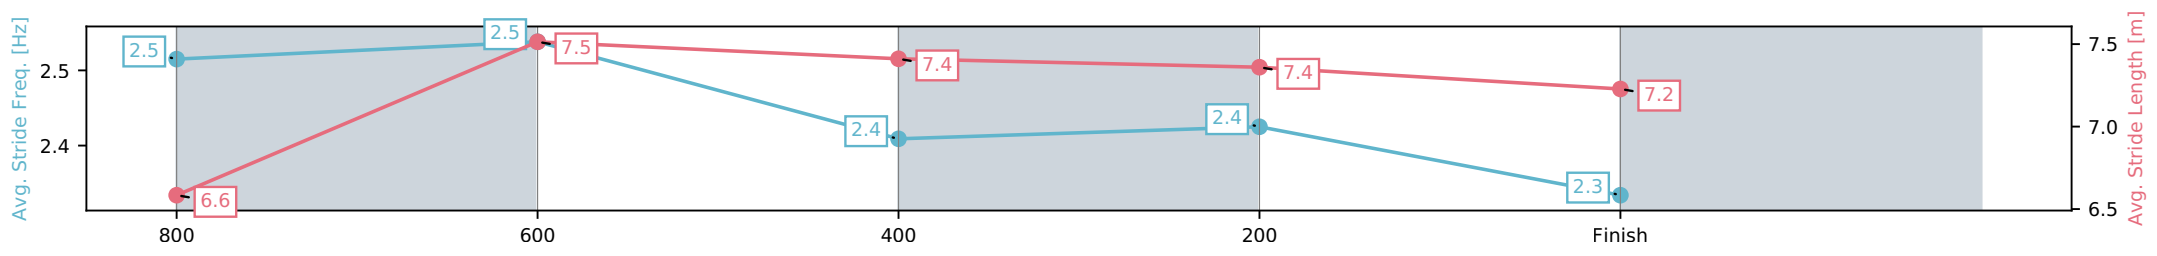

Sunshine Coast Poly Track QLD  
 Race 4: BETA WELLNESS BENCHMARK 72 Handicap - 1000m

29 May 2026 - 3:50PM

Track Rating: AWT, Weather: Fine, Rail Position: True Entire Circuit

Section	L1000	L800	L600	L400	L200
Section Times	0:59.09 (0:13.32)	0:45.78 [3] (0:10.88)	0:34.90 [3] (0:11.45)	0:23.45 [4] (0:11.34)	0:12.12 [3] (0:12.12)
Average Speed [km/h]	53.9	67.6	63.3	63.5	59.2
Top Speed [km/h]	68.6	69.5	64.5	64.4	62.1
Avg. Dist. to Rail [m]	8.2	2.9	0.9	1.8	3.7
Avg. Stride Freq. [Hz]	2.5	2.5	2.4	2.4	2.3
Avg. Stride Length [m]	6.6	7.5	7.4	7.4	7.2