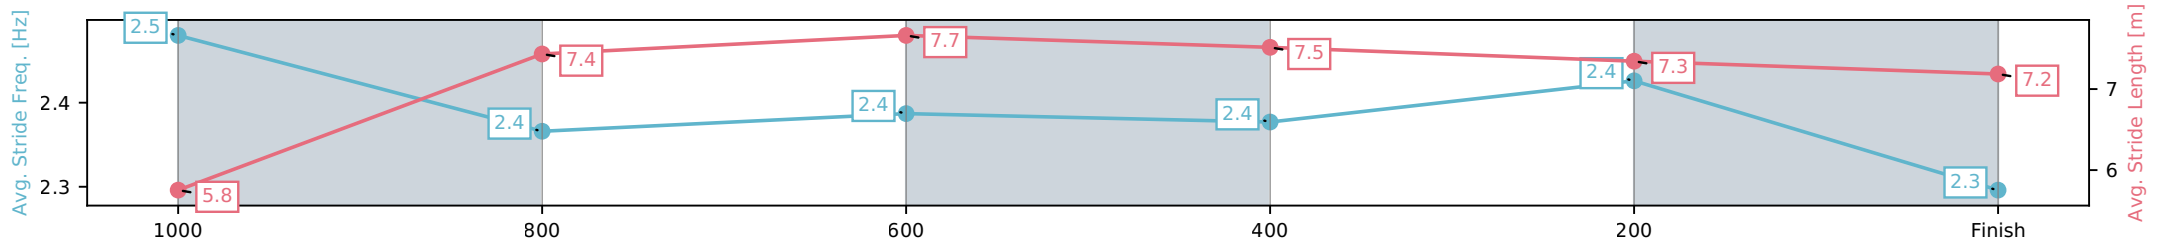

Horse/Jockey Name	Jungle Fever/Corey Sutherland
Finish Rank	7
Fastest Section Time (Section)	0:11.29 (800-600)
Top Speed [km/h] (Section)	66.3 (800-600)
Race State	Finished

Sunshine Coast Poly Track QLD
Race 5: ELECTROLUX RATINGS BAND 0 - 62 Handicap - 1100m
29 May 2026 - 4:25PM
Track Rating: AWT, Weather: Fine, Rail Position: True Entire Circuit

Section	L1100	L1000	L800	L600	L400	L200
Section Times	1:06.22 (0:08.31)	0:57.91 [7] (0:11.37)	0:46.54 [7] (0:11.29)	0:35.25 [7] (0:11.46)	0:23.78 [9] (0:11.41)	0:12.38 [7] (0:12.38)
Average Speed [km/h]	43.5	63.5	65.1	63.3	63.2	58.2
Top Speed [km/h]	58.9	65.2	66.3	63.9	64.1	61.0
Avg. Dist. to Rail [m]	9.5	4.2	2.9	1.2	3.8	6.5
Avg. Stride Freq. [Hz]	2.5	2.4	2.4	2.4	2.4	2.3
Avg. Stride Length [m]	5.8	7.4	7.7	7.5	7.3	7.2

[ ] Ranking at each section and finish
-.-.- No data available at this section
NA No data available