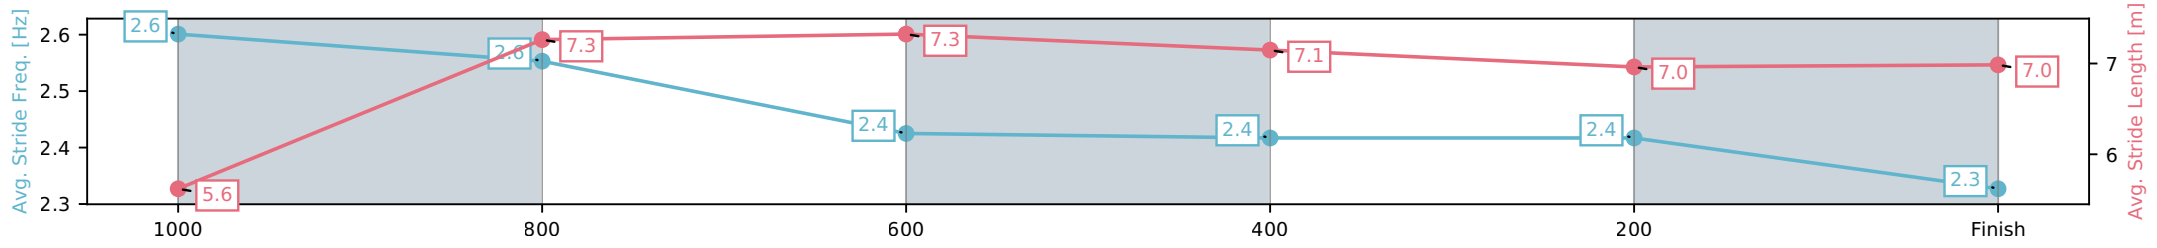

Horse/Jockey Name	Next Exit/Steph Tierney
Finish Rank	2
Fastest Section Time (Section)	0:10.80 (1000-800)
Top Speed [km/h] (Section)	68.1 (1000-800)
Race State	Finished

Sunshine Coast Poly Track QLD
Race 1: SUNSHINE COAST FLOORING XTRA Maiden Plate
(QTIS bonuses applicable 2&3YO's only) - 1100m
29 May 2026 - 1:55PM
Track Rating: AWT, Weather: Fine, Rail Position: True Entire Circuit

Section	L1100	L1000	L800	L600	L400	L200
Section Times	1:06.57 (0:08.11)	0:58.46 [5] (0:10.80)	0:47.66 [5] (0:11.56)	0:36.10 [5] (0:11.52)	0:24.58 [3] (0:12.06)	0:12.51 [3] (0:12.51)
Average Speed [km/h]	43.9	66.8	62.7	61.4	59.7	57.2
Top Speed [km/h]	62.4	68.1	65.2	62.9	61.2	58.9
Avg. Dist. to Rail [m]	4.2	3.0	1.1	2.6	1.4	1.4
Avg. Stride Freq. [Hz]	2.6	2.6	2.4	2.4	2.4	2.3
Avg. Stride Length [m]	5.6	7.3	7.3	7.1	7.0	7.0

[ ] Ranking at each section and finish
-.-.- No data available at this section
NA No data available