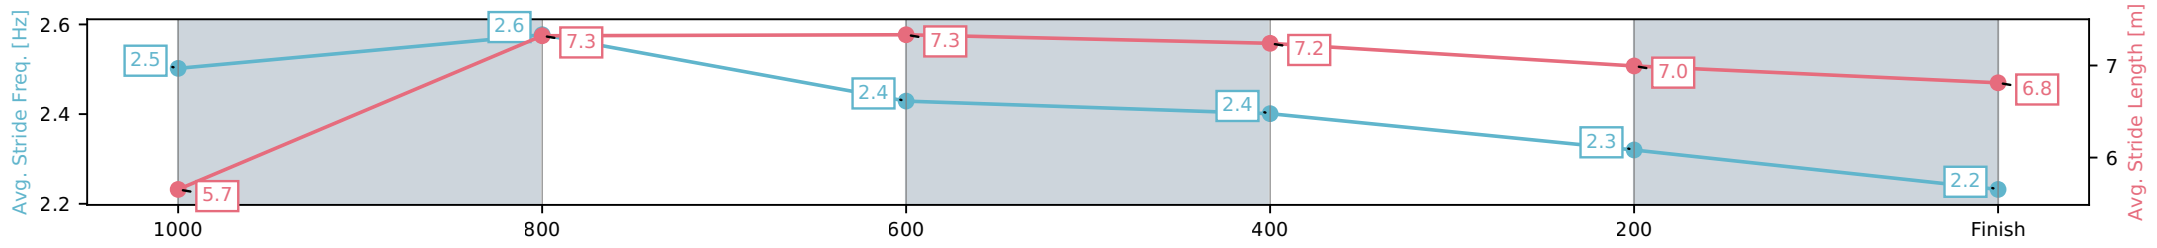

Horse/Jockey Name	You Drive Me Crazy/Karl Zechner
Finish Rank	6
Fastest Section Time (Section)	0:10.58 (1000-800)
Top Speed [km/h] (Section)	69.7 (1000-800)
Race State	Finished

Sunshine Coast Poly Track QLD
Race 1: SUNSHINE COAST FLOORING XTRA Maiden Plate
(QTIS bonuses applicable 2&3YO's only) - 1100m
29 May 2026 - 1:55PM
Track Rating: AWT, Weather: Fine, Rail Position: True Entire Circuit

Section	L1100	L1000	L800	L600	L400	L200
Section Times	1:08.17 (0:08.05)	1:00.12 [2] (0:10.58)	0:49.54 [2] (0:11.69)	0:37.85 [3] (0:11.81)	0:26.05 [5] (0:12.51)	0:13.53 [6] (0:13.53)
Average Speed [km/h]	44.3	68.2	62.8	61.4	57.5	53.3
Top Speed [km/h]	63.9	69.7	65.6	62.8	58.6	57.0
Avg. Dist. to Rail [m]	7.1	4.7	2.7	0.9	1.4	2.5
Avg. Stride Freq. [Hz]	2.5	2.6	2.4	2.4	2.3	2.2
Avg. Stride Length [m]	5.7	7.3	7.3	7.2	7.0	6.8

[ ] Ranking at each section and finish
-:-:- No data available at this section
NA No data available