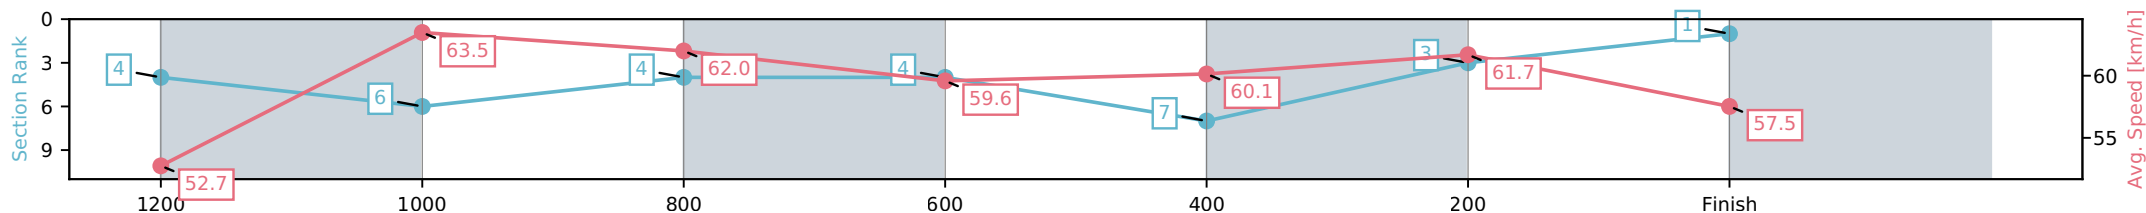

Horse/Jockey Name	Warna/Ben Thompson
Finish Rank	1
Fastest Section Time (Section)	0:11.48 (1200-1000)
Top Speed [km/h] (Section)	65.4 (1400 - 1200)
Race State	Finished

Sunshine Coast Poly Track QLD
Race 7: STEPS BENCHMARK 58 Handicap - 1400m

29 May 2026 - 5:50PM

Track Rating: AWT, Weather: Fine, Rail Position: True Entire Circuit

Section	L1400	L1200	L1000	L800	L600	L400	L200
Section Times	1:25.39 (0:13.62)	1:11.77 [4] (0:11.48)	1:00.30 [6] (0:11.65)	0:48.65 [4] (0:12.37)	0:36.28 [4] (0:12.08)	0:24.20 [7] (0:11.70)	0:12.50 [3] (0:12.50)
Average Speed [km/h]	52.7	63.5	62.0	59.6	60.1	61.7	57.5
Top Speed [km/h]	65.4	65.1	63.2	61.5	61.3	62.4	60.0
Avg. Dist. to Rail [m]	7.9	4.5	4.4	3.5	1.3	2.6	3.7
Avg. Stride Freq. [Hz]	2.3	2.2	2.2	2.1	2.2	2.3	2.2
Avg. Stride Length [m]	7.0	8.1	8.0	8.0	7.8	7.6	7.5

- [ ] Ranking at each section and finish
- -:-:- No data available at this section
- NA No data available