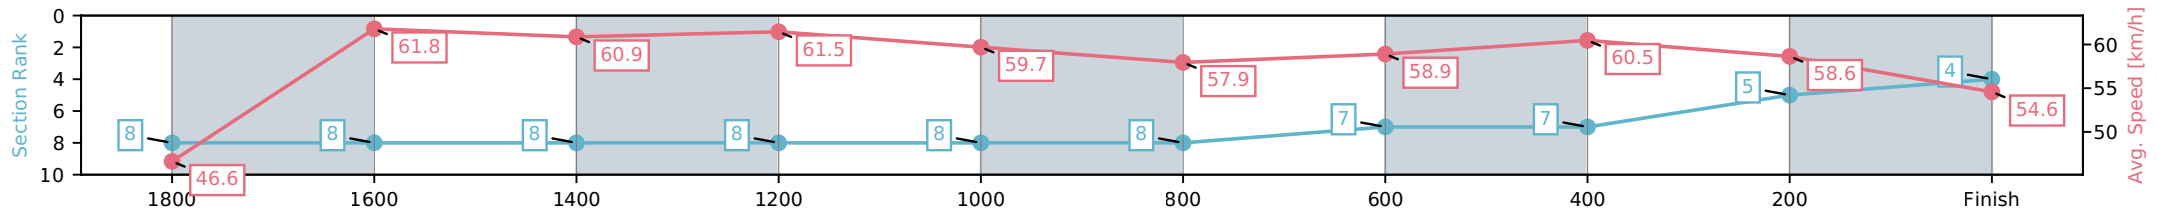

Horse/Jockey Name	Empire Of Art/Ben Thompson
Finish Rank	4
Fastest Section Time (Section)	0:11.66 (1800-1600)
Top Speed [km/h] (Section)	63.0 (1800-1600)
Race State	Finished

Sunshine Coast Poly Track QLD
Race 3: CHOMLEY FAMILY LAW BENCHMARK 65 Handicap - 2000m

29 May 2026 - 3:10PM

Track Rating: AWT, Weather: Fine, Rail Position: True Entire Circuit

Section	L2000	L1800	L1600	L1400	L1200	L1000	L800	L600	L400	L200
Section Times	2:05.25 (0:15.50)	1:49.75 [8] (0:11.66)	1:38.10 [8] (0:11.98)	1:26.11 [8] (0:11.79)	1:14.32 [8] (0:12.13)	1:02.19 [8] (0:12.44)	0:49.76 [8] (0:12.36)	0:37.39 [7] (0:12.07)	0:25.32 [7] (0:12.29)	0:13.04 [5] (0:13.04)
Average Speed [km/h]	46.6	61.8	60.9	61.5	59.7	57.9	58.9	60.5	58.6	54.6
Top Speed [km/h]	59.4	63.0	61.3	62.5	61.2	58.3	61.3	61.6	60.2	56.7
Avg. Dist. to Rail [m]	4.5	0.9	2.1	2.4	2.3	2.5	1.8	1.9	5.6	7.8
Avg. Stride Freq. [Hz]	2.2	2.3	2.2	2.2	2.2	2.1	2.2	2.3	2.3	2.2
Avg. Stride Length [m]	6.5	7.7	7.8	7.8	7.8	7.6	7.6	7.5	7.2	7.1

[ ] Ranking at each section and finish
-:-:- No data available at this section
NA No data available