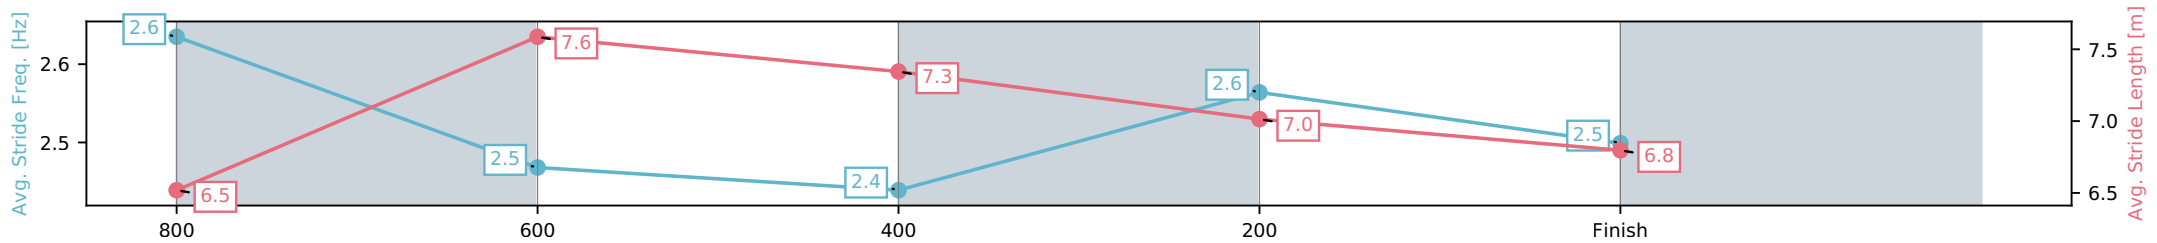

Sunshine Coast Poly Track QLD

Race 4: BETA WELLNESS BENCHMARK 72 Handicap - 1000m

29 May 2026 - 3:50PM

Track Rating: AWT, Weather: Fine, Rail Position: True Entire Circuit

Section	L1000	L800	L600	L400	L200
Section Times	0:58.80 (0:13.34)	0:45.46 [4] (0:10.89)	0:34.57 [4] (0:11.23)	0:23.35 [2] (0:11.31)	0:12.04 [2] (0:12.04)
Average Speed [km/h]	53.5	66.2	63.7	63.7	59.8
Top Speed [km/h]	67.6	67.8	64.7	64.8	62.5
Avg. Dist. to Rail [m]	3.6	0.5	0.8	0.5	2.3
Avg. Stride Freq. [Hz]	2.6	2.5	2.4	2.6	2.5
Avg. Stride Length [m]	6.5	7.6	7.3	7.0	6.8