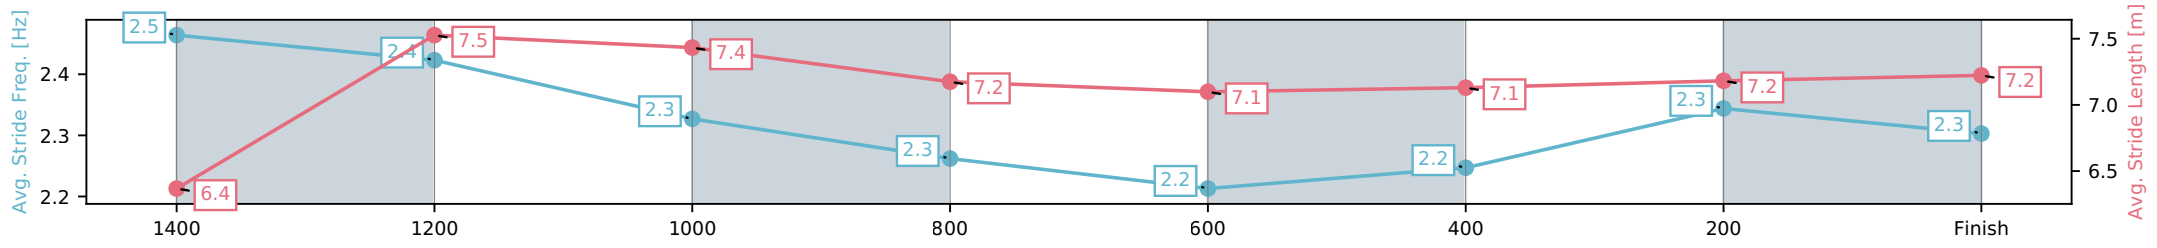

Horse/Jockey Name	Ucelle/Tiffani Brooker
Finish Rank	2
Fastest Section Time (Section)	0:11.26 (1400-1200)
Top Speed [km/h] (Section)	66.6 (1400-1200)
Race State	Finished

Sunshine Coast Poly Track QLD
Race 8: FTA ACCOUNTANTS Class 1 Plate & Maiden Plate - 1600m

29 May 2026 - 6:33PM

Track Rating: AWT, Weather: Fine, Rail Position: True Entire Circuit

Section	L1600	L1400	L1200	L1000	L800	L600	L400	L200
Section Times	1:39.38 (0:14.07)	1:25.31 [1] (0:11.26)	1:14.05 [1] (0:11.86)	1:02.19 [1] (0:12.50)	0:49.69 [1] (0:12.96)	0:36.73 [1] (0:12.49)	0:24.24 [1] (0:11.96)	0:12.28 [1] (0:12.28)
Average Speed [km/h]	51.5	64.9	61.2	57.6	55.8	57.1	60.2	58.5
Top Speed [km/h]	64.3	66.6	63.5	59.2	56.3	58.6	61.1	60.4
Avg. Dist. to Rail [m]	5.5	5.6	2.9	2.1	0.7	1.1	0.8	2.0
Avg. Stride Freq. [Hz]	2.5	2.4	2.3	2.3	2.2	2.2	2.3	2.3
Avg. Stride Length [m]	6.4	7.5	7.4	7.2	7.1	7.1	7.2	7.2

[ ] Ranking at each section and finish
-:-:- No data available at this section
NA No data available