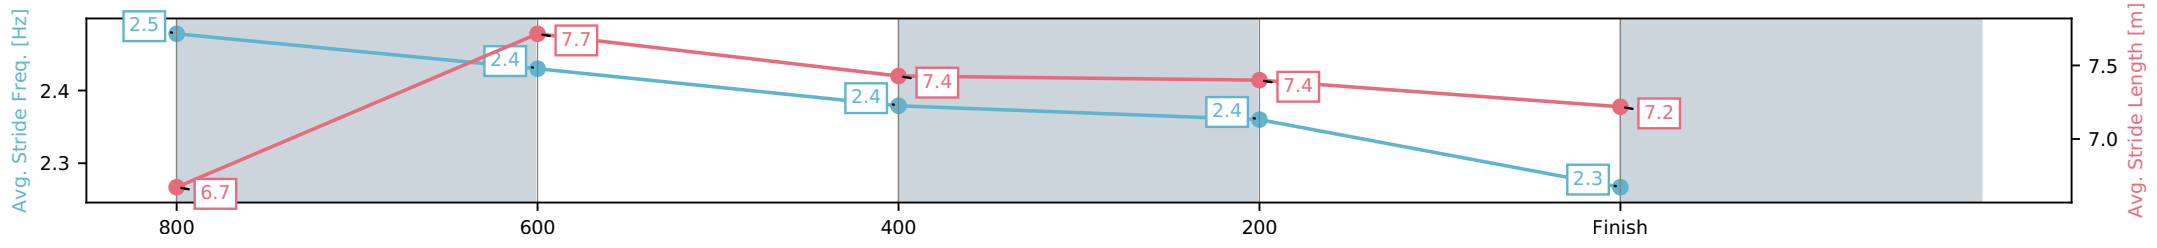

Horse/Jockey Name	Bulsara/Damien Boche
Finish Rank	7
Fastest Section Time (Section)	0:10.94 (800-600)
Top Speed [km/h] (Section)	69.6 (1000 - 800)
Race State	Finished

Sunshine Coast Poly Track QLD
Race 4: BETA WELLNESS BENCHMARK 72 Handicap - 1000m
29 May 2026 - 3:50PM
Track Rating: AWT, Weather: Fine, Rail Position: True Entire Circuit

Section	L1000	L800	L600	L400	L200
Section Times	0:59.65 (0:13.21)	0:46.44 [2] (0:10.94)	0:35.50 [2] (0:11.36)	0:24.14 [3] (0:11.62)	0:12.52 [6] (0:12.52)
Average Speed [km/h]	54.2	66.0	62.7	61.9	57.4
Top Speed [km/h]	69.6	69.6	64.1	62.6	61.0
Avg. Dist. to Rail [m]	5.7	0.8	1.7	0.8	2.9
Avg. Stride Freq. [Hz]	2.5	2.4	2.4	2.4	2.3
Avg. Stride Length [m]	6.7	7.7	7.4	7.4	7.2

[ ] Ranking at each section and finish
-.-.- No data available at this section
NA No data available