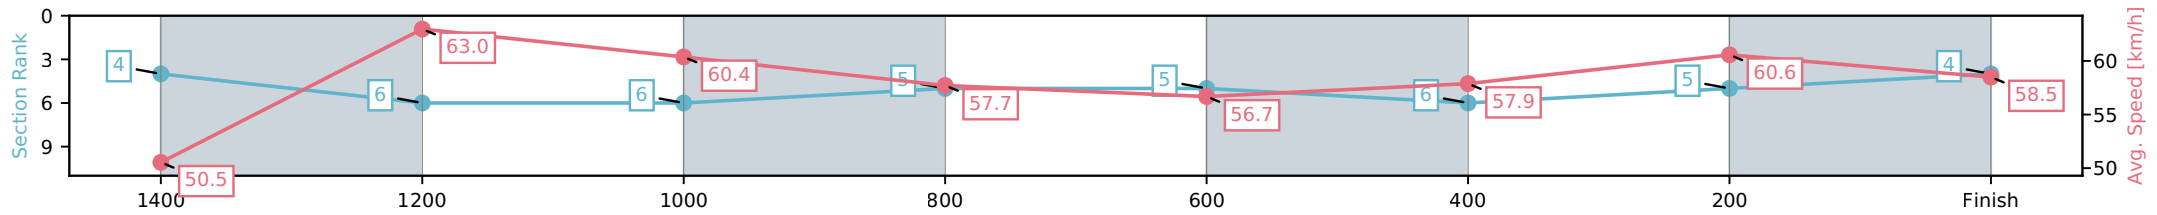

Horse/Jockey Name	Roaring Success/Paul Hamblin
Finish Rank	4
Fastest Section Time (Section)	0:11.52 (1400-1200)
Top Speed [km/h] (Section)	64.2 (1400-1200)
Race State	Finished

Sunshine Coast Poly Track QLD
Race 8: FTA ACCOUNTANTS Class 1 Plate & Maiden Plate - 1600m

29 May 2026 - 6:33PM

Track Rating: AWT, Weather: Fine, Rail Position: True Entire Circuit

Section	L1600	L1400	L1200	L1000	L800	L600	L400	L200
Section Times	1:39.73 (0:14.19)	1:25.54 [4] (0:11.52)	1:14.02 [6] (0:12.01)	1:02.01 [6] (0:12.49)	0:49.52 [5] (0:12.87)	0:36.66 [5] (0:12.49)	0:24.16 [6] (0:11.89)	0:12.28 [5] (0:12.28)
Average Speed [km/h]	50.5	63.0	60.4	57.7	56.7	57.9	60.6	58.5
Top Speed [km/h]	62.9	64.2	61.6	59.4	57.4	60.6	61.4	60.9
Avg. Dist. to Rail [m]	2.0	3.0	2.6	2.4	1.9	0.6	0.6	1.9
Avg. Stride Freq. [Hz]	2.3	2.4	2.3	2.2	2.2	2.2	2.3	2.3
Avg. Stride Length [m]	6.6	7.5	7.6	7.4	7.2	7.3	7.3	7.2

[ ] Ranking at each section and finish
-:-:- No data available at this section
NA No data available