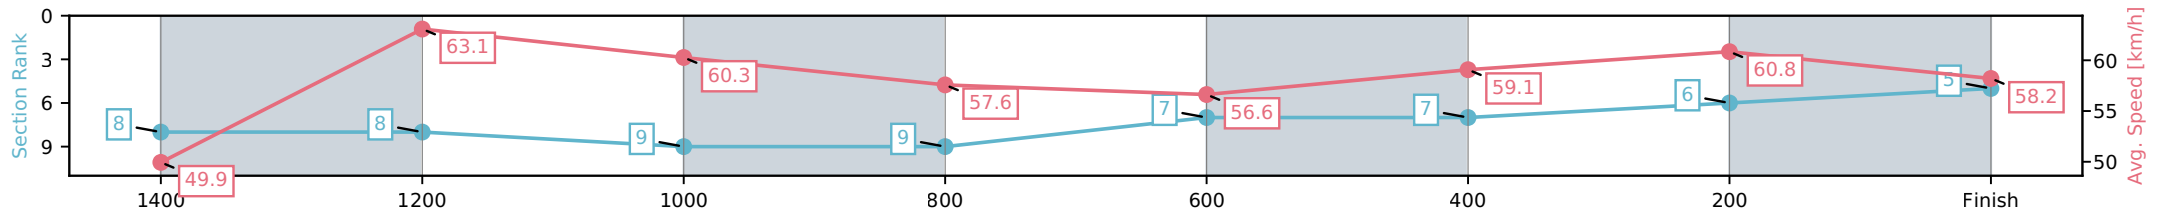

Horse/Jockey Name	Namara/Benjamin Osmond
Finish Rank	5
Fastest Section Time (Section)	0:11.52 (1400-1200)
Top Speed [km/h] (Section)	64.3 (1400-1200)
Race State	Finished

Sunshine Coast Poly Track QLD
Race 8: FTA ACCOUNTANTS Class 1 Plate & Maiden Plate - 1600m
29 May 2026 - 6:33PM
Track Rating: AWT, Weather: Fine, Rail Position: True Entire Circuit

Section	L1600	L1400	L1200	L1000	L800	L600	L400	L200
Section Times	1:39.91 (0:14.58)	1:25.33 [8] (0:11.52)	1:13.81 [8] (0:12.02)	1:01.79 [9] (0:12.52)	0:49.27 [9] (0:12.82)	0:36.45 [7] (0:12.21)	0:24.24 [7] (0:11.84)	0:12.40 [6] (0:12.40)
Average Speed [km/h]	49.9	63.1	60.3	57.6	56.6	59.1	60.8	58.2
Top Speed [km/h]	63.4	64.3	61.5	59.0	58.1	60.4	61.4	60.1
Avg. Dist. to Rail [m]	7.2	3.9	2.7	2.3	1.1	0.4	2.7	4.7
Avg. Stride Freq. [Hz]	2.3	2.3	2.3	2.2	2.2	2.2	2.3	2.3
Avg. Stride Length [m]	6.5	7.6	7.5	7.4	7.3	7.4	7.5	7.2

[ ] Ranking at each section and finish
-:-:- No data available at this section
NA No data available