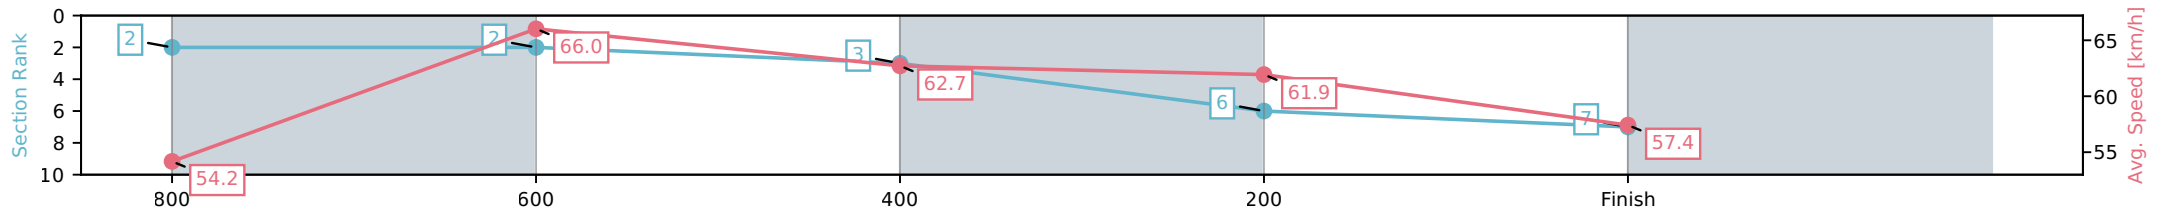

Horse/Jockey Name	Bulsara/Damien Boche
Finish Rank	7
Fastest Section Time (Section)	0:10.94 (800-600)
Top Speed [km/h] (Section)	69.6 (1000 - 800)
Race State	Finished

Sunshine Coast Poly Track QLD
Race 4: BETA WELLNESS BENCHMARK 72 Handicap - 1000m
29 May 2026 - 3:50PM
Track Rating: AWT, Weather: Fine, Rail Position: True Entire Circuit

Section	L1000	L800	L600	L400	L200
Section Times	0:59.65 (0:13.21)	0:46.44 [2] (0:10.94)	0:35.50 [2] (0:11.36)	0:24.14 [3] (0:11.62)	0:12.52 [6] (0:12.52)
Average Speed [km/h]	54.2	66.0	62.7	61.9	57.4
Top Speed [km/h]	69.6	69.6	64.1	62.6	61.0
Avg. Dist. to Rail [m]	5.7	0.8	1.7	0.8	2.9
Avg. Stride Freq. [Hz]	2.5	2.4	2.4	2.4	2.3
Avg. Stride Length [m]	6.7	7.7	7.4	7.4	7.2

[ ] Ranking at each section and finish
-.-.- No data available at this section
NA No data available