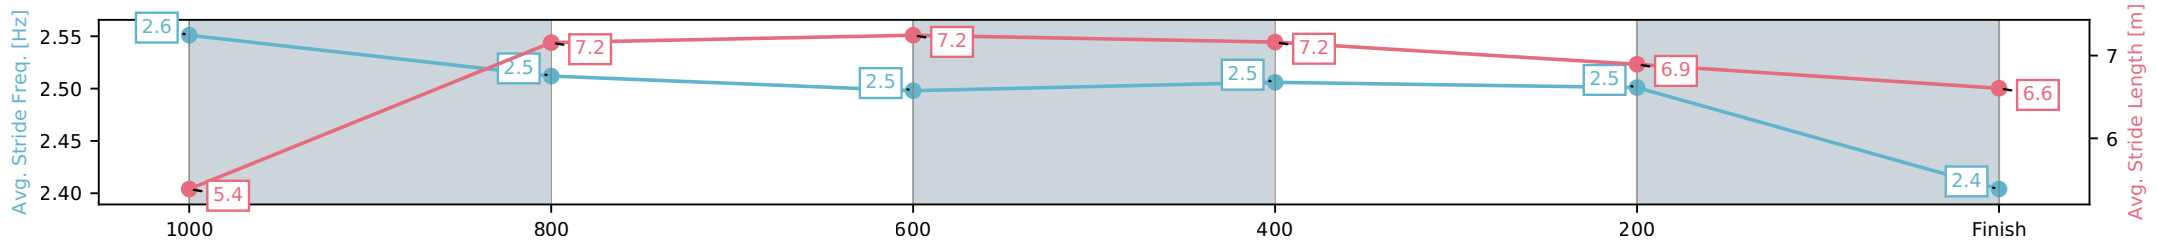

Horse/Jockey Name	Six Of Wands/Olivia Kendal
Finish Rank	9
Fastest Section Time (Section)	0:11.14 (1000-800)
Top Speed [km/h] (Section)	66.2 (1000-800)
Race State	Finished

Sunshine Coast Poly Track QLD
Race 5: ELECTROLUX RATINGS BAND 0 - 62 Handicap - 1100m
29 May 2026 - 4:25PM
Track Rating: AWT, Weather: Fine, Rail Position: True Entire Circuit

Section	L1100	L1000	L800	L600	L400	L200
Section Times	1:06.81 (0:08.22)	0:58.59 [6] (0:11.14)	0:47.44 [6] (0:11.37)	0:36.07 [6] (0:11.38)	0:24.69 [6] (0:11.76)	0:12.93 [8] (0:12.93)
Average Speed [km/h]	43.9	64.7	64.4	63.7	61.3	55.7
Top Speed [km/h]	61.6	66.2	64.9	64.9	63.2	59.6
Avg. Dist. to Rail [m]	4.6	3.6	2.6	1.1	2.9	4.1
Avg. Stride Freq. [Hz]	2.6	2.5	2.5	2.5	2.5	2.4
Avg. Stride Length [m]	5.4	7.2	7.2	7.2	6.9	6.6

[ ] Ranking at each section and finish
-:-:- No data available at this section
NA No data available