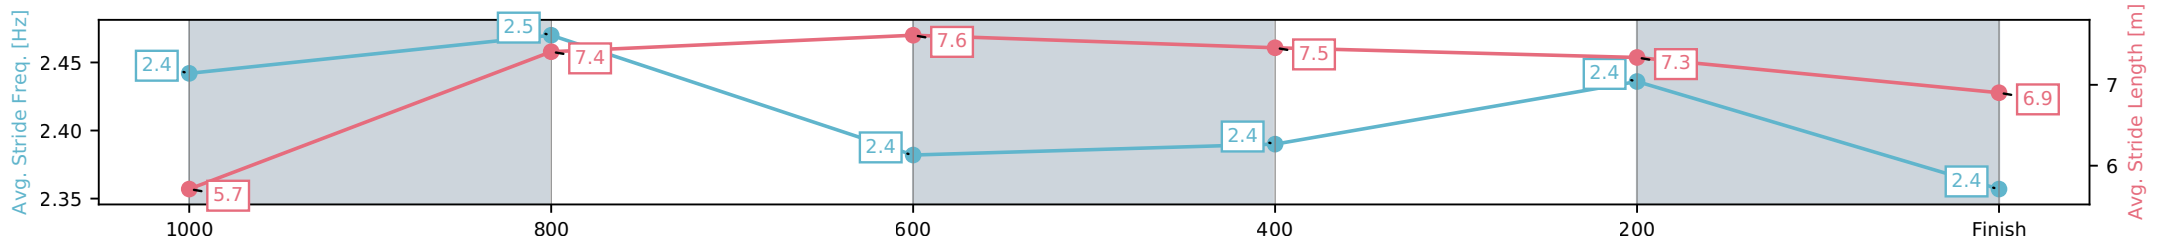

Horse/Jockey Name	Marathia/Bella Youngberry
Finish Rank	4
Fastest Section Time (Section)	0:10.96 (1000-800)
Top Speed [km/h] (Section)	67.0 (1000-800)
Race State	Finished

Sunshine Coast Poly Track QLD
Race 5: ELECTROLUX RATINGS BAND 0 - 62 Handicap - 1100m
29 May 2026 - 4:25PM
Track Rating: AWT, Weather: Fine, Rail Position: True Entire Circuit

Section	L1100	L1000	L800	L600	L400	L200
Section Times	1:05.75 (0:08.16)	0:57.59 [5] (0:10.96)	0:46.63 [4] (0:11.31)	0:35.32 [4] (0:11.30)	0:24.02 [5] (0:11.37)	0:12.65 [3] (0:12.65)
Average Speed [km/h]	44.1	65.8	64.0	63.7	63.4	57.0
Top Speed [km/h]	61.2	67.0	66.2	65.3	66.0	61.1
Avg. Dist. to Rail [m]	4.8	3.0	0.9	0.3	1.8	3.9
Avg. Stride Freq. [Hz]	2.4	2.5	2.4	2.4	2.4	2.4
Avg. Stride Length [m]	5.7	7.4	7.6	7.5	7.3	6.9

[ ] Ranking at each section and finish
-:-:- No data available at this section
NA No data available