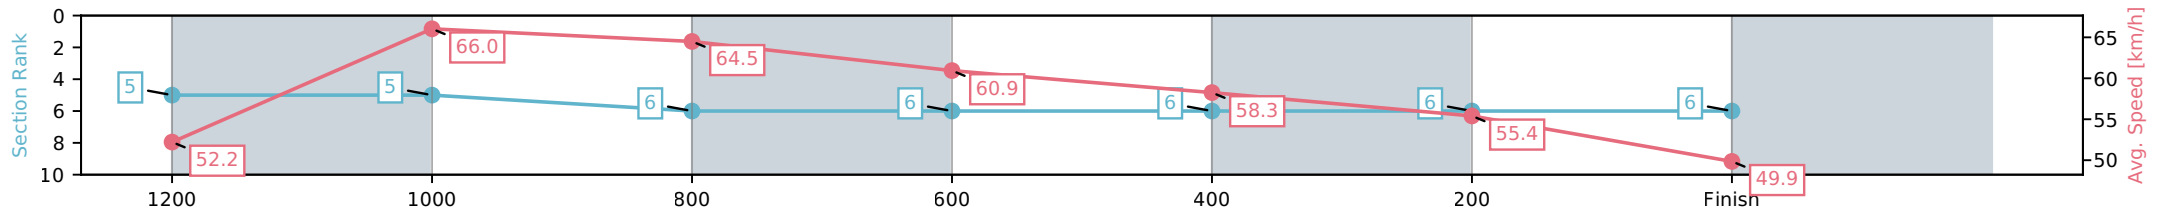

Sunshine Coast Poly Track QLD

Race 2: QEBS Maiden Plate (QTIS bonuses applicable  
2&3YO's only) - 1400m

29 May 2026 - 2:37PM

Track Rating: AWT, Weather: Fine, Rail Position: True Entire Circuit

Section	L1400	L1200	L1000	L800	L600	L400	L200
Section Times	1:27.85 (0:13.78)	1:14.07 [5] (0:10.99)	1:03.08 [5] (0:11.18)	0:51.90 [6] (0:12.03)	0:39.87 [6] (0:12.44)	0:27.43 [6] (0:13.00)	0:14.43 [6] (0:14.43)
Average Speed [km/h]	52.2	66.0	64.5	60.9	58.3	55.4	49.9
Top Speed [km/h]	66.0	66.4	65.3	63.5	59.4	57.6	52.8
Avg. Dist. to Rail [m]	4.6	3.5	3.7	2.4	1.1	3.4	5.5
Avg. Stride Freq. [Hz]	2.6	2.6	2.5	2.5	2.4	2.4	2.3
Avg. Stride Length [m]	6.1	7.1	7.2	7.0	6.7	6.6	6.3