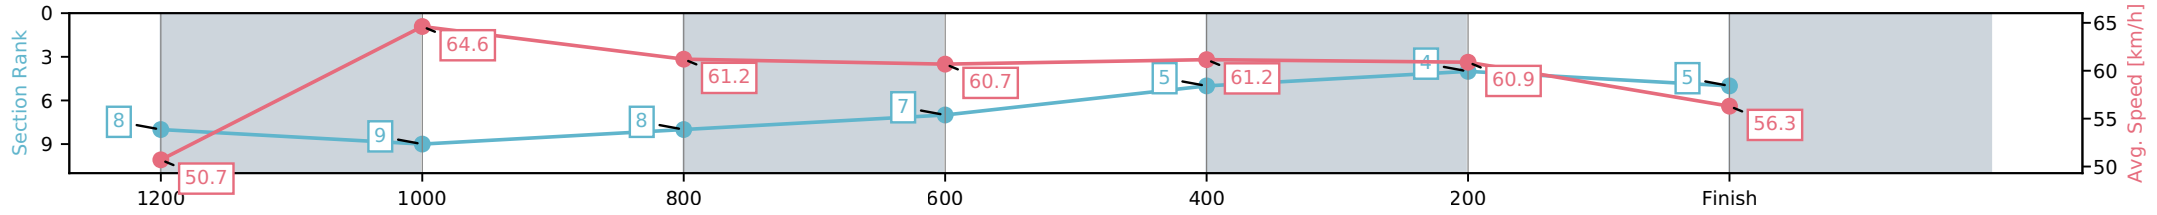

Horse/Jockey Name	Galactic Legend/Kayla Johnston
Finish Rank	5
Fastest Section Time (Section)	0:11.26 (1200-1000)
Top Speed [km/h] (Section)	67.1 (1200-1000)
Race State	Finished

Sunshine Coast Poly Track QLD
Race 7: STEPS BENCHMARK 58 Handicap - 1400m
29 May 2026 - 5:50PM
Track Rating: AWT, Weather: Fine, Rail Position: True Entire Circuit

Section	L1400	L1200	L1000	L800	L600	L400	L200
Section Times	1:25.77 (0:14.16)	1:11.61 [8] (0:11.26)	1:00.35 [9] (0:11.78)	0:48.57 [8] (0:12.09)	0:36.48 [7] (0:11.84)	0:24.65 [5] (0:11.84)	0:12.82 [4] (0:12.82)
Average Speed [km/h]	50.7	64.6	61.2	60.7	61.2	60.9	56.3
Top Speed [km/h]	66.5	67.1	62.3	61.9	62.0	61.8	59.3
Avg. Dist. to Rail [m]	5.9	4.1	4.0	2.7	0.8	2.7	5.4
Avg. Stride Freq. [Hz]	2.4	2.4	2.4	2.4	2.4	2.5	2.3
Avg. Stride Length [m]	6.4	7.5	7.3	7.2	7.0	7.0	6.9

[ ] Ranking at each section and finish
-:-:- No data available at this section
NA No data available