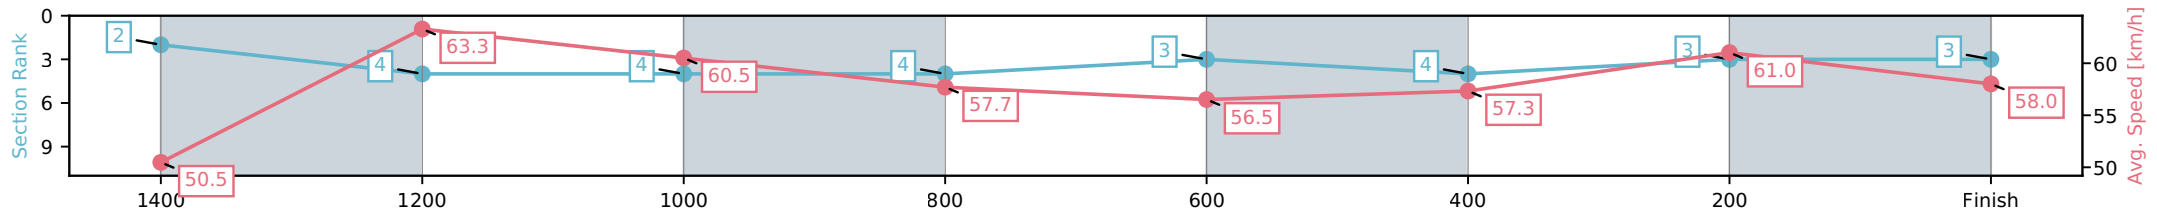

Horse/Jockey Name	Twilight Steps/Kayla Johnston
Finish Rank	3
Fastest Section Time (Section)	0:11.42 (1400-1200)
Top Speed [km/h] (Section)	64.6 (1400-1200)
Race State	Finished

Sunshine Coast Poly Track QLD
Race 8: FTA ACCOUNTANTS Class 1 Plate & Maiden Plate - 1600m

29 May 2026 - 6:33PM

Track Rating: AWT, Weather: Fine, Rail Position: True Entire Circuit

Section	L1600	L1400	L1200	L1000	L800	L600	L400	L200
Section Times	1:39.62 (0:14.14)	1:25.48 [2] (0:11.42)	1:14.06 [4] (0:11.94)	1:02.12 [4] (0:12.50)	0:49.62 [4] (0:12.86)	0:36.76 [3] (0:12.54)	0:24.22 [4] (0:11.80)	0:12.42 [3] (0:12.42)
Average Speed [km/h]	50.5	63.3	60.5	57.7	56.5	57.3	61.0	58.0
Top Speed [km/h]	62.9	64.6	62.0	59.0	57.1	58.7	61.6	61.2
Avg. Dist. to Rail [m]	1.4	1.3	1.4	1.9	1.5	0.5	0.4	0.5
Avg. Stride Freq. [Hz]	2.3	2.4	2.2	2.2	2.2	2.2	2.4	2.4
Avg. Stride Length [m]	6.6	7.5	7.6	7.6	7.3	7.3	7.2	7.0

[ ] Ranking at each section and finish
-:-:- No data available at this section
NA No data available