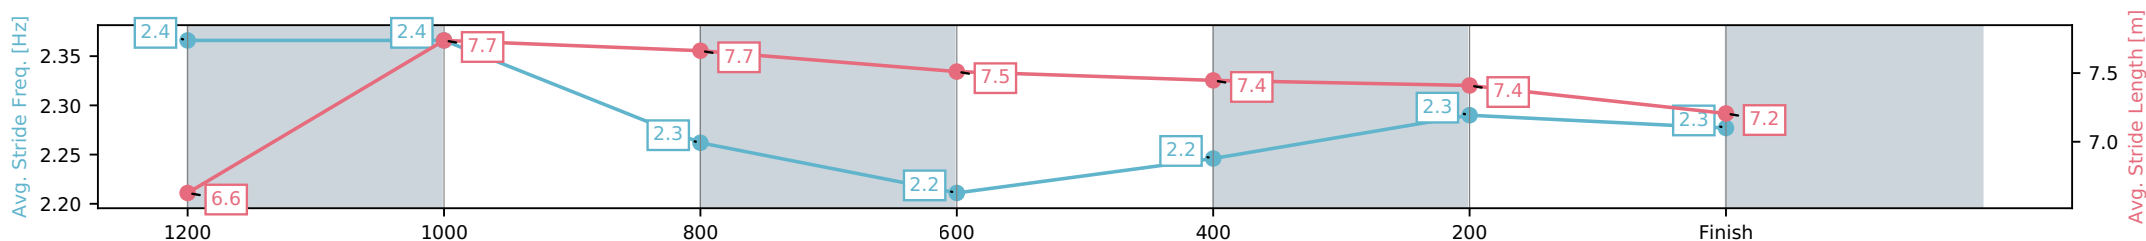

Sunshine Coast Poly Track QLD

Race 7: STEPS BENCHMARK 58 Handicap - 1400m

29 May 2026 - 5:50PM

Track Rating: AWT, Weather: Fine, Rail Position: True Entire Circuit

Section	L1400	L1200	L1000	L800	L600	L400	L200
Section Times	1:25.58 (0:13.78)	1:11.80 [6] (0:11.21)	1:00.59 [4] (0:11.80)	0:48.80 [5] (0:12.39)	0:36.40 [5] (0:11.92)	0:24.48 [4] (0:11.94)	0:12.54 [6] (0:12.54)
Average Speed [km/h]	52.0	64.7	61.2	58.7	59.9	60.3	57.9
Top Speed [km/h]	65.5	66.2	62.0	59.8	60.9	61.3	59.6
Avg. Dist. to Rail [m]	4.1	2.9	3.1	1.7	1.2	0.5	0.7
Avg. Stride Freq. [Hz]	2.4	2.4	2.3	2.2	2.2	2.3	2.3
Avg. Stride Length [m]	6.6	7.7	7.7	7.5	7.4	7.4	7.2