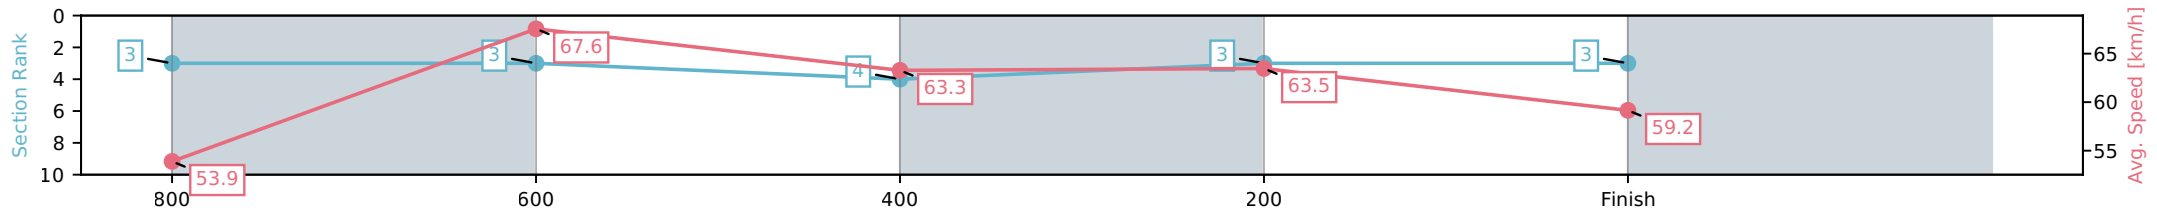

Sunshine Coast Poly Track QLD  
 Race 4: BETA WELLNESS BENCHMARK 72 Handicap - 1000m

29 May 2026 - 3:50PM

Track Rating: AWT, Weather: Fine, Rail Position: True Entire Circuit

Section	L1000	L800	L600	L400	L200
Section Times	0:59.09 (0:13.32)	0:45.78 [3] (0:10.88)	0:34.90 [3] (0:11.45)	0:23.45 [4] (0:11.34)	0:12.12 [3] (0:12.12)
Average Speed [km/h]	53.9	67.6	63.3	63.5	59.2
Top Speed [km/h]	68.6	69.5	64.5	64.4	62.1
Avg. Dist. to Rail [m]	8.2	2.9	0.9	1.8	3.7
Avg. Stride Freq. [Hz]	2.5	2.5	2.4	2.4	2.3
Avg. Stride Length [m]	6.6	7.5	7.4	7.4	7.2