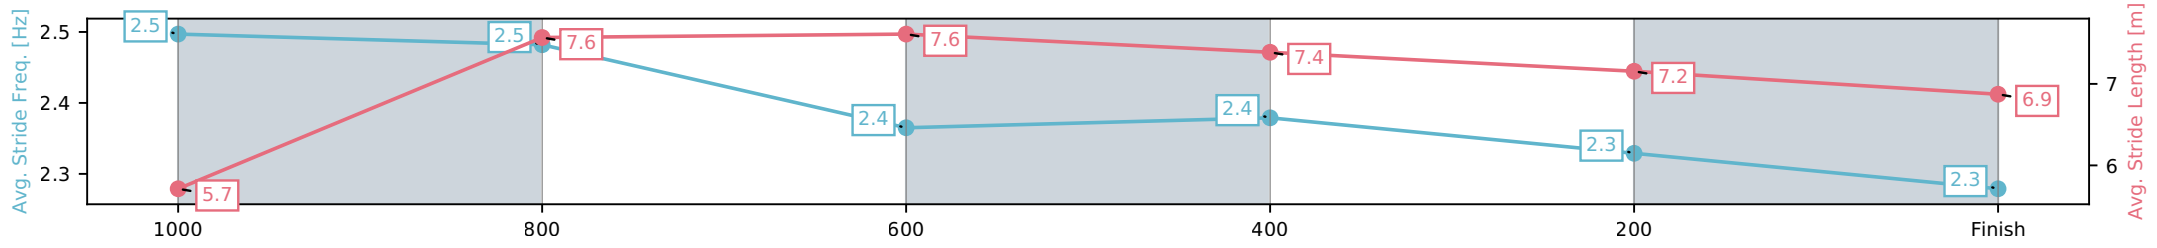

Horse/Jockey Name	Kalizma/Cejay Graham
Finish Rank	5
Fastest Section Time (Section)	0:10.73 (1000-800)
Top Speed [km/h] (Section)	68.8 (1000-800)
Race State	Finished

Sunshine Coast Poly Track QLD
Race 1: SUNSHINE COAST FLOORING XTRA Maiden Plate
(QTIS bonuses applicable 2&3YO's only) - 1100m
29 May 2026 - 1:55PM
Track Rating: AWT, Weather: Fine, Rail Position: True Entire Circuit

Section	L1100	L1000	L800	L600	L400	L200
Section Times	1:07.37 (0:08.06)	0:59.31 [4] (0:10.73)	0:48.59 [4] (0:11.59)	0:37.00 [4] (0:11.72)	0:25.28 [4] (0:12.23)	0:13.04 [5] (0:13.04)
Average Speed [km/h]	44.4	67.4	63.8	62.0	58.8	55.1
Top Speed [km/h]	64.3	68.8	64.8	63.8	60.8	57.3
Avg. Dist. to Rail [m]	9.7	8.0	3.9	1.3	2.0	2.5
Avg. Stride Freq. [Hz]	2.5	2.5	2.4	2.4	2.3	2.3
Avg. Stride Length [m]	5.7	7.6	7.6	7.4	7.2	6.9

[ ] Ranking at each section and finish
-:-:- No data available at this section
NA No data available