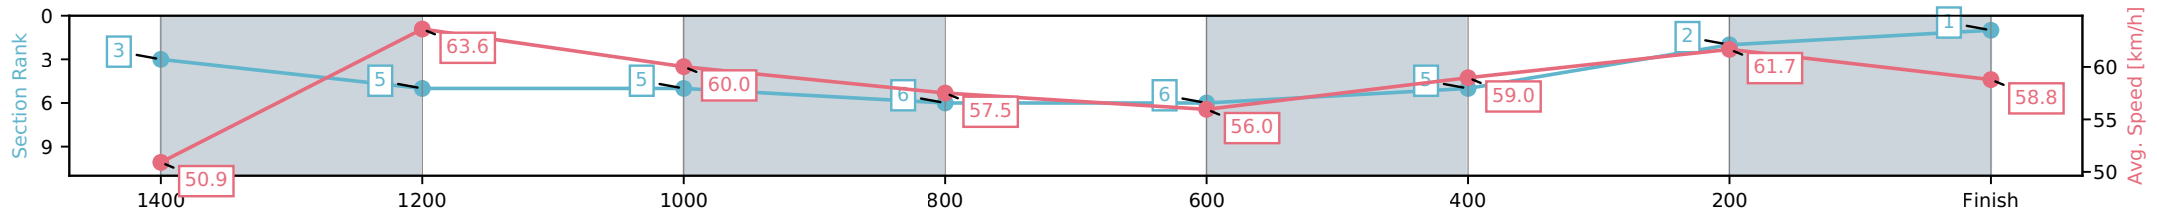

Horse/Jockey Name	Double Whammy/Jake Bayliss
Finish Rank	1
Fastest Section Time (Section)	0:11.42 (1400-1200)
Top Speed [km/h] (Section)	65.6 (1400-1200)
Race State	Finished

Sunshine Coast Poly Track QLD
Race 8: FTA ACCOUNTANTS Class 1 Plate & Maiden Plate - 1600m

29 May 2026 - 6:33PM

Track Rating: AWT, Weather: Fine, Rail Position: True Entire Circuit

Section	L1600	L1400	L1200	L1000	L800	L600	L400	L200
Section Times	1:39.37 (0:14.18)	1:25.19 [3] (0:11.42)	1:13.77 [5] (0:12.08)	1:01.69 [5] (0:12.53)	0:49.16 [6] (0:13.00)	0:36.16 [6] (0:12.22)	0:23.94 [5] (0:11.69)	0:12.26 [2] (0:12.26)
Average Speed [km/h]	50.9	63.6	60.0	57.5	56.0	59.0	61.7	58.8
Top Speed [km/h]	63.4	65.6	61.5	58.6	56.5	60.6	62.3	61.6
Avg. Dist. to Rail [m]	3.4	3.9	2.8	3.1	1.4	0.4	2.3	3.1
Avg. Stride Freq. [Hz]	2.4	2.4	2.3	2.2	2.2	2.2	2.3	2.3
Avg. Stride Length [m]	6.4	7.3	7.3	7.4	7.3	7.4	7.5	7.4

[ ] Ranking at each section and finish
-:-:- No data available at this section
NA No data available