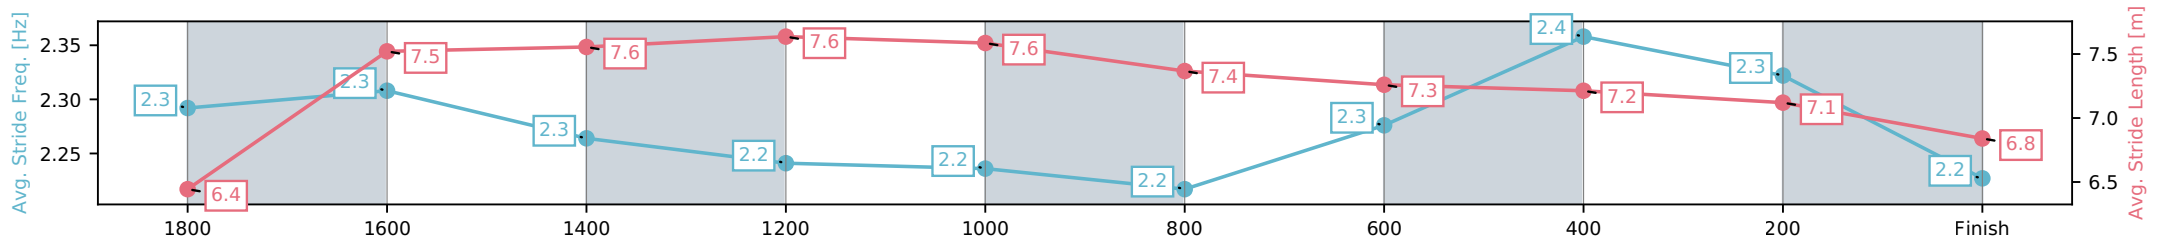

Horse/Jockey Name	Watermelon/Kyle Wilson-Taylor
Finish Rank	5
Fastest Section Time (Section)	0:11.75 (1800-1600)
Top Speed [km/h] (Section)	63.4 (1800-1600)
Race State	Finished

Sunshine Coast Poly Track QLD
Race 3: CHOMLEY FAMILY LAW BENCHMARK 65 Handicap - 2000m

29 May 2026 - 3:10PM

Track Rating: AWT, Weather: Fine, Rail Position: True Entire Circuit

Section	L2000	L1800	L1600	L1400	L1200	L1000	L800	L600	L400	L200
Section Times	2:05.56 (0:14.83)	1:50.73 [5] (0:11.75)	1:38.98 [6] (0:12.03)	1:26.95 [6] (0:11.98)	1:14.97 [6] (0:12.14)	1:02.83 [6] (0:12.43)	0:50.41 [5] (0:12.44)	0:37.96 [5] (0:12.11)	0:25.85 [5] (0:12.39)	0:13.46 [4] (0:13.46)
Average Speed [km/h]	48.4	61.6	60.6	60.6	59.8	58.1	58.9	60.2	58.1	53.0
Top Speed [km/h]	63.1	63.4	61.4	61.3	61.2	58.7	60.9	60.9	59.5	56.2
Avg. Dist. to Rail [m]	3.4	0.6	1.9	3.5	3.4	3.1	2.7	1.7	4.6	7.4
Avg. Stride Freq. [Hz]	2.3	2.3	2.3	2.2	2.2	2.2	2.3	2.4	2.3	2.2
Avg. Stride Length [m]	6.4	7.5	7.6	7.6	7.6	7.4	7.3	7.2	7.1	6.8

- [ ] Ranking at each section and finish
- -:-:- No data available at this section
- NA No data available