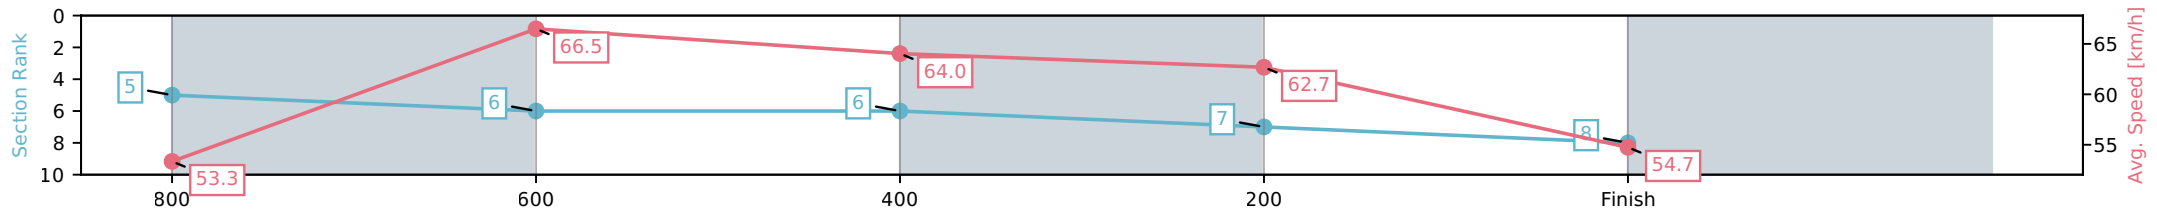

Horse/Jockey Name	I Am Voodoo/Kyle Wilson-Taylor
Finish Rank	8
Fastest Section Time (Section)	0:10.98 (800-600)
Top Speed [km/h] (Section)	68.0 (800-600)
Race State	Finished

Sunshine Coast Poly Track QLD
Race 4: BETA WELLNESS BENCHMARK 72 Handicap - 1000m
29 May 2026 - 3:50PM
Track Rating: AWT, Weather: Fine, Rail Position: True Entire Circuit

Section	L1000	L800	L600	L400	L200
Section Times	1:00.39 (0:13.40)	0:46.99 [5] (0:10.98)	0:36.01 [6] (0:11.37)	0:24.63 [6] (0:11.50)	0:13.14 [7] (0:13.14)
Average Speed [km/h]	53.3	66.5	64.0	62.7	54.7
Top Speed [km/h]	67.8	68.0	65.3	63.7	61.0
Avg. Dist. to Rail [m]	3.4	2.0	1.7	3.4	5.6
Avg. Stride Freq. [Hz]	2.6	2.6	2.5	2.5	2.4
Avg. Stride Length [m]	6.4	7.4	7.1	7.0	6.7

[ ] Ranking at each section and finish
-:-:- No data available at this section
NA No data available