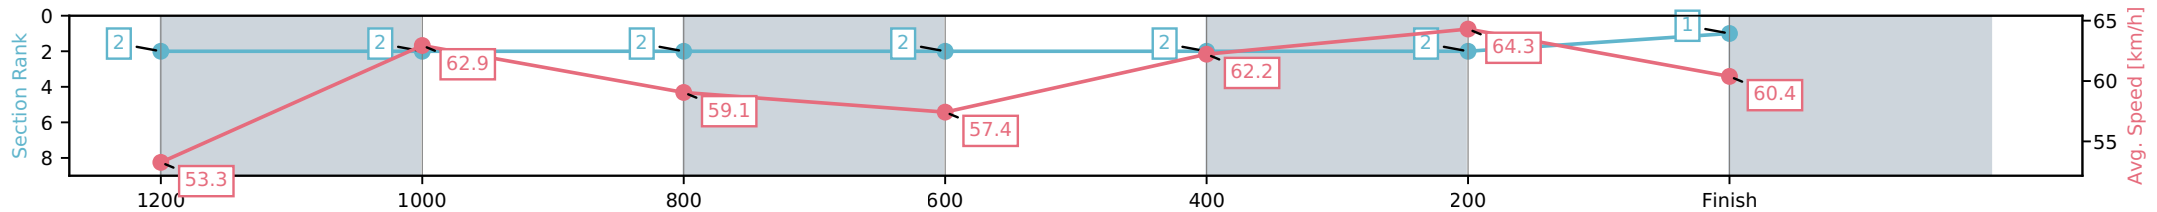

Horse/Jockey Name	Ikasara/Corey Sutherland
Finish Rank	1
Fastest Section Time (Section)	0:11.20 (400-200)
Top Speed [km/h] (Section)	65.2 (1200-1000)
Race State	Finished

Sunshine Coast Poly Track QLD
Race 6: SUNSHINE MITRE 10 BENCHMARK 68 Handicap - 1400m

29 May 2026 - 5:08PM

Track Rating: AWT, Weather: Fine, Rail Position: True Entire Circuit

Section	L1400	L1200	L1000	L800	L600	L400	L200
Section Times	1:24.68 (0:13.46)	1:11.22 [2] (0:11.52)	0:59.69 [2] (0:12.20)	0:47.49 [2] (0:12.76)	0:34.73 [2] (0:11.59)	0:23.14 [2] (0:11.20)	0:11.94 [2] (0:11.94)
Average Speed [km/h]	53.3	62.9	59.1	57.4	62.2	64.3	60.4
Top Speed [km/h]	65.0	65.2	62.7	59.1	64.0	65.2	63.2
Avg. Dist. to Rail [m]	3.5	2.9	3.5	2.5	0.5	1.9	2.7
Avg. Stride Freq. [Hz]	2.4	2.3	2.2	2.2	2.3	2.4	2.3
Avg. Stride Length [m]	6.9	7.9	7.8	7.5	7.5	7.5	7.4

- [ ] Ranking at each section and finish
- -:-:- No data available at this section
- NA No data available