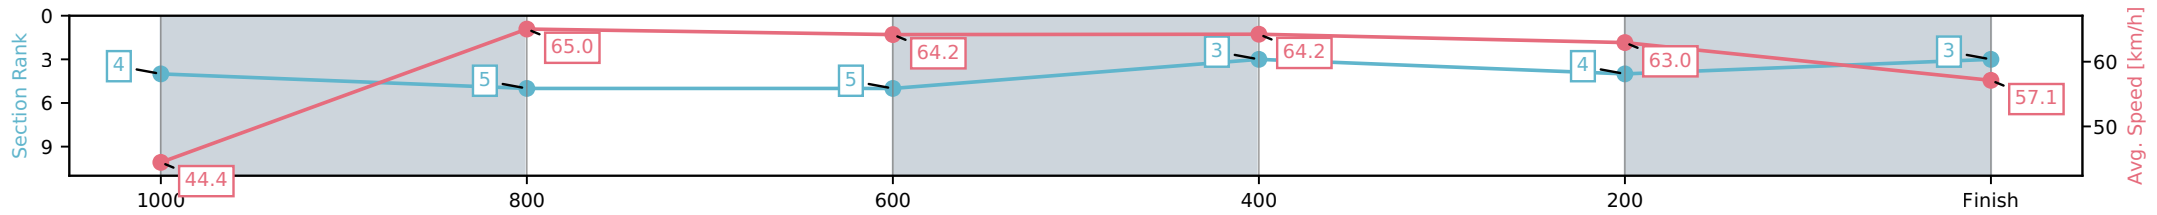

Horse/Jockey Name	Riva D'amor/Montana Philpot
Finish Rank	3
Fastest Section Time (Section)	0:11.08 (1000-800)
Top Speed [km/h] (Section)	65.8 (1000-800)
Race State	Finished

Sunshine Coast Poly Track QLD
Race 5: ELECTROLUX RATINGS BAND 0 - 62 Handicap - 1100m
29 May 2026 - 4:25PM
Track Rating: AWT, Weather: Fine, Rail Position: True Entire Circuit

Section	L1100	L1000	L800	L600	L400	L200
Section Times	1:05.68 (0:08.10)	0:57.58 [4] (0:11.08)	0:46.50 [5] (0:11.30)	0:35.20 [5] (0:11.19)	0:24.01 [3] (0:11.44)	0:12.57 [4] (0:12.57)
Average Speed [km/h]	44.4	65.0	64.2	64.2	63.0	57.1
Top Speed [km/h]	61.2	65.8	65.3	65.2	65.2	61.5
Avg. Dist. to Rail [m]	3.3	2.1	1.1	0.4	1.8	3.8
Avg. Stride Freq. [Hz]	2.4	2.4	2.3	2.4	2.4	2.3
Avg. Stride Length [m]	5.8	7.5	7.7	7.5	7.5	7.1

[ ] Ranking at each section and finish
-.-.- No data available at this section
NA No data available