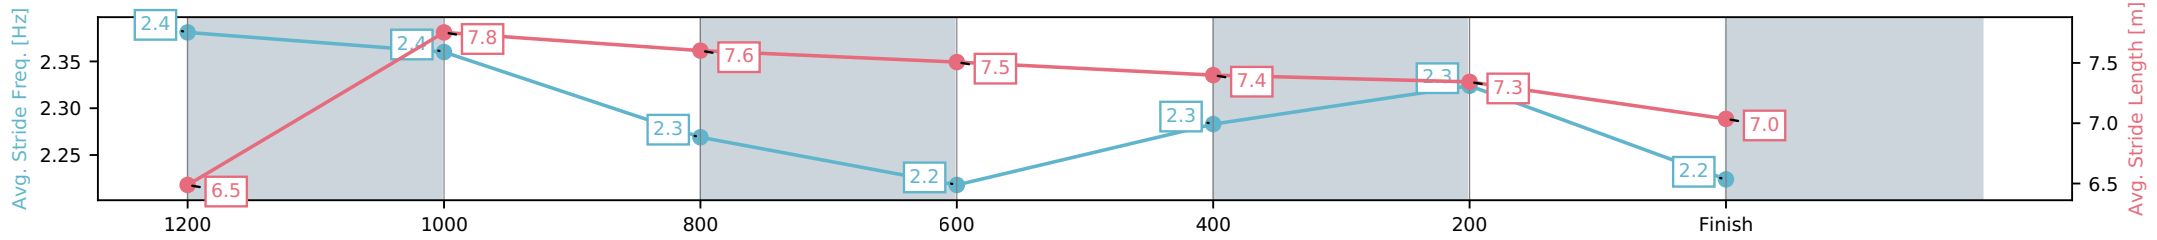

Horse/Jockey Name	Ihaveseenthelight/Benjamin Osmond
Finish Rank	9
Fastest Section Time (Section)	0:11.30 (1200-1000)
Top Speed [km/h] (Section)	67.4 (1200-1000)
Race State	Finished

Sunshine Coast Poly Track QLD
Race 7: STEPS BENCHMARK 58 Handicap - 1400m
29 May 2026 - 5:50PM
Track Rating: AWT, Weather: Fine, Rail Position: True Entire Circuit

Section	L1400	L1200	L1000	L800	L600	L400	L200
Section Times	1:26.55 (0:13.86)	1:12.69 [7] (0:11.30)	1:01.39 [7] (0:11.81)	0:49.58 [7] (0:12.41)	0:37.17 [8] (0:11.99)	0:25.18 [8] (0:11.92)	0:13.26 [9] (0:13.26)
Average Speed [km/h]	51.8	64.3	60.9	58.7	60.1	60.3	54.6
Top Speed [km/h]	67.3	67.4	61.8	59.6	61.2	61.4	57.9
Avg. Dist. to Rail [m]	4.7	3.2	2.2	1.6	0.4	0.7	0.4
Avg. Stride Freq. [Hz]	2.4	2.4	2.3	2.2	2.3	2.3	2.2
Avg. Stride Length [m]	6.5	7.8	7.6	7.5	7.4	7.3	7.0

[ ] Ranking at each section and finish
-:-:- No data available at this section
NA No data available