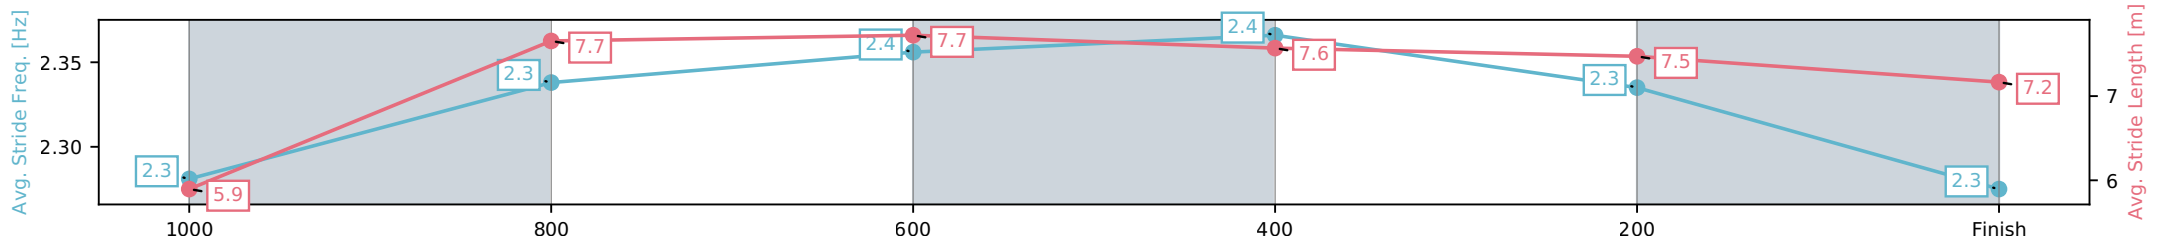

Horse/Jockey Name	Causeways/Julie Busuttin
Finish Rank	8
Fastest Section Time (Section)	0:11.14 (1000-800)
Top Speed [km/h] (Section)	65.7 (1000-800)
Race State	Finished

Sunshine Coast Poly Track QLD
Race 5: ELECTROLUX RATINGS BAND 0 - 62 Handicap - 1100m
29 May 2026 - 4:25PM
Track Rating: AWT, Weather: Fine, Rail Position: True Entire Circuit

Section	L1100	L1000	L800	L600	L400	L200
Section Times	1:06.61 (0:08.59)	0:58.02 [9] (0:11.14)	0:46.88 [9] (0:11.28)	0:35.60 [8] (0:11.34)	0:24.27 [7] (0:11.66)	0:12.61 [9] (0:12.61)
Average Speed [km/h]	41.8	64.6	64.5	63.5	61.7	57.1
Top Speed [km/h]	59.2	65.7	65.1	64.3	62.9	59.7
Avg. Dist. to Rail [m]	6.0	2.2	1.4	0.3	0.7	0.5
Avg. Stride Freq. [Hz]	2.3	2.3	2.4	2.4	2.3	2.3
Avg. Stride Length [m]	5.9	7.7	7.7	7.6	7.5	7.2

[ ] Ranking at each section and finish
-:-:- No data available at this section
NA No data available