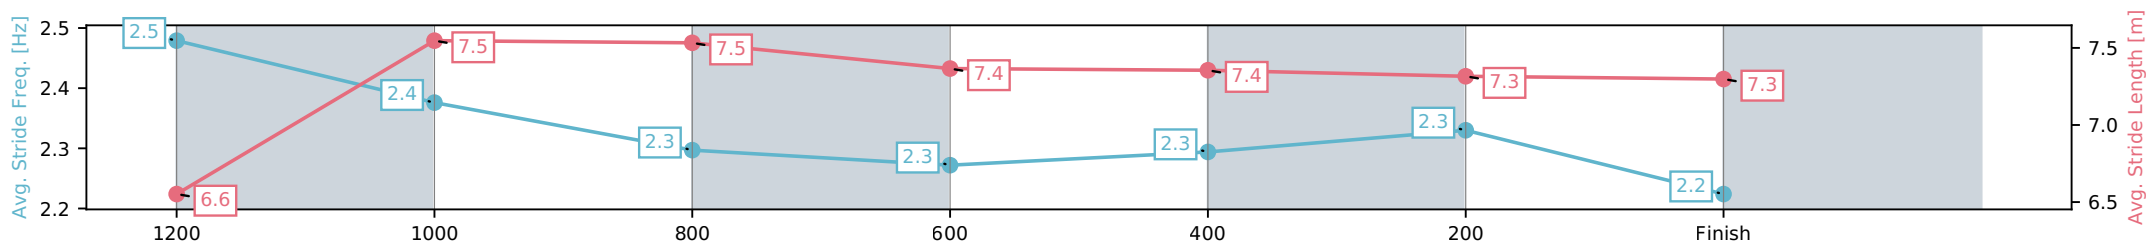

Sunshine Coast Poly Track QLD  
 Race 7: STEPS BENCHMARK 58 Handicap - 1400m

29 May 2026 - 5:50PM

Track Rating: AWT, Weather: Fine, Rail Position: True Entire Circuit

Section	L1400	L1200	L1000	L800	L600	L400	L200
Section Times	1:25.81 (0:13.69)	1:12.12 [5] (0:11.40)	1:00.72 [5] (0:11.82)	0:48.90 [6] (0:12.29)	0:36.61 [6] (0:11.95)	0:24.66 [6] (0:11.95)	0:12.71 [7] (0:12.71)
Average Speed [km/h]	52.4	63.6	61.0	59.1	59.8	60.2	56.8
Top Speed [km/h]	65.3	65.4	61.8	59.7	60.6	61.0	59.1
Avg. Dist. to Rail [m]	5.7	2.4	2.6	1.3	1.0	1.3	4.1
Avg. Stride Freq. [Hz]	2.5	2.4	2.3	2.3	2.3	2.3	2.2
Avg. Stride Length [m]	6.6	7.5	7.5	7.4	7.4	7.3	7.3