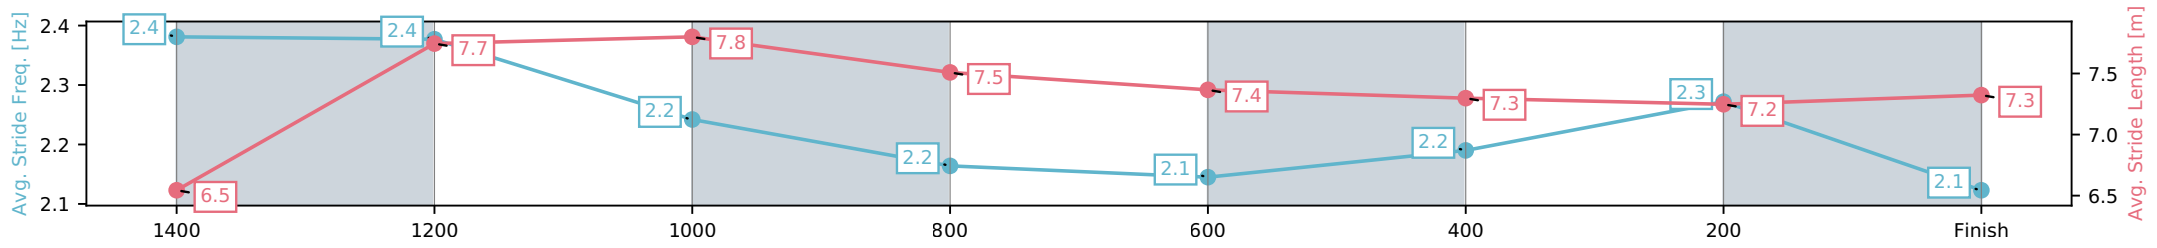

Horse/Jockey Name	Weekend Artist/Cejay Graham
Finish Rank	7
Fastest Section Time (Section)	0:11.17 (1400-1200)
Top Speed [km/h] (Section)	67.1 (1400-1200)
Race State	Finished

Sunshine Coast Poly Track QLD
Race 8: FTA ACCOUNTANTS Class 1 Plate & Maiden Plate - 1600m

29 May 2026 - 6:33PM

Track Rating: AWT, Weather: Fine, Rail Position: True Entire Circuit

Section	L1600	L1400	L1200	L1000	L800	L600	L400	L200
Section Times	1:40.78 (0:14.28)	1:26.50 [5] (0:11.17)	1:15.33 [2] (0:11.80)	1:03.53 [2] (0:12.52)	0:51.01 [2] (0:12.97)	0:38.04 [2] (0:12.54)	0:25.50 [2] (0:12.30)	0:13.20 [7] (0:13.20)
Average Speed [km/h]	51.1	65.6	61.8	57.6	56.0	57.1	58.5	54.4
Top Speed [km/h]	65.2	67.1	64.1	59.7	57.1	58.5	58.8	58.1
Avg. Dist. to Rail [m]	7.3	7.3	4.4	3.2	1.3	0.8	0.7	2.2
Avg. Stride Freq. [Hz]	2.4	2.4	2.2	2.2	2.1	2.2	2.3	2.1
Avg. Stride Length [m]	6.5	7.7	7.8	7.5	7.4	7.3	7.2	7.3

[ ] Ranking at each section and finish
-:-:- No data available at this section
NA No data available