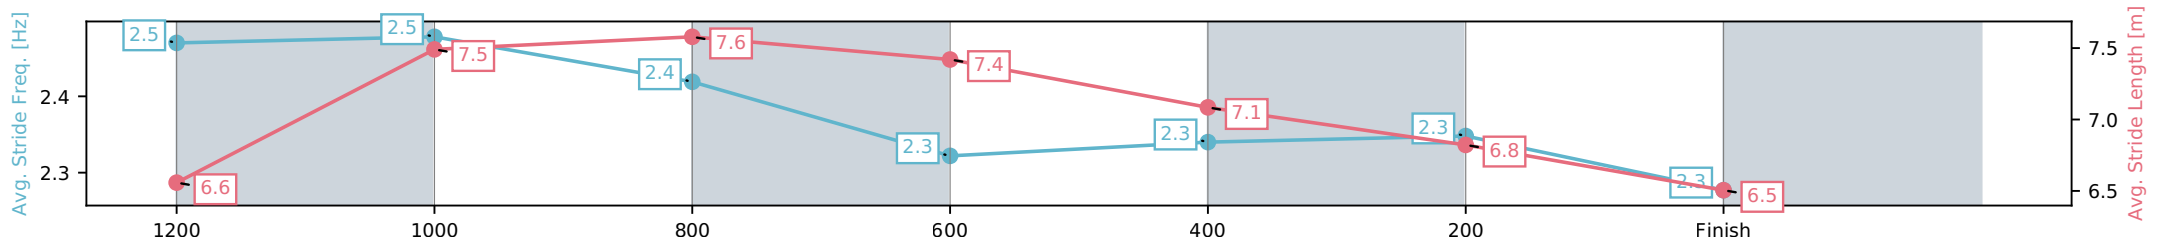

Sunshine Coast Poly Track QLD

Race 2: QEBS Maiden Plate (QTIS bonuses applicable  
2&3YO's only) - 1400m

29 May 2026 - 2:37PM

Track Rating: AWT, Weather: Fine, Rail Position: True Entire Circuit

Section	L1400	L1200	L1000	L800	L600	L400	L200
Section Times	1:26.64 (0:13.53)	1:13.11 [2] (0:11.02)	1:02.09 [4] (0:11.10)	0:50.99 [4] (0:12.07)	0:38.92 [4] (0:12.32)	0:26.60 [2] (0:12.73)	0:13.87 [3] (0:13.87)
Average Speed [km/h]	53.2	66.1	65.0	60.7	58.6	56.5	51.8
Top Speed [km/h]	66.4	66.9	66.1	62.9	60.1	58.3	54.8
Avg. Dist. to Rail [m]	6.8	3.8	3.3	2.5	0.4	0.7	1.8
Avg. Stride Freq. [Hz]	2.5	2.5	2.4	2.3	2.3	2.3	2.3
Avg. Stride Length [m]	6.6	7.5	7.6	7.4	7.1	6.8	6.5