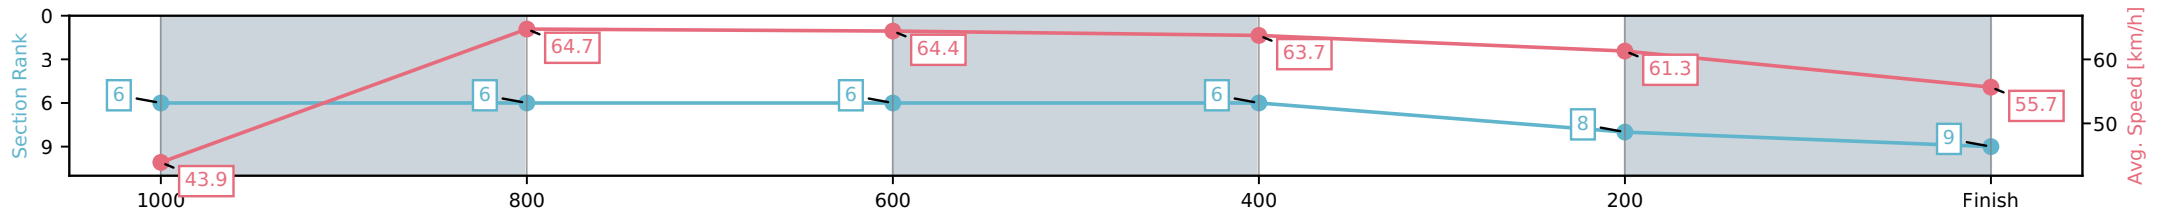

Horse/Jockey Name	Six Of Wands/Olivia Kendal
Finish Rank	9
Fastest Section Time (Section)	0:11.14 (1000-800)
Top Speed [km/h] (Section)	66.2 (1000-800)
Race State	Finished

Sunshine Coast Poly Track QLD
Race 5: ELECTROLUX RATINGS BAND 0 - 62 Handicap - 1100m
29 May 2026 - 4:25PM
Track Rating: AWT, Weather: Fine, Rail Position: True Entire Circuit

Section	L1100	L1000	L800	L600	L400	L200
Section Times	1:06.81 (0:08.22)	0:58.59 [6] (0:11.14)	0:47.44 [6] (0:11.37)	0:36.07 [6] (0:11.38)	0:24.69 [6] (0:11.76)	0:12.93 [8] (0:12.93)
Average Speed [km/h]	43.9	64.7	64.4	63.7	61.3	55.7
Top Speed [km/h]	61.6	66.2	64.9	64.9	63.2	59.6
Avg. Dist. to Rail [m]	4.6	3.6	2.6	1.1	2.9	4.1
Avg. Stride Freq. [Hz]	2.6	2.5	2.5	2.5	2.5	2.4
Avg. Stride Length [m]	5.4	7.2	7.2	7.2	6.9	6.6

[ ] Ranking at each section and finish
-:-:- No data available at this section
NA No data available