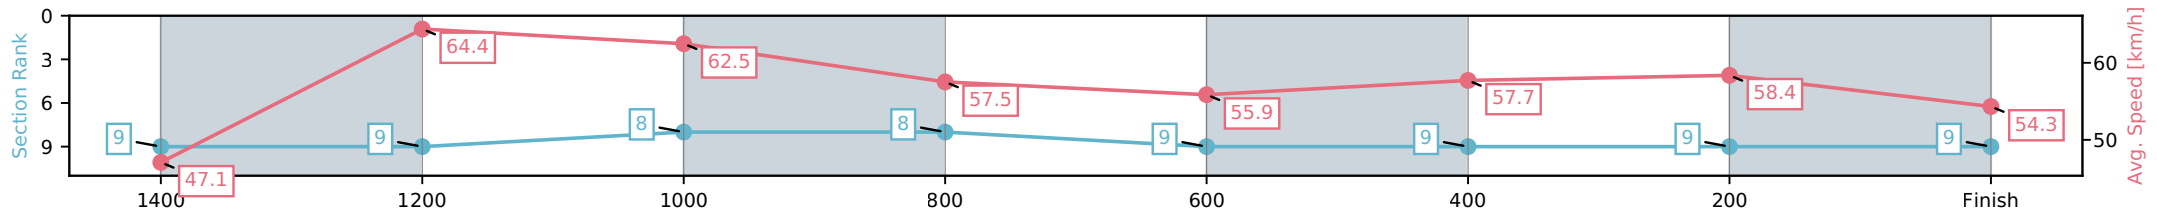

Horse/Jockey Name	Exceed The Sky/Julie Busuttin
Finish Rank	9
Fastest Section Time (Section)	0:11.24 (1400-1200)
Top Speed [km/h] (Section)	65.7 (1400-1200)
Race State	Finished

Sunshine Coast Poly Track QLD
Race 8: FTAACCOUNTANTS Class 1 Plate & Maiden Plate - 1600m

29 May 2026 - 6:33PM

Track Rating: AWT, Weather: Fine, Rail Position: True Entire Circuit

Section	L1600	L1400	L1200	L1000	L800	L600	L400	L200
Section Times	1:41.53 (0:15.23)	1:26.30 [9] (0:11.24)	1:15.07 [9] (0:11.60)	1:03.47 [8] (0:12.54)	0:50.93 [8] (0:12.95)	0:37.98 [9] (0:12.38)	0:25.60 [9] (0:12.34)	0:13.26 [9] (0:13.26)
Average Speed [km/h]	47.1	64.4	62.5	57.5	55.9	57.7	58.4	54.3
Top Speed [km/h]	61.9	65.7	64.6	59.1	56.8	59.0	59.1	57.1
Avg. Dist. to Rail [m]	3.8	2.4	2.5	2.7	1.0	1.1	0.4	1.8
Avg. Stride Freq. [Hz]	2.3	2.4	2.4	2.2	2.3	2.3	2.3	2.3
Avg. Stride Length [m]	6.3	7.4	7.5	7.3	7.0	6.9	7.1	6.8

[ ] Ranking at each section and finish
-:-:- No data available at this section
NA No data available