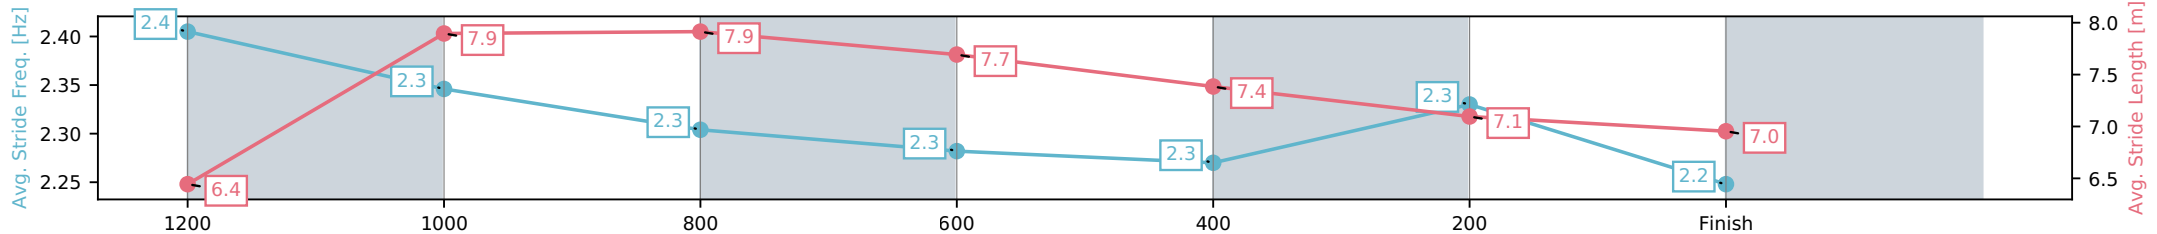

Sunshine Coast Poly Track QLD

Race 2: QEBS Maiden Plate (QTIS bonuses applicable  
2&3YO's only) - 1400m

29 May 2026 - 2:37PM

Track Rating: AWT, Weather: Fine, Rail Position: True Entire Circuit

Section	L1400	L1200	L1000	L800	L600	L400	L200
Section Times	1:25.91 (0:14.05)	1:11.86 [8] (0:11.08)	1:00.78 [8] (0:11.15)	0:49.63 [8] (0:11.88)	0:37.75 [8] (0:12.29)	0:25.45 [7] (0:12.31)	0:13.14 [4] (0:13.14)
Average Speed [km/h]	51.3	65.8	64.6	62.0	59.6	58.4	54.8
Top Speed [km/h]	66.2	66.6	65.5	64.0	60.3	59.2	57.0
Avg. Dist. to Rail [m]	8.9	4.1	3.7	3.3	2.5	5.0	5.1
Avg. Stride Freq. [Hz]	2.4	2.3	2.3	2.3	2.3	2.3	2.2
Avg. Stride Length [m]	6.4	7.9	7.9	7.7	7.4	7.1	7.0