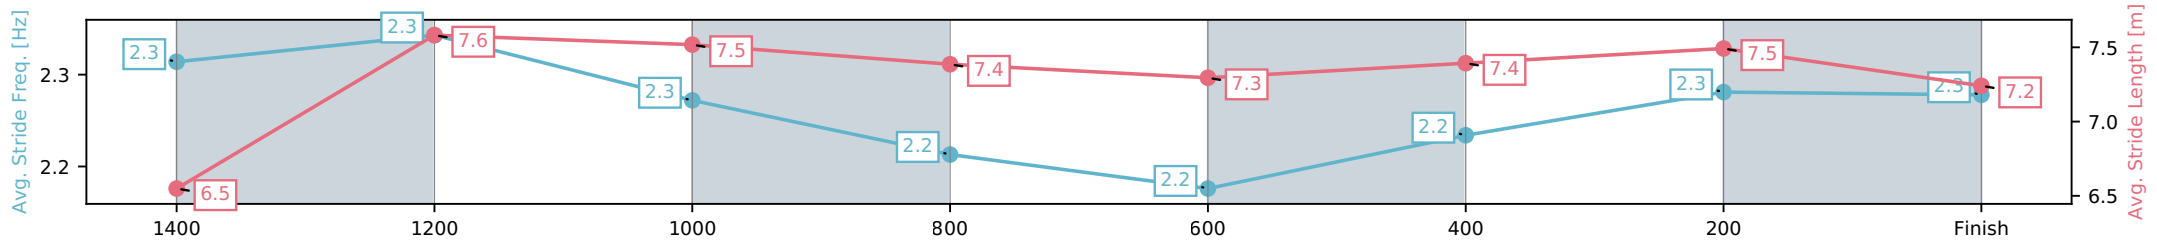

Horse/Jockey Name	Namara/Benjamin Osmond
Finish Rank	5
Fastest Section Time (Section)	0:11.52 (1400-1200)
Top Speed [km/h] (Section)	64.3 (1400-1200)
Race State	Finished

Sunshine Coast Poly Track QLD
Race 8: FTA ACCOUNTANTS Class 1 Plate & Maiden Plate - 1600m
29 May 2026 - 6:33PM
Track Rating: AWT, Weather: Fine, Rail Position: True Entire Circuit

Section	L1600	L1400	L1200	L1000	L800	L600	L400	L200
Section Times	1:39.91 (0:14.58)	1:25.33 [8] (0:11.52)	1:13.81 [8] (0:12.02)	1:01.79 [9] (0:12.52)	0:49.27 [9] (0:12.82)	0:36.45 [7] (0:12.21)	0:24.24 [7] (0:11.84)	0:12.40 [6] (0:12.40)
Average Speed [km/h]	49.9	63.1	60.3	57.6	56.6	59.1	60.8	58.2
Top Speed [km/h]	63.4	64.3	61.5	59.0	58.1	60.4	61.4	60.1
Avg. Dist. to Rail [m]	7.2	3.9	2.7	2.3	1.1	0.4	2.7	4.7
Avg. Stride Freq. [Hz]	2.3	2.3	2.3	2.2	2.2	2.2	2.3	2.3
Avg. Stride Length [m]	6.5	7.6	7.5	7.4	7.3	7.4	7.5	7.2

[ ] Ranking at each section and finish
-:-:- No data available at this section
NA No data available