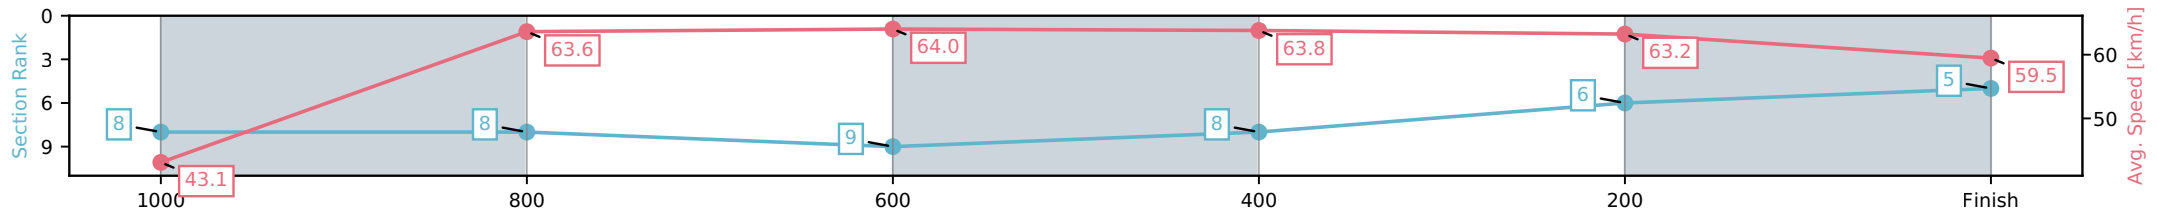

Horse/Jockey Name	Fitzroy Street/Ben Thompson
Finish Rank	5
Fastest Section Time (Section)	0:11.31 (600-400)
Top Speed [km/h] (Section)	64.8 (600-400)
Race State	Finished

Sunshine Coast Poly Track QLD
Race 5: ELECTROLUX RATINGS BAND 0 - 62 Handicap - 1100m
29 May 2026 - 4:25PM
Track Rating: AWT, Weather: Fine, Rail Position: True Entire Circuit

Section	L1100	L1000	L800	L600	L400	L200
Section Times	1:05.91 (0:08.36)	0:57.56 [8] (0:11.34)	0:46.22 [8] (0:11.42)	0:34.80 [9] (0:11.31)	0:23.49 [8] (0:11.39)	0:12.10 [6] (0:12.10)
Average Speed [km/h]	43.1	63.6	64.0	63.8	63.2	59.5
Top Speed [km/h]	58.9	64.7	64.7	64.8	64.5	61.7
Avg. Dist. to Rail [m]	9.0	3.8	2.1	0.4	1.1	1.5
Avg. Stride Freq. [Hz]	2.3	2.3	2.3	2.3	2.4	2.3
Avg. Stride Length [m]	5.8	7.7	7.8	7.7	7.5	7.2

[ ] Ranking at each section and finish
-.-.- No data available at this section
NA No data available