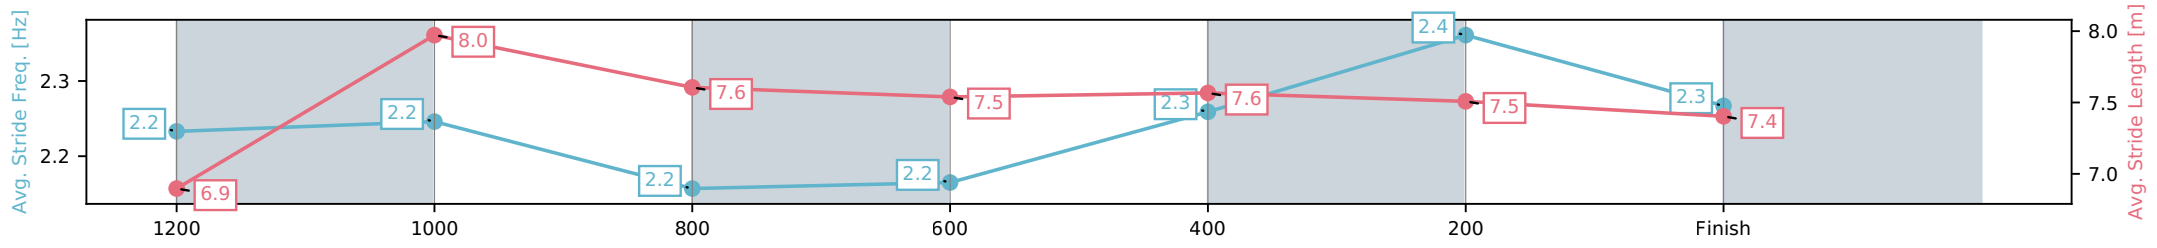

Horse/Jockey Name	Denetta/Olivia Kendal
Finish Rank	7
Fastest Section Time (Section)	0:11.46 (400-200)
Top Speed [km/h] (Section)	65.0 (1200-1000)
Race State	Finished

Sunshine Coast Poly Track QLD
Race 6: SUNSHINE MITRE 10 BENCHMARK 68 Handicap - 1400m
29 May 2026 - 5:08PM
Track Rating: AWT, Weather: Fine, Rail Position: True Entire Circuit

Section	L1400	L1200	L1000	L800	L600	L400	L200
Section Times	1:26.26 (0:14.07)	1:12.19 [7] (0:11.51)	1:00.68 [7] (0:12.46)	0:48.22 [7] (0:12.66)	0:35.56 [7] (0:11.80)	0:23.76 [7] (0:11.46)	0:12.30 [7] (0:12.30)
Average Speed [km/h]	51.1	63.1	57.9	57.8	61.2	62.8	58.8
Top Speed [km/h]	64.8	65.0	60.3	59.0	63.0	63.8	61.5
Avg. Dist. to Rail [m]	4.4	3.5	3.5	2.2	0.6	4.2	5.7
Avg. Stride Freq. [Hz]	2.2	2.2	2.2	2.2	2.3	2.4	2.3
Avg. Stride Length [m]	6.9	8.0	7.6	7.5	7.6	7.5	7.4

[ ] Ranking at each section and finish
-.-.- No data available at this section
NA No data available