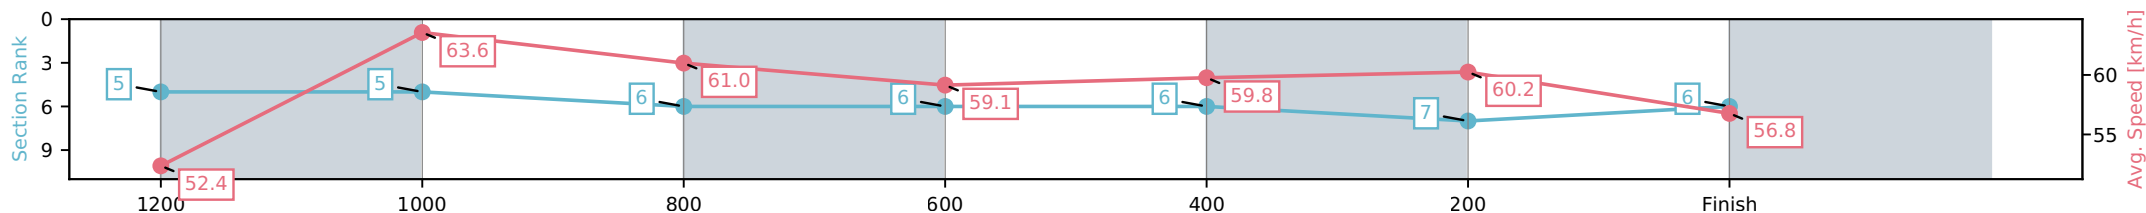

Sunshine Coast Poly Track QLD  
 Race 7: STEPS BENCHMARK 58 Handicap - 1400m

29 May 2026 - 5:50PM

Track Rating: AWT, Weather: Fine, Rail Position: True Entire Circuit

Section	L1400	L1200	L1000	L800	L600	L400	L200
Section Times	1:25.81 (0:13.69)	1:12.12 [5] (0:11.40)	1:00.72 [5] (0:11.82)	0:48.90 [6] (0:12.29)	0:36.61 [6] (0:11.95)	0:24.66 [6] (0:11.95)	0:12.71 [7] (0:12.71)
Average Speed [km/h]	52.4	63.6	61.0	59.1	59.8	60.2	56.8
Top Speed [km/h]	65.3	65.4	61.8	59.7	60.6	61.0	59.1
Avg. Dist. to Rail [m]	5.7	2.4	2.6	1.3	1.0	1.3	4.1
Avg. Stride Freq. [Hz]	2.5	2.4	2.3	2.3	2.3	2.3	2.2
Avg. Stride Length [m]	6.6	7.5	7.5	7.4	7.4	7.3	7.3