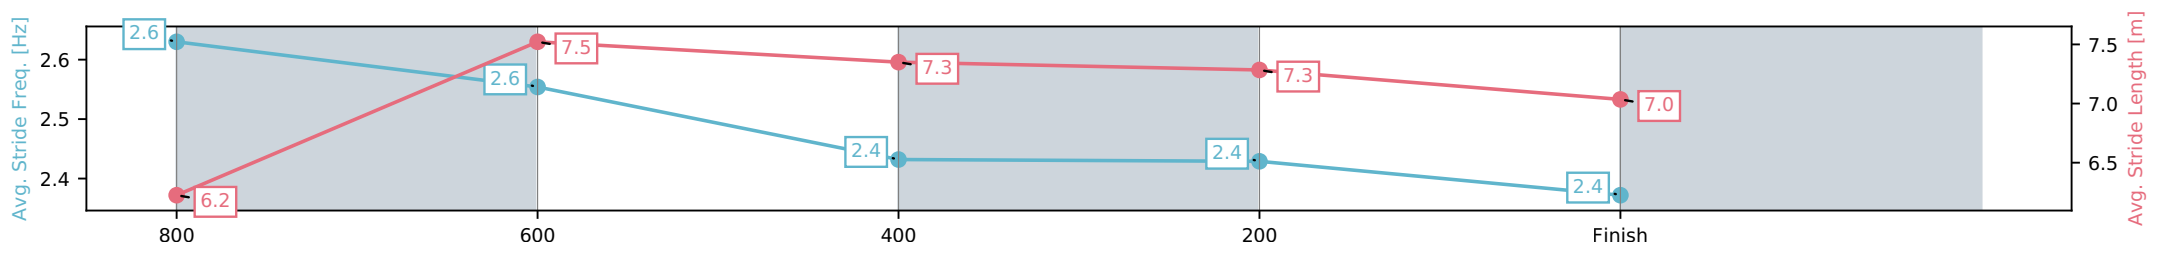

Horse/Jockey Name	King Spirit/Steph Tierney
Finish Rank	5
Fastest Section Time (Section)	0:10.84 (800-600)
Top Speed [km/h] (Section)	69.0 (800-600)
Race State	Finished

Sunshine Coast Poly Track QLD
Race 4: BETA WELLNESS BENCHMARK 72 Handicap - 1000m
29 May 2026 - 3:50PM
Track Rating: AWT, Weather: Fine, Rail Position: True Entire Circuit

Section	L1000	L800	L600	L400	L200
Section Times	0:59.25 (0:13.42)	0:45.83 [6] (0:10.84)	0:34.99 [5] (0:11.43)	0:23.56 [5] (0:11.40)	0:12.16 [5] (0:12.16)
Average Speed [km/h]	53.3	67.9	63.4	63.2	58.9
Top Speed [km/h]	68.8	69.0	64.9	64.0	62.0
Avg. Dist. to Rail [m]	4.9	3.2	0.9	1.0	2.0
Avg. Stride Freq. [Hz]	2.6	2.6	2.4	2.4	2.4
Avg. Stride Length [m]	6.2	7.5	7.3	7.3	7.0

[ ] Ranking at each section and finish
-:-:- No data available at this section
NA No data available