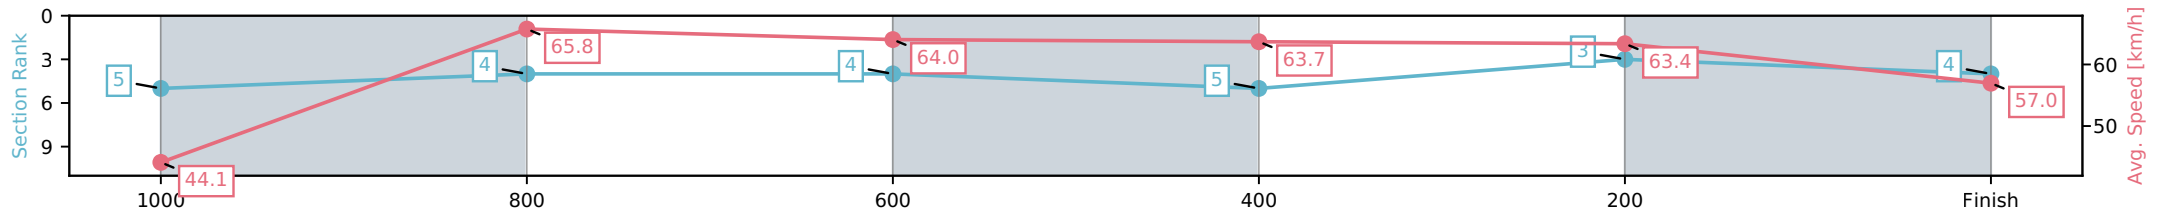

Horse/Jockey Name	Marathia/Bella Youngberry
Finish Rank	4
Fastest Section Time (Section)	0:10.96 (1000-800)
Top Speed [km/h] (Section)	67.0 (1000-800)
Race State	Finished

Sunshine Coast Poly Track QLD
Race 5: ELECTROLUX RATINGS BAND 0 - 62 Handicap - 1100m
29 May 2026 - 4:25PM
Track Rating: AWT, Weather: Fine, Rail Position: True Entire Circuit

Section	L1100	L1000	L800	L600	L400	L200
Section Times	1:05.75 (0:08.16)	0:57.59 [5] (0:10.96)	0:46.63 [4] (0:11.31)	0:35.32 [4] (0:11.30)	0:24.02 [5] (0:11.37)	0:12.65 [3] (0:12.65)
Average Speed [km/h]	44.1	65.8	64.0	63.7	63.4	57.0
Top Speed [km/h]	61.2	67.0	66.2	65.3	66.0	61.1
Avg. Dist. to Rail [m]	4.8	3.0	0.9	0.3	1.8	3.9
Avg. Stride Freq. [Hz]	2.4	2.5	2.4	2.4	2.4	2.4
Avg. Stride Length [m]	5.7	7.4	7.6	7.5	7.3	6.9

[ ] Ranking at each section and finish
-:-:- No data available at this section
NA No data available