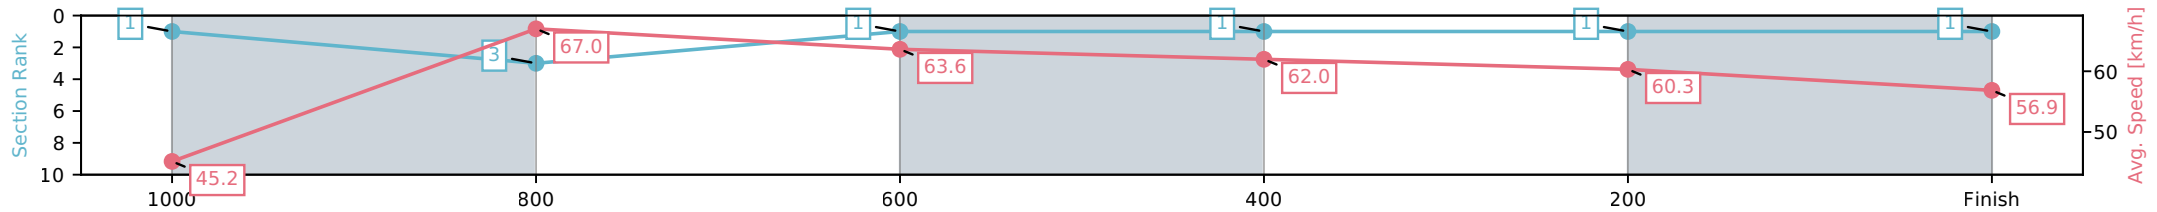

Section	L1100	L1000	L800	L600	L400	L200
Section Times	1:06.27 (0:07.87)	0:58.40 [1] (0:10.76)	0:47.64 [3] (0:11.41)	0:36.23 [1] (0:11.62)	0:24.61 [1] (0:11.95)	0:12.66 [1] (0:12.66)
Average Speed [km/h]	45.2	67.0	63.6	62.0	60.3	56.9
Top Speed [km/h]	62.9	68.4	66.4	62.8	61.2	58.7
Avg. Dist. to Rail [m]	3.0	2.2	1.2	0.2	0.3	0.1
Avg. Stride Freq. [Hz]	2.5	2.5	2.4	2.4	2.4	2.3
Avg. Stride Length [m]	5.5	7.4	7.6	7.2	7.1	7.1