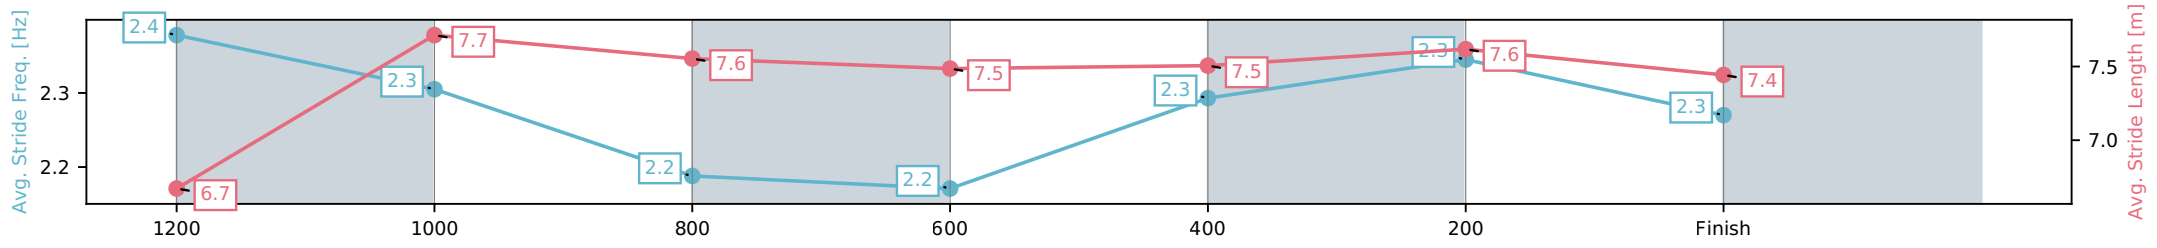

Horse/Jockey Name	Italian Riviera/Ben Thompson
Finish Rank	3
Fastest Section Time (Section)	0:11.33 (400-200)
Top Speed [km/h] (Section)	64.5 (600-400)
Race State	Finished

Sunshine Coast Poly Track QLD
Race 6: SUNSHINE MITRE 10 BENCHMARK 68 Handicap - 1400m
29 May 2026 - 5:08PM
Track Rating: AWT, Weather: Fine, Rail Position: True Entire Circuit

Section	L1400	L1200	L1000	L800	L600	L400	L200
Section Times	1:25.66 (0:13.79)	1:11.87 [5] (0:11.55)	1:00.31 [5] (0:12.33)	0:47.98 [5] (0:12.75)	0:35.23 [5] (0:11.70)	0:23.53 [5] (0:11.33)	0:12.20 [5] (0:12.20)
Average Speed [km/h]	52.1	62.7	58.5	57.5	61.9	63.6	59.5
Top Speed [km/h]	64.4	64.3	59.3	58.3	64.5	64.5	63.5
Avg. Dist. to Rail [m]	4.4	2.3	2.4	2.7	1.0	2.9	5.3
Avg. Stride Freq. [Hz]	2.4	2.3	2.2	2.2	2.3	2.3	2.3
Avg. Stride Length [m]	6.7	7.7	7.6	7.5	7.5	7.6	7.4

[ ] Ranking at each section and finish
-:-:- No data available at this section
NA No data available