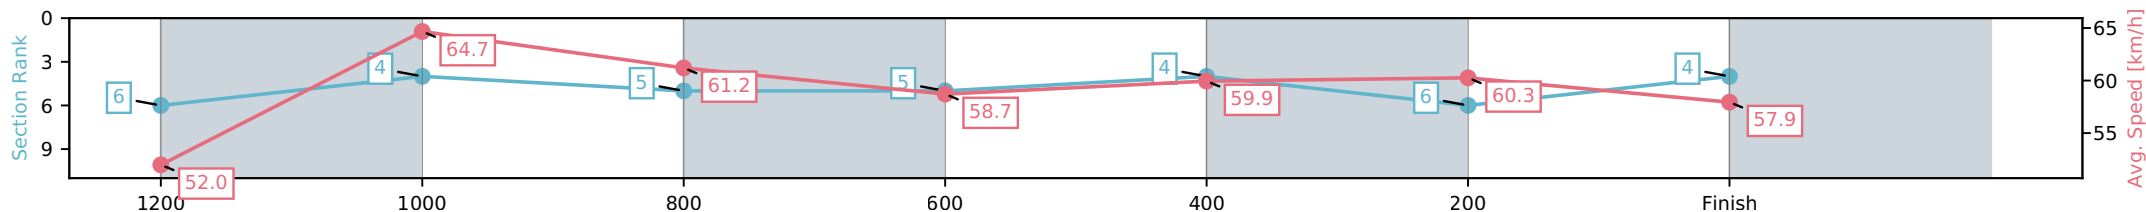

Horse/Jockey Name	State A Fact/Georgina Cartwright
Finish Rank	4
Fastest Section Time (Section)	0:11.21 (1200-1000)
Top Speed [km/h] (Section)	66.2 (1200-1000)
Race State	Finished

Sunshine Coast Poly Track QLD

Race 7: STEPS BENCHMARK 58 Handicap - 1400m

29 May 2026 - 5:50PM

Track Rating: AWT, Weather: Fine, Rail Position: True Entire Circuit

Section	L1400	L1200	L1000	L800	L600	L400	L200
Section Times	1:25.58 (0:13.78)	1:11.80 [6] (0:11.21)	1:00.59 [4] (0:11.80)	0:48.80 [5] (0:12.39)	0:36.40 [5] (0:11.92)	0:24.48 [4] (0:11.94)	0:12.54 [6] (0:12.54)
Average Speed [km/h]	52.0	64.7	61.2	58.7	59.9	60.3	57.9
Top Speed [km/h]	65.5	66.2	62.0	59.8	60.9	61.3	59.6
Avg. Dist. to Rail [m]	4.1	2.9	3.1	1.7	1.2	0.5	0.7
Avg. Stride Freq. [Hz]	2.4	2.4	2.3	2.2	2.2	2.3	2.3
Avg. Stride Length [m]	6.6	7.7	7.7	7.5	7.4	7.4	7.2

- [ ] Ranking at each section and finish
- -:-:- No data available at this section
- NA No data available