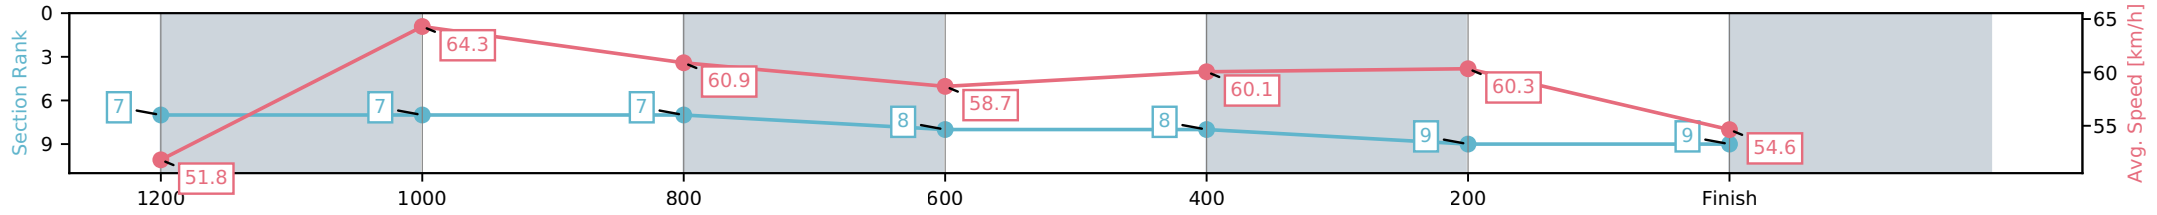

Horse/Jockey Name	Ihaveseenthelight/Benjamin Osmond
Finish Rank	9
Fastest Section Time (Section)	0:11.30 (1200-1000)
Top Speed [km/h] (Section)	67.4 (1200-1000)
Race State	Finished

Sunshine Coast Poly Track QLD
Race 7: STEPS BENCHMARK 58 Handicap - 1400m
29 May 2026 - 5:50PM
Track Rating: AWT, Weather: Fine, Rail Position: True Entire Circuit

Section	L1400	L1200	L1000	L800	L600	L400	L200
Section Times	1:26.55 (0:13.86)	1:12.69 [7] (0:11.30)	1:01.39 [7] (0:11.81)	0:49.58 [7] (0:12.41)	0:37.17 [8] (0:11.99)	0:25.18 [8] (0:11.92)	0:13.26 [9] (0:13.26)
Average Speed [km/h]	51.8	64.3	60.9	58.7	60.1	60.3	54.6
Top Speed [km/h]	67.3	67.4	61.8	59.6	61.2	61.4	57.9
Avg. Dist. to Rail [m]	4.7	3.2	2.2	1.6	0.4	0.7	0.4
Avg. Stride Freq. [Hz]	2.4	2.4	2.3	2.2	2.3	2.3	2.2
Avg. Stride Length [m]	6.5	7.8	7.6	7.5	7.4	7.3	7.0

[ ] Ranking at each section and finish
-:-:- No data available at this section
NA No data available