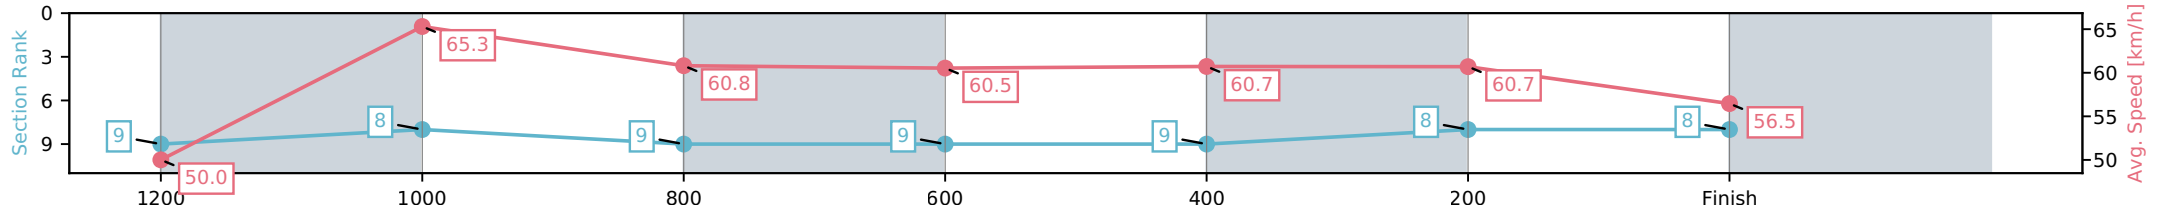

Horse/Jockey Name	The Love Of Mary/Taylor Marshall
Finish Rank	8
Fastest Section Time (Section)	0:11.09 (1200-1000)
Top Speed [km/h] (Section)	67.5 (1200-1000)
Race State	Finished

Sunshine Coast Poly Track QLD
Race 7: STEPS BENCHMARK 58 Handicap - 1400m
29 May 2026 - 5:50PM
Track Rating: AWT, Weather: Fine, Rail Position: True Entire Circuit

Section	L1400	L1200	L1000	L800	L600	L400	L200
Section Times	1:26.08 (0:14.31)	1:11.77 [9] (0:11.09)	1:00.68 [8] (0:11.85)	0:48.83 [9] (0:12.15)	0:36.68 [9] (0:12.03)	0:24.66 [9] (0:11.86)	0:12.80 [8] (0:12.80)
Average Speed [km/h]	50.0	65.3	60.8	60.5	60.7	60.7	56.5
Top Speed [km/h]	66.5	67.5	61.9	61.1	61.5	61.6	59.2
Avg. Dist. to Rail [m]	4.9	2.8	3.1	2.8	2.1	5.0	7.8
Avg. Stride Freq. [Hz]	2.4	2.5	2.4	2.4	2.4	2.4	2.4
Avg. Stride Length [m]	6.1	7.3	7.2	7.2	7.1	7.0	6.8

[ ] Ranking at each section and finish
-:-:- No data available at this section
NA No data available