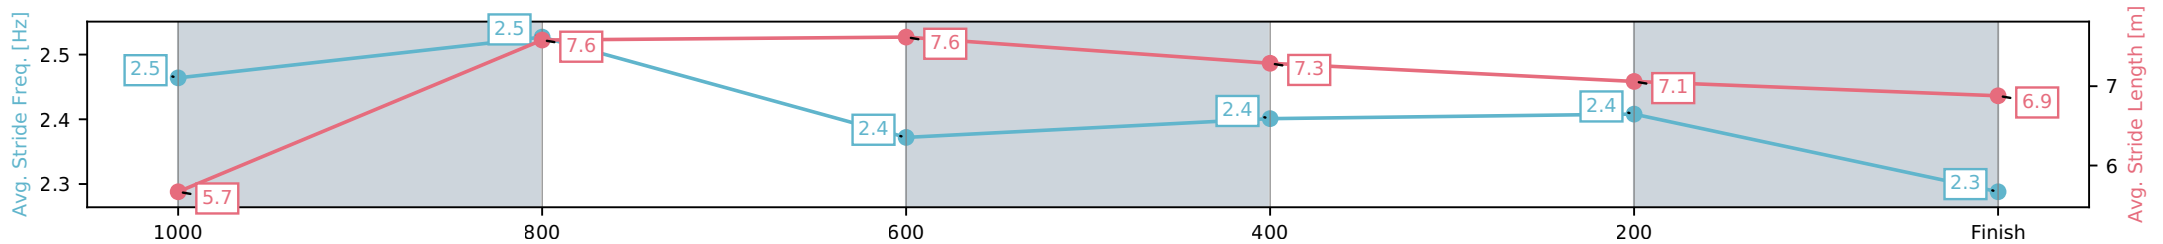

Horse/Jockey Name	Imzada/Tiffani Brooker
Finish Rank	3
Fastest Section Time (Section)	0:10.46 (1000-800)
Top Speed [km/h] (Section)	70.0 (1000-800)
Race State	Finished

Sunshine Coast Poly Track QLD
Race 1: SUNSHINE COAST FLOORING XTRA Maiden Plate
(QTIS bonuses applicable 2&3YO's only) - 1100m
29 May 2026 - 1:55PM
Track Rating: AWT, Weather: Fine, Rail Position: True Entire Circuit

Section	L1100	L1000	L800	L600	L400	L200
Section Times	1:06.68 (0:08.05)	0:58.63 [3] (0:10.46)	0:48.17 [1] (0:11.54)	0:36.63 [2] (0:11.65)	0:24.98 [2] (0:12.01)	0:12.97 [2] (0:12.97)
Average Speed [km/h]	44.4	69.0	63.6	62.2	60.0	55.5
Top Speed [km/h]	64.1	70.0	67.8	62.9	61.8	56.8
Avg. Dist. to Rail [m]	8.5	5.8	2.8	0.9	1.1	1.7
Avg. Stride Freq. [Hz]	2.5	2.5	2.4	2.4	2.4	2.3
Avg. Stride Length [m]	5.7	7.6	7.6	7.3	7.1	6.9

[ ] Ranking at each section and finish
-:-:- No data available at this section
NA No data available