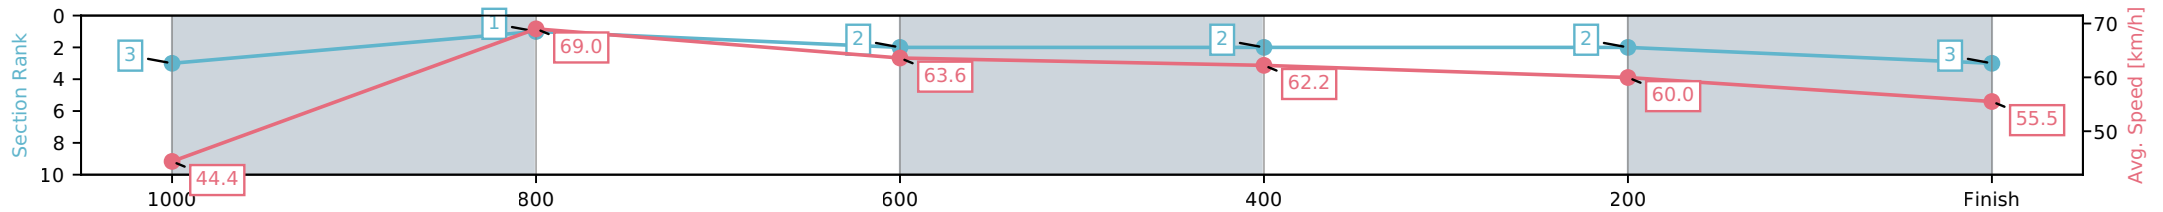

Horse/Jockey Name	Imzada/Tiffani Brooker
Finish Rank	3
Fastest Section Time (Section)	0:10.46 (1000-800)
Top Speed [km/h] (Section)	70.0 (1000-800)
Race State	Finished

Sunshine Coast Poly Track QLD
Race 1: SUNSHINE COAST FLOORING XTRA Maiden Plate
(QTIS bonuses applicable 2&3YO's only) - 1100m
29 May 2026 - 1:55PM
Track Rating: AWT, Weather: Fine, Rail Position: True Entire Circuit

Section	L1100	L1000	L800	L600	L400	L200
Section Times	1:06.68 (0:08.05)	0:58.63 [3] (0:10.46)	0:48.17 [1] (0:11.54)	0:36.63 [2] (0:11.65)	0:24.98 [2] (0:12.01)	0:12.97 [2] (0:12.97)
Average Speed [km/h]	44.4	69.0	63.6	62.2	60.0	55.5
Top Speed [km/h]	64.1	70.0	67.8	62.9	61.8	56.8
Avg. Dist. to Rail [m]	8.5	5.8	2.8	0.9	1.1	1.7
Avg. Stride Freq. [Hz]	2.5	2.5	2.4	2.4	2.4	2.3
Avg. Stride Length [m]	5.7	7.6	7.6	7.3	7.1	6.9

[ ] Ranking at each section and finish
-:-:- No data available at this section
NA No data available