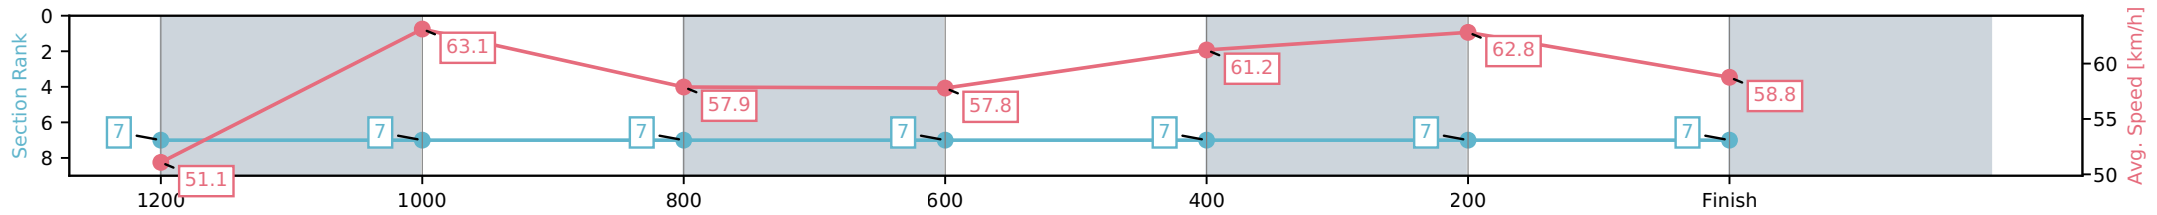

Horse/Jockey Name	Denetta/Olivia Kendal
Finish Rank	7
Fastest Section Time (Section)	0:11.46 (400-200)
Top Speed [km/h] (Section)	65.0 (1200-1000)
Race State	Finished

Sunshine Coast Poly Track QLD
Race 6: SUNSHINE MITRE 10 BENCHMARK 68 Handicap - 1400m
29 May 2026 - 5:08PM
Track Rating: AWT, Weather: Fine, Rail Position: True Entire Circuit

Section	L1400	L1200	L1000	L800	L600	L400	L200
Section Times	1:26.26 (0:14.07)	1:12.19 [7] (0:11.51)	1:00.68 [7] (0:12.46)	0:48.22 [7] (0:12.66)	0:35.56 [7] (0:11.80)	0:23.76 [7] (0:11.46)	0:12.30 [7] (0:12.30)
Average Speed [km/h]	51.1	63.1	57.9	57.8	61.2	62.8	58.8
Top Speed [km/h]	64.8	65.0	60.3	59.0	63.0	63.8	61.5
Avg. Dist. to Rail [m]	4.4	3.5	3.5	2.2	0.6	4.2	5.7
Avg. Stride Freq. [Hz]	2.2	2.2	2.2	2.2	2.3	2.4	2.3
Avg. Stride Length [m]	6.9	8.0	7.6	7.5	7.6	7.5	7.4

[ ] Ranking at each section and finish
-.-.- No data available at this section
NA No data available