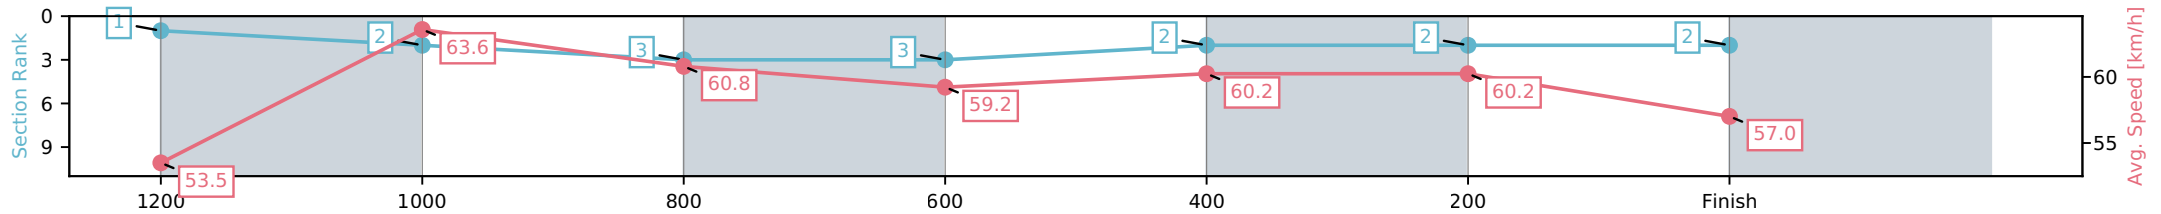

Horse/Jockey Name	Harley Charlie/Cejay Graham
Finish Rank	2
Fastest Section Time (Section)	0:11.41 (1200-1000)
Top Speed [km/h] (Section)	65.8 (1400 - 1200)
Race State	Finished

Sunshine Coast Poly Track QLD
Race 7: STEPS BENCHMARK 58 Handicap - 1400m

29 May 2026 - 5:50PM

Track Rating: AWT, Weather: Fine, Rail Position: True Entire Circuit

Section	L1400	L1200	L1000	L800	L600	L400	L200
Section Times	1:25.51 (0:13.39)	1:12.12 [1] (0:11.41)	1:00.71 [2] (0:11.86)	0:48.85 [3] (0:12.34)	0:36.51 [3] (0:11.91)	0:24.61 [2] (0:11.94)	0:12.67 [2] (0:12.67)
Average Speed [km/h]	53.5	63.6	60.8	59.2	60.2	60.2	57.0
Top Speed [km/h]	65.8	65.7	61.6	59.9	61.3	61.1	59.4
Avg. Dist. to Rail [m]	3.4	3.2	3.5	2.1	0.7	0.3	1.3
Avg. Stride Freq. [Hz]	2.3	2.2	2.2	2.1	2.2	2.2	2.2
Avg. Stride Length [m]	6.9	8.2	8.0	7.8	7.7	7.7	7.5

- [ ] Ranking at each section and finish
- -:-:- No data available at this section
- NA No data available