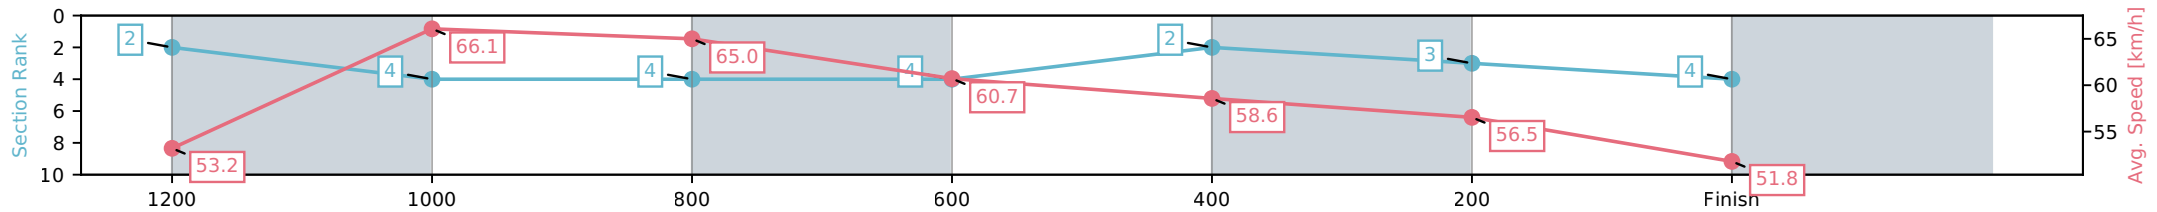

Sunshine Coast Poly Track QLD

Race 2: QEBS Maiden Plate (QTIS bonuses applicable  
2&3YO's only) - 1400m

29 May 2026 - 2:37PM

Track Rating: AWT, Weather: Fine, Rail Position: True Entire Circuit

Section	L1400	L1200	L1000	L800	L600	L400	L200
Section Times	1:26.64 (0:13.53)	1:13.11 [2] (0:11.02)	1:02.09 [4] (0:11.10)	0:50.99 [4] (0:12.07)	0:38.92 [4] (0:12.32)	0:26.60 [2] (0:12.73)	0:13.87 [3] (0:13.87)
Average Speed [km/h]	53.2	66.1	65.0	60.7	58.6	56.5	51.8
Top Speed [km/h]	66.4	66.9	66.1	62.9	60.1	58.3	54.8
Avg. Dist. to Rail [m]	6.8	3.8	3.3	2.5	0.4	0.7	1.8
Avg. Stride Freq. [Hz]	2.5	2.5	2.4	2.3	2.3	2.3	2.3
Avg. Stride Length [m]	6.6	7.5	7.6	7.4	7.1	6.8	6.5