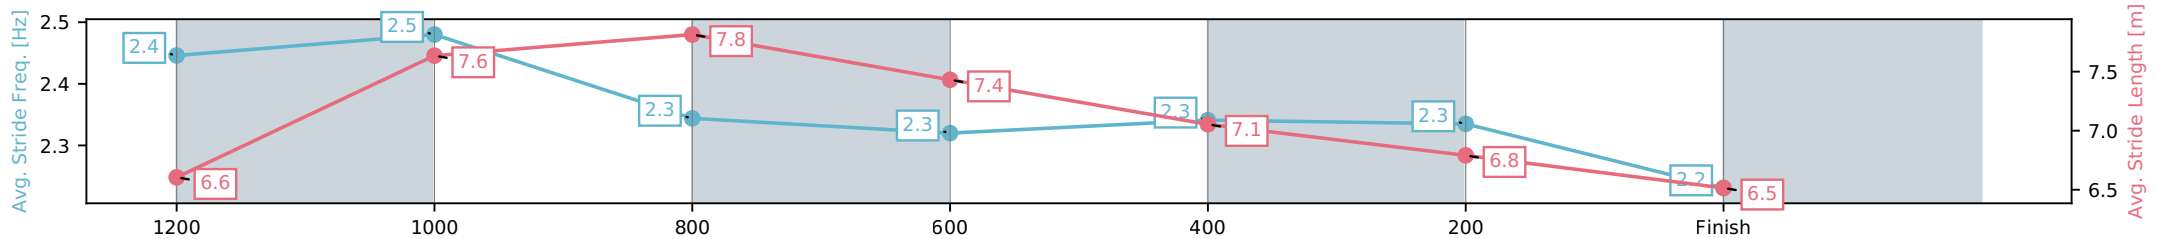

Horse/Jockey Name	Motivating/Cejay Graham
Finish Rank	5
Fastest Section Time (Section)	0:10.76 (1200-1000)
Top Speed [km/h] (Section)	69.0 (1200-1000)
Race State	Finished

Sunshine Coast Poly Track QLD

Race 2: QEBS Maiden Plate (QTIS bonuses applicable
2&3YO's only) - 1400m

29 May 2026 - 2:37PM

Track Rating: AWT, Weather: Fine, Rail Position: True Entire Circuit

Section	L1400	L1200	L1000	L800	L600	L400	L200
Section Times	1:27.04 (0:13.66)	1:13.38 [4] (0:10.76)	1:02.62 [2] (0:11.18)	0:51.44 [3] (0:12.04)	0:39.40 [3] (0:12.43)	0:26.97 [3] (0:12.88)	0:14.09 [5] (0:14.09)
Average Speed [km/h]	52.9	68.0	64.6	61.3	58.6	55.9	51.1
Top Speed [km/h]	66.7	69.0	65.9	62.6	60.0	56.9	54.1
Avg. Dist. to Rail [m]	8.9	5.4	4.5	3.5	2.0	2.8	3.3
Avg. Stride Freq. [Hz]	2.4	2.5	2.3	2.3	2.3	2.3	2.2
Avg. Stride Length [m]	6.6	7.6	7.8	7.4	7.1	6.8	6.5

- [ ] Ranking at each section and finish
- -:-:- No data available at this section
- NA No data available