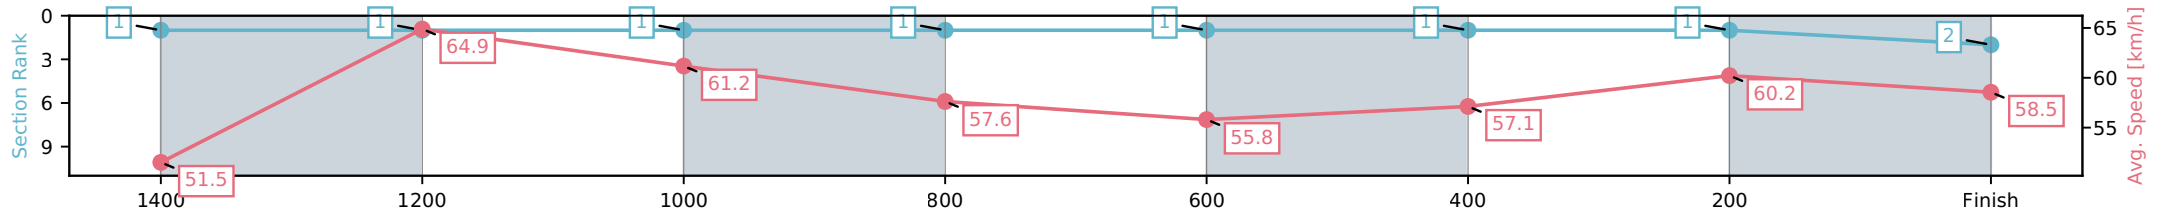

Horse/Jockey Name	Ucelle/Tiffani Brooker
Finish Rank	2
Fastest Section Time (Section)	0:11.26 (1400-1200)
Top Speed [km/h] (Section)	66.6 (1400-1200)
Race State	Finished

Sunshine Coast Poly Track QLD
Race 8: FTA ACCOUNTANTS Class 1 Plate & Maiden Plate - 1600m

29 May 2026 - 6:33PM

Track Rating: AWT, Weather: Fine, Rail Position: True Entire Circuit

Section	L1600	L1400	L1200	L1000	L800	L600	L400	L200
Section Times	1:39.38 (0:14.07)	1:25.31 [1] (0:11.26)	1:14.05 [1] (0:11.86)	1:02.19 [1] (0:12.50)	0:49.69 [1] (0:12.96)	0:36.73 [1] (0:12.49)	0:24.24 [1] (0:11.96)	0:12.28 [1] (0:12.28)
Average Speed [km/h]	51.5	64.9	61.2	57.6	55.8	57.1	60.2	58.5
Top Speed [km/h]	64.3	66.6	63.5	59.2	56.3	58.6	61.1	60.4
Avg. Dist. to Rail [m]	5.5	5.6	2.9	2.1	0.7	1.1	0.8	2.0
Avg. Stride Freq. [Hz]	2.5	2.4	2.3	2.3	2.2	2.2	2.3	2.3
Avg. Stride Length [m]	6.4	7.5	7.4	7.2	7.1	7.1	7.2	7.2

[ ] Ranking at each section and finish
-:-:- No data available at this section
NA No data available