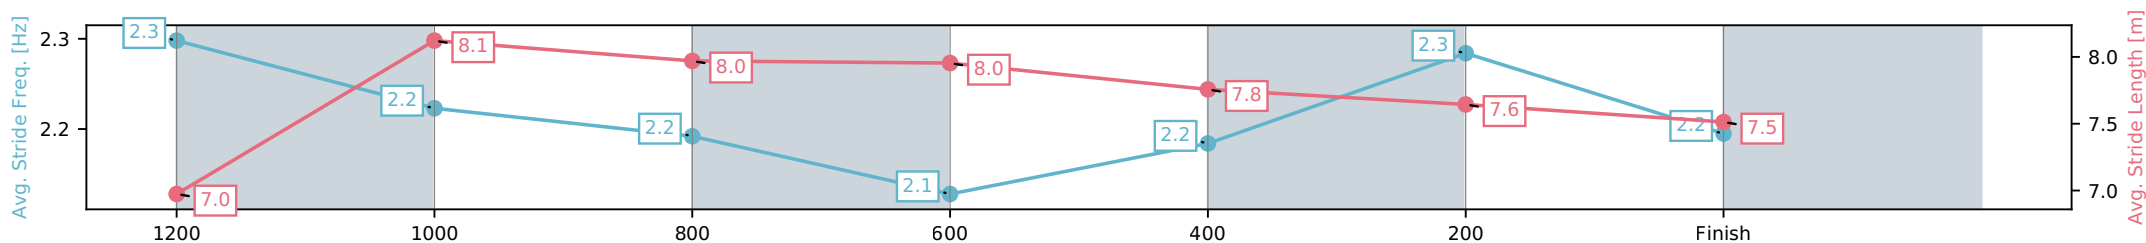

Horse/Jockey Name	Warna/Ben Thompson
Finish Rank	1
Fastest Section Time (Section)	0:11.48 (1200-1000)
Top Speed [km/h] (Section)	65.4 (1400 - 1200)
Race State	Finished

Sunshine Coast Poly Track QLD
Race 7: STEPS BENCHMARK 58 Handicap - 1400m

29 May 2026 - 5:50PM

Track Rating: AWT, Weather: Fine, Rail Position: True Entire Circuit

Section	L1400	L1200	L1000	L800	L600	L400	L200
Section Times	1:25.39 (0:13.62)	1:11.77 [4] (0:11.48)	1:00.30 [6] (0:11.65)	0:48.65 [4] (0:12.37)	0:36.28 [4] (0:12.08)	0:24.20 [7] (0:11.70)	0:12.50 [3] (0:12.50)
Average Speed [km/h]	52.7	63.5	62.0	59.6	60.1	61.7	57.5
Top Speed [km/h]	65.4	65.1	63.2	61.5	61.3	62.4	60.0
Avg. Dist. to Rail [m]	7.9	4.5	4.4	3.5	1.3	2.6	3.7
Avg. Stride Freq. [Hz]	2.3	2.2	2.2	2.1	2.2	2.3	2.2
Avg. Stride Length [m]	7.0	8.1	8.0	8.0	7.8	7.6	7.5

- [ ] Ranking at each section and finish
- -:-:- No data available at this section
- NA No data available