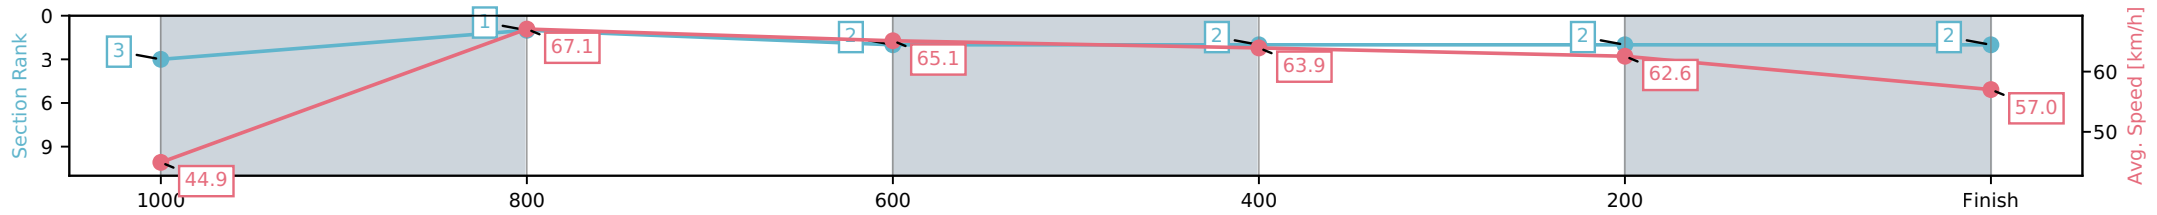

Horse/Jockey Name	Decadad/Scott Sheargold
Finish Rank	2
Fastest Section Time (Section)	0:10.75 (1000-800)
Top Speed [km/h] (Section)	69.7 (1000-800)
Race State	Finished

Sunshine Coast Poly Track QLD
Race 5: ELECTROLUX RATINGS BAND 0 - 62 Handicap - 1100m

29 May 2026 - 4:25PM

Track Rating: AWT, Weather: Fine, Rail Position: True Entire Circuit

Section	L1100	L1000	L800	L600	L400	L200
Section Times	1:05.48 (0:08.04)	0:57.44 [3] (0:10.75)	0:46.69 [1] (0:11.25)	0:35.44 [2] (0:11.29)	0:24.15 [2] (0:11.52)	0:12.62 [2] (0:12.62)
Average Speed [km/h]	44.9	67.1	65.1	63.9	62.6	57.0
Top Speed [km/h]	62.5	69.7	66.3	64.3	63.4	60.3
Avg. Dist. to Rail [m]	7.7	4.6	2.4	0.6	0.3	0.6
Avg. Stride Freq. [Hz]	2.4	2.4	2.3	2.3	2.3	2.2
Avg. Stride Length [m]	5.9	7.8	8.0	7.9	7.7	7.4

[ ] Ranking at each section and finish
-.-.- No data available at this section
NA No data available