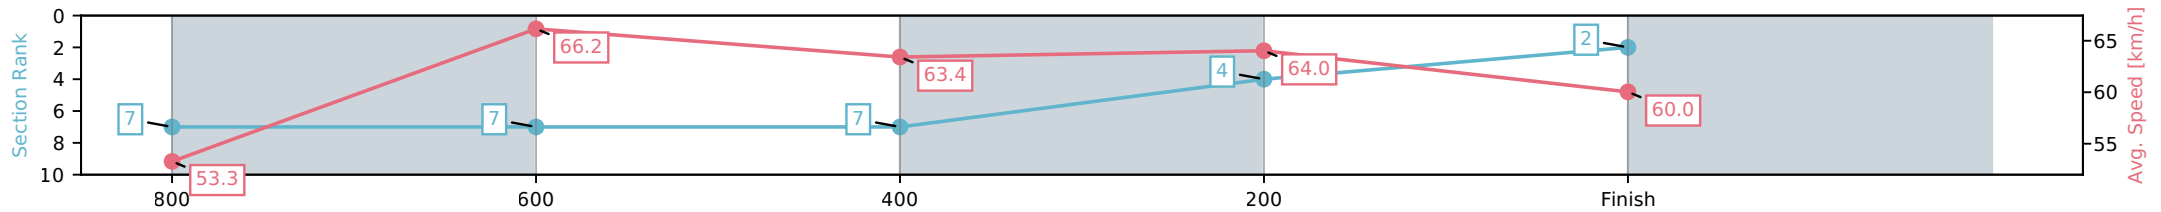

Horse/Jockey Name	Desiah/Cejay Graham
Finish Rank	2
Fastest Section Time (Section)	0:11.04 (800-600)
Top Speed [km/h] (Section)	68.1 (1000 - 800)
Race State	Finished

Sunshine Coast Poly Track QLD
Race 4: BETA WELLNESS BENCHMARK 72 Handicap - 1000m

29 May 2026 - 3:50PM

Track Rating: AWT, Weather: Fine, Rail Position: True Entire Circuit

Section	L1000	L800	L600	L400	L200
Section Times	0:59.04 (0:13.42)	0:45.62 [7] (0:11.04)	0:34.58 [7] (0:11.36)	0:23.22 [7] (0:11.24)	0:11.98 [4] (0:11.98)
Average Speed [km/h]	53.3	66.2	63.4	64.0	60.0
Top Speed [km/h]	68.1	67.9	64.6	64.6	63.1
Avg. Dist. to Rail [m]	2.8	2.0	0.5	0.4	0.6
Avg. Stride Freq. [Hz]	2.5	2.4	2.4	2.4	2.4
Avg. Stride Length [m]	6.6	7.7	7.6	7.6	7.2

- [ ] Ranking at each section and finish
- -.-.- No data available at this section
- NA No data available