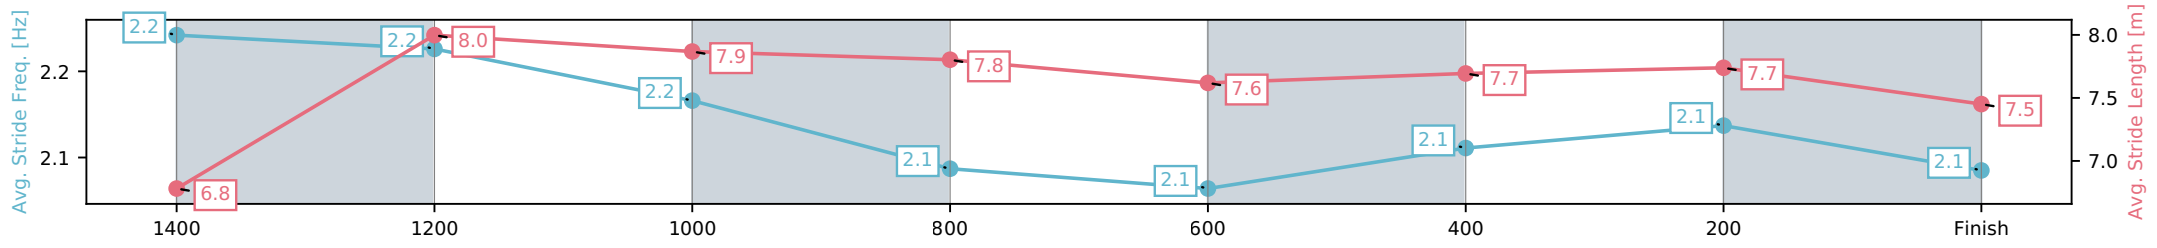

Horse/Jockey Name	Canbecostly/Corey Sutherland
Finish Rank	8
Fastest Section Time (Section)	0:11.54 (1400-1200)
Top Speed [km/h] (Section)	64.8 (1600 - 1400)
Race State	Finished

Sunshine Coast Poly Track QLD
Race 8: FTAACCOUNTANTS Class 1 Plate & Maiden Plate - 1600m
29 May 2026 - 6:33PM
Track Rating: AWT, Weather: Fine, Rail Position: True Entire Circuit

Section	L1600	L1400	L1200	L1000	L800	L600	L400	L200
Section Times	1:41.13 (0:14.37)	1:26.76 [7] (0:11.54)	1:15.23 [7] (0:12.07)	1:03.16 [7] (0:12.57)	0:50.59 [7] (0:12.96)	0:37.63 [8] (0:12.38)	0:25.25 [8] (0:12.30)	0:12.95 [8] (0:12.95)
Average Speed [km/h]	50.3	63.1	60.2	57.4	55.9	58.1	58.6	54.9
Top Speed [km/h]	64.8	63.7	62.9	58.6	56.9	59.3	59.8	57.5
Avg. Dist. to Rail [m]	3.9	4.0	3.5	2.9	1.1	0.4	2.1	3.2
Avg. Stride Freq. [Hz]	2.2	2.2	2.2	2.1	2.1	2.1	2.1	2.1
Avg. Stride Length [m]	6.8	8.0	7.9	7.8	7.6	7.7	7.7	7.5

[ ] Ranking at each section and finish
-:-:- No data available at this section
NA No data available