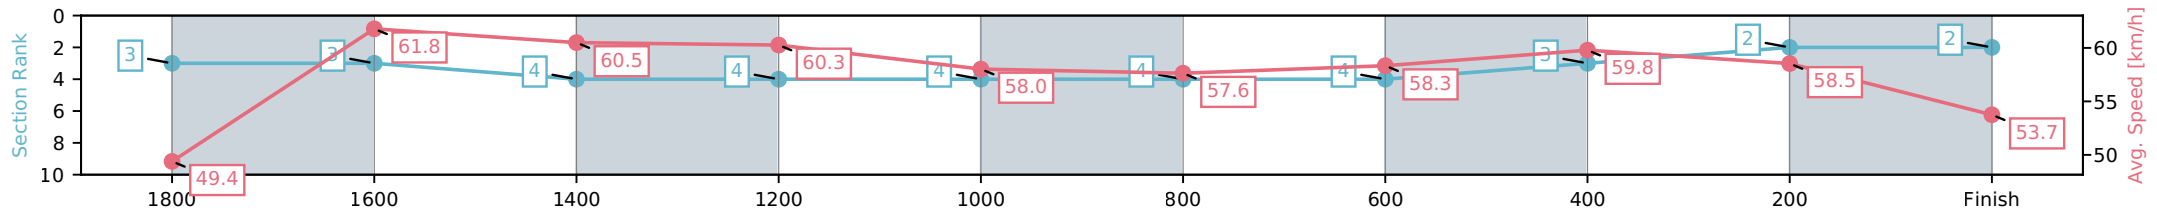

Horse/Jockey Name	Inside Passage/Jake Bayliss
Finish Rank	2
Fastest Section Time (Section)	0:11.58 (1800-1600)
Top Speed [km/h] (Section)	62.3 (1600-1400)
Race State	Finished

Sunshine Coast Poly Track QLD
Race 3: CHOMLEY FAMILY LAW BENCHMARK 65 Handicap - 2000m

29 May 2026 - 3:10PM

Track Rating: AWT, Weather: Fine, Rail Position: True Entire Circuit

Section	L2000	L1800	L1600	L1400	L1200	L1000	L800	L600	L400	L200
Section Times	2:04.89 (0:14.61)	1:50.28 [3] (0:11.58)	1:38.70 [3] (0:11.88)	1:26.82 [4] (0:11.97)	1:14.85 [4] (0:12.43)	1:02.42 [4] (0:12.51)	0:49.91 [4] (0:12.32)	0:37.59 [4] (0:12.01)	0:25.58 [3] (0:12.30)	0:13.28 [2] (0:13.28)
Average Speed [km/h]	49.4	61.8	60.5	60.3	58.0	57.6	58.3	59.8	58.5	53.7
Top Speed [km/h]	61.4	62.1	62.3	60.8	59.7	58.3	59.6	60.5	60.1	55.9
Avg. Dist. to Rail [m]	0.9	1.0	0.6	1.2	1.1	1.1	0.5	0.8	2.6	4.6
Avg. Stride Freq. [Hz]	2.3	2.3	2.3	2.2	2.2	2.1	2.2	2.3	2.3	2.1
Avg. Stride Length [m]	6.6	7.6	7.6	7.7	7.6	7.6	7.5	7.4	7.3	7.2

[ ] Ranking at each section and finish
-.-.- No data available at this section
NA No data available