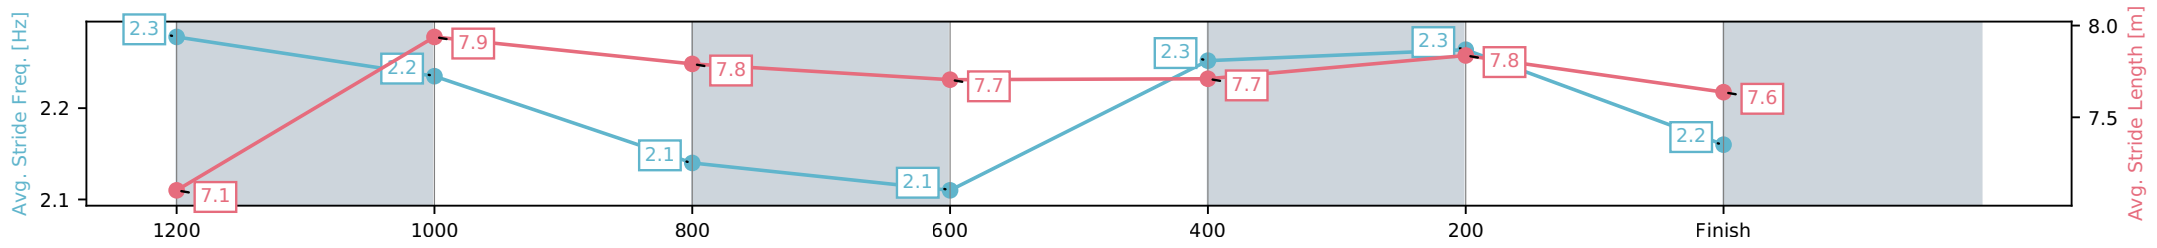

Horse/Jockey Name	Nightstick/Steph Tierney
Finish Rank	4
Fastest Section Time (Section)	0:11.41 (400-200)
Top Speed [km/h] (Section)	65.0 (1400 - 1200)
Race State	Finished

Sunshine Coast Poly Track QLD
Race 6: SUNSHINE MITRE 10 BENCHMARK 68 Handicap - 1400m
29 May 2026 - 5:08PM
Track Rating: AWT, Weather: Fine, Rail Position: True Entire Circuit

Section	L1400	L1200	L1000	L800	L600	L400	L200
Section Times	1:25.72 (0:13.51)	1:12.21 [3] (0:11.63)	1:00.57 [4] (0:12.23)	0:48.34 [4] (0:12.75)	0:35.59 [3] (0:11.67)	0:23.92 [4] (0:11.41)	0:12.51 [3] (0:12.51)
Average Speed [km/h]	53.2	62.4	58.9	57.6	62.4	63.1	58.0
Top Speed [km/h]	65.0	65.0	59.4	58.7	64.0	65.0	60.7
Avg. Dist. to Rail [m]	6.6	3.4	3.4	2.9	1.7	2.4	2.0
Avg. Stride Freq. [Hz]	2.3	2.2	2.1	2.1	2.3	2.3	2.2
Avg. Stride Length [m]	7.1	7.9	7.8	7.7	7.7	7.8	7.6

[ ] Ranking at each section and finish
-:-:- No data available at this section
NA No data available