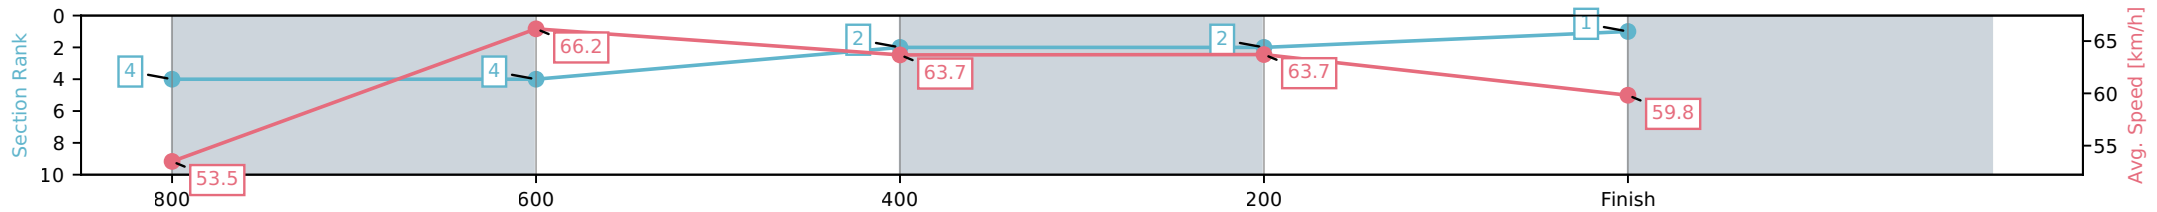

Sunshine Coast Poly Track QLD

Race 4: BETA WELLNESS BENCHMARK 72 Handicap - 1000m

29 May 2026 - 3:50PM

Track Rating: AWT, Weather: Fine, Rail Position: True Entire Circuit

Section	L1000	L800	L600	L400	L200
Section Times	0:58.80 (0:13.34)	0:45.46 [4] (0:10.89)	0:34.57 [4] (0:11.23)	0:23.35 [2] (0:11.31)	0:12.04 [2] (0:12.04)
Average Speed [km/h]	53.5	66.2	63.7	63.7	59.8
Top Speed [km/h]	67.6	67.8	64.7	64.8	62.5
Avg. Dist. to Rail [m]	3.6	0.5	0.8	0.5	2.3
Avg. Stride Freq. [Hz]	2.6	2.5	2.4	2.6	2.5
Avg. Stride Length [m]	6.5	7.6	7.3	7.0	6.8