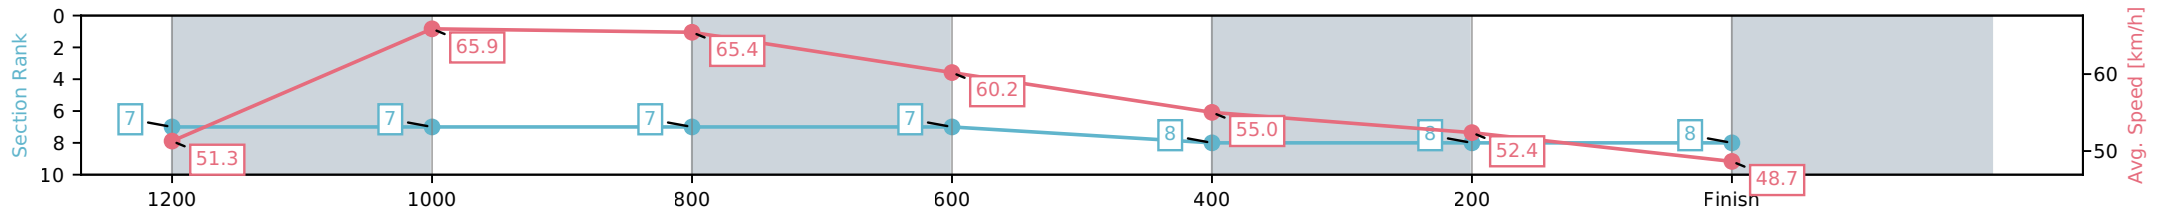

Sunshine Coast Poly Track QLD

Race 2: QEBS Maiden Plate (QTIS bonuses applicable  
2&3YO's only) - 1400m

29 May 2026 - 2:37PM

Track Rating: AWT, Weather: Fine, Rail Position: True Entire Circuit

Section	L1400	L1200	L1000	L800	L600	L400	L200
Section Times	1:29.58 (0:14.02)	1:15.56 [7] (0:10.99)	1:04.58 [7] (0:11.02)	0:53.56 [7] (0:12.07)	0:41.49 [7] (0:13.06)	0:28.44 [8] (0:13.74)	0:14.69 [8] (0:14.69)
Average Speed [km/h]	51.3	65.9	65.4	60.2	55.0	52.4	48.7
Top Speed [km/h]	66.6	66.6	67.5	63.5	57.2	54.0	50.7
Avg. Dist. to Rail [m]	5.7	2.2	2.3	1.4	0.5	0.8	0.4
Avg. Stride Freq. [Hz]	2.3	2.3	2.2	2.2	2.2	2.1	2.0
Avg. Stride Length [m]	6.8	8.2	8.2	7.7	7.2	7.1	6.9