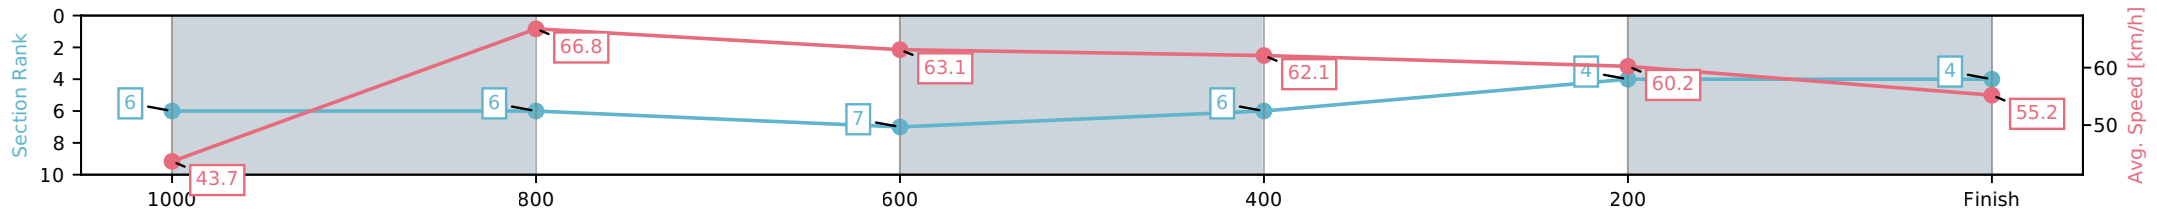

Section	L1100	L1000	L800	L600	L400	L200
Section Times	1:07.34 (0:08.17)	0:59.17 [6] (0:10.81)	0:48.37 [6] (0:11.61)	0:36.76 [7] (0:11.68)	0:25.08 [6] (0:11.96)	0:13.11 [4] (0:13.11)
Average Speed [km/h]	43.7	66.8	63.1	62.1	60.2	55.2
Top Speed [km/h]	62.3	68.1	66.3	62.6	62.1	58.1
Avg. Dist. to Rail [m]	5.9	4.3	2.5	1.3	4.4	4.7
Avg. Stride Freq. [Hz]	2.5	2.5	2.4	2.4	2.4	2.3
Avg. Stride Length [m]	5.6	7.3	7.5	7.4	7.1	6.8