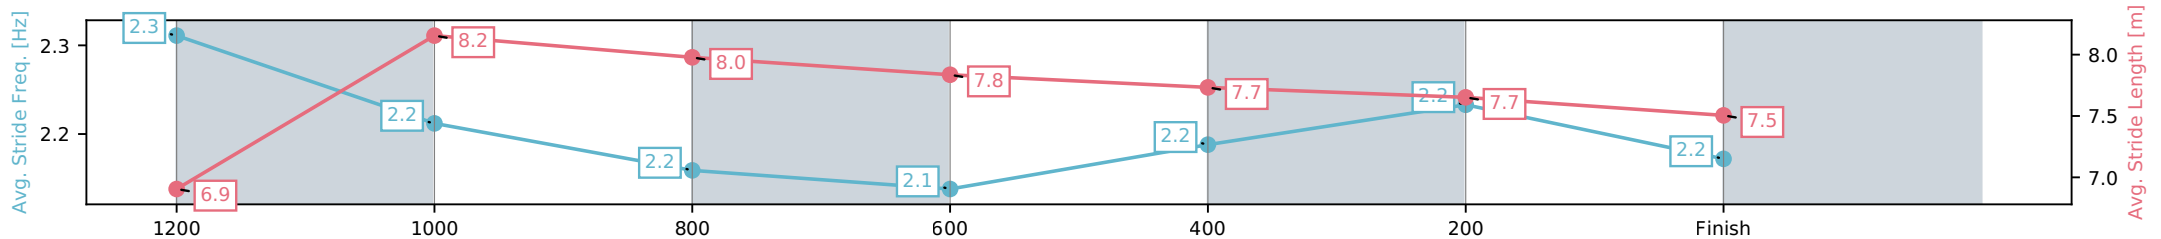

Horse/Jockey Name	Harley Charlie/Cejay Graham
Finish Rank	2
Fastest Section Time (Section)	0:11.41 (1200-1000)
Top Speed [km/h] (Section)	65.8 (1400 - 1200)
Race State	Finished

Sunshine Coast Poly Track QLD
Race 7: STEPS BENCHMARK 58 Handicap - 1400m

29 May 2026 - 5:50PM

Track Rating: AWT, Weather: Fine, Rail Position: True Entire Circuit

Section	L1400	L1200	L1000	L800	L600	L400	L200
Section Times	1:25.51 (0:13.39)	1:12.12 [1] (0:11.41)	1:00.71 [2] (0:11.86)	0:48.85 [3] (0:12.34)	0:36.51 [3] (0:11.91)	0:24.61 [2] (0:11.94)	0:12.67 [2] (0:12.67)
Average Speed [km/h]	53.5	63.6	60.8	59.2	60.2	60.2	57.0
Top Speed [km/h]	65.8	65.7	61.6	59.9	61.3	61.1	59.4
Avg. Dist. to Rail [m]	3.4	3.2	3.5	2.1	0.7	0.3	1.3
Avg. Stride Freq. [Hz]	2.3	2.2	2.2	2.1	2.2	2.2	2.2
Avg. Stride Length [m]	6.9	8.2	8.0	7.8	7.7	7.7	7.5

- [ ] Ranking at each section and finish
- -:-:- No data available at this section
- NA No data available