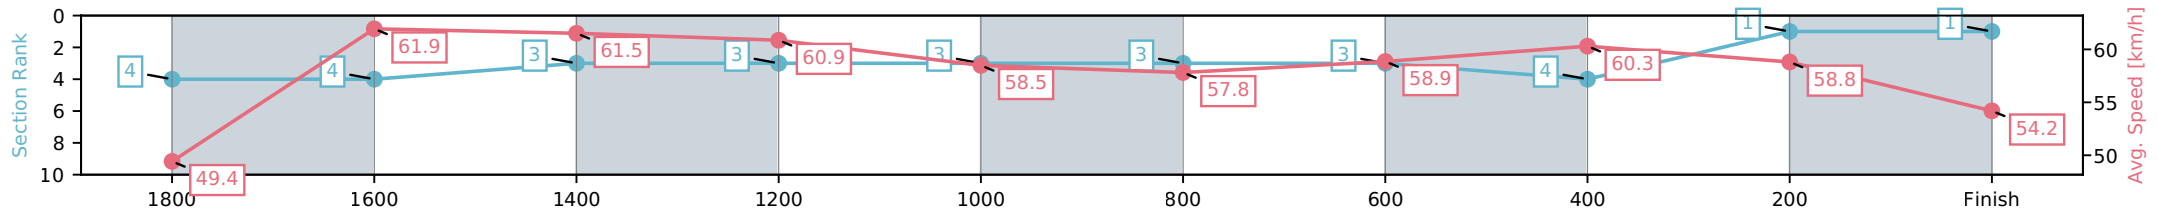

Horse/Jockey Name	Demarcay/Fiona Sandkuhl
Finish Rank	1
Fastest Section Time (Section)	0:11.65 (1800-1600)
Top Speed [km/h] (Section)	62.4 (1800-1600)
Race State	Finished

Sunshine Coast Poly Track QLD
Race 3: CHOMLEY FAMILY LAW BENCHMARK 65 Handicap - 2000m

29 May 2026 - 3:10PM

Track Rating: AWT, Weather: Fine, Rail Position: True Entire Circuit

Section	L2000	L1800	L1600	L1400	L1200	L1000	L800	L600	L400	L200
Section Times	2:04.81 (0:14.62)	1:50.20 [4] (0:11.65)	1:38.55 [4] (0:11.80)	1:26.75 [3] (0:11.93)	1:14.82 [3] (0:12.39)	1:02.43 [3] (0:12.47)	0:49.96 [3] (0:12.44)	0:37.51 [3] (0:12.02)	0:25.49 [4] (0:12.25)	0:13.24 [1] (0:13.24)
Average Speed [km/h]	49.4	61.9	61.5	60.9	58.5	57.8	58.9	60.3	58.8	54.2
Top Speed [km/h]	61.2	62.4	62.2	61.4	60.9	58.2	60.0	61.1	60.3	57.5
Avg. Dist. to Rail [m]	2.4	0.9	1.3	2.9	3.0	3.1	2.3	1.3	3.9	6.0
Avg. Stride Freq. [Hz]	2.3	2.3	2.2	2.2	2.2	2.1	2.2	2.3	2.3	2.1
Avg. Stride Length [m]	6.5	7.7	7.7	7.8	7.7	7.6	7.4	7.4	7.4	7.2

[ ] Ranking at each section and finish
-:-:- No data available at this section
NA No data available