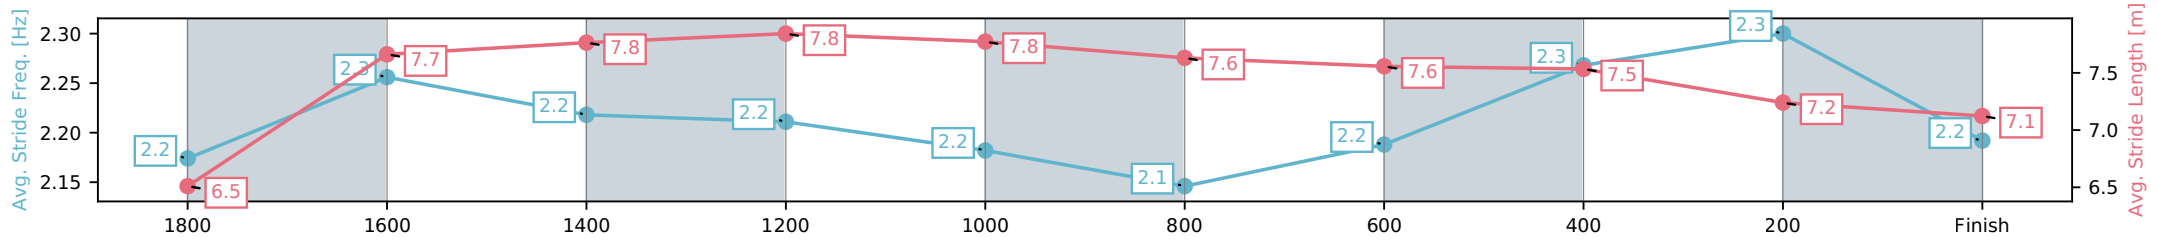

Horse/Jockey Name	Empire Of Art/Ben Thompson
Finish Rank	4
Fastest Section Time (Section)	0:11.66 (1800-1600)
Top Speed [km/h] (Section)	63.0 (1800-1600)
Race State	Finished

Sunshine Coast Poly Track QLD
Race 3: CHOMLEY FAMILY LAW BENCHMARK 65 Handicap - 2000m

29 May 2026 - 3:10PM

Track Rating: AWT, Weather: Fine, Rail Position: True Entire Circuit

Section	L2000	L1800	L1600	L1400	L1200	L1000	L800	L600	L400	L200
Section Times	2:05.25 (0:15.50)	1:49.75 [8] (0:11.66)	1:38.10 [8] (0:11.98)	1:26.11 [8] (0:11.79)	1:14.32 [8] (0:12.13)	1:02.19 [8] (0:12.44)	0:49.76 [8] (0:12.36)	0:37.39 [7] (0:12.07)	0:25.32 [7] (0:12.29)	0:13.04 [5] (0:13.04)
Average Speed [km/h]	46.6	61.8	60.9	61.5	59.7	57.9	58.9	60.5	58.6	54.6
Top Speed [km/h]	59.4	63.0	61.3	62.5	61.2	58.3	61.3	61.6	60.2	56.7
Avg. Dist. to Rail [m]	4.5	0.9	2.1	2.4	2.3	2.5	1.8	1.9	5.6	7.8
Avg. Stride Freq. [Hz]	2.2	2.3	2.2	2.2	2.2	2.1	2.2	2.3	2.3	2.2
Avg. Stride Length [m]	6.5	7.7	7.8	7.8	7.8	7.6	7.6	7.5	7.2	7.1

[ ] Ranking at each section and finish
-:-:- No data available at this section
NA No data available