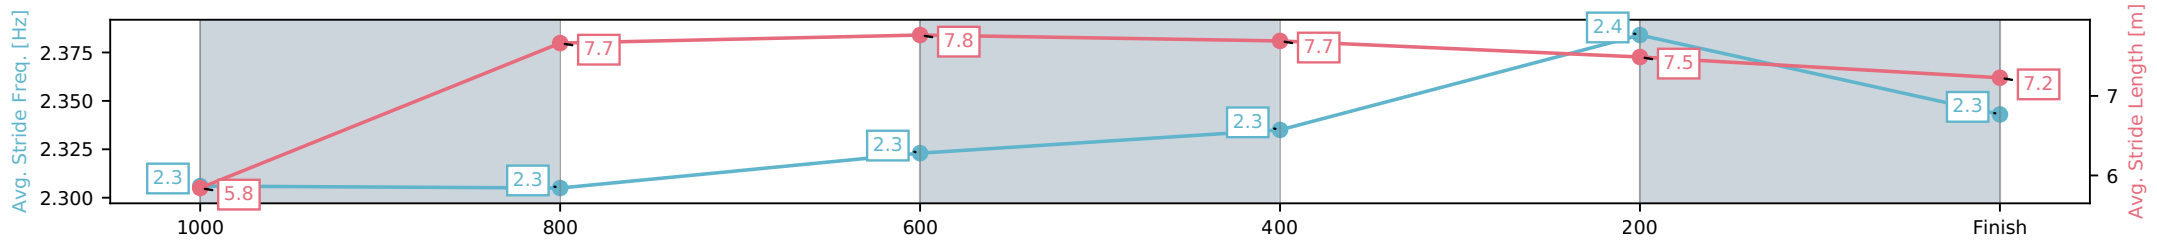

Horse/Jockey Name	Fitzroy Street/Ben Thompson
Finish Rank	5
Fastest Section Time (Section)	0:11.31 (600-400)
Top Speed [km/h] (Section)	64.8 (600-400)
Race State	Finished

Sunshine Coast Poly Track QLD
Race 5: ELECTROLUX RATINGS BAND 0 - 62 Handicap - 1100m
29 May 2026 - 4:25PM
Track Rating: AWT, Weather: Fine, Rail Position: True Entire Circuit

Section	L1100	L1000	L800	L600	L400	L200
Section Times	1:05.91 (0:08.36)	0:57.56 [8] (0:11.34)	0:46.22 [8] (0:11.42)	0:34.80 [9] (0:11.31)	0:23.49 [8] (0:11.39)	0:12.10 [6] (0:12.10)
Average Speed [km/h]	43.1	63.6	64.0	63.8	63.2	59.5
Top Speed [km/h]	58.9	64.7	64.7	64.8	64.5	61.7
Avg. Dist. to Rail [m]	9.0	3.8	2.1	0.4	1.1	1.5
Avg. Stride Freq. [Hz]	2.3	2.3	2.3	2.3	2.4	2.3
Avg. Stride Length [m]	5.8	7.7	7.8	7.7	7.5	7.2

[ ] Ranking at each section and finish
-.-.- No data available at this section
NA No data available