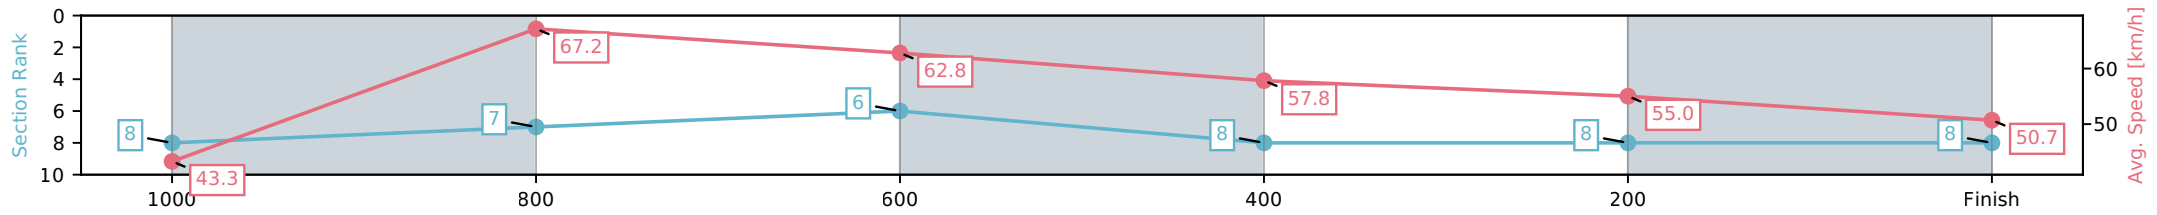

Horse/Jockey Name	Endless Elliegance/Kayla Johnston
Finish Rank	8
Fastest Section Time (Section)	0:10.73 (1000-800)
Top Speed [km/h] (Section)	68.0 (1000-800)
Race State	Finished

Sunshine Coast Poly Track QLD
Race 1: SUNSHINE COAST FLOORING XTRA Maiden Plate
(QTIS bonuses applicable 2&3YO's only) - 1100m
29 May 2026 - 1:55PM
Track Rating: AWT, Weather: Fine, Rail Position: True Entire Circuit

Section	L1100	L1000	L800	L600	L400	L200
Section Times	1:10.29 (0:08.34)	1:01.95 [8] (0:10.73)	0:51.22 [7] (0:11.51)	0:39.71 [6] (0:12.45)	0:27.27 [8] (0:13.09)	0:14.18 [8] (0:14.18)
Average Speed [km/h]	43.3	67.2	62.8	57.8	55.0	50.7
Top Speed [km/h]	62.2	68.0	66.6	60.0	56.6	53.2
Avg. Dist. to Rail [m]	3.2	1.0	0.5	0.4	0.7	0.5
Avg. Stride Freq. [Hz]	2.5	2.5	2.4	2.3	2.2	2.2
Avg. Stride Length [m]	5.5	7.4	7.5	7.2	7.0	6.7

[ ] Ranking at each section and finish
-:-:- No data available at this section
NA No data available