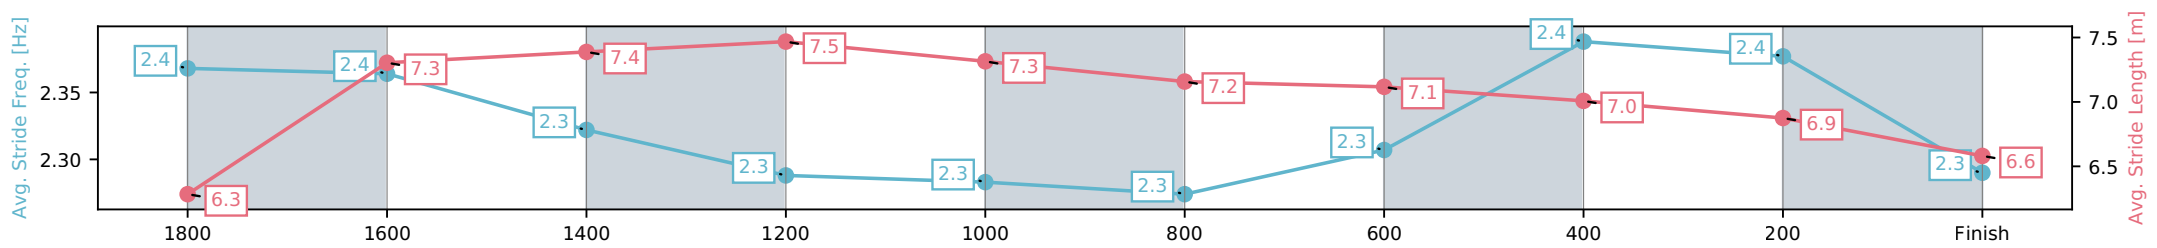

Horse/Jockey Name	Brave Boy/Fred Larson
Finish Rank	6
Fastest Section Time (Section)	0:11.63 (1800-1600)
Top Speed [km/h] (Section)	62.1 (1800-1600)
Race State	Finished

Sunshine Coast Poly Track QLD
Race 3: CHOMLEY FAMILY LAW BENCHMARK 65 Handicap - 2000m

29 May 2026 - 3:10PM

Track Rating: AWT, Weather: Fine, Rail Position: True Entire Circuit

Section	L2000	L1800	L1600	L1400	L1200	L1000	L800	L600	L400	L200
Section Times	2:05.73 (0:14.88)	1:50.85 [6] (0:11.63)	1:39.22 [5] (0:11.86)	1:27.36 [5] (0:11.97)	1:15.39 [5] (0:12.33)	1:03.06 [5] (0:12.49)	0:50.57 [6] (0:12.44)	0:38.13 [6] (0:12.16)	0:25.97 [6] (0:12.54)	0:13.42 [7] (0:13.42)
Average Speed [km/h]	48.6	61.3	60.7	60.5	58.7	57.7	58.4	59.2	57.4	52.5
Top Speed [km/h]	60.7	62.1	61.5	60.8	60.5	58.9	59.8	60.5	59.4	55.9
Avg. Dist. to Rail [m]	0.8	1.6	0.8	2.2	2.4	2.3	1.4	0.3	2.4	4.0
Avg. Stride Freq. [Hz]	2.4	2.4	2.3	2.3	2.3	2.3	2.3	2.4	2.4	2.3
Avg. Stride Length [m]	6.3	7.3	7.4	7.5	7.3	7.2	7.1	7.0	6.9	6.6

[ ] Ranking at each section and finish
-:-:- No data available at this section
NA No data available