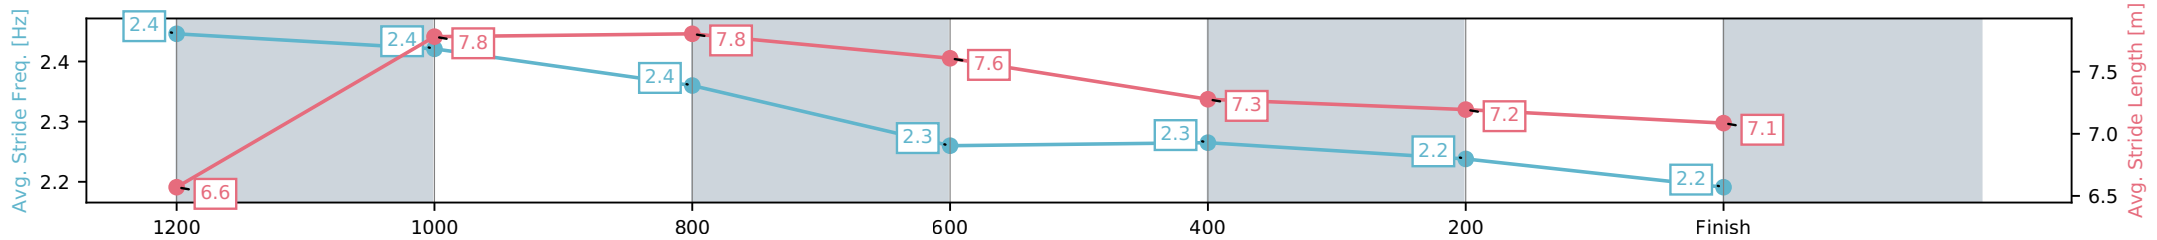

Horse/Jockey Name	Baciami/Kyle Wilson-Taylor
Finish Rank	2
Fastest Section Time (Section)	0:10.85 (1200-1000)
Top Speed [km/h] (Section)	68.4 (1200-1000)
Race State	Finished

Sunshine Coast Poly Track QLD

Race 2: QEBS Maiden Plate (QTIS bonuses applicable
2&3YO's only) - 1400m

29 May 2026 - 2:37PM

Track Rating: AWT, Weather: Fine, Rail Position: True Entire Circuit

Section	L1400	L1200	L1000	L800	L600	L400	L200
Section Times	1:25.58 (0:13.60)	1:11.98 [3] (0:10.85)	1:01.13 [3] (0:11.06)	0:50.08 [2] (0:12.00)	0:38.08 [2] (0:12.31)	0:25.76 [1] (0:12.62)	0:13.15 [2] (0:13.15)
Average Speed [km/h]	52.7	66.8	65.3	60.6	58.4	57.1	54.7
Top Speed [km/h]	67.8	68.4	66.8	62.3	59.9	58.1	56.2
Avg. Dist. to Rail [m]	2.9	2.0	2.3	1.7	0.4	0.5	0.3
Avg. Stride Freq. [Hz]	2.4	2.4	2.4	2.3	2.3	2.2	2.2
Avg. Stride Length [m]	6.6	7.8	7.8	7.6	7.3	7.2	7.1

[ ] Ranking at each section and finish
-:-:- No data available at this section
NA No data available