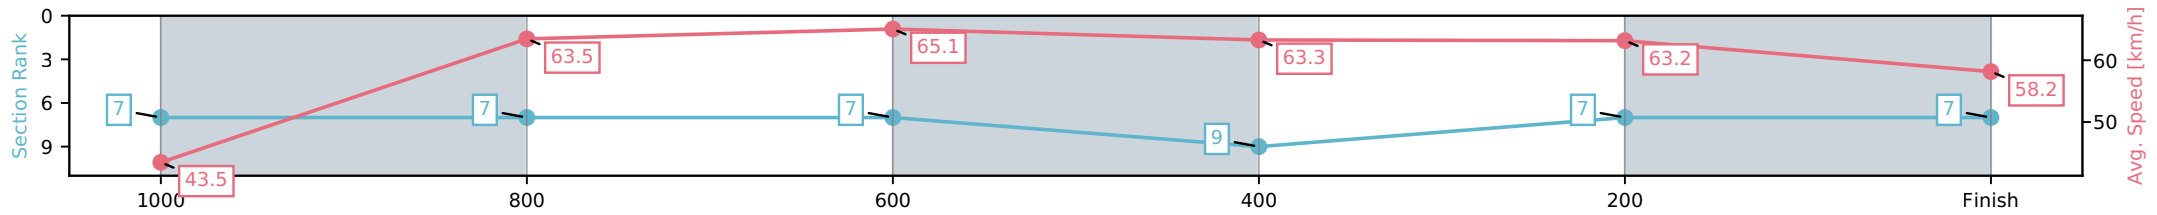

Horse/Jockey Name	Jungle Fever/Corey Sutherland
Finish Rank	7
Fastest Section Time (Section)	0:11.29 (800-600)
Top Speed [km/h] (Section)	66.3 (800-600)
Race State	Finished

Sunshine Coast Poly Track QLD
Race 5: ELECTROLUX RATINGS BAND 0 - 62 Handicap - 1100m
29 May 2026 - 4:25PM
Track Rating: AWT, Weather: Fine, Rail Position: True Entire Circuit

Section	L1100	L1000	L800	L600	L400	L200
Section Times	1:06.22 (0:08.31)	0:57.91 [7] (0:11.37)	0:46.54 [7] (0:11.29)	0:35.25 [7] (0:11.46)	0:23.78 [9] (0:11.41)	0:12.38 [7] (0:12.38)
Average Speed [km/h]	43.5	63.5	65.1	63.3	63.2	58.2
Top Speed [km/h]	58.9	65.2	66.3	63.9	64.1	61.0
Avg. Dist. to Rail [m]	9.5	4.2	2.9	1.2	3.8	6.5
Avg. Stride Freq. [Hz]	2.5	2.4	2.4	2.4	2.4	2.3
Avg. Stride Length [m]	5.8	7.4	7.7	7.5	7.3	7.2

[ ] Ranking at each section and finish
-.-.- No data available at this section
NA No data available