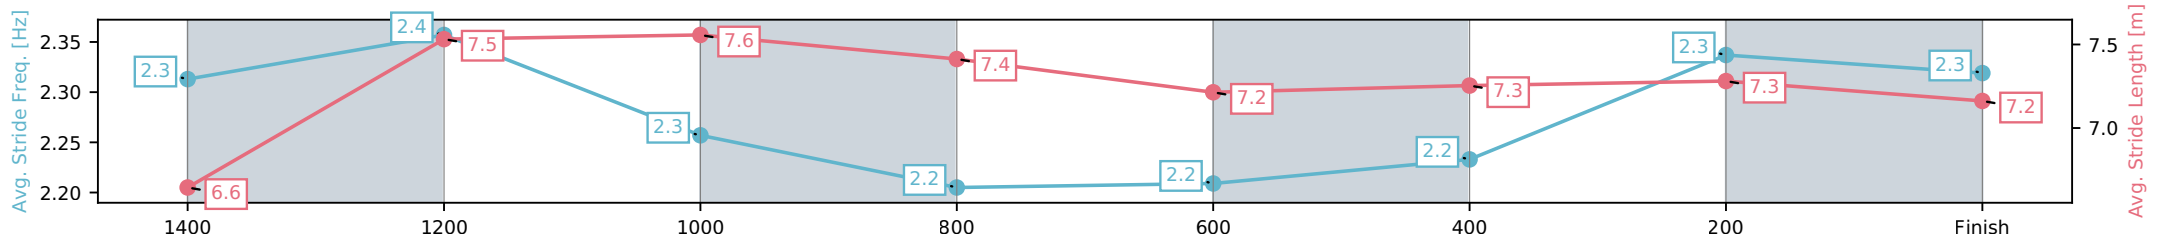

Horse/Jockey Name	Roaring Success/Paul Hamblin
Finish Rank	4
Fastest Section Time (Section)	0:11.52 (1400-1200)
Top Speed [km/h] (Section)	64.2 (1400-1200)
Race State	Finished

Sunshine Coast Poly Track QLD
Race 8: FTA ACCOUNTANTS Class 1 Plate & Maiden Plate - 1600m

29 May 2026 - 6:33PM

Track Rating: AWT, Weather: Fine, Rail Position: True Entire Circuit

Section	L1600	L1400	L1200	L1000	L800	L600	L400	L200
Section Times	1:39.73 (0:14.19)	1:25.54 [4] (0:11.52)	1:14.02 [6] (0:12.01)	1:02.01 [6] (0:12.49)	0:49.52 [5] (0:12.87)	0:36.66 [5] (0:12.49)	0:24.16 [6] (0:11.89)	0:12.28 [5] (0:12.28)
Average Speed [km/h]	50.5	63.0	60.4	57.7	56.7	57.9	60.6	58.5
Top Speed [km/h]	62.9	64.2	61.6	59.4	57.4	60.6	61.4	60.9
Avg. Dist. to Rail [m]	2.0	3.0	2.6	2.4	1.9	0.6	0.6	1.9
Avg. Stride Freq. [Hz]	2.3	2.4	2.3	2.2	2.2	2.2	2.3	2.3
Avg. Stride Length [m]	6.6	7.5	7.6	7.4	7.2	7.3	7.3	7.2

[ ] Ranking at each section and finish
-:-:- No data available at this section
NA No data available