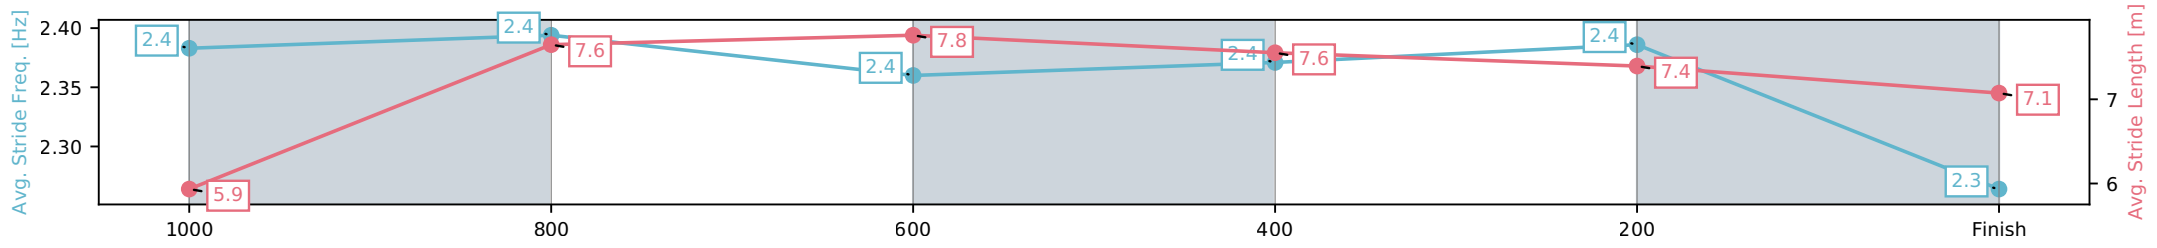

Horse/Jockey Name	A Touch From Fayt/Cejay Graham
Finish Rank	6
Fastest Section Time (Section)	0:11.02 (1000-800)
Top Speed [km/h] (Section)	67.5 (1000-800)
Race State	Finished

Sunshine Coast Poly Track QLD
Race 5: ELECTROLUX RATINGS BAND 0 - 62 Handicap - 1100m
29 May 2026 - 4:25PM
Track Rating: AWT, Weather: Fine, Rail Position: True Entire Circuit

Section	L1100	L1000	L800	L600	L400	L200
Section Times	1:06.11 (0:07.95)	0:58.16 [2] (0:11.02)	0:47.14 [3] (0:11.27)	0:35.88 [3] (0:11.45)	0:24.42 [4] (0:11.56)	0:12.87 [5] (0:12.87)
Average Speed [km/h]	45.2	65.6	64.9	63.3	62.3	55.9
Top Speed [km/h]	63.1	67.5	65.9	64.6	64.1	59.7
Avg. Dist. to Rail [m]	11.6	6.2	2.5	0.9	2.8	5.6
Avg. Stride Freq. [Hz]	2.4	2.4	2.4	2.4	2.4	2.3
Avg. Stride Length [m]	5.9	7.6	7.8	7.6	7.4	7.1

[ ] Ranking at each section and finish
-.-.- No data available at this section
NA No data available