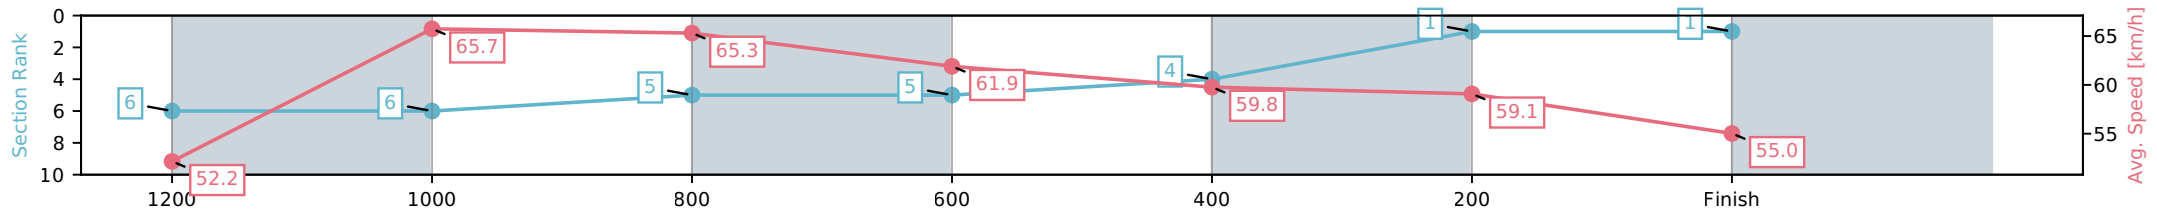

Horse/Jockey Name	Momoka/Ben Thompson
Finish Rank	1
Fastest Section Time (Section)	0:11.04 (1000-800)
Top Speed [km/h] (Section)	66.3 (1200-1000)
Race State	Finished

Sunshine Coast Poly Track QLD

Race 2: QEBS Maiden Plate (QTIS bonuses applicable
2&3YO's only) - 1400m

29 May 2026 - 2:37PM

Track Rating: AWT, Weather: Fine, Rail Position: True Entire Circuit

Section	L1400	L1200	L1000	L800	L600	L400	L200
Section Times	1:25.43 (0:13.82)	1:11.62 [6] (0:11.08)	1:00.54 [6] (0:11.04)	0:49.49 [5] (0:11.94)	0:37.55 [5] (0:12.25)	0:25.30 [4] (0:12.21)	0:13.09 [1] (0:13.09)
Average Speed [km/h]	52.2	65.7	65.3	61.9	59.8	59.1	55.0
Top Speed [km/h]	66.2	66.3	66.2	65.6	60.2	60.3	57.4
Avg. Dist. to Rail [m]	7.5	4.4	4.5	3.8	2.5	4.5	5.4
Avg. Stride Freq. [Hz]	2.4	2.4	2.3	2.3	2.3	2.3	2.2
Avg. Stride Length [m]	6.8	7.9	7.9	7.8	7.4	7.2	7.0

- [ ] Ranking at each section and finish
- -:-:- No data available at this section
- NA No data available