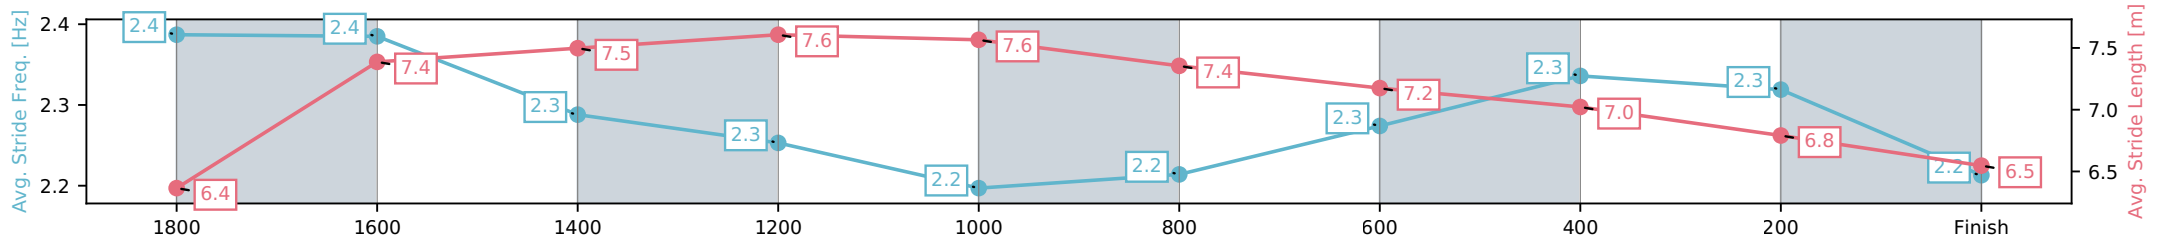

Horse/Jockey Name	Kenshin Maru/Tiffani Brooker
Finish Rank	8
Fastest Section Time (Section)	0:11.46 (1800-1600)
Top Speed [km/h] (Section)	63.8 (1800-1600)
Race State	Finished

Sunshine Coast Poly Track QLD
Race 3: CHOMLEY FAMILY LAW BENCHMARK 65 Handicap - 2000m

29 May 2026 - 3:10PM

Track Rating: AWT, Weather: Fine, Rail Position: True Entire Circuit

Section	L2000	L1800	L1600	L1400	L1200	L1000	L800	L600	L400	L200
Section Times	2:06.32 (0:14.42)	1:51.90 [1] (0:11.46)	1:40.44 [2] (0:11.88)	1:28.56 [2] (0:11.96)	1:16.60 [2] (0:12.34)	1:04.26 [1] (0:12.53)	0:51.74 [2] (0:12.39)	0:39.35 [1] (0:12.29)	0:27.06 [2] (0:13.02)	0:14.04 [6] (0:14.04)
Average Speed [km/h]	50.0	62.4	60.7	60.5	58.4	57.5	58.1	58.0	55.3	50.4
Top Speed [km/h]	63.1	63.8	62.1	61.0	59.6	58.2	59.7	59.7	57.9	53.3
Avg. Dist. to Rail [m]	0.3	1.0	0.5	1.3	0.8	0.8	0.4	1.5	1.0	0.7
Avg. Stride Freq. [Hz]	2.4	2.4	2.3	2.3	2.2	2.2	2.3	2.3	2.3	2.2
Avg. Stride Length [m]	6.4	7.4	7.5	7.6	7.6	7.4	7.2	7.0	6.8	6.5

[ ] Ranking at each section and finish
-:-:- No data available at this section
NA No data available