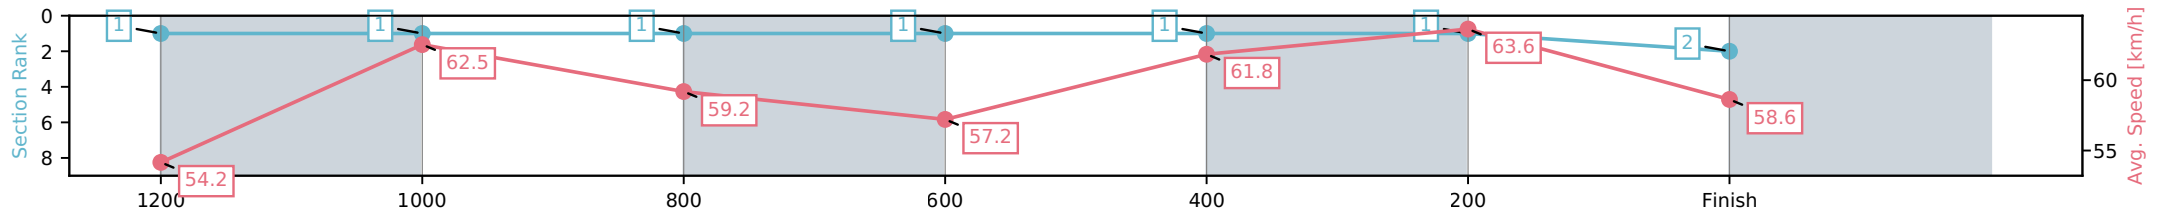

Horse/Jockey Name	Inca Trail/Morgan Butler
Finish Rank	2
Fastest Section Time (Section)	0:11.32 (400-200)
Top Speed [km/h] (Section)	67.0 (1400 - 1200)
Race State	Finished

Sunshine Coast Poly Track QLD
Race 6: SUNSHINE MITRE 10 BENCHMARK 68 Handicap - 1400m
29 May 2026 - 5:08PM
Track Rating: AWT, Weather: Fine, Rail Position: True Entire Circuit

Section	L1400	L1200	L1000	L800	L600	L400	L200
Section Times	1:25.05 (0:13.25)	1:11.80 [1] (0:11.57)	1:00.24 [1] (0:12.18)	0:48.06 [1] (0:12.73)	0:35.32 [1] (0:11.63)	0:23.70 [1] (0:11.32)	0:12.37 [1] (0:12.37)
Average Speed [km/h]	54.2	62.5	59.2	57.2	61.8	63.6	58.6
Top Speed [km/h]	67.0	66.2	60.8	60.0	63.4	64.4	62.1
Avg. Dist. to Rail [m]	5.6	1.5	2.6	2.1	0.5	0.4	0.9
Avg. Stride Freq. [Hz]	2.3	2.2	2.2	2.2	2.3	2.4	2.3
Avg. Stride Length [m]	7.0	8.0	7.8	7.5	7.6	7.6	7.4

[ ] Ranking at each section and finish
-:-:- No data available at this section
NA No data available