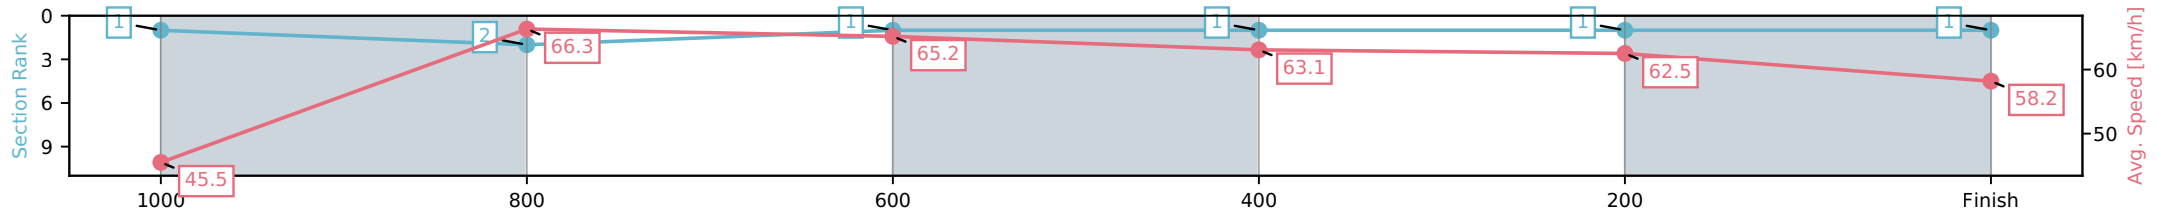

Horse/Jockey Name	Everybody Rise/Taylor Marshall
Finish Rank	1
Fastest Section Time (Section)	0:10.87 (1000-800)
Top Speed [km/h] (Section)	67.3 (1000-800)
Race State	Finished

Sunshine Coast Poly Track QLD
Race 5: ELECTROLUX RATINGS BAND 0 - 62 Handicap - 1100m
29 May 2026 - 4:25PM
Track Rating: AWT, Weather: Fine, Rail Position: True Entire Circuit

Section	L1100	L1000	L800	L600	L400	L200
Section Times	1:05.17 (0:07.92)	0:57.24 [1] (0:10.87)	0:46.38 [2] (0:11.11)	0:35.27 [1] (0:11.36)	0:23.90 [1] (0:11.52)	0:12.39 [1] (0:12.39)
Average Speed [km/h]	45.5	66.3	65.2	63.1	62.5	58.2
Top Speed [km/h]	61.9	67.3	66.7	64.1	64.2	60.9
Avg. Dist. to Rail [m]	6.7	2.8	0.9	0.7	0.6	0.4
Avg. Stride Freq. [Hz]	2.5	2.4	2.4	2.4	2.4	2.4
Avg. Stride Length [m]	5.7	7.6	7.5	7.4	7.3	7.0

[ ] Ranking at each section and finish
-:-:- No data available at this section
NA No data available