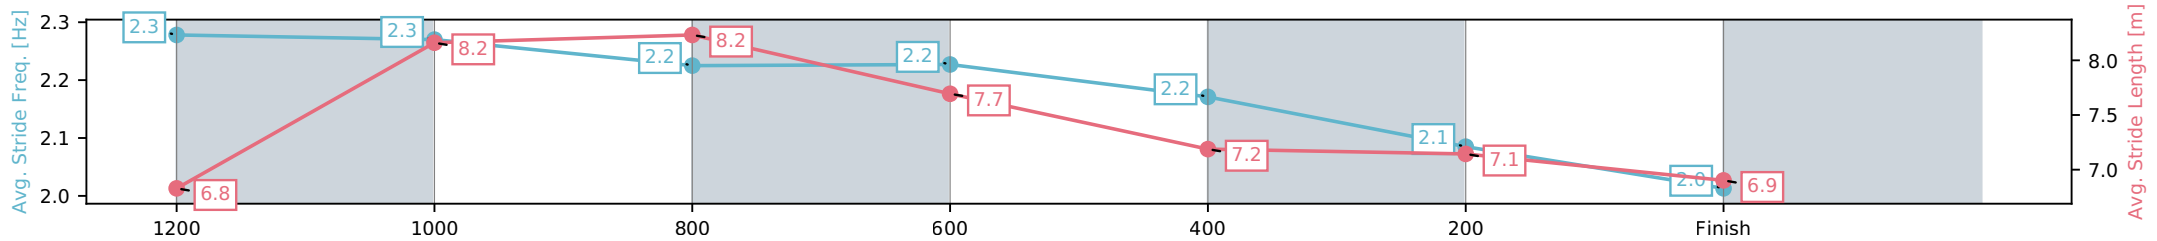

Sunshine Coast Poly Track QLD

Race 2: QEBS Maiden Plate (QTIS bonuses applicable  
2&3YO's only) - 1400m

29 May 2026 - 2:37PM

Track Rating: AWT, Weather: Fine, Rail Position: True Entire Circuit

Section	L1400	L1200	L1000	L800	L600	L400	L200
Section Times	1:29.58 (0:14.02)	1:15.56 [7] (0:10.99)	1:04.58 [7] (0:11.02)	0:53.56 [7] (0:12.07)	0:41.49 [7] (0:13.06)	0:28.44 [8] (0:13.74)	0:14.69 [8] (0:14.69)
Average Speed [km/h]	51.3	65.9	65.4	60.2	55.0	52.4	48.7
Top Speed [km/h]	66.6	66.6	67.5	63.5	57.2	54.0	50.7
Avg. Dist. to Rail [m]	5.7	2.2	2.3	1.4	0.5	0.8	0.4
Avg. Stride Freq. [Hz]	2.3	2.3	2.2	2.2	2.2	2.1	2.0
Avg. Stride Length [m]	6.8	8.2	8.2	7.7	7.2	7.1	6.9