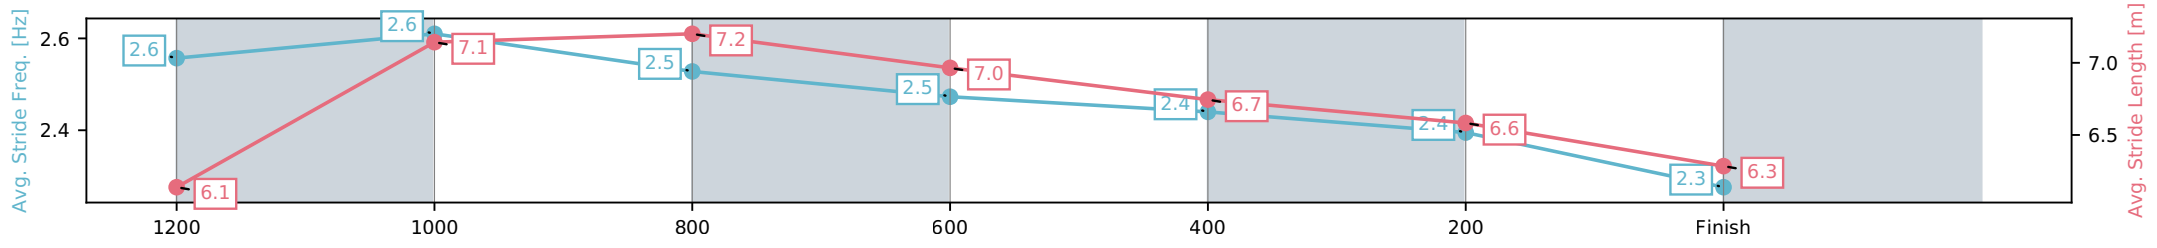

Sunshine Coast Poly Track QLD

Race 2: QEBS Maiden Plate (QTIS bonuses applicable  
2&3YO's only) - 1400m

29 May 2026 - 2:37PM

Track Rating: AWT, Weather: Fine, Rail Position: True Entire Circuit

Section	L1400	L1200	L1000	L800	L600	L400	L200
Section Times	1:27.85 (0:13.78)	1:14.07 [5] (0:10.99)	1:03.08 [5] (0:11.18)	0:51.90 [6] (0:12.03)	0:39.87 [6] (0:12.44)	0:27.43 [6] (0:13.00)	0:14.43 [6] (0:14.43)
Average Speed [km/h]	52.2	66.0	64.5	60.9	58.3	55.4	49.9
Top Speed [km/h]	66.0	66.4	65.3	63.5	59.4	57.6	52.8
Avg. Dist. to Rail [m]	4.6	3.5	3.7	2.4	1.1	3.4	5.5
Avg. Stride Freq. [Hz]	2.6	2.6	2.5	2.5	2.4	2.4	2.3
Avg. Stride Length [m]	6.1	7.1	7.2	7.0	6.7	6.6	6.3