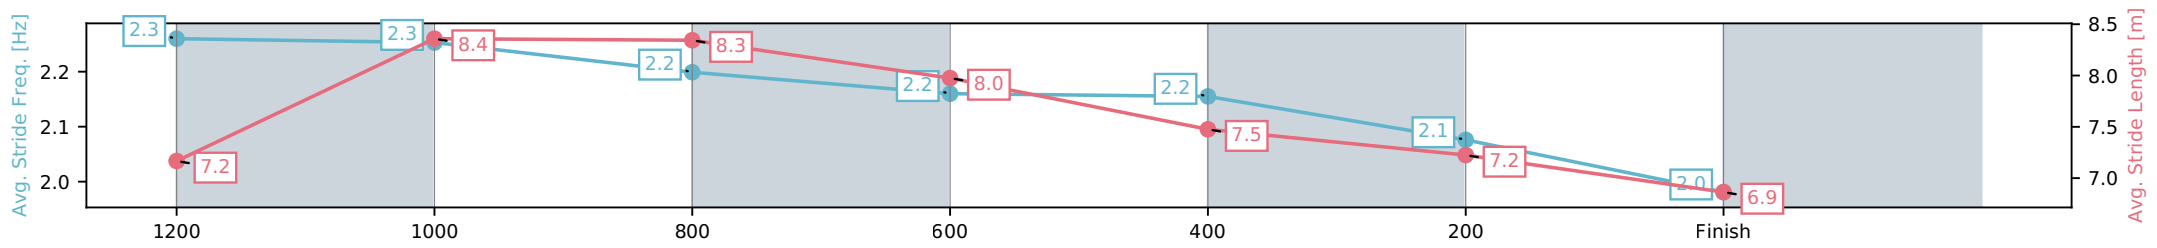

Sunshine Coast Poly Track QLD

Race 2: QEBS Maiden Plate (QTIS bonuses applicable  
2&3YO's only) - 1400m

29 May 2026 - 2:37PM

Track Rating: AWT, Weather: Fine, Rail Position: True Entire Circuit

Section	L1400	L1200	L1000	L800	L600	L400	L200
Section Times	1:28.63 (0:13.47)	1:15.16 [1] (0:10.86)	1:04.30 [1] (0:11.10)	0:53.20 [1] (0:12.06)	0:41.14 [1] (0:12.68)	0:28.46 [5] (0:13.55)	0:14.92 [7] (0:14.92)
Average Speed [km/h]	53.4	67.0	65.1	60.7	57.2	53.1	48.2
Top Speed [km/h]	67.4	67.6	66.1	62.7	59.0	55.0	51.2
Avg. Dist. to Rail [m]	6.1	3.5	3.7	2.5	0.9	1.0	2.1
Avg. Stride Freq. [Hz]	2.3	2.3	2.2	2.2	2.2	2.1	2.0
Avg. Stride Length [m]	7.2	8.4	8.3	8.0	7.5	7.2	6.9