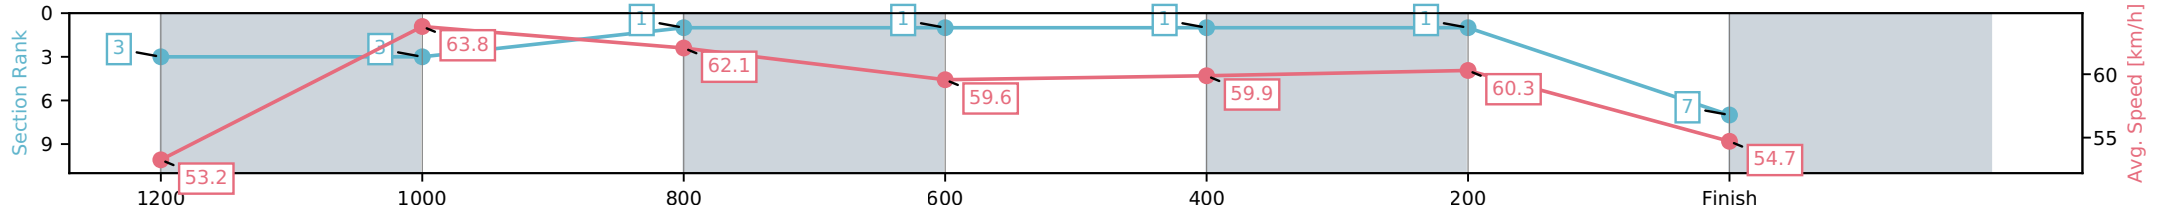

Horse/Jockey Name	Royal Gladiator/Bella Youngberry
Finish Rank	7
Fastest Section Time (Section)	0:11.39 (1200-1000)
Top Speed [km/h] (Section)	66.2 (1400 - 1200)
Race State	Finished

Sunshine Coast Poly Track QLD
Race 7: STEPS BENCHMARK 58 Handicap - 1400m
29 May 2026 - 5:50PM
Track Rating: AWT, Weather: Fine, Rail Position: True Entire Circuit

Section	L1400	L1200	L1000	L800	L600	L400	L200
Section Times	1:26.04 (0:13.44)	1:12.60 [3] (0:11.39)	1:01.21 [3] (0:11.62)	0:49.58 [1] (0:12.33)	0:37.26 [1] (0:12.10)	0:25.15 [1] (0:11.95)	0:13.20 [1] (0:13.20)
Average Speed [km/h]	53.2	63.8	62.1	59.6	59.9	60.3	54.7
Top Speed [km/h]	66.2	65.0	63.0	60.4	61.0	61.3	58.2
Avg. Dist. to Rail [m]	6.1	3.3	3.4	2.8	1.2	1.6	2.5
Avg. Stride Freq. [Hz]	2.4	2.3	2.3	2.2	2.3	2.3	2.2
Avg. Stride Length [m]	6.9	7.9	7.8	7.6	7.4	7.3	7.1

[ ] Ranking at each section and finish
-:-:- No data available at this section
NA No data available