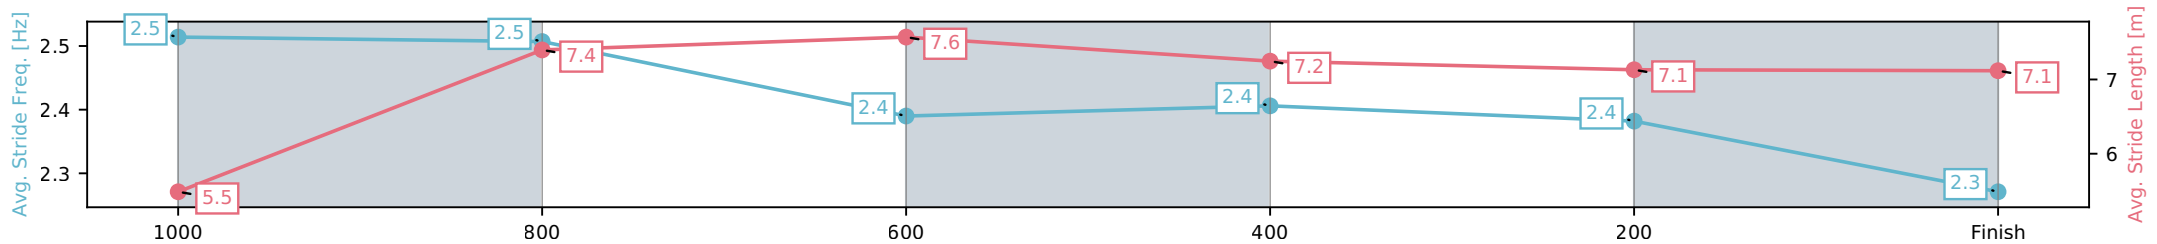

Section	L1100	L1000	L800	L600	L400	L200
Section Times	1:06.27 (0:07.87)	0:58.40 [1] (0:10.76)	0:47.64 [3] (0:11.41)	0:36.23 [1] (0:11.62)	0:24.61 [1] (0:11.95)	0:12.66 [1] (0:12.66)
Average Speed [km/h]	45.2	67.0	63.6	62.0	60.3	56.9
Top Speed [km/h]	62.9	68.4	66.4	62.8	61.2	58.7
Avg. Dist. to Rail [m]	3.0	2.2	1.2	0.2	0.3	0.1
Avg. Stride Freq. [Hz]	2.5	2.5	2.4	2.4	2.4	2.3
Avg. Stride Length [m]	5.5	7.4	7.6	7.2	7.1	7.1