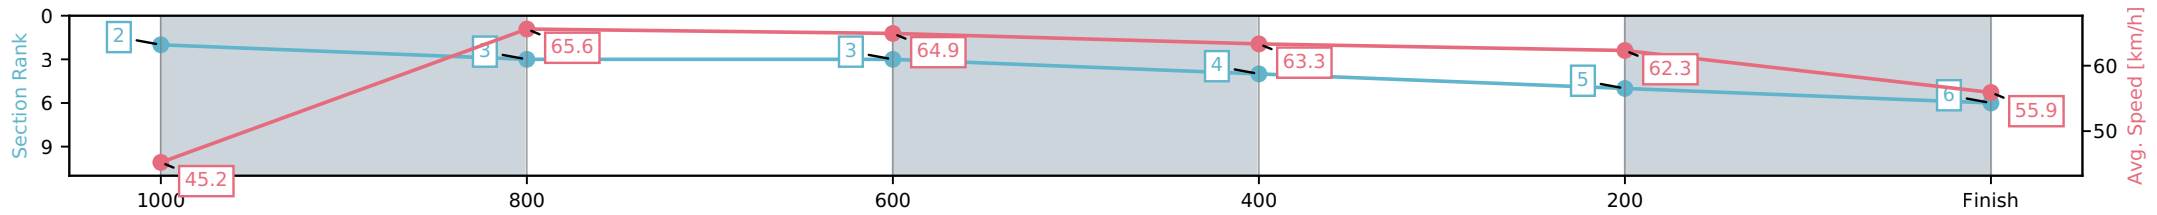

Horse/Jockey Name	A Touch From Fayt/Cejay Graham
Finish Rank	6
Fastest Section Time (Section)	0:11.02 (1000-800)
Top Speed [km/h] (Section)	67.5 (1000-800)
Race State	Finished

Sunshine Coast Poly Track QLD
Race 5: ELECTROLUX RATINGS BAND 0 - 62 Handicap - 1100m
29 May 2026 - 4:25PM
Track Rating: AWT, Weather: Fine, Rail Position: True Entire Circuit

Section	L1100	L1000	L800	L600	L400	L200
Section Times	1:06.11 (0:07.95)	0:58.16 [2] (0:11.02)	0:47.14 [3] (0:11.27)	0:35.88 [3] (0:11.45)	0:24.42 [4] (0:11.56)	0:12.87 [5] (0:12.87)
Average Speed [km/h]	45.2	65.6	64.9	63.3	62.3	55.9
Top Speed [km/h]	63.1	67.5	65.9	64.6	64.1	59.7
Avg. Dist. to Rail [m]	11.6	6.2	2.5	0.9	2.8	5.6
Avg. Stride Freq. [Hz]	2.4	2.4	2.4	2.4	2.4	2.3
Avg. Stride Length [m]	5.9	7.6	7.8	7.6	7.4	7.1

[ ] Ranking at each section and finish
-.-.- No data available at this section
NA No data available