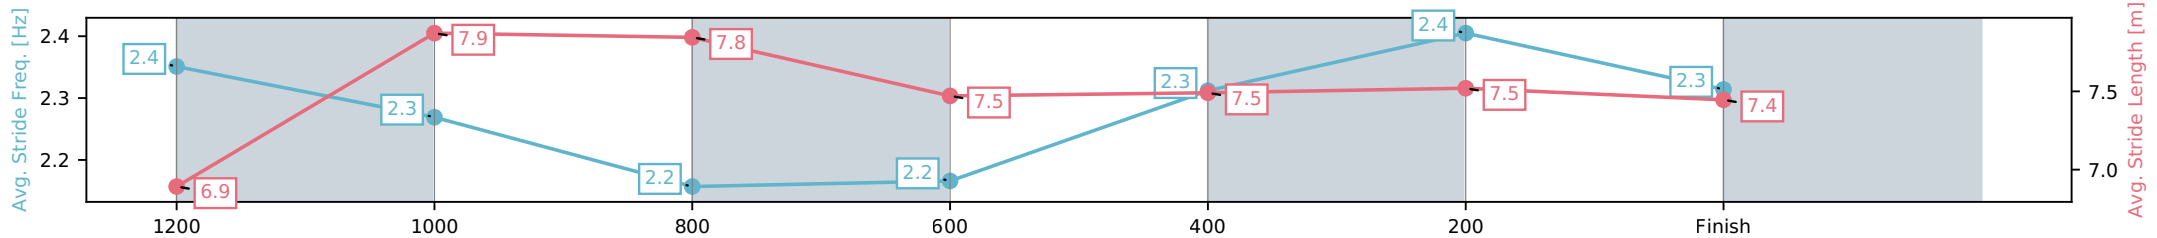

Horse/Jockey Name	Ikasara/Corey Sutherland
Finish Rank	1
Fastest Section Time (Section)	0:11.20 (400-200)
Top Speed [km/h] (Section)	65.2 (1200-1000)
Race State	Finished

Sunshine Coast Poly Track QLD
Race 6: SUNSHINE MITRE 10 BENCHMARK 68 Handicap - 1400m

29 May 2026 - 5:08PM

Track Rating: AWT, Weather: Fine, Rail Position: True Entire Circuit

Section	L1400	L1200	L1000	L800	L600	L400	L200
Section Times	1:24.68 (0:13.46)	1:11.22 [2] (0:11.52)	0:59.69 [2] (0:12.20)	0:47.49 [2] (0:12.76)	0:34.73 [2] (0:11.59)	0:23.14 [2] (0:11.20)	0:11.94 [2] (0:11.94)
Average Speed [km/h]	53.3	62.9	59.1	57.4	62.2	64.3	60.4
Top Speed [km/h]	65.0	65.2	62.7	59.1	64.0	65.2	63.2
Avg. Dist. to Rail [m]	3.5	2.9	3.5	2.5	0.5	1.9	2.7
Avg. Stride Freq. [Hz]	2.4	2.3	2.2	2.2	2.3	2.4	2.3
Avg. Stride Length [m]	6.9	7.9	7.8	7.5	7.5	7.5	7.4

- [ ] Ranking at each section and finish
- -:-:- No data available at this section
- NA No data available