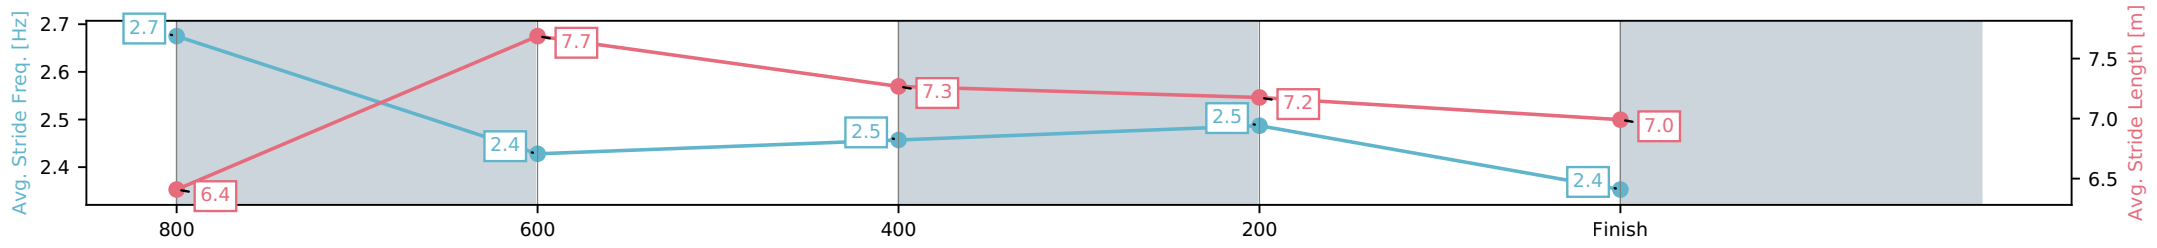

Sunshine Coast Poly Track QLD  
 Race 4: BETA WELLNESS BENCHMARK 72 Handicap - 1000m  
 29 May 2026 - 3:50PM  
 Track Rating: AWT, Weather: Fine, Rail Position: True Entire Circuit

Section	L1000	L800	L600	L400	L200
Section Times	0:59.13 (0:12.90)	0:46.23 [1] (0:11.04)	0:35.19 [1] (0:11.30)	0:23.89 [1] (0:11.40)	0:12.48 [1] (0:12.48)
Average Speed [km/h]	55.5	65.4	63.6	63.2	57.4
Top Speed [km/h]	69.8	68.9	64.4	64.5	61.5
Avg. Dist. to Rail [m]	6.5	0.4	0.2	1.3	1.1
Avg. Stride Freq. [Hz]	2.7	2.4	2.5	2.5	2.4
Avg. Stride Length [m]	6.4	7.7	7.3	7.2	7.0