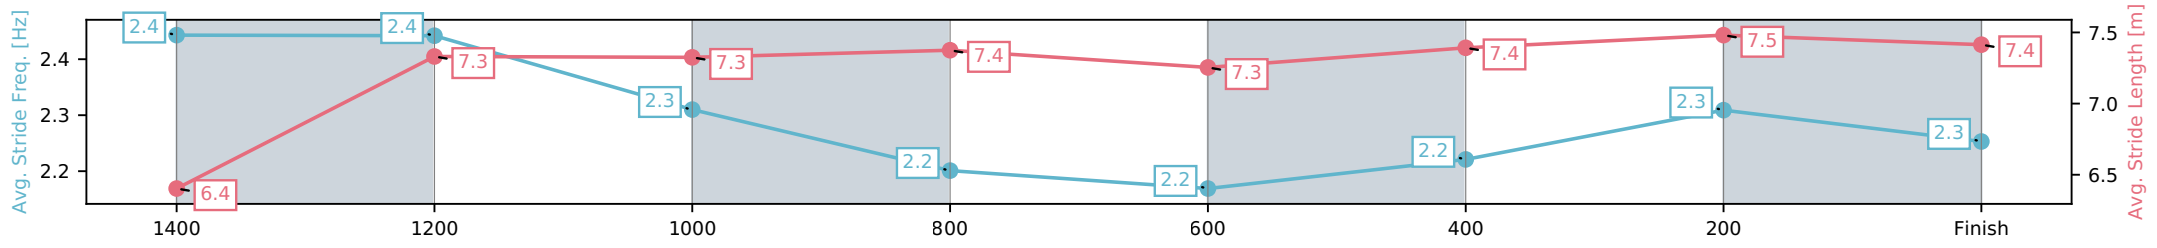

Horse/Jockey Name	Double Whammy/Jake Bayliss
Finish Rank	1
Fastest Section Time (Section)	0:11.42 (1400-1200)
Top Speed [km/h] (Section)	65.6 (1400-1200)
Race State	Finished

Sunshine Coast Poly Track QLD
Race 8: FTA ACCOUNTANTS Class 1 Plate & Maiden Plate - 1600m

29 May 2026 - 6:33PM

Track Rating: AWT, Weather: Fine, Rail Position: True Entire Circuit

Section	L1600	L1400	L1200	L1000	L800	L600	L400	L200
Section Times	1:39.37 (0:14.18)	1:25.19 [3] (0:11.42)	1:13.77 [5] (0:12.08)	1:01.69 [5] (0:12.53)	0:49.16 [6] (0:13.00)	0:36.16 [6] (0:12.22)	0:23.94 [5] (0:11.69)	0:12.26 [2] (0:12.26)
Average Speed [km/h]	50.9	63.6	60.0	57.5	56.0	59.0	61.7	58.8
Top Speed [km/h]	63.4	65.6	61.5	58.6	56.5	60.6	62.3	61.6
Avg. Dist. to Rail [m]	3.4	3.9	2.8	3.1	1.4	0.4	2.3	3.1
Avg. Stride Freq. [Hz]	2.4	2.4	2.3	2.2	2.2	2.2	2.3	2.3
Avg. Stride Length [m]	6.4	7.3	7.3	7.4	7.3	7.4	7.5	7.4

[ ] Ranking at each section and finish
-:-:- No data available at this section
NA No data available