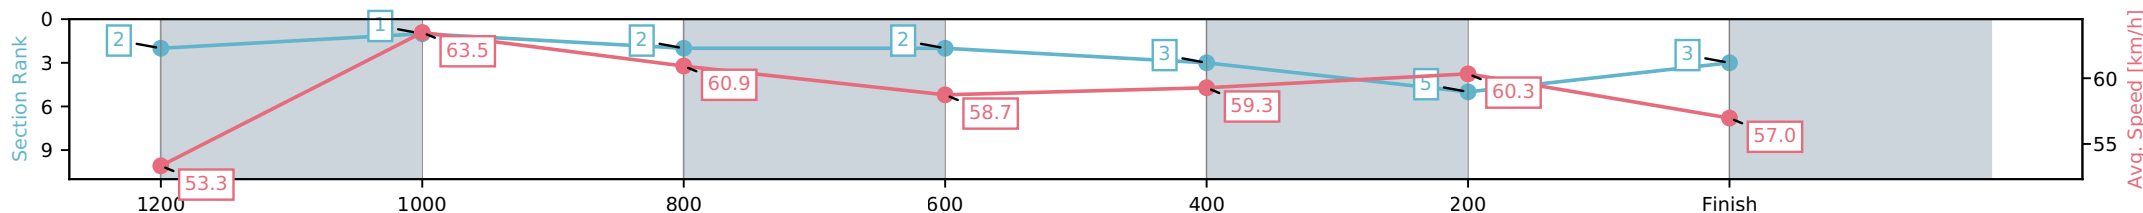

Sunshine Coast Poly Track QLD

Race 7: STEPS BENCHMARK 58 Handicap - 1400m

29 May 2026 - 5:50PM

Track Rating: AWT, Weather: Fine, Rail Position: True Entire Circuit

Section	L1400	L1200	L1000	L800	L600	L400	L200
Section Times	1:25.57 (0:13.39)	1:12.18 [2] (0:11.38)	1:00.80 [1] (0:11.83)	0:48.97 [2] (0:12.37)	0:36.60 [2] (0:12.04)	0:24.56 [3] (0:11.94)	0:12.61 [5] (0:12.61)
Average Speed [km/h]	53.3	63.5	60.9	58.7	59.3	60.3	57.0
Top Speed [km/h]	65.5	64.7	61.4	59.2	60.1	61.0	59.0
Avg. Dist. to Rail [m]	1.7	1.7	2.6	1.2	1.2	0.5	1.8
Avg. Stride Freq. [Hz]	2.5	2.4	2.4	2.3	2.3	2.4	2.3
Avg. Stride Length [m]	6.4	7.4	7.3	7.2	7.1	7.1	6.9