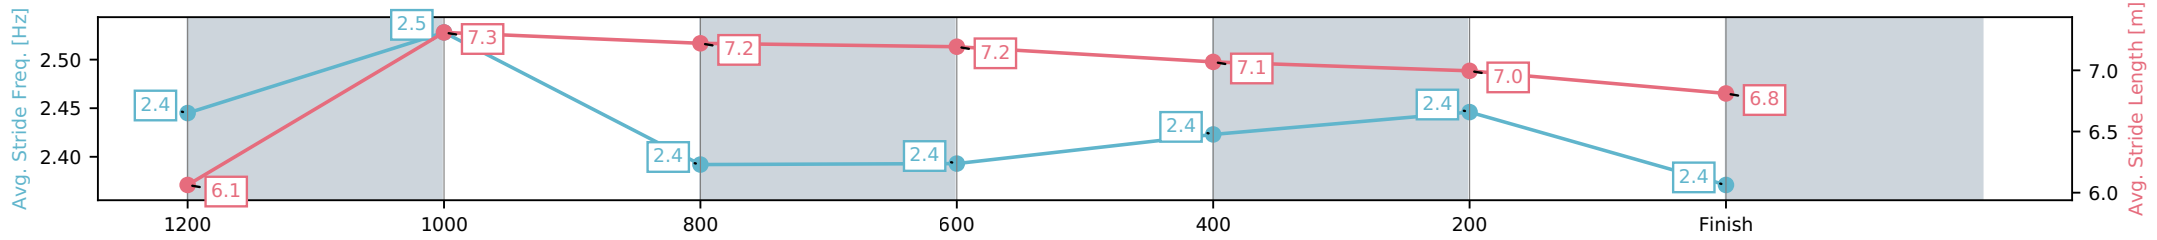

Horse/Jockey Name	The Love Of Mary/Taylor Marshall
Finish Rank	8
Fastest Section Time (Section)	0:11.09 (1200-1000)
Top Speed [km/h] (Section)	67.5 (1200-1000)
Race State	Finished

Sunshine Coast Poly Track QLD
Race 7: STEPS BENCHMARK 58 Handicap - 1400m
29 May 2026 - 5:50PM
Track Rating: AWT, Weather: Fine, Rail Position: True Entire Circuit

Section	L1400	L1200	L1000	L800	L600	L400	L200
Section Times	1:26.08 (0:14.31)	1:11.77 [9] (0:11.09)	1:00.68 [8] (0:11.85)	0:48.83 [9] (0:12.15)	0:36.68 [9] (0:12.03)	0:24.66 [9] (0:11.86)	0:12.80 [8] (0:12.80)
Average Speed [km/h]	50.0	65.3	60.8	60.5	60.7	60.7	56.5
Top Speed [km/h]	66.5	67.5	61.9	61.1	61.5	61.6	59.2
Avg. Dist. to Rail [m]	4.9	2.8	3.1	2.8	2.1	5.0	7.8
Avg. Stride Freq. [Hz]	2.4	2.5	2.4	2.4	2.4	2.4	2.4
Avg. Stride Length [m]	6.1	7.3	7.2	7.2	7.1	7.0	6.8

[ ] Ranking at each section and finish
-:-:- No data available at this section
NA No data available