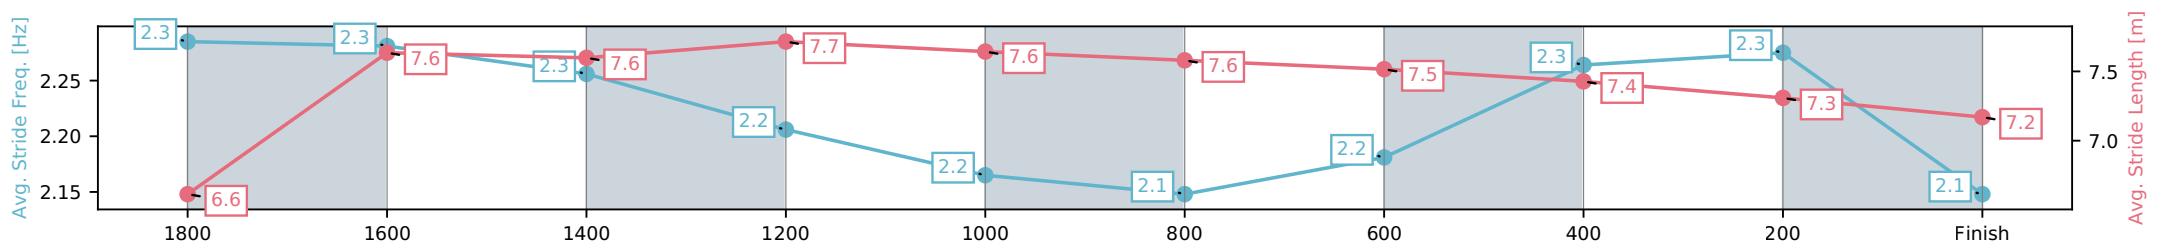

Horse/Jockey Name	Inside Passage/Jake Bayliss
Finish Rank	2
Fastest Section Time (Section)	0:11.58 (1800-1600)
Top Speed [km/h] (Section)	62.3 (1600-1400)
Race State	Finished

Sunshine Coast Poly Track QLD
Race 3: CHOMLEY FAMILY LAW BENCHMARK 65 Handicap - 2000m

29 May 2026 - 3:10PM

Track Rating: AWT, Weather: Fine, Rail Position: True Entire Circuit

Section	L2000	L1800	L1600	L1400	L1200	L1000	L800	L600	L400	L200
Section Times	2:04.89 (0:14.61)	1:50.28 [3] (0:11.58)	1:38.70 [3] (0:11.88)	1:26.82 [4] (0:11.97)	1:14.85 [4] (0:12.43)	1:02.42 [4] (0:12.51)	0:49.91 [4] (0:12.32)	0:37.59 [4] (0:12.01)	0:25.58 [3] (0:12.30)	0:13.28 [2] (0:13.28)
Average Speed [km/h]	49.4	61.8	60.5	60.3	58.0	57.6	58.3	59.8	58.5	53.7
Top Speed [km/h]	61.4	62.1	62.3	60.8	59.7	58.3	59.6	60.5	60.1	55.9
Avg. Dist. to Rail [m]	0.9	1.0	0.6	1.2	1.1	1.1	0.5	0.8	2.6	4.6
Avg. Stride Freq. [Hz]	2.3	2.3	2.3	2.2	2.2	2.1	2.2	2.3	2.3	2.1
Avg. Stride Length [m]	6.6	7.6	7.6	7.7	7.6	7.6	7.5	7.4	7.3	7.2

[ ] Ranking at each section and finish
-.-.- No data available at this section
NA No data available