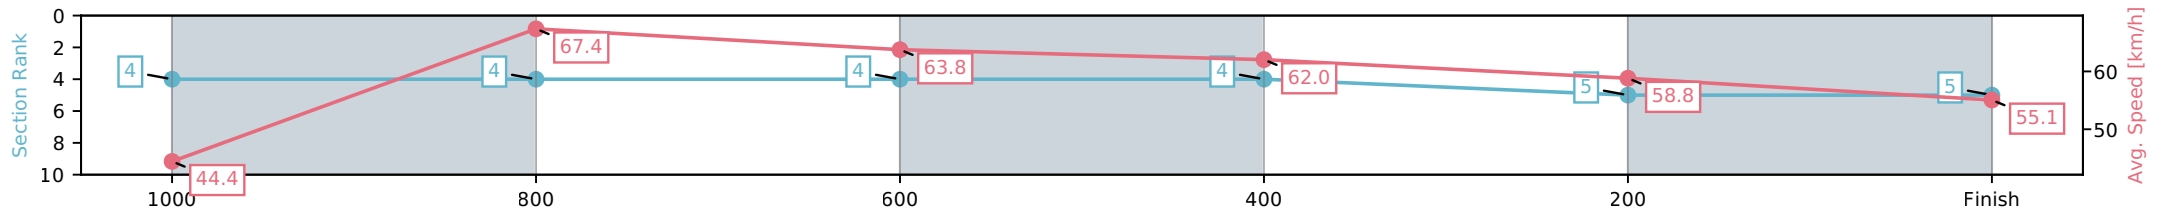

Horse/Jockey Name	Kalizma/Cejay Graham
Finish Rank	5
Fastest Section Time (Section)	0:10.73 (1000-800)
Top Speed [km/h] (Section)	68.8 (1000-800)
Race State	Finished

Sunshine Coast Poly Track QLD
Race 1: SUNSHINE COAST FLOORING XTRA Maiden Plate
(QTIS bonuses applicable 2&3YO's only) - 1100m
29 May 2026 - 1:55PM
Track Rating: AWT, Weather: Fine, Rail Position: True Entire Circuit

Section	L1100	L1000	L800	L600	L400	L200
Section Times	1:07.37 (0:08.06)	0:59.31 [4] (0:10.73)	0:48.59 [4] (0:11.59)	0:37.00 [4] (0:11.72)	0:25.28 [4] (0:12.23)	0:13.04 [5] (0:13.04)
Average Speed [km/h]	44.4	67.4	63.8	62.0	58.8	55.1
Top Speed [km/h]	64.3	68.8	64.8	63.8	60.8	57.3
Avg. Dist. to Rail [m]	9.7	8.0	3.9	1.3	2.0	2.5
Avg. Stride Freq. [Hz]	2.5	2.5	2.4	2.4	2.3	2.3
Avg. Stride Length [m]	5.7	7.6	7.6	7.4	7.2	6.9

[ ] Ranking at each section and finish
-:-:- No data available at this section
NA No data available