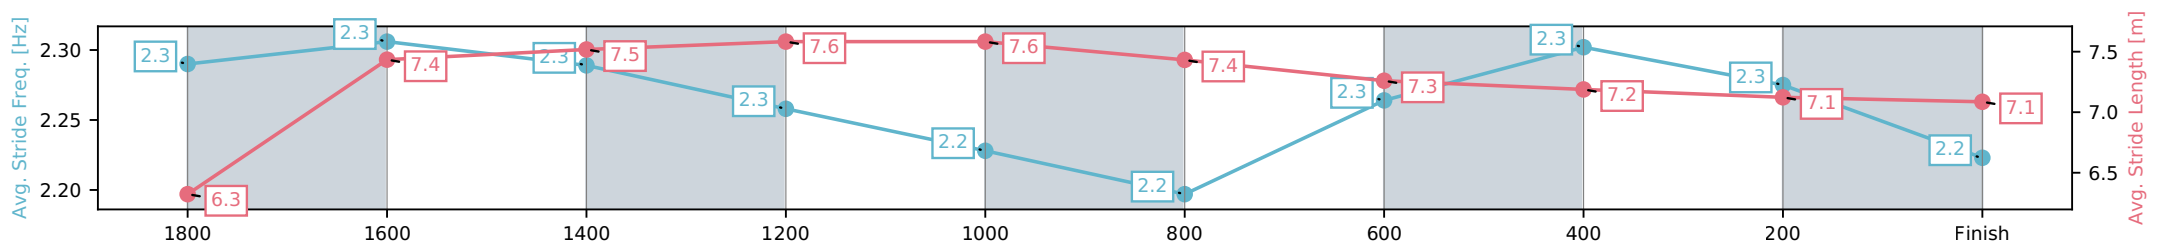

Sunshine Coast Poly Track QLD  
 Race 3: CHOMLEY FAMILY LAW BENCHMARK 65 Handicap - 2000m

29 May 2026 - 3:10PM

Track Rating: AWT, Weather: Fine, Rail Position: True Entire Circuit

Section	L2000	L1800	L1600	L1400	L1200	L1000	L800	L600	L400	L200
Section Times	2:05.81 (0:15.23)	1:50.58 [7] (0:11.74)	1:38.84 [7] (0:11.90)	1:26.94 [7] (0:11.94)	1:15.01 [7] (0:12.19)	1:02.82 [7] (0:12.43)	0:50.39 [7] (0:12.52)	0:37.87 [8] (0:12.41)	0:25.46 [8] (0:12.61)	0:12.84 [8] (0:12.84)
Average Speed [km/h]	47.3	61.2	61.0	60.8	59.6	58.1	58.5	58.7	57.1	55.4
Top Speed [km/h]	59.8	61.7	61.2	61.3	61.3	58.5	59.3	59.5	58.0	56.5
Avg. Dist. to Rail [m]	2.6	1.1	1.5	3.1	3.3	3.3	2.7	1.7	5.4	6.5
Avg. Stride Freq. [Hz]	2.3	2.3	2.3	2.3	2.2	2.2	2.3	2.3	2.3	2.2
Avg. Stride Length [m]	6.3	7.4	7.5	7.6	7.6	7.4	7.3	7.2	7.1	7.1