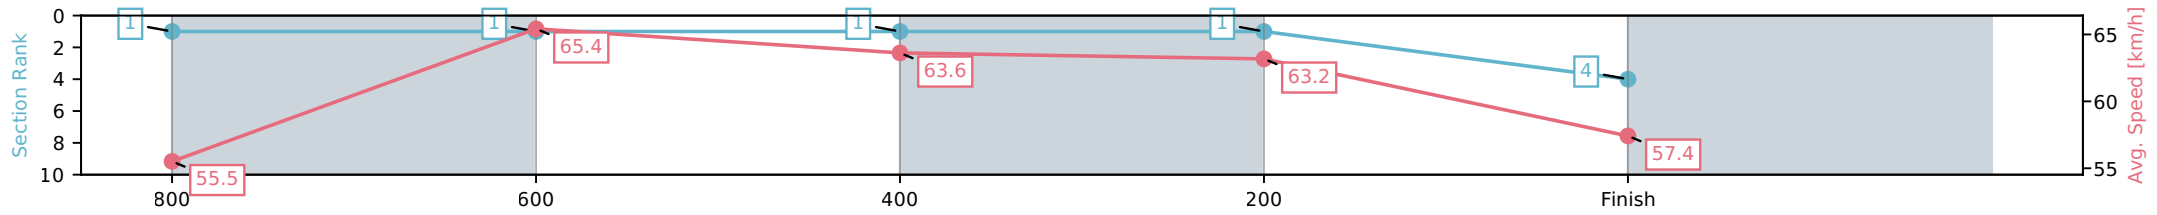

Sunshine Coast Poly Track QLD  
 Race 4: BETA WELLNESS BENCHMARK 72 Handicap - 1000m  
 29 May 2026 - 3:50PM  
 Track Rating: AWT, Weather: Fine, Rail Position: True Entire Circuit

Section	L1000	L800	L600	L400	L200
Section Times	0:59.13 (0:12.90)	0:46.23 [1] (0:11.04)	0:35.19 [1] (0:11.30)	0:23.89 [1] (0:11.40)	0:12.48 [1] (0:12.48)
Average Speed [km/h]	55.5	65.4	63.6	63.2	57.4
Top Speed [km/h]	69.8	68.9	64.4	64.5	61.5
Avg. Dist. to Rail [m]	6.5	0.4	0.2	1.3	1.1
Avg. Stride Freq. [Hz]	2.7	2.4	2.5	2.5	2.4
Avg. Stride Length [m]	6.4	7.7	7.3	7.2	7.0