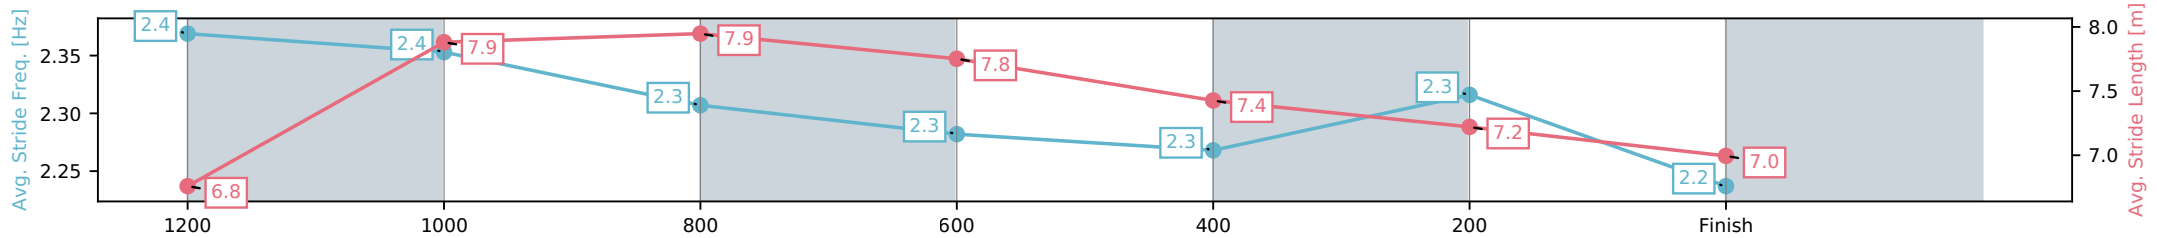

Horse/Jockey Name	Momoka/Ben Thompson
Finish Rank	1
Fastest Section Time (Section)	0:11.04 (1000-800)
Top Speed [km/h] (Section)	66.3 (1200-1000)
Race State	Finished

Sunshine Coast Poly Track QLD

Race 2: QEBS Maiden Plate (QTIS bonuses applicable
2&3YO's only) - 1400m

29 May 2026 - 2:37PM

Track Rating: AWT, Weather: Fine, Rail Position: True Entire Circuit

Section	L1400	L1200	L1000	L800	L600	L400	L200
Section Times	1:25.43 (0:13.82)	1:11.62 [6] (0:11.08)	1:00.54 [6] (0:11.04)	0:49.49 [5] (0:11.94)	0:37.55 [5] (0:12.25)	0:25.30 [4] (0:12.21)	0:13.09 [1] (0:13.09)
Average Speed [km/h]	52.2	65.7	65.3	61.9	59.8	59.1	55.0
Top Speed [km/h]	66.2	66.3	66.2	65.6	60.2	60.3	57.4
Avg. Dist. to Rail [m]	7.5	4.4	4.5	3.8	2.5	4.5	5.4
Avg. Stride Freq. [Hz]	2.4	2.4	2.3	2.3	2.3	2.3	2.2
Avg. Stride Length [m]	6.8	7.9	7.9	7.8	7.4	7.2	7.0

- [ ] Ranking at each section and finish
- -:-:- No data available at this section
- NA No data available