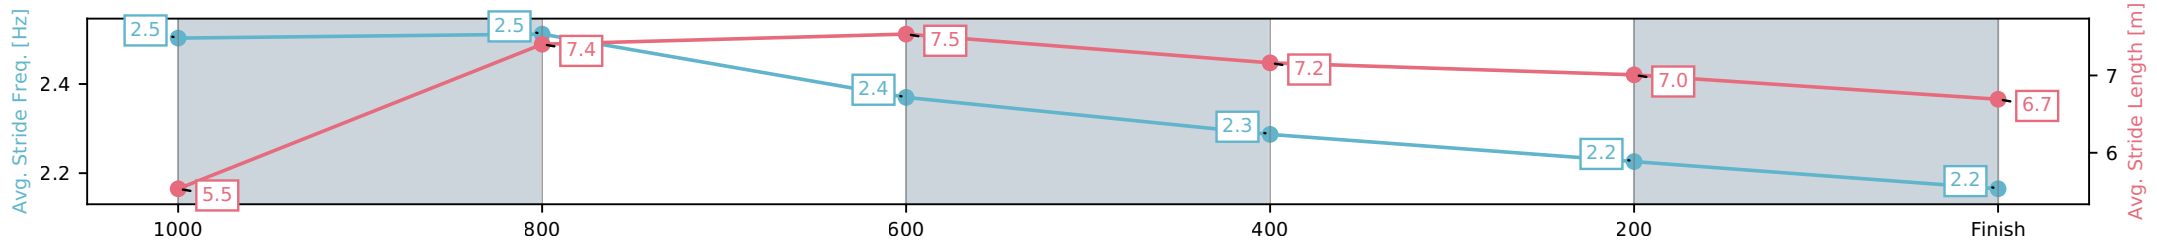

Horse/Jockey Name	Endless Elliegance/Kayla Johnston
Finish Rank	8
Fastest Section Time (Section)	0:10.73 (1000-800)
Top Speed [km/h] (Section)	68.0 (1000-800)
Race State	Finished

Sunshine Coast Poly Track QLD
Race 1: SUNSHINE COAST FLOORING XTRA Maiden Plate
(QTIS bonuses applicable 2&3YO's only) - 1100m
29 May 2026 - 1:55PM
Track Rating: AWT, Weather: Fine, Rail Position: True Entire Circuit

Section	L1100	L1000	L800	L600	L400	L200
Section Times	1:10.29 (0:08.34)	1:01.95 [8] (0:10.73)	0:51.22 [7] (0:11.51)	0:39.71 [6] (0:12.45)	0:27.27 [8] (0:13.09)	0:14.18 [8] (0:14.18)
Average Speed [km/h]	43.3	67.2	62.8	57.8	55.0	50.7
Top Speed [km/h]	62.2	68.0	66.6	60.0	56.6	53.2
Avg. Dist. to Rail [m]	3.2	1.0	0.5	0.4	0.7	0.5
Avg. Stride Freq. [Hz]	2.5	2.5	2.4	2.3	2.2	2.2
Avg. Stride Length [m]	5.5	7.4	7.5	7.2	7.0	6.7

[ ] Ranking at each section and finish
-:-:- No data available at this section
NA No data available