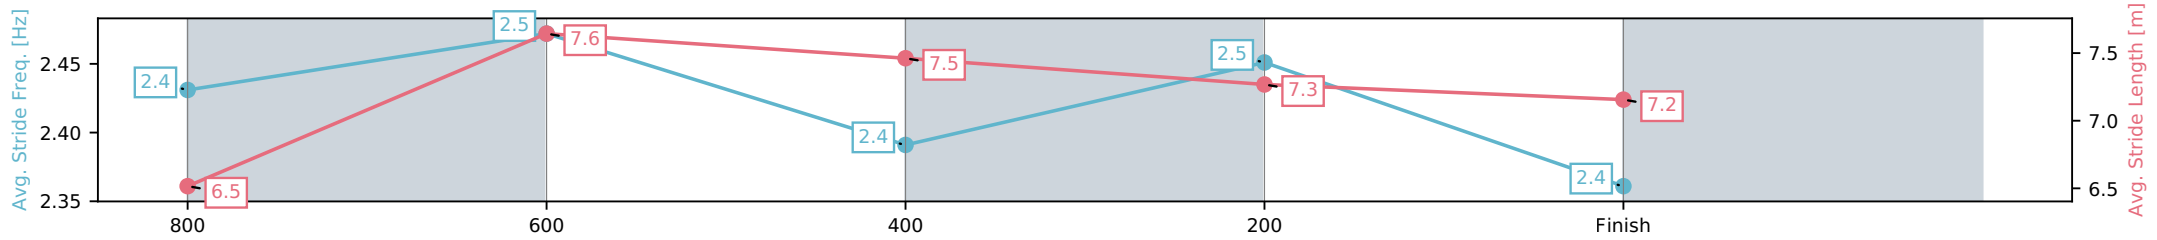

Sunshine Coast Poly Track QLD  
 Race 4: BETA WELLNESS BENCHMARK 72 Handicap - 1000m  
 29 May 2026 - 3:50PM  
 Track Rating: AWT, Weather: Fine, Rail Position: True Entire Circuit

Section	L1000	L800	L600	L400	L200
Section Times	0:59.48 (0:13.81)	0:45.67 [8] (0:10.84)	0:34.83 [8] (0:11.39)	0:23.44 [8] (0:11.32)	0:12.12 [8] (0:12.12)
Average Speed [km/h]	51.8	67.0	63.3	63.7	59.1
Top Speed [km/h]	67.9	68.1	64.6	64.0	63.6
Avg. Dist. to Rail [m]	5.5	1.3	0.4	2.3	5.6
Avg. Stride Freq. [Hz]	2.4	2.5	2.4	2.5	2.4
Avg. Stride Length [m]	6.5	7.6	7.5	7.3	7.2