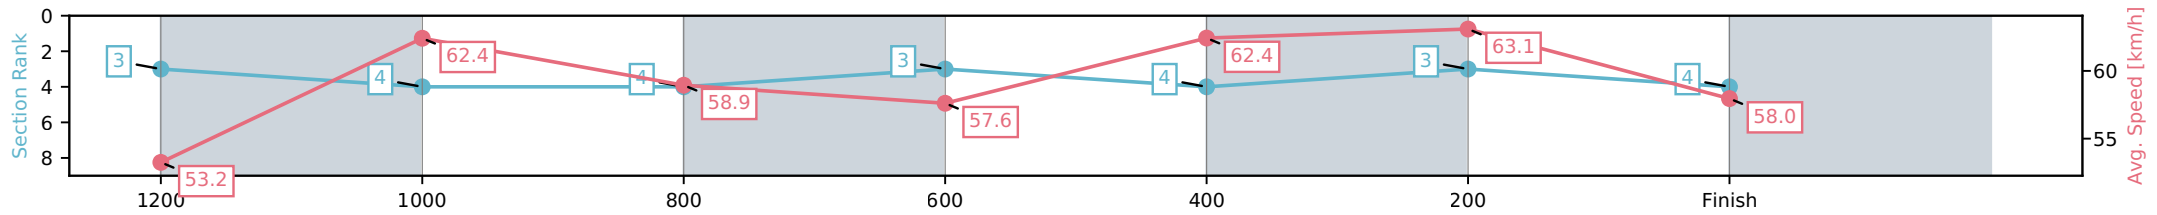

Horse/Jockey Name	Nightstick/Steph Tierney
Finish Rank	4
Fastest Section Time (Section)	0:11.41 (400-200)
Top Speed [km/h] (Section)	65.0 (1400 - 1200)
Race State	Finished

Sunshine Coast Poly Track QLD
Race 6: SUNSHINE MITRE 10 BENCHMARK 68 Handicap - 1400m
29 May 2026 - 5:08PM
Track Rating: AWT, Weather: Fine, Rail Position: True Entire Circuit

Section	L1400	L1200	L1000	L800	L600	L400	L200
Section Times	1:25.72 (0:13.51)	1:12.21 [3] (0:11.63)	1:00.57 [4] (0:12.23)	0:48.34 [4] (0:12.75)	0:35.59 [3] (0:11.67)	0:23.92 [4] (0:11.41)	0:12.51 [3] (0:12.51)
Average Speed [km/h]	53.2	62.4	58.9	57.6	62.4	63.1	58.0
Top Speed [km/h]	65.0	65.0	59.4	58.7	64.0	65.0	60.7
Avg. Dist. to Rail [m]	6.6	3.4	3.4	2.9	1.7	2.4	2.0
Avg. Stride Freq. [Hz]	2.3	2.2	2.1	2.1	2.3	2.3	2.2
Avg. Stride Length [m]	7.1	7.9	7.8	7.7	7.7	7.8	7.6

[ ] Ranking at each section and finish
-:-:- No data available at this section
NA No data available