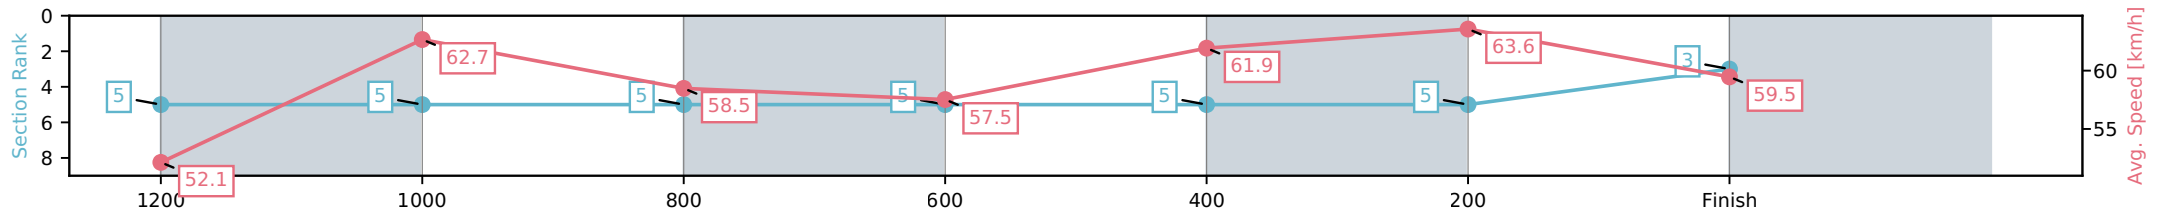

Sunshine Coast Poly Track QLD  
 Race 6: SUNSHINE MITRE 10 BENCHMARK 68 Handicap - 1400m  
 29 May 2026 - 5:08PM  
 Track Rating: AWT, Weather: Fine, Rail Position: True Entire Circuit

Section	L1400	L1200	L1000	L800	L600	L400	L200
Section Times	1:25.66 (0:13.79)	1:11.87 [5] (0:11.55)	1:00.31 [5] (0:12.33)	0:47.98 [5] (0:12.75)	0:35.23 [5] (0:11.70)	0:23.53 [5] (0:11.33)	0:12.20 [5] (0:12.20)
Average Speed [km/h]	52.1	62.7	58.5	57.5	61.9	63.6	59.5
Top Speed [km/h]	64.4	64.3	59.3	58.3	64.5	64.5	63.5
Avg. Dist. to Rail [m]	4.4	2.3	2.4	2.7	1.0	2.9	5.3
Avg. Stride Freq. [Hz]	2.4	2.3	2.2	2.2	2.3	2.3	2.3
Avg. Stride Length [m]	6.7	7.7	7.6	7.5	7.5	7.6	7.4