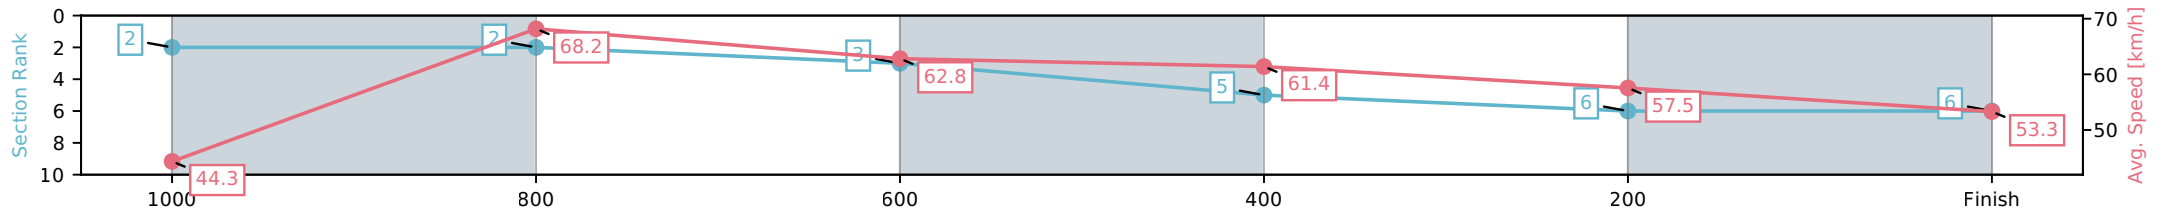

Horse/Jockey Name	You Drive Me Crazy/Karl Zechner
Finish Rank	6
Fastest Section Time (Section)	0:10.58 (1000-800)
Top Speed [km/h] (Section)	69.7 (1000-800)
Race State	Finished

Sunshine Coast Poly Track QLD
Race 1: SUNSHINE COAST FLOORING XTRA Maiden Plate
(QTIS bonuses applicable 2&3YO's only) - 1100m
29 May 2026 - 1:55PM
Track Rating: AWT, Weather: Fine, Rail Position: True Entire Circuit

Section	L1100	L1000	L800	L600	L400	L200
Section Times	1:08.17 (0:08.05)	1:00.12 [2] (0:10.58)	0:49.54 [2] (0:11.69)	0:37.85 [3] (0:11.81)	0:26.05 [5] (0:12.51)	0:13.53 [6] (0:13.53)
Average Speed [km/h]	44.3	68.2	62.8	61.4	57.5	53.3
Top Speed [km/h]	63.9	69.7	65.6	62.8	58.6	57.0
Avg. Dist. to Rail [m]	7.1	4.7	2.7	0.9	1.4	2.5
Avg. Stride Freq. [Hz]	2.5	2.6	2.4	2.4	2.3	2.2
Avg. Stride Length [m]	5.7	7.3	7.3	7.2	7.0	6.8

[ ] Ranking at each section and finish
-:-:- No data available at this section
NA No data available