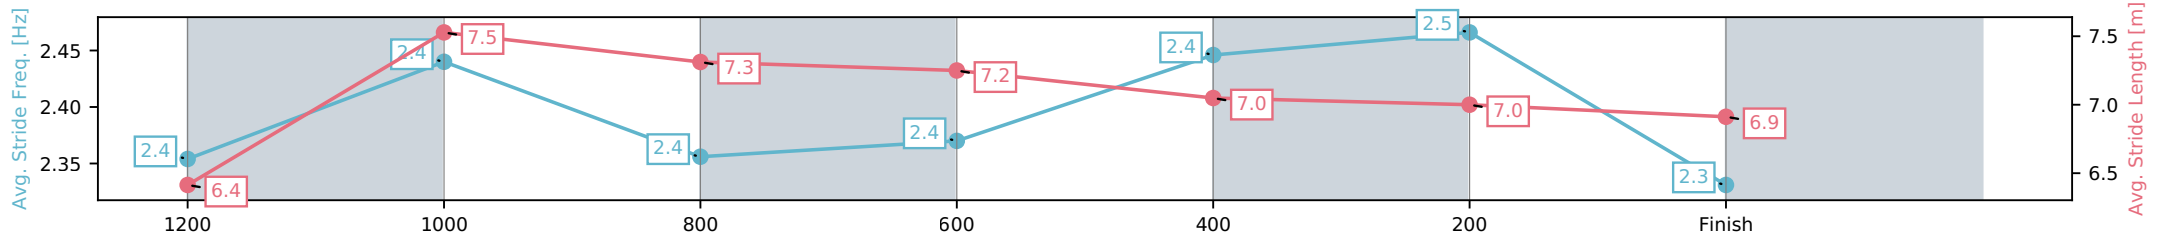

Horse/Jockey Name	Galactic Legend/Kayla Johnston
Finish Rank	5
Fastest Section Time (Section)	0:11.26 (1200-1000)
Top Speed [km/h] (Section)	67.1 (1200-1000)
Race State	Finished

Sunshine Coast Poly Track QLD
Race 7: STEPS BENCHMARK 58 Handicap - 1400m
29 May 2026 - 5:50PM
Track Rating: AWT, Weather: Fine, Rail Position: True Entire Circuit

Section	L1400	L1200	L1000	L800	L600	L400	L200
Section Times	1:25.77 (0:14.16)	1:11.61 [8] (0:11.26)	1:00.35 [9] (0:11.78)	0:48.57 [8] (0:12.09)	0:36.48 [7] (0:11.84)	0:24.65 [5] (0:11.84)	0:12.82 [4] (0:12.82)
Average Speed [km/h]	50.7	64.6	61.2	60.7	61.2	60.9	56.3
Top Speed [km/h]	66.5	67.1	62.3	61.9	62.0	61.8	59.3
Avg. Dist. to Rail [m]	5.9	4.1	4.0	2.7	0.8	2.7	5.4
Avg. Stride Freq. [Hz]	2.4	2.4	2.4	2.4	2.4	2.5	2.3
Avg. Stride Length [m]	6.4	7.5	7.3	7.2	7.0	7.0	6.9

[ ] Ranking at each section and finish
-:-:- No data available at this section
NA No data available