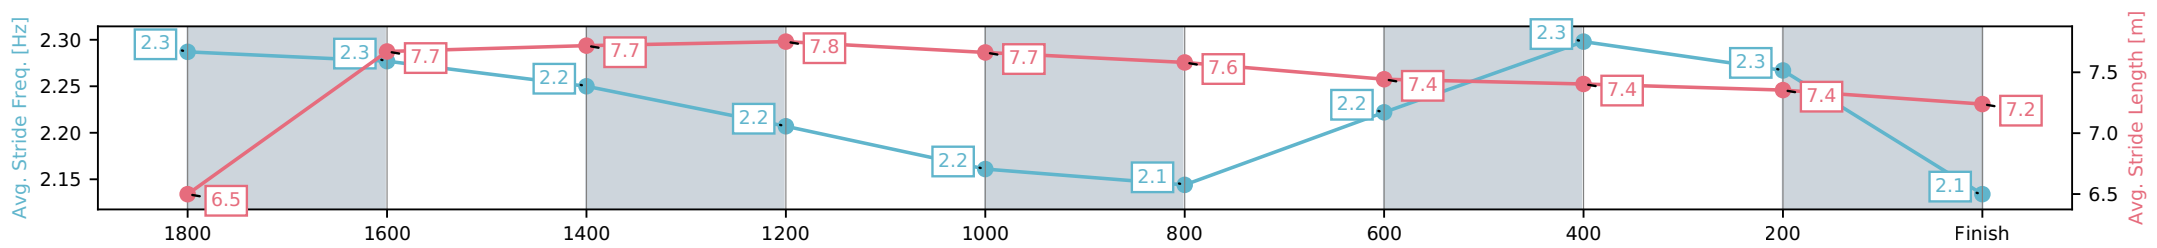

Horse/Jockey Name	Demarcay/Fiona Sandkuhl
Finish Rank	1
Fastest Section Time (Section)	0:11.65 (1800-1600)
Top Speed [km/h] (Section)	62.4 (1800-1600)
Race State	Finished

Sunshine Coast Poly Track QLD
Race 3: CHOMLEY FAMILY LAW BENCHMARK 65 Handicap - 2000m

29 May 2026 - 3:10PM

Track Rating: AWT, Weather: Fine, Rail Position: True Entire Circuit

Section	L2000	L1800	L1600	L1400	L1200	L1000	L800	L600	L400	L200
Section Times	2:04.81 (0:14.62)	1:50.20 [4] (0:11.65)	1:38.55 [4] (0:11.80)	1:26.75 [3] (0:11.93)	1:14.82 [3] (0:12.39)	1:02.43 [3] (0:12.47)	0:49.96 [3] (0:12.44)	0:37.51 [3] (0:12.02)	0:25.49 [4] (0:12.25)	0:13.24 [1] (0:13.24)
Average Speed [km/h]	49.4	61.9	61.5	60.9	58.5	57.8	58.9	60.3	58.8	54.2
Top Speed [km/h]	61.2	62.4	62.2	61.4	60.9	58.2	60.0	61.1	60.3	57.5
Avg. Dist. to Rail [m]	2.4	0.9	1.3	2.9	3.0	3.1	2.3	1.3	3.9	6.0
Avg. Stride Freq. [Hz]	2.3	2.3	2.2	2.2	2.2	2.1	2.2	2.3	2.3	2.1
Avg. Stride Length [m]	6.5	7.7	7.7	7.8	7.7	7.6	7.4	7.4	7.4	7.2

[ ] Ranking at each section and finish
-:-:- No data available at this section
NA No data available