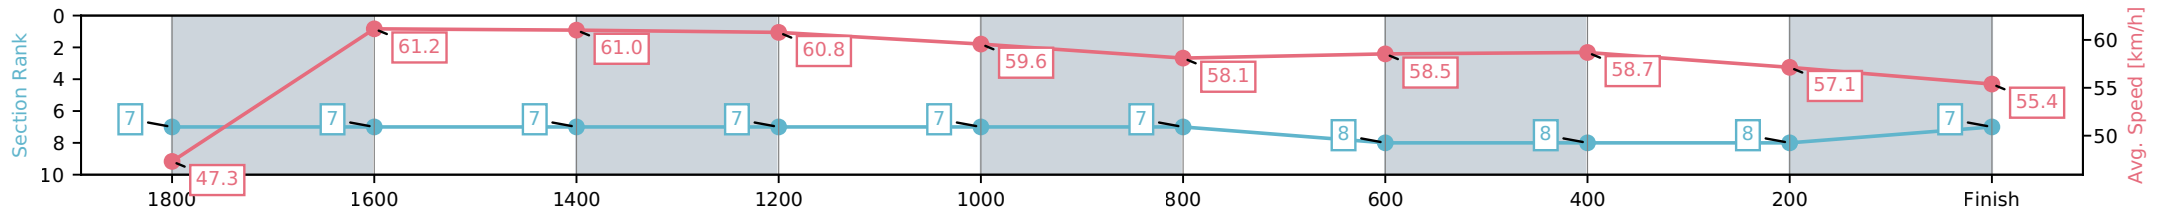

Horse/Jockey Name	Papal Miss/Georgina Cartwright
Finish Rank	7
Fastest Section Time (Section)	0:11.74 (1800-1600)
Top Speed [km/h] (Section)	61.7 (1800-1600)
Race State	Finished

Sunshine Coast Poly Track QLD
Race 3: CHOMLEY FAMILY LAW BENCHMARK 65 Handicap - 2000m

29 May 2026 - 3:10PM

Track Rating: AWT, Weather: Fine, Rail Position: True Entire Circuit

Section	L2000	L1800	L1600	L1400	L1200	L1000	L800	L600	L400	L200
Section Times	2:05.81 (0:15.23)	1:50.58 [7] (0:11.74)	1:38.84 [7] (0:11.90)	1:26.94 [7] (0:11.94)	1:15.01 [7] (0:12.19)	1:02.82 [7] (0:12.43)	0:50.39 [7] (0:12.52)	0:37.87 [8] (0:12.41)	0:25.46 [8] (0:12.61)	0:12.84 [8] (0:12.84)
Average Speed [km/h]	47.3	61.2	61.0	60.8	59.6	58.1	58.5	58.7	57.1	55.4
Top Speed [km/h]	59.8	61.7	61.2	61.3	61.3	58.5	59.3	59.5	58.0	56.5
Avg. Dist. to Rail [m]	2.6	1.1	1.5	3.1	3.3	3.3	2.7	1.7	5.4	6.5
Avg. Stride Freq. [Hz]	2.3	2.3	2.3	2.3	2.2	2.2	2.3	2.3	2.3	2.2
Avg. Stride Length [m]	6.3	7.4	7.5	7.6	7.6	7.4	7.3	7.2	7.1	7.1

[ ] Ranking at each section and finish
-.-.- No data available at this section
NA No data available