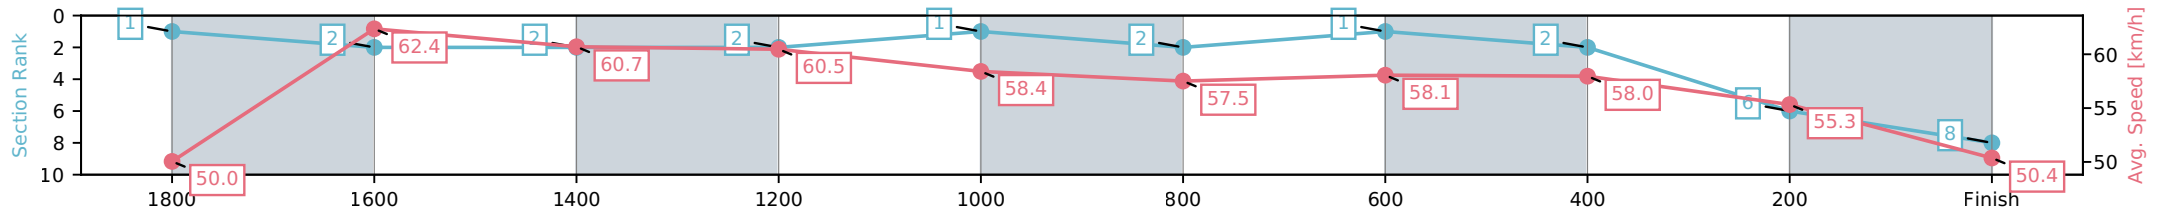

Horse/Jockey Name	Kenshin Maru/Tiffani Brooker
Finish Rank	8
Fastest Section Time (Section)	0:11.46 (1800-1600)
Top Speed [km/h] (Section)	63.8 (1800-1600)
Race State	Finished

Sunshine Coast Poly Track QLD
Race 3: CHOMLEY FAMILY LAW BENCHMARK 65 Handicap - 2000m

29 May 2026 - 3:10PM

Track Rating: AWT, Weather: Fine, Rail Position: True Entire Circuit

Section	L2000	L1800	L1600	L1400	L1200	L1000	L800	L600	L400	L200
Section Times	2:06.32 (0:14.42)	1:51.90 [1] (0:11.46)	1:40.44 [2] (0:11.88)	1:28.56 [2] (0:11.96)	1:16.60 [2] (0:12.34)	1:04.26 [1] (0:12.53)	0:51.74 [2] (0:12.39)	0:39.35 [1] (0:12.29)	0:27.06 [2] (0:13.02)	0:14.04 [6] (0:14.04)
Average Speed [km/h]	50.0	62.4	60.7	60.5	58.4	57.5	58.1	58.0	55.3	50.4
Top Speed [km/h]	63.1	63.8	62.1	61.0	59.6	58.2	59.7	59.7	57.9	53.3
Avg. Dist. to Rail [m]	0.3	1.0	0.5	1.3	0.8	0.8	0.4	1.5	1.0	0.7
Avg. Stride Freq. [Hz]	2.4	2.4	2.3	2.3	2.2	2.2	2.3	2.3	2.3	2.2
Avg. Stride Length [m]	6.4	7.4	7.5	7.6	7.6	7.4	7.2	7.0	6.8	6.5

[ ] Ranking at each section and finish
-:-:- No data available at this section
NA No data available