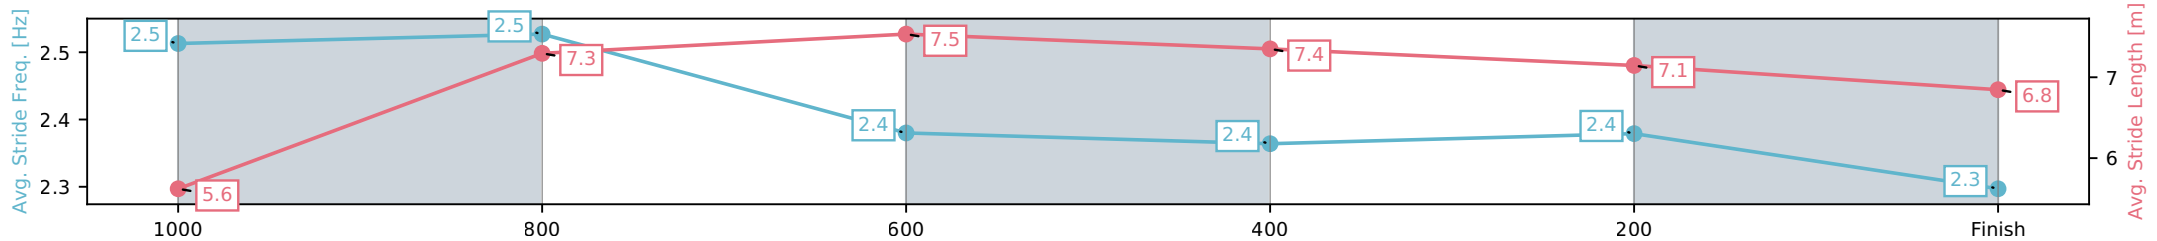

Section	L1100	L1000	L800	L600	L400	L200
Section Times	1:07.34 (0:08.17)	0:59.17 [6] (0:10.81)	0:48.37 [6] (0:11.61)	0:36.76 [7] (0:11.68)	0:25.08 [6] (0:11.96)	0:13.11 [4] (0:13.11)
Average Speed [km/h]	43.7	66.8	63.1	62.1	60.2	55.2
Top Speed [km/h]	62.3	68.1	66.3	62.6	62.1	58.1
Avg. Dist. to Rail [m]	5.9	4.3	2.5	1.3	4.4	4.7
Avg. Stride Freq. [Hz]	2.5	2.5	2.4	2.4	2.4	2.3
Avg. Stride Length [m]	5.6	7.3	7.5	7.4	7.1	6.8