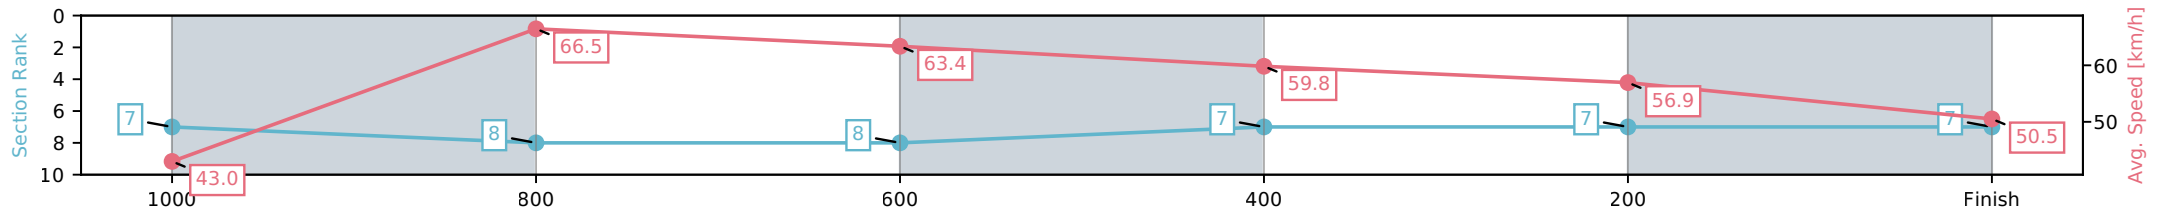

Horse/Jockey Name	Braidwood Rose/Julie Busuttin
Finish Rank	7
Fastest Section Time (Section)	0:10.86 (1000-800)
Top Speed [km/h] (Section)	67.5 (1000-800)
Race State	Finished

Sunshine Coast Poly Track QLD
Race 1: SUNSHINE COAST FLOORING XTRA Maiden Plate
(QTIS bonuses applicable 2&3YO's only) - 1100m
29 May 2026 - 1:55PM
Track Rating: AWT, Weather: Fine, Rail Position: True Entire Circuit

Section	L1100	L1000	L800	L600	L400	L200
Section Times	1:09.59 (0:08.29)	1:01.30 [7] (0:10.86)	0:50.44 [8] (0:11.55)	0:38.90 [8] (0:12.03)	0:26.87 [7] (0:12.64)	0:14.23 [7] (0:14.23)
Average Speed [km/h]	43.0	66.5	63.4	59.8	56.9	50.5
Top Speed [km/h]	62.1	67.5	66.1	61.0	58.7	54.0
Avg. Dist. to Rail [m]	7.7	5.0	2.2	0.6	0.7	0.4
Avg. Stride Freq. [Hz]	2.5	2.6	2.5	2.4	2.4	2.2
Avg. Stride Length [m]	5.4	7.1	7.2	7.0	6.8	6.5

[ ] Ranking at each section and finish
-.-.- No data available at this section
NA No data available