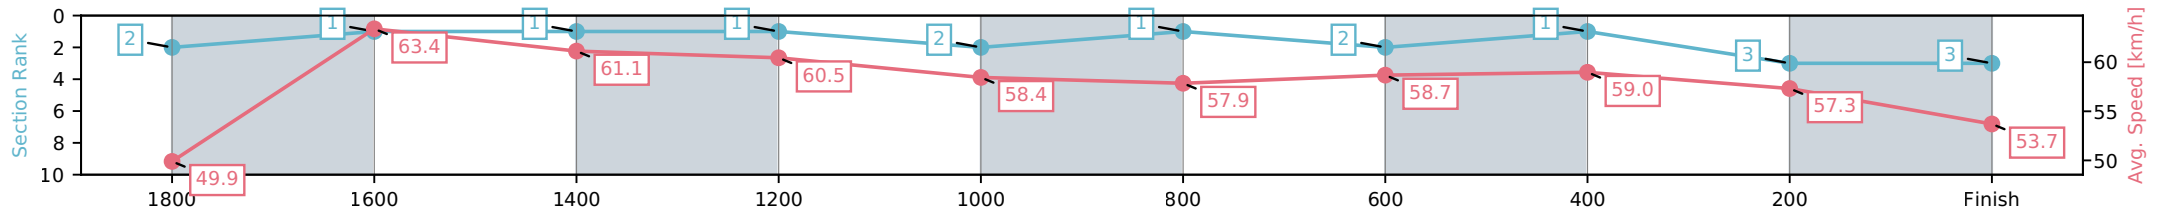

Sunshine Coast Poly Track QLD  
 Race 3: CHOMLEY FAMILY LAW BENCHMARK 65 Handicap - 2000m

29 May 2026 - 3:10PM

Track Rating: AWT, Weather: Fine, Rail Position: True Entire Circuit

Section	L2000	L1800	L1600	L1400	L1200	L1000	L800	L600	L400	L200
Section Times	2:04.99 (0:14.49)	1:50.50 [2] (0:11.31)	1:39.18 [1] (0:11.83)	1:27.35 [1] (0:12.03)	1:15.32 [1] (0:12.44)	1:02.89 [2] (0:12.48)	0:50.41 [1] (0:12.44)	0:37.97 [2] (0:12.15)	0:25.82 [1] (0:12.57)	0:13.25 [3] (0:13.25)
Average Speed [km/h]	49.9	63.4	61.1	60.5	58.4	57.9	58.7	59.0	57.3	53.7
Top Speed [km/h]	62.6	63.9	62.4	61.5	59.8	58.3	59.8	59.8	58.6	55.9
Avg. Dist. to Rail [m]	2.6	1.0	1.1	3.6	3.7	3.2	2.1	0.9	0.4	0.8
Avg. Stride Freq. [Hz]	2.5	2.5	2.5	2.4	2.4	2.3	2.4	2.5	2.5	2.4
Avg. Stride Length [m]	6.2	7.0	7.0	7.1	7.0	7.0	6.7	6.7	6.5	6.4