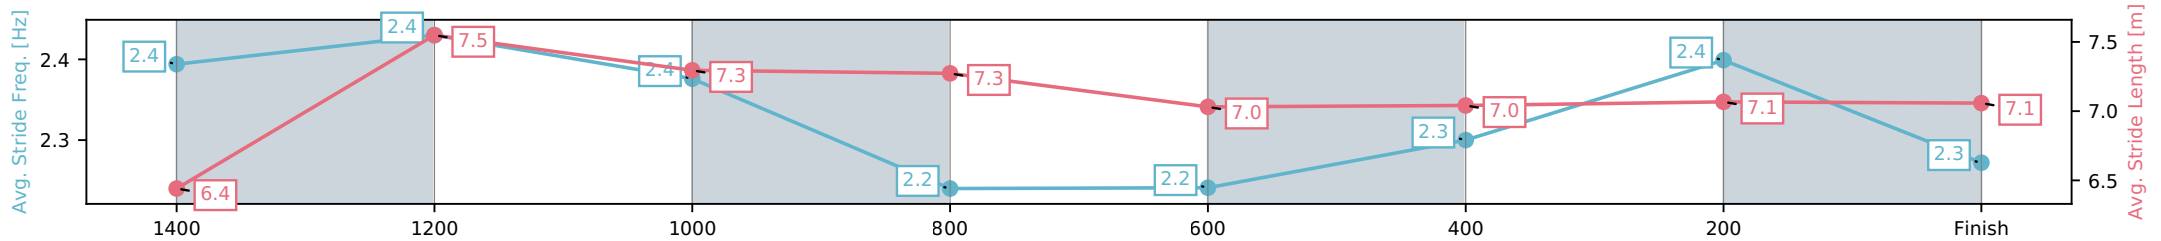

Horse/Jockey Name	He Is The Kiss/Karl Zechner
Finish Rank	6
Fastest Section Time (Section)	0:11.24 (1400-1200)
Top Speed [km/h] (Section)	66.7 (1400-1200)
Race State	Finished

Sunshine Coast Poly Track QLD
Race 8: FTAACCOUNTANTS Class 1 Plate & Maiden Plate -
1600m

29 May 2026 - 6:33PM

Track Rating: AWT, Weather: Fine, Rail Position: True Entire Circuit

Section	L1600	L1400	L1200	L1000	L800	L600	L400	L200
Section Times	1:40.01 (0:14.31)	1:25.70 [6] (0:11.24)	1:14.46 [3] (0:11.90)	1:02.56 [3] (0:12.55)	0:50.01 [3] (0:12.93)	0:37.08 [4] (0:12.46)	0:24.62 [3] (0:11.91)	0:12.71 [4] (0:12.71)
Average Speed [km/h]	51.0	65.2	61.0	57.5	56.1	57.8	60.5	56.4
Top Speed [km/h]	64.8	66.7	62.9	59.3	56.9	59.0	62.5	59.2
Avg. Dist. to Rail [m]	6.7	6.8	3.4	2.8	1.1	0.3	2.7	3.0
Avg. Stride Freq. [Hz]	2.4	2.4	2.4	2.2	2.2	2.3	2.4	2.3
Avg. Stride Length [m]	6.4	7.5	7.3	7.3	7.0	7.0	7.1	7.1

- [ ] Ranking at each section and finish
- -:-:- No data available at this section
- NA No data available