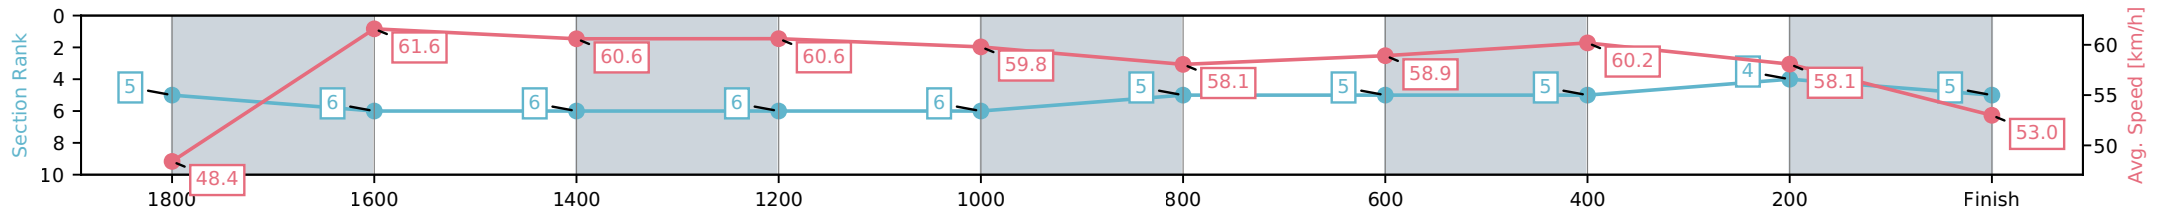

Horse/Jockey Name	Watermelon/Kyle Wilson-Taylor
Finish Rank	5
Fastest Section Time (Section)	0:11.75 (1800-1600)
Top Speed [km/h] (Section)	63.4 (1800-1600)
Race State	Finished

Sunshine Coast Poly Track QLD
Race 3: CHOMLEY FAMILY LAW BENCHMARK 65 Handicap - 2000m

29 May 2026 - 3:10PM

Track Rating: AWT, Weather: Fine, Rail Position: True Entire Circuit

Section	L2000	L1800	L1600	L1400	L1200	L1000	L800	L600	L400	L200
Section Times	2:05.56 (0:14.83)	1:50.73 [5] (0:11.75)	1:38.98 [6] (0:12.03)	1:26.95 [6] (0:11.98)	1:14.97 [6] (0:12.14)	1:02.83 [6] (0:12.43)	0:50.41 [5] (0:12.44)	0:37.96 [5] (0:12.11)	0:25.85 [5] (0:12.39)	0:13.46 [4] (0:13.46)
Average Speed [km/h]	48.4	61.6	60.6	60.6	59.8	58.1	58.9	60.2	58.1	53.0
Top Speed [km/h]	63.1	63.4	61.4	61.3	61.2	58.7	60.9	60.9	59.5	56.2
Avg. Dist. to Rail [m]	3.4	0.6	1.9	3.5	3.4	3.1	2.7	1.7	4.6	7.4
Avg. Stride Freq. [Hz]	2.3	2.3	2.3	2.2	2.2	2.2	2.3	2.4	2.3	2.2
Avg. Stride Length [m]	6.4	7.5	7.6	7.6	7.6	7.4	7.3	7.2	7.1	6.8

- [ ] Ranking at each section and finish
- -:-:- No data available at this section
- NA No data available