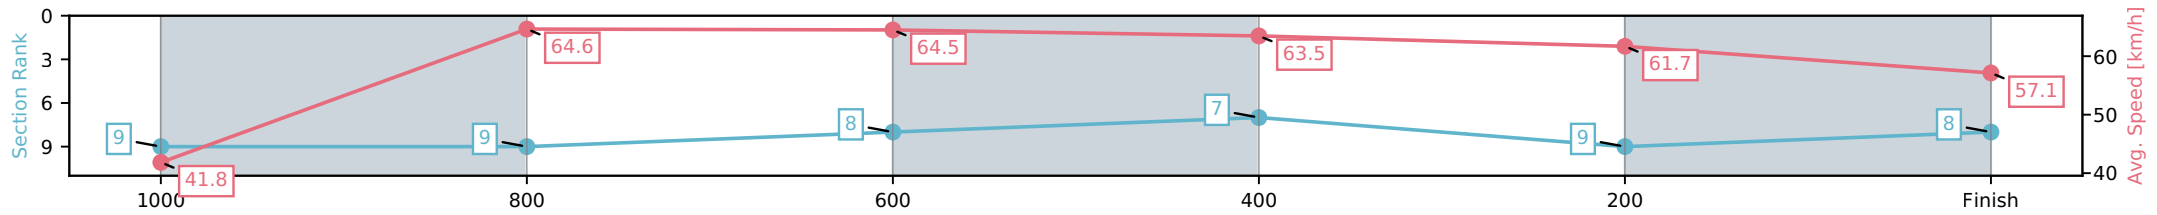

Horse/Jockey Name	Causeways/Julie Busuttin
Finish Rank	8
Fastest Section Time (Section)	0:11.14 (1000-800)
Top Speed [km/h] (Section)	65.7 (1000-800)
Race State	Finished

Sunshine Coast Poly Track QLD
Race 5: ELECTROLUX RATINGS BAND 0 - 62 Handicap - 1100m
29 May 2026 - 4:25PM
Track Rating: AWT, Weather: Fine, Rail Position: True Entire Circuit

Section	L1100	L1000	L800	L600	L400	L200
Section Times	1:06.61 (0:08.59)	0:58.02 [9] (0:11.14)	0:46.88 [9] (0:11.28)	0:35.60 [8] (0:11.34)	0:24.27 [7] (0:11.66)	0:12.61 [9] (0:12.61)
Average Speed [km/h]	41.8	64.6	64.5	63.5	61.7	57.1
Top Speed [km/h]	59.2	65.7	65.1	64.3	62.9	59.7
Avg. Dist. to Rail [m]	6.0	2.2	1.4	0.3	0.7	0.5
Avg. Stride Freq. [Hz]	2.3	2.3	2.4	2.4	2.3	2.3
Avg. Stride Length [m]	5.9	7.7	7.7	7.6	7.5	7.2

[ ] Ranking at each section and finish
-:-:- No data available at this section
NA No data available