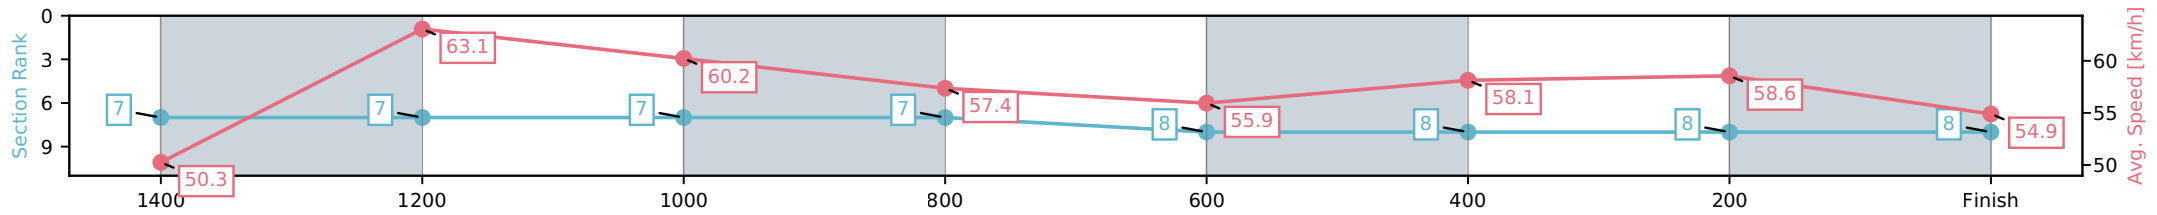

Horse/Jockey Name	Canbecostly/Corey Sutherland
Finish Rank	8
Fastest Section Time (Section)	0:11.54 (1400-1200)
Top Speed [km/h] (Section)	64.8 (1600 - 1400)
Race State	Finished

Sunshine Coast Poly Track QLD
Race 8: FTAACCOUNTANTS Class 1 Plate & Maiden Plate - 1600m
29 May 2026 - 6:33PM
Track Rating: AWT, Weather: Fine, Rail Position: True Entire Circuit

Section	L1600	L1400	L1200	L1000	L800	L600	L400	L200
Section Times	1:41.13 (0:14.37)	1:26.76 [7] (0:11.54)	1:15.23 [7] (0:12.07)	1:03.16 [7] (0:12.57)	0:50.59 [7] (0:12.96)	0:37.63 [8] (0:12.38)	0:25.25 [8] (0:12.30)	0:12.95 [8] (0:12.95)
Average Speed [km/h]	50.3	63.1	60.2	57.4	55.9	58.1	58.6	54.9
Top Speed [km/h]	64.8	63.7	62.9	58.6	56.9	59.3	59.8	57.5
Avg. Dist. to Rail [m]	3.9	4.0	3.5	2.9	1.1	0.4	2.1	3.2
Avg. Stride Freq. [Hz]	2.2	2.2	2.2	2.1	2.1	2.1	2.1	2.1
Avg. Stride Length [m]	6.8	8.0	7.9	7.8	7.6	7.7	7.7	7.5

[ ] Ranking at each section and finish
-:-:- No data available at this section
NA No data available