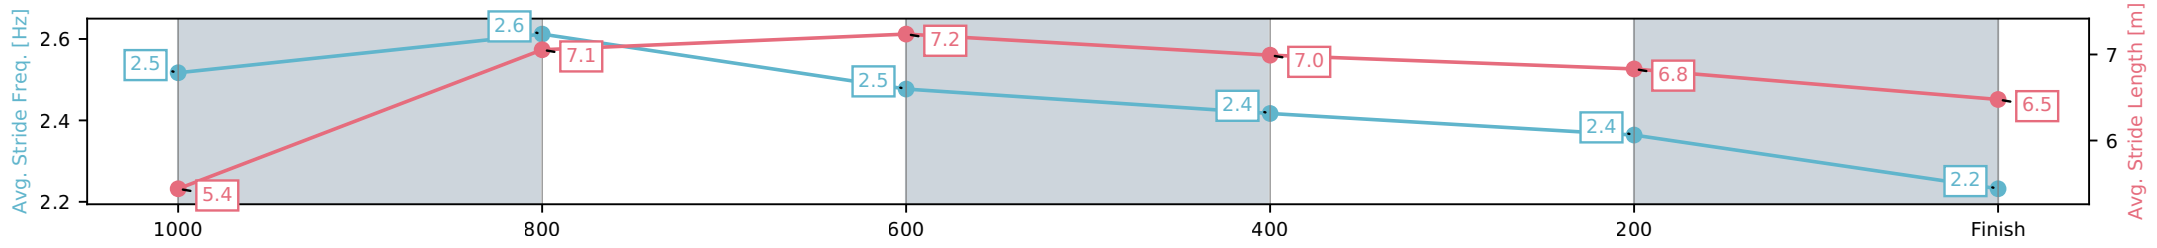

Horse/Jockey Name	Braidwood Rose/Julie Busuttin
Finish Rank	7
Fastest Section Time (Section)	0:10.86 (1000-800)
Top Speed [km/h] (Section)	67.5 (1000-800)
Race State	Finished

Sunshine Coast Poly Track QLD
Race 1: SUNSHINE COAST FLOORING XTRA Maiden Plate
(QTIS bonuses applicable 2&3YO's only) - 1100m
29 May 2026 - 1:55PM
Track Rating: AWT, Weather: Fine, Rail Position: True Entire Circuit

Section	L1100	L1000	L800	L600	L400	L200
Section Times	1:09.59 (0:08.29)	1:01.30 [7] (0:10.86)	0:50.44 [8] (0:11.55)	0:38.90 [8] (0:12.03)	0:26.87 [7] (0:12.64)	0:14.23 [7] (0:14.23)
Average Speed [km/h]	43.0	66.5	63.4	59.8	56.9	50.5
Top Speed [km/h]	62.1	67.5	66.1	61.0	58.7	54.0
Avg. Dist. to Rail [m]	7.7	5.0	2.2	0.6	0.7	0.4
Avg. Stride Freq. [Hz]	2.5	2.6	2.5	2.4	2.4	2.2
Avg. Stride Length [m]	5.4	7.1	7.2	7.0	6.8	6.5

[ ] Ranking at each section and finish
-.-.- No data available at this section
NA No data available