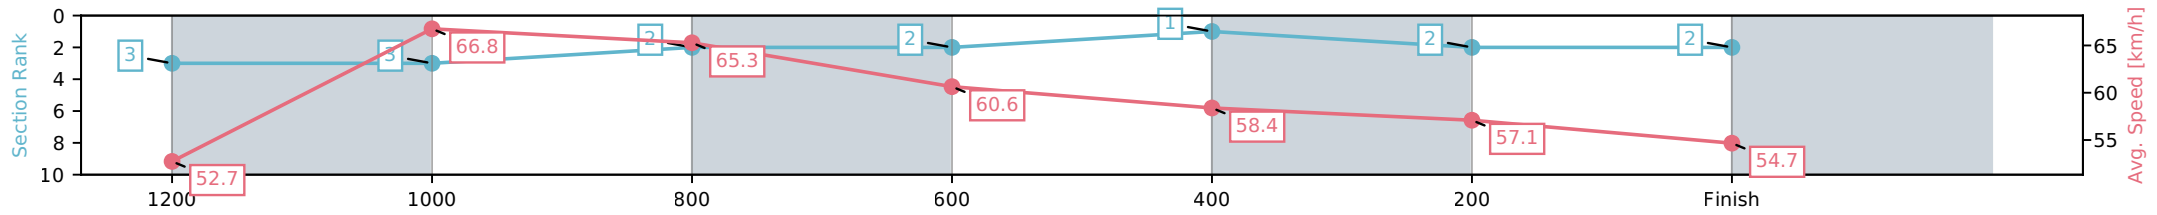

Horse/Jockey Name	Baciami/Kyle Wilson-Taylor
Finish Rank	2
Fastest Section Time (Section)	0:10.85 (1200-1000)
Top Speed [km/h] (Section)	68.4 (1200-1000)
Race State	Finished

Sunshine Coast Poly Track QLD

Race 2: QEBS Maiden Plate (QTIS bonuses applicable
2&3YO's only) - 1400m

29 May 2026 - 2:37PM

Track Rating: AWT, Weather: Fine, Rail Position: True Entire Circuit

Section	L1400	L1200	L1000	L800	L600	L400	L200
Section Times	1:25.58 (0:13.60)	1:11.98 [3] (0:10.85)	1:01.13 [3] (0:11.06)	0:50.08 [2] (0:12.00)	0:38.08 [2] (0:12.31)	0:25.76 [1] (0:12.62)	0:13.15 [2] (0:13.15)
Average Speed [km/h]	52.7	66.8	65.3	60.6	58.4	57.1	54.7
Top Speed [km/h]	67.8	68.4	66.8	62.3	59.9	58.1	56.2
Avg. Dist. to Rail [m]	2.9	2.0	2.3	1.7	0.4	0.5	0.3
Avg. Stride Freq. [Hz]	2.4	2.4	2.4	2.3	2.3	2.2	2.2
Avg. Stride Length [m]	6.6	7.8	7.8	7.6	7.3	7.2	7.1

[ ] Ranking at each section and finish
-:-:- No data available at this section
NA No data available