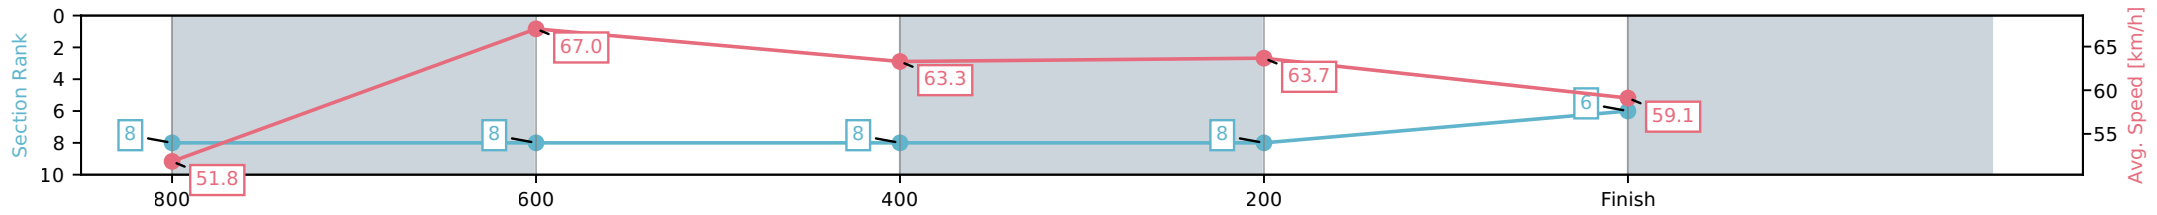

Sunshine Coast Poly Track QLD  
 Race 4: BETA WELLNESS BENCHMARK 72 Handicap - 1000m  
 29 May 2026 - 3:50PM  
 Track Rating: AWT, Weather: Fine, Rail Position: True Entire Circuit

Section	L1000	L800	L600	L400	L200
Section Times	0:59.48 (0:13.81)	0:45.67 [8] (0:10.84)	0:34.83 [8] (0:11.39)	0:23.44 [8] (0:11.32)	0:12.12 [8] (0:12.12)
Average Speed [km/h]	51.8	67.0	63.3	63.7	59.1
Top Speed [km/h]	67.9	68.1	64.6	64.0	63.6
Avg. Dist. to Rail [m]	5.5	1.3	0.4	2.3	5.6
Avg. Stride Freq. [Hz]	2.4	2.5	2.4	2.5	2.4
Avg. Stride Length [m]	6.5	7.6	7.5	7.3	7.2