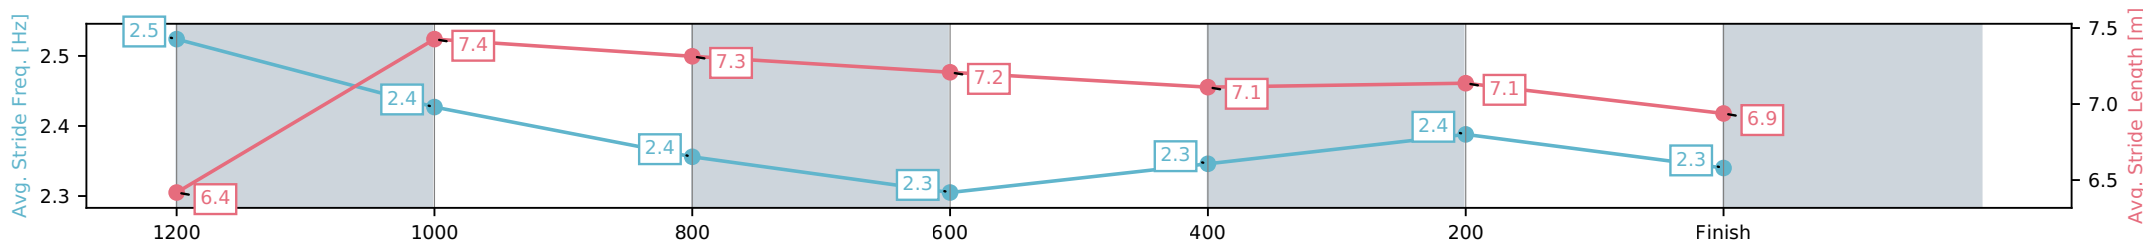

Sunshine Coast Poly Track QLD

Race 7: STEPS BENCHMARK 58 Handicap - 1400m

29 May 2026 - 5:50PM

Track Rating: AWT, Weather: Fine, Rail Position: True Entire Circuit

Section	L1400	L1200	L1000	L800	L600	L400	L200
Section Times	1:25.57 (0:13.39)	1:12.18 [2] (0:11.38)	1:00.80 [1] (0:11.83)	0:48.97 [2] (0:12.37)	0:36.60 [2] (0:12.04)	0:24.56 [3] (0:11.94)	0:12.61 [5] (0:12.61)
Average Speed [km/h]	53.3	63.5	60.9	58.7	59.3	60.3	57.0
Top Speed [km/h]	65.5	64.7	61.4	59.2	60.1	61.0	59.0
Avg. Dist. to Rail [m]	1.7	1.7	2.6	1.2	1.2	0.5	1.8
Avg. Stride Freq. [Hz]	2.5	2.4	2.4	2.3	2.3	2.4	2.3
Avg. Stride Length [m]	6.4	7.4	7.3	7.2	7.1	7.1	6.9