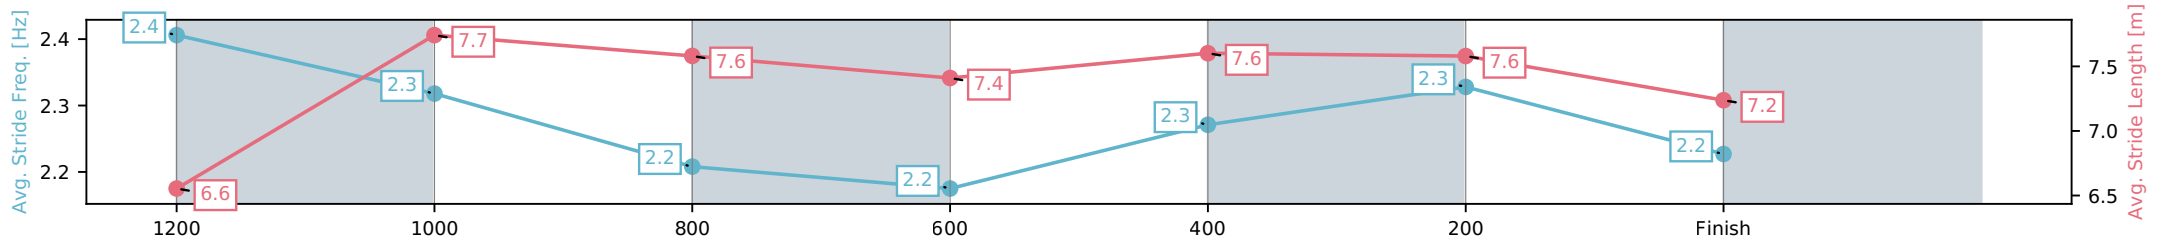

Horse/Jockey Name	Oriente/Fiona Sandkuhl
Finish Rank	5
Fastest Section Time (Section)	0:11.45 (1200-1000)
Top Speed [km/h] (Section)	64.8 (1400 - 1200)
Race State	Finished

Sunshine Coast Poly Track QLD
Race 6: SUNSHINE MITRE 10 BENCHMARK 68 Handicap - 1400m
29 May 2026 - 5:08PM
Track Rating: AWT, Weather: Fine, Rail Position: True Entire Circuit

Section	L1400	L1200	L1000	L800	L600	L400	L200
Section Times	1:26.11 (0:13.64)	1:12.47 [4] (0:11.45)	1:01.02 [3] (0:12.26)	0:48.75 [3] (0:12.79)	0:35.97 [4] (0:11.58)	0:24.39 [3] (0:11.55)	0:12.84 [4] (0:12.84)
Average Speed [km/h]	52.5	63.1	58.8	56.9	62.2	62.3	56.5
Top Speed [km/h]	64.8	64.3	59.8	57.9	64.3	63.8	60.6
Avg. Dist. to Rail [m]	2.1	1.8	1.8	1.5	0.3	1.0	0.5
Avg. Stride Freq. [Hz]	2.4	2.3	2.2	2.2	2.3	2.3	2.2
Avg. Stride Length [m]	6.6	7.7	7.6	7.4	7.6	7.6	7.2

[ ] Ranking at each section and finish
-.-.- No data available at this section
NA No data available