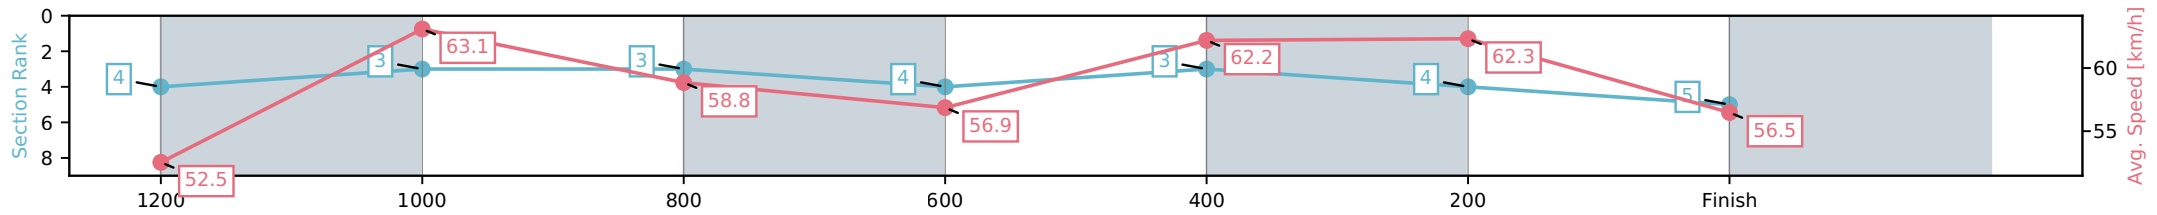

Horse/Jockey Name	Oriente/Fiona Sandkuhl
Finish Rank	5
Fastest Section Time (Section)	0:11.45 (1200-1000)
Top Speed [km/h] (Section)	64.8 (1400 - 1200)
Race State	Finished

Sunshine Coast Poly Track QLD
Race 6: SUNSHINE MITRE 10 BENCHMARK 68 Handicap - 1400m
29 May 2026 - 5:08PM
Track Rating: AWT, Weather: Fine, Rail Position: True Entire Circuit

Section	L1400	L1200	L1000	L800	L600	L400	L200
Section Times	1:26.11 (0:13.64)	1:12.47 [4] (0:11.45)	1:01.02 [3] (0:12.26)	0:48.75 [3] (0:12.79)	0:35.97 [4] (0:11.58)	0:24.39 [3] (0:11.55)	0:12.84 [4] (0:12.84)
Average Speed [km/h]	52.5	63.1	58.8	56.9	62.2	62.3	56.5
Top Speed [km/h]	64.8	64.3	59.8	57.9	64.3	63.8	60.6
Avg. Dist. to Rail [m]	2.1	1.8	1.8	1.5	0.3	1.0	0.5
Avg. Stride Freq. [Hz]	2.4	2.3	2.2	2.2	2.3	2.3	2.2
Avg. Stride Length [m]	6.6	7.7	7.6	7.4	7.6	7.6	7.2

[ ] Ranking at each section and finish
-.-.- No data available at this section
NA No data available