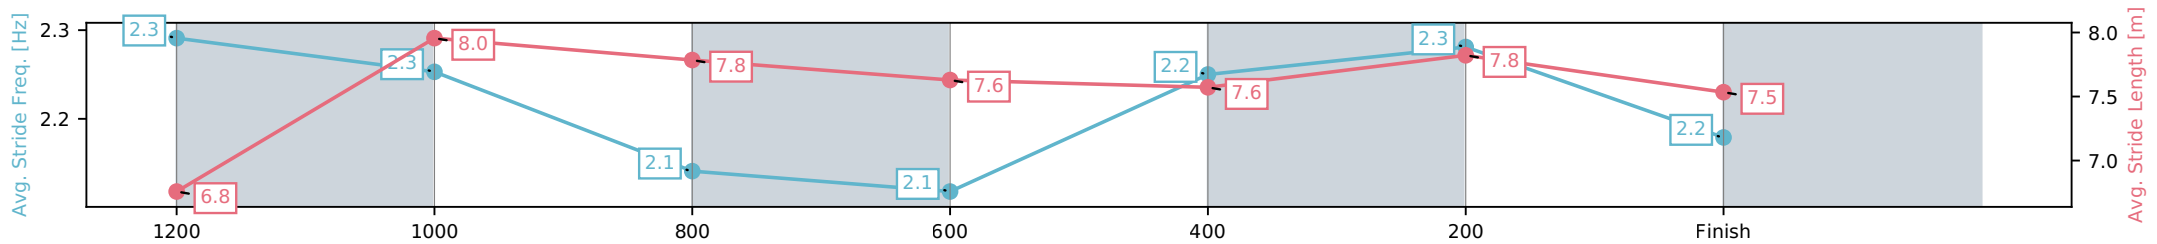

Horse/Jockey Name	North Channel/Cejay Graham
Finish Rank	6
Fastest Section Time (Section)	0:11.44 (400-200)
Top Speed [km/h] (Section)	65.6 (1200-1000)
Race State	Finished

Sunshine Coast Poly Track QLD
Race 6: SUNSHINE MITRE 10 BENCHMARK 68 Handicap - 1400m

29 May 2026 - 5:08PM

Track Rating: AWT, Weather: Fine, Rail Position: True Entire Circuit

Section	L1400	L1200	L1000	L800	L600	L400	L200
Section Times	1:26.16 (0:14.02)	1:12.14 [6] (0:11.46)	1:00.68 [6] (0:12.30)	0:48.38 [6] (0:12.72)	0:35.67 [6] (0:11.67)	0:24.00 [6] (0:11.44)	0:12.56 [6] (0:12.56)
Average Speed [km/h]	51.2	63.1	58.7	57.0	61.3	63.0	57.5
Top Speed [km/h]	65.4	65.6	60.4	58.0	64.5	65.0	60.4
Avg. Dist. to Rail [m]	2.6	1.4	1.6	1.1	0.8	0.4	0.7
Avg. Stride Freq. [Hz]	2.3	2.3	2.1	2.1	2.2	2.3	2.2
Avg. Stride Length [m]	6.8	8.0	7.8	7.6	7.6	7.8	7.5

- [ ] Ranking at each section and finish
- -:-:- No data available at this section
- NA No data available