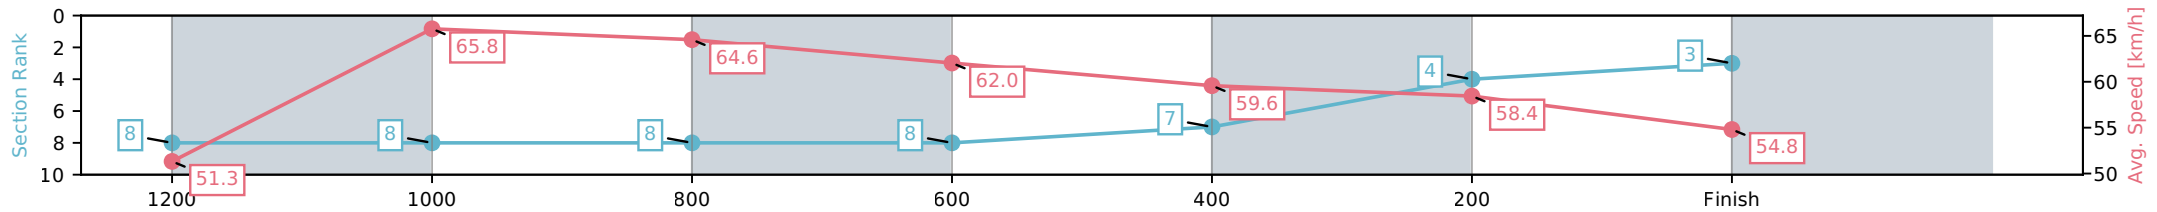

Horse/Jockey Name	Turbo Torque/Jake Bayliss
Finish Rank	3
Fastest Section Time (Section)	0:11.08 (1200-1000)
Top Speed [km/h] (Section)	66.6 (1200-1000)
Race State	Finished

Sunshine Coast Poly Track QLD

Race 2: QEBS Maiden Plate (QTIS bonuses applicable
2&3YO's only) - 1400m

29 May 2026 - 2:37PM

Track Rating: AWT, Weather: Fine, Rail Position: True Entire Circuit

Section	L1400	L1200	L1000	L800	L600	L400	L200
Section Times	1:25.91 (0:14.05)	1:11.86 [8] (0:11.08)	1:00.78 [8] (0:11.15)	0:49.63 [8] (0:11.88)	0:37.75 [8] (0:12.29)	0:25.45 [7] (0:12.31)	0:13.14 [4] (0:13.14)
Average Speed [km/h]	51.3	65.8	64.6	62.0	59.6	58.4	54.8
Top Speed [km/h]	66.2	66.6	65.5	64.0	60.3	59.2	57.0
Avg. Dist. to Rail [m]	8.9	4.1	3.7	3.3	2.5	5.0	5.1
Avg. Stride Freq. [Hz]	2.4	2.3	2.3	2.3	2.3	2.3	2.2
Avg. Stride Length [m]	6.4	7.9	7.9	7.7	7.4	7.1	7.0

- [ ] Ranking at each section and finish
- -:-:- No data available at this section
- NA No data available