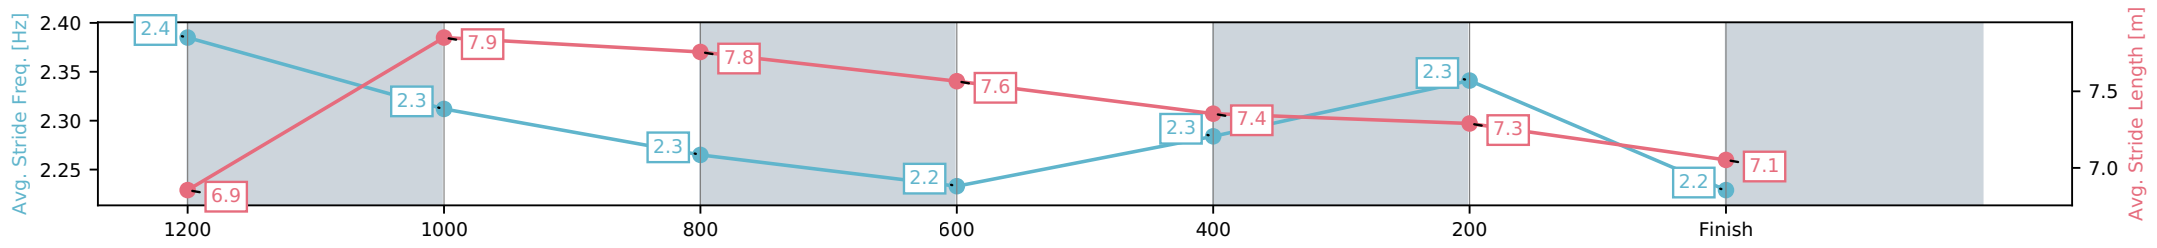

Horse/Jockey Name	Royal Gladiator/Bella Youngberry
Finish Rank	7
Fastest Section Time (Section)	0:11.39 (1200-1000)
Top Speed [km/h] (Section)	66.2 (1400 - 1200)
Race State	Finished

Sunshine Coast Poly Track QLD
Race 7: STEPS BENCHMARK 58 Handicap - 1400m
29 May 2026 - 5:50PM
Track Rating: AWT, Weather: Fine, Rail Position: True Entire Circuit

Section	L1400	L1200	L1000	L800	L600	L400	L200
Section Times	1:26.04 (0:13.44)	1:12.60 [3] (0:11.39)	1:01.21 [3] (0:11.62)	0:49.58 [1] (0:12.33)	0:37.26 [1] (0:12.10)	0:25.15 [1] (0:11.95)	0:13.20 [1] (0:13.20)
Average Speed [km/h]	53.2	63.8	62.1	59.6	59.9	60.3	54.7
Top Speed [km/h]	66.2	65.0	63.0	60.4	61.0	61.3	58.2
Avg. Dist. to Rail [m]	6.1	3.3	3.4	2.8	1.2	1.6	2.5
Avg. Stride Freq. [Hz]	2.4	2.3	2.3	2.2	2.3	2.3	2.2
Avg. Stride Length [m]	6.9	7.9	7.8	7.6	7.4	7.3	7.1

[ ] Ranking at each section and finish
-:-:- No data available at this section
NA No data available