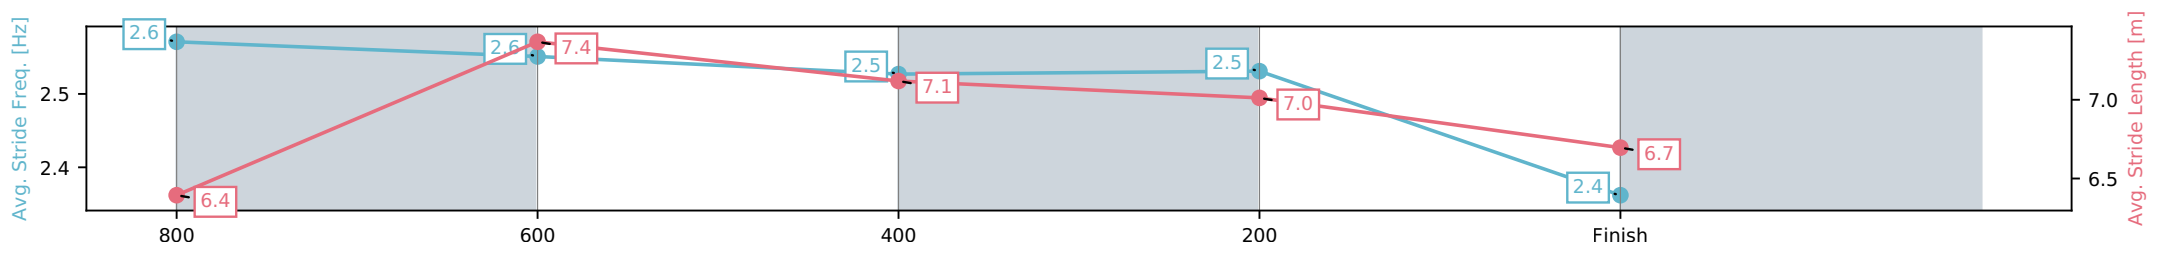

Horse/Jockey Name	I Am Voodoo/Kyle Wilson-Taylor
Finish Rank	8
Fastest Section Time (Section)	0:10.98 (800-600)
Top Speed [km/h] (Section)	68.0 (800-600)
Race State	Finished

Sunshine Coast Poly Track QLD
Race 4: BETA WELLNESS BENCHMARK 72 Handicap - 1000m
29 May 2026 - 3:50PM
Track Rating: AWT, Weather: Fine, Rail Position: True Entire Circuit

Section	L1000	L800	L600	L400	L200
Section Times	1:00.39 (0:13.40)	0:46.99 [5] (0:10.98)	0:36.01 [6] (0:11.37)	0:24.63 [6] (0:11.50)	0:13.14 [7] (0:13.14)
Average Speed [km/h]	53.3	66.5	64.0	62.7	54.7
Top Speed [km/h]	67.8	68.0	65.3	63.7	61.0
Avg. Dist. to Rail [m]	3.4	2.0	1.7	3.4	5.6
Avg. Stride Freq. [Hz]	2.6	2.6	2.5	2.5	2.4
Avg. Stride Length [m]	6.4	7.4	7.1	7.0	6.7

[ ] Ranking at each section and finish
-:-:- No data available at this section
NA No data available