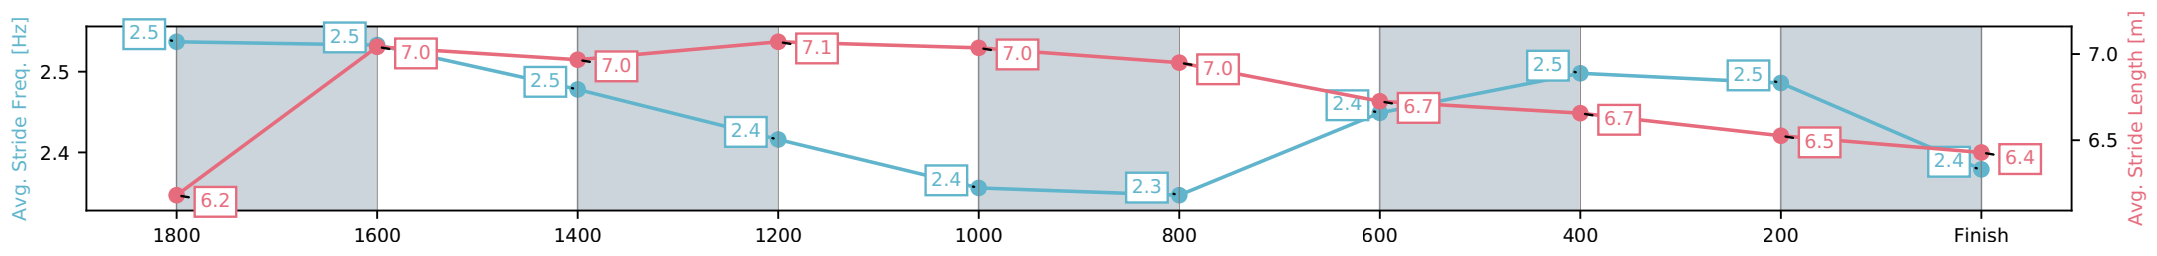

Sunshine Coast Poly Track QLD  
 Race 3: CHOMLEY FAMILY LAW BENCHMARK 65 Handicap - 2000m

29 May 2026 - 3:10PM

Track Rating: AWT, Weather: Fine, Rail Position: True Entire Circuit

Section	L2000	L1800	L1600	L1400	L1200	L1000	L800	L600	L400	L200
Section Times	2:04.99 (0:14.49)	1:50.50 [2] (0:11.31)	1:39.18 [1] (0:11.83)	1:27.35 [1] (0:12.03)	1:15.32 [1] (0:12.44)	1:02.89 [2] (0:12.48)	0:50.41 [1] (0:12.44)	0:37.97 [2] (0:12.15)	0:25.82 [1] (0:12.57)	0:13.25 [3] (0:13.25)
Average Speed [km/h]	49.9	63.4	61.1	60.5	58.4	57.9	58.7	59.0	57.3	53.7
Top Speed [km/h]	62.6	63.9	62.4	61.5	59.8	58.3	59.8	59.8	58.6	55.9
Avg. Dist. to Rail [m]	2.6	1.0	1.1	3.6	3.7	3.2	2.1	0.9	0.4	0.8
Avg. Stride Freq. [Hz]	2.5	2.5	2.5	2.4	2.4	2.3	2.4	2.5	2.5	2.4
Avg. Stride Length [m]	6.2	7.0	7.0	7.1	7.0	7.0	6.7	6.7	6.5	6.4