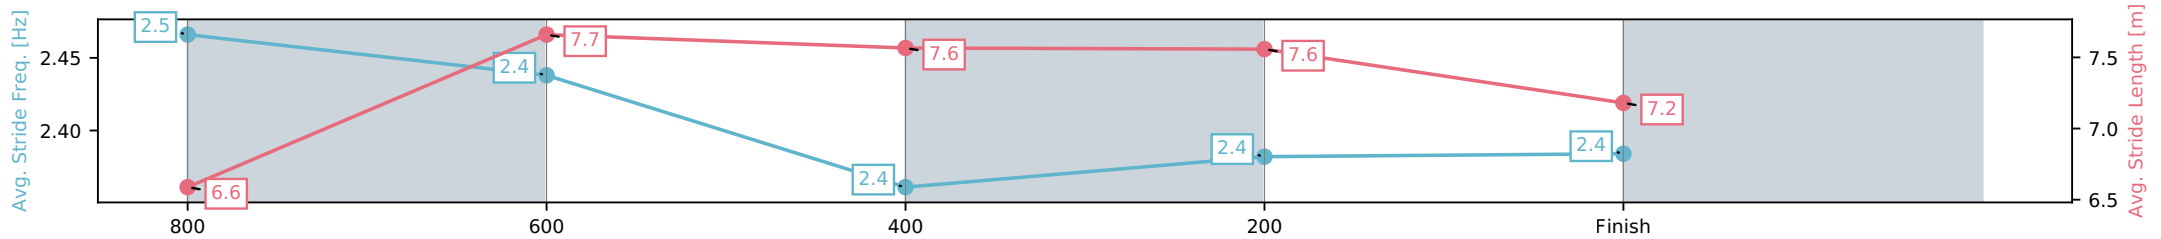

Horse/Jockey Name	Desiah/Cejay Graham
Finish Rank	2
Fastest Section Time (Section)	0:11.04 (800-600)
Top Speed [km/h] (Section)	68.1 (1000 - 800)
Race State	Finished

Sunshine Coast Poly Track QLD
Race 4: BETA WELLNESS BENCHMARK 72 Handicap - 1000m

29 May 2026 - 3:50PM

Track Rating: AWT, Weather: Fine, Rail Position: True Entire Circuit

Section	L1000	L800	L600	L400	L200
Section Times	0:59.04 (0:13.42)	0:45.62 [7] (0:11.04)	0:34.58 [7] (0:11.36)	0:23.22 [7] (0:11.24)	0:11.98 [4] (0:11.98)
Average Speed [km/h]	53.3	66.2	63.4	64.0	60.0
Top Speed [km/h]	68.1	67.9	64.6	64.6	63.1
Avg. Dist. to Rail [m]	2.8	2.0	0.5	0.4	0.6
Avg. Stride Freq. [Hz]	2.5	2.4	2.4	2.4	2.4
Avg. Stride Length [m]	6.6	7.7	7.6	7.6	7.2

- [ ] Ranking at each section and finish
- -.-.- No data available at this section
- NA No data available