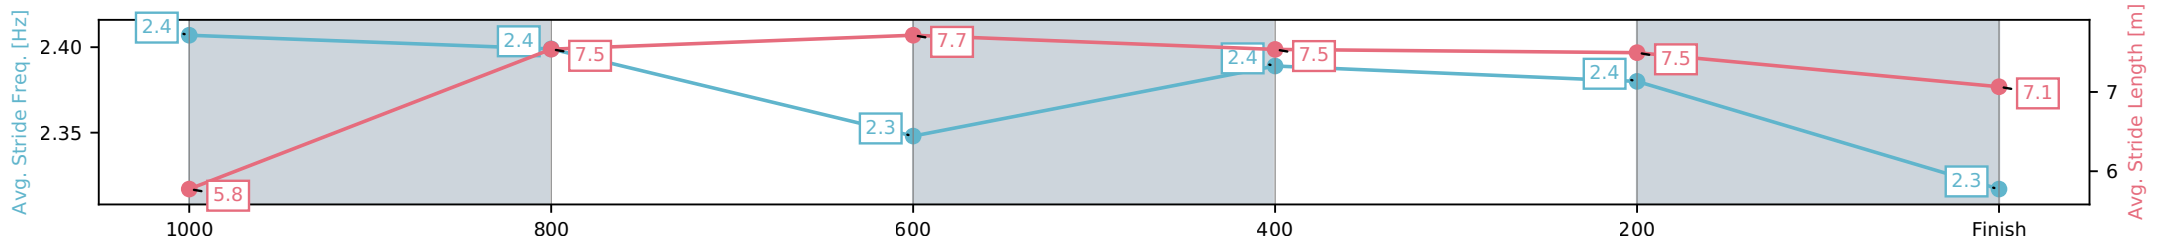

Horse/Jockey Name	Riva D'amor/Montana Philpot
Finish Rank	3
Fastest Section Time (Section)	0:11.08 (1000-800)
Top Speed [km/h] (Section)	65.8 (1000-800)
Race State	Finished

Sunshine Coast Poly Track QLD
Race 5: ELECTROLUX RATINGS BAND 0 - 62 Handicap - 1100m
29 May 2026 - 4:25PM
Track Rating: AWT, Weather: Fine, Rail Position: True Entire Circuit

Section	L1100	L1000	L800	L600	L400	L200
Section Times	1:05.68 (0:08.10)	0:57.58 [4] (0:11.08)	0:46.50 [5] (0:11.30)	0:35.20 [5] (0:11.19)	0:24.01 [3] (0:11.44)	0:12.57 [4] (0:12.57)
Average Speed [km/h]	44.4	65.0	64.2	64.2	63.0	57.1
Top Speed [km/h]	61.2	65.8	65.3	65.2	65.2	61.5
Avg. Dist. to Rail [m]	3.3	2.1	1.1	0.4	1.8	3.8
Avg. Stride Freq. [Hz]	2.4	2.4	2.3	2.4	2.4	2.3
Avg. Stride Length [m]	5.8	7.5	7.7	7.5	7.5	7.1

[ ] Ranking at each section and finish
-.-.- No data available at this section
NA No data available