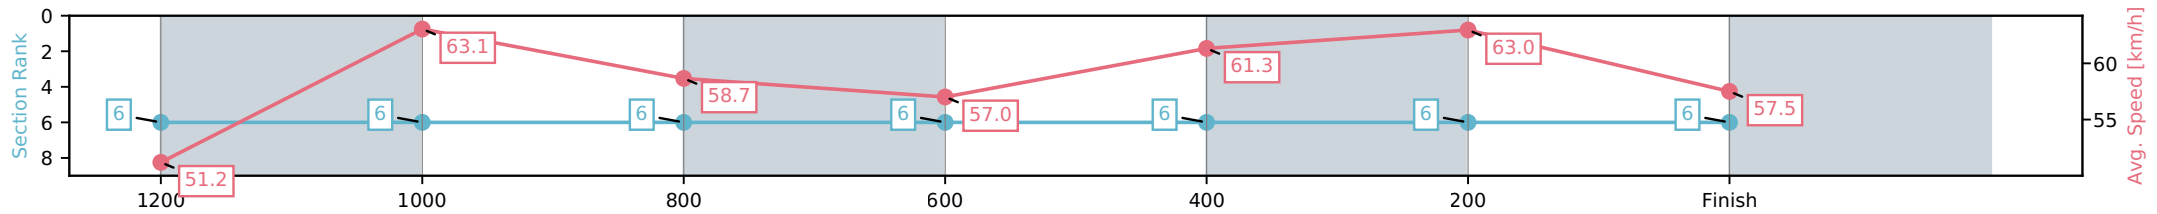

Horse/Jockey Name	North Channel/Cejay Graham
Finish Rank	6
Fastest Section Time (Section)	0:11.44 (400-200)
Top Speed [km/h] (Section)	65.6 (1200-1000)
Race State	Finished

Sunshine Coast Poly Track QLD
Race 6: SUNSHINE MITRE 10 BENCHMARK 68 Handicap - 1400m

29 May 2026 - 5:08PM

Track Rating: AWT, Weather: Fine, Rail Position: True Entire Circuit

Section	L1400	L1200	L1000	L800	L600	L400	L200
Section Times	1:26.16 (0:14.02)	1:12.14 [6] (0:11.46)	1:00.68 [6] (0:12.30)	0:48.38 [6] (0:12.72)	0:35.67 [6] (0:11.67)	0:24.00 [6] (0:11.44)	0:12.56 [6] (0:12.56)
Average Speed [km/h]	51.2	63.1	58.7	57.0	61.3	63.0	57.5
Top Speed [km/h]	65.4	65.6	60.4	58.0	64.5	65.0	60.4
Avg. Dist. to Rail [m]	2.6	1.4	1.6	1.1	0.8	0.4	0.7
Avg. Stride Freq. [Hz]	2.3	2.3	2.1	2.1	2.2	2.3	2.2
Avg. Stride Length [m]	6.8	8.0	7.8	7.6	7.6	7.8	7.5

- [ ] Ranking at each section and finish
- -:-:- No data available at this section
- NA No data available