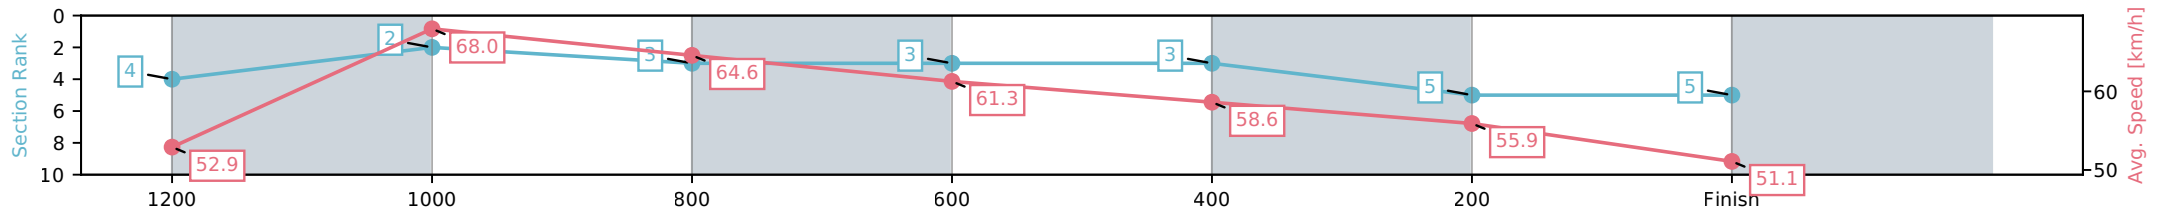

Sunshine Coast Poly Track QLD

Race 2: QEBS Maiden Plate (QTIS bonuses applicable  
2&3YO's only) - 1400m

29 May 2026 - 2:37PM

Track Rating: AWT, Weather: Fine, Rail Position: True Entire Circuit

Section	L1400	L1200	L1000	L800	L600	L400	L200
Section Times	1:27.04 (0:13.66)	1:13.38 [4] (0:10.76)	1:02.62 [2] (0:11.18)	0:51.44 [3] (0:12.04)	0:39.40 [3] (0:12.43)	0:26.97 [3] (0:12.88)	0:14.09 [5] (0:14.09)
Average Speed [km/h]	52.9	68.0	64.6	61.3	58.6	55.9	51.1
Top Speed [km/h]	66.7	69.0	65.9	62.6	60.0	56.9	54.1
Avg. Dist. to Rail [m]	8.9	5.4	4.5	3.5	2.0	2.8	3.3
Avg. Stride Freq. [Hz]	2.4	2.5	2.3	2.3	2.3	2.3	2.2
Avg. Stride Length [m]	6.6	7.6	7.8	7.4	7.1	6.8	6.5