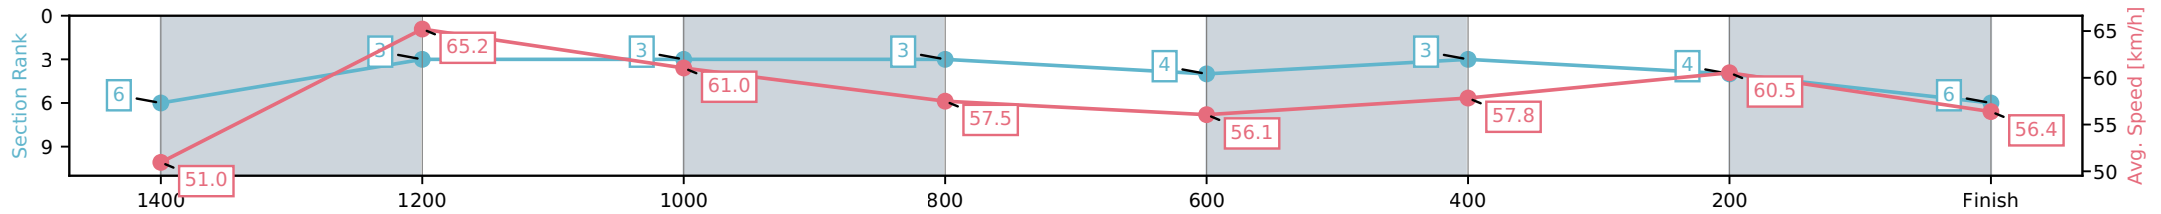

Horse/Jockey Name	He Is The Kiss/Karl Zechner
Finish Rank	6
Fastest Section Time (Section)	0:11.24 (1400-1200)
Top Speed [km/h] (Section)	66.7 (1400-1200)
Race State	Finished

Sunshine Coast Poly Track QLD
Race 8: FTAACCOUNTANTS Class 1 Plate & Maiden Plate -
1600m

29 May 2026 - 6:33PM

Track Rating: AWT, Weather: Fine, Rail Position: True Entire Circuit

Section	L1600	L1400	L1200	L1000	L800	L600	L400	L200
Section Times	1:40.01 (0:14.31)	1:25.70 [6] (0:11.24)	1:14.46 [3] (0:11.90)	1:02.56 [3] (0:12.55)	0:50.01 [3] (0:12.93)	0:37.08 [4] (0:12.46)	0:24.62 [3] (0:11.91)	0:12.71 [4] (0:12.71)
Average Speed [km/h]	51.0	65.2	61.0	57.5	56.1	57.8	60.5	56.4
Top Speed [km/h]	64.8	66.7	62.9	59.3	56.9	59.0	62.5	59.2
Avg. Dist. to Rail [m]	6.7	6.8	3.4	2.8	1.1	0.3	2.7	3.0
Avg. Stride Freq. [Hz]	2.4	2.4	2.4	2.2	2.2	2.3	2.4	2.3
Avg. Stride Length [m]	6.4	7.5	7.3	7.3	7.0	7.0	7.1	7.1

- [ ] Ranking at each section and finish
- -:-:- No data available at this section
- NA No data available