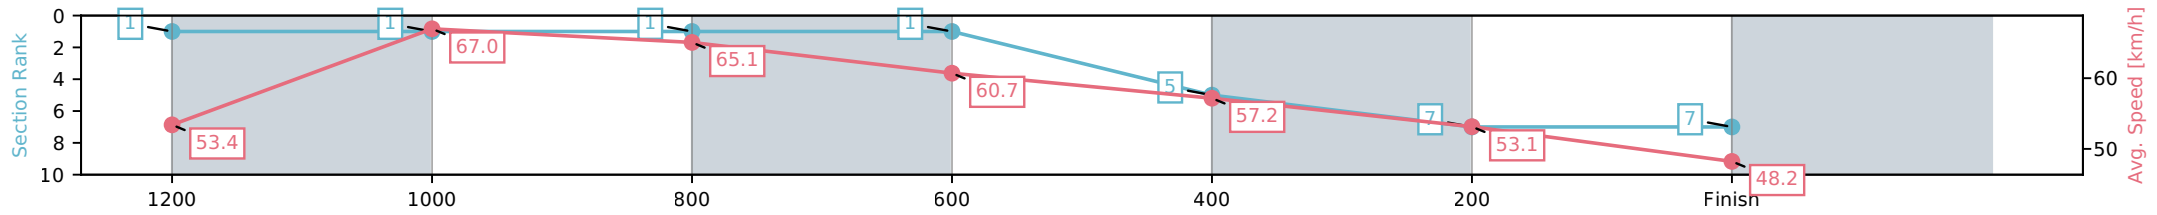

Sunshine Coast Poly Track QLD

Race 2: QEBS Maiden Plate (QTIS bonuses applicable  
2&3YO's only) - 1400m

29 May 2026 - 2:37PM

Track Rating: AWT, Weather: Fine, Rail Position: True Entire Circuit

Section	L1400	L1200	L1000	L800	L600	L400	L200
Section Times	1:28.63 (0:13.47)	1:15.16 [1] (0:10.86)	1:04.30 [1] (0:11.10)	0:53.20 [1] (0:12.06)	0:41.14 [1] (0:12.68)	0:28.46 [5] (0:13.55)	0:14.92 [7] (0:14.92)
Average Speed [km/h]	53.4	67.0	65.1	60.7	57.2	53.1	48.2
Top Speed [km/h]	67.4	67.6	66.1	62.7	59.0	55.0	51.2
Avg. Dist. to Rail [m]	6.1	3.5	3.7	2.5	0.9	1.0	2.1
Avg. Stride Freq. [Hz]	2.3	2.3	2.2	2.2	2.2	2.1	2.0
Avg. Stride Length [m]	7.2	8.4	8.3	8.0	7.5	7.2	6.9