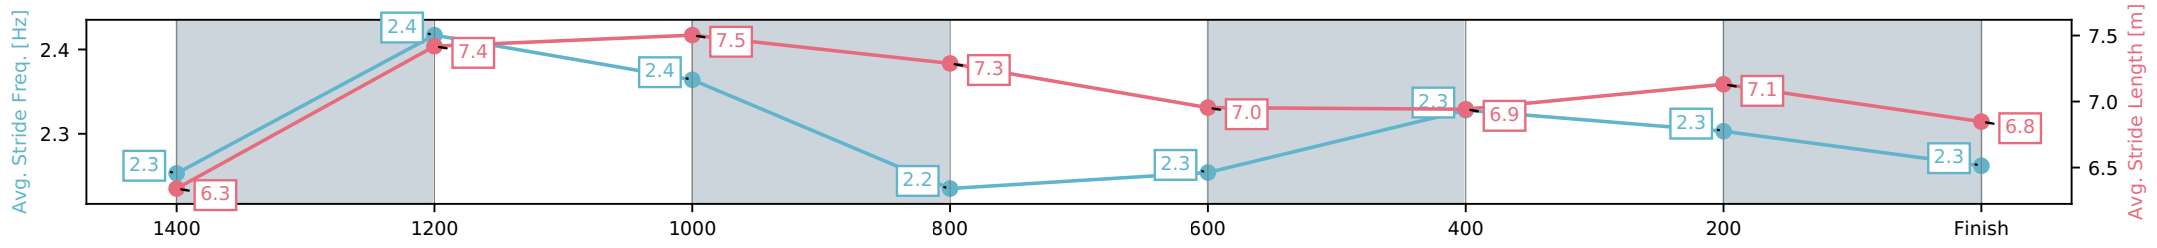

Horse/Jockey Name	Exceed The Sky/Julie Busuttin
Finish Rank	9
Fastest Section Time (Section)	0:11.24 (1400-1200)
Top Speed [km/h] (Section)	65.7 (1400-1200)
Race State	Finished

Sunshine Coast Poly Track QLD
Race 8: FTAACCOUNTANTS Class 1 Plate & Maiden Plate - 1600m

29 May 2026 - 6:33PM

Track Rating: AWT, Weather: Fine, Rail Position: True Entire Circuit

Section	L1600	L1400	L1200	L1000	L800	L600	L400	L200
Section Times	1:41.53 (0:15.23)	1:26.30 [9] (0:11.24)	1:15.07 [9] (0:11.60)	1:03.47 [8] (0:12.54)	0:50.93 [8] (0:12.95)	0:37.98 [9] (0:12.38)	0:25.60 [9] (0:12.34)	0:13.26 [9] (0:13.26)
Average Speed [km/h]	47.1	64.4	62.5	57.5	55.9	57.7	58.4	54.3
Top Speed [km/h]	61.9	65.7	64.6	59.1	56.8	59.0	59.1	57.1
Avg. Dist. to Rail [m]	3.8	2.4	2.5	2.7	1.0	1.1	0.4	1.8
Avg. Stride Freq. [Hz]	2.3	2.4	2.4	2.2	2.3	2.3	2.3	2.3
Avg. Stride Length [m]	6.3	7.4	7.5	7.3	7.0	6.9	7.1	6.8

[ ] Ranking at each section and finish
-:-:- No data available at this section
NA No data available