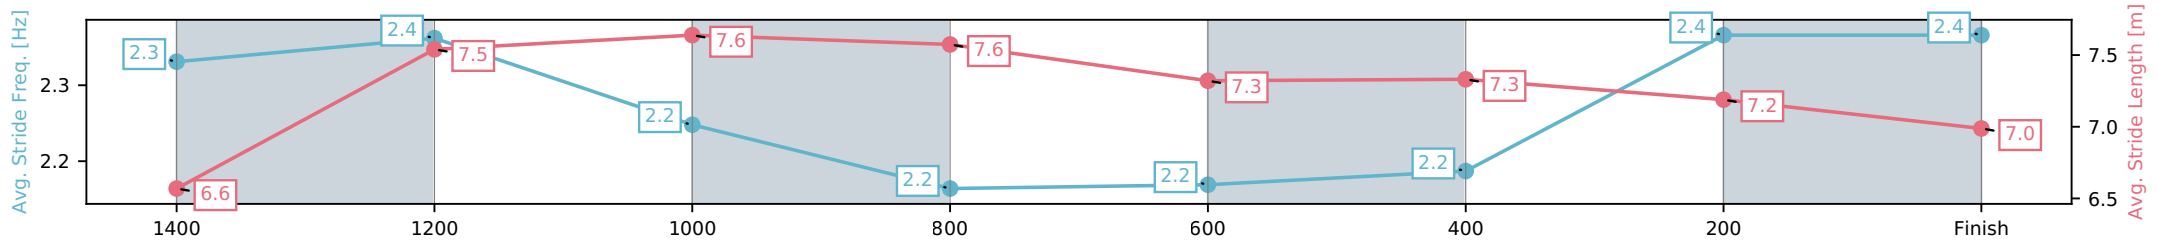

Horse/Jockey Name	Twilight Steps/Kayla Johnston
Finish Rank	3
Fastest Section Time (Section)	0:11.42 (1400-1200)
Top Speed [km/h] (Section)	64.6 (1400-1200)
Race State	Finished

Sunshine Coast Poly Track QLD
Race 8: FTA ACCOUNTANTS Class 1 Plate & Maiden Plate - 1600m

29 May 2026 - 6:33PM

Track Rating: AWT, Weather: Fine, Rail Position: True Entire Circuit

Section	L1600	L1400	L1200	L1000	L800	L600	L400	L200
Section Times	1:39.62 (0:14.14)	1:25.48 [2] (0:11.42)	1:14.06 [4] (0:11.94)	1:02.12 [4] (0:12.50)	0:49.62 [4] (0:12.86)	0:36.76 [3] (0:12.54)	0:24.22 [4] (0:11.80)	0:12.42 [3] (0:12.42)
Average Speed [km/h]	50.5	63.3	60.5	57.7	56.5	57.3	61.0	58.0
Top Speed [km/h]	62.9	64.6	62.0	59.0	57.1	58.7	61.6	61.2
Avg. Dist. to Rail [m]	1.4	1.3	1.4	1.9	1.5	0.5	0.4	0.5
Avg. Stride Freq. [Hz]	2.3	2.4	2.2	2.2	2.2	2.2	2.4	2.4
Avg. Stride Length [m]	6.6	7.5	7.6	7.6	7.3	7.3	7.2	7.0

[ ] Ranking at each section and finish
-:-:- No data available at this section
NA No data available