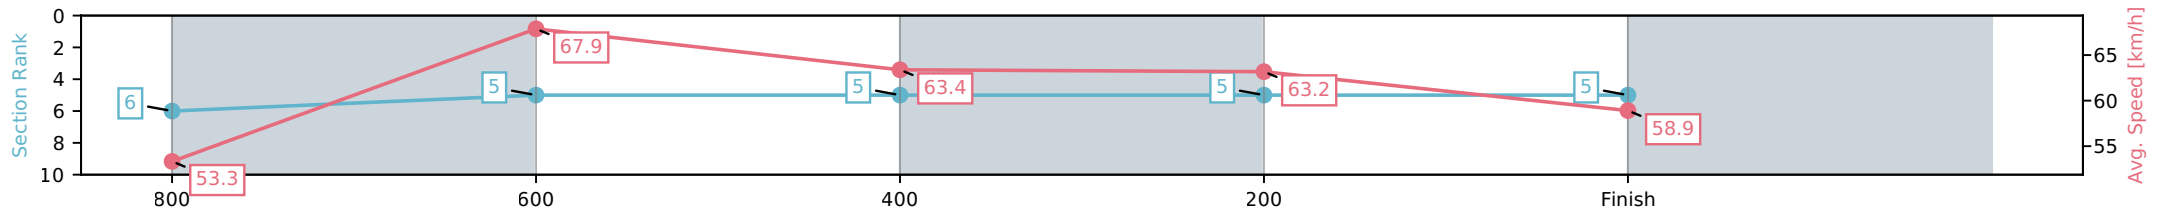

Horse/Jockey Name	King Spirit/Steph Tierney
Finish Rank	5
Fastest Section Time (Section)	0:10.84 (800-600)
Top Speed [km/h] (Section)	69.0 (800-600)
Race State	Finished

Sunshine Coast Poly Track QLD
Race 4: BETA WELLNESS BENCHMARK 72 Handicap - 1000m
29 May 2026 - 3:50PM
Track Rating: AWT, Weather: Fine, Rail Position: True Entire Circuit

Section	L1000	L800	L600	L400	L200
Section Times	0:59.25 (0:13.42)	0:45.83 [6] (0:10.84)	0:34.99 [5] (0:11.43)	0:23.56 [5] (0:11.40)	0:12.16 [5] (0:12.16)
Average Speed [km/h]	53.3	67.9	63.4	63.2	58.9
Top Speed [km/h]	68.8	69.0	64.9	64.0	62.0
Avg. Dist. to Rail [m]	4.9	3.2	0.9	1.0	2.0
Avg. Stride Freq. [Hz]	2.6	2.6	2.4	2.4	2.4
Avg. Stride Length [m]	6.2	7.5	7.3	7.3	7.0

[ ] Ranking at each section and finish
-:-:- No data available at this section
NA No data available