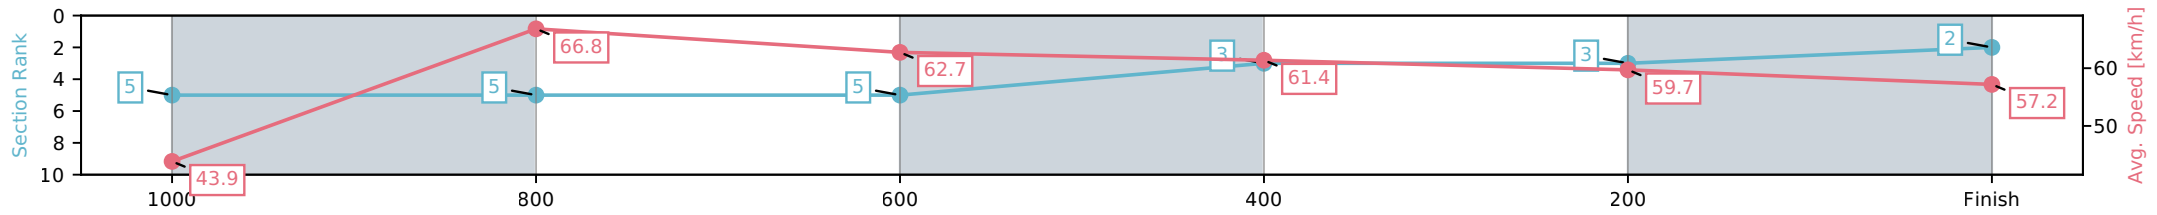

Horse/Jockey Name	Next Exit/Steph Tierney
Finish Rank	2
Fastest Section Time (Section)	0:10.80 (1000-800)
Top Speed [km/h] (Section)	68.1 (1000-800)
Race State	Finished

Sunshine Coast Poly Track QLD
Race 1: SUNSHINE COAST FLOORING XTRA Maiden Plate
(QTIS bonuses applicable 2&3YO's only) - 1100m
29 May 2026 - 1:55PM
Track Rating: AWT, Weather: Fine, Rail Position: True Entire Circuit

Section	L1100	L1000	L800	L600	L400	L200
Section Times	1:06.57 (0:08.11)	0:58.46 [5] (0:10.80)	0:47.66 [5] (0:11.56)	0:36.10 [5] (0:11.52)	0:24.58 [3] (0:12.06)	0:12.51 [3] (0:12.51)
Average Speed [km/h]	43.9	66.8	62.7	61.4	59.7	57.2
Top Speed [km/h]	62.4	68.1	65.2	62.9	61.2	58.9
Avg. Dist. to Rail [m]	4.2	3.0	1.1	2.6	1.4	1.4
Avg. Stride Freq. [Hz]	2.6	2.6	2.4	2.4	2.4	2.3
Avg. Stride Length [m]	5.6	7.3	7.3	7.1	7.0	7.0

[ ] Ranking at each section and finish
-.-.- No data available at this section
NA No data available