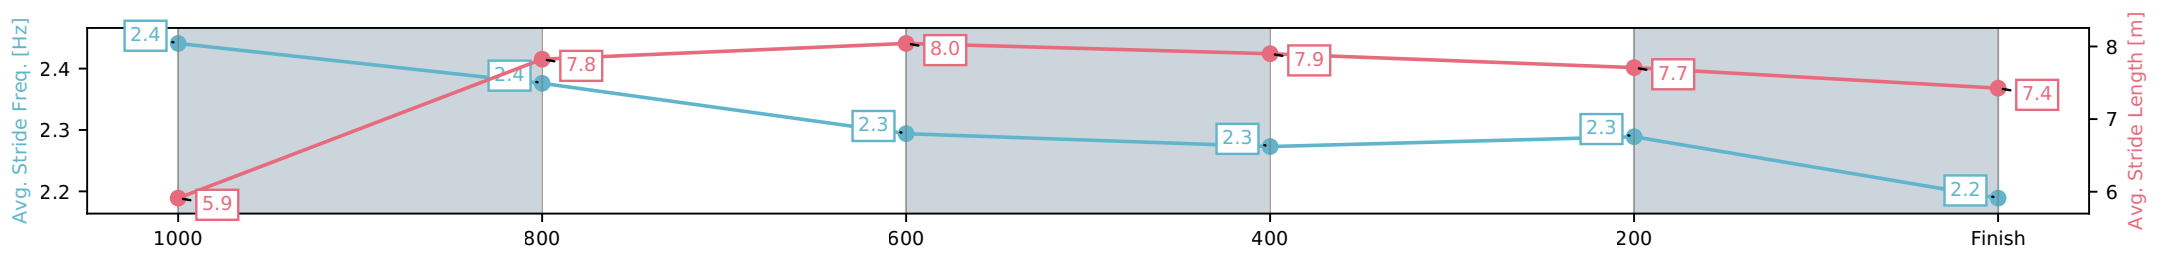

Horse/Jockey Name	Decadad/Scott Sheargold
Finish Rank	2
Fastest Section Time (Section)	0:10.75 (1000-800)
Top Speed [km/h] (Section)	69.7 (1000-800)
Race State	Finished

Sunshine Coast Poly Track QLD
Race 5: ELECTROLUX RATINGS BAND 0 - 62 Handicap - 1100m

29 May 2026 - 4:25PM

Track Rating: AWT, Weather: Fine, Rail Position: True Entire Circuit

Section	L1100	L1000	L800	L600	L400	L200
Section Times	1:05.48 (0:08.04)	0:57.44 [3] (0:10.75)	0:46.69 [1] (0:11.25)	0:35.44 [2] (0:11.29)	0:24.15 [2] (0:11.52)	0:12.62 [2] (0:12.62)
Average Speed [km/h]	44.9	67.1	65.1	63.9	62.6	57.0
Top Speed [km/h]	62.5	69.7	66.3	64.3	63.4	60.3
Avg. Dist. to Rail [m]	7.7	4.6	2.4	0.6	0.3	0.6
Avg. Stride Freq. [Hz]	2.4	2.4	2.3	2.3	2.3	2.2
Avg. Stride Length [m]	5.9	7.8	8.0	7.9	7.7	7.4

[ ] Ranking at each section and finish
-.-.- No data available at this section
NA No data available