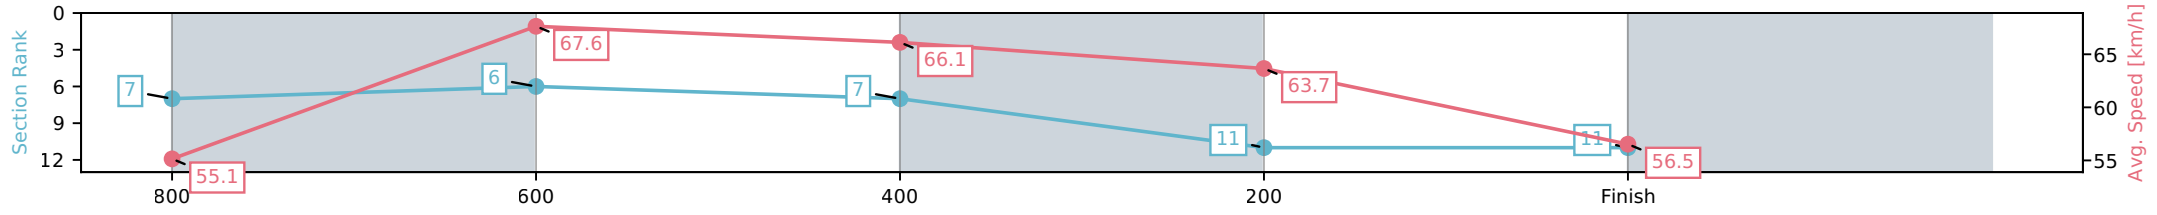

Horse/Jockey Name	Sunrise/Tom Sherry
Finish Rank	11
Fastest Section Time (Section)	0:10.73 (800-600)
Top Speed [km/h] (Section)	68.5 (800-600)
Race State	Finished

Eagle Farm QLD --Professional-2026-06-06
Race 3: MORETON HIRE LIGHTNING HANDICAP - 1000m
06 June 2026 - 12:54PM
Track Rating: Soft 5, Weather: Fine, Rail Position: +2m Entire Circuit

Section	L1000	L800	L600	L400	L200
Section Times	0:59.12 (0:13.37)	0:45.75 [7] (0:10.73)	0:35.02 [6] (0:10.91)	0:24.12 [7] (0:11.32)	0:12.80 [11] (0:12.80)
Average Speed [km/h]	55.1	67.6	66.1	63.7	56.5
Top Speed [km/h]	68.0	68.5	67.1	65.8	60.8
Avg. Dist. to Rail [m]	3.6	1.6	0.5	2.7	2.4
Avg. Stride Freq. [Hz]	2.5	2.5	2.5	2.5	2.4
Avg. Stride Length [m]	6.5	7.6	7.4	7.3	6.9

[ ] Ranking at each section and finish
-.-.- No data available at this section
NA No data available