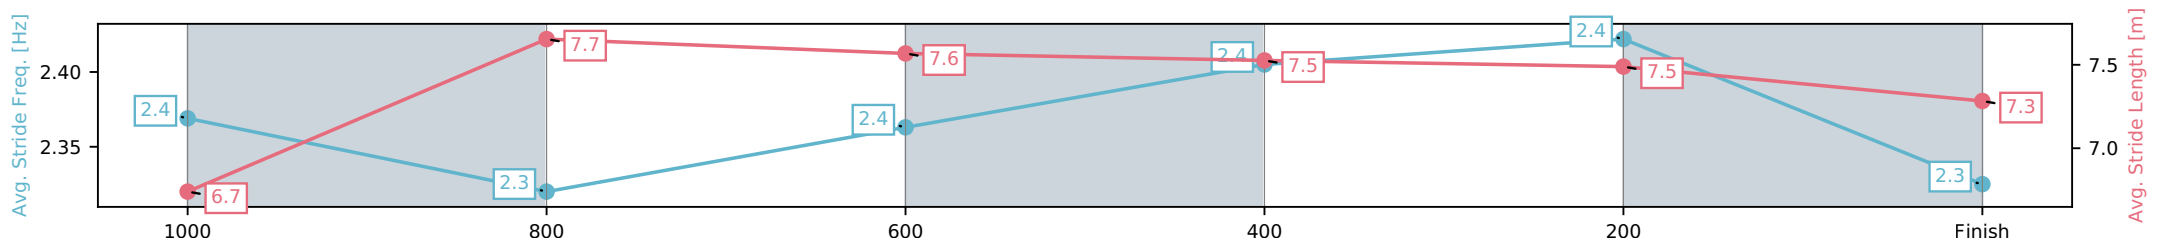

Horse/Jockey Name	Champagne Lane/Jason Collett
Finish Rank	9
Fastest Section Time (Section)	0:11.16 (400-200)
Top Speed [km/h] (Section)	65.5 (800-600)
Race State	Finished

Eagle Farm QLD --Professional-2026-06-06
Race 5: XXXX QUEENSLAND DAY STAKES - 1200m
06 June 2026 - 2:06PM
Track Rating: Good 4, Weather: Fine, Rail Position: +2m Entire Circuit

Section	L1200	L1000	L800	L600	L400	L200
Section Times	1:11.27 (0:13.81)	0:57.46 [6] (0:11.58)	0:45.87 [6] (0:11.35)	0:34.52 [7] (0:11.17)	0:23.35 [7] (0:11.16)	0:12.18 [7] (0:12.18)
Average Speed [km/h]	52.7	63.4	63.8	64.2	64.6	59.2
Top Speed [km/h]	64.0	63.9	65.5	65.4	65.0	64.2
Avg. Dist. to Rail [m]	3.9	3.9	1.6	0.9	4.7	8.5
Avg. Stride Freq. [Hz]	2.4	2.3	2.4	2.4	2.4	2.3
Avg. Stride Length [m]	6.7	7.7	7.6	7.5	7.5	7.3

[ ] Ranking at each section and finish
-:-:- No data available at this section
NA No data available