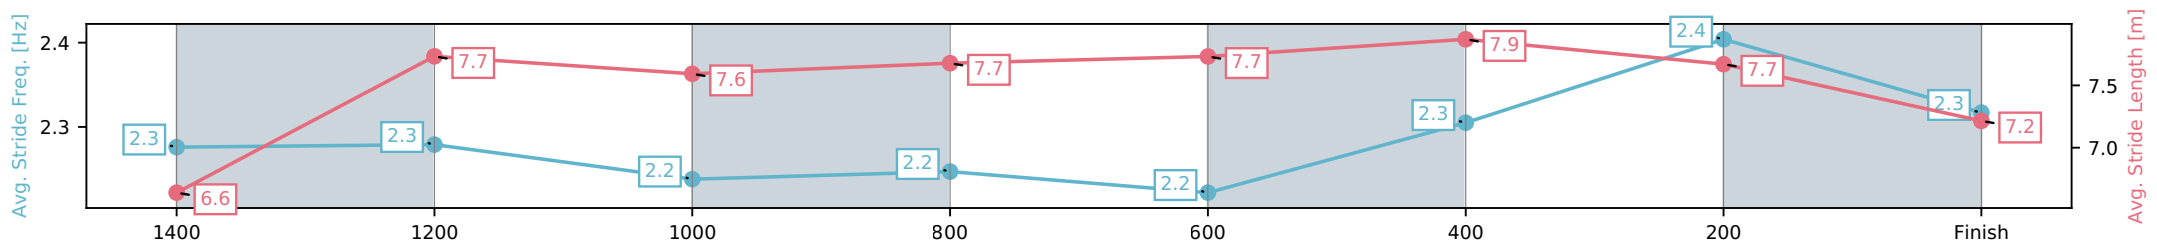

Eagle Farm QLD --Professional-2026-06-06
 Race 6: MAGIC MILLIONS NATIONAL CLASSIC - 1600m
 06 June 2026 - 2:40PM
 Track Rating: Good 4, Weather: Fine, Rail Position: +2m Entire Circuit

Section	L1600	L1400	L1200	L1000	L800	L600	L400	L200
Section Times	1:36.35 (0:14.28)	1:22.06 [12] (0:11.54)	1:10.53 [12] (0:11.96)	0:58.57 [13] (0:11.92)	0:46.65 [13] (0:11.87)	0:34.78 [13] (0:11.31)	0:23.48 [11] (0:11.04)	0:12.44 [6] (0:12.44)
Average Speed [km/h]	50.7	62.8	60.3	61.8	61.5	64.8	65.3	58.6
Top Speed [km/h]	62.4	64.1	61.9	62.3	62.8	66.2	67.7	62.9
Avg. Dist. to Rail [m]	13.8	6.0	6.0	4.5	2.7	3.9	12.5	13.5
Avg. Stride Freq. [Hz]	2.3	2.3	2.2	2.2	2.2	2.3	2.4	2.3
Avg. Stride Length [m]	6.6	7.7	7.6	7.7	7.7	7.9	7.7	7.2