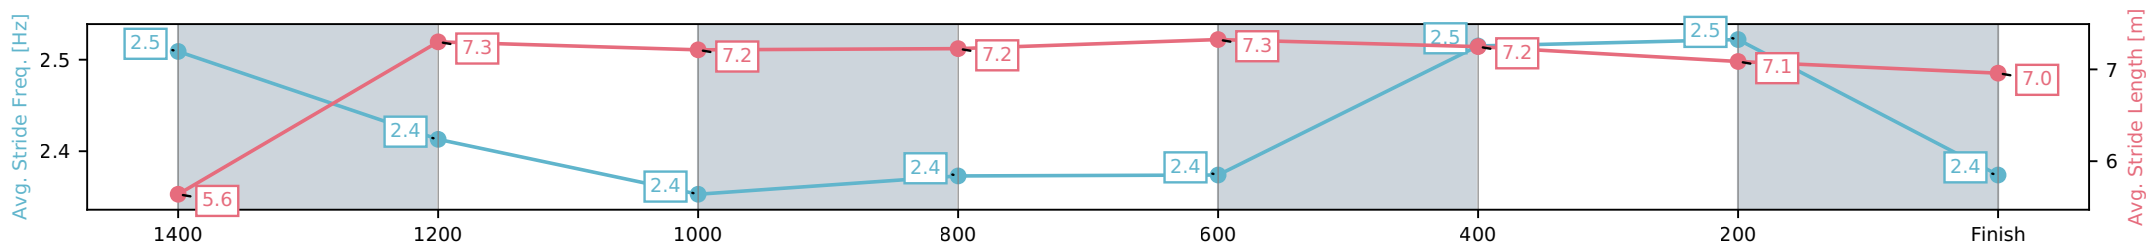

Eagle Farm QLD --Professional-2026-06-06

Race 7: SKY RACING SPEAR CHIEF HANDICAP - 1500m

06 June 2026 - 3:14PM

Track Rating: Good 4, Weather: Fine, Rail Position: +2m Entire Circuit

Section	L1500	L1400	L1200	L1000	L800	L600	L400	L200
Section Times	1:31.04 (0:08.53)	1:22.51 [6] (0:11.50)	1:11.00 [6] (0:11.96)	0:59.04 [7] (0:12.10)	0:46.94 [7] (0:11.79)	0:35.14 [8] (0:11.22)	0:23.92 [9] (0:11.40)	0:12.53 [10] (0:12.53)
Average Speed [km/h]	44.2	62.8	60.3	61.2	62.3	65.0	63.2	57.9
Top Speed [km/h]	60.1	64.7	61.5	61.8	64.5	67.2	65.0	61.0
Avg. Dist. to Rail [m]	13.3	3.8	5.0	5.5	4.5	2.9	10.1	9.9
Avg. Stride Freq. [Hz]	2.5	2.4	2.4	2.4	2.4	2.5	2.5	2.4
Avg. Stride Length [m]	5.6	7.3	7.2	7.2	7.3	7.2	7.1	7.0