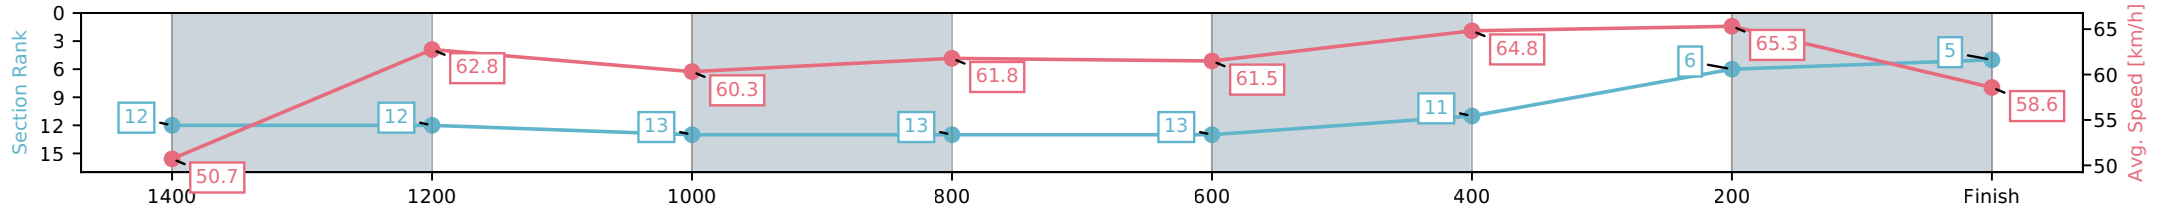

Eagle Farm QLD --Professional-2026-06-06
 Race 6: MAGIC MILLIONS NATIONAL CLASSIC - 1600m
 06 June 2026 - 2:40PM
 Track Rating: Good 4, Weather: Fine, Rail Position: +2m Entire Circuit

Section	L1600	L1400	L1200	L1000	L800	L600	L400	L200
Section Times	1:36.35 (0:14.28)	1:22.06 [12] (0:11.54)	1:10.53 [12] (0:11.96)	0:58.57 [13] (0:11.92)	0:46.65 [13] (0:11.87)	0:34.78 [13] (0:11.31)	0:23.48 [11] (0:11.04)	0:12.44 [6] (0:12.44)
Average Speed [km/h]	50.7	62.8	60.3	61.8	61.5	64.8	65.3	58.6
Top Speed [km/h]	62.4	64.1	61.9	62.3	62.8	66.2	67.7	62.9
Avg. Dist. to Rail [m]	13.8	6.0	6.0	4.5	2.7	3.9	12.5	13.5
Avg. Stride Freq. [Hz]	2.3	2.3	2.2	2.2	2.2	2.3	2.4	2.3
Avg. Stride Length [m]	6.6	7.7	7.6	7.7	7.7	7.9	7.7	7.2