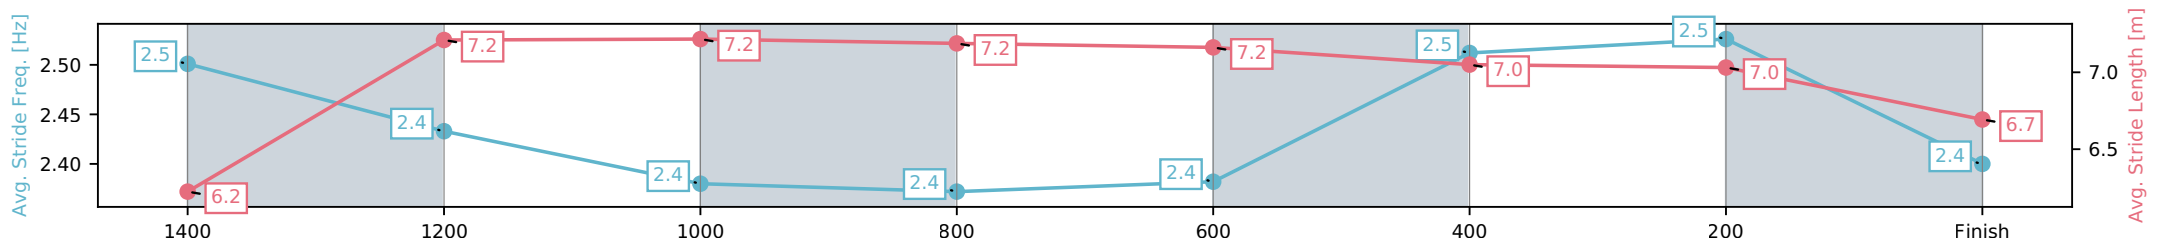

Eagle Farm QLD --Professional-2026-06-06
 Race 6: MAGIC MILLIONS NATIONAL CLASSIC - 1600m
 06 June 2026 - 2:40PM
 Track Rating: Good 4, Weather: Fine, Rail Position: +2m Entire Circuit

Section	L1600	L1400	L1200	L1000	L800	L600	L400	L200
Section Times	1:36.81 (0:13.95)	1:22.86 [8] (0:11.58)	1:11.28 [8] (0:11.80)	0:59.48 [8] (0:11.98)	0:47.49 [7] (0:11.81)	0:35.68 [7] (0:11.37)	0:24.31 [6] (0:11.48)	0:12.83 [7] (0:12.83)
Average Speed [km/h]	51.6	62.2	61.1	61.0	61.3	63.5	62.7	56.2
Top Speed [km/h]	63.7	63.2	61.9	61.4	62.1	64.3	64.5	60.1
Avg. Dist. to Rail [m]	6.1	2.7	3.0	2.7	1.4	0.6	2.0	3.8
Avg. Stride Freq. [Hz]	2.5	2.4	2.4	2.4	2.4	2.5	2.5	2.4
Avg. Stride Length [m]	6.2	7.2	7.2	7.2	7.2	7.0	7.0	6.7