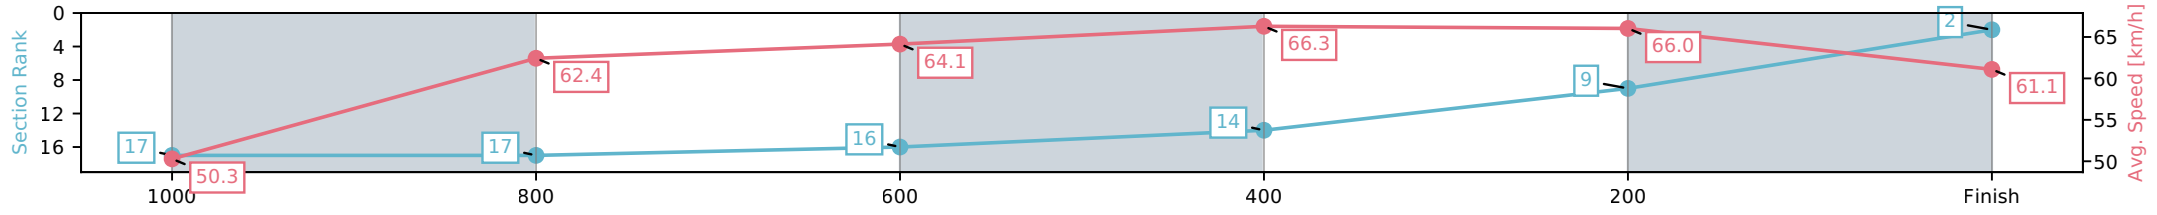

Horse/Jockey Name	Platinum Pantheon/Mark Du Plessis
Finish Rank	2
Fastest Section Time (Section)	0:10.78 (600-400)
Top Speed [km/h] (Section)	68.0 (400-200)
Race State	Finished

Eagle Farm QLD --Professional-2026-06-06
Race 5: XXXX QUEENSLAND DAY STAKES - 1200m
06 June 2026 - 2:06PM
Track Rating: Good 4, Weather: Fine, Rail Position: +2m Entire Circuit

Section	L1200	L1000	L800	L600	L400	L200
Section Times	1:10.85 (0:14.58)	0:56.27 [17] (0:11.72)	0:44.55 [17] (0:11.19)	0:33.36 [16] (0:10.78)	0:22.58 [14] (0:10.90)	0:11.68 [9] (0:11.68)
Average Speed [km/h]	50.3	62.4	64.1	66.3	66.0	61.1
Top Speed [km/h]	62.9	63.8	65.2	67.4	68.0	63.9
Avg. Dist. to Rail [m]	12.7	3.2	0.8	1.8	4.7	6.5
Avg. Stride Freq. [Hz]	2.4	2.4	2.3	2.4	2.4	2.3
Avg. Stride Length [m]	6.3	7.4	7.7	7.8	7.9	7.5

[ ] Ranking at each section and finish
-:-:- No data available at this section
NA No data available