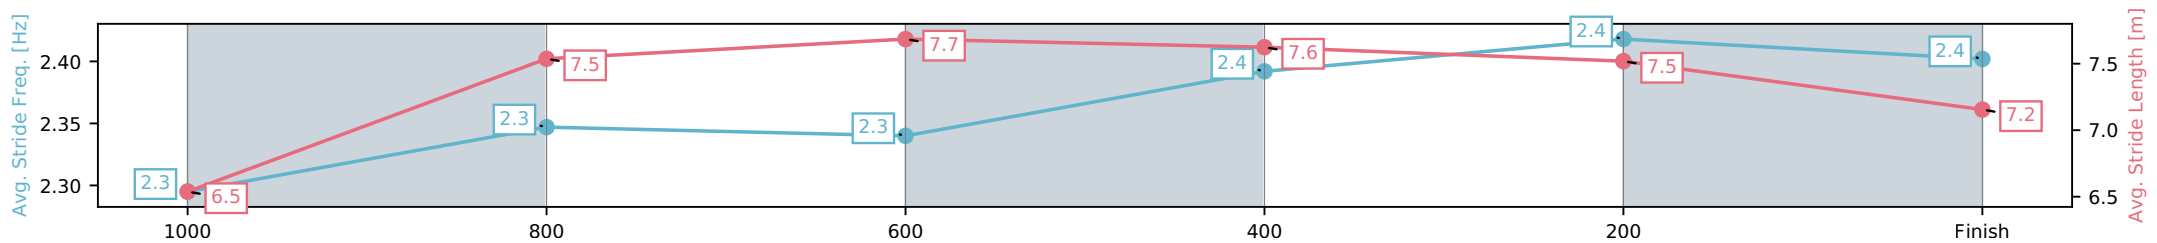

Eagle Farm QLD --Professional-2026-06-06

Race 5: XXXX QUEENSLAND DAY STAKES - 1200m

06 June 2026 - 2:06PM

Track Rating: Good 4, Weather: Fine, Rail Position: +2m Entire Circuit

Section	L1200	L1000	L800	L600	L400	L200
Section Times	1:11.37 (0:14.32)	0:57.05 [15] (0:11.58)	0:45.46 [14] (0:11.31)	0:34.16 [13] (0:11.03)	0:23.12 [12] (0:11.16)	0:11.96 [14] (0:11.96)
Average Speed [km/h]	50.8	63.1	64.2	65.2	64.5	60.3
Top Speed [km/h]	63.2	64.3	65.1	66.8	65.8	63.5
Avg. Dist. to Rail [m]	6.4	2.8	1.5	0.6	3.8	3.7
Avg. Stride Freq. [Hz]	2.3	2.3	2.3	2.4	2.4	2.4
Avg. Stride Length [m]	6.5	7.5	7.7	7.6	7.5	7.2