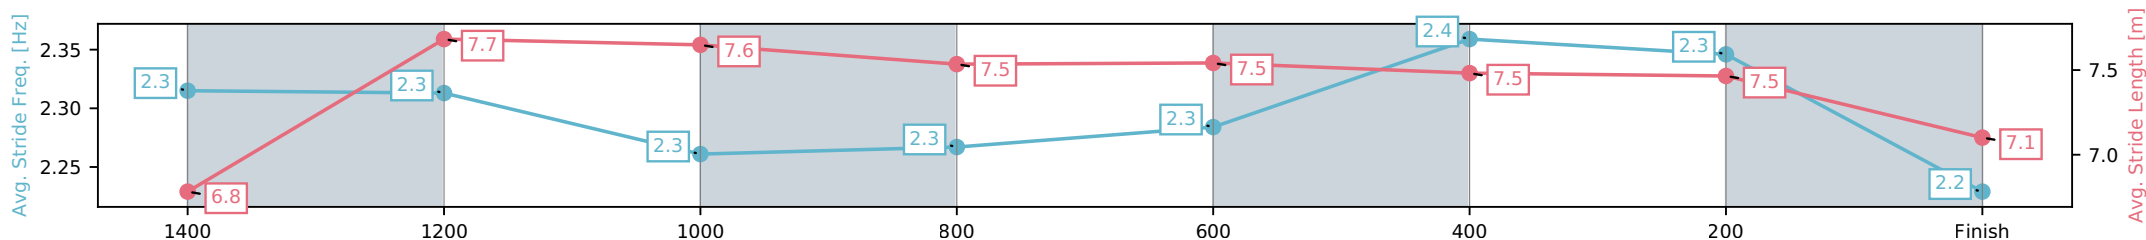

Eagle Farm QLD --Professional-2026-06-06

Race 6: MAGIC MILLIONS NATIONAL CLASSIC - 1600m

06 June 2026 - 2:40PM

Track Rating: Good 4, Weather: Fine, Rail Position: +2m Entire Circuit

Section	L1600	L1400	L1200	L1000	L800	L600	L400	L200
Section Times	1:37.36 (0:13.81)	1:23.55 [6] (0:11.47)	1:12.09 [5] (0:11.80)	1:00.29 [6] (0:12.08)	0:48.21 [6] (0:11.82)	0:36.38 [6] (0:11.57)	0:24.82 [7] (0:11.65)	0:13.17 [11] (0:13.17)
Average Speed [km/h]	52.2	63.0	61.2	60.7	61.3	63.0	61.8	54.7
Top Speed [km/h]	63.8	63.6	61.6	61.5	62.2	63.8	63.8	59.7
Avg. Dist. to Rail [m]	8.9	3.8	4.6	3.8	1.6	2.6	7.7	9.8
Avg. Stride Freq. [Hz]	2.3	2.3	2.3	2.3	2.3	2.4	2.3	2.2
Avg. Stride Length [m]	6.8	7.7	7.6	7.5	7.5	7.5	7.5	7.1