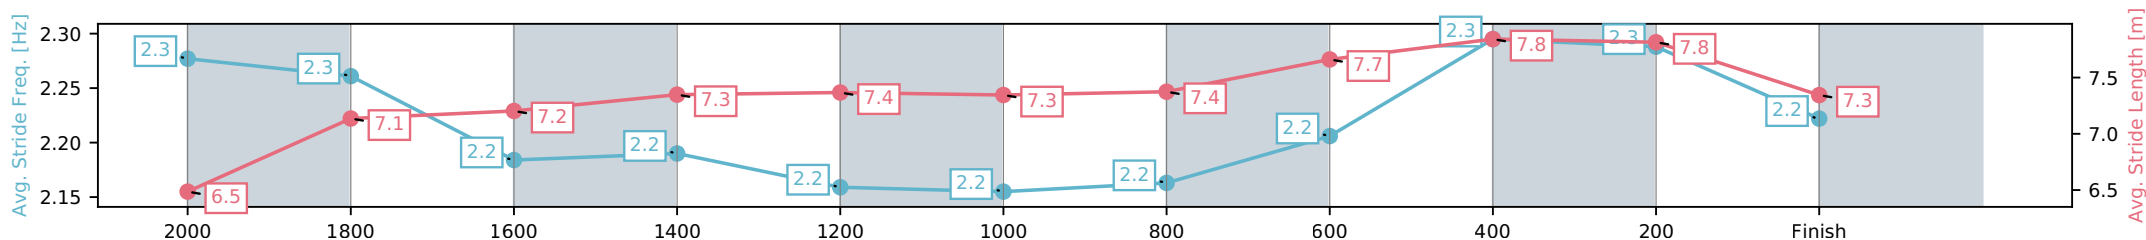

Eagle Farm QLD --Professional-2026-06-06

Race 8: SEVEN QUEENSLAND OAKS - 2200m

06 June 2026 - 3:54PM

Track Rating: Good 4, Weather: Fine, Rail Position: +2m Entire Circuit

Section	L2200	L2000	L1800	L1600	L1400	L1200	L1000	L800	L600	L400	L200
Section Times	2:19.29 (0:14.83)	2:04.46 [12] (0:12.51)	1:51.95 [13] (0:12.90)	1:39.04 [12] (0:12.71)	1:26.33 [13] (0:12.91)	1:13.42 [14] (0:12.76)	1:00.66 [12] (0:12.98)	0:47.69 [14] (0:12.15)	0:35.54 [17] (0:11.47)	0:24.06 [11] (0:11.45)	0:12.62 [9] (0:12.62)
Average Speed [km/h]	49.1	57.1	55.7	57.2	56.1	56.4	57.1	60.6	64.2	62.9	56.9
Top Speed [km/h]	58.5	58.4	56.6	58.6	58.1	57.6	59.3	62.5	65.1	64.6	60.4
Avg. Dist. to Rail [m]	1.9	1.1	0.7	2.8	4.3	4.8	5.1	5.0	4.5	10.0	12.1
Avg. Stride Freq. [Hz]	2.3	2.3	2.2	2.2	2.2	2.2	2.2	2.2	2.3	2.3	2.2
Avg. Stride Length [m]	6.5	7.1	7.2	7.3	7.4	7.3	7.4	7.7	7.8	7.8	7.3