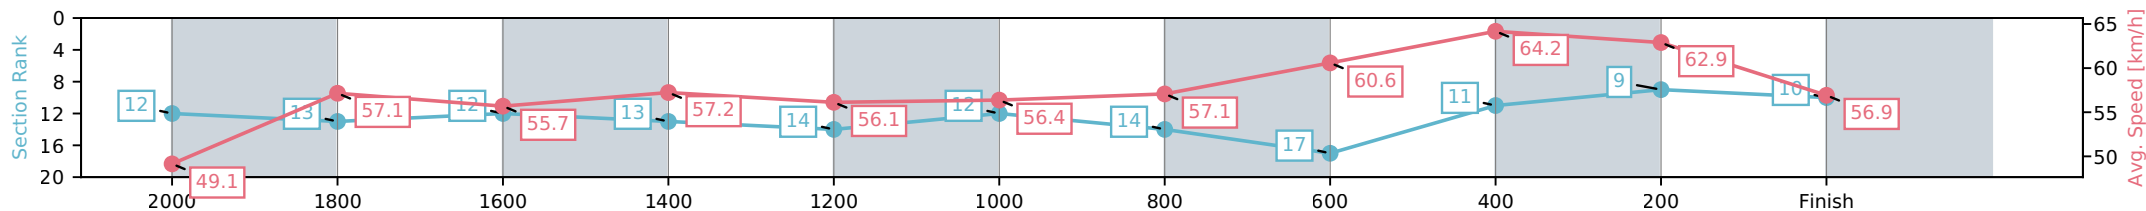

Eagle Farm QLD --Professional-2026-06-06

Race 8: SEVEN QUEENSLAND OAKS - 2200m

06 June 2026 - 3:54PM

Track Rating: Good 4, Weather: Fine, Rail Position: +2m Entire Circuit

Section	L2200	L2000	L1800	L1600	L1400	L1200	L1000	L800	L600	L400	L200
Section Times	2:19.29 (0:14.83)	2:04.46 [12] (0:12.51)	1:51.95 [13] (0:12.90)	1:39.04 [12] (0:12.71)	1:26.33 [13] (0:12.91)	1:13.42 [14] (0:12.76)	1:00.66 [12] (0:12.98)	0:47.69 [14] (0:12.15)	0:35.54 [17] (0:11.47)	0:24.06 [11] (0:11.45)	0:12.62 [9] (0:12.62)
Average Speed [km/h]	49.1	57.1	55.7	57.2	56.1	56.4	57.1	60.6	64.2	62.9	56.9
Top Speed [km/h]	58.5	58.4	56.6	58.6	58.1	57.6	59.3	62.5	65.1	64.6	60.4
Avg. Dist. to Rail [m]	1.9	1.1	0.7	2.8	4.3	4.8	5.1	5.0	4.5	10.0	12.1
Avg. Stride Freq. [Hz]	2.3	2.3	2.2	2.2	2.2	2.2	2.2	2.2	2.3	2.3	2.2
Avg. Stride Length [m]	6.5	7.1	7.2	7.3	7.4	7.3	7.4	7.7	7.8	7.8	7.3