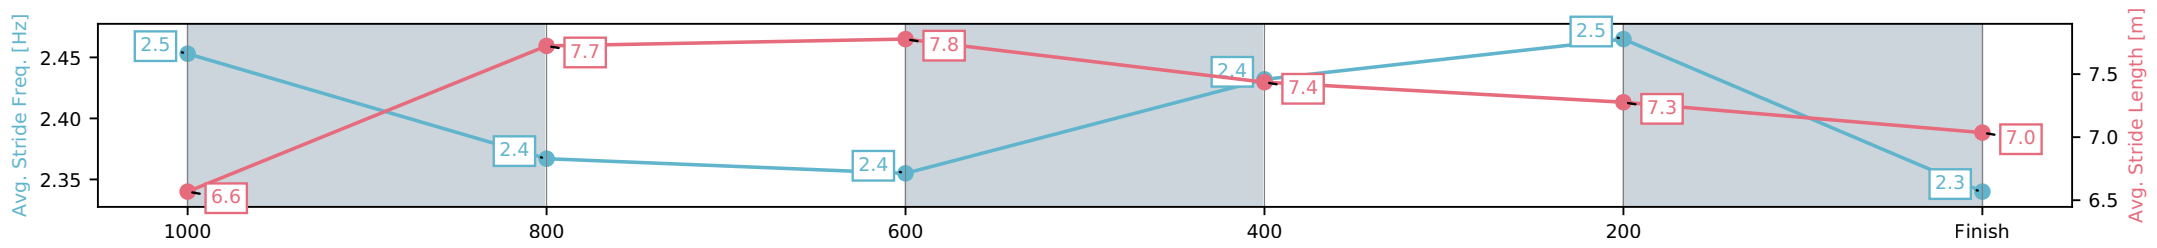

Horse/Jockey Name	Sha Of Gomer/Rob Thorburn
Finish Rank	9
Fastest Section Time (Section)	0:11.20 (1000-800)
Top Speed [km/h] (Section)	66.2 (800-600)
Race State	Finished

Eagle Farm QLD --Professional-2026-06-06
Race 2: PLACE ASCOT BENCHMARK 85 Handicap - 1200m
06 June 2026 - 12:20PM
Track Rating: Soft 5, Weather: Fine, Rail Position: +2m Entire Circuit

Section	L1200	L1000	L800	L600	L400	L200
Section Times	1:11.05 (0:13.39)	0:57.66 [3] (0:11.20)	0:46.46 [3] (0:11.30)	0:35.16 [3] (0:11.37)	0:23.80 [5] (0:11.37)	0:12.42 [7] (0:12.42)
Average Speed [km/h]	54.2	65.3	64.9	64.5	63.4	57.9
Top Speed [km/h]	65.8	65.9	66.2	65.7	64.7	60.6
Avg. Dist. to Rail [m]	2.6	3.3	3.9	3.5	7.6	7.8
Avg. Stride Freq. [Hz]	2.5	2.4	2.4	2.4	2.5	2.3
Avg. Stride Length [m]	6.6	7.7	7.8	7.4	7.3	7.0

[ ] Ranking at each section and finish
-:-:- No data available at this section
NA No data available