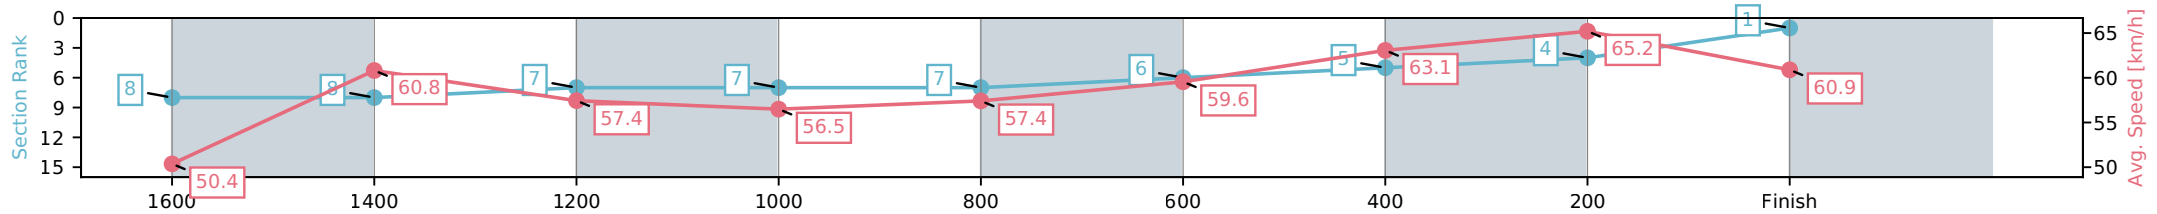

Eagle Farm QLD --Professional-2026-06-06

Race 1: MITTYS BENCHMARK 90 Handicap - 1800m

06 June 2026 - 11:45AM

Track Rating: Soft 5, Weather: Fine, Rail Position: +2m Entire Circuit

Section	L1800	L1600	L1400	L1200	L1000	L800	L600	L400	L200
Section Times	1:51.82 (0:15.07)	1:36.75 [8] (0:11.94)	1:24.81 [8] (0:12.55)	1:12.25 [7] (0:12.78)	0:59.48 [7] (0:12.72)	0:46.76 [7] (0:12.27)	0:34.49 [6] (0:11.58)	0:22.91 [5] (0:11.06)	0:11.86 [4] (0:11.86)
Average Speed [km/h]	50.4	60.8	57.4	56.5	57.4	59.6	63.1	65.2	60.9
Top Speed [km/h]	61.2	61.8	59.9	58.2	59.1	62.1	65.3	65.9	63.7
Avg. Dist. to Rail [m]	4.0	2.1	2.5	3.2	3.2	2.9	3.1	5.6	7.7
Avg. Stride Freq. [Hz]	2.3	2.2	2.2	2.2	2.2	2.2	2.3	2.4	2.4
Avg. Stride Length [m]	6.5	7.7	7.5	7.4	7.5	7.5	7.7	7.6	7.3