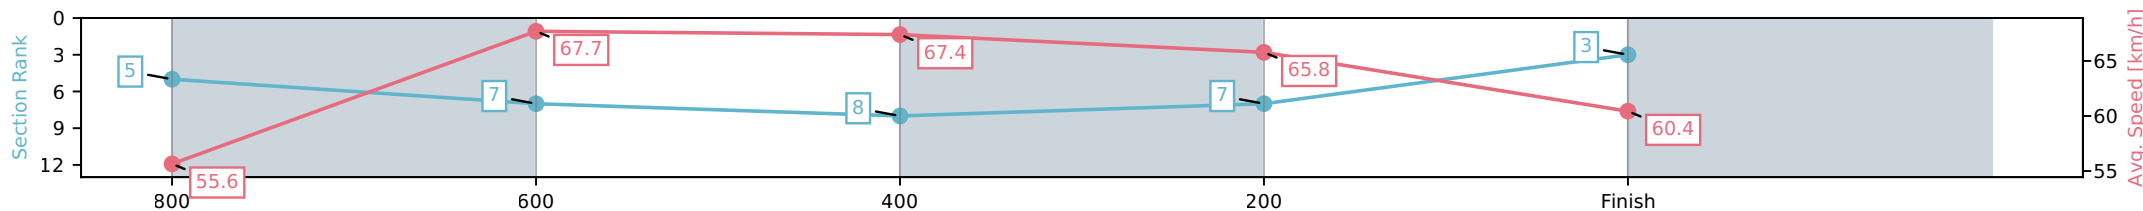

Eagle Farm QLD --Professional-2026-06-06

Race 3: MORETON HIRE LIGHTNING HANDICAP - 1000m

06 June 2026 - 12:54PM

Track Rating: Soft 5, Weather: Fine, Rail Position: +2m Entire Circuit

BRISBANE RACING CLUB

Section	L1000	L800	L600	L400	L200
Section Times	0:57.94 (0:13.34)	0:44.60 [5] (0:10.92)	0:33.68 [7] (0:10.83)	0:22.85 [8] (0:10.95)	0:11.90 [7] (0:11.90)
Average Speed [km/h]	55.6	67.7	67.4	65.8	60.4
Top Speed [km/h]	66.9	68.5	68.5	67.1	63.6
Avg. Dist. to Rail [m]	7.7	5.6	2.9	6.4	6.2
Avg. Stride Freq. [Hz]	2.5	2.4	2.4	2.4	2.3
Avg. Stride Length [m]	6.7	7.8	7.8	7.7	7.5