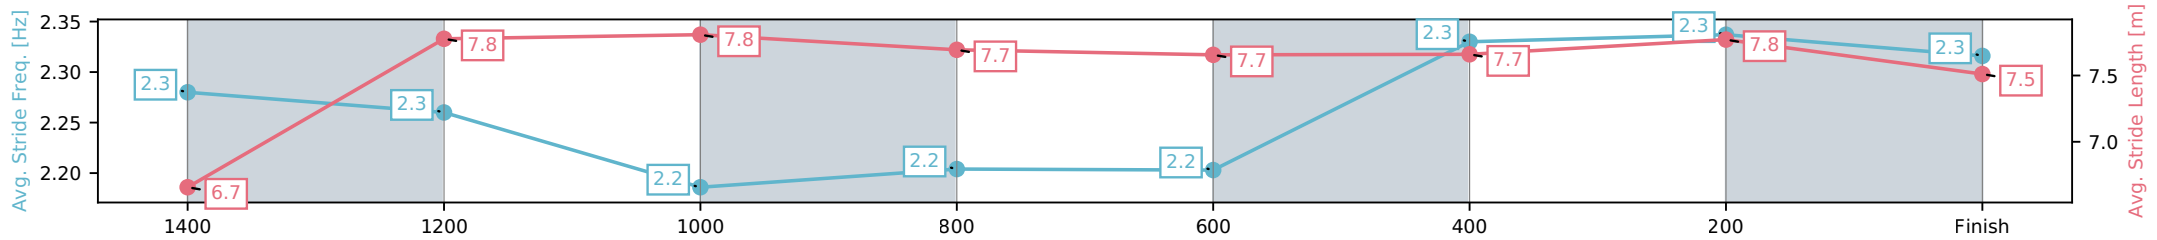

Eagle Farm QLD --Professional-2026-06-06
 Race 6: MAGIC MILLIONS NATIONAL CLASSIC - 1600m
 06 June 2026 - 2:40PM
 Track Rating: Good 4, Weather: Fine, Rail Position: +2m Entire Circuit

Section	L1600	L1400	L1200	L1000	L800	L600	L400	L200
Section Times	1:36.19 (0:14.35)	1:21.84 [13] (0:11.62)	1:10.23 [13] (0:11.98)	0:58.25 [15] (0:12.11)	0:46.13 [15] (0:11.99)	0:34.14 [15] (0:11.30)	0:22.84 [15] (0:11.16)	0:11.67 [13] (0:11.67)
Average Speed [km/h]	50.4	62.3	60.3	60.6	60.2	63.7	64.5	61.1
Top Speed [km/h]	62.7	62.8	61.0	61.5	62.4	64.2	65.2	63.8
Avg. Dist. to Rail [m]	9.9	4.8	5.4	3.7	0.9	0.6	4.1	6.3
Avg. Stride Freq. [Hz]	2.3	2.3	2.2	2.2	2.2	2.3	2.3	2.3
Avg. Stride Length [m]	6.7	7.8	7.8	7.7	7.7	7.7	7.8	7.5