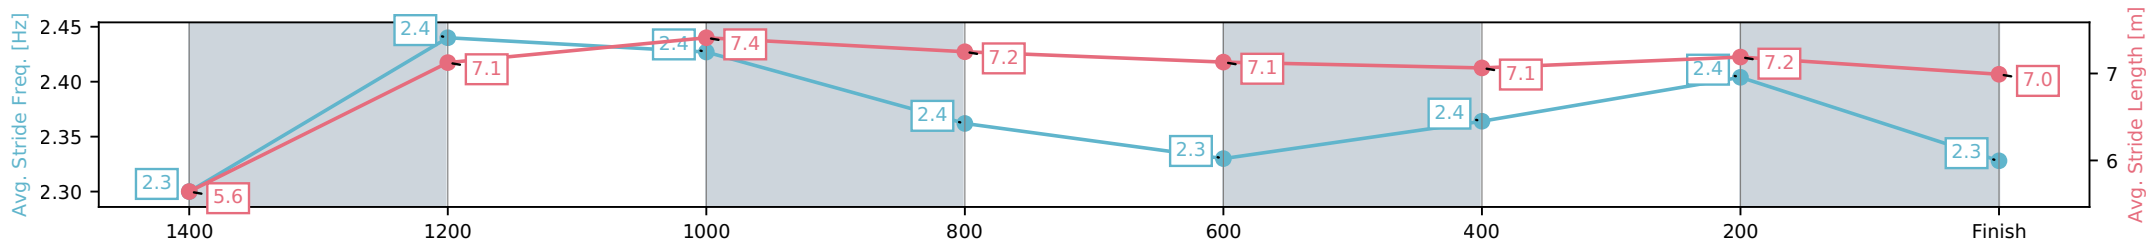

Eagle Farm QLD --Professional-2026-06-06

Race 4: THE SHOW A HEART - 1500m

06 June 2026 - 1:30PM

Track Rating: Soft 5, Weather: Fine, Rail Position: +2m Entire Circuit

Section	L1500	L1400	L1200	L1000	L800	L600	L400	L200
Section Times	1:32.34 (0:08.85)	1:23.49 [12] (0:11.45)	1:12.04 [12] (0:11.30)	1:00.74 [11] (0:12.03)	0:48.71 [11] (0:12.22)	0:36.49 [11] (0:12.00)	0:24.49 [12] (0:11.79)	0:12.71 [13] (0:12.71)
Average Speed [km/h]	42.3	63.1	63.8	60.2	59.0	59.8	61.0	57.1
Top Speed [km/h]	57.4	64.2	65.2	62.5	60.3	61.9	62.0	59.5
Avg. Dist. to Rail [m]	17.8	2.6	2.1	1.2	0.5	1.0	3.6	5.4
Avg. Stride Freq. [Hz]	2.3	2.4	2.4	2.4	2.3	2.4	2.4	2.3
Avg. Stride Length [m]	5.6	7.1	7.4	7.2	7.1	7.1	7.2	7.0