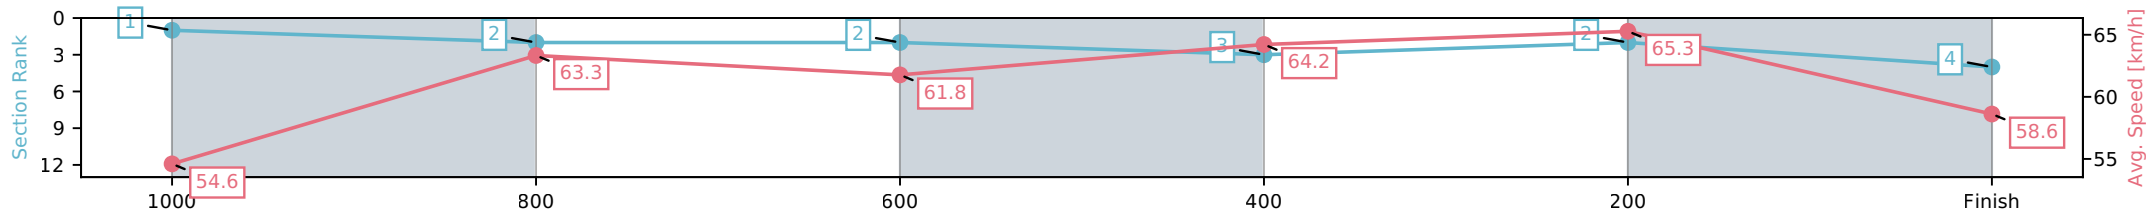

Eagle Farm QLD --Professional-2026-06-06

Race 9: LADBROKES MORETON CUP - 1200m

06 June 2026 - 4:30PM

Track Rating: Soft 5, Weather: Fine, Rail Position: +2m Entire Circuit

Section	L1200	L1000	L800	L600	L400	L200
Section Times	1:11.04 (0:13.34)	0:57.70 [1] (0:11.56)	0:46.14 [2] (0:11.74)	0:34.40 [2] (0:11.14)	0:23.26 [3] (0:11.04)	0:12.22 [2] (0:12.22)
Average Speed [km/h]	54.6	63.3	61.8	64.2	65.3	58.6
Top Speed [km/h]	66.1	65.4	62.4	65.9	66.7	62.8
Avg. Dist. to Rail [m]	8.2	3.2	1.4	1.2	1.3	3.5
Avg. Stride Freq. [Hz]	2.5	2.4	2.4	2.4	2.5	2.4
Avg. Stride Length [m]	6.6	7.5	7.3	7.4	7.5	7.1