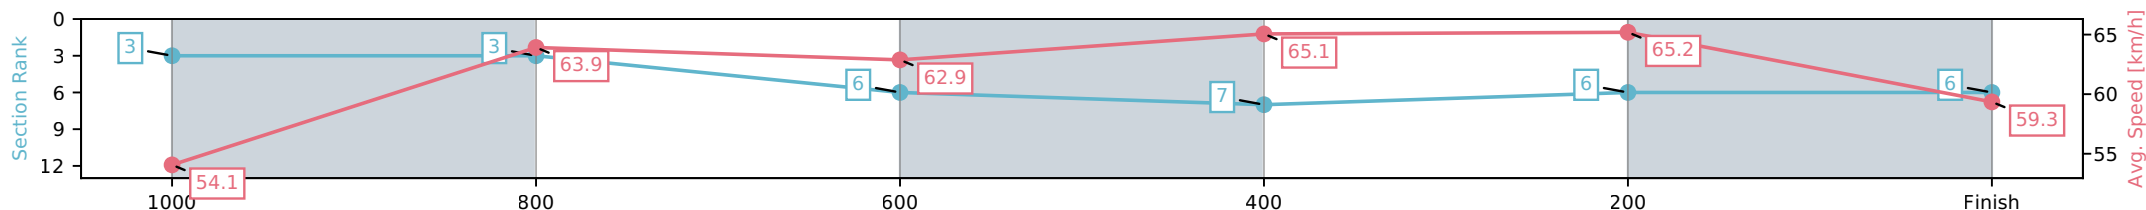

Eagle Farm QLD --Professional-2026-06-06

Race 9: LADBROKES MORETON CUP - 1200m

06 June 2026 - 4:30PM

Track Rating: Soft 5, Weather: Fine, Rail Position: +2m Entire Circuit

Section	L1200	L1000	L800	L600	L400	L200
Section Times	1:11.21 (0:13.50)	0:57.72 [3] (0:11.53)	0:46.18 [3] (0:11.74)	0:34.44 [6] (0:11.27)	0:23.17 [7] (0:11.05)	0:12.12 [6] (0:12.12)
Average Speed [km/h]	54.1	63.9	62.9	65.1	65.2	59.3
Top Speed [km/h]	64.8	64.8	64.2	66.5	66.6	63.0
Avg. Dist. to Rail [m]	5.5	4.8	5.4	3.5	7.3	9.5
Avg. Stride Freq. [Hz]	2.4	2.3	2.3	2.3	2.4	2.3
Avg. Stride Length [m]	6.8	7.6	7.7	7.7	7.7	7.4