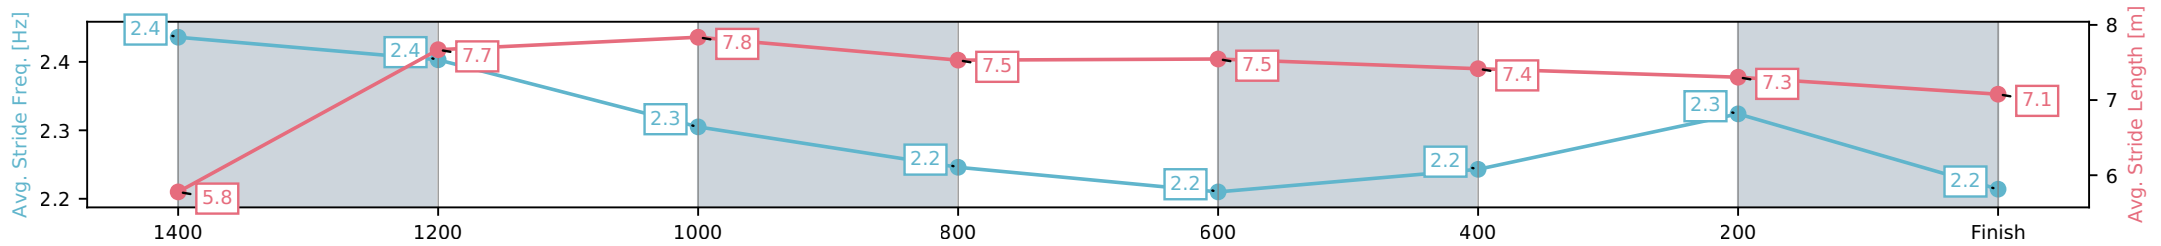

Eagle Farm QLD --Professional-2026-06-06

Race 4: THE SHOW A HEART - 1500m

06 June 2026 - 1:30PM

Track Rating: Soft 5, Weather: Fine, Rail Position: +2m Entire Circuit

Section	L1500	L1400	L1200	L1000	L800	L600	L400	L200
Section Times	1:32.25 (0:08.07)	1:24.18 [4] (0:10.96)	1:13.22 [3] (0:11.38)	1:01.84 [3] (0:12.19)	0:49.65 [3] (0:12.31)	0:37.34 [3] (0:12.11)	0:25.23 [3] (0:12.00)	0:13.23 [7] (0:13.23)
Average Speed [km/h]	45.9	66.0	63.3	59.7	58.7	59.5	60.0	54.8
Top Speed [km/h]	62.9	67.8	65.0	60.2	59.5	61.4	61.5	58.4
Avg. Dist. to Rail [m]	12.8	5.1	2.5	2.2	0.7	0.2	0.9	1.7
Avg. Stride Freq. [Hz]	2.4	2.4	2.3	2.2	2.2	2.2	2.3	2.2
Avg. Stride Length [m]	5.8	7.7	7.8	7.5	7.5	7.4	7.3	7.1