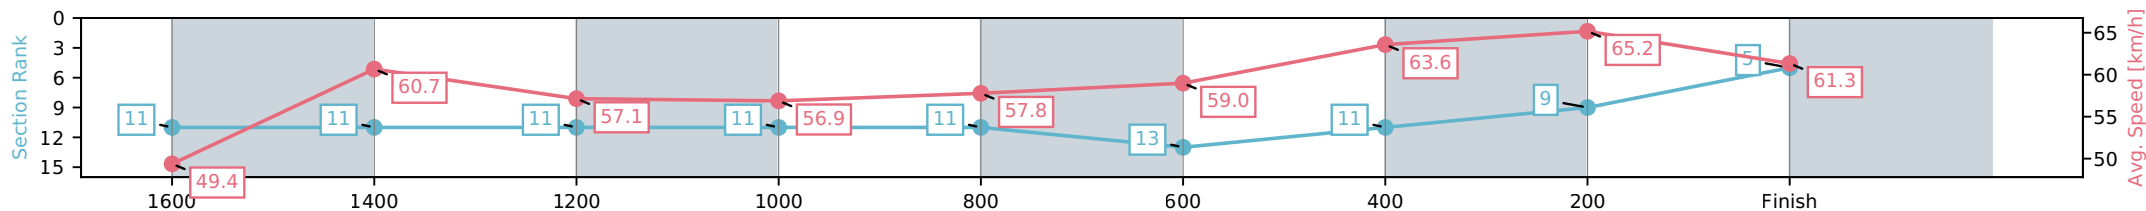

Eagle Farm QLD --Professional-2026-06-06

Race 1: MITTYS BENCHMARK 90 Handicap - 1800m

06 June 2026 - 11:45AM

Track Rating: Soft 5, Weather: Fine, Rail Position: +2m Entire Circuit

Section	L1800	L1600	L1400	L1200	L1000	L800	L600	L400	L200
Section Times	1:52.16 (0:15.69)	1:36.47 [11] (0:12.00)	1:24.48 [11] (0:12.65)	1:11.82 [11] (0:12.69)	0:59.13 [11] (0:12.66)	0:46.48 [11] (0:12.30)	0:34.17 [13] (0:11.34)	0:22.83 [11] (0:11.04)	0:11.79 [9] (0:11.79)
Average Speed [km/h]	49.4	60.7	57.1	56.9	57.8	59.0	63.6	65.2	61.3
Top Speed [km/h]	58.5	61.8	59.4	58.2	60.4	62.8	65.9	66.3	63.4
Avg. Dist. to Rail [m]	8.7	3.3	4.1	4.6	3.3	1.7	0.3	0.6	3.8
Avg. Stride Freq. [Hz]	2.3	2.3	2.3	2.3	2.3	2.3	2.4	2.5	2.4
Avg. Stride Length [m]	6.4	7.3	7.1	6.9	7.0	7.1	7.2	7.5	7.1