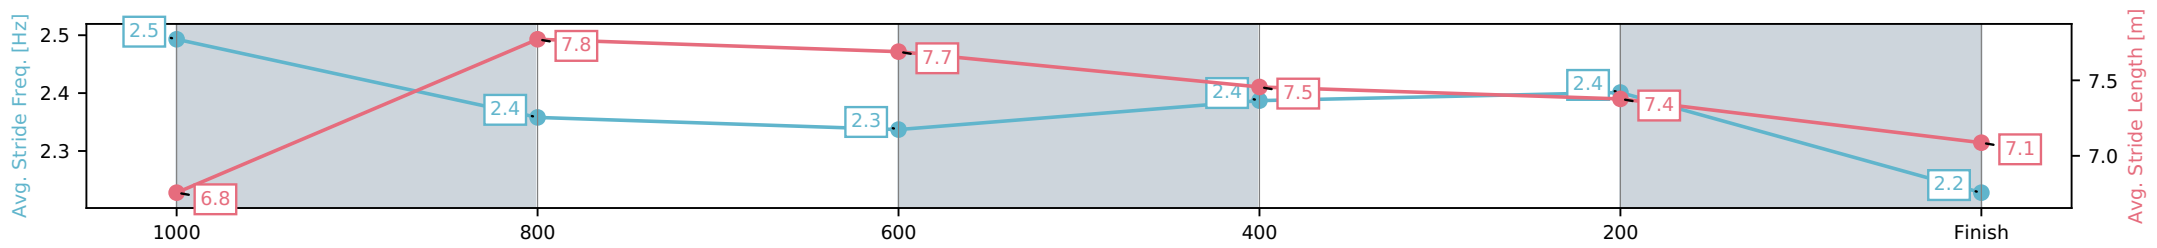

Horse/Jockey Name	Now Is The Hour/Tommy Berry
Finish Rank	11
Fastest Section Time (Section)	0:11.19 (1000-800)
Top Speed [km/h] (Section)	68.3 (1200 - 1000)
Race State	Finished

Eagle Farm QLD --Professional-2026-06-06
Race 2: PLACE ASCOT BENCHMARK 85 Handicap - 1200m
06 June 2026 - 12:20PM
Track Rating: Soft 5, Weather: Fine, Rail Position: +2m Entire Circuit

Section	L1200	L1000	L800	L600	L400	L200
Section Times	1:11.78 (0:13.12)	0:58.66 [1] (0:11.19)	0:47.48 [1] (0:11.33)	0:36.14 [1] (0:11.41)	0:24.73 [2] (0:11.50)	0:13.24 [6] (0:13.24)
Average Speed [km/h]	55.5	65.0	63.8	63.6	62.6	54.9
Top Speed [km/h]	68.3	66.2	65.0	64.9	63.8	59.9
Avg. Dist. to Rail [m]	3.5	1.8	0.9	1.6	6.7	7.6
Avg. Stride Freq. [Hz]	2.5	2.4	2.3	2.4	2.4	2.2
Avg. Stride Length [m]	6.8	7.8	7.7	7.5	7.4	7.1

[ ] Ranking at each section and finish
-:-:- No data available at this section
NA No data available