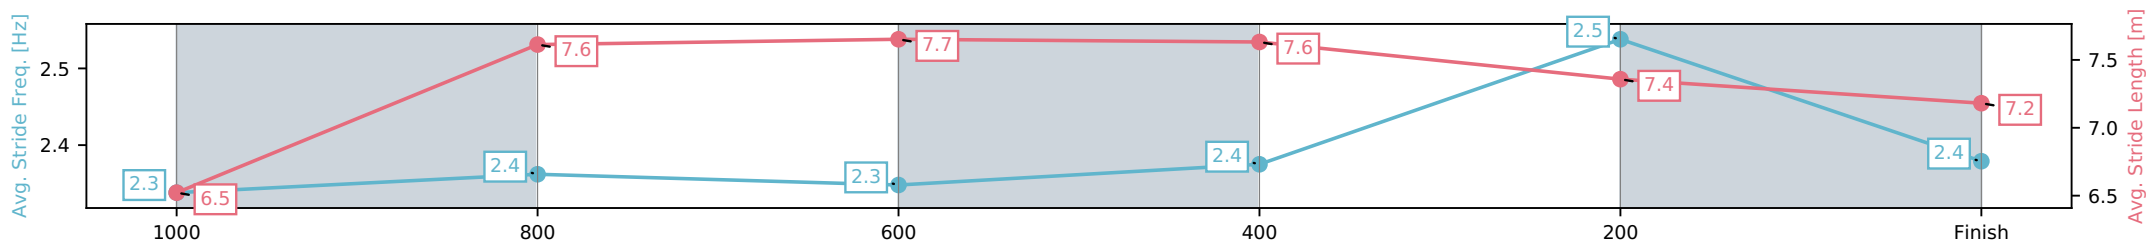

Eagle Farm QLD --Professional-2026-06-06

Race 9: LADBROKES MORETON CUP - 1200m

06 June 2026 - 4:30PM

Track Rating: Soft 5, Weather: Fine, Rail Position: +2m Entire Circuit

Section	L1200	L1000	L800	L600	L400	L200
Section Times	1:11.36 (0:14.31)	0:57.05 [11] (0:11.39)	0:45.65 [11] (0:11.44)	0:34.21 [10] (0:11.16)	0:23.05 [10] (0:10.90)	0:12.15 [11] (0:12.15)
Average Speed [km/h]	51.1	64.4	63.5	64.9	66.1	59.2
Top Speed [km/h]	63.6	65.3	65.3	67.3	67.8	63.7
Avg. Dist. to Rail [m]	7.6	3.6	2.3	1.3	9.4	11.3
Avg. Stride Freq. [Hz]	2.3	2.4	2.3	2.4	2.5	2.4
Avg. Stride Length [m]	6.5	7.6	7.7	7.6	7.4	7.2