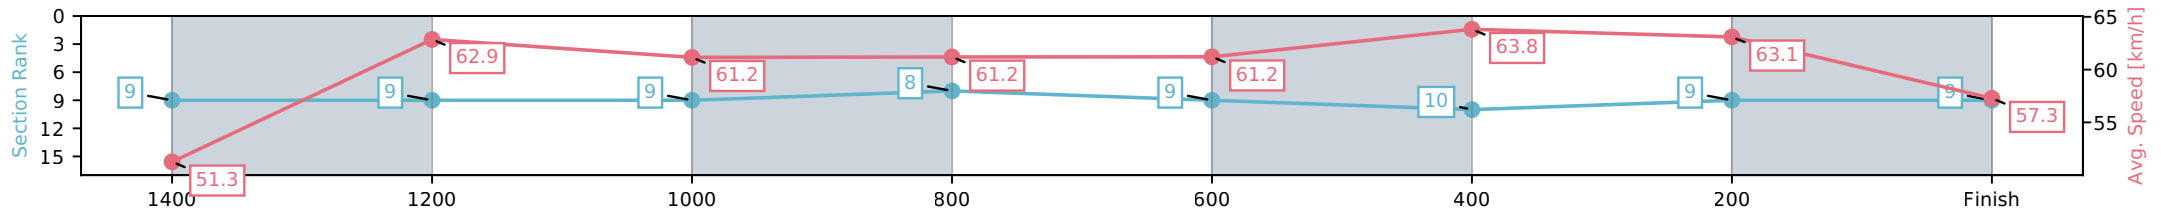

Eagle Farm QLD --Professional-2026-06-06

Race 6: MAGIC MILLIONS NATIONAL CLASSIC - 1600m

06 June 2026 - 2:40PM

Track Rating: Good 4, Weather: Fine, Rail Position: +2m Entire Circuit

Section	L1600	L1400	L1200	L1000	L800	L600	L400	L200
Section Times	1:36.75 (0:14.08)	1:22.68 [9] (0:11.52)	1:11.16 [9] (0:11.79)	0:59.37 [9] (0:12.07)	0:47.30 [8] (0:11.90)	0:35.40 [9] (0:11.39)	0:24.01 [10] (0:11.40)	0:12.60 [9] (0:12.60)
Average Speed [km/h]	51.3	62.9	61.2	61.2	61.2	63.8	63.1	57.3
Top Speed [km/h]	63.0	63.2	62.5	61.9	62.4	64.5	64.6	61.1
Avg. Dist. to Rail [m]	7.2	4.6	5.6	4.9	3.1	1.5	5.3	9.5
Avg. Stride Freq. [Hz]	2.5	2.5	2.4	2.4	2.4	2.5	2.5	2.4
Avg. Stride Length [m]	6.3	7.2	7.3	7.3	7.3	7.2	7.1	6.8