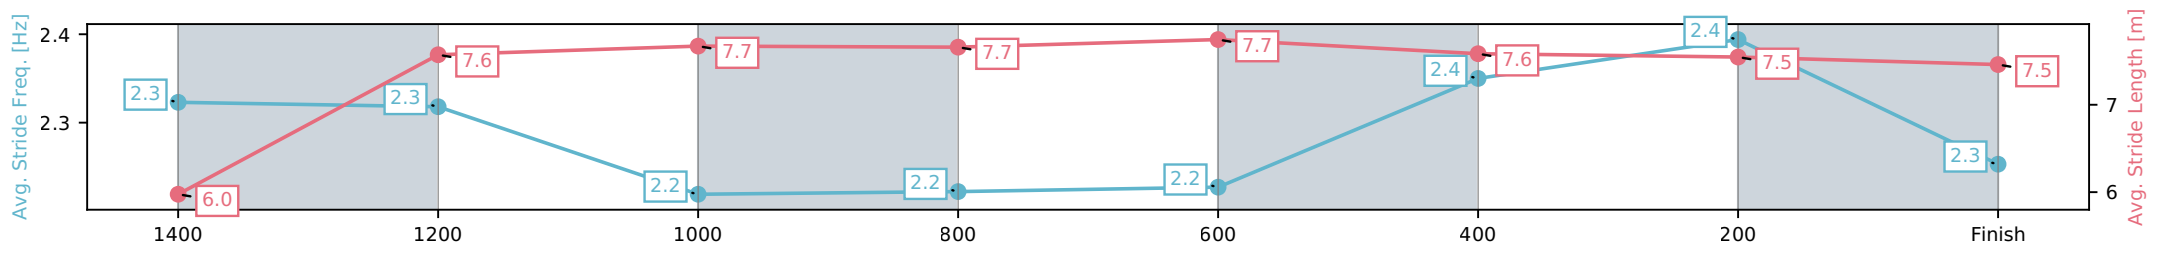

Horse/Jockey Name	Shadizi/Jamie Melham
Finish Rank	3
Fastest Section Time (Section)	0:11.25 (400-200)
Top Speed [km/h] (Section)	65.8 (400-200)
Race State	Finished

Eagle Farm QLD --Professional-2026-06-06
Race 7: SKY RACING SPEAR CHIEF HANDICAP - 1500m
06 June 2026 - 3:14PM
Track Rating: Good 4, Weather: Fine, Rail Position: +2m Entire Circuit

Section	L1500	L1400	L1200	L1000	L800	L600	L400	L200
Section Times	1:30.40 (0:08.34)	1:22.06 [4] (0:11.54)	1:10.52 [5] (0:11.90)	0:58.62 [5] (0:12.16)	0:46.47 [5] (0:11.84)	0:34.63 [5] (0:11.32)	0:23.31 [8] (0:11.25)	0:12.06 [7] (0:12.06)
Average Speed [km/h]	45.0	62.7	60.7	60.5	61.5	64.0	64.0	59.2
Top Speed [km/h]	60.9	64.3	61.7	61.0	62.8	65.4	65.8	62.0
Avg. Dist. to Rail [m]	14.4	4.2	4.8	4.3	2.1	1.4	6.3	7.5
Avg. Stride Freq. [Hz]	2.3	2.3	2.2	2.2	2.2	2.4	2.4	2.3
Avg. Stride Length [m]	6.0	7.6	7.7	7.7	7.7	7.6	7.5	7.5

[ ] Ranking at each section and finish
-:-:- No data available at this section
NA No data available