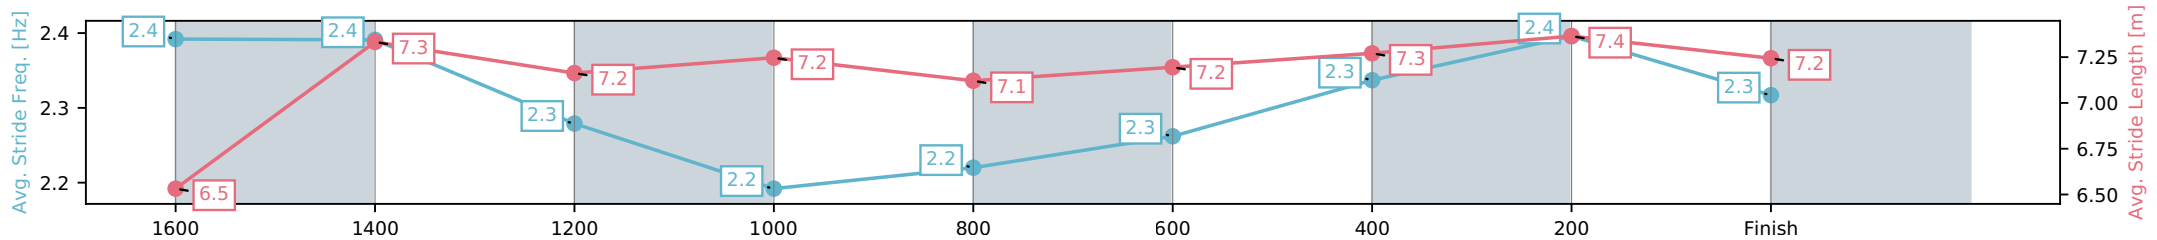

Eagle Farm QLD --Professional-2026-06-06

Race 1: MITTYS BENCHMARK 90 Handicap - 1800m

06 June 2026 - 11:45AM

Track Rating: Soft 5, Weather: Fine, Rail Position: +2m Entire Circuit

Section	L1800	L1600	L1400	L1200	L1000	L800	L600	L400	L200
Section Times	1:52.14 (0:14.43)	1:37.71 [1] (0:11.72)	1:25.99 [1] (0:12.54)	1:13.45 [1] (0:12.75)	1:00.70 [1] (0:12.89)	0:47.81 [1] (0:12.37)	0:35.44 [1] (0:11.79)	0:23.65 [1] (0:11.43)	0:12.22 [2] (0:12.22)
Average Speed [km/h]	52.7	61.7	57.5	56.5	56.4	58.5	61.0	63.0	59.0
Top Speed [km/h]	63.2	63.7	58.5	56.8	56.9	59.2	63.2	63.9	61.0
Avg. Dist. to Rail [m]	4.8	1.3	1.3	2.0	1.9	0.9	0.2	0.7	1.1
Avg. Stride Freq. [Hz]	2.4	2.4	2.3	2.2	2.2	2.3	2.3	2.4	2.3
Avg. Stride Length [m]	6.5	7.3	7.2	7.2	7.1	7.2	7.3	7.4	7.2