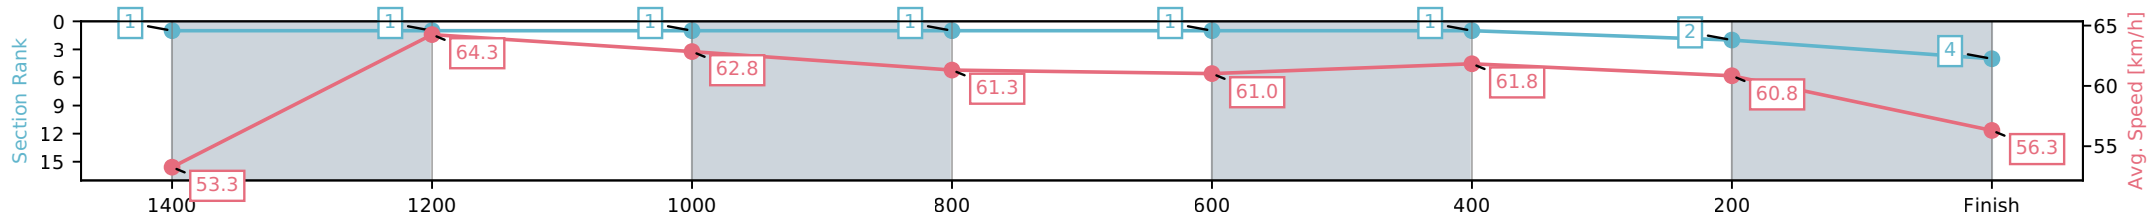

Eagle Farm QLD --Professional-2026-06-06

Race 6: MAGIC MILLIONS NATIONAL CLASSIC - 1600m

06 June 2026 - 2:40PM

Track Rating: Good 4, Weather: Fine, Rail Position: +2m Entire Circuit

Section	L1600	L1400	L1200	L1000	L800	L600	L400	L200
Section Times	1:36.34 (0:13.58)	1:22.76 [1] (0:11.24)	1:11.52 [1] (0:11.47)	1:00.05 [1] (0:11.88)	0:48.17 [1] (0:11.83)	0:36.34 [1] (0:11.70)	0:24.64 [1] (0:11.84)	0:12.80 [2] (0:12.80)
Average Speed [km/h]	53.3	64.3	62.8	61.3	61.0	61.8	60.8	56.3
Top Speed [km/h]	65.4	65.9	63.2	62.1	61.3	62.8	62.2	58.6
Avg. Dist. to Rail [m]	12.2	3.8	3.6	2.1	0.7	1.2	4.6	4.9
Avg. Stride Freq. [Hz]	2.3	2.4	2.3	2.3	2.3	2.3	2.4	2.3
Avg. Stride Length [m]	6.9	7.7	7.7	7.6	7.6	7.4	7.3	7.0