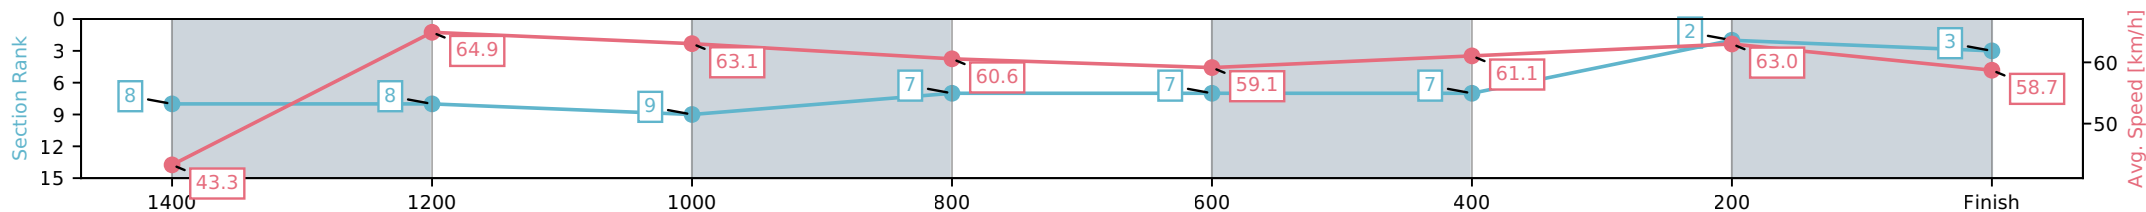

Eagle Farm QLD --Professional-2026-06-06

Race 4: THE SHOW A HEART - 1500m

06 June 2026 - 1:30PM

Track Rating: Soft 5, Weather: Fine, Rail Position: +2m Entire Circuit

Section	L1500	L1400	L1200	L1000	L800	L600	L400	L200
Section Times	1:31.11 (0:08.58)	1:22.53 [8] (0:11.12)	1:11.40 [8] (0:11.42)	0:59.98 [9] (0:12.02)	0:47.96 [7] (0:12.26)	0:35.70 [7] (0:11.88)	0:23.82 [7] (0:11.43)	0:12.38 [2] (0:12.38)
Average Speed [km/h]	43.3	64.9	63.1	60.6	59.1	61.1	63.0	58.7
Top Speed [km/h]	61.9	65.8	64.2	61.2	60.8	64.3	64.3	61.4
Avg. Dist. to Rail [m]	10.8	2.6	2.4	2.1	1.5	1.8	7.6	7.4
Avg. Stride Freq. [Hz]	2.2	2.3	2.3	2.2	2.2	2.2	2.2	2.2
Avg. Stride Length [m]	6.4	7.7	7.9	7.8	7.7	7.8	7.9	7.7