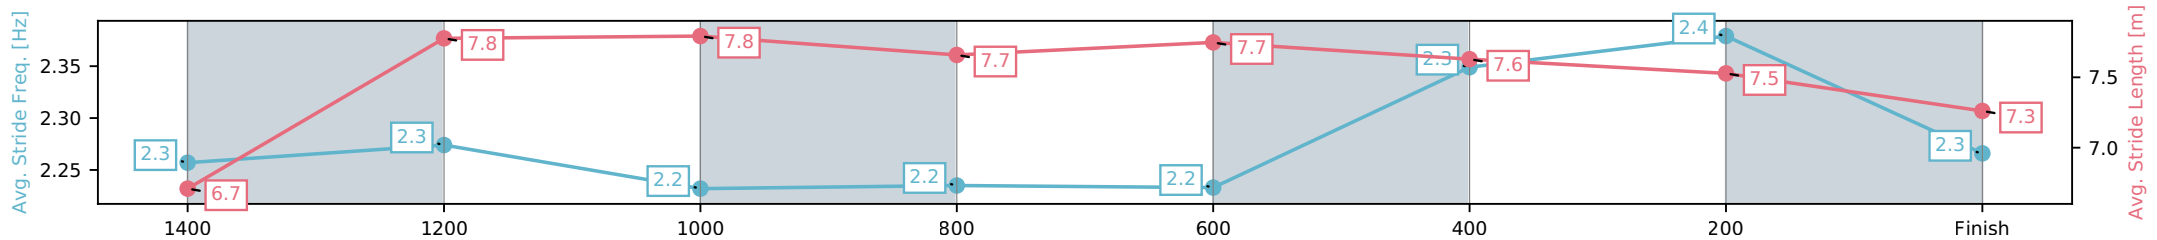

Eagle Farm QLD --Professional-2026-06-06

Race 6: MAGIC MILLIONS NATIONAL CLASSIC - 1600m

06 June 2026 - 2:40PM

Track Rating: Good 4, Weather: Fine, Rail Position: +2m Entire Circuit

Section	L1600	L1400	L1200	L1000	L800	L600	L400	L200
Section Times	1:36.74 (0:14.27)	1:22.47 [11] (0:11.52)	1:10.94 [11] (0:11.83)	0:59.12 [11] (0:11.99)	0:47.13 [12] (0:11.81)	0:35.32 [10] (0:11.28)	0:24.04 [9] (0:11.37)	0:12.67 [8] (0:12.67)
Average Speed [km/h]	50.6	62.6	61.1	60.9	61.4	64.1	63.3	57.4
Top Speed [km/h]	62.5	63.2	62.2	61.3	63.0	65.2	65.2	61.1
Avg. Dist. to Rail [m]	8.4	3.7	3.9	3.1	1.6	1.1	3.9	5.7
Avg. Stride Freq. [Hz]	2.3	2.3	2.2	2.2	2.2	2.3	2.4	2.3
Avg. Stride Length [m]	6.7	7.8	7.8	7.7	7.7	7.6	7.5	7.3