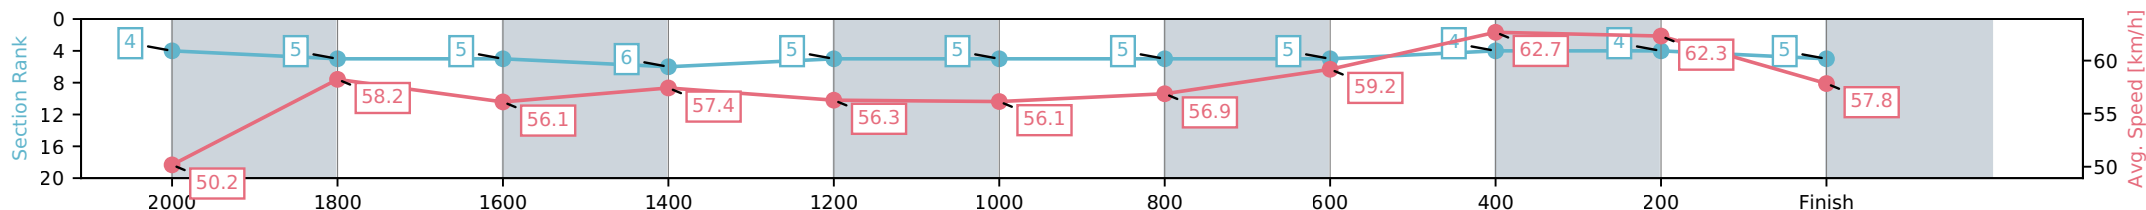

Eagle Farm QLD --Professional-2026-06-06

Race 8: SEVEN QUEENSLAND OAKS - 2200m

06 June 2026 - 3:54PM

Track Rating: Good 4, Weather: Fine, Rail Position: +2m Entire Circuit

Section	L2200	L2000	L1800	L1600	L1400	L1200	L1000	L800	L600	L400	L200
Section Times	2:19.01 (0:14.47)	2:04.54 [4] (0:12.27)	1:52.27 [5] (0:12.88)	1:39.40 [5] (0:12.73)	1:26.67 [6] (0:12.84)	1:13.83 [5] (0:12.85)	1:00.97 [5] (0:12.91)	0:48.06 [5] (0:12.35)	0:35.72 [5] (0:11.64)	0:24.07 [4] (0:11.56)	0:12.51 [4] (0:12.51)
Average Speed [km/h]	50.2	58.2	56.1	57.4	56.3	56.1	56.9	59.2	62.7	62.3	57.8
Top Speed [km/h]	59.1	60.5	58.0	59.0	57.4	57.1	58.5	60.8	64.4	64.4	61.3
Avg. Dist. to Rail [m]	1.8	1.6	0.9	4.0	4.1	4.2	3.7	3.4	3.0	7.5	9.8
Avg. Stride Freq. [Hz]	2.5	2.4	2.4	2.4	2.3	2.3	2.3	2.3	2.4	2.5	2.4
Avg. Stride Length [m]	6.2	6.8	6.7	6.9	6.9	6.8	6.9	7.1	7.3	7.2	6.8