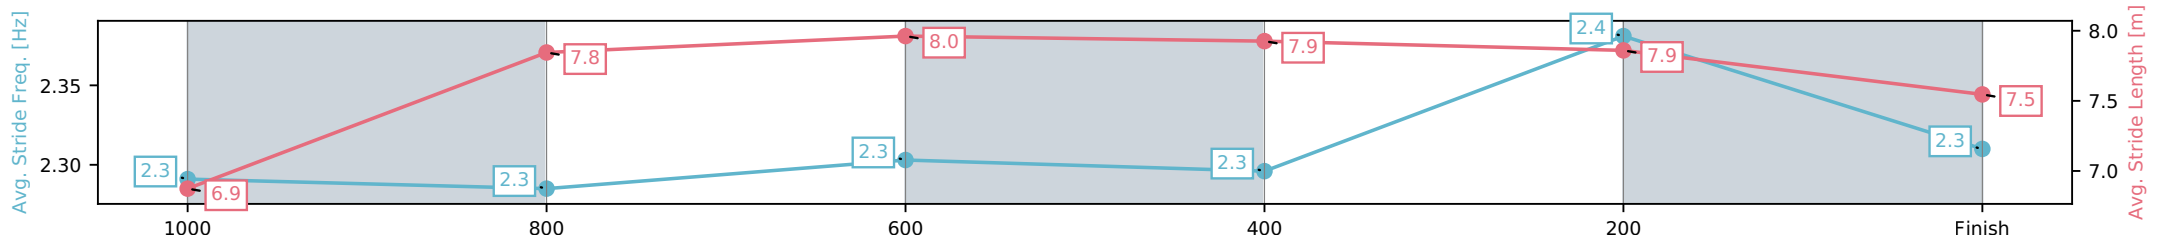

Horse/Jockey Name	She's Exotic/Martin Harley
Finish Rank	3
Fastest Section Time (Section)	0:10.81 (400-200)
Top Speed [km/h] (Section)	67.7 (400-200)
Race State	Finished

Eagle Farm QLD --Professional-2026-06-06
Race 2: PLACE ASCOT BENCHMARK 85 Handicap - 1200m
06 June 2026 - 12:20PM
Track Rating: Soft 5, Weather: Fine, Rail Position: +2m Entire Circuit

Section	L1200	L1000	L800	L600	L400	L200
Section Times	1:10.58 (0:13.97)	0:56.61 [9] (0:11.52)	0:45.08 [10] (0:11.12)	0:33.96 [9] (0:11.29)	0:22.67 [10] (0:10.81)	0:11.86 [8] (0:11.86)
Average Speed [km/h]	52.2	63.8	65.6	65.1	66.6	61.1
Top Speed [km/h]	64.7	65.0	67.1	67.3	67.7	65.3
Avg. Dist. to Rail [m]	7.5	4.1	3.0	4.1	9.7	10.3
Avg. Stride Freq. [Hz]	2.3	2.3	2.3	2.3	2.4	2.3
Avg. Stride Length [m]	6.9	7.8	8.0	7.9	7.9	7.5

- [ ] Ranking at each section and finish
- -:-:- No data available at this section
- NA No data available