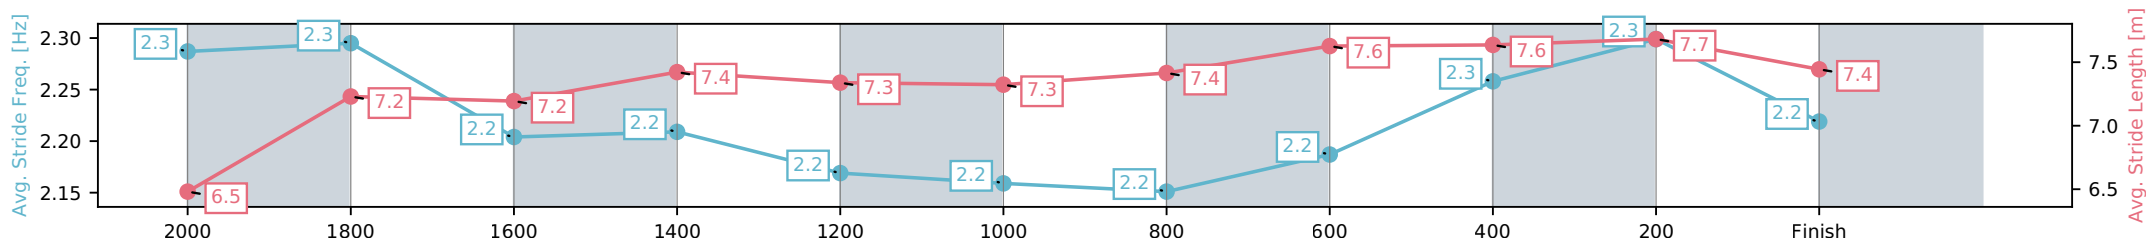

Eagle Farm QLD --Professional-2026-06-06

Race 8: SEVEN QUEENSLAND OAKS - 2200m

06 June 2026 - 3:54PM

Track Rating: Good 4, Weather: Fine, Rail Position: +2m Entire Circuit

Section	L2200	L2000	L1800	L1600	L1400	L1200	L1000	L800	L600	L400	L200
Section Times	2:18.96 (0:14.64)	2:04.32 [8] (0:12.20)	1:52.11 [8] (0:13.00)	1:39.12 [7] (0:12.63)	1:26.48 [7] (0:12.79)	1:13.69 [7] (0:12.85)	1:00.84 [6] (0:12.90)	0:47.94 [7] (0:12.30)	0:35.64 [7] (0:11.77)	0:23.87 [8] (0:11.51)	0:12.36 [7] (0:12.36)
Average Speed [km/h]	49.5	58.7	55.9	57.8	56.5	56.1	56.9	59.3	61.6	62.5	58.0
Top Speed [km/h]	58.2	60.4	56.9	59.0	57.7	57.4	58.6	60.4	63.0	63.4	61.4
Avg. Dist. to Rail [m]	0.5	0.9	1.7	3.7	3.8	4.1	4.2	2.8	1.4	5.4	7.4
Avg. Stride Freq. [Hz]	2.3	2.3	2.2	2.2	2.2	2.2	2.2	2.2	2.3	2.3	2.2
Avg. Stride Length [m]	6.5	7.2	7.2	7.4	7.3	7.3	7.4	7.6	7.6	7.7	7.4