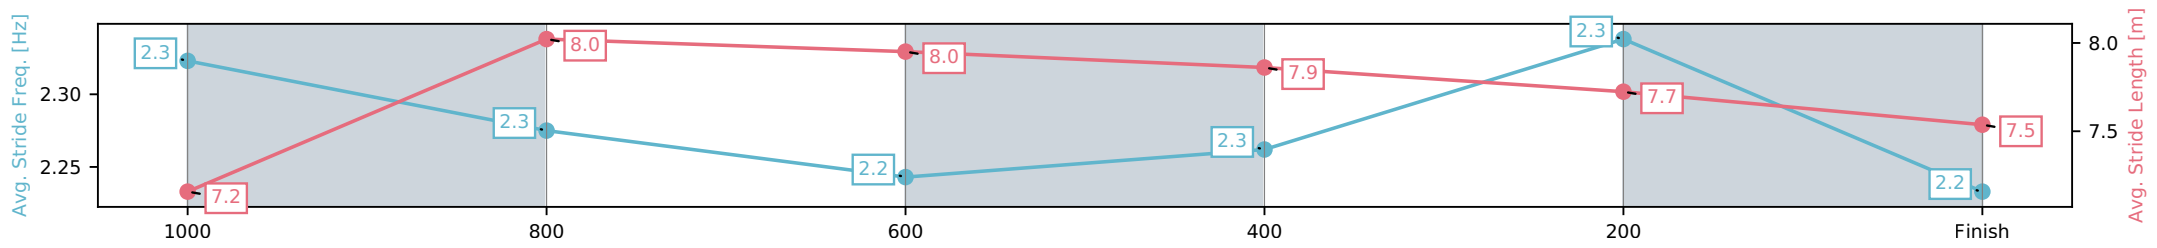

Horse/Jockey Name	Restonica/Jai Williams
Finish Rank	4
Fastest Section Time (Section)	0:11.16 (600-400)
Top Speed [km/h] (Section)	66.5 (1200 - 1000)
Race State	Finished

Eagle Farm QLD --Professional-2026-06-06
Race 2: PLACE ASCOT BENCHMARK 85 Handicap - 1200m
06 June 2026 - 12:20PM
Track Rating: Soft 5, Weather: Fine, Rail Position: +2m Entire Circuit

Section	L1200	L1000	L800	L600	L400	L200
Section Times	1:10.65 (0:13.41)	0:57.24 [4] (0:11.26)	0:45.97 [4] (0:11.38)	0:34.60 [5] (0:11.16)	0:23.43 [3] (0:11.23)	0:12.21 [4] (0:12.21)
Average Speed [km/h]	54.3	64.5	63.1	63.7	64.1	58.9
Top Speed [km/h]	66.5	66.1	64.6	65.6	64.9	62.2
Avg. Dist. to Rail [m]	1.7	1.7	0.5	2.3	2.2	4.3
Avg. Stride Freq. [Hz]	2.3	2.3	2.2	2.3	2.3	2.2
Avg. Stride Length [m]	7.2	8.0	8.0	7.9	7.7	7.5

[ ] Ranking at each section and finish
-:-:- No data available at this section
NA No data available