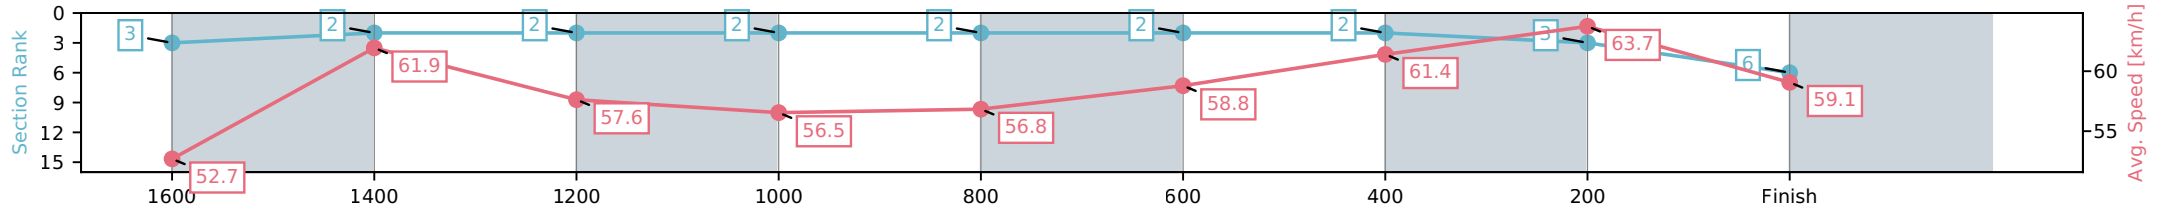

Horse/Jockey Name	Kaluakoi/Jason Collett
Finish Rank	6
Fastest Section Time (Section)	0:11.30 (400-200)
Top Speed [km/h] (Section)	65.0 (400-200)
Race State	Finished

Eagle Farm QLD --Professional-2026-06-06
Race 1: MITTYS BENCHMARK 90 Handicap - 1800m
06 June 2026 - 11:45AM
Track Rating: Soft 5, Weather: Fine, Rail Position: +2m Entire Circuit

Section	L1800	L1600	L1400	L1200	L1000	L800	L600	L400	L200
Section Times	1:52.22 (0:14.55)	1:37.67 [3] (0:11.77)	1:25.90 [2] (0:12.54)	1:13.36 [2] (0:12.76)	1:00.60 [2] (0:12.87)	0:47.74 [2] (0:12.35)	0:35.39 [2] (0:11.81)	0:23.58 [2] (0:11.30)	0:12.28 [3] (0:12.28)
Average Speed [km/h]	52.7	61.9	57.6	56.5	56.8	58.8	61.4	63.7	59.1
Top Speed [km/h]	63.3	63.4	59.6	57.2	57.5	60.1	63.9	65.0	62.3
Avg. Dist. to Rail [m]	7.7	3.5	3.3	3.8	3.3	1.9	1.4	3.7	4.3
Avg. Stride Freq. [Hz]	2.3	2.3	2.2	2.1	2.1	2.2	2.3	2.4	2.3
Avg. Stride Length [m]	6.7	7.8	7.5	7.6	7.5	7.6	7.5	7.5	7.5

[ ] Ranking at each section and finish
-:-:- No data available at this section
NA No data available