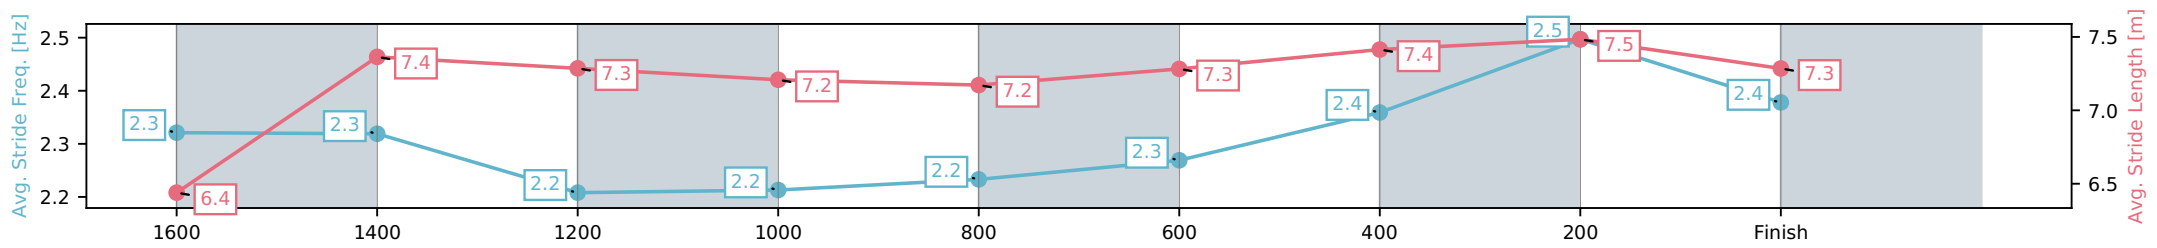

Horse/Jockey Name	Rotagilla/Tim Clark
Finish Rank	3
Fastest Section Time (Section)	0:10.88 (400-200)
Top Speed [km/h] (Section)	67.8 (400-200)
Race State	Finished

Eagle Farm QLD --Professional-2026-06-06
Race 1: MITTYS BENCHMARK 90 Handicap - 1800m
06 June 2026 - 11:45AM
Track Rating: Soft 5, Weather: Fine, Rail Position: +2m Entire Circuit

Section	L1800	L1600	L1400	L1200	L1000	L800	L600	L400	L200
Section Times	1:52.11 (0:15.37)	1:36.74 [10] (0:11.91)	1:24.83 [9] (0:12.63)	1:12.20 [9] (0:12.76)	0:59.44 [10] (0:12.70)	0:46.74 [10] (0:12.20)	0:34.53 [9] (0:11.66)	0:22.87 [9] (0:10.88)	0:11.99 [5] (0:11.99)
Average Speed [km/h]	49.5	60.8	57.0	56.5	57.3	59.4	62.7	66.2	60.5
Top Speed [km/h]	60.6	62.0	59.6	57.7	59.3	63.1	66.0	67.8	64.3
Avg. Dist. to Rail [m]	4.8	1.5	1.9	2.4	2.0	1.6	3.3	7.5	8.4
Avg. Stride Freq. [Hz]	2.3	2.3	2.2	2.2	2.2	2.3	2.4	2.5	2.4
Avg. Stride Length [m]	6.4	7.4	7.3	7.2	7.2	7.3	7.4	7.5	7.3

[ ] Ranking at each section and finish
-.-.- No data available at this section
NA No data available