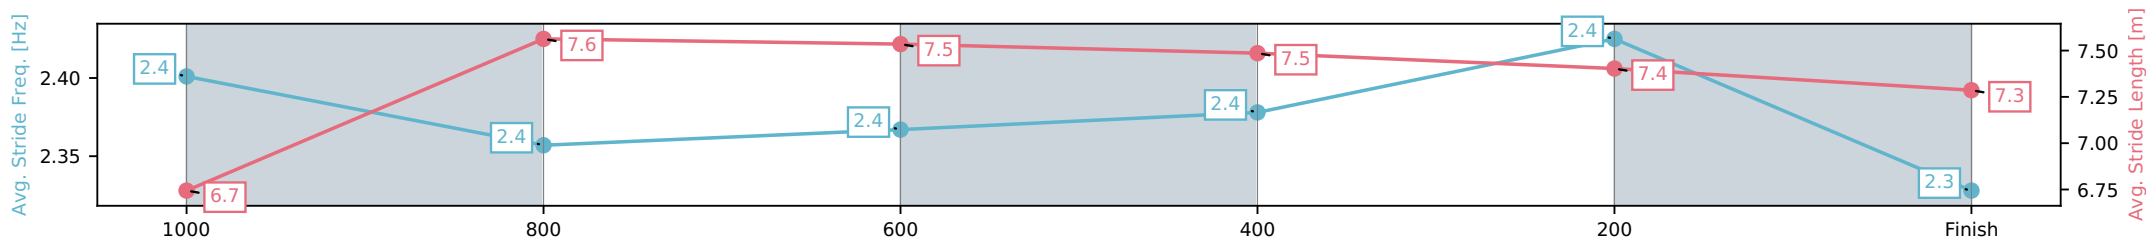

Eagle Farm QLD --Professional-2026-06-06

Race 5: XXXX QUEENSLAND DAY STAKES - 1200m

06 June 2026 - 2:06PM

Track Rating: Good 4, Weather: Fine, Rail Position: +2m Entire Circuit

Section	L1200	L1000	L800	L600	L400	L200
Section Times	1:10.95 (0:13.70)	0:57.25 [4] (0:11.44)	0:45.81 [5] (0:11.30)	0:34.50 [5] (0:11.23)	0:23.27 [5] (0:11.25)	0:12.02 [6] (0:12.02)
Average Speed [km/h]	53.1	63.6	63.7	63.3	64.0	59.6
Top Speed [km/h]	64.2	64.2	64.5	64.8	64.9	62.6
Avg. Dist. to Rail [m]	1.8	2.0	0.5	2.4	2.1	0.9
Avg. Stride Freq. [Hz]	2.4	2.4	2.4	2.4	2.4	2.3
Avg. Stride Length [m]	6.7	7.6	7.5	7.5	7.4	7.3