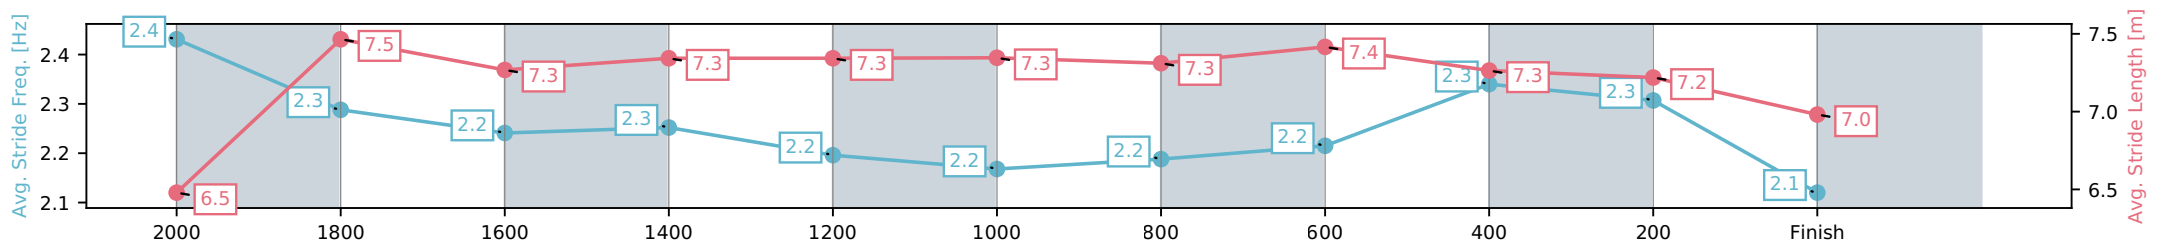

Eagle Farm QLD --Professional-2026-06-06

Race 8: SEVEN QUEENSLAND OAKS - 2200m

06 June 2026 - 3:54PM

Track Rating: Good 4, Weather: Fine, Rail Position: +2m Entire Circuit

Section	L2200	L2000	L1800	L1600	L1400	L1200	L1000	L800	L600	L400	L200
Section Times	2:21.33 (0:14.64)	2:06.69 [7] (0:12.18)	1:54.50 [7] (0:12.63)	1:41.88 [3] (0:12.48)	1:29.40 [2] (0:12.77)	1:16.63 [2] (0:12.87)	1:03.76 [2] (0:12.90)	0:50.86 [2] (0:12.44)	0:38.42 [2] (0:12.08)	0:26.34 [7] (0:12.33)	0:14.00 [17] (0:14.00)
Average Speed [km/h]	50.1	59.7	57.9	58.7	56.6	56.1	56.8	58.6	60.3	58.4	51.5
Top Speed [km/h]	63.3	63.8	59.2	59.6	58.2	56.6	57.7	59.7	60.9	60.1	55.0
Avg. Dist. to Rail [m]	10.7	1.9	3.2	4.8	4.0	4.3	3.6	2.5	2.5	6.1	4.6
Avg. Stride Freq. [Hz]	2.4	2.3	2.2	2.3	2.2	2.2	2.2	2.2	2.3	2.3	2.1
Avg. Stride Length [m]	6.5	7.5	7.3	7.3	7.3	7.3	7.3	7.4	7.3	7.2	7.0