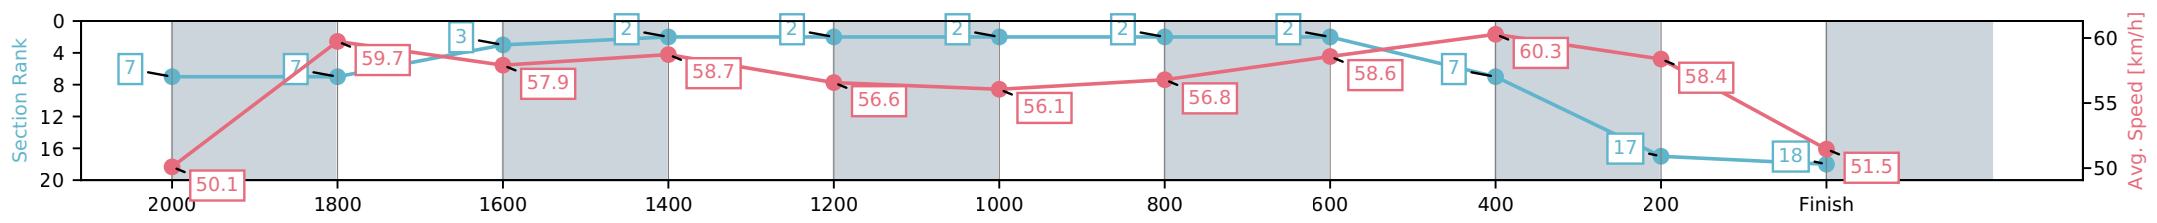

Eagle Farm QLD --Professional-2026-06-06

Race 8: SEVEN QUEENSLAND OAKS - 2200m

06 June 2026 - 3:54PM

Track Rating: Good 4, Weather: Fine, Rail Position: +2m Entire Circuit

Section	L2200	L2000	L1800	L1600	L1400	L1200	L1000	L800	L600	L400	L200
Section Times	2:21.33 (0:14.64)	2:06.69 [7] (0:12.18)	1:54.50 [7] (0:12.63)	1:41.88 [3] (0:12.48)	1:29.40 [2] (0:12.77)	1:16.63 [2] (0:12.87)	1:03.76 [2] (0:12.90)	0:50.86 [2] (0:12.44)	0:38.42 [2] (0:12.08)	0:26.34 [7] (0:12.33)	0:14.00 [17] (0:14.00)
Average Speed [km/h]	50.1	59.7	57.9	58.7	56.6	56.1	56.8	58.6	60.3	58.4	51.5
Top Speed [km/h]	63.3	63.8	59.2	59.6	58.2	56.6	57.7	59.7	60.9	60.1	55.0
Avg. Dist. to Rail [m]	10.7	1.9	3.2	4.8	4.0	4.3	3.6	2.5	2.5	6.1	4.6
Avg. Stride Freq. [Hz]	2.4	2.3	2.2	2.3	2.2	2.2	2.2	2.2	2.3	2.3	2.1
Avg. Stride Length [m]	6.5	7.5	7.3	7.3	7.3	7.3	7.3	7.4	7.3	7.2	7.0