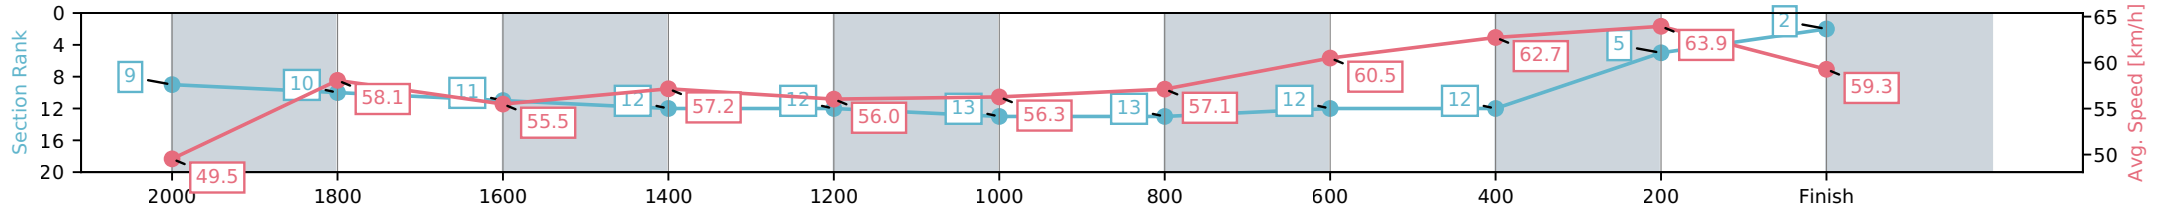

Eagle Farm QLD --Professional-2026-06-06

Race 8: SEVEN QUEENSLAND OAKS - 2200m

06 June 2026 - 3:54PM

Track Rating: Good 4, Weather: Fine, Rail Position: +2m Entire Circuit

Section	L2200	L2000	L1800	L1600	L1400	L1200	L1000	L800	L600	L400	L200
Section Times	2:18.64 (0:14.65)	2:03.99 [9] (0:12.39)	1:51.60 [10] (0:13.11)	1:38.49 [11] (0:12.78)	1:25.71 [12] (0:12.91)	1:12.80 [12] (0:12.85)	0:59.96 [13] (0:12.83)	0:47.13 [13] (0:12.06)	0:35.06 [12] (0:11.66)	0:23.40 [12] (0:11.27)	0:12.13 [5] (0:12.13)
Average Speed [km/h]	49.5	58.1	55.5	57.2	56.0	56.3	57.1	60.5	62.7	63.9	59.3
Top Speed [km/h]	58.4	59.1	57.3	58.4	57.4	57.7	60.3	62.1	64.5	65.2	61.9
Avg. Dist. to Rail [m]	1.0	0.7	2.1	4.3	4.5	5.3	3.6	2.8	3.6	6.1	4.7
Avg. Stride Freq. [Hz]	2.3	2.2	2.2	2.2	2.1	2.1	2.1	2.2	2.2	2.3	2.2
Avg. Stride Length [m]	6.6	7.3	7.2	7.4	7.5	7.5	7.5	7.8	7.8	7.8	7.7