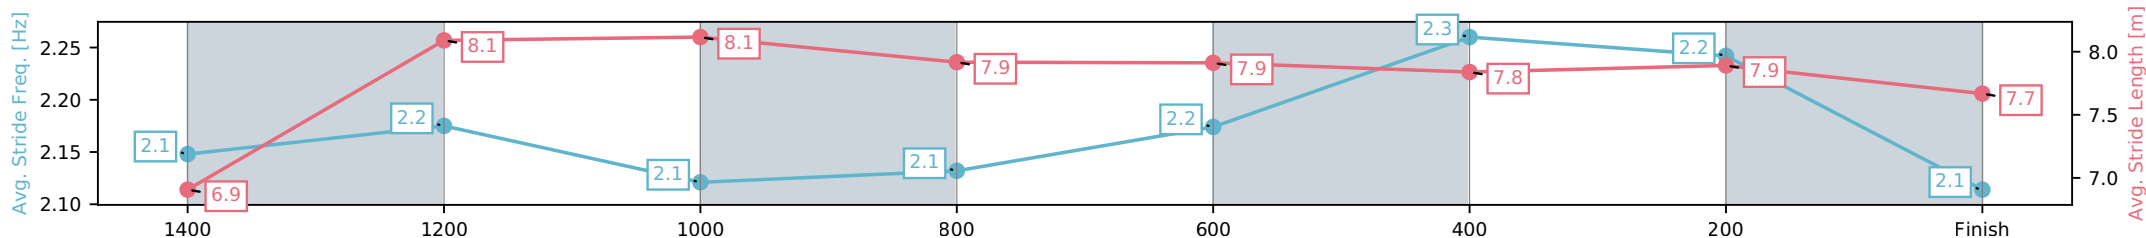

Eagle Farm QLD --Professional-2026-06-06

Race 6: MAGIC MILLIONS NATIONAL CLASSIC - 1600m

06 June 2026 - 2:40PM

Track Rating: Good 4, Weather: Fine, Rail Position: +2m Entire Circuit

Section	L1600	L1400	L1200	L1000	L800	L600	L400	L200
Section Times	1:37.54 (0:14.61)	1:22.93 [15] (0:11.48)	1:11.45 [15] (0:11.83)	0:59.62 [14] (0:12.10)	0:47.53 [14] (0:11.79)	0:35.73 [14] (0:11.46)	0:24.27 [14] (0:11.51)	0:12.76 [15] (0:12.76)
Average Speed [km/h]	49.4	62.9	60.9	60.5	61.6	62.9	62.5	56.4
Top Speed [km/h]	61.4	63.8	62.6	62.1	63.3	63.5	64.4	60.5
Avg. Dist. to Rail [m]	11.3	4.5	3.6	3.1	1.9	0.4	2.7	5.7
Avg. Stride Freq. [Hz]	2.1	2.2	2.1	2.1	2.2	2.3	2.2	2.1
Avg. Stride Length [m]	6.9	8.1	8.1	7.9	7.9	7.8	7.9	7.7