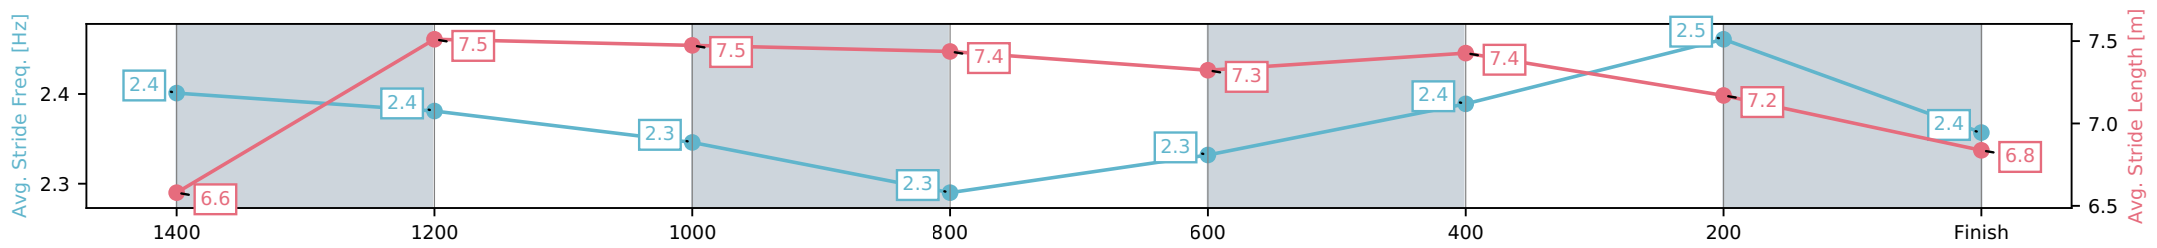

Horse/Jockey Name	Blindedbythelight/Jamie Melham
Finish Rank	6
Fastest Section Time (Section)	0:11.32 (600-400)
Top Speed [km/h] (Section)	65.6 (1400-1200)
Race State	Finished

Eagle Farm QLD --Professional-2026-06-06
Race 6: MAGIC MILLIONS NATIONAL CLASSIC - 1600m
06 June 2026 - 2:40PM
Track Rating: Good 4, Weather: Fine, Rail Position: +2m Entire Circuit

Section	L1600	L1400	L1200	L1000	L800	L600	L400	L200
Section Times	1:36.36 (0:13.78)	1:22.58 [5] (0:11.41)	1:11.17 [4] (0:11.54)	0:59.63 [4] (0:12.20)	0:47.42 [4] (0:11.87)	0:35.55 [4] (0:11.32)	0:24.23 [3] (0:11.58)	0:12.66 [3] (0:12.66)
Average Speed [km/h]	52.6	63.4	62.4	60.3	61.0	63.3	62.3	56.6
Top Speed [km/h]	65.0	65.6	63.7	61.1	62.3	65.1	64.2	59.8
Avg. Dist. to Rail [m]	15.5	5.4	5.4	4.0	1.7	1.0	3.1	5.1
Avg. Stride Freq. [Hz]	2.4	2.4	2.3	2.3	2.3	2.4	2.5	2.4
Avg. Stride Length [m]	6.6	7.5	7.5	7.4	7.3	7.4	7.2	6.8

[ ] Ranking at each section and finish
-:-:- No data available at this section
NA No data available