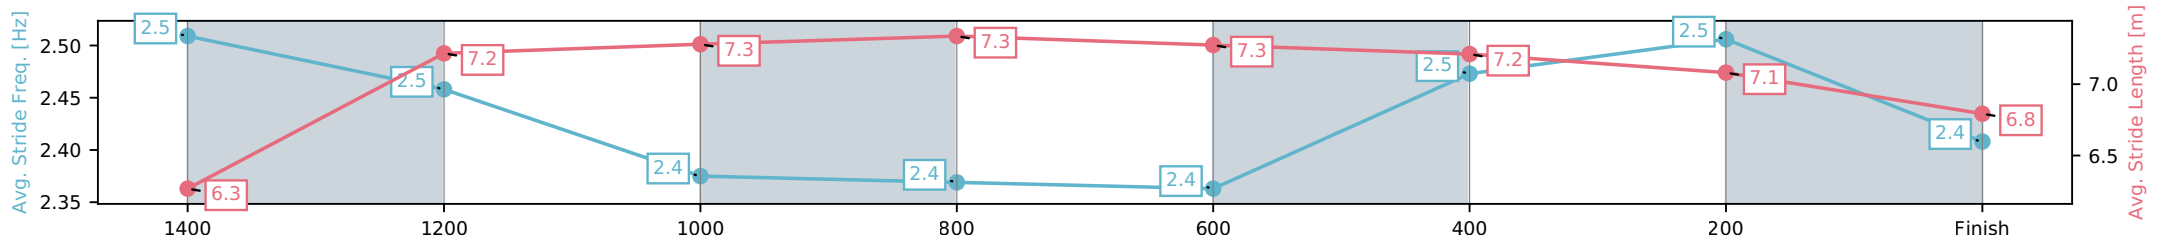

Eagle Farm QLD --Professional-2026-06-06

Race 6: MAGIC MILLIONS NATIONAL CLASSIC - 1600m

06 June 2026 - 2:40PM

Track Rating: Good 4, Weather: Fine, Rail Position: +2m Entire Circuit

Section	L1600	L1400	L1200	L1000	L800	L600	L400	L200
Section Times	1:36.75 (0:14.08)	1:22.68 [9] (0:11.52)	1:11.16 [9] (0:11.79)	0:59.37 [9] (0:12.07)	0:47.30 [8] (0:11.90)	0:35.40 [9] (0:11.39)	0:24.01 [10] (0:11.40)	0:12.60 [9] (0:12.60)
Average Speed [km/h]	51.3	62.9	61.2	61.2	61.2	63.8	63.1	57.3
Top Speed [km/h]	63.0	63.2	62.5	61.9	62.4	64.5	64.6	61.1
Avg. Dist. to Rail [m]	7.2	4.6	5.6	4.9	3.1	1.5	5.3	9.5
Avg. Stride Freq. [Hz]	2.5	2.5	2.4	2.4	2.4	2.5	2.5	2.4
Avg. Stride Length [m]	6.3	7.2	7.3	7.3	7.3	7.2	7.1	6.8