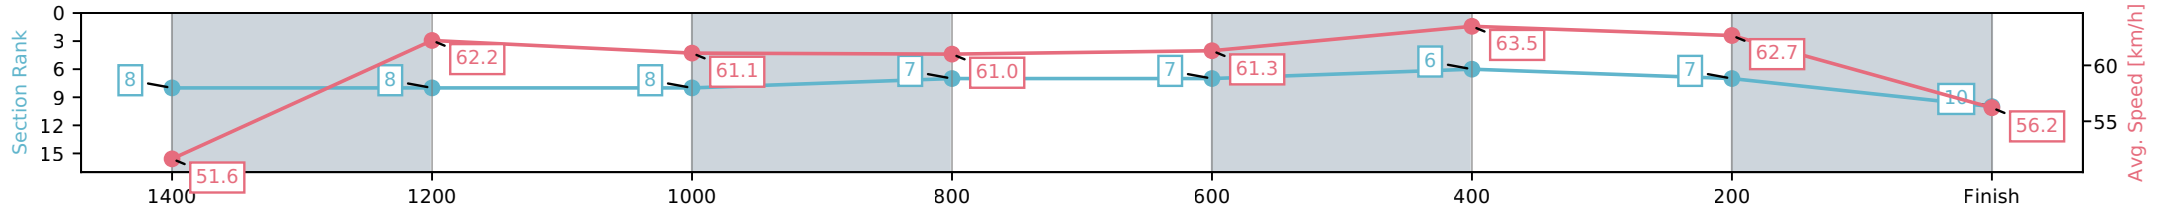

Eagle Farm QLD --Professional-2026-06-06
 Race 6: MAGIC MILLIONS NATIONAL CLASSIC - 1600m
 06 June 2026 - 2:40PM
 Track Rating: Good 4, Weather: Fine, Rail Position: +2m Entire Circuit

Section	L1600	L1400	L1200	L1000	L800	L600	L400	L200
Section Times	1:36.81 (0:13.95)	1:22.86 [8] (0:11.58)	1:11.28 [8] (0:11.80)	0:59.48 [8] (0:11.98)	0:47.49 [7] (0:11.81)	0:35.68 [7] (0:11.37)	0:24.31 [6] (0:11.48)	0:12.83 [7] (0:12.83)
Average Speed [km/h]	51.6	62.2	61.1	61.0	61.3	63.5	62.7	56.2
Top Speed [km/h]	63.7	63.2	61.9	61.4	62.1	64.3	64.5	60.1
Avg. Dist. to Rail [m]	6.1	2.7	3.0	2.7	1.4	0.6	2.0	3.8
Avg. Stride Freq. [Hz]	2.5	2.4	2.4	2.4	2.4	2.5	2.5	2.4
Avg. Stride Length [m]	6.2	7.2	7.2	7.2	7.2	7.0	7.0	6.7