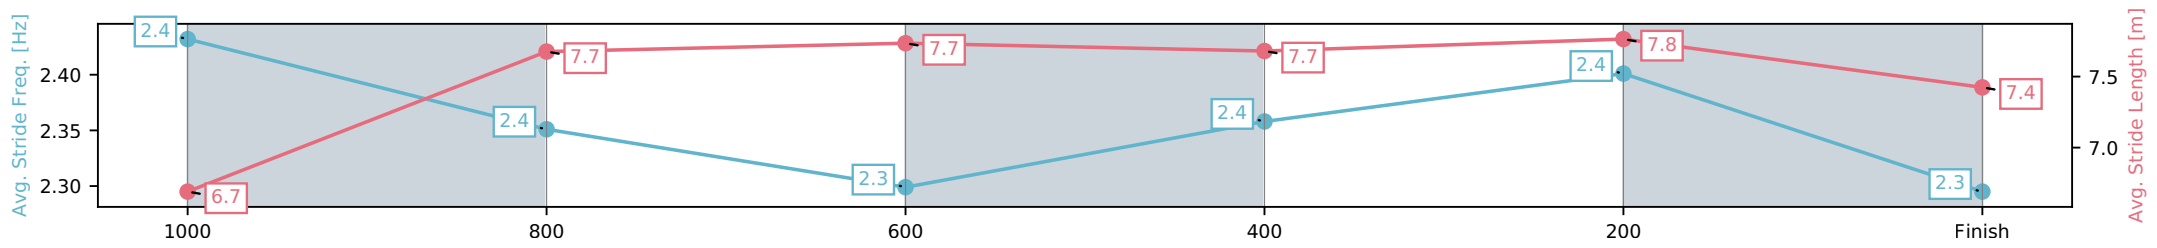

Horse/Jockey Name	Manaal/Ben Melham
Finish Rank	3
Fastest Section Time (Section)	0:10.95 (400-200)
Top Speed [km/h] (Section)	67.7 (400-200)
Race State	Finished

Section	L1200	L1000	L800	L600	L400	L200
Section Times	1:10.96 (0:13.50)	0:57.46 [4] (0:11.54)	0:45.92 [4] (0:11.72)	0:34.21 [4] (0:11.20)	0:23.01 [5] (0:10.95)	0:12.06 [4] (0:12.06)
Average Speed [km/h]	54.0	63.8	62.8	65.2	65.8	59.7
Top Speed [km/h]	65.4	64.8	63.4	67.6	67.7	63.6
Avg. Dist. to Rail [m]	2.8	4.0	4.9	2.9	6.5	8.9
Avg. Stride Freq. [Hz]	2.4	2.4	2.3	2.4	2.4	2.3
Avg. Stride Length [m]	6.7	7.7	7.7	7.7	7.8	7.4

[ ] Ranking at each section and finish
-:-:- No data available at this section
NA No data available