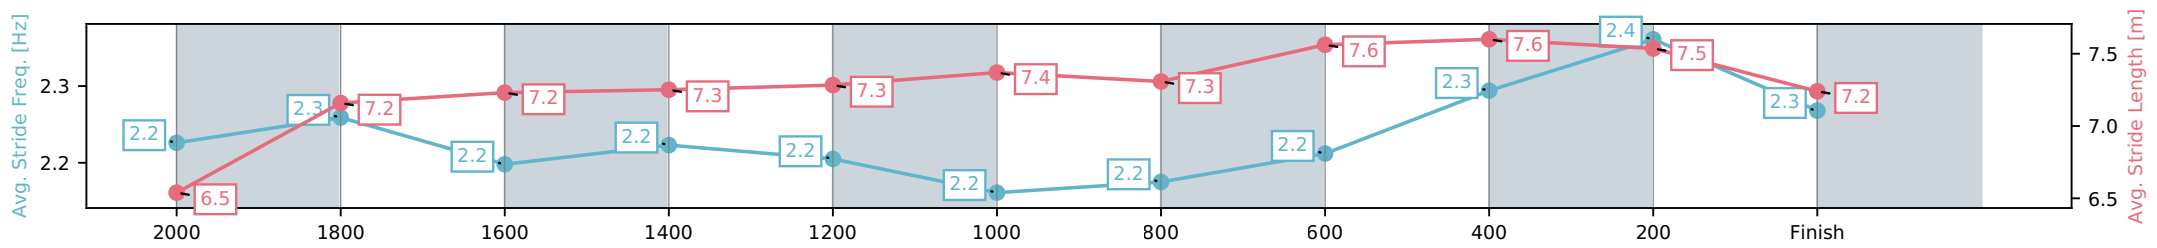

Eagle Farm QLD --Professional-2026-06-06

Race 8: SEVEN QUEENSLAND OAKS - 2200m

06 June 2026 - 3:54PM

Track Rating: Good 4, Weather: Fine, Rail Position: +2m Entire Circuit

Section	L2200	L2000	L1800	L1600	L1400	L1200	L1000	L800	L600	L400	L200
Section Times	2:19.24 (0:15.03)	2:04.21 [14] (0:12.47)	1:51.74 [14] (0:12.87)	1:38.87 [14] (0:12.77)	1:26.10 [15] (0:12.71)	1:13.39 [13] (0:12.87)	1:00.52 [14] (0:12.79)	0:47.73 [12] (0:12.19)	0:35.54 [15] (0:11.55)	0:23.99 [13] (0:11.50)	0:12.50 [11] (0:12.50)
Average Speed [km/h]	48.4	57.4	56.1	57.2	56.6	56.2	56.9	59.3	62.3	62.6	57.6
Top Speed [km/h]	58.5	58.2	58.3	58.7	57.9	57.9	59.3	60.5	65.6	64.9	60.5
Avg. Dist. to Rail [m]	3.9	1.5	1.1	3.3	3.7	3.2	2.3	0.9	0.5	0.6	0.7
Avg. Stride Freq. [Hz]	2.2	2.3	2.2	2.2	2.2	2.2	2.2	2.2	2.3	2.4	2.3
Avg. Stride Length [m]	6.5	7.2	7.2	7.3	7.3	7.4	7.3	7.6	7.6	7.5	7.2