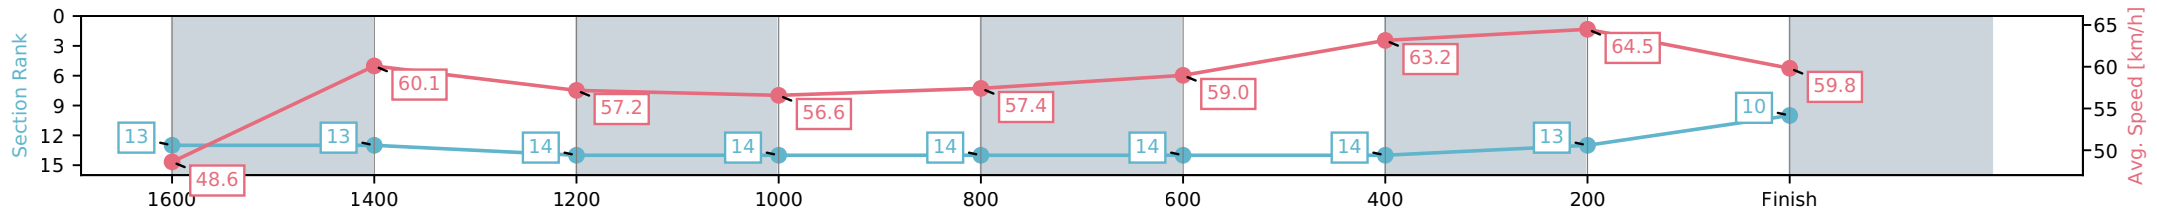

Eagle Farm QLD --Professional-2026-06-06

Race 1: MITTYS BENCHMARK 90 Handicap - 1800m

06 June 2026 - 11:45AM

Track Rating: Soft 5, Weather: Fine, Rail Position: +2m Entire Circuit

Section	L1800	L1600	L1400	L1200	L1000	L800	L600	L400	L200
Section Times	1:52.69 (0:15.82)	1:36.87 [13] (0:12.09)	1:24.77 [13] (0:12.62)	1:12.15 [14] (0:12.75)	0:59.41 [14] (0:12.68)	0:46.72 [14] (0:12.25)	0:34.47 [14] (0:11.34)	0:23.13 [14] (0:11.17)	0:11.96 [13] (0:11.96)
Average Speed [km/h]	48.6	60.1	57.2	56.6	57.4	59.0	63.2	64.5	59.8
Top Speed [km/h]	58.3	61.1	60.0	58.0	60.6	63.5	64.7	66.1	62.4
Avg. Dist. to Rail [m]	7.5	2.2	2.7	3.2	2.3	1.0	1.0	4.4	8.4
Avg. Stride Freq. [Hz]	2.2	2.2	2.2	2.1	2.2	2.2	2.4	2.5	2.4
Avg. Stride Length [m]	6.7	7.6	7.5	7.4	7.4	7.4	7.5	7.3	7.2