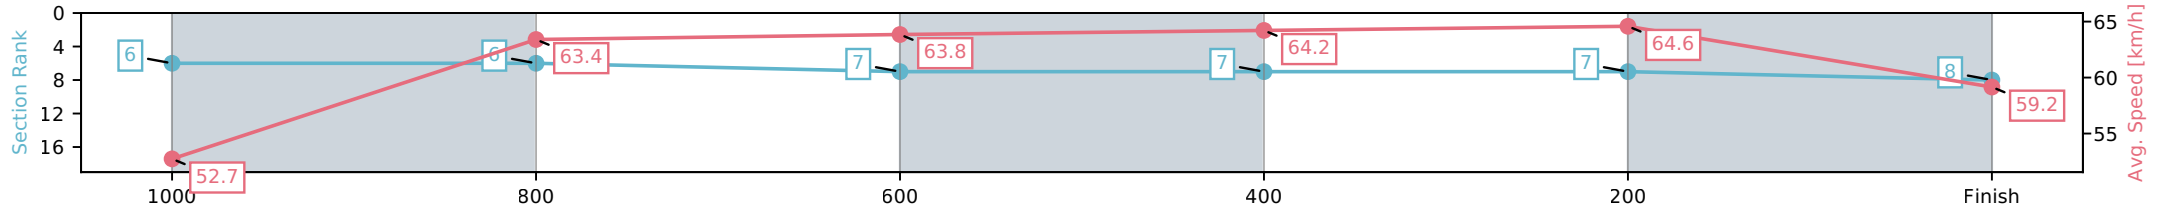

Horse/Jockey Name	Champagne Lane/Jason Collett
Finish Rank	9
Fastest Section Time (Section)	0:11.16 (400-200)
Top Speed [km/h] (Section)	65.5 (800-600)
Race State	Finished

Eagle Farm QLD --Professional-2026-06-06
Race 5: XXXX QUEENSLAND DAY STAKES - 1200m
06 June 2026 - 2:06PM
Track Rating: Good 4, Weather: Fine, Rail Position: +2m Entire Circuit

Section	L1200	L1000	L800	L600	L400	L200
Section Times	1:11.27 (0:13.81)	0:57.46 [6] (0:11.58)	0:45.87 [6] (0:11.35)	0:34.52 [7] (0:11.17)	0:23.35 [7] (0:11.16)	0:12.18 [7] (0:12.18)
Average Speed [km/h]	52.7	63.4	63.8	64.2	64.6	59.2
Top Speed [km/h]	64.0	63.9	65.5	65.4	65.0	64.2
Avg. Dist. to Rail [m]	3.9	3.9	1.6	0.9	4.7	8.5
Avg. Stride Freq. [Hz]	2.4	2.3	2.4	2.4	2.4	2.3
Avg. Stride Length [m]	6.7	7.7	7.6	7.5	7.5	7.3

[ ] Ranking at each section and finish
-:-:- No data available at this section
NA No data available