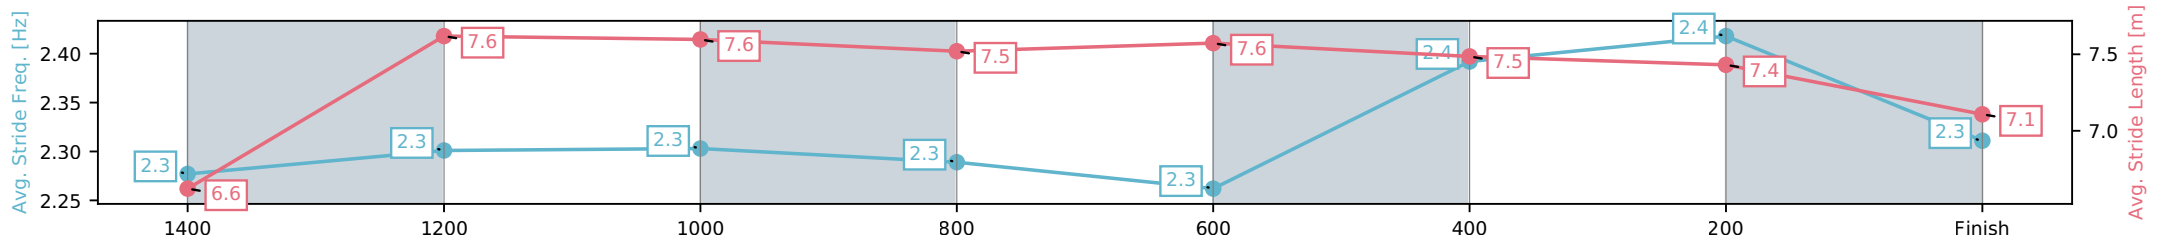

Eagle Farm QLD --Professional-2026-06-06

Race 6: MAGIC MILLIONS NATIONAL CLASSIC - 1600m

06 June 2026 - 2:40PM

Track Rating: Good 4, Weather: Fine, Rail Position: +2m Entire Circuit

Section	L1600	L1400	L1200	L1000	L800	L600	L400	L200
Section Times	1:36.53 (0:14.48)	1:22.05 [14] (0:11.55)	1:10.49 [14] (0:11.64)	0:58.85 [12] (0:11.87)	0:46.98 [10] (0:11.80)	0:35.18 [8] (0:11.21)	0:23.97 [8] (0:11.34)	0:12.62 [5] (0:12.62)
Average Speed [km/h]	49.9	62.4	61.9	61.1	61.2	64.2	63.5	57.4
Top Speed [km/h]	61.6	63.2	63.4	61.7	62.3	65.3	65.3	60.9
Avg. Dist. to Rail [m]	10.3	2.7	2.3	1.6	0.7	0.3	1.6	3.0
Avg. Stride Freq. [Hz]	2.3	2.3	2.3	2.3	2.3	2.4	2.4	2.3
Avg. Stride Length [m]	6.6	7.6	7.6	7.5	7.6	7.5	7.4	7.1