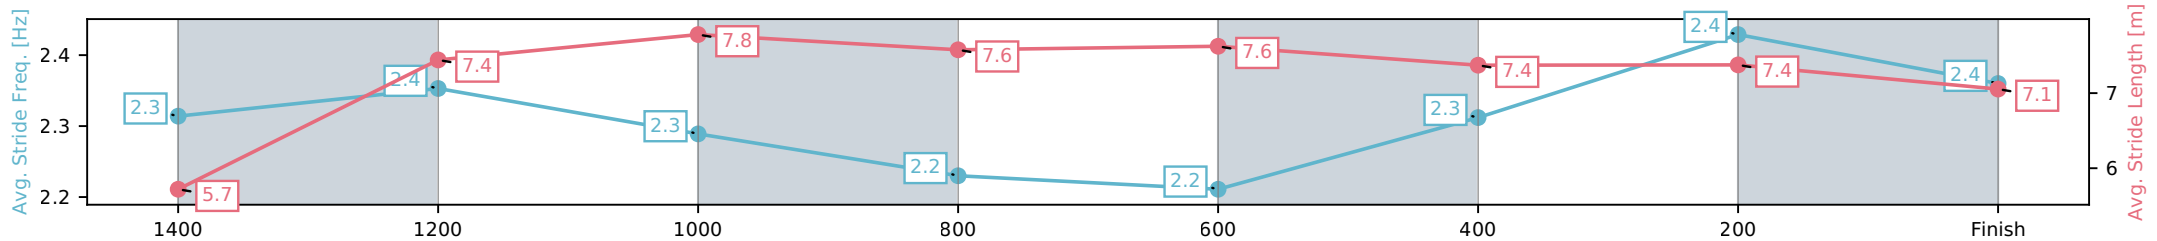

Eagle Farm QLD --Professional-2026-06-06

Race 4: THE SHOW A HEART - 1500m

06 June 2026 - 1:30PM

Track Rating: Soft 5, Weather: Fine, Rail Position: +2m Entire Circuit

Section	L1500	L1400	L1200	L1000	L800	L600	L400	L200
Section Times	1:31.86 (0:08.90)	1:22.96 [13] (0:11.52)	1:11.44 [13] (0:11.44)	1:00.00 [13] (0:12.26)	0:47.75 [13] (0:12.15)	0:35.60 [13] (0:11.80)	0:23.80 [13] (0:11.30)	0:12.50 [11] (0:12.50)
Average Speed [km/h]	41.9	62.8	63.0	59.9	59.7	61.1	63.7	58.3
Top Speed [km/h]	59.3	64.0	64.3	61.4	62.0	63.9	65.5	62.2
Avg. Dist. to Rail [m]	20.0	4.6	4.2	3.8	1.4	1.0	6.1	6.1
Avg. Stride Freq. [Hz]	2.3	2.4	2.3	2.2	2.2	2.3	2.4	2.4
Avg. Stride Length [m]	5.7	7.4	7.8	7.6	7.6	7.4	7.4	7.1