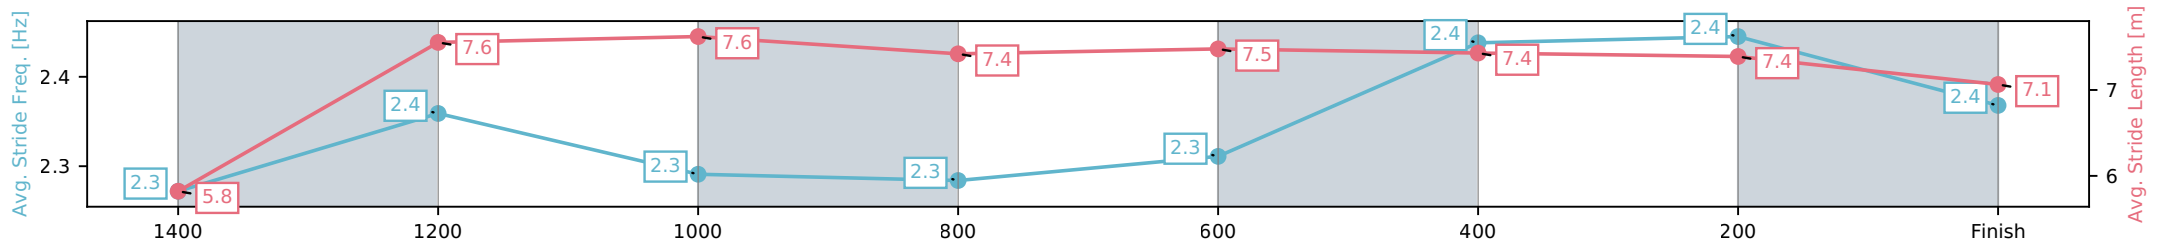

Eagle Farm QLD --Professional-2026-06-06

Race 7: SKY RACING SPEAR CHIEF HANDICAP - 1500m

06 June 2026 - 3:14PM

Track Rating: Good 4, Weather: Fine, Rail Position: +2m Entire Circuit

Section	L1500	L1400	L1200	L1000	L800	L600	L400	L200
Section Times	1:30.46 (0:08.82)	1:21.64 [10] (0:11.32)	1:10.32 [7] (0:11.70)	0:58.63 [6] (0:12.22)	0:46.41 [6] (0:11.72)	0:34.68 [6] (0:11.20)	0:23.49 [6] (0:11.22)	0:12.27 [6] (0:12.27)
Average Speed [km/h]	42.8	63.8	61.7	60.2	62.1	64.9	64.2	58.7
Top Speed [km/h]	60.6	65.2	63.0	60.9	63.0	65.7	65.7	62.9
Avg. Dist. to Rail [m]	15.0	3.4	4.2	4.3	2.4	1.9	3.4	2.5
Avg. Stride Freq. [Hz]	2.3	2.4	2.3	2.3	2.3	2.4	2.4	2.4
Avg. Stride Length [m]	5.8	7.6	7.6	7.4	7.5	7.4	7.4	7.1