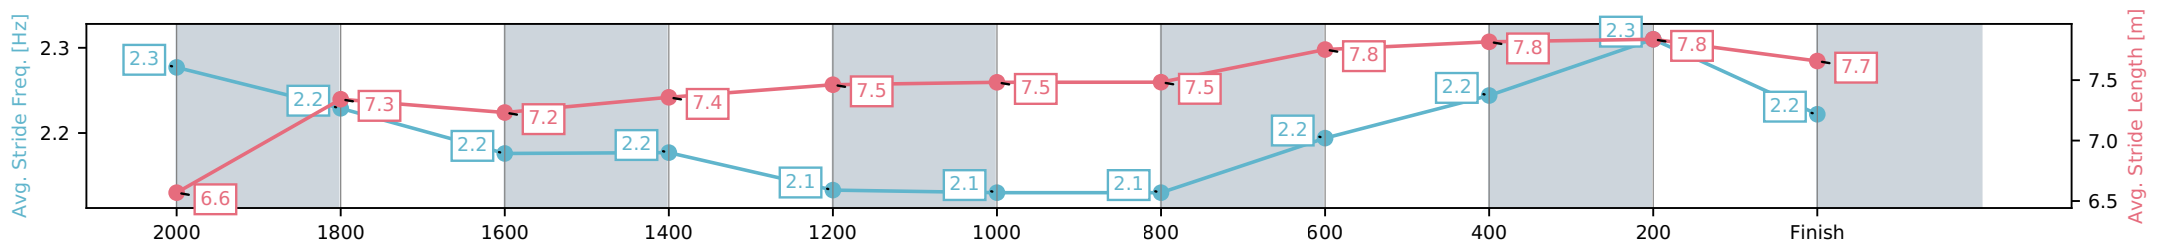

Eagle Farm QLD --Professional-2026-06-06

Race 8: SEVEN QUEENSLAND OAKS - 2200m

06 June 2026 - 3:54PM

Track Rating: Good 4, Weather: Fine, Rail Position: +2m Entire Circuit

Section	L2200	L2000	L1800	L1600	L1400	L1200	L1000	L800	L600	L400	L200
Section Times	2:18.64 (0:14.65)	2:03.99 [9] (0:12.39)	1:51.60 [10] (0:13.11)	1:38.49 [11] (0:12.78)	1:25.71 [12] (0:12.91)	1:12.80 [12] (0:12.85)	0:59.96 [13] (0:12.83)	0:47.13 [13] (0:12.06)	0:35.06 [12] (0:11.66)	0:23.40 [12] (0:11.27)	0:12.13 [5] (0:12.13)
Average Speed [km/h]	49.5	58.1	55.5	57.2	56.0	56.3	57.1	60.5	62.7	63.9	59.3
Top Speed [km/h]	58.4	59.1	57.3	58.4	57.4	57.7	60.3	62.1	64.5	65.2	61.9
Avg. Dist. to Rail [m]	1.0	0.7	2.1	4.3	4.5	5.3	3.6	2.8	3.6	6.1	4.7
Avg. Stride Freq. [Hz]	2.3	2.2	2.2	2.2	2.1	2.1	2.1	2.2	2.2	2.3	2.2
Avg. Stride Length [m]	6.6	7.3	7.2	7.4	7.5	7.5	7.5	7.8	7.8	7.8	7.7