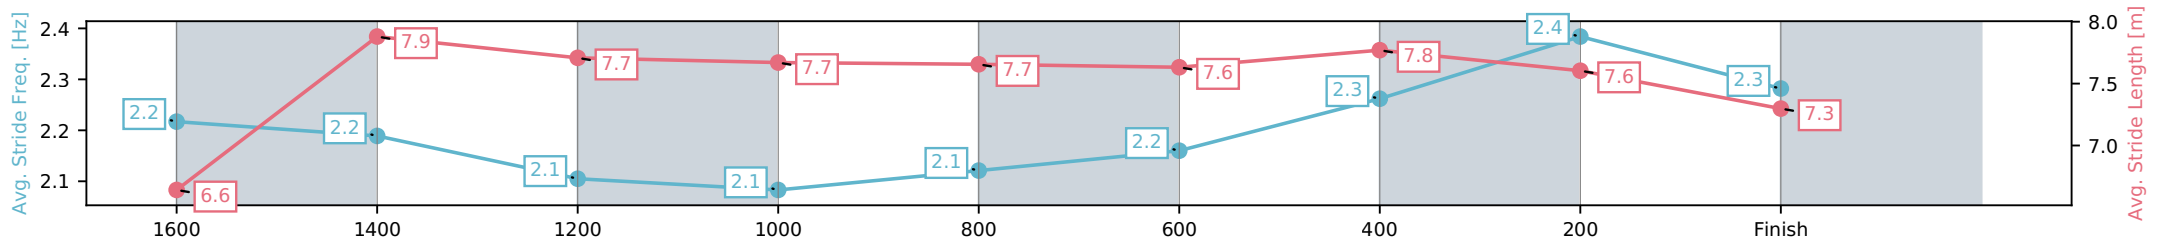

Horse/Jockey Name	Diamond Epic/Cejay Graham
Finish Rank	12
Fastest Section Time (Section)	0:11.24 (400-200)
Top Speed [km/h] (Section)	65.8 (400-200)
Race State	Finished

Eagle Farm QLD --Professional-2026-06-06
Race 1: MITTYS BENCHMARK 90 Handicap - 1800m
06 June 2026 - 11:45AM
Track Rating: Soft 5, Weather: Fine, Rail Position: +2m Entire Circuit

Section	L1800	L1600	L1400	L1200	L1000	L800	L600	L400	L200
Section Times	1:53.00 (0:15.36)	1:37.64 [9] (0:11.96)	1:25.68 [10] (0:12.62)	1:13.07 [10] (0:12.74)	1:00.33 [9] (0:12.70)	0:47.63 [9] (0:12.33)	0:35.30 [10] (0:11.65)	0:23.65 [12] (0:11.24)	0:12.41 [11] (0:12.41)
Average Speed [km/h]	49.6	60.9	57.2	56.7	57.7	59.2	62.6	64.1	58.2
Top Speed [km/h]	61.2	62.4	59.8	58.9	59.6	63.0	65.2	65.8	61.6
Avg. Dist. to Rail [m]	5.2	3.1	3.7	4.0	3.5	2.7	2.8	7.4	9.0
Avg. Stride Freq. [Hz]	2.2	2.2	2.1	2.1	2.1	2.2	2.3	2.4	2.3
Avg. Stride Length [m]	6.6	7.9	7.7	7.7	7.7	7.6	7.8	7.6	7.3

[ ] Ranking at each section and finish
-.-.- No data available at this section
NA No data available