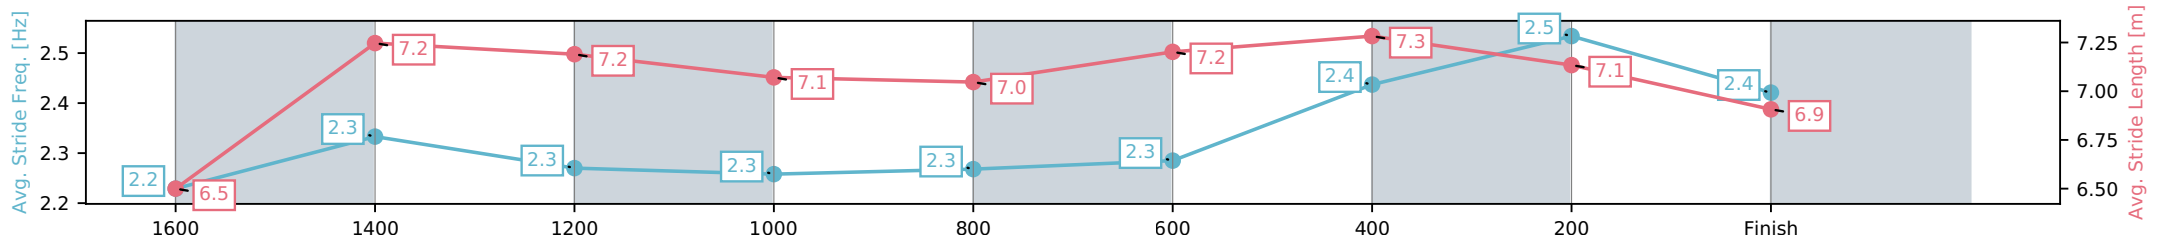

Eagle Farm QLD --Professional-2026-06-06

Race 1: MITTYS BENCHMARK 90 Handicap - 1800m

06 June 2026 - 11:45AM

Track Rating: Soft 5, Weather: Fine, Rail Position: +2m Entire Circuit

Section	L1800	L1600	L1400	L1200	L1000	L800	L600	L400	L200
Section Times	1:52.73 (0:15.70)	1:37.03 [12] (0:12.03)	1:25.00 [12] (0:12.62)	1:12.39 [12] (0:12.71)	0:59.67 [12] (0:12.65)	0:47.02 [12] (0:12.25)	0:34.77 [11] (0:11.31)	0:23.46 [10] (0:11.30)	0:12.16 [10] (0:12.16)
Average Speed [km/h]	48.9	60.3	57.3	56.7	57.5	59.1	63.5	63.8	58.1
Top Speed [km/h]	58.5	61.7	59.6	58.7	59.9	63.3	65.9	65.8	61.6
Avg. Dist. to Rail [m]	6.5	2.3	2.6	2.9	2.0	1.2	0.4	0.6	0.7
Avg. Stride Freq. [Hz]	2.2	2.3	2.3	2.3	2.3	2.3	2.4	2.5	2.4
Avg. Stride Length [m]	6.5	7.2	7.2	7.1	7.0	7.2	7.3	7.1	6.9