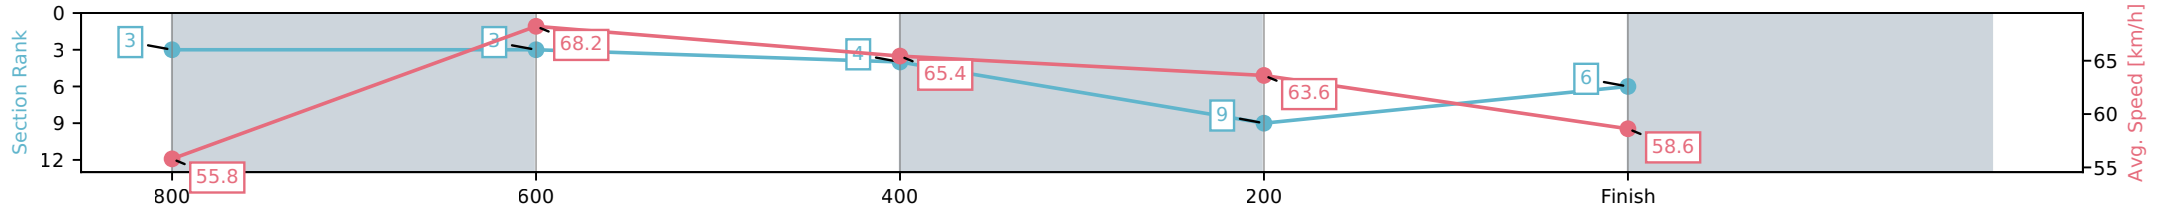

Eagle Farm QLD --Professional-2026-06-06
 Race 3: MORETON HIRE LIGHTNING HANDICAP - 1000m
 06 June 2026 - 12:54PM
 Track Rating: Soft 5, Weather: Fine, Rail Position: +2m Entire Circuit

Section	L1000	L800	L600	L400	L200
Section Times	0:58.24 (0:13.23)	0:45.01 [3] (0:10.61)	0:34.39 [3] (0:11.03)	0:23.36 [4] (0:11.31)	0:12.05 [9] (0:12.05)
Average Speed [km/h]	55.8	68.2	65.4	63.6	58.6
Top Speed [km/h]	67.6	69.2	66.5	64.6	62.0
Avg. Dist. to Rail [m]	5.3	1.4	0.6	3.6	4.7
Avg. Stride Freq. [Hz]	2.5	2.5	2.5	2.5	2.4
Avg. Stride Length [m]	6.6	7.5	7.4	7.1	7.1