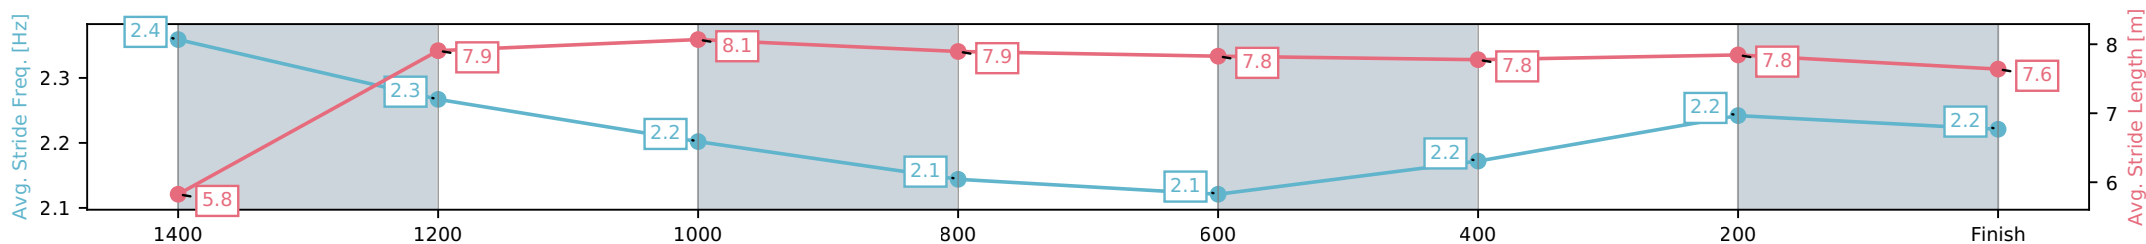

Eagle Farm QLD --Professional-2026-06-06

Race 4: THE SHOW A HEART - 1500m

06 June 2026 - 1:30PM

Track Rating: Soft 5, Weather: Fine, Rail Position: +2m Entire Circuit

Section	L1500	L1400	L1200	L1000	L800	L600	L400	L200
Section Times	1:30.98 (0:08.30)	1:22.68 [7] (0:11.28)	1:11.40 [7] (0:11.49)	0:59.91 [7] (0:12.08)	0:47.82 [8] (0:12.26)	0:35.56 [8] (0:11.89)	0:23.68 [8] (0:11.56)	0:12.12 [4] (0:12.12)
Average Speed [km/h]	44.5	64.0	62.8	60.0	58.8	60.6	62.3	59.6
Top Speed [km/h]	62.5	64.7	63.9	61.2	60.0	62.8	62.8	61.7
Avg. Dist. to Rail [m]	9.4	2.3	2.5	1.1	0.5	0.6	2.5	2.3
Avg. Stride Freq. [Hz]	2.4	2.3	2.2	2.1	2.1	2.2	2.2	2.2
Avg. Stride Length [m]	5.8	7.9	8.1	7.9	7.8	7.8	7.8	7.6