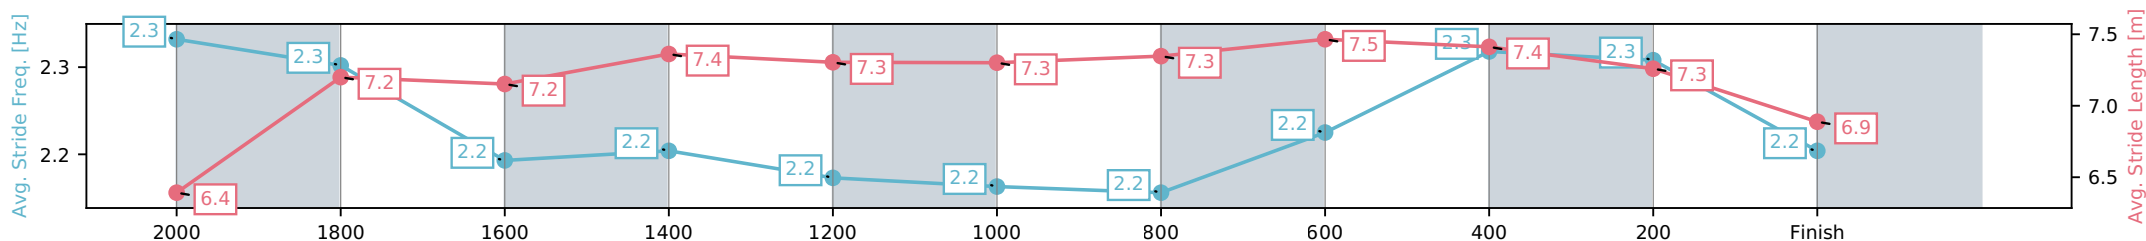

Eagle Farm QLD --Professional-2026-06-06

Race 8: SEVEN QUEENSLAND OAKS - 2200m

06 June 2026 - 3:54PM

Track Rating: Good 4, Weather: Fine, Rail Position: +2m Entire Circuit

Section	L2200	L2000	L1800	L1600	L1400	L1200	L1000	L800	L600	L400	L200
Section Times	2:21.18 (0:14.48)	2:06.70 [5] (0:12.32)	1:54.38 [6] (0:13.10)	1:41.27 [8] (0:12.68)	1:28.59 [9] (0:12.86)	1:15.73 [9] (0:12.88)	1:02.86 [9] (0:12.87)	0:49.98 [9] (0:12.29)	0:37.70 [10] (0:11.90)	0:25.80 [17] (0:12.18)	0:13.62 [18] (0:13.62)
Average Speed [km/h]	50.2	58.6	55.5	57.6	56.1	56.1	56.9	59.2	61.0	59.2	52.8
Top Speed [km/h]	60.5	60.7	56.3	58.7	57.0	57.1	58.7	60.6	61.3	61.0	56.8
Avg. Dist. to Rail [m]	3.9	0.9	2.2	3.8	4.1	4.2	3.6	2.0	1.4	3.9	3.6
Avg. Stride Freq. [Hz]	2.3	2.3	2.2	2.2	2.2	2.2	2.2	2.2	2.3	2.3	2.2
Avg. Stride Length [m]	6.4	7.2	7.2	7.4	7.3	7.3	7.3	7.5	7.4	7.3	6.9