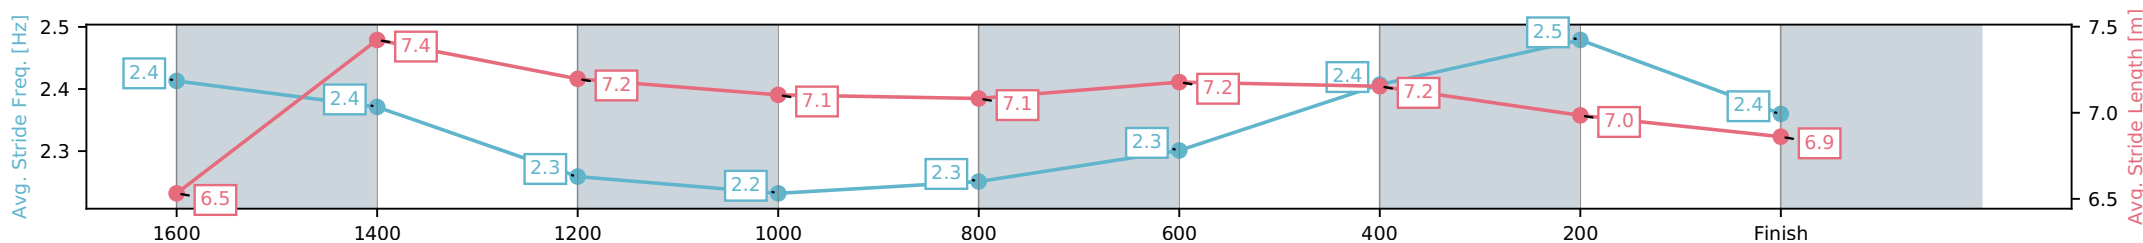

Eagle Farm QLD --Professional-2026-06-06

Race 1: MITTYS BENCHMARK 90 Handicap - 1800m

06 June 2026 - 11:45AM

Track Rating: Soft 5, Weather: Fine, Rail Position: +2m Entire Circuit

Section	L1800	L1600	L1400	L1200	L1000	L800	L600	L400	L200
Section Times	1:53.33 (0:14.84)	1:38.49 [5] (0:11.68)	1:26.82 [4] (0:12.52)	1:14.29 [4] (0:12.79)	1:01.50 [4] (0:12.92)	0:48.58 [4] (0:12.32)	0:36.27 [4] (0:11.86)	0:24.40 [6] (0:11.74)	0:12.67 [12] (0:12.67)
Average Speed [km/h]	51.8	62.3	57.6	56.5	56.9	59.3	61.6	61.3	56.6
Top Speed [km/h]	63.9	64.0	59.0	57.2	57.6	60.9	62.8	62.7	59.6
Avg. Dist. to Rail [m]	6.9	3.1	2.8	3.7	4.0	3.3	3.2	5.3	5.7
Avg. Stride Freq. [Hz]	2.4	2.4	2.3	2.2	2.3	2.3	2.4	2.5	2.4
Avg. Stride Length [m]	6.5	7.4	7.2	7.1	7.1	7.2	7.2	7.0	6.9