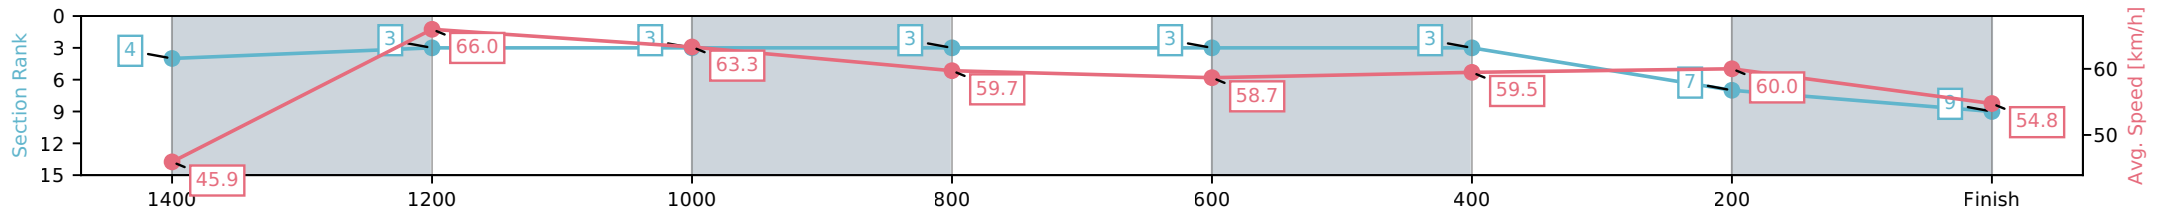

Eagle Farm QLD --Professional-2026-06-06

Race 4: THE SHOW A HEART - 1500m

06 June 2026 - 1:30PM

Track Rating: Soft 5, Weather: Fine, Rail Position: +2m Entire Circuit

Section	L1500	L1400	L1200	L1000	L800	L600	L400	L200
Section Times	1:32.25 (0:08.07)	1:24.18 [4] (0:10.96)	1:13.22 [3] (0:11.38)	1:01.84 [3] (0:12.19)	0:49.65 [3] (0:12.31)	0:37.34 [3] (0:12.11)	0:25.23 [3] (0:12.00)	0:13.23 [7] (0:13.23)
Average Speed [km/h]	45.9	66.0	63.3	59.7	58.7	59.5	60.0	54.8
Top Speed [km/h]	62.9	67.8	65.0	60.2	59.5	61.4	61.5	58.4
Avg. Dist. to Rail [m]	12.8	5.1	2.5	2.2	0.7	0.2	0.9	1.7
Avg. Stride Freq. [Hz]	2.4	2.4	2.3	2.2	2.2	2.2	2.3	2.2
Avg. Stride Length [m]	5.8	7.7	7.8	7.5	7.5	7.4	7.3	7.1