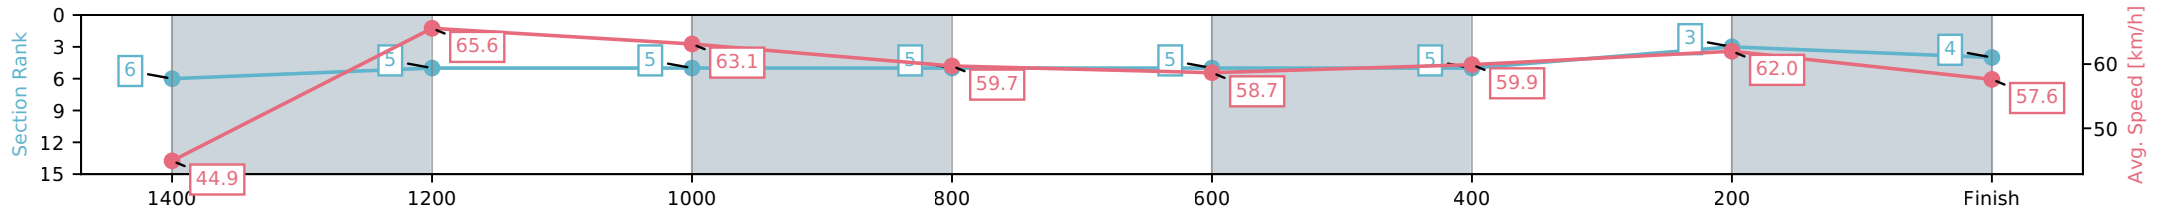

Eagle Farm QLD --Professional-2026-06-06

Race 4: THE SHOW A HEART - 1500m

06 June 2026 - 1:30PM

Track Rating: Soft 5, Weather: Fine, Rail Position: +2m Entire Circuit

Section	L1500	L1400	L1200	L1000	L800	L600	L400	L200
Section Times	1:31.38 (0:08.27)	1:23.11 [6] (0:11.00)	1:12.11 [5] (0:11.42)	1:00.69 [5] (0:12.13)	0:48.56 [5] (0:12.33)	0:36.24 [5] (0:12.05)	0:24.19 [5] (0:11.63)	0:12.56 [3] (0:12.56)
Average Speed [km/h]	44.9	65.6	63.1	59.7	58.7	59.9	62.0	57.6
Top Speed [km/h]	63.0	66.8	64.8	60.5	59.8	61.8	63.6	60.0
Avg. Dist. to Rail [m]	10.5	2.3	2.3	1.2	1.0	0.7	1.7	1.9
Avg. Stride Freq. [Hz]	2.5	2.5	2.4	2.3	2.3	2.3	2.4	2.3
Avg. Stride Length [m]	5.8	7.4	7.6	7.4	7.4	7.3	7.4	7.1