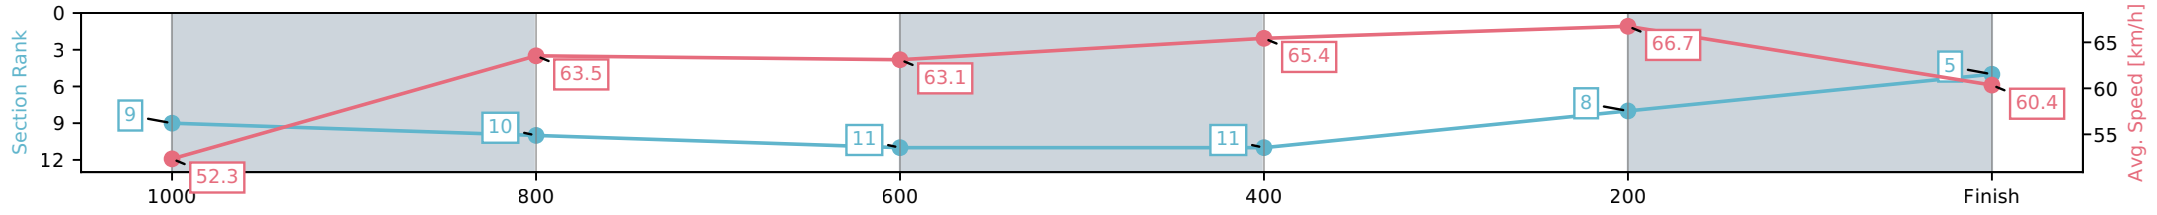

Eagle Farm QLD --Professional-2026-06-06

Race 9: LADBROKES MORETON CUP - 1200m

06 June 2026 - 4:30PM

Track Rating: Soft 5, Weather: Fine, Rail Position: +2m Entire Circuit

Section	L1200	L1000	L800	L600	L400	L200
Section Times	1:11.06 (0:13.96)	0:57.10 [9] (0:11.60)	0:45.51 [10] (0:11.62)	0:33.88 [11] (0:11.15)	0:22.73 [11] (0:10.80)	0:11.94 [8] (0:11.94)
Average Speed [km/h]	52.3	63.5	63.1	65.4	66.7	60.4
Top Speed [km/h]	64.0	64.4	63.9	67.7	68.7	64.3
Avg. Dist. to Rail [m]	5.2	4.3	4.3	2.6	10.7	12.2
Avg. Stride Freq. [Hz]	2.2	2.3	2.2	2.3	2.4	2.3
Avg. Stride Length [m]	7.1	7.8	8.0	8.0	8.0	7.6