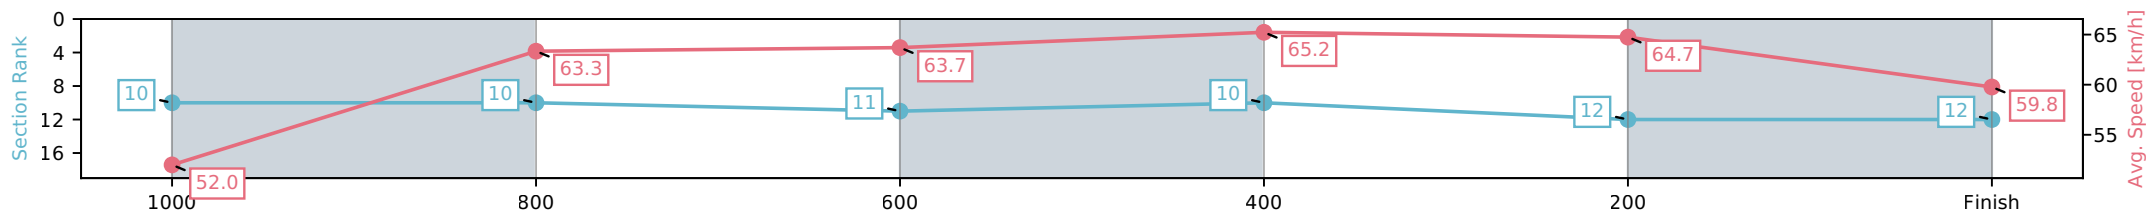

Eagle Farm QLD --Professional-2026-06-06

Race 5: XXXX QUEENSLAND DAY STAKES - 1200m

06 June 2026 - 2:06PM

Track Rating: Good 4, Weather: Fine, Rail Position: +2m Entire Circuit

Section	L1200	L1000	L800	L600	L400	L200
Section Times	1:11.42 (0:14.03)	0:57.39 [10] (0:11.56)	0:45.83 [10] (0:11.40)	0:34.42 [11] (0:11.09)	0:23.34 [10] (0:11.13)	0:12.21 [12] (0:12.21)
Average Speed [km/h]	52.0	63.3	63.7	65.2	64.7	59.8
Top Speed [km/h]	63.9	64.4	65.8	66.5	65.9	61.9
Avg. Dist. to Rail [m]	4.3	3.1	2.2	0.9	3.9	3.9
Avg. Stride Freq. [Hz]	2.4	2.4	2.4	2.4	2.4	2.4
Avg. Stride Length [m]	6.6	7.4	7.4	7.6	7.6	7.3