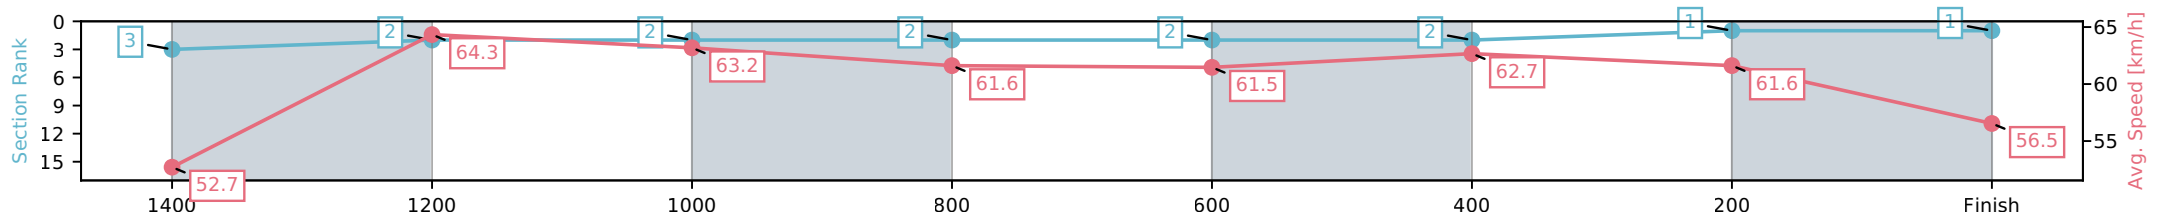

Horse/Jockey Name	Surfin' Bird/Tim Clark
Finish Rank	1
Fastest Section Time (Section)	0:11.26 (1400-1200)
Top Speed [km/h] (Section)	65.6 (1400-1200)
Race State	Finished

Eagle Farm QLD --Professional-2026-06-06
Race 6: MAGIC MILLIONS NATIONAL CLASSIC - 1600m
06 June 2026 - 2:40PM
Track Rating: Good 4, Weather: Fine, Rail Position: +2m Entire Circuit

Section	L1600	L1400	L1200	L1000	L800	L600	L400	L200
Section Times	1:36.18 (0:13.75)	1:22.43 [3] (0:11.26)	1:11.17 [2] (0:11.43)	0:59.74 [2] (0:11.90)	0:47.84 [2] (0:11.79)	0:36.05 [2] (0:11.59)	0:24.46 [2] (0:11.68)	0:12.78 [1] (0:12.78)
Average Speed [km/h]	52.7	64.3	63.2	61.6	61.5	62.7	61.6	56.5
Top Speed [km/h]	65.5	65.6	64.5	62.0	62.3	63.1	63.0	59.1
Avg. Dist. to Rail [m]	17.6	9.1	6.1	3.5	1.6	1.9	5.0	5.8
Avg. Stride Freq. [Hz]	2.5	2.4	2.4	2.4	2.4	2.4	2.4	2.4
Avg. Stride Length [m]	6.5	7.5	7.4	7.3	7.3	7.2	7.2	6.9

[ ] Ranking at each section and finish
-:-:- No data available at this section
NA No data available