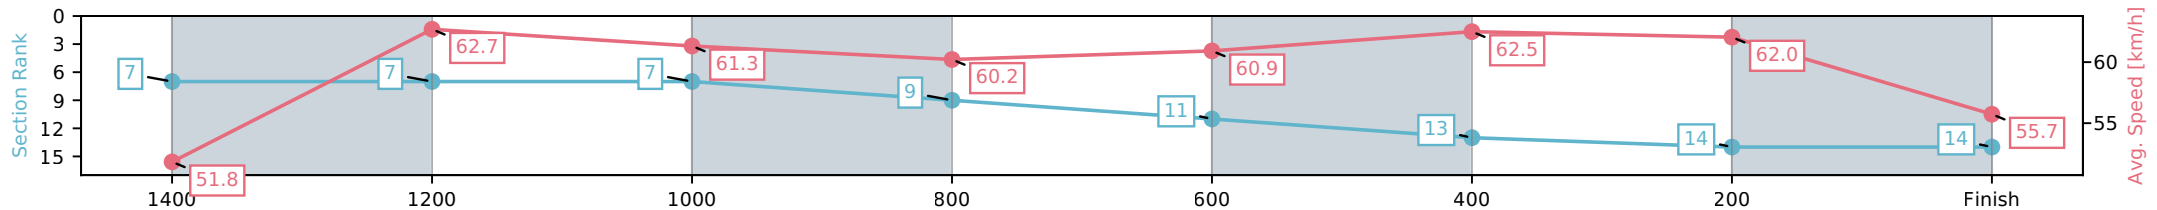

Eagle Farm QLD --Professional-2026-06-06

Race 6: MAGIC MILLIONS NATIONAL CLASSIC - 1600m

06 June 2026 - 2:40PM

Track Rating: Good 4, Weather: Fine, Rail Position: +2m Entire Circuit

Section	L1600	L1400	L1200	L1000	L800	L600	L400	L200
Section Times	1:37.48 (0:13.94)	1:23.54 [7] (0:11.52)	1:12.02 [7] (0:11.77)	1:00.25 [7] (0:12.30)	0:47.95 [9] (0:11.95)	0:36.00 [11] (0:11.45)	0:24.55 [13] (0:11.60)	0:12.95 [14] (0:12.95)
Average Speed [km/h]	51.8	62.7	61.3	60.2	60.9	62.5	62.0	55.7
Top Speed [km/h]	63.7	64.7	61.7	61.0	61.8	63.0	63.6	61.0
Avg. Dist. to Rail [m]	11.8	5.8	6.4	5.5	2.5	1.2	5.2	10.0
Avg. Stride Freq. [Hz]	2.3	2.3	2.2	2.2	2.3	2.4	2.4	2.2
Avg. Stride Length [m]	6.6	7.8	7.8	7.6	7.5	7.4	7.4	7.3