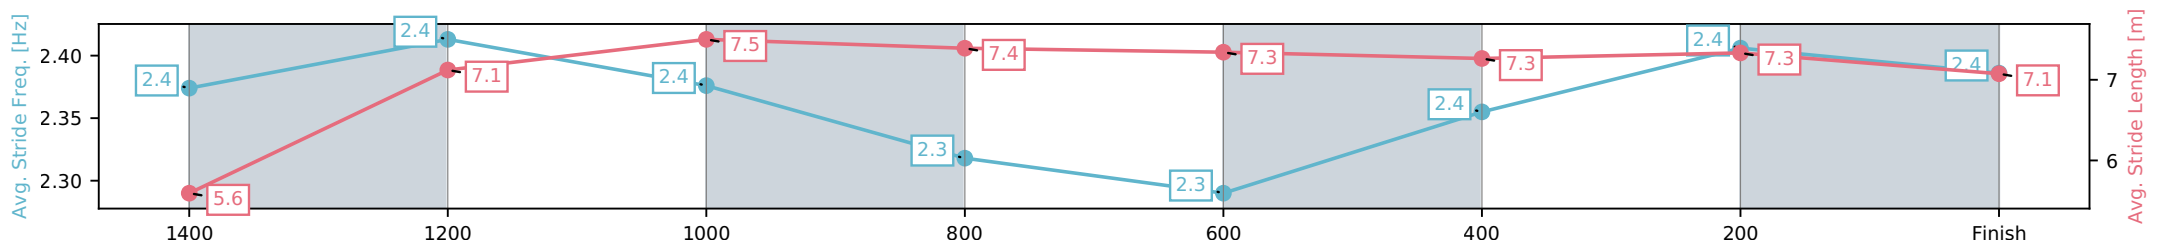

Horse/Jockey Name	Mystical/Rachel King
Finish Rank	5
Fastest Section Time (Section)	0:11.43 (1200-1000)
Top Speed [km/h] (Section)	64.6 (1200-1000)
Race State	Finished

Section	L1500	L1400	L1200	L1000	L800	L600	L400	L200
Section Times	1:31.58 (0:08.59)	1:22.99 [9] (0:11.67)	1:11.32 [11] (0:11.43)	0:59.89 [12] (0:11.96)	0:47.93 [12] (0:12.28)	0:35.65 [12] (0:11.88)	0:23.78 [11] (0:11.56)	0:12.22 [10] (0:12.22)
Average Speed [km/h]	43.3	61.9	63.1	61.0	59.3	61.4	62.3	59.3
Top Speed [km/h]	57.9	64.1	64.6	62.4	62.5	64.2	64.3	60.9
Avg. Dist. to Rail [m]	16.9	3.9	3.2	2.3	2.6	2.6	8.3	8.3
Avg. Stride Freq. [Hz]	2.4	2.4	2.4	2.3	2.3	2.4	2.4	2.4
Avg. Stride Length [m]	5.6	7.1	7.5	7.4	7.3	7.3	7.3	7.1

[ ] Ranking at each section and finish
-:-:- No data available at this section
NA No data available