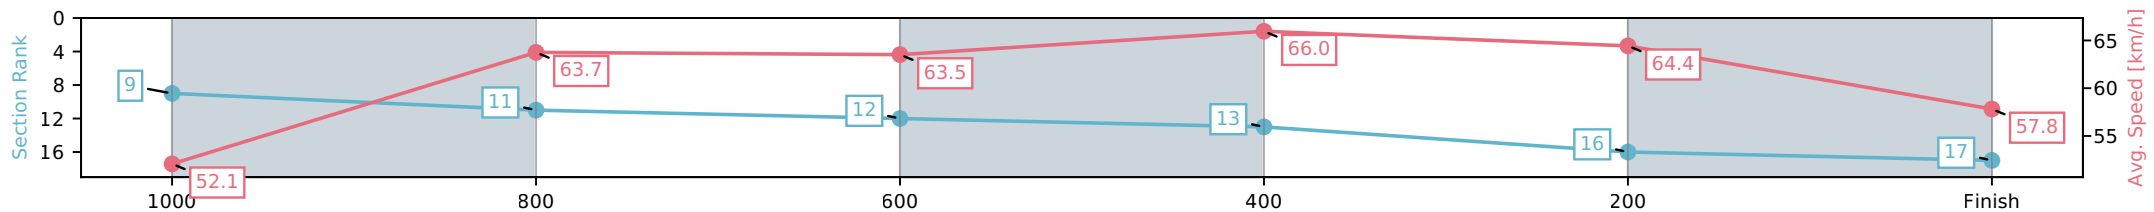

- [] Ranking at each section and finish
- :-:- No data available at this section
- NA No data available

Eagle Farm QLD

Race 6: MAGIC MILLIONS NATIONAL CLASSIC - 1600m

06 June 2026 - 2:40PM

BRISBANE
RACING CLUB