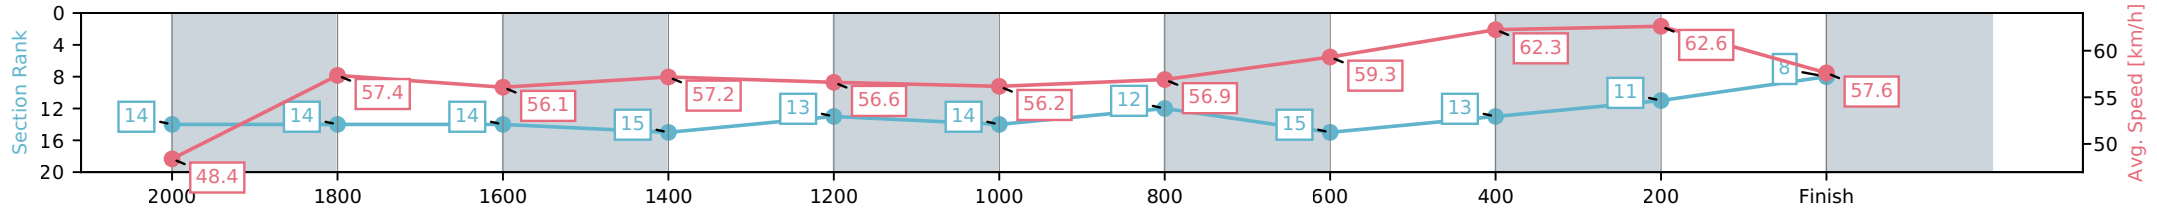

Eagle Farm QLD --Professional-2026-06-06

Race 8: SEVEN QUEENSLAND OAKS - 2200m

06 June 2026 - 3:54PM

Track Rating: Good 4, Weather: Fine, Rail Position: +2m Entire Circuit

Section	L2200	L2000	L1800	L1600	L1400	L1200	L1000	L800	L600	L400	L200
Section Times	2:19.24 (0:15.03)	2:04.21 [14] (0:12.47)	1:51.74 [14] (0:12.87)	1:38.87 [14] (0:12.77)	1:26.10 [15] (0:12.71)	1:13.39 [13] (0:12.87)	1:00.52 [14] (0:12.79)	0:47.73 [12] (0:12.19)	0:35.54 [15] (0:11.55)	0:23.99 [13] (0:11.50)	0:12.50 [11] (0:12.50)
Average Speed [km/h]	48.4	57.4	56.1	57.2	56.6	56.2	56.9	59.3	62.3	62.6	57.6
Top Speed [km/h]	58.5	58.2	58.3	58.7	57.9	57.9	59.3	60.5	65.6	64.9	60.5
Avg. Dist. to Rail [m]	3.9	1.5	1.1	3.3	3.7	3.2	2.3	0.9	0.5	0.6	0.7
Avg. Stride Freq. [Hz]	2.2	2.3	2.2	2.2	2.2	2.2	2.2	2.2	2.3	2.4	2.3
Avg. Stride Length [m]	6.5	7.2	7.2	7.3	7.3	7.4	7.3	7.6	7.6	7.5	7.2