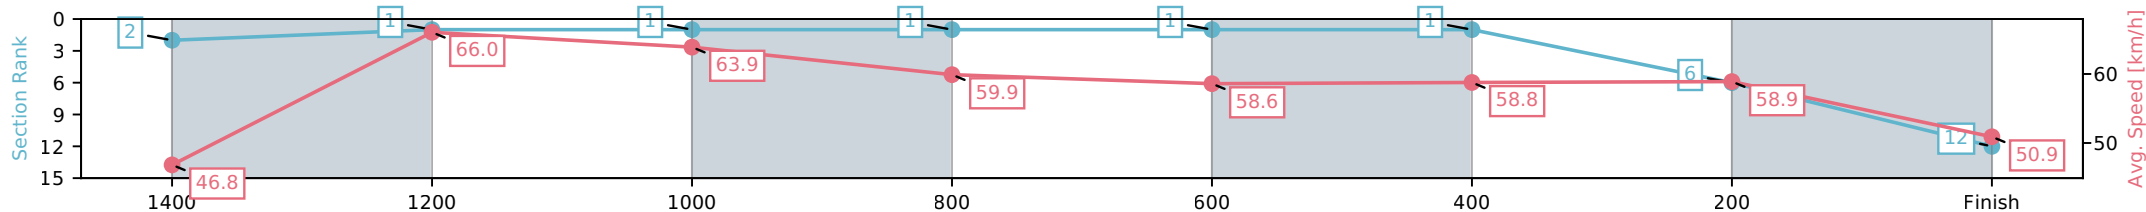

Eagle Farm QLD --Professional-2026-06-06

Race 4: THE SHOW A HEART - 1500m

06 June 2026 - 1:30PM

Track Rating: Soft 5, Weather: Fine, Rail Position: +2m Entire Circuit

Section	L1500	L1400	L1200	L1000	L800	L600	L400	L200
Section Times	1:33.23 (0:07.96)	1:25.27 [2] (0:10.97)	1:14.30 [1] (0:11.28)	1:03.02 [1] (0:12.10)	0:50.93 [1] (0:12.24)	0:38.69 [1] (0:12.20)	0:26.49 [1] (0:12.23)	0:14.26 [6] (0:14.26)
Average Speed [km/h]	46.8	66.0	63.9	59.9	58.6	58.8	58.9	50.9
Top Speed [km/h]	64.0	67.0	67.5	60.9	59.9	59.6	60.4	56.3
Avg. Dist. to Rail [m]	17.4	8.6	3.4	1.0	0.6	1.1	1.1	2.4
Avg. Stride Freq. [Hz]	2.5	2.4	2.3	2.2	2.2	2.2	2.3	2.1
Avg. Stride Length [m]	5.8	7.5	7.9	7.8	7.6	7.4	7.3	6.9