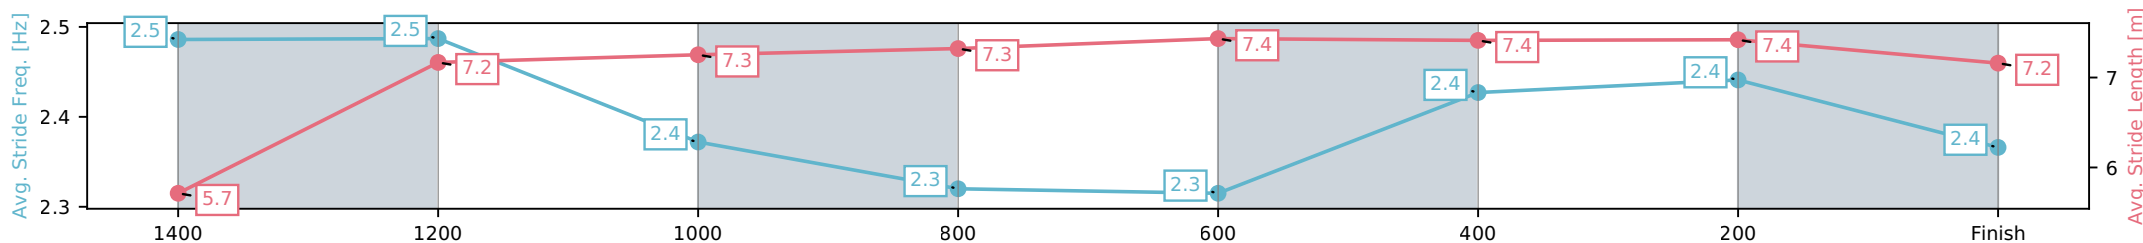

Eagle Farm QLD --Professional-2026-06-06

Race 7: SKY RACING SPEAR CHIEF HANDICAP - 1500m

06 June 2026 - 3:14PM

Track Rating: Good 4, Weather: Fine, Rail Position: +2m Entire Circuit

BRISBANE RACING CLUB

Section	L1500	L1400	L1200	L1000	L800	L600	L400	L200
Section Times	1:30.06 (0:08.24)	1:21.82 [2] (0:11.39)	1:10.44 [3] (0:11.76)	0:58.68 [4] (0:12.18)	0:46.50 [4] (0:11.89)	0:34.61 [4] (0:11.29)	0:23.32 [4] (0:11.20)	0:12.12 [2] (0:12.12)
Average Speed [km/h]	45.9	63.5	61.3	60.3	61.3	64.6	64.2	59.7
Top Speed [km/h]	62.1	65.0	62.0	61.0	61.9	65.5	65.5	63.2
Avg. Dist. to Rail [m]	18.2	5.0	4.1	3.7	3.0	2.6	6.9	7.1
Avg. Stride Freq. [Hz]	2.5	2.5	2.4	2.3	2.3	2.4	2.4	2.4
Avg. Stride Length [m]	5.7	7.2	7.3	7.3	7.4	7.4	7.4	7.2