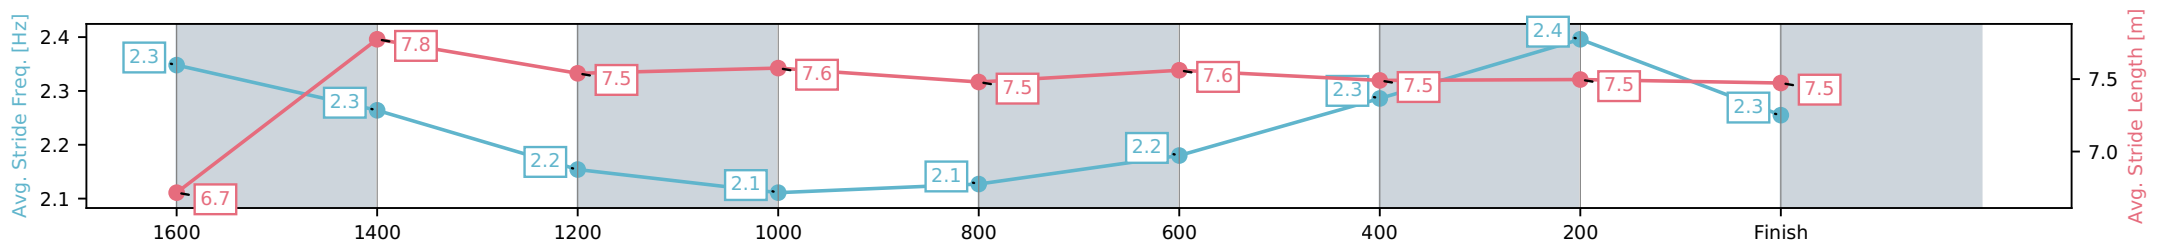

Horse/Jockey Name	Kaluakoi/Jason Collett
Finish Rank	6
Fastest Section Time (Section)	0:11.30 (400-200)
Top Speed [km/h] (Section)	65.0 (400-200)
Race State	Finished

Eagle Farm QLD --Professional-2026-06-06
Race 1: MITTYS BENCHMARK 90 Handicap - 1800m
06 June 2026 - 11:45AM
Track Rating: Soft 5, Weather: Fine, Rail Position: +2m Entire Circuit

Section	L1800	L1600	L1400	L1200	L1000	L800	L600	L400	L200
Section Times	1:52.22 (0:14.55)	1:37.67 [3] (0:11.77)	1:25.90 [2] (0:12.54)	1:13.36 [2] (0:12.76)	1:00.60 [2] (0:12.87)	0:47.74 [2] (0:12.35)	0:35.39 [2] (0:11.81)	0:23.58 [2] (0:11.30)	0:12.28 [3] (0:12.28)
Average Speed [km/h]	52.7	61.9	57.6	56.5	56.8	58.8	61.4	63.7	59.1
Top Speed [km/h]	63.3	63.4	59.6	57.2	57.5	60.1	63.9	65.0	62.3
Avg. Dist. to Rail [m]	7.7	3.5	3.3	3.8	3.3	1.9	1.4	3.7	4.3
Avg. Stride Freq. [Hz]	2.3	2.3	2.2	2.1	2.1	2.2	2.3	2.4	2.3
Avg. Stride Length [m]	6.7	7.8	7.5	7.6	7.5	7.6	7.5	7.5	7.5

[ ] Ranking at each section and finish
-:-:- No data available at this section
NA No data available