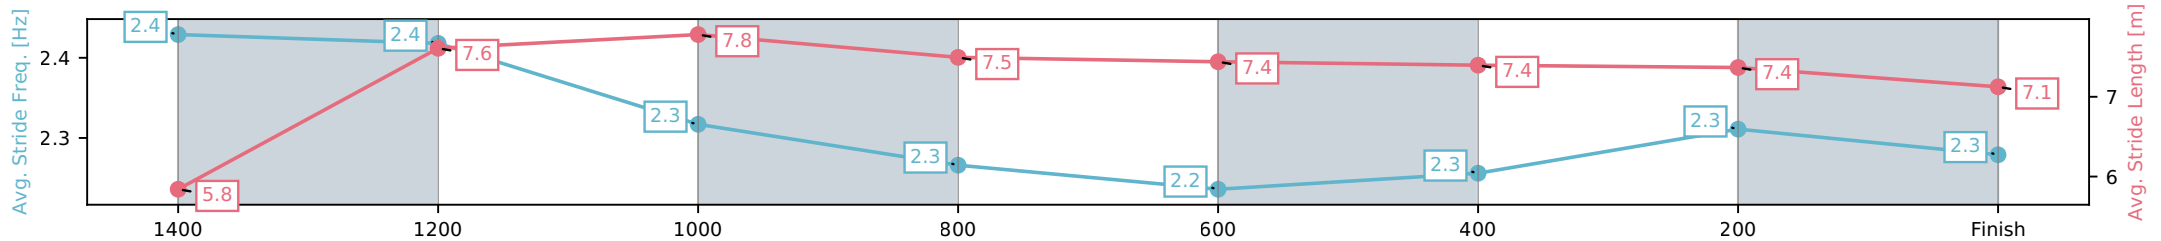

Eagle Farm QLD --Professional-2026-06-06

Race 4: THE SHOW A HEART - 1500m

06 June 2026 - 1:30PM

Track Rating: Soft 5, Weather: Fine, Rail Position: +2m Entire Circuit

Section	L1500	L1400	L1200	L1000	L800	L600	L400	L200
Section Times	1:31.64 (0:07.95)	1:23.69 [1] (0:11.02)	1:12.67 [2] (0:11.35)	1:01.32 [2] (0:12.10)	0:49.22 [2] (0:12.33)	0:36.88 [2] (0:12.14)	0:24.74 [2] (0:11.96)	0:12.78 [4] (0:12.78)
Average Speed [km/h]	46.7	65.6	63.5	60.1	58.7	59.6	60.2	57.1
Top Speed [km/h]	63.1	67.2	64.7	61.2	59.7	60.3	61.2	59.1
Avg. Dist. to Rail [m]	16.1	6.5	3.2	2.2	1.0	1.0	4.5	6.3
Avg. Stride Freq. [Hz]	2.4	2.4	2.3	2.3	2.2	2.3	2.3	2.3
Avg. Stride Length [m]	5.8	7.6	7.8	7.5	7.4	7.4	7.4	7.1