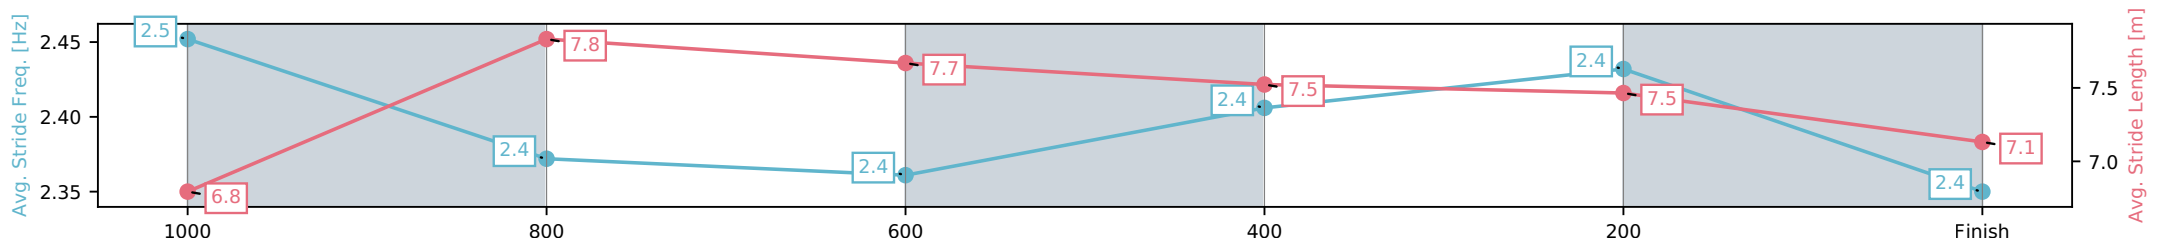

Horse/Jockey Name	Town Crier/Fiona Sandkuhl
Finish Rank	2
Fastest Section Time (Section)	0:11.11 (1000-800)
Top Speed [km/h] (Section)	68.4 (1200 - 1000)
Race State	Finished

Eagle Farm QLD --Professional-2026-06-06
Race 2: PLACE ASCOT BENCHMARK 85 Handicap - 1200m
06 June 2026 - 12:20PM
Track Rating: Soft 5, Weather: Fine, Rail Position: +2m Entire Circuit

Section	L1200	L1000	L800	L600	L400	L200
Section Times	1:10.53 (0:13.30)	0:57.23 [2] (0:11.11)	0:46.12 [2] (0:11.33)	0:34.79 [2] (0:11.28)	0:23.51 [1] (0:11.23)	0:12.28 [1] (0:12.28)
Average Speed [km/h]	54.9	65.8	64.5	64.7	64.1	58.5
Top Speed [km/h]	68.4	66.9	65.2	66.0	65.9	62.1
Avg. Dist. to Rail [m]	5.6	2.9	3.0	2.9	6.0	5.8
Avg. Stride Freq. [Hz]	2.5	2.4	2.4	2.4	2.4	2.4
Avg. Stride Length [m]	6.8	7.8	7.7	7.5	7.5	7.1

[ ] Ranking at each section and finish
-:-:- No data available at this section
NA No data available