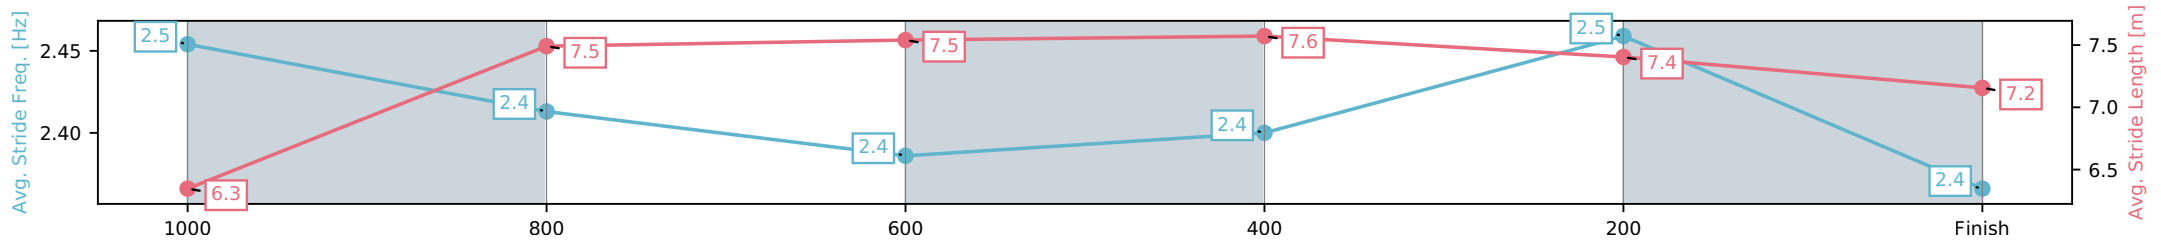

Horse/Jockey Name	Caspermova/Michael Rodd
Finish Rank	6
Fastest Section Time (Section)	0:11.01 (600-400)
Top Speed [km/h] (Section)	67.2 (600-400)
Race State	Finished

Eagle Farm QLD --Professional-2026-06-06
Race 2: PLACE ASCOT BENCHMARK 85 Handicap - 1200m
06 June 2026 - 12:20PM
Track Rating: Soft 5, Weather: Fine, Rail Position: +2m Entire Circuit

Section	L1200	L1000	L800	L600	L400	L200
Section Times	1:10.91 (0:14.10)	0:56.81 [10] (0:11.32)	0:45.49 [9] (0:11.13)	0:34.36 [8] (0:11.01)	0:23.35 [8] (0:11.19)	0:12.16 [9] (0:12.16)
Average Speed [km/h]	51.7	64.2	64.4	64.8	64.4	59.4
Top Speed [km/h]	66.4	65.3	65.6	67.2	65.7	63.0
Avg. Dist. to Rail [m]	4.0	1.7	0.8	1.8	4.8	4.6
Avg. Stride Freq. [Hz]	2.5	2.4	2.4	2.4	2.5	2.4
Avg. Stride Length [m]	6.3	7.5	7.5	7.6	7.4	7.2

- [ ] Ranking at each section and finish
- -:-:- No data available at this section
- NA No data available