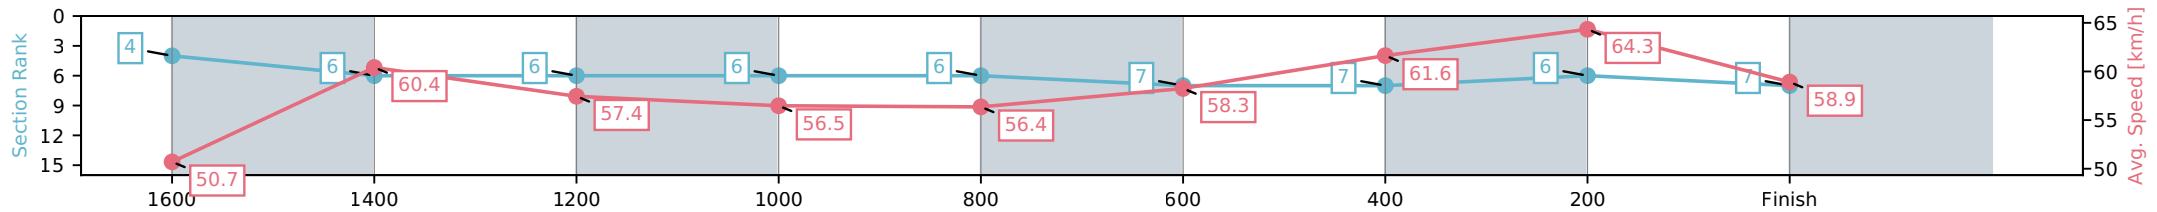

Eagle Farm QLD --Professional-2026-06-06

Race 1: MITTYS BENCHMARK 90 Handicap - 1800m

06 June 2026 - 11:45AM

Track Rating: Soft 5, Weather: Fine, Rail Position: +2m Entire Circuit

Section	L1800	L1600	L1400	L1200	L1000	L800	L600	L400	L200
Section Times	1:52.41 (0:14.81)	1:37.60 [4] (0:12.01)	1:25.60 [6] (0:12.55)	1:13.04 [6] (0:12.78)	1:00.26 [6] (0:12.90)	0:47.36 [6] (0:12.33)	0:35.03 [7] (0:11.58)	0:23.46 [7] (0:11.20)	0:12.26 [6] (0:12.26)
Average Speed [km/h]	50.7	60.4	57.4	56.5	56.4	58.3	61.6	64.3	58.9
Top Speed [km/h]	59.9	60.8	59.6	57.6	57.1	60.2	64.3	65.9	62.5
Avg. Dist. to Rail [m]	1.3	2.0	3.0	3.1	2.0	0.8	1.6	1.2	1.1
Avg. Stride Freq. [Hz]	2.2	2.2	2.2	2.1	2.2	2.2	2.3	2.4	2.3
Avg. Stride Length [m]	6.8	7.6	7.5	7.4	7.3	7.4	7.5	7.7	7.5