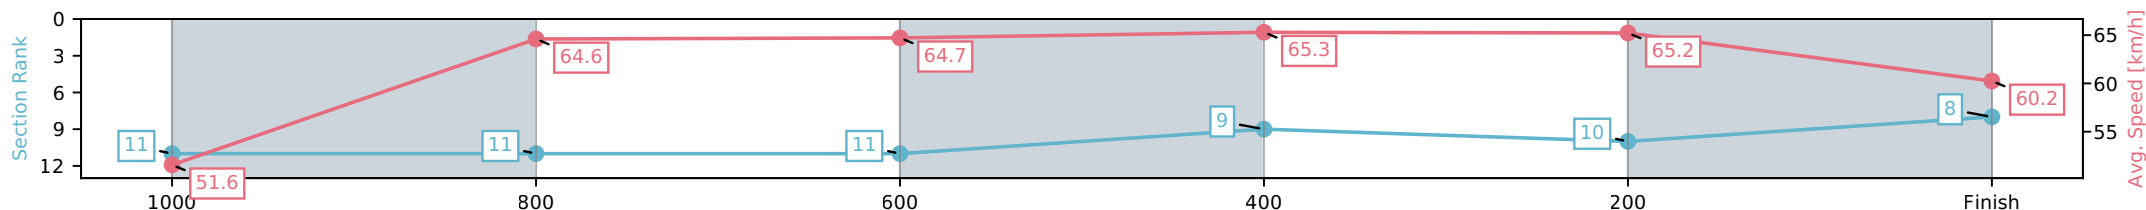

Horse/Jockey Name	Naval Trader/Jason Collett
Finish Rank	8
Fastest Section Time (Section)	0:11.05 (400-200)
Top Speed [km/h] (Section)	66.5 (800-600)
Race State	Finished

Eagle Farm QLD --Professional-2026-06-06
Race 2: PLACE ASCOT BENCHMARK 85 Handicap - 1200m
06 June 2026 - 12:20PM
Track Rating: Soft 5, Weather: Fine, Rail Position: +2m Entire Circuit

Section	L1200	L1000	L800	L600	L400	L200
Section Times	1:11.00 (0:14.15)	0:56.85 [11] (0:11.41)	0:45.44 [11] (0:11.24)	0:34.20 [11] (0:11.12)	0:23.09 [9] (0:11.05)	0:12.04 [10] (0:12.04)
Average Speed [km/h]	51.6	64.6	64.7	65.3	65.2	60.2
Top Speed [km/h]	65.0	65.0	66.5	66.1	66.3	63.0
Avg. Dist. to Rail [m]	9.5	4.4	2.2	1.7	6.8	9.9
Avg. Stride Freq. [Hz]	2.3	2.3	2.3	2.3	2.4	2.3
Avg. Stride Length [m]	6.7	7.9	7.9	7.8	7.8	7.6

- [ ] Ranking at each section and finish
- -:-:- No data available at this section
- NA No data available