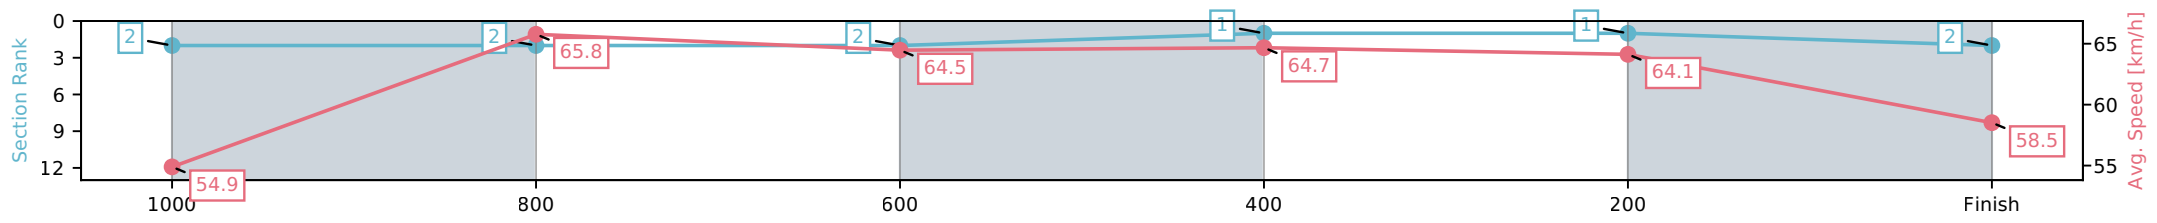

Horse/Jockey Name	Town Crier/Fiona Sandkuhl
Finish Rank	2
Fastest Section Time (Section)	0:11.11 (1000-800)
Top Speed [km/h] (Section)	68.4 (1200 - 1000)
Race State	Finished

Eagle Farm QLD --Professional-2026-06-06
Race 2: PLACE ASCOT BENCHMARK 85 Handicap - 1200m
06 June 2026 - 12:20PM
Track Rating: Soft 5, Weather: Fine, Rail Position: +2m Entire Circuit

Section	L1200	L1000	L800	L600	L400	L200
Section Times	1:10.53 (0:13.30)	0:57.23 [2] (0:11.11)	0:46.12 [2] (0:11.33)	0:34.79 [2] (0:11.28)	0:23.51 [1] (0:11.23)	0:12.28 [1] (0:12.28)
Average Speed [km/h]	54.9	65.8	64.5	64.7	64.1	58.5
Top Speed [km/h]	68.4	66.9	65.2	66.0	65.9	62.1
Avg. Dist. to Rail [m]	5.6	2.9	3.0	2.9	6.0	5.8
Avg. Stride Freq. [Hz]	2.5	2.4	2.4	2.4	2.4	2.4
Avg. Stride Length [m]	6.8	7.8	7.7	7.5	7.5	7.1

[ ] Ranking at each section and finish
-:-:- No data available at this section
NA No data available