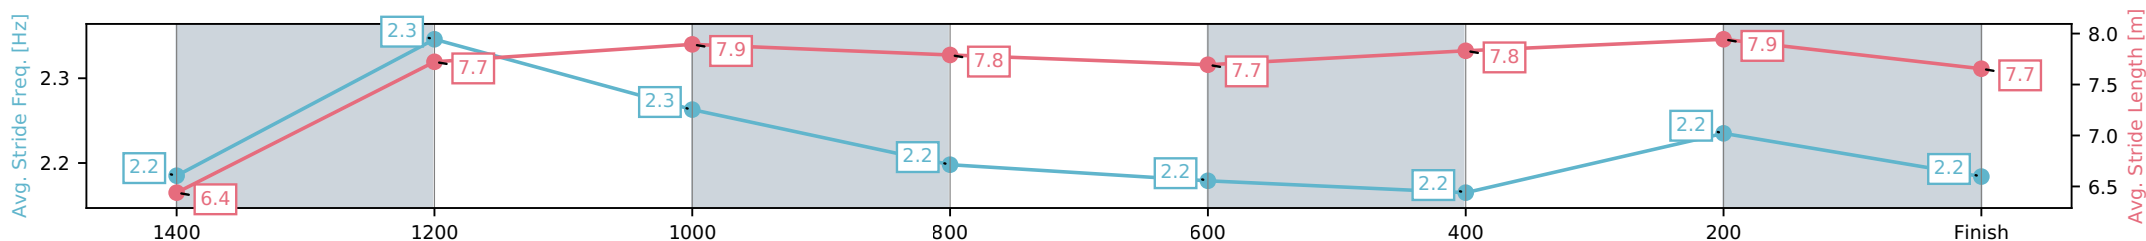

Eagle Farm QLD --Professional-2026-06-06

Race 4: THE SHOW A HEART - 1500m

06 June 2026 - 1:30PM

Track Rating: Soft 5, Weather: Fine, Rail Position: +2m Entire Circuit

Section	L1500	L1400	L1200	L1000	L800	L600	L400	L200
Section Times	1:31.11 (0:08.58)	1:22.53 [8] (0:11.12)	1:11.40 [8] (0:11.42)	0:59.98 [9] (0:12.02)	0:47.96 [7] (0:12.26)	0:35.70 [7] (0:11.88)	0:23.82 [7] (0:11.43)	0:12.38 [2] (0:12.38)
Average Speed [km/h]	43.3	64.9	63.1	60.6	59.1	61.1	63.0	58.7
Top Speed [km/h]	61.9	65.8	64.2	61.2	60.8	64.3	64.3	61.4
Avg. Dist. to Rail [m]	10.8	2.6	2.4	2.1	1.5	1.8	7.6	7.4
Avg. Stride Freq. [Hz]	2.2	2.3	2.3	2.2	2.2	2.2	2.2	2.2
Avg. Stride Length [m]	6.4	7.7	7.9	7.8	7.7	7.8	7.9	7.7