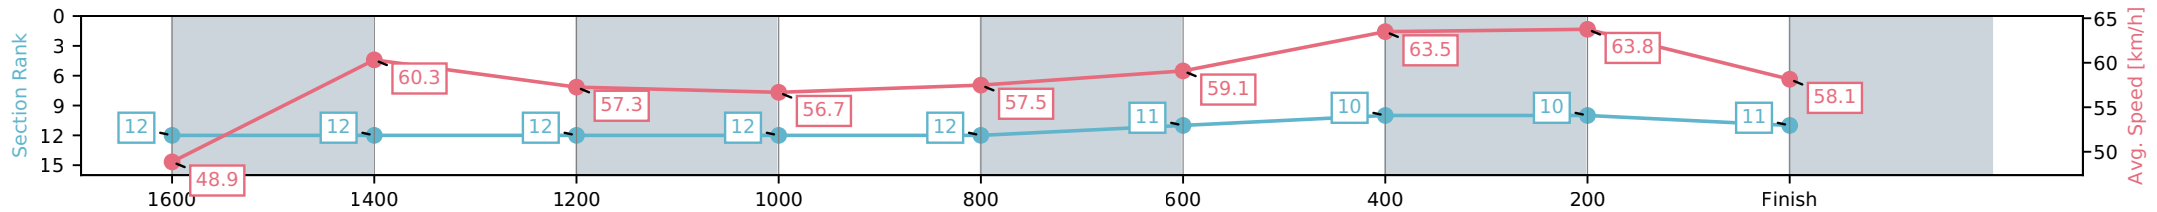

Eagle Farm QLD --Professional-2026-06-06

Race 1: MITTYS BENCHMARK 90 Handicap - 1800m

06 June 2026 - 11:45AM

Track Rating: Soft 5, Weather: Fine, Rail Position: +2m Entire Circuit

Section	L1800	L1600	L1400	L1200	L1000	L800	L600	L400	L200
Section Times	1:52.73 (0:15.70)	1:37.03 [12] (0:12.03)	1:25.00 [12] (0:12.62)	1:12.39 [12] (0:12.71)	0:59.67 [12] (0:12.65)	0:47.02 [12] (0:12.25)	0:34.77 [11] (0:11.31)	0:23.46 [10] (0:11.30)	0:12.16 [10] (0:12.16)
Average Speed [km/h]	48.9	60.3	57.3	56.7	57.5	59.1	63.5	63.8	58.1
Top Speed [km/h]	58.5	61.7	59.6	58.7	59.9	63.3	65.9	65.8	61.6
Avg. Dist. to Rail [m]	6.5	2.3	2.6	2.9	2.0	1.2	0.4	0.6	0.7
Avg. Stride Freq. [Hz]	2.2	2.3	2.3	2.3	2.3	2.3	2.4	2.5	2.4
Avg. Stride Length [m]	6.5	7.2	7.2	7.1	7.0	7.2	7.3	7.1	6.9