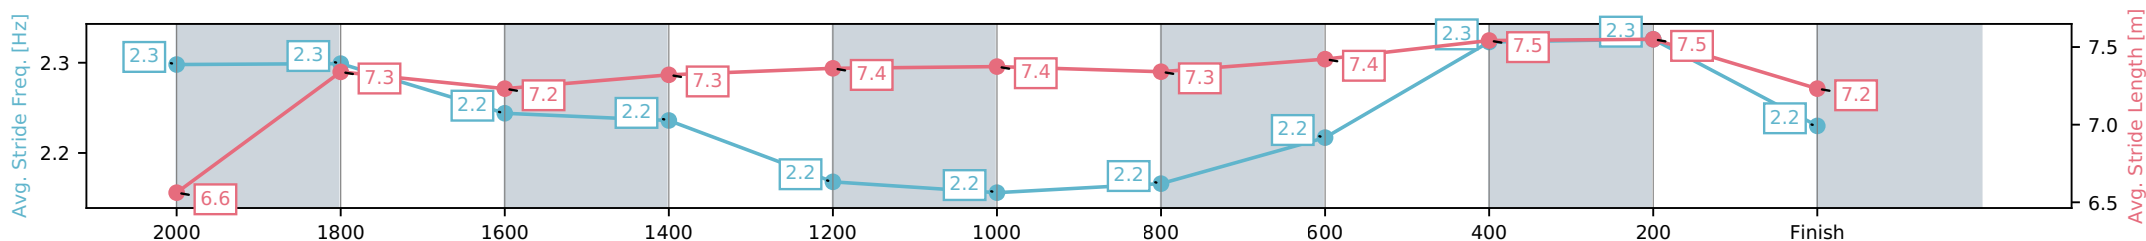

Eagle Farm QLD --Professional-2026-06-06

Race 8: SEVEN QUEENSLAND OAKS - 2200m

06 June 2026 - 3:54PM

Track Rating: Good 4, Weather: Fine, Rail Position: +2m Entire Circuit

Section	L2200	L2000	L1800	L1600	L1400	L1200	L1000	L800	L600	L400	L200
Section Times	2:19.27 (0:14.31)	2:04.96 [3] (0:12.26)	1:52.71 [3] (0:12.84)	1:39.87 [2] (0:12.64)	1:27.23 [3] (0:12.83)	1:14.40 [3] (0:12.87)	1:01.53 [3] (0:12.94)	0:48.59 [3] (0:12.44)	0:36.15 [4] (0:11.73)	0:24.42 [3] (0:11.63)	0:12.79 [3] (0:12.79)
Average Speed [km/h]	51.0	59.7	57.2	58.0	56.3	56.1	57.0	59.2	62.3	61.9	56.3
Top Speed [km/h]	61.7	60.7	58.2	58.9	57.3	57.0	57.7	61.2	63.4	63.0	59.9
Avg. Dist. to Rail [m]	8.5	3.1	3.8	5.0	4.7	4.8	5.0	4.7	3.3	7.9	10.3
Avg. Stride Freq. [Hz]	2.3	2.3	2.2	2.2	2.2	2.2	2.2	2.2	2.3	2.3	2.2
Avg. Stride Length [m]	6.6	7.3	7.2	7.3	7.4	7.4	7.3	7.4	7.5	7.5	7.2