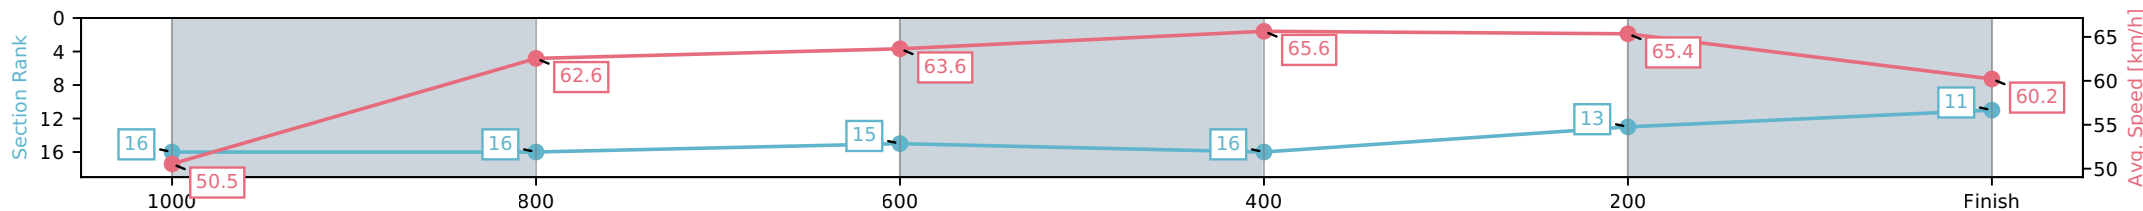

Eagle Farm QLD --Professional-2026-06-06

Race 5: XXXX QUEENSLAND DAY STAKES - 1200m

06 June 2026 - 2:06PM

Track Rating: Good 4, Weather: Fine, Rail Position: +2m Entire Circuit

BRISBANE RACING CLUB

Section	L1200	L1000	L800	L600	L400	L200
Section Times	1:11.38 (0:14.50)	0:56.88 [16] (0:11.61)	0:45.27 [16] (0:11.33)	0:33.94 [15] (0:10.92)	0:23.02 [16] (0:11.03)	0:12.00 [13] (0:12.00)
Average Speed [km/h]	50.5	62.6	63.6	65.6	65.4	60.2
Top Speed [km/h]	63.7	63.8	65.1	65.9	66.2	63.8
Avg. Dist. to Rail [m]	8.5	1.7	0.5	1.0	4.4	6.0
Avg. Stride Freq. [Hz]	2.2	2.2	2.2	2.4	2.4	2.3
Avg. Stride Length [m]	6.9	7.9	8.0	7.8	7.8	7.6