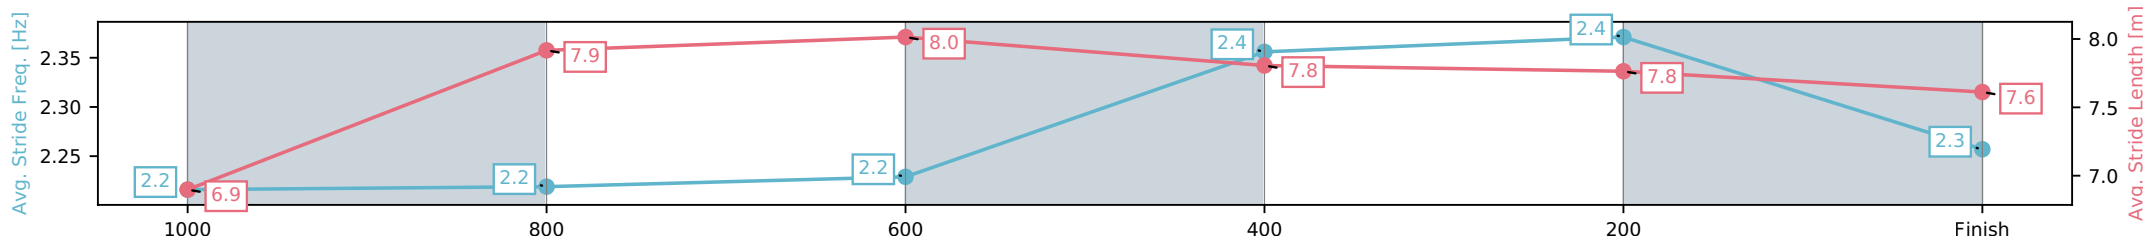

Eagle Farm QLD --Professional-2026-06-06

Race 5: XXXX QUEENSLAND DAY STAKES - 1200m

06 June 2026 - 2:06PM

Track Rating: Good 4, Weather: Fine, Rail Position: +2m Entire Circuit

BRISBANE RACING CLUB

Section	L1200	L1000	L800	L600	L400	L200
Section Times	1:11.38 (0:14.50)	0:56.88 [16] (0:11.61)	0:45.27 [16] (0:11.33)	0:33.94 [15] (0:10.92)	0:23.02 [16] (0:11.03)	0:12.00 [13] (0:12.00)
Average Speed [km/h]	50.5	62.6	63.6	65.6	65.4	60.2
Top Speed [km/h]	63.7	63.8	65.1	65.9	66.2	63.8
Avg. Dist. to Rail [m]	8.5	1.7	0.5	1.0	4.4	6.0
Avg. Stride Freq. [Hz]	2.2	2.2	2.2	2.4	2.4	2.3
Avg. Stride Length [m]	6.9	7.9	8.0	7.8	7.8	7.6