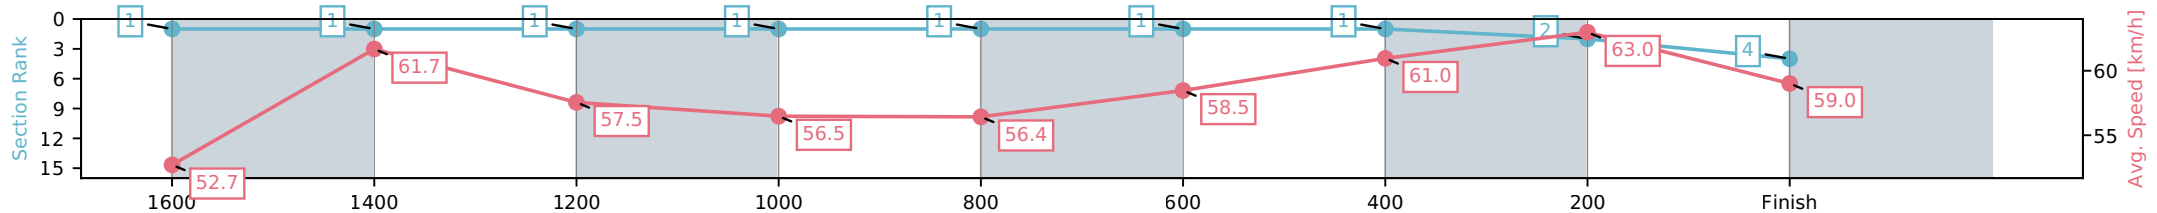

Eagle Farm QLD --Professional-2026-06-06

Race 1: MITTYS BENCHMARK 90 Handicap - 1800m

06 June 2026 - 11:45AM

Track Rating: Soft 5, Weather: Fine, Rail Position: +2m Entire Circuit

Section	L1800	L1600	L1400	L1200	L1000	L800	L600	L400	L200
Section Times	1:52.14 (0:14.43)	1:37.71 [1] (0:11.72)	1:25.99 [1] (0:12.54)	1:13.45 [1] (0:12.75)	1:00.70 [1] (0:12.89)	0:47.81 [1] (0:12.37)	0:35.44 [1] (0:11.79)	0:23.65 [1] (0:11.43)	0:12.22 [2] (0:12.22)
Average Speed [km/h]	52.7	61.7	57.5	56.5	56.4	58.5	61.0	63.0	59.0
Top Speed [km/h]	63.2	63.7	58.5	56.8	56.9	59.2	63.2	63.9	61.0
Avg. Dist. to Rail [m]	4.8	1.3	1.3	2.0	1.9	0.9	0.2	0.7	1.1
Avg. Stride Freq. [Hz]	2.4	2.4	2.3	2.2	2.2	2.3	2.3	2.4	2.3
Avg. Stride Length [m]	6.5	7.3	7.2	7.2	7.1	7.2	7.3	7.4	7.2