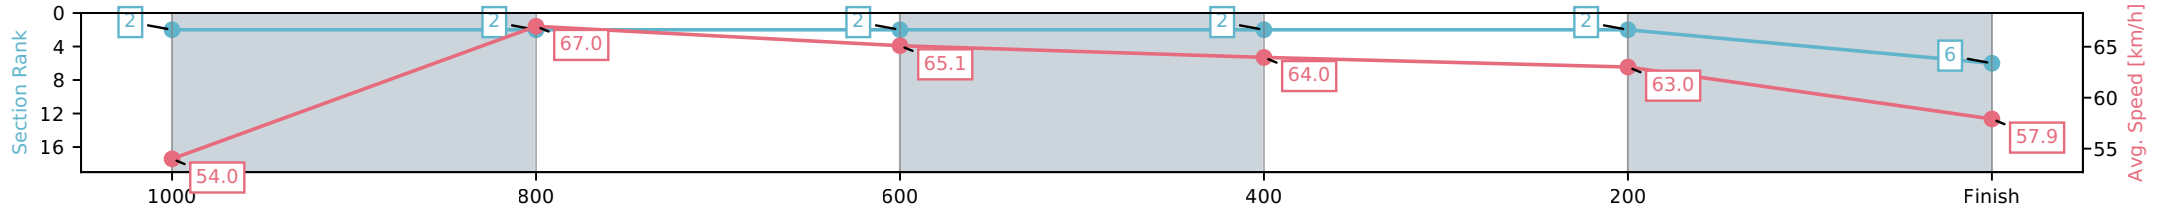

Horse/Jockey Name	Chains Of Love/Craig Williams
Finish Rank	6
Fastest Section Time (Section)	0:11.06 (1000-800)
Top Speed [km/h] (Section)	68.5 (1000-800)
Race State	Finished

Eagle Farm QLD --Professional-2026-06-06
Race 5: XXXX QUEENSLAND DAY STAKES - 1200m
06 June 2026 - 2:06PM
Track Rating: Good 4, Weather: Fine, Rail Position: +2m Entire Circuit

Section	L1200	L1000	L800	L600	L400	L200
Section Times	1:11.05 (0:13.57)	0:57.48 [2] (0:11.06)	0:46.42 [2] (0:11.19)	0:35.23 [2] (0:11.29)	0:23.94 [2] (0:11.43)	0:12.51 [2] (0:12.51)
Average Speed [km/h]	54.0	67.0	65.1	64.0	63.0	57.9
Top Speed [km/h]	66.8	68.5	65.9	64.5	64.6	61.5
Avg. Dist. to Rail [m]	14.1	5.3	2.8	0.6	4.3	5.1
Avg. Stride Freq. [Hz]	2.4	2.4	2.3	2.3	2.3	2.2
Avg. Stride Length [m]	6.8	8.0	8.0	7.9	7.7	7.4

[ ] Ranking at each section and finish
-:-:- No data available at this section
NA No data available