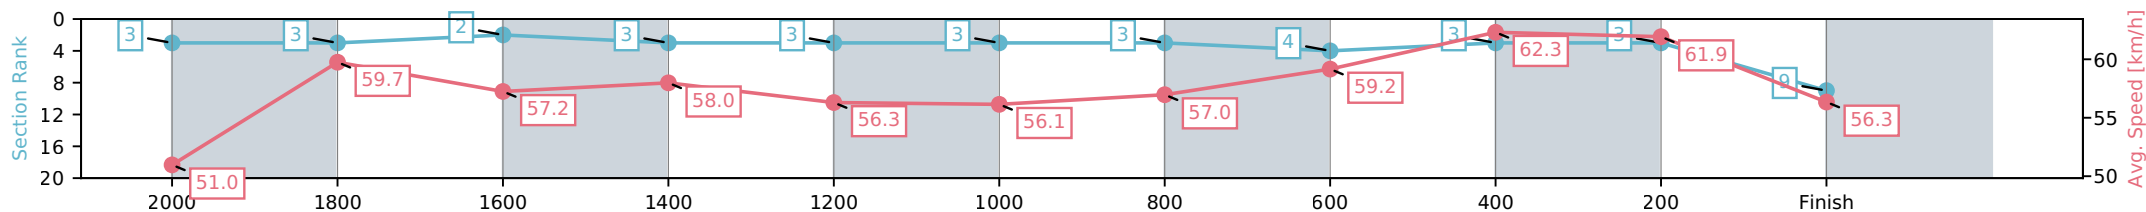

Eagle Farm QLD --Professional-2026-06-06

Race 8: SEVEN QUEENSLAND OAKS - 2200m

06 June 2026 - 3:54PM

Track Rating: Good 4, Weather: Fine, Rail Position: +2m Entire Circuit

Section	L2200	L2000	L1800	L1600	L1400	L1200	L1000	L800	L600	L400	L200
Section Times	2:19.27 (0:14.31)	2:04.96 [3] (0:12.26)	1:52.71 [3] (0:12.84)	1:39.87 [2] (0:12.64)	1:27.23 [3] (0:12.83)	1:14.40 [3] (0:12.87)	1:01.53 [3] (0:12.94)	0:48.59 [3] (0:12.44)	0:36.15 [4] (0:11.73)	0:24.42 [3] (0:11.63)	0:12.79 [3] (0:12.79)
Average Speed [km/h]	51.0	59.7	57.2	58.0	56.3	56.1	57.0	59.2	62.3	61.9	56.3
Top Speed [km/h]	61.7	60.7	58.2	58.9	57.3	57.0	57.7	61.2	63.4	63.0	59.9
Avg. Dist. to Rail [m]	8.5	3.1	3.8	5.0	4.7	4.8	5.0	4.7	3.3	7.9	10.3
Avg. Stride Freq. [Hz]	2.3	2.3	2.2	2.2	2.2	2.2	2.2	2.2	2.3	2.3	2.2
Avg. Stride Length [m]	6.6	7.3	7.2	7.3	7.4	7.4	7.3	7.4	7.5	7.5	7.2