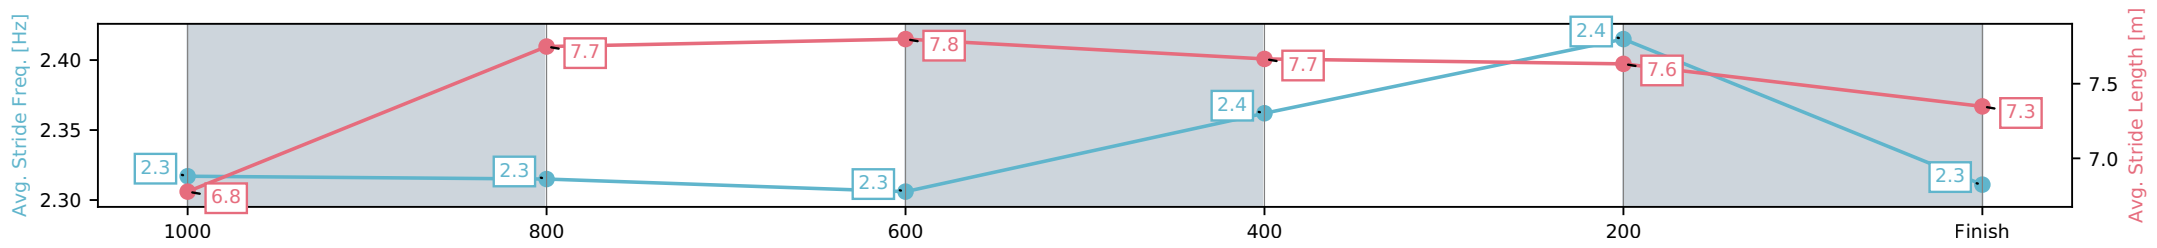

Horse/Jockey Name	Sequista/Michael Rodd
Finish Rank	7
Fastest Section Time (Section)	0:10.96 (400-200)
Top Speed [km/h] (Section)	66.5 (400-200)
Race State	Finished

Eagle Farm QLD --Professional-2026-06-06
Race 5: XXXX QUEENSLAND DAY STAKES - 1200m
06 June 2026 - 2:06PM
Track Rating: Good 4, Weather: Fine, Rail Position: +2m Entire Circuit

Section	L1200	L1000	L800	L600	L400	L200
Section Times	1:11.13 (0:13.99)	0:57.14 [8] (0:11.43)	0:45.70 [7] (0:11.29)	0:34.41 [6] (0:11.17)	0:23.24 [6] (0:10.96)	0:12.28 [5] (0:12.28)
Average Speed [km/h]	52.2	63.8	64.1	64.6	65.6	59.4
Top Speed [km/h]	65.4	64.2	65.1	65.9	66.5	63.3
Avg. Dist. to Rail [m]	3.5	2.5	1.3	0.7	4.5	6.3
Avg. Stride Freq. [Hz]	2.3	2.3	2.3	2.4	2.4	2.3
Avg. Stride Length [m]	6.8	7.7	7.8	7.7	7.6	7.3

[ ] Ranking at each section and finish
-:-:- No data available at this section
NA No data available