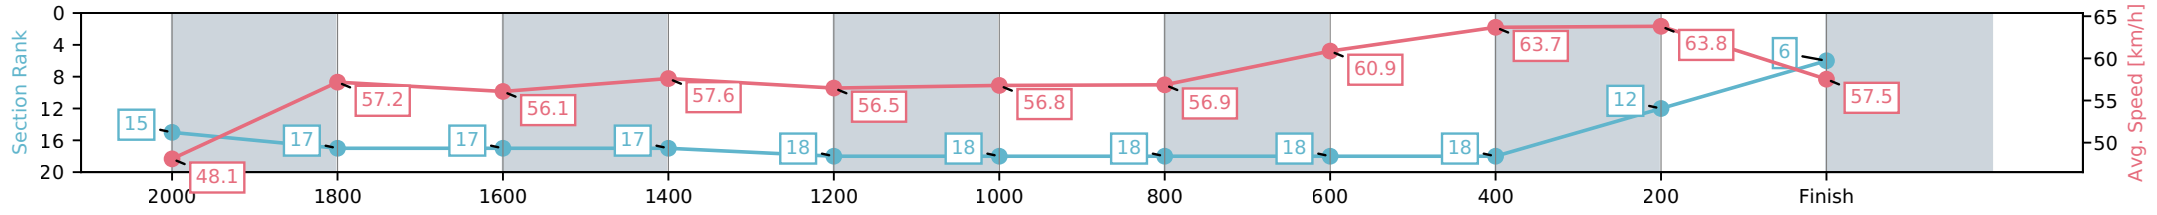

Eagle Farm QLD --Professional-2026-06-06

Race 8: SEVEN QUEENSLAND OAKS - 2200m

06 June 2026 - 3:54PM

Track Rating: Good 4, Weather: Fine, Rail Position: +2m Entire Circuit

Section	L2200	L2000	L1800	L1600	L1400	L1200	L1000	L800	L600	L400	L200
Section Times	2:19.13 (0:15.18)	2:03.95 [15] (0:12.60)	1:51.35 [17] (0:12.98)	1:38.37 [17] (0:12.68)	1:25.69 [17] (0:12.80)	1:12.88 [18] (0:12.70)	1:00.18 [18] (0:12.99)	0:47.20 [18] (0:12.04)	0:35.16 [18] (0:11.48)	0:23.68 [18] (0:11.30)	0:12.38 [12] (0:12.38)
Average Speed [km/h]	48.1	57.2	56.1	57.6	56.5	56.8	56.9	60.9	63.7	63.8	57.5
Top Speed [km/h]	59.0	58.7	58.5	59.8	59.8	58.1	59.6	62.6	65.1	65.8	60.8
Avg. Dist. to Rail [m]	8.1	0.7	2.0	3.8	4.5	4.9	4.9	4.0	2.9	9.4	13.9
Avg. Stride Freq. [Hz]	2.4	2.3	2.3	2.3	2.2	2.3	2.3	2.3	2.4	2.5	2.4
Avg. Stride Length [m]	6.2	7.0	7.0	7.1	7.2	7.1	7.1	7.3	7.4	7.3	6.7