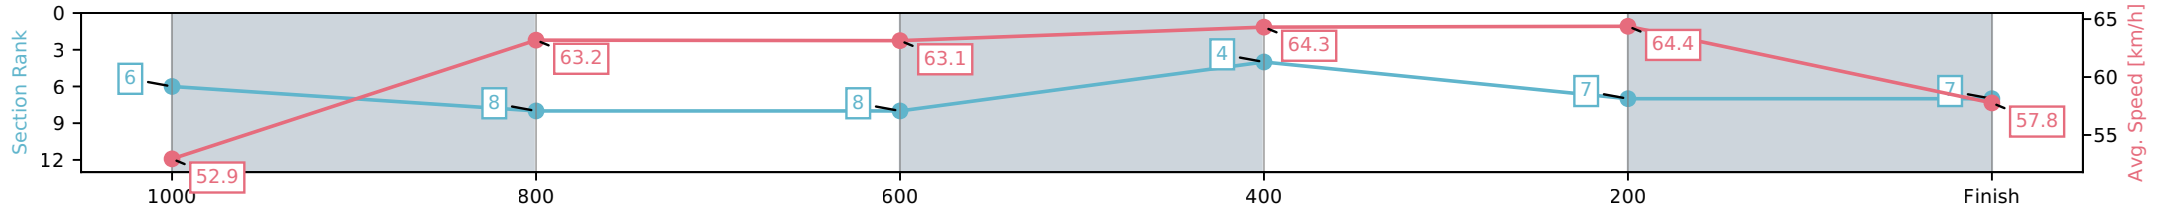

Eagle Farm QLD --Professional-2026-06-06

Race 9: LADBROKES MORETON CUP - 1200m

06 June 2026 - 4:30PM

Track Rating: Soft 5, Weather: Fine, Rail Position: +2m Entire Circuit

Section	L1200	L1000	L800	L600	L400	L200
Section Times	1:11.24 (0:13.80)	0:57.44 [6] (0:11.59)	0:45.85 [8] (0:11.48)	0:34.37 [8] (0:11.04)	0:23.33 [4] (0:11.18)	0:12.15 [7] (0:12.15)
Average Speed [km/h]	52.9	63.2	63.1	64.3	64.4	57.8
Top Speed [km/h]	65.5	64.3	63.7	65.7	66.0	61.7
Avg. Dist. to Rail [m]	2.1	3.2	2.0	2.9	2.8	3.7
Avg. Stride Freq. [Hz]	2.5	2.4	2.4	2.5	2.5	2.4
Avg. Stride Length [m]	6.5	7.4	7.4	7.3	7.2	6.9