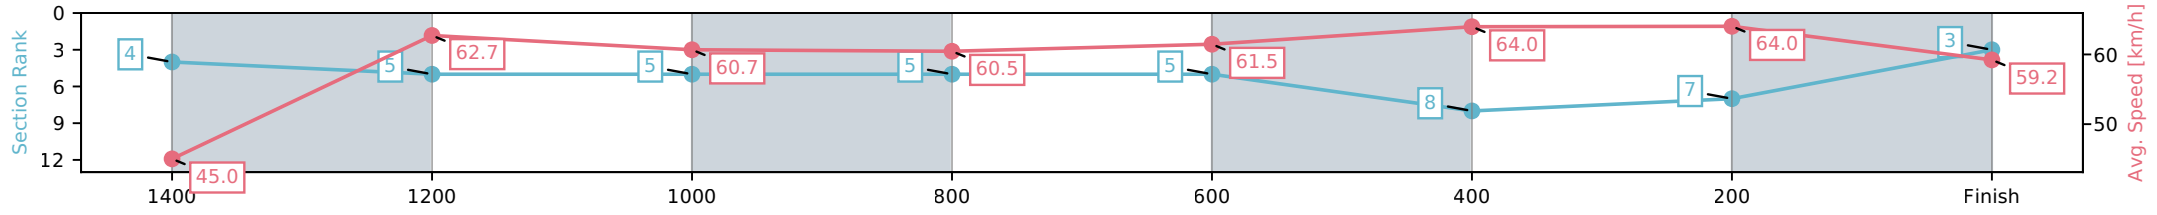

Horse/Jockey Name	Shadizi/Jamie Melham
Finish Rank	3
Fastest Section Time (Section)	0:11.25 (400-200)
Top Speed [km/h] (Section)	65.8 (400-200)
Race State	Finished

Eagle Farm QLD --Professional-2026-06-06
Race 7: SKY RACING SPEAR CHIEF HANDICAP - 1500m
06 June 2026 - 3:14PM
Track Rating: Good 4, Weather: Fine, Rail Position: +2m Entire Circuit

Section	L1500	L1400	L1200	L1000	L800	L600	L400	L200
Section Times	1:30.40 (0:08.34)	1:22.06 [4] (0:11.54)	1:10.52 [5] (0:11.90)	0:58.62 [5] (0:12.16)	0:46.47 [5] (0:11.84)	0:34.63 [5] (0:11.32)	0:23.31 [8] (0:11.25)	0:12.06 [7] (0:12.06)
Average Speed [km/h]	45.0	62.7	60.7	60.5	61.5	64.0	64.0	59.2
Top Speed [km/h]	60.9	64.3	61.7	61.0	62.8	65.4	65.8	62.0
Avg. Dist. to Rail [m]	14.4	4.2	4.8	4.3	2.1	1.4	6.3	7.5
Avg. Stride Freq. [Hz]	2.3	2.3	2.2	2.2	2.2	2.4	2.4	2.3
Avg. Stride Length [m]	6.0	7.6	7.7	7.7	7.7	7.6	7.5	7.5

[ ] Ranking at each section and finish
-:-:- No data available at this section
NA No data available