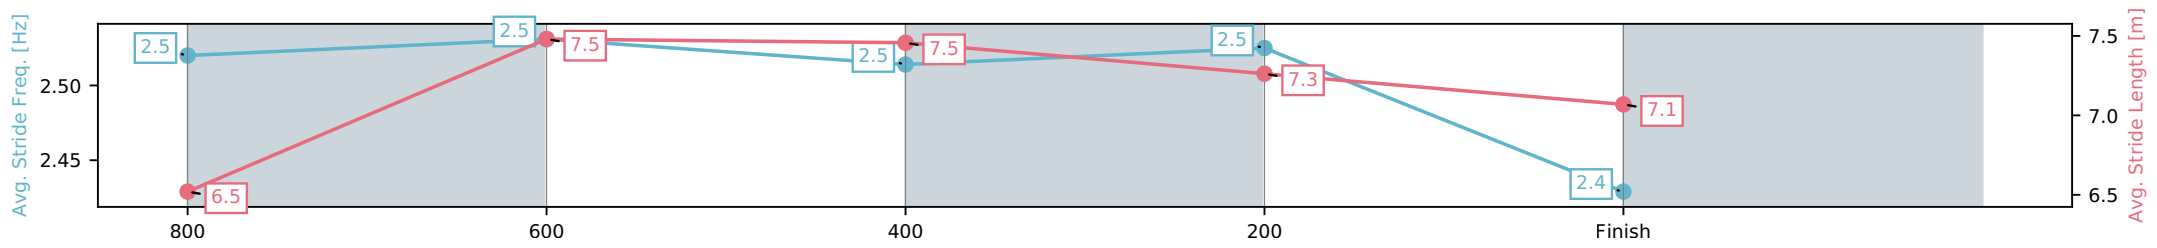

Horse/Jockey Name	Steady Ready/Tommy Berry
Finish Rank	2
Fastest Section Time (Section)	0:10.78 (800-600)
Top Speed [km/h] (Section)	68.6 (800-600)
Race State	Finished

Eagle Farm QLD --Professional-2026-06-06
Race 3: MORETON HIRE LIGHTNING HANDICAP - 1000m
06 June 2026 - 12:54PM
Track Rating: Soft 5, Weather: Fine, Rail Position: +2m Entire Circuit

Section	L1000	L800	L600	L400	L200
Section Times	0:57.69 (0:13.06)	0:44.63 [1] (0:10.78)	0:33.85 [2] (0:10.79)	0:23.06 [1] (0:11.10)	0:11.95 [2] (0:11.95)
Average Speed [km/h]	56.2	67.3	66.6	64.8	59.9
Top Speed [km/h]	67.1	68.6	66.9	66.5	63.2
Avg. Dist. to Rail [m]	3.8	2.0	0.9	3.3	3.2
Avg. Stride Freq. [Hz]	2.5	2.5	2.5	2.5	2.4
Avg. Stride Length [m]	6.5	7.5	7.5	7.3	7.1

[ ] Ranking at each section and finish
-:-:- No data available at this section
NA No data available