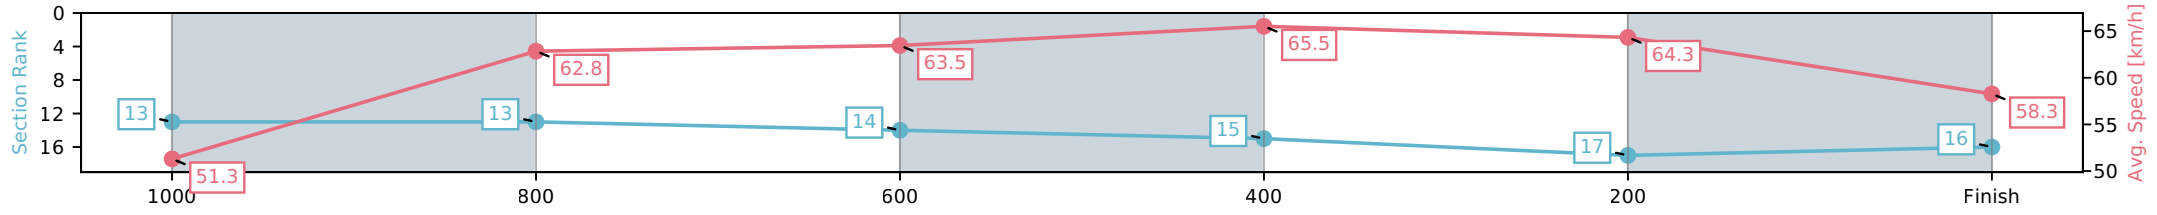

Horse/Jockey Name	Better Not Slip/Ron Stewart
Finish Rank	16
Fastest Section Time (Section)	0:11.02 (600-400)
Top Speed [km/h] (Section)	67.2 (600-400)
Race State	Finished

Eagle Farm QLD --Professional-2026-06-06
Race 5: XXXX QUEENSLAND DAY STAKES - 1200m
06 June 2026 - 2:06PM
Track Rating: Good 4, Weather: Fine, Rail Position: +2m Entire Circuit

Section	L1200	L1000	L800	L600	L400	L200
Section Times	1:11.85 (0:14.22)	0:57.63 [13] (0:11.63)	0:46.00 [13] (0:11.42)	0:34.58 [14] (0:11.02)	0:23.56 [15] (0:11.21)	0:12.35 [17] (0:12.35)
Average Speed [km/h]	51.3	62.8	63.5	65.5	64.3	58.3
Top Speed [km/h]	62.2	63.8	65.0	67.2	65.3	62.9
Avg. Dist. to Rail [m]	5.2	2.7	1.5	1.2	8.3	11.1
Avg. Stride Freq. [Hz]	2.3	2.2	2.2	2.3	2.3	2.2
Avg. Stride Length [m]	6.7	7.8	8.1	8.1	7.8	7.6

[ ] Ranking at each section and finish
-:-:- No data available at this section
NA No data available