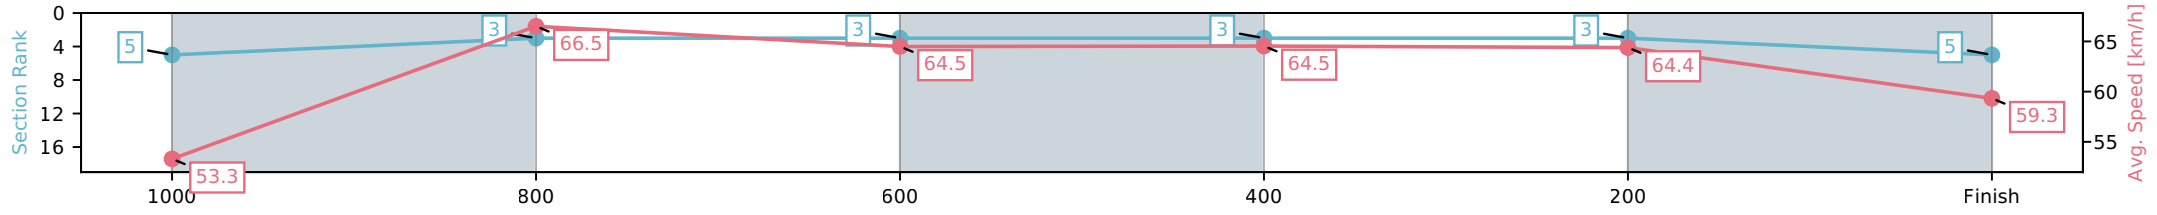

Horse/Jockey Name	Foreign Press/Cejay Graham
Finish Rank	5
Fastest Section Time (Section)	0:11.04 (1000-800)
Top Speed [km/h] (Section)	68.3 (1000-800)
Race State	Finished

Eagle Farm QLD --Professional-2026-06-06
Race 5: XXXX QUEENSLAND DAY STAKES - 1200m
06 June 2026 - 2:06PM
Track Rating: Good 4, Weather: Fine, Rail Position: +2m Entire Circuit

Section	L1200	L1000	L800	L600	L400	L200
Section Times	1:11.04 (0:13.71)	0:57.33 [5] (0:11.04)	0:46.29 [3] (0:11.38)	0:34.91 [3] (0:11.35)	0:23.56 [3] (0:11.18)	0:12.38 [3] (0:12.38)
Average Speed [km/h]	53.3	66.5	64.5	64.5	64.4	59.3
Top Speed [km/h]	65.6	68.3	65.0	65.8	65.6	62.6
Avg. Dist. to Rail [m]	9.0	3.6	4.2	3.6	9.5	10.6
Avg. Stride Freq. [Hz]	2.3	2.3	2.3	2.3	2.4	2.3
Avg. Stride Length [m]	6.9	8.0	7.9	7.9	7.6	7.2

[ ] Ranking at each section and finish
-:-:- No data available at this section
NA No data available