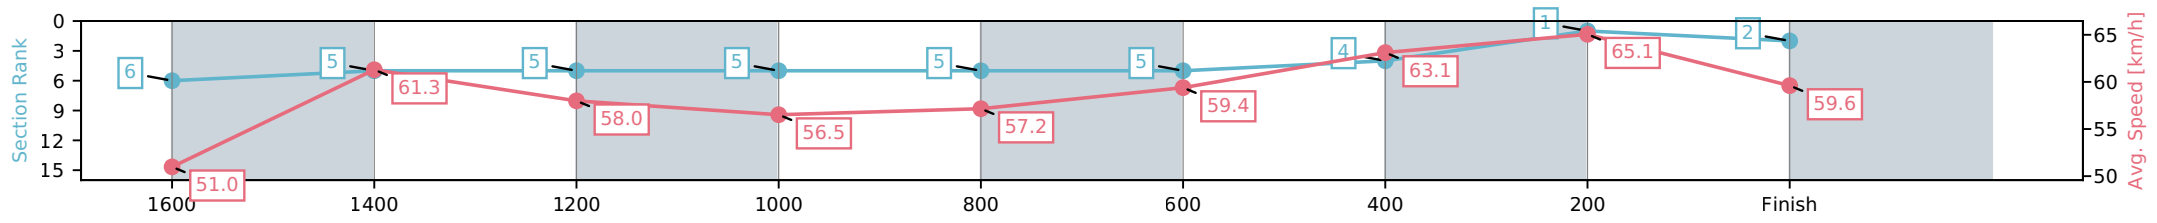

Horse/Jockey Name	Express Payment/Michael Rodd
Finish Rank	2
Fastest Section Time (Section)	0:11.07 (400-200)
Top Speed [km/h] (Section)	67.7 (400-200)
Race State	Finished

Eagle Farm QLD --Professional-2026-06-06
Race 1: MITTYS BENCHMARK 90 Handicap - 1800m
06 June 2026 - 11:45AM
Track Rating: Soft 5, Weather: Fine, Rail Position: +2m Entire Circuit

Section	L1800	L1600	L1400	L1200	L1000	L800	L600	L400	L200
Section Times	1:52.03 (0:14.89)	1:37.14 [6] (0:11.89)	1:25.24 [5] (0:12.45)	1:12.79 [5] (0:12.79)	1:00.00 [5] (0:12.88)	0:47.12 [5] (0:12.35)	0:34.78 [5] (0:11.49)	0:23.28 [4] (0:11.07)	0:12.21 [1] (0:12.21)
Average Speed [km/h]	51.0	61.3	58.0	56.5	57.2	59.4	63.1	65.1	59.6
Top Speed [km/h]	60.4	62.4	60.9	58.5	58.6	61.0	65.7	67.7	62.3
Avg. Dist. to Rail [m]	4.1	3.6	3.6	3.5	4.7	4.1	1.8	4.5	4.1
Avg. Stride Freq. [Hz]	2.4	2.4	2.3	2.2	2.3	2.3	2.4	2.5	2.4
Avg. Stride Length [m]	6.3	7.2	7.2	7.1	7.1	7.1	7.2	7.4	7.1

[ ] Ranking at each section and finish
-:-:- No data available at this section
NA No data available