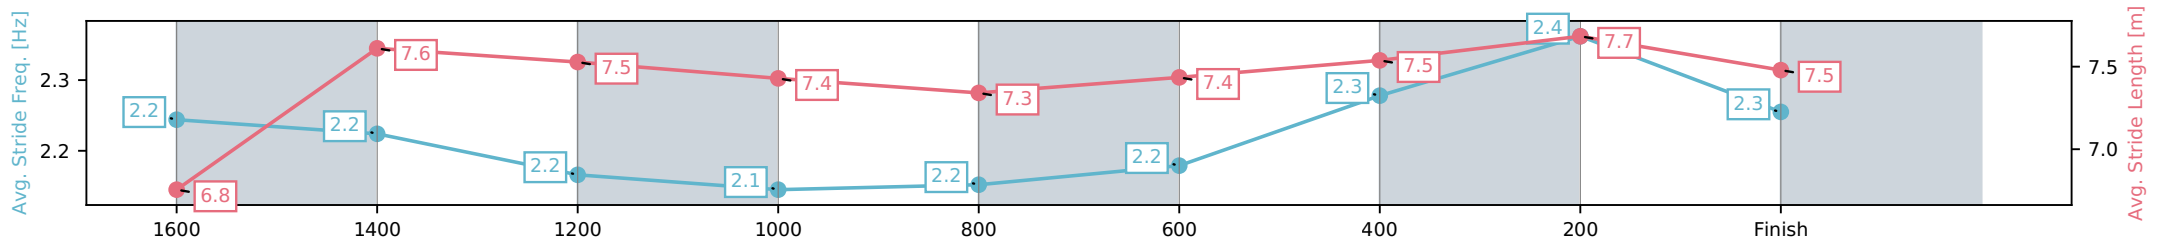

Eagle Farm QLD --Professional-2026-06-06

Race 1: MITTYS BENCHMARK 90 Handicap - 1800m

06 June 2026 - 11:45AM

Track Rating: Soft 5, Weather: Fine, Rail Position: +2m Entire Circuit

Section	L1800	L1600	L1400	L1200	L1000	L800	L600	L400	L200
Section Times	1:52.41 (0:14.81)	1:37.60 [4] (0:12.01)	1:25.60 [6] (0:12.55)	1:13.04 [6] (0:12.78)	1:00.26 [6] (0:12.90)	0:47.36 [6] (0:12.33)	0:35.03 [7] (0:11.58)	0:23.46 [7] (0:11.20)	0:12.26 [6] (0:12.26)
Average Speed [km/h]	50.7	60.4	57.4	56.5	56.4	58.3	61.6	64.3	58.9
Top Speed [km/h]	59.9	60.8	59.6	57.6	57.1	60.2	64.3	65.9	62.5
Avg. Dist. to Rail [m]	1.3	2.0	3.0	3.1	2.0	0.8	1.6	1.2	1.1
Avg. Stride Freq. [Hz]	2.2	2.2	2.2	2.1	2.2	2.2	2.3	2.4	2.3
Avg. Stride Length [m]	6.8	7.6	7.5	7.4	7.3	7.4	7.5	7.7	7.5