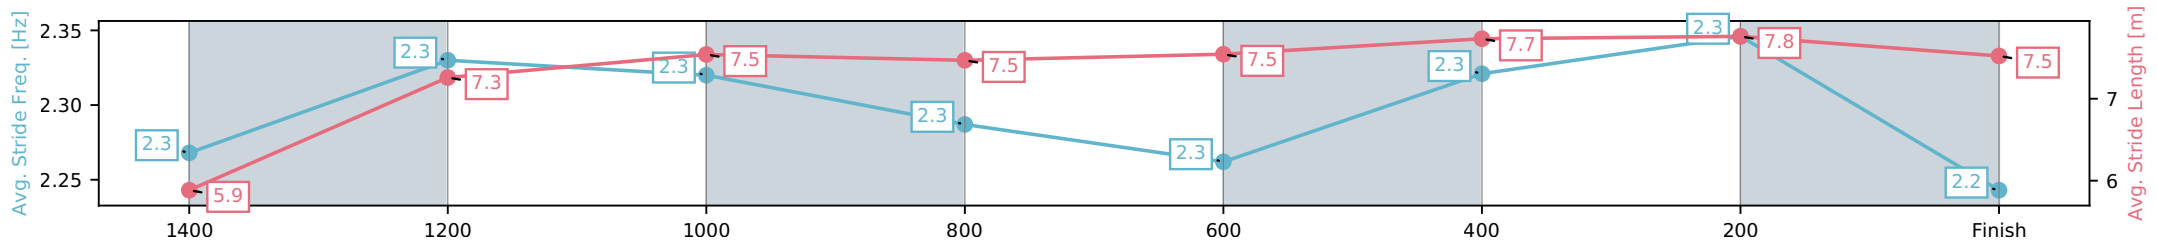

Eagle Farm QLD --Professional-2026-06-06

Race 7: SKY RACING SPEAR CHIEF HANDICAP - 1500m

06 June 2026 - 3:14PM

Track Rating: Good 4, Weather: Fine, Rail Position: +2m Entire Circuit

Section	L1500	L1400	L1200	L1000	L800	L600	L400	L200
Section Times	1:30.54 (0:08.71)	1:21.83 [8] (0:11.90)	1:09.92 [11] (0:11.60)	0:58.32 [9] (0:12.11)	0:46.21 [10] (0:11.82)	0:34.39 [11] (0:11.14)	0:23.25 [10] (0:11.13)	0:12.12 [9] (0:12.12)
Average Speed [km/h]	43.6	61.0	62.2	60.8	61.2	64.4	64.7	59.1
Top Speed [km/h]	59.1	63.1	63.5	61.7	63.7	65.8	65.9	63.1
Avg. Dist. to Rail [m]	21.1	5.6	5.2	4.5	1.4	0.9	3.9	5.7
Avg. Stride Freq. [Hz]	2.3	2.3	2.3	2.3	2.3	2.3	2.3	2.2
Avg. Stride Length [m]	5.9	7.3	7.5	7.5	7.5	7.7	7.8	7.5