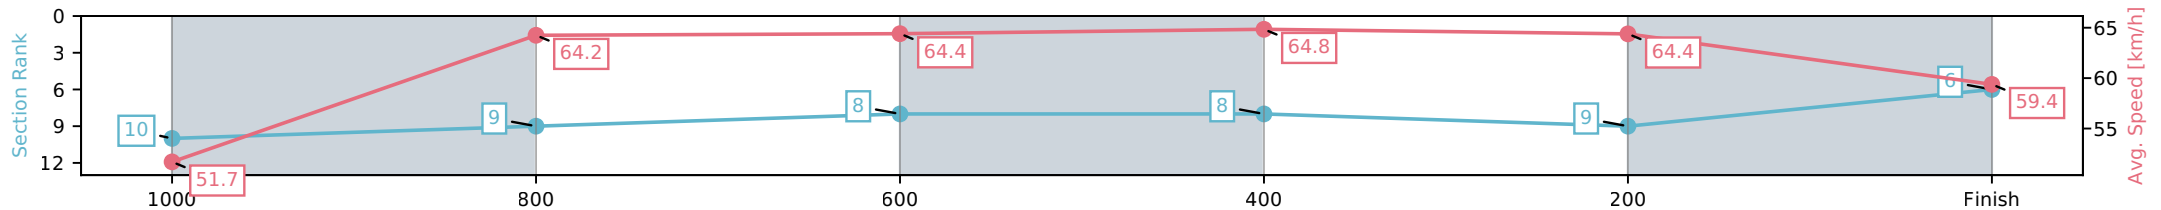

Horse/Jockey Name	Caspermova/Michael Rodd
Finish Rank	6
Fastest Section Time (Section)	0:11.01 (600-400)
Top Speed [km/h] (Section)	67.2 (600-400)
Race State	Finished

Eagle Farm QLD --Professional-2026-06-06
Race 2: PLACE ASCOT BENCHMARK 85 Handicap - 1200m
06 June 2026 - 12:20PM
Track Rating: Soft 5, Weather: Fine, Rail Position: +2m Entire Circuit

Section	L1200	L1000	L800	L600	L400	L200
Section Times	1:10.91 (0:14.10)	0:56.81 [10] (0:11.32)	0:45.49 [9] (0:11.13)	0:34.36 [8] (0:11.01)	0:23.35 [8] (0:11.19)	0:12.16 [9] (0:12.16)
Average Speed [km/h]	51.7	64.2	64.4	64.8	64.4	59.4
Top Speed [km/h]	66.4	65.3	65.6	67.2	65.7	63.0
Avg. Dist. to Rail [m]	4.0	1.7	0.8	1.8	4.8	4.6
Avg. Stride Freq. [Hz]	2.5	2.4	2.4	2.4	2.5	2.4
Avg. Stride Length [m]	6.3	7.5	7.5	7.6	7.4	7.2

- [ ] Ranking at each section and finish
- -:-:- No data available at this section
- NA No data available