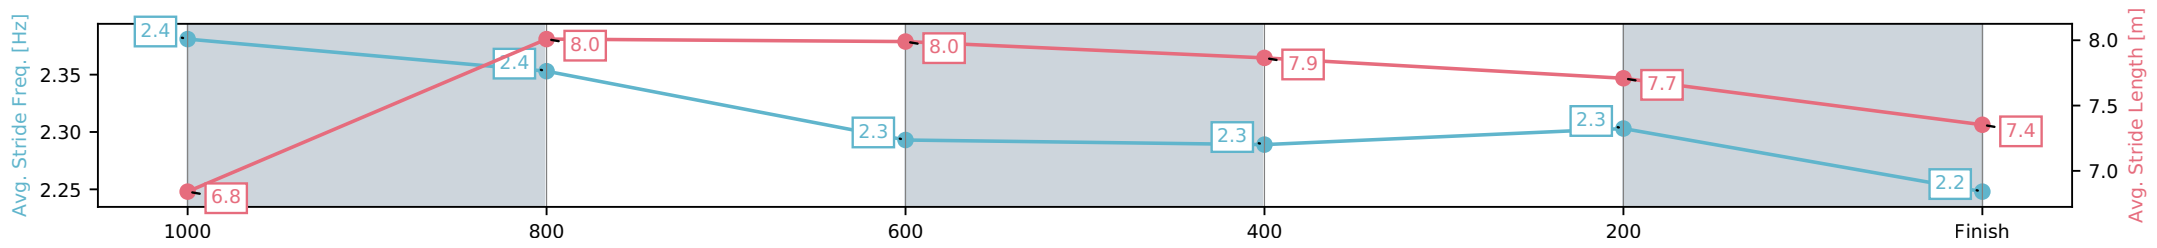

Horse/Jockey Name	Chains Of Love/Craig Williams
Finish Rank	6
Fastest Section Time (Section)	0:11.06 (1000-800)
Top Speed [km/h] (Section)	68.5 (1000-800)
Race State	Finished

Eagle Farm QLD --Professional-2026-06-06
Race 5: XXXX QUEENSLAND DAY STAKES - 1200m
06 June 2026 - 2:06PM
Track Rating: Good 4, Weather: Fine, Rail Position: +2m Entire Circuit

Section	L1200	L1000	L800	L600	L400	L200
Section Times	1:11.05 (0:13.57)	0:57.48 [2] (0:11.06)	0:46.42 [2] (0:11.19)	0:35.23 [2] (0:11.29)	0:23.94 [2] (0:11.43)	0:12.51 [2] (0:12.51)
Average Speed [km/h]	54.0	67.0	65.1	64.0	63.0	57.9
Top Speed [km/h]	66.8	68.5	65.9	64.5	64.6	61.5
Avg. Dist. to Rail [m]	14.1	5.3	2.8	0.6	4.3	5.1
Avg. Stride Freq. [Hz]	2.4	2.4	2.3	2.3	2.3	2.2
Avg. Stride Length [m]	6.8	8.0	8.0	7.9	7.7	7.4

[ ] Ranking at each section and finish
-:-:- No data available at this section
NA No data available