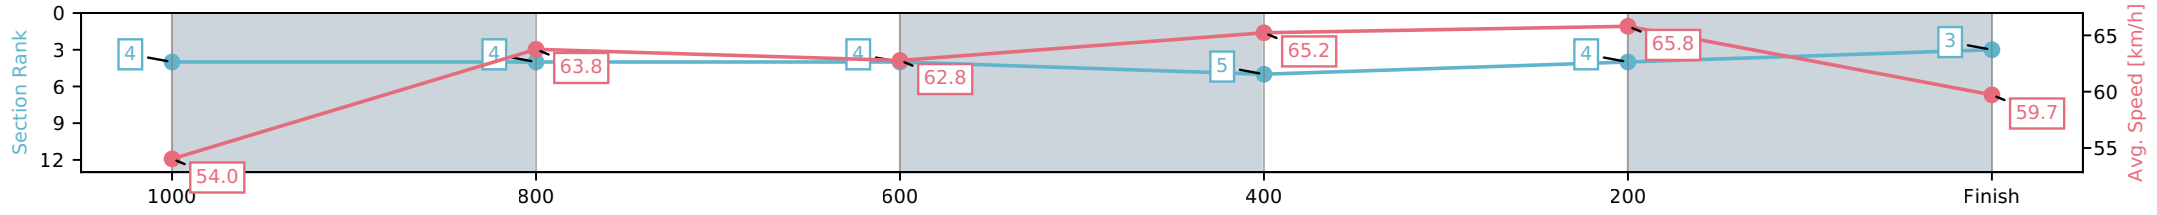

Horse/Jockey Name	Manaal/Ben Melham
Finish Rank	3
Fastest Section Time (Section)	0:10.95 (400-200)
Top Speed [km/h] (Section)	67.7 (400-200)
Race State	Finished

Section	L1200	L1000	L800	L600	L400	L200
Section Times	1:10.96 (0:13.50)	0:57.46 [4] (0:11.54)	0:45.92 [4] (0:11.72)	0:34.21 [4] (0:11.20)	0:23.01 [5] (0:10.95)	0:12.06 [4] (0:12.06)
Average Speed [km/h]	54.0	63.8	62.8	65.2	65.8	59.7
Top Speed [km/h]	65.4	64.8	63.4	67.6	67.7	63.6
Avg. Dist. to Rail [m]	2.8	4.0	4.9	2.9	6.5	8.9
Avg. Stride Freq. [Hz]	2.4	2.4	2.3	2.4	2.4	2.3
Avg. Stride Length [m]	6.7	7.7	7.7	7.7	7.8	7.4

[ ] Ranking at each section and finish
-:-:- No data available at this section
NA No data available