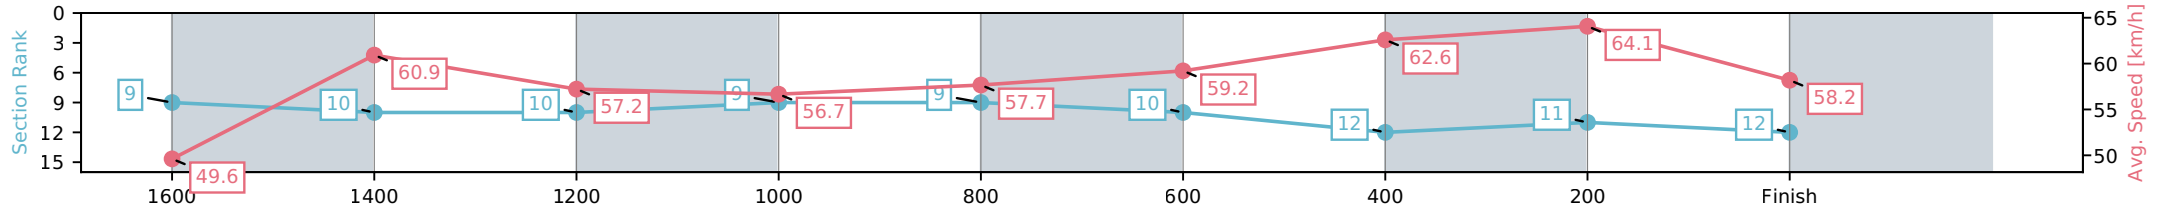

Horse/Jockey Name	Diamond Epic/Cejay Graham
Finish Rank	12
Fastest Section Time (Section)	0:11.24 (400-200)
Top Speed [km/h] (Section)	65.8 (400-200)
Race State	Finished

Eagle Farm QLD --Professional-2026-06-06
Race 1: MITTYS BENCHMARK 90 Handicap - 1800m
06 June 2026 - 11:45AM
Track Rating: Soft 5, Weather: Fine, Rail Position: +2m Entire Circuit

Section	L1800	L1600	L1400	L1200	L1000	L800	L600	L400	L200
Section Times	1:53.00 (0:15.36)	1:37.64 [9] (0:11.96)	1:25.68 [10] (0:12.62)	1:13.07 [10] (0:12.74)	1:00.33 [9] (0:12.70)	0:47.63 [9] (0:12.33)	0:35.30 [10] (0:11.65)	0:23.65 [12] (0:11.24)	0:12.41 [11] (0:12.41)
Average Speed [km/h]	49.6	60.9	57.2	56.7	57.7	59.2	62.6	64.1	58.2
Top Speed [km/h]	61.2	62.4	59.8	58.9	59.6	63.0	65.2	65.8	61.6
Avg. Dist. to Rail [m]	5.2	3.1	3.7	4.0	3.5	2.7	2.8	7.4	9.0
Avg. Stride Freq. [Hz]	2.2	2.2	2.1	2.1	2.1	2.2	2.3	2.4	2.3
Avg. Stride Length [m]	6.6	7.9	7.7	7.7	7.7	7.6	7.8	7.6	7.3

[ ] Ranking at each section and finish
-.-.- No data available at this section
NA No data available