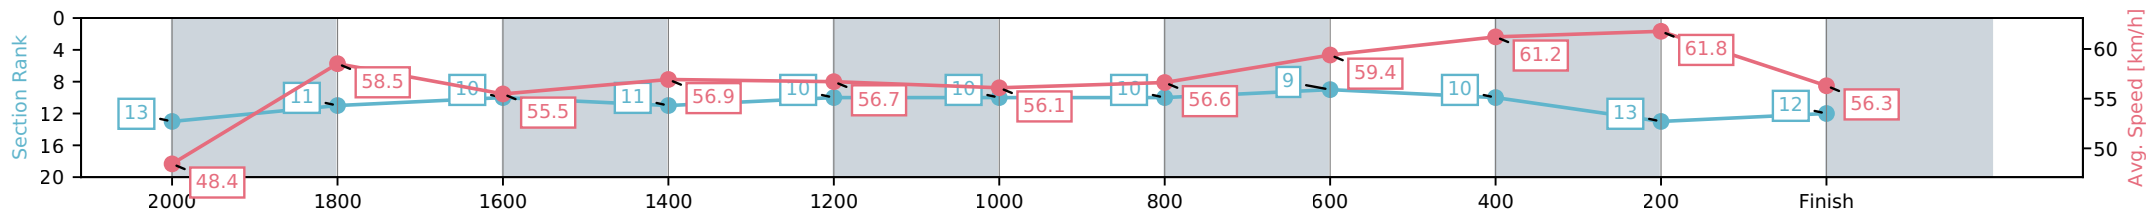

Horse/Jockey Name	Sheeza Diva/Tom Sherry
Finish Rank	13
Fastest Section Time (Section)	0:11.65 (400-200)
Top Speed [km/h] (Section)	62.6 (400-200)
Race State	Finished

Eagle Farm QLD --Professional-2026-06-06

Race 8: SEVEN QUEENSLAND OAKS - 2200m

06 June 2026 - 3:54PM

Track Rating: Good 4, Weather: Fine, Rail Position: +2m Entire Circuit

Section	L2200	L2000	L1800	L1600	L1400	L1200	L1000	L800	L600	L400	L200
Section Times	2:19.60 (0:14.97)	2:04.63 [13] (0:12.20)	1:52.43 [11] (0:12.97)	1:39.46 [10] (0:12.75)	1:26.71 [11] (0:12.72)	1:13.99 [10] (0:12.87)	1:01.12 [10] (0:12.80)	0:48.32 [10] (0:12.09)	0:36.23 [9] (0:11.77)	0:24.45 [10] (0:11.65)	0:12.80 [13] (0:12.80)
Average Speed [km/h]	48.4	58.5	55.5	56.9	56.7	56.1	56.6	59.4	61.2	61.8	56.3
Top Speed [km/h]	58.6	59.3	56.6	58.4	58.4	58.1	58.4	60.6	62.3	62.6	60.6
Avg. Dist. to Rail [m]	0.9	1.7	0.9	2.2	2.2	2.4	1.5	0.5	0.7	2.1	2.3
Avg. Stride Freq. [Hz]	2.2	2.3	2.2	2.2	2.2	2.2	2.2	2.2	2.3	2.4	2.3
Avg. Stride Length [m]	6.5	7.3	7.2	7.3	7.3	7.4	7.3	7.6	7.4	7.3	7.1

- [ ] Ranking at each section and finish
- -:-:- No data available at this section
- NA No data available