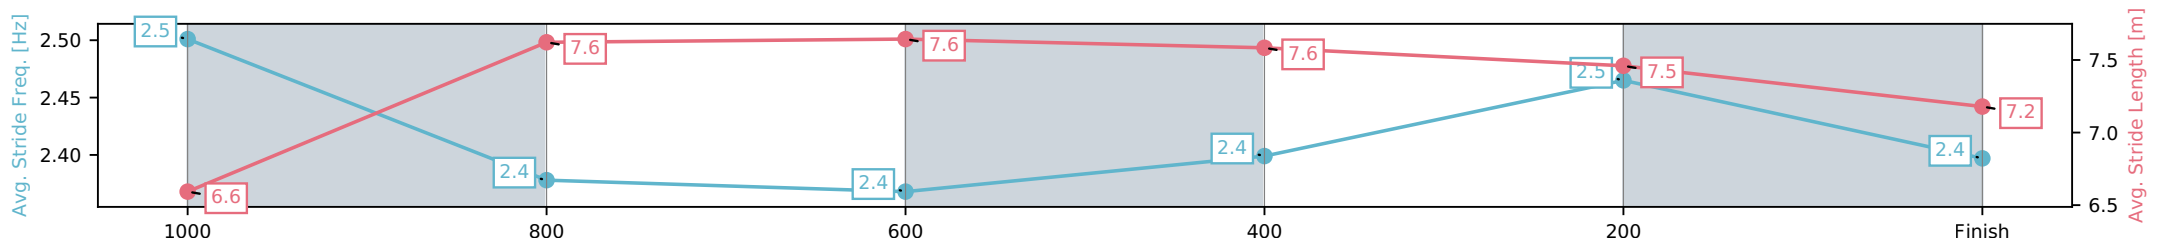

Horse/Jockey Name	Soothsayer/Ben Melham
Finish Rank	1
Fastest Section Time (Section)	0:11.05 (400-200)
Top Speed [km/h] (Section)	67.0 (600-400)
Race State	Finished

Eagle Farm QLD --Professional-2026-06-06
Race 2: PLACE ASCOT BENCHMARK 85 Handicap - 1200m
06 June 2026 - 12:20PM
Track Rating: Soft 5, Weather: Fine, Rail Position: +2m Entire Circuit

Section	L1200	L1000	L800	L600	L400	L200
Section Times	1:10.33 (0:13.63)	0:56.70 [6] (0:11.35)	0:45.34 [6] (0:11.24)	0:34.10 [6] (0:11.06)	0:23.04 [6] (0:11.05)	0:12.00 [2] (0:12.00)
Average Speed [km/h]	53.5	64.3	64.4	65.2	65.2	60.3
Top Speed [km/h]	66.5	65.9	65.7	67.0	66.6	64.0
Avg. Dist. to Rail [m]	4.3	2.6	1.1	0.6	6.7	8.0
Avg. Stride Freq. [Hz]	2.5	2.4	2.4	2.4	2.5	2.4
Avg. Stride Length [m]	6.6	7.6	7.6	7.6	7.5	7.2

[ ] Ranking at each section and finish
-:-:- No data available at this section
NA No data available