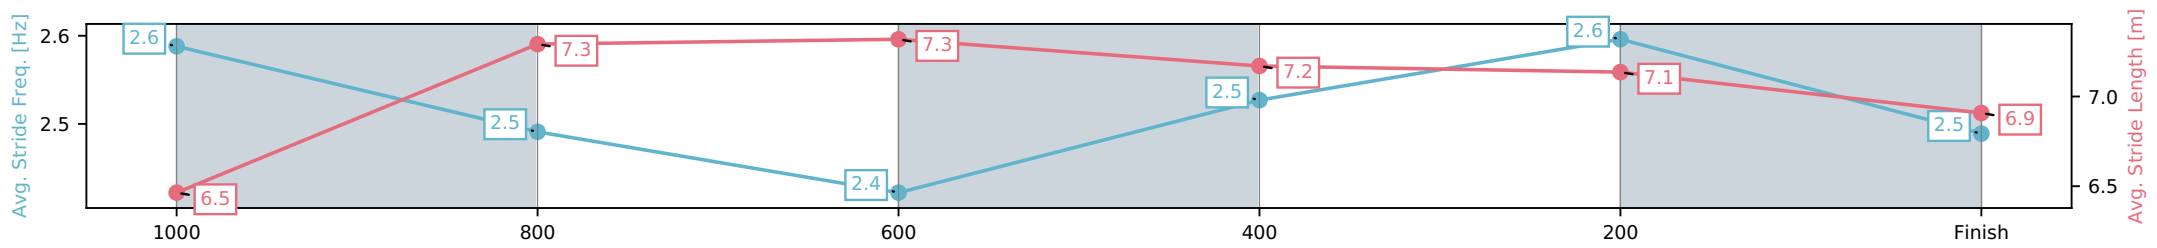

Race 9: LADBROKES MORETON CUP - 1200m

06 June 2026 - 4:30PM

Track Rating: Soft 5, Weather: Fine, Rail Position: +2m Entire Circuit

Section	L1200	L1000	L800	L600	L400	L200
Section Times	1:10.75 (0:13.38)	0:57.38 [2] (0:11.50)	0:45.87 [1] (0:11.64)	0:34.23 [1] (0:11.22)	0:23.02 [1] (0:10.98)	0:12.04 [1] (0:12.04)
Average Speed [km/h]	54.6	64.1	62.9	64.9	65.6	60.1
Top Speed [km/h]	66.5	66.0	63.9	66.3	67.1	64.0
Avg. Dist. to Rail [m]	9.1	4.3	3.8	2.4	7.7	8.7
Avg. Stride Freq. [Hz]	2.6	2.5	2.4	2.5	2.6	2.5
Avg. Stride Length [m]	6.5	7.3	7.3	7.2	7.1	6.9