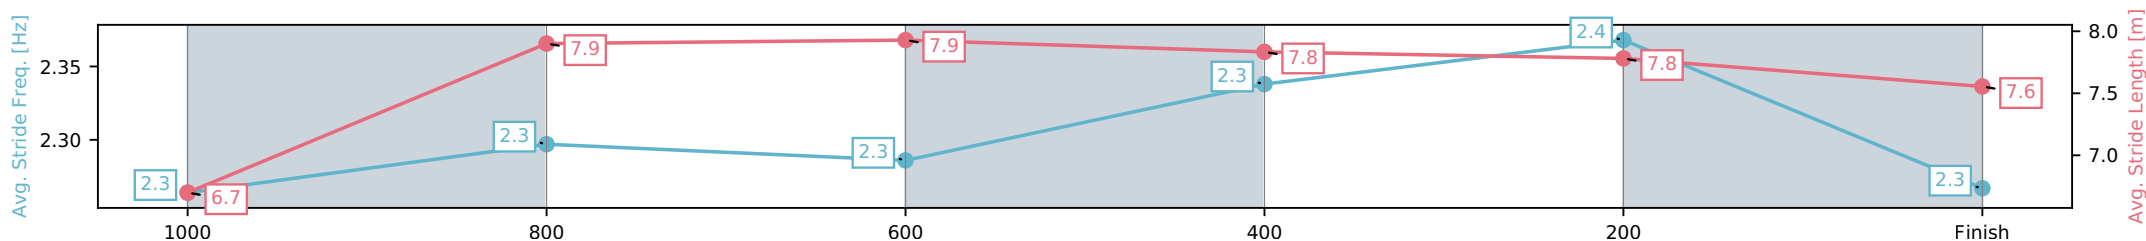

Horse/Jockey Name	Naval Trader/Jason Collett
Finish Rank	8
Fastest Section Time (Section)	0:11.05 (400-200)
Top Speed [km/h] (Section)	66.5 (800-600)
Race State	Finished

Eagle Farm QLD --Professional-2026-06-06
Race 2: PLACE ASCOT BENCHMARK 85 Handicap - 1200m
06 June 2026 - 12:20PM
Track Rating: Soft 5, Weather: Fine, Rail Position: +2m Entire Circuit

Section	L1200	L1000	L800	L600	L400	L200
Section Times	1:11.00 (0:14.15)	0:56.85 [11] (0:11.41)	0:45.44 [11] (0:11.24)	0:34.20 [11] (0:11.12)	0:23.09 [9] (0:11.05)	0:12.04 [10] (0:12.04)
Average Speed [km/h]	51.6	64.6	64.7	65.3	65.2	60.2
Top Speed [km/h]	65.0	65.0	66.5	66.1	66.3	63.0
Avg. Dist. to Rail [m]	9.5	4.4	2.2	1.7	6.8	9.9
Avg. Stride Freq. [Hz]	2.3	2.3	2.3	2.3	2.4	2.3
Avg. Stride Length [m]	6.7	7.9	7.9	7.8	7.8	7.6

- [ ] Ranking at each section and finish
- -:-:- No data available at this section
- NA No data available