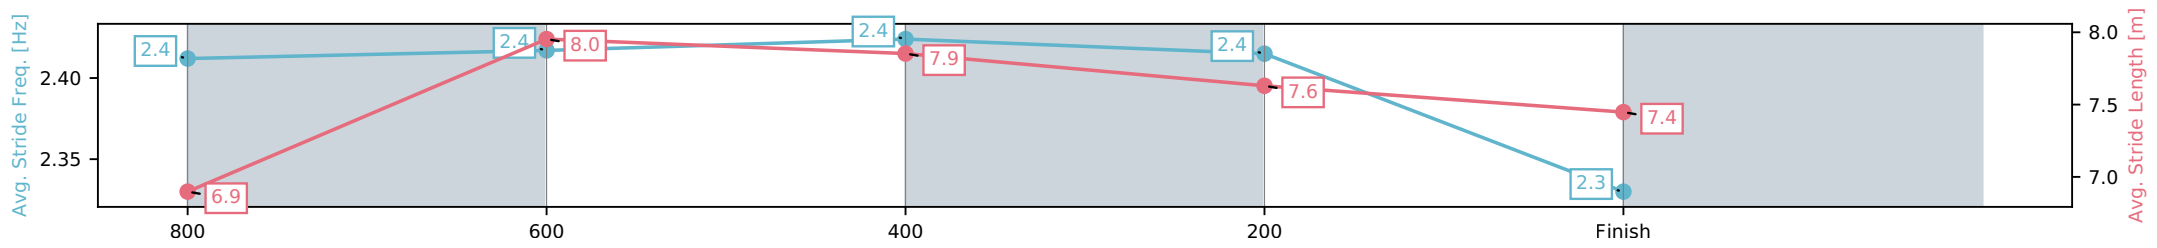

Horse/Jockey Name	Flying Destiny/Jamie Melham
Finish Rank	4
Fastest Section Time (Section)	0:10.71 (800-600)
Top Speed [km/h] (Section)	69.4 (600-400)
Race State	Finished

Eagle Farm QLD --Professional-2026-06-06
Race 3: MORETON HIRE LIGHTNING HANDICAP - 1000m
06 June 2026 - 12:54PM
Track Rating: Soft 5, Weather: Fine, Rail Position: +2m Entire Circuit

Section	L1000	L800	L600	L400	L200
Section Times	0:57.94 (0:13.37)	0:44.57 [6] (0:10.71)	0:33.86 [5] (0:10.79)	0:23.07 [3] (0:11.05)	0:12.02 [3] (0:12.02)
Average Speed [km/h]	55.4	68.3	68.0	65.1	60.5
Top Speed [km/h]	68.9	69.0	69.4	66.0	64.3
Avg. Dist. to Rail [m]	4.8	3.2	4.4	6.4	5.7
Avg. Stride Freq. [Hz]	2.4	2.4	2.4	2.4	2.3
Avg. Stride Length [m]	6.9	8.0	7.9	7.6	7.4

[ ] Ranking at each section and finish
-:-:- No data available at this section
NA No data available