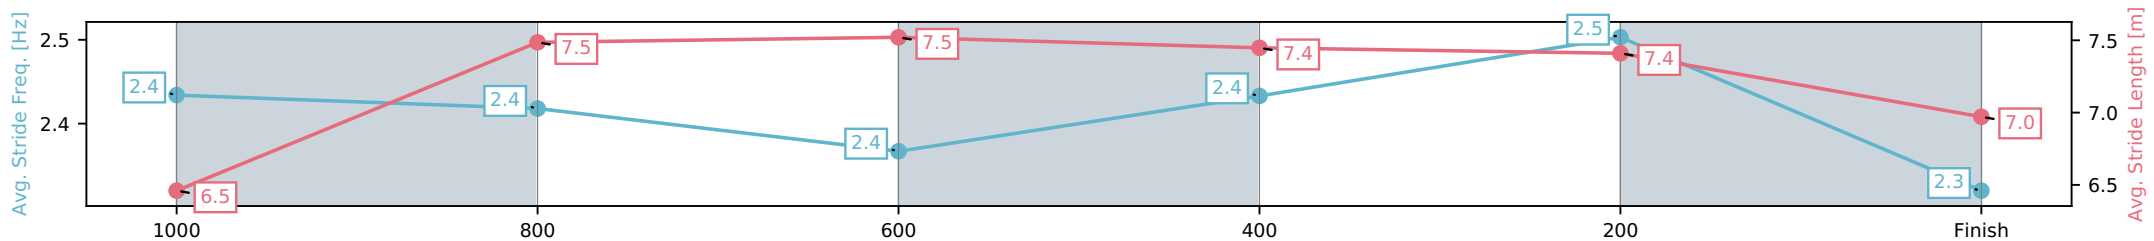

Eagle Farm QLD --Professional-2026-06-06

Race 9: LADBROKES MORETON CUP - 1200m

06 June 2026 - 4:30PM

Track Rating: Soft 5, Weather: Fine, Rail Position: +2m Entire Circuit

Section	L1200	L1000	L800	L600	L400	L200
Section Times	1:12.04 (0:14.03)	0:58.01 [10] (0:11.49)	0:46.52 [9] (0:11.59)	0:34.93 [9] (0:11.12)	0:23.82 [9] (0:10.95)	0:12.87 [9] (0:12.87)
Average Speed [km/h]	52.0	64.1	63.2	64.9	65.7	55.6
Top Speed [km/h]	64.3	65.4	64.5	66.7	67.8	62.3
Avg. Dist. to Rail [m]	6.8	4.6	3.7	1.0	7.1	9.7
Avg. Stride Freq. [Hz]	2.4	2.4	2.4	2.4	2.5	2.3
Avg. Stride Length [m]	6.5	7.5	7.5	7.4	7.4	7.0