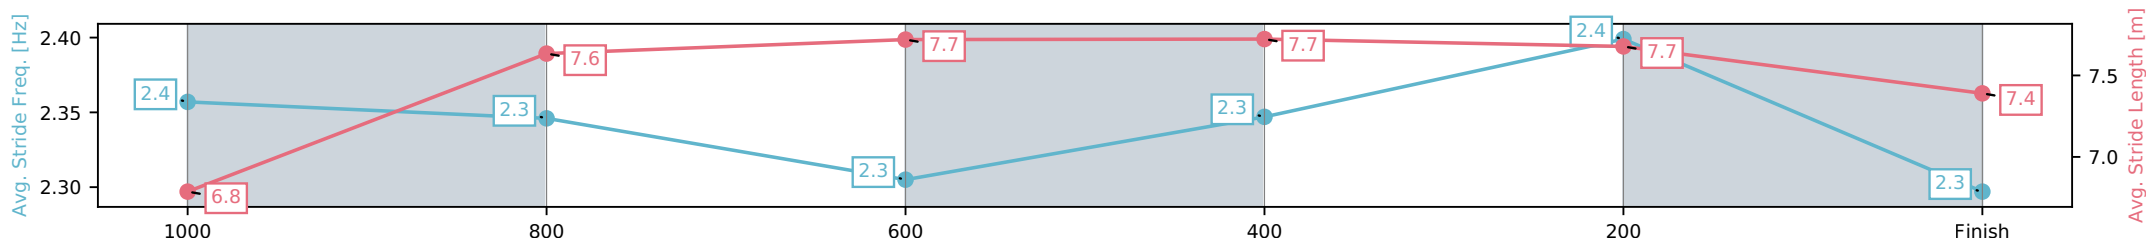

Eagle Farm QLD --Professional-2026-06-06

Race 9: LADBROKES MORETON CUP - 1200m

06 June 2026 - 4:30PM

Track Rating: Soft 5, Weather: Fine, Rail Position: +2m Entire Circuit

Section	L1200	L1000	L800	L600	L400	L200
Section Times	1:11.21 (0:13.50)	0:57.72 [3] (0:11.53)	0:46.18 [3] (0:11.74)	0:34.44 [6] (0:11.27)	0:23.17 [7] (0:11.05)	0:12.12 [6] (0:12.12)
Average Speed [km/h]	54.1	63.9	62.9	65.1	65.2	59.3
Top Speed [km/h]	64.8	64.8	64.2	66.5	66.6	63.0
Avg. Dist. to Rail [m]	5.5	4.8	5.4	3.5	7.3	9.5
Avg. Stride Freq. [Hz]	2.4	2.3	2.3	2.3	2.4	2.3
Avg. Stride Length [m]	6.8	7.6	7.7	7.7	7.7	7.4