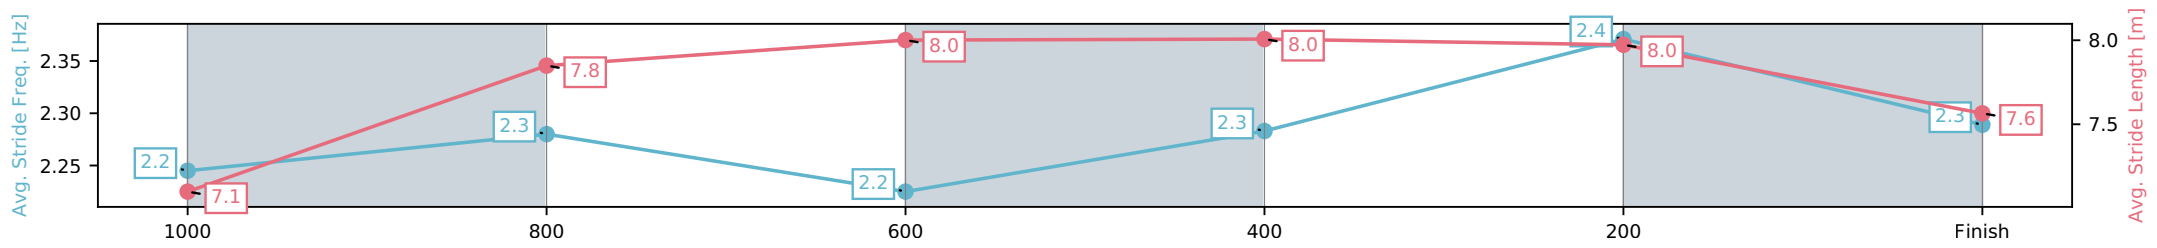

Eagle Farm QLD --Professional-2026-06-06

Race 9: LADBROKES MORETON CUP - 1200m

06 June 2026 - 4:30PM

Track Rating: Soft 5, Weather: Fine, Rail Position: +2m Entire Circuit

Section	L1200	L1000	L800	L600	L400	L200
Section Times	1:11.06 (0:13.96)	0:57.10 [9] (0:11.60)	0:45.51 [10] (0:11.62)	0:33.88 [11] (0:11.15)	0:22.73 [11] (0:10.80)	0:11.94 [8] (0:11.94)
Average Speed [km/h]	52.3	63.5	63.1	65.4	66.7	60.4
Top Speed [km/h]	64.0	64.4	63.9	67.7	68.7	64.3
Avg. Dist. to Rail [m]	5.2	4.3	4.3	2.6	10.7	12.2
Avg. Stride Freq. [Hz]	2.2	2.3	2.2	2.3	2.4	2.3
Avg. Stride Length [m]	7.1	7.8	8.0	8.0	8.0	7.6