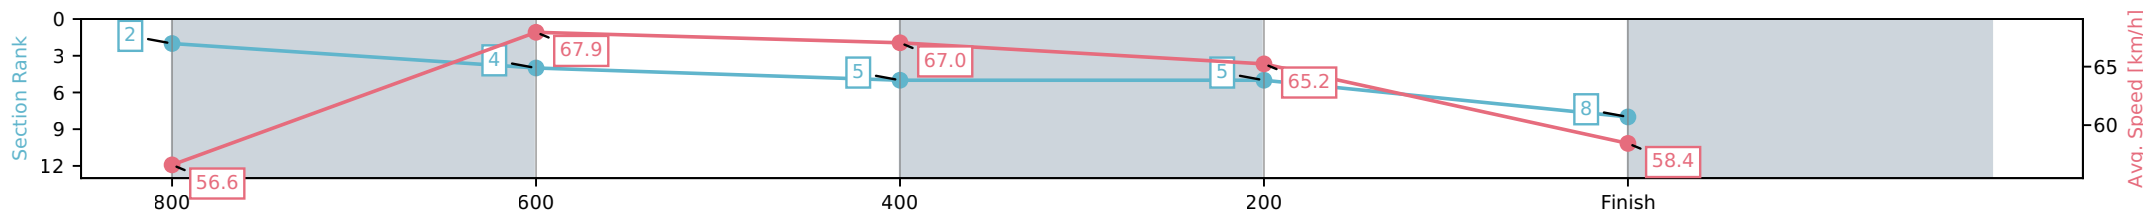

Eagle Farm QLD --Professional-2026-06-06

Race 3: MORETON HIRE LIGHTNING HANDICAP - 1000m

06 June 2026 - 12:54PM

Track Rating: Soft 5, Weather: Fine, Rail Position: +2m Entire Circuit

BRISBANE RACING CLUB

Section	L1000	L800	L600	L400	L200
Section Times	0:58.41 (0:13.15)	0:45.26 [2] (0:10.82)	0:34.44 [4] (0:10.95)	0:23.49 [5] (0:11.04)	0:12.45 [5] (0:12.45)
Average Speed [km/h]	56.6	67.9	67.0	65.2	58.4
Top Speed [km/h]	69.1	69.3	67.9	67.6	62.4
Avg. Dist. to Rail [m]	9.5	4.6	4.1	8.3	7.7
Avg. Stride Freq. [Hz]	2.4	2.4	2.4	2.4	2.3
Avg. Stride Length [m]	7.0	8.0	7.8	7.7	7.4