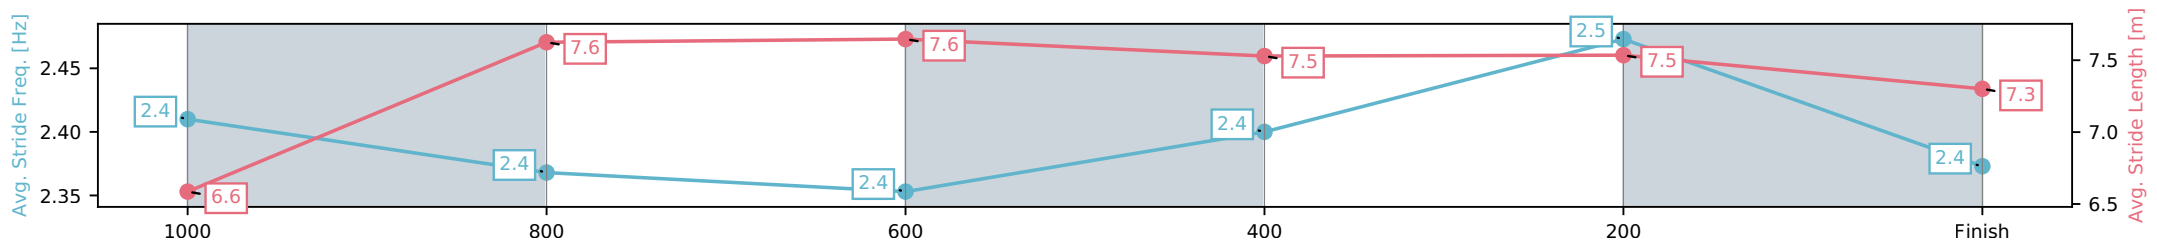

Eagle Farm QLD --Professional-2026-06-06

Race 9: LADBROKES MORETON CUP - 1200m

06 June 2026 - 4:30PM

Track Rating: Soft 5, Weather: Fine, Rail Position: +2m Entire Circuit

Section	L1200	L1000	L800	L600	L400	L200
Section Times	1:10.82 (0:13.84)	0:56.98 [8] (0:11.50)	0:45.47 [7] (0:11.41)	0:34.06 [5] (0:11.26)	0:22.81 [6] (0:10.88)	0:11.92 [3] (0:11.92)
Average Speed [km/h]	52.6	63.6	64.0	64.6	66.2	60.4
Top Speed [km/h]	66.3	65.1	64.5	66.2	67.0	64.4
Avg. Dist. to Rail [m]	3.8	3.3	3.0	1.8	4.6	5.4
Avg. Stride Freq. [Hz]	2.4	2.4	2.4	2.4	2.5	2.4
Avg. Stride Length [m]	6.6	7.6	7.6	7.5	7.5	7.3