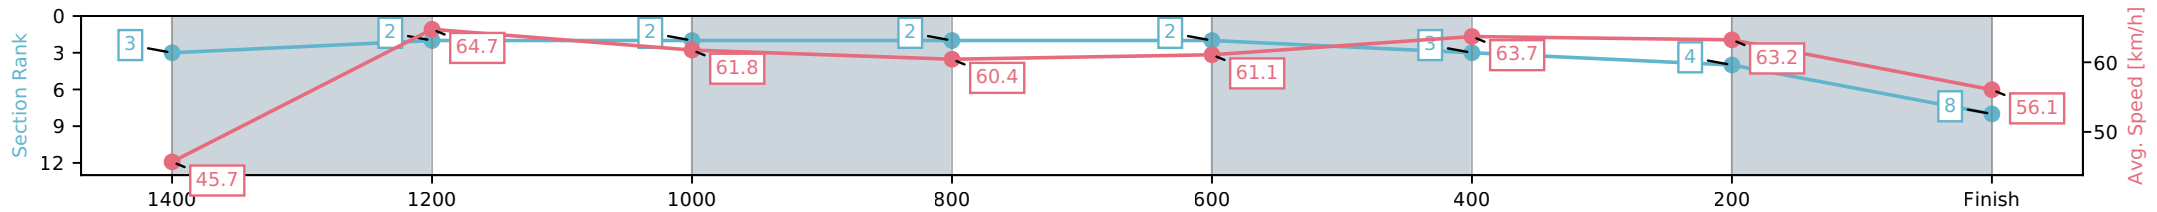

Eagle Farm QLD --Professional-2026-06-06

Race 7: SKY RACING SPEAR CHIEF HANDICAP - 1500m

06 June 2026 - 3:14PM

Track Rating: Good 4, Weather: Fine, Rail Position: +2m Entire Circuit

Section	L1500	L1400	L1200	L1000	L800	L600	L400	L200
Section Times	1:30.81 (0:08.30)	1:22.51 [3] (0:11.17)	1:11.34 [2] (0:11.68)	0:59.67 [2] (0:12.12)	0:47.54 [2] (0:11.96)	0:35.59 [2] (0:11.41)	0:24.18 [3] (0:11.39)	0:12.78 [4] (0:12.78)
Average Speed [km/h]	45.7	64.7	61.8	60.4	61.1	63.7	63.2	56.1
Top Speed [km/h]	63.1	66.3	63.2	61.6	62.8	65.0	65.7	60.5
Avg. Dist. to Rail [m]	18.8	5.9	4.0	3.5	3.1	1.9	4.7	4.9
Avg. Stride Freq. [Hz]	2.3	2.3	2.2	2.2	2.2	2.3	2.4	2.2
Avg. Stride Length [m]	6.0	7.9	7.8	7.7	7.6	7.7	7.4	7.2