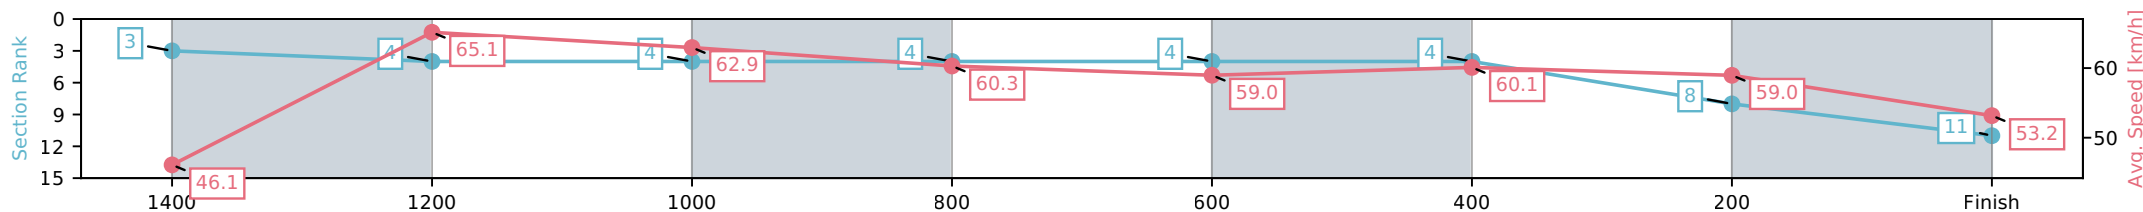

Eagle Farm QLD --Professional-2026-06-06

Race 4: THE SHOW A HEART - 1500m

06 June 2026 - 1:30PM

Track Rating: Soft 5, Weather: Fine, Rail Position: +2m Entire Circuit

Section	L1500	L1400	L1200	L1000	L800	L600	L400	L200
Section Times	1:32.93 (0:08.06)	1:24.86 [3] (0:11.07)	1:13.79 [4] (0:11.48)	1:02.32 [4] (0:12.15)	0:50.17 [4] (0:12.29)	0:37.88 [4] (0:12.03)	0:25.85 [4] (0:12.21)	0:13.64 [8] (0:13.64)
Average Speed [km/h]	46.1	65.1	62.9	60.3	59.0	60.1	59.0	53.2
Top Speed [km/h]	62.5	66.6	64.2	60.9	60.1	61.2	61.2	56.1
Avg. Dist. to Rail [m]	11.9	4.2	4.1	3.4	1.8	0.7	3.2	3.4
Avg. Stride Freq. [Hz]	2.6	2.5	2.4	2.3	2.3	2.4	2.4	2.3
Avg. Stride Length [m]	5.6	7.3	7.4	7.4	7.3	7.1	7.0	6.7