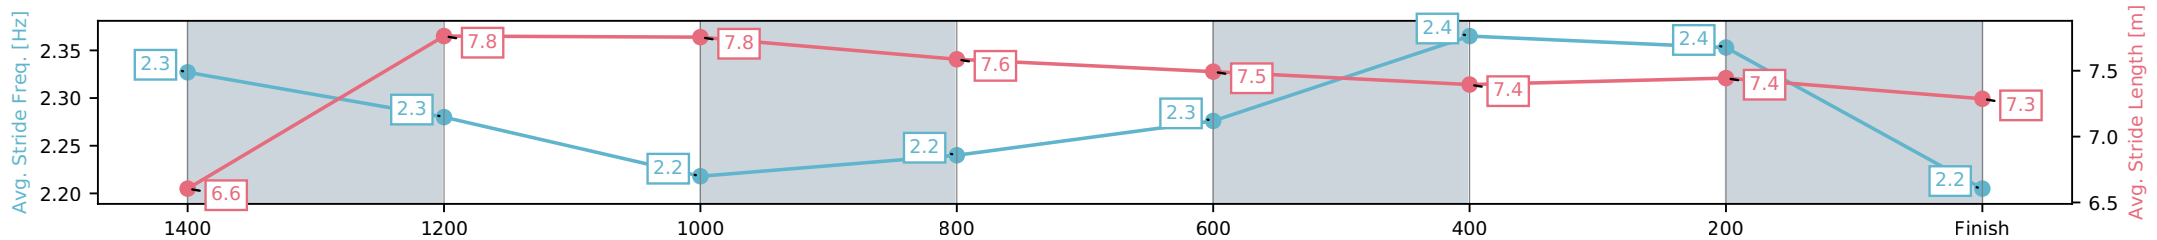

Eagle Farm QLD --Professional-2026-06-06

Race 6: MAGIC MILLIONS NATIONAL CLASSIC - 1600m

06 June 2026 - 2:40PM

Track Rating: Good 4, Weather: Fine, Rail Position: +2m Entire Circuit

Section	L1600	L1400	L1200	L1000	L800	L600	L400	L200
Section Times	1:37.48 (0:13.94)	1:23.54 [7] (0:11.52)	1:12.02 [7] (0:11.77)	1:00.25 [7] (0:12.30)	0:47.95 [9] (0:11.95)	0:36.00 [11] (0:11.45)	0:24.55 [13] (0:11.60)	0:12.95 [14] (0:12.95)
Average Speed [km/h]	51.8	62.7	61.3	60.2	60.9	62.5	62.0	55.7
Top Speed [km/h]	63.7	64.7	61.7	61.0	61.8	63.0	63.6	61.0
Avg. Dist. to Rail [m]	11.8	5.8	6.4	5.5	2.5	1.2	5.2	10.0
Avg. Stride Freq. [Hz]	2.3	2.3	2.2	2.2	2.3	2.4	2.4	2.2
Avg. Stride Length [m]	6.6	7.8	7.8	7.6	7.5	7.4	7.4	7.3