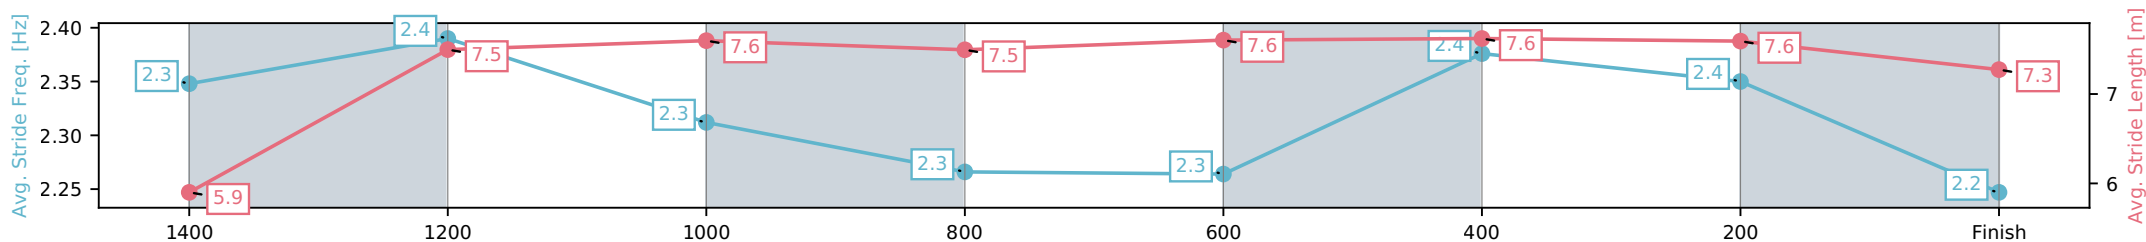

Eagle Farm QLD --Professional-2026-06-06

Race 7: SKY RACING SPEAR CHIEF HANDICAP - 1500m

06 June 2026 - 3:14PM

Track Rating: Good 4, Weather: Fine, Rail Position: +2m Entire Circuit

Section	L1500	L1400	L1200	L1000	L800	L600	L400	L200
Section Times	1:30.44 (0:08.44)	1:22.00 [5] (0:11.23)	1:10.77 [4] (0:11.58)	0:59.19 [3] (0:12.16)	0:47.03 [3] (0:11.88)	0:35.15 [3] (0:11.15)	0:24.00 [1] (0:11.44)	0:12.56 [1] (0:12.56)
Average Speed [km/h]	44.4	64.3	62.2	60.2	61.3	64.8	63.0	57.4
Top Speed [km/h]	60.6	65.6	63.8	61.2	62.6	66.2	65.7	60.4
Avg. Dist. to Rail [m]	11.0	2.1	2.9	3.3	2.7	0.7	2.8	3.7
Avg. Stride Freq. [Hz]	2.3	2.4	2.3	2.3	2.3	2.4	2.4	2.2
Avg. Stride Length [m]	5.9	7.5	7.6	7.5	7.6	7.6	7.6	7.3