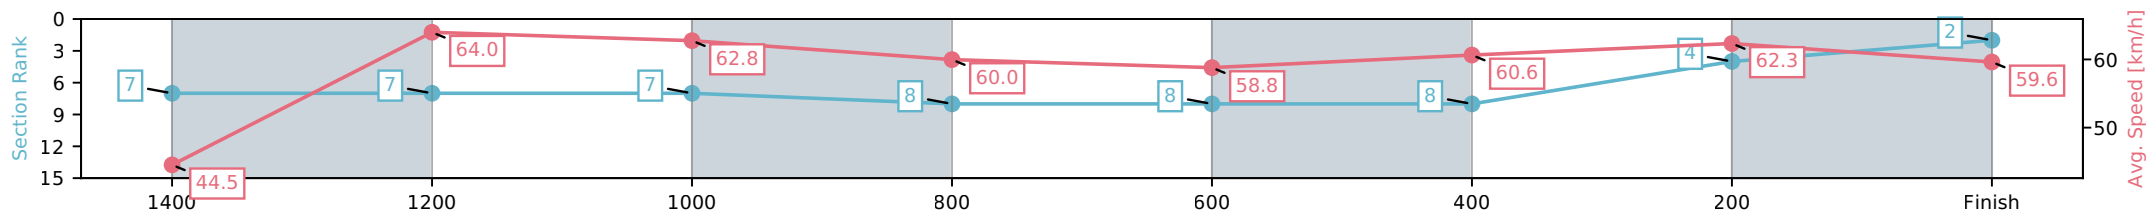

Eagle Farm QLD --Professional-2026-06-06

Race 4: THE SHOW A HEART - 1500m

06 June 2026 - 1:30PM

Track Rating: Soft 5, Weather: Fine, Rail Position: +2m Entire Circuit

Section	L1500	L1400	L1200	L1000	L800	L600	L400	L200
Section Times	1:30.98 (0:08.30)	1:22.68 [7] (0:11.28)	1:11.40 [7] (0:11.49)	0:59.91 [7] (0:12.08)	0:47.82 [8] (0:12.26)	0:35.56 [8] (0:11.89)	0:23.68 [8] (0:11.56)	0:12.12 [4] (0:12.12)
Average Speed [km/h]	44.5	64.0	62.8	60.0	58.8	60.6	62.3	59.6
Top Speed [km/h]	62.5	64.7	63.9	61.2	60.0	62.8	62.8	61.7
Avg. Dist. to Rail [m]	9.4	2.3	2.5	1.1	0.5	0.6	2.5	2.3
Avg. Stride Freq. [Hz]	2.4	2.3	2.2	2.1	2.1	2.2	2.2	2.2
Avg. Stride Length [m]	5.8	7.9	8.1	7.9	7.8	7.8	7.8	7.6