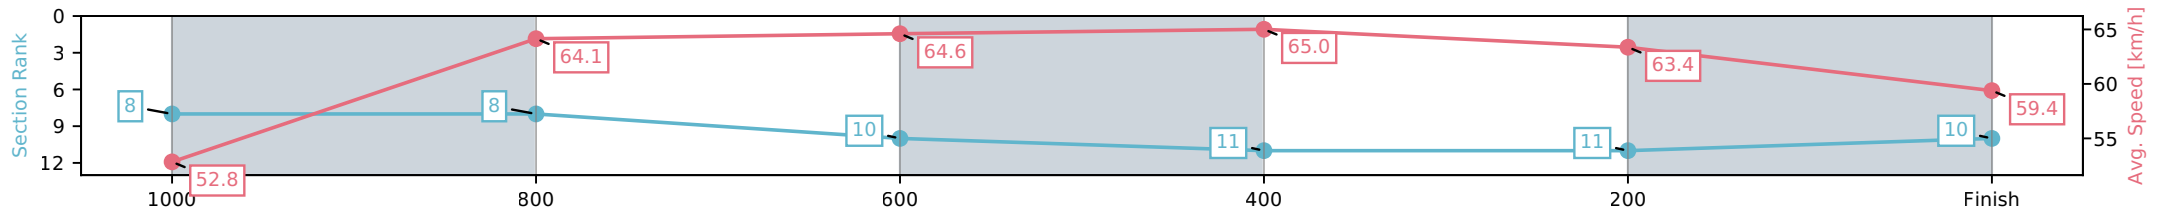

Horse/Jockey Name	I Am Artie/Jace McMurray
Finish Rank	10
Fastest Section Time (Section)	0:11.35 (600-400)
Top Speed [km/h] (Section)	65.9 (800-600)
Race State	Finished

Eagle Farm QLD --Professional-2026-06-06
Race 2: PLACE ASCOT BENCHMARK 85 Handicap - 1200m
06 June 2026 - 12:20PM
Track Rating: Soft 5, Weather: Fine, Rail Position: +2m Entire Circuit

Section	L1200	L1000	L800	L600	L400	L200
Section Times	1:11.63 (0:13.79)	0:57.84 [8] (0:11.52)	0:46.31 [8] (0:11.43)	0:34.89 [10] (0:11.35)	0:23.54 [11] (0:11.37)	0:12.17 [11] (0:12.17)
Average Speed [km/h]	52.8	64.1	64.6	65.0	63.4	59.4
Top Speed [km/h]	63.7	64.7	65.9	65.6	65.0	62.2
Avg. Dist. to Rail [m]	8.2	5.2	5.4	5.2	11.1	12.1
Avg. Stride Freq. [Hz]	2.3	2.2	2.3	2.3	2.3	2.3
Avg. Stride Length [m]	6.8	8.0	7.9	7.8	7.7	7.5

- [ ] Ranking at each section and finish
- -:-:- No data available at this section
- NA No data available