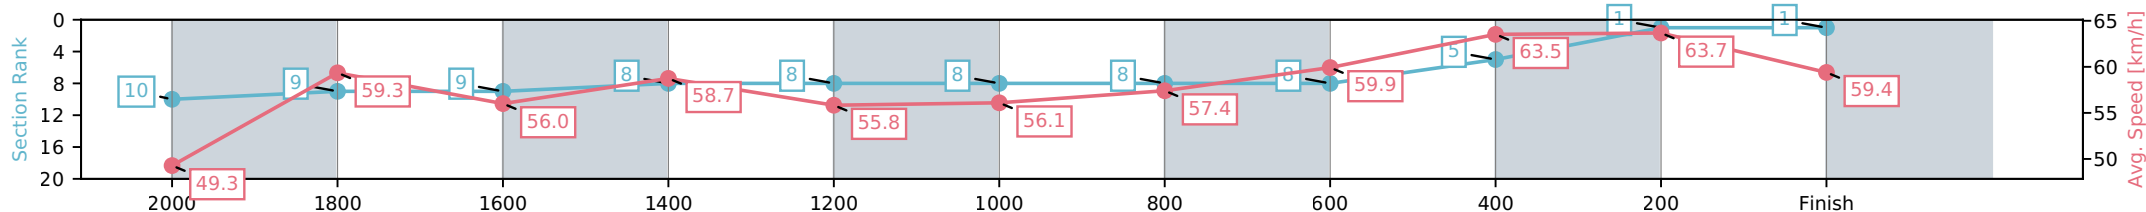

Eagle Farm QLD --Professional-2026-06-06

Race 8: SEVEN QUEENSLAND OAKS - 2200m

06 June 2026 - 3:54PM

Track Rating: Good 4, Weather: Fine, Rail Position: +2m Entire Circuit

Section	L2200	L2000	L1800	L1600	L1400	L1200	L1000	L800	L600	L400	L200
Section Times	2:18.42 (0:14.79)	2:03.63 [10] (0:12.18)	1:51.45 [9] (0:13.06)	1:38.39 [9] (0:12.48)	1:25.91 [8] (0:12.94)	1:12.98 [8] (0:12.88)	1:00.10 [8] (0:12.82)	0:47.28 [8] (0:12.23)	0:35.05 [8] (0:11.58)	0:23.47 [5] (0:11.30)	0:12.17 [1] (0:12.17)
Average Speed [km/h]	49.3	59.3	56.0	58.7	55.8	56.1	57.4	59.9	63.5	63.7	59.4
Top Speed [km/h]	60.1	61.3	57.6	60.1	56.9	57.1	58.9	61.1	64.2	64.8	61.9
Avg. Dist. to Rail [m]	7.2	1.1	2.9	4.6	4.6	4.8	4.2	4.0	4.3	8.3	5.9
Avg. Stride Freq. [Hz]	2.2	2.2	2.1	2.1	2.1	2.1	2.1	2.1	2.2	2.3	2.2
Avg. Stride Length [m]	6.7	7.6	7.5	7.7	7.7	7.7	7.7	7.9	7.9	7.9	7.9