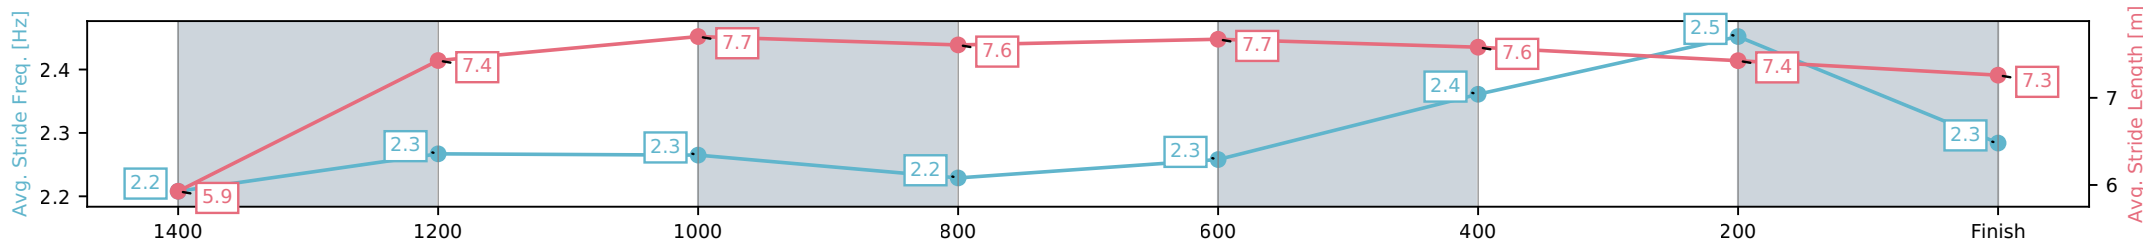

Eagle Farm QLD --Professional-2026-06-06

Race 7: SKY RACING SPEAR CHIEF HANDICAP - 1500m

06 June 2026 - 3:14PM

Track Rating: Good 4, Weather: Fine, Rail Position: +2m Entire Circuit

BRISBANE RACING CLUB

Section	L1500	L1400	L1200	L1000	L800	L600	L400	L200
Section Times	1:30.92 (0:08.73)	1:22.19 [9] (0:11.81)	1:10.37 [9] (0:11.72)	0:58.65 [11] (0:12.07)	0:46.58 [11] (0:11.72)	0:34.86 [10] (0:11.35)	0:23.51 [11] (0:11.15)	0:12.36 [11] (0:12.36)
Average Speed [km/h]	43.1	61.2	61.6	60.7	62.2	63.8	64.6	58.2
Top Speed [km/h]	57.0	64.7	64.7	62.0	65.6	65.5	66.1	62.2
Avg. Dist. to Rail [m]	16.8	4.3	3.7	3.4	2.8	1.1	4.6	3.3
Avg. Stride Freq. [Hz]	2.2	2.3	2.3	2.2	2.3	2.4	2.5	2.3
Avg. Stride Length [m]	5.9	7.4	7.7	7.6	7.7	7.6	7.4	7.3