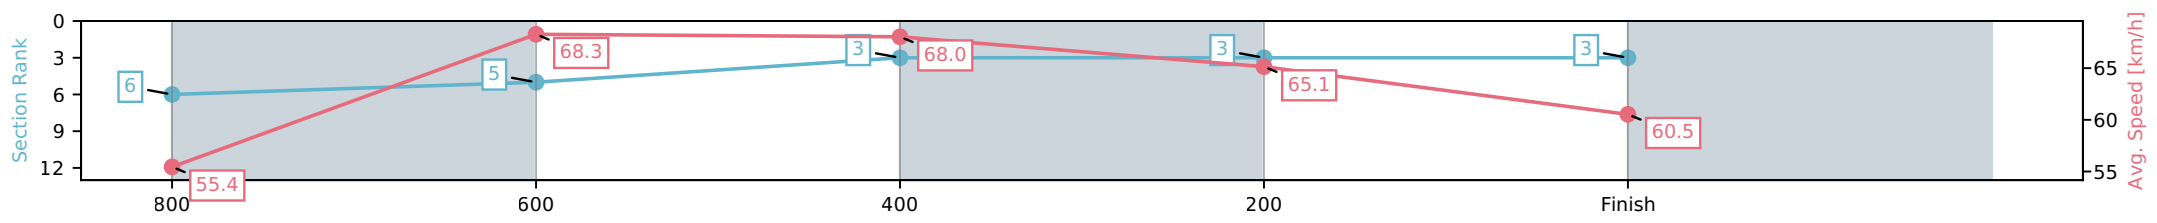

Horse/Jockey Name	Flying Destiny/Jamie Melham
Finish Rank	4
Fastest Section Time (Section)	0:10.71 (800-600)
Top Speed [km/h] (Section)	69.4 (600-400)
Race State	Finished

Eagle Farm QLD --Professional-2026-06-06
Race 3: MORETON HIRE LIGHTNING HANDICAP - 1000m
06 June 2026 - 12:54PM
Track Rating: Soft 5, Weather: Fine, Rail Position: +2m Entire Circuit

Section	L1000	L800	L600	L400	L200
Section Times	0:57.94 (0:13.37)	0:44.57 [6] (0:10.71)	0:33.86 [5] (0:10.79)	0:23.07 [3] (0:11.05)	0:12.02 [3] (0:12.02)
Average Speed [km/h]	55.4	68.3	68.0	65.1	60.5
Top Speed [km/h]	68.9	69.0	69.4	66.0	64.3
Avg. Dist. to Rail [m]	4.8	3.2	4.4	6.4	5.7
Avg. Stride Freq. [Hz]	2.4	2.4	2.4	2.4	2.3
Avg. Stride Length [m]	6.9	8.0	7.9	7.6	7.4

[ ] Ranking at each section and finish
-:-:- No data available at this section
NA No data available