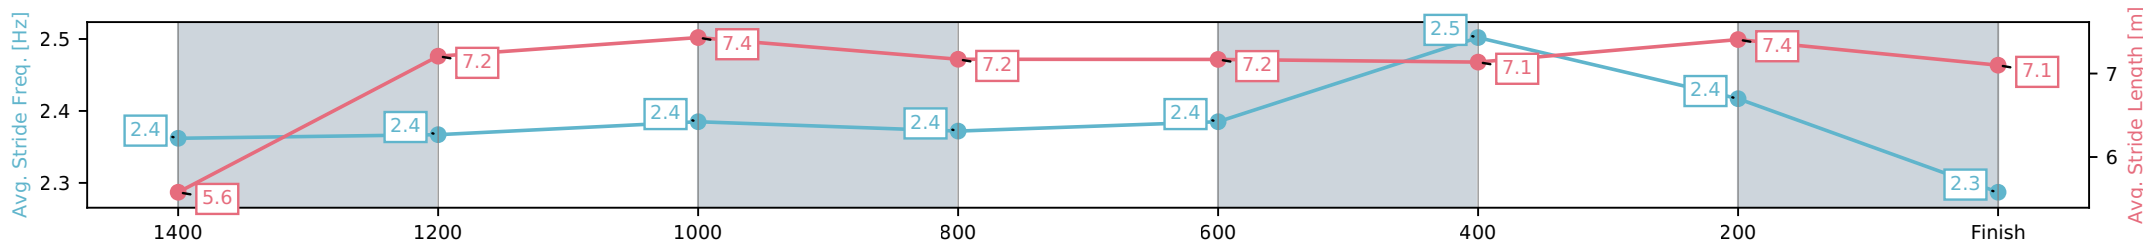

Horse/Jockey Name	Mickey's Medal/Robbie Dolan
Finish Rank	11
Fastest Section Time (Section)	0:11.16 (600-400)
Top Speed [km/h] (Section)	65.4 (600-400)
Race State	Finished

Eagle Farm QLD --Professional-2026-06-06
Race 7: SKY RACING SPEAR CHIEF HANDICAP - 1500m
06 June 2026 - 3:14PM
Track Rating: Good 4, Weather: Fine, Rail Position: +2m Entire Circuit

Section	L1500	L1400	L1200	L1000	L800	L600	L400	L200
Section Times	1:31.04 (0:08.95)	1:22.09 [11] (0:11.65)	1:10.44 [10] (0:11.50)	0:58.93 [8] (0:12.05)	0:46.88 [8] (0:11.76)	0:35.12 [9] (0:11.16)	0:23.96 [7] (0:11.34)	0:12.62 [8] (0:12.62)
Average Speed [km/h]	42.1	62.0	62.7	60.6	61.3	64.0	63.5	56.9
Top Speed [km/h]	56.4	64.6	64.7	61.4	62.0	65.4	65.1	61.3
Avg. Dist. to Rail [m]	17.8	3.7	2.9	2.4	0.6	1.6	2.6	4.1
Avg. Stride Freq. [Hz]	2.4	2.4	2.4	2.4	2.4	2.5	2.4	2.3
Avg. Stride Length [m]	5.6	7.2	7.4	7.2	7.2	7.1	7.4	7.1

- [ ] Ranking at each section and finish
- -:-:- No data available at this section
- NA No data available