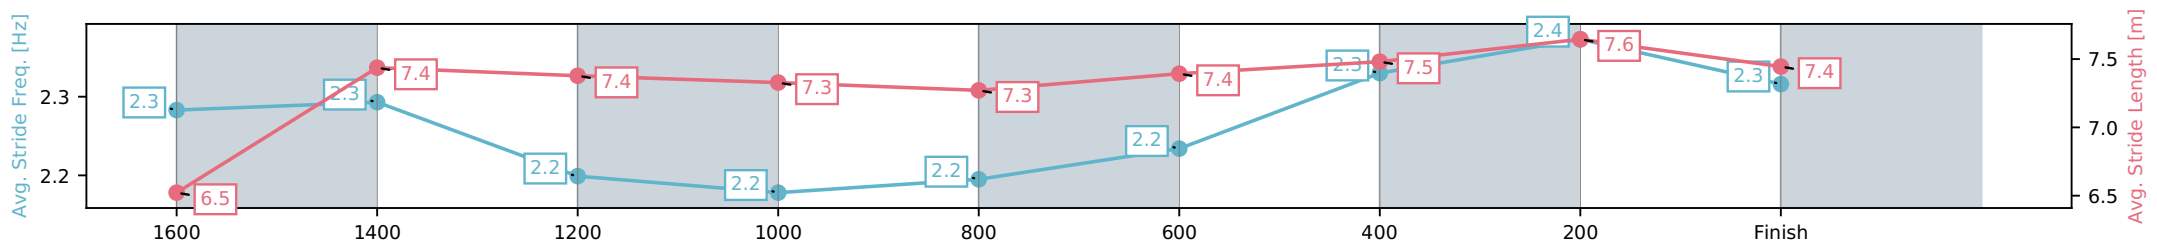

Horse/Jockey Name	Tapildoodledo/Mark Du Plessis
Finish Rank	8
Fastest Section Time (Section)	0:11.28 (400-200)
Top Speed [km/h] (Section)	64.6 (600-400)
Race State	Finished

Eagle Farm QLD --Professional-2026-06-06
Race 1: MITTYS BENCHMARK 90 Handicap - 1800m
06 June 2026 - 11:45AM
Track Rating: Soft 5, Weather: Fine, Rail Position: +2m Entire Circuit

Section	L1800	L1600	L1400	L1200	L1000	L800	L600	L400	L200
Section Times	1:52.41 (0:15.05)	1:37.36 [7] (0:11.96)	1:25.40 [7] (0:12.64)	1:12.76 [8] (0:12.75)	1:00.02 [8] (0:12.73)	0:47.29 [8] (0:12.29)	0:35.00 [8] (0:11.57)	0:23.44 [8] (0:11.28)	0:12.16 [8] (0:12.16)
Average Speed [km/h]	50.3	60.6	57.1	56.5	57.2	59.0	62.7	63.9	60.3
Top Speed [km/h]	59.7	61.5	59.8	57.9	58.6	61.0	64.6	64.3	62.5
Avg. Dist. to Rail [m]	2.8	2.0	1.9	2.3	2.2	1.3	1.4	5.6	9.3
Avg. Stride Freq. [Hz]	2.3	2.3	2.2	2.2	2.2	2.2	2.3	2.4	2.3
Avg. Stride Length [m]	6.5	7.4	7.4	7.3	7.3	7.4	7.5	7.6	7.4

[ ] Ranking at each section and finish
-.-.- No data available at this section
NA No data available