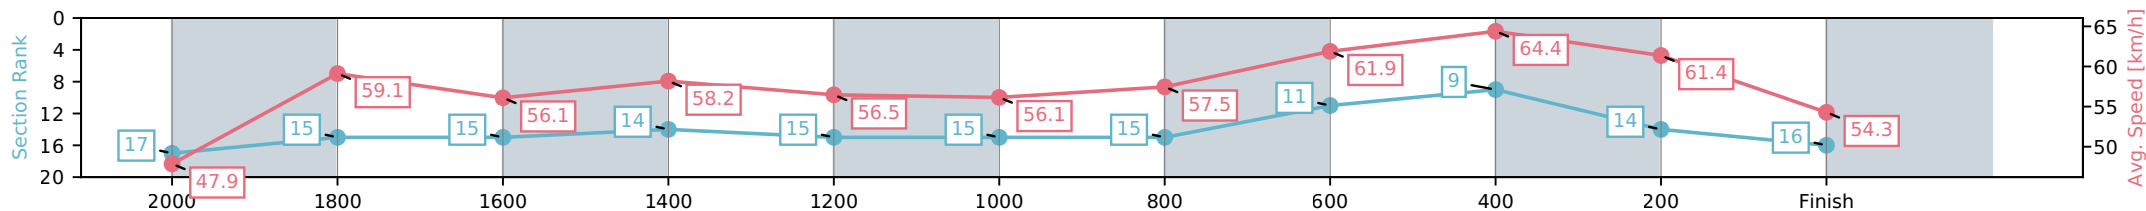

Eagle Farm QLD --Professional-2026-06-06

Race 8: SEVEN QUEENSLAND OAKS - 2200m

06 June 2026 - 3:54PM

Track Rating: Good 4, Weather: Fine, Rail Position: +2m Entire Circuit

Section	L2200	L2000	L1800	L1600	L1400	L1200	L1000	L800	L600	L400	L200
Section Times	2:20.13 (0:15.26)	2:04.87 [17] (0:12.25)	1:52.62 [15] (0:13.00)	1:39.62 [15] (0:12.57)	1:27.05 [14] (0:12.81)	1:14.25 [15] (0:12.86)	1:01.39 [15] (0:12.86)	0:48.52 [15] (0:11.95)	0:36.58 [11] (0:11.55)	0:25.03 [9] (0:11.74)	0:13.28 [14] (0:13.28)
Average Speed [km/h]	47.9	59.1	56.1	58.2	56.5	56.1	57.5	61.9	64.4	61.4	54.3
Top Speed [km/h]	59.1	59.9	59.2	60.0	59.0	57.5	60.1	63.0	65.6	64.0	58.4
Avg. Dist. to Rail [m]	9.4	1.1	2.6	4.3	5.1	5.6	5.0	5.7	6.7	11.8	13.6
Avg. Stride Freq. [Hz]	2.3	2.3	2.2	2.2	2.1	2.1	2.1	2.2	2.3	2.3	2.2
Avg. Stride Length [m]	6.3	7.3	7.3	7.5	7.5	7.5	7.6	7.8	7.8	7.5	7.1