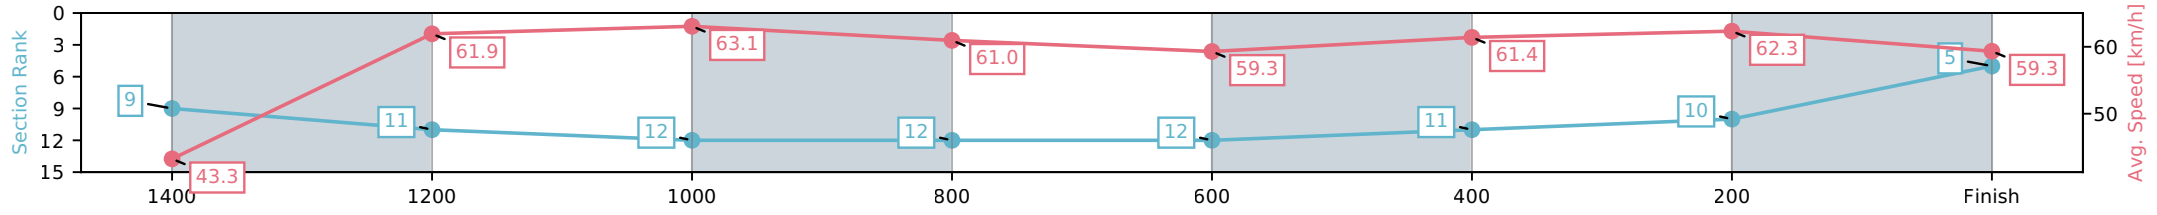

Horse/Jockey Name	Mystical/Rachel King
Finish Rank	5
Fastest Section Time (Section)	0:11.43 (1200-1000)
Top Speed [km/h] (Section)	64.6 (1200-1000)
Race State	Finished

Section	L1500	L1400	L1200	L1000	L800	L600	L400	L200
Section Times	1:31.58 (0:08.59)	1:22.99 [9] (0:11.67)	1:11.32 [11] (0:11.43)	0:59.89 [12] (0:11.96)	0:47.93 [12] (0:12.28)	0:35.65 [12] (0:11.88)	0:23.78 [11] (0:11.56)	0:12.22 [10] (0:12.22)
Average Speed [km/h]	43.3	61.9	63.1	61.0	59.3	61.4	62.3	59.3
Top Speed [km/h]	57.9	64.1	64.6	62.4	62.5	64.2	64.3	60.9
Avg. Dist. to Rail [m]	16.9	3.9	3.2	2.3	2.6	2.6	8.3	8.3
Avg. Stride Freq. [Hz]	2.4	2.4	2.4	2.3	2.3	2.4	2.4	2.4
Avg. Stride Length [m]	5.6	7.1	7.5	7.4	7.3	7.3	7.3	7.1

[ ] Ranking at each section and finish
-:-:- No data available at this section
NA No data available