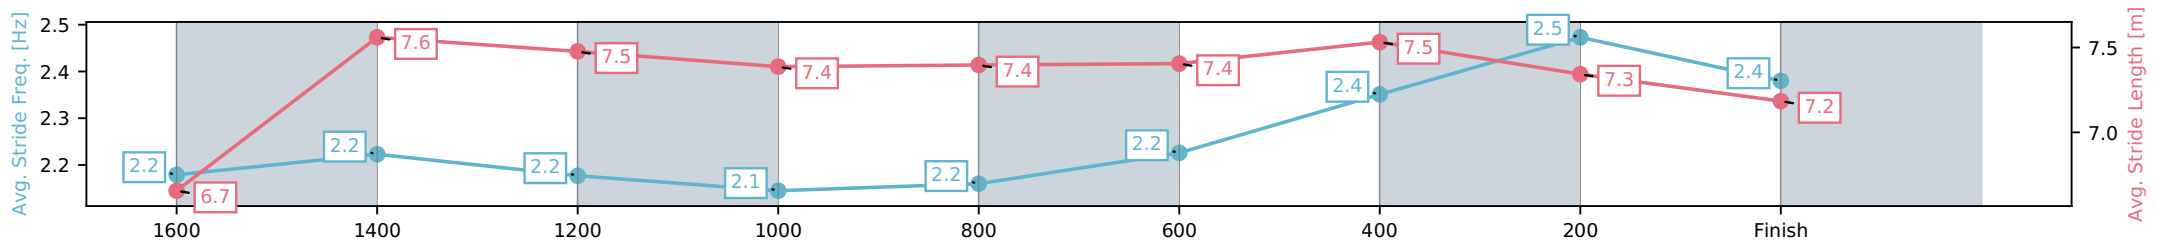

Eagle Farm QLD --Professional-2026-06-06

Race 1: MITTYS BENCHMARK 90 Handicap - 1800m

06 June 2026 - 11:45AM

Track Rating: Soft 5, Weather: Fine, Rail Position: +2m Entire Circuit

Section	L1800	L1600	L1400	L1200	L1000	L800	L600	L400	L200
Section Times	1:52.69 (0:15.82)	1:36.87 [13] (0:12.09)	1:24.77 [13] (0:12.62)	1:12.15 [14] (0:12.75)	0:59.41 [14] (0:12.68)	0:46.72 [14] (0:12.25)	0:34.47 [14] (0:11.34)	0:23.13 [14] (0:11.17)	0:11.96 [13] (0:11.96)
Average Speed [km/h]	48.6	60.1	57.2	56.6	57.4	59.0	63.2	64.5	59.8
Top Speed [km/h]	58.3	61.1	60.0	58.0	60.6	63.5	64.7	66.1	62.4
Avg. Dist. to Rail [m]	7.5	2.2	2.7	3.2	2.3	1.0	1.0	4.4	8.4
Avg. Stride Freq. [Hz]	2.2	2.2	2.2	2.1	2.2	2.2	2.4	2.5	2.4
Avg. Stride Length [m]	6.7	7.6	7.5	7.4	7.4	7.4	7.5	7.3	7.2