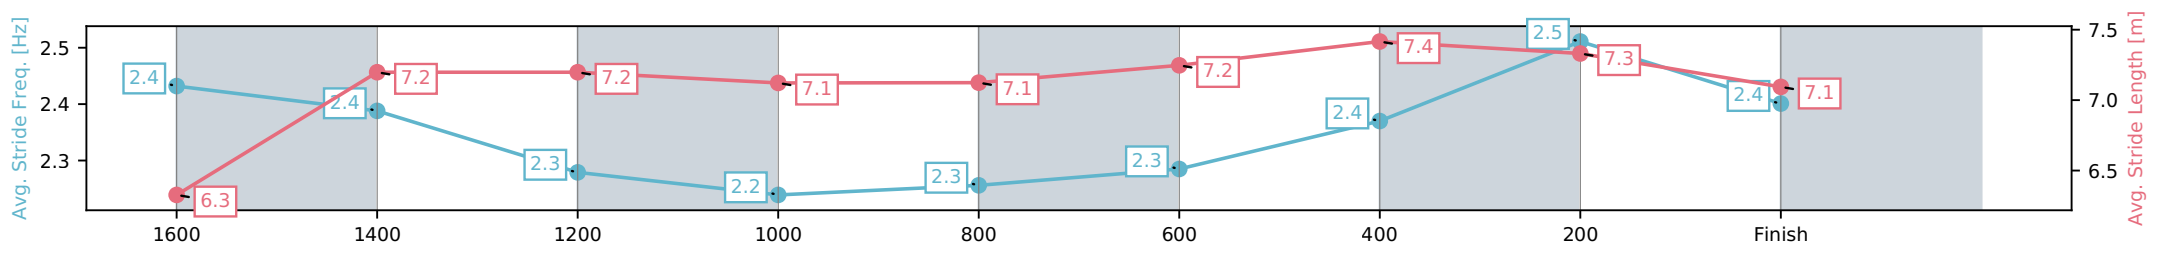

Horse/Jockey Name	Express Payment/Michael Rodd
Finish Rank	2
Fastest Section Time (Section)	0:11.07 (400-200)
Top Speed [km/h] (Section)	67.7 (400-200)
Race State	Finished

Eagle Farm QLD --Professional-2026-06-06
Race 1: MITTYS BENCHMARK 90 Handicap - 1800m
06 June 2026 - 11:45AM
Track Rating: Soft 5, Weather: Fine, Rail Position: +2m Entire Circuit

Section	L1800	L1600	L1400	L1200	L1000	L800	L600	L400	L200
Section Times	1:52.03 (0:14.89)	1:37.14 [6] (0:11.89)	1:25.24 [5] (0:12.45)	1:12.79 [5] (0:12.79)	1:00.00 [5] (0:12.88)	0:47.12 [5] (0:12.35)	0:34.78 [5] (0:11.49)	0:23.28 [4] (0:11.07)	0:12.21 [1] (0:12.21)
Average Speed [km/h]	51.0	61.3	58.0	56.5	57.2	59.4	63.1	65.1	59.6
Top Speed [km/h]	60.4	62.4	60.9	58.5	58.6	61.0	65.7	67.7	62.3
Avg. Dist. to Rail [m]	4.1	3.6	3.6	3.5	4.7	4.1	1.8	4.5	4.1
Avg. Stride Freq. [Hz]	2.4	2.4	2.3	2.2	2.3	2.3	2.4	2.5	2.4
Avg. Stride Length [m]	6.3	7.2	7.2	7.1	7.1	7.1	7.2	7.4	7.1

[ ] Ranking at each section and finish
-:-:- No data available at this section
NA No data available