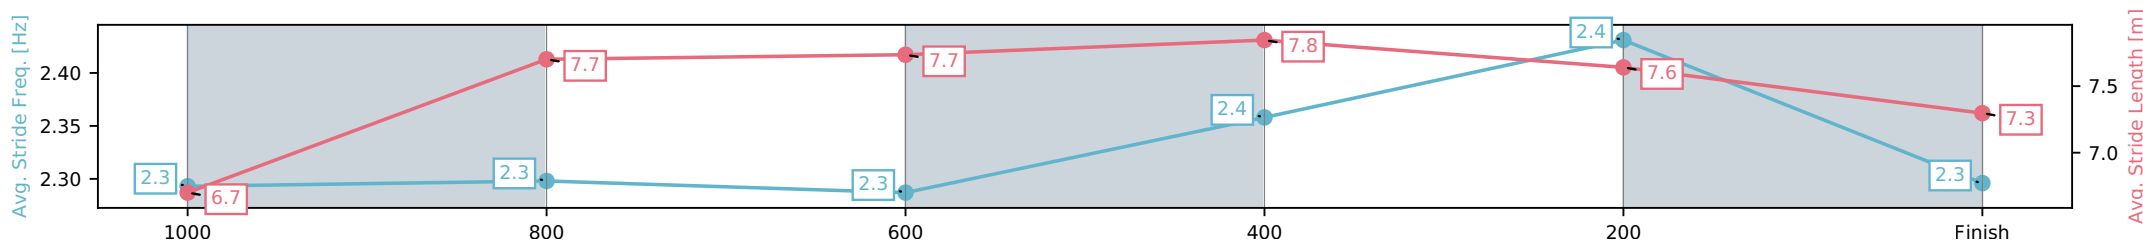

Eagle Farm QLD --Professional-2026-06-06

Race 5: XXXX QUEENSLAND DAY STAKES - 1200m

06 June 2026 - 2:06PM

Track Rating: Good 4, Weather: Fine, Rail Position: +2m Entire Circuit

Section	L1200	L1000	L800	L600	L400	L200
Section Times	1:11.71 (0:14.32)	0:57.39 [14] (0:11.64)	0:45.74 [15] (0:11.56)	0:34.18 [17] (0:10.91)	0:23.28 [17] (0:11.01)	0:12.27 [15] (0:12.27)
Average Speed [km/h]	51.0	63.3	63.3	66.4	65.4	58.8
Top Speed [km/h]	62.4	63.9	65.5	67.9	67.7	62.5
Avg. Dist. to Rail [m]	10.6	4.3	3.6	1.5	8.3	10.8
Avg. Stride Freq. [Hz]	2.3	2.3	2.3	2.4	2.4	2.3
Avg. Stride Length [m]	6.7	7.7	7.7	7.8	7.6	7.3