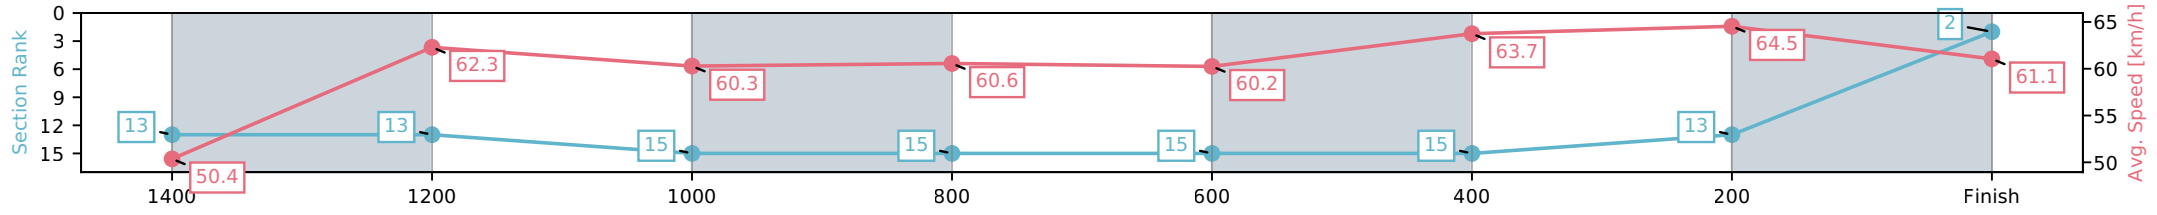

Eagle Farm QLD --Professional-2026-06-06
 Race 6: MAGIC MILLIONS NATIONAL CLASSIC - 1600m
 06 June 2026 - 2:40PM
 Track Rating: Good 4, Weather: Fine, Rail Position: +2m Entire Circuit

Section	L1600	L1400	L1200	L1000	L800	L600	L400	L200
Section Times	1:36.19 (0:14.35)	1:21.84 [13] (0:11.62)	1:10.23 [13] (0:11.98)	0:58.25 [15] (0:12.11)	0:46.13 [15] (0:11.99)	0:34.14 [15] (0:11.30)	0:22.84 [15] (0:11.16)	0:11.67 [13] (0:11.67)
Average Speed [km/h]	50.4	62.3	60.3	60.6	60.2	63.7	64.5	61.1
Top Speed [km/h]	62.7	62.8	61.0	61.5	62.4	64.2	65.2	63.8
Avg. Dist. to Rail [m]	9.9	4.8	5.4	3.7	0.9	0.6	4.1	6.3
Avg. Stride Freq. [Hz]	2.3	2.3	2.2	2.2	2.2	2.3	2.3	2.3
Avg. Stride Length [m]	6.7	7.8	7.8	7.7	7.7	7.7	7.8	7.5