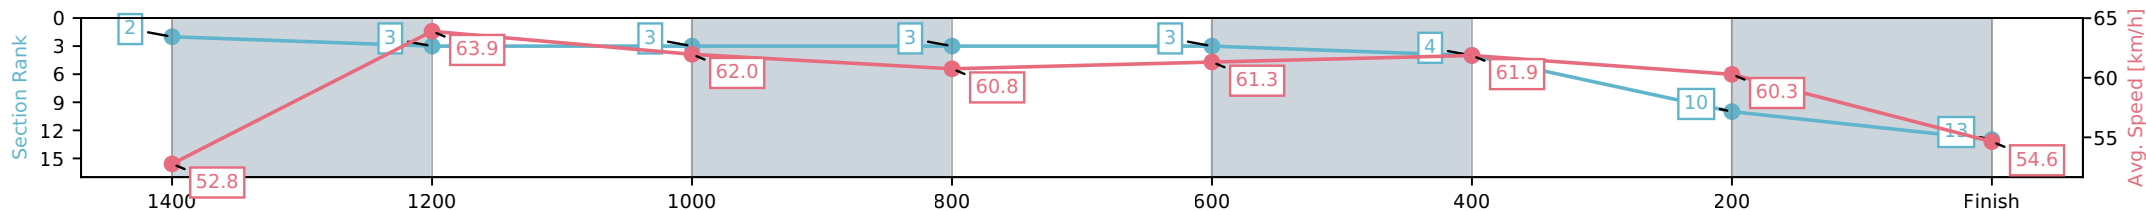

Eagle Farm QLD --Professional-2026-06-06

Race 6: MAGIC MILLIONS NATIONAL CLASSIC - 1600m

06 June 2026 - 2:40PM

Track Rating: Good 4, Weather: Fine, Rail Position: +2m Entire Circuit

Section	L1600	L1400	L1200	L1000	L800	L600	L400	L200
Section Times	1:37.37 (0:13.70)	1:23.67 [2] (0:11.31)	1:12.36 [3] (0:11.62)	1:00.74 [3] (0:12.05)	0:48.69 [3] (0:11.85)	0:36.83 [3] (0:11.69)	0:25.15 [4] (0:11.96)	0:13.19 [10] (0:13.19)
Average Speed [km/h]	52.8	63.9	62.0	60.8	61.3	61.9	60.3	54.6
Top Speed [km/h]	64.9	65.4	62.9	61.3	62.1	62.8	62.3	57.5
Avg. Dist. to Rail [m]	13.5	3.8	4.1	3.2	2.1	1.0	2.3	4.4
Avg. Stride Freq. [Hz]	2.4	2.4	2.3	2.3	2.3	2.4	2.4	2.3
Avg. Stride Length [m]	6.6	7.6	7.5	7.5	7.5	7.2	7.2	6.9