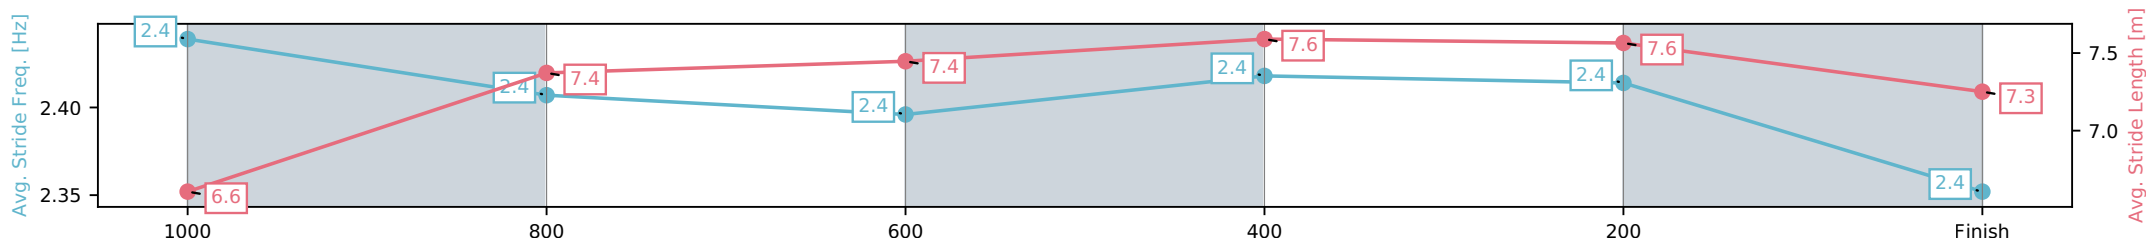

Eagle Farm QLD --Professional-2026-06-06

Race 5: XXXX QUEENSLAND DAY STAKES - 1200m

06 June 2026 - 2:06PM

Track Rating: Good 4, Weather: Fine, Rail Position: +2m Entire Circuit

Section	L1200	L1000	L800	L600	L400	L200
Section Times	1:11.42 (0:14.03)	0:57.39 [10] (0:11.56)	0:45.83 [10] (0:11.40)	0:34.42 [11] (0:11.09)	0:23.34 [10] (0:11.13)	0:12.21 [12] (0:12.21)
Average Speed [km/h]	52.0	63.3	63.7	65.2	64.7	59.8
Top Speed [km/h]	63.9	64.4	65.8	66.5	65.9	61.9
Avg. Dist. to Rail [m]	4.3	3.1	2.2	0.9	3.9	3.9
Avg. Stride Freq. [Hz]	2.4	2.4	2.4	2.4	2.4	2.4
Avg. Stride Length [m]	6.6	7.4	7.4	7.6	7.6	7.3