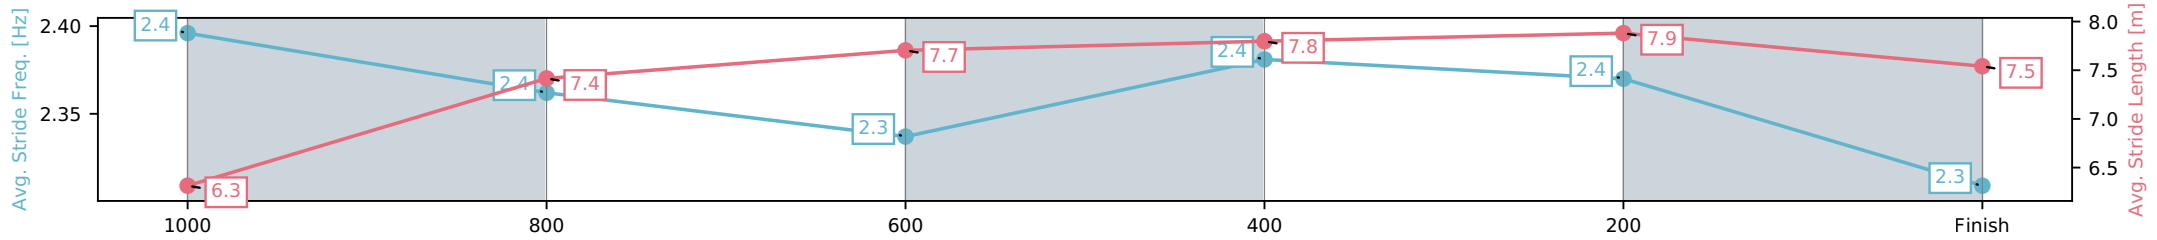

Horse/Jockey Name	Platinum Pantheon/Mark Du Plessis
Finish Rank	2
Fastest Section Time (Section)	0:10.78 (600-400)
Top Speed [km/h] (Section)	68.0 (400-200)
Race State	Finished

Eagle Farm QLD --Professional-2026-06-06
Race 5: XXXX QUEENSLAND DAY STAKES - 1200m
06 June 2026 - 2:06PM
Track Rating: Good 4, Weather: Fine, Rail Position: +2m Entire Circuit

Section	L1200	L1000	L800	L600	L400	L200
Section Times	1:10.85 (0:14.58)	0:56.27 [17] (0:11.72)	0:44.55 [17] (0:11.19)	0:33.36 [16] (0:10.78)	0:22.58 [14] (0:10.90)	0:11.68 [9] (0:11.68)
Average Speed [km/h]	50.3	62.4	64.1	66.3	66.0	61.1
Top Speed [km/h]	62.9	63.8	65.2	67.4	68.0	63.9
Avg. Dist. to Rail [m]	12.7	3.2	0.8	1.8	4.7	6.5
Avg. Stride Freq. [Hz]	2.4	2.4	2.3	2.4	2.4	2.3
Avg. Stride Length [m]	6.3	7.4	7.7	7.8	7.9	7.5

[ ] Ranking at each section and finish
-:-:- No data available at this section
NA No data available