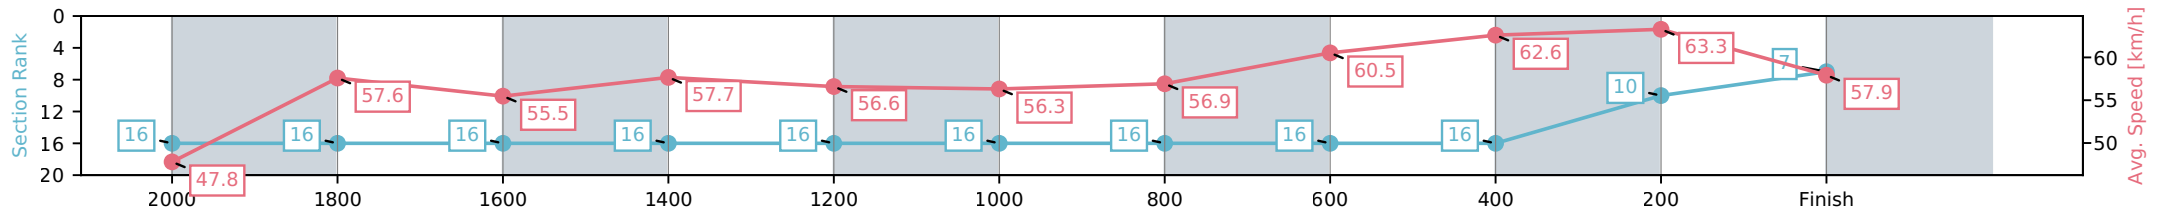

Eagle Farm QLD --Professional-2026-06-06

Race 8: SEVEN QUEENSLAND OAKS - 2200m

06 June 2026 - 3:54PM

Track Rating: Good 4, Weather: Fine, Rail Position: +2m Entire Circuit

Section	L2200	L2000	L1800	L1600	L1400	L1200	L1000	L800	L600	L400	L200
Section Times	2:19.17 (0:15.23)	2:03.94 [16] (0:12.48)	1:51.47 [16] (0:13.00)	1:38.46 [16] (0:12.59)	1:25.87 [16] (0:12.74)	1:13.13 [16] (0:12.82)	1:00.31 [16] (0:12.83)	0:47.49 [16] (0:12.02)	0:35.47 [16] (0:11.65)	0:23.82 [16] (0:11.37)	0:12.44 [10] (0:12.44)
Average Speed [km/h]	47.8	57.6	55.5	57.7	56.6	56.3	56.9	60.5	62.6	63.3	57.9
Top Speed [km/h]	57.9	58.1	57.9	59.5	59.6	57.9	59.2	62.3	64.2	64.5	61.2
Avg. Dist. to Rail [m]	6.9	0.8	0.6	2.1	2.6	3.1	2.7	2.4	2.6	4.1	3.2
Avg. Stride Freq. [Hz]	2.3	2.3	2.2	2.2	2.2	2.2	2.2	2.2	2.3	2.3	2.3
Avg. Stride Length [m]	6.4	7.2	7.2	7.4	7.4	7.4	7.4	7.7	7.8	7.7	7.2