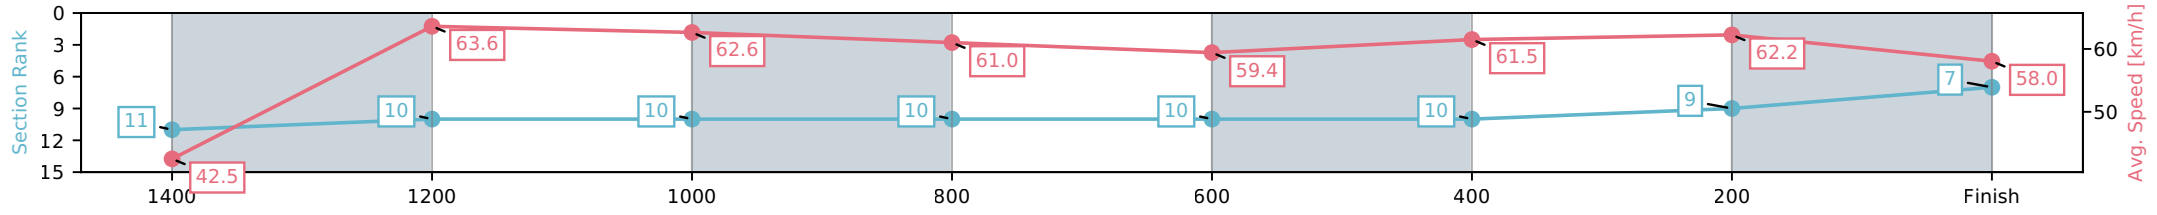

Eagle Farm QLD --Professional-2026-06-06

Race 4: THE SHOW A HEART - 1500m

06 June 2026 - 1:30PM

Track Rating: Soft 5, Weather: Fine, Rail Position: +2m Entire Circuit

Section	L1500	L1400	L1200	L1000	L800	L600	L400	L200
Section Times	1:31.67 (0:08.63)	1:23.04 [11] (0:11.36)	1:11.67 [10] (0:11.53)	1:00.14 [10] (0:11.99)	0:48.15 [10] (0:12.29)	0:35.86 [10] (0:11.93)	0:23.93 [10] (0:11.58)	0:12.36 [9] (0:12.36)
Average Speed [km/h]	42.5	63.6	62.6	61.0	59.4	61.5	62.2	58.0
Top Speed [km/h]	60.7	64.3	64.1	61.9	61.8	63.6	63.1	60.8
Avg. Dist. to Rail [m]	14.6	4.1	4.5	3.4	2.9	3.7	10.8	13.5
Avg. Stride Freq. [Hz]	2.3	2.4	2.3	2.2	2.2	2.2	2.3	2.2
Avg. Stride Length [m]	5.6	7.4	7.7	7.6	7.6	7.7	7.6	7.3