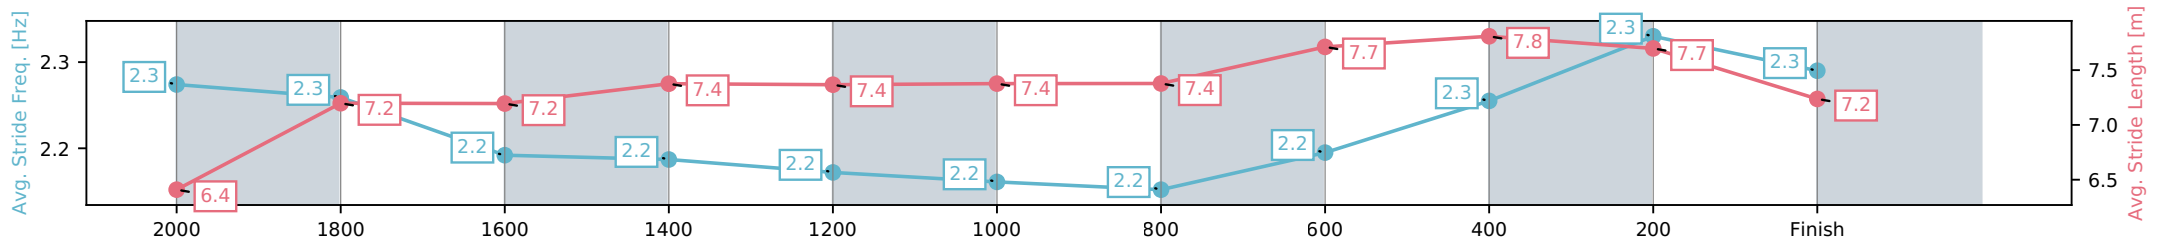

Eagle Farm QLD --Professional-2026-06-06

Race 8: SEVEN QUEENSLAND OAKS - 2200m

06 June 2026 - 3:54PM

Track Rating: Good 4, Weather: Fine, Rail Position: +2m Entire Circuit

Section	L2200	L2000	L1800	L1600	L1400	L1200	L1000	L800	L600	L400	L200
Section Times	2:19.17 (0:15.23)	2:03.94 [16] (0:12.48)	1:51.47 [16] (0:13.00)	1:38.46 [16] (0:12.59)	1:25.87 [16] (0:12.74)	1:13.13 [16] (0:12.82)	1:00.31 [16] (0:12.83)	0:47.49 [16] (0:12.02)	0:35.47 [16] (0:11.65)	0:23.82 [16] (0:11.37)	0:12.44 [10] (0:12.44)
Average Speed [km/h]	47.8	57.6	55.5	57.7	56.6	56.3	56.9	60.5	62.6	63.3	57.9
Top Speed [km/h]	57.9	58.1	57.9	59.5	59.6	57.9	59.2	62.3	64.2	64.5	61.2
Avg. Dist. to Rail [m]	6.9	0.8	0.6	2.1	2.6	3.1	2.7	2.4	2.6	4.1	3.2
Avg. Stride Freq. [Hz]	2.3	2.3	2.2	2.2	2.2	2.2	2.2	2.2	2.3	2.3	2.3
Avg. Stride Length [m]	6.4	7.2	7.2	7.4	7.4	7.4	7.4	7.7	7.8	7.7	7.2