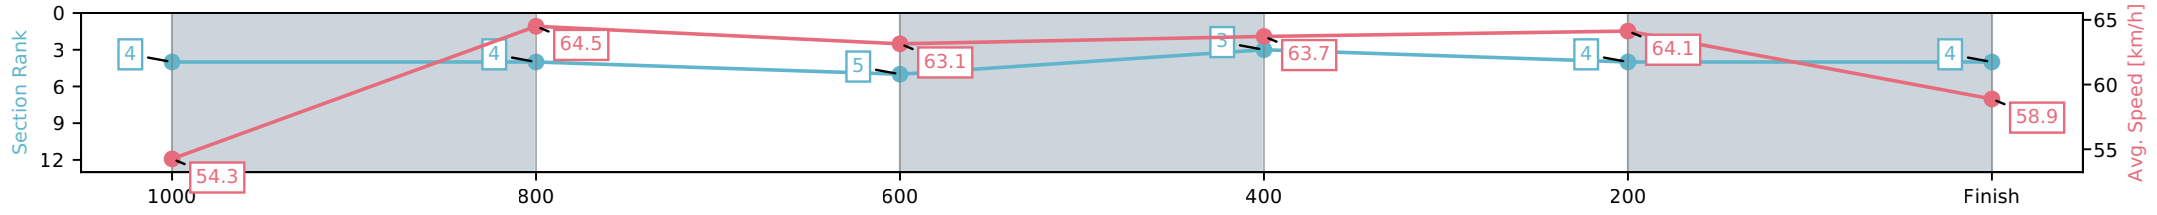

Horse/Jockey Name	Restonica/Jai Williams
Finish Rank	4
Fastest Section Time (Section)	0:11.16 (600-400)
Top Speed [km/h] (Section)	66.5 (1200 - 1000)
Race State	Finished

Eagle Farm QLD --Professional-2026-06-06
Race 2: PLACE ASCOT BENCHMARK 85 Handicap - 1200m
06 June 2026 - 12:20PM
Track Rating: Soft 5, Weather: Fine, Rail Position: +2m Entire Circuit

Section	L1200	L1000	L800	L600	L400	L200
Section Times	1:10.65 (0:13.41)	0:57.24 [4] (0:11.26)	0:45.97 [4] (0:11.38)	0:34.60 [5] (0:11.16)	0:23.43 [3] (0:11.23)	0:12.21 [4] (0:12.21)
Average Speed [km/h]	54.3	64.5	63.1	63.7	64.1	58.9
Top Speed [km/h]	66.5	66.1	64.6	65.6	64.9	62.2
Avg. Dist. to Rail [m]	1.7	1.7	0.5	2.3	2.2	4.3
Avg. Stride Freq. [Hz]	2.3	2.3	2.2	2.3	2.3	2.2
Avg. Stride Length [m]	7.2	8.0	8.0	7.9	7.7	7.5

[ ] Ranking at each section and finish
-:-:- No data available at this section
NA No data available