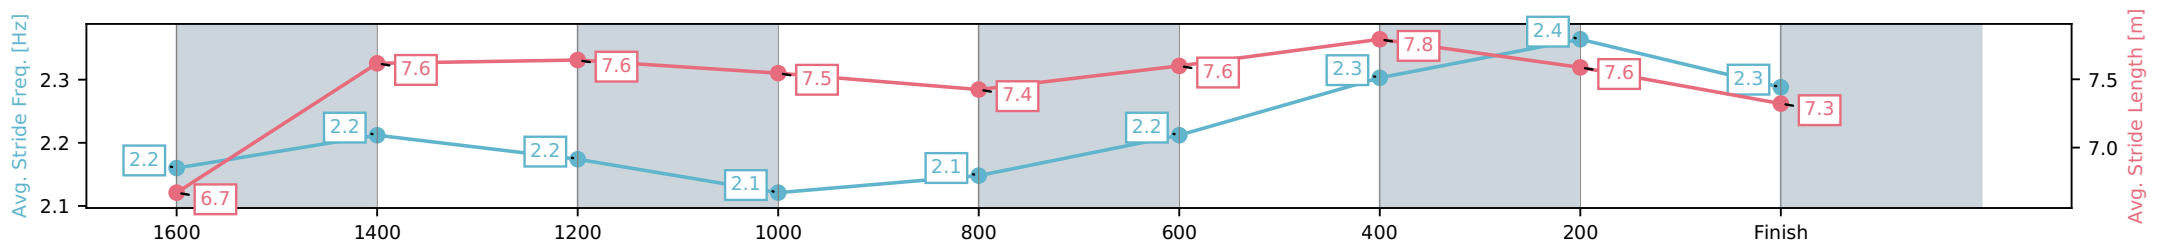

Horse/Jockey Name	Zoology/Mark Zahra
Finish Rank	13
Fastest Section Time (Section)	0:11.36 (400-200)
Top Speed [km/h] (Section)	65.0 (400-200)
Race State	Finished

Eagle Farm QLD --Professional-2026-06-06
Race 1: MITTYS BENCHMARK 90 Handicap - 1800m
06 June 2026 - 11:45AM
Track Rating: Soft 5, Weather: Fine, Rail Position: +2m Entire Circuit

Section	L1800	L1600	L1400	L1200	L1000	L800	L600	L400	L200
Section Times	1:53.03 (0:15.92)	1:37.11 [14] (0:12.12)	1:25.00 [14] (0:12.37)	1:12.63 [13] (0:12.72)	0:59.90 [13] (0:12.73)	0:47.18 [13] (0:12.11)	0:35.07 [12] (0:11.48)	0:23.58 [13] (0:11.36)	0:12.23 [14] (0:12.23)
Average Speed [km/h]	48.6	60.2	58.4	56.7	57.7	60.4	63.8	63.4	58.5
Top Speed [km/h]	58.4	61.1	61.2	57.9	61.4	64.6	64.8	65.0	61.7
Avg. Dist. to Rail [m]	10.2	3.0	3.2	3.8	3.9	3.5	4.0	9.2	11.6
Avg. Stride Freq. [Hz]	2.2	2.2	2.2	2.1	2.1	2.2	2.3	2.4	2.3
Avg. Stride Length [m]	6.7	7.6	7.6	7.5	7.4	7.6	7.8	7.6	7.3

[ ] Ranking at each section and finish
-.-.- No data available at this section
NA No data available