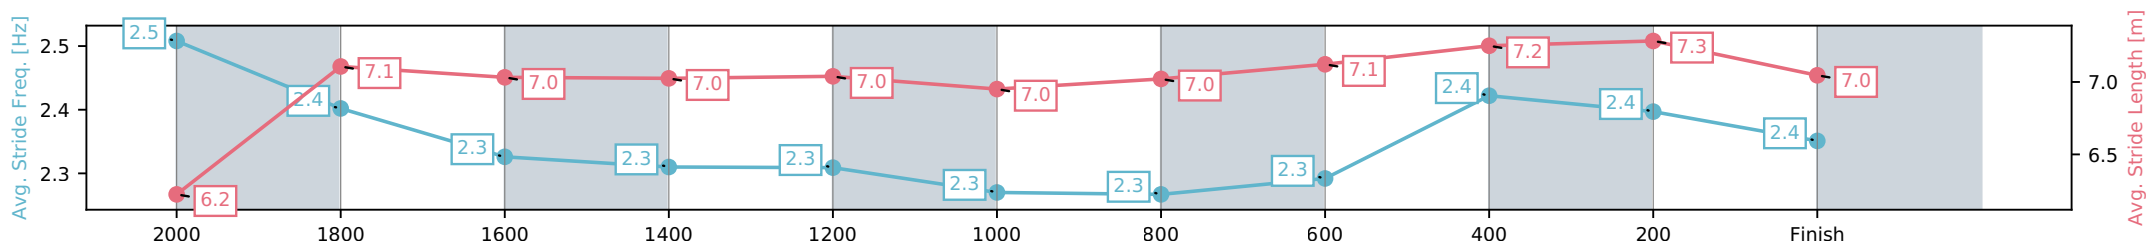

Eagle Farm QLD --Professional-2026-06-06

Race 8: SEVEN QUEENSLAND OAKS - 2200m

06 June 2026 - 3:54PM

Track Rating: Good 4, Weather: Fine, Rail Position: +2m Entire Circuit

Section	L2200	L2000	L1800	L1600	L1400	L1200	L1000	L800	L600	L400	L200
Section Times	2:18.76 (0:14.22)	2:04.54 [2] (0:12.18)	1:52.36 [1] (0:12.78)	1:39.57 [1] (0:12.63)	1:26.94 [1] (0:12.67)	1:14.28 [1] (0:12.91)	1:01.36 [1] (0:13.00)	0:48.36 [1] (0:12.50)	0:35.87 [1] (0:11.69)	0:24.18 [1] (0:11.71)	0:12.46 [2] (0:12.46)
Average Speed [km/h]	51.4	60.0	57.3	57.5	57.1	55.9	56.4	58.3	62.4	61.5	57.9
Top Speed [km/h]	63.1	62.5	58.9	58.4	57.9	56.1	57.3	60.5	63.4	62.9	59.8
Avg. Dist. to Rail [m]	11.0	2.6	2.9	2.8	3.4	4.1	4.1	2.4	2.9	7.4	7.4
Avg. Stride Freq. [Hz]	2.5	2.4	2.3	2.3	2.3	2.3	2.3	2.3	2.4	2.4	2.4
Avg. Stride Length [m]	6.2	7.1	7.0	7.0	7.0	7.0	7.0	7.1	7.2	7.3	7.0