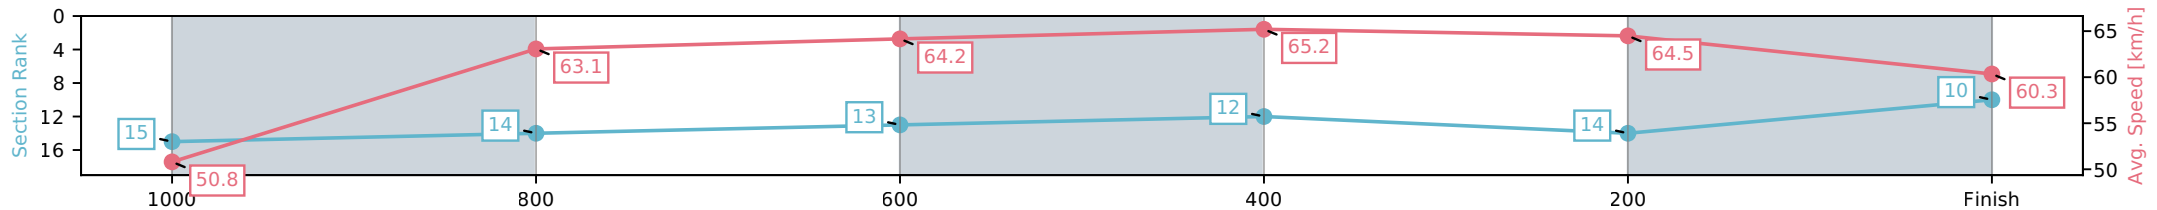

Eagle Farm QLD --Professional-2026-06-06

Race 5: XXXX QUEENSLAND DAY STAKES - 1200m

06 June 2026 - 2:06PM

Track Rating: Good 4, Weather: Fine, Rail Position: +2m Entire Circuit

Section	L1200	L1000	L800	L600	L400	L200
Section Times	1:11.37 (0:14.32)	0:57.05 [15] (0:11.58)	0:45.46 [14] (0:11.31)	0:34.16 [13] (0:11.03)	0:23.12 [12] (0:11.16)	0:11.96 [14] (0:11.96)
Average Speed [km/h]	50.8	63.1	64.2	65.2	64.5	60.3
Top Speed [km/h]	63.2	64.3	65.1	66.8	65.8	63.5
Avg. Dist. to Rail [m]	6.4	2.8	1.5	0.6	3.8	3.7
Avg. Stride Freq. [Hz]	2.3	2.3	2.3	2.4	2.4	2.4
Avg. Stride Length [m]	6.5	7.5	7.7	7.6	7.5	7.2