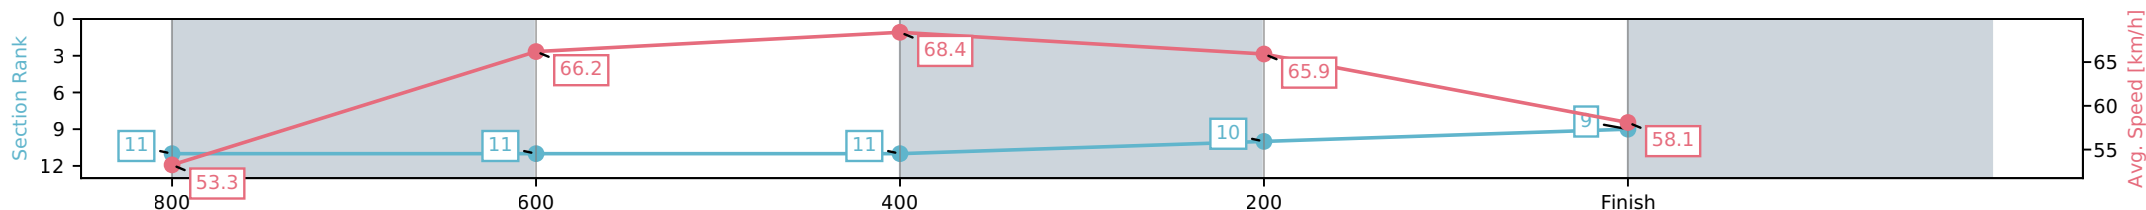

Eagle Farm QLD --Professional-2026-06-06

Race 3: MORETON HIRE LIGHTNING HANDICAP - 1000m

06 June 2026 - 12:54PM

Track Rating: Soft 5, Weather: Fine, Rail Position: +2m Entire Circuit

Section	L1000	L800	L600	L400	L200
Section Times	0:58.69 (0:13.89)	0:44.80 [11] (0:11.01)	0:33.80 [11] (0:10.51)	0:23.29 [11] (0:10.91)	0:12.37 [10] (0:12.37)
Average Speed [km/h]	53.3	66.2	68.4	65.9	58.1
Top Speed [km/h]	66.4	67.4	69.1	67.6	63.0
Avg. Dist. to Rail [m]	7.1	2.6	0.7	0.4	0.8
Avg. Stride Freq. [Hz]	2.3	2.3	2.4	2.5	2.3
Avg. Stride Length [m]	6.9	8.0	8.1	7.5	7.2