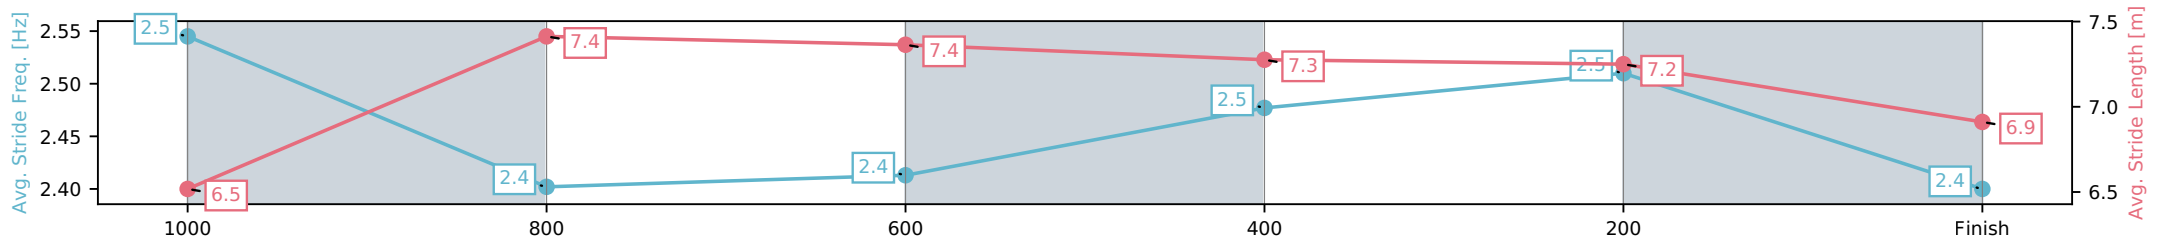

Eagle Farm QLD --Professional-2026-06-06

Race 9: LADBROKES MORETON CUP - 1200m

06 June 2026 - 4:30PM

Track Rating: Soft 5, Weather: Fine, Rail Position: +2m Entire Circuit

Section	L1200	L1000	L800	L600	L400	L200
Section Times	1:11.24 (0:13.80)	0:57.44 [6] (0:11.59)	0:45.85 [8] (0:11.48)	0:34.37 [8] (0:11.04)	0:23.33 [4] (0:11.18)	0:12.15 [7] (0:12.15)
Average Speed [km/h]	52.9	63.2	63.1	64.3	64.4	57.8
Top Speed [km/h]	65.5	64.3	63.7	65.7	66.0	61.7
Avg. Dist. to Rail [m]	2.1	3.2	2.0	2.9	2.8	3.7
Avg. Stride Freq. [Hz]	2.5	2.4	2.4	2.5	2.5	2.4
Avg. Stride Length [m]	6.5	7.4	7.4	7.3	7.2	6.9