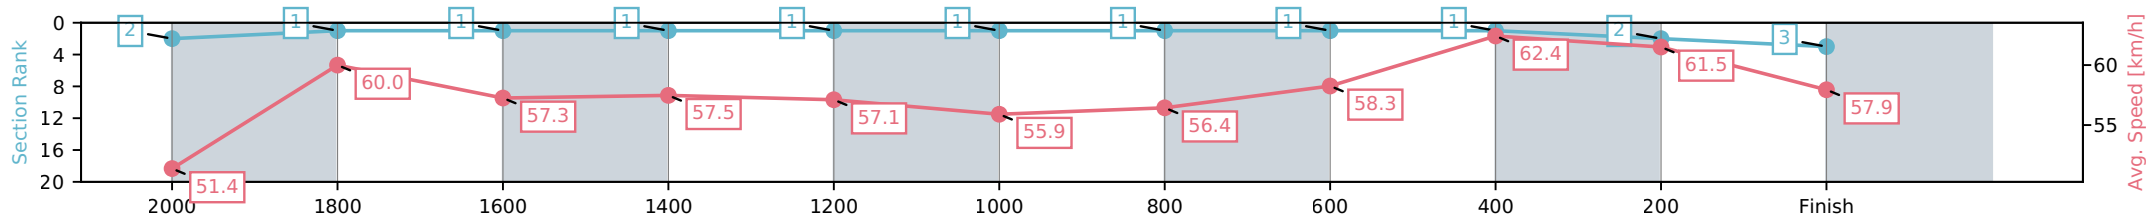

Eagle Farm QLD --Professional-2026-06-06

Race 8: SEVEN QUEENSLAND OAKS - 2200m

06 June 2026 - 3:54PM

Track Rating: Good 4, Weather: Fine, Rail Position: +2m Entire Circuit

Section	L2200	L2000	L1800	L1600	L1400	L1200	L1000	L800	L600	L400	L200
Section Times	2:18.76 (0:14.22)	2:04.54 [2] (0:12.18)	1:52.36 [1] (0:12.78)	1:39.57 [1] (0:12.63)	1:26.94 [1] (0:12.67)	1:14.28 [1] (0:12.91)	1:01.36 [1] (0:13.00)	0:48.36 [1] (0:12.50)	0:35.87 [1] (0:11.69)	0:24.18 [1] (0:11.71)	0:12.46 [2] (0:12.46)
Average Speed [km/h]	51.4	60.0	57.3	57.5	57.1	55.9	56.4	58.3	62.4	61.5	57.9
Top Speed [km/h]	63.1	62.5	58.9	58.4	57.9	56.1	57.3	60.5	63.4	62.9	59.8
Avg. Dist. to Rail [m]	11.0	2.6	2.9	2.8	3.4	4.1	4.1	2.4	2.9	7.4	7.4
Avg. Stride Freq. [Hz]	2.5	2.4	2.3	2.3	2.3	2.3	2.3	2.3	2.4	2.4	2.4
Avg. Stride Length [m]	6.2	7.1	7.0	7.0	7.0	7.0	7.0	7.1	7.2	7.3	7.0