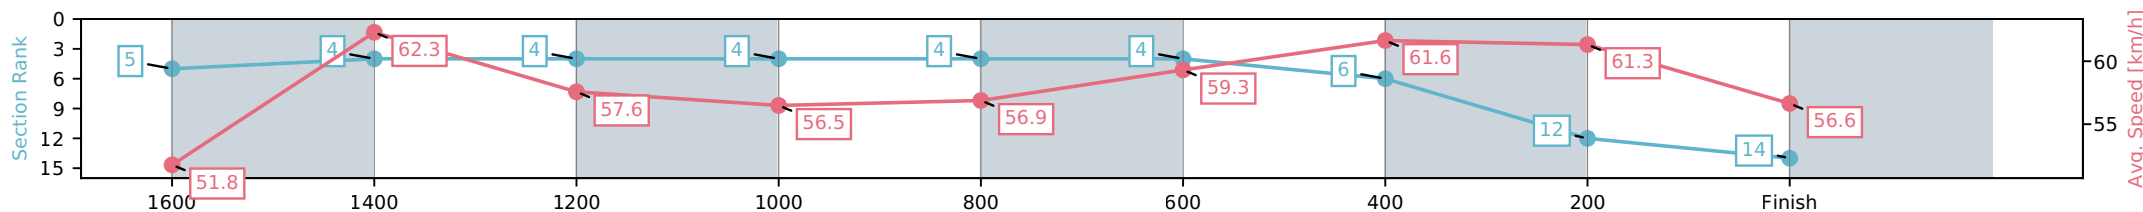

Eagle Farm QLD --Professional-2026-06-06

Race 1: MITTYS BENCHMARK 90 Handicap - 1800m

06 June 2026 - 11:45AM

Track Rating: Soft 5, Weather: Fine, Rail Position: +2m Entire Circuit

Section	L1800	L1600	L1400	L1200	L1000	L800	L600	L400	L200
Section Times	1:53.33 (0:14.84)	1:38.49 [5] (0:11.68)	1:26.82 [4] (0:12.52)	1:14.29 [4] (0:12.79)	1:01.50 [4] (0:12.92)	0:48.58 [4] (0:12.32)	0:36.27 [4] (0:11.86)	0:24.40 [6] (0:11.74)	0:12.67 [12] (0:12.67)
Average Speed [km/h]	51.8	62.3	57.6	56.5	56.9	59.3	61.6	61.3	56.6
Top Speed [km/h]	63.9	64.0	59.0	57.2	57.6	60.9	62.8	62.7	59.6
Avg. Dist. to Rail [m]	6.9	3.1	2.8	3.7	4.0	3.3	3.2	5.3	5.7
Avg. Stride Freq. [Hz]	2.4	2.4	2.3	2.2	2.3	2.3	2.4	2.5	2.4
Avg. Stride Length [m]	6.5	7.4	7.2	7.1	7.1	7.2	7.2	7.0	6.9