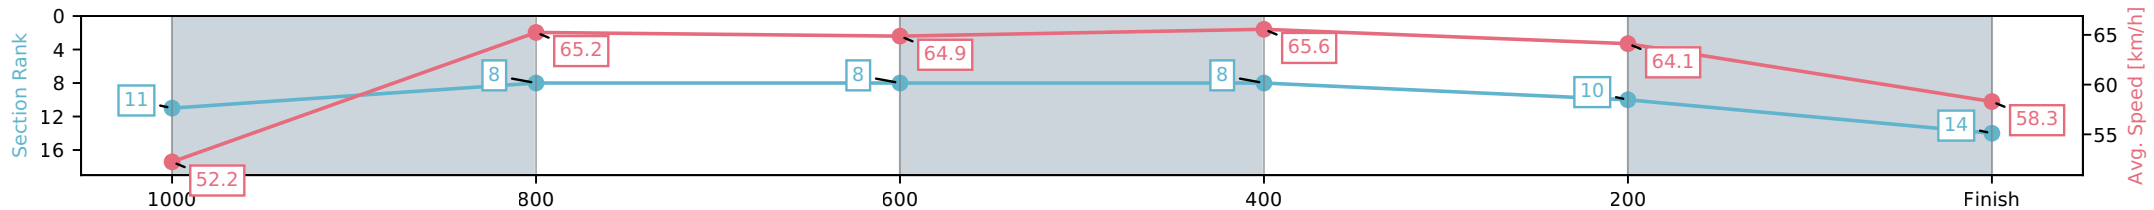

Eagle Farm QLD --Professional-2026-06-06

Race 5: XXXX QUEENSLAND DAY STAKES - 1200m

06 June 2026 - 2:06PM

Track Rating: Good 4, Weather: Fine, Rail Position: +2m Entire Circuit

Section	L1200	L1000	L800	L600	L400	L200
Section Times	1:11.62 (0:14.04)	0:57.58 [11] (0:11.39)	0:46.19 [8] (0:11.32)	0:34.86 [8] (0:11.20)	0:23.66 [8] (0:11.23)	0:12.43 [10] (0:12.43)
Average Speed [km/h]	52.2	65.2	64.9	65.6	64.1	58.3
Top Speed [km/h]	64.3	65.8	65.6	65.8	65.6	61.3
Avg. Dist. to Rail [m]	12.5	6.1	4.4	4.1	9.6	10.4
Avg. Stride Freq. [Hz]	2.4	2.5	2.5	2.5	2.5	2.4
Avg. Stride Length [m]	6.4	7.4	7.4	7.4	7.2	7.0