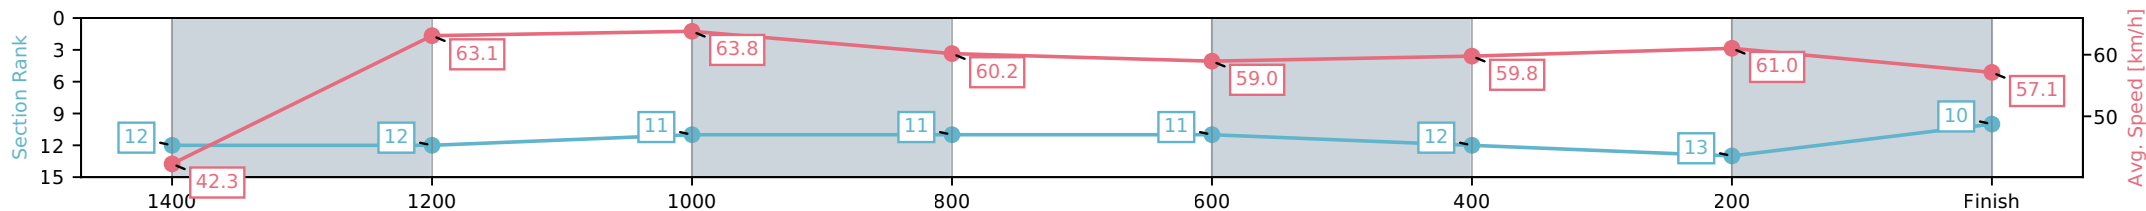

Eagle Farm QLD --Professional-2026-06-06

Race 4: THE SHOW A HEART - 1500m

06 June 2026 - 1:30PM

Track Rating: Soft 5, Weather: Fine, Rail Position: +2m Entire Circuit

Section	L1500	L1400	L1200	L1000	L800	L600	L400	L200
Section Times	1:32.34 (0:08.85)	1:23.49 [12] (0:11.45)	1:12.04 [12] (0:11.30)	1:00.74 [11] (0:12.03)	0:48.71 [11] (0:12.22)	0:36.49 [11] (0:12.00)	0:24.49 [12] (0:11.79)	0:12.71 [13] (0:12.71)
Average Speed [km/h]	42.3	63.1	63.8	60.2	59.0	59.8	61.0	57.1
Top Speed [km/h]	57.4	64.2	65.2	62.5	60.3	61.9	62.0	59.5
Avg. Dist. to Rail [m]	17.8	2.6	2.1	1.2	0.5	1.0	3.6	5.4
Avg. Stride Freq. [Hz]	2.3	2.4	2.4	2.4	2.3	2.4	2.4	2.3
Avg. Stride Length [m]	5.6	7.1	7.4	7.2	7.1	7.1	7.2	7.0