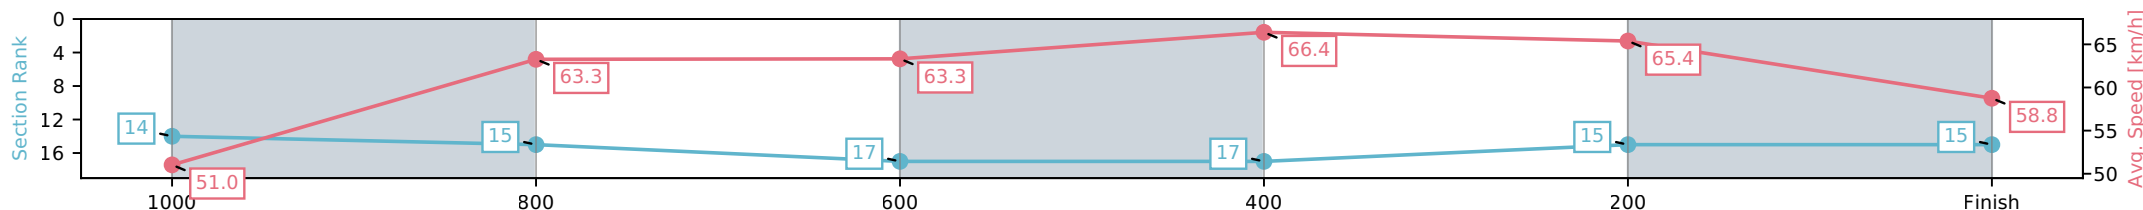

Eagle Farm QLD --Professional-2026-06-06

Race 5: XXXX QUEENSLAND DAY STAKES - 1200m

06 June 2026 - 2:06PM

Track Rating: Good 4, Weather: Fine, Rail Position: +2m Entire Circuit

Section	L1200	L1000	L800	L600	L400	L200
Section Times	1:11.71 (0:14.32)	0:57.39 [14] (0:11.64)	0:45.74 [15] (0:11.56)	0:34.18 [17] (0:10.91)	0:23.28 [17] (0:11.01)	0:12.27 [15] (0:12.27)
Average Speed [km/h]	51.0	63.3	63.3	66.4	65.4	58.8
Top Speed [km/h]	62.4	63.9	65.5	67.9	67.7	62.5
Avg. Dist. to Rail [m]	10.6	4.3	3.6	1.5	8.3	10.8
Avg. Stride Freq. [Hz]	2.3	2.3	2.3	2.4	2.4	2.3
Avg. Stride Length [m]	6.7	7.7	7.7	7.8	7.6	7.3