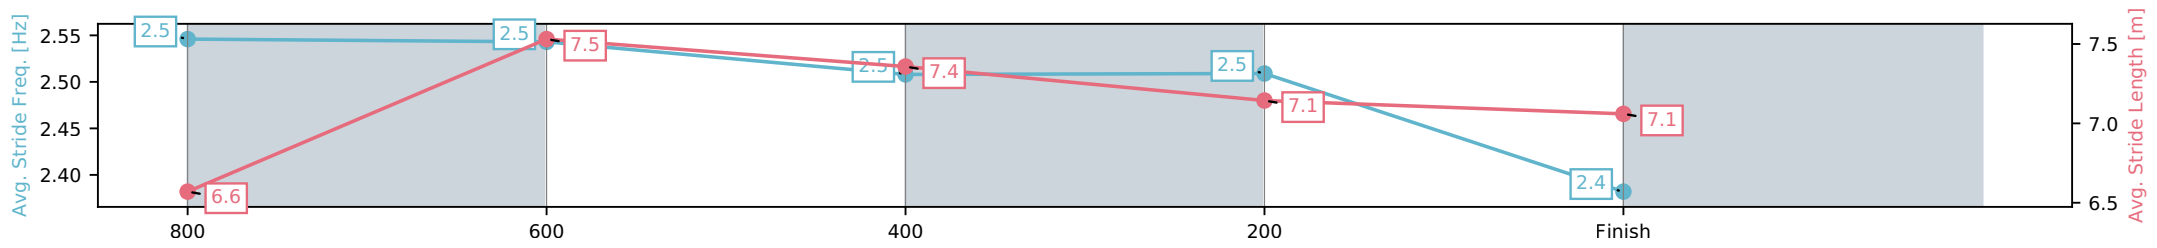

Eagle Farm QLD --Professional-2026-06-06
 Race 3: MORETON HIRE LIGHTNING HANDICAP - 1000m
 06 June 2026 - 12:54PM
 Track Rating: Soft 5, Weather: Fine, Rail Position: +2m Entire Circuit

Section	L1000	L800	L600	L400	L200
Section Times	0:58.24 (0:13.23)	0:45.01 [3] (0:10.61)	0:34.39 [3] (0:11.03)	0:23.36 [4] (0:11.31)	0:12.05 [9] (0:12.05)
Average Speed [km/h]	55.8	68.2	65.4	63.6	58.6
Top Speed [km/h]	67.6	69.2	66.5	64.6	62.0
Avg. Dist. to Rail [m]	5.3	1.4	0.6	3.6	4.7
Avg. Stride Freq. [Hz]	2.5	2.5	2.5	2.5	2.4
Avg. Stride Length [m]	6.6	7.5	7.4	7.1	7.1