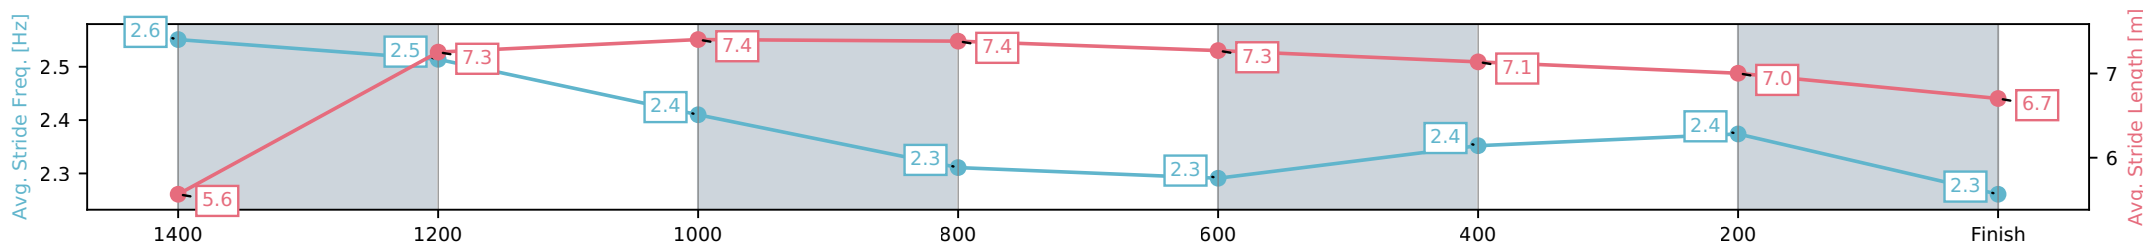

Eagle Farm QLD --Professional-2026-06-06

Race 4: THE SHOW A HEART - 1500m

06 June 2026 - 1:30PM

Track Rating: Soft 5, Weather: Fine, Rail Position: +2m Entire Circuit

Section	L1500	L1400	L1200	L1000	L800	L600	L400	L200
Section Times	1:32.93 (0:08.06)	1:24.86 [3] (0:11.07)	1:13.79 [4] (0:11.48)	1:02.32 [4] (0:12.15)	0:50.17 [4] (0:12.29)	0:37.88 [4] (0:12.03)	0:25.85 [4] (0:12.21)	0:13.64 [8] (0:13.64)
Average Speed [km/h]	46.1	65.1	62.9	60.3	59.0	60.1	59.0	53.2
Top Speed [km/h]	62.5	66.6	64.2	60.9	60.1	61.2	61.2	56.1
Avg. Dist. to Rail [m]	11.9	4.2	4.1	3.4	1.8	0.7	3.2	3.4
Avg. Stride Freq. [Hz]	2.6	2.5	2.4	2.3	2.3	2.4	2.4	2.3
Avg. Stride Length [m]	5.6	7.3	7.4	7.4	7.3	7.1	7.0	6.7