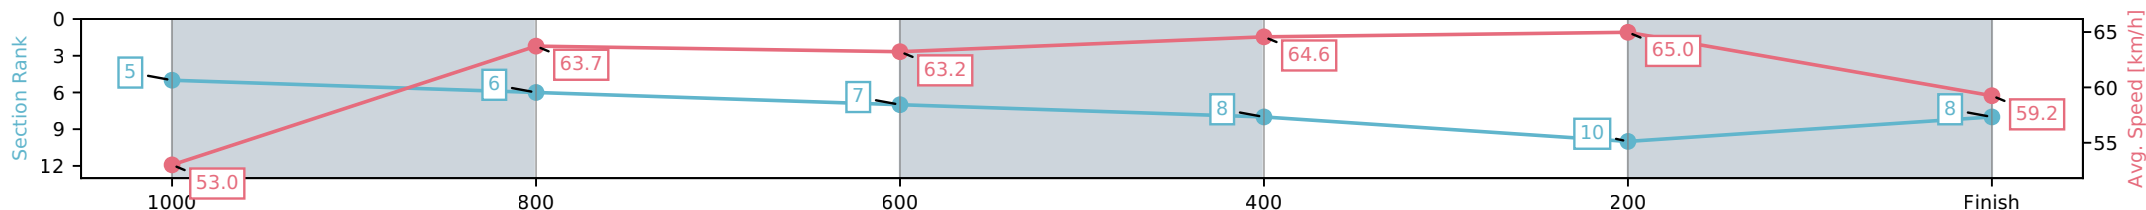

Eagle Farm QLD --Professional-2026-06-06

Race 9: LADBROKES MORETON CUP - 1200m

06 June 2026 - 4:30PM

Track Rating: Soft 5, Weather: Fine, Rail Position: +2m Entire Circuit

Section	L1200	L1000	L800	L600	L400	L200
Section Times	1:11.34 (0:13.74)	0:57.60 [5] (0:11.53)	0:46.07 [6] (0:11.58)	0:34.49 [7] (0:11.24)	0:23.24 [8] (0:11.08)	0:12.16 [10] (0:12.16)
Average Speed [km/h]	53.0	63.7	63.2	64.6	65.0	59.2
Top Speed [km/h]	64.8	64.7	63.9	66.5	66.3	63.2
Avg. Dist. to Rail [m]	3.7	3.9	3.7	1.8	5.0	5.0
Avg. Stride Freq. [Hz]	2.5	2.4	2.4	2.5	2.5	2.4
Avg. Stride Length [m]	6.4	7.4	7.4	7.3	7.4	7.1