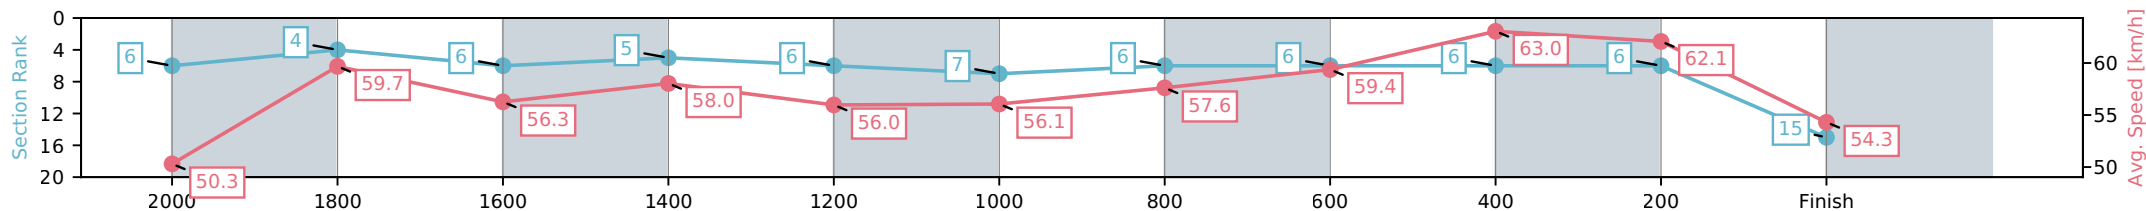

Eagle Farm QLD --Professional-2026-06-06

Race 8: SEVEN QUEENSLAND OAKS - 2200m

06 June 2026 - 3:54PM

Track Rating: Good 4, Weather: Fine, Rail Position: +2m Entire Circuit

Section	L2200	L2000	L1800	L1600	L1400	L1200	L1000	L800	L600	L400	L200
Section Times	2:19.84 (0:14.48)	2:05.36 [6] (0:12.14)	1:53.22 [4] (0:13.03)	1:40.19 [6] (0:12.67)	1:27.52 [5] (0:12.94)	1:14.58 [6] (0:12.87)	1:01.71 [7] (0:12.82)	0:48.89 [6] (0:12.36)	0:36.53 [6] (0:11.66)	0:24.87 [6] (0:11.60)	0:13.27 [6] (0:13.27)
Average Speed [km/h]	50.3	59.7	56.3	58.0	56.0	56.1	57.6	59.4	63.0	62.1	54.3
Top Speed [km/h]	61.4	62.3	58.2	59.6	57.2	57.0	58.9	60.8	63.8	63.9	60.3
Avg. Dist. to Rail [m]	4.8	1.2	3.4	6.2	5.8	5.2	4.9	4.3	4.2	10.0	11.4
Avg. Stride Freq. [Hz]	2.3	2.3	2.2	2.2	2.2	2.1	2.2	2.2	2.3	2.3	2.2
Avg. Stride Length [m]	6.6	7.5	7.3	7.4	7.3	7.4	7.4	7.5	7.6	7.6	7.1