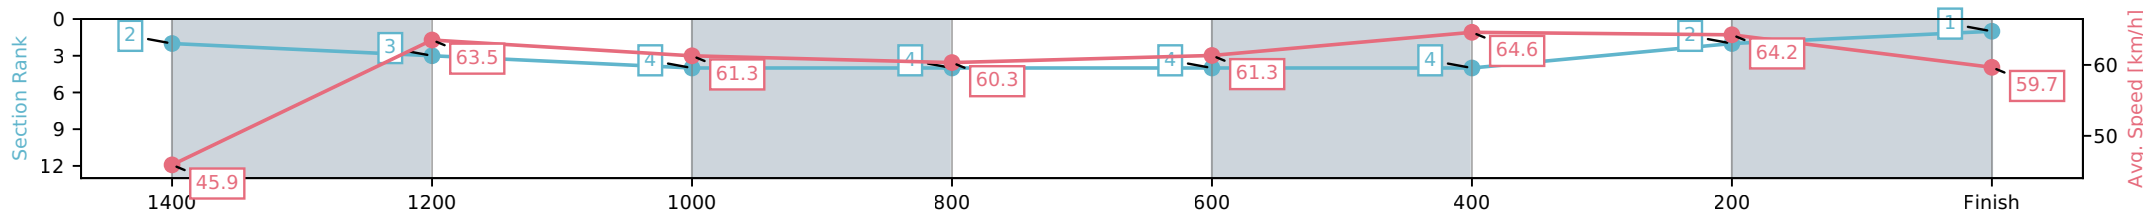

Eagle Farm QLD --Professional-2026-06-06

Race 7: SKY RACING SPEAR CHIEF HANDICAP - 1500m

06 June 2026 - 3:14PM

Track Rating: Good 4, Weather: Fine, Rail Position: +2m Entire Circuit

BRISBANE RACING CLUB

Section	L1500	L1400	L1200	L1000	L800	L600	L400	L200
Section Times	1:30.06 (0:08.24)	1:21.82 [2] (0:11.39)	1:10.44 [3] (0:11.76)	0:58.68 [4] (0:12.18)	0:46.50 [4] (0:11.89)	0:34.61 [4] (0:11.29)	0:23.32 [4] (0:11.20)	0:12.12 [2] (0:12.12)
Average Speed [km/h]	45.9	63.5	61.3	60.3	61.3	64.6	64.2	59.7
Top Speed [km/h]	62.1	65.0	62.0	61.0	61.9	65.5	65.5	63.2
Avg. Dist. to Rail [m]	18.2	5.0	4.1	3.7	3.0	2.6	6.9	7.1
Avg. Stride Freq. [Hz]	2.5	2.5	2.4	2.3	2.3	2.4	2.4	2.4
Avg. Stride Length [m]	5.7	7.2	7.3	7.3	7.4	7.4	7.4	7.2