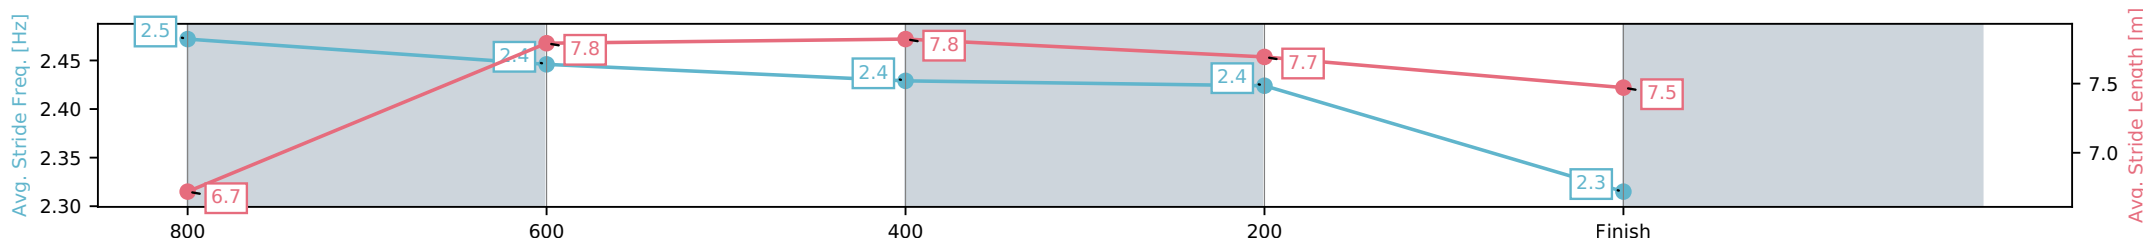

Eagle Farm QLD --Professional-2026-06-06

Race 3: MORETON HIRE LIGHTNING HANDICAP - 1000m

06 June 2026 - 12:54PM

Track Rating: Soft 5, Weather: Fine, Rail Position: +2m Entire Circuit

BRISBANE RACING CLUB

Section	L1000	L800	L600	L400	L200
Section Times	0:57.94 (0:13.34)	0:44.60 [5] (0:10.92)	0:33.68 [7] (0:10.83)	0:22.85 [8] (0:10.95)	0:11.90 [7] (0:11.90)
Average Speed [km/h]	55.6	67.7	67.4	65.8	60.4
Top Speed [km/h]	66.9	68.5	68.5	67.1	63.6
Avg. Dist. to Rail [m]	7.7	5.6	2.9	6.4	6.2
Avg. Stride Freq. [Hz]	2.5	2.4	2.4	2.4	2.3
Avg. Stride Length [m]	6.7	7.8	7.8	7.7	7.5