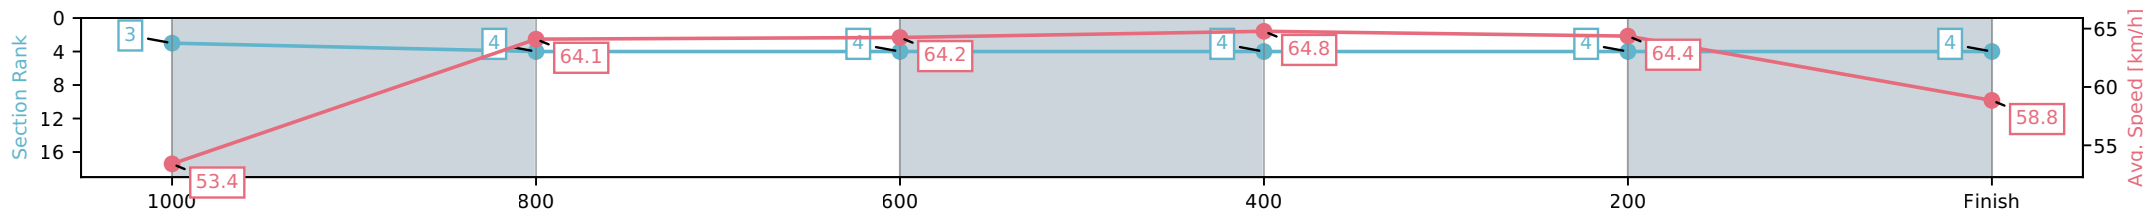

Horse/Jockey Name	Agarwood/Tommy Berry
Finish Rank	4
Fastest Section Time (Section)	0:11.20 (600-400)
Top Speed [km/h] (Section)	66.4 (1200 - 1000)
Race State	Finished

Eagle Farm QLD --Professional-2026-06-06

Race 5: XXXX QUEENSLAND DAY STAKES - 1200m

06 June 2026 - 2:06PM

Track Rating: Good 4, Weather: Fine, Rail Position: +2m Entire Circuit

BRISBANE RACING CLUB

Section	L1200	L1000	L800	L600	L400	L200
Section Times	1:11.01 (0:13.68)	0:57.34 [3] (0:11.43)	0:45.91 [4] (0:11.32)	0:34.59 [4] (0:11.20)	0:23.39 [4] (0:11.20)	0:12.19 [4] (0:12.19)
Average Speed [km/h]	53.4	64.1	64.2	64.8	64.4	58.8
Top Speed [km/h]	66.4	65.6	66.1	66.2	66.0	63.1
Avg. Dist. to Rail [m]	5.1	3.4	2.0	1.6	7.8	9.3
Avg. Stride Freq. [Hz]	2.5	2.5	2.4	2.5	2.5	2.4
Avg. Stride Length [m]	6.5	7.3	7.4	7.4	7.2	6.9

- [ ] Ranking at each section and finish
- -:-:- No data available at this section
- NA No data available