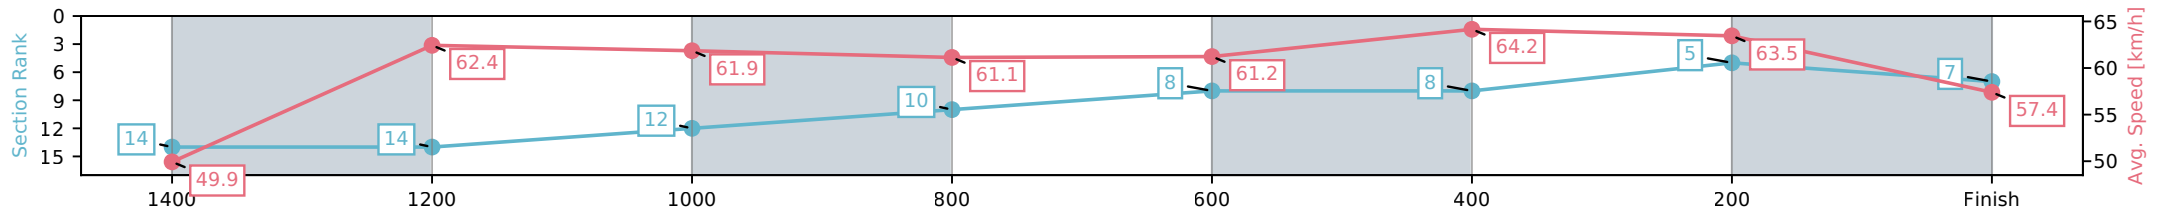

Eagle Farm QLD --Professional-2026-06-06

Race 6: MAGIC MILLIONS NATIONAL CLASSIC - 1600m

06 June 2026 - 2:40PM

Track Rating: Good 4, Weather: Fine, Rail Position: +2m Entire Circuit

Section	L1600	L1400	L1200	L1000	L800	L600	L400	L200
Section Times	1:36.53 (0:14.48)	1:22.05 [14] (0:11.55)	1:10.49 [14] (0:11.64)	0:58.85 [12] (0:11.87)	0:46.98 [10] (0:11.80)	0:35.18 [8] (0:11.21)	0:23.97 [8] (0:11.34)	0:12.62 [5] (0:12.62)
Average Speed [km/h]	49.9	62.4	61.9	61.1	61.2	64.2	63.5	57.4
Top Speed [km/h]	61.6	63.2	63.4	61.7	62.3	65.3	65.3	60.9
Avg. Dist. to Rail [m]	10.3	2.7	2.3	1.6	0.7	0.3	1.6	3.0
Avg. Stride Freq. [Hz]	2.3	2.3	2.3	2.3	2.3	2.4	2.4	2.3
Avg. Stride Length [m]	6.6	7.6	7.6	7.5	7.6	7.5	7.4	7.1