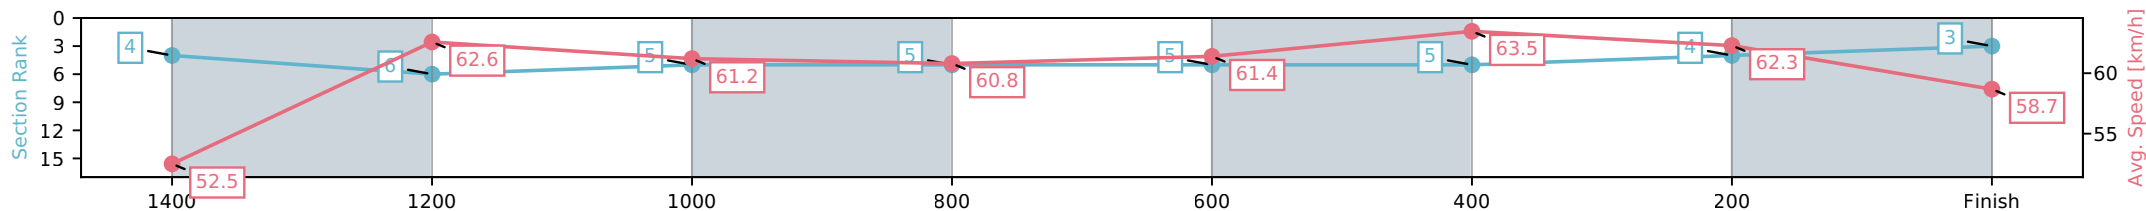

Eagle Farm QLD --Professional-2026-06-06

Race 6: MAGIC MILLIONS NATIONAL CLASSIC - 1600m

06 June 2026 - 2:40PM

Track Rating: Good 4, Weather: Fine, Rail Position: +2m Entire Circuit

Section	L1600	L1400	L1200	L1000	L800	L600	L400	L200
Section Times	1:36.21 (0:13.75)	1:22.46 [4] (0:11.52)	1:10.93 [6] (0:11.78)	0:59.16 [5] (0:11.98)	0:47.18 [5] (0:11.82)	0:35.36 [5] (0:11.48)	0:23.88 [5] (0:11.56)	0:12.31 [4] (0:12.31)
Average Speed [km/h]	52.5	62.6	61.2	60.8	61.4	63.5	62.3	58.7
Top Speed [km/h]	64.9	63.4	61.7	61.6	63.1	64.6	63.3	60.4
Avg. Dist. to Rail [m]	8.0	2.5	2.8	2.4	1.7	2.5	5.4	8.8
Avg. Stride Freq. [Hz]	2.4	2.4	2.3	2.3	2.3	2.4	2.4	2.4
Avg. Stride Length [m]	6.5	7.4	7.3	7.3	7.3	7.4	7.3	7.1