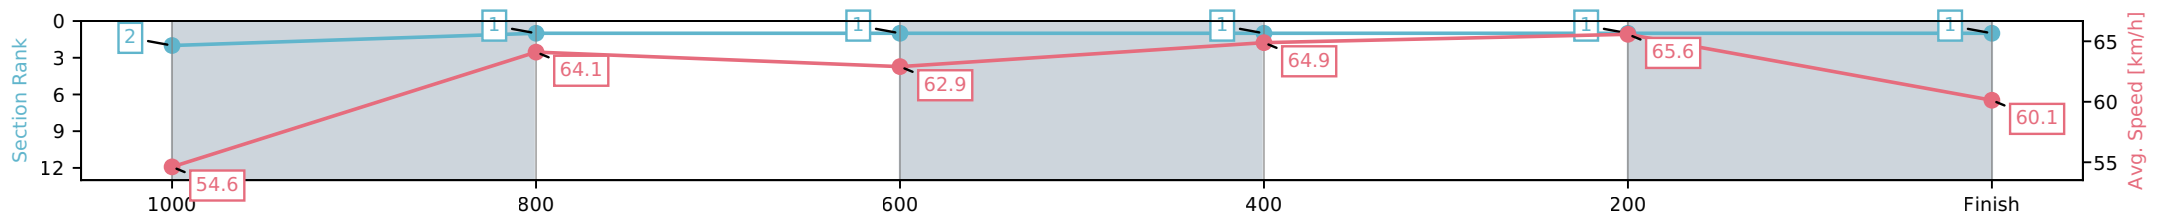

Race 9: LADBROKES MORETON CUP - 1200m

06 June 2026 - 4:30PM

Track Rating: Soft 5, Weather: Fine, Rail Position: +2m Entire Circuit

Section	L1200	L1000	L800	L600	L400	L200
Section Times	1:10.75 (0:13.38)	0:57.38 [2] (0:11.50)	0:45.87 [1] (0:11.64)	0:34.23 [1] (0:11.22)	0:23.02 [1] (0:10.98)	0:12.04 [1] (0:12.04)
Average Speed [km/h]	54.6	64.1	62.9	64.9	65.6	60.1
Top Speed [km/h]	66.5	66.0	63.9	66.3	67.1	64.0
Avg. Dist. to Rail [m]	9.1	4.3	3.8	2.4	7.7	8.7
Avg. Stride Freq. [Hz]	2.6	2.5	2.4	2.5	2.6	2.5
Avg. Stride Length [m]	6.5	7.3	7.3	7.2	7.1	6.9