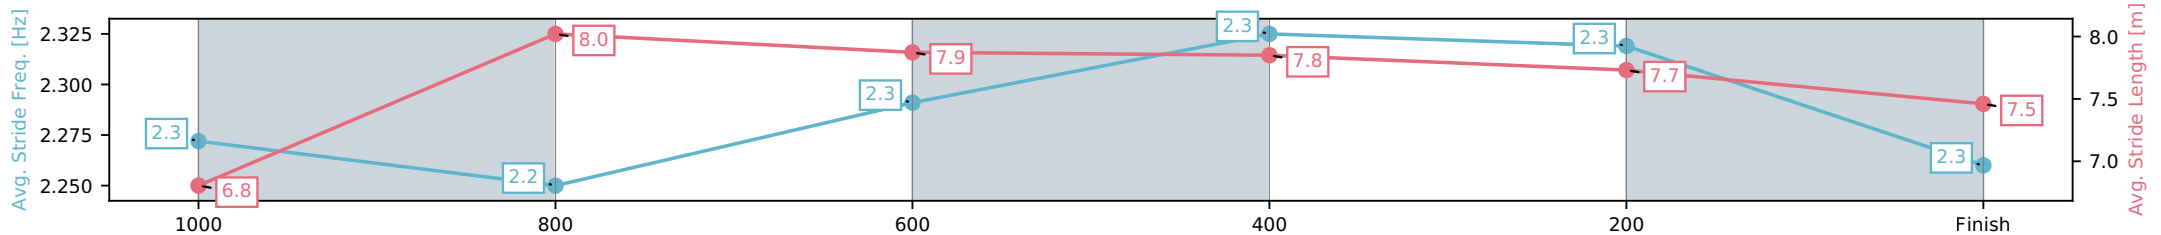

Horse/Jockey Name	I Am Artie/Jace McMurray
Finish Rank	10
Fastest Section Time (Section)	0:11.35 (600-400)
Top Speed [km/h] (Section)	65.9 (800-600)
Race State	Finished

Eagle Farm QLD --Professional-2026-06-06
Race 2: PLACE ASCOT BENCHMARK 85 Handicap - 1200m
06 June 2026 - 12:20PM
Track Rating: Soft 5, Weather: Fine, Rail Position: +2m Entire Circuit

Section	L1200	L1000	L800	L600	L400	L200
Section Times	1:11.63 (0:13.79)	0:57.84 [8] (0:11.52)	0:46.31 [8] (0:11.43)	0:34.89 [10] (0:11.35)	0:23.54 [11] (0:11.37)	0:12.17 [11] (0:12.17)
Average Speed [km/h]	52.8	64.1	64.6	65.0	63.4	59.4
Top Speed [km/h]	63.7	64.7	65.9	65.6	65.0	62.2
Avg. Dist. to Rail [m]	8.2	5.2	5.4	5.2	11.1	12.1
Avg. Stride Freq. [Hz]	2.3	2.2	2.3	2.3	2.3	2.3
Avg. Stride Length [m]	6.8	8.0	7.9	7.8	7.7	7.5

- [ ] Ranking at each section and finish
- -:-:- No data available at this section
- NA No data available