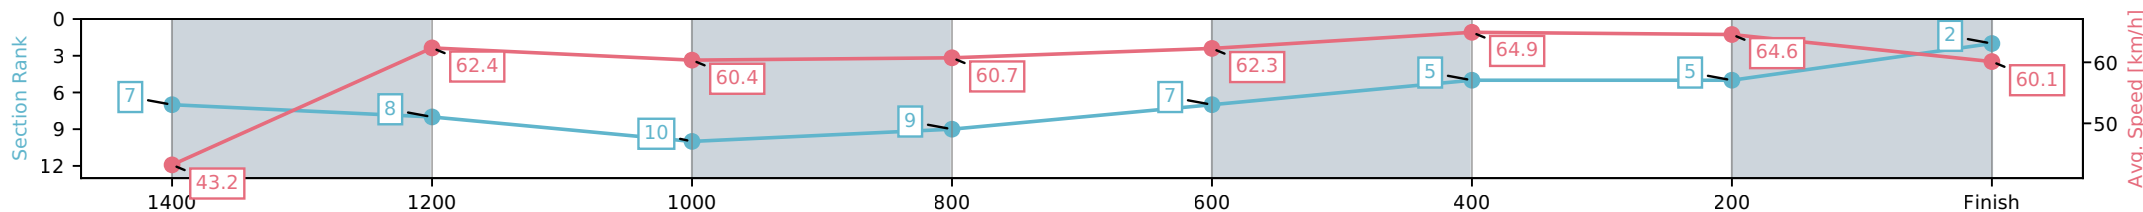

Eagle Farm QLD --Professional-2026-06-06

Race 7: SKY RACING SPEAR CHIEF HANDICAP - 1500m

06 June 2026 - 3:14PM

Track Rating: Good 4, Weather: Fine, Rail Position: +2m Entire Circuit

Section	L1500	L1400	L1200	L1000	L800	L600	L400	L200
Section Times	1:30.09 (0:08.69)	1:21.40 [7] (0:11.60)	1:09.80 [8] (0:11.94)	0:57.86 [10] (0:12.04)	0:45.82 [9] (0:11.62)	0:34.20 [7] (0:11.08)	0:23.12 [5] (0:11.15)	0:11.97 [5] (0:11.97)
Average Speed [km/h]	43.2	62.4	60.4	60.7	62.3	64.9	64.6	60.1
Top Speed [km/h]	58.5	65.4	62.3	61.7	63.9	67.4	66.2	63.0
Avg. Dist. to Rail [m]	16.2	4.3	4.1	2.8	1.4	0.7	4.6	4.7
Avg. Stride Freq. [Hz]	2.4	2.4	2.3	2.3	2.4	2.4	2.5	2.4
Avg. Stride Length [m]	5.6	7.3	7.4	7.4	7.4	7.5	7.4	7.1