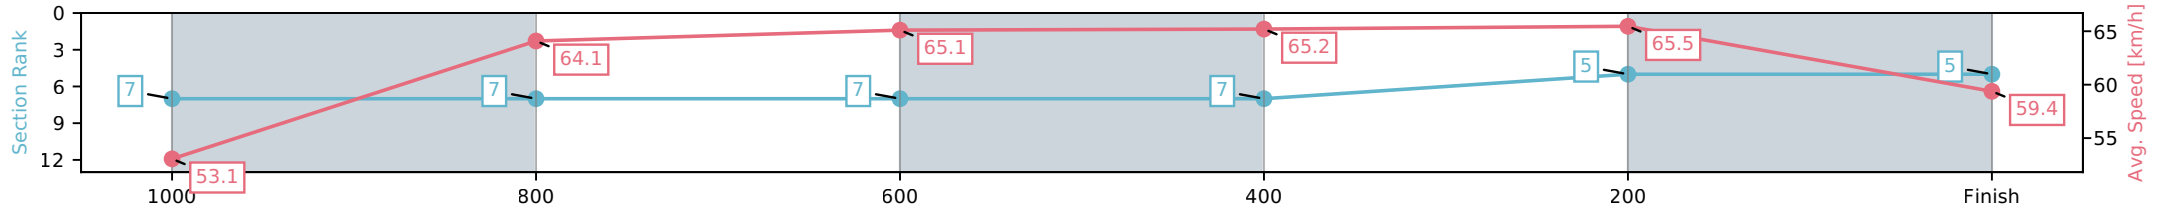

Horse/Jockey Name	Verdoux/Daniel Stackhouse
Finish Rank	5
Fastest Section Time (Section)	0:11.00 (400-200)
Top Speed [km/h] (Section)	67.1 (600-400)
Race State	Finished

Eagle Farm QLD --Professional-2026-06-06
Race 2: PLACE ASCOT BENCHMARK 85 Handicap - 1200m
06 June 2026 - 12:20PM
Track Rating: Soft 5, Weather: Fine, Rail Position: +2m Entire Circuit

Section	L1200	L1000	L800	L600	L400	L200
Section Times	1:10.67 (0:13.72)	0:56.95 [7] (0:11.47)	0:45.48 [7] (0:11.18)	0:34.30 [7] (0:11.17)	0:23.14 [7] (0:11.00)	0:12.14 [5] (0:12.14)
Average Speed [km/h]	53.1	64.1	65.1	65.2	65.5	59.4
Top Speed [km/h]	65.1	65.2	66.5	67.1	66.7	62.7
Avg. Dist. to Rail [m]	6.0	3.9	2.4	2.2	9.8	9.1
Avg. Stride Freq. [Hz]	2.4	2.3	2.3	2.4	2.4	2.3
Avg. Stride Length [m]	6.8	7.7	7.8	7.7	7.6	7.3

[ ] Ranking at each section and finish
-.-.- No data available at this section
NA No data available