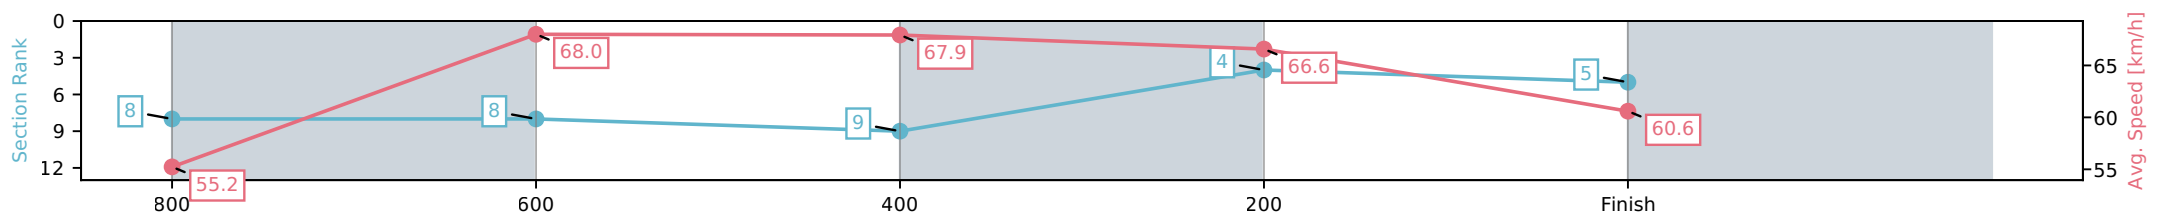

Eagle Farm QLD --Professional-2026-06-06
 Race 3: MORETON HIRE LIGHTNING HANDICAP - 1000m
 06 June 2026 - 12:54PM
 Track Rating: Soft 5, Weather: Fine, Rail Position: +2m Entire Circuit

Section	L1000	L800	L600	L400	L200
Section Times	0:57.98 (0:13.51)	0:44.47 [8] (0:10.80)	0:33.68 [8] (0:10.81)	0:22.87 [9] (0:10.82)	0:12.05 [4] (0:12.05)
Average Speed [km/h]	55.2	68.0	67.9	66.6	60.6
Top Speed [km/h]	67.9	68.9	69.5	68.6	62.8
Avg. Dist. to Rail [m]	11.1	4.2	4.1	9.4	9.4
Avg. Stride Freq. [Hz]	2.4	2.4	2.4	2.4	2.3
Avg. Stride Length [m]	6.8	7.9	7.9	7.8	7.4