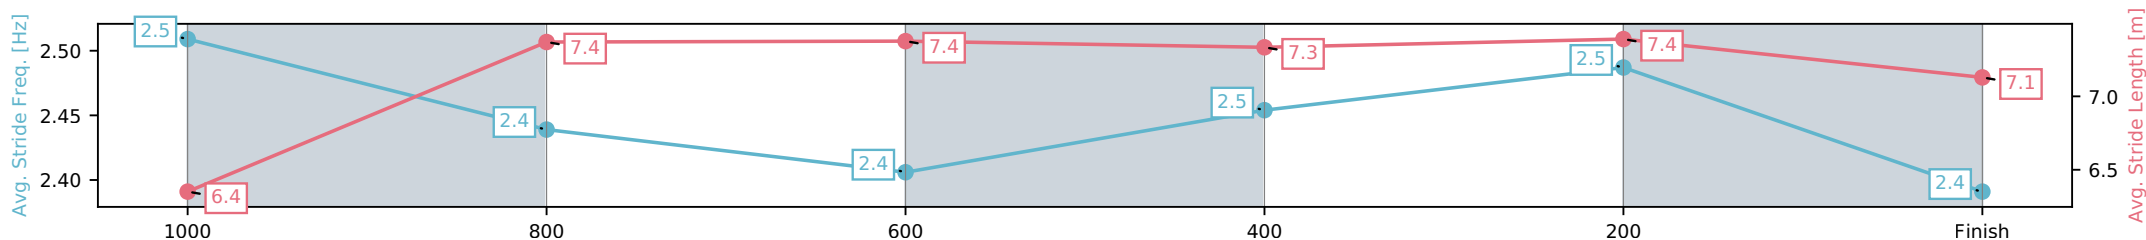

Eagle Farm QLD --Professional-2026-06-06

Race 9: LADBROKES MORETON CUP - 1200m

06 June 2026 - 4:30PM

Track Rating: Soft 5, Weather: Fine, Rail Position: +2m Entire Circuit

Section	L1200	L1000	L800	L600	L400	L200
Section Times	1:11.34 (0:13.74)	0:57.60 [5] (0:11.53)	0:46.07 [6] (0:11.58)	0:34.49 [7] (0:11.24)	0:23.24 [8] (0:11.08)	0:12.16 [10] (0:12.16)
Average Speed [km/h]	53.0	63.7	63.2	64.6	65.0	59.2
Top Speed [km/h]	64.8	64.7	63.9	66.5	66.3	63.2
Avg. Dist. to Rail [m]	3.7	3.9	3.7	1.8	5.0	5.0
Avg. Stride Freq. [Hz]	2.5	2.4	2.4	2.5	2.5	2.4
Avg. Stride Length [m]	6.4	7.4	7.4	7.3	7.4	7.1