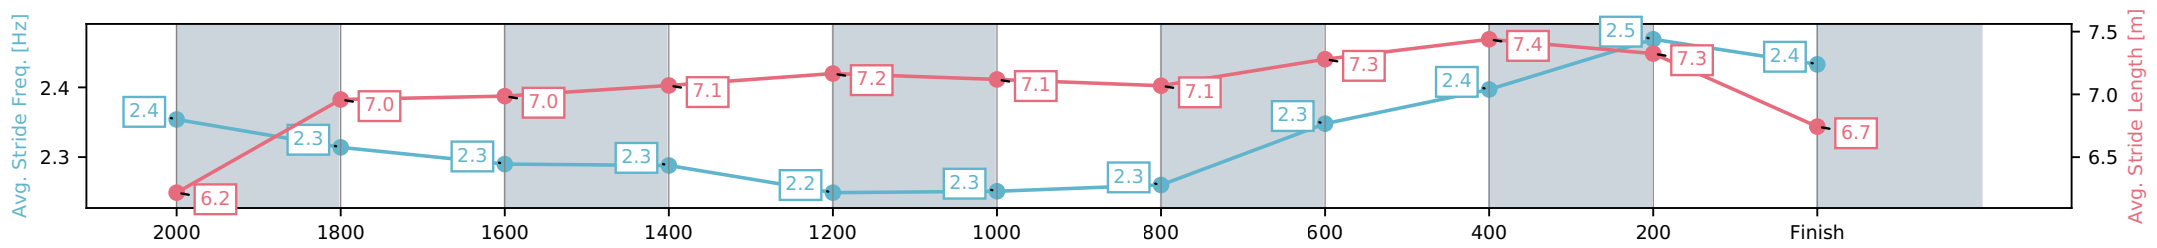

Eagle Farm QLD --Professional-2026-06-06

Race 8: SEVEN QUEENSLAND OAKS - 2200m

06 June 2026 - 3:54PM

Track Rating: Good 4, Weather: Fine, Rail Position: +2m Entire Circuit

Section	L2200	L2000	L1800	L1600	L1400	L1200	L1000	L800	L600	L400	L200
Section Times	2:19.13 (0:15.18)	2:03.95 [15] (0:12.60)	1:51.35 [17] (0:12.98)	1:38.37 [17] (0:12.68)	1:25.69 [17] (0:12.80)	1:12.88 [18] (0:12.70)	1:00.18 [18] (0:12.99)	0:47.20 [18] (0:12.04)	0:35.16 [18] (0:11.48)	0:23.68 [18] (0:11.30)	0:12.38 [12] (0:12.38)
Average Speed [km/h]	48.1	57.2	56.1	57.6	56.5	56.8	56.9	60.9	63.7	63.8	57.5
Top Speed [km/h]	59.0	58.7	58.5	59.8	59.8	58.1	59.6	62.6	65.1	65.8	60.8
Avg. Dist. to Rail [m]	8.1	0.7	2.0	3.8	4.5	4.9	4.9	4.0	2.9	9.4	13.9
Avg. Stride Freq. [Hz]	2.4	2.3	2.3	2.3	2.2	2.3	2.3	2.3	2.4	2.5	2.4
Avg. Stride Length [m]	6.2	7.0	7.0	7.1	7.2	7.1	7.1	7.3	7.4	7.3	6.7