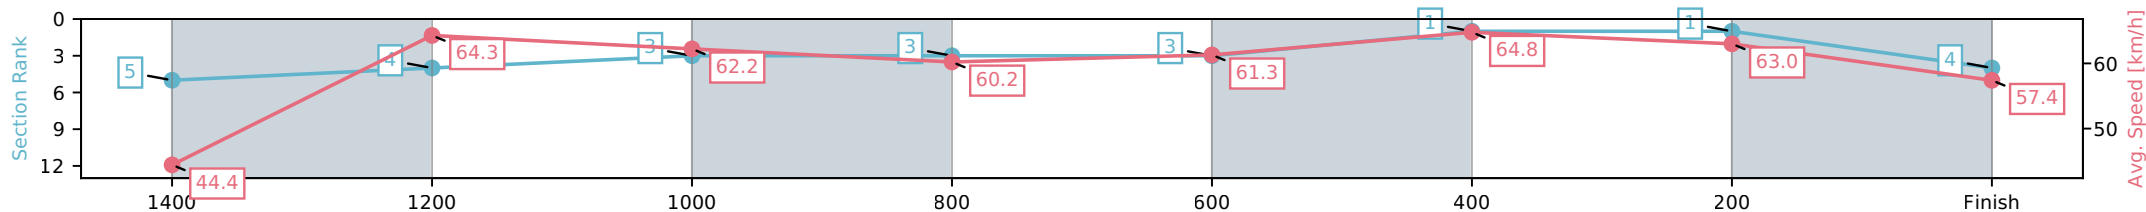

Eagle Farm QLD --Professional-2026-06-06

Race 7: SKY RACING SPEAR CHIEF HANDICAP - 1500m

06 June 2026 - 3:14PM

Track Rating: Good 4, Weather: Fine, Rail Position: +2m Entire Circuit

Section	L1500	L1400	L1200	L1000	L800	L600	L400	L200
Section Times	1:30.44 (0:08.44)	1:22.00 [5] (0:11.23)	1:10.77 [4] (0:11.58)	0:59.19 [3] (0:12.16)	0:47.03 [3] (0:11.88)	0:35.15 [3] (0:11.15)	0:24.00 [1] (0:11.44)	0:12.56 [1] (0:12.56)
Average Speed [km/h]	44.4	64.3	62.2	60.2	61.3	64.8	63.0	57.4
Top Speed [km/h]	60.6	65.6	63.8	61.2	62.6	66.2	65.7	60.4
Avg. Dist. to Rail [m]	11.0	2.1	2.9	3.3	2.7	0.7	2.8	3.7
Avg. Stride Freq. [Hz]	2.3	2.4	2.3	2.3	2.3	2.4	2.4	2.2
Avg. Stride Length [m]	5.9	7.5	7.6	7.5	7.6	7.6	7.6	7.3