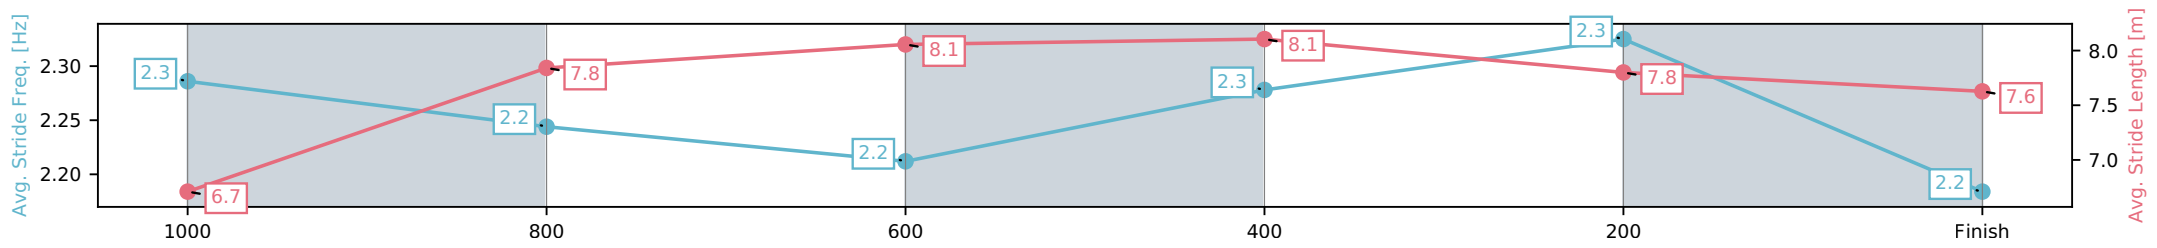

Horse/Jockey Name	Better Not Slip/Ron Stewart
Finish Rank	16
Fastest Section Time (Section)	0:11.02 (600-400)
Top Speed [km/h] (Section)	67.2 (600-400)
Race State	Finished

Eagle Farm QLD --Professional-2026-06-06
Race 5: XXXX QUEENSLAND DAY STAKES - 1200m
06 June 2026 - 2:06PM
Track Rating: Good 4, Weather: Fine, Rail Position: +2m Entire Circuit

Section	L1200	L1000	L800	L600	L400	L200
Section Times	1:11.85 (0:14.22)	0:57.63 [13] (0:11.63)	0:46.00 [13] (0:11.42)	0:34.58 [14] (0:11.02)	0:23.56 [15] (0:11.21)	0:12.35 [17] (0:12.35)
Average Speed [km/h]	51.3	62.8	63.5	65.5	64.3	58.3
Top Speed [km/h]	62.2	63.8	65.0	67.2	65.3	62.9
Avg. Dist. to Rail [m]	5.2	2.7	1.5	1.2	8.3	11.1
Avg. Stride Freq. [Hz]	2.3	2.2	2.2	2.3	2.3	2.2
Avg. Stride Length [m]	6.7	7.8	8.1	8.1	7.8	7.6

[ ] Ranking at each section and finish
-:-:- No data available at this section
NA No data available