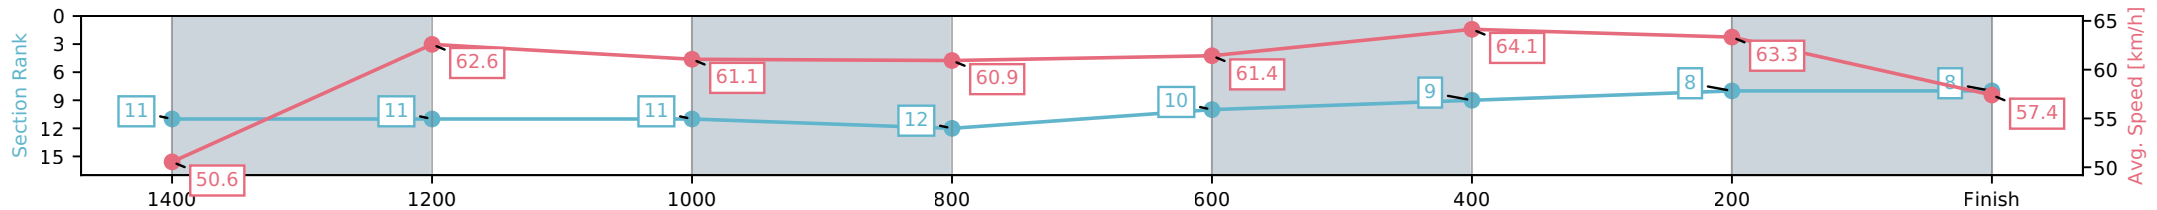

Eagle Farm QLD --Professional-2026-06-06

Race 6: MAGIC MILLIONS NATIONAL CLASSIC - 1600m

06 June 2026 - 2:40PM

Track Rating: Good 4, Weather: Fine, Rail Position: +2m Entire Circuit

Section	L1600	L1400	L1200	L1000	L800	L600	L400	L200
Section Times	1:36.74 (0:14.27)	1:22.47 [11] (0:11.52)	1:10.94 [11] (0:11.83)	0:59.12 [11] (0:11.99)	0:47.13 [12] (0:11.81)	0:35.32 [10] (0:11.28)	0:24.04 [9] (0:11.37)	0:12.67 [8] (0:12.67)
Average Speed [km/h]	50.6	62.6	61.1	60.9	61.4	64.1	63.3	57.4
Top Speed [km/h]	62.5	63.2	62.2	61.3	63.0	65.2	65.2	61.1
Avg. Dist. to Rail [m]	8.4	3.7	3.9	3.1	1.6	1.1	3.9	5.7
Avg. Stride Freq. [Hz]	2.3	2.3	2.2	2.2	2.2	2.3	2.4	2.3
Avg. Stride Length [m]	6.7	7.8	7.8	7.7	7.7	7.6	7.5	7.3