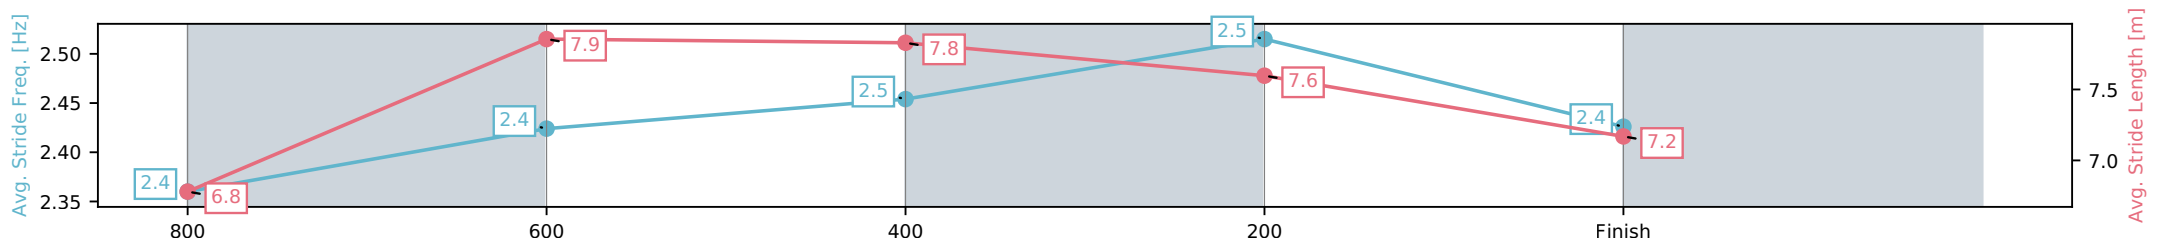

Section	L1000	L800	L600	L400	L200
Section Times	0:57.59 (0:13.76)	0:43.83 [10] (0:10.67)	0:33.16 [10] (0:10.54)	0:22.63 [6] (0:10.71)	0:11.92 [1] (0:11.92)
Average Speed [km/h]	53.6	67.7	68.4	67.3	60.6
Top Speed [km/h]	68.0	68.9	69.0	69.1	65.2
Avg. Dist. to Rail [m]	6.0	1.1	0.4	0.8	0.5
Avg. Stride Freq. [Hz]	2.4	2.4	2.5	2.5	2.4
Avg. Stride Length [m]	6.8	7.9	7.8	7.6	7.2