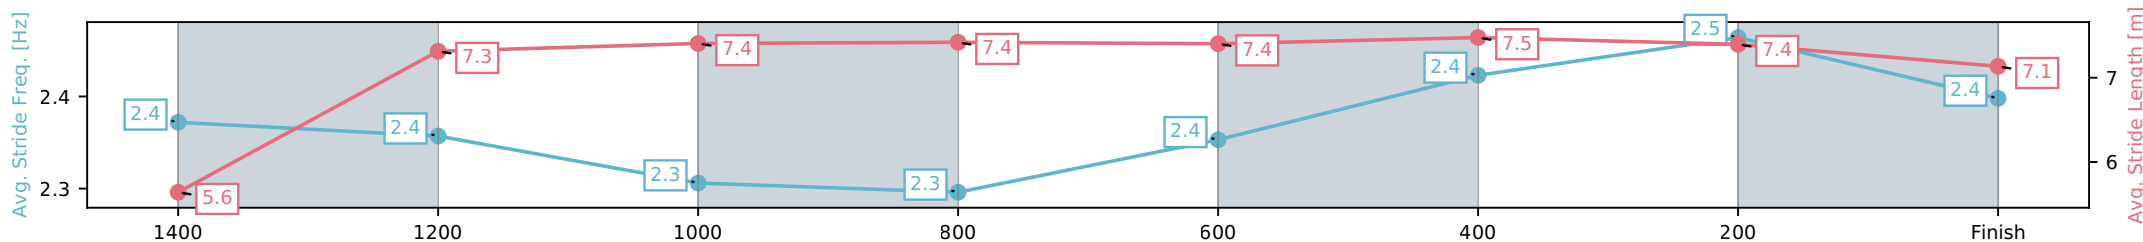

Eagle Farm QLD --Professional-2026-06-06

Race 7: SKY RACING SPEAR CHIEF HANDICAP - 1500m

06 June 2026 - 3:14PM

Track Rating: Good 4, Weather: Fine, Rail Position: +2m Entire Circuit

Section	L1500	L1400	L1200	L1000	L800	L600	L400	L200
Section Times	1:30.09 (0:08.69)	1:21.40 [7] (0:11.60)	1:09.80 [8] (0:11.94)	0:57.86 [10] (0:12.04)	0:45.82 [9] (0:11.62)	0:34.20 [7] (0:11.08)	0:23.12 [5] (0:11.15)	0:11.97 [5] (0:11.97)
Average Speed [km/h]	43.2	62.4	60.4	60.7	62.3	64.9	64.6	60.1
Top Speed [km/h]	58.5	65.4	62.3	61.7	63.9	67.4	66.2	63.0
Avg. Dist. to Rail [m]	16.2	4.3	4.1	2.8	1.4	0.7	4.6	4.7
Avg. Stride Freq. [Hz]	2.4	2.4	2.3	2.3	2.4	2.4	2.5	2.4
Avg. Stride Length [m]	5.6	7.3	7.4	7.4	7.4	7.5	7.4	7.1