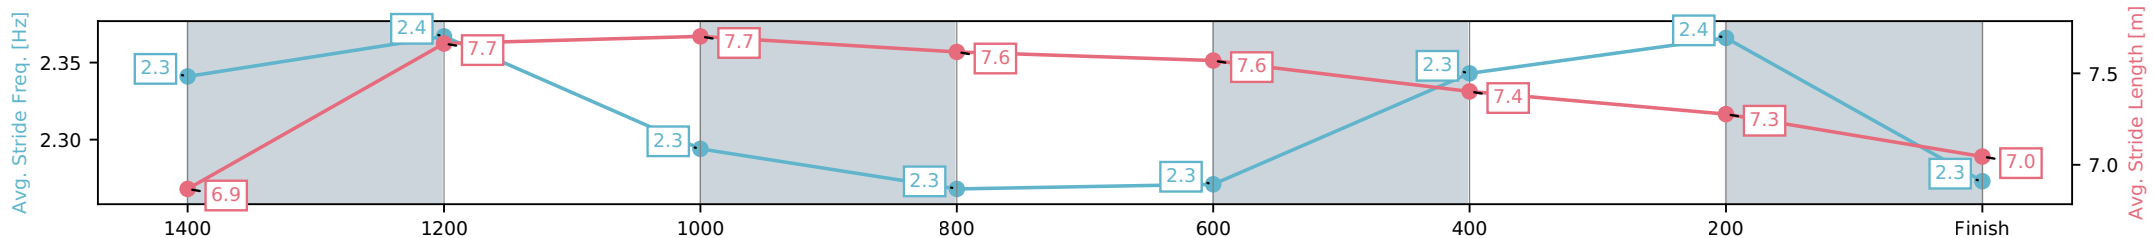

Eagle Farm QLD --Professional-2026-06-06

Race 6: MAGIC MILLIONS NATIONAL CLASSIC - 1600m

06 June 2026 - 2:40PM

Track Rating: Good 4, Weather: Fine, Rail Position: +2m Entire Circuit

Section	L1600	L1400	L1200	L1000	L800	L600	L400	L200
Section Times	1:36.34 (0:13.58)	1:22.76 [1] (0:11.24)	1:11.52 [1] (0:11.47)	1:00.05 [1] (0:11.88)	0:48.17 [1] (0:11.83)	0:36.34 [1] (0:11.70)	0:24.64 [1] (0:11.84)	0:12.80 [2] (0:12.80)
Average Speed [km/h]	53.3	64.3	62.8	61.3	61.0	61.8	60.8	56.3
Top Speed [km/h]	65.4	65.9	63.2	62.1	61.3	62.8	62.2	58.6
Avg. Dist. to Rail [m]	12.2	3.8	3.6	2.1	0.7	1.2	4.6	4.9
Avg. Stride Freq. [Hz]	2.3	2.4	2.3	2.3	2.3	2.3	2.4	2.3
Avg. Stride Length [m]	6.9	7.7	7.7	7.6	7.6	7.4	7.3	7.0