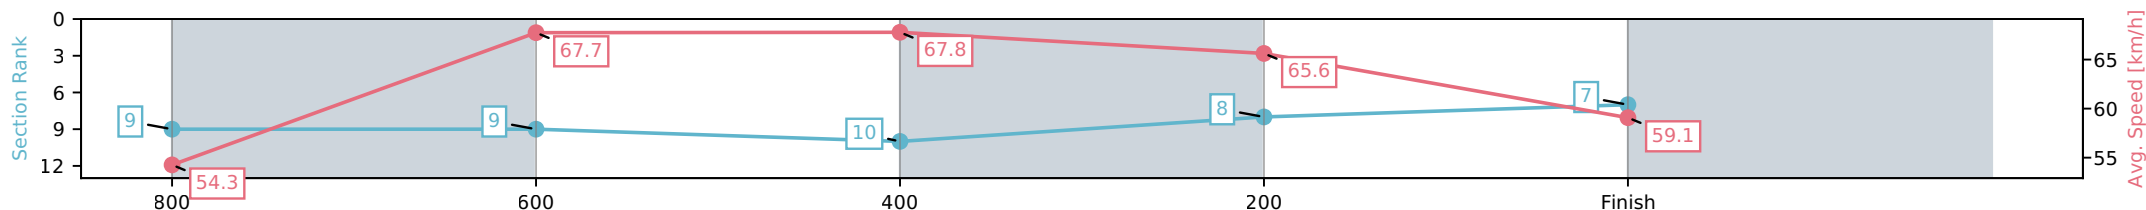

Horse/Jockey Name	Emperor/Ben Thompson
Finish Rank	7
Fastest Section Time (Section)	0:10.73 (600-400)
Top Speed [km/h] (Section)	69.1 (800-600)
Race State	Finished

Eagle Farm QLD --Professional-2026-06-06
Race 3: MORETON HIRE LIGHTNING HANDICAP - 1000m
06 June 2026 - 12:54PM
Track Rating: Soft 5, Weather: Fine, Rail Position: +2m Entire Circuit

Section	L1000	L800	L600	L400	L200
Section Times	0:58.40 (0:13.63)	0:44.77 [9] (0:10.77)	0:34.00 [9] (0:10.73)	0:23.27 [10] (0:10.98)	0:12.29 [8] (0:12.29)
Average Speed [km/h]	54.3	67.7	67.8	65.6	59.1
Top Speed [km/h]	67.6	69.1	69.0	67.1	62.9
Avg. Dist. to Rail [m]	5.8	2.9	2.2	6.0	3.8
Avg. Stride Freq. [Hz]	2.4	2.4	2.4	2.4	2.3
Avg. Stride Length [m]	6.8	7.8	7.9	7.6	7.3

- [ ] Ranking at each section and finish
- -:-:- No data available at this section
- NA No data available