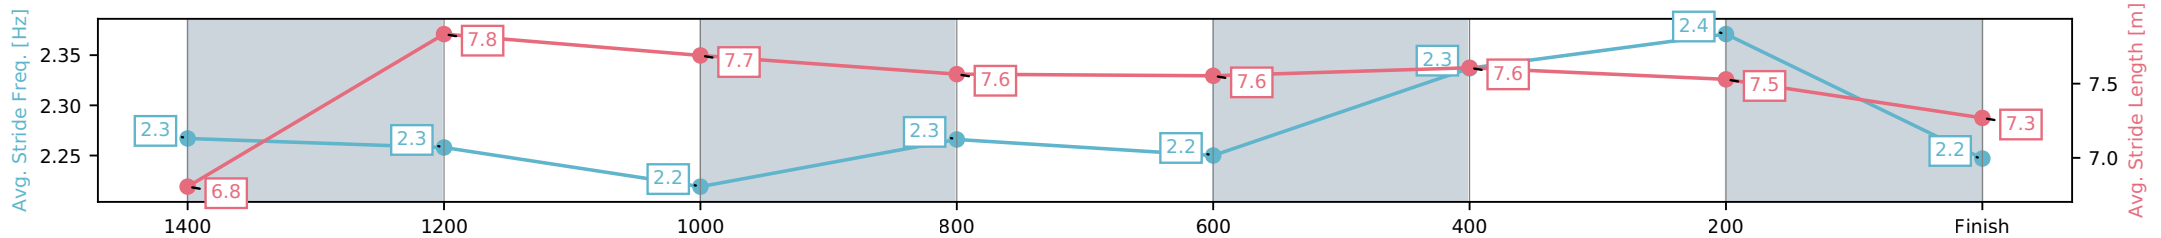

Eagle Farm QLD --Professional-2026-06-06

Race 6: MAGIC MILLIONS NATIONAL CLASSIC - 1600m

06 June 2026 - 2:40PM

Track Rating: Good 4, Weather: Fine, Rail Position: +2m Entire Circuit

Section	L1600	L1400	L1200	L1000	L800	L600	L400	L200
Section Times	1:36.87 (0:14.10)	1:22.77 [10] (0:11.55)	1:11.22 [10] (0:11.95)	0:59.27 [10] (0:12.00)	0:47.28 [11] (0:11.90)	0:35.38 [12] (0:11.40)	0:23.98 [12] (0:11.40)	0:12.58 [12] (0:12.58)
Average Speed [km/h]	51.1	62.5	60.4	61.3	61.1	63.6	63.2	57.2
Top Speed [km/h]	62.9	63.4	60.8	61.9	63.0	64.7	64.8	59.8
Avg. Dist. to Rail [m]	7.4	3.9	4.4	3.9	2.5	1.4	7.3	10.2
Avg. Stride Freq. [Hz]	2.3	2.3	2.2	2.3	2.2	2.3	2.4	2.2
Avg. Stride Length [m]	6.8	7.8	7.7	7.6	7.6	7.6	7.5	7.3