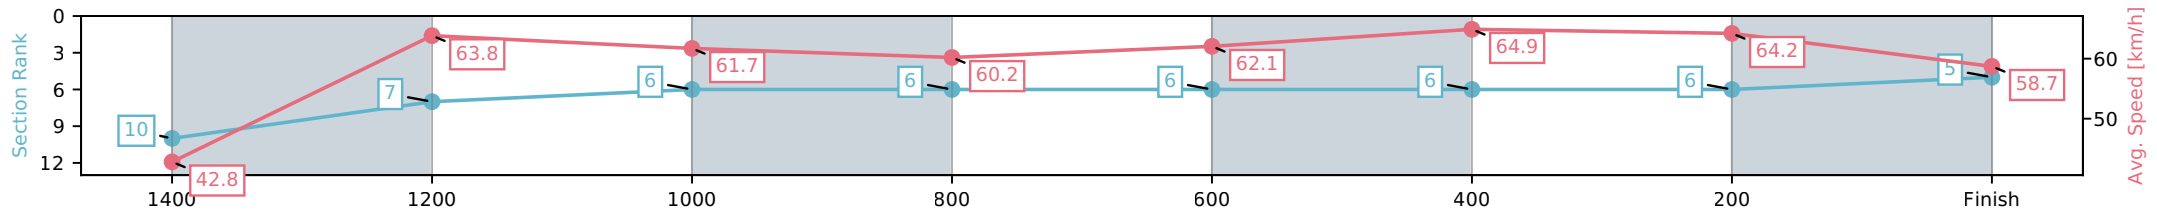

Eagle Farm QLD --Professional-2026-06-06

Race 7: SKY RACING SPEAR CHIEF HANDICAP - 1500m

06 June 2026 - 3:14PM

Track Rating: Good 4, Weather: Fine, Rail Position: +2m Entire Circuit

Section	L1500	L1400	L1200	L1000	L800	L600	L400	L200
Section Times	1:30.46 (0:08.82)	1:21.64 [10] (0:11.32)	1:10.32 [7] (0:11.70)	0:58.63 [6] (0:12.22)	0:46.41 [6] (0:11.72)	0:34.68 [6] (0:11.20)	0:23.49 [6] (0:11.22)	0:12.27 [6] (0:12.27)
Average Speed [km/h]	42.8	63.8	61.7	60.2	62.1	64.9	64.2	58.7
Top Speed [km/h]	60.6	65.2	63.0	60.9	63.0	65.7	65.7	62.9
Avg. Dist. to Rail [m]	15.0	3.4	4.2	4.3	2.4	1.9	3.4	2.5
Avg. Stride Freq. [Hz]	2.3	2.4	2.3	2.3	2.3	2.4	2.4	2.4
Avg. Stride Length [m]	5.8	7.6	7.6	7.4	7.5	7.4	7.4	7.1