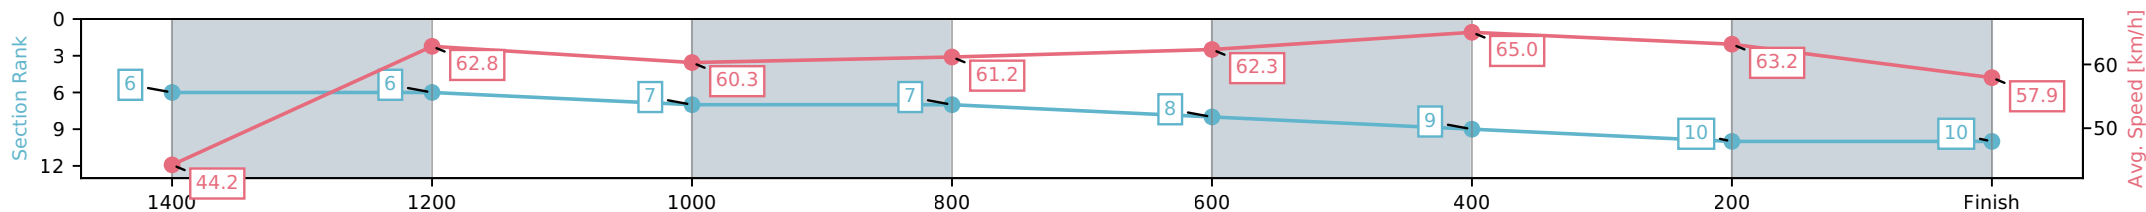

Eagle Farm QLD --Professional-2026-06-06

Race 7: SKY RACING SPEAR CHIEF HANDICAP - 1500m

06 June 2026 - 3:14PM

Track Rating: Good 4, Weather: Fine, Rail Position: +2m Entire Circuit

Section	L1500	L1400	L1200	L1000	L800	L600	L400	L200
Section Times	1:31.04 (0:08.53)	1:22.51 [6] (0:11.50)	1:11.00 [6] (0:11.96)	0:59.04 [7] (0:12.10)	0:46.94 [7] (0:11.79)	0:35.14 [8] (0:11.22)	0:23.92 [9] (0:11.40)	0:12.53 [10] (0:12.53)
Average Speed [km/h]	44.2	62.8	60.3	61.2	62.3	65.0	63.2	57.9
Top Speed [km/h]	60.1	64.7	61.5	61.8	64.5	67.2	65.0	61.0
Avg. Dist. to Rail [m]	13.3	3.8	5.0	5.5	4.5	2.9	10.1	9.9
Avg. Stride Freq. [Hz]	2.5	2.4	2.4	2.4	2.4	2.5	2.5	2.4
Avg. Stride Length [m]	5.6	7.3	7.2	7.2	7.3	7.2	7.1	7.0