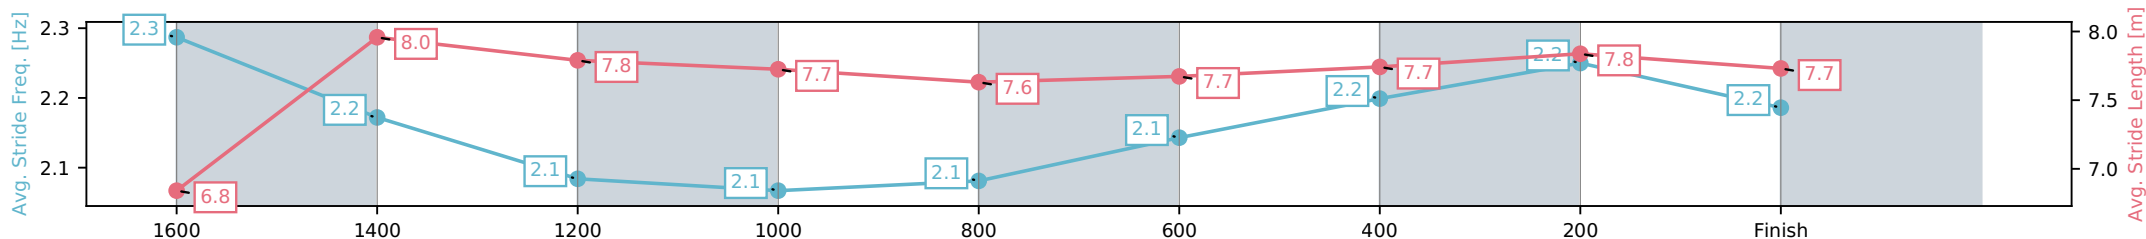

Eagle Farm QLD --Professional-2026-06-06

Race 1: MITTYS BENCHMARK 90 Handicap - 1800m

06 June 2026 - 11:45AM

Track Rating: Soft 5, Weather: Fine, Rail Position: +2m Entire Circuit

Section	L1800	L1600	L1400	L1200	L1000	L800	L600	L400	L200
Section Times	1:52.50 (0:14.51)	1:37.99 [2] (0:11.89)	1:26.10 [3] (0:12.56)	1:13.55 [3] (0:12.78)	1:00.76 [3] (0:12.84)	0:47.92 [3] (0:12.35)	0:35.57 [3] (0:11.79)	0:23.78 [3] (0:11.46)	0:12.32 [7] (0:12.32)
Average Speed [km/h]	52.1	60.9	57.4	56.4	56.7	58.7	61.1	62.8	59.1
Top Speed [km/h]	61.4	61.8	59.4	57.0	57.3	59.8	62.2	63.4	61.3
Avg. Dist. to Rail [m]	3.0	1.6	1.9	2.4	2.3	1.3	0.3	1.0	1.3
Avg. Stride Freq. [Hz]	2.3	2.2	2.1	2.1	2.1	2.1	2.2	2.2	2.2
Avg. Stride Length [m]	6.8	8.0	7.8	7.7	7.6	7.7	7.7	7.8	7.7