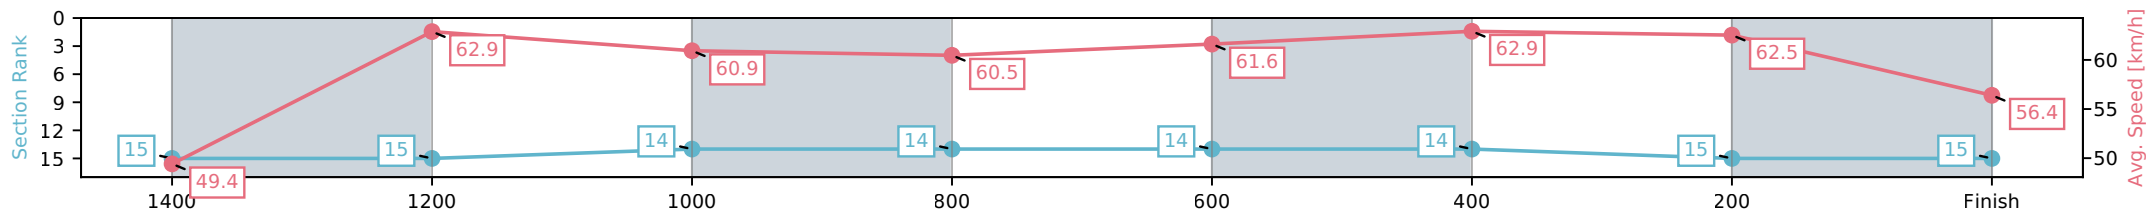

Eagle Farm QLD --Professional-2026-06-06

Race 6: MAGIC MILLIONS NATIONAL CLASSIC - 1600m

06 June 2026 - 2:40PM

Track Rating: Good 4, Weather: Fine, Rail Position: +2m Entire Circuit

Section	L1600	L1400	L1200	L1000	L800	L600	L400	L200
Section Times	1:37.54 (0:14.61)	1:22.93 [15] (0:11.48)	1:11.45 [15] (0:11.83)	0:59.62 [14] (0:12.10)	0:47.53 [14] (0:11.79)	0:35.73 [14] (0:11.46)	0:24.27 [14] (0:11.51)	0:12.76 [15] (0:12.76)
Average Speed [km/h]	49.4	62.9	60.9	60.5	61.6	62.9	62.5	56.4
Top Speed [km/h]	61.4	63.8	62.6	62.1	63.3	63.5	64.4	60.5
Avg. Dist. to Rail [m]	11.3	4.5	3.6	3.1	1.9	0.4	2.7	5.7
Avg. Stride Freq. [Hz]	2.1	2.2	2.1	2.1	2.2	2.3	2.2	2.1
Avg. Stride Length [m]	6.9	8.1	8.1	7.9	7.9	7.8	7.9	7.7