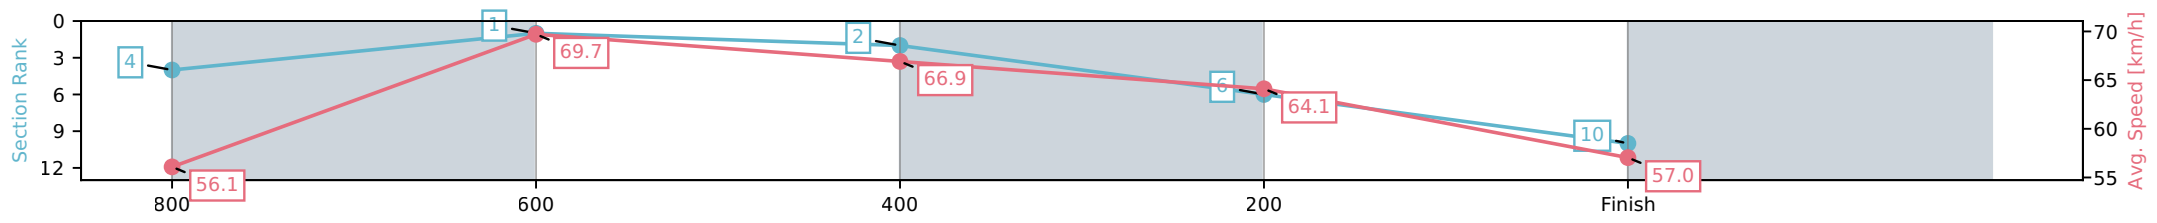

Eagle Farm QLD --Professional-2026-06-06
 Race 3: MORETON HIRE LIGHTNING HANDICAP - 1000m
 06 June 2026 - 12:54PM
 Track Rating: Soft 5, Weather: Fine, Rail Position: +2m Entire Circuit

Section	L1000	L800	L600	L400	L200
Section Times	0:58.81 (0:13.24)	0:45.57 [4] (0:10.54)	0:35.03 [1] (0:11.02)	0:24.01 [2] (0:11.23)	0:12.78 [6] (0:12.78)
Average Speed [km/h]	56.1	69.7	66.9	64.1	57.0
Top Speed [km/h]	70.2	71.5	67.7	66.9	61.4
Avg. Dist. to Rail [m]	8.7	4.3	5.1	6.6	5.4
Avg. Stride Freq. [Hz]	2.5	2.5	2.5	2.4	2.3
Avg. Stride Length [m]	6.9	7.8	7.6	7.7	7.2