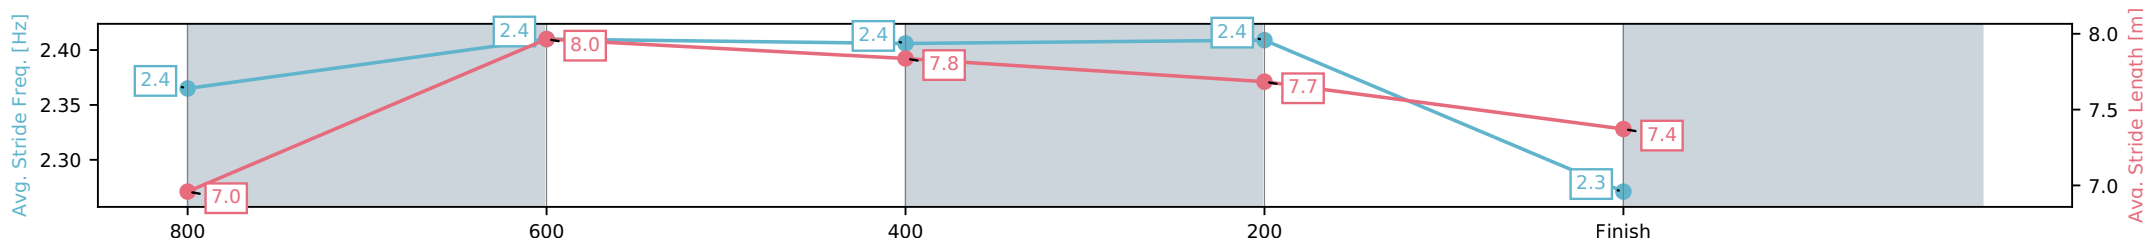

Eagle Farm QLD --Professional-2026-06-06

Race 3: MORETON HIRE LIGHTNING HANDICAP - 1000m

06 June 2026 - 12:54PM

Track Rating: Soft 5, Weather: Fine, Rail Position: +2m Entire Circuit

BRISBANE RACING CLUB

Section	L1000	L800	L600	L400	L200
Section Times	0:58.41 (0:13.15)	0:45.26 [2] (0:10.82)	0:34.44 [4] (0:10.95)	0:23.49 [5] (0:11.04)	0:12.45 [5] (0:12.45)
Average Speed [km/h]	56.6	67.9	67.0	65.2	58.4
Top Speed [km/h]	69.1	69.3	67.9	67.6	62.4
Avg. Dist. to Rail [m]	9.5	4.6	4.1	8.3	7.7
Avg. Stride Freq. [Hz]	2.4	2.4	2.4	2.4	2.3
Avg. Stride Length [m]	7.0	8.0	7.8	7.7	7.4