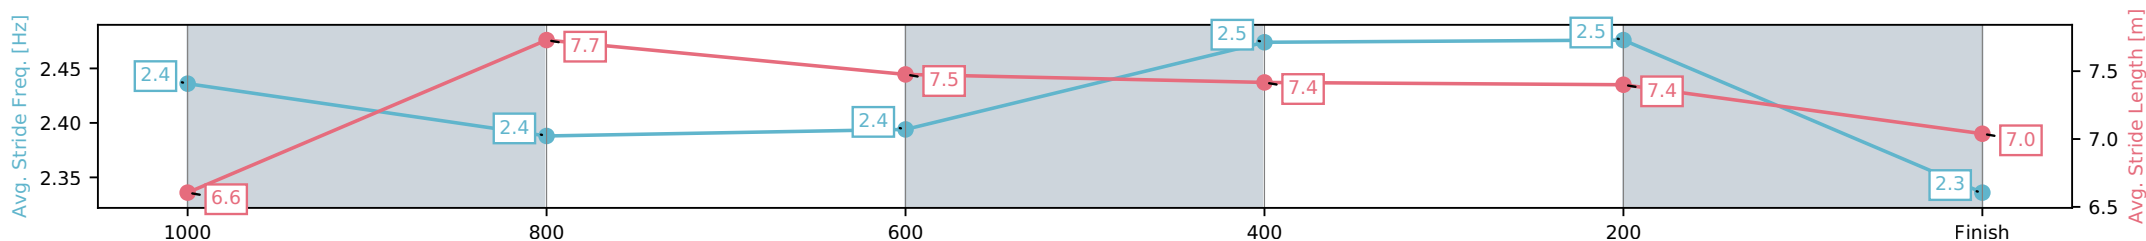

Eagle Farm QLD --Professional-2026-06-06

Race 9: LADBROKES MORETON CUP - 1200m

06 June 2026 - 4:30PM

Track Rating: Soft 5, Weather: Fine, Rail Position: +2m Entire Circuit

BRISBANE RACING CLUB

Section	L1200	L1000	L800	L600	L400	L200
Section Times	1:11.63 (0:13.82)	0:57.81 [7] (0:11.32)	0:46.49 [5] (0:11.55)	0:34.94 [3] (0:11.04)	0:23.89 [2] (0:11.19)	0:12.71 [5] (0:12.71)
Average Speed [km/h]	52.9	65.1	63.5	65.7	64.4	56.9
Top Speed [km/h]	66.2	66.9	65.0	67.1	66.4	61.9
Avg. Dist. to Rail [m]	6.2	4.5	4.4	1.9	6.6	9.3
Avg. Stride Freq. [Hz]	2.4	2.4	2.4	2.5	2.5	2.3
Avg. Stride Length [m]	6.6	7.7	7.5	7.4	7.4	7.0