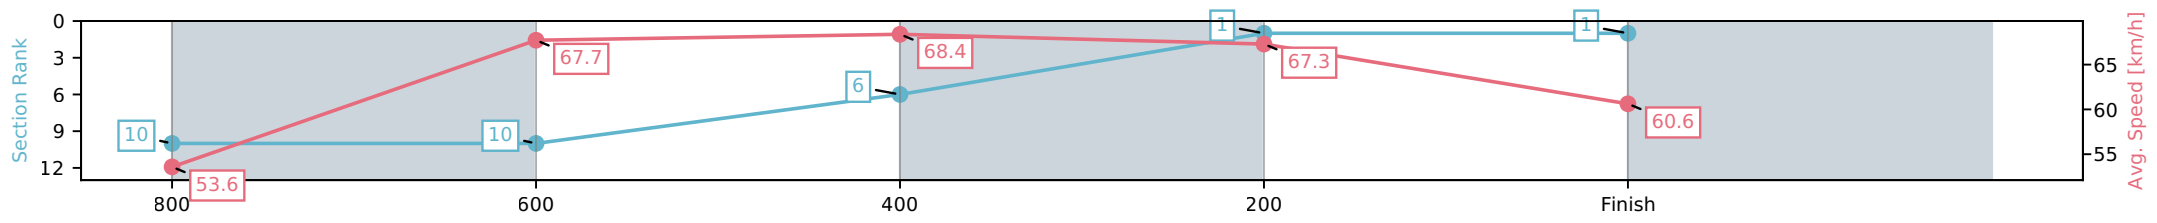

Horse/Jockey Name	Monte Supreme/Rachel King
Finish Rank	1
Fastest Section Time (Section)	0:10.54 (600-400)
Top Speed [km/h] (Section)	69.1 (400-200)
Race State	Finished

Eagle Farm QLD --Professional-2026-06-06
Race 3: MORETON HIRE LIGHTNING HANDICAP - 1000m
06 June 2026 - 12:54PM
Track Rating: Soft 5, Weather: Fine, Rail Position: +2m Entire Circuit

Section	L1000	L800	L600	L400	L200
Section Times	0:57.59 (0:13.76)	0:43.83 [10] (0:10.67)	0:33.16 [10] (0:10.54)	0:22.63 [6] (0:10.71)	0:11.92 [1] (0:11.92)
Average Speed [km/h]	53.6	67.7	68.4	67.3	60.6
Top Speed [km/h]	68.0	68.9	69.0	69.1	65.2
Avg. Dist. to Rail [m]	6.0	1.1	0.4	0.8	0.5
Avg. Stride Freq. [Hz]	2.4	2.4	2.5	2.5	2.4
Avg. Stride Length [m]	6.8	7.9	7.8	7.6	7.2

[ ] Ranking at each section and finish
-:-:- No data available at this section
NA No data available