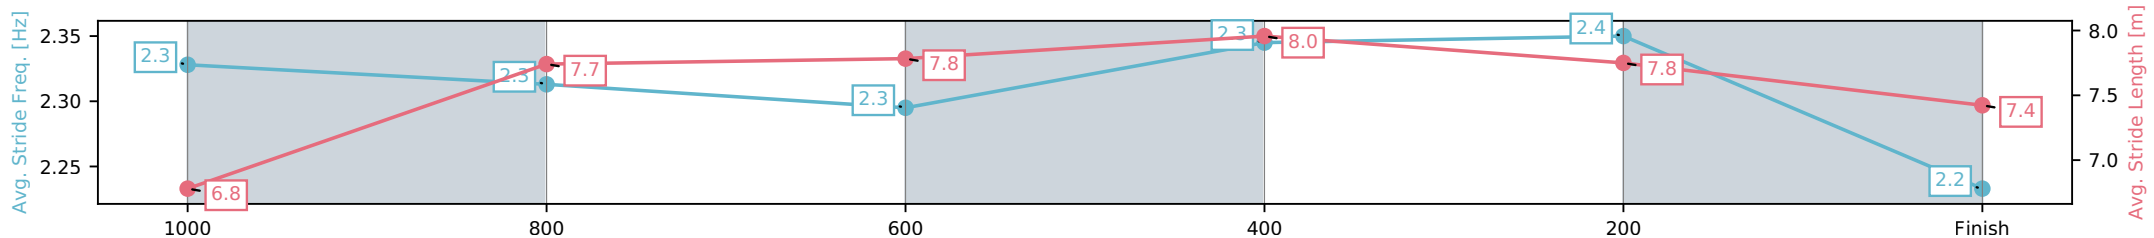

Eagle Farm QLD --Professional-2026-06-06

Race 5: XXXX QUEENSLAND DAY STAKES - 1200m

06 June 2026 - 2:06PM

Track Rating: Good 4, Weather: Fine, Rail Position: +2m Entire Circuit

Section	L1200	L1000	L800	L600	L400	L200
Section Times	1:12.06 (0:14.03)	0:58.03 [9] (0:11.57)	0:46.46 [11] (0:11.52)	0:34.94 [12] (0:11.14)	0:23.80 [13] (0:11.18)	0:12.62 [16] (0:12.62)
Average Speed [km/h]	52.1	63.7	63.5	66.0	64.4	57.8
Top Speed [km/h]	64.1	64.5	65.5	67.0	65.4	62.2
Avg. Dist. to Rail [m]	8.4	4.6	3.5	4.4	11.2	12.8
Avg. Stride Freq. [Hz]	2.3	2.3	2.3	2.3	2.4	2.2
Avg. Stride Length [m]	6.8	7.7	7.8	8.0	7.8	7.4