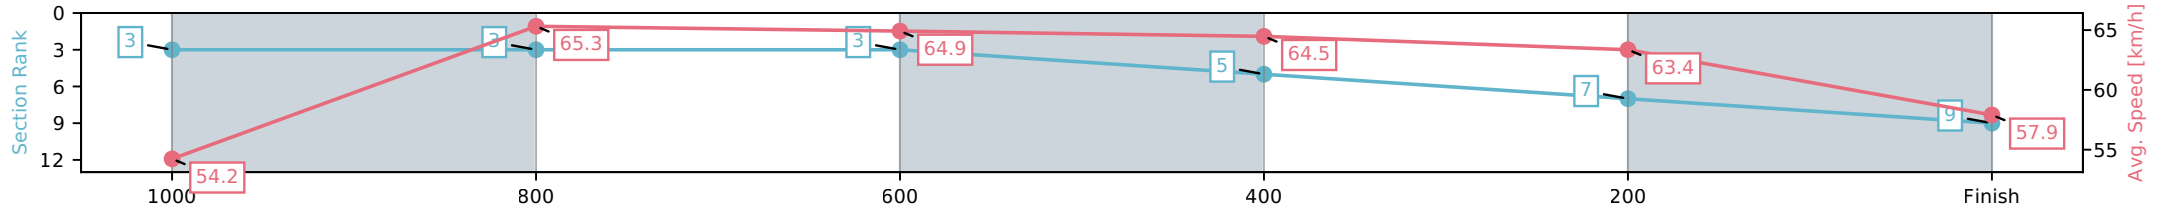

Horse/Jockey Name	Sha Of Gomer/Rob Thorburn
Finish Rank	9
Fastest Section Time (Section)	0:11.20 (1000-800)
Top Speed [km/h] (Section)	66.2 (800-600)
Race State	Finished

Eagle Farm QLD --Professional-2026-06-06
Race 2: PLACE ASCOT BENCHMARK 85 Handicap - 1200m
06 June 2026 - 12:20PM
Track Rating: Soft 5, Weather: Fine, Rail Position: +2m Entire Circuit

Section	L1200	L1000	L800	L600	L400	L200
Section Times	1:11.05 (0:13.39)	0:57.66 [3] (0:11.20)	0:46.46 [3] (0:11.30)	0:35.16 [3] (0:11.37)	0:23.80 [5] (0:11.37)	0:12.42 [7] (0:12.42)
Average Speed [km/h]	54.2	65.3	64.9	64.5	63.4	57.9
Top Speed [km/h]	65.8	65.9	66.2	65.7	64.7	60.6
Avg. Dist. to Rail [m]	2.6	3.3	3.9	3.5	7.6	7.8
Avg. Stride Freq. [Hz]	2.5	2.4	2.4	2.4	2.5	2.3
Avg. Stride Length [m]	6.6	7.7	7.8	7.4	7.3	7.0

[ ] Ranking at each section and finish
-:-:- No data available at this section
NA No data available