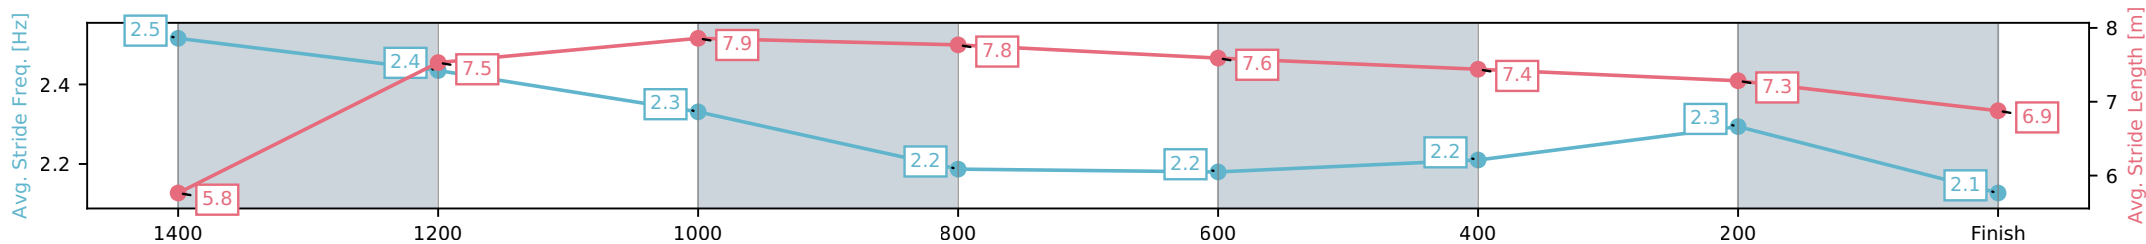

Eagle Farm QLD --Professional-2026-06-06

Race 4: THE SHOW A HEART - 1500m

06 June 2026 - 1:30PM

Track Rating: Soft 5, Weather: Fine, Rail Position: +2m Entire Circuit

Section	L1500	L1400	L1200	L1000	L800	L600	L400	L200
Section Times	1:33.23 (0:07.96)	1:25.27 [2] (0:10.97)	1:14.30 [1] (0:11.28)	1:03.02 [1] (0:12.10)	0:50.93 [1] (0:12.24)	0:38.69 [1] (0:12.20)	0:26.49 [1] (0:12.23)	0:14.26 [6] (0:14.26)
Average Speed [km/h]	46.8	66.0	63.9	59.9	58.6	58.8	58.9	50.9
Top Speed [km/h]	64.0	67.0	67.5	60.9	59.9	59.6	60.4	56.3
Avg. Dist. to Rail [m]	17.4	8.6	3.4	1.0	0.6	1.1	1.1	2.4
Avg. Stride Freq. [Hz]	2.5	2.4	2.3	2.2	2.2	2.2	2.3	2.1
Avg. Stride Length [m]	5.8	7.5	7.9	7.8	7.6	7.4	7.3	6.9