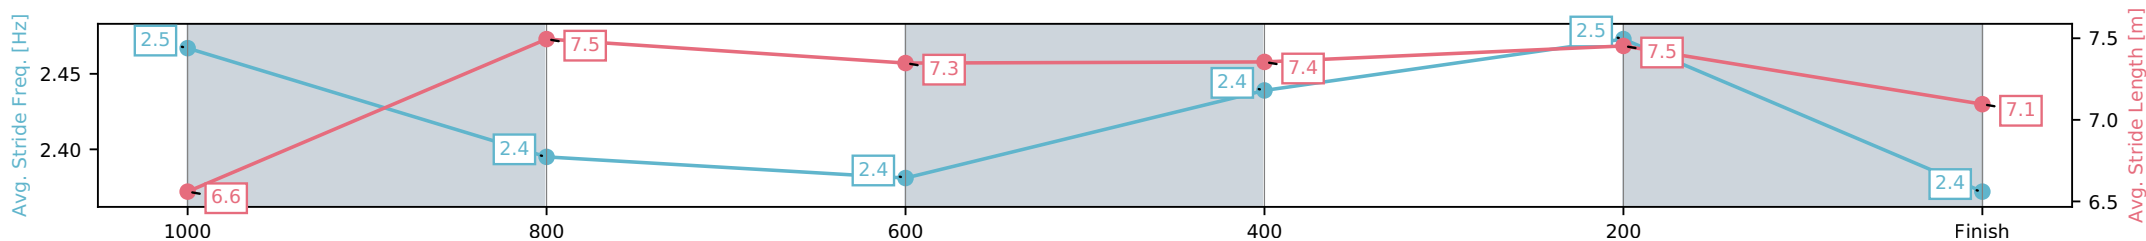

Eagle Farm QLD --Professional-2026-06-06

Race 9: LADBROKES MORETON CUP - 1200m

06 June 2026 - 4:30PM

Track Rating: Soft 5, Weather: Fine, Rail Position: +2m Entire Circuit

Section	L1200	L1000	L800	L600	L400	L200
Section Times	1:11.04 (0:13.34)	0:57.70 [1] (0:11.56)	0:46.14 [2] (0:11.74)	0:34.40 [2] (0:11.14)	0:23.26 [3] (0:11.04)	0:12.22 [2] (0:12.22)
Average Speed [km/h]	54.6	63.3	61.8	64.2	65.3	58.6
Top Speed [km/h]	66.1	65.4	62.4	65.9	66.7	62.8
Avg. Dist. to Rail [m]	8.2	3.2	1.4	1.2	1.3	3.5
Avg. Stride Freq. [Hz]	2.5	2.4	2.4	2.4	2.5	2.4
Avg. Stride Length [m]	6.6	7.5	7.3	7.4	7.5	7.1