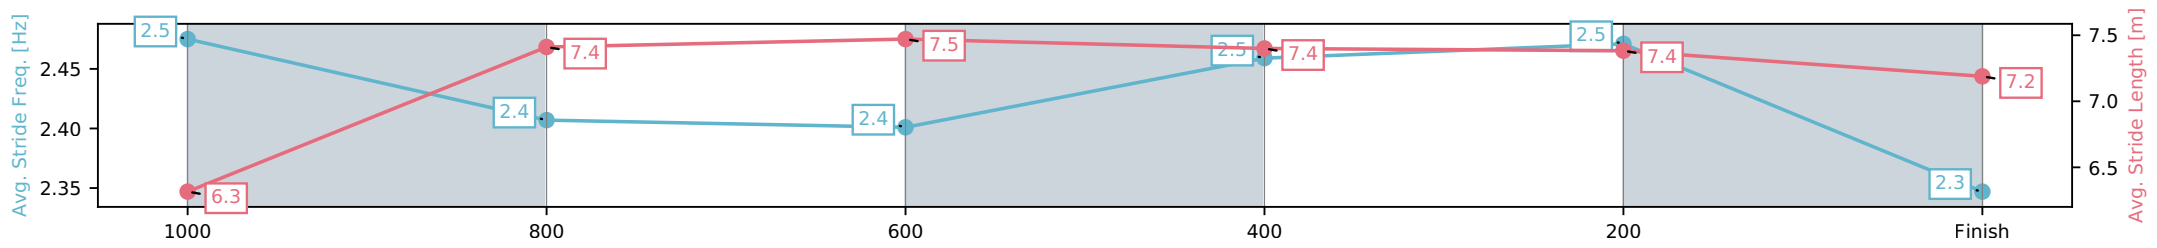

Horse/Jockey Name	Sylph/Jamie Melham
Finish Rank	8
Fastest Section Time (Section)	0:11.12 (600-400)
Top Speed [km/h] (Section)	66.5 (600-400)
Race State	Finished

Eagle Farm QLD --Professional-2026-06-06
Race 5: XXXX QUEENSLAND DAY STAKES - 1200m
06 June 2026 - 2:06PM
Track Rating: Good 4, Weather: Fine, Rail Position: +2m Entire Circuit

Section	L1200	L1000	L800	L600	L400	L200
Section Times	1:11.27 (0:14.17)	0:57.10 [12] (0:11.44)	0:45.66 [12] (0:11.28)	0:34.39 [9] (0:11.12)	0:23.27 [9] (0:11.13)	0:12.13 [8] (0:12.13)
Average Speed [km/h]	51.6	63.7	64.2	64.7	64.7	58.8
Top Speed [km/h]	65.0	64.8	66.0	66.5	65.6	62.6
Avg. Dist. to Rail [m]	4.0	2.2	1.1	0.4	4.2	6.4
Avg. Stride Freq. [Hz]	2.5	2.4	2.4	2.5	2.5	2.3
Avg. Stride Length [m]	6.3	7.4	7.5	7.4	7.4	7.2

[ ] Ranking at each section and finish
-:-:- No data available at this section
NA No data available