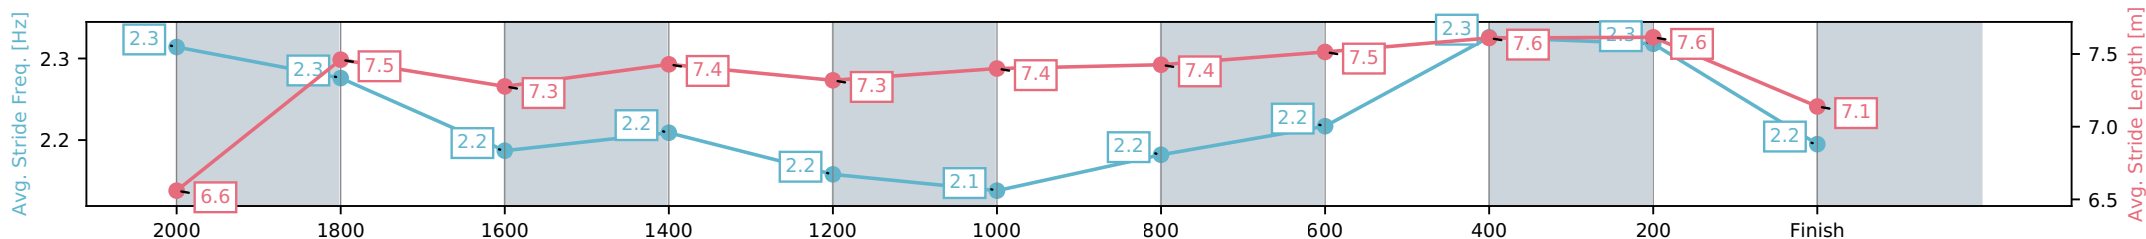

Eagle Farm QLD --Professional-2026-06-06

Race 8: SEVEN QUEENSLAND OAKS - 2200m

06 June 2026 - 3:54PM

Track Rating: Good 4, Weather: Fine, Rail Position: +2m Entire Circuit

Section	L2200	L2000	L1800	L1600	L1400	L1200	L1000	L800	L600	L400	L200
Section Times	2:19.84 (0:14.48)	2:05.36 [6] (0:12.14)	1:53.22 [4] (0:13.03)	1:40.19 [6] (0:12.67)	1:27.52 [5] (0:12.94)	1:14.58 [6] (0:12.87)	1:01.71 [7] (0:12.82)	0:48.89 [6] (0:12.36)	0:36.53 [6] (0:11.66)	0:24.87 [6] (0:11.60)	0:13.27 [6] (0:13.27)
Average Speed [km/h]	50.3	59.7	56.3	58.0	56.0	56.1	57.6	59.4	63.0	62.1	54.3
Top Speed [km/h]	61.4	62.3	58.2	59.6	57.2	57.0	58.9	60.8	63.8	63.9	60.3
Avg. Dist. to Rail [m]	4.8	1.2	3.4	6.2	5.8	5.2	4.9	4.3	4.2	10.0	11.4
Avg. Stride Freq. [Hz]	2.3	2.3	2.2	2.2	2.2	2.1	2.2	2.2	2.3	2.3	2.2
Avg. Stride Length [m]	6.6	7.5	7.3	7.4	7.3	7.4	7.4	7.5	7.6	7.6	7.1