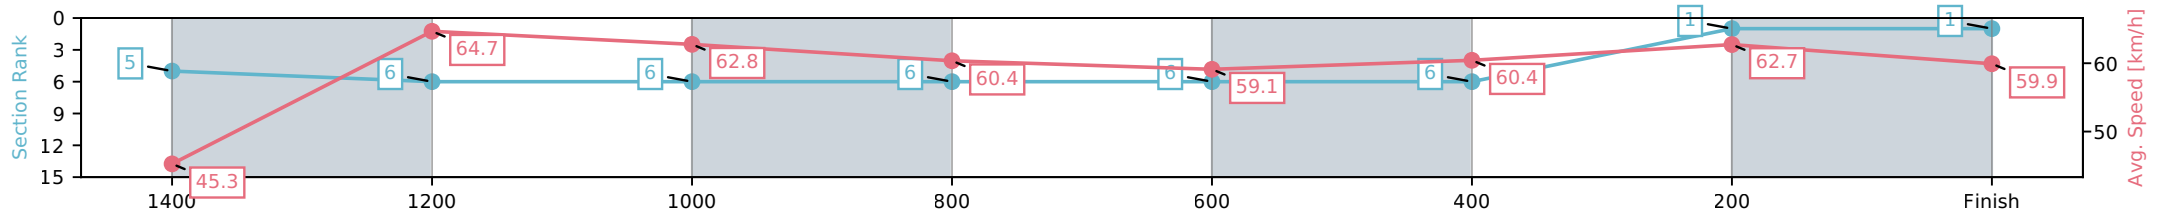

Eagle Farm QLD --Professional-2026-06-06

Race 4: THE SHOW A HEART - 1500m

06 June 2026 - 1:30PM

Track Rating: Soft 5, Weather: Fine, Rail Position: +2m Entire Circuit

Section	L1500	L1400	L1200	L1000	L800	L600	L400	L200
Section Times	1:30.76 (0:08.18)	1:22.58 [5] (0:11.18)	1:11.39 [6] (0:11.48)	0:59.91 [6] (0:12.11)	0:47.81 [6] (0:12.27)	0:35.54 [6] (0:12.00)	0:23.54 [6] (0:11.48)	0:12.06 [1] (0:12.06)
Average Speed [km/h]	45.3	64.7	62.8	60.4	59.1	60.4	62.7	59.9
Top Speed [km/h]	60.9	65.8	64.4	61.1	59.9	62.1	63.4	62.4
Avg. Dist. to Rail [m]	14.9	4.6	3.9	2.8	1.6	1.4	4.9	4.3
Avg. Stride Freq. [Hz]	2.4	2.4	2.3	2.3	2.2	2.3	2.3	2.3
Avg. Stride Length [m]	5.7	7.5	7.7	7.6	7.5	7.3	7.7	7.3