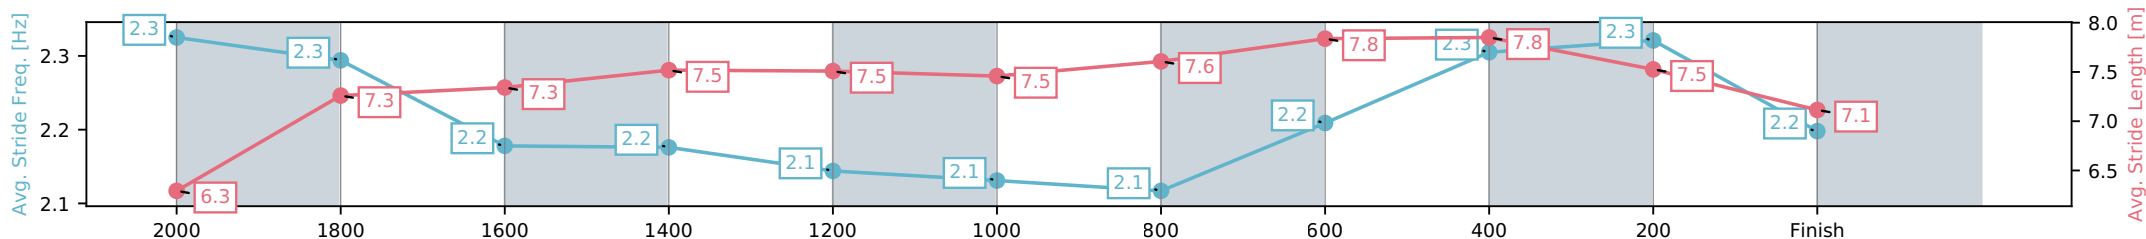

Eagle Farm QLD --Professional-2026-06-06

Race 8: SEVEN QUEENSLAND OAKS - 2200m

06 June 2026 - 3:54PM

Track Rating: Good 4, Weather: Fine, Rail Position: +2m Entire Circuit

Section	L2200	L2000	L1800	L1600	L1400	L1200	L1000	L800	L600	L400	L200
Section Times	2:20.13 (0:15.26)	2:04.87 [17] (0:12.25)	1:52.62 [15] (0:13.00)	1:39.62 [15] (0:12.57)	1:27.05 [14] (0:12.81)	1:14.25 [15] (0:12.86)	1:01.39 [15] (0:12.86)	0:48.52 [15] (0:11.95)	0:36.58 [11] (0:11.55)	0:25.03 [9] (0:11.74)	0:13.28 [14] (0:13.28)
Average Speed [km/h]	47.9	59.1	56.1	58.2	56.5	56.1	57.5	61.9	64.4	61.4	54.3
Top Speed [km/h]	59.1	59.9	59.2	60.0	59.0	57.5	60.1	63.0	65.6	64.0	58.4
Avg. Dist. to Rail [m]	9.4	1.1	2.6	4.3	5.1	5.6	5.0	5.7	6.7	11.8	13.6
Avg. Stride Freq. [Hz]	2.3	2.3	2.2	2.2	2.1	2.1	2.1	2.2	2.3	2.3	2.2
Avg. Stride Length [m]	6.3	7.3	7.3	7.5	7.5	7.5	7.6	7.8	7.8	7.5	7.1