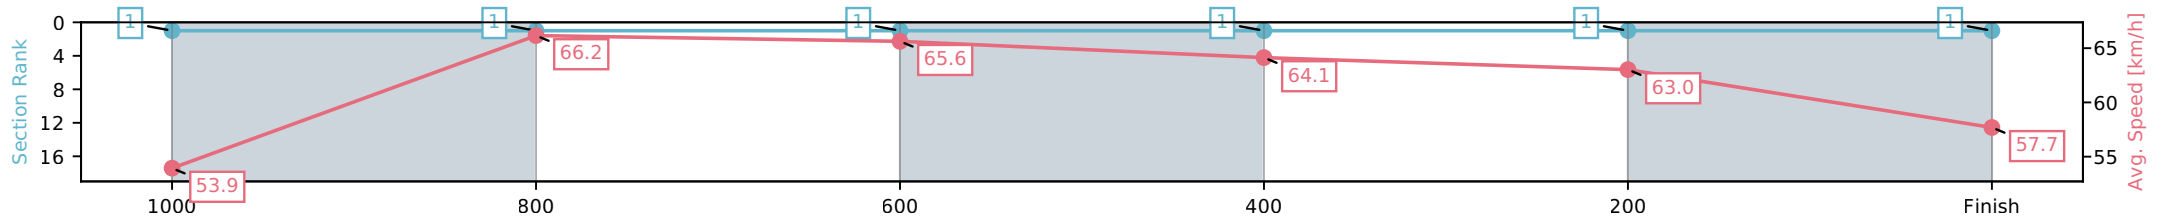

Horse/Jockey Name	Earn To Burn/Ryan Maloney
Finish Rank	1
Fastest Section Time (Section)	0:10.96 (1000-800)
Top Speed [km/h] (Section)	66.8 (1000-800)
Race State	Finished

Eagle Farm QLD --Professional-2026-06-06

Race 5: XXXX QUEENSLAND DAY STAKES - 1200m

06 June 2026 - 2:06PM

Track Rating: Good 4, Weather: Fine, Rail Position: +2m Entire Circuit

Section	L1200	L1000	L800	L600	L400	L200
Section Times	1:10.78 (0:13.47)	0:57.31 [1] (0:10.96)	0:46.35 [1] (0:11.06)	0:35.29 [1] (0:11.33)	0:23.96 [1] (0:11.42)	0:12.53 [1] (0:12.53)
Average Speed [km/h]	53.9	66.2	65.6	64.1	63.0	57.7
Top Speed [km/h]	65.5	66.8	66.4	64.5	64.4	61.0
Avg. Dist. to Rail [m]	2.6	1.3	1.9	1.8	2.6	2.4
Avg. Stride Freq. [Hz]	2.4	2.4	2.4	2.4	2.4	2.3
Avg. Stride Length [m]	6.7	7.7	7.8	7.6	7.6	7.3

- [ ] Ranking at each section and finish
- -:-:- No data available at this section
- NA No data available