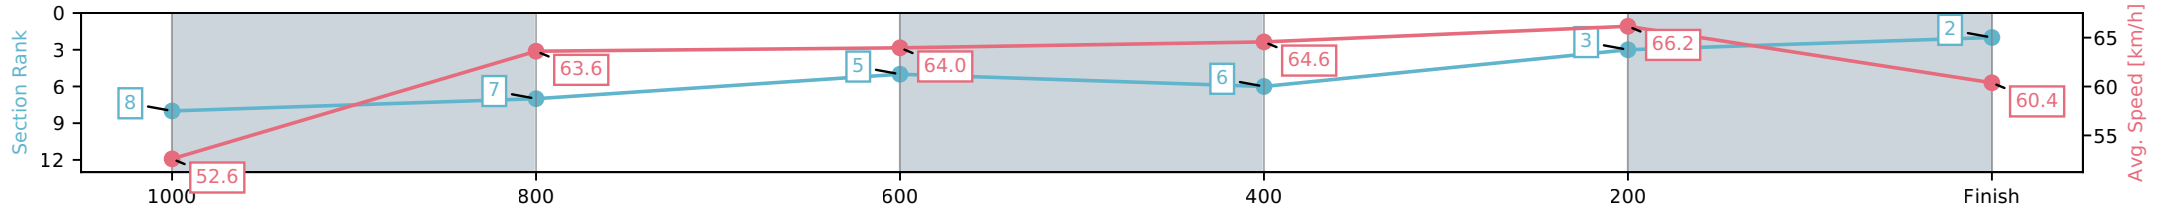

Eagle Farm QLD --Professional-2026-06-06

Race 9: LADBROKES MORETON CUP - 1200m

06 June 2026 - 4:30PM

Track Rating: Soft 5, Weather: Fine, Rail Position: +2m Entire Circuit

Section	L1200	L1000	L800	L600	L400	L200
Section Times	1:10.82 (0:13.84)	0:56.98 [8] (0:11.50)	0:45.47 [7] (0:11.41)	0:34.06 [5] (0:11.26)	0:22.81 [6] (0:10.88)	0:11.92 [3] (0:11.92)
Average Speed [km/h]	52.6	63.6	64.0	64.6	66.2	60.4
Top Speed [km/h]	66.3	65.1	64.5	66.2	67.0	64.4
Avg. Dist. to Rail [m]	3.8	3.3	3.0	1.8	4.6	5.4
Avg. Stride Freq. [Hz]	2.4	2.4	2.4	2.4	2.5	2.4
Avg. Stride Length [m]	6.6	7.6	7.6	7.5	7.5	7.3