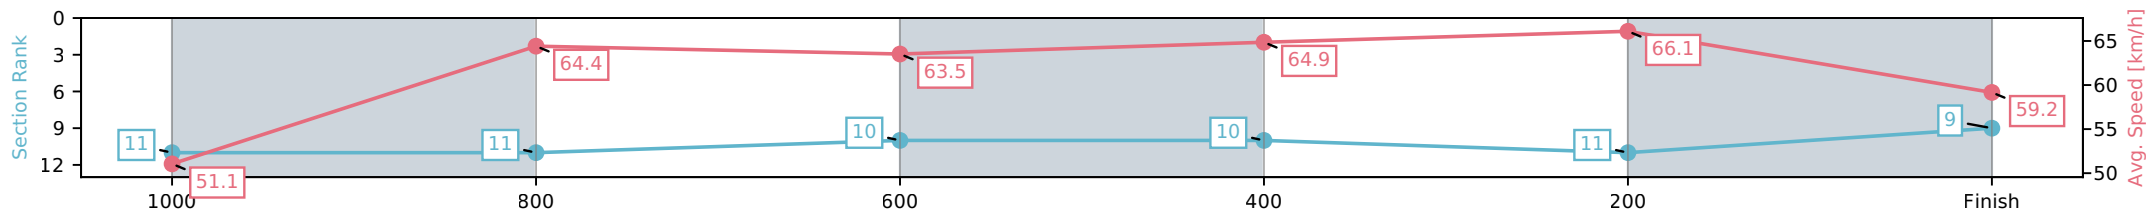

Eagle Farm QLD --Professional-2026-06-06

Race 9: LADBROKES MORETON CUP - 1200m

06 June 2026 - 4:30PM

Track Rating: Soft 5, Weather: Fine, Rail Position: +2m Entire Circuit

Section	L1200	L1000	L800	L600	L400	L200
Section Times	1:11.36 (0:14.31)	0:57.05 [11] (0:11.39)	0:45.65 [11] (0:11.44)	0:34.21 [10] (0:11.16)	0:23.05 [10] (0:10.90)	0:12.15 [11] (0:12.15)
Average Speed [km/h]	51.1	64.4	63.5	64.9	66.1	59.2
Top Speed [km/h]	63.6	65.3	65.3	67.3	67.8	63.7
Avg. Dist. to Rail [m]	7.6	3.6	2.3	1.3	9.4	11.3
Avg. Stride Freq. [Hz]	2.3	2.4	2.3	2.4	2.5	2.4
Avg. Stride Length [m]	6.5	7.6	7.7	7.6	7.4	7.2