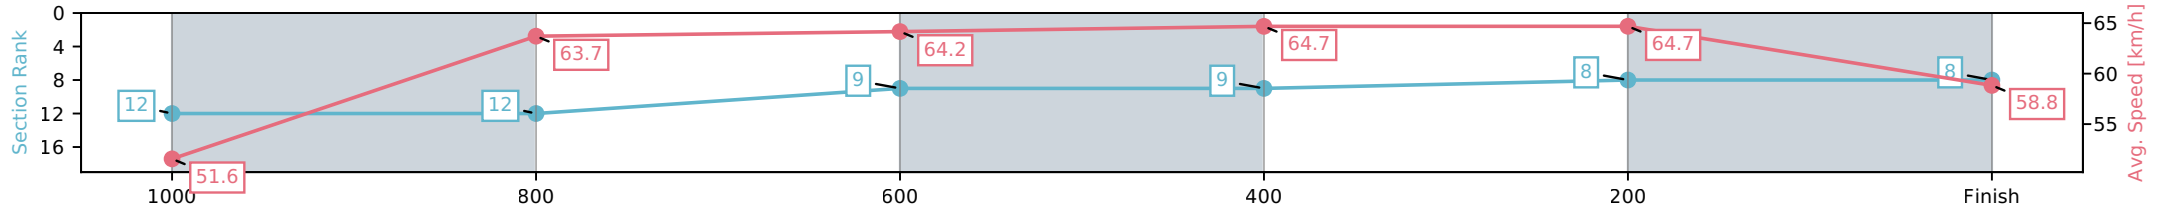

Horse/Jockey Name	Sylph/Jamie Melham
Finish Rank	8
Fastest Section Time (Section)	0:11.12 (600-400)
Top Speed [km/h] (Section)	66.5 (600-400)
Race State	Finished

Eagle Farm QLD --Professional-2026-06-06
Race 5: XXXX QUEENSLAND DAY STAKES - 1200m
06 June 2026 - 2:06PM
Track Rating: Good 4, Weather: Fine, Rail Position: +2m Entire Circuit

Section	L1200	L1000	L800	L600	L400	L200
Section Times	1:11.27 (0:14.17)	0:57.10 [12] (0:11.44)	0:45.66 [12] (0:11.28)	0:34.39 [9] (0:11.12)	0:23.27 [9] (0:11.13)	0:12.13 [8] (0:12.13)
Average Speed [km/h]	51.6	63.7	64.2	64.7	64.7	58.8
Top Speed [km/h]	65.0	64.8	66.0	66.5	65.6	62.6
Avg. Dist. to Rail [m]	4.0	2.2	1.1	0.4	4.2	6.4
Avg. Stride Freq. [Hz]	2.5	2.4	2.4	2.5	2.5	2.3
Avg. Stride Length [m]	6.3	7.4	7.5	7.4	7.4	7.2

[ ] Ranking at each section and finish
-:-:- No data available at this section
NA No data available