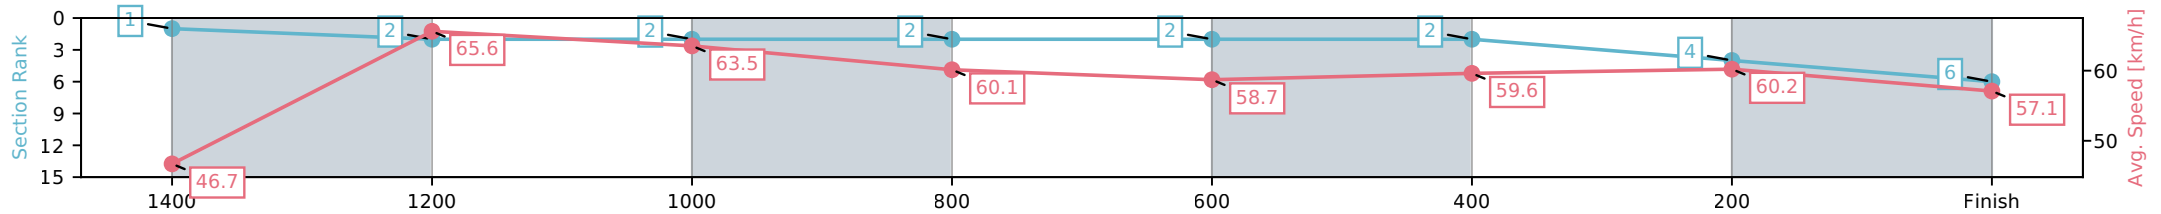

Eagle Farm QLD --Professional-2026-06-06

Race 4: THE SHOW A HEART - 1500m

06 June 2026 - 1:30PM

Track Rating: Soft 5, Weather: Fine, Rail Position: +2m Entire Circuit

Section	L1500	L1400	L1200	L1000	L800	L600	L400	L200
Section Times	1:31.64 (0:07.95)	1:23.69 [1] (0:11.02)	1:12.67 [2] (0:11.35)	1:01.32 [2] (0:12.10)	0:49.22 [2] (0:12.33)	0:36.88 [2] (0:12.14)	0:24.74 [2] (0:11.96)	0:12.78 [4] (0:12.78)
Average Speed [km/h]	46.7	65.6	63.5	60.1	58.7	59.6	60.2	57.1
Top Speed [km/h]	63.1	67.2	64.7	61.2	59.7	60.3	61.2	59.1
Avg. Dist. to Rail [m]	16.1	6.5	3.2	2.2	1.0	1.0	4.5	6.3
Avg. Stride Freq. [Hz]	2.4	2.4	2.3	2.3	2.2	2.3	2.3	2.3
Avg. Stride Length [m]	5.8	7.6	7.8	7.5	7.4	7.4	7.4	7.1