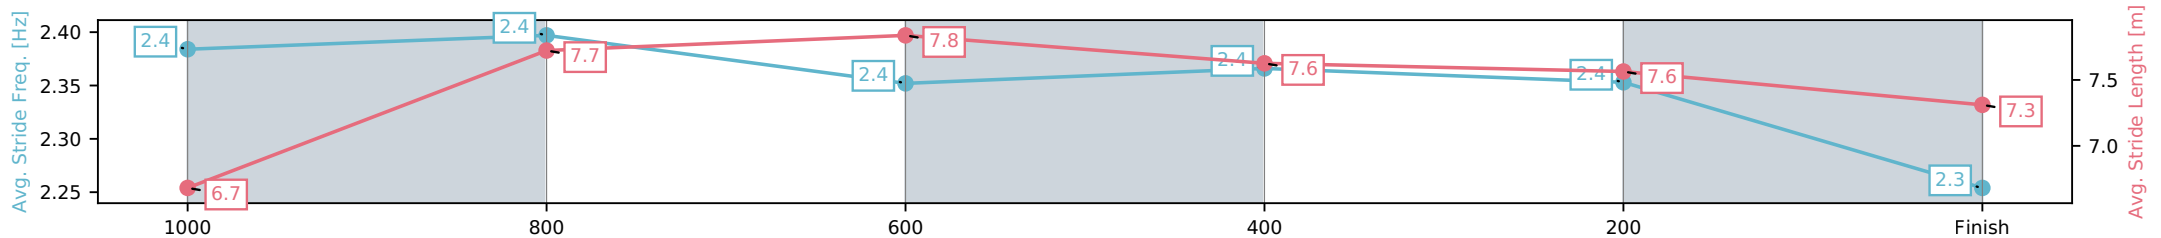

Horse/Jockey Name	Earn To Burn/Ryan Maloney
Finish Rank	1
Fastest Section Time (Section)	0:10.96 (1000-800)
Top Speed [km/h] (Section)	66.8 (1000-800)
Race State	Finished

Eagle Farm QLD --Professional-2026-06-06

Race 5: XXXX QUEENSLAND DAY STAKES - 1200m

06 June 2026 - 2:06PM

Track Rating: Good 4, Weather: Fine, Rail Position: +2m Entire Circuit

Section	L1200	L1000	L800	L600	L400	L200
Section Times	1:10.78 (0:13.47)	0:57.31 [1] (0:10.96)	0:46.35 [1] (0:11.06)	0:35.29 [1] (0:11.33)	0:23.96 [1] (0:11.42)	0:12.53 [1] (0:12.53)
Average Speed [km/h]	53.9	66.2	65.6	64.1	63.0	57.7
Top Speed [km/h]	65.5	66.8	66.4	64.5	64.4	61.0
Avg. Dist. to Rail [m]	2.6	1.3	1.9	1.8	2.6	2.4
Avg. Stride Freq. [Hz]	2.4	2.4	2.4	2.4	2.4	2.3
Avg. Stride Length [m]	6.7	7.7	7.8	7.6	7.6	7.3

- [ ] Ranking at each section and finish
- -:-:- No data available at this section
- NA No data available