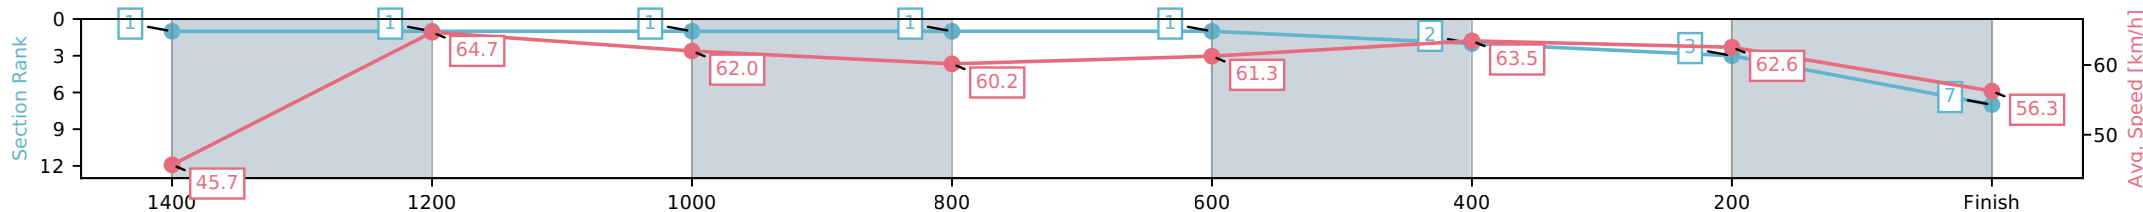

Eagle Farm QLD --Professional-2026-06-06

Race 7: SKY RACING SPEAR CHIEF HANDICAP - 1500m

06 June 2026 - 3:14PM

Track Rating: Good 4, Weather: Fine, Rail Position: +2m Entire Circuit

BRISBANE RACING CLUB

Section	L1500	L1400	L1200	L1000	L800	L600	L400	L200
Section Times	1:30.71 (0:08.19)	1:22.52 [1] (0:11.15)	1:11.37 [1] (0:11.64)	0:59.73 [1] (0:12.16)	0:47.57 [1] (0:11.89)	0:35.68 [1] (0:11.42)	0:24.26 [2] (0:11.51)	0:12.74 [3] (0:12.74)
Average Speed [km/h]	45.7	64.7	62.0	60.2	61.3	63.5	62.6	56.3
Top Speed [km/h]	61.4	65.5	63.4	60.5	62.9	64.6	63.9	60.0
Avg. Dist. to Rail [m]	12.9	3.7	3.8	3.2	2.4	1.5	3.8	4.3
Avg. Stride Freq. [Hz]	2.4	2.3	2.2	2.2	2.2	2.3	2.3	2.2
Avg. Stride Length [m]	5.8	7.7	7.9	7.8	7.7	7.7	7.6	7.4