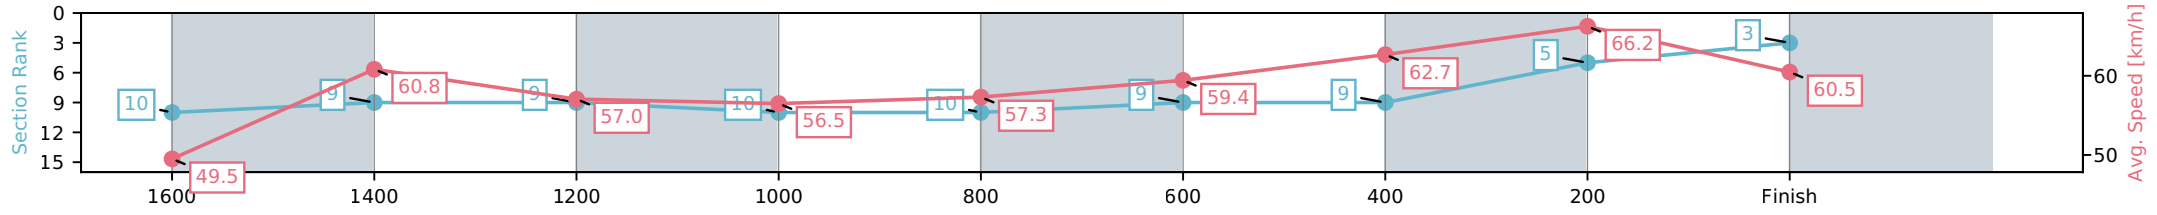

Horse/Jockey Name	Rotagilla/Tim Clark
Finish Rank	3
Fastest Section Time (Section)	0:10.88 (400-200)
Top Speed [km/h] (Section)	67.8 (400-200)
Race State	Finished

Eagle Farm QLD --Professional-2026-06-06
Race 1: MITTYS BENCHMARK 90 Handicap - 1800m
06 June 2026 - 11:45AM
Track Rating: Soft 5, Weather: Fine, Rail Position: +2m Entire Circuit

Section	L1800	L1600	L1400	L1200	L1000	L800	L600	L400	L200
Section Times	1:52.11 (0:15.37)	1:36.74 [10] (0:11.91)	1:24.83 [9] (0:12.63)	1:12.20 [9] (0:12.76)	0:59.44 [10] (0:12.70)	0:46.74 [10] (0:12.20)	0:34.53 [9] (0:11.66)	0:22.87 [9] (0:10.88)	0:11.99 [5] (0:11.99)
Average Speed [km/h]	49.5	60.8	57.0	56.5	57.3	59.4	62.7	66.2	60.5
Top Speed [km/h]	60.6	62.0	59.6	57.7	59.3	63.1	66.0	67.8	64.3
Avg. Dist. to Rail [m]	4.8	1.5	1.9	2.4	2.0	1.6	3.3	7.5	8.4
Avg. Stride Freq. [Hz]	2.3	2.3	2.2	2.2	2.2	2.3	2.4	2.5	2.4
Avg. Stride Length [m]	6.4	7.4	7.3	7.2	7.2	7.3	7.4	7.5	7.3

[ ] Ranking at each section and finish
-.-.- No data available at this section
NA No data available