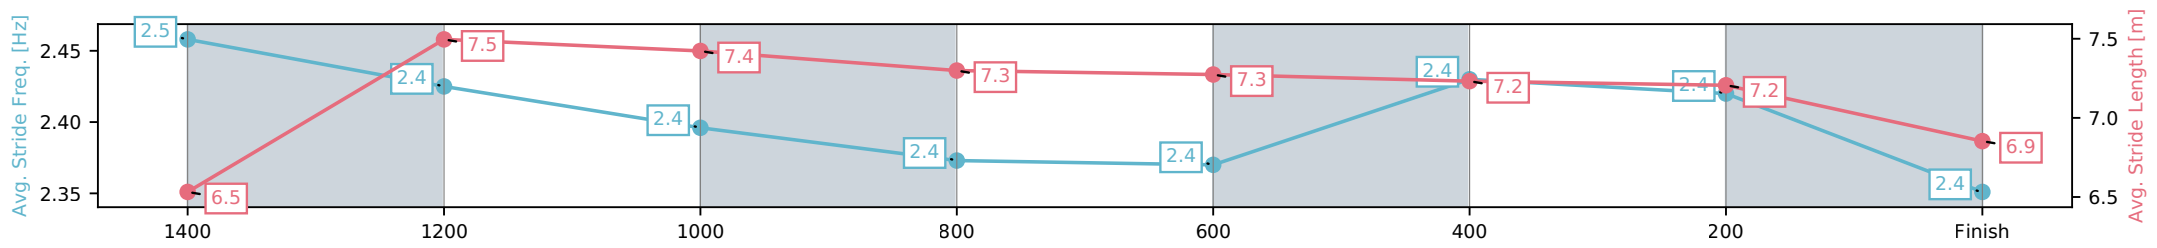

Horse/Jockey Name	Surfin' Bird/Tim Clark
Finish Rank	1
Fastest Section Time (Section)	0:11.26 (1400-1200)
Top Speed [km/h] (Section)	65.6 (1400-1200)
Race State	Finished

Eagle Farm QLD --Professional-2026-06-06
Race 6: MAGIC MILLIONS NATIONAL CLASSIC - 1600m
06 June 2026 - 2:40PM
Track Rating: Good 4, Weather: Fine, Rail Position: +2m Entire Circuit

Section	L1600	L1400	L1200	L1000	L800	L600	L400	L200
Section Times	1:36.18 (0:13.75)	1:22.43 [3] (0:11.26)	1:11.17 [2] (0:11.43)	0:59.74 [2] (0:11.90)	0:47.84 [2] (0:11.79)	0:36.05 [2] (0:11.59)	0:24.46 [2] (0:11.68)	0:12.78 [1] (0:12.78)
Average Speed [km/h]	52.7	64.3	63.2	61.6	61.5	62.7	61.6	56.5
Top Speed [km/h]	65.5	65.6	64.5	62.0	62.3	63.1	63.0	59.1
Avg. Dist. to Rail [m]	17.6	9.1	6.1	3.5	1.6	1.9	5.0	5.8
Avg. Stride Freq. [Hz]	2.5	2.4	2.4	2.4	2.4	2.4	2.4	2.4
Avg. Stride Length [m]	6.5	7.5	7.4	7.3	7.3	7.2	7.2	6.9

[ ] Ranking at each section and finish
-:-:- No data available at this section
NA No data available