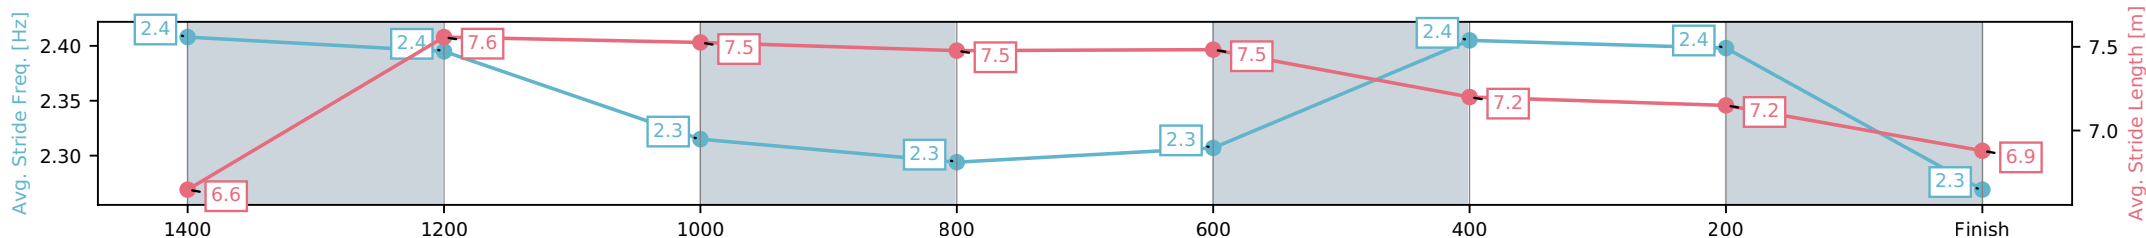

Eagle Farm QLD --Professional-2026-06-06

Race 6: MAGIC MILLIONS NATIONAL CLASSIC - 1600m

06 June 2026 - 2:40PM

Track Rating: Good 4, Weather: Fine, Rail Position: +2m Entire Circuit

Section	L1600	L1400	L1200	L1000	L800	L600	L400	L200
Section Times	1:37.37 (0:13.70)	1:23.67 [2] (0:11.31)	1:12.36 [3] (0:11.62)	1:00.74 [3] (0:12.05)	0:48.69 [3] (0:11.85)	0:36.83 [3] (0:11.69)	0:25.15 [4] (0:11.96)	0:13.19 [10] (0:13.19)
Average Speed [km/h]	52.8	63.9	62.0	60.8	61.3	61.9	60.3	54.6
Top Speed [km/h]	64.9	65.4	62.9	61.3	62.1	62.8	62.3	57.5
Avg. Dist. to Rail [m]	13.5	3.8	4.1	3.2	2.1	1.0	2.3	4.4
Avg. Stride Freq. [Hz]	2.4	2.4	2.3	2.3	2.3	2.4	2.4	2.3
Avg. Stride Length [m]	6.6	7.6	7.5	7.5	7.5	7.2	7.2	6.9