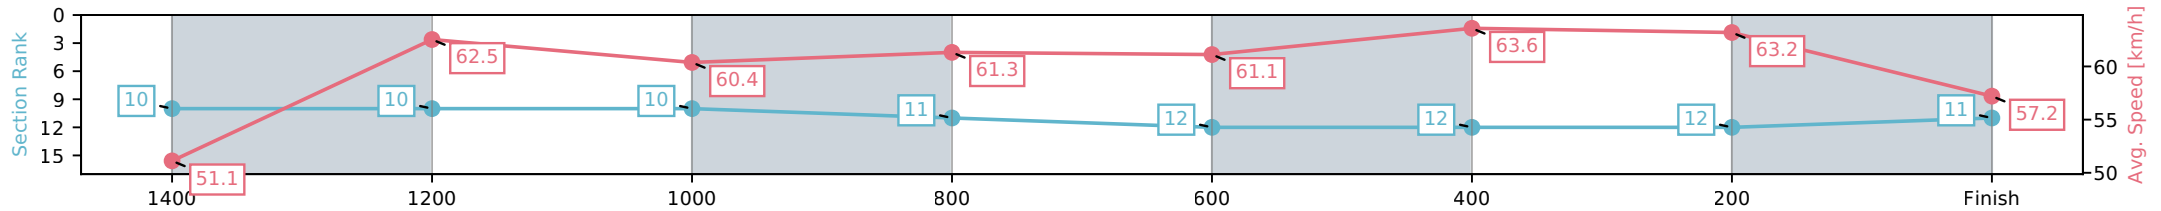

Eagle Farm QLD --Professional-2026-06-06

Race 6: MAGIC MILLIONS NATIONAL CLASSIC - 1600m

06 June 2026 - 2:40PM

Track Rating: Good 4, Weather: Fine, Rail Position: +2m Entire Circuit

Section	L1600	L1400	L1200	L1000	L800	L600	L400	L200
Section Times	1:36.87 (0:14.10)	1:22.77 [10] (0:11.55)	1:11.22 [10] (0:11.95)	0:59.27 [10] (0:12.00)	0:47.28 [11] (0:11.90)	0:35.38 [12] (0:11.40)	0:23.98 [12] (0:11.40)	0:12.58 [12] (0:12.58)
Average Speed [km/h]	51.1	62.5	60.4	61.3	61.1	63.6	63.2	57.2
Top Speed [km/h]	62.9	63.4	60.8	61.9	63.0	64.7	64.8	59.8
Avg. Dist. to Rail [m]	7.4	3.9	4.4	3.9	2.5	1.4	7.3	10.2
Avg. Stride Freq. [Hz]	2.3	2.3	2.2	2.3	2.2	2.3	2.4	2.2
Avg. Stride Length [m]	6.8	7.8	7.7	7.6	7.6	7.6	7.5	7.3