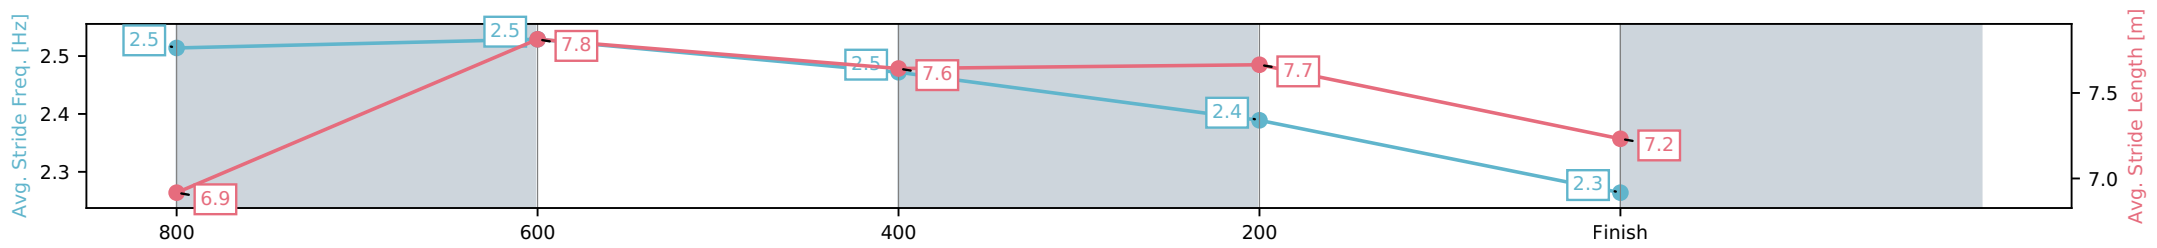

Eagle Farm QLD --Professional-2026-06-06
 Race 3: MORETON HIRE LIGHTNING HANDICAP - 1000m
 06 June 2026 - 12:54PM
 Track Rating: Soft 5, Weather: Fine, Rail Position: +2m Entire Circuit

Section	L1000	L800	L600	L400	L200
Section Times	0:58.81 (0:13.24)	0:45.57 [4] (0:10.54)	0:35.03 [1] (0:11.02)	0:24.01 [2] (0:11.23)	0:12.78 [6] (0:12.78)
Average Speed [km/h]	56.1	69.7	66.9	64.1	57.0
Top Speed [km/h]	70.2	71.5	67.7	66.9	61.4
Avg. Dist. to Rail [m]	8.7	4.3	5.1	6.6	5.4
Avg. Stride Freq. [Hz]	2.5	2.5	2.5	2.4	2.3
Avg. Stride Length [m]	6.9	7.8	7.6	7.7	7.2