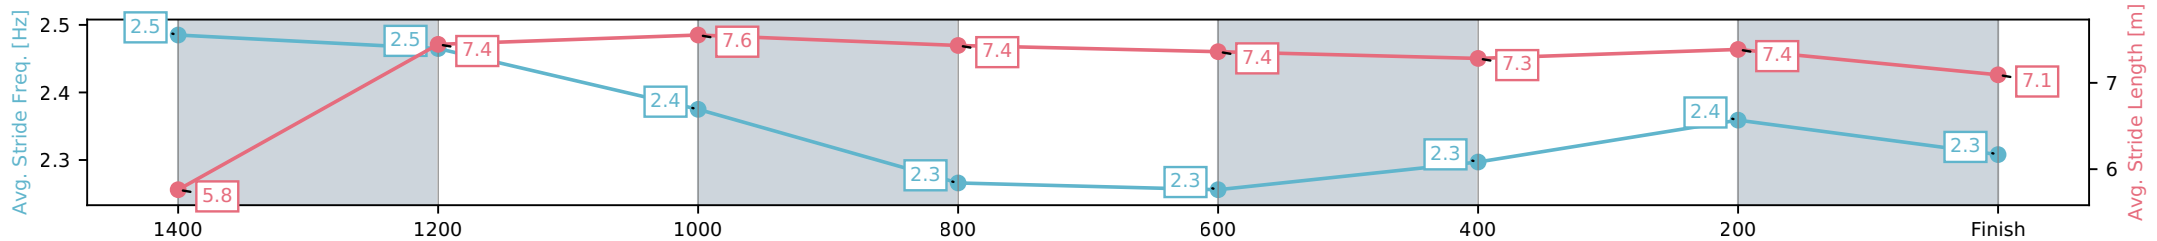

Eagle Farm QLD --Professional-2026-06-06

Race 4: THE SHOW A HEART - 1500m

06 June 2026 - 1:30PM

Track Rating: Soft 5, Weather: Fine, Rail Position: +2m Entire Circuit

Section	L1500	L1400	L1200	L1000	L800	L600	L400	L200
Section Times	1:31.38 (0:08.27)	1:23.11 [6] (0:11.00)	1:12.11 [5] (0:11.42)	1:00.69 [5] (0:12.13)	0:48.56 [5] (0:12.33)	0:36.24 [5] (0:12.05)	0:24.19 [5] (0:11.63)	0:12.56 [3] (0:12.56)
Average Speed [km/h]	44.9	65.6	63.1	59.7	58.7	59.9	62.0	57.6
Top Speed [km/h]	63.0	66.8	64.8	60.5	59.8	61.8	63.6	60.0
Avg. Dist. to Rail [m]	10.5	2.3	2.3	1.2	1.0	0.7	1.7	1.9
Avg. Stride Freq. [Hz]	2.5	2.5	2.4	2.3	2.3	2.3	2.4	2.3
Avg. Stride Length [m]	5.8	7.4	7.6	7.4	7.4	7.3	7.4	7.1