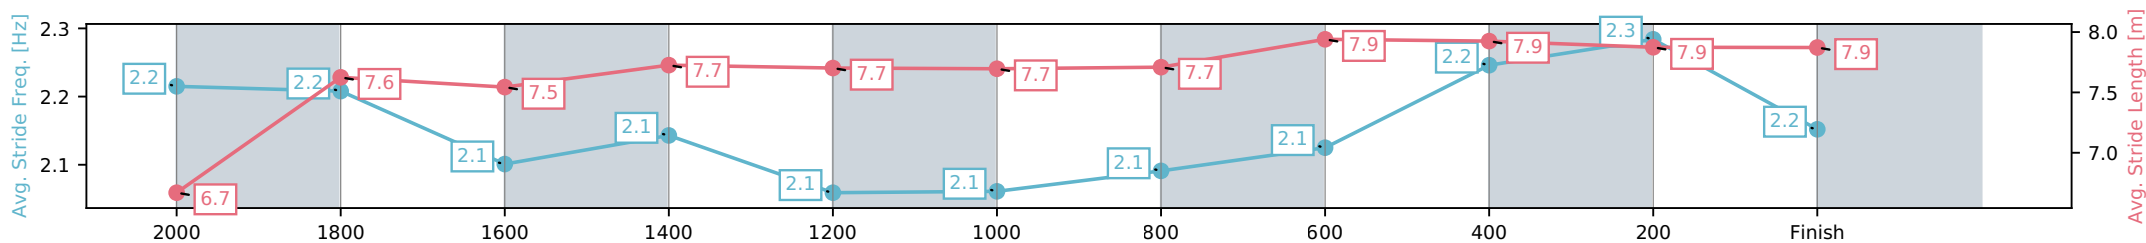

Eagle Farm QLD --Professional-2026-06-06

Race 8: SEVEN QUEENSLAND OAKS - 2200m

06 June 2026 - 3:54PM

Track Rating: Good 4, Weather: Fine, Rail Position: +2m Entire Circuit

Section	L2200	L2000	L1800	L1600	L1400	L1200	L1000	L800	L600	L400	L200
Section Times	2:18.42 (0:14.79)	2:03.63 [10] (0:12.18)	1:51.45 [9] (0:13.06)	1:38.39 [9] (0:12.48)	1:25.91 [8] (0:12.94)	1:12.98 [8] (0:12.88)	1:00.10 [8] (0:12.82)	0:47.28 [8] (0:12.23)	0:35.05 [8] (0:11.58)	0:23.47 [5] (0:11.30)	0:12.17 [1] (0:12.17)
Average Speed [km/h]	49.3	59.3	56.0	58.7	55.8	56.1	57.4	59.9	63.5	63.7	59.4
Top Speed [km/h]	60.1	61.3	57.6	60.1	56.9	57.1	58.9	61.1	64.2	64.8	61.9
Avg. Dist. to Rail [m]	7.2	1.1	2.9	4.6	4.6	4.8	4.2	4.0	4.3	8.3	5.9
Avg. Stride Freq. [Hz]	2.2	2.2	2.1	2.1	2.1	2.1	2.1	2.1	2.2	2.3	2.2
Avg. Stride Length [m]	6.7	7.6	7.5	7.7	7.7	7.7	7.7	7.9	7.9	7.9	7.9