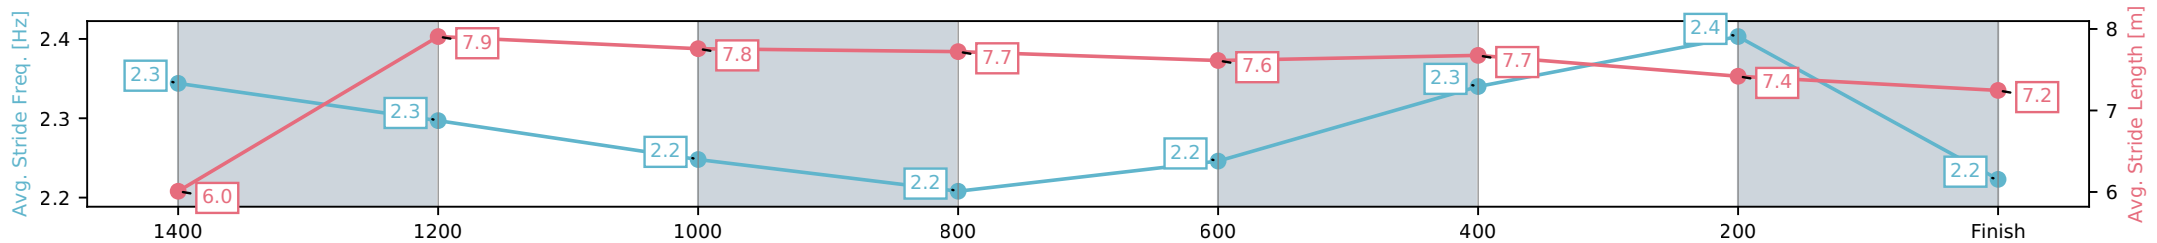

Eagle Farm QLD --Professional-2026-06-06

Race 7: SKY RACING SPEAR CHIEF HANDICAP - 1500m

06 June 2026 - 3:14PM

Track Rating: Good 4, Weather: Fine, Rail Position: +2m Entire Circuit

Section	L1500	L1400	L1200	L1000	L800	L600	L400	L200
Section Times	1:30.81 (0:08.30)	1:22.51 [3] (0:11.17)	1:11.34 [2] (0:11.68)	0:59.67 [2] (0:12.12)	0:47.54 [2] (0:11.96)	0:35.59 [2] (0:11.41)	0:24.18 [3] (0:11.39)	0:12.78 [4] (0:12.78)
Average Speed [km/h]	45.7	64.7	61.8	60.4	61.1	63.7	63.2	56.1
Top Speed [km/h]	63.1	66.3	63.2	61.6	62.8	65.0	65.7	60.5
Avg. Dist. to Rail [m]	18.8	5.9	4.0	3.5	3.1	1.9	4.7	4.9
Avg. Stride Freq. [Hz]	2.3	2.3	2.2	2.2	2.2	2.3	2.4	2.2
Avg. Stride Length [m]	6.0	7.9	7.8	7.7	7.6	7.7	7.4	7.2