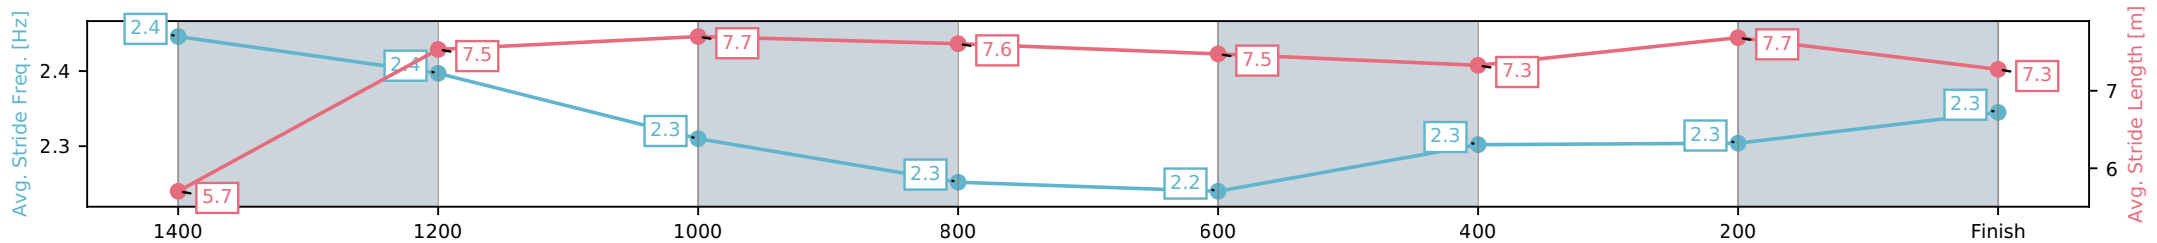

Eagle Farm QLD --Professional-2026-06-06

Race 4: THE SHOW A HEART - 1500m

06 June 2026 - 1:30PM

Track Rating: Soft 5, Weather: Fine, Rail Position: +2m Entire Circuit

Section	L1500	L1400	L1200	L1000	L800	L600	L400	L200
Section Times	1:30.76 (0:08.18)	1:22.58 [5] (0:11.18)	1:11.39 [6] (0:11.48)	0:59.91 [6] (0:12.11)	0:47.81 [6] (0:12.27)	0:35.54 [6] (0:12.00)	0:23.54 [6] (0:11.48)	0:12.06 [1] (0:12.06)
Average Speed [km/h]	45.3	64.7	62.8	60.4	59.1	60.4	62.7	59.9
Top Speed [km/h]	60.9	65.8	64.4	61.1	59.9	62.1	63.4	62.4
Avg. Dist. to Rail [m]	14.9	4.6	3.9	2.8	1.6	1.4	4.9	4.3
Avg. Stride Freq. [Hz]	2.4	2.4	2.3	2.3	2.2	2.3	2.3	2.3
Avg. Stride Length [m]	5.7	7.5	7.7	7.6	7.5	7.3	7.7	7.3