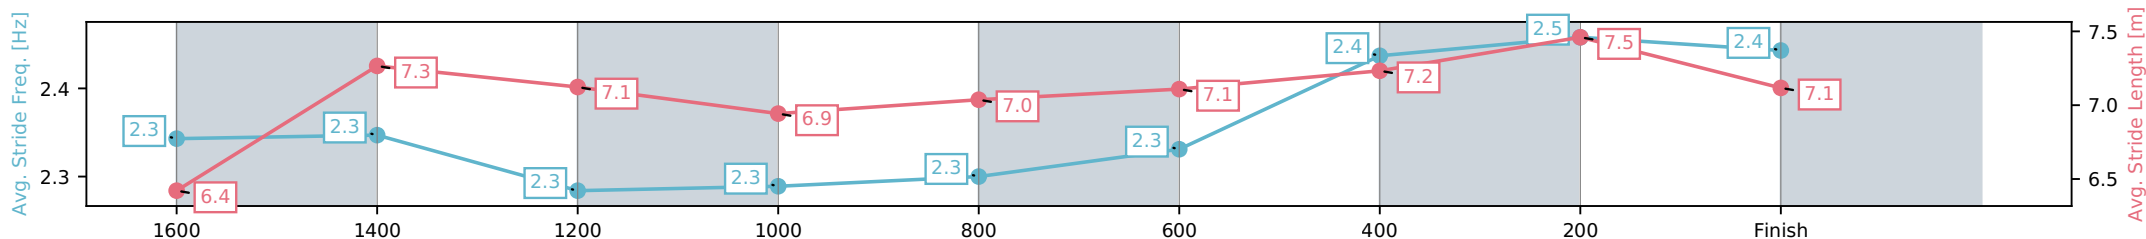

Eagle Farm QLD --Professional-2026-06-06

Race 1: MITTYS BENCHMARK 90 Handicap - 1800m

06 June 2026 - 11:45AM

Track Rating: Soft 5, Weather: Fine, Rail Position: +2m Entire Circuit

Section	L1800	L1600	L1400	L1200	L1000	L800	L600	L400	L200
Section Times	1:52.16 (0:15.69)	1:36.47 [11] (0:12.00)	1:24.48 [11] (0:12.65)	1:11.82 [11] (0:12.69)	0:59.13 [11] (0:12.66)	0:46.48 [11] (0:12.30)	0:34.17 [13] (0:11.34)	0:22.83 [11] (0:11.04)	0:11.79 [9] (0:11.79)
Average Speed [km/h]	49.4	60.7	57.1	56.9	57.8	59.0	63.6	65.2	61.3
Top Speed [km/h]	58.5	61.8	59.4	58.2	60.4	62.8	65.9	66.3	63.4
Avg. Dist. to Rail [m]	8.7	3.3	4.1	4.6	3.3	1.7	0.3	0.6	3.8
Avg. Stride Freq. [Hz]	2.3	2.3	2.3	2.3	2.3	2.3	2.4	2.5	2.4
Avg. Stride Length [m]	6.4	7.3	7.1	6.9	7.0	7.1	7.2	7.5	7.1