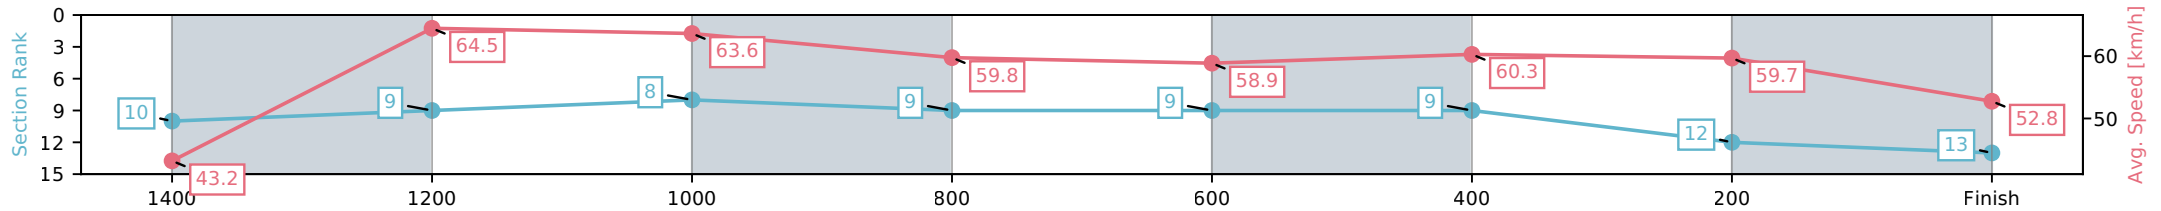

Eagle Farm QLD --Professional-2026-06-06

Race 4: THE SHOW A HEART - 1500m

06 June 2026 - 1:30PM

Track Rating: Soft 5, Weather: Fine, Rail Position: +2m Entire Circuit

Section	L1500	L1400	L1200	L1000	L800	L600	L400	L200
Section Times	1:33.38 (0:08.60)	1:24.78 [10] (0:11.20)	1:13.58 [9] (0:11.32)	1:02.26 [8] (0:12.19)	0:50.07 [9] (0:12.27)	0:37.79 [9] (0:11.95)	0:25.84 [9] (0:12.06)	0:13.78 [12] (0:13.78)
Average Speed [km/h]	43.2	64.5	63.6	59.8	58.9	60.3	59.7	52.8
Top Speed [km/h]	61.5	65.7	64.9	61.3	60.0	61.6	61.5	57.1
Avg. Dist. to Rail [m]	13.3	2.9	2.6	2.1	0.9	0.5	2.7	2.8
Avg. Stride Freq. [Hz]	2.3	2.4	2.4	2.3	2.3	2.3	2.4	2.2
Avg. Stride Length [m]	5.8	7.4	7.6	7.4	7.4	7.2	7.1	6.8