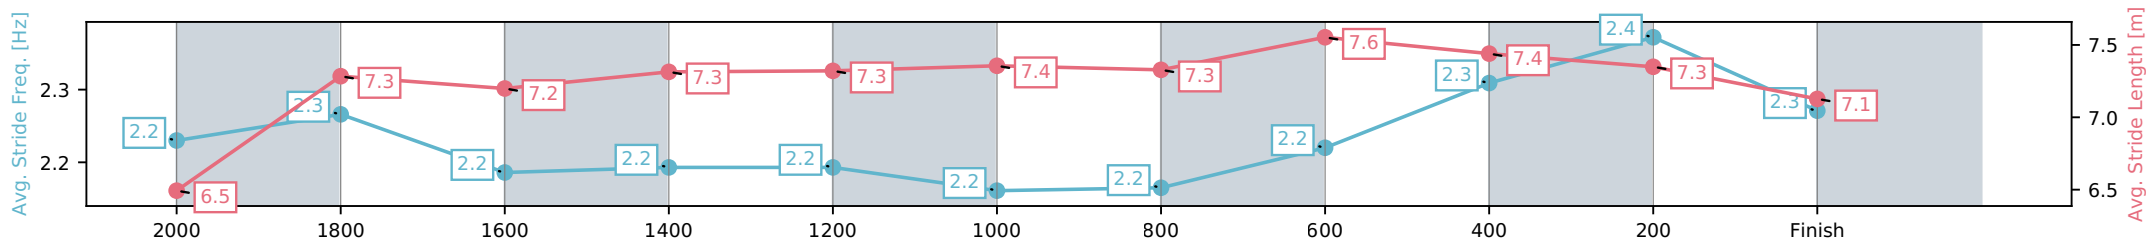

Horse/Jockey Name	Sheeza Diva/Tom Sherry
Finish Rank	13
Fastest Section Time (Section)	0:11.65 (400-200)
Top Speed [km/h] (Section)	62.6 (400-200)
Race State	Finished

Eagle Farm QLD --Professional-2026-06-06

Race 8: SEVEN QUEENSLAND OAKS - 2200m

06 June 2026 - 3:54PM

Track Rating: Good 4, Weather: Fine, Rail Position: +2m Entire Circuit

Section	L2200	L2000	L1800	L1600	L1400	L1200	L1000	L800	L600	L400	L200
Section Times	2:19.60 (0:14.97)	2:04.63 [13] (0:12.20)	1:52.43 [11] (0:12.97)	1:39.46 [10] (0:12.75)	1:26.71 [11] (0:12.72)	1:13.99 [10] (0:12.87)	1:01.12 [10] (0:12.80)	0:48.32 [10] (0:12.09)	0:36.23 [9] (0:11.77)	0:24.45 [10] (0:11.65)	0:12.80 [13] (0:12.80)
Average Speed [km/h]	48.4	58.5	55.5	56.9	56.7	56.1	56.6	59.4	61.2	61.8	56.3
Top Speed [km/h]	58.6	59.3	56.6	58.4	58.4	58.1	58.4	60.6	62.3	62.6	60.6
Avg. Dist. to Rail [m]	0.9	1.7	0.9	2.2	2.2	2.4	1.5	0.5	0.7	2.1	2.3
Avg. Stride Freq. [Hz]	2.2	2.3	2.2	2.2	2.2	2.2	2.2	2.2	2.3	2.4	2.3
Avg. Stride Length [m]	6.5	7.3	7.2	7.3	7.3	7.4	7.3	7.6	7.4	7.3	7.1

- [ ] Ranking at each section and finish
- -:-:- No data available at this section
- NA No data available