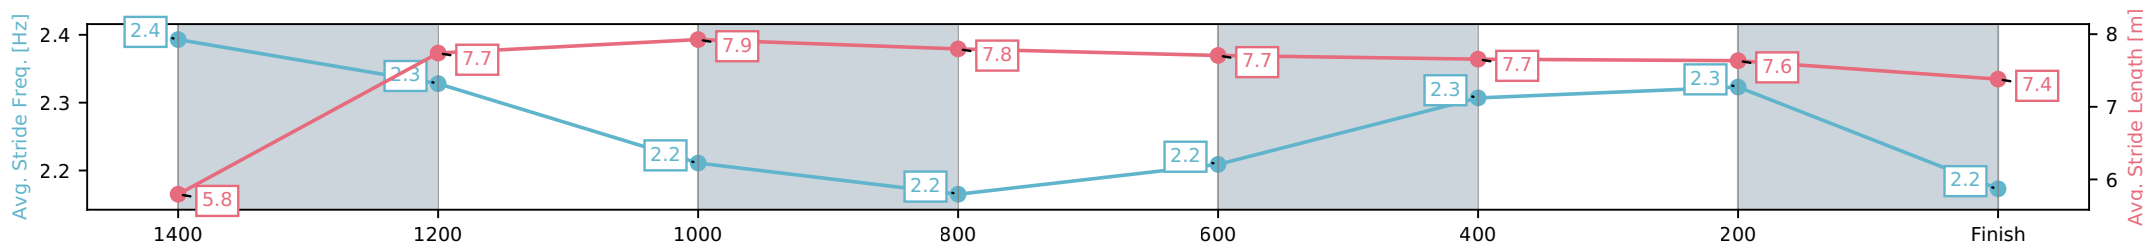

Eagle Farm QLD --Professional-2026-06-06

Race 7: SKY RACING SPEAR CHIEF HANDICAP - 1500m

06 June 2026 - 3:14PM

Track Rating: Good 4, Weather: Fine, Rail Position: +2m Entire Circuit

BRISBANE RACING CLUB

Section	L1500	L1400	L1200	L1000	L800	L600	L400	L200
Section Times	1:30.71 (0:08.19)	1:22.52 [1] (0:11.15)	1:11.37 [1] (0:11.64)	0:59.73 [1] (0:12.16)	0:47.57 [1] (0:11.89)	0:35.68 [1] (0:11.42)	0:24.26 [2] (0:11.51)	0:12.74 [3] (0:12.74)
Average Speed [km/h]	45.7	64.7	62.0	60.2	61.3	63.5	62.6	56.3
Top Speed [km/h]	61.4	65.5	63.4	60.5	62.9	64.6	63.9	60.0
Avg. Dist. to Rail [m]	12.9	3.7	3.8	3.2	2.4	1.5	3.8	4.3
Avg. Stride Freq. [Hz]	2.4	2.3	2.2	2.2	2.2	2.3	2.3	2.2
Avg. Stride Length [m]	5.8	7.7	7.9	7.8	7.7	7.7	7.6	7.4