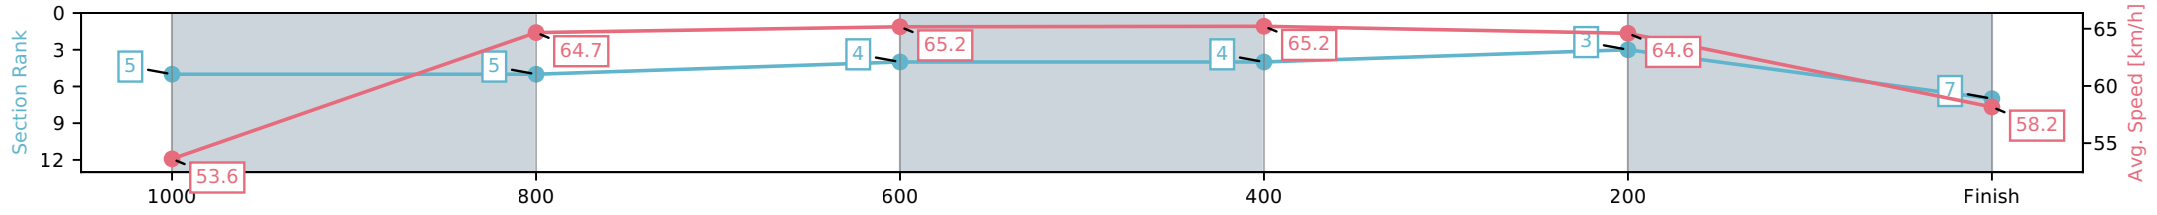

Horse/Jockey Name	Surprise Honey/Craig Williams
Finish Rank	7
Fastest Section Time (Section)	0:11.11 (800-600)
Top Speed [km/h] (Section)	66.6 (600-400)
Race State	Finished

Eagle Farm QLD --Professional-2026-06-06
Race 2: PLACE ASCOT BENCHMARK 85 Handicap - 1200m
06 June 2026 - 12:20PM
Track Rating: Soft 5, Weather: Fine, Rail Position: +2m Entire Circuit

Section	L1200	L1000	L800	L600	L400	L200
Section Times	1:10.96 (0:13.61)	0:57.35 [5] (0:11.32)	0:46.03 [5] (0:11.11)	0:34.92 [4] (0:11.19)	0:23.73 [4] (0:11.15)	0:12.58 [3] (0:12.58)
Average Speed [km/h]	53.6	64.7	65.2	65.2	64.6	58.2
Top Speed [km/h]	65.7	65.8	65.9	66.6	65.9	62.4
Avg. Dist. to Rail [m]	6.4	3.1	1.3	2.8	10.4	9.7
Avg. Stride Freq. [Hz]	2.5	2.5	2.4	2.5	2.5	2.4
Avg. Stride Length [m]	6.4	7.4	7.5	7.4	7.3	7.0

[ ] Ranking at each section and finish
-:-:- No data available at this section
NA No data available