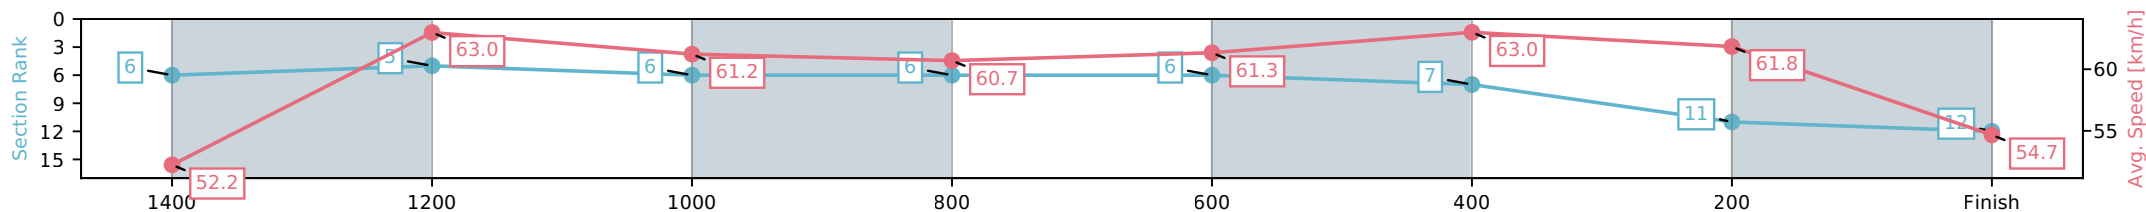

Eagle Farm QLD --Professional-2026-06-06

Race 6: MAGIC MILLIONS NATIONAL CLASSIC - 1600m

06 June 2026 - 2:40PM

Track Rating: Good 4, Weather: Fine, Rail Position: +2m Entire Circuit

Section	L1600	L1400	L1200	L1000	L800	L600	L400	L200
Section Times	1:37.36 (0:13.81)	1:23.55 [6] (0:11.47)	1:12.09 [5] (0:11.80)	1:00.29 [6] (0:12.08)	0:48.21 [6] (0:11.82)	0:36.38 [6] (0:11.57)	0:24.82 [7] (0:11.65)	0:13.17 [11] (0:13.17)
Average Speed [km/h]	52.2	63.0	61.2	60.7	61.3	63.0	61.8	54.7
Top Speed [km/h]	63.8	63.6	61.6	61.5	62.2	63.8	63.8	59.7
Avg. Dist. to Rail [m]	8.9	3.8	4.6	3.8	1.6	2.6	7.7	9.8
Avg. Stride Freq. [Hz]	2.3	2.3	2.3	2.3	2.3	2.4	2.3	2.2
Avg. Stride Length [m]	6.8	7.7	7.6	7.5	7.5	7.5	7.5	7.1