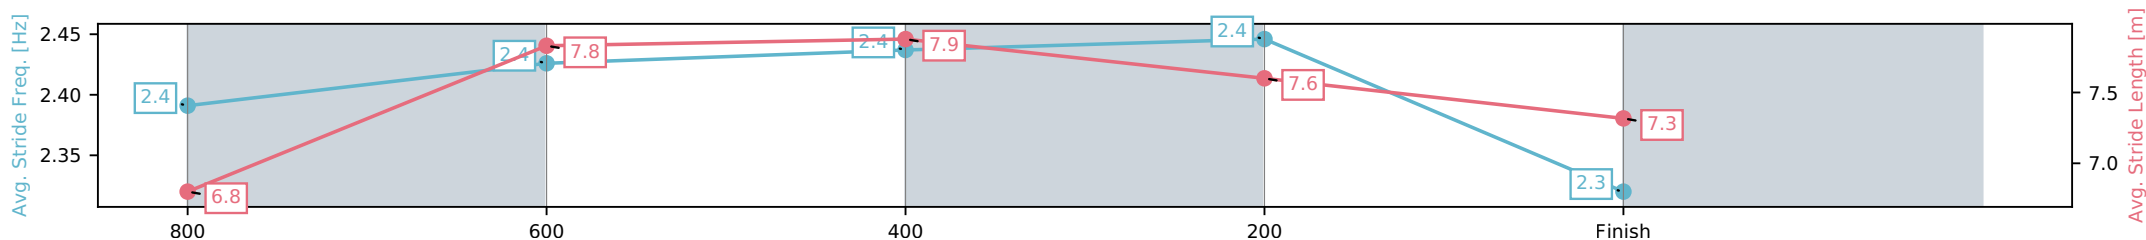

Horse/Jockey Name	Emperor/Ben Thompson
Finish Rank	7
Fastest Section Time (Section)	0:10.73 (600-400)
Top Speed [km/h] (Section)	69.1 (800-600)
Race State	Finished

Eagle Farm QLD --Professional-2026-06-06
Race 3: MORETON HIRE LIGHTNING HANDICAP - 1000m
06 June 2026 - 12:54PM
Track Rating: Soft 5, Weather: Fine, Rail Position: +2m Entire Circuit

Section	L1000	L800	L600	L400	L200
Section Times	0:58.40 (0:13.63)	0:44.77 [9] (0:10.77)	0:34.00 [9] (0:10.73)	0:23.27 [10] (0:10.98)	0:12.29 [8] (0:12.29)
Average Speed [km/h]	54.3	67.7	67.8	65.6	59.1
Top Speed [km/h]	67.6	69.1	69.0	67.1	62.9
Avg. Dist. to Rail [m]	5.8	2.9	2.2	6.0	3.8
Avg. Stride Freq. [Hz]	2.4	2.4	2.4	2.4	2.3
Avg. Stride Length [m]	6.8	7.8	7.9	7.6	7.3

- [ ] Ranking at each section and finish
- -:-:- No data available at this section
- NA No data available