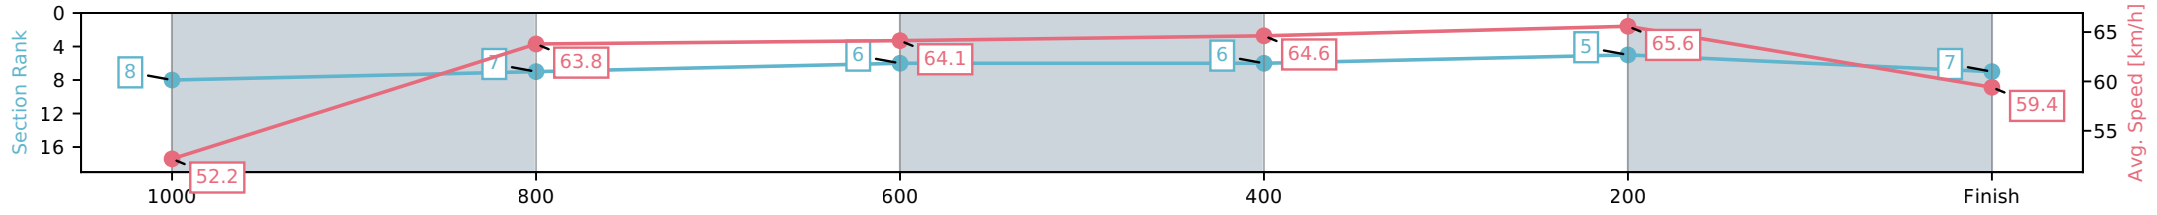

Horse/Jockey Name	Sequista/Michael Rodd
Finish Rank	7
Fastest Section Time (Section)	0:10.96 (400-200)
Top Speed [km/h] (Section)	66.5 (400-200)
Race State	Finished

Eagle Farm QLD --Professional-2026-06-06
Race 5: XXXX QUEENSLAND DAY STAKES - 1200m
06 June 2026 - 2:06PM
Track Rating: Good 4, Weather: Fine, Rail Position: +2m Entire Circuit

Section	L1200	L1000	L800	L600	L400	L200
Section Times	1:11.13 (0:13.99)	0:57.14 [8] (0:11.43)	0:45.70 [7] (0:11.29)	0:34.41 [6] (0:11.17)	0:23.24 [6] (0:10.96)	0:12.28 [5] (0:12.28)
Average Speed [km/h]	52.2	63.8	64.1	64.6	65.6	59.4
Top Speed [km/h]	65.4	64.2	65.1	65.9	66.5	63.3
Avg. Dist. to Rail [m]	3.5	2.5	1.3	0.7	4.5	6.3
Avg. Stride Freq. [Hz]	2.3	2.3	2.3	2.4	2.4	2.3
Avg. Stride Length [m]	6.8	7.7	7.8	7.7	7.6	7.3

[ ] Ranking at each section and finish
-:-:- No data available at this section
NA No data available