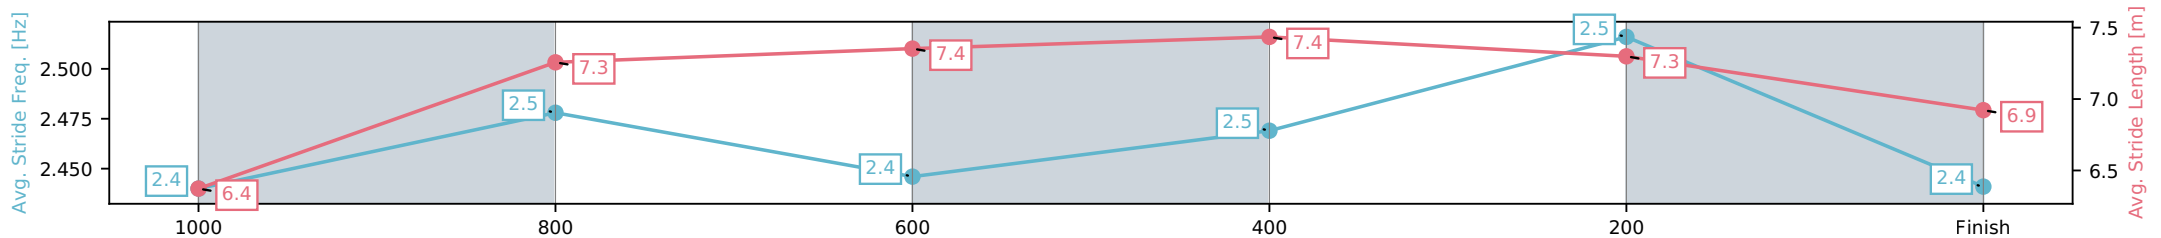

Eagle Farm QLD --Professional-2026-06-06

Race 5: XXXX QUEENSLAND DAY STAKES - 1200m

06 June 2026 - 2:06PM

Track Rating: Good 4, Weather: Fine, Rail Position: +2m Entire Circuit

Section	L1200	L1000	L800	L600	L400	L200
Section Times	1:11.54 (0:13.93)	0:57.61 [7] (0:11.56)	0:46.05 [9] (0:11.39)	0:34.66 [9] (0:11.27)	0:23.39 [11] (0:11.05)	0:12.34 [11] (0:12.34)
Average Speed [km/h]	52.3	64.0	64.4	65.3	65.1	58.9
Top Speed [km/h]	65.7	65.6	66.6	66.9	66.6	62.4
Avg. Dist. to Rail [m]	6.9	5.0	4.2	4.4	10.5	12.0
Avg. Stride Freq. [Hz]	2.4	2.5	2.4	2.5	2.5	2.4
Avg. Stride Length [m]	6.4	7.3	7.4	7.4	7.3	6.9