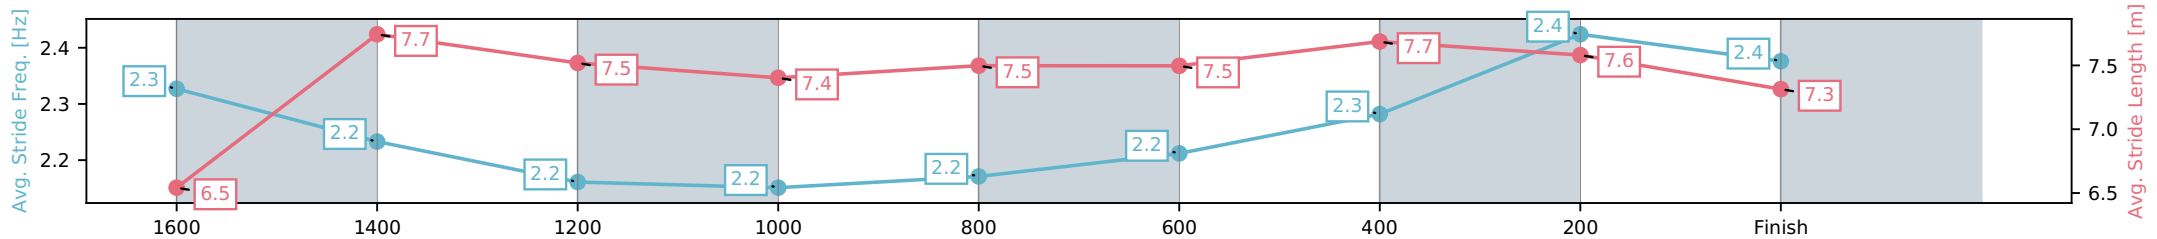

Eagle Farm QLD --Professional-2026-06-06

Race 1: MITTYS BENCHMARK 90 Handicap - 1800m

06 June 2026 - 11:45AM

Track Rating: Soft 5, Weather: Fine, Rail Position: +2m Entire Circuit

Section	L1800	L1600	L1400	L1200	L1000	L800	L600	L400	L200
Section Times	1:51.82 (0:15.07)	1:36.75 [8] (0:11.94)	1:24.81 [8] (0:12.55)	1:12.25 [7] (0:12.78)	0:59.48 [7] (0:12.72)	0:46.76 [7] (0:12.27)	0:34.49 [6] (0:11.58)	0:22.91 [5] (0:11.06)	0:11.86 [4] (0:11.86)
Average Speed [km/h]	50.4	60.8	57.4	56.5	57.4	59.6	63.1	65.2	60.9
Top Speed [km/h]	61.2	61.8	59.9	58.2	59.1	62.1	65.3	65.9	63.7
Avg. Dist. to Rail [m]	4.0	2.1	2.5	3.2	3.2	2.9	3.1	5.6	7.7
Avg. Stride Freq. [Hz]	2.3	2.2	2.2	2.2	2.2	2.2	2.3	2.4	2.4
Avg. Stride Length [m]	6.5	7.7	7.5	7.4	7.5	7.5	7.7	7.6	7.3