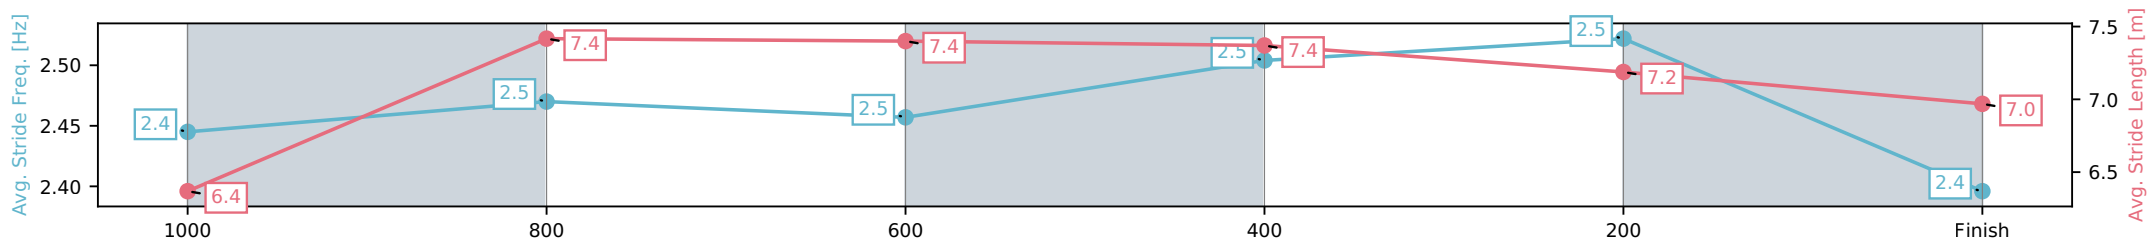

Eagle Farm QLD --Professional-2026-06-06

Race 5: XXXX QUEENSLAND DAY STAKES - 1200m

06 June 2026 - 2:06PM

Track Rating: Good 4, Weather: Fine, Rail Position: +2m Entire Circuit

Section	L1200	L1000	L800	L600	L400	L200
Section Times	1:11.62 (0:14.04)	0:57.58 [11] (0:11.39)	0:46.19 [8] (0:11.32)	0:34.86 [8] (0:11.20)	0:23.66 [8] (0:11.23)	0:12.43 [10] (0:12.43)
Average Speed [km/h]	52.2	65.2	64.9	65.6	64.1	58.3
Top Speed [km/h]	64.3	65.8	65.6	65.8	65.6	61.3
Avg. Dist. to Rail [m]	12.5	6.1	4.4	4.1	9.6	10.4
Avg. Stride Freq. [Hz]	2.4	2.5	2.5	2.5	2.5	2.4
Avg. Stride Length [m]	6.4	7.4	7.4	7.4	7.2	7.0