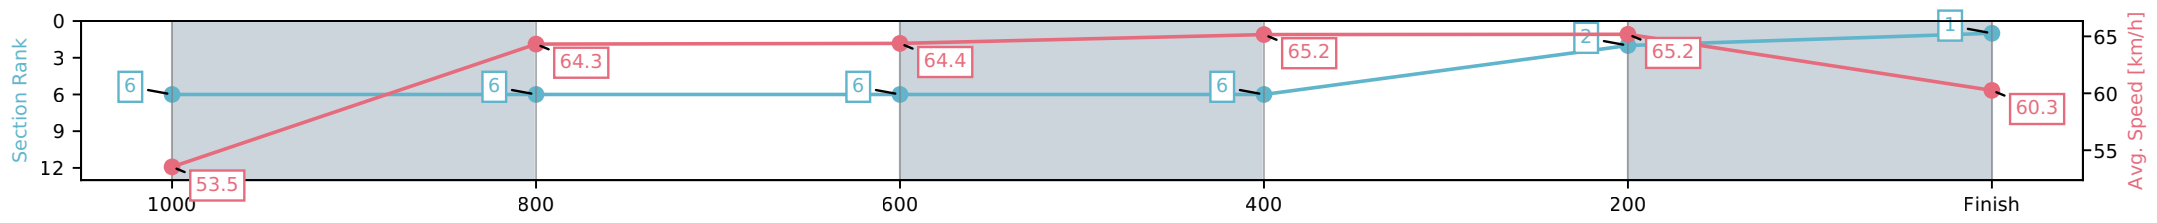

Horse/Jockey Name	Soothsayer/Ben Melham
Finish Rank	1
Fastest Section Time (Section)	0:11.05 (400-200)
Top Speed [km/h] (Section)	67.0 (600-400)
Race State	Finished

Eagle Farm QLD --Professional-2026-06-06
Race 2: PLACE ASCOT BENCHMARK 85 Handicap - 1200m
06 June 2026 - 12:20PM
Track Rating: Soft 5, Weather: Fine, Rail Position: +2m Entire Circuit

Section	L1200	L1000	L800	L600	L400	L200
Section Times	1:10.33 (0:13.63)	0:56.70 [6] (0:11.35)	0:45.34 [6] (0:11.24)	0:34.10 [6] (0:11.06)	0:23.04 [6] (0:11.05)	0:12.00 [2] (0:12.00)
Average Speed [km/h]	53.5	64.3	64.4	65.2	65.2	60.3
Top Speed [km/h]	66.5	65.9	65.7	67.0	66.6	64.0
Avg. Dist. to Rail [m]	4.3	2.6	1.1	0.6	6.7	8.0
Avg. Stride Freq. [Hz]	2.5	2.4	2.4	2.4	2.5	2.4
Avg. Stride Length [m]	6.6	7.6	7.6	7.6	7.5	7.2

[ ] Ranking at each section and finish
-:-:- No data available at this section
NA No data available