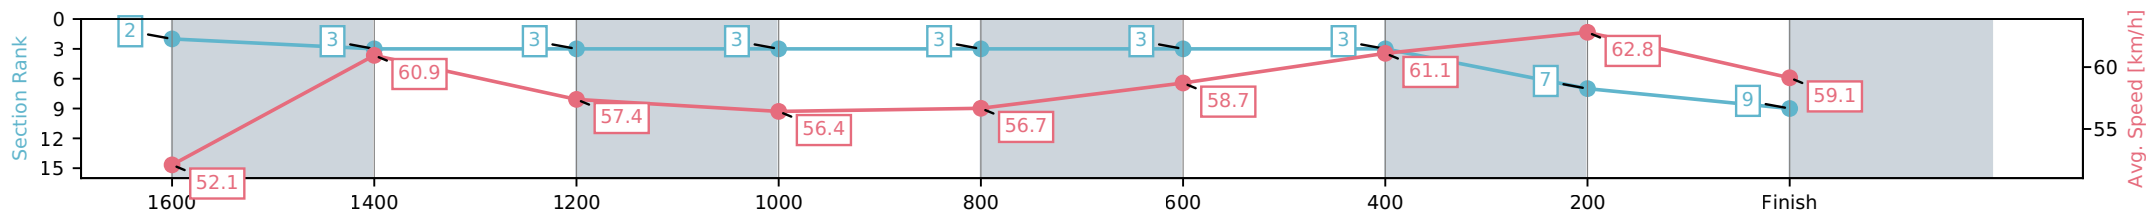

Eagle Farm QLD --Professional-2026-06-06

Race 1: MITTYS BENCHMARK 90 Handicap - 1800m

06 June 2026 - 11:45AM

Track Rating: Soft 5, Weather: Fine, Rail Position: +2m Entire Circuit

Section	L1800	L1600	L1400	L1200	L1000	L800	L600	L400	L200
Section Times	1:52.50 (0:14.51)	1:37.99 [2] (0:11.89)	1:26.10 [3] (0:12.56)	1:13.55 [3] (0:12.78)	1:00.76 [3] (0:12.84)	0:47.92 [3] (0:12.35)	0:35.57 [3] (0:11.79)	0:23.78 [3] (0:11.46)	0:12.32 [7] (0:12.32)
Average Speed [km/h]	52.1	60.9	57.4	56.4	56.7	58.7	61.1	62.8	59.1
Top Speed [km/h]	61.4	61.8	59.4	57.0	57.3	59.8	62.2	63.4	61.3
Avg. Dist. to Rail [m]	3.0	1.6	1.9	2.4	2.3	1.3	0.3	1.0	1.3
Avg. Stride Freq. [Hz]	2.3	2.2	2.1	2.1	2.1	2.1	2.2	2.2	2.2
Avg. Stride Length [m]	6.8	8.0	7.8	7.7	7.6	7.7	7.7	7.8	7.7