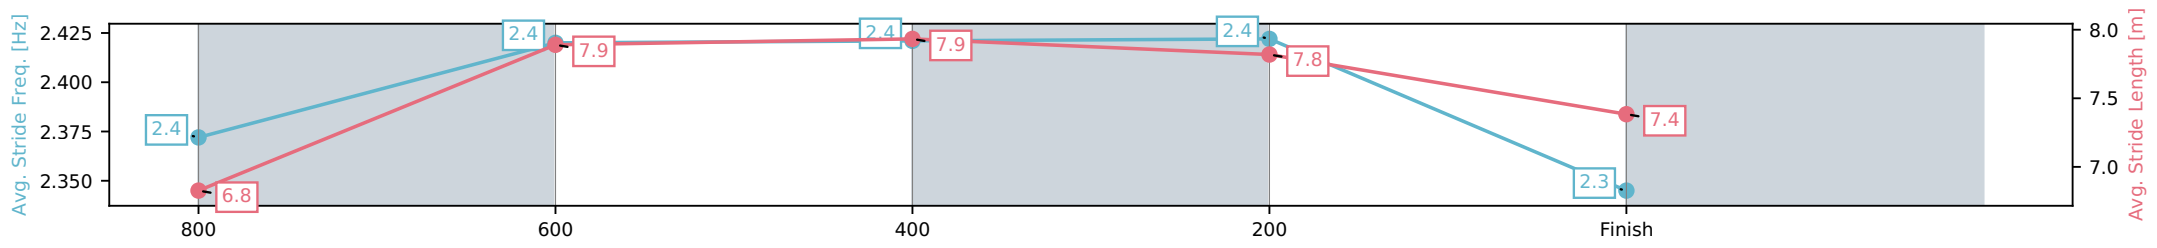

Eagle Farm QLD --Professional-2026-06-06
 Race 3: MORETON HIRE LIGHTNING HANDICAP - 1000m
 06 June 2026 - 12:54PM
 Track Rating: Soft 5, Weather: Fine, Rail Position: +2m Entire Circuit

Section	L1000	L800	L600	L400	L200
Section Times	0:57.98 (0:13.51)	0:44.47 [8] (0:10.80)	0:33.68 [8] (0:10.81)	0:22.87 [9] (0:10.82)	0:12.05 [4] (0:12.05)
Average Speed [km/h]	55.2	68.0	67.9	66.6	60.6
Top Speed [km/h]	67.9	68.9	69.5	68.6	62.8
Avg. Dist. to Rail [m]	11.1	4.2	4.1	9.4	9.4
Avg. Stride Freq. [Hz]	2.4	2.4	2.4	2.4	2.3
Avg. Stride Length [m]	6.8	7.9	7.9	7.8	7.4