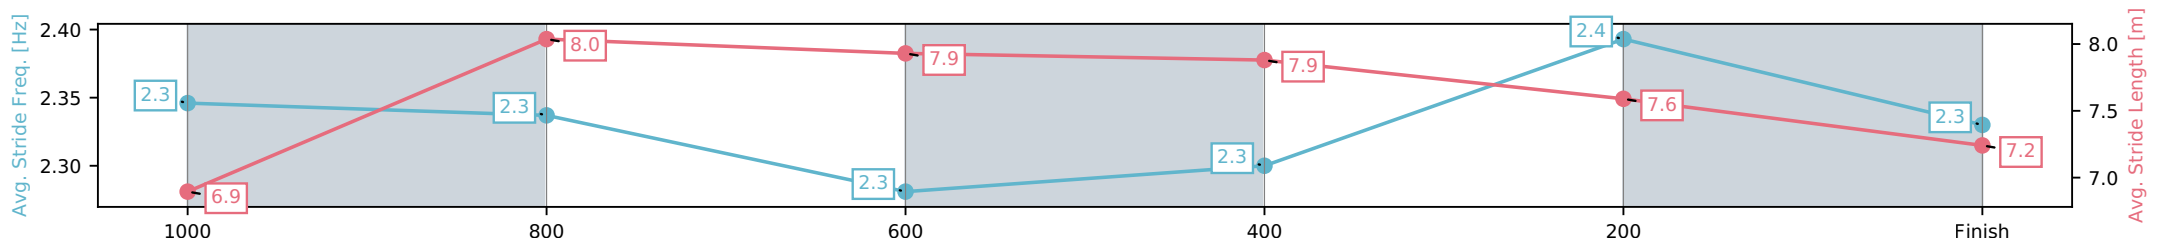

Horse/Jockey Name	Foreign Press/Cejay Graham
Finish Rank	5
Fastest Section Time (Section)	0:11.04 (1000-800)
Top Speed [km/h] (Section)	68.3 (1000-800)
Race State	Finished

Eagle Farm QLD --Professional-2026-06-06
Race 5: XXXX QUEENSLAND DAY STAKES - 1200m
06 June 2026 - 2:06PM
Track Rating: Good 4, Weather: Fine, Rail Position: +2m Entire Circuit

Section	L1200	L1000	L800	L600	L400	L200
Section Times	1:11.04 (0:13.71)	0:57.33 [5] (0:11.04)	0:46.29 [3] (0:11.38)	0:34.91 [3] (0:11.35)	0:23.56 [3] (0:11.18)	0:12.38 [3] (0:12.38)
Average Speed [km/h]	53.3	66.5	64.5	64.5	64.4	59.3
Top Speed [km/h]	65.6	68.3	65.0	65.8	65.6	62.6
Avg. Dist. to Rail [m]	9.0	3.6	4.2	3.6	9.5	10.6
Avg. Stride Freq. [Hz]	2.3	2.3	2.3	2.3	2.4	2.3
Avg. Stride Length [m]	6.9	8.0	7.9	7.9	7.6	7.2

[ ] Ranking at each section and finish
-:-:- No data available at this section
NA No data available