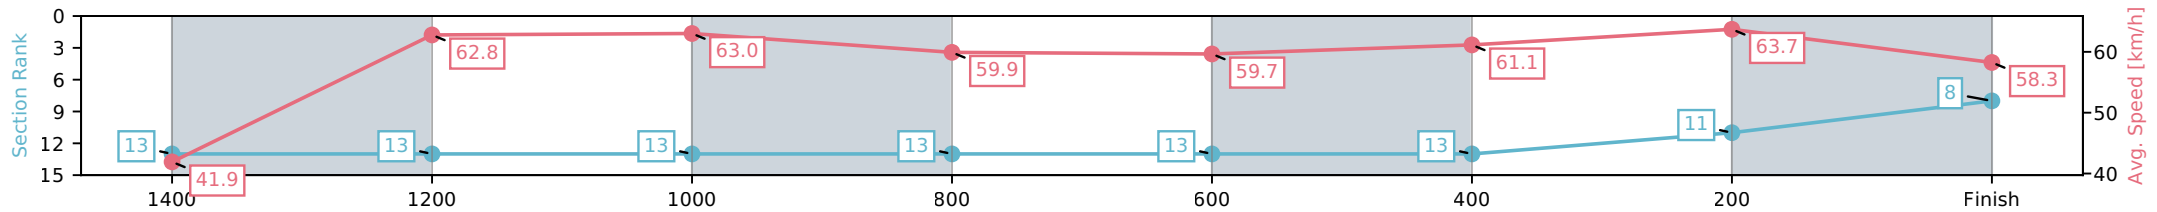

Eagle Farm QLD --Professional-2026-06-06

Race 4: THE SHOW A HEART - 1500m

06 June 2026 - 1:30PM

Track Rating: Soft 5, Weather: Fine, Rail Position: +2m Entire Circuit

Section	L1500	L1400	L1200	L1000	L800	L600	L400	L200
Section Times	1:31.86 (0:08.90)	1:22.96 [13] (0:11.52)	1:11.44 [13] (0:11.44)	1:00.00 [13] (0:12.26)	0:47.75 [13] (0:12.15)	0:35.60 [13] (0:11.80)	0:23.80 [13] (0:11.30)	0:12.50 [11] (0:12.50)
Average Speed [km/h]	41.9	62.8	63.0	59.9	59.7	61.1	63.7	58.3
Top Speed [km/h]	59.3	64.0	64.3	61.4	62.0	63.9	65.5	62.2
Avg. Dist. to Rail [m]	20.0	4.6	4.2	3.8	1.4	1.0	6.1	6.1
Avg. Stride Freq. [Hz]	2.3	2.4	2.3	2.2	2.2	2.3	2.4	2.4
Avg. Stride Length [m]	5.7	7.4	7.8	7.6	7.6	7.4	7.4	7.1