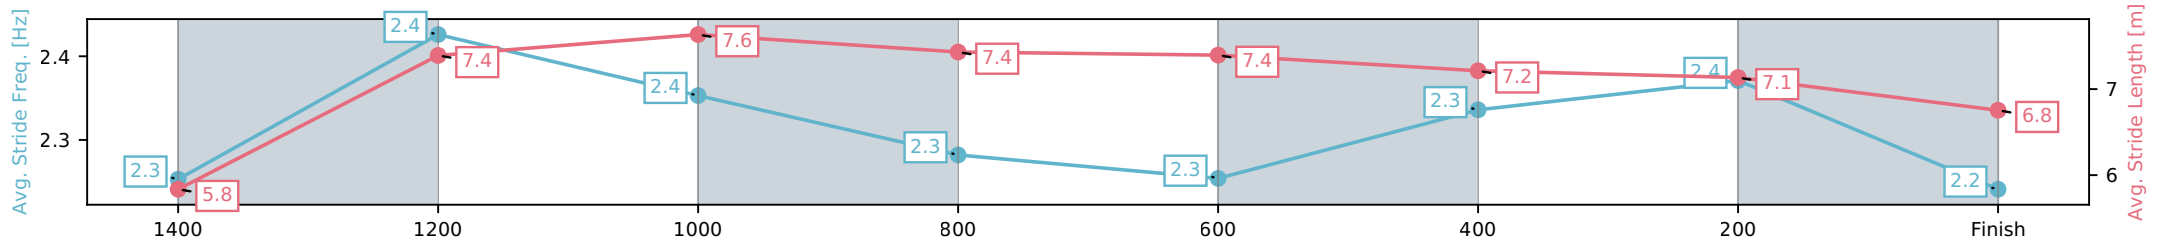

Eagle Farm QLD --Professional-2026-06-06

Race 4: THE SHOW A HEART - 1500m

06 June 2026 - 1:30PM

Track Rating: Soft 5, Weather: Fine, Rail Position: +2m Entire Circuit

Section	L1500	L1400	L1200	L1000	L800	L600	L400	L200
Section Times	1:33.38 (0:08.60)	1:24.78 [10] (0:11.20)	1:13.58 [9] (0:11.32)	1:02.26 [8] (0:12.19)	0:50.07 [9] (0:12.27)	0:37.79 [9] (0:11.95)	0:25.84 [9] (0:12.06)	0:13.78 [12] (0:13.78)
Average Speed [km/h]	43.2	64.5	63.6	59.8	58.9	60.3	59.7	52.8
Top Speed [km/h]	61.5	65.7	64.9	61.3	60.0	61.6	61.5	57.1
Avg. Dist. to Rail [m]	13.3	2.9	2.6	2.1	0.9	0.5	2.7	2.8
Avg. Stride Freq. [Hz]	2.3	2.4	2.4	2.3	2.3	2.3	2.4	2.2
Avg. Stride Length [m]	5.8	7.4	7.6	7.4	7.4	7.2	7.1	6.8