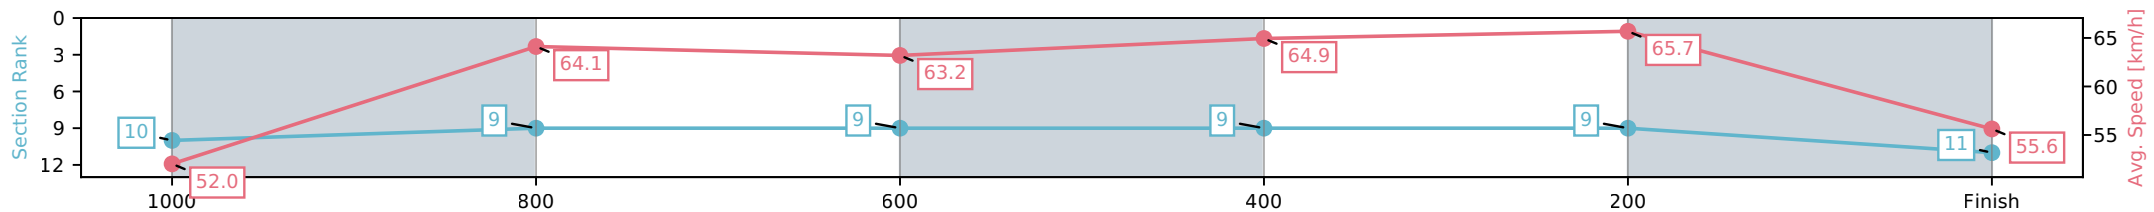

Eagle Farm QLD --Professional-2026-06-06

Race 9: LADBROKES MORETON CUP - 1200m

06 June 2026 - 4:30PM

Track Rating: Soft 5, Weather: Fine, Rail Position: +2m Entire Circuit

Section	L1200	L1000	L800	L600	L400	L200
Section Times	1:12.04 (0:14.03)	0:58.01 [10] (0:11.49)	0:46.52 [9] (0:11.59)	0:34.93 [9] (0:11.12)	0:23.82 [9] (0:10.95)	0:12.87 [9] (0:12.87)
Average Speed [km/h]	52.0	64.1	63.2	64.9	65.7	55.6
Top Speed [km/h]	64.3	65.4	64.5	66.7	67.8	62.3
Avg. Dist. to Rail [m]	6.8	4.6	3.7	1.0	7.1	9.7
Avg. Stride Freq. [Hz]	2.4	2.4	2.4	2.4	2.5	2.3
Avg. Stride Length [m]	6.5	7.5	7.5	7.4	7.4	7.0