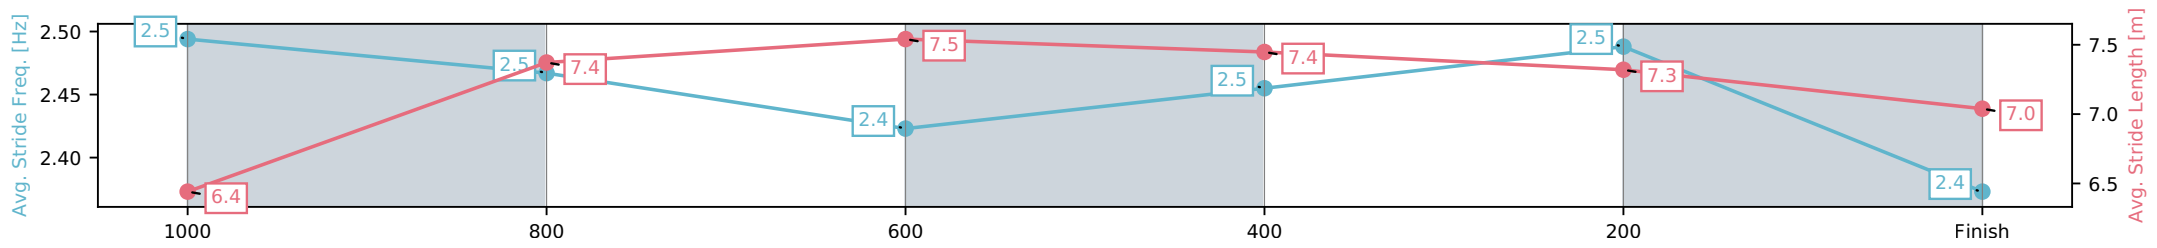

Horse/Jockey Name	Surprise Honey/Craig Williams
Finish Rank	7
Fastest Section Time (Section)	0:11.11 (800-600)
Top Speed [km/h] (Section)	66.6 (600-400)
Race State	Finished

Eagle Farm QLD --Professional-2026-06-06
Race 2: PLACE ASCOT BENCHMARK 85 Handicap - 1200m
06 June 2026 - 12:20PM
Track Rating: Soft 5, Weather: Fine, Rail Position: +2m Entire Circuit

Section	L1200	L1000	L800	L600	L400	L200
Section Times	1:10.96 (0:13.61)	0:57.35 [5] (0:11.32)	0:46.03 [5] (0:11.11)	0:34.92 [4] (0:11.19)	0:23.73 [4] (0:11.15)	0:12.58 [3] (0:12.58)
Average Speed [km/h]	53.6	64.7	65.2	65.2	64.6	58.2
Top Speed [km/h]	65.7	65.8	65.9	66.6	65.9	62.4
Avg. Dist. to Rail [m]	6.4	3.1	1.3	2.8	10.4	9.7
Avg. Stride Freq. [Hz]	2.5	2.5	2.4	2.5	2.5	2.4
Avg. Stride Length [m]	6.4	7.4	7.5	7.4	7.3	7.0

[ ] Ranking at each section and finish
-:-:- No data available at this section
NA No data available