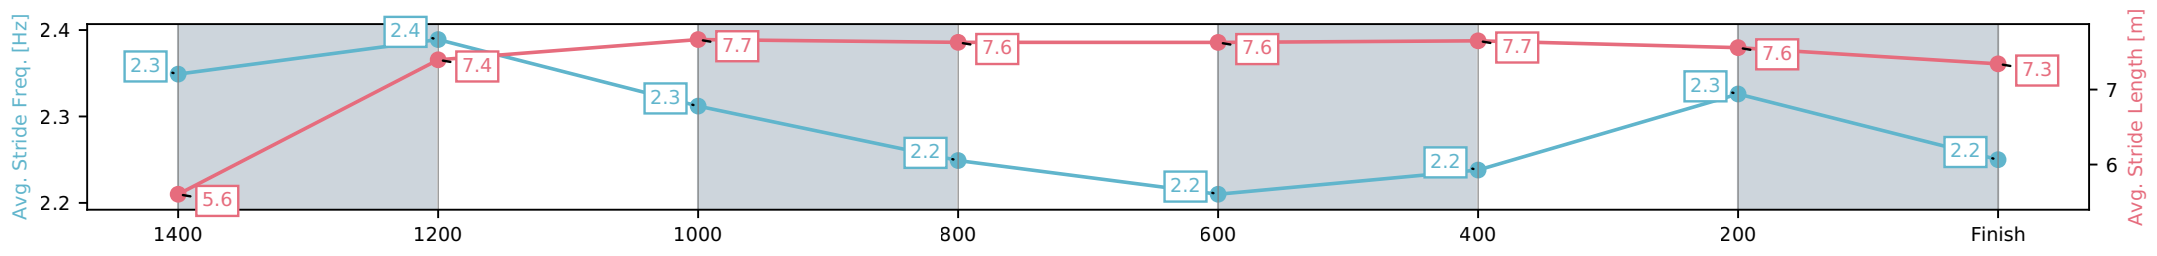

Eagle Farm QLD --Professional-2026-06-06

Race 4: THE SHOW A HEART - 1500m

06 June 2026 - 1:30PM

Track Rating: Soft 5, Weather: Fine, Rail Position: +2m Entire Circuit

Section	L1500	L1400	L1200	L1000	L800	L600	L400	L200
Section Times	1:31.67 (0:08.63)	1:23.04 [11] (0:11.36)	1:11.67 [10] (0:11.53)	1:00.14 [10] (0:11.99)	0:48.15 [10] (0:12.29)	0:35.86 [10] (0:11.93)	0:23.93 [10] (0:11.58)	0:12.36 [9] (0:12.36)
Average Speed [km/h]	42.5	63.6	62.6	61.0	59.4	61.5	62.2	58.0
Top Speed [km/h]	60.7	64.3	64.1	61.9	61.8	63.6	63.1	60.8
Avg. Dist. to Rail [m]	14.6	4.1	4.5	3.4	2.9	3.7	10.8	13.5
Avg. Stride Freq. [Hz]	2.3	2.4	2.3	2.2	2.2	2.2	2.3	2.2
Avg. Stride Length [m]	5.6	7.4	7.7	7.6	7.6	7.7	7.6	7.3