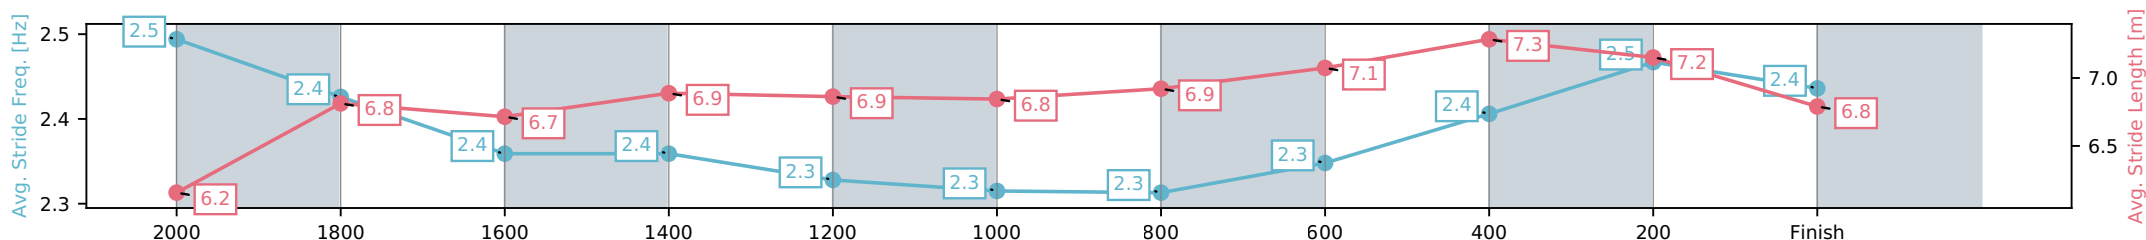

Eagle Farm QLD --Professional-2026-06-06

Race 8: SEVEN QUEENSLAND OAKS - 2200m

06 June 2026 - 3:54PM

Track Rating: Good 4, Weather: Fine, Rail Position: +2m Entire Circuit

Section	L2200	L2000	L1800	L1600	L1400	L1200	L1000	L800	L600	L400	L200
Section Times	2:19.01 (0:14.47)	2:04.54 [4] (0:12.27)	1:52.27 [5] (0:12.88)	1:39.40 [5] (0:12.73)	1:26.67 [6] (0:12.84)	1:13.83 [5] (0:12.85)	1:00.97 [5] (0:12.91)	0:48.06 [5] (0:12.35)	0:35.72 [5] (0:11.64)	0:24.07 [4] (0:11.56)	0:12.51 [4] (0:12.51)
Average Speed [km/h]	50.2	58.2	56.1	57.4	56.3	56.1	56.9	59.2	62.7	62.3	57.8
Top Speed [km/h]	59.1	60.5	58.0	59.0	57.4	57.1	58.5	60.8	64.4	64.4	61.3
Avg. Dist. to Rail [m]	1.8	1.6	0.9	4.0	4.1	4.2	3.7	3.4	3.0	7.5	9.8
Avg. Stride Freq. [Hz]	2.5	2.4	2.4	2.4	2.3	2.3	2.3	2.3	2.4	2.5	2.4
Avg. Stride Length [m]	6.2	6.8	6.7	6.9	6.9	6.8	6.9	7.1	7.3	7.2	6.8