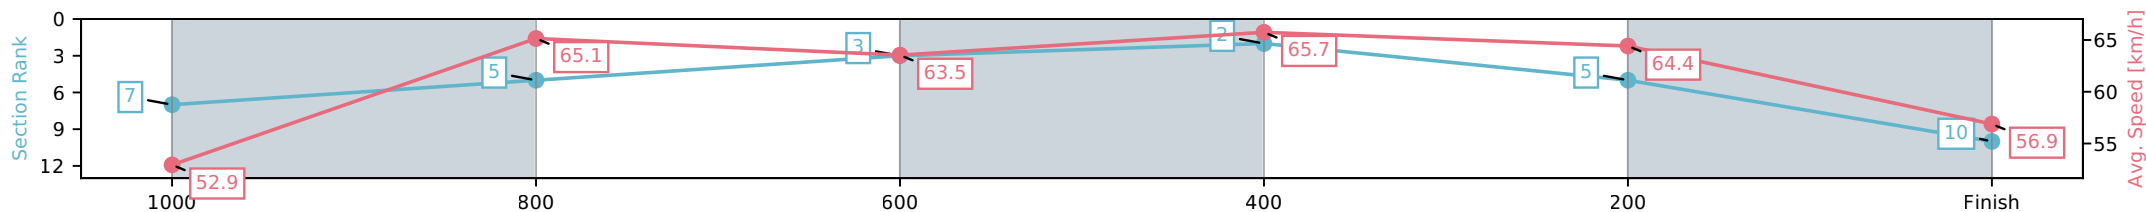

Eagle Farm QLD --Professional-2026-06-06

Race 9: LADBROKES MORETON CUP - 1200m

06 June 2026 - 4:30PM

Track Rating: Soft 5, Weather: Fine, Rail Position: +2m Entire Circuit

BRISBANE RACING CLUB

Section	L1200	L1000	L800	L600	L400	L200
Section Times	1:11.63 (0:13.82)	0:57.81 [7] (0:11.32)	0:46.49 [5] (0:11.55)	0:34.94 [3] (0:11.04)	0:23.89 [2] (0:11.19)	0:12.71 [5] (0:12.71)
Average Speed [km/h]	52.9	65.1	63.5	65.7	64.4	56.9
Top Speed [km/h]	66.2	66.9	65.0	67.1	66.4	61.9
Avg. Dist. to Rail [m]	6.2	4.5	4.4	1.9	6.6	9.3
Avg. Stride Freq. [Hz]	2.4	2.4	2.4	2.5	2.5	2.3
Avg. Stride Length [m]	6.6	7.7	7.5	7.4	7.4	7.0