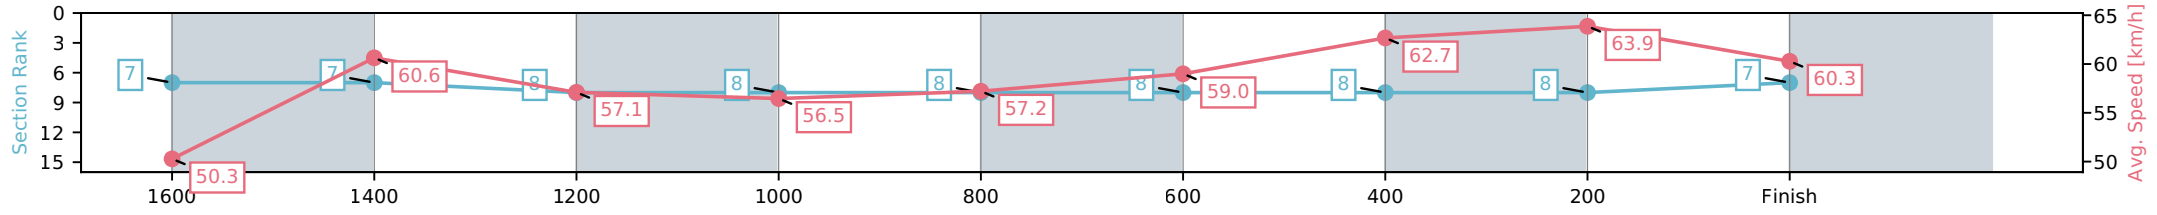

Horse/Jockey Name	Tapildoodledo/Mark Du Plessis
Finish Rank	8
Fastest Section Time (Section)	0:11.28 (400-200)
Top Speed [km/h] (Section)	64.6 (600-400)
Race State	Finished

Eagle Farm QLD --Professional-2026-06-06
Race 1: MITTYS BENCHMARK 90 Handicap - 1800m
06 June 2026 - 11:45AM
Track Rating: Soft 5, Weather: Fine, Rail Position: +2m Entire Circuit

Section	L1800	L1600	L1400	L1200	L1000	L800	L600	L400	L200
Section Times	1:52.41 (0:15.05)	1:37.36 [7] (0:11.96)	1:25.40 [7] (0:12.64)	1:12.76 [8] (0:12.75)	1:00.02 [8] (0:12.73)	0:47.29 [8] (0:12.29)	0:35.00 [8] (0:11.57)	0:23.44 [8] (0:11.28)	0:12.16 [8] (0:12.16)
Average Speed [km/h]	50.3	60.6	57.1	56.5	57.2	59.0	62.7	63.9	60.3
Top Speed [km/h]	59.7	61.5	59.8	57.9	58.6	61.0	64.6	64.3	62.5
Avg. Dist. to Rail [m]	2.8	2.0	1.9	2.3	2.2	1.3	1.4	5.6	9.3
Avg. Stride Freq. [Hz]	2.3	2.3	2.2	2.2	2.2	2.2	2.3	2.4	2.3
Avg. Stride Length [m]	6.5	7.4	7.4	7.3	7.3	7.4	7.5	7.6	7.4

[ ] Ranking at each section and finish
-.-.- No data available at this section
NA No data available