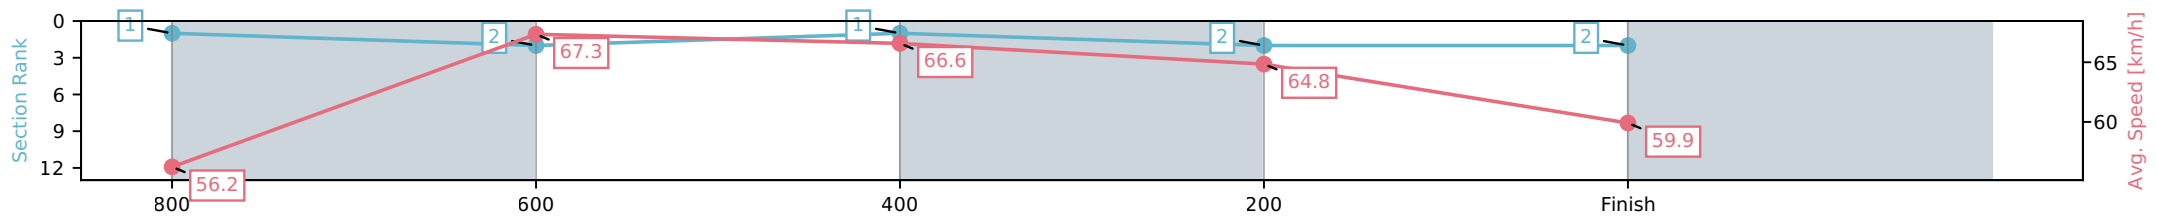

Horse/Jockey Name	Steady Ready/Tommy Berry
Finish Rank	2
Fastest Section Time (Section)	0:10.78 (800-600)
Top Speed [km/h] (Section)	68.6 (800-600)
Race State	Finished

Eagle Farm QLD --Professional-2026-06-06
Race 3: MORETON HIRE LIGHTNING HANDICAP - 1000m
06 June 2026 - 12:54PM
Track Rating: Soft 5, Weather: Fine, Rail Position: +2m Entire Circuit

Section	L1000	L800	L600	L400	L200
Section Times	0:57.69 (0:13.06)	0:44.63 [1] (0:10.78)	0:33.85 [2] (0:10.79)	0:23.06 [1] (0:11.10)	0:11.95 [2] (0:11.95)
Average Speed [km/h]	56.2	67.3	66.6	64.8	59.9
Top Speed [km/h]	67.1	68.6	66.9	66.5	63.2
Avg. Dist. to Rail [m]	3.8	2.0	0.9	3.3	3.2
Avg. Stride Freq. [Hz]	2.5	2.5	2.5	2.5	2.4
Avg. Stride Length [m]	6.5	7.5	7.5	7.3	7.1

[ ] Ranking at each section and finish
-:-:- No data available at this section
NA No data available