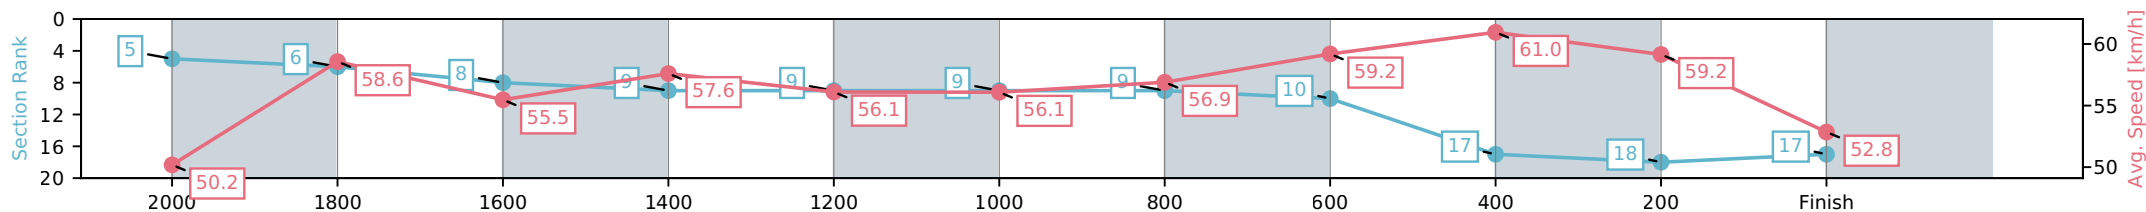

Eagle Farm QLD --Professional-2026-06-06

Race 8: SEVEN QUEENSLAND OAKS - 2200m

06 June 2026 - 3:54PM

Track Rating: Good 4, Weather: Fine, Rail Position: +2m Entire Circuit

Section	L2200	L2000	L1800	L1600	L1400	L1200	L1000	L800	L600	L400	L200
Section Times	2:21.18 (0:14.48)	2:06.70 [5] (0:12.32)	1:54.38 [6] (0:13.10)	1:41.27 [8] (0:12.68)	1:28.59 [9] (0:12.86)	1:15.73 [9] (0:12.88)	1:02.86 [9] (0:12.87)	0:49.98 [9] (0:12.29)	0:37.70 [10] (0:11.90)	0:25.80 [17] (0:12.18)	0:13.62 [18] (0:13.62)
Average Speed [km/h]	50.2	58.6	55.5	57.6	56.1	56.1	56.9	59.2	61.0	59.2	52.8
Top Speed [km/h]	60.5	60.7	56.3	58.7	57.0	57.1	58.7	60.6	61.3	61.0	56.8
Avg. Dist. to Rail [m]	3.9	0.9	2.2	3.8	4.1	4.2	3.6	2.0	1.4	3.9	3.6
Avg. Stride Freq. [Hz]	2.3	2.3	2.2	2.2	2.2	2.2	2.2	2.2	2.3	2.3	2.2
Avg. Stride Length [m]	6.4	7.2	7.2	7.4	7.3	7.3	7.3	7.5	7.4	7.3	6.9