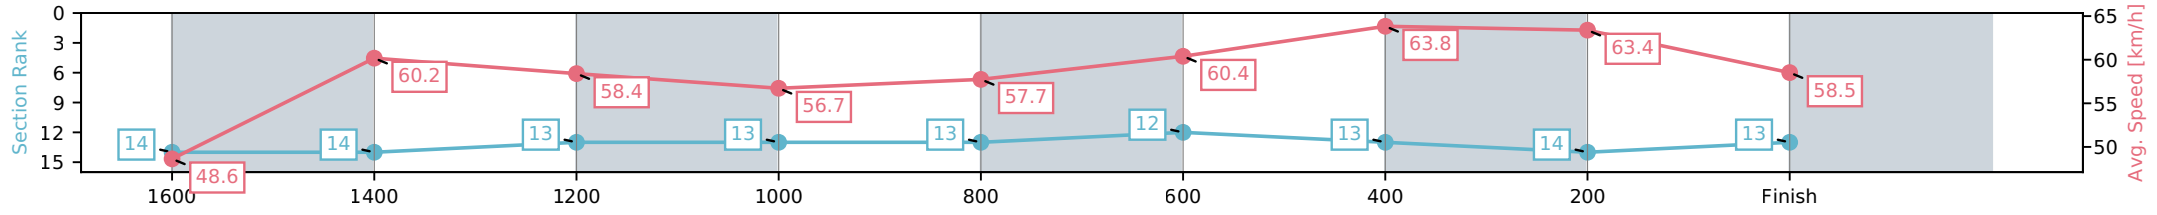

Horse/Jockey Name	Zoology/Mark Zahra
Finish Rank	13
Fastest Section Time (Section)	0:11.36 (400-200)
Top Speed [km/h] (Section)	65.0 (400-200)
Race State	Finished

Eagle Farm QLD --Professional-2026-06-06
Race 1: MITTYS BENCHMARK 90 Handicap - 1800m
06 June 2026 - 11:45AM
Track Rating: Soft 5, Weather: Fine, Rail Position: +2m Entire Circuit

Section	L1800	L1600	L1400	L1200	L1000	L800	L600	L400	L200
Section Times	1:53.03 (0:15.92)	1:37.11 [14] (0:12.12)	1:25.00 [14] (0:12.37)	1:12.63 [13] (0:12.72)	0:59.90 [13] (0:12.73)	0:47.18 [13] (0:12.11)	0:35.07 [12] (0:11.48)	0:23.58 [13] (0:11.36)	0:12.23 [14] (0:12.23)
Average Speed [km/h]	48.6	60.2	58.4	56.7	57.7	60.4	63.8	63.4	58.5
Top Speed [km/h]	58.4	61.1	61.2	57.9	61.4	64.6	64.8	65.0	61.7
Avg. Dist. to Rail [m]	10.2	3.0	3.2	3.8	3.9	3.5	4.0	9.2	11.6
Avg. Stride Freq. [Hz]	2.2	2.2	2.2	2.1	2.1	2.2	2.3	2.4	2.3
Avg. Stride Length [m]	6.7	7.6	7.6	7.5	7.4	7.6	7.8	7.6	7.3

[ ] Ranking at each section and finish
-.-.- No data available at this section
NA No data available