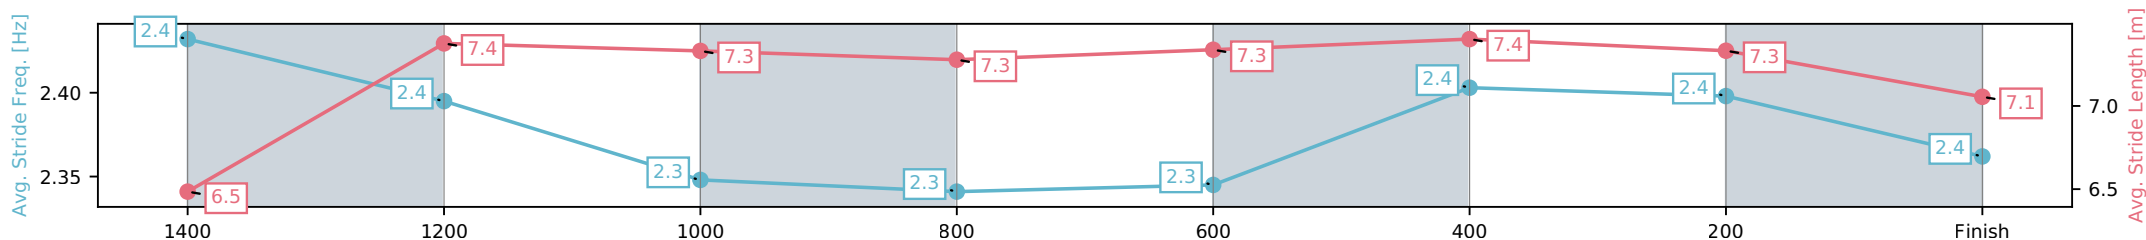

Eagle Farm QLD --Professional-2026-06-06

Race 6: MAGIC MILLIONS NATIONAL CLASSIC - 1600m

06 June 2026 - 2:40PM

Track Rating: Good 4, Weather: Fine, Rail Position: +2m Entire Circuit

Section	L1600	L1400	L1200	L1000	L800	L600	L400	L200
Section Times	1:36.21 (0:13.75)	1:22.46 [4] (0:11.52)	1:10.93 [6] (0:11.78)	0:59.16 [5] (0:11.98)	0:47.18 [5] (0:11.82)	0:35.36 [5] (0:11.48)	0:23.88 [5] (0:11.56)	0:12.31 [4] (0:12.31)
Average Speed [km/h]	52.5	62.6	61.2	60.8	61.4	63.5	62.3	58.7
Top Speed [km/h]	64.9	63.4	61.7	61.6	63.1	64.6	63.3	60.4
Avg. Dist. to Rail [m]	8.0	2.5	2.8	2.4	1.7	2.5	5.4	8.8
Avg. Stride Freq. [Hz]	2.4	2.4	2.3	2.3	2.3	2.4	2.4	2.4
Avg. Stride Length [m]	6.5	7.4	7.3	7.3	7.3	7.4	7.3	7.1