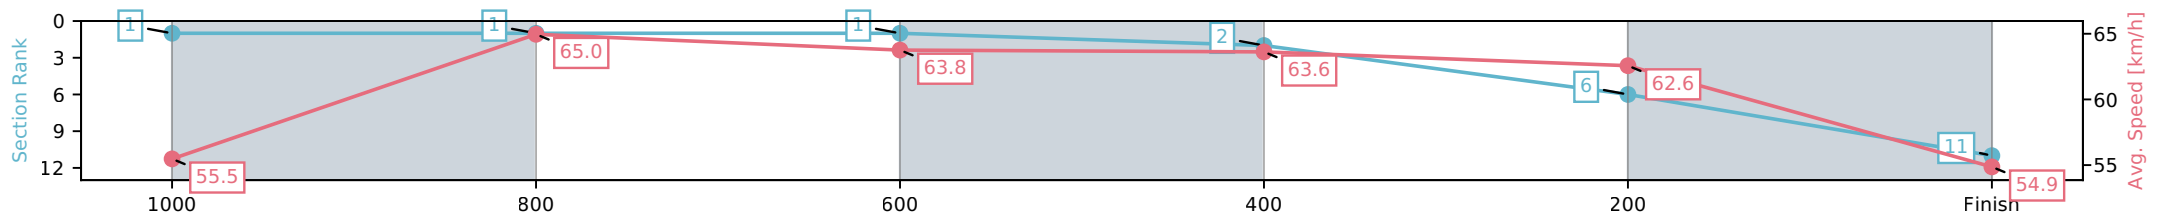

Horse/Jockey Name	Now Is The Hour/Tommy Berry
Finish Rank	11
Fastest Section Time (Section)	0:11.19 (1000-800)
Top Speed [km/h] (Section)	68.3 (1200 - 1000)
Race State	Finished

Eagle Farm QLD --Professional-2026-06-06
Race 2: PLACE ASCOT BENCHMARK 85 Handicap - 1200m
06 June 2026 - 12:20PM
Track Rating: Soft 5, Weather: Fine, Rail Position: +2m Entire Circuit

Section	L1200	L1000	L800	L600	L400	L200
Section Times	1:11.78 (0:13.12)	0:58.66 [1] (0:11.19)	0:47.48 [1] (0:11.33)	0:36.14 [1] (0:11.41)	0:24.73 [2] (0:11.50)	0:13.24 [6] (0:13.24)
Average Speed [km/h]	55.5	65.0	63.8	63.6	62.6	54.9
Top Speed [km/h]	68.3	66.2	65.0	64.9	63.8	59.9
Avg. Dist. to Rail [m]	3.5	1.8	0.9	1.6	6.7	7.6
Avg. Stride Freq. [Hz]	2.5	2.4	2.3	2.4	2.4	2.2
Avg. Stride Length [m]	6.8	7.8	7.7	7.5	7.4	7.1

[ ] Ranking at each section and finish
-:-:- No data available at this section
NA No data available