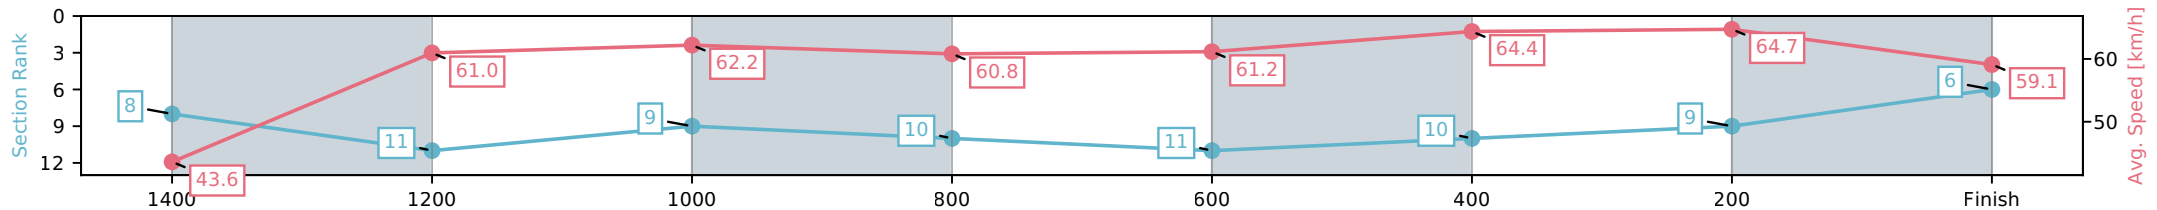

Eagle Farm QLD --Professional-2026-06-06

Race 7: SKY RACING SPEAR CHIEF HANDICAP - 1500m

06 June 2026 - 3:14PM

Track Rating: Good 4, Weather: Fine, Rail Position: +2m Entire Circuit

Section	L1500	L1400	L1200	L1000	L800	L600	L400	L200
Section Times	1:30.54 (0:08.71)	1:21.83 [8] (0:11.90)	1:09.92 [11] (0:11.60)	0:58.32 [9] (0:12.11)	0:46.21 [10] (0:11.82)	0:34.39 [11] (0:11.14)	0:23.25 [10] (0:11.13)	0:12.12 [9] (0:12.12)
Average Speed [km/h]	43.6	61.0	62.2	60.8	61.2	64.4	64.7	59.1
Top Speed [km/h]	59.1	63.1	63.5	61.7	63.7	65.8	65.9	63.1
Avg. Dist. to Rail [m]	21.1	5.6	5.2	4.5	1.4	0.9	3.9	5.7
Avg. Stride Freq. [Hz]	2.3	2.3	2.3	2.3	2.3	2.3	2.3	2.2
Avg. Stride Length [m]	5.9	7.3	7.5	7.5	7.5	7.7	7.8	7.5