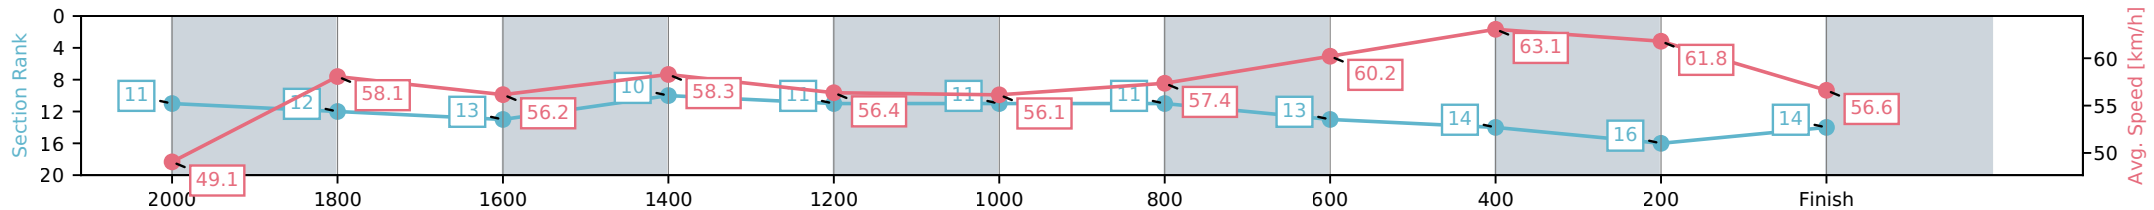

Eagle Farm QLD --Professional-2026-06-06

Race 8: SEVEN QUEENSLAND OAKS - 2200m

06 June 2026 - 3:54PM

Track Rating: Good 4, Weather: Fine, Rail Position: +2m Entire Circuit

Section	L2200	L2000	L1800	L1600	L1400	L1200	L1000	L800	L600	L400	L200
Section Times	2:19.67 (0:14.82)	2:04.85 [11] (0:12.48)	1:52.36 [12] (0:12.99)	1:39.38 [13] (0:12.56)	1:26.82 [10] (0:12.80)	1:14.01 [11] (0:12.87)	1:01.15 [11] (0:12.84)	0:48.31 [11] (0:12.23)	0:36.08 [13] (0:11.72)	0:24.36 [14] (0:11.64)	0:12.71 [16] (0:12.71)
Average Speed [km/h]	49.1	58.1	56.2	58.3	56.4	56.1	57.4	60.2	63.1	61.8	56.6
Top Speed [km/h]	58.3	58.7	57.2	59.5	58.0	57.3	58.9	61.2	64.4	63.4	59.5
Avg. Dist. to Rail [m]	3.4	1.3	2.5	4.3	4.8	5.0	4.5	4.8	5.5	11.1	13.2
Avg. Stride Freq. [Hz]	2.2	2.2	2.1	2.1	2.1	2.1	2.1	2.2	2.2	2.3	2.2
Avg. Stride Length [m]	6.7	7.5	7.6	7.7	7.8	7.7	7.6	7.9	7.9	7.8	7.4