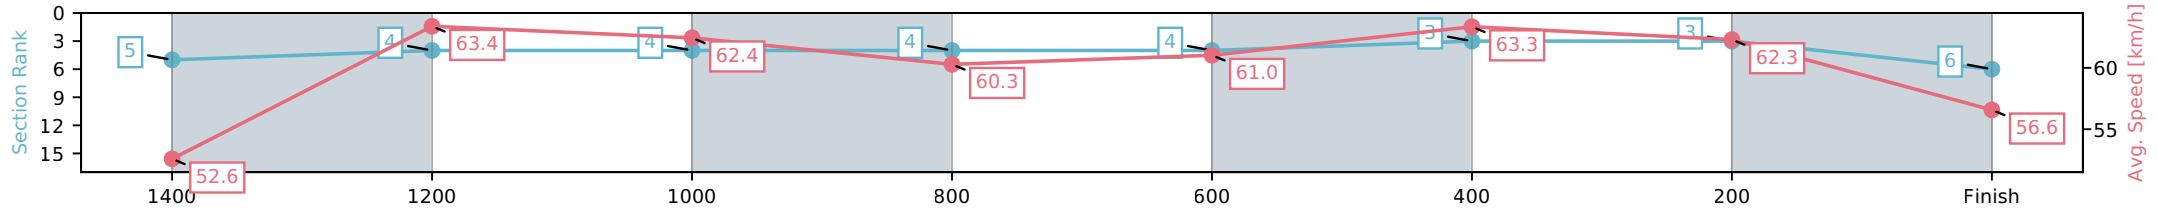

Horse/Jockey Name	Blindedbythelight/Jamie Melham
Finish Rank	6
Fastest Section Time (Section)	0:11.32 (600-400)
Top Speed [km/h] (Section)	65.6 (1400-1200)
Race State	Finished

Eagle Farm QLD --Professional-2026-06-06
Race 6: MAGIC MILLIONS NATIONAL CLASSIC - 1600m
06 June 2026 - 2:40PM
Track Rating: Good 4, Weather: Fine, Rail Position: +2m Entire Circuit

Section	L1600	L1400	L1200	L1000	L800	L600	L400	L200
Section Times	1:36.36 (0:13.78)	1:22.58 [5] (0:11.41)	1:11.17 [4] (0:11.54)	0:59.63 [4] (0:12.20)	0:47.42 [4] (0:11.87)	0:35.55 [4] (0:11.32)	0:24.23 [3] (0:11.58)	0:12.66 [3] (0:12.66)
Average Speed [km/h]	52.6	63.4	62.4	60.3	61.0	63.3	62.3	56.6
Top Speed [km/h]	65.0	65.6	63.7	61.1	62.3	65.1	64.2	59.8
Avg. Dist. to Rail [m]	15.5	5.4	5.4	4.0	1.7	1.0	3.1	5.1
Avg. Stride Freq. [Hz]	2.4	2.4	2.3	2.3	2.3	2.4	2.5	2.4
Avg. Stride Length [m]	6.6	7.5	7.5	7.4	7.3	7.4	7.2	6.8

[ ] Ranking at each section and finish
-:-:- No data available at this section
NA No data available