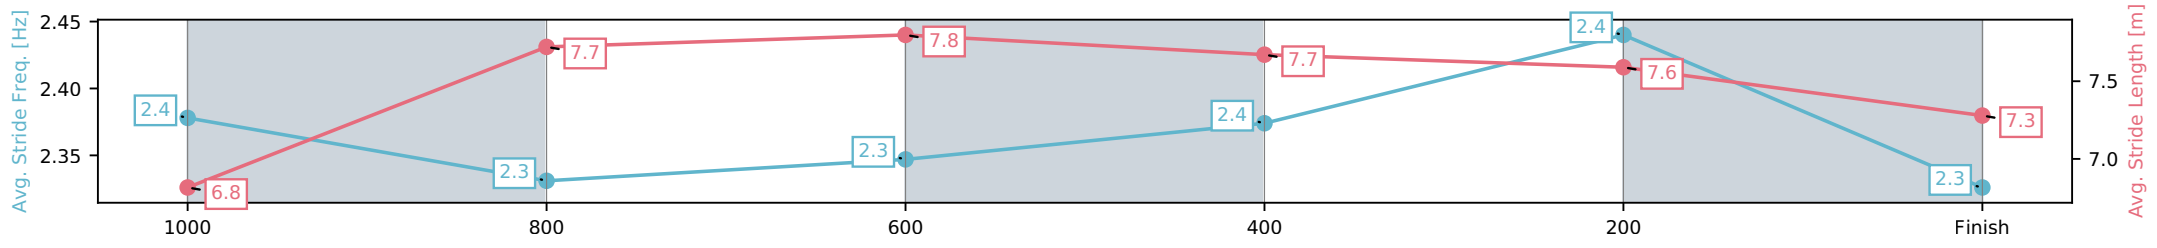

Horse/Jockey Name	Verdoux/Daniel Stackhouse
Finish Rank	5
Fastest Section Time (Section)	0:11.00 (400-200)
Top Speed [km/h] (Section)	67.1 (600-400)
Race State	Finished

Eagle Farm QLD --Professional-2026-06-06
Race 2: PLACE ASCOT BENCHMARK 85 Handicap - 1200m
06 June 2026 - 12:20PM
Track Rating: Soft 5, Weather: Fine, Rail Position: +2m Entire Circuit

Section	L1200	L1000	L800	L600	L400	L200
Section Times	1:10.67 (0:13.72)	0:56.95 [7] (0:11.47)	0:45.48 [7] (0:11.18)	0:34.30 [7] (0:11.17)	0:23.14 [7] (0:11.00)	0:12.14 [5] (0:12.14)
Average Speed [km/h]	53.1	64.1	65.1	65.2	65.5	59.4
Top Speed [km/h]	65.1	65.2	66.5	67.1	66.7	62.7
Avg. Dist. to Rail [m]	6.0	3.9	2.4	2.2	9.8	9.1
Avg. Stride Freq. [Hz]	2.4	2.3	2.3	2.4	2.4	2.3
Avg. Stride Length [m]	6.8	7.7	7.8	7.7	7.6	7.3

[ ] Ranking at each section and finish
-.-.- No data available at this section
NA No data available