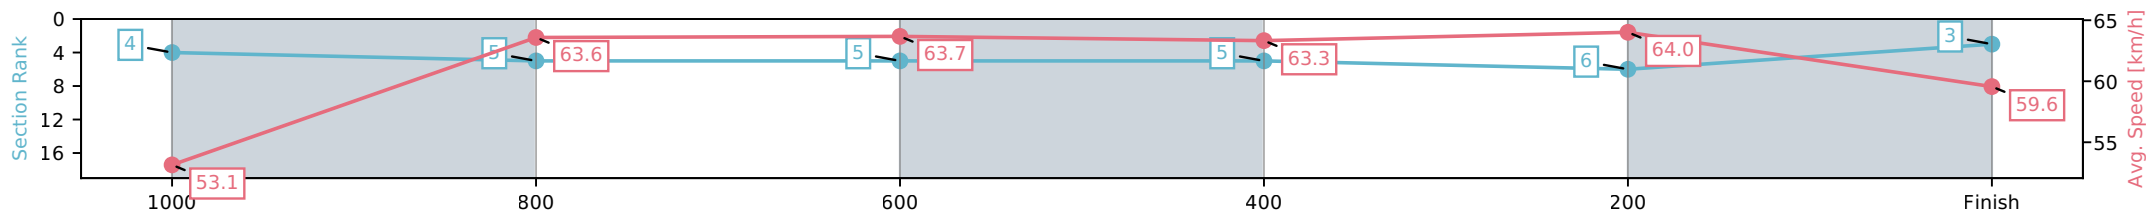

Eagle Farm QLD --Professional-2026-06-06

Race 5: XXXX QUEENSLAND DAY STAKES - 1200m

06 June 2026 - 2:06PM

Track Rating: Good 4, Weather: Fine, Rail Position: +2m Entire Circuit

Section	L1200	L1000	L800	L600	L400	L200
Section Times	1:10.95 (0:13.70)	0:57.25 [4] (0:11.44)	0:45.81 [5] (0:11.30)	0:34.50 [5] (0:11.23)	0:23.27 [5] (0:11.25)	0:12.02 [6] (0:12.02)
Average Speed [km/h]	53.1	63.6	63.7	63.3	64.0	59.6
Top Speed [km/h]	64.2	64.2	64.5	64.8	64.9	62.6
Avg. Dist. to Rail [m]	1.8	2.0	0.5	2.4	2.1	0.9
Avg. Stride Freq. [Hz]	2.4	2.4	2.4	2.4	2.4	2.3
Avg. Stride Length [m]	6.7	7.6	7.5	7.5	7.4	7.3