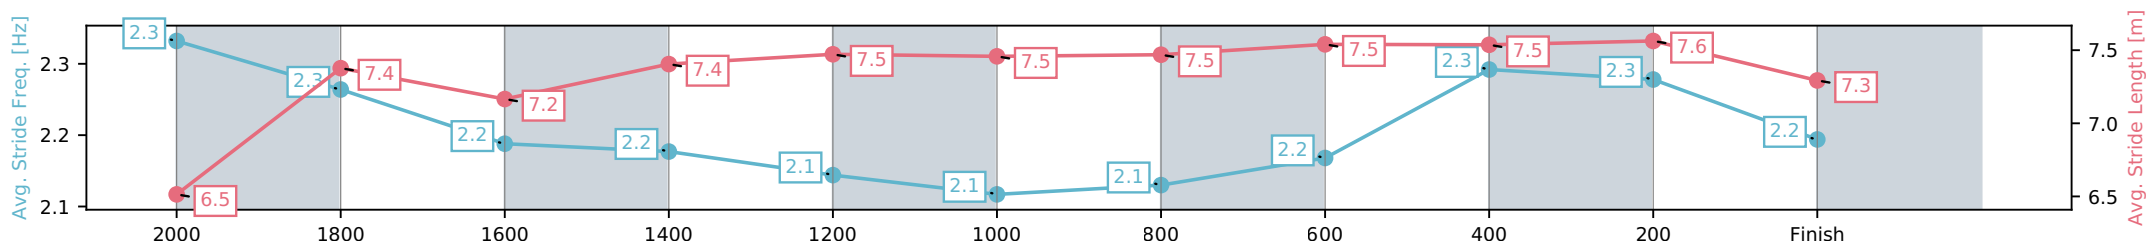

Eagle Farm QLD --Professional-2026-06-06

Race 8: SEVEN QUEENSLAND OAKS - 2200m

06 June 2026 - 3:54PM

Track Rating: Good 4, Weather: Fine, Rail Position: +2m Entire Circuit

Section	L2200	L2000	L1800	L1600	L1400	L1200	L1000	L800	L600	L400	L200
Section Times	2:19.60 (0:14.20)	2:05.40 [1] (0:12.35)	1:53.05 [2] (0:12.98)	1:40.07 [4] (0:12.67)	1:27.40 [4] (0:12.80)	1:14.60 [4] (0:12.82)	1:01.78 [4] (0:12.90)	0:48.89 [4] (0:12.37)	0:36.51 [3] (0:11.66)	0:24.85 [2] (0:11.87)	0:12.98 [8] (0:12.98)
Average Speed [km/h]	51.2	58.6	55.7	57.3	56.5	56.2	56.6	58.6	61.8	60.7	55.9
Top Speed [km/h]	61.6	61.2	57.1	57.9	57.3	56.8	57.7	60.1	62.6	62.2	58.7
Avg. Dist. to Rail [m]	7.0	0.7	0.9	2.5	3.0	3.2	2.7	1.5	0.4	3.7	6.3
Avg. Stride Freq. [Hz]	2.3	2.3	2.2	2.2	2.1	2.1	2.1	2.2	2.3	2.3	2.2
Avg. Stride Length [m]	6.5	7.4	7.2	7.4	7.5	7.5	7.5	7.5	7.5	7.6	7.3