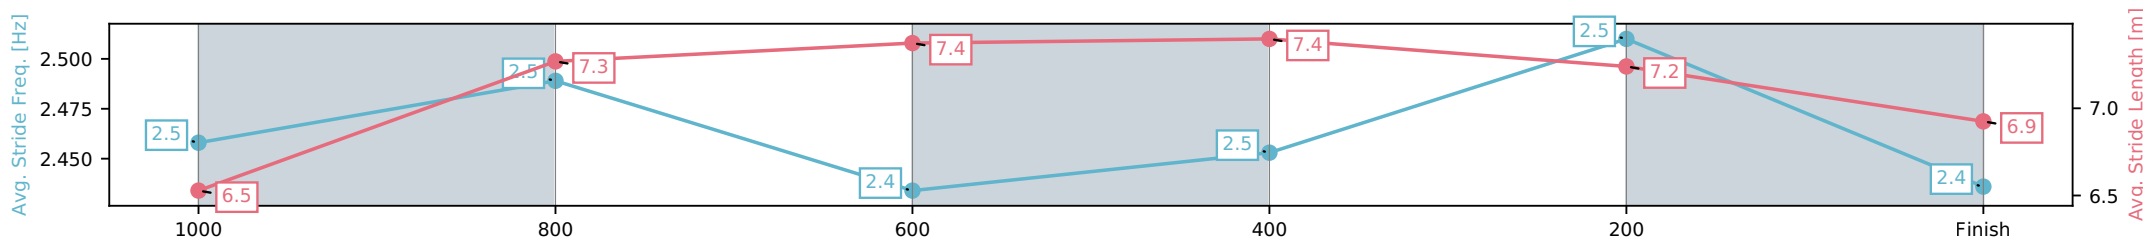

Eagle Farm QLD --Professional-2026-06-06

Race 5: XXXX QUEENSLAND DAY STAKES - 1200m

06 June 2026 - 2:06PM

Track Rating: Good 4, Weather: Fine, Rail Position: +2m Entire Circuit

BRISBANE RACING CLUB

Section	L1200	L1000	L800	L600	L400	L200
Section Times	1:11.01 (0:13.68)	0:57.34 [3] (0:11.43)	0:45.91 [4] (0:11.32)	0:34.59 [4] (0:11.20)	0:23.39 [4] (0:11.20)	0:12.19 [4] (0:12.19)
Average Speed [km/h]	53.4	64.1	64.2	64.8	64.4	58.8
Top Speed [km/h]	66.4	65.6	66.1	66.2	66.0	63.1
Avg. Dist. to Rail [m]	5.1	3.4	2.0	1.6	7.8	9.3
Avg. Stride Freq. [Hz]	2.5	2.5	2.4	2.5	2.5	2.4
Avg. Stride Length [m]	6.5	7.3	7.4	7.4	7.2	6.9