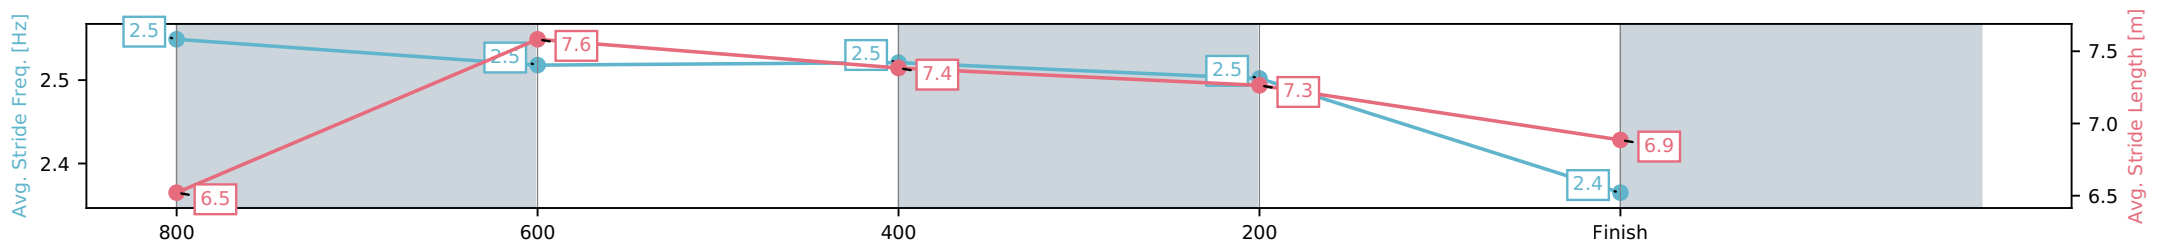

Eagle Farm QLD --Professional-2026-06-06
 Race 3: MORETON HIRE LIGHTNING HANDICAP - 1000m
 06 June 2026 - 12:54PM
 Track Rating: Soft 5, Weather: Fine, Rail Position: +2m Entire Circuit

Section	L1000	L800	L600	L400	L200
Section Times	0:59.12 (0:13.37)	0:45.75 [7] (0:10.73)	0:35.02 [6] (0:10.91)	0:24.12 [7] (0:11.32)	0:12.80 [11] (0:12.80)
Average Speed [km/h]	55.1	67.6	66.1	63.7	56.5
Top Speed [km/h]	68.0	68.5	67.1	65.8	60.8
Avg. Dist. to Rail [m]	3.6	1.6	0.5	2.7	2.4
Avg. Stride Freq. [Hz]	2.5	2.5	2.5	2.5	2.4
Avg. Stride Length [m]	6.5	7.6	7.4	7.3	6.9