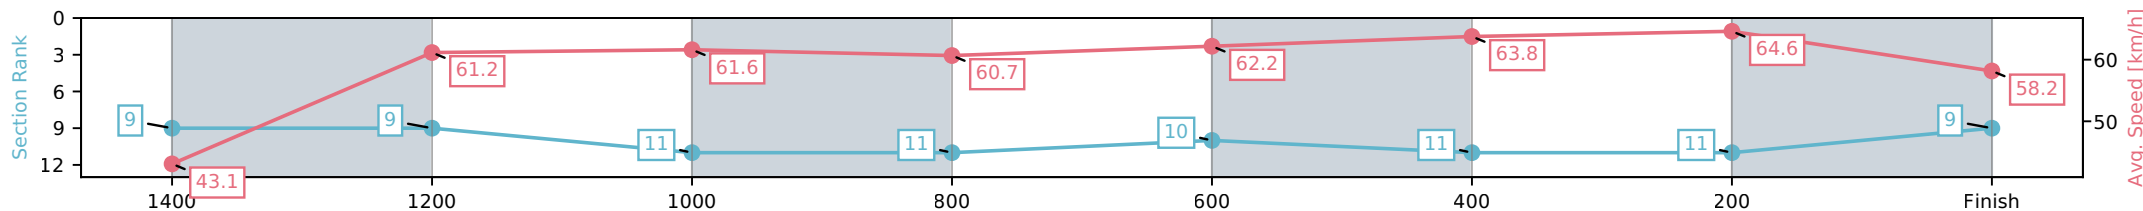

Eagle Farm QLD --Professional-2026-06-06

Race 7: SKY RACING SPEAR CHIEF HANDICAP - 1500m

06 June 2026 - 3:14PM

Track Rating: Good 4, Weather: Fine, Rail Position: +2m Entire Circuit

BRISBANE RACING CLUB

Section	L1500	L1400	L1200	L1000	L800	L600	L400	L200
Section Times	1:30.92 (0:08.73)	1:22.19 [9] (0:11.81)	1:10.37 [9] (0:11.72)	0:58.65 [11] (0:12.07)	0:46.58 [11] (0:11.72)	0:34.86 [10] (0:11.35)	0:23.51 [11] (0:11.15)	0:12.36 [11] (0:12.36)
Average Speed [km/h]	43.1	61.2	61.6	60.7	62.2	63.8	64.6	58.2
Top Speed [km/h]	57.0	64.7	64.7	62.0	65.6	65.5	66.1	62.2
Avg. Dist. to Rail [m]	16.8	4.3	3.7	3.4	2.8	1.1	4.6	3.3
Avg. Stride Freq. [Hz]	2.2	2.3	2.3	2.2	2.3	2.4	2.5	2.3
Avg. Stride Length [m]	5.9	7.4	7.7	7.6	7.7	7.6	7.4	7.3