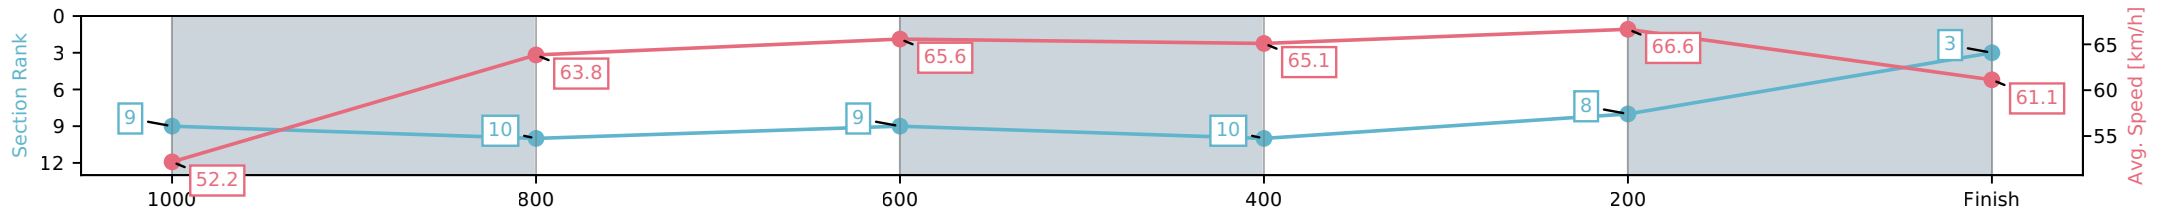

Horse/Jockey Name	She's Exotic/Martin Harley
Finish Rank	3
Fastest Section Time (Section)	0:10.81 (400-200)
Top Speed [km/h] (Section)	67.7 (400-200)
Race State	Finished

Eagle Farm QLD --Professional-2026-06-06
Race 2: PLACE ASCOT BENCHMARK 85 Handicap - 1200m
06 June 2026 - 12:20PM
Track Rating: Soft 5, Weather: Fine, Rail Position: +2m Entire Circuit

Section	L1200	L1000	L800	L600	L400	L200
Section Times	1:10.58 (0:13.97)	0:56.61 [9] (0:11.52)	0:45.08 [10] (0:11.12)	0:33.96 [9] (0:11.29)	0:22.67 [10] (0:10.81)	0:11.86 [8] (0:11.86)
Average Speed [km/h]	52.2	63.8	65.6	65.1	66.6	61.1
Top Speed [km/h]	64.7	65.0	67.1	67.3	67.7	65.3
Avg. Dist. to Rail [m]	7.5	4.1	3.0	4.1	9.7	10.3
Avg. Stride Freq. [Hz]	2.3	2.3	2.3	2.3	2.4	2.3
Avg. Stride Length [m]	6.9	7.8	8.0	7.9	7.9	7.5

- [ ] Ranking at each section and finish
- -:-:- No data available at this section
- NA No data available