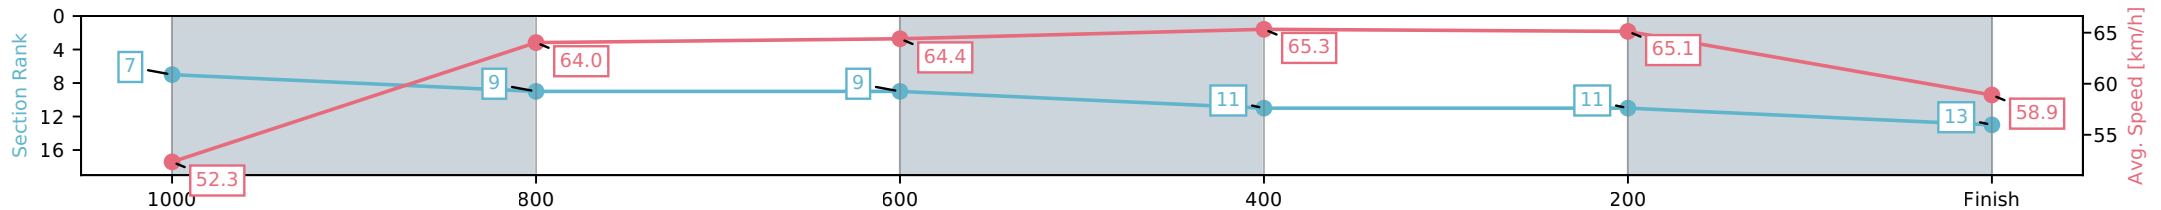

Eagle Farm QLD --Professional-2026-06-06

Race 5: XXXX QUEENSLAND DAY STAKES - 1200m

06 June 2026 - 2:06PM

Track Rating: Good 4, Weather: Fine, Rail Position: +2m Entire Circuit

Section	L1200	L1000	L800	L600	L400	L200
Section Times	1:11.54 (0:13.93)	0:57.61 [7] (0:11.56)	0:46.05 [9] (0:11.39)	0:34.66 [9] (0:11.27)	0:23.39 [11] (0:11.05)	0:12.34 [11] (0:12.34)
Average Speed [km/h]	52.3	64.0	64.4	65.3	65.1	58.9
Top Speed [km/h]	65.7	65.6	66.6	66.9	66.6	62.4
Avg. Dist. to Rail [m]	6.9	5.0	4.2	4.4	10.5	12.0
Avg. Stride Freq. [Hz]	2.4	2.5	2.4	2.5	2.5	2.4
Avg. Stride Length [m]	6.4	7.3	7.4	7.4	7.3	6.9