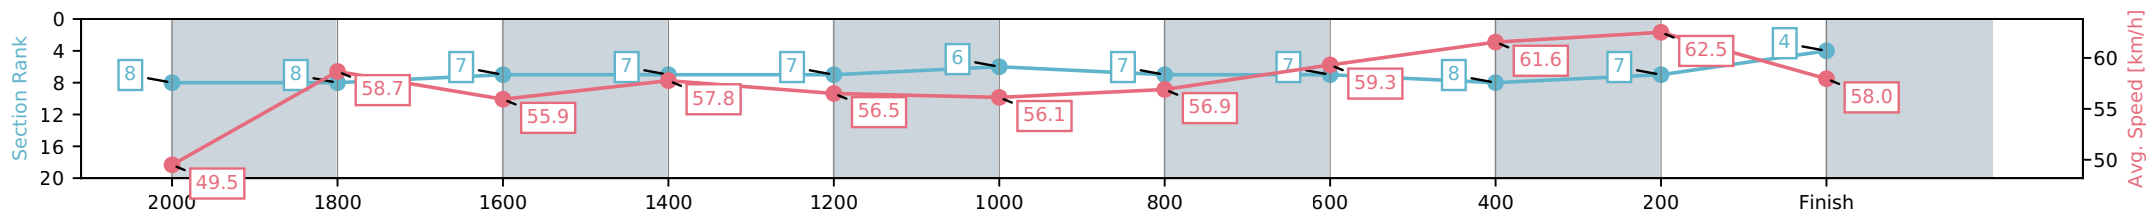

Eagle Farm QLD --Professional-2026-06-06

Race 8: SEVEN QUEENSLAND OAKS - 2200m

06 June 2026 - 3:54PM

Track Rating: Good 4, Weather: Fine, Rail Position: +2m Entire Circuit

Section	L2200	L2000	L1800	L1600	L1400	L1200	L1000	L800	L600	L400	L200
Section Times	2:18.96 (0:14.64)	2:04.32 [8] (0:12.20)	1:52.11 [8] (0:13.00)	1:39.12 [7] (0:12.63)	1:26.48 [7] (0:12.79)	1:13.69 [7] (0:12.85)	1:00.84 [6] (0:12.90)	0:47.94 [7] (0:12.30)	0:35.64 [7] (0:11.77)	0:23.87 [8] (0:11.51)	0:12.36 [7] (0:12.36)
Average Speed [km/h]	49.5	58.7	55.9	57.8	56.5	56.1	56.9	59.3	61.6	62.5	58.0
Top Speed [km/h]	58.2	60.4	56.9	59.0	57.7	57.4	58.6	60.4	63.0	63.4	61.4
Avg. Dist. to Rail [m]	0.5	0.9	1.7	3.7	3.8	4.1	4.2	2.8	1.4	5.4	7.4
Avg. Stride Freq. [Hz]	2.3	2.3	2.2	2.2	2.2	2.2	2.2	2.2	2.3	2.3	2.2
Avg. Stride Length [m]	6.5	7.2	7.2	7.4	7.3	7.3	7.4	7.6	7.6	7.7	7.4