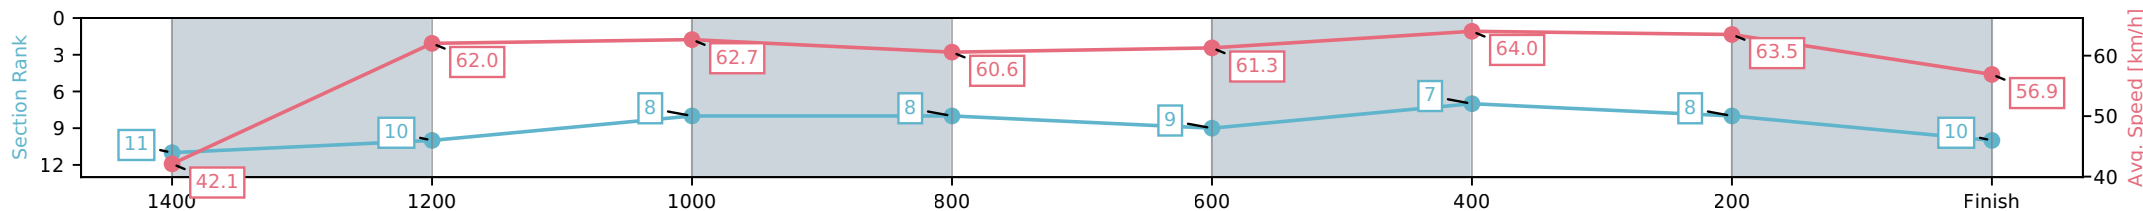

Eagle Farm QLD --Professional-2026-06-06
 Race 7: SKY RACING SPEAR CHIEF HANDICAP - 1500m
 06 June 2026 - 3:14PM
 Track Rating: Good 4, Weather: Fine, Rail Position: +2m Entire Circuit

Section	L1500	L1400	L1200	L1000	L800	L600	L400	L200
Section Times	1:31.04 (0:08.95)	1:22.09 [11] (0:11.65)	1:10.44 [10] (0:11.50)	0:58.93 [8] (0:12.05)	0:46.88 [8] (0:11.76)	0:35.12 [9] (0:11.16)	0:23.96 [7] (0:11.34)	0:12.62 [8] (0:12.62)
Average Speed [km/h]	42.1	62.0	62.7	60.6	61.3	64.0	63.5	56.9
Top Speed [km/h]	56.4	64.6	64.7	61.4	62.0	65.4	65.1	61.3
Avg. Dist. to Rail [m]	17.8	3.7	2.9	2.4	0.6	1.6	2.6	4.1
Avg. Stride Freq. [Hz]	2.4	2.4	2.4	2.4	2.4	2.5	2.4	2.3
Avg. Stride Length [m]	5.6	7.2	7.4	7.2	7.2	7.1	7.4	7.1