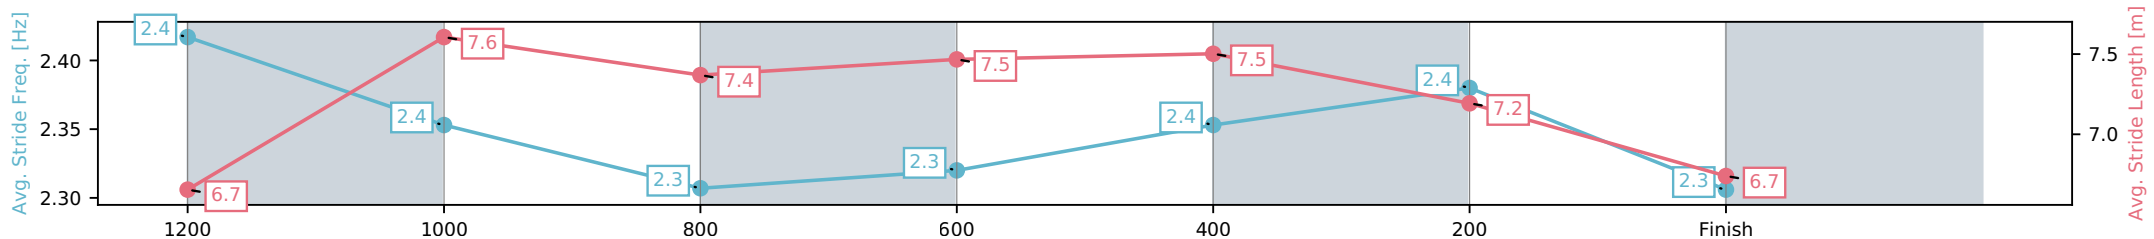

Eagle Farm QLD --Professional-2026-06-13

Race 8: LADBROKES STRADBROKE HANDICAP - 1400m

13 June 2026 - 3:59PM

Track Rating: Heavy 9, Weather: Fine, Rail Position: +4m Entire Circuit

Section	L1400	L1200	L1000	L800	L600	L400	L200
Section Times	1:24.65 (0:13.94)	1:10.71 [10] (0:11.22)	0:59.49 [10] (0:11.74)	0:47.76 [10] (0:11.56)	0:36.20 [10] (0:11.31)	0:24.89 [10] (0:11.76)	0:13.14 [11] (0:13.14)
Average Speed [km/h]	52.5	64.3	62.7	63.3	64.2	61.2	55.2
Top Speed [km/h]	64.9	65.3	63.7	64.2	65.4	63.3	59.0
Avg. Dist. to Rail [m]	3.0	4.1	4.4	3.4	1.9	3.2	1.3
Avg. Stride Freq. [Hz]	2.4	2.4	2.3	2.3	2.4	2.4	2.3
Avg. Stride Length [m]	6.7	7.6	7.4	7.5	7.5	7.2	6.7