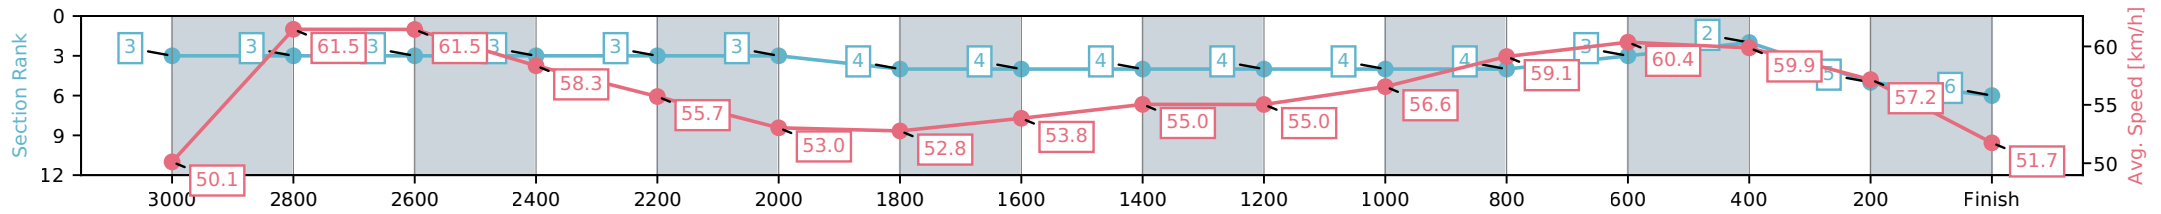

Eagle Farm QLD --Professional-2026-06-13

Race 3: XXXX BRISBANE CUP - 3200m

13 June 2026 - 12:54PM

Track Rating: Heavy 9, Weather: Fine, Rail Position: +4m Entire Circuit

Section	Overall	L2400	L2200	L2000	L1800	L1600	L1400	L1200	L1000	L800	L600	L400	L200
Section Times	3:27.55 (0:51.01)	2:36.55 [3] (0:12.92)	2:23.62 [3] (0:13.61)	2:10.01 [3] (0:13.81)	1:56.20 [4] (0:13.63)	1:42.57 [4] (0:13.31)	1:29.26 [4] (0:13.13)	1:16.13 [4] (0:12.77)	1:03.35 [4] (0:12.52)	0:50.83 [4] (0:12.19)	0:38.64 [3] (0:12.04)	0:26.60 [2] (0:12.60)	0:14.00 [5] (0:14.00)
Average Speed [km/h]	57.8	55.7	53.0	52.8	53.8	55.0	55.0	56.6	59.1	60.4	59.9	57.2	51.7
Top Speed [km/h]	62.3	56.9	54.3	53.8	55.1	55.4	55.9	57.7	60.8	60.9	60.5	59.6	54.2
Avg. Dist. to Rail [m]	4.6	1.0	1.8	2.3	3.9	4.9	5.0	5.2	5.7	4.8	0.9	0.9	1.2
Avg. Stride Freq. [Hz]	2.2	2.1	2.0	2.0	2.0	2.0	2.0	2.1	2.1	2.2	2.2	2.2	2.1
Avg. Stride Length [m]	7.3	7.6	7.3	7.3	7.4	7.5	7.6	7.6	7.4	7.4	7.4	7.3	7.0