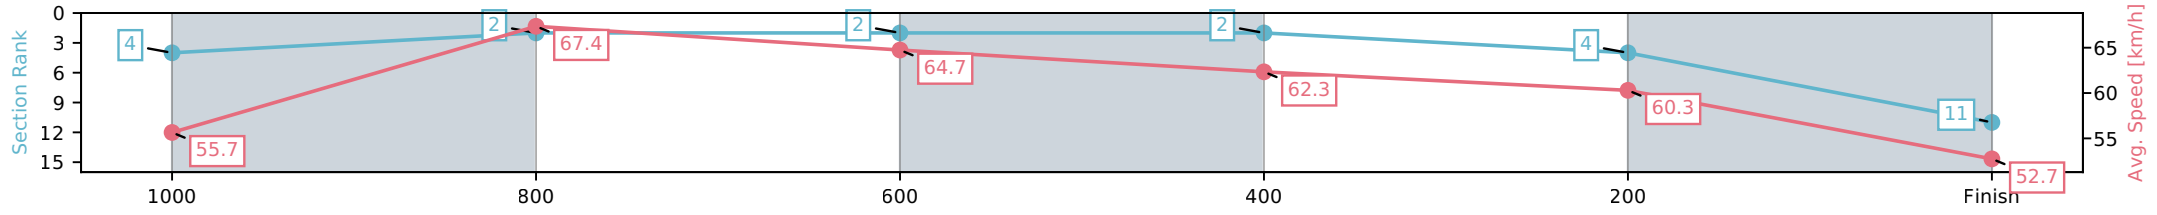

Horse/Jockey Name	Palmanova/Tim Clark
Finish Rank	11
Fastest Section Time (Section)	0:11.05 (1000-800)
Top Speed [km/h] (Section)	68.7 (1000-800)
Race State	Finished

Eagle Farm QLD --Professional-2026-06-13
Race 2: TICKETMASTER OXLADE STAKES - 1200m
13 June 2026 - 12:21PM
Track Rating: Heavy 9, Weather: Fine, Rail Position: +4m Entire Circuit

Section	L1200	L1000	L800	L600	L400	L200
Section Times	1:13.04 (0:13.09)	0:59.95 [4] (0:11.05)	0:48.89 [2] (0:11.40)	0:37.49 [2] (0:11.71)	0:25.79 [2] (0:11.94)	0:13.84 [4] (0:13.84)
Average Speed [km/h]	55.7	67.4	64.7	62.3	60.3	52.7
Top Speed [km/h]	67.0	68.7	67.3	63.1	62.8	57.5
Avg. Dist. to Rail [m]	10.3	6.7	5.5	2.5	1.7	1.2
Avg. Stride Freq. [Hz]	2.6	2.5	2.4	2.3	2.4	2.3
Avg. Stride Length [m]	6.5	7.3	7.4	7.3	7.1	6.5

[ ] Ranking at each section and finish
-:-:- No data available at this section
NA No data available