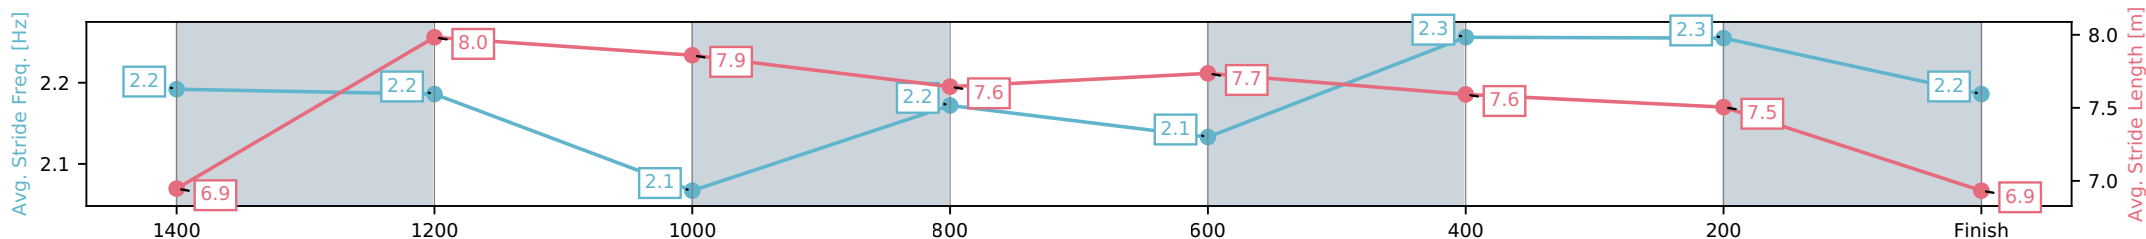

- [ ] Ranking at each section and finish
- :-:- No data available at this section
- NA No data available

Horse/Jockey Name	Silken Salute/Adam Hyeronimus
Finish Rank	11
Fastest Section Time (Section)	0:11.60 (1400-1200)
Top Speed [km/h] (Section)	64.5 (1600 - 1400)
Race State	Finished