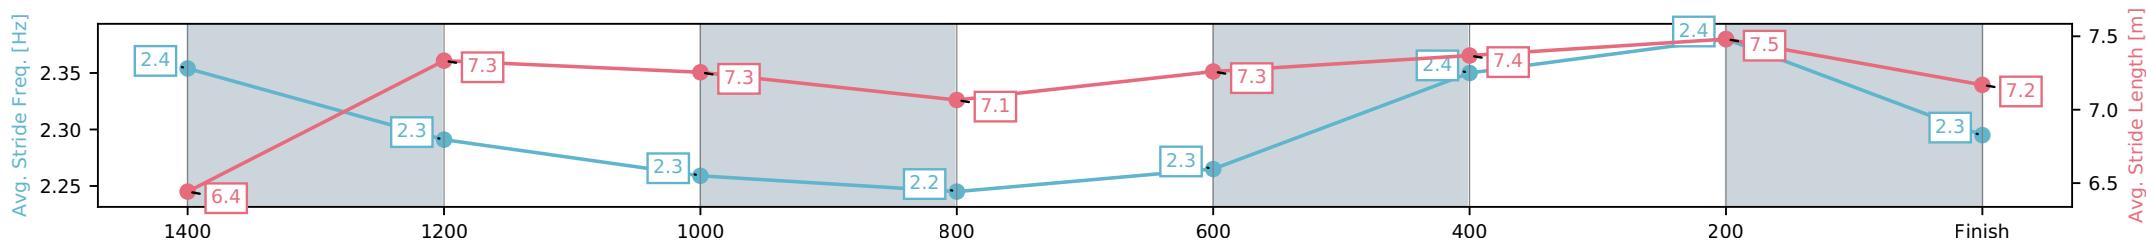

Eagle Farm QLD --Professional-2026-06-13

Race 4: SKY RACING GUNSYND CLASSIC - 1600m

13 June 2026 - 1:30PM

Track Rating: Heavy 9, Weather: Fine, Rail Position: +4m Entire Circuit

Section	L1600	L1400	L1200	L1000	L800	L600	L400	L200
Section Times	1:38.15 (0:14.47)	1:23.68 [8] (0:11.93)	1:11.75 [8] (0:12.22)	0:59.53 [8] (0:12.62)	0:46.91 [8] (0:12.10)	0:34.81 [9] (0:11.48)	0:23.33 [8] (0:11.30)	0:12.04 [6] (0:12.04)
Average Speed [km/h]	49.4	60.5	59.0	57.9	60.2	63.3	63.7	58.7
Top Speed [km/h]	60.9	61.5	59.5	58.6	61.4	64.6	65.6	61.3
Avg. Dist. to Rail [m]	7.4	3.5	3.7	2.9	2.3	1.9	3.5	4.7
Avg. Stride Freq. [Hz]	2.4	2.3	2.3	2.2	2.3	2.4	2.4	2.3
Avg. Stride Length [m]	6.4	7.3	7.3	7.1	7.3	7.4	7.5	7.2