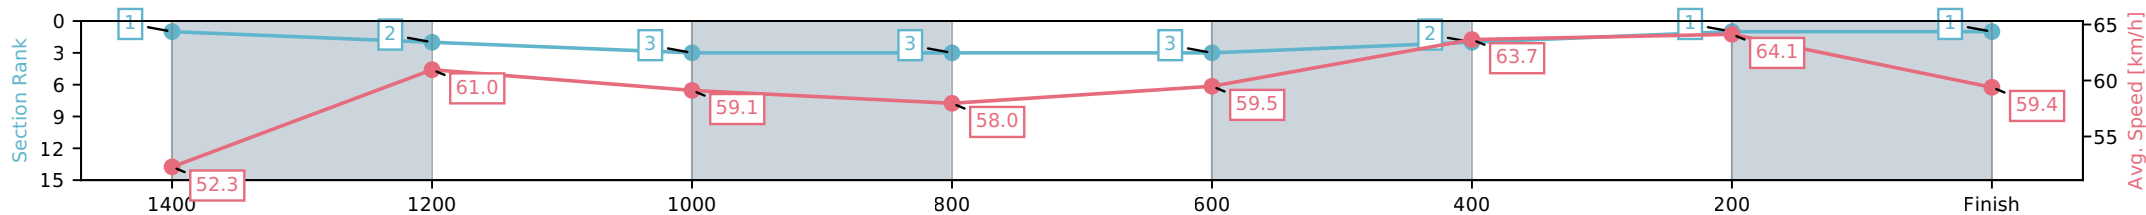

Eagle Farm QLD --Professional-2026-06-13

Race 4: SKY RACING GUNSYND CLASSIC - 1600m

13 June 2026 - 1:30PM

Track Rating: Heavy 9, Weather: Fine, Rail Position: +4m Entire Circuit

Section	L1600	L1400	L1200	L1000	L800	L600	L400	L200
Section Times	1:37.58 (0:13.75)	1:23.83 [1] (0:11.86)	1:11.97 [2] (0:12.21)	0:59.77 [3] (0:12.66)	0:47.10 [3] (0:12.25)	0:34.86 [3] (0:11.45)	0:23.41 [2] (0:11.23)	0:12.17 [1] (0:12.17)
Average Speed [km/h]	52.3	61.0	59.1	58.0	59.5	63.7	64.1	59.4
Top Speed [km/h]	64.4	62.6	60.1	58.9	60.8	66.0	66.1	62.7
Avg. Dist. to Rail [m]	13.6	5.1	4.2	3.9	2.5	2.6	5.8	5.7
Avg. Stride Freq. [Hz]	2.3	2.2	2.2	2.1	2.2	2.3	2.4	2.3
Avg. Stride Length [m]	6.9	7.6	7.4	7.4	7.5	7.6	7.6	7.2