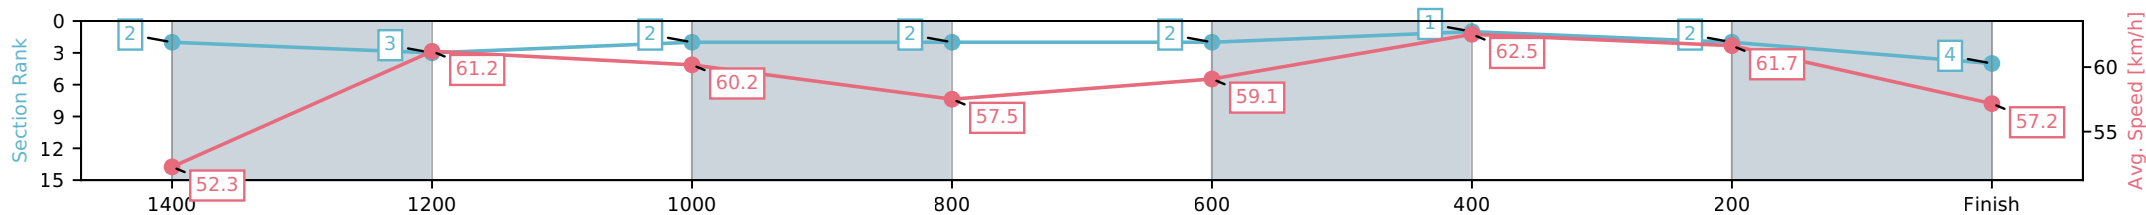

Eagle Farm QLD --Professional-2026-06-13

Race 4: SKY RACING GUNSYND CLASSIC - 1600m

13 June 2026 - 1:30PM

Track Rating: Heavy 9, Weather: Fine, Rail Position: +4m Entire Circuit

Section	L1600	L1400	L1200	L1000	L800	L600	L400	L200
Section Times	1:38.28 (0:13.82)	1:24.46 [2] (0:11.80)	1:12.66 [3] (0:11.99)	1:00.67 [2] (0:12.70)	0:47.97 [2] (0:12.28)	0:35.69 [2] (0:11.50)	0:24.19 [1] (0:11.67)	0:12.52 [2] (0:12.52)
Average Speed [km/h]	52.3	61.2	60.2	57.5	59.1	62.5	61.7	57.2
Top Speed [km/h]	64.0	62.8	61.3	58.0	60.7	63.3	63.1	60.4
Avg. Dist. to Rail [m]	10.5	3.9	3.2	2.9	1.7	0.7	1.6	2.8
Avg. Stride Freq. [Hz]	2.3	2.2	2.2	2.2	2.2	2.3	2.3	2.2
Avg. Stride Length [m]	7.0	7.6	7.6	7.2	7.3	7.5	7.5	7.2