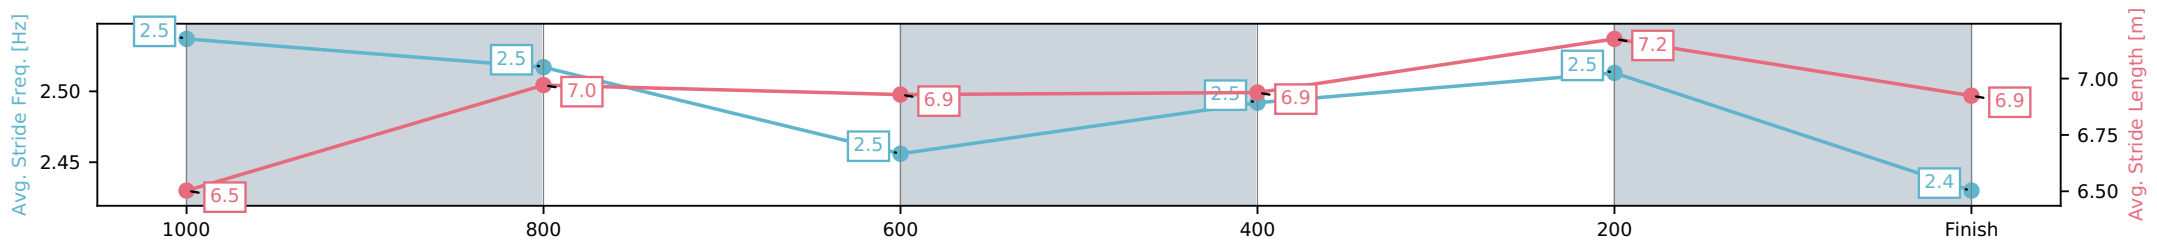

Eagle Farm QLD --Professional-2026-06-13

Race 5: SEVEN HINKLER HANDICAP - 1200m

13 June 2026 - 2:04PM

Track Rating: Heavy 9, Weather: Fine, Rail Position: +4m Entire Circuit

Section	L1200	L1000	L800	L600	L400	L200
Section Times	1:11.54 (0:13.64)	0:57.90 [3] (0:11.44)	0:46.47 [2] (0:11.78)	0:34.69 [2] (0:11.47)	0:23.22 [3] (0:11.15)	0:12.06 [3] (0:12.06)
Average Speed [km/h]	53.5	64.6	62.5	63.7	64.6	59.9
Top Speed [km/h]	65.2	65.9	63.4	65.6	66.2	62.5
Avg. Dist. to Rail [m]	6.0	5.3	4.9	3.1	5.8	7.9
Avg. Stride Freq. [Hz]	2.5	2.5	2.5	2.5	2.5	2.4
Avg. Stride Length [m]	6.5	7.0	6.9	6.9	7.2	6.9