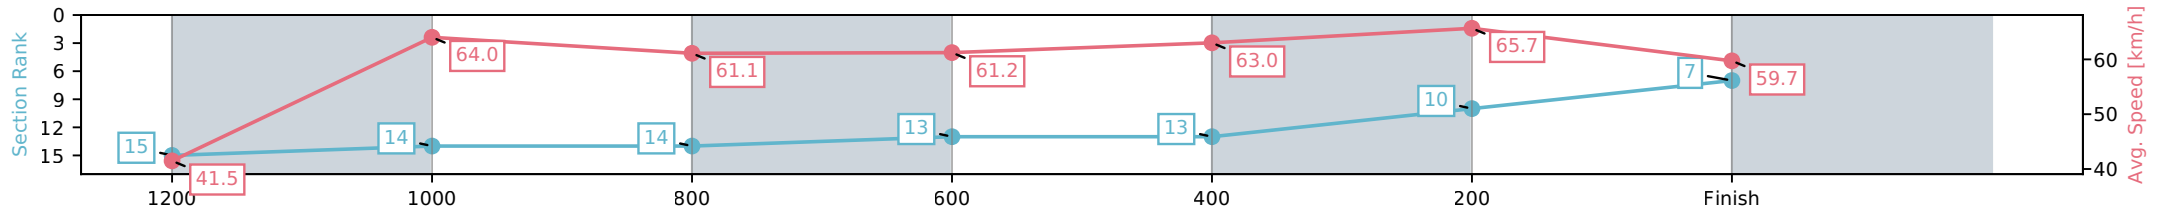

Eagle Farm QLD --Professional-2026-06-13

Race 6: MAGIC MILLIONS DANE RIPPER STAKES - 1300m

13 June 2026 - 2:40PM

Track Rating: Heavy 9, Weather: Fine, Rail Position: +4m Entire Circuit

Section	L1300	L1200	L1000	L800	L600	L400	L200
Section Times	1:18.00 (0:08.50)	1:09.50 [15] (0:11.26)	0:58.24 [14] (0:11.92)	0:46.33 [14] (0:11.83)	0:34.50 [13] (0:11.42)	0:23.07 [13] (0:10.97)	0:12.10 [10] (0:12.10)
Average Speed [km/h]	41.5	64.0	61.1	61.2	63.0	65.7	59.7
Top Speed [km/h]	57.7	66.0	62.3	62.2	65.6	66.6	63.6
Avg. Dist. to Rail [m]	16.0	4.1	2.2	1.3	0.3	3.9	5.3
Avg. Stride Freq. [Hz]	2.3	2.5	2.4	2.4	2.5	2.5	2.4
Avg. Stride Length [m]	5.6	7.1	6.9	7.0	7.0	7.2	7.0