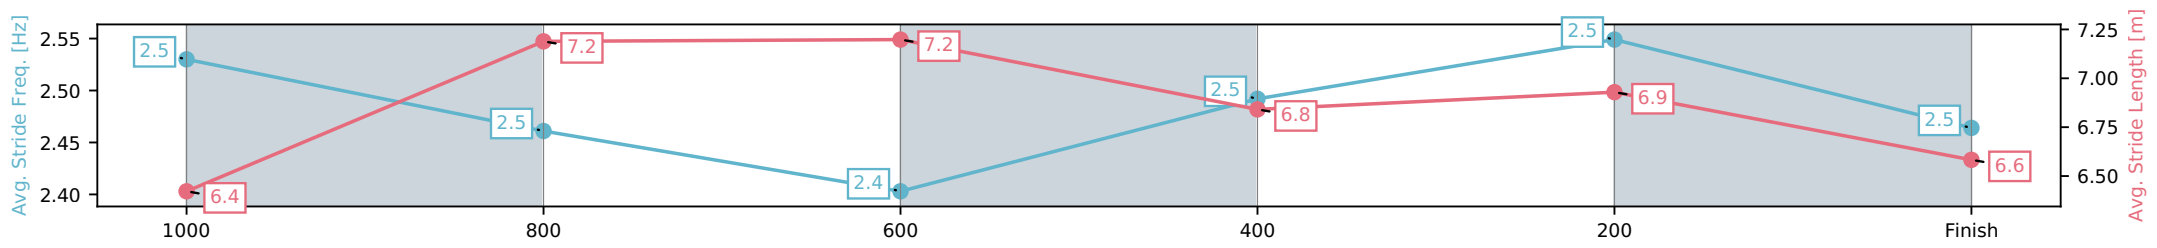

Horse/Jockey Name	Pearl Of Dubai/Chad Schofield
Finish Rank	5
Fastest Section Time (Section)	0:11.27 (1000-800)
Top Speed [km/h] (Section)	66.3 (1000-800)
Race State	Finished

Eagle Farm QLD --Professional-2026-06-13
Race 2: TICKETMASTER OXLADE STAKES - 1200m
13 June 2026 - 12:21PM
Track Rating: Heavy 9, Weather: Fine, Rail Position: +4m Entire Circuit

Section	L1200	L1000	L800	L600	L400	L200
Section Times	1:12.29 (0:13.60)	0:58.69 [13] (0:11.27)	0:47.42 [12] (0:11.67)	0:35.75 [12] (0:11.69)	0:24.06 [13] (0:11.40)	0:12.66 [12] (0:12.66)
Average Speed [km/h]	53.6	65.6	63.6	64.0	63.2	57.6
Top Speed [km/h]	64.7	66.3	65.7	64.6	64.3	60.6
Avg. Dist. to Rail [m]	9.3	5.3	6.5	7.8	11.6	12.4
Avg. Stride Freq. [Hz]	2.5	2.5	2.4	2.5	2.5	2.5
Avg. Stride Length [m]	6.4	7.2	7.2	6.8	6.9	6.6

[ ] Ranking at each section and finish
-:-:- No data available at this section
NA No data available