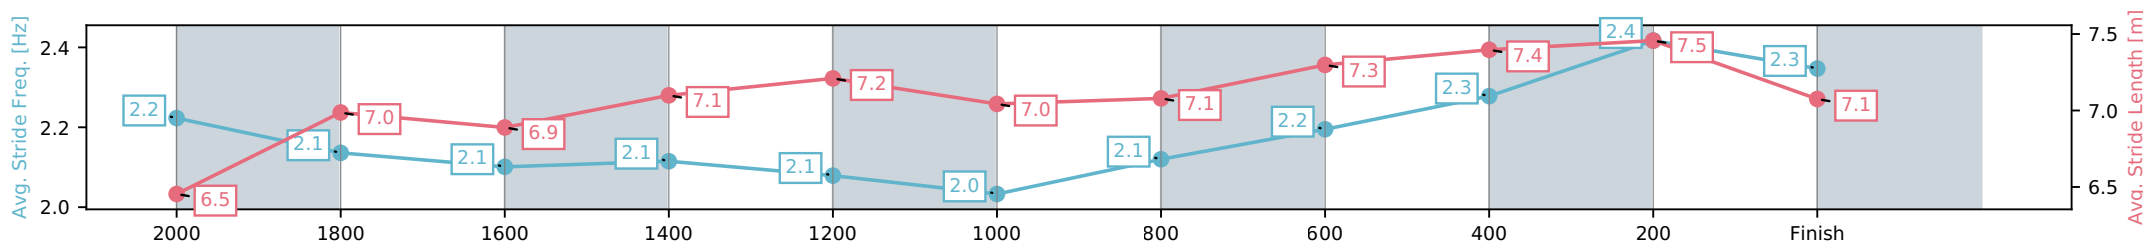

Eagle Farm QLD --Professional-2026-06-13

Race 9: HKJC WORLD POOL Q22 - 2200m

13 June 2026 - 4:34PM

Track Rating: Heavy 9, Weather: Fine, Rail Position: +4m Entire Circuit

Section	L2200	L2000	L1800	L1600	L1400	L1200	L1000	L800	L600	L400	L200
Section Times	2:24.31 (0:15.57)	2:08.74 [3] (0:13.46)	1:55.28 [3] (0:13.80)	1:41.48 [3] (0:13.30)	1:28.18 [3] (0:13.44)	1:14.73 [2] (0:13.95)	1:00.78 [3] (0:13.20)	0:47.58 [2] (0:12.48)	0:35.10 [3] (0:11.70)	0:23.40 [3] (0:11.15)	0:12.25 [4] (0:12.25)
Average Speed [km/h]	46.8	53.7	53.1	55.2	53.8	51.8	56.3	59.8	63.8	64.6	59.1
Top Speed [km/h]	54.5	54.4	54.9	56.1	55.6	53.1	57.8	61.8	66.0	66.4	61.6
Avg. Dist. to Rail [m]	2.0	1.1	3.6	5.7	6.2	6.7	6.4	7.6	7.7	12.6	11.4
Avg. Stride Freq. [Hz]	2.2	2.1	2.1	2.1	2.1	2.0	2.1	2.2	2.3	2.4	2.3
Avg. Stride Length [m]	6.5	7.0	6.9	7.1	7.2	7.0	7.1	7.3	7.4	7.5	7.1