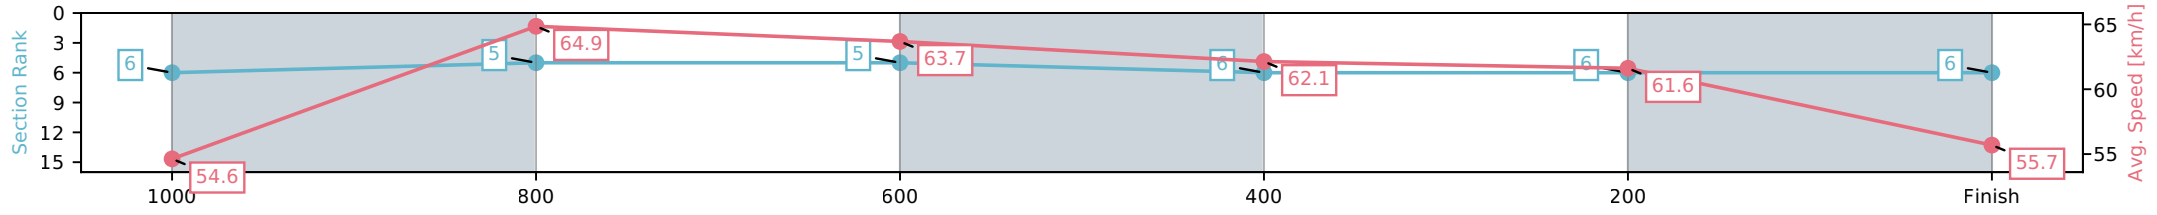

Horse/Jockey Name	Lady Catalina/Jamie Melham
Finish Rank	6
Fastest Section Time (Section)	0:11.29 (1000-800)
Top Speed [km/h] (Section)	65.6 (1000-800)
Race State	Finished

Eagle Farm QLD --Professional-2026-06-13
Race 2: TICKETMASTER OXLADE STAKES - 1200m
13 June 2026 - 12:21PM
Track Rating: Heavy 9, Weather: Fine, Rail Position: +4m Entire Circuit

Section	L1200	L1000	L800	L600	L400	L200
Section Times	1:12.43 (0:13.29)	0:59.14 [6] (0:11.29)	0:47.86 [5] (0:11.42)	0:36.44 [5] (0:11.62)	0:24.82 [6] (0:11.69)	0:13.13 [6] (0:13.13)
Average Speed [km/h]	54.6	64.9	63.7	62.1	61.6	55.7
Top Speed [km/h]	65.1	65.6	65.3	64.5	62.4	59.7
Avg. Dist. to Rail [m]	2.5	3.4	2.2	0.8	0.6	0.8
Avg. Stride Freq. [Hz]	2.5	2.4	2.4	2.4	2.4	2.3
Avg. Stride Length [m]	6.5	7.3	7.4	7.3	7.1	6.8

[ ] Ranking at each section and finish
-:-:- No data available at this section
NA No data available