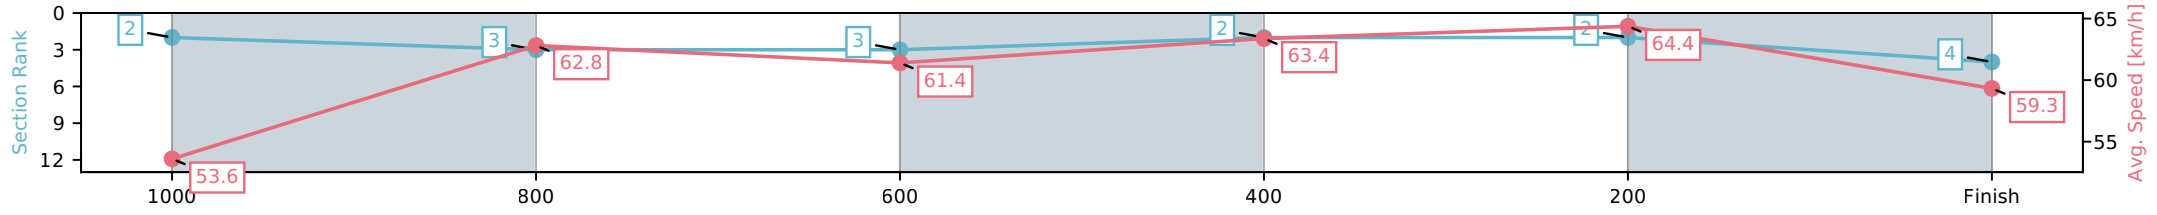

Eagle Farm QLD --Professional-2026-06-13

Race 5: SEVEN HINKLER HANDICAP - 1200m

13 June 2026 - 2:04PM

Track Rating: Heavy 9, Weather: Fine, Rail Position: +4m Entire Circuit

Section	L1200	L1000	L800	L600	L400	L200
Section Times	1:11.67 (0:13.56)	0:58.11 [2] (0:11.62)	0:46.49 [3] (0:11.73)	0:34.76 [3] (0:11.31)	0:23.45 [2] (0:11.18)	0:12.27 [2] (0:12.27)
Average Speed [km/h]	53.6	62.8	61.4	63.4	64.4	59.3
Top Speed [km/h]	65.1	64.8	62.3	64.7	65.4	62.7
Avg. Dist. to Rail [m]	2.0	2.5	0.5	0.9	2.6	3.8
Avg. Stride Freq. [Hz]	2.5	2.4	2.4	2.4	2.5	2.3
Avg. Stride Length [m]	6.6	7.2	7.2	7.4	7.3	7.1