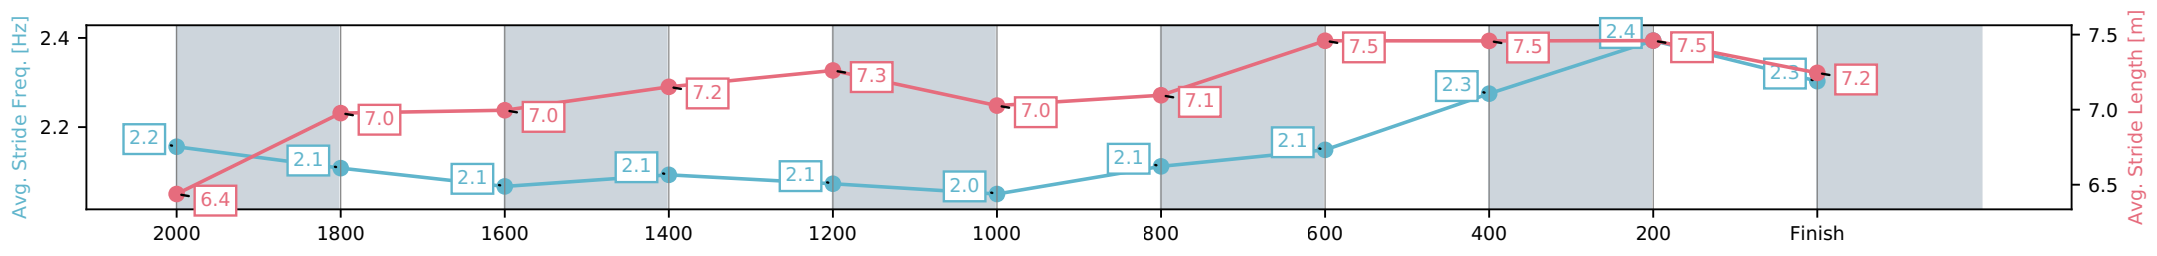

Eagle Farm QLD --Professional-2026-06-13

Race 9: HKJC WORLD POOL Q22 - 2200m

13 June 2026 - 4:34PM

Track Rating: Heavy 9, Weather: Fine, Rail Position: +4m Entire Circuit

Section	L2200	L2000	L1800	L1600	L1400	L1200	L1000	L800	L600	L400	L200
Section Times	2:24.31 (0:15.84)	2:08.48 [5] (0:13.58)	1:54.89 [5] (0:13.85)	1:41.04 [6] (0:13.33)	1:27.71 [6] (0:13.39)	1:14.31 [6] (0:13.91)	1:00.40 [5] (0:13.20)	0:47.20 [6] (0:12.44)	0:34.77 [6] (0:11.64)	0:23.13 [7] (0:11.26)	0:11.86 [8] (0:11.86)
Average Speed [km/h]	46.2	53.4	53.0	55.2	54.0	51.9	56.1	59.6	63.4	64.0	59.3
Top Speed [km/h]	55.0	54.9	54.7	56.2	56.7	52.5	57.7	61.0	66.0	65.5	62.3
Avg. Dist. to Rail [m]	3.4	1.5	4.0	5.8	5.7	6.3	5.8	6.2	5.2	12.6	13.8
Avg. Stride Freq. [Hz]	2.2	2.1	2.1	2.1	2.1	2.0	2.1	2.1	2.3	2.4	2.3
Avg. Stride Length [m]	6.4	7.0	7.0	7.2	7.3	7.0	7.1	7.5	7.5	7.5	7.2