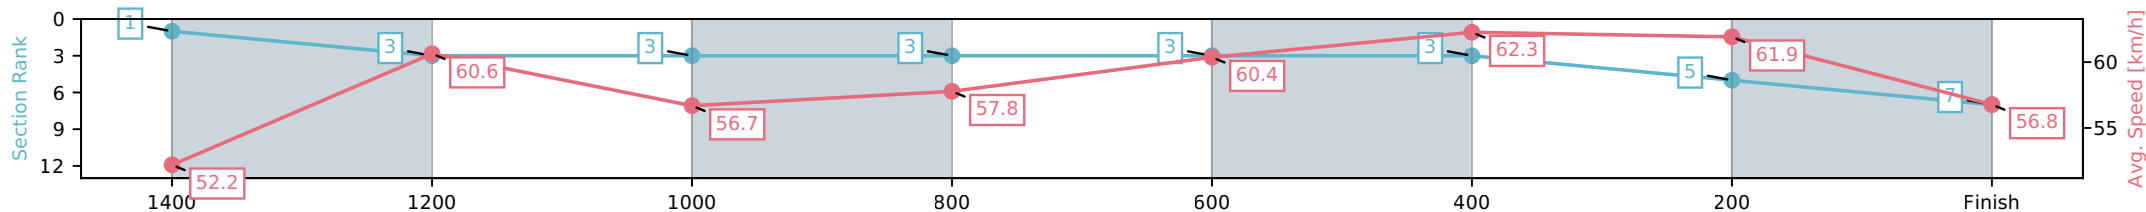

Eagle Farm QLD --Professional-2026-06-13

Race 1: THE WAYNE WILSON - 1600m

13 June 2026 - 11:44AM

Track Rating: Heavy 9, Weather: Fine, Rail Position: +4m Entire Circuit

Section	L1600	L1400	L1200	L1000	L800	L600	L400	L200
Section Times	1:39.20 (0:13.61)	1:25.59 [1] (0:11.90)	1:13.69 [3] (0:12.72)	1:00.96 [3] (0:12.67)	0:48.30 [3] (0:12.08)	0:36.22 [3] (0:11.74)	0:24.48 [3] (0:11.63)	0:12.84 [5] (0:12.84)
Average Speed [km/h]	52.2	60.6	56.7	57.8	60.4	62.3	61.9	56.8
Top Speed [km/h]	63.9	63.6	58.9	59.4	61.4	64.0	64.7	60.3
Avg. Dist. to Rail [m]	7.1	3.8	2.6	3.3	2.8	3.3	9.8	10.4
Avg. Stride Freq. [Hz]	2.4	2.4	2.3	2.3	2.4	2.4	2.5	2.4
Avg. Stride Length [m]	6.5	7.2	6.9	6.8	7.0	7.0	6.9	6.7