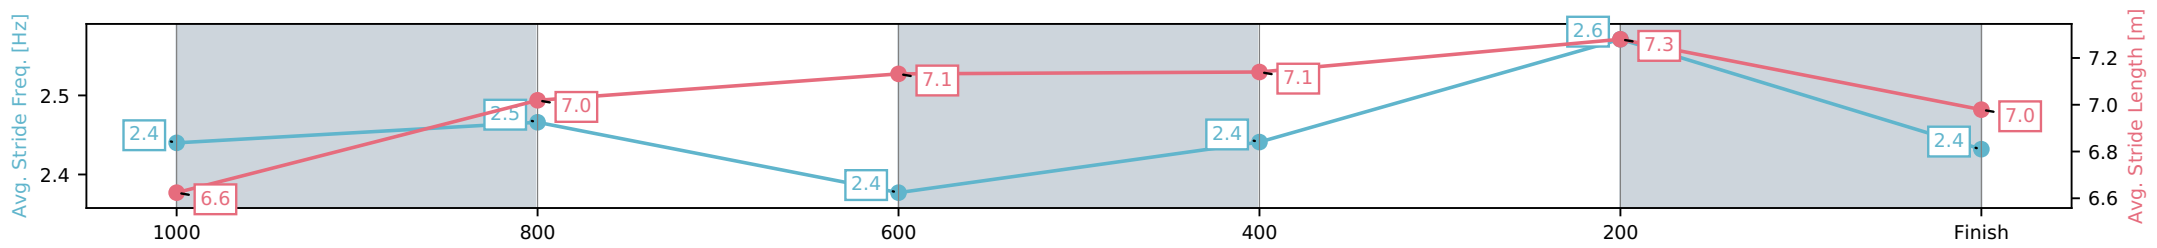

Eagle Farm QLD --Professional-2026-06-13

Race 5: SEVEN HINKLER HANDICAP - 1200m

13 June 2026 - 2:04PM

Track Rating: Heavy 9, Weather: Fine, Rail Position: +4m Entire Circuit

Section	L1200	L1000	L800	L600	L400	L200
Section Times	1:12.23 (0:14.75)	0:57.48 [11] (0:11.50)	0:45.98 [11] (0:11.84)	0:34.14 [11] (0:11.34)	0:22.80 [11] (0:10.76)	0:12.05 [10] (0:12.05)
Average Speed [km/h]	49.5	63.4	61.4	63.5	66.9	60.0
Top Speed [km/h]	61.8	64.3	62.4	67.6	68.1	64.4
Avg. Dist. to Rail [m]	4.9	2.8	2.1	1.0	1.2	0.7
Avg. Stride Freq. [Hz]	2.4	2.5	2.4	2.4	2.6	2.4
Avg. Stride Length [m]	6.6	7.0	7.1	7.1	7.3	7.0