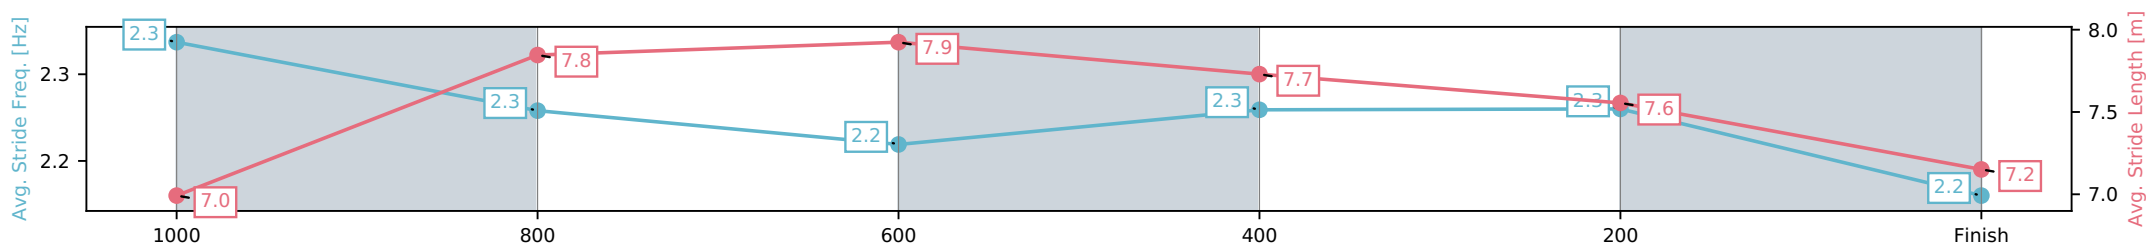

Eagle Farm QLD --Professional-2026-06-13

Race 2: TICKETMASTER OXLADE STAKES - 1200m

13 June 2026 - 12:21PM

Track Rating: Heavy 9, Weather: Fine, Rail Position: +4m Entire Circuit

BRISBANE RACING CLUB

Section	L1200	L1000	L800	L600	L400	L200
Section Times	1:12.61 (0:13.37)	0:59.24 [8] (0:11.31)	0:47.93 [7] (0:11.42)	0:36.52 [6] (0:11.46)	0:25.06 [5] (0:11.80)	0:13.26 [8] (0:13.26)
Average Speed [km/h]	54.4	65.3	64.1	63.4	61.0	54.8
Top Speed [km/h]	66.4	65.9	65.7	64.1	62.8	58.4
Avg. Dist. to Rail [m]	5.8	5.1	3.6	1.8	3.7	4.6
Avg. Stride Freq. [Hz]	2.3	2.3	2.2	2.3	2.3	2.2
Avg. Stride Length [m]	7.0	7.8	7.9	7.7	7.6	7.2