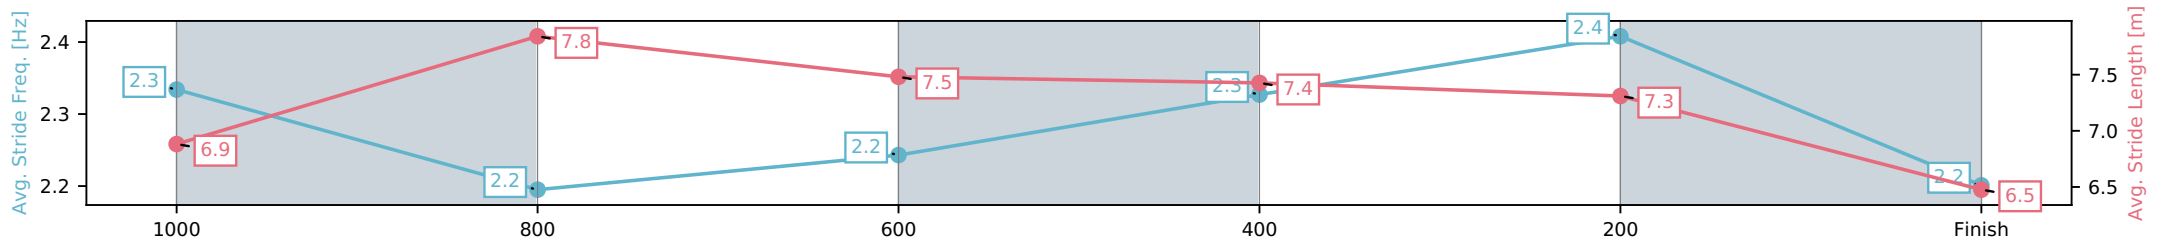

Eagle Farm QLD --Professional-2026-06-13

Race 5: SEVEN HINKLER HANDICAP - 1200m

13 June 2026 - 2:04PM

Track Rating: Heavy 9, Weather: Fine, Rail Position: +4m Entire Circuit

Section	L1200	L1000	L800	L600	L400	L200
Section Times	1:14.88 (0:13.84)	1:01.04 [5] (0:11.70)	0:49.35 [6] (0:11.94)	0:37.41 [7] (0:11.47)	0:25.94 [8] (0:11.49)	0:14.45 [11] (0:14.45)
Average Speed [km/h]	52.7	62.5	61.1	63.3	62.7	49.8
Top Speed [km/h]	63.7	63.5	61.8	64.6	65.1	58.1
Avg. Dist. to Rail [m]	2.4	3.0	3.0	1.8	4.4	5.7
Avg. Stride Freq. [Hz]	2.3	2.2	2.2	2.3	2.4	2.2
Avg. Stride Length [m]	6.9	7.8	7.5	7.4	7.3	6.5