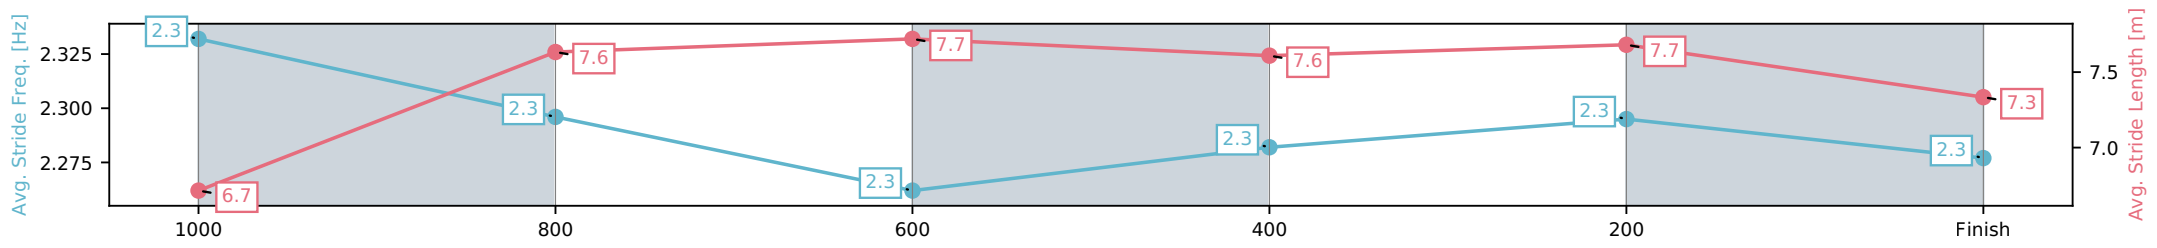

Horse/Jockey Name	Cool Gent/Tyler Schiller
Finish Rank	1
Fastest Section Time (Section)	0:11.36 (400-200)
Top Speed [km/h] (Section)	65.2 (1000-800)
Race State	Finished

Eagle Farm QLD --Professional-2026-06-13
Race 2: TICKETMASTER OXLADE STAKES - 1200m
13 June 2026 - 12:21PM

Track Rating: Heavy 9, Weather: Fine, Rail Position: +4m Entire Circuit

Section	L1200	L1000	L800	L600	L400	L200
Section Times	1:11.96 (0:14.06)	0:57.90 [14] (0:11.39)	0:46.51 [14] (0:11.51)	0:35.01 [14] (0:11.46)	0:23.54 [14] (0:11.36)	0:12.18 [14] (0:12.18)
Average Speed [km/h]	51.9	64.3	63.2	63.1	63.4	59.4
Top Speed [km/h]	64.3	65.2	64.5	64.0	64.2	62.9
Avg. Dist. to Rail [m]	11.0	3.2	2.1	0.9	3.2	3.0
Avg. Stride Freq. [Hz]	2.3	2.3	2.3	2.3	2.3	2.3
Avg. Stride Length [m]	6.7	7.6	7.7	7.6	7.7	7.3

[ ] Ranking at each section and finish
-:-:- No data available at this section
NA No data available