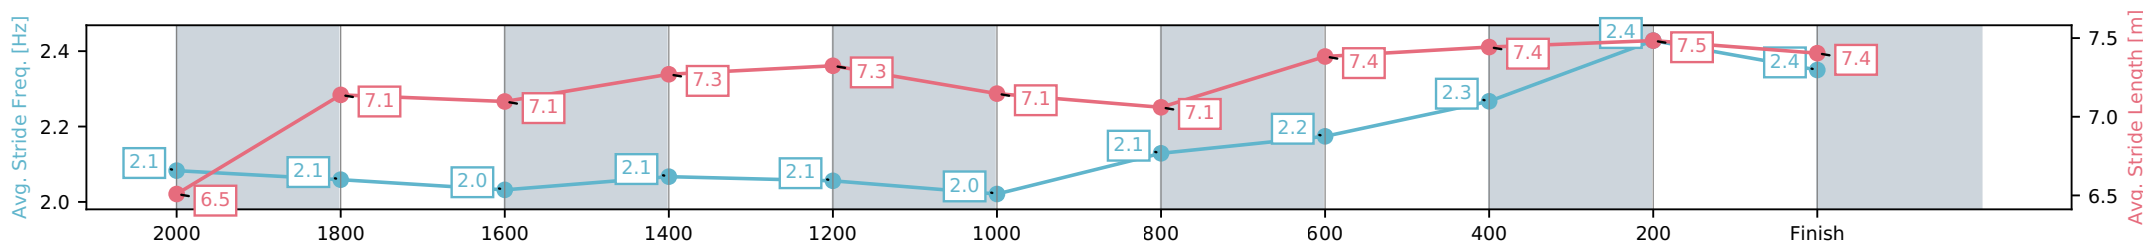

Eagle Farm QLD --Professional-2026-06-13

Race 9: HKJC WORLD POOL Q22 - 2200m

13 June 2026 - 4:34PM

Track Rating: Heavy 9, Weather: Fine, Rail Position: +4m Entire Circuit

Section	L2200	L2000	L1800	L1600	L1400	L1200	L1000	L800	L600	L400	L200
Section Times	2:23.93 (0:16.12)	2:07.82 [8] (0:13.59)	1:54.23 [8] (0:13.86)	1:40.36 [8] (0:13.28)	1:27.09 [7] (0:13.39)	1:13.70 [7] (0:13.87)	0:59.84 [7] (0:13.15)	0:46.69 [7] (0:12.36)	0:34.32 [7] (0:11.74)	0:22.58 [8] (0:10.99)	0:11.59 [6] (0:11.59)
Average Speed [km/h]	45.4	53.5	52.9	55.2	54.0	52.1	56.4	59.8	63.1	65.5	61.9
Top Speed [km/h]	54.2	54.2	54.7	56.0	56.5	53.1	58.4	61.6	65.7	67.1	65.3
Avg. Dist. to Rail [m]	4.2	1.9	3.7	5.1	5.6	6.1	5.8	5.7	6.0	12.2	13.1
Avg. Stride Freq. [Hz]	2.1	2.1	2.0	2.1	2.1	2.0	2.1	2.2	2.3	2.4	2.4
Avg. Stride Length [m]	6.5	7.1	7.1	7.3	7.3	7.1	7.1	7.4	7.4	7.5	7.4