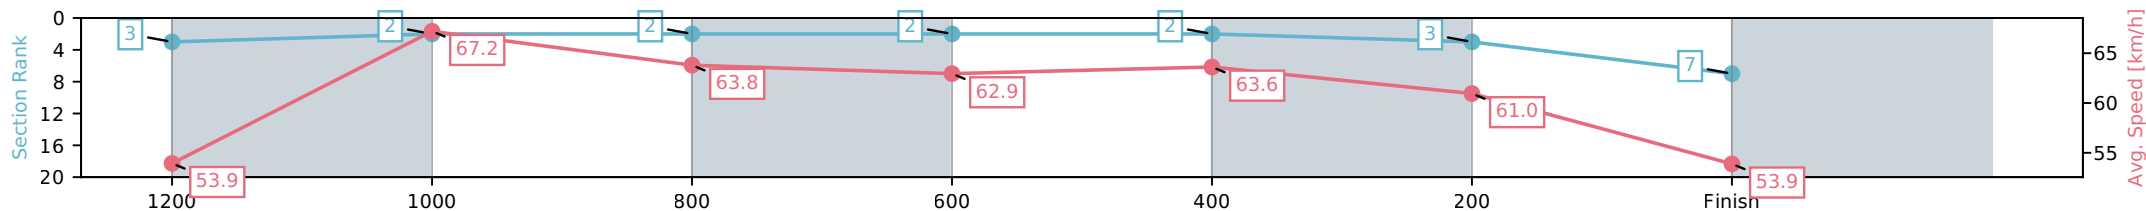

Eagle Farm QLD --Professional-2026-06-13

Race 8: LADBROKES STRADBROKE HANDICAP - 1400m

13 June 2026 - 3:59PM

Track Rating: Heavy 9, Weather: Fine, Rail Position: +4m Entire Circuit

Section	L1400	L1200	L1000	L800	L600	L400	L200
Section Times	1:24.38 (0:13.62)	1:10.76 [3] (0:10.75)	1:00.01 [2] (0:11.63)	0:48.38 [2] (0:11.67)	0:36.71 [2] (0:11.50)	0:25.21 [2] (0:11.81)	0:13.40 [3] (0:13.40)
Average Speed [km/h]	53.9	67.2	63.8	62.9	63.6	61.0	53.9
Top Speed [km/h]	66.5	68.4	64.9	63.4	63.9	63.5	58.2
Avg. Dist. to Rail [m]	6.9	7.3	6.0	4.4	3.4	7.6	8.1
Avg. Stride Freq. [Hz]	2.3	2.3	2.2	2.2	2.3	2.2	2.1
Avg. Stride Length [m]	7.1	8.2	7.7	7.7	7.6	7.6	7.2