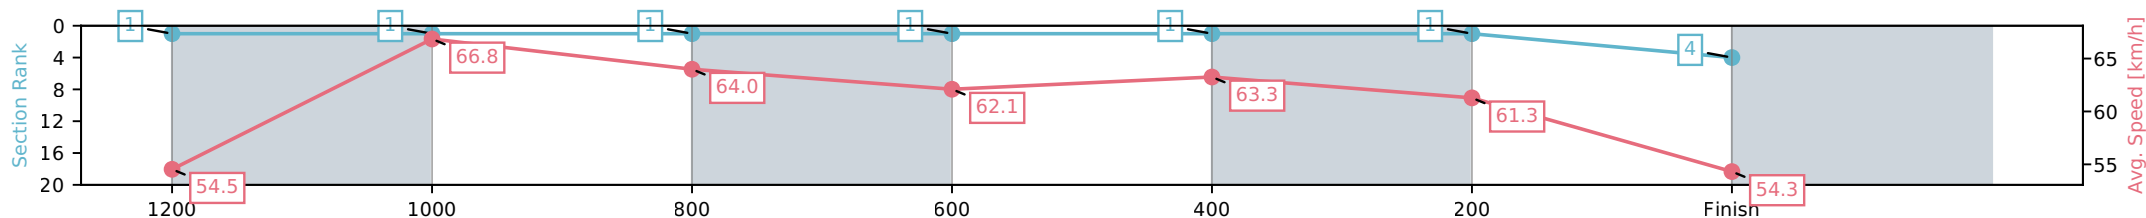

Eagle Farm QLD --Professional-2026-06-13

Race 8: LADBROKES STRADBROKE HANDICAP - 1400m

13 June 2026 - 3:59PM

Track Rating: Heavy 9, Weather: Fine, Rail Position: +4m Entire Circuit

Section	L1400	L1200	L1000	L800	L600	L400	L200
Section Times	1:24.16 (0:13.38)	1:10.78 [1] (0:10.82)	0:59.97 [1] (0:11.59)	0:48.37 [1] (0:11.78)	0:36.59 [1] (0:11.53)	0:25.06 [1] (0:11.75)	0:13.31 [1] (0:13.31)
Average Speed [km/h]	54.5	66.8	64.0	62.1	63.3	61.3	54.3
Top Speed [km/h]	66.8	68.0	65.3	63.1	65.1	63.2	58.0
Avg. Dist. to Rail [m]	5.6	6.7	6.1	3.6	2.6	7.0	7.3
Avg. Stride Freq. [Hz]	2.4	2.4	2.3	2.3	2.4	2.3	2.2
Avg. Stride Length [m]	6.9	7.8	7.5	7.5	7.3	7.3	6.9