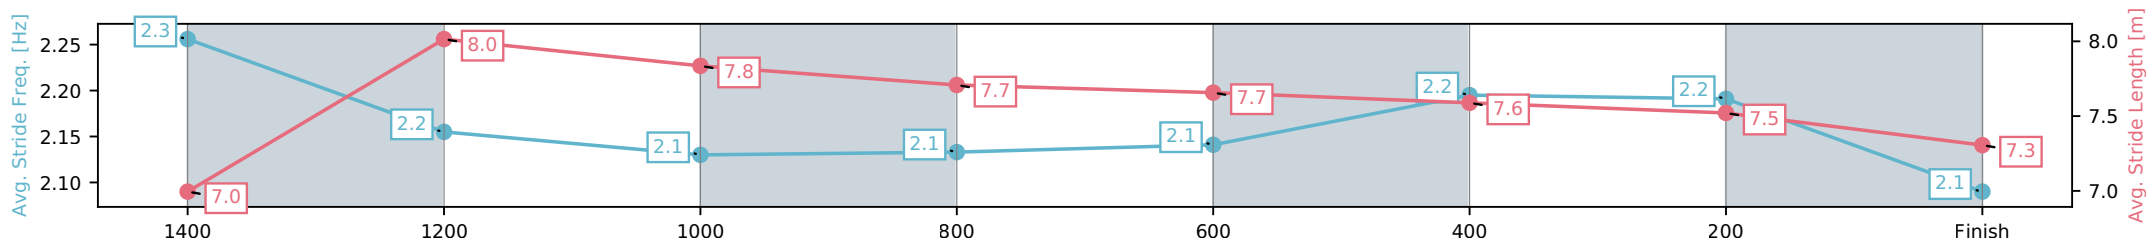

- [ ] Ranking at each section and finish
- :-:- No data available at this section
- NA No data available

Horse/Jockey Name	Heatstroke/Chad Schofield
Finish Rank	10
Fastest Section Time (Section)	0:11.60 (1400-1200)
Top Speed [km/h] (Section)	65.0 (600-400)
Race State	Finished