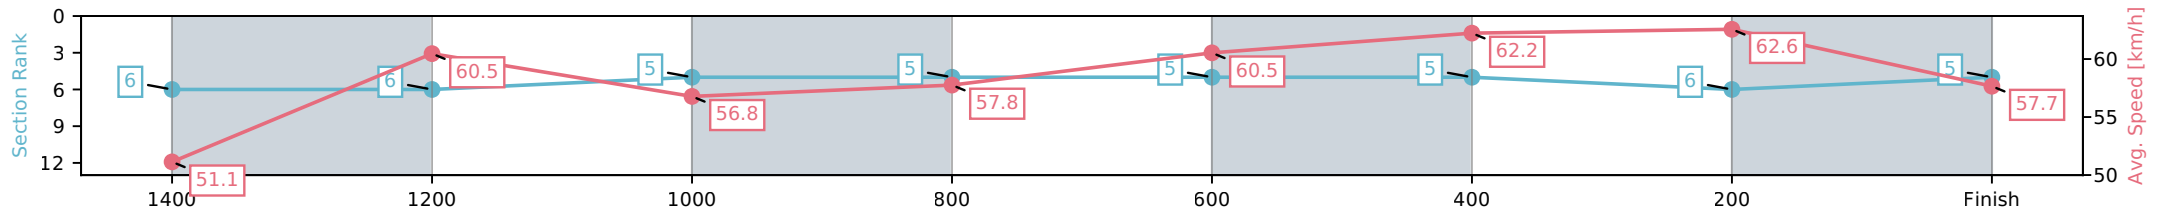

Eagle Farm QLD --Professional-2026-06-13

Race 1: THE WAYNE WILSON - 1600m

13 June 2026 - 11:44AM

Track Rating: Heavy 9, Weather: Fine, Rail Position: +4m Entire Circuit

Section	L1600	L1400	L1200	L1000	L800	L600	L400	L200
Section Times	1:39.07 (0:13.92)	1:25.15 [6] (0:11.95)	1:13.20 [6] (0:12.70)	1:00.49 [5] (0:12.66)	0:47.83 [5] (0:12.01)	0:35.82 [5] (0:11.73)	0:24.09 [5] (0:11.51)	0:12.58 [6] (0:12.58)
Average Speed [km/h]	51.1	60.5	56.8	57.8	60.5	62.2	62.6	57.7
Top Speed [km/h]	62.9	61.7	58.7	59.6	62.2	63.6	63.4	60.8
Avg. Dist. to Rail [m]	8.8	4.0	3.6	3.1	2.1	3.1	9.5	9.8
Avg. Stride Freq. [Hz]	2.4	2.3	2.2	2.3	2.3	2.4	2.4	2.4
Avg. Stride Length [m]	6.6	7.3	7.1	6.9	7.1	7.1	7.1	6.9