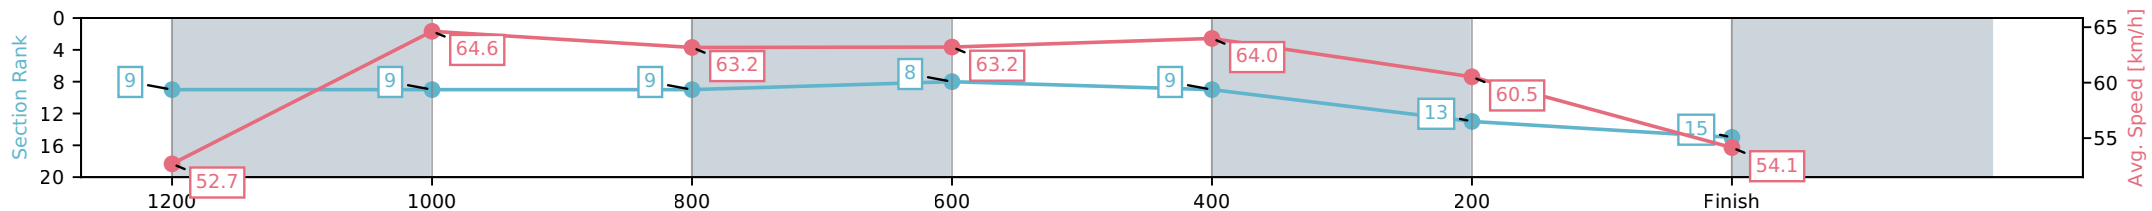

Eagle Farm QLD --Professional-2026-06-13

Race 8: LADBROKES STRADBROKE HANDICAP - 1400m

13 June 2026 - 3:59PM

Track Rating: Heavy 9, Weather: Fine, Rail Position: +4m Entire Circuit

Section	L1400	L1200	L1000	L800	L600	L400	L200
Section Times	1:25.02 (0:13.90)	1:11.12 [9] (0:11.17)	0:59.95 [9] (0:11.69)	0:48.26 [9] (0:11.57)	0:36.69 [8] (0:11.40)	0:25.29 [9] (0:11.89)	0:13.40 [13] (0:13.40)
Average Speed [km/h]	52.7	64.6	63.2	63.2	64.0	60.5	54.1
Top Speed [km/h]	64.4	65.7	63.9	64.1	65.1	62.5	57.2
Avg. Dist. to Rail [m]	7.7	5.9	5.2	3.4	2.7	9.2	10.7
Avg. Stride Freq. [Hz]	2.3	2.3	2.3	2.3	2.3	2.2	2.2
Avg. Stride Length [m]	6.9	7.8	7.5	7.6	7.6	7.5	7.1