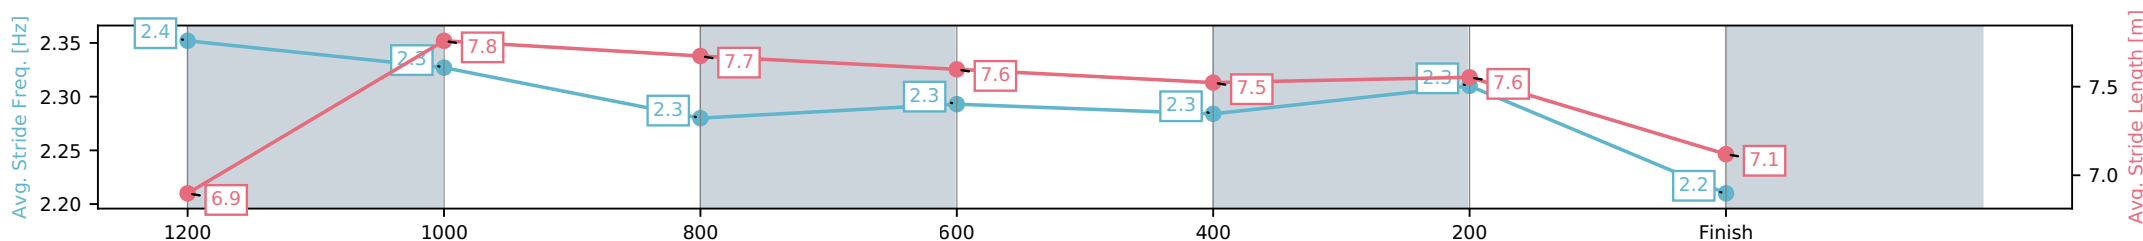

Eagle Farm QLD --Professional-2026-06-13

Race 8: LADBROKES STRADBROKE HANDICAP - 1400m

13 June 2026 - 3:59PM

Track Rating: Heavy 9, Weather: Fine, Rail Position: +4m Entire Circuit

BRISBANE RACING CLUB

Section	L1400	L1200	L1000	L800	L600	L400	L200
Section Times	1:23.81 (0:13.64)	1:10.16 [4] (0:11.11)	0:59.05 [5] (0:11.41)	0:47.64 [3] (0:11.56)	0:36.08 [3] (0:11.62)	0:24.46 [3] (0:11.53)	0:12.94 [2] (0:12.94)
Average Speed [km/h]	53.5	64.8	63.7	63.8	63.9	62.5	55.9
Top Speed [km/h]	65.5	66.1	65.2	64.9	64.8	64.3	59.6
Avg. Dist. to Rail [m]	2.2	1.8	2.0	5.1	6.4	8.0	6.7
Avg. Stride Freq. [Hz]	2.4	2.3	2.3	2.3	2.3	2.3	2.2
Avg. Stride Length [m]	6.9	7.8	7.7	7.6	7.5	7.6	7.1