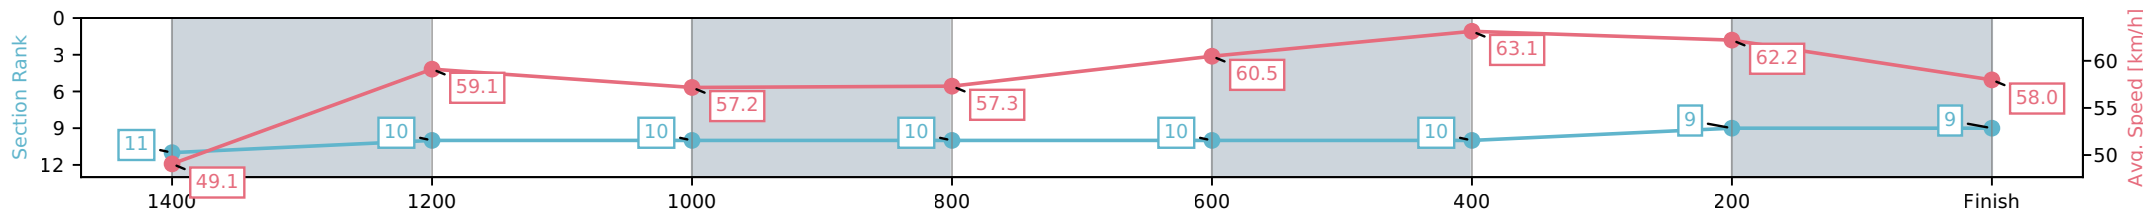

Eagle Farm QLD --Professional-2026-06-13

Race 1: THE WAYNE WILSON - 1600m

13 June 2026 - 11:44AM

Track Rating: Heavy 9, Weather: Fine, Rail Position: +4m Entire Circuit

BRISBANE RACING CLUB

Section	L1600	L1400	L1200	L1000	L800	L600	L400	L200
Section Times	1:39.54 (0:14.46)	1:25.08 [11] (0:12.23)	1:12.84 [10] (0:12.61)	1:00.23 [10] (0:12.76)	0:47.47 [10] (0:12.00)	0:35.47 [10] (0:11.52)	0:23.95 [10] (0:11.58)	0:12.37 [9] (0:12.37)
Average Speed [km/h]	49.1	59.1	57.2	57.3	60.5	63.1	62.2	58.0
Top Speed [km/h]	61.0	60.1	59.9	60.6	61.8	64.6	63.7	60.1
Avg. Dist. to Rail [m]	7.3	4.1	3.4	3.1	1.8	2.2	8.0	8.4
Avg. Stride Freq. [Hz]	2.3	2.3	2.2	2.2	2.3	2.4	2.4	2.3
Avg. Stride Length [m]	6.4	7.3	7.3	7.0	7.2	7.3	7.4	7.2