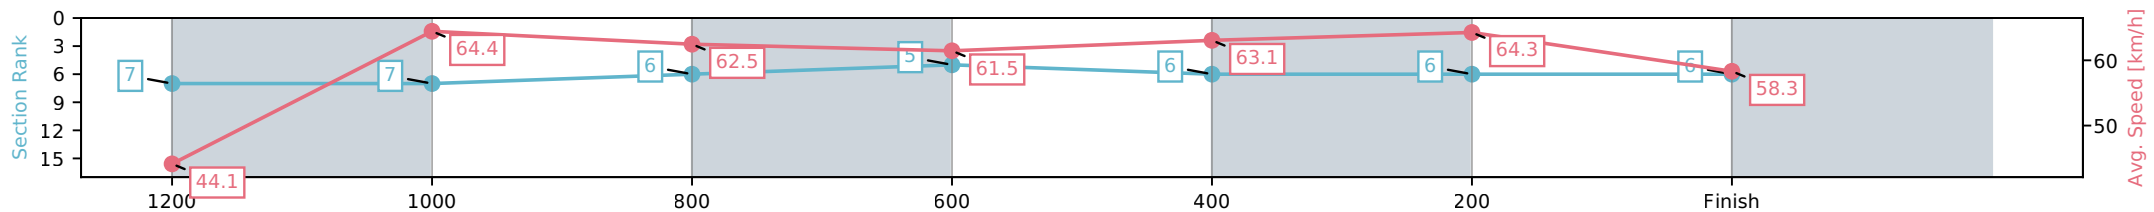

Eagle Farm QLD --Professional-2026-06-13

Race 6: MAGIC MILLIONS DANE RIPPER STAKES - 1300m

13 June 2026 - 2:40PM

Track Rating: Heavy 9, Weather: Fine, Rail Position: +4m Entire Circuit

Section	L1300	L1200	L1000	L800	L600	L400	L200
Section Times	1:17.92 (0:07.98)	1:09.94 [7] (0:11.21)	0:58.72 [7] (0:11.73)	0:46.99 [6] (0:11.88)	0:35.11 [5] (0:11.51)	0:23.61 [6] (0:11.20)	0:12.40 [6] (0:12.40)
Average Speed [km/h]	44.1	64.4	62.5	61.5	63.1	64.3	58.3
Top Speed [km/h]	60.5	66.1	64.1	62.1	65.5	65.6	61.3
Avg. Dist. to Rail [m]	17.8	6.2	3.6	2.9	1.7	5.6	5.5
Avg. Stride Freq. [Hz]	2.4	2.4	2.4	2.4	2.4	2.5	2.4
Avg. Stride Length [m]	5.7	7.3	7.2	7.2	7.1	7.2	6.9