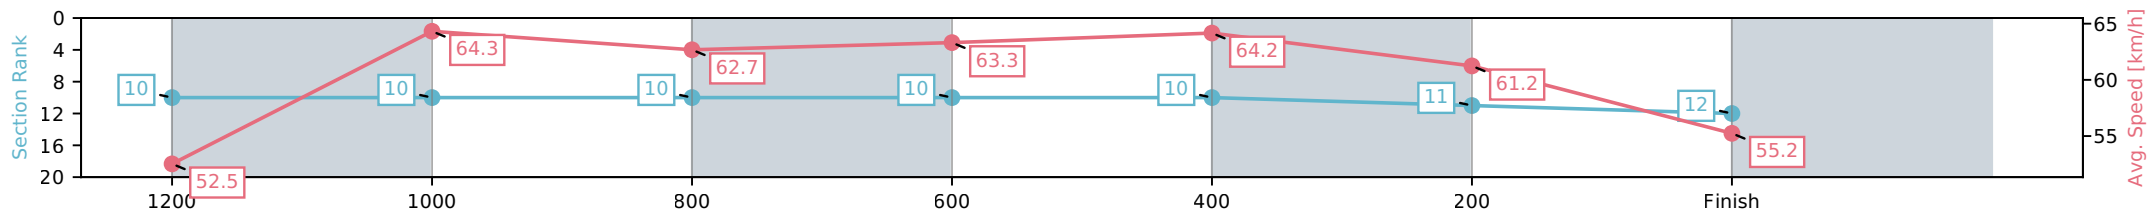

Eagle Farm QLD --Professional-2026-06-13

Race 8: LADBROKES STRADBROKE HANDICAP - 1400m

13 June 2026 - 3:59PM

Track Rating: Heavy 9, Weather: Fine, Rail Position: +4m Entire Circuit

Section	L1400	L1200	L1000	L800	L600	L400	L200
Section Times	1:24.65 (0:13.94)	1:10.71 [10] (0:11.22)	0:59.49 [10] (0:11.74)	0:47.76 [10] (0:11.56)	0:36.20 [10] (0:11.31)	0:24.89 [10] (0:11.76)	0:13.14 [11] (0:13.14)
Average Speed [km/h]	52.5	64.3	62.7	63.3	64.2	61.2	55.2
Top Speed [km/h]	64.9	65.3	63.7	64.2	65.4	63.3	59.0
Avg. Dist. to Rail [m]	3.0	4.1	4.4	3.4	1.9	3.2	1.3
Avg. Stride Freq. [Hz]	2.4	2.4	2.3	2.3	2.4	2.4	2.3
Avg. Stride Length [m]	6.7	7.6	7.4	7.5	7.5	7.2	6.7