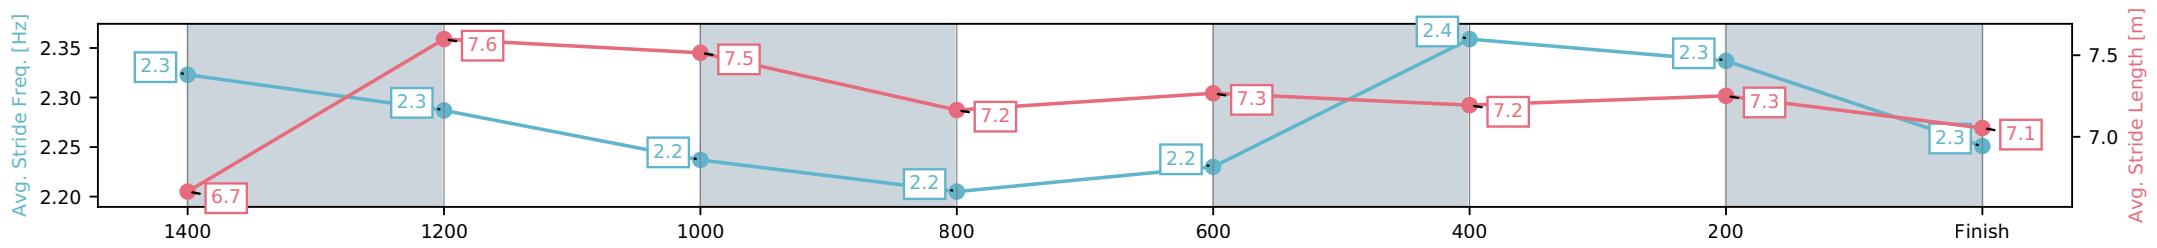

Eagle Farm QLD --Professional-2026-06-13

Race 4: SKY RACING GUNSYND CLASSIC - 1600m

13 June 2026 - 1:30PM

Track Rating: Heavy 9, Weather: Fine, Rail Position: +4m Entire Circuit

Section	L1600	L1400	L1200	L1000	L800	L600	L400	L200
Section Times	1:38.72 (0:14.03)	1:24.69 [4] (0:11.57)	1:13.12 [1] (0:11.95)	1:01.17 [1] (0:12.65)	0:48.52 [1] (0:12.30)	0:36.22 [1] (0:11.77)	0:24.45 [3] (0:11.81)	0:12.63 [4] (0:12.63)
Average Speed [km/h]	51.1	62.5	60.4	58.0	59.4	62.0	61.0	56.6
Top Speed [km/h]	63.8	64.2	62.0	58.8	60.8	63.8	62.8	59.0
Avg. Dist. to Rail [m]	10.0	5.1	4.9	3.9	3.2	2.8	4.1	4.9
Avg. Stride Freq. [Hz]	2.3	2.3	2.2	2.2	2.2	2.4	2.3	2.3
Avg. Stride Length [m]	6.7	7.6	7.5	7.2	7.3	7.2	7.3	7.1