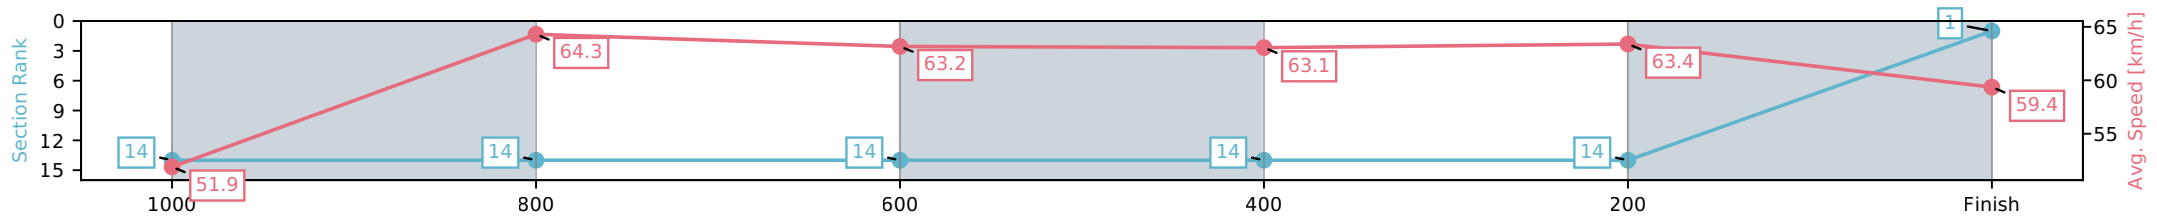

Horse/Jockey Name	Cool Gent/Tyler Schiller
Finish Rank	1
Fastest Section Time (Section)	0:11.36 (400-200)
Top Speed [km/h] (Section)	65.2 (1000-800)
Race State	Finished

Eagle Farm QLD --Professional-2026-06-13
Race 2: TICKETMASTER OXLADE STAKES - 1200m
13 June 2026 - 12:21PM

Track Rating: Heavy 9, Weather: Fine, Rail Position: +4m Entire Circuit

Section	L1200	L1000	L800	L600	L400	L200
Section Times	1:11.96 (0:14.06)	0:57.90 [14] (0:11.39)	0:46.51 [14] (0:11.51)	0:35.01 [14] (0:11.46)	0:23.54 [14] (0:11.36)	0:12.18 [14] (0:12.18)
Average Speed [km/h]	51.9	64.3	63.2	63.1	63.4	59.4
Top Speed [km/h]	64.3	65.2	64.5	64.0	64.2	62.9
Avg. Dist. to Rail [m]	11.0	3.2	2.1	0.9	3.2	3.0
Avg. Stride Freq. [Hz]	2.3	2.3	2.3	2.3	2.3	2.3
Avg. Stride Length [m]	6.7	7.6	7.7	7.6	7.7	7.3

[ ] Ranking at each section and finish
-:-:- No data available at this section
NA No data available