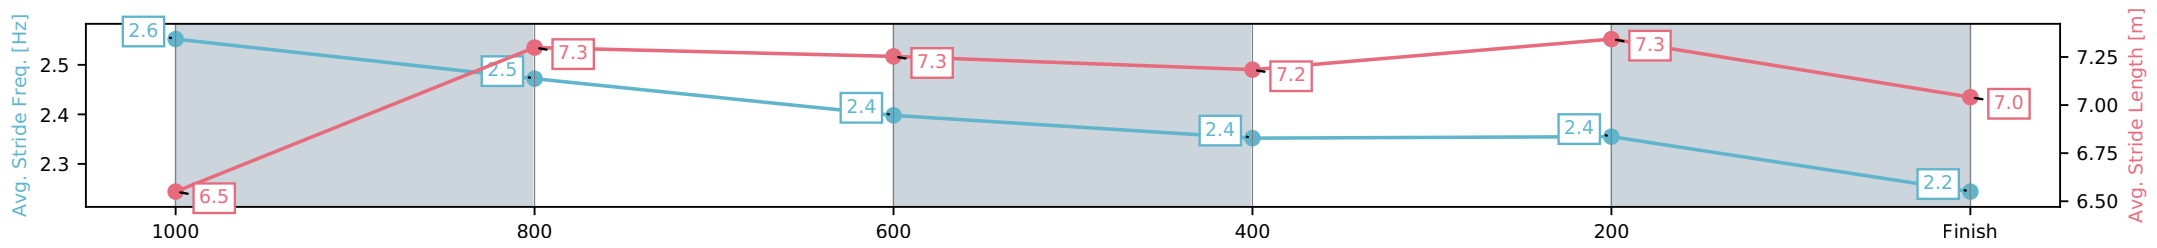

Horse/Jockey Name	Areprice/Jordan Childs
Finish Rank	3
Fastest Section Time (Section)	0:11.11 (1000-800)
Top Speed [km/h] (Section)	66.5 (1200 - 1000)
Race State	Finished

Eagle Farm QLD --Professional-2026-06-13
Race 2: TICKETMASTER OXLADE STAKES - 1200m
13 June 2026 - 12:21PM
Track Rating: Heavy 9, Weather: Fine, Rail Position: +4m Entire Circuit

Section	L1200	L1000	L800	L600	L400	L200
Section Times	1:12.13 (0:13.04)	0:59.09 [2] (0:11.11)	0:47.98 [3] (0:11.57)	0:36.41 [3] (0:11.82)	0:24.58 [4] (0:11.60)	0:12.99 [3] (0:12.99)
Average Speed [km/h]	55.7	65.8	63.4	61.7	62.1	56.1
Top Speed [km/h]	66.5	66.2	65.5	62.7	63.7	60.0
Avg. Dist. to Rail [m]	3.4	3.1	3.9	2.5	0.5	2.2
Avg. Stride Freq. [Hz]	2.6	2.5	2.4	2.4	2.4	2.2
Avg. Stride Length [m]	6.5	7.3	7.3	7.2	7.3	7.0

[ ] Ranking at each section and finish
-:-:- No data available at this section
NA No data available