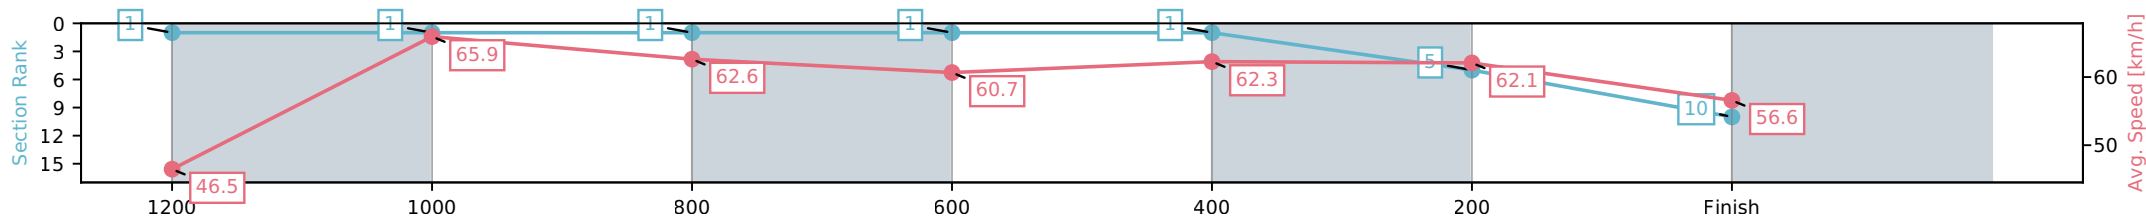

Eagle Farm QLD --Professional-2026-06-13

Race 6: MAGIC MILLIONS DANE RIPPER STAKES - 1300m

13 June 2026 - 2:40PM

Track Rating: Heavy 9, Weather: Fine, Rail Position: +4m Entire Circuit

Section	L1300	L1200	L1000	L800	L600	L400	L200
Section Times	1:18.16 (0:07.57)	1:10.59 [1] (0:10.96)	0:59.63 [1] (0:11.69)	0:47.94 [1] (0:11.95)	0:35.99 [1] (0:11.57)	0:24.42 [1] (0:11.60)	0:12.82 [5] (0:12.82)
Average Speed [km/h]	46.5	65.9	62.6	60.7	62.3	62.1	56.6
Top Speed [km/h]	61.5	67.2	65.2	61.7	62.9	63.1	59.5
Avg. Dist. to Rail [m]	13.1	7.2	3.2	1.6	0.3	2.7	2.5
Avg. Stride Freq. [Hz]	2.5	2.5	2.4	2.4	2.4	2.5	2.4
Avg. Stride Length [m]	5.8	7.2	7.1	7.1	7.1	7.1	6.8