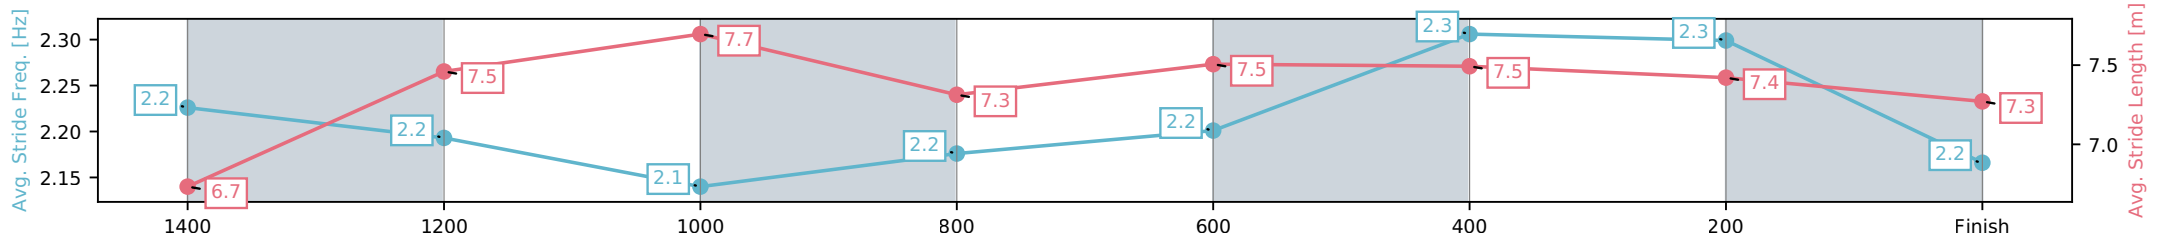

Eagle Farm QLD --Professional-2026-06-13

Race 4: SKY RACING GUNSYND CLASSIC - 1600m

13 June 2026 - 1:30PM

Track Rating: Heavy 9, Weather: Fine, Rail Position: +4m Entire Circuit

Section	L1600	L1400	L1200	L1000	L800	L600	L400	L200
Section Times	1:39.89 (0:14.61)	1:25.28 [11] (0:12.27)	1:13.00 [12] (0:12.22)	1:00.79 [12] (0:12.57)	0:48.21 [11] (0:12.04)	0:36.17 [11] (0:11.55)	0:24.62 [12] (0:11.80)	0:12.82 [13] (0:12.82)
Average Speed [km/h]	48.9	58.8	59.1	58.3	60.5	62.7	61.1	55.9
Top Speed [km/h]	61.1	59.7	59.9	59.1	61.8	63.1	62.7	58.6
Avg. Dist. to Rail [m]	7.9	3.7	3.7	3.4	2.3	1.3	1.0	1.5
Avg. Stride Freq. [Hz]	2.2	2.2	2.1	2.2	2.2	2.3	2.3	2.2
Avg. Stride Length [m]	6.7	7.5	7.7	7.3	7.5	7.5	7.4	7.3