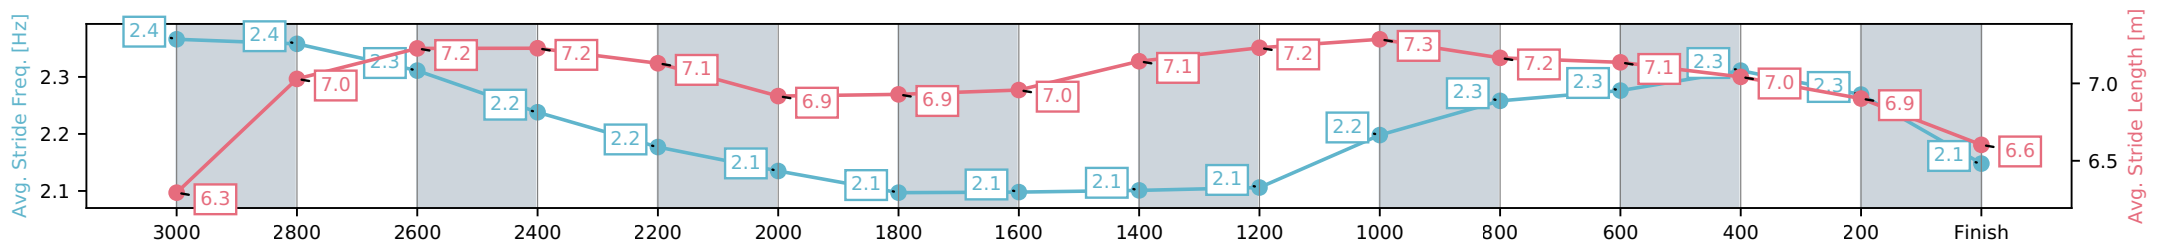

Eagle Farm QLD --Professional-2026-06-13

Race 3: XXXX BRISBANE CUP - 3200m

13 June 2026 - 12:54PM

Track Rating: Heavy 9, Weather: Fine, Rail Position: +4m Entire Circuit

Section	Overall	L2400	L2200	L2000	L1800	L1600	L1400	L1200	L1000	L800	L600	L400	L200
Section Times	3:28.31 (0:51.16)	2:37.14 [5] (0:13.00)	2:24.15 [5] (0:13.59)	2:10.56 [5] (0:13.76)	1:56.80 [6] (0:13.68)	1:43.12 [6] (0:13.31)	1:29.81 [6] (0:13.16)	1:16.65 [6] (0:12.40)	1:04.25 [2] (0:12.35)	0:51.90 [1] (0:12.33)	0:39.57 [1] (0:12.27)	0:27.30 [4] (0:12.87)	0:14.42 [6] (0:14.42)
Average Speed [km/h]	57.4	55.4	53.0	52.5	53.3	54.8	55.0	58.2	59.3	58.5	58.3	55.9	50.5
Top Speed [km/h]	62.3	57.9	53.9	53.4	54.3	55.2	55.7	59.8	60.0	58.9	58.6	57.6	53.8
Avg. Dist. to Rail [m]	3.9	0.6	0.6	0.7	2.6	3.8	4.4	5.6	3.4	0.7	1.4	1.8	0.6
Avg. Stride Freq. [Hz]	2.3	2.2	2.1	2.1	2.1	2.1	2.1	2.2	2.3	2.3	2.3	2.3	2.1
Avg. Stride Length [m]	6.9	7.1	6.9	6.9	7.0	7.1	7.2	7.3	7.2	7.1	7.0	6.9	6.6