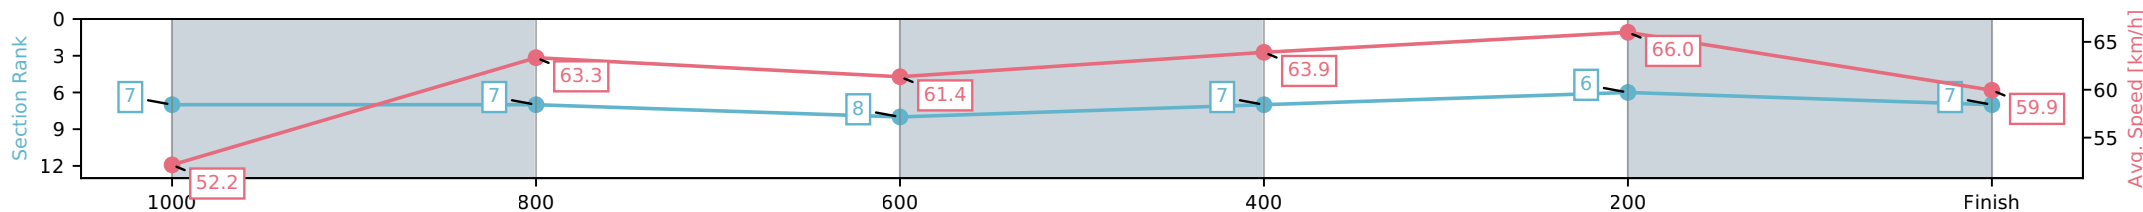

Eagle Farm QLD --Professional-2026-06-13

Race 5: SEVEN HINKLER HANDICAP - 1200m

13 June 2026 - 2:04PM

Track Rating: Heavy 9, Weather: Fine, Rail Position: +4m Entire Circuit

BRISBANE RACING CLUB

Section	L1200	L1000	L800	L600	L400	L200
Section Times	1:11.92 (0:14.00)	0:57.92 [7] (0:11.60)	0:46.32 [7] (0:11.89)	0:34.43 [8] (0:11.41)	0:23.02 [7] (0:10.91)	0:12.11 [6] (0:12.11)
Average Speed [km/h]	52.2	63.3	61.4	63.9	66.0	59.9
Top Speed [km/h]	62.3	65.1	62.3	66.1	67.0	64.6
Avg. Dist. to Rail [m]	4.7	4.0	3.0	2.6	5.8	8.2
Avg. Stride Freq. [Hz]	2.3	2.3	2.3	2.3	2.5	2.4
Avg. Stride Length [m]	6.8	7.4	7.4	7.4	7.4	6.9