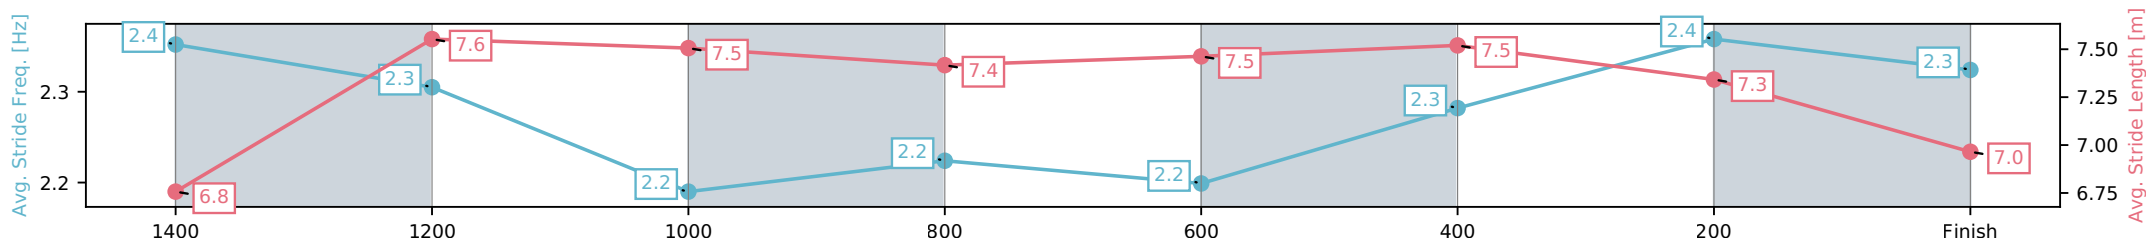

Horse/Jockey Name	Tron Bolt/James McDonald
Finish Rank	1
Fastest Section Time (Section)	0:11.60 (600-400)
Top Speed [km/h] (Section)	64.7 (1400-1200)
Race State	Finished

Eagle Farm QLD --Professional-2026-06-13

Race 7: TRACKSIDE NZ J.J. ATKINS - 1600m

13 June 2026 - 3:18PM

Track Rating: Heavy 9, Weather: Fine, Rail Position: +4m Entire Circuit

Section	L1600	L1400	L1200	L1000	L800	L600	L400	L200
Section Times	1:37.70 (0:13.89)	1:23.81 [6] (0:11.62)	1:12.20 [7] (0:12.18)	1:00.02 [7] (0:12.07)	0:47.95 [8] (0:12.16)	0:35.79 [8] (0:11.60)	0:24.19 [4] (0:11.63)	0:12.56 [2] (0:12.56)
Average Speed [km/h]	51.5	62.3	59.3	60.9	59.9	62.9	61.9	57.6
Top Speed [km/h]	64.1	64.7	60.1	62.1	61.5	64.2	63.9	60.1
Avg. Dist. to Rail [m]	10.4	5.2	5.6	4.2	2.6	2.8	7.6	9.8
Avg. Stride Freq. [Hz]	2.4	2.3	2.2	2.2	2.2	2.3	2.4	2.3
Avg. Stride Length [m]	6.8	7.6	7.5	7.4	7.5	7.5	7.3	7.0

- [ ] Ranking at each section and finish
- -:-:- No data available at this section
- NA No data available