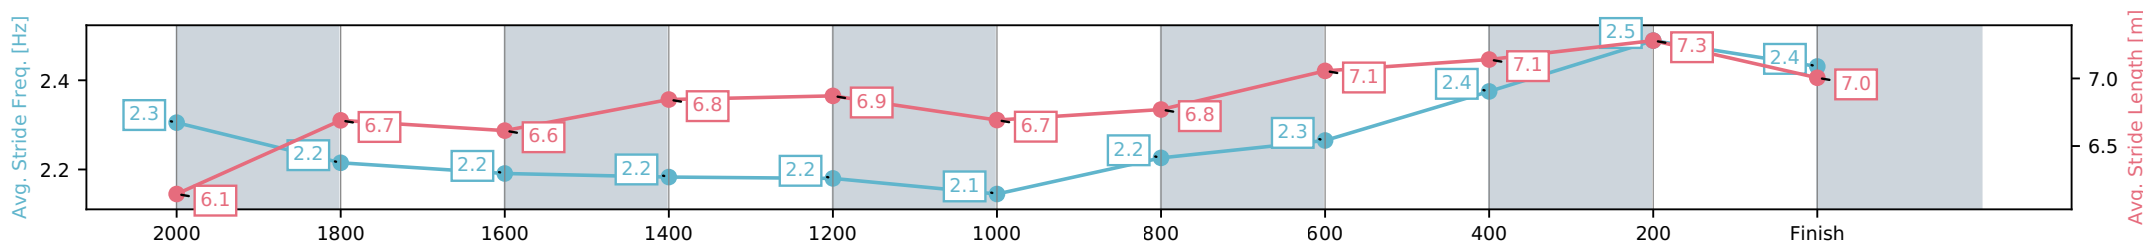

Eagle Farm QLD --Professional-2026-06-13

Race 9: HKJC WORLD POOL Q22 - 2200m

13 June 2026 - 4:34PM

Track Rating: Heavy 9, Weather: Fine, Rail Position: +4m Entire Circuit

Section	L2200	L2000	L1800	L1600	L1400	L1200	L1000	L800	L600	L400	L200
Section Times	2:23.83 (0:15.72)	2:08.11 [4] (0:13.48)	1:54.64 [4] (0:13.78)	1:40.86 [4] (0:13.37)	1:27.50 [4] (0:13.45)	1:14.04 [4] (0:13.91)	1:00.13 [4] (0:13.16)	0:46.98 [4] (0:12.50)	0:34.47 [4] (0:11.62)	0:22.85 [4] (0:11.09)	0:11.76 [5] (0:11.76)
Average Speed [km/h]	46.3	53.3	53.0	54.6	53.8	51.9	55.9	58.8	62.9	64.9	60.8
Top Speed [km/h]	54.4	53.7	54.5	55.2	55.7	52.7	56.8	60.5	65.2	66.3	62.8
Avg. Dist. to Rail [m]	1.3	0.8	2.7	3.8	4.7	5.3	4.2	4.5	3.1	4.7	4.3
Avg. Stride Freq. [Hz]	2.3	2.2	2.2	2.2	2.2	2.1	2.2	2.3	2.4	2.5	2.4
Avg. Stride Length [m]	6.1	6.7	6.6	6.8	6.9	6.7	6.8	7.1	7.1	7.3	7.0