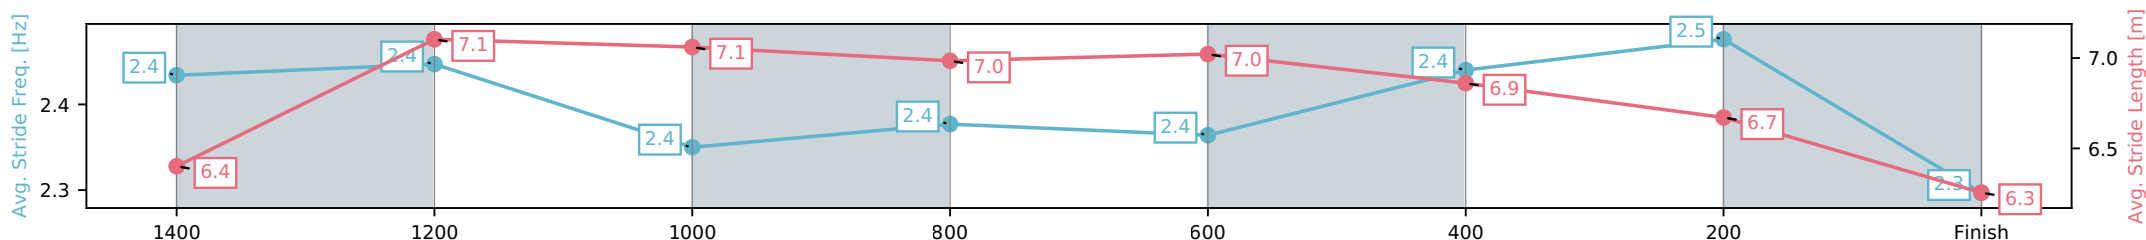

- [ ] Ranking at each section and finish
- :-:- No data available at this section
- NA No data available

Horse/Jockey Name	Spicy Martini/Taylor Marshall
Finish Rank	1
Fastest Section Time (Section)	0:11.11 (1200-1000)
Top Speed [km/h] (Section)	66.1 (1200-1000)
Race State	Finished