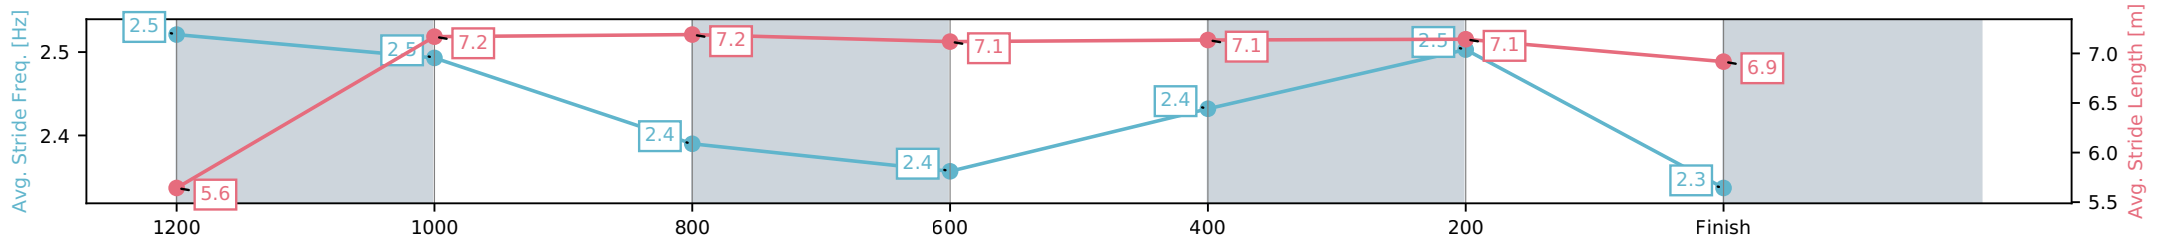

Eagle Farm QLD --Professional-2026-06-13

Race 6: MAGIC MILLIONS DANE RIPPER STAKES - 1300m

13 June 2026 - 2:40PM

Track Rating: Heavy 9, Weather: Fine, Rail Position: +4m Entire Circuit

Section	L1300	L1200	L1000	L800	L600	L400	L200
Section Times	1:17.81 (0:07.69)	1:10.12 [3] (0:11.10)	0:59.02 [3] (0:11.71)	0:47.31 [3] (0:11.95)	0:35.36 [3] (0:11.41)	0:23.95 [2] (0:11.27)	0:12.68 [1] (0:12.68)
Average Speed [km/h]	45.5	65.0	62.2	60.6	62.8	63.9	57.2
Top Speed [km/h]	62.3	66.1	65.1	61.8	65.5	65.8	61.5
Avg. Dist. to Rail [m]	8.7	4.9	2.1	1.2	0.7	2.6	1.0
Avg. Stride Freq. [Hz]	2.5	2.5	2.4	2.4	2.4	2.5	2.3
Avg. Stride Length [m]	5.6	7.2	7.2	7.1	7.1	7.1	6.9