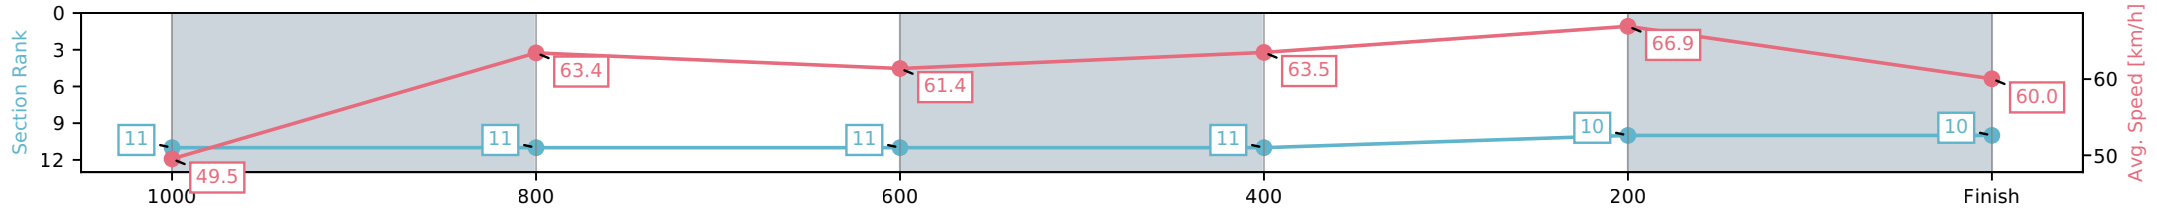

Eagle Farm QLD --Professional-2026-06-13

Race 5: SEVEN HINKLER HANDICAP - 1200m

13 June 2026 - 2:04PM

Track Rating: Heavy 9, Weather: Fine, Rail Position: +4m Entire Circuit

Section	L1200	L1000	L800	L600	L400	L200
Section Times	1:12.23 (0:14.75)	0:57.48 [11] (0:11.50)	0:45.98 [11] (0:11.84)	0:34.14 [11] (0:11.34)	0:22.80 [11] (0:10.76)	0:12.05 [10] (0:12.05)
Average Speed [km/h]	49.5	63.4	61.4	63.5	66.9	60.0
Top Speed [km/h]	61.8	64.3	62.4	67.6	68.1	64.4
Avg. Dist. to Rail [m]	4.9	2.8	2.1	1.0	1.2	0.7
Avg. Stride Freq. [Hz]	2.4	2.5	2.4	2.4	2.6	2.4
Avg. Stride Length [m]	6.6	7.0	7.1	7.1	7.3	7.0