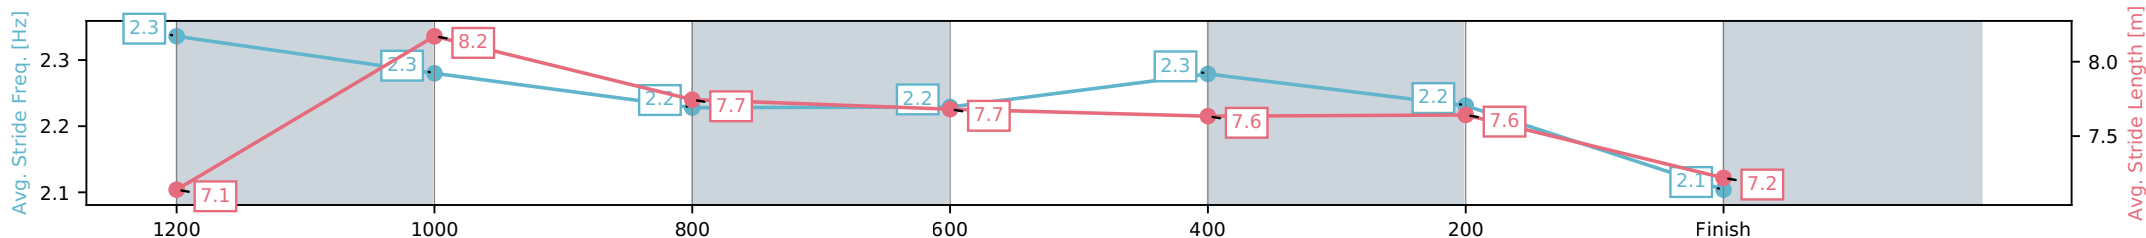

Eagle Farm QLD --Professional-2026-06-13

Race 8: LADBROKES STRADBROKE HANDICAP - 1400m

13 June 2026 - 3:59PM

Track Rating: Heavy 9, Weather: Fine, Rail Position: +4m Entire Circuit

Section	L1400	L1200	L1000	L800	L600	L400	L200
Section Times	1:24.38 (0:13.62)	1:10.76 [3] (0:10.75)	1:00.01 [2] (0:11.63)	0:48.38 [2] (0:11.67)	0:36.71 [2] (0:11.50)	0:25.21 [2] (0:11.81)	0:13.40 [3] (0:13.40)
Average Speed [km/h]	53.9	67.2	63.8	62.9	63.6	61.0	53.9
Top Speed [km/h]	66.5	68.4	64.9	63.4	63.9	63.5	58.2
Avg. Dist. to Rail [m]	6.9	7.3	6.0	4.4	3.4	7.6	8.1
Avg. Stride Freq. [Hz]	2.3	2.3	2.2	2.2	2.3	2.2	2.1
Avg. Stride Length [m]	7.1	8.2	7.7	7.7	7.6	7.6	7.2