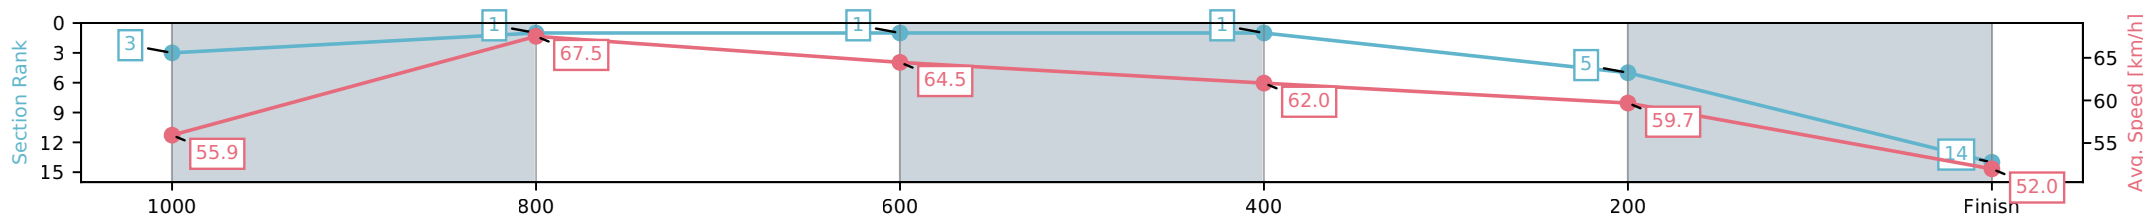

Eagle Farm QLD --Professional-2026-06-13

Race 2: TICKETMASTER OXLADE STAKES - 1200m

13 June 2026 - 12:21PM

Track Rating: Heavy 9, Weather: Fine, Rail Position: +4m Entire Circuit

Section	L1200	L1000	L800	L600	L400	L200
Section Times	1:13.33 (0:13.05)	1:00.28 [3] (0:11.01)	0:49.26 [1] (0:11.41)	0:37.85 [1] (0:11.73)	0:26.12 [1] (0:12.06)	0:14.06 [5] (0:14.06)
Average Speed [km/h]	55.9	67.5	64.5	62.0	59.7	52.0
Top Speed [km/h]	66.6	68.1	66.0	63.4	61.8	55.3
Avg. Dist. to Rail [m]	9.0	6.6	4.6	2.1	2.1	0.3
Avg. Stride Freq. [Hz]	2.7	2.7	2.6	2.6	2.6	2.4
Avg. Stride Length [m]	6.5	6.8	6.8	6.6	6.4	6.1