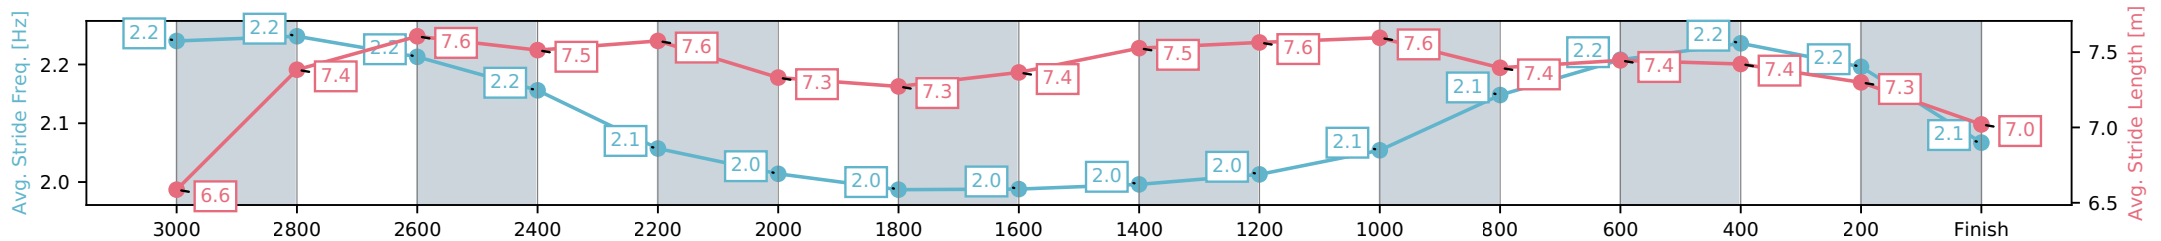

Eagle Farm QLD --Professional-2026-06-13

Race 3: XXXX BRISBANE CUP - 3200m

13 June 2026 - 12:54PM

Track Rating: Heavy 9, Weather: Fine, Rail Position: +4m Entire Circuit

Section	Overall	L2400	L2200	L2000	L1800	L1600	L1400	L1200	L1000	L800	L600	L400	L200
Section Times	3:27.55 (0:51.01)	2:36.55 [3] (0:12.92)	2:23.62 [3] (0:13.61)	2:10.01 [3] (0:13.81)	1:56.20 [4] (0:13.63)	1:42.57 [4] (0:13.31)	1:29.26 [4] (0:13.13)	1:16.13 [4] (0:12.77)	1:03.35 [4] (0:12.52)	0:50.83 [4] (0:12.19)	0:38.64 [3] (0:12.04)	0:26.60 [2] (0:12.60)	0:14.00 [5] (0:14.00)
Average Speed [km/h]	57.8	55.7	53.0	52.8	53.8	55.0	55.0	56.6	59.1	60.4	59.9	57.2	51.7
Top Speed [km/h]	62.3	56.9	54.3	53.8	55.1	55.4	55.9	57.7	60.8	60.9	60.5	59.6	54.2
Avg. Dist. to Rail [m]	4.6	1.0	1.8	2.3	3.9	4.9	5.0	5.2	5.7	4.8	0.9	0.9	1.2
Avg. Stride Freq. [Hz]	2.2	2.1	2.0	2.0	2.0	2.0	2.0	2.1	2.1	2.2	2.2	2.2	2.1
Avg. Stride Length [m]	7.3	7.6	7.3	7.3	7.4	7.5	7.6	7.6	7.4	7.4	7.4	7.3	7.0