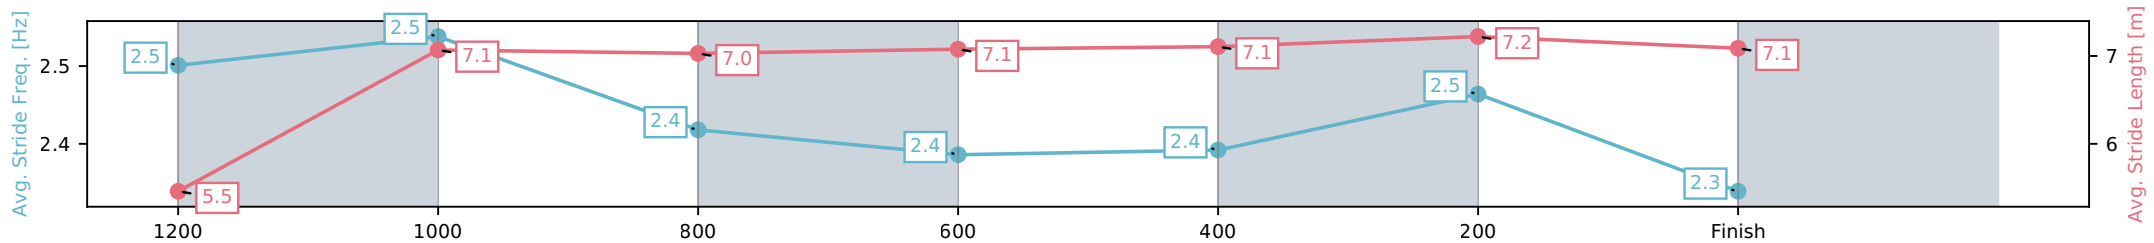

Eagle Farm QLD --Professional-2026-06-13

Race 6: MAGIC MILLIONS DANE RIPPER STAKES - 1300m

13 June 2026 - 2:40PM

Track Rating: Heavy 9, Weather: Fine, Rail Position: +4m Entire Circuit

Section	L1300	L1200	L1000	L800	L600	L400	L200
Section Times	1:18.12 (0:08.13)	1:09.99 [9] (0:11.07)	0:58.92 [8] (0:11.81)	0:47.11 [8] (0:11.89)	0:35.22 [7] (0:11.68)	0:23.55 [8] (0:11.26)	0:12.29 [8] (0:12.29)
Average Speed [km/h]	42.9	65.1	61.8	61.1	61.9	64.0	58.8
Top Speed [km/h]	61.1	66.9	63.0	62.0	64.0	65.2	62.1
Avg. Dist. to Rail [m]	9.3	3.4	2.6	2.1	0.9	3.9	2.1
Avg. Stride Freq. [Hz]	2.5	2.5	2.4	2.4	2.4	2.5	2.3
Avg. Stride Length [m]	5.5	7.1	7.0	7.1	7.1	7.2	7.1