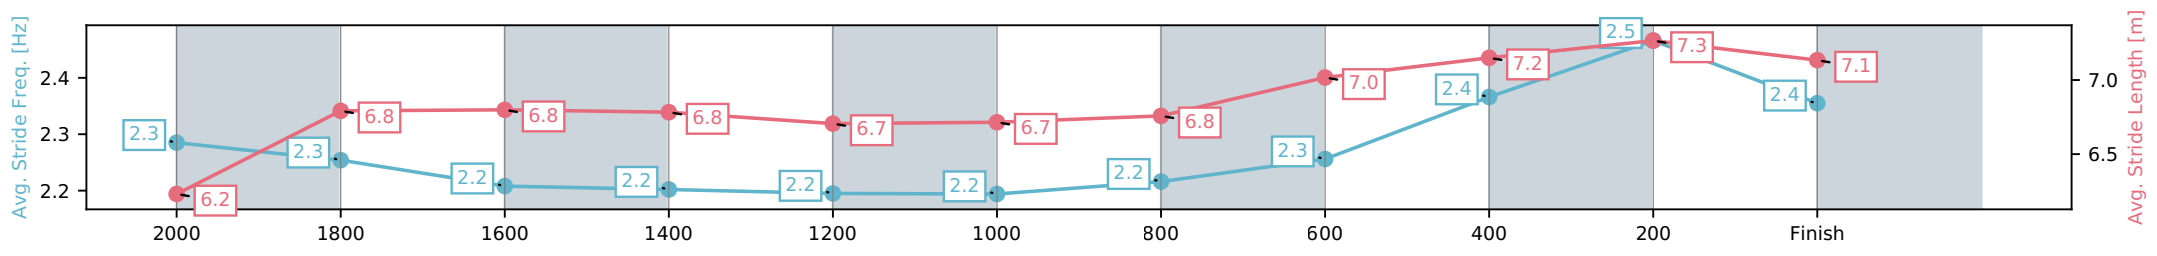

Horse/Jockey Name	Royal Supremacy/Mark Zahra
Finish Rank	1
Fastest Section Time (Section)	0:11.18 (400-200)
Top Speed [km/h] (Section)	65.8 (400-200)
Race State	Finished

Section	L2200	L2000	L1800	L1600	L1400	L1200	L1000	L800	L600	L400	L200
Section Times	2:23.38 (0:15.49)	2:07.89 [2] (0:13.07)	1:54.82 [1] (0:13.43)	1:41.39 [1] (0:13.33)	1:28.06 [1] (0:13.66)	1:14.40 [1] (0:13.54)	1:00.86 [1] (0:13.27)	0:47.59 [1] (0:12.57)	0:35.02 [1] (0:11.72)	0:23.30 [1] (0:11.18)	0:12.13 [1] (0:12.13)
Average Speed [km/h]	47.3	55.6	54.3	54.8	53.0	53.3	55.7	58.5	62.8	64.4	59.5
Top Speed [km/h]	55.7	55.9	55.4	55.5	53.9	54.0	57.0	59.7	64.6	65.8	62.6
Avg. Dist. to Rail [m]	5.6	1.9	2.5	4.2	4.7	5.6	5.4	4.6	4.3	7.5	5.8
Avg. Stride Freq. [Hz]	2.3	2.3	2.2	2.2	2.2	2.2	2.2	2.3	2.4	2.5	2.4
Avg. Stride Length [m]	6.2	6.8	6.8	6.8	6.7	6.7	6.8	7.0	7.2	7.3	7.1

[ ] Ranking at each section and finish
-:-:- No data available at this section
NA No data available