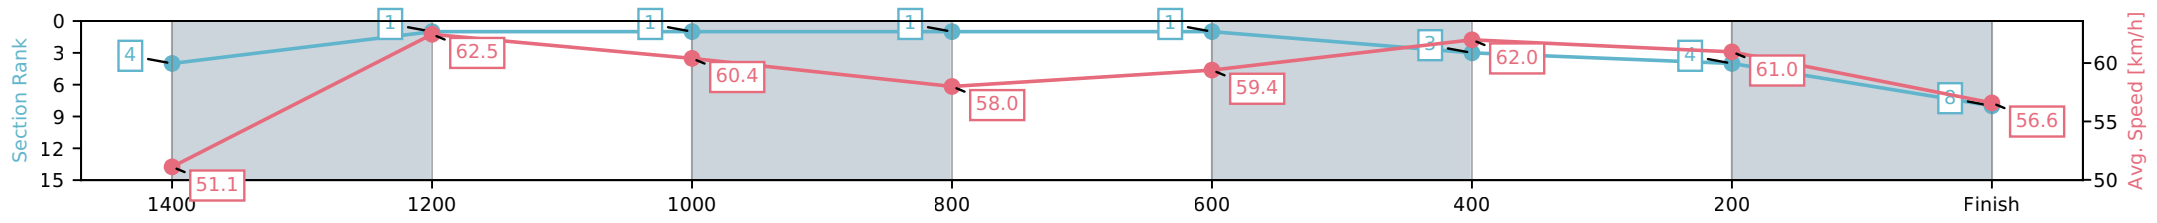

Horse/Jockey Name	Artistic Venture/Ben Thompson
Finish Rank	8
Fastest Section Time (Section)	0:11.57 (1400-1200)
Top Speed [km/h] (Section)	64.2 (1400-1200)
Race State	Finished

Eagle Farm QLD --Professional-2026-06-13

Race 4: SKY RACING GUNSYND CLASSIC - 1600m

13 June 2026 - 1:30PM

Track Rating: Heavy 9, Weather: Fine, Rail Position: +4m Entire Circuit

Section	L1600	L1400	L1200	L1000	L800	L600	L400	L200
Section Times	1:38.72 (0:14.03)	1:24.69 [4] (0:11.57)	1:13.12 [1] (0:11.95)	1:01.17 [1] (0:12.65)	0:48.52 [1] (0:12.30)	0:36.22 [1] (0:11.77)	0:24.45 [3] (0:11.81)	0:12.63 [4] (0:12.63)
Average Speed [km/h]	51.1	62.5	60.4	58.0	59.4	62.0	61.0	56.6
Top Speed [km/h]	63.8	64.2	62.0	58.8	60.8	63.8	62.8	59.0
Avg. Dist. to Rail [m]	10.0	5.1	4.9	3.9	3.2	2.8	4.1	4.9
Avg. Stride Freq. [Hz]	2.3	2.3	2.2	2.2	2.2	2.4	2.3	2.3
Avg. Stride Length [m]	6.7	7.6	7.5	7.2	7.3	7.2	7.3	7.1

[ ] Ranking at each section and finish
-:-:- No data available at this section
NA No data available