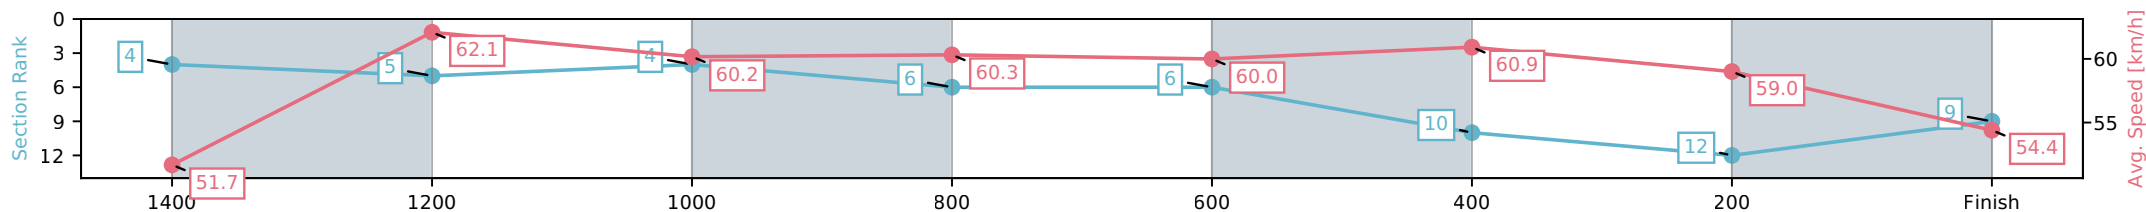

- [ ] Ranking at each section and finish
- :-:- No data available at this section
- NA No data available

Horse/Jockey Name	Heatstroke/Chad Schofield
Finish Rank	10
Fastest Section Time (Section)	0:11.60 (1400-1200)
Top Speed [km/h] (Section)	65.0 (600-400)
Race State	Finished