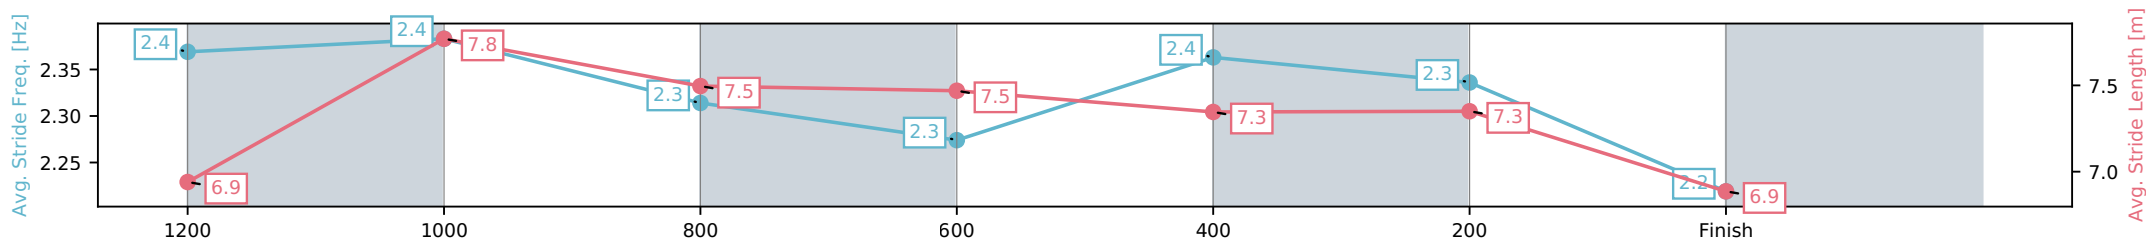

Eagle Farm QLD --Professional-2026-06-13

Race 8: LADBROKES STRADBROKE HANDICAP - 1400m

13 June 2026 - 3:59PM

Track Rating: Heavy 9, Weather: Fine, Rail Position: +4m Entire Circuit

Section	L1400	L1200	L1000	L800	L600	L400	L200
Section Times	1:24.16 (0:13.38)	1:10.78 [1] (0:10.82)	0:59.97 [1] (0:11.59)	0:48.37 [1] (0:11.78)	0:36.59 [1] (0:11.53)	0:25.06 [1] (0:11.75)	0:13.31 [1] (0:13.31)
Average Speed [km/h]	54.5	66.8	64.0	62.1	63.3	61.3	54.3
Top Speed [km/h]	66.8	68.0	65.3	63.1	65.1	63.2	58.0
Avg. Dist. to Rail [m]	5.6	6.7	6.1	3.6	2.6	7.0	7.3
Avg. Stride Freq. [Hz]	2.4	2.4	2.3	2.3	2.4	2.3	2.2
Avg. Stride Length [m]	6.9	7.8	7.5	7.5	7.3	7.3	6.9