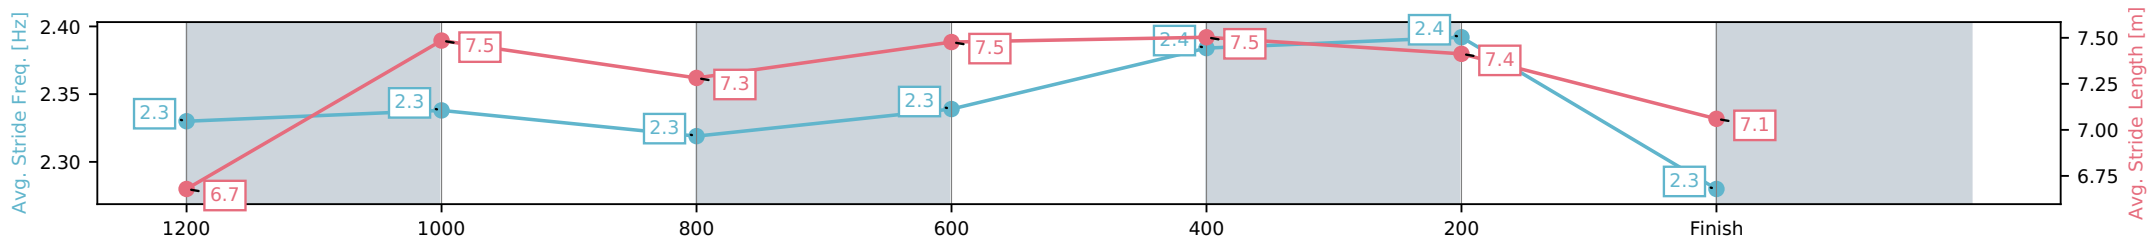

Eagle Farm QLD --Professional-2026-06-13

Race 8: LADBROKES STRADBROKE HANDICAP - 1400m

13 June 2026 - 3:59PM

Track Rating: Heavy 9, Weather: Fine, Rail Position: +4m Entire Circuit

Section	L1400	L1200	L1000	L800	L600	L400	L200
Section Times	1:24.16 (0:14.20)	1:09.96 [14] (0:11.47)	0:58.49 [14] (0:11.77)	0:46.72 [15] (0:11.43)	0:35.29 [15] (0:11.16)	0:24.13 [14] (0:11.38)	0:12.75 [9] (0:12.75)
Average Speed [km/h]	51.5	63.0	62.7	64.2	65.8	63.3	57.1
Top Speed [km/h]	64.5	64.1	64.4	65.8	67.1	65.9	60.1
Avg. Dist. to Rail [m]	8.0	6.3	5.0	4.2	3.9	5.7	4.3
Avg. Stride Freq. [Hz]	2.3	2.3	2.3	2.3	2.4	2.4	2.3
Avg. Stride Length [m]	6.7	7.5	7.3	7.5	7.5	7.4	7.1