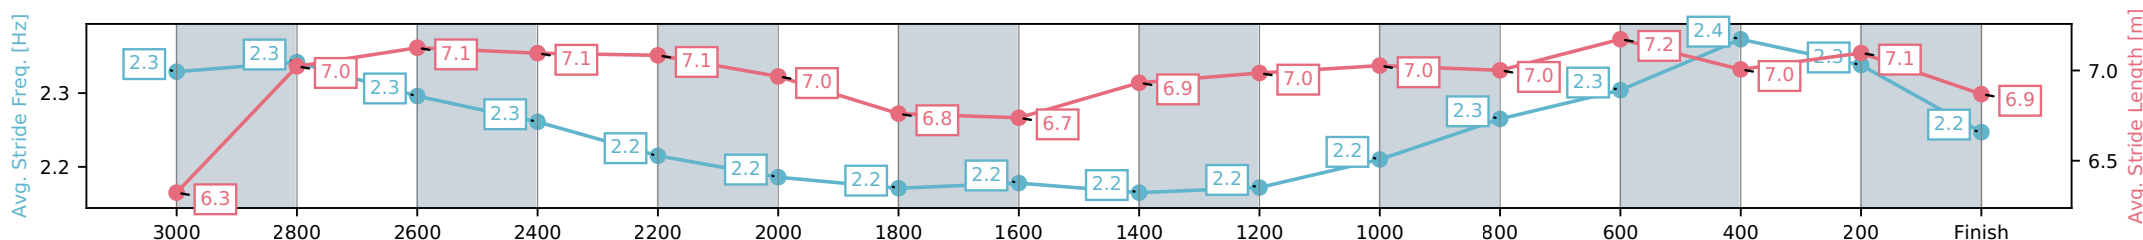

Eagle Farm QLD --Professional-2026-06-13

Race 3: XXXX BRISBANE CUP - 3200m

13 June 2026 - 12:54PM

Track Rating: Heavy 9, Weather: Fine, Rail Position: +4m Entire Circuit

Section	Overall	L2400	L2200	L2000	L1800	L1600	L1400	L1200	L1000	L800	L600	L400	L200
Section Times	3:26.47 (0:51.86)	2:34.62 [8] (0:12.80)	2:21.82 [7] (0:13.20)	2:08.62 [6] (0:13.62)	1:54.99 [5] (0:13.63)	1:41.36 [5] (0:13.30)	1:28.06 [5] (0:13.19)	1:14.86 [5] (0:12.83)	1:02.03 [6] (0:12.56)	0:49.48 [7] (0:12.07)	0:37.41 [5] (0:12.02)	0:25.39 [5] (0:12.12)	0:13.27 [3] (0:13.27)
Average Speed [km/h]	56.3	56.3	54.5	52.8	53.2	54.6	54.7	56.2	58.3	60.6	61.0	59.4	54.7
Top Speed [km/h]	60.1	57.2	56.2	53.7	54.1	55.1	55.5	57.4	59.2	61.1	61.5	60.7	57.6
Avg. Dist. to Rail [m]	2.2	0.8	0.5	0.6	1.4	2.5	3.0	3.6	3.5	3.3	3.8	3.5	2.8
Avg. Stride Freq. [Hz]	2.3	2.2	2.2	2.2	2.2	2.2	2.2	2.2	2.3	2.3	2.4	2.3	2.2
Avg. Stride Length [m]	6.9	7.1	7.0	6.8	6.7	6.9	7.0	7.0	7.0	7.2	7.0	7.1	6.9