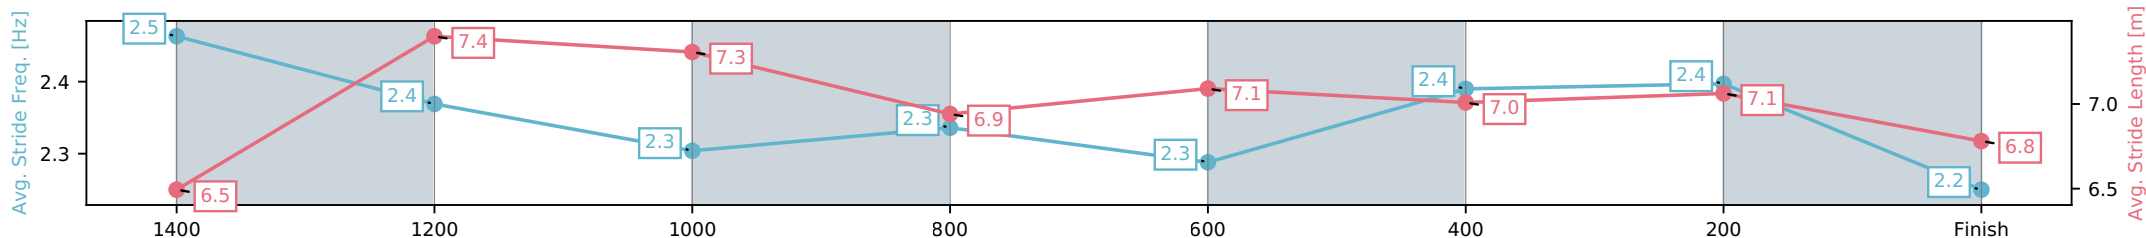

- [ ] Ranking at each section and finish
- :-:- No data available at this section
- NA No data available

Horse/Jockey Name	Macedon Mission/Jaden Lloyd
Finish Rank	8
Fastest Section Time (Section)	0:11.51 (1400-1200)
Top Speed [km/h] (Section)	64.8 (1600 - 1400)
Race State	Finished