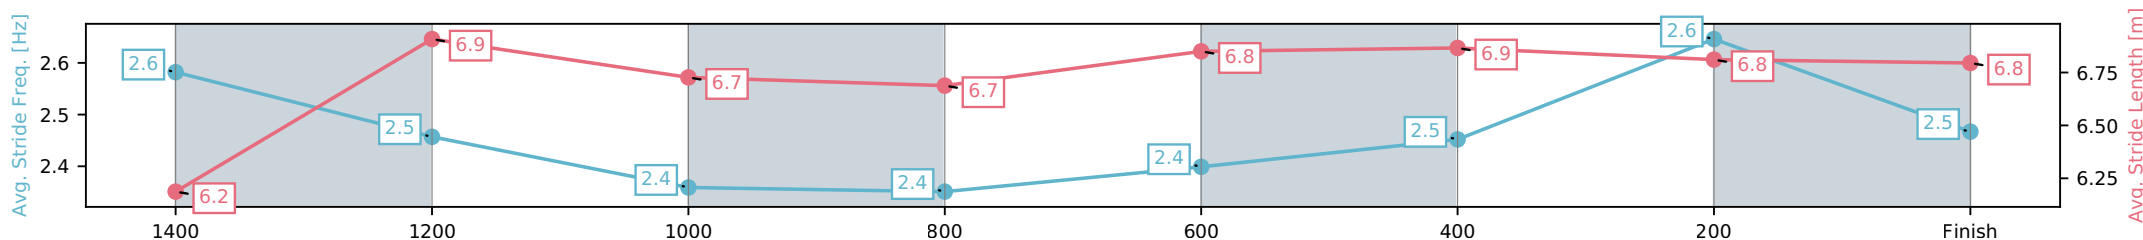

Eagle Farm QLD --Professional-2026-06-13

Race 1: THE WAYNE WILSON - 1600m

13 June 2026 - 11:44AM

Track Rating: Heavy 9, Weather: Fine, Rail Position: +4m Entire Circuit

BRISBANE RACING CLUB

Section	L1600	L1400	L1200	L1000	L800	L600	L400	L200
Section Times	1:38.17 (0:13.78)	1:24.39 [4] (0:11.87)	1:12.51 [4] (0:12.67)	0:59.84 [4] (0:12.66)	0:47.19 [4] (0:12.18)	0:35.00 [4] (0:11.75)	0:23.25 [4] (0:11.14)	0:12.12 [2] (0:12.12)
Average Speed [km/h]	51.5	60.8	56.9	57.6	59.6	61.3	64.7	59.6
Top Speed [km/h]	64.4	63.3	59.5	59.2	60.8	64.3	65.4	62.8
Avg. Dist. to Rail [m]	7.1	3.2	2.3	2.4	1.8	0.5	6.0	6.2
Avg. Stride Freq. [Hz]	2.6	2.5	2.4	2.4	2.4	2.5	2.6	2.5
Avg. Stride Length [m]	6.2	6.9	6.7	6.7	6.8	6.9	6.8	6.8