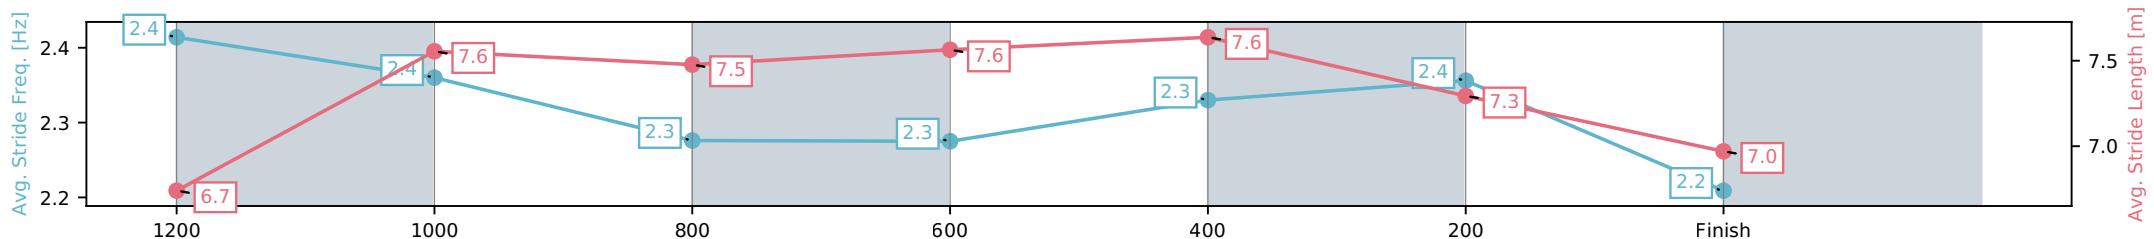

Eagle Farm QLD --Professional-2026-06-13

Race 8: LADBROKES STRADBROKE HANDICAP - 1400m

13 June 2026 - 3:59PM

Track Rating: Heavy 9, Weather: Fine, Rail Position: +4m Entire Circuit

Section	L1400	L1200	L1000	L800	L600	L400	L200
Section Times	1:24.56 (0:13.73)	1:10.83 [7] (0:11.24)	0:59.59 [8] (0:11.78)	0:47.82 [8] (0:11.59)	0:36.23 [9] (0:11.27)	0:24.96 [8] (0:11.73)	0:13.23 [7] (0:13.23)
Average Speed [km/h]	53.2	64.2	62.2	62.5	63.6	61.3	54.7
Top Speed [km/h]	65.0	65.1	63.0	63.4	64.8	63.8	57.8
Avg. Dist. to Rail [m]	4.4	4.2	3.4	1.3	1.2	1.9	3.3
Avg. Stride Freq. [Hz]	2.4	2.4	2.3	2.3	2.3	2.4	2.2
Avg. Stride Length [m]	6.7	7.6	7.5	7.6	7.6	7.3	7.0