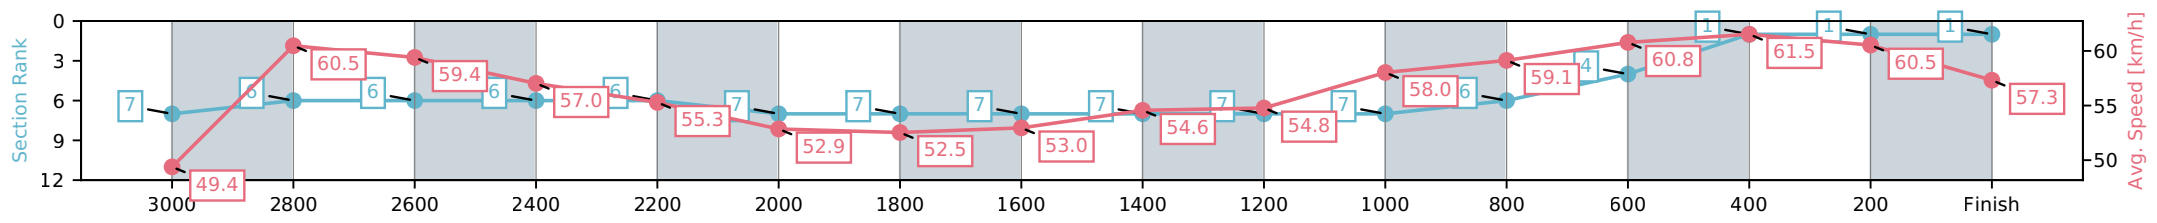

Eagle Farm QLD --Professional-2026-06-13

Race 3: XXXX BRISBANE CUP - 3200m

13 June 2026 - 12:54PM

Track Rating: Heavy 9, Weather: Fine, Rail Position: +4m Entire Circuit

Section	Overall	L2400	L2200	L2000	L1800	L1600	L1400	L1200	L1000	L800	L600	L400	L200
Section Times	3:25.30 (0:51.61)	2:33.69 [7] (0:13.03)	2:20.66 [6] (0:13.61)	2:07.05 [7] (0:13.61)	1:53.44 [7] (0:13.66)	1:39.79 [7] (0:13.36)	1:26.42 [7] (0:13.19)	1:13.23 [7] (0:12.44)	1:00.79 [7] (0:12.44)	0:48.34 [6] (0:12.03)	0:36.32 [4] (0:11.82)	0:24.50 [1] (0:11.90)	0:12.60 [1] (0:12.60)
Average Speed [km/h]	56.6	55.3	52.9	52.5	53.0	54.6	54.8	58.0	59.1	60.8	61.5	60.5	57.3
Top Speed [km/h]	61.2	57.4	54.6	53.6	54.5	55.6	55.3	60.5	59.8	61.0	62.2	62.5	58.9
Avg. Dist. to Rail [m]	2.5	1.4	0.6	1.4	1.0	3.6	4.3	4.7	4.3	3.4	1.9	2.4	4.7
Avg. Stride Freq. [Hz]	2.2	2.1	2.1	2.0	2.0	2.1	2.1	2.1	2.1	2.2	2.2	2.2	2.2
Avg. Stride Length [m]	7.2	7.5	7.2	7.2	7.2	7.3	7.4	7.6	7.5	7.7	7.6	7.6	7.4