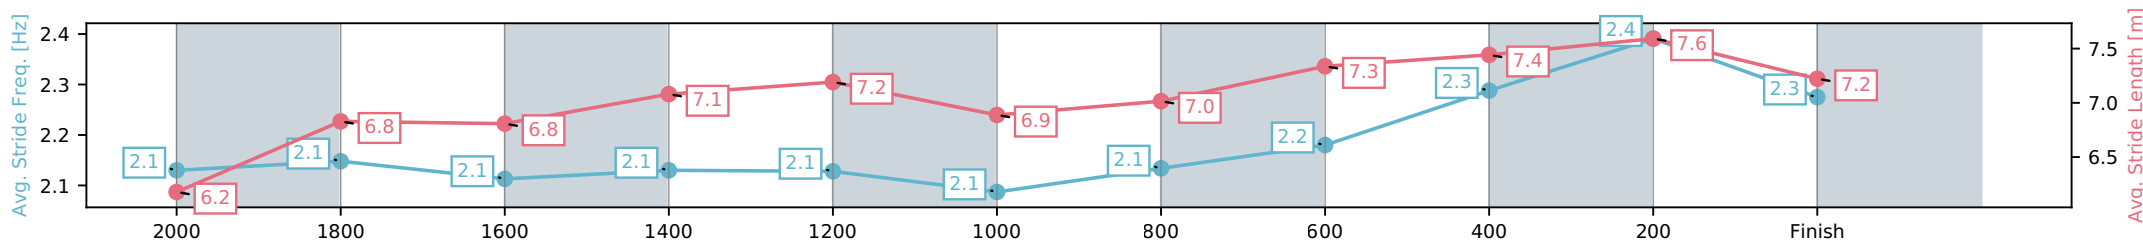

Eagle Farm QLD --Professional-2026-06-13

Race 9: HKJC WORLD POOL Q22 - 2200m

13 June 2026 - 4:34PM

Track Rating: Heavy 9, Weather: Fine, Rail Position: +4m Entire Circuit

Section	L2200	L2000	L1800	L1600	L1400	L1200	L1000	L800	L600	L400	L200
Section Times	2:24.97 (0:16.53)	2:08.44 [9] (0:13.61)	1:54.83 [9] (0:13.90)	1:40.93 [9] (0:13.22)	1:27.71 [9] (0:13.26)	1:14.45 [9] (0:13.93)	1:00.52 [9] (0:13.18)	0:47.34 [9] (0:12.34)	0:35.00 [9] (0:11.66)	0:23.34 [9] (0:11.05)	0:12.28 [9] (0:12.28)
Average Speed [km/h]	44.2	53.3	52.9	55.6	54.7	51.9	56.5	60.1	63.8	65.2	58.0
Top Speed [km/h]	52.9	54.3	55.0	57.0	56.8	53.0	59.9	63.1	65.6	67.0	62.4
Avg. Dist. to Rail [m]	5.5	1.4	4.3	5.7	6.9	7.4	6.9	6.7	6.5	11.3	13.9
Avg. Stride Freq. [Hz]	2.1	2.1	2.1	2.1	2.1	2.1	2.1	2.2	2.3	2.4	2.3
Avg. Stride Length [m]	6.2	6.8	6.8	7.1	7.2	6.9	7.0	7.3	7.4	7.6	7.2