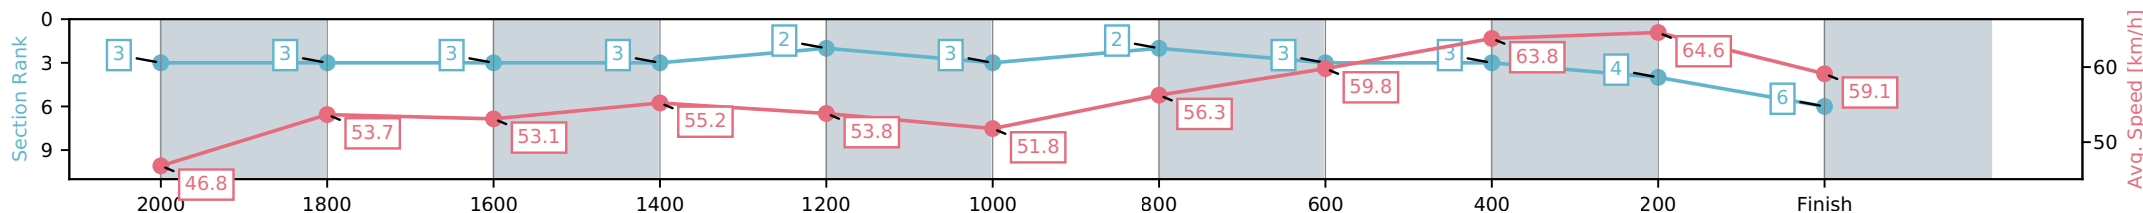

Eagle Farm QLD --Professional-2026-06-13

Race 9: HKJC WORLD POOL Q22 - 2200m

13 June 2026 - 4:34PM

Track Rating: Heavy 9, Weather: Fine, Rail Position: +4m Entire Circuit

Section	L2200	L2000	L1800	L1600	L1400	L1200	L1000	L800	L600	L400	L200
Section Times	2:24.31 (0:15.57)	2:08.74 [3] (0:13.46)	1:55.28 [3] (0:13.80)	1:41.48 [3] (0:13.30)	1:28.18 [3] (0:13.44)	1:14.73 [2] (0:13.95)	1:00.78 [3] (0:13.20)	0:47.58 [2] (0:12.48)	0:35.10 [3] (0:11.70)	0:23.40 [3] (0:11.15)	0:12.25 [4] (0:12.25)
Average Speed [km/h]	46.8	53.7	53.1	55.2	53.8	51.8	56.3	59.8	63.8	64.6	59.1
Top Speed [km/h]	54.5	54.4	54.9	56.1	55.6	53.1	57.8	61.8	66.0	66.4	61.6
Avg. Dist. to Rail [m]	2.0	1.1	3.6	5.7	6.2	6.7	6.4	7.6	7.7	12.6	11.4
Avg. Stride Freq. [Hz]	2.2	2.1	2.1	2.1	2.1	2.0	2.1	2.2	2.3	2.4	2.3
Avg. Stride Length [m]	6.5	7.0	6.9	7.1	7.2	7.0	7.1	7.3	7.4	7.5	7.1