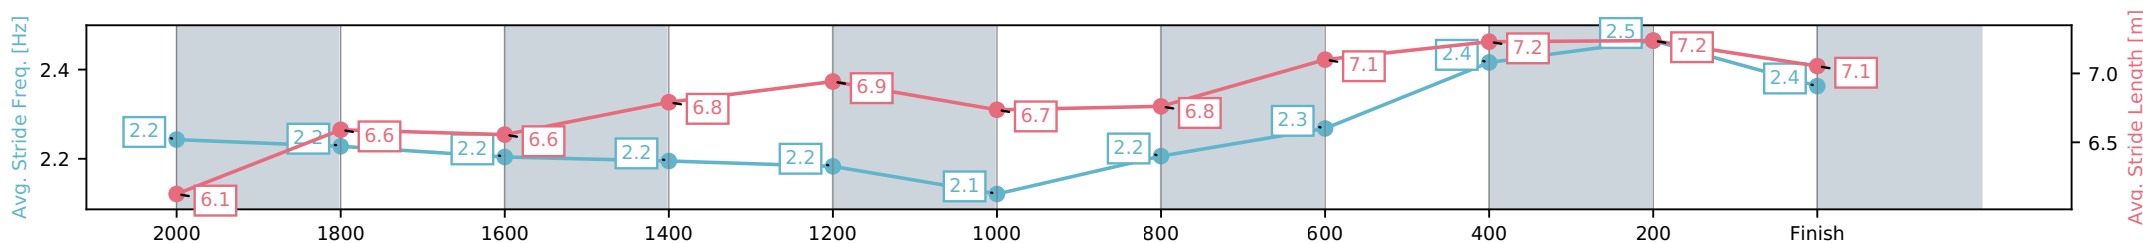

Eagle Farm QLD --Professional-2026-06-13

Race 9: HKJC WORLD POOL Q22 - 2200m

13 June 2026 - 4:34PM

Track Rating: Heavy 9, Weather: Fine, Rail Position: +4m Entire Circuit

Section	L2200	L2000	L1800	L1600	L1400	L1200	L1000	L800	L600	L400	L200
Section Times	2:24.44 (0:16.09)	2:08.35 [7] (0:13.60)	1:54.75 [7] (0:13.85)	1:40.90 [7] (0:13.36)	1:27.53 [8] (0:13.35)	1:14.19 [8] (0:14.01)	1:00.18 [8] (0:13.23)	0:46.94 [8] (0:12.28)	0:34.67 [8] (0:11.38)	0:23.29 [6] (0:11.27)	0:12.02 [7] (0:12.02)
Average Speed [km/h]	45.4	53.0	52.6	54.8	54.2	51.6	55.8	59.6	63.3	63.9	59.5
Top Speed [km/h]	53.4	53.9	54.7	55.6	55.8	52.3	58.1	62.4	64.9	65.2	62.0
Avg. Dist. to Rail [m]	1.7	0.8	2.2	4.6	5.1	6.2	5.2	3.7	0.7	4.1	5.4
Avg. Stride Freq. [Hz]	2.2	2.2	2.2	2.2	2.2	2.1	2.2	2.3	2.4	2.5	2.4
Avg. Stride Length [m]	6.1	6.6	6.6	6.8	6.9	6.7	6.8	7.1	7.2	7.2	7.1