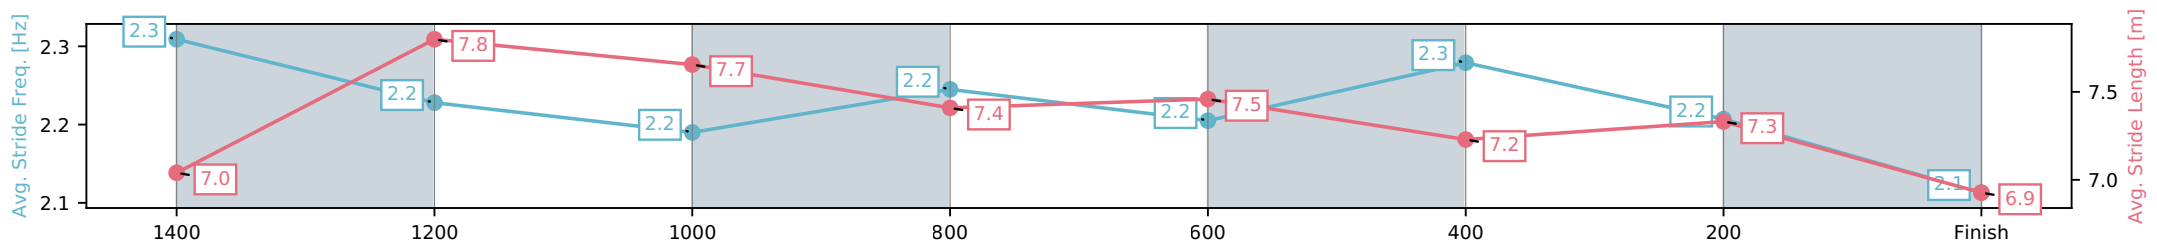

Horse/Jockey Name	Silken Salute/Adam Hyeronimus
Finish Rank	11
Fastest Section Time (Section)	0:11.60 (1400-1200)
Top Speed [km/h] (Section)	64.5 (1600 - 1400)
Race State	Finished

Eagle Farm QLD --Professional-2026-06-13

Race 7: TRACKSIDE NZ J.J. ATKINS - 1600m

13 June 2026 - 3:18PM

Track Rating: Heavy 9, Weather: Fine, Rail Position: +4m Entire Circuit

Section	L1600	L1400	L1200	L1000	L800	L600	L400	L200
Section Times	1:39.73 (0:13.52)	1:26.22 [1] (0:11.60)	1:14.62 [1] (0:11.94)	1:02.68 [1] (0:12.00)	0:50.68 [1] (0:12.21)	0:38.47 [1] (0:12.10)	0:26.37 [3] (0:12.48)	0:13.89 [9] (0:13.89)
Average Speed [km/h]	52.9	62.3	60.4	61.0	59.7	60.2	57.7	51.8
Top Speed [km/h]	64.5	64.5	61.3	61.8	60.9	61.1	60.5	55.7
Avg. Dist. to Rail [m]	8.9	3.5	3.2	3.2	2.7	2.4	6.3	6.2
Avg. Stride Freq. [Hz]	2.3	2.2	2.2	2.2	2.2	2.3	2.2	2.1
Avg. Stride Length [m]	7.0	7.8	7.7	7.4	7.5	7.2	7.3	6.9

[ ] Ranking at each section and finish
-:-:- No data available at this section
NA No data available