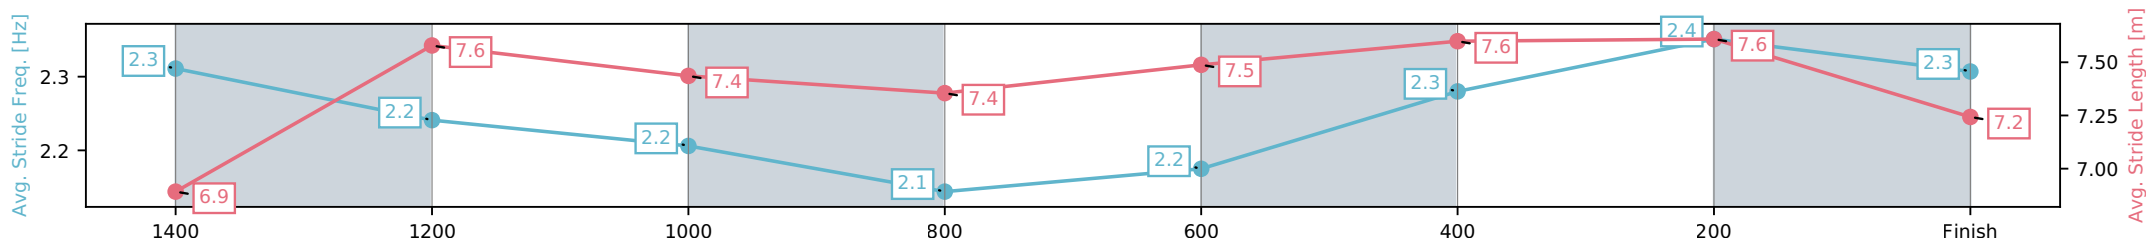

Eagle Farm QLD --Professional-2026-06-13

Race 4: SKY RACING GUNSYND CLASSIC - 1600m

13 June 2026 - 1:30PM

Track Rating: Heavy 9, Weather: Fine, Rail Position: +4m Entire Circuit

Section	L1600	L1400	L1200	L1000	L800	L600	L400	L200
Section Times	1:37.58 (0:13.75)	1:23.83 [1] (0:11.86)	1:11.97 [2] (0:12.21)	0:59.77 [3] (0:12.66)	0:47.10 [3] (0:12.25)	0:34.86 [3] (0:11.45)	0:23.41 [2] (0:11.23)	0:12.17 [1] (0:12.17)
Average Speed [km/h]	52.3	61.0	59.1	58.0	59.5	63.7	64.1	59.4
Top Speed [km/h]	64.4	62.6	60.1	58.9	60.8	66.0	66.1	62.7
Avg. Dist. to Rail [m]	13.6	5.1	4.2	3.9	2.5	2.6	5.8	5.7
Avg. Stride Freq. [Hz]	2.3	2.2	2.2	2.1	2.2	2.3	2.4	2.3
Avg. Stride Length [m]	6.9	7.6	7.4	7.4	7.5	7.6	7.6	7.2