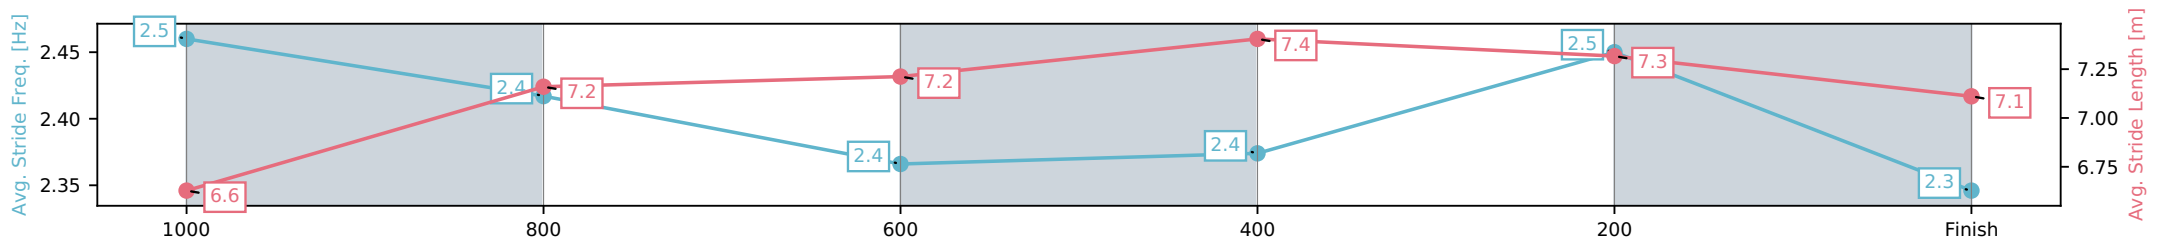

Eagle Farm QLD --Professional-2026-06-13

Race 5: SEVEN HINKLER HANDICAP - 1200m

13 June 2026 - 2:04PM

Track Rating: Heavy 9, Weather: Fine, Rail Position: +4m Entire Circuit

Section	L1200	L1000	L800	L600	L400	L200
Section Times	1:11.67 (0:13.56)	0:58.11 [2] (0:11.62)	0:46.49 [3] (0:11.73)	0:34.76 [3] (0:11.31)	0:23.45 [2] (0:11.18)	0:12.27 [2] (0:12.27)
Average Speed [km/h]	53.6	62.8	61.4	63.4	64.4	59.3
Top Speed [km/h]	65.1	64.8	62.3	64.7	65.4	62.7
Avg. Dist. to Rail [m]	2.0	2.5	0.5	0.9	2.6	3.8
Avg. Stride Freq. [Hz]	2.5	2.4	2.4	2.4	2.5	2.3
Avg. Stride Length [m]	6.6	7.2	7.2	7.4	7.3	7.1