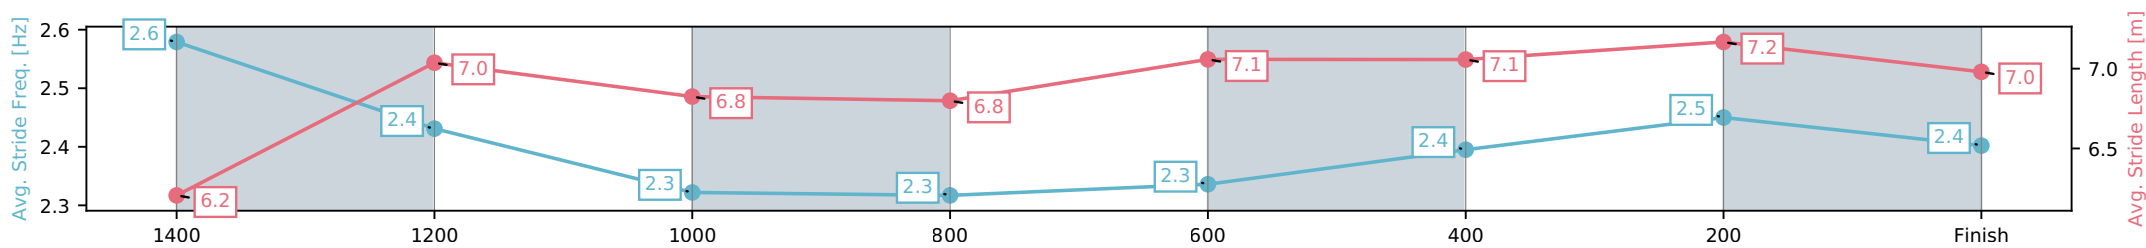

Eagle Farm QLD --Professional-2026-06-13

Race 1: THE WAYNE WILSON - 1600m

13 June 2026 - 11:44AM

Track Rating: Heavy 9, Weather: Fine, Rail Position: +4m Entire Circuit

BRISBANE RACING CLUB

Section	L1600	L1400	L1200	L1000	L800	L600	L400	L200
Section Times	1:38.11 (0:13.63)	1:24.48 [2] (0:11.78)	1:12.70 [1] (0:12.69)	1:00.01 [2] (0:12.62)	0:47.39 [2] (0:12.14)	0:35.25 [2] (0:11.74)	0:23.51 [1] (0:11.41)	0:12.10 [1] (0:12.10)
Average Speed [km/h]	52.4	61.3	56.8	57.7	59.7	61.5	63.1	59.8
Top Speed [km/h]	66.1	64.7	60.3	59.6	60.1	63.5	64.3	61.5
Avg. Dist. to Rail [m]	11.6	5.7	2.6	2.1	1.3	0.7	5.4	5.0
Avg. Stride Freq. [Hz]	2.6	2.4	2.3	2.3	2.3	2.4	2.5	2.4
Avg. Stride Length [m]	6.2	7.0	6.8	6.8	7.1	7.1	7.2	7.0