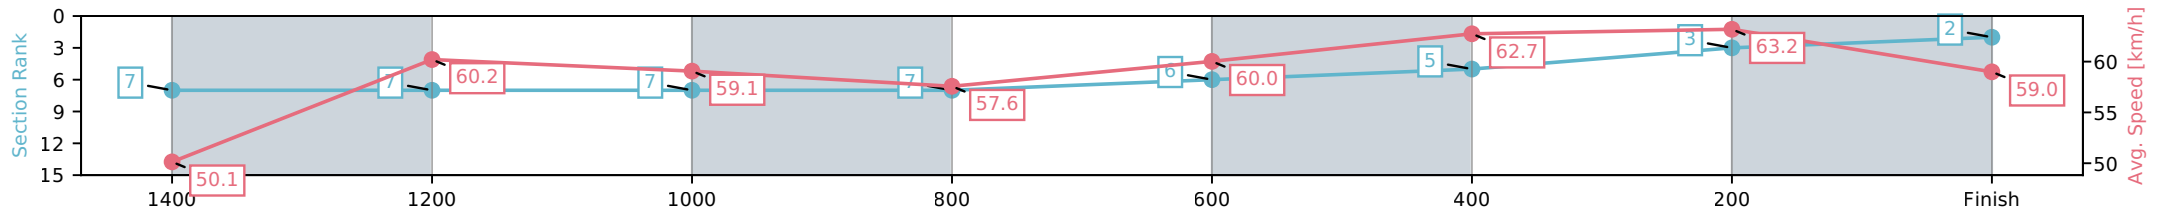

Eagle Farm QLD --Professional-2026-06-13

Race 4: SKY RACING GUNSYND CLASSIC - 1600m

13 June 2026 - 1:30PM

Track Rating: Heavy 9, Weather: Fine, Rail Position: +4m Entire Circuit

Section	L1600	L1400	L1200	L1000	L800	L600	L400	L200
Section Times	1:38.14 (0:14.24)	1:23.90 [7] (0:11.99)	1:11.91 [7] (0:12.20)	0:59.70 [7] (0:12.66)	0:47.05 [7] (0:12.03)	0:35.02 [6] (0:11.46)	0:23.56 [5] (0:11.40)	0:12.16 [3] (0:12.16)
Average Speed [km/h]	50.1	60.2	59.1	57.6	60.0	62.7	63.2	59.0
Top Speed [km/h]	62.3	62.1	59.5	58.5	61.9	63.7	64.4	61.3
Avg. Dist. to Rail [m]	5.3	2.7	2.8	2.3	0.6	0.8	1.5	2.0
Avg. Stride Freq. [Hz]	2.4	2.2	2.3	2.2	2.3	2.3	2.4	2.3
Avg. Stride Length [m]	6.5	7.5	7.2	7.3	7.3	7.5	7.4	7.4