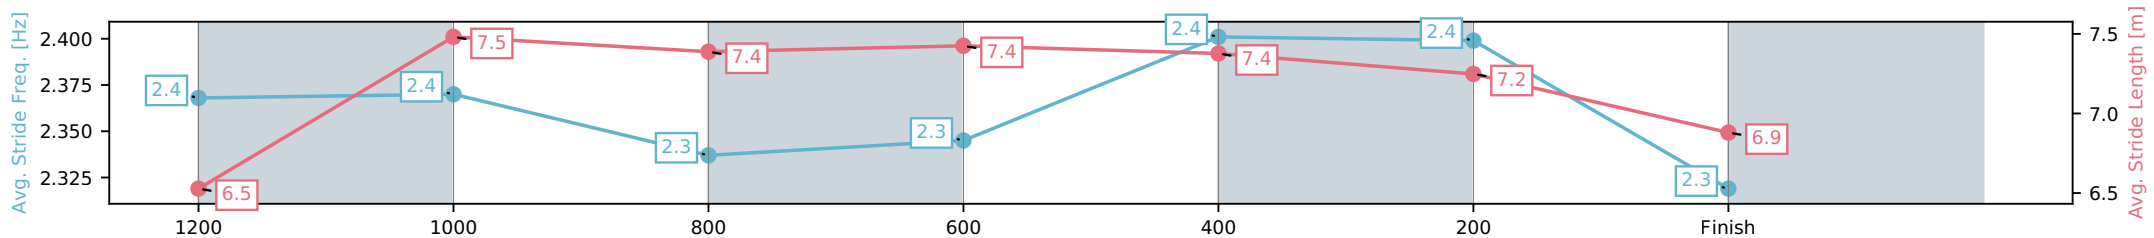

Eagle Farm QLD --Professional-2026-06-13

Race 8: LADBROKES STRADBROKE HANDICAP - 1400m

13 June 2026 - 3:59PM

Track Rating: Heavy 9, Weather: Fine, Rail Position: +4m Entire Circuit

Section	L1400	L1200	L1000	L800	L600	L400	L200
Section Times	1:24.35 (0:14.48)	1:09.87 [17] (0:11.32)	0:58.55 [16] (0:11.54)	0:47.01 [14] (0:11.49)	0:35.52 [14] (0:11.30)	0:24.22 [15] (0:11.57)	0:12.65 [16] (0:12.65)
Average Speed [km/h]	50.7	63.7	62.9	63.1	65.0	62.3	56.8
Top Speed [km/h]	64.3	65.1	63.6	64.1	66.2	64.0	59.8
Avg. Dist. to Rail [m]	7.3	3.1	1.4	1.7	4.2	5.1	3.1
Avg. Stride Freq. [Hz]	2.4	2.4	2.3	2.3	2.4	2.4	2.3
Avg. Stride Length [m]	6.5	7.5	7.4	7.4	7.4	7.2	6.9