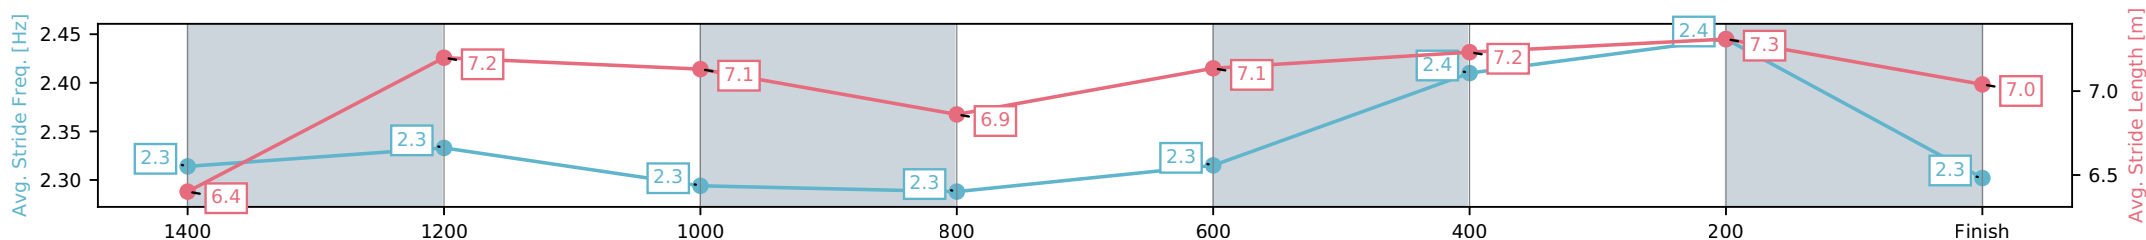

Eagle Farm QLD --Professional-2026-06-13

Race 4: SKY RACING GUNSYND CLASSIC - 1600m

13 June 2026 - 1:30PM

Track Rating: Heavy 9, Weather: Fine, Rail Position: +4m Entire Circuit

Section	L1600	L1400	L1200	L1000	L800	L600	L400	L200
Section Times	1:38.71 (0:14.60)	1:24.11 [10] (0:11.94)	1:12.18 [10] (0:12.27)	0:59.90 [10] (0:12.69)	0:47.21 [10] (0:12.04)	0:35.17 [10] (0:11.42)	0:23.75 [10] (0:11.28)	0:12.47 [7] (0:12.47)
Average Speed [km/h]	49.0	60.5	58.8	57.8	60.1	63.4	63.9	57.7
Top Speed [km/h]	61.3	61.8	59.7	59.3	62.3	65.4	65.6	60.8
Avg. Dist. to Rail [m]	10.8	4.4	4.8	3.7	1.0	1.1	5.7	5.8
Avg. Stride Freq. [Hz]	2.3	2.3	2.3	2.3	2.3	2.4	2.4	2.3
Avg. Stride Length [m]	6.4	7.2	7.1	6.9	7.1	7.2	7.3	7.0