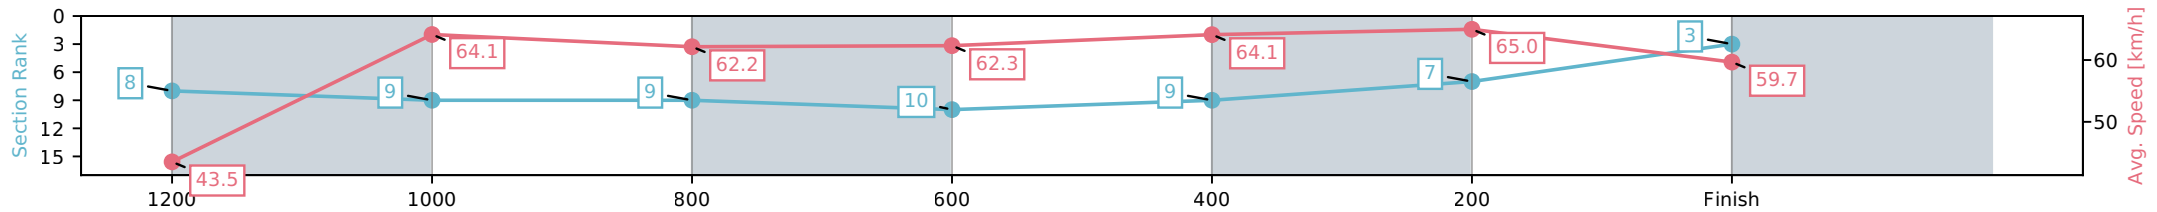

Eagle Farm QLD --Professional-2026-06-13

Race 6: MAGIC MILLIONS DANE RIPPER STAKES - 1300m

13 June 2026 - 2:40PM

Track Rating: Heavy 9, Weather: Fine, Rail Position: +4m Entire Circuit

Section	L1300	L1200	L1000	L800	L600	L400	L200
Section Times	1:17.67 (0:08.11)	1:09.56 [8] (0:11.27)	0:58.29 [9] (0:11.90)	0:46.39 [9] (0:11.88)	0:34.51 [10] (0:11.51)	0:23.00 [9] (0:11.08)	0:11.92 [7] (0:11.92)
Average Speed [km/h]	43.5	64.1	62.2	62.3	64.1	65.0	59.7
Top Speed [km/h]	60.2	65.9	63.0	62.8	65.9	66.4	62.7
Avg. Dist. to Rail [m]	18.8	7.0	5.4	6.2	5.0	12.8	11.9
Avg. Stride Freq. [Hz]	2.4	2.3	2.3	2.2	2.3	2.4	2.2
Avg. Stride Length [m]	5.9	7.5	7.4	7.5	7.5	7.7	7.5