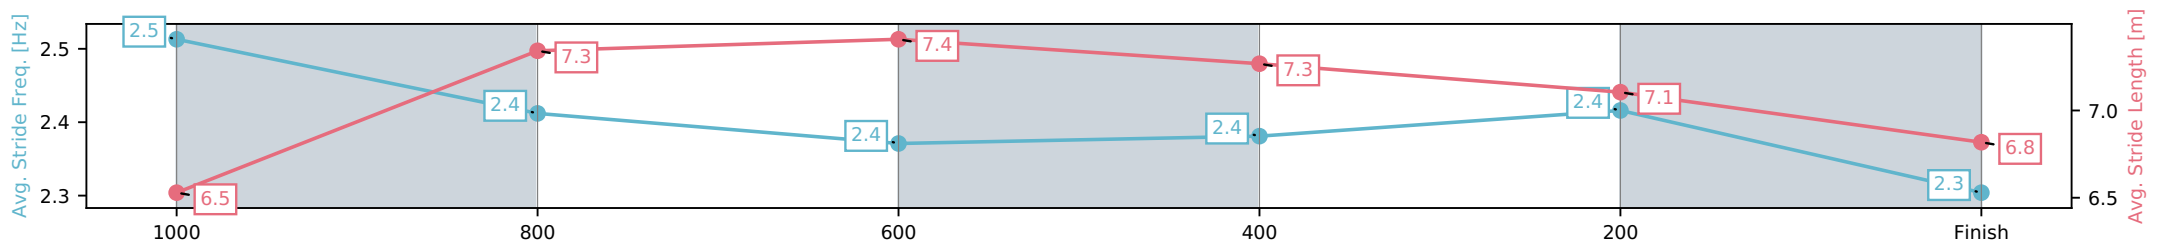

Horse/Jockey Name	Lady Catalina/Jamie Melham
Finish Rank	6
Fastest Section Time (Section)	0:11.29 (1000-800)
Top Speed [km/h] (Section)	65.6 (1000-800)
Race State	Finished

Eagle Farm QLD --Professional-2026-06-13
Race 2: TICKETMASTER OXLADE STAKES - 1200m
13 June 2026 - 12:21PM
Track Rating: Heavy 9, Weather: Fine, Rail Position: +4m Entire Circuit

Section	L1200	L1000	L800	L600	L400	L200
Section Times	1:12.43 (0:13.29)	0:59.14 [6] (0:11.29)	0:47.86 [5] (0:11.42)	0:36.44 [5] (0:11.62)	0:24.82 [6] (0:11.69)	0:13.13 [6] (0:13.13)
Average Speed [km/h]	54.6	64.9	63.7	62.1	61.6	55.7
Top Speed [km/h]	65.1	65.6	65.3	64.5	62.4	59.7
Avg. Dist. to Rail [m]	2.5	3.4	2.2	0.8	0.6	0.8
Avg. Stride Freq. [Hz]	2.5	2.4	2.4	2.4	2.4	2.3
Avg. Stride Length [m]	6.5	7.3	7.4	7.3	7.1	6.8

[ ] Ranking at each section and finish
-:-:- No data available at this section
NA No data available