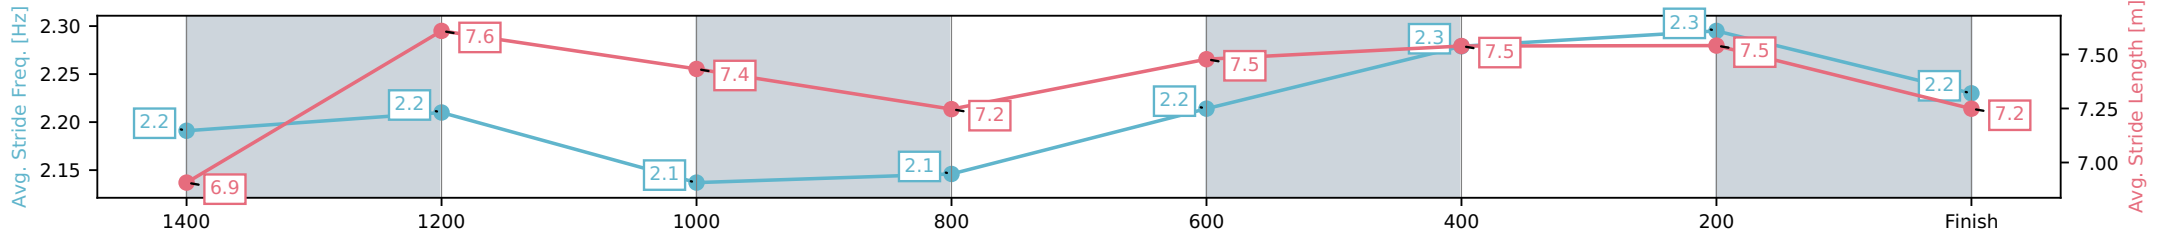

Horse/Jockey Name	Viminele/Jake Bayliss
Finish Rank	8
Fastest Section Time (Section)	0:11.61 (400-200)
Top Speed [km/h] (Section)	64.0 (400-200)
Race State	Finished

Track Rating: Heavy 9, Weather: Fine, Rail Position: +4m Entire Circuit

Section	L1600	L1400	L1200	L1000	L800	L600	L400	L200
Section Times	1:39.47 (0:14.21)	1:25.26 [9] (0:11.95)	1:13.31 [8] (0:12.73)	1:00.58 [8] (0:12.71)	0:47.87 [8] (0:12.03)	0:35.84 [8] (0:11.62)	0:24.22 [7] (0:11.61)	0:12.61 [8] (0:12.61)
Average Speed [km/h]	49.9	60.4	56.7	57.4	60.3	62.2	62.0	57.5
Top Speed [km/h]	62.5	61.7	59.0	60.1	61.9	63.1	64.0	60.4
Avg. Dist. to Rail [m]	5.3	2.7	2.9	2.7	1.6	0.9	6.1	7.2
Avg. Stride Freq. [Hz]	2.2	2.2	2.1	2.1	2.2	2.3	2.3	2.2
Avg. Stride Length [m]	6.9	7.6	7.4	7.2	7.5	7.5	7.5	7.2

[ ] Ranking at each section and finish
-:-:- No data available at this section
NA No data available