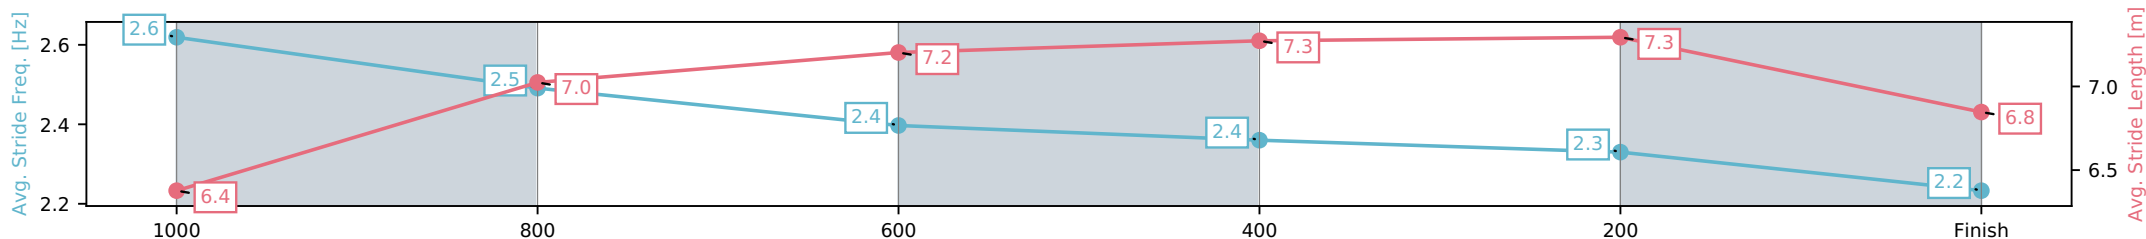

Eagle Farm QLD --Professional-2026-06-13

Race 2: TICKETMASTER OXLADE STAKES - 1200m

13 June 2026 - 12:21PM

Track Rating: Heavy 9, Weather: Fine, Rail Position: +4m Entire Circuit

BRISBANE RACING CLUB

Section	L1200	L1000	L800	L600	L400	L200
Section Times	1:13.22 (0:13.12)	1:00.10 [5] (0:11.48)	0:48.62 [6] (0:11.59)	0:37.03 [7] (0:11.66)	0:25.37 [11] (0:11.83)	0:13.53 [13] (0:13.53)
Average Speed [km/h]	55.5	64.7	63.9	62.4	60.8	54.0
Top Speed [km/h]	66.4	65.9	65.3	64.2	63.5	58.9
Avg. Dist. to Rail [m]	6.2	6.2	6.5	2.0	2.5	4.9
Avg. Stride Freq. [Hz]	2.6	2.5	2.4	2.4	2.3	2.2
Avg. Stride Length [m]	6.4	7.0	7.2	7.3	7.3	6.8