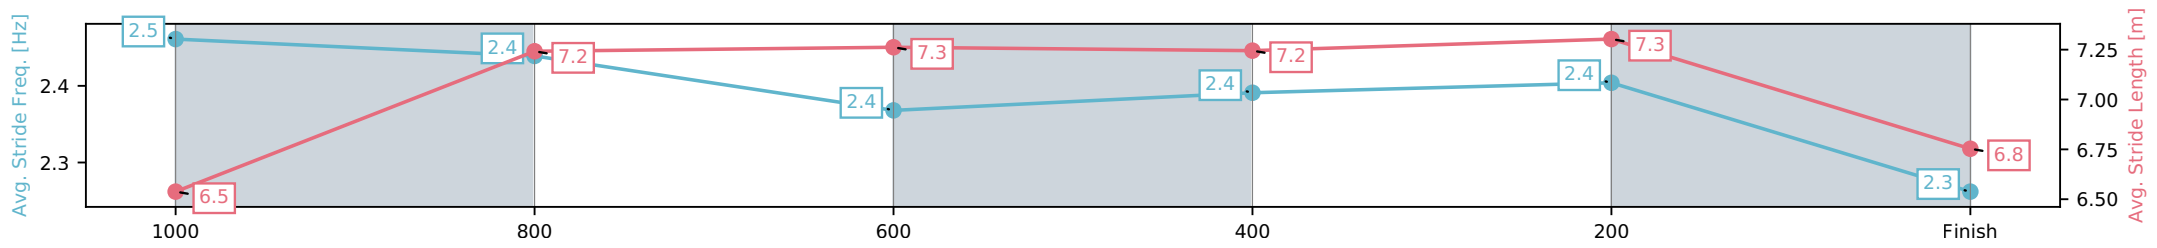

Horse/Jockey Name	Portico/Tommy Berry
Finish Rank	12
Fastest Section Time (Section)	0:11.31 (1000-800)
Top Speed [km/h] (Section)	66.4 (1000-800)
Race State	Finished

Eagle Farm QLD --Professional-2026-06-13
Race 2: TICKETMASTER OXLADE STAKES - 1200m
13 June 2026 - 12:21PM
Track Rating: Heavy 9, Weather: Fine, Rail Position: +4m Entire Circuit

Section	L1200	L1000	L800	L600	L400	L200
Section Times	1:13.13 (0:13.56)	0:59.57 [11] (0:11.31)	0:48.26 [11] (0:11.71)	0:36.56 [13] (0:11.47)	0:25.08 [12] (0:11.48)	0:13.60 [10] (0:13.60)
Average Speed [km/h]	53.7	65.2	62.7	63.6	62.7	53.8
Top Speed [km/h]	65.3	66.4	65.1	64.8	64.1	60.6
Avg. Dist. to Rail [m]	7.9	4.9	4.3	2.9	6.3	9.5
Avg. Stride Freq. [Hz]	2.5	2.4	2.4	2.4	2.4	2.3
Avg. Stride Length [m]	6.5	7.2	7.3	7.2	7.3	6.8

[ ] Ranking at each section and finish
-:-:- No data available at this section
NA No data available