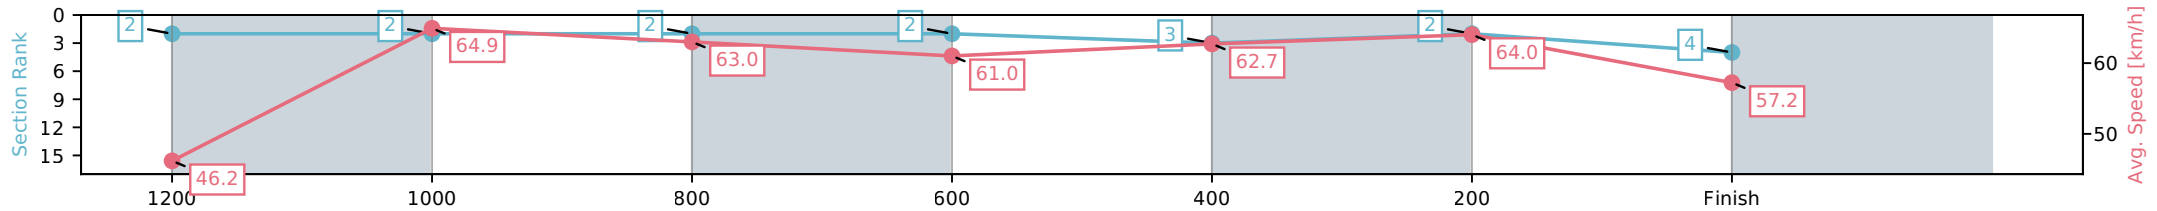

Eagle Farm QLD --Professional-2026-06-13

Race 6: MAGIC MILLIONS DANE RIPPER STAKES - 1300m

13 June 2026 - 2:40PM

Track Rating: Heavy 9, Weather: Fine, Rail Position: +4m Entire Circuit

Section	L1300	L1200	L1000	L800	L600	L400	L200
Section Times	1:17.79 (0:07.60)	1:10.20 [2] (0:11.12)	0:59.07 [2] (0:11.70)	0:47.38 [2] (0:12.00)	0:35.38 [2] (0:11.56)	0:23.82 [3] (0:11.25)	0:12.58 [2] (0:12.58)
Average Speed [km/h]	46.2	64.9	63.0	61.0	62.7	64.0	57.2
Top Speed [km/h]	60.3	66.8	65.1	62.2	64.4	65.3	61.7
Avg. Dist. to Rail [m]	15.6	7.2	4.6	3.6	1.4	4.2	2.8
Avg. Stride Freq. [Hz]	2.5	2.4	2.4	2.4	2.4	2.5	2.4
Avg. Stride Length [m]	5.8	7.2	7.1	7.0	7.1	7.0	6.8