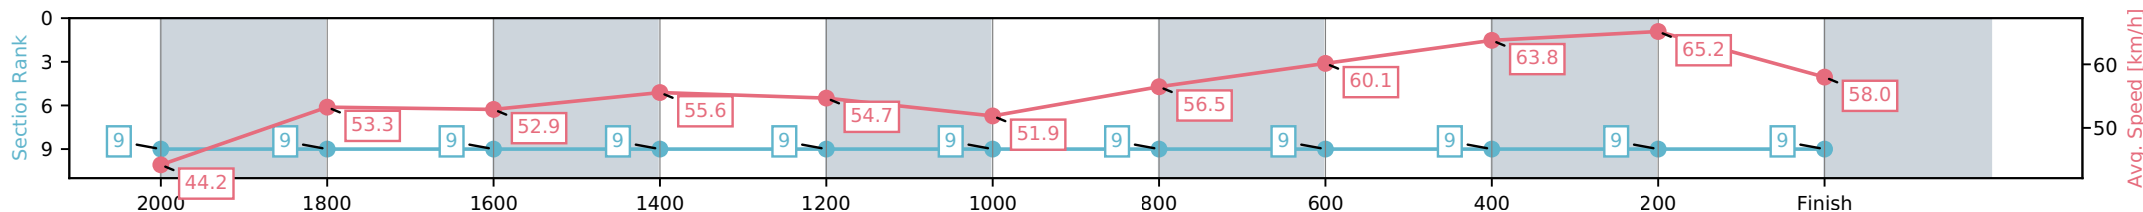

Eagle Farm QLD --Professional-2026-06-13

Race 9: HKJC WORLD POOL Q22 - 2200m

13 June 2026 - 4:34PM

Track Rating: Heavy 9, Weather: Fine, Rail Position: +4m Entire Circuit

Section	L2200	L2000	L1800	L1600	L1400	L1200	L1000	L800	L600	L400	L200
Section Times	2:24.97 (0:16.53)	2:08.44 [9] (0:13.61)	1:54.83 [9] (0:13.90)	1:40.93 [9] (0:13.22)	1:27.71 [9] (0:13.26)	1:14.45 [9] (0:13.93)	1:00.52 [9] (0:13.18)	0:47.34 [9] (0:12.34)	0:35.00 [9] (0:11.66)	0:23.34 [9] (0:11.05)	0:12.28 [9] (0:12.28)
Average Speed [km/h]	44.2	53.3	52.9	55.6	54.7	51.9	56.5	60.1	63.8	65.2	58.0
Top Speed [km/h]	52.9	54.3	55.0	57.0	56.8	53.0	59.9	63.1	65.6	67.0	62.4
Avg. Dist. to Rail [m]	5.5	1.4	4.3	5.7	6.9	7.4	6.9	6.7	6.5	11.3	13.9
Avg. Stride Freq. [Hz]	2.1	2.1	2.1	2.1	2.1	2.1	2.1	2.2	2.3	2.4	2.3
Avg. Stride Length [m]	6.2	6.8	6.8	7.1	7.2	6.9	7.0	7.3	7.4	7.6	7.2