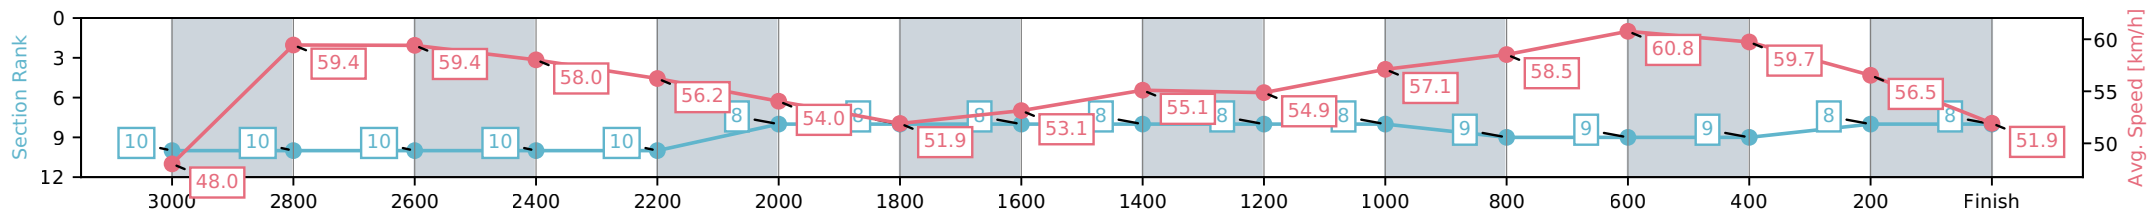

Eagle Farm QLD --Professional-2026-06-13

Race 3: XXXX BRISBANE CUP - 3200m

13 June 2026 - 12:54PM

Track Rating: Heavy 9, Weather: Fine, Rail Position: +4m Entire Circuit

Section	Overall	L2400	L2200	L2000	L1800	L1600	L1400	L1200	L1000	L800	L600	L400	L200
Section Times	3:28.40 (0:52.14)	2:36.25 [10] (0:12.80)	2:23.45 [10] (0:13.32)	2:10.13 [8] (0:13.86)	1:56.27 [8] (0:13.65)	1:42.62 [8] (0:13.18)	1:29.44 [8] (0:13.16)	1:16.29 [8] (0:12.64)	1:03.65 [8] (0:12.54)	0:51.11 [9] (0:12.04)	0:39.08 [9] (0:12.24)	0:26.83 [9] (0:12.74)	0:14.09 [8] (0:14.09)
Average Speed [km/h]	56.2	56.2	54.0	51.9	53.1	55.1	54.9	57.1	58.5	60.8	59.7	56.5	51.9
Top Speed [km/h]	59.9	57.4	55.9	53.3	53.7	55.8	55.9	59.0	58.9	61.6	60.6	58.6	54.5
Avg. Dist. to Rail [m]	3.2	0.7	0.4	0.6	1.5	2.5	2.8	3.5	3.8	3.4	3.3	3.9	3.5
Avg. Stride Freq. [Hz]	2.2	2.1	2.1	2.1	2.1	2.1	2.1	2.1	2.2	2.2	2.2	2.2	2.1
Avg. Stride Length [m]	7.3	7.4	7.2	6.9	7.0	7.2	7.3	7.4	7.4	7.5	7.4	7.3	6.9