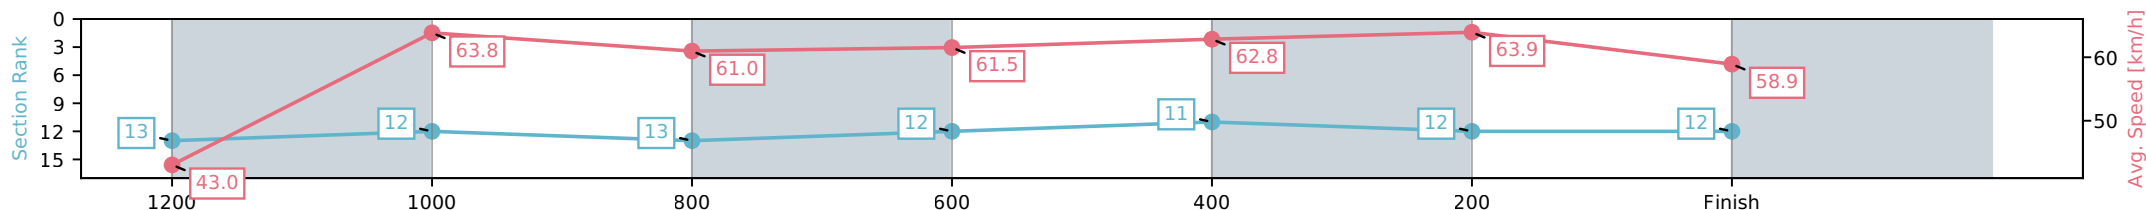

Eagle Farm QLD --Professional-2026-06-13

Race 6: MAGIC MILLIONS DANE RIPPER STAKES - 1300m

13 June 2026 - 2:40PM

Track Rating: Heavy 9, Weather: Fine, Rail Position: +4m Entire Circuit

Section	L1300	L1200	L1000	L800	L600	L400	L200
Section Times	1:18.24 (0:08.21)	1:10.03 [13] (0:11.31)	0:58.72 [12] (0:12.03)	0:46.69 [13] (0:11.83)	0:34.86 [12] (0:11.47)	0:23.39 [11] (0:11.26)	0:12.12 [12] (0:12.12)
Average Speed [km/h]	43.0	63.8	61.0	61.5	62.8	63.9	58.9
Top Speed [km/h]	59.9	65.1	62.7	62.2	64.2	65.8	62.0
Avg. Dist. to Rail [m]	12.7	5.1	3.6	2.4	0.6	5.1	5.5
Avg. Stride Freq. [Hz]	2.4	2.4	2.3	2.3	2.4	2.4	2.3
Avg. Stride Length [m]	5.7	7.3	7.2	7.2	7.3	7.4	7.1