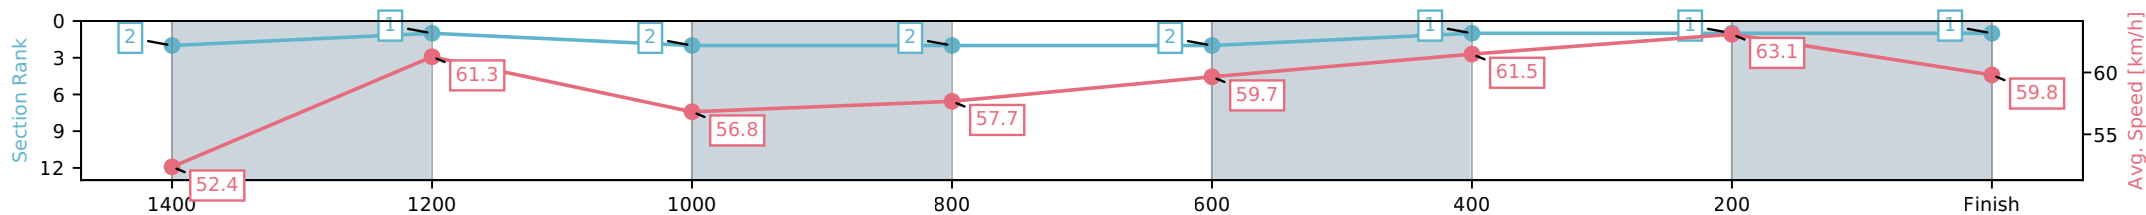

Eagle Farm QLD --Professional-2026-06-13

Race 1: THE WAYNE WILSON - 1600m

13 June 2026 - 11:44AM

Track Rating: Heavy 9, Weather: Fine, Rail Position: +4m Entire Circuit

BRISBANE RACING CLUB

Section	L1600	L1400	L1200	L1000	L800	L600	L400	L200
Section Times	1:38.11 (0:13.63)	1:24.48 [2] (0:11.78)	1:12.70 [1] (0:12.69)	1:00.01 [2] (0:12.62)	0:47.39 [2] (0:12.14)	0:35.25 [2] (0:11.74)	0:23.51 [1] (0:11.41)	0:12.10 [1] (0:12.10)
Average Speed [km/h]	52.4	61.3	56.8	57.7	59.7	61.5	63.1	59.8
Top Speed [km/h]	66.1	64.7	60.3	59.6	60.1	63.5	64.3	61.5
Avg. Dist. to Rail [m]	11.6	5.7	2.6	2.1	1.3	0.7	5.4	5.0
Avg. Stride Freq. [Hz]	2.6	2.4	2.3	2.3	2.3	2.4	2.5	2.4
Avg. Stride Length [m]	6.2	7.0	6.8	6.8	7.1	7.1	7.2	7.0