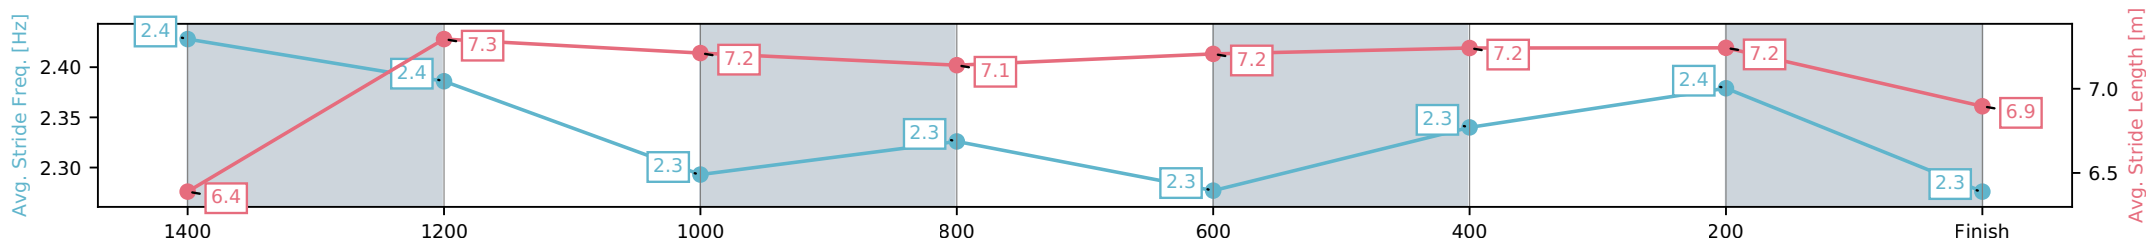

- [ ] Ranking at each section and finish
- :-:- No data available at this section
- NA No data available

Horse/Jockey Name	Glenorchy/Tim Clark
Finish Rank	6
Fastest Section Time (Section)	0:11.58 (1400-1200)
Top Speed [km/h] (Section)	63.6 (1400-1200)
Race State	Finished