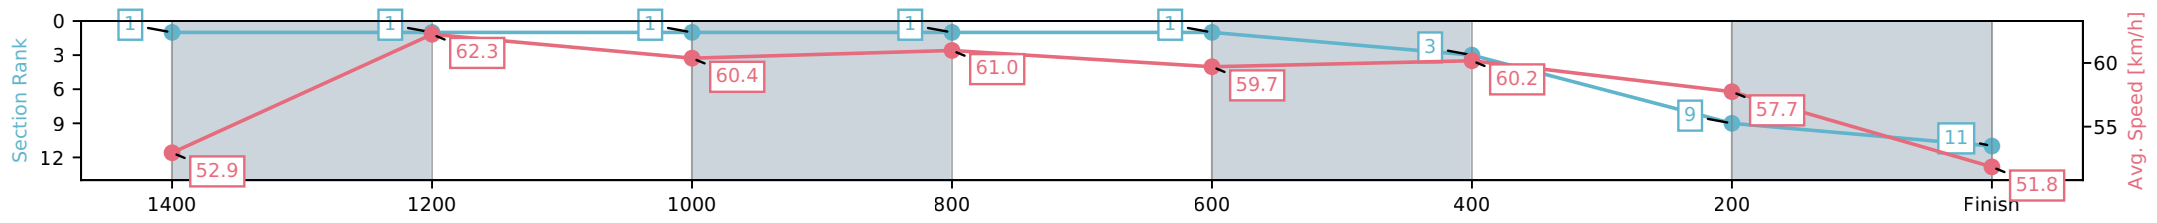

Horse/Jockey Name	Silken Salute/Adam Hyeronimus
Finish Rank	11
Fastest Section Time (Section)	0:11.60 (1400-1200)
Top Speed [km/h] (Section)	64.5 (1600 - 1400)
Race State	Finished

Eagle Farm QLD --Professional-2026-06-13

Race 7: TRACKSIDE NZ J.J. ATKINS - 1600m

13 June 2026 - 3:18PM

Track Rating: Heavy 9, Weather: Fine, Rail Position: +4m Entire Circuit

Section	L1600	L1400	L1200	L1000	L800	L600	L400	L200
Section Times	1:39.73 (0:13.52)	1:26.22 [1] (0:11.60)	1:14.62 [1] (0:11.94)	1:02.68 [1] (0:12.00)	0:50.68 [1] (0:12.21)	0:38.47 [1] (0:12.10)	0:26.37 [3] (0:12.48)	0:13.89 [9] (0:13.89)
Average Speed [km/h]	52.9	62.3	60.4	61.0	59.7	60.2	57.7	51.8
Top Speed [km/h]	64.5	64.5	61.3	61.8	60.9	61.1	60.5	55.7
Avg. Dist. to Rail [m]	8.9	3.5	3.2	3.2	2.7	2.4	6.3	6.2
Avg. Stride Freq. [Hz]	2.3	2.2	2.2	2.2	2.2	2.3	2.2	2.1
Avg. Stride Length [m]	7.0	7.8	7.7	7.4	7.5	7.2	7.3	6.9

[ ] Ranking at each section and finish
-:-:- No data available at this section
NA No data available