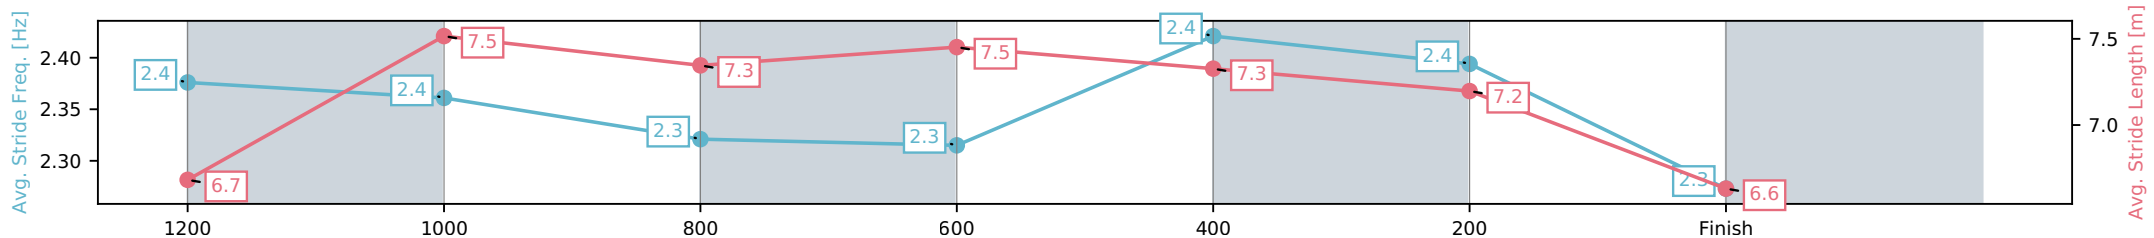

Eagle Farm QLD --Professional-2026-06-13

Race 8: LADBROKES STRADBROKE HANDICAP - 1400m

13 June 2026 - 3:59PM

Track Rating: Heavy 9, Weather: Fine, Rail Position: +4m Entire Circuit

Section	L1400	L1200	L1000	L800	L600	L400	L200
Section Times	1:25.30 (0:14.07)	1:11.23 [12] (0:11.28)	0:59.95 [12] (0:11.72)	0:48.23 [11] (0:11.60)	0:36.63 [12] (0:11.24)	0:25.38 [12] (0:11.75)	0:13.63 [14] (0:13.63)
Average Speed [km/h]	52.2	64.0	62.9	63.3	65.4	61.3	53.1
Top Speed [km/h]	64.4	65.5	63.7	64.4	67.3	65.4	58.0
Avg. Dist. to Rail [m]	9.0	6.2	4.8	4.2	4.5	10.9	12.0
Avg. Stride Freq. [Hz]	2.4	2.4	2.3	2.3	2.4	2.4	2.3
Avg. Stride Length [m]	6.7	7.5	7.3	7.5	7.3	7.2	6.6