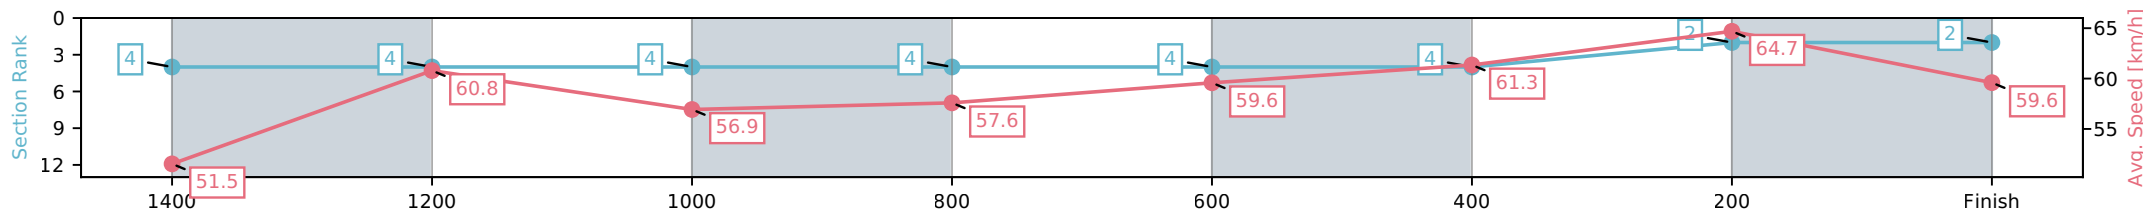

Eagle Farm QLD --Professional-2026-06-13

Race 1: THE WAYNE WILSON - 1600m

13 June 2026 - 11:44AM

Track Rating: Heavy 9, Weather: Fine, Rail Position: +4m Entire Circuit

BRISBANE RACING CLUB

Section	L1600	L1400	L1200	L1000	L800	L600	L400	L200
Section Times	1:38.17 (0:13.78)	1:24.39 [4] (0:11.87)	1:12.51 [4] (0:12.67)	0:59.84 [4] (0:12.66)	0:47.19 [4] (0:12.18)	0:35.00 [4] (0:11.75)	0:23.25 [4] (0:11.14)	0:12.12 [2] (0:12.12)
Average Speed [km/h]	51.5	60.8	56.9	57.6	59.6	61.3	64.7	59.6
Top Speed [km/h]	64.4	63.3	59.5	59.2	60.8	64.3	65.4	62.8
Avg. Dist. to Rail [m]	7.1	3.2	2.3	2.4	1.8	0.5	6.0	6.2
Avg. Stride Freq. [Hz]	2.6	2.5	2.4	2.4	2.4	2.5	2.6	2.5
Avg. Stride Length [m]	6.2	6.9	6.7	6.7	6.8	6.9	6.8	6.8