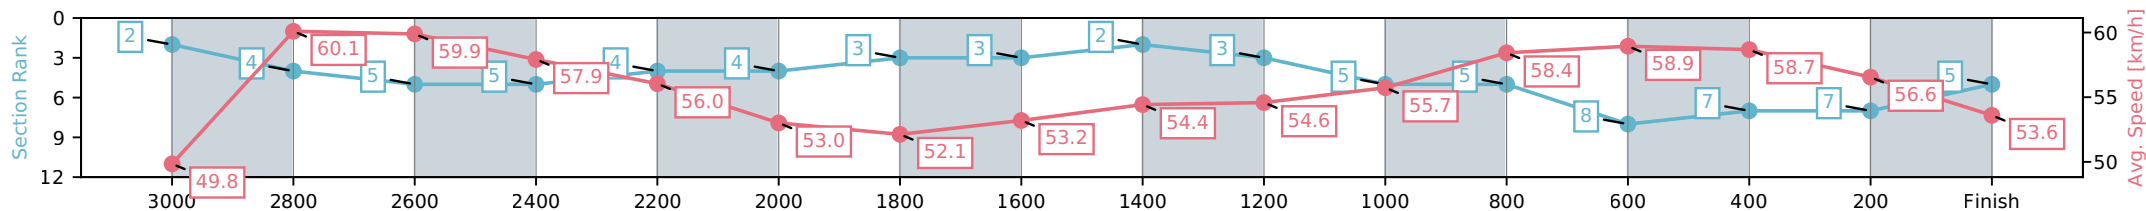

Eagle Farm QLD --Professional-2026-06-13

Race 3: XXXX BRISBANE CUP - 3200m

13 June 2026 - 12:54PM

Track Rating: Heavy 9, Weather: Fine, Rail Position: +4m Entire Circuit

Section	Overall	L2400	L2200	L2000	L1800	L1600	L1400	L1200	L1000	L800	L600	L400	L200
Section Times	3:27.54 (0:51.17)	2:36.36 [2] (0:12.85)	2:23.51 [4] (0:13.53)	2:09.98 [4] (0:13.58)	1:56.40 [3] (0:13.54)	1:42.86 [3] (0:13.36)	1:29.50 [2] (0:13.23)	1:16.28 [3] (0:12.95)	1:03.33 [5] (0:12.57)	0:50.75 [5] (0:12.36)	0:38.39 [8] (0:12.27)	0:26.12 [7] (0:12.73)	0:13.39 [7] (0:13.39)
Average Speed [km/h]	56.9	56.0	53.0	52.1	53.2	54.4	54.6	55.7	58.4	58.9	58.7	56.6	53.6
Top Speed [km/h]	61.4	57.2	54.2	53.1	54.0	55.3	55.8	56.2	59.5	59.9	59.3	58.0	55.0
Avg. Dist. to Rail [m]	2.8	3.3	2.4	3.2	1.0	2.9	3.5	4.0	4.0	2.8	0.4	0.6	2.5
Avg. Stride Freq. [Hz]	2.3	2.2	2.1	2.1	2.1	2.1	2.1	2.2	2.2	2.2	2.3	2.2	2.2
Avg. Stride Length [m]	7.1	7.2	7.0	6.9	6.9	7.0	7.1	7.1	7.2	7.2	7.2	7.1	6.9