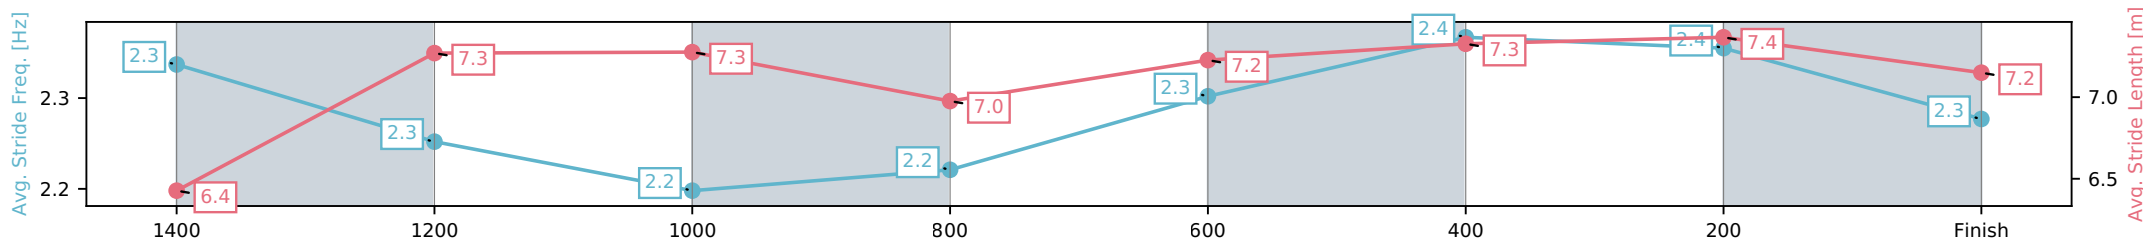

Eagle Farm QLD --Professional-2026-06-13

Race 1: THE WAYNE WILSON - 1600m

13 June 2026 - 11:44AM

Track Rating: Heavy 9, Weather: Fine, Rail Position: +4m Entire Circuit

BRISBANE RACING CLUB

Section	L1600	L1400	L1200	L1000	L800	L600	L400	L200
Section Times	1:39.54 (0:14.46)	1:25.08 [11] (0:12.23)	1:12.84 [10] (0:12.61)	1:00.23 [10] (0:12.76)	0:47.47 [10] (0:12.00)	0:35.47 [10] (0:11.52)	0:23.95 [10] (0:11.58)	0:12.37 [9] (0:12.37)
Average Speed [km/h]	49.1	59.1	57.2	57.3	60.5	63.1	62.2	58.0
Top Speed [km/h]	61.0	60.1	59.9	60.6	61.8	64.6	63.7	60.1
Avg. Dist. to Rail [m]	7.3	4.1	3.4	3.1	1.8	2.2	8.0	8.4
Avg. Stride Freq. [Hz]	2.3	2.3	2.2	2.2	2.3	2.4	2.4	2.3
Avg. Stride Length [m]	6.4	7.3	7.3	7.0	7.2	7.3	7.4	7.2