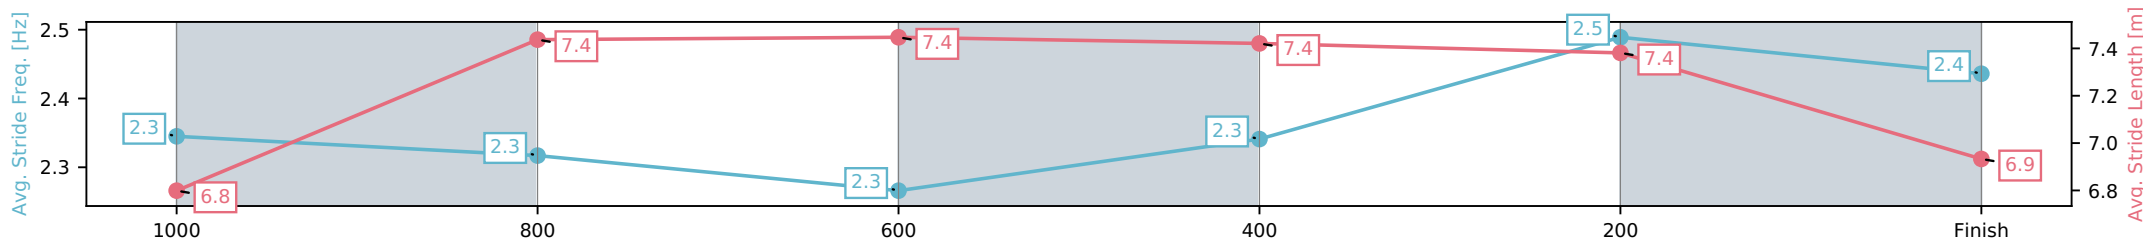

Horse/Jockey Name	Arabian Rose/Rachel King
Finish Rank	7
Fastest Section Time (Section)	0:10.91 (400-200)
Top Speed [km/h] (Section)	67.0 (400-200)
Race State	Finished

Eagle Farm QLD --Professional-2026-06-13

Race 5: SEVEN HINKLER HANDICAP - 1200m

13 June 2026 - 2:04PM

Track Rating: Heavy 9, Weather: Fine, Rail Position: +4m Entire Circuit

BRISBANE RACING CLUB

Section	L1200	L1000	L800	L600	L400	L200
Section Times	1:11.92 (0:14.00)	0:57.92 [7] (0:11.60)	0:46.32 [7] (0:11.89)	0:34.43 [8] (0:11.41)	0:23.02 [7] (0:10.91)	0:12.11 [6] (0:12.11)
Average Speed [km/h]	52.2	63.3	61.4	63.9	66.0	59.9
Top Speed [km/h]	62.3	65.1	62.3	66.1	67.0	64.6
Avg. Dist. to Rail [m]	4.7	4.0	3.0	2.6	5.8	8.2
Avg. Stride Freq. [Hz]	2.3	2.3	2.3	2.3	2.5	2.4
Avg. Stride Length [m]	6.8	7.4	7.4	7.4	7.4	6.9

- [ ] Ranking at each section and finish
- -:-:- No data available at this section
- NA No data available