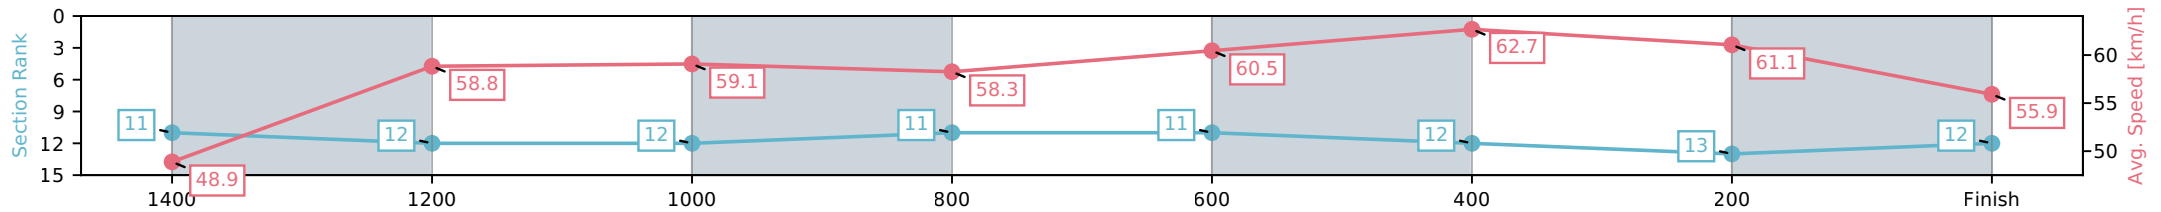

Eagle Farm QLD --Professional-2026-06-13

Race 4: SKY RACING GUNSYND CLASSIC - 1600m

13 June 2026 - 1:30PM

Track Rating: Heavy 9, Weather: Fine, Rail Position: +4m Entire Circuit

Section	L1600	L1400	L1200	L1000	L800	L600	L400	L200
Section Times	1:39.89 (0:14.61)	1:25.28 [11] (0:12.27)	1:13.00 [12] (0:12.22)	1:00.79 [12] (0:12.57)	0:48.21 [11] (0:12.04)	0:36.17 [11] (0:11.55)	0:24.62 [12] (0:11.80)	0:12.82 [13] (0:12.82)
Average Speed [km/h]	48.9	58.8	59.1	58.3	60.5	62.7	61.1	55.9
Top Speed [km/h]	61.1	59.7	59.9	59.1	61.8	63.1	62.7	58.6
Avg. Dist. to Rail [m]	7.9	3.7	3.7	3.4	2.3	1.3	1.0	1.5
Avg. Stride Freq. [Hz]	2.2	2.2	2.1	2.2	2.2	2.3	2.3	2.2
Avg. Stride Length [m]	6.7	7.5	7.7	7.3	7.5	7.5	7.4	7.3