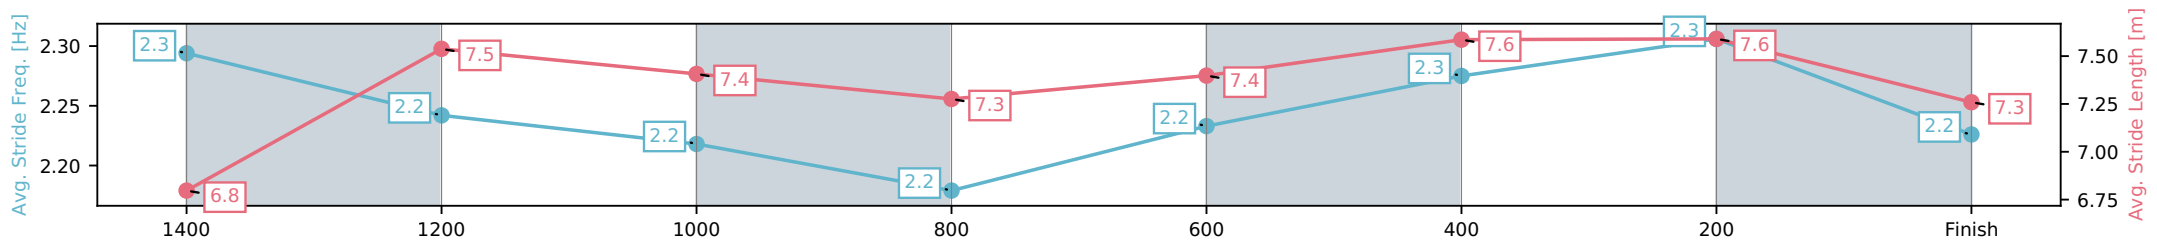

Eagle Farm QLD --Professional-2026-06-13

Race 4: SKY RACING GUNSYND CLASSIC - 1600m

13 June 2026 - 1:30PM

Track Rating: Heavy 9, Weather: Fine, Rail Position: +4m Entire Circuit

Section	L1600	L1400	L1200	L1000	L800	L600	L400	L200
Section Times	1:38.83 (0:14.54)	1:24.29 [9] (0:11.90)	1:12.39 [9] (0:12.21)	1:00.18 [9] (0:12.61)	0:47.57 [9] (0:12.06)	0:35.51 [8] (0:11.55)	0:23.96 [9] (0:11.50)	0:12.46 [10] (0:12.46)
Average Speed [km/h]	49.3	60.7	59.1	58.0	60.2	62.7	62.6	57.7
Top Speed [km/h]	63.9	63.0	60.1	59.1	62.0	63.7	64.2	59.9
Avg. Dist. to Rail [m]	5.3	2.9	3.2	3.1	2.0	1.1	1.8	0.9
Avg. Stride Freq. [Hz]	2.3	2.2	2.2	2.2	2.2	2.3	2.3	2.2
Avg. Stride Length [m]	6.8	7.5	7.4	7.3	7.4	7.6	7.6	7.3