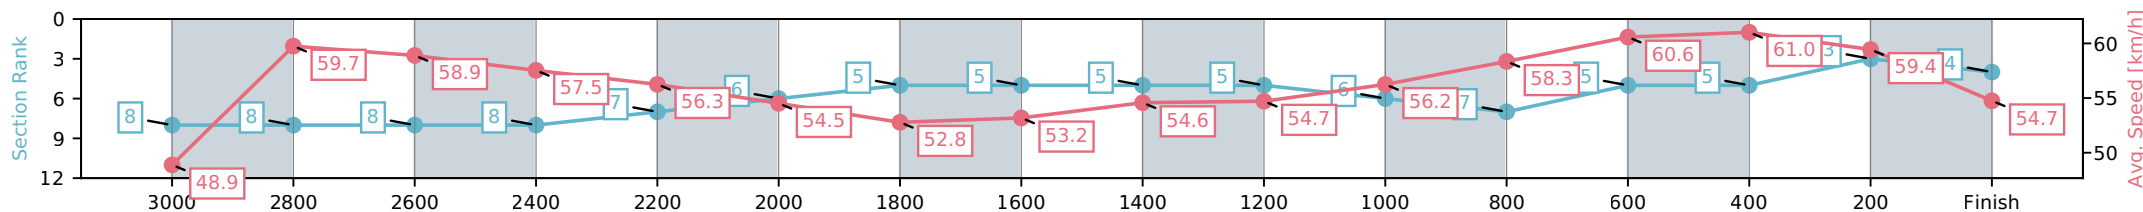

Eagle Farm QLD --Professional-2026-06-13

Race 3: XXXX BRISBANE CUP - 3200m

13 June 2026 - 12:54PM

Track Rating: Heavy 9, Weather: Fine, Rail Position: +4m Entire Circuit

Section	Overall	L2400	L2200	L2000	L1800	L1600	L1400	L1200	L1000	L800	L600	L400	L200
Section Times	3:26.47 (0:51.86)	2:34.62 [8] (0:12.80)	2:21.82 [7] (0:13.20)	2:08.62 [6] (0:13.62)	1:54.99 [5] (0:13.63)	1:41.36 [5] (0:13.30)	1:28.06 [5] (0:13.19)	1:14.86 [5] (0:12.83)	1:02.03 [6] (0:12.56)	0:49.48 [7] (0:12.07)	0:37.41 [5] (0:12.02)	0:25.39 [5] (0:12.12)	0:13.27 [3] (0:13.27)
Average Speed [km/h]	56.3	56.3	54.5	52.8	53.2	54.6	54.7	56.2	58.3	60.6	61.0	59.4	54.7
Top Speed [km/h]	60.1	57.2	56.2	53.7	54.1	55.1	55.5	57.4	59.2	61.1	61.5	60.7	57.6
Avg. Dist. to Rail [m]	2.2	0.8	0.5	0.6	1.4	2.5	3.0	3.6	3.5	3.3	3.8	3.5	2.8
Avg. Stride Freq. [Hz]	2.3	2.2	2.2	2.2	2.2	2.2	2.2	2.2	2.3	2.3	2.4	2.3	2.2
Avg. Stride Length [m]	6.9	7.1	7.0	6.8	6.7	6.9	7.0	7.0	7.0	7.2	7.0	7.1	6.9