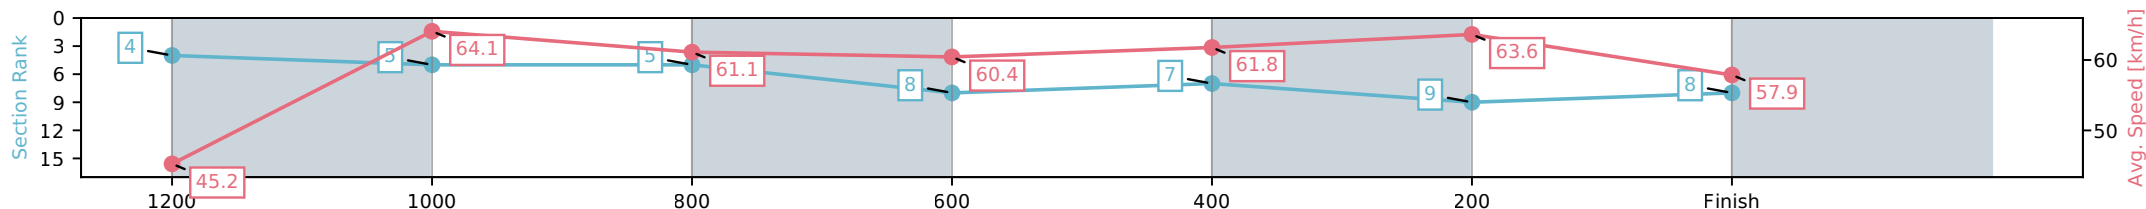

Eagle Farm QLD --Professional-2026-06-13

Race 6: MAGIC MILLIONS DANE RIPPER STAKES - 1300m

13 June 2026 - 2:40PM

Track Rating: Heavy 9, Weather: Fine, Rail Position: +4m Entire Circuit

Section	L1300	L1200	L1000	L800	L600	L400	L200
Section Times	1:18.04 (0:07.70)	1:10.34 [4] (0:11.26)	0:59.08 [5] (0:11.96)	0:47.12 [5] (0:12.00)	0:35.11 [8] (0:11.61)	0:23.50 [7] (0:11.32)	0:12.19 [9] (0:12.19)
Average Speed [km/h]	45.2	64.1	61.1	60.4	61.8	63.6	57.9
Top Speed [km/h]	61.0	65.4	62.9	61.6	64.9	65.0	61.1
Avg. Dist. to Rail [m]	7.8	3.6	3.0	1.7	0.9	0.3	0.3
Avg. Stride Freq. [Hz]	2.5	2.4	2.3	2.3	2.4	2.5	2.3
Avg. Stride Length [m]	5.8	7.3	7.2	7.2	7.1	7.2	7.0