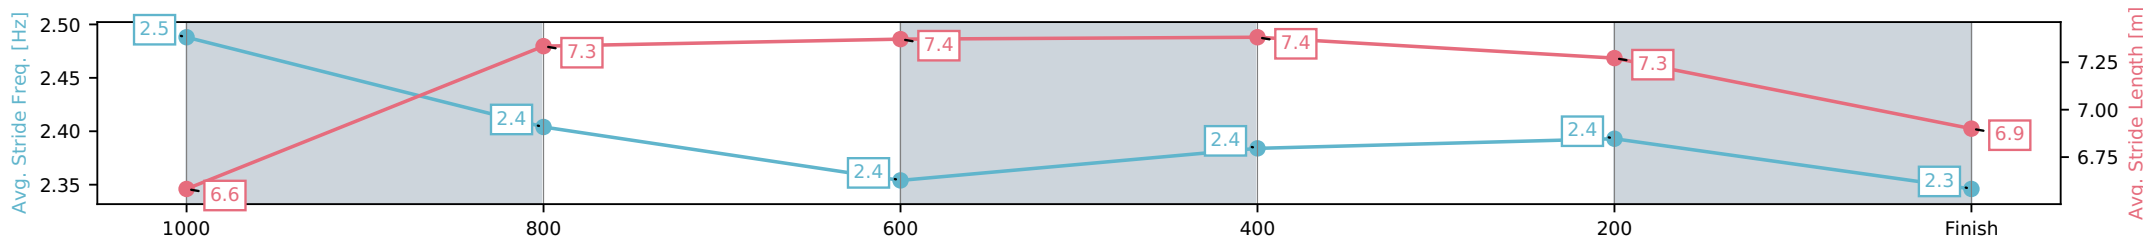

Eagle Farm QLD --Professional-2026-06-13

Race 2: TICKETMASTER OXLADE STAKES - 1200m

13 June 2026 - 12:21PM

Track Rating: Heavy 9, Weather: Fine, Rail Position: +4m Entire Circuit

BRISBANE RACING CLUB

Section	L1200	L1000	L800	L600	L400	L200
Section Times	1:12.24 (0:13.59)	0:58.65 [12] (0:11.36)	0:47.28 [13] (0:11.55)	0:35.73 [11] (0:11.32)	0:24.41 [9] (0:11.58)	0:12.83 [9] (0:12.83)
Average Speed [km/h]	53.6	64.8	62.9	63.9	62.2	57.4
Top Speed [km/h]	65.9	66.3	64.0	64.7	64.5	61.2
Avg. Dist. to Rail [m]	7.2	4.3	1.9	1.2	5.9	8.9
Avg. Stride Freq. [Hz]	2.5	2.4	2.4	2.4	2.4	2.3
Avg. Stride Length [m]	6.6	7.3	7.4	7.4	7.3	6.9