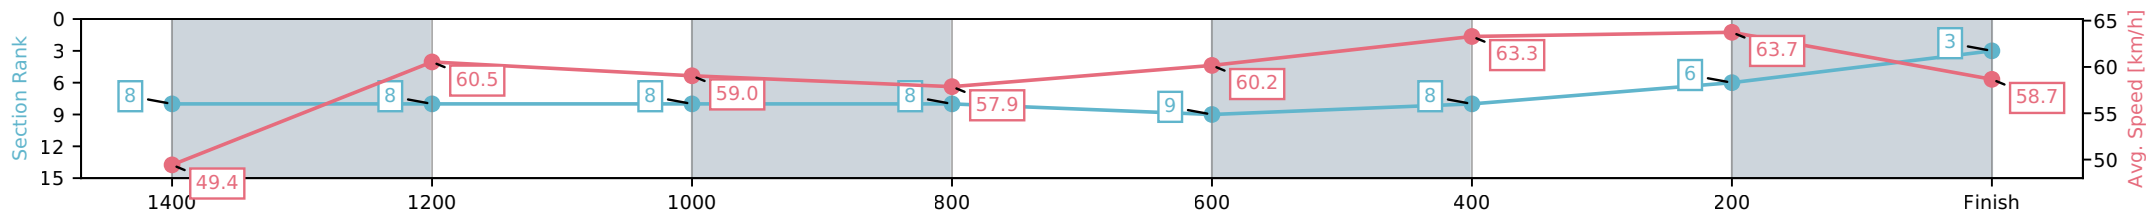

Eagle Farm QLD --Professional-2026-06-13

Race 4: SKY RACING GUNSYND CLASSIC - 1600m

13 June 2026 - 1:30PM

Track Rating: Heavy 9, Weather: Fine, Rail Position: +4m Entire Circuit

Section	L1600	L1400	L1200	L1000	L800	L600	L400	L200
Section Times	1:38.15 (0:14.47)	1:23.68 [8] (0:11.93)	1:11.75 [8] (0:12.22)	0:59.53 [8] (0:12.62)	0:46.91 [8] (0:12.10)	0:34.81 [9] (0:11.48)	0:23.33 [8] (0:11.30)	0:12.04 [6] (0:12.04)
Average Speed [km/h]	49.4	60.5	59.0	57.9	60.2	63.3	63.7	58.7
Top Speed [km/h]	60.9	61.5	59.5	58.6	61.4	64.6	65.6	61.3
Avg. Dist. to Rail [m]	7.4	3.5	3.7	2.9	2.3	1.9	3.5	4.7
Avg. Stride Freq. [Hz]	2.4	2.3	2.3	2.2	2.3	2.4	2.4	2.3
Avg. Stride Length [m]	6.4	7.3	7.3	7.1	7.3	7.4	7.5	7.2