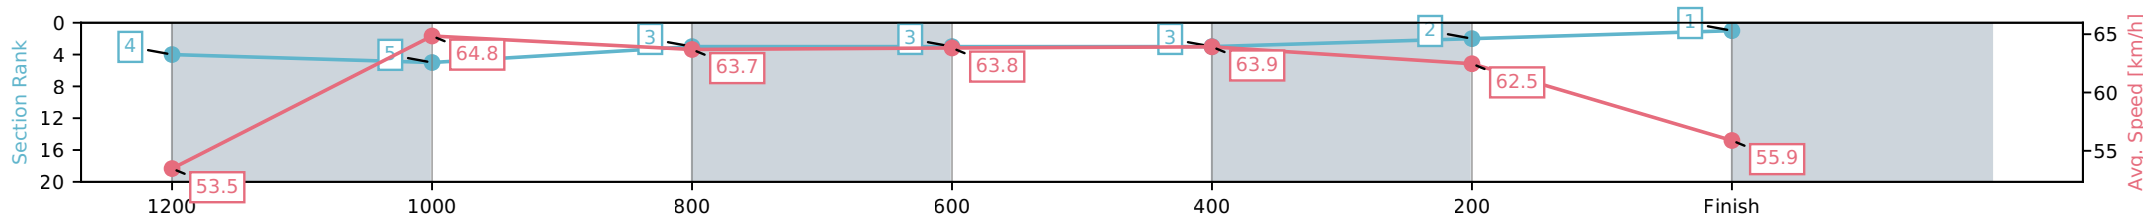

Eagle Farm QLD --Professional-2026-06-13

Race 8: LADBROKES STRADBROKE HANDICAP - 1400m

13 June 2026 - 3:59PM

Track Rating: Heavy 9, Weather: Fine, Rail Position: +4m Entire Circuit

BRISBANE RACING CLUB

Section	L1400	L1200	L1000	L800	L600	L400	L200
Section Times	1:23.81 (0:13.64)	1:10.16 [4] (0:11.11)	0:59.05 [5] (0:11.41)	0:47.64 [3] (0:11.56)	0:36.08 [3] (0:11.62)	0:24.46 [3] (0:11.53)	0:12.94 [2] (0:12.94)
Average Speed [km/h]	53.5	64.8	63.7	63.8	63.9	62.5	55.9
Top Speed [km/h]	65.5	66.1	65.2	64.9	64.8	64.3	59.6
Avg. Dist. to Rail [m]	2.2	1.8	2.0	5.1	6.4	8.0	6.7
Avg. Stride Freq. [Hz]	2.4	2.3	2.3	2.3	2.3	2.3	2.2
Avg. Stride Length [m]	6.9	7.8	7.7	7.6	7.5	7.6	7.1