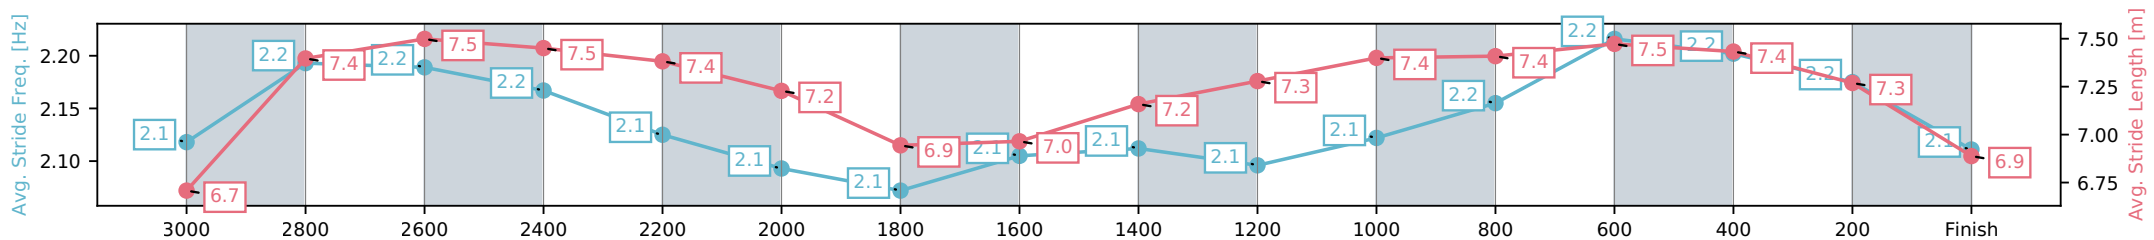

Eagle Farm QLD --Professional-2026-06-13

Race 3: XXXX BRISBANE CUP - 3200m

13 June 2026 - 12:54PM

Track Rating: Heavy 9, Weather: Fine, Rail Position: +4m Entire Circuit

Section	Overall	L2400	L2200	L2000	L1800	L1600	L1400	L1200	L1000	L800	L600	L400	L200
Section Times	3:28.40 (0:52.14)	2:36.25 [10] (0:12.80)	2:23.45 [10] (0:13.32)	2:10.13 [8] (0:13.86)	1:56.27 [8] (0:13.65)	1:42.62 [8] (0:13.18)	1:29.44 [8] (0:13.16)	1:16.29 [8] (0:12.64)	1:03.65 [8] (0:12.54)	0:51.11 [9] (0:12.04)	0:39.08 [9] (0:12.24)	0:26.83 [9] (0:12.74)	0:14.09 [8] (0:14.09)
Average Speed [km/h]	56.2	56.2	54.0	51.9	53.1	55.1	54.9	57.1	58.5	60.8	59.7	56.5	51.9
Top Speed [km/h]	59.9	57.4	55.9	53.3	53.7	55.8	55.9	59.0	58.9	61.6	60.6	58.6	54.5
Avg. Dist. to Rail [m]	3.2	0.7	0.4	0.6	1.5	2.5	2.8	3.5	3.8	3.4	3.3	3.9	3.5
Avg. Stride Freq. [Hz]	2.2	2.1	2.1	2.1	2.1	2.1	2.1	2.1	2.2	2.2	2.2	2.2	2.1
Avg. Stride Length [m]	7.3	7.4	7.2	6.9	7.0	7.2	7.3	7.4	7.4	7.5	7.4	7.3	6.9