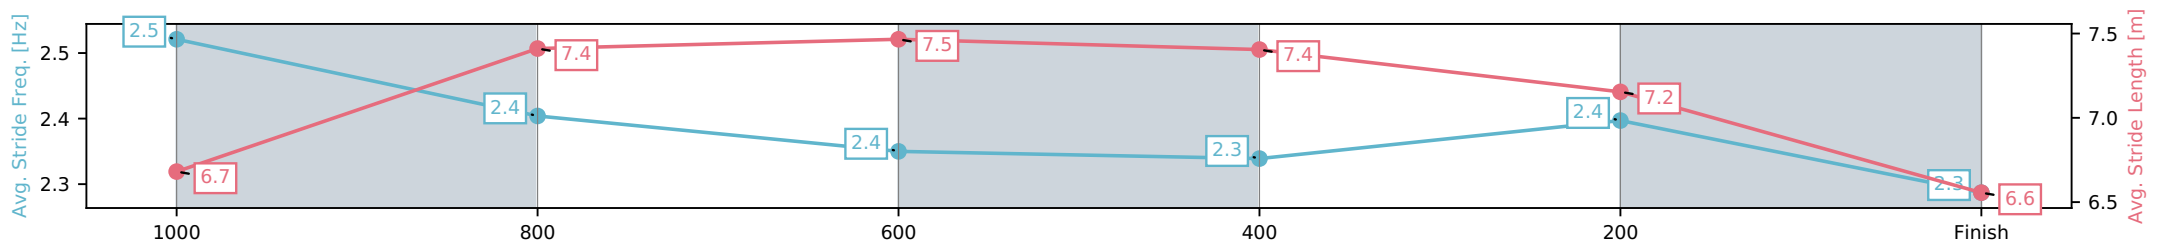

Horse/Jockey Name	Invincible Chase/Cejay Graham
Finish Rank	10
Fastest Section Time (Section)	0:11.25 (1000-800)
Top Speed [km/h] (Section)	67.1 (1000-800)
Race State	Finished

Eagle Farm QLD --Professional-2026-06-13
Race 2: TICKETMASTER OXLADE STAKES - 1200m
13 June 2026 - 12:21PM
Track Rating: Heavy 9, Weather: Fine, Rail Position: +4m Entire Circuit

Section	L1200	L1000	L800	L600	L400	L200
Section Times	1:12.90 (0:13.04)	0:59.86 [1] (0:11.25)	0:48.61 [4] (0:11.44)	0:37.17 [4] (0:11.57)	0:25.60 [3] (0:11.74)	0:13.86 [1] (0:13.86)
Average Speed [km/h]	55.8	65.7	63.8	62.7	61.3	52.9
Top Speed [km/h]	67.1	67.1	65.4	63.7	62.7	58.3
Avg. Dist. to Rail [m]	7.2	5.0	2.8	1.5	2.5	3.0
Avg. Stride Freq. [Hz]	2.5	2.4	2.4	2.3	2.4	2.3
Avg. Stride Length [m]	6.7	7.4	7.5	7.4	7.2	6.6

[ ] Ranking at each section and finish
-:-:- No data available at this section
NA No data available