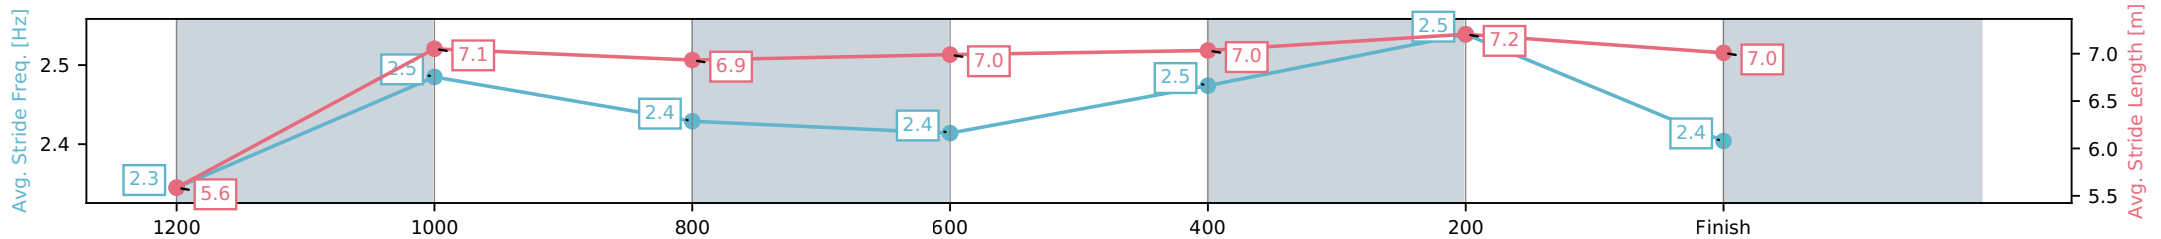

Eagle Farm QLD --Professional-2026-06-13

Race 6: MAGIC MILLIONS DANE RIPPER STAKES - 1300m

13 June 2026 - 2:40PM

Track Rating: Heavy 9, Weather: Fine, Rail Position: +4m Entire Circuit

Section	L1300	L1200	L1000	L800	L600	L400	L200
Section Times	1:18.00 (0:08.50)	1:09.50 [15] (0:11.26)	0:58.24 [14] (0:11.92)	0:46.33 [14] (0:11.83)	0:34.50 [13] (0:11.42)	0:23.07 [13] (0:10.97)	0:12.10 [10] (0:12.10)
Average Speed [km/h]	41.5	64.0	61.1	61.2	63.0	65.7	59.7
Top Speed [km/h]	57.7	66.0	62.3	62.2	65.6	66.6	63.6
Avg. Dist. to Rail [m]	16.0	4.1	2.2	1.3	0.3	3.9	5.3
Avg. Stride Freq. [Hz]	2.3	2.5	2.4	2.4	2.5	2.5	2.4
Avg. Stride Length [m]	5.6	7.1	6.9	7.0	7.0	7.2	7.0