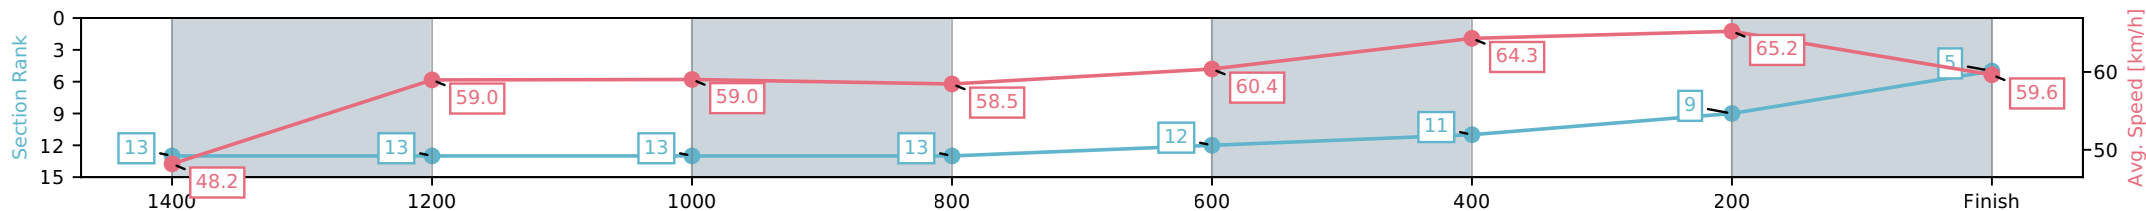

Eagle Farm QLD --Professional-2026-06-13

Race 4: SKY RACING GUNSYND CLASSIC - 1600m

13 June 2026 - 1:30PM

Track Rating: Heavy 9, Weather: Fine, Rail Position: +4m Entire Circuit

Section	L1600	L1400	L1200	L1000	L800	L600	L400	L200
Section Times	1:38.32 (0:14.87)	1:23.45 [13] (0:12.25)	1:11.20 [13] (0:12.22)	0:58.98 [13] (0:12.50)	0:46.48 [13] (0:12.03)	0:34.44 [12] (0:11.35)	0:23.10 [11] (0:11.04)	0:12.06 [9] (0:12.06)
Average Speed [km/h]	48.2	59.0	59.0	58.5	60.4	64.3	65.2	59.6
Top Speed [km/h]	60.8	60.9	59.9	59.0	61.3	66.2	67.3	63.3
Avg. Dist. to Rail [m]	12.6	3.8	3.6	3.0	1.9	2.9	10.4	9.6
Avg. Stride Freq. [Hz]	2.2	2.2	2.2	2.2	2.2	2.3	2.4	2.3
Avg. Stride Length [m]	6.4	7.4	7.4	7.3	7.5	7.5	7.6	7.3