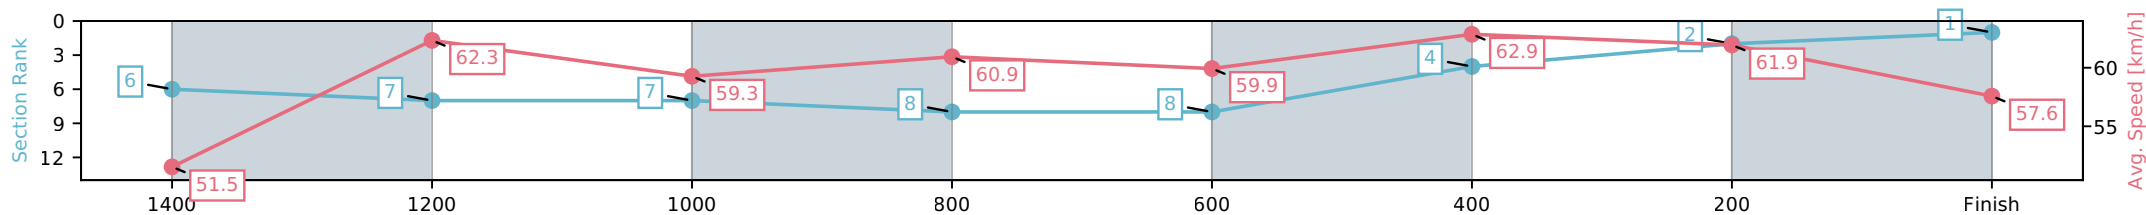

Horse/Jockey Name	Tron Bolt/James McDonald
Finish Rank	1
Fastest Section Time (Section)	0:11.60 (600-400)
Top Speed [km/h] (Section)	64.7 (1400-1200)
Race State	Finished

Eagle Farm QLD --Professional-2026-06-13

Race 7: TRACKSIDE NZ J.J. ATKINS - 1600m

13 June 2026 - 3:18PM

Track Rating: Heavy 9, Weather: Fine, Rail Position: +4m Entire Circuit

Section	L1600	L1400	L1200	L1000	L800	L600	L400	L200
Section Times	1:37.70 (0:13.89)	1:23.81 [6] (0:11.62)	1:12.20 [7] (0:12.18)	1:00.02 [7] (0:12.07)	0:47.95 [8] (0:12.16)	0:35.79 [8] (0:11.60)	0:24.19 [4] (0:11.63)	0:12.56 [2] (0:12.56)
Average Speed [km/h]	51.5	62.3	59.3	60.9	59.9	62.9	61.9	57.6
Top Speed [km/h]	64.1	64.7	60.1	62.1	61.5	64.2	63.9	60.1
Avg. Dist. to Rail [m]	10.4	5.2	5.6	4.2	2.6	2.8	7.6	9.8
Avg. Stride Freq. [Hz]	2.4	2.3	2.2	2.2	2.2	2.3	2.4	2.3
Avg. Stride Length [m]	6.8	7.6	7.5	7.4	7.5	7.5	7.3	7.0

- [ ] Ranking at each section and finish
- -:-:- No data available at this section
- NA No data available