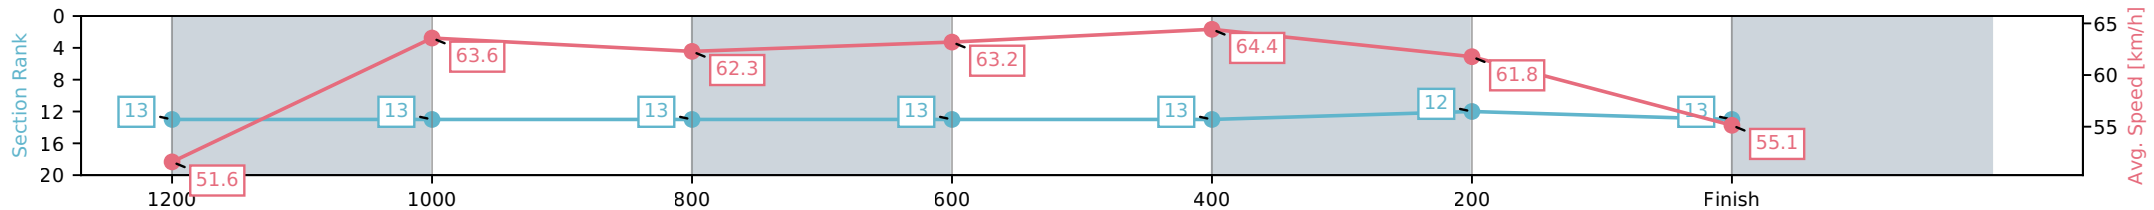

Eagle Farm QLD --Professional-2026-06-13

Race 8: LADBROKES STRADBROKE HANDICAP - 1400m

13 June 2026 - 3:59PM

Track Rating: Heavy 9, Weather: Fine, Rail Position: +4m Entire Circuit

Section	L1400	L1200	L1000	L800	L600	L400	L200
Section Times	1:24.69 (0:14.17)	1:10.52 [13] (0:11.35)	0:59.17 [13] (0:11.72)	0:47.44 [13] (0:11.48)	0:35.96 [13] (0:11.23)	0:24.73 [13] (0:11.65)	0:13.08 [12] (0:13.08)
Average Speed [km/h]	51.6	63.6	62.3	63.2	64.4	61.8	55.1
Top Speed [km/h]	64.4	65.2	63.6	65.0	65.5	63.8	57.9
Avg. Dist. to Rail [m]	4.6	4.0	3.0	1.8	1.2	6.8	8.6
Avg. Stride Freq. [Hz]	2.4	2.4	2.3	2.4	2.4	2.4	2.3
Avg. Stride Length [m]	6.7	7.5	7.3	7.3	7.5	7.3	6.8