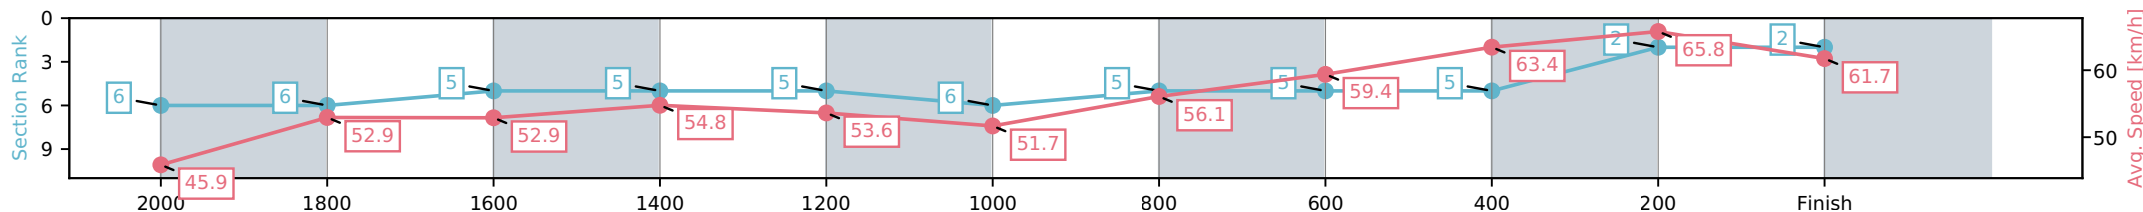

Eagle Farm QLD --Professional-2026-06-13

Race 9: HKJC WORLD POOL Q22 - 2200m

13 June 2026 - 4:34PM

Track Rating: Heavy 9, Weather: Fine, Rail Position: +4m Entire Circuit

Section	L2200	L2000	L1800	L1600	L1400	L1200	L1000	L800	L600	L400	L200
Section Times	2:23.66 (0:15.89)	2:07.77 [6] (0:13.58)	1:54.19 [6] (0:13.71)	1:40.48 [5] (0:13.31)	1:27.17 [5] (0:13.48)	1:13.69 [5] (0:13.97)	0:59.72 [6] (0:13.14)	0:46.58 [5] (0:12.40)	0:34.18 [5] (0:11.57)	0:22.60 [5] (0:10.95)	0:11.66 [2] (0:11.66)
Average Speed [km/h]	45.9	52.9	52.9	54.8	53.6	51.7	56.1	59.4	63.4	65.8	61.7
Top Speed [km/h]	53.7	54.1	54.3	55.9	55.8	52.1	57.8	61.1	65.7	66.7	63.9
Avg. Dist. to Rail [m]	1.0	0.6	1.5	3.6	4.5	5.3	4.7	4.8	4.0	5.3	2.7
Avg. Stride Freq. [Hz]	2.2	2.1	2.1	2.1	2.1	2.1	2.1	2.1	2.3	2.4	2.3
Avg. Stride Length [m]	6.3	6.9	7.0	7.1	7.2	7.0	7.1	7.5	7.5	7.6	7.5