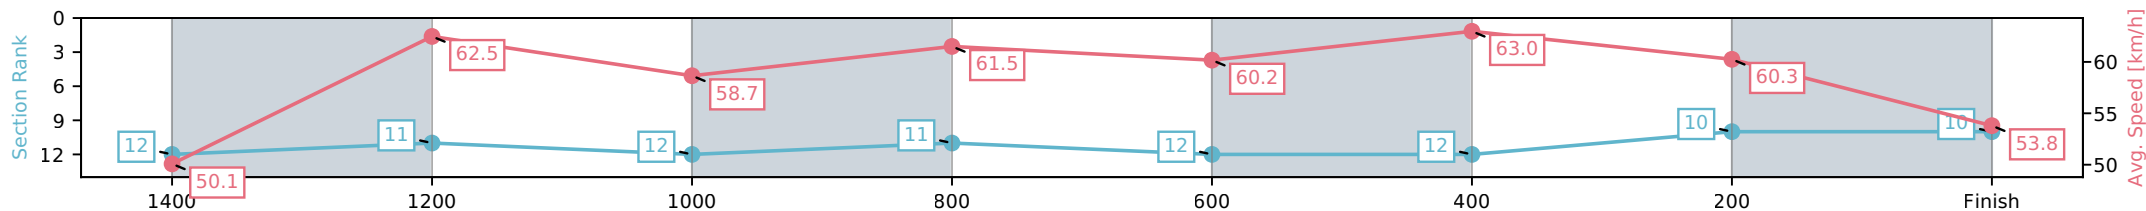

- [ ] Ranking at each section and finish
- :-:- No data available at this section
- NA No data available

Horse/Jockey Name	Silken Salute/Adam Hyeronimus
Finish Rank	11
Fastest Section Time (Section)	0:11.60 (1400-1200)
Top Speed [km/h] (Section)	64.5 (1600 - 1400)
Race State	Finished