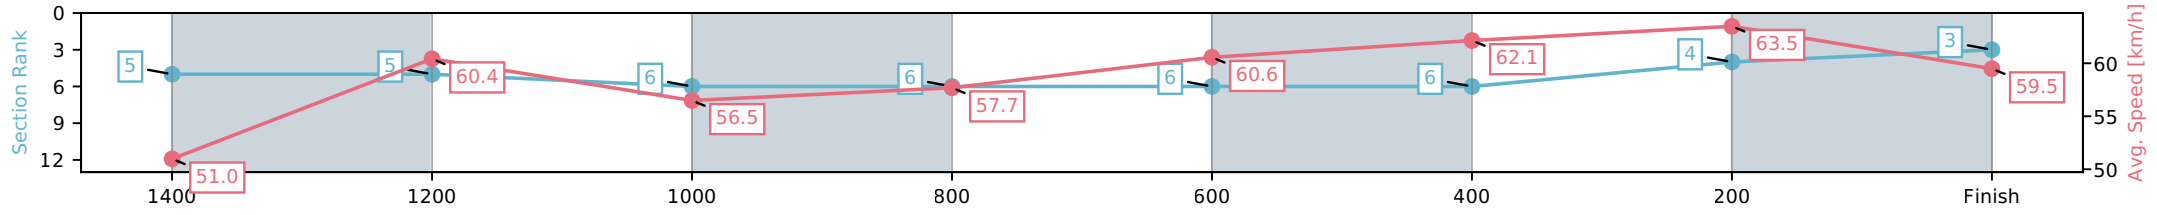

Eagle Farm QLD --Professional-2026-06-13

Race 1: THE WAYNE WILSON - 1600m

13 June 2026 - 11:44AM

Track Rating: Heavy 9, Weather: Fine, Rail Position: +4m Entire Circuit

Section	L1600	L1400	L1200	L1000	L800	L600	L400	L200
Section Times	1:38.47 (0:13.92)	1:24.55 [5] (0:11.95)	1:12.60 [5] (0:12.76)	0:59.84 [6] (0:12.66)	0:47.18 [6] (0:12.03)	0:35.15 [6] (0:11.68)	0:23.47 [6] (0:11.34)	0:12.13 [4] (0:12.13)
Average Speed [km/h]	51.0	60.4	56.5	57.7	60.6	62.1	63.5	59.5
Top Speed [km/h]	61.8	61.2	58.3	59.2	61.5	64.5	64.2	63.0
Avg. Dist. to Rail [m]	4.1	2.7	2.7	2.8	2.6	1.8	6.6	5.3
Avg. Stride Freq. [Hz]	2.4	2.3	2.3	2.3	2.3	2.4	2.4	2.4
Avg. Stride Length [m]	6.7	7.2	7.0	6.9	7.2	7.2	7.3	7.1