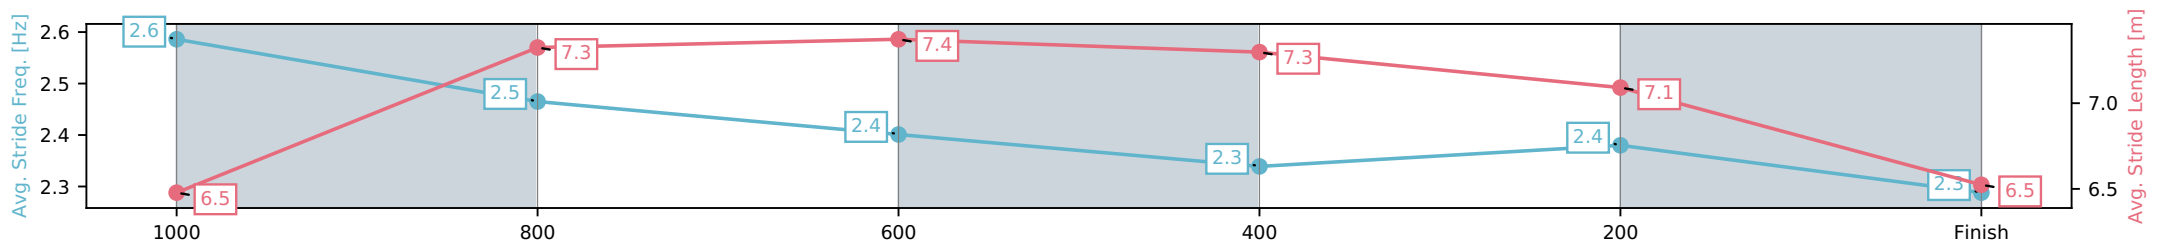

Horse/Jockey Name	Palmanova/Tim Clark
Finish Rank	11
Fastest Section Time (Section)	0:11.05 (1000-800)
Top Speed [km/h] (Section)	68.7 (1000-800)
Race State	Finished

Eagle Farm QLD --Professional-2026-06-13
Race 2: TICKETMASTER OXLADE STAKES - 1200m
13 June 2026 - 12:21PM
Track Rating: Heavy 9, Weather: Fine, Rail Position: +4m Entire Circuit

Section	L1200	L1000	L800	L600	L400	L200
Section Times	1:13.04 (0:13.09)	0:59.95 [4] (0:11.05)	0:48.89 [2] (0:11.40)	0:37.49 [2] (0:11.71)	0:25.79 [2] (0:11.94)	0:13.84 [4] (0:13.84)
Average Speed [km/h]	55.7	67.4	64.7	62.3	60.3	52.7
Top Speed [km/h]	67.0	68.7	67.3	63.1	62.8	57.5
Avg. Dist. to Rail [m]	10.3	6.7	5.5	2.5	1.7	1.2
Avg. Stride Freq. [Hz]	2.6	2.5	2.4	2.3	2.4	2.3
Avg. Stride Length [m]	6.5	7.3	7.4	7.3	7.1	6.5

[ ] Ranking at each section and finish
-:-:- No data available at this section
NA No data available