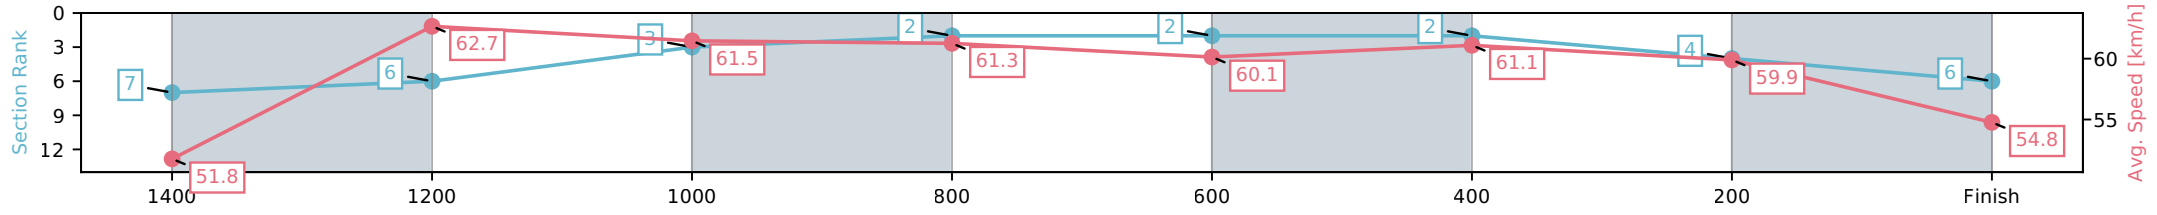

Horse/Jockey Name	Glenorchy/Tim Clark
Finish Rank	6
Fastest Section Time (Section)	0:11.58 (1400-1200)
Top Speed [km/h] (Section)	63.6 (1400-1200)
Race State	Finished

Eagle Farm QLD --Professional-2026-06-13

Race 7: TRACKSIDE NZ J.J. ATKINS - 1600m

13 June 2026 - 3:18PM

Track Rating: Heavy 9, Weather: Fine, Rail Position: +4m Entire Circuit

Section	L1600	L1400	L1200	L1000	L800	L600	L400	L200
Section Times	1:38.41 (0:13.92)	1:24.49 [7] (0:11.58)	1:12.91 [6] (0:11.74)	1:01.18 [3] (0:12.04)	0:49.14 [2] (0:12.16)	0:36.98 [2] (0:11.85)	0:25.13 [2] (0:12.02)	0:13.11 [4] (0:13.11)
Average Speed [km/h]	51.8	62.7	61.5	61.3	60.1	61.1	59.9	54.8
Top Speed [km/h]	63.3	63.6	62.2	62.0	61.2	61.7	61.6	57.7
Avg. Dist. to Rail [m]	15.2	8.6	6.7	4.8	3.4	1.1	3.6	4.9
Avg. Stride Freq. [Hz]	2.4	2.3	2.2	2.2	2.2	2.2	2.3	2.2
Avg. Stride Length [m]	6.8	7.7	7.6	7.5	7.6	7.5	7.4	7.1

[ ] Ranking at each section and finish
-:-:- No data available at this section
NA No data available