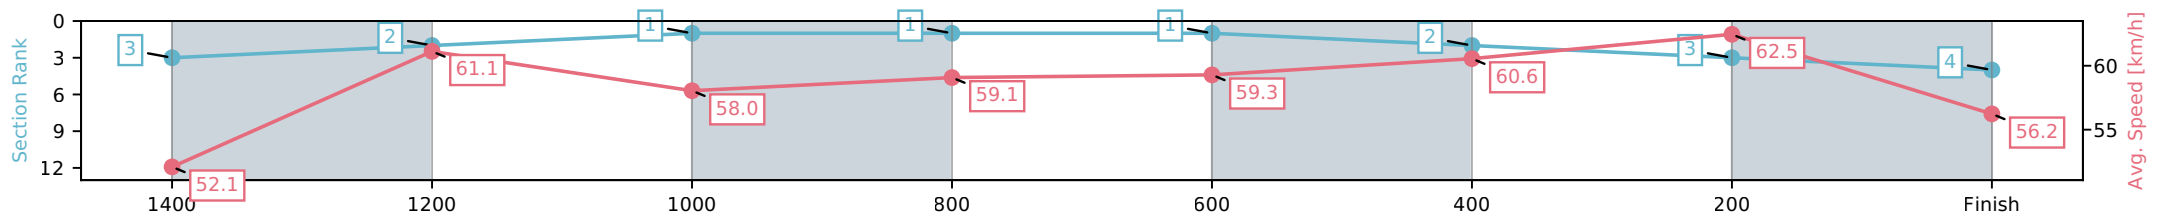

Horse/Jockey Name	Welwal/Ben Melham
Finish Rank	4
Fastest Section Time (Section)	0:11.53 (400-200)
Top Speed [km/h] (Section)	64.7 (1600 - 1400)
Race State	Finished

Track Rating: Heavy 9, Weather: Fine, Rail Position: +4m Entire Circuit

Section	L1600	L1400	L1200	L1000	L800	L600	L400	L200
Section Times	1:38.97 (0:13.66)	1:25.30 [3] (0:11.83)	1:13.47 [2] (0:12.44)	1:01.03 [1] (0:12.47)	0:48.56 [1] (0:12.30)	0:36.27 [1] (0:11.91)	0:24.36 [2] (0:11.53)	0:12.82 [3] (0:12.82)
Average Speed [km/h]	52.1	61.1	58.0	59.1	59.3	60.6	62.5	56.2
Top Speed [km/h]	64.7	64.2	59.7	59.9	59.9	62.3	63.4	60.1
Avg. Dist. to Rail [m]	9.7	4.9	4.3	4.6	2.7	0.5	2.9	3.0
Avg. Stride Freq. [Hz]	2.5	2.4	2.3	2.3	2.3	2.4	2.5	2.4
Avg. Stride Length [m]	6.5	7.3	7.0	6.9	7.0	7.0	6.9	6.6

[ ] Ranking at each section and finish
-:-:- No data available at this section
NA No data available