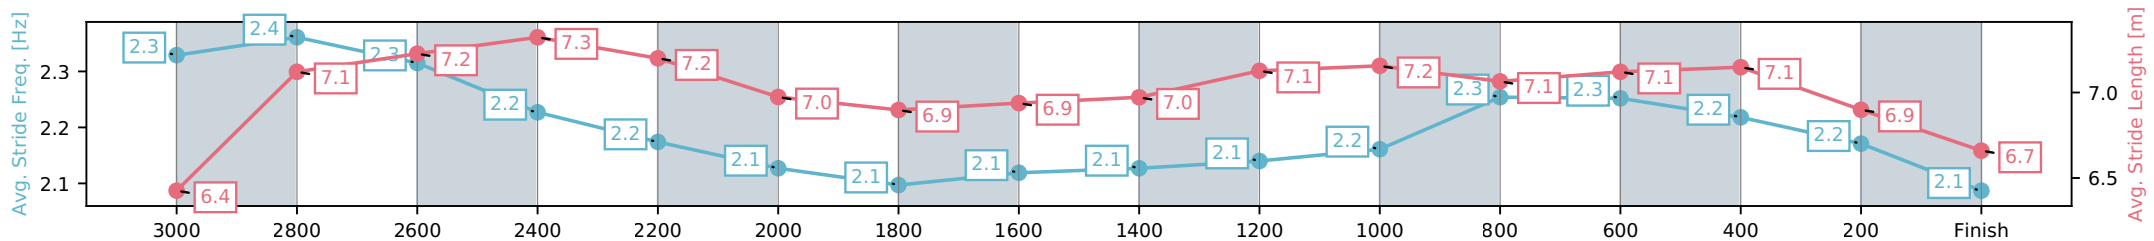

Eagle Farm QLD --Professional-2026-06-13

Race 3: XXXX BRISBANE CUP - 3200m

13 June 2026 - 12:54PM

Track Rating: Heavy 9, Weather: Fine, Rail Position: +4m Entire Circuit

Section	Overall	L2400	L2200	L2000	L1800	L1600	L1400	L1200	L1000	L800	L600	L400	L200
Section Times	3:29.84 (0:50.76)	2:39.07 [4] (0:12.85)	2:26.22 [2] (0:13.54)	2:12.67 [2] (0:13.82)	1:58.85 [2] (0:13.62)	1:45.23 [2] (0:13.46)	1:31.76 [3] (0:13.11)	1:18.65 [2] (0:12.89)	1:05.76 [3] (0:12.52)	0:53.24 [3] (0:12.49)	0:40.75 [6] (0:12.70)	0:28.06 [10] (0:13.44)	0:14.61 [10] (0:14.61)
Average Speed [km/h]	58.1	56.0	53.2	52.3	53.4	54.1	55.1	56.0	58.4	58.2	56.7	53.5	49.7
Top Speed [km/h]	63.4	57.4	55.1	53.9	54.0	54.5	56.0	57.1	59.4	59.5	58.3	55.9	51.6
Avg. Dist. to Rail [m]	5.2	0.9	1.5	0.6	1.9	3.1	3.4	4.0	3.1	2.3	0.6	1.1	1.6
Avg. Stride Freq. [Hz]	2.3	2.2	2.1	2.1	2.1	2.1	2.1	2.1	2.2	2.3	2.3	2.2	2.1
Avg. Stride Length [m]	7.0	7.2	7.0	6.9	6.9	7.0	7.1	7.2	7.1	7.1	7.1	6.9	6.7