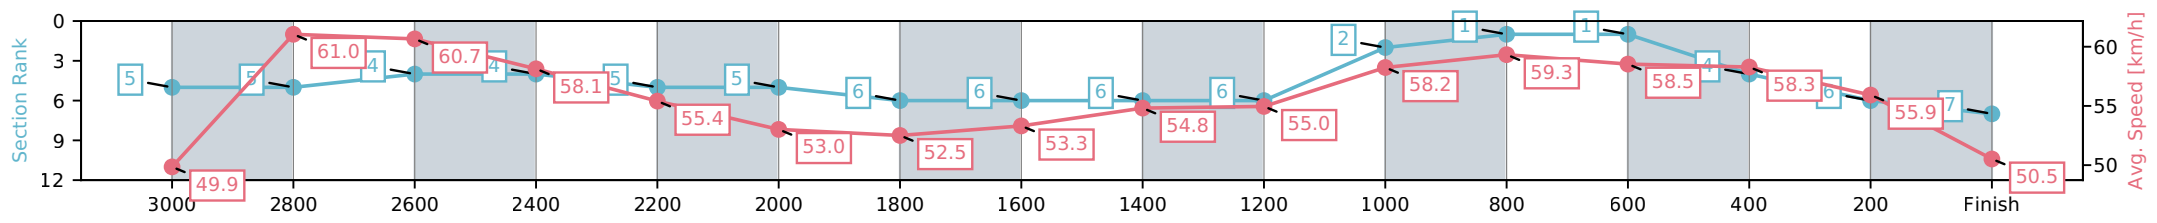

Eagle Farm QLD --Professional-2026-06-13

Race 3: XXXX BRISBANE CUP - 3200m

13 June 2026 - 12:54PM

Track Rating: Heavy 9, Weather: Fine, Rail Position: +4m Entire Circuit

Section	Overall	L2400	L2200	L2000	L1800	L1600	L1400	L1200	L1000	L800	L600	L400	L200
Section Times	3:28.31 (0:51.16)	2:37.14 [5] (0:13.00)	2:24.15 [5] (0:13.59)	2:10.56 [5] (0:13.76)	1:56.80 [6] (0:13.68)	1:43.12 [6] (0:13.31)	1:29.81 [6] (0:13.16)	1:16.65 [6] (0:12.40)	1:04.25 [2] (0:12.35)	0:51.90 [1] (0:12.33)	0:39.57 [1] (0:12.27)	0:27.30 [4] (0:12.87)	0:14.42 [6] (0:14.42)
Average Speed [km/h]	57.4	55.4	53.0	52.5	53.3	54.8	55.0	58.2	59.3	58.5	58.3	55.9	50.5
Top Speed [km/h]	62.3	57.9	53.9	53.4	54.3	55.2	55.7	59.8	60.0	58.9	58.6	57.6	53.8
Avg. Dist. to Rail [m]	3.9	0.6	0.6	0.7	2.6	3.8	4.4	5.6	3.4	0.7	1.4	1.8	0.6
Avg. Stride Freq. [Hz]	2.3	2.2	2.1	2.1	2.1	2.1	2.1	2.2	2.3	2.3	2.3	2.3	2.1
Avg. Stride Length [m]	6.9	7.1	6.9	6.9	7.0	7.1	7.2	7.3	7.2	7.1	7.0	6.9	6.6