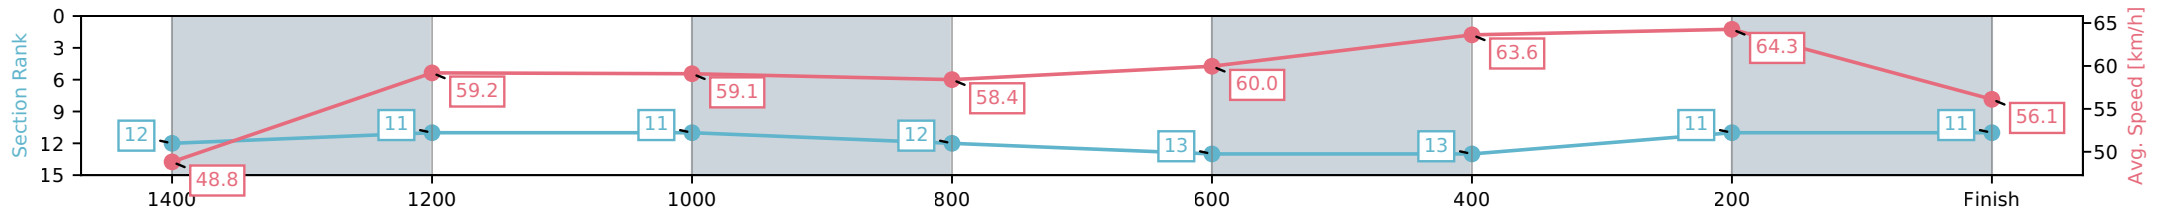

Eagle Farm QLD --Professional-2026-06-13

Race 4: SKY RACING GUNSYND CLASSIC - 1600m

13 June 2026 - 1:30PM

Track Rating: Heavy 9, Weather: Fine, Rail Position: +4m Entire Circuit

Section	L1600	L1400	L1200	L1000	L800	L600	L400	L200
Section Times	1:39.12 (0:14.64)	1:24.48 [12] (0:12.21)	1:12.27 [11] (0:12.22)	1:00.05 [11] (0:12.62)	0:47.43 [12] (0:12.21)	0:35.22 [13] (0:11.42)	0:23.79 [13] (0:11.20)	0:12.59 [11] (0:12.59)
Average Speed [km/h]	48.8	59.2	59.1	58.4	60.0	63.6	64.3	56.1
Top Speed [km/h]	59.5	59.9	59.8	59.5	61.5	65.4	65.8	61.1
Avg. Dist. to Rail [m]	11.0	4.8	4.7	4.7	3.8	1.9	5.6	7.1
Avg. Stride Freq. [Hz]	2.4	2.4	2.4	2.4	2.4	2.5	2.6	2.4
Avg. Stride Length [m]	6.2	6.9	6.9	6.7	6.8	7.0	7.0	6.6