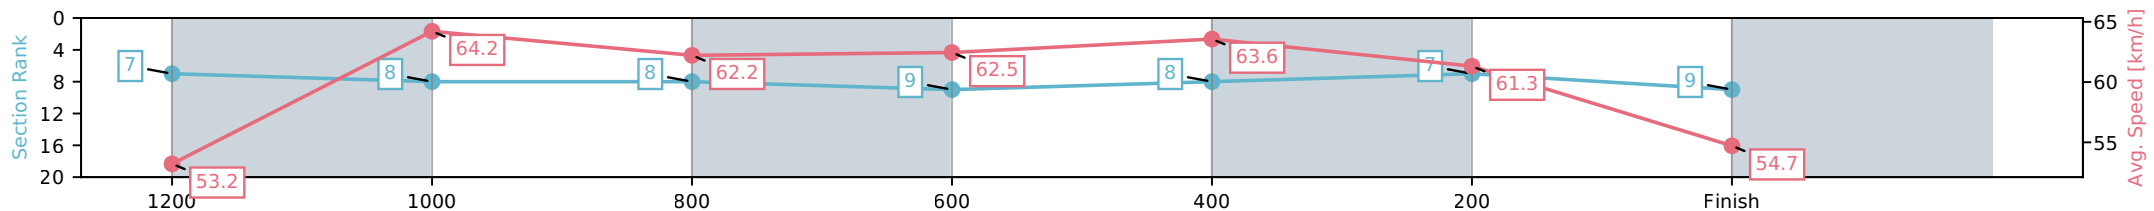

Eagle Farm QLD --Professional-2026-06-13

Race 8: LADBROKES STRADBROKE HANDICAP - 1400m

13 June 2026 - 3:59PM

Track Rating: Heavy 9, Weather: Fine, Rail Position: +4m Entire Circuit

Section	L1400	L1200	L1000	L800	L600	L400	L200
Section Times	1:24.56 (0:13.73)	1:10.83 [7] (0:11.24)	0:59.59 [8] (0:11.78)	0:47.82 [8] (0:11.59)	0:36.23 [9] (0:11.27)	0:24.96 [8] (0:11.73)	0:13.23 [7] (0:13.23)
Average Speed [km/h]	53.2	64.2	62.2	62.5	63.6	61.3	54.7
Top Speed [km/h]	65.0	65.1	63.0	63.4	64.8	63.8	57.8
Avg. Dist. to Rail [m]	4.4	4.2	3.4	1.3	1.2	1.9	3.3
Avg. Stride Freq. [Hz]	2.4	2.4	2.3	2.3	2.3	2.4	2.2
Avg. Stride Length [m]	6.7	7.6	7.5	7.6	7.6	7.3	7.0