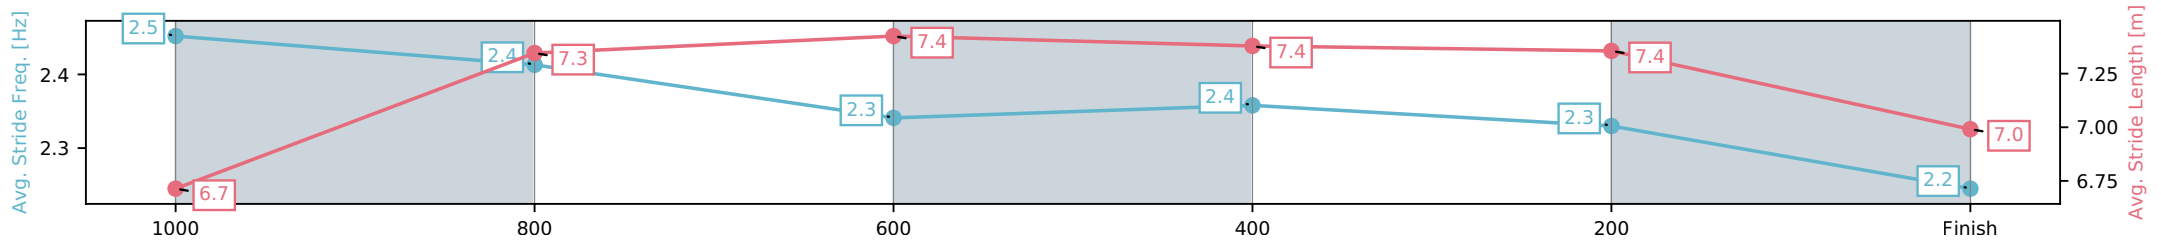

Eagle Farm QLD --Professional-2026-06-13

Race 2: TICKETMASTER OXLADE STAKES - 1200m

13 June 2026 - 12:21PM

Track Rating: Heavy 9, Weather: Fine, Rail Position: +4m Entire Circuit

Section	L1200	L1000	L800	L600	L400	L200
Section Times	1:12.72 (0:13.54)	0:59.18 [10] (0:11.31)	0:47.86 [10] (0:11.54)	0:36.33 [10] (0:11.46)	0:24.87 [10] (0:11.75)	0:13.12 [11] (0:13.12)
Average Speed [km/h]	53.6	64.4	62.9	62.8	61.3	55.7
Top Speed [km/h]	64.4	65.6	64.2	63.7	62.8	59.6
Avg. Dist. to Rail [m]	2.8	2.2	1.6	0.3	0.9	3.3
Avg. Stride Freq. [Hz]	2.5	2.4	2.3	2.4	2.3	2.2
Avg. Stride Length [m]	6.7	7.3	7.4	7.4	7.4	7.0