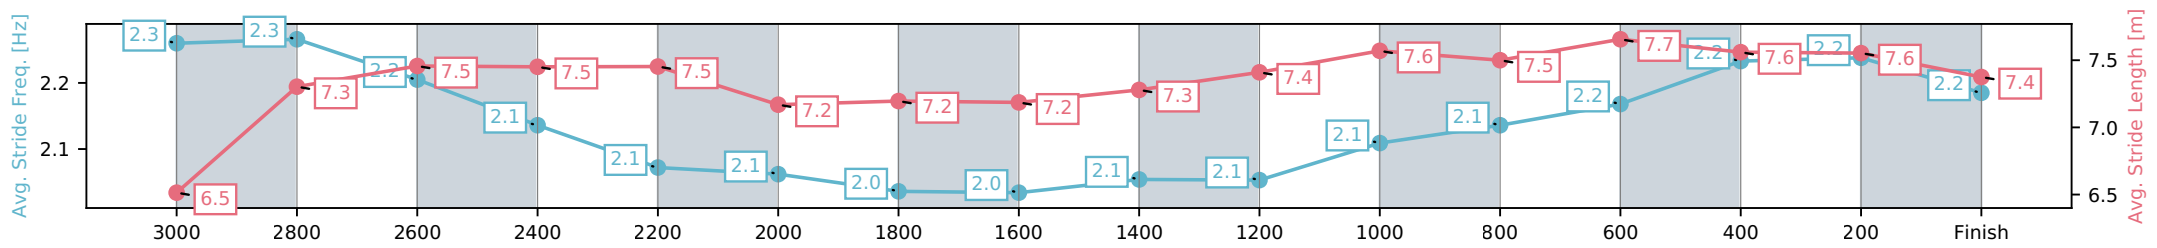

Eagle Farm QLD --Professional-2026-06-13

Race 3: XXXX BRISBANE CUP - 3200m

13 June 2026 - 12:54PM

Track Rating: Heavy 9, Weather: Fine, Rail Position: +4m Entire Circuit

Section	Overall	L2400	L2200	L2000	L1800	L1600	L1400	L1200	L1000	L800	L600	L400	L200
Section Times	3:25.30 (0:51.61)	2:33.69 [7] (0:13.03)	2:20.66 [6] (0:13.61)	2:07.05 [7] (0:13.61)	1:53.44 [7] (0:13.66)	1:39.79 [7] (0:13.36)	1:26.42 [7] (0:13.19)	1:13.23 [7] (0:12.44)	1:00.79 [7] (0:12.44)	0:48.34 [6] (0:12.03)	0:36.32 [4] (0:11.82)	0:24.50 [1] (0:11.90)	0:12.60 [1] (0:12.60)
Average Speed [km/h]	56.6	55.3	52.9	52.5	53.0	54.6	54.8	58.0	59.1	60.8	61.5	60.5	57.3
Top Speed [km/h]	61.2	57.4	54.6	53.6	54.5	55.6	55.3	60.5	59.8	61.0	62.2	62.5	58.9
Avg. Dist. to Rail [m]	2.5	1.4	0.6	1.4	1.0	3.6	4.3	4.7	4.3	3.4	1.9	2.4	4.7
Avg. Stride Freq. [Hz]	2.2	2.1	2.1	2.0	2.0	2.1	2.1	2.1	2.1	2.2	2.2	2.2	2.2
Avg. Stride Length [m]	7.2	7.5	7.2	7.2	7.2	7.3	7.4	7.6	7.5	7.7	7.6	7.6	7.4