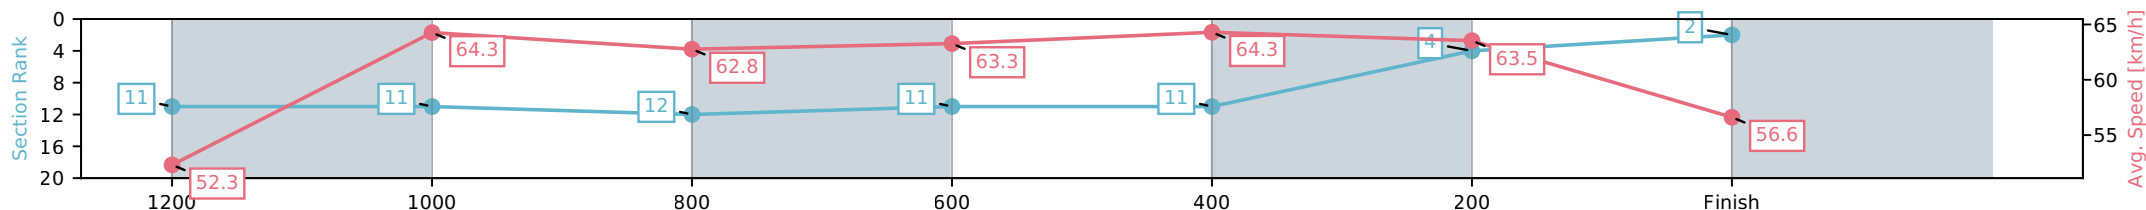

Eagle Farm QLD --Professional-2026-06-13

Race 8: LADBROKES STRADBROKE HANDICAP - 1400m

13 June 2026 - 3:59PM

Track Rating: Heavy 9, Weather: Fine, Rail Position: +4m Entire Circuit

Section	L1400	L1200	L1000	L800	L600	L400	L200
Section Times	1:23.99 (0:14.05)	1:09.94 [11] (0:11.26)	0:58.69 [11] (0:11.82)	0:46.87 [12] (0:11.51)	0:35.36 [11] (0:11.27)	0:24.10 [11] (0:11.34)	0:12.76 [4] (0:12.76)
Average Speed [km/h]	52.3	64.3	62.8	63.3	64.3	63.5	56.6
Top Speed [km/h]	64.6	65.6	64.1	64.3	65.3	66.1	59.1
Avg. Dist. to Rail [m]	13.5	8.4	6.0	2.5	1.5	6.5	5.0
Avg. Stride Freq. [Hz]	2.4	2.4	2.3	2.3	2.4	2.4	2.3
Avg. Stride Length [m]	6.7	7.6	7.2	7.4	7.5	7.5	7.0