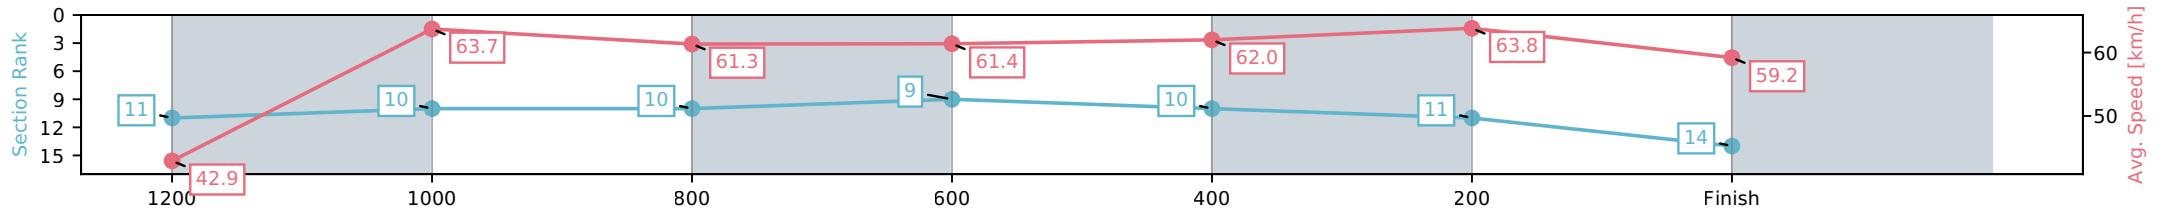

Eagle Farm QLD --Professional-2026-06-13

Race 6: MAGIC MILLIONS DANE RIPPER STAKES - 1300m

13 June 2026 - 2:40PM

Track Rating: Heavy 9, Weather: Fine, Rail Position: +4m Entire Circuit

Section	L1300	L1200	L1000	L800	L600	L400	L200
Section Times	1:18.29 (0:08.16)	1:10.13 [11] (0:11.32)	0:58.81 [10] (0:11.88)	0:46.93 [10] (0:11.78)	0:35.16 [9] (0:11.63)	0:23.53 [10] (0:11.28)	0:12.24 [11] (0:12.24)
Average Speed [km/h]	42.9	63.7	61.3	61.4	62.0	63.8	59.2
Top Speed [km/h]	58.9	65.6	62.2	61.9	63.8	64.4	62.7
Avg. Dist. to Rail [m]	5.9	3.1	2.3	1.0	0.6	4.4	4.1
Avg. Stride Freq. [Hz]	2.3	2.4	2.4	2.3	2.4	2.4	2.3
Avg. Stride Length [m]	5.8	7.2	7.2	7.3	7.2	7.4	7.1