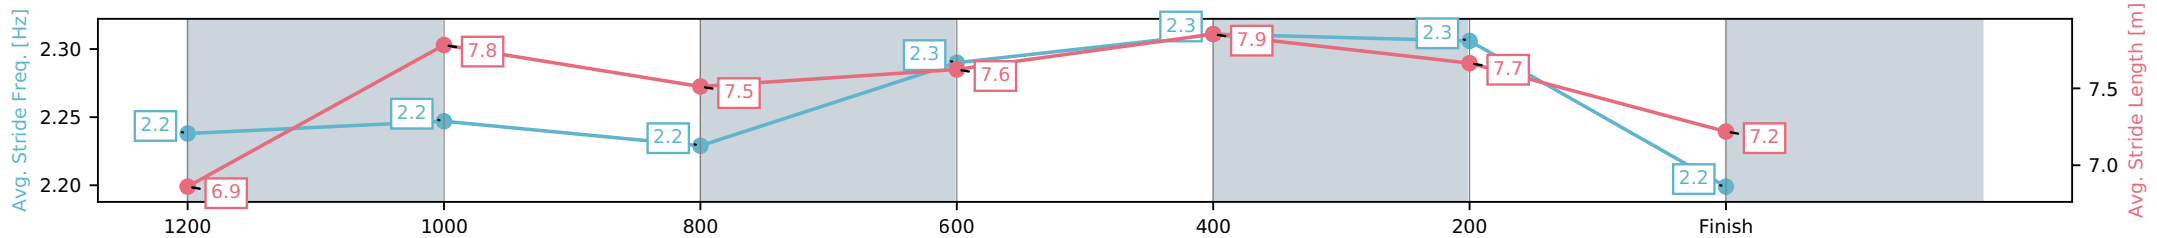

Eagle Farm QLD --Professional-2026-06-13

Race 8: LADBROKES STRADBROKE HANDICAP - 1400m

13 June 2026 - 3:59PM

Track Rating: Heavy 9, Weather: Fine, Rail Position: +4m Entire Circuit

Section	L1400	L1200	L1000	L800	L600	L400	L200
Section Times	1:24.61 (0:14.50)	1:10.11 [18] (0:11.47)	0:58.64 [18] (0:11.89)	0:46.75 [18] (0:11.45)	0:35.30 [18] (0:11.04)	0:24.26 [18] (0:11.39)	0:12.87 [17] (0:12.87)
Average Speed [km/h]	50.7	63.0	61.8	63.3	65.2	63.2	56.4
Top Speed [km/h]	64.1	64.4	63.7	63.9	66.2	65.5	60.5
Avg. Dist. to Rail [m]	11.3	5.5	4.2	1.6	1.0	3.0	1.9
Avg. Stride Freq. [Hz]	2.2	2.2	2.2	2.3	2.3	2.3	2.2
Avg. Stride Length [m]	6.9	7.8	7.5	7.6	7.9	7.7	7.2