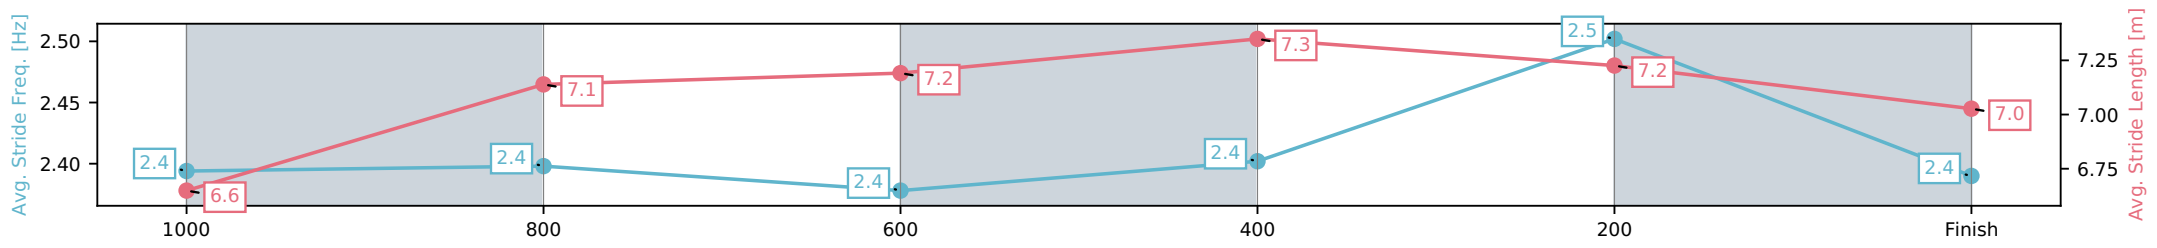

Eagle Farm QLD --Professional-2026-06-13

Race 5: SEVEN HINKLER HANDICAP - 1200m

13 June 2026 - 2:04PM

Track Rating: Heavy 9, Weather: Fine, Rail Position: +4m Entire Circuit

Section	L1200	L1000	L800	L600	L400	L200
Section Times	1:11.96 (0:14.04)	0:57.92 [8] (0:11.71)	0:46.20 [8] (0:11.67)	0:34.54 [6] (0:11.27)	0:23.27 [6] (0:11.13)	0:12.14 [7] (0:12.14)
Average Speed [km/h]	52.0	62.4	61.5	63.1	64.7	59.7
Top Speed [km/h]	63.3	63.0	62.2	65.6	65.8	63.3
Avg. Dist. to Rail [m]	4.2	2.8	0.9	2.4	0.4	0.8
Avg. Stride Freq. [Hz]	2.4	2.4	2.4	2.4	2.5	2.4
Avg. Stride Length [m]	6.6	7.1	7.2	7.3	7.2	7.0