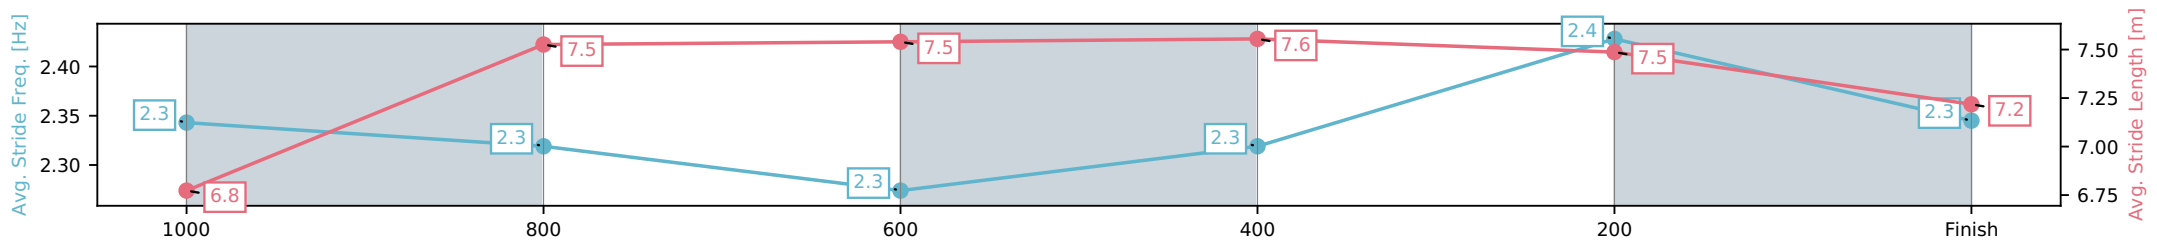

Eagle Farm QLD --Professional-2026-06-13

Race 5: SEVEN HINKLER HANDICAP - 1200m

13 June 2026 - 2:04PM

Track Rating: Heavy 9, Weather: Fine, Rail Position: +4m Entire Circuit

Section	L1200	L1000	L800	L600	L400	L200
Section Times	1:11.59 (0:13.98)	0:57.61 [6] (0:11.47)	0:46.14 [5] (0:11.70)	0:34.45 [4] (0:11.33)	0:23.11 [4] (0:11.03)	0:12.08 [4] (0:12.08)
Average Speed [km/h]	52.2	63.8	62.2	63.9	65.3	60.0
Top Speed [km/h]	63.9	64.9	63.0	65.4	66.4	63.1
Avg. Dist. to Rail [m]	3.0	3.1	2.5	1.1	5.0	8.8
Avg. Stride Freq. [Hz]	2.3	2.3	2.3	2.3	2.4	2.3
Avg. Stride Length [m]	6.8	7.5	7.5	7.6	7.5	7.2