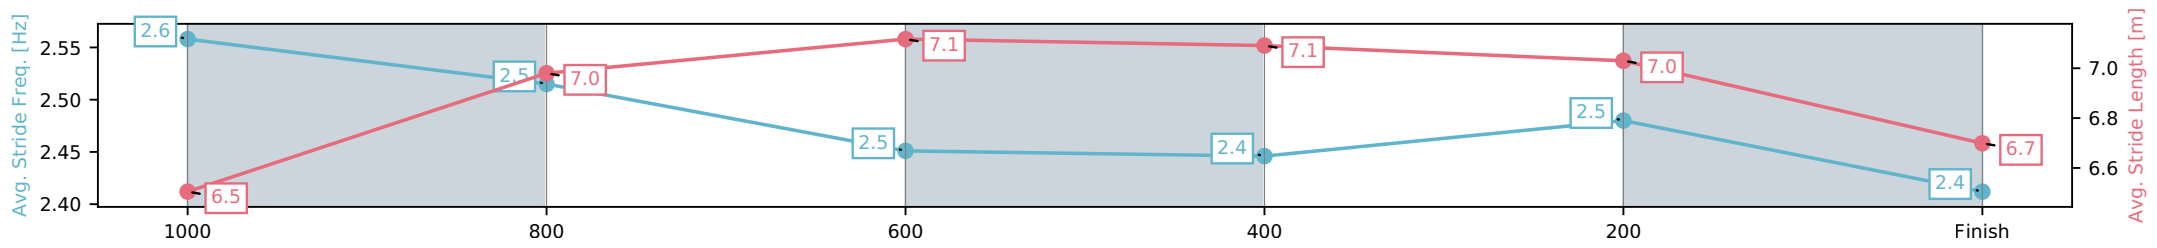

Horse/Jockey Name	Marffiano/Mark Zahra
Finish Rank	2
Fastest Section Time (Section)	0:11.44 (1000-800)
Top Speed [km/h] (Section)	66.7 (1200 - 1000)
Race State	Finished

Eagle Farm QLD --Professional-2026-06-13
Race 2: TICKETMASTER OXLADE STAKES - 1200m
13 June 2026 - 12:21PM

Track Rating: Heavy 9, Weather: Fine, Rail Position: +4m Entire Circuit

Section	L1200	L1000	L800	L600	L400	L200
Section Times	1:12.09 (0:13.37)	0:58.72 [9] (0:11.44)	0:47.28 [9] (0:11.49)	0:35.80 [9] (0:11.53)	0:24.26 [8] (0:11.52)	0:12.74 [7] (0:12.74)
Average Speed [km/h]	54.4	64.2	63.7	63.9	62.4	57.3
Top Speed [km/h]	66.7	66.4	65.9	65.1	64.9	60.5
Avg. Dist. to Rail [m]	4.5	3.9	3.6	4.7	8.9	11.2
Avg. Stride Freq. [Hz]	2.6	2.5	2.5	2.4	2.5	2.4
Avg. Stride Length [m]	6.5	7.0	7.1	7.1	7.0	6.7

[ ] Ranking at each section and finish
-:-:- No data available at this section
NA No data available