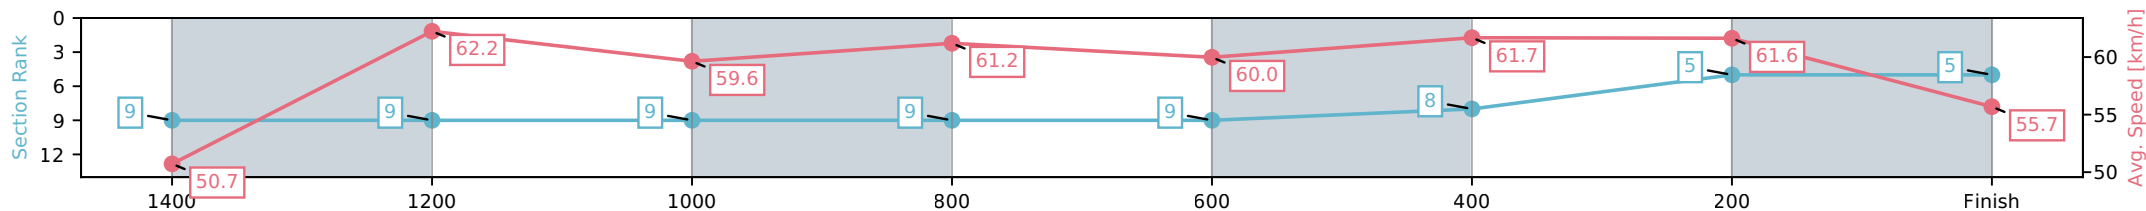

- [ ] Ranking at each section and finish
- :-:- No data available at this section
- NA No data available

Horse/Jockey Name	Glenorchy/Tim Clark
Finish Rank	6
Fastest Section Time (Section)	0:11.58 (1400-1200)
Top Speed [km/h] (Section)	63.6 (1400-1200)
Race State	Finished