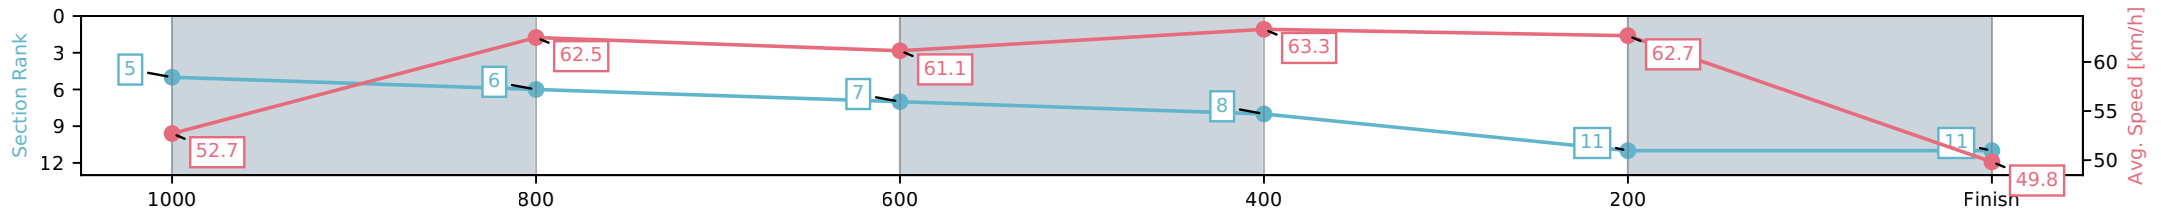

Eagle Farm QLD --Professional-2026-06-13

Race 5: SEVEN HINKLER HANDICAP - 1200m

13 June 2026 - 2:04PM

Track Rating: Heavy 9, Weather: Fine, Rail Position: +4m Entire Circuit

Section	L1200	L1000	L800	L600	L400	L200
Section Times	1:14.88 (0:13.84)	1:01.04 [5] (0:11.70)	0:49.35 [6] (0:11.94)	0:37.41 [7] (0:11.47)	0:25.94 [8] (0:11.49)	0:14.45 [11] (0:14.45)
Average Speed [km/h]	52.7	62.5	61.1	63.3	62.7	49.8
Top Speed [km/h]	63.7	63.5	61.8	64.6	65.1	58.1
Avg. Dist. to Rail [m]	2.4	3.0	3.0	1.8	4.4	5.7
Avg. Stride Freq. [Hz]	2.3	2.2	2.2	2.3	2.4	2.2
Avg. Stride Length [m]	6.9	7.8	7.5	7.4	7.3	6.5