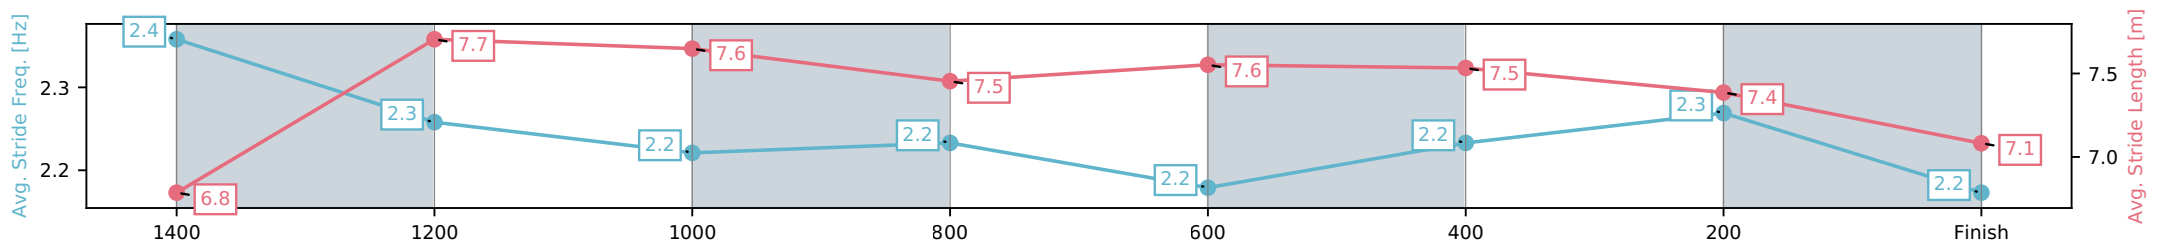

Horse/Jockey Name	Glenorchy/Tim Clark
Finish Rank	6
Fastest Section Time (Section)	0:11.58 (1400-1200)
Top Speed [km/h] (Section)	63.6 (1400-1200)
Race State	Finished

Eagle Farm QLD --Professional-2026-06-13

Race 7: TRACKSIDE NZ J.J. ATKINS - 1600m

13 June 2026 - 3:18PM

Track Rating: Heavy 9, Weather: Fine, Rail Position: +4m Entire Circuit

Section	L1600	L1400	L1200	L1000	L800	L600	L400	L200
Section Times	1:38.41 (0:13.92)	1:24.49 [7] (0:11.58)	1:12.91 [6] (0:11.74)	1:01.18 [3] (0:12.04)	0:49.14 [2] (0:12.16)	0:36.98 [2] (0:11.85)	0:25.13 [2] (0:12.02)	0:13.11 [4] (0:13.11)
Average Speed [km/h]	51.8	62.7	61.5	61.3	60.1	61.1	59.9	54.8
Top Speed [km/h]	63.3	63.6	62.2	62.0	61.2	61.7	61.6	57.7
Avg. Dist. to Rail [m]	15.2	8.6	6.7	4.8	3.4	1.1	3.6	4.9
Avg. Stride Freq. [Hz]	2.4	2.3	2.2	2.2	2.2	2.2	2.3	2.2
Avg. Stride Length [m]	6.8	7.7	7.6	7.5	7.6	7.5	7.4	7.1

[ ] Ranking at each section and finish
-:-:- No data available at this section
NA No data available