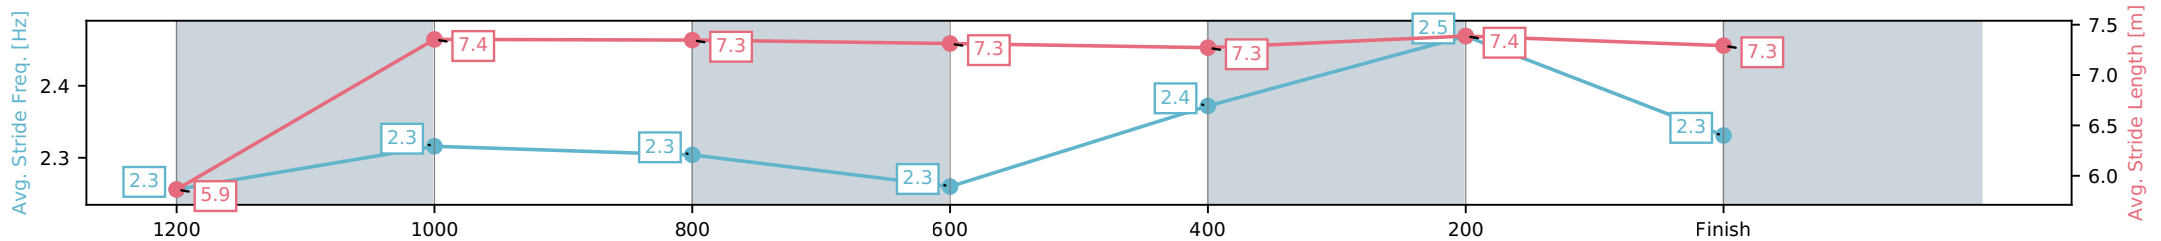

Eagle Farm QLD --Professional-2026-06-13

Race 6: MAGIC MILLIONS DANE RIPPER STAKES - 1300m

13 June 2026 - 2:40PM

Track Rating: Heavy 9, Weather: Fine, Rail Position: +4m Entire Circuit

Section	L1300	L1200	L1000	L800	L600	L400	L200
Section Times	1:18.18 (0:08.28)	1:09.90 [14] (0:11.55)	0:58.34 [15] (0:11.88)	0:46.47 [15] (0:12.06)	0:34.40 [15] (0:11.52)	0:22.88 [15] (0:10.99)	0:11.89 [14] (0:11.89)
Average Speed [km/h]	42.6	62.5	62.2	60.8	63.4	65.5	60.4
Top Speed [km/h]	56.2	64.6	63.4	62.7	65.5	66.6	63.3
Avg. Dist. to Rail [m]	15.5	5.7	5.1	4.2	3.0	5.7	5.6
Avg. Stride Freq. [Hz]	2.3	2.3	2.3	2.3	2.4	2.5	2.3
Avg. Stride Length [m]	5.9	7.4	7.3	7.3	7.3	7.4	7.3