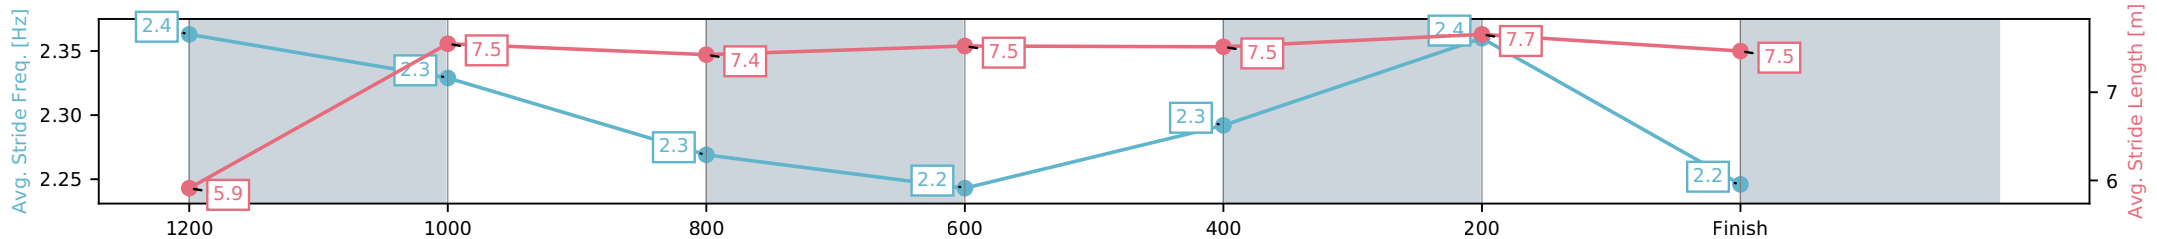

Eagle Farm QLD --Professional-2026-06-13

Race 6: MAGIC MILLIONS DANE RIPPER STAKES - 1300m

13 June 2026 - 2:40PM

Track Rating: Heavy 9, Weather: Fine, Rail Position: +4m Entire Circuit

Section	L1300	L1200	L1000	L800	L600	L400	L200
Section Times	1:17.67 (0:08.11)	1:09.56 [8] (0:11.27)	0:58.29 [9] (0:11.90)	0:46.39 [9] (0:11.88)	0:34.51 [10] (0:11.51)	0:23.00 [9] (0:11.08)	0:11.92 [7] (0:11.92)
Average Speed [km/h]	43.5	64.1	62.2	62.3	64.1	65.0	59.7
Top Speed [km/h]	60.2	65.9	63.0	62.8	65.9	66.4	62.7
Avg. Dist. to Rail [m]	18.8	7.0	5.4	6.2	5.0	12.8	11.9
Avg. Stride Freq. [Hz]	2.4	2.3	2.3	2.2	2.3	2.4	2.2
Avg. Stride Length [m]	5.9	7.5	7.4	7.5	7.5	7.7	7.5