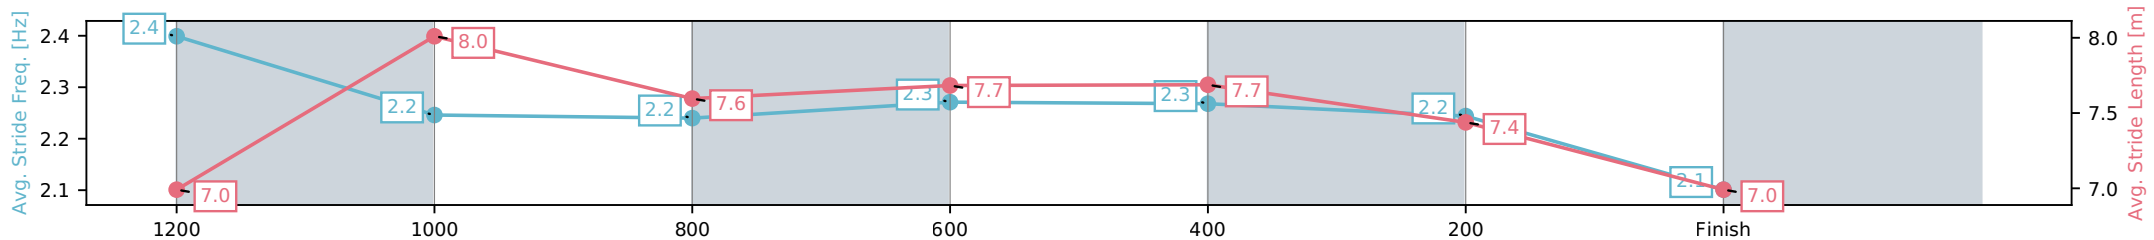

Eagle Farm QLD --Professional-2026-06-13

Race 8: LADBROKES STRADBROKE HANDICAP - 1400m

13 June 2026 - 3:59PM

Track Rating: Heavy 9, Weather: Fine, Rail Position: +4m Entire Circuit

Section	L1400	L1200	L1000	L800	L600	L400	L200
Section Times	1:25.41 (0:13.53)	1:11.88 [2] (0:11.17)	1:00.71 [3] (0:11.74)	0:48.96 [5] (0:11.47)	0:37.49 [4] (0:11.46)	0:26.03 [5] (0:12.13)	0:13.90 [10] (0:13.90)
Average Speed [km/h]	54.2	64.6	62.6	63.5	63.4	59.4	52.0
Top Speed [km/h]	66.3	66.1	63.0	63.9	63.9	62.7	56.1
Avg. Dist. to Rail [m]	10.2	7.7	3.9	2.5	2.0	9.6	10.8
Avg. Stride Freq. [Hz]	2.4	2.2	2.2	2.3	2.3	2.2	2.1
Avg. Stride Length [m]	7.0	8.0	7.6	7.7	7.7	7.4	7.0