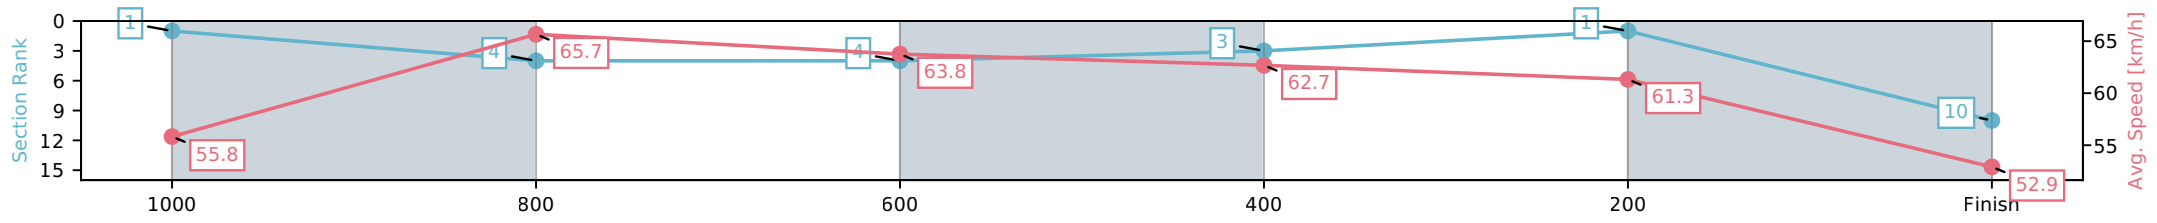

Horse/Jockey Name	Invincible Chase/Cejay Graham
Finish Rank	10
Fastest Section Time (Section)	0:11.25 (1000-800)
Top Speed [km/h] (Section)	67.1 (1000-800)
Race State	Finished

Eagle Farm QLD --Professional-2026-06-13
Race 2: TICKETMASTER OXLADE STAKES - 1200m
13 June 2026 - 12:21PM
Track Rating: Heavy 9, Weather: Fine, Rail Position: +4m Entire Circuit

Section	L1200	L1000	L800	L600	L400	L200
Section Times	1:12.90 (0:13.04)	0:59.86 [1] (0:11.25)	0:48.61 [4] (0:11.44)	0:37.17 [4] (0:11.57)	0:25.60 [3] (0:11.74)	0:13.86 [1] (0:13.86)
Average Speed [km/h]	55.8	65.7	63.8	62.7	61.3	52.9
Top Speed [km/h]	67.1	67.1	65.4	63.7	62.7	58.3
Avg. Dist. to Rail [m]	7.2	5.0	2.8	1.5	2.5	3.0
Avg. Stride Freq. [Hz]	2.5	2.4	2.4	2.3	2.4	2.3
Avg. Stride Length [m]	6.7	7.4	7.5	7.4	7.2	6.6

[ ] Ranking at each section and finish
-:-:- No data available at this section
NA No data available