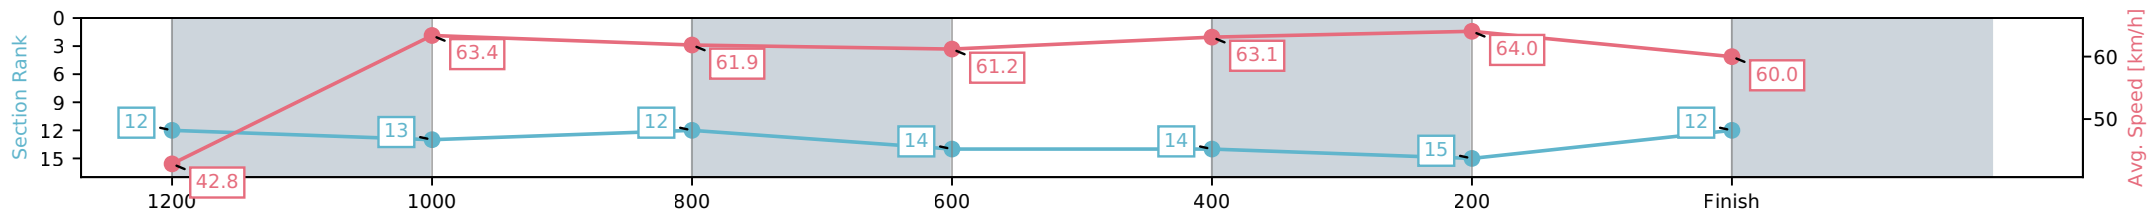

Eagle Farm QLD --Professional-2026-06-13

Race 6: MAGIC MILLIONS DANE RIPPER STAKES - 1300m

13 June 2026 - 2:40PM

Track Rating: Heavy 9, Weather: Fine, Rail Position: +4m Entire Circuit

Section	L1300	L1200	L1000	L800	L600	L400	L200
Section Times	1:18.24 (0:08.20)	1:10.04 [12] (0:11.40)	0:58.64 [13] (0:11.93)	0:46.71 [12] (0:12.00)	0:34.72 [14] (0:11.53)	0:23.18 [14] (0:11.24)	0:11.94 [15] (0:11.94)
Average Speed [km/h]	42.8	63.4	61.9	61.2	63.1	64.0	60.0
Top Speed [km/h]	58.2	64.6	63.6	63.1	65.2	65.1	62.9
Avg. Dist. to Rail [m]	13.8	5.9	5.0	4.3	2.2	5.6	5.9
Avg. Stride Freq. [Hz]	2.3	2.3	2.3	2.3	2.3	2.3	2.3
Avg. Stride Length [m]	5.9	7.4	7.4	7.3	7.6	7.6	7.4