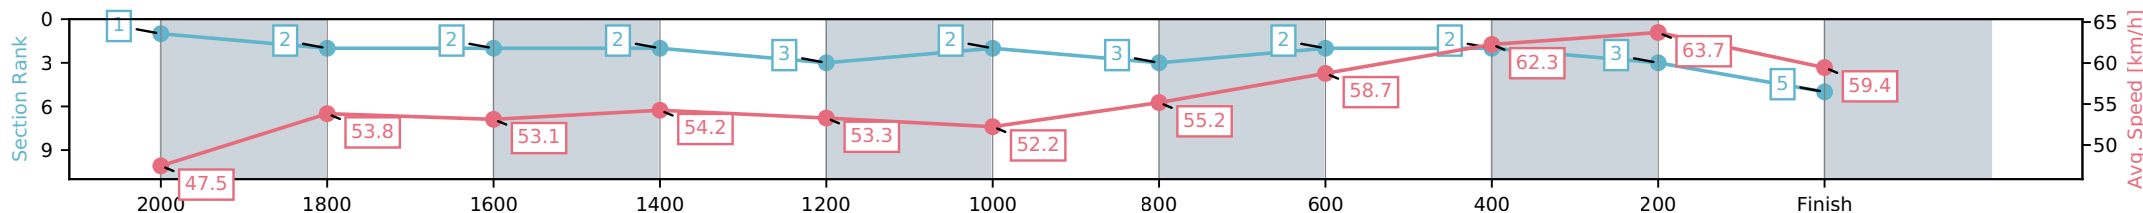

Eagle Farm QLD --Professional-2026-06-13

Race 9: HKJC WORLD POOL Q22 - 2200m

13 June 2026 - 4:34PM

Track Rating: Heavy 9, Weather: Fine, Rail Position: +4m Entire Circuit

Section	L2200	L2000	L1800	L1600	L1400	L1200	L1000	L800	L600	L400	L200
Section Times	2:24.04 (0:15.39)	2:08.65 [1] (0:13.43)	1:55.22 [2] (0:13.73)	1:41.49 [2] (0:13.50)	1:27.99 [2] (0:13.57)	1:14.43 [3] (0:13.84)	1:00.58 [2] (0:13.33)	0:47.25 [3] (0:12.36)	0:34.89 [2] (0:11.59)	0:23.30 [2] (0:11.30)	0:12.00 [3] (0:12.00)
Average Speed [km/h]	47.5	53.8	53.1	54.2	53.3	52.2	55.2	58.7	62.3	63.7	59.4
Top Speed [km/h]	55.2	55.3	53.6	55.1	55.5	53.8	56.8	59.9	64.5	65.0	61.3
Avg. Dist. to Rail [m]	4.3	0.6	2.6	4.8	5.5	6.5	4.3	1.9	0.6	4.6	4.8
Avg. Stride Freq. [Hz]	2.1	2.1	2.1	2.1	2.0	2.0	2.0	2.1	2.2	2.3	2.2
Avg. Stride Length [m]	6.8	7.2	7.1	7.2	7.3	7.2	7.3	7.7	7.8	7.7	7.5