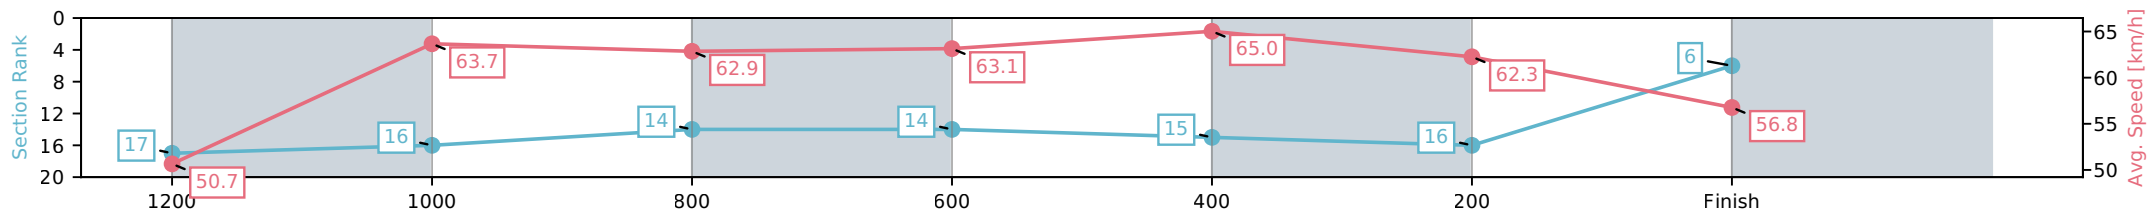

Eagle Farm QLD --Professional-2026-06-13

Race 8: LADBROKES STRADBROKE HANDICAP - 1400m

13 June 2026 - 3:59PM

Track Rating: Heavy 9, Weather: Fine, Rail Position: +4m Entire Circuit

Section	L1400	L1200	L1000	L800	L600	L400	L200
Section Times	1:24.35 (0:14.48)	1:09.87 [17] (0:11.32)	0:58.55 [16] (0:11.54)	0:47.01 [14] (0:11.49)	0:35.52 [14] (0:11.30)	0:24.22 [15] (0:11.57)	0:12.65 [16] (0:12.65)
Average Speed [km/h]	50.7	63.7	62.9	63.1	65.0	62.3	56.8
Top Speed [km/h]	64.3	65.1	63.6	64.1	66.2	64.0	59.8
Avg. Dist. to Rail [m]	7.3	3.1	1.4	1.7	4.2	5.1	3.1
Avg. Stride Freq. [Hz]	2.4	2.4	2.3	2.3	2.4	2.4	2.3
Avg. Stride Length [m]	6.5	7.5	7.4	7.4	7.4	7.2	6.9