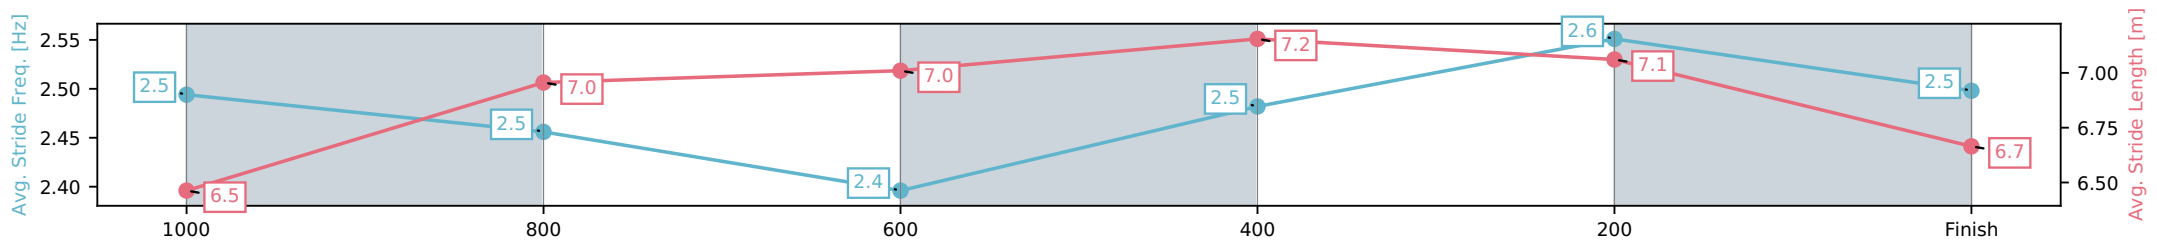

Eagle Farm QLD --Professional-2026-06-13

Race 5: SEVEN HINKLER HANDICAP - 1200m

13 June 2026 - 2:04PM

Track Rating: Heavy 9, Weather: Fine, Rail Position: +4m Entire Circuit

Section	L1200	L1000	L800	L600	L400	L200
Section Times	1:11.91 (0:13.66)	0:58.25 [4] (0:11.75)	0:46.50 [4] (0:11.90)	0:34.59 [5] (0:11.16)	0:23.43 [5] (0:11.16)	0:12.28 [5] (0:12.28)
Average Speed [km/h]	53.3	62.8	61.4	64.3	64.6	59.1
Top Speed [km/h]	64.2	63.4	62.2	66.5	65.8	62.9
Avg. Dist. to Rail [m]	4.4	4.8	3.3	0.7	2.9	6.0
Avg. Stride Freq. [Hz]	2.5	2.5	2.4	2.5	2.6	2.5
Avg. Stride Length [m]	6.5	7.0	7.0	7.2	7.1	6.7