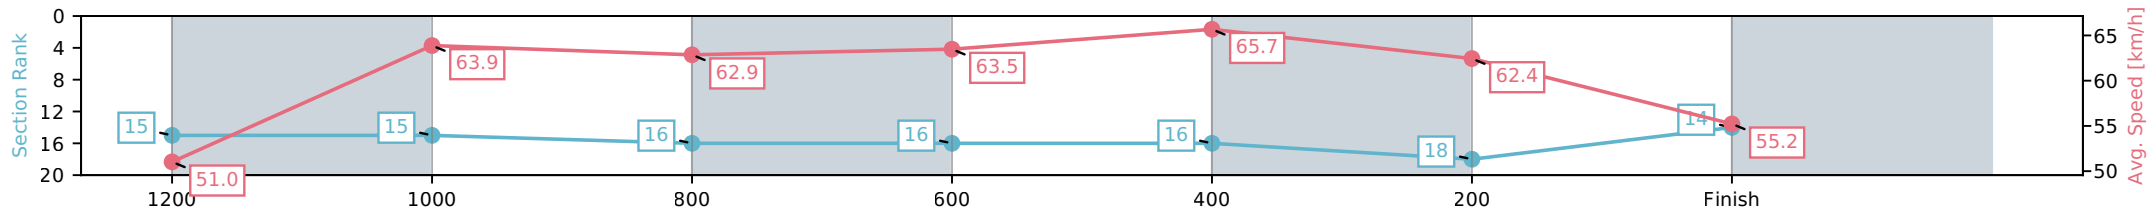

Eagle Farm QLD --Professional-2026-06-13

Race 8: LADBROKES STRADBROKE HANDICAP - 1400m

13 June 2026 - 3:59PM

Track Rating: Heavy 9, Weather: Fine, Rail Position: +4m Entire Circuit

Section	L1400	L1200	L1000	L800	L600	L400	L200
Section Times	1:24.81 (0:14.38)	1:10.43 [15] (0:11.31)	0:59.12 [15] (0:11.85)	0:47.27 [16] (0:11.57)	0:35.70 [16] (0:11.11)	0:24.60 [16] (0:11.53)	0:13.07 [18] (0:13.07)
Average Speed [km/h]	51.0	63.9	62.9	63.5	65.7	62.4	55.2
Top Speed [km/h]	64.1	65.5	64.2	65.4	66.7	65.5	59.3
Avg. Dist. to Rail [m]	9.7	7.5	6.5	4.5	2.8	5.6	5.1
Avg. Stride Freq. [Hz]	2.4	2.4	2.4	2.4	2.5	2.5	2.3
Avg. Stride Length [m]	6.4	7.4	7.1	7.1	7.3	7.1	6.7