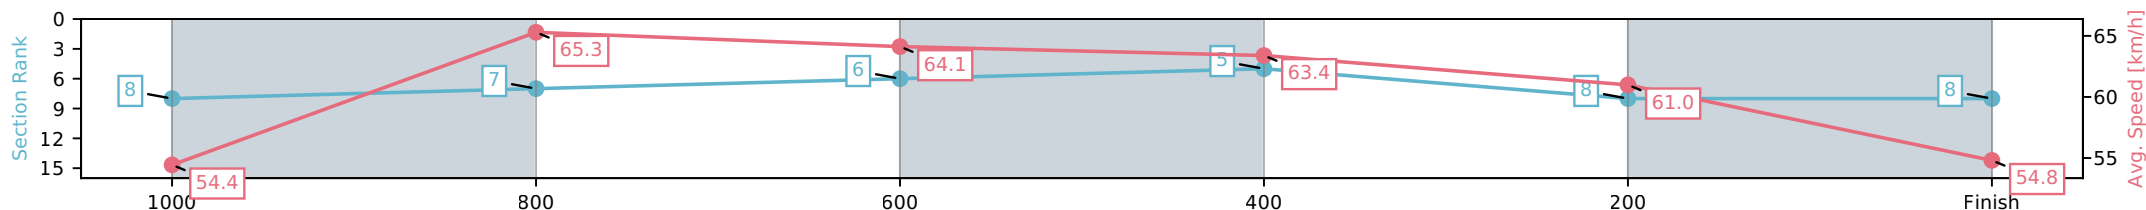

Eagle Farm QLD --Professional-2026-06-13

Race 2: TICKETMASTER OXLADE STAKES - 1200m

13 June 2026 - 12:21PM

Track Rating: Heavy 9, Weather: Fine, Rail Position: +4m Entire Circuit

BRISBANE RACING CLUB

Section	L1200	L1000	L800	L600	L400	L200
Section Times	1:12.61 (0:13.37)	0:59.24 [8] (0:11.31)	0:47.93 [7] (0:11.42)	0:36.52 [6] (0:11.46)	0:25.06 [5] (0:11.80)	0:13.26 [8] (0:13.26)
Average Speed [km/h]	54.4	65.3	64.1	63.4	61.0	54.8
Top Speed [km/h]	66.4	65.9	65.7	64.1	62.8	58.4
Avg. Dist. to Rail [m]	5.8	5.1	3.6	1.8	3.7	4.6
Avg. Stride Freq. [Hz]	2.3	2.3	2.2	2.3	2.3	2.2
Avg. Stride Length [m]	7.0	7.8	7.9	7.7	7.6	7.2