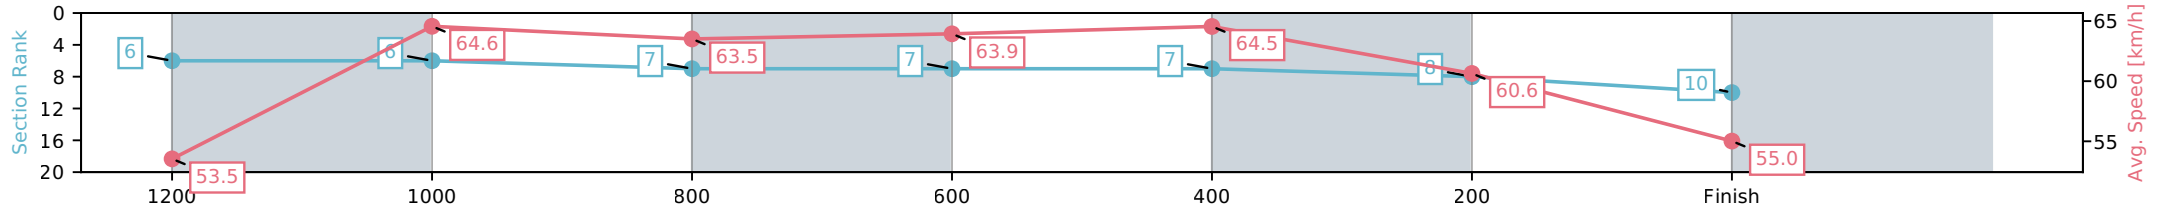

Horse/Jockey Name	Headley Grange/Adam Hyeronimus
Finish Rank	10
Fastest Section Time (Section)	0:11.19 (1200-1000)
Top Speed [km/h] (Section)	65.6 (1200-1000)
Race State	Finished

Eagle Farm QLD --Professional-2026-06-13
Race 8: LADBROKES STRADBROKE HANDICAP - 1400m
13 June 2026 - 3:59PM
Track Rating: Heavy 9, Weather: Fine, Rail Position: +4m Entire Circuit

Section	L1400	L1200	L1000	L800	L600	L400	L200
Section Times	1:24.60 (0:13.70)	1:10.90 [6] (0:11.19)	0:59.71 [6] (0:11.68)	0:48.04 [7] (0:11.48)	0:36.56 [7] (0:11.46)	0:25.10 [7] (0:11.87)	0:13.23 [8] (0:13.23)
Average Speed [km/h]	53.5	64.6	63.5	63.9	64.5	60.6	55.0
Top Speed [km/h]	65.2	65.6	64.8	64.5	65.0	64.7	57.3
Avg. Dist. to Rail [m]	6.4	6.6	5.9	4.1	5.5	13.3	12.1
Avg. Stride Freq. [Hz]	2.4	2.3	2.3	2.3	2.3	2.3	2.2
Avg. Stride Length [m]	6.9	7.7	7.5	7.7	7.7	7.4	6.9

[ ] Ranking at each section and finish
-:-:- No data available at this section
NA No data available