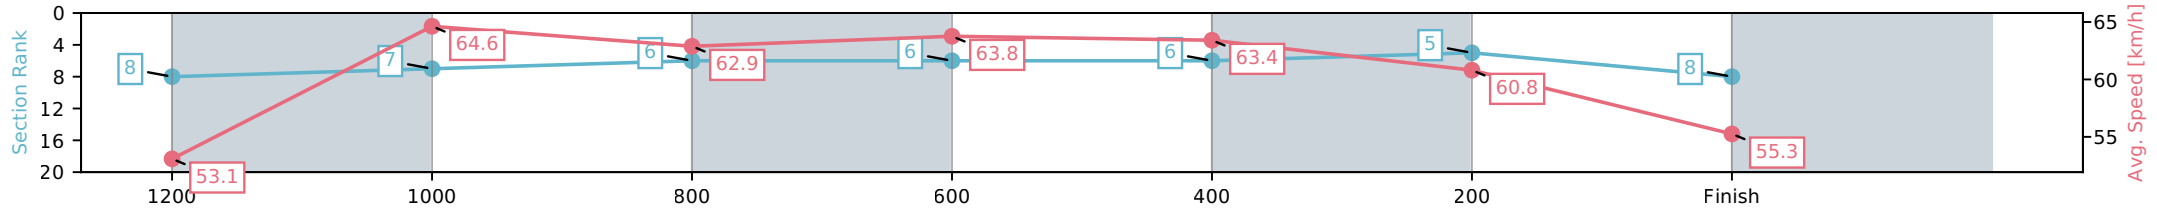

Horse/Jockey Name	Warnie/Declan Bates
Finish Rank	8
Fastest Section Time (Section)	0:11.16 (1200-1000)
Top Speed [km/h] (Section)	66.4 (1400 - 1200)
Race State	Finished

Eagle Farm QLD --Professional-2026-06-13
Race 8: LADBROKES STRADBROKE HANDICAP - 1400m
13 June 2026 - 3:59PM
Track Rating: Heavy 9, Weather: Fine, Rail Position: +4m Entire Circuit

Section	L1400	L1200	L1000	L800	L600	L400	L200
Section Times	1:24.46 (0:13.78)	1:10.68 [8] (0:11.16)	0:59.52 [7] (0:11.62)	0:47.90 [6] (0:11.43)	0:36.47 [6] (0:11.45)	0:25.02 [6] (0:11.84)	0:13.18 [5] (0:13.18)
Average Speed [km/h]	53.1	64.6	62.9	63.8	63.4	60.8	55.3
Top Speed [km/h]	66.4	65.6	64.9	64.9	65.3	63.1	58.3
Avg. Dist. to Rail [m]	1.1	2.7	3.1	2.6	1.8	3.6	2.9
Avg. Stride Freq. [Hz]	2.4	2.3	2.3	2.3	2.4	2.3	2.3
Avg. Stride Length [m]	6.6	7.8	7.4	7.5	7.4	7.3	6.8

[ ] Ranking at each section and finish
-:-:- No data available at this section
NA No data available