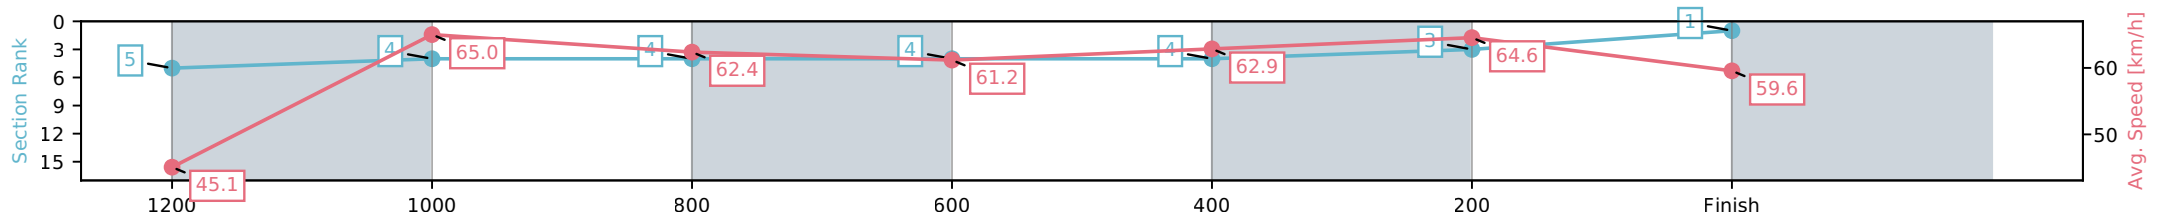

Horse/Jockey Name	She's Got Pizzazz/Mark Zahra
Finish Rank	1
Fastest Section Time (Section)	0:11.10 (1200-1000)
Top Speed [km/h] (Section)	66.0 (400-200)
Race State	Finished

Eagle Farm QLD --Professional-2026-06-13
Race 6: MAGIC MILLIONS DANE RIPPER STAKES - 1300m
13 June 2026 - 2:40PM
Track Rating: Heavy 9, Weather: Fine, Rail Position: +4m Entire Circuit

Section	L1300	L1200	L1000	L800	L600	L400	L200
Section Times	1:17.41 (0:07.80)	1:09.61 [5] (0:11.10)	0:58.50 [4] (0:11.73)	0:46.77 [4] (0:11.95)	0:34.82 [4] (0:11.53)	0:23.29 [4] (0:11.16)	0:12.14 [3] (0:12.14)
Average Speed [km/h]	45.1	65.0	62.4	61.2	62.9	64.6	59.6
Top Speed [km/h]	61.8	65.8	63.4	62.2	64.5	66.0	62.8
Avg. Dist. to Rail [m]	10.2	5.0	3.3	3.2	1.5	6.0	4.0
Avg. Stride Freq. [Hz]	2.5	2.5	2.4	2.3	2.4	2.5	2.4
Avg. Stride Length [m]	5.6	7.3	7.2	7.3	7.2	7.3	7.1

[ ] Ranking at each section and finish
-:-:- No data available at this section
NA No data available