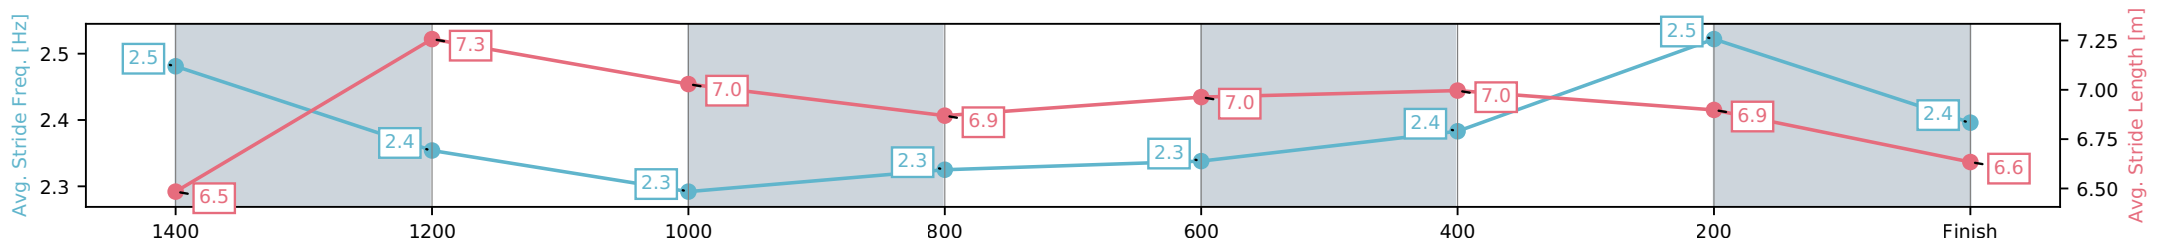

Horse/Jockey Name	Welwal/Ben Melham
Finish Rank	4
Fastest Section Time (Section)	0:11.53 (400-200)
Top Speed [km/h] (Section)	64.7 (1600 - 1400)
Race State	Finished

Track Rating: Heavy 9, Weather: Fine, Rail Position: +4m Entire Circuit

Section	L1600	L1400	L1200	L1000	L800	L600	L400	L200
Section Times	1:38.97 (0:13.66)	1:25.30 [3] (0:11.83)	1:13.47 [2] (0:12.44)	1:01.03 [1] (0:12.47)	0:48.56 [1] (0:12.30)	0:36.27 [1] (0:11.91)	0:24.36 [2] (0:11.53)	0:12.82 [3] (0:12.82)
Average Speed [km/h]	52.1	61.1	58.0	59.1	59.3	60.6	62.5	56.2
Top Speed [km/h]	64.7	64.2	59.7	59.9	59.9	62.3	63.4	60.1
Avg. Dist. to Rail [m]	9.7	4.9	4.3	4.6	2.7	0.5	2.9	3.0
Avg. Stride Freq. [Hz]	2.5	2.4	2.3	2.3	2.3	2.4	2.5	2.4
Avg. Stride Length [m]	6.5	7.3	7.0	6.9	7.0	7.0	6.9	6.6

[ ] Ranking at each section and finish
-:-:- No data available at this section
NA No data available