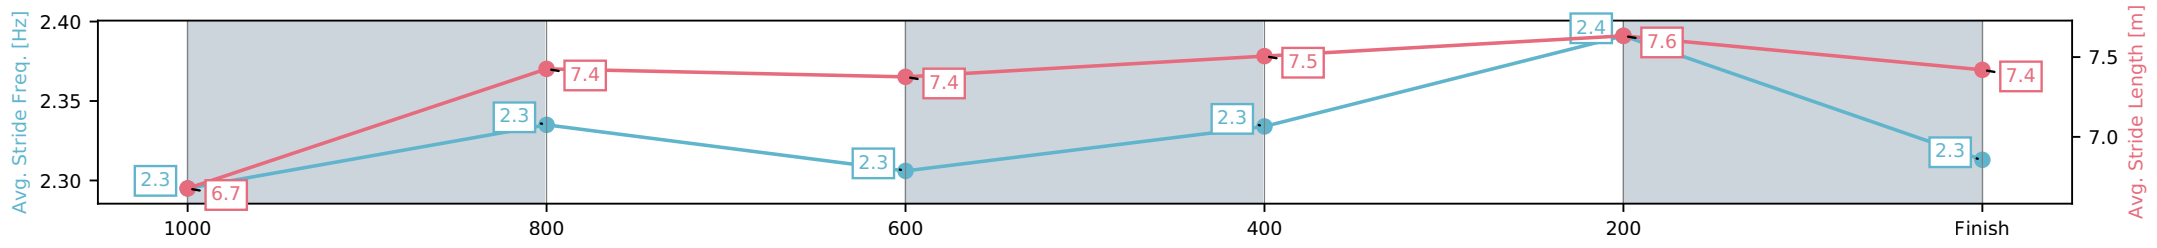

Eagle Farm QLD --Professional-2026-06-13

Race 5: SEVEN HINKLER HANDICAP - 1200m

13 June 2026 - 2:04PM

Track Rating: Heavy 9, Weather: Fine, Rail Position: +4m Entire Circuit

Section	L1200	L1000	L800	L600	L400	L200
Section Times	1:11.87 (0:14.32)	0:57.55 [9] (0:11.54)	0:46.01 [9] (0:11.76)	0:34.25 [9] (0:11.34)	0:22.91 [9] (0:10.96)	0:11.95 [9] (0:11.95)
Average Speed [km/h]	51.0	63.3	61.8	63.7	65.7	60.9
Top Speed [km/h]	62.5	64.6	62.5	65.2	66.2	64.7
Avg. Dist. to Rail [m]	6.3	2.9	2.0	0.8	3.0	4.5
Avg. Stride Freq. [Hz]	2.3	2.3	2.3	2.3	2.4	2.3
Avg. Stride Length [m]	6.7	7.4	7.4	7.5	7.6	7.4