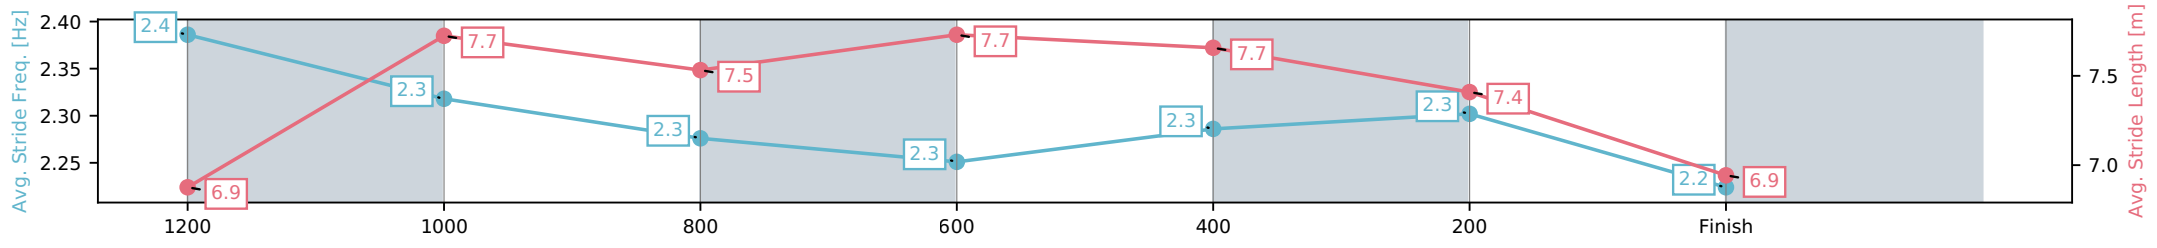

Horse/Jockey Name	Headley Grange/Adam Hyeronimus
Finish Rank	10
Fastest Section Time (Section)	0:11.19 (1200-1000)
Top Speed [km/h] (Section)	65.6 (1200-1000)
Race State	Finished

Eagle Farm QLD --Professional-2026-06-13
Race 8: LADBROKES STRADBROKE HANDICAP - 1400m
13 June 2026 - 3:59PM
Track Rating: Heavy 9, Weather: Fine, Rail Position: +4m Entire Circuit

Section	L1400	L1200	L1000	L800	L600	L400	L200
Section Times	1:24.60 (0:13.70)	1:10.90 [6] (0:11.19)	0:59.71 [6] (0:11.68)	0:48.04 [7] (0:11.48)	0:36.56 [7] (0:11.46)	0:25.10 [7] (0:11.87)	0:13.23 [8] (0:13.23)
Average Speed [km/h]	53.5	64.6	63.5	63.9	64.5	60.6	55.0
Top Speed [km/h]	65.2	65.6	64.8	64.5	65.0	64.7	57.3
Avg. Dist. to Rail [m]	6.4	6.6	5.9	4.1	5.5	13.3	12.1
Avg. Stride Freq. [Hz]	2.4	2.3	2.3	2.3	2.3	2.3	2.2
Avg. Stride Length [m]	6.9	7.7	7.5	7.7	7.7	7.4	6.9

[ ] Ranking at each section and finish
-:-:- No data available at this section
NA No data available