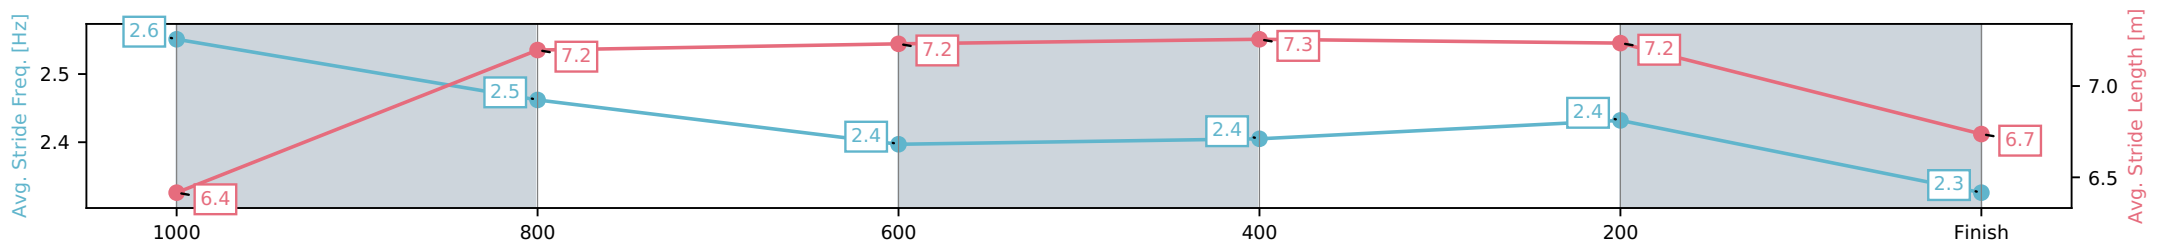

Horse/Jockey Name	Hard To Exceed/Nash Rawiller
Finish Rank	7
Fastest Section Time (Section)	0:11.34 (1000-800)
Top Speed [km/h] (Section)	67.1 (1000-800)
Race State	Finished

Eagle Farm QLD --Professional-2026-06-13
Race 2: TICKETMASTER OXLADE STAKES - 1200m
13 June 2026 - 12:21PM
Track Rating: Heavy 9, Weather: Fine, Rail Position: +4m Entire Circuit

Section	L1200	L1000	L800	L600	L400	L200
Section Times	1:12.44 (0:13.35)	0:59.09 [7] (0:11.34)	0:47.74 [8] (0:11.58)	0:36.17 [8] (0:11.42)	0:24.75 [7] (0:11.44)	0:13.31 [2] (0:13.31)
Average Speed [km/h]	54.7	65.8	63.9	64.5	62.9	55.4
Top Speed [km/h]	67.0	67.1	66.3	66.8	65.3	60.1
Avg. Dist. to Rail [m]	11.7	7.0	5.9	4.8	8.4	9.5
Avg. Stride Freq. [Hz]	2.6	2.5	2.4	2.4	2.4	2.3
Avg. Stride Length [m]	6.4	7.2	7.2	7.3	7.2	6.7

[ ] Ranking at each section and finish
-:-:- No data available at this section
NA No data available