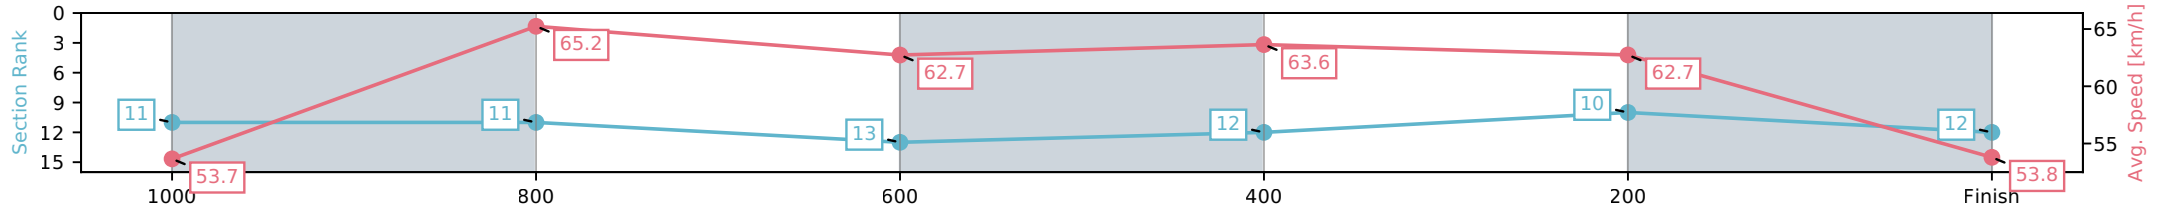

Horse/Jockey Name	Portico/Tommy Berry
Finish Rank	12
Fastest Section Time (Section)	0:11.31 (1000-800)
Top Speed [km/h] (Section)	66.4 (1000-800)
Race State	Finished

Eagle Farm QLD --Professional-2026-06-13
Race 2: TICKETMASTER OXLADE STAKES - 1200m
13 June 2026 - 12:21PM
Track Rating: Heavy 9, Weather: Fine, Rail Position: +4m Entire Circuit

Section	L1200	L1000	L800	L600	L400	L200
Section Times	1:13.13 (0:13.56)	0:59.57 [11] (0:11.31)	0:48.26 [11] (0:11.71)	0:36.56 [13] (0:11.47)	0:25.08 [12] (0:11.48)	0:13.60 [10] (0:13.60)
Average Speed [km/h]	53.7	65.2	62.7	63.6	62.7	53.8
Top Speed [km/h]	65.3	66.4	65.1	64.8	64.1	60.6
Avg. Dist. to Rail [m]	7.9	4.9	4.3	2.9	6.3	9.5
Avg. Stride Freq. [Hz]	2.5	2.4	2.4	2.4	2.4	2.3
Avg. Stride Length [m]	6.5	7.2	7.3	7.2	7.3	6.8

[ ] Ranking at each section and finish
-:-:- No data available at this section
NA No data available