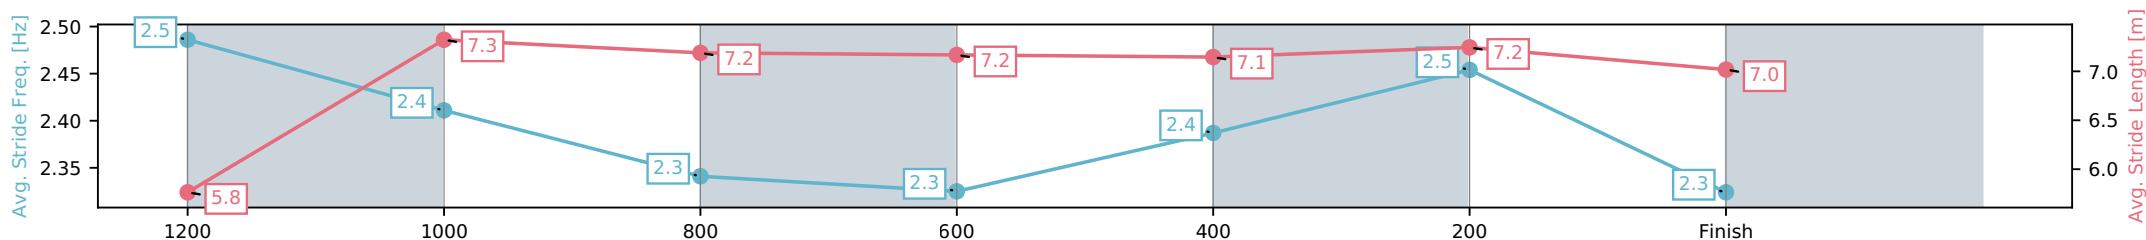

Eagle Farm QLD --Professional-2026-06-13

Race 6: MAGIC MILLIONS DANE RIPPER STAKES - 1300m

13 June 2026 - 2:40PM

Track Rating: Heavy 9, Weather: Fine, Rail Position: +4m Entire Circuit

Section	L1300	L1200	L1000	L800	L600	L400	L200
Section Times	1:18.04 (0:07.70)	1:10.34 [4] (0:11.26)	0:59.08 [5] (0:11.96)	0:47.12 [5] (0:12.00)	0:35.11 [8] (0:11.61)	0:23.50 [7] (0:11.32)	0:12.19 [9] (0:12.19)
Average Speed [km/h]	45.2	64.1	61.1	60.4	61.8	63.6	57.9
Top Speed [km/h]	61.0	65.4	62.9	61.6	64.9	65.0	61.1
Avg. Dist. to Rail [m]	7.8	3.6	3.0	1.7	0.9	0.3	0.3
Avg. Stride Freq. [Hz]	2.5	2.4	2.3	2.3	2.4	2.5	2.3
Avg. Stride Length [m]	5.8	7.3	7.2	7.2	7.1	7.2	7.0