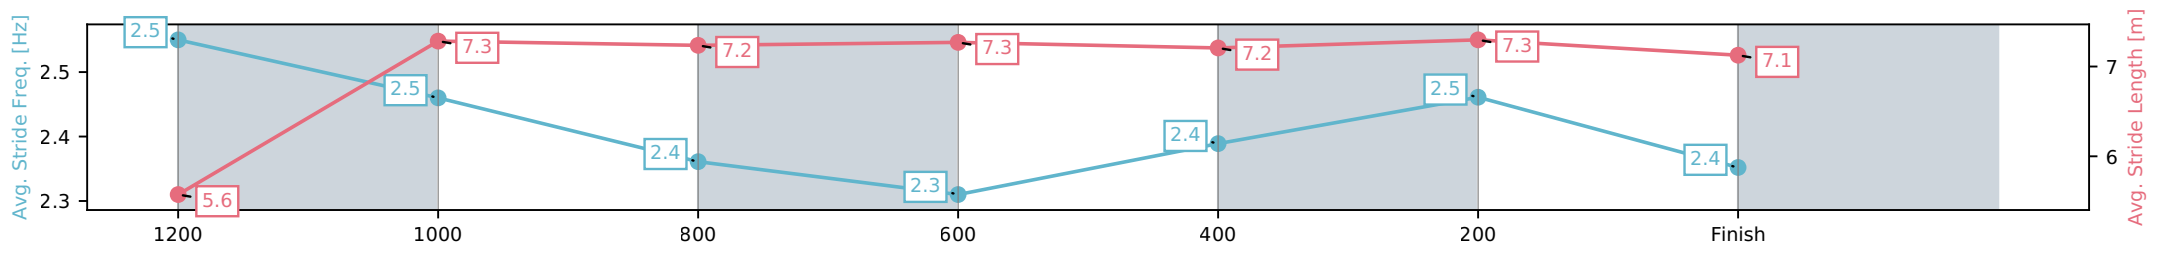

Horse/Jockey Name	She's Got Pizzazz/Mark Zahra
Finish Rank	1
Fastest Section Time (Section)	0:11.10 (1200-1000)
Top Speed [km/h] (Section)	66.0 (400-200)
Race State	Finished

Eagle Farm QLD --Professional-2026-06-13
Race 6: MAGIC MILLIONS DANE RIPPER STAKES - 1300m
13 June 2026 - 2:40PM
Track Rating: Heavy 9, Weather: Fine, Rail Position: +4m Entire Circuit

Section	L1300	L1200	L1000	L800	L600	L400	L200
Section Times	1:17.41 (0:07.80)	1:09.61 [5] (0:11.10)	0:58.50 [4] (0:11.73)	0:46.77 [4] (0:11.95)	0:34.82 [4] (0:11.53)	0:23.29 [4] (0:11.16)	0:12.14 [3] (0:12.14)
Average Speed [km/h]	45.1	65.0	62.4	61.2	62.9	64.6	59.6
Top Speed [km/h]	61.8	65.8	63.4	62.2	64.5	66.0	62.8
Avg. Dist. to Rail [m]	10.2	5.0	3.3	3.2	1.5	6.0	4.0
Avg. Stride Freq. [Hz]	2.5	2.5	2.4	2.3	2.4	2.5	2.4
Avg. Stride Length [m]	5.6	7.3	7.2	7.3	7.2	7.3	7.1

[ ] Ranking at each section and finish
-:-:- No data available at this section
NA No data available