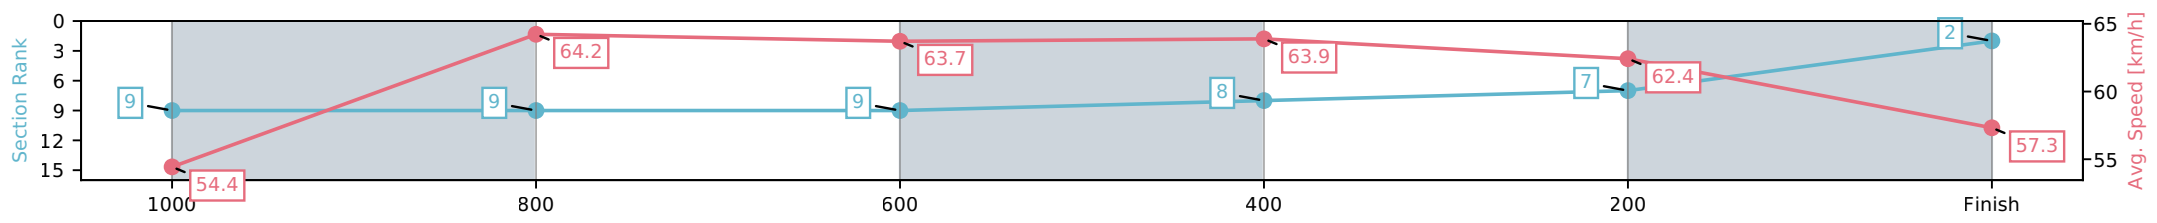

Horse/Jockey Name	Marffiano/Mark Zahra
Finish Rank	2
Fastest Section Time (Section)	0:11.44 (1000-800)
Top Speed [km/h] (Section)	66.7 (1200 - 1000)
Race State	Finished

Eagle Farm QLD --Professional-2026-06-13
Race 2: TICKETMASTER OXLADE STAKES - 1200m
13 June 2026 - 12:21PM

Track Rating: Heavy 9, Weather: Fine, Rail Position: +4m Entire Circuit

Section	L1200	L1000	L800	L600	L400	L200
Section Times	1:12.09 (0:13.37)	0:58.72 [9] (0:11.44)	0:47.28 [9] (0:11.49)	0:35.80 [9] (0:11.53)	0:24.26 [8] (0:11.52)	0:12.74 [7] (0:12.74)
Average Speed [km/h]	54.4	64.2	63.7	63.9	62.4	57.3
Top Speed [km/h]	66.7	66.4	65.9	65.1	64.9	60.5
Avg. Dist. to Rail [m]	4.5	3.9	3.6	4.7	8.9	11.2
Avg. Stride Freq. [Hz]	2.6	2.5	2.5	2.4	2.5	2.4
Avg. Stride Length [m]	6.5	7.0	7.1	7.1	7.0	6.7

[ ] Ranking at each section and finish
-:-:- No data available at this section
NA No data available