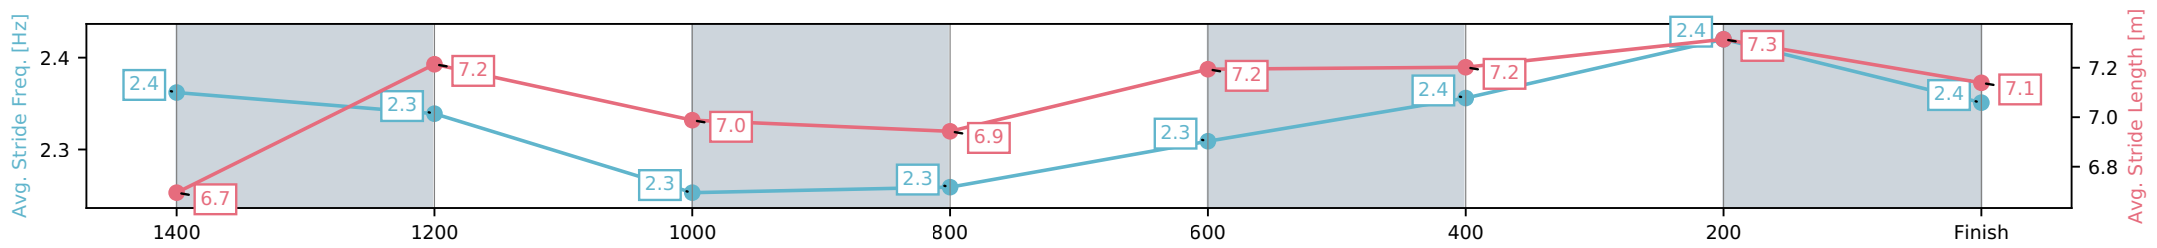

Eagle Farm QLD --Professional-2026-06-13

Race 1: THE WAYNE WILSON - 1600m

13 June 2026 - 11:44AM

Track Rating: Heavy 9, Weather: Fine, Rail Position: +4m Entire Circuit

Section	L1600	L1400	L1200	L1000	L800	L600	L400	L200
Section Times	1:38.47 (0:13.92)	1:24.55 [5] (0:11.95)	1:12.60 [5] (0:12.76)	0:59.84 [6] (0:12.66)	0:47.18 [6] (0:12.03)	0:35.15 [6] (0:11.68)	0:23.47 [6] (0:11.34)	0:12.13 [4] (0:12.13)
Average Speed [km/h]	51.0	60.4	56.5	57.7	60.6	62.1	63.5	59.5
Top Speed [km/h]	61.8	61.2	58.3	59.2	61.5	64.5	64.2	63.0
Avg. Dist. to Rail [m]	4.1	2.7	2.7	2.8	2.6	1.8	6.6	5.3
Avg. Stride Freq. [Hz]	2.4	2.3	2.3	2.3	2.3	2.4	2.4	2.4
Avg. Stride Length [m]	6.7	7.2	7.0	6.9	7.2	7.2	7.3	7.1