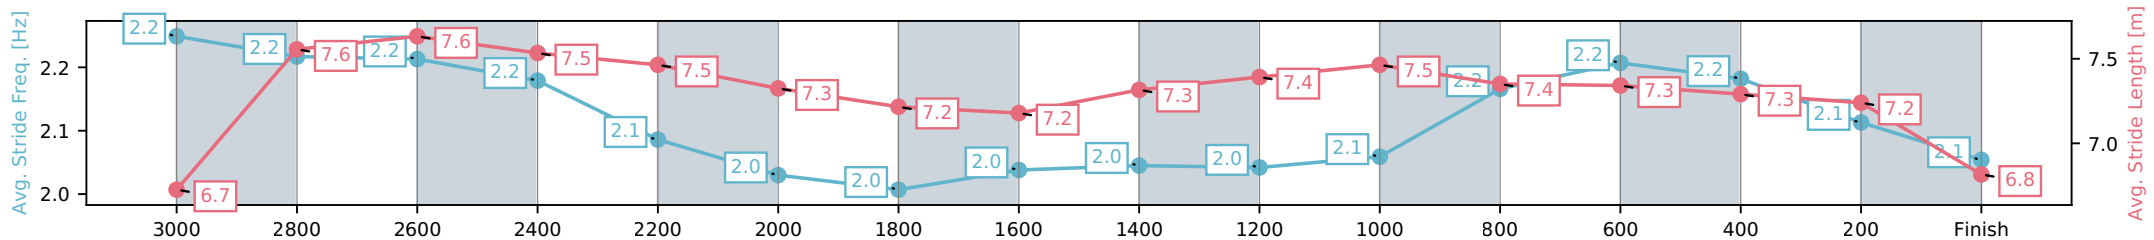

Eagle Farm QLD --Professional-2026-06-13

Race 3: XXXX BRISBANE CUP - 3200m

13 June 2026 - 12:54PM

Track Rating: Heavy 9, Weather: Fine, Rail Position: +4m Entire Circuit

Section	Overall	L2400	L2200	L2000	L1800	L1600	L1400	L1200	L1000	L800	L600	L400	L200
Section Times	3:29.21 (0:50.51)	2:38.70 [1] (0:12.90)	2:25.80 [1] (0:13.53)	2:12.27 [1] (0:13.80)	1:58.47 [1] (0:13.66)	1:44.80 [1] (0:13.33)	1:31.47 [1] (0:13.28)	1:18.19 [1] (0:12.98)	1:05.21 [1] (0:12.49)	0:52.72 [2] (0:12.37)	0:40.36 [2] (0:12.59)	0:27.76 [8] (0:13.21)	0:14.55 [9] (0:14.55)
Average Speed [km/h]	58.2	55.8	53.2	52.4	53.2	54.5	54.4	55.6	58.5	59.0	57.5	54.5	50.0
Top Speed [km/h]	62.8	56.6	54.9	53.2	53.9	55.0	55.1	56.2	59.5	59.4	58.3	57.0	51.6
Avg. Dist. to Rail [m]	4.4	0.4	0.3	0.8	1.9	2.6	3.0	3.4	2.9	2.9	1.2	1.8	3.1
Avg. Stride Freq. [Hz]	2.2	2.1	2.0	2.0	2.0	2.0	2.0	2.1	2.2	2.2	2.2	2.1	2.1
Avg. Stride Length [m]	7.4	7.5	7.3	7.2	7.2	7.3	7.4	7.5	7.4	7.3	7.3	7.2	6.8