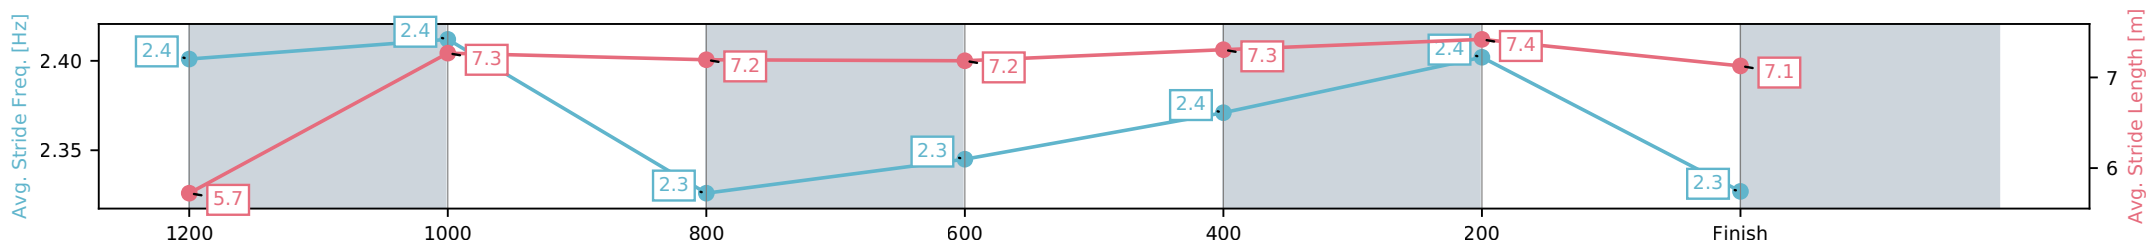

Eagle Farm QLD --Professional-2026-06-13

Race 6: MAGIC MILLIONS DANE RIPPER STAKES - 1300m

13 June 2026 - 2:40PM

Track Rating: Heavy 9, Weather: Fine, Rail Position: +4m Entire Circuit

Section	L1300	L1200	L1000	L800	L600	L400	L200
Section Times	1:18.24 (0:08.21)	1:10.03 [13] (0:11.31)	0:58.72 [12] (0:12.03)	0:46.69 [13] (0:11.83)	0:34.86 [12] (0:11.47)	0:23.39 [11] (0:11.26)	0:12.12 [12] (0:12.12)
Average Speed [km/h]	43.0	63.8	61.0	61.5	62.8	63.9	58.9
Top Speed [km/h]	59.9	65.1	62.7	62.2	64.2	65.8	62.0
Avg. Dist. to Rail [m]	12.7	5.1	3.6	2.4	0.6	5.1	5.5
Avg. Stride Freq. [Hz]	2.4	2.4	2.3	2.3	2.4	2.4	2.3
Avg. Stride Length [m]	5.7	7.3	7.2	7.2	7.3	7.4	7.1