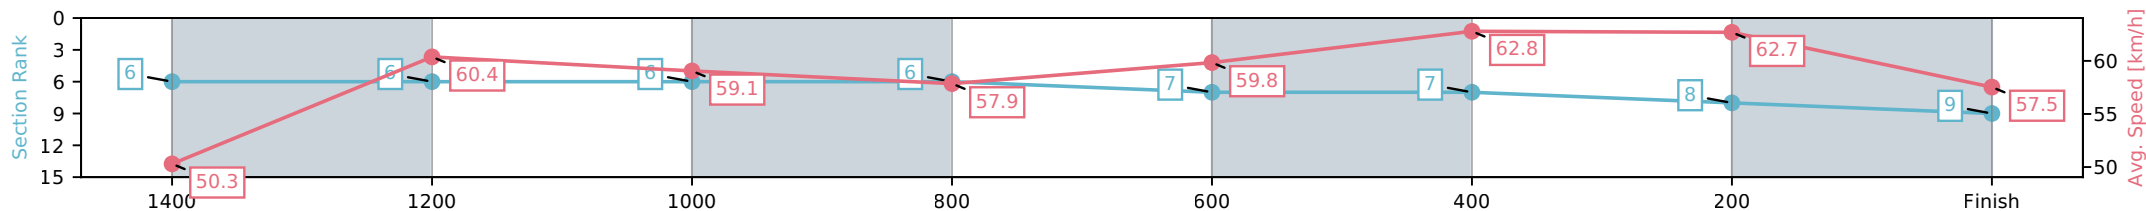

Eagle Farm QLD --Professional-2026-06-13

Race 4: SKY RACING GUNSYND CLASSIC - 1600m

13 June 2026 - 1:30PM

Track Rating: Heavy 9, Weather: Fine, Rail Position: +4m Entire Circuit

Section	L1600	L1400	L1200	L1000	L800	L600	L400	L200
Section Times	1:38.75 (0:14.23)	1:24.52 [6] (0:11.96)	1:12.56 [6] (0:12.22)	1:00.34 [6] (0:12.67)	0:47.68 [6] (0:12.15)	0:35.53 [7] (0:11.54)	0:23.99 [7] (0:11.49)	0:12.50 [8] (0:12.50)
Average Speed [km/h]	50.3	60.4	59.1	57.9	59.8	62.8	62.7	57.5
Top Speed [km/h]	62.0	61.4	59.4	58.4	62.0	64.7	64.0	60.4
Avg. Dist. to Rail [m]	7.0	3.3	3.6	3.5	2.2	1.3	2.8	2.2
Avg. Stride Freq. [Hz]	2.4	2.3	2.3	2.2	2.3	2.4	2.4	2.3
Avg. Stride Length [m]	6.5	7.3	7.2	7.1	7.2	7.3	7.4	7.1