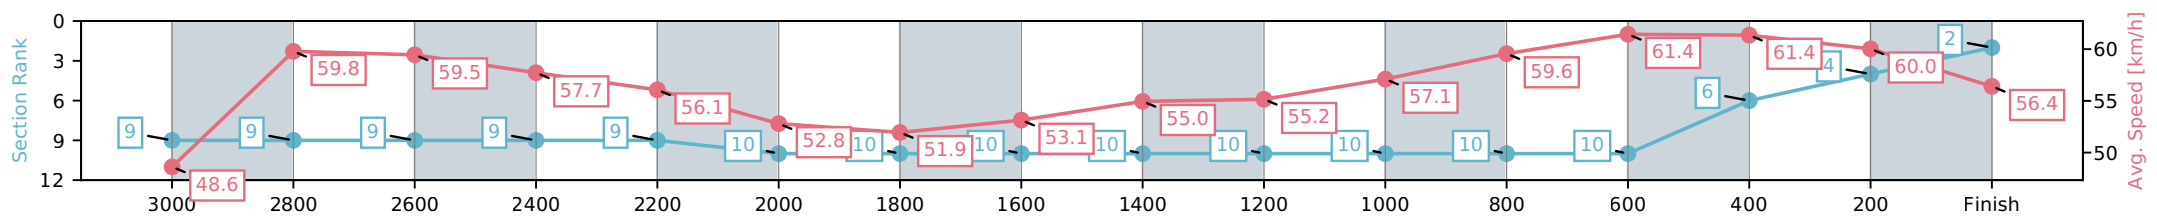

Horse/Jockey Name	Zibulon/Harry Coffey
Finish Rank	2
Fastest Section Time (Section)	0:11.93 (600-400)
Top Speed [km/h] (Section)	62.6 (800-600)
Race State	Finished

Section	Overall	L2400	L2200	L2000	L1800	L1600	L1400	L1200	L1000	L800	L600	L400	L200
Section Times	3:26.14 (0:52.04)	2:34.10 [9] (0:12.85)	2:21.25 [9] (0:13.63)	2:07.62 [10] (0:13.85)	1:53.76 [10] (0:13.66)	1:40.11 [10] (0:13.27)	1:26.84 [10] (0:13.10)	1:13.74 [10] (0:12.65)	1:01.09 [10] (0:12.34)	0:48.76 [10] (0:11.96)	0:36.80 [10] (0:11.93)	0:24.87 [6] (0:11.99)	0:12.88 [4] (0:12.88)
Average Speed [km/h]	56.4	56.1	52.8	51.9	53.1	55.0	55.2	57.1	59.6	61.4	61.4	60.0	56.4
Top Speed [km/h]	60.4	57.6	54.9	54.1	54.5	55.6	56.1	59.2	60.3	62.6	62.0	62.0	58.6
Avg. Dist. to Rail [m]	3.9	0.3	0.3	0.6	1.7	3.6	4.1	4.5	4.1	4.4	3.4	3.7	3.0
Avg. Stride Freq. [Hz]	2.3	2.2	2.2	2.1	2.1	2.1	2.1	2.2	2.2	2.3	2.3	2.3	2.3
Avg. Stride Length [m]	7.0	7.2	6.8	6.7	6.9	7.0	7.1	7.3	7.5	7.3	7.2	7.2	6.9

[ ] Ranking at each section and finish
-:-:- No data available at this section
NA No data available