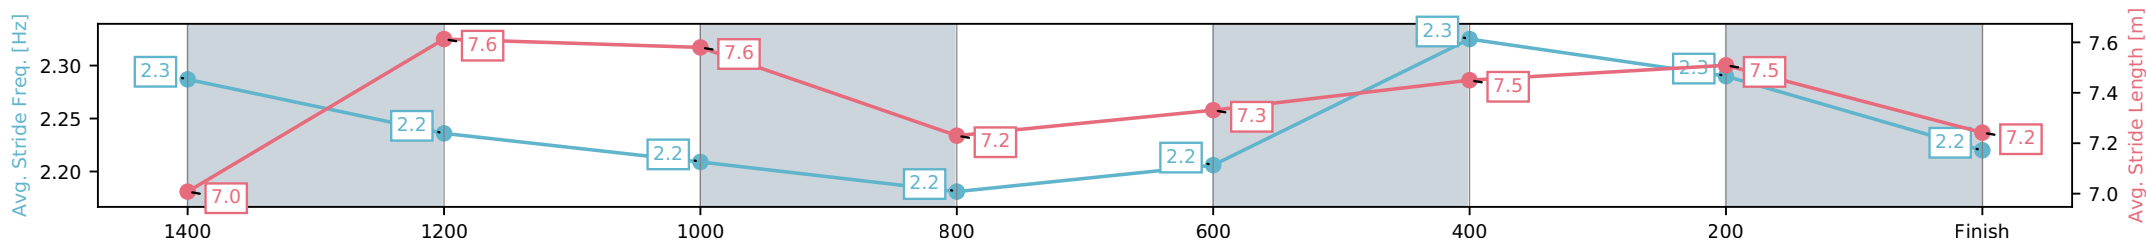

Eagle Farm QLD --Professional-2026-06-13

Race 4: SKY RACING GUNSYND CLASSIC - 1600m

13 June 2026 - 1:30PM

Track Rating: Heavy 9, Weather: Fine, Rail Position: +4m Entire Circuit

Section	L1600	L1400	L1200	L1000	L800	L600	L400	L200
Section Times	1:38.28 (0:13.82)	1:24.46 [2] (0:11.80)	1:12.66 [3] (0:11.99)	1:00.67 [2] (0:12.70)	0:47.97 [2] (0:12.28)	0:35.69 [2] (0:11.50)	0:24.19 [1] (0:11.67)	0:12.52 [2] (0:12.52)
Average Speed [km/h]	52.3	61.2	60.2	57.5	59.1	62.5	61.7	57.2
Top Speed [km/h]	64.0	62.8	61.3	58.0	60.7	63.3	63.1	60.4
Avg. Dist. to Rail [m]	10.5	3.9	3.2	2.9	1.7	0.7	1.6	2.8
Avg. Stride Freq. [Hz]	2.3	2.2	2.2	2.2	2.2	2.3	2.3	2.2
Avg. Stride Length [m]	7.0	7.6	7.6	7.2	7.3	7.5	7.5	7.2