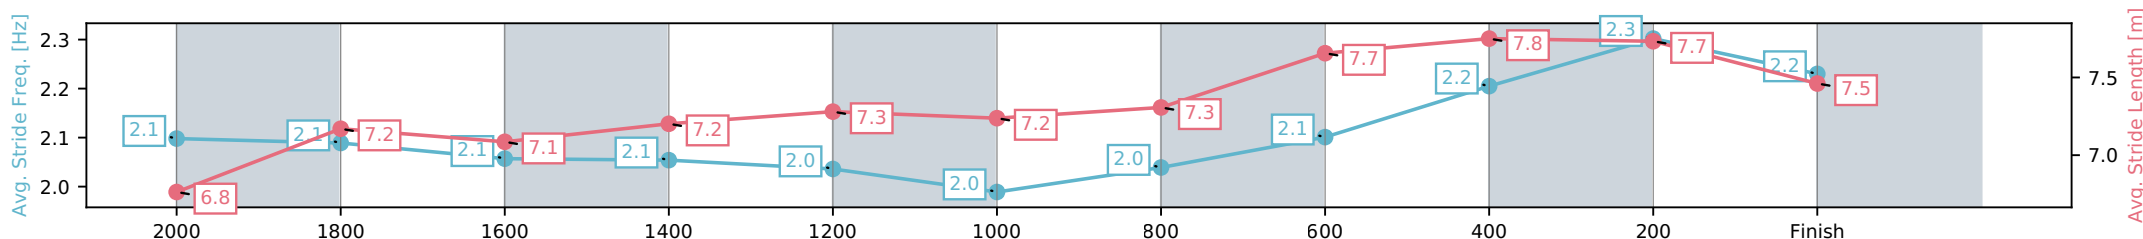

Eagle Farm QLD --Professional-2026-06-13

Race 9: HKJC WORLD POOL Q22 - 2200m

13 June 2026 - 4:34PM

Track Rating: Heavy 9, Weather: Fine, Rail Position: +4m Entire Circuit

Section	L2200	L2000	L1800	L1600	L1400	L1200	L1000	L800	L600	L400	L200
Section Times	2:24.04 (0:15.39)	2:08.65 [1] (0:13.43)	1:55.22 [2] (0:13.73)	1:41.49 [2] (0:13.50)	1:27.99 [2] (0:13.57)	1:14.43 [3] (0:13.84)	1:00.58 [2] (0:13.33)	0:47.25 [3] (0:12.36)	0:34.89 [2] (0:11.59)	0:23.30 [2] (0:11.30)	0:12.00 [3] (0:12.00)
Average Speed [km/h]	47.5	53.8	53.1	54.2	53.3	52.2	55.2	58.7	62.3	63.7	59.4
Top Speed [km/h]	55.2	55.3	53.6	55.1	55.5	53.8	56.8	59.9	64.5	65.0	61.3
Avg. Dist. to Rail [m]	4.3	0.6	2.6	4.8	5.5	6.5	4.3	1.9	0.6	4.6	4.8
Avg. Stride Freq. [Hz]	2.1	2.1	2.1	2.1	2.0	2.0	2.0	2.1	2.2	2.3	2.2
Avg. Stride Length [m]	6.8	7.2	7.1	7.2	7.3	7.2	7.3	7.7	7.8	7.7	7.5