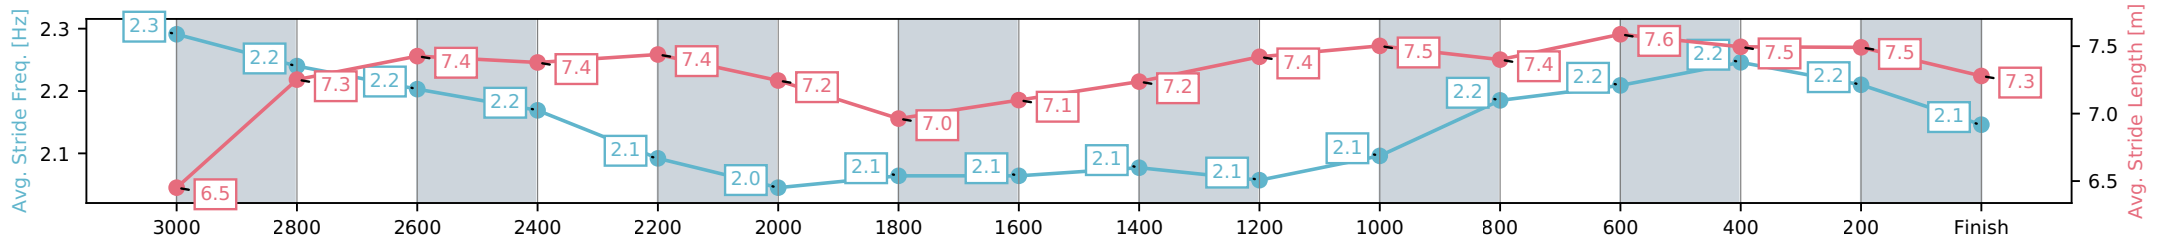

Eagle Farm QLD --Professional-2026-06-13

Race 3: XXXX BRISBANE CUP - 3200m

13 June 2026 - 12:54PM

Track Rating: Heavy 9, Weather: Fine, Rail Position: +4m Entire Circuit

Section	Overall	L2400	L2200	L2000	L1800	L1600	L1400	L1200	L1000	L800	L600	L400	L200
Section Times	3:26.23 (0:51.79)	2:34.44 [6] (0:12.90)	2:21.54 [8] (0:13.63)	2:07.91 [9] (0:13.85)	1:54.06 [9] (0:13.68)	1:40.38 [9] (0:13.26)	1:27.12 [9] (0:13.14)	1:13.98 [9] (0:12.63)	1:01.35 [9] (0:12.32)	0:49.03 [8] (0:11.90)	0:37.13 [7] (0:11.88)	0:25.24 [3] (0:12.17)	0:13.08 [2] (0:13.08)
Average Speed [km/h]	56.6	55.8	52.9	52.2	53.3	55.1	55.1	57.2	59.8	61.6	62.0	59.2	55.8
Top Speed [km/h]	60.5	57.9	54.9	54.0	54.4	56.0	55.5	58.7	60.9	62.3	63.3	61.8	57.3
Avg. Dist. to Rail [m]	3.2	0.5	1.2	0.8	2.6	4.4	5.1	5.4	4.6	4.1	4.7	4.2	3.8
Avg. Stride Freq. [Hz]	2.2	2.1	2.0	2.1	2.1	2.1	2.1	2.1	2.2	2.2	2.2	2.2	2.1
Avg. Stride Length [m]	7.1	7.4	7.2	7.0	7.1	7.2	7.4	7.5	7.4	7.6	7.5	7.5	7.3