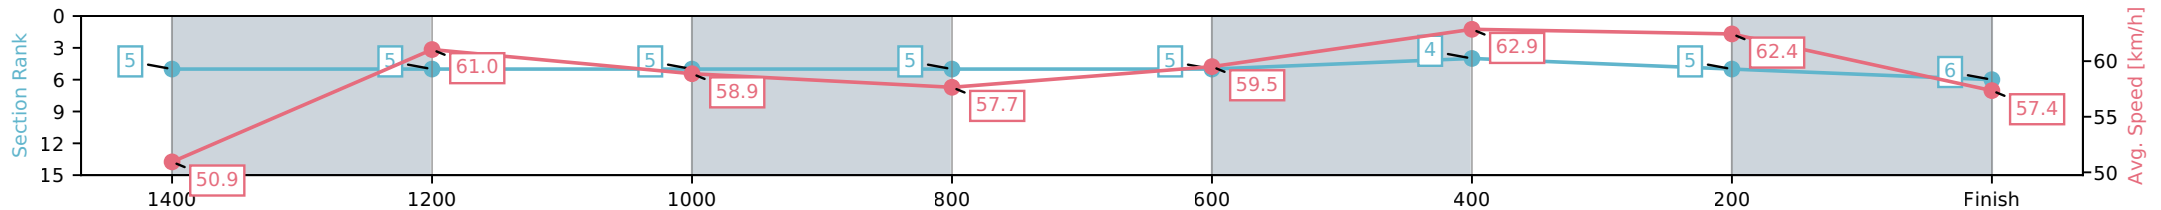

Eagle Farm QLD --Professional-2026-06-13

Race 4: SKY RACING GUNSYND CLASSIC - 1600m

13 June 2026 - 1:30PM

Track Rating: Heavy 9, Weather: Fine, Rail Position: +4m Entire Circuit

Section	L1600	L1400	L1200	L1000	L800	L600	L400	L200
Section Times	1:38.61 (0:14.07)	1:24.54 [5] (0:11.81)	1:12.72 [5] (0:12.25)	1:00.48 [5] (0:12.64)	0:47.84 [5] (0:12.22)	0:35.62 [5] (0:11.58)	0:24.03 [4] (0:11.53)	0:12.50 [5] (0:12.50)
Average Speed [km/h]	50.9	61.0	58.9	57.7	59.5	62.9	62.4	57.4
Top Speed [km/h]	62.4	62.7	59.6	58.8	60.9	64.3	64.0	59.8
Avg. Dist. to Rail [m]	4.8	2.3	2.1	2.4	2.0	2.5	5.1	4.2
Avg. Stride Freq. [Hz]	2.4	2.3	2.2	2.2	2.2	2.3	2.3	2.3
Avg. Stride Length [m]	6.7	7.4	7.4	7.2	7.3	7.4	7.4	7.1