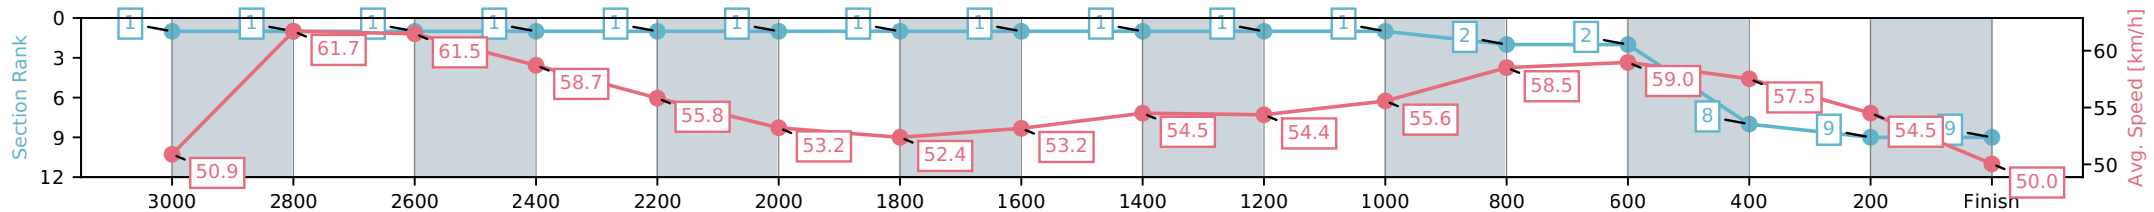

Eagle Farm QLD --Professional-2026-06-13

Race 3: XXXX BRISBANE CUP - 3200m

13 June 2026 - 12:54PM

Track Rating: Heavy 9, Weather: Fine, Rail Position: +4m Entire Circuit

Section	Overall	L2400	L2200	L2000	L1800	L1600	L1400	L1200	L1000	L800	L600	L400	L200
Section Times	3:29.21 (0:50.51)	2:38.70 [1] (0:12.90)	2:25.80 [1] (0:13.53)	2:12.27 [1] (0:13.80)	1:58.47 [1] (0:13.66)	1:44.80 [1] (0:13.33)	1:31.47 [1] (0:13.28)	1:18.19 [1] (0:12.98)	1:05.21 [1] (0:12.49)	0:52.72 [2] (0:12.37)	0:40.36 [2] (0:12.59)	0:27.76 [8] (0:13.21)	0:14.55 [9] (0:14.55)
Average Speed [km/h]	58.2	55.8	53.2	52.4	53.2	54.5	54.4	55.6	58.5	59.0	57.5	54.5	50.0
Top Speed [km/h]	62.8	56.6	54.9	53.2	53.9	55.0	55.1	56.2	59.5	59.4	58.3	57.0	51.6
Avg. Dist. to Rail [m]	4.4	0.4	0.3	0.8	1.9	2.6	3.0	3.4	2.9	2.9	1.2	1.8	3.1
Avg. Stride Freq. [Hz]	2.2	2.1	2.0	2.0	2.0	2.0	2.0	2.1	2.2	2.2	2.2	2.1	2.1
Avg. Stride Length [m]	7.4	7.5	7.3	7.2	7.2	7.3	7.4	7.5	7.4	7.3	7.3	7.2	6.8