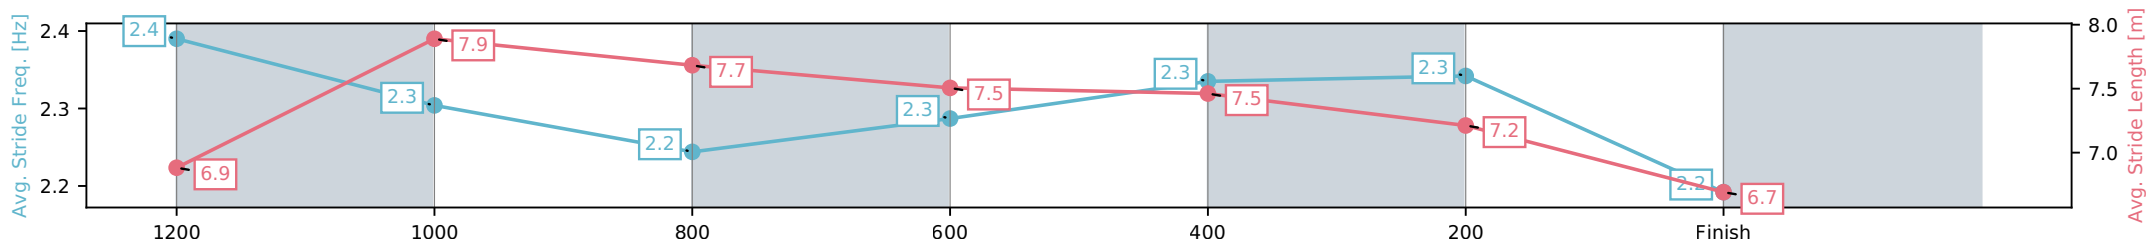

Eagle Farm QLD --Professional-2026-06-13

Race 8: LADBROKES STRADBROKE HANDICAP - 1400m

13 June 2026 - 3:59PM

Track Rating: Heavy 9, Weather: Fine, Rail Position: +4m Entire Circuit

Section	L1400	L1200	L1000	L800	L600	L400	L200
Section Times	1:25.27 (0:13.66)	1:11.61 [5] (0:11.04)	1:00.56 [4] (0:11.60)	0:48.96 [4] (0:11.61)	0:37.35 [5] (0:11.45)	0:25.90 [4] (0:11.95)	0:13.95 [6] (0:13.95)
Average Speed [km/h]	53.8	65.4	63.8	63.6	64.5	60.2	51.7
Top Speed [km/h]	66.2	66.7	65.1	64.8	65.5	62.3	56.6
Avg. Dist. to Rail [m]	12.0	9.6	5.6	5.6	5.1	9.8	9.1
Avg. Stride Freq. [Hz]	2.4	2.3	2.2	2.3	2.3	2.3	2.2
Avg. Stride Length [m]	6.9	7.9	7.7	7.5	7.5	7.2	6.7