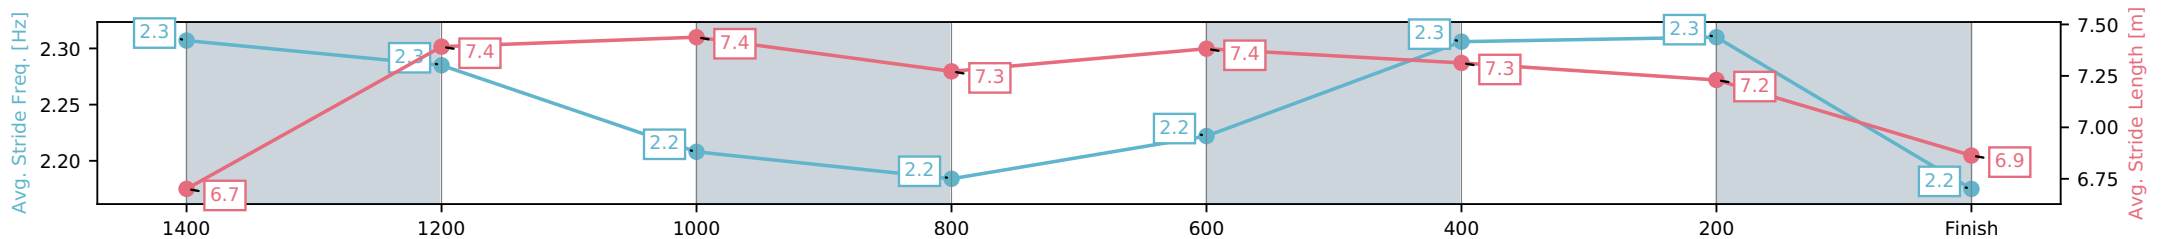

Eagle Farm QLD --Professional-2026-06-13

Race 4: SKY RACING GUNSYND CLASSIC - 1600m

13 June 2026 - 1:30PM

Track Rating: Heavy 9, Weather: Fine, Rail Position: +4m Entire Circuit

Section	L1600	L1400	L1200	L1000	L800	L600	L400	L200
Section Times	1:40.20 (0:13.95)	1:26.25 [3] (0:11.90)	1:14.35 [4] (0:12.21)	1:02.14 [4] (0:12.56)	0:49.58 [4] (0:12.16)	0:37.41 [4] (0:11.83)	0:25.58 [6] (0:12.05)	0:13.54 [12] (0:13.54)
Average Speed [km/h]	51.2	60.6	59.0	58.0	59.9	61.4	59.8	52.6
Top Speed [km/h]	62.0	61.8	59.7	59.0	61.2	62.2	62.2	57.4
Avg. Dist. to Rail [m]	4.5	2.1	2.2	2.4	2.4	1.8	2.7	2.1
Avg. Stride Freq. [Hz]	2.3	2.3	2.2	2.2	2.2	2.3	2.3	2.2
Avg. Stride Length [m]	6.7	7.4	7.4	7.3	7.4	7.3	7.2	6.9