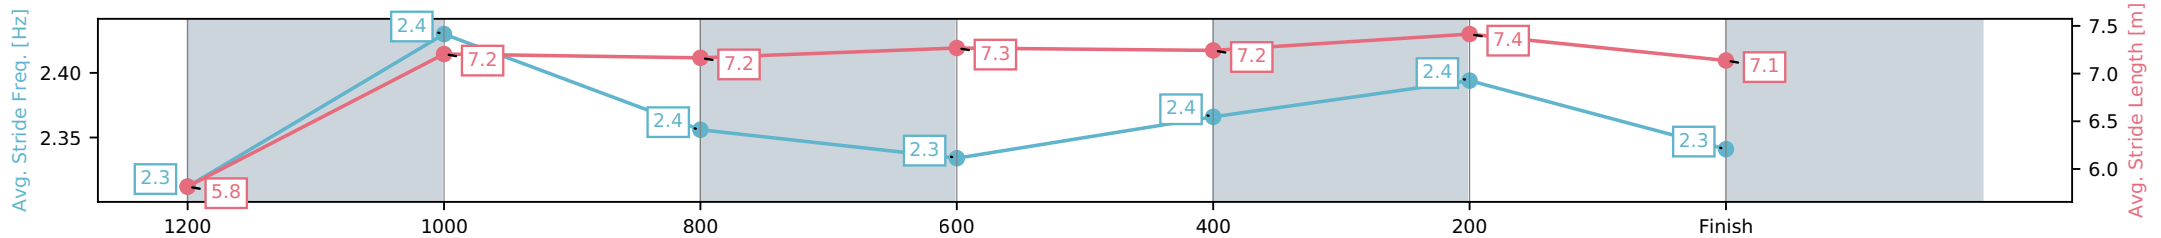

Eagle Farm QLD --Professional-2026-06-13

Race 6: MAGIC MILLIONS DANE RIPPER STAKES - 1300m

13 June 2026 - 2:40PM

Track Rating: Heavy 9, Weather: Fine, Rail Position: +4m Entire Circuit

Section	L1300	L1200	L1000	L800	L600	L400	L200
Section Times	1:18.29 (0:08.16)	1:10.13 [11] (0:11.32)	0:58.81 [10] (0:11.88)	0:46.93 [10] (0:11.78)	0:35.16 [9] (0:11.63)	0:23.53 [10] (0:11.28)	0:12.24 [11] (0:12.24)
Average Speed [km/h]	42.9	63.7	61.3	61.4	62.0	63.8	59.2
Top Speed [km/h]	58.9	65.6	62.2	61.9	63.8	64.4	62.7
Avg. Dist. to Rail [m]	5.9	3.1	2.3	1.0	0.6	4.4	4.1
Avg. Stride Freq. [Hz]	2.3	2.4	2.4	2.3	2.4	2.4	2.3
Avg. Stride Length [m]	5.8	7.2	7.2	7.3	7.2	7.4	7.1