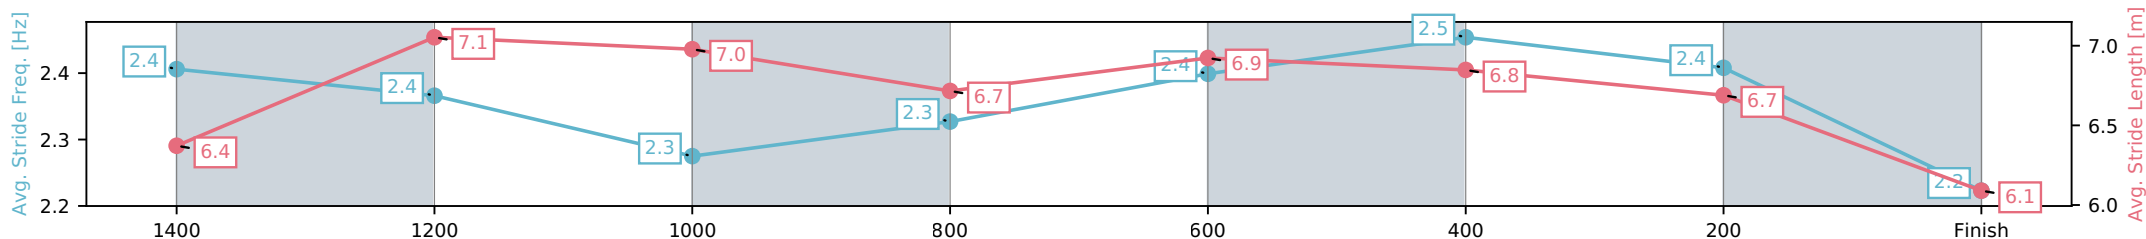

Eagle Farm QLD --Professional-2026-06-13

Race 1: THE WAYNE WILSON - 1600m

13 June 2026 - 11:44AM

Track Rating: Heavy 9, Weather: Fine, Rail Position: +4m Entire Circuit

Section	L1600	L1400	L1200	L1000	L800	L600	L400	L200
Section Times	1:43.12 (0:14.02)	1:29.10 [7] (0:12.08)	1:17.02 [7] (0:12.71)	1:04.31 [7] (0:12.66)	0:51.65 [7] (0:12.00)	0:39.65 [7] (0:11.91)	0:27.74 [9] (0:12.58)	0:15.16 [11] (0:15.16)
Average Speed [km/h]	50.6	59.9	56.8	57.8	60.6	61.1	57.3	47.7
Top Speed [km/h]	61.2	61.0	59.3	59.9	62.2	62.1	61.6	53.8
Avg. Dist. to Rail [m]	5.7	4.2	4.0	3.4	2.4	2.1	7.2	6.8
Avg. Stride Freq. [Hz]	2.4	2.4	2.3	2.3	2.4	2.5	2.4	2.2
Avg. Stride Length [m]	6.4	7.1	7.0	6.7	6.9	6.8	6.7	6.1