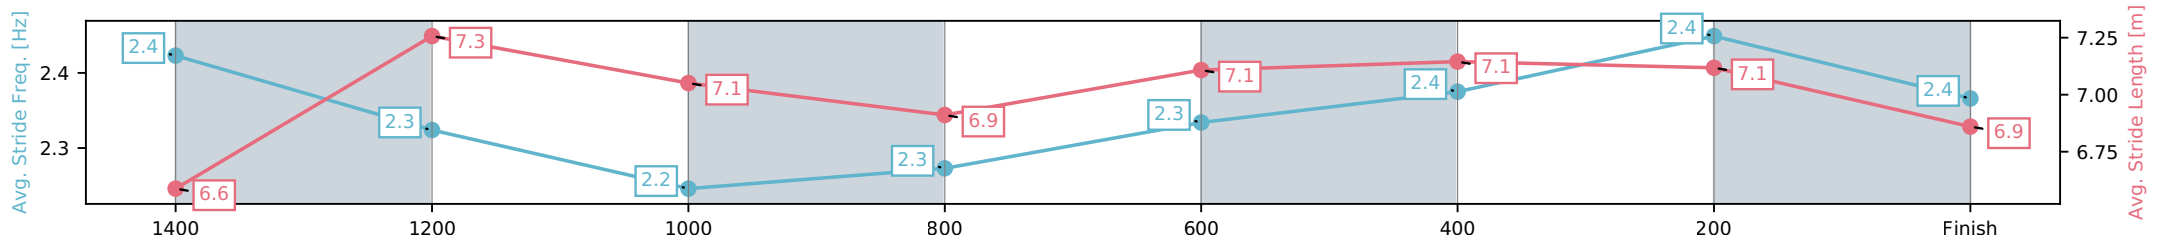

Eagle Farm QLD --Professional-2026-06-13

Race 1: THE WAYNE WILSON - 1600m

13 June 2026 - 11:44AM

Track Rating: Heavy 9, Weather: Fine, Rail Position: +4m Entire Circuit

Section	L1600	L1400	L1200	L1000	L800	L600	L400	L200
Section Times	1:39.07 (0:13.92)	1:25.15 [6] (0:11.95)	1:13.20 [6] (0:12.70)	1:00.49 [5] (0:12.66)	0:47.83 [5] (0:12.01)	0:35.82 [5] (0:11.73)	0:24.09 [5] (0:11.51)	0:12.58 [6] (0:12.58)
Average Speed [km/h]	51.1	60.5	56.8	57.8	60.5	62.2	62.6	57.7
Top Speed [km/h]	62.9	61.7	58.7	59.6	62.2	63.6	63.4	60.8
Avg. Dist. to Rail [m]	8.8	4.0	3.6	3.1	2.1	3.1	9.5	9.8
Avg. Stride Freq. [Hz]	2.4	2.3	2.2	2.3	2.3	2.4	2.4	2.4
Avg. Stride Length [m]	6.6	7.3	7.1	6.9	7.1	7.1	7.1	6.9