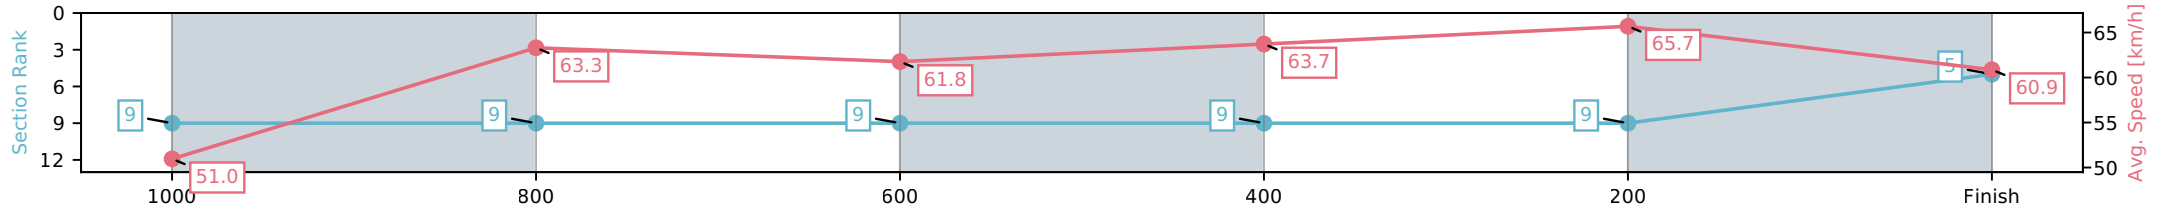

Eagle Farm QLD --Professional-2026-06-13

Race 5: SEVEN HINKLER HANDICAP - 1200m

13 June 2026 - 2:04PM

Track Rating: Heavy 9, Weather: Fine, Rail Position: +4m Entire Circuit

Section	L1200	L1000	L800	L600	L400	L200
Section Times	1:11.87 (0:14.32)	0:57.55 [9] (0:11.54)	0:46.01 [9] (0:11.76)	0:34.25 [9] (0:11.34)	0:22.91 [9] (0:10.96)	0:11.95 [9] (0:11.95)
Average Speed [km/h]	51.0	63.3	61.8	63.7	65.7	60.9
Top Speed [km/h]	62.5	64.6	62.5	65.2	66.2	64.7
Avg. Dist. to Rail [m]	6.3	2.9	2.0	0.8	3.0	4.5
Avg. Stride Freq. [Hz]	2.3	2.3	2.3	2.3	2.4	2.3
Avg. Stride Length [m]	6.7	7.4	7.4	7.5	7.6	7.4