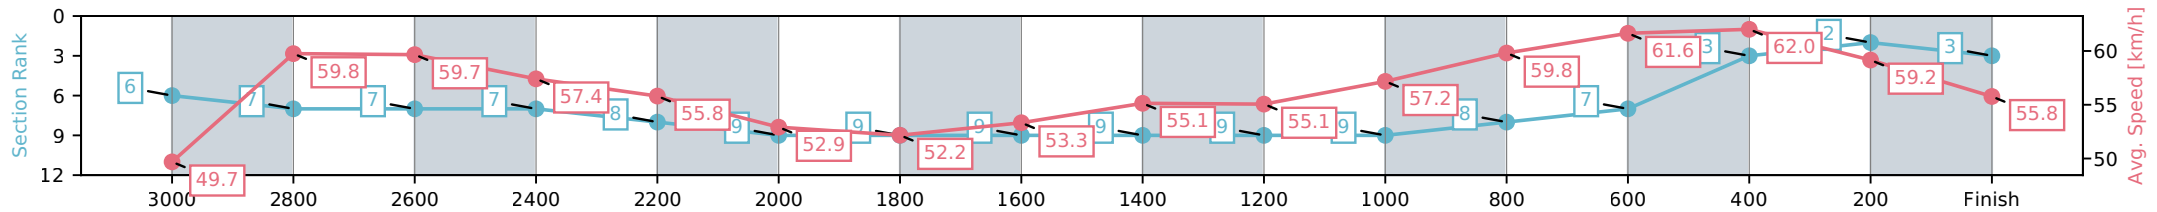

Eagle Farm QLD --Professional-2026-06-13

Race 3: XXXX BRISBANE CUP - 3200m

13 June 2026 - 12:54PM

Track Rating: Heavy 9, Weather: Fine, Rail Position: +4m Entire Circuit

Section	Overall	L2400	L2200	L2000	L1800	L1600	L1400	L1200	L1000	L800	L600	L400	L200
Section Times	3:26.23 (0:51.79)	2:34.44 [6] (0:12.90)	2:21.54 [8] (0:13.63)	2:07.91 [9] (0:13.85)	1:54.06 [9] (0:13.68)	1:40.38 [9] (0:13.26)	1:27.12 [9] (0:13.14)	1:13.98 [9] (0:12.63)	1:01.35 [9] (0:12.32)	0:49.03 [8] (0:11.90)	0:37.13 [7] (0:11.88)	0:25.24 [3] (0:12.17)	0:13.08 [2] (0:13.08)
Average Speed [km/h]	56.6	55.8	52.9	52.2	53.3	55.1	55.1	57.2	59.8	61.6	62.0	59.2	55.8
Top Speed [km/h]	60.5	57.9	54.9	54.0	54.4	56.0	55.5	58.7	60.9	62.3	63.3	61.8	57.3
Avg. Dist. to Rail [m]	3.2	0.5	1.2	0.8	2.6	4.4	5.1	5.4	4.6	4.1	4.7	4.2	3.8
Avg. Stride Freq. [Hz]	2.2	2.1	2.0	2.1	2.1	2.1	2.1	2.1	2.2	2.2	2.2	2.2	2.1
Avg. Stride Length [m]	7.1	7.4	7.2	7.0	7.1	7.2	7.4	7.5	7.4	7.6	7.5	7.5	7.3