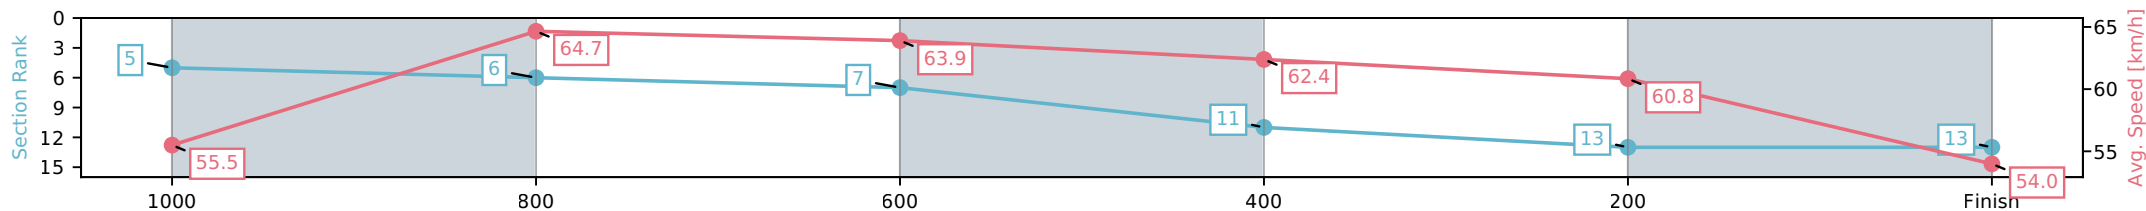

Eagle Farm QLD --Professional-2026-06-13

Race 2: TICKETMASTER OXLADE STAKES - 1200m

13 June 2026 - 12:21PM

Track Rating: Heavy 9, Weather: Fine, Rail Position: +4m Entire Circuit

BRISBANE RACING CLUB

Section	L1200	L1000	L800	L600	L400	L200
Section Times	1:13.22 (0:13.12)	1:00.10 [5] (0:11.48)	0:48.62 [6] (0:11.59)	0:37.03 [7] (0:11.66)	0:25.37 [11] (0:11.83)	0:13.53 [13] (0:13.53)
Average Speed [km/h]	55.5	64.7	63.9	62.4	60.8	54.0
Top Speed [km/h]	66.4	65.9	65.3	64.2	63.5	58.9
Avg. Dist. to Rail [m]	6.2	6.2	6.5	2.0	2.5	4.9
Avg. Stride Freq. [Hz]	2.6	2.5	2.4	2.4	2.3	2.2
Avg. Stride Length [m]	6.4	7.0	7.2	7.3	7.3	6.8