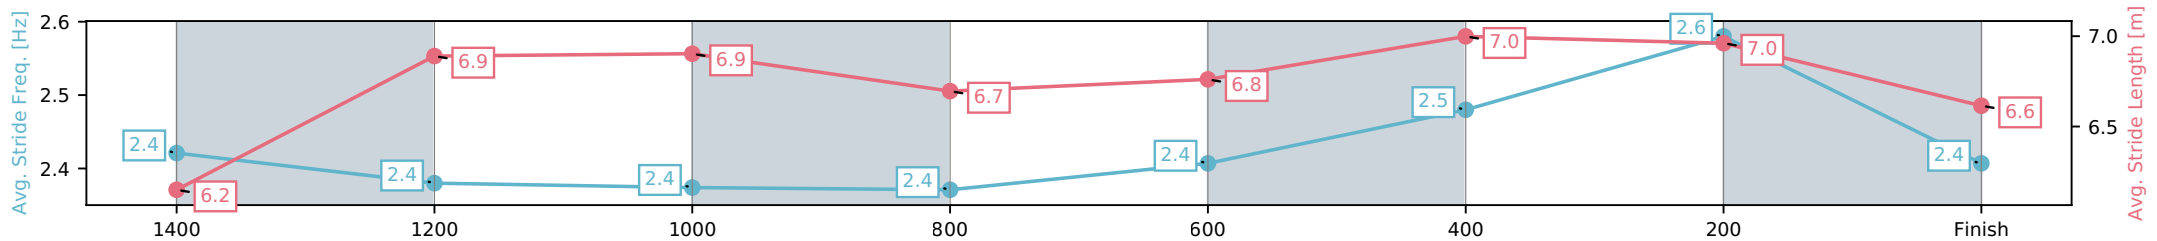

Eagle Farm QLD --Professional-2026-06-13

Race 4: SKY RACING GUNSYND CLASSIC - 1600m

13 June 2026 - 1:30PM

Track Rating: Heavy 9, Weather: Fine, Rail Position: +4m Entire Circuit

Section	L1600	L1400	L1200	L1000	L800	L600	L400	L200
Section Times	1:39.12 (0:14.64)	1:24.48 [12] (0:12.21)	1:12.27 [11] (0:12.22)	1:00.05 [11] (0:12.62)	0:47.43 [12] (0:12.21)	0:35.22 [13] (0:11.42)	0:23.79 [13] (0:11.20)	0:12.59 [11] (0:12.59)
Average Speed [km/h]	48.8	59.2	59.1	58.4	60.0	63.6	64.3	56.1
Top Speed [km/h]	59.5	59.9	59.8	59.5	61.5	65.4	65.8	61.1
Avg. Dist. to Rail [m]	11.0	4.8	4.7	4.7	3.8	1.9	5.6	7.1
Avg. Stride Freq. [Hz]	2.4	2.4	2.4	2.4	2.4	2.5	2.6	2.4
Avg. Stride Length [m]	6.2	6.9	6.9	6.7	6.8	7.0	7.0	6.6