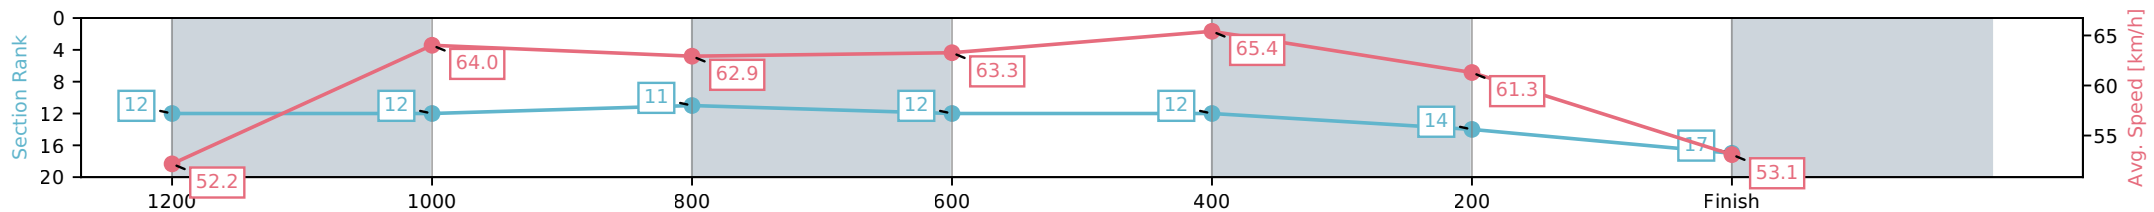

Eagle Farm QLD --Professional-2026-06-13

Race 8: LADBROKES STRADBROKE HANDICAP - 1400m

13 June 2026 - 3:59PM

Track Rating: Heavy 9, Weather: Fine, Rail Position: +4m Entire Circuit

Section	L1400	L1200	L1000	L800	L600	L400	L200
Section Times	1:25.30 (0:14.07)	1:11.23 [12] (0:11.28)	0:59.95 [12] (0:11.72)	0:48.23 [11] (0:11.60)	0:36.63 [12] (0:11.24)	0:25.38 [12] (0:11.75)	0:13.63 [14] (0:13.63)
Average Speed [km/h]	52.2	64.0	62.9	63.3	65.4	61.3	53.1
Top Speed [km/h]	64.4	65.5	63.7	64.4	67.3	65.4	58.0
Avg. Dist. to Rail [m]	9.0	6.2	4.8	4.2	4.5	10.9	12.0
Avg. Stride Freq. [Hz]	2.4	2.4	2.3	2.3	2.4	2.4	2.3
Avg. Stride Length [m]	6.7	7.5	7.3	7.5	7.3	7.2	6.6