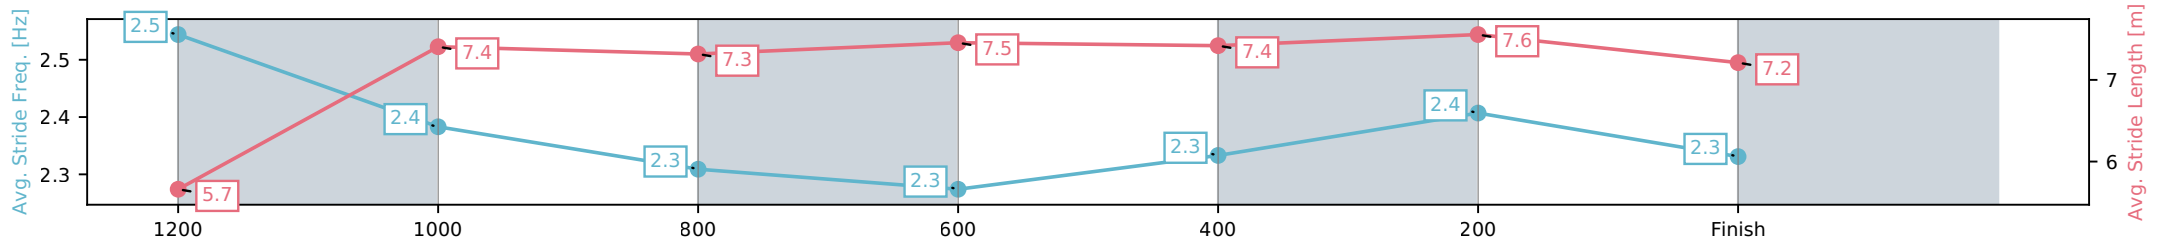

Eagle Farm QLD --Professional-2026-06-13

Race 6: MAGIC MILLIONS DANE RIPPER STAKES - 1300m

13 June 2026 - 2:40PM

Track Rating: Heavy 9, Weather: Fine, Rail Position: +4m Entire Circuit

Section	L1300	L1200	L1000	L800	L600	L400	L200
Section Times	1:17.44 (0:07.85)	1:09.59 [6] (0:11.28)	0:58.31 [6] (0:11.86)	0:46.44 [7] (0:11.82)	0:34.63 [6] (0:11.45)	0:23.18 [5] (0:11.05)	0:12.13 [4] (0:12.13)
Average Speed [km/h]	44.8	64.1	62.2	62.2	63.7	65.2	59.8
Top Speed [km/h]	62.5	66.3	62.7	62.6	66.0	66.4	63.1
Avg. Dist. to Rail [m]	11.7	6.0	4.8	4.5	2.8	7.0	5.8
Avg. Stride Freq. [Hz]	2.5	2.4	2.3	2.3	2.3	2.4	2.3
Avg. Stride Length [m]	5.7	7.4	7.3	7.5	7.4	7.6	7.2