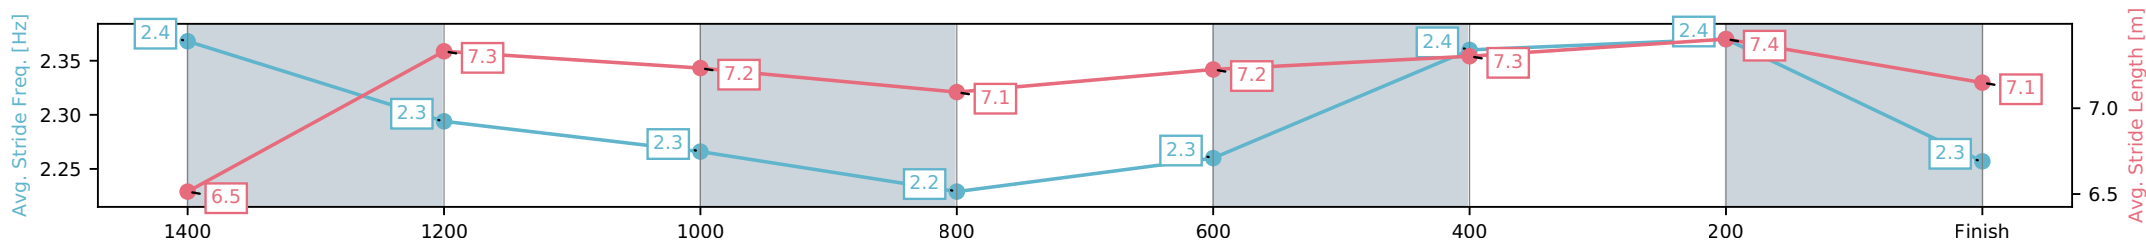

Eagle Farm QLD --Professional-2026-06-13

Race 4: SKY RACING GUNSYND CLASSIC - 1600m

13 June 2026 - 1:30PM

Track Rating: Heavy 9, Weather: Fine, Rail Position: +4m Entire Circuit

Section	L1600	L1400	L1200	L1000	L800	L600	L400	L200
Section Times	1:38.75 (0:14.23)	1:24.52 [6] (0:11.96)	1:12.56 [6] (0:12.22)	1:00.34 [6] (0:12.67)	0:47.68 [6] (0:12.15)	0:35.53 [7] (0:11.54)	0:23.99 [7] (0:11.49)	0:12.50 [8] (0:12.50)
Average Speed [km/h]	50.3	60.4	59.1	57.9	59.8	62.8	62.7	57.5
Top Speed [km/h]	62.0	61.4	59.4	58.4	62.0	64.7	64.0	60.4
Avg. Dist. to Rail [m]	7.0	3.3	3.6	3.5	2.2	1.3	2.8	2.2
Avg. Stride Freq. [Hz]	2.4	2.3	2.3	2.2	2.3	2.4	2.4	2.3
Avg. Stride Length [m]	6.5	7.3	7.2	7.1	7.2	7.3	7.4	7.1