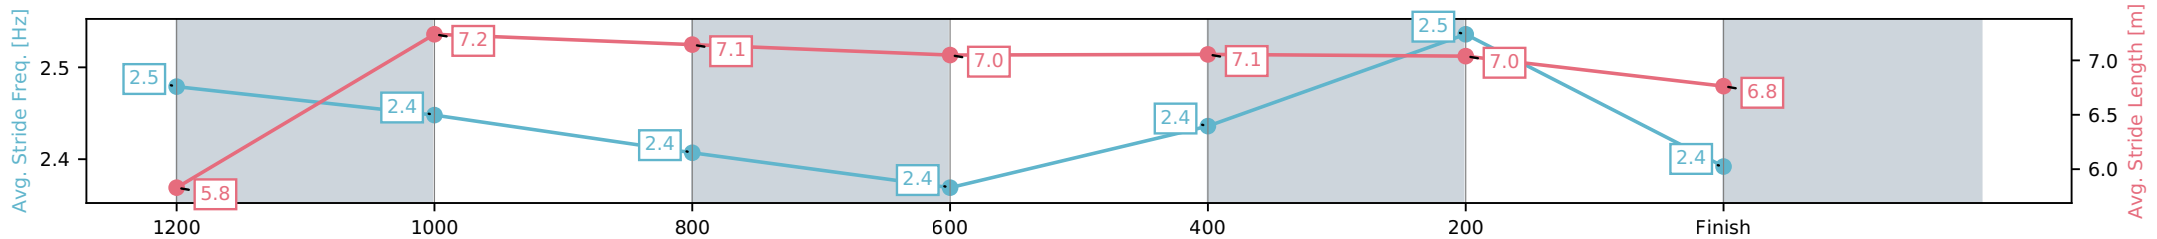

Eagle Farm QLD --Professional-2026-06-13

Race 6: MAGIC MILLIONS DANE RIPPER STAKES - 1300m

13 June 2026 - 2:40PM

Track Rating: Heavy 9, Weather: Fine, Rail Position: +4m Entire Circuit

Section	L1300	L1200	L1000	L800	L600	L400	L200
Section Times	1:17.79 (0:07.60)	1:10.20 [2] (0:11.12)	0:59.07 [2] (0:11.70)	0:47.38 [2] (0:12.00)	0:35.38 [2] (0:11.56)	0:23.82 [3] (0:11.25)	0:12.58 [2] (0:12.58)
Average Speed [km/h]	46.2	64.9	63.0	61.0	62.7	64.0	57.2
Top Speed [km/h]	60.3	66.8	65.1	62.2	64.4	65.3	61.7
Avg. Dist. to Rail [m]	15.6	7.2	4.6	3.6	1.4	4.2	2.8
Avg. Stride Freq. [Hz]	2.5	2.4	2.4	2.4	2.4	2.5	2.4
Avg. Stride Length [m]	5.8	7.2	7.1	7.0	7.1	7.0	6.8