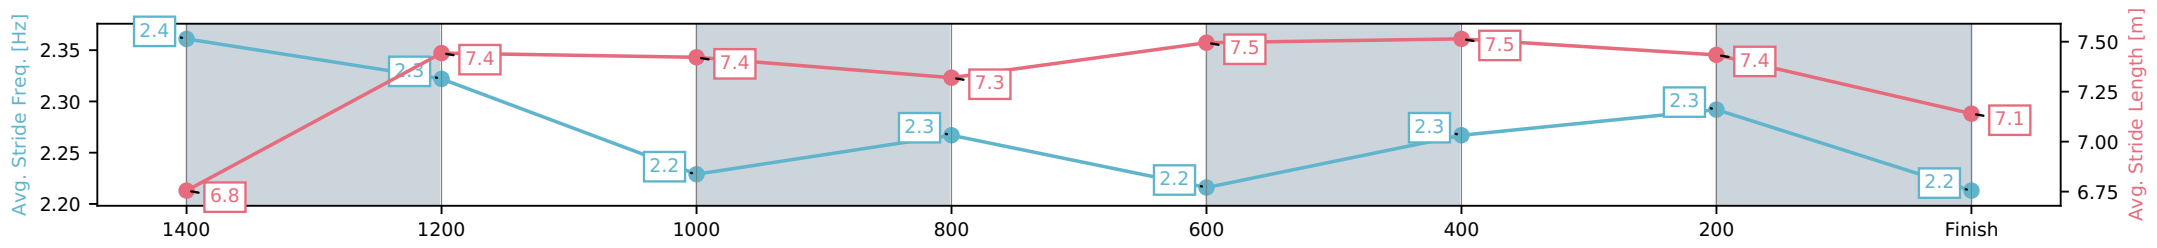

Horse/Jockey Name	Cormier/Aaron Bullock
Finish Rank	2
Fastest Section Time (Section)	0:11.66 (1400-1200)
Top Speed [km/h] (Section)	63.5 (1400-1200)
Race State	Finished

Section	L1600	L1400	L1200	L1000	L800	L600	L400	L200
Section Times	1:37.85 (0:13.75)	1:24.10 [3] (0:11.66)	1:12.44 [4] (0:12.11)	1:00.33 [6] (0:11.98)	0:48.34 [4] (0:12.09)	0:36.25 [3] (0:11.67)	0:24.58 [1] (0:11.83)	0:12.75 [1] (0:12.75)
Average Speed [km/h]	51.9	61.9	59.6	60.7	59.4	61.0	60.9	56.3
Top Speed [km/h]	63.2	63.5	60.6	62.5	60.5	62.0	62.4	58.6
Avg. Dist. to Rail [m]	6.9	2.5	3.4	1.8	0.5	2.0	3.0	5.7
Avg. Stride Freq. [Hz]	2.4	2.3	2.2	2.3	2.2	2.3	2.3	2.2
Avg. Stride Length [m]	6.8	7.4	7.4	7.3	7.5	7.5	7.4	7.1

[ ] Ranking at each section and finish
-:-:- No data available at this section
NA No data available