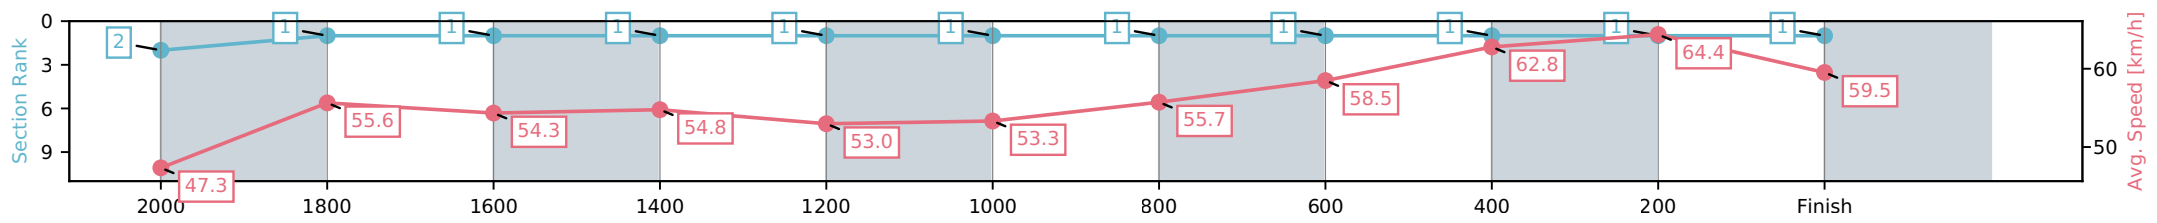

Horse/Jockey Name	Royal Supremacy/Mark Zahra
Finish Rank	1
Fastest Section Time (Section)	0:11.18 (400-200)
Top Speed [km/h] (Section)	65.8 (400-200)
Race State	Finished

Section	L2200	L2000	L1800	L1600	L1400	L1200	L1000	L800	L600	L400	L200
Section Times	2:23.38 (0:15.49)	2:07.89 [2] (0:13.07)	1:54.82 [1] (0:13.43)	1:41.39 [1] (0:13.33)	1:28.06 [1] (0:13.66)	1:14.40 [1] (0:13.54)	1:00.86 [1] (0:13.27)	0:47.59 [1] (0:12.57)	0:35.02 [1] (0:11.72)	0:23.30 [1] (0:11.18)	0:12.13 [1] (0:12.13)
Average Speed [km/h]	47.3	55.6	54.3	54.8	53.0	53.3	55.7	58.5	62.8	64.4	59.5
Top Speed [km/h]	55.7	55.9	55.4	55.5	53.9	54.0	57.0	59.7	64.6	65.8	62.6
Avg. Dist. to Rail [m]	5.6	1.9	2.5	4.2	4.7	5.6	5.4	4.6	4.3	7.5	5.8
Avg. Stride Freq. [Hz]	2.3	2.3	2.2	2.2	2.2	2.2	2.2	2.3	2.4	2.5	2.4
Avg. Stride Length [m]	6.2	6.8	6.8	6.8	6.7	6.7	6.8	7.0	7.2	7.3	7.1

[ ] Ranking at each section and finish
-:-:- No data available at this section
NA No data available