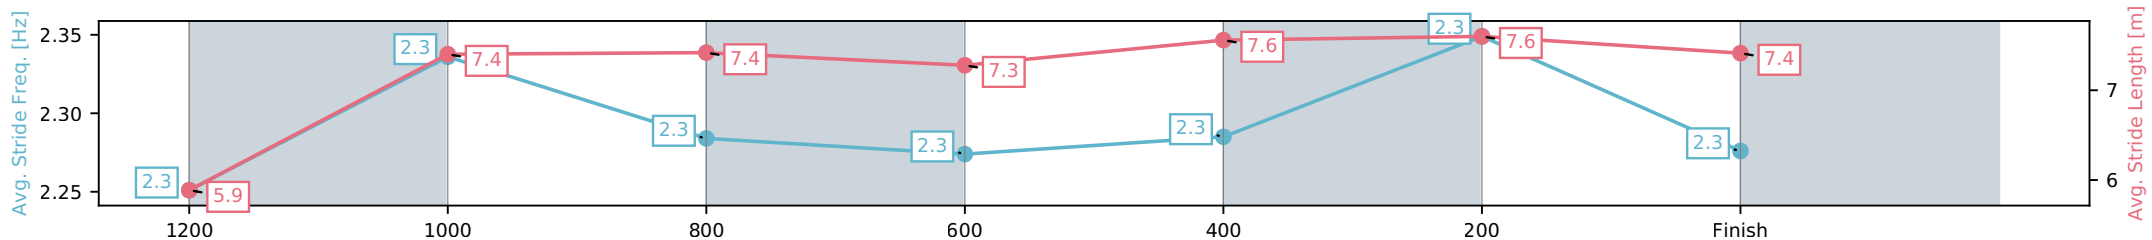

Eagle Farm QLD --Professional-2026-06-13

Race 6: MAGIC MILLIONS DANE RIPPER STAKES - 1300m

13 June 2026 - 2:40PM

Track Rating: Heavy 9, Weather: Fine, Rail Position: +4m Entire Circuit

Section	L1300	L1200	L1000	L800	L600	L400	L200
Section Times	1:18.24 (0:08.20)	1:10.04 [12] (0:11.40)	0:58.64 [13] (0:11.93)	0:46.71 [12] (0:12.00)	0:34.72 [14] (0:11.53)	0:23.18 [14] (0:11.24)	0:11.94 [15] (0:11.94)
Average Speed [km/h]	42.8	63.4	61.9	61.2	63.1	64.0	60.0
Top Speed [km/h]	58.2	64.6	63.6	63.1	65.2	65.1	62.9
Avg. Dist. to Rail [m]	13.8	5.9	5.0	4.3	2.2	5.6	5.9
Avg. Stride Freq. [Hz]	2.3	2.3	2.3	2.3	2.3	2.3	2.3
Avg. Stride Length [m]	5.9	7.4	7.4	7.3	7.6	7.6	7.4