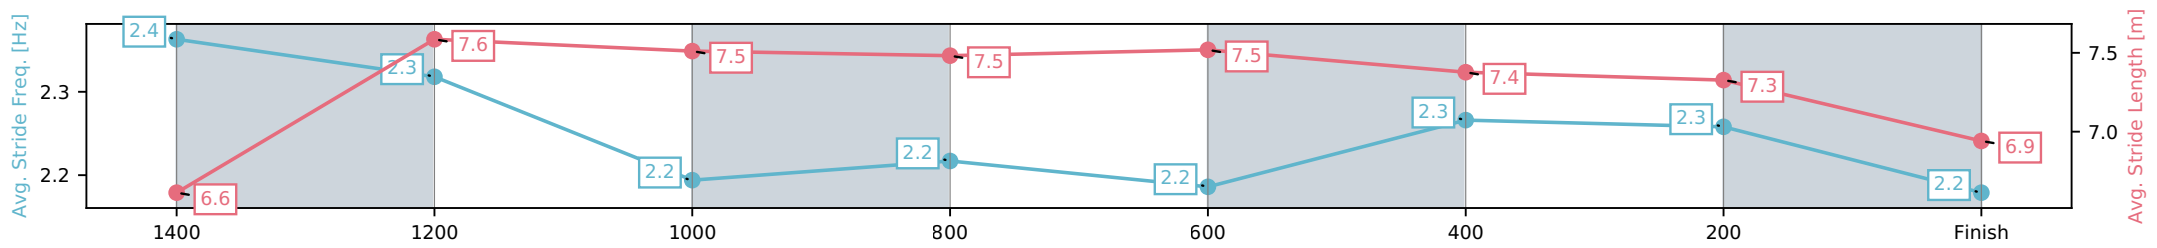

Eagle Farm QLD --Professional-2026-06-13

Race 7: TRACKSIDE NZ J.J. ATKINS - 1600m

13 June 2026 - 3:18PM

Track Rating: Heavy 9, Weather: Fine, Rail Position: +4m Entire Circuit

Section	L1600	L1400	L1200	L1000	L800	L600	L400	L200
Section Times	1:39.16 (0:13.84)	1:25.32 [5] (0:11.51)	1:13.81 [3] (0:12.11)	1:01.69 [5] (0:12.06)	0:49.63 [5] (0:12.18)	0:37.45 [4] (0:11.92)	0:25.53 [5] (0:12.19)	0:13.34 [8] (0:13.34)
Average Speed [km/h]	51.6	62.9	59.6	60.8	59.9	61.2	59.1	53.9
Top Speed [km/h]	64.8	64.4	60.8	61.6	60.6	62.1	61.2	56.8
Avg. Dist. to Rail [m]	12.2	5.6	5.3	3.7	2.8	2.7	6.6	6.8
Avg. Stride Freq. [Hz]	2.4	2.3	2.2	2.2	2.2	2.3	2.3	2.2
Avg. Stride Length [m]	6.6	7.6	7.5	7.5	7.5	7.4	7.3	6.9