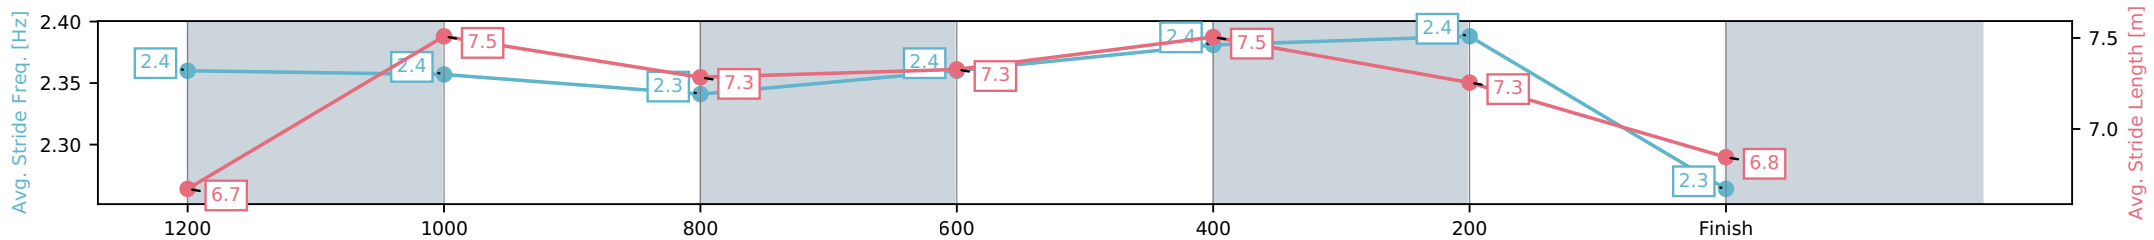

Eagle Farm QLD --Professional-2026-06-13

Race 8: LADBROKES STRADBROKE HANDICAP - 1400m

13 June 2026 - 3:59PM

Track Rating: Heavy 9, Weather: Fine, Rail Position: +4m Entire Circuit

Section	L1400	L1200	L1000	L800	L600	L400	L200
Section Times	1:24.69 (0:14.17)	1:10.52 [13] (0:11.35)	0:59.17 [13] (0:11.72)	0:47.44 [13] (0:11.48)	0:35.96 [13] (0:11.23)	0:24.73 [13] (0:11.65)	0:13.08 [12] (0:13.08)
Average Speed [km/h]	51.6	63.6	62.3	63.2	64.4	61.8	55.1
Top Speed [km/h]	64.4	65.2	63.6	65.0	65.5	63.8	57.9
Avg. Dist. to Rail [m]	4.6	4.0	3.0	1.8	1.2	6.8	8.6
Avg. Stride Freq. [Hz]	2.4	2.4	2.3	2.4	2.4	2.4	2.3
Avg. Stride Length [m]	6.7	7.5	7.3	7.3	7.5	7.3	6.8