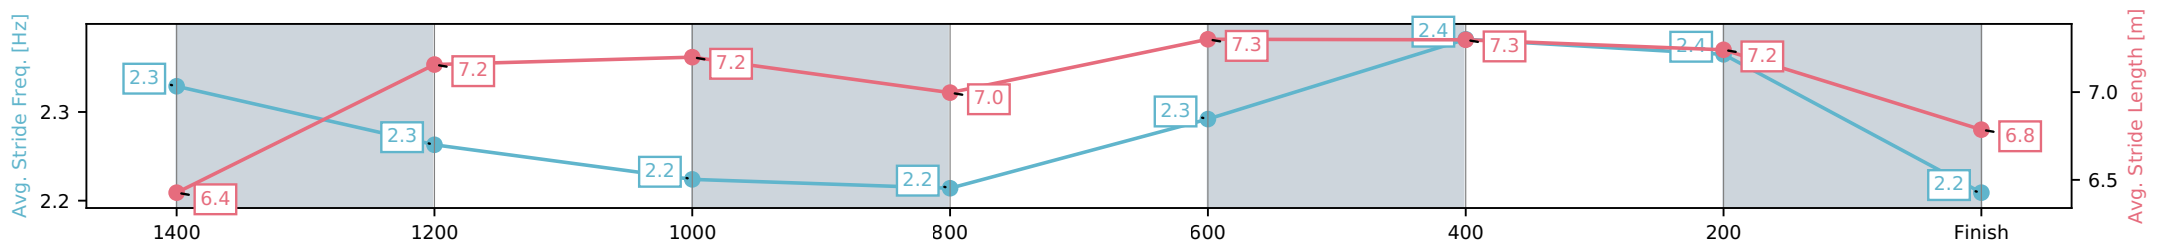

Horse/Jockey Name	Pasima/Robbie Dolan
Finish Rank	10
Fastest Section Time (Section)	0:11.53 (600-400)
Top Speed [km/h] (Section)	64.2 (400-200)
Race State	Finished

Track Rating: Heavy 9, Weather: Fine, Rail Position: +4m Entire Circuit

Section	L1600	L1400	L1200	L1000	L800	L600	L400	L200
Section Times	1:40.93 (0:14.41)	1:26.52 [10] (0:12.32)	1:14.20 [11] (0:12.63)	1:01.57 [11] (0:12.79)	0:48.77 [11] (0:11.92)	0:36.86 [11] (0:11.53)	0:25.33 [11] (0:11.74)	0:13.59 [10] (0:13.59)
Average Speed [km/h]	49.4	58.6	57.2	57.5	61.1	63.6	61.3	53.1
Top Speed [km/h]	61.4	60.3	60.0	61.1	63.4	64.1	64.2	58.1
Avg. Dist. to Rail [m]	9.9	4.6	4.5	3.9	2.6	3.7	10.2	11.7
Avg. Stride Freq. [Hz]	2.3	2.3	2.2	2.2	2.3	2.4	2.4	2.2
Avg. Stride Length [m]	6.4	7.2	7.2	7.0	7.3	7.3	7.2	6.8

[ ] Ranking at each section and finish
-:-:- No data available at this section
NA No data available