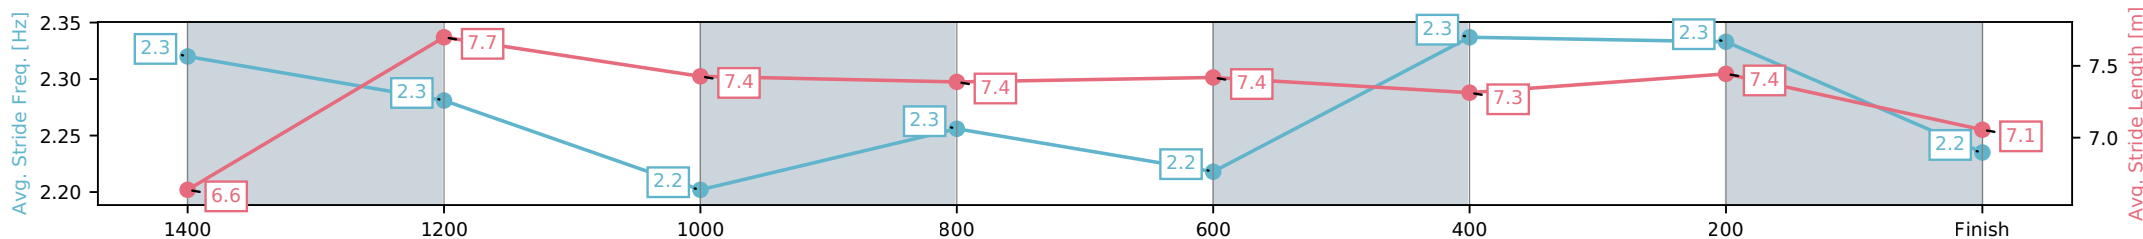

Horse/Jockey Name	Martist/Mark Zahra
Finish Rank	4
Fastest Section Time (Section)	0:11.50 (1400-1200)
Top Speed [km/h] (Section)	65.0 (1400-1200)
Race State	Finished

Eagle Farm QLD --Professional-2026-06-13

Race 7: TRACKSIDE NZ J.J. ATKINS - 1600m

13 June 2026 - 3:18PM

Track Rating: Heavy 9, Weather: Fine, Rail Position: +4m Entire Circuit

Section	L1600	L1400	L1200	L1000	L800	L600	L400	L200
Section Times	1:38.12 (0:14.20)	1:23.92 [10] (0:11.50)	1:12.42 [10] (0:12.23)	1:00.19 [10] (0:11.96)	0:48.23 [10] (0:12.17)	0:36.06 [10] (0:11.60)	0:24.46 [6] (0:11.63)	0:12.82 [3] (0:12.82)
Average Speed [km/h]	50.5	62.9	59.0	61.4	60.0	63.2	61.9	56.3
Top Speed [km/h]	63.9	65.0	59.7	62.4	60.9	64.7	64.5	58.5
Avg. Dist. to Rail [m]	12.6	4.7	4.6	3.9	3.0	3.9	7.2	7.7
Avg. Stride Freq. [Hz]	2.3	2.3	2.2	2.3	2.2	2.3	2.3	2.2
Avg. Stride Length [m]	6.6	7.7	7.4	7.4	7.4	7.3	7.4	7.1

[ ] Ranking at each section and finish
-:-:- No data available at this section
NA No data available