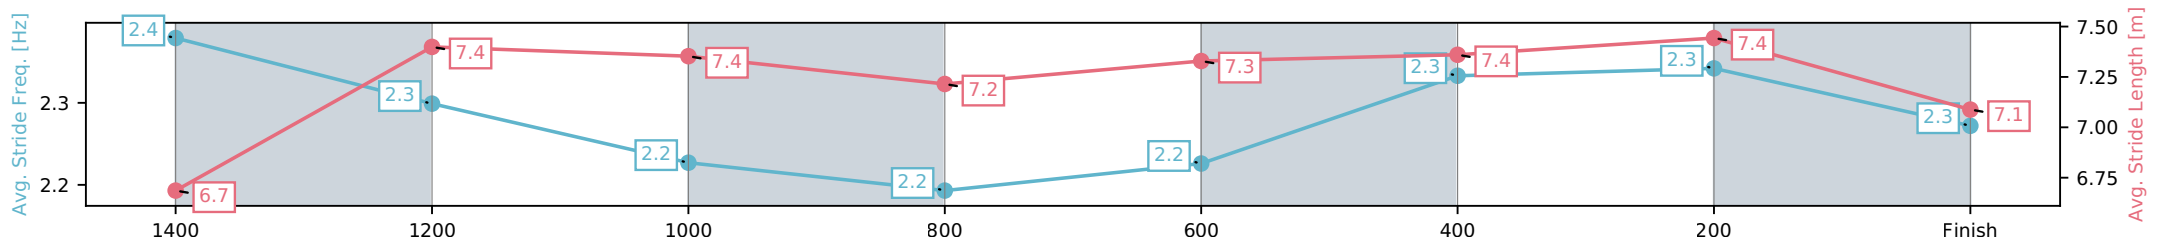

Eagle Farm QLD --Professional-2026-06-13

Race 4: SKY RACING GUNSYND CLASSIC - 1600m

13 June 2026 - 1:30PM

Track Rating: Heavy 9, Weather: Fine, Rail Position: +4m Entire Circuit

Section	L1600	L1400	L1200	L1000	L800	L600	L400	L200
Section Times	1:38.61 (0:14.07)	1:24.54 [5] (0:11.81)	1:12.72 [5] (0:12.25)	1:00.48 [5] (0:12.64)	0:47.84 [5] (0:12.22)	0:35.62 [5] (0:11.58)	0:24.03 [4] (0:11.53)	0:12.50 [5] (0:12.50)
Average Speed [km/h]	50.9	61.0	58.9	57.7	59.5	62.9	62.4	57.4
Top Speed [km/h]	62.4	62.7	59.6	58.8	60.9	64.3	64.0	59.8
Avg. Dist. to Rail [m]	4.8	2.3	2.1	2.4	2.0	2.5	5.1	4.2
Avg. Stride Freq. [Hz]	2.4	2.3	2.2	2.2	2.2	2.3	2.3	2.3
Avg. Stride Length [m]	6.7	7.4	7.4	7.2	7.3	7.4	7.4	7.1