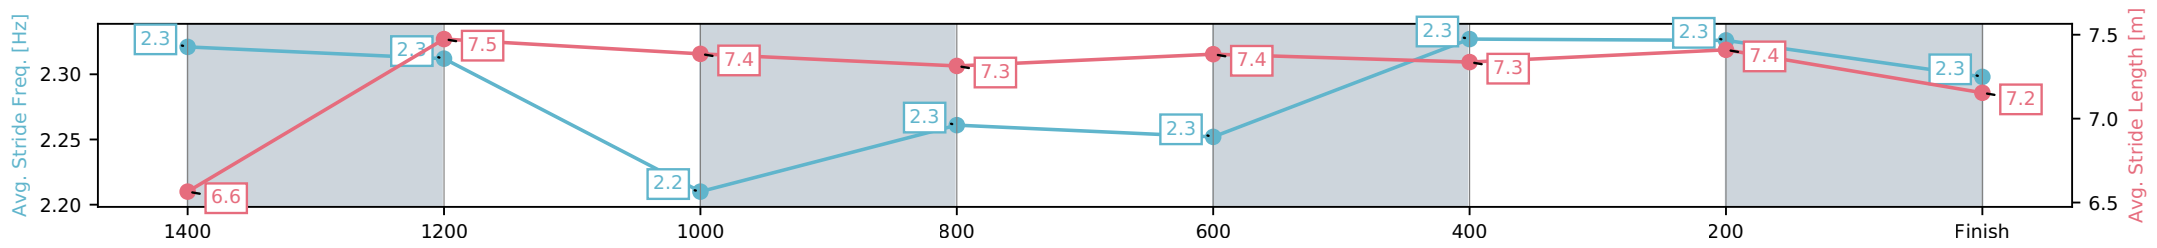

[ ] Ranking at each section and finish  
 -:-:- No data available at this section  
 NA No data available

Horse/Jockey Name	Martist/Mark Zahra
Finish Rank	4
Fastest Section Time (Section)	0:11.50 (1400-1200)
Top Speed [km/h] (Section)	65.0 (1400-1200)
Race State	Finished