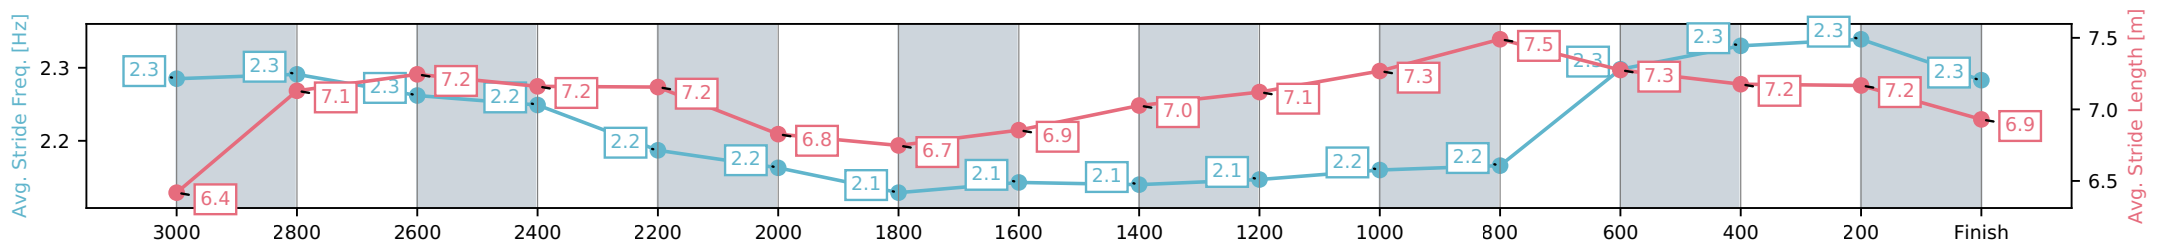

Horse/Jockey Name	Zibulon/Harry Coffey
Finish Rank	2
Fastest Section Time (Section)	0:11.93 (600-400)
Top Speed [km/h] (Section)	62.6 (800-600)
Race State	Finished

Section	Overall	L2400	L2200	L2000	L1800	L1600	L1400	L1200	L1000	L800	L600	L400	L200
Section Times	3:26.14 (0:52.04)	2:34.10 [9] (0:12.85)	2:21.25 [9] (0:13.63)	2:07.62 [10] (0:13.85)	1:53.76 [10] (0:13.66)	1:40.11 [10] (0:13.27)	1:26.84 [10] (0:13.10)	1:13.74 [10] (0:12.65)	1:01.09 [10] (0:12.34)	0:48.76 [10] (0:11.96)	0:36.80 [10] (0:11.93)	0:24.87 [6] (0:11.99)	0:12.88 [4] (0:12.88)
Average Speed [km/h]	56.4	56.1	52.8	51.9	53.1	55.0	55.2	57.1	59.6	61.4	61.4	60.0	56.4
Top Speed [km/h]	60.4	57.6	54.9	54.1	54.5	55.6	56.1	59.2	60.3	62.6	62.0	62.0	58.6
Avg. Dist. to Rail [m]	3.9	0.3	0.3	0.6	1.7	3.6	4.1	4.5	4.1	4.4	3.4	3.7	3.0
Avg. Stride Freq. [Hz]	2.3	2.2	2.2	2.1	2.1	2.1	2.1	2.2	2.2	2.3	2.3	2.3	2.3
Avg. Stride Length [m]	7.0	7.2	6.8	6.7	6.9	7.0	7.1	7.3	7.5	7.3	7.2	7.2	6.9

[ ] Ranking at each section and finish
-:-:- No data available at this section
NA No data available