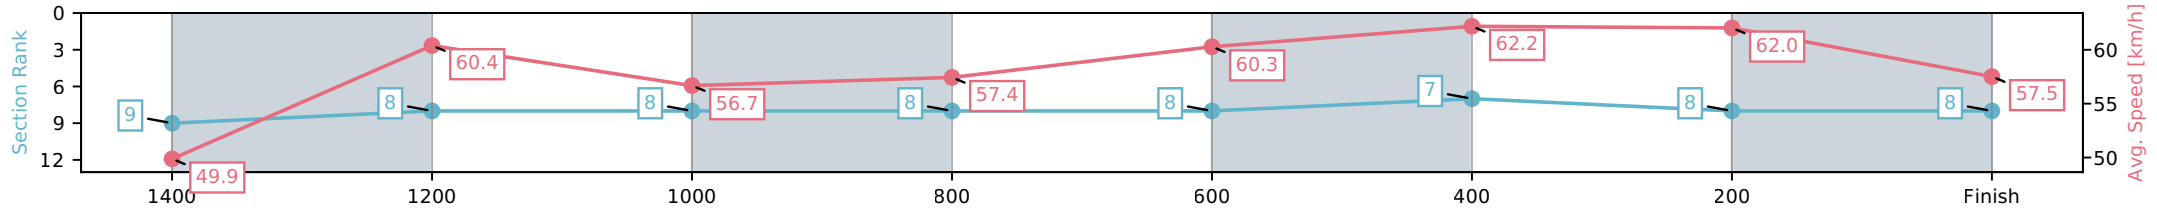

Horse/Jockey Name	Viminele/Jake Bayliss
Finish Rank	8
Fastest Section Time (Section)	0:11.61 (400-200)
Top Speed [km/h] (Section)	64.0 (400-200)
Race State	Finished

Track Rating: Heavy 9, Weather: Fine, Rail Position: +4m Entire Circuit

Section	L1600	L1400	L1200	L1000	L800	L600	L400	L200
Section Times	1:39.47 (0:14.21)	1:25.26 [9] (0:11.95)	1:13.31 [8] (0:12.73)	1:00.58 [8] (0:12.71)	0:47.87 [8] (0:12.03)	0:35.84 [8] (0:11.62)	0:24.22 [7] (0:11.61)	0:12.61 [8] (0:12.61)
Average Speed [km/h]	49.9	60.4	56.7	57.4	60.3	62.2	62.0	57.5
Top Speed [km/h]	62.5	61.7	59.0	60.1	61.9	63.1	64.0	60.4
Avg. Dist. to Rail [m]	5.3	2.7	2.9	2.7	1.6	0.9	6.1	7.2
Avg. Stride Freq. [Hz]	2.2	2.2	2.1	2.1	2.2	2.3	2.3	2.2
Avg. Stride Length [m]	6.9	7.6	7.4	7.2	7.5	7.5	7.5	7.2

[ ] Ranking at each section and finish
-:-:- No data available at this section
NA No data available