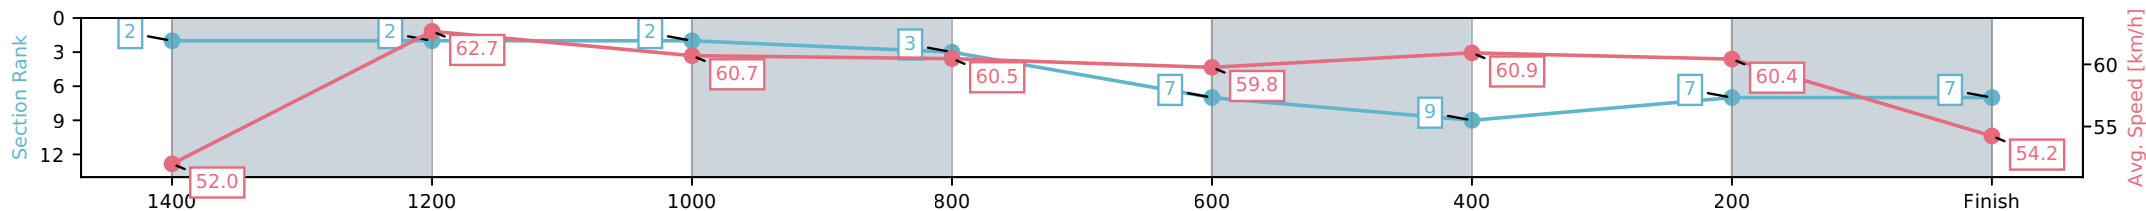

- [ ] Ranking at each section and finish
- :-:- No data available at this section
- NA No data available

Horse/Jockey Name	Macedon Mission/Jaden Lloyd
Finish Rank	8
Fastest Section Time (Section)	0:11.51 (1400-1200)
Top Speed [km/h] (Section)	64.8 (1600 - 1400)
Race State	Finished