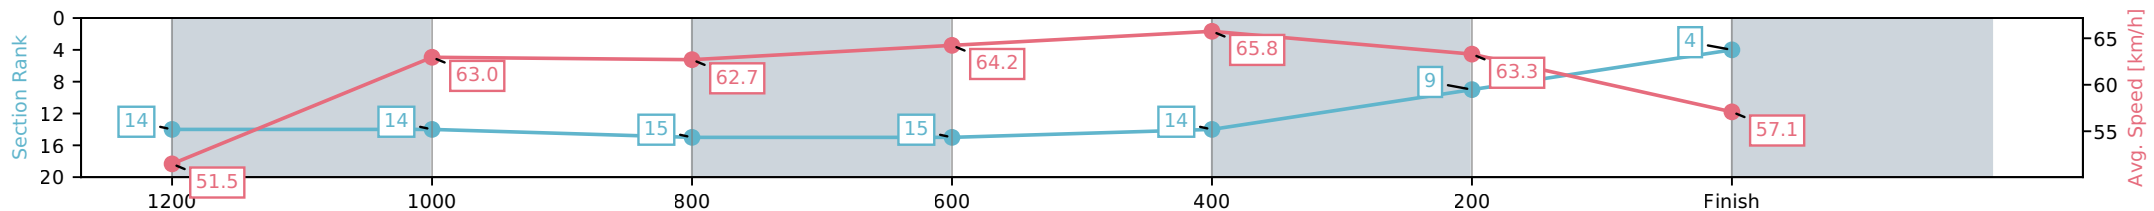

Eagle Farm QLD --Professional-2026-06-13

Race 8: LADBROKES STRADBROKE HANDICAP - 1400m

13 June 2026 - 3:59PM

Track Rating: Heavy 9, Weather: Fine, Rail Position: +4m Entire Circuit

Section	L1400	L1200	L1000	L800	L600	L400	L200
Section Times	1:24.16 (0:14.20)	1:09.96 [14] (0:11.47)	0:58.49 [14] (0:11.77)	0:46.72 [15] (0:11.43)	0:35.29 [15] (0:11.16)	0:24.13 [14] (0:11.38)	0:12.75 [9] (0:12.75)
Average Speed [km/h]	51.5	63.0	62.7	64.2	65.8	63.3	57.1
Top Speed [km/h]	64.5	64.1	64.4	65.8	67.1	65.9	60.1
Avg. Dist. to Rail [m]	8.0	6.3	5.0	4.2	3.9	5.7	4.3
Avg. Stride Freq. [Hz]	2.3	2.3	2.3	2.3	2.4	2.4	2.3
Avg. Stride Length [m]	6.7	7.5	7.3	7.5	7.5	7.4	7.1