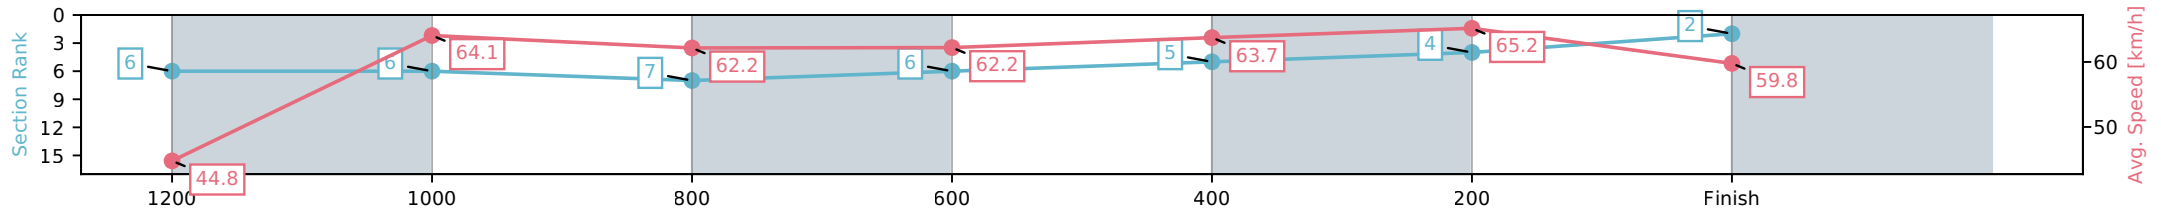

Eagle Farm QLD --Professional-2026-06-13

Race 6: MAGIC MILLIONS DANE RIPPER STAKES - 1300m

13 June 2026 - 2:40PM

Track Rating: Heavy 9, Weather: Fine, Rail Position: +4m Entire Circuit

Section	L1300	L1200	L1000	L800	L600	L400	L200
Section Times	1:17.44 (0:07.85)	1:09.59 [6] (0:11.28)	0:58.31 [6] (0:11.86)	0:46.44 [7] (0:11.82)	0:34.63 [6] (0:11.45)	0:23.18 [5] (0:11.05)	0:12.13 [4] (0:12.13)
Average Speed [km/h]	44.8	64.1	62.2	62.2	63.7	65.2	59.8
Top Speed [km/h]	62.5	66.3	62.7	62.6	66.0	66.4	63.1
Avg. Dist. to Rail [m]	11.7	6.0	4.8	4.5	2.8	7.0	5.8
Avg. Stride Freq. [Hz]	2.5	2.4	2.3	2.3	2.3	2.4	2.3
Avg. Stride Length [m]	5.7	7.4	7.3	7.5	7.4	7.6	7.2