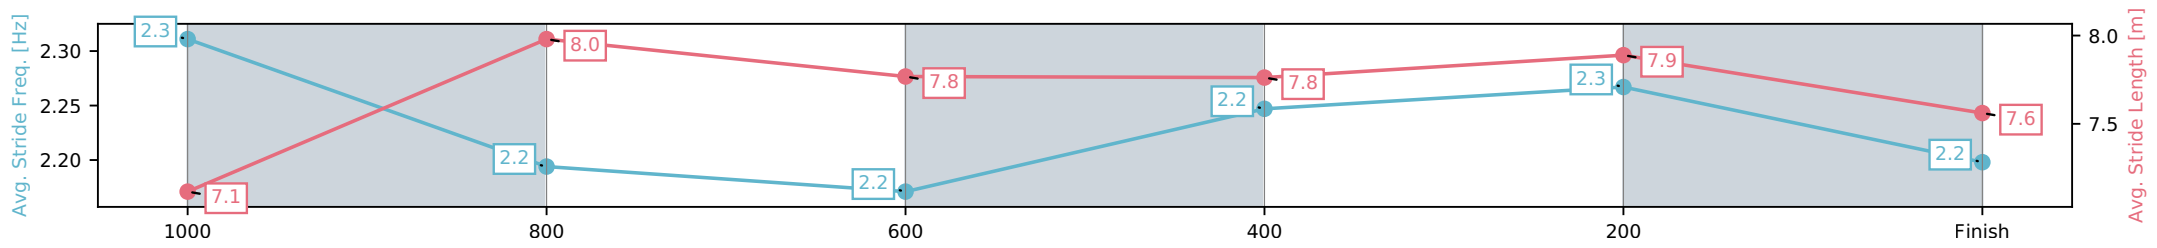

Eagle Farm QLD --Professional-2026-06-13

Race 5: SEVEN HINKLER HANDICAP - 1200m

13 June 2026 - 2:04PM

Track Rating: Heavy 9, Weather: Fine, Rail Position: +4m Entire Circuit

Section	L1200	L1000	L800	L600	L400	L200
Section Times	1:11.54 (0:13.39)	0:58.15 [1] (0:11.47)	0:46.68 [1] (0:11.87)	0:34.81 [1] (0:11.38)	0:23.43 [1] (0:11.25)	0:12.18 [1] (0:12.18)
Average Speed [km/h]	54.6	64.0	61.5	63.6	64.0	59.2
Top Speed [km/h]	66.4	65.5	62.5	65.5	65.6	62.3
Avg. Dist. to Rail [m]	8.2	3.9	3.0	1.1	3.3	6.3
Avg. Stride Freq. [Hz]	2.3	2.2	2.2	2.2	2.3	2.2
Avg. Stride Length [m]	7.1	8.0	7.8	7.8	7.9	7.6