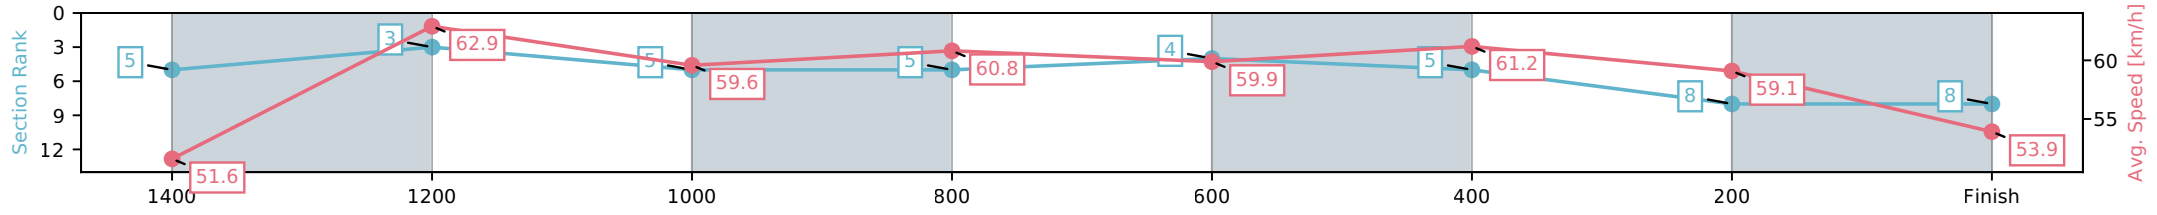

Horse/Jockey Name	Macedon Mission/Jaden Lloyd
Finish Rank	8
Fastest Section Time (Section)	0:11.51 (1400-1200)
Top Speed [km/h] (Section)	64.8 (1600 - 1400)
Race State	Finished

Eagle Farm QLD --Professional-2026-06-13

Race 7: TRACKSIDE NZ J.J. ATKINS - 1600m

13 June 2026 - 3:18PM

Track Rating: Heavy 9, Weather: Fine, Rail Position: +4m Entire Circuit

Section	L1600	L1400	L1200	L1000	L800	L600	L400	L200
Section Times	1:39.16 (0:13.84)	1:25.32 [5] (0:11.51)	1:13.81 [3] (0:12.11)	1:01.69 [5] (0:12.06)	0:49.63 [5] (0:12.18)	0:37.45 [4] (0:11.92)	0:25.53 [5] (0:12.19)	0:13.34 [8] (0:13.34)
Average Speed [km/h]	51.6	62.9	59.6	60.8	59.9	61.2	59.1	53.9
Top Speed [km/h]	64.8	64.4	60.8	61.6	60.6	62.1	61.2	56.8
Avg. Dist. to Rail [m]	12.2	5.6	5.3	3.7	2.8	2.7	6.6	6.8
Avg. Stride Freq. [Hz]	2.4	2.3	2.2	2.2	2.2	2.3	2.3	2.2
Avg. Stride Length [m]	6.6	7.6	7.5	7.5	7.5	7.4	7.3	6.9

[ ] Ranking at each section and finish
-:-:- No data available at this section
NA No data available