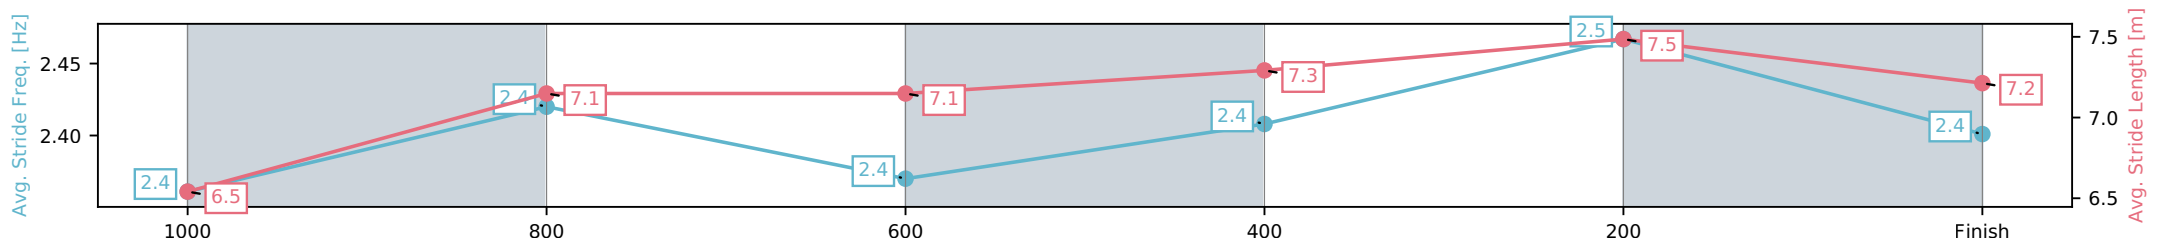

Eagle Farm QLD --Professional-2026-06-13

Race 5: SEVEN HINKLER HANDICAP - 1200m

13 June 2026 - 2:04PM

Track Rating: Heavy 9, Weather: Fine, Rail Position: +4m Entire Circuit

Section	L1200	L1000	L800	L600	L400	L200
Section Times	1:11.95 (0:14.33)	0:57.62 [10] (0:11.56)	0:46.06 [10] (0:11.82)	0:34.24 [10] (0:11.29)	0:22.94 [10] (0:10.82)	0:12.13 [8] (0:12.13)
Average Speed [km/h]	51.0	63.4	61.4	64.1	66.6	59.9
Top Speed [km/h]	62.6	64.2	62.2	66.0	67.5	64.0
Avg. Dist. to Rail [m]	7.4	3.6	1.9	1.1	6.6	10.0
Avg. Stride Freq. [Hz]	2.4	2.4	2.4	2.4	2.5	2.4
Avg. Stride Length [m]	6.5	7.1	7.1	7.3	7.5	7.2