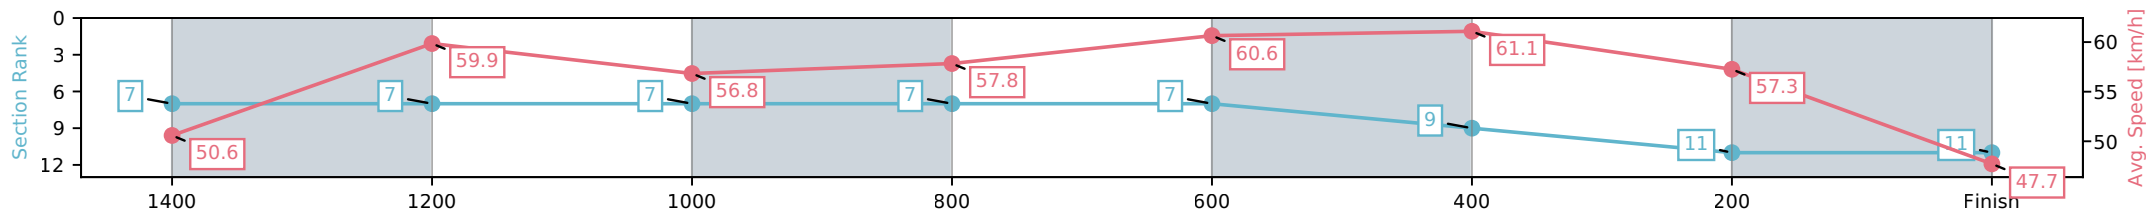

Eagle Farm QLD --Professional-2026-06-13

Race 1: THE WAYNE WILSON - 1600m

13 June 2026 - 11:44AM

Track Rating: Heavy 9, Weather: Fine, Rail Position: +4m Entire Circuit

Section	L1600	L1400	L1200	L1000	L800	L600	L400	L200
Section Times	1:43.12 (0:14.02)	1:29.10 [7] (0:12.08)	1:17.02 [7] (0:12.71)	1:04.31 [7] (0:12.66)	0:51.65 [7] (0:12.00)	0:39.65 [7] (0:11.91)	0:27.74 [9] (0:12.58)	0:15.16 [11] (0:15.16)
Average Speed [km/h]	50.6	59.9	56.8	57.8	60.6	61.1	57.3	47.7
Top Speed [km/h]	61.2	61.0	59.3	59.9	62.2	62.1	61.6	53.8
Avg. Dist. to Rail [m]	5.7	4.2	4.0	3.4	2.4	2.1	7.2	6.8
Avg. Stride Freq. [Hz]	2.4	2.4	2.3	2.3	2.4	2.5	2.4	2.2
Avg. Stride Length [m]	6.4	7.1	7.0	6.7	6.9	6.8	6.7	6.1