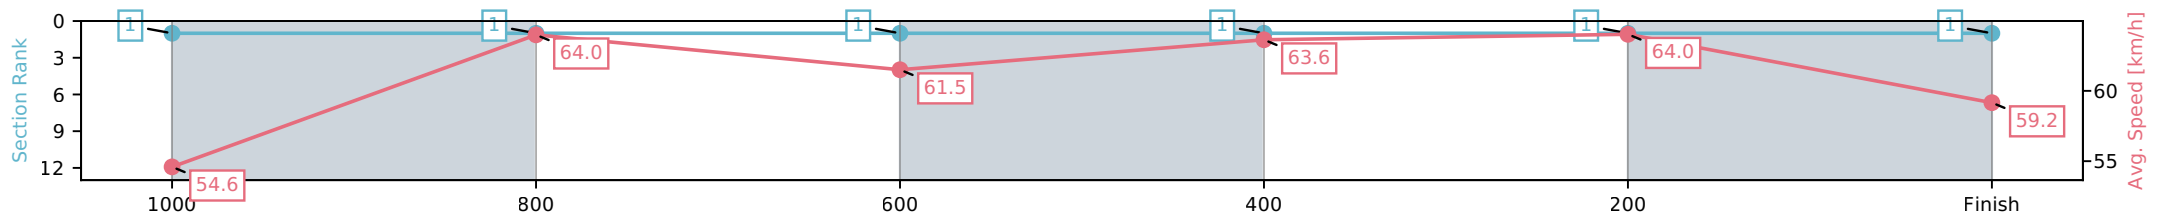

Eagle Farm QLD --Professional-2026-06-13

Race 5: SEVEN HINKLER HANDICAP - 1200m

13 June 2026 - 2:04PM

Track Rating: Heavy 9, Weather: Fine, Rail Position: +4m Entire Circuit

Section	L1200	L1000	L800	L600	L400	L200
Section Times	1:11.54 (0:13.39)	0:58.15 [1] (0:11.47)	0:46.68 [1] (0:11.87)	0:34.81 [1] (0:11.38)	0:23.43 [1] (0:11.25)	0:12.18 [1] (0:12.18)
Average Speed [km/h]	54.6	64.0	61.5	63.6	64.0	59.2
Top Speed [km/h]	66.4	65.5	62.5	65.5	65.6	62.3
Avg. Dist. to Rail [m]	8.2	3.9	3.0	1.1	3.3	6.3
Avg. Stride Freq. [Hz]	2.3	2.2	2.2	2.2	2.3	2.2
Avg. Stride Length [m]	7.1	8.0	7.8	7.8	7.9	7.6