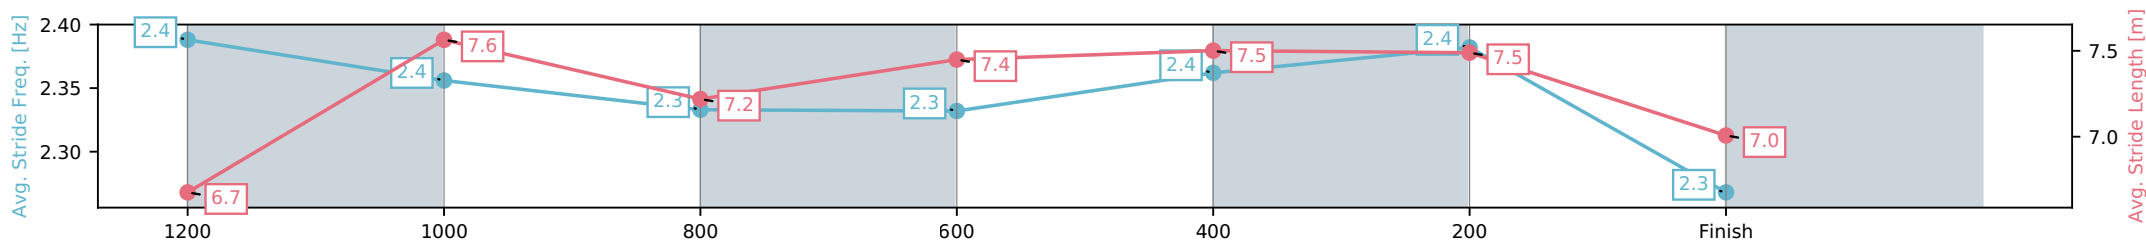

Eagle Farm QLD --Professional-2026-06-13

Race 8: LADBROKES STRADBROKE HANDICAP - 1400m

13 June 2026 - 3:59PM

Track Rating: Heavy 9, Weather: Fine, Rail Position: +4m Entire Circuit

Section	L1400	L1200	L1000	L800	L600	L400	L200
Section Times	1:23.99 (0:14.05)	1:09.94 [11] (0:11.26)	0:58.69 [11] (0:11.82)	0:46.87 [12] (0:11.51)	0:35.36 [11] (0:11.27)	0:24.10 [11] (0:11.34)	0:12.76 [4] (0:12.76)
Average Speed [km/h]	52.3	64.3	62.8	63.3	64.3	63.5	56.6
Top Speed [km/h]	64.6	65.6	64.1	64.3	65.3	66.1	59.1
Avg. Dist. to Rail [m]	13.5	8.4	6.0	2.5	1.5	6.5	5.0
Avg. Stride Freq. [Hz]	2.4	2.4	2.3	2.3	2.4	2.4	2.3
Avg. Stride Length [m]	6.7	7.6	7.2	7.4	7.5	7.5	7.0