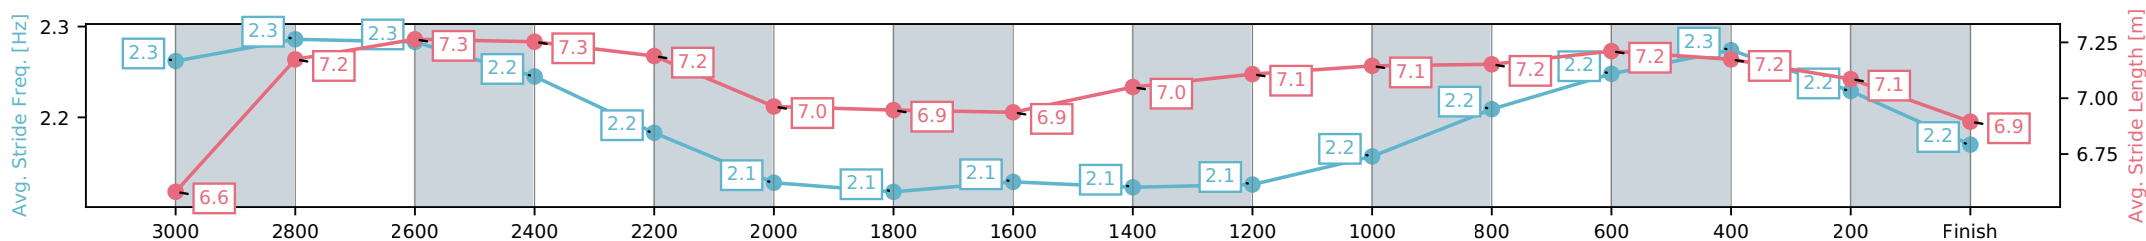

Eagle Farm QLD --Professional-2026-06-13

Race 3: XXXX BRISBANE CUP - 3200m

13 June 2026 - 12:54PM

Track Rating: Heavy 9, Weather: Fine, Rail Position: +4m Entire Circuit

Section	Overall	L2400	L2200	L2000	L1800	L1600	L1400	L1200	L1000	L800	L600	L400	L200
Section Times	3:27.54 (0:51.17)	2:36.36 [2] (0:12.85)	2:23.51 [4] (0:13.53)	2:09.98 [4] (0:13.58)	1:56.40 [3] (0:13.54)	1:42.86 [3] (0:13.36)	1:29.50 [2] (0:13.23)	1:16.28 [3] (0:12.95)	1:03.33 [5] (0:12.57)	0:50.75 [5] (0:12.36)	0:38.39 [8] (0:12.27)	0:26.12 [7] (0:12.73)	0:13.39 [7] (0:13.39)
Average Speed [km/h]	56.9	56.0	53.0	52.1	53.2	54.4	54.6	55.7	58.4	58.9	58.7	56.6	53.6
Top Speed [km/h]	61.4	57.2	54.2	53.1	54.0	55.3	55.8	56.2	59.5	59.9	59.3	58.0	55.0
Avg. Dist. to Rail [m]	2.8	3.3	2.4	3.2	1.0	2.9	3.5	4.0	4.0	2.8	0.4	0.6	2.5
Avg. Stride Freq. [Hz]	2.3	2.2	2.1	2.1	2.1	2.1	2.1	2.2	2.2	2.2	2.3	2.2	2.2
Avg. Stride Length [m]	7.1	7.2	7.0	6.9	6.9	7.0	7.1	7.1	7.2	7.2	7.2	7.1	6.9