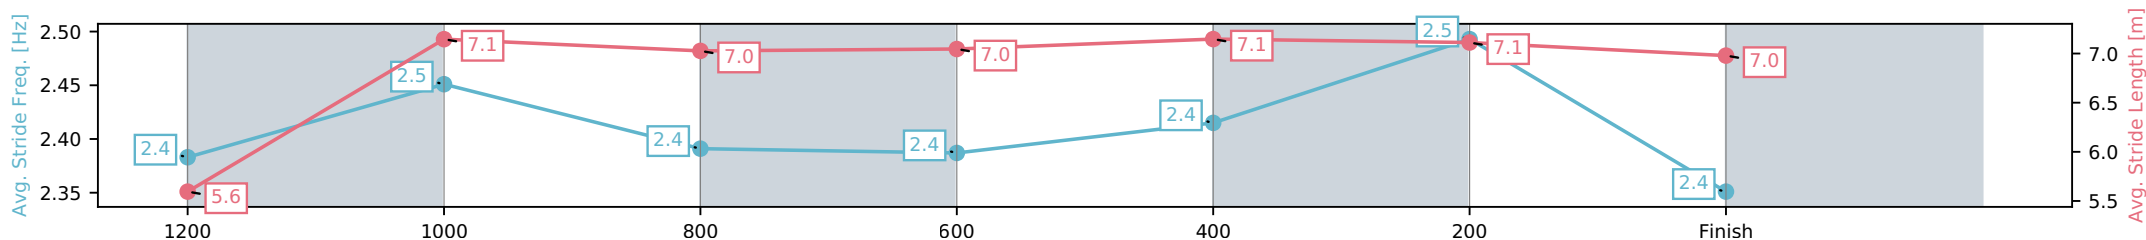

Eagle Farm QLD --Professional-2026-06-13

Race 6: MAGIC MILLIONS DANE RIPPER STAKES - 1300m

13 June 2026 - 2:40PM

Track Rating: Heavy 9, Weather: Fine, Rail Position: +4m Entire Circuit

Section	L1300	L1200	L1000	L800	L600	L400	L200
Section Times	1:18.36 (0:08.15)	1:10.21 [10] (0:11.33)	0:58.88 [11] (0:11.99)	0:46.89 [11] (0:11.85)	0:35.04 [11] (0:11.54)	0:23.50 [12] (0:11.35)	0:12.16 [13] (0:12.16)
Average Speed [km/h]	42.9	63.7	61.0	61.6	62.8	63.5	58.3
Top Speed [km/h]	59.7	65.1	62.8	62.6	64.3	64.6	61.0
Avg. Dist. to Rail [m]	7.4	3.9	3.1	3.0	1.3	7.3	8.4
Avg. Stride Freq. [Hz]	2.4	2.5	2.4	2.4	2.4	2.5	2.4
Avg. Stride Length [m]	5.6	7.1	7.0	7.0	7.1	7.1	7.0