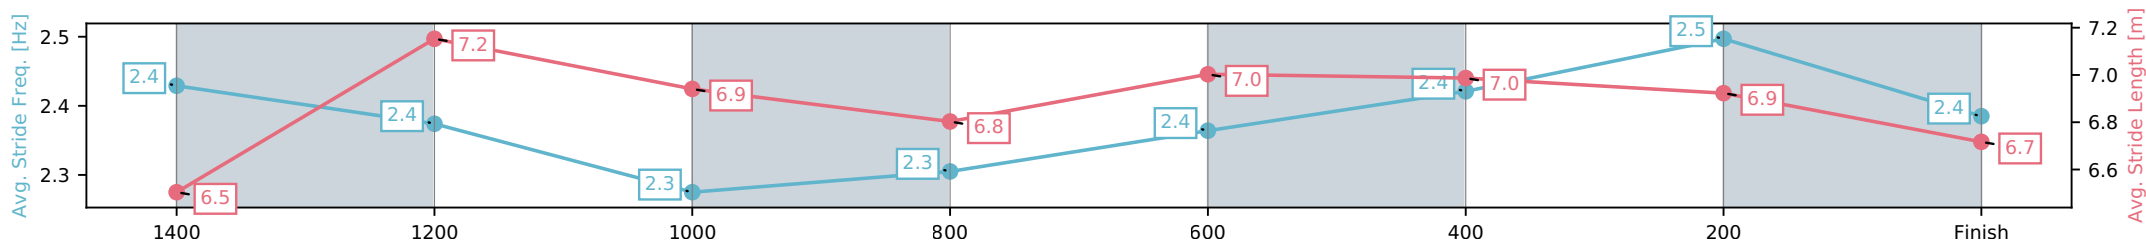

Eagle Farm QLD --Professional-2026-06-13

Race 1: THE WAYNE WILSON - 1600m

13 June 2026 - 11:44AM

Track Rating: Heavy 9, Weather: Fine, Rail Position: +4m Entire Circuit

Section	L1600	L1400	L1200	L1000	L800	L600	L400	L200
Section Times	1:39.20 (0:13.61)	1:25.59 [1] (0:11.90)	1:13.69 [3] (0:12.72)	1:00.96 [3] (0:12.67)	0:48.30 [3] (0:12.08)	0:36.22 [3] (0:11.74)	0:24.48 [3] (0:11.63)	0:12.84 [5] (0:12.84)
Average Speed [km/h]	52.2	60.6	56.7	57.8	60.4	62.3	61.9	56.8
Top Speed [km/h]	63.9	63.6	58.9	59.4	61.4	64.0	64.7	60.3
Avg. Dist. to Rail [m]	7.1	3.8	2.6	3.3	2.8	3.3	9.8	10.4
Avg. Stride Freq. [Hz]	2.4	2.4	2.3	2.3	2.4	2.4	2.5	2.4
Avg. Stride Length [m]	6.5	7.2	6.9	6.8	7.0	7.0	6.9	6.7