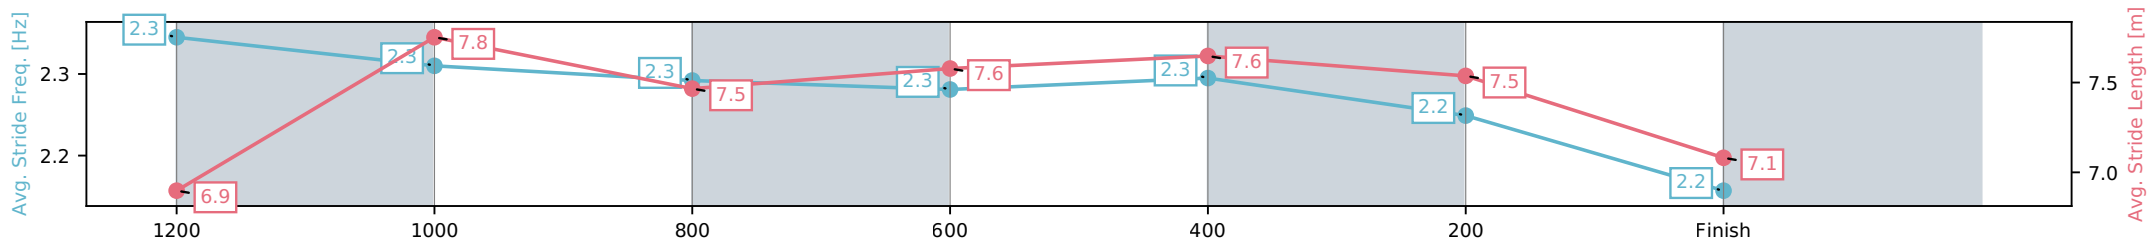

Eagle Farm QLD --Professional-2026-06-13

Race 8: LADBROKES STRADBROKE HANDICAP - 1400m

13 June 2026 - 3:59PM

Track Rating: Heavy 9, Weather: Fine, Rail Position: +4m Entire Circuit

Section	L1400	L1200	L1000	L800	L600	L400	L200
Section Times	1:25.02 (0:13.90)	1:11.12 [9] (0:11.17)	0:59.95 [9] (0:11.69)	0:48.26 [9] (0:11.57)	0:36.69 [8] (0:11.40)	0:25.29 [9] (0:11.89)	0:13.40 [13] (0:13.40)
Average Speed [km/h]	52.7	64.6	63.2	63.2	64.0	60.5	54.1
Top Speed [km/h]	64.4	65.7	63.9	64.1	65.1	62.5	57.2
Avg. Dist. to Rail [m]	7.7	5.9	5.2	3.4	2.7	9.2	10.7
Avg. Stride Freq. [Hz]	2.3	2.3	2.3	2.3	2.3	2.2	2.2
Avg. Stride Length [m]	6.9	7.8	7.5	7.6	7.6	7.5	7.1