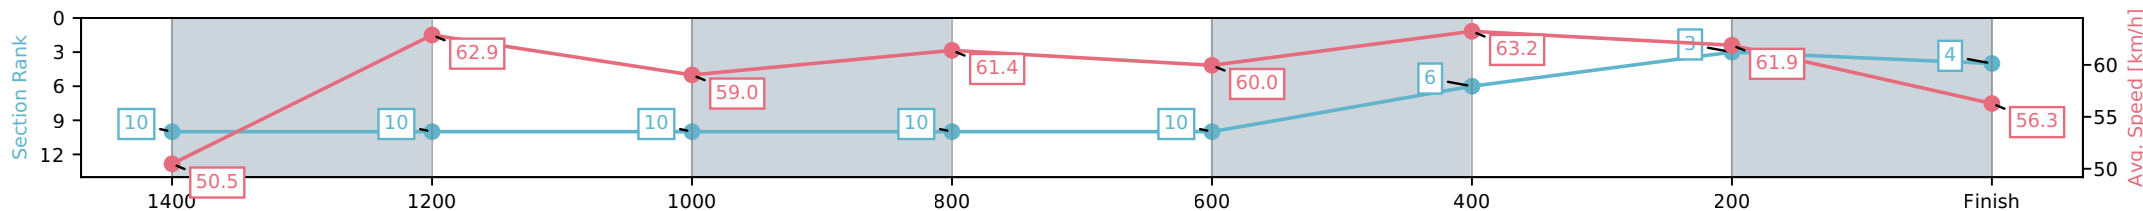

Horse/Jockey Name	Martist/Mark Zahra
Finish Rank	4
Fastest Section Time (Section)	0:11.50 (1400-1200)
Top Speed [km/h] (Section)	65.0 (1400-1200)
Race State	Finished

Eagle Farm QLD --Professional-2026-06-13

Race 7: TRACKSIDE NZ J.J. ATKINS - 1600m

13 June 2026 - 3:18PM

Track Rating: Heavy 9, Weather: Fine, Rail Position: +4m Entire Circuit

Section	L1600	L1400	L1200	L1000	L800	L600	L400	L200
Section Times	1:38.12 (0:14.20)	1:23.92 [10] (0:11.50)	1:12.42 [10] (0:12.23)	1:00.19 [10] (0:11.96)	0:48.23 [10] (0:12.17)	0:36.06 [10] (0:11.60)	0:24.46 [6] (0:11.63)	0:12.82 [3] (0:12.82)
Average Speed [km/h]	50.5	62.9	59.0	61.4	60.0	63.2	61.9	56.3
Top Speed [km/h]	63.9	65.0	59.7	62.4	60.9	64.7	64.5	58.5
Avg. Dist. to Rail [m]	12.6	4.7	4.6	3.9	3.0	3.9	7.2	7.7
Avg. Stride Freq. [Hz]	2.3	2.3	2.2	2.3	2.2	2.3	2.3	2.2
Avg. Stride Length [m]	6.6	7.7	7.4	7.4	7.4	7.3	7.4	7.1

[ ] Ranking at each section and finish
-:-:- No data available at this section
NA No data available