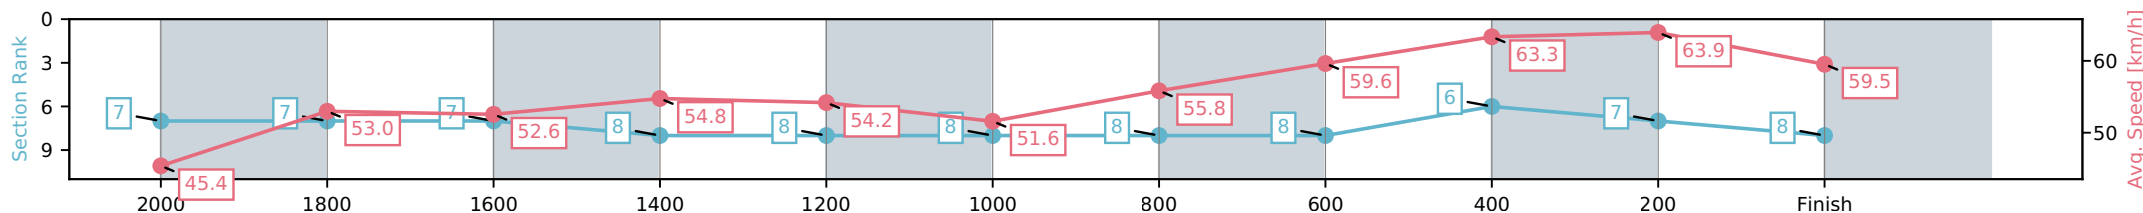

Eagle Farm QLD --Professional-2026-06-13

Race 9: HKJC WORLD POOL Q22 - 2200m

13 June 2026 - 4:34PM

Track Rating: Heavy 9, Weather: Fine, Rail Position: +4m Entire Circuit

Section	L2200	L2000	L1800	L1600	L1400	L1200	L1000	L800	L600	L400	L200
Section Times	2:24.44 (0:16.09)	2:08.35 [7] (0:13.60)	1:54.75 [7] (0:13.85)	1:40.90 [7] (0:13.36)	1:27.53 [8] (0:13.35)	1:14.19 [8] (0:14.01)	1:00.18 [8] (0:13.23)	0:46.94 [8] (0:12.28)	0:34.67 [8] (0:11.38)	0:23.29 [6] (0:11.27)	0:12.02 [7] (0:12.02)
Average Speed [km/h]	45.4	53.0	52.6	54.8	54.2	51.6	55.8	59.6	63.3	63.9	59.5
Top Speed [km/h]	53.4	53.9	54.7	55.6	55.8	52.3	58.1	62.4	64.9	65.2	62.0
Avg. Dist. to Rail [m]	1.7	0.8	2.2	4.6	5.1	6.2	5.2	3.7	0.7	4.1	5.4
Avg. Stride Freq. [Hz]	2.2	2.2	2.2	2.2	2.2	2.1	2.2	2.3	2.4	2.5	2.4
Avg. Stride Length [m]	6.1	6.6	6.6	6.8	6.9	6.7	6.8	7.1	7.2	7.2	7.1