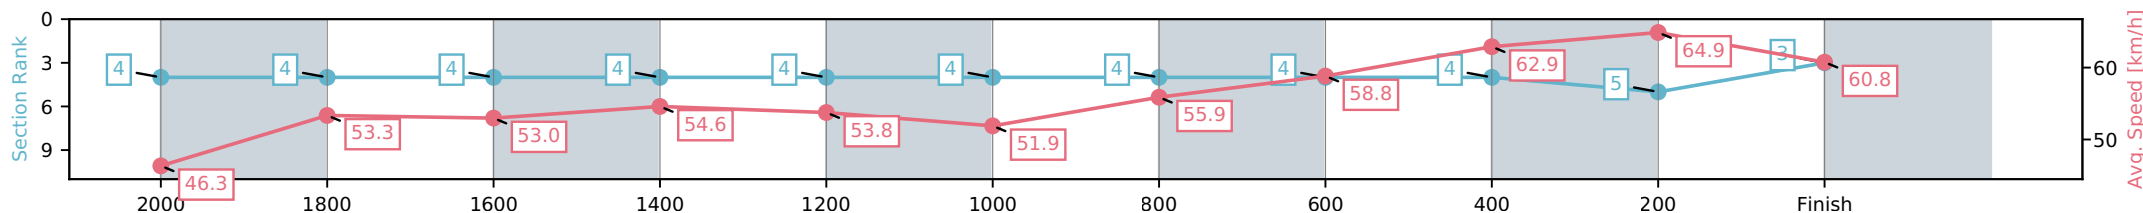

Eagle Farm QLD --Professional-2026-06-13

Race 9: HKJC WORLD POOL Q22 - 2200m

13 June 2026 - 4:34PM

Track Rating: Heavy 9, Weather: Fine, Rail Position: +4m Entire Circuit

Section	L2200	L2000	L1800	L1600	L1400	L1200	L1000	L800	L600	L400	L200
Section Times	2:23.83 (0:15.72)	2:08.11 [4] (0:13.48)	1:54.64 [4] (0:13.78)	1:40.86 [4] (0:13.37)	1:27.50 [4] (0:13.45)	1:14.04 [4] (0:13.91)	1:00.13 [4] (0:13.16)	0:46.98 [4] (0:12.50)	0:34.47 [4] (0:11.62)	0:22.85 [4] (0:11.09)	0:11.76 [5] (0:11.76)
Average Speed [km/h]	46.3	53.3	53.0	54.6	53.8	51.9	55.9	58.8	62.9	64.9	60.8
Top Speed [km/h]	54.4	53.7	54.5	55.2	55.7	52.7	56.8	60.5	65.2	66.3	62.8
Avg. Dist. to Rail [m]	1.3	0.8	2.7	3.8	4.7	5.3	4.2	4.5	3.1	4.7	4.3
Avg. Stride Freq. [Hz]	2.3	2.2	2.2	2.2	2.2	2.1	2.2	2.3	2.4	2.5	2.4
Avg. Stride Length [m]	6.1	6.7	6.6	6.8	6.9	6.7	6.8	7.1	7.1	7.3	7.0