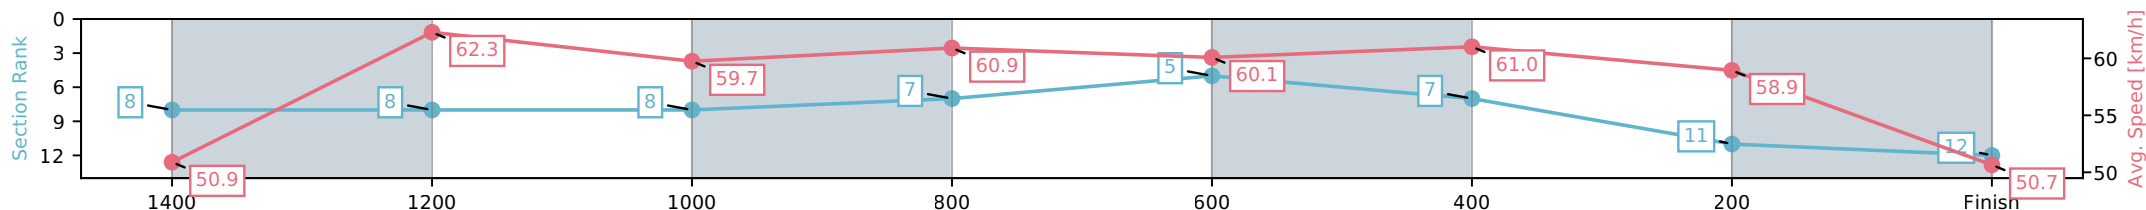

- [ ] Ranking at each section and finish
- :-:- No data available at this section
- NA No data available

Horse/Jockey Name	Spicy Martini/Taylor Marshall
Finish Rank	1
Fastest Section Time (Section)	0:11.11 (1200-1000)
Top Speed [km/h] (Section)	66.1 (1200-1000)
Race State	Finished