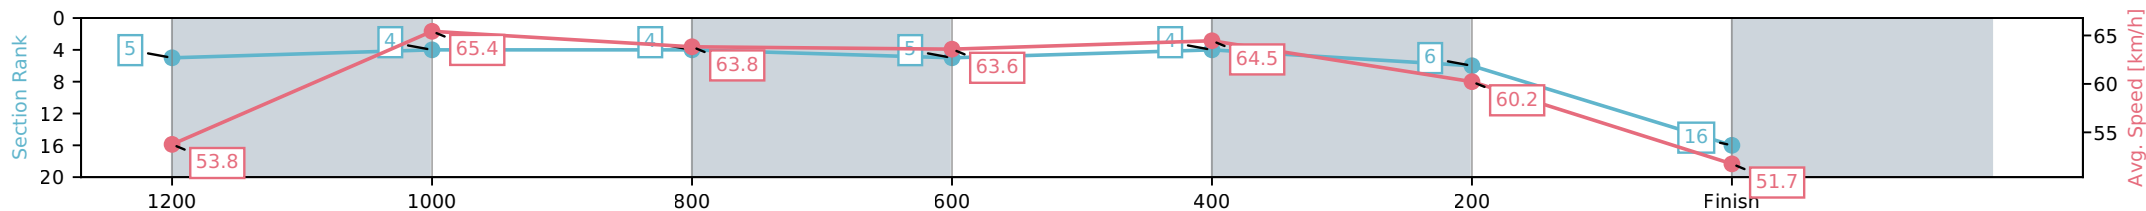

Eagle Farm QLD --Professional-2026-06-13

Race 8: LADBROKES STRADBROKE HANDICAP - 1400m

13 June 2026 - 3:59PM

Track Rating: Heavy 9, Weather: Fine, Rail Position: +4m Entire Circuit

Section	L1400	L1200	L1000	L800	L600	L400	L200
Section Times	1:25.27 (0:13.66)	1:11.61 [5] (0:11.04)	1:00.56 [4] (0:11.60)	0:48.96 [4] (0:11.61)	0:37.35 [5] (0:11.45)	0:25.90 [4] (0:11.95)	0:13.95 [6] (0:13.95)
Average Speed [km/h]	53.8	65.4	63.8	63.6	64.5	60.2	51.7
Top Speed [km/h]	66.2	66.7	65.1	64.8	65.5	62.3	56.6
Avg. Dist. to Rail [m]	12.0	9.6	5.6	5.6	5.1	9.8	9.1
Avg. Stride Freq. [Hz]	2.4	2.3	2.2	2.3	2.3	2.3	2.2
Avg. Stride Length [m]	6.9	7.9	7.7	7.5	7.5	7.2	6.7