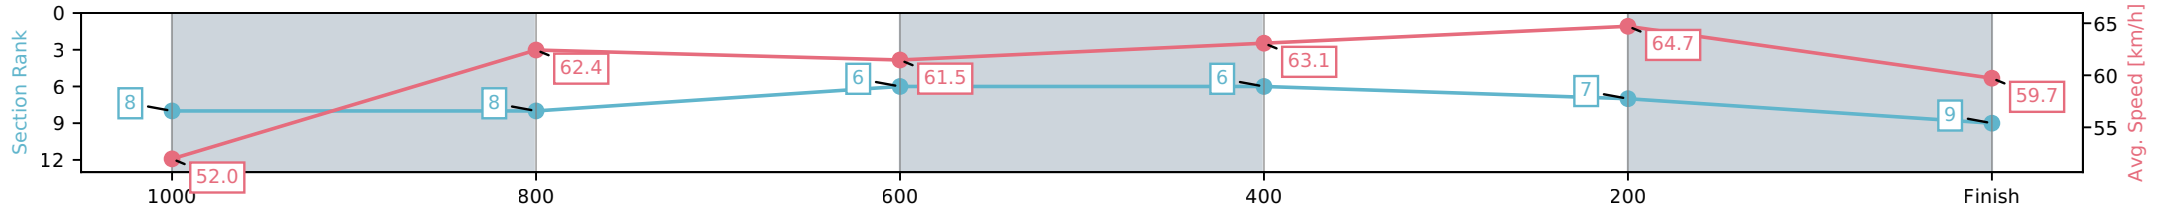

Eagle Farm QLD --Professional-2026-06-13

Race 5: SEVEN HINKLER HANDICAP - 1200m

13 June 2026 - 2:04PM

Track Rating: Heavy 9, Weather: Fine, Rail Position: +4m Entire Circuit

Section	L1200	L1000	L800	L600	L400	L200
Section Times	1:11.96 (0:14.04)	0:57.92 [8] (0:11.71)	0:46.20 [8] (0:11.67)	0:34.54 [6] (0:11.27)	0:23.27 [6] (0:11.13)	0:12.14 [7] (0:12.14)
Average Speed [km/h]	52.0	62.4	61.5	63.1	64.7	59.7
Top Speed [km/h]	63.3	63.0	62.2	65.6	65.8	63.3
Avg. Dist. to Rail [m]	4.2	2.8	0.9	2.4	0.4	0.8
Avg. Stride Freq. [Hz]	2.4	2.4	2.4	2.4	2.5	2.4
Avg. Stride Length [m]	6.6	7.1	7.2	7.3	7.2	7.0