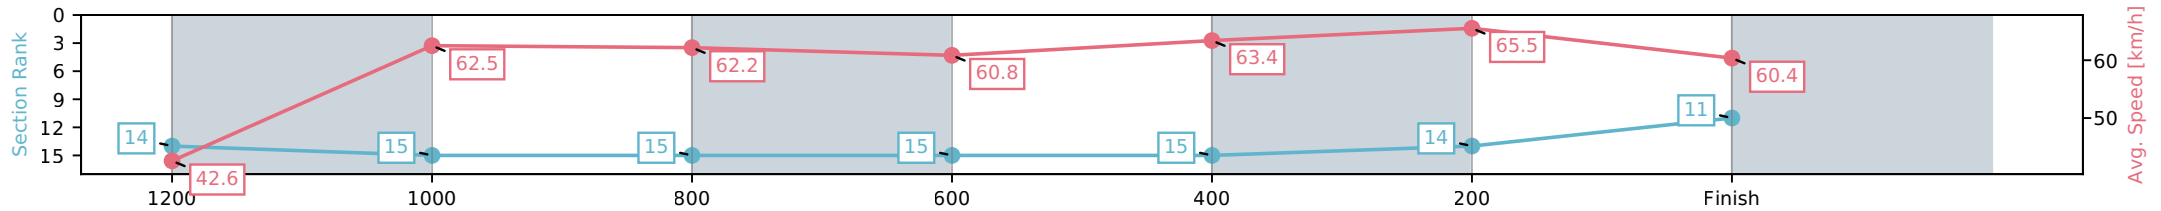

Eagle Farm QLD --Professional-2026-06-13

Race 6: MAGIC MILLIONS DANE RIPPER STAKES - 1300m

13 June 2026 - 2:40PM

Track Rating: Heavy 9, Weather: Fine, Rail Position: +4m Entire Circuit

Section	L1300	L1200	L1000	L800	L600	L400	L200
Section Times	1:18.18 (0:08.28)	1:09.90 [14] (0:11.55)	0:58.34 [15] (0:11.88)	0:46.47 [15] (0:12.06)	0:34.40 [15] (0:11.52)	0:22.88 [15] (0:10.99)	0:11.89 [14] (0:11.89)
Average Speed [km/h]	42.6	62.5	62.2	60.8	63.4	65.5	60.4
Top Speed [km/h]	56.2	64.6	63.4	62.7	65.5	66.6	63.3
Avg. Dist. to Rail [m]	15.5	5.7	5.1	4.2	3.0	5.7	5.6
Avg. Stride Freq. [Hz]	2.3	2.3	2.3	2.3	2.4	2.5	2.3
Avg. Stride Length [m]	5.9	7.4	7.3	7.3	7.3	7.4	7.3