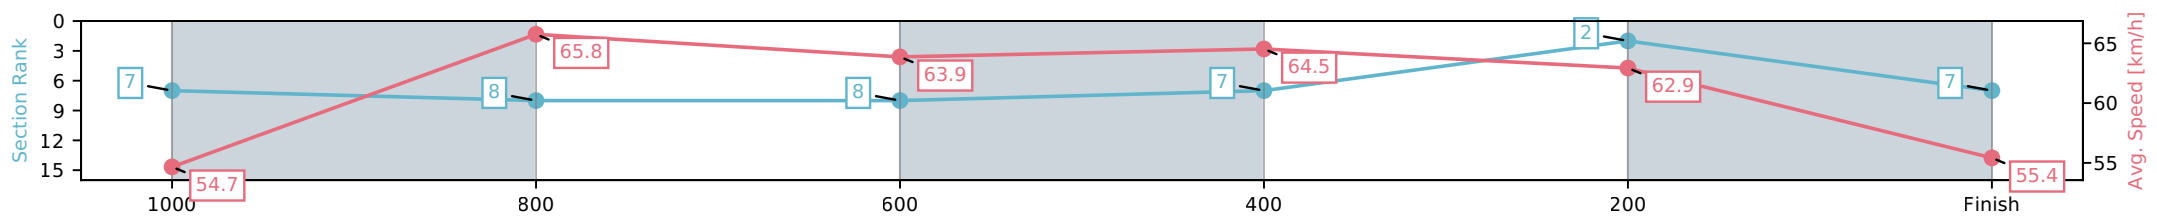

Horse/Jockey Name	Hard To Exceed/Nash Rawiller
Finish Rank	7
Fastest Section Time (Section)	0:11.34 (1000-800)
Top Speed [km/h] (Section)	67.1 (1000-800)
Race State	Finished

Eagle Farm QLD --Professional-2026-06-13
Race 2: TICKETMASTER OXLADE STAKES - 1200m
13 June 2026 - 12:21PM
Track Rating: Heavy 9, Weather: Fine, Rail Position: +4m Entire Circuit

Section	L1200	L1000	L800	L600	L400	L200
Section Times	1:12.44 (0:13.35)	0:59.09 [7] (0:11.34)	0:47.74 [8] (0:11.58)	0:36.17 [8] (0:11.42)	0:24.75 [7] (0:11.44)	0:13.31 [2] (0:13.31)
Average Speed [km/h]	54.7	65.8	63.9	64.5	62.9	55.4
Top Speed [km/h]	67.0	67.1	66.3	66.8	65.3	60.1
Avg. Dist. to Rail [m]	11.7	7.0	5.9	4.8	8.4	9.5
Avg. Stride Freq. [Hz]	2.6	2.5	2.4	2.4	2.4	2.3
Avg. Stride Length [m]	6.4	7.2	7.2	7.3	7.2	6.7

[ ] Ranking at each section and finish
-:-:- No data available at this section
NA No data available