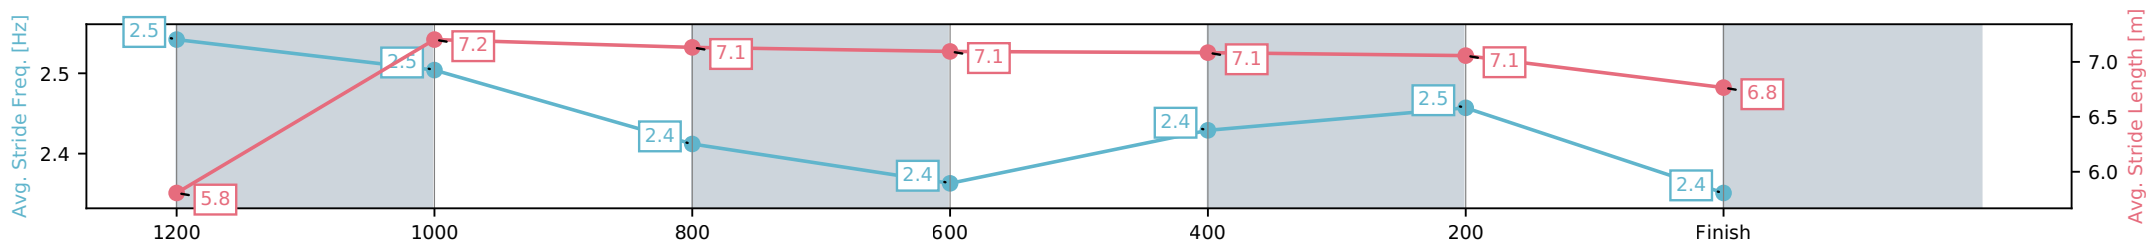

Eagle Farm QLD --Professional-2026-06-13

Race 6: MAGIC MILLIONS DANE RIPPER STAKES - 1300m

13 June 2026 - 2:40PM

Track Rating: Heavy 9, Weather: Fine, Rail Position: +4m Entire Circuit

Section	L1300	L1200	L1000	L800	L600	L400	L200
Section Times	1:18.16 (0:07.57)	1:10.59 [1] (0:10.96)	0:59.63 [1] (0:11.69)	0:47.94 [1] (0:11.95)	0:35.99 [1] (0:11.57)	0:24.42 [1] (0:11.60)	0:12.82 [5] (0:12.82)
Average Speed [km/h]	46.5	65.9	62.6	60.7	62.3	62.1	56.6
Top Speed [km/h]	61.5	67.2	65.2	61.7	62.9	63.1	59.5
Avg. Dist. to Rail [m]	13.1	7.2	3.2	1.6	0.3	2.7	2.5
Avg. Stride Freq. [Hz]	2.5	2.5	2.4	2.4	2.4	2.5	2.4
Avg. Stride Length [m]	5.8	7.2	7.1	7.1	7.1	7.1	6.8