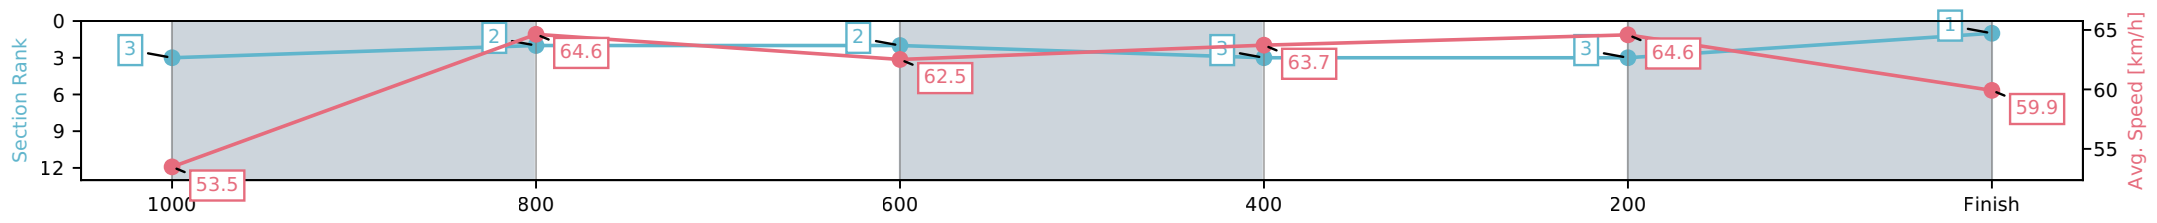

Eagle Farm QLD --Professional-2026-06-13

Race 5: SEVEN HINKLER HANDICAP - 1200m

13 June 2026 - 2:04PM

Track Rating: Heavy 9, Weather: Fine, Rail Position: +4m Entire Circuit

Section	L1200	L1000	L800	L600	L400	L200
Section Times	1:11.54 (0:13.64)	0:57.90 [3] (0:11.44)	0:46.47 [2] (0:11.78)	0:34.69 [2] (0:11.47)	0:23.22 [3] (0:11.15)	0:12.06 [3] (0:12.06)
Average Speed [km/h]	53.5	64.6	62.5	63.7	64.6	59.9
Top Speed [km/h]	65.2	65.9	63.4	65.6	66.2	62.5
Avg. Dist. to Rail [m]	6.0	5.3	4.9	3.1	5.8	7.9
Avg. Stride Freq. [Hz]	2.5	2.5	2.5	2.5	2.5	2.4
Avg. Stride Length [m]	6.5	7.0	6.9	6.9	7.2	6.9