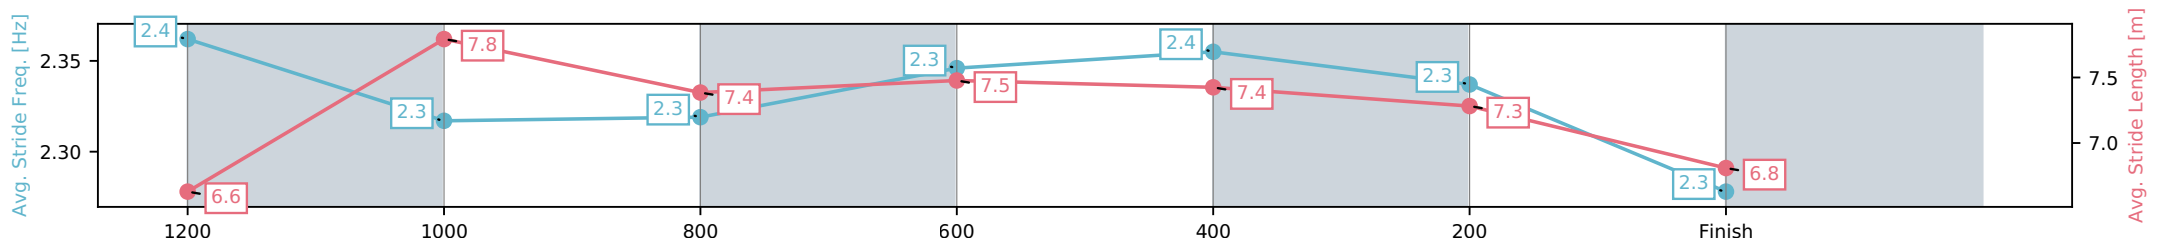

Eagle Farm QLD --Professional-2026-06-13  
 Race 8: LADBROKES STRADBROKE HANDICAP - 1400m  
 13 June 2026 - 3:59PM  
 Track Rating: Heavy 9, Weather: Fine, Rail Position: +4m Entire Circuit

Section	L1400	L1200	L1000	L800	L600	L400	L200
Section Times	1:24.46 (0:13.78)	1:10.68 [8] (0:11.16)	0:59.52 [7] (0:11.62)	0:47.90 [6] (0:11.43)	0:36.47 [6] (0:11.45)	0:25.02 [6] (0:11.84)	0:13.18 [5] (0:13.18)
Average Speed [km/h]	53.1	64.6	62.9	63.8	63.4	60.8	55.3
Top Speed [km/h]	66.4	65.6	64.9	64.9	65.3	63.1	58.3
Avg. Dist. to Rail [m]	1.1	2.7	3.1	2.6	1.8	3.6	2.9
Avg. Stride Freq. [Hz]	2.4	2.3	2.3	2.3	2.4	2.3	2.3
Avg. Stride Length [m]	6.6	7.8	7.4	7.5	7.4	7.3	6.8