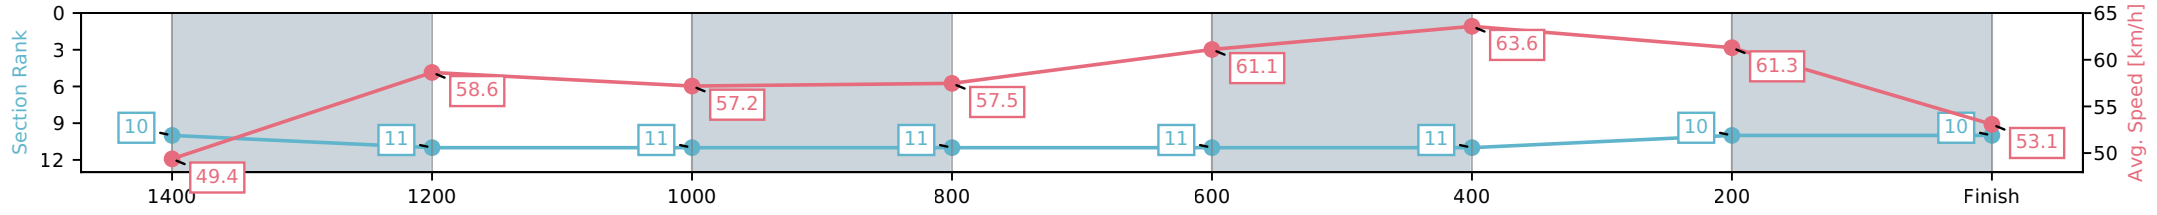

Horse/Jockey Name	Pasima/Robbie Dolan
Finish Rank	10
Fastest Section Time (Section)	0:11.53 (600-400)
Top Speed [km/h] (Section)	64.2 (400-200)
Race State	Finished

Track Rating: Heavy 9, Weather: Fine, Rail Position: +4m Entire Circuit

Section	L1600	L1400	L1200	L1000	L800	L600	L400	L200
Section Times	1:40.93 (0:14.41)	1:26.52 [10] (0:12.32)	1:14.20 [11] (0:12.63)	1:01.57 [11] (0:12.79)	0:48.77 [11] (0:11.92)	0:36.86 [11] (0:11.53)	0:25.33 [11] (0:11.74)	0:13.59 [10] (0:13.59)
Average Speed [km/h]	49.4	58.6	57.2	57.5	61.1	63.6	61.3	53.1
Top Speed [km/h]	61.4	60.3	60.0	61.1	63.4	64.1	64.2	58.1
Avg. Dist. to Rail [m]	9.9	4.6	4.5	3.9	2.6	3.7	10.2	11.7
Avg. Stride Freq. [Hz]	2.3	2.3	2.2	2.2	2.3	2.4	2.4	2.2
Avg. Stride Length [m]	6.4	7.2	7.2	7.0	7.3	7.3	7.2	6.8

[ ] Ranking at each section and finish
-:-:- No data available at this section
NA No data available