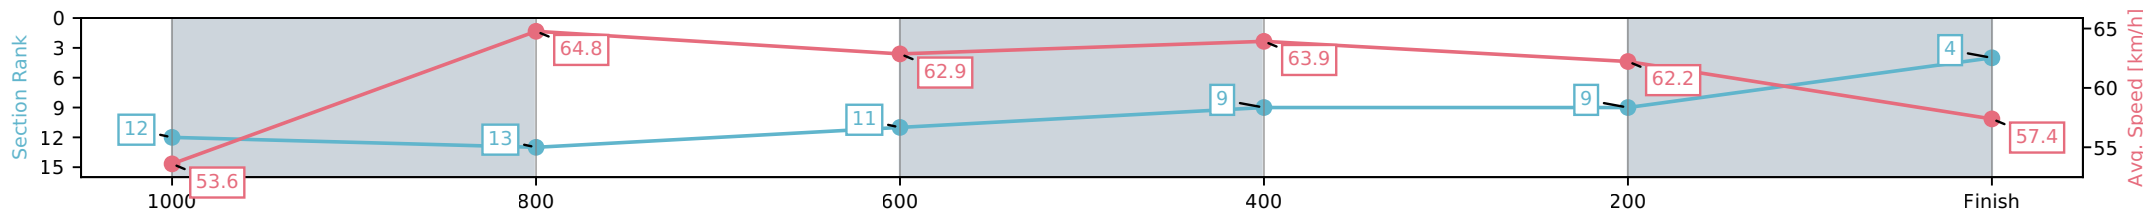

Eagle Farm QLD --Professional-2026-06-13

Race 2: TICKETMASTER OXLADE STAKES - 1200m

13 June 2026 - 12:21PM

Track Rating: Heavy 9, Weather: Fine, Rail Position: +4m Entire Circuit

BRISBANE RACING CLUB

Section	L1200	L1000	L800	L600	L400	L200
Section Times	1:12.24 (0:13.59)	0:58.65 [12] (0:11.36)	0:47.28 [13] (0:11.55)	0:35.73 [11] (0:11.32)	0:24.41 [9] (0:11.58)	0:12.83 [9] (0:12.83)
Average Speed [km/h]	53.6	64.8	62.9	63.9	62.2	57.4
Top Speed [km/h]	65.9	66.3	64.0	64.7	64.5	61.2
Avg. Dist. to Rail [m]	7.2	4.3	1.9	1.2	5.9	8.9
Avg. Stride Freq. [Hz]	2.5	2.4	2.4	2.4	2.4	2.3
Avg. Stride Length [m]	6.6	7.3	7.4	7.4	7.3	6.9