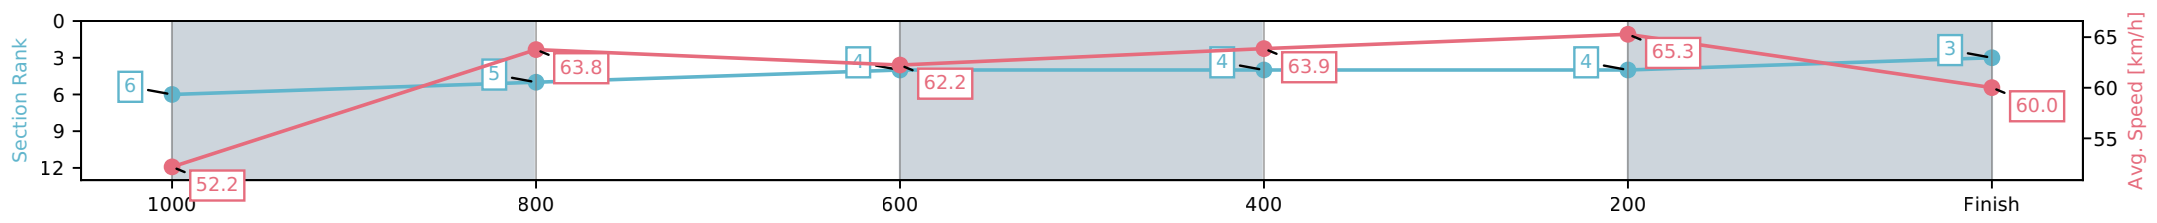

Eagle Farm QLD --Professional-2026-06-13

Race 5: SEVEN HINKLER HANDICAP - 1200m

13 June 2026 - 2:04PM

Track Rating: Heavy 9, Weather: Fine, Rail Position: +4m Entire Circuit

Section	L1200	L1000	L800	L600	L400	L200
Section Times	1:11.59 (0:13.98)	0:57.61 [6] (0:11.47)	0:46.14 [5] (0:11.70)	0:34.45 [4] (0:11.33)	0:23.11 [4] (0:11.03)	0:12.08 [4] (0:12.08)
Average Speed [km/h]	52.2	63.8	62.2	63.9	65.3	60.0
Top Speed [km/h]	63.9	64.9	63.0	65.4	66.4	63.1
Avg. Dist. to Rail [m]	3.0	3.1	2.5	1.1	5.0	8.8
Avg. Stride Freq. [Hz]	2.3	2.3	2.3	2.3	2.4	2.3
Avg. Stride Length [m]	6.8	7.5	7.5	7.6	7.5	7.2