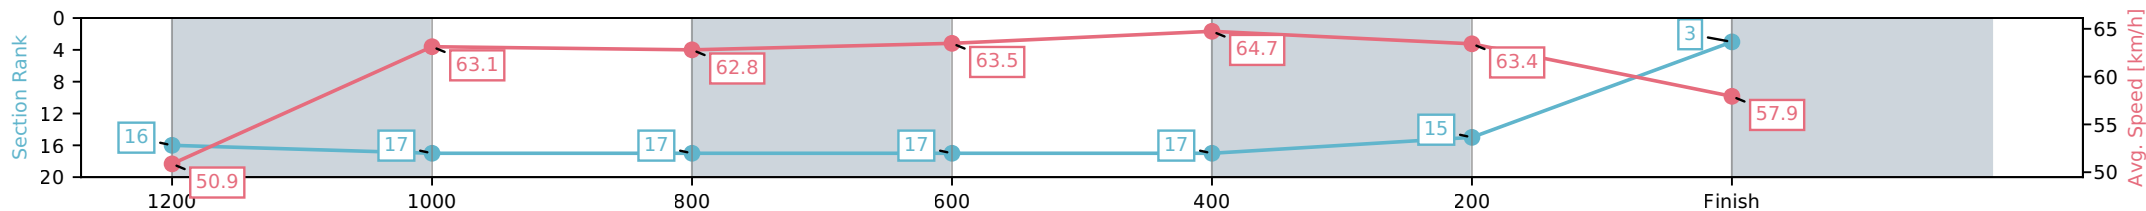

Eagle Farm QLD --Professional-2026-06-13

Race 8: LADBROKES STRADBROKE HANDICAP - 1400m

13 June 2026 - 3:59PM

Track Rating: Heavy 9, Weather: Fine, Rail Position: +4m Entire Circuit

Section	L1400	L1200	L1000	L800	L600	L400	L200
Section Times	1:24.13 (0:14.47)	1:09.66 [16] (0:11.44)	0:58.22 [17] (0:11.76)	0:46.46 [17] (0:11.48)	0:34.98 [17] (0:11.18)	0:23.80 [17] (0:11.36)	0:12.45 [15] (0:12.45)
Average Speed [km/h]	50.9	63.1	62.8	63.5	64.7	63.4	57.9
Top Speed [km/h]	63.5	64.5	63.7	64.7	65.3	64.4	61.3
Avg. Dist. to Rail [m]	12.0	6.9	4.9	2.8	1.2	2.3	0.5
Avg. Stride Freq. [Hz]	2.3	2.4	2.3	2.4	2.4	2.4	2.3
Avg. Stride Length [m]	6.6	7.4	7.3	7.3	7.5	7.3	7.0