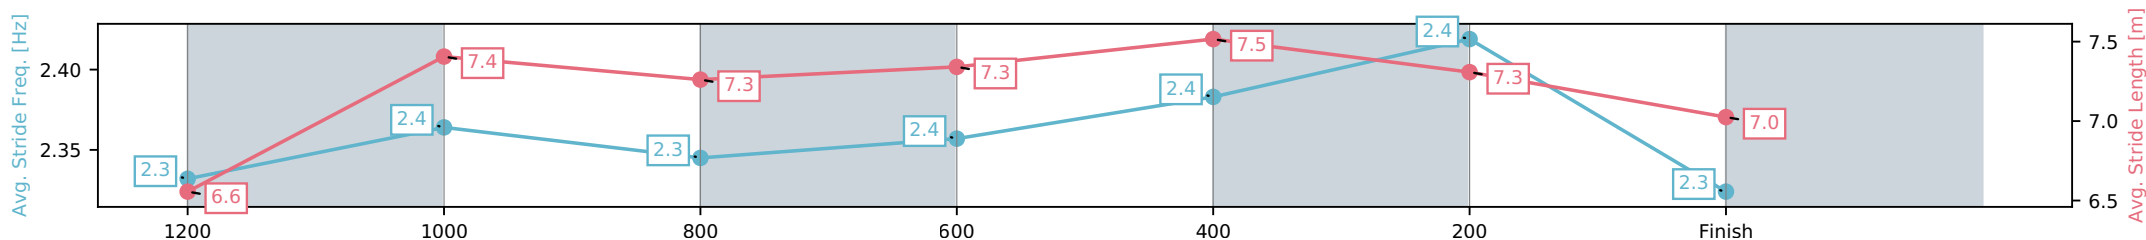

Eagle Farm QLD --Professional-2026-06-13

Race 8: LADBROKES STRADBROKE HANDICAP - 1400m

13 June 2026 - 3:59PM

Track Rating: Heavy 9, Weather: Fine, Rail Position: +4m Entire Circuit

Section	L1400	L1200	L1000	L800	L600	L400	L200
Section Times	1:24.13 (0:14.47)	1:09.66 [16] (0:11.44)	0:58.22 [17] (0:11.76)	0:46.46 [17] (0:11.48)	0:34.98 [17] (0:11.18)	0:23.80 [17] (0:11.36)	0:12.45 [15] (0:12.45)
Average Speed [km/h]	50.9	63.1	62.8	63.5	64.7	63.4	57.9
Top Speed [km/h]	63.5	64.5	63.7	64.7	65.3	64.4	61.3
Avg. Dist. to Rail [m]	12.0	6.9	4.9	2.8	1.2	2.3	0.5
Avg. Stride Freq. [Hz]	2.3	2.4	2.3	2.4	2.4	2.4	2.3
Avg. Stride Length [m]	6.6	7.4	7.3	7.3	7.5	7.3	7.0