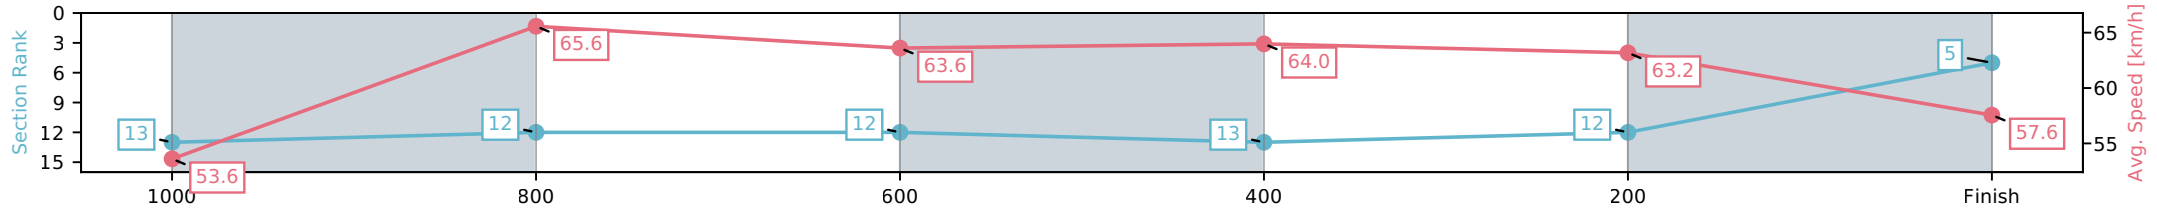

Horse/Jockey Name	Pearl Of Dubai/Chad Schofield
Finish Rank	5
Fastest Section Time (Section)	0:11.27 (1000-800)
Top Speed [km/h] (Section)	66.3 (1000-800)
Race State	Finished

Eagle Farm QLD --Professional-2026-06-13
Race 2: TICKETMASTER OXLADE STAKES - 1200m
13 June 2026 - 12:21PM
Track Rating: Heavy 9, Weather: Fine, Rail Position: +4m Entire Circuit

Section	L1200	L1000	L800	L600	L400	L200
Section Times	1:12.29 (0:13.60)	0:58.69 [13] (0:11.27)	0:47.42 [12] (0:11.67)	0:35.75 [12] (0:11.69)	0:24.06 [13] (0:11.40)	0:12.66 [12] (0:12.66)
Average Speed [km/h]	53.6	65.6	63.6	64.0	63.2	57.6
Top Speed [km/h]	64.7	66.3	65.7	64.6	64.3	60.6
Avg. Dist. to Rail [m]	9.3	5.3	6.5	7.8	11.6	12.4
Avg. Stride Freq. [Hz]	2.5	2.5	2.4	2.5	2.5	2.5
Avg. Stride Length [m]	6.4	7.2	7.2	6.8	6.9	6.6

[ ] Ranking at each section and finish
-:-:- No data available at this section
NA No data available