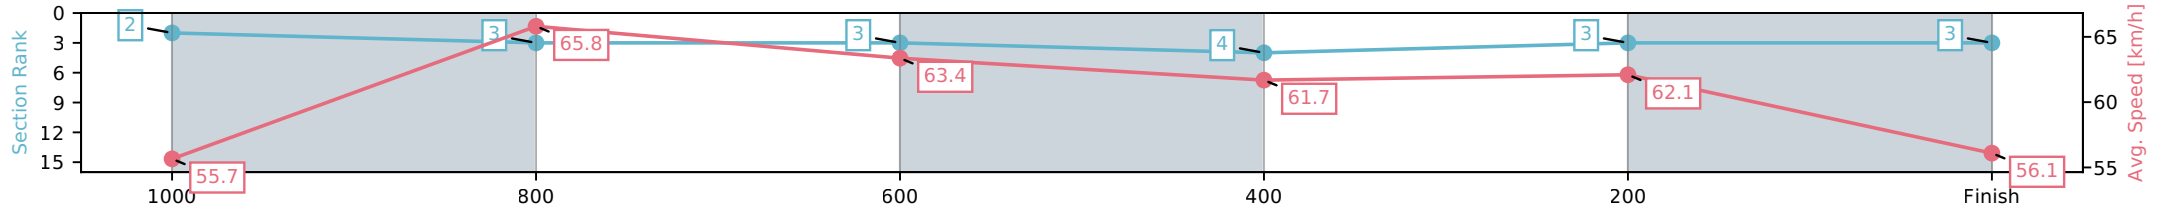

Horse/Jockey Name	Areprice/Jordan Childs
Finish Rank	3
Fastest Section Time (Section)	0:11.11 (1000-800)
Top Speed [km/h] (Section)	66.5 (1200 - 1000)
Race State	Finished

Eagle Farm QLD --Professional-2026-06-13
Race 2: TICKETMASTER OXLADE STAKES - 1200m
13 June 2026 - 12:21PM
Track Rating: Heavy 9, Weather: Fine, Rail Position: +4m Entire Circuit

Section	L1200	L1000	L800	L600	L400	L200
Section Times	1:12.13 (0:13.04)	0:59.09 [2] (0:11.11)	0:47.98 [3] (0:11.57)	0:36.41 [3] (0:11.82)	0:24.58 [4] (0:11.60)	0:12.99 [3] (0:12.99)
Average Speed [km/h]	55.7	65.8	63.4	61.7	62.1	56.1
Top Speed [km/h]	66.5	66.2	65.5	62.7	63.7	60.0
Avg. Dist. to Rail [m]	3.4	3.1	3.9	2.5	0.5	2.2
Avg. Stride Freq. [Hz]	2.6	2.5	2.4	2.4	2.4	2.2
Avg. Stride Length [m]	6.5	7.3	7.3	7.2	7.3	7.0

[ ] Ranking at each section and finish
-:-:- No data available at this section
NA No data available