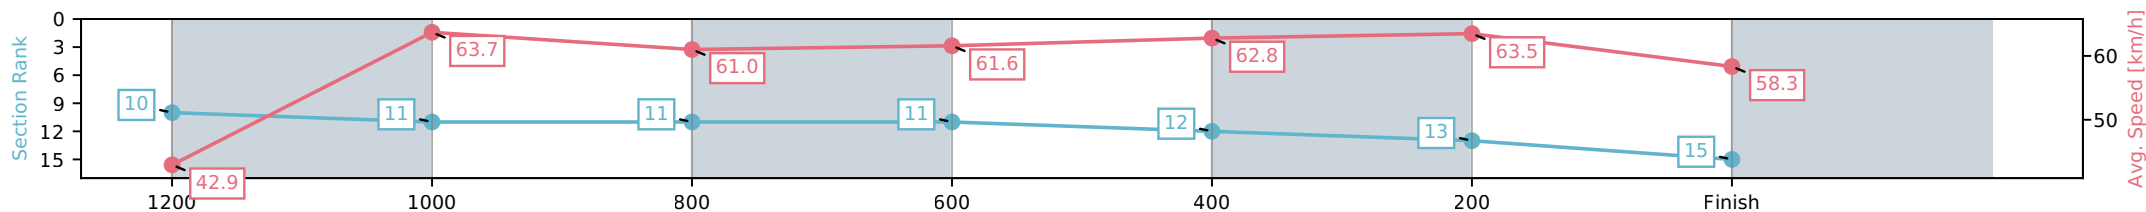

Eagle Farm QLD --Professional-2026-06-13

Race 6: MAGIC MILLIONS DANE RIPPER STAKES - 1300m

13 June 2026 - 2:40PM

Track Rating: Heavy 9, Weather: Fine, Rail Position: +4m Entire Circuit

Section	L1300	L1200	L1000	L800	L600	L400	L200
Section Times	1:18.36 (0:08.15)	1:10.21 [10] (0:11.33)	0:58.88 [11] (0:11.99)	0:46.89 [11] (0:11.85)	0:35.04 [11] (0:11.54)	0:23.50 [12] (0:11.35)	0:12.16 [13] (0:12.16)
Average Speed [km/h]	42.9	63.7	61.0	61.6	62.8	63.5	58.3
Top Speed [km/h]	59.7	65.1	62.8	62.6	64.3	64.6	61.0
Avg. Dist. to Rail [m]	7.4	3.9	3.1	3.0	1.3	7.3	8.4
Avg. Stride Freq. [Hz]	2.4	2.5	2.4	2.4	2.4	2.5	2.4
Avg. Stride Length [m]	5.6	7.1	7.0	7.0	7.1	7.1	7.0