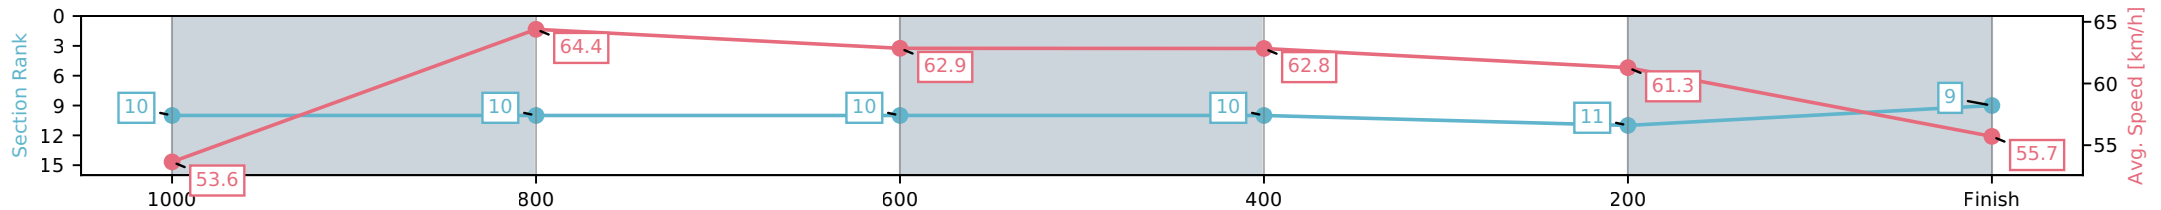

Eagle Farm QLD --Professional-2026-06-13

Race 2: TICKETMASTER OXLADE STAKES - 1200m

13 June 2026 - 12:21PM

Track Rating: Heavy 9, Weather: Fine, Rail Position: +4m Entire Circuit

Section	L1200	L1000	L800	L600	L400	L200
Section Times	1:12.72 (0:13.54)	0:59.18 [10] (0:11.31)	0:47.86 [10] (0:11.54)	0:36.33 [10] (0:11.46)	0:24.87 [10] (0:11.75)	0:13.12 [11] (0:13.12)
Average Speed [km/h]	53.6	64.4	62.9	62.8	61.3	55.7
Top Speed [km/h]	64.4	65.6	64.2	63.7	62.8	59.6
Avg. Dist. to Rail [m]	2.8	2.2	1.6	0.3	0.9	3.3
Avg. Stride Freq. [Hz]	2.5	2.4	2.3	2.4	2.3	2.2
Avg. Stride Length [m]	6.7	7.3	7.4	7.4	7.4	7.0