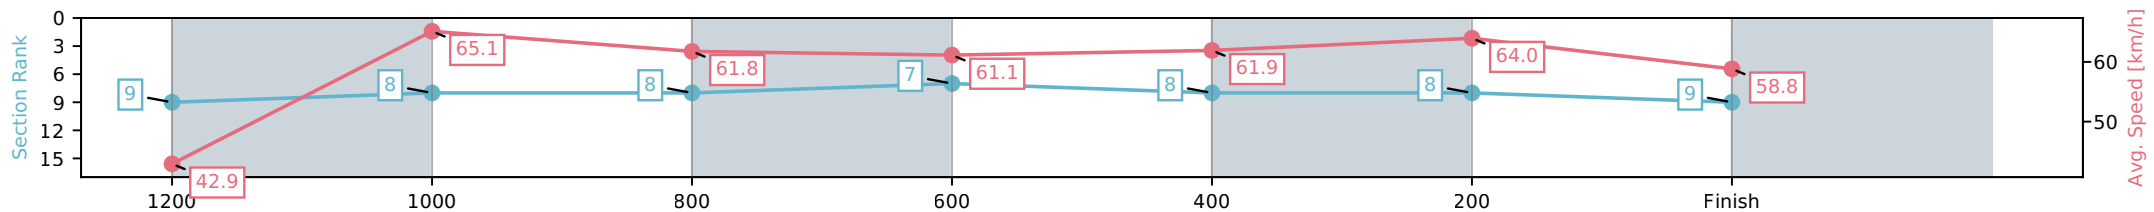

Eagle Farm QLD --Professional-2026-06-13

Race 6: MAGIC MILLIONS DANE RIPPER STAKES - 1300m

13 June 2026 - 2:40PM

Track Rating: Heavy 9, Weather: Fine, Rail Position: +4m Entire Circuit

Section	L1300	L1200	L1000	L800	L600	L400	L200
Section Times	1:18.12 (0:08.13)	1:09.99 [9] (0:11.07)	0:58.92 [8] (0:11.81)	0:47.11 [8] (0:11.89)	0:35.22 [7] (0:11.68)	0:23.55 [8] (0:11.26)	0:12.29 [8] (0:12.29)
Average Speed [km/h]	42.9	65.1	61.8	61.1	61.9	64.0	58.8
Top Speed [km/h]	61.1	66.9	63.0	62.0	64.0	65.2	62.1
Avg. Dist. to Rail [m]	9.3	3.4	2.6	2.1	0.9	3.9	2.1
Avg. Stride Freq. [Hz]	2.5	2.5	2.4	2.4	2.4	2.5	2.3
Avg. Stride Length [m]	5.5	7.1	7.0	7.1	7.1	7.2	7.1