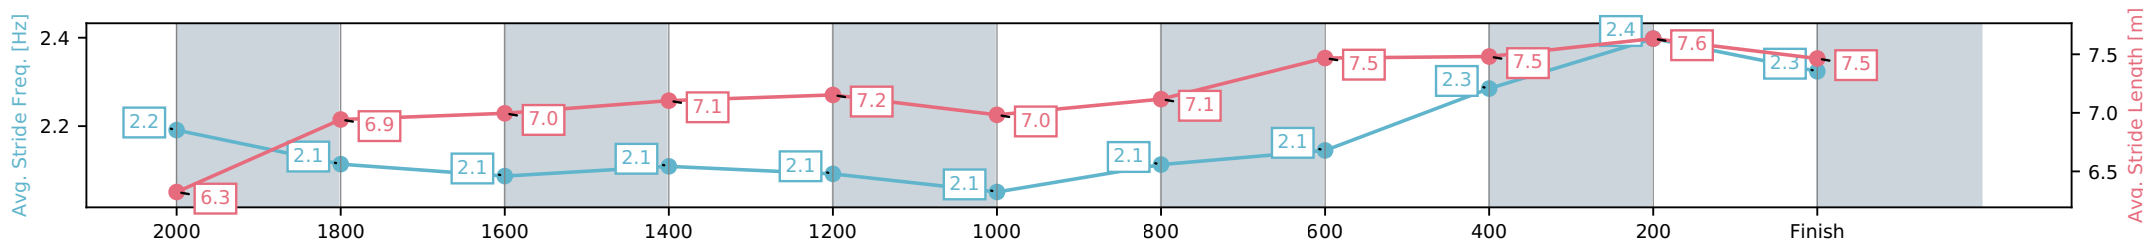

Eagle Farm QLD --Professional-2026-06-13

Race 9: HKJC WORLD POOL Q22 - 2200m

13 June 2026 - 4:34PM

Track Rating: Heavy 9, Weather: Fine, Rail Position: +4m Entire Circuit

Section	L2200	L2000	L1800	L1600	L1400	L1200	L1000	L800	L600	L400	L200
Section Times	2:23.66 (0:15.89)	2:07.77 [6] (0:13.58)	1:54.19 [6] (0:13.71)	1:40.48 [5] (0:13.31)	1:27.17 [5] (0:13.48)	1:13.69 [5] (0:13.97)	0:59.72 [6] (0:13.14)	0:46.58 [5] (0:12.40)	0:34.18 [5] (0:11.57)	0:22.60 [5] (0:10.95)	0:11.66 [2] (0:11.66)
Average Speed [km/h]	45.9	52.9	52.9	54.8	53.6	51.7	56.1	59.4	63.4	65.8	61.7
Top Speed [km/h]	53.7	54.1	54.3	55.9	55.8	52.1	57.8	61.1	65.7	66.7	63.9
Avg. Dist. to Rail [m]	1.0	0.6	1.5	3.6	4.5	5.3	4.7	4.8	4.0	5.3	2.7
Avg. Stride Freq. [Hz]	2.2	2.1	2.1	2.1	2.1	2.1	2.1	2.1	2.3	2.4	2.3
Avg. Stride Length [m]	6.3	6.9	7.0	7.1	7.2	7.0	7.1	7.5	7.5	7.6	7.5