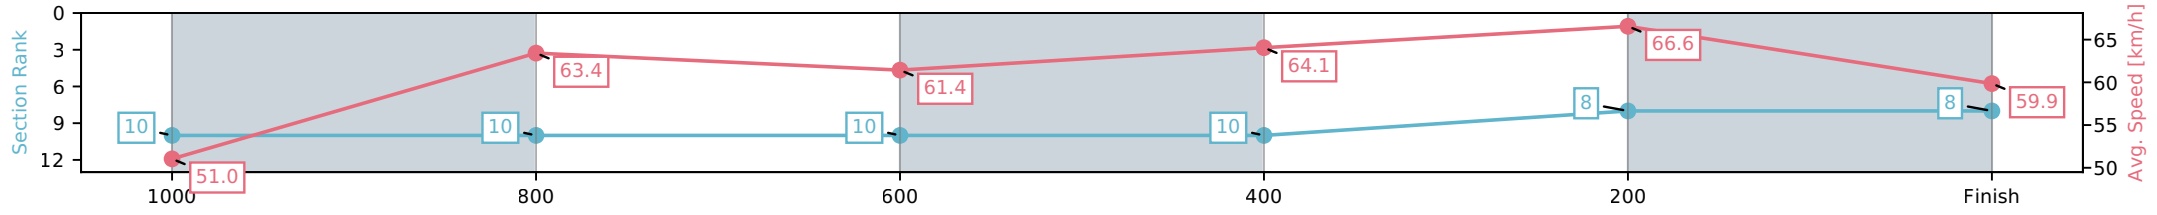

Eagle Farm QLD --Professional-2026-06-13

Race 5: SEVEN HINKLER HANDICAP - 1200m

13 June 2026 - 2:04PM

Track Rating: Heavy 9, Weather: Fine, Rail Position: +4m Entire Circuit

Section	L1200	L1000	L800	L600	L400	L200
Section Times	1:11.95 (0:14.33)	0:57.62 [10] (0:11.56)	0:46.06 [10] (0:11.82)	0:34.24 [10] (0:11.29)	0:22.94 [10] (0:10.82)	0:12.13 [8] (0:12.13)
Average Speed [km/h]	51.0	63.4	61.4	64.1	66.6	59.9
Top Speed [km/h]	62.6	64.2	62.2	66.0	67.5	64.0
Avg. Dist. to Rail [m]	7.4	3.6	1.9	1.1	6.6	10.0
Avg. Stride Freq. [Hz]	2.4	2.4	2.4	2.4	2.5	2.4
Avg. Stride Length [m]	6.5	7.1	7.1	7.3	7.5	7.2