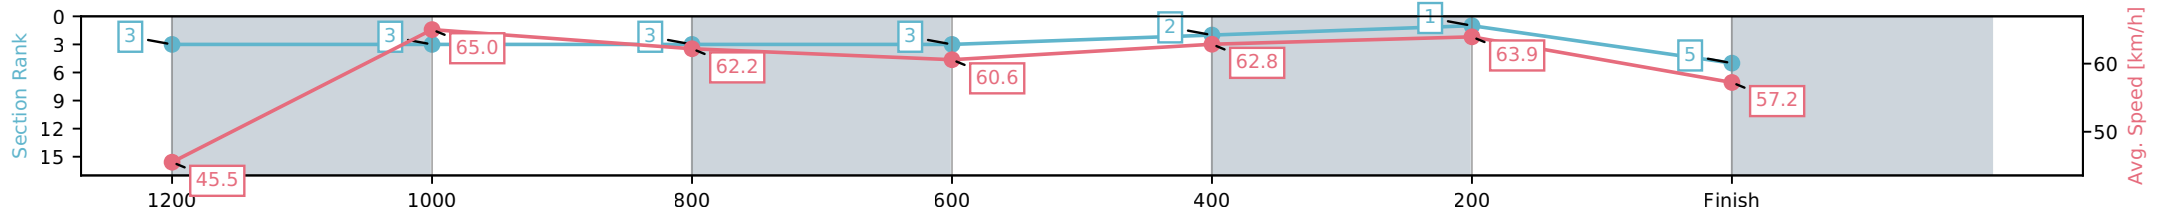

Eagle Farm QLD --Professional-2026-06-13

Race 6: MAGIC MILLIONS DANE RIPPER STAKES - 1300m

13 June 2026 - 2:40PM

Track Rating: Heavy 9, Weather: Fine, Rail Position: +4m Entire Circuit

Section	L1300	L1200	L1000	L800	L600	L400	L200
Section Times	1:17.81 (0:07.69)	1:10.12 [3] (0:11.10)	0:59.02 [3] (0:11.71)	0:47.31 [3] (0:11.95)	0:35.36 [3] (0:11.41)	0:23.95 [2] (0:11.27)	0:12.68 [1] (0:12.68)
Average Speed [km/h]	45.5	65.0	62.2	60.6	62.8	63.9	57.2
Top Speed [km/h]	62.3	66.1	65.1	61.8	65.5	65.8	61.5
Avg. Dist. to Rail [m]	8.7	4.9	2.1	1.2	0.7	2.6	1.0
Avg. Stride Freq. [Hz]	2.5	2.5	2.4	2.4	2.4	2.5	2.3
Avg. Stride Length [m]	5.6	7.2	7.2	7.1	7.1	7.1	6.9