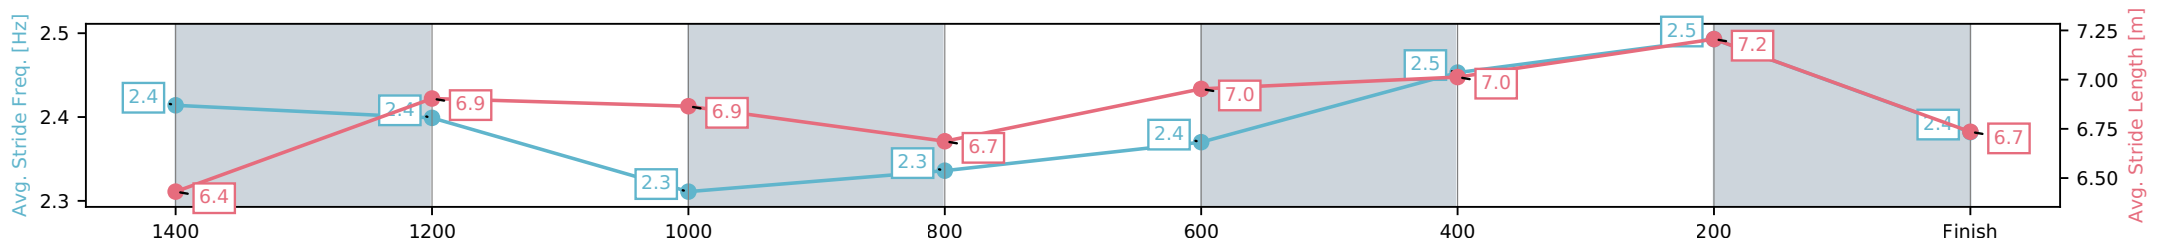

Eagle Farm QLD --Professional-2026-06-13

Race 1: THE WAYNE WILSON - 1600m

13 June 2026 - 11:44AM

Track Rating: Heavy 9, Weather: Fine, Rail Position: +4m Entire Circuit

Section	L1600	L1400	L1200	L1000	L800	L600	L400	L200
Section Times	1:39.16 (0:14.16)	1:25.00 [8] (0:12.16)	1:12.84 [9] (0:12.76)	1:00.08 [9] (0:12.59)	0:47.49 [9] (0:12.06)	0:35.42 [9] (0:11.58)	0:23.84 [8] (0:11.20)	0:12.65 [7] (0:12.65)
Average Speed [km/h]	50.2	59.4	56.7	58.6	61.1	63.7	64.3	56.8
Top Speed [km/h]	62.5	60.7	59.0	61.3	64.1	65.0	66.0	61.2
Avg. Dist. to Rail [m]	7.8	4.4	4.5	5.2	5.2	5.3	11.3	11.7
Avg. Stride Freq. [Hz]	2.4	2.4	2.3	2.3	2.4	2.5	2.5	2.4
Avg. Stride Length [m]	6.4	6.9	6.9	6.7	7.0	7.0	7.2	6.7