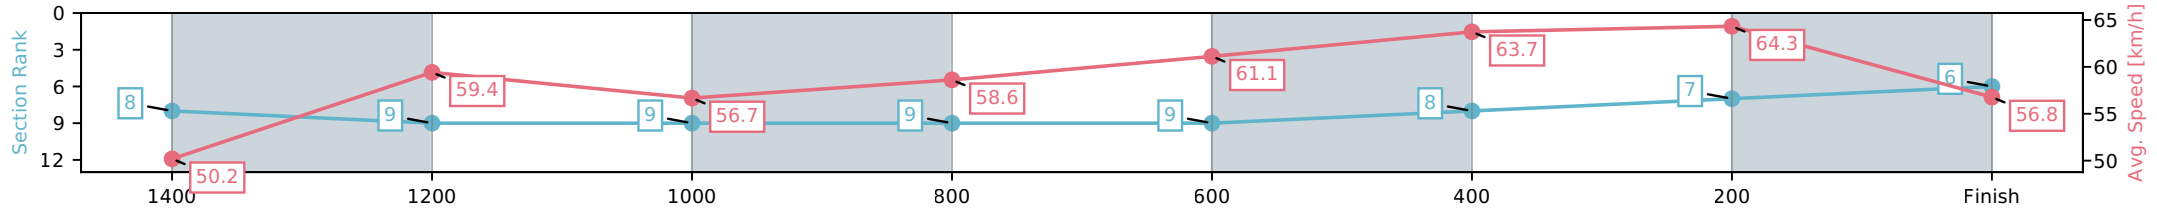

Eagle Farm QLD --Professional-2026-06-13

Race 1: THE WAYNE WILSON - 1600m

13 June 2026 - 11:44AM

Track Rating: Heavy 9, Weather: Fine, Rail Position: +4m Entire Circuit

Section	L1600	L1400	L1200	L1000	L800	L600	L400	L200
Section Times	1:39.16 (0:14.16)	1:25.00 [8] (0:12.16)	1:12.84 [9] (0:12.76)	1:00.08 [9] (0:12.59)	0:47.49 [9] (0:12.06)	0:35.42 [9] (0:11.58)	0:23.84 [8] (0:11.20)	0:12.65 [7] (0:12.65)
Average Speed [km/h]	50.2	59.4	56.7	58.6	61.1	63.7	64.3	56.8
Top Speed [km/h]	62.5	60.7	59.0	61.3	64.1	65.0	66.0	61.2
Avg. Dist. to Rail [m]	7.8	4.4	4.5	5.2	5.2	5.3	11.3	11.7
Avg. Stride Freq. [Hz]	2.4	2.4	2.3	2.3	2.4	2.5	2.5	2.4
Avg. Stride Length [m]	6.4	6.9	6.9	6.7	7.0	7.0	7.2	6.7