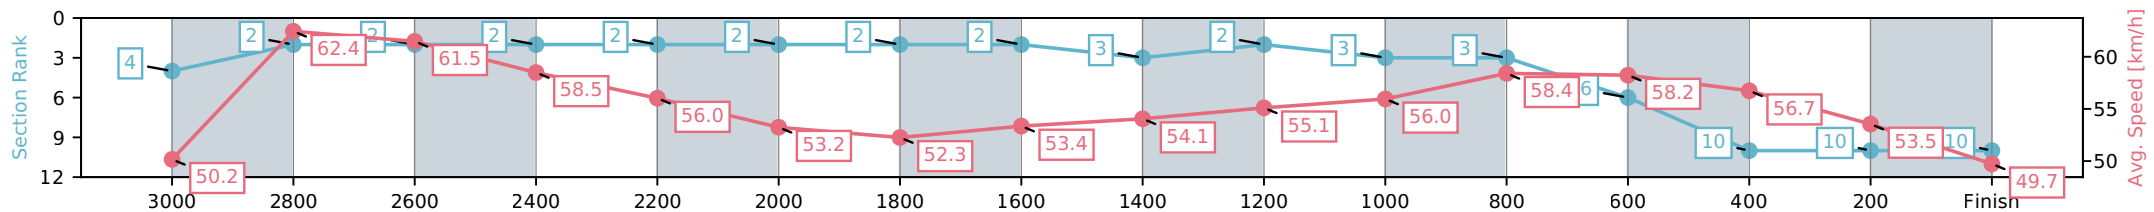

Eagle Farm QLD --Professional-2026-06-13

Race 3: XXXX BRISBANE CUP - 3200m

13 June 2026 - 12:54PM

Track Rating: Heavy 9, Weather: Fine, Rail Position: +4m Entire Circuit

Section	Overall	L2400	L2200	L2000	L1800	L1600	L1400	L1200	L1000	L800	L600	L400	L200
Section Times	3:29.84 (0:50.76)	2:39.07 [4] (0:12.85)	2:26.22 [2] (0:13.54)	2:12.67 [2] (0:13.82)	1:58.85 [2] (0:13.62)	1:45.23 [2] (0:13.46)	1:31.76 [3] (0:13.11)	1:18.65 [2] (0:12.89)	1:05.76 [3] (0:12.52)	0:53.24 [3] (0:12.49)	0:40.75 [6] (0:12.70)	0:28.06 [10] (0:13.44)	0:14.61 [10] (0:14.61)
Average Speed [km/h]	58.1	56.0	53.2	52.3	53.4	54.1	55.1	56.0	58.4	58.2	56.7	53.5	49.7
Top Speed [km/h]	63.4	57.4	55.1	53.9	54.0	54.5	56.0	57.1	59.4	59.5	58.3	55.9	51.6
Avg. Dist. to Rail [m]	5.2	0.9	1.5	0.6	1.9	3.1	3.4	4.0	3.1	2.3	0.6	1.1	1.6
Avg. Stride Freq. [Hz]	2.3	2.2	2.1	2.1	2.1	2.1	2.1	2.1	2.2	2.3	2.3	2.2	2.1
Avg. Stride Length [m]	7.0	7.2	7.0	6.9	6.9	7.0	7.1	7.2	7.1	7.1	7.1	6.9	6.7