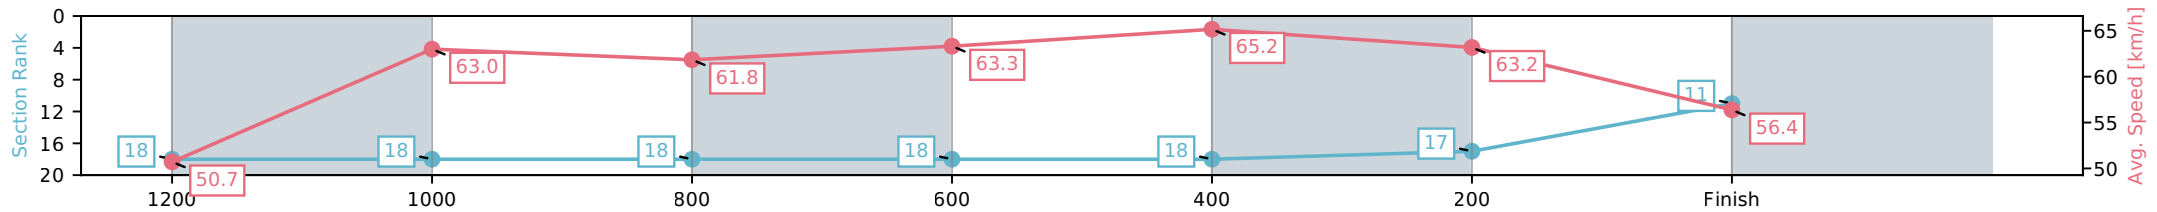

Eagle Farm QLD --Professional-2026-06-13

Race 8: LADBROKES STRADBROKE HANDICAP - 1400m

13 June 2026 - 3:59PM

Track Rating: Heavy 9, Weather: Fine, Rail Position: +4m Entire Circuit

Section	L1400	L1200	L1000	L800	L600	L400	L200
Section Times	1:24.61 (0:14.50)	1:10.11 [18] (0:11.47)	0:58.64 [18] (0:11.89)	0:46.75 [18] (0:11.45)	0:35.30 [18] (0:11.04)	0:24.26 [18] (0:11.39)	0:12.87 [17] (0:12.87)
Average Speed [km/h]	50.7	63.0	61.8	63.3	65.2	63.2	56.4
Top Speed [km/h]	64.1	64.4	63.7	63.9	66.2	65.5	60.5
Avg. Dist. to Rail [m]	11.3	5.5	4.2	1.6	1.0	3.0	1.9
Avg. Stride Freq. [Hz]	2.2	2.2	2.2	2.3	2.3	2.3	2.2
Avg. Stride Length [m]	6.9	7.8	7.5	7.6	7.9	7.7	7.2