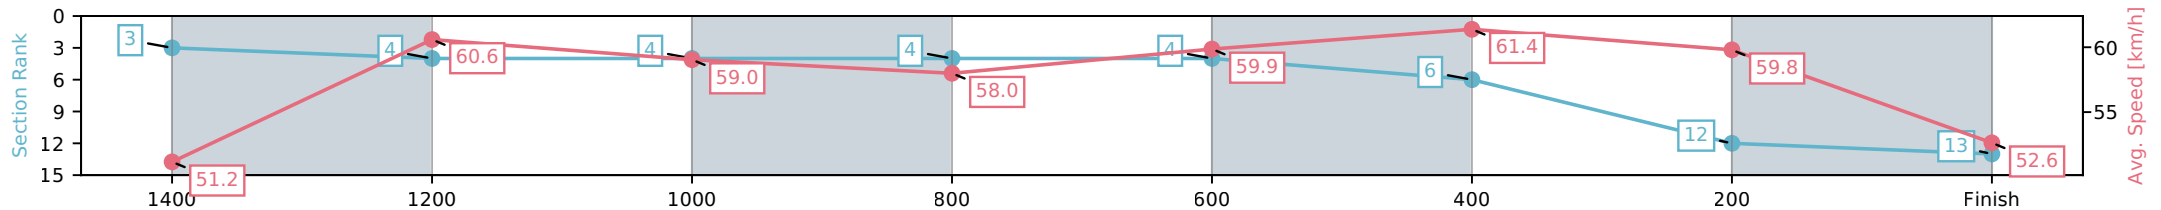

Eagle Farm QLD --Professional-2026-06-13

Race 4: SKY RACING GUNSYND CLASSIC - 1600m

13 June 2026 - 1:30PM

Track Rating: Heavy 9, Weather: Fine, Rail Position: +4m Entire Circuit

Section	L1600	L1400	L1200	L1000	L800	L600	L400	L200
Section Times	1:40.20 (0:13.95)	1:26.25 [3] (0:11.90)	1:14.35 [4] (0:12.21)	1:02.14 [4] (0:12.56)	0:49.58 [4] (0:12.16)	0:37.41 [4] (0:11.83)	0:25.58 [6] (0:12.05)	0:13.54 [12] (0:13.54)
Average Speed [km/h]	51.2	60.6	59.0	58.0	59.9	61.4	59.8	52.6
Top Speed [km/h]	62.0	61.8	59.7	59.0	61.2	62.2	62.2	57.4
Avg. Dist. to Rail [m]	4.5	2.1	2.2	2.4	2.4	1.8	2.7	2.1
Avg. Stride Freq. [Hz]	2.3	2.3	2.2	2.2	2.2	2.3	2.3	2.2
Avg. Stride Length [m]	6.7	7.4	7.4	7.3	7.4	7.3	7.2	6.9