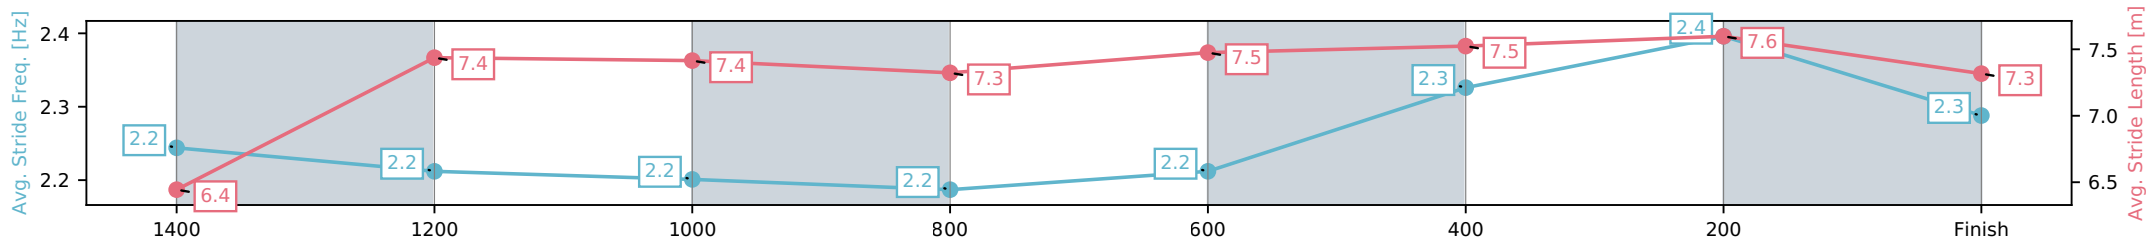

Eagle Farm QLD --Professional-2026-06-13

Race 4: SKY RACING GUNSYND CLASSIC - 1600m

13 June 2026 - 1:30PM

Track Rating: Heavy 9, Weather: Fine, Rail Position: +4m Entire Circuit

Section	L1600	L1400	L1200	L1000	L800	L600	L400	L200
Section Times	1:38.32 (0:14.87)	1:23.45 [13] (0:12.25)	1:11.20 [13] (0:12.22)	0:58.98 [13] (0:12.50)	0:46.48 [13] (0:12.03)	0:34.44 [12] (0:11.35)	0:23.10 [11] (0:11.04)	0:12.06 [9] (0:12.06)
Average Speed [km/h]	48.2	59.0	59.0	58.5	60.4	64.3	65.2	59.6
Top Speed [km/h]	60.8	60.9	59.9	59.0	61.3	66.2	67.3	63.3
Avg. Dist. to Rail [m]	12.6	3.8	3.6	3.0	1.9	2.9	10.4	9.6
Avg. Stride Freq. [Hz]	2.2	2.2	2.2	2.2	2.2	2.3	2.4	2.3
Avg. Stride Length [m]	6.4	7.4	7.4	7.3	7.5	7.5	7.6	7.3