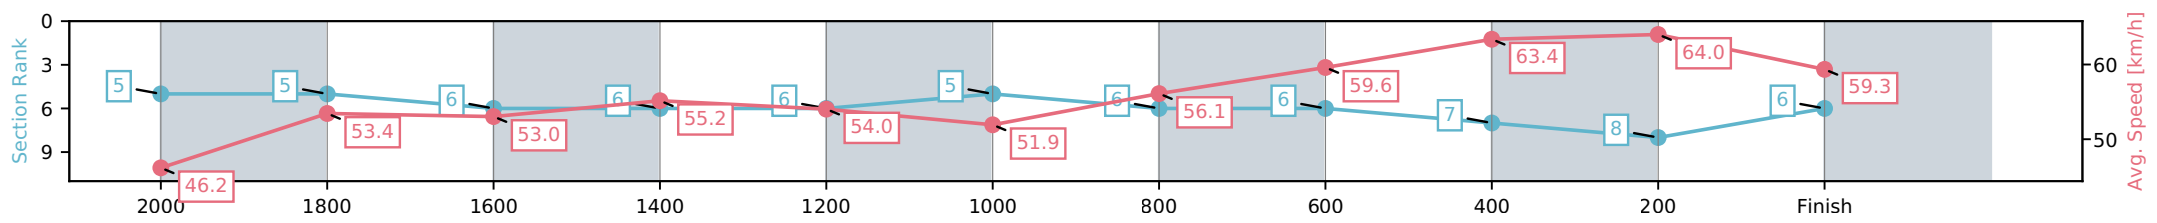

Eagle Farm QLD --Professional-2026-06-13

Race 9: HKJC WORLD POOL Q22 - 2200m

13 June 2026 - 4:34PM

Track Rating: Heavy 9, Weather: Fine, Rail Position: +4m Entire Circuit

Section	L2200	L2000	L1800	L1600	L1400	L1200	L1000	L800	L600	L400	L200
Section Times	2:24.31 (0:15.84)	2:08.48 [5] (0:13.58)	1:54.89 [5] (0:13.85)	1:41.04 [6] (0:13.33)	1:27.71 [6] (0:13.39)	1:14.31 [6] (0:13.91)	1:00.40 [5] (0:13.20)	0:47.20 [6] (0:12.44)	0:34.77 [6] (0:11.64)	0:23.13 [7] (0:11.26)	0:11.86 [8] (0:11.86)
Average Speed [km/h]	46.2	53.4	53.0	55.2	54.0	51.9	56.1	59.6	63.4	64.0	59.3
Top Speed [km/h]	55.0	54.9	54.7	56.2	56.7	52.5	57.7	61.0	66.0	65.5	62.3
Avg. Dist. to Rail [m]	3.4	1.5	4.0	5.8	5.7	6.3	5.8	6.2	5.2	12.6	13.8
Avg. Stride Freq. [Hz]	2.2	2.1	2.1	2.1	2.1	2.0	2.1	2.1	2.3	2.4	2.3
Avg. Stride Length [m]	6.4	7.0	7.0	7.2	7.3	7.0	7.1	7.5	7.5	7.5	7.2