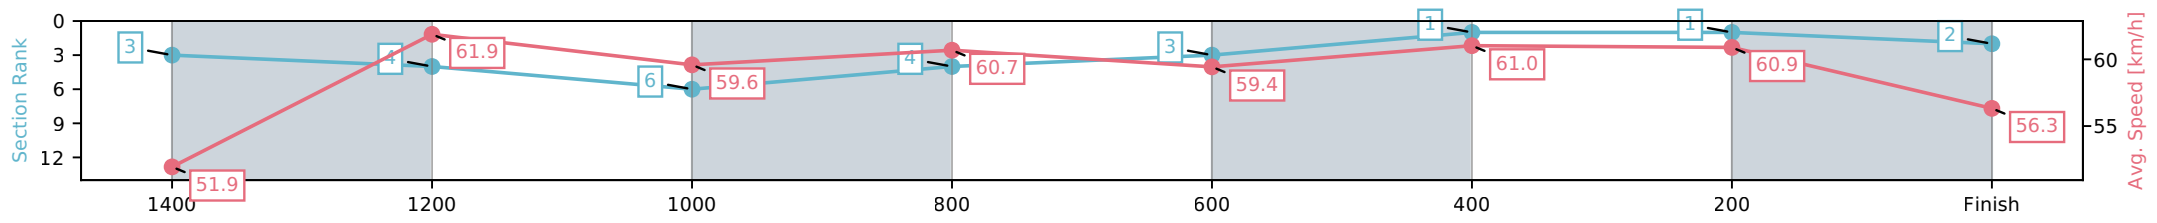

Horse/Jockey Name	Cormier/Aaron Bullock
Finish Rank	2
Fastest Section Time (Section)	0:11.66 (1400-1200)
Top Speed [km/h] (Section)	63.5 (1400-1200)
Race State	Finished

Section	L1600	L1400	L1200	L1000	L800	L600	L400	L200
Section Times	1:37.85 (0:13.75)	1:24.10 [3] (0:11.66)	1:12.44 [4] (0:12.11)	1:00.33 [6] (0:11.98)	0:48.34 [4] (0:12.09)	0:36.25 [3] (0:11.67)	0:24.58 [1] (0:11.83)	0:12.75 [1] (0:12.75)
Average Speed [km/h]	51.9	61.9	59.6	60.7	59.4	61.0	60.9	56.3
Top Speed [km/h]	63.2	63.5	60.6	62.5	60.5	62.0	62.4	58.6
Avg. Dist. to Rail [m]	6.9	2.5	3.4	1.8	0.5	2.0	3.0	5.7
Avg. Stride Freq. [Hz]	2.4	2.3	2.2	2.3	2.2	2.3	2.3	2.2
Avg. Stride Length [m]	6.8	7.4	7.4	7.3	7.5	7.5	7.4	7.1

[ ] Ranking at each section and finish
-:-:- No data available at this section
NA No data available