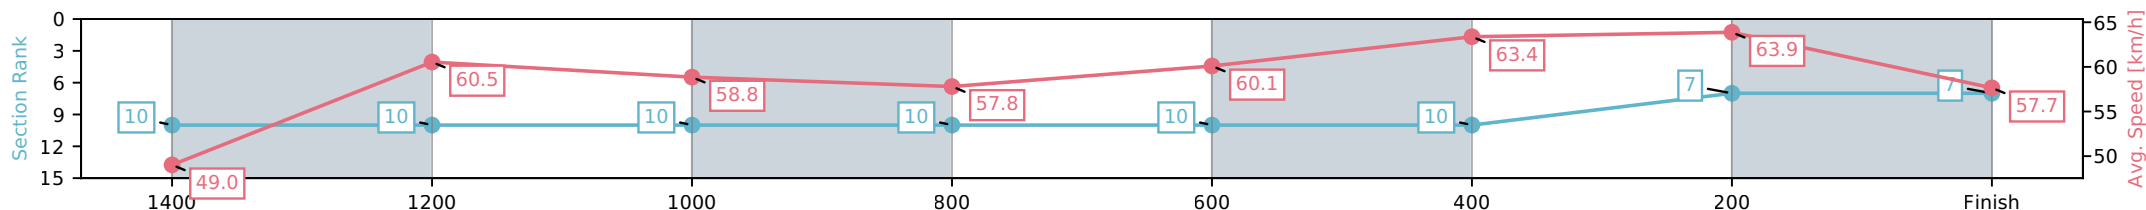

- [ ] Ranking at each section and finish
- :-:- No data available at this section
- NA No data available

Horse/Jockey Name	Artistic Venture/Ben Thompson
Finish Rank	8
Fastest Section Time (Section)	0:11.57 (1400-1200)
Top Speed [km/h] (Section)	64.2 (1400-1200)
Race State	Finished