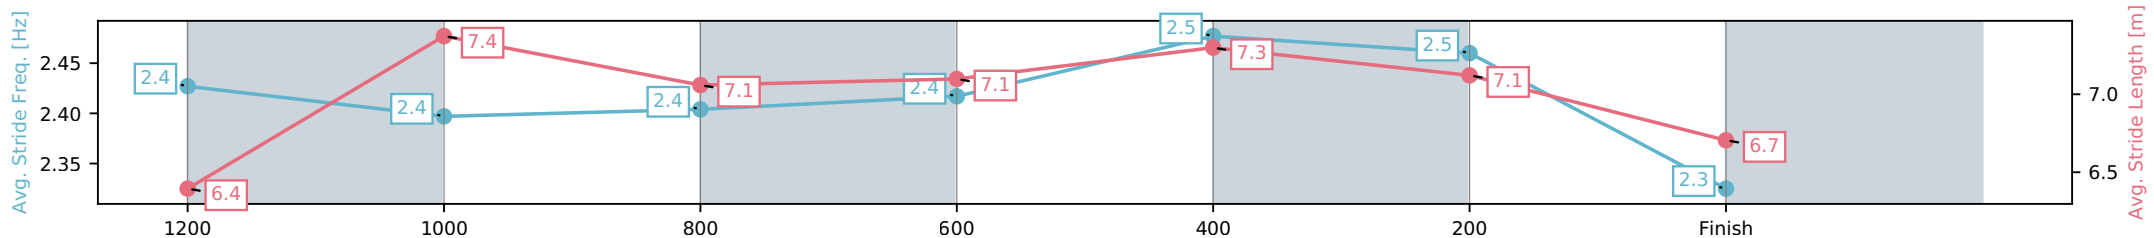

Eagle Farm QLD --Professional-2026-06-13

Race 8: LADBROKES STRADBROKE HANDICAP - 1400m

13 June 2026 - 3:59PM

Track Rating: Heavy 9, Weather: Fine, Rail Position: +4m Entire Circuit

Section	L1400	L1200	L1000	L800	L600	L400	L200
Section Times	1:24.81 (0:14.38)	1:10.43 [15] (0:11.31)	0:59.12 [15] (0:11.85)	0:47.27 [16] (0:11.57)	0:35.70 [16] (0:11.11)	0:24.60 [16] (0:11.53)	0:13.07 [18] (0:13.07)
Average Speed [km/h]	51.0	63.9	62.9	63.5	65.7	62.4	55.2
Top Speed [km/h]	64.1	65.5	64.2	65.4	66.7	65.5	59.3
Avg. Dist. to Rail [m]	9.7	7.5	6.5	4.5	2.8	5.6	5.1
Avg. Stride Freq. [Hz]	2.4	2.4	2.4	2.4	2.5	2.5	2.3
Avg. Stride Length [m]	6.4	7.4	7.1	7.1	7.3	7.1	6.7