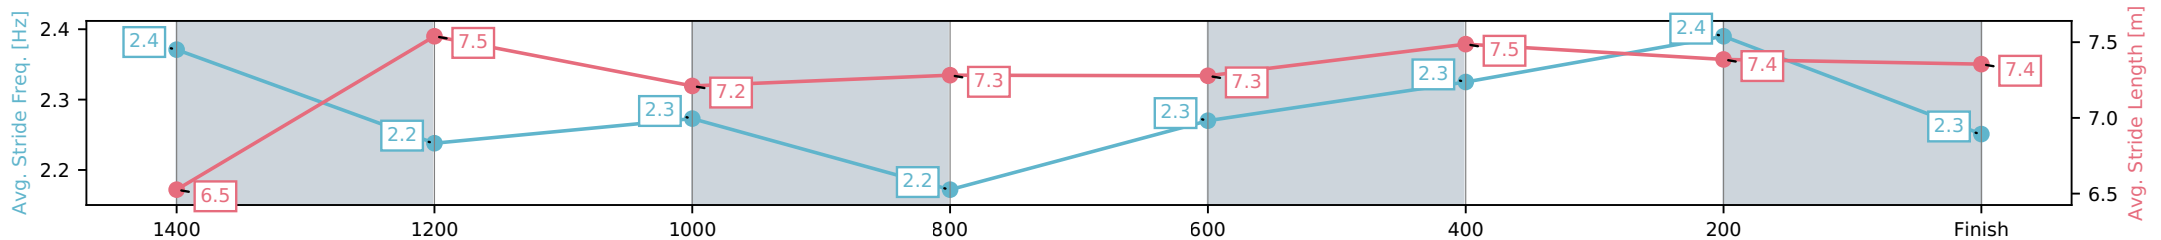

Eagle Farm QLD --Professional-2026-06-13

Race 4: SKY RACING GUNSYND CLASSIC - 1600m

13 June 2026 - 1:30PM

Track Rating: Heavy 9, Weather: Fine, Rail Position: +4m Entire Circuit

Section	L1600	L1400	L1200	L1000	L800	L600	L400	L200
Section Times	1:38.14 (0:14.24)	1:23.90 [7] (0:11.99)	1:11.91 [7] (0:12.20)	0:59.70 [7] (0:12.66)	0:47.05 [7] (0:12.03)	0:35.02 [6] (0:11.46)	0:23.56 [5] (0:11.40)	0:12.16 [3] (0:12.16)
Average Speed [km/h]	50.1	60.2	59.1	57.6	60.0	62.7	63.2	59.0
Top Speed [km/h]	62.3	62.1	59.5	58.5	61.9	63.7	64.4	61.3
Avg. Dist. to Rail [m]	5.3	2.7	2.8	2.3	0.6	0.8	1.5	2.0
Avg. Stride Freq. [Hz]	2.4	2.2	2.3	2.2	2.3	2.3	2.4	2.3
Avg. Stride Length [m]	6.5	7.5	7.2	7.3	7.3	7.5	7.4	7.4