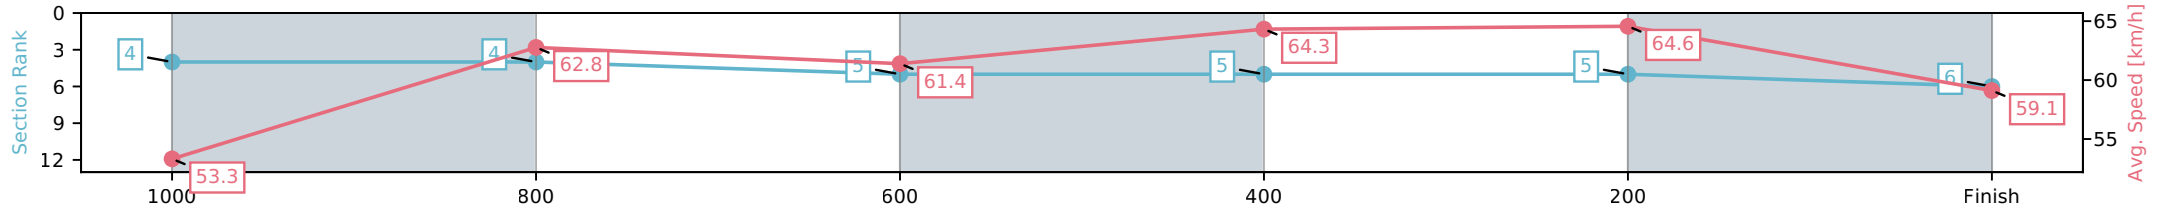

Eagle Farm QLD --Professional-2026-06-13

Race 5: SEVEN HINKLER HANDICAP - 1200m

13 June 2026 - 2:04PM

Track Rating: Heavy 9, Weather: Fine, Rail Position: +4m Entire Circuit

Section	L1200	L1000	L800	L600	L400	L200
Section Times	1:11.91 (0:13.66)	0:58.25 [4] (0:11.75)	0:46.50 [4] (0:11.90)	0:34.59 [5] (0:11.16)	0:23.43 [5] (0:11.16)	0:12.28 [5] (0:12.28)
Average Speed [km/h]	53.3	62.8	61.4	64.3	64.6	59.1
Top Speed [km/h]	64.2	63.4	62.2	66.5	65.8	62.9
Avg. Dist. to Rail [m]	4.4	4.8	3.3	0.7	2.9	6.0
Avg. Stride Freq. [Hz]	2.5	2.5	2.4	2.5	2.6	2.5
Avg. Stride Length [m]	6.5	7.0	7.0	7.2	7.1	6.7