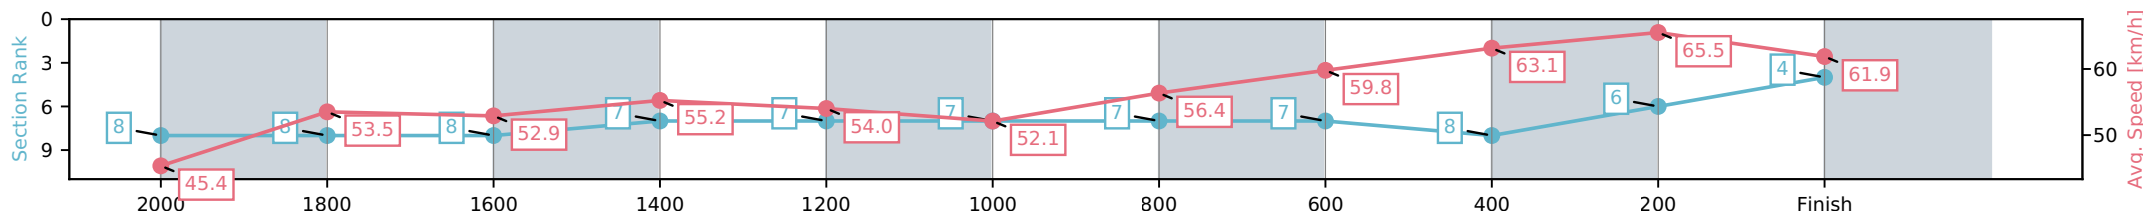

Eagle Farm QLD --Professional-2026-06-13

Race 9: HKJC WORLD POOL Q22 - 2200m

13 June 2026 - 4:34PM

Track Rating: Heavy 9, Weather: Fine, Rail Position: +4m Entire Circuit

Section	L2200	L2000	L1800	L1600	L1400	L1200	L1000	L800	L600	L400	L200
Section Times	2:23.93 (0:16.12)	2:07.82 [8] (0:13.59)	1:54.23 [8] (0:13.86)	1:40.36 [8] (0:13.28)	1:27.09 [7] (0:13.39)	1:13.70 [7] (0:13.87)	0:59.84 [7] (0:13.15)	0:46.69 [7] (0:12.36)	0:34.32 [7] (0:11.74)	0:22.58 [8] (0:10.99)	0:11.59 [6] (0:11.59)
Average Speed [km/h]	45.4	53.5	52.9	55.2	54.0	52.1	56.4	59.8	63.1	65.5	61.9
Top Speed [km/h]	54.2	54.2	54.7	56.0	56.5	53.1	58.4	61.6	65.7	67.1	65.3
Avg. Dist. to Rail [m]	4.2	1.9	3.7	5.1	5.6	6.1	5.8	5.7	6.0	12.2	13.1
Avg. Stride Freq. [Hz]	2.1	2.1	2.0	2.1	2.1	2.0	2.1	2.2	2.3	2.4	2.4
Avg. Stride Length [m]	6.5	7.1	7.1	7.3	7.3	7.1	7.1	7.4	7.4	7.5	7.4