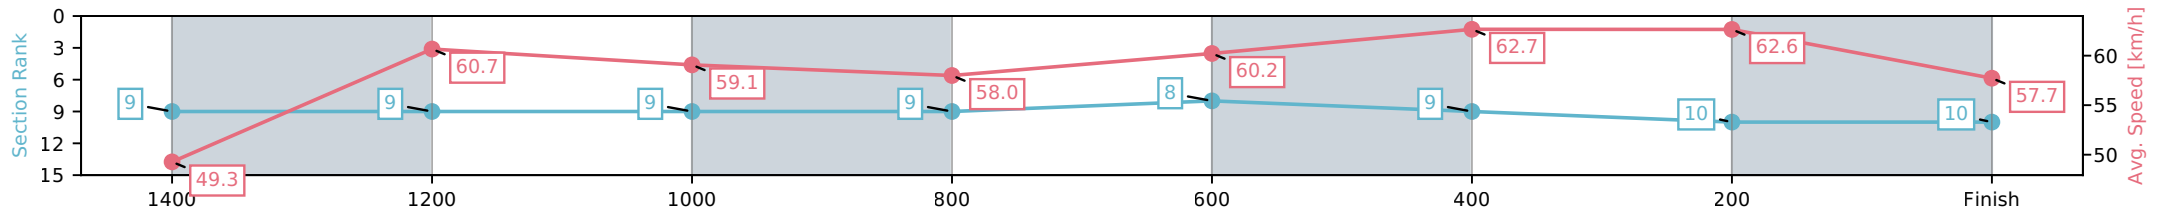

Eagle Farm QLD --Professional-2026-06-13

Race 4: SKY RACING GUNSYND CLASSIC - 1600m

13 June 2026 - 1:30PM

Track Rating: Heavy 9, Weather: Fine, Rail Position: +4m Entire Circuit

Section	L1600	L1400	L1200	L1000	L800	L600	L400	L200
Section Times	1:38.83 (0:14.54)	1:24.29 [9] (0:11.90)	1:12.39 [9] (0:12.21)	1:00.18 [9] (0:12.61)	0:47.57 [9] (0:12.06)	0:35.51 [8] (0:11.55)	0:23.96 [9] (0:11.50)	0:12.46 [10] (0:12.46)
Average Speed [km/h]	49.3	60.7	59.1	58.0	60.2	62.7	62.6	57.7
Top Speed [km/h]	63.9	63.0	60.1	59.1	62.0	63.7	64.2	59.9
Avg. Dist. to Rail [m]	5.3	2.9	3.2	3.1	2.0	1.1	1.8	0.9
Avg. Stride Freq. [Hz]	2.3	2.2	2.2	2.2	2.2	2.3	2.3	2.2
Avg. Stride Length [m]	6.8	7.5	7.4	7.3	7.4	7.6	7.6	7.3