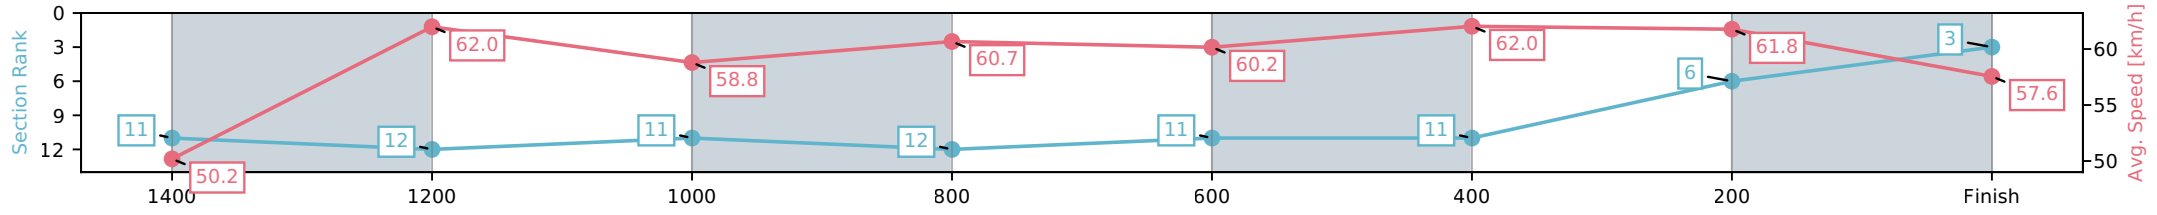

[ ] Ranking at each section and finish  
 -:-:- No data available at this section  
 NA No data available

Horse/Jockey Name	Martist/Mark Zahra
Finish Rank	4
Fastest Section Time (Section)	0:11.50 (1400-1200)
Top Speed [km/h] (Section)	65.0 (1400-1200)
Race State	Finished