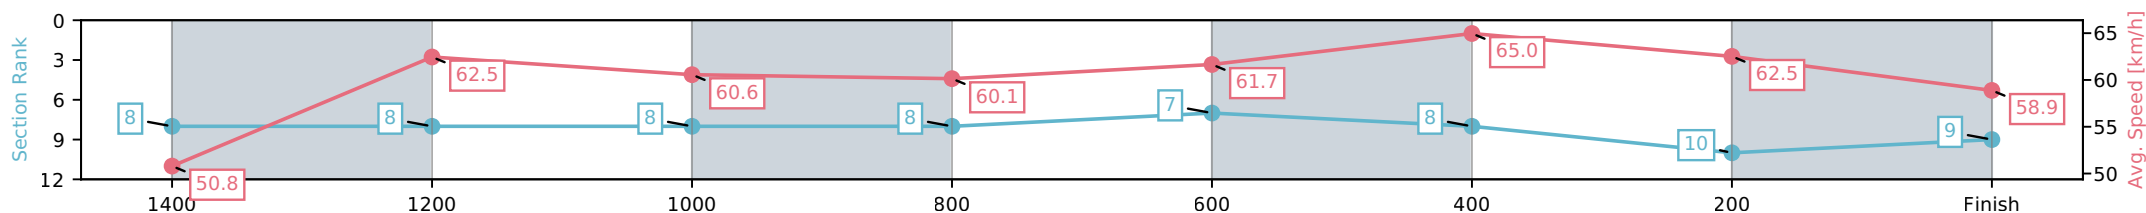

Horse/Jockey Name	The Last Saga/Amy Graham
Finish Rank	9
Fastest Section Time (Section)	0:11.10 (600-400)
Top Speed [km/h] (Section)	65.6 (600-400)
Race State	Finished

Rockhampton QLD --Professional-2026-06-19
Race 6: KORTE GROUP BENCHMARK 62 Handicap - 1600m
19 June 2026 - 2:05PM
Track Rating: Soft 5, Weather: Fine, Rail Position: +4m Entire Circuit

Section	L1600	L1400	L1200	L1000	L800	L600	L400	L200
Section Times	1:36.57 (0:14.32)	1:22.25 [8] (0:11.52)	1:10.73 [8] (0:11.93)	0:58.80 [8] (0:12.07)	0:46.73 [8] (0:11.88)	0:34.85 [7] (0:11.10)	0:23.75 [8] (0:11.52)	0:12.22 [10] (0:12.22)
Average Speed [km/h]	50.8	62.5	60.6	60.1	61.7	65.0	62.5	58.9
Top Speed [km/h]	61.7	63.6	62.7	61.0	63.2	65.6	65.2	60.9
Avg. Dist. to Rail [m]	5.2	2.8	2.3	1.8	2.0	5.1	8.3	9.1
Avg. Stride Freq. [Hz]	2.1	2.1	2.1	2.1	2.1	2.2	2.2	2.1
Avg. Stride Length [m]	7.1	8.2	8.3	8.0	8.0	8.2	8.2	8.0

[ ] Ranking at each section and finish
-:-:- No data available at this section
NA No data available