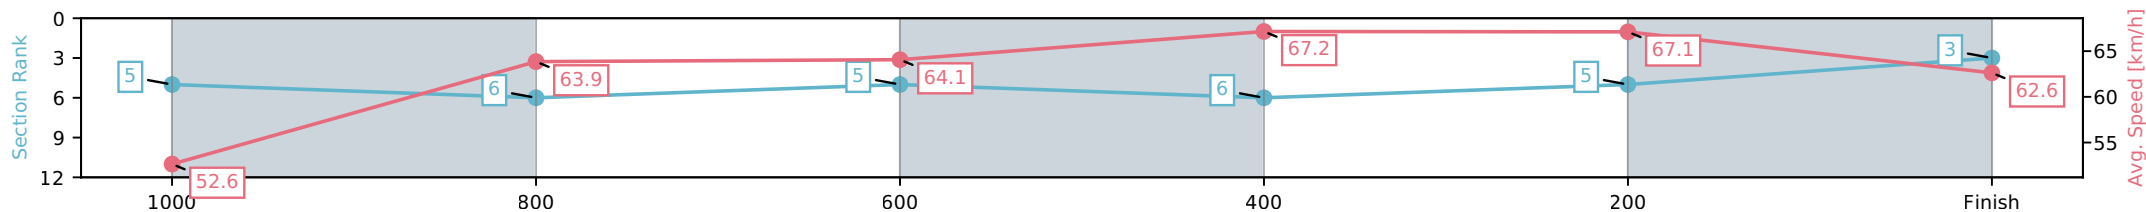

Horse/Jockey Name	Joy A Plenty/Dylan Turner
Finish Rank	3
Fastest Section Time (Section)	0:10.72 (600-400)
Top Speed [km/h] (Section)	68.6 (600-400)
Race State	Finished

Rockhampton QLD --Professional-2026-06-19
Race 9: TATTERSALLS SPRINT OPEN Handicap - 1200m
19 June 2026 - 3:57PM
Track Rating: Soft 5, Weather: Fine, Rail Position: +4m Entire Circuit

Section	L1200	L1000	L800	L600	L400	L200
Section Times	1:08.94 (0:13.74)	0:55.20 [5] (0:11.22)	0:43.97 [6] (0:11.04)	0:32.93 [5] (0:10.72)	0:22.22 [6] (0:10.73)	0:11.48 [5] (0:11.48)
Average Speed [km/h]	52.6	63.9	64.1	67.2	67.1	62.6
Top Speed [km/h]	63.3	65.6	66.7	68.6	68.4	65.0
Avg. Dist. to Rail [m]	3.3	1.1	2.1	1.3	0.3	0.4
Avg. Stride Freq. [Hz]	2.4	2.4	2.4	2.4	2.4	2.3
Avg. Stride Length [m]	6.6	7.5	7.5	7.8	7.8	7.7

- [ ] Ranking at each section and finish
- -:-:- No data available at this section
- NA No data available