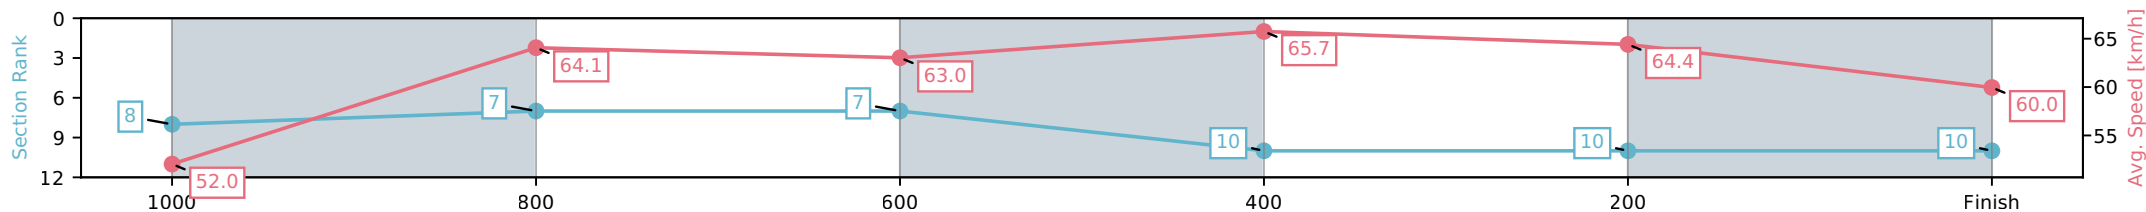

- [] Ranking at each section and finish
- :-:- No data available at this section
- NA No data available

Rockhampton QLD

Race 10: 3 WEEKS TILL TAB ROCKHAMPTON CUP BENCHMARK 60 Handicap (QTIS bonuses applicable for 3,4&5YO's) - 1200m