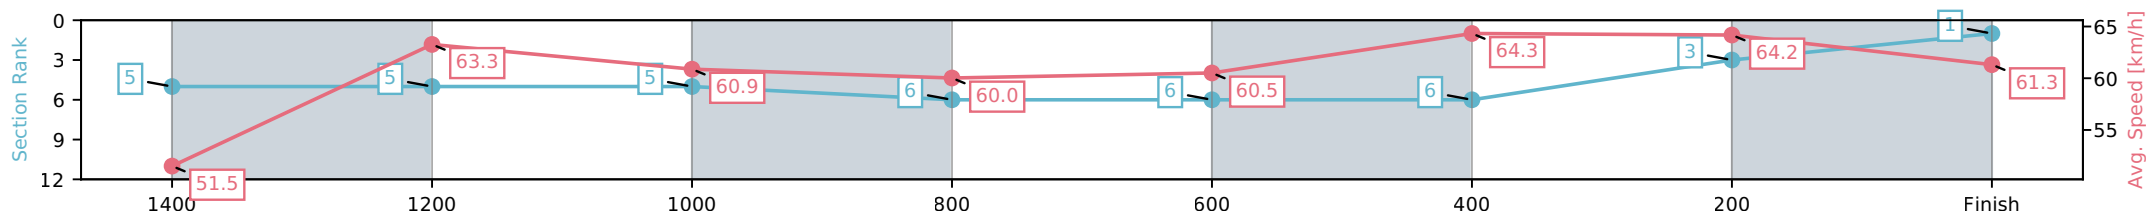

Horse/Jockey Name	Skilful Artist/Chris McIver
Finish Rank	1
Fastest Section Time (Section)	0:11.20 (400-200)
Top Speed [km/h] (Section)	65.5 (400-200)
Race State	Finished

Rockhampton QLD --Professional-2026-06-19
Race 6: KORTE GROUP BENCHMARK 62 Handicap - 1600m
19 June 2026 - 2:05PM
Track Rating: Soft 5, Weather: Fine, Rail Position: +4m Entire Circuit

Section	L1600	L1400	L1200	L1000	L800	L600	L400	L200
Section Times	1:35.54 (0:14.07)	1:21.47 [5] (0:11.38)	1:10.08 [5] (0:11.84)	0:58.24 [5] (0:12.06)	0:46.18 [6] (0:12.01)	0:34.17 [6] (0:11.22)	0:22.95 [6] (0:11.20)	0:11.75 [3] (0:11.75)
Average Speed [km/h]	51.5	63.3	60.9	60.0	60.5	64.3	64.2	61.3
Top Speed [km/h]	62.9	63.9	63.7	60.4	62.9	65.4	65.5	63.2
Avg. Dist. to Rail [m]	3.7	2.5	1.5	1.1	1.1	3.5	6.8	7.6
Avg. Stride Freq. [Hz]	2.3	2.2	2.2	2.2	2.2	2.3	2.3	2.3
Avg. Stride Length [m]	6.7	7.9	7.9	7.7	7.7	7.9	7.9	7.6

- [ ] Ranking at each section and finish
- -:-:- No data available at this section
- NA No data available