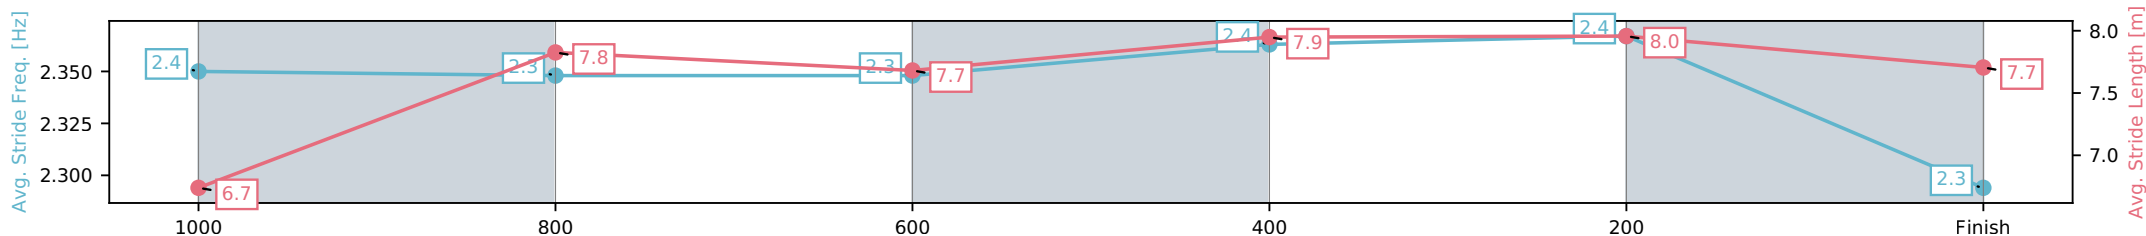

Horse/Jockey Name	Don Pedro/Sean Cormack
Finish Rank	5
Fastest Section Time (Section)	0:10.72 (600-400)
Top Speed [km/h] (Section)	68.2 (600-400)
Race State	Finished

Rockhampton QLD --Professional-2026-06-19
Race 9: TATTERSALLS SPRINT OPEN Handicap - 1200m
19 June 2026 - 3:57PM
Track Rating: Soft 5, Weather: Fine, Rail Position: +4m Entire Circuit

Section	L1200	L1000	L800	L600	L400	L200
Section Times	1:09.01 (0:13.54)	0:55.47 [4] (0:11.04)	0:44.44 [4] (0:11.27)	0:33.16 [4] (0:10.72)	0:22.44 [4] (0:10.83)	0:11.61 [4] (0:11.61)
Average Speed [km/h]	53.4	65.3	64.0	67.2	66.5	61.9
Top Speed [km/h]	66.1	66.9	65.5	68.2	67.8	64.9
Avg. Dist. to Rail [m]	1.5	0.7	0.6	1.8	3.0	4.2
Avg. Stride Freq. [Hz]	2.4	2.3	2.3	2.4	2.4	2.3
Avg. Stride Length [m]	6.7	7.8	7.7	7.9	8.0	7.7

[ ] Ranking at each section and finish
-:-:- No data available at this section
NA No data available