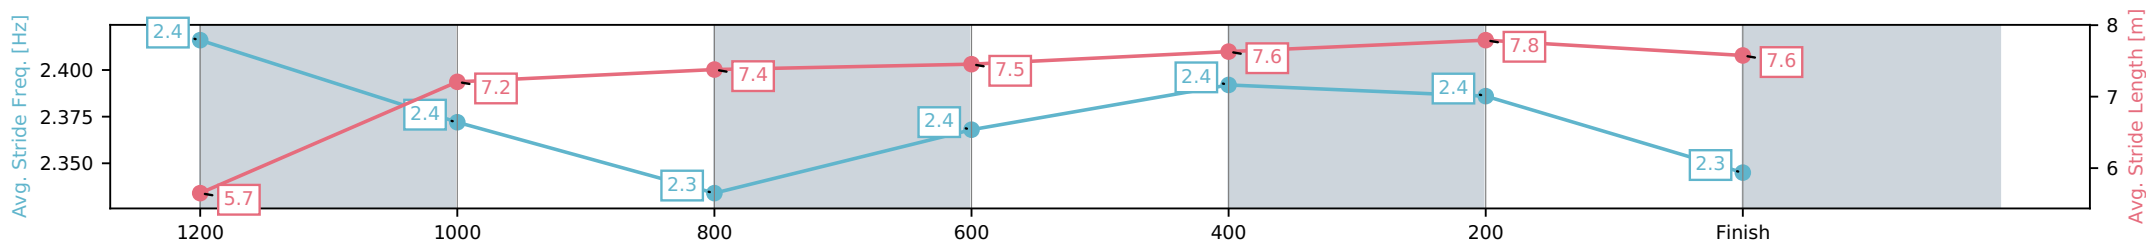

Horse/Jockey Name	Darling Clementine/Warwick Satherley
Finish Rank	6
Fastest Section Time (Section)	0:10.96 (400-200)
Top Speed [km/h] (Section)	67.4 (600-400)
Race State	Finished

Rockhampton QLD --Professional-2026-06-19

Race 8: THE PEOPLES CUP IN ROCKY 10 JULY
BENCHMARK 70 Handicap - 1300m

19 June 2026 - 3:17PM

Track Rating: Soft 5, Weather: Fine, Rail Position: +4m Entire Circuit

Section	L1300	L1200	L1000	L800	L600	L400	L200
Section Times	1:17.19 (0:08.43)	1:08.76 [6] (0:11.82)	0:56.94 [4] (0:11.84)	0:45.11 [4] (0:11.56)	0:33.54 [5] (0:11.02)	0:22.52 [6] (0:10.96)	0:11.56 [6] (0:11.56)
Average Speed [km/h]	44.6	61.1	61.1	62.8	65.4	65.6	62.4
Top Speed [km/h]	58.7	61.8	62.5	64.3	67.4	66.7	64.0
Avg. Dist. to Rail [m]	4.2	1.9	0.9	1.1	2.3	2.8	3.2
Avg. Stride Freq. [Hz]	2.4	2.4	2.3	2.4	2.4	2.4	2.3
Avg. Stride Length [m]	5.7	7.2	7.4	7.5	7.6	7.8	7.6

- [ ] Ranking at each section and finish
- -:-:- No data available at this section
- NA No data available