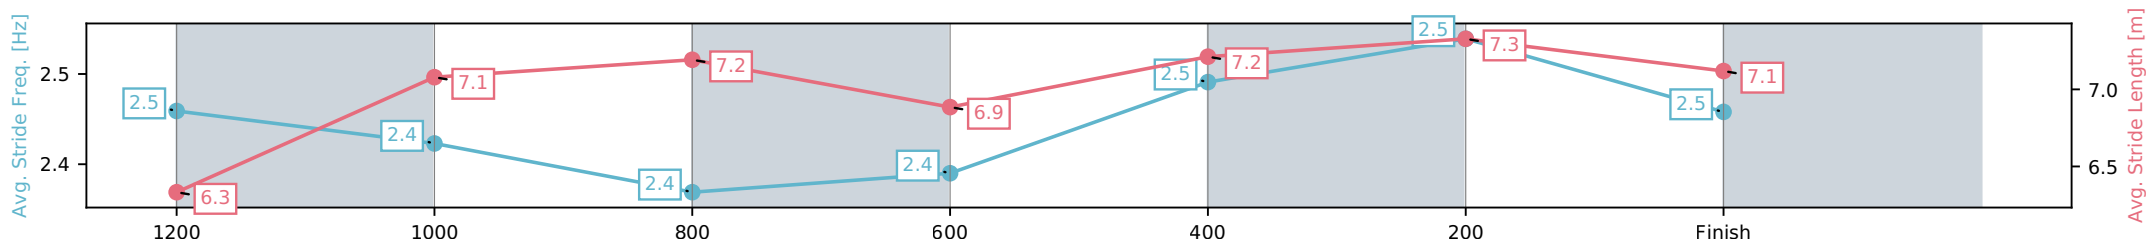

Horse/Jockey Name	Next Legacy/Warwick Satherley
Finish Rank	1
Fastest Section Time (Section)	0:10.95 (400-200)
Top Speed [km/h] (Section)	67.7 (400-200)
Race State	Finished

Rockhampton QLD --Professional-2026-06-19
Race 1: GREAT NORTHERN QTIS Three-Year-Old Handicap - 1400m
19 June 2026 - 11:15AM
Track Rating: Soft 5, Weather: Fine, Rail Position: +4m Entire Circuit

Section	L1400	L1200	L1000	L800	L600	L400	L200
Section Times	1:23.83 (0:14.13)	1:09.70 [3] (0:11.78)	0:57.93 [4] (0:11.89)	0:46.04 [3] (0:12.17)	0:33.87 [3] (0:11.12)	0:22.75 [3] (0:10.95)	0:11.80 [1] (0:11.80)
Average Speed [km/h]	51.8	61.0	59.8	58.5	64.7	65.8	60.9
Top Speed [km/h]	62.0	62.4	61.9	60.0	66.9	67.7	63.8
Avg. Dist. to Rail [m]	4.0	0.6	1.7	1.2	0.7	0.7	1.7
Avg. Stride Freq. [Hz]	2.5	2.4	2.4	2.4	2.5	2.5	2.5
Avg. Stride Length [m]	6.3	7.1	7.2	6.9	7.2	7.3	7.1

[ ] Ranking at each section and finish
-:-:- No data available at this section
NA No data available