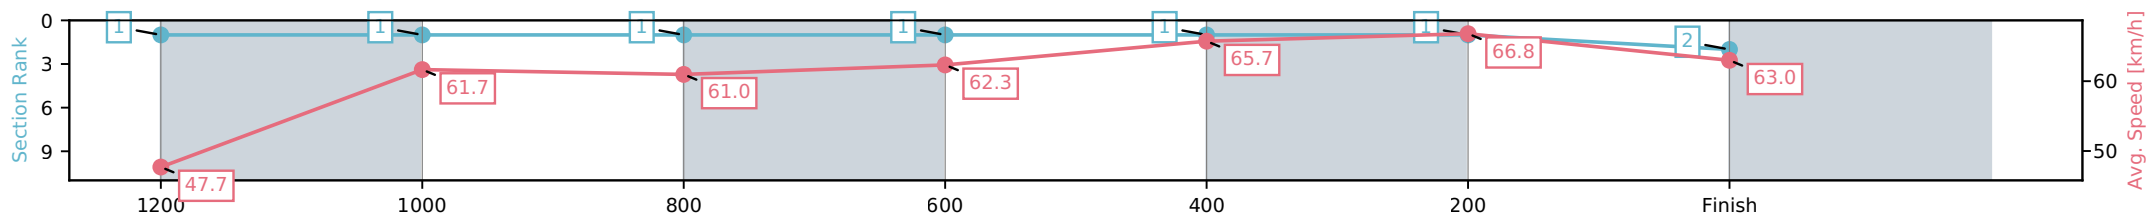

Section	L1300	L1200	L1000	L800	L600	L400	L200
Section Times	1:16.12 (0:07.86)	1:08.26 [1] (0:11.71)	0:56.55 [1] (0:11.83)	0:44.72 [1] (0:11.52)	0:33.20 [1] (0:10.97)	0:22.23 [1] (0:10.78)	0:11.45 [1] (0:11.45)
Average Speed [km/h]	47.7	61.7	61.0	62.3	65.7	66.8	63.0
Top Speed [km/h]	62.3	62.2	62.2	63.2	67.9	68.0	65.3
Avg. Dist. to Rail [m]	7.5	1.2	0.5	0.2	0.1	0.4	1.0
Avg. Stride Freq. [Hz]	2.3	2.2	2.2	2.2	2.3	2.3	2.3
Avg. Stride Length [m]	6.2	7.9	7.8	7.8	8.0	8.2	7.8