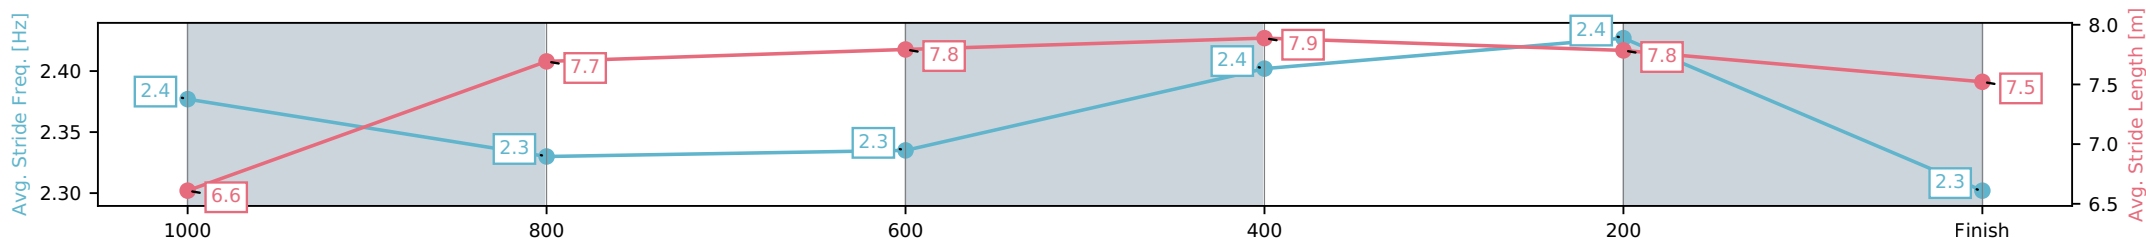

Horse/Jockey Name	Letmeletgo/Leah Martyn
Finish Rank	8
Fastest Section Time (Section)	0:10.64 (600-400)
Top Speed [km/h] (Section)	68.5 (600-400)
Race State	Finished

Rockhampton QLD --Professional-2026-06-19
Race 9: TATTERSALLS SPRINT OPEN Handicap - 1200m
19 June 2026 - 3:57PM
Track Rating: Soft 5, Weather: Fine, Rail Position: +4m Entire Circuit

Section	L1200	L1000	L800	L600	L400	L200
Section Times	1:09.77 (0:13.84)	0:55.94 [7] (0:11.33)	0:44.60 [8] (0:11.18)	0:33.42 [8] (0:10.64)	0:22.78 [7] (0:10.77)	0:12.01 [7] (0:12.01)
Average Speed [km/h]	52.3	63.7	64.8	67.7	66.8	60.0
Top Speed [km/h]	64.3	64.9	66.2	68.5	68.1	65.0
Avg. Dist. to Rail [m]	2.0	0.9	0.6	2.6	5.0	7.0
Avg. Stride Freq. [Hz]	2.4	2.3	2.3	2.4	2.4	2.3
Avg. Stride Length [m]	6.6	7.7	7.8	7.9	7.8	7.5

[ ] Ranking at each section and finish
-:-:- No data available at this section
NA No data available