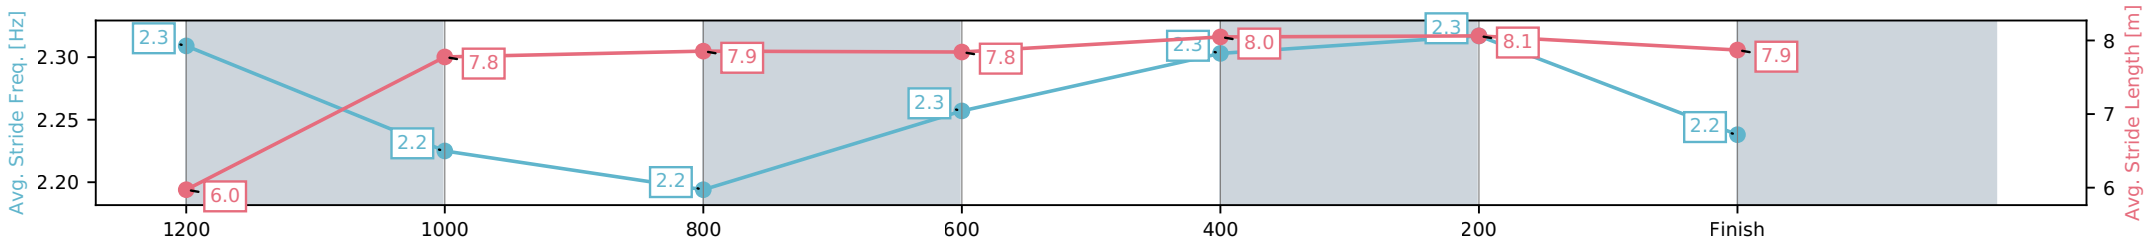

Horse/Jockey Name	Nightstick/Ryan Wiggins
Finish Rank	4
Fastest Section Time (Section)	0:10.88 (600-400)
Top Speed [km/h] (Section)	67.8 (400-200)
Race State	Finished

Rockhampton QLD --Professional-2026-06-19

Race 8: THE PEOPLES CUP IN ROCKY 10 JULY
BENCHMARK 70 Handicap - 1300m

19 June 2026 - 3:17PM

Track Rating: Soft 5, Weather: Fine, Rail Position: +4m Entire Circuit

Section	L1300	L1200	L1000	L800	L600	L400	L200
Section Times	1:16.67 (0:08.23)	1:08.44 [2] (0:11.73)	0:56.71 [2] (0:11.75)	0:44.96 [2] (0:11.46)	0:33.51 [2] (0:10.88)	0:22.63 [2] (0:10.92)	0:11.70 [3] (0:11.70)
Average Speed [km/h]	45.7	61.6	61.4	63.0	66.2	65.9	61.5
Top Speed [km/h]	61.2	62.8	62.3	64.3	67.5	67.8	64.5
Avg. Dist. to Rail [m]	5.7	2.5	0.6	0.6	1.4	2.1	2.6
Avg. Stride Freq. [Hz]	2.3	2.2	2.2	2.3	2.3	2.3	2.2
Avg. Stride Length [m]	6.0	7.8	7.9	7.8	8.0	8.1	7.9

- [ ] Ranking at each section and finish
- -:-:- No data available at this section
- NA No data available