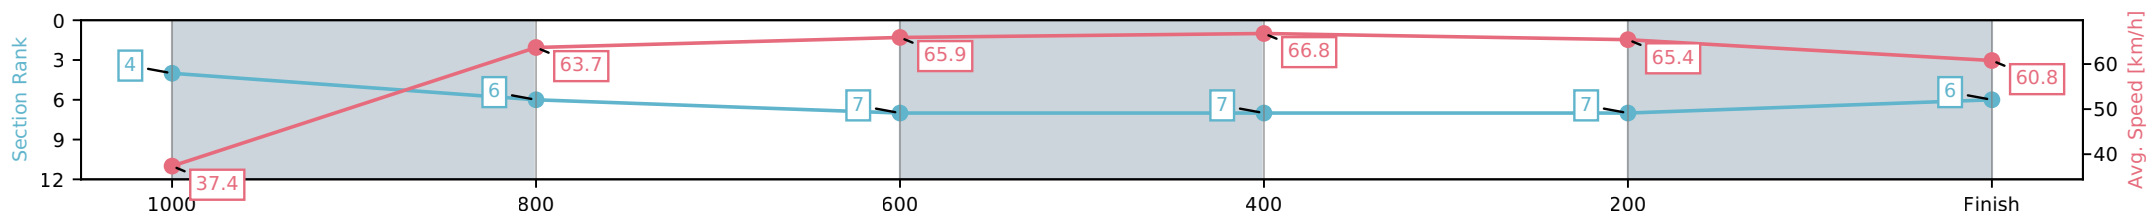

Horse/Jockey Name	August Joe/Tom Orr
Finish Rank	6
Fastest Section Time (Section)	0:10.80 (600-400)
Top Speed [km/h] (Section)	67.8 (800-600)
Race State	Finished

Rockhampton QLD --Professional-2026-06-19
Race 5: KENNAS RATINGS BAND 0 - 55 Handicap - 1050m
19 June 2026 - 1:28PM
Track Rating: Soft 5, Weather: Fine, Rail Position: +4m Entire Circuit

Section	L1050	L800	L600	L400	L200	L0
Section Times	1:00.91 (0:04.84)	0:56.07 [4] (0:11.46)	0:44.61 [6] (0:11.03)	0:33.58 [7] (0:10.80)	0:22.78 [7] (0:11.01)	0:11.77 [7] (0:11.77)
Average Speed [km/h]	37.4	63.7	65.9	66.8	65.4	60.8
Top Speed [km/h]	55.3	66.6	67.8	67.5	66.9	63.6
Avg. Dist. to Rail [m]	8.9	3.0	1.4	2.7	4.8	7.3
Avg. Stride Freq. [Hz]	2.4	2.5	2.4	2.4	2.4	2.3
Avg. Stride Length [m]	5.2	7.1	7.6	7.9	7.8	7.5

[ ] Ranking at each section and finish
-:-:- No data available at this section
NA No data available