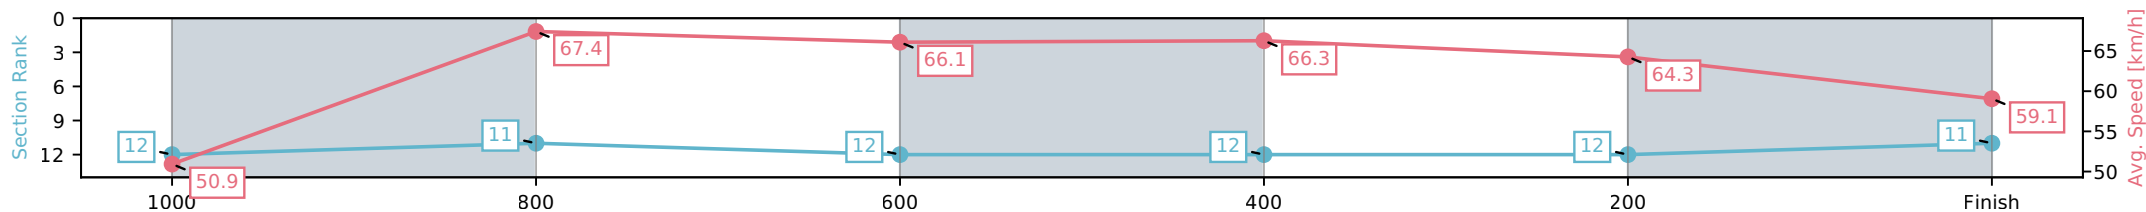

Horse/Jockey Name	Scruffy/Brandon Lerena
Finish Rank	11
Fastest Section Time (Section)	0:10.89 (600-400)
Top Speed [km/h] (Section)	68.3 (1000-800)
Race State	Finished

Rockhampton QLD --Professional-2026-06-19
Race 10: 3 WEEKS TILL TAB ROCKHAMPTON CUP
BENCHMARK 60 Handicap (QTIS bonuses applicable for
3,4&5YO's) - 1200m
19 June 2026 - 4:37PM
Track Rating: Soft 5, Weather: Fine, Rail Position: +4m Entire Circuit

Section	L1200	L1000	L800	L600	L400	L200
Section Times	1:10.69 (0:14.23)	0:56.46 [12] (0:10.94)	0:45.52 [11] (0:11.23)	0:34.29 [12] (0:10.89)	0:23.40 [12] (0:11.20)	0:12.19 [12] (0:12.19)
Average Speed [km/h]	50.9	67.4	66.1	66.3	64.3	59.1
Top Speed [km/h]	66.6	68.3	68.0	66.8	66.2	61.4
Avg. Dist. to Rail [m]	5.3	3.8	3.9	7.1	11.0	10.7
Avg. Stride Freq. [Hz]	2.4	2.6	2.6	2.5	2.5	2.4
Avg. Stride Length [m]	6.3	7.3	7.2	7.4	7.2	6.9

[ ] Ranking at each section and finish
-:-:- No data available at this section
NA No data available