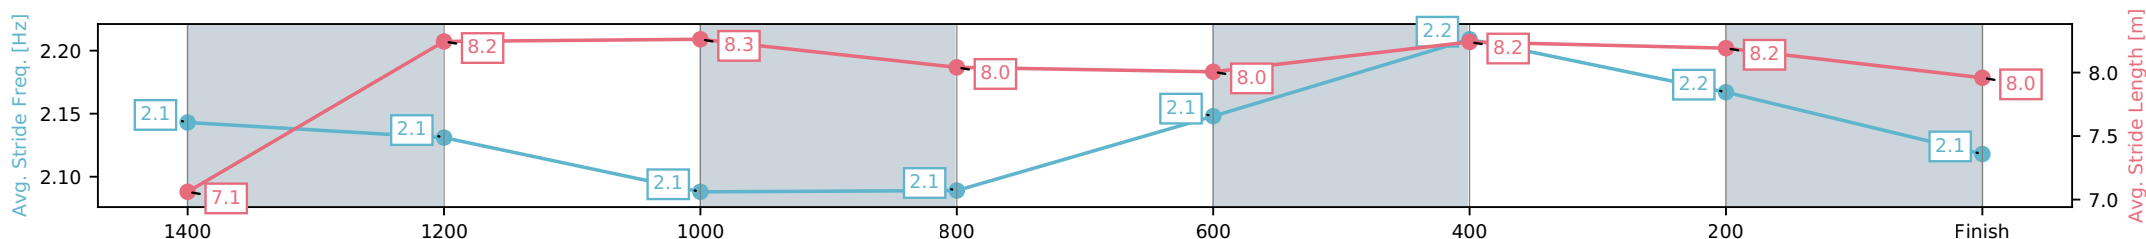

Horse/Jockey Name	The Last Saga/Amy Graham
Finish Rank	9
Fastest Section Time (Section)	0:11.10 (600-400)
Top Speed [km/h] (Section)	65.6 (600-400)
Race State	Finished

Rockhampton QLD --Professional-2026-06-19
Race 6: KORTE GROUP BENCHMARK 62 Handicap - 1600m
19 June 2026 - 2:05PM
Track Rating: Soft 5, Weather: Fine, Rail Position: +4m Entire Circuit

Section	L1600	L1400	L1200	L1000	L800	L600	L400	L200
Section Times	1:36.57 (0:14.32)	1:22.25 [8] (0:11.52)	1:10.73 [8] (0:11.93)	0:58.80 [8] (0:12.07)	0:46.73 [8] (0:11.88)	0:34.85 [7] (0:11.10)	0:23.75 [8] (0:11.52)	0:12.22 [10] (0:12.22)
Average Speed [km/h]	50.8	62.5	60.6	60.1	61.7	65.0	62.5	58.9
Top Speed [km/h]	61.7	63.6	62.7	61.0	63.2	65.6	65.2	60.9
Avg. Dist. to Rail [m]	5.2	2.8	2.3	1.8	2.0	5.1	8.3	9.1
Avg. Stride Freq. [Hz]	2.1	2.1	2.1	2.1	2.1	2.2	2.2	2.1
Avg. Stride Length [m]	7.1	8.2	8.3	8.0	8.0	8.2	8.2	8.0

[ ] Ranking at each section and finish
-:-:- No data available at this section
NA No data available