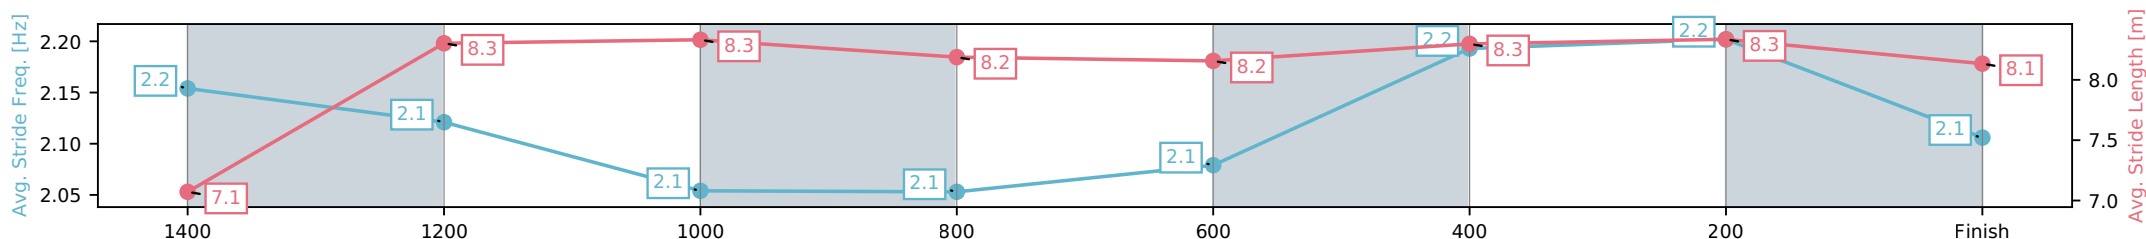

Horse/Jockey Name	Intrepid Lad/McKenzie Apel
Finish Rank	6
Fastest Section Time (Section)	0:11.06 (600-400)
Top Speed [km/h] (Section)	66.0 (1400-1200)
Race State	Finished

Rockhampton QLD --Professional-2026-06-19
Race 6: KORTE GROUP BENCHMARK 62 Handicap - 1600m
19 June 2026 - 2:05PM
Track Rating: Soft 5, Weather: Fine, Rail Position: +4m Entire Circuit

Section	L1600	L1400	L1200	L1000	L800	L600	L400	L200
Section Times	1:35.89 (0:14.24)	1:21.65 [7] (0:11.38)	1:10.27 [7] (0:11.92)	0:58.35 [7] (0:12.12)	0:46.24 [7] (0:12.07)	0:34.17 [7] (0:11.06)	0:23.10 [7] (0:11.12)	0:11.99 [6] (0:11.99)
Average Speed [km/h]	50.9	63.3	60.5	60.0	60.4	65.1	64.7	60.0
Top Speed [km/h]	62.2	66.0	62.5	61.1	62.8	65.8	65.9	63.5
Avg. Dist. to Rail [m]	1.3	1.5	2.1	1.7	1.3	2.5	3.6	4.6
Avg. Stride Freq. [Hz]	2.2	2.1	2.1	2.1	2.1	2.2	2.2	2.1
Avg. Stride Length [m]	7.1	8.3	8.3	8.2	8.2	8.3	8.3	8.1

[ ] Ranking at each section and finish
-:-:- No data available at this section
NA No data available