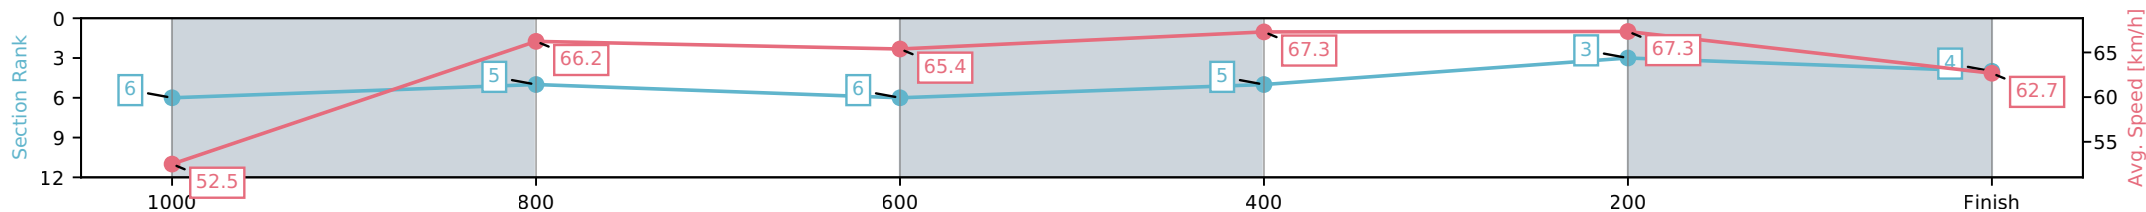

Horse/Jockey Name	Parade Ground/Warwick Satherley
Finish Rank	4
Fastest Section Time (Section)	0:10.68 (400-200)
Top Speed [km/h] (Section)	68.7 (400-200)
Race State	Finished

Rockhampton QLD --Professional-2026-06-19
Race 9: TATTERSALLS SPRINT OPEN Handicap - 1200m
19 June 2026 - 3:57PM
Track Rating: Soft 5, Weather: Fine, Rail Position: +4m Entire Circuit

Section	L1200	L1000	L800	L600	L400	L200
Section Times	1:08.97 (0:13.82)	0:55.15 [6] (0:11.04)	0:44.12 [5] (0:11.16)	0:32.96 [6] (0:10.71)	0:22.25 [5] (0:10.68)	0:11.57 [3] (0:11.57)
Average Speed [km/h]	52.5	66.2	65.4	67.3	67.3	62.7
Top Speed [km/h]	64.8	67.9	66.5	68.7	68.7	65.6
Avg. Dist. to Rail [m]	4.7	2.8	1.7	2.4	4.7	6.6
Avg. Stride Freq. [Hz]	2.3	2.4	2.4	2.4	2.4	2.4
Avg. Stride Length [m]	6.7	7.8	7.8	7.9	7.8	7.6

- [ ] Ranking at each section and finish
- -:-:- No data available at this section
- NA No data available