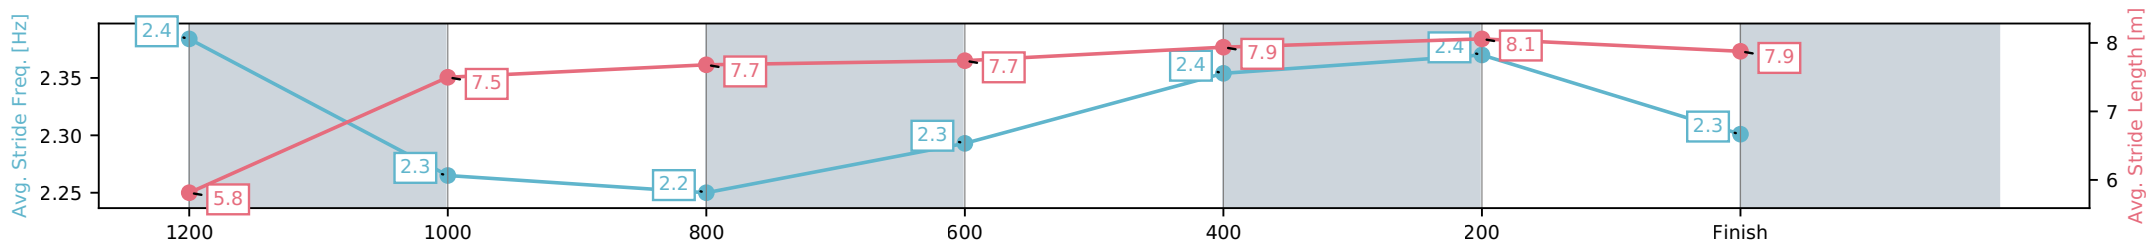

Horse/Jockey Name	Italian Riviera/Steph Tierney
Finish Rank	1
Fastest Section Time (Section)	0:10.67 (400-200)
Top Speed [km/h] (Section)	69.2 (400-200)
Race State	Finished

Rockhampton QLD --Professional-2026-06-19

Race 8: THE PEOPLES CUP IN ROCKY 10 JULY
BENCHMARK 70 Handicap - 1300m

19 June 2026 - 3:17PM

Track Rating: Soft 5, Weather: Fine, Rail Position: +4m Entire Circuit

Section	L1300	L1200	L1000	L800	L600	L400	L200
Section Times	1:16.09 (0:08.27)	1:07.82 [3] (0:11.91)	0:55.91 [3] (0:11.72)	0:44.19 [3] (0:11.44)	0:32.75 [3] (0:10.82)	0:21.93 [3] (0:10.67)	0:11.26 [2] (0:11.26)
Average Speed [km/h]	45.3	60.5	61.2	63.1	66.7	67.4	63.9
Top Speed [km/h]	59.1	61.9	62.0	63.9	68.3	69.2	65.4
Avg. Dist. to Rail [m]	1.8	0.7	0.3	0.8	2.2	3.0	3.0
Avg. Stride Freq. [Hz]	2.4	2.3	2.2	2.3	2.4	2.4	2.3
Avg. Stride Length [m]	5.8	7.5	7.7	7.7	7.9	8.1	7.9

- [ ] Ranking at each section and finish
- -:-:- No data available at this section
- NA No data available