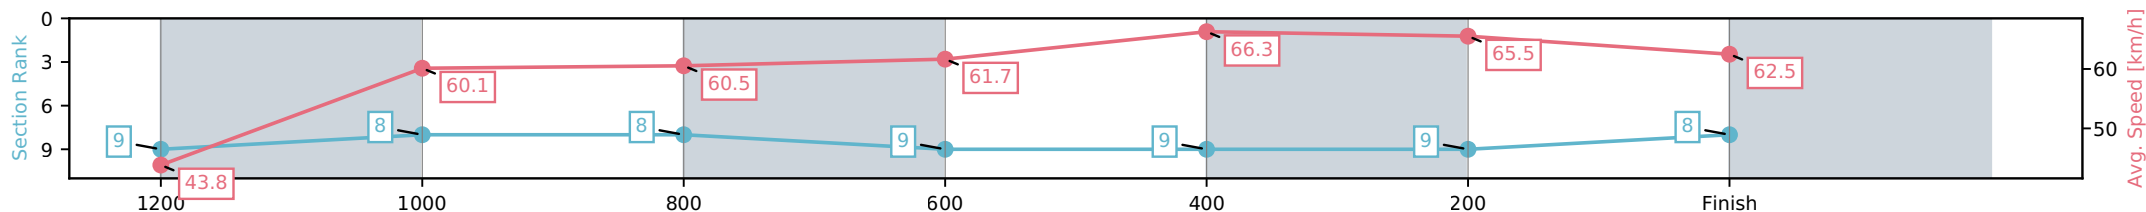

Horse/Jockey Name	Itza Charmdeel/Georgina Cartwright
Finish Rank	8
Fastest Section Time (Section)	0:10.85 (600-400)
Top Speed [km/h] (Section)	67.8 (600-400)
Race State	Finished

Rockhampton QLD --Professional-2026-06-19

Race 8: THE PEOPLES CUP IN ROCKY 10 JULY
BENCHMARK 70 Handicap - 1300m

19 June 2026 - 3:17PM

Track Rating: Soft 5, Weather: Fine, Rail Position: +4m Entire Circuit

Section	L1300	L1200	L1000	L800	L600	L400	L200
Section Times	1:17.66 (0:08.59)	1:09.07 [9] (0:11.99)	0:57.08 [8] (0:11.93)	0:45.15 [8] (0:11.75)	0:33.40 [9] (0:10.85)	0:22.54 [9] (0:10.99)	0:11.55 [9] (0:11.55)
Average Speed [km/h]	43.8	60.1	60.5	61.7	66.3	65.5	62.5
Top Speed [km/h]	58.0	61.5	61.9	63.0	67.8	66.9	66.6
Avg. Dist. to Rail [m]	2.7	1.0	0.7	0.6	0.2	0.4	1.3
Avg. Stride Freq. [Hz]	2.5	2.4	2.4	2.5	2.5	2.5	2.4
Avg. Stride Length [m]	5.5	7.0	7.0	7.0	7.3	7.4	7.3

- [ ] Ranking at each section and finish
- -:-:- No data available at this section
- NA No data available