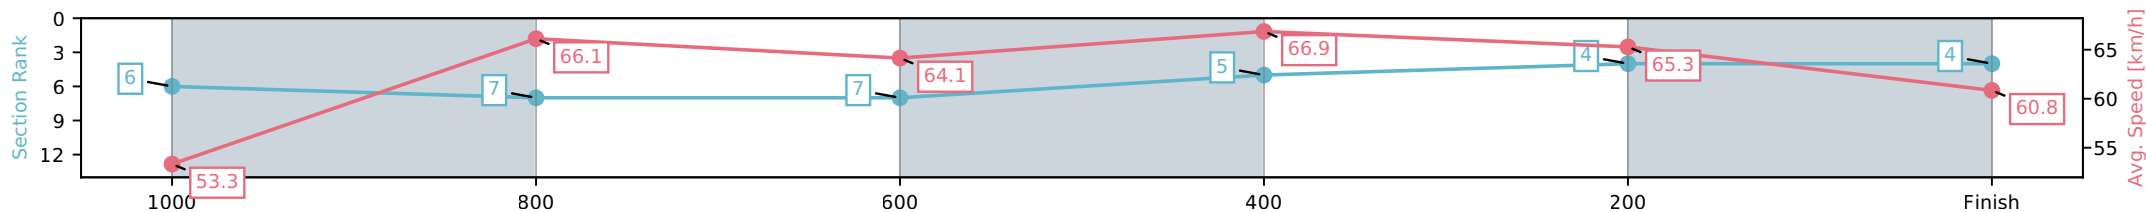

Horse/Jockey Name	El Fortress/Chris McIver
Finish Rank	4
Fastest Section Time (Section)	0:10.80 (600-400)
Top Speed [km/h] (Section)	69.0 (1200 - 1000)
Race State	Finished

Rockhampton QLD --Professional-2026-06-19
Race 10: 3 WEEKS TILL TAB ROCKHAMPTON CUP
BENCHMARK 60 Handicap (QTIS bonuses applicable for
3,4&5YO's) - 1200m
19 June 2026 - 4:37PM
Track Rating: Soft 5, Weather: Fine, Rail Position: +4m Entire Circuit

Section	L1200	L1000	L800	L600	L400	L200
Section Times	1:09.62 (0:13.60)	0:56.02 [6] (0:10.98)	0:45.04 [7] (0:11.40)	0:33.64 [7] (0:10.80)	0:22.84 [5] (0:11.03)	0:11.81 [4] (0:11.81)
Average Speed [km/h]	53.3	66.1	64.1	66.9	65.3	60.8
Top Speed [km/h]	69.0	68.7	65.8	67.6	66.2	64.5
Avg. Dist. to Rail [m]	4.4	1.3	2.3	3.0	6.1	6.2
Avg. Stride Freq. [Hz]	2.4	2.3	2.3	2.3	2.3	2.3
Avg. Stride Length [m]	6.8	8.0	7.8	8.0	7.9	7.7

[ ] Ranking at each section and finish
-:-:- No data available at this section
NA No data available