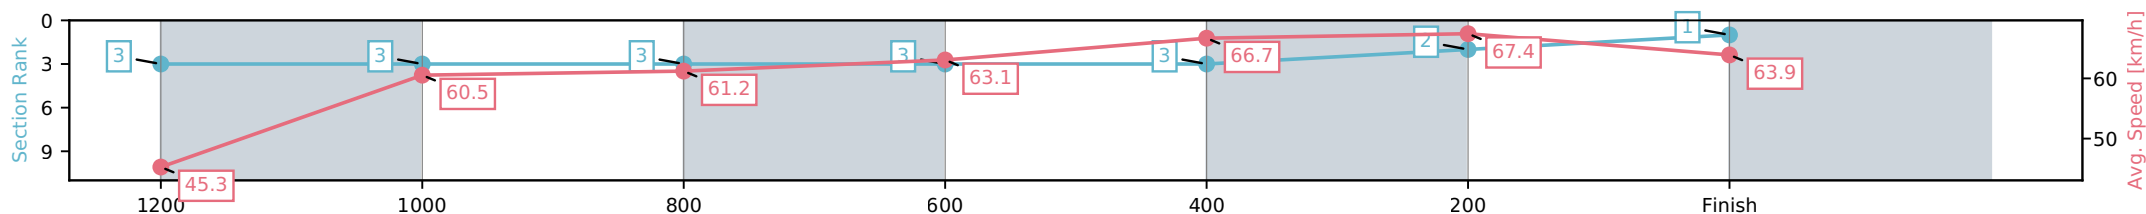

Section	L1300	L1200	L1000	L800	L600	L400	L200
Section Times	1:16.09 (0:08.27)	1:07.82 [3] (0:11.91)	0:55.91 [3] (0:11.72)	0:44.19 [3] (0:11.44)	0:32.75 [3] (0:10.82)	0:21.93 [3] (0:10.67)	0:11.26 [2] (0:11.26)
Average Speed [km/h]	45.3	60.5	61.2	63.1	66.7	67.4	63.9
Top Speed [km/h]	59.1	61.9	62.0	63.9	68.3	69.2	65.4
Avg. Dist. to Rail [m]	1.8	0.7	0.3	0.8	2.2	3.0	3.0
Avg. Stride Freq. [Hz]	2.4	2.3	2.2	2.3	2.4	2.4	2.3
Avg. Stride Length [m]	5.8	7.5	7.7	7.7	7.9	8.1	7.9