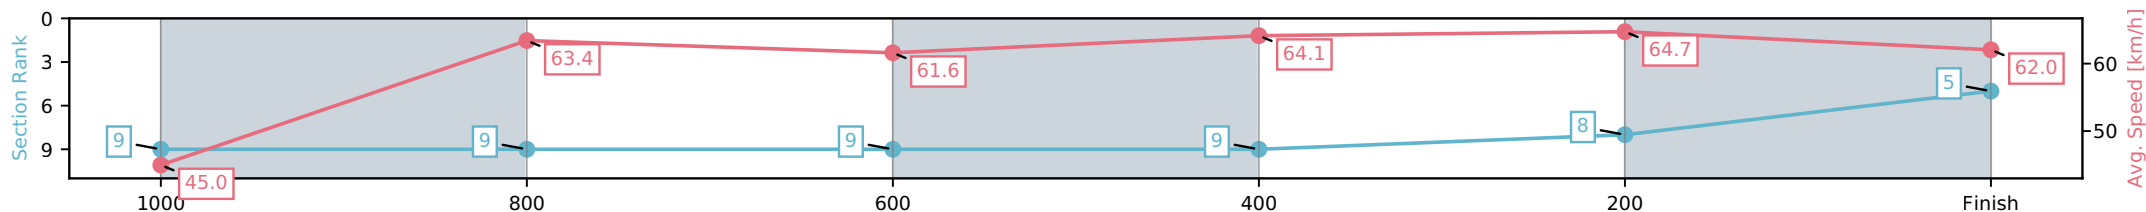

Horse/Jockey Name	Better Value/Tom Orr
Finish Rank	5
Fastest Section Time (Section)	0:08.20 (1100 - 1000)
Top Speed [km/h] (Section)	66.0 (400-200)
Race State	Finished

Rockhampton QLD --Professional-2026-06-19
Race 2: TAB QTIS Two-Year-Old Maiden Handicap - 1100m
19 June 2026 - 11:49AM
Track Rating: Soft 5, Weather: Fine, Rail Position: +4m Entire Circuit

Section	L1100	L1000	L800	L600	L400	L200
Section Times	1:05.37 (0:08.20)	0:57.17 [9] (0:11.48)	0:45.69 [9] (0:11.76)	0:33.93 [9] (0:11.23)	0:22.70 [9] (0:11.12)	0:11.57 [8] (0:11.58)
Average Speed [km/h]	45.0	63.4	61.6	64.1	64.7	62.0
Top Speed [km/h]	61.3	65.4	63.4	65.9	66.0	63.4
Avg. Dist. to Rail [m]	7.0	2.6	0.8	1.0	1.1	1.2
Avg. Stride Freq. [Hz]	2.6	2.5	2.5	2.5	2.5	2.4
Avg. Stride Length [m]	5.7	7.1	7.0	7.3	7.4	7.3

[ ] Ranking at each section and finish
-:-:- No data available at this section
NA No data available