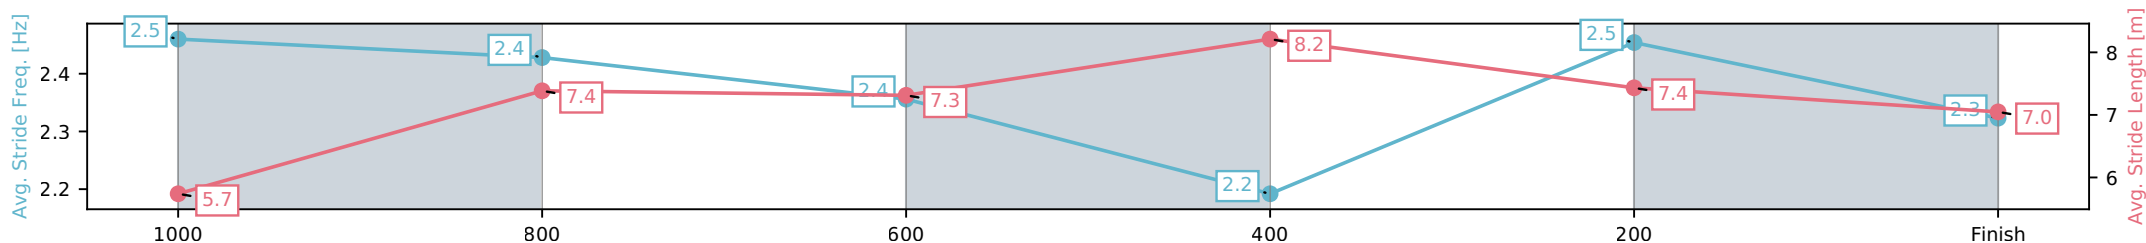

Horse/Jockey Name	Diosa Afrodita/Georgina Cartwright
Finish Rank	9
Fastest Section Time (Section)	0:08.15 (1100 - 1000)
Top Speed [km/h] (Section)	66.1 (1000-800)
Race State	Finished

Rockhampton QLD --Professional-2026-06-19
Race 2: TAB QTIS Two-Year-Old Maiden Handicap - 1100m
19 June 2026 - 11:49AM
Track Rating: Soft 5, Weather: Fine, Rail Position: +4m Entire Circuit

Section	L1100	L1000	L800	L600	L400	L200
Section Times	1:13.79 (0:08.15)	1:05.64 [8] (0:11.40)	0:54.24 [8] (0:11.68)	0:42.56 [6] (0:10.82)	0:31.74 [4] (0:11.86)	0:19.88 [9] (0:19.88)
Average Speed [km/h]	45.0	64.0	61.4	64.8	64.7	36.2
Top Speed [km/h]	62.7	66.1	62.8	65.9	66.0	61.0
Avg. Dist. to Rail [m]	2.1	1.4	2.1	2.3	3.6	6.6
Avg. Stride Freq. [Hz]	2.5	2.4	2.4	2.2	2.5	2.3
Avg. Stride Length [m]	5.7	7.4	7.3	8.2	7.4	7.0

- [ ] Ranking at each section and finish
- -:-:- No data available at this section
- NA No data available