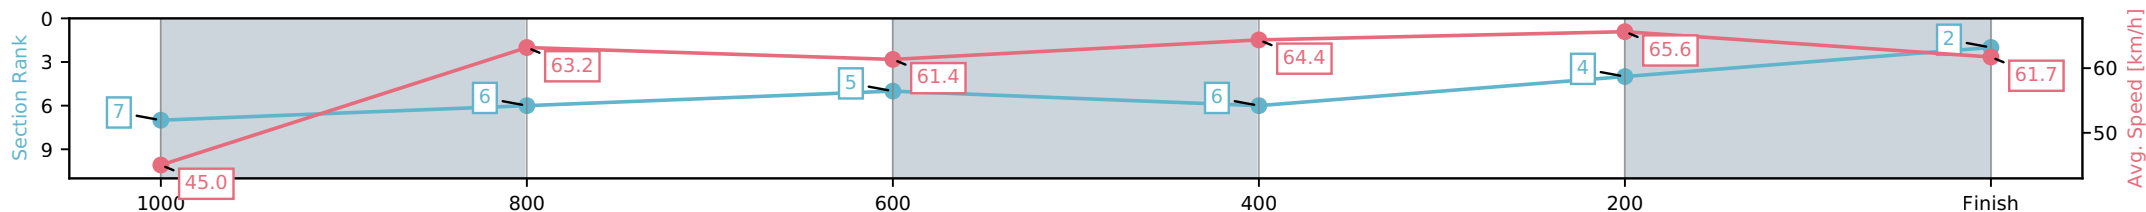

Horse/Jockey Name	Nojonkmail/Brandon Lerena
Finish Rank	2
Fastest Section Time (Section)	0:08.12 (1100 - 1000)
Top Speed [km/h] (Section)	67.0 (600-400)
Race State	Finished

Rockhampton QLD --Professional-2026-06-19
Race 2: TAB QTIS Two-Year-Old Maiden Handicap - 1100m
19 June 2026 - 11:49AM
Track Rating: Soft 5, Weather: Fine, Rail Position: +4m Entire Circuit

Section	L1100	L1000	L800	L600	L400	L200
Section Times	1:04.94 (0:08.12)	0:56.82 [7] (0:11.35)	0:45.47 [6] (0:11.68)	0:33.79 [5] (0:11.18)	0:22.61 [6] (0:10.97)	0:11.63 [4] (0:11.64)
Average Speed [km/h]	45.0	63.2	61.4	64.4	65.6	61.7
Top Speed [km/h]	62.7	64.1	62.8	67.0	66.7	64.0
Avg. Dist. to Rail [m]	0.1	0.5	0.7	0.6	1.9	5.1
Avg. Stride Freq. [Hz]	2.5	2.4	2.4	2.4	2.4	2.3
Avg. Stride Length [m]	5.7	7.3	7.3	7.6	7.8	7.7

- [ ] Ranking at each section and finish
- -:-:- No data available at this section
- NA No data available