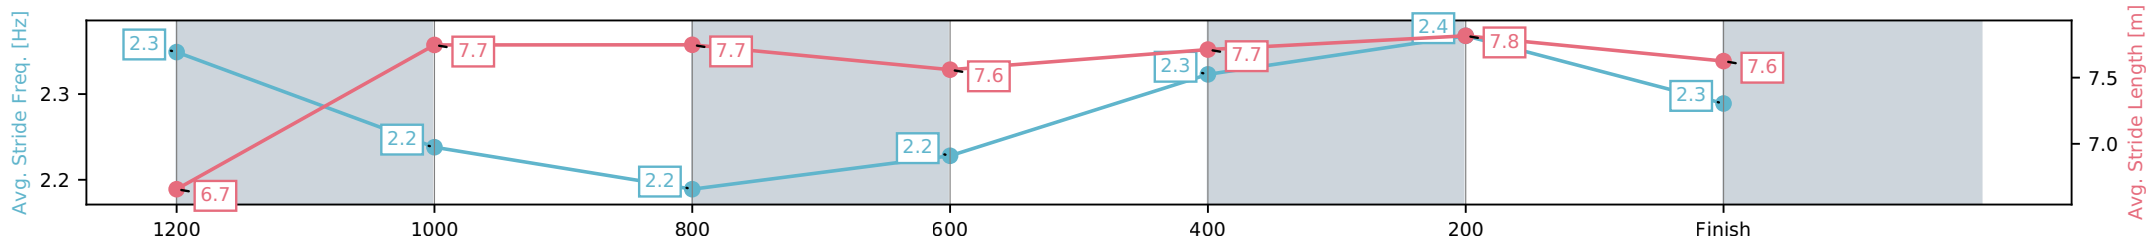

Horse/Jockey Name	Turbo Torque/Georgina Cartwright
Finish Rank	2
Fastest Section Time (Section)	0:11.03 (400-200)
Top Speed [km/h] (Section)	67.5 (600-400)
Race State	Finished

Rockhampton QLD --Professional-2026-06-19
Race 1: GREAT NORTHERN QTIS Three-Year-Old Handicap - 1400m
19 June 2026 - 11:15AM
Track Rating: Soft 5, Weather: Fine, Rail Position: +4m Entire Circuit

Section	L1400	L1200	L1000	L800	L600	L400	L200
Section Times	1:24.03 (0:14.31)	1:09.72 [6] (0:11.82)	0:57.90 [7] (0:12.09)	0:45.81 [7] (0:11.99)	0:33.82 [6] (0:11.19)	0:22.63 [5] (0:11.03)	0:11.60 [4] (0:11.60)
Average Speed [km/h]	51.2	61.0	59.6	60.1	64.3	65.2	61.2
Top Speed [km/h]	62.4	62.3	60.6	61.6	67.5	67.2	63.6
Avg. Dist. to Rail [m]	2.1	0.9	0.3	0.3	1.2	2.1	3.5
Avg. Stride Freq. [Hz]	2.3	2.2	2.2	2.2	2.3	2.4	2.3
Avg. Stride Length [m]	6.7	7.7	7.7	7.6	7.7	7.8	7.6

- [ ] Ranking at each section and finish
- -:-:- No data available at this section
- NA No data available