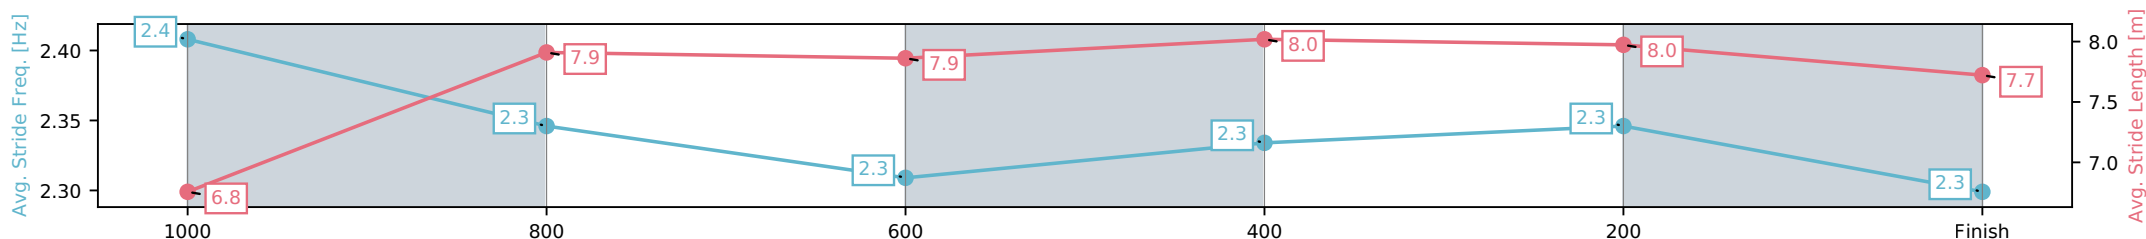

Horse/Jockey Name	Pocket Full/Steph Tierney
Finish Rank	2
Fastest Section Time (Section)	0:10.79 (600-400)
Top Speed [km/h] (Section)	68.3 (1200 - 1000)
Race State	Finished

Rockhampton QLD --Professional-2026-06-19
Race 9: TATTERSALLS SPRINT OPEN Handicap - 1200m
19 June 2026 - 3:57PM
Track Rating: Soft 5, Weather: Fine, Rail Position: +4m Entire Circuit

Section	L1200	L1000	L800	L600	L400	L200
Section Times	1:08.85 (0:13.34)	0:55.51 [2] (0:11.03)	0:44.48 [3] (0:11.24)	0:33.24 [2] (0:10.79)	0:22.45 [2] (0:10.91)	0:11.53 [2] (0:11.53)
Average Speed [km/h]	54.2	65.6	64.4	66.8	65.9	62.2
Top Speed [km/h]	68.3	66.9	65.7	67.6	68.1	64.5
Avg. Dist. to Rail [m]	2.0	1.1	0.6	1.5	2.2	2.9
Avg. Stride Freq. [Hz]	2.4	2.3	2.3	2.3	2.3	2.3
Avg. Stride Length [m]	6.8	7.9	7.9	8.0	8.0	7.7

[ ] Ranking at each section and finish
-:-:- No data available at this section
NA No data available