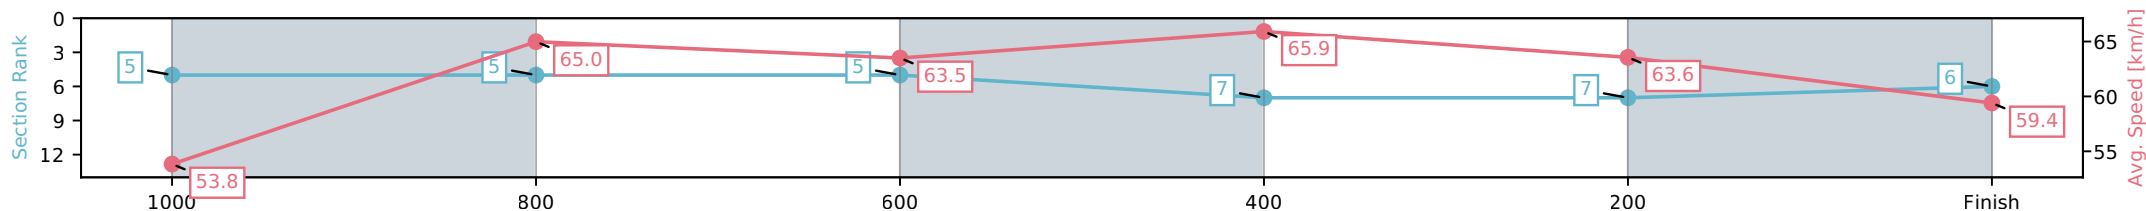

Horse/Jockey Name	Mimmy's Secret/Sophie Wilcock
Finish Rank	6
Fastest Section Time (Section)	0:10.94 (600-400)
Top Speed [km/h] (Section)	67.2 (1000-800)
Race State	Finished

Rockhampton QLD --Professional-2026-06-19
Race 10: 3 WEEKS TILL TAB ROCKHAMPTON CUP
BENCHMARK 60 Handicap (QTIS bonuses applicable for
3,4&5YO's) - 1200m
19 June 2026 - 4:37PM
Track Rating: Soft 5, Weather: Fine, Rail Position: +4m Entire Circuit

Section	L1200	L1000	L800	L600	L400	L200
Section Times	1:10.29 (0:13.41)	0:56.88 [5] (0:11.13)	0:45.75 [5] (0:11.39)	0:34.36 [5] (0:10.94)	0:23.42 [7] (0:11.34)	0:12.09 [7] (0:12.09)
Average Speed [km/h]	53.8	65.0	63.5	65.9	63.6	59.4
Top Speed [km/h]	65.7	67.2	65.3	67.0	65.7	62.1
Avg. Dist. to Rail [m]	1.9	1.1	0.7	3.3	8.3	9.1
Avg. Stride Freq. [Hz]	2.4	2.4	2.3	2.4	2.3	2.2
Avg. Stride Length [m]	6.8	7.7	7.7	7.9	7.8	7.6

- [ ] Ranking at each section and finish
- -:-:- No data available at this section
- NA No data available