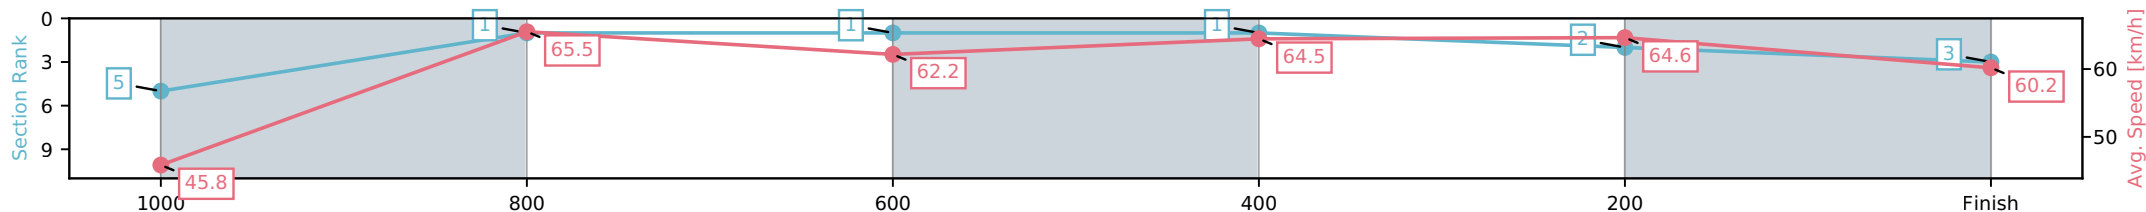

Horse/Jockey Name	Cinchicated/Steph Tierney
Finish Rank	3
Fastest Section Time (Section)	0:08.07 (1100 - 1000)
Top Speed [km/h] (Section)	67.7 (1000-800)
Race State	Finished

Rockhampton QLD --Professional-2026-06-19
Race 2: TAB QTIS Two-Year-Old Maiden Handicap - 1100m
19 June 2026 - 11:49AM
Track Rating: Soft 5, Weather: Fine, Rail Position: +4m Entire Circuit

Section	L1100	L1000	L800	L600	L400	L200
Section Times	1:04.96 (0:08.07)	0:56.89 [5] (0:11.10)	0:45.79 [1] (0:11.57)	0:34.22 [1] (0:11.19)	0:23.03 [1] (0:11.14)	0:11.89 [2] (0:11.89)
Average Speed [km/h]	45.8	65.5	62.2	64.5	64.6	60.2
Top Speed [km/h]	65.2	67.7	63.9	66.5	66.0	62.9
Avg. Dist. to Rail [m]	3.0	1.8	0.3	0.3	0.6	0.5
Avg. Stride Freq. [Hz]	2.7	2.4	2.3	2.4	2.4	2.3
Avg. Stride Length [m]	5.6	7.6	7.7	7.6	7.6	7.5

[ ] Ranking at each section and finish
-:-:- No data available at this section
NA No data available