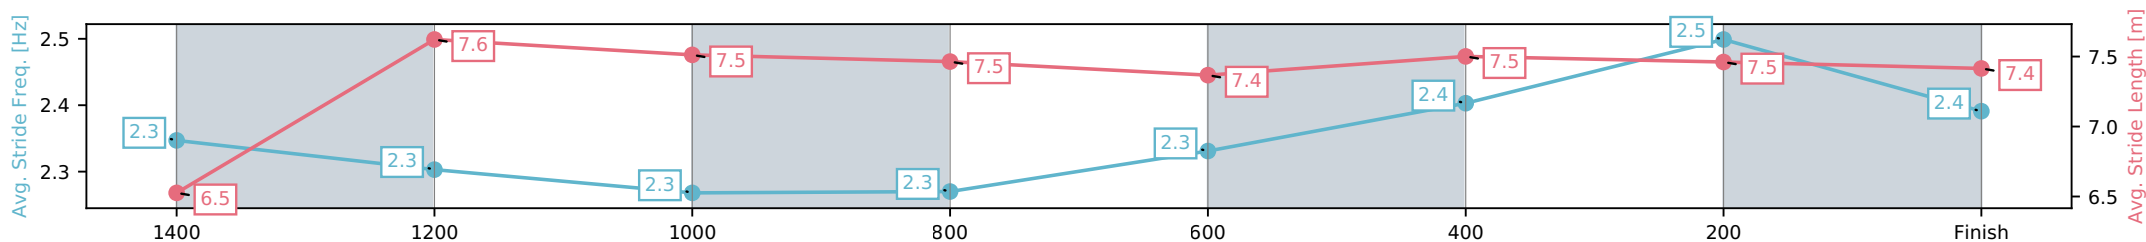

Horse/Jockey Name	Amenophis/Stacey Callow
Finish Rank	4
Fastest Section Time (Section)	0:10.92 (400-200)
Top Speed [km/h] (Section)	67.0 (600-400)
Race State	Finished

Rockhampton QLD --Professional-2026-06-19
Race 7: TATTERSALLS GOLD CUP OPEN Handicap - 1600m
19 June 2026 - 2:42PM
Track Rating: Soft 5, Weather: Fine, Rail Position: +4m Entire Circuit

Section	L1600	L1400	L1200	L1000	L800	L600	L400	L200
Section Times	1:35.27 (0:14.05)	1:21.22 [5] (0:11.58)	1:09.64 [5] (0:11.96)	0:57.68 [5] (0:12.10)	0:45.58 [5] (0:11.92)	0:33.66 [5] (0:11.12)	0:22.53 [5] (0:10.92)	0:11.62 [4] (0:11.62)
Average Speed [km/h]	51.7	62.2	60.4	60.0	61.1	64.7	66.0	61.9
Top Speed [km/h]	61.5	63.4	61.0	60.7	62.0	67.0	66.9	65.5
Avg. Dist. to Rail [m]	4.5	2.1	2.1	1.7	1.6	2.7	5.8	6.4
Avg. Stride Freq. [Hz]	2.3	2.3	2.3	2.3	2.3	2.4	2.5	2.4
Avg. Stride Length [m]	6.5	7.6	7.5	7.5	7.4	7.5	7.5	7.4

- [ ] Ranking at each section and finish
- -:-:- No data available at this section
- NA No data available