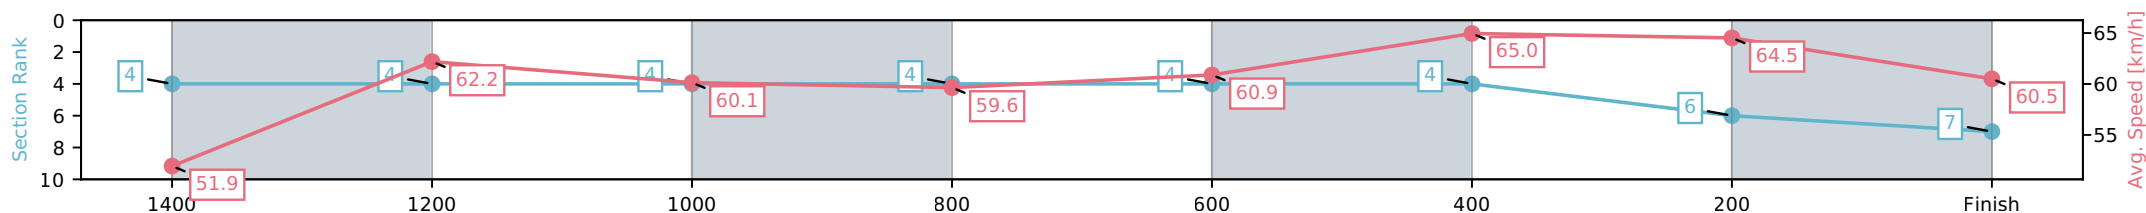

Horse/Jockey Name	Logan Street Lion/Raul Silvera Olivera
Finish Rank	7
Fastest Section Time (Section)	0:11.08 (600-400)
Top Speed [km/h] (Section)	67.3 (600-400)
Race State	Finished

Rockhampton QLD --Professional-2026-06-19
Race 7: TATTERSALLS GOLD CUP OPEN Handicap - 1600m
19 June 2026 - 2:42PM
Track Rating: Soft 5, Weather: Fine, Rail Position: +4m Entire Circuit

Section	L1600	L1400	L1200	L1000	L800	L600	L400	L200
Section Times	1:35.69 (0:13.98)	1:21.71 [4] (0:11.58)	1:10.13 [4] (0:11.98)	0:58.15 [4] (0:12.11)	0:46.04 [4] (0:11.90)	0:34.14 [4] (0:11.08)	0:23.06 [4] (0:11.17)	0:11.89 [6] (0:11.89)
Average Speed [km/h]	51.9	62.2	60.1	59.6	60.9	65.0	64.5	60.5
Top Speed [km/h]	62.5	63.5	60.9	60.7	62.0	67.3	67.3	62.7
Avg. Dist. to Rail [m]	0.9	1.0	1.1	0.8	0.7	2.3	4.5	5.3
Avg. Stride Freq. [Hz]	2.4	2.3	2.3	2.3	2.3	2.4	2.4	2.3
Avg. Stride Length [m]	6.6	7.5	7.4	7.4	7.5	7.6	7.6	7.4

[ ] Ranking at each section and finish
-:-:- No data available at this section
NA No data available