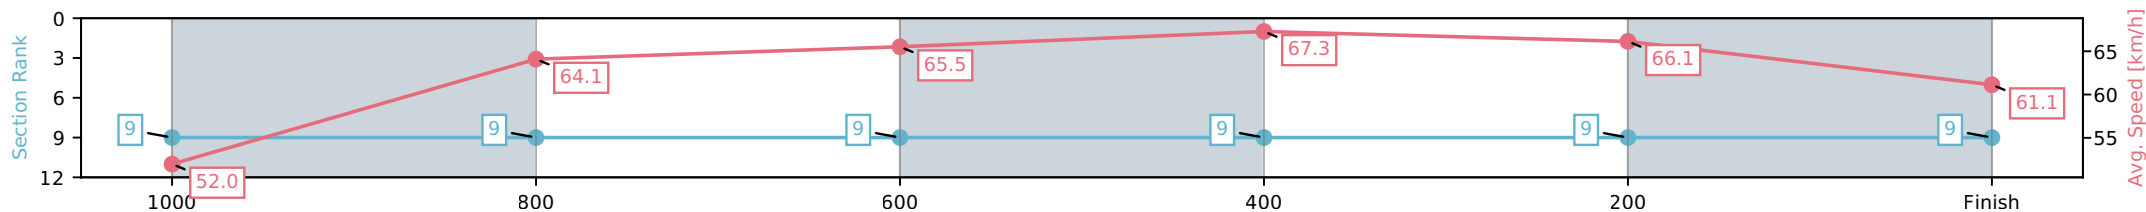

Horse/Jockey Name	Dehorned Unicorn/Nikki Olzard
Finish Rank	9
Fastest Section Time (Section)	0:10.72 (600-400)
Top Speed [km/h] (Section)	68.0 (600-400)
Race State	Finished

Rockhampton QLD --Professional-2026-06-19
Race 9: TATTERSALLS SPRINT OPEN Handicap - 1200m
19 June 2026 - 3:57PM
Track Rating: Soft 5, Weather: Fine, Rail Position: +4m Entire Circuit

Section	L1200	L1000	L800	L600	L400	L200
Section Times	1:09.83 (0:13.99)	0:55.84 [9] (0:11.33)	0:44.50 [9] (0:11.12)	0:33.39 [9] (0:10.72)	0:22.66 [9] (0:10.89)	0:11.77 [9] (0:11.77)
Average Speed [km/h]	52.0	64.1	65.5	67.3	66.1	61.1
Top Speed [km/h]	63.1	66.2	66.2	68.0	67.9	64.5
Avg. Dist. to Rail [m]	3.4	1.8	1.5	3.9	5.1	4.2
Avg. Stride Freq. [Hz]	2.3	2.3	2.4	2.4	2.4	2.3
Avg. Stride Length [m]	6.6	7.6	7.7	7.7	7.7	7.5

[ ] Ranking at each section and finish
-:-:- No data available at this section
NA No data available