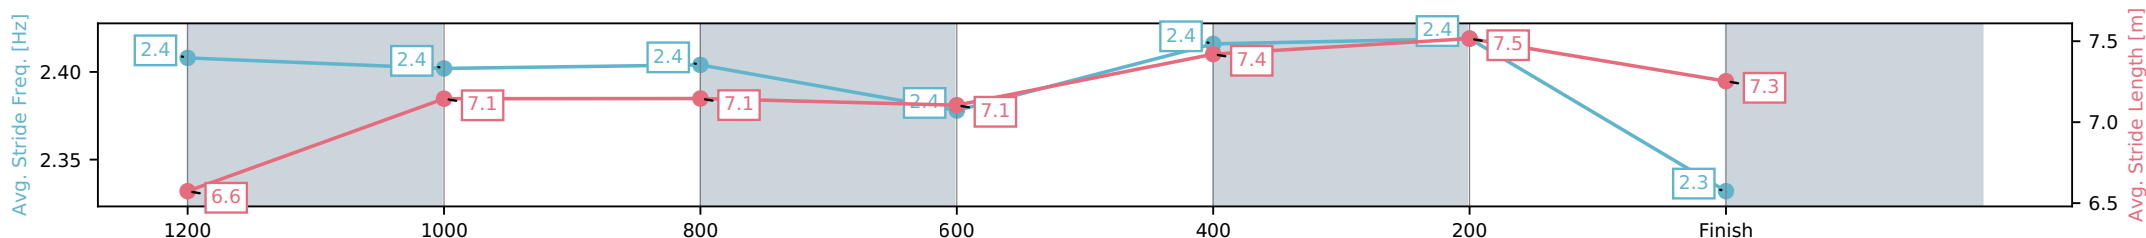

Horse/Jockey Name	Leica Flamingo/Chris McIver
Finish Rank	3
Fastest Section Time (Section)	0:11.22 (400-200)
Top Speed [km/h] (Section)	65.6 (400-200)
Race State	Finished

Rockhampton QLD --Professional-2026-06-19
Race 1: GREAT NORTHERN QTIS Three-Year-Old Handicap - 1400m
19 June 2026 - 11:15AM
Track Rating: Soft 5, Weather: Fine, Rail Position: +4m Entire Circuit

Section	L1400	L1200	L1000	L800	L600	L400	L200
Section Times	1:24.24 (0:13.81)	1:10.43 [1] (0:11.87)	0:58.56 [1] (0:11.85)	0:46.71 [2] (0:12.09)	0:34.62 [1] (0:11.22)	0:23.40 [1] (0:11.22)	0:12.18 [2] (0:12.18)
Average Speed [km/h]	52.9	60.7	60.9	59.8	64.2	64.2	58.9
Top Speed [km/h]	63.2	62.6	61.6	61.1	65.2	65.6	62.5
Avg. Dist. to Rail [m]	4.4	0.7	0.5	0.6	0.3	0.5	0.9
Avg. Stride Freq. [Hz]	2.4	2.4	2.4	2.4	2.4	2.4	2.3
Avg. Stride Length [m]	6.6	7.1	7.1	7.1	7.4	7.5	7.3

- [ ] Ranking at each section and finish
- -:-:- No data available at this section
- NA No data available