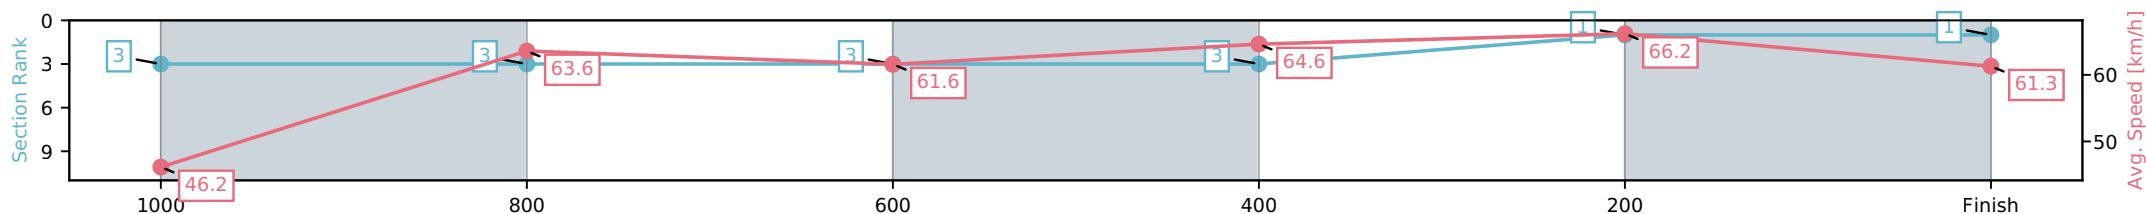

Horse/Jockey Name	Peter Profit/Jaden Lloyd
Finish Rank	1
Fastest Section Time (Section)	0:07.97 (1100 - 1000)
Top Speed [km/h] (Section)	67.1 (400-200)
Race State	Finished

Rockhampton QLD --Professional-2026-06-19
Race 2: TAB QTIS Two-Year-Old Maiden Handicap - 1100m
19 June 2026 - 11:49AM
Track Rating: Soft 5, Weather: Fine, Rail Position: +4m Entire Circuit

Section	L1100	L1000	L800	L600	L400	L200
Section Times	1:04.69 (0:07.97)	0:56.72 [3] (0:11.31)	0:45.41 [3] (0:11.62)	0:33.79 [3] (0:11.15)	0:22.64 [3] (0:10.88)	0:11.75 [1] (0:11.76)
Average Speed [km/h]	46.2	63.6	61.6	64.6	66.2	61.3
Top Speed [km/h]	63.4	65.2	62.8	66.6	67.1	64.0
Avg. Dist. to Rail [m]	1.6	0.5	0.7	1.1	2.7	1.8
Avg. Stride Freq. [Hz]	2.5	2.4	2.3	2.3	2.3	2.2
Avg. Stride Length [m]	5.8	7.5	7.5	7.7	8.0	7.9

[ ] Ranking at each section and finish
-:-:- No data available at this section
NA No data available