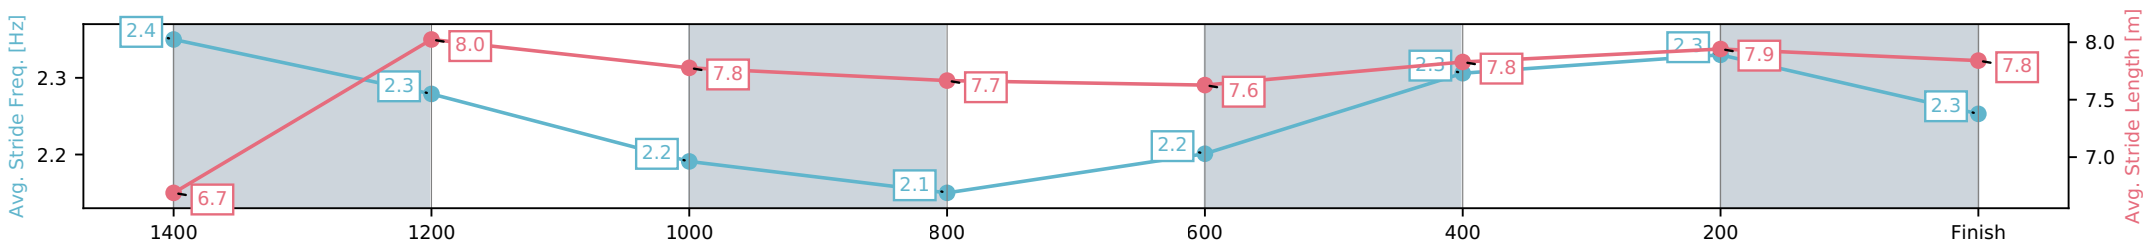

Horse/Jockey Name	Pepperdine/Leah Martyn
Finish Rank	1
Fastest Section Time (Section)	0:10.99 (400-200)
Top Speed [km/h] (Section)	66.5 (400-200)
Race State	Finished

Rockhampton QLD --Professional-2026-06-19
Race 7: TATTERSALLS GOLD CUP OPEN Handicap - 1600m
19 June 2026 - 2:42PM
Track Rating: Soft 5, Weather: Fine, Rail Position: +4m Entire Circuit

Section	L1600	L1400	L1200	L1000	L800	L600	L400	L200
Section Times	1:34.68 (0:13.55)	1:21.13 [1] (0:11.10)	1:10.03 [1] (0:12.02)	0:58.01 [1] (0:12.39)	0:45.62 [1] (0:11.90)	0:33.72 [1] (0:11.12)	0:22.60 [1] (0:10.99)	0:11.61 [1] (0:11.61)
Average Speed [km/h]	53.7	64.9	59.9	58.3	60.6	64.7	65.6	62.1
Top Speed [km/h]	65.8	65.9	62.8	58.9	63.4	66.3	66.5	64.3
Avg. Dist. to Rail [m]	6.0	1.0	1.0	0.7	0.3	0.7	0.8	1.0
Avg. Stride Freq. [Hz]	2.4	2.3	2.2	2.1	2.2	2.3	2.3	2.3
Avg. Stride Length [m]	6.7	8.0	7.8	7.7	7.6	7.8	7.9	7.8

[ ] Ranking at each section and finish
-:-:- No data available at this section
NA No data available