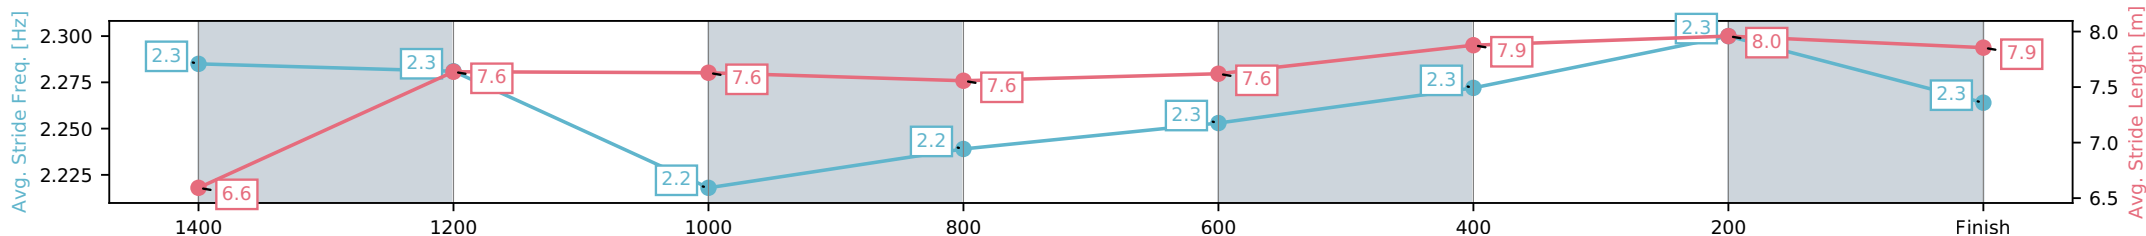

Horse/Jockey Name	Chayse 'N' Artie/Jaden Lloyd
Finish Rank	6
Fastest Section Time (Section)	0:11.08 (400-200)
Top Speed [km/h] (Section)	65.9 (600-400)
Race State	Finished

Rockhampton QLD --Professional-2026-06-19
Race 7: TATTERSALLS GOLD CUP OPEN Handicap - 1600m
19 June 2026 - 2:42PM
Track Rating: Soft 5, Weather: Fine, Rail Position: +4m Entire Circuit

Section	L1600	L1400	L1200	L1000	L800	L600	L400	L200
Section Times	1:35.61 (0:14.20)	1:21.41 [6] (0:11.64)	1:09.77 [7] (0:12.01)	0:57.76 [7] (0:12.08)	0:45.68 [7] (0:11.80)	0:33.87 [6] (0:11.26)	0:22.62 [8] (0:11.08)	0:11.54 [8] (0:11.54)
Average Speed [km/h]	51.1	61.8	60.2	60.0	61.3	64.0	65.0	62.3
Top Speed [km/h]	61.1	63.2	60.8	61.1	62.2	65.9	65.6	64.8
Avg. Dist. to Rail [m]	3.3	1.8	2.0	1.5	0.7	2.3	3.6	2.0
Avg. Stride Freq. [Hz]	2.3	2.3	2.2	2.2	2.3	2.3	2.3	2.3
Avg. Stride Length [m]	6.6	7.6	7.6	7.6	7.6	7.9	8.0	7.9

- [ ] Ranking at each section and finish
- -:-:- No data available at this section
- NA No data available