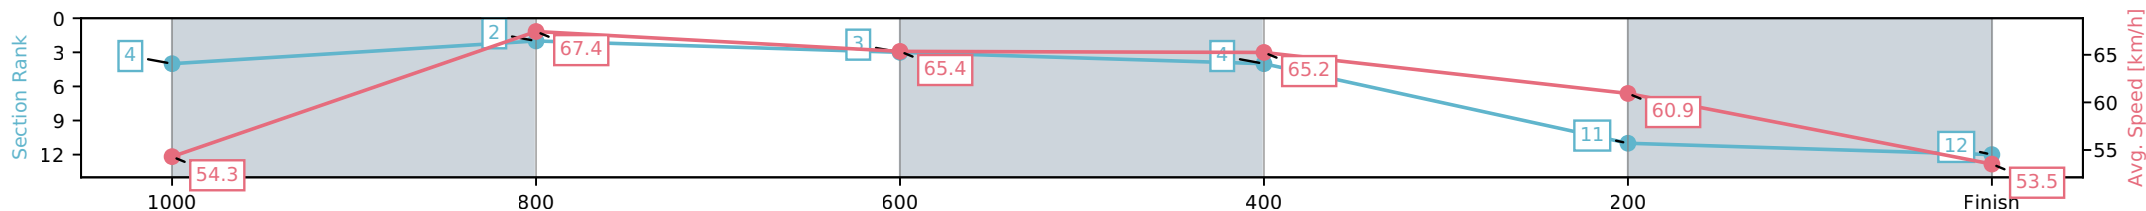

Horse/Jockey Name	Dragon's Snip/Tom Orr
Finish Rank	12
Fastest Section Time (Section)	0:10.86 (1000-800)
Top Speed [km/h] (Section)	69.2 (1000-800)
Race State	Finished

Rockhampton QLD --Professional-2026-06-19
Race 10: 3 WEEKS TILL TAB ROCKHAMPTON CUP
BENCHMARK 60 Handicap (QTIS bonuses applicable for
3,4&5YO's) - 1200m
19 June 2026 - 4:37PM
Track Rating: Soft 5, Weather: Fine, Rail Position: +4m Entire Circuit

Section	L1200	L1000	L800	L600	L400	L200
Section Times	1:11.84 (0:13.34)	0:58.50 [4] (0:10.86)	0:47.64 [2] (0:11.40)	0:36.25 [3] (0:11.06)	0:25.19 [4] (0:11.81)	0:13.38 [11] (0:13.38)
Average Speed [km/h]	54.3	67.4	65.4	65.2	60.9	53.5
Top Speed [km/h]	67.1	69.2	66.1	66.4	63.8	58.0
Avg. Dist. to Rail [m]	5.0	2.9	4.4	4.5	5.7	7.3
Avg. Stride Freq. [Hz]	2.5	2.4	2.4	2.4	2.3	2.2
Avg. Stride Length [m]	6.7	7.9	7.6	7.7	7.5	7.2

[ ] Ranking at each section and finish
-:-:- No data available at this section
NA No data available