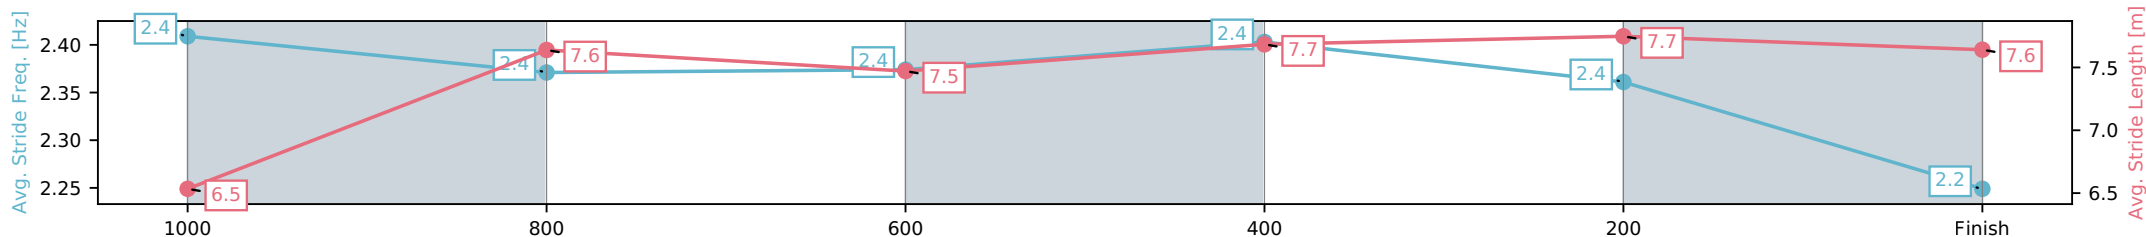

- [] Ranking at each section and finish
- :-:- No data available at this section
- NA No data available

Rockhampton QLD

Race 10: 3 WEEKS TILL TAB ROCKHAMPTON CUP BENCHMARK 60 Handicap (QTIS bonuses applicable for 3,4&5YO's) - 1200m