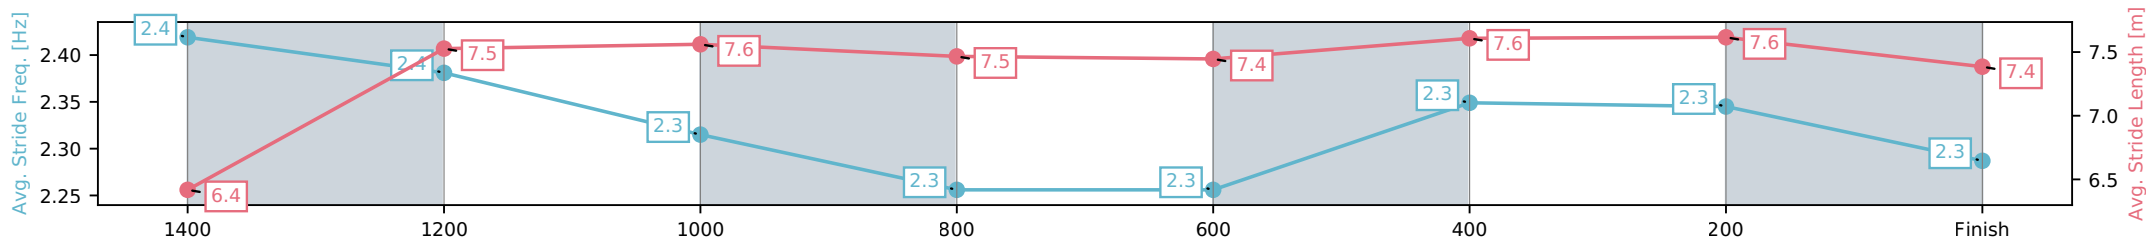

Horse/Jockey Name	Out Of Aces/Nikki Olzard
Finish Rank	5
Fastest Section Time (Section)	0:11.23 (1400-1200)
Top Speed [km/h] (Section)	65.3 (1400-1200)
Race State	Finished

Rockhampton QLD --Professional-2026-06-19
Race 6: KORTE GROUP BENCHMARK 62 Handicap - 1600m
19 June 2026 - 2:05PM
Track Rating: Soft 5, Weather: Fine, Rail Position: +4m Entire Circuit

Section	L1600	L1400	L1200	L1000	L800	L600	L400	L200
Section Times	1:35.84 (0:14.01)	1:21.83 [4] (0:11.23)	1:10.60 [4] (0:11.70)	0:58.91 [3] (0:12.02)	0:46.89 [3] (0:12.08)	0:34.81 [3] (0:11.30)	0:23.52 [3] (0:11.38)	0:12.13 [1] (0:12.13)
Average Speed [km/h]	51.8	64.1	61.6	59.7	59.8	63.8	63.2	59.3
Top Speed [km/h]	62.6	65.3	64.6	60.9	61.5	64.7	64.1	61.8
Avg. Dist. to Rail [m]	1.4	0.5	0.4	0.6	0.6	1.8	4.6	5.7
Avg. Stride Freq. [Hz]	2.4	2.4	2.3	2.3	2.3	2.3	2.3	2.3
Avg. Stride Length [m]	6.4	7.5	7.6	7.5	7.4	7.6	7.6	7.4

- [ ] Ranking at each section and finish
- -:-:- No data available at this section
- NA No data available