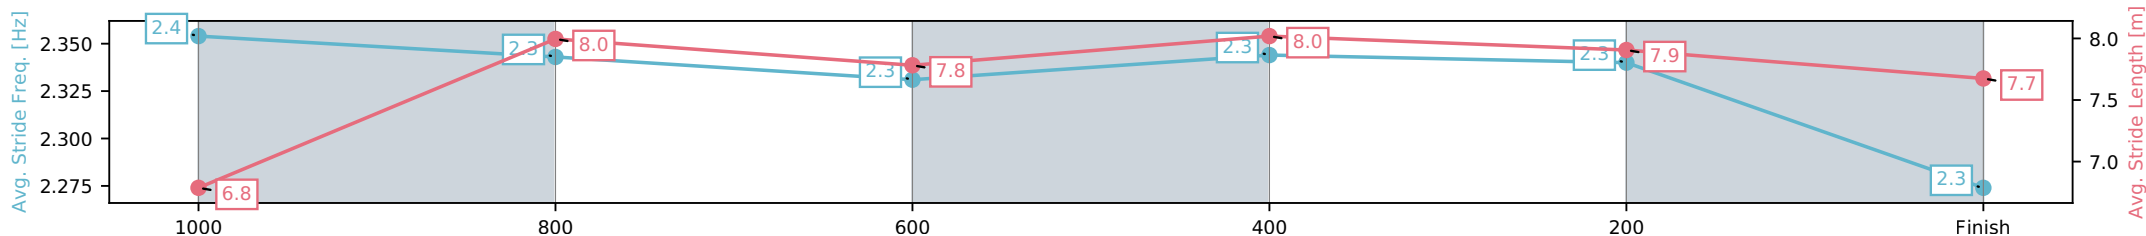

Horse/Jockey Name	El Fortress/Chris McIver
Finish Rank	4
Fastest Section Time (Section)	0:10.80 (600-400)
Top Speed [km/h] (Section)	69.0 (1200 - 1000)
Race State	Finished

Rockhampton QLD --Professional-2026-06-19
Race 10: 3 WEEKS TILL TAB ROCKHAMPTON CUP
BENCHMARK 60 Handicap (QTIS bonuses applicable for
3,4&5YO's) - 1200m
19 June 2026 - 4:37PM
Track Rating: Soft 5, Weather: Fine, Rail Position: +4m Entire Circuit

Section	L1200	L1000	L800	L600	L400	L200
Section Times	1:09.62 (0:13.60)	0:56.02 [6] (0:10.98)	0:45.04 [7] (0:11.40)	0:33.64 [7] (0:10.80)	0:22.84 [5] (0:11.03)	0:11.81 [4] (0:11.81)
Average Speed [km/h]	53.3	66.1	64.1	66.9	65.3	60.8
Top Speed [km/h]	69.0	68.7	65.8	67.6	66.2	64.5
Avg. Dist. to Rail [m]	4.4	1.3	2.3	3.0	6.1	6.2
Avg. Stride Freq. [Hz]	2.4	2.3	2.3	2.3	2.3	2.3
Avg. Stride Length [m]	6.8	8.0	7.8	8.0	7.9	7.7

[ ] Ranking at each section and finish
-:-:- No data available at this section
NA No data available