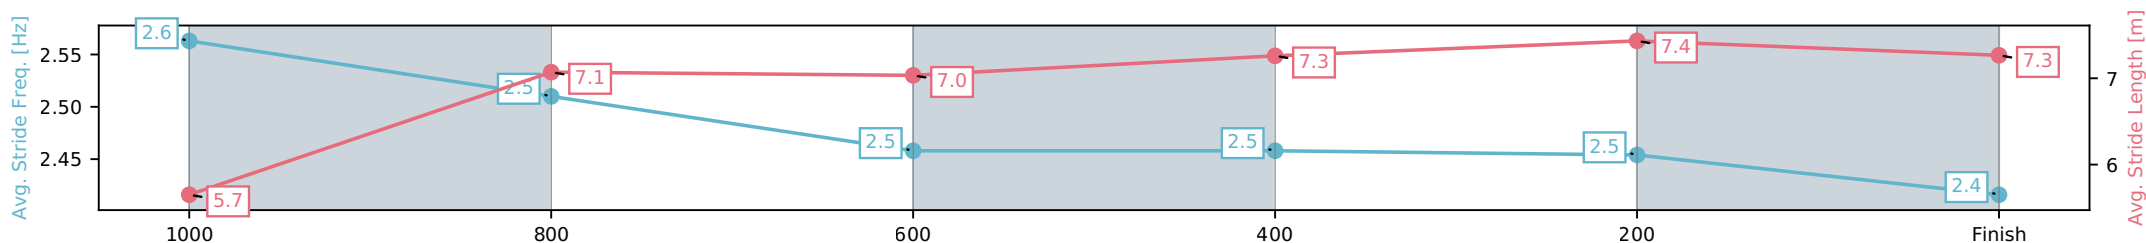

Horse/Jockey Name	Better Value/Tom Orr
Finish Rank	5
Fastest Section Time (Section)	0:08.20 (1100 - 1000)
Top Speed [km/h] (Section)	66.0 (400-200)
Race State	Finished

Rockhampton QLD --Professional-2026-06-19
Race 2: TAB QTIS Two-Year-Old Maiden Handicap - 1100m
19 June 2026 - 11:49AM
Track Rating: Soft 5, Weather: Fine, Rail Position: +4m Entire Circuit

Section	L1100	L1000	L800	L600	L400	L200
Section Times	1:05.37 (0:08.20)	0:57.17 [9] (0:11.48)	0:45.69 [9] (0:11.76)	0:33.93 [9] (0:11.23)	0:22.70 [9] (0:11.12)	0:11.57 [8] (0:11.58)
Average Speed [km/h]	45.0	63.4	61.6	64.1	64.7	62.0
Top Speed [km/h]	61.3	65.4	63.4	65.9	66.0	63.4
Avg. Dist. to Rail [m]	7.0	2.6	0.8	1.0	1.1	1.2
Avg. Stride Freq. [Hz]	2.6	2.5	2.5	2.5	2.5	2.4
Avg. Stride Length [m]	5.7	7.1	7.0	7.3	7.4	7.3

[ ] Ranking at each section and finish
-:-:- No data available at this section
NA No data available