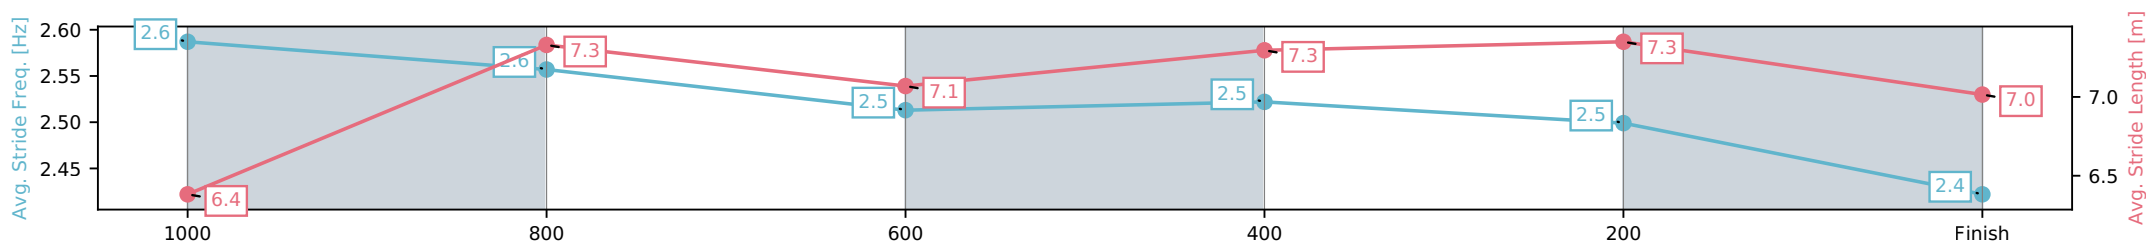

Horse/Jockey Name	Heroic Miss/Ashley Butler
Finish Rank	7
Fastest Section Time (Section)	0:10.91 (1000-800)
Top Speed [km/h] (Section)	69.5 (1000-800)
Race State	Finished

Rockhampton QLD --Professional-2026-06-19
Race 9: TATTERSALLS SPRINT OPEN Handicap - 1200m
19 June 2026 - 3:57PM
Track Rating: Soft 5, Weather: Fine, Rail Position: +4m Entire Circuit

Section	L1200	L1000	L800	L600	L400	L200
Section Times	1:09.52 (0:13.20)	0:56.32 [1] (0:10.91)	0:45.40 [1] (0:11.31)	0:34.10 [1] (0:10.91)	0:23.18 [1] (0:11.15)	0:12.03 [6] (0:12.03)
Average Speed [km/h]	55.1	66.0	63.1	65.9	64.6	59.5
Top Speed [km/h]	68.1	69.5	63.8	67.4	67.2	62.3
Avg. Dist. to Rail [m]	4.9	0.8	1.1	1.0	0.3	0.3
Avg. Stride Freq. [Hz]	2.6	2.6	2.5	2.5	2.5	2.4
Avg. Stride Length [m]	6.4	7.3	7.1	7.3	7.3	7.0

[ ] Ranking at each section and finish
-:-:- No data available at this section
NA No data available