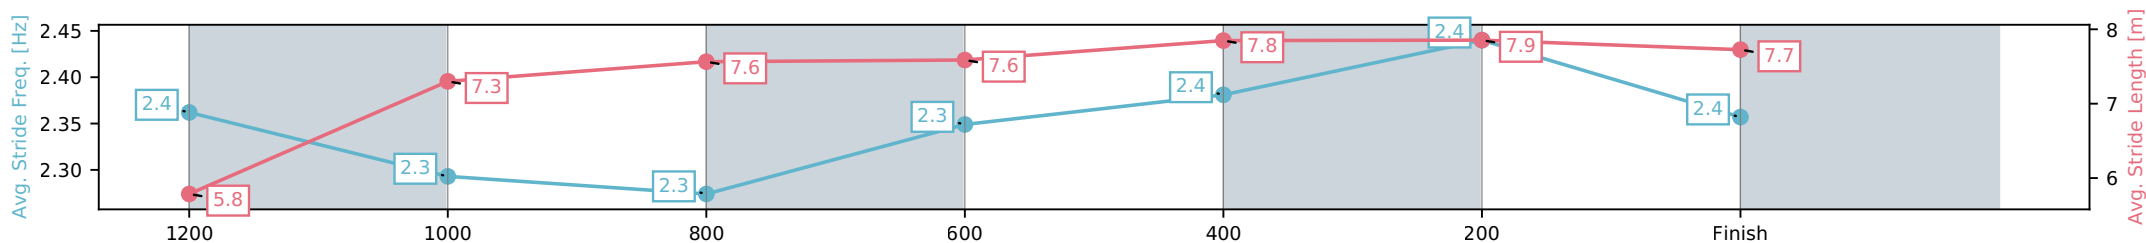

Section	L1300	L1200	L1000	L800	L600	L400	L200
Section Times	1:16.29 (0:08.32)	1:07.97 [4] (0:12.03)	0:55.94 [5] (0:11.84)	0:44.11 [5] (0:11.36)	0:32.75 [4] (0:10.80)	0:21.94 [4] (0:10.65)	0:11.30 [4] (0:11.30)
Average Speed [km/h]	45.4	59.9	61.0	63.5	66.7	67.6	63.9
Top Speed [km/h]	58.0	61.4	61.6	65.6	68.5	68.6	66.1
Avg. Dist. to Rail [m]	1.0	0.9	0.5	0.3	1.8	4.1	4.8
Avg. Stride Freq. [Hz]	2.4	2.3	2.3	2.3	2.4	2.4	2.4
Avg. Stride Length [m]	5.8	7.3	7.6	7.6	7.8	7.9	7.7