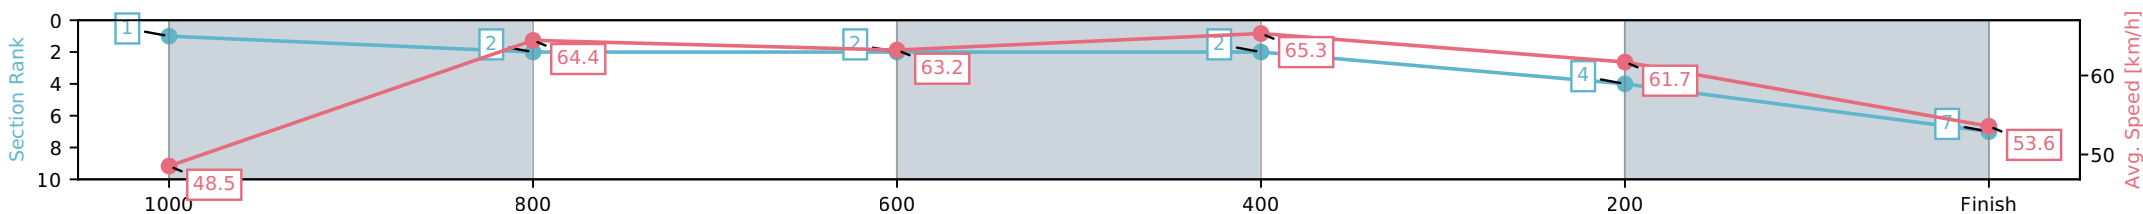

Horse/Jockey Name	Cyclone Topboy/Sean Cormack
Finish Rank	7
Fastest Section Time (Section)	0:11.02 (600-400)
Top Speed [km/h] (Section)	67.2 (600-400)
Race State	Finished

Rockhampton QLD --Professional-2026-06-19
Race 3: WELCOME GOLD CLUB MEMBERS QTIS Two-Year-Old Maiden Handicap - 1100m
19 June 2026 - 12:21PM
Track Rating: Soft 5, Weather: Fine, Rail Position: +4m Entire Circuit

Section	L1100	L1000	L800	L600	L400	L200
Section Times	1:06.02 (0:08.39)	0:57.63 [1] (0:11.16)	0:46.47 [2] (0:11.21)	0:35.26 [2] (0:11.02)	0:24.23 [2] (0:11.62)	0:12.61 [4] (0:12.61)
Average Speed [km/h]	48.5	64.4	63.2	65.3	61.7	53.6
Top Speed [km/h]	64.4	65.5	65.0	67.2	64.4	58.1
Avg. Dist. to Rail [m]	3.5	0.9	1.6	1.1	0.6	0.5
Avg. Stride Freq. [Hz]	2.5	2.5	2.4	2.4	2.4	2.2
Avg. Stride Length [m]	6.1	7.2	7.4	7.5	7.5	6.9

[ ] Ranking at each section and finish
-:-:- No data available at this section
NA No data available