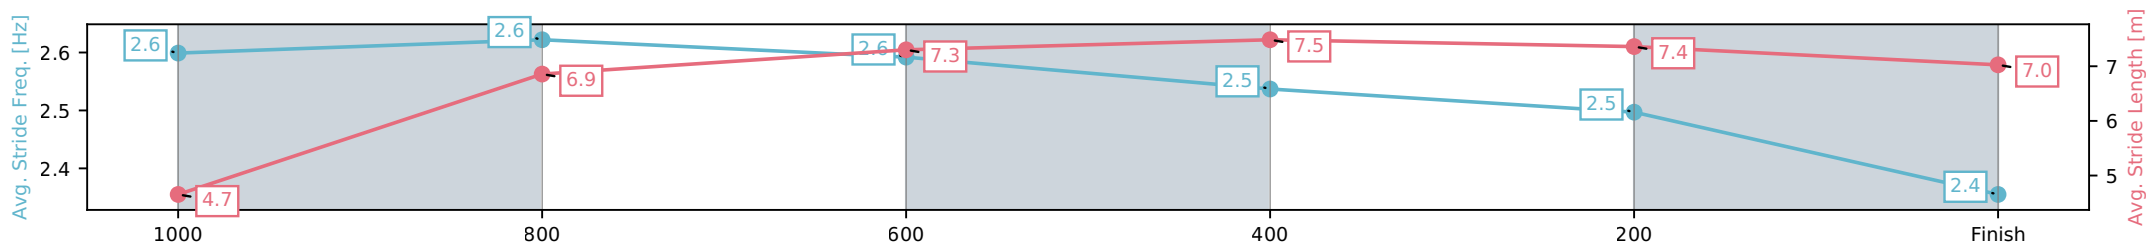

Horse/Jockey Name	Moochi Starlight/Warwick Satherley
Finish Rank	8
Fastest Section Time (Section)	0:10.66 (600-400)
Top Speed [km/h] (Section)	69.3 (1000-800)
Race State	Finished

Rockhampton QLD --Professional-2026-06-19
Race 5: KENNAS RATINGS BAND 0 - 55 Handicap - 1050m
19 June 2026 - 1:28PM
Track Rating: Soft 5, Weather: Fine, Rail Position: +4m Entire Circuit

Section	L1050	L800	L600	L400	L200	L0
Section Times	1:00.93 (0:04.78)	0:56.15 [2] (0:11.07)	0:45.07 [2] (0:10.97)	0:34.10 [2] (0:10.66)	0:23.44 [2] (0:11.11)	0:12.33 [4] (0:12.33)
Average Speed [km/h]	37.6	66.1	67.1	67.6	64.8	58.1
Top Speed [km/h]	55.5	69.3	69.1	69.1	67.2	61.9
Avg. Dist. to Rail [m]	10.3	3.8	2.9	1.7	1.2	1.8
Avg. Stride Freq. [Hz]	2.6	2.6	2.6	2.5	2.5	2.4
Avg. Stride Length [m]	4.7	6.9	7.3	7.5	7.4	7.0

- [ ] Ranking at each section and finish
- -:-:- No data available at this section
- NA No data available