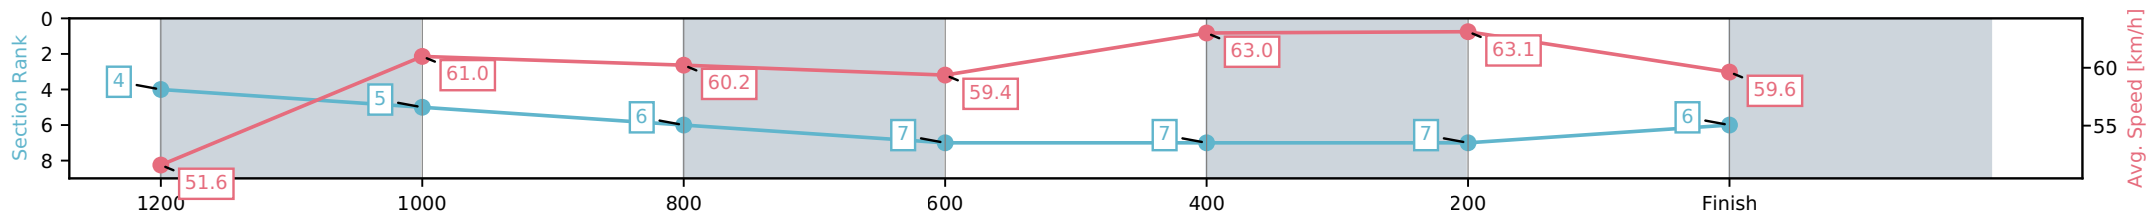

Horse/Jockey Name	Monsieur Amour/Natalea Summers
Finish Rank	6
Fastest Section Time (Section)	0:11.39 (400-200)
Top Speed [km/h] (Section)	65.3 (600-400)
Race State	Finished

Rockhampton QLD --Professional-2026-06-19
Race 1: GREAT NORTHERN QTIS Three-Year-Old Handicap - 1400m
19 June 2026 - 11:15AM
Track Rating: Soft 5, Weather: Fine, Rail Position: +4m Entire Circuit

Section	L1400	L1200	L1000	L800	L600	L400	L200
Section Times	1:25.24 (0:14.17)	1:11.07 [4] (0:11.85)	0:59.22 [5] (0:12.04)	0:47.18 [6] (0:12.29)	0:34.89 [7] (0:11.46)	0:23.43 [7] (0:11.39)	0:12.03 [7] (0:12.03)
Average Speed [km/h]	51.6	61.0	60.2	59.4	63.0	63.1	59.6
Top Speed [km/h]	62.7	62.7	62.8	60.4	65.3	64.3	62.7
Avg. Dist. to Rail [m]	3.7	2.2	1.4	1.8	2.6	3.4	2.9
Avg. Stride Freq. [Hz]	2.4	2.3	2.2	2.2	2.3	2.3	2.2
Avg. Stride Length [m]	6.6	7.5	7.6	7.4	7.7	7.8	7.6

[ ] Ranking at each section and finish
-:-:- No data available at this section
NA No data available