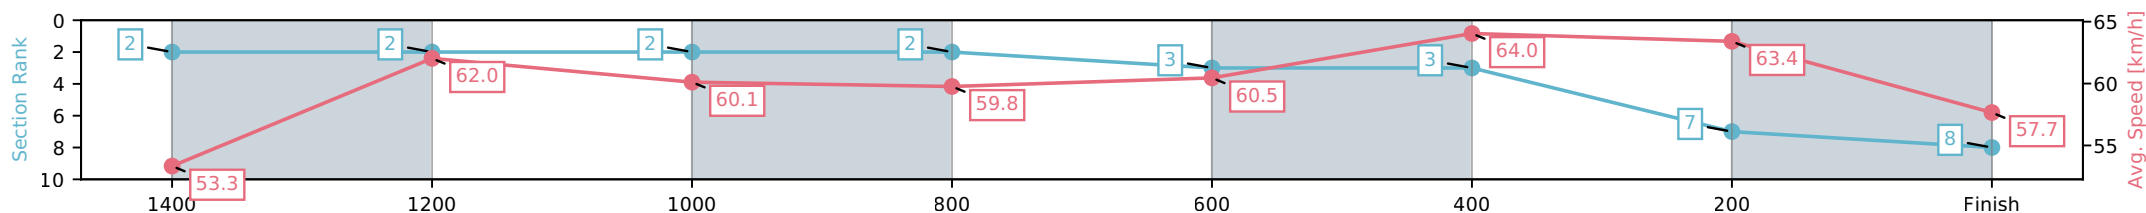

Horse/Jockey Name	Kind Wish/Warwick Satherley
Finish Rank	8
Fastest Section Time (Section)	0:11.25 (600-400)
Top Speed [km/h] (Section)	64.7 (600-400)
Race State	Finished

Rockhampton QLD --Professional-2026-06-19
Race 7: TATTERSALLS GOLD CUP OPEN Handicap - 1600m
19 June 2026 - 2:42PM
Track Rating: Soft 5, Weather: Fine, Rail Position: +4m Entire Circuit

Section	L1600	L1400	L1200	L1000	L800	L600	L400	L200
Section Times	1:36.28 (0:13.62)	1:22.66 [2] (0:11.61)	1:11.04 [2] (0:11.98)	0:59.06 [2] (0:12.08)	0:46.98 [2] (0:11.92)	0:35.05 [3] (0:11.25)	0:23.80 [3] (0:11.36)	0:12.45 [7] (0:12.45)
Average Speed [km/h]	53.3	62.0	60.1	59.8	60.5	64.0	63.4	57.7
Top Speed [km/h]	63.5	64.1	61.5	60.6	62.8	64.7	64.7	61.1
Avg. Dist. to Rail [m]	1.7	0.9	0.9	0.6	0.3	0.8	1.1	1.0
Avg. Stride Freq. [Hz]	2.6	2.5	2.5	2.4	2.5	2.5	2.5	2.4
Avg. Stride Length [m]	6.1	6.9	6.8	6.9	6.9	7.2	7.1	6.8

[ ] Ranking at each section and finish
-:-:- No data available at this section
NA No data available