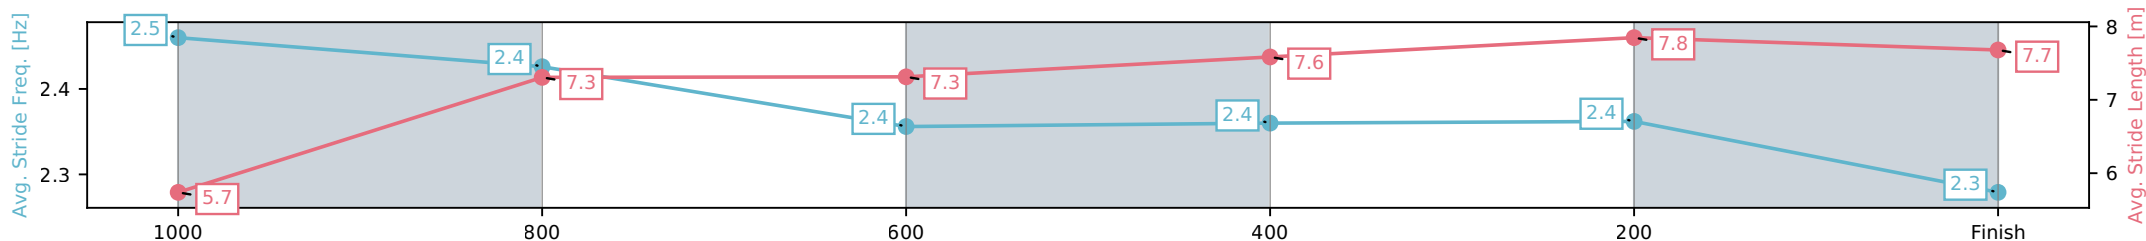

Horse/Jockey Name	Nojonkmail/Brandon Lerena
Finish Rank	2
Fastest Section Time (Section)	0:08.12 (1100 - 1000)
Top Speed [km/h] (Section)	67.0 (600-400)
Race State	Finished

Rockhampton QLD --Professional-2026-06-19
Race 2: TAB QTIS Two-Year-Old Maiden Handicap - 1100m
19 June 2026 - 11:49AM
Track Rating: Soft 5, Weather: Fine, Rail Position: +4m Entire Circuit

Section	L1100	L1000	L800	L600	L400	L200
Section Times	1:04.94 (0:08.12)	0:56.82 [7] (0:11.35)	0:45.47 [6] (0:11.68)	0:33.79 [5] (0:11.18)	0:22.61 [6] (0:10.97)	0:11.63 [4] (0:11.64)
Average Speed [km/h]	45.0	63.2	61.4	64.4	65.6	61.7
Top Speed [km/h]	62.7	64.1	62.8	67.0	66.7	64.0
Avg. Dist. to Rail [m]	0.1	0.5	0.7	0.6	1.9	5.1
Avg. Stride Freq. [Hz]	2.5	2.4	2.4	2.4	2.4	2.3
Avg. Stride Length [m]	5.7	7.3	7.3	7.6	7.8	7.7

- [ ] Ranking at each section and finish
- -:-:- No data available at this section
- NA No data available