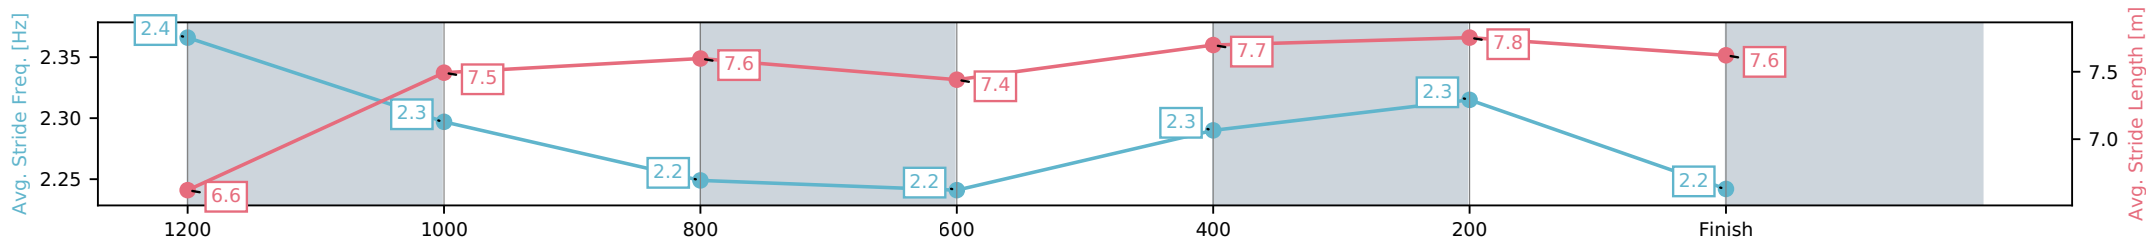

Horse/Jockey Name	Monsieur Amour/Natalea Summers
Finish Rank	6
Fastest Section Time (Section)	0:11.39 (400-200)
Top Speed [km/h] (Section)	65.3 (600-400)
Race State	Finished

Rockhampton QLD --Professional-2026-06-19
Race 1: GREAT NORTHERN QTIS Three-Year-Old Handicap - 1400m
19 June 2026 - 11:15AM
Track Rating: Soft 5, Weather: Fine, Rail Position: +4m Entire Circuit

Section	L1400	L1200	L1000	L800	L600	L400	L200
Section Times	1:25.24 (0:14.17)	1:11.07 [4] (0:11.85)	0:59.22 [5] (0:12.04)	0:47.18 [6] (0:12.29)	0:34.89 [7] (0:11.46)	0:23.43 [7] (0:11.39)	0:12.03 [7] (0:12.03)
Average Speed [km/h]	51.6	61.0	60.2	59.4	63.0	63.1	59.6
Top Speed [km/h]	62.7	62.7	62.8	60.4	65.3	64.3	62.7
Avg. Dist. to Rail [m]	3.7	2.2	1.4	1.8	2.6	3.4	2.9
Avg. Stride Freq. [Hz]	2.4	2.3	2.2	2.2	2.3	2.3	2.2
Avg. Stride Length [m]	6.6	7.5	7.6	7.4	7.7	7.8	7.6

[ ] Ranking at each section and finish
-:-:- No data available at this section
NA No data available