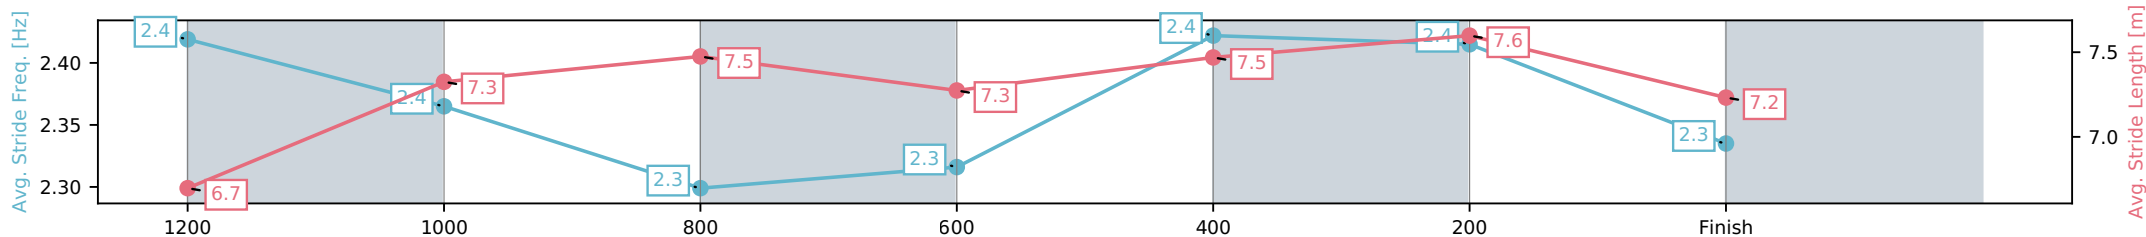

Horse/Jockey Name	Heart 'N' Power/Ron Stewart
Finish Rank	4
Fastest Section Time (Section)	0:11.12 (600-400)
Top Speed [km/h] (Section)	66.8 (600-400)
Race State	Finished

Rockhampton QLD --Professional-2026-06-19
Race 1: GREAT NORTHERN QTIS Three-Year-Old Handicap - 1400m
19 June 2026 - 11:15AM
Track Rating: Soft 5, Weather: Fine, Rail Position: +4m Entire Circuit

Section	L1400	L1200	L1000	L800	L600	L400	L200
Section Times	1:24.56 (0:14.32)	1:10.24 [7] (0:11.78)	0:58.46 [6] (0:11.95)	0:46.51 [5] (0:12.07)	0:34.44 [5] (0:11.12)	0:23.32 [4] (0:11.17)	0:12.16 [3] (0:12.16)
Average Speed [km/h]	51.2	61.1	60.3	59.9	64.8	64.5	59.1
Top Speed [km/h]	64.4	64.2	62.7	61.4	66.8	66.7	62.6
Avg. Dist. to Rail [m]	2.8	1.4	0.4	0.5	1.6	4.5	5.5
Avg. Stride Freq. [Hz]	2.4	2.4	2.3	2.3	2.4	2.4	2.3
Avg. Stride Length [m]	6.7	7.3	7.5	7.3	7.5	7.6	7.2

- [ ] Ranking at each section and finish
- -:-:- No data available at this section
- NA No data available