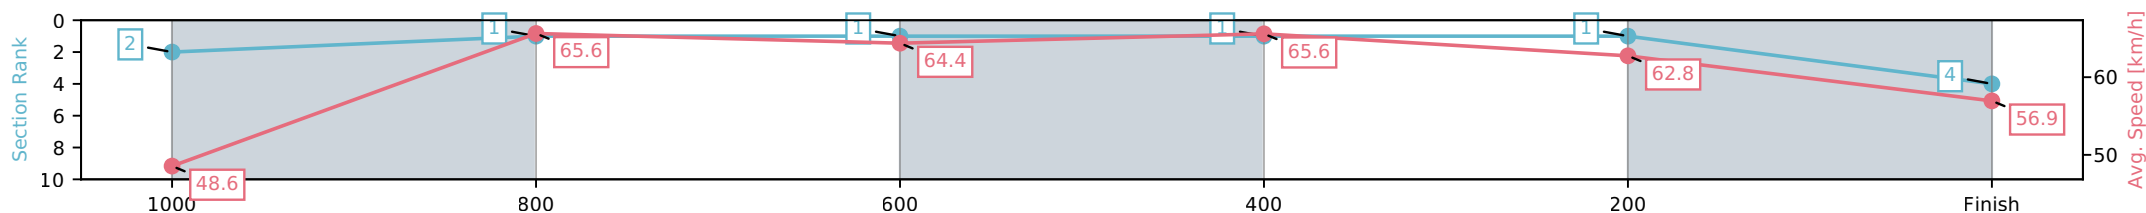

Horse/Jockey Name	Charming Seahorse/Ryan Wiggins
Finish Rank	4
Fastest Section Time (Section)	0:11.02 (600-400)
Top Speed [km/h] (Section)	66.6 (1000-800)
Race State	Finished

Rockhampton QLD --Professional-2026-06-19
Race 3: WELCOME GOLD CLUB MEMBERS QTIS Two-Year-Old Maiden Handicap - 1100m
19 June 2026 - 12:21PM
Track Rating: Soft 5, Weather: Fine, Rail Position: +4m Entire Circuit

Section	L1100	L1000	L800	L600	L400	L200
Section Times	1:05.04 (0:08.42)	0:56.62 [2] (0:11.10)	0:45.52 [1] (0:11.17)	0:34.35 [1] (0:11.02)	0:23.33 [1] (0:11.40)	0:11.93 [1] (0:11.93)
Average Speed [km/h]	48.6	65.6	64.4	65.6	62.8	56.9
Top Speed [km/h]	63.7	66.6	65.9	66.2	65.6	60.4
Avg. Dist. to Rail [m]	6.6	2.2	0.3	0.8	1.1	0.8
Avg. Stride Freq. [Hz]	2.2	2.3	2.3	2.2	2.2	2.1
Avg. Stride Length [m]	6.6	8.0	8.0	8.2	8.2	7.7

[ ] Ranking at each section and finish
-:-:- No data available at this section
NA No data available