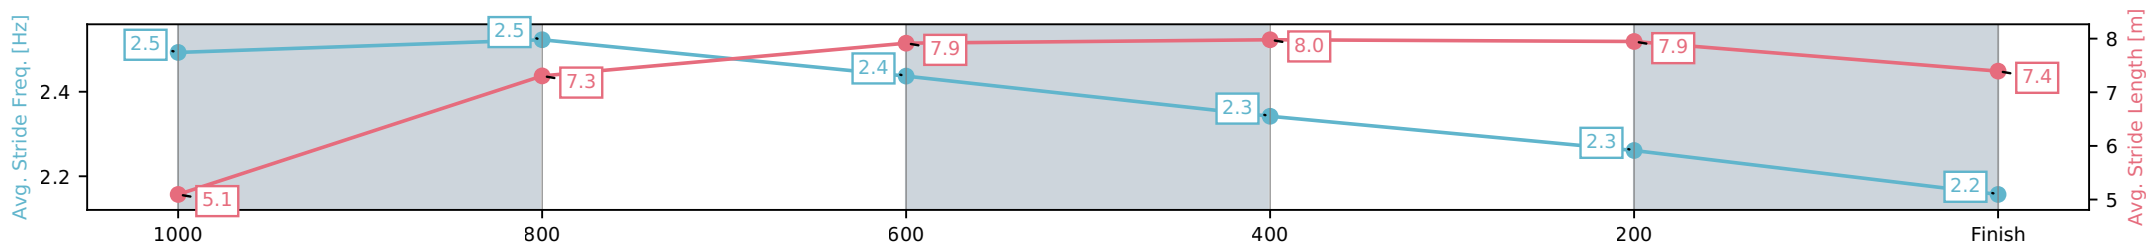

Horse/Jockey Name	Inkwell/Brandon Lerena
Finish Rank	4
Fastest Section Time (Section)	0:10.64 (800-600)
Top Speed [km/h] (Section)	70.5 (800-600)
Race State	Finished

Rockhampton QLD --Professional-2026-06-19
Race 4: GARRARDS Maiden Handicap (QTIS bonuses applicable 2&3YO's only) - 1050m

19 June 2026 - 12:54PM

Track Rating: Soft 5, Weather: Fine, Rail Position: +4m Entire Circuit

Section	L1050	L800	L600	L400	L200	L0
Section Times	1:01.42 (0:04.75)	0:56.67 [4] (0:10.80)	0:45.87 [2] (0:10.64)	0:35.23 [2] (0:10.81)	0:24.42 [2] (0:11.45)	0:12.96 [3] (0:12.96)
Average Speed [km/h]	38.1	67.6	67.9	66.5	62.9	55.5
Top Speed [km/h]	56.6	69.6	70.5	67.5	66.0	59.2
Avg. Dist. to Rail [m]	8.5	3.4	0.5	0.2	1.2	1.2
Avg. Stride Freq. [Hz]	2.5	2.5	2.4	2.3	2.3	2.2
Avg. Stride Length [m]	5.1	7.3	7.9	8.0	7.9	7.4

- [ ] Ranking at each section and finish
- -:-:- No data available at this section
- NA No data available