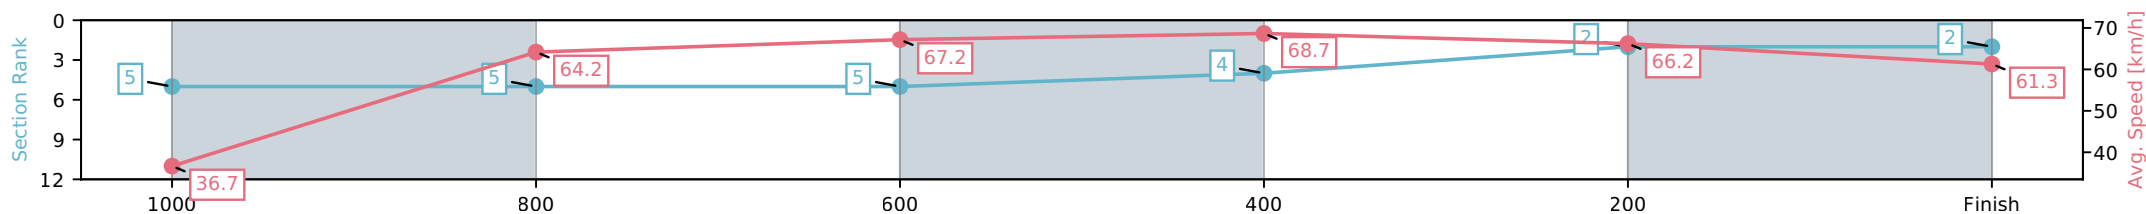

Horse/Jockey Name	Spiritof The Ocean/Steph Tierney
Finish Rank	2
Fastest Section Time (Section)	0:10.49 (600-400)
Top Speed [km/h] (Section)	69.8 (600-400)
Race State	Finished

Rockhampton QLD --Professional-2026-06-19
Race 5: KENNAS RATINGS BAND 0 - 55 Handicap - 1050m
19 June 2026 - 1:28PM
Track Rating: Soft 5, Weather: Fine, Rail Position: +4m Entire Circuit

Section	L1050	L800	L600	L400	L200	L0
Section Times	1:00.06 (0:04.89)	0:55.17 [5] (0:11.37)	0:43.80 [5] (0:10.87)	0:32.94 [5] (0:10.49)	0:22.44 [4] (0:10.88)	0:11.56 [2] (0:11.56)
Average Speed [km/h]	36.7	64.2	67.2	68.7	66.2	61.3
Top Speed [km/h]	54.9	68.2	68.7	69.8	68.4	64.4
Avg. Dist. to Rail [m]	6.5	2.8	1.8	3.0	4.9	5.7
Avg. Stride Freq. [Hz]	2.4	2.4	2.4	2.4	2.4	2.3
Avg. Stride Length [m]	4.9	7.2	7.9	7.9	7.9	7.7

- [ ] Ranking at each section and finish
- -:-:- No data available at this section
- NA No data available