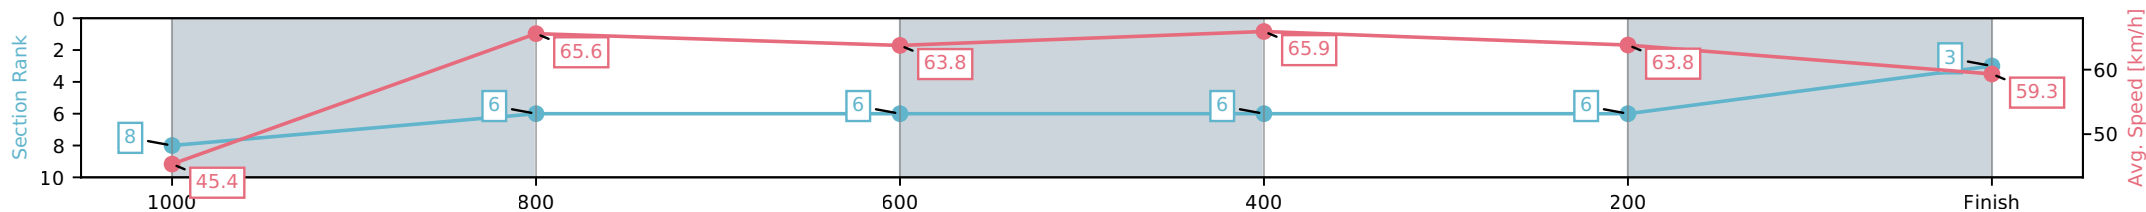

Horse/Jockey Name	Cipher Dash/Sophie Wilcock
Finish Rank	3
Fastest Section Time (Section)	0:10.93 (600-400)
Top Speed [km/h] (Section)	67.0 (1000-800)
Race State	Finished

Rockhampton QLD --Professional-2026-06-19
Race 3: WELCOME GOLD CLUB MEMBERS QTIS Two-Year-Old Maiden Handicap - 1100m
19 June 2026 - 12:21PM
Track Rating: Soft 5, Weather: Fine, Rail Position: +4m Entire Circuit

Section	L1100	L1000	L800	L600	L400	L200
Section Times	1:04.97 (0:08.93)	0:56.04 [8] (0:11.08)	0:44.97 [6] (0:11.35)	0:33.62 [6] (0:10.93)	0:22.69 [6] (0:11.25)	0:11.44 [6] (0:11.44)
Average Speed [km/h]	45.4	65.6	63.8	65.9	63.8	59.3
Top Speed [km/h]	61.3	67.0	65.0	66.7	65.6	61.8
Avg. Dist. to Rail [m]	0.5	1.1	0.6	0.3	0.5	2.0
Avg. Stride Freq. [Hz]	2.3	2.4	2.3	2.4	2.3	2.3
Avg. Stride Length [m]	6.0	7.7	7.7	7.8	7.8	7.4

[ ] Ranking at each section and finish
-:-:- No data available at this section
NA No data available