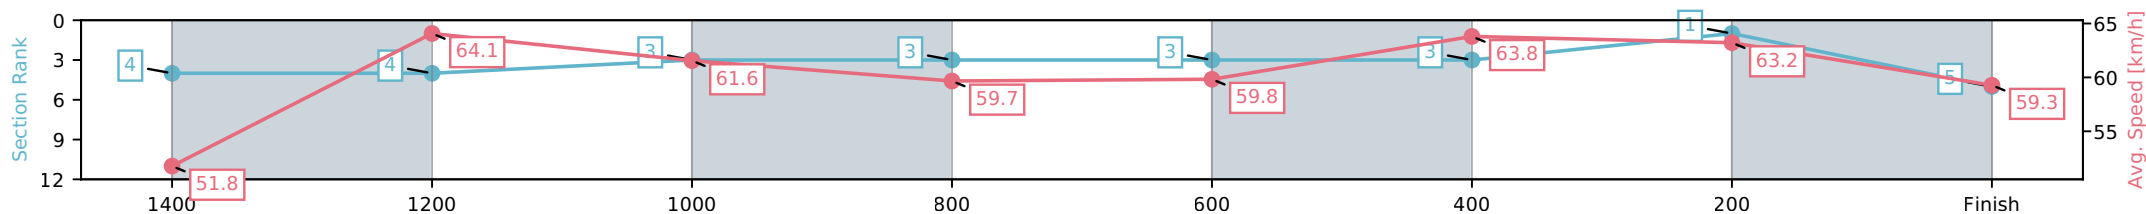

Rockhampton QLD --Professional-2026-06-19
 Race 6: KORTE GROUP BENCHMARK 62 Handicap - 1600m
 19 June 2026 - 2:05PM
 Track Rating: Soft 5, Weather: Fine, Rail Position: +4m Entire Circuit

Section	L1600	L1400	L1200	L1000	L800	L600	L400	L200
Section Times	1:35.84 (0:14.01)	1:21.83 [4] (0:11.23)	1:10.60 [4] (0:11.70)	0:58.91 [3] (0:12.02)	0:46.89 [3] (0:12.08)	0:34.81 [3] (0:11.30)	0:23.52 [3] (0:11.38)	0:12.13 [1] (0:12.13)
Average Speed [km/h]	51.8	64.1	61.6	59.7	59.8	63.8	63.2	59.3
Top Speed [km/h]	62.6	65.3	64.6	60.9	61.5	64.7	64.1	61.8
Avg. Dist. to Rail [m]	1.4	0.5	0.4	0.6	0.6	1.8	4.6	5.7
Avg. Stride Freq. [Hz]	2.4	2.4	2.3	2.3	2.3	2.3	2.3	2.3
Avg. Stride Length [m]	6.4	7.5	7.6	7.5	7.4	7.6	7.6	7.4