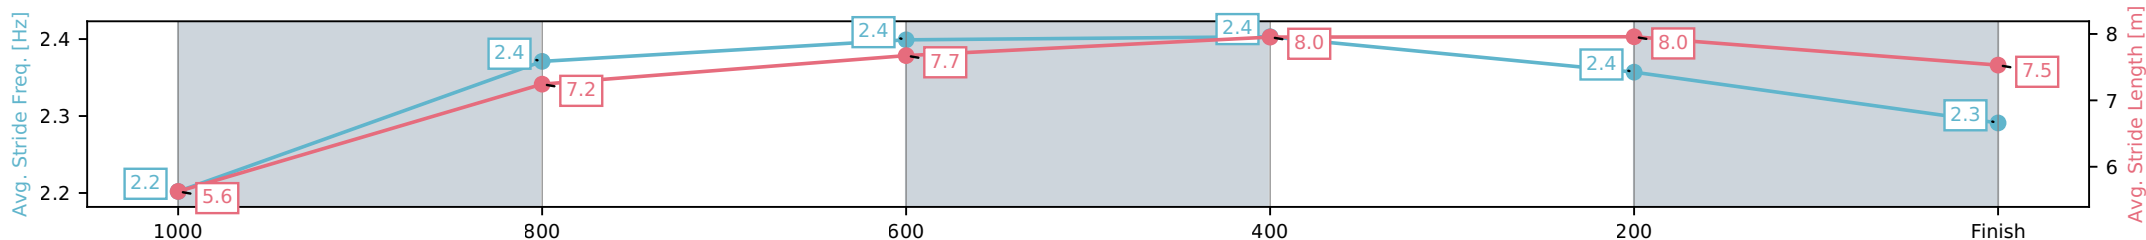

Horse/Jockey Name	Lady Consort/Georgina Cartwright
Finish Rank	5
Fastest Section Time (Section)	0:10.55 (600-400)
Top Speed [km/h] (Section)	69.3 (600-400)
Race State	Finished

Rockhampton QLD --Professional-2026-06-19
Race 5: KENNAS RATINGS BAND 0 - 55 Handicap - 1050m
19 June 2026 - 1:28PM
Track Rating: Soft 5, Weather: Fine, Rail Position: +4m Entire Circuit

Section	L1050	L800	L600	L400	L200	L0
Section Times	1:00.84 (0:05.07)	0:55.77 [9] (0:11.43)	0:44.35 [8] (0:11.12)	0:33.23 [9] (0:10.55)	0:22.68 [8] (0:10.88)	0:11.80 [6] (0:11.80)
Average Speed [km/h]	35.4	63.1	65.5	68.4	66.2	60.6
Top Speed [km/h]	53.7	66.6	67.5	69.3	68.2	63.9
Avg. Dist. to Rail [m]	6.2	1.2	1.6	1.3	1.1	3.1
Avg. Stride Freq. [Hz]	2.2	2.4	2.4	2.4	2.4	2.3
Avg. Stride Length [m]	5.6	7.2	7.7	8.0	8.0	7.5

[ ] Ranking at each section and finish
-:-:- No data available at this section
NA No data available