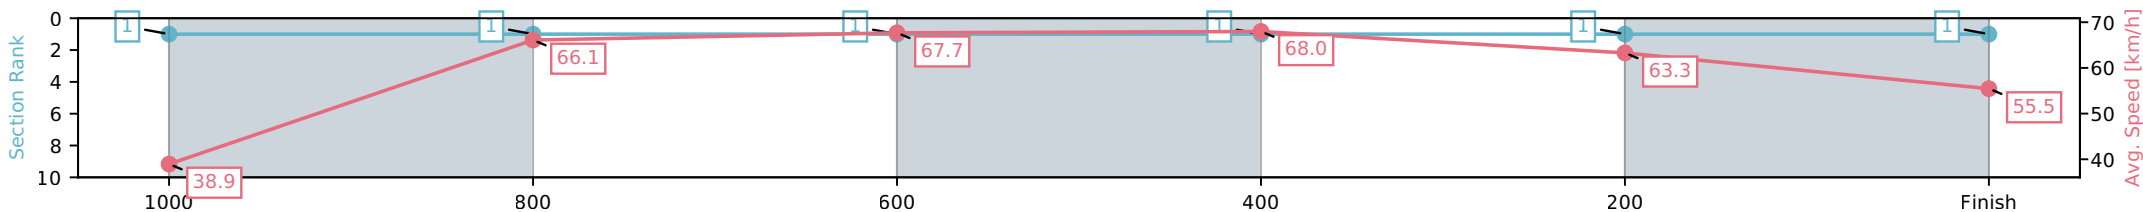

Horse/Jockey Name	Astilla/Amy Graham
Finish Rank	1
Fastest Section Time (Section)	0:10.60 (600-400)
Top Speed [km/h] (Section)	69.7 (600-400)
Race State	Finished

Rockhampton QLD --Professional-2026-06-19
Race 4: GARRARDS Maiden Handicap (QTIS bonuses applicable 2&3YO's only) - 1050m

19 June 2026 - 12:54PM

Track Rating: Soft 5, Weather: Fine, Rail Position: +4m Entire Circuit

Section	L1050	L800	L600	L400	L200	L0
Section Times	1:01.08 (0:04.58)	0:56.50 [1] (0:10.92)	0:45.58 [1] (0:10.63)	0:34.95 [1] (0:10.60)	0:24.35 [1] (0:11.37)	0:12.98 [1] (0:12.98)
Average Speed [km/h]	38.9	66.1	67.7	68.0	63.3	55.5
Top Speed [km/h]	56.5	68.4	68.8	69.7	66.6	59.9
Avg. Dist. to Rail [m]	2.4	0.5	0.2	0.3	0.6	0.7
Avg. Stride Freq. [Hz]	2.6	2.7	2.7	2.7	2.5	2.4
Avg. Stride Length [m]	4.6	6.6	7.0	7.2	7.1	6.7

[ ] Ranking at each section and finish
-:-:- No data available at this section
NA No data available