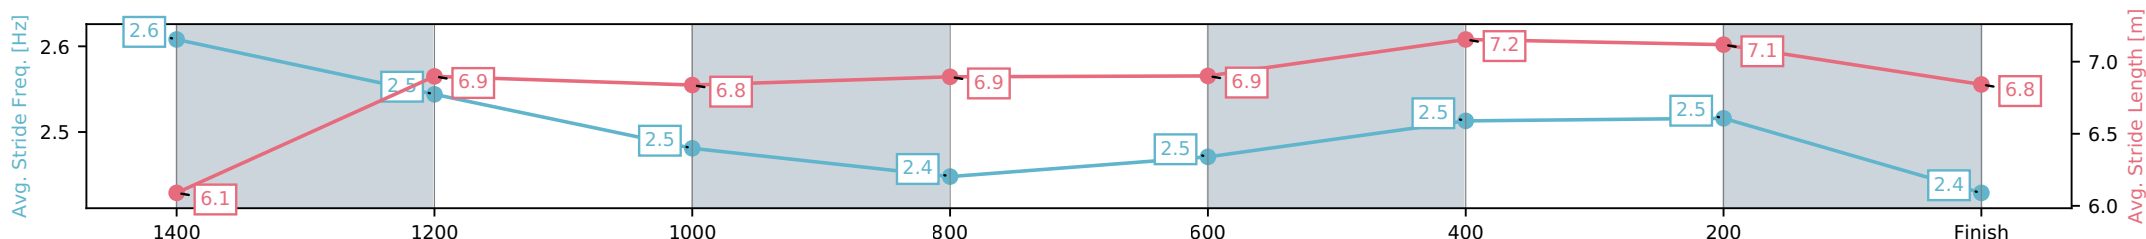

Horse/Jockey Name	Kind Wish/Warwick Satherley
Finish Rank	8
Fastest Section Time (Section)	0:11.25 (600-400)
Top Speed [km/h] (Section)	64.7 (600-400)
Race State	Finished

Rockhampton QLD --Professional-2026-06-19
Race 7: TATTERSALLS GOLD CUP OPEN Handicap - 1600m
19 June 2026 - 2:42PM
Track Rating: Soft 5, Weather: Fine, Rail Position: +4m Entire Circuit

Section	L1600	L1400	L1200	L1000	L800	L600	L400	L200
Section Times	1:36.28 (0:13.62)	1:22.66 [2] (0:11.61)	1:11.04 [2] (0:11.98)	0:59.06 [2] (0:12.08)	0:46.98 [2] (0:11.92)	0:35.05 [3] (0:11.25)	0:23.80 [3] (0:11.36)	0:12.45 [7] (0:12.45)
Average Speed [km/h]	53.3	62.0	60.1	59.8	60.5	64.0	63.4	57.7
Top Speed [km/h]	63.5	64.1	61.5	60.6	62.8	64.7	64.7	61.1
Avg. Dist. to Rail [m]	1.7	0.9	0.9	0.6	0.3	0.8	1.1	1.0
Avg. Stride Freq. [Hz]	2.6	2.5	2.5	2.4	2.5	2.5	2.5	2.4
Avg. Stride Length [m]	6.1	6.9	6.8	6.9	6.9	7.2	7.1	6.8

[ ] Ranking at each section and finish
-:-:- No data available at this section
NA No data available