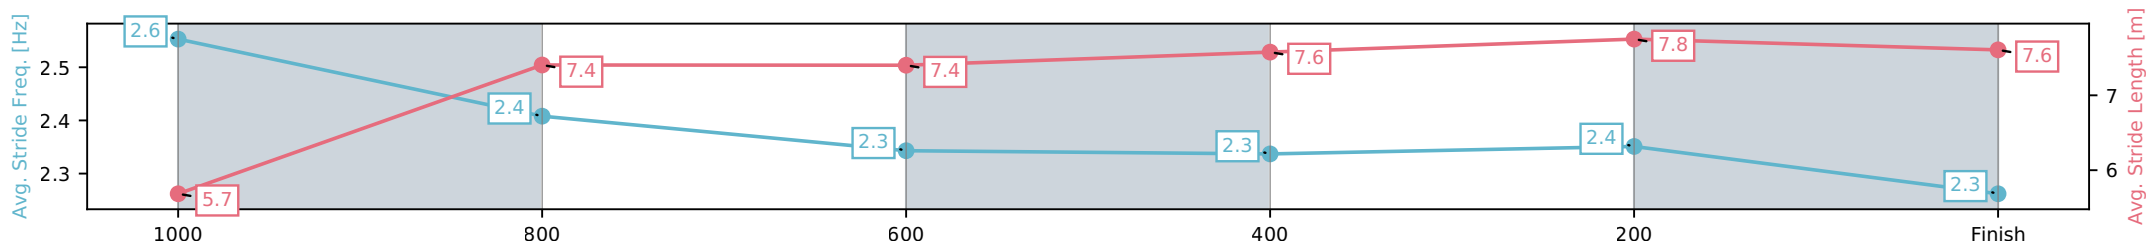

Horse/Jockey Name	Sailing Solo/Sophie Wilcock
Finish Rank	6
Fastest Section Time (Section)	0:07.96 (1100 - 1000)
Top Speed [km/h] (Section)	66.1 (400-200)
Race State	Finished

Rockhampton QLD --Professional-2026-06-19
Race 2: TAB QTIS Two-Year-Old Maiden Handicap - 1100m
19 June 2026 - 11:49AM
Track Rating: Soft 5, Weather: Fine, Rail Position: +4m Entire Circuit

Section	L1100	L1000	L800	L600	L400	L200
Section Times	1:05.39 (0:07.96)	0:57.43 [1] (0:11.41)	0:46.02 [4] (0:11.67)	0:34.35 [4] (0:11.33)	0:23.02 [7] (0:11.15)	0:11.87 [5] (0:11.87)
Average Speed [km/h]	46.4	63.5	61.8	63.6	64.6	60.4
Top Speed [km/h]	62.9	65.4	62.7	65.9	66.1	63.0
Avg. Dist. to Rail [m]	2.9	1.8	0.4	1.1	2.3	3.6
Avg. Stride Freq. [Hz]	2.6	2.4	2.3	2.3	2.4	2.3
Avg. Stride Length [m]	5.7	7.4	7.4	7.6	7.8	7.6

- [ ] Ranking at each section and finish
- -:-:- No data available at this section
- NA No data available