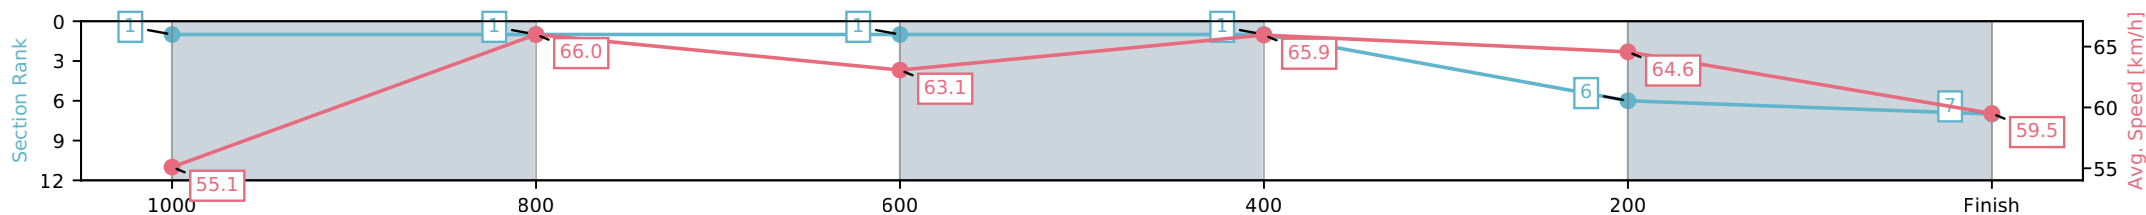

Horse/Jockey Name	Heroic Miss/Ashley Butler
Finish Rank	7
Fastest Section Time (Section)	0:10.91 (1000-800)
Top Speed [km/h] (Section)	69.5 (1000-800)
Race State	Finished

Rockhampton QLD --Professional-2026-06-19
Race 9: TATTERSALLS SPRINT OPEN Handicap - 1200m
19 June 2026 - 3:57PM
Track Rating: Soft 5, Weather: Fine, Rail Position: +4m Entire Circuit

Section	L1200	L1000	L800	L600	L400	L200
Section Times	1:09.52 (0:13.20)	0:56.32 [1] (0:10.91)	0:45.40 [1] (0:11.31)	0:34.10 [1] (0:10.91)	0:23.18 [1] (0:11.15)	0:12.03 [6] (0:12.03)
Average Speed [km/h]	55.1	66.0	63.1	65.9	64.6	59.5
Top Speed [km/h]	68.1	69.5	63.8	67.4	67.2	62.3
Avg. Dist. to Rail [m]	4.9	0.8	1.1	1.0	0.3	0.3
Avg. Stride Freq. [Hz]	2.6	2.6	2.5	2.5	2.5	2.4
Avg. Stride Length [m]	6.4	7.3	7.1	7.3	7.3	7.0

[ ] Ranking at each section and finish
-:-:- No data available at this section
NA No data available