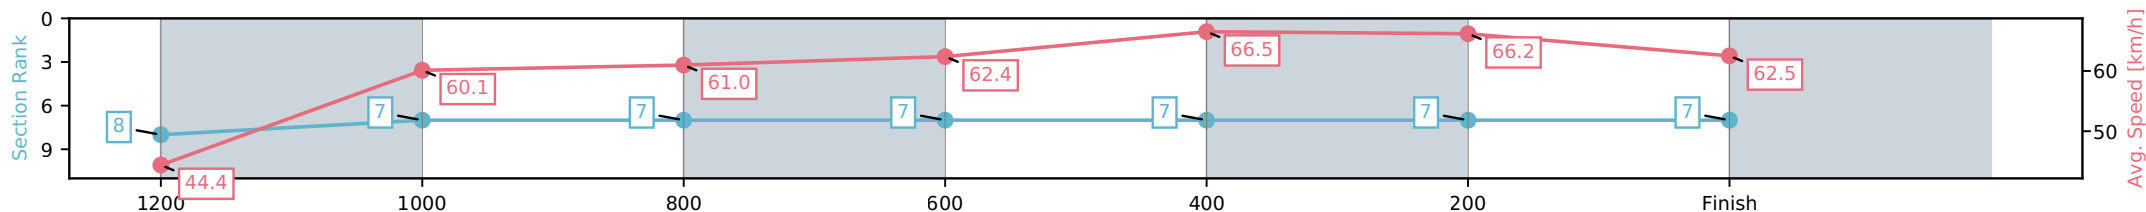

- [] Ranking at each section and finish
- :-:- No data available at this section
- NA No data available

Horse/Jockey Name	Itza Charmdeel/Georgina Cartwright
Finish Rank	8
Fastest Section Time (Section)	0:10.85 (600-400)
Top Speed [km/h] (Section)	67.8 (600-400)
Race State	Finished