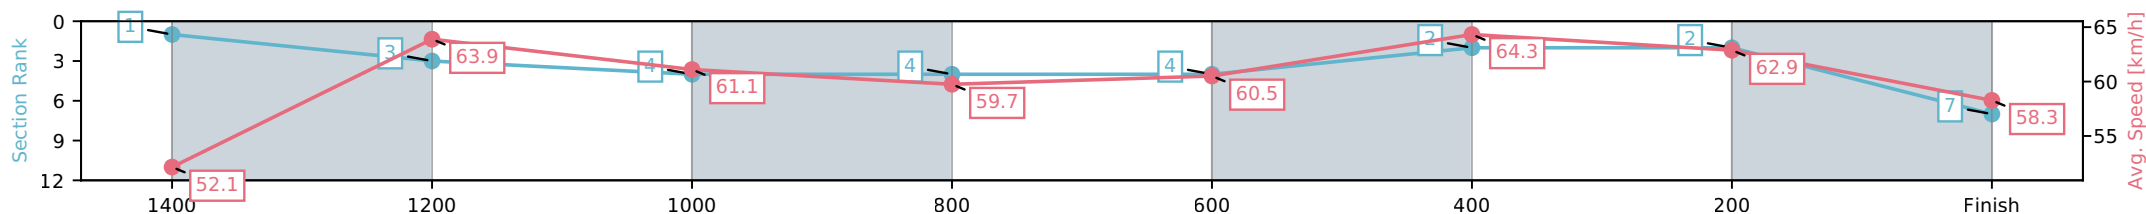

Horse/Jockey Name	Heroic Delaneys/Stacey Callow
Finish Rank	7
Fastest Section Time (Section)	0:11.21 (600-400)
Top Speed [km/h] (Section)	65.3 (600-400)
Race State	Finished

Rockhampton QLD --Professional-2026-06-19
Race 6: KORTE GROUP BENCHMARK 62 Handicap - 1600m
19 June 2026 - 2:05PM
Track Rating: Soft 5, Weather: Fine, Rail Position: +4m Entire Circuit

Section	L1600	L1400	L1200	L1000	L800	L600	L400	L200
Section Times	1:36.09 (0:13.86)	1:22.23 [1] (0:11.28)	1:10.95 [3] (0:11.83)	0:59.12 [4] (0:12.14)	0:46.99 [4] (0:12.01)	0:34.98 [4] (0:11.21)	0:23.77 [2] (0:11.45)	0:12.31 [2] (0:12.31)
Average Speed [km/h]	52.1	63.9	61.1	59.7	60.5	64.3	62.9	58.3
Top Speed [km/h]	63.8	64.6	63.6	61.2	62.2	65.3	64.5	61.0
Avg. Dist. to Rail [m]	5.1	2.8	2.2	1.5	1.2	3.6	5.9	6.2
Avg. Stride Freq. [Hz]	2.4	2.3	2.3	2.3	2.3	2.4	2.4	2.3
Avg. Stride Length [m]	6.6	7.7	7.7	7.5	7.4	7.5	7.5	7.2

- [ ] Ranking at each section and finish
- -:-:- No data available at this section
- NA No data available