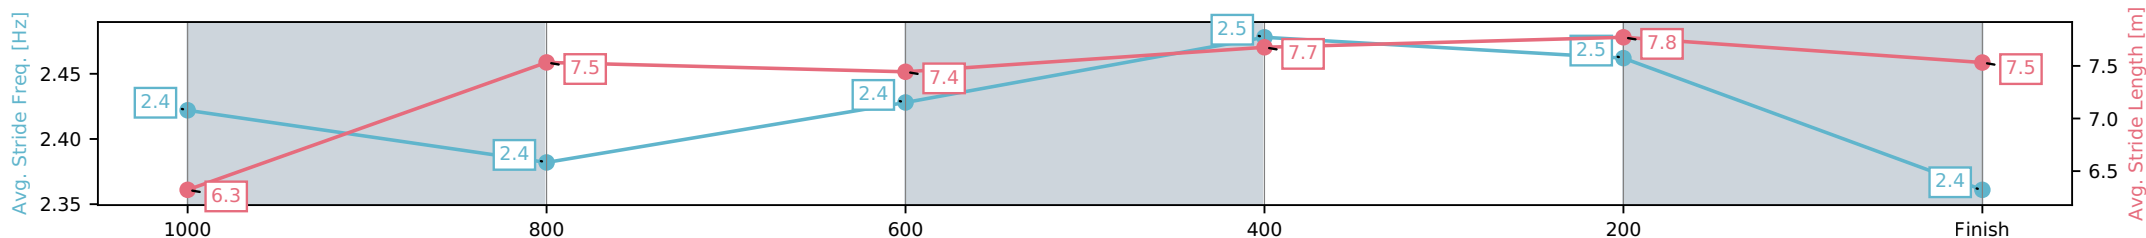

Horse/Jockey Name	Pride Of Venus/Ron Stewart
Finish Rank	6
Fastest Section Time (Section)	0:10.56 (600-400)
Top Speed [km/h] (Section)	69.5 (600-400)
Race State	Finished

Rockhampton QLD --Professional-2026-06-19
Race 9: TATTERSALLS SPRINT OPEN Handicap - 1200m
19 June 2026 - 3:57PM
Track Rating: Soft 5, Weather: Fine, Rail Position: +4m Entire Circuit

Section	L1200	L1000	L800	L600	L400	L200
Section Times	1:09.31 (0:14.10)	0:55.21 [10] (0:11.28)	0:43.93 [10] (0:11.20)	0:32.74 [10] (0:10.56)	0:22.18 [8] (0:10.67)	0:11.51 [8] (0:11.51)
Average Speed [km/h]	51.4	63.7	64.4	68.3	67.5	62.4
Top Speed [km/h]	64.3	64.8	66.2	69.5	69.3	65.6
Avg. Dist. to Rail [m]	3.4	0.6	0.7	0.9	3.7	5.9
Avg. Stride Freq. [Hz]	2.4	2.4	2.4	2.5	2.5	2.4
Avg. Stride Length [m]	6.3	7.5	7.4	7.7	7.8	7.5

[ ] Ranking at each section and finish
-:-:- No data available at this section
NA No data available