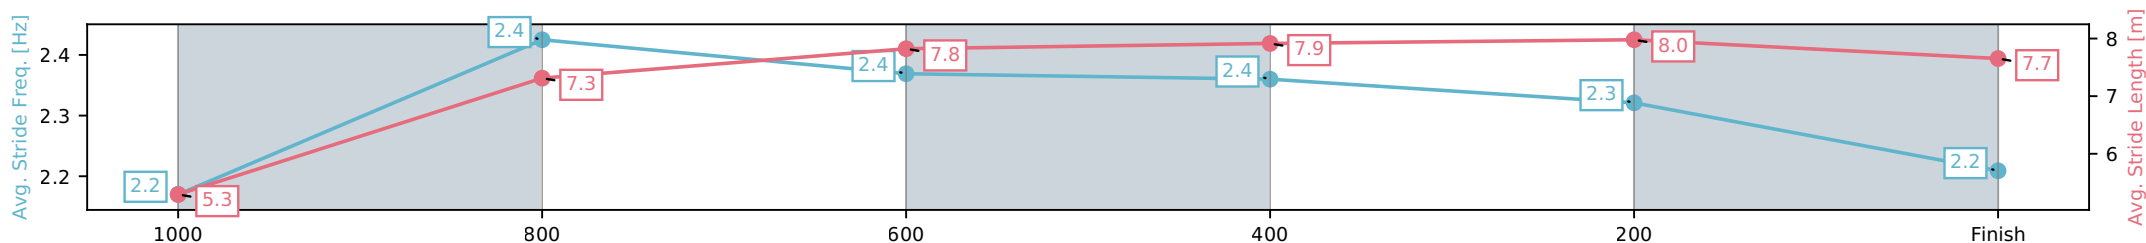

Horse/Jockey Name	King Of The Vibe/Amy Graham
Finish Rank	3
Fastest Section Time (Section)	0:10.76 (600-400)
Top Speed [km/h] (Section)	68.7 (600-400)
Race State	Finished

Rockhampton QLD --Professional-2026-06-19
Race 5: KENNAS RATINGS BAND 0 - 55 Handicap - 1050m
19 June 2026 - 1:28PM
Track Rating: Soft 5, Weather: Fine, Rail Position: +4m Entire Circuit

Section	L1050	L800	L600	L400	L200	L0
Section Times	1:00.65 (0:04.82)	0:55.82 [3] (0:11.16)	0:44.67 [3] (0:10.94)	0:33.73 [3] (0:10.76)	0:22.97 [5] (0:11.04)	0:11.93 [5] (0:11.93)
Average Speed [km/h]	37.4	65.1	65.8	66.9	65.2	59.5
Top Speed [km/h]	54.7	68.3	67.5	68.7	67.6	62.7
Avg. Dist. to Rail [m]	4.9	1.4	0.4	0.4	2.1	4.1
Avg. Stride Freq. [Hz]	2.2	2.4	2.4	2.4	2.3	2.2
Avg. Stride Length [m]	5.3	7.3	7.8	7.9	8.0	7.7

[ ] Ranking at each section and finish
-:-:- No data available at this section
NA No data available