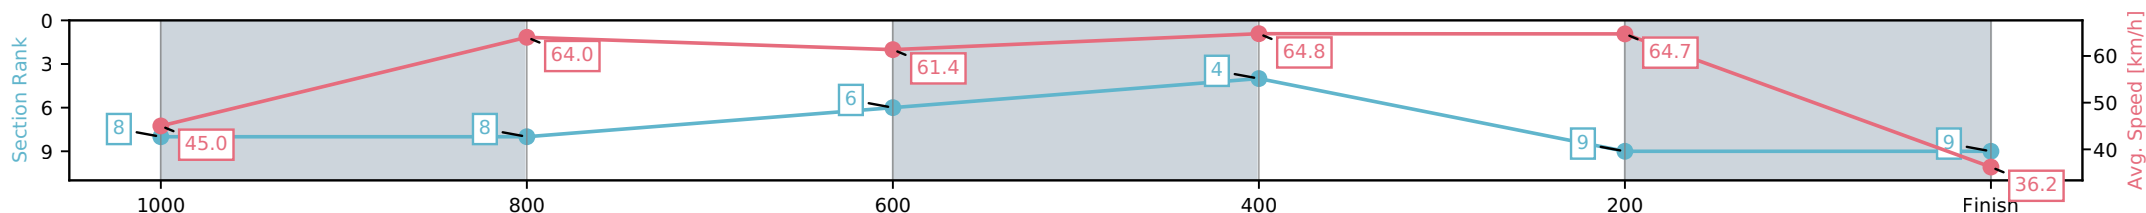

Horse/Jockey Name	Diosa Afrodita/Georgina Cartwright
Finish Rank	9
Fastest Section Time (Section)	0:08.15 (1100 - 1000)
Top Speed [km/h] (Section)	66.1 (1000-800)
Race State	Finished

Rockhampton QLD --Professional-2026-06-19
Race 2: TAB QTIS Two-Year-Old Maiden Handicap - 1100m
19 June 2026 - 11:49AM
Track Rating: Soft 5, Weather: Fine, Rail Position: +4m Entire Circuit

Section	L1100	L1000	L800	L600	L400	L200
Section Times	1:13.79 (0:08.15)	1:05.64 [8] (0:11.40)	0:54.24 [8] (0:11.68)	0:42.56 [6] (0:10.82)	0:31.74 [4] (0:11.86)	0:19.88 [9] (0:19.88)
Average Speed [km/h]	45.0	64.0	61.4	64.8	64.7	36.2
Top Speed [km/h]	62.7	66.1	62.8	65.9	66.0	61.0
Avg. Dist. to Rail [m]	2.1	1.4	2.1	2.3	3.6	6.6
Avg. Stride Freq. [Hz]	2.5	2.4	2.4	2.2	2.5	2.3
Avg. Stride Length [m]	5.7	7.4	7.3	8.2	7.4	7.0

- [ ] Ranking at each section and finish
- -:-:- No data available at this section
- NA No data available