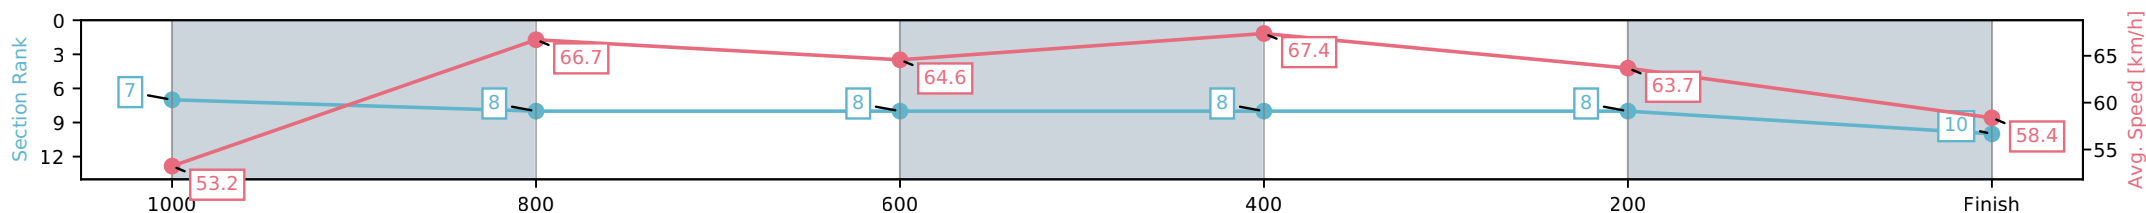

Horse/Jockey Name	Gerry's Pick/Amy Graham
Finish Rank	10
Fastest Section Time (Section)	0:10.70 (600-400)
Top Speed [km/h] (Section)	68.7 (1000-800)
Race State	Finished

Rockhampton QLD --Professional-2026-06-19
Race 10: 3 WEEKS TILL TAB ROCKHAMPTON CUP
BENCHMARK 60 Handicap (QTIS bonuses applicable for
3,4&5YO's) - 1200m

19 June 2026 - 4:37PM

Track Rating: Soft 5, Weather: Fine, Rail Position: +4m Entire Circuit

Section	L1200	L1000	L800	L600	L400	L200
Section Times	1:10.45 (0:13.64)	0:56.81 [7] (0:10.96)	0:45.86 [8] (0:11.60)	0:34.26 [8] (0:10.70)	0:23.56 [8] (0:11.32)	0:12.24 [8] (0:12.24)
Average Speed [km/h]	53.2	66.7	64.6	67.4	63.7	58.4
Top Speed [km/h]	67.9	68.7	66.2	68.2	65.9	61.2
Avg. Dist. to Rail [m]	6.5	2.8	4.8	6.7	10.2	10.3
Avg. Stride Freq. [Hz]	2.5	2.5	2.5	2.5	2.5	2.4
Avg. Stride Length [m]	6.5	7.6	7.4	7.6	7.4	7.0

- [ ] Ranking at each section and finish
- -:-:- No data available at this section
- NA No data available