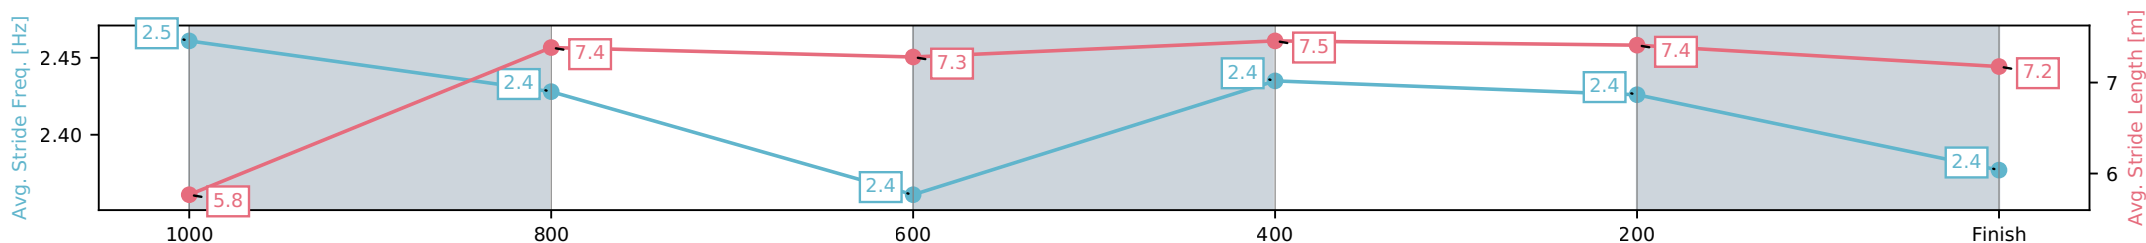

Horse/Jockey Name	Mean Magic/Chris McIver
Finish Rank	7
Fastest Section Time (Section)	0:08.11 (1100 - 1000)
Top Speed [km/h] (Section)	66.4 (600-400)
Race State	Finished

Rockhampton QLD --Professional-2026-06-19
Race 2: TAB QTIS Two-Year-Old Maiden Handicap - 1100m
19 June 2026 - 11:49AM
Track Rating: Soft 5, Weather: Fine, Rail Position: +4m Entire Circuit

Section	L1100	L1000	L800	L600	L400	L200
Section Times	1:05.62 (0:08.11)	0:57.51 [6] (0:11.37)	0:46.14 [7] (0:11.92)	0:34.22 [8] (0:11.03)	0:23.19 [8] (0:11.30)	0:11.88 [7] (0:11.89)
Average Speed [km/h]	45.3	64.0	61.2	65.4	63.7	59.9
Top Speed [km/h]	64.3	66.1	62.3	66.4	65.2	62.4
Avg. Dist. to Rail [m]	3.9	1.9	1.8	3.6	6.4	7.8
Avg. Stride Freq. [Hz]	2.5	2.4	2.4	2.4	2.4	2.4
Avg. Stride Length [m]	5.8	7.4	7.3	7.5	7.4	7.2

- [ ] Ranking at each section and finish
- -:-:- No data available at this section
- NA No data available