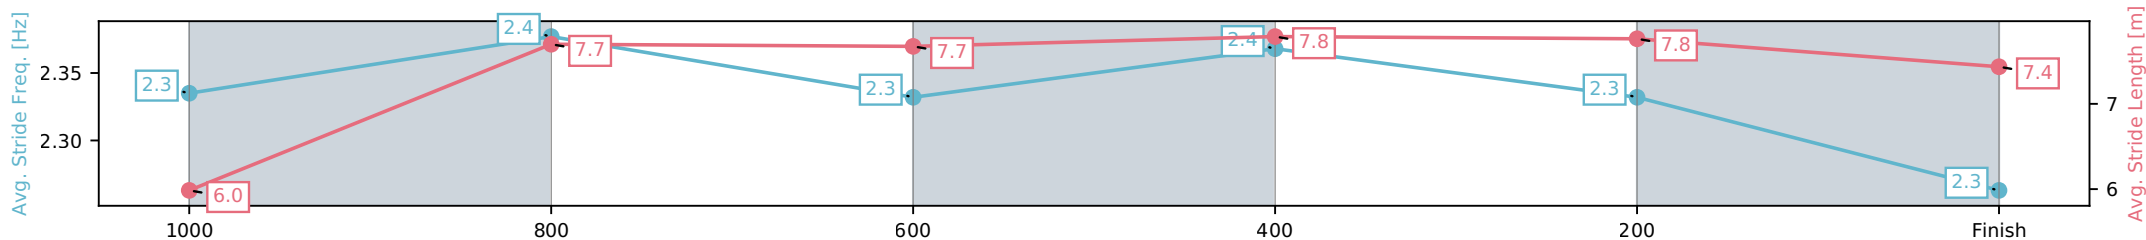

Horse/Jockey Name	Cipher Dash/Sophie Wilcock
Finish Rank	3
Fastest Section Time (Section)	0:10.93 (600-400)
Top Speed [km/h] (Section)	67.0 (1000-800)
Race State	Finished

Rockhampton QLD --Professional-2026-06-19
Race 3: WELCOME GOLD CLUB MEMBERS QTIS Two-Year-Old Maiden Handicap - 1100m
19 June 2026 - 12:21PM
Track Rating: Soft 5, Weather: Fine, Rail Position: +4m Entire Circuit

Section	L1100	L1000	L800	L600	L400	L200
Section Times	1:04.97 (0:08.93)	0:56.04 [8] (0:11.08)	0:44.97 [6] (0:11.35)	0:33.62 [6] (0:10.93)	0:22.69 [6] (0:11.25)	0:11.44 [6] (0:11.44)
Average Speed [km/h]	45.4	65.6	63.8	65.9	63.8	59.3
Top Speed [km/h]	61.3	67.0	65.0	66.7	65.6	61.8
Avg. Dist. to Rail [m]	0.5	1.1	0.6	0.3	0.5	2.0
Avg. Stride Freq. [Hz]	2.3	2.4	2.3	2.4	2.3	2.3
Avg. Stride Length [m]	6.0	7.7	7.7	7.8	7.8	7.4

[ ] Ranking at each section and finish
-:-:- No data available at this section
NA No data available