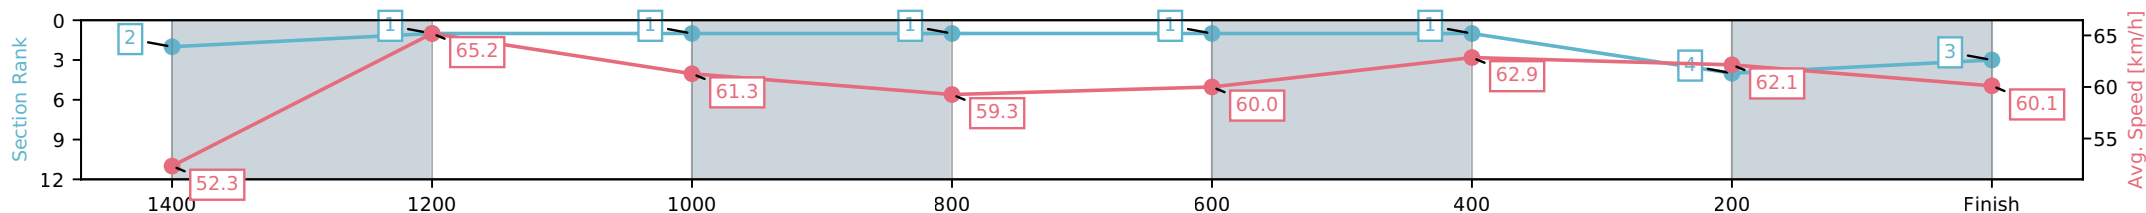

Horse/Jockey Name	Chayse 'N' Leisa/Jaden Lloyd
Finish Rank	3
Fastest Section Time (Section)	0:11.05 (1400-1200)
Top Speed [km/h] (Section)	66.0 (1400-1200)
Race State	Finished

Rockhampton QLD --Professional-2026-06-19
Race 6: KORTE GROUP BENCHMARK 62 Handicap - 1600m
19 June 2026 - 2:05PM
Track Rating: Soft 5, Weather: Fine, Rail Position: +4m Entire Circuit

Section	L1600	L1400	L1200	L1000	L800	L600	L400	L200
Section Times	1:35.70 (0:13.91)	1:21.79 [2] (0:11.05)	1:10.74 [1] (0:11.74)	0:59.00 [1] (0:12.09)	0:46.91 [1] (0:11.99)	0:34.92 [1] (0:11.44)	0:23.48 [1] (0:11.60)	0:11.87 [4] (0:11.87)
Average Speed [km/h]	52.3	65.2	61.3	59.3	60.0	62.9	62.1	60.1
Top Speed [km/h]	63.2	66.0	63.1	61.3	61.6	63.7	63.0	61.9
Avg. Dist. to Rail [m]	0.4	0.5	0.2	0.6	0.5	0.4	2.1	3.7
Avg. Stride Freq. [Hz]	2.2	2.3	2.2	2.2	2.2	2.3	2.2	2.2
Avg. Stride Length [m]	6.9	8.0	7.9	7.7	7.5	7.8	7.9	7.6

[ ] Ranking at each section and finish
-:-:- No data available at this section
NA No data available