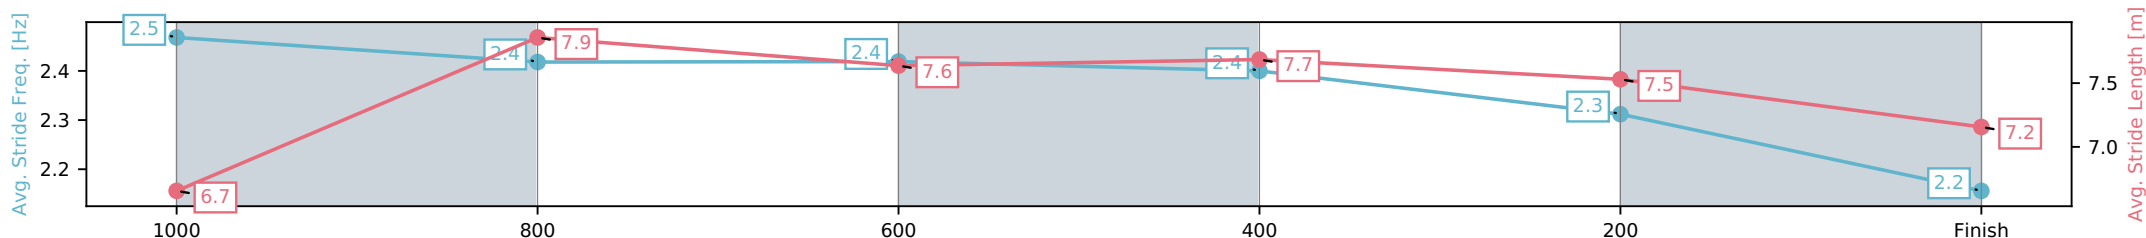

Horse/Jockey Name	Dragon's Snip/Tom Orr
Finish Rank	12
Fastest Section Time (Section)	0:10.86 (1000-800)
Top Speed [km/h] (Section)	69.2 (1000-800)
Race State	Finished

Rockhampton QLD --Professional-2026-06-19
Race 10: 3 WEEKS TILL TAB ROCKHAMPTON CUP
BENCHMARK 60 Handicap (QTIS bonuses applicable for
3,4&5YO's) - 1200m
19 June 2026 - 4:37PM
Track Rating: Soft 5, Weather: Fine, Rail Position: +4m Entire Circuit

Section	L1200	L1000	L800	L600	L400	L200
Section Times	1:11.84 (0:13.34)	0:58.50 [4] (0:10.86)	0:47.64 [2] (0:11.40)	0:36.25 [3] (0:11.06)	0:25.19 [4] (0:11.81)	0:13.38 [11] (0:13.38)
Average Speed [km/h]	54.3	67.4	65.4	65.2	60.9	53.5
Top Speed [km/h]	67.1	69.2	66.1	66.4	63.8	58.0
Avg. Dist. to Rail [m]	5.0	2.9	4.4	4.5	5.7	7.3
Avg. Stride Freq. [Hz]	2.5	2.4	2.4	2.4	2.3	2.2
Avg. Stride Length [m]	6.7	7.9	7.6	7.7	7.5	7.2

[ ] Ranking at each section and finish
-:-:- No data available at this section
NA No data available