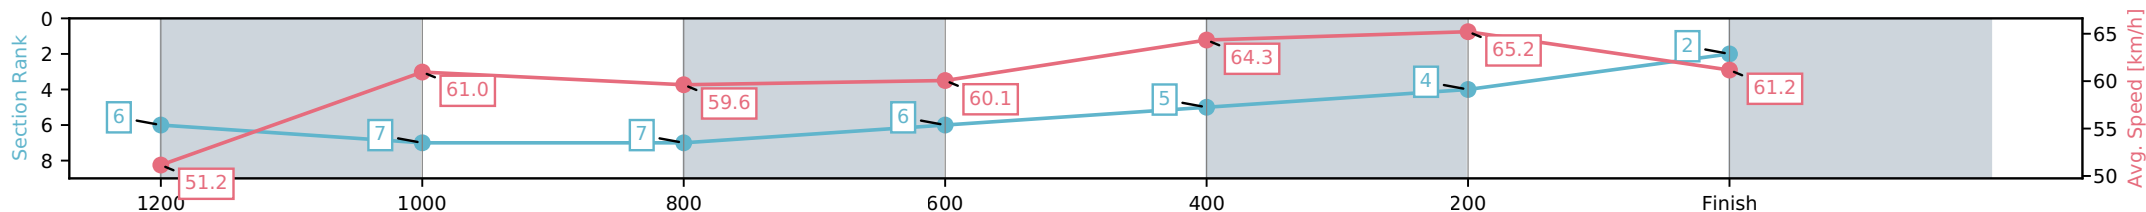

Horse/Jockey Name	Turbo Torque/Georgina Cartwright
Finish Rank	2
Fastest Section Time (Section)	0:11.03 (400-200)
Top Speed [km/h] (Section)	67.5 (600-400)
Race State	Finished

Rockhampton QLD --Professional-2026-06-19
Race 1: GREAT NORTHERN QTIS Three-Year-Old Handicap - 1400m
19 June 2026 - 11:15AM
Track Rating: Soft 5, Weather: Fine, Rail Position: +4m Entire Circuit

Section	L1400	L1200	L1000	L800	L600	L400	L200
Section Times	1:24.03 (0:14.31)	1:09.72 [6] (0:11.82)	0:57.90 [7] (0:12.09)	0:45.81 [7] (0:11.99)	0:33.82 [6] (0:11.19)	0:22.63 [5] (0:11.03)	0:11.60 [4] (0:11.60)
Average Speed [km/h]	51.2	61.0	59.6	60.1	64.3	65.2	61.2
Top Speed [km/h]	62.4	62.3	60.6	61.6	67.5	67.2	63.6
Avg. Dist. to Rail [m]	2.1	0.9	0.3	0.3	1.2	2.1	3.5
Avg. Stride Freq. [Hz]	2.3	2.2	2.2	2.2	2.3	2.4	2.3
Avg. Stride Length [m]	6.7	7.7	7.7	7.6	7.7	7.8	7.6

- [ ] Ranking at each section and finish
- -:-:- No data available at this section
- NA No data available