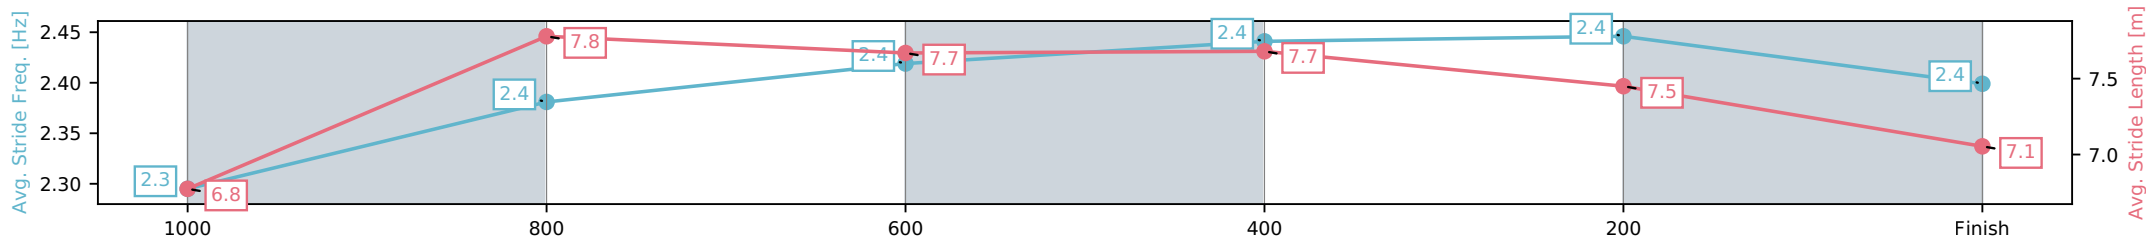

Horse/Jockey Name	Victory's Ghost/Georgina Cartwright
Finish Rank	8
Fastest Section Time (Section)	0:10.85 (600-400)
Top Speed [km/h] (Section)	67.5 (600-400)
Race State	Finished

Rockhampton QLD --Professional-2026-06-19
Race 10: 3 WEEKS TILL TAB ROCKHAMPTON CUP
BENCHMARK 60 Handicap (QTIS bonuses applicable for
3,4&5YO's) - 1200m
19 June 2026 - 4:37PM
Track Rating: Soft 5, Weather: Fine, Rail Position: +4m Entire Circuit

Section	L1200	L1000	L800	L600	L400	L200
Section Times	1:10.37 (0:13.98)	0:56.39 [10] (0:11.01)	0:45.39 [9] (0:11.22)	0:34.17 [9] (0:10.85)	0:23.32 [10] (0:11.23)	0:12.09 [9] (0:12.09)
Average Speed [km/h]	51.8	66.0	65.7	66.6	64.1	59.0
Top Speed [km/h]	65.5	67.0	67.0	67.5	66.0	62.2
Avg. Dist. to Rail [m]	3.3	1.6	2.9	6.6	9.7	10.1
Avg. Stride Freq. [Hz]	2.3	2.4	2.4	2.4	2.4	2.4
Avg. Stride Length [m]	6.8	7.8	7.7	7.7	7.5	7.1

[ ] Ranking at each section and finish
-:-:- No data available at this section
NA No data available