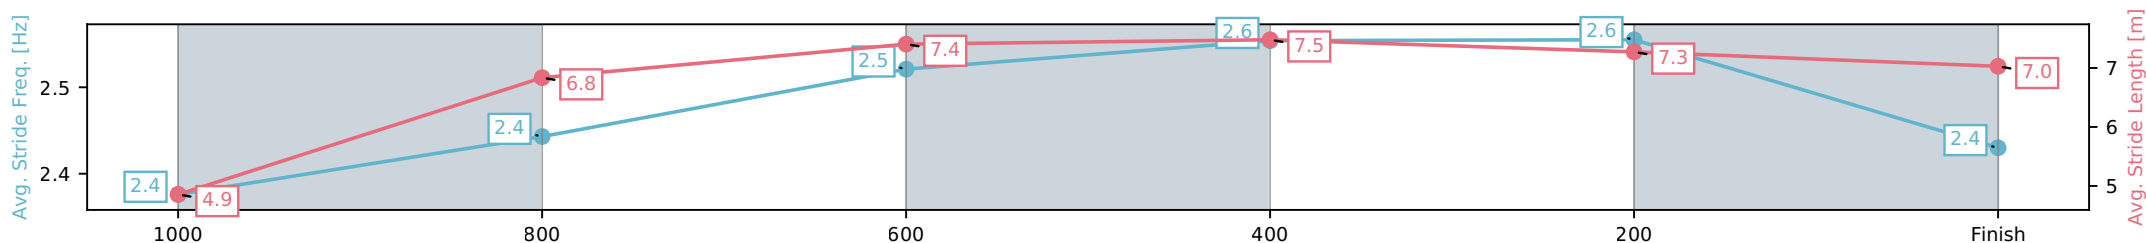

Horse/Jockey Name	Panigale/Raul Silvera Olivera
Finish Rank	10
Fastest Section Time (Section)	0:10.56 (600-400)
Top Speed [km/h] (Section)	69.1 (600-400)
Race State	Finished

Rockhampton QLD --Professional-2026-06-19
Race 5: KENNAS RATINGS BAND 0 - 55 Handicap - 1050m
19 June 2026 - 1:28PM
Track Rating: Soft 5, Weather: Fine, Rail Position: +4m Entire Circuit

Section	L1050	L800	L600	L400	L200	L0
Section Times	1:01.29 (0:05.15)	0:56.14 [10] (0:11.77)	0:44.38 [10] (0:10.91)	0:33.47 [10] (0:10.56)	0:22.90 [10] (0:11.01)	0:11.90 [10] (0:11.90)
Average Speed [km/h]	35.4	61.6	66.7	68.2	65.5	60.0
Top Speed [km/h]	51.7	65.9	67.2	69.1	68.5	62.8
Avg. Dist. to Rail [m]	10.8	2.0	1.4	3.2	6.4	7.5
Avg. Stride Freq. [Hz]	2.4	2.4	2.5	2.6	2.6	2.4
Avg. Stride Length [m]	4.9	6.8	7.4	7.5	7.3	7.0

- [ ] Ranking at each section and finish
- -:-:- No data available at this section
- NA No data available