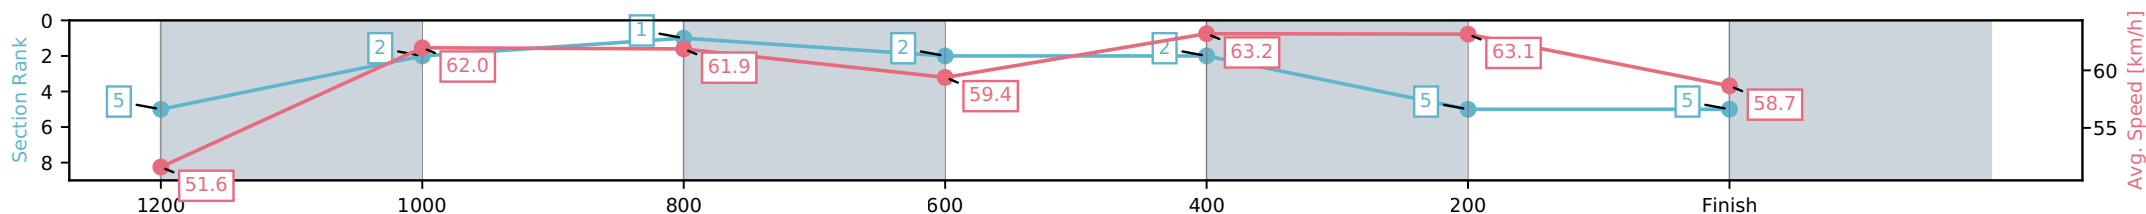

Horse/Jockey Name	Fundora/Stacey Callow
Finish Rank	5
Fastest Section Time (Section)	0:11.40 (600-400)
Top Speed [km/h] (Section)	65.2 (600-400)
Race State	Finished

Rockhampton QLD --Professional-2026-06-19
Race 1: GREAT NORTHERN QTIS Three-Year-Old Handicap - 1400m
19 June 2026 - 11:15AM
Track Rating: Soft 5, Weather: Fine, Rail Position: +4m Entire Circuit

Section	L1400	L1200	L1000	L800	L600	L400	L200
Section Times	1:24.69 (0:14.20)	1:10.50 [5] (0:11.63)	0:58.86 [2] (0:11.68)	0:47.18 [1] (0:12.13)	0:35.05 [2] (0:11.40)	0:23.65 [2] (0:11.42)	0:12.23 [5] (0:12.23)
Average Speed [km/h]	51.6	62.0	61.9	59.4	63.2	63.1	58.7
Top Speed [km/h]	63.4	64.2	63.3	60.1	65.2	64.5	61.9
Avg. Dist. to Rail [m]	2.6	1.8	0.9	0.3	0.6	2.7	3.5
Avg. Stride Freq. [Hz]	2.4	2.3	2.3	2.3	2.3	2.3	2.3
Avg. Stride Length [m]	6.7	7.6	7.7	7.5	7.5	7.8	7.4

- [ ] Ranking at each section and finish
- -:-:- No data available at this section
- NA No data available