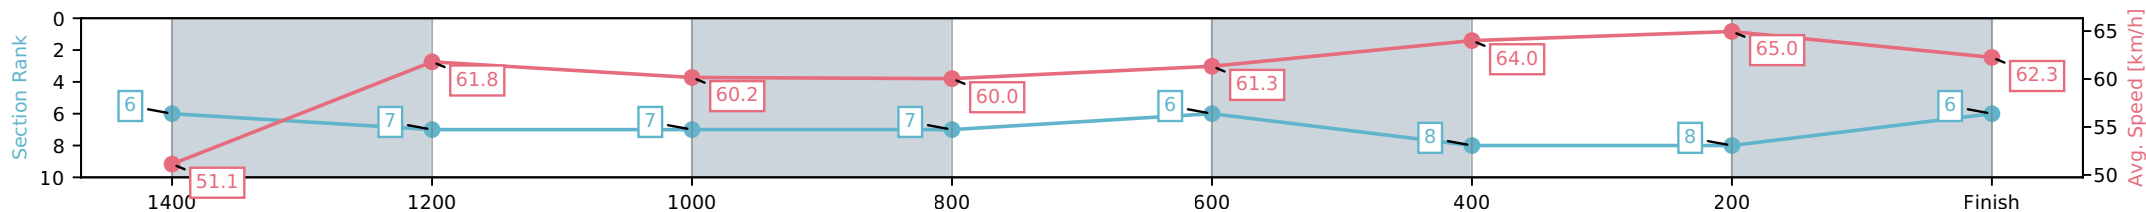

Horse/Jockey Name	Chayse 'N' Artie/Jaden Lloyd
Finish Rank	6
Fastest Section Time (Section)	0:11.08 (400-200)
Top Speed [km/h] (Section)	65.9 (600-400)
Race State	Finished

Rockhampton QLD --Professional-2026-06-19
Race 7: TATTERSALLS GOLD CUP OPEN Handicap - 1600m
19 June 2026 - 2:42PM
Track Rating: Soft 5, Weather: Fine, Rail Position: +4m Entire Circuit

Section	L1600	L1400	L1200	L1000	L800	L600	L400	L200
Section Times	1:35.61 (0:14.20)	1:21.41 [6] (0:11.64)	1:09.77 [7] (0:12.01)	0:57.76 [7] (0:12.08)	0:45.68 [7] (0:11.80)	0:33.87 [6] (0:11.26)	0:22.62 [8] (0:11.08)	0:11.54 [8] (0:11.54)
Average Speed [km/h]	51.1	61.8	60.2	60.0	61.3	64.0	65.0	62.3
Top Speed [km/h]	61.1	63.2	60.8	61.1	62.2	65.9	65.6	64.8
Avg. Dist. to Rail [m]	3.3	1.8	2.0	1.5	0.7	2.3	3.6	2.0
Avg. Stride Freq. [Hz]	2.3	2.3	2.2	2.2	2.3	2.3	2.3	2.3
Avg. Stride Length [m]	6.6	7.6	7.6	7.6	7.6	7.9	8.0	7.9

- [ ] Ranking at each section and finish
- -:-:- No data available at this section
- NA No data available