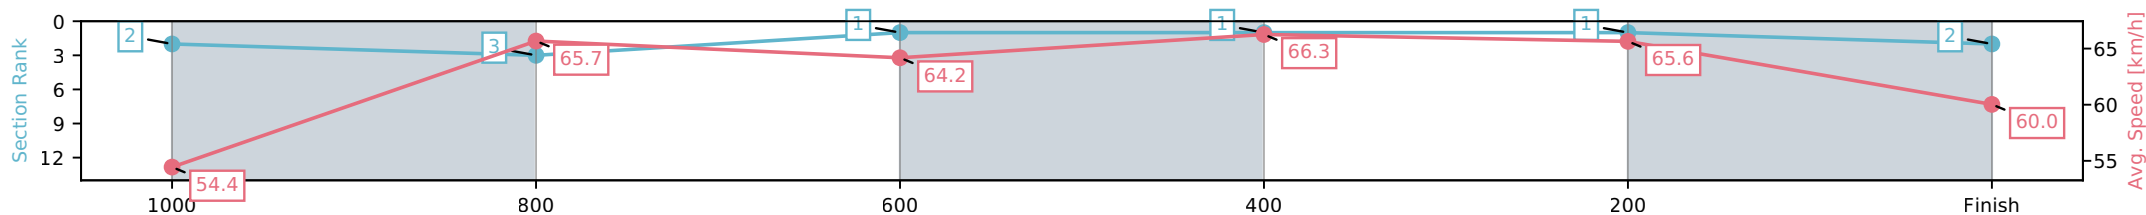

Horse/Jockey Name	Royal Gladiator/Dylan Turner
Finish Rank	2
Fastest Section Time (Section)	0:10.88 (600-400)
Top Speed [km/h] (Section)	68.2 (1200 - 1000)
Race State	Finished

Rockhampton QLD --Professional-2026-06-19
Race 10: 3 WEEKS TILL TAB ROCKHAMPTON CUP
BENCHMARK 60 Handicap (QTIS bonuses applicable for
3,4&5YO's) - 1200m
19 June 2026 - 4:37PM
Track Rating: Soft 5, Weather: Fine, Rail Position: +4m Entire Circuit

Section	L1200	L1000	L800	L600	L400	L200
Section Times	1:09.40 (0:13.28)	0:56.12 [2] (0:11.02)	0:45.11 [3] (0:11.27)	0:33.84 [1] (0:10.88)	0:22.96 [1] (0:10.97)	0:11.99 [1] (0:11.99)
Average Speed [km/h]	54.4	65.7	64.2	66.3	65.6	60.0
Top Speed [km/h]	68.2	67.7	65.1	67.2	67.1	63.8
Avg. Dist. to Rail [m]	3.3	1.3	0.7	1.2	1.8	2.0
Avg. Stride Freq. [Hz]	2.4	2.3	2.3	2.3	2.4	2.3
Avg. Stride Length [m]	6.8	8.0	7.8	8.0	7.9	7.6

- [ ] Ranking at each section and finish
- -:-:- No data available at this section
- NA No data available