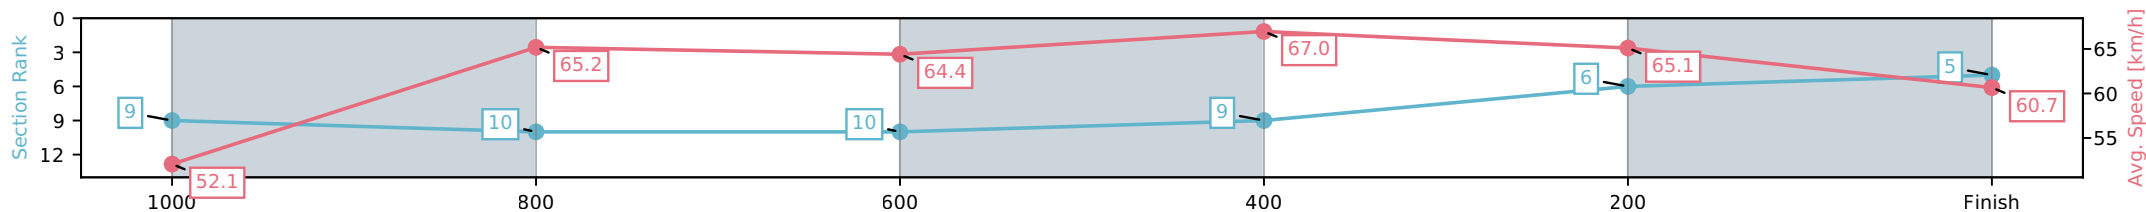

- [] Ranking at each section and finish
- :-:- No data available at this section
- NA No data available

Horse/Jockey Name	Mimmy's Secret/Sophie Wilcock
Finish Rank	6
Fastest Section Time (Section)	0:10.94 (600-400)
Top Speed [km/h] (Section)	67.2 (1000-800)
Race State	Finished