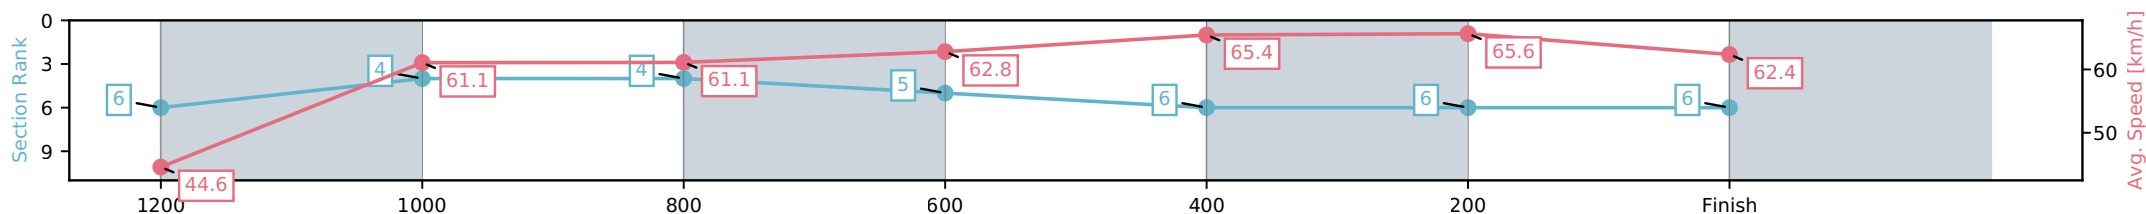

Section	L1300	L1200	L1000	L800	L600	L400	L200
Section Times	1:17.19 (0:08.43)	1:08.76 [6] (0:11.82)	0:56.94 [4] (0:11.84)	0:45.11 [4] (0:11.56)	0:33.54 [5] (0:11.02)	0:22.52 [6] (0:10.96)	0:11.56 [6] (0:11.56)
Average Speed [km/h]	44.6	61.1	61.1	62.8	65.4	65.6	62.4
Top Speed [km/h]	58.7	61.8	62.5	64.3	67.4	66.7	64.0
Avg. Dist. to Rail [m]	4.2	1.9	0.9	1.1	2.3	2.8	3.2
Avg. Stride Freq. [Hz]	2.4	2.4	2.3	2.4	2.4	2.4	2.3
Avg. Stride Length [m]	5.7	7.2	7.4	7.5	7.6	7.8	7.6