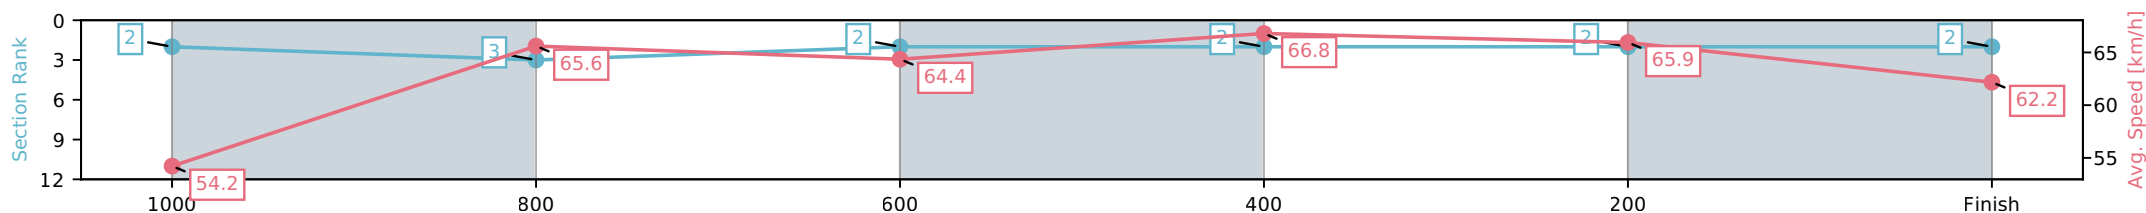

Horse/Jockey Name	Pocket Full/Steph Tierney
Finish Rank	2
Fastest Section Time (Section)	0:10.79 (600-400)
Top Speed [km/h] (Section)	68.3 (1200 - 1000)
Race State	Finished

Rockhampton QLD --Professional-2026-06-19
Race 9: TATTERSALLS SPRINT OPEN Handicap - 1200m
19 June 2026 - 3:57PM
Track Rating: Soft 5, Weather: Fine, Rail Position: +4m Entire Circuit

Section	L1200	L1000	L800	L600	L400	L200
Section Times	1:08.85 (0:13.34)	0:55.51 [2] (0:11.03)	0:44.48 [3] (0:11.24)	0:33.24 [2] (0:10.79)	0:22.45 [2] (0:10.91)	0:11.53 [2] (0:11.53)
Average Speed [km/h]	54.2	65.6	64.4	66.8	65.9	62.2
Top Speed [km/h]	68.3	66.9	65.7	67.6	68.1	64.5
Avg. Dist. to Rail [m]	2.0	1.1	0.6	1.5	2.2	2.9
Avg. Stride Freq. [Hz]	2.4	2.3	2.3	2.3	2.3	2.3
Avg. Stride Length [m]	6.8	7.9	7.9	8.0	8.0	7.7

[ ] Ranking at each section and finish
-:-:- No data available at this section
NA No data available