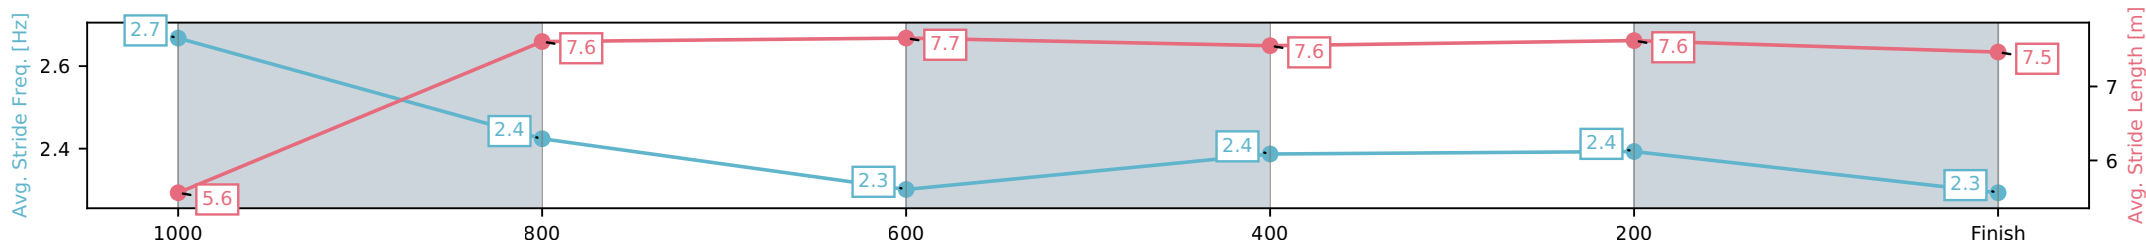

Horse/Jockey Name	Cinchicated/Steph Tierney
Finish Rank	3
Fastest Section Time (Section)	0:08.07 (1100 - 1000)
Top Speed [km/h] (Section)	67.7 (1000-800)
Race State	Finished

Rockhampton QLD --Professional-2026-06-19
Race 2: TAB QTIS Two-Year-Old Maiden Handicap - 1100m
19 June 2026 - 11:49AM
Track Rating: Soft 5, Weather: Fine, Rail Position: +4m Entire Circuit

Section	L1100	L1000	L800	L600	L400	L200
Section Times	1:04.96 (0:08.07)	0:56.89 [5] (0:11.10)	0:45.79 [1] (0:11.57)	0:34.22 [1] (0:11.19)	0:23.03 [1] (0:11.14)	0:11.89 [2] (0:11.89)
Average Speed [km/h]	45.8	65.5	62.2	64.5	64.6	60.2
Top Speed [km/h]	65.2	67.7	63.9	66.5	66.0	62.9
Avg. Dist. to Rail [m]	3.0	1.8	0.3	0.3	0.6	0.5
Avg. Stride Freq. [Hz]	2.7	2.4	2.3	2.4	2.4	2.3
Avg. Stride Length [m]	5.6	7.6	7.7	7.6	7.6	7.5

[ ] Ranking at each section and finish
-:-:- No data available at this section
NA No data available