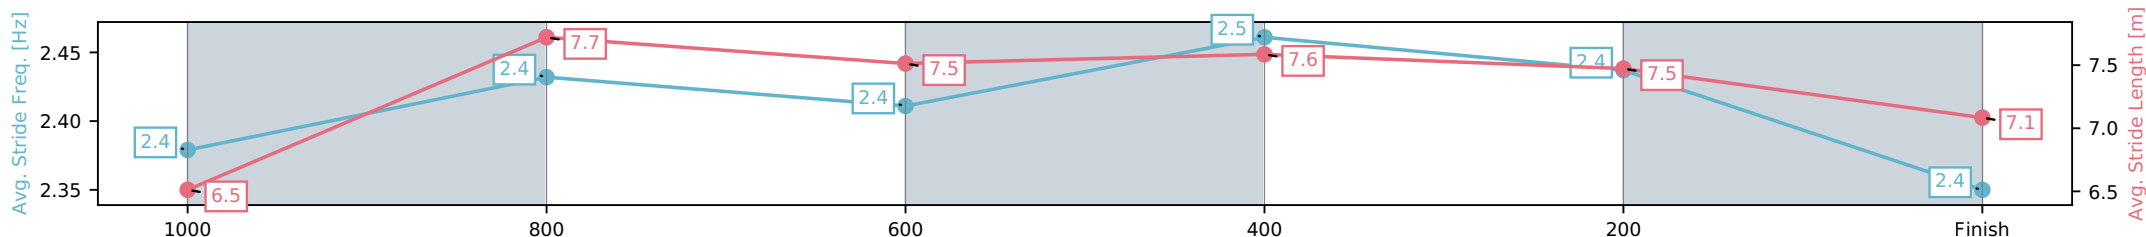

Horse/Jockey Name	Amberinger/Nikki Olzard
Finish Rank	9
Fastest Section Time (Section)	0:10.86 (600-400)
Top Speed [km/h] (Section)	69.4 (1200 - 1000)
Race State	Finished

Rockhampton QLD --Professional-2026-06-19
Race 10: 3 WEEKS TILL TAB ROCKHAMPTON CUP
BENCHMARK 60 Handicap (QTIS bonuses applicable for
3,4&5YO's) - 1200m

19 June 2026 - 4:37PM

Track Rating: Soft 5, Weather: Fine, Rail Position: +4m Entire Circuit

Section	L1200	L1000	L800	L600	L400	L200
Section Times	1:10.42 (0:13.67)	0:56.75 [8] (0:10.91)	0:45.84 [6] (0:11.39)	0:34.45 [6] (0:10.86)	0:23.59 [6] (0:11.25)	0:12.34 [5] (0:12.34)
Average Speed [km/h]	52.8	66.4	64.2	66.3	64.0	58.4
Top Speed [km/h]	69.4	68.1	66.6	66.8	66.1	61.2
Avg. Dist. to Rail [m]	1.2	1.0	1.9	0.9	1.6	2.0
Avg. Stride Freq. [Hz]	2.4	2.4	2.4	2.5	2.4	2.4
Avg. Stride Length [m]	6.5	7.7	7.5	7.6	7.5	7.1

- [ ] Ranking at each section and finish
- -:-:- No data available at this section
- NA No data available