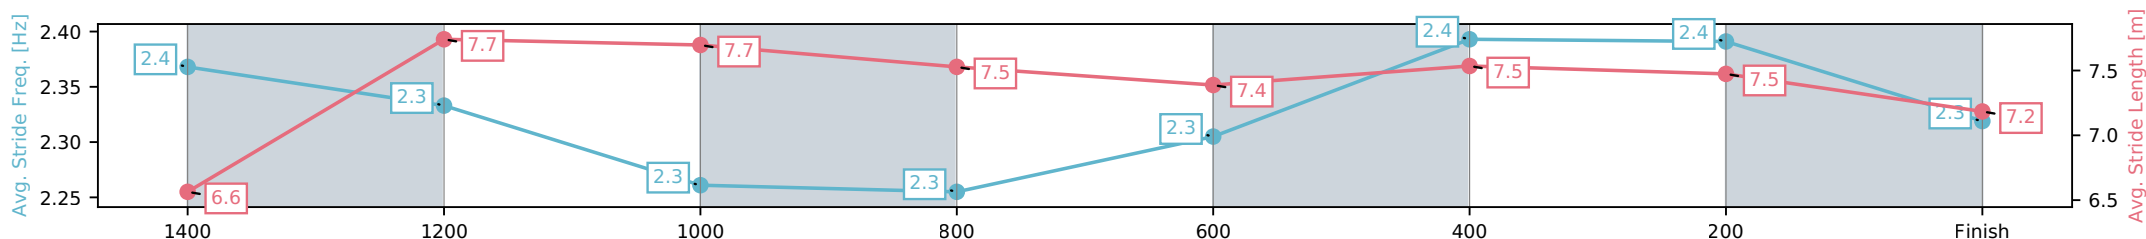

Horse/Jockey Name	Heroic Delaneys/Stacey Callow
Finish Rank	7
Fastest Section Time (Section)	0:11.21 (600-400)
Top Speed [km/h] (Section)	65.3 (600-400)
Race State	Finished

Rockhampton QLD --Professional-2026-06-19
Race 6: KORTE GROUP BENCHMARK 62 Handicap - 1600m
19 June 2026 - 2:05PM
Track Rating: Soft 5, Weather: Fine, Rail Position: +4m Entire Circuit

Section	L1600	L1400	L1200	L1000	L800	L600	L400	L200
Section Times	1:36.09 (0:13.86)	1:22.23 [1] (0:11.28)	1:10.95 [3] (0:11.83)	0:59.12 [4] (0:12.14)	0:46.99 [4] (0:12.01)	0:34.98 [4] (0:11.21)	0:23.77 [2] (0:11.45)	0:12.31 [2] (0:12.31)
Average Speed [km/h]	52.1	63.9	61.1	59.7	60.5	64.3	62.9	58.3
Top Speed [km/h]	63.8	64.6	63.6	61.2	62.2	65.3	64.5	61.0
Avg. Dist. to Rail [m]	5.1	2.8	2.2	1.5	1.2	3.6	5.9	6.2
Avg. Stride Freq. [Hz]	2.4	2.3	2.3	2.3	2.3	2.4	2.4	2.3
Avg. Stride Length [m]	6.6	7.7	7.7	7.5	7.4	7.5	7.5	7.2

- [ ] Ranking at each section and finish
- -:-:- No data available at this section
- NA No data available