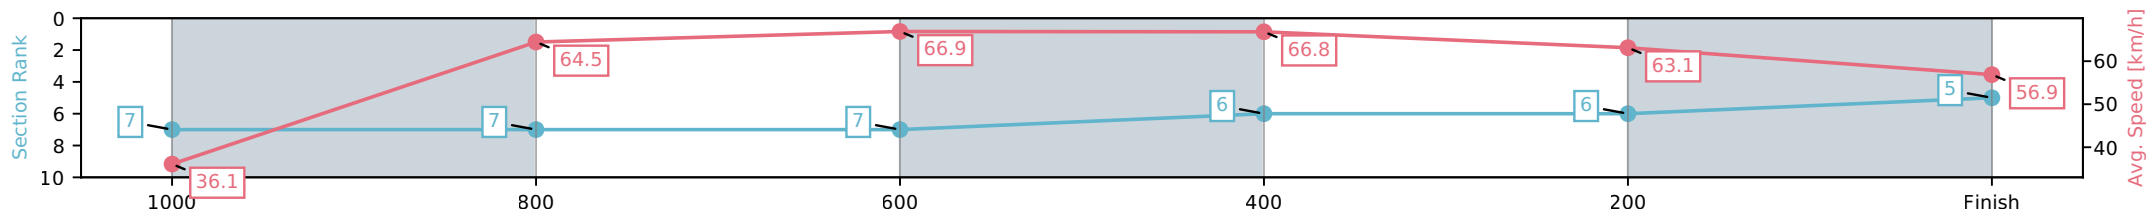

Horse/Jockey Name	Red Rocks Beach/Paul Hamblin
Finish Rank	5
Fastest Section Time (Section)	0:10.74 (800-600)
Top Speed [km/h] (Section)	67.6 (800-600)
Race State	Finished

Rockhampton QLD --Professional-2026-06-19
Race 4: GARRARDS Maiden Handicap (QTIS bonuses applicable 2&3YO's only) - 1050m

19 June 2026 - 12:54PM

Track Rating: Soft 5, Weather: Fine, Rail Position: +4m Entire Circuit

Section	L1050	L800	L600	L400	L200	L0
Section Times	1:01.72 (0:04.98)	0:56.74 [7] (0:11.22)	0:45.52 [7] (0:10.74)	0:34.79 [7] (0:10.76)	0:24.03 [6] (0:11.42)	0:12.61 [6] (0:12.61)
Average Speed [km/h]	36.1	64.5	66.9	66.8	63.1	56.9
Top Speed [km/h]	52.3	67.2	67.6	67.4	65.9	60.4
Avg. Dist. to Rail [m]	7.1	1.3	0.4	0.3	0.2	1.2
Avg. Stride Freq. [Hz]	2.4	2.6	2.7	2.6	2.5	2.4
Avg. Stride Length [m]	4.8	6.6	7.1	7.3	7.3	6.9

- [ ] Ranking at each section and finish
- -:-:- No data available at this section
- NA No data available