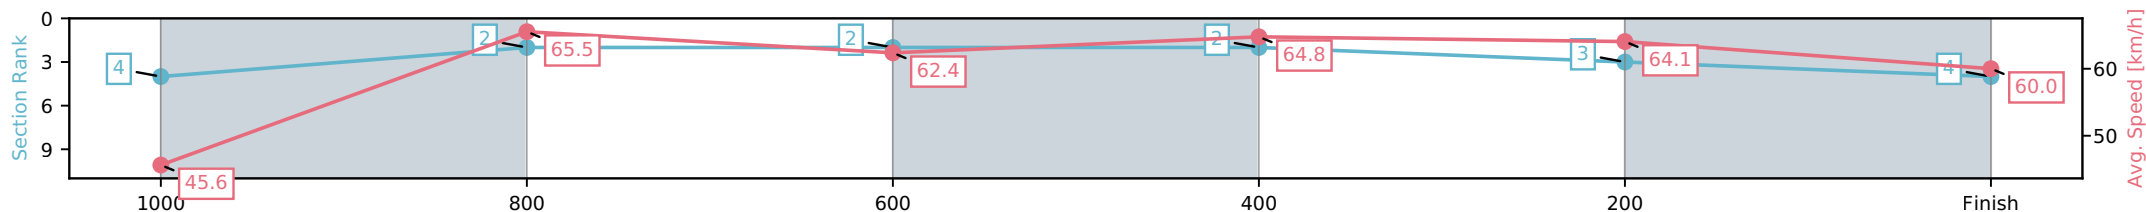

Horse/Jockey Name	Jethro/Ron Stewart
Finish Rank	4
Fastest Section Time (Section)	0:08.04 (1100 - 1000)
Top Speed [km/h] (Section)	67.2 (1000-800)
Race State	Finished

Rockhampton QLD --Professional-2026-06-19
Race 2: TAB QTIS Two-Year-Old Maiden Handicap - 1100m
19 June 2026 - 11:49AM
Track Rating: Soft 5, Weather: Fine, Rail Position: +4m Entire Circuit

Section	L1100	L1000	L800	L600	L400	L200
Section Times	1:05.14 (0:08.04)	0:57.10 [4] (0:11.19)	0:45.91 [2] (0:11.60)	0:34.31 [2] (0:11.13)	0:23.18 [2] (0:11.24)	0:11.94 [3] (0:11.94)
Average Speed [km/h]	45.6	65.5	62.4	64.8	64.1	60.0
Top Speed [km/h]	64.8	67.2	64.5	65.9	65.9	62.4
Avg. Dist. to Rail [m]	5.5	3.4	0.8	0.9	1.7	2.4
Avg. Stride Freq. [Hz]	2.5	2.3	2.1	2.2	2.2	2.1
Avg. Stride Length [m]	5.8	8.0	8.3	8.2	8.3	8.2

[ ] Ranking at each section and finish
-:-:- No data available at this section
NA No data available