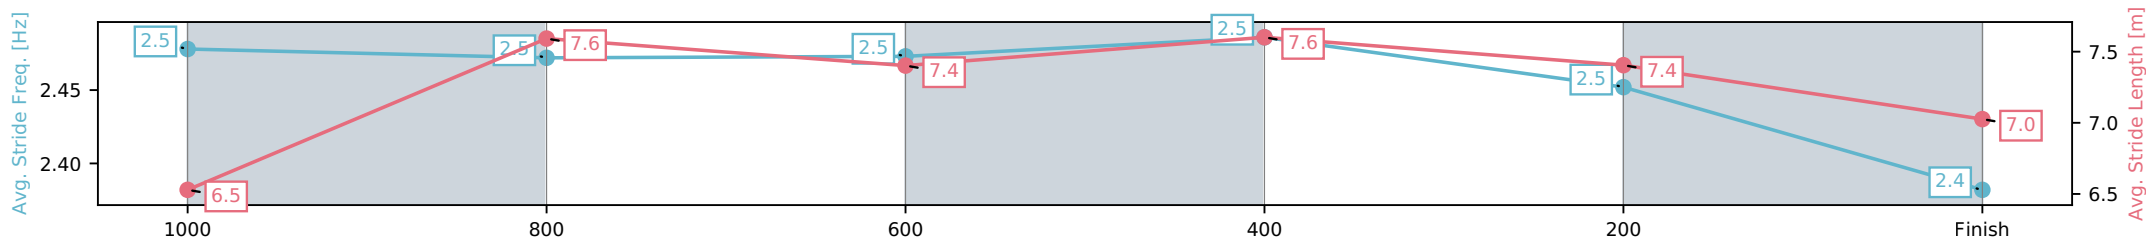

Horse/Jockey Name	Gerry's Pick/Amy Graham
Finish Rank	10
Fastest Section Time (Section)	0:10.70 (600-400)
Top Speed [km/h] (Section)	68.7 (1000-800)
Race State	Finished

Rockhampton QLD --Professional-2026-06-19
Race 10: 3 WEEKS TILL TAB ROCKHAMPTON CUP
BENCHMARK 60 Handicap (QTIS bonuses applicable for
3,4&5YO's) - 1200m

19 June 2026 - 4:37PM

Track Rating: Soft 5, Weather: Fine, Rail Position: +4m Entire Circuit

Section	L1200	L1000	L800	L600	L400	L200
Section Times	1:10.45 (0:13.64)	0:56.81 [7] (0:10.96)	0:45.86 [8] (0:11.60)	0:34.26 [8] (0:10.70)	0:23.56 [8] (0:11.32)	0:12.24 [8] (0:12.24)
Average Speed [km/h]	53.2	66.7	64.6	67.4	63.7	58.4
Top Speed [km/h]	67.9	68.7	66.2	68.2	65.9	61.2
Avg. Dist. to Rail [m]	6.5	2.8	4.8	6.7	10.2	10.3
Avg. Stride Freq. [Hz]	2.5	2.5	2.5	2.5	2.5	2.4
Avg. Stride Length [m]	6.5	7.6	7.4	7.6	7.4	7.0

- [ ] Ranking at each section and finish
- -:-:- No data available at this section
- NA No data available