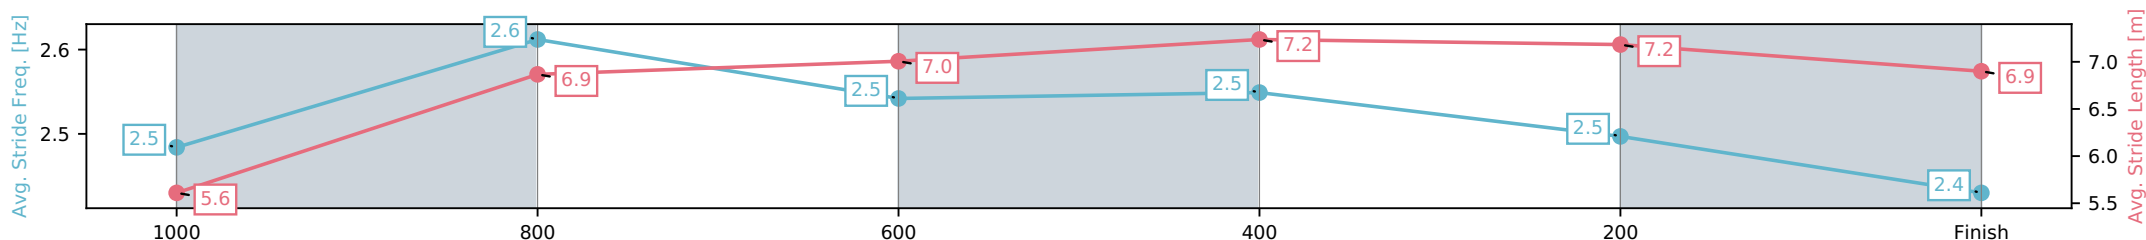

Horse/Jockey Name	Umpqua/Tom Orr
Finish Rank	6
Fastest Section Time (Section)	0:10.98 (600-400)
Top Speed [km/h] (Section)	66.3 (600-400)
Race State	Finished

Rockhampton QLD --Professional-2026-06-19
Race 3: WELCOME GOLD CLUB MEMBERS QTIS Two-Year-Old Maiden Handicap - 1100m
19 June 2026 - 12:21PM
Track Rating: Soft 5, Weather: Fine, Rail Position: +4m Entire Circuit

Section	L1100	L1000	L800	L600	L400	L200
Section Times	1:05.75 (0:08.85)	0:56.90 [6] (0:11.30)	0:45.60 [7] (0:11.52)	0:34.09 [7] (0:10.98)	0:23.10 [7] (0:11.35)	0:11.75 [7] (0:11.75)
Average Speed [km/h]	45.8	64.2	63.4	65.6	63.2	58.7
Top Speed [km/h]	61.5	65.1	65.0	66.3	65.3	61.5
Avg. Dist. to Rail [m]	0.6	1.0	1.7	2.0	2.6	3.8
Avg. Stride Freq. [Hz]	2.5	2.6	2.5	2.5	2.5	2.4
Avg. Stride Length [m]	5.6	6.9	7.0	7.2	7.2	6.9

[ ] Ranking at each section and finish
-:-:- No data available at this section
NA No data available