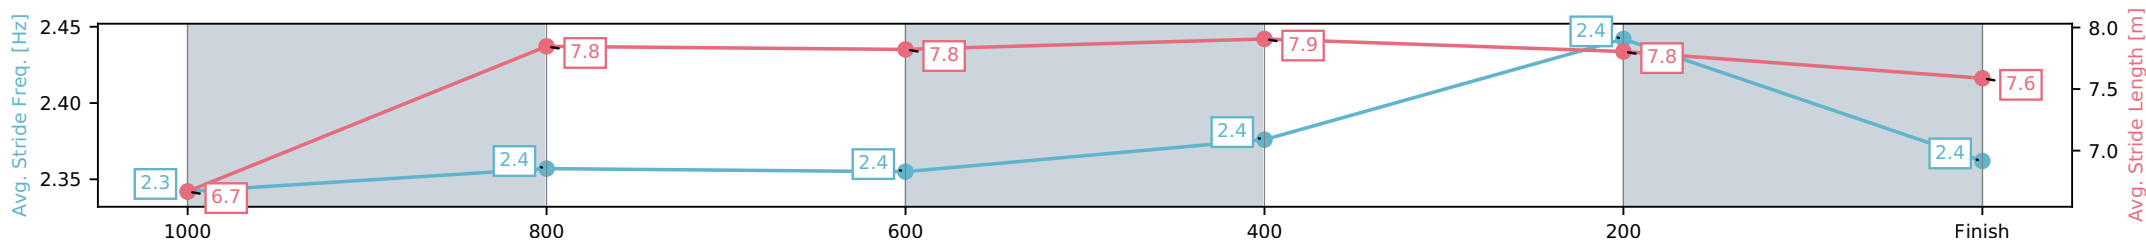

Horse/Jockey Name	Parade Ground/Warwick Satherley
Finish Rank	4
Fastest Section Time (Section)	0:10.68 (400-200)
Top Speed [km/h] (Section)	68.7 (400-200)
Race State	Finished

Rockhampton QLD --Professional-2026-06-19
Race 9: TATTERSALLS SPRINT OPEN Handicap - 1200m
19 June 2026 - 3:57PM
Track Rating: Soft 5, Weather: Fine, Rail Position: +4m Entire Circuit

Section	L1200	L1000	L800	L600	L400	L200
Section Times	1:08.97 (0:13.82)	0:55.15 [6] (0:11.04)	0:44.12 [5] (0:11.16)	0:32.96 [6] (0:10.71)	0:22.25 [5] (0:10.68)	0:11.57 [3] (0:11.57)
Average Speed [km/h]	52.5	66.2	65.4	67.3	67.3	62.7
Top Speed [km/h]	64.8	67.9	66.5	68.7	68.7	65.6
Avg. Dist. to Rail [m]	4.7	2.8	1.7	2.4	4.7	6.6
Avg. Stride Freq. [Hz]	2.3	2.4	2.4	2.4	2.4	2.4
Avg. Stride Length [m]	6.7	7.8	7.8	7.9	7.8	7.6

- [ ] Ranking at each section and finish
- -:-:- No data available at this section
- NA No data available