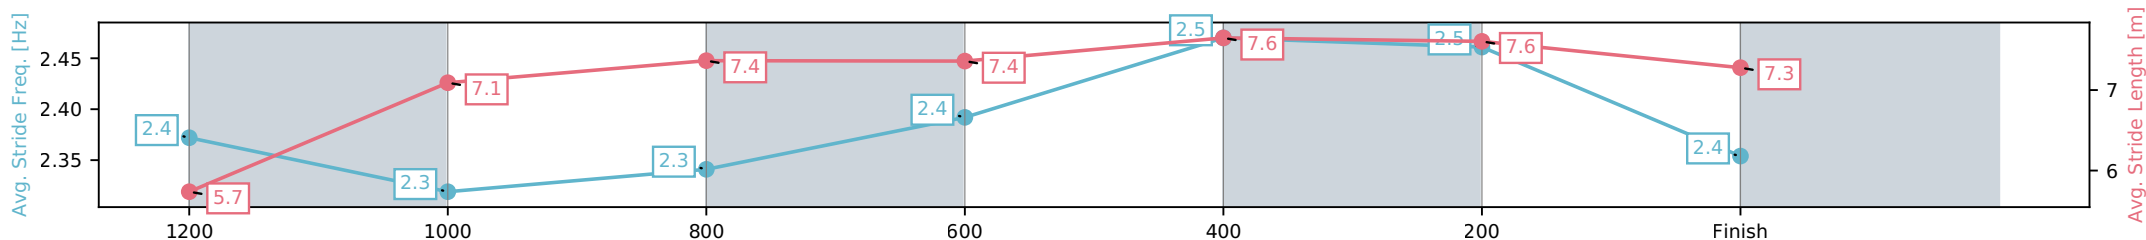

- [] Ranking at each section and finish
- :-:- No data available at this section
- NA No data available

Horse/Jockey Name	Bold Comic/Georgina Cartwright
Finish Rank	1
Fastest Section Time (Section)	0:10.74 (400-200)
Top Speed [km/h] (Section)	68.1 (400-200)
Race State	Finished