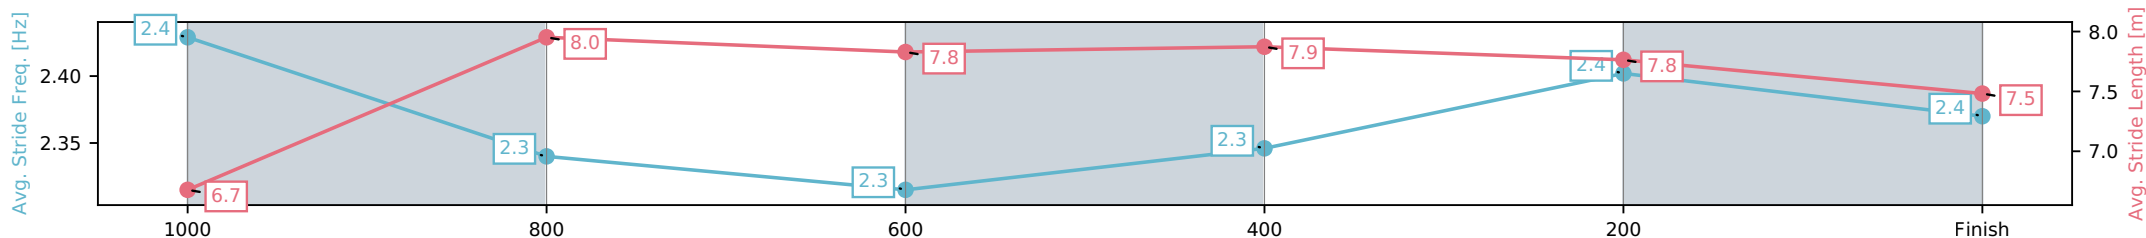

Horse/Jockey Name	Underrated/Warwick Satherley
Finish Rank	1
Fastest Section Time (Section)	0:10.88 (400-200)
Top Speed [km/h] (Section)	67.1 (1000-800)
Race State	Finished

Rockhampton QLD --Professional-2026-06-19
Race 10: 3 WEEKS TILL TAB ROCKHAMPTON CUP
BENCHMARK 60 Handicap (QTIS bonuses applicable for
3,4&5YO's) - 1200m
19 June 2026 - 4:37PM
Track Rating: Soft 5, Weather: Fine, Rail Position: +4m Entire Circuit

Section	L1200	L1000	L800	L600	L400	L200
Section Times	1:09.11 (0:13.32)	0:55.78 [3] (0:10.99)	0:44.79 [4] (0:11.37)	0:33.42 [4] (0:10.95)	0:22.47 [3] (0:10.88)	0:11.59 [3] (0:11.59)
Average Speed [km/h]	54.0	65.7	63.9	65.8	66.1	62.2
Top Speed [km/h]	66.1	67.1	64.7	66.2	66.9	65.3
Avg. Dist. to Rail [m]	1.8	0.9	1.1	1.3	2.6	3.1
Avg. Stride Freq. [Hz]	2.4	2.3	2.3	2.3	2.4	2.4
Avg. Stride Length [m]	6.7	8.0	7.8	7.9	7.8	7.5

[ ] Ranking at each section and finish
-:-:- No data available at this section
NA No data available