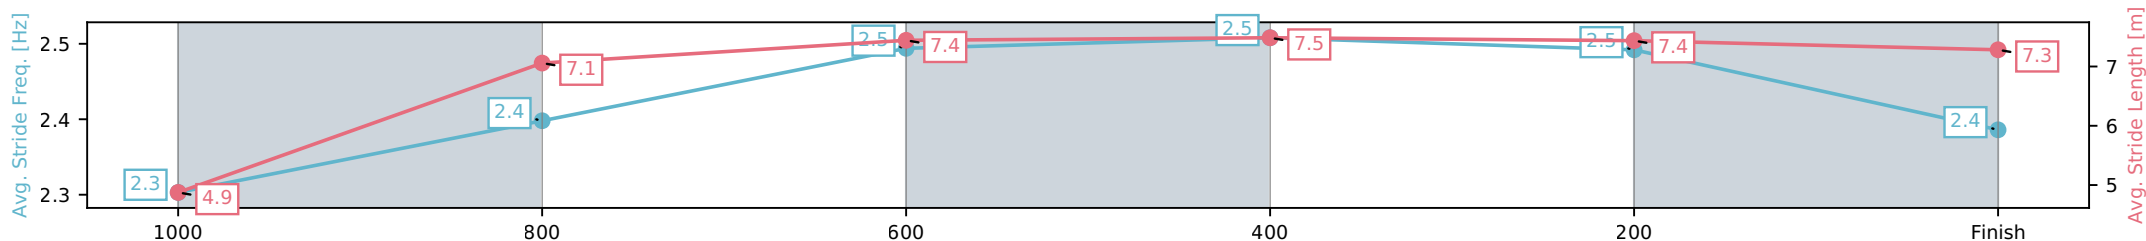

Horse/Jockey Name	Making History/Chris McIver
Finish Rank	4
Fastest Section Time (Section)	0:10.71 (600-400)
Top Speed [km/h] (Section)	68.0 (600-400)
Race State	Finished

Rockhampton QLD --Professional-2026-06-19
Race 5: KENNAS RATINGS BAND 0 - 55 Handicap - 1050m
19 June 2026 - 1:28PM
Track Rating: Soft 5, Weather: Fine, Rail Position: +4m Entire Circuit

Section	L1050	L800	L600	L400	L200	L0
Section Times	1:00.82 (0:05.03)	0:55.79 [8] (0:11.71)	0:44.08 [9] (0:10.85)	0:33.24 [8] (0:10.71)	0:22.53 [9] (0:11.00)	0:11.53 [9] (0:11.53)
Average Speed [km/h]	36.4	62.4	66.1	67.1	65.5	61.3
Top Speed [km/h]	52.9	67.5	67.0	68.0	67.7	64.5
Avg. Dist. to Rail [m]	9.6	3.5	0.8	1.0	0.4	3.1
Avg. Stride Freq. [Hz]	2.3	2.4	2.5	2.5	2.5	2.4
Avg. Stride Length [m]	4.9	7.1	7.4	7.5	7.4	7.3

[ ] Ranking at each section and finish
-:-:- No data available at this section
NA No data available