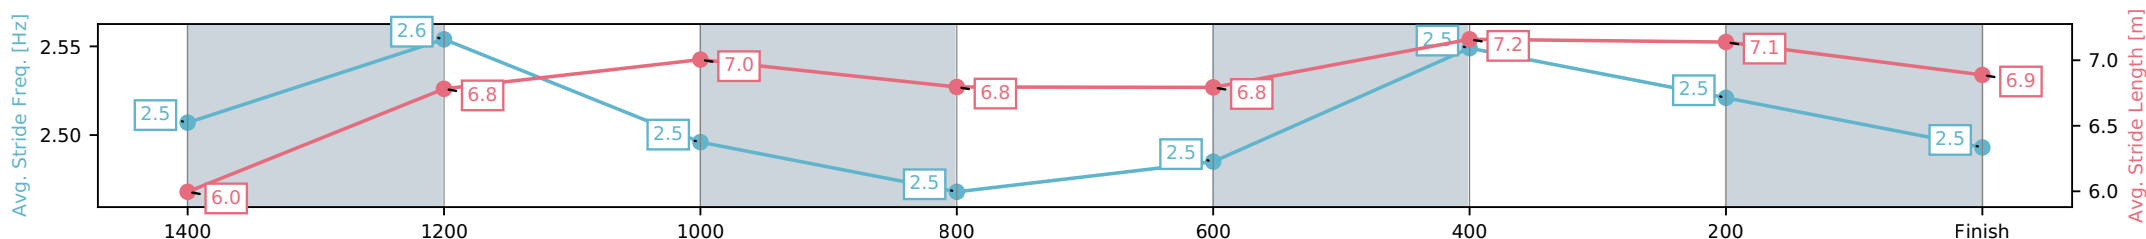

Horse/Jockey Name	Propose/Brandon Lerena
Finish Rank	8
Fastest Section Time (Section)	0:11.06 (600-400)
Top Speed [km/h] (Section)	66.3 (600-400)
Race State	Finished

Rockhampton QLD --Professional-2026-06-19
Race 6: KORTE GROUP BENCHMARK 62 Handicap - 1600m
19 June 2026 - 2:05PM
Track Rating: Soft 5, Weather: Fine, Rail Position: +4m Entire Circuit

Section	L1600	L1400	L1200	L1000	L800	L600	L400	L200
Section Times	1:36.15 (0:14.55)	1:21.60 [9] (0:11.63)	1:09.97 [10] (0:11.72)	0:58.24 [9] (0:11.94)	0:46.30 [9] (0:12.06)	0:34.23 [9] (0:11.06)	0:23.17 [10] (0:11.33)	0:11.83 [9] (0:11.83)
Average Speed [km/h]	49.8	61.9	61.6	59.9	60.2	65.1	63.5	60.1
Top Speed [km/h]	61.5	62.6	63.1	61.2	63.2	66.3	64.6	62.9
Avg. Dist. to Rail [m]	3.9	1.2	1.1	0.7	1.1	2.1	2.0	1.7
Avg. Stride Freq. [Hz]	2.5	2.6	2.5	2.5	2.5	2.5	2.5	2.5
Avg. Stride Length [m]	6.0	6.8	7.0	6.8	6.8	7.2	7.1	6.9

[ ] Ranking at each section and finish
-:-:- No data available at this section
NA No data available