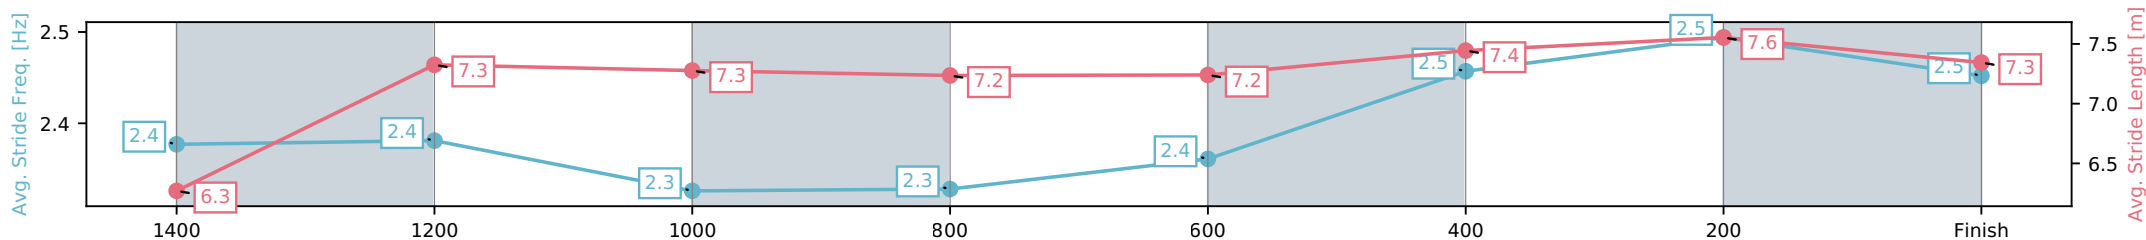

Horse/Jockey Name	Give Me Space/Nikki Olzard
Finish Rank	2
Fastest Section Time (Section)	0:10.78 (400-200)
Top Speed [km/h] (Section)	68.0 (600-400)
Race State	Finished

Rockhampton QLD --Professional-2026-06-19
Race 7: TATTERSALLS GOLD CUP OPEN Handicap - 1600m
19 June 2026 - 2:42PM
Track Rating: Soft 5, Weather: Fine, Rail Position: +4m Entire Circuit

Section	L1600	L1400	L1200	L1000	L800	L600	L400	L200
Section Times	1:35.07 (0:14.42)	1:20.65 [8] (0:11.61)	1:09.03 [8] (0:12.01)	0:57.02 [8] (0:12.08)	0:44.94 [8] (0:11.82)	0:33.12 [8] (0:10.94)	0:22.18 [7] (0:10.78)	0:11.40 [5] (0:11.40)
Average Speed [km/h]	50.4	62.0	60.0	59.9	61.1	65.8	66.8	63.3
Top Speed [km/h]	60.8	63.5	60.5	60.9	62.1	68.0	67.7	65.6
Avg. Dist. to Rail [m]	2.3	1.1	1.0	0.7	0.5	1.6	2.7	1.3
Avg. Stride Freq. [Hz]	2.4	2.4	2.3	2.3	2.4	2.5	2.5	2.5
Avg. Stride Length [m]	6.3	7.3	7.3	7.2	7.2	7.4	7.6	7.3

- [ ] Ranking at each section and finish
- -:-:- No data available at this section
- NA No data available