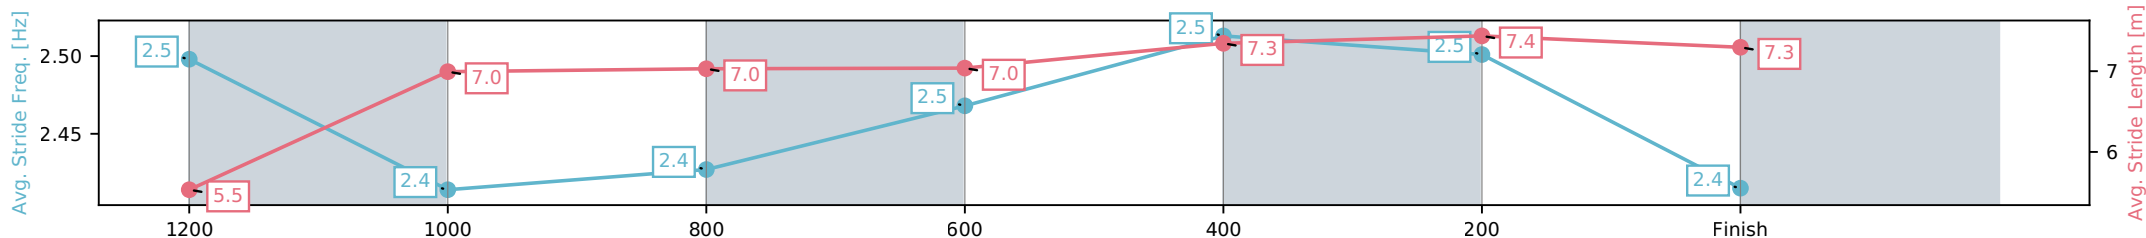

Horse/Jockey Name	Itza Charmdeel/Georgina Cartwright
Finish Rank	8
Fastest Section Time (Section)	0:10.85 (600-400)
Top Speed [km/h] (Section)	67.8 (600-400)
Race State	Finished

Rockhampton QLD --Professional-2026-06-19

Race 8: THE PEOPLES CUP IN ROCKY 10 JULY
BENCHMARK 70 Handicap - 1300m

19 June 2026 - 3:17PM

Track Rating: Soft 5, Weather: Fine, Rail Position: +4m Entire Circuit

Section	L1300	L1200	L1000	L800	L600	L400	L200
Section Times	1:17.66 (0:08.59)	1:09.07 [9] (0:11.99)	0:57.08 [8] (0:11.93)	0:45.15 [8] (0:11.75)	0:33.40 [9] (0:10.85)	0:22.54 [9] (0:10.99)	0:11.55 [9] (0:11.55)
Average Speed [km/h]	43.8	60.1	60.5	61.7	66.3	65.5	62.5
Top Speed [km/h]	58.0	61.5	61.9	63.0	67.8	66.9	66.6
Avg. Dist. to Rail [m]	2.7	1.0	0.7	0.6	0.2	0.4	1.3
Avg. Stride Freq. [Hz]	2.5	2.4	2.4	2.5	2.5	2.5	2.4
Avg. Stride Length [m]	5.5	7.0	7.0	7.0	7.3	7.4	7.3

- [ ] Ranking at each section and finish
- -:-:- No data available at this section
- NA No data available