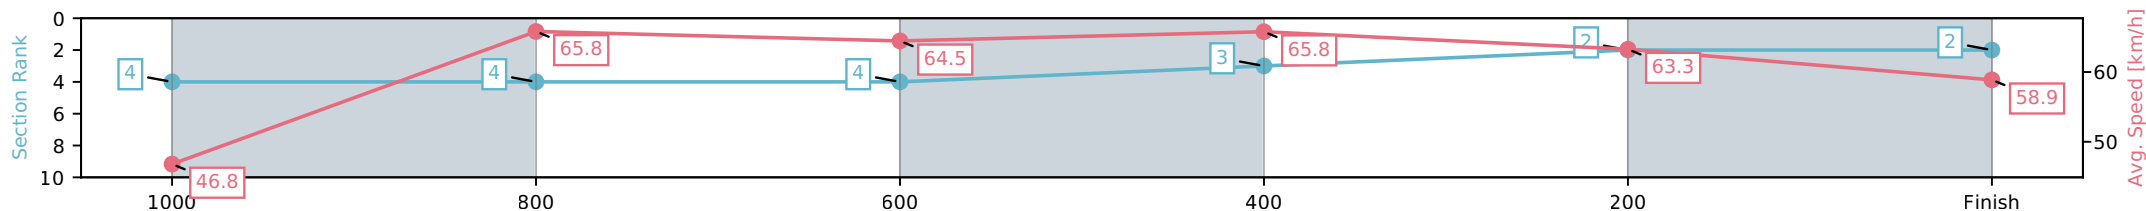

Horse/Jockey Name	Power Of Angeline/Warwick Satherley
Finish Rank	2
Fastest Section Time (Section)	0:10.95 (600-400)
Top Speed [km/h] (Section)	66.8 (1000-800)
Race State	Finished

Rockhampton QLD --Professional-2026-06-19
Race 3: WELCOME GOLD CLUB MEMBERS QTIS Two-Year-Old Maiden Handicap - 1100m
19 June 2026 - 12:21PM
Track Rating: Soft 5, Weather: Fine, Rail Position: +4m Entire Circuit

Section	L1100	L1000	L800	L600	L400	L200
Section Times	1:04.88 (0:08.71)	0:56.17 [4] (0:11.04)	0:45.13 [4] (0:11.24)	0:33.89 [4] (0:10.95)	0:22.94 [3] (0:11.35)	0:11.59 [2] (0:11.59)
Average Speed [km/h]	46.8	65.8	64.5	65.8	63.3	58.9
Top Speed [km/h]	64.4	66.8	65.2	66.7	65.5	61.5
Avg. Dist. to Rail [m]	3.8	1.7	0.9	1.2	2.5	3.2
Avg. Stride Freq. [Hz]	2.5	2.6	2.5	2.4	2.4	2.4
Avg. Stride Length [m]	5.8	7.2	7.2	7.6	7.5	7.1

[ ] Ranking at each section and finish
-:-:- No data available at this section
NA No data available