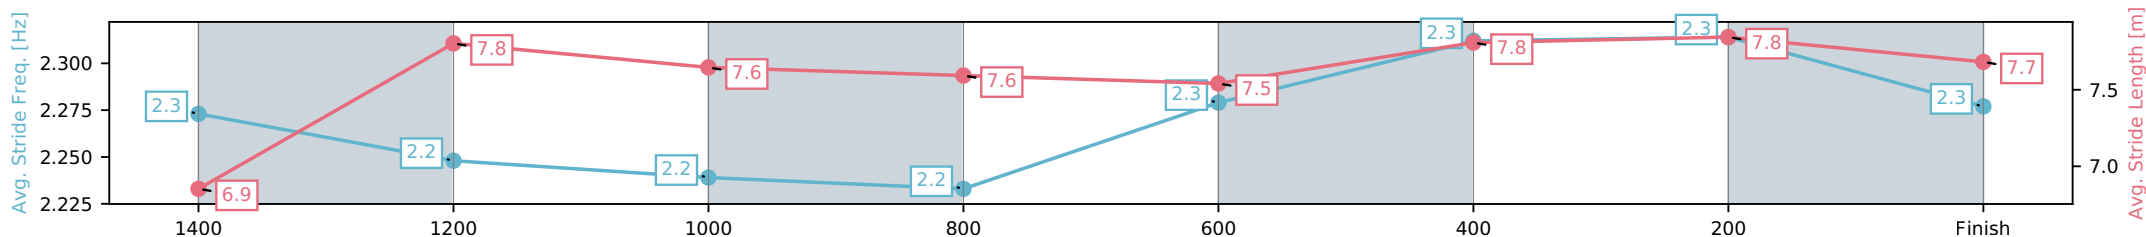

Horse/Jockey Name	Astra Star/Sean Cormack
Finish Rank	5
Fastest Section Time (Section)	0:11.16 (600-400)
Top Speed [km/h] (Section)	64.9 (600-400)
Race State	Finished

Rockhampton QLD --Professional-2026-06-19
Race 7: TATTERSALLS GOLD CUP OPEN Handicap - 1600m
19 June 2026 - 2:42PM
Track Rating: Soft 5, Weather: Fine, Rail Position: +4m Entire Circuit

Section	L1600	L1400	L1200	L1000	L800	L600	L400	L200
Section Times	1:35.31 (0:13.81)	1:21.50 [3] (0:11.56)	1:09.94 [3] (0:11.86)	0:58.09 [3] (0:12.13)	0:45.95 [3] (0:11.86)	0:34.09 [2] (0:11.16)	0:22.93 [2] (0:11.18)	0:11.75 [2] (0:11.75)
Average Speed [km/h]	52.7	62.3	60.9	59.9	61.3	64.5	64.4	61.3
Top Speed [km/h]	64.6	63.2	61.8	60.9	62.5	64.9	64.9	63.7
Avg. Dist. to Rail [m]	3.4	2.1	2.0	1.8	1.2	1.6	2.3	2.8
Avg. Stride Freq. [Hz]	2.3	2.2	2.2	2.2	2.3	2.3	2.3	2.3
Avg. Stride Length [m]	6.9	7.8	7.6	7.6	7.5	7.8	7.8	7.7

- [ ] Ranking at each section and finish
- -:-:- No data available at this section
- NA No data available