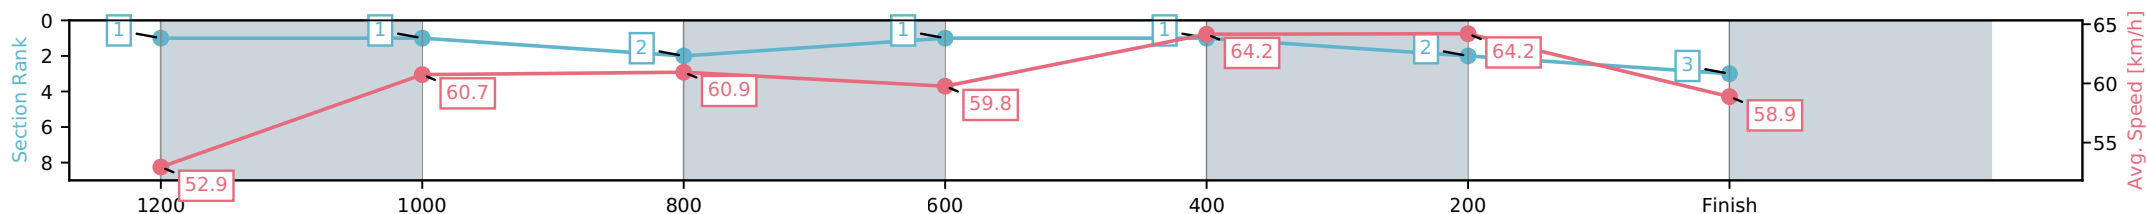

Horse/Jockey Name	Leica Flamingo/Chris McIver
Finish Rank	3
Fastest Section Time (Section)	0:11.22 (400-200)
Top Speed [km/h] (Section)	65.6 (400-200)
Race State	Finished

Rockhampton QLD --Professional-2026-06-19
Race 1: GREAT NORTHERN QTIS Three-Year-Old Handicap - 1400m
19 June 2026 - 11:15AM
Track Rating: Soft 5, Weather: Fine, Rail Position: +4m Entire Circuit

Section	L1400	L1200	L1000	L800	L600	L400	L200
Section Times	1:24.24 (0:13.81)	1:10.43 [1] (0:11.87)	0:58.56 [1] (0:11.85)	0:46.71 [2] (0:12.09)	0:34.62 [1] (0:11.22)	0:23.40 [1] (0:11.22)	0:12.18 [2] (0:12.18)
Average Speed [km/h]	52.9	60.7	60.9	59.8	64.2	64.2	58.9
Top Speed [km/h]	63.2	62.6	61.6	61.1	65.2	65.6	62.5
Avg. Dist. to Rail [m]	4.4	0.7	0.5	0.6	0.3	0.5	0.9
Avg. Stride Freq. [Hz]	2.4	2.4	2.4	2.4	2.4	2.4	2.3
Avg. Stride Length [m]	6.6	7.1	7.1	7.1	7.4	7.5	7.3

- [ ] Ranking at each section and finish
- -:-:- No data available at this section
- NA No data available