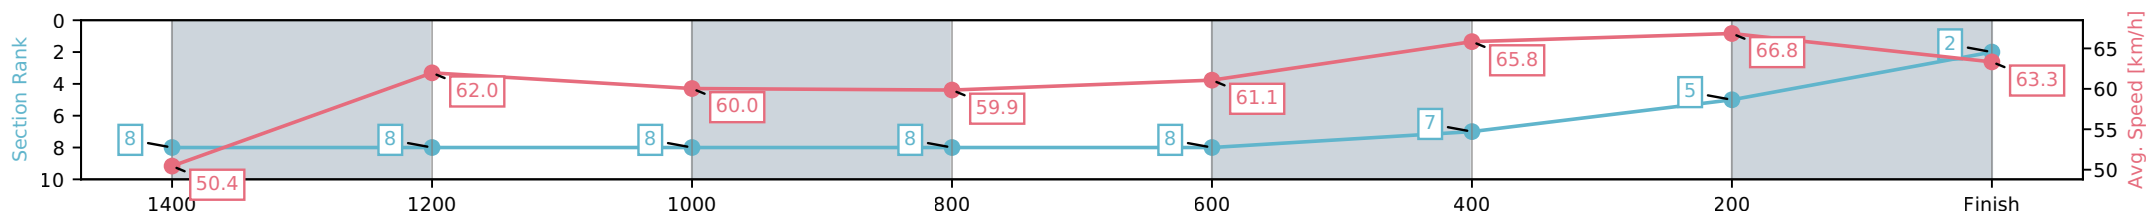

Horse/Jockey Name	Give Me Space/Nikki Olzard
Finish Rank	2
Fastest Section Time (Section)	0:10.78 (400-200)
Top Speed [km/h] (Section)	68.0 (600-400)
Race State	Finished

Rockhampton QLD --Professional-2026-06-19
Race 7: TATTERSALLS GOLD CUP OPEN Handicap - 1600m
19 June 2026 - 2:42PM
Track Rating: Soft 5, Weather: Fine, Rail Position: +4m Entire Circuit

Section	L1600	L1400	L1200	L1000	L800	L600	L400	L200
Section Times	1:35.07 (0:14.42)	1:20.65 [8] (0:11.61)	1:09.03 [8] (0:12.01)	0:57.02 [8] (0:12.08)	0:44.94 [8] (0:11.82)	0:33.12 [8] (0:10.94)	0:22.18 [7] (0:10.78)	0:11.40 [5] (0:11.40)
Average Speed [km/h]	50.4	62.0	60.0	59.9	61.1	65.8	66.8	63.3
Top Speed [km/h]	60.8	63.5	60.5	60.9	62.1	68.0	67.7	65.6
Avg. Dist. to Rail [m]	2.3	1.1	1.0	0.7	0.5	1.6	2.7	1.3
Avg. Stride Freq. [Hz]	2.4	2.4	2.3	2.3	2.4	2.5	2.5	2.5
Avg. Stride Length [m]	6.3	7.3	7.3	7.2	7.2	7.4	7.6	7.3

- [ ] Ranking at each section and finish
- -:-:- No data available at this section
- NA No data available