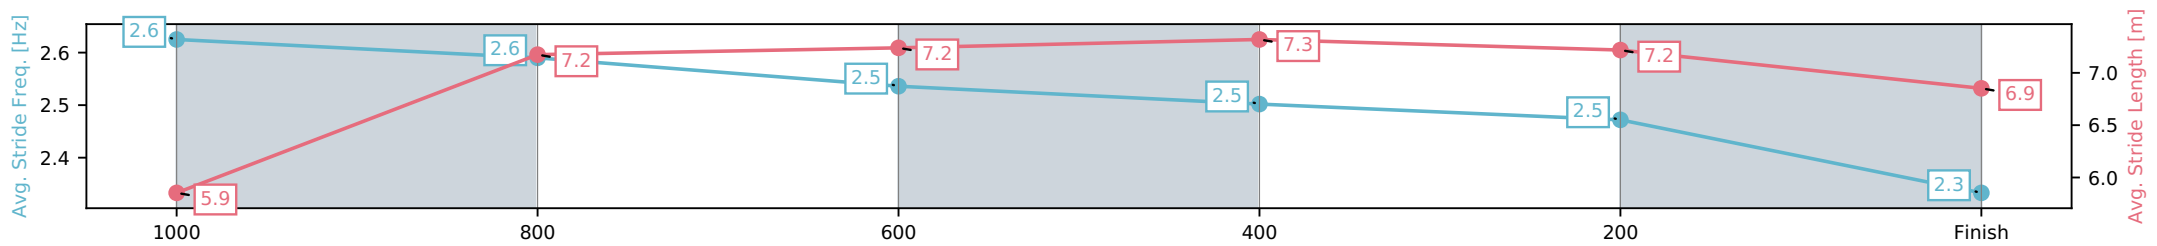

Horse/Jockey Name	Balkan Melody/Raul Silvera Olivera
Finish Rank	5
Fastest Section Time (Section)	0:11.02 (1000-800)
Top Speed [km/h] (Section)	67.7 (1000-800)
Race State	Finished

Rockhampton QLD --Professional-2026-06-19
Race 3: WELCOME GOLD CLUB MEMBERS QTIS Two-Year-Old Maiden Handicap - 1100m
19 June 2026 - 12:21PM
Track Rating: Soft 5, Weather: Fine, Rail Position: +4m Entire Circuit

Section	L1100	L1000	L800	L600	L400	L200
Section Times	1:05.58 (0:08.67)	0:56.91 [3] (0:11.02)	0:45.90 [3] (0:11.28)	0:34.61 [3] (0:11.02)	0:23.59 [5] (0:11.43)	0:12.16 [5] (0:12.16)
Average Speed [km/h]	47.7	66.3	64.9	65.5	62.6	55.8
Top Speed [km/h]	65.3	67.7	66.0	67.2	66.2	58.7
Avg. Dist. to Rail [m]	5.4	2.8	2.2	1.8	4.0	5.6
Avg. Stride Freq. [Hz]	2.6	2.6	2.5	2.5	2.5	2.3
Avg. Stride Length [m]	5.9	7.2	7.2	7.3	7.2	6.9

[ ] Ranking at each section and finish
-:-:- No data available at this section
NA No data available