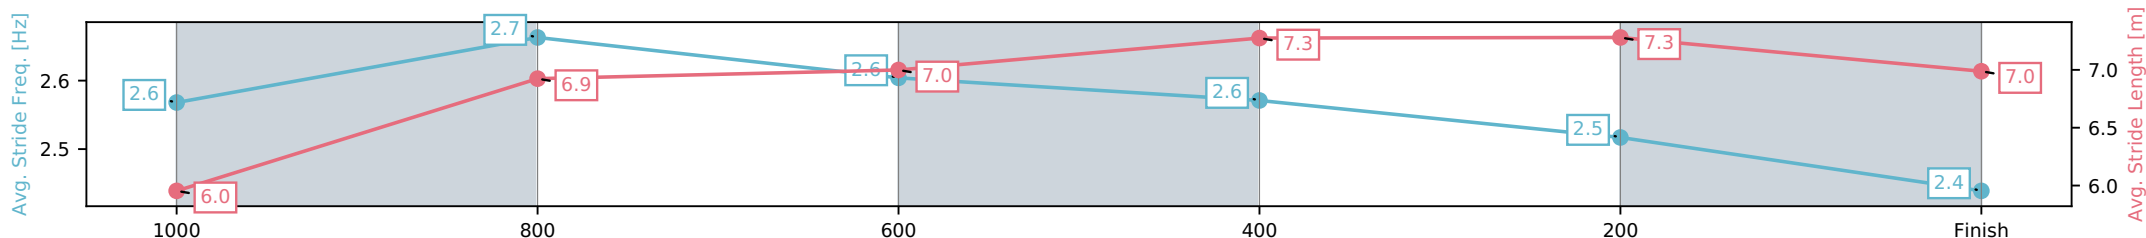

Horse/Jockey Name	Itza Motza/McKenzie Apel
Finish Rank	7
Fastest Section Time (Section)	0:10.83 (600-400)
Top Speed [km/h] (Section)	67.2 (1000-800)
Race State	Finished

Rockhampton QLD --Professional-2026-06-19
Race 10: 3 WEEKS TILL TAB ROCKHAMPTON CUP
BENCHMARK 60 Handicap (QTIS bonuses applicable for
3,4&5YO's) - 1200m
19 June 2026 - 4:37PM
Track Rating: Soft 5, Weather: Fine, Rail Position: +4m Entire Circuit

Section	L1200	L1000	L800	L600	L400	L200
Section Times	1:10.35 (0:14.12)	0:56.23 [11] (0:11.06)	0:45.16 [12] (0:11.14)	0:34.02 [11] (0:10.83)	0:23.19 [11] (0:11.19)	0:12.00 [10] (0:12.00)
Average Speed [km/h]	51.1	65.4	64.8	66.6	64.3	59.9
Top Speed [km/h]	65.8	67.2	65.8	67.2	66.5	62.3
Avg. Dist. to Rail [m]	1.7	1.0	0.5	1.2	3.3	4.2
Avg. Stride Freq. [Hz]	2.6	2.7	2.6	2.6	2.5	2.4
Avg. Stride Length [m]	6.0	6.9	7.0	7.3	7.3	7.0

- [ ] Ranking at each section and finish
- -:-:- No data available at this section
- NA No data available