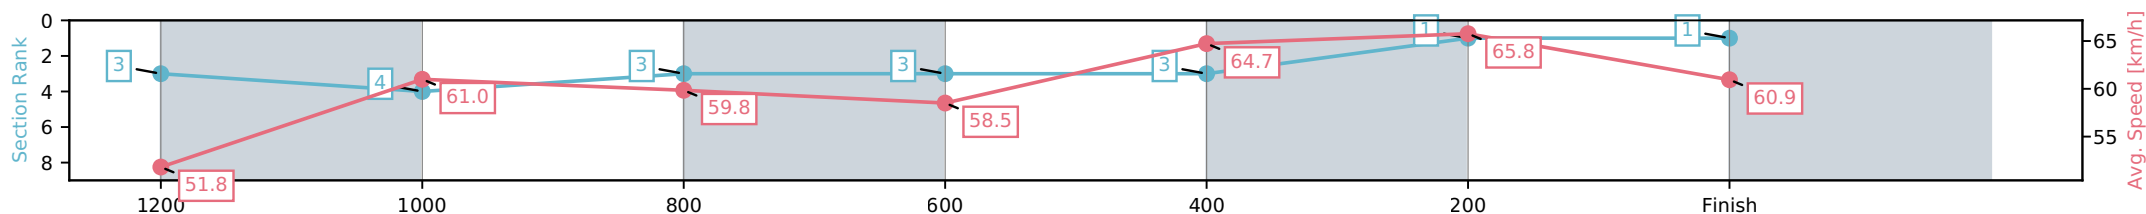

Horse/Jockey Name	Next Legacy/Warwick Satherley
Finish Rank	1
Fastest Section Time (Section)	0:10.95 (400-200)
Top Speed [km/h] (Section)	67.7 (400-200)
Race State	Finished

Rockhampton QLD --Professional-2026-06-19
Race 1: GREAT NORTHERN QTIS Three-Year-Old Handicap - 1400m
19 June 2026 - 11:15AM
Track Rating: Soft 5, Weather: Fine, Rail Position: +4m Entire Circuit

Section	L1400	L1200	L1000	L800	L600	L400	L200
Section Times	1:23.83 (0:14.13)	1:09.70 [3] (0:11.78)	0:57.93 [4] (0:11.89)	0:46.04 [3] (0:12.17)	0:33.87 [3] (0:11.12)	0:22.75 [3] (0:10.95)	0:11.80 [1] (0:11.80)
Average Speed [km/h]	51.8	61.0	59.8	58.5	64.7	65.8	60.9
Top Speed [km/h]	62.0	62.4	61.9	60.0	66.9	67.7	63.8
Avg. Dist. to Rail [m]	4.0	0.6	1.7	1.2	0.7	0.7	1.7
Avg. Stride Freq. [Hz]	2.5	2.4	2.4	2.4	2.5	2.5	2.5
Avg. Stride Length [m]	6.3	7.1	7.2	6.9	7.2	7.3	7.1

[ ] Ranking at each section and finish
-:-:- No data available at this section
NA No data available