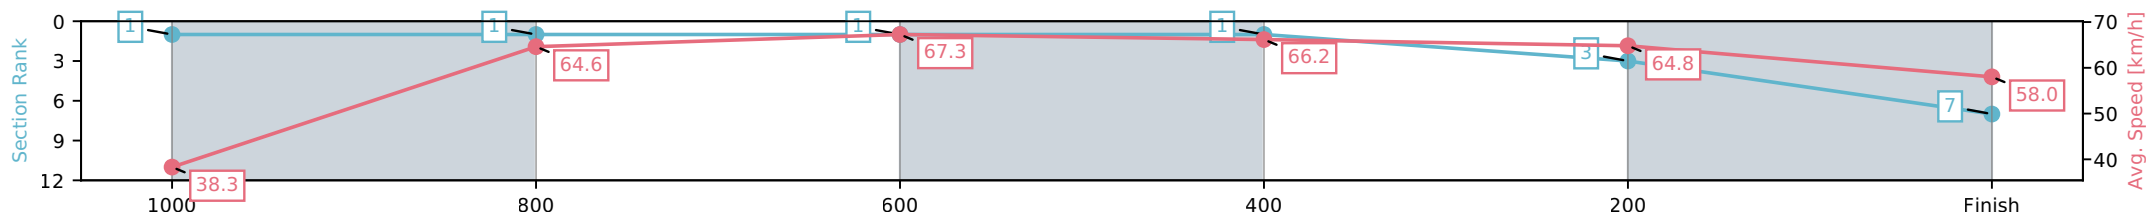

Horse/Jockey Name	Impactfull Miss/Nikki Olzard
Finish Rank	7
Fastest Section Time (Section)	0:10.70 (800-600)
Top Speed [km/h] (Section)	68.6 (800-600)
Race State	Finished

Rockhampton QLD --Professional-2026-06-19
Race 5: KENNAS RATINGS BAND 0 - 55 Handicap - 1050m
19 June 2026 - 1:28PM
Track Rating: Soft 5, Weather: Fine, Rail Position: +4m Entire Circuit

Section	L1050	L800	L600	L400	L200	L0
Section Times	1:00.92 (0:04.72)	0:56.20 [1] (0:11.13)	0:45.07 [1] (0:10.70)	0:34.37 [1] (0:10.89)	0:23.48 [1] (0:11.11)	0:12.37 [3] (0:12.37)
Average Speed [km/h]	38.3	64.6	67.3	66.2	64.8	58.0
Top Speed [km/h]	54.5	67.1	68.6	66.8	67.1	61.4
Avg. Dist. to Rail [m]	2.6	0.3	0.7	1.2	0.8	1.4
Avg. Stride Freq. [Hz]	2.4	2.5	2.5	2.5	2.5	2.3
Avg. Stride Length [m]	4.9	7.0	7.5	7.5	7.5	7.2

[ ] Ranking at each section and finish
-:-:- No data available at this section
NA No data available