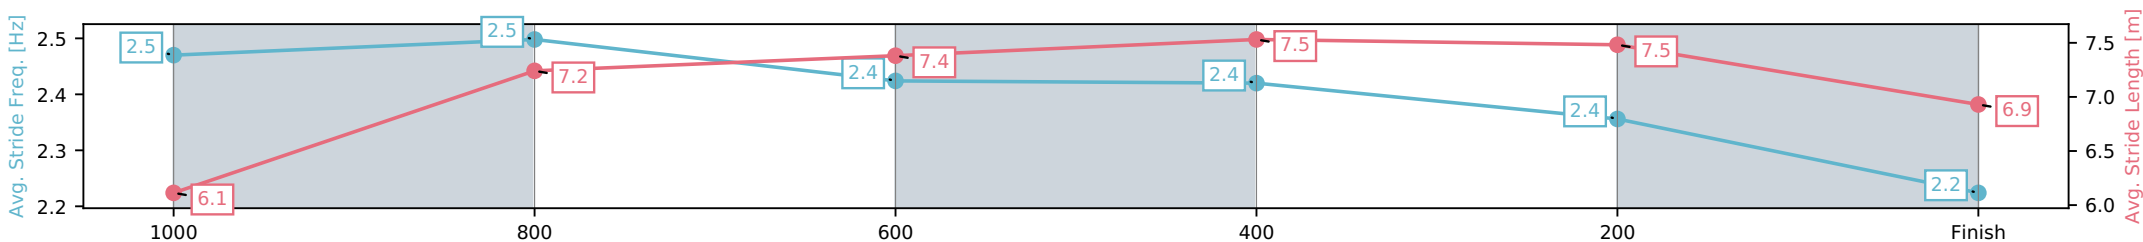

Horse/Jockey Name	Cyclone Topboy/Sean Cormack
Finish Rank	7
Fastest Section Time (Section)	0:11.02 (600-400)
Top Speed [km/h] (Section)	67.2 (600-400)
Race State	Finished

Rockhampton QLD --Professional-2026-06-19
Race 3: WELCOME GOLD CLUB MEMBERS QTIS Two-Year-Old Maiden Handicap - 1100m
19 June 2026 - 12:21PM
Track Rating: Soft 5, Weather: Fine, Rail Position: +4m Entire Circuit

Section	L1100	L1000	L800	L600	L400	L200
Section Times	1:06.02 (0:08.39)	0:57.63 [1] (0:11.16)	0:46.47 [2] (0:11.21)	0:35.26 [2] (0:11.02)	0:24.23 [2] (0:11.62)	0:12.61 [4] (0:12.61)
Average Speed [km/h]	48.5	64.4	63.2	65.3	61.7	53.6
Top Speed [km/h]	64.4	65.5	65.0	67.2	64.4	58.1
Avg. Dist. to Rail [m]	3.5	0.9	1.6	1.1	0.6	0.5
Avg. Stride Freq. [Hz]	2.5	2.5	2.4	2.4	2.4	2.2
Avg. Stride Length [m]	6.1	7.2	7.4	7.5	7.5	6.9

[ ] Ranking at each section and finish
-:-:- No data available at this section
NA No data available