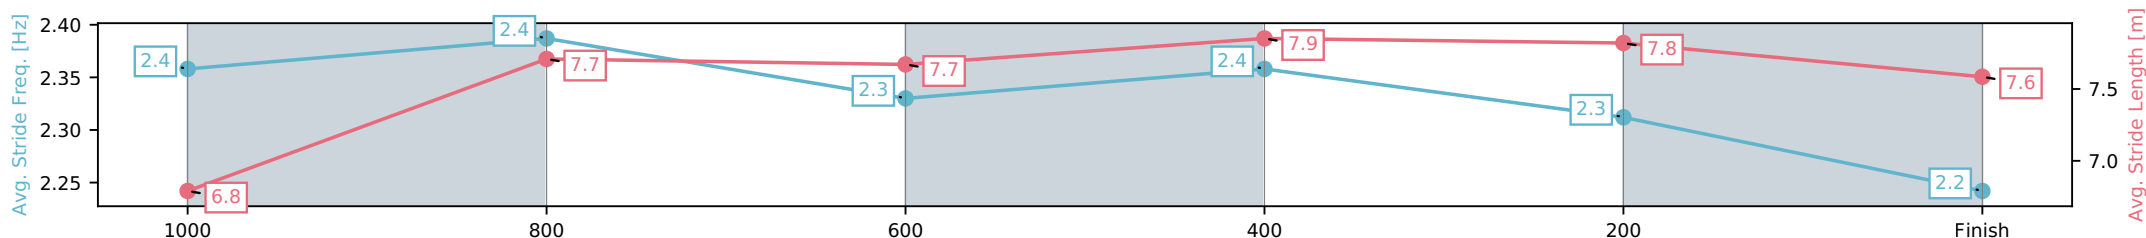

Horse/Jockey Name	Mimmy's Secret/Sophie Wilcock
Finish Rank	6
Fastest Section Time (Section)	0:10.94 (600-400)
Top Speed [km/h] (Section)	67.2 (1000-800)
Race State	Finished

Rockhampton QLD --Professional-2026-06-19
Race 10: 3 WEEKS TILL TAB ROCKHAMPTON CUP
BENCHMARK 60 Handicap (QTIS bonuses applicable for
3,4&5YO's) - 1200m
19 June 2026 - 4:37PM
Track Rating: Soft 5, Weather: Fine, Rail Position: +4m Entire Circuit

Section	L1200	L1000	L800	L600	L400	L200
Section Times	1:10.29 (0:13.41)	0:56.88 [5] (0:11.13)	0:45.75 [5] (0:11.39)	0:34.36 [5] (0:10.94)	0:23.42 [7] (0:11.34)	0:12.09 [7] (0:12.09)
Average Speed [km/h]	53.8	65.0	63.5	65.9	63.6	59.4
Top Speed [km/h]	65.7	67.2	65.3	67.0	65.7	62.1
Avg. Dist. to Rail [m]	1.9	1.1	0.7	3.3	8.3	9.1
Avg. Stride Freq. [Hz]	2.4	2.4	2.3	2.4	2.3	2.2
Avg. Stride Length [m]	6.8	7.7	7.7	7.9	7.8	7.6

- [ ] Ranking at each section and finish
- -:-:- No data available at this section
- NA No data available