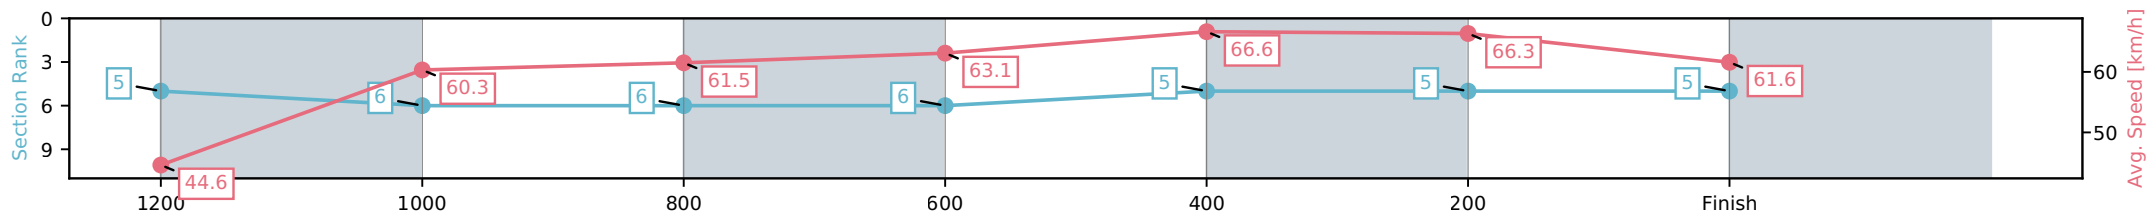

Horse/Jockey Name	Demitasse/Jaden Lloyd
Finish Rank	5
Fastest Section Time (Section)	0:10.81 (600-400)
Top Speed [km/h] (Section)	67.8 (600-400)
Race State	Finished

Rockhampton QLD --Professional-2026-06-19

Race 8: THE PEOPLES CUP IN ROCKY 10 JULY
BENCHMARK 70 Handicap - 1300m

19 June 2026 - 3:17PM

Track Rating: Soft 5, Weather: Fine, Rail Position: +4m Entire Circuit

Section	L1300	L1200	L1000	L800	L600	L400	L200
Section Times	1:17.10 (0:08.42)	1:08.68 [5] (0:11.98)	0:56.69 [6] (0:11.86)	0:44.83 [6] (0:11.52)	0:33.31 [6] (0:10.81)	0:22.50 [5] (0:10.86)	0:11.65 [5] (0:11.65)
Average Speed [km/h]	44.6	60.3	61.5	63.1	66.6	66.3	61.6
Top Speed [km/h]	58.9	61.8	61.8	64.5	67.8	67.7	63.3
Avg. Dist. to Rail [m]	5.2	3.2	2.3	1.2	0.6	0.6	1.4
Avg. Stride Freq. [Hz]	2.3	2.3	2.3	2.3	2.5	2.4	2.3
Avg. Stride Length [m]	5.8	7.3	7.4	7.5	7.6	7.7	7.6

- [ ] Ranking at each section and finish
- -:-:- No data available at this section
- NA No data available