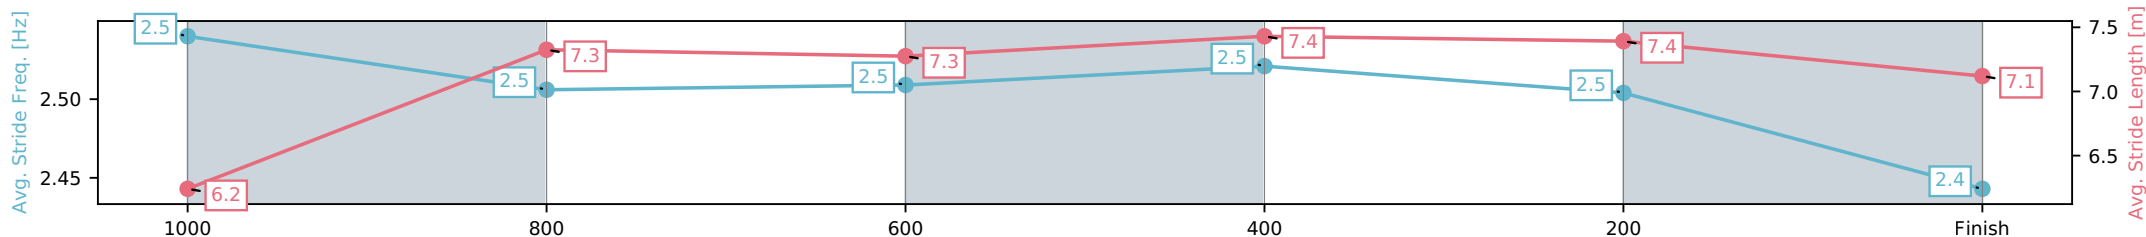

- [] Ranking at each section and finish
- :-:- No data available at this section
- NA No data available

Horse/Jockey Name	Mimmy's Secret/Sophie Wilcock
Finish Rank	6
Fastest Section Time (Section)	0:10.94 (600-400)
Top Speed [km/h] (Section)	67.2 (1000-800)
Race State	Finished