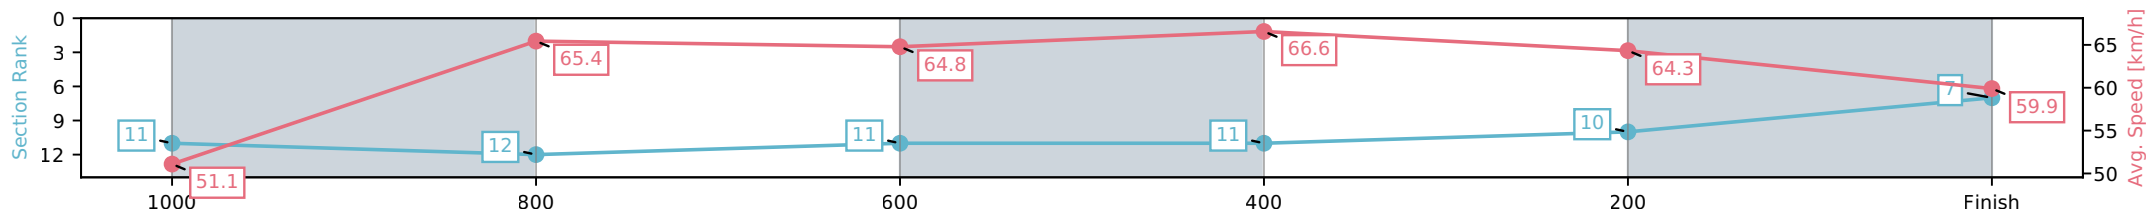

Horse/Jockey Name	Itza Motza/McKenzie Apel
Finish Rank	7
Fastest Section Time (Section)	0:10.83 (600-400)
Top Speed [km/h] (Section)	67.2 (1000-800)
Race State	Finished

Rockhampton QLD --Professional-2026-06-19
Race 10: 3 WEEKS TILL TAB ROCKHAMPTON CUP
BENCHMARK 60 Handicap (QTIS bonuses applicable for
3,4&5YO's) - 1200m
19 June 2026 - 4:37PM
Track Rating: Soft 5, Weather: Fine, Rail Position: +4m Entire Circuit

Section	L1200	L1000	L800	L600	L400	L200
Section Times	1:10.35 (0:14.12)	0:56.23 [11] (0:11.06)	0:45.16 [12] (0:11.14)	0:34.02 [11] (0:10.83)	0:23.19 [11] (0:11.19)	0:12.00 [10] (0:12.00)
Average Speed [km/h]	51.1	65.4	64.8	66.6	64.3	59.9
Top Speed [km/h]	65.8	67.2	65.8	67.2	66.5	62.3
Avg. Dist. to Rail [m]	1.7	1.0	0.5	1.2	3.3	4.2
Avg. Stride Freq. [Hz]	2.6	2.7	2.6	2.6	2.5	2.4
Avg. Stride Length [m]	6.0	6.9	7.0	7.3	7.3	7.0

- [ ] Ranking at each section and finish
- -:-:- No data available at this section
- NA No data available