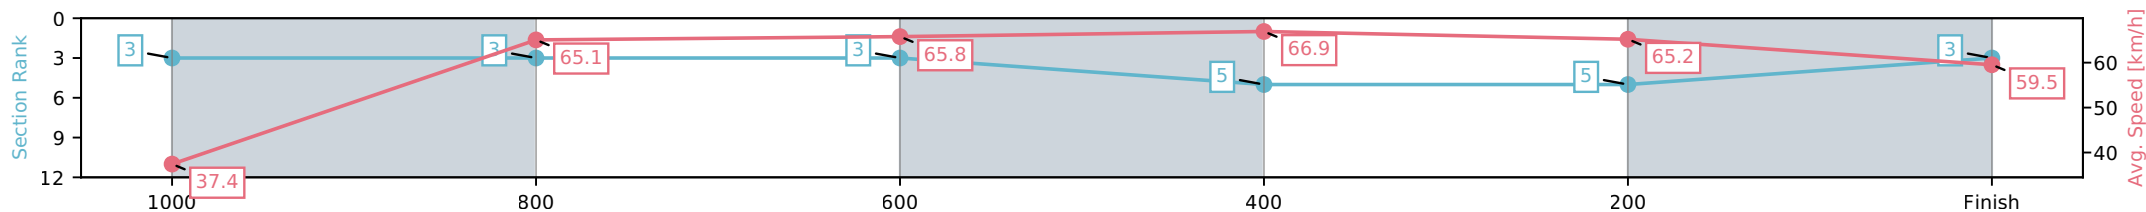

Horse/Jockey Name	King Of The Vibe/Amy Graham
Finish Rank	3
Fastest Section Time (Section)	0:10.76 (600-400)
Top Speed [km/h] (Section)	68.7 (600-400)
Race State	Finished

Rockhampton QLD --Professional-2026-06-19
Race 5: KENNAS RATINGS BAND 0 - 55 Handicap - 1050m
19 June 2026 - 1:28PM
Track Rating: Soft 5, Weather: Fine, Rail Position: +4m Entire Circuit

Section	L1050	L800	L600	L400	L200	L0
Section Times	1:00.65 (0:04.82)	0:55.82 [3] (0:11.16)	0:44.67 [3] (0:10.94)	0:33.73 [3] (0:10.76)	0:22.97 [5] (0:11.04)	0:11.93 [5] (0:11.93)
Average Speed [km/h]	37.4	65.1	65.8	66.9	65.2	59.5
Top Speed [km/h]	54.7	68.3	67.5	68.7	67.6	62.7
Avg. Dist. to Rail [m]	4.9	1.4	0.4	0.4	2.1	4.1
Avg. Stride Freq. [Hz]	2.2	2.4	2.4	2.4	2.3	2.2
Avg. Stride Length [m]	5.3	7.3	7.8	7.9	8.0	7.7

[ ] Ranking at each section and finish
-:-:- No data available at this section
NA No data available