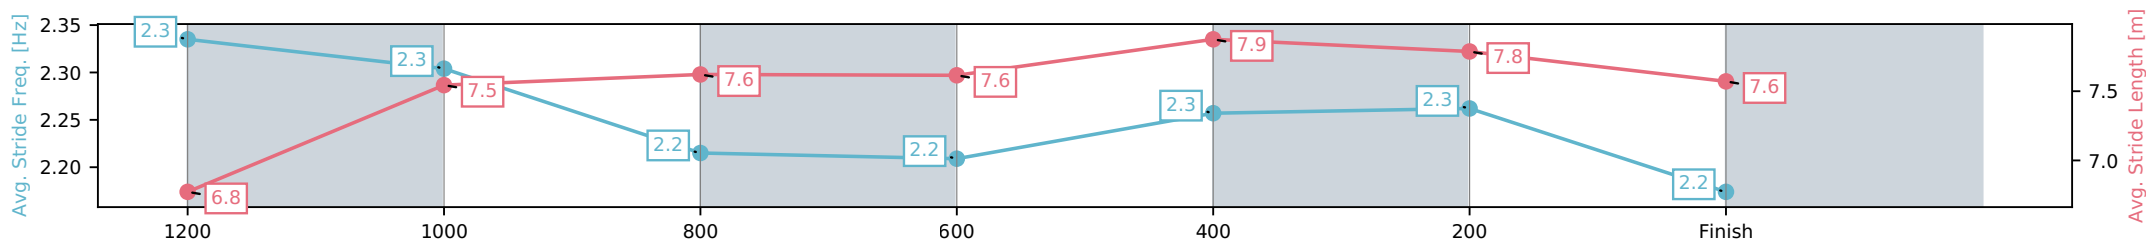

Horse/Jockey Name	I'm Not Grey/Tom Orr
Finish Rank	7
Fastest Section Time (Section)	0:11.40 (600-400)
Top Speed [km/h] (Section)	64.5 (600-400)
Race State	Finished

Rockhampton QLD --Professional-2026-06-19
Race 1: GREAT NORTHERN QTIS Three-Year-Old Handicap - 1400m
19 June 2026 - 11:15AM
Track Rating: Soft 5, Weather: Fine, Rail Position: +4m Entire Circuit

Section	L1400	L1200	L1000	L800	L600	L400	L200
Section Times	1:25.57 (0:14.12)	1:11.45 [2] (0:11.75)	0:59.71 [3] (0:12.02)	0:47.68 [4] (0:12.21)	0:35.48 [4] (0:11.40)	0:24.08 [6] (0:11.62)	0:12.46 [6] (0:12.46)
Average Speed [km/h]	51.8	61.1	59.7	59.6	63.4	61.9	57.5
Top Speed [km/h]	63.4	64.3	61.1	60.9	64.5	63.2	60.1
Avg. Dist. to Rail [m]	1.2	0.3	0.7	1.5	1.4	1.1	0.3
Avg. Stride Freq. [Hz]	2.3	2.3	2.2	2.2	2.3	2.3	2.2
Avg. Stride Length [m]	6.8	7.5	7.6	7.6	7.9	7.8	7.6

[ ] Ranking at each section and finish
-:-:- No data available at this section
NA No data available