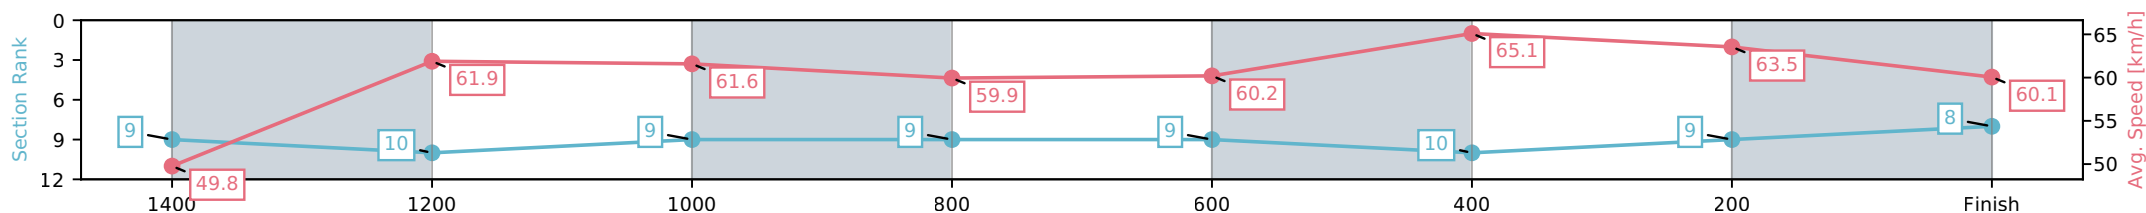

Horse/Jockey Name	Propose/Brandon Lerena
Finish Rank	8
Fastest Section Time (Section)	0:11.06 (600-400)
Top Speed [km/h] (Section)	66.3 (600-400)
Race State	Finished

Rockhampton QLD --Professional-2026-06-19
Race 6: KORTE GROUP BENCHMARK 62 Handicap - 1600m
19 June 2026 - 2:05PM
Track Rating: Soft 5, Weather: Fine, Rail Position: +4m Entire Circuit

Section	L1600	L1400	L1200	L1000	L800	L600	L400	L200
Section Times	1:36.15 (0:14.55)	1:21.60 [9] (0:11.63)	1:09.97 [10] (0:11.72)	0:58.24 [9] (0:11.94)	0:46.30 [9] (0:12.06)	0:34.23 [9] (0:11.06)	0:23.17 [10] (0:11.33)	0:11.83 [9] (0:11.83)
Average Speed [km/h]	49.8	61.9	61.6	59.9	60.2	65.1	63.5	60.1
Top Speed [km/h]	61.5	62.6	63.1	61.2	63.2	66.3	64.6	62.9
Avg. Dist. to Rail [m]	3.9	1.2	1.1	0.7	1.1	2.1	2.0	1.7
Avg. Stride Freq. [Hz]	2.5	2.6	2.5	2.5	2.5	2.5	2.5	2.5
Avg. Stride Length [m]	6.0	6.8	7.0	6.8	6.8	7.2	7.1	6.9

[ ] Ranking at each section and finish
-:-:- No data available at this section
NA No data available