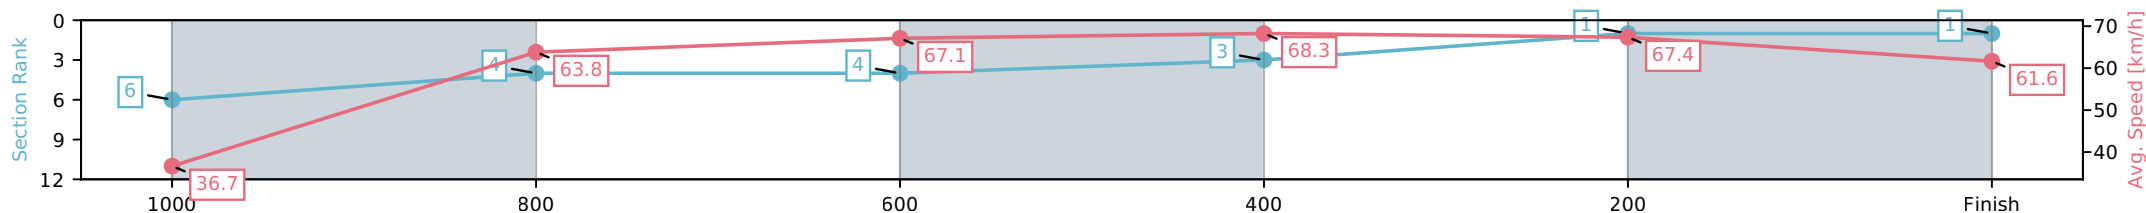

Horse/Jockey Name	Billy Boom/Dylan Turner
Finish Rank	1
Fastest Section Time (Section)	0:10.56 (600-400)
Top Speed [km/h] (Section)	70.1 (600-400)
Race State	Finished

Rockhampton QLD --Professional-2026-06-19
Race 5: KENNAS RATINGS BAND 0 - 55 Handicap - 1050m
19 June 2026 - 1:28PM
Track Rating: Soft 5, Weather: Fine, Rail Position: +4m Entire Circuit

Section	L1050	L800	L600	L400	L200	L0
Section Times	0:59.97 (0:04.92)	0:55.06 [6] (0:11.31)	0:43.74 [4] (0:10.81)	0:32.94 [4] (0:10.56)	0:22.38 [3] (0:10.69)	0:11.69 [1] (0:11.69)
Average Speed [km/h]	36.7	63.8	67.1	68.3	67.4	61.6
Top Speed [km/h]	53.8	66.6	68.7	70.1	69.6	65.0
Avg. Dist. to Rail [m]	4.1	1.0	1.0	1.9	3.4	5.0
Avg. Stride Freq. [Hz]	2.2	2.3	2.3	2.3	2.3	2.2
Avg. Stride Length [m]	5.3	7.5	8.0	8.1	8.3	8.1

[ ] Ranking at each section and finish
-:-:- No data available at this section
NA No data available