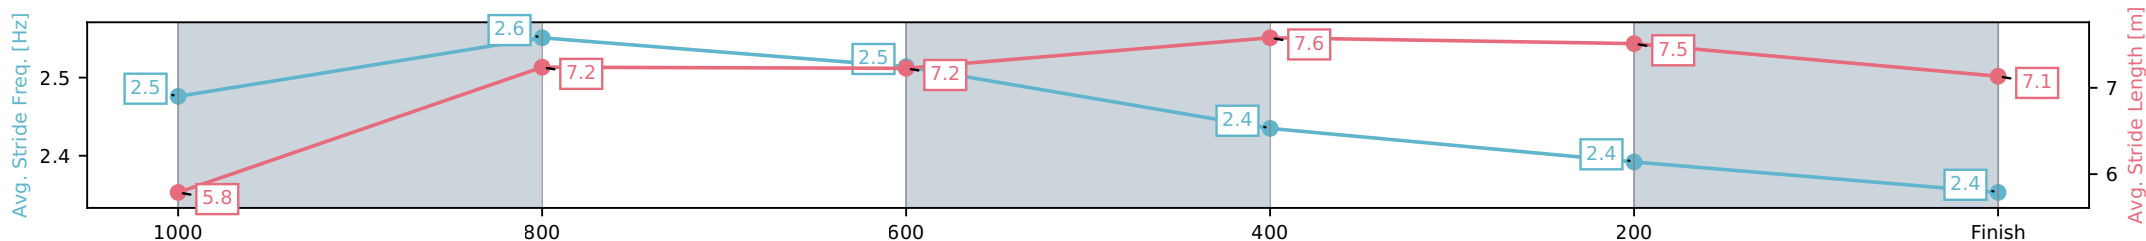

Horse/Jockey Name	Power Of Angeline/Warwick Satherley
Finish Rank	2
Fastest Section Time (Section)	0:10.95 (600-400)
Top Speed [km/h] (Section)	66.8 (1000-800)
Race State	Finished

Rockhampton QLD --Professional-2026-06-19
Race 3: WELCOME GOLD CLUB MEMBERS QTIS Two-Year-Old Maiden Handicap - 1100m
19 June 2026 - 12:21PM
Track Rating: Soft 5, Weather: Fine, Rail Position: +4m Entire Circuit

Section	L1100	L1000	L800	L600	L400	L200
Section Times	1:04.88 (0:08.71)	0:56.17 [4] (0:11.04)	0:45.13 [4] (0:11.24)	0:33.89 [4] (0:10.95)	0:22.94 [3] (0:11.35)	0:11.59 [2] (0:11.59)
Average Speed [km/h]	46.8	65.8	64.5	65.8	63.3	58.9
Top Speed [km/h]	64.4	66.8	65.2	66.7	65.5	61.5
Avg. Dist. to Rail [m]	3.8	1.7	0.9	1.2	2.5	3.2
Avg. Stride Freq. [Hz]	2.5	2.6	2.5	2.4	2.4	2.4
Avg. Stride Length [m]	5.8	7.2	7.2	7.6	7.5	7.1

[ ] Ranking at each section and finish
-:-:- No data available at this section
NA No data available