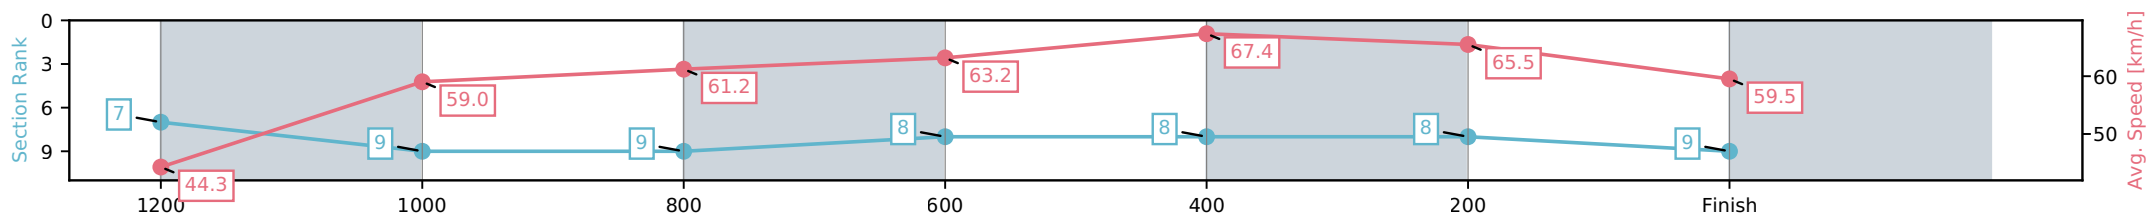

- [] Ranking at each section and finish
- :-:- No data available at this section
- NA No data available

Horse/Jockey Name	Bold Comic/Georgina Cartwright
Finish Rank	1
Fastest Section Time (Section)	0:10.74 (400-200)
Top Speed [km/h] (Section)	68.1 (400-200)
Race State	Finished