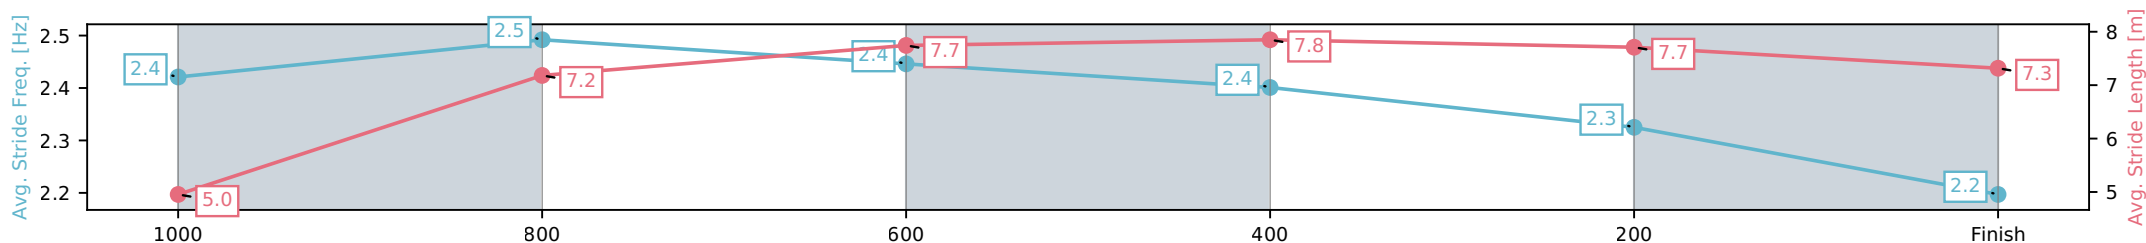

Horse/Jockey Name	Remember The Boys/Raul Silvera Olivera
Finish Rank	6
Fastest Section Time (Section)	0:10.81 (600-400)
Top Speed [km/h] (Section)	68.9 (1000-800)
Race State	Finished

Rockhampton QLD --Professional-2026-06-19
Race 4: GARRARDS Maiden Handicap (QTIS bonuses applicable 2&3YO's only) - 1050m

19 June 2026 - 12:54PM

Track Rating: Soft 5, Weather: Fine, Rail Position: +4m Entire Circuit

Section	L1050	L800	L600	L400	L200	L0
Section Times	1:01.92 (0:04.66)	0:57.26 [3] (0:11.17)	0:46.09 [6] (0:10.97)	0:35.12 [5] (0:10.81)	0:24.31 [5] (0:11.45)	0:12.86 [5] (0:12.86)
Average Speed [km/h]	38.2	65.8	67.2	66.8	62.9	56.1
Top Speed [km/h]	54.4	68.9	68.9	67.3	66.0	59.4
Avg. Dist. to Rail [m]	7.9	4.0	3.1	3.4	4.1	5.2
Avg. Stride Freq. [Hz]	2.4	2.5	2.4	2.4	2.3	2.2
Avg. Stride Length [m]	5.0	7.2	7.7	7.8	7.7	7.3

- [ ] Ranking at each section and finish
- -:-:- No data available at this section
- NA No data available