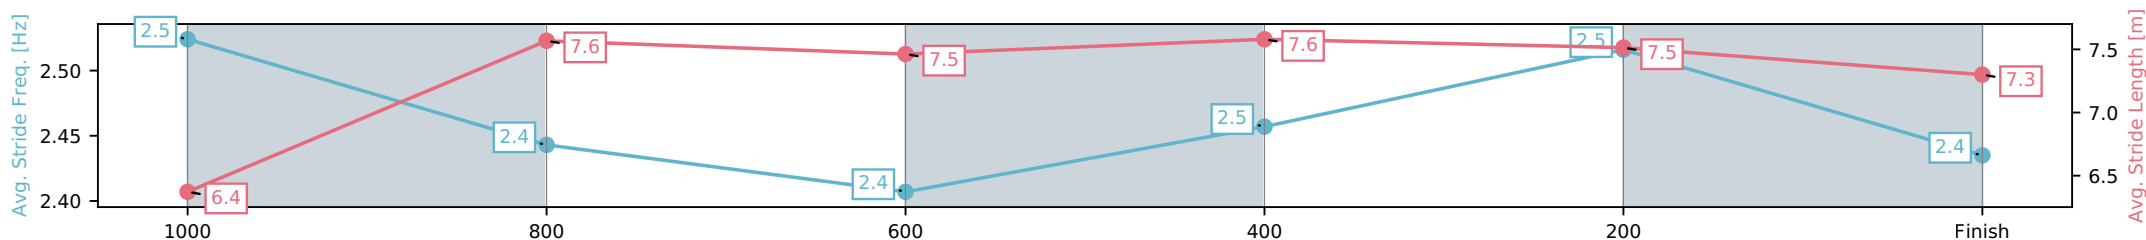

Horse/Jockey Name	Bold Comic/Georgina Cartwright
Finish Rank	1
Fastest Section Time (Section)	0:10.74 (400-200)
Top Speed [km/h] (Section)	68.1 (400-200)
Race State	Finished

Rockhampton QLD --Professional-2026-06-19
Race 9: TATTERSALLS SPRINT OPEN Handicap - 1200m
19 June 2026 - 3:57PM
Track Rating: Soft 5, Weather: Fine, Rail Position: +4m Entire Circuit

Section	L1200	L1000	L800	L600	L400	L200
Section Times	1:08.77 (0:13.40)	0:55.37 [3] (0:10.95)	0:44.42 [2] (0:11.33)	0:33.09 [3] (0:10.80)	0:22.29 [3] (0:10.74)	0:11.55 [1] (0:11.55)
Average Speed [km/h]	53.9	65.6	63.6	66.7	67.0	62.3
Top Speed [km/h]	66.4	67.1	64.8	68.0	68.1	65.4
Avg. Dist. to Rail [m]	0.9	0.4	0.4	0.7	0.8	1.3
Avg. Stride Freq. [Hz]	2.5	2.4	2.4	2.5	2.5	2.4
Avg. Stride Length [m]	6.4	7.6	7.5	7.6	7.5	7.3

- [ ] Ranking at each section and finish
- -:-:- No data available at this section
- NA No data available