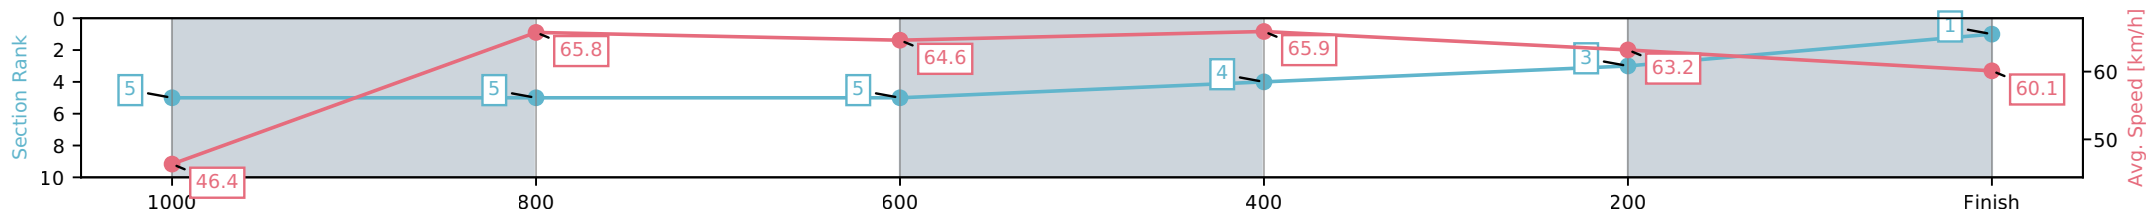

Horse/Jockey Name	Jungle Rhythm/Ashley Butler
Finish Rank	1
Fastest Section Time (Section)	0:10.92 (600-400)
Top Speed [km/h] (Section)	67.0 (1000-800)
Race State	Finished

Rockhampton QLD --Professional-2026-06-19
Race 3: WELCOME GOLD CLUB MEMBERS QTIS Two-Year-Old Maiden Handicap - 1100m
19 June 2026 - 12:21PM
Track Rating: Soft 5, Weather: Fine, Rail Position: +4m Entire Circuit

Section	L1100	L1000	L800	L600	L400	L200
Section Times	1:04.64 (0:08.75)	0:55.89 [5] (0:11.04)	0:44.85 [5] (0:11.24)	0:33.62 [5] (0:10.92)	0:22.69 [4] (0:11.36)	0:11.33 [3] (0:11.33)
Average Speed [km/h]	46.4	65.8	64.6	65.9	63.2	60.1
Top Speed [km/h]	62.5	67.0	65.9	66.4	66.3	62.5
Avg. Dist. to Rail [m]	1.4	1.1	1.2	0.1	1.1	1.7
Avg. Stride Freq. [Hz]	2.3	2.3	2.3	2.3	2.3	2.2
Avg. Stride Length [m]	6.2	7.8	8.0	8.1	7.9	7.7

[ ] Ranking at each section and finish
-:-:- No data available at this section
NA No data available