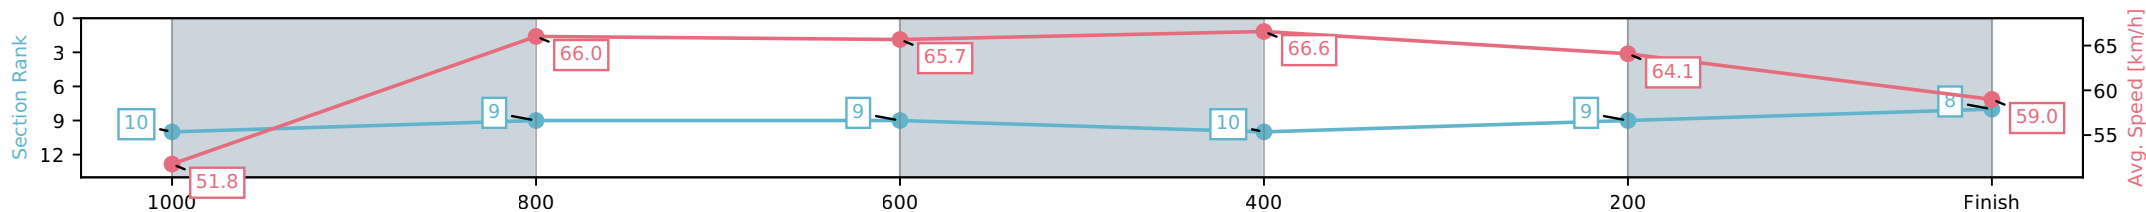

Horse/Jockey Name	Victory's Ghost/Georgina Cartwright
Finish Rank	8
Fastest Section Time (Section)	0:10.85 (600-400)
Top Speed [km/h] (Section)	67.5 (600-400)
Race State	Finished

Rockhampton QLD --Professional-2026-06-19
Race 10: 3 WEEKS TILL TAB ROCKHAMPTON CUP
BENCHMARK 60 Handicap (QTIS bonuses applicable for
3,4&5YO's) - 1200m
19 June 2026 - 4:37PM
Track Rating: Soft 5, Weather: Fine, Rail Position: +4m Entire Circuit

Section	L1200	L1000	L800	L600	L400	L200
Section Times	1:10.37 (0:13.98)	0:56.39 [10] (0:11.01)	0:45.39 [9] (0:11.22)	0:34.17 [9] (0:10.85)	0:23.32 [10] (0:11.23)	0:12.09 [9] (0:12.09)
Average Speed [km/h]	51.8	66.0	65.7	66.6	64.1	59.0
Top Speed [km/h]	65.5	67.0	67.0	67.5	66.0	62.2
Avg. Dist. to Rail [m]	3.3	1.6	2.9	6.6	9.7	10.1
Avg. Stride Freq. [Hz]	2.3	2.4	2.4	2.4	2.4	2.4
Avg. Stride Length [m]	6.8	7.8	7.7	7.7	7.5	7.1

[ ] Ranking at each section and finish
-:-:- No data available at this section
NA No data available