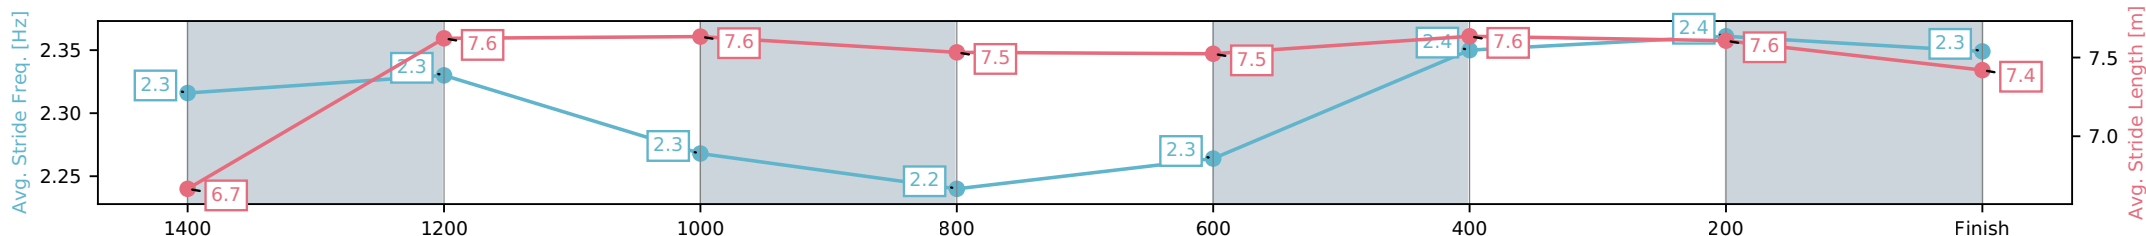

Horse/Jockey Name	Batemans Bay/Ryan Wiggins
Finish Rank	2
Fastest Section Time (Section)	0:11.23 (600-400)
Top Speed [km/h] (Section)	65.0 (600-400)
Race State	Finished

Rockhampton QLD --Professional-2026-06-19
Race 6: KORTE GROUP BENCHMARK 62 Handicap - 1600m
19 June 2026 - 2:05PM
Track Rating: Soft 5, Weather: Fine, Rail Position: +4m Entire Circuit

Section	L1600	L1400	L1200	L1000	L800	L600	L400	L200
Section Times	1:35.63 (0:14.14)	1:21.49 [6] (0:11.36)	1:10.13 [6] (0:11.81)	0:58.33 [6] (0:12.06)	0:46.27 [5] (0:11.94)	0:34.33 [5] (0:11.23)	0:23.09 [5] (0:11.30)	0:11.79 [5] (0:11.79)
Average Speed [km/h]	51.3	63.4	61.1	59.9	60.4	64.1	63.7	61.1
Top Speed [km/h]	62.3	64.4	62.7	60.2	62.2	65.0	64.8	63.2
Avg. Dist. to Rail [m]	0.3	0.4	0.9	0.7	0.4	1.5	1.7	2.5
Avg. Stride Freq. [Hz]	2.3	2.3	2.3	2.2	2.3	2.4	2.4	2.3
Avg. Stride Length [m]	6.7	7.6	7.6	7.5	7.5	7.6	7.6	7.4

- [ ] Ranking at each section and finish
- -:-:- No data available at this section
- NA No data available