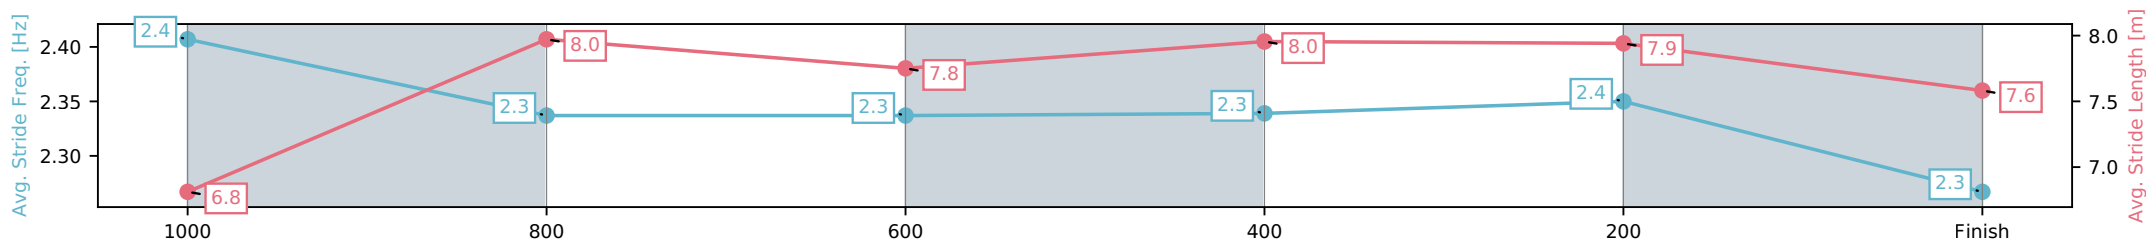

Horse/Jockey Name	Royal Gladiator/Dylan Turner
Finish Rank	2
Fastest Section Time (Section)	0:10.88 (600-400)
Top Speed [km/h] (Section)	68.2 (1200 - 1000)
Race State	Finished

Rockhampton QLD --Professional-2026-06-19
Race 10: 3 WEEKS TILL TAB ROCKHAMPTON CUP
BENCHMARK 60 Handicap (QTIS bonuses applicable for
3,4&5YO's) - 1200m
19 June 2026 - 4:37PM
Track Rating: Soft 5, Weather: Fine, Rail Position: +4m Entire Circuit

Section	L1200	L1000	L800	L600	L400	L200
Section Times	1:09.40 (0:13.28)	0:56.12 [2] (0:11.02)	0:45.11 [3] (0:11.27)	0:33.84 [1] (0:10.88)	0:22.96 [1] (0:10.97)	0:11.99 [1] (0:11.99)
Average Speed [km/h]	54.4	65.7	64.2	66.3	65.6	60.0
Top Speed [km/h]	68.2	67.7	65.1	67.2	67.1	63.8
Avg. Dist. to Rail [m]	3.3	1.3	0.7	1.2	1.8	2.0
Avg. Stride Freq. [Hz]	2.4	2.3	2.3	2.3	2.4	2.3
Avg. Stride Length [m]	6.8	8.0	7.8	8.0	7.9	7.6

- [ ] Ranking at each section and finish
- -:-:- No data available at this section
- NA No data available