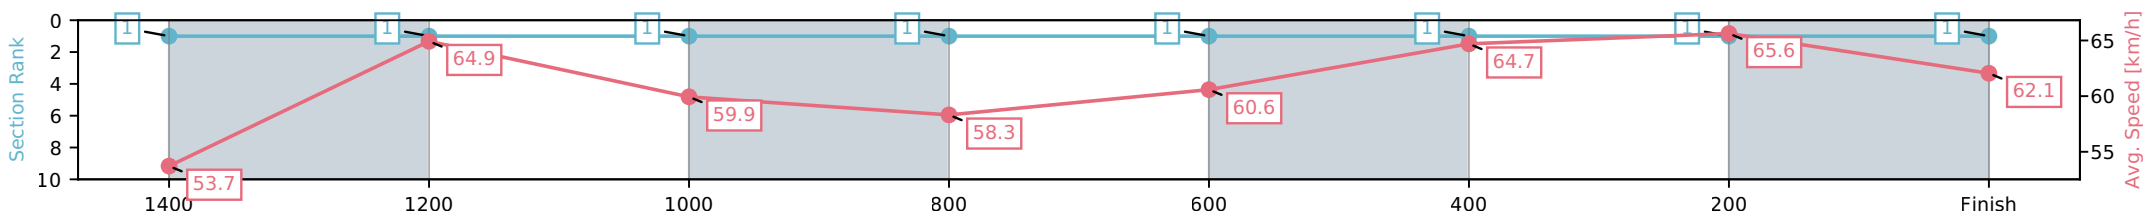

Horse/Jockey Name	Pepperdine/Leah Martyn
Finish Rank	1
Fastest Section Time (Section)	0:10.99 (400-200)
Top Speed [km/h] (Section)	66.5 (400-200)
Race State	Finished

Rockhampton QLD --Professional-2026-06-19
Race 7: TATTERSALLS GOLD CUP OPEN Handicap - 1600m
19 June 2026 - 2:42PM
Track Rating: Soft 5, Weather: Fine, Rail Position: +4m Entire Circuit

Section	L1600	L1400	L1200	L1000	L800	L600	L400	L200
Section Times	1:34.68 (0:13.55)	1:21.13 [1] (0:11.10)	1:10.03 [1] (0:12.02)	0:58.01 [1] (0:12.39)	0:45.62 [1] (0:11.90)	0:33.72 [1] (0:11.12)	0:22.60 [1] (0:10.99)	0:11.61 [1] (0:11.61)
Average Speed [km/h]	53.7	64.9	59.9	58.3	60.6	64.7	65.6	62.1
Top Speed [km/h]	65.8	65.9	62.8	58.9	63.4	66.3	66.5	64.3
Avg. Dist. to Rail [m]	6.0	1.0	1.0	0.7	0.3	0.7	0.8	1.0
Avg. Stride Freq. [Hz]	2.4	2.3	2.2	2.1	2.2	2.3	2.3	2.3
Avg. Stride Length [m]	6.7	8.0	7.8	7.7	7.6	7.8	7.9	7.8

[ ] Ranking at each section and finish
-:-:- No data available at this section
NA No data available