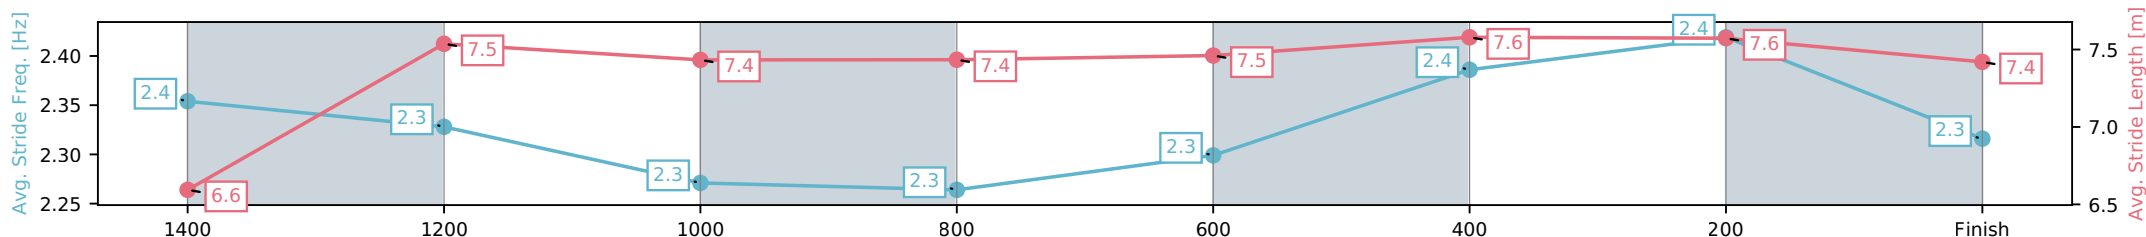

Horse/Jockey Name	Logan Street Lion/Raul Silvera Olivera
Finish Rank	7
Fastest Section Time (Section)	0:11.08 (600-400)
Top Speed [km/h] (Section)	67.3 (600-400)
Race State	Finished

Rockhampton QLD --Professional-2026-06-19
Race 7: TATTERSALLS GOLD CUP OPEN Handicap - 1600m
19 June 2026 - 2:42PM
Track Rating: Soft 5, Weather: Fine, Rail Position: +4m Entire Circuit

Section	L1600	L1400	L1200	L1000	L800	L600	L400	L200
Section Times	1:35.69 (0:13.98)	1:21.71 [4] (0:11.58)	1:10.13 [4] (0:11.98)	0:58.15 [4] (0:12.11)	0:46.04 [4] (0:11.90)	0:34.14 [4] (0:11.08)	0:23.06 [4] (0:11.17)	0:11.89 [6] (0:11.89)
Average Speed [km/h]	51.9	62.2	60.1	59.6	60.9	65.0	64.5	60.5
Top Speed [km/h]	62.5	63.5	60.9	60.7	62.0	67.3	67.3	62.7
Avg. Dist. to Rail [m]	0.9	1.0	1.1	0.8	0.7	2.3	4.5	5.3
Avg. Stride Freq. [Hz]	2.4	2.3	2.3	2.3	2.3	2.4	2.4	2.3
Avg. Stride Length [m]	6.6	7.5	7.4	7.4	7.5	7.6	7.6	7.4

[ ] Ranking at each section and finish
-:-:- No data available at this section
NA No data available