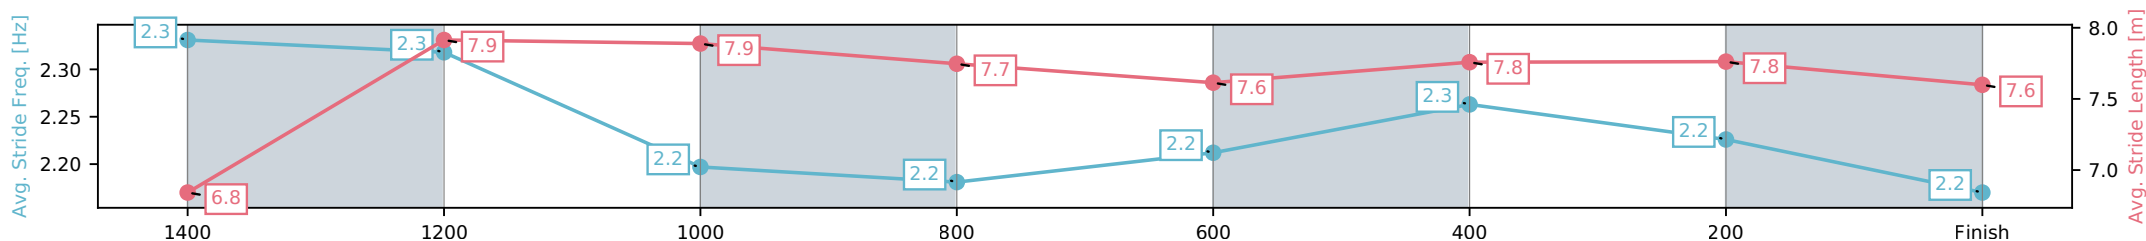

Horse/Jockey Name	Cash Artist/Natalea Summers
Finish Rank	10
Fastest Section Time (Section)	0:11.03 (1400-1200)
Top Speed [km/h] (Section)	66.3 (1400-1200)
Race State	Finished

Rockhampton QLD --Professional-2026-06-19
Race 6: KORTE GROUP BENCHMARK 62 Handicap - 1600m
19 June 2026 - 2:05PM
Track Rating: Soft 5, Weather: Fine, Rail Position: +4m Entire Circuit

Section	L1600	L1400	L1200	L1000	L800	L600	L400	L200
Section Times	1:36.58 (0:13.95)	1:22.63 [3] (0:11.03)	1:11.60 [2] (0:11.73)	0:59.87 [2] (0:12.13)	0:47.74 [2] (0:12.06)	0:35.68 [2] (0:11.51)	0:24.17 [4] (0:11.76)	0:12.41 [8] (0:12.41)
Average Speed [km/h]	52.0	65.2	61.5	59.9	60.3	62.6	61.2	57.9
Top Speed [km/h]	63.6	66.3	63.6	60.8	61.1	63.4	62.7	60.0
Avg. Dist. to Rail [m]	3.6	2.0	1.8	1.5	1.2	2.4	4.6	4.8
Avg. Stride Freq. [Hz]	2.3	2.3	2.2	2.2	2.2	2.3	2.2	2.2
Avg. Stride Length [m]	6.8	7.9	7.9	7.7	7.6	7.8	7.8	7.6

- [ ] Ranking at each section and finish
- -:-:- No data available at this section
- NA No data available