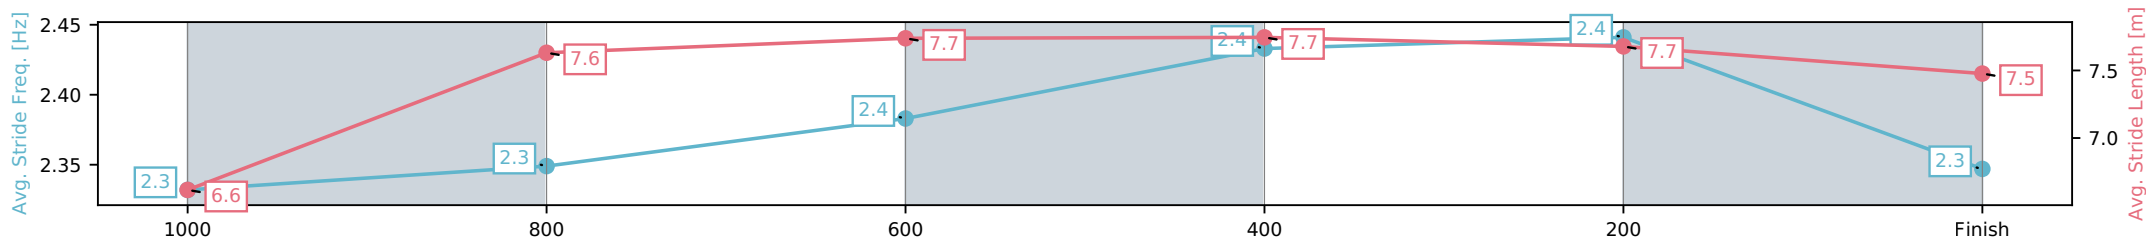

Horse/Jockey Name	Dehorned Unicorn/Nikki Olzard
Finish Rank	9
Fastest Section Time (Section)	0:10.72 (600-400)
Top Speed [km/h] (Section)	68.0 (600-400)
Race State	Finished

Rockhampton QLD --Professional-2026-06-19
Race 9: TATTERSALLS SPRINT OPEN Handicap - 1200m
19 June 2026 - 3:57PM
Track Rating: Soft 5, Weather: Fine, Rail Position: +4m Entire Circuit

Section	L1200	L1000	L800	L600	L400	L200
Section Times	1:09.83 (0:13.99)	0:55.84 [9] (0:11.33)	0:44.50 [9] (0:11.12)	0:33.39 [9] (0:10.72)	0:22.66 [9] (0:10.89)	0:11.77 [9] (0:11.77)
Average Speed [km/h]	52.0	64.1	65.5	67.3	66.1	61.1
Top Speed [km/h]	63.1	66.2	66.2	68.0	67.9	64.5
Avg. Dist. to Rail [m]	3.4	1.8	1.5	3.9	5.1	4.2
Avg. Stride Freq. [Hz]	2.3	2.3	2.4	2.4	2.4	2.3
Avg. Stride Length [m]	6.6	7.6	7.7	7.7	7.7	7.5

[ ] Ranking at each section and finish
-:-:- No data available at this section
NA No data available