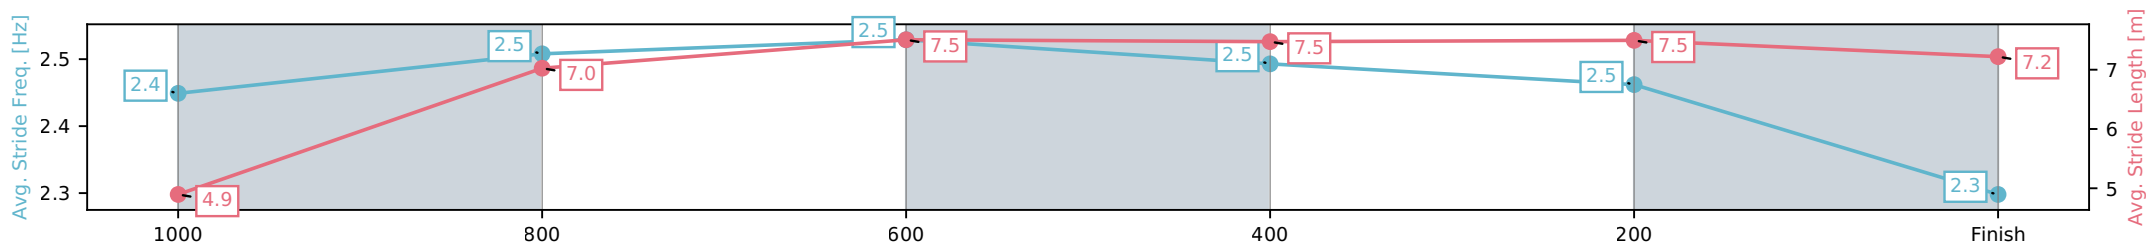

Horse/Jockey Name	Impactfull Miss/Nikki Olzard
Finish Rank	7
Fastest Section Time (Section)	0:10.70 (800-600)
Top Speed [km/h] (Section)	68.6 (800-600)
Race State	Finished

Rockhampton QLD --Professional-2026-06-19
Race 5: KENNAS RATINGS BAND 0 - 55 Handicap - 1050m
19 June 2026 - 1:28PM
Track Rating: Soft 5, Weather: Fine, Rail Position: +4m Entire Circuit

Section	L1050	L800	L600	L400	L200	L0
Section Times	1:00.92 (0:04.72)	0:56.20 [1] (0:11.13)	0:45.07 [1] (0:10.70)	0:34.37 [1] (0:10.89)	0:23.48 [1] (0:11.11)	0:12.37 [3] (0:12.37)
Average Speed [km/h]	38.3	64.6	67.3	66.2	64.8	58.0
Top Speed [km/h]	54.5	67.1	68.6	66.8	67.1	61.4
Avg. Dist. to Rail [m]	2.6	0.3	0.7	1.2	0.8	1.4
Avg. Stride Freq. [Hz]	2.4	2.5	2.5	2.5	2.5	2.3
Avg. Stride Length [m]	4.9	7.0	7.5	7.5	7.5	7.2

[ ] Ranking at each section and finish
-:-:- No data available at this section
NA No data available