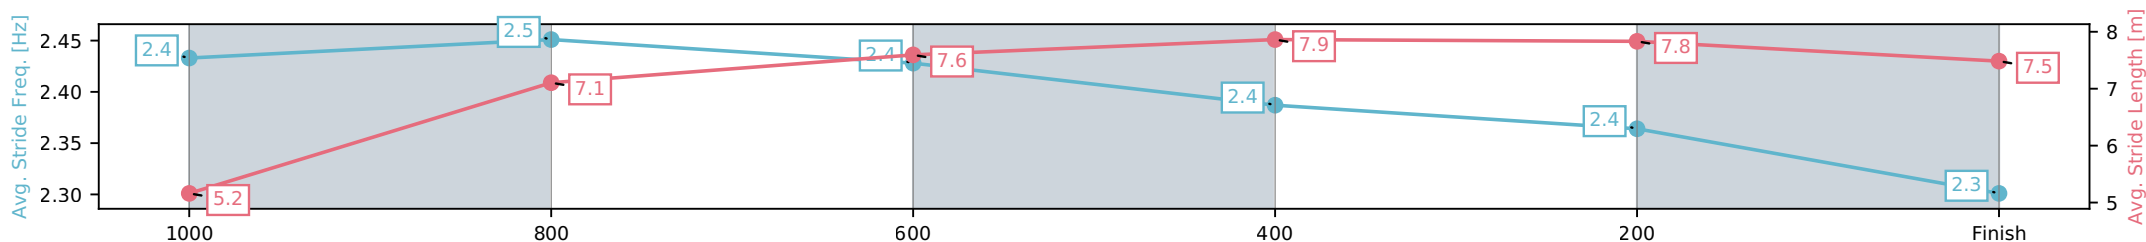

Horse/Jockey Name	August Joe/Tom Orr
Finish Rank	6
Fastest Section Time (Section)	0:10.80 (600-400)
Top Speed [km/h] (Section)	67.8 (800-600)
Race State	Finished

Rockhampton QLD --Professional-2026-06-19
Race 5: KENNAS RATINGS BAND 0 - 55 Handicap - 1050m
19 June 2026 - 1:28PM
Track Rating: Soft 5, Weather: Fine, Rail Position: +4m Entire Circuit

Section	L1050	L800	L600	L400	L200	L0
Section Times	1:00.91 (0:04.84)	0:56.07 [4] (0:11.46)	0:44.61 [6] (0:11.03)	0:33.58 [7] (0:10.80)	0:22.78 [7] (0:11.01)	0:11.77 [7] (0:11.77)
Average Speed [km/h]	37.4	63.7	65.9	66.8	65.4	60.8
Top Speed [km/h]	55.3	66.6	67.8	67.5	66.9	63.6
Avg. Dist. to Rail [m]	8.9	3.0	1.4	2.7	4.8	7.3
Avg. Stride Freq. [Hz]	2.4	2.5	2.4	2.4	2.4	2.3
Avg. Stride Length [m]	5.2	7.1	7.6	7.9	7.8	7.5

[ ] Ranking at each section and finish
-:-:- No data available at this section
NA No data available