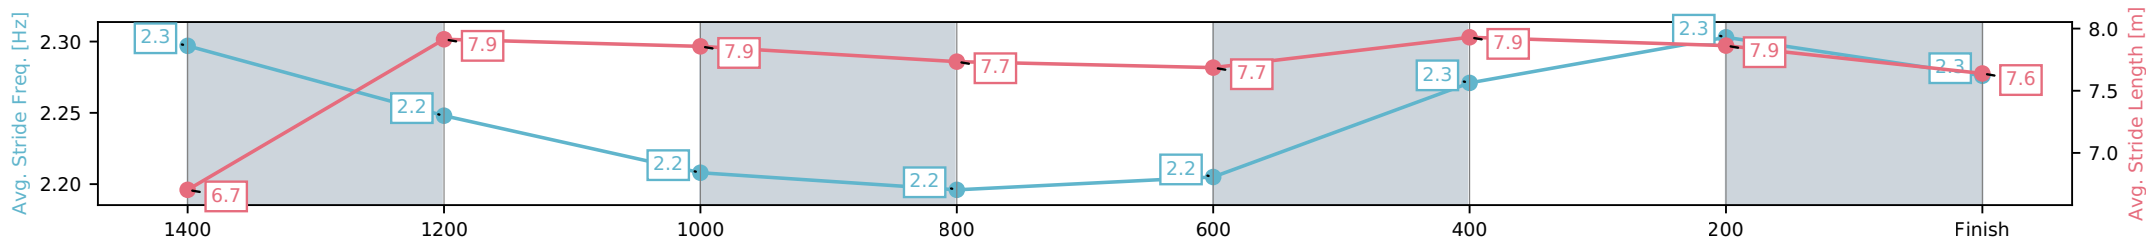

Horse/Jockey Name	Skilful Artist/Chris McIver
Finish Rank	1
Fastest Section Time (Section)	0:11.20 (400-200)
Top Speed [km/h] (Section)	65.5 (400-200)
Race State	Finished

Rockhampton QLD --Professional-2026-06-19
Race 6: KORTE GROUP BENCHMARK 62 Handicap - 1600m
19 June 2026 - 2:05PM
Track Rating: Soft 5, Weather: Fine, Rail Position: +4m Entire Circuit

Section	L1600	L1400	L1200	L1000	L800	L600	L400	L200
Section Times	1:35.54 (0:14.07)	1:21.47 [5] (0:11.38)	1:10.08 [5] (0:11.84)	0:58.24 [5] (0:12.06)	0:46.18 [6] (0:12.01)	0:34.17 [6] (0:11.22)	0:22.95 [6] (0:11.20)	0:11.75 [3] (0:11.75)
Average Speed [km/h]	51.5	63.3	60.9	60.0	60.5	64.3	64.2	61.3
Top Speed [km/h]	62.9	63.9	63.7	60.4	62.9	65.4	65.5	63.2
Avg. Dist. to Rail [m]	3.7	2.5	1.5	1.1	1.1	3.5	6.8	7.6
Avg. Stride Freq. [Hz]	2.3	2.2	2.2	2.2	2.2	2.3	2.3	2.3
Avg. Stride Length [m]	6.7	7.9	7.9	7.7	7.7	7.9	7.9	7.6

- [ ] Ranking at each section and finish
- -:-:- No data available at this section
- NA No data available