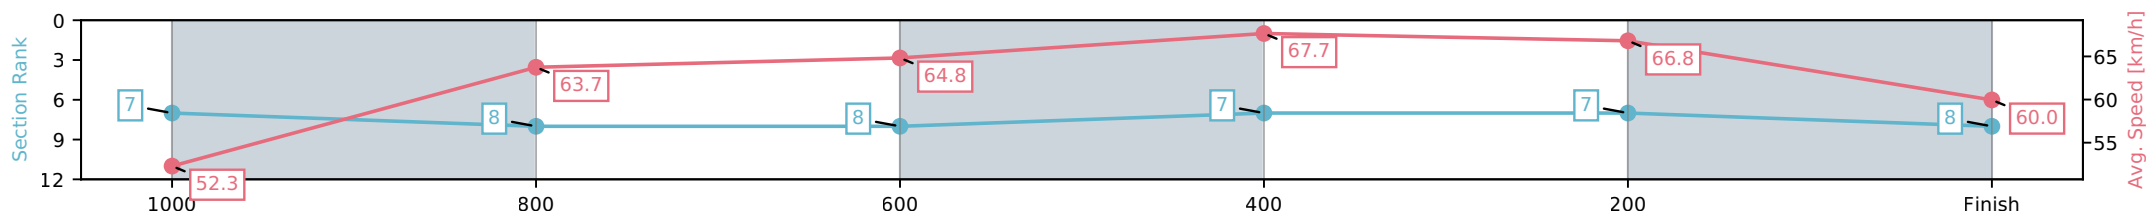

Horse/Jockey Name	Letmeletgo/Leah Martyn
Finish Rank	8
Fastest Section Time (Section)	0:10.64 (600-400)
Top Speed [km/h] (Section)	68.5 (600-400)
Race State	Finished

Rockhampton QLD --Professional-2026-06-19
Race 9: TATTERSALLS SPRINT OPEN Handicap - 1200m
19 June 2026 - 3:57PM
Track Rating: Soft 5, Weather: Fine, Rail Position: +4m Entire Circuit

Section	L1200	L1000	L800	L600	L400	L200
Section Times	1:09.77 (0:13.84)	0:55.94 [7] (0:11.33)	0:44.60 [8] (0:11.18)	0:33.42 [8] (0:10.64)	0:22.78 [7] (0:10.77)	0:12.01 [7] (0:12.01)
Average Speed [km/h]	52.3	63.7	64.8	67.7	66.8	60.0
Top Speed [km/h]	64.3	64.9	66.2	68.5	68.1	65.0
Avg. Dist. to Rail [m]	2.0	0.9	0.6	2.6	5.0	7.0
Avg. Stride Freq. [Hz]	2.4	2.3	2.3	2.4	2.4	2.3
Avg. Stride Length [m]	6.6	7.7	7.8	7.9	7.8	7.5

[ ] Ranking at each section and finish
-:-:- No data available at this section
NA No data available