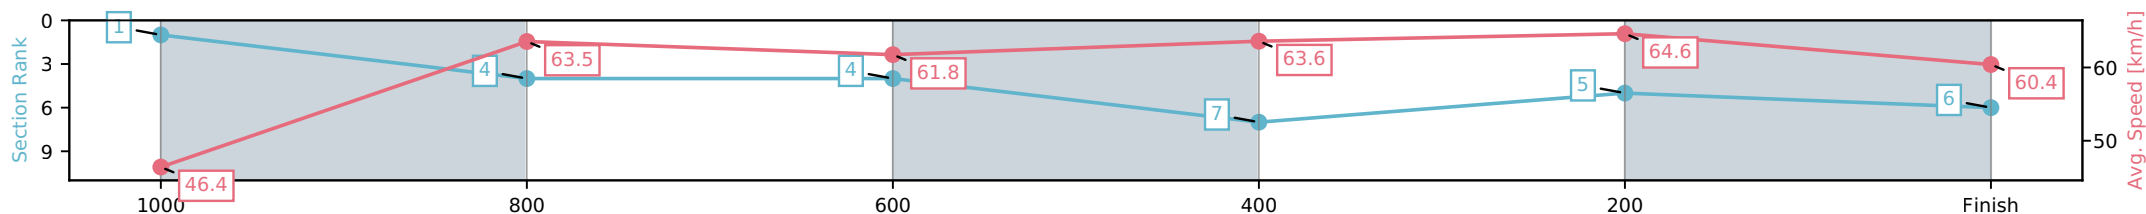

Horse/Jockey Name	Sailing Solo/Sophie Wilcock
Finish Rank	6
Fastest Section Time (Section)	0:07.96 (1100 - 1000)
Top Speed [km/h] (Section)	66.1 (400-200)
Race State	Finished

Rockhampton QLD --Professional-2026-06-19
Race 2: TAB QTIS Two-Year-Old Maiden Handicap - 1100m
19 June 2026 - 11:49AM
Track Rating: Soft 5, Weather: Fine, Rail Position: +4m Entire Circuit

Section	L1100	L1000	L800	L600	L400	L200
Section Times	1:05.39 (0:07.96)	0:57.43 [1] (0:11.41)	0:46.02 [4] (0:11.67)	0:34.35 [4] (0:11.33)	0:23.02 [7] (0:11.15)	0:11.87 [5] (0:11.87)
Average Speed [km/h]	46.4	63.5	61.8	63.6	64.6	60.4
Top Speed [km/h]	62.9	65.4	62.7	65.9	66.1	63.0
Avg. Dist. to Rail [m]	2.9	1.8	0.4	1.1	2.3	3.6
Avg. Stride Freq. [Hz]	2.6	2.4	2.3	2.3	2.4	2.3
Avg. Stride Length [m]	5.7	7.4	7.4	7.6	7.8	7.6

- [ ] Ranking at each section and finish
- -:-:- No data available at this section
- NA No data available