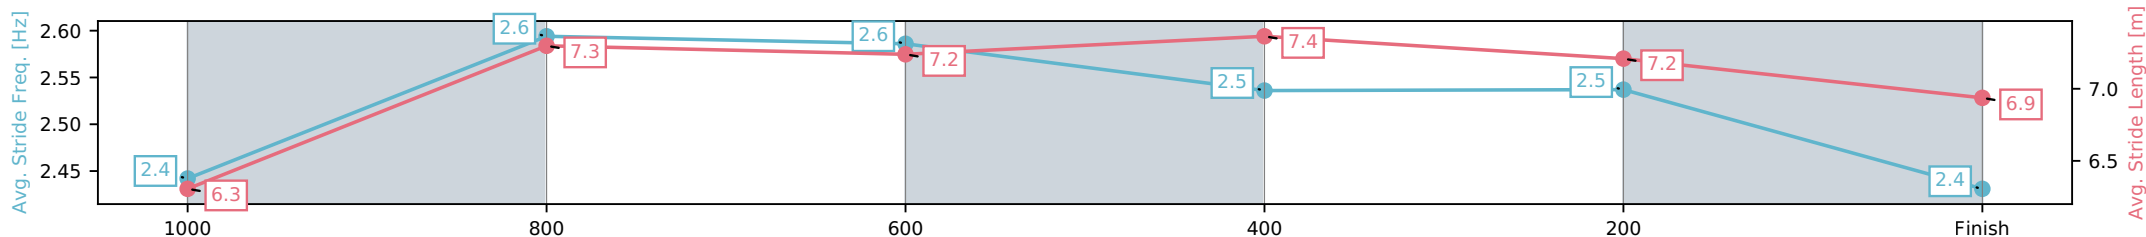

Horse/Jockey Name	Scruffy/Brandon Lerena
Finish Rank	11
Fastest Section Time (Section)	0:10.89 (600-400)
Top Speed [km/h] (Section)	68.3 (1000-800)
Race State	Finished

Rockhampton QLD --Professional-2026-06-19
Race 10: 3 WEEKS TILL TAB ROCKHAMPTON CUP
BENCHMARK 60 Handicap (QTIS bonuses applicable for
3,4&5YO's) - 1200m
19 June 2026 - 4:37PM
Track Rating: Soft 5, Weather: Fine, Rail Position: +4m Entire Circuit

Section	L1200	L1000	L800	L600	L400	L200
Section Times	1:10.69 (0:14.23)	0:56.46 [12] (0:10.94)	0:45.52 [11] (0:11.23)	0:34.29 [12] (0:10.89)	0:23.40 [12] (0:11.20)	0:12.19 [12] (0:12.19)
Average Speed [km/h]	50.9	67.4	66.1	66.3	64.3	59.1
Top Speed [km/h]	66.6	68.3	68.0	66.8	66.2	61.4
Avg. Dist. to Rail [m]	5.3	3.8	3.9	7.1	11.0	10.7
Avg. Stride Freq. [Hz]	2.4	2.6	2.6	2.5	2.5	2.4
Avg. Stride Length [m]	6.3	7.3	7.2	7.4	7.2	6.9

[ ] Ranking at each section and finish
-:-:- No data available at this section
NA No data available