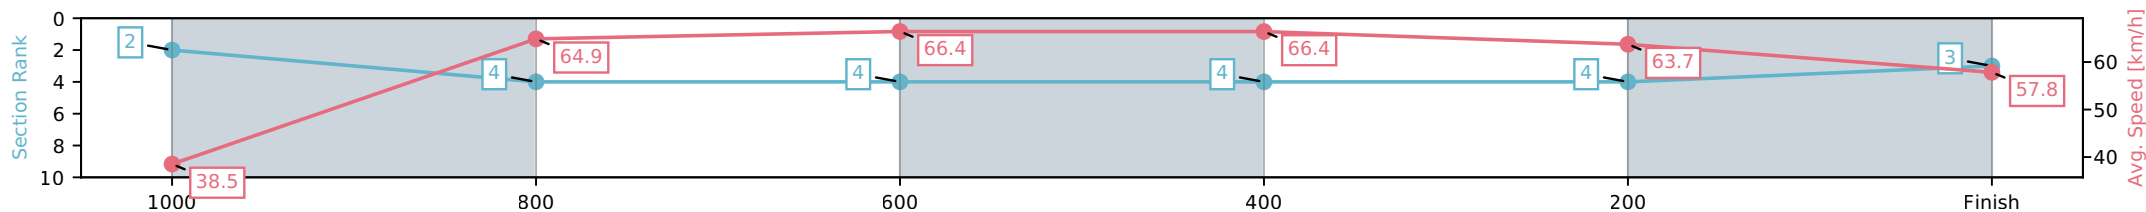

Horse/Jockey Name	Capricornus/McKenzie Apel
Finish Rank	3
Fastest Section Time (Section)	0:10.86 (600-400)
Top Speed [km/h] (Section)	67.6 (1000-800)
Race State	Finished

Rockhampton QLD --Professional-2026-06-19
Race 4: GARRARDS Maiden Handicap (QTIS bonuses applicable 2&3YO's only) - 1050m

19 June 2026 - 12:54PM

Track Rating: Soft 5, Weather: Fine, Rail Position: +4m Entire Circuit

Section	L1050	L800	L600	L400	L200	L0
Section Times	1:01.27 (0:04.62)	0:56.65 [2] (0:11.12)	0:45.54 [4] (0:10.90)	0:34.64 [4] (0:10.86)	0:23.78 [4] (0:11.30)	0:12.48 [4] (0:12.48)
Average Speed [km/h]	38.5	64.9	66.4	66.4	63.7	57.8
Top Speed [km/h]	53.8	67.6	67.5	66.9	66.7	60.6
Avg. Dist. to Rail [m]	3.6	0.6	1.0	2.3	2.9	4.3
Avg. Stride Freq. [Hz]	2.5	2.6	2.6	2.5	2.5	2.4
Avg. Stride Length [m]	4.8	6.9	7.3	7.5	7.4	7.0

- [ ] Ranking at each section and finish
- -:-:- No data available at this section
- NA No data available