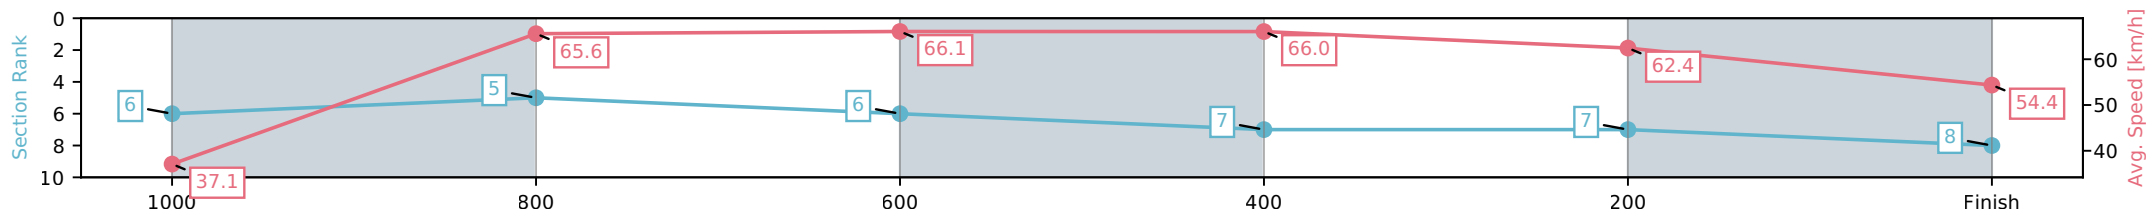

Horse/Jockey Name	Gunnie Gunfighter/Ryan Wiggins
Finish Rank	8
Fastest Section Time (Section)	0:10.92 (600-400)
Top Speed [km/h] (Section)	69.3 (1000-800)
Race State	Finished

Rockhampton QLD --Professional-2026-06-19
Race 4: GARRARDS Maiden Handicap (QTIS bonuses applicable 2&3YO's only) - 1050m

19 June 2026 - 12:54PM

Track Rating: Soft 5, Weather: Fine, Rail Position: +4m Entire Circuit

Section	L1050	L800	L600	L400	L200	L0
Section Times	1:02.58 (0:04.81)	0:57.77 [6] (0:11.01)	0:46.75 [5] (0:11.01)	0:35.74 [6] (0:10.92)	0:24.82 [7] (0:11.53)	0:13.29 [7] (0:13.29)
Average Speed [km/h]	37.1	65.6	66.1	66.0	62.4	54.4
Top Speed [km/h]	55.2	69.3	67.4	66.9	65.7	59.0
Avg. Dist. to Rail [m]	4.2	1.3	1.3	2.9	2.4	3.6
Avg. Stride Freq. [Hz]	2.6	2.6	2.6	2.5	2.4	2.3
Avg. Stride Length [m]	4.8	6.8	7.2	7.4	7.4	6.8

- [ ] Ranking at each section and finish
- -:-:- No data available at this section
- NA No data available