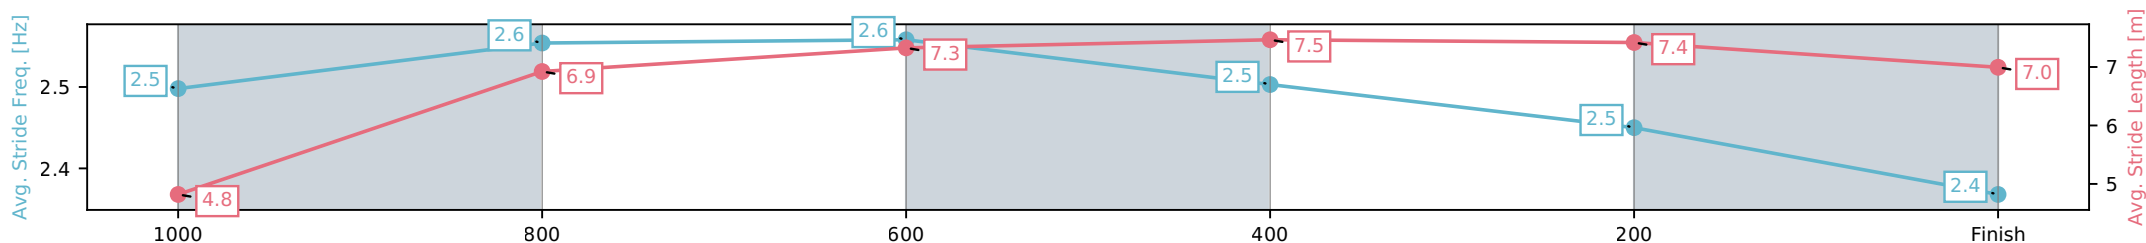

Horse/Jockey Name	Capricornus/McKenzie Apel
Finish Rank	3
Fastest Section Time (Section)	0:10.86 (600-400)
Top Speed [km/h] (Section)	67.6 (1000-800)
Race State	Finished

Rockhampton QLD --Professional-2026-06-19
Race 4: GARRARDS Maiden Handicap (QTIS bonuses applicable 2&3YO's only) - 1050m

19 June 2026 - 12:54PM

Track Rating: Soft 5, Weather: Fine, Rail Position: +4m Entire Circuit

Section	L1050	L800	L600	L400	L200	L0
Section Times	1:01.27 (0:04.62)	0:56.65 [2] (0:11.12)	0:45.54 [4] (0:10.90)	0:34.64 [4] (0:10.86)	0:23.78 [4] (0:11.30)	0:12.48 [4] (0:12.48)
Average Speed [km/h]	38.5	64.9	66.4	66.4	63.7	57.8
Top Speed [km/h]	53.8	67.6	67.5	66.9	66.7	60.6
Avg. Dist. to Rail [m]	3.6	0.6	1.0	2.3	2.9	4.3
Avg. Stride Freq. [Hz]	2.5	2.6	2.6	2.5	2.5	2.4
Avg. Stride Length [m]	4.8	6.9	7.3	7.5	7.4	7.0

- [ ] Ranking at each section and finish
- -:-:- No data available at this section
- NA No data available