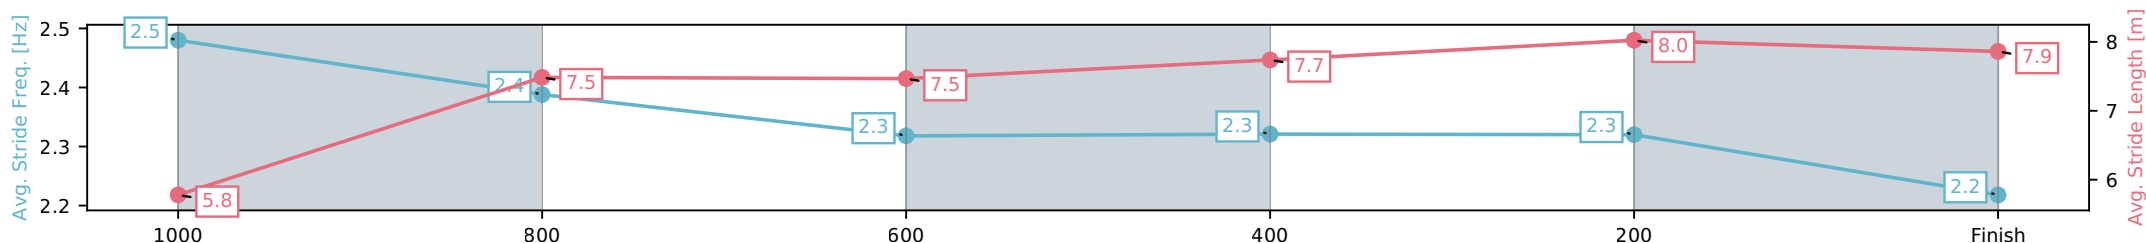

Horse/Jockey Name	Peter Profit/Jaden Lloyd
Finish Rank	1
Fastest Section Time (Section)	0:07.97 (1100 - 1000)
Top Speed [km/h] (Section)	67.1 (400-200)
Race State	Finished

Rockhampton QLD --Professional-2026-06-19
Race 2: TAB QTIS Two-Year-Old Maiden Handicap - 1100m
19 June 2026 - 11:49AM
Track Rating: Soft 5, Weather: Fine, Rail Position: +4m Entire Circuit

Section	L1100	L1000	L800	L600	L400	L200
Section Times	1:04.69 (0:07.97)	0:56.72 [3] (0:11.31)	0:45.41 [3] (0:11.62)	0:33.79 [3] (0:11.15)	0:22.64 [3] (0:10.88)	0:11.75 [1] (0:11.76)
Average Speed [km/h]	46.2	63.6	61.6	64.6	66.2	61.3
Top Speed [km/h]	63.4	65.2	62.8	66.6	67.1	64.0
Avg. Dist. to Rail [m]	1.6	0.5	0.7	1.1	2.7	1.8
Avg. Stride Freq. [Hz]	2.5	2.4	2.3	2.3	2.3	2.2
Avg. Stride Length [m]	5.8	7.5	7.5	7.7	8.0	7.9

[ ] Ranking at each section and finish
-:-:- No data available at this section
NA No data available