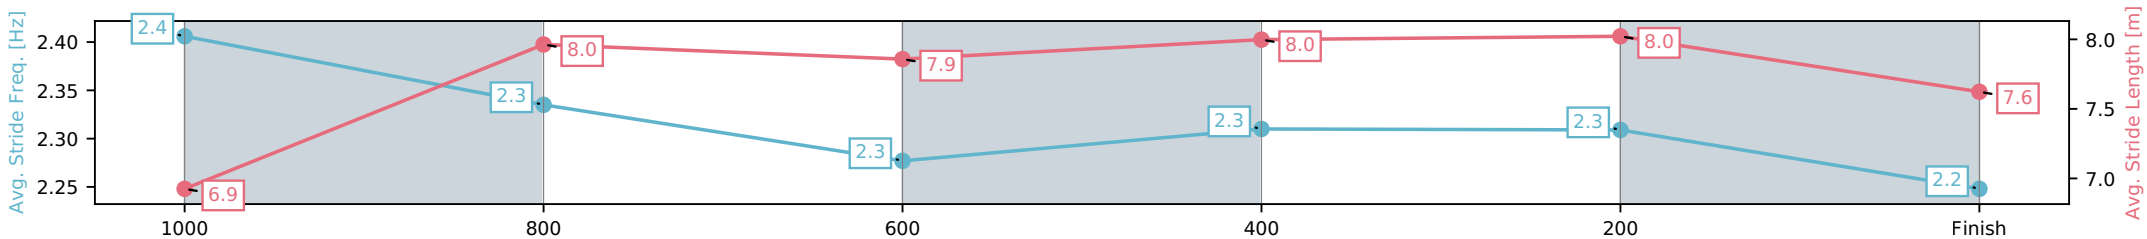

Horse/Jockey Name	Moroccan Wind/Ron Stewart
Finish Rank	3
Fastest Section Time (Section)	0:10.91 (600-400)
Top Speed [km/h] (Section)	68.0 (1200 - 1000)
Race State	Finished

Rockhampton QLD --Professional-2026-06-19
Race 10: 3 WEEKS TILL TAB ROCKHAMPTON CUP
BENCHMARK 60 Handicap (QTIS bonuses applicable for
3,4&5YO's) - 1200m
19 June 2026 - 4:37PM
Track Rating: Soft 5, Weather: Fine, Rail Position: +4m Entire Circuit

Section	L1200	L1000	L800	L600	L400	L200
Section Times	1:09.41 (0:13.16)	0:56.24 [1] (0:11.02)	0:45.22 [1] (0:11.38)	0:33.84 [2] (0:10.91)	0:22.93 [2] (0:11.03)	0:11.91 [2] (0:11.91)
Average Speed [km/h]	54.7	65.4	63.4	66.0	65.3	59.9
Top Speed [km/h]	68.0	67.8	64.0	66.9	67.4	63.0
Avg. Dist. to Rail [m]	1.6	0.6	0.2	0.2	0.2	0.4
Avg. Stride Freq. [Hz]	2.4	2.3	2.3	2.3	2.3	2.2
Avg. Stride Length [m]	6.9	8.0	7.9	8.0	8.0	7.6

[ ] Ranking at each section and finish
-:-:- No data available at this section
NA No data available