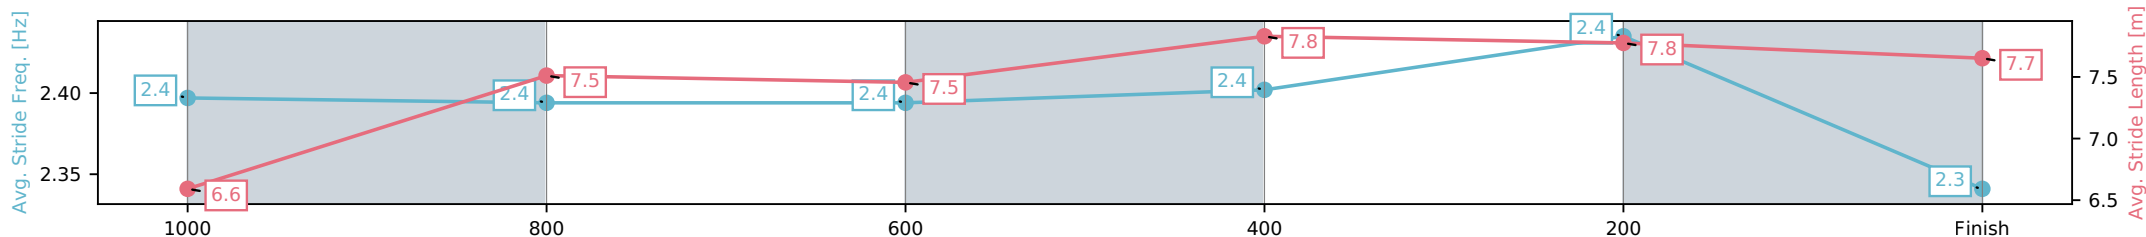

Horse/Jockey Name	Joy A Plenty/Dylan Turner
Finish Rank	3
Fastest Section Time (Section)	0:10.72 (600-400)
Top Speed [km/h] (Section)	68.6 (600-400)
Race State	Finished

Rockhampton QLD --Professional-2026-06-19
Race 9: TATTERSALLS SPRINT OPEN Handicap - 1200m
19 June 2026 - 3:57PM
Track Rating: Soft 5, Weather: Fine, Rail Position: +4m Entire Circuit

Section	L1200	L1000	L800	L600	L400	L200
Section Times	1:08.94 (0:13.74)	0:55.20 [5] (0:11.22)	0:43.97 [6] (0:11.04)	0:32.93 [5] (0:10.72)	0:22.22 [6] (0:10.73)	0:11.48 [5] (0:11.48)
Average Speed [km/h]	52.6	63.9	64.1	67.2	67.1	62.6
Top Speed [km/h]	63.3	65.6	66.7	68.6	68.4	65.0
Avg. Dist. to Rail [m]	3.3	1.1	2.1	1.3	0.3	0.4
Avg. Stride Freq. [Hz]	2.4	2.4	2.4	2.4	2.4	2.3
Avg. Stride Length [m]	6.6	7.5	7.5	7.8	7.8	7.7

- [ ] Ranking at each section and finish
- -:-:- No data available at this section
- NA No data available