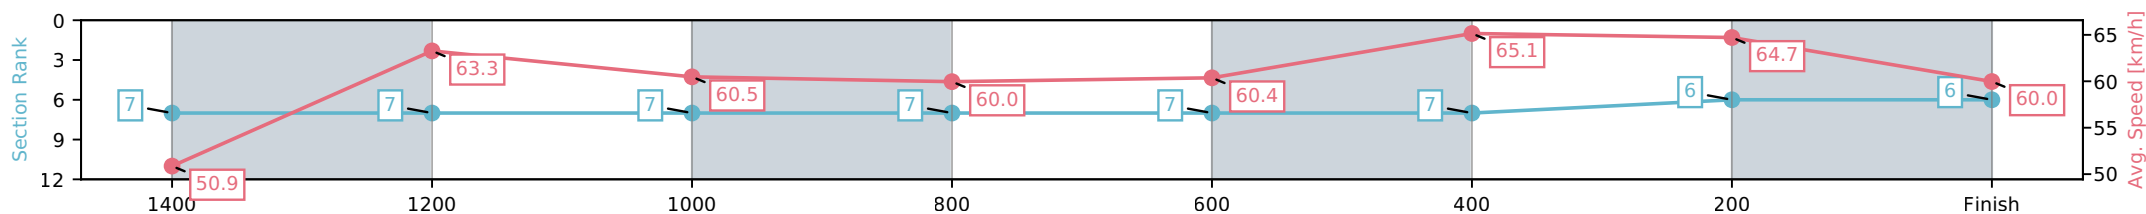

Horse/Jockey Name	Intrepid Lad/McKenzie Apel
Finish Rank	6
Fastest Section Time (Section)	0:11.06 (600-400)
Top Speed [km/h] (Section)	66.0 (1400-1200)
Race State	Finished

Rockhampton QLD --Professional-2026-06-19
Race 6: KORTE GROUP BENCHMARK 62 Handicap - 1600m
19 June 2026 - 2:05PM
Track Rating: Soft 5, Weather: Fine, Rail Position: +4m Entire Circuit

Section	L1600	L1400	L1200	L1000	L800	L600	L400	L200
Section Times	1:35.89 (0:14.24)	1:21.65 [7] (0:11.38)	1:10.27 [7] (0:11.92)	0:58.35 [7] (0:12.12)	0:46.24 [7] (0:12.07)	0:34.17 [7] (0:11.06)	0:23.10 [7] (0:11.12)	0:11.99 [6] (0:11.99)
Average Speed [km/h]	50.9	63.3	60.5	60.0	60.4	65.1	64.7	60.0
Top Speed [km/h]	62.2	66.0	62.5	61.1	62.8	65.8	65.9	63.5
Avg. Dist. to Rail [m]	1.3	1.5	2.1	1.7	1.3	2.5	3.6	4.6
Avg. Stride Freq. [Hz]	2.2	2.1	2.1	2.1	2.1	2.2	2.2	2.1
Avg. Stride Length [m]	7.1	8.3	8.3	8.2	8.2	8.3	8.3	8.1

[ ] Ranking at each section and finish
-:-:- No data available at this section
NA No data available