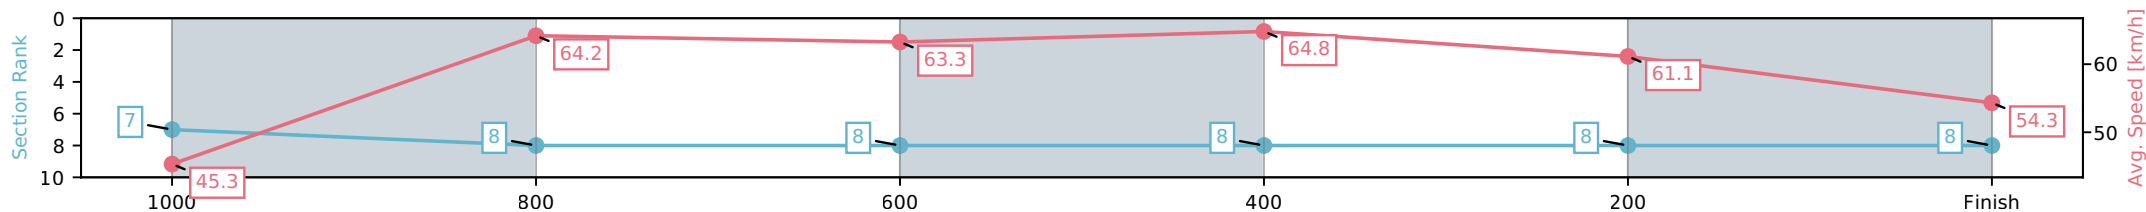

Horse/Jockey Name	Tricfiddich/Dylan Turner
Finish Rank	8
Fastest Section Time (Section)	0:11.13 (600-400)
Top Speed [km/h] (Section)	65.5 (1000-800)
Race State	Finished

Rockhampton QLD --Professional-2026-06-19
Race 3: WELCOME GOLD CLUB MEMBERS QTIS Two-Year-Old Maiden Handicap - 1100m
19 June 2026 - 12:21PM
Track Rating: Soft 5, Weather: Fine, Rail Position: +4m Entire Circuit

Section	L1100	L1000	L800	L600	L400	L200
Section Times	1:07.16 (0:08.92)	0:58.24 [7] (0:11.38)	0:46.86 [8] (0:11.41)	0:35.45 [8] (0:11.13)	0:24.32 [8] (0:11.72)	0:12.60 [8] (0:12.60)
Average Speed [km/h]	45.3	64.2	63.3	64.8	61.1	54.3
Top Speed [km/h]	60.5	65.5	64.7	65.3	64.5	57.9
Avg. Dist. to Rail [m]	2.2	1.9	0.7	2.8	4.5	6.0
Avg. Stride Freq. [Hz]	2.4	2.5	2.4	2.4	2.3	2.2
Avg. Stride Length [m]	5.8	7.2	7.4	7.6	7.5	7.1

- [ ] Ranking at each section and finish
- -:-:- No data available at this section
- NA No data available