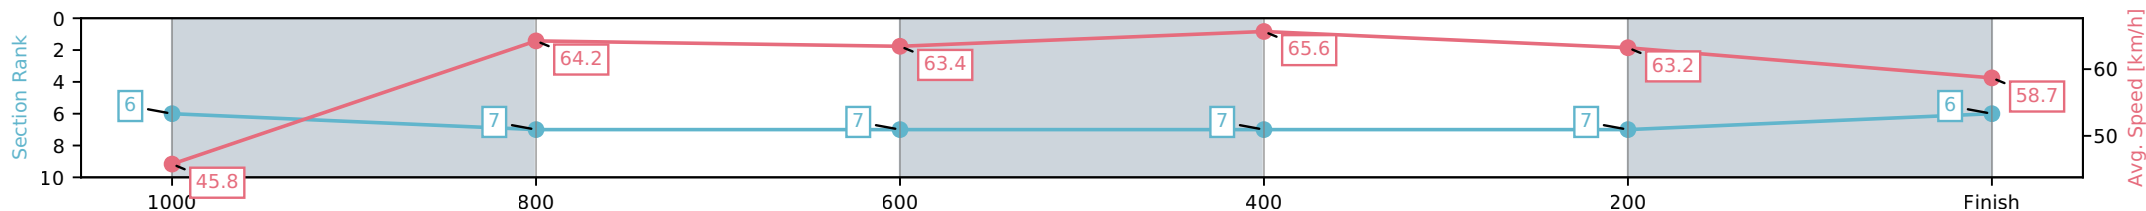

Horse/Jockey Name	Umpqua/Tom Orr
Finish Rank	6
Fastest Section Time (Section)	0:10.98 (600-400)
Top Speed [km/h] (Section)	66.3 (600-400)
Race State	Finished

Rockhampton QLD --Professional-2026-06-19
Race 3: WELCOME GOLD CLUB MEMBERS QTIS Two-Year-Old Maiden Handicap - 1100m
19 June 2026 - 12:21PM
Track Rating: Soft 5, Weather: Fine, Rail Position: +4m Entire Circuit

Section	L1100	L1000	L800	L600	L400	L200
Section Times	1:05.75 (0:08.85)	0:56.90 [6] (0:11.30)	0:45.60 [7] (0:11.52)	0:34.09 [7] (0:10.98)	0:23.10 [7] (0:11.35)	0:11.75 [7] (0:11.75)
Average Speed [km/h]	45.8	64.2	63.4	65.6	63.2	58.7
Top Speed [km/h]	61.5	65.1	65.0	66.3	65.3	61.5
Avg. Dist. to Rail [m]	0.6	1.0	1.7	2.0	2.6	3.8
Avg. Stride Freq. [Hz]	2.5	2.6	2.5	2.5	2.5	2.4
Avg. Stride Length [m]	5.6	6.9	7.0	7.2	7.2	6.9

[ ] Ranking at each section and finish
-:-:- No data available at this section
NA No data available