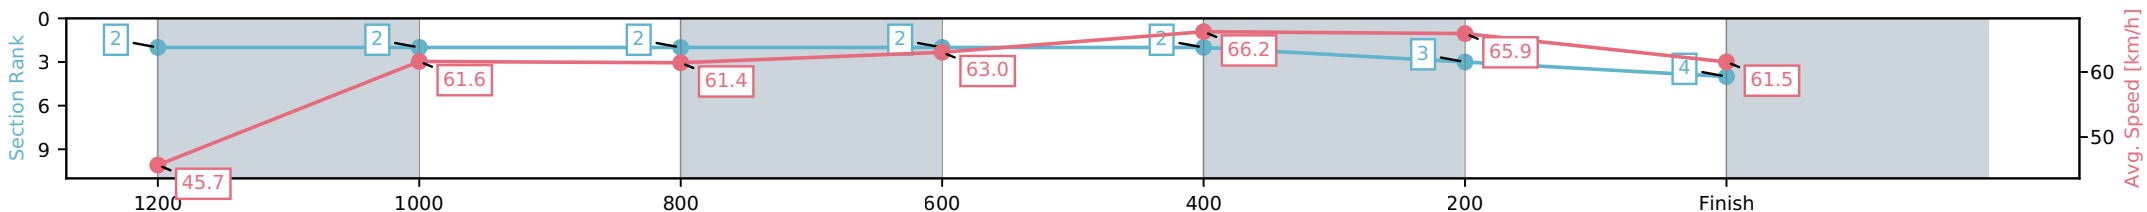

Horse/Jockey Name	Nightstick/Ryan Wiggins
Finish Rank	4
Fastest Section Time (Section)	0:10.88 (600-400)
Top Speed [km/h] (Section)	67.8 (400-200)
Race State	Finished

Rockhampton QLD --Professional-2026-06-19

Race 8: THE PEOPLES CUP IN ROCKY 10 JULY
BENCHMARK 70 Handicap - 1300m

19 June 2026 - 3:17PM

Track Rating: Soft 5, Weather: Fine, Rail Position: +4m Entire Circuit

Section	L1300	L1200	L1000	L800	L600	L400	L200
Section Times	1:16.67 (0:08.23)	1:08.44 [2] (0:11.73)	0:56.71 [2] (0:11.75)	0:44.96 [2] (0:11.46)	0:33.51 [2] (0:10.88)	0:22.63 [2] (0:10.92)	0:11.70 [3] (0:11.70)
Average Speed [km/h]	45.7	61.6	61.4	63.0	66.2	65.9	61.5
Top Speed [km/h]	61.2	62.8	62.3	64.3	67.5	67.8	64.5
Avg. Dist. to Rail [m]	5.7	2.5	0.6	0.6	1.4	2.1	2.6
Avg. Stride Freq. [Hz]	2.3	2.2	2.2	2.3	2.3	2.3	2.2
Avg. Stride Length [m]	6.0	7.8	7.9	7.8	8.0	8.1	7.9

- [ ] Ranking at each section and finish
- -:-:- No data available at this section
- NA No data available