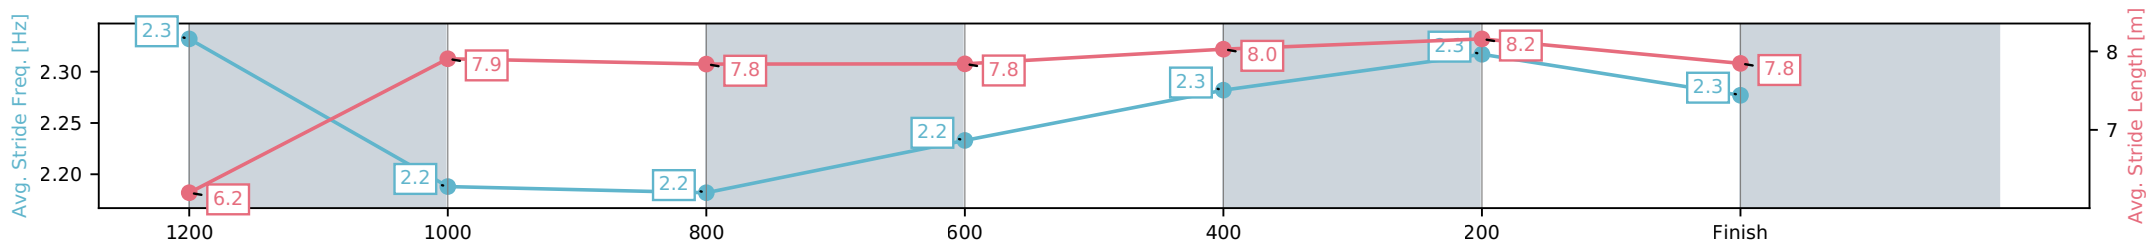

Horse/Jockey Name	Inca Trail/Leah Martyn
Finish Rank	2
Fastest Section Time (Section)	0:10.78 (400-200)
Top Speed [km/h] (Section)	68.0 (400-200)
Race State	Finished

Rockhampton QLD --Professional-2026-06-19

Race 8: THE PEOPLES CUP IN ROCKY 10 JULY
BENCHMARK 70 Handicap - 1300m

19 June 2026 - 3:17PM

Track Rating: Soft 5, Weather: Fine, Rail Position: +4m Entire Circuit

Section	L1300	L1200	L1000	L800	L600	L400	L200
Section Times	1:16.12 (0:07.86)	1:08.26 [1] (0:11.71)	0:56.55 [1] (0:11.83)	0:44.72 [1] (0:11.52)	0:33.20 [1] (0:10.97)	0:22.23 [1] (0:10.78)	0:11.45 [1] (0:11.45)
Average Speed [km/h]	47.7	61.7	61.0	62.3	65.7	66.8	63.0
Top Speed [km/h]	62.3	62.2	62.2	63.2	67.9	68.0	65.3
Avg. Dist. to Rail [m]	7.5	1.2	0.5	0.2	0.1	0.4	1.0
Avg. Stride Freq. [Hz]	2.3	2.2	2.2	2.2	2.3	2.3	2.3
Avg. Stride Length [m]	6.2	7.9	7.8	7.8	8.0	8.2	7.8

- [ ] Ranking at each section and finish
- -:-:- No data available at this section
- NA No data available