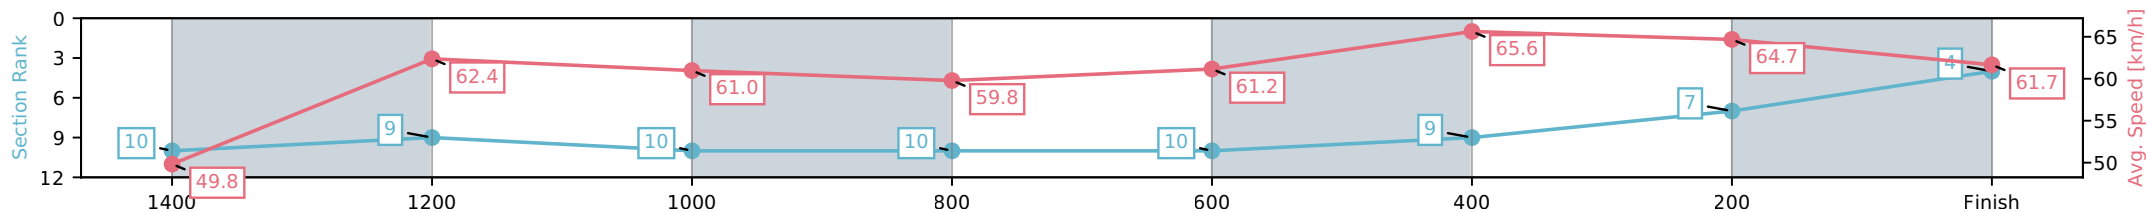

Horse/Jockey Name	Smart Mission/Sean Cormack
Finish Rank	4
Fastest Section Time (Section)	0:10.97 (600-400)
Top Speed [km/h] (Section)	67.1 (600-400)
Race State	Finished

Rockhampton QLD --Professional-2026-06-19
Race 6: KORTE GROUP BENCHMARK 62 Handicap - 1600m
19 June 2026 - 2:05PM
Track Rating: Soft 5, Weather: Fine, Rail Position: +4m Entire Circuit

Section	L1600	L1400	L1200	L1000	L800	L600	L400	L200
Section Times	1:35.73 (0:14.57)	1:21.16 [10] (0:11.54)	1:09.62 [9] (0:11.83)	0:57.79 [10] (0:12.11)	0:45.68 [10] (0:11.89)	0:33.78 [10] (0:10.97)	0:22.81 [9] (0:11.14)	0:11.66 [7] (0:11.66)
Average Speed [km/h]	49.8	62.4	61.0	59.8	61.2	65.6	64.7	61.7
Top Speed [km/h]	61.2	64.3	62.5	60.5	63.5	67.1	66.5	63.3
Avg. Dist. to Rail [m]	6.2	2.3	2.0	1.1	1.2	4.8	7.4	8.2
Avg. Stride Freq. [Hz]	2.2	2.3	2.2	2.2	2.2	2.3	2.3	2.3
Avg. Stride Length [m]	6.6	7.8	7.7	7.6	7.6	7.9	7.8	7.7

[ ] Ranking at each section and finish
-:-:- No data available at this section
NA No data available