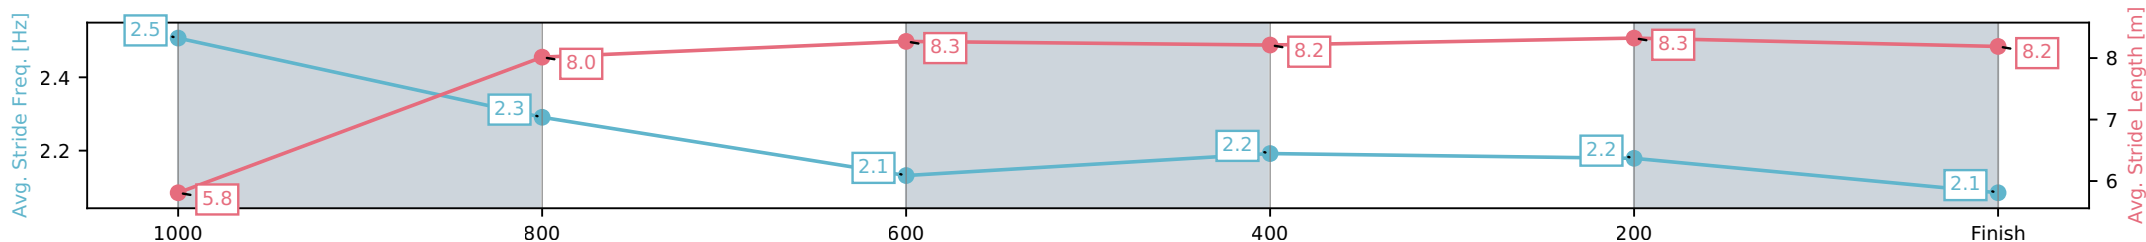

Horse/Jockey Name	Jethro/Ron Stewart
Finish Rank	4
Fastest Section Time (Section)	0:08.04 (1100 - 1000)
Top Speed [km/h] (Section)	67.2 (1000-800)
Race State	Finished

Rockhampton QLD --Professional-2026-06-19
Race 2: TAB QTIS Two-Year-Old Maiden Handicap - 1100m
19 June 2026 - 11:49AM
Track Rating: Soft 5, Weather: Fine, Rail Position: +4m Entire Circuit

Section	L1100	L1000	L800	L600	L400	L200
Section Times	1:05.14 (0:08.04)	0:57.10 [4] (0:11.19)	0:45.91 [2] (0:11.60)	0:34.31 [2] (0:11.13)	0:23.18 [2] (0:11.24)	0:11.94 [3] (0:11.94)
Average Speed [km/h]	45.6	65.5	62.4	64.8	64.1	60.0
Top Speed [km/h]	64.8	67.2	64.5	65.9	65.9	62.4
Avg. Dist. to Rail [m]	5.5	3.4	0.8	0.9	1.7	2.4
Avg. Stride Freq. [Hz]	2.5	2.3	2.1	2.2	2.2	2.1
Avg. Stride Length [m]	5.8	8.0	8.3	8.2	8.3	8.2

[ ] Ranking at each section and finish
-:-:- No data available at this section
NA No data available