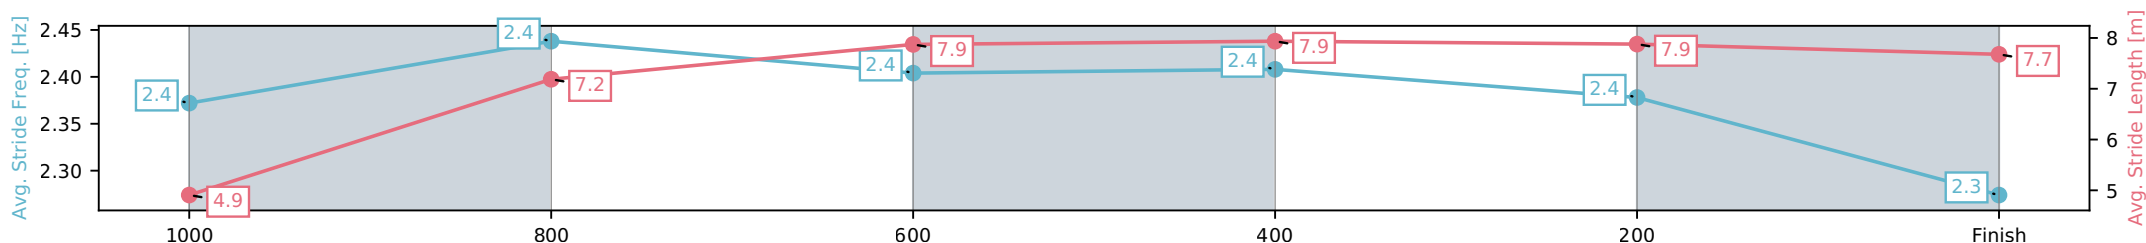

Horse/Jockey Name	Spiritof The Ocean/Steph Tierney
Finish Rank	2
Fastest Section Time (Section)	0:10.49 (600-400)
Top Speed [km/h] (Section)	69.8 (600-400)
Race State	Finished

Rockhampton QLD --Professional-2026-06-19
Race 5: KENNAS RATINGS BAND 0 - 55 Handicap - 1050m
19 June 2026 - 1:28PM
Track Rating: Soft 5, Weather: Fine, Rail Position: +4m Entire Circuit

Section	L1050	L800	L600	L400	L200	L0
Section Times	1:00.06 (0:04.89)	0:55.17 [5] (0:11.37)	0:43.80 [5] (0:10.87)	0:32.94 [5] (0:10.49)	0:22.44 [4] (0:10.88)	0:11.56 [2] (0:11.56)
Average Speed [km/h]	36.7	64.2	67.2	68.7	66.2	61.3
Top Speed [km/h]	54.9	68.2	68.7	69.8	68.4	64.4
Avg. Dist. to Rail [m]	6.5	2.8	1.8	3.0	4.9	5.7
Avg. Stride Freq. [Hz]	2.4	2.4	2.4	2.4	2.4	2.3
Avg. Stride Length [m]	4.9	7.2	7.9	7.9	7.9	7.7

- [ ] Ranking at each section and finish
- -:-:- No data available at this section
- NA No data available