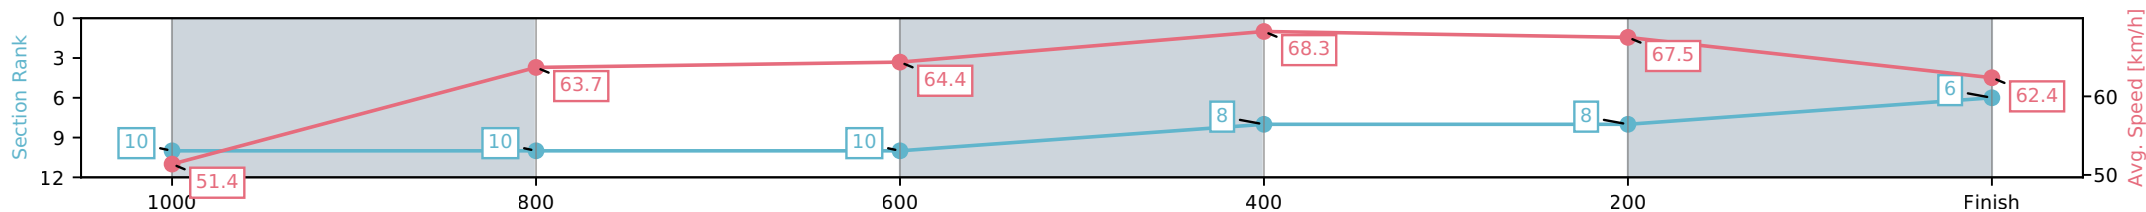

Horse/Jockey Name	Pride Of Venus/Ron Stewart
Finish Rank	6
Fastest Section Time (Section)	0:10.56 (600-400)
Top Speed [km/h] (Section)	69.5 (600-400)
Race State	Finished

Rockhampton QLD --Professional-2026-06-19
Race 9: TATTERSALLS SPRINT OPEN Handicap - 1200m
19 June 2026 - 3:57PM
Track Rating: Soft 5, Weather: Fine, Rail Position: +4m Entire Circuit

Section	L1200	L1000	L800	L600	L400	L200
Section Times	1:09.31 (0:14.10)	0:55.21 [10] (0:11.28)	0:43.93 [10] (0:11.20)	0:32.74 [10] (0:10.56)	0:22.18 [8] (0:10.67)	0:11.51 [8] (0:11.51)
Average Speed [km/h]	51.4	63.7	64.4	68.3	67.5	62.4
Top Speed [km/h]	64.3	64.8	66.2	69.5	69.3	65.6
Avg. Dist. to Rail [m]	3.4	0.6	0.7	0.9	3.7	5.9
Avg. Stride Freq. [Hz]	2.4	2.4	2.4	2.5	2.5	2.4
Avg. Stride Length [m]	6.3	7.5	7.4	7.7	7.8	7.5

[ ] Ranking at each section and finish
-:-:- No data available at this section
NA No data available