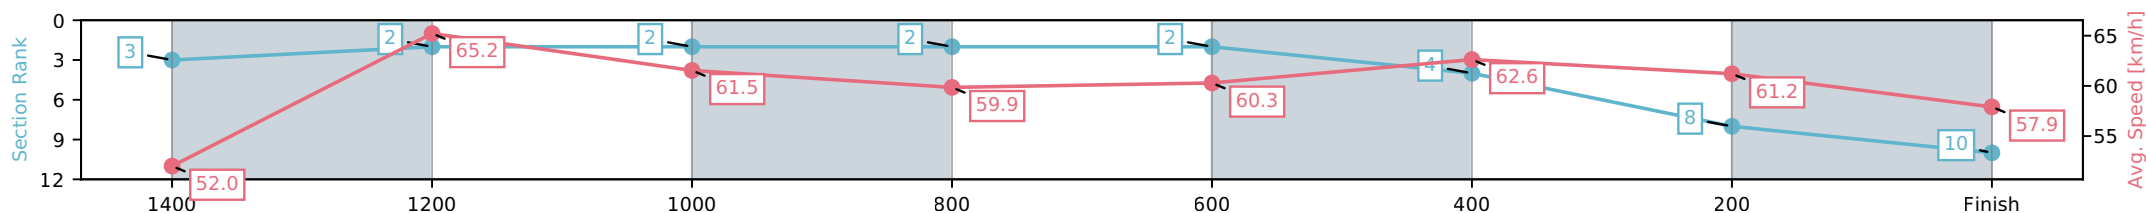

Horse/Jockey Name	Cash Artist/Natalea Summers
Finish Rank	10
Fastest Section Time (Section)	0:11.03 (1400-1200)
Top Speed [km/h] (Section)	66.3 (1400-1200)
Race State	Finished

Rockhampton QLD --Professional-2026-06-19
Race 6: KORTE GROUP BENCHMARK 62 Handicap - 1600m
19 June 2026 - 2:05PM
Track Rating: Soft 5, Weather: Fine, Rail Position: +4m Entire Circuit

Section	L1600	L1400	L1200	L1000	L800	L600	L400	L200
Section Times	1:36.58 (0:13.95)	1:22.63 [3] (0:11.03)	1:11.60 [2] (0:11.73)	0:59.87 [2] (0:12.13)	0:47.74 [2] (0:12.06)	0:35.68 [2] (0:11.51)	0:24.17 [4] (0:11.76)	0:12.41 [8] (0:12.41)
Average Speed [km/h]	52.0	65.2	61.5	59.9	60.3	62.6	61.2	57.9
Top Speed [km/h]	63.6	66.3	63.6	60.8	61.1	63.4	62.7	60.0
Avg. Dist. to Rail [m]	3.6	2.0	1.8	1.5	1.2	2.4	4.6	4.8
Avg. Stride Freq. [Hz]	2.3	2.3	2.2	2.2	2.2	2.3	2.2	2.2
Avg. Stride Length [m]	6.8	7.9	7.9	7.7	7.6	7.8	7.8	7.6

- [ ] Ranking at each section and finish
- -:-:- No data available at this section
- NA No data available