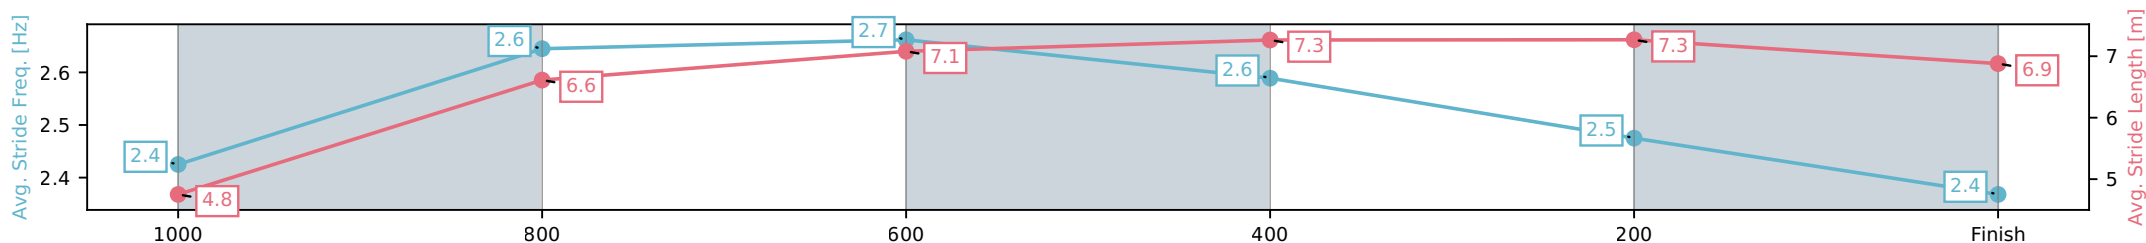

Horse/Jockey Name	Red Rocks Beach/Paul Hamblin
Finish Rank	5
Fastest Section Time (Section)	0:10.74 (800-600)
Top Speed [km/h] (Section)	67.6 (800-600)
Race State	Finished

Rockhampton QLD --Professional-2026-06-19
Race 4: GARRARDS Maiden Handicap (QTIS bonuses applicable 2&3YO's only) - 1050m

19 June 2026 - 12:54PM

Track Rating: Soft 5, Weather: Fine, Rail Position: +4m Entire Circuit

Section	L1050	L800	L600	L400	L200	L0
Section Times	1:01.72 (0:04.98)	0:56.74 [7] (0:11.22)	0:45.52 [7] (0:10.74)	0:34.79 [7] (0:10.76)	0:24.03 [6] (0:11.42)	0:12.61 [6] (0:12.61)
Average Speed [km/h]	36.1	64.5	66.9	66.8	63.1	56.9
Top Speed [km/h]	52.3	67.2	67.6	67.4	65.9	60.4
Avg. Dist. to Rail [m]	7.1	1.3	0.4	0.3	0.2	1.2
Avg. Stride Freq. [Hz]	2.4	2.6	2.7	2.6	2.5	2.4
Avg. Stride Length [m]	4.8	6.6	7.1	7.3	7.3	6.9

- [ ] Ranking at each section and finish
- -:-:- No data available at this section
- NA No data available