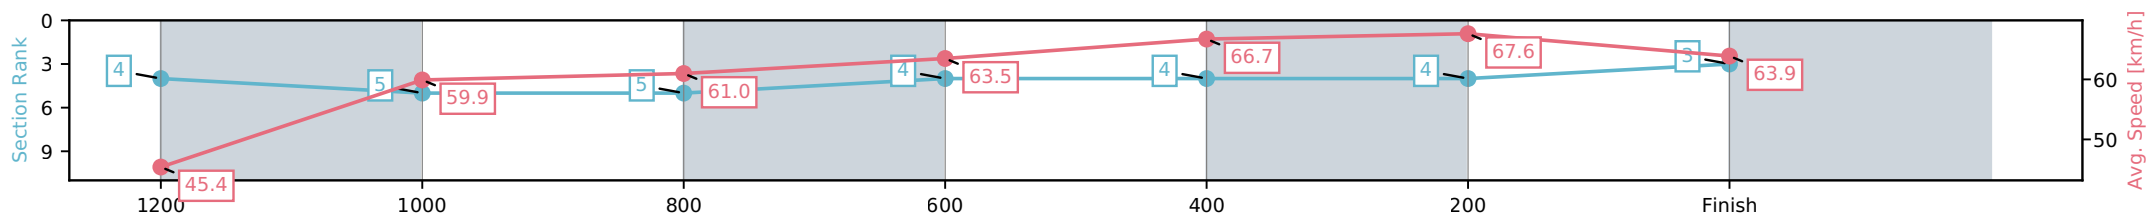

Section	L1300	L1200	L1000	L800	L600	L400	L200
Section Times	1:16.29 (0:08.32)	1:07.97 [4] (0:12.03)	0:55.94 [5] (0:11.84)	0:44.11 [5] (0:11.36)	0:32.75 [4] (0:10.80)	0:21.94 [4] (0:10.65)	0:11.30 [4] (0:11.30)
Average Speed [km/h]	45.4	59.9	61.0	63.5	66.7	67.6	63.9
Top Speed [km/h]	58.0	61.4	61.6	65.6	68.5	68.6	66.1
Avg. Dist. to Rail [m]	1.0	0.9	0.5	0.3	1.8	4.1	4.8
Avg. Stride Freq. [Hz]	2.4	2.3	2.3	2.3	2.4	2.4	2.4
Avg. Stride Length [m]	5.8	7.3	7.6	7.6	7.8	7.9	7.7