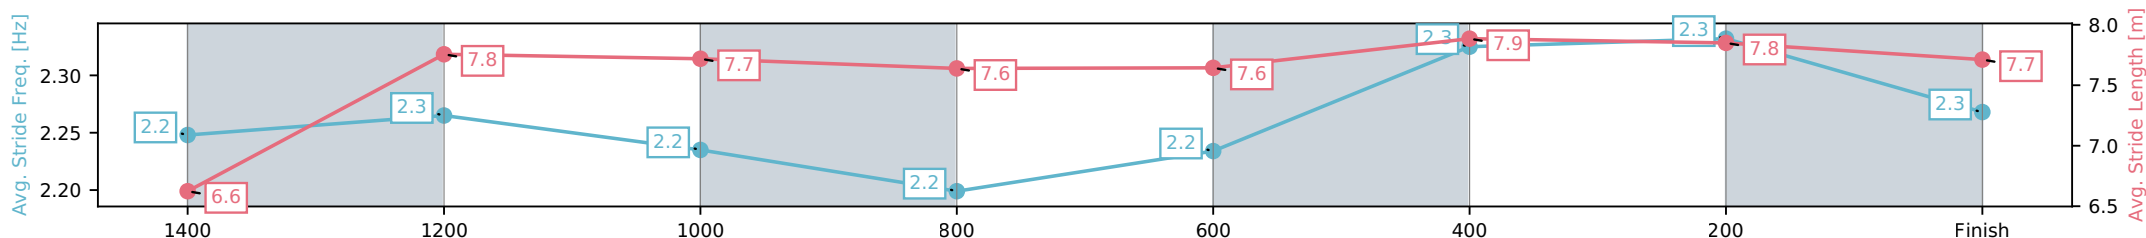

Horse/Jockey Name	Smart Mission/Sean Cormack
Finish Rank	4
Fastest Section Time (Section)	0:10.97 (600-400)
Top Speed [km/h] (Section)	67.1 (600-400)
Race State	Finished

Rockhampton QLD --Professional-2026-06-19
Race 6: KORTE GROUP BENCHMARK 62 Handicap - 1600m
19 June 2026 - 2:05PM
Track Rating: Soft 5, Weather: Fine, Rail Position: +4m Entire Circuit

Section	L1600	L1400	L1200	L1000	L800	L600	L400	L200
Section Times	1:35.73 (0:14.57)	1:21.16 [10] (0:11.54)	1:09.62 [9] (0:11.83)	0:57.79 [10] (0:12.11)	0:45.68 [10] (0:11.89)	0:33.78 [10] (0:10.97)	0:22.81 [9] (0:11.14)	0:11.66 [7] (0:11.66)
Average Speed [km/h]	49.8	62.4	61.0	59.8	61.2	65.6	64.7	61.7
Top Speed [km/h]	61.2	64.3	62.5	60.5	63.5	67.1	66.5	63.3
Avg. Dist. to Rail [m]	6.2	2.3	2.0	1.1	1.2	4.8	7.4	8.2
Avg. Stride Freq. [Hz]	2.2	2.3	2.2	2.2	2.2	2.3	2.3	2.3
Avg. Stride Length [m]	6.6	7.8	7.7	7.6	7.6	7.9	7.8	7.7

[ ] Ranking at each section and finish
-:-:- No data available at this section
NA No data available