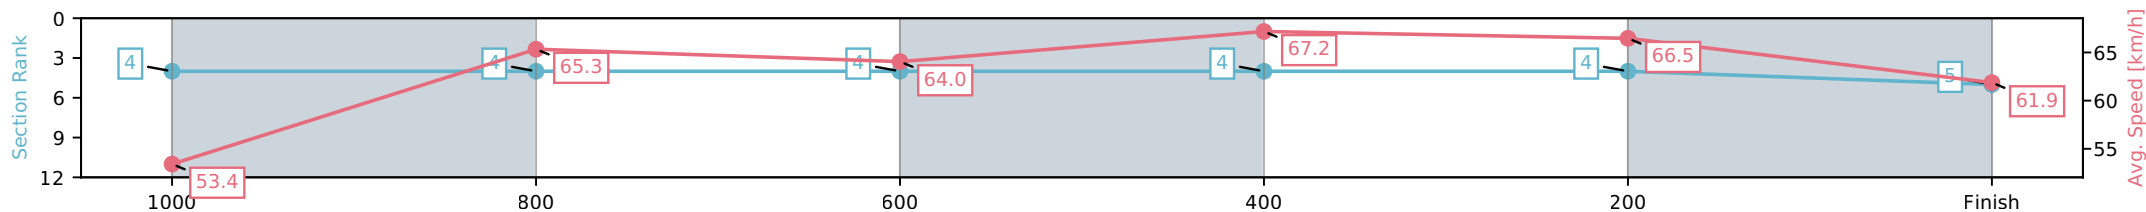

Horse/Jockey Name	Don Pedro/Sean Cormack
Finish Rank	5
Fastest Section Time (Section)	0:10.72 (600-400)
Top Speed [km/h] (Section)	68.2 (600-400)
Race State	Finished

Rockhampton QLD --Professional-2026-06-19
Race 9: TATTERSALLS SPRINT OPEN Handicap - 1200m
19 June 2026 - 3:57PM
Track Rating: Soft 5, Weather: Fine, Rail Position: +4m Entire Circuit

Section	L1200	L1000	L800	L600	L400	L200
Section Times	1:09.01 (0:13.54)	0:55.47 [4] (0:11.04)	0:44.44 [4] (0:11.27)	0:33.16 [4] (0:10.72)	0:22.44 [4] (0:10.83)	0:11.61 [4] (0:11.61)
Average Speed [km/h]	53.4	65.3	64.0	67.2	66.5	61.9
Top Speed [km/h]	66.1	66.9	65.5	68.2	67.8	64.9
Avg. Dist. to Rail [m]	1.5	0.7	0.6	1.8	3.0	4.2
Avg. Stride Freq. [Hz]	2.4	2.3	2.3	2.4	2.4	2.3
Avg. Stride Length [m]	6.7	7.8	7.7	7.9	8.0	7.7

[ ] Ranking at each section and finish
-:-:- No data available at this section
NA No data available