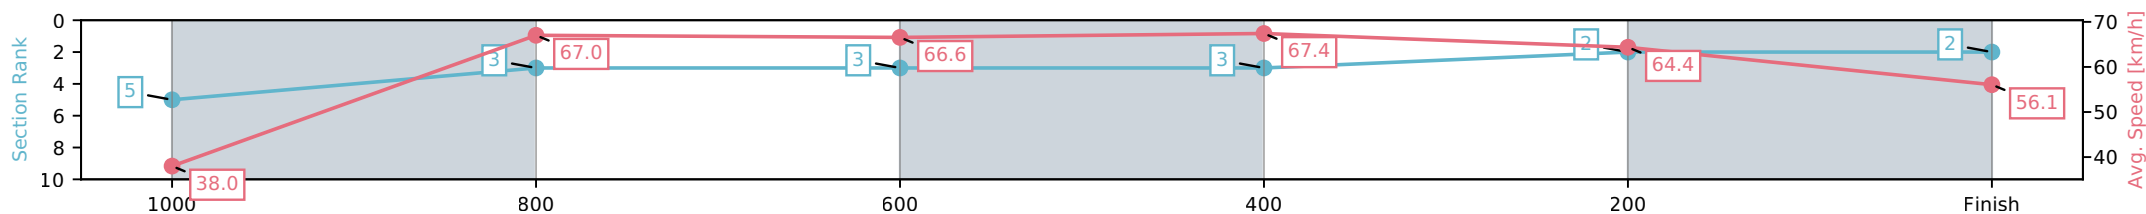

Horse/Jockey Name	Musee Du Louvre/Warwick Satherley
Finish Rank	2
Fastest Section Time (Section)	0:10.68 (600-400)
Top Speed [km/h] (Section)	69.1 (1000-800)
Race State	Finished

Rockhampton QLD --Professional-2026-06-19
Race 4: GARRARDS Maiden Handicap (QTIS bonuses applicable 2&3YO's only) - 1050m

19 June 2026 - 12:54PM

Track Rating: Soft 5, Weather: Fine, Rail Position: +4m Entire Circuit

Section	L1050	L800	L600	L400	L200	L0
Section Times	1:01.09 (0:04.81)	0:56.28 [5] (0:10.78)	0:45.50 [3] (0:10.74)	0:34.76 [3] (0:10.68)	0:24.08 [3] (0:11.19)	0:12.89 [2] (0:12.89)
Average Speed [km/h]	38.0	67.0	66.6	67.4	64.4	56.1
Top Speed [km/h]	56.4	69.1	68.2	67.9	67.6	60.9
Avg. Dist. to Rail [m]	5.1	1.5	0.9	0.2	0.9	2.5
Avg. Stride Freq. [Hz]	2.5	2.6	2.5	2.5	2.4	2.3
Avg. Stride Length [m]	4.9	7.1	7.6	7.6	7.7	7.1

[ ] Ranking at each section and finish
-:-:- No data available at this section
NA No data available