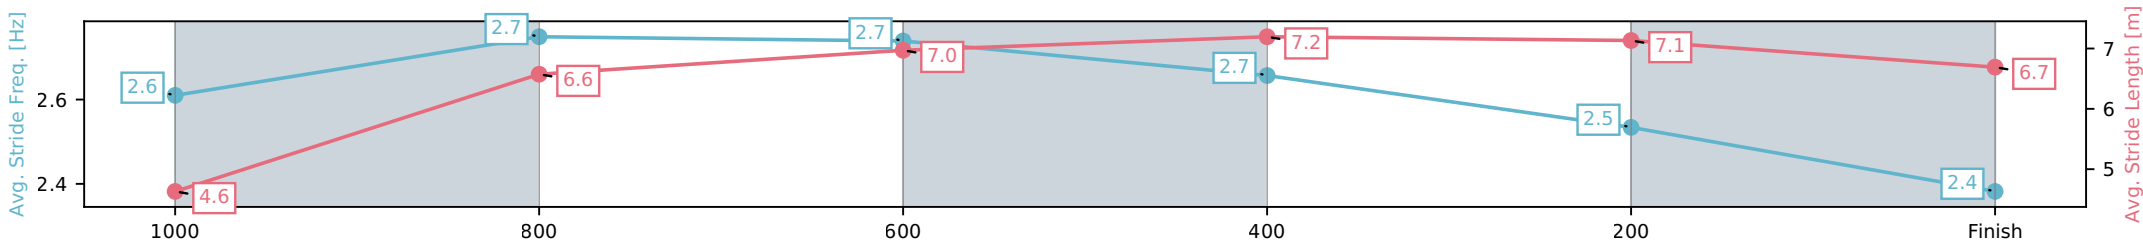

Horse/Jockey Name	Astilla/Amy Graham
Finish Rank	1
Fastest Section Time (Section)	0:10.60 (600-400)
Top Speed [km/h] (Section)	69.7 (600-400)
Race State	Finished

Rockhampton QLD --Professional-2026-06-19
Race 4: GARRARDS Maiden Handicap (QTIS bonuses applicable 2&3YO's only) - 1050m

19 June 2026 - 12:54PM

Track Rating: Soft 5, Weather: Fine, Rail Position: +4m Entire Circuit

Section	L1050	L800	L600	L400	L200	L0
Section Times	1:01.08 (0:04.58)	0:56.50 [1] (0:10.92)	0:45.58 [1] (0:10.63)	0:34.95 [1] (0:10.60)	0:24.35 [1] (0:11.37)	0:12.98 [1] (0:12.98)
Average Speed [km/h]	38.9	66.1	67.7	68.0	63.3	55.5
Top Speed [km/h]	56.5	68.4	68.8	69.7	66.6	59.9
Avg. Dist. to Rail [m]	2.4	0.5	0.2	0.3	0.6	0.7
Avg. Stride Freq. [Hz]	2.6	2.7	2.7	2.7	2.5	2.4
Avg. Stride Length [m]	4.6	6.6	7.0	7.2	7.1	6.7

[ ] Ranking at each section and finish
-:-:- No data available at this section
NA No data available