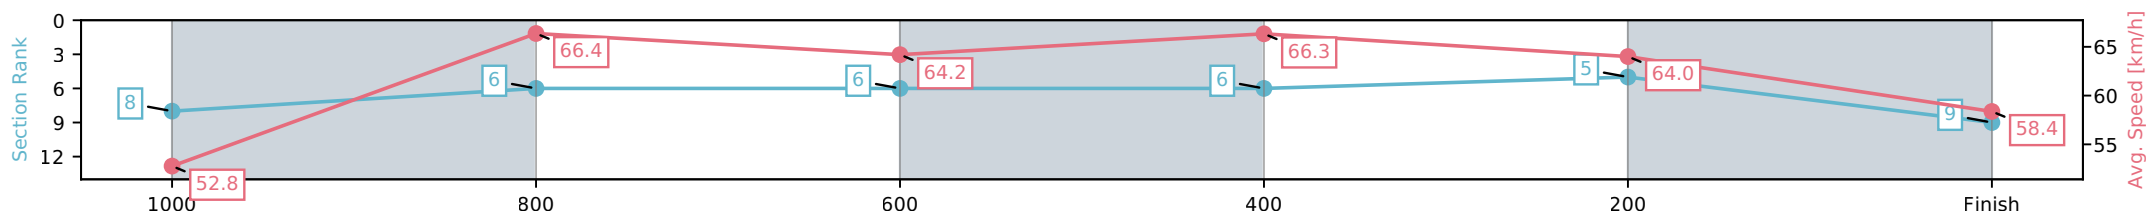

Horse/Jockey Name	Amberinger/Nikki Olzard
Finish Rank	9
Fastest Section Time (Section)	0:10.86 (600-400)
Top Speed [km/h] (Section)	69.4 (1200 - 1000)
Race State	Finished

Rockhampton QLD --Professional-2026-06-19
Race 10: 3 WEEKS TILL TAB ROCKHAMPTON CUP
BENCHMARK 60 Handicap (QTIS bonuses applicable for
3,4&5YO's) - 1200m

19 June 2026 - 4:37PM

Track Rating: Soft 5, Weather: Fine, Rail Position: +4m Entire Circuit

Section	L1200	L1000	L800	L600	L400	L200
Section Times	1:10.42 (0:13.67)	0:56.75 [8] (0:10.91)	0:45.84 [6] (0:11.39)	0:34.45 [6] (0:10.86)	0:23.59 [6] (0:11.25)	0:12.34 [5] (0:12.34)
Average Speed [km/h]	52.8	66.4	64.2	66.3	64.0	58.4
Top Speed [km/h]	69.4	68.1	66.6	66.8	66.1	61.2
Avg. Dist. to Rail [m]	1.2	1.0	1.9	0.9	1.6	2.0
Avg. Stride Freq. [Hz]	2.4	2.4	2.4	2.5	2.4	2.4
Avg. Stride Length [m]	6.5	7.7	7.5	7.6	7.5	7.1

- [ ] Ranking at each section and finish
- -:-:- No data available at this section
- NA No data available