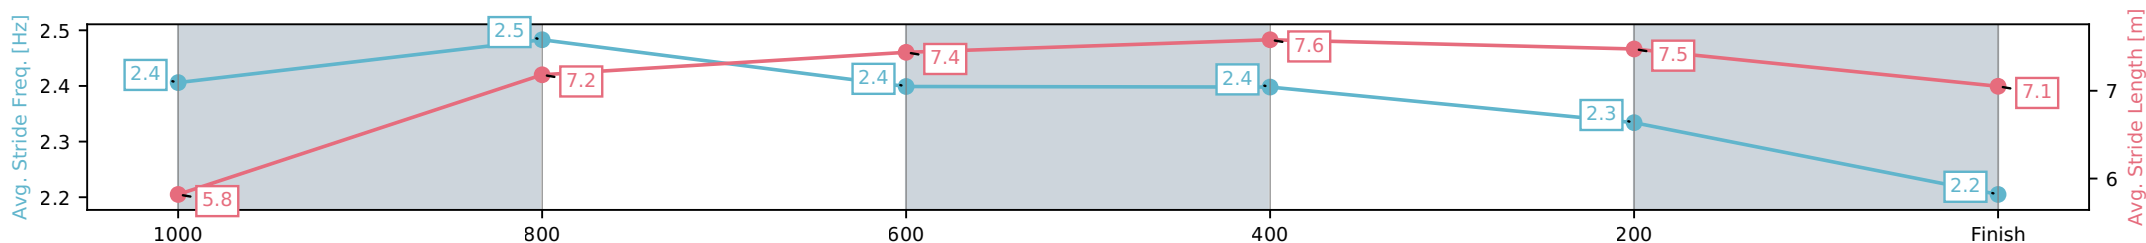

Horse/Jockey Name	Tricfiddich/Dylan Turner
Finish Rank	8
Fastest Section Time (Section)	0:11.13 (600-400)
Top Speed [km/h] (Section)	65.5 (1000-800)
Race State	Finished

Rockhampton QLD --Professional-2026-06-19
Race 3: WELCOME GOLD CLUB MEMBERS QTIS Two-Year-Old Maiden Handicap - 1100m
19 June 2026 - 12:21PM
Track Rating: Soft 5, Weather: Fine, Rail Position: +4m Entire Circuit

Section	L1100	L1000	L800	L600	L400	L200
Section Times	1:07.16 (0:08.92)	0:58.24 [7] (0:11.38)	0:46.86 [8] (0:11.41)	0:35.45 [8] (0:11.13)	0:24.32 [8] (0:11.72)	0:12.60 [8] (0:12.60)
Average Speed [km/h]	45.3	64.2	63.3	64.8	61.1	54.3
Top Speed [km/h]	60.5	65.5	64.7	65.3	64.5	57.9
Avg. Dist. to Rail [m]	2.2	1.9	0.7	2.8	4.5	6.0
Avg. Stride Freq. [Hz]	2.4	2.5	2.4	2.4	2.3	2.2
Avg. Stride Length [m]	5.8	7.2	7.4	7.6	7.5	7.1

- [ ] Ranking at each section and finish
- -:-:- No data available at this section
- NA No data available