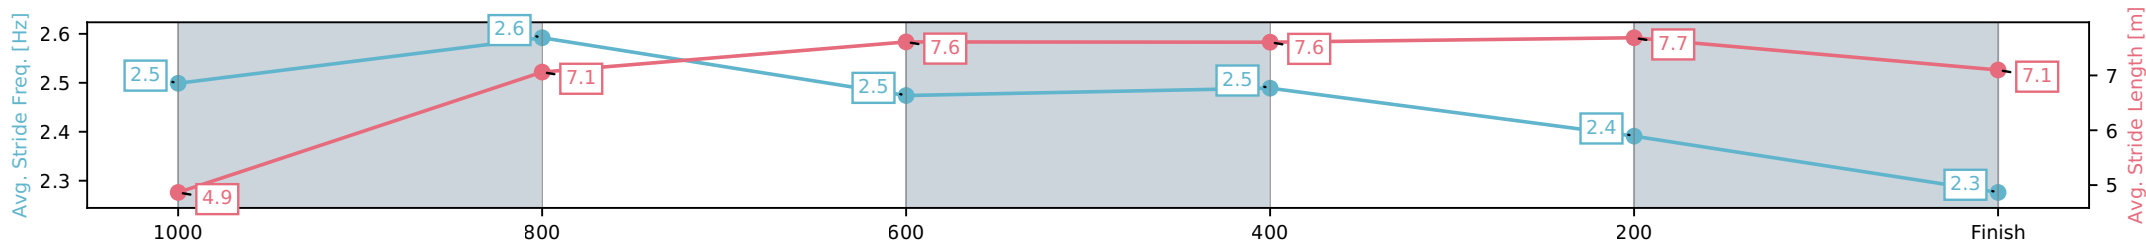

Horse/Jockey Name	Musee Du Louvre/Warwick Satherley
Finish Rank	2
Fastest Section Time (Section)	0:10.68 (600-400)
Top Speed [km/h] (Section)	69.1 (1000-800)
Race State	Finished

Rockhampton QLD --Professional-2026-06-19
Race 4: GARRARDS Maiden Handicap (QTIS bonuses applicable 2&3YO's only) - 1050m

19 June 2026 - 12:54PM

Track Rating: Soft 5, Weather: Fine, Rail Position: +4m Entire Circuit

Section	L1050	L800	L600	L400	L200	L0
Section Times	1:01.09 (0:04.81)	0:56.28 [5] (0:10.78)	0:45.50 [3] (0:10.74)	0:34.76 [3] (0:10.68)	0:24.08 [3] (0:11.19)	0:12.89 [2] (0:12.89)
Average Speed [km/h]	38.0	67.0	66.6	67.4	64.4	56.1
Top Speed [km/h]	56.4	69.1	68.2	67.9	67.6	60.9
Avg. Dist. to Rail [m]	5.1	1.5	0.9	0.2	0.9	2.5
Avg. Stride Freq. [Hz]	2.5	2.6	2.5	2.5	2.4	2.3
Avg. Stride Length [m]	4.9	7.1	7.6	7.6	7.7	7.1

[ ] Ranking at each section and finish
-:-:- No data available at this section
NA No data available