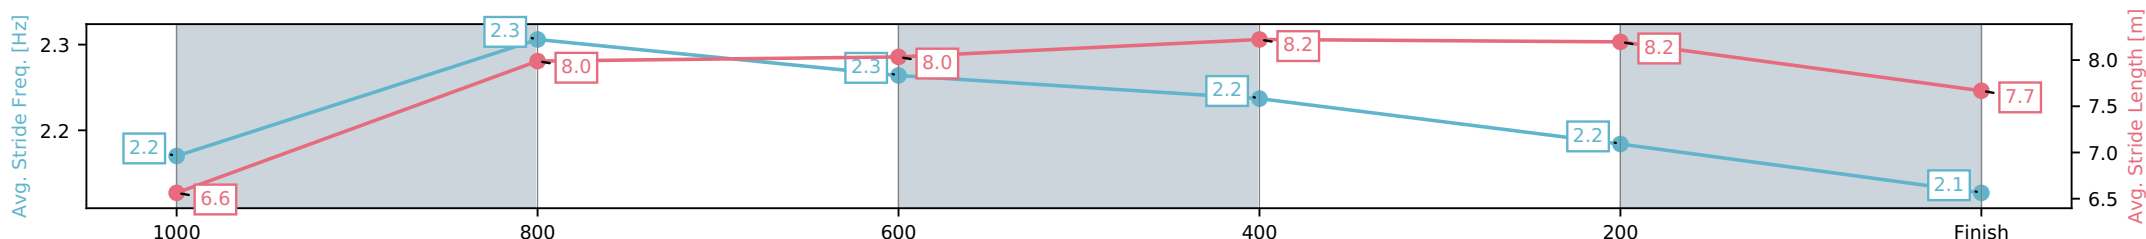

Horse/Jockey Name	Charming Seahorse/Ryan Wiggins
Finish Rank	4
Fastest Section Time (Section)	0:11.02 (600-400)
Top Speed [km/h] (Section)	66.6 (1000-800)
Race State	Finished

Rockhampton QLD --Professional-2026-06-19
Race 3: WELCOME GOLD CLUB MEMBERS QTIS Two-Year-Old Maiden Handicap - 1100m
19 June 2026 - 12:21PM
Track Rating: Soft 5, Weather: Fine, Rail Position: +4m Entire Circuit

Section	L1100	L1000	L800	L600	L400	L200
Section Times	1:05.04 (0:08.42)	0:56.62 [2] (0:11.10)	0:45.52 [1] (0:11.17)	0:34.35 [1] (0:11.02)	0:23.33 [1] (0:11.40)	0:11.93 [1] (0:11.93)
Average Speed [km/h]	48.6	65.6	64.4	65.6	62.8	56.9
Top Speed [km/h]	63.7	66.6	65.9	66.2	65.6	60.4
Avg. Dist. to Rail [m]	6.6	2.2	0.3	0.8	1.1	0.8
Avg. Stride Freq. [Hz]	2.2	2.3	2.3	2.2	2.2	2.1
Avg. Stride Length [m]	6.6	8.0	8.0	8.2	8.2	7.7

[ ] Ranking at each section and finish
-:-:- No data available at this section
NA No data available