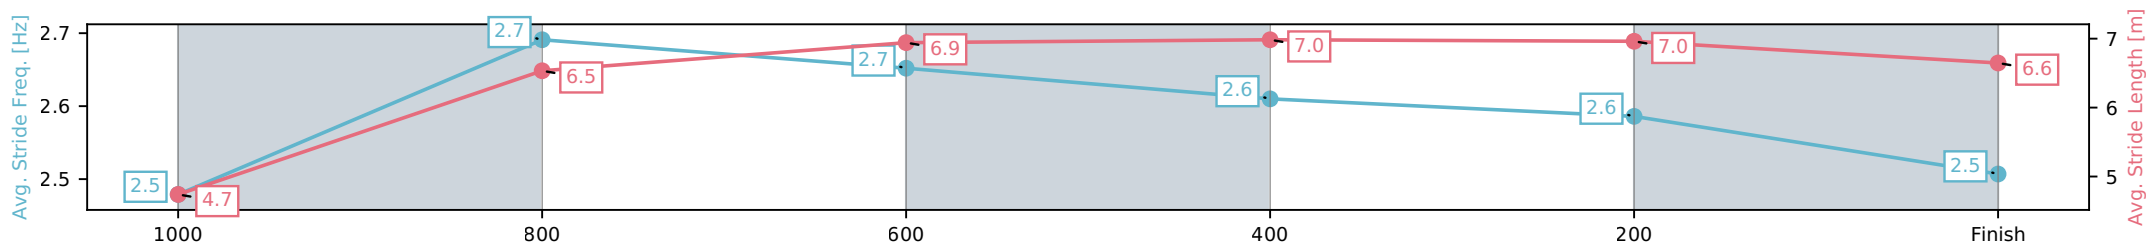

Horse/Jockey Name	Agile Annie/Stacey Callow
Finish Rank	7
Fastest Section Time (Section)	0:11.10 (600-400)
Top Speed [km/h] (Section)	67.4 (1000-800)
Race State	Finished

Rockhampton QLD --Professional-2026-06-19
Race 4: GARRARDS Maiden Handicap (QTIS bonuses applicable 2&3YO's only) - 1050m

19 June 2026 - 12:54PM

Track Rating: Soft 5, Weather: Fine, Rail Position: +4m Entire Circuit

Section	L1050	L800	L600	L400	L200	L0
Section Times	1:02.18 (0:05.04)	0:57.14 [8] (0:11.24)	0:45.90 [8] (0:11.19)	0:34.72 [8] (0:11.10)	0:23.61 [8] (0:11.33)	0:12.28 [8] (0:12.28)
Average Speed [km/h]	35.9	64.6	64.7	64.9	63.6	58.4
Top Speed [km/h]	53.7	67.4	66.9	65.9	65.0	61.2
Avg. Dist. to Rail [m]	10.0	2.2	0.8	1.8	3.3	2.9
Avg. Stride Freq. [Hz]	2.5	2.7	2.7	2.6	2.6	2.5
Avg. Stride Length [m]	4.7	6.5	6.9	7.0	7.0	6.6

- [ ] Ranking at each section and finish
- -:-:- No data available at this section
- NA No data available