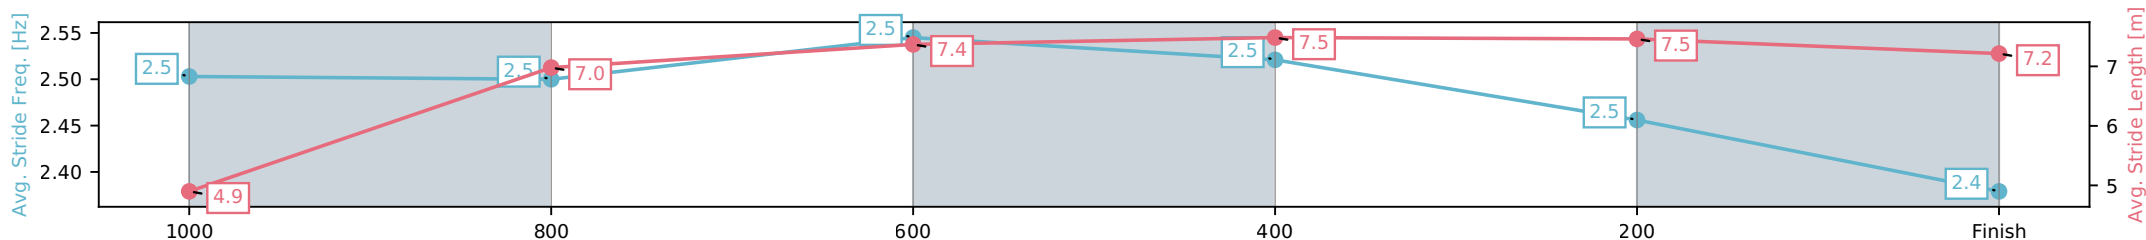

Horse/Jockey Name	Bottom Bar/Paul Hamblin
Finish Rank	9
Fastest Section Time (Section)	0:10.75 (600-400)
Top Speed [km/h] (Section)	68.0 (800-600)
Race State	Finished

Rockhampton QLD --Professional-2026-06-19
Race 5: KENNAS RATINGS BAND 0 - 55 Handicap - 1050m
19 June 2026 - 1:28PM
Track Rating: Soft 5, Weather: Fine, Rail Position: +4m Entire Circuit

Section	L1050	L800	L600	L400	L200	L0
Section Times	1:01.01 (0:04.94)	0:56.06 [7] (0:11.44)	0:44.62 [7] (0:10.89)	0:33.73 [6] (0:10.75)	0:22.98 [6] (0:11.17)	0:11.81 [8] (0:11.81)
Average Speed [km/h]	36.7	63.6	66.5	67.1	64.5	60.1
Top Speed [km/h]	54.6	65.9	68.0	67.7	67.1	62.7
Avg. Dist. to Rail [m]	6.5	2.2	0.9	1.7	2.9	5.9
Avg. Stride Freq. [Hz]	2.5	2.5	2.5	2.5	2.5	2.4
Avg. Stride Length [m]	4.9	7.0	7.4	7.5	7.5	7.2

[ ] Ranking at each section and finish
-:-:- No data available at this section
NA No data available