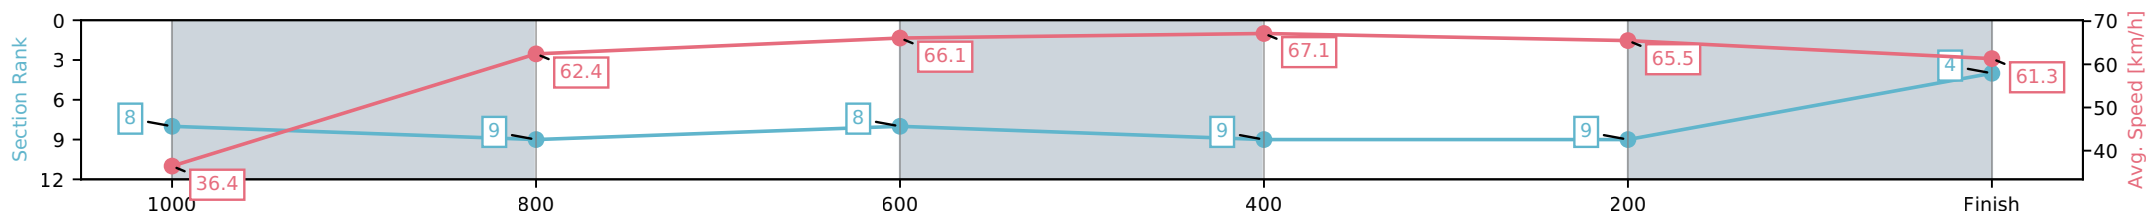

Horse/Jockey Name	Making History/Chris McIver
Finish Rank	4
Fastest Section Time (Section)	0:10.71 (600-400)
Top Speed [km/h] (Section)	68.0 (600-400)
Race State	Finished

Rockhampton QLD --Professional-2026-06-19
Race 5: KENNAS RATINGS BAND 0 - 55 Handicap - 1050m
19 June 2026 - 1:28PM
Track Rating: Soft 5, Weather: Fine, Rail Position: +4m Entire Circuit

Section	L1050	L800	L600	L400	L200	L0
Section Times	1:00.82 (0:05.03)	0:55.79 [8] (0:11.71)	0:44.08 [9] (0:10.85)	0:33.24 [8] (0:10.71)	0:22.53 [9] (0:11.00)	0:11.53 [9] (0:11.53)
Average Speed [km/h]	36.4	62.4	66.1	67.1	65.5	61.3
Top Speed [km/h]	52.9	67.5	67.0	68.0	67.7	64.5
Avg. Dist. to Rail [m]	9.6	3.5	0.8	1.0	0.4	3.1
Avg. Stride Freq. [Hz]	2.3	2.4	2.5	2.5	2.5	2.4
Avg. Stride Length [m]	4.9	7.1	7.4	7.5	7.4	7.3

[ ] Ranking at each section and finish
-:-:- No data available at this section
NA No data available