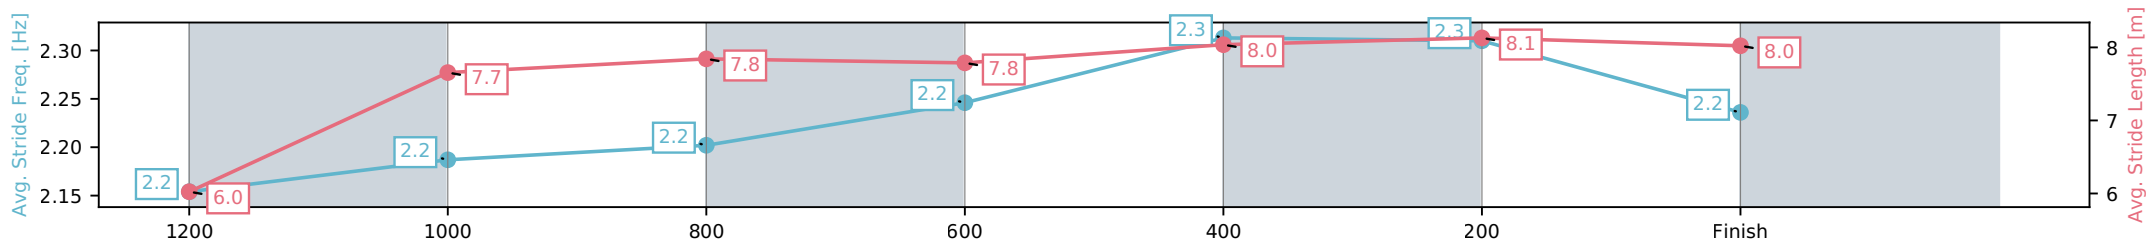

- [] Ranking at each section and finish
- :-:- No data available at this section
- NA No data available

Horse/Jockey Name	Itza Charmdeel/Georgina Cartwright
Finish Rank	8
Fastest Section Time (Section)	0:10.85 (600-400)
Top Speed [km/h] (Section)	67.8 (600-400)
Race State	Finished