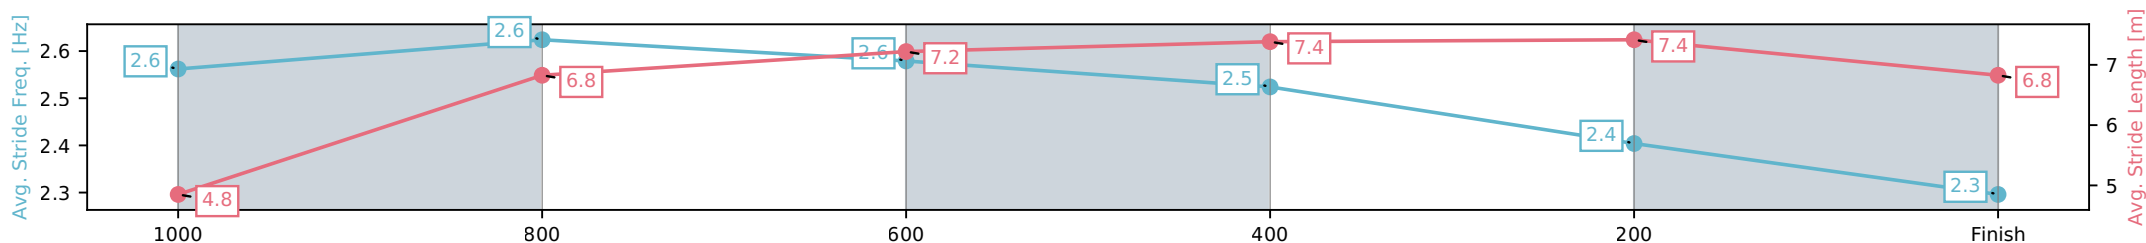

Horse/Jockey Name	Gunnie Gunfighter/Ryan Wiggins
Finish Rank	8
Fastest Section Time (Section)	0:10.92 (600-400)
Top Speed [km/h] (Section)	69.3 (1000-800)
Race State	Finished

Rockhampton QLD --Professional-2026-06-19
Race 4: GARRARDS Maiden Handicap (QTIS bonuses applicable 2&3YO's only) - 1050m

19 June 2026 - 12:54PM

Track Rating: Soft 5, Weather: Fine, Rail Position: +4m Entire Circuit

Section	L1050	L800	L600	L400	L200	L0
Section Times	1:02.58 (0:04.81)	0:57.77 [6] (0:11.01)	0:46.75 [5] (0:11.01)	0:35.74 [6] (0:10.92)	0:24.82 [7] (0:11.53)	0:13.29 [7] (0:13.29)
Average Speed [km/h]	37.1	65.6	66.1	66.0	62.4	54.4
Top Speed [km/h]	55.2	69.3	67.4	66.9	65.7	59.0
Avg. Dist. to Rail [m]	4.2	1.3	1.3	2.9	2.4	3.6
Avg. Stride Freq. [Hz]	2.6	2.6	2.6	2.5	2.4	2.3
Avg. Stride Length [m]	4.8	6.8	7.2	7.4	7.4	6.8

- [ ] Ranking at each section and finish
- -:-:- No data available at this section
- NA No data available