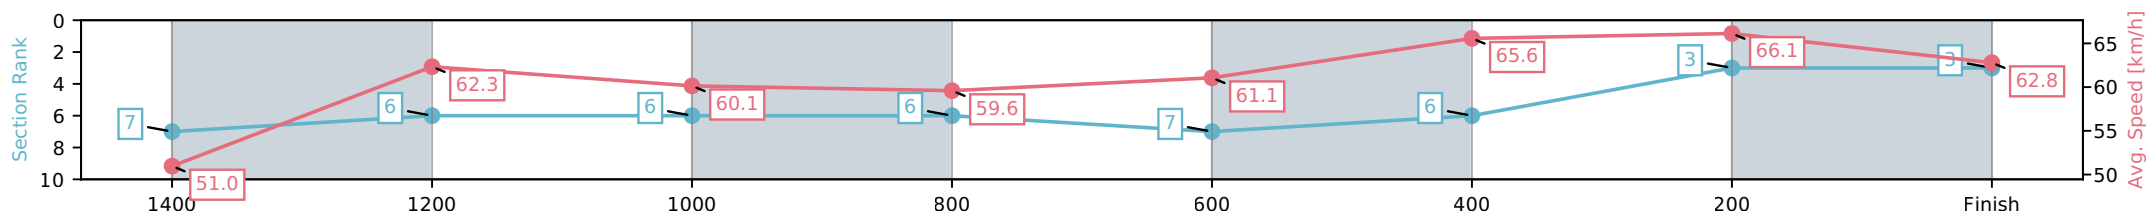

Rockhampton QLD --Professional-2026-06-19
 Race 7: TATTERSALLS GOLD CUP OPEN Handicap - 1600m
 19 June 2026 - 2:42PM
 Track Rating: Soft 5, Weather: Fine, Rail Position: +4m Entire Circuit

Section	L1600	L1400	L1200	L1000	L800	L600	L400	L200
Section Times	1:35.09 (0:14.28)	1:20.81 [7] (0:11.55)	1:09.26 [6] (0:11.97)	0:57.29 [6] (0:12.10)	0:45.18 [6] (0:11.84)	0:33.35 [7] (0:11.00)	0:22.35 [6] (0:10.88)	0:11.46 [3] (0:11.46)
Average Speed [km/h]	51.0	62.3	60.1	59.6	61.1	65.6	66.1	62.8
Top Speed [km/h]	62.1	63.5	60.8	60.7	62.4	68.0	67.8	64.8
Avg. Dist. to Rail [m]	0.9	1.0	1.2	0.6	0.5	1.1	3.2	3.8
Avg. Stride Freq. [Hz]	2.3	2.3	2.2	2.2	2.2	2.3	2.4	2.3
Avg. Stride Length [m]	6.6	7.6	7.5	7.6	7.6	7.9	8.0	7.8