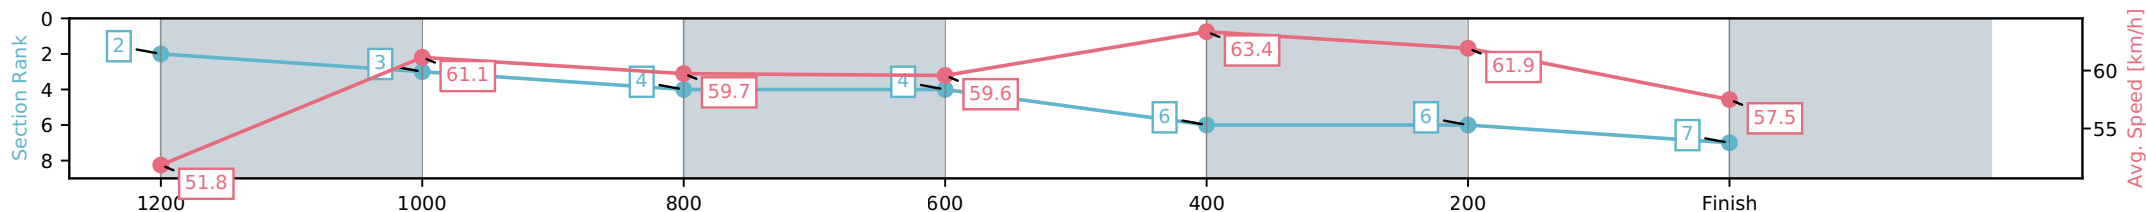

Horse/Jockey Name	I'm Not Grey/Tom Orr
Finish Rank	7
Fastest Section Time (Section)	0:11.40 (600-400)
Top Speed [km/h] (Section)	64.5 (600-400)
Race State	Finished

Rockhampton QLD --Professional-2026-06-19
Race 1: GREAT NORTHERN QTIS Three-Year-Old Handicap - 1400m
19 June 2026 - 11:15AM
Track Rating: Soft 5, Weather: Fine, Rail Position: +4m Entire Circuit

Section	L1400	L1200	L1000	L800	L600	L400	L200
Section Times	1:25.57 (0:14.12)	1:11.45 [2] (0:11.75)	0:59.71 [3] (0:12.02)	0:47.68 [4] (0:12.21)	0:35.48 [4] (0:11.40)	0:24.08 [6] (0:11.62)	0:12.46 [6] (0:12.46)
Average Speed [km/h]	51.8	61.1	59.7	59.6	63.4	61.9	57.5
Top Speed [km/h]	63.4	64.3	61.1	60.9	64.5	63.2	60.1
Avg. Dist. to Rail [m]	1.2	0.3	0.7	1.5	1.4	1.1	0.3
Avg. Stride Freq. [Hz]	2.3	2.3	2.2	2.2	2.3	2.3	2.2
Avg. Stride Length [m]	6.8	7.5	7.6	7.6	7.9	7.8	7.6

[ ] Ranking at each section and finish
-:-:- No data available at this section
NA No data available