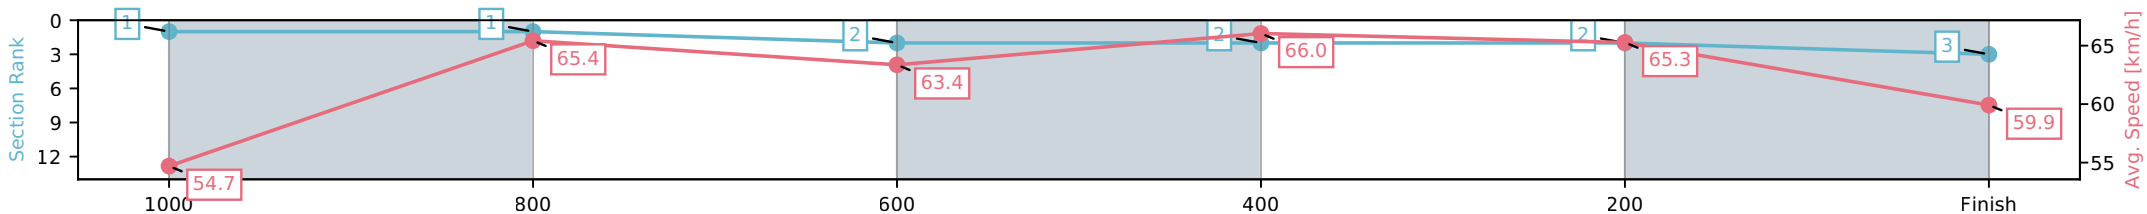

Horse/Jockey Name	Moroccan Wind/Ron Stewart
Finish Rank	3
Fastest Section Time (Section)	0:10.91 (600-400)
Top Speed [km/h] (Section)	68.0 (1200 - 1000)
Race State	Finished

Rockhampton QLD --Professional-2026-06-19
Race 10: 3 WEEKS TILL TAB ROCKHAMPTON CUP
BENCHMARK 60 Handicap (QTIS bonuses applicable for
3,4&5YO's) - 1200m
19 June 2026 - 4:37PM
Track Rating: Soft 5, Weather: Fine, Rail Position: +4m Entire Circuit

Section	L1200	L1000	L800	L600	L400	L200
Section Times	1:09.41 (0:13.16)	0:56.24 [1] (0:11.02)	0:45.22 [1] (0:11.38)	0:33.84 [2] (0:10.91)	0:22.93 [2] (0:11.03)	0:11.91 [2] (0:11.91)
Average Speed [km/h]	54.7	65.4	63.4	66.0	65.3	59.9
Top Speed [km/h]	68.0	67.8	64.0	66.9	67.4	63.0
Avg. Dist. to Rail [m]	1.6	0.6	0.2	0.2	0.2	0.4
Avg. Stride Freq. [Hz]	2.4	2.3	2.3	2.3	2.3	2.2
Avg. Stride Length [m]	6.9	8.0	7.9	8.0	8.0	7.6

[ ] Ranking at each section and finish
-:-:- No data available at this section
NA No data available