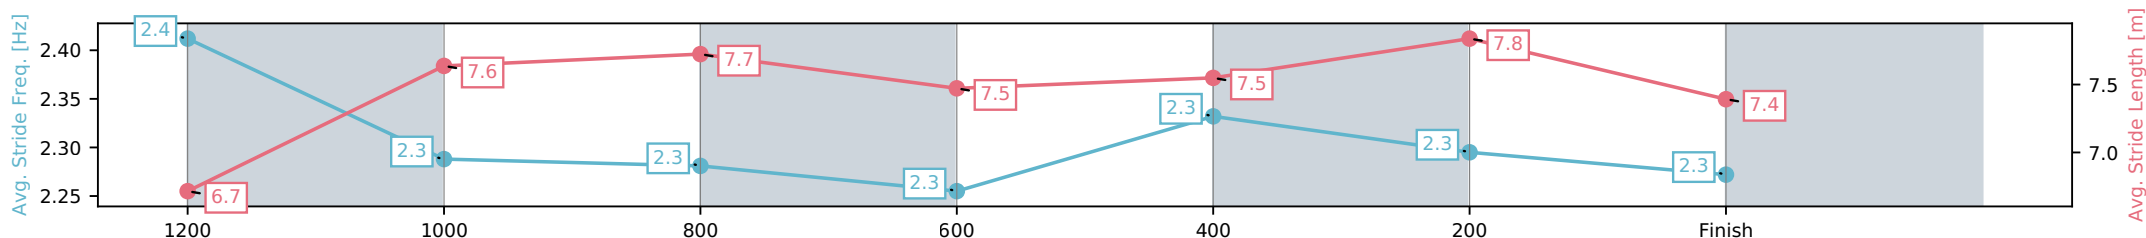

Horse/Jockey Name	Fundora/Stacey Callow
Finish Rank	5
Fastest Section Time (Section)	0:11.40 (600-400)
Top Speed [km/h] (Section)	65.2 (600-400)
Race State	Finished

Rockhampton QLD --Professional-2026-06-19
Race 1: GREAT NORTHERN QTIS Three-Year-Old Handicap - 1400m
19 June 2026 - 11:15AM
Track Rating: Soft 5, Weather: Fine, Rail Position: +4m Entire Circuit

Section	L1400	L1200	L1000	L800	L600	L400	L200
Section Times	1:24.69 (0:14.20)	1:10.50 [5] (0:11.63)	0:58.86 [2] (0:11.68)	0:47.18 [1] (0:12.13)	0:35.05 [2] (0:11.40)	0:23.65 [2] (0:11.42)	0:12.23 [5] (0:12.23)
Average Speed [km/h]	51.6	62.0	61.9	59.4	63.2	63.1	58.7
Top Speed [km/h]	63.4	64.2	63.3	60.1	65.2	64.5	61.9
Avg. Dist. to Rail [m]	2.6	1.8	0.9	0.3	0.6	2.7	3.5
Avg. Stride Freq. [Hz]	2.4	2.3	2.3	2.3	2.3	2.3	2.3
Avg. Stride Length [m]	6.7	7.6	7.7	7.5	7.5	7.8	7.4

- [ ] Ranking at each section and finish
- -:-:- No data available at this section
- NA No data available