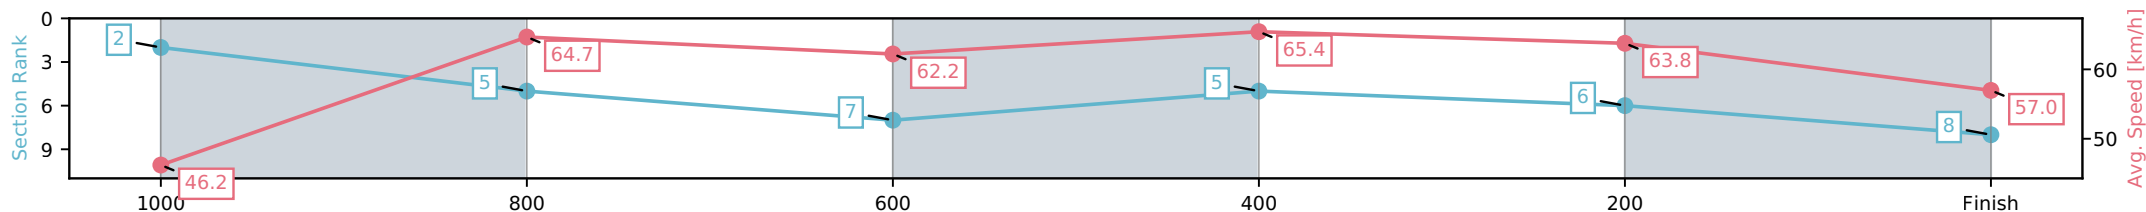

Horse/Jockey Name	Miss So And So/Dylan Turner
Finish Rank	8
Fastest Section Time (Section)	0:07.96 (1100 - 1000)
Top Speed [km/h] (Section)	66.7 (1000-800)
Race State	Finished

Rockhampton QLD --Professional-2026-06-19
Race 2: TAB QTIS Two-Year-Old Maiden Handicap - 1100m
19 June 2026 - 11:49AM
Track Rating: Soft 5, Weather: Fine, Rail Position: +4m Entire Circuit

Section	L1100	L1000	L800	L600	L400	L200
Section Times	1:06.04 (0:07.96)	0:58.08 [2] (0:11.47)	0:46.61 [5] (0:11.83)	0:34.78 [7] (0:11.02)	0:23.76 [5] (0:11.29)	0:12.46 [6] (0:12.47)
Average Speed [km/h]	46.2	64.7	62.2	65.4	63.8	57.0
Top Speed [km/h]	63.2	66.7	64.3	66.5	65.4	61.0
Avg. Dist. to Rail [m]	7.3	5.1	2.7	1.8	4.5	6.1
Avg. Stride Freq. [Hz]	2.6	2.6	2.5	2.5	2.4	2.3
Avg. Stride Length [m]	5.6	6.8	7.0	7.3	7.4	7.0

[ ] Ranking at each section and finish
-:-:- No data available at this section
NA No data available