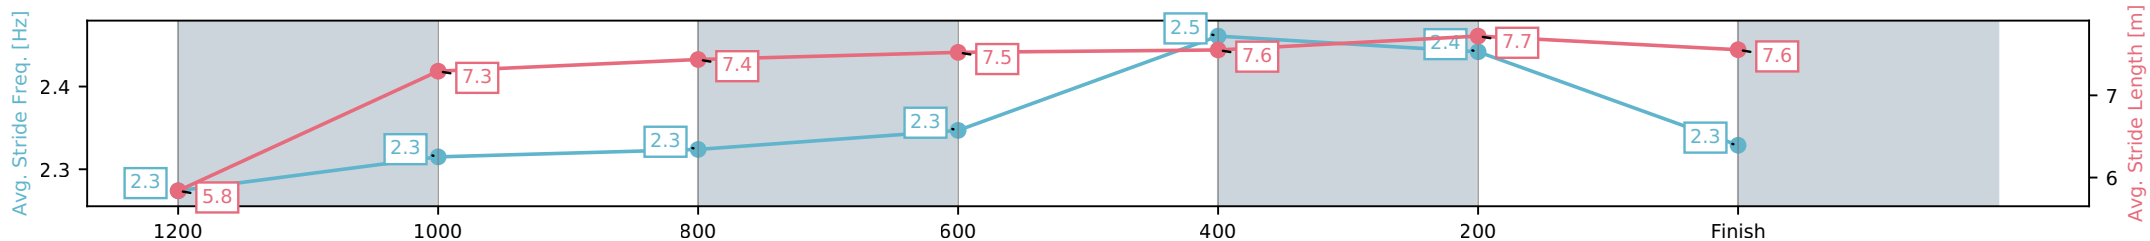

Horse/Jockey Name	Demitasse/Jaden Lloyd
Finish Rank	5
Fastest Section Time (Section)	0:10.81 (600-400)
Top Speed [km/h] (Section)	67.8 (600-400)
Race State	Finished

Rockhampton QLD --Professional-2026-06-19

Race 8: THE PEOPLES CUP IN ROCKY 10 JULY
BENCHMARK 70 Handicap - 1300m

19 June 2026 - 3:17PM

Track Rating: Soft 5, Weather: Fine, Rail Position: +4m Entire Circuit

Section	L1300	L1200	L1000	L800	L600	L400	L200
Section Times	1:17.10 (0:08.42)	1:08.68 [5] (0:11.98)	0:56.69 [6] (0:11.86)	0:44.83 [6] (0:11.52)	0:33.31 [6] (0:10.81)	0:22.50 [5] (0:10.86)	0:11.65 [5] (0:11.65)
Average Speed [km/h]	44.6	60.3	61.5	63.1	66.6	66.3	61.6
Top Speed [km/h]	58.9	61.8	61.8	64.5	67.8	67.7	63.3
Avg. Dist. to Rail [m]	5.2	3.2	2.3	1.2	0.6	0.6	1.4
Avg. Stride Freq. [Hz]	2.3	2.3	2.3	2.3	2.5	2.4	2.3
Avg. Stride Length [m]	5.8	7.3	7.4	7.5	7.6	7.7	7.6

- [ ] Ranking at each section and finish
- -:-:- No data available at this section
- NA No data available