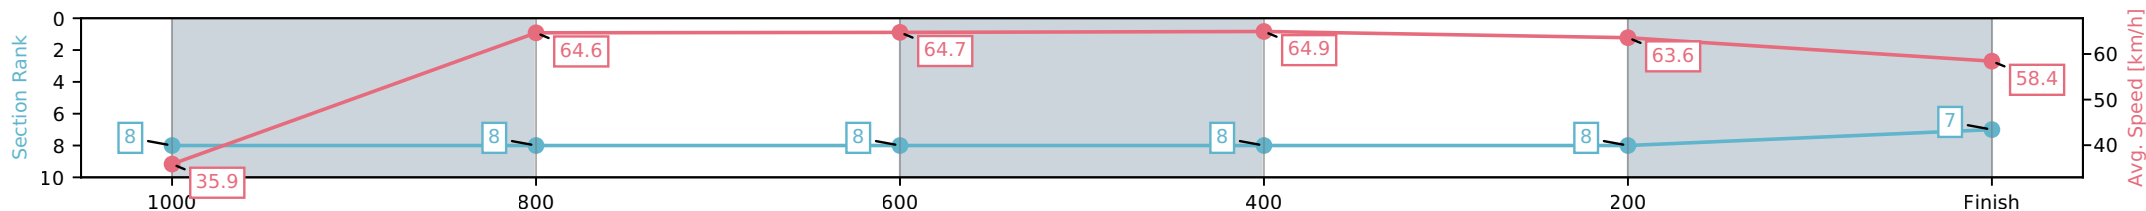

Horse/Jockey Name	Agile Annie/Stacey Callow
Finish Rank	7
Fastest Section Time (Section)	0:11.10 (600-400)
Top Speed [km/h] (Section)	67.4 (1000-800)
Race State	Finished

Rockhampton QLD --Professional-2026-06-19
Race 4: GARRARDS Maiden Handicap (QTIS bonuses applicable 2&3YO's only) - 1050m

19 June 2026 - 12:54PM

Track Rating: Soft 5, Weather: Fine, Rail Position: +4m Entire Circuit

Section	L1050	L800	L600	L400	L200	L0
Section Times	1:02.18 (0:05.04)	0:57.14 [8] (0:11.24)	0:45.90 [8] (0:11.19)	0:34.72 [8] (0:11.10)	0:23.61 [8] (0:11.33)	0:12.28 [8] (0:12.28)
Average Speed [km/h]	35.9	64.6	64.7	64.9	63.6	58.4
Top Speed [km/h]	53.7	67.4	66.9	65.9	65.0	61.2
Avg. Dist. to Rail [m]	10.0	2.2	0.8	1.8	3.3	2.9
Avg. Stride Freq. [Hz]	2.5	2.7	2.7	2.6	2.6	2.5
Avg. Stride Length [m]	4.7	6.5	6.9	7.0	7.0	6.6

- [ ] Ranking at each section and finish
- -:-:- No data available at this section
- NA No data available