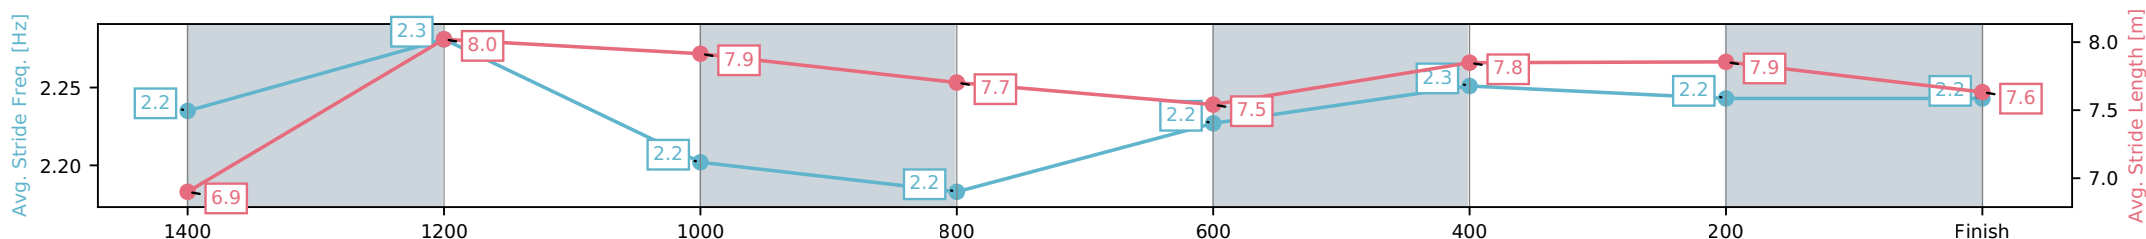

Horse/Jockey Name	Chayse 'N' Leisa/Jaden Lloyd
Finish Rank	3
Fastest Section Time (Section)	0:11.05 (1400-1200)
Top Speed [km/h] (Section)	66.0 (1400-1200)
Race State	Finished

Rockhampton QLD --Professional-2026-06-19
Race 6: KORTE GROUP BENCHMARK 62 Handicap - 1600m
19 June 2026 - 2:05PM
Track Rating: Soft 5, Weather: Fine, Rail Position: +4m Entire Circuit

Section	L1600	L1400	L1200	L1000	L800	L600	L400	L200
Section Times	1:35.70 (0:13.91)	1:21.79 [2] (0:11.05)	1:10.74 [1] (0:11.74)	0:59.00 [1] (0:12.09)	0:46.91 [1] (0:11.99)	0:34.92 [1] (0:11.44)	0:23.48 [1] (0:11.60)	0:11.87 [4] (0:11.87)
Average Speed [km/h]	52.3	65.2	61.3	59.3	60.0	62.9	62.1	60.1
Top Speed [km/h]	63.2	66.0	63.1	61.3	61.6	63.7	63.0	61.9
Avg. Dist. to Rail [m]	0.4	0.5	0.2	0.6	0.5	0.4	2.1	3.7
Avg. Stride Freq. [Hz]	2.2	2.3	2.2	2.2	2.2	2.3	2.2	2.2
Avg. Stride Length [m]	6.9	8.0	7.9	7.7	7.5	7.8	7.9	7.6

[ ] Ranking at each section and finish
-:-:- No data available at this section
NA No data available