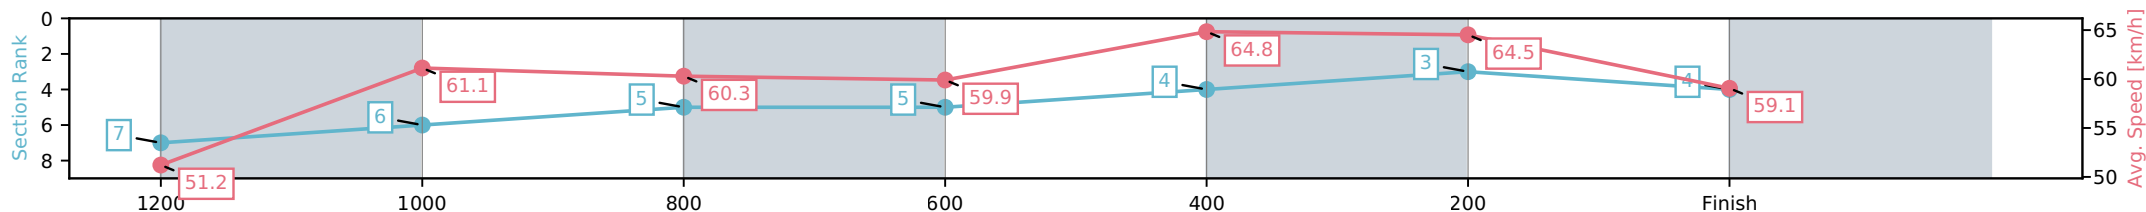

Horse/Jockey Name	Heart 'N' Power/Ron Stewart
Finish Rank	4
Fastest Section Time (Section)	0:11.12 (600-400)
Top Speed [km/h] (Section)	66.8 (600-400)
Race State	Finished

Rockhampton QLD --Professional-2026-06-19
Race 1: GREAT NORTHERN QTIS Three-Year-Old Handicap - 1400m
19 June 2026 - 11:15AM
Track Rating: Soft 5, Weather: Fine, Rail Position: +4m Entire Circuit

Section	L1400	L1200	L1000	L800	L600	L400	L200
Section Times	1:24.56 (0:14.32)	1:10.24 [7] (0:11.78)	0:58.46 [6] (0:11.95)	0:46.51 [5] (0:12.07)	0:34.44 [5] (0:11.12)	0:23.32 [4] (0:11.17)	0:12.16 [3] (0:12.16)
Average Speed [km/h]	51.2	61.1	60.3	59.9	64.8	64.5	59.1
Top Speed [km/h]	64.4	64.2	62.7	61.4	66.8	66.7	62.6
Avg. Dist. to Rail [m]	2.8	1.4	0.4	0.5	1.6	4.5	5.5
Avg. Stride Freq. [Hz]	2.4	2.4	2.3	2.3	2.4	2.4	2.3
Avg. Stride Length [m]	6.7	7.3	7.5	7.3	7.5	7.6	7.2

- [ ] Ranking at each section and finish
- -:-:- No data available at this section
- NA No data available