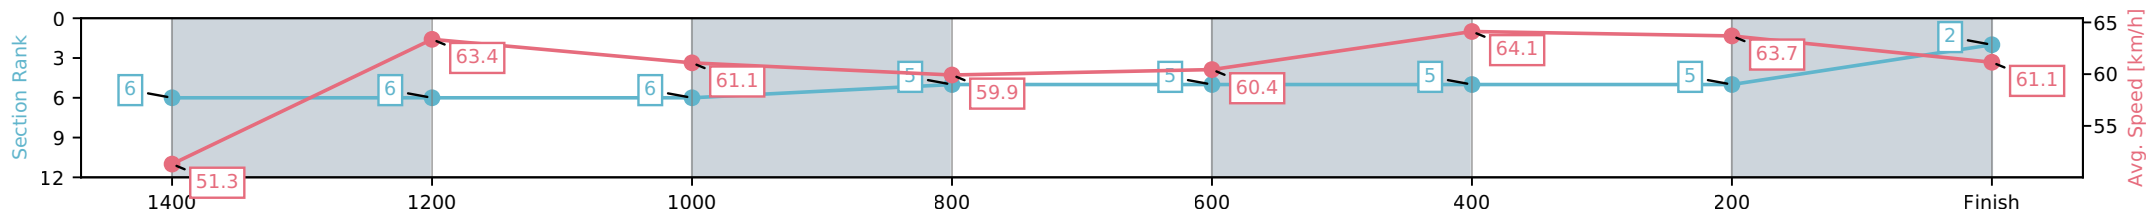

Rockhampton QLD --Professional-2026-06-19
 Race 6: KORTE GROUP BENCHMARK 62 Handicap - 1600m
 19 June 2026 - 2:05PM
 Track Rating: Soft 5, Weather: Fine, Rail Position: +4m Entire Circuit

Section	L1600	L1400	L1200	L1000	L800	L600	L400	L200
Section Times	1:35.63 (0:14.14)	1:21.49 [6] (0:11.36)	1:10.13 [6] (0:11.81)	0:58.33 [6] (0:12.06)	0:46.27 [5] (0:11.94)	0:34.33 [5] (0:11.23)	0:23.09 [5] (0:11.30)	0:11.79 [5] (0:11.79)
Average Speed [km/h]	51.3	63.4	61.1	59.9	60.4	64.1	63.7	61.1
Top Speed [km/h]	62.3	64.4	62.7	60.2	62.2	65.0	64.8	63.2
Avg. Dist. to Rail [m]	0.3	0.4	0.9	0.7	0.4	1.5	1.7	2.5
Avg. Stride Freq. [Hz]	2.3	2.3	2.3	2.2	2.3	2.4	2.4	2.3
Avg. Stride Length [m]	6.7	7.6	7.6	7.5	7.5	7.6	7.6	7.4