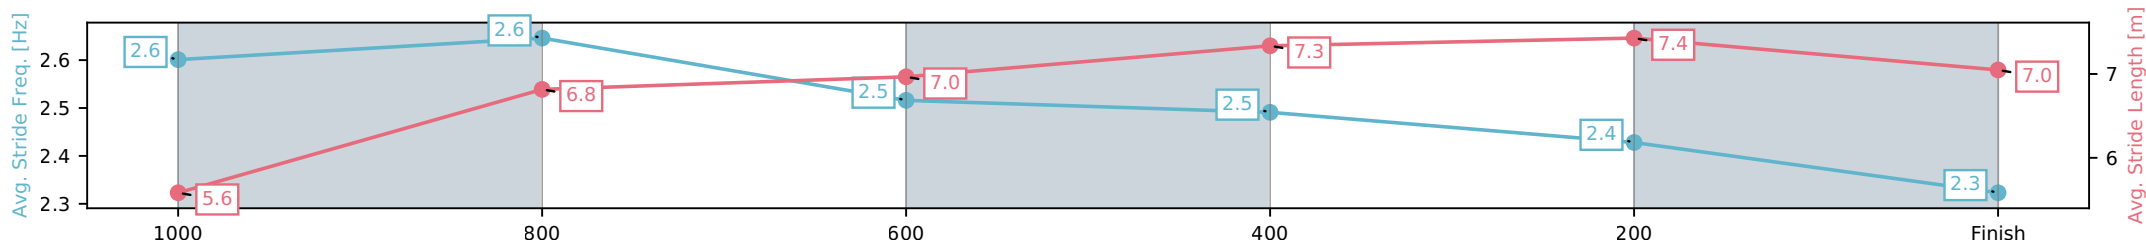

Horse/Jockey Name	Miss So And So/Dylan Turner
Finish Rank	8
Fastest Section Time (Section)	0:07.96 (1100 - 1000)
Top Speed [km/h] (Section)	66.7 (1000-800)
Race State	Finished

Rockhampton QLD --Professional-2026-06-19
Race 2: TAB QTIS Two-Year-Old Maiden Handicap - 1100m
19 June 2026 - 11:49AM
Track Rating: Soft 5, Weather: Fine, Rail Position: +4m Entire Circuit

Section	L1100	L1000	L800	L600	L400	L200
Section Times	1:06.04 (0:07.96)	0:58.08 [2] (0:11.47)	0:46.61 [5] (0:11.83)	0:34.78 [7] (0:11.02)	0:23.76 [5] (0:11.29)	0:12.46 [6] (0:12.47)
Average Speed [km/h]	46.2	64.7	62.2	65.4	63.8	57.0
Top Speed [km/h]	63.2	66.7	64.3	66.5	65.4	61.0
Avg. Dist. to Rail [m]	7.3	5.1	2.7	1.8	4.5	6.1
Avg. Stride Freq. [Hz]	2.6	2.6	2.5	2.5	2.4	2.3
Avg. Stride Length [m]	5.6	6.8	7.0	7.3	7.4	7.0

[ ] Ranking at each section and finish
-:-:- No data available at this section
NA No data available