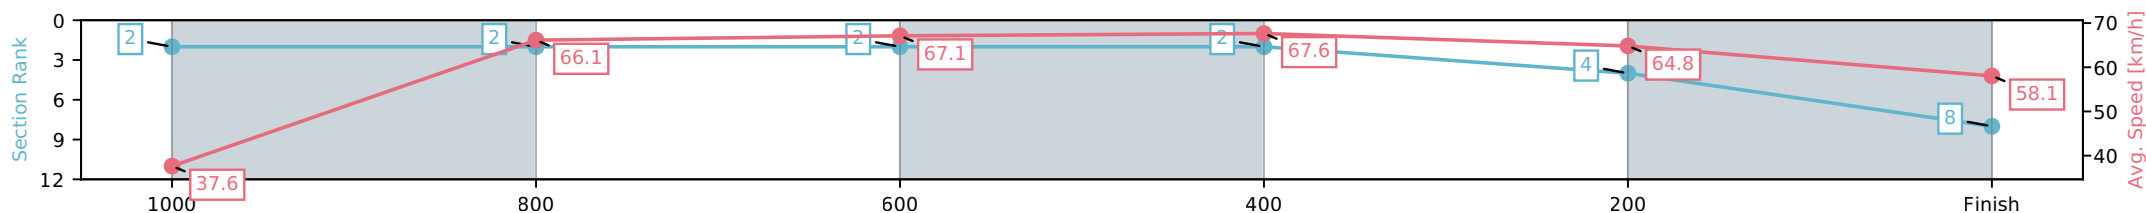

Horse/Jockey Name	Moochi Starlight/Warwick Satherley
Finish Rank	8
Fastest Section Time (Section)	0:10.66 (600-400)
Top Speed [km/h] (Section)	69.3 (1000-800)
Race State	Finished

Rockhampton QLD --Professional-2026-06-19
Race 5: KENNAS RATINGS BAND 0 - 55 Handicap - 1050m
19 June 2026 - 1:28PM
Track Rating: Soft 5, Weather: Fine, Rail Position: +4m Entire Circuit

Section	L1050	L800	L600	L400	L200	L0
Section Times	1:00.93 (0:04.78)	0:56.15 [2] (0:11.07)	0:45.07 [2] (0:10.97)	0:34.10 [2] (0:10.66)	0:23.44 [2] (0:11.11)	0:12.33 [4] (0:12.33)
Average Speed [km/h]	37.6	66.1	67.1	67.6	64.8	58.1
Top Speed [km/h]	55.5	69.3	69.1	69.1	67.2	61.9
Avg. Dist. to Rail [m]	10.3	3.8	2.9	1.7	1.2	1.8
Avg. Stride Freq. [Hz]	2.6	2.6	2.6	2.5	2.5	2.4
Avg. Stride Length [m]	4.7	6.9	7.3	7.5	7.4	7.0

- [ ] Ranking at each section and finish
- -:-:- No data available at this section
- NA No data available