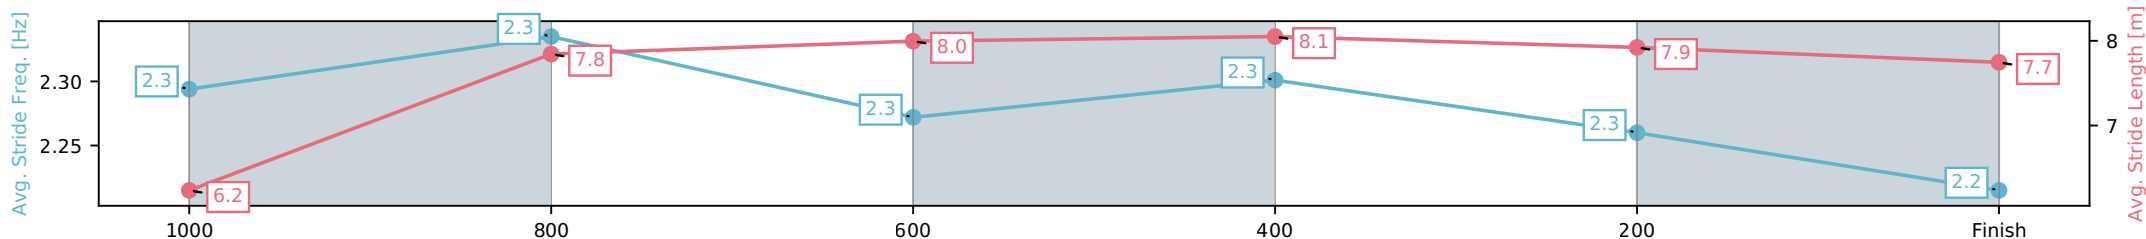

Horse/Jockey Name	Jungle Rhythm/Ashley Butler
Finish Rank	1
Fastest Section Time (Section)	0:10.92 (600-400)
Top Speed [km/h] (Section)	67.0 (1000-800)
Race State	Finished

Rockhampton QLD --Professional-2026-06-19
Race 3: WELCOME GOLD CLUB MEMBERS QTIS Two-Year-Old Maiden Handicap - 1100m
19 June 2026 - 12:21PM
Track Rating: Soft 5, Weather: Fine, Rail Position: +4m Entire Circuit

Section	L1100	L1000	L800	L600	L400	L200
Section Times	1:04.64 (0:08.75)	0:55.89 [5] (0:11.04)	0:44.85 [5] (0:11.24)	0:33.62 [5] (0:10.92)	0:22.69 [4] (0:11.36)	0:11.33 [3] (0:11.33)
Average Speed [km/h]	46.4	65.8	64.6	65.9	63.2	60.1
Top Speed [km/h]	62.5	67.0	65.9	66.4	66.3	62.5
Avg. Dist. to Rail [m]	1.4	1.1	1.2	0.1	1.1	1.7
Avg. Stride Freq. [Hz]	2.3	2.3	2.3	2.3	2.3	2.2
Avg. Stride Length [m]	6.2	7.8	8.0	8.1	7.9	7.7

[ ] Ranking at each section and finish
-:-:- No data available at this section
NA No data available