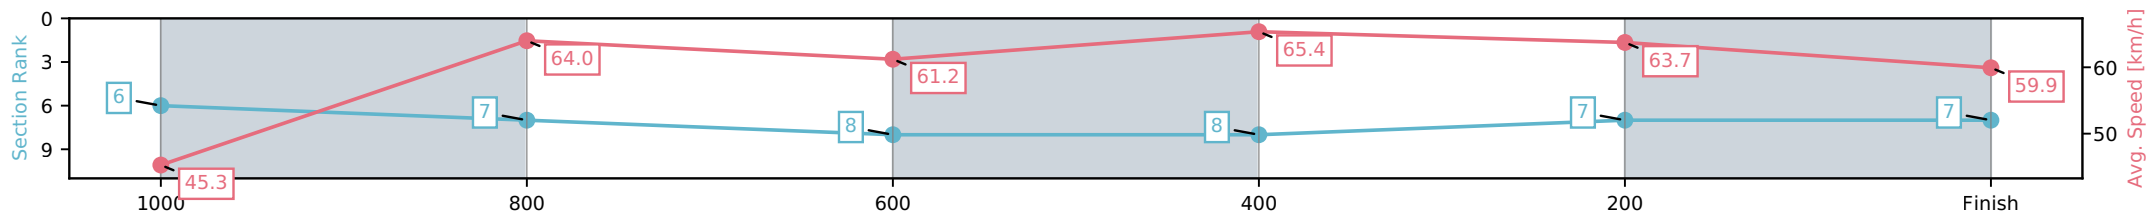

Horse/Jockey Name	Mean Magic/Chris McIver
Finish Rank	7
Fastest Section Time (Section)	0:08.11 (1100 - 1000)
Top Speed [km/h] (Section)	66.4 (600-400)
Race State	Finished

Rockhampton QLD --Professional-2026-06-19
Race 2: TAB QTIS Two-Year-Old Maiden Handicap - 1100m
19 June 2026 - 11:49AM
Track Rating: Soft 5, Weather: Fine, Rail Position: +4m Entire Circuit

Section	L1100	L1000	L800	L600	L400	L200
Section Times	1:05.62 (0:08.11)	0:57.51 [6] (0:11.37)	0:46.14 [7] (0:11.92)	0:34.22 [8] (0:11.03)	0:23.19 [8] (0:11.30)	0:11.88 [7] (0:11.89)
Average Speed [km/h]	45.3	64.0	61.2	65.4	63.7	59.9
Top Speed [km/h]	64.3	66.1	62.3	66.4	65.2	62.4
Avg. Dist. to Rail [m]	3.9	1.9	1.8	3.6	6.4	7.8
Avg. Stride Freq. [Hz]	2.5	2.4	2.4	2.4	2.4	2.4
Avg. Stride Length [m]	5.8	7.4	7.3	7.5	7.4	7.2

- [ ] Ranking at each section and finish
- -:-:- No data available at this section
- NA No data available