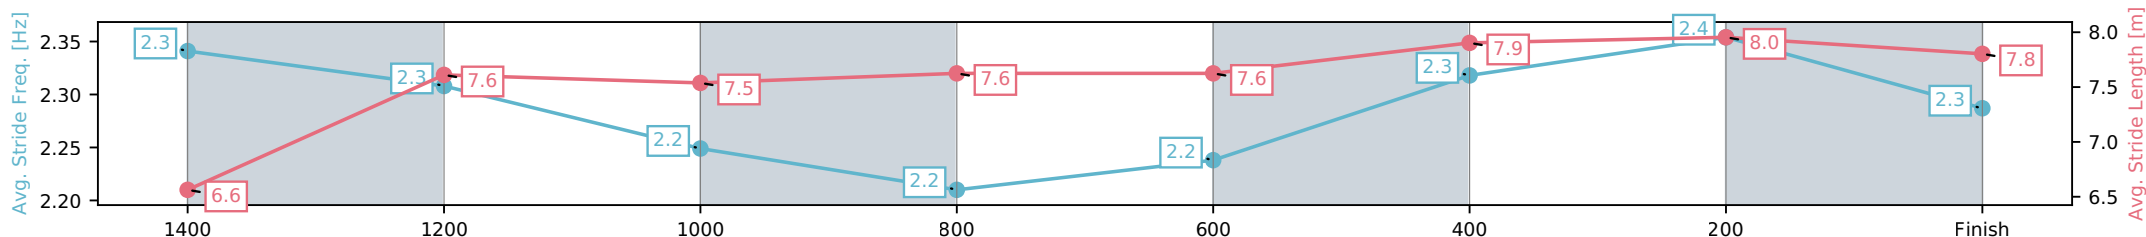

Rockhampton QLD --Professional-2026-06-19
 Race 7: TATTERSALLS GOLD CUP OPEN Handicap - 1600m
 19 June 2026 - 2:42PM
 Track Rating: Soft 5, Weather: Fine, Rail Position: +4m Entire Circuit

Section	L1600	L1400	L1200	L1000	L800	L600	L400	L200
Section Times	1:35.09 (0:14.28)	1:20.81 [7] (0:11.55)	1:09.26 [6] (0:11.97)	0:57.29 [6] (0:12.10)	0:45.18 [6] (0:11.84)	0:33.35 [7] (0:11.00)	0:22.35 [6] (0:10.88)	0:11.46 [3] (0:11.46)
Average Speed [km/h]	51.0	62.3	60.1	59.6	61.1	65.6	66.1	62.8
Top Speed [km/h]	62.1	63.5	60.8	60.7	62.4	68.0	67.8	64.8
Avg. Dist. to Rail [m]	0.9	1.0	1.2	0.6	0.5	1.1	3.2	3.8
Avg. Stride Freq. [Hz]	2.3	2.3	2.2	2.2	2.2	2.3	2.4	2.3
Avg. Stride Length [m]	6.6	7.6	7.5	7.6	7.6	7.9	8.0	7.8