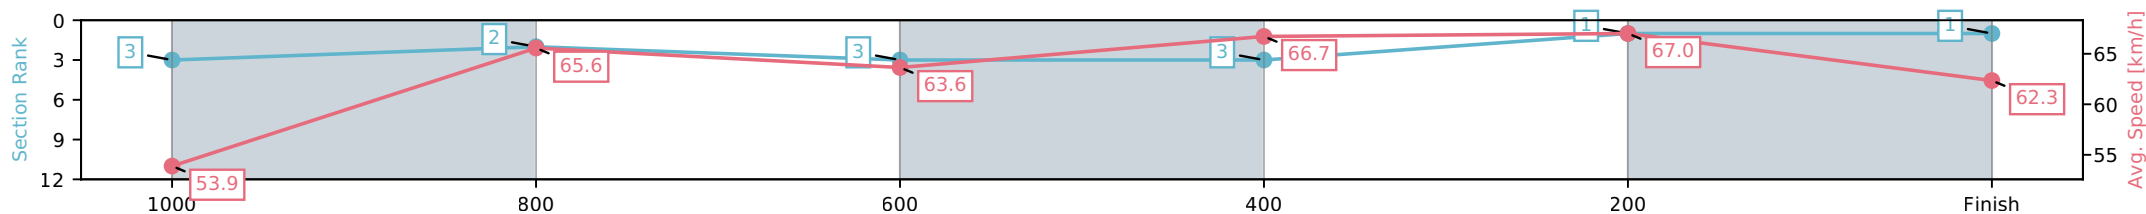

Horse/Jockey Name	Bold Comic/Georgina Cartwright
Finish Rank	1
Fastest Section Time (Section)	0:10.74 (400-200)
Top Speed [km/h] (Section)	68.1 (400-200)
Race State	Finished

Rockhampton QLD --Professional-2026-06-19
Race 9: TATTERSALLS SPRINT OPEN Handicap - 1200m
19 June 2026 - 3:57PM
Track Rating: Soft 5, Weather: Fine, Rail Position: +4m Entire Circuit

Section	L1200	L1000	L800	L600	L400	L200
Section Times	1:08.77 (0:13.40)	0:55.37 [3] (0:10.95)	0:44.42 [2] (0:11.33)	0:33.09 [3] (0:10.80)	0:22.29 [3] (0:10.74)	0:11.55 [1] (0:11.55)
Average Speed [km/h]	53.9	65.6	63.6	66.7	67.0	62.3
Top Speed [km/h]	66.4	67.1	64.8	68.0	68.1	65.4
Avg. Dist. to Rail [m]	0.9	0.4	0.4	0.7	0.8	1.3
Avg. Stride Freq. [Hz]	2.5	2.4	2.4	2.5	2.5	2.4
Avg. Stride Length [m]	6.4	7.6	7.5	7.6	7.5	7.3

- [ ] Ranking at each section and finish
- -:-:- No data available at this section
- NA No data available