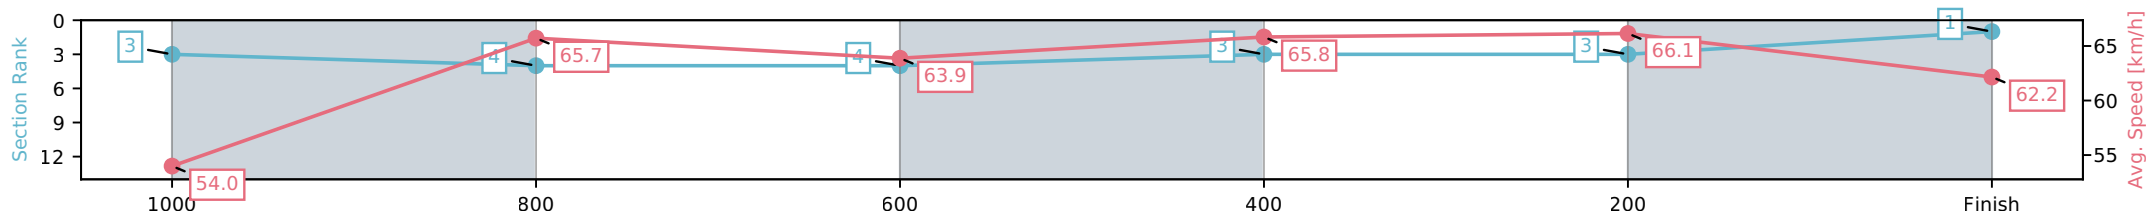

Horse/Jockey Name	Underrated/Warwick Satherley
Finish Rank	1
Fastest Section Time (Section)	0:10.88 (400-200)
Top Speed [km/h] (Section)	67.1 (1000-800)
Race State	Finished

Rockhampton QLD --Professional-2026-06-19
Race 10: 3 WEEKS TILL TAB ROCKHAMPTON CUP
BENCHMARK 60 Handicap (QTIS bonuses applicable for
3,4&5YO's) - 1200m
19 June 2026 - 4:37PM
Track Rating: Soft 5, Weather: Fine, Rail Position: +4m Entire Circuit

Section	L1200	L1000	L800	L600	L400	L200
Section Times	1:09.11 (0:13.32)	0:55.78 [3] (0:10.99)	0:44.79 [4] (0:11.37)	0:33.42 [4] (0:10.95)	0:22.47 [3] (0:10.88)	0:11.59 [3] (0:11.59)
Average Speed [km/h]	54.0	65.7	63.9	65.8	66.1	62.2
Top Speed [km/h]	66.1	67.1	64.7	66.2	66.9	65.3
Avg. Dist. to Rail [m]	1.8	0.9	1.1	1.3	2.6	3.1
Avg. Stride Freq. [Hz]	2.4	2.3	2.3	2.3	2.4	2.4
Avg. Stride Length [m]	6.7	8.0	7.8	7.9	7.8	7.5

[ ] Ranking at each section and finish
-:-:- No data available at this section
NA No data available