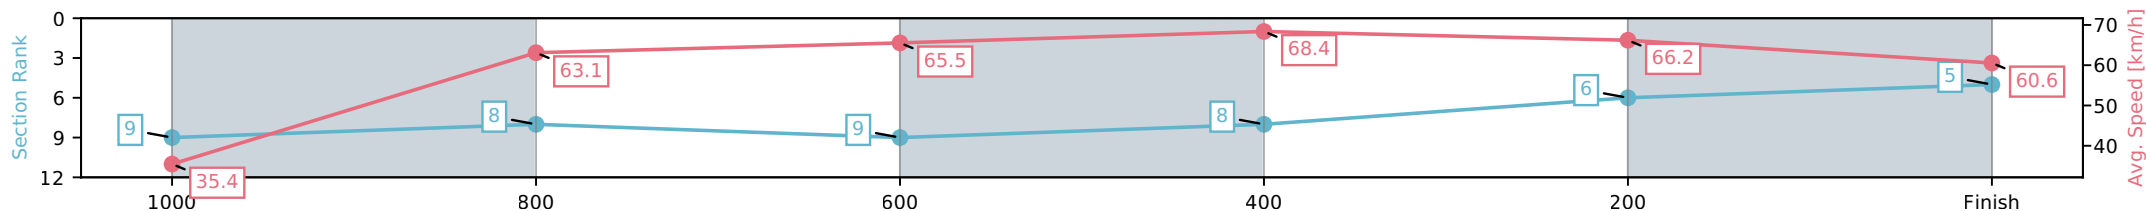

Horse/Jockey Name	Lady Consort/Georgina Cartwright
Finish Rank	5
Fastest Section Time (Section)	0:10.55 (600-400)
Top Speed [km/h] (Section)	69.3 (600-400)
Race State	Finished

Rockhampton QLD --Professional-2026-06-19
Race 5: KENNAS RATINGS BAND 0 - 55 Handicap - 1050m
19 June 2026 - 1:28PM
Track Rating: Soft 5, Weather: Fine, Rail Position: +4m Entire Circuit

Section	L1050	L800	L600	L400	L200	L0
Section Times	1:00.84 (0:05.07)	0:55.77 [9] (0:11.43)	0:44.35 [8] (0:11.12)	0:33.23 [9] (0:10.55)	0:22.68 [8] (0:10.88)	0:11.80 [6] (0:11.80)
Average Speed [km/h]	35.4	63.1	65.5	68.4	66.2	60.6
Top Speed [km/h]	53.7	66.6	67.5	69.3	68.2	63.9
Avg. Dist. to Rail [m]	6.2	1.2	1.6	1.3	1.1	3.1
Avg. Stride Freq. [Hz]	2.2	2.4	2.4	2.4	2.4	2.3
Avg. Stride Length [m]	5.6	7.2	7.7	8.0	8.0	7.5

[ ] Ranking at each section and finish
-:-:- No data available at this section
NA No data available