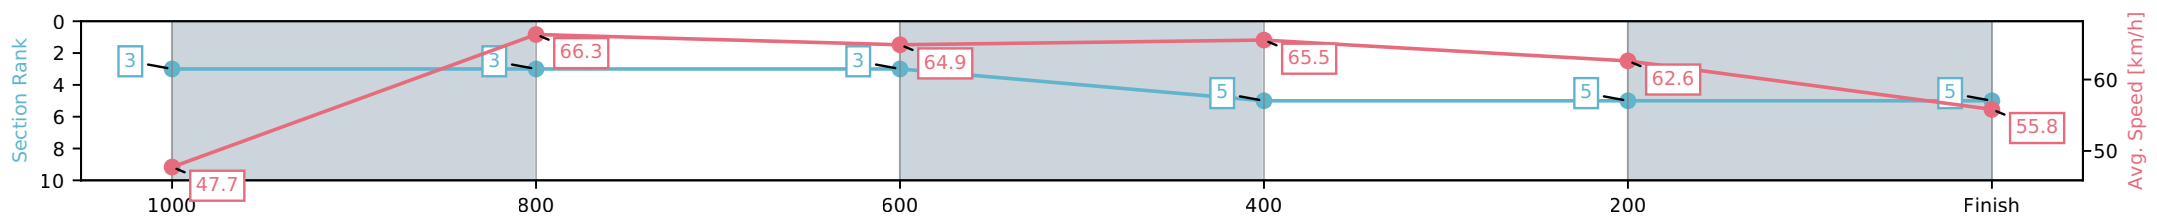

Horse/Jockey Name	Balkan Melody/Raul Silvera Olivera
Finish Rank	5
Fastest Section Time (Section)	0:11.02 (1000-800)
Top Speed [km/h] (Section)	67.7 (1000-800)
Race State	Finished

Rockhampton QLD --Professional-2026-06-19
Race 3: WELCOME GOLD CLUB MEMBERS QTIS Two-Year-Old Maiden Handicap - 1100m
19 June 2026 - 12:21PM
Track Rating: Soft 5, Weather: Fine, Rail Position: +4m Entire Circuit

Section	L1100	L1000	L800	L600	L400	L200
Section Times	1:05.58 (0:08.67)	0:56.91 [3] (0:11.02)	0:45.90 [3] (0:11.28)	0:34.61 [3] (0:11.02)	0:23.59 [5] (0:11.43)	0:12.16 [5] (0:12.16)
Average Speed [km/h]	47.7	66.3	64.9	65.5	62.6	55.8
Top Speed [km/h]	65.3	67.7	66.0	67.2	66.2	58.7
Avg. Dist. to Rail [m]	5.4	2.8	2.2	1.8	4.0	5.6
Avg. Stride Freq. [Hz]	2.6	2.6	2.5	2.5	2.5	2.3
Avg. Stride Length [m]	5.9	7.2	7.2	7.3	7.2	6.9

[ ] Ranking at each section and finish
-:-:- No data available at this section
NA No data available