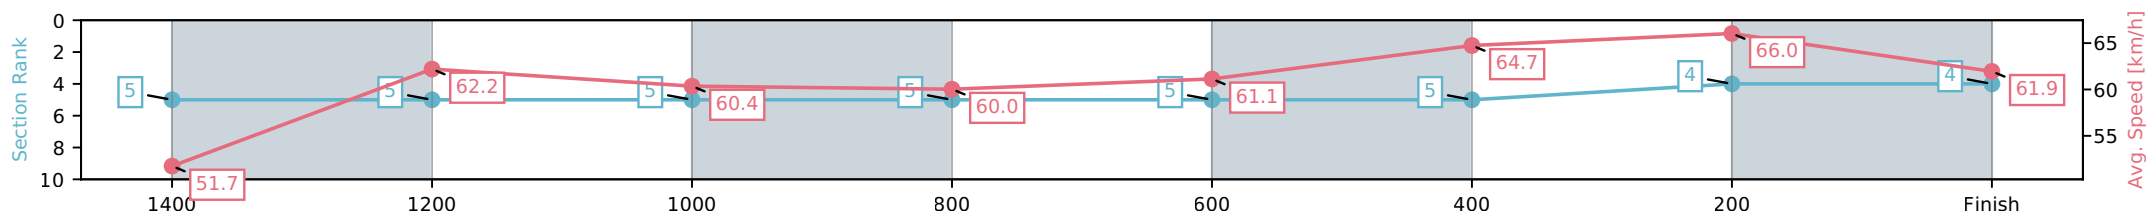

Horse/Jockey Name	Amenophis/Stacey Callow
Finish Rank	4
Fastest Section Time (Section)	0:10.92 (400-200)
Top Speed [km/h] (Section)	67.0 (600-400)
Race State	Finished

Rockhampton QLD --Professional-2026-06-19
Race 7: TATTERSALLS GOLD CUP OPEN Handicap - 1600m
19 June 2026 - 2:42PM
Track Rating: Soft 5, Weather: Fine, Rail Position: +4m Entire Circuit

Section	L1600	L1400	L1200	L1000	L800	L600	L400	L200
Section Times	1:35.27 (0:14.05)	1:21.22 [5] (0:11.58)	1:09.64 [5] (0:11.96)	0:57.68 [5] (0:12.10)	0:45.58 [5] (0:11.92)	0:33.66 [5] (0:11.12)	0:22.53 [5] (0:10.92)	0:11.62 [4] (0:11.62)
Average Speed [km/h]	51.7	62.2	60.4	60.0	61.1	64.7	66.0	61.9
Top Speed [km/h]	61.5	63.4	61.0	60.7	62.0	67.0	66.9	65.5
Avg. Dist. to Rail [m]	4.5	2.1	2.1	1.7	1.6	2.7	5.8	6.4
Avg. Stride Freq. [Hz]	2.3	2.3	2.3	2.3	2.3	2.4	2.5	2.4
Avg. Stride Length [m]	6.5	7.6	7.5	7.5	7.4	7.5	7.5	7.4

- [ ] Ranking at each section and finish
- -:-:- No data available at this section
- NA No data available