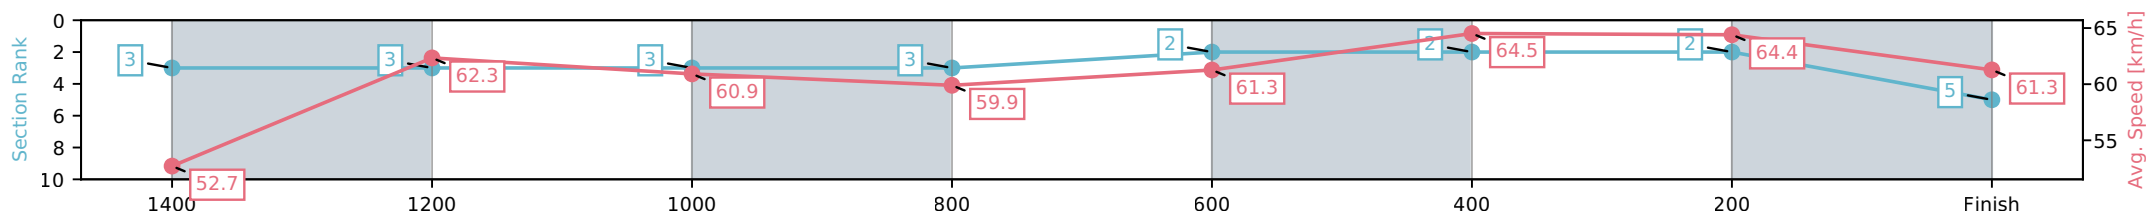

Horse/Jockey Name	Astra Star/Sean Cormack
Finish Rank	5
Fastest Section Time (Section)	0:11.16 (600-400)
Top Speed [km/h] (Section)	64.9 (600-400)
Race State	Finished

Rockhampton QLD --Professional-2026-06-19
Race 7: TATTERSALLS GOLD CUP OPEN Handicap - 1600m
19 June 2026 - 2:42PM
Track Rating: Soft 5, Weather: Fine, Rail Position: +4m Entire Circuit

Section	L1600	L1400	L1200	L1000	L800	L600	L400	L200
Section Times	1:35.31 (0:13.81)	1:21.50 [3] (0:11.56)	1:09.94 [3] (0:11.86)	0:58.09 [3] (0:12.13)	0:45.95 [3] (0:11.86)	0:34.09 [2] (0:11.16)	0:22.93 [2] (0:11.18)	0:11.75 [2] (0:11.75)
Average Speed [km/h]	52.7	62.3	60.9	59.9	61.3	64.5	64.4	61.3
Top Speed [km/h]	64.6	63.2	61.8	60.9	62.5	64.9	64.9	63.7
Avg. Dist. to Rail [m]	3.4	2.1	2.0	1.8	1.2	1.6	2.3	2.8
Avg. Stride Freq. [Hz]	2.3	2.2	2.2	2.2	2.3	2.3	2.3	2.3
Avg. Stride Length [m]	6.9	7.8	7.6	7.6	7.5	7.8	7.8	7.7

- [ ] Ranking at each section and finish
- -:-:- No data available at this section
- NA No data available