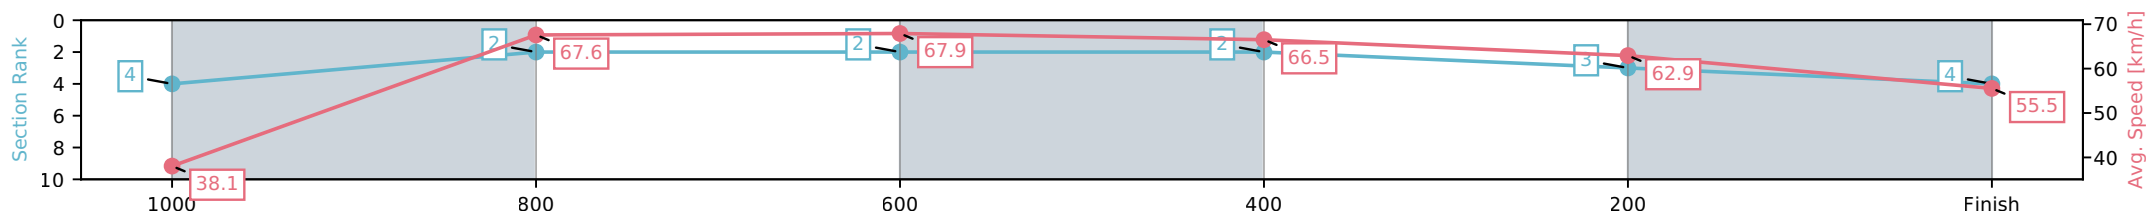

Horse/Jockey Name	Inkwell/Brandon Lerena
Finish Rank	4
Fastest Section Time (Section)	0:10.64 (800-600)
Top Speed [km/h] (Section)	70.5 (800-600)
Race State	Finished

Rockhampton QLD --Professional-2026-06-19
Race 4: GARRARDS Maiden Handicap (QTIS bonuses applicable 2&3YO's only) - 1050m

19 June 2026 - 12:54PM

Track Rating: Soft 5, Weather: Fine, Rail Position: +4m Entire Circuit

Section	L1050	L800	L600	L400	L200	L0
Section Times	1:01.42 (0:04.75)	0:56.67 [4] (0:10.80)	0:45.87 [2] (0:10.64)	0:35.23 [2] (0:10.81)	0:24.42 [2] (0:11.45)	0:12.96 [3] (0:12.96)
Average Speed [km/h]	38.1	67.6	67.9	66.5	62.9	55.5
Top Speed [km/h]	56.6	69.6	70.5	67.5	66.0	59.2
Avg. Dist. to Rail [m]	8.5	3.4	0.5	0.2	1.2	1.2
Avg. Stride Freq. [Hz]	2.5	2.5	2.4	2.3	2.3	2.2
Avg. Stride Length [m]	5.1	7.3	7.9	8.0	7.9	7.4

- [ ] Ranking at each section and finish
- -:-:- No data available at this section
- NA No data available