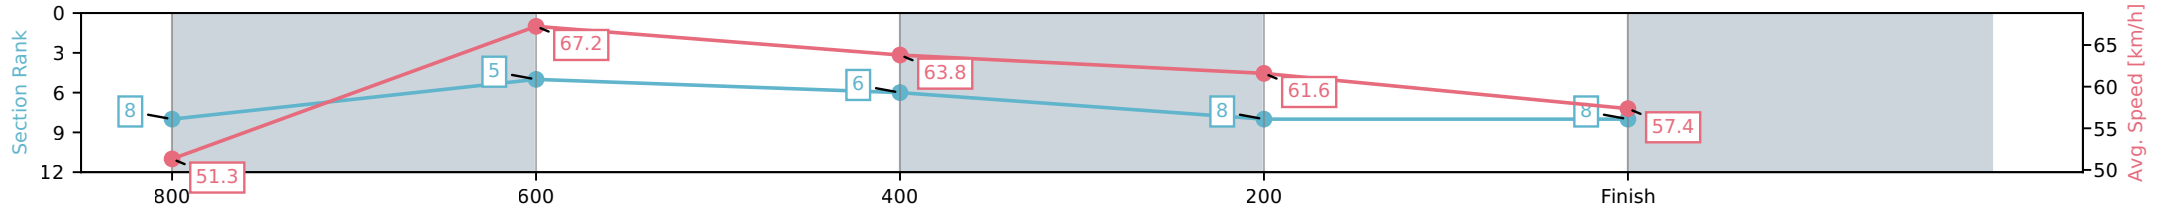

Horse/Jockey Name	Hail And Harty/Skye Bogenhuber
Finish Rank	8
Fastest Section Time (Section)	0:10.66 (800-600)
Top Speed [km/h] (Section)	69.6 (800-600)
Race State	Finished

Aquis Park Gold Coast QLD
Race 1: TAB QTIS Two-Year-Old Maiden Plate - 1000m
20 June 2026 - 11:59AM
Track Rating: Soft 5, Weather: Fine, Rail Position: +3m 1000m-W/Post, True Remainder

Section	L1000	L800	L600	L400	L200
Section Times	1:00.09 (0:14.35)	0:45.74 [8] (0:10.66)	0:35.08 [5] (0:11.19)	0:23.88 [6] (0:11.69)	0:12.19 [8] (0:12.19)
Average Speed [km/h]	51.3	67.2	63.8	61.6	57.4
Top Speed [km/h]	66.7	69.6	65.5	63.9	59.6
Avg. Dist. to Rail [m]	7.0	1.5	1.0	0.2	0.6
Avg. Stride Freq. [Hz]	2.4	2.5	2.4	2.4	2.3
Avg. Stride Length [m]	6.7	7.6	7.5	7.5	7.1

[ ] Ranking at each section and finish
-:-:- No data available at this section
NA No data available