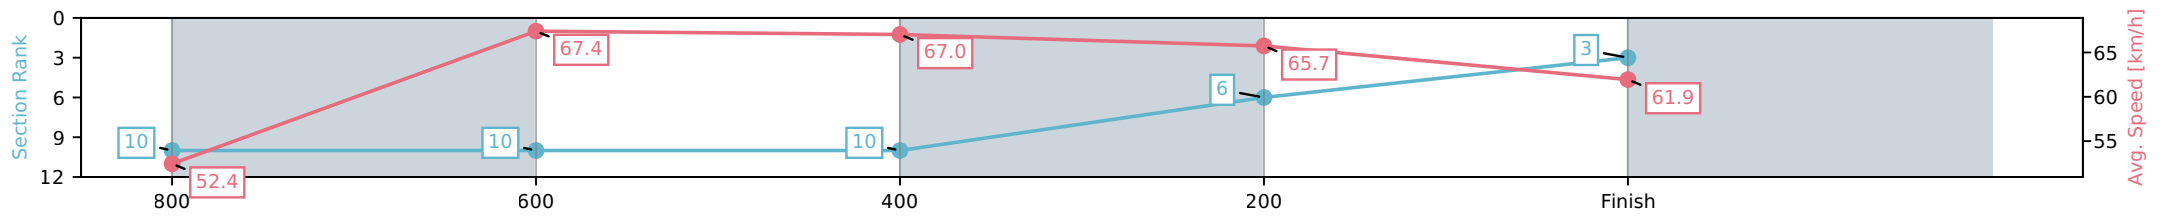

Horse/Jockey Name	Riva D'amor/Jett Newman
Finish Rank	3
Fastest Section Time (Section)	0:10.71 (800-600)
Top Speed [km/h] (Section)	68.1 (600-400)
Race State	Finished

Aquis Park Gold Coast QLD
Race 7: LINDA DAFFY'S MERMAID WATERS TAB Class 2
Handicap - 1000m
20 June 2026 - 3:34PM
Track Rating: Soft 5, Weather: Fine, Rail Position: +3m 1000m-W/Post,
True Remainder

Section	L1000	L800	L600	L400	L200
Section Times	0:58.26 (0:14.14)	0:44.12 [10] (0:10.71)	0:33.41 [10] (0:10.85)	0:22.56 [10] (0:11.04)	0:11.52 [6] (0:11.52)
Average Speed [km/h]	52.4	67.4	67.0	65.7	61.9
Top Speed [km/h]	66.9	67.8	68.1	66.5	64.3
Avg. Dist. to Rail [m]	11.2	0.7	2.2	7.6	8.5
Avg. Stride Freq. [Hz]	2.4	2.4	2.5	2.5	2.4
Avg. Stride Length [m]	6.7	7.9	7.7	7.4	7.3

- [ ] Ranking at each section and finish
- -:-:- No data available at this section
- NA No data available