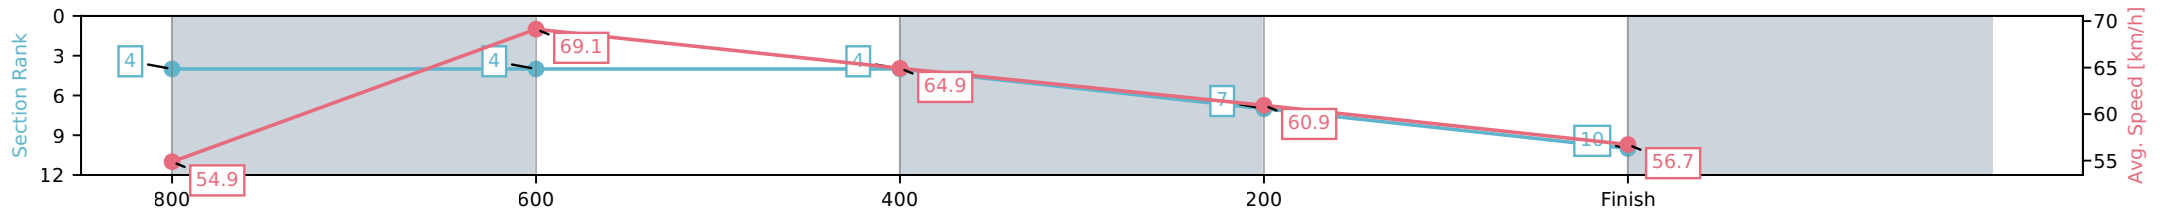

Horse/Jockey Name	Mystical Gem/McKenzie Apel
Finish Rank	10
Fastest Section Time (Section)	0:10.45 (800-600)
Top Speed [km/h] (Section)	70.1 (800-600)
Race State	Finished

Aquis Park Gold Coast QLD
Race 7: LINDA DAFFY'S MERMAID WATERS TAB Class 2
Handicap - 1000m
20 June 2026 - 3:34PM
Track Rating: Soft 5, Weather: Fine, Rail Position: +3m 1000m-W/Post,
True Remainder

Section	L1000	L800	L600	L400	L200
Section Times	0:59.37 (0:13.49)	0:45.88 [4] (0:10.45)	0:35.43 [4] (0:11.07)	0:24.37 [4] (0:11.84)	0:12.53 [7] (0:12.53)
Average Speed [km/h]	54.9	69.1	64.9	60.9	56.7
Top Speed [km/h]	69.3	70.1	66.9	62.8	59.3
Avg. Dist. to Rail [m]	10.6	0.6	0.6	2.0	5.2
Avg. Stride Freq. [Hz]	2.5	2.6	2.5	2.4	2.3
Avg. Stride Length [m]	6.7	7.6	7.3	7.1	6.9

- [ ] Ranking at each section and finish
- -:-:- No data available at this section
- NA No data available