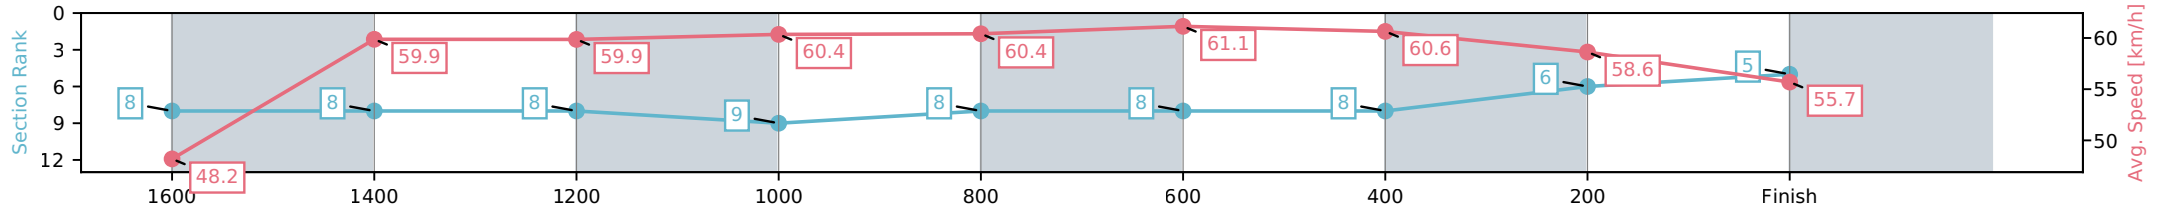

Horse/Jockey Name	Ready To Drink/Benjamin Osmond
Finish Rank	5
Fastest Section Time (Section)	0:11.80 (800-600)
Top Speed [km/h] (Section)	62.3 (800-600)
Race State	Finished

Aquis Park Gold Coast QLD
Race 8: POCO VINO RATINGS BAND 0 - 58 Handicap - 1800m
20 June 2026 - 4:10PM
Track Rating: Soft 5, Weather: Fine, Rail Position: +3m 1000m-W/Post, True Remainder

Section	L1800	L1600	L1400	L1200	L1000	L800	L600	L400	L200
Section Times	1:51.83 (0:14.89)	1:36.94 [8] (0:12.23)	1:24.71 [8] (0:12.08)	1:12.64 [8] (0:11.93)	1:00.70 [9] (0:11.88)	0:48.82 [8] (0:11.80)	0:37.01 [8] (0:11.90)	0:25.11 [8] (0:12.32)	0:12.79 [6] (0:12.79)
Average Speed [km/h]	48.2	59.9	59.9	60.4	60.4	61.1	60.6	58.6	55.7
Top Speed [km/h]	61.4	61.5	61.1	61.1	61.2	62.3	61.9	60.0	57.3
Avg. Dist. to Rail [m]	10.1	3.2	2.2	1.7	1.1	0.5	1.1	3.2	2.8
Avg. Stride Freq. [Hz]	2.3	2.4	2.3	2.3	2.3	2.4	2.4	2.4	2.3
Avg. Stride Length [m]	6.4	7.1	7.2	7.3	7.3	7.3	7.1	7.0	6.8

[ ] Ranking at each section and finish
-.-.- No data available at this section
NA No data available