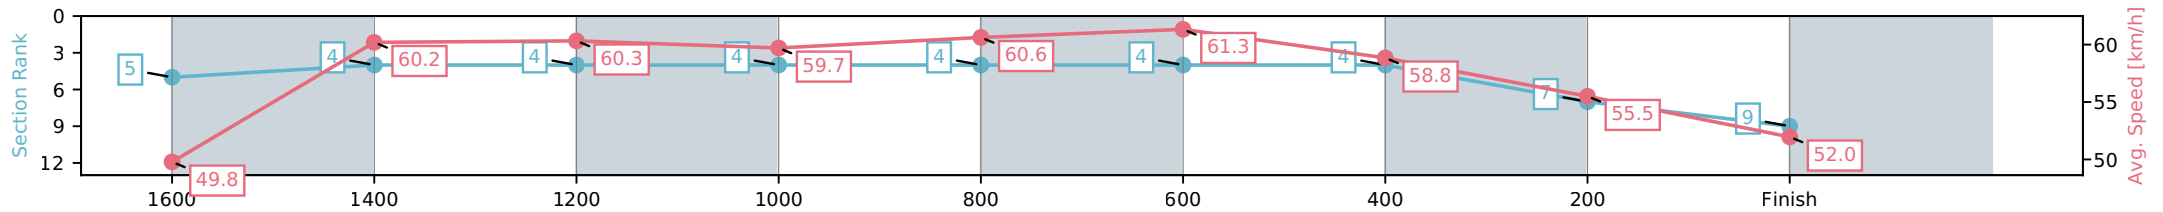

Aquis Park Gold Coast QLD

Race 8: POCO VINO RATINGS BAND 0 - 58 Handicap - 1800m

20 June 2026 - 4:10PM

Track Rating: Soft 5, Weather: Fine, Rail Position: +3m 1000m-W/Post, True Remainder

Section	L1800	L1600	L1400	L1200	L1000	L800	L600	L400	L200
Section Times	1:52.83 (0:14.38)	1:38.45 [5] (0:12.03)	1:26.42 [4] (0:11.92)	1:14.50 [4] (0:12.05)	1:02.45 [4] (0:11.78)	0:50.68 [4] (0:11.70)	0:38.98 [4] (0:12.21)	0:26.77 [4] (0:13.04)	0:13.74 [7] (0:13.74)
Average Speed [km/h]	49.8	60.2	60.3	59.7	60.6	61.3	58.8	55.5	52.0
Top Speed [km/h]	62.6	61.6	61.4	60.2	61.3	61.8	60.3	57.3	54.0
Avg. Dist. to Rail [m]	5.3	1.1	0.5	0.3	1.5	1.0	1.2	4.2	4.2
Avg. Stride Freq. [Hz]	2.3	2.3	2.3	2.3	2.3	2.3	2.3	2.3	2.2
Avg. Stride Length [m]	6.6	7.3	7.3	7.4	7.3	7.4	7.4	7.0	7.0