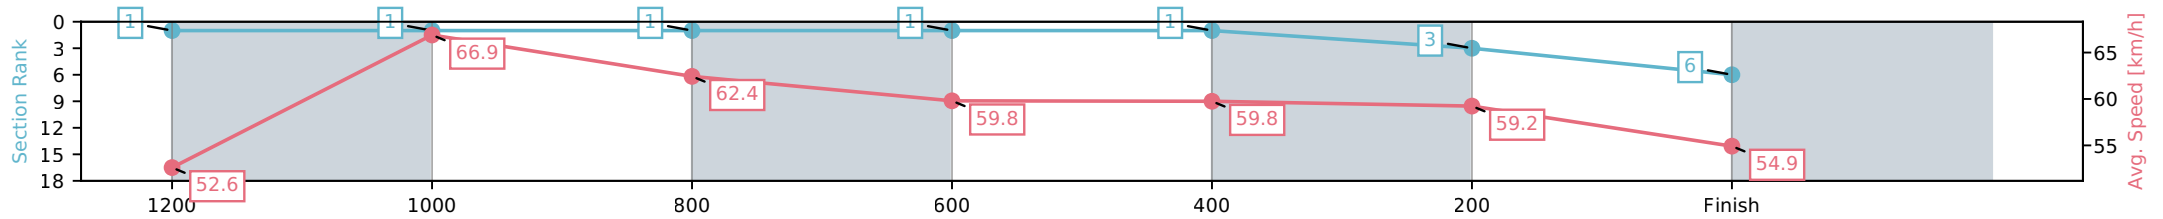

Aquis Park Gold Coast QLD
 Race 9: RENEW YOUR MEMBERSHIP NOW BENCHMARK 60
 Handicap - 1400m

20 June 2026 - 4:44PM

Track Rating: Soft 5, Weather: Fine, Rail Position: +3m 1000m-W/Post,
 True Remainder

Section	L1400	L1200	L1000	L800	L600	L400	L200
Section Times	1:25.43 (0:14.13)	1:11.30 [1] (0:10.78)	1:00.53 [1] (0:11.46)	0:49.07 [1] (0:11.99)	0:37.08 [1] (0:11.98)	0:25.09 [1] (0:12.16)	0:12.94 [3] (0:12.94)
Average Speed [km/h]	52.6	66.9	62.4	59.8	59.8	59.2	54.9
Top Speed [km/h]	66.4	67.6	65.2	60.7	60.2	60.0	57.4
Avg. Dist. to Rail [m]	11.5	5.9	1.3	1.0	0.9	0.2	0.4
Avg. Stride Freq. [Hz]	2.3	2.3	2.2	2.1	2.2	2.2	2.2
Avg. Stride Length [m]	7.1	8.1	7.9	7.9	7.7	7.5	7.2