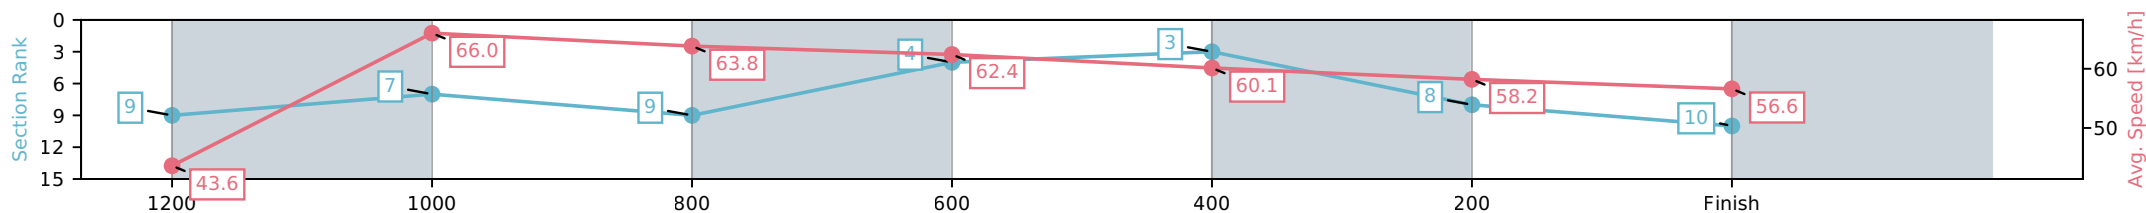

Horse/Jockey Name	Indamouse/Ryan Wiggins
Finish Rank	10
Fastest Section Time (Section)	0:10.92 (1200-1000)
Top Speed [km/h] (Section)	66.8 (1200-1000)
Race State	Finished

Aquis Park Gold Coast QLD
Race 6: BRISBANE AIRPORT CONFERENCE CENTRE
Maiden Handicap - 1300m

20 June 2026 - 2:54PM

Track Rating: Soft 5, Weather: Fine, Rail Position: +3m 1000m-W/Post,
True Remainder

Section	L1300	L1200	L1000	L800	L600	L400	L200
Section Times	1:19.91 (0:08.86)	1:11.05 [9] (0:10.92)	1:00.13 [7] (0:11.40)	0:48.73 [9] (0:11.62)	0:37.11 [4] (0:12.03)	0:25.08 [3] (0:12.44)	0:12.64 [8] (0:12.64)
Average Speed [km/h]	43.6	66.0	63.8	62.4	60.1	58.2	56.6
Top Speed [km/h]	62.7	66.8	65.2	63.8	61.1	58.6	58.1
Avg. Dist. to Rail [m]	8.5	3.8	2.1	1.9	1.4	4.6	5.6
Avg. Stride Freq. [Hz]	2.5	2.5	2.4	2.4	2.3	2.3	2.3
Avg. Stride Length [m]	5.7	7.5	7.5	7.5	7.3	7.0	7.0

- [ ] Ranking at each section and finish
- -:-:- No data available at this section
- NA No data available