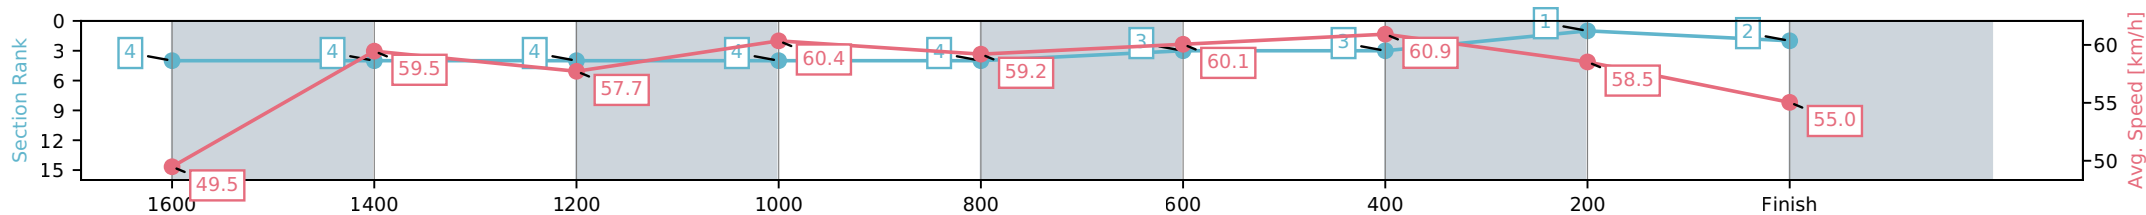

Aquis Park Gold Coast QLD
 Race 4: PULLMAN BRISBANE AIRPORT HOTEL Maiden
 Handicap - 1800m

20 June 2026 - 1:46PM

Track Rating: Soft 5, Weather: Fine, Rail Position: +3m 1000m-W/Post,
 True Remainder

Section	L1800	L1600	L1400	L1200	L1000	L800	L600	L400	L200
Section Times	1:52.25 (0:14.45)	1:37.80 [4] (0:12.16)	1:25.65 [4] (0:12.47)	1:13.18 [4] (0:11.93)	1:01.25 [4] (0:12.18)	0:49.08 [4] (0:12.01)	0:37.07 [3] (0:11.88)	0:25.19 [3] (0:12.38)	0:12.81 [1] (0:12.81)
Average Speed [km/h]	49.5	59.5	57.7	60.4	59.2	60.1	60.9	58.5	55.0
Top Speed [km/h]	61.5	61.6	59.1	61.5	59.6	61.1	62.0	60.0	56.6
Avg. Dist. to Rail [m]	2.6	0.9	0.3	1.4	0.9	0.4	1.5	2.2	2.1
Avg. Stride Freq. [Hz]	2.3	2.3	2.2	2.2	2.2	2.2	2.3	2.3	2.2
Avg. Stride Length [m]	6.6	7.3	7.4	7.5	7.6	7.6	7.5	7.3	7.1