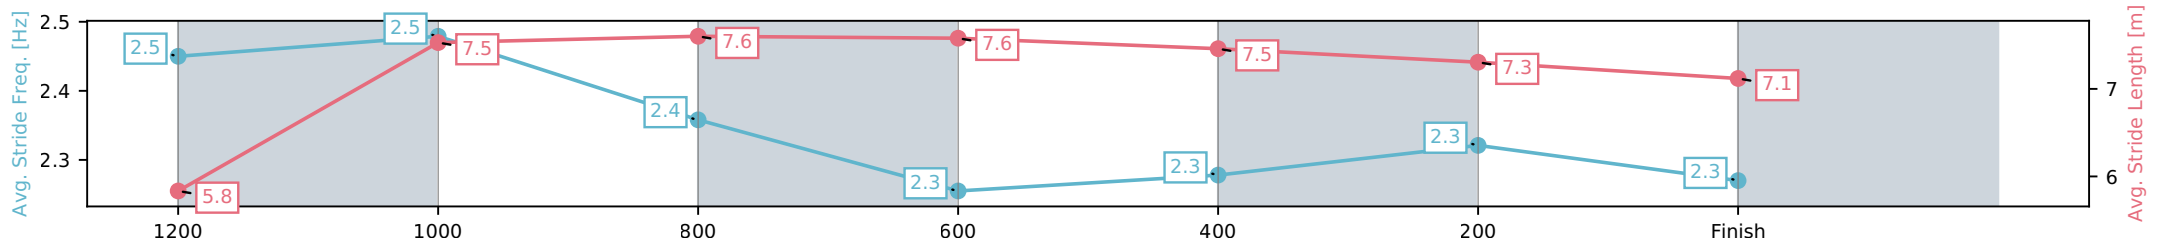

Horse/Jockey Name	Cautionary Tail/Dylan Turner
Finish Rank	6
Fastest Section Time (Section)	0:10.86 (1200-1000)
Top Speed [km/h] (Section)	68.4 (1200-1000)
Race State	Finished

Aquis Park Gold Coast QLD
Race 6: BRISBANE AIRPORT CONFERENCE CENTRE
Maiden Handicap - 1300m

20 June 2026 - 2:54PM

Track Rating: Soft 5, Weather: Fine, Rail Position: +3m 1000m-W/Post, True Remainder

Section	L1300	L1200	L1000	L800	L600	L400	L200
Section Times	1:19.62 (0:08.61)	1:11.01 [2] (0:10.86)	1:00.15 [3] (0:11.40)	0:48.74 [3] (0:12.02)	0:36.73 [6] (0:12.10)	0:24.63 [7] (0:12.04)	0:12.60 [6] (0:12.60)
Average Speed [km/h]	44.8	66.3	63.2	60.2	59.9	60.0	56.8
Top Speed [km/h]	64.1	68.4	64.6	61.3	61.4	60.8	59.1
Avg. Dist. to Rail [m]	2.4	0.8	1.4	1.2	1.3	3.2	3.3
Avg. Stride Freq. [Hz]	2.5	2.5	2.4	2.3	2.3	2.3	2.3
Avg. Stride Length [m]	5.8	7.5	7.6	7.6	7.5	7.3	7.1

- [ ] Ranking at each section and finish
- -:-:- No data available at this section
- NA No data available