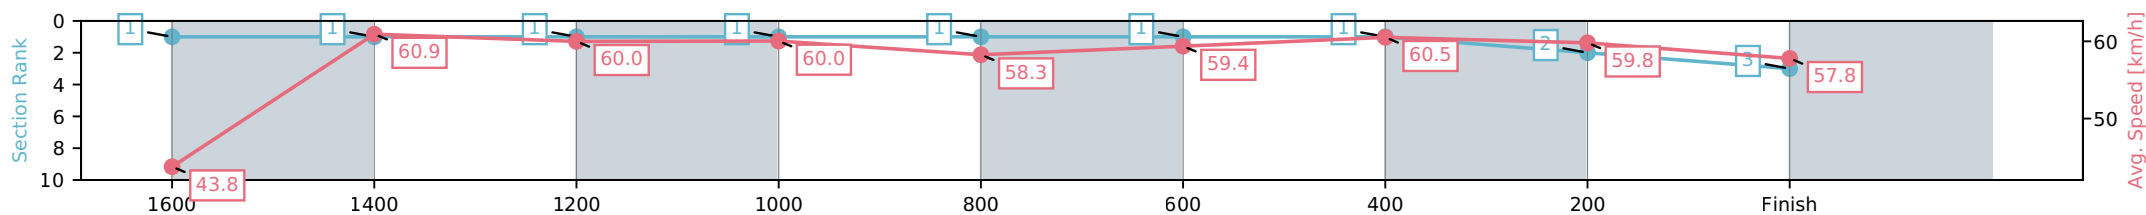

Horse/Jockey Name	Pink Vixen/Stacey Callow
Finish Rank	3
Fastest Section Time (Section)	0:11.83 (600-400)
Top Speed [km/h] (Section)	62.0 (1600-1400)
Race State	Finished

Aquis Park Gold Coast QLD
Race 3: BEDSHED GOLD COAST QTIS Three-Year-Old
BENCHMARK 65 Handicap - 1708m

20 June 2026 - 1:09PM

Track Rating: Soft 5, Weather: Fine, Rail Position: +3m 1000m-W/Post,
True Remainder

Section	L1708	L1600	L1400	L1200	L1000	L800	L600	L400	L200
Section Times	1:45.45 (0:08.93)	1:36.52 [1] (0:11.88)	1:24.64 [1] (0:11.99)	1:12.65 [1] (0:12.01)	1:00.64 [1] (0:12.28)	0:48.36 [1] (0:12.08)	0:36.28 [1] (0:11.83)	0:24.45 [1] (0:12.05)	0:12.39 [2] (0:12.39)
Average Speed [km/h]	43.8	60.9	60.0	60.0	58.3	59.4	60.5	59.8	57.8
Top Speed [km/h]	60.0	62.0	60.6	60.9	59.1	60.0	61.5	60.4	60.2
Avg. Dist. to Rail [m]	3.3	1.0	0.2	0.5	1.1	0.8	0.8	0.5	1.3
Avg. Stride Freq. [Hz]	2.4	2.4	2.4	2.4	2.3	2.3	2.4	2.4	2.3
Avg. Stride Length [m]	6.0	7.2	7.2	7.2	7.1	7.2	7.3	7.1	7.1

[ ] Ranking at each section and finish
-:-:- No data available at this section
NA No data available