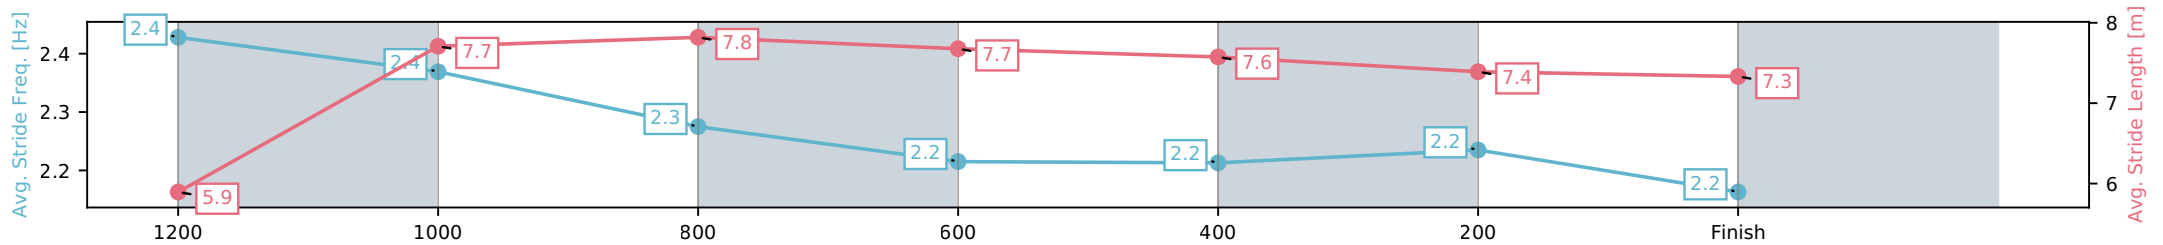

Horse/Jockey Name	Trango Towers/Jag Guthmann-Chester
Finish Rank	12
Fastest Section Time (Section)	0:11.08 (1200-1000)
Top Speed [km/h] (Section)	66.9 (1200-1000)
Race State	Finished

Aquis Park Gold Coast QLD
Race 6: BRISBANE AIRPORT CONFERENCE CENTRE
Maiden Handicap - 1300m

20 June 2026 - 2:54PM

Track Rating: Soft 5, Weather: Fine, Rail Position: +3m 1000m-W/Post, True Remainder

Section	L1300	L1200	L1000	L800	L600	L400	L200
Section Times	1:20.64 (0:08.67)	1:11.97 [5] (0:11.08)	1:00.89 [6] (0:11.33)	0:49.56 [6] (0:12.10)	0:37.46 [9] (0:12.16)	0:25.30 [11] (0:12.24)	0:13.06 [12] (0:13.06)
Average Speed [km/h]	44.3	65.0	63.3	59.8	59.3	59.0	54.9
Top Speed [km/h]	62.0	66.9	64.4	62.8	60.4	60.0	58.0
Avg. Dist. to Rail [m]	4.0	1.6	1.1	0.5	0.9	3.7	4.7
Avg. Stride Freq. [Hz]	2.4	2.4	2.3	2.2	2.2	2.2	2.2
Avg. Stride Length [m]	5.9	7.7	7.8	7.7	7.6	7.4	7.3

[ ] Ranking at each section and finish
-:-:- No data available at this section
NA No data available