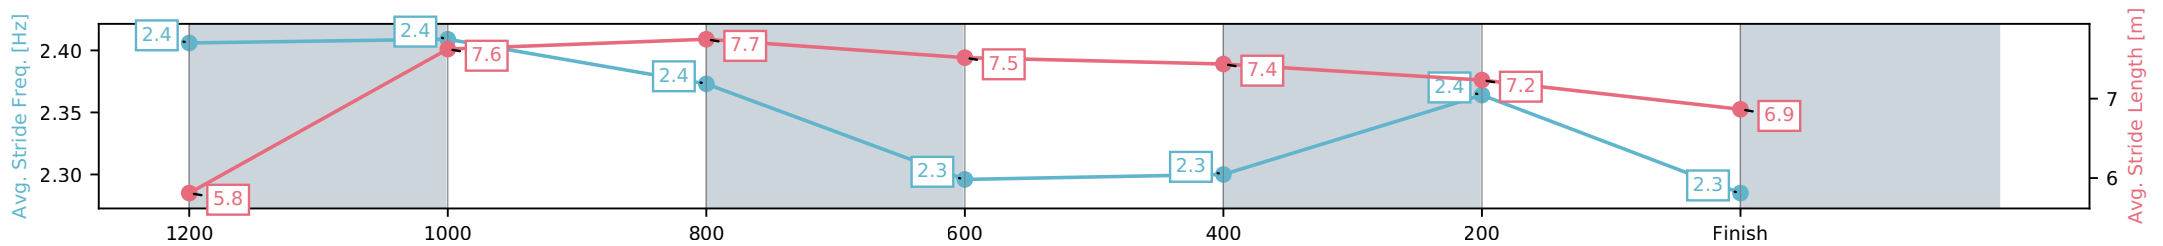

Horse/Jockey Name	Hansaglory/Adin Thompson
Finish Rank	9
Fastest Section Time (Section)	0:10.98 (1200-1000)
Top Speed [km/h] (Section)	67.1 (1200-1000)
Race State	Finished

Aquis Park Gold Coast QLD
Race 6: BRISBANE AIRPORT CONFERENCE CENTRE
Maiden Handicap - 1300m

20 June 2026 - 2:54PM

Track Rating: Soft 5, Weather: Fine, Rail Position: +3m 1000m-W/Post, True Remainder

Section	L1300	L1200	L1000	L800	L600	L400	L200
Section Times	1:19.80 (0:08.65)	1:11.15 [4] (0:10.98)	1:00.17 [4] (0:11.29)	0:48.88 [4] (0:11.87)	0:37.01 [3] (0:11.97)	0:25.04 [2] (0:12.04)	0:13.00 [1] (0:13.00)
Average Speed [km/h]	44.4	65.6	64.2	61.0	60.5	60.0	54.7
Top Speed [km/h]	62.4	67.1	65.8	62.6	61.0	61.4	57.4
Avg. Dist. to Rail [m]	6.9	3.9	1.4	1.9	1.3	2.6	4.2
Avg. Stride Freq. [Hz]	2.4	2.4	2.4	2.3	2.3	2.4	2.3
Avg. Stride Length [m]	5.8	7.6	7.7	7.5	7.4	7.2	6.9

- [ ] Ranking at each section and finish
- -:-:- No data available at this section
- NA No data available