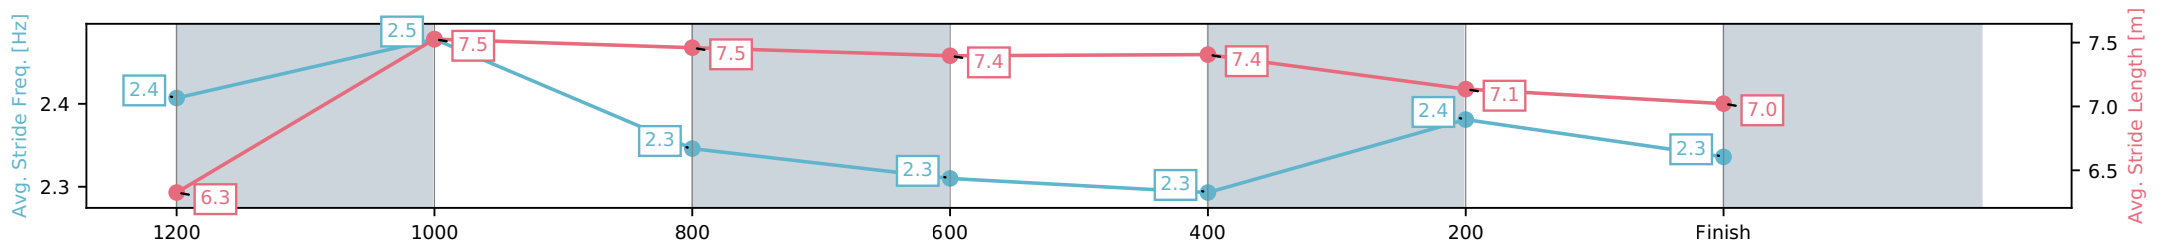

Aquis Park Gold Coast QLD
 Race 9: RENEW YOUR MEMBERSHIP NOW BENCHMARK 60
 Handicap - 1400m

20 June 2026 - 4:44PM

Track Rating: Soft 5, Weather: Fine, Rail Position: +3m 1000m-W/Post,
 True Remainder

Section	L1400	L1200	L1000	L800	L600	L400	L200
Section Times	1:25.48 (0:14.84)	1:10.64 [14] (0:10.87)	0:59.77 [10] (0:11.66)	0:48.10 [9] (0:11.90)	0:36.20 [9] (0:11.88)	0:24.32 [8] (0:11.97)	0:12.35 [7] (0:12.35)
Average Speed [km/h]	50.2	66.2	61.9	60.6	60.5	60.3	57.8
Top Speed [km/h]	66.0	67.4	63.1	61.9	61.8	61.0	59.0
Avg. Dist. to Rail [m]	12.0	3.6	1.1	0.7	0.5	3.9	5.6
Avg. Stride Freq. [Hz]	2.4	2.5	2.3	2.3	2.3	2.4	2.3
Avg. Stride Length [m]	6.3	7.5	7.5	7.4	7.4	7.1	7.0