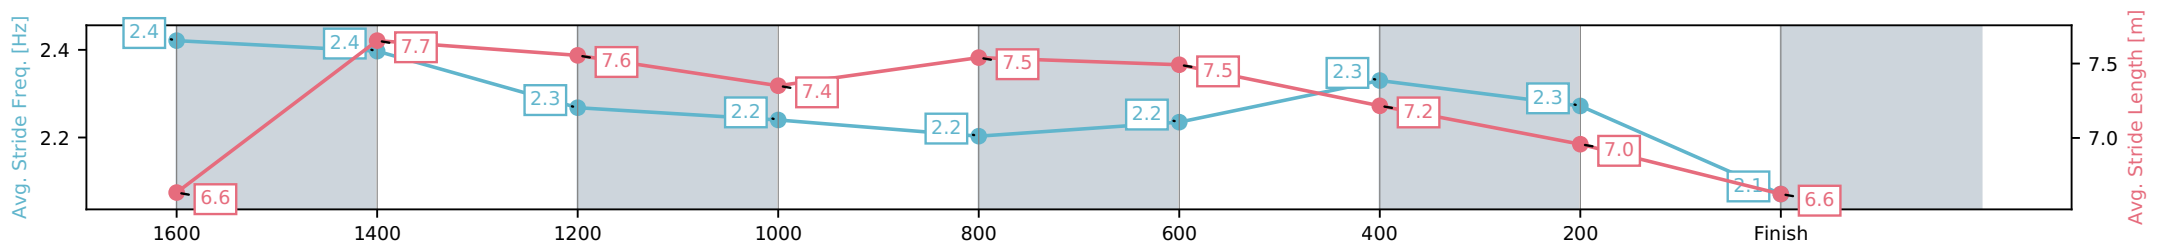

Aquis Park Gold Coast QLD

Race 5: HAPPY 70TH MICHELE Class 4 Handicap - 1800m

20 June 2026 - 2:19PM

Track Rating: Soft 5, Weather: Fine, Rail Position: +3m 1000m-W/Post, True Remainder

Section	L1800	L1600	L1400	L1200	L1000	L800	L600	L400	L200
Section Times	1:53.74 (0:13.90)	1:39.84 [1] (0:11.28)	1:28.55 [1] (0:11.98)	1:16.57 [1] (0:12.31)	1:04.26 [1] (0:12.06)	0:52.20 [1] (0:12.06)	0:40.14 [1] (0:12.06)	0:28.08 [1] (0:13.00)	0:15.08 [7] (0:15.08)
Average Speed [km/h]	51.3	64.8	60.1	58.5	59.0	59.3	59.4	55.5	47.7
Top Speed [km/h]	66.6	66.8	62.7	59.1	59.4	59.9	60.4	57.6	54.0
Avg. Dist. to Rail [m]	7.8	3.0	0.4	0.7	2.1	1.5	1.0	0.6	0.6
Avg. Stride Freq. [Hz]	2.4	2.4	2.3	2.2	2.2	2.2	2.3	2.3	2.1
Avg. Stride Length [m]	6.6	7.7	7.6	7.4	7.5	7.5	7.2	7.0	6.6