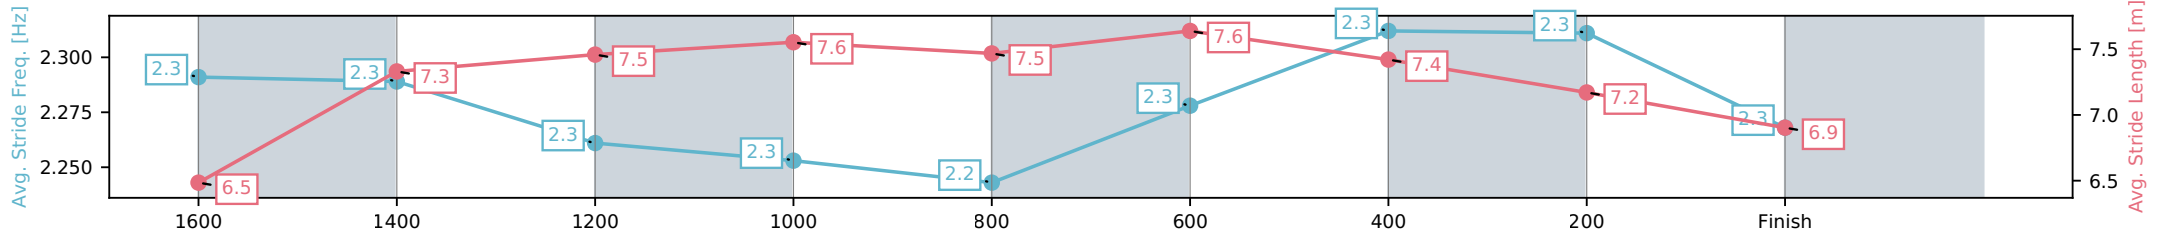

Aquis Park Gold Coast QLD
 Race 8: POCO VINO RATINGS BAND 0 - 58 Handicap - 1800m
 20 June 2026 - 4:10PM
 Track Rating: Soft 5, Weather: Fine, Rail Position: +3m 1000m-W/Post, True Remainder

Section	L1800	L1600	L1400	L1200	L1000	L800	L600	L400	L200
Section Times	1:52.16 (0:15.05)	1:37.11 [10] (0:12.24)	1:24.86 [10] (0:12.04)	1:12.82 [10] (0:12.00)	1:00.82 [10] (0:12.00)	0:48.82 [10] (0:11.68)	0:37.14 [9] (0:11.87)	0:25.26 [9] (0:12.43)	0:12.84 [9] (0:12.84)
Average Speed [km/h]	47.5	59.7	60.0	60.0	60.0	61.5	60.8	58.3	55.1
Top Speed [km/h]	60.2	61.1	61.4	61.0	62.2	62.2	62.0	59.4	57.2
Avg. Dist. to Rail [m]	4.9	2.7	2.2	2.6	0.9	0.4	1.5	7.5	9.7
Avg. Stride Freq. [Hz]	2.3	2.3	2.3	2.3	2.2	2.3	2.3	2.3	2.3
Avg. Stride Length [m]	6.5	7.3	7.5	7.6	7.5	7.6	7.4	7.2	6.9