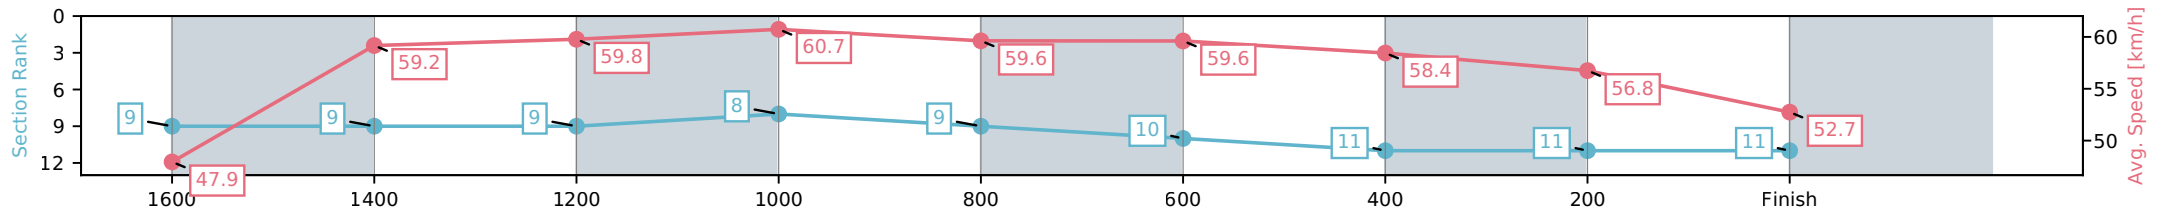

Aquis Park Gold Coast QLD
 Race 8: POCO VINO RATINGS BAND 0 - 58 Handicap - 1800m
 20 June 2026 - 4:10PM
 Track Rating: Soft 5, Weather: Fine, Rail Position: +3m 1000m-W/Post, True Remainder

Section	L1800	L1600	L1400	L1200	L1000	L800	L600	L400	L200
Section Times	1:53.45 (0:14.91)	1:38.54 [9] (0:12.27)	1:26.27 [9] (0:12.02)	1:14.25 [9] (0:11.86)	1:02.39 [8] (0:12.00)	0:50.39 [9] (0:11.99)	0:38.40 [10] (0:12.13)	0:26.27 [11] (0:12.70)	0:13.58 [11] (0:13.58)
Average Speed [km/h]	47.9	59.2	59.8	60.7	59.6	59.6	58.4	56.8	52.7
Top Speed [km/h]	61.7	62.2	60.8	62.0	60.3	60.4	59.0	57.8	56.2
Avg. Dist. to Rail [m]	5.9	1.3	0.2	0.3	1.4	1.7	2.2	1.5	3.3
Avg. Stride Freq. [Hz]	2.2	2.2	2.2	2.2	2.2	2.2	2.2	2.2	2.1
Avg. Stride Length [m]	6.8	7.7	7.7	7.8	7.7	7.7	7.5	7.5	7.2