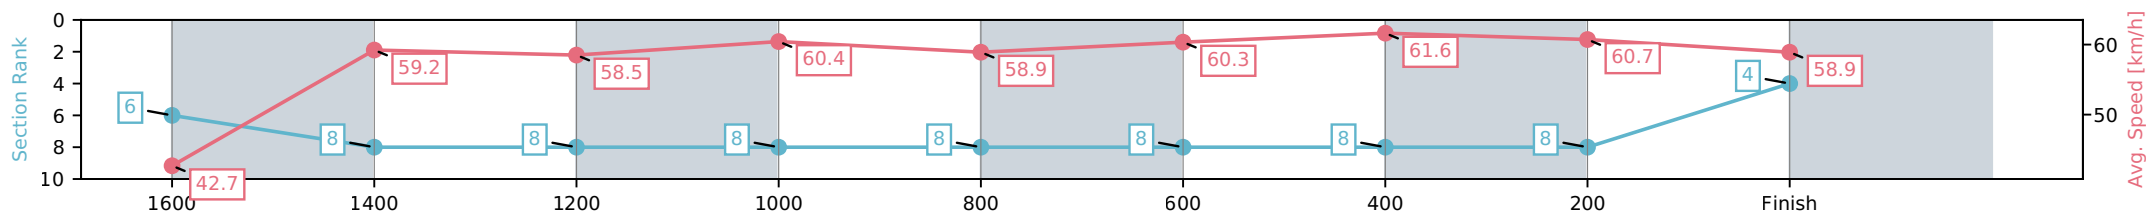

Horse/Jockey Name	Amazigh Torque/Jett Newman
Finish Rank	4
Fastest Section Time (Section)	0:11.70 (600-400)
Top Speed [km/h] (Section)	63.3 (600-400)
Race State	Finished

Aquis Park Gold Coast QLD
Race 3: BEDSHED GOLD COAST QTIS Three-Year-Old
BENCHMARK 65 Handicap - 1708m

20 June 2026 - 1:09PM

Track Rating: Soft 5, Weather: Fine, Rail Position: +3m 1000m-W/Post,
True Remainder

Section	L1708	L1600	L1400	L1200	L1000	L800	L600	L400	L200
Section Times	1:45.68 (0:09.16)	1:36.52 [6] (0:12.50)	1:24.02 [8] (0:12.35)	1:11.67 [8] (0:11.91)	0:59.76 [8] (0:12.24)	0:47.52 [8] (0:11.98)	0:35.54 [8] (0:11.70)	0:23.84 [8] (0:11.90)	0:11.94 [8] (0:11.94)
Average Speed [km/h]	42.7	59.2	58.5	60.4	58.9	60.3	61.6	60.7	58.9
Top Speed [km/h]	58.2	60.8	59.7	61.4	59.8	62.4	63.3	62.5	60.7
Avg. Dist. to Rail [m]	8.3	4.9	2.4	1.8	1.4	0.8	0.9	3.4	3.9
Avg. Stride Freq. [Hz]	2.3	2.3	2.3	2.2	2.2	2.2	2.3	2.3	2.2
Avg. Stride Length [m]	5.9	7.2	7.4	7.6	7.5	7.6	7.7	7.5	7.5

[ ] Ranking at each section and finish
-.-.- No data available at this section
NA No data available