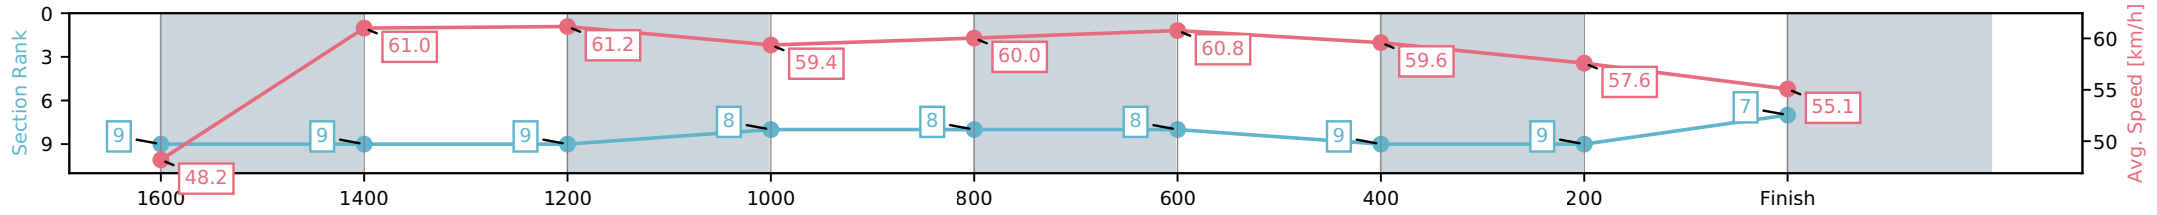

Aquis Park Gold Coast QLD
 Race 5: HAPPY 70TH MICHELE Class 4 Handicap - 1800m
 20 June 2026 - 2:19PM
 Track Rating: Soft 5, Weather: Fine, Rail Position: +3m 1000m-W/Post, True Remainder

Section	L1800	L1600	L1400	L1200	L1000	L800	L600	L400	L200
Section Times	1:52.07 (0:14.79)	1:37.28 [9] (0:11.99)	1:25.29 [9] (0:11.79)	1:13.50 [9] (0:12.13)	1:01.38 [8] (0:11.97)	0:49.40 [8] (0:11.83)	0:37.58 [8] (0:12.02)	0:25.56 [9] (0:12.50)	0:13.05 [9] (0:13.05)
Average Speed [km/h]	48.2	61.0	61.2	59.4	60.0	60.8	59.6	57.6	55.1
Top Speed [km/h]	61.3	61.7	62.0	60.7	61.0	62.9	60.9	58.6	56.7
Avg. Dist. to Rail [m]	8.4	2.8	1.1	1.4	0.8	0.6	0.8	1.4	3.2
Avg. Stride Freq. [Hz]	2.4	2.4	2.4	2.3	2.3	2.4	2.4	2.4	2.3
Avg. Stride Length [m]	6.2	7.1	7.1	7.1	7.2	7.2	7.0	6.8	6.7