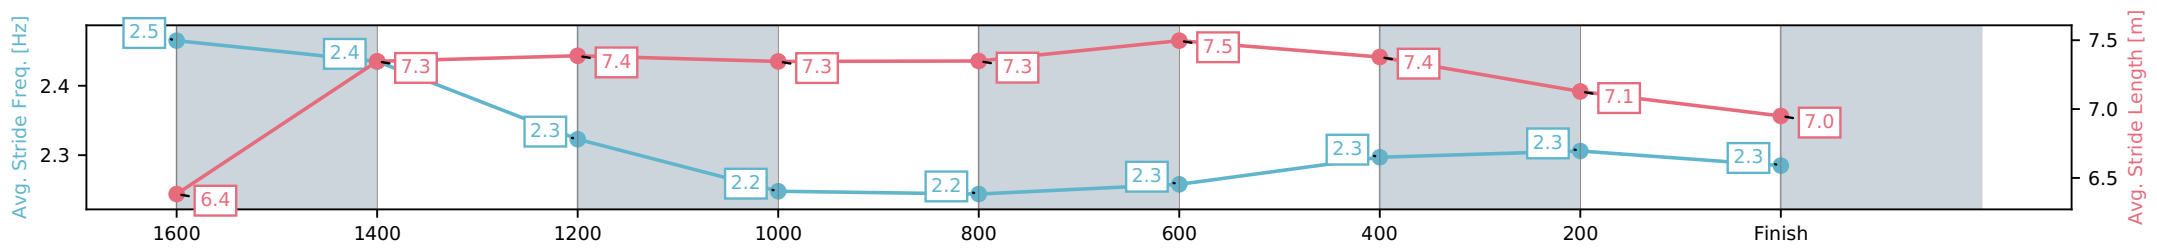

Aquis Park Gold Coast QLD

Race 5: HAPPY 70TH MICHELE Class 4 Handicap - 1800m

20 June 2026 - 2:19PM

Track Rating: Soft 5, Weather: Fine, Rail Position: +3m 1000m-W/Post, True Remainder

Section	L1800	L1600	L1400	L1200	L1000	L800	L600	L400	L200
Section Times	1:50.94 (0:14.07)	1:36.87 [3] (0:11.53)	1:25.34 [3] (0:11.97)	1:13.37 [4] (0:12.33)	1:01.04 [4] (0:12.15)	0:48.88 [4] (0:11.90)	0:36.99 [4] (0:11.92)	0:25.07 [2] (0:12.40)	0:12.67 [1] (0:12.67)
Average Speed [km/h]	50.7	63.4	60.4	58.4	58.9	60.3	60.0	58.2	56.0
Top Speed [km/h]	65.8	66.0	62.9	59.2	59.9	60.9	60.8	59.3	57.6
Avg. Dist. to Rail [m]	5.8	2.8	1.3	0.7	1.2	1.2	0.9	3.1	4.7
Avg. Stride Freq. [Hz]	2.5	2.4	2.3	2.2	2.2	2.3	2.3	2.3	2.3
Avg. Stride Length [m]	6.4	7.3	7.4	7.3	7.3	7.5	7.4	7.1	7.0