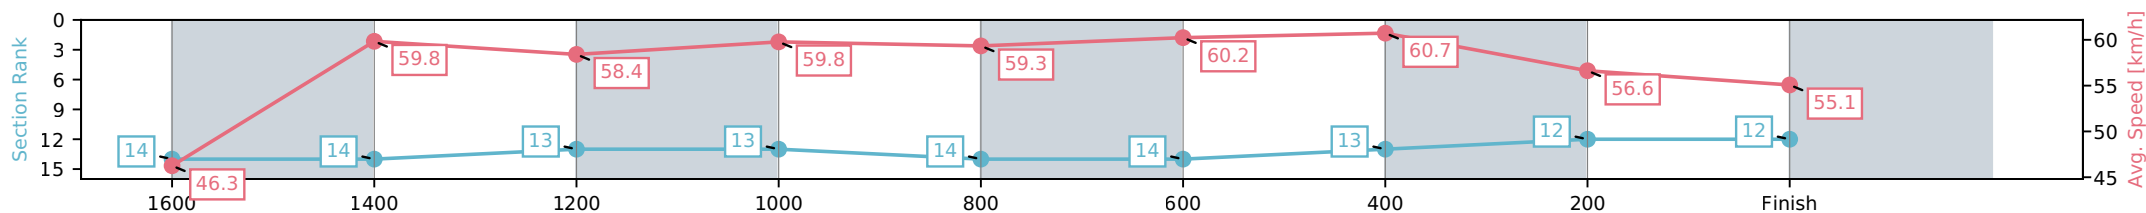

Horse/Jockey Name	Hurdwick Stone/Karl Zechner
Finish Rank	12
Fastest Section Time (Section)	0:11.98 (600-400)
Top Speed [km/h] (Section)	62.7 (1600-1400)
Race State	Finished

Aquis Park Gold Coast QLD
Race 4: PULLMAN BRISBANE AIRPORT HOTEL Maiden
Handicap - 1800m

20 June 2026 - 1:46PM

Track Rating: Soft 5, Weather: Fine, Rail Position: +3m 1000m-W/Post,
True Remainder

Section	L1800	L1600	L1400	L1200	L1000	L800	L600	L400	L200
Section Times	1:53.96 (0:15.49)	1:38.47 [14] (0:12.29)	1:26.18 [14] (0:12.37)	1:13.81 [13] (0:12.05)	1:01.77 [13] (0:12.14)	0:49.62 [14] (0:12.02)	0:37.61 [14] (0:11.98)	0:25.63 [13] (0:12.77)	0:12.86 [12] (0:12.86)
Average Speed [km/h]	46.3	59.8	58.4	59.8	59.3	60.2	60.7	56.6	55.1
Top Speed [km/h]	61.7	62.7	59.7	60.6	60.4	61.5	62.2	58.3	55.8
Avg. Dist. to Rail [m]	11.7	3.9	1.6	2.0	1.1	1.3	1.7	2.9	2.1
Avg. Stride Freq. [Hz]	2.2	2.2	2.1	2.1	2.1	2.1	2.2	2.2	2.1
Avg. Stride Length [m]	6.7	7.7	7.8	7.9	7.9	7.9	7.8	7.6	7.5

- [ ] Ranking at each section and finish
- -:-:- No data available at this section
- NA No data available