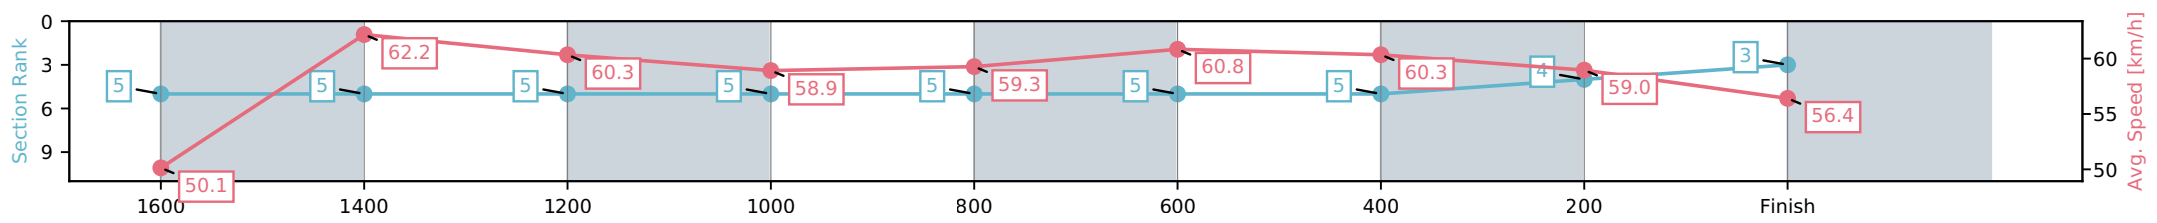

Aquis Park Gold Coast QLD

Race 5: HAPPY 70TH MICHELE Class 4 Handicap - 1800m

20 June 2026 - 2:19PM

Track Rating: Soft 5, Weather: Fine, Rail Position: +3m 1000m-W/Post, True Remainder

Section	L1800	L1600	L1400	L1200	L1000	L800	L600	L400	L200
Section Times	1:51.15 (0:14.23)	1:36.92 [5] (0:11.72)	1:25.20 [5] (0:11.96)	1:13.24 [5] (0:12.23)	1:01.01 [5] (0:12.16)	0:48.85 [5] (0:11.86)	0:36.99 [5] (0:11.96)	0:25.03 [5] (0:12.28)	0:12.74 [4] (0:12.74)
Average Speed [km/h]	50.1	62.2	60.3	58.9	59.3	60.8	60.3	59.0	56.4
Top Speed [km/h]	63.0	63.4	62.8	59.3	60.1	61.8	60.6	60.1	57.5
Avg. Dist. to Rail [m]	5.0	2.3	1.8	1.6	1.1	0.7	1.0	4.4	7.2
Avg. Stride Freq. [Hz]	2.2	2.2	2.2	2.1	2.1	2.1	2.2	2.2	2.1
Avg. Stride Length [m]	6.9	7.9	8.0	7.9	7.9	8.0	7.8	7.6	7.5