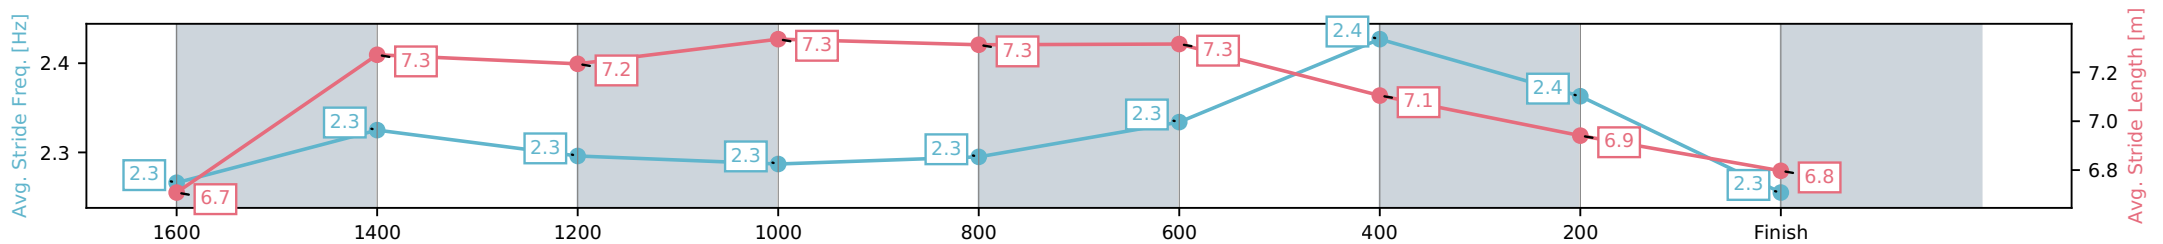

Horse/Jockey Name	The Hopestar/McKenzie Apel
Finish Rank	10
Fastest Section Time (Section)	0:12.00 (600-400)
Top Speed [km/h] (Section)	61.7 (600-400)
Race State	Finished

Aquis Park Gold Coast QLD
Race 4: PULLMAN BRISBANE AIRPORT HOTEL Maiden
Handicap - 1800m

20 June 2026 - 1:46PM

Track Rating: Soft 5, Weather: Fine, Rail Position: +3m 1000m-W/Post,
True Remainder

Section	L1800	L1600	L1400	L1200	L1000	L800	L600	L400	L200
Section Times	1:53.74 (0:14.70)	1:39.04 [7] (0:12.33)	1:26.71 [6] (0:12.35)	1:14.35 [6] (0:12.09)	1:02.27 [6] (0:12.26)	0:50.00 [7] (0:12.04)	0:37.96 [7] (0:12.00)	0:25.96 [8] (0:12.66)	0:13.30 [9] (0:13.30)
Average Speed [km/h]	48.5	59.5	58.5	59.5	59.2	60.3	60.8	57.2	53.2
Top Speed [km/h]	61.5	61.3	59.5	60.6	60.0	61.4	61.7	58.6	56.3
Avg. Dist. to Rail [m]	7.3	3.5	2.3	2.6	1.5	2.1	2.3	4.3	4.2
Avg. Stride Freq. [Hz]	2.3	2.3	2.3	2.3	2.3	2.3	2.4	2.4	2.3
Avg. Stride Length [m]	6.7	7.3	7.2	7.3	7.3	7.3	7.1	6.9	6.8

- [ ] Ranking at each section and finish
- -:-:- No data available at this section
- NA No data available