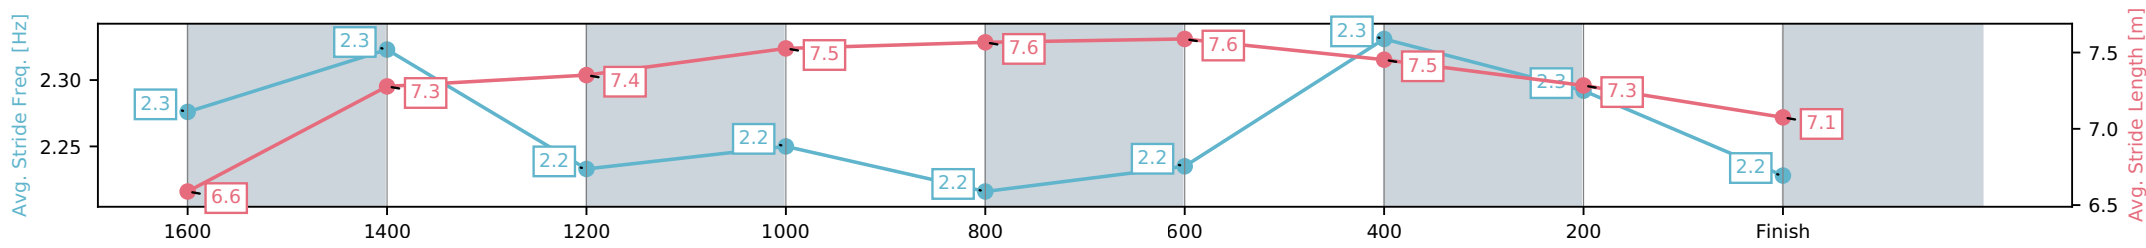

Aquis Park Gold Coast QLD
 Race 4: PULLMAN BRISBANE AIRPORT HOTEL Maiden
 Handicap - 1800m

20 June 2026 - 1:46PM

Track Rating: Soft 5, Weather: Fine, Rail Position: +3m 1000m-W/Post,
 True Remainder

Section	L1800	L1600	L1400	L1200	L1000	L800	L600	L400	L200
Section Times	1:52.25 (0:14.45)	1:37.80 [4] (0:12.16)	1:25.65 [4] (0:12.47)	1:13.18 [4] (0:11.93)	1:01.25 [4] (0:12.18)	0:49.08 [4] (0:12.01)	0:37.07 [3] (0:11.88)	0:25.19 [3] (0:12.38)	0:12.81 [1] (0:12.81)
Average Speed [km/h]	49.5	59.5	57.7	60.4	59.2	60.1	60.9	58.5	55.0
Top Speed [km/h]	61.5	61.6	59.1	61.5	59.6	61.1	62.0	60.0	56.6
Avg. Dist. to Rail [m]	2.6	0.9	0.3	1.4	0.9	0.4	1.5	2.2	2.1
Avg. Stride Freq. [Hz]	2.3	2.3	2.2	2.2	2.2	2.2	2.3	2.3	2.2
Avg. Stride Length [m]	6.6	7.3	7.4	7.5	7.6	7.6	7.5	7.3	7.1