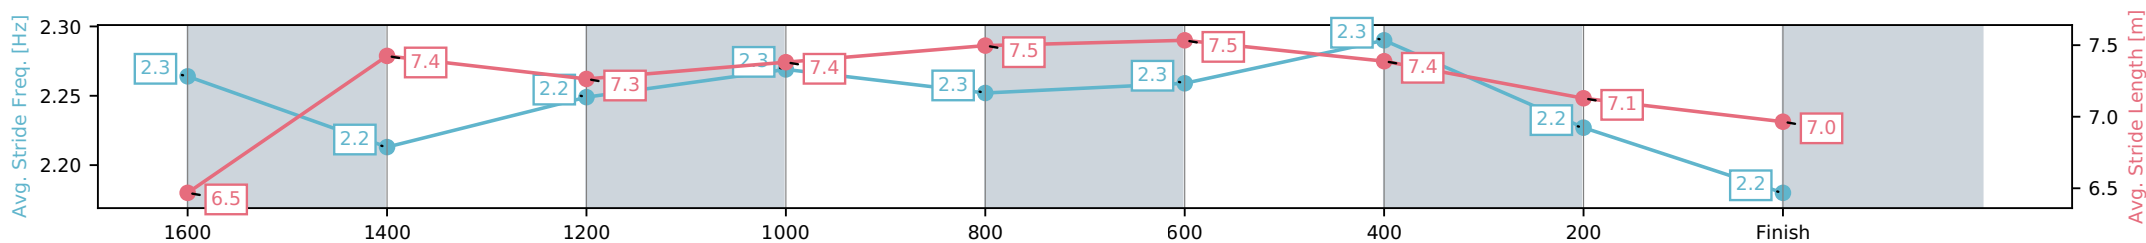

Horse/Jockey Name	Koojan/Grady Spokes
Finish Rank	13
Fastest Section Time (Section)	0:11.95 (800-600)
Top Speed [km/h] (Section)	61.3 (800-600)
Race State	Finished

Aquis Park Gold Coast QLD
Race 4: PULLMAN BRISBANE AIRPORT HOTEL Maiden
Handicap - 1800m

20 June 2026 - 1:46PM

Track Rating: Soft 5, Weather: Fine, Rail Position: +3m 1000m-W/Post,
True Remainder

Section	L1800	L1600	L1400	L1200	L1000	L800	L600	L400	L200
Section Times	1:54.66 (0:15.22)	1:39.44 [12] (0:12.52)	1:26.92 [13] (0:12.41)	1:14.50 [14] (0:12.10)	1:02.40 [14] (0:11.96)	0:50.44 [12] (0:11.95)	0:38.49 [12] (0:12.05)	0:26.44 [12] (0:13.03)	0:13.41 [13] (0:13.41)
Average Speed [km/h]	47.0	57.7	57.8	59.5	59.7	60.0	59.3	55.3	53.3
Top Speed [km/h]	61.2	60.2	58.6	60.9	60.5	61.3	60.7	57.5	54.1
Avg. Dist. to Rail [m]	8.7	0.9	1.0	0.8	1.6	1.1	1.0	0.5	0.9
Avg. Stride Freq. [Hz]	2.3	2.2	2.2	2.3	2.3	2.3	2.3	2.2	2.2
Avg. Stride Length [m]	6.5	7.4	7.3	7.4	7.5	7.5	7.4	7.1	7.0

- [ ] Ranking at each section and finish
- -:-:- No data available at this section
- NA No data available