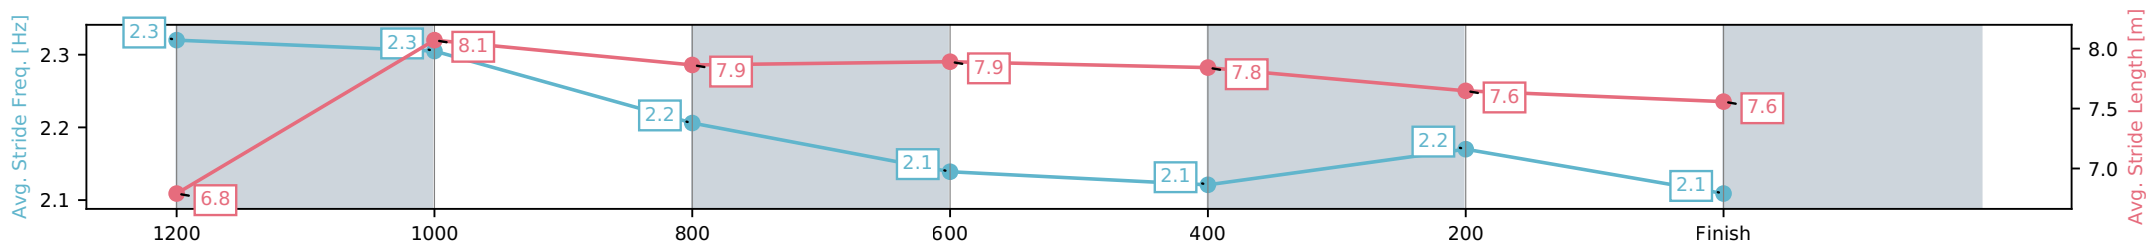

Horse/Jockey Name	Launcher/McKenzie Apel
Finish Rank	15
Fastest Section Time (Section)	0:10.93 (1200-1000)
Top Speed [km/h] (Section)	66.9 (1200-1000)
Race State	Finished

Aquis Park Gold Coast QLD
Race 9: RENEW YOUR MEMBERSHIP NOW BENCHMARK 60
Handicap - 1400m
20 June 2026 - 4:44PM
Track Rating: Soft 5, Weather: Fine, Rail Position: +3m 1000m-W/Post, True Remainder

Section	L1400	L1200	L1000	L800	L600	L400	L200
Section Times	1:25.94 (0:14.48)	1:11.46 [8] (0:10.93)	1:00.53 [6] (0:11.72)	0:48.81 [7] (0:11.96)	0:36.85 [7] (0:12.05)	0:24.80 [7] (0:12.24)	0:12.56 [9] (0:12.56)
Average Speed [km/h]	51.3	65.9	61.0	59.9	59.3	58.8	56.4
Top Speed [km/h]	66.2	66.9	64.0	61.1	59.9	59.4	58.3
Avg. Dist. to Rail [m]	3.0	0.9	1.3	1.2	1.5	0.5	0.4
Avg. Stride Freq. [Hz]	2.3	2.3	2.2	2.1	2.1	2.2	2.1
Avg. Stride Length [m]	6.8	8.1	7.9	7.9	7.8	7.6	7.6

- [ ] Ranking at each section and finish
- -:-:- No data available at this section
- NA No data available