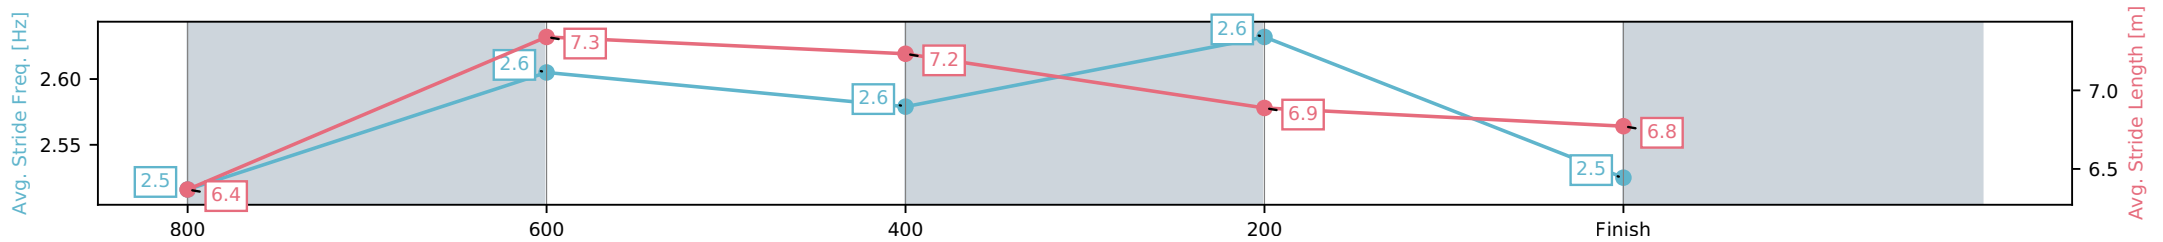

Horse/Jockey Name	Rose Noir/Bailey Wheeler
Finish Rank	1
Fastest Section Time (Section)	0:10.51 (800-600)
Top Speed [km/h] (Section)	69.2 (800-600)
Race State	Finished

Aquis Park Gold Coast QLD
Race 7: LINDA DAFFY'S MERMAID WATERS TAB Class 2
Handicap - 1000m
20 June 2026 - 3:34PM
Track Rating: Soft 5, Weather: Fine, Rail Position: +3m 1000m-W/Post,
True Remainder

Section	L1000	L800	L600	L400	L200
Section Times	0:58.22 (0:13.84)	0:44.38 [8] (0:10.51)	0:33.87 [6] (0:10.80)	0:23.07 [5] (0:11.20)	0:11.87 [4] (0:11.87)
Average Speed [km/h]	53.3	68.3	66.2	64.5	60.1
Top Speed [km/h]	66.1	69.2	67.1	66.0	63.0
Avg. Dist. to Rail [m]	5.2	1.0	1.0	2.1	2.8
Avg. Stride Freq. [Hz]	2.5	2.6	2.6	2.6	2.5
Avg. Stride Length [m]	6.4	7.3	7.2	6.9	6.8

[ ] Ranking at each section and finish
-:-:- No data available at this section
NA No data available