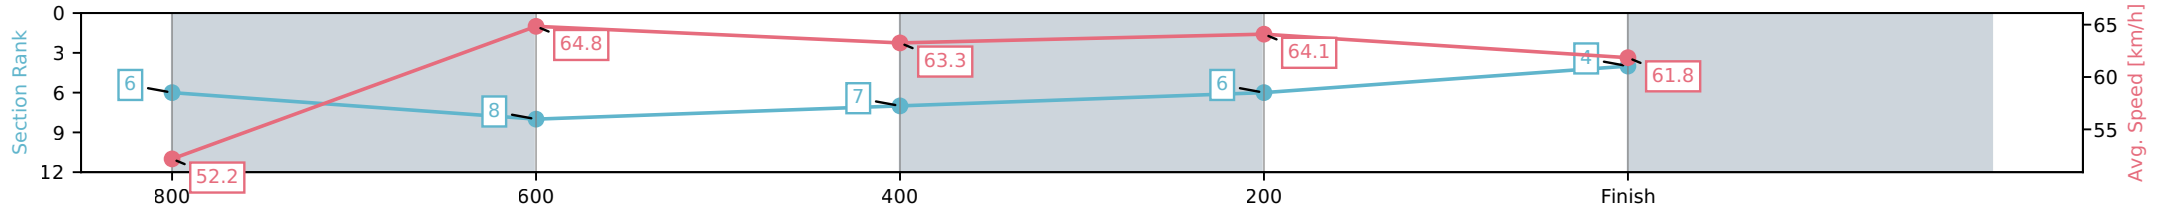

Horse/Jockey Name	Acacia Ridge/Jaden Lloyd
Finish Rank	4
Fastest Section Time (Section)	0:11.09 (800-600)
Top Speed [km/h] (Section)	66.1 (1000 - 800)
Race State	Finished

Aquis Park Gold Coast QLD
Race 1: TAB QTIS Two-Year-Old Maiden Plate - 1000m
20 June 2026 - 11:59AM
Track Rating: Soft 5, Weather: Fine, Rail Position: +3m 1000m-W/Post, True Remainder

Section	L1000	L800	L600	L400	L200
Section Times	0:59.17 (0:14.18)	0:45.00 [6] (0:11.09)	0:33.90 [8] (0:11.17)	0:22.73 [7] (0:11.21)	0:11.52 [6] (0:11.52)
Average Speed [km/h]	52.2	64.8	63.3	64.1	61.8
Top Speed [km/h]	66.1	65.5	64.6	64.8	63.8
Avg. Dist. to Rail [m]	9.4	1.0	3.2	2.0	1.0
Avg. Stride Freq. [Hz]	2.4	2.3	2.3	2.3	2.3
Avg. Stride Length [m]	6.8	7.8	7.8	7.8	7.7

[ ] Ranking at each section and finish
-:-:- No data available at this section
NA No data available