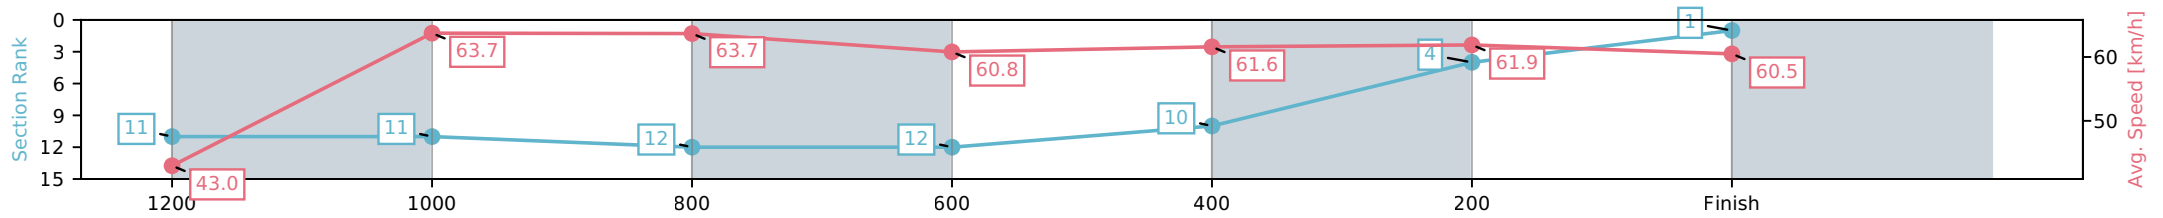

Horse/Jockey Name	Sense Of Duty/Brandon Lerena
Finish Rank	1
Fastest Section Time (Section)	0:11.30 (1200-1000)
Top Speed [km/h] (Section)	65.4 (1000-800)
Race State	Finished

Aquis Park Gold Coast QLD
Race 6: BRISBANE AIRPORT CONFERENCE CENTRE
Maiden Handicap - 1300m

20 June 2026 - 2:54PM

Track Rating: Soft 5, Weather: Fine, Rail Position: +3m 1000m-W/Post, True Remainder

Section	L1300	L1200	L1000	L800	L600	L400	L200
Section Times	1:18.79 (0:08.98)	1:09.80 [11] (0:11.30)	0:58.51 [11] (0:11.30)	0:47.20 [12] (0:11.84)	0:35.36 [12] (0:11.81)	0:23.55 [10] (0:11.76)	0:11.79 [4] (0:11.79)
Average Speed [km/h]	43.0	63.7	63.7	60.8	61.6	61.9	60.5
Top Speed [km/h]	61.0	65.3	65.4	62.8	62.6	62.6	62.0
Avg. Dist. to Rail [m]	7.6	2.1	1.1	0.6	2.2	8.3	6.9
Avg. Stride Freq. [Hz]	2.4	2.4	2.3	2.3	2.3	2.4	2.4
Avg. Stride Length [m]	5.7	7.6	7.7	7.6	7.5	7.4	7.3

- [ ] Ranking at each section and finish
- -:-:- No data available at this section
- NA No data available