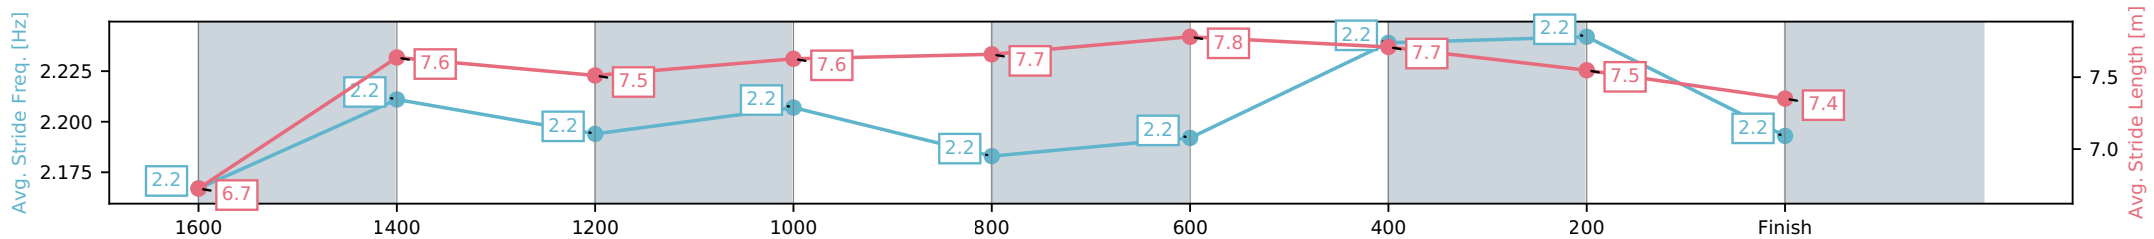

Aquis Park Gold Coast QLD
 Race 4: PULLMAN BRISBANE AIRPORT HOTEL Maiden
 Handicap - 1800m

20 June 2026 - 1:46PM

Track Rating: Soft 5, Weather: Fine, Rail Position: +3m 1000m-W/Post,
 True Remainder

Section	L1800	L1600	L1400	L1200	L1000	L800	L600	L400	L200
Section Times	1:52.85 (0:14.88)	1:37.97 [10] (0:12.41)	1:25.56 [9] (0:12.47)	1:13.09 [10] (0:12.07)	1:01.02 [10] (0:12.22)	0:48.80 [11] (0:11.87)	0:36.93 [9] (0:12.04)	0:24.89 [10] (0:12.27)	0:12.62 [8] (0:12.62)
Average Speed [km/h]	48.1	59.1	58.0	59.7	59.0	60.7	60.6	58.9	56.7
Top Speed [km/h]	62.5	62.4	59.1	60.6	60.4	61.4	61.7	60.8	58.0
Avg. Dist. to Rail [m]	6.1	3.3	2.0	1.6	1.0	1.0	2.1	1.6	3.5
Avg. Stride Freq. [Hz]	2.2	2.2	2.2	2.2	2.2	2.2	2.2	2.2	2.2
Avg. Stride Length [m]	6.7	7.6	7.5	7.6	7.7	7.8	7.7	7.5	7.4