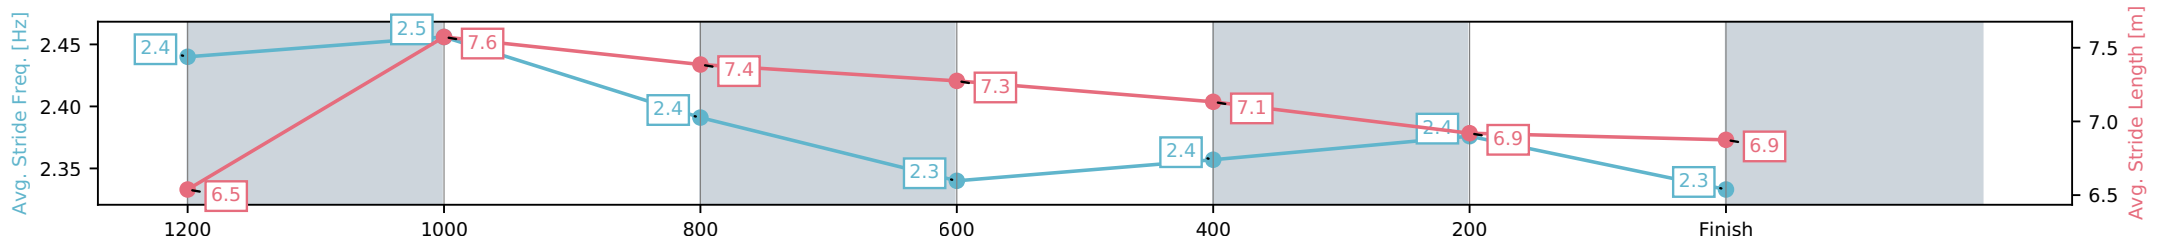

Aquis Park Gold Coast QLD
 Race 9: RENEW YOUR MEMBERSHIP NOW BENCHMARK 60
 Handicap - 1400m

20 June 2026 - 4:44PM

Track Rating: Soft 5, Weather: Fine, Rail Position: +3m 1000m-W/Post, True Remainder

Section	L1400	L1200	L1000	L800	L600	L400	L200
Section Times	1:26.16 (0:14.47)	1:11.69 [7] (0:10.91)	1:00.78 [5] (0:11.63)	0:49.15 [5] (0:12.00)	0:37.14 [6] (0:12.10)	0:25.04 [6] (0:12.42)	0:12.62 [13] (0:12.62)
Average Speed [km/h]	51.6	65.9	62.3	60.3	59.8	58.2	56.6
Top Speed [km/h]	67.0	67.7	63.7	61.5	61.4	59.2	58.4
Avg. Dist. to Rail [m]	15.0	5.5	1.5	1.5	1.1	5.0	7.4
Avg. Stride Freq. [Hz]	2.4	2.5	2.4	2.3	2.4	2.4	2.3
Avg. Stride Length [m]	6.5	7.6	7.4	7.3	7.1	6.9	6.9