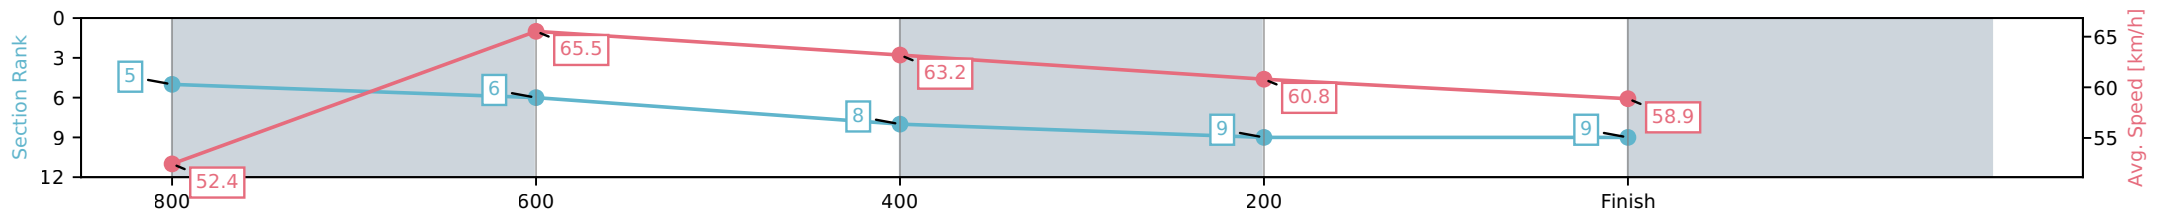

Horse/Jockey Name	Inch By Inch/Georgina Cartwright
Finish Rank	9
Fastest Section Time (Section)	0:11.01 (800-600)
Top Speed [km/h] (Section)	66.3 (800-600)
Race State	Finished

Aquis Park Gold Coast QLD
Race 1: TAB QTIS Two-Year-Old Maiden Plate - 1000m
20 June 2026 - 11:59AM
Track Rating: Soft 5, Weather: Fine, Rail Position: +3m 1000m-W/Post,
True Remainder

Section	L1000	L800	L600	L400	L200
Section Times	1:00.25 (0:14.05)	0:46.20 [5] (0:11.01)	0:35.19 [6] (0:11.41)	0:23.78 [8] (0:11.87)	0:11.90 [9] (0:11.90)
Average Speed [km/h]	52.4	65.5	63.2	60.8	58.9
Top Speed [km/h]	65.9	66.3	64.1	61.5	60.9
Avg. Dist. to Rail [m]	7.5	0.6	1.0	2.8	3.7
Avg. Stride Freq. [Hz]	2.5	2.3	2.3	2.2	2.2
Avg. Stride Length [m]	6.7	7.9	7.8	7.6	7.5

- [ ] Ranking at each section and finish
- -:-:- No data available at this section
- NA No data available