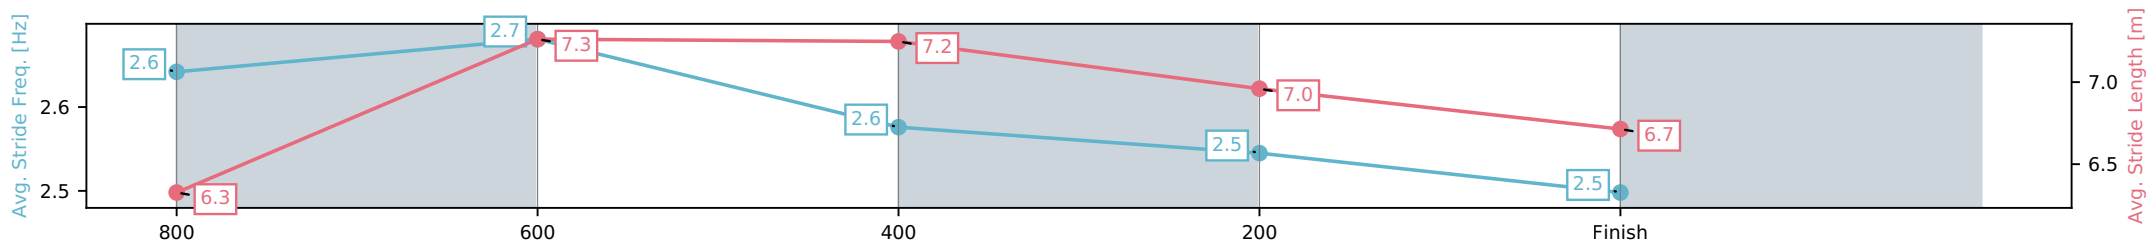

Horse/Jockey Name	Ciphertext/Sean Cormack
Finish Rank	5
Fastest Section Time (Section)	0:10.40 (800-600)
Top Speed [km/h] (Section)	69.9 (800-600)
Race State	Finished

Aquis Park Gold Coast QLD
Race 7: LINDA DAFFY'S MERMAID WATERS TAB Class 2
Handicap - 1000m
20 June 2026 - 3:34PM
Track Rating: Soft 5, Weather: Fine, Rail Position: +3m 1000m-W/Post,
True Remainder

Section	L1000	L800	L600	L400	L200
Section Times	0:58.45 (0:13.44)	0:45.00 [3] (0:10.40)	0:34.61 [3] (0:10.95)	0:23.66 [3] (0:11.53)	0:12.13 [3] (0:12.13)
Average Speed [km/h]	54.8	69.2	65.9	62.6	59.0
Top Speed [km/h]	69.3	69.9	67.2	64.1	62.0
Avg. Dist. to Rail [m]	5.8	0.4	0.9	3.2	4.1
Avg. Stride Freq. [Hz]	2.6	2.7	2.6	2.5	2.5
Avg. Stride Length [m]	6.3	7.3	7.2	7.0	6.7

- [ ] Ranking at each section and finish
- -:-:- No data available at this section
- NA No data available