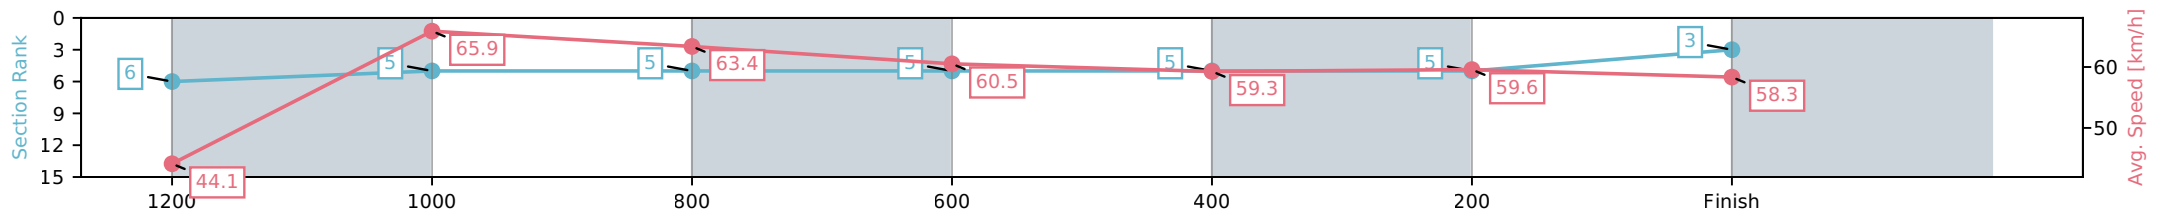

Horse/Jockey Name	Silent Thinker/Jett Newman
Finish Rank	3
Fastest Section Time (Section)	0:10.94 (1200-1000)
Top Speed [km/h] (Section)	68.2 (1200-1000)
Race State	Finished

Aquis Park Gold Coast QLD
Race 6: BRISBANE AIRPORT CONFERENCE CENTRE
Maiden Handicap - 1300m

20 June 2026 - 2:54PM

Track Rating: Soft 5, Weather: Fine, Rail Position: +3m 1000m-W/Post, True Remainder

Section	L1300	L1200	L1000	L800	L600	L400	L200
Section Times	1:19.28 (0:08.71)	1:10.57 [6] (0:10.94)	0:59.63 [5] (0:11.29)	0:48.34 [5] (0:11.86)	0:36.48 [5] (0:12.10)	0:24.38 [5] (0:12.10)	0:12.28 [5] (0:12.28)
Average Speed [km/h]	44.1	65.9	63.4	60.5	59.3	59.6	58.3
Top Speed [km/h]	63.6	68.2	65.0	61.8	60.9	60.3	60.3
Avg. Dist. to Rail [m]	2.2	0.9	1.0	0.7	0.7	0.9	1.5
Avg. Stride Freq. [Hz]	2.5	2.5	2.4	2.4	2.4	2.4	2.4
Avg. Stride Length [m]	5.7	7.2	7.4	7.2	7.0	7.0	6.9

- [ ] Ranking at each section and finish
- -:-:- No data available at this section
- NA No data available