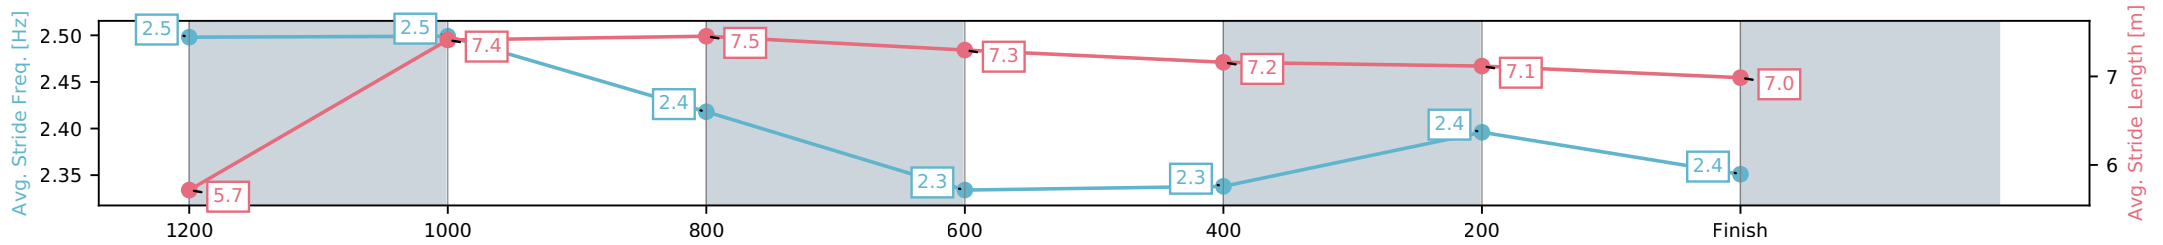

Horse/Jockey Name	Captivate Legend/Tiffani Brooker
Finish Rank	2
Fastest Section Time (Section)	0:10.79 (1200-1000)
Top Speed [km/h] (Section)	67.9 (1200-1000)
Race State	Finished

Aquis Park Gold Coast QLD
Race 6: BRISBANE AIRPORT CONFERENCE CENTRE
Maiden Handicap - 1300m

20 June 2026 - 2:54PM

Track Rating: Soft 5, Weather: Fine, Rail Position: +3m 1000m-W/Post, True Remainder

Section	L1300	L1200	L1000	L800	L600	L400	L200
Section Times	1:19.04 (0:08.59)	1:10.45 [1] (0:10.79)	0:59.67 [1] (0:11.40)	0:48.27 [2] (0:11.98)	0:36.29 [2] (0:12.17)	0:24.12 [6] (0:12.02)	0:12.10 [2] (0:12.10)
Average Speed [km/h]	44.8	66.6	63.4	60.3	59.4	60.0	58.0
Top Speed [km/h]	63.6	67.9	66.2	61.8	60.5	60.8	58.8
Avg. Dist. to Rail [m]	5.6	2.8	1.0	0.8	0.8	1.5	2.9
Avg. Stride Freq. [Hz]	2.5	2.5	2.4	2.3	2.3	2.4	2.4
Avg. Stride Length [m]	5.7	7.4	7.5	7.3	7.2	7.1	7.0

[ ] Ranking at each section and finish
-:-:- No data available at this section
NA No data available