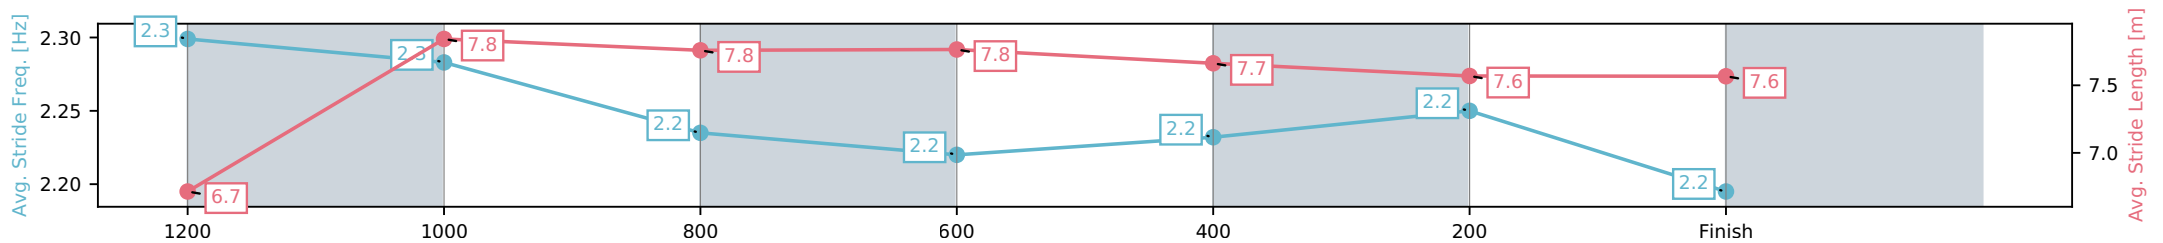

Aquis Park Gold Coast QLD
 Race 9: RENEW YOUR MEMBERSHIP NOW BENCHMARK 60
 Handicap - 1400m

20 June 2026 - 4:44PM

Track Rating: Soft 5, Weather: Fine, Rail Position: +3m 1000m-W/Post,
 True Remainder

Section	L1400	L1200	L1000	L800	L600	L400	L200
Section Times	1:25.67 (0:14.83)	1:10.84 [13] (0:11.23)	0:59.61 [14] (0:11.76)	0:47.86 [14] (0:11.78)	0:36.07 [14] (0:11.98)	0:24.09 [16] (0:12.00)	0:12.10 [14] (0:12.10)
Average Speed [km/h]	50.2	64.1	61.4	61.3	60.9	60.4	58.6
Top Speed [km/h]	63.5	64.9	62.5	62.1	61.6	61.4	60.1
Avg. Dist. to Rail [m]	7.9	2.0	1.1	1.0	2.3	6.8	8.3
Avg. Stride Freq. [Hz]	2.3	2.3	2.2	2.2	2.2	2.2	2.2
Avg. Stride Length [m]	6.7	7.8	7.8	7.8	7.7	7.6	7.6