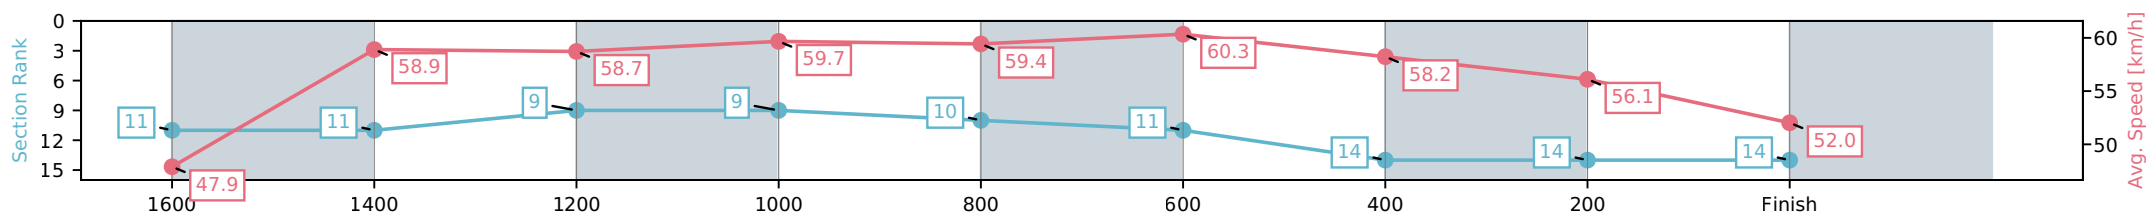

Horse/Jockey Name	Valour Victorious/Kenji Yoshida
Finish Rank	14
Fastest Section Time (Section)	0:12.05 (1200-1000)
Top Speed [km/h] (Section)	61.1 (800-600)
Race State	Finished

Aquis Park Gold Coast QLD
Race 4: PULLMAN BRISBANE AIRPORT HOTEL Maiden
Handicap - 1800m

20 June 2026 - 1:46PM

Track Rating: Soft 5, Weather: Fine, Rail Position: +3m 1000m-W/Post,
True Remainder

Section	L1800	L1600	L1400	L1200	L1000	L800	L600	L400	L200
Section Times	1:55.36 (0:14.93)	1:40.43 [11] (0:12.49)	1:27.94 [11] (0:12.34)	1:15.60 [9] (0:12.05)	1:03.55 [9] (0:12.21)	0:51.34 [10] (0:12.06)	0:39.27 [11] (0:12.68)	0:26.59 [14] (0:12.91)	0:13.68 [14] (0:13.68)
Average Speed [km/h]	47.9	58.9	58.7	59.7	59.4	60.3	58.2	56.1	52.0
Top Speed [km/h]	60.9	60.8	60.0	60.1	60.6	61.1	59.7	57.1	54.7
Avg. Dist. to Rail [m]	9.1	4.0	3.1	3.0	1.6	2.7	4.6	5.2	4.5
Avg. Stride Freq. [Hz]	2.3	2.3	2.3	2.3	2.3	2.3	2.3	2.3	2.2
Avg. Stride Length [m]	6.4	7.2	7.2	7.4	7.4	7.4	7.2	7.0	6.7

- [ ] Ranking at each section and finish
- -:-:- No data available at this section
- NA No data available