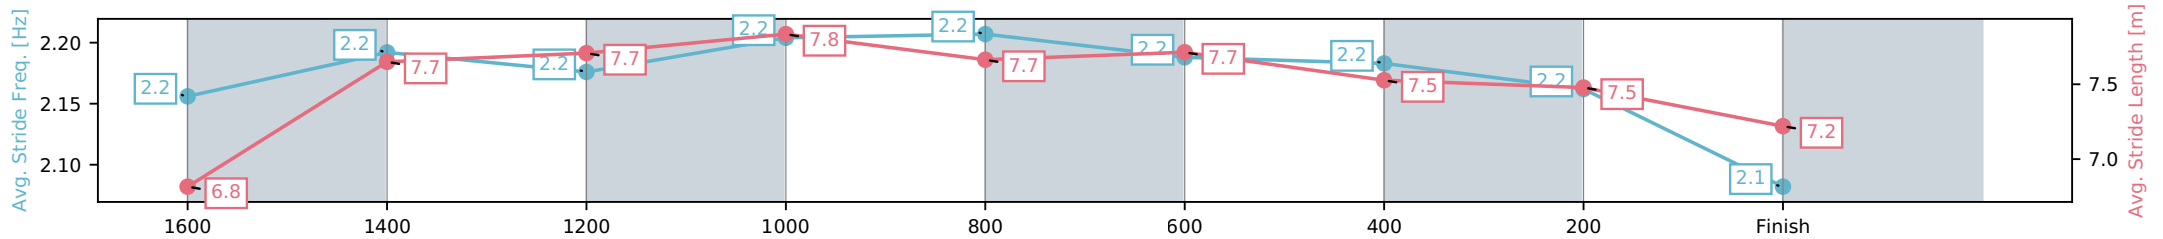

Aquis Park Gold Coast QLD
 Race 8: POCO VINO RATINGS BAND 0 - 58 Handicap - 1800m
 20 June 2026 - 4:10PM
 Track Rating: Soft 5, Weather: Fine, Rail Position: +3m 1000m-W/Post, True Remainder

Section	L1800	L1600	L1400	L1200	L1000	L800	L600	L400	L200
Section Times	1:53.45 (0:14.91)	1:38.54 [9] (0:12.27)	1:26.27 [9] (0:12.02)	1:14.25 [9] (0:11.86)	1:02.39 [8] (0:12.00)	0:50.39 [9] (0:11.99)	0:38.40 [10] (0:12.13)	0:26.27 [11] (0:12.70)	0:13.58 [11] (0:13.58)
Average Speed [km/h]	47.9	59.2	59.8	60.7	59.6	59.6	58.4	56.8	52.7
Top Speed [km/h]	61.7	62.2	60.8	62.0	60.3	60.4	59.0	57.8	56.2
Avg. Dist. to Rail [m]	5.9	1.3	0.2	0.3	1.4	1.7	2.2	1.5	3.3
Avg. Stride Freq. [Hz]	2.2	2.2	2.2	2.2	2.2	2.2	2.2	2.2	2.1
Avg. Stride Length [m]	6.8	7.7	7.7	7.8	7.7	7.7	7.5	7.5	7.2