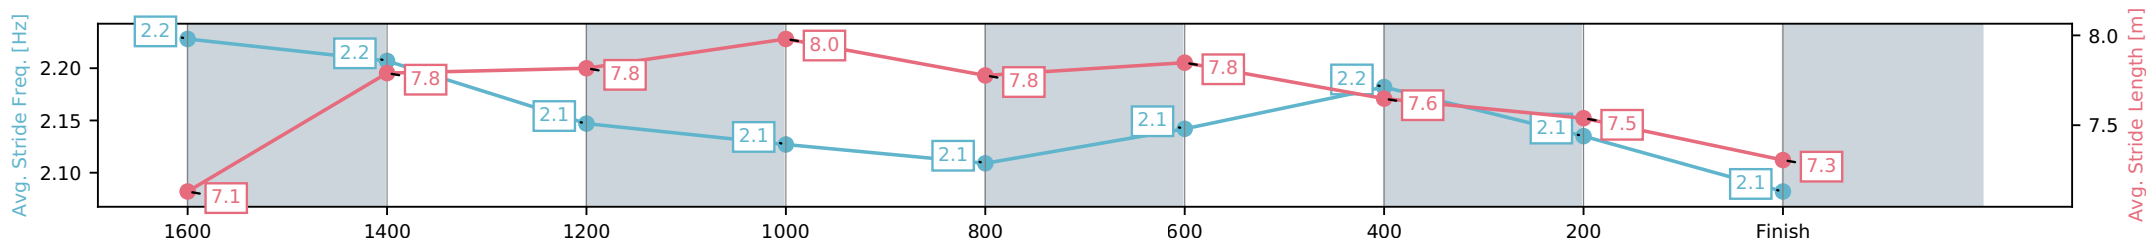

Aquis Park Gold Coast QLD
 Race 4: PULLMAN BRISBANE AIRPORT HOTEL Maiden
 Handicap - 1800m

20 June 2026 - 1:46PM

Track Rating: Soft 5, Weather: Fine, Rail Position: +3m 1000m-W/Post,
 True Remainder

Section	L1800	L1600	L1400	L1200	L1000	L800	L600	L400	L200
Section Times	1:53.17 (0:14.24)	1:38.93 [1] (0:12.03)	1:26.90 [1] (0:12.22)	1:14.68 [1] (0:12.06)	1:02.62 [1] (0:12.21)	0:50.41 [1] (0:12.11)	0:38.30 [1] (0:12.18)	0:26.13 [2] (0:12.79)	0:13.34 [4] (0:13.34)
Average Speed [km/h]	50.2	60.7	59.1	59.7	58.3	59.2	58.8	56.3	53.5
Top Speed [km/h]	64.0	63.0	61.1	61.4	59.6	60.1	60.5	58.0	54.7
Avg. Dist. to Rail [m]	8.1	2.9	0.6	0.7	1.9	1.3	0.8	0.7	0.3
Avg. Stride Freq. [Hz]	2.2	2.2	2.1	2.1	2.1	2.1	2.2	2.1	2.1
Avg. Stride Length [m]	7.1	7.8	7.8	8.0	7.8	7.8	7.6	7.5	7.3