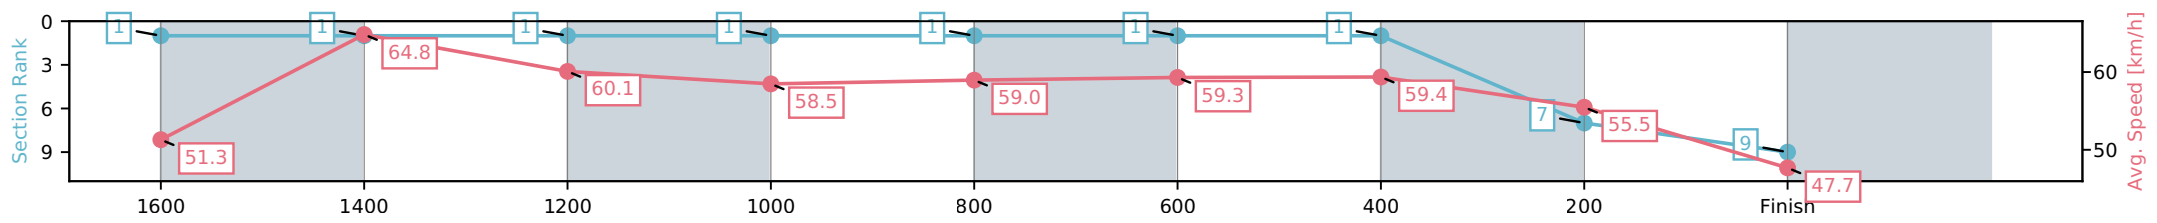

Aquis Park Gold Coast QLD

Race 5: HAPPY 70TH MICHELE Class 4 Handicap - 1800m

20 June 2026 - 2:19PM

Track Rating: Soft 5, Weather: Fine, Rail Position: +3m 1000m-W/Post, True Remainder

Section	L1800	L1600	L1400	L1200	L1000	L800	L600	L400	L200
Section Times	1:53.74 (0:13.90)	1:39.84 [1] (0:11.28)	1:28.55 [1] (0:11.98)	1:16.57 [1] (0:12.31)	1:04.26 [1] (0:12.06)	0:52.20 [1] (0:12.06)	0:40.14 [1] (0:12.06)	0:28.08 [1] (0:13.00)	0:15.08 [7] (0:15.08)
Average Speed [km/h]	51.3	64.8	60.1	58.5	59.0	59.3	59.4	55.5	47.7
Top Speed [km/h]	66.6	66.8	62.7	59.1	59.4	59.9	60.4	57.6	54.0
Avg. Dist. to Rail [m]	7.8	3.0	0.4	0.7	2.1	1.5	1.0	0.6	0.6
Avg. Stride Freq. [Hz]	2.4	2.4	2.3	2.2	2.2	2.2	2.3	2.3	2.1
Avg. Stride Length [m]	6.6	7.7	7.6	7.4	7.5	7.5	7.2	7.0	6.6