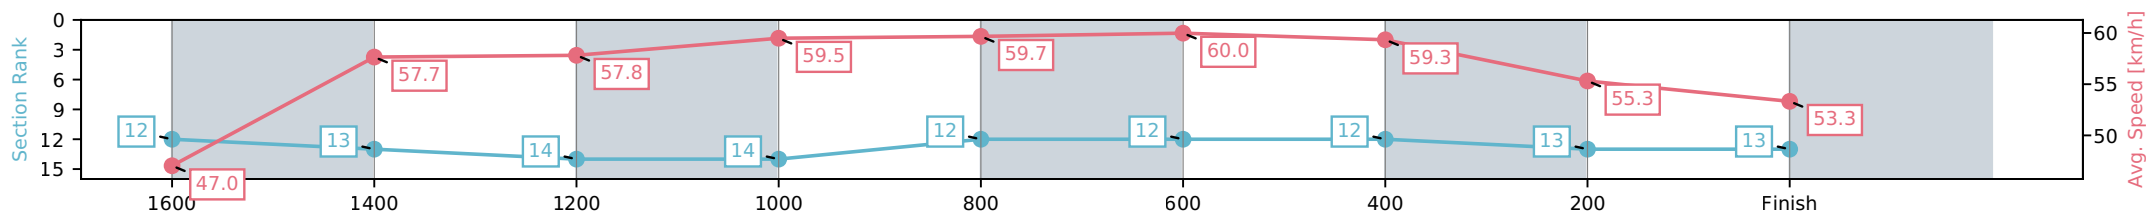

Horse/Jockey Name	Koojan/Grady Spokes
Finish Rank	13
Fastest Section Time (Section)	0:11.95 (800-600)
Top Speed [km/h] (Section)	61.3 (800-600)
Race State	Finished

Aquis Park Gold Coast QLD
Race 4: PULLMAN BRISBANE AIRPORT HOTEL Maiden
Handicap - 1800m

20 June 2026 - 1:46PM

Track Rating: Soft 5, Weather: Fine, Rail Position: +3m 1000m-W/Post,
True Remainder

Section	L1800	L1600	L1400	L1200	L1000	L800	L600	L400	L200
Section Times	1:54.66 (0:15.22)	1:39.44 [12] (0:12.52)	1:26.92 [13] (0:12.41)	1:14.50 [14] (0:12.10)	1:02.40 [14] (0:11.96)	0:50.44 [12] (0:11.95)	0:38.49 [12] (0:12.05)	0:26.44 [12] (0:13.03)	0:13.41 [13] (0:13.41)
Average Speed [km/h]	47.0	57.7	57.8	59.5	59.7	60.0	59.3	55.3	53.3
Top Speed [km/h]	61.2	60.2	58.6	60.9	60.5	61.3	60.7	57.5	54.1
Avg. Dist. to Rail [m]	8.7	0.9	1.0	0.8	1.6	1.1	1.0	0.5	0.9
Avg. Stride Freq. [Hz]	2.3	2.2	2.2	2.3	2.3	2.3	2.3	2.2	2.2
Avg. Stride Length [m]	6.5	7.4	7.3	7.4	7.5	7.5	7.4	7.1	7.0

- [ ] Ranking at each section and finish
- -:-:- No data available at this section
- NA No data available