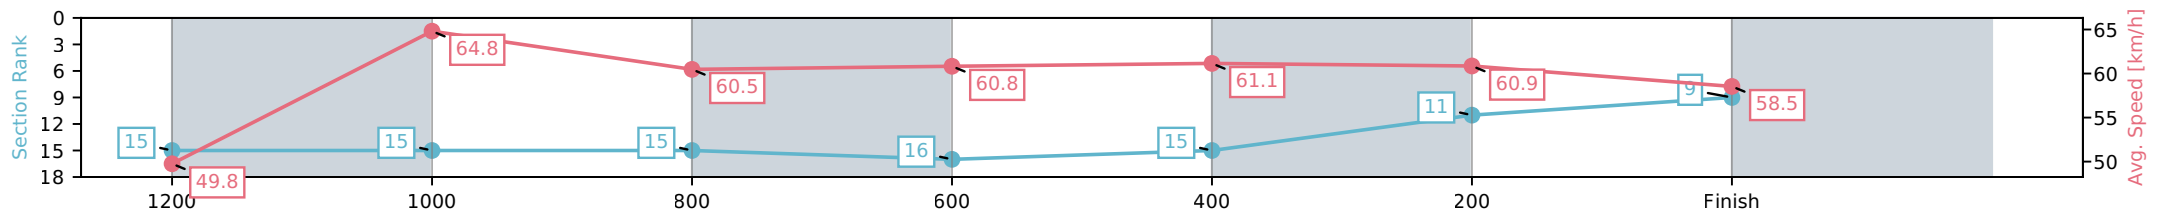

Horse/Jockey Name	Toolatamate/Danny Peisley
Finish Rank	9
Fastest Section Time (Section)	0:11.12 (1200-1000)
Top Speed [km/h] (Section)	65.9 (1200-1000)
Race State	Finished

Aquis Park Gold Coast QLD
Race 9: RENEW YOUR MEMBERSHIP NOW BENCHMARK 60
Handicap - 1400m
20 June 2026 - 4:44PM
Track Rating: Soft 5, Weather: Fine, Rail Position: +3m 1000m-W/Post,
True Remainder

Section	L1400	L1200	L1000	L800	L600	L400	L200
Section Times	1:25.59 (0:14.98)	1:10.61 [15] (0:11.12)	0:59.49 [15] (0:11.85)	0:47.64 [15] (0:11.78)	0:35.86 [16] (0:11.81)	0:24.05 [15] (0:11.89)	0:12.16 [11] (0:12.16)
Average Speed [km/h]	49.8	64.8	60.5	60.8	61.1	60.9	58.5
Top Speed [km/h]	63.9	65.9	62.6	62.3	62.2	62.1	60.2
Avg. Dist. to Rail [m]	7.3	0.8	1.0	1.1	1.2	5.7	6.9
Avg. Stride Freq. [Hz]	2.2	2.3	2.2	2.2	2.2	2.3	2.2
Avg. Stride Length [m]	6.9	8.0	7.9	7.8	7.8	7.6	7.6

[ ] Ranking at each section and finish
-:-:- No data available at this section
NA No data available