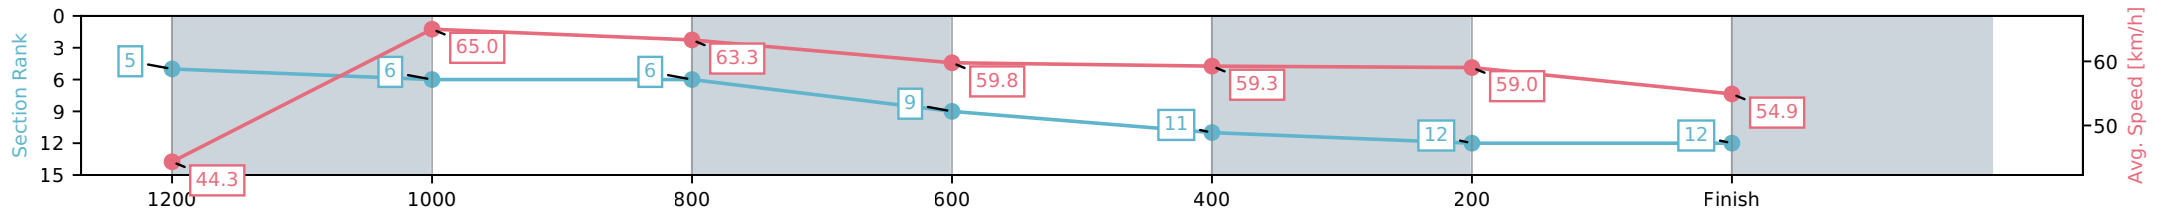

Horse/Jockey Name	Trango Towers/Jag Guthmann-Chester
Finish Rank	12
Fastest Section Time (Section)	0:11.08 (1200-1000)
Top Speed [km/h] (Section)	66.9 (1200-1000)
Race State	Finished

Aquis Park Gold Coast QLD
Race 6: BRISBANE AIRPORT CONFERENCE CENTRE
Maiden Handicap - 1300m

20 June 2026 - 2:54PM

Track Rating: Soft 5, Weather: Fine, Rail Position: +3m 1000m-W/Post, True Remainder

Section	L1300	L1200	L1000	L800	L600	L400	L200
Section Times	1:20.64 (0:08.67)	1:11.97 [5] (0:11.08)	1:00.89 [6] (0:11.33)	0:49.56 [6] (0:12.10)	0:37.46 [9] (0:12.16)	0:25.30 [11] (0:12.24)	0:13.06 [12] (0:13.06)
Average Speed [km/h]	44.3	65.0	63.3	59.8	59.3	59.0	54.9
Top Speed [km/h]	62.0	66.9	64.4	62.8	60.4	60.0	58.0
Avg. Dist. to Rail [m]	4.0	1.6	1.1	0.5	0.9	3.7	4.7
Avg. Stride Freq. [Hz]	2.4	2.4	2.3	2.2	2.2	2.2	2.2
Avg. Stride Length [m]	5.9	7.7	7.8	7.7	7.6	7.4	7.3

[ ] Ranking at each section and finish
-:-:- No data available at this section
NA No data available