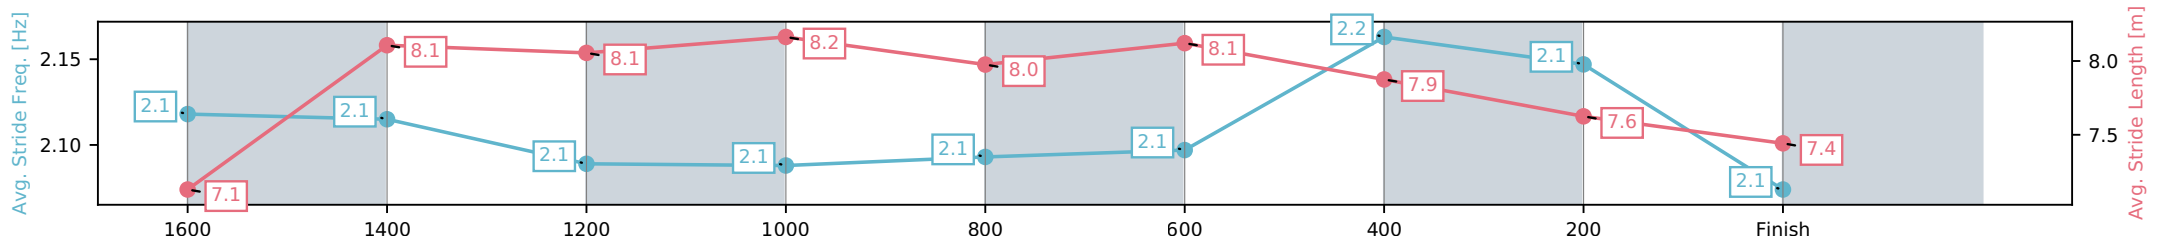

Aquis Park Gold Coast QLD

Race 4: PULLMAN BRISBANE AIRPORT HOTEL Maiden Handicap - 1800m

20 June 2026 - 1:46PM

Track Rating: Soft 5, Weather: Fine, Rail Position: +3m 1000m-W/Post, True Remainder

Section	L1800	L1600	L1400	L1200	L1000	L800	L600	L400	L200
Section Times	1:52.98 (0:14.36)	1:38.62 [3] (0:12.10)	1:26.52 [3] (0:12.29)	1:14.23 [2] (0:12.02)	1:02.21 [2] (0:12.19)	0:50.02 [2] (0:12.07)	0:37.95 [2] (0:12.00)	0:25.95 [1] (0:12.59)	0:13.37 [3] (0:13.37)
Average Speed [km/h]	49.7	60.5	58.8	59.9	59.1	59.6	60.1	57.2	53.6
Top Speed [km/h]	61.6	61.9	60.7	60.5	59.7	60.3	61.1	59.4	54.7
Avg. Dist. to Rail [m]	6.5	3.0	1.4	1.2	1.0	0.4	0.9	1.6	2.8
Avg. Stride Freq. [Hz]	2.1	2.1	2.1	2.1	2.1	2.1	2.2	2.1	2.1
Avg. Stride Length [m]	7.1	8.1	8.1	8.2	8.0	8.1	7.9	7.6	7.4