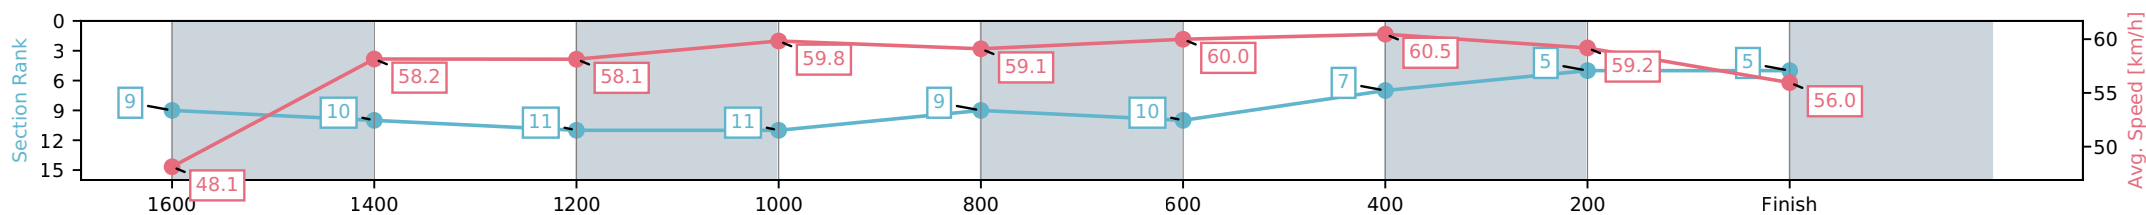

Horse/Jockey Name	Steplika Lion/Brooke Ainsworth
Finish Rank	5
Fastest Section Time (Section)	0:11.83 (600-400)
Top Speed [km/h] (Section)	62.6 (1800 - 1600)
Race State	Finished

Aquis Park Gold Coast QLD
Race 4: PULLMAN BRISBANE AIRPORT HOTEL Maiden
Handicap - 1800m

20 June 2026 - 1:46PM

Track Rating: Soft 5, Weather: Fine, Rail Position: +3m 1000m-W/Post,
True Remainder

Section	L1800	L1600	L1400	L1200	L1000	L800	L600	L400	L200
Section Times	1:52.60 (0:14.88)	1:37.72 [9] (0:12.52)	1:25.20 [10] (0:12.42)	1:12.79 [11] (0:12.02)	1:00.77 [11] (0:12.10)	0:48.66 [9] (0:12.00)	0:36.67 [10] (0:11.83)	0:24.84 [7] (0:12.16)	0:12.68 [5] (0:12.68)
Average Speed [km/h]	48.1	58.2	58.1	59.8	59.1	60.0	60.5	59.2	56.0
Top Speed [km/h]	62.6	60.8	59.0	60.5	60.0	60.8	61.0	60.2	57.2
Avg. Dist. to Rail [m]	6.6	2.0	0.7	0.6	1.2	0.7	0.9	0.9	2.7
Avg. Stride Freq. [Hz]	2.1	2.1	2.2	2.2	2.2	2.1	2.2	2.2	2.1
Avg. Stride Length [m]	6.8	7.8	7.6	7.7	7.7	7.9	7.7	7.7	7.5

- [ ] Ranking at each section and finish
- -:-:- No data available at this section
- NA No data available