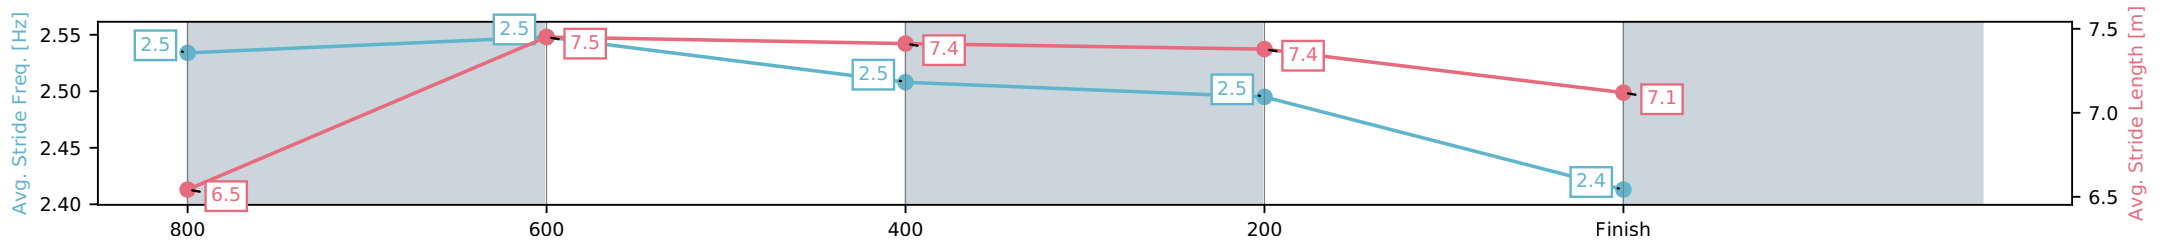

Section	L1000	L800	L600	L400	L200
Section Times	0:59.14 (0:14.14)	0:45.00 (0:10.77)	0:34.23 (0:11.07)	0:23.16 (0:11.30)	0:11.86 (0:11.86)
Average Speed [km/h]	52.1	67.1	66.0	64.2	59.7
Top Speed [km/h]	67.6	68.7	66.6	65.6	62.1
Avg. Dist. to Rail [m]	6.7	1.3	2.6	8.4	11.0
Avg. Stride Freq. [Hz]	2.5	2.5	2.5	2.5	2.4
Avg. Stride Length [m]	6.5	7.5	7.4	7.4	7.1