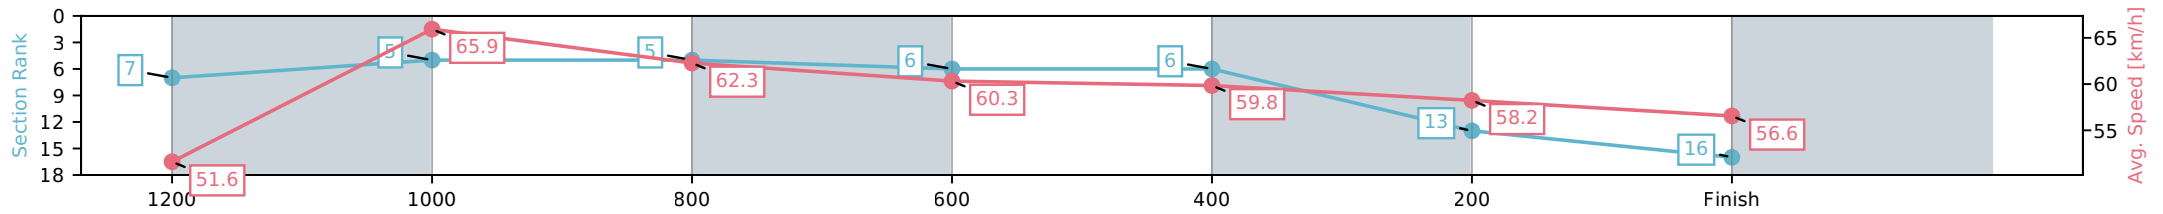

Aquis Park Gold Coast QLD
 Race 9: RENEW YOUR MEMBERSHIP NOW BENCHMARK 60
 Handicap - 1400m

20 June 2026 - 4:44PM

Track Rating: Soft 5, Weather: Fine, Rail Position: +3m 1000m-W/Post, True Remainder

Section	L1400	L1200	L1000	L800	L600	L400	L200
Section Times	1:26.16 (0:14.47)	1:11.69 [7] (0:10.91)	1:00.78 [5] (0:11.63)	0:49.15 [5] (0:12.00)	0:37.14 [6] (0:12.10)	0:25.04 [6] (0:12.42)	0:12.62 [13] (0:12.62)
Average Speed [km/h]	51.6	65.9	62.3	60.3	59.8	58.2	56.6
Top Speed [km/h]	67.0	67.7	63.7	61.5	61.4	59.2	58.4
Avg. Dist. to Rail [m]	15.0	5.5	1.5	1.5	1.1	5.0	7.4
Avg. Stride Freq. [Hz]	2.4	2.5	2.4	2.3	2.4	2.4	2.3
Avg. Stride Length [m]	6.5	7.6	7.4	7.3	7.1	6.9	6.9