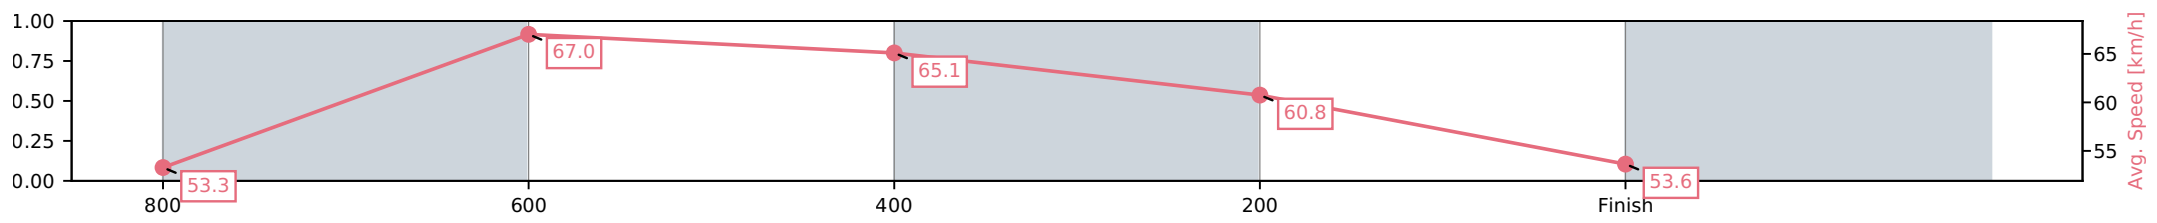

Section	L1000	L800	L600	L400	L200
Section Times	1:00.67 (0:13.85)	0:46.82 (0:10.76)	0:36.06 (0:10.94)	0:25.12 (0:11.84)	0:13.28 (0:13.28)
Average Speed [km/h]	53.3	67.0	65.1	60.8	53.6
Top Speed [km/h]	67.8	68.1	66.4	63.3	57.8
Avg. Dist. to Rail [m]	6.5	1.4	1.9	0.8	0.3
Avg. Stride Freq. [Hz]	2.5	2.6	2.5	2.5	2.3
Avg. Stride Length [m]	6.5	7.4	7.3	7.0	6.8