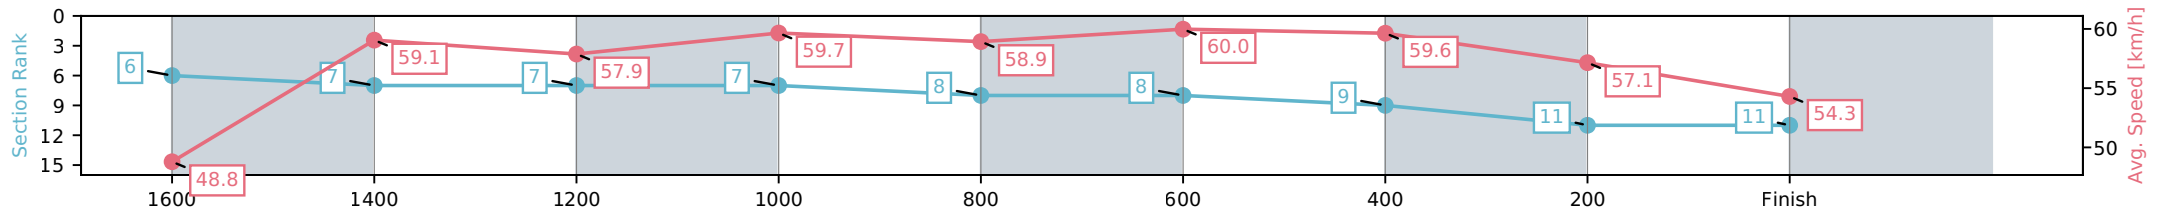

Horse/Jockey Name	Canbecostly/Tiffani Brooker
Finish Rank	11
Fastest Section Time (Section)	0:12.03 (800-600)
Top Speed [km/h] (Section)	62.8 (1800 - 1600)
Race State	Finished

Aquis Park Gold Coast QLD
Race 4: PULLMAN BRISBANE AIRPORT HOTEL Maiden
Handicap - 1800m

20 June 2026 - 1:46PM

Track Rating: Soft 5, Weather: Fine, Rail Position: +3m 1000m-W/Post,
True Remainder

Section	L1800	L1600	L1400	L1200	L1000	L800	L600	L400	L200
Section Times	1:53.75 (0:14.64)	1:39.11 [6] (0:12.41)	1:26.70 [7] (0:12.46)	1:14.23 [7] (0:12.05)	1:02.18 [7] (0:12.24)	0:49.95 [8] (0:12.03)	0:37.92 [8] (0:12.10)	0:25.82 [9] (0:12.63)	0:13.19 [11] (0:13.19)
Average Speed [km/h]	48.8	59.1	57.9	59.7	58.9	60.0	59.6	57.1	54.3
Top Speed [km/h]	62.8	62.2	59.5	60.5	60.1	60.4	60.7	58.6	55.6
Avg. Dist. to Rail [m]	6.2	3.0	1.3	1.3	0.9	0.5	1.1	2.4	5.4
Avg. Stride Freq. [Hz]	2.2	2.2	2.1	2.1	2.1	2.1	2.1	2.1	2.1
Avg. Stride Length [m]	6.7	7.8	7.8	7.9	8.0	8.1	8.0	7.7	7.4

- [ ] Ranking at each section and finish
- -:-:- No data available at this section
- NA No data available