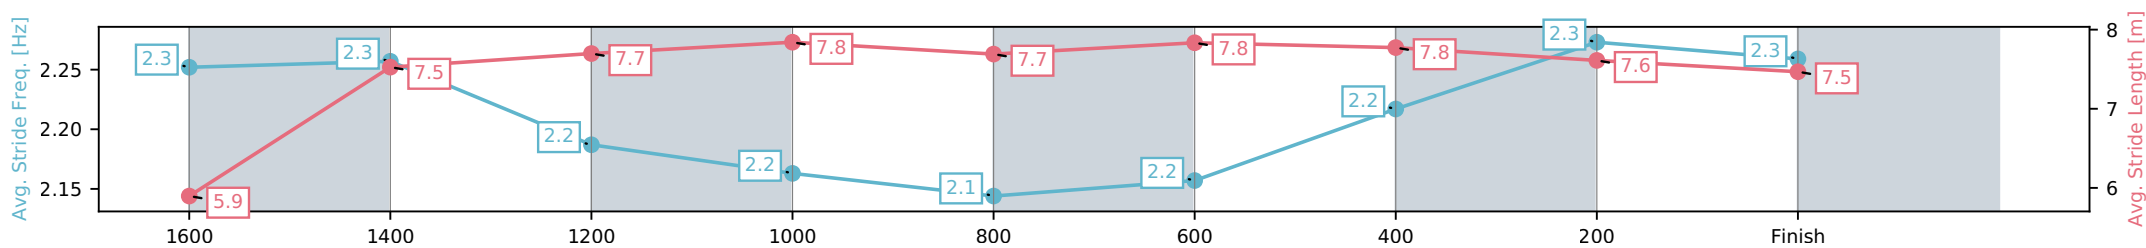

Horse/Jockey Name	Krumac/Brandon Lerena
Finish Rank	2
Fastest Section Time (Section)	0:11.75 (600-400)
Top Speed [km/h] (Section)	62.8 (1600-1400)
Race State	Finished

Aquis Park Gold Coast QLD
Race 3: BEDSHED GOLD COAST QTIS Three-Year-Old
BENCHMARK 65 Handicap - 1708m

20 June 2026 - 1:09PM

Track Rating: Soft 5, Weather: Fine, Rail Position: +3m 1000m-W/Post,
True Remainder

Section	L1708	L1600	L1400	L1200	L1000	L800	L600	L400	L200
Section Times	1:44.98 (0:09.07)	1:35.91 [3] (0:12.08)	1:23.82 [4] (0:12.21)	1:11.61 [4] (0:11.99)	0:59.62 [4] (0:12.17)	0:47.46 [4] (0:11.94)	0:35.51 [4] (0:11.75)	0:23.76 [3] (0:11.80)	0:11.96 [1] (0:11.96)
Average Speed [km/h]	43.1	60.8	59.2	60.1	58.9	60.2	61.3	61.2	59.7
Top Speed [km/h]	60.2	62.8	61.5	60.7	60.3	61.3	62.3	62.1	61.1
Avg. Dist. to Rail [m]	6.9	3.9	0.7	0.6	1.1	0.5	1.0	2.5	3.1
Avg. Stride Freq. [Hz]	2.3	2.3	2.2	2.2	2.1	2.2	2.2	2.3	2.3
Avg. Stride Length [m]	5.9	7.5	7.7	7.8	7.7	7.8	7.8	7.6	7.5

- [ ] Ranking at each section and finish
- -:-:- No data available at this section
- NA No data available