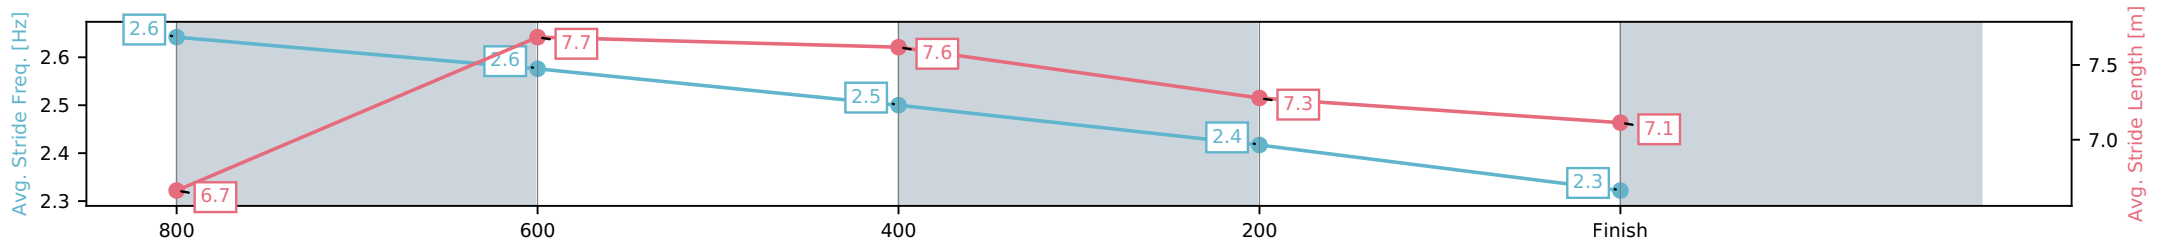

Horse/Jockey Name	Cat Call/Brandon Lerena
Finish Rank	2
Fastest Section Time (Section)	0:10.30 (800-600)
Top Speed [km/h] (Section)	71.6 (800-600)
Race State	Finished

Aquis Park Gold Coast QLD
Race 7: LINDA DAFFY'S MERMAID WATERS TAB Class 2
Handicap - 1000m
20 June 2026 - 3:34PM
Track Rating: Soft 5, Weather: Fine, Rail Position: +3m 1000m-W/Post,
True Remainder

Section	L1000	L800	L600	L400	L200
Section Times	0:58.24 (0:13.22)	0:45.02 [2] (0:10.30)	0:34.72 [1] (0:10.75)	0:23.97 [1] (0:11.61)	0:12.36 [1] (0:12.36)
Average Speed [km/h]	55.9	70.3	67.1	62.2	57.9
Top Speed [km/h]	71.4	71.6	69.1	63.0	61.2
Avg. Dist. to Rail [m]	8.4	1.6	0.6	3.2	3.7
Avg. Stride Freq. [Hz]	2.6	2.6	2.5	2.4	2.3
Avg. Stride Length [m]	6.7	7.7	7.6	7.3	7.1

- [ ] Ranking at each section and finish
- -:-:- No data available at this section
- NA No data available