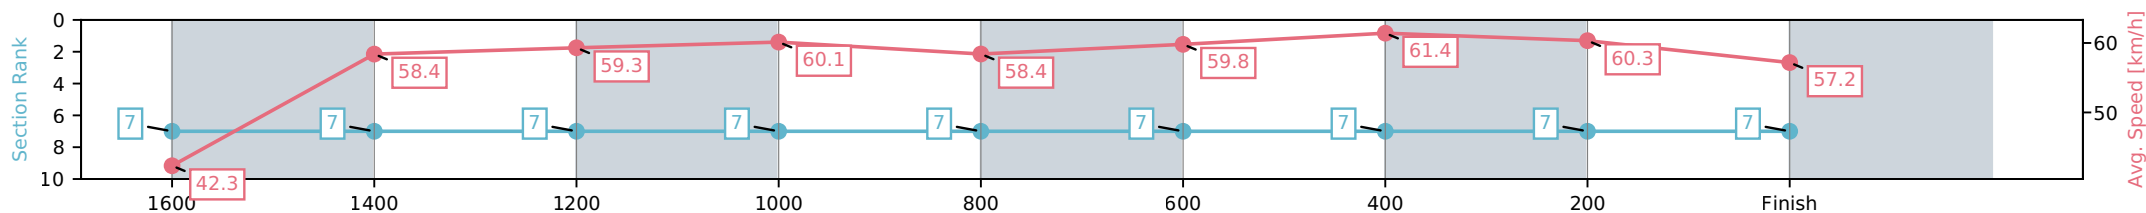

Horse/Jockey Name	Piggietales/Courtney Bellamy
Finish Rank	7
Fastest Section Time (Section)	0:11.62 (600-400)
Top Speed [km/h] (Section)	63.0 (600-400)
Race State	Finished

Aquis Park Gold Coast QLD
Race 3: BEDSHED GOLD COAST QTIS Three-Year-Old
BENCHMARK 65 Handicap - 1708m

20 June 2026 - 1:09PM

Track Rating: Soft 5, Weather: Fine, Rail Position: +3m 1000m-W/Post,
True Remainder

Section	L1708	L1600	L1400	L1200	L1000	L800	L600	L400	L200
Section Times	1:46.15 (0:09.22)	1:36.93 [7] (0:12.43)	1:24.50 [7] (0:12.15)	1:12.35 [7] (0:11.98)	1:00.37 [7] (0:12.32)	0:48.05 [7] (0:12.02)	0:36.03 [7] (0:11.62)	0:24.41 [7] (0:11.92)	0:12.48 [7] (0:12.48)
Average Speed [km/h]	42.3	58.4	59.3	60.1	58.4	59.8	61.4	60.3	57.2
Top Speed [km/h]	57.2	60.3	60.8	61.1	59.6	61.8	63.0	61.2	59.5
Avg. Dist. to Rail [m]	2.5	1.5	1.0	1.0	0.9	0.5	1.1	0.5	1.7
Avg. Stride Freq. [Hz]	2.4	2.4	2.4	2.3	2.3	2.3	2.4	2.4	2.3
Avg. Stride Length [m]	5.7	6.7	7.1	7.2	7.1	7.2	7.2	7.1	7.0

[ ] Ranking at each section and finish
-:-:- No data available at this section
NA No data available