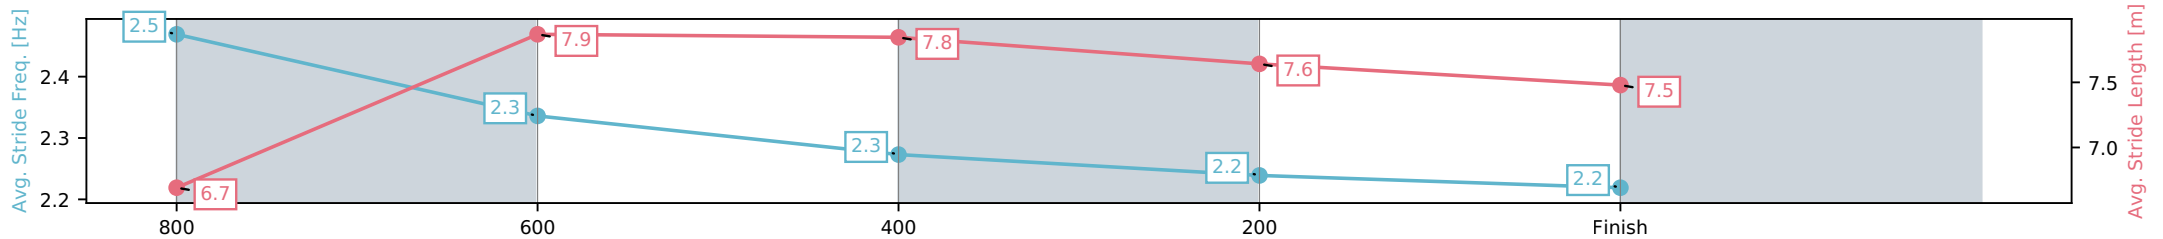

Horse/Jockey Name	Inch By Inch/Georgina Cartwright
Finish Rank	9
Fastest Section Time (Section)	0:11.01 (800-600)
Top Speed [km/h] (Section)	66.3 (800-600)
Race State	Finished

Aquis Park Gold Coast QLD
Race 1: TAB QTIS Two-Year-Old Maiden Plate - 1000m
20 June 2026 - 11:59AM
Track Rating: Soft 5, Weather: Fine, Rail Position: +3m 1000m-W/Post,
True Remainder

Section	L1000	L800	L600	L400	L200
Section Times	1:00.25 (0:14.05)	0:46.20 [5] (0:11.01)	0:35.19 [6] (0:11.41)	0:23.78 [8] (0:11.87)	0:11.90 [9] (0:11.90)
Average Speed [km/h]	52.4	65.5	63.2	60.8	58.9
Top Speed [km/h]	65.9	66.3	64.1	61.5	60.9
Avg. Dist. to Rail [m]	7.5	0.6	1.0	2.8	3.7
Avg. Stride Freq. [Hz]	2.5	2.3	2.3	2.2	2.2
Avg. Stride Length [m]	6.7	7.9	7.8	7.6	7.5

- [ ] Ranking at each section and finish
- -:-:- No data available at this section
- NA No data available