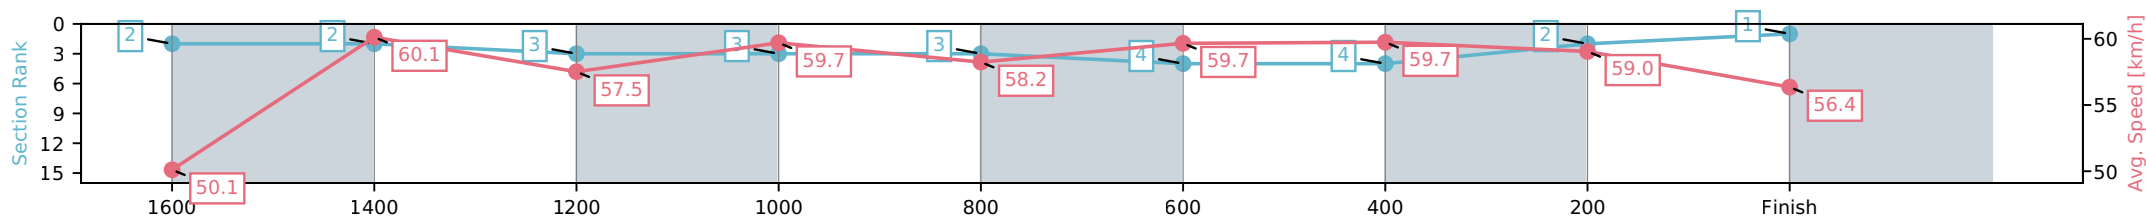

Horse/Jockey Name	Argentum Rock/Benjamin Osmond
Finish Rank	1
Fastest Section Time (Section)	0:12.04 (800-600)
Top Speed [km/h] (Section)	61.9 (1800 - 1600)
Race State	Finished

Aquis Park Gold Coast QLD
Race 4: PULLMAN BRISBANE AIRPORT HOTEL Maiden
Handicap - 1800m

20 June 2026 - 1:46PM

Track Rating: Soft 5, Weather: Fine, Rail Position: +3m 1000m-W/Post,
True Remainder

Section	L1800	L1600	L1400	L1200	L1000	L800	L600	L400	L200
Section Times	1:52.21 (0:14.28)	1:37.94 [2] (0:12.06)	1:25.88 [2] (0:12.50)	1:13.38 [3] (0:12.08)	1:01.29 [3] (0:12.25)	0:49.05 [3] (0:12.04)	0:37.01 [4] (0:12.11)	0:24.89 [4] (0:12.24)	0:12.66 [2] (0:12.66)
Average Speed [km/h]	50.1	60.1	57.5	59.7	58.2	59.7	59.7	59.0	56.4
Top Speed [km/h]	61.9	61.7	58.8	60.3	59.9	60.7	60.5	59.6	58.0
Avg. Dist. to Rail [m]	4.7	1.6	0.4	0.4	1.5	0.7	1.3	4.1	4.3
Avg. Stride Freq. [Hz]	2.4	2.4	2.3	2.4	2.3	2.3	2.3	2.4	2.3
Avg. Stride Length [m]	6.3	7.0	6.9	7.1	7.3	7.2	7.2	7.1	7.0

[ ] Ranking at each section and finish
-:-:- No data available at this section
NA No data available