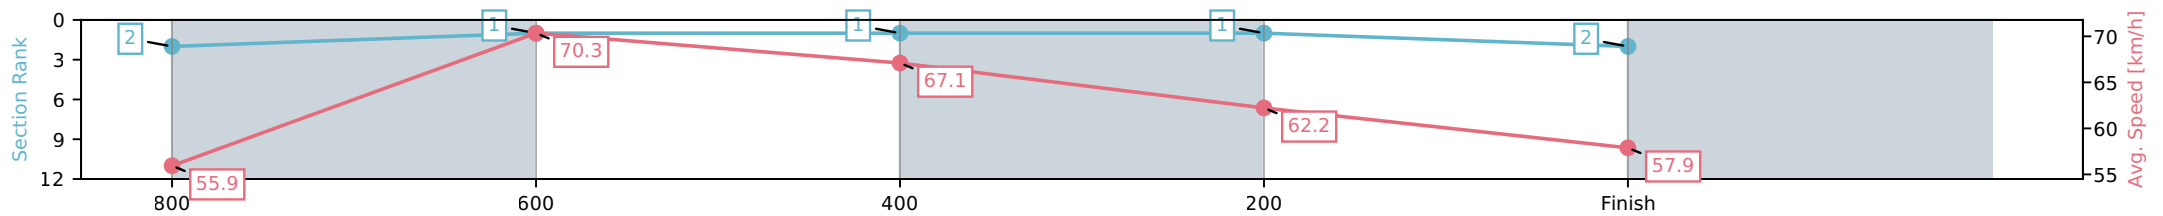

Horse/Jockey Name	Cat Call/Brandon Lerena
Finish Rank	2
Fastest Section Time (Section)	0:10.30 (800-600)
Top Speed [km/h] (Section)	71.6 (800-600)
Race State	Finished

Aquis Park Gold Coast QLD
Race 7: LINDA DAFFY'S MERMAID WATERS TAB Class 2
Handicap - 1000m
20 June 2026 - 3:34PM
Track Rating: Soft 5, Weather: Fine, Rail Position: +3m 1000m-W/Post,
True Remainder

Section	L1000	L800	L600	L400	L200
Section Times	0:58.24 (0:13.22)	0:45.02 [2] (0:10.30)	0:34.72 [1] (0:10.75)	0:23.97 [1] (0:11.61)	0:12.36 [1] (0:12.36)
Average Speed [km/h]	55.9	70.3	67.1	62.2	57.9
Top Speed [km/h]	71.4	71.6	69.1	63.0	61.2
Avg. Dist. to Rail [m]	8.4	1.6	0.6	3.2	3.7
Avg. Stride Freq. [Hz]	2.6	2.6	2.5	2.4	2.3
Avg. Stride Length [m]	6.7	7.7	7.6	7.3	7.1

- [ ] Ranking at each section and finish
- -:-:- No data available at this section
- NA No data available