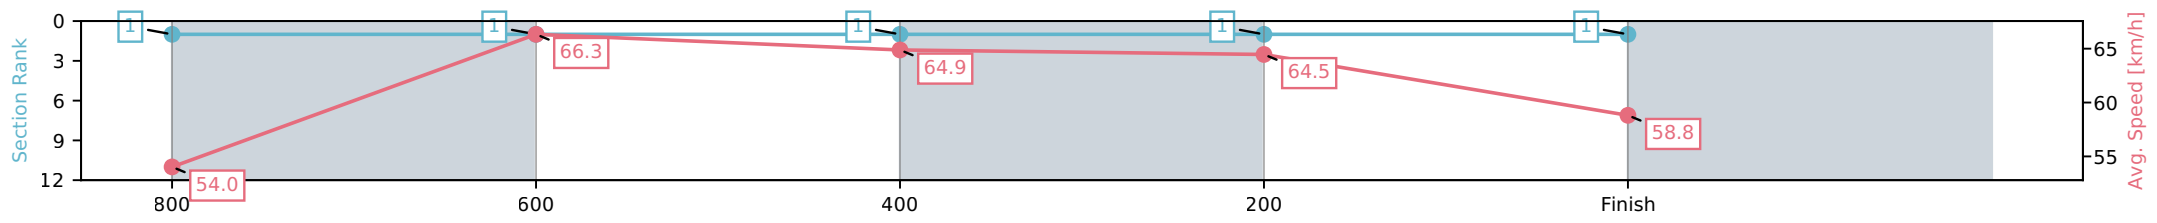

Section	L1000	L800	L600	L400	L200
Section Times	0:58.68 (0:13.69)	0:44.99 [1] (0:10.77)	0:34.22 [1] (0:10.95)	0:23.27 [1] (0:11.14)	0:12.13 [1] (0:12.13)
Average Speed [km/h]	54.0	66.3	64.9	64.5	58.8
Top Speed [km/h]	69.4	67.9	66.1	65.1	62.8
Avg. Dist. to Rail [m]	10.1	1.9	2.4	0.7	0.5
Avg. Stride Freq. [Hz]	2.6	2.5	2.4	2.4	2.3
Avg. Stride Length [m]	6.6	7.6	7.6	7.5	7.4