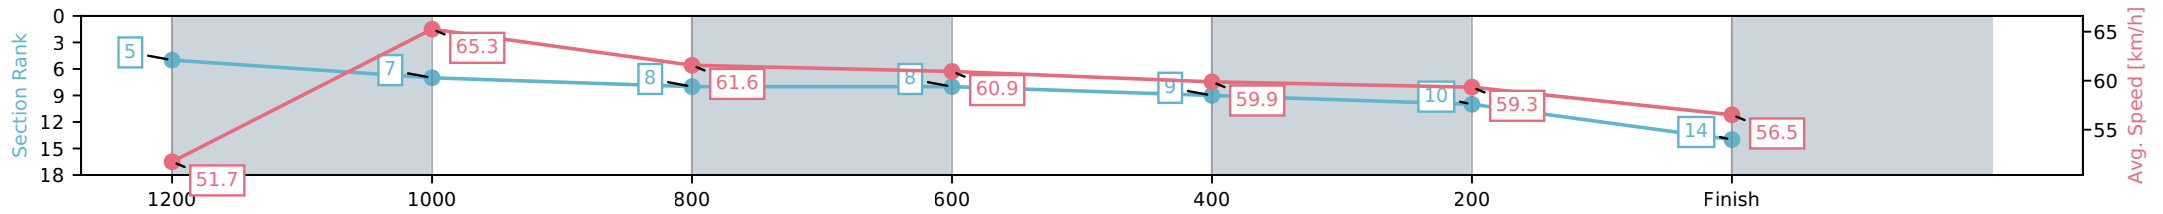

Aquis Park Gold Coast QLD
 Race 9: RENEW YOUR MEMBERSHIP NOW BENCHMARK 60
 Handicap - 1400m

20 June 2026 - 4:44PM

Track Rating: Soft 5, Weather: Fine, Rail Position: +3m 1000m-W/Post,
 True Remainder

Section	L1400	L1200	L1000	L800	L600	L400	L200
Section Times	1:25.91 (0:14.39)	1:11.52 [5] (0:11.03)	1:00.49 [7] (0:11.79)	0:48.70 [8] (0:11.91)	0:36.79 [8] (0:12.14)	0:24.65 [9] (0:12.16)	0:12.49 [10] (0:12.49)
Average Speed [km/h]	51.7	65.3	61.6	60.9	59.9	59.3	56.5
Top Speed [km/h]	66.4	67.2	63.2	63.0	60.7	60.1	57.9
Avg. Dist. to Rail [m]	5.9	3.9	1.7	2.0	1.8	4.0	5.3
Avg. Stride Freq. [Hz]	2.4	2.5	2.4	2.3	2.3	2.4	2.3
Avg. Stride Length [m]	6.6	7.5	7.4	7.3	7.3	7.1	6.8