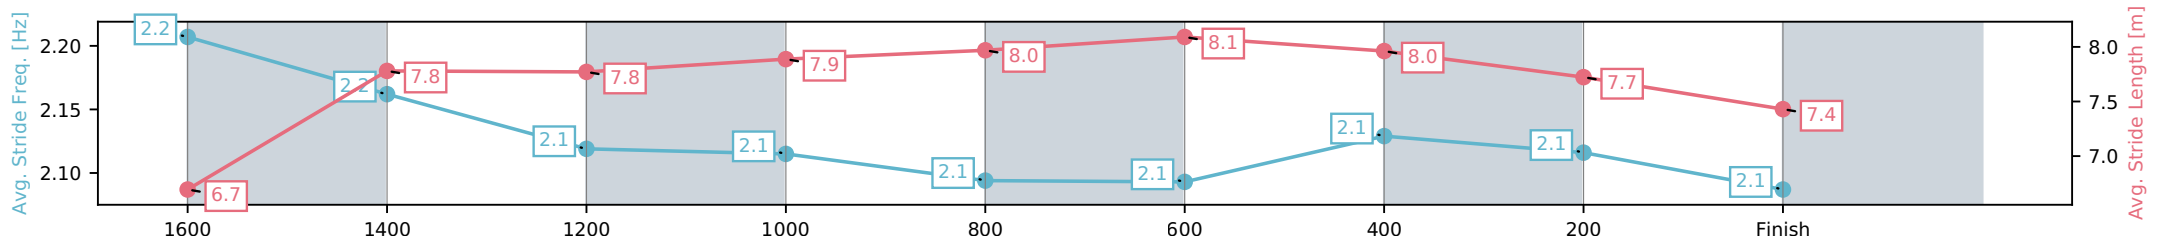

Aquis Park Gold Coast QLD
 Race 4: PULLMAN BRISBANE AIRPORT HOTEL Maiden
 Handicap - 1800m

20 June 2026 - 1:46PM

Track Rating: Soft 5, Weather: Fine, Rail Position: +3m 1000m-W/Post,
 True Remainder

Section	L1800	L1600	L1400	L1200	L1000	L800	L600	L400	L200
Section Times	1:53.75 (0:14.64)	1:39.11 [6] (0:12.41)	1:26.70 [7] (0:12.46)	1:14.23 [7] (0:12.05)	1:02.18 [7] (0:12.24)	0:49.95 [8] (0:12.03)	0:37.92 [8] (0:12.10)	0:25.82 [9] (0:12.63)	0:13.19 [11] (0:13.19)
Average Speed [km/h]	48.8	59.1	57.9	59.7	58.9	60.0	59.6	57.1	54.3
Top Speed [km/h]	62.8	62.2	59.5	60.5	60.1	60.4	60.7	58.6	55.6
Avg. Dist. to Rail [m]	6.2	3.0	1.3	1.3	0.9	0.5	1.1	2.4	5.4
Avg. Stride Freq. [Hz]	2.2	2.2	2.1	2.1	2.1	2.1	2.1	2.1	2.1
Avg. Stride Length [m]	6.7	7.8	7.8	7.9	8.0	8.1	8.0	7.7	7.4