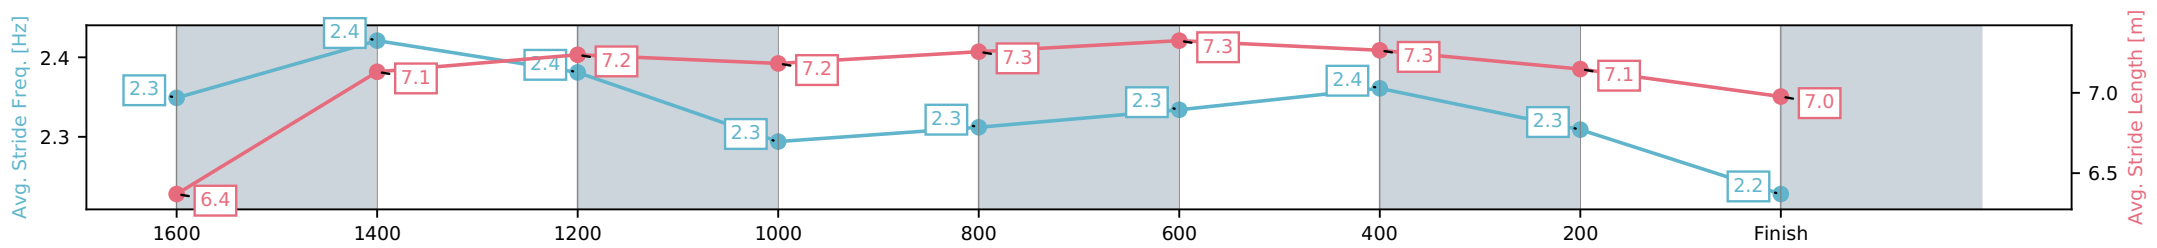

Aquis Park Gold Coast QLD

Race 5: HAPPY 70TH MICHELE Class 4 Handicap - 1800m

20 June 2026 - 2:19PM

Track Rating: Soft 5, Weather: Fine, Rail Position: +3m 1000m-W/Post, True Remainder

Section	L1800	L1600	L1400	L1200	L1000	L800	L600	L400	L200
Section Times	1:52.10 (0:14.63)	1:37.47 [8] (0:11.92)	1:25.55 [8] (0:11.86)	1:13.69 [8] (0:12.29)	1:01.40 [9] (0:12.12)	0:49.28 [9] (0:11.76)	0:37.52 [9] (0:11.93)	0:25.59 [8] (0:12.39)	0:13.20 [8] (0:13.20)
Average Speed [km/h]	48.7	61.4	60.8	58.6	59.5	61.2	60.8	58.4	54.5
Top Speed [km/h]	62.2	62.1	62.3	59.7	60.0	62.6	62.3	59.2	57.4
Avg. Dist. to Rail [m]	4.8	3.0	1.7	1.6	1.2	0.5	1.4	5.0	6.2
Avg. Stride Freq. [Hz]	2.3	2.4	2.4	2.3	2.3	2.3	2.4	2.3	2.2
Avg. Stride Length [m]	6.4	7.1	7.2	7.2	7.3	7.3	7.3	7.1	7.0