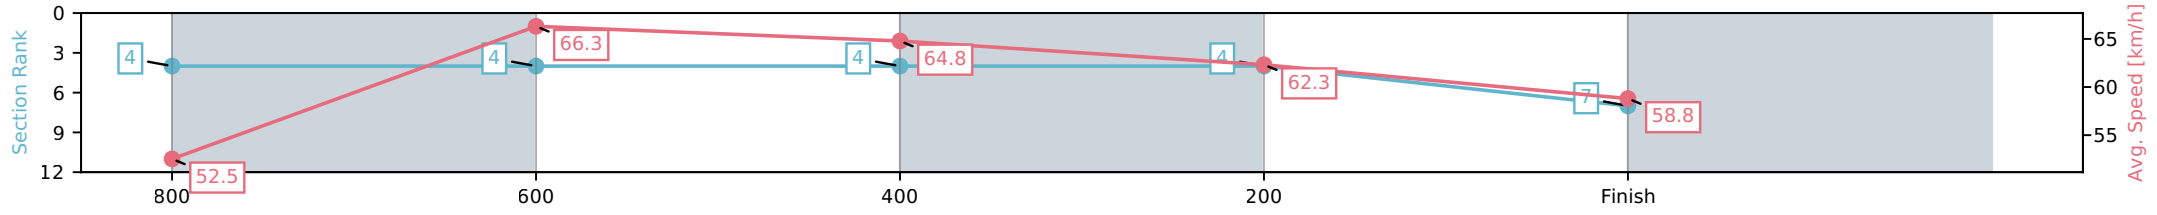

Horse/Jockey Name	Brooke's Blooms/Jag Guthmann-Chester
Finish Rank	7
Fastest Section Time (Section)	0:10.80 (800-600)
Top Speed [km/h] (Section)	67.5 (800-600)
Race State	Finished

Aquis Park Gold Coast QLD
Race 1: TAB QTIS Two-Year-Old Maiden Plate - 1000m
20 June 2026 - 11:59AM
Track Rating: Soft 5, Weather: Fine, Rail Position: +3m 1000m-W/Post, True Remainder

Section	L1000	L800	L600	L400	L200
Section Times	0:59.46 (0:13.97)	0:45.49 [4] (0:10.80)	0:34.70 [4] (0:11.07)	0:23.62 [4] (0:11.57)	0:12.06 [4] (0:12.06)
Average Speed [km/h]	52.5	66.3	64.8	62.3	58.8
Top Speed [km/h]	67.4	67.5	65.6	63.8	60.9
Avg. Dist. to Rail [m]	6.2	1.5	0.9	2.0	3.0
Avg. Stride Freq. [Hz]	2.5	2.5	2.4	2.4	2.4
Avg. Stride Length [m]	6.6	7.5	7.4	7.3	7.0

[ ] Ranking at each section and finish
-:-:- No data available at this section
NA No data available