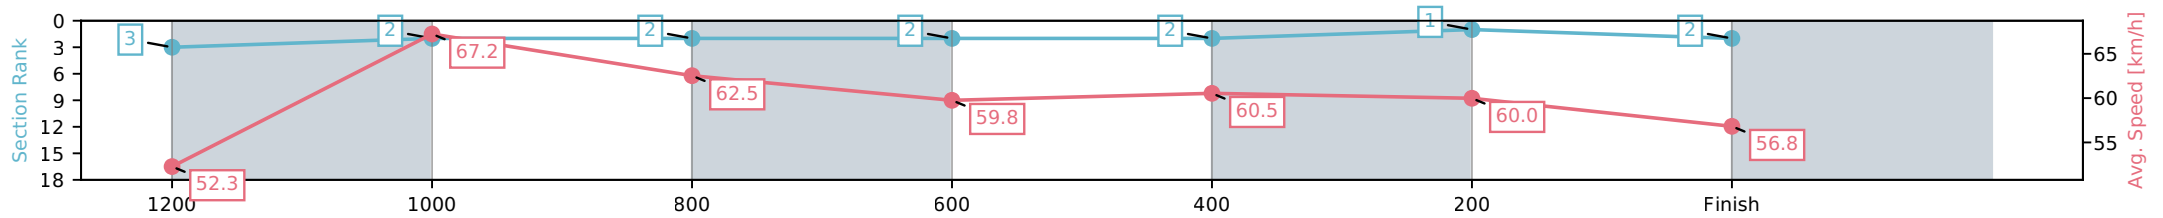

Horse/Jockey Name	Swing State/Jag Guthmann-Chester
Finish Rank	2
Fastest Section Time (Section)	0:10.71 (1200-1000)
Top Speed [km/h] (Section)	67.8 (1200-1000)
Race State	Finished

Aquis Park Gold Coast QLD
Race 9: RENEW YOUR MEMBERSHIP NOW BENCHMARK 60
Handicap - 1400m
20 June 2026 - 4:44PM
Track Rating: Soft 5, Weather: Fine, Rail Position: +3m 1000m-W/Post,
True Remainder

Section	L1400	L1200	L1000	L800	L600	L400	L200
Section Times	1:24.88 (0:14.24)	1:10.64 [3] (0:10.71)	0:59.93 [2] (0:11.49)	0:48.44 [2] (0:12.07)	0:36.37 [2] (0:11.89)	0:24.48 [2] (0:12.02)	0:12.46 [1] (0:12.46)
Average Speed [km/h]	52.3	67.2	62.5	59.8	60.5	60.0	56.8
Top Speed [km/h]	66.9	67.8	66.1	61.9	61.4	60.8	58.5
Avg. Dist. to Rail [m]	13.6	6.3	1.1	0.5	0.5	1.4	2.0
Avg. Stride Freq. [Hz]	2.5	2.5	2.4	2.3	2.4	2.4	2.4
Avg. Stride Length [m]	6.6	7.5	7.4	7.2	7.1	7.0	6.8

- [ ] Ranking at each section and finish
- -:-:- No data available at this section
- NA No data available