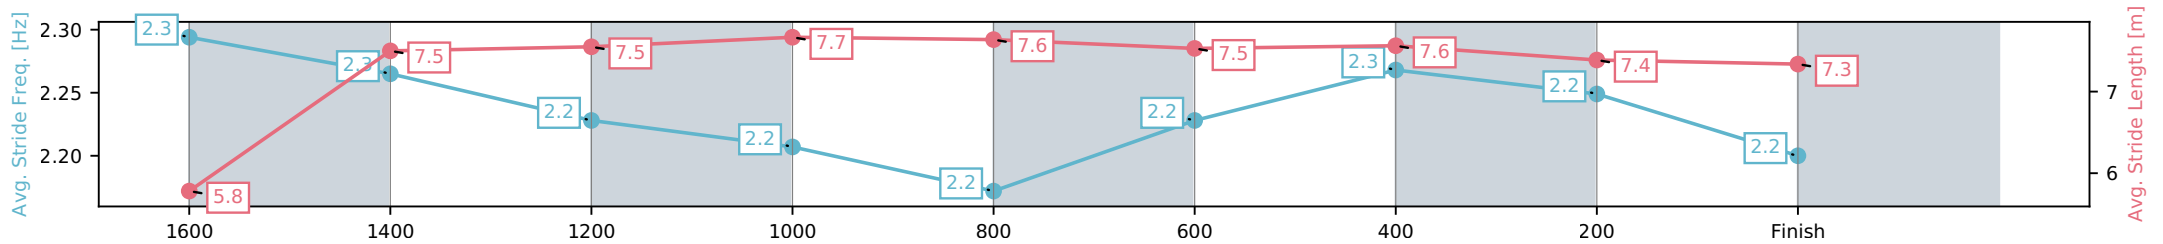

Horse/Jockey Name	Norty Forty/Kenji Yoshida
Finish Rank	8
Fastest Section Time (Section)	0:11.82 (600-400)
Top Speed [km/h] (Section)	62.0 (1600-1400)
Race State	Finished

Aquis Park Gold Coast QLD
Race 3: BEDSHED GOLD COAST QTIS Three-Year-Old
BENCHMARK 65 Handicap - 1708m

20 June 2026 - 1:09PM

Track Rating: Soft 5, Weather: Fine, Rail Position: +3m 1000m-W/Post,
True Remainder

Section	L1708	L1600	L1400	L1200	L1000	L800	L600	L400	L200
Section Times	1:46.17 (0:09.13)	1:37.04 [4] (0:12.02)	1:25.02 [3] (0:12.04)	1:12.98 [3] (0:12.05)	1:00.93 [3] (0:12.23)	0:48.70 [3] (0:12.00)	0:36.70 [3] (0:11.82)	0:24.89 [4] (0:12.20)	0:12.69 [5] (0:12.69)
Average Speed [km/h]	42.8	60.8	59.8	59.8	58.6	59.9	60.8	59.1	56.5
Top Speed [km/h]	58.5	62.0	60.7	60.6	59.3	60.9	61.6	59.7	58.5
Avg. Dist. to Rail [m]	4.5	2.3	0.9	0.7	1.1	0.6	0.6	1.2	1.4
Avg. Stride Freq. [Hz]	2.3	2.3	2.2	2.2	2.2	2.2	2.3	2.2	2.2
Avg. Stride Length [m]	5.8	7.5	7.5	7.7	7.6	7.5	7.6	7.4	7.3

- [ ] Ranking at each section and finish
- -:-:- No data available at this section
- NA No data available