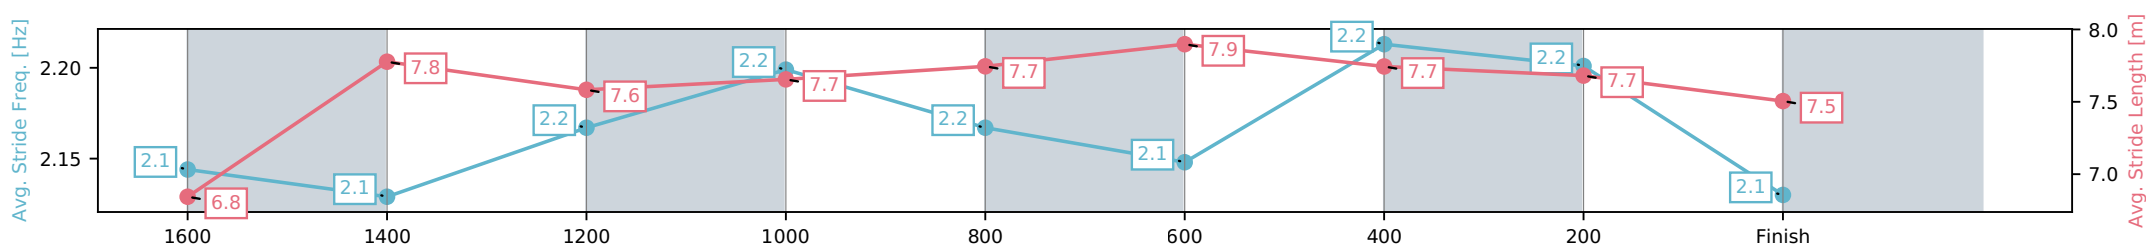

Horse/Jockey Name	Steplika Lion/Brooke Ainsworth
Finish Rank	5
Fastest Section Time (Section)	0:11.83 (600-400)
Top Speed [km/h] (Section)	62.6 (1800 - 1600)
Race State	Finished

Aquis Park Gold Coast QLD
Race 4: PULLMAN BRISBANE AIRPORT HOTEL Maiden
Handicap - 1800m

20 June 2026 - 1:46PM

Track Rating: Soft 5, Weather: Fine, Rail Position: +3m 1000m-W/Post,
True Remainder

Section	L1800	L1600	L1400	L1200	L1000	L800	L600	L400	L200
Section Times	1:52.60 (0:14.88)	1:37.72 [9] (0:12.52)	1:25.20 [10] (0:12.42)	1:12.79 [11] (0:12.02)	1:00.77 [11] (0:12.10)	0:48.66 [9] (0:12.00)	0:36.67 [10] (0:11.83)	0:24.84 [7] (0:12.16)	0:12.68 [5] (0:12.68)
Average Speed [km/h]	48.1	58.2	58.1	59.8	59.1	60.0	60.5	59.2	56.0
Top Speed [km/h]	62.6	60.8	59.0	60.5	60.0	60.8	61.0	60.2	57.2
Avg. Dist. to Rail [m]	6.6	2.0	0.7	0.6	1.2	0.7	0.9	0.9	2.7
Avg. Stride Freq. [Hz]	2.1	2.1	2.2	2.2	2.2	2.1	2.2	2.2	2.1
Avg. Stride Length [m]	6.8	7.8	7.6	7.7	7.7	7.9	7.7	7.7	7.5

- [ ] Ranking at each section and finish
- -:-:- No data available at this section
- NA No data available