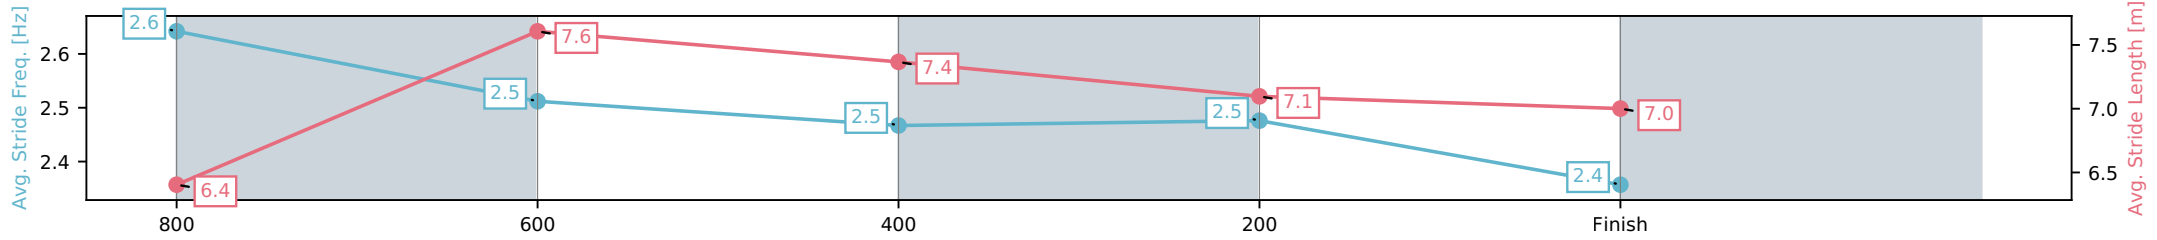

Horse/Jockey Name	Profit In Paradise/Danny Peisley
Finish Rank	6
Fastest Section Time (Section)	0:10.68 (800-600)
Top Speed [km/h] (Section)	69.3 (800-600)
Race State	Finished

Aquis Park Gold Coast QLD
Race 1: TAB QTIS Two-Year-Old Maiden Plate - 1000m
20 June 2026 - 11:59AM
Track Rating: Soft 5, Weather: Fine, Rail Position: +3m 1000m-W/Post, True Remainder

Section	L1000	L800	L600	L400	L200
Section Times	0:59.38 (0:13.78)	0:45.60 [3] (0:10.68)	0:34.91 [2] (0:11.32)	0:23.59 [3] (0:11.56)	0:12.03 [3] (0:12.03)
Average Speed [km/h]	53.6	67.6	64.2	62.5	58.1
Top Speed [km/h]	69.2	69.3	65.5	63.3	61.1
Avg. Dist. to Rail [m]	9.0	1.0	1.8	3.4	4.1
Avg. Stride Freq. [Hz]	2.6	2.5	2.5	2.5	2.4
Avg. Stride Length [m]	6.4	7.6	7.4	7.1	7.0

[ ] Ranking at each section and finish
-:-:- No data available at this section
NA No data available