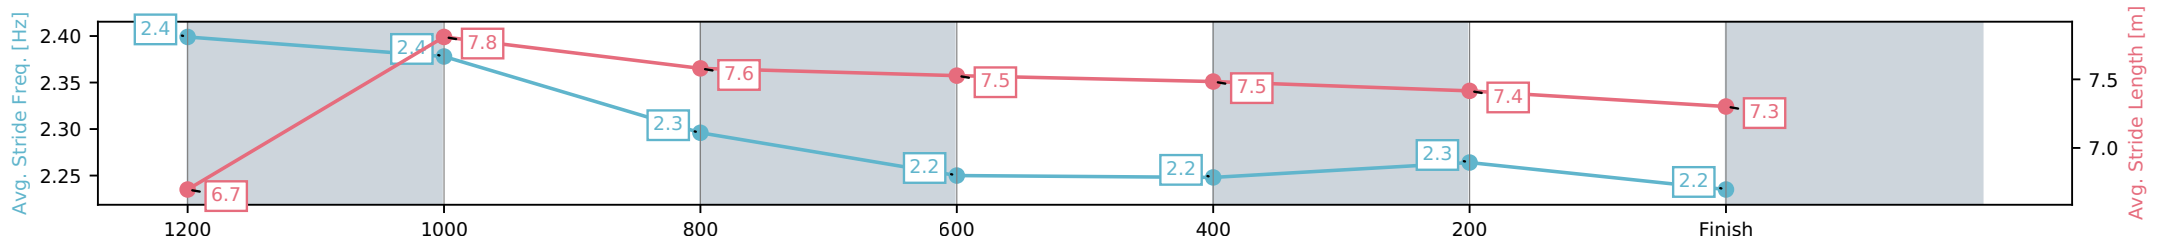

Aquis Park Gold Coast QLD
 Race 9: RENEW YOUR MEMBERSHIP NOW BENCHMARK 60
 Handicap - 1400m

20 June 2026 - 4:44PM

Track Rating: Soft 5, Weather: Fine, Rail Position: +3m 1000m-W/Post,
 True Remainder

Section	L1400	L1200	L1000	L800	L600	L400	L200
Section Times	1:25.17 (0:14.27)	1:10.90 [4] (0:10.94)	0:59.96 [4] (0:11.60)	0:48.36 [4] (0:11.98)	0:36.39 [4] (0:11.94)	0:24.45 [4] (0:12.08)	0:12.37 [4] (0:12.37)
Average Speed [km/h]	52.1	65.9	61.6	60.0	60.2	59.6	57.3
Top Speed [km/h]	66.8	67.7	63.4	61.6	61.0	60.1	59.5
Avg. Dist. to Rail [m]	6.9	2.2	1.3	0.7	0.5	0.8	2.2
Avg. Stride Freq. [Hz]	2.4	2.4	2.3	2.2	2.2	2.3	2.2
Avg. Stride Length [m]	6.7	7.8	7.6	7.5	7.5	7.4	7.3