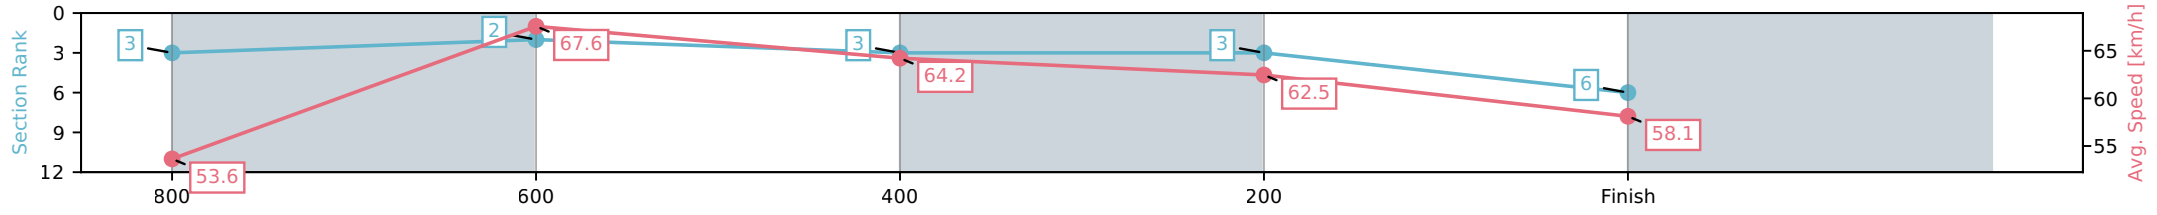

Horse/Jockey Name	Profit In Paradise/Danny Peisley
Finish Rank	6
Fastest Section Time (Section)	0:10.68 (800-600)
Top Speed [km/h] (Section)	69.3 (800-600)
Race State	Finished

Aquis Park Gold Coast QLD
Race 1: TAB QTIS Two-Year-Old Maiden Plate - 1000m
20 June 2026 - 11:59AM
Track Rating: Soft 5, Weather: Fine, Rail Position: +3m 1000m-W/Post, True Remainder

Section	L1000	L800	L600	L400	L200
Section Times	0:59.38 (0:13.78)	0:45.60 [3] (0:10.68)	0:34.91 [2] (0:11.32)	0:23.59 [3] (0:11.56)	0:12.03 [3] (0:12.03)
Average Speed [km/h]	53.6	67.6	64.2	62.5	58.1
Top Speed [km/h]	69.2	69.3	65.5	63.3	61.1
Avg. Dist. to Rail [m]	9.0	1.0	1.8	3.4	4.1
Avg. Stride Freq. [Hz]	2.6	2.5	2.5	2.5	2.4
Avg. Stride Length [m]	6.4	7.6	7.4	7.1	7.0

[ ] Ranking at each section and finish
-:-:- No data available at this section
NA No data available