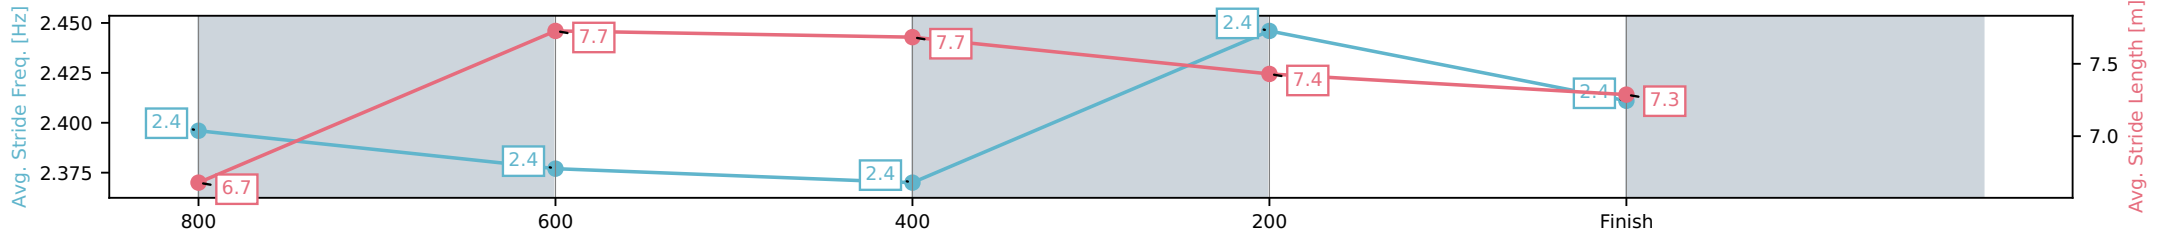

Horse/Jockey Name	Metal Boss/Ashley Butler
Finish Rank	5
Fastest Section Time (Section)	0:10.97 (800-600)
Top Speed [km/h] (Section)	67.0 (800-600)
Race State	Finished

Aquis Park Gold Coast QLD
Race 1: TAB QTIS Two-Year-Old Maiden Plate - 1000m
20 June 2026 - 11:59AM
Track Rating: Soft 5, Weather: Fine, Rail Position: +3m 1000m-W/Post, True Remainder

Section	L1000	L800	L600	L400	L200
Section Times	0:59.18 (0:14.49)	0:44.69 [9] (0:10.97)	0:33.73 [9] (0:11.04)	0:22.68 [9] (0:11.20)	0:11.49 [7] (0:11.49)
Average Speed [km/h]	51.0	65.5	64.9	64.5	61.8
Top Speed [km/h]	66.6	67.0	65.5	65.4	63.2
Avg. Dist. to Rail [m]	10.3	0.8	1.0	2.9	6.1
Avg. Stride Freq. [Hz]	2.4	2.4	2.4	2.4	2.4
Avg. Stride Length [m]	6.7	7.7	7.7	7.4	7.3

[ ] Ranking at each section and finish
-:-:- No data available at this section
NA No data available