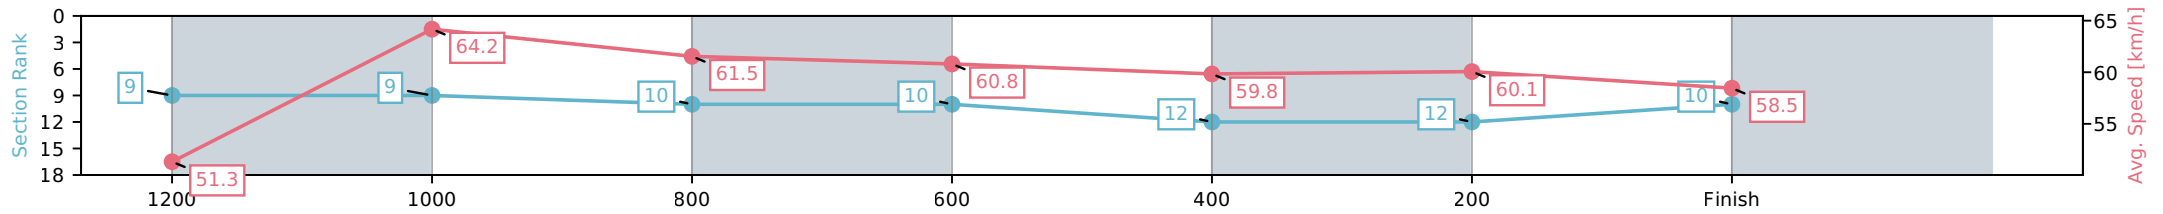

Aquis Park Gold Coast QLD
 Race 9: RENEW YOUR MEMBERSHIP NOW BENCHMARK 60
 Handicap - 1400m

20 June 2026 - 4:44PM

Track Rating: Soft 5, Weather: Fine, Rail Position: +3m 1000m-W/Post,
 True Remainder

Section	L1400	L1200	L1000	L800	L600	L400	L200
Section Times	1:25.60 (0:14.48)	1:11.12 [9] (0:11.22)	0:59.90 [9] (0:11.74)	0:48.16 [10] (0:11.88)	0:36.28 [10] (0:12.07)	0:24.20 [12] (0:12.05)	0:12.16 [12] (0:12.16)
Average Speed [km/h]	51.3	64.2	61.5	60.8	59.8	60.1	58.5
Top Speed [km/h]	64.9	65.4	63.2	62.3	60.5	60.6	59.6
Avg. Dist. to Rail [m]	4.2	2.7	1.1	0.5	1.0	5.8	7.7
Avg. Stride Freq. [Hz]	2.4	2.3	2.2	2.2	2.2	2.2	2.2
Avg. Stride Length [m]	6.7	7.8	7.8	7.8	7.7	7.6	7.5