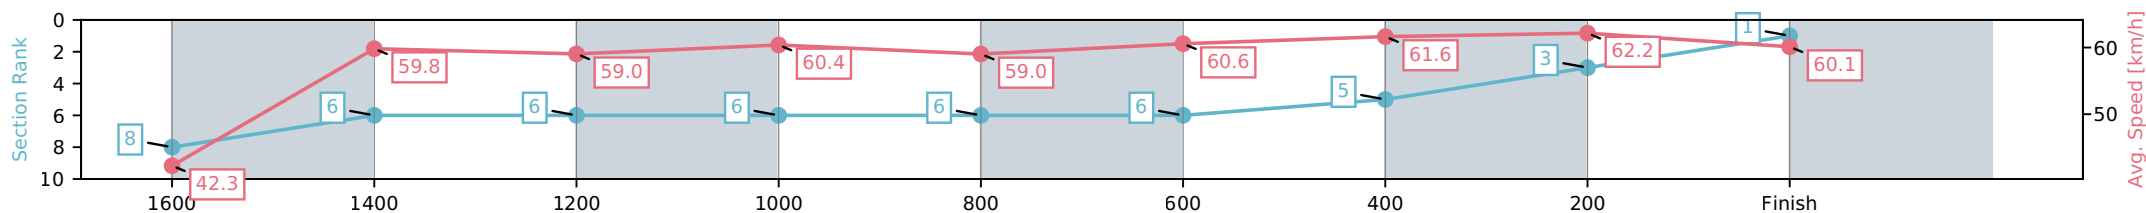

Horse/Jockey Name	Lyneham/Benjamin Osmond
Finish Rank	1
Fastest Section Time (Section)	0:11.62 (400-200)
Top Speed [km/h] (Section)	62.9 (400-200)
Race State	Finished

Aquis Park Gold Coast QLD
Race 3: BEDSHED GOLD COAST QTIS Three-Year-Old
BENCHMARK 65 Handicap - 1708m

20 June 2026 - 1:09PM

Track Rating: Soft 5, Weather: Fine, Rail Position: +3m 1000m-W/Post,
True Remainder

Section	L1708	L1600	L1400	L1200	L1000	L800	L600	L400	L200
Section Times	1:44.96 (0:09.25)	1:35.71 [8] (0:12.23)	1:23.48 [6] (0:12.22)	1:11.25 [6] (0:11.92)	0:59.33 [6] (0:12.22)	0:47.12 [6] (0:11.91)	0:35.21 [6] (0:11.73)	0:23.48 [5] (0:11.62)	0:11.86 [3] (0:11.86)
Average Speed [km/h]	42.3	59.8	59.0	60.4	59.0	60.6	61.6	62.2	60.1
Top Speed [km/h]	58.0	60.7	60.0	61.2	59.9	62.2	62.5	62.9	61.8
Avg. Dist. to Rail [m]	9.2	3.2	1.3	1.3	1.2	0.6	1.1	3.5	3.9
Avg. Stride Freq. [Hz]	2.3	2.3	2.3	2.3	2.2	2.3	2.3	2.4	2.3
Avg. Stride Length [m]	5.7	7.2	7.4	7.5	7.5	7.5	7.6	7.4	7.3

[ ] Ranking at each section and finish
-:-:- No data available at this section
NA No data available