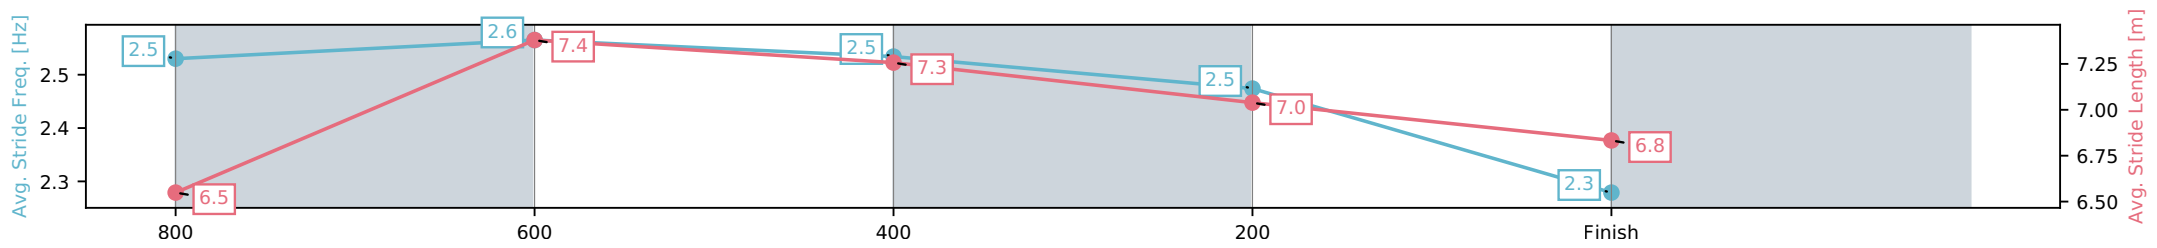

Section	L1000	L800	L600	L400	L200
Section Times	1:00.67 (0:13.85)	0:46.82 (0:10.76)	0:36.06 (0:10.94)	0:25.12 (0:11.84)	0:13.28 (0:13.28)
Average Speed [km/h]	53.3	67.0	65.1	60.8	53.6
Top Speed [km/h]	67.8	68.1	66.4	63.3	57.8
Avg. Dist. to Rail [m]	6.5	1.4	1.9	0.8	0.3
Avg. Stride Freq. [Hz]	2.5	2.6	2.5	2.5	2.3
Avg. Stride Length [m]	6.5	7.4	7.3	7.0	6.8