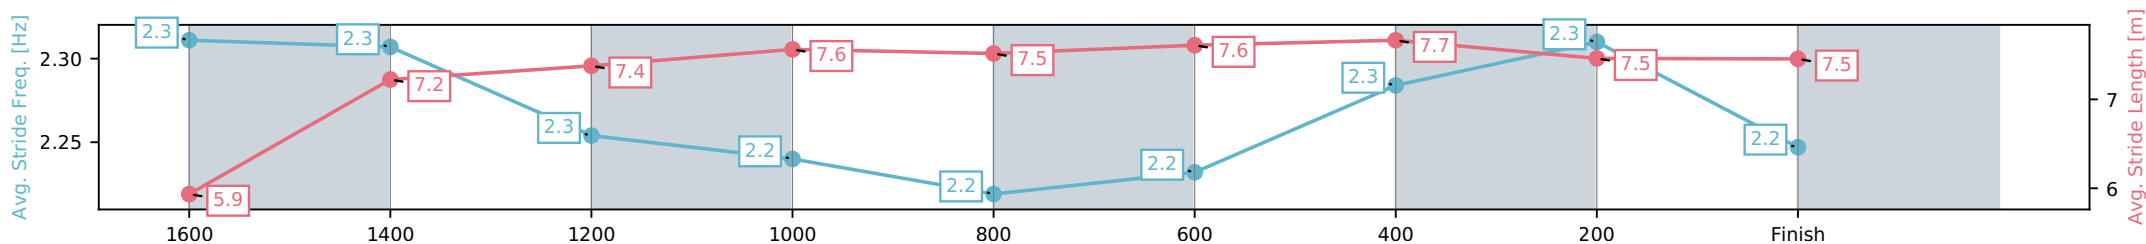

Horse/Jockey Name	Amazigh Torque/Jett Newman
Finish Rank	4
Fastest Section Time (Section)	0:11.70 (600-400)
Top Speed [km/h] (Section)	63.3 (600-400)
Race State	Finished

Aquis Park Gold Coast QLD
Race 3: BEDSHED GOLD COAST QTIS Three-Year-Old
BENCHMARK 65 Handicap - 1708m

20 June 2026 - 1:09PM

Track Rating: Soft 5, Weather: Fine, Rail Position: +3m 1000m-W/Post,
True Remainder

Section	L1708	L1600	L1400	L1200	L1000	L800	L600	L400	L200
Section Times	1:45.68 (0:09.16)	1:36.52 [6] (0:12.50)	1:24.02 [8] (0:12.35)	1:11.67 [8] (0:11.91)	0:59.76 [8] (0:12.24)	0:47.52 [8] (0:11.98)	0:35.54 [8] (0:11.70)	0:23.84 [8] (0:11.90)	0:11.94 [8] (0:11.94)
Average Speed [km/h]	42.7	59.2	58.5	60.4	58.9	60.3	61.6	60.7	58.9
Top Speed [km/h]	58.2	60.8	59.7	61.4	59.8	62.4	63.3	62.5	60.7
Avg. Dist. to Rail [m]	8.3	4.9	2.4	1.8	1.4	0.8	0.9	3.4	3.9
Avg. Stride Freq. [Hz]	2.3	2.3	2.3	2.2	2.2	2.2	2.3	2.3	2.2
Avg. Stride Length [m]	5.9	7.2	7.4	7.6	7.5	7.6	7.7	7.5	7.5

[ ] Ranking at each section and finish
-.-.- No data available at this section
NA No data available