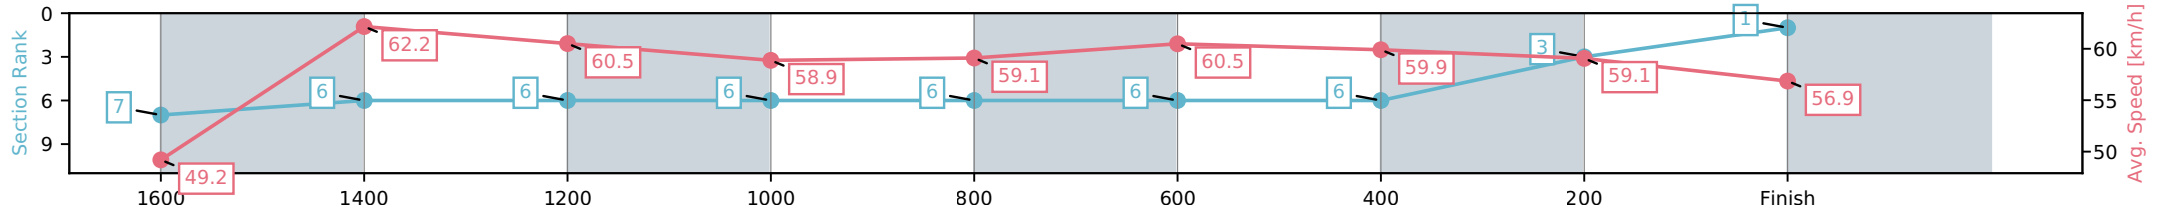

Horse/Jockey Name	Forty Times/Karl Zechner
Finish Rank	1
Fastest Section Time (Section)	0:11.70 (1600-1400)
Top Speed [km/h] (Section)	63.5 (1800 - 1600)
Race State	Finished

Aquis Park Gold Coast QLD
Race 5: HAPPY 70TH MICHELE Class 4 Handicap - 1800m
20 June 2026 - 2:19PM
Track Rating: Soft 5, Weather: Fine, Rail Position: +3m 1000m-W/Post, True Remainder

Section	L1800	L1600	L1400	L1200	L1000	L800	L600	L400	L200
Section Times	1:50.92 (0:14.51)	1:36.41 [7] (0:11.70)	1:24.72 [6] (0:11.91)	1:12.80 [6] (0:12.22)	1:00.58 [6] (0:12.15)	0:48.43 [6] (0:11.83)	0:36.60 [6] (0:11.84)	0:24.76 [6] (0:12.22)	0:12.54 [3] (0:12.54)
Average Speed [km/h]	49.2	62.2	60.5	58.9	59.1	60.5	59.9	59.1	56.9
Top Speed [km/h]	63.5	63.1	62.1	59.6	59.7	61.7	60.5	59.9	58.4
Avg. Dist. to Rail [m]	2.2	1.8	0.9	1.3	0.7	1.4	2.5	2.5	5.6
Avg. Stride Freq. [Hz]	2.3	2.4	2.4	2.3	2.3	2.3	2.3	2.3	2.3
Avg. Stride Length [m]	6.5	7.3	7.3	7.3	7.3	7.4	7.4	7.3	7.1

[ ] Ranking at each section and finish
-:-:- No data available at this section
NA No data available