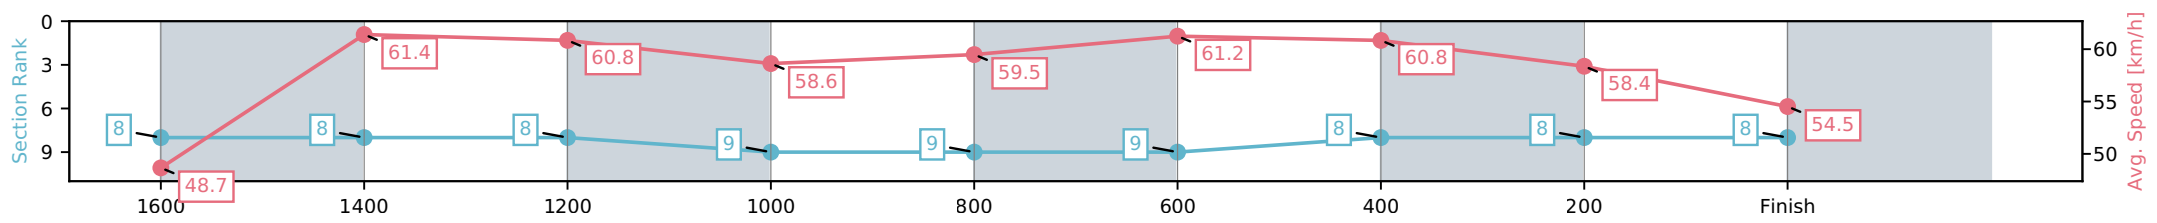

Aquis Park Gold Coast QLD

Race 5: HAPPY 70TH MICHELE Class 4 Handicap - 1800m

20 June 2026 - 2:19PM

Track Rating: Soft 5, Weather: Fine, Rail Position: +3m 1000m-W/Post, True Remainder

Section	L1800	L1600	L1400	L1200	L1000	L800	L600	L400	L200
Section Times	1:52.10 (0:14.63)	1:37.47 [8] (0:11.92)	1:25.55 [8] (0:11.86)	1:13.69 [8] (0:12.29)	1:01.40 [9] (0:12.12)	0:49.28 [9] (0:11.76)	0:37.52 [9] (0:11.93)	0:25.59 [8] (0:12.39)	0:13.20 [8] (0:13.20)
Average Speed [km/h]	48.7	61.4	60.8	58.6	59.5	61.2	60.8	58.4	54.5
Top Speed [km/h]	62.2	62.1	62.3	59.7	60.0	62.6	62.3	59.2	57.4
Avg. Dist. to Rail [m]	4.8	3.0	1.7	1.6	1.2	0.5	1.4	5.0	6.2
Avg. Stride Freq. [Hz]	2.3	2.4	2.4	2.3	2.3	2.3	2.4	2.3	2.2
Avg. Stride Length [m]	6.4	7.1	7.2	7.2	7.3	7.3	7.3	7.1	7.0