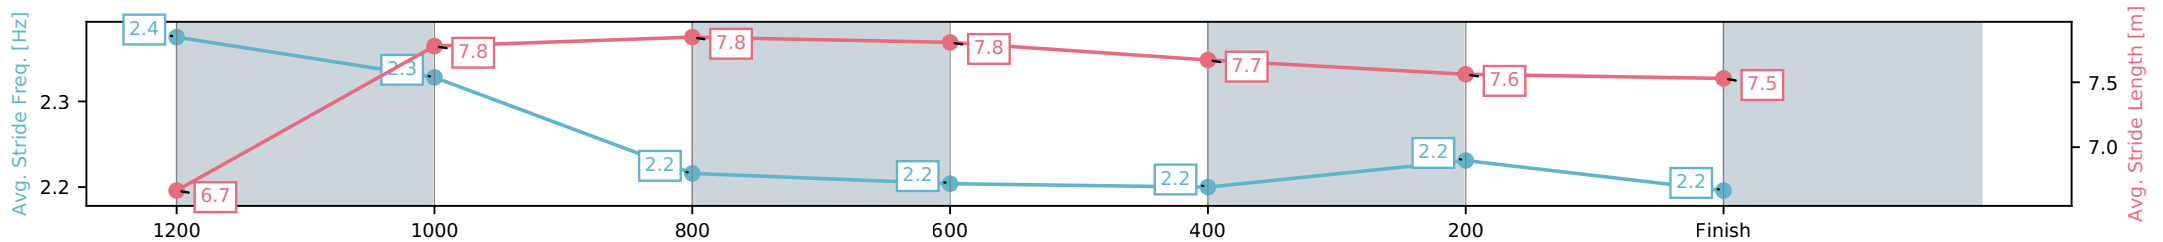

Aquis Park Gold Coast QLD
 Race 9: RENEW YOUR MEMBERSHIP NOW BENCHMARK 60
 Handicap - 1400m

20 June 2026 - 4:44PM

Track Rating: Soft 5, Weather: Fine, Rail Position: +3m 1000m-W/Post,
 True Remainder

Section	L1400	L1200	L1000	L800	L600	L400	L200
Section Times	1:25.60 (0:14.48)	1:11.12 [9] (0:11.22)	0:59.90 [9] (0:11.74)	0:48.16 [10] (0:11.88)	0:36.28 [10] (0:12.07)	0:24.20 [12] (0:12.05)	0:12.16 [12] (0:12.16)
Average Speed [km/h]	51.3	64.2	61.5	60.8	59.8	60.1	58.5
Top Speed [km/h]	64.9	65.4	63.2	62.3	60.5	60.6	59.6
Avg. Dist. to Rail [m]	4.2	2.7	1.1	0.5	1.0	5.8	7.7
Avg. Stride Freq. [Hz]	2.4	2.3	2.2	2.2	2.2	2.2	2.2
Avg. Stride Length [m]	6.7	7.8	7.8	7.8	7.7	7.6	7.5