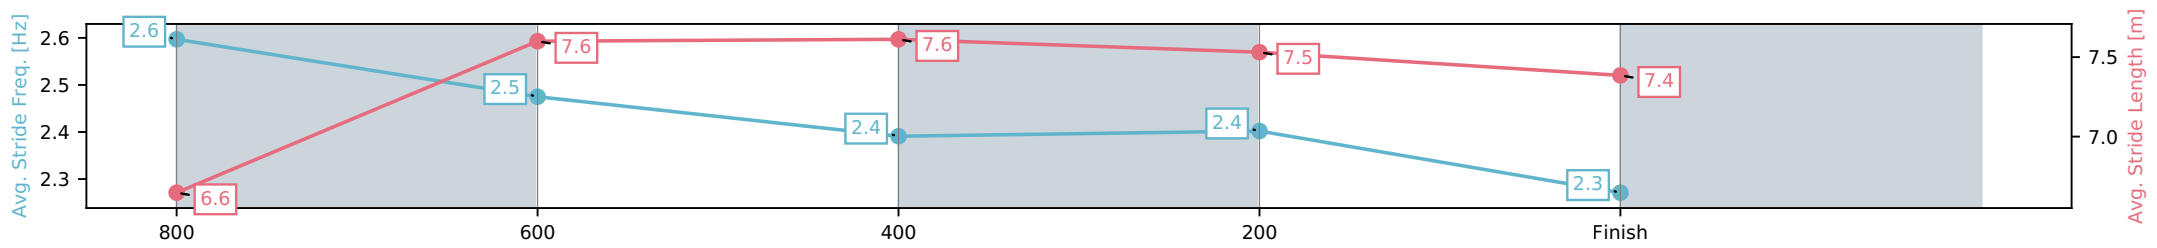

Section	L1000	L800	L600	L400	L200
Section Times	0:58.68 (0:13.69)	0:44.99 [1] (0:10.77)	0:34.22 [1] (0:10.95)	0:23.27 [1] (0:11.14)	0:12.13 [1] (0:12.13)
Average Speed [km/h]	54.0	66.3	64.9	64.5	58.8
Top Speed [km/h]	69.4	67.9	66.1	65.1	62.8
Avg. Dist. to Rail [m]	10.1	1.9	2.4	0.7	0.5
Avg. Stride Freq. [Hz]	2.6	2.5	2.4	2.4	2.3
Avg. Stride Length [m]	6.6	7.6	7.6	7.5	7.4