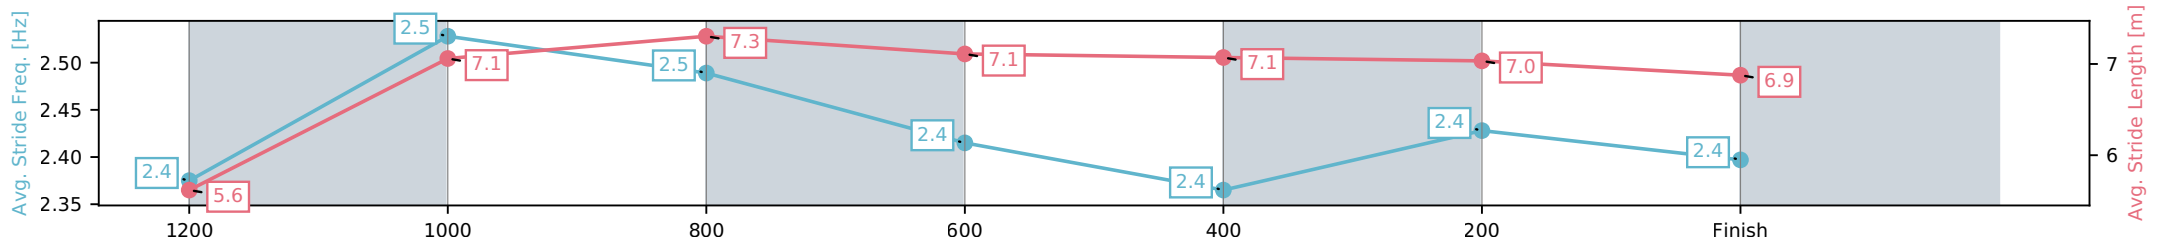

Horse/Jockey Name	Brash Magic/Charlie Bennett
Finish Rank	8
Fastest Section Time (Section)	0:11.09 (1000-800)
Top Speed [km/h] (Section)	66.0 (1200-1000)
Race State	Finished

Aquis Park Gold Coast QLD
Race 6: BRISBANE AIRPORT CONFERENCE CENTRE
Maiden Handicap - 1300m

20 June 2026 - 2:54PM

Track Rating: Soft 5, Weather: Fine, Rail Position: +3m 1000m-W/Post, True Remainder

Section	L1300	L1200	L1000	L800	L600	L400	L200
Section Times	1:19.78 (0:09.18)	1:10.60 [12] (0:11.12)	0:59.48 [12] (0:11.09)	0:48.39 [11] (0:11.97)	0:36.43 [11] (0:12.02)	0:24.41 [12] (0:12.01)	0:12.40 [11] (0:12.40)
Average Speed [km/h]	41.9	64.9	64.2	59.9	59.5	60.2	57.7
Top Speed [km/h]	59.2	66.0	65.4	64.2	61.1	60.9	59.4
Avg. Dist. to Rail [m]	10.7	1.2	1.8	1.3	0.7	2.7	3.1
Avg. Stride Freq. [Hz]	2.4	2.5	2.5	2.4	2.4	2.4	2.4
Avg. Stride Length [m]	5.6	7.1	7.3	7.1	7.1	7.0	6.9

- [ ] Ranking at each section and finish
- -:-:- No data available at this section
- NA No data available