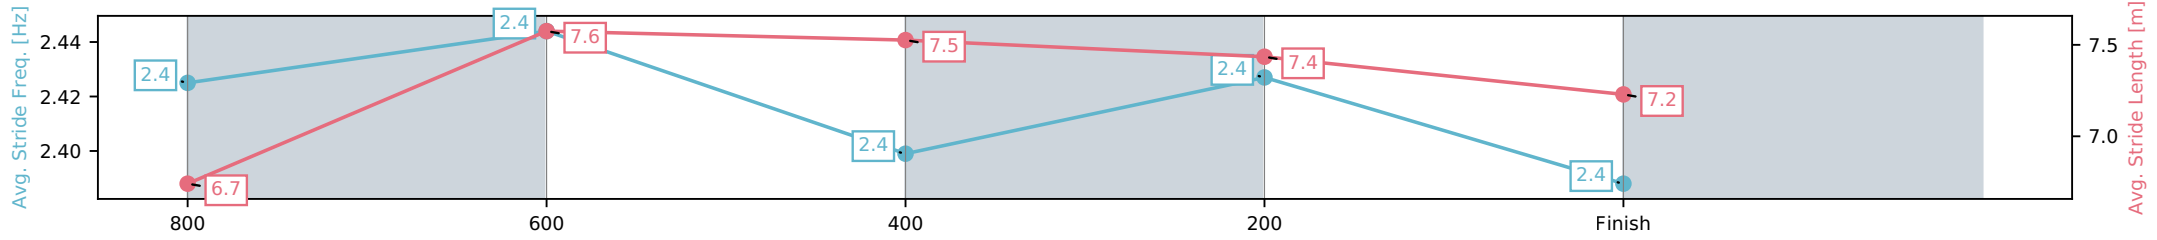

Horse/Jockey Name	Portnova/Benjamin Osmond
Finish Rank	2
Fastest Section Time (Section)	0:10.90 (800-600)
Top Speed [km/h] (Section)	67.4 (800-600)
Race State	Finished

Aquis Park Gold Coast QLD
Race 1: TAB QTIS Two-Year-Old Maiden Plate - 1000m
20 June 2026 - 11:59AM
Track Rating: Soft 5, Weather: Fine, Rail Position: +3m 1000m-W/Post, True Remainder

Section	L1000	L800	L600	L400	L200
Section Times	0:59.09 (0:14.25)	0:44.84 [7] (0:10.90)	0:33.93 [7] (0:11.01)	0:22.92 [5] (0:11.24)	0:11.67 [5] (0:11.67)
Average Speed [km/h]	51.6	65.7	64.3	64.2	60.7
Top Speed [km/h]	67.2	67.4	66.0	64.9	62.8
Avg. Dist. to Rail [m]	7.8	1.4	2.3	1.1	3.5
Avg. Stride Freq. [Hz]	2.4	2.4	2.4	2.4	2.4
Avg. Stride Length [m]	6.7	7.6	7.5	7.4	7.2

[ ] Ranking at each section and finish
-:-:- No data available at this section
NA No data available