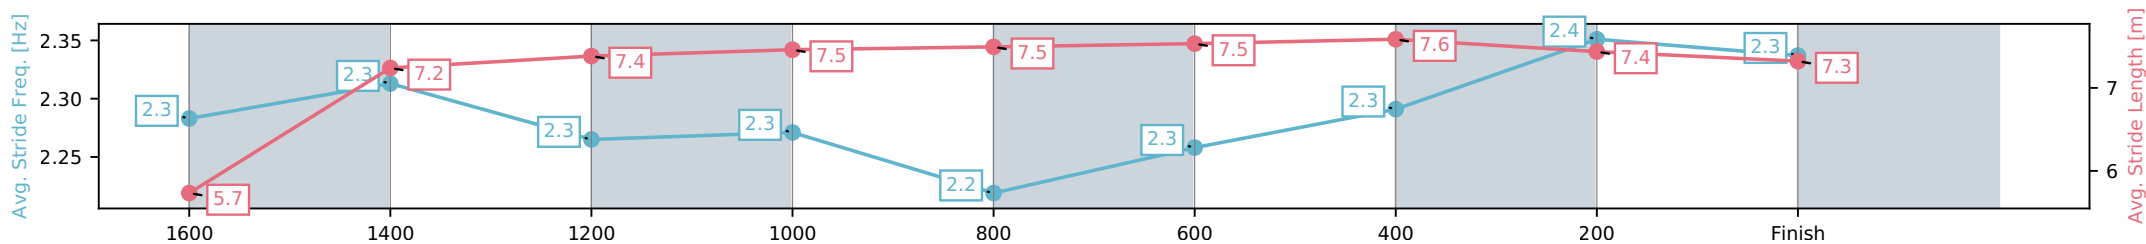

Horse/Jockey Name	Lyneham/Benjamin Osmond
Finish Rank	1
Fastest Section Time (Section)	0:11.62 (400-200)
Top Speed [km/h] (Section)	62.9 (400-200)
Race State	Finished

Aquis Park Gold Coast QLD
Race 3: BEDSHED GOLD COAST QTIS Three-Year-Old
BENCHMARK 65 Handicap - 1708m

20 June 2026 - 1:09PM

Track Rating: Soft 5, Weather: Fine, Rail Position: +3m 1000m-W/Post,
True Remainder

Section	L1708	L1600	L1400	L1200	L1000	L800	L600	L400	L200
Section Times	1:44.96 (0:09.25)	1:35.71 [8] (0:12.23)	1:23.48 [6] (0:12.22)	1:11.25 [6] (0:11.92)	0:59.33 [6] (0:12.22)	0:47.12 [6] (0:11.91)	0:35.21 [6] (0:11.73)	0:23.48 [5] (0:11.62)	0:11.86 [3] (0:11.86)
Average Speed [km/h]	42.3	59.8	59.0	60.4	59.0	60.6	61.6	62.2	60.1
Top Speed [km/h]	58.0	60.7	60.0	61.2	59.9	62.2	62.5	62.9	61.8
Avg. Dist. to Rail [m]	9.2	3.2	1.3	1.3	1.2	0.6	1.1	3.5	3.9
Avg. Stride Freq. [Hz]	2.3	2.3	2.3	2.3	2.2	2.3	2.3	2.4	2.3
Avg. Stride Length [m]	5.7	7.2	7.4	7.5	7.5	7.5	7.6	7.4	7.3

[ ] Ranking at each section and finish
-:-:- No data available at this section
NA No data available