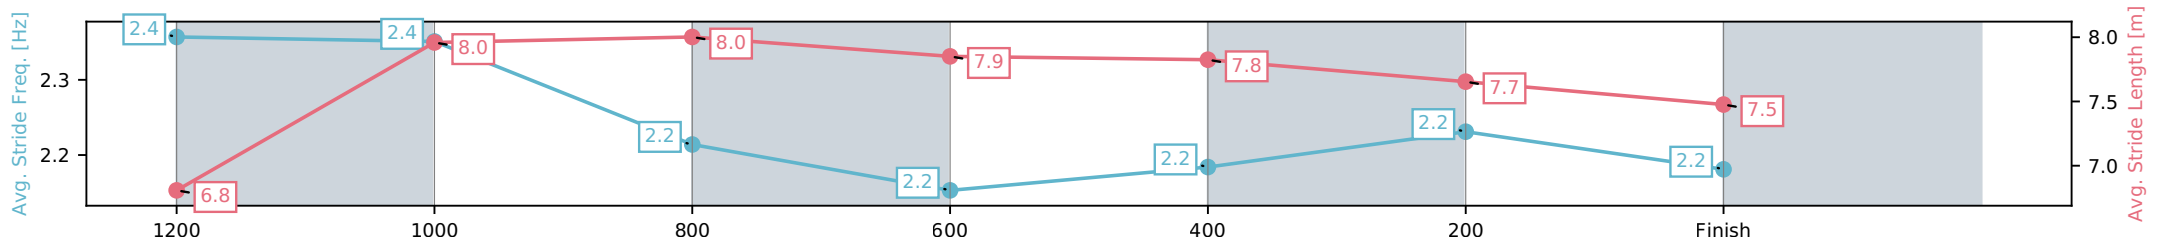

Horse/Jockey Name	Archie Maximus/Karl Zechner
Finish Rank	1
Fastest Section Time (Section)	0:10.87 (1200-1000)
Top Speed [km/h] (Section)	67.6 (1200-1000)
Race State	Finished

Aquis Park Gold Coast QLD
Race 9: RENEW YOUR MEMBERSHIP NOW BENCHMARK 60
Handicap - 1400m
20 June 2026 - 4:44PM
Track Rating: Soft 5, Weather: Fine, Rail Position: +3m 1000m-W/Post,
True Remainder

Section	L1400	L1200	L1000	L800	L600	L400	L200
Section Times	1:24.85 (0:14.22)	1:10.63 [2] (0:10.87)	0:59.76 [3] (0:11.56)	0:48.20 [3] (0:12.03)	0:36.18 [3] (0:11.83)	0:24.35 [3] (0:11.94)	0:12.40 [2] (0:12.40)
Average Speed [km/h]	52.3	66.3	62.4	60.1	61.0	60.5	57.4
Top Speed [km/h]	67.2	67.6	64.4	61.2	61.7	61.0	59.4
Avg. Dist. to Rail [m]	8.9	4.4	1.2	0.7	0.9	2.7	4.1
Avg. Stride Freq. [Hz]	2.4	2.4	2.2	2.2	2.2	2.2	2.2
Avg. Stride Length [m]	6.8	8.0	8.0	7.9	7.8	7.7	7.5

- [ ] Ranking at each section and finish
- -:-:- No data available at this section
- NA No data available