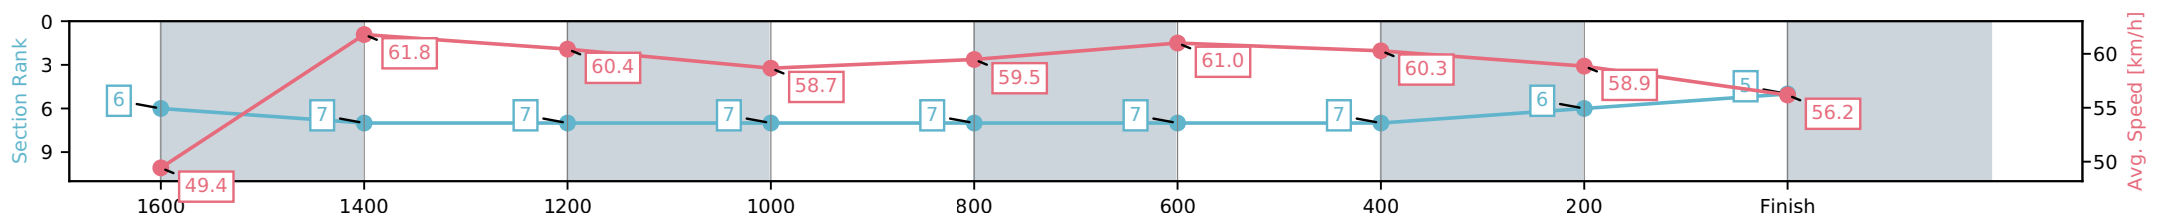

Aquis Park Gold Coast QLD

Race 5: HAPPY 70TH MICHELE Class 4 Handicap - 1800m

20 June 2026 - 2:19PM

Track Rating: Soft 5, Weather: Fine, Rail Position: +3m 1000m-W/Post, True Remainder

Section	L1800	L1600	L1400	L1200	L1000	L800	L600	L400	L200
Section Times	1:51.44 (0:14.41)	1:37.03 [6] (0:11.82)	1:25.21 [7] (0:11.93)	1:13.28 [7] (0:12.27)	1:01.01 [7] (0:12.11)	0:48.90 [7] (0:11.82)	0:37.07 [7] (0:12.02)	0:25.06 [7] (0:12.27)	0:12.79 [6] (0:12.79)
Average Speed [km/h]	49.4	61.8	60.4	58.7	59.5	61.0	60.3	58.9	56.2
Top Speed [km/h]	61.9	62.4	61.9	59.3	60.6	62.0	60.5	60.0	57.8
Avg. Dist. to Rail [m]	3.4	2.3	1.1	1.2	1.3	0.8	1.0	3.8	5.0
Avg. Stride Freq. [Hz]	2.2	2.1	2.1	2.0	2.0	2.1	2.1	2.1	2.0
Avg. Stride Length [m]	7.1	8.1	8.2	8.2	8.1	8.1	8.0	7.9	7.9