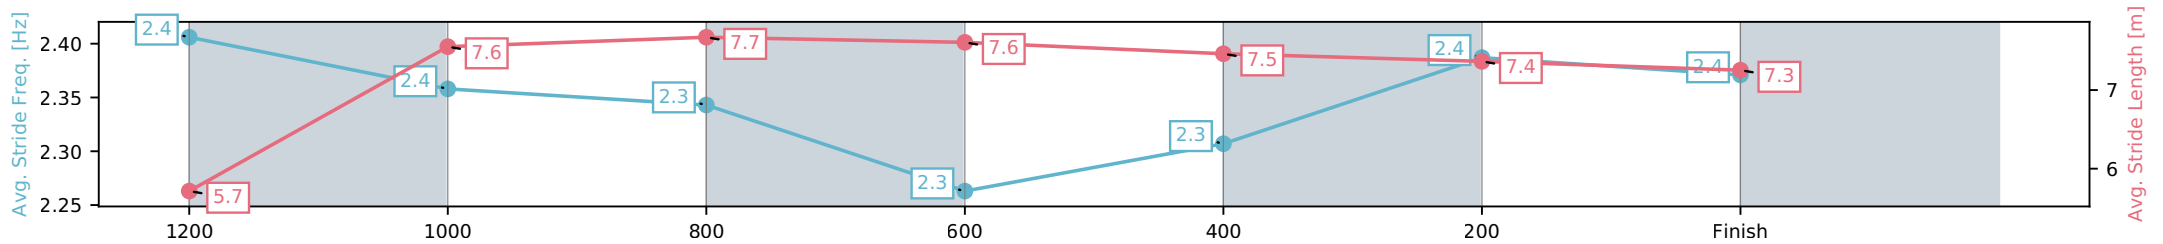

Horse/Jockey Name	Sense Of Duty/Brandon Lerena
Finish Rank	1
Fastest Section Time (Section)	0:11.30 (1200-1000)
Top Speed [km/h] (Section)	65.4 (1000-800)
Race State	Finished

Aquis Park Gold Coast QLD
Race 6: BRISBANE AIRPORT CONFERENCE CENTRE
Maiden Handicap - 1300m

20 June 2026 - 2:54PM

Track Rating: Soft 5, Weather: Fine, Rail Position: +3m 1000m-W/Post, True Remainder

Section	L1300	L1200	L1000	L800	L600	L400	L200
Section Times	1:18.79 (0:08.98)	1:09.80 [11] (0:11.30)	0:58.51 [11] (0:11.30)	0:47.20 [12] (0:11.84)	0:35.36 [12] (0:11.81)	0:23.55 [10] (0:11.76)	0:11.79 [4] (0:11.79)
Average Speed [km/h]	43.0	63.7	63.7	60.8	61.6	61.9	60.5
Top Speed [km/h]	61.0	65.3	65.4	62.8	62.6	62.6	62.0
Avg. Dist. to Rail [m]	7.6	2.1	1.1	0.6	2.2	8.3	6.9
Avg. Stride Freq. [Hz]	2.4	2.4	2.3	2.3	2.3	2.4	2.4
Avg. Stride Length [m]	5.7	7.6	7.7	7.6	7.5	7.4	7.3

- [ ] Ranking at each section and finish
- -:-:- No data available at this section
- NA No data available