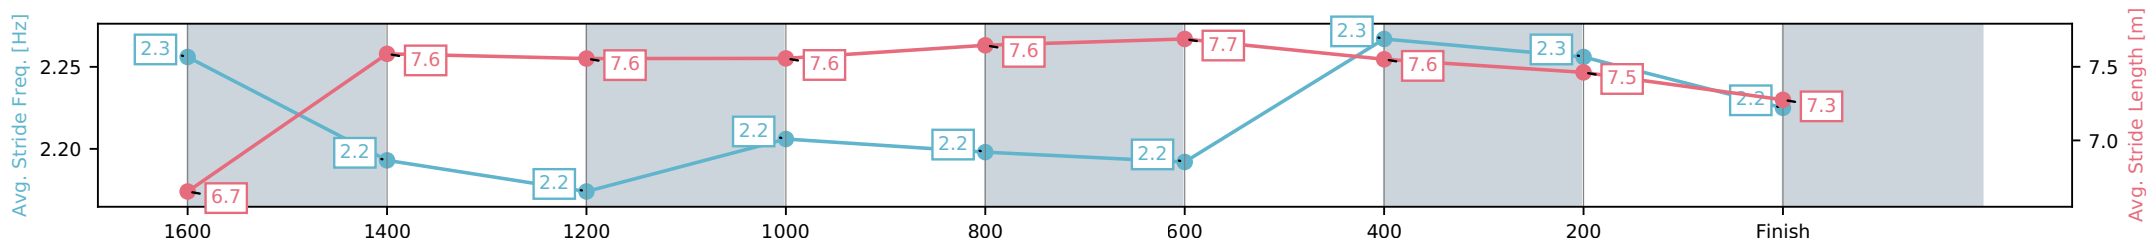

Horse/Jockey Name	Kojak/Brandon Lerena
Finish Rank	3
Fastest Section Time (Section)	0:11.92 (800-600)
Top Speed [km/h] (Section)	61.8 (600-400)
Race State	Finished

Aquis Park Gold Coast QLD
Race 4: PULLMAN BRISBANE AIRPORT HOTEL Maiden
Handicap - 1800m

20 June 2026 - 1:46PM

Track Rating: Soft 5, Weather: Fine, Rail Position: +3m 1000m-W/Post,
True Remainder

Section	L1800	L1600	L1400	L1200	L1000	L800	L600	L400	L200
Section Times	1:52.41 (0:14.71)	1:37.70 [8] (0:12.42)	1:25.28 [8] (0:12.40)	1:12.88 [8] (0:12.06)	1:00.82 [8] (0:12.04)	0:48.78 [6] (0:11.92)	0:36.86 [5] (0:11.99)	0:24.86 [6] (0:12.42)	0:12.44 [6] (0:12.44)
Average Speed [km/h]	48.5	58.5	57.9	59.6	59.1	60.0	60.9	58.6	57.1
Top Speed [km/h]	61.8	61.3	59.2	60.2	60.0	61.4	61.8	59.7	58.0
Avg. Dist. to Rail [m]	3.9	1.8	0.9	1.1	2.6	1.1	3.1	7.0	7.7
Avg. Stride Freq. [Hz]	2.3	2.2	2.2	2.2	2.2	2.2	2.3	2.3	2.2
Avg. Stride Length [m]	6.7	7.6	7.6	7.6	7.6	7.6	7.7	7.6	7.3

- [ ] Ranking at each section and finish
- -:-:- No data available at this section
- NA No data available