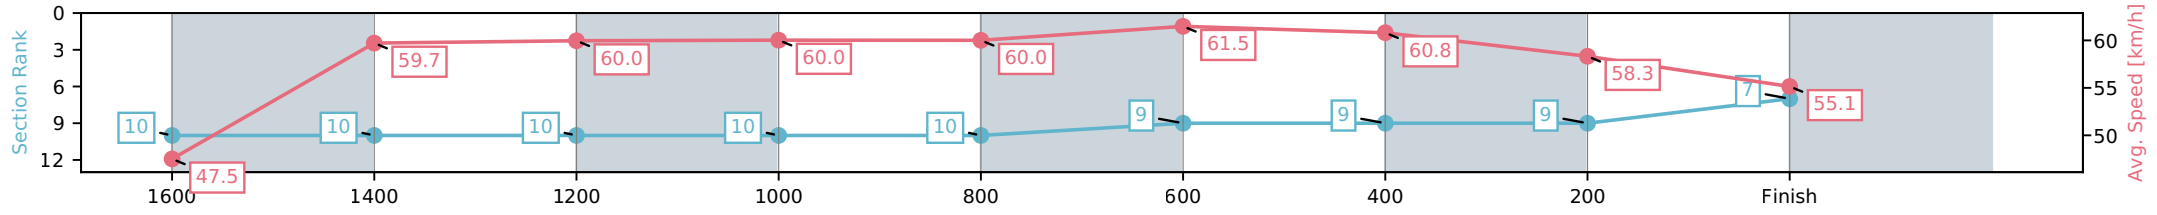

Aquis Park Gold Coast QLD
 Race 8: POCO VINO RATINGS BAND 0 - 58 Handicap - 1800m
 20 June 2026 - 4:10PM
 Track Rating: Soft 5, Weather: Fine, Rail Position: +3m 1000m-W/Post, True Remainder

Section	L1800	L1600	L1400	L1200	L1000	L800	L600	L400	L200
Section Times	1:52.16 (0:15.05)	1:37.11 [10] (0:12.24)	1:24.86 [10] (0:12.04)	1:12.82 [10] (0:12.00)	1:00.82 [10] (0:12.00)	0:48.82 [10] (0:11.68)	0:37.14 [9] (0:11.87)	0:25.26 [9] (0:12.43)	0:12.84 [9] (0:12.84)
Average Speed [km/h]	47.5	59.7	60.0	60.0	60.0	61.5	60.8	58.3	55.1
Top Speed [km/h]	60.2	61.1	61.4	61.0	62.2	62.2	62.0	59.4	57.2
Avg. Dist. to Rail [m]	4.9	2.7	2.2	2.6	0.9	0.4	1.5	7.5	9.7
Avg. Stride Freq. [Hz]	2.3	2.3	2.3	2.3	2.2	2.3	2.3	2.3	2.3
Avg. Stride Length [m]	6.5	7.3	7.5	7.6	7.5	7.6	7.4	7.2	6.9