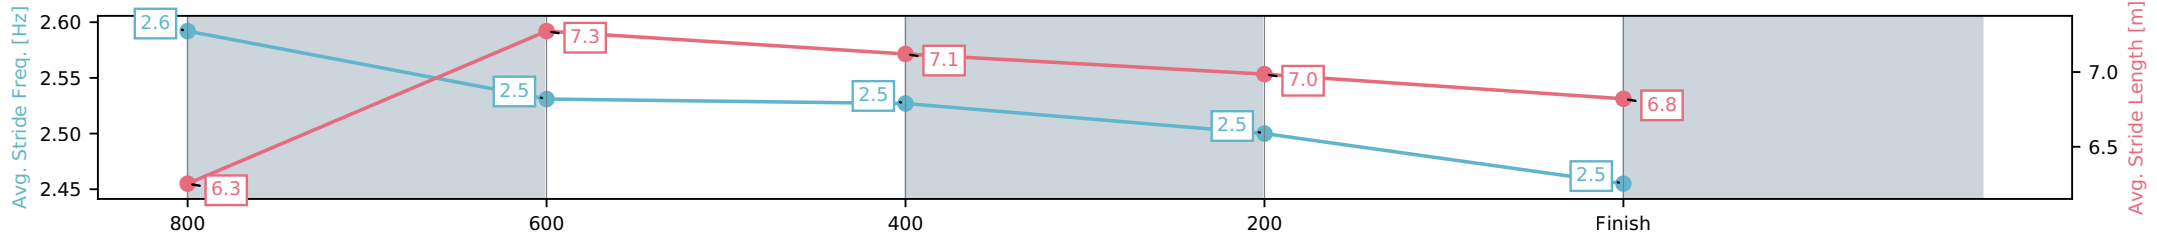

Horse/Jockey Name	Solar Rhythm/Tiffani Brooker
Finish Rank	10
Fastest Section Time (Section)	0:10.99 (800-600)
Top Speed [km/h] (Section)	67.0 (800-600)
Race State	Finished

Aquis Park Gold Coast QLD
Race 1: TAB QTIS Two-Year-Old Maiden Plate - 1000m
20 June 2026 - 11:59AM
Track Rating: Soft 5, Weather: Fine, Rail Position: +3m 1000m-W/Post, True Remainder

Section	L1000	L800	L600	L400	L200
Section Times	1:00.45 (0:14.65)	0:45.80 [10] (0:10.99)	0:34.82 [10] (0:11.17)	0:23.65 [10] (0:11.62)	0:12.03 [10] (0:12.03)
Average Speed [km/h]	50.2	65.0	63.8	62.1	59.1
Top Speed [km/h]	66.3	67.0	65.6	63.3	60.4
Avg. Dist. to Rail [m]	8.4	1.8	1.7	2.7	6.2
Avg. Stride Freq. [Hz]	2.6	2.5	2.5	2.5	2.5
Avg. Stride Length [m]	6.3	7.3	7.1	7.0	6.8

[ ] Ranking at each section and finish
-:-:- No data available at this section
NA No data available