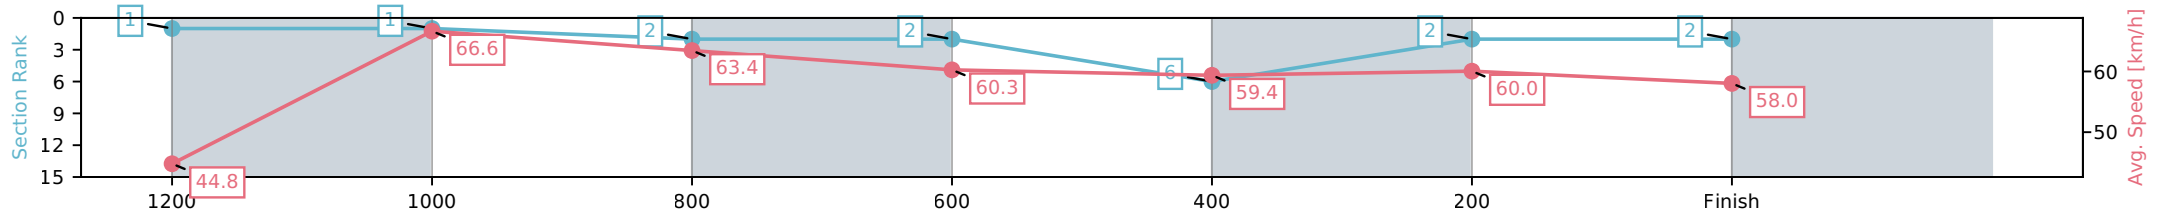

Horse/Jockey Name	Captivate Legend/Tiffani Brooker
Finish Rank	2
Fastest Section Time (Section)	0:10.79 (1200-1000)
Top Speed [km/h] (Section)	67.9 (1200-1000)
Race State	Finished

Aquis Park Gold Coast QLD
Race 6: BRISBANE AIRPORT CONFERENCE CENTRE
Maiden Handicap - 1300m

20 June 2026 - 2:54PM

Track Rating: Soft 5, Weather: Fine, Rail Position: +3m 1000m-W/Post, True Remainder

Section	L1300	L1200	L1000	L800	L600	L400	L200
Section Times	1:19.04 (0:08.59)	1:10.45 [1] (0:10.79)	0:59.67 [1] (0:11.40)	0:48.27 [2] (0:11.98)	0:36.29 [2] (0:12.17)	0:24.12 [6] (0:12.02)	0:12.10 [2] (0:12.10)
Average Speed [km/h]	44.8	66.6	63.4	60.3	59.4	60.0	58.0
Top Speed [km/h]	63.6	67.9	66.2	61.8	60.5	60.8	58.8
Avg. Dist. to Rail [m]	5.6	2.8	1.0	0.8	0.8	1.5	2.9
Avg. Stride Freq. [Hz]	2.5	2.5	2.4	2.3	2.3	2.4	2.4
Avg. Stride Length [m]	5.7	7.4	7.5	7.3	7.2	7.1	7.0

[ ] Ranking at each section and finish
-:-:- No data available at this section
NA No data available