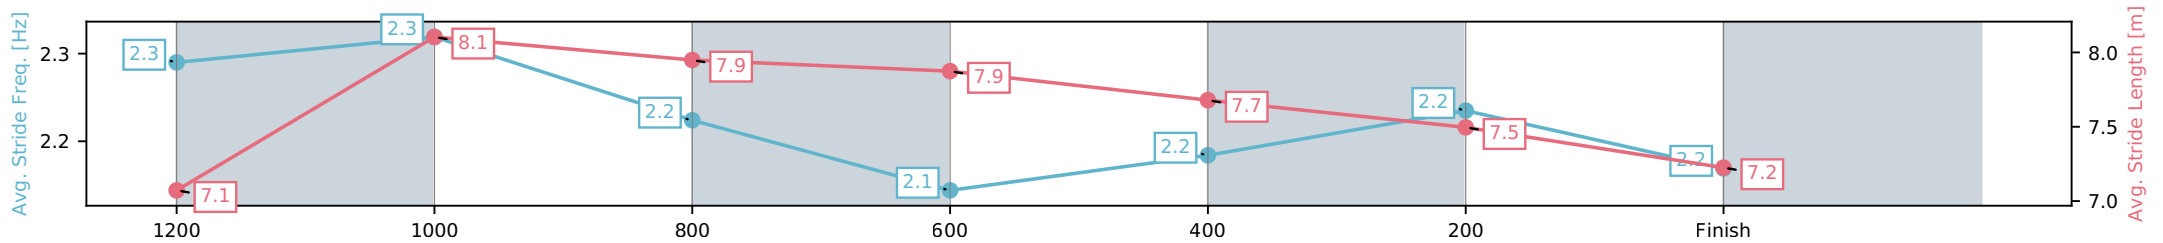

Aquis Park Gold Coast QLD
 Race 9: RENEW YOUR MEMBERSHIP NOW BENCHMARK 60
 Handicap - 1400m

20 June 2026 - 4:44PM

Track Rating: Soft 5, Weather: Fine, Rail Position: +3m 1000m-W/Post,
 True Remainder

Section	L1400	L1200	L1000	L800	L600	L400	L200
Section Times	1:25.43 (0:14.13)	1:11.30 [1] (0:10.78)	1:00.53 [1] (0:11.46)	0:49.07 [1] (0:11.99)	0:37.08 [1] (0:11.98)	0:25.09 [1] (0:12.16)	0:12.94 [3] (0:12.94)
Average Speed [km/h]	52.6	66.9	62.4	59.8	59.8	59.2	54.9
Top Speed [km/h]	66.4	67.6	65.2	60.7	60.2	60.0	57.4
Avg. Dist. to Rail [m]	11.5	5.9	1.3	1.0	0.9	0.2	0.4
Avg. Stride Freq. [Hz]	2.3	2.3	2.2	2.1	2.2	2.2	2.2
Avg. Stride Length [m]	7.1	8.1	7.9	7.9	7.7	7.5	7.2