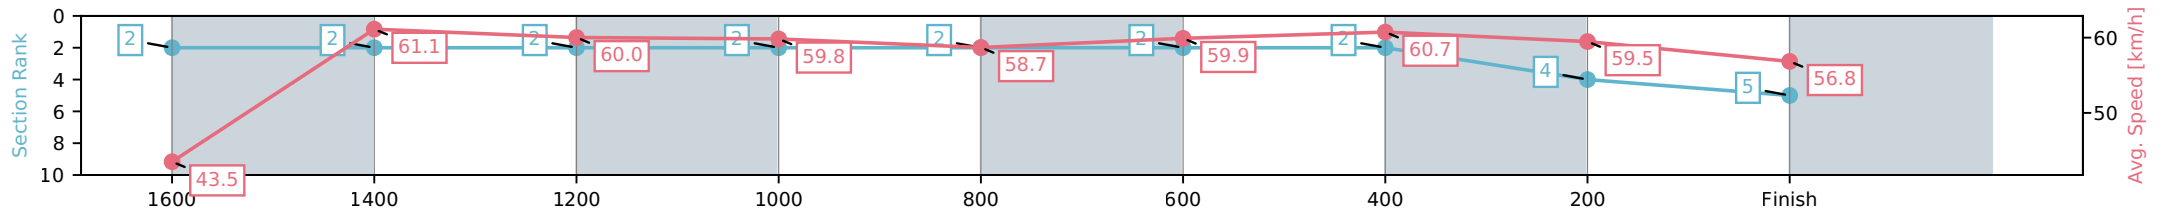

Horse/Jockey Name	Argyle Gold/Tiffani Brooker
Finish Rank	5
Fastest Section Time (Section)	0:11.84 (600-400)
Top Speed [km/h] (Section)	61.9 (600-400)
Race State	Finished

Aquis Park Gold Coast QLD
Race 3: BEDSHED GOLD COAST QTIS Three-Year-Old
BENCHMARK 65 Handicap - 1708m

20 June 2026 - 1:09PM

Track Rating: Soft 5, Weather: Fine, Rail Position: +3m 1000m-W/Post,
True Remainder

Section	L1708	L1600	L1400	L1200	L1000	L800	L600	L400	L200
Section Times	1:45.83 (0:08.98)	1:36.86 [2] (0:12.01)	1:24.84 [2] (0:11.99)	1:12.86 [2] (0:12.05)	1:00.80 [2] (0:12.19)	0:48.62 [2] (0:12.03)	0:36.58 [2] (0:11.84)	0:24.74 [2] (0:12.13)	0:12.61 [4] (0:12.61)
Average Speed [km/h]	43.5	61.1	60.0	59.8	58.7	59.9	60.7	59.5	56.8
Top Speed [km/h]	60.2	61.8	61.0	60.4	59.2	61.1	61.9	60.1	59.0
Avg. Dist. to Rail [m]	5.9	3.1	0.6	0.7	1.2	0.3	0.6	1.8	3.4
Avg. Stride Freq. [Hz]	2.3	2.3	2.2	2.2	2.2	2.2	2.2	2.3	2.2
Avg. Stride Length [m]	6.1	7.5	7.7	7.7	7.6	7.7	7.6	7.4	7.3

[ ] Ranking at each section and finish
-:-:- No data available at this section
NA No data available