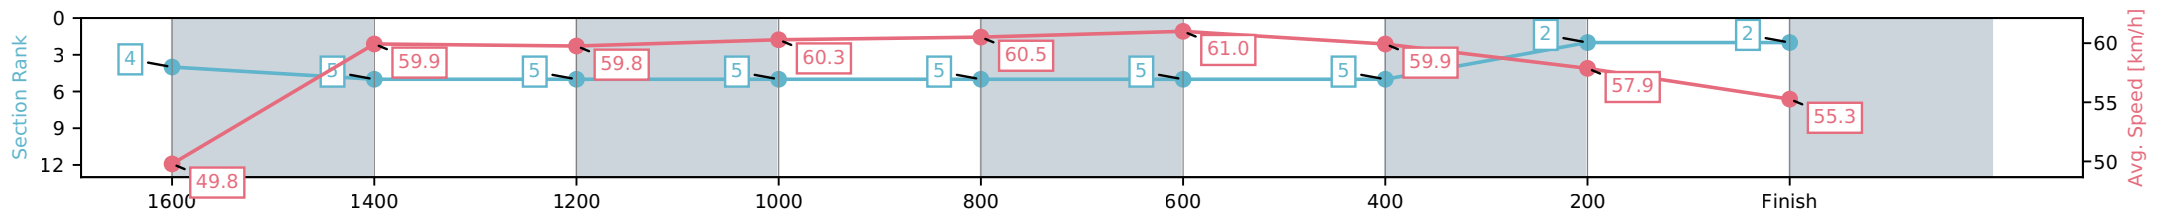

Aquis Park Gold Coast QLD
 Race 8: POCO VINO RATINGS BAND 0 - 58 Handicap - 1800m
 20 June 2026 - 4:10PM
 Track Rating: Soft 5, Weather: Fine, Rail Position: +3m 1000m-W/Post, True Remainder

Section	L1800	L1600	L1400	L1200	L1000	L800	L600	L400	L200
Section Times	1:51.73 (0:14.38)	1:37.36 [4] (0:12.19)	1:25.16 [5] (0:12.11)	1:13.05 [5] (0:11.94)	1:01.11 [5] (0:11.92)	0:49.19 [5] (0:11.78)	0:37.41 [5] (0:11.97)	0:25.44 [5] (0:12.52)	0:12.93 [2] (0:12.93)
Average Speed [km/h]	49.8	59.9	59.8	60.3	60.5	61.0	59.9	57.9	55.3
Top Speed [km/h]	62.5	61.9	61.3	60.6	60.9	61.4	61.0	59.1	56.7
Avg. Dist. to Rail [m]	7.2	2.8	2.8	2.6	0.7	0.6	1.1	5.1	5.0
Avg. Stride Freq. [Hz]	2.4	2.3	2.2	2.2	2.2	2.2	2.3	2.2	2.2
Avg. Stride Length [m]	6.6	7.5	7.6	7.9	7.7	7.8	7.5	7.4	7.2