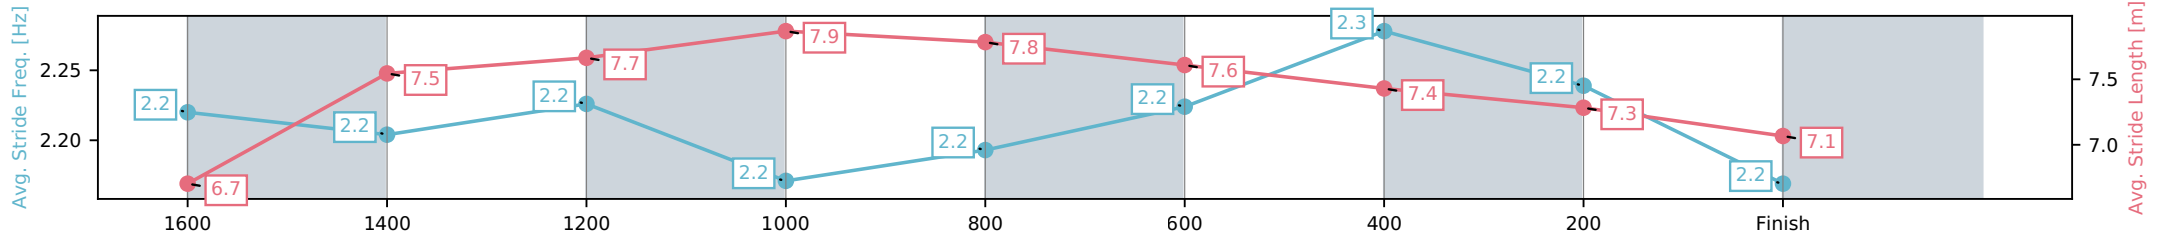

Horse/Jockey Name	You Think So/Jett Newman
Finish Rank	8
Fastest Section Time (Section)	0:11.84 (1400-1200)
Top Speed [km/h] (Section)	62.0 (1400-1200)
Race State	Finished

Aquis Park Gold Coast QLD
Race 8: POCO VINO RATINGS BAND 0 - 58 Handicap - 1800m
20 June 2026 - 4:10PM
Track Rating: Soft 5, Weather: Fine, Rail Position: +3m 1000m-W/Post, True Remainder

Section	L1800	L1600	L1400	L1200	L1000	L800	L600	L400	L200
Section Times	1:52.24 (0:14.58)	1:37.66 [6] (0:12.29)	1:25.38 [7] (0:11.84)	1:13.53 [6] (0:11.94)	1:01.60 [6] (0:11.90)	0:49.69 [6] (0:11.89)	0:37.80 [6] (0:11.89)	0:25.91 [6] (0:12.65)	0:13.26 [5] (0:13.26)
Average Speed [km/h]	49.1	59.2	60.9	60.4	60.1	60.5	60.3	57.0	54.0
Top Speed [km/h]	60.8	60.7	62.0	61.1	60.9	60.9	61.0	58.6	55.2
Avg. Dist. to Rail [m]	3.9	1.9	0.9	0.9	1.0	0.6	0.7	1.5	2.1
Avg. Stride Freq. [Hz]	2.2	2.2	2.2	2.2	2.2	2.2	2.3	2.2	2.2
Avg. Stride Length [m]	6.7	7.5	7.7	7.9	7.8	7.6	7.4	7.3	7.1

[ ] Ranking at each section and finish
-:-:- No data available at this section
NA No data available