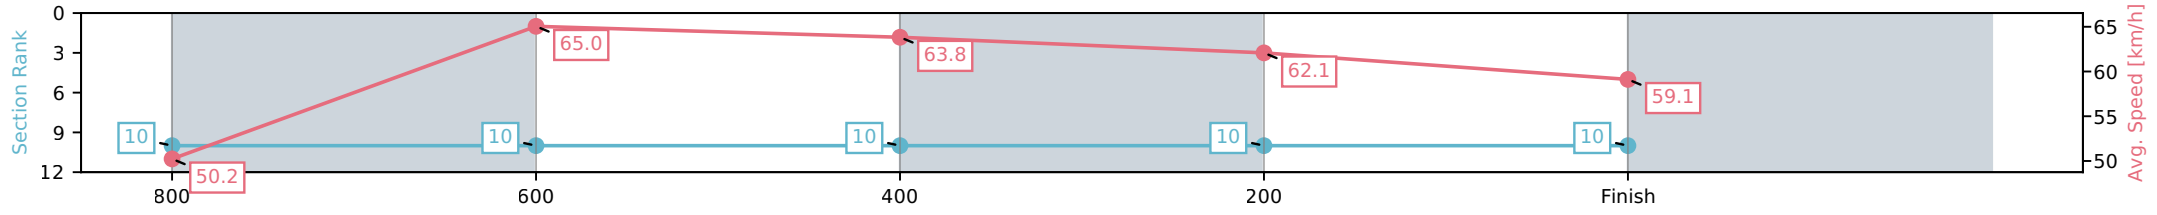

Horse/Jockey Name	Solar Rhythm/Tiffani Brooker
Finish Rank	10
Fastest Section Time (Section)	0:10.99 (800-600)
Top Speed [km/h] (Section)	67.0 (800-600)
Race State	Finished

Aquis Park Gold Coast QLD
Race 1: TAB QTIS Two-Year-Old Maiden Plate - 1000m
20 June 2026 - 11:59AM
Track Rating: Soft 5, Weather: Fine, Rail Position: +3m 1000m-W/Post, True Remainder

Section	L1000	L800	L600	L400	L200
Section Times	1:00.45 (0:14.65)	0:45.80 [10] (0:10.99)	0:34.82 [10] (0:11.17)	0:23.65 [10] (0:11.62)	0:12.03 [10] (0:12.03)
Average Speed [km/h]	50.2	65.0	63.8	62.1	59.1
Top Speed [km/h]	66.3	67.0	65.6	63.3	60.4
Avg. Dist. to Rail [m]	8.4	1.8	1.7	2.7	6.2
Avg. Stride Freq. [Hz]	2.6	2.5	2.5	2.5	2.5
Avg. Stride Length [m]	6.3	7.3	7.1	7.0	6.8

[ ] Ranking at each section and finish
-:-:- No data available at this section
NA No data available