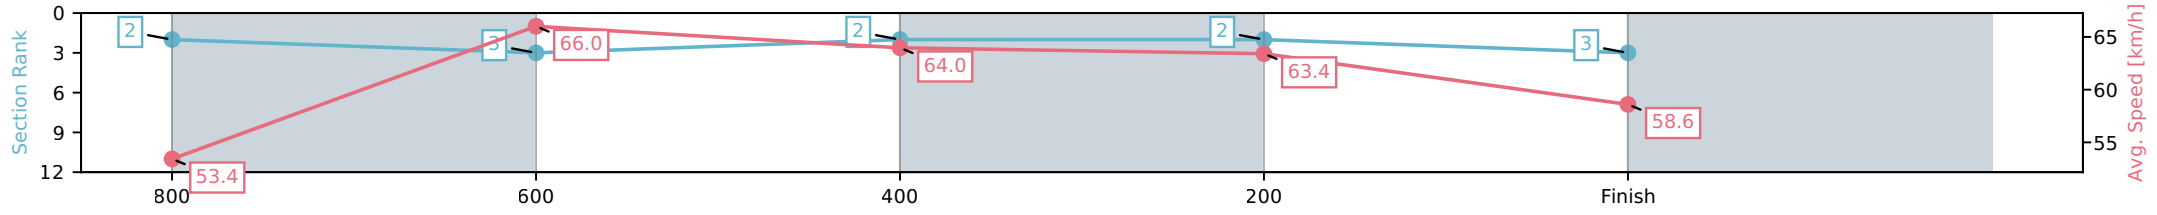

Horse/Jockey Name	Catfish/Ryan Wiggins
Finish Rank	3
Fastest Section Time (Section)	0:10.84 (800-600)
Top Speed [km/h] (Section)	67.7 (1000 - 800)
Race State	Finished

Aquis Park Gold Coast QLD
Race 1: TAB QTIS Two-Year-Old Maiden Plate - 1000m
20 June 2026 - 11:59AM
Track Rating: Soft 5, Weather: Fine, Rail Position: +3m 1000m-W/Post, True Remainder

Section	L1000	L800	L600	L400	L200
Section Times	0:59.10 (0:13.77)	0:45.33 [2] (0:10.84)	0:34.49 [3] (0:11.14)	0:23.35 [2] (0:11.34)	0:12.00 [2] (0:12.00)
Average Speed [km/h]	53.4	66.0	64.0	63.4	58.6
Top Speed [km/h]	67.7	66.8	65.0	64.2	61.0
Avg. Dist. to Rail [m]	5.6	1.7	1.5	0.7	2.1
Avg. Stride Freq. [Hz]	2.5	2.4	2.3	2.4	2.3
Avg. Stride Length [m]	6.7	7.9	7.8	7.6	7.3

[ ] Ranking at each section and finish
-:-:- No data available at this section
NA No data available