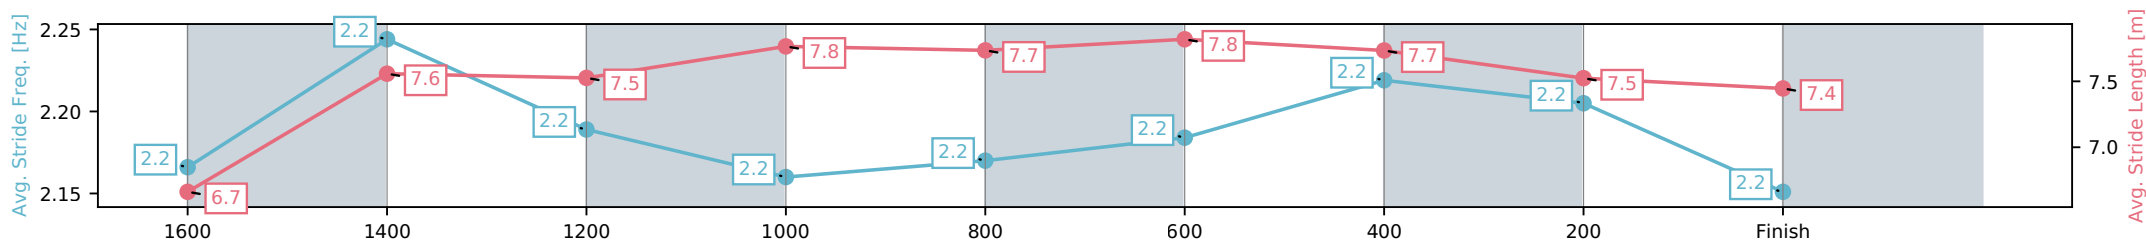

Horse/Jockey Name	Rainbow Glitter/Sean Cormack
Finish Rank	9
Fastest Section Time (Section)	0:11.92 (600-400)
Top Speed [km/h] (Section)	62.3 (1600-1400)
Race State	Finished

Aquis Park Gold Coast QLD
Race 4: PULLMAN BRISBANE AIRPORT HOTEL Maiden
Handicap - 1800m

20 June 2026 - 1:46PM

Track Rating: Soft 5, Weather: Fine, Rail Position: +3m 1000m-W/Post,
True Remainder

Section	L1800	L1600	L1400	L1200	L1000	L800	L600	L400	L200
Section Times	1:53.23 (0:15.38)	1:37.84 [13] (0:12.33)	1:25.52 [12] (0:12.41)	1:13.10 [12] (0:12.06)	1:01.04 [12] (0:12.12)	0:48.93 [13] (0:11.96)	0:36.97 [13] (0:11.92)	0:25.05 [11] (0:12.37)	0:12.69 [10] (0:12.69)
Average Speed [km/h]	46.6	59.4	58.1	59.7	59.3	60.3	60.5	58.3	56.1
Top Speed [km/h]	61.6	62.3	59.4	60.8	60.2	61.1	62.0	59.4	56.8
Avg. Dist. to Rail [m]	10.0	3.0	1.0	1.2	1.3	0.7	0.5	1.1	1.9
Avg. Stride Freq. [Hz]	2.2	2.2	2.2	2.2	2.2	2.2	2.2	2.2	2.2
Avg. Stride Length [m]	6.7	7.6	7.5	7.8	7.7	7.8	7.7	7.5	7.4

[ ] Ranking at each section and finish
-:-:- No data available at this section
NA No data available