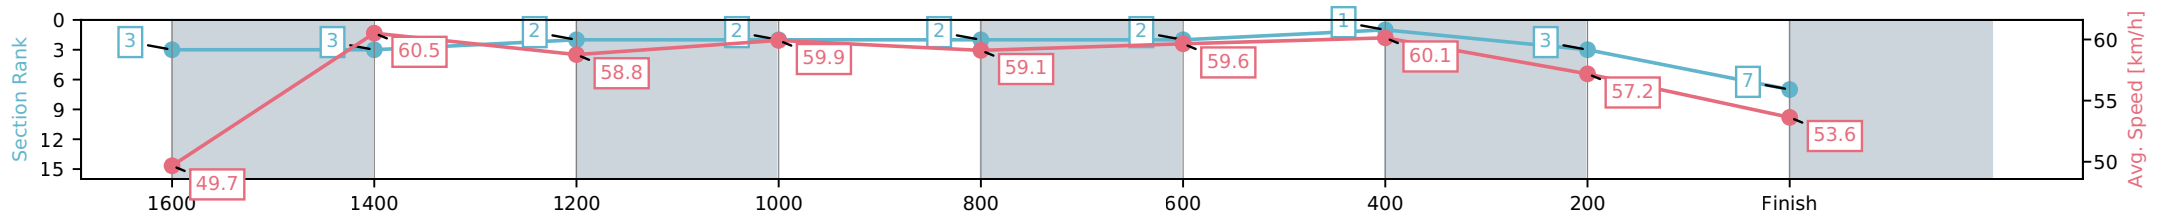

Aquis Park Gold Coast QLD

Race 4: PULLMAN BRISBANE AIRPORT HOTEL Maiden Handicap - 1800m

20 June 2026 - 1:46PM

Track Rating: Soft 5, Weather: Fine, Rail Position: +3m 1000m-W/Post, True Remainder

Section	L1800	L1600	L1400	L1200	L1000	L800	L600	L400	L200
Section Times	1:52.98 (0:14.36)	1:38.62 [3] (0:12.10)	1:26.52 [3] (0:12.29)	1:14.23 [2] (0:12.02)	1:02.21 [2] (0:12.19)	0:50.02 [2] (0:12.07)	0:37.95 [2] (0:12.00)	0:25.95 [1] (0:12.59)	0:13.37 [3] (0:13.37)
Average Speed [km/h]	49.7	60.5	58.8	59.9	59.1	59.6	60.1	57.2	53.6
Top Speed [km/h]	61.6	61.9	60.7	60.5	59.7	60.3	61.1	59.4	54.7
Avg. Dist. to Rail [m]	6.5	3.0	1.4	1.2	1.0	0.4	0.9	1.6	2.8
Avg. Stride Freq. [Hz]	2.1	2.1	2.1	2.1	2.1	2.1	2.2	2.1	2.1
Avg. Stride Length [m]	7.1	8.1	8.1	8.2	8.0	8.1	7.9	7.6	7.4