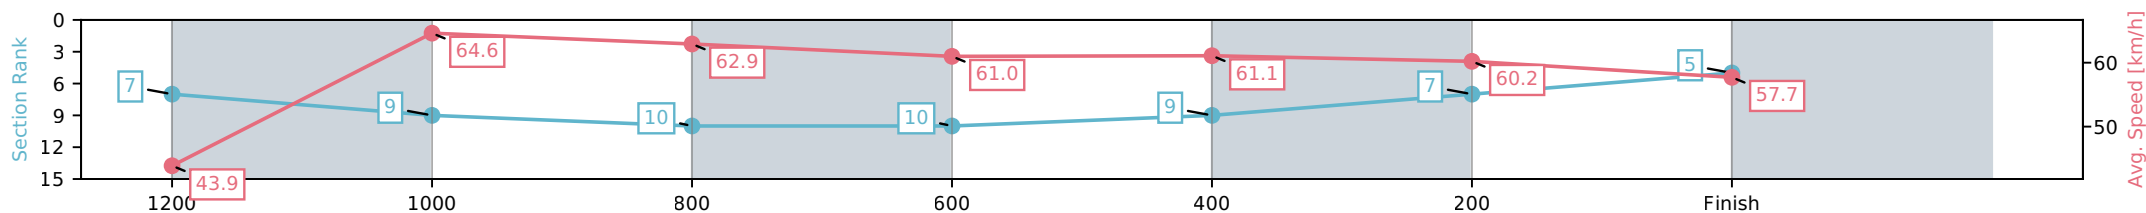

Horse/Jockey Name	Taga Smile/Benjamin Osmond
Finish Rank	5
Fastest Section Time (Section)	0:11.15 (1200-1000)
Top Speed [km/h] (Section)	66.7 (1200-1000)
Race State	Finished

Aquis Park Gold Coast QLD
Race 6: BRISBANE AIRPORT CONFERENCE CENTRE
Maiden Handicap - 1300m

20 June 2026 - 2:54PM

Track Rating: Soft 5, Weather: Fine, Rail Position: +3m 1000m-W/Post, True Remainder

Section	L1300	L1200	L1000	L800	L600	L400	L200
Section Times	1:19.51 (0:08.79)	1:10.72 [7] (0:11.15)	0:59.57 [9] (0:11.43)	0:48.14 [10] (0:11.86)	0:36.28 [10] (0:11.91)	0:24.37 [9] (0:12.02)	0:12.35 [7] (0:12.35)
Average Speed [km/h]	43.9	64.6	62.9	61.0	61.1	60.2	57.7
Top Speed [km/h]	61.0	66.7	63.9	63.4	62.2	61.1	59.2
Avg. Dist. to Rail [m]	7.3	2.4	1.2	1.1	1.9	6.3	7.5
Avg. Stride Freq. [Hz]	2.4	2.4	2.4	2.3	2.3	2.3	2.3
Avg. Stride Length [m]	5.9	7.4	7.6	7.6	7.6	7.4	7.2

- [ ] Ranking at each section and finish
- -:-:- No data available at this section
- NA No data available