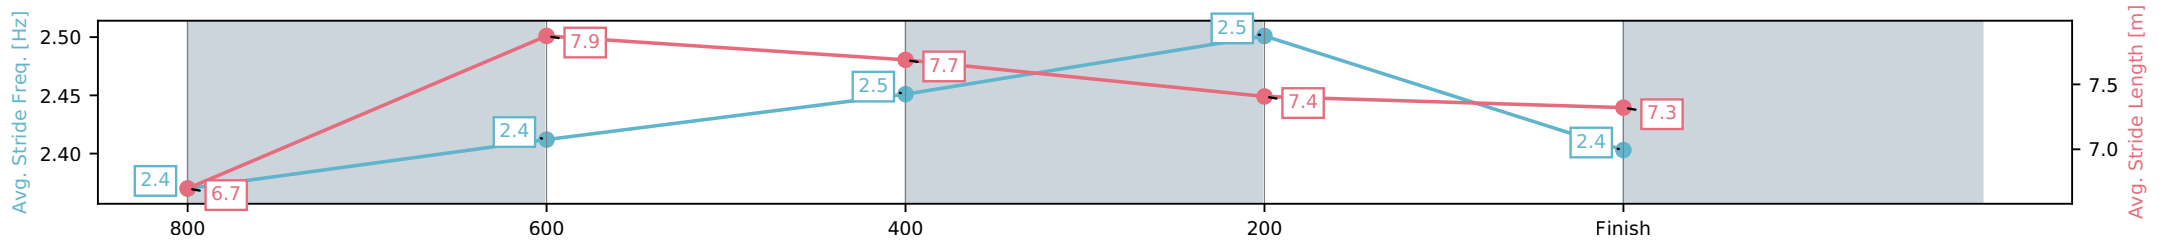

Horse/Jockey Name	Riva D'amor/Jett Newman
Finish Rank	3
Fastest Section Time (Section)	0:10.71 (800-600)
Top Speed [km/h] (Section)	68.1 (600-400)
Race State	Finished

Aquis Park Gold Coast QLD
Race 7: LINDA DAFFY'S MERMAID WATERS TAB Class 2
Handicap - 1000m
20 June 2026 - 3:34PM
Track Rating: Soft 5, Weather: Fine, Rail Position: +3m 1000m-W/Post,
True Remainder

Section	L1000	L800	L600	L400	L200
Section Times	0:58.26 (0:14.14)	0:44.12 [10] (0:10.71)	0:33.41 [10] (0:10.85)	0:22.56 [10] (0:11.04)	0:11.52 [6] (0:11.52)
Average Speed [km/h]	52.4	67.4	67.0	65.7	61.9
Top Speed [km/h]	66.9	67.8	68.1	66.5	64.3
Avg. Dist. to Rail [m]	11.2	0.7	2.2	7.6	8.5
Avg. Stride Freq. [Hz]	2.4	2.4	2.5	2.5	2.4
Avg. Stride Length [m]	6.7	7.9	7.7	7.4	7.3

- [ ] Ranking at each section and finish
- -:-:- No data available at this section
- NA No data available