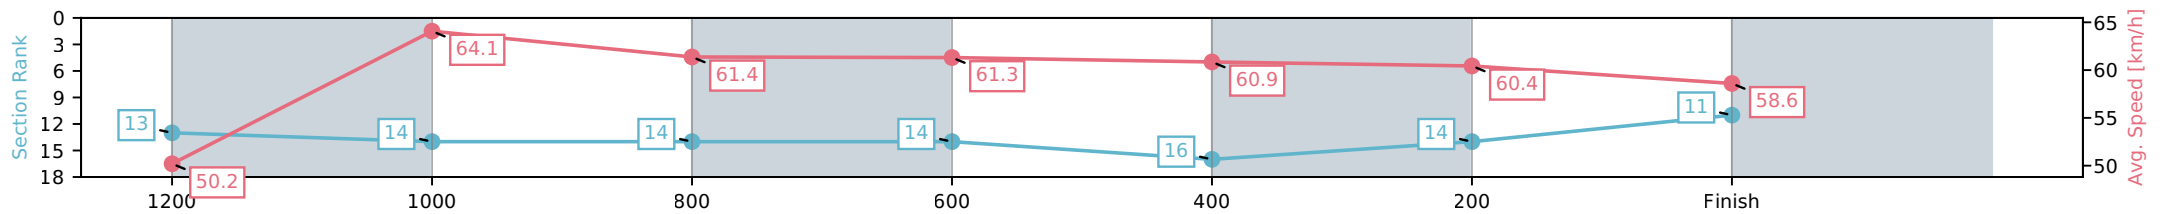

Aquis Park Gold Coast QLD
 Race 9: RENEW YOUR MEMBERSHIP NOW BENCHMARK 60
 Handicap - 1400m

20 June 2026 - 4:44PM

Track Rating: Soft 5, Weather: Fine, Rail Position: +3m 1000m-W/Post,
 True Remainder

Section	L1400	L1200	L1000	L800	L600	L400	L200
Section Times	1:25.67 (0:14.83)	1:10.84 [13] (0:11.23)	0:59.61 [14] (0:11.76)	0:47.86 [14] (0:11.78)	0:36.07 [14] (0:11.98)	0:24.09 [16] (0:12.00)	0:12.10 [14] (0:12.10)
Average Speed [km/h]	50.2	64.1	61.4	61.3	60.9	60.4	58.6
Top Speed [km/h]	63.5	64.9	62.5	62.1	61.6	61.4	60.1
Avg. Dist. to Rail [m]	7.9	2.0	1.1	1.0	2.3	6.8	8.3
Avg. Stride Freq. [Hz]	2.3	2.3	2.2	2.2	2.2	2.2	2.2
Avg. Stride Length [m]	6.7	7.8	7.8	7.8	7.7	7.6	7.6