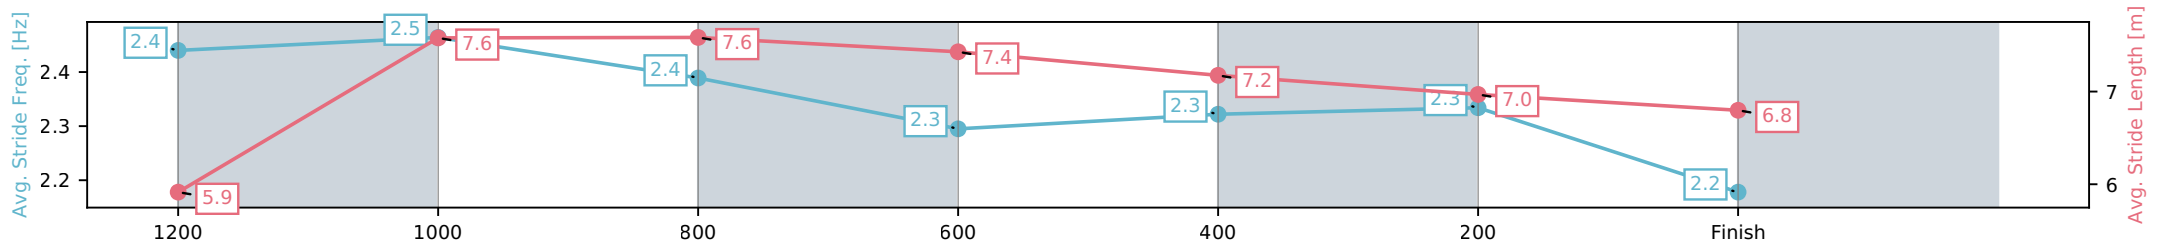

Horse/Jockey Name	Fyansford Flyer/Fred Larson
Finish Rank	13
Fastest Section Time (Section)	0:10.77 (1200-1000)
Top Speed [km/h] (Section)	67.7 (1200-1000)
Race State	Finished

Aquis Park Gold Coast QLD
Race 6: BRISBANE AIRPORT CONFERENCE CENTRE
Maiden Handicap - 1300m

20 June 2026 - 2:54PM

Track Rating: Soft 5, Weather: Fine, Rail Position: +3m 1000m-W/Post, True Remainder

Section	L1300	L1200	L1000	L800	L600	L400	L200
Section Times	1:21.22 (0:08.62)	1:12.60 [3] (0:10.77)	1:01.83 [2] (0:11.25)	0:50.58 [1] (0:11.93)	0:38.65 [1] (0:12.14)	0:26.51 [1] (0:12.58)	0:13.92 [9] (0:13.92)
Average Speed [km/h]	44.6	66.8	63.6	60.1	59.0	57.1	51.5
Top Speed [km/h]	63.5	67.7	66.2	61.3	59.7	58.9	55.2
Avg. Dist. to Rail [m]	1.9	0.6	1.3	0.7	0.8	0.5	0.9
Avg. Stride Freq. [Hz]	2.4	2.5	2.4	2.3	2.3	2.3	2.2
Avg. Stride Length [m]	5.9	7.6	7.6	7.4	7.2	7.0	6.8

- [ ] Ranking at each section and finish
- -:-:- No data available at this section
- NA No data available