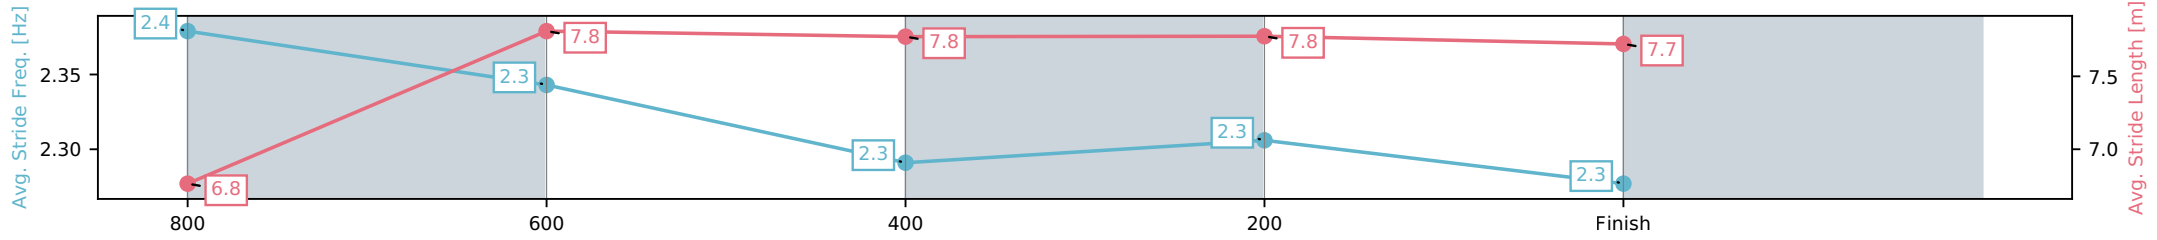

Horse/Jockey Name	Acacia Ridge/Jaden Lloyd
Finish Rank	4
Fastest Section Time (Section)	0:11.09 (800-600)
Top Speed [km/h] (Section)	66.1 (1000 - 800)
Race State	Finished

Aquis Park Gold Coast QLD
Race 1: TAB QTIS Two-Year-Old Maiden Plate - 1000m
20 June 2026 - 11:59AM
Track Rating: Soft 5, Weather: Fine, Rail Position: +3m 1000m-W/Post, True Remainder

Section	L1000	L800	L600	L400	L200
Section Times	0:59.17 (0:14.18)	0:45.00 [6] (0:11.09)	0:33.90 [8] (0:11.17)	0:22.73 [7] (0:11.21)	0:11.52 [6] (0:11.52)
Average Speed [km/h]	52.2	64.8	63.3	64.1	61.8
Top Speed [km/h]	66.1	65.5	64.6	64.8	63.8
Avg. Dist. to Rail [m]	9.4	1.0	3.2	2.0	1.0
Avg. Stride Freq. [Hz]	2.4	2.3	2.3	2.3	2.3
Avg. Stride Length [m]	6.8	7.8	7.8	7.8	7.7

[ ] Ranking at each section and finish
-:-:- No data available at this section
NA No data available