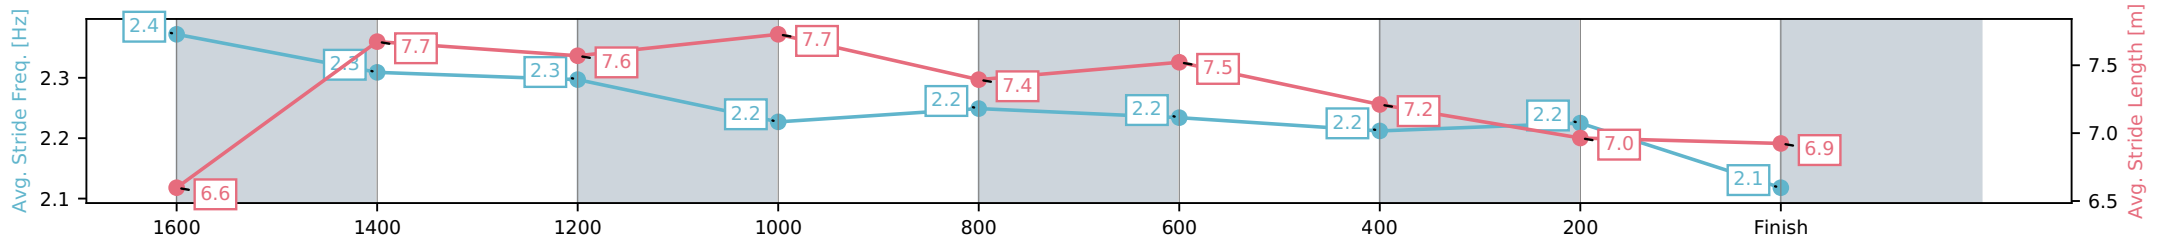

Aquis Park Gold Coast QLD

Race 8: POCO VINO RATINGS BAND 0 - 58 Handicap - 1800m

20 June 2026 - 4:10PM

Track Rating: Soft 5, Weather: Fine, Rail Position: +3m 1000m-W/Post, True Remainder

Section	L1800	L1600	L1400	L1200	L1000	L800	L600	L400	L200
Section Times	1:53.18 (0:14.02)	1:39.16 [2] (0:11.71)	1:27.46 [2] (0:11.74)	1:15.72 [2] (0:11.80)	1:03.92 [2] (0:12.18)	0:51.74 [2] (0:12.02)	0:39.73 [2] (0:12.59)	0:27.14 [3] (0:13.21)	0:13.93 [8] (0:13.93)
Average Speed [km/h]	50.9	62.5	61.6	60.9	59.2	59.4	56.4	54.6	51.4
Top Speed [km/h]	65.5	65.6	63.0	61.8	60.1	60.6	57.4	55.7	53.2
Avg. Dist. to Rail [m]	9.8	3.1	2.1	2.3	0.7	1.8	2.5	2.8	3.8
Avg. Stride Freq. [Hz]	2.4	2.3	2.3	2.2	2.2	2.2	2.2	2.2	2.1
Avg. Stride Length [m]	6.6	7.7	7.6	7.7	7.4	7.5	7.2	7.0	6.9