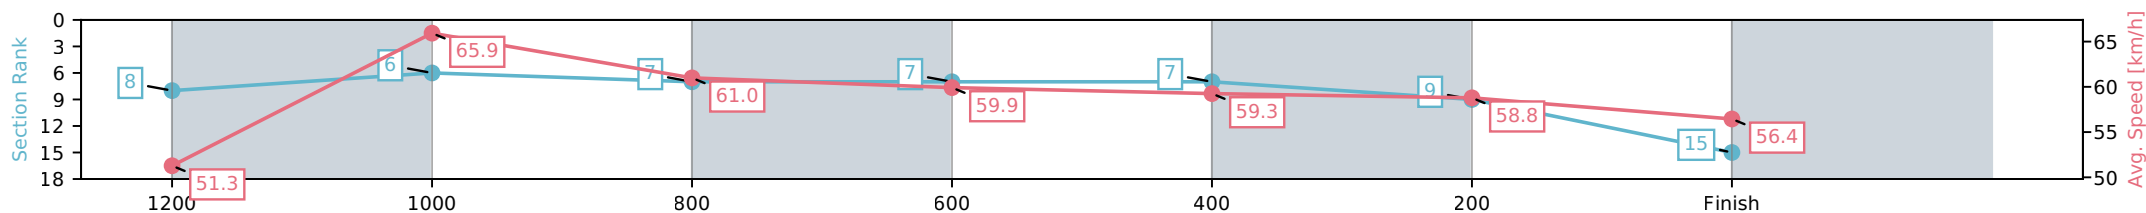

Horse/Jockey Name	Launcher/McKenzie Apel
Finish Rank	15
Fastest Section Time (Section)	0:10.93 (1200-1000)
Top Speed [km/h] (Section)	66.9 (1200-1000)
Race State	Finished

Aquis Park Gold Coast QLD
Race 9: RENEW YOUR MEMBERSHIP NOW BENCHMARK 60
Handicap - 1400m
20 June 2026 - 4:44PM
Track Rating: Soft 5, Weather: Fine, Rail Position: +3m 1000m-W/Post, True Remainder

Section	L1400	L1200	L1000	L800	L600	L400	L200
Section Times	1:25.94 (0:14.48)	1:11.46 [8] (0:10.93)	1:00.53 [6] (0:11.72)	0:48.81 [7] (0:11.96)	0:36.85 [7] (0:12.05)	0:24.80 [7] (0:12.24)	0:12.56 [9] (0:12.56)
Average Speed [km/h]	51.3	65.9	61.0	59.9	59.3	58.8	56.4
Top Speed [km/h]	66.2	66.9	64.0	61.1	59.9	59.4	58.3
Avg. Dist. to Rail [m]	3.0	0.9	1.3	1.2	1.5	0.5	0.4
Avg. Stride Freq. [Hz]	2.3	2.3	2.2	2.1	2.1	2.2	2.1
Avg. Stride Length [m]	6.8	8.1	7.9	7.9	7.8	7.6	7.6

- [ ] Ranking at each section and finish
- -:-:- No data available at this section
- NA No data available