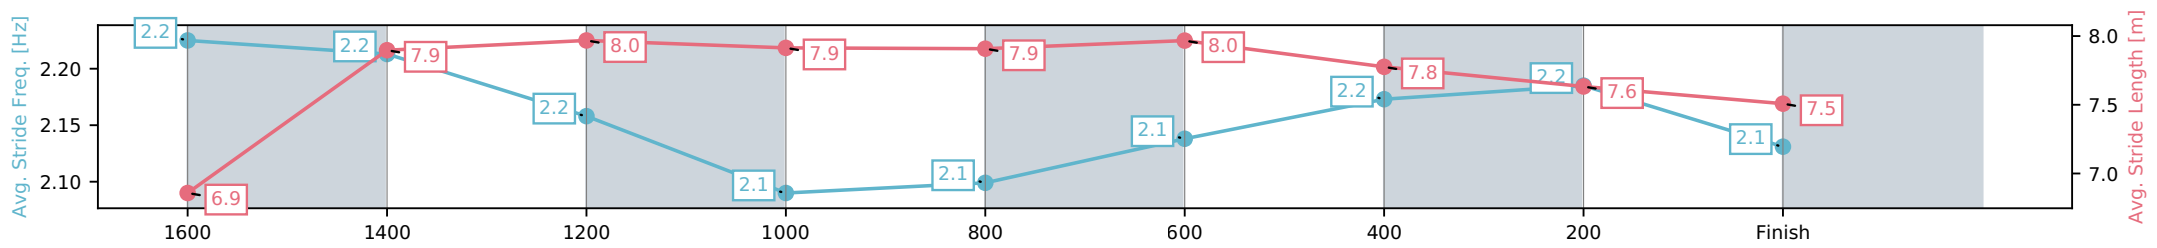

Aquis Park Gold Coast QLD

Race 5: HAPPY 70TH MICHELE Class 4 Handicap - 1800m

20 June 2026 - 2:19PM

Track Rating: Soft 5, Weather: Fine, Rail Position: +3m 1000m-W/Post, True Remainder

Section	L1800	L1600	L1400	L1200	L1000	L800	L600	L400	L200
Section Times	1:51.15 (0:14.23)	1:36.92 [5] (0:11.72)	1:25.20 [5] (0:11.96)	1:13.24 [5] (0:12.23)	1:01.01 [5] (0:12.16)	0:48.85 [5] (0:11.86)	0:36.99 [5] (0:11.96)	0:25.03 [5] (0:12.28)	0:12.74 [4] (0:12.74)
Average Speed [km/h]	50.1	62.2	60.3	58.9	59.3	60.8	60.3	59.0	56.4
Top Speed [km/h]	63.0	63.4	62.8	59.3	60.1	61.8	60.6	60.1	57.5
Avg. Dist. to Rail [m]	5.0	2.3	1.8	1.6	1.1	0.7	1.0	4.4	7.2
Avg. Stride Freq. [Hz]	2.2	2.2	2.2	2.1	2.1	2.1	2.2	2.2	2.1
Avg. Stride Length [m]	6.9	7.9	8.0	7.9	7.9	8.0	7.8	7.6	7.5