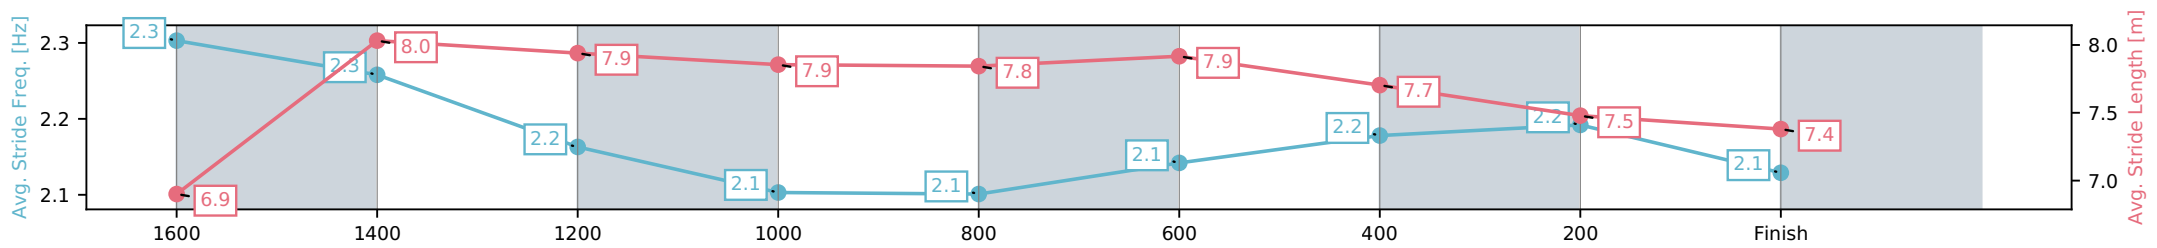

Aquis Park Gold Coast QLD

Race 5: HAPPY 70TH MICHELE Class 4 Handicap - 1800m

20 June 2026 - 2:19PM

Track Rating: Soft 5, Weather: Fine, Rail Position: +3m 1000m-W/Post, True Remainder

Section	L1800	L1600	L1400	L1200	L1000	L800	L600	L400	L200
Section Times	1:51.25 (0:13.98)	1:37.28 [2] (0:11.48)	1:25.79 [2] (0:11.90)	1:13.89 [2] (0:12.28)	1:01.61 [2] (0:12.21)	0:49.40 [2] (0:11.97)	0:37.44 [2] (0:12.06)	0:25.38 [3] (0:12.43)	0:12.95 [2] (0:12.95)
Average Speed [km/h]	51.0	63.7	60.6	58.6	58.8	59.9	59.7	58.1	55.1
Top Speed [km/h]	66.9	67.2	61.6	59.2	60.2	60.9	60.3	59.1	56.6
Avg. Dist. to Rail [m]	7.2	3.0	1.0	1.0	1.0	0.8	1.0	2.2	2.5
Avg. Stride Freq. [Hz]	2.3	2.3	2.2	2.1	2.1	2.1	2.2	2.2	2.1
Avg. Stride Length [m]	6.9	8.0	7.9	7.9	7.9	7.8	7.9	7.7	7.4