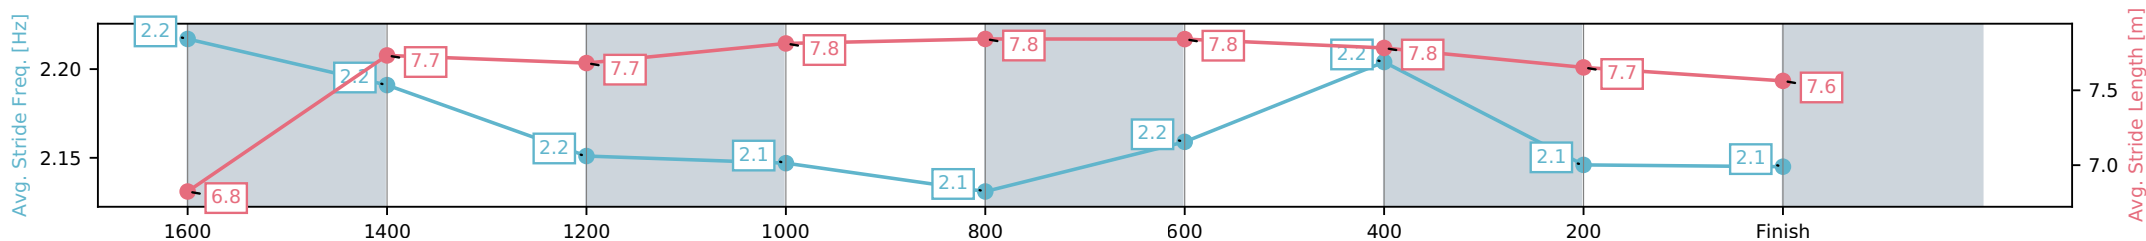

Horse/Jockey Name	Be Thy Name/Courtney Bellamy
Finish Rank	4
Fastest Section Time (Section)	0:11.87 (600-400)
Top Speed [km/h] (Section)	63.5 (1800 - 1600)
Race State	Finished

Aquis Park Gold Coast QLD
Race 4: PULLMAN BRISBANE AIRPORT HOTEL Maiden
Handicap - 1800m

20 June 2026 - 1:46PM

Track Rating: Soft 5, Weather: Fine, Rail Position: +3m 1000m-W/Post,
True Remainder

Section	L1800	L1600	L1400	L1200	L1000	L800	L600	L400	L200
Section Times	1:52.44 (0:14.47)	1:37.97 [5] (0:12.30)	1:25.67 [5] (0:12.39)	1:13.28 [5] (0:12.15)	1:01.13 [5] (0:12.19)	0:48.94 [5] (0:12.06)	0:36.88 [6] (0:11.87)	0:25.01 [5] (0:12.58)	0:12.43 [7] (0:12.43)
Average Speed [km/h]	49.3	59.4	58.2	59.2	58.9	59.6	61.0	57.6	57.3
Top Speed [km/h]	63.5	62.4	59.5	60.1	59.5	60.6	62.1	59.3	57.6
Avg. Dist. to Rail [m]	5.1	2.3	0.6	0.9	1.0	0.4	1.4	5.0	6.9
Avg. Stride Freq. [Hz]	2.2	2.2	2.2	2.1	2.1	2.2	2.2	2.1	2.1
Avg. Stride Length [m]	6.8	7.7	7.7	7.8	7.8	7.8	7.8	7.7	7.6

- [ ] Ranking at each section and finish
- -:-:- No data available at this section
- NA No data available