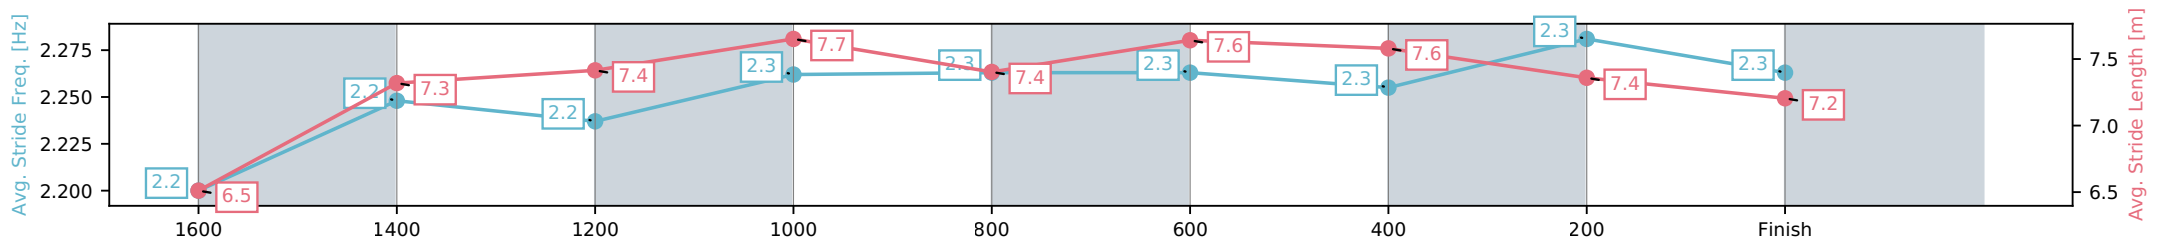

Horse/Jockey Name	Notes/Jaden Lloyd
Finish Rank	1
Fastest Section Time (Section)	0:11.63 (800-600)
Top Speed [km/h] (Section)	62.2 (800-600)
Race State	Finished

Aquis Park Gold Coast QLD
Race 8: POCO VINO RATINGS BAND 0 - 58 Handicap - 1800m
20 June 2026 - 4:10PM
Track Rating: Soft 5, Weather: Fine, Rail Position: +3m 1000m-W/Post, True Remainder

Section	L1800	L1600	L1400	L1200	L1000	L800	L600	L400	L200
Section Times	1:51.71 (0:15.28)	1:36.43 [11] (0:12.43)	1:24.00 [11] (0:12.15)	1:11.85 [11] (0:11.82)	1:00.02 [11] (0:11.96)	0:48.06 [11] (0:11.63)	0:36.44 [11] (0:11.83)	0:24.61 [10] (0:12.22)	0:12.38 [10] (0:12.38)
Average Speed [km/h]	46.9	58.6	59.2	61.0	59.8	61.3	60.2	59.4	57.6
Top Speed [km/h]	59.4	59.9	60.2	61.7	61.5	62.2	60.8	60.2	58.2
Avg. Dist. to Rail [m]	9.0	2.0	0.6	0.8	1.3	2.2	2.3	8.1	10.2
Avg. Stride Freq. [Hz]	2.2	2.2	2.2	2.3	2.3	2.3	2.3	2.3	2.3
Avg. Stride Length [m]	6.5	7.3	7.4	7.7	7.4	7.6	7.6	7.4	7.2

[ ] Ranking at each section and finish
-.-.- No data available at this section
NA No data available