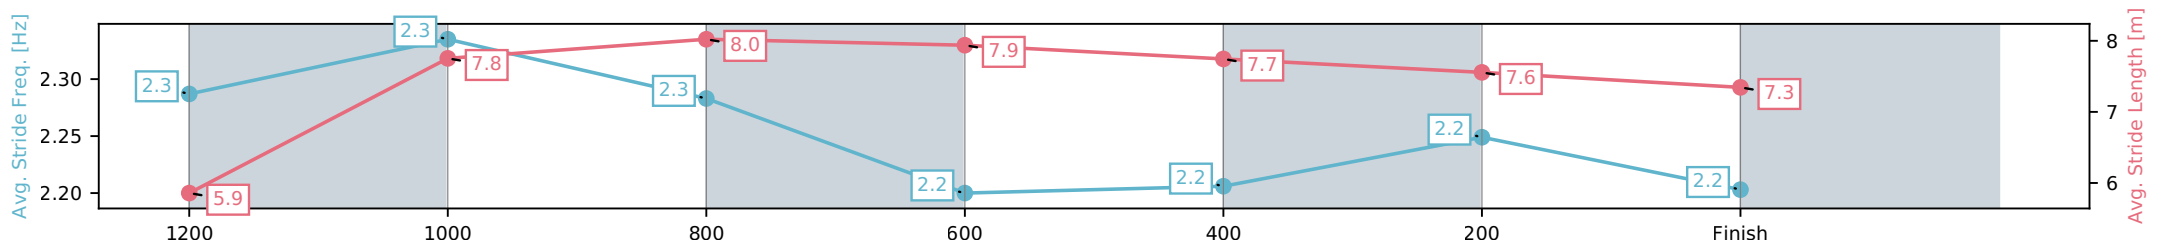

Horse/Jockey Name	Bassett's Choice/Jaden Lloyd
Finish Rank	4
Fastest Section Time (Section)	0:11.07 (1200-1000)
Top Speed [km/h] (Section)	66.6 (1200-1000)
Race State	Finished

Aquis Park Gold Coast QLD
Race 6: BRISBANE AIRPORT CONFERENCE CENTRE
Maiden Handicap - 1300m

20 June 2026 - 2:54PM

Track Rating: Soft 5, Weather: Fine, Rail Position: +3m 1000m-W/Post, True Remainder

Section	L1300	L1200	L1000	L800	L600	L400	L200
Section Times	1:19.41 (0:08.84)	1:10.58 [8] (0:11.07)	0:59.50 [8] (0:11.18)	0:48.32 [7] (0:11.81)	0:36.51 [7] (0:12.00)	0:24.52 [4] (0:12.06)	0:12.45 [3] (0:12.45)
Average Speed [km/h]	43.4	65.1	64.8	61.2	60.6	59.9	56.9
Top Speed [km/h]	60.9	66.6	65.9	65.0	61.5	60.7	58.0
Avg. Dist. to Rail [m]	10.5	5.0	1.3	1.4	1.6	4.2	6.2
Avg. Stride Freq. [Hz]	2.3	2.3	2.3	2.2	2.2	2.2	2.2
Avg. Stride Length [m]	5.9	7.8	8.0	7.9	7.7	7.6	7.3

[ ] Ranking at each section and finish
-:-:- No data available at this section
NA No data available