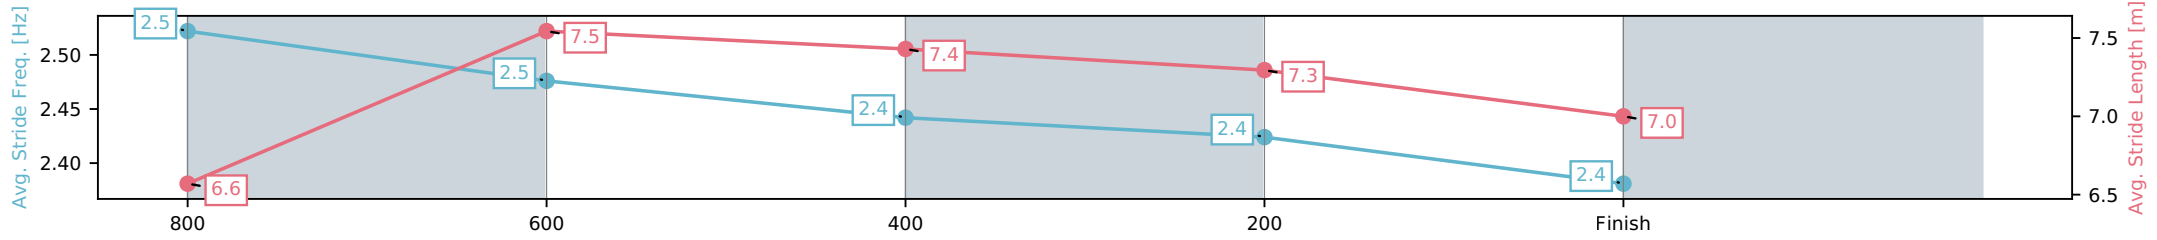

Horse/Jockey Name	Brooke's Blooms/Jag Guthmann-Chester
Finish Rank	7
Fastest Section Time (Section)	0:10.80 (800-600)
Top Speed [km/h] (Section)	67.5 (800-600)
Race State	Finished

Aquis Park Gold Coast QLD
Race 1: TAB QTIS Two-Year-Old Maiden Plate - 1000m
20 June 2026 - 11:59AM
Track Rating: Soft 5, Weather: Fine, Rail Position: +3m 1000m-W/Post, True Remainder

Section	L1000	L800	L600	L400	L200
Section Times	0:59.46 (0:13.97)	0:45.49 [4] (0:10.80)	0:34.70 [4] (0:11.07)	0:23.62 [4] (0:11.57)	0:12.06 [4] (0:12.06)
Average Speed [km/h]	52.5	66.3	64.8	62.3	58.8
Top Speed [km/h]	67.4	67.5	65.6	63.8	60.9
Avg. Dist. to Rail [m]	6.2	1.5	0.9	2.0	3.0
Avg. Stride Freq. [Hz]	2.5	2.5	2.4	2.4	2.4
Avg. Stride Length [m]	6.6	7.5	7.4	7.3	7.0

[ ] Ranking at each section and finish
-:-:- No data available at this section
NA No data available