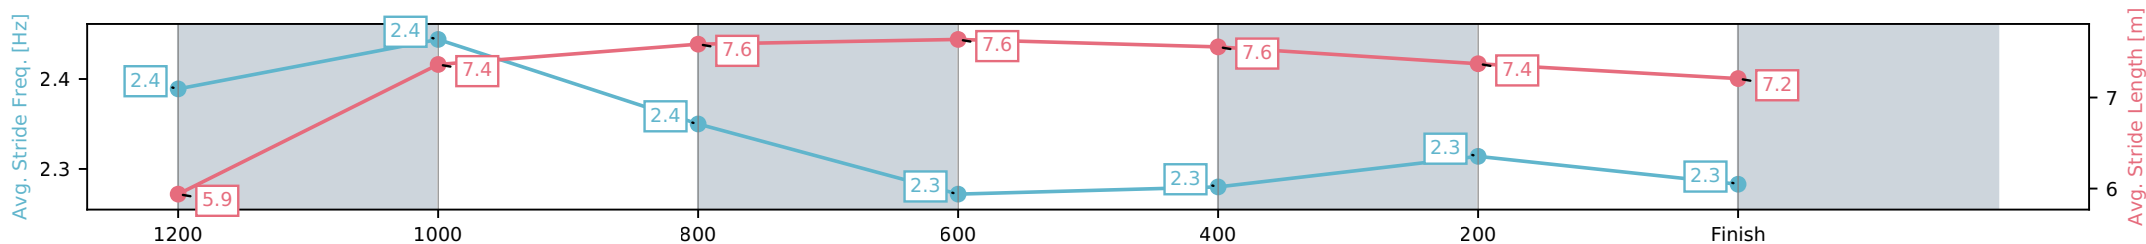

Horse/Jockey Name	Taga Smile/Benjamin Osmond
Finish Rank	5
Fastest Section Time (Section)	0:11.15 (1200-1000)
Top Speed [km/h] (Section)	66.7 (1200-1000)
Race State	Finished

Aquis Park Gold Coast QLD
Race 6: BRISBANE AIRPORT CONFERENCE CENTRE
Maiden Handicap - 1300m

20 June 2026 - 2:54PM

Track Rating: Soft 5, Weather: Fine, Rail Position: +3m 1000m-W/Post, True Remainder

Section	L1300	L1200	L1000	L800	L600	L400	L200
Section Times	1:19.51 (0:08.79)	1:10.72 [7] (0:11.15)	0:59.57 [9] (0:11.43)	0:48.14 [10] (0:11.86)	0:36.28 [10] (0:11.91)	0:24.37 [9] (0:12.02)	0:12.35 [7] (0:12.35)
Average Speed [km/h]	43.9	64.6	62.9	61.0	61.1	60.2	57.7
Top Speed [km/h]	61.0	66.7	63.9	63.4	62.2	61.1	59.2
Avg. Dist. to Rail [m]	7.3	2.4	1.2	1.1	1.9	6.3	7.5
Avg. Stride Freq. [Hz]	2.4	2.4	2.4	2.3	2.3	2.3	2.3
Avg. Stride Length [m]	5.9	7.4	7.6	7.6	7.6	7.4	7.2

- [ ] Ranking at each section and finish
- -:-:- No data available at this section
- NA No data available