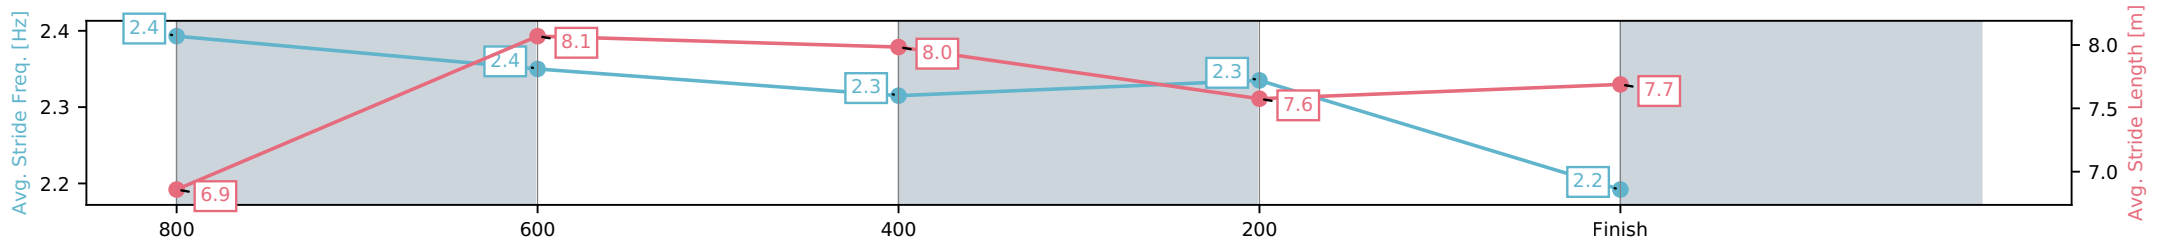

Horse/Jockey Name	On The Target/Tiffani Brooker
Finish Rank	9
Fastest Section Time (Section)	0:10.69 (800-600)
Top Speed [km/h] (Section)	68.3 (800-600)
Race State	Finished

Aquis Park Gold Coast QLD
Race 7: LINDA DAFFY'S MERMAID WATERS TAB Class 2
Handicap - 1000m
20 June 2026 - 3:34PM
Track Rating: Soft 5, Weather: Fine, Rail Position: +3m 1000m-W/Post,
True Remainder

Section	L1000	L800	L600	L400	L200
Section Times	0:59.20 (0:13.82)	0:45.38 [7] (0:10.69)	0:34.69 [8] (0:11.08)	0:23.61 [9] (0:11.49)	0:12.12 [9] (0:12.12)
Average Speed [km/h]	53.4	67.5	65.1	62.9	59.1
Top Speed [km/h]	67.1	68.3	66.6	63.9	61.4
Avg. Dist. to Rail [m]	8.9	0.5	0.9	5.1	8.7
Avg. Stride Freq. [Hz]	2.4	2.4	2.3	2.3	2.2
Avg. Stride Length [m]	6.9	8.1	8.0	7.6	7.7

[ ] Ranking at each section and finish
-:-:- No data available at this section
NA No data available