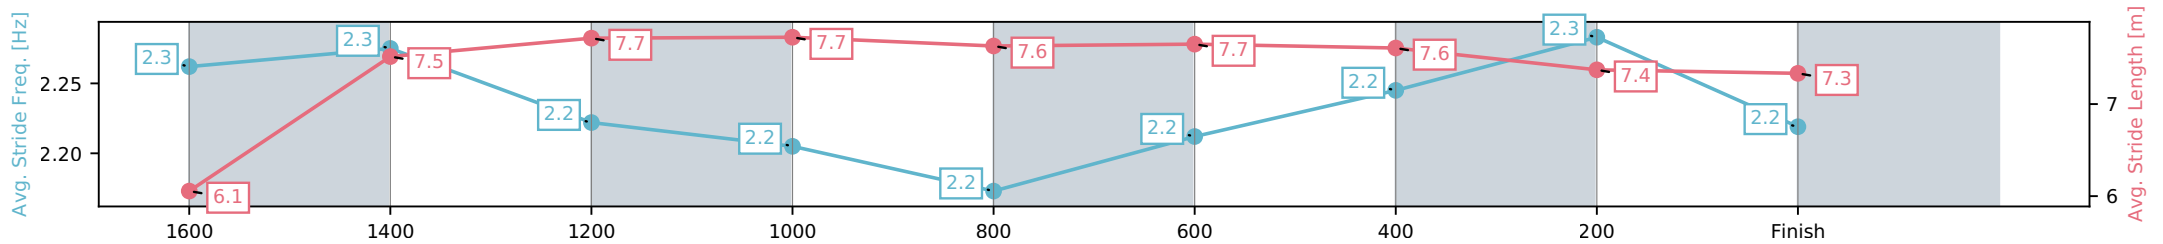

Horse/Jockey Name	Argyle Gold/Tiffani Brooker
Finish Rank	5
Fastest Section Time (Section)	0:11.84 (600-400)
Top Speed [km/h] (Section)	61.9 (600-400)
Race State	Finished

Aquis Park Gold Coast QLD
Race 3: BEDSHED GOLD COAST QTIS Three-Year-Old
BENCHMARK 65 Handicap - 1708m

20 June 2026 - 1:09PM

Track Rating: Soft 5, Weather: Fine, Rail Position: +3m 1000m-W/Post,
True Remainder

Section	L1708	L1600	L1400	L1200	L1000	L800	L600	L400	L200
Section Times	1:45.83 (0:08.98)	1:36.86 [2] (0:12.01)	1:24.84 [2] (0:11.99)	1:12.86 [2] (0:12.05)	1:00.80 [2] (0:12.19)	0:48.62 [2] (0:12.03)	0:36.58 [2] (0:11.84)	0:24.74 [2] (0:12.13)	0:12.61 [4] (0:12.61)
Average Speed [km/h]	43.5	61.1	60.0	59.8	58.7	59.9	60.7	59.5	56.8
Top Speed [km/h]	60.2	61.8	61.0	60.4	59.2	61.1	61.9	60.1	59.0
Avg. Dist. to Rail [m]	5.9	3.1	0.6	0.7	1.2	0.3	0.6	1.8	3.4
Avg. Stride Freq. [Hz]	2.3	2.3	2.2	2.2	2.2	2.2	2.2	2.3	2.2
Avg. Stride Length [m]	6.1	7.5	7.7	7.7	7.6	7.7	7.6	7.4	7.3

[ ] Ranking at each section and finish
-:-:- No data available at this section
NA No data available