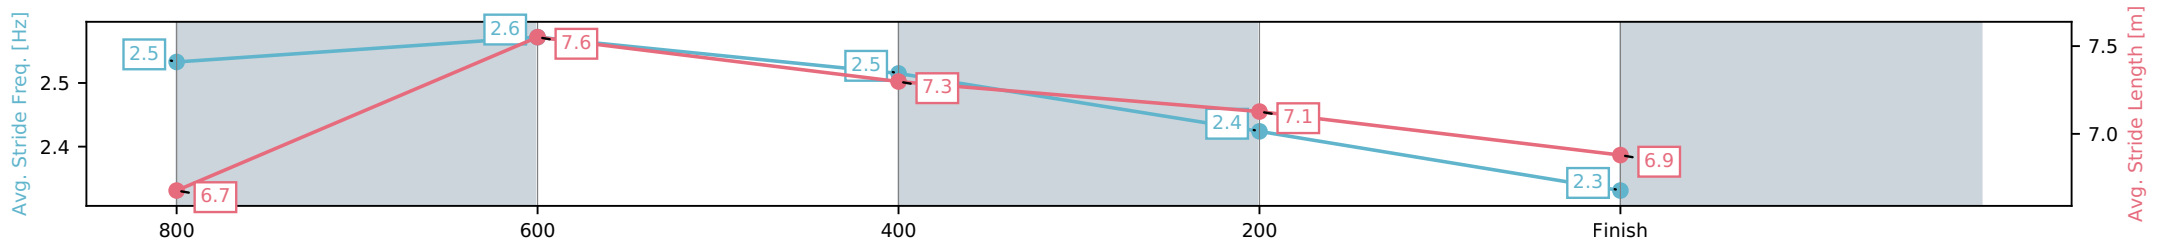

Horse/Jockey Name	Mystical Gem/McKenzie Apel
Finish Rank	10
Fastest Section Time (Section)	0:10.45 (800-600)
Top Speed [km/h] (Section)	70.1 (800-600)
Race State	Finished

Aquis Park Gold Coast QLD
Race 7: LINDA DAFFY'S MERMAID WATERS TAB Class 2
Handicap - 1000m
20 June 2026 - 3:34PM
Track Rating: Soft 5, Weather: Fine, Rail Position: +3m 1000m-W/Post,
True Remainder

Section	L1000	L800	L600	L400	L200
Section Times	0:59.37 (0:13.49)	0:45.88 [4] (0:10.45)	0:35.43 [4] (0:11.07)	0:24.37 [4] (0:11.84)	0:12.53 [7] (0:12.53)
Average Speed [km/h]	54.9	69.1	64.9	60.9	56.7
Top Speed [km/h]	69.3	70.1	66.9	62.8	59.3
Avg. Dist. to Rail [m]	10.6	0.6	0.6	2.0	5.2
Avg. Stride Freq. [Hz]	2.5	2.6	2.5	2.4	2.3
Avg. Stride Length [m]	6.7	7.6	7.3	7.1	6.9

- [ ] Ranking at each section and finish
- -:-:- No data available at this section
- NA No data available