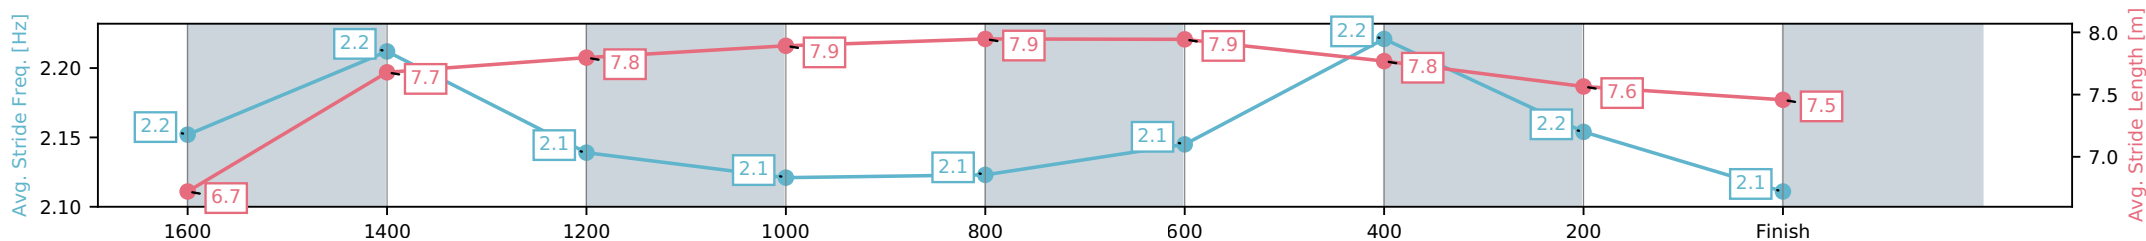

Horse/Jockey Name	Hurdwick Stone/Karl Zechner
Finish Rank	12
Fastest Section Time (Section)	0:11.98 (600-400)
Top Speed [km/h] (Section)	62.7 (1600-1400)
Race State	Finished

Aquis Park Gold Coast QLD
Race 4: PULLMAN BRISBANE AIRPORT HOTEL Maiden
Handicap - 1800m

20 June 2026 - 1:46PM

Track Rating: Soft 5, Weather: Fine, Rail Position: +3m 1000m-W/Post,
True Remainder

Section	L1800	L1600	L1400	L1200	L1000	L800	L600	L400	L200
Section Times	1:53.96 (0:15.49)	1:38.47 [14] (0:12.29)	1:26.18 [14] (0:12.37)	1:13.81 [13] (0:12.05)	1:01.77 [13] (0:12.14)	0:49.62 [14] (0:12.02)	0:37.61 [14] (0:11.98)	0:25.63 [13] (0:12.77)	0:12.86 [12] (0:12.86)
Average Speed [km/h]	46.3	59.8	58.4	59.8	59.3	60.2	60.7	56.6	55.1
Top Speed [km/h]	61.7	62.7	59.7	60.6	60.4	61.5	62.2	58.3	55.8
Avg. Dist. to Rail [m]	11.7	3.9	1.6	2.0	1.1	1.3	1.7	2.9	2.1
Avg. Stride Freq. [Hz]	2.2	2.2	2.1	2.1	2.1	2.1	2.2	2.2	2.1
Avg. Stride Length [m]	6.7	7.7	7.8	7.9	7.9	7.9	7.8	7.6	7.5

- [ ] Ranking at each section and finish
- -:-:- No data available at this section
- NA No data available