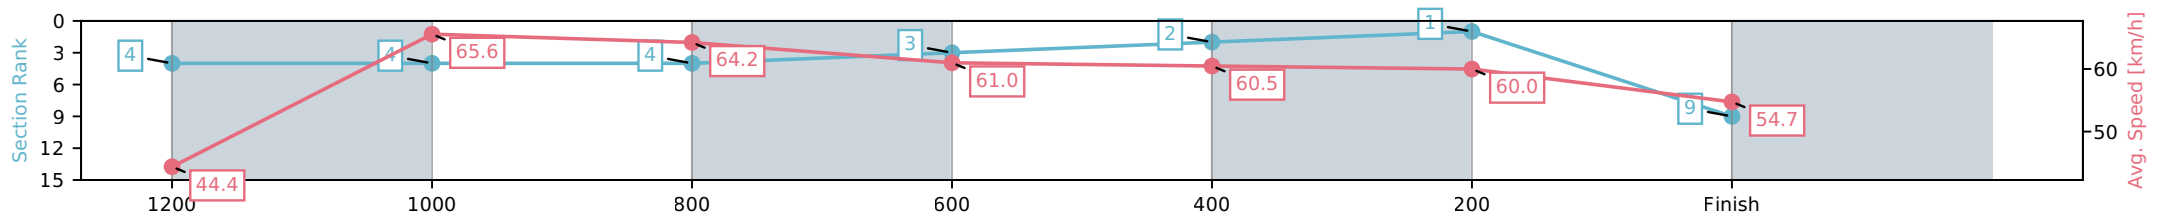

Horse/Jockey Name	Hansaglory/Adin Thompson
Finish Rank	9
Fastest Section Time (Section)	0:10.98 (1200-1000)
Top Speed [km/h] (Section)	67.1 (1200-1000)
Race State	Finished

Aquis Park Gold Coast QLD
Race 6: BRISBANE AIRPORT CONFERENCE CENTRE
Maiden Handicap - 1300m

20 June 2026 - 2:54PM

Track Rating: Soft 5, Weather: Fine, Rail Position: +3m 1000m-W/Post, True Remainder

Section	L1300	L1200	L1000	L800	L600	L400	L200
Section Times	1:19.80 (0:08.65)	1:11.15 [4] (0:10.98)	1:00.17 [4] (0:11.29)	0:48.88 [4] (0:11.87)	0:37.01 [3] (0:11.97)	0:25.04 [2] (0:12.04)	0:13.00 [1] (0:13.00)
Average Speed [km/h]	44.4	65.6	64.2	61.0	60.5	60.0	54.7
Top Speed [km/h]	62.4	67.1	65.8	62.6	61.0	61.4	57.4
Avg. Dist. to Rail [m]	6.9	3.9	1.4	1.9	1.3	2.6	4.2
Avg. Stride Freq. [Hz]	2.4	2.4	2.4	2.3	2.3	2.4	2.3
Avg. Stride Length [m]	5.8	7.6	7.7	7.5	7.4	7.2	6.9

- [ ] Ranking at each section and finish
- -:-:- No data available at this section
- NA No data available