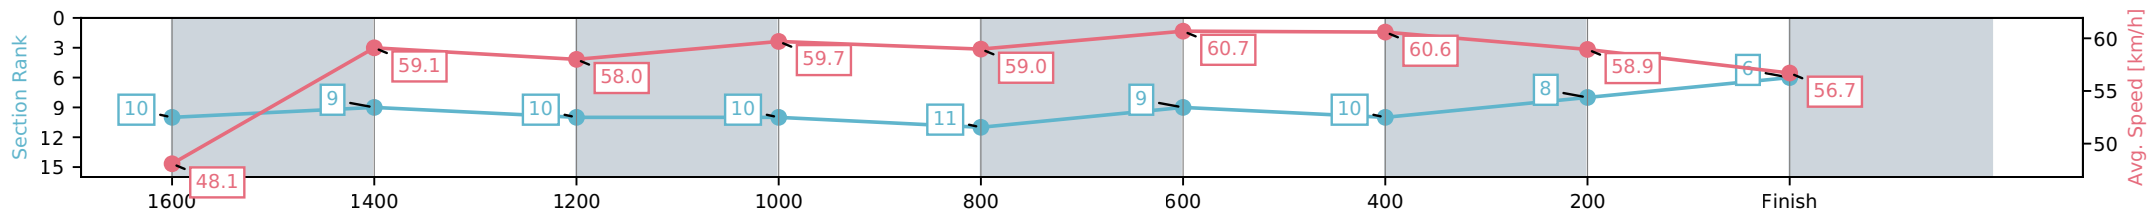

Aquis Park Gold Coast QLD
 Race 4: PULLMAN BRISBANE AIRPORT HOTEL Maiden
 Handicap - 1800m

20 June 2026 - 1:46PM

Track Rating: Soft 5, Weather: Fine, Rail Position: +3m 1000m-W/Post,
 True Remainder

Section	L1800	L1600	L1400	L1200	L1000	L800	L600	L400	L200
Section Times	1:52.85 (0:14.88)	1:37.97 [10] (0:12.41)	1:25.56 [9] (0:12.47)	1:13.09 [10] (0:12.07)	1:01.02 [10] (0:12.22)	0:48.80 [11] (0:11.87)	0:36.93 [9] (0:12.04)	0:24.89 [10] (0:12.27)	0:12.62 [8] (0:12.62)
Average Speed [km/h]	48.1	59.1	58.0	59.7	59.0	60.7	60.6	58.9	56.7
Top Speed [km/h]	62.5	62.4	59.1	60.6	60.4	61.4	61.7	60.8	58.0
Avg. Dist. to Rail [m]	6.1	3.3	2.0	1.6	1.0	1.0	2.1	1.6	3.5
Avg. Stride Freq. [Hz]	2.2	2.2	2.2	2.2	2.2	2.2	2.2	2.2	2.2
Avg. Stride Length [m]	6.7	7.6	7.5	7.6	7.7	7.8	7.7	7.5	7.4