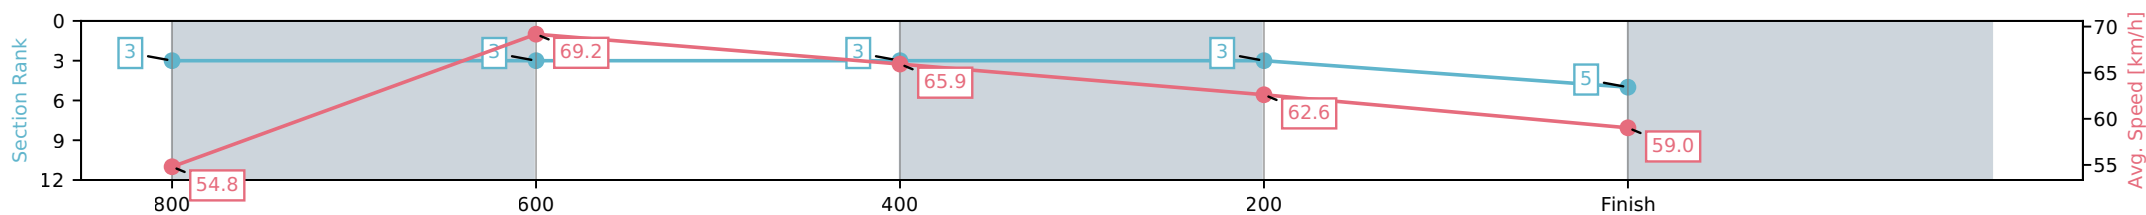

Horse/Jockey Name	Ciphertext/Sean Cormack
Finish Rank	5
Fastest Section Time (Section)	0:10.40 (800-600)
Top Speed [km/h] (Section)	69.9 (800-600)
Race State	Finished

Aquis Park Gold Coast QLD
Race 7: LINDA DAFFY'S MERMAID WATERS TAB Class 2
Handicap - 1000m
20 June 2026 - 3:34PM
Track Rating: Soft 5, Weather: Fine, Rail Position: +3m 1000m-W/Post,
True Remainder

Section	L1000	L800	L600	L400	L200
Section Times	0:58.45 (0:13.44)	0:45.00 [3] (0:10.40)	0:34.61 [3] (0:10.95)	0:23.66 [3] (0:11.53)	0:12.13 [3] (0:12.13)
Average Speed [km/h]	54.8	69.2	65.9	62.6	59.0
Top Speed [km/h]	69.3	69.9	67.2	64.1	62.0
Avg. Dist. to Rail [m]	5.8	0.4	0.9	3.2	4.1
Avg. Stride Freq. [Hz]	2.6	2.7	2.6	2.5	2.5
Avg. Stride Length [m]	6.3	7.3	7.2	7.0	6.7

- [ ] Ranking at each section and finish
- -:-:- No data available at this section
- NA No data available