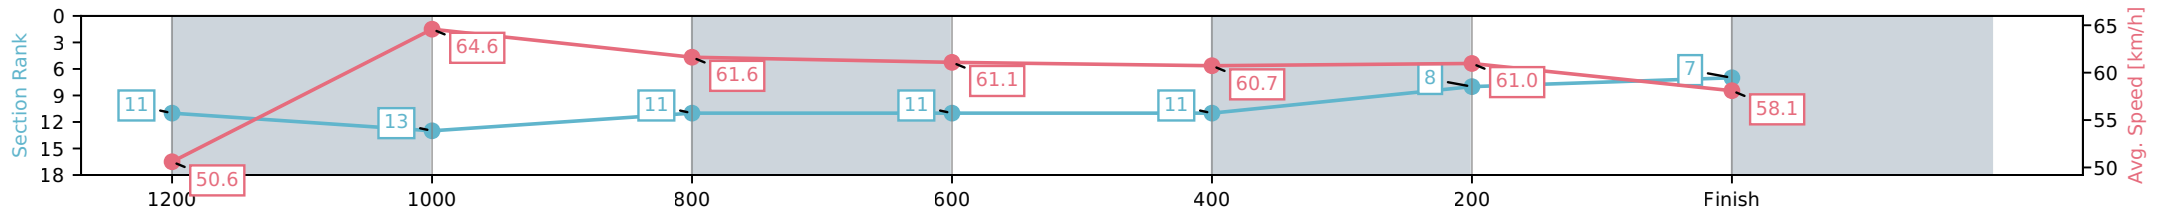

Horse/Jockey Name	National Interest/Adin Thompson
Finish Rank	7
Fastest Section Time (Section)	0:11.14 (1200-1000)
Top Speed [km/h] (Section)	65.8 (1200-1000)
Race State	Finished

Aquis Park Gold Coast QLD
Race 9: RENEW YOUR MEMBERSHIP NOW BENCHMARK 60
Handicap - 1400m
20 June 2026 - 4:44PM
Track Rating: Soft 5, Weather: Fine, Rail Position: +3m 1000m-W/Post, True Remainder

Section	L1400	L1200	L1000	L800	L600	L400	L200
Section Times	1:25.47 (0:14.72)	1:10.75 [11] (0:11.14)	0:59.61 [13] (0:11.70)	0:47.91 [11] (0:11.81)	0:36.10 [11] (0:11.94)	0:24.16 [11] (0:11.88)	0:12.28 [8] (0:12.28)
Average Speed [km/h]	50.6	64.6	61.6	61.1	60.7	61.0	58.1
Top Speed [km/h]	64.7	65.8	63.2	62.5	62.2	61.9	60.6
Avg. Dist. to Rail [m]	6.7	1.6	1.3	0.6	1.6	6.0	8.3
Avg. Stride Freq. [Hz]	2.4	2.4	2.3	2.3	2.3	2.4	2.4
Avg. Stride Length [m]	6.7	7.6	7.5	7.6	7.4	7.2	6.9

- [ ] Ranking at each section and finish
- -:-:- No data available at this section
- NA No data available