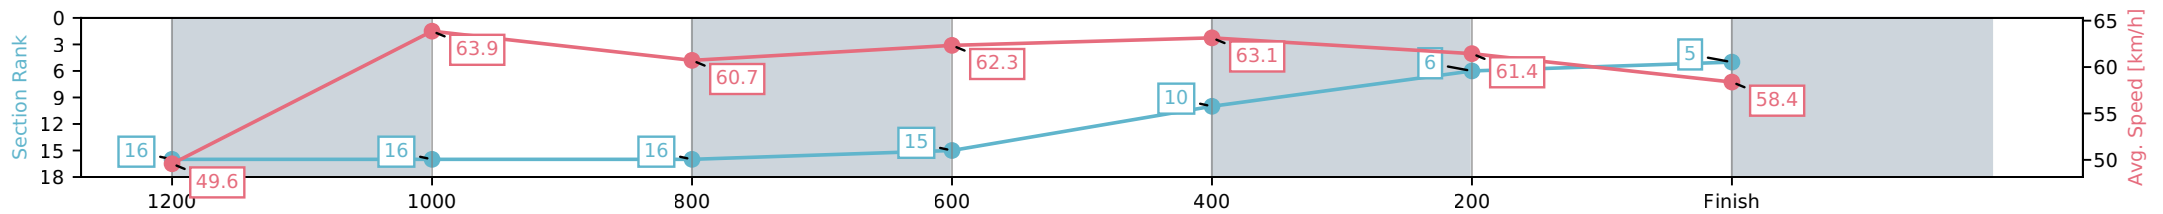

Aquis Park Gold Coast QLD
 Race 9: RENEW YOUR MEMBERSHIP NOW BENCHMARK 60
 Handicap - 1400m

20 June 2026 - 4:44PM

Track Rating: Soft 5, Weather: Fine, Rail Position: +3m 1000m-W/Post,
 True Remainder

Section	L1400	L1200	L1000	L800	L600	L400	L200
Section Times	1:25.25 (0:15.04)	1:10.22 [16] (0:11.27)	0:58.94 [16] (0:11.84)	0:47.10 [16] (0:11.56)	0:35.54 [15] (0:11.55)	0:23.99 [10] (0:11.79)	0:12.20 [6] (0:12.20)
Average Speed [km/h]	49.6	63.9	60.7	62.3	63.1	61.4	58.4
Top Speed [km/h]	65.0	65.1	63.3	63.7	64.3	62.1	60.4
Avg. Dist. to Rail [m]	9.6	1.4	1.1	0.6	2.5	6.3	8.0
Avg. Stride Freq. [Hz]	2.3	2.4	2.3	2.3	2.4	2.4	2.3
Avg. Stride Length [m]	6.6	7.6	7.5	7.6	7.5	7.3	7.2