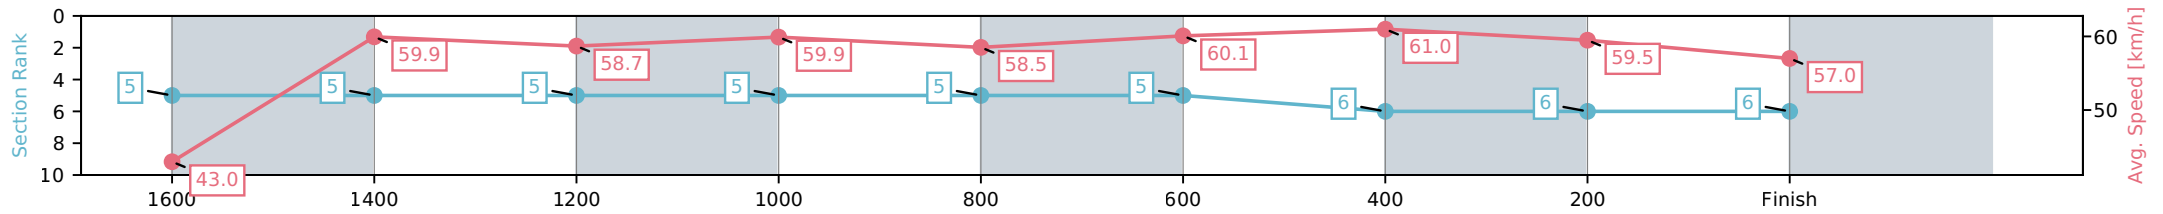

Horse/Jockey Name	Flying Phoenix/Fred Larson
Finish Rank	6
Fastest Section Time (Section)	0:11.81 (600-400)
Top Speed [km/h] (Section)	61.7 (600-400)
Race State	Finished

Aquis Park Gold Coast QLD
Race 3: BEDSHED GOLD COAST QTIS Three-Year-Old
BENCHMARK 65 Handicap - 1708m

20 June 2026 - 1:09PM

Track Rating: Soft 5, Weather: Fine, Rail Position: +3m 1000m-W/Post,
True Remainder

Section	L1708	L1600	L1400	L1200	L1000	L800	L600	L400	L200
Section Times	1:46.13 (0:09.16)	1:36.97 [5] (0:12.07)	1:24.90 [5] (0:12.26)	1:12.64 [5] (0:12.03)	1:00.62 [5] (0:12.22)	0:48.40 [5] (0:12.00)	0:36.40 [5] (0:11.81)	0:24.59 [6] (0:12.12)	0:12.47 [6] (0:12.47)
Average Speed [km/h]	43.0	59.9	58.7	59.9	58.5	60.1	61.0	59.5	57.0
Top Speed [km/h]	59.6	60.5	60.2	61.0	59.1	61.3	61.7	61.1	58.4
Avg. Dist. to Rail [m]	4.2	1.3	0.8	0.8	1.3	0.4	0.9	3.1	5.4
Avg. Stride Freq. [Hz]	2.4	2.4	2.3	2.3	2.3	2.3	2.3	2.3	2.3
Avg. Stride Length [m]	5.8	7.1	7.2	7.4	7.3	7.4	7.3	7.2	7.1

[ ] Ranking at each section and finish
-:-:- No data available at this section
NA No data available