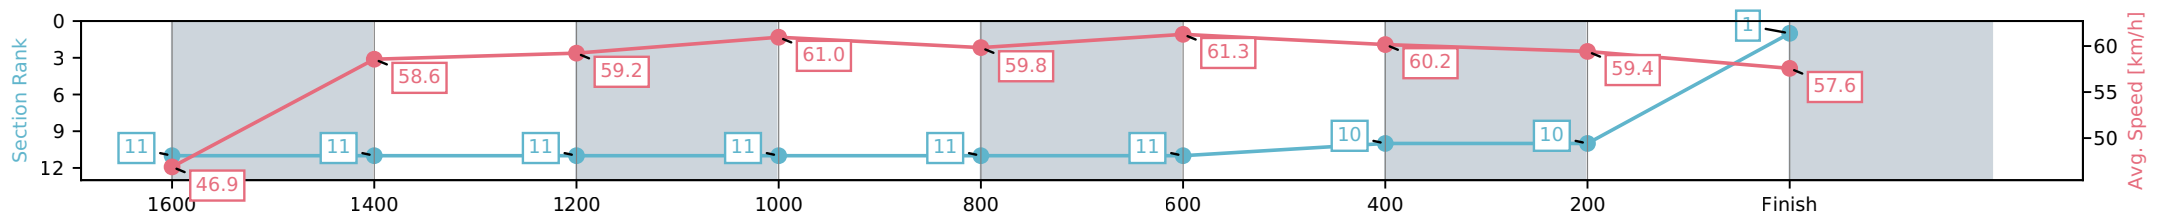

Horse/Jockey Name	Notes/Jaden Lloyd
Finish Rank	1
Fastest Section Time (Section)	0:11.63 (800-600)
Top Speed [km/h] (Section)	62.2 (800-600)
Race State	Finished

Aquis Park Gold Coast QLD
Race 8: POCO VINO RATINGS BAND 0 - 58 Handicap - 1800m
20 June 2026 - 4:10PM
Track Rating: Soft 5, Weather: Fine, Rail Position: +3m 1000m-W/Post, True Remainder

Section	L1800	L1600	L1400	L1200	L1000	L800	L600	L400	L200
Section Times	1:51.71 (0:15.28)	1:36.43 [11] (0:12.43)	1:24.00 [11] (0:12.15)	1:11.85 [11] (0:11.82)	1:00.02 [11] (0:11.96)	0:48.06 [11] (0:11.63)	0:36.44 [11] (0:11.83)	0:24.61 [10] (0:12.22)	0:12.38 [10] (0:12.38)
Average Speed [km/h]	46.9	58.6	59.2	61.0	59.8	61.3	60.2	59.4	57.6
Top Speed [km/h]	59.4	59.9	60.2	61.7	61.5	62.2	60.8	60.2	58.2
Avg. Dist. to Rail [m]	9.0	2.0	0.6	0.8	1.3	2.2	2.3	8.1	10.2
Avg. Stride Freq. [Hz]	2.2	2.2	2.2	2.3	2.3	2.3	2.3	2.3	2.3
Avg. Stride Length [m]	6.5	7.3	7.4	7.7	7.4	7.6	7.6	7.4	7.2

[ ] Ranking at each section and finish
-.-.- No data available at this section
NA No data available