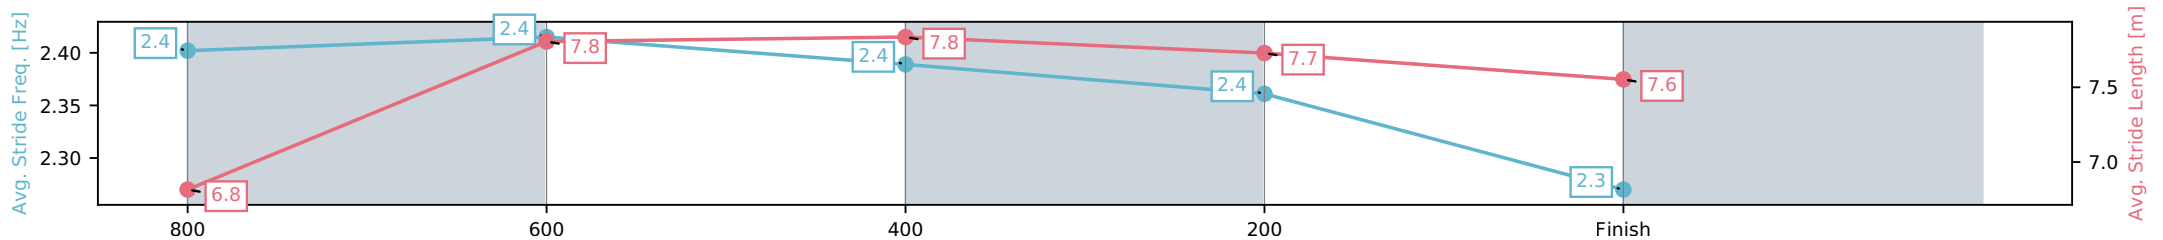

Section	L1000	L800	L600	L400	L200
Section Times	0:58.92 (0:14.10)	0:44.82 (0:10.72)	0:34.09 (0:10.96)	0:23.13 (0:11.29)	0:11.84 (0:11.84)
Average Speed [km/h]	52.2	66.9	66.2	64.1	60.4
Top Speed [km/h]	68.7	69.3	66.7	65.8	62.5
Avg. Dist. to Rail [m]	5.0	1.0	1.8	7.4	9.9
Avg. Stride Freq. [Hz]	2.4	2.4	2.4	2.4	2.3
Avg. Stride Length [m]	6.8	7.8	7.8	7.7	7.6