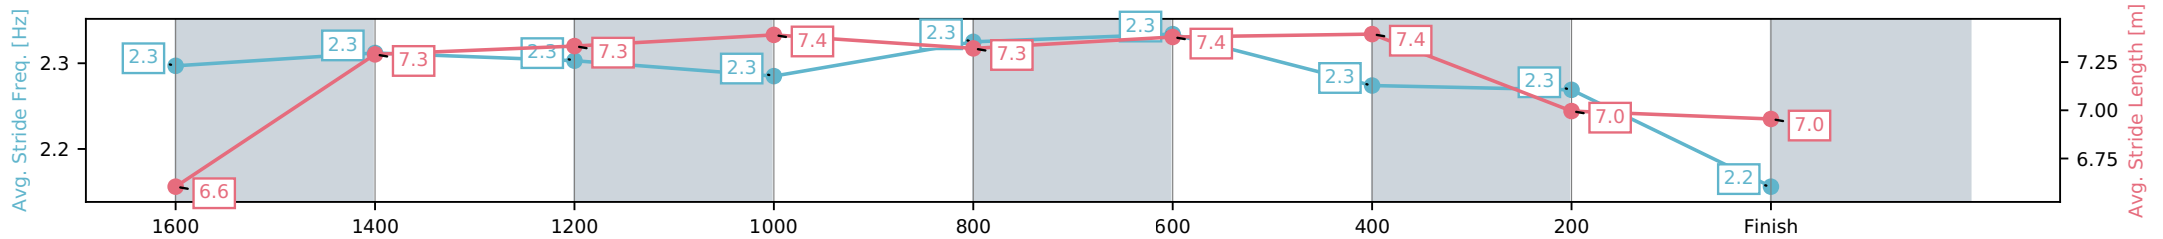

Aquis Park Gold Coast QLD

Race 8: POCO VINO RATINGS BAND 0 - 58 Handicap - 1800m

20 June 2026 - 4:10PM

Track Rating: Soft 5, Weather: Fine, Rail Position: +3m 1000m-W/Post, True Remainder

Section	L1800	L1600	L1400	L1200	L1000	L800	L600	L400	L200
Section Times	1:52.83 (0:14.38)	1:38.45 [5] (0:12.03)	1:26.42 [4] (0:11.92)	1:14.50 [4] (0:12.05)	1:02.45 [4] (0:11.78)	0:50.68 [4] (0:11.70)	0:38.98 [4] (0:12.21)	0:26.77 [4] (0:13.04)	0:13.74 [7] (0:13.74)
Average Speed [km/h]	49.8	60.2	60.3	59.7	60.6	61.3	58.8	55.5	52.0
Top Speed [km/h]	62.6	61.6	61.4	60.2	61.3	61.8	60.3	57.3	54.0
Avg. Dist. to Rail [m]	5.3	1.1	0.5	0.3	1.5	1.0	1.2	4.2	4.2
Avg. Stride Freq. [Hz]	2.3	2.3	2.3	2.3	2.3	2.3	2.3	2.3	2.2
Avg. Stride Length [m]	6.6	7.3	7.3	7.4	7.3	7.4	7.4	7.0	7.0