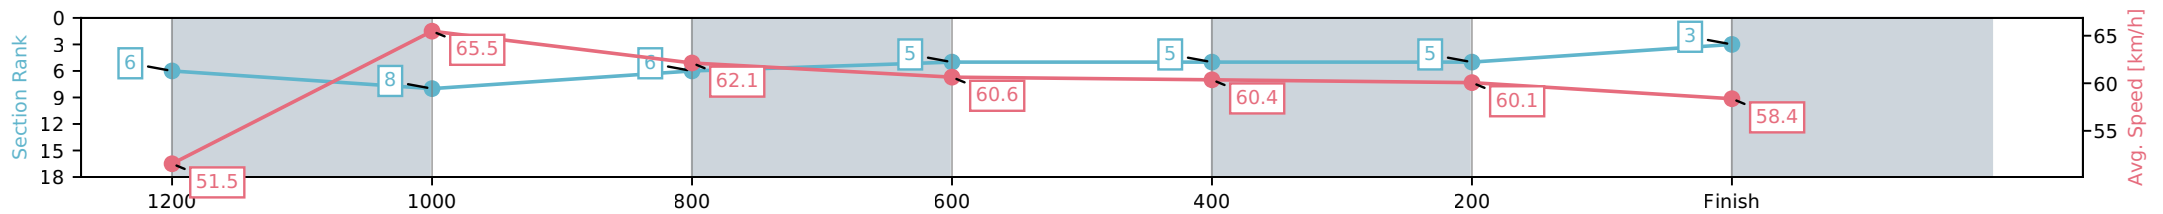

Aquis Park Gold Coast QLD
 Race 9: RENEW YOUR MEMBERSHIP NOW BENCHMARK 60
 Handicap - 1400m

20 June 2026 - 4:44PM

Track Rating: Soft 5, Weather: Fine, Rail Position: +3m 1000m-W/Post,
 True Remainder

Section	L1400	L1200	L1000	L800	L600	L400	L200
Section Times	1:25.15 (0:14.45)	1:10.70 [6] (0:11.00)	0:59.70 [8] (0:11.58)	0:48.12 [6] (0:11.89)	0:36.23 [5] (0:11.96)	0:24.28 [5] (0:12.02)	0:12.26 [5] (0:12.26)
Average Speed [km/h]	51.5	65.5	62.1	60.6	60.4	60.1	58.4
Top Speed [km/h]	64.7	66.7	63.4	61.9	61.4	61.0	60.6
Avg. Dist. to Rail [m]	11.4	3.3	1.0	0.6	0.9	3.9	5.9
Avg. Stride Freq. [Hz]	2.4	2.4	2.3	2.3	2.3	2.3	2.3
Avg. Stride Length [m]	6.7	7.7	7.6	7.6	7.4	7.2	7.1