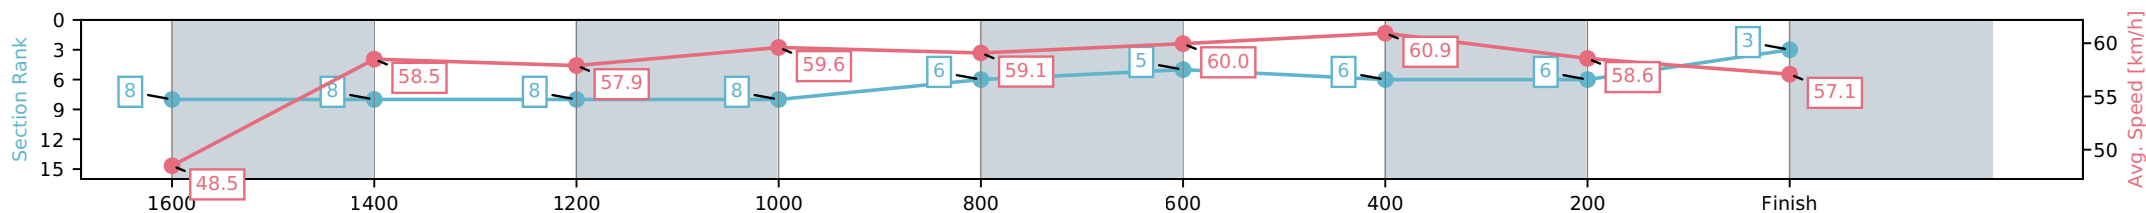

Horse/Jockey Name	Kojak/Brandon Lerena
Finish Rank	3
Fastest Section Time (Section)	0:11.92 (800-600)
Top Speed [km/h] (Section)	61.8 (600-400)
Race State	Finished

Aquis Park Gold Coast QLD
Race 4: PULLMAN BRISBANE AIRPORT HOTEL Maiden
Handicap - 1800m

20 June 2026 - 1:46PM

Track Rating: Soft 5, Weather: Fine, Rail Position: +3m 1000m-W/Post,
True Remainder

Section	L1800	L1600	L1400	L1200	L1000	L800	L600	L400	L200
Section Times	1:52.41 (0:14.71)	1:37.70 [8] (0:12.42)	1:25.28 [8] (0:12.40)	1:12.88 [8] (0:12.06)	1:00.82 [8] (0:12.04)	0:48.78 [6] (0:11.92)	0:36.86 [5] (0:11.99)	0:24.86 [6] (0:12.42)	0:12.44 [6] (0:12.44)
Average Speed [km/h]	48.5	58.5	57.9	59.6	59.1	60.0	60.9	58.6	57.1
Top Speed [km/h]	61.8	61.3	59.2	60.2	60.0	61.4	61.8	59.7	58.0
Avg. Dist. to Rail [m]	3.9	1.8	0.9	1.1	2.6	1.1	3.1	7.0	7.7
Avg. Stride Freq. [Hz]	2.3	2.2	2.2	2.2	2.2	2.2	2.3	2.3	2.2
Avg. Stride Length [m]	6.7	7.6	7.6	7.6	7.6	7.6	7.7	7.6	7.3

- [ ] Ranking at each section and finish
- -:-:- No data available at this section
- NA No data available