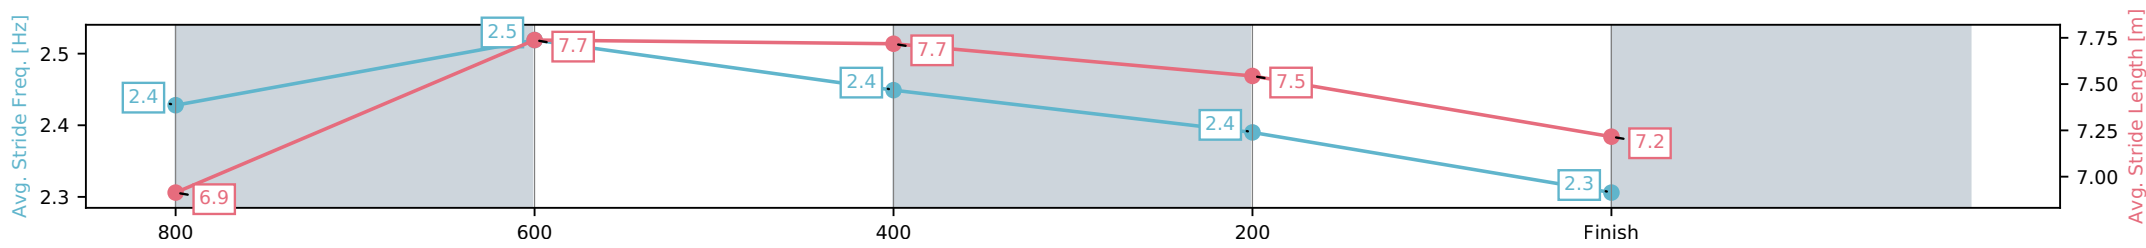

Section	L1000	L800	L600	L400	L200
Section Times	0:59.21 (0:14.02)	0:45.20 (0:10.57)	0:34.62 (0:10.94)	0:23.68 (0:11.42)	0:12.26 (0:12.26)
Average Speed [km/h]	53.1	69.1	66.6	63.2	57.9
Top Speed [km/h]	68.9	70.3	68.2	64.7	61.3
Avg. Dist. to Rail [m]	9.7	3.6	2.1	3.4	3.3
Avg. Stride Freq. [Hz]	2.4	2.5	2.4	2.4	2.3
Avg. Stride Length [m]	6.9	7.7	7.7	7.5	7.2