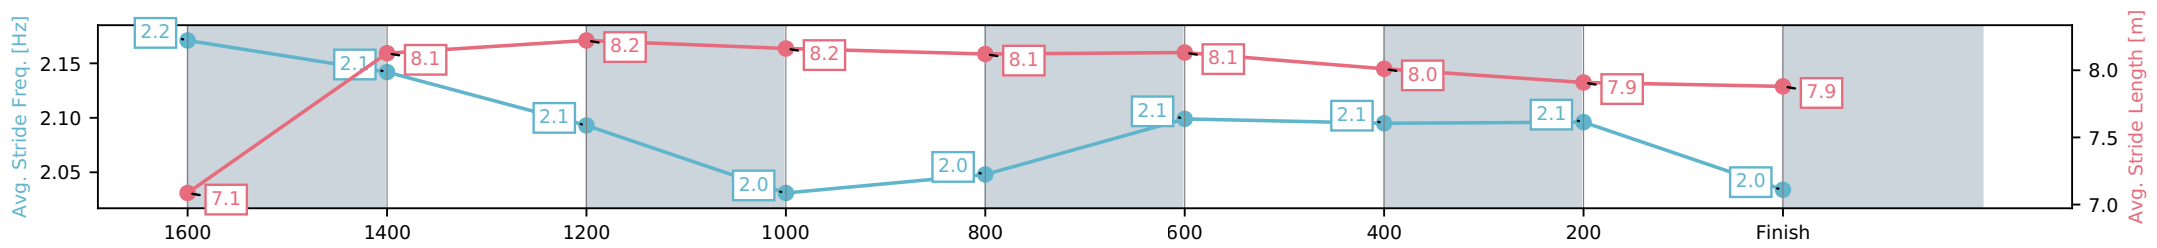

Aquis Park Gold Coast QLD

Race 5: HAPPY 70TH MICHELE Class 4 Handicap - 1800m

20 June 2026 - 2:19PM

Track Rating: Soft 5, Weather: Fine, Rail Position: +3m 1000m-W/Post, True Remainder

Section	L1800	L1600	L1400	L1200	L1000	L800	L600	L400	L200
Section Times	1:51.44 (0:14.41)	1:37.03 [6] (0:11.82)	1:25.21 [7] (0:11.93)	1:13.28 [7] (0:12.27)	1:01.01 [7] (0:12.11)	0:48.90 [7] (0:11.82)	0:37.07 [7] (0:12.02)	0:25.06 [7] (0:12.27)	0:12.79 [6] (0:12.79)
Average Speed [km/h]	49.4	61.8	60.4	58.7	59.5	61.0	60.3	58.9	56.2
Top Speed [km/h]	61.9	62.4	61.9	59.3	60.6	62.0	60.5	60.0	57.8
Avg. Dist. to Rail [m]	3.4	2.3	1.1	1.2	1.3	0.8	1.0	3.8	5.0
Avg. Stride Freq. [Hz]	2.2	2.1	2.1	2.0	2.0	2.1	2.1	2.1	2.0
Avg. Stride Length [m]	7.1	8.1	8.2	8.2	8.1	8.1	8.0	7.9	7.9