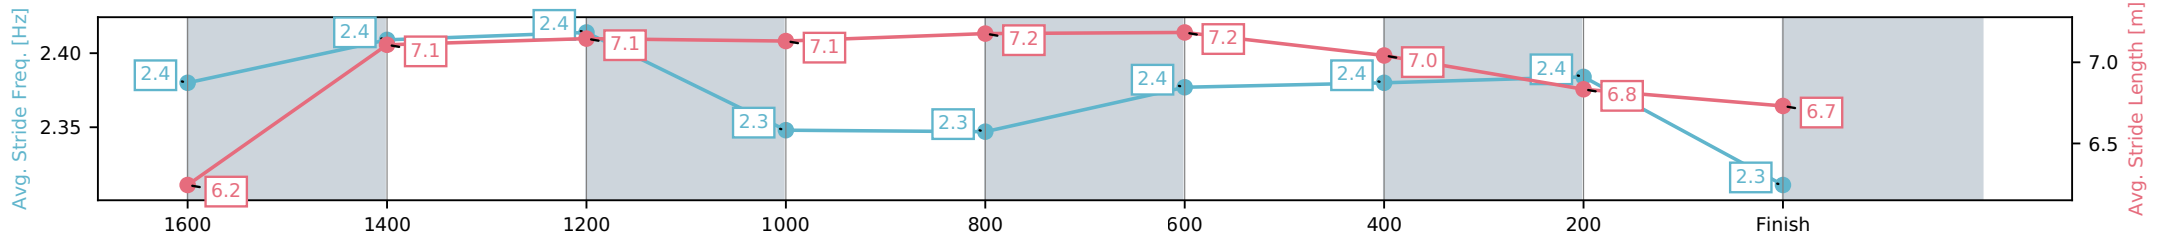

Aquis Park Gold Coast QLD
 Race 5: HAPPY 70TH MICHELE Class 4 Handicap - 1800m
 20 June 2026 - 2:19PM
 Track Rating: Soft 5, Weather: Fine, Rail Position: +3m 1000m-W/Post, True Remainder

Section	L1800	L1600	L1400	L1200	L1000	L800	L600	L400	L200
Section Times	1:52.07 (0:14.79)	1:37.28 [9] (0:11.99)	1:25.29 [9] (0:11.79)	1:13.50 [9] (0:12.13)	1:01.38 [8] (0:11.97)	0:49.40 [8] (0:11.83)	0:37.58 [8] (0:12.02)	0:25.56 [9] (0:12.50)	0:13.05 [9] (0:13.05)
Average Speed [km/h]	48.2	61.0	61.2	59.4	60.0	60.8	59.6	57.6	55.1
Top Speed [km/h]	61.3	61.7	62.0	60.7	61.0	62.9	60.9	58.6	56.7
Avg. Dist. to Rail [m]	8.4	2.8	1.1	1.4	0.8	0.6	0.8	1.4	3.2
Avg. Stride Freq. [Hz]	2.4	2.4	2.4	2.3	2.3	2.4	2.4	2.4	2.3
Avg. Stride Length [m]	6.2	7.1	7.1	7.1	7.2	7.2	7.0	6.8	6.7