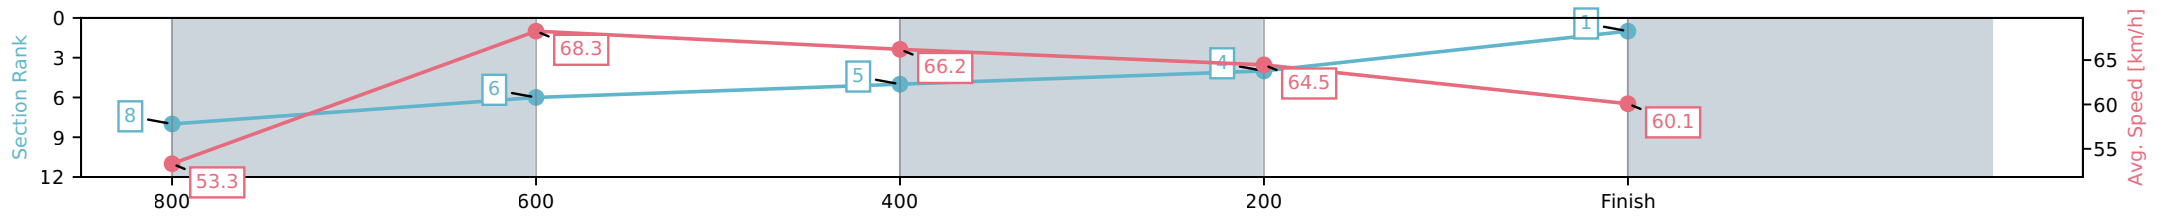

Horse/Jockey Name	Rose Noir/Bailey Wheeler
Finish Rank	1
Fastest Section Time (Section)	0:10.51 (800-600)
Top Speed [km/h] (Section)	69.2 (800-600)
Race State	Finished

Aquis Park Gold Coast QLD
Race 7: LINDA DAFFY'S MERMAID WATERS TAB Class 2
Handicap - 1000m
20 June 2026 - 3:34PM
Track Rating: Soft 5, Weather: Fine, Rail Position: +3m 1000m-W/Post,
True Remainder

Section	L1000	L800	L600	L400	L200
Section Times	0:58.22 (0:13.84)	0:44.38 [8] (0:10.51)	0:33.87 [6] (0:10.80)	0:23.07 [5] (0:11.20)	0:11.87 [4] (0:11.87)
Average Speed [km/h]	53.3	68.3	66.2	64.5	60.1
Top Speed [km/h]	66.1	69.2	67.1	66.0	63.0
Avg. Dist. to Rail [m]	5.2	1.0	1.0	2.1	2.8
Avg. Stride Freq. [Hz]	2.5	2.6	2.6	2.6	2.5
Avg. Stride Length [m]	6.4	7.3	7.2	6.9	6.8

[ ] Ranking at each section and finish
-:-:- No data available at this section
NA No data available