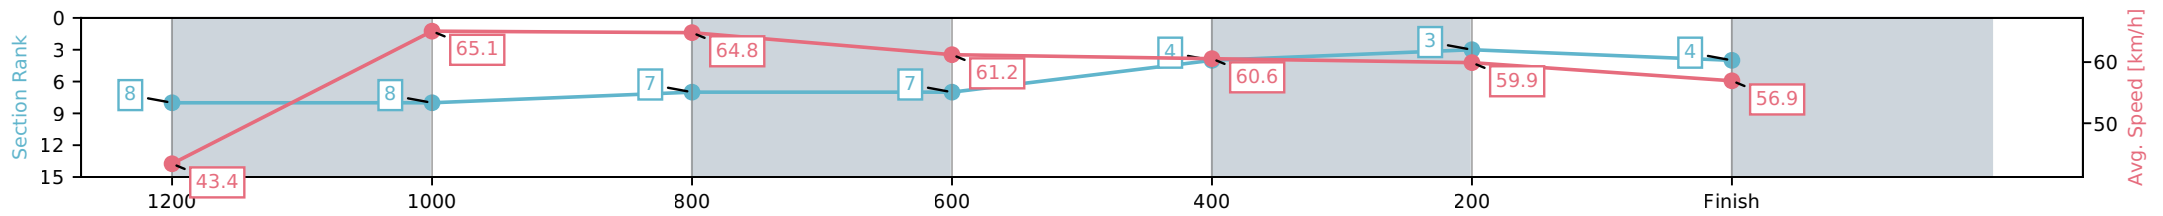

Horse/Jockey Name	Bassett's Choice/Jaden Lloyd
Finish Rank	4
Fastest Section Time (Section)	0:11.07 (1200-1000)
Top Speed [km/h] (Section)	66.6 (1200-1000)
Race State	Finished

Aquis Park Gold Coast QLD
Race 6: BRISBANE AIRPORT CONFERENCE CENTRE
Maiden Handicap - 1300m

20 June 2026 - 2:54PM

Track Rating: Soft 5, Weather: Fine, Rail Position: +3m 1000m-W/Post, True Remainder

Section	L1300	L1200	L1000	L800	L600	L400	L200
Section Times	1:19.41 (0:08.84)	1:10.58 [8] (0:11.07)	0:59.50 [8] (0:11.18)	0:48.32 [7] (0:11.81)	0:36.51 [7] (0:12.00)	0:24.52 [4] (0:12.06)	0:12.45 [3] (0:12.45)
Average Speed [km/h]	43.4	65.1	64.8	61.2	60.6	59.9	56.9
Top Speed [km/h]	60.9	66.6	65.9	65.0	61.5	60.7	58.0
Avg. Dist. to Rail [m]	10.5	5.0	1.3	1.4	1.6	4.2	6.2
Avg. Stride Freq. [Hz]	2.3	2.3	2.3	2.2	2.2	2.2	2.2
Avg. Stride Length [m]	5.9	7.8	8.0	7.9	7.7	7.6	7.3

[ ] Ranking at each section and finish
-:-:- No data available at this section
NA No data available