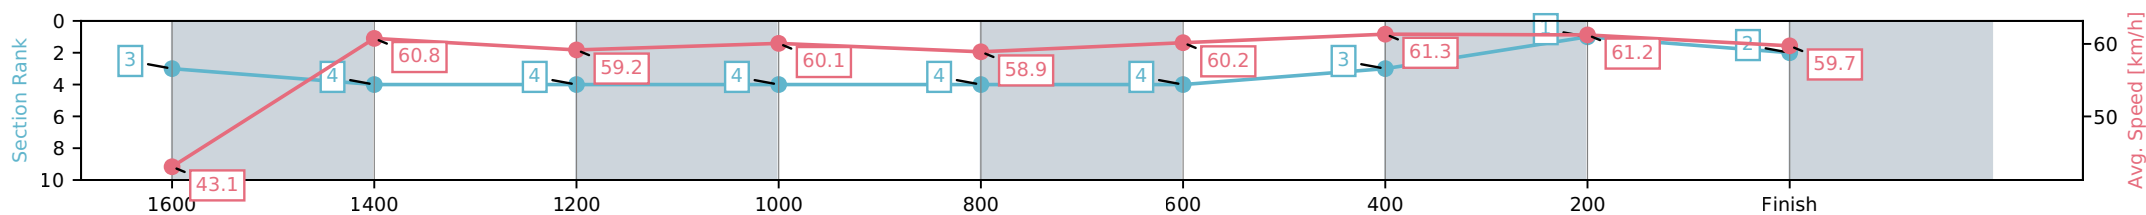

Horse/Jockey Name	Krumac/Brandon Lerena
Finish Rank	2
Fastest Section Time (Section)	0:11.75 (600-400)
Top Speed [km/h] (Section)	62.8 (1600-1400)
Race State	Finished

Aquis Park Gold Coast QLD
Race 3: BEDSHED GOLD COAST QTIS Three-Year-Old
BENCHMARK 65 Handicap - 1708m

20 June 2026 - 1:09PM

Track Rating: Soft 5, Weather: Fine, Rail Position: +3m 1000m-W/Post,
True Remainder

Section	L1708	L1600	L1400	L1200	L1000	L800	L600	L400	L200
Section Times	1:44.98 (0:09.07)	1:35.91 [3] (0:12.08)	1:23.82 [4] (0:12.21)	1:11.61 [4] (0:11.99)	0:59.62 [4] (0:12.17)	0:47.46 [4] (0:11.94)	0:35.51 [4] (0:11.75)	0:23.76 [3] (0:11.80)	0:11.96 [1] (0:11.96)
Average Speed [km/h]	43.1	60.8	59.2	60.1	58.9	60.2	61.3	61.2	59.7
Top Speed [km/h]	60.2	62.8	61.5	60.7	60.3	61.3	62.3	62.1	61.1
Avg. Dist. to Rail [m]	6.9	3.9	0.7	0.6	1.1	0.5	1.0	2.5	3.1
Avg. Stride Freq. [Hz]	2.3	2.3	2.2	2.2	2.1	2.2	2.2	2.3	2.3
Avg. Stride Length [m]	5.9	7.5	7.7	7.8	7.7	7.8	7.8	7.6	7.5

- [ ] Ranking at each section and finish
- -:-:- No data available at this section
- NA No data available