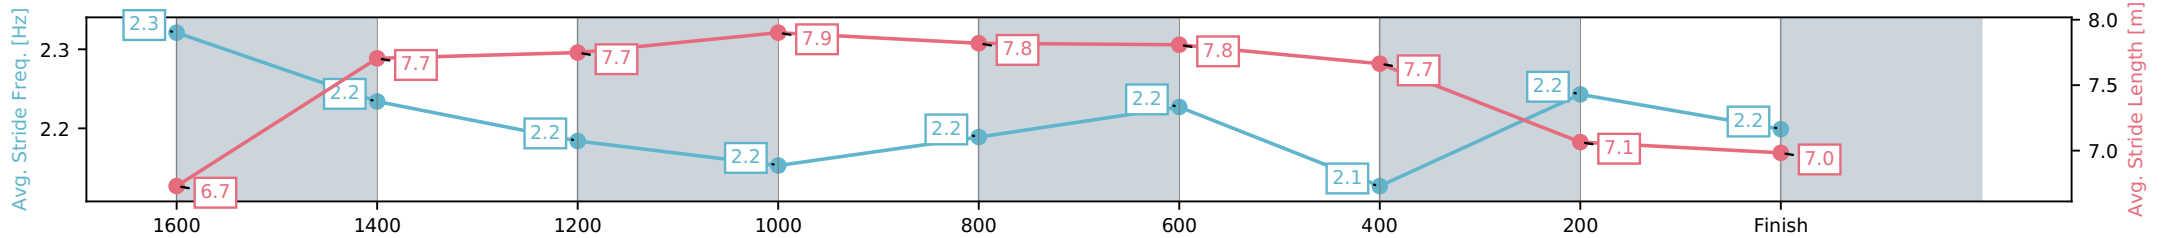

Aquis Park Gold Coast QLD

Race 8: POCO VINO RATINGS BAND 0 - 58 Handicap - 1800m

20 June 2026 - 4:10PM

Track Rating: Soft 5, Weather: Fine, Rail Position: +3m 1000m-W/Post, True Remainder

Section	L1800	L1600	L1400	L1200	L1000	L800	L600	L400	L200
Section Times	1:51.90 (0:14.25)	1:37.65 [3] (0:11.98)	1:25.68 [3] (0:11.98)	1:13.70 [3] (0:12.00)	1:01.70 [3] (0:11.80)	0:49.90 [3] (0:11.57)	0:38.33 [3] (0:12.42)	0:25.91 [2] (0:12.87)	0:13.04 [3] (0:13.04)
Average Speed [km/h]	50.2	60.8	60.1	60.0	60.6	61.8	57.3	56.1	54.3
Top Speed [km/h]	63.4	63.2	60.5	60.5	61.6	62.8	59.4	56.8	55.5
Avg. Dist. to Rail [m]	8.2	2.0	0.3	0.7	1.3	1.5	2.0	3.6	5.0
Avg. Stride Freq. [Hz]	2.3	2.2	2.2	2.2	2.2	2.2	2.1	2.2	2.2
Avg. Stride Length [m]	6.7	7.7	7.7	7.9	7.8	7.8	7.7	7.1	7.0