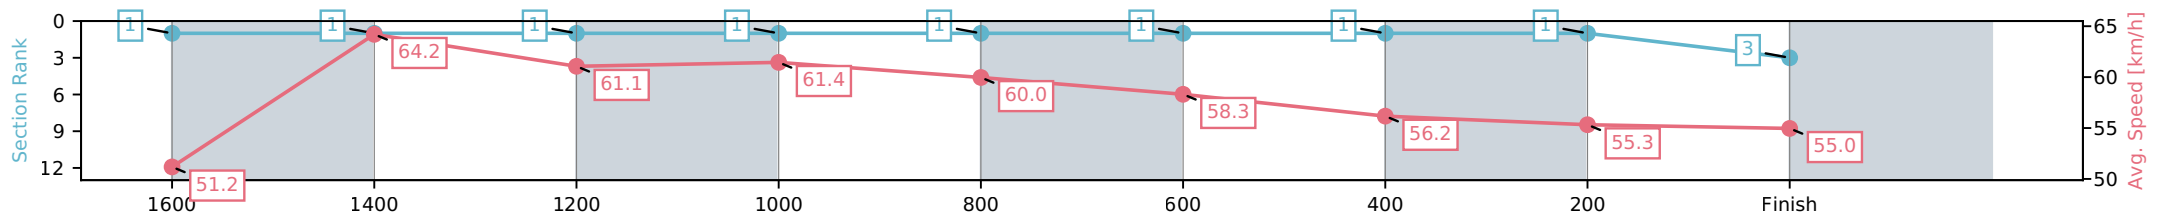

Aquis Park Gold Coast QLD
 Race 8: POCO VINO RATINGS BAND 0 - 58 Handicap - 1800m
 20 June 2026 - 4:10PM
 Track Rating: Soft 5, Weather: Fine, Rail Position: +3m 1000m-W/Post, True Remainder

Section	L1800	L1600	L1400	L1200	L1000	L800	L600	L400	L200
Section Times	1:51.79 (0:13.98)	1:37.81 [1] (0:11.45)	1:26.36 [1] (0:11.78)	1:14.57 [1] (0:11.72)	1:02.85 [1] (0:11.88)	0:50.96 [1] (0:12.23)	0:38.73 [1] (0:12.67)	0:26.06 [1] (0:13.00)	0:13.06 [1] (0:13.06)
Average Speed [km/h]	51.2	64.2	61.1	61.4	60.0	58.3	56.2	55.3	55.0
Top Speed [km/h]	66.8	67.0	62.5	62.1	60.7	59.3	56.9	56.3	55.3
Avg. Dist. to Rail [m]	13.1	4.1	0.8	0.4	1.6	2.4	2.2	1.1	1.4
Avg. Stride Freq. [Hz]	2.5	2.5	2.4	2.4	2.3	2.3	2.3	2.3	2.3
Avg. Stride Length [m]	6.3	7.3	7.2	7.3	7.2	7.1	6.9	6.9	6.8