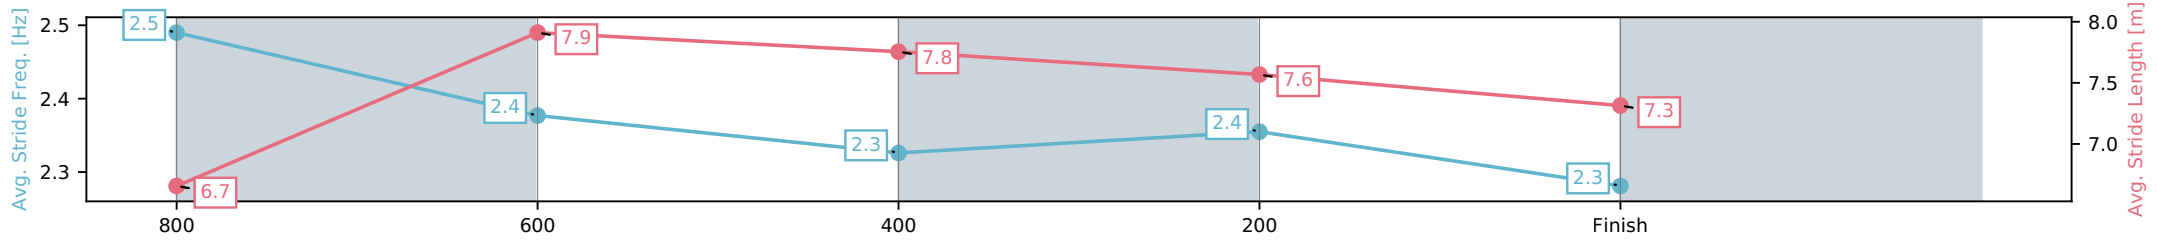

Horse/Jockey Name	Catfish/Ryan Wiggins
Finish Rank	3
Fastest Section Time (Section)	0:10.84 (800-600)
Top Speed [km/h] (Section)	67.7 (1000 - 800)
Race State	Finished

Aquis Park Gold Coast QLD
Race 1: TAB QTIS Two-Year-Old Maiden Plate - 1000m
20 June 2026 - 11:59AM
Track Rating: Soft 5, Weather: Fine, Rail Position: +3m 1000m-W/Post, True Remainder

Section	L1000	L800	L600	L400	L200
Section Times	0:59.10 (0:13.77)	0:45.33 [2] (0:10.84)	0:34.49 [3] (0:11.14)	0:23.35 [2] (0:11.34)	0:12.00 [2] (0:12.00)
Average Speed [km/h]	53.4	66.0	64.0	63.4	58.6
Top Speed [km/h]	67.7	66.8	65.0	64.2	61.0
Avg. Dist. to Rail [m]	5.6	1.7	1.5	0.7	2.1
Avg. Stride Freq. [Hz]	2.5	2.4	2.3	2.4	2.3
Avg. Stride Length [m]	6.7	7.9	7.8	7.6	7.3

[ ] Ranking at each section and finish
-:-:- No data available at this section
NA No data available