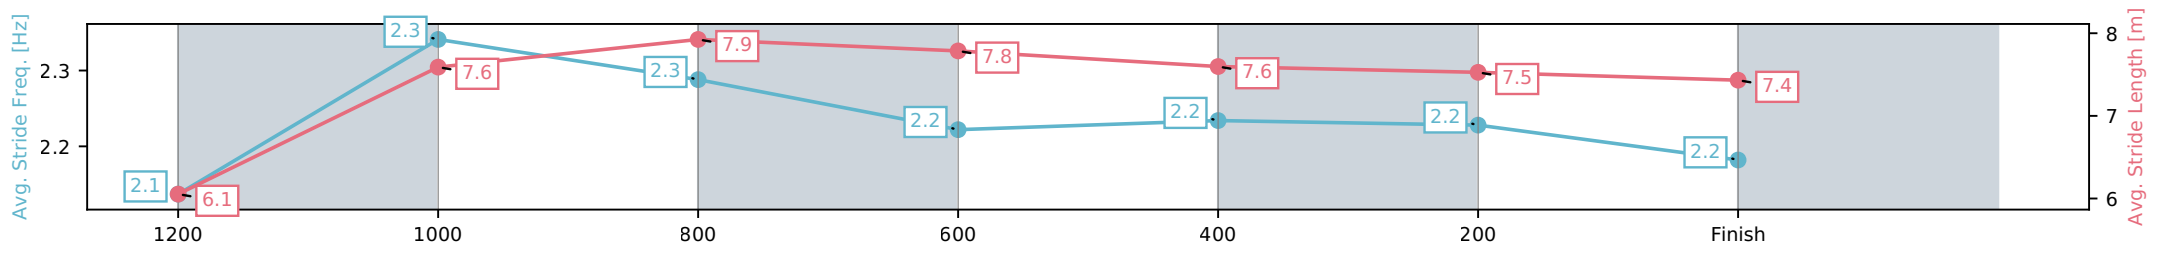

Horse/Jockey Name	Meaner Than Most/Danny Peisley
Finish Rank	11
Fastest Section Time (Section)	0:11.17 (1000-800)
Top Speed [km/h] (Section)	65.5 (1000-800)
Race State	Finished

Aquis Park Gold Coast QLD
Race 6: BRISBANE AIRPORT CONFERENCE CENTRE
Maiden Handicap - 1300m
20 June 2026 - 2:54PM
Track Rating: Soft 5, Weather: Fine, Rail Position: +3m 1000m-W/Post,
True Remainder

Section	L1300	L1200	L1000	L800	L600	L400	L200
Section Times	1:20.28 (0:09.38)	1:10.90 [13] (0:11.24)	0:59.65 [13] (0:11.17)	0:48.48 [13] (0:11.86)	0:36.62 [13] (0:11.89)	0:24.73 [13] (0:12.13)	0:12.60 [13] (0:12.60)
Average Speed [km/h]	41.3	64.0	64.3	60.5	60.5	59.5	56.7
Top Speed [km/h]	60.8	65.2	65.5	63.7	61.3	60.3	58.8
Avg. Dist. to Rail [m]	11.2	1.0	0.9	0.9	1.1	5.6	7.7
Avg. Stride Freq. [Hz]	2.1	2.3	2.3	2.2	2.2	2.2	2.2
Avg. Stride Length [m]	6.1	7.6	7.9	7.8	7.6	7.5	7.4

[ ] Ranking at each section and finish
-:-:- No data available at this section
NA No data available