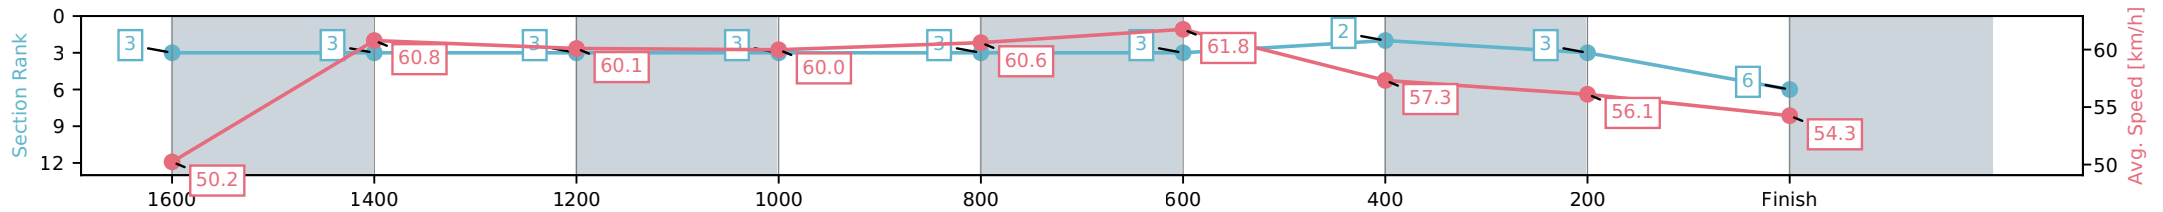

Aquis Park Gold Coast QLD

Race 8: POCO VINO RATINGS BAND 0 - 58 Handicap - 1800m

20 June 2026 - 4:10PM

Track Rating: Soft 5, Weather: Fine, Rail Position: +3m 1000m-W/Post, True Remainder

Section	L1800	L1600	L1400	L1200	L1000	L800	L600	L400	L200
Section Times	1:51.90 (0:14.25)	1:37.65 [3] (0:11.98)	1:25.68 [3] (0:11.98)	1:13.70 [3] (0:12.00)	1:01.70 [3] (0:11.80)	0:49.90 [3] (0:11.57)	0:38.33 [3] (0:12.42)	0:25.91 [2] (0:12.87)	0:13.04 [3] (0:13.04)
Average Speed [km/h]	50.2	60.8	60.1	60.0	60.6	61.8	57.3	56.1	54.3
Top Speed [km/h]	63.4	63.2	60.5	60.5	61.6	62.8	59.4	56.8	55.5
Avg. Dist. to Rail [m]	8.2	2.0	0.3	0.7	1.3	1.5	2.0	3.6	5.0
Avg. Stride Freq. [Hz]	2.3	2.2	2.2	2.2	2.2	2.2	2.1	2.2	2.2
Avg. Stride Length [m]	6.7	7.7	7.7	7.9	7.8	7.8	7.7	7.1	7.0