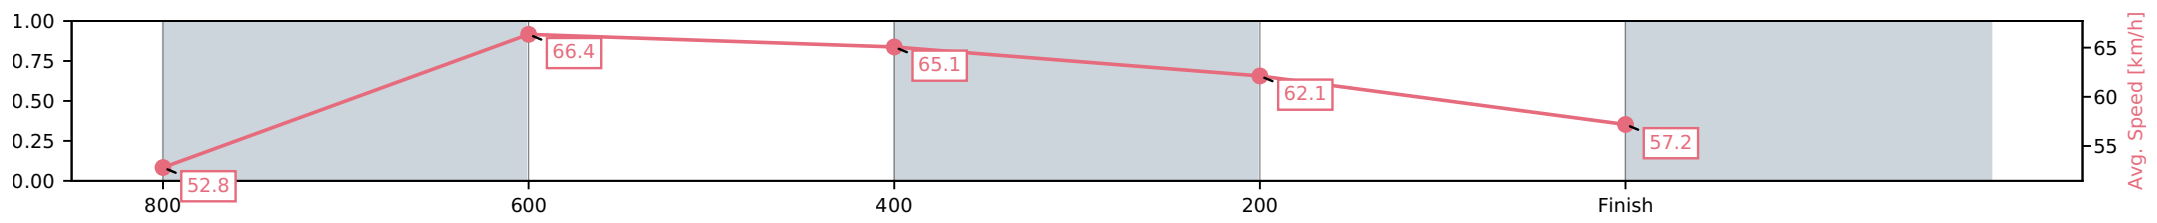

Section	L1000	L800	L600	L400	L200
Section Times	0:59.73 (0:13.88)	0:45.85 (0:10.81)	0:35.04 (0:10.99)	0:24.05 (0:11.60)	0:12.44 (0:12.44)
Average Speed [km/h]	52.8	66.4	65.1	62.1	57.2
Top Speed [km/h]	68.0	67.7	66.2	63.5	59.6
Avg. Dist. to Rail [m]	3.8	1.1	0.9	0.8	2.3
Avg. Stride Freq. [Hz]	2.4	2.4	2.4	2.4	2.2
Avg. Stride Length [m]	7.1	7.9	7.7	7.5	7.3