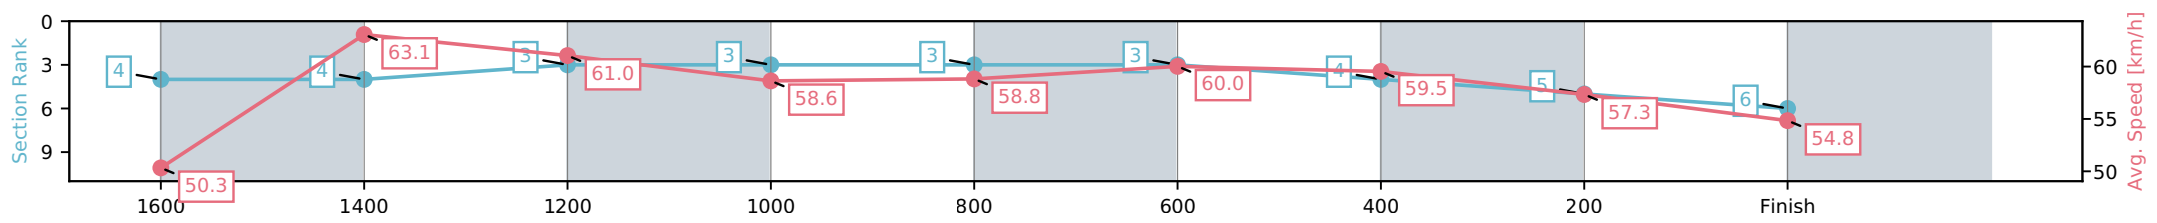

Aquis Park Gold Coast QLD

Race 5: HAPPY 70TH MICHELE Class 4 Handicap - 1800m

20 June 2026 - 2:19PM

Track Rating: Soft 5, Weather: Fine, Rail Position: +3m 1000m-W/Post, True Remainder

Section	L1800	L1600	L1400	L1200	L1000	L800	L600	L400	L200
Section Times	1:51.64 (0:14.16)	1:37.48 [4] (0:11.50)	1:25.98 [4] (0:11.77)	1:14.21 [3] (0:12.30)	1:01.91 [3] (0:12.19)	0:49.73 [3] (0:11.97)	0:37.76 [3] (0:12.07)	0:25.69 [4] (0:12.58)	0:13.11 [5] (0:13.11)
Average Speed [km/h]	50.3	63.1	61.0	58.6	58.8	60.0	59.5	57.3	54.8
Top Speed [km/h]	65.6	65.8	62.8	60.0	59.6	60.3	60.0	58.7	56.1
Avg. Dist. to Rail [m]	3.0	1.4	0.2	0.7	1.1	0.7	0.7	1.5	2.3
Avg. Stride Freq. [Hz]	2.4	2.4	2.3	2.2	2.2	2.3	2.3	2.3	2.3
Avg. Stride Length [m]	6.6	7.5	7.5	7.4	7.3	7.4	7.2	7.0	6.8