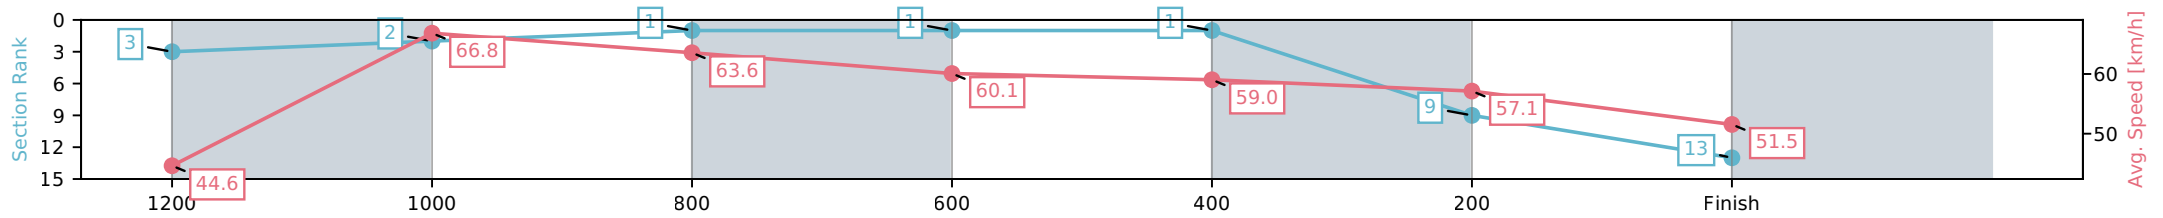

Horse/Jockey Name	Fyansford Flyer/Fred Larson
Finish Rank	13
Fastest Section Time (Section)	0:10.77 (1200-1000)
Top Speed [km/h] (Section)	67.7 (1200-1000)
Race State	Finished

Aquis Park Gold Coast QLD
Race 6: BRISBANE AIRPORT CONFERENCE CENTRE
Maiden Handicap - 1300m

20 June 2026 - 2:54PM

Track Rating: Soft 5, Weather: Fine, Rail Position: +3m 1000m-W/Post, True Remainder

Section	L1300	L1200	L1000	L800	L600	L400	L200
Section Times	1:21.22 (0:08.62)	1:12.60 [3] (0:10.77)	1:01.83 [2] (0:11.25)	0:50.58 [1] (0:11.93)	0:38.65 [1] (0:12.14)	0:26.51 [1] (0:12.58)	0:13.92 [9] (0:13.92)
Average Speed [km/h]	44.6	66.8	63.6	60.1	59.0	57.1	51.5
Top Speed [km/h]	63.5	67.7	66.2	61.3	59.7	58.9	55.2
Avg. Dist. to Rail [m]	1.9	0.6	1.3	0.7	0.8	0.5	0.9
Avg. Stride Freq. [Hz]	2.4	2.5	2.4	2.3	2.3	2.3	2.2
Avg. Stride Length [m]	5.9	7.6	7.6	7.4	7.2	7.0	6.8

- [ ] Ranking at each section and finish
- -:-:- No data available at this section
- NA No data available