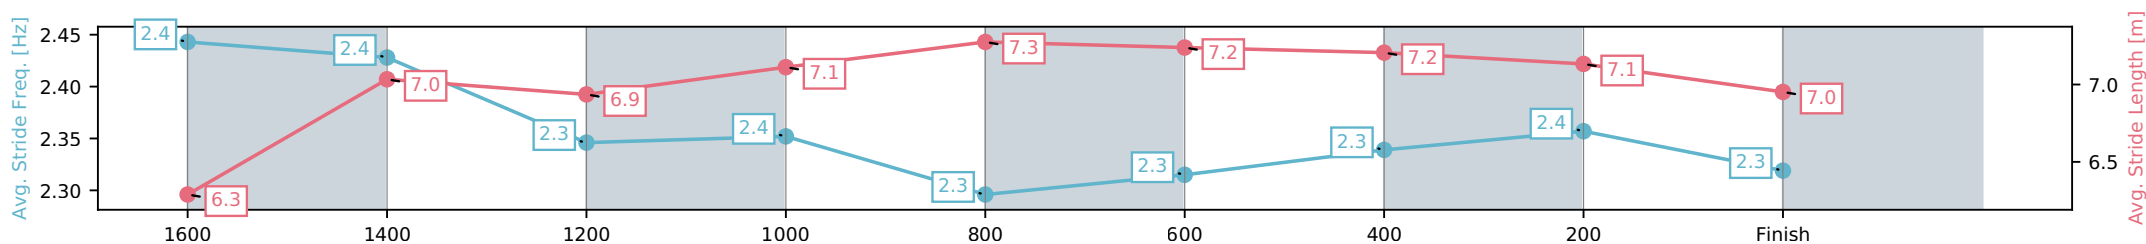

Horse/Jockey Name	Argentum Rock/Benjamin Osmond
Finish Rank	1
Fastest Section Time (Section)	0:12.04 (800-600)
Top Speed [km/h] (Section)	61.9 (1800 - 1600)
Race State	Finished

Aquis Park Gold Coast QLD
Race 4: PULLMAN BRISBANE AIRPORT HOTEL Maiden
Handicap - 1800m

20 June 2026 - 1:46PM

Track Rating: Soft 5, Weather: Fine, Rail Position: +3m 1000m-W/Post,
True Remainder

Section	L1800	L1600	L1400	L1200	L1000	L800	L600	L400	L200
Section Times	1:52.21 (0:14.28)	1:37.94 [2] (0:12.06)	1:25.88 [2] (0:12.50)	1:13.38 [3] (0:12.08)	1:01.29 [3] (0:12.25)	0:49.05 [3] (0:12.04)	0:37.01 [4] (0:12.11)	0:24.89 [4] (0:12.24)	0:12.66 [2] (0:12.66)
Average Speed [km/h]	50.1	60.1	57.5	59.7	58.2	59.7	59.7	59.0	56.4
Top Speed [km/h]	61.9	61.7	58.8	60.3	59.9	60.7	60.5	59.6	58.0
Avg. Dist. to Rail [m]	4.7	1.6	0.4	0.4	1.5	0.7	1.3	4.1	4.3
Avg. Stride Freq. [Hz]	2.4	2.4	2.3	2.4	2.3	2.3	2.3	2.4	2.3
Avg. Stride Length [m]	6.3	7.0	6.9	7.1	7.3	7.2	7.2	7.1	7.0

[ ] Ranking at each section and finish
-:-:- No data available at this section
NA No data available