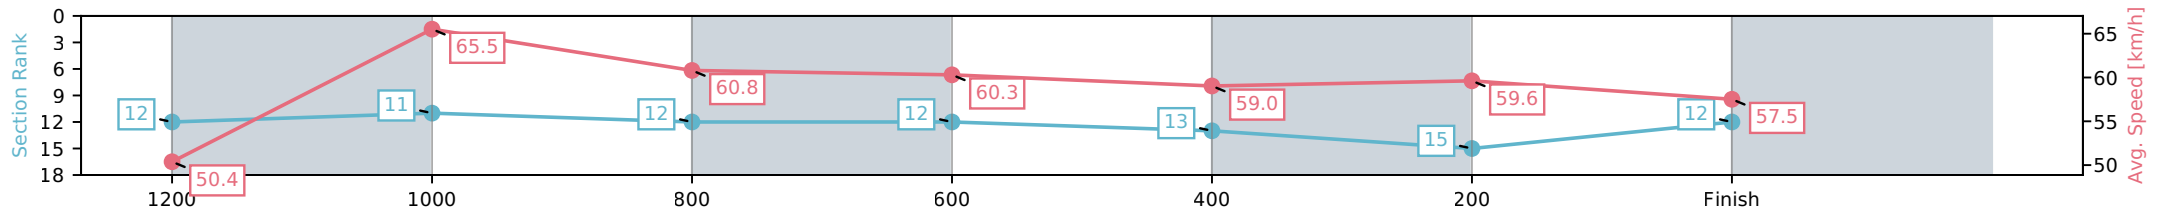

Aquis Park Gold Coast QLD
 Race 9: RENEW YOUR MEMBERSHIP NOW BENCHMARK 60
 Handicap - 1400m

20 June 2026 - 4:44PM

Track Rating: Soft 5, Weather: Fine, Rail Position: +3m 1000m-W/Post,
 True Remainder

Section	L1400	L1200	L1000	L800	L600	L400	L200
Section Times	1:25.88 (0:14.79)	1:11.09 [12] (0:10.99)	1:00.10 [11] (0:11.81)	0:48.29 [12] (0:11.86)	0:36.43 [12] (0:12.04)	0:24.39 [13] (0:12.10)	0:12.29 [15] (0:12.29)
Average Speed [km/h]	50.4	65.5	60.8	60.3	59.0	59.6	57.5
Top Speed [km/h]	65.3	67.2	62.8	61.7	59.7	60.7	58.8
Avg. Dist. to Rail [m]	4.0	0.5	0.8	2.0	2.0	2.3	2.1
Avg. Stride Freq. [Hz]	2.3	2.3	2.2	2.2	2.2	2.2	2.2
Avg. Stride Length [m]	6.8	8.0	7.8	7.8	7.6	7.5	7.5