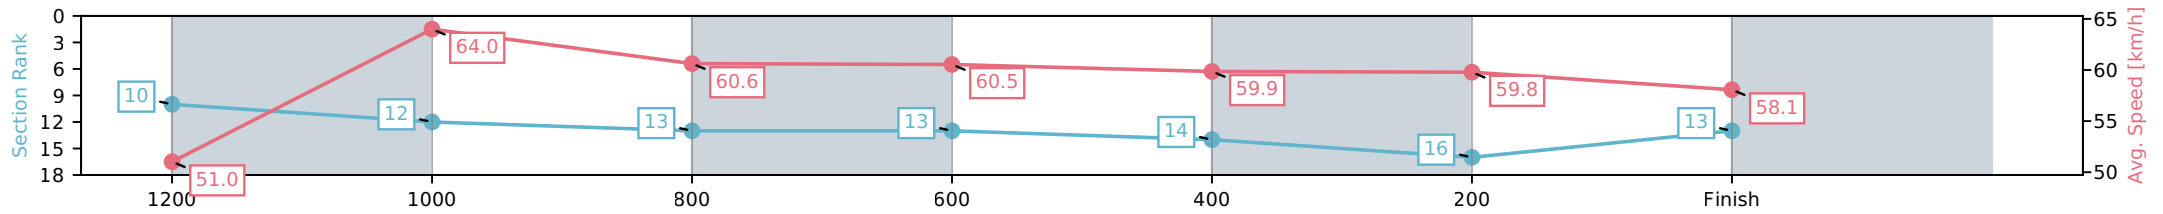

Aquis Park Gold Coast QLD
 Race 9: RENEW YOUR MEMBERSHIP NOW BENCHMARK 60
 Handicap - 1400m

20 June 2026 - 4:44PM

Track Rating: Soft 5, Weather: Fine, Rail Position: +3m 1000m-W/Post, True Remainder

Section	L1400	L1200	L1000	L800	L600	L400	L200
Section Times	1:25.89 (0:14.60)	1:11.28 [10] (0:11.25)	1:00.04 [12] (0:11.76)	0:48.28 [13] (0:11.85)	0:36.42 [13] (0:12.04)	0:24.38 [14] (0:12.09)	0:12.30 [16] (0:12.30)
Average Speed [km/h]	51.0	64.0	60.6	60.5	59.9	59.8	58.1
Top Speed [km/h]	64.6	65.2	62.2	61.5	60.7	60.6	58.7
Avg. Dist. to Rail [m]	3.1	0.8	1.6	1.3	0.9	4.2	4.3
Avg. Stride Freq. [Hz]	2.5	2.4	2.3	2.3	2.3	2.3	2.3
Avg. Stride Length [m]	6.4	7.4	7.3	7.3	7.3	7.2	7.0