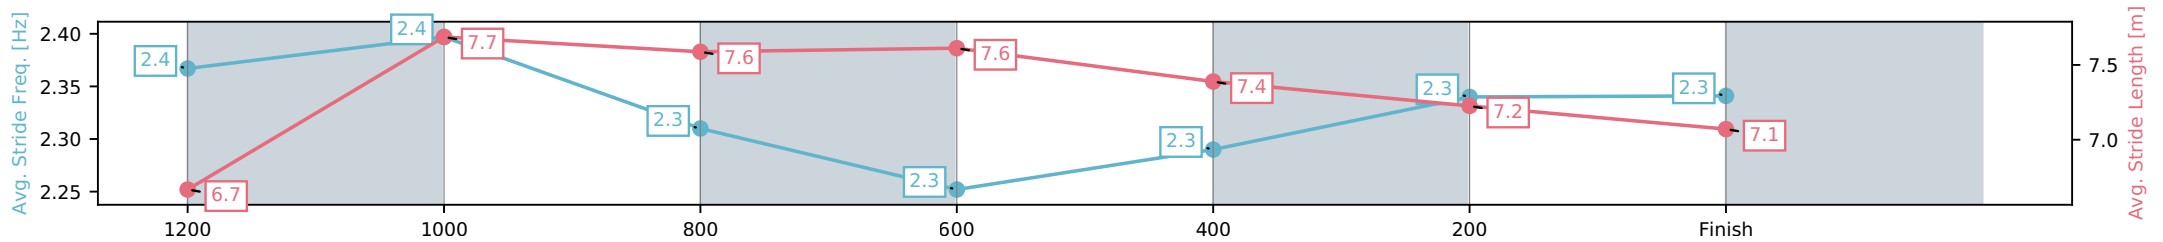

Aquis Park Gold Coast QLD
 Race 9: RENEW YOUR MEMBERSHIP NOW BENCHMARK 60
 Handicap - 1400m

20 June 2026 - 4:44PM

Track Rating: Soft 5, Weather: Fine, Rail Position: +3m 1000m-W/Post,
 True Remainder

Section	L1400	L1200	L1000	L800	L600	L400	L200
Section Times	1:25.15 (0:14.45)	1:10.70 [6] (0:11.00)	0:59.70 [8] (0:11.58)	0:48.12 [6] (0:11.89)	0:36.23 [5] (0:11.96)	0:24.28 [5] (0:12.02)	0:12.26 [5] (0:12.26)
Average Speed [km/h]	51.5	65.5	62.1	60.6	60.4	60.1	58.4
Top Speed [km/h]	64.7	66.7	63.4	61.9	61.4	61.0	60.6
Avg. Dist. to Rail [m]	11.4	3.3	1.0	0.6	0.9	3.9	5.9
Avg. Stride Freq. [Hz]	2.4	2.4	2.3	2.3	2.3	2.3	2.3
Avg. Stride Length [m]	6.7	7.7	7.6	7.6	7.4	7.2	7.1