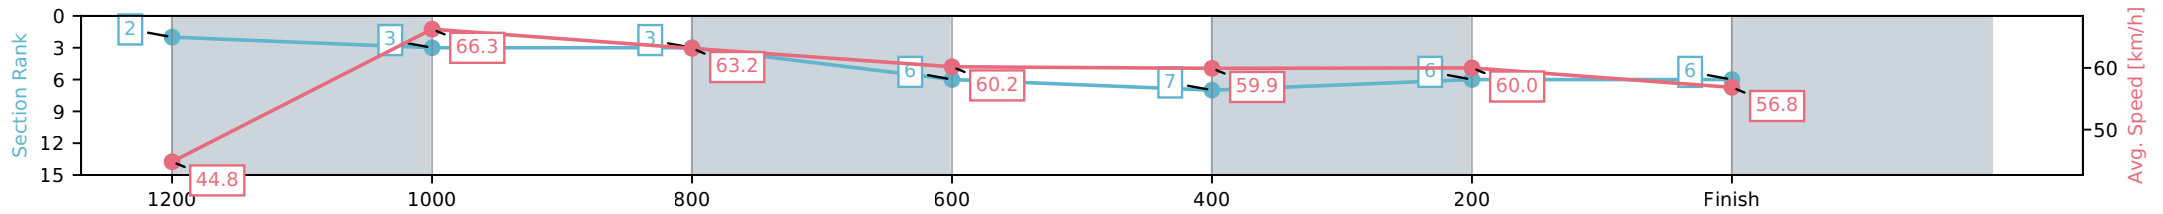

Horse/Jockey Name	Cautionary Tail/Dylan Turner
Finish Rank	6
Fastest Section Time (Section)	0:10.86 (1200-1000)
Top Speed [km/h] (Section)	68.4 (1200-1000)
Race State	Finished

Aquis Park Gold Coast QLD
Race 6: BRISBANE AIRPORT CONFERENCE CENTRE
Maiden Handicap - 1300m

20 June 2026 - 2:54PM

Track Rating: Soft 5, Weather: Fine, Rail Position: +3m 1000m-W/Post, True Remainder

Section	L1300	L1200	L1000	L800	L600	L400	L200
Section Times	1:19.62 (0:08.61)	1:11.01 [2] (0:10.86)	1:00.15 [3] (0:11.40)	0:48.74 [3] (0:12.02)	0:36.73 [6] (0:12.10)	0:24.63 [7] (0:12.04)	0:12.60 [6] (0:12.60)
Average Speed [km/h]	44.8	66.3	63.2	60.2	59.9	60.0	56.8
Top Speed [km/h]	64.1	68.4	64.6	61.3	61.4	60.8	59.1
Avg. Dist. to Rail [m]	2.4	0.8	1.4	1.2	1.3	3.2	3.3
Avg. Stride Freq. [Hz]	2.5	2.5	2.4	2.3	2.3	2.3	2.3
Avg. Stride Length [m]	5.8	7.5	7.6	7.6	7.5	7.3	7.1

- [ ] Ranking at each section and finish
- -:-:- No data available at this section
- NA No data available