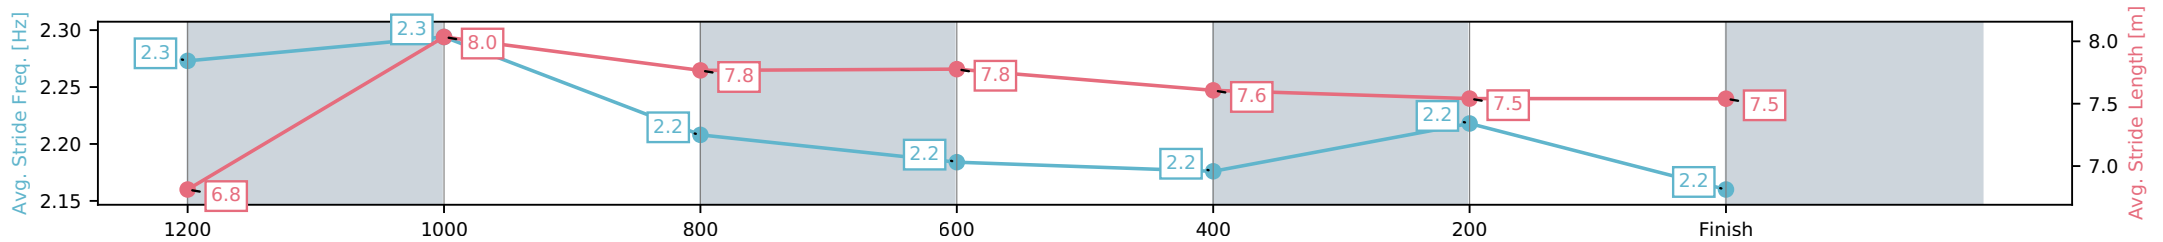

Aquis Park Gold Coast QLD
 Race 9: RENEW YOUR MEMBERSHIP NOW BENCHMARK 60
 Handicap - 1400m

20 June 2026 - 4:44PM

Track Rating: Soft 5, Weather: Fine, Rail Position: +3m 1000m-W/Post,
 True Remainder

Section	L1400	L1200	L1000	L800	L600	L400	L200
Section Times	1:25.88 (0:14.79)	1:11.09 [12] (0:10.99)	1:00.10 [11] (0:11.81)	0:48.29 [12] (0:11.86)	0:36.43 [12] (0:12.04)	0:24.39 [13] (0:12.10)	0:12.29 [15] (0:12.29)
Average Speed [km/h]	50.4	65.5	60.8	60.3	59.0	59.6	57.5
Top Speed [km/h]	65.3	67.2	62.8	61.7	59.7	60.7	58.8
Avg. Dist. to Rail [m]	4.0	0.5	0.8	2.0	2.0	2.3	2.1
Avg. Stride Freq. [Hz]	2.3	2.3	2.2	2.2	2.2	2.2	2.2
Avg. Stride Length [m]	6.8	8.0	7.8	7.8	7.6	7.5	7.5