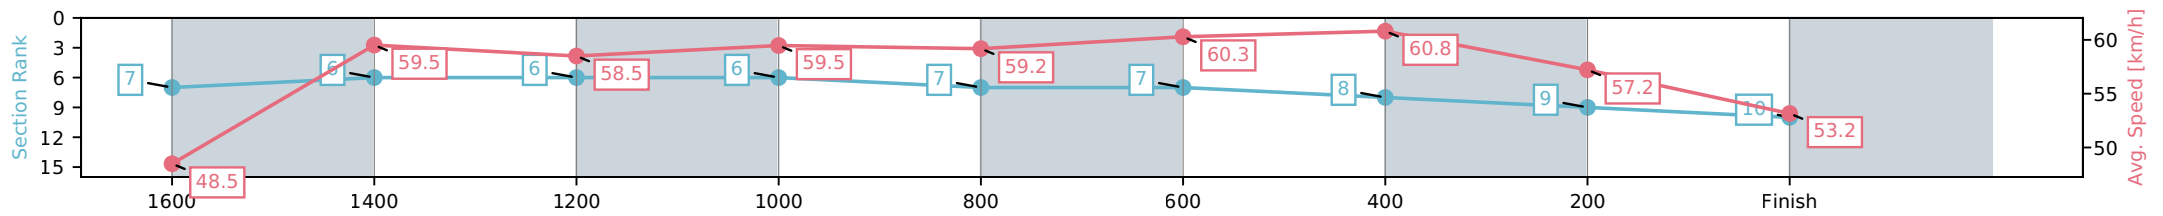

Horse/Jockey Name	The Hopestar/McKenzie Apel
Finish Rank	10
Fastest Section Time (Section)	0:12.00 (600-400)
Top Speed [km/h] (Section)	61.7 (600-400)
Race State	Finished

Aquis Park Gold Coast QLD
Race 4: PULLMAN BRISBANE AIRPORT HOTEL Maiden
Handicap - 1800m

20 June 2026 - 1:46PM

Track Rating: Soft 5, Weather: Fine, Rail Position: +3m 1000m-W/Post,
True Remainder

Section	L1800	L1600	L1400	L1200	L1000	L800	L600	L400	L200
Section Times	1:53.74 (0:14.70)	1:39.04 [7] (0:12.33)	1:26.71 [6] (0:12.35)	1:14.35 [6] (0:12.09)	1:02.27 [6] (0:12.26)	0:50.00 [7] (0:12.04)	0:37.96 [7] (0:12.00)	0:25.96 [8] (0:12.66)	0:13.30 [9] (0:13.30)
Average Speed [km/h]	48.5	59.5	58.5	59.5	59.2	60.3	60.8	57.2	53.2
Top Speed [km/h]	61.5	61.3	59.5	60.6	60.0	61.4	61.7	58.6	56.3
Avg. Dist. to Rail [m]	7.3	3.5	2.3	2.6	1.5	2.1	2.3	4.3	4.2
Avg. Stride Freq. [Hz]	2.3	2.3	2.3	2.3	2.3	2.3	2.4	2.4	2.3
Avg. Stride Length [m]	6.7	7.3	7.2	7.3	7.3	7.3	7.1	6.9	6.8

- [ ] Ranking at each section and finish
- -:-:- No data available at this section
- NA No data available