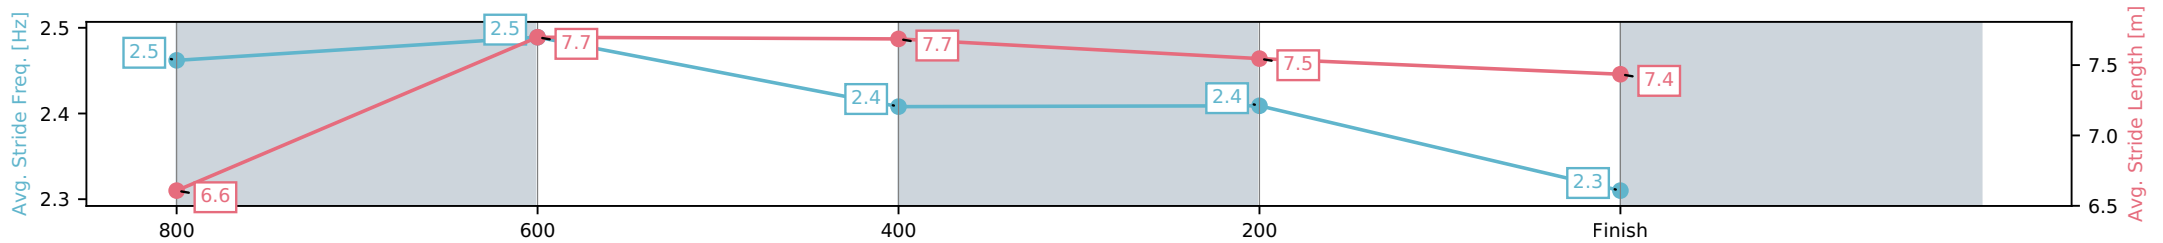

Horse/Jockey Name	Hot Image/Tiffani Brooker
Finish Rank	7
Fastest Section Time (Section)	0:10.68 (800-600)
Top Speed [km/h] (Section)	68.7 (800-600)
Race State	Finished

Aquis Park Gold Coast QLD

Race 2: NOVOTEL BRISBANE AIRPORT HOTEL QTIS Two-Year-Old Maiden Plate - 1000m

20 June 2026 - 12:37PM

Track Rating: Soft 5, Weather: Fine, Rail Position: +3m 1000m-W/Post, True Remainder

Section	L1000	L800	L600	L400	L200
Section Times	0:59.38 (0:14.34)	0:45.04 (0:10.68)	0:34.36 (0:11.08)	0:23.28 (0:11.32)	0:11.96 (0:11.96)
Average Speed [km/h]	51.6	67.6	65.5	63.9	59.7
Top Speed [km/h]	68.3	68.7	67.2	65.7	61.6
Avg. Dist. to Rail [m]	8.7	1.1	1.6	4.0	4.4
Avg. Stride Freq. [Hz]	2.5	2.5	2.4	2.4	2.3
Avg. Stride Length [m]	6.6	7.7	7.7	7.5	7.4

- [ ] Ranking at each section and finish
- -:-:- No data available at this section
- NA No data available