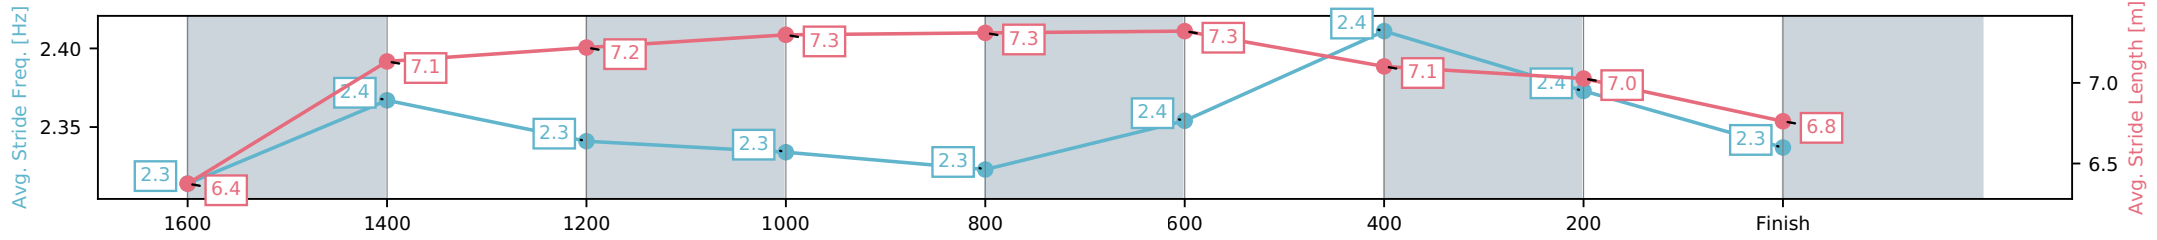

Aquis Park Gold Coast QLD
 Race 8: POCO VINO RATINGS BAND 0 - 58 Handicap - 1800m
 20 June 2026 - 4:10PM
 Track Rating: Soft 5, Weather: Fine, Rail Position: +3m 1000m-W/Post, True Remainder

Section	L1800	L1600	L1400	L1200	L1000	L800	L600	L400	L200
Section Times	1:51.83 (0:14.89)	1:36.94 [8] (0:12.23)	1:24.71 [8] (0:12.08)	1:12.64 [8] (0:11.93)	1:00.70 [9] (0:11.88)	0:48.82 [8] (0:11.80)	0:37.01 [8] (0:11.90)	0:25.11 [8] (0:12.32)	0:12.79 [6] (0:12.79)
Average Speed [km/h]	48.2	59.9	59.9	60.4	60.4	61.1	60.6	58.6	55.7
Top Speed [km/h]	61.4	61.5	61.1	61.1	61.2	62.3	61.9	60.0	57.3
Avg. Dist. to Rail [m]	10.1	3.2	2.2	1.7	1.1	0.5	1.1	3.2	2.8
Avg. Stride Freq. [Hz]	2.3	2.4	2.3	2.3	2.3	2.4	2.4	2.4	2.3
Avg. Stride Length [m]	6.4	7.1	7.2	7.3	7.3	7.3	7.1	7.0	6.8