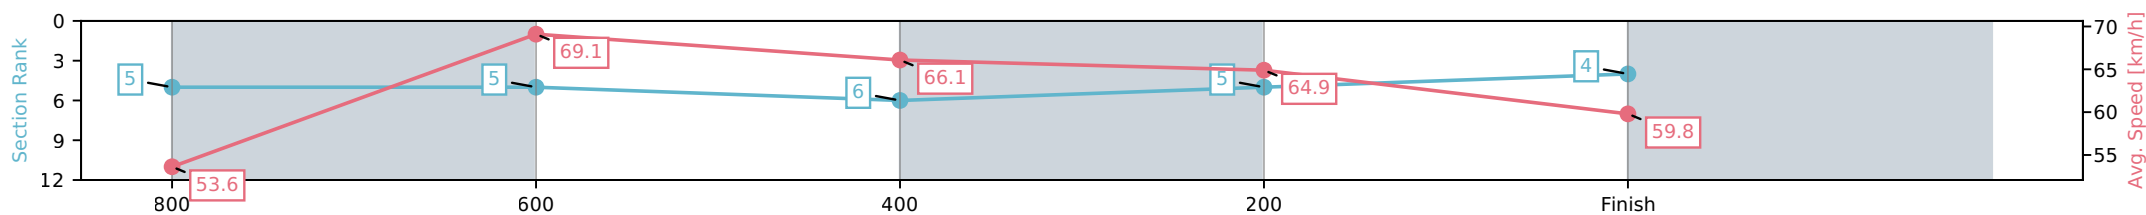

Horse/Jockey Name	Dialidae/Karl Zechner
Finish Rank	4
Fastest Section Time (Section)	0:10.50 (800-600)
Top Speed [km/h] (Section)	70.0 (800-600)
Race State	Finished

Aquis Park Gold Coast QLD
Race 7: LINDA DAFFY'S MERMAID WATERS TAB Class 2
Handicap - 1000m
20 June 2026 - 3:34PM
Track Rating: Soft 5, Weather: Fine, Rail Position: +3m 1000m-W/Post,
True Remainder

Section	L1000	L800	L600	L400	L200
Section Times	0:58.35 (0:13.78)	0:44.57 [5] (0:10.50)	0:34.08 [5] (0:11.02)	0:23.05 [6] (0:11.14)	0:11.91 [5] (0:11.91)
Average Speed [km/h]	53.6	69.1	66.1	64.9	59.8
Top Speed [km/h]	68.4	70.0	68.0	66.0	63.0
Avg. Dist. to Rail [m]	7.2	2.0	2.3	3.5	3.7
Avg. Stride Freq. [Hz]	2.5	2.5	2.4	2.5	2.4
Avg. Stride Length [m]	6.5	7.8	7.6	7.4	7.3

- [ ] Ranking at each section and finish
- -:-:- No data available at this section
- NA No data available