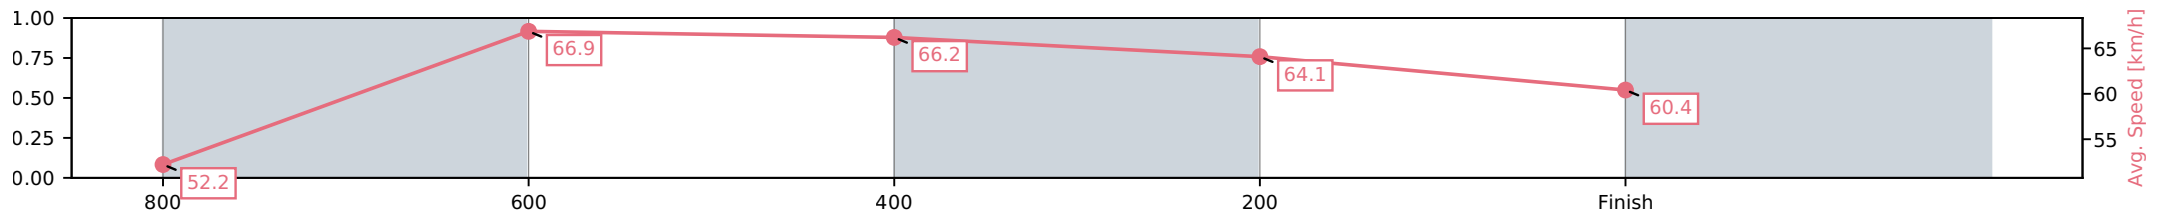

Section	L1000	L800	L600	L400	L200
Section Times	0:58.92 (0:14.10)	0:44.82 (0:10.72)	0:34.09 (0:10.96)	0:23.13 (0:11.29)	0:11.84 (0:11.84)
Average Speed [km/h]	52.2	66.9	66.2	64.1	60.4
Top Speed [km/h]	68.7	69.3	66.7	65.8	62.5
Avg. Dist. to Rail [m]	5.0	1.0	1.8	7.4	9.9
Avg. Stride Freq. [Hz]	2.4	2.4	2.4	2.4	2.3
Avg. Stride Length [m]	6.8	7.8	7.8	7.7	7.6