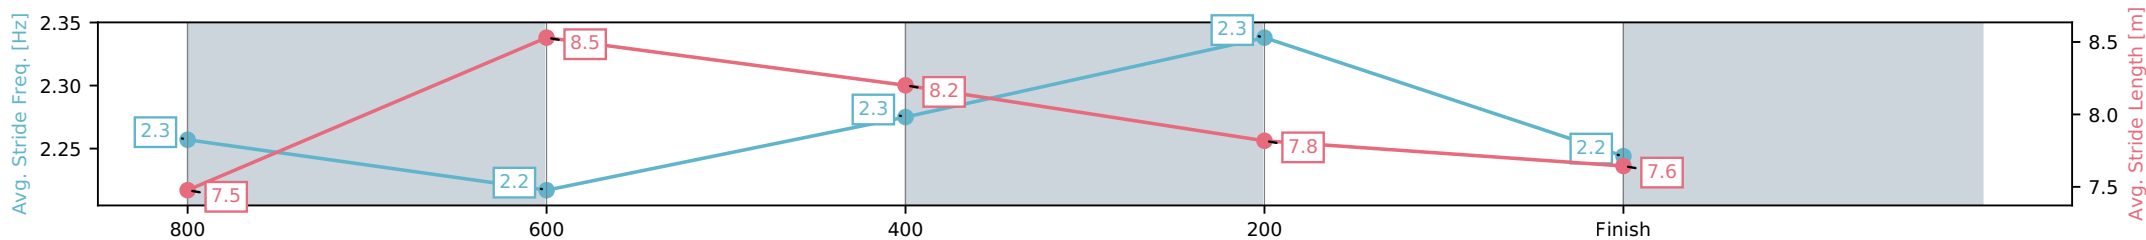

Horse/Jockey Name	Zither Machine/Jaden Lloyd
Finish Rank	2
Fastest Section Time (Section)	0:10.79 (800-600)
Top Speed [km/h] (Section)	68.5 (1000 - 800)
Race State	Finished

Aquis Park Gold Coast QLD

Race 2: NOVOTEL BRISBANE AIRPORT HOTEL QTIS Two-Year-Old Maiden Plate - 1000m

20 June 2026 - 12:37PM

Track Rating: Soft 5, Weather: Fine, Rail Position: +3m 1000m-W/Post, True Remainder

Section	L1000	L800	L600	L400	L200
Section Times	0:58.84 (0:13.86)	0:44.98 (0:10.79)	0:34.18 (0:11.02)	0:23.17 (0:11.29)	0:11.88 (0:11.88)
Average Speed [km/h]	53.3	66.8	65.8	64.1	60.0
Top Speed [km/h]	68.5	67.3	66.5	66.0	61.8
Avg. Dist. to Rail [m]	4.8	0.5	1.2	3.6	4.6
Avg. Stride Freq. [Hz]	2.3	2.2	2.3	2.3	2.2
Avg. Stride Length [m]	7.5	8.5	8.2	7.8	7.6

- [ ] Ranking at each section and finish
- -:-:- No data available at this section
- NA No data available