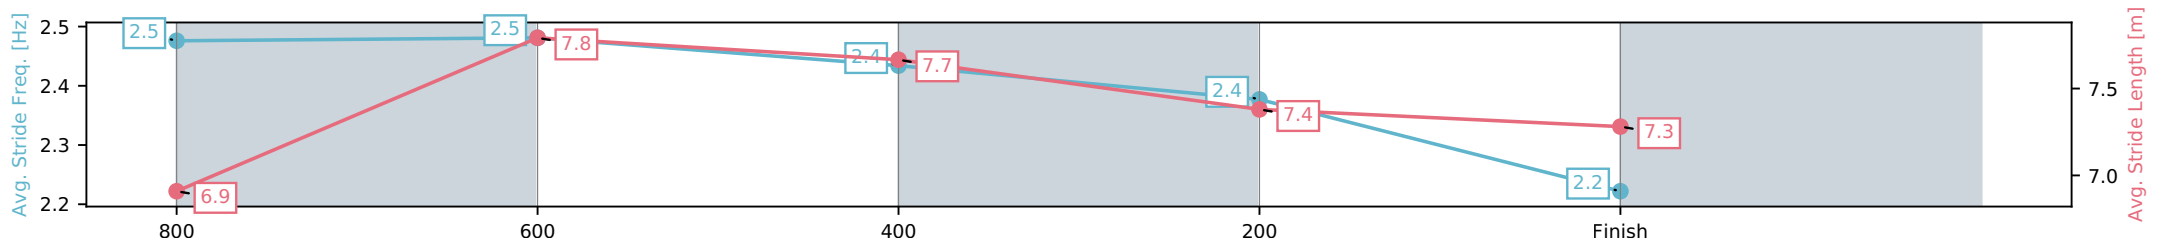

Horse/Jockey Name	Miss Force/Fred Larson
Finish Rank	6
Fastest Section Time (Section)	0:10.34 (800-600)
Top Speed [km/h] (Section)	70.3 (800-600)
Race State	Finished

Aquis Park Gold Coast QLD
Race 7: LINDA DAFFY'S MERMAID WATERS TAB Class 2
Handicap - 1000m
20 June 2026 - 3:34PM
Track Rating: Soft 5, Weather: Fine, Rail Position: +3m 1000m-W/Post,
True Remainder

Section	L1000	L800	L600	L400	L200
Section Times	0:58.65 (0:13.20)	0:45.45 [1] (0:10.34)	0:35.11 [2] (0:10.98)	0:24.13 [2] (0:11.58)	0:12.55 [2] (0:12.55)
Average Speed [km/h]	55.7	69.5	65.6	62.2	56.8
Top Speed [km/h]	69.9	70.3	68.0	63.8	60.1
Avg. Dist. to Rail [m]	6.3	0.7	0.7	1.8	1.6
Avg. Stride Freq. [Hz]	2.5	2.5	2.4	2.4	2.2
Avg. Stride Length [m]	6.9	7.8	7.7	7.4	7.3

- [ ] Ranking at each section and finish
- -:-:- No data available at this section
- NA No data available