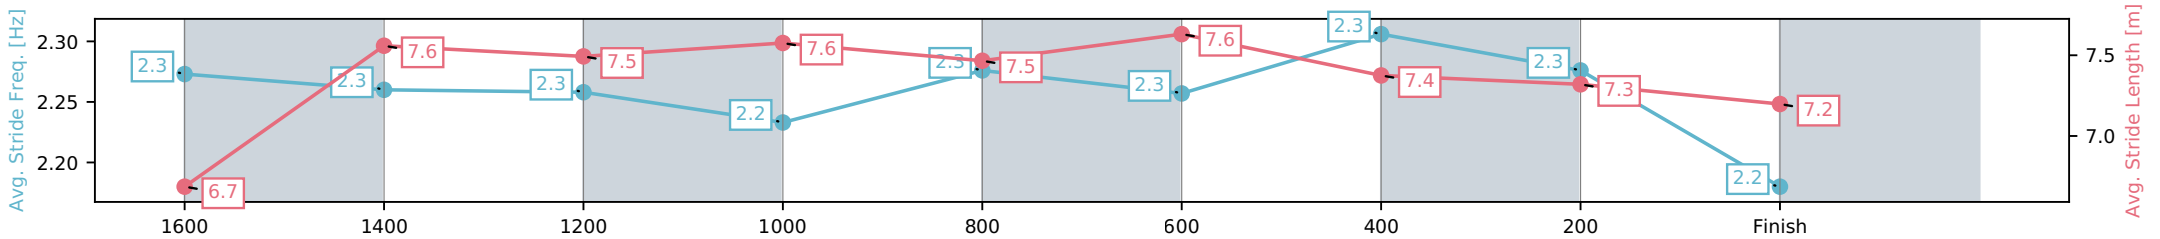

Aquis Park Gold Coast QLD
 Race 8: POCO VINO RATINGS BAND 0 - 58 Handicap - 1800m
 20 June 2026 - 4:10PM
 Track Rating: Soft 5, Weather: Fine, Rail Position: +3m 1000m-W/Post, True Remainder

Section	L1800	L1600	L1400	L1200	L1000	L800	L600	L400	L200
Section Times	1:51.80 (0:14.71)	1:37.09 [7] (0:12.11)	1:24.97 [6] (0:12.10)	1:12.87 [7] (0:11.97)	1:00.90 [7] (0:11.91)	0:49.00 [7] (0:11.79)	0:37.21 [7] (0:11.80)	0:25.41 [7] (0:12.49)	0:12.92 [4] (0:12.92)
Average Speed [km/h]	48.8	60.2	59.8	60.1	60.6	60.9	60.6	58.1	55.3
Top Speed [km/h]	61.4	61.2	61.0	60.8	61.7	61.7	61.3	59.4	56.3
Avg. Dist. to Rail [m]	5.9	2.6	2.4	2.7	0.7	0.9	1.6	6.4	6.8
Avg. Stride Freq. [Hz]	2.3	2.3	2.3	2.2	2.3	2.3	2.3	2.3	2.2
Avg. Stride Length [m]	6.7	7.6	7.5	7.6	7.5	7.6	7.4	7.3	7.2