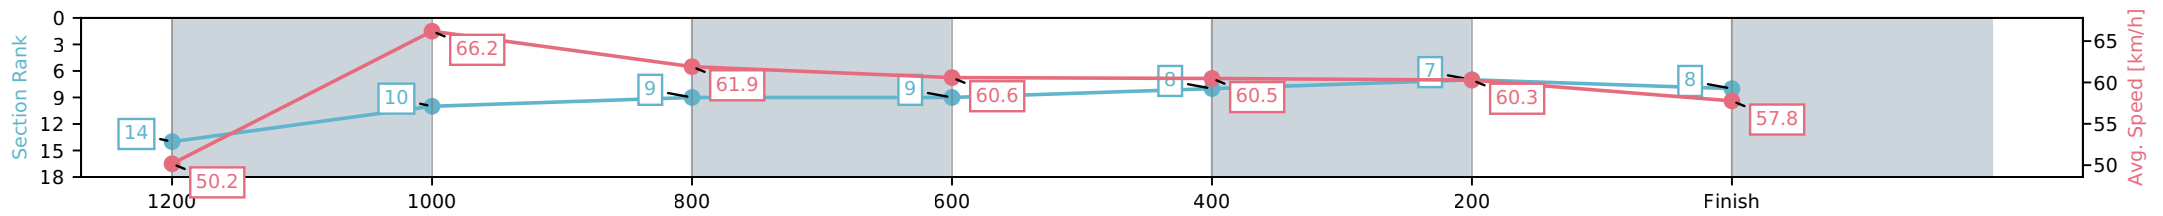

Aquis Park Gold Coast QLD
 Race 9: RENEW YOUR MEMBERSHIP NOW BENCHMARK 60
 Handicap - 1400m

20 June 2026 - 4:44PM

Track Rating: Soft 5, Weather: Fine, Rail Position: +3m 1000m-W/Post,
 True Remainder

Section	L1400	L1200	L1000	L800	L600	L400	L200
Section Times	1:25.48 (0:14.84)	1:10.64 [14] (0:10.87)	0:59.77 [10] (0:11.66)	0:48.10 [9] (0:11.90)	0:36.20 [9] (0:11.88)	0:24.32 [8] (0:11.97)	0:12.35 [7] (0:12.35)
Average Speed [km/h]	50.2	66.2	61.9	60.6	60.5	60.3	57.8
Top Speed [km/h]	66.0	67.4	63.1	61.9	61.8	61.0	59.0
Avg. Dist. to Rail [m]	12.0	3.6	1.1	0.7	0.5	3.9	5.6
Avg. Stride Freq. [Hz]	2.4	2.5	2.3	2.3	2.3	2.4	2.3
Avg. Stride Length [m]	6.3	7.5	7.5	7.4	7.4	7.1	7.0