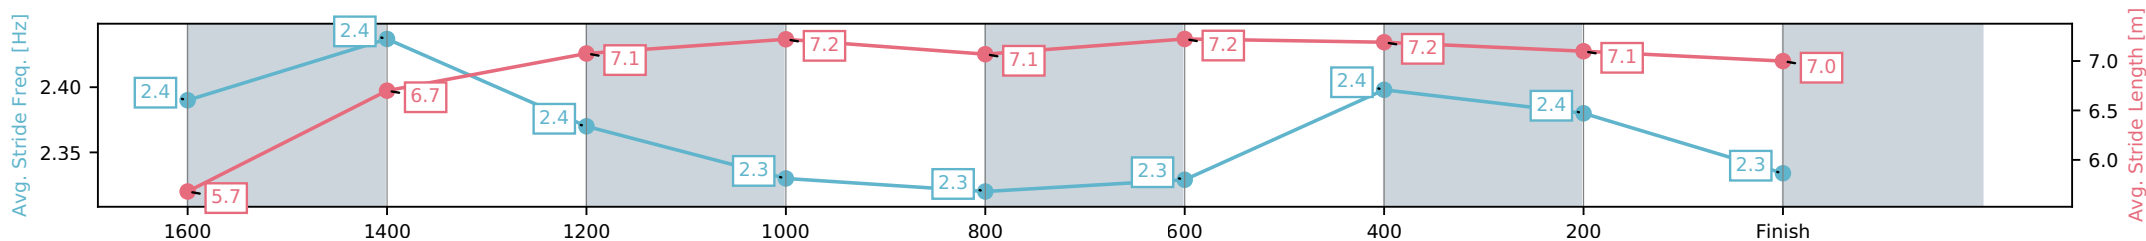

Horse/Jockey Name	Piggietales/Courtney Bellamy
Finish Rank	7
Fastest Section Time (Section)	0:11.62 (600-400)
Top Speed [km/h] (Section)	63.0 (600-400)
Race State	Finished

Aquis Park Gold Coast QLD
Race 3: BEDSHED GOLD COAST QTIS Three-Year-Old
BENCHMARK 65 Handicap - 1708m

20 June 2026 - 1:09PM

Track Rating: Soft 5, Weather: Fine, Rail Position: +3m 1000m-W/Post,
True Remainder

Section	L1708	L1600	L1400	L1200	L1000	L800	L600	L400	L200
Section Times	1:46.15 (0:09.22)	1:36.93 [7] (0:12.43)	1:24.50 [7] (0:12.15)	1:12.35 [7] (0:11.98)	1:00.37 [7] (0:12.32)	0:48.05 [7] (0:12.02)	0:36.03 [7] (0:11.62)	0:24.41 [7] (0:11.92)	0:12.48 [7] (0:12.48)
Average Speed [km/h]	42.3	58.4	59.3	60.1	58.4	59.8	61.4	60.3	57.2
Top Speed [km/h]	57.2	60.3	60.8	61.1	59.6	61.8	63.0	61.2	59.5
Avg. Dist. to Rail [m]	2.5	1.5	1.0	1.0	0.9	0.5	1.1	0.5	1.7
Avg. Stride Freq. [Hz]	2.4	2.4	2.4	2.3	2.3	2.3	2.4	2.4	2.3
Avg. Stride Length [m]	5.7	6.7	7.1	7.2	7.1	7.2	7.2	7.1	7.0

[ ] Ranking at each section and finish
-:-:- No data available at this section
NA No data available