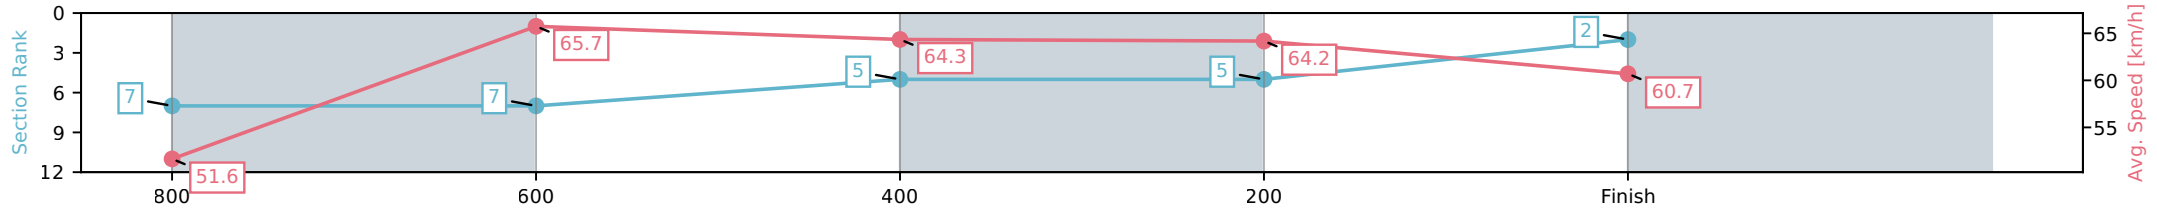

Horse/Jockey Name	Portnova/Benjamin Osmond
Finish Rank	2
Fastest Section Time (Section)	0:10.90 (800-600)
Top Speed [km/h] (Section)	67.4 (800-600)
Race State	Finished

Aquis Park Gold Coast QLD
Race 1: TAB QTIS Two-Year-Old Maiden Plate - 1000m
20 June 2026 - 11:59AM
Track Rating: Soft 5, Weather: Fine, Rail Position: +3m 1000m-W/Post, True Remainder

Section	L1000	L800	L600	L400	L200
Section Times	0:59.09 (0:14.25)	0:44.84 [7] (0:10.90)	0:33.93 [7] (0:11.01)	0:22.92 [5] (0:11.24)	0:11.67 [5] (0:11.67)
Average Speed [km/h]	51.6	65.7	64.3	64.2	60.7
Top Speed [km/h]	67.2	67.4	66.0	64.9	62.8
Avg. Dist. to Rail [m]	7.8	1.4	2.3	1.1	3.5
Avg. Stride Freq. [Hz]	2.4	2.4	2.4	2.4	2.4
Avg. Stride Length [m]	6.7	7.6	7.5	7.4	7.2

[ ] Ranking at each section and finish
-:-:- No data available at this section
NA No data available