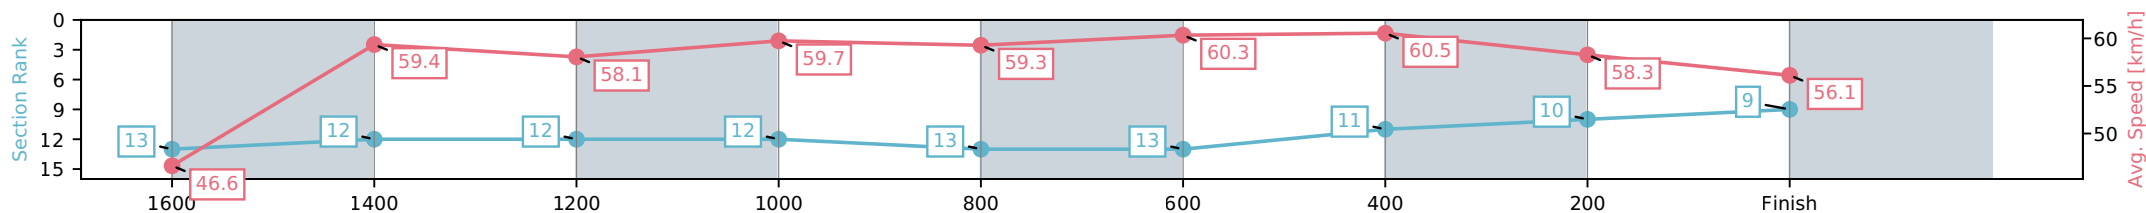

Aquis Park Gold Coast QLD
 Race 4: PULLMAN BRISBANE AIRPORT HOTEL Maiden
 Handicap - 1800m

20 June 2026 - 1:46PM

Track Rating: Soft 5, Weather: Fine, Rail Position: +3m 1000m-W/Post,
 True Remainder

Section	L1800	L1600	L1400	L1200	L1000	L800	L600	L400	L200
Section Times	1:53.23 (0:15.38)	1:37.84 [13] (0:12.33)	1:25.52 [12] (0:12.41)	1:13.10 [12] (0:12.06)	1:01.04 [12] (0:12.12)	0:48.93 [13] (0:11.96)	0:36.97 [13] (0:11.92)	0:25.05 [11] (0:12.37)	0:12.69 [10] (0:12.69)
Average Speed [km/h]	46.6	59.4	58.1	59.7	59.3	60.3	60.5	58.3	56.1
Top Speed [km/h]	61.6	62.3	59.4	60.8	60.2	61.1	62.0	59.4	56.8
Avg. Dist. to Rail [m]	10.0	3.0	1.0	1.2	1.3	0.7	0.5	1.1	1.9
Avg. Stride Freq. [Hz]	2.2	2.2	2.2	2.2	2.2	2.2	2.2	2.2	2.2
Avg. Stride Length [m]	6.7	7.6	7.5	7.8	7.7	7.8	7.7	7.5	7.4