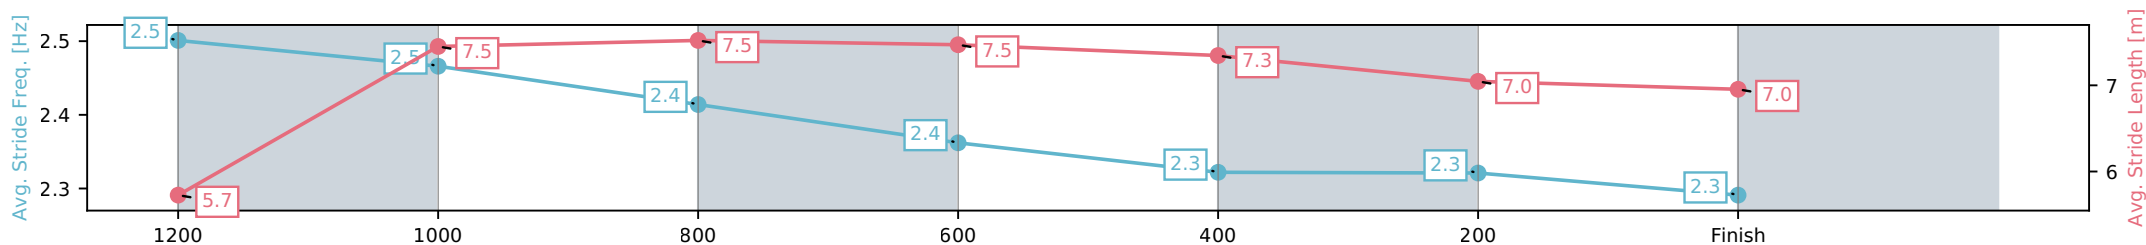

Horse/Jockey Name	Indamouse/Ryan Wiggins
Finish Rank	10
Fastest Section Time (Section)	0:10.92 (1200-1000)
Top Speed [km/h] (Section)	66.8 (1200-1000)
Race State	Finished

Aquis Park Gold Coast QLD
Race 6: BRISBANE AIRPORT CONFERENCE CENTRE
Maiden Handicap - 1300m

20 June 2026 - 2:54PM

Track Rating: Soft 5, Weather: Fine, Rail Position: +3m 1000m-W/Post,
True Remainder

Section	L1300	L1200	L1000	L800	L600	L400	L200
Section Times	1:19.91 (0:08.86)	1:11.05 [9] (0:10.92)	1:00.13 [7] (0:11.40)	0:48.73 [9] (0:11.62)	0:37.11 [4] (0:12.03)	0:25.08 [3] (0:12.44)	0:12.64 [8] (0:12.64)
Average Speed [km/h]	43.6	66.0	63.8	62.4	60.1	58.2	56.6
Top Speed [km/h]	62.7	66.8	65.2	63.8	61.1	58.6	58.1
Avg. Dist. to Rail [m]	8.5	3.8	2.1	1.9	1.4	4.6	5.6
Avg. Stride Freq. [Hz]	2.5	2.5	2.4	2.4	2.3	2.3	2.3
Avg. Stride Length [m]	5.7	7.5	7.5	7.5	7.3	7.0	7.0

- [ ] Ranking at each section and finish
- -:-:- No data available at this section
- NA No data available