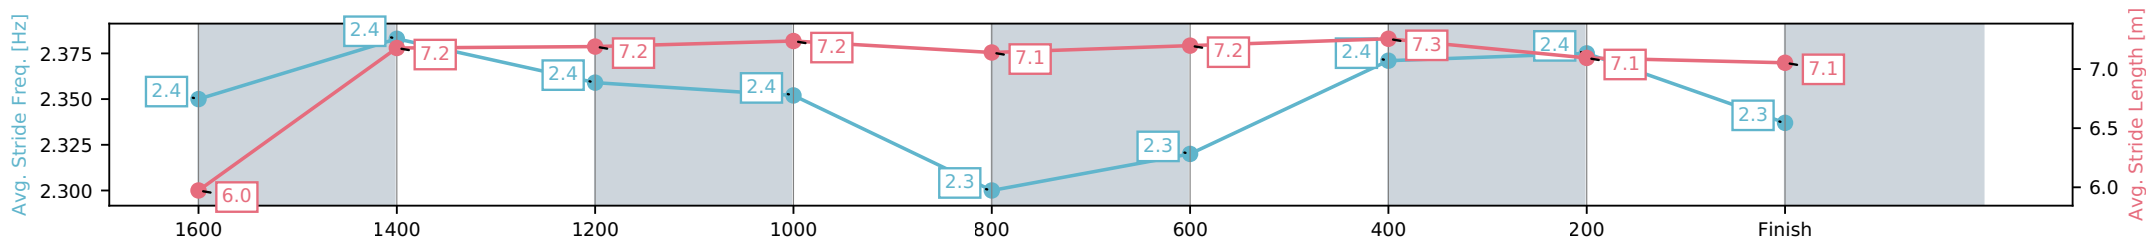

Horse/Jockey Name	Pink Vixen/Stacey Callow
Finish Rank	3
Fastest Section Time (Section)	0:11.83 (600-400)
Top Speed [km/h] (Section)	62.0 (1600-1400)
Race State	Finished

Aquis Park Gold Coast QLD
Race 3: BEDSHED GOLD COAST QTIS Three-Year-Old
BENCHMARK 65 Handicap - 1708m

20 June 2026 - 1:09PM

Track Rating: Soft 5, Weather: Fine, Rail Position: +3m 1000m-W/Post,
True Remainder

Section	L1708	L1600	L1400	L1200	L1000	L800	L600	L400	L200
Section Times	1:45.45 (0:08.93)	1:36.52 [1] (0:11.88)	1:24.64 [1] (0:11.99)	1:12.65 [1] (0:12.01)	1:00.64 [1] (0:12.28)	0:48.36 [1] (0:12.08)	0:36.28 [1] (0:11.83)	0:24.45 [1] (0:12.05)	0:12.39 [2] (0:12.39)
Average Speed [km/h]	43.8	60.9	60.0	60.0	58.3	59.4	60.5	59.8	57.8
Top Speed [km/h]	60.0	62.0	60.6	60.9	59.1	60.0	61.5	60.4	60.2
Avg. Dist. to Rail [m]	3.3	1.0	0.2	0.5	1.1	0.8	0.8	0.5	1.3
Avg. Stride Freq. [Hz]	2.4	2.4	2.4	2.4	2.3	2.3	2.4	2.4	2.3
Avg. Stride Length [m]	6.0	7.2	7.2	7.2	7.1	7.2	7.3	7.1	7.1

[ ] Ranking at each section and finish
-:-:- No data available at this section
NA No data available