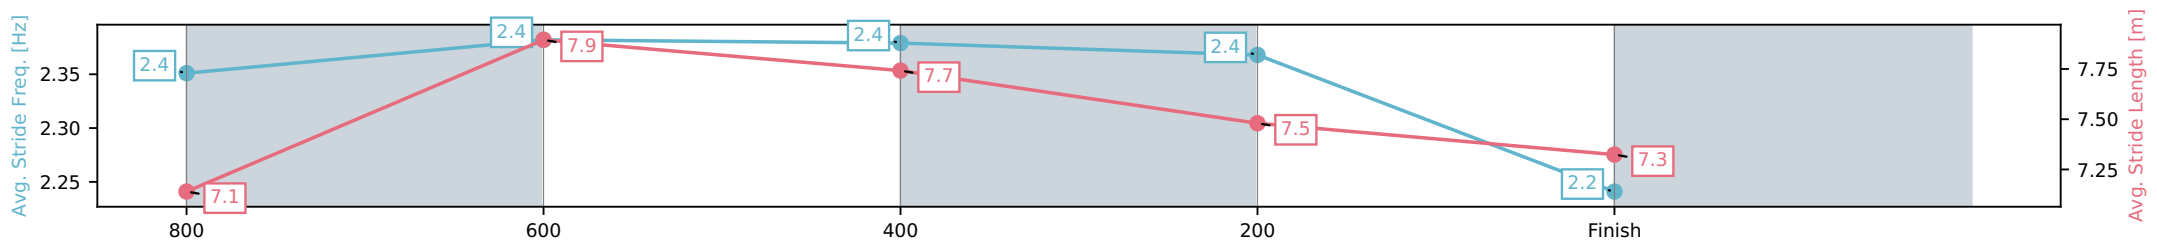

Section	L1000	L800	L600	L400	L200
Section Times	0:59.73 (0:13.88)	0:45.85 (0:10.81)	0:35.04 (0:10.99)	0:24.05 (0:11.60)	0:12.44 (0:12.44)
Average Speed [km/h]	52.8	66.4	65.1	62.1	57.2
Top Speed [km/h]	68.0	67.7	66.2	63.5	59.6
Avg. Dist. to Rail [m]	3.8	1.1	0.9	0.8	2.3
Avg. Stride Freq. [Hz]	2.4	2.4	2.4	2.4	2.2
Avg. Stride Length [m]	7.1	7.9	7.7	7.5	7.3