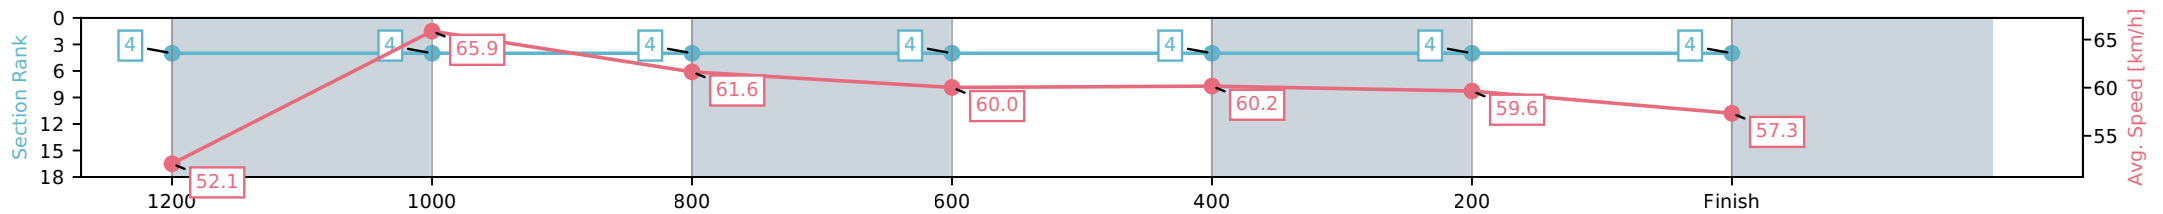

Aquis Park Gold Coast QLD
 Race 9: RENEW YOUR MEMBERSHIP NOW BENCHMARK 60
 Handicap - 1400m

20 June 2026 - 4:44PM

Track Rating: Soft 5, Weather: Fine, Rail Position: +3m 1000m-W/Post,
 True Remainder

Section	L1400	L1200	L1000	L800	L600	L400	L200
Section Times	1:25.17 (0:14.27)	1:10.90 [4] (0:10.94)	0:59.96 [4] (0:11.60)	0:48.36 [4] (0:11.98)	0:36.39 [4] (0:11.94)	0:24.45 [4] (0:12.08)	0:12.37 [4] (0:12.37)
Average Speed [km/h]	52.1	65.9	61.6	60.0	60.2	59.6	57.3
Top Speed [km/h]	66.8	67.7	63.4	61.6	61.0	60.1	59.5
Avg. Dist. to Rail [m]	6.9	2.2	1.3	0.7	0.5	0.8	2.2
Avg. Stride Freq. [Hz]	2.4	2.4	2.3	2.2	2.2	2.3	2.2
Avg. Stride Length [m]	6.7	7.8	7.6	7.5	7.5	7.4	7.3