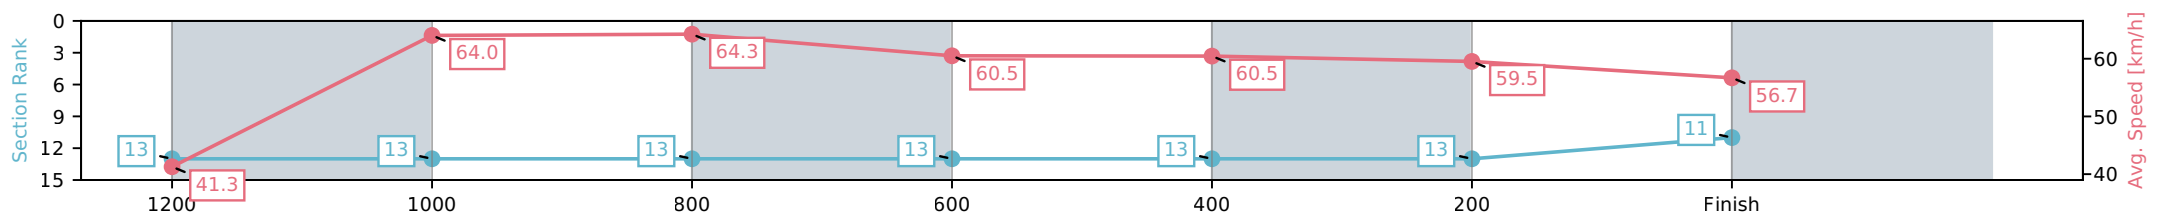

Horse/Jockey Name	Meaner Than Most/Danny Peisley
Finish Rank	11
Fastest Section Time (Section)	0:11.17 (1000-800)
Top Speed [km/h] (Section)	65.5 (1000-800)
Race State	Finished

Aquis Park Gold Coast QLD
Race 6: BRISBANE AIRPORT CONFERENCE CENTRE
Maiden Handicap - 1300m
20 June 2026 - 2:54PM
Track Rating: Soft 5, Weather: Fine, Rail Position: +3m 1000m-W/Post,
True Remainder

Section	L1300	L1200	L1000	L800	L600	L400	L200
Section Times	1:20.28 (0:09.38)	1:10.90 [13] (0:11.24)	0:59.65 [13] (0:11.17)	0:48.48 [13] (0:11.86)	0:36.62 [13] (0:11.89)	0:24.73 [13] (0:12.13)	0:12.60 [13] (0:12.60)
Average Speed [km/h]	41.3	64.0	64.3	60.5	60.5	59.5	56.7
Top Speed [km/h]	60.8	65.2	65.5	63.7	61.3	60.3	58.8
Avg. Dist. to Rail [m]	11.2	1.0	0.9	0.9	1.1	5.6	7.7
Avg. Stride Freq. [Hz]	2.1	2.3	2.3	2.2	2.2	2.2	2.2
Avg. Stride Length [m]	6.1	7.6	7.9	7.8	7.6	7.5	7.4

[ ] Ranking at each section and finish
-:-:- No data available at this section
NA No data available