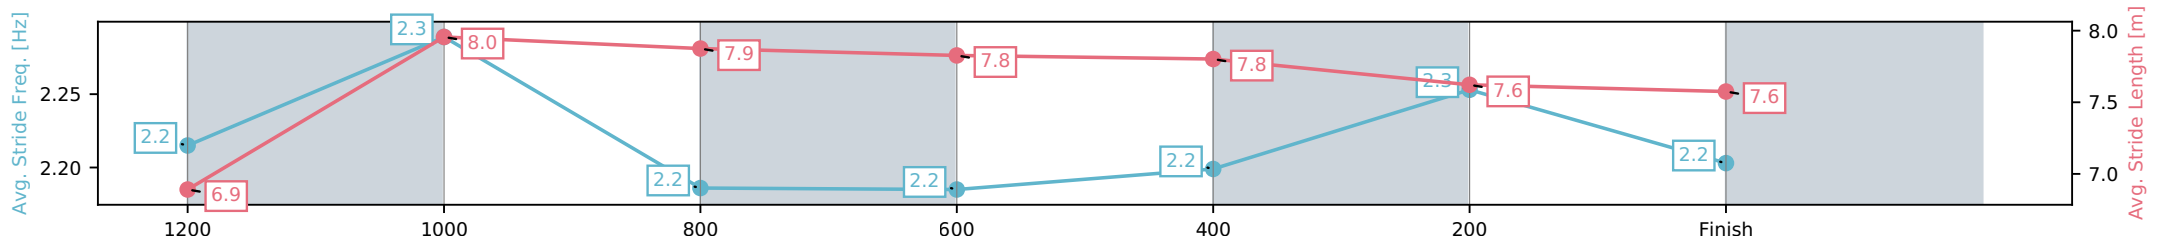

Horse/Jockey Name	Toolatamate/Danny Peisley
Finish Rank	9
Fastest Section Time (Section)	0:11.12 (1200-1000)
Top Speed [km/h] (Section)	65.9 (1200-1000)
Race State	Finished

Aquis Park Gold Coast QLD
Race 9: RENEW YOUR MEMBERSHIP NOW BENCHMARK 60
Handicap - 1400m
20 June 2026 - 4:44PM
Track Rating: Soft 5, Weather: Fine, Rail Position: +3m 1000m-W/Post,
True Remainder

Section	L1400	L1200	L1000	L800	L600	L400	L200
Section Times	1:25.59 (0:14.98)	1:10.61 [15] (0:11.12)	0:59.49 [15] (0:11.85)	0:47.64 [15] (0:11.78)	0:35.86 [16] (0:11.81)	0:24.05 [15] (0:11.89)	0:12.16 [11] (0:12.16)
Average Speed [km/h]	49.8	64.8	60.5	60.8	61.1	60.9	58.5
Top Speed [km/h]	63.9	65.9	62.6	62.3	62.2	62.1	60.2
Avg. Dist. to Rail [m]	7.3	0.8	1.0	1.1	1.2	5.7	6.9
Avg. Stride Freq. [Hz]	2.2	2.3	2.2	2.2	2.2	2.3	2.2
Avg. Stride Length [m]	6.9	8.0	7.9	7.8	7.8	7.6	7.6

[ ] Ranking at each section and finish
-:-:- No data available at this section
NA No data available