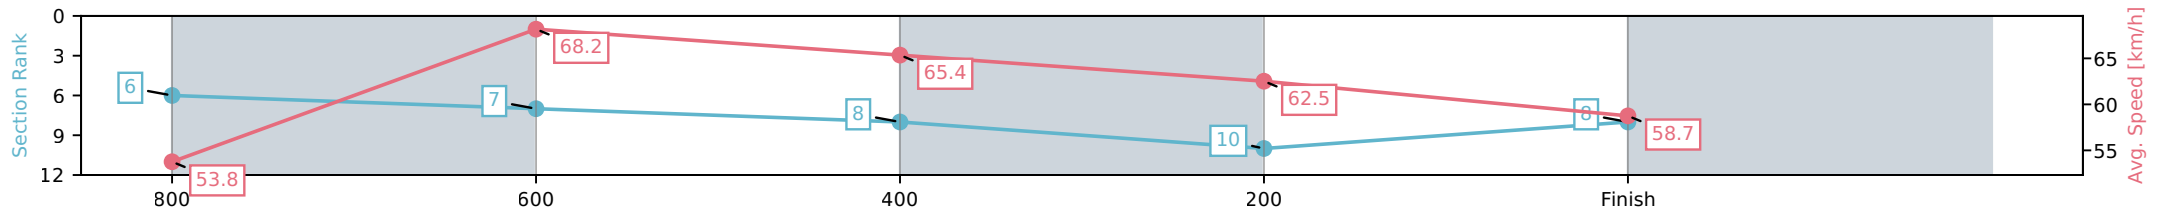

Horse/Jockey Name	The Rookie/Yvette Lewis
Finish Rank	8
Fastest Section Time (Section)	0:10.64 (800-600)
Top Speed [km/h] (Section)	69.1 (800-600)
Race State	Finished

Aquis Park Gold Coast QLD
Race 7: LINDA DAFFY'S MERMAID WATERS TAB Class 2
Handicap - 1000m
20 June 2026 - 3:34PM
Track Rating: Soft 5, Weather: Fine, Rail Position: +3m 1000m-W/Post,
True Remainder

Section	L1000	L800	L600	L400	L200
Section Times	0:59.17 (0:13.81)	0:45.36 [6] (0:10.64)	0:34.72 [7] (0:11.12)	0:23.60 [8] (0:11.59)	0:12.01 [10] (0:12.01)
Average Speed [km/h]	53.8	68.2	65.4	62.5	58.7
Top Speed [km/h]	68.1	69.1	66.4	63.6	60.4
Avg. Dist. to Rail [m]	10.2	2.2	1.5	4.5	7.2
Avg. Stride Freq. [Hz]	2.6	2.5	2.5	2.5	2.4
Avg. Stride Length [m]	6.5	7.6	7.3	7.1	7.0

[ ] Ranking at each section and finish
-:-:- No data available at this section
NA No data available