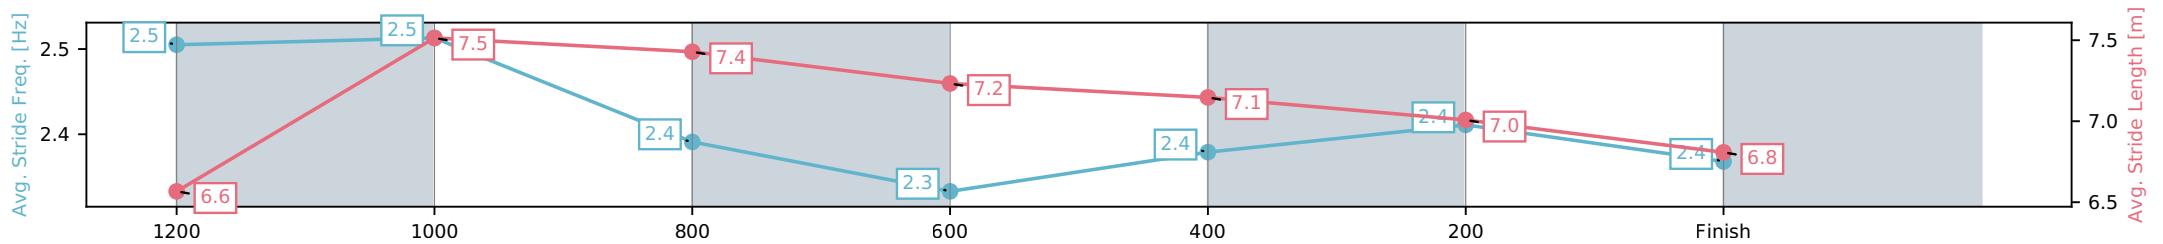

Horse/Jockey Name	Swing State/Jag Guthmann-Chester
Finish Rank	2
Fastest Section Time (Section)	0:10.71 (1200-1000)
Top Speed [km/h] (Section)	67.8 (1200-1000)
Race State	Finished

Aquis Park Gold Coast QLD
Race 9: RENEW YOUR MEMBERSHIP NOW BENCHMARK 60
Handicap - 1400m
20 June 2026 - 4:44PM
Track Rating: Soft 5, Weather: Fine, Rail Position: +3m 1000m-W/Post,
True Remainder

Section	L1400	L1200	L1000	L800	L600	L400	L200
Section Times	1:24.88 (0:14.24)	1:10.64 [3] (0:10.71)	0:59.93 [2] (0:11.49)	0:48.44 [2] (0:12.07)	0:36.37 [2] (0:11.89)	0:24.48 [2] (0:12.02)	0:12.46 [1] (0:12.46)
Average Speed [km/h]	52.3	67.2	62.5	59.8	60.5	60.0	56.8
Top Speed [km/h]	66.9	67.8	66.1	61.9	61.4	60.8	58.5
Avg. Dist. to Rail [m]	13.6	6.3	1.1	0.5	0.5	1.4	2.0
Avg. Stride Freq. [Hz]	2.5	2.5	2.4	2.3	2.4	2.4	2.4
Avg. Stride Length [m]	6.6	7.5	7.4	7.2	7.1	7.0	6.8

- [ ] Ranking at each section and finish
- -:-:- No data available at this section
- NA No data available