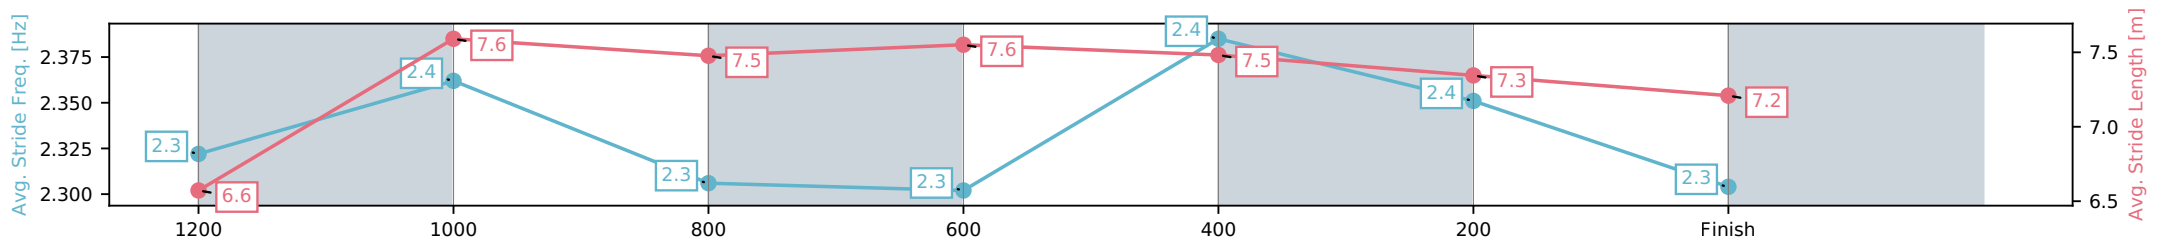

Aquis Park Gold Coast QLD
 Race 9: RENEW YOUR MEMBERSHIP NOW BENCHMARK 60
 Handicap - 1400m

20 June 2026 - 4:44PM

Track Rating: Soft 5, Weather: Fine, Rail Position: +3m 1000m-W/Post,
 True Remainder

Section	L1400	L1200	L1000	L800	L600	L400	L200
Section Times	1:25.25 (0:15.04)	1:10.22 [16] (0:11.27)	0:58.94 [16] (0:11.84)	0:47.10 [16] (0:11.56)	0:35.54 [15] (0:11.55)	0:23.99 [10] (0:11.79)	0:12.20 [6] (0:12.20)
Average Speed [km/h]	49.6	63.9	60.7	62.3	63.1	61.4	58.4
Top Speed [km/h]	65.0	65.1	63.3	63.7	64.3	62.1	60.4
Avg. Dist. to Rail [m]	9.6	1.4	1.1	0.6	2.5	6.3	8.0
Avg. Stride Freq. [Hz]	2.3	2.4	2.3	2.3	2.4	2.4	2.3
Avg. Stride Length [m]	6.6	7.6	7.5	7.6	7.5	7.3	7.2