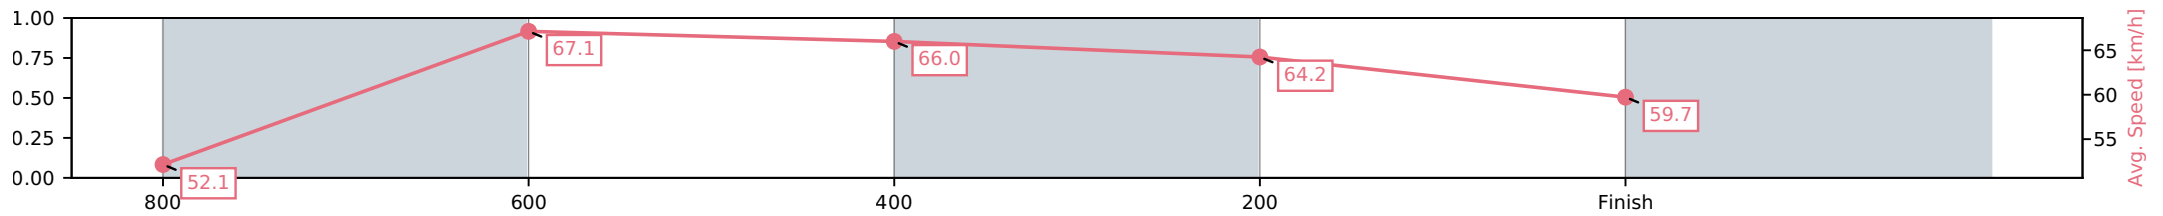

Section	L1000	L800	L600	L400	L200
Section Times	0:59.14 (0:14.14)	0:45.00 (0:10.77)	0:34.23 (0:11.07)	0:23.16 (0:11.30)	0:11.86 (0:11.86)
Average Speed [km/h]	52.1	67.1	66.0	64.2	59.7
Top Speed [km/h]	67.6	68.7	66.6	65.6	62.1
Avg. Dist. to Rail [m]	6.7	1.3	2.6	8.4	11.0
Avg. Stride Freq. [Hz]	2.5	2.5	2.5	2.5	2.4
Avg. Stride Length [m]	6.5	7.5	7.4	7.4	7.1