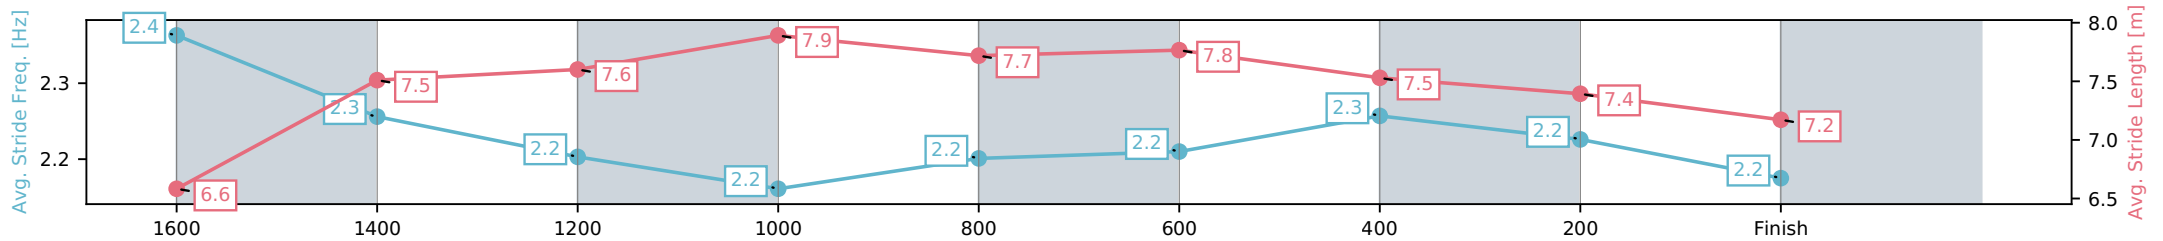

Aquis Park Gold Coast QLD
 Race 8: POCO VINO RATINGS BAND 0 - 58 Handicap - 1800m
 20 June 2026 - 4:10PM
 Track Rating: Soft 5, Weather: Fine, Rail Position: +3m 1000m-W/Post, True Remainder

Section	L1800	L1600	L1400	L1200	L1000	L800	L600	L400	L200
Section Times	1:51.73 (0:14.38)	1:37.36 [4] (0:12.19)	1:25.16 [5] (0:12.11)	1:13.05 [5] (0:11.94)	1:01.11 [5] (0:11.92)	0:49.19 [5] (0:11.78)	0:37.41 [5] (0:11.97)	0:25.44 [5] (0:12.52)	0:12.93 [2] (0:12.93)
Average Speed [km/h]	49.8	59.9	59.8	60.3	60.5	61.0	59.9	57.9	55.3
Top Speed [km/h]	62.5	61.9	61.3	60.6	60.9	61.4	61.0	59.1	56.7
Avg. Dist. to Rail [m]	7.2	2.8	2.8	2.6	0.7	0.6	1.1	5.1	5.0
Avg. Stride Freq. [Hz]	2.4	2.3	2.2	2.2	2.2	2.2	2.3	2.2	2.2
Avg. Stride Length [m]	6.6	7.5	7.6	7.9	7.7	7.8	7.5	7.4	7.2