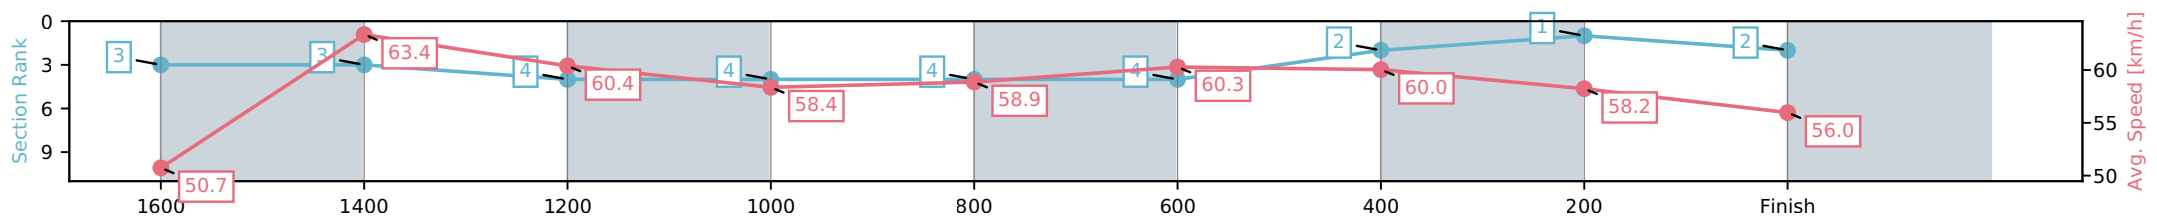

Aquis Park Gold Coast QLD

Race 5: HAPPY 70TH MICHELE Class 4 Handicap - 1800m

20 June 2026 - 2:19PM

Track Rating: Soft 5, Weather: Fine, Rail Position: +3m 1000m-W/Post, True Remainder

Section	L1800	L1600	L1400	L1200	L1000	L800	L600	L400	L200
Section Times	1:50.94 (0:14.07)	1:36.87 [3] (0:11.53)	1:25.34 [3] (0:11.97)	1:13.37 [4] (0:12.33)	1:01.04 [4] (0:12.15)	0:48.88 [4] (0:11.90)	0:36.99 [4] (0:11.92)	0:25.07 [2] (0:12.40)	0:12.67 [1] (0:12.67)
Average Speed [km/h]	50.7	63.4	60.4	58.4	58.9	60.3	60.0	58.2	56.0
Top Speed [km/h]	65.8	66.0	62.9	59.2	59.9	60.9	60.8	59.3	57.6
Avg. Dist. to Rail [m]	5.8	2.8	1.3	0.7	1.2	1.2	0.9	3.1	4.7
Avg. Stride Freq. [Hz]	2.5	2.4	2.3	2.2	2.2	2.3	2.3	2.3	2.3
Avg. Stride Length [m]	6.4	7.3	7.4	7.3	7.3	7.5	7.4	7.1	7.0