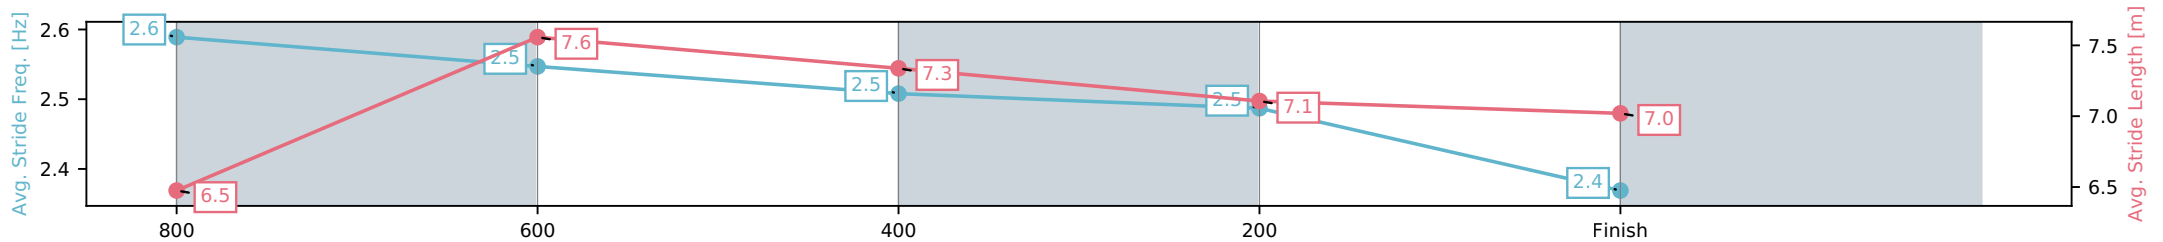

Horse/Jockey Name	The Rookie/Yvette Lewis
Finish Rank	8
Fastest Section Time (Section)	0:10.64 (800-600)
Top Speed [km/h] (Section)	69.1 (800-600)
Race State	Finished

Aquis Park Gold Coast QLD
Race 7: LINDA DAFFY'S MERMAID WATERS TAB Class 2
Handicap - 1000m
20 June 2026 - 3:34PM
Track Rating: Soft 5, Weather: Fine, Rail Position: +3m 1000m-W/Post,
True Remainder

Section	L1000	L800	L600	L400	L200
Section Times	0:59.17 (0:13.81)	0:45.36 [6] (0:10.64)	0:34.72 [7] (0:11.12)	0:23.60 [8] (0:11.59)	0:12.01 [10] (0:12.01)
Average Speed [km/h]	53.8	68.2	65.4	62.5	58.7
Top Speed [km/h]	68.1	69.1	66.4	63.6	60.4
Avg. Dist. to Rail [m]	10.2	2.2	1.5	4.5	7.2
Avg. Stride Freq. [Hz]	2.6	2.5	2.5	2.5	2.4
Avg. Stride Length [m]	6.5	7.6	7.3	7.1	7.0

[ ] Ranking at each section and finish
-:-:- No data available at this section
NA No data available