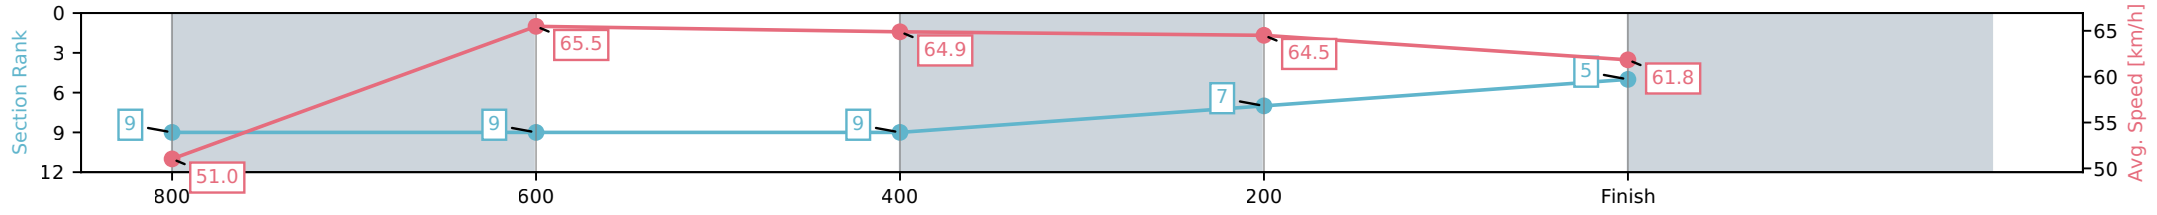

Horse/Jockey Name	Metal Boss/Ashley Butler
Finish Rank	5
Fastest Section Time (Section)	0:10.97 (800-600)
Top Speed [km/h] (Section)	67.0 (800-600)
Race State	Finished

Aquis Park Gold Coast QLD
Race 1: TAB QTIS Two-Year-Old Maiden Plate - 1000m
20 June 2026 - 11:59AM
Track Rating: Soft 5, Weather: Fine, Rail Position: +3m 1000m-W/Post, True Remainder

Section	L1000	L800	L600	L400	L200
Section Times	0:59.18 (0:14.49)	0:44.69 [9] (0:10.97)	0:33.73 [9] (0:11.04)	0:22.68 [9] (0:11.20)	0:11.49 [7] (0:11.49)
Average Speed [km/h]	51.0	65.5	64.9	64.5	61.8
Top Speed [km/h]	66.6	67.0	65.5	65.4	63.2
Avg. Dist. to Rail [m]	10.3	0.8	1.0	2.9	6.1
Avg. Stride Freq. [Hz]	2.4	2.4	2.4	2.4	2.4
Avg. Stride Length [m]	6.7	7.7	7.7	7.4	7.3

[ ] Ranking at each section and finish
-:-:- No data available at this section
NA No data available