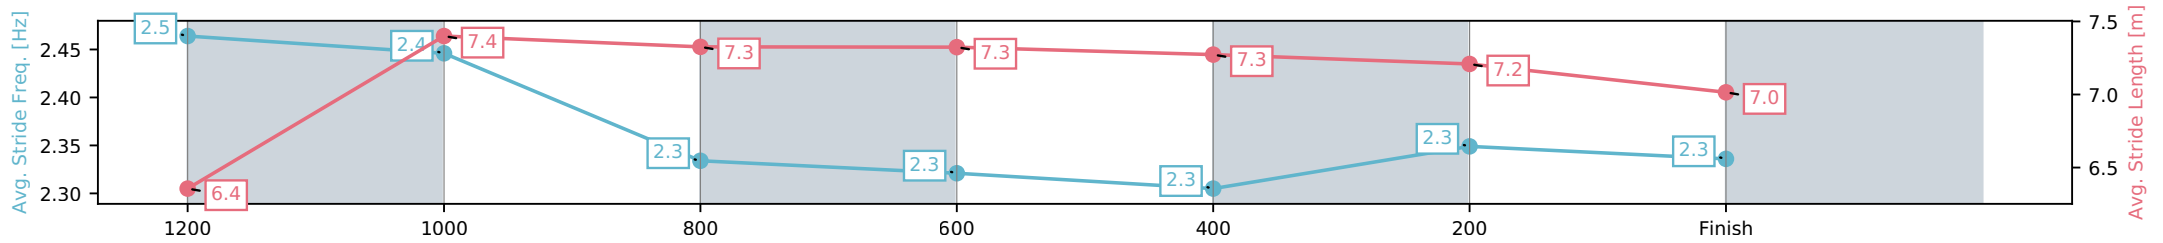

Aquis Park Gold Coast QLD
 Race 9: RENEW YOUR MEMBERSHIP NOW BENCHMARK 60
 Handicap - 1400m

20 June 2026 - 4:44PM

Track Rating: Soft 5, Weather: Fine, Rail Position: +3m 1000m-W/Post, True Remainder

Section	L1400	L1200	L1000	L800	L600	L400	L200
Section Times	1:25.89 (0:14.60)	1:11.28 [10] (0:11.25)	1:00.04 [12] (0:11.76)	0:48.28 [13] (0:11.85)	0:36.42 [13] (0:12.04)	0:24.38 [14] (0:12.09)	0:12.30 [16] (0:12.30)
Average Speed [km/h]	51.0	64.0	60.6	60.5	59.9	59.8	58.1
Top Speed [km/h]	64.6	65.2	62.2	61.5	60.7	60.6	58.7
Avg. Dist. to Rail [m]	3.1	0.8	1.6	1.3	0.9	4.2	4.3
Avg. Stride Freq. [Hz]	2.5	2.4	2.3	2.3	2.3	2.3	2.3
Avg. Stride Length [m]	6.4	7.4	7.3	7.3	7.3	7.2	7.0