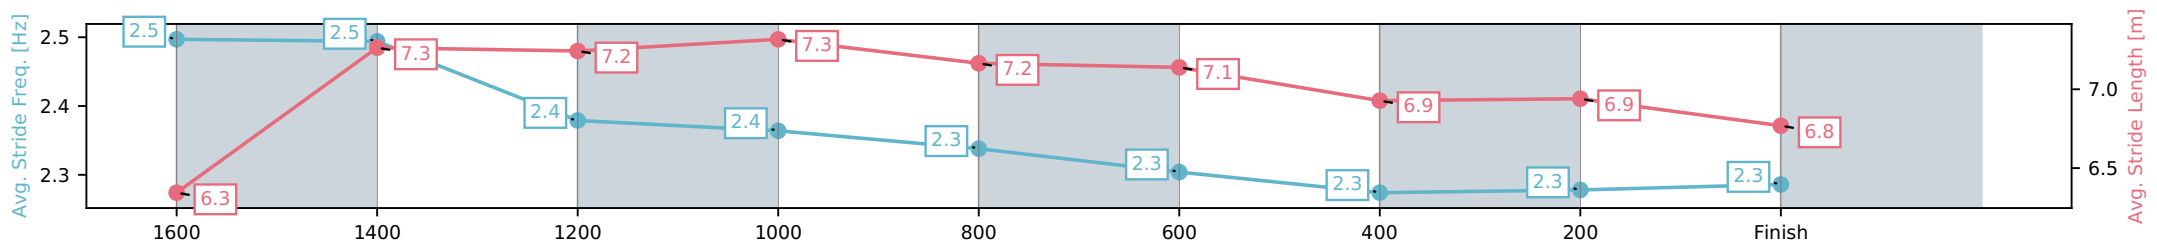

Aquis Park Gold Coast QLD
 Race 8: POCO VINO RATINGS BAND 0 - 58 Handicap - 1800m
 20 June 2026 - 4:10PM
 Track Rating: Soft 5, Weather: Fine, Rail Position: +3m 1000m-W/Post, True Remainder

Section	L1800	L1600	L1400	L1200	L1000	L800	L600	L400	L200
Section Times	1:51.79 (0:13.98)	1:37.81 [1] (0:11.45)	1:26.36 [1] (0:11.78)	1:14.57 [1] (0:11.72)	1:02.85 [1] (0:11.88)	0:50.96 [1] (0:12.23)	0:38.73 [1] (0:12.67)	0:26.06 [1] (0:13.00)	0:13.06 [1] (0:13.06)
Average Speed [km/h]	51.2	64.2	61.1	61.4	60.0	58.3	56.2	55.3	55.0
Top Speed [km/h]	66.8	67.0	62.5	62.1	60.7	59.3	56.9	56.3	55.3
Avg. Dist. to Rail [m]	13.1	4.1	0.8	0.4	1.6	2.4	2.2	1.1	1.4
Avg. Stride Freq. [Hz]	2.5	2.5	2.4	2.4	2.3	2.3	2.3	2.3	2.3
Avg. Stride Length [m]	6.3	7.3	7.2	7.3	7.2	7.1	6.9	6.9	6.8