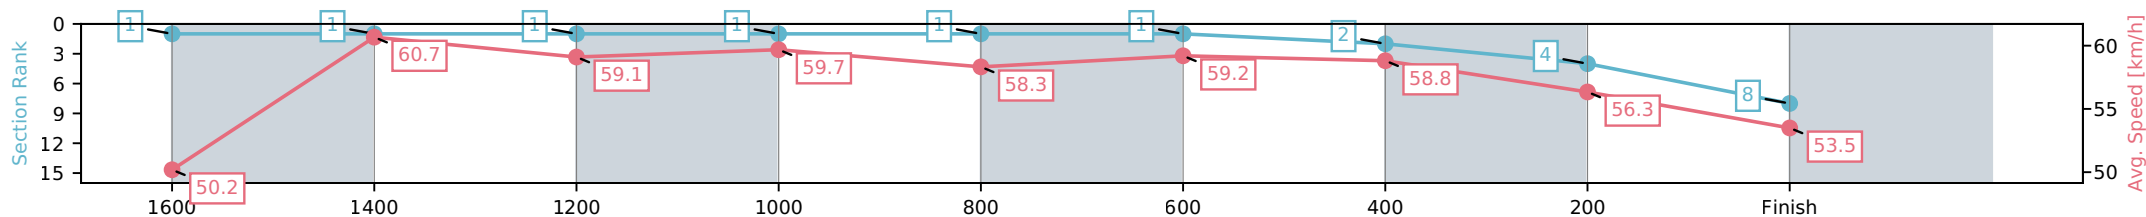

Aquis Park Gold Coast QLD
 Race 4: PULLMAN BRISBANE AIRPORT HOTEL Maiden
 Handicap - 1800m

20 June 2026 - 1:46PM

Track Rating: Soft 5, Weather: Fine, Rail Position: +3m 1000m-W/Post,
 True Remainder

Section	L1800	L1600	L1400	L1200	L1000	L800	L600	L400	L200
Section Times	1:53.17 (0:14.24)	1:38.93 [1] (0:12.03)	1:26.90 [1] (0:12.22)	1:14.68 [1] (0:12.06)	1:02.62 [1] (0:12.21)	0:50.41 [1] (0:12.11)	0:38.30 [1] (0:12.18)	0:26.13 [2] (0:12.79)	0:13.34 [4] (0:13.34)
Average Speed [km/h]	50.2	60.7	59.1	59.7	58.3	59.2	58.8	56.3	53.5
Top Speed [km/h]	64.0	63.0	61.1	61.4	59.6	60.1	60.5	58.0	54.7
Avg. Dist. to Rail [m]	8.1	2.9	0.6	0.7	1.9	1.3	0.8	0.7	0.3
Avg. Stride Freq. [Hz]	2.2	2.2	2.1	2.1	2.1	2.1	2.2	2.1	2.1
Avg. Stride Length [m]	7.1	7.8	7.8	8.0	7.8	7.8	7.6	7.5	7.3