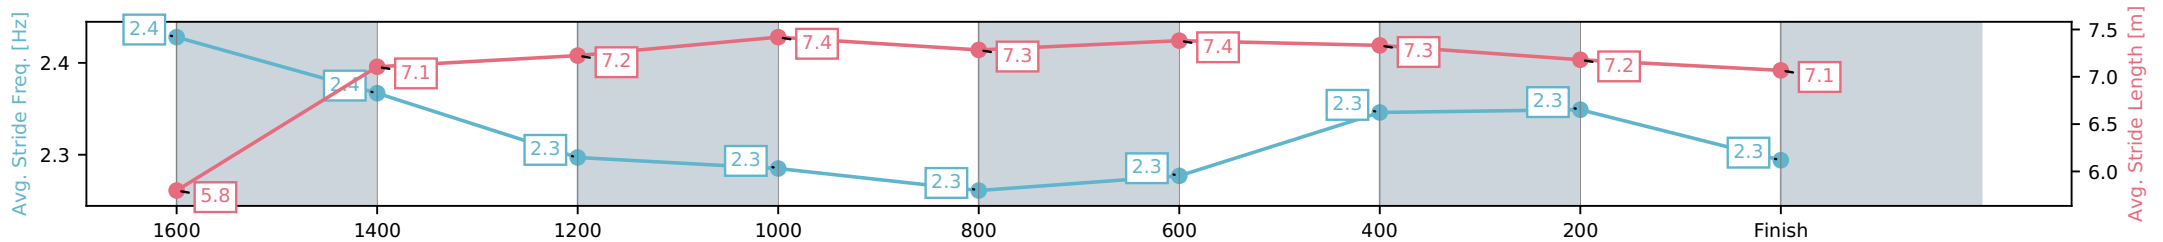

Horse/Jockey Name	Flying Phoenix/Fred Larson
Finish Rank	6
Fastest Section Time (Section)	0:11.81 (600-400)
Top Speed [km/h] (Section)	61.7 (600-400)
Race State	Finished

Aquis Park Gold Coast QLD
Race 3: BEDSHED GOLD COAST QTIS Three-Year-Old
BENCHMARK 65 Handicap - 1708m

20 June 2026 - 1:09PM

Track Rating: Soft 5, Weather: Fine, Rail Position: +3m 1000m-W/Post,
True Remainder

Section	L1708	L1600	L1400	L1200	L1000	L800	L600	L400	L200
Section Times	1:46.13 (0:09.16)	1:36.97 [5] (0:12.07)	1:24.90 [5] (0:12.26)	1:12.64 [5] (0:12.03)	1:00.62 [5] (0:12.22)	0:48.40 [5] (0:12.00)	0:36.40 [5] (0:11.81)	0:24.59 [6] (0:12.12)	0:12.47 [6] (0:12.47)
Average Speed [km/h]	43.0	59.9	58.7	59.9	58.5	60.1	61.0	59.5	57.0
Top Speed [km/h]	59.6	60.5	60.2	61.0	59.1	61.3	61.7	61.1	58.4
Avg. Dist. to Rail [m]	4.2	1.3	0.8	0.8	1.3	0.4	0.9	3.1	5.4
Avg. Stride Freq. [Hz]	2.4	2.4	2.3	2.3	2.3	2.3	2.3	2.3	2.3
Avg. Stride Length [m]	5.8	7.1	7.2	7.4	7.3	7.4	7.3	7.2	7.1

[ ] Ranking at each section and finish
-:-:- No data available at this section
NA No data available