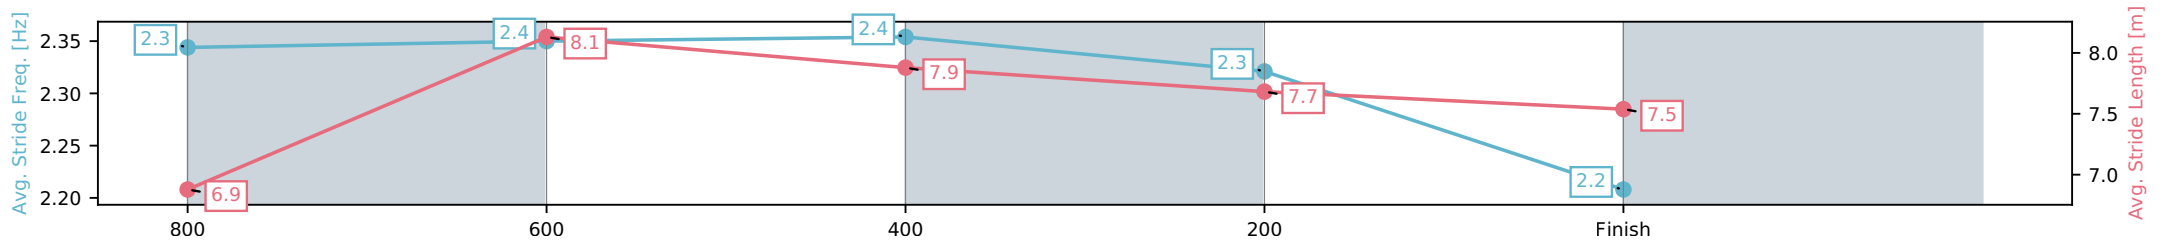

Horse/Jockey Name	Dushenka/Benjamin Osmond
Finish Rank	7
Fastest Section Time (Section)	0:10.56 (800-600)
Top Speed [km/h] (Section)	69.3 (800-600)
Race State	Finished

Aquis Park Gold Coast QLD
Race 7: LINDA DAFFY'S MERMAID WATERS TAB Class 2
Handicap - 1000m
20 June 2026 - 3:34PM
Track Rating: Soft 5, Weather: Fine, Rail Position: +3m 1000m-W/Post,
True Remainder

Section	L1000	L800	L600	L400	L200
Section Times	0:59.05 (0:14.12)	0:44.93 [9] (0:10.56)	0:34.37 [9] (0:10.78)	0:23.59 [7] (0:11.44)	0:12.15 [8] (0:12.15)
Average Speed [km/h]	52.7	68.0	65.9	62.9	58.7
Top Speed [km/h]	67.0	69.3	66.9	64.6	60.3
Avg. Dist. to Rail [m]	8.8	1.0	2.3	1.5	4.1
Avg. Stride Freq. [Hz]	2.3	2.4	2.4	2.3	2.2
Avg. Stride Length [m]	6.9	8.1	7.9	7.7	7.5

- [ ] Ranking at each section and finish
- -:-:- No data available at this section
- NA No data available