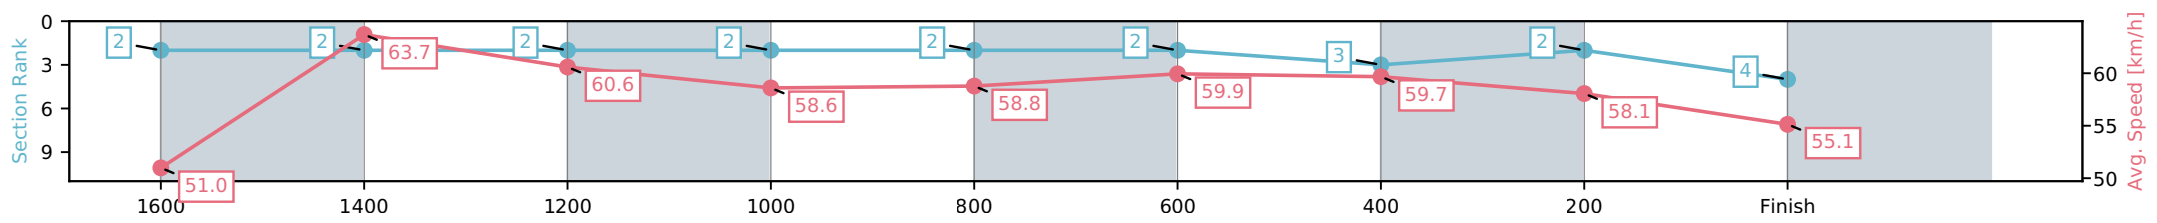

Aquis Park Gold Coast QLD

Race 5: HAPPY 70TH MICHELE Class 4 Handicap - 1800m

20 June 2026 - 2:19PM

Track Rating: Soft 5, Weather: Fine, Rail Position: +3m 1000m-W/Post, True Remainder

Section	L1800	L1600	L1400	L1200	L1000	L800	L600	L400	L200
Section Times	1:51.25 (0:13.98)	1:37.28 [2] (0:11.48)	1:25.79 [2] (0:11.90)	1:13.89 [2] (0:12.28)	1:01.61 [2] (0:12.21)	0:49.40 [2] (0:11.97)	0:37.44 [2] (0:12.06)	0:25.38 [3] (0:12.43)	0:12.95 [2] (0:12.95)
Average Speed [km/h]	51.0	63.7	60.6	58.6	58.8	59.9	59.7	58.1	55.1
Top Speed [km/h]	66.9	67.2	61.6	59.2	60.2	60.9	60.3	59.1	56.6
Avg. Dist. to Rail [m]	7.2	3.0	1.0	1.0	1.0	0.8	1.0	2.2	2.5
Avg. Stride Freq. [Hz]	2.3	2.3	2.2	2.1	2.1	2.1	2.2	2.2	2.1
Avg. Stride Length [m]	6.9	8.0	7.9	7.9	7.9	7.8	7.9	7.7	7.4