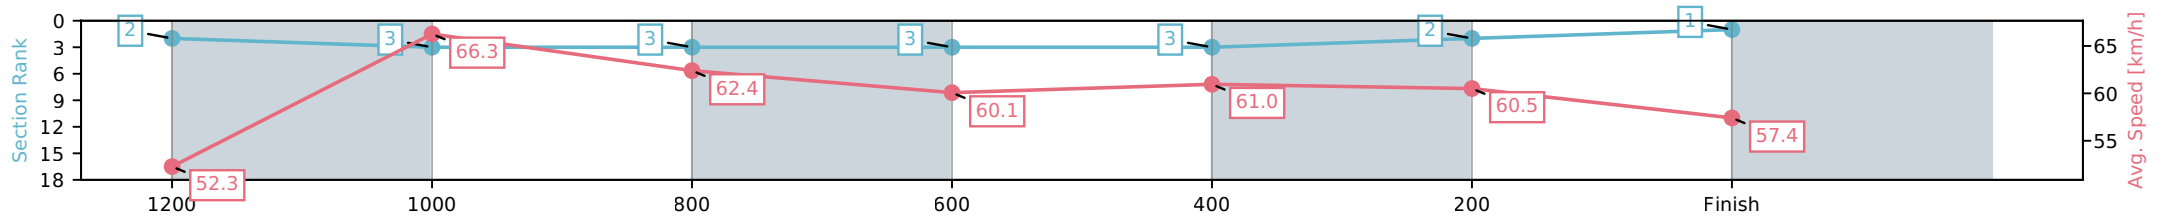

Horse/Jockey Name	Archie Maximus/Karl Zechner
Finish Rank	1
Fastest Section Time (Section)	0:10.87 (1200-1000)
Top Speed [km/h] (Section)	67.6 (1200-1000)
Race State	Finished

Aquis Park Gold Coast QLD
Race 9: RENEW YOUR MEMBERSHIP NOW BENCHMARK 60
Handicap - 1400m
20 June 2026 - 4:44PM
Track Rating: Soft 5, Weather: Fine, Rail Position: +3m 1000m-W/Post,
True Remainder

Section	L1400	L1200	L1000	L800	L600	L400	L200
Section Times	1:24.85 (0:14.22)	1:10.63 [2] (0:10.87)	0:59.76 [3] (0:11.56)	0:48.20 [3] (0:12.03)	0:36.18 [3] (0:11.83)	0:24.35 [3] (0:11.94)	0:12.40 [2] (0:12.40)
Average Speed [km/h]	52.3	66.3	62.4	60.1	61.0	60.5	57.4
Top Speed [km/h]	67.2	67.6	64.4	61.2	61.7	61.0	59.4
Avg. Dist. to Rail [m]	8.9	4.4	1.2	0.7	0.9	2.7	4.1
Avg. Stride Freq. [Hz]	2.4	2.4	2.2	2.2	2.2	2.2	2.2
Avg. Stride Length [m]	6.8	8.0	8.0	7.9	7.8	7.7	7.5

- [ ] Ranking at each section and finish
- -:-:- No data available at this section
- NA No data available