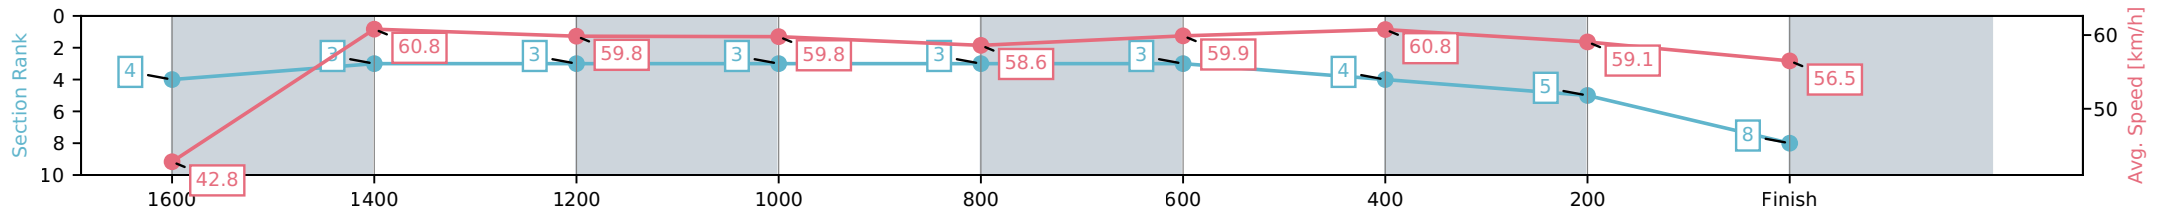

Horse/Jockey Name	Norty Forty/Kenji Yoshida
Finish Rank	8
Fastest Section Time (Section)	0:11.82 (600-400)
Top Speed [km/h] (Section)	62.0 (1600-1400)
Race State	Finished

Aquis Park Gold Coast QLD
Race 3: BEDSHED GOLD COAST QTIS Three-Year-Old
BENCHMARK 65 Handicap - 1708m

20 June 2026 - 1:09PM

Track Rating: Soft 5, Weather: Fine, Rail Position: +3m 1000m-W/Post,
True Remainder

Section	L1708	L1600	L1400	L1200	L1000	L800	L600	L400	L200
Section Times	1:46.17 (0:09.13)	1:37.04 [4] (0:12.02)	1:25.02 [3] (0:12.04)	1:12.98 [3] (0:12.05)	1:00.93 [3] (0:12.23)	0:48.70 [3] (0:12.00)	0:36.70 [3] (0:11.82)	0:24.89 [4] (0:12.20)	0:12.69 [5] (0:12.69)
Average Speed [km/h]	42.8	60.8	59.8	59.8	58.6	59.9	60.8	59.1	56.5
Top Speed [km/h]	58.5	62.0	60.7	60.6	59.3	60.9	61.6	59.7	58.5
Avg. Dist. to Rail [m]	4.5	2.3	0.9	0.7	1.1	0.6	0.6	1.2	1.4
Avg. Stride Freq. [Hz]	2.3	2.3	2.2	2.2	2.2	2.2	2.3	2.2	2.2
Avg. Stride Length [m]	5.8	7.5	7.5	7.7	7.6	7.5	7.6	7.4	7.3

- [ ] Ranking at each section and finish
- -:-:- No data available at this section
- NA No data available