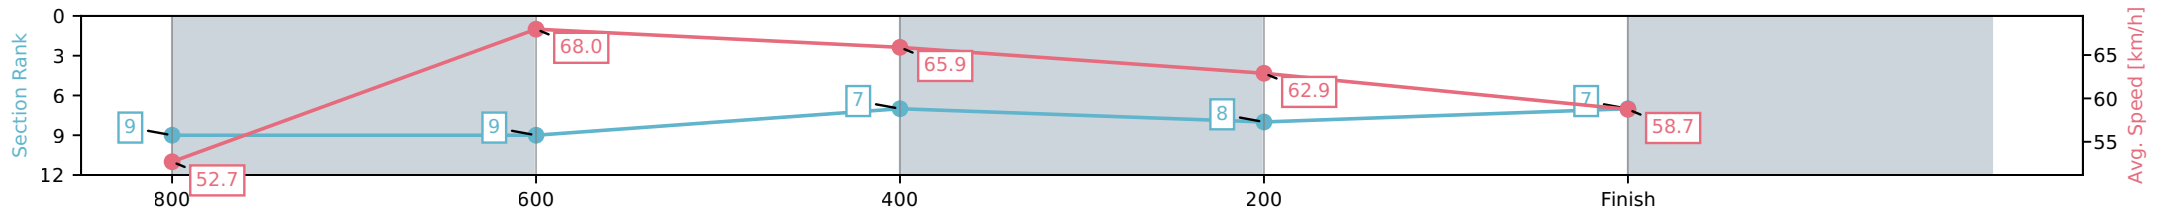

Horse/Jockey Name	Dushenka/Benjamin Osmond
Finish Rank	7
Fastest Section Time (Section)	0:10.56 (800-600)
Top Speed [km/h] (Section)	69.3 (800-600)
Race State	Finished

Aquis Park Gold Coast QLD
Race 7: LINDA DAFFY'S MERMAID WATERS TAB Class 2
Handicap - 1000m
20 June 2026 - 3:34PM
Track Rating: Soft 5, Weather: Fine, Rail Position: +3m 1000m-W/Post,
True Remainder

Section	L1000	L800	L600	L400	L200
Section Times	0:59.05 (0:14.12)	0:44.93 [9] (0:10.56)	0:34.37 [9] (0:10.78)	0:23.59 [7] (0:11.44)	0:12.15 [8] (0:12.15)
Average Speed [km/h]	52.7	68.0	65.9	62.9	58.7
Top Speed [km/h]	67.0	69.3	66.9	64.6	60.3
Avg. Dist. to Rail [m]	8.8	1.0	2.3	1.5	4.1
Avg. Stride Freq. [Hz]	2.3	2.4	2.4	2.3	2.2
Avg. Stride Length [m]	6.9	8.1	7.9	7.7	7.5

- [ ] Ranking at each section and finish
- -:-:- No data available at this section
- NA No data available