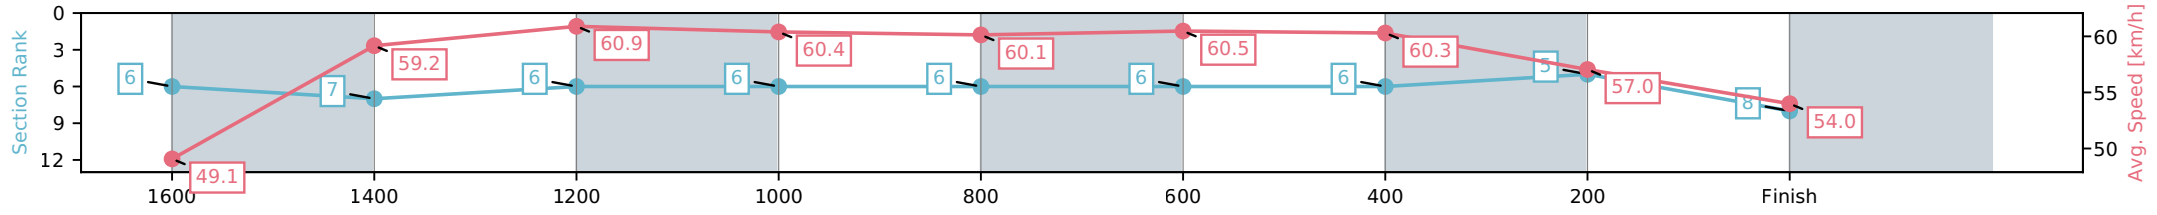

Horse/Jockey Name	You Think So/Jett Newman
Finish Rank	8
Fastest Section Time (Section)	0:11.84 (1400-1200)
Top Speed [km/h] (Section)	62.0 (1400-1200)
Race State	Finished

Aquis Park Gold Coast QLD
Race 8: POCO VINO RATINGS BAND 0 - 58 Handicap - 1800m
20 June 2026 - 4:10PM
Track Rating: Soft 5, Weather: Fine, Rail Position: +3m 1000m-W/Post, True Remainder

Section	L1800	L1600	L1400	L1200	L1000	L800	L600	L400	L200
Section Times	1:52.24 (0:14.58)	1:37.66 [6] (0:12.29)	1:25.38 [7] (0:11.84)	1:13.53 [6] (0:11.94)	1:01.60 [6] (0:11.90)	0:49.69 [6] (0:11.89)	0:37.80 [6] (0:11.89)	0:25.91 [6] (0:12.65)	0:13.26 [5] (0:13.26)
Average Speed [km/h]	49.1	59.2	60.9	60.4	60.1	60.5	60.3	57.0	54.0
Top Speed [km/h]	60.8	60.7	62.0	61.1	60.9	60.9	61.0	58.6	55.2
Avg. Dist. to Rail [m]	3.9	1.9	0.9	0.9	1.0	0.6	0.7	1.5	2.1
Avg. Stride Freq. [Hz]	2.2	2.2	2.2	2.2	2.2	2.2	2.3	2.2	2.2
Avg. Stride Length [m]	6.7	7.5	7.7	7.9	7.8	7.6	7.4	7.3	7.1

[ ] Ranking at each section and finish
-:-:- No data available at this section
NA No data available