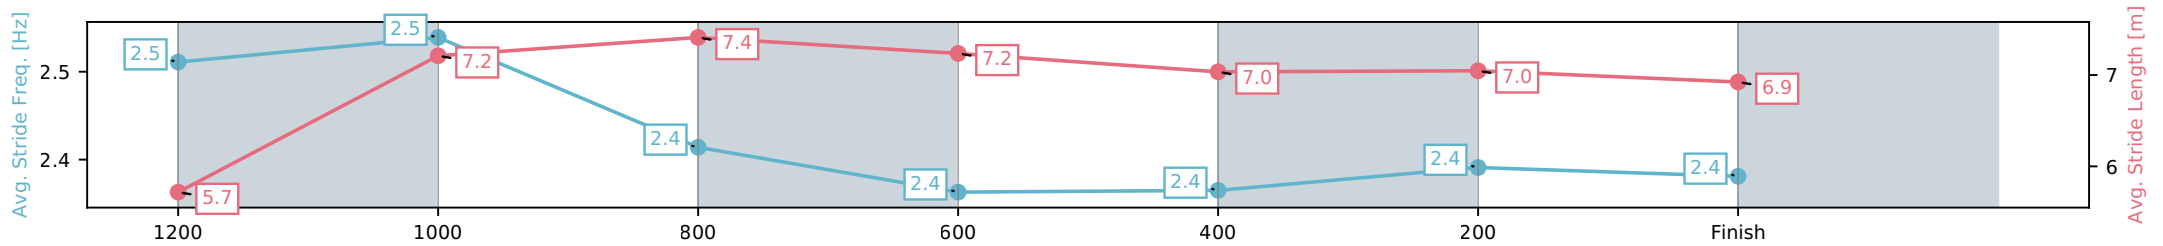

Horse/Jockey Name	Silent Thinker/Jett Newman
Finish Rank	3
Fastest Section Time (Section)	0:10.94 (1200-1000)
Top Speed [km/h] (Section)	68.2 (1200-1000)
Race State	Finished

Aquis Park Gold Coast QLD
Race 6: BRISBANE AIRPORT CONFERENCE CENTRE
Maiden Handicap - 1300m

20 June 2026 - 2:54PM

Track Rating: Soft 5, Weather: Fine, Rail Position: +3m 1000m-W/Post, True Remainder

Section	L1300	L1200	L1000	L800	L600	L400	L200
Section Times	1:19.28 (0:08.71)	1:10.57 [6] (0:10.94)	0:59.63 [5] (0:11.29)	0:48.34 [5] (0:11.86)	0:36.48 [5] (0:12.10)	0:24.38 [5] (0:12.10)	0:12.28 [5] (0:12.28)
Average Speed [km/h]	44.1	65.9	63.4	60.5	59.3	59.6	58.3
Top Speed [km/h]	63.6	68.2	65.0	61.8	60.9	60.3	60.3
Avg. Dist. to Rail [m]	2.2	0.9	1.0	0.7	0.7	0.9	1.5
Avg. Stride Freq. [Hz]	2.5	2.5	2.4	2.4	2.4	2.4	2.4
Avg. Stride Length [m]	5.7	7.2	7.4	7.2	7.0	7.0	6.9

- [ ] Ranking at each section and finish
- -:-:- No data available at this section
- NA No data available