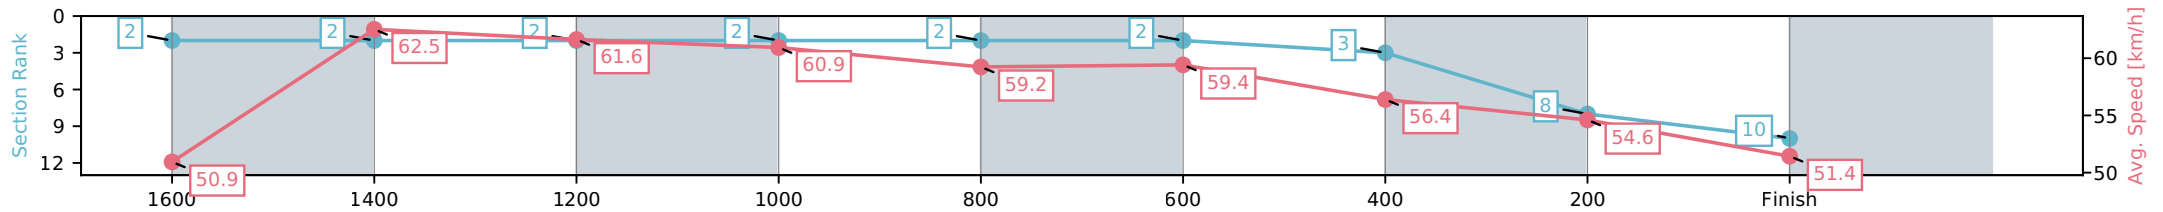

Aquis Park Gold Coast QLD

Race 8: POCO VINO RATINGS BAND 0 - 58 Handicap - 1800m

20 June 2026 - 4:10PM

Track Rating: Soft 5, Weather: Fine, Rail Position: +3m 1000m-W/Post, True Remainder

Section	L1800	L1600	L1400	L1200	L1000	L800	L600	L400	L200
Section Times	1:53.18 (0:14.02)	1:39.16 [2] (0:11.71)	1:27.46 [2] (0:11.74)	1:15.72 [2] (0:11.80)	1:03.92 [2] (0:12.18)	0:51.74 [2] (0:12.02)	0:39.73 [2] (0:12.59)	0:27.14 [3] (0:13.21)	0:13.93 [8] (0:13.93)
Average Speed [km/h]	50.9	62.5	61.6	60.9	59.2	59.4	56.4	54.6	51.4
Top Speed [km/h]	65.5	65.6	63.0	61.8	60.1	60.6	57.4	55.7	53.2
Avg. Dist. to Rail [m]	9.8	3.1	2.1	2.3	0.7	1.8	2.5	2.8	3.8
Avg. Stride Freq. [Hz]	2.4	2.3	2.3	2.2	2.2	2.2	2.2	2.2	2.1
Avg. Stride Length [m]	6.6	7.7	7.6	7.7	7.4	7.5	7.2	7.0	6.9