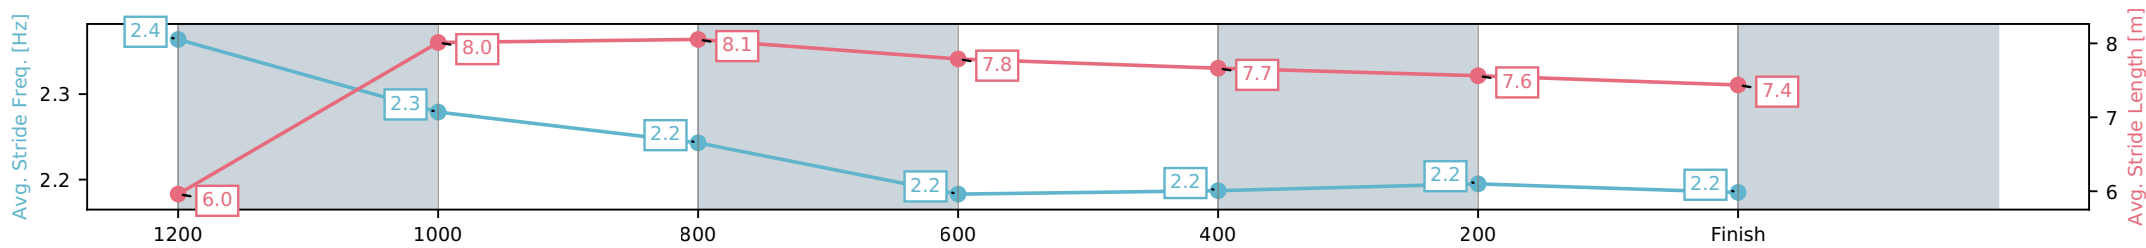

Aquis Park Gold Coast QLD
 Race 6: BRISBANE AIRPORT CONFERENCE CENTRE
 Maiden Handicap - 1300m

20 June 2026 - 2:54PM

Track Rating: Soft 5, Weather: Fine, Rail Position: +3m 1000m-W/Post, True Remainder

Section	L1300	L1200	L1000	L800	L600	L400	L200
Section Times	1:19.75 (0:08.94)	1:10.81 [10] (0:11.02)	0:59.79 [10] (0:11.17)	0:48.62 [8] (0:11.88)	0:36.74 [8] (0:12.08)	0:24.66 [8] (0:12.27)	0:12.39 [10] (0:12.39)
Average Speed [km/h]	43.2	65.3	63.7	60.2	59.4	58.8	57.5
Top Speed [km/h]	63.0	66.3	64.7	63.4	61.0	59.9	58.6
Avg. Dist. to Rail [m]	5.5	1.1	1.9	1.5	0.9	0.5	0.6
Avg. Stride Freq. [Hz]	2.4	2.3	2.2	2.2	2.2	2.2	2.2
Avg. Stride Length [m]	6.0	8.0	8.1	7.8	7.7	7.6	7.4