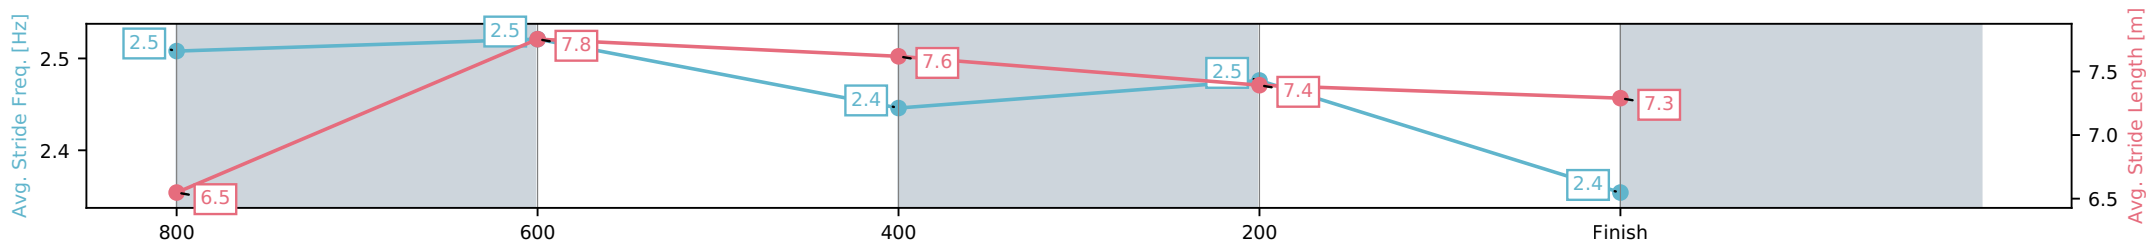

Horse/Jockey Name	Dialidae/Karl Zechner
Finish Rank	4
Fastest Section Time (Section)	0:10.50 (800-600)
Top Speed [km/h] (Section)	70.0 (800-600)
Race State	Finished

Aquis Park Gold Coast QLD
Race 7: LINDA DAFFY'S MERMAID WATERS TAB Class 2
Handicap - 1000m
20 June 2026 - 3:34PM
Track Rating: Soft 5, Weather: Fine, Rail Position: +3m 1000m-W/Post,
True Remainder

Section	L1000	L800	L600	L400	L200
Section Times	0:58.35 (0:13.78)	0:44.57 [5] (0:10.50)	0:34.08 [5] (0:11.02)	0:23.05 [6] (0:11.14)	0:11.91 [5] (0:11.91)
Average Speed [km/h]	53.6	69.1	66.1	64.9	59.8
Top Speed [km/h]	68.4	70.0	68.0	66.0	63.0
Avg. Dist. to Rail [m]	7.2	2.0	2.3	3.5	3.7
Avg. Stride Freq. [Hz]	2.5	2.5	2.4	2.5	2.4
Avg. Stride Length [m]	6.5	7.8	7.6	7.4	7.3

- [ ] Ranking at each section and finish
- -:-:- No data available at this section
- NA No data available