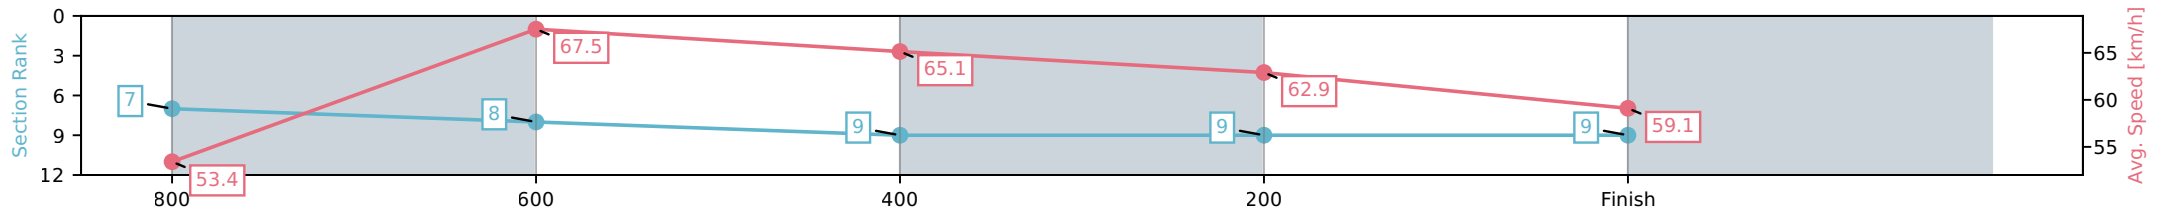

Horse/Jockey Name	On The Target/Tiffani Brooker
Finish Rank	9
Fastest Section Time (Section)	0:10.69 (800-600)
Top Speed [km/h] (Section)	68.3 (800-600)
Race State	Finished

Aquis Park Gold Coast QLD
Race 7: LINDA DAFFY'S MERMAID WATERS TAB Class 2
Handicap - 1000m
20 June 2026 - 3:34PM
Track Rating: Soft 5, Weather: Fine, Rail Position: +3m 1000m-W/Post,
True Remainder

Section	L1000	L800	L600	L400	L200
Section Times	0:59.20 (0:13.82)	0:45.38 [7] (0:10.69)	0:34.69 [8] (0:11.08)	0:23.61 [9] (0:11.49)	0:12.12 [9] (0:12.12)
Average Speed [km/h]	53.4	67.5	65.1	62.9	59.1
Top Speed [km/h]	67.1	68.3	66.6	63.9	61.4
Avg. Dist. to Rail [m]	8.9	0.5	0.9	5.1	8.7
Avg. Stride Freq. [Hz]	2.4	2.4	2.3	2.3	2.2
Avg. Stride Length [m]	6.9	8.1	8.0	7.6	7.7

[ ] Ranking at each section and finish
-:-:- No data available at this section
NA No data available