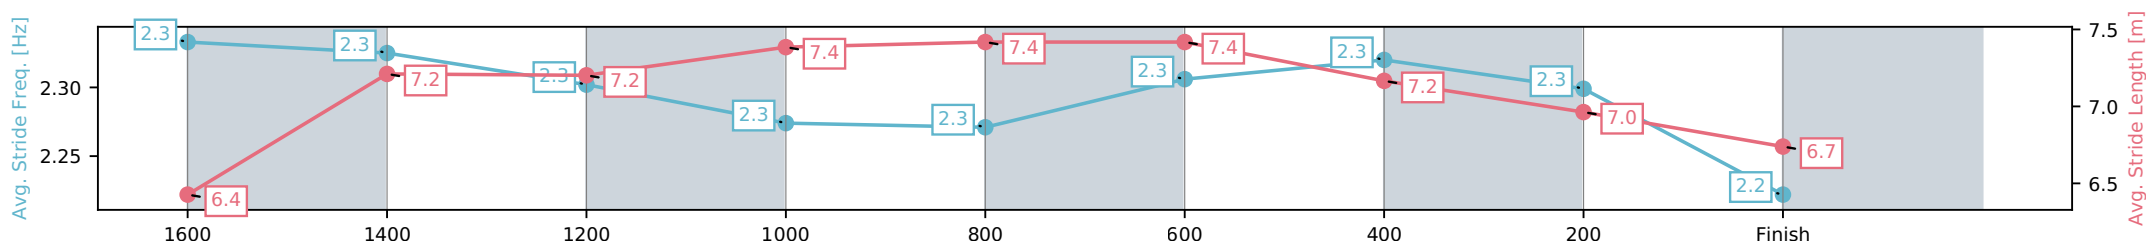

Horse/Jockey Name	Valour Victorious/Kenji Yoshida
Finish Rank	14
Fastest Section Time (Section)	0:12.05 (1200-1000)
Top Speed [km/h] (Section)	61.1 (800-600)
Race State	Finished

Aquis Park Gold Coast QLD
Race 4: PULLMAN BRISBANE AIRPORT HOTEL Maiden
Handicap - 1800m

20 June 2026 - 1:46PM

Track Rating: Soft 5, Weather: Fine, Rail Position: +3m 1000m-W/Post,
True Remainder

Section	L1800	L1600	L1400	L1200	L1000	L800	L600	L400	L200
Section Times	1:55.36 (0:14.93)	1:40.43 [11] (0:12.49)	1:27.94 [11] (0:12.34)	1:15.60 [9] (0:12.05)	1:03.55 [9] (0:12.21)	0:51.34 [10] (0:12.06)	0:39.27 [11] (0:12.68)	0:26.59 [14] (0:12.91)	0:13.68 [14] (0:13.68)
Average Speed [km/h]	47.9	58.9	58.7	59.7	59.4	60.3	58.2	56.1	52.0
Top Speed [km/h]	60.9	60.8	60.0	60.1	60.6	61.1	59.7	57.1	54.7
Avg. Dist. to Rail [m]	9.1	4.0	3.1	3.0	1.6	2.7	4.6	5.2	4.5
Avg. Stride Freq. [Hz]	2.3	2.3	2.3	2.3	2.3	2.3	2.3	2.3	2.2
Avg. Stride Length [m]	6.4	7.2	7.2	7.4	7.4	7.4	7.2	7.0	6.7

- [ ] Ranking at each section and finish
- -:-:- No data available at this section
- NA No data available