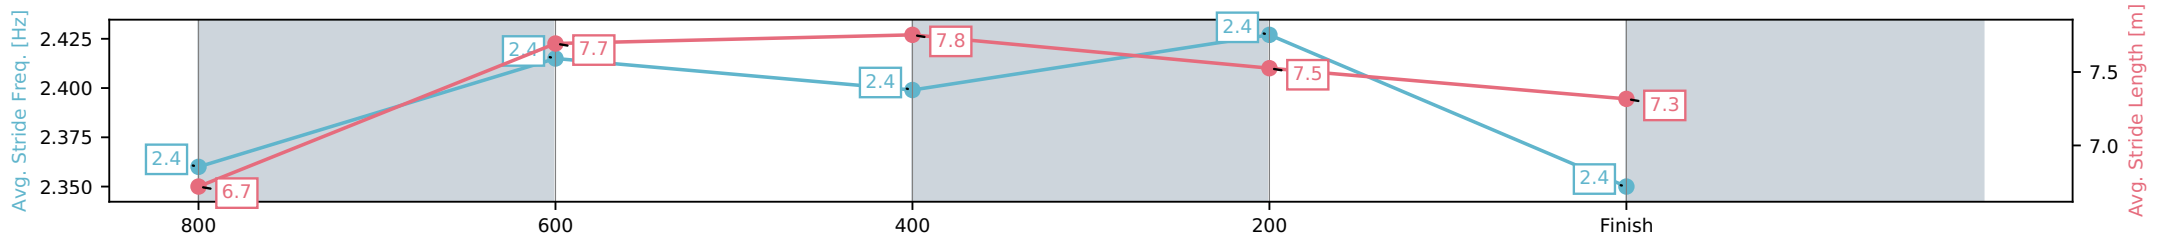

Section	L1000	L800	L600	L400	L200
Section Times	0:59.39 (0:14.57)	0:44.82 (0:10.86)	0:33.95 (0:10.87)	0:23.08 (0:11.22)	0:11.86 (0:11.86)
Average Speed [km/h]	50.3	66.0	66.0	64.2	60.3
Top Speed [km/h]	66.0	67.2	66.8	65.2	62.7
Avg. Dist. to Rail [m]	6.8	1.1	0.6	1.2	0.5
Avg. Stride Freq. [Hz]	2.4	2.4	2.4	2.4	2.4
Avg. Stride Length [m]	6.7	7.7	7.8	7.5	7.3