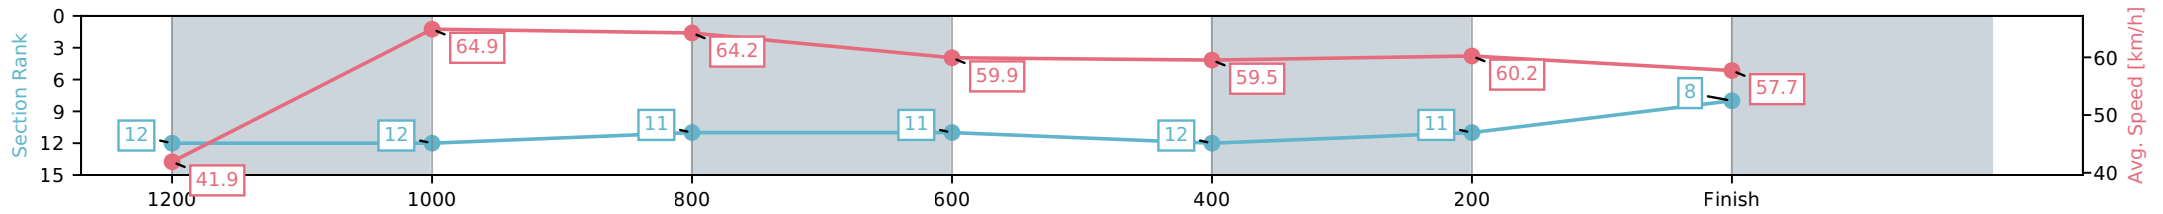

Aquis Park Gold Coast QLD
 Race 6: BRISBANE AIRPORT CONFERENCE CENTRE
 Maiden Handicap - 1300m

20 June 2026 - 2:54PM

Track Rating: Soft 5, Weather: Fine, Rail Position: +3m 1000m-W/Post, True Remainder

Section	L1300	L1200	L1000	L800	L600	L400	L200
Section Times	1:19.78 (0:09.18)	1:10.60 [12] (0:11.12)	0:59.48 [12] (0:11.09)	0:48.39 [11] (0:11.97)	0:36.43 [11] (0:12.02)	0:24.41 [12] (0:12.01)	0:12.40 [11] (0:12.40)
Average Speed [km/h]	41.9	64.9	64.2	59.9	59.5	60.2	57.7
Top Speed [km/h]	59.2	66.0	65.4	64.2	61.1	60.9	59.4
Avg. Dist. to Rail [m]	10.7	1.2	1.8	1.3	0.7	2.7	3.1
Avg. Stride Freq. [Hz]	2.4	2.5	2.5	2.4	2.4	2.4	2.4
Avg. Stride Length [m]	5.6	7.1	7.3	7.1	7.1	7.0	6.9