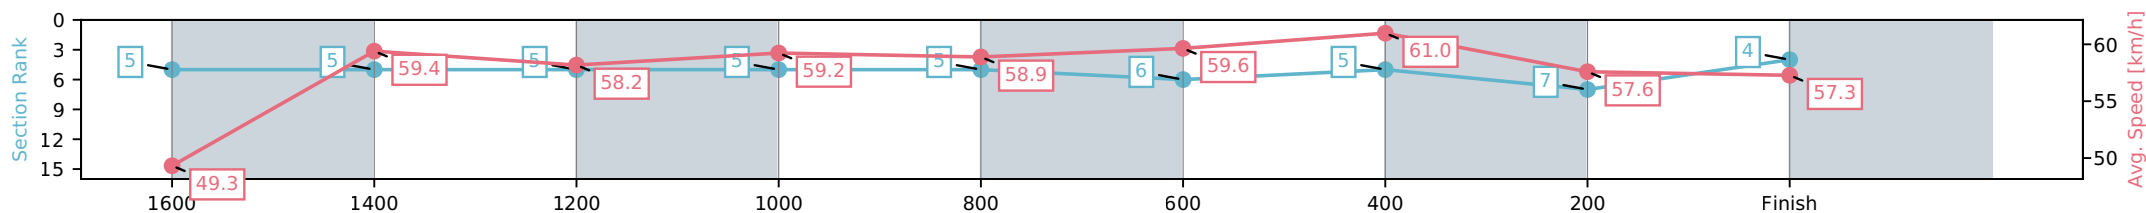

Horse/Jockey Name	Be Thy Name/Courtney Bellamy
Finish Rank	4
Fastest Section Time (Section)	0:11.87 (600-400)
Top Speed [km/h] (Section)	63.5 (1800 - 1600)
Race State	Finished

Aquis Park Gold Coast QLD
Race 4: PULLMAN BRISBANE AIRPORT HOTEL Maiden
Handicap - 1800m

20 June 2026 - 1:46PM

Track Rating: Soft 5, Weather: Fine, Rail Position: +3m 1000m-W/Post,
True Remainder

Section	L1800	L1600	L1400	L1200	L1000	L800	L600	L400	L200
Section Times	1:52.44 (0:14.47)	1:37.97 [5] (0:12.30)	1:25.67 [5] (0:12.39)	1:13.28 [5] (0:12.15)	1:01.13 [5] (0:12.19)	0:48.94 [5] (0:12.06)	0:36.88 [6] (0:11.87)	0:25.01 [5] (0:12.58)	0:12.43 [7] (0:12.43)
Average Speed [km/h]	49.3	59.4	58.2	59.2	58.9	59.6	61.0	57.6	57.3
Top Speed [km/h]	63.5	62.4	59.5	60.1	59.5	60.6	62.1	59.3	57.6
Avg. Dist. to Rail [m]	5.1	2.3	0.6	0.9	1.0	0.4	1.4	5.0	6.9
Avg. Stride Freq. [Hz]	2.2	2.2	2.2	2.1	2.1	2.2	2.2	2.1	2.1
Avg. Stride Length [m]	6.8	7.7	7.7	7.8	7.8	7.8	7.8	7.7	7.6

- [ ] Ranking at each section and finish
- -:-:- No data available at this section
- NA No data available