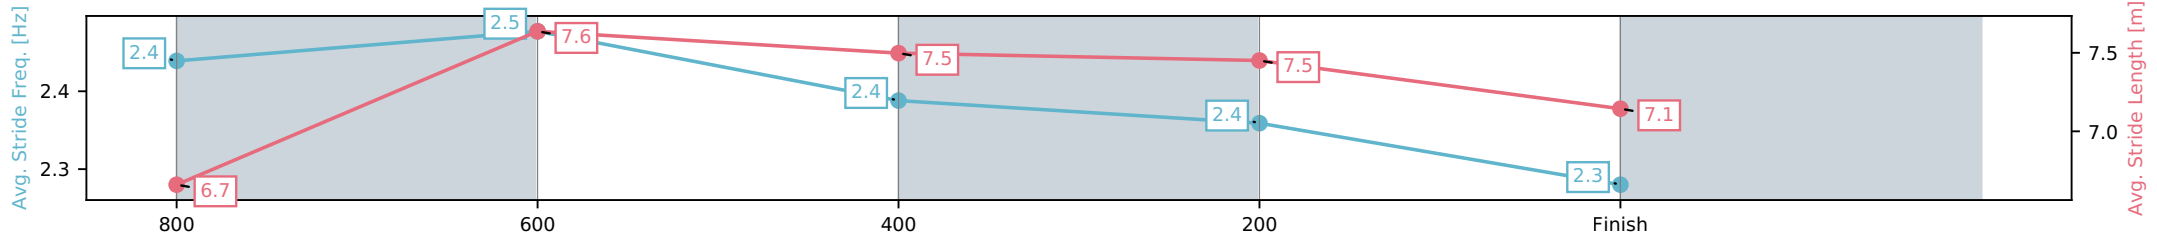

Horse/Jockey Name	Hail And Harty/Skye Bogenhuber
Finish Rank	8
Fastest Section Time (Section)	0:10.66 (800-600)
Top Speed [km/h] (Section)	69.6 (800-600)
Race State	Finished

Aquis Park Gold Coast QLD
Race 1: TAB QTIS Two-Year-Old Maiden Plate - 1000m
20 June 2026 - 11:59AM
Track Rating: Soft 5, Weather: Fine, Rail Position: +3m 1000m-W/Post, True Remainder

Section	L1000	L800	L600	L400	L200
Section Times	1:00.09 (0:14.35)	0:45.74 [8] (0:10.66)	0:35.08 [5] (0:11.19)	0:23.88 [6] (0:11.69)	0:12.19 [8] (0:12.19)
Average Speed [km/h]	51.3	67.2	63.8	61.6	57.4
Top Speed [km/h]	66.7	69.6	65.5	63.9	59.6
Avg. Dist. to Rail [m]	7.0	1.5	1.0	0.2	0.6
Avg. Stride Freq. [Hz]	2.4	2.5	2.4	2.4	2.3
Avg. Stride Length [m]	6.7	7.6	7.5	7.5	7.1

[ ] Ranking at each section and finish
-:-:- No data available at this section
NA No data available