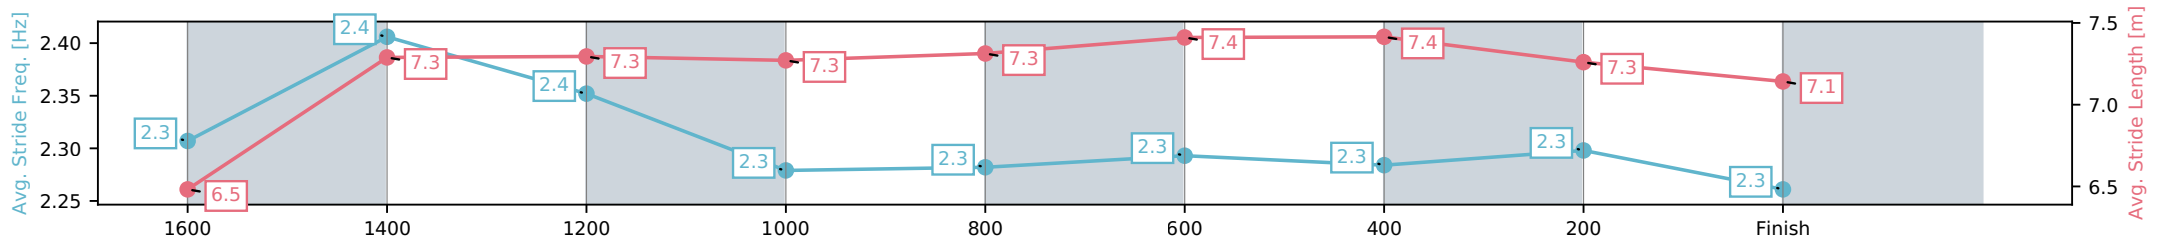

Aquis Park Gold Coast QLD
 Race 5: HAPPY 70TH MICHELE Class 4 Handicap - 1800m
 20 June 2026 - 2:19PM
 Track Rating: Soft 5, Weather: Fine, Rail Position: +3m 1000m-W/Post, True Remainder

Section	L1800	L1600	L1400	L1200	L1000	L800	L600	L400	L200
Section Times	1:50.92 (0:14.51)	1:36.41 [7] (0:11.70)	1:24.72 [6] (0:11.91)	1:12.80 [6] (0:12.22)	1:00.58 [6] (0:12.15)	0:48.43 [6] (0:11.83)	0:36.60 [6] (0:11.84)	0:24.76 [6] (0:12.22)	0:12.54 [3] (0:12.54)
Average Speed [km/h]	49.2	62.2	60.5	58.9	59.1	60.5	59.9	59.1	56.9
Top Speed [km/h]	63.5	63.1	62.1	59.6	59.7	61.7	60.5	59.9	58.4
Avg. Dist. to Rail [m]	2.2	1.8	0.9	1.3	0.7	1.4	2.5	2.5	5.6
Avg. Stride Freq. [Hz]	2.3	2.4	2.4	2.3	2.3	2.3	2.3	2.3	2.3
Avg. Stride Length [m]	6.5	7.3	7.3	7.3	7.3	7.4	7.4	7.3	7.1