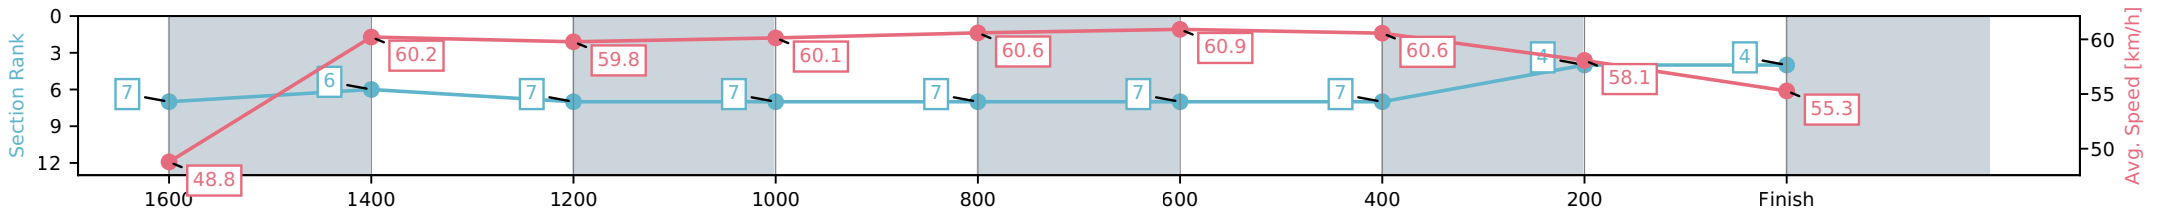

Horse/Jockey Name	Contreras/Noriyuki Masuda
Finish Rank	4
Fastest Section Time (Section)	0:11.79 (800-600)
Top Speed [km/h] (Section)	61.7 (800-600)
Race State	Finished

Aquis Park Gold Coast QLD
Race 8: POCO VINO RATINGS BAND 0 - 58 Handicap - 1800m
20 June 2026 - 4:10PM
Track Rating: Soft 5, Weather: Fine, Rail Position: +3m 1000m-W/Post, True Remainder

Section	L1800	L1600	L1400	L1200	L1000	L800	L600	L400	L200
Section Times	1:51.80 (0:14.71)	1:37.09 [7] (0:12.11)	1:24.97 [6] (0:12.10)	1:12.87 [7] (0:11.97)	1:00.90 [7] (0:11.91)	0:49.00 [7] (0:11.79)	0:37.21 [7] (0:11.80)	0:25.41 [7] (0:12.49)	0:12.92 [4] (0:12.92)
Average Speed [km/h]	48.8	60.2	59.8	60.1	60.6	60.9	60.6	58.1	55.3
Top Speed [km/h]	61.4	61.2	61.0	60.8	61.7	61.7	61.3	59.4	56.3
Avg. Dist. to Rail [m]	5.9	2.6	2.4	2.7	0.7	0.9	1.6	6.4	6.8
Avg. Stride Freq. [Hz]	2.3	2.3	2.3	2.2	2.3	2.3	2.3	2.3	2.2
Avg. Stride Length [m]	6.7	7.6	7.5	7.6	7.5	7.6	7.4	7.3	7.2

[ ] Ranking at each section and finish
-.-.- No data available at this section
NA No data available