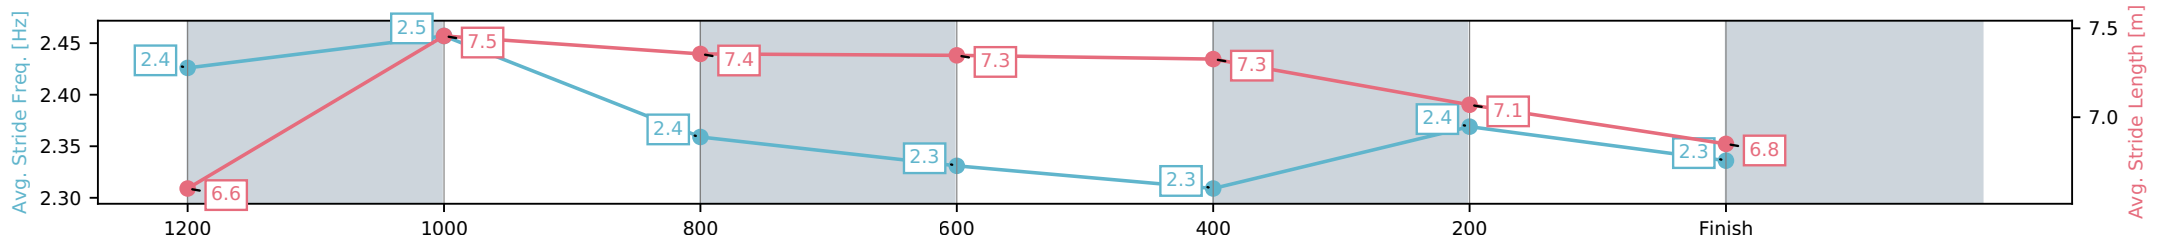

Aquis Park Gold Coast QLD
 Race 9: RENEW YOUR MEMBERSHIP NOW BENCHMARK 60
 Handicap - 1400m

20 June 2026 - 4:44PM

Track Rating: Soft 5, Weather: Fine, Rail Position: +3m 1000m-W/Post,
 True Remainder

Section	L1400	L1200	L1000	L800	L600	L400	L200
Section Times	1:25.91 (0:14.39)	1:11.52 [5] (0:11.03)	1:00.49 [7] (0:11.79)	0:48.70 [8] (0:11.91)	0:36.79 [8] (0:12.14)	0:24.65 [9] (0:12.16)	0:12.49 [10] (0:12.49)
Average Speed [km/h]	51.7	65.3	61.6	60.9	59.9	59.3	56.5
Top Speed [km/h]	66.4	67.2	63.2	63.0	60.7	60.1	57.9
Avg. Dist. to Rail [m]	5.9	3.9	1.7	2.0	1.8	4.0	5.3
Avg. Stride Freq. [Hz]	2.4	2.5	2.4	2.3	2.3	2.4	2.3
Avg. Stride Length [m]	6.6	7.5	7.4	7.3	7.3	7.1	6.8