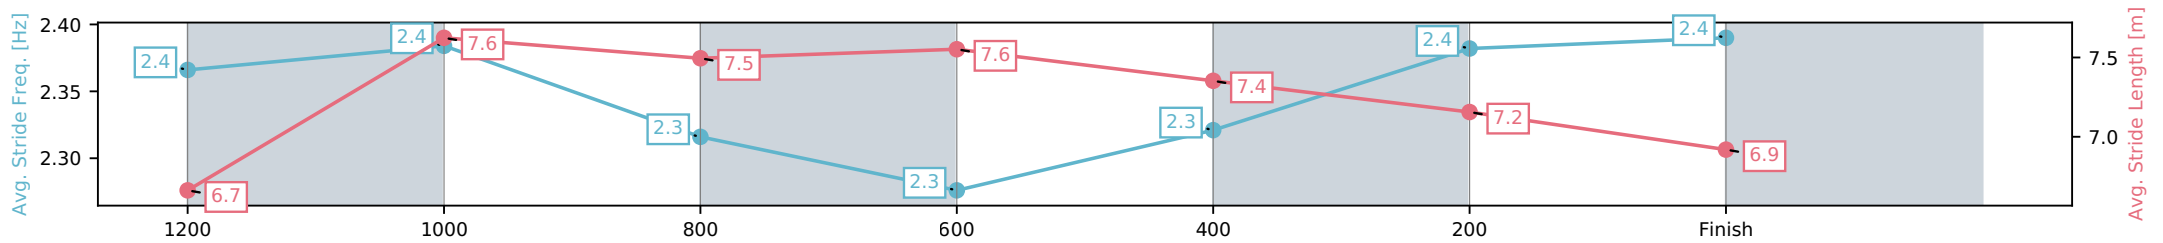

Horse/Jockey Name	National Interest/Adin Thompson
Finish Rank	7
Fastest Section Time (Section)	0:11.14 (1200-1000)
Top Speed [km/h] (Section)	65.8 (1200-1000)
Race State	Finished

Aquis Park Gold Coast QLD
Race 9: RENEW YOUR MEMBERSHIP NOW BENCHMARK 60
Handicap - 1400m
20 June 2026 - 4:44PM
Track Rating: Soft 5, Weather: Fine, Rail Position: +3m 1000m-W/Post, True Remainder

Section	L1400	L1200	L1000	L800	L600	L400	L200
Section Times	1:25.47 (0:14.72)	1:10.75 [11] (0:11.14)	0:59.61 [13] (0:11.70)	0:47.91 [11] (0:11.81)	0:36.10 [11] (0:11.94)	0:24.16 [11] (0:11.88)	0:12.28 [8] (0:12.28)
Average Speed [km/h]	50.6	64.6	61.6	61.1	60.7	61.0	58.1
Top Speed [km/h]	64.7	65.8	63.2	62.5	62.2	61.9	60.6
Avg. Dist. to Rail [m]	6.7	1.6	1.3	0.6	1.6	6.0	8.3
Avg. Stride Freq. [Hz]	2.4	2.4	2.3	2.3	2.3	2.4	2.4
Avg. Stride Length [m]	6.7	7.6	7.5	7.6	7.4	7.2	6.9

- [ ] Ranking at each section and finish
- -:-:- No data available at this section
- NA No data available