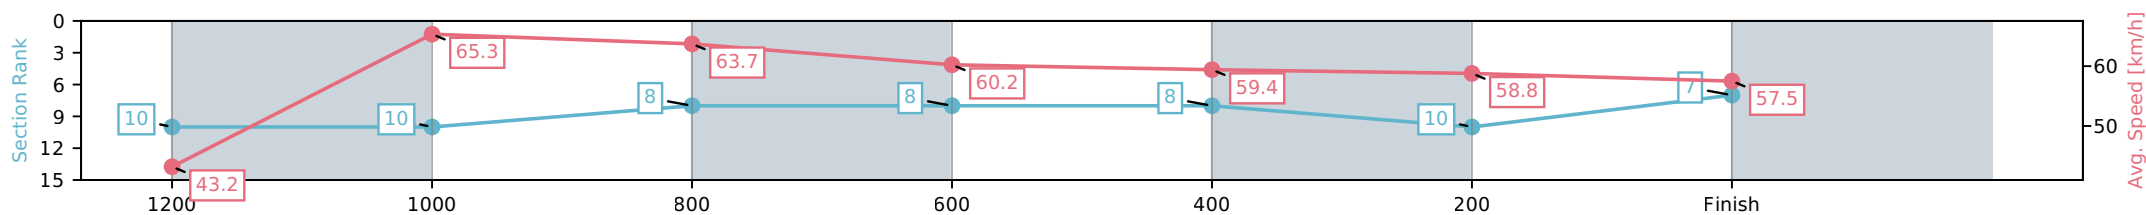

Aquis Park Gold Coast QLD
 Race 6: BRISBANE AIRPORT CONFERENCE CENTRE
 Maiden Handicap - 1300m

20 June 2026 - 2:54PM

Track Rating: Soft 5, Weather: Fine, Rail Position: +3m 1000m-W/Post, True Remainder

Section	L1300	L1200	L1000	L800	L600	L400	L200
Section Times	1:19.75 (0:08.94)	1:10.81 [10] (0:11.02)	0:59.79 [10] (0:11.17)	0:48.62 [8] (0:11.88)	0:36.74 [8] (0:12.08)	0:24.66 [8] (0:12.27)	0:12.39 [10] (0:12.39)
Average Speed [km/h]	43.2	65.3	63.7	60.2	59.4	58.8	57.5
Top Speed [km/h]	63.0	66.3	64.7	63.4	61.0	59.9	58.6
Avg. Dist. to Rail [m]	5.5	1.1	1.9	1.5	0.9	0.5	0.6
Avg. Stride Freq. [Hz]	2.4	2.3	2.2	2.2	2.2	2.2	2.2
Avg. Stride Length [m]	6.0	8.0	8.1	7.8	7.7	7.6	7.4