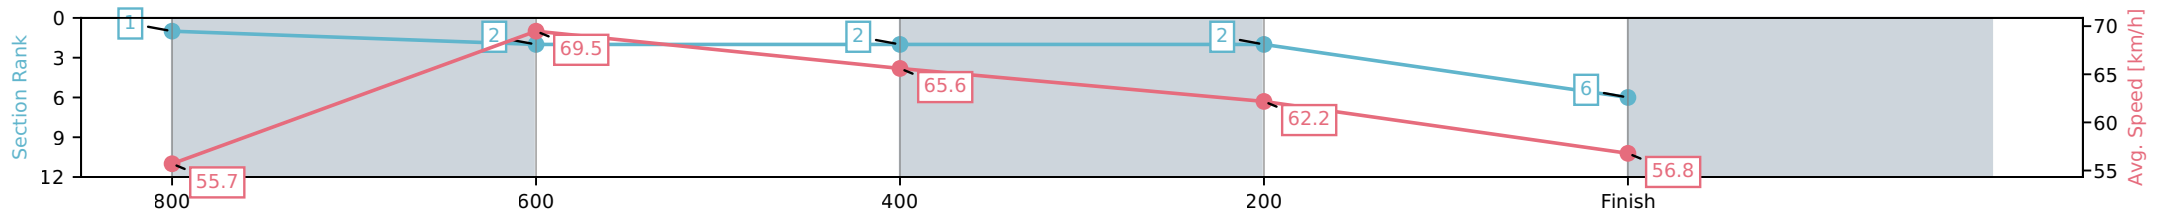

Horse/Jockey Name	Miss Force/Fred Larson
Finish Rank	6
Fastest Section Time (Section)	0:10.34 (800-600)
Top Speed [km/h] (Section)	70.3 (800-600)
Race State	Finished

Aquis Park Gold Coast QLD
Race 7: LINDA DAFFY'S MERMAID WATERS TAB Class 2
Handicap - 1000m
20 June 2026 - 3:34PM
Track Rating: Soft 5, Weather: Fine, Rail Position: +3m 1000m-W/Post,
True Remainder

Section	L1000	L800	L600	L400	L200
Section Times	0:58.65 (0:13.20)	0:45.45 [1] (0:10.34)	0:35.11 [2] (0:10.98)	0:24.13 [2] (0:11.58)	0:12.55 [2] (0:12.55)
Average Speed [km/h]	55.7	69.5	65.6	62.2	56.8
Top Speed [km/h]	69.9	70.3	68.0	63.8	60.1
Avg. Dist. to Rail [m]	6.3	0.7	0.7	1.8	1.6
Avg. Stride Freq. [Hz]	2.5	2.5	2.4	2.4	2.2
Avg. Stride Length [m]	6.9	7.8	7.7	7.4	7.3

- [ ] Ranking at each section and finish
- -:-:- No data available at this section
- NA No data available