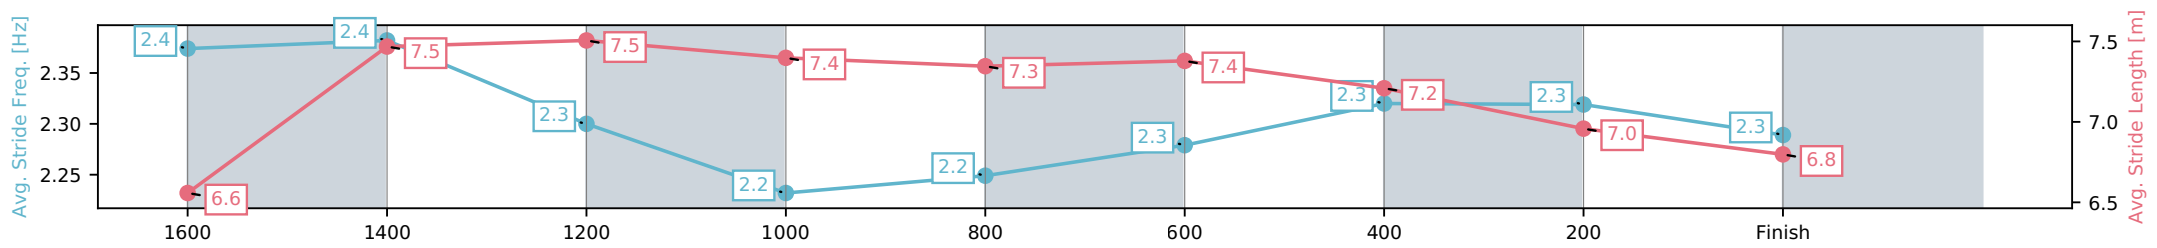

Aquis Park Gold Coast QLD

Race 5: HAPPY 70TH MICHELE Class 4 Handicap - 1800m

20 June 2026 - 2:19PM

Track Rating: Soft 5, Weather: Fine, Rail Position: +3m 1000m-W/Post, True Remainder

Section	L1800	L1600	L1400	L1200	L1000	L800	L600	L400	L200
Section Times	1:51.64 (0:14.16)	1:37.48 [4] (0:11.50)	1:25.98 [4] (0:11.77)	1:14.21 [3] (0:12.30)	1:01.91 [3] (0:12.19)	0:49.73 [3] (0:11.97)	0:37.76 [3] (0:12.07)	0:25.69 [4] (0:12.58)	0:13.11 [5] (0:13.11)
Average Speed [km/h]	50.3	63.1	61.0	58.6	58.8	60.0	59.5	57.3	54.8
Top Speed [km/h]	65.6	65.8	62.8	60.0	59.6	60.3	60.0	58.7	56.1
Avg. Dist. to Rail [m]	3.0	1.4	0.2	0.7	1.1	0.7	0.7	1.5	2.3
Avg. Stride Freq. [Hz]	2.4	2.4	2.3	2.2	2.2	2.3	2.3	2.3	2.3
Avg. Stride Length [m]	6.6	7.5	7.5	7.4	7.3	7.4	7.2	7.0	6.8