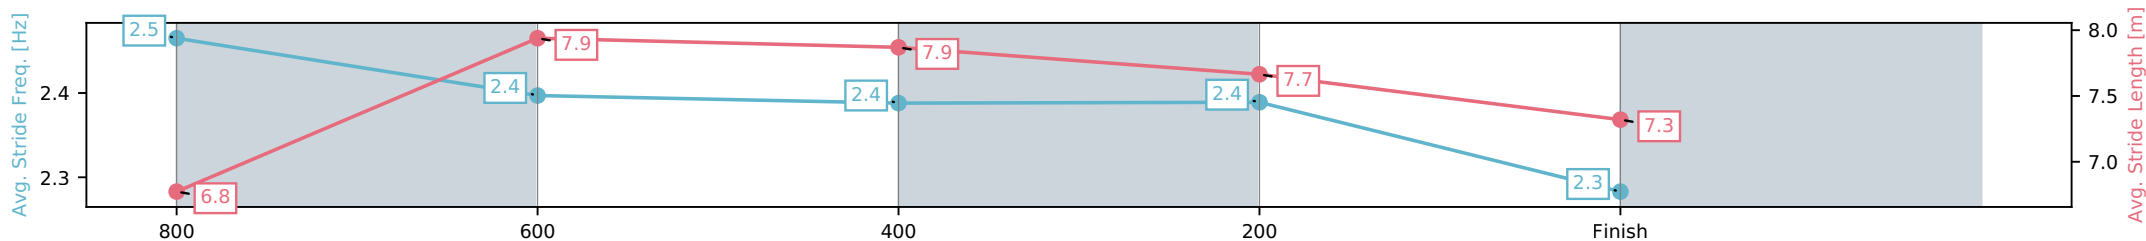

Section	L1000	L800	L600	L400	L200
Section Times	0:59.22 (0:13.94)	0:45.28 (0:10.80)	0:34.49 (0:10.94)	0:23.55 (0:11.30)	0:12.25 (0:12.25)
Average Speed [km/h]	52.9	67.1	66.3	63.9	58.5
Top Speed [km/h]	67.4	68.5	67.5	65.4	61.6
Avg. Dist. to Rail [m]	8.0	1.4	1.3	4.6	5.3
Avg. Stride Freq. [Hz]	2.5	2.4	2.4	2.4	2.3
Avg. Stride Length [m]	6.8	7.9	7.9	7.7	7.3