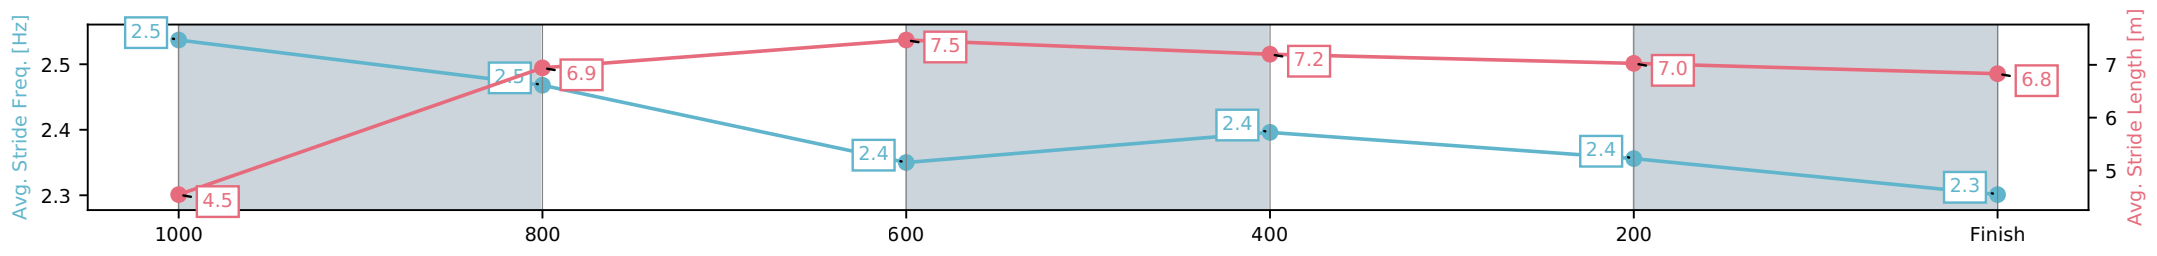

Toowoomba QLD --Professional-2026-07-03

Race 1: MNP SECURITY Maiden Handicap - 1050m

03 July 2026 - 5:00PM

Track Rating: Good 4, Weather: Fine, Rail Position: True Entire Circuit

Section	L1050	L800	L600	L400	L200	L0
Section Times	1:05.55 (0:04.86)	1:00.69 [6] (0:11.66)	0:49.02 [3] (0:11.72)	0:37.31 [4] (0:11.91)	0:25.39 [6] (0:12.28)	0:13.11 [8] (0:13.11)
Average Speed [km/h]	32.9	62.7	62.0	60.7	58.6	55.2
Top Speed [km/h]	51.5	64.7	63.6	62.9	59.8	57.0
Avg. Dist. to Rail [m]	24.8	6.9	2.4	1.1	0.2	0.3
Avg. Stride Freq. [Hz]	2.5	2.5	2.4	2.4	2.4	2.3
Avg. Stride Length [m]	4.5	6.9	7.5	7.2	7.0	6.8