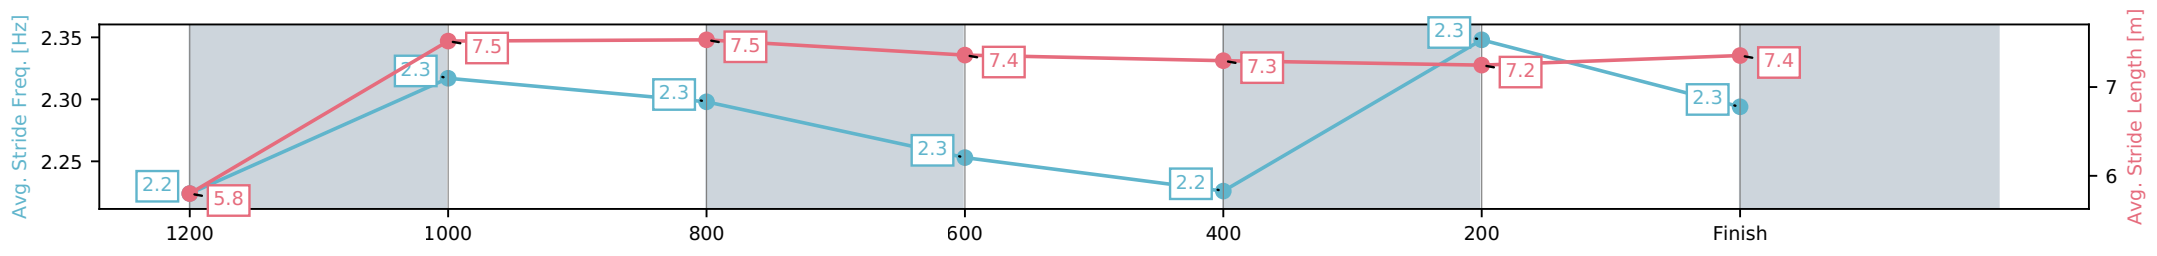

Horse/Jockey Name	Redcloud/Gary Geran
Finish Rank	1
Fastest Section Time (Section)	0:11.55 (1200-1000)
Top Speed [km/h] (Section)	64.0 (1200-1000)
Race State	Finished

Toowoomba QLD --Professional-2026-07-03

Race 3: BOTTLEMART Maiden Handicap - 1300m

03 July 2026 - 6:05PM

Track Rating: Good 4, Weather: Fine, Rail Position: True Entire Circuit

Section	L1300	L1200	L1000	L800	L600	L400	L200
Section Times	1:21.50 (0:09.12)	1:12.38 [8] (0:11.55)	1:00.84 [8] (0:11.86)	0:48.97 [8] (0:12.35)	0:36.63 [9] (0:12.58)	0:24.05 [9] (0:11.96)	0:12.09 [4] (0:12.09)
Average Speed [km/h]	41.5	62.6	61.3	58.5	57.6	60.6	59.7
Top Speed [km/h]	59.8	64.0	62.5	61.3	58.8	61.4	61.4
Avg. Dist. to Rail [m]	7.5	4.1	3.1	0.8	1.0	2.6	4.7
Avg. Stride Freq. [Hz]	2.2	2.3	2.3	2.3	2.2	2.3	2.3
Avg. Stride Length [m]	5.8	7.5	7.5	7.4	7.3	7.2	7.4

[ ] Ranking at each section and finish
-:-:- No data available at this section
NA No data available