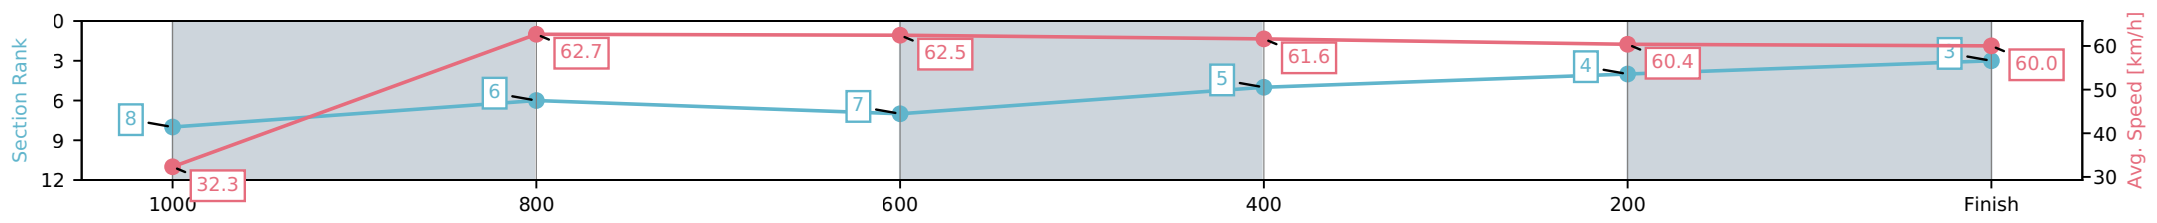

Horse/Jockey Name	Dracarian/Georgina Cartwright
Finish Rank	3
Fastest Section Time (Section)	0:11.68 (800-600)
Top Speed [km/h] (Section)	65.0 (1000-800)
Race State	Finished

Toowoomba QLD --Professional-2026-07-03

Race 1: MNP SECURITY Maiden Handicap - 1050m

03 July 2026 - 5:00PM

Track Rating: Good 4, Weather: Fine, Rail Position: True Entire Circuit

Section	L1050	L800	L600	L400	L200	L0
Section Times	1:04.23 (0:04.93)	0:59.30 [8] (0:11.74)	0:47.56 [6] (0:11.68)	0:35.88 [7] (0:11.79)	0:24.09 [5] (0:11.98)	0:12.11 [4] (0:12.11)
Average Speed [km/h]	32.3	62.7	62.5	61.6	60.4	60.0
Top Speed [km/h]	50.3	65.0	63.8	62.3	60.9	60.3
Avg. Dist. to Rail [m]	27.4	8.7	3.2	2.0	1.6	3.8
Avg. Stride Freq. [Hz]	2.3	2.4	2.3	2.3	2.3	2.3
Avg. Stride Length [m]	4.8	7.0	7.6	7.5	7.5	7.5

[ ] Ranking at each section and finish
-:-:- No data available at this section
NA No data available