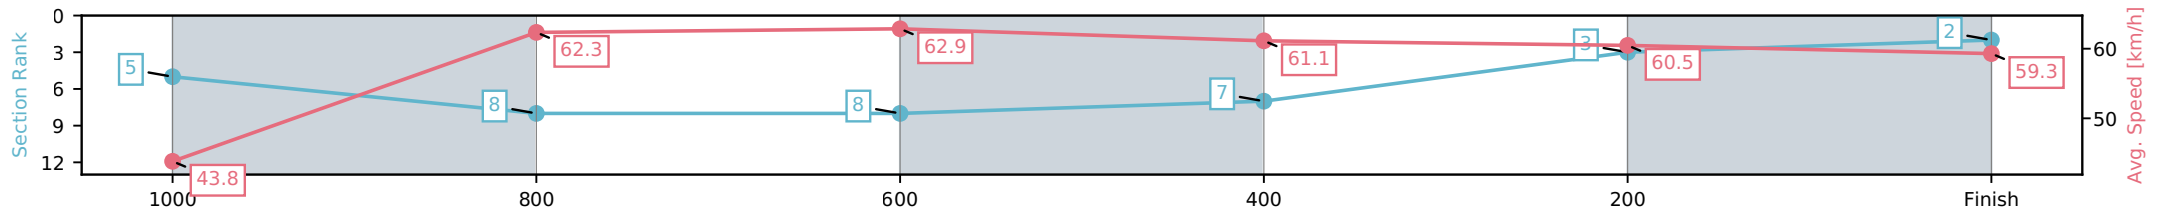

Horse/Jockey Name	Whiskey And Wine/Montanna Savva
Finish Rank	2
Fastest Section Time (Section)	0:11.60 (800-600)
Top Speed [km/h] (Section)	64.4 (800-600)
Race State	Finished

Toowoomba QLD --Professional-2026-07-03
Race 2: NEIL MANSELL CONCRETE QTIS Three-Year-Old
Maiden Handicap - 1100m
03 July 2026 - 5:31PM
Track Rating: Good 4, Weather: Fine, Rail Position: True Entire Circuit

Section	L1100	L1000	L800	L600	L400	L200
Section Times	1:07.73 (0:08.30)	0:59.43 [5] (0:11.74)	0:47.69 [8] (0:11.60)	0:36.09 [8] (0:11.95)	0:24.14 [7] (0:11.95)	0:12.19 [3] (0:12.19)
Average Speed [km/h]	43.8	62.3	62.9	61.1	60.5	59.3
Top Speed [km/h]	61.0	64.1	64.4	62.4	61.3	61.4
Avg. Dist. to Rail [m]	10.0	5.6	3.8	2.8	1.6	1.3
Avg. Stride Freq. [Hz]	2.5	2.4	2.4	2.3	2.4	2.3
Avg. Stride Length [m]	5.5	7.1	7.4	7.3	7.2	7.3

[ ] Ranking at each section and finish
-:-:- No data available at this section
NA No data available