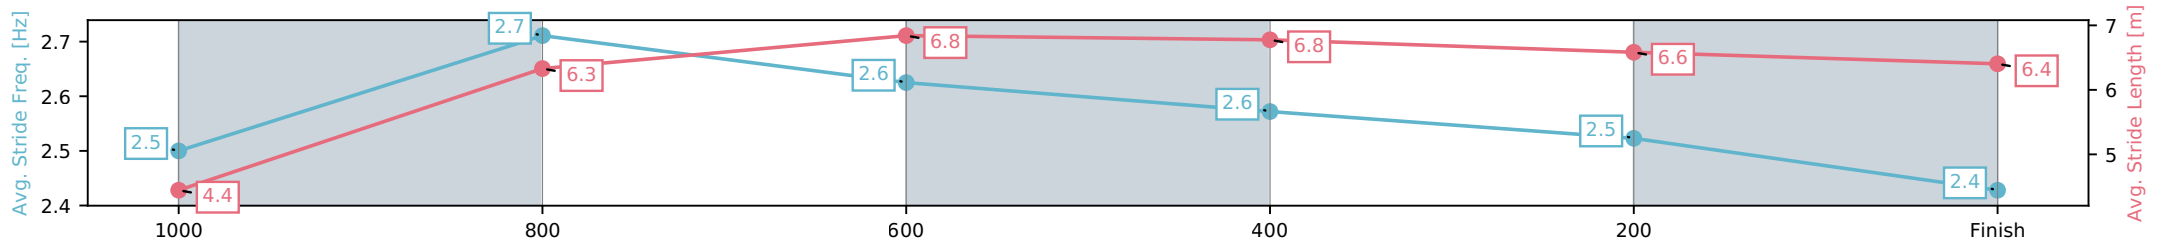

Toowoomba QLD --Professional-2026-07-03

Race 1: MNP SECURITY Maiden Handicap - 1050m

03 July 2026 - 5:00PM

Track Rating: Good 4, Weather: Fine, Rail Position: True Entire Circuit

Section	L1050	L800	L600	L400	L200	L0
Section Times	1:05.58 (0:04.92)	1:00.66 [7] (0:11.71)	0:48.95 [5] (0:11.57)	0:37.38 [3] (0:11.86)	0:25.52 [4] (0:12.36)	0:13.16 [7] (0:13.16)
Average Speed [km/h]	32.7	63.3	63.3	61.5	58.7	54.9
Top Speed [km/h]	50.9	65.6	64.6	62.6	60.3	57.0
Avg. Dist. to Rail [m]	28.9	10.8	4.6	2.9	2.7	4.1
Avg. Stride Freq. [Hz]	2.5	2.7	2.6	2.6	2.5	2.4
Avg. Stride Length [m]	4.4	6.3	6.8	6.8	6.6	6.4