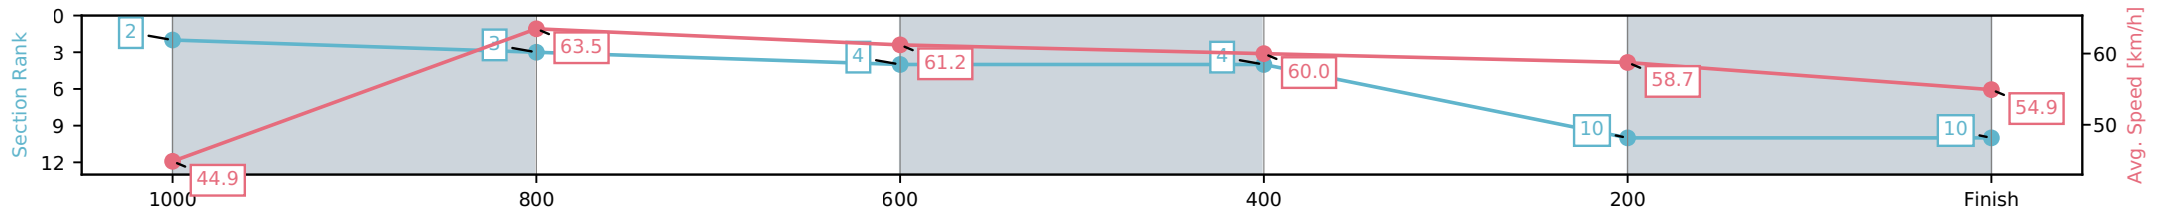

Horse/Jockey Name	Gypsy Joy/Skye Bogenhuber
Finish Rank	10
Fastest Section Time (Section)	0:11.46 (1000-800)
Top Speed [km/h] (Section)	64.9 (1000-800)
Race State	Finished

Toowoomba QLD --Professional-2026-07-03
Race 2: NEIL MANSELL CONCRETE QTIS Three-Year-Old
Maiden Handicap - 1100m

03 July 2026 - 5:31PM

Track Rating: Good 4, Weather: Fine, Rail Position: True Entire Circuit

Section	L1100	L1000	L800	L600	L400	L200
Section Times	1:08.98 (0:08.07)	1:00.91 [2] (0:11.46)	0:49.45 [3] (0:11.84)	0:37.61 [4] (0:12.10)	0:25.50 [4] (0:12.35)	0:13.15 [10] (0:13.15)
Average Speed [km/h]	44.9	63.5	61.2	60.0	58.7	54.9
Top Speed [km/h]	61.8	64.9	62.5	60.7	59.5	57.8
Avg. Dist. to Rail [m]	3.8	2.8	2.2	1.4	1.8	3.0
Avg. Stride Freq. [Hz]	2.5	2.5	2.4	2.4	2.4	2.3
Avg. Stride Length [m]	5.7	7.2	7.2	7.0	6.9	6.8

[ ] Ranking at each section and finish
-:-:- No data available at this section
NA No data available