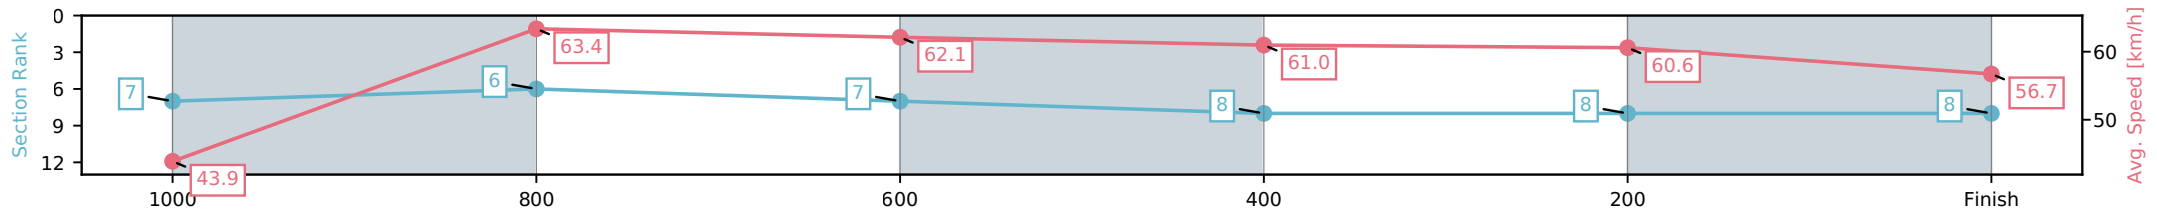

Horse/Jockey Name	I Am Pietra/Nozi Tomizawa
Finish Rank	8
Fastest Section Time (Section)	0:11.48 (1000-800)
Top Speed [km/h] (Section)	64.7 (800-600)
Race State	Finished

Toowoomba QLD --Professional-2026-07-03
Race 2: NEIL MANSELL CONCRETE QTIS Three-Year-Old
Maiden Handicap - 1100m
03 July 2026 - 5:31PM
Track Rating: Good 4, Weather: Fine, Rail Position: True Entire Circuit

Section	L1100	L1000	L800	L600	L400	L200
Section Times	1:08.42 (0:08.31)	1:00.11 [7] (0:11.48)	0:48.62 [6] (0:11.78)	0:36.84 [7] (0:12.08)	0:24.75 [8] (0:12.04)	0:12.72 [8] (0:12.72)
Average Speed [km/h]	43.9	63.4	62.1	61.0	60.6	56.7
Top Speed [km/h]	59.1	64.2	64.7	61.8	61.6	58.6
Avg. Dist. to Rail [m]	5.9	3.8	4.2	4.2	3.8	4.3
Avg. Stride Freq. [Hz]	2.4	2.5	2.4	2.4	2.4	2.3
Avg. Stride Length [m]	5.7	7.1	7.3	7.2	7.2	7.0

[ ] Ranking at each section and finish
-:-:- No data available at this section
NA No data available