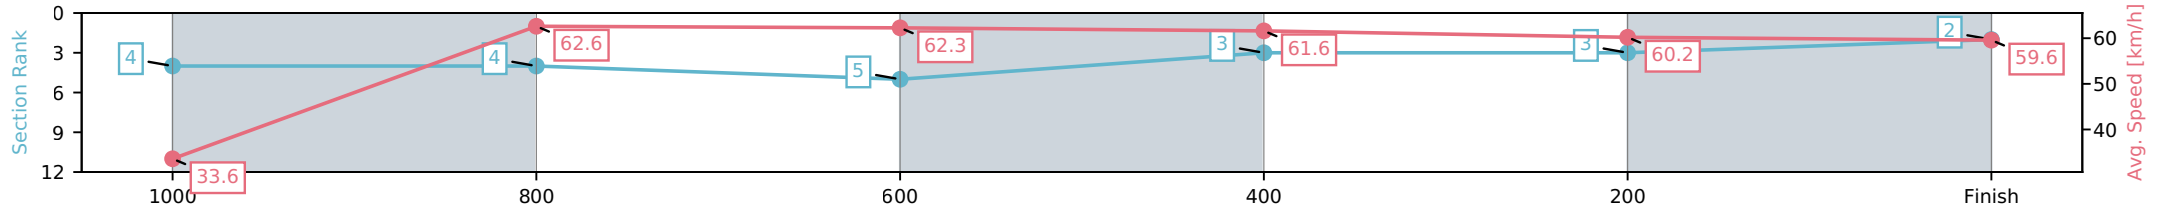

[ ] Ranking at each section and finish  
 -:-:- No data available at this section  
 NA No data available

Horse/Jockey Name	Dracarian/Georgina Cartwright
Finish Rank	3
Fastest Section Time (Section)	0:11.68 (800-600)
Top Speed [km/h] (Section)	65.0 (1000-800)
Race State	Finished