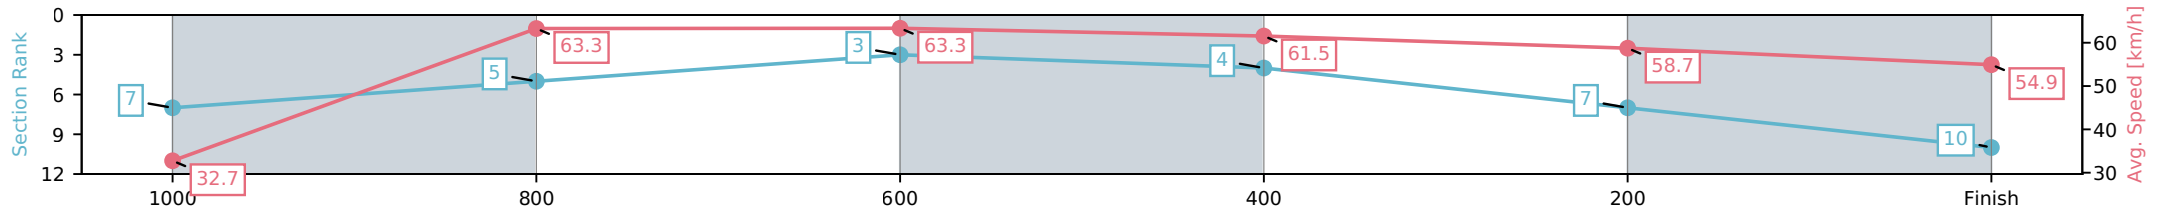

Toowoomba QLD --Professional-2026-07-03

Race 1: MNP SECURITY Maiden Handicap - 1050m

03 July 2026 - 5:00PM

Track Rating: Good 4, Weather: Fine, Rail Position: True Entire Circuit

Section	L1050	L800	L600	L400	L200	L0
Section Times	1:05.58 (0:04.92)	1:00.66 [7] (0:11.71)	0:48.95 [5] (0:11.57)	0:37.38 [3] (0:11.86)	0:25.52 [4] (0:12.36)	0:13.16 [7] (0:13.16)
Average Speed [km/h]	32.7	63.3	63.3	61.5	58.7	54.9
Top Speed [km/h]	50.9	65.6	64.6	62.6	60.3	57.0
Avg. Dist. to Rail [m]	28.9	10.8	4.6	2.9	2.7	4.1
Avg. Stride Freq. [Hz]	2.5	2.7	2.6	2.6	2.5	2.4
Avg. Stride Length [m]	4.4	6.3	6.8	6.8	6.6	6.4