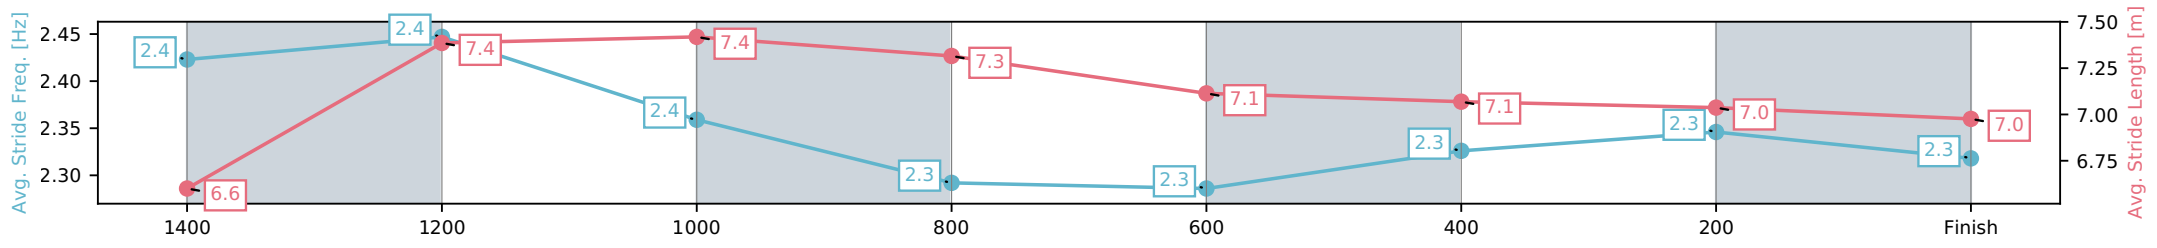

Horse/Jockey Name	Sweet Pretender/Brandon Lerena
Finish Rank	2
Fastest Section Time (Section)	0:11.47 (1400-1200)
Top Speed [km/h] (Section)	66.9 (1625 - 1400)
Race State	Finished

Toowoomba QLD --Professional-2026-07-03
Race 6: DRACARYS STALLION Class 1 Handicap - 1625m
03 July 2026 - 7:31PM
Track Rating: Good 4, Weather: Fine, Rail Position: True Entire Circuit

Section	L1625	L1400	L1200	L1000	L800	L600	L400	L200
Section Times	1:40.38 (0:14.97)	1:25.41 [4] (0:11.47)	1:13.94 [4] (0:11.70)	1:02.23 [4] (0:12.36)	0:49.88 [4] (0:12.51)	0:37.37 [4] (0:12.32)	0:25.05 [2] (0:12.36)	0:12.69 [1] (0:12.69)
Average Speed [km/h]	53.3	64.2	61.9	59.0	57.8	58.2	58.5	56.9
Top Speed [km/h]	66.9	66.2	63.3	60.8	58.8	59.1	59.7	58.1
Avg. Dist. to Rail [m]	3.8	4.0	4.2	3.9	0.8	0.8	1.6	4.0
Avg. Stride Freq. [Hz]	2.4	2.4	2.4	2.3	2.3	2.3	2.3	2.3
Avg. Stride Length [m]	6.6	7.4	7.4	7.3	7.1	7.1	7.0	7.0

[ ] Ranking at each section and finish
-:-:- No data available at this section
NA No data available