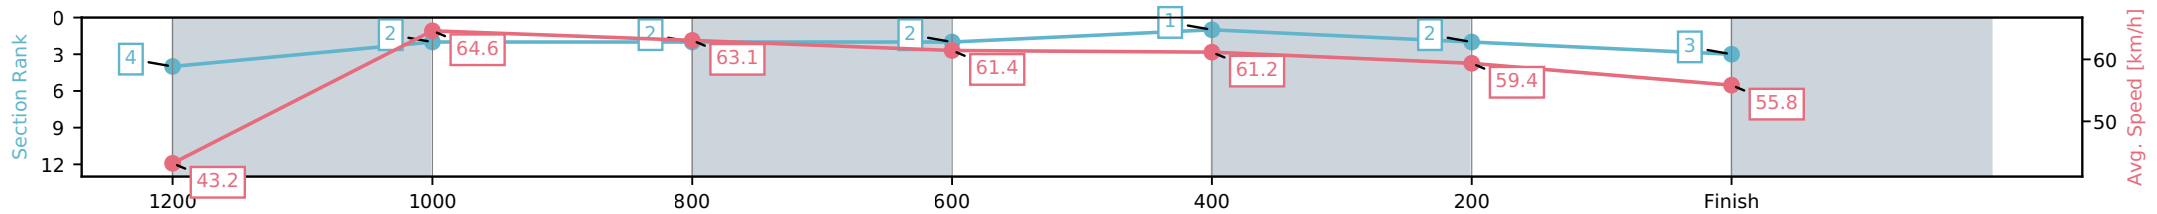

Horse/Jockey Name	Fort William/Stacey Callow
Finish Rank	3
Fastest Section Time (Section)	0:11.17 (1200-1000)
Top Speed [km/h] (Section)	65.4 (1200-1000)
Race State	Finished

Toowoomba QLD --Professional-2026-07-03
Race 5: BARRIER REEF POOLS BENCHMARK 70 Handicap - 1300m

03 July 2026 - 7:05PM

Track Rating: Good 4, Weather: Fine, Rail Position: True Entire Circuit

Section	L1300	L1200	L1000	L800	L600	L400	L200
Section Times	1:20.08 (0:08.66)	1:11.42 [4] (0:11.17)	1:00.26 [2] (0:11.56)	0:48.70 [2] (0:11.85)	0:36.85 [2] (0:11.79)	0:25.05 [1] (0:12.09)	0:12.96 [2] (0:12.96)
Average Speed [km/h]	43.2	64.6	63.1	61.4	61.2	59.4	55.8
Top Speed [km/h]	59.3	65.4	65.1	62.0	61.9	60.7	58.0
Avg. Dist. to Rail [m]	12.7	7.0	4.2	3.2	0.7	0.8	3.2
Avg. Stride Freq. [Hz]	2.2	2.4	2.3	2.3	2.4	2.4	2.3
Avg. Stride Length [m]	5.9	7.6	7.6	7.4	7.2	7.1	6.9

[ ] Ranking at each section and finish
-:-:- No data available at this section
NA No data available