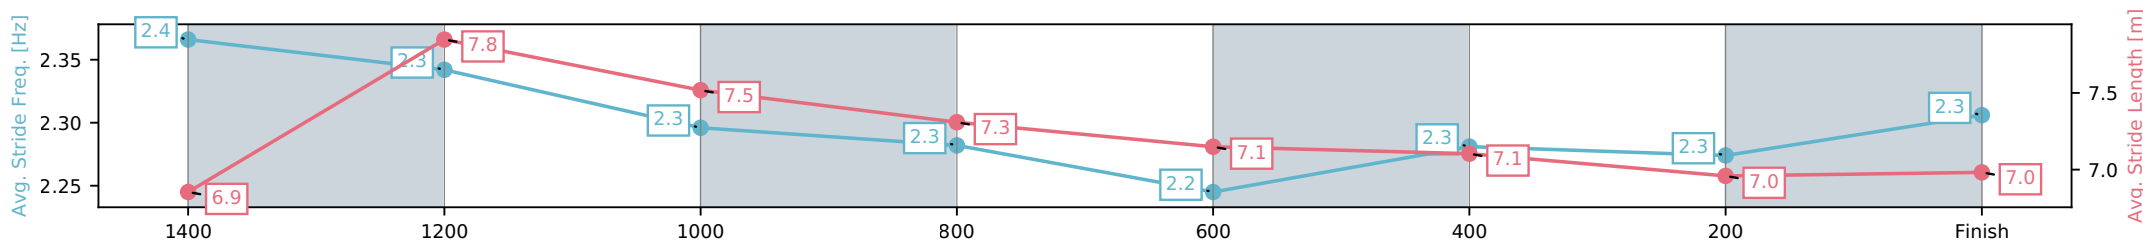

Toowoomba QLD --Professional-2026-07-03  
 Race 6: DRACARYS STALLION Class 1 Handicap - 1625m  
 03 July 2026 - 7:31PM  
 Track Rating: Good 4, Weather: Fine, Rail Position: True Entire Circuit

Section	L1625	L1400	L1200	L1000	L800	L600	L400	L200
Section Times	1:41.48 (0:15.34)	1:26.14 [8] (0:11.38)	1:14.77 [8] (0:11.79)	1:02.97 [8] (0:12.33)	0:50.64 [8] (0:12.62)	0:38.02 [9] (0:12.62)	0:25.40 [8] (0:12.75)	0:12.65 [7] (0:12.65)
Average Speed [km/h]	52.2	64.5	61.5	59.1	57.5	57.4	56.5	57.0
Top Speed [km/h]	67.6	67.5	62.3	61.0	58.4	58.8	58.0	58.0
Avg. Dist. to Rail [m]	5.3	2.9	4.0	3.4	1.6	1.2	0.4	2.8
Avg. Stride Freq. [Hz]	2.4	2.3	2.3	2.3	2.2	2.3	2.3	2.3
Avg. Stride Length [m]	6.9	7.8	7.5	7.3	7.1	7.1	7.0	7.0