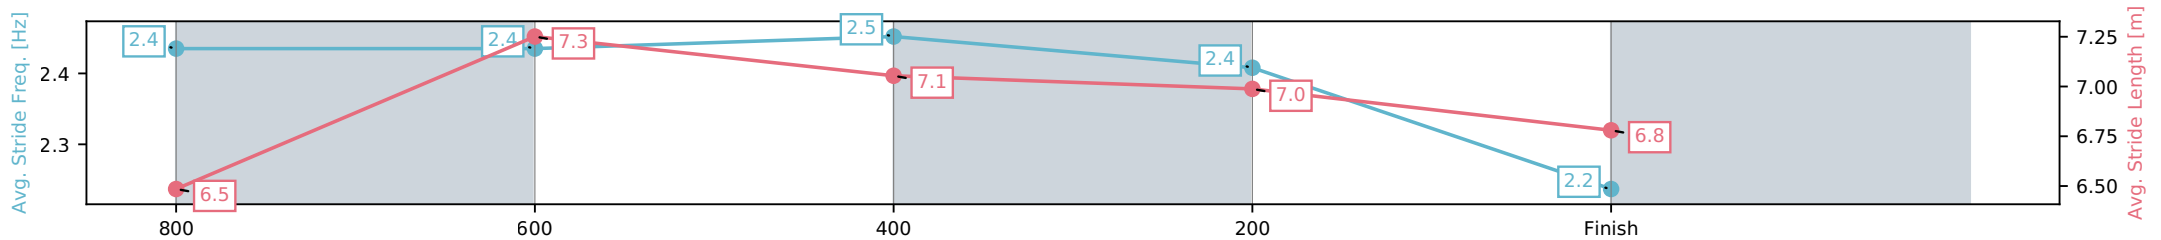

Horse/Jockey Name	Defiant Boom/Paul Hamblin
Finish Rank	8
Fastest Section Time (Section)	0:11.51 (800-600)
Top Speed [km/h] (Section)	64.0 (800-600)
Race State	Finished

Toowoomba QLD --Professional-2026-07-03
Race 4: CREATE WITH COTTEE Class 4 Handicap - 1000m
03 July 2026 - 6:32PM
Track Rating: Good 4, Weather: Fine, Rail Position: True Entire Circuit

Section	L1000	L800	L600	L400	L200
Section Times	1:03.22 (0:14.33)	0:48.89 [3] (0:11.51)	0:37.37 [5] (0:11.64)	0:25.73 [6] (0:12.14)	0:13.60 [8] (0:13.60)
Average Speed [km/h]	50.6	62.8	61.5	58.8	53.2
Top Speed [km/h]	63.9	64.0	62.5	60.5	56.1
Avg. Dist. to Rail [m]	3.6	2.0	1.0	2.7	2.3
Avg. Stride Freq. [Hz]	2.4	2.4	2.5	2.4	2.2
Avg. Stride Length [m]	6.5	7.3	7.1	7.0	6.8

- [ ] Ranking at each section and finish
- -:-:- No data available at this section
- NA No data available