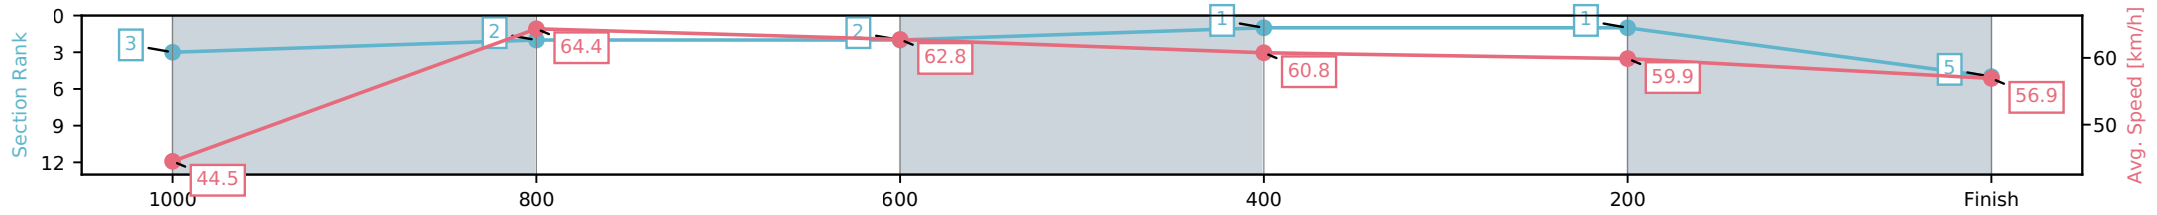

Horse/Jockey Name	Shes A Belle/Kenji Yoshida
Finish Rank	5
Fastest Section Time (Section)	0:11.30 (1000-800)
Top Speed [km/h] (Section)	65.5 (1000-800)
Race State	Finished

Toowoomba QLD --Professional-2026-07-03
Race 2: NEIL MANSELL CONCRETE QTIS Three-Year-Old
Maiden Handicap - 1100m
03 July 2026 - 5:31PM
Track Rating: Good 4, Weather: Fine, Rail Position: True Entire Circuit

Section	L1100	L1000	L800	L600	L400	L200
Section Times	1:08.10 (0:08.11)	0:59.99 [3] (0:11.30)	0:48.69 [2] (0:11.65)	0:37.04 [2] (0:12.13)	0:24.90 [1] (0:12.18)	0:12.72 [1] (0:12.72)
Average Speed [km/h]	44.5	64.4	62.8	60.8	59.9	56.9
Top Speed [km/h]	61.4	65.5	65.0	62.2	60.4	58.9
Avg. Dist. to Rail [m]	5.2	4.0	5.1	5.2	3.6	3.6
Avg. Stride Freq. [Hz]	2.6	2.5	2.4	2.4	2.4	2.4
Avg. Stride Length [m]	5.4	7.1	7.4	7.2	6.9	6.8

[ ] Ranking at each section and finish
-.-.- No data available at this section
NA No data available