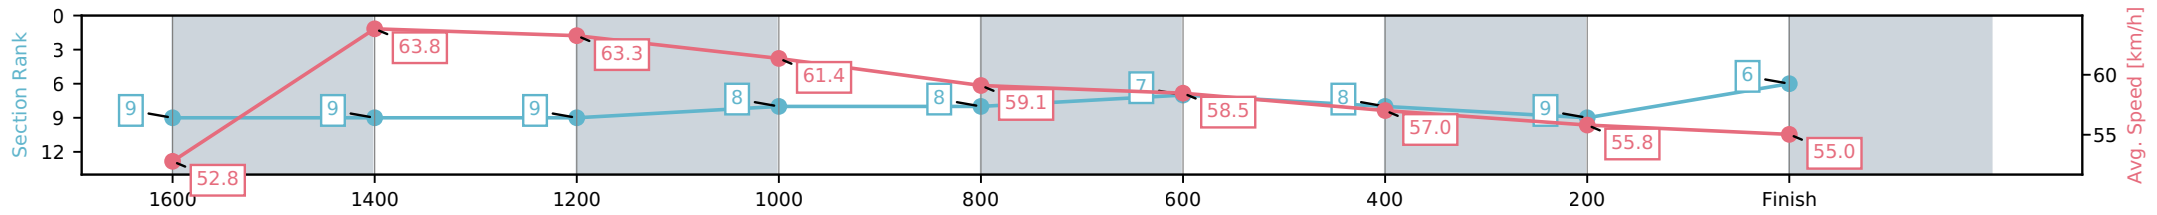

Horse/Jockey Name	Blumstien/Les Tilley
Finish Rank	6
Fastest Section Time (Section)	0:11.35 (1600-1400)
Top Speed [km/h] (Section)	65.4 (1400-1200)
Race State	Finished

Toowoomba QLD --Professional-2026-07-03
Race 7: BETTER LAWYERS GROUP BENCHMARK 60
Handicap - 1890m
03 July 2026 - 8:00PM
Track Rating: Good 4, Weather: Fine, Rail Position: True Entire Circuit

Section	L1890	L1600	L1400	L1200	L1000	L800	L600	L400	L200
Section Times	2:00.82 (0:22.36)	1:38.46 [9] (0:11.35)	1:27.11 [9] (0:11.52)	1:15.59 [9] (0:11.79)	1:03.81 [8] (0:12.34)	0:51.47 [8] (0:12.51)	0:38.96 [7] (0:12.84)	0:26.13 [8] (0:13.00)	0:13.13 [9] (0:13.13)
Average Speed [km/h]	52.8	63.8	63.3	61.4	59.1	58.5	57.0	55.8	55.0
Top Speed [km/h]	63.4	65.3	65.4	62.1	60.4	59.6	59.3	56.5	56.9
Avg. Dist. to Rail [m]	7.8	1.9	2.4	4.2	4.1	3.9	3.3	2.6	3.6
Avg. Stride Freq. [Hz]	2.2	2.2	2.2	2.2	2.2	2.2	2.2	2.2	2.2
Avg. Stride Length [m]	7.2	8.3	8.3	7.9	7.7	7.5	7.5	7.2	7.2

[ ] Ranking at each section and finish
-.-.- No data available at this section
NA No data available