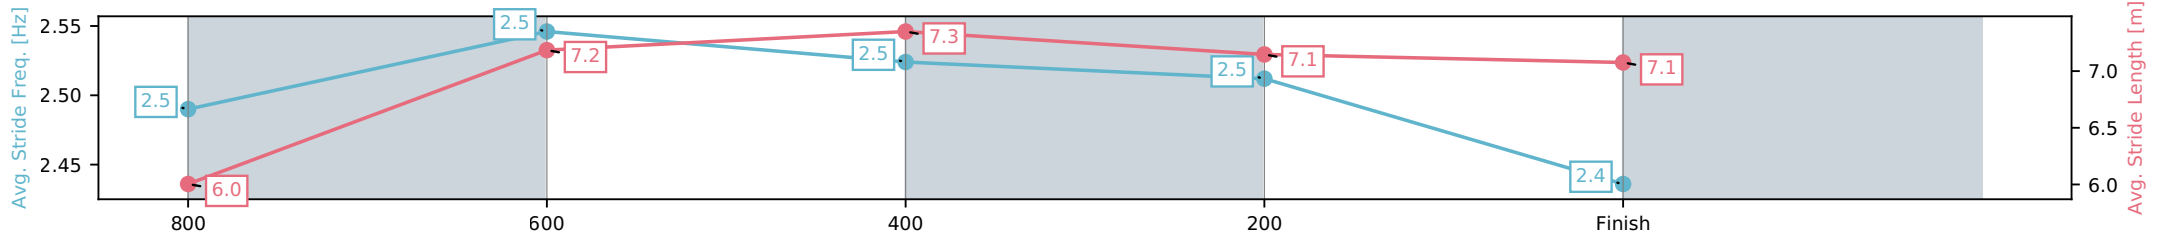

Horse/Jockey Name	Charmed Passage/Kelsey Lenton
Finish Rank	5
Fastest Section Time (Section)	0:11.15 (800-600)
Top Speed [km/h] (Section)	67.1 (600-400)
Race State	Finished

Toowoomba QLD --Professional-2026-07-03
Race 4: CREATE WITH COTTEE Class 4 Handicap - 1000m
03 July 2026 - 6:32PM
Track Rating: Good 4, Weather: Fine, Rail Position: True Entire Circuit

Section	L1000	L800	L600	L400	L200
Section Times	1:00.87 (0:15.06)	0:45.81 [8] (0:11.15)	0:34.66 [8] (0:11.22)	0:23.45 [5] (0:11.51)	0:11.94 [6] (0:11.94)
Average Speed [km/h]	48.8	65.7	65.2	63.3	60.6
Top Speed [km/h]	64.7	67.0	67.1	64.1	62.3
Avg. Dist. to Rail [m]	8.9	4.8	3.7	3.6	5.4
Avg. Stride Freq. [Hz]	2.5	2.5	2.5	2.5	2.4
Avg. Stride Length [m]	6.0	7.2	7.3	7.1	7.1

[ ] Ranking at each section and finish
-:-:- No data available at this section
NA No data available