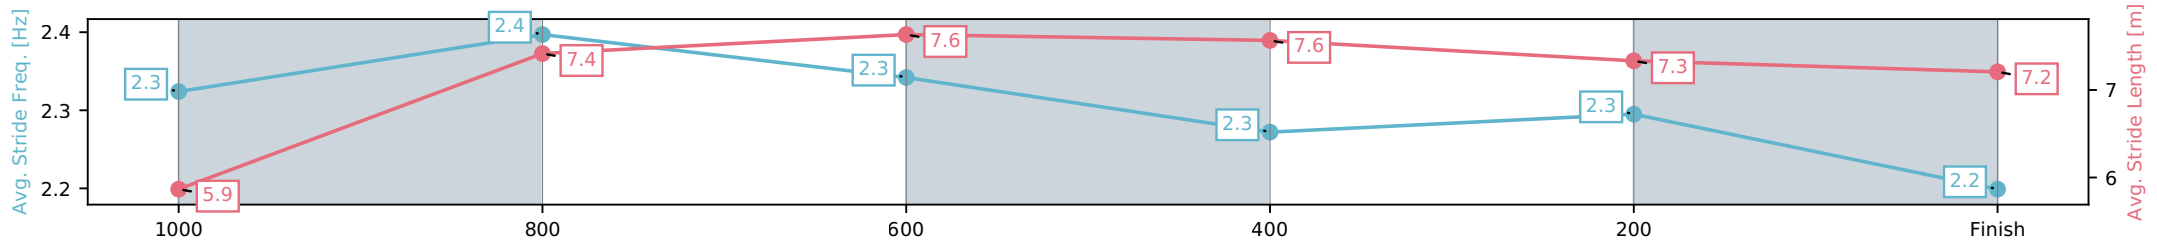

Horse/Jockey Name	Langdown Legacy/Aidan Keeley
Finish Rank	7
Fastest Section Time (Section)	0:11.45 (1000-800)
Top Speed [km/h] (Section)	64.8 (1000-800)
Race State	Finished

Toowoomba QLD --Professional-2026-07-03
Race 2: NEIL MANSELL CONCRETE QTIS Three-Year-Old
Maiden Handicap - 1100m
03 July 2026 - 5:31PM
Track Rating: Good 4, Weather: Fine, Rail Position: True Entire Circuit

Section	L1100	L1000	L800	L600	L400	L200
Section Times	1:08.41 (0:08.30)	1:00.11 [6] (0:11.45)	0:48.65 [4] (0:11.59)	0:37.07 [3] (0:12.02)	0:25.05 [3] (0:12.14)	0:12.91 [2] (0:12.91)
Average Speed [km/h]	43.9	63.8	62.8	60.4	59.5	56.0
Top Speed [km/h]	60.7	64.8	64.2	62.0	60.4	58.2
Avg. Dist. to Rail [m]	7.9	4.5	2.4	1.5	1.0	1.3
Avg. Stride Freq. [Hz]	2.3	2.4	2.3	2.3	2.3	2.2
Avg. Stride Length [m]	5.9	7.4	7.6	7.6	7.3	7.2

[ ] Ranking at each section and finish
-.-.- No data available at this section
NA No data available