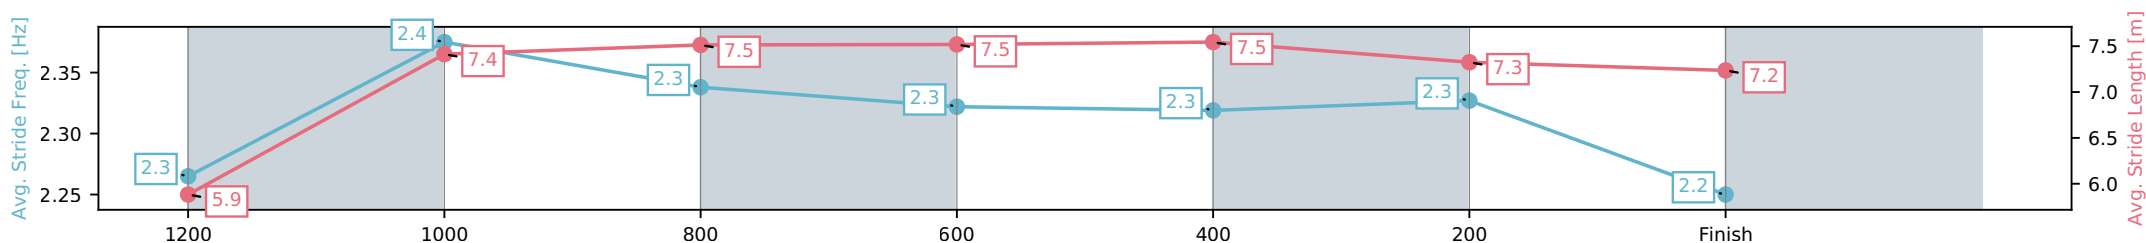

Horse/Jockey Name	Data Leak/Skye Bogenhuber
Finish Rank	5
Fastest Section Time (Section)	0:11.53 (1200-1000)
Top Speed [km/h] (Section)	63.8 (1200-1000)
Race State	Finished

Toowoomba QLD --Professional-2026-07-03
Race 5: BARRIER REEF POOLS BENCHMARK 70 Handicap - 1300m

03 July 2026 - 7:05PM

Track Rating: Good 4, Weather: Fine, Rail Position: True Entire Circuit

Section	L1300	L1200	L1000	L800	L600	L400	L200
Section Times	1:20.27 (0:08.76)	1:11.51 [7] (0:11.53)	0:59.98 [8] (0:11.65)	0:48.33 [6] (0:11.71)	0:36.62 [6] (0:11.83)	0:24.79 [5] (0:12.10)	0:12.69 [5] (0:12.69)
Average Speed [km/h]	42.8	62.7	62.7	62.3	61.7	60.3	56.9
Top Speed [km/h]	58.7	63.8	63.1	62.9	62.9	60.9	59.2
Avg. Dist. to Rail [m]	11.6	6.6	4.7	3.3	2.5	4.6	8.6
Avg. Stride Freq. [Hz]	2.3	2.4	2.3	2.3	2.3	2.3	2.2
Avg. Stride Length [m]	5.9	7.4	7.5	7.5	7.5	7.3	7.2

- [ ] Ranking at each section and finish
- -:-:- No data available at this section
- NA No data available