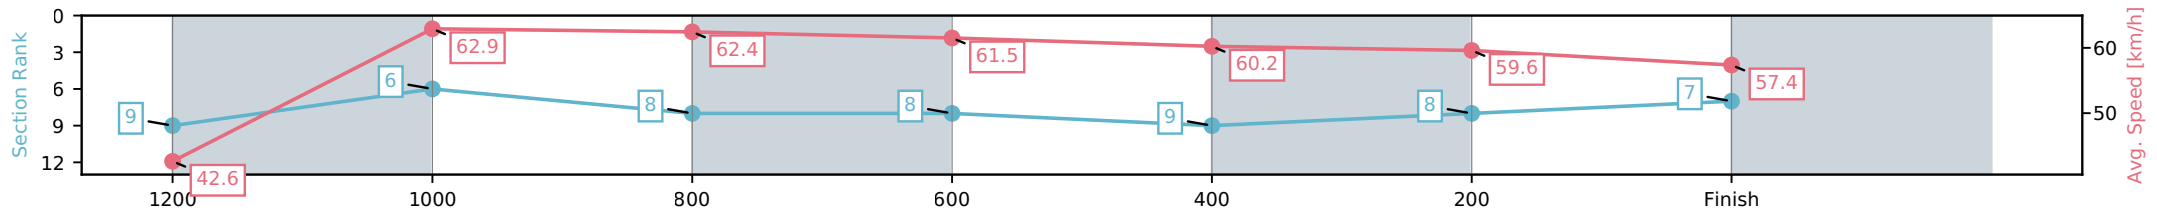

Horse/Jockey Name	Amenophis/Brandon Lerena
Finish Rank	7
Fastest Section Time (Section)	0:11.48 (1200-1000)
Top Speed [km/h] (Section)	64.3 (1200-1000)
Race State	Finished

Toowoomba QLD --Professional-2026-07-03
Race 5: BARRIER REEF POOLS BENCHMARK 70 Handicap - 1300m
03 July 2026 - 7:05PM
Track Rating: Good 4, Weather: Fine, Rail Position: True Entire Circuit

Section	L1300	L1200	L1000	L800	L600	L400	L200
Section Times	1:20.38 (0:08.77)	1:11.61 [9] (0:11.48)	1:00.13 [6] (0:11.71)	0:48.42 [8] (0:11.89)	0:36.53 [8] (0:11.94)	0:24.59 [9] (0:12.02)	0:12.58 [8] (0:12.58)
Average Speed [km/h]	42.6	62.9	62.4	61.5	60.2	59.6	57.4
Top Speed [km/h]	58.9	64.3	63.0	62.4	61.2	60.6	59.3
Avg. Dist. to Rail [m]	5.1	3.9	4.5	3.3	0.9	1.3	0.5
Avg. Stride Freq. [Hz]	2.4	2.5	2.4	2.4	2.4	2.4	2.4
Avg. Stride Length [m]	5.6	7.1	7.3	7.2	7.0	6.9	6.8

[ ] Ranking at each section and finish
-:-:- No data available at this section
NA No data available