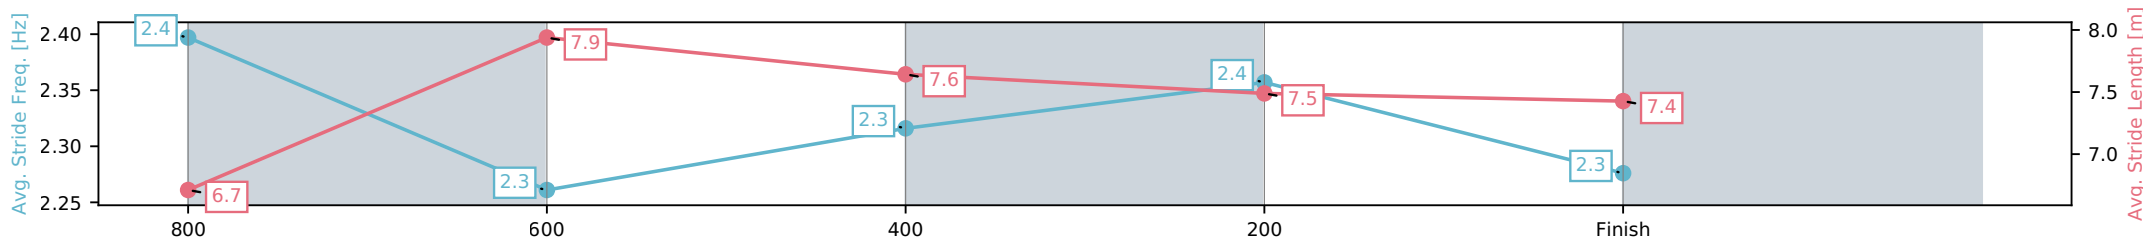

Horse/Jockey Name	Manpower/Bella Youngberry
Finish Rank	3
Fastest Section Time (Section)	0:11.33 (800-600)
Top Speed [km/h] (Section)	64.6 (800-600)
Race State	Finished

Toowoomba QLD --Professional-2026-07-03
Race 4: CREATE WITH COTTEE Class 4 Handicap - 1000m
03 July 2026 - 6:32PM
Track Rating: Good 4, Weather: Fine, Rail Position: True Entire Circuit

Section	L1000	L800	L600	L400	L200
Section Times	1:00.65 (0:14.18)	0:46.47 [2] (0:11.33)	0:35.14 [1] (0:11.50)	0:23.64 [2] (0:11.53)	0:12.11 [2] (0:12.11)
Average Speed [km/h]	51.4	63.8	62.7	62.5	59.7
Top Speed [km/h]	63.7	64.6	63.7	64.3	62.8
Avg. Dist. to Rail [m]	5.6	2.8	1.5	0.4	1.4
Avg. Stride Freq. [Hz]	2.4	2.3	2.3	2.4	2.3
Avg. Stride Length [m]	6.7	7.9	7.6	7.5	7.4

[ ] Ranking at each section and finish
-:-:- No data available at this section
NA No data available