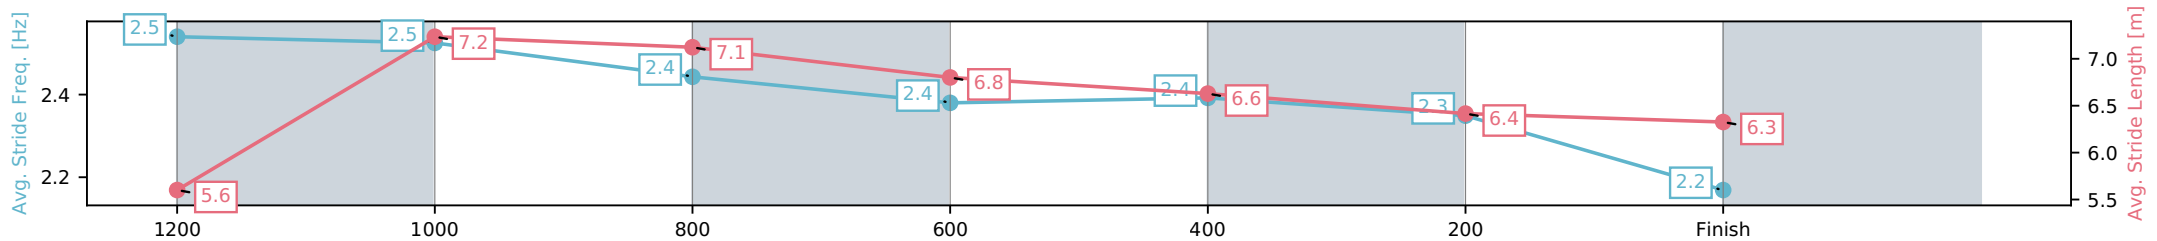

Toowoomba QLD --Professional-2026-07-03

Race 3: BOTTLEMART Maiden Handicap - 1300m

03 July 2026 - 6:05PM

Track Rating: Good 4, Weather: Fine, Rail Position: True Entire Circuit

Section	L1300	L1200	L1000	L800	L600	L400	L200
Section Times	1:25.74 (0:08.70)	1:17.04 [1] (0:11.01)	1:06.03 [2] (0:11.98)	0:54.05 [3] (0:12.56)	0:41.48 [4] (0:12.96)	0:28.53 [7] (0:13.54)	0:14.98 [12] (0:14.98)
Average Speed [km/h]	43.5	65.4	60.6	57.6	55.7	53.1	48.3
Top Speed [km/h]	63.0	66.3	63.2	59.0	57.3	54.7	51.0
Avg. Dist. to Rail [m]	7.1	3.7	2.3	1.5	0.8	0.2	1.4
Avg. Stride Freq. [Hz]	2.5	2.5	2.4	2.4	2.4	2.3	2.2
Avg. Stride Length [m]	5.6	7.2	7.1	6.8	6.6	6.4	6.3