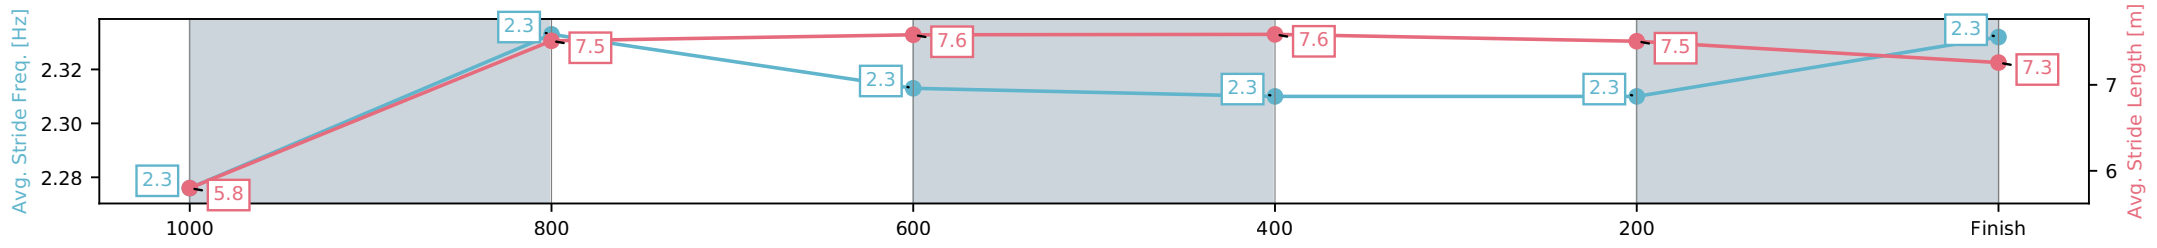

Horse/Jockey Name	Tassortium/Kelsey Lenton
Finish Rank	1
Fastest Section Time (Section)	0:11.60 (1000-800)
Top Speed [km/h] (Section)	64.1 (1000-800)
Race State	Finished

Toowoomba QLD --Professional-2026-07-03
Race 2: NEIL MANSELL CONCRETE QTIS Three-Year-Old
Maiden Handicap - 1100m
03 July 2026 - 5:31PM
Track Rating: Good 4, Weather: Fine, Rail Position: True Entire Circuit

Section	L1100	L1000	L800	L600	L400	L200
Section Times	1:07.67 (0:08.70)	0:58.97 [11] (0:11.60)	0:47.37 [11] (0:11.69)	0:35.68 [11] (0:11.83)	0:23.85 [11] (0:11.84)	0:12.02 [6] (0:12.02)
Average Speed [km/h]	41.9	63.1	62.4	62.2	61.4	60.1
Top Speed [km/h]	59.7	64.1	63.3	62.5	62.7	61.8
Avg. Dist. to Rail [m]	10.5	5.2	3.8	3.9	3.0	2.4
Avg. Stride Freq. [Hz]	2.3	2.3	2.3	2.3	2.3	2.3
Avg. Stride Length [m]	5.8	7.5	7.6	7.6	7.5	7.3

[ ] Ranking at each section and finish
-:-:- No data available at this section
NA No data available