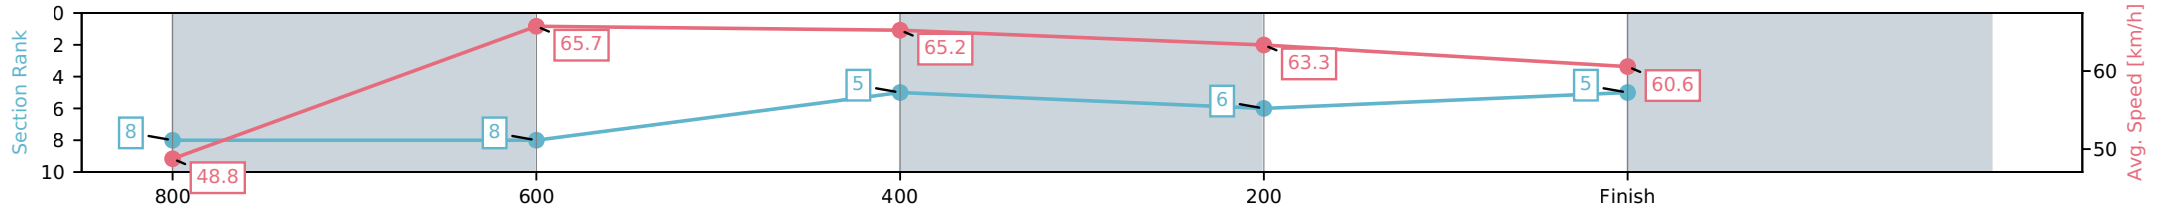

Horse/Jockey Name	Charmed Passage/Kelsey Lenton
Finish Rank	5
Fastest Section Time (Section)	0:11.15 (800-600)
Top Speed [km/h] (Section)	67.1 (600-400)
Race State	Finished

Toowoomba QLD --Professional-2026-07-03
Race 4: CREATE WITH COTTEE Class 4 Handicap - 1000m
03 July 2026 - 6:32PM
Track Rating: Good 4, Weather: Fine, Rail Position: True Entire Circuit

Section	L1000	L800	L600	L400	L200
Section Times	1:00.87 (0:15.06)	0:45.81 [8] (0:11.15)	0:34.66 [8] (0:11.22)	0:23.45 [5] (0:11.51)	0:11.94 [6] (0:11.94)
Average Speed [km/h]	48.8	65.7	65.2	63.3	60.6
Top Speed [km/h]	64.7	67.0	67.1	64.1	62.3
Avg. Dist. to Rail [m]	8.9	4.8	3.7	3.6	5.4
Avg. Stride Freq. [Hz]	2.5	2.5	2.5	2.5	2.4
Avg. Stride Length [m]	6.0	7.2	7.3	7.1	7.1

[ ] Ranking at each section and finish
-:-:- No data available at this section
NA No data available