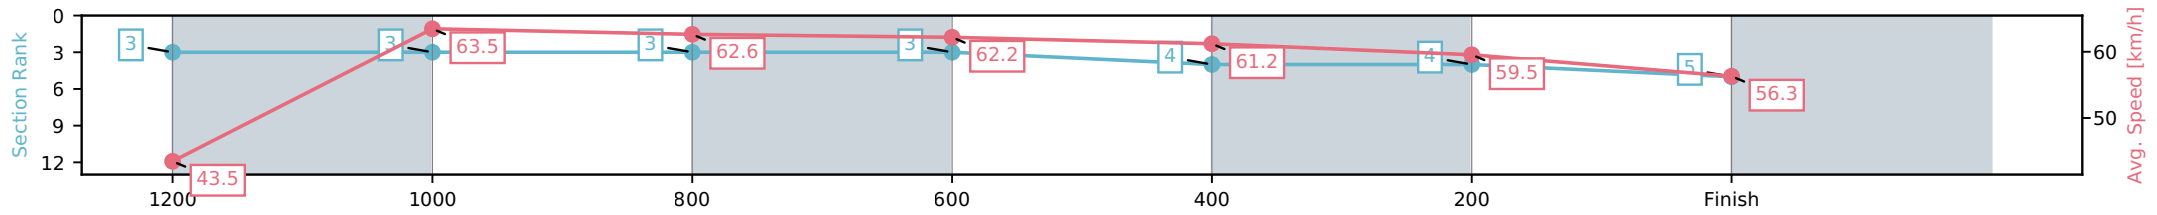

Horse/Jockey Name	Royal Bombadier/Nozi Tomizawa
Finish Rank	6
Fastest Section Time (Section)	0:11.36 (1200-1000)
Top Speed [km/h] (Section)	64.3 (1200-1000)
Race State	Finished

Toowoomba QLD --Professional-2026-07-03
Race 5: BARRIER REEF POOLS BENCHMARK 70 Handicap - 1300m
03 July 2026 - 7:05PM
Track Rating: Good 4, Weather: Fine, Rail Position: True Entire Circuit

Section	L1300	L1200	L1000	L800	L600	L400	L200
Section Times	1:20.27 (0:08.62)	1:11.65 [3] (0:11.36)	1:00.29 [3] (0:11.60)	0:48.69 [3] (0:11.78)	0:36.91 [3] (0:11.93)	0:24.98 [4] (0:12.14)	0:12.84 [4] (0:12.84)
Average Speed [km/h]	43.5	63.5	62.6	62.2	61.2	59.5	56.3
Top Speed [km/h]	59.2	64.3	63.2	63.0	62.7	60.3	58.8
Avg. Dist. to Rail [m]	8.7	3.2	2.6	5.0	3.1	1.8	4.3
Avg. Stride Freq. [Hz]	2.4	2.4	2.4	2.4	2.4	2.3	2.3
Avg. Stride Length [m]	5.8	7.3	7.5	7.5	7.3	7.2	7.1

[ ] Ranking at each section and finish
-:-:- No data available at this section
NA No data available