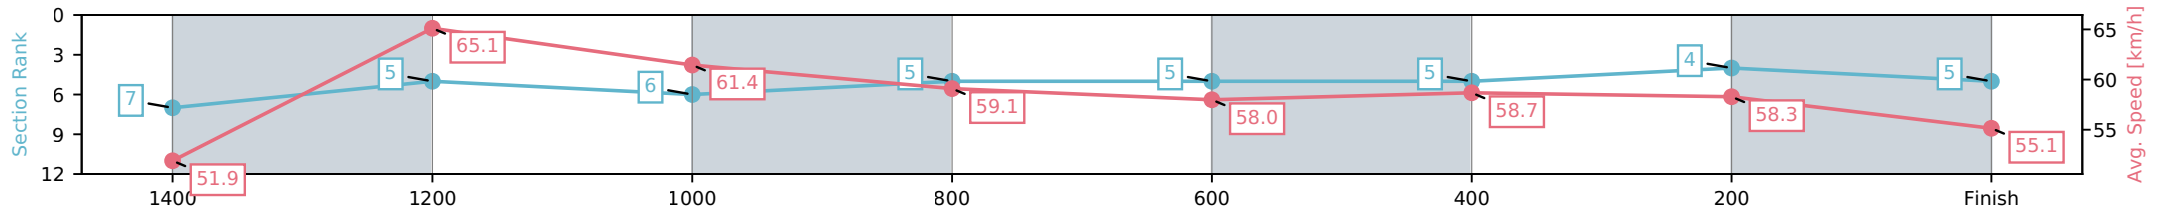

Horse/Jockey Name	She's Brutal/Kelsey Lenton
Finish Rank	5
Fastest Section Time (Section)	0:11.19 (1400-1200)
Top Speed [km/h] (Section)	67.2 (1400-1200)
Race State	Finished

Toowoomba QLD --Professional-2026-07-03
Race 6: DRACARYS STALLION Class 1 Handicap - 1625m
03 July 2026 - 7:31PM
Track Rating: Good 4, Weather: Fine, Rail Position: True Entire Circuit

Section	L1625	L1400	L1200	L1000	L800	L600	L400	L200
Section Times	1:41.13 (0:15.32)	1:25.81 [7] (0:11.19)	1:14.62 [5] (0:11.78)	1:02.84 [6] (0:12.34)	0:50.51 [5] (0:12.54)	0:37.96 [5] (0:12.45)	0:25.52 [5] (0:12.42)	0:13.10 [4] (0:13.10)
Average Speed [km/h]	51.9	65.1	61.4	59.1	58.0	58.7	58.3	55.1
Top Speed [km/h]	65.7	67.2	62.1	60.2	58.7	59.4	59.4	57.0
Avg. Dist. to Rail [m]	3.1	2.1	4.4	4.2	2.6	2.8	1.3	2.3
Avg. Stride Freq. [Hz]	2.4	2.4	2.4	2.3	2.4	2.4	2.4	2.4
Avg. Stride Length [m]	6.8	7.6	7.3	7.1	6.9	6.8	6.8	6.6

- [ ] Ranking at each section and finish
- -:-:- No data available at this section
- NA No data available