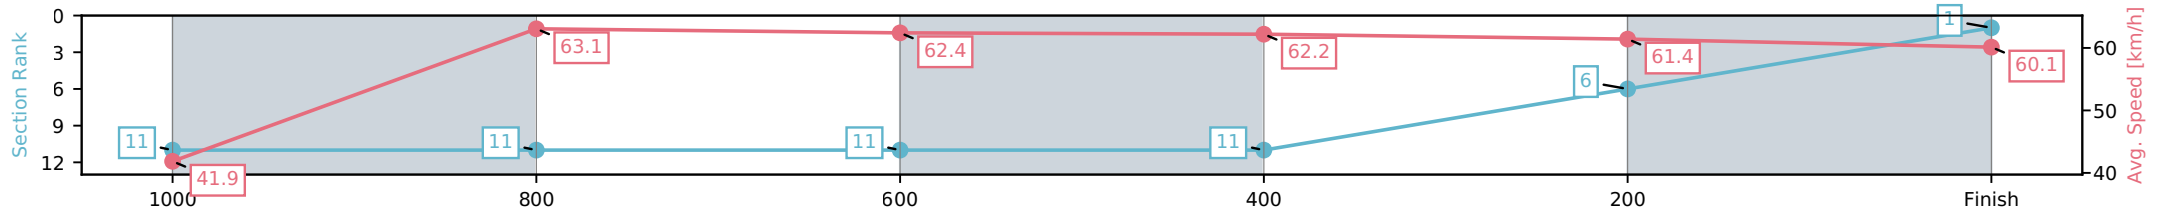

Horse/Jockey Name	Tassortium/Kelsey Lenton
Finish Rank	1
Fastest Section Time (Section)	0:11.60 (1000-800)
Top Speed [km/h] (Section)	64.1 (1000-800)
Race State	Finished

Toowoomba QLD --Professional-2026-07-03
Race 2: NEIL MANSELL CONCRETE QTIS Three-Year-Old
Maiden Handicap - 1100m
03 July 2026 - 5:31PM
Track Rating: Good 4, Weather: Fine, Rail Position: True Entire Circuit

Section	L1100	L1000	L800	L600	L400	L200
Section Times	1:07.67 (0:08.70)	0:58.97 [11] (0:11.60)	0:47.37 [11] (0:11.69)	0:35.68 [11] (0:11.83)	0:23.85 [11] (0:11.84)	0:12.02 [6] (0:12.02)
Average Speed [km/h]	41.9	63.1	62.4	62.2	61.4	60.1
Top Speed [km/h]	59.7	64.1	63.3	62.5	62.7	61.8
Avg. Dist. to Rail [m]	10.5	5.2	3.8	3.9	3.0	2.4
Avg. Stride Freq. [Hz]	2.3	2.3	2.3	2.3	2.3	2.3
Avg. Stride Length [m]	5.8	7.5	7.6	7.6	7.5	7.3

[ ] Ranking at each section and finish
-:-:- No data available at this section
NA No data available