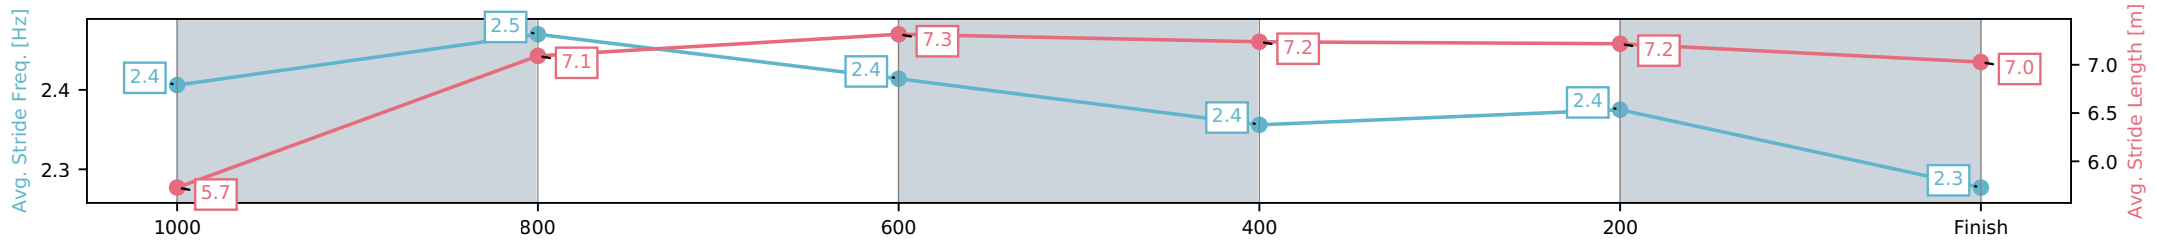

Horse/Jockey Name	I Am Pietra/Nozi Tomizawa
Finish Rank	8
Fastest Section Time (Section)	0:11.48 (1000-800)
Top Speed [km/h] (Section)	64.7 (800-600)
Race State	Finished

Toowoomba QLD --Professional-2026-07-03
Race 2: NEIL MANSELL CONCRETE QTIS Three-Year-Old
Maiden Handicap - 1100m
03 July 2026 - 5:31PM
Track Rating: Good 4, Weather: Fine, Rail Position: True Entire Circuit

Section	L1100	L1000	L800	L600	L400	L200
Section Times	1:08.42 (0:08.31)	1:00.11 [7] (0:11.48)	0:48.62 [6] (0:11.78)	0:36.84 [7] (0:12.08)	0:24.75 [8] (0:12.04)	0:12.72 [8] (0:12.72)
Average Speed [km/h]	43.9	63.4	62.1	61.0	60.6	56.7
Top Speed [km/h]	59.1	64.2	64.7	61.8	61.6	58.6
Avg. Dist. to Rail [m]	5.9	3.8	4.2	4.2	3.8	4.3
Avg. Stride Freq. [Hz]	2.4	2.5	2.4	2.4	2.4	2.3
Avg. Stride Length [m]	5.7	7.1	7.3	7.2	7.2	7.0

[ ] Ranking at each section and finish
-:-:- No data available at this section
NA No data available