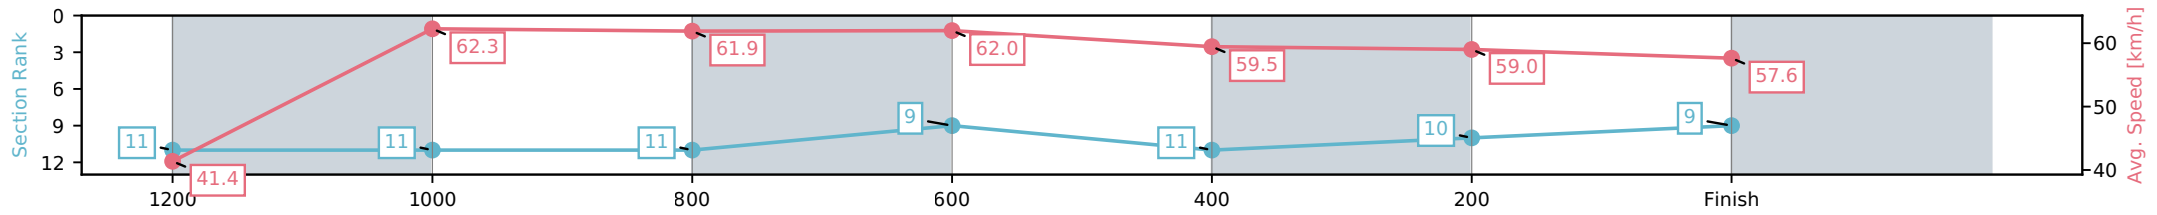

Horse/Jockey Name	Great Aspirations/Chloe Lowe
Finish Rank	9
Fastest Section Time (Section)	0:11.54 (800-600)
Top Speed [km/h] (Section)	63.5 (1200-1000)
Race State	Finished

Toowoomba QLD --Professional-2026-07-03
Race 5: BARRIER REEF POOLS BENCHMARK 70 Handicap - 1300m
03 July 2026 - 7:05PM
Track Rating: Good 4, Weather: Fine, Rail Position: True Entire Circuit

Section	L1300	L1200	L1000	L800	L600	L400	L200
Section Times	1:20.48 (0:09.04)	1:11.44 [11] (0:11.61)	0:59.83 [11] (0:11.70)	0:48.13 [11] (0:11.54)	0:36.58 [9] (0:11.97)	0:24.62 [11] (0:12.10)	0:12.52 [10] (0:12.52)
Average Speed [km/h]	41.4	62.3	61.9	62.0	59.5	59.0	57.6
Top Speed [km/h]	58.3	63.5	63.0	62.7	62.6	59.4	59.5
Avg. Dist. to Rail [m]	12.7	4.9	2.3	1.7	2.1	2.0	0.5
Avg. Stride Freq. [Hz]	2.3	2.4	2.5	2.5	2.4	2.4	2.4
Avg. Stride Length [m]	5.6	7.2	7.1	7.1	7.0	6.9	6.9

[ ] Ranking at each section and finish
-:-:- No data available at this section
NA No data available