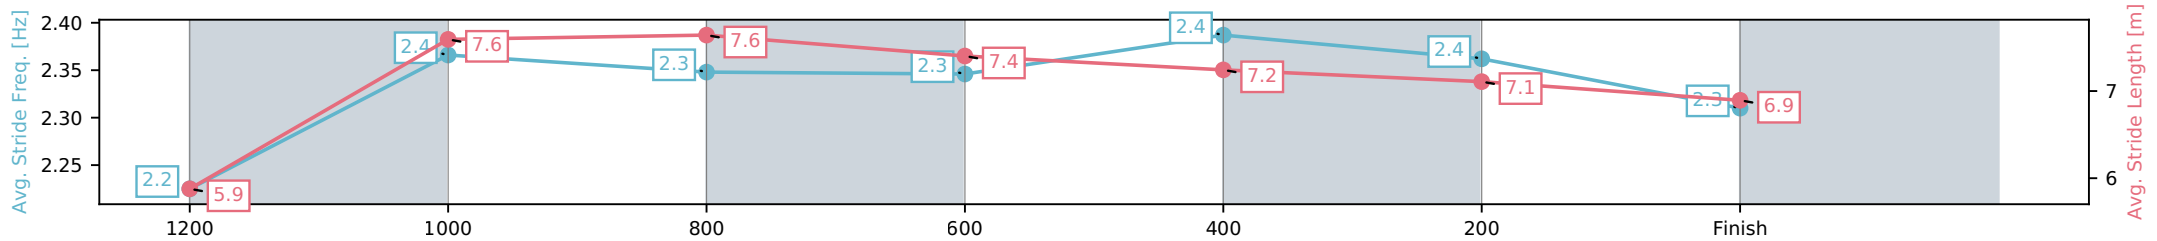

Horse/Jockey Name	Fort William/Stacey Callow
Finish Rank	3
Fastest Section Time (Section)	0:11.17 (1200-1000)
Top Speed [km/h] (Section)	65.4 (1200-1000)
Race State	Finished

Toowoomba QLD --Professional-2026-07-03
Race 5: BARRIER REEF POOLS BENCHMARK 70 Handicap - 1300m

03 July 2026 - 7:05PM

Track Rating: Good 4, Weather: Fine, Rail Position: True Entire Circuit

Section	L1300	L1200	L1000	L800	L600	L400	L200
Section Times	1:20.08 (0:08.66)	1:11.42 [4] (0:11.17)	1:00.26 [2] (0:11.56)	0:48.70 [2] (0:11.85)	0:36.85 [2] (0:11.79)	0:25.05 [1] (0:12.09)	0:12.96 [2] (0:12.96)
Average Speed [km/h]	43.2	64.6	63.1	61.4	61.2	59.4	55.8
Top Speed [km/h]	59.3	65.4	65.1	62.0	61.9	60.7	58.0
Avg. Dist. to Rail [m]	12.7	7.0	4.2	3.2	0.7	0.8	3.2
Avg. Stride Freq. [Hz]	2.2	2.4	2.3	2.3	2.4	2.4	2.3
Avg. Stride Length [m]	5.9	7.6	7.6	7.4	7.2	7.1	6.9

[ ] Ranking at each section and finish
-:-:- No data available at this section
NA No data available