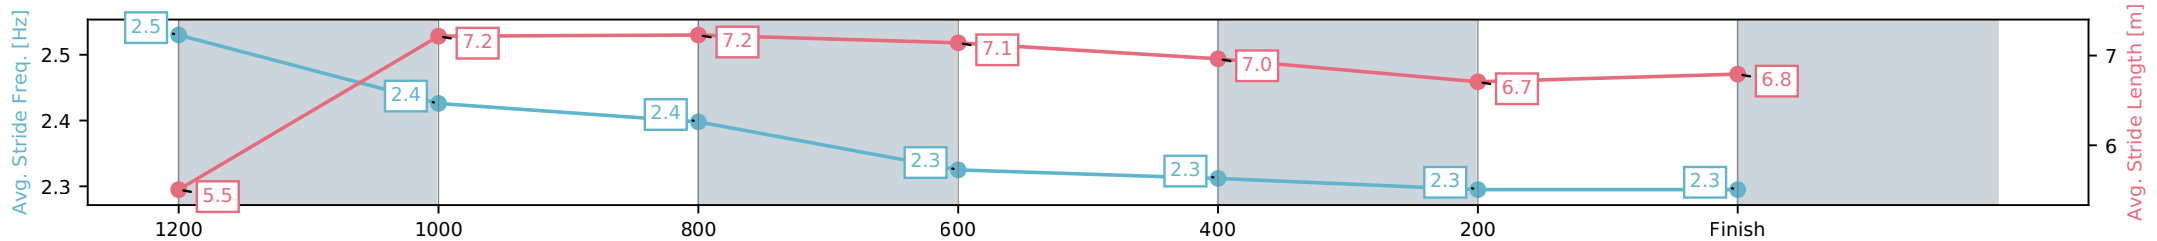

Toowoomba QLD --Professional-2026-07-03

Race 3: BOTTLEMART Maiden Handicap - 1300m

03 July 2026 - 6:05PM

Track Rating: Good 4, Weather: Fine, Rail Position: True Entire Circuit

Section	L1300	L1200	L1000	L800	L600	L400	L200
Section Times	1:23.74 (0:08.88)	1:14.86 [6] (0:11.55)	1:03.31 [7] (0:11.86)	0:51.45 [7] (0:12.36)	0:39.09 [8] (0:12.75)	0:26.35 [8] (0:13.24)	0:13.11 [10] (0:13.11)
Average Speed [km/h]	42.6	62.4	61.4	58.6	56.9	54.8	55.1
Top Speed [km/h]	60.6	63.2	62.7	60.9	57.7	55.8	56.7
Avg. Dist. to Rail [m]	5.8	3.7	3.8	1.5	1.8	2.7	4.0
Avg. Stride Freq. [Hz]	2.5	2.4	2.4	2.3	2.3	2.3	2.3
Avg. Stride Length [m]	5.5	7.2	7.2	7.1	7.0	6.7	6.8