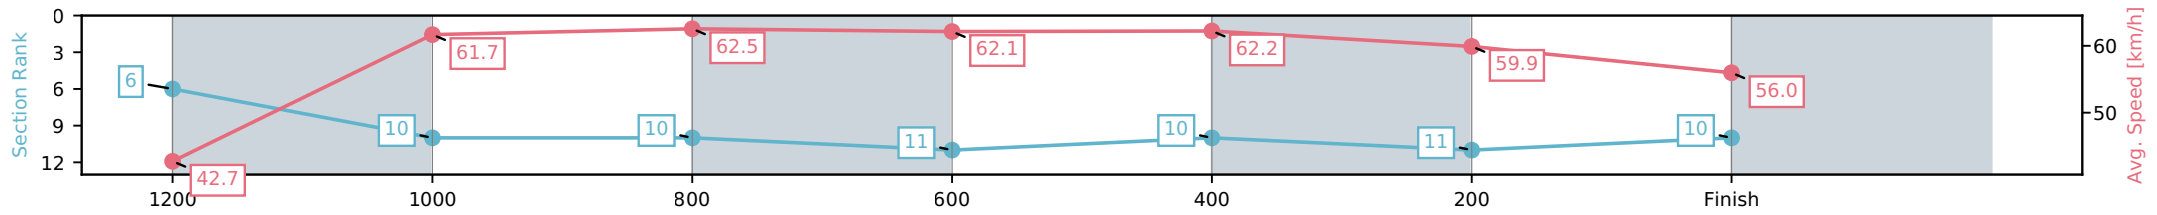

Horse/Jockey Name	Ariat/Jett Newman
Finish Rank	10
Fastest Section Time (Section)	0:11.72 (1000-800)
Top Speed [km/h] (Section)	63.4 (600-400)
Race State	Finished

Toowoomba QLD --Professional-2026-07-03
Race 5: BARRIER REEF POOLS BENCHMARK 70 Handicap - 1300m
03 July 2026 - 7:05PM
Track Rating: Good 4, Weather: Fine, Rail Position: True Entire Circuit

Section	L1300	L1200	L1000	L800	L600	L400	L200
Section Times	1:20.91 (0:08.75)	1:12.16 [6] (0:11.74)	1:00.41 [10] (0:11.72)	0:48.69 [10] (0:11.83)	0:36.86 [11] (0:11.79)	0:25.07 [10] (0:12.14)	0:12.92 [11] (0:12.92)
Average Speed [km/h]	42.7	61.7	62.5	62.1	62.2	59.9	56.0
Top Speed [km/h]	58.1	63.4	63.2	63.0	63.4	60.8	59.2
Avg. Dist. to Rail [m]	14.4	10.0	6.1	5.5	3.8	3.7	5.2
Avg. Stride Freq. [Hz]	2.3	2.4	2.4	2.4	2.4	2.4	2.3
Avg. Stride Length [m]	5.8	7.1	7.3	7.3	7.2	7.0	7.0

[ ] Ranking at each section and finish
-:-:- No data available at this section
NA No data available