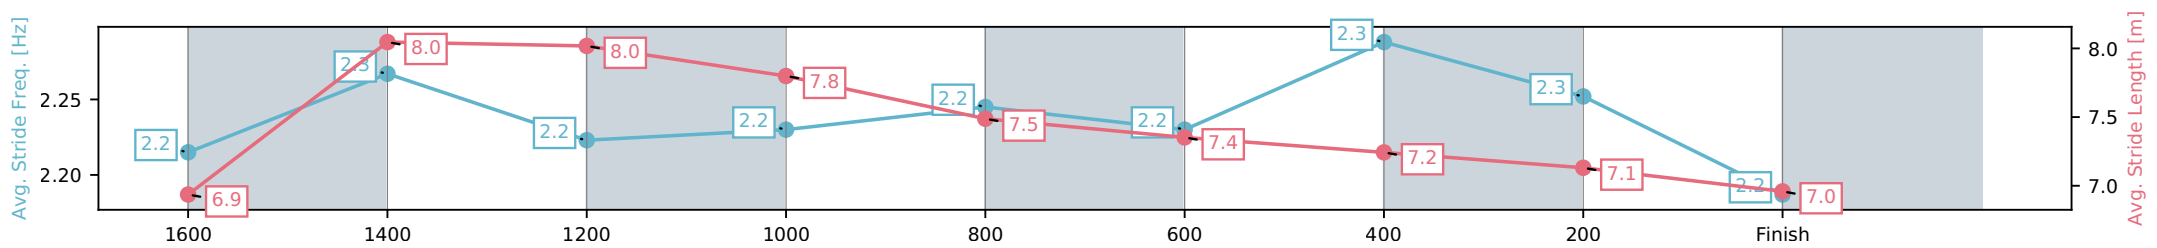

[ ] Ranking at each section and finish  
 -:-:- No data available at this section  
 NA No data available

Horse/Jockey Name	Thebarberofseville/Brandon Lerena
Finish Rank	8
Fastest Section Time (Section)	0:11.26 (1600-1400)
Top Speed [km/h] (Section)	65.6 (1890 - 1600)
Race State	Finished