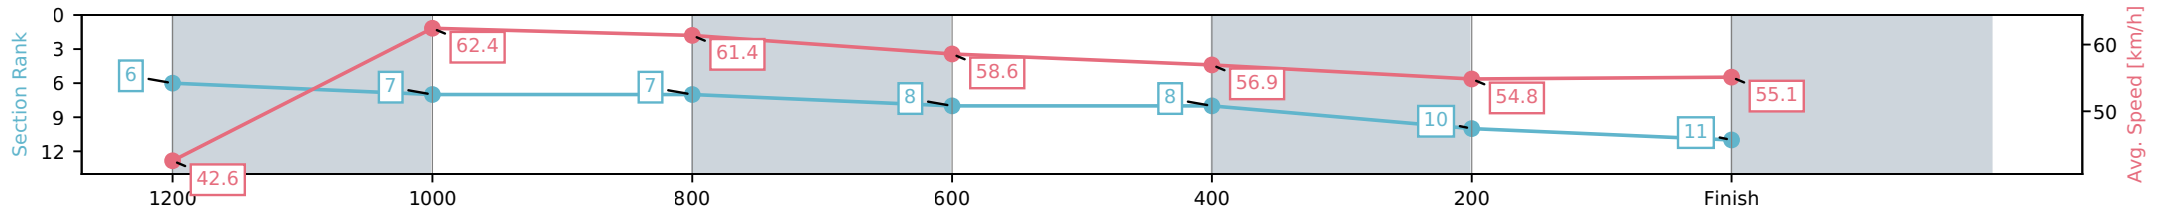

Toowoomba QLD --Professional-2026-07-03

Race 3: BOTTLEMART Maiden Handicap - 1300m

03 July 2026 - 6:05PM

Track Rating: Good 4, Weather: Fine, Rail Position: True Entire Circuit

Section	L1300	L1200	L1000	L800	L600	L400	L200
Section Times	1:23.74 (0:08.88)	1:14.86 [6] (0:11.55)	1:03.31 [7] (0:11.86)	0:51.45 [7] (0:12.36)	0:39.09 [8] (0:12.75)	0:26.35 [8] (0:13.24)	0:13.11 [10] (0:13.11)
Average Speed [km/h]	42.6	62.4	61.4	58.6	56.9	54.8	55.1
Top Speed [km/h]	60.6	63.2	62.7	60.9	57.7	55.8	56.7
Avg. Dist. to Rail [m]	5.8	3.7	3.8	1.5	1.8	2.7	4.0
Avg. Stride Freq. [Hz]	2.5	2.4	2.4	2.3	2.3	2.3	2.3
Avg. Stride Length [m]	5.5	7.2	7.2	7.1	7.0	6.7	6.8