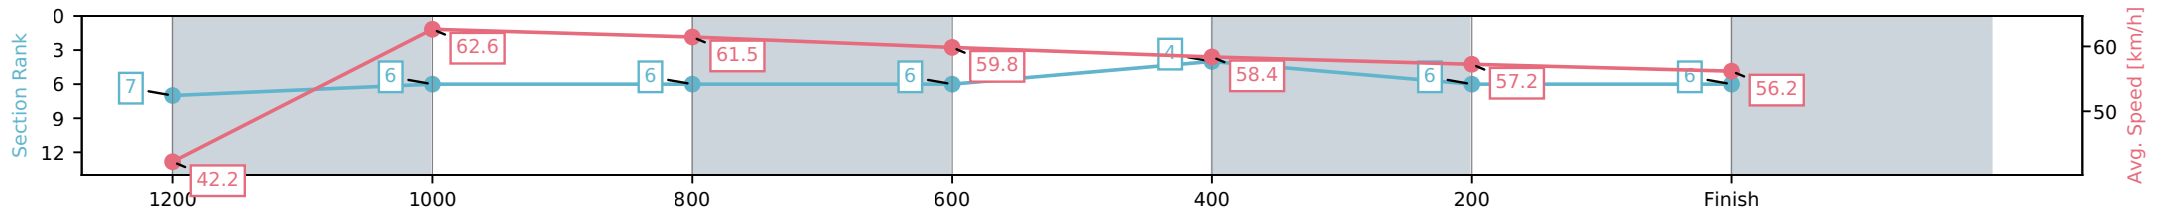

Toowoomba QLD --Professional-2026-07-03

Race 3: BOTTLEMART Maiden Handicap - 1300m

03 July 2026 - 6:05PM

Track Rating: Good 4, Weather: Fine, Rail Position: True Entire Circuit

Section	L1300	L1200	L1000	L800	L600	L400	L200
Section Times	1:22.44 (0:08.89)	1:13.55 [7] (0:11.52)	1:02.03 [6] (0:11.82)	0:50.22 [6] (0:12.17)	0:38.04 [6] (0:12.51)	0:25.54 [4] (0:12.68)	0:12.86 [6] (0:12.86)
Average Speed [km/h]	42.2	62.6	61.5	59.8	58.4	57.2	56.2
Top Speed [km/h]	59.0	63.7	62.5	61.1	59.7	57.8	56.9
Avg. Dist. to Rail [m]	9.9	4.6	3.8	3.5	3.2	2.3	3.9
Avg. Stride Freq. [Hz]	2.3	2.2	2.2	2.2	2.2	2.3	2.2
Avg. Stride Length [m]	5.8	7.9	7.9	7.8	7.5	7.1	7.1