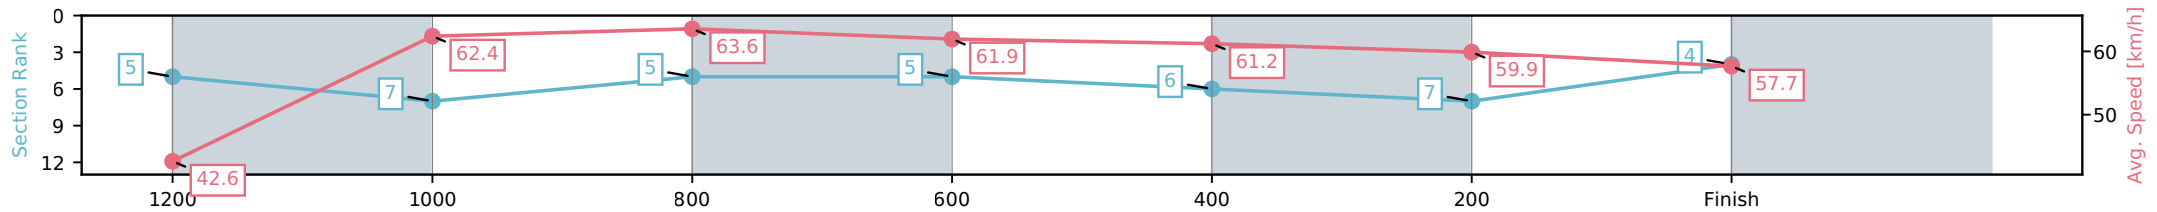

Horse/Jockey Name	Hoot 'N' Holler/Aidan Keeley
Finish Rank	4
Fastest Section Time (Section)	0:11.46 (1000-800)
Top Speed [km/h] (Section)	64.5 (1200-1000)
Race State	Finished

Toowoomba QLD --Professional-2026-07-03
Race 5: BARRIER REEF POOLS BENCHMARK 70 Handicap - 1300m

03 July 2026 - 7:05PM

Track Rating: Good 4, Weather: Fine, Rail Position: True Entire Circuit

Section	L1300	L1200	L1000	L800	L600	L400	L200
Section Times	1:20.18 (0:08.74)	1:11.44 [5] (0:11.55)	0:59.90 [7] (0:11.46)	0:48.43 [5] (0:11.82)	0:36.61 [5] (0:11.93)	0:24.68 [6] (0:12.13)	0:12.56 [7] (0:12.56)
Average Speed [km/h]	42.6	62.4	63.6	61.9	61.2	59.9	57.7
Top Speed [km/h]	60.3	64.5	64.5	62.9	62.4	60.9	59.8
Avg. Dist. to Rail [m]	7.9	4.6	4.2	5.0	3.0	2.8	5.1
Avg. Stride Freq. [Hz]	2.3	2.3	2.3	2.3	2.3	2.3	2.2
Avg. Stride Length [m]	5.8	7.6	7.6	7.6	7.5	7.4	7.4

- [ ] Ranking at each section and finish
- -:-:- No data available at this section
- NA No data available