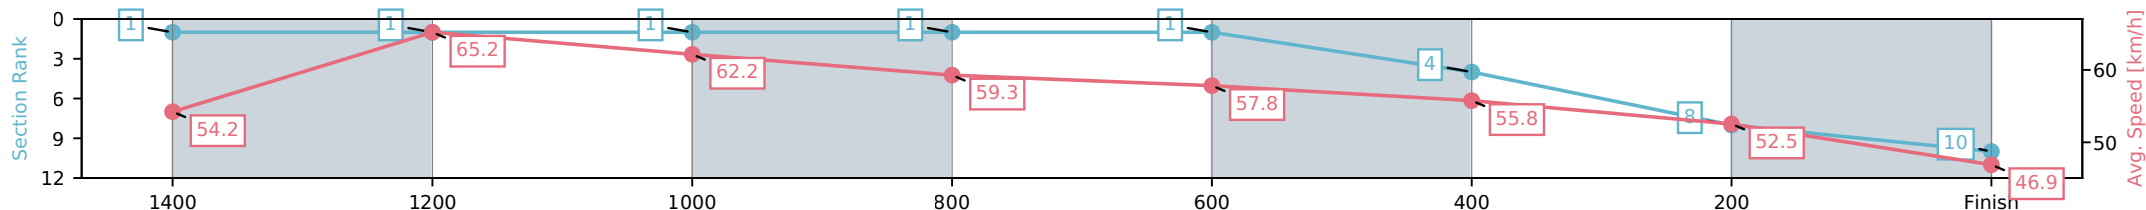

Horse/Jockey Name	Call Sign/Aidan Keeley
Finish Rank	10
Fastest Section Time (Section)	0:11.26 (1400-1200)
Top Speed [km/h] (Section)	68.1 (1400-1200)
Race State	Finished

Toowoomba QLD --Professional-2026-07-03
Race 6: DRACARYS STALLION Class 1 Handicap - 1625m
03 July 2026 - 7:31PM
Track Rating: Good 4, Weather: Fine, Rail Position: True Entire Circuit

Section	L1625	L1400	L1200	L1000	L800	L600	L400	L200
Section Times	1:44.67 (0:14.76)	1:29.91 [1] (0:11.26)	1:18.65 [1] (0:11.67)	1:06.98 [1] (0:12.30)	0:54.68 [1] (0:12.57)	0:42.12 [1] (0:13.02)	0:29.10 [4] (0:13.72)	0:15.38 [8] (0:15.38)
Average Speed [km/h]	54.2	65.2	62.2	59.3	57.8	55.8	52.5	46.9
Top Speed [km/h]	68.0	68.1	63.2	60.6	58.3	57.2	54.0	50.8
Avg. Dist. to Rail [m]	6.3	3.4	5.0	3.7	2.5	1.3	0.7	2.8
Avg. Stride Freq. [Hz]	2.4	2.4	2.3	2.3	2.3	2.3	2.2	2.1
Avg. Stride Length [m]	7.0	7.8	7.5	7.3	7.1	6.9	6.6	6.4

[ ] Ranking at each section and finish
-:-:- No data available at this section
NA No data available