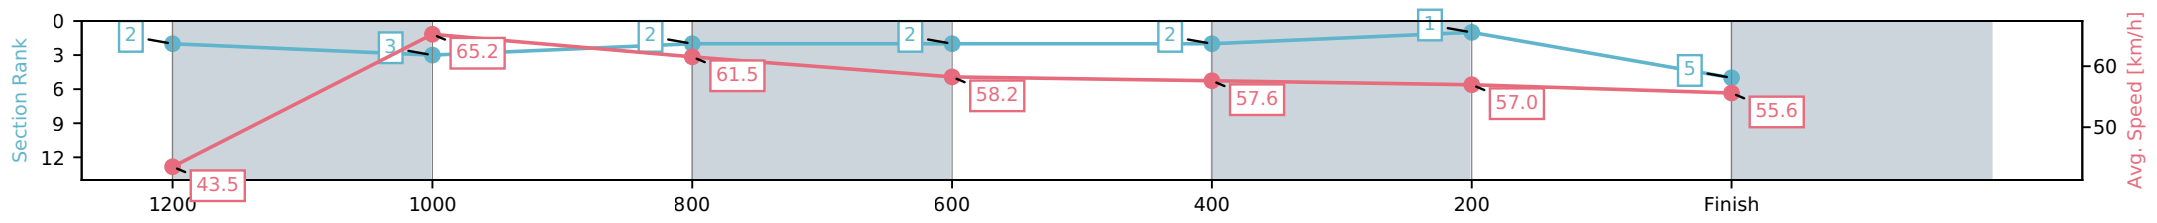

Toowoomba QLD --Professional-2026-07-03

Race 3: BOTTLEMART Maiden Handicap - 1300m

03 July 2026 - 6:05PM

Track Rating: Good 4, Weather: Fine, Rail Position: True Entire Circuit

Section	L1300	L1200	L1000	L800	L600	L400	L200
Section Times	1:22.29 (0:08.72)	1:13.57 [2] (0:11.09)	1:02.49 [3] (0:11.86)	0:50.63 [2] (0:12.44)	0:38.19 [2] (0:12.53)	0:25.66 [2] (0:12.66)	0:13.00 [1] (0:13.00)
Average Speed [km/h]	43.5	65.2	61.5	58.2	57.6	57.0	55.6
Top Speed [km/h]	61.1	66.4	63.7	59.8	57.9	57.3	57.0
Avg. Dist. to Rail [m]	12.3	5.7	3.6	1.7	0.8	0.7	2.2
Avg. Stride Freq. [Hz]	2.3	2.3	2.2	2.2	2.2	2.2	2.2
Avg. Stride Length [m]	6.1	7.9	7.8	7.5	7.4	7.2	7.3