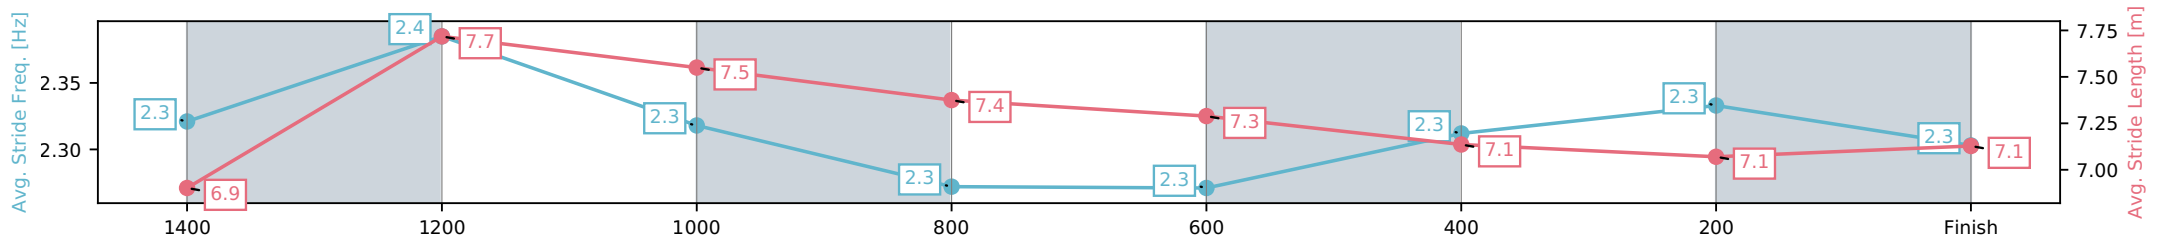

Toowoomba QLD --Professional-2026-07-03  
 Race 6: DRACARYS STALLION Class 1 Handicap - 1625m  
 03 July 2026 - 7:31PM  
 Track Rating: Good 4, Weather: Fine, Rail Position: True Entire Circuit

Section	L1625	L1400	L1200	L1000	L800	L600	L400	L200
Section Times	1:40.51 (0:15.14)	1:25.37 [6] (0:11.41)	1:13.96 [7] (0:11.80)	1:02.16 [7] (0:12.41)	0:49.74 [7] (0:12.41)	0:37.34 [6] (0:12.48)	0:24.86 [6] (0:12.39)	0:12.47 [5] (0:12.47)
Average Speed [km/h]	53.3	65.6	61.8	59.2	58.8	58.4	58.7	57.9
Top Speed [km/h]	67.2	67.2	62.7	61.2	59.7	59.6	59.4	58.9
Avg. Dist. to Rail [m]	9.7	6.8	8.0	6.3	3.1	2.0	3.2	5.4
Avg. Stride Freq. [Hz]	2.3	2.4	2.3	2.3	2.3	2.3	2.3	2.3
Avg. Stride Length [m]	6.9	7.7	7.5	7.4	7.3	7.1	7.1	7.1