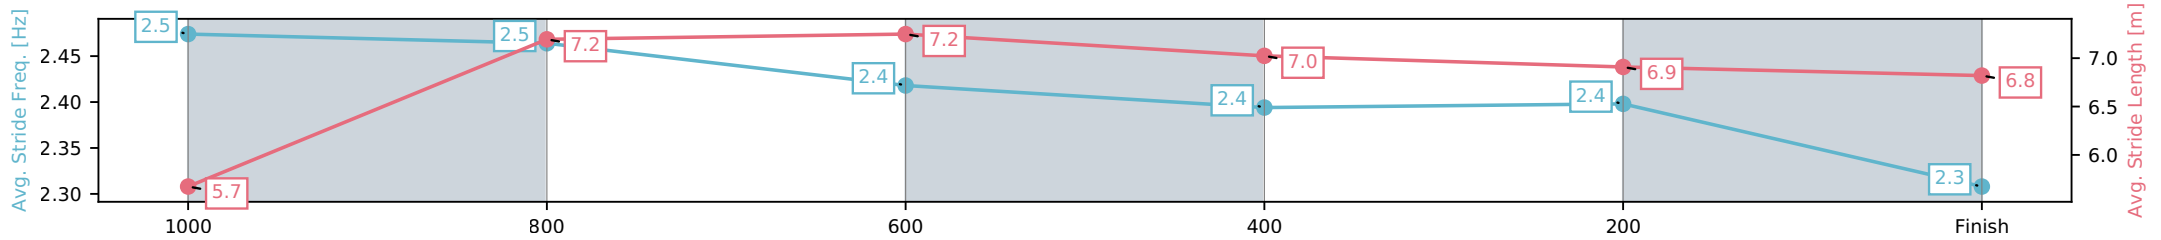

Horse/Jockey Name	Gypsy Joy/Skye Bogenhuber
Finish Rank	10
Fastest Section Time (Section)	0:11.46 (1000-800)
Top Speed [km/h] (Section)	64.9 (1000-800)
Race State	Finished

Toowoomba QLD --Professional-2026-07-03
Race 2: NEIL MANSELL CONCRETE QTIS Three-Year-Old
Maiden Handicap - 1100m

03 July 2026 - 5:31PM

Track Rating: Good 4, Weather: Fine, Rail Position: True Entire Circuit

Section	L1100	L1000	L800	L600	L400	L200
Section Times	1:08.98 (0:08.07)	1:00.91 [2] (0:11.46)	0:49.45 [3] (0:11.84)	0:37.61 [4] (0:12.10)	0:25.50 [4] (0:12.35)	0:13.15 [10] (0:13.15)
Average Speed [km/h]	44.9	63.5	61.2	60.0	58.7	54.9
Top Speed [km/h]	61.8	64.9	62.5	60.7	59.5	57.8
Avg. Dist. to Rail [m]	3.8	2.8	2.2	1.4	1.8	3.0
Avg. Stride Freq. [Hz]	2.5	2.5	2.4	2.4	2.4	2.3
Avg. Stride Length [m]	5.7	7.2	7.2	7.0	6.9	6.8

[ ] Ranking at each section and finish
-:-:- No data available at this section
NA No data available