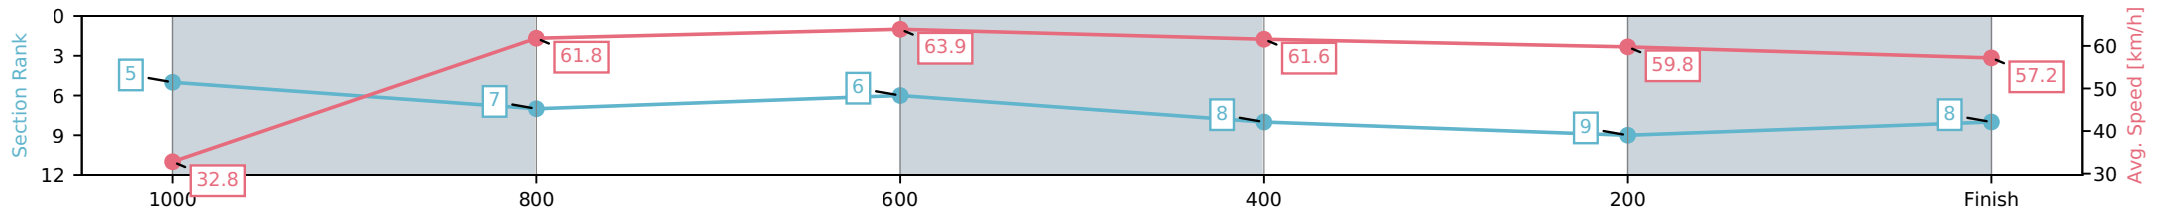

Toowoomba QLD --Professional-2026-07-03

Race 1: MNP SECURITY Maiden Handicap - 1050m

03 July 2026 - 5:00PM

Track Rating: Good 4, Weather: Fine, Rail Position: True Entire Circuit

Section	L1050	L800	L600	L400	L200	L0
Section Times	1:05.14 (0:04.83)	1:00.31 [5] (0:11.94)	0:48.37 [7] (0:11.51)	0:36.86 [6] (0:11.97)	0:24.89 [8] (0:12.24)	0:12.65 [9] (0:12.65)
Average Speed [km/h]	32.8	61.8	63.9	61.6	59.8	57.2
Top Speed [km/h]	49.5	64.6	65.2	62.0	60.8	58.9
Avg. Dist. to Rail [m]	28.1	10.0	5.2	4.8	5.0	7.3
Avg. Stride Freq. [Hz]	2.5	2.5	2.5	2.4	2.4	2.3
Avg. Stride Length [m]	4.4	6.6	7.3	7.2	7.1	6.9