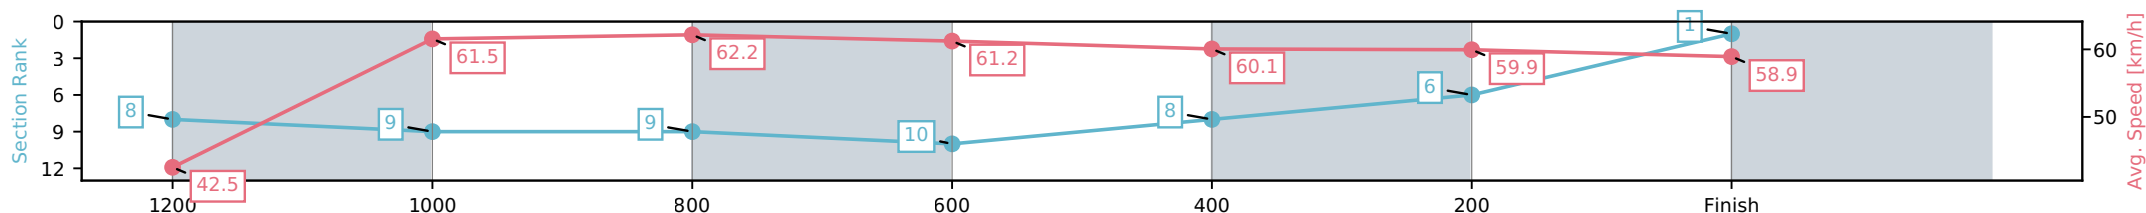

Horse/Jockey Name	Mirra Impact/Gary Geran
Finish Rank	1
Fastest Section Time (Section)	0:11.70 (1000-800)
Top Speed [km/h] (Section)	63.1 (1200-1000)
Race State	Finished

Toowoomba QLD --Professional-2026-07-03
Race 5: BARRIER REEF POOLS BENCHMARK 70 Handicap - 1300m

03 July 2026 - 7:05PM

Track Rating: Good 4, Weather: Fine, Rail Position: True Entire Circuit

Section	L1300	L1200	L1000	L800	L600	L400	L200
Section Times	1:19.88 (0:08.76)	1:11.12 [8] (0:11.72)	0:59.39 [9] (0:11.70)	0:47.69 [9] (0:11.78)	0:35.91 [10] (0:11.78)	0:24.13 [8] (0:11.86)	0:12.27 [6] (0:12.27)
Average Speed [km/h]	42.5	61.5	62.2	61.2	60.1	59.9	58.9
Top Speed [km/h]	59.5	63.1	62.7	61.7	60.4	60.7	60.5
Avg. Dist. to Rail [m]	6.3	3.7	3.1	1.0	3.1	2.9	1.9
Avg. Stride Freq. [Hz]	2.3	2.3	2.3	2.3	2.2	2.2	2.2
Avg. Stride Length [m]	6.0	7.6	7.7	7.7	7.5	7.5	7.7

- [ ] Ranking at each section and finish
- -:-:- No data available at this section
- NA No data available