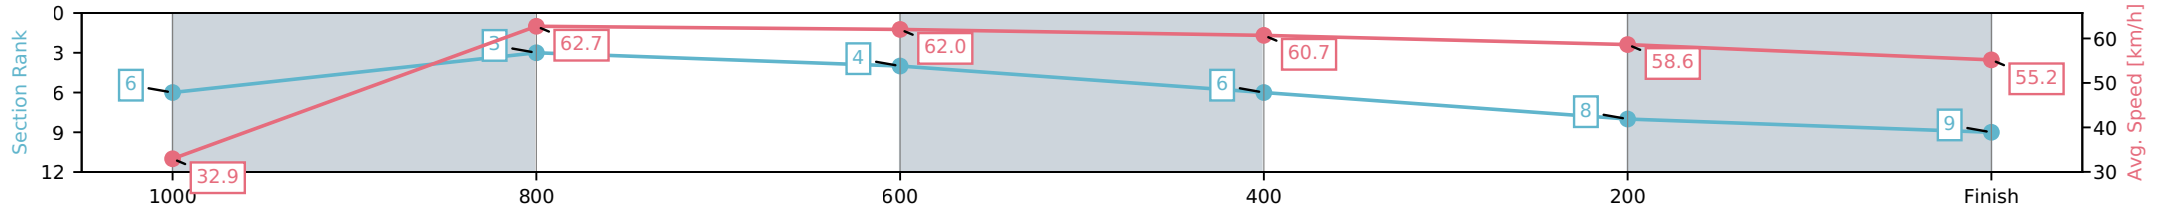

Toowoomba QLD --Professional-2026-07-03

Race 1: MNP SECURITY Maiden Handicap - 1050m

03 July 2026 - 5:00PM

Track Rating: Good 4, Weather: Fine, Rail Position: True Entire Circuit

Section	L1050	L800	L600	L400	L200	L0
Section Times	1:05.55 (0:04.86)	1:00.69 [6] (0:11.66)	0:49.02 [3] (0:11.72)	0:37.31 [4] (0:11.91)	0:25.39 [6] (0:12.28)	0:13.11 [8] (0:13.11)
Average Speed [km/h]	32.9	62.7	62.0	60.7	58.6	55.2
Top Speed [km/h]	51.5	64.7	63.6	62.9	59.8	57.0
Avg. Dist. to Rail [m]	24.8	6.9	2.4	1.1	0.2	0.3
Avg. Stride Freq. [Hz]	2.5	2.5	2.4	2.4	2.4	2.3
Avg. Stride Length [m]	4.5	6.9	7.5	7.2	7.0	6.8