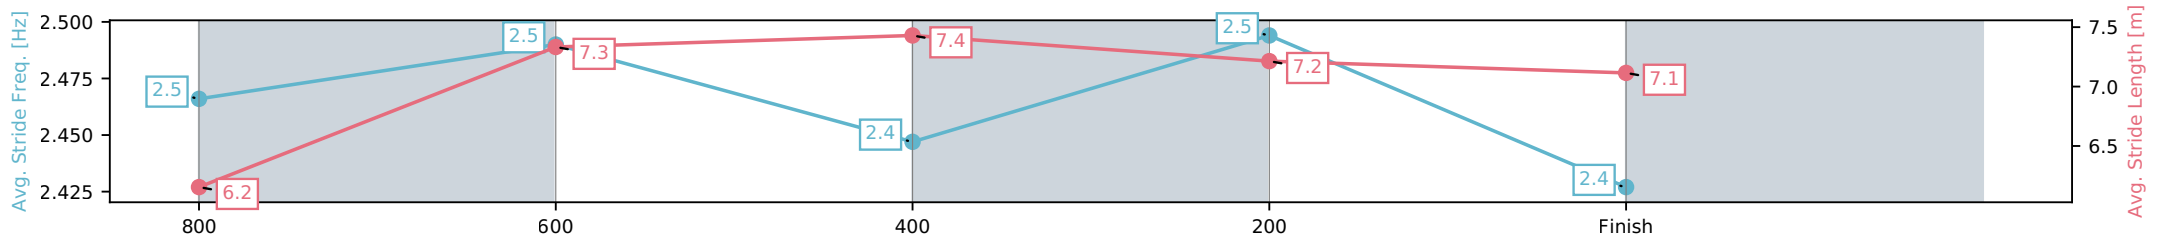

Horse/Jockey Name	Deep Tiara/Georgina Cartwright
Finish Rank	2
Fastest Section Time (Section)	0:11.14 (800-600)
Top Speed [km/h] (Section)	66.8 (800-600)
Race State	Finished

Toowoomba QLD --Professional-2026-07-03
Race 4: CREATE WITH COTTEE Class 4 Handicap - 1000m
03 July 2026 - 6:32PM
Track Rating: Good 4, Weather: Fine, Rail Position: True Entire Circuit

Section	L1000	L800	L600	L400	L200
Section Times	1:00.62 (0:14.66)	0:45.96 [6] (0:11.14)	0:34.83 [4] (0:11.45)	0:23.38 [3] (0:11.51)	0:11.87 [3] (0:11.87)
Average Speed [km/h]	49.5	65.2	63.7	63.7	61.0
Top Speed [km/h]	62.9	66.8	64.4	64.5	62.3
Avg. Dist. to Rail [m]	7.3	4.5	4.3	5.0	6.8
Avg. Stride Freq. [Hz]	2.5	2.5	2.4	2.5	2.4
Avg. Stride Length [m]	6.2	7.3	7.4	7.2	7.1

[ ] Ranking at each section and finish
-:-:- No data available at this section
NA No data available