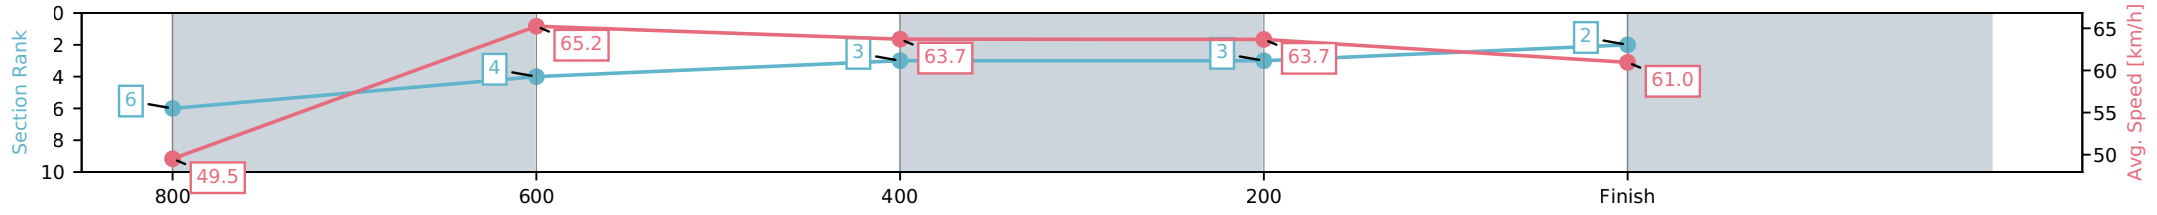

Horse/Jockey Name	Deep Tiara/Georgina Cartwright
Finish Rank	2
Fastest Section Time (Section)	0:11.14 (800-600)
Top Speed [km/h] (Section)	66.8 (800-600)
Race State	Finished

Toowoomba QLD --Professional-2026-07-03
Race 4: CREATE WITH COTTEE Class 4 Handicap - 1000m
03 July 2026 - 6:32PM
Track Rating: Good 4, Weather: Fine, Rail Position: True Entire Circuit

Section	L1000	L800	L600	L400	L200
Section Times	1:00.62 (0:14.66)	0:45.96 [6] (0:11.14)	0:34.83 [4] (0:11.45)	0:23.38 [3] (0:11.51)	0:11.87 [3] (0:11.87)
Average Speed [km/h]	49.5	65.2	63.7	63.7	61.0
Top Speed [km/h]	62.9	66.8	64.4	64.5	62.3
Avg. Dist. to Rail [m]	7.3	4.5	4.3	5.0	6.8
Avg. Stride Freq. [Hz]	2.5	2.5	2.4	2.5	2.4
Avg. Stride Length [m]	6.2	7.3	7.4	7.2	7.1

[ ] Ranking at each section and finish
-:-:- No data available at this section
NA No data available