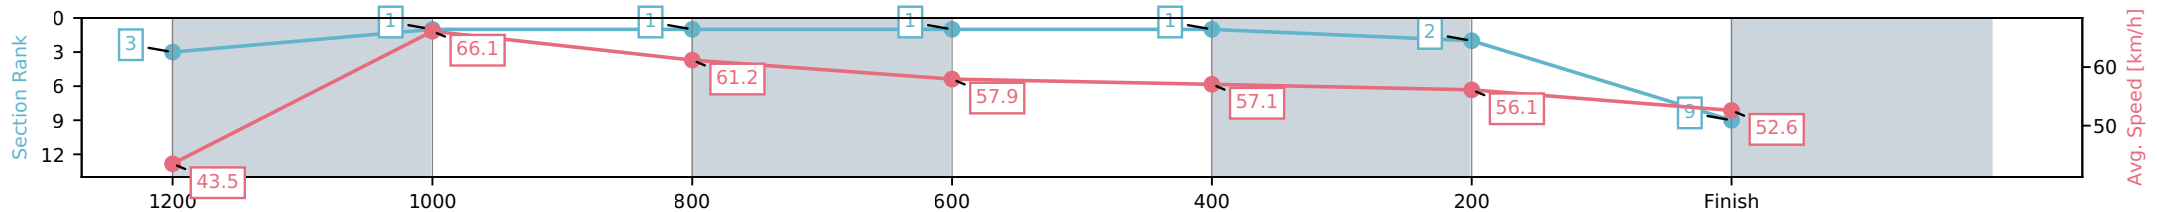

Toowoomba QLD --Professional-2026-07-03

Race 3: BOTTLEMART Maiden Handicap - 1300m

03 July 2026 - 6:05PM

Track Rating: Good 4, Weather: Fine, Rail Position: True Entire Circuit

Section	L1300	L1200	L1000	L800	L600	L400	L200
Section Times	1:23.04 (0:08.72)	1:14.32 [3] (0:10.96)	1:03.37 [1] (0:11.82)	0:51.54 [1] (0:12.44)	0:39.10 [1] (0:12.58)	0:26.52 [1] (0:12.79)	0:13.72 [2] (0:13.72)
Average Speed [km/h]	43.5	66.1	61.2	57.9	57.1	56.1	52.6
Top Speed [km/h]	62.1	67.8	63.1	59.6	58.0	56.7	55.0
Avg. Dist. to Rail [m]	12.8	6.0	2.2	0.2	0.4	0.4	0.4
Avg. Stride Freq. [Hz]	2.4	2.4	2.3	2.3	2.3	2.3	2.2
Avg. Stride Length [m]	5.9	7.6	7.6	7.2	7.0	6.9	6.7