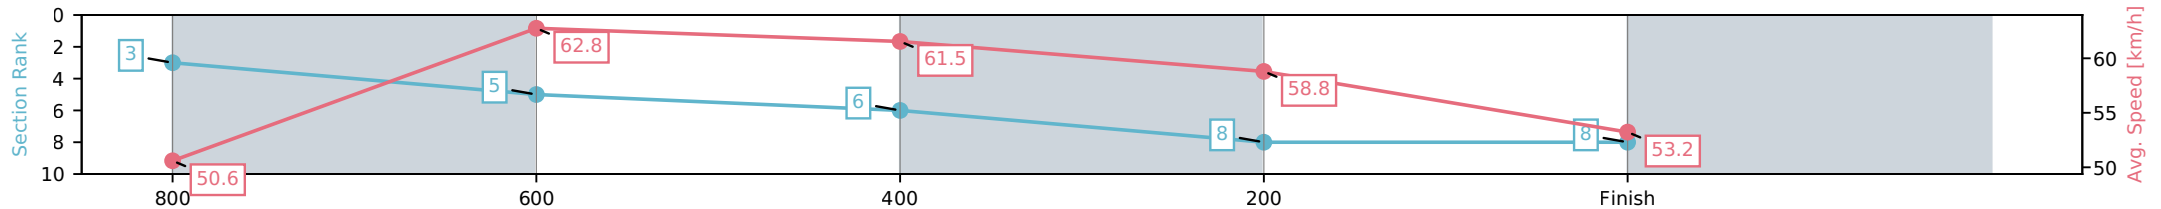

Horse/Jockey Name	Defiant Boom/Paul Hamblin
Finish Rank	8
Fastest Section Time (Section)	0:11.51 (800-600)
Top Speed [km/h] (Section)	64.0 (800-600)
Race State	Finished

Toowoomba QLD --Professional-2026-07-03
Race 4: CREATE WITH COTTEE Class 4 Handicap - 1000m
03 July 2026 - 6:32PM
Track Rating: Good 4, Weather: Fine, Rail Position: True Entire Circuit

Section	L1000	L800	L600	L400	L200
Section Times	1:03.22 (0:14.33)	0:48.89 [3] (0:11.51)	0:37.37 [5] (0:11.64)	0:25.73 [6] (0:12.14)	0:13.60 [8] (0:13.60)
Average Speed [km/h]	50.6	62.8	61.5	58.8	53.2
Top Speed [km/h]	63.9	64.0	62.5	60.5	56.1
Avg. Dist. to Rail [m]	3.6	2.0	1.0	2.7	2.3
Avg. Stride Freq. [Hz]	2.4	2.4	2.5	2.4	2.2
Avg. Stride Length [m]	6.5	7.3	7.1	7.0	6.8

- [ ] Ranking at each section and finish
- -:-:- No data available at this section
- NA No data available