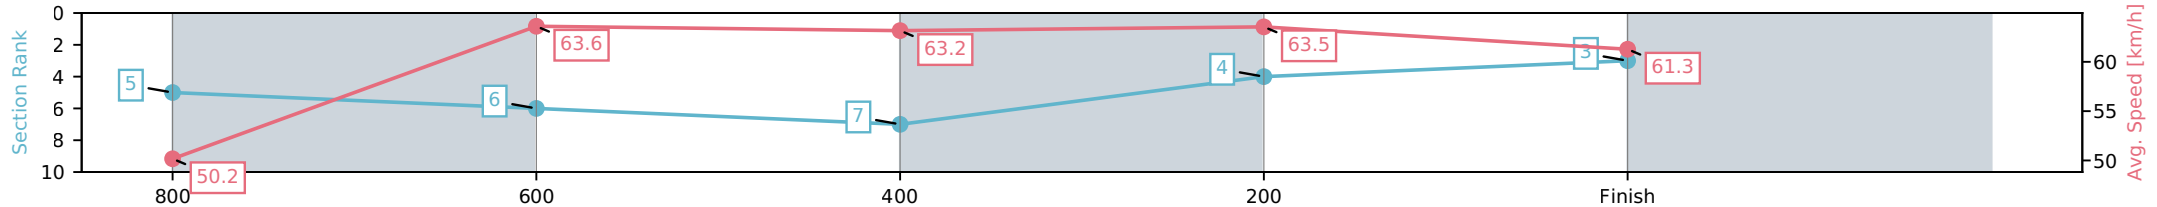

Horse/Jockey Name	Thundering Soul/Les Tilley
Finish Rank	4
Fastest Section Time (Section)	0:11.35 (400-200)
Top Speed [km/h] (Section)	64.7 (800-600)
Race State	Finished

Toowoomba QLD --Professional-2026-07-03
Race 4: CREATE WITH COTTEE Class 4 Handicap - 1000m
03 July 2026 - 6:32PM
Track Rating: Good 4, Weather: Fine, Rail Position: True Entire Circuit

Section	L1000	L800	L600	L400	L200
Section Times	1:00.65 (0:14.59)	0:46.06 [5] (0:11.44)	0:34.62 [6] (0:11.48)	0:23.14 [7] (0:11.35)	0:11.79 [4] (0:11.79)
Average Speed [km/h]	50.2	63.6	63.2	63.5	61.3
Top Speed [km/h]	62.3	64.7	64.4	64.0	63.4
Avg. Dist. to Rail [m]	6.6	3.2	1.6	0.5	1.0
Avg. Stride Freq. [Hz]	2.4	2.4	2.4	2.5	2.5
Avg. Stride Length [m]	6.4	7.4	7.4	7.1	7.0

[ ] Ranking at each section and finish
-:-:- No data available at this section
NA No data available