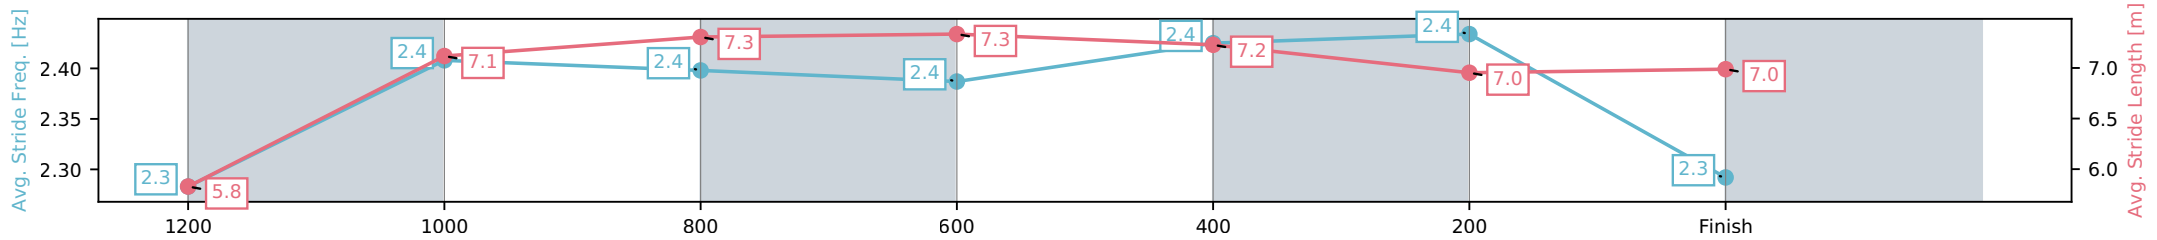

Horse/Jockey Name	Ariat/Jett Newman
Finish Rank	10
Fastest Section Time (Section)	0:11.72 (1000-800)
Top Speed [km/h] (Section)	63.4 (600-400)
Race State	Finished

Toowoomba QLD --Professional-2026-07-03
Race 5: BARRIER REEF POOLS BENCHMARK 70 Handicap - 1300m
03 July 2026 - 7:05PM
Track Rating: Good 4, Weather: Fine, Rail Position: True Entire Circuit

Section	L1300	L1200	L1000	L800	L600	L400	L200
Section Times	1:20.91 (0:08.75)	1:12.16 [6] (0:11.74)	1:00.41 [10] (0:11.72)	0:48.69 [10] (0:11.83)	0:36.86 [11] (0:11.79)	0:25.07 [10] (0:12.14)	0:12.92 [11] (0:12.92)
Average Speed [km/h]	42.7	61.7	62.5	62.1	62.2	59.9	56.0
Top Speed [km/h]	58.1	63.4	63.2	63.0	63.4	60.8	59.2
Avg. Dist. to Rail [m]	14.4	10.0	6.1	5.5	3.8	3.7	5.2
Avg. Stride Freq. [Hz]	2.3	2.4	2.4	2.4	2.4	2.4	2.3
Avg. Stride Length [m]	5.8	7.1	7.3	7.3	7.2	7.0	7.0

[ ] Ranking at each section and finish
-:-:- No data available at this section
NA No data available