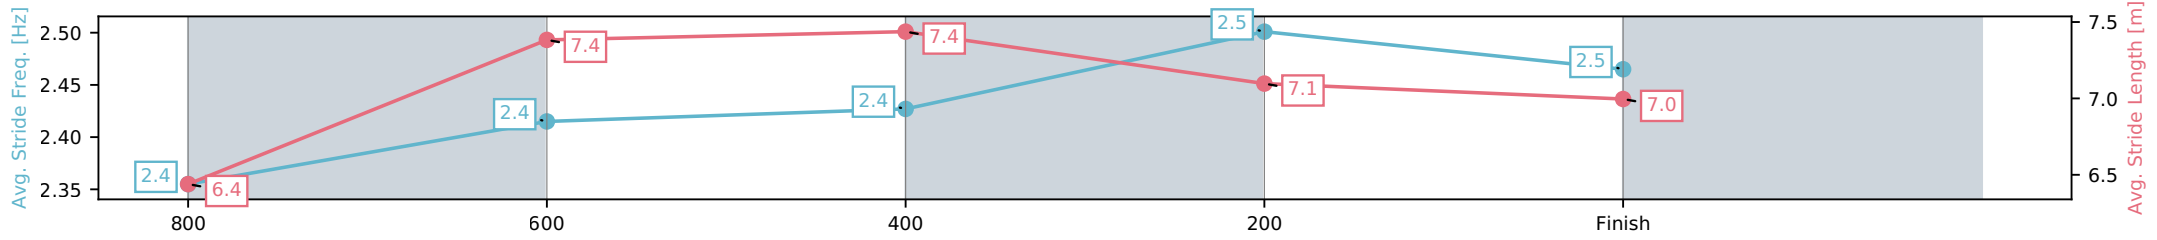

Horse/Jockey Name	Thundering Soul/Les Tilley
Finish Rank	4
Fastest Section Time (Section)	0:11.35 (400-200)
Top Speed [km/h] (Section)	64.7 (800-600)
Race State	Finished

Toowoomba QLD --Professional-2026-07-03
Race 4: CREATE WITH COTTEE Class 4 Handicap - 1000m
03 July 2026 - 6:32PM
Track Rating: Good 4, Weather: Fine, Rail Position: True Entire Circuit

Section	L1000	L800	L600	L400	L200
Section Times	1:00.65 (0:14.59)	0:46.06 [5] (0:11.44)	0:34.62 [6] (0:11.48)	0:23.14 [7] (0:11.35)	0:11.79 [4] (0:11.79)
Average Speed [km/h]	50.2	63.6	63.2	63.5	61.3
Top Speed [km/h]	62.3	64.7	64.4	64.0	63.4
Avg. Dist. to Rail [m]	6.6	3.2	1.6	0.5	1.0
Avg. Stride Freq. [Hz]	2.4	2.4	2.4	2.5	2.5
Avg. Stride Length [m]	6.4	7.4	7.4	7.1	7.0

[ ] Ranking at each section and finish
-:-:- No data available at this section
NA No data available