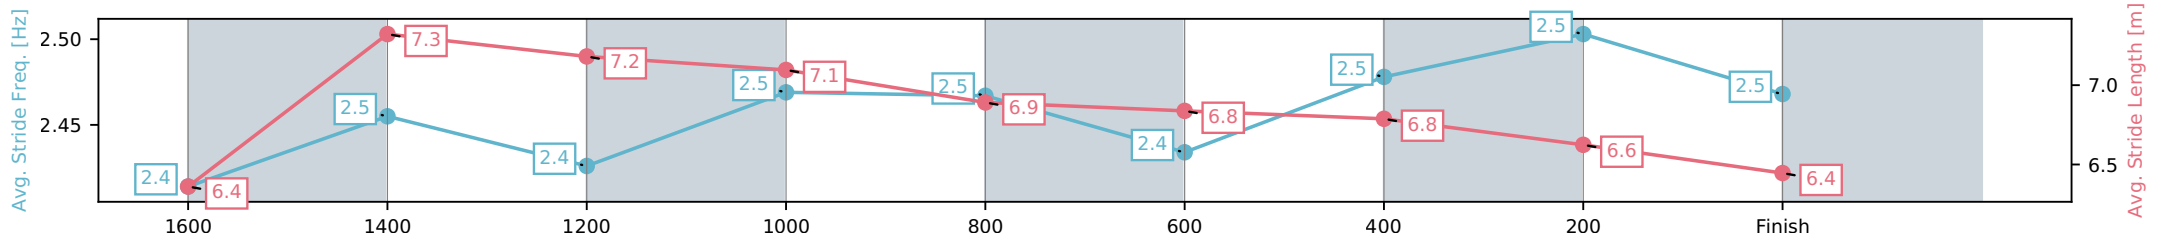

[ ] Ranking at each section and finish  
 -:-:- No data available at this section  
 NA No data available

Horse/Jockey Name	Medical Autocrat/Nozi Tomizawa
Finish Rank	5
Fastest Section Time (Section)	0:11.03 (1600-1400)
Top Speed [km/h] (Section)	67.7 (1600-1400)
Race State	Finished