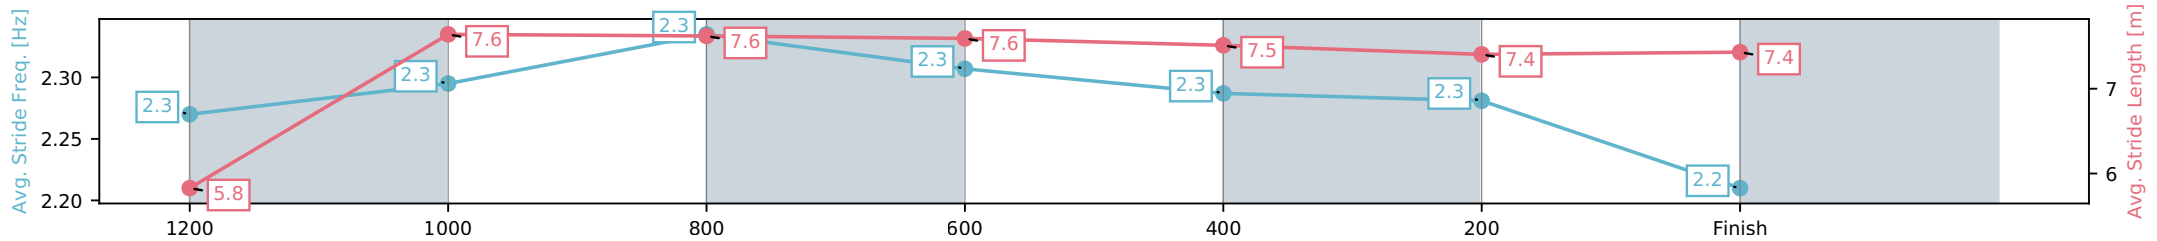

Horse/Jockey Name	Hoot 'N' Holler/Aidan Keeley
Finish Rank	4
Fastest Section Time (Section)	0:11.46 (1000-800)
Top Speed [km/h] (Section)	64.5 (1200-1000)
Race State	Finished

Toowoomba QLD --Professional-2026-07-03
Race 5: BARRIER REEF POOLS BENCHMARK 70 Handicap - 1300m

03 July 2026 - 7:05PM

Track Rating: Good 4, Weather: Fine, Rail Position: True Entire Circuit

Section	L1300	L1200	L1000	L800	L600	L400	L200
Section Times	1:20.18 (0:08.74)	1:11.44 [5] (0:11.55)	0:59.90 [7] (0:11.46)	0:48.43 [5] (0:11.82)	0:36.61 [5] (0:11.93)	0:24.68 [6] (0:12.13)	0:12.56 [7] (0:12.56)
Average Speed [km/h]	42.6	62.4	63.6	61.9	61.2	59.9	57.7
Top Speed [km/h]	60.3	64.5	64.5	62.9	62.4	60.9	59.8
Avg. Dist. to Rail [m]	7.9	4.6	4.2	5.0	3.0	2.8	5.1
Avg. Stride Freq. [Hz]	2.3	2.3	2.3	2.3	2.3	2.3	2.2
Avg. Stride Length [m]	5.8	7.6	7.6	7.6	7.5	7.4	7.4

- [ ] Ranking at each section and finish
- -:-:- No data available at this section
- NA No data available