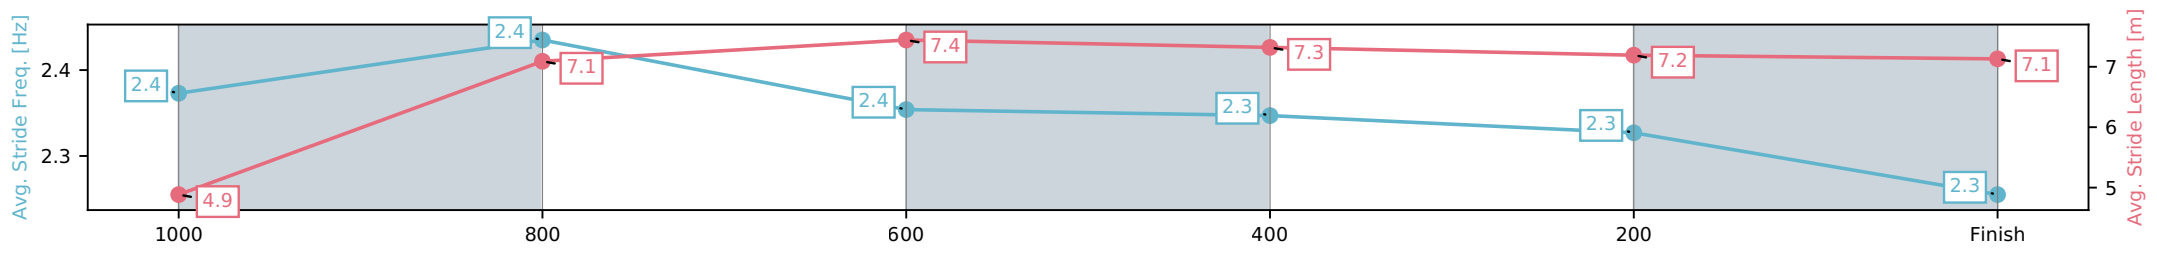

Toowoomba QLD --Professional-2026-07-03

Race 1: MNP SECURITY Maiden Handicap - 1050m

03 July 2026 - 5:00PM

Track Rating: Good 4, Weather: Fine, Rail Position: True Entire Circuit

Section	L1050	L800	L600	L400	L200	L0
Section Times	1:04.61 (0:04.72)	0:59.89 [2] (0:11.56)	0:48.33 [1] (0:11.61)	0:36.72 [1] (0:11.85)	0:24.87 [1] (0:12.06)	0:12.81 [2] (0:12.81)
Average Speed [km/h]	34.4	63.2	62.3	60.7	59.6	56.6
Top Speed [km/h]	53.4	65.7	63.1	62.6	60.2	58.5
Avg. Dist. to Rail [m]	23.6	6.2	1.2	0.5	0.8	0.7
Avg. Stride Freq. [Hz]	2.4	2.4	2.4	2.3	2.3	2.3
Avg. Stride Length [m]	4.9	7.1	7.4	7.3	7.2	7.1