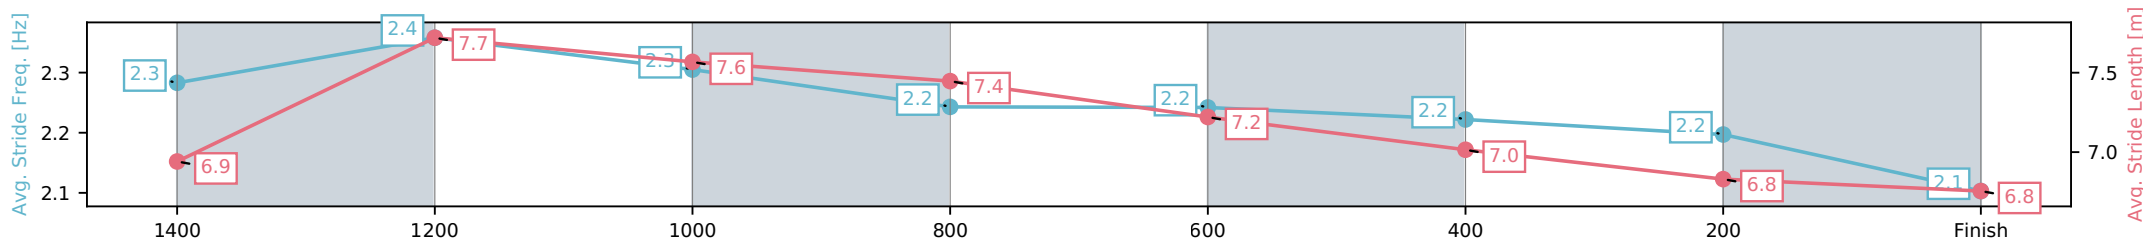

Toowoomba QLD --Professional-2026-07-03

Race 6: DRACARYS STALLION Class 1 Handicap - 1625m

03 July 2026 - 7:31PM

Track Rating: Good 4, Weather: Fine, Rail Position: True Entire Circuit

Section	L1625	L1400	L1200	L1000	L800	L600	L400	L200
Section Times	1:44.28 (0:14.92)	1:29.36 [2] (0:11.36)	1:18.00 [3] (0:11.73)	1:06.27 [3] (0:12.35)	0:53.92 [3] (0:12.64)	0:41.28 [3] (0:13.18)	0:28.10 [9] (0:13.49)	0:14.61 [10] (0:14.61)
Average Speed [km/h]	53.4	64.2	61.7	59.0	57.2	54.5	53.1	49.4
Top Speed [km/h]	67.0	66.7	62.6	60.5	57.6	57.1	53.5	52.7
Avg. Dist. to Rail [m]	3.1	2.2	3.4	3.2	1.0	0.8	1.2	0.7
Avg. Stride Freq. [Hz]	2.3	2.4	2.3	2.2	2.2	2.2	2.2	2.1
Avg. Stride Length [m]	6.9	7.7	7.6	7.4	7.2	7.0	6.8	6.8