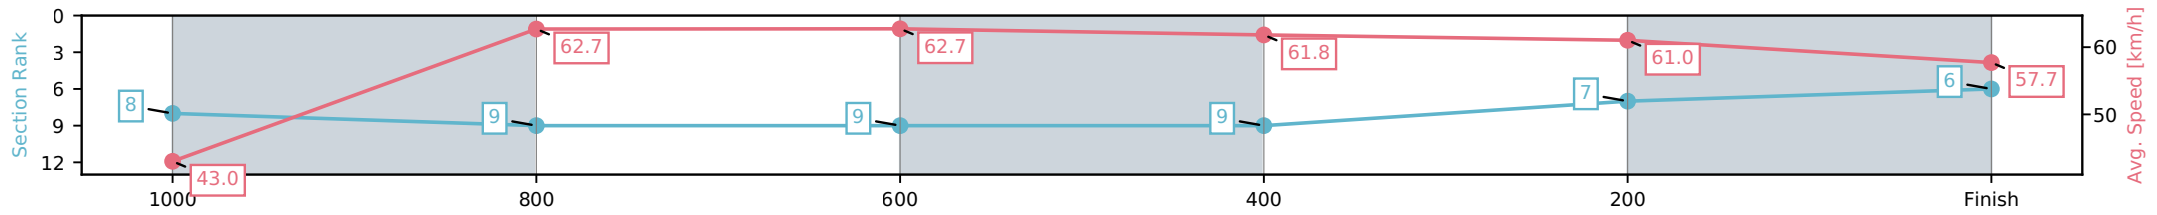

Horse/Jockey Name	If You Asked Me To/Harrison Shaw
Finish Rank	6
Fastest Section Time (Section)	0:11.70 (800-600)
Top Speed [km/h] (Section)	64.0 (800-600)
Race State	Finished

Toowoomba QLD --Professional-2026-07-03
Race 2: NEIL MANSELL CONCRETE QTIS Three-Year-Old
Maiden Handicap - 1100m
03 July 2026 - 5:31PM
Track Rating: Good 4, Weather: Fine, Rail Position: True Entire Circuit

Section	L1100	L1000	L800	L600	L400	L200
Section Times	1:08.21 (0:08.38)	0:59.84 [8] (0:11.72)	0:48.12 [9] (0:11.70)	0:36.42 [9] (0:11.90)	0:24.52 [9] (0:12.01)	0:12.51 [7] (0:12.51)
Average Speed [km/h]	43.0	62.7	62.7	61.8	61.0	57.7
Top Speed [km/h]	60.0	63.3	64.0	63.5	61.5	60.2
Avg. Dist. to Rail [m]	12.6	7.1	5.6	5.1	4.8	5.8
Avg. Stride Freq. [Hz]	2.4	2.4	2.4	2.4	2.4	2.3
Avg. Stride Length [m]	5.7	7.2	7.4	7.3	7.0	7.1

[ ] Ranking at each section and finish
-.-.- No data available at this section
NA No data available