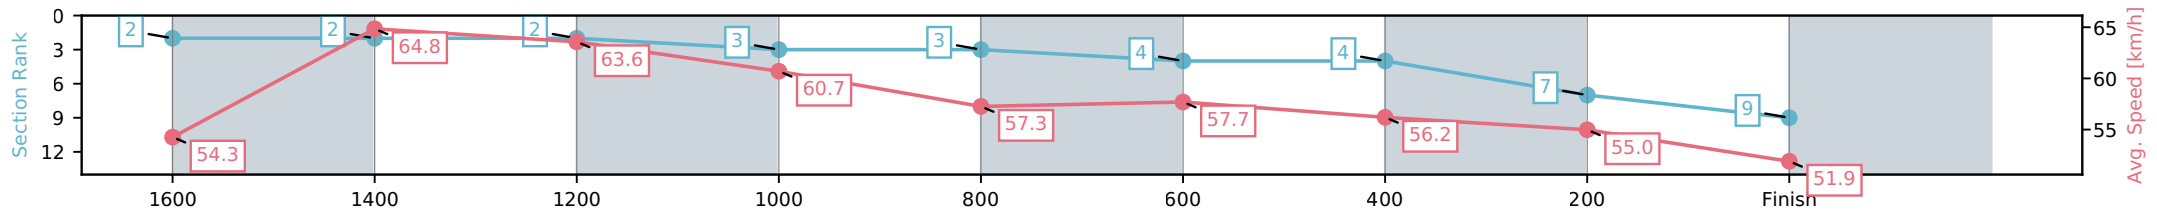

Horse/Jockey Name	Sir Memphis/Stacey Callow
Finish Rank	9
Fastest Section Time (Section)	0:11.11 (1600-1400)
Top Speed [km/h] (Section)	66.3 (1400-1200)
Race State	Finished

Toowoomba QLD --Professional-2026-07-03
Race 7: BETTER LAWYERS GROUP BENCHMARK 60
Handicap - 1890m
03 July 2026 - 8:00PM
Track Rating: Good 4, Weather: Fine, Rail Position: True Entire Circuit

Section	L1890	L1600	L1400	L1200	L1000	L800	L600	L400	L200
Section Times	2:01.47 (0:21.64)	1:39.83 [2] (0:11.11)	1:28.71 [2] (0:11.46)	1:17.25 [2] (0:11.92)	1:05.34 [3] (0:12.71)	0:52.62 [3] (0:12.62)	0:40.00 [4] (0:12.94)	0:27.07 [4] (0:13.15)	0:13.92 [7] (0:13.92)
Average Speed [km/h]	54.3	64.8	63.6	60.7	57.3	57.7	56.2	55.0	51.9
Top Speed [km/h]	63.5	66.2	66.3	61.4	59.6	58.8	57.7	56.2	53.7
Avg. Dist. to Rail [m]	4.5	0.7	2.1	4.2	4.1	2.9	1.9	1.2	2.5
Avg. Stride Freq. [Hz]	2.4	2.4	2.4	2.3	2.3	2.3	2.3	2.3	2.2
Avg. Stride Length [m]	6.7	7.5	7.6	7.4	7.2	7.0	7.0	6.9	6.8

[ ] Ranking at each section and finish
-:-:- No data available at this section
NA No data available