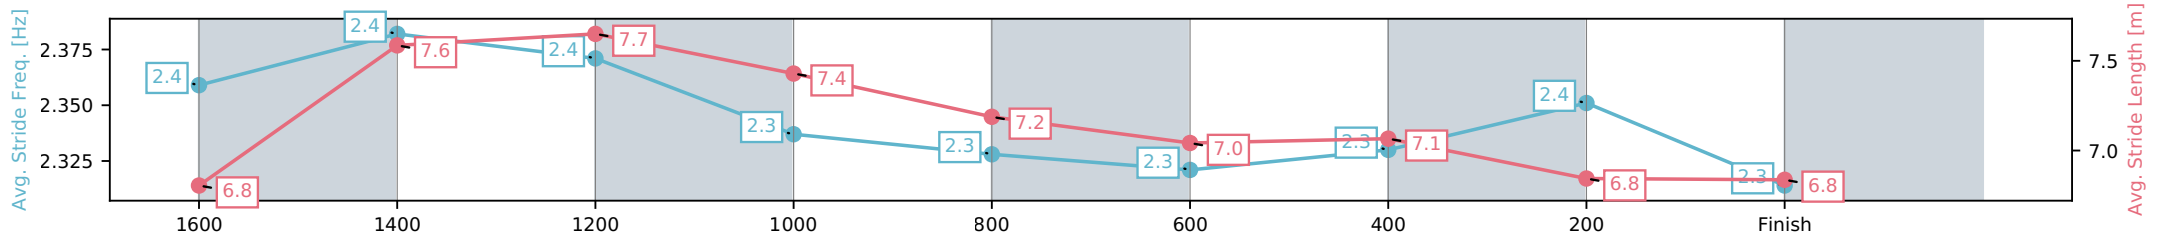

Horse/Jockey Name	Madalsa/Chloe Lowe
Finish Rank	2
Fastest Section Time (Section)	0:11.31 (1600-1400)
Top Speed [km/h] (Section)	66.2 (1600-1400)
Race State	Finished

Toowoomba QLD --Professional-2026-07-03
Race 7: BETTER LAWYERS GROUP BENCHMARK 60
Handicap - 1890m
03 July 2026 - 8:00PM
Track Rating: Good 4, Weather: Fine, Rail Position: True Entire Circuit

Section	L1890	L1600	L1400	L1200	L1000	L800	L600	L400	L200
Section Times	2:00.42 (0:22.12)	1:38.30 [7] (0:11.31)	1:26.99 [7] (0:11.58)	1:15.40 [7] (0:11.80)	1:03.60 [7] (0:12.44)	0:51.16 [7] (0:12.61)	0:38.55 [8] (0:12.70)	0:25.84 [6] (0:12.83)	0:13.02 [4] (0:13.02)
Average Speed [km/h]	53.5	64.3	63.6	61.3	58.9	58.1	57.7	56.7	55.5
Top Speed [km/h]	63.8	66.2	66.1	61.8	60.3	59.0	59.2	57.2	56.9
Avg. Dist. to Rail [m]	7.4	3.2	3.8	5.0	5.2	4.9	3.8	3.7	6.0
Avg. Stride Freq. [Hz]	2.4	2.4	2.4	2.3	2.3	2.3	2.3	2.4	2.3
Avg. Stride Length [m]	6.8	7.6	7.7	7.4	7.2	7.0	7.1	6.8	6.8

[ ] Ranking at each section and finish
-.-.- No data available at this section
NA No data available