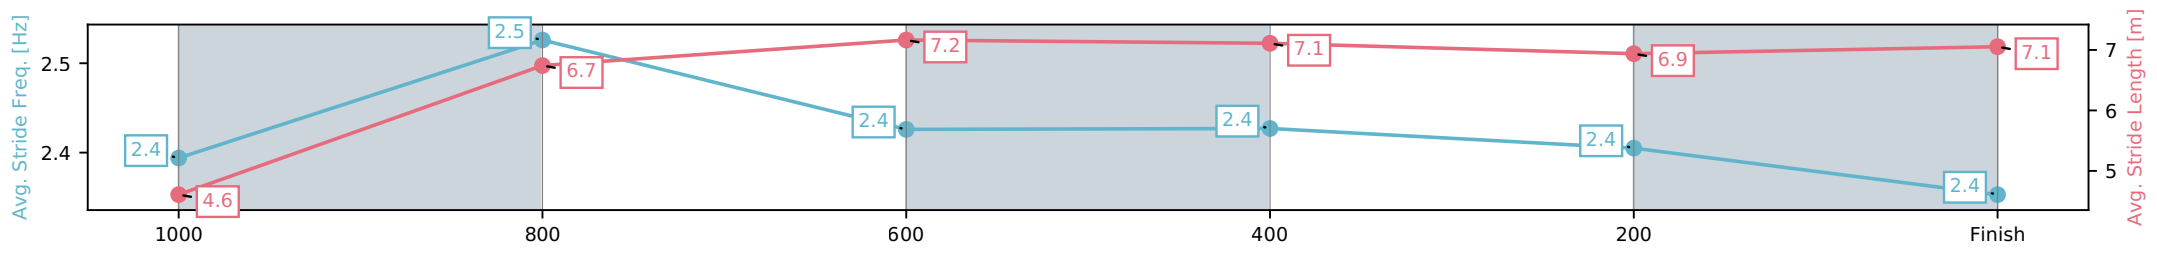

Horse/Jockey Name	Beltone/Aidan Keeley
Finish Rank	7
Fastest Section Time (Section)	0:11.67 (1000-800)
Top Speed [km/h] (Section)	64.6 (1000-800)
Race State	Finished

Toowoomba QLD --Professional-2026-07-03
Race 1: MNP SECURITY Maiden Handicap - 1050m
03 July 2026 - 5:00PM
Track Rating: Good 4, Weather: Fine, Rail Position: True Entire Circuit

Section	L1050	L800	L600	L400	L200	L0
Section Times	1:04.95 (0:05.20)	0:59.75 [10] (0:11.67)	0:48.08 [8] (0:11.80)	0:36.28 [10] (0:11.78)	0:24.50 [10] (0:12.11)	0:12.39 [10] (0:12.39)
Average Speed [km/h]	31.4	62.7	61.5	61.3	59.5	58.4
Top Speed [km/h]	50.9	64.6	63.4	62.9	61.0	60.7
Avg. Dist. to Rail [m]	25.0	6.8	1.5	0.8	0.5	0.6
Avg. Stride Freq. [Hz]	2.4	2.5	2.4	2.4	2.4	2.4
Avg. Stride Length [m]	4.6	6.7	7.2	7.1	6.9	7.1

[ ] Ranking at each section and finish
-:-:- No data available at this section
NA No data available