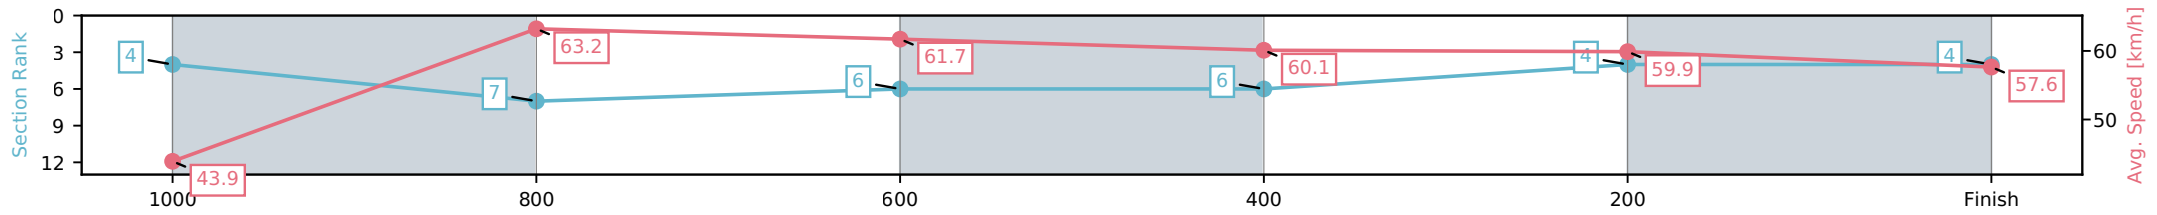

Horse/Jockey Name	Gossamer Glow/Bella Youngberry
Finish Rank	4
Fastest Section Time (Section)	0:11.53 (1000-800)
Top Speed [km/h] (Section)	64.4 (800-600)
Race State	Finished

Toowoomba QLD --Professional-2026-07-03
Race 2: NEIL MANSELL CONCRETE QTIS Three-Year-Old
Maiden Handicap - 1100m
03 July 2026 - 5:31PM
Track Rating: Good 4, Weather: Fine, Rail Position: True Entire Circuit

Section	L1100	L1000	L800	L600	L400	L200
Section Times	1:08.07 (0:08.28)	0:59.80 [4] (0:11.53)	0:48.27 [7] (0:11.76)	0:36.51 [6] (0:12.01)	0:24.50 [6] (0:11.98)	0:12.53 [4] (0:12.53)
Average Speed [km/h]	43.9	63.2	61.7	60.1	59.9	57.6
Top Speed [km/h]	60.7	64.3	64.4	61.7	60.7	58.5
Avg. Dist. to Rail [m]	6.6	3.9	1.7	0.7	0.9	1.4
Avg. Stride Freq. [Hz]	2.5	2.4	2.4	2.3	2.4	2.3
Avg. Stride Length [m]	5.6	7.3	7.4	7.3	7.2	6.9

[ ] Ranking at each section and finish
-:-:- No data available at this section
NA No data available