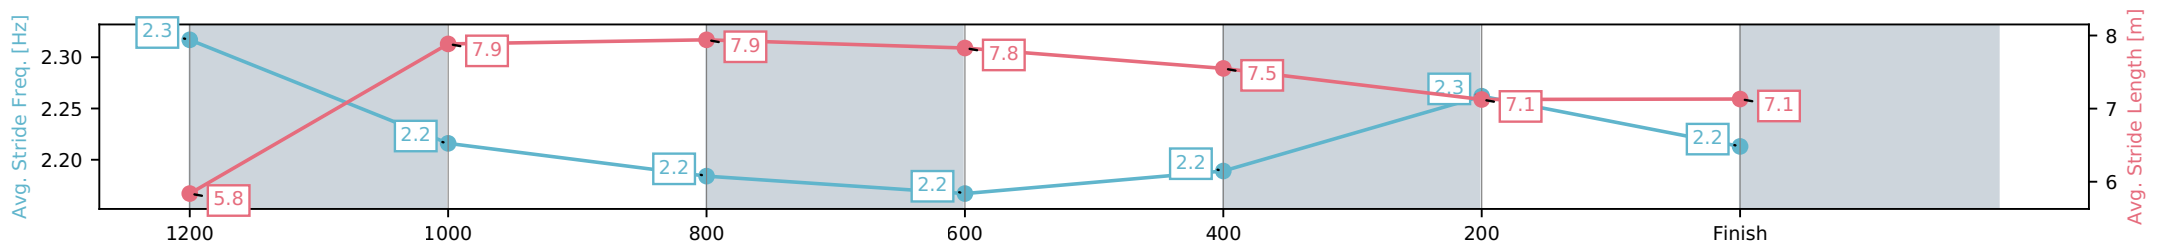

Toowoomba QLD --Professional-2026-07-03

Race 3: BOTTLEMART Maiden Handicap - 1300m

03 July 2026 - 6:05PM

Track Rating: Good 4, Weather: Fine, Rail Position: True Entire Circuit

Section	L1300	L1200	L1000	L800	L600	L400	L200
Section Times	1:22.44 (0:08.89)	1:13.55 [7] (0:11.52)	1:02.03 [6] (0:11.82)	0:50.22 [6] (0:12.17)	0:38.04 [6] (0:12.51)	0:25.54 [4] (0:12.68)	0:12.86 [6] (0:12.86)
Average Speed [km/h]	42.2	62.6	61.5	59.8	58.4	57.2	56.2
Top Speed [km/h]	59.0	63.7	62.5	61.1	59.7	57.8	56.9
Avg. Dist. to Rail [m]	9.9	4.6	3.8	3.5	3.2	2.3	3.9
Avg. Stride Freq. [Hz]	2.3	2.2	2.2	2.2	2.2	2.3	2.2
Avg. Stride Length [m]	5.8	7.9	7.9	7.8	7.5	7.1	7.1