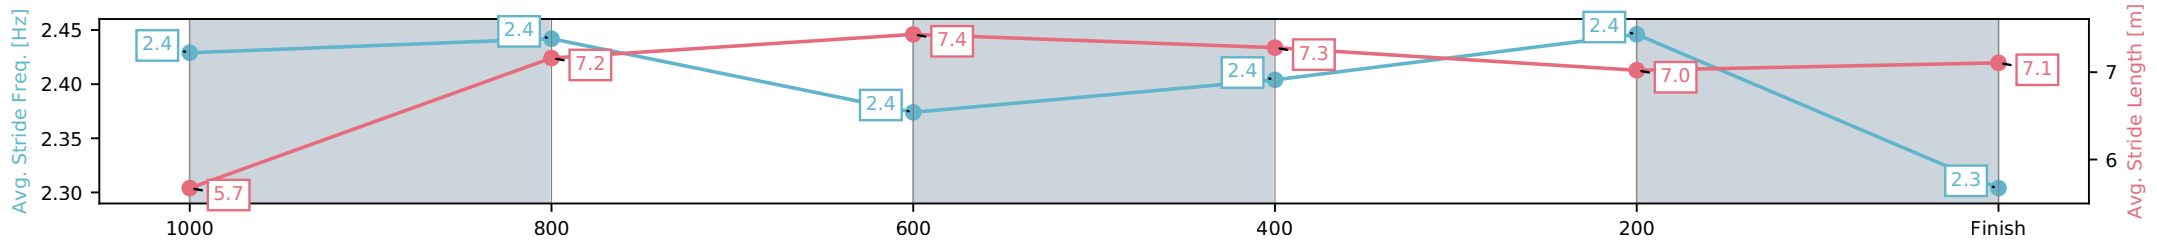

Horse/Jockey Name	If You Asked Me To/Harrison Shaw
Finish Rank	6
Fastest Section Time (Section)	0:11.70 (800-600)
Top Speed [km/h] (Section)	64.0 (800-600)
Race State	Finished

Toowoomba QLD --Professional-2026-07-03
Race 2: NEIL MANSELL CONCRETE QTIS Three-Year-Old
Maiden Handicap - 1100m
03 July 2026 - 5:31PM
Track Rating: Good 4, Weather: Fine, Rail Position: True Entire Circuit

Section	L1100	L1000	L800	L600	L400	L200
Section Times	1:08.21 (0:08.38)	0:59.84 [8] (0:11.72)	0:48.12 [9] (0:11.70)	0:36.42 [9] (0:11.90)	0:24.52 [9] (0:12.01)	0:12.51 [7] (0:12.51)
Average Speed [km/h]	43.0	62.7	62.7	61.8	61.0	57.7
Top Speed [km/h]	60.0	63.3	64.0	63.5	61.5	60.2
Avg. Dist. to Rail [m]	12.6	7.1	5.6	5.1	4.8	5.8
Avg. Stride Freq. [Hz]	2.4	2.4	2.4	2.4	2.4	2.3
Avg. Stride Length [m]	5.7	7.2	7.4	7.3	7.0	7.1

[ ] Ranking at each section and finish
-.-.- No data available at this section
NA No data available