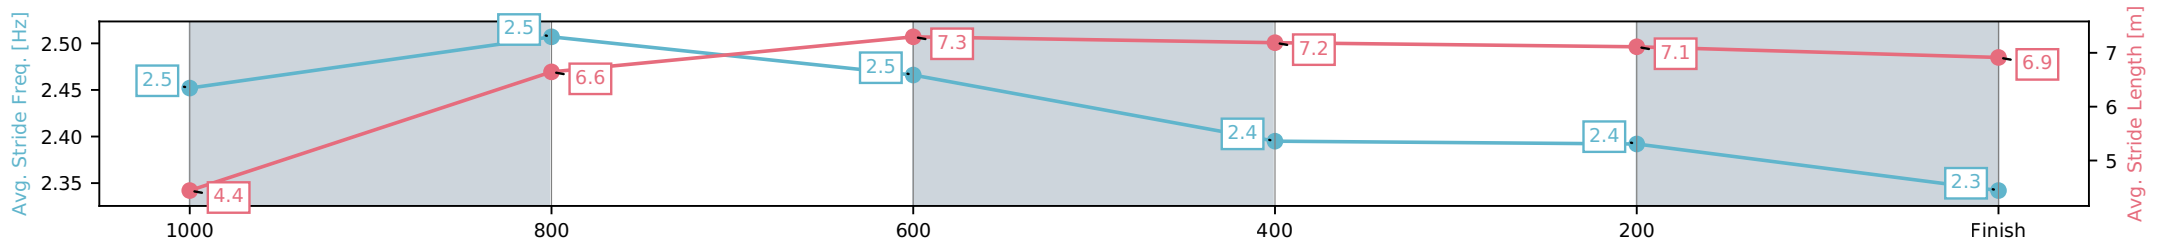

Toowoomba QLD --Professional-2026-07-03

Race 1: MNP SECURITY Maiden Handicap - 1050m

03 July 2026 - 5:00PM

Track Rating: Good 4, Weather: Fine, Rail Position: True Entire Circuit

Section	L1050	L800	L600	L400	L200	L0
Section Times	1:05.14 (0:04.83)	1:00.31 [5] (0:11.94)	0:48.37 [7] (0:11.51)	0:36.86 [6] (0:11.97)	0:24.89 [8] (0:12.24)	0:12.65 [9] (0:12.65)
Average Speed [km/h]	32.8	61.8	63.9	61.6	59.8	57.2
Top Speed [km/h]	49.5	64.6	65.2	62.0	60.8	58.9
Avg. Dist. to Rail [m]	28.1	10.0	5.2	4.8	5.0	7.3
Avg. Stride Freq. [Hz]	2.5	2.5	2.5	2.4	2.4	2.3
Avg. Stride Length [m]	4.4	6.6	7.3	7.2	7.1	6.9