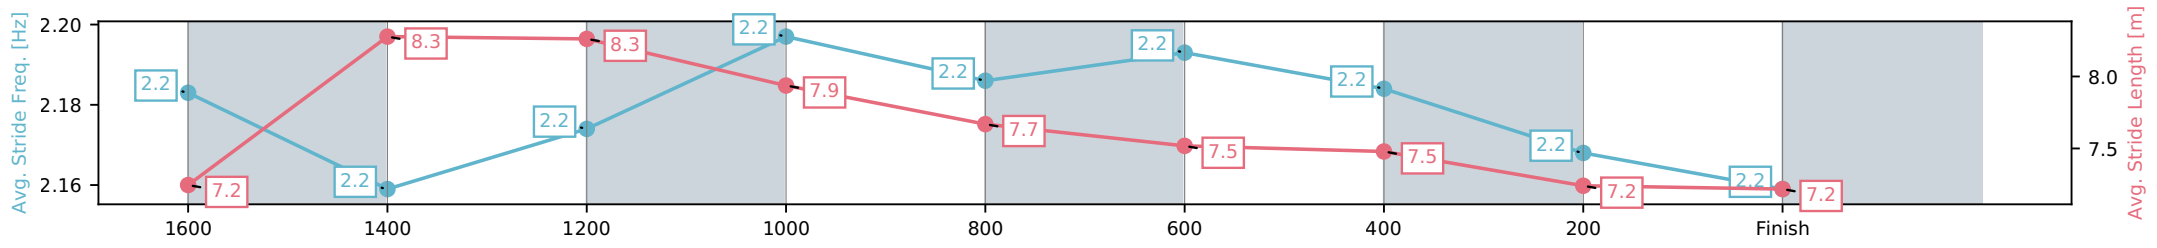

Horse/Jockey Name	Blumstien/Les Tilley
Finish Rank	6
Fastest Section Time (Section)	0:11.35 (1600-1400)
Top Speed [km/h] (Section)	65.4 (1400-1200)
Race State	Finished

Toowoomba QLD --Professional-2026-07-03
Race 7: BETTER LAWYERS GROUP BENCHMARK 60
Handicap - 1890m
03 July 2026 - 8:00PM
Track Rating: Good 4, Weather: Fine, Rail Position: True Entire Circuit

Section	L1890	L1600	L1400	L1200	L1000	L800	L600	L400	L200
Section Times	2:00.82 (0:22.36)	1:38.46 [9] (0:11.35)	1:27.11 [9] (0:11.52)	1:15.59 [9] (0:11.79)	1:03.81 [8] (0:12.34)	0:51.47 [8] (0:12.51)	0:38.96 [7] (0:12.84)	0:26.13 [8] (0:13.00)	0:13.13 [9] (0:13.13)
Average Speed [km/h]	52.8	63.8	63.3	61.4	59.1	58.5	57.0	55.8	55.0
Top Speed [km/h]	63.4	65.3	65.4	62.1	60.4	59.6	59.3	56.5	56.9
Avg. Dist. to Rail [m]	7.8	1.9	2.4	4.2	4.1	3.9	3.3	2.6	3.6
Avg. Stride Freq. [Hz]	2.2	2.2	2.2	2.2	2.2	2.2	2.2	2.2	2.2
Avg. Stride Length [m]	7.2	8.3	8.3	7.9	7.7	7.5	7.5	7.2	7.2

[ ] Ranking at each section and finish
-.-.- No data available at this section
NA No data available