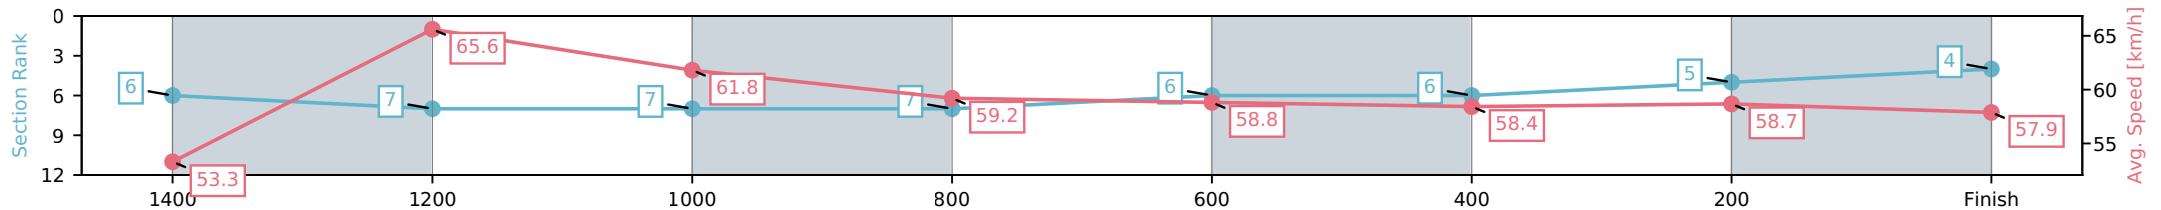

Toowoomba QLD --Professional-2026-07-03  
 Race 6: DRACARYS STALLION Class 1 Handicap - 1625m  
 03 July 2026 - 7:31PM  
 Track Rating: Good 4, Weather: Fine, Rail Position: True Entire Circuit

Section	L1625	L1400	L1200	L1000	L800	L600	L400	L200
Section Times	1:40.51 (0:15.14)	1:25.37 [6] (0:11.41)	1:13.96 [7] (0:11.80)	1:02.16 [7] (0:12.41)	0:49.74 [7] (0:12.41)	0:37.34 [6] (0:12.48)	0:24.86 [6] (0:12.39)	0:12.47 [5] (0:12.47)
Average Speed [km/h]	53.3	65.6	61.8	59.2	58.8	58.4	58.7	57.9
Top Speed [km/h]	67.2	67.2	62.7	61.2	59.7	59.6	59.4	58.9
Avg. Dist. to Rail [m]	9.7	6.8	8.0	6.3	3.1	2.0	3.2	5.4
Avg. Stride Freq. [Hz]	2.3	2.4	2.3	2.3	2.3	2.3	2.3	2.3
Avg. Stride Length [m]	6.9	7.7	7.5	7.4	7.3	7.1	7.1	7.1