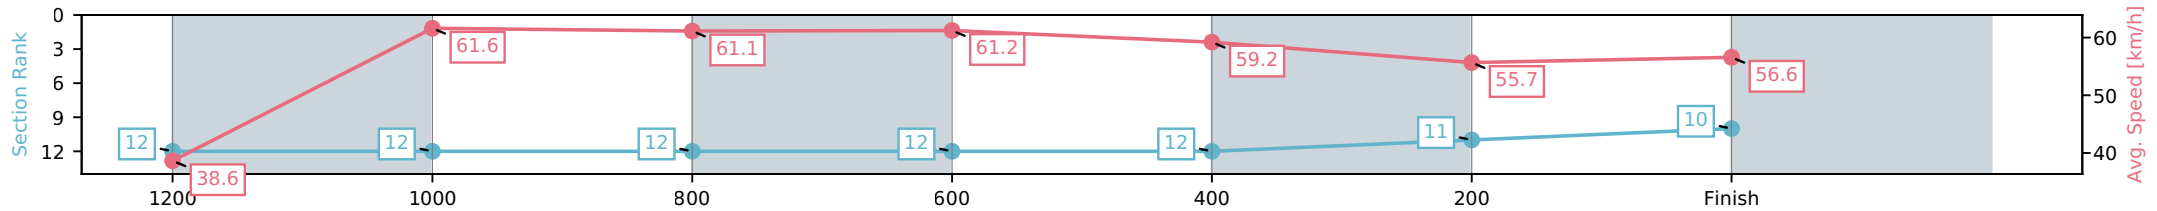

Toowoomba QLD --Professional-2026-07-03

Race 3: BOTTLEMART Maiden Handicap - 1300m

03 July 2026 - 6:05PM

Track Rating: Good 4, Weather: Fine, Rail Position: True Entire Circuit

Section	L1300	L1200	L1000	L800	L600	L400	L200
Section Times	1:23.41 (0:09.78)	1:13.63 [12] (0:11.67)	1:01.96 [12] (0:11.91)	0:50.05 [12] (0:11.90)	0:38.15 [12] (0:12.30)	0:25.85 [12] (0:13.07)	0:12.78 [11] (0:12.78)
Average Speed [km/h]	38.6	61.6	61.1	61.2	59.2	55.7	56.6
Top Speed [km/h]	55.4	63.8	61.6	62.0	60.8	58.7	57.9
Avg. Dist. to Rail [m]	7.7	5.1	3.9	3.6	2.5	3.8	4.8
Avg. Stride Freq. [Hz]	2.1	2.3	2.3	2.3	2.3	2.2	2.2
Avg. Stride Length [m]	5.8	7.5	7.6	7.6	7.4	7.1	7.2