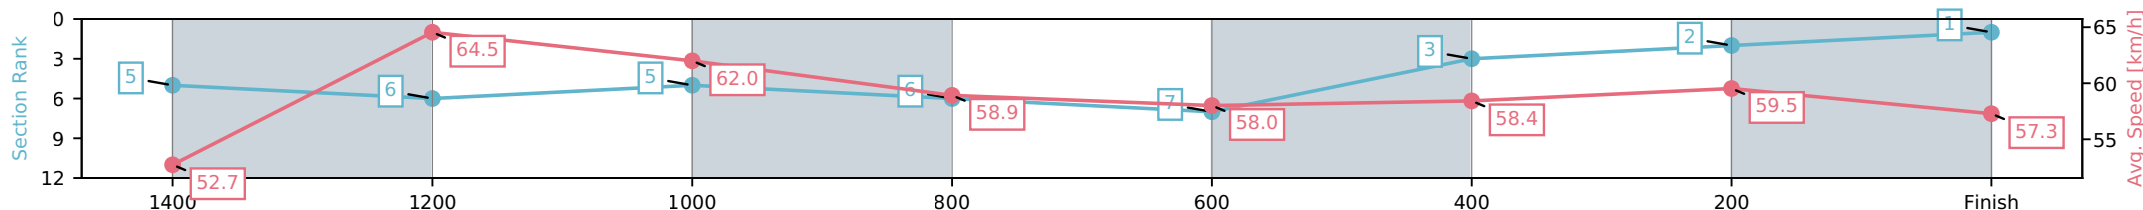

Horse/Jockey Name	Zousain Girl/Karl Zechner
Finish Rank	1
Fastest Section Time (Section)	0:11.40 (1400-1200)
Top Speed [km/h] (Section)	67.5 (1400-1200)
Race State	Finished

Toowoomba QLD --Professional-2026-07-03
Race 6: DRACARYS STALLION Class 1 Handicap - 1625m
03 July 2026 - 7:31PM
Track Rating: Good 4, Weather: Fine, Rail Position: True Entire Circuit

Section	L1625	L1400	L1200	L1000	L800	L600	L400	L200
Section Times	1:40.35 (0:15.12)	1:25.23 [5] (0:11.40)	1:13.83 [6] (0:11.70)	1:02.13 [5] (0:12.41)	0:49.71 [6] (0:12.57)	0:37.14 [7] (0:12.35)	0:24.79 [3] (0:12.15)	0:12.64 [2] (0:12.64)
Average Speed [km/h]	52.7	64.5	62.0	58.9	58.0	58.4	59.5	57.3
Top Speed [km/h]	67.4	67.5	63.1	61.5	59.0	59.5	60.1	60.0
Avg. Dist. to Rail [m]	4.8	3.9	6.1	5.7	2.8	0.7	1.9	4.4
Avg. Stride Freq. [Hz]	2.4	2.4	2.4	2.3	2.3	2.3	2.4	2.4
Avg. Stride Length [m]	6.7	7.6	7.4	7.2	7.1	7.1	7.0	6.9

[ ] Ranking at each section and finish
-:-:- No data available at this section
NA No data available