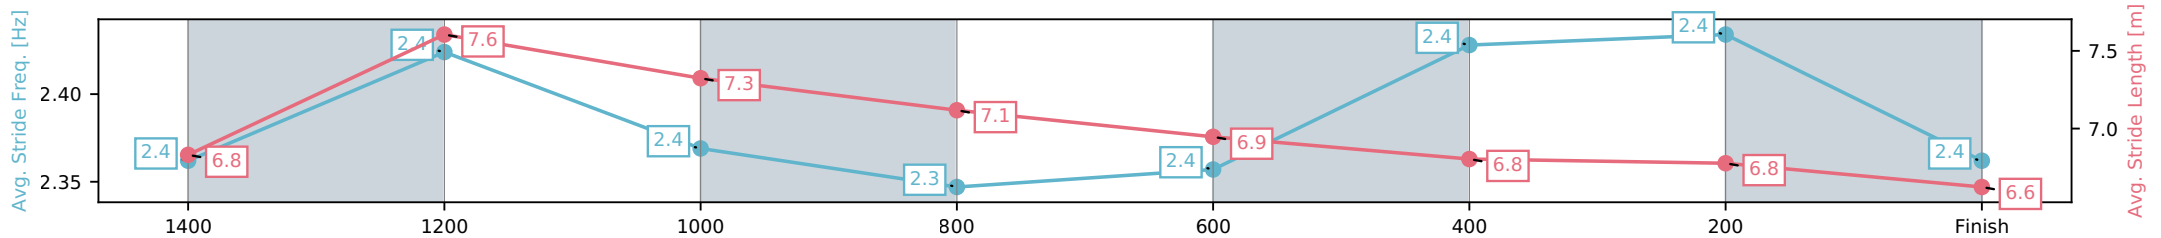

Horse/Jockey Name	She's Brutal/Kelsey Lenton
Finish Rank	5
Fastest Section Time (Section)	0:11.19 (1400-1200)
Top Speed [km/h] (Section)	67.2 (1400-1200)
Race State	Finished

Toowoomba QLD --Professional-2026-07-03
Race 6: DRACARYS STALLION Class 1 Handicap - 1625m
03 July 2026 - 7:31PM
Track Rating: Good 4, Weather: Fine, Rail Position: True Entire Circuit

Section	L1625	L1400	L1200	L1000	L800	L600	L400	L200
Section Times	1:41.13 (0:15.32)	1:25.81 [7] (0:11.19)	1:14.62 [5] (0:11.78)	1:02.84 [6] (0:12.34)	0:50.51 [5] (0:12.54)	0:37.96 [5] (0:12.45)	0:25.52 [5] (0:12.42)	0:13.10 [4] (0:13.10)
Average Speed [km/h]	51.9	65.1	61.4	59.1	58.0	58.7	58.3	55.1
Top Speed [km/h]	65.7	67.2	62.1	60.2	58.7	59.4	59.4	57.0
Avg. Dist. to Rail [m]	3.1	2.1	4.4	4.2	2.6	2.8	1.3	2.3
Avg. Stride Freq. [Hz]	2.4	2.4	2.4	2.3	2.4	2.4	2.4	2.4
Avg. Stride Length [m]	6.8	7.6	7.3	7.1	6.9	6.8	6.8	6.6

- [ ] Ranking at each section and finish
- -:-:- No data available at this section
- NA No data available