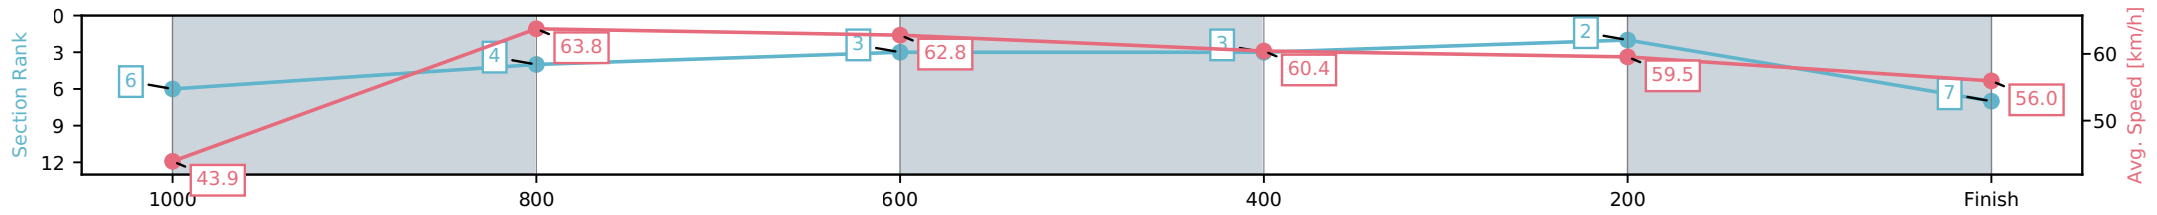

Horse/Jockey Name	Langdown Legacy/Aidan Keeley
Finish Rank	7
Fastest Section Time (Section)	0:11.45 (1000-800)
Top Speed [km/h] (Section)	64.8 (1000-800)
Race State	Finished

Toowoomba QLD --Professional-2026-07-03
Race 2: NEIL MANSELL CONCRETE QTIS Three-Year-Old
Maiden Handicap - 1100m
03 July 2026 - 5:31PM
Track Rating: Good 4, Weather: Fine, Rail Position: True Entire Circuit

Section	L1100	L1000	L800	L600	L400	L200
Section Times	1:08.41 (0:08.30)	1:00.11 [6] (0:11.45)	0:48.65 [4] (0:11.59)	0:37.07 [3] (0:12.02)	0:25.05 [3] (0:12.14)	0:12.91 [2] (0:12.91)
Average Speed [km/h]	43.9	63.8	62.8	60.4	59.5	56.0
Top Speed [km/h]	60.7	64.8	64.2	62.0	60.4	58.2
Avg. Dist. to Rail [m]	7.9	4.5	2.4	1.5	1.0	1.3
Avg. Stride Freq. [Hz]	2.3	2.4	2.3	2.3	2.3	2.2
Avg. Stride Length [m]	5.9	7.4	7.6	7.6	7.3	7.2

[ ] Ranking at each section and finish
-.-.- No data available at this section
NA No data available