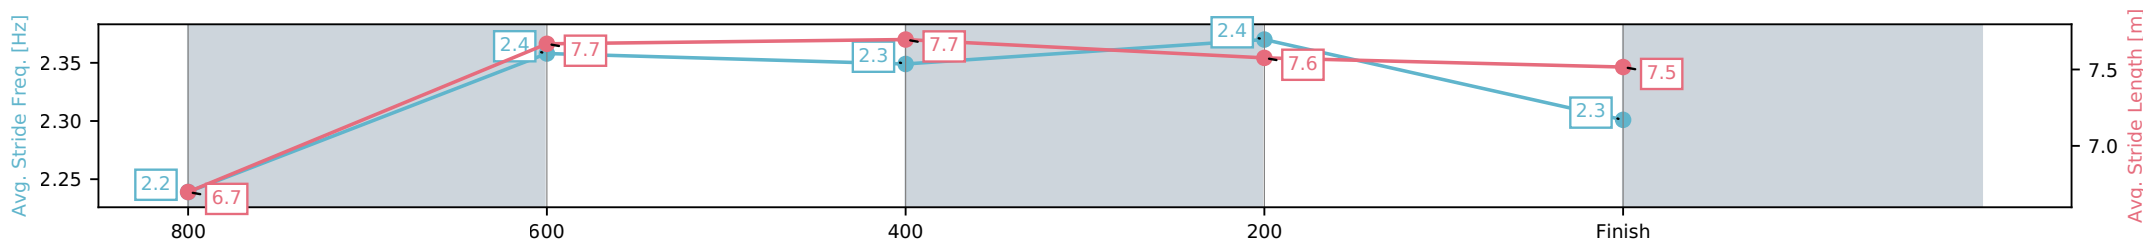

Toowoomba QLD --Professional-2026-07-03

Race 4: CREATE WITH COTTEE Class 4 Handicap - 1000m

03 July 2026 - 6:32PM

Track Rating: Good 4, Weather: Fine, Rail Position: True Entire Circuit

Section	L1000	L800	L600	L400	L200
Section Times	1:00.88 (0:14.98)	0:45.90 [7] (0:11.22)	0:34.68 [7] (0:11.41)	0:23.27 [8] (0:11.42)	0:11.85 [7] (0:11.85)
Average Speed [km/h]	48.8	64.6	63.6	63.6	61.0
Top Speed [km/h]	63.2	67.1	66.9	64.3	62.7
Avg. Dist. to Rail [m]	7.0	2.7	2.5	2.4	3.3
Avg. Stride Freq. [Hz]	2.2	2.4	2.3	2.4	2.3
Avg. Stride Length [m]	6.7	7.7	7.7	7.6	7.5