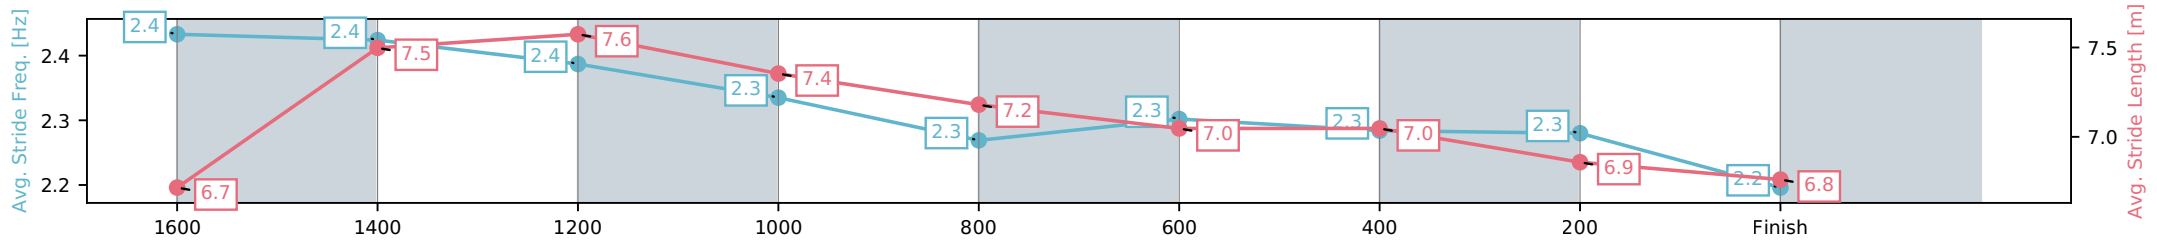

Horse/Jockey Name	Sir Memphis/Stacey Callow
Finish Rank	9
Fastest Section Time (Section)	0:11.11 (1600-1400)
Top Speed [km/h] (Section)	66.3 (1400-1200)
Race State	Finished

Toowoomba QLD --Professional-2026-07-03
Race 7: BETTER LAWYERS GROUP BENCHMARK 60
Handicap - 1890m
03 July 2026 - 8:00PM
Track Rating: Good 4, Weather: Fine, Rail Position: True Entire Circuit

Section	L1890	L1600	L1400	L1200	L1000	L800	L600	L400	L200
Section Times	2:01.47 (0:21.64)	1:39.83 [2] (0:11.11)	1:28.71 [2] (0:11.46)	1:17.25 [2] (0:11.92)	1:05.34 [3] (0:12.71)	0:52.62 [3] (0:12.62)	0:40.00 [4] (0:12.94)	0:27.07 [4] (0:13.15)	0:13.92 [7] (0:13.92)
Average Speed [km/h]	54.3	64.8	63.6	60.7	57.3	57.7	56.2	55.0	51.9
Top Speed [km/h]	63.5	66.2	66.3	61.4	59.6	58.8	57.7	56.2	53.7
Avg. Dist. to Rail [m]	4.5	0.7	2.1	4.2	4.1	2.9	1.9	1.2	2.5
Avg. Stride Freq. [Hz]	2.4	2.4	2.4	2.3	2.3	2.3	2.3	2.3	2.2
Avg. Stride Length [m]	6.7	7.5	7.6	7.4	7.2	7.0	7.0	6.9	6.8

[ ] Ranking at each section and finish
-:-:- No data available at this section
NA No data available