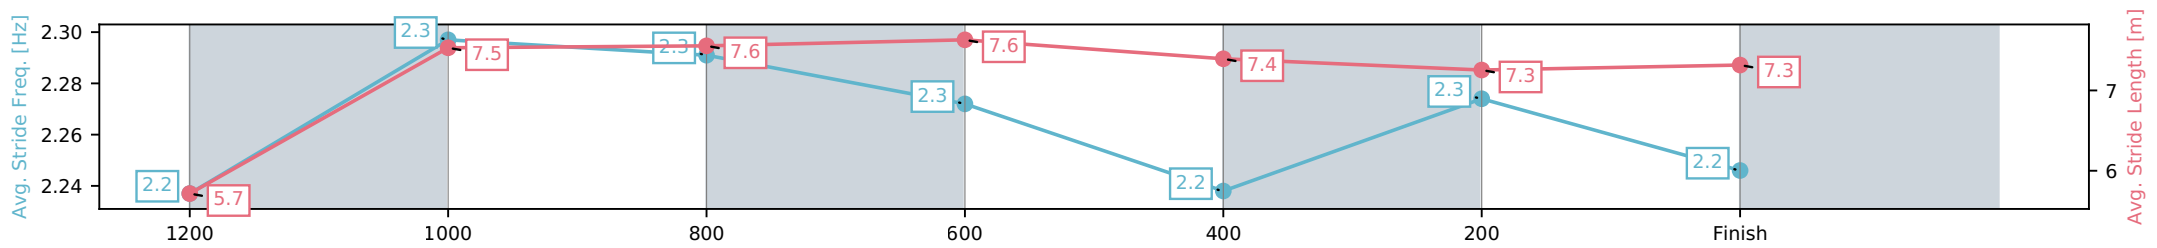

Toowoomba QLD --Professional-2026-07-03

Race 3: BOTTLEMART Maiden Handicap - 1300m

03 July 2026 - 6:05PM

Track Rating: Good 4, Weather: Fine, Rail Position: True Entire Circuit

Section	L1300	L1200	L1000	L800	L600	L400	L200
Section Times	1:21.94 (0:09.42)	1:12.52 [11] (0:11.62)	1:00.90 [11] (0:11.81)	0:49.08 [11] (0:11.73)	0:37.36 [7] (0:12.44)	0:24.92 [5] (0:12.47)	0:12.45 [5] (0:12.45)
Average Speed [km/h]	40.0	62.1	61.4	61.6	58.7	58.5	58.1
Top Speed [km/h]	57.4	63.8	62.5	62.4	59.9	59.1	59.5
Avg. Dist. to Rail [m]	8.7	5.2	3.1	1.9	3.2	4.1	3.9
Avg. Stride Freq. [Hz]	2.2	2.3	2.3	2.3	2.2	2.3	2.2
Avg. Stride Length [m]	5.7	7.5	7.6	7.6	7.4	7.3	7.3