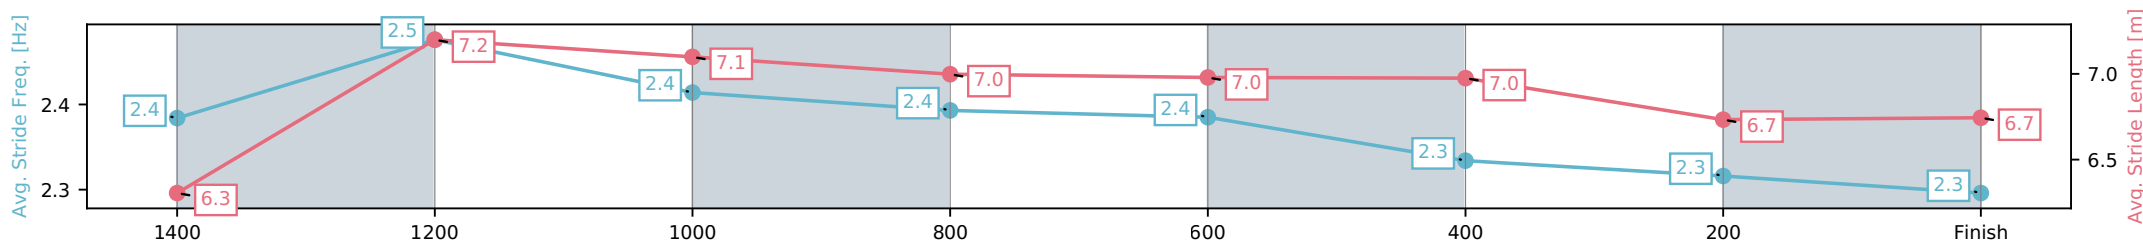

Toowoomba QLD --Professional-2026-07-03  
 Race 6: DRACARYS STALLION Class 1 Handicap - 1625m  
 03 July 2026 - 7:31PM  
 Track Rating: Good 4, Weather: Fine, Rail Position: True Entire Circuit

Section	L1625	L1400	L1200	L1000	L800	L600	L400	L200
Section Times	1:42.49 (0:16.13)	1:26.36 [10] (0:11.57)	1:14.79 [10] (0:11.98)	1:02.81 [10] (0:12.20)	0:50.61 [10] (0:12.24)	0:38.36 [10] (0:12.40)	0:25.97 [10] (0:12.82)	0:13.15 [9] (0:13.15)
Average Speed [km/h]	49.8	63.3	60.5	59.7	58.9	57.4	55.7	54.8
Top Speed [km/h]	65.1	66.0	61.8	61.2	60.2	59.8	56.4	56.2
Avg. Dist. to Rail [m]	5.4	2.3	3.1	2.6	1.1	2.8	2.2	4.2
Avg. Stride Freq. [Hz]	2.4	2.5	2.4	2.4	2.4	2.3	2.3	2.3
Avg. Stride Length [m]	6.3	7.2	7.1	7.0	7.0	7.0	6.7	6.7