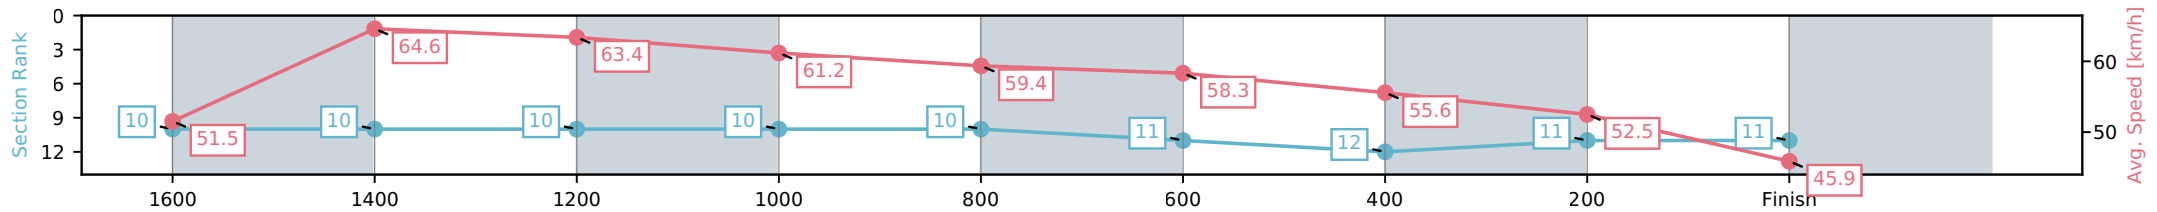

Horse/Jockey Name	Super Fair/Montana Philpot
Finish Rank	11
Fastest Section Time (Section)	0:11.19 (1600-1400)
Top Speed [km/h] (Section)	65.1 (1600-1400)
Race State	Finished

Toowoomba QLD --Professional-2026-07-03
Race 7: BETTER LAWYERS GROUP BENCHMARK 60
Handicap - 1890m
03 July 2026 - 8:00PM
Track Rating: Good 4, Weather: Fine, Rail Position: True Entire Circuit

Section	L1890	L1600	L1400	L1200	L1000	L800	L600	L400	L200
Section Times	2:04.97 (0:22.75)	1:42.22 [10] (0:11.19)	1:31.03 [10] (0:11.56)	1:19.47 [10] (0:11.82)	1:07.65 [10] (0:12.31)	0:55.34 [10] (0:12.56)	0:42.78 [11] (0:13.17)	0:29.61 [12] (0:13.79)	0:15.82 [11] (0:15.82)
Average Speed [km/h]	51.5	64.6	63.4	61.2	59.4	58.3	55.6	52.5	45.9
Top Speed [km/h]	64.0	65.1	64.7	62.9	59.7	58.9	58.0	54.1	50.8
Avg. Dist. to Rail [m]	4.5	1.7	2.9	5.7	5.0	4.5	3.6	2.6	5.3
Avg. Stride Freq. [Hz]	2.3	2.4	2.3	2.3	2.3	2.3	2.3	2.3	2.1
Avg. Stride Length [m]	6.7	7.8	7.6	7.5	7.3	7.1	6.8	6.6	6.3

- [ ] Ranking at each section and finish
- -:-:- No data available at this section
- NA No data available