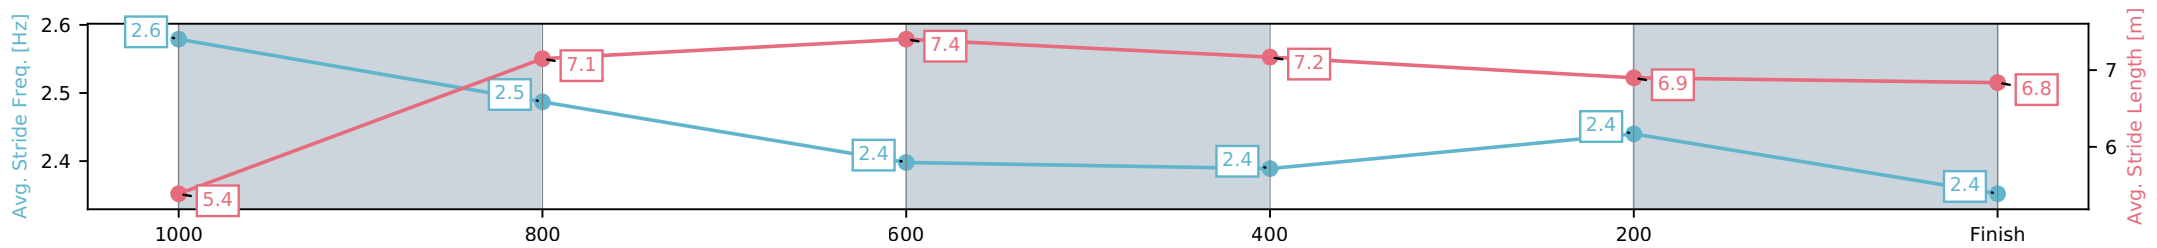

Horse/Jockey Name	Shes A Belle/Kenji Yoshida
Finish Rank	5
Fastest Section Time (Section)	0:11.30 (1000-800)
Top Speed [km/h] (Section)	65.5 (1000-800)
Race State	Finished

Toowoomba QLD --Professional-2026-07-03
Race 2: NEIL MANSELL CONCRETE QTIS Three-Year-Old
Maiden Handicap - 1100m
03 July 2026 - 5:31PM
Track Rating: Good 4, Weather: Fine, Rail Position: True Entire Circuit

Section	L1100	L1000	L800	L600	L400	L200
Section Times	1:08.10 (0:08.11)	0:59.99 [3] (0:11.30)	0:48.69 [2] (0:11.65)	0:37.04 [2] (0:12.13)	0:24.90 [1] (0:12.18)	0:12.72 [1] (0:12.72)
Average Speed [km/h]	44.5	64.4	62.8	60.8	59.9	56.9
Top Speed [km/h]	61.4	65.5	65.0	62.2	60.4	58.9
Avg. Dist. to Rail [m]	5.2	4.0	5.1	5.2	3.6	3.6
Avg. Stride Freq. [Hz]	2.6	2.5	2.4	2.4	2.4	2.4
Avg. Stride Length [m]	5.4	7.1	7.4	7.2	6.9	6.8

[ ] Ranking at each section and finish
-.-.- No data available at this section
NA No data available