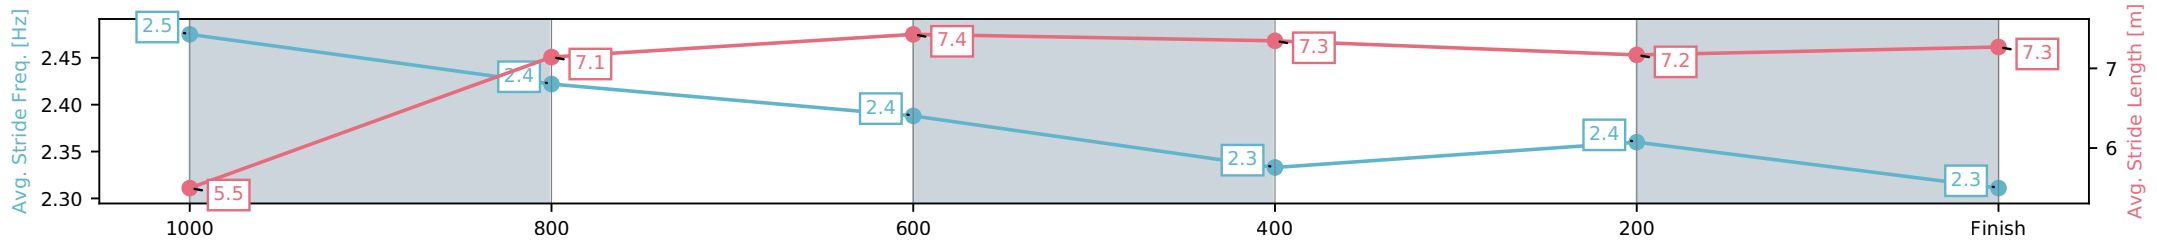

Horse/Jockey Name	Whiskey And Wine/Montanna Savva
Finish Rank	2
Fastest Section Time (Section)	0:11.60 (800-600)
Top Speed [km/h] (Section)	64.4 (800-600)
Race State	Finished

Toowoomba QLD --Professional-2026-07-03
Race 2: NEIL MANSELL CONCRETE QTIS Three-Year-Old
Maiden Handicap - 1100m
03 July 2026 - 5:31PM
Track Rating: Good 4, Weather: Fine, Rail Position: True Entire Circuit

Section	L1100	L1000	L800	L600	L400	L200
Section Times	1:07.73 (0:08.30)	0:59.43 [5] (0:11.74)	0:47.69 [8] (0:11.60)	0:36.09 [8] (0:11.95)	0:24.14 [7] (0:11.95)	0:12.19 [3] (0:12.19)
Average Speed [km/h]	43.8	62.3	62.9	61.1	60.5	59.3
Top Speed [km/h]	61.0	64.1	64.4	62.4	61.3	61.4
Avg. Dist. to Rail [m]	10.0	5.6	3.8	2.8	1.6	1.3
Avg. Stride Freq. [Hz]	2.5	2.4	2.4	2.3	2.4	2.3
Avg. Stride Length [m]	5.5	7.1	7.4	7.3	7.2	7.3

[ ] Ranking at each section and finish
-:-:- No data available at this section
NA No data available