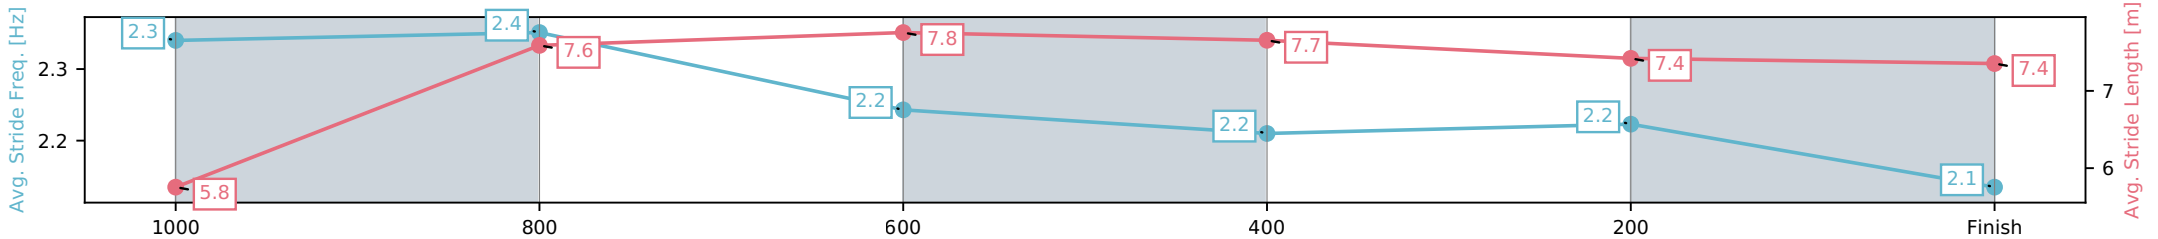

Horse/Jockey Name	Deejaywip/Brandon Lerena
Finish Rank	9
Fastest Section Time (Section)	0:11.34 (1000-800)
Top Speed [km/h] (Section)	64.8 (1000-800)
Race State	Finished

Toowoomba QLD --Professional-2026-07-03
Race 2: NEIL MANSELL CONCRETE QTIS Three-Year-Old
Maiden Handicap - 1100m

03 July 2026 - 5:31PM

Track Rating: Good 4, Weather: Fine, Rail Position: True Entire Circuit

Section	L1100	L1000	L800	L600	L400	L200
Section Times	1:08.91 (0:08.41)	1:00.50 [9] (0:11.34)	0:49.15 [5] (0:11.80)	0:37.36 [5] (0:12.17)	0:25.19 [10] (0:12.28)	0:12.91 [11] (0:12.91)
Average Speed [km/h]	43.1	63.8	61.2	59.5	58.8	56.0
Top Speed [km/h]	61.7	64.8	63.5	60.8	59.8	57.7
Avg. Dist. to Rail [m]	4.2	2.2	1.8	1.7	0.5	2.5
Avg. Stride Freq. [Hz]	2.3	2.4	2.2	2.2	2.2	2.1
Avg. Stride Length [m]	5.8	7.6	7.8	7.7	7.4	7.4

[ ] Ranking at each section and finish
-:-:- No data available at this section
NA No data available