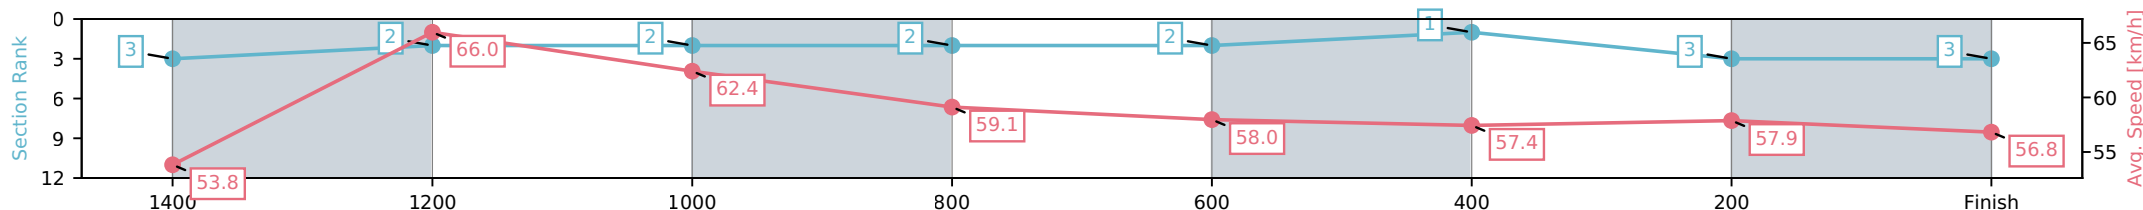

Toowoomba QLD --Professional-2026-07-03

Race 6: DRACARYS STALLION Class 1 Handicap - 1625m

03 July 2026 - 7:31PM

Track Rating: Good 4, Weather: Fine, Rail Position: True Entire Circuit

Section	L1625	L1400	L1200	L1000	L800	L600	L400	L200
Section Times	1:40.42 (0:14.93)	1:25.49 [3] (0:11.21)	1:14.29 [2] (0:11.62)	1:02.67 [2] (0:12.33)	0:50.34 [2] (0:12.55)	0:37.79 [2] (0:12.58)	0:25.21 [1] (0:12.51)	0:12.70 [3] (0:12.70)
Average Speed [km/h]	53.8	66.0	62.4	59.1	58.0	57.4	57.9	56.8
Top Speed [km/h]	68.4	68.8	63.7	60.5	58.6	58.5	58.9	58.0
Avg. Dist. to Rail [m]	8.4	4.6	5.3	4.4	1.9	0.8	1.5	3.6
Avg. Stride Freq. [Hz]	2.3	2.3	2.2	2.2	2.2	2.2	2.3	2.2
Avg. Stride Length [m]	7.1	8.0	7.9	7.6	7.4	7.2	7.1	7.2