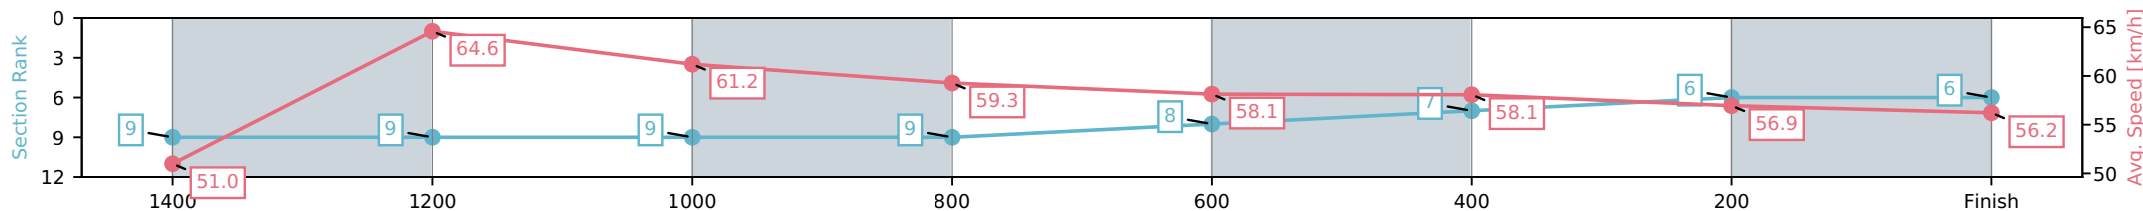

Toowoomba QLD --Professional-2026-07-03

Race 6: DRACARYS STALLION Class 1 Handicap - 1625m

03 July 2026 - 7:31PM

Track Rating: Good 4, Weather: Fine, Rail Position: True Entire Circuit

Section	L1625	L1400	L1200	L1000	L800	L600	L400	L200
Section Times	1:41.28 (0:15.76)	1:25.52 [9] (0:11.19)	1:14.32 [9] (0:11.77)	1:02.56 [9] (0:12.19)	0:50.36 [9] (0:12.43)	0:37.93 [8] (0:12.43)	0:25.51 [7] (0:12.66)	0:12.85 [6] (0:12.85)
Average Speed [km/h]	51.0	64.6	61.2	59.3	58.1	58.1	56.9	56.2
Top Speed [km/h]	66.3	66.1	62.3	61.0	59.0	59.6	57.3	57.2
Avg. Dist. to Rail [m]	7.0	0.8	1.3	1.6	0.5	0.3	1.0	4.2
Avg. Stride Freq. [Hz]	2.2	2.2	2.2	2.2	2.2	2.2	2.2	2.2
Avg. Stride Length [m]	7.1	8.1	7.9	7.7	7.3	7.4	7.1	7.2