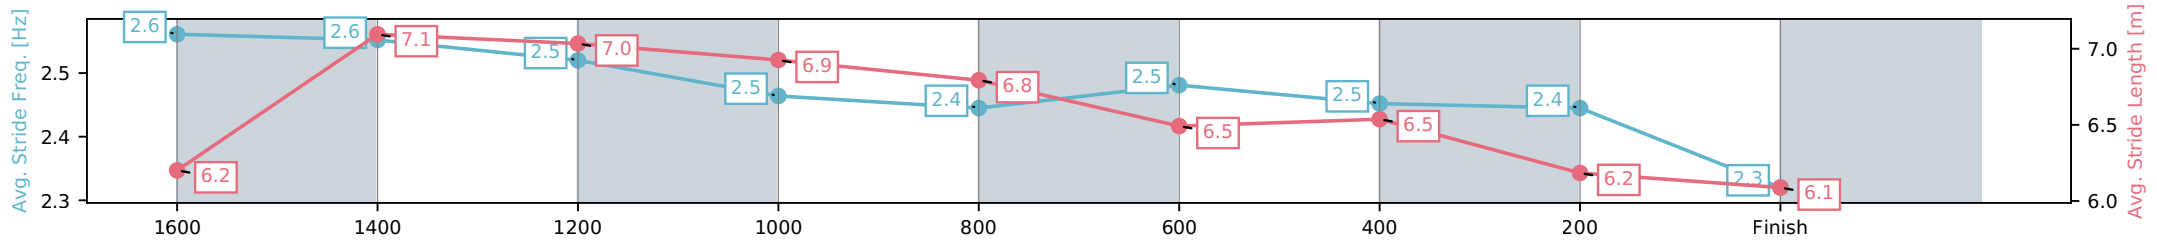

Horse/Jockey Name	Propose/Aidan Keeley
Finish Rank	10
Fastest Section Time (Section)	0:11.26 (1600-1400)
Top Speed [km/h] (Section)	65.6 (1600-1400)
Race State	Finished

Toowoomba QLD --Professional-2026-07-03
Race 7: BETTER LAWYERS GROUP BENCHMARK 60
Handicap - 1890m
03 July 2026 - 8:00PM
Track Rating: Good 4, Weather: Fine, Rail Position: True Entire Circuit

Section	L1890	L1600	L1400	L1200	L1000	L800	L600	L400	L200
Section Times	2:03.20 (0:22.20)	1:41.00 [8] (0:11.26)	1:29.74 [8] (0:11.59)	1:18.15 [8] (0:11.97)	1:06.18 [9] (0:12.40)	0:53.78 [9] (0:12.57)	0:41.21 [9] (0:13.06)	0:28.15 [11] (0:13.42)	0:14.73 [10] (0:14.73)
Average Speed [km/h]	52.8	64.0	62.7	60.5	58.5	57.8	55.5	53.9	49.1
Top Speed [km/h]	63.8	65.6	65.5	61.5	59.4	58.4	57.6	54.5	53.3
Avg. Dist. to Rail [m]	4.9	1.0	1.9	3.6	3.1	2.3	1.5	1.6	4.4
Avg. Stride Freq. [Hz]	2.6	2.6	2.5	2.5	2.4	2.5	2.5	2.4	2.3
Avg. Stride Length [m]	6.2	7.1	7.0	6.9	6.8	6.5	6.5	6.2	6.1

[ ] Ranking at each section and finish
-:-:- No data available at this section
NA No data available