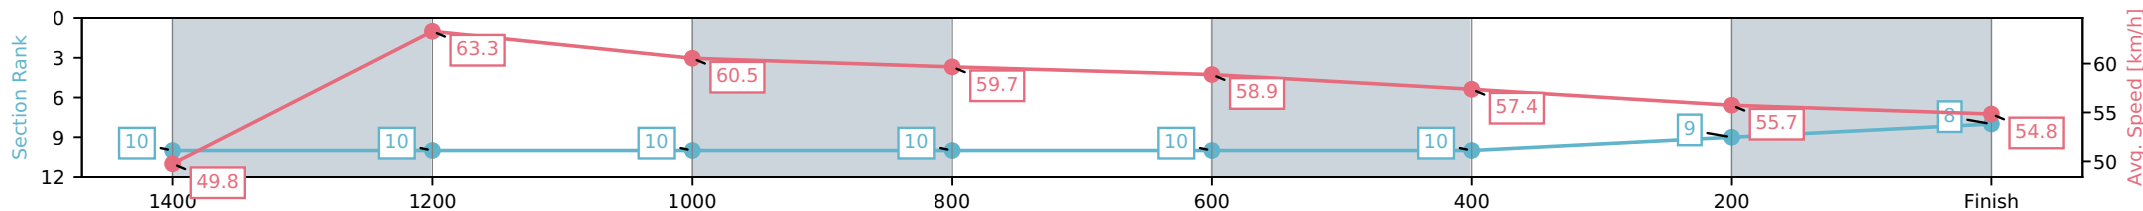

Toowoomba QLD --Professional-2026-07-03  
 Race 6: DRACARYS STALLION Class 1 Handicap - 1625m  
 03 July 2026 - 7:31PM  
 Track Rating: Good 4, Weather: Fine, Rail Position: True Entire Circuit

Section	L1625	L1400	L1200	L1000	L800	L600	L400	L200
Section Times	1:42.49 (0:16.13)	1:26.36 [10] (0:11.57)	1:14.79 [10] (0:11.98)	1:02.81 [10] (0:12.20)	0:50.61 [10] (0:12.24)	0:38.36 [10] (0:12.40)	0:25.97 [10] (0:12.82)	0:13.15 [9] (0:13.15)
Average Speed [km/h]	49.8	63.3	60.5	59.7	58.9	57.4	55.7	54.8
Top Speed [km/h]	65.1	66.0	61.8	61.2	60.2	59.8	56.4	56.2
Avg. Dist. to Rail [m]	5.4	2.3	3.1	2.6	1.1	2.8	2.2	4.2
Avg. Stride Freq. [Hz]	2.4	2.5	2.4	2.4	2.4	2.3	2.3	2.3
Avg. Stride Length [m]	6.3	7.2	7.1	7.0	7.0	7.0	6.7	6.7