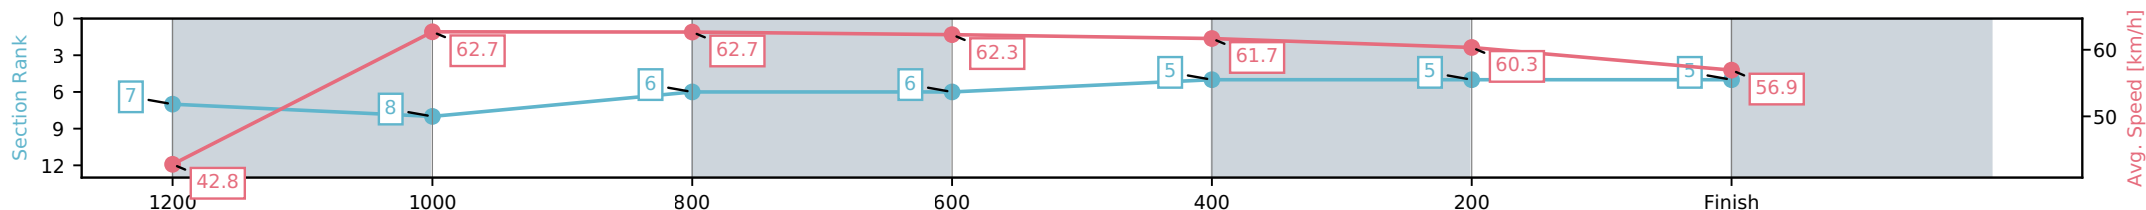

Toowoomba QLD --Professional-2026-07-03  
 Race 5: BARRIER REEF POOLS BENCHMARK 70 Handicap - 1300m

03 July 2026 - 7:05PM

Track Rating: Good 4, Weather: Fine, Rail Position: True Entire Circuit

Section	L1300	L1200	L1000	L800	L600	L400	L200
Section Times	1:20.27 (0:08.76)	1:11.51 [7] (0:11.53)	0:59.98 [8] (0:11.65)	0:48.33 [6] (0:11.71)	0:36.62 [6] (0:11.83)	0:24.79 [5] (0:12.10)	0:12.69 [5] (0:12.69)
Average Speed [km/h]	42.8	62.7	62.7	62.3	61.7	60.3	56.9
Top Speed [km/h]	58.7	63.8	63.1	62.9	62.9	60.9	59.2
Avg. Dist. to Rail [m]	11.6	6.6	4.7	3.3	2.5	4.6	8.6
Avg. Stride Freq. [Hz]	2.3	2.4	2.3	2.3	2.3	2.3	2.2
Avg. Stride Length [m]	5.9	7.4	7.5	7.5	7.5	7.3	7.2