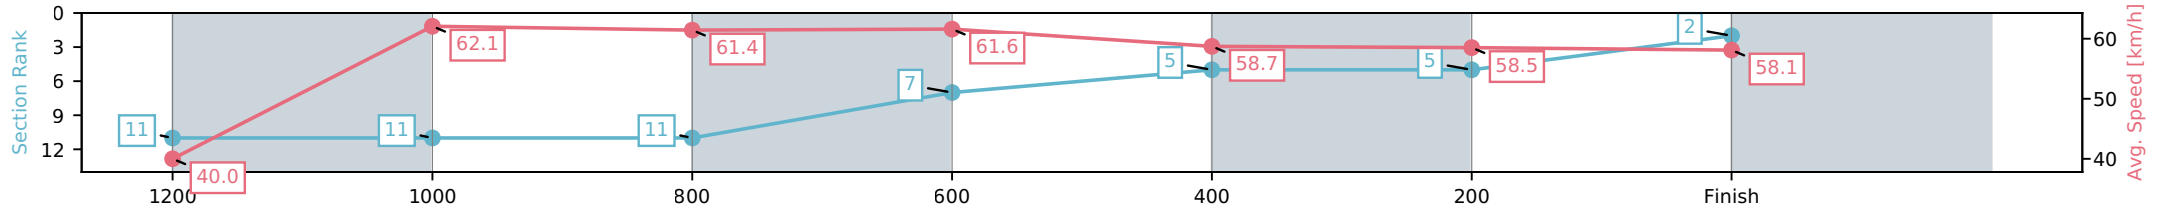

Toowoomba QLD --Professional-2026-07-03

Race 3: BOTTLEMART Maiden Handicap - 1300m

03 July 2026 - 6:05PM

Track Rating: Good 4, Weather: Fine, Rail Position: True Entire Circuit

Section	L1300	L1200	L1000	L800	L600	L400	L200
Section Times	1:21.94 (0:09.42)	1:12.52 [11] (0:11.62)	1:00.90 [11] (0:11.81)	0:49.08 [11] (0:11.73)	0:37.36 [7] (0:12.44)	0:24.92 [5] (0:12.47)	0:12.45 [5] (0:12.45)
Average Speed [km/h]	40.0	62.1	61.4	61.6	58.7	58.5	58.1
Top Speed [km/h]	57.4	63.8	62.5	62.4	59.9	59.1	59.5
Avg. Dist. to Rail [m]	8.7	5.2	3.1	1.9	3.2	4.1	3.9
Avg. Stride Freq. [Hz]	2.2	2.3	2.3	2.3	2.2	2.3	2.2
Avg. Stride Length [m]	5.7	7.5	7.6	7.6	7.4	7.3	7.3