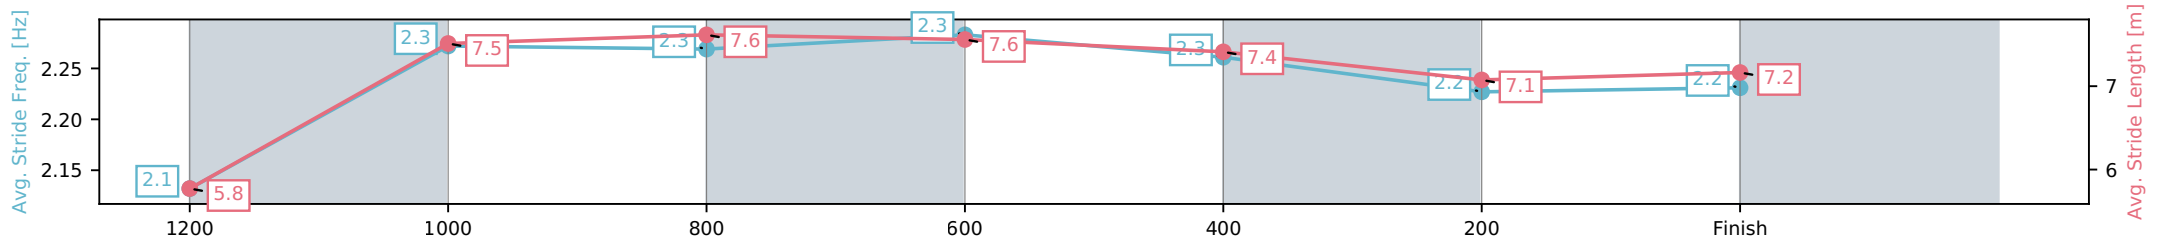

Toowoomba QLD --Professional-2026-07-03

Race 3: BOTTLEMART Maiden Handicap - 1300m

03 July 2026 - 6:05PM

Track Rating: Good 4, Weather: Fine, Rail Position: True Entire Circuit

Section	L1300	L1200	L1000	L800	L600	L400	L200
Section Times	1:23.41 (0:09.78)	1:13.63 [12] (0:11.67)	1:01.96 [12] (0:11.91)	0:50.05 [12] (0:11.90)	0:38.15 [12] (0:12.30)	0:25.85 [12] (0:13.07)	0:12.78 [11] (0:12.78)
Average Speed [km/h]	38.6	61.6	61.1	61.2	59.2	55.7	56.6
Top Speed [km/h]	55.4	63.8	61.6	62.0	60.8	58.7	57.9
Avg. Dist. to Rail [m]	7.7	5.1	3.9	3.6	2.5	3.8	4.8
Avg. Stride Freq. [Hz]	2.1	2.3	2.3	2.3	2.3	2.2	2.2
Avg. Stride Length [m]	5.8	7.5	7.6	7.6	7.4	7.1	7.2