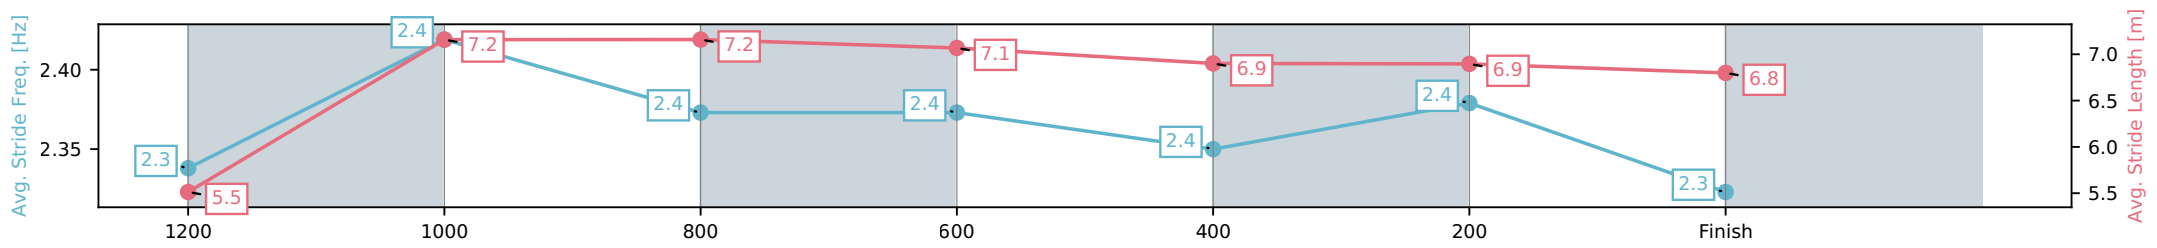

Toowoomba QLD --Professional-2026-07-03

Race 3: BOTTLEMART Maiden Handicap - 1300m

03 July 2026 - 6:05PM

Track Rating: Good 4, Weather: Fine, Rail Position: True Entire Circuit

Section	L1300	L1200	L1000	L800	L600	L400	L200
Section Times	1:22.94 (0:09.16)	1:13.78 [9] (0:11.54)	1:02.24 [10] (0:11.95)	0:50.29 [9] (0:12.25)	0:38.04 [10] (0:12.64)	0:25.40 [10] (0:12.37)	0:13.03 [9] (0:13.03)
Average Speed [km/h]	41.1	62.4	60.7	59.2	57.3	58.4	55.5
Top Speed [km/h]	58.5	63.4	61.2	60.5	58.5	59.0	58.2
Avg. Dist. to Rail [m]	9.7	5.4	3.6	2.6	1.6	1.2	1.2
Avg. Stride Freq. [Hz]	2.3	2.4	2.4	2.4	2.4	2.4	2.3
Avg. Stride Length [m]	5.5	7.2	7.2	7.1	6.9	6.9	6.8