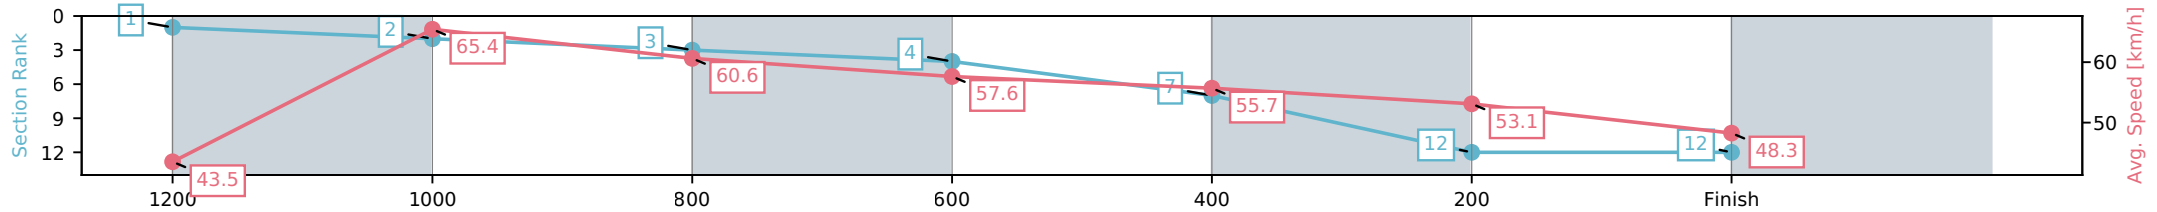

Toowoomba QLD --Professional-2026-07-03

Race 3: BOTTLEMART Maiden Handicap - 1300m

03 July 2026 - 6:05PM

Track Rating: Good 4, Weather: Fine, Rail Position: True Entire Circuit

Section	L1300	L1200	L1000	L800	L600	L400	L200
Section Times	1:25.74 (0:08.70)	1:17.04 [1] (0:11.01)	1:06.03 [2] (0:11.98)	0:54.05 [3] (0:12.56)	0:41.48 [4] (0:12.96)	0:28.53 [7] (0:13.54)	0:14.98 [12] (0:14.98)
Average Speed [km/h]	43.5	65.4	60.6	57.6	55.7	53.1	48.3
Top Speed [km/h]	63.0	66.3	63.2	59.0	57.3	54.7	51.0
Avg. Dist. to Rail [m]	7.1	3.7	2.3	1.5	0.8	0.2	1.4
Avg. Stride Freq. [Hz]	2.5	2.5	2.4	2.4	2.4	2.3	2.2
Avg. Stride Length [m]	5.6	7.2	7.1	6.8	6.6	6.4	6.3