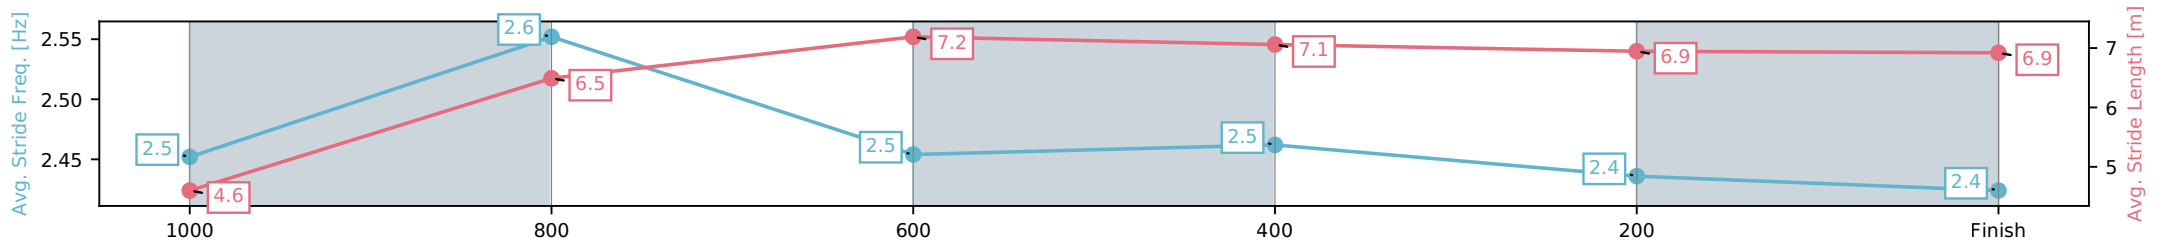

Toowoomba QLD --Professional-2026-07-03

Race 1: MNP SECURITY Maiden Handicap - 1050m

03 July 2026 - 5:00PM

Track Rating: Good 4, Weather: Fine, Rail Position: True Entire Circuit

Section	L1050	L800	L600	L400	L200	L0
Section Times	1:04.71 (0:04.97)	0:59.74 [9] (0:12.03)	0:47.71 [9] (0:11.60)	0:36.11 [9] (0:11.72)	0:24.38 [9] (0:12.05)	0:12.33 [6] (0:12.33)
Average Speed [km/h]	31.6	61.4	62.4	61.8	60.3	59.0
Top Speed [km/h]	49.6	64.4	64.3	62.8	60.5	60.4
Avg. Dist. to Rail [m]	30.2	9.5	1.6	1.3	2.5	3.5
Avg. Stride Freq. [Hz]	2.5	2.6	2.5	2.5	2.4	2.4
Avg. Stride Length [m]	4.6	6.5	7.2	7.1	6.9	6.9