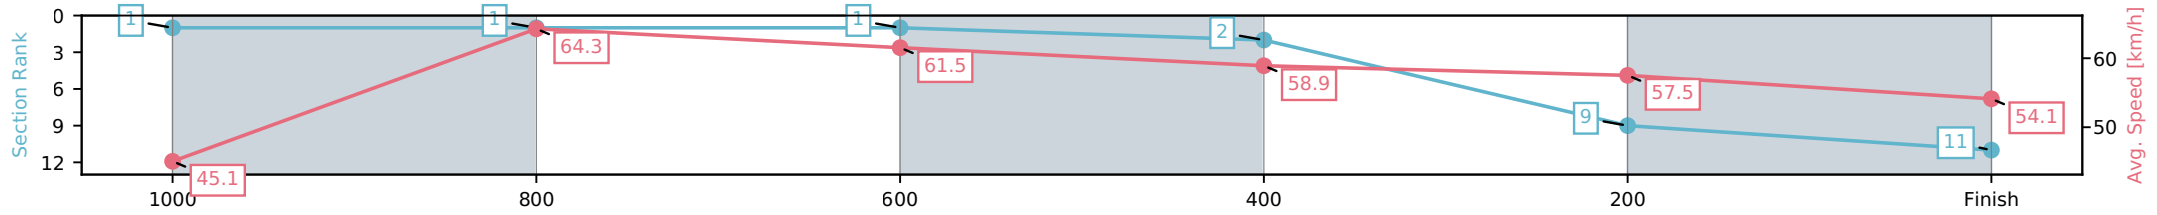

Horse/Jockey Name	Hurkle Durkle/Georgina Cartwright
Finish Rank	11
Fastest Section Time (Section)	0:11.32 (1000-800)
Top Speed [km/h] (Section)	65.7 (1000-800)
Race State	Finished

Toowoomba QLD --Professional-2026-07-03
Race 2: NEIL MANSELL CONCRETE QTIS Three-Year-Old
Maiden Handicap - 1100m
03 July 2026 - 5:31PM
Track Rating: Good 4, Weather: Fine, Rail Position: True Entire Circuit

Section	L1100	L1000	L800	L600	L400	L200
Section Times	1:09.08 (0:08.00)	1:01.08 [1] (0:11.32)	0:49.76 [1] (0:11.70)	0:38.05 [1] (0:12.26)	0:25.79 [2] (0:12.42)	0:13.37 [9] (0:13.37)
Average Speed [km/h]	45.1	64.3	61.5	58.9	57.5	54.1
Top Speed [km/h]	61.3	65.7	62.8	61.5	58.2	56.2
Avg. Dist. to Rail [m]	8.8	4.3	1.3	1.1	2.2	1.8
Avg. Stride Freq. [Hz]	2.4	2.4	2.3	2.3	2.3	2.2
Avg. Stride Length [m]	5.6	7.4	7.4	7.2	6.9	7.1

[ ] Ranking at each section and finish
-.-.- No data available at this section
NA No data available