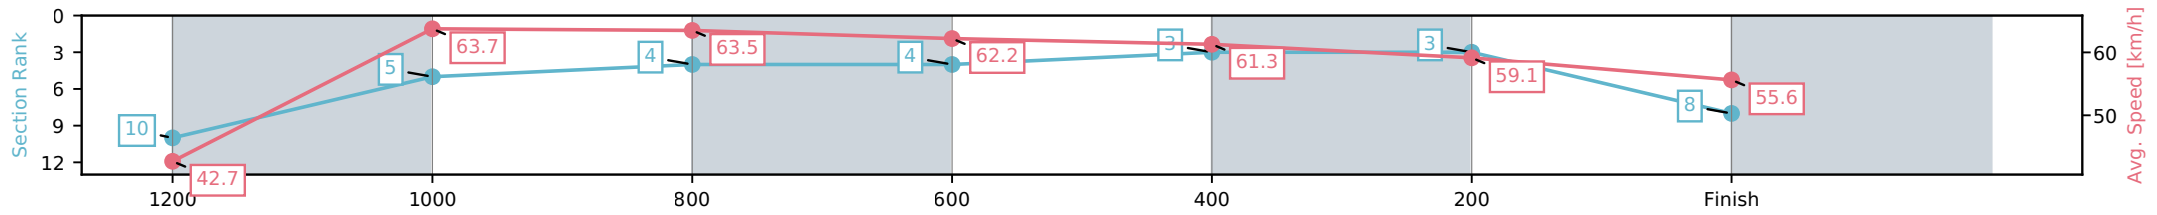

Horse/Jockey Name	Can't Getwhatiwant/Montanna Savva
Finish Rank	8
Fastest Section Time (Section)	0:11.34 (1200-1000)
Top Speed [km/h] (Section)	65.0 (1200-1000)
Race State	Finished

Toowoomba QLD --Professional-2026-07-03
Race 5: BARRIER REEF POOLS BENCHMARK 70 Handicap - 1300m

03 July 2026 - 7:05PM

Track Rating: Good 4, Weather: Fine, Rail Position: True Entire Circuit

Section	L1300	L1200	L1000	L800	L600	L400	L200
Section Times	1:20.41 (0:08.83)	1:11.58 [10] (0:11.34)	1:00.24 [5] (0:11.50)	0:48.74 [4] (0:11.73)	0:37.01 [4] (0:11.77)	0:25.24 [3] (0:12.24)	0:13.00 [3] (0:13.00)
Average Speed [km/h]	42.7	63.7	63.5	62.2	61.3	59.1	55.6
Top Speed [km/h]	59.2	65.0	64.2	63.0	62.7	59.8	57.8
Avg. Dist. to Rail [m]	9.6	5.3	4.4	2.7	0.8	2.0	5.1
Avg. Stride Freq. [Hz]	2.4	2.4	2.4	2.4	2.5	2.4	2.4
Avg. Stride Length [m]	5.7	7.4	7.3	7.2	7.0	6.9	6.7

[ ] Ranking at each section and finish
-:-:- No data available at this section
NA No data available