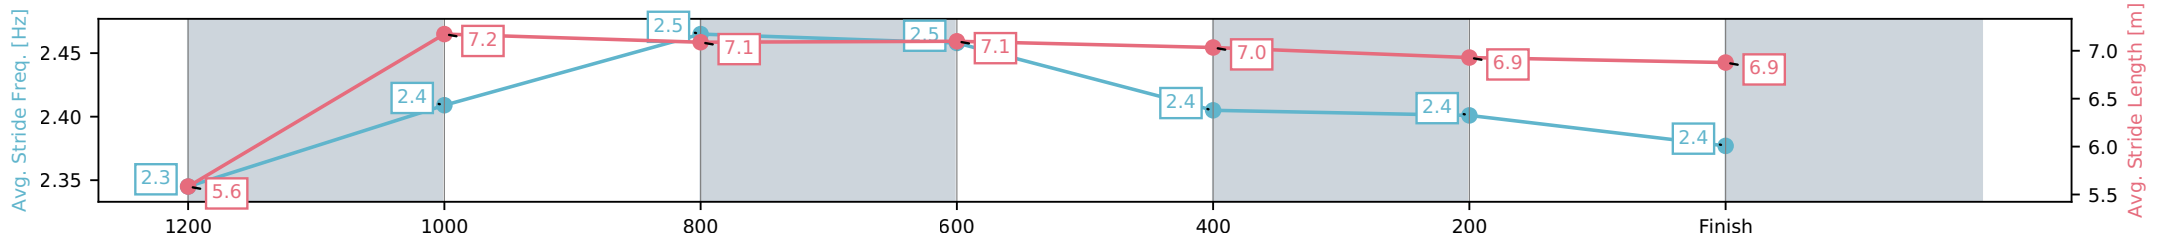

Horse/Jockey Name	Great Aspirations/Chloe Lowe
Finish Rank	9
Fastest Section Time (Section)	0:11.54 (800-600)
Top Speed [km/h] (Section)	63.5 (1200-1000)
Race State	Finished

Toowoomba QLD --Professional-2026-07-03
Race 5: BARRIER REEF POOLS BENCHMARK 70 Handicap - 1300m
03 July 2026 - 7:05PM
Track Rating: Good 4, Weather: Fine, Rail Position: True Entire Circuit

Section	L1300	L1200	L1000	L800	L600	L400	L200
Section Times	1:20.48 (0:09.04)	1:11.44 [11] (0:11.61)	0:59.83 [11] (0:11.70)	0:48.13 [11] (0:11.54)	0:36.58 [9] (0:11.97)	0:24.62 [11] (0:12.10)	0:12.52 [10] (0:12.52)
Average Speed [km/h]	41.4	62.3	61.9	62.0	59.5	59.0	57.6
Top Speed [km/h]	58.3	63.5	63.0	62.7	62.6	59.4	59.5
Avg. Dist. to Rail [m]	12.7	4.9	2.3	1.7	2.1	2.0	0.5
Avg. Stride Freq. [Hz]	2.3	2.4	2.5	2.5	2.4	2.4	2.4
Avg. Stride Length [m]	5.6	7.2	7.1	7.1	7.0	6.9	6.9

[ ] Ranking at each section and finish
-:-:- No data available at this section
NA No data available