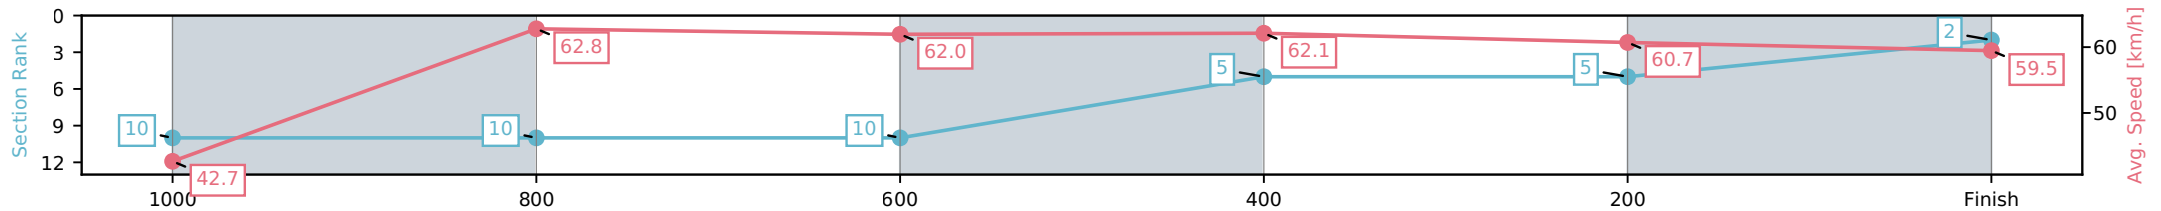

Horse/Jockey Name	Reign Of Dame/Gary Geran
Finish Rank	3
Fastest Section Time (Section)	0:11.60 (1000-800)
Top Speed [km/h] (Section)	64.0 (1000-800)
Race State	Finished

Toowoomba QLD --Professional-2026-07-03
Race 2: NEIL MANSELL CONCRETE QTIS Three-Year-Old
Maiden Handicap - 1100m

03 July 2026 - 5:31PM

Track Rating: Good 4, Weather: Fine, Rail Position: True Entire Circuit

Section	L1100	L1000	L800	L600	L400	L200
Section Times	1:07.73 (0:08.51)	0:59.22 [10] (0:11.60)	0:47.62 [10] (0:11.72)	0:35.90 [10] (0:11.72)	0:24.18 [5] (0:12.03)	0:12.15 [5] (0:12.15)
Average Speed [km/h]	42.7	62.8	62.0	62.1	60.7	59.5
Top Speed [km/h]	59.6	64.0	63.0	63.5	61.1	61.1
Avg. Dist. to Rail [m]	11.2	4.8	2.4	2.5	4.2	4.0
Avg. Stride Freq. [Hz]	2.4	2.5	2.4	2.4	2.4	2.4
Avg. Stride Length [m]	5.5	7.0	7.2	7.3	7.1	7.0

- [ ] Ranking at each section and finish
- -:-:- No data available at this section
- NA No data available