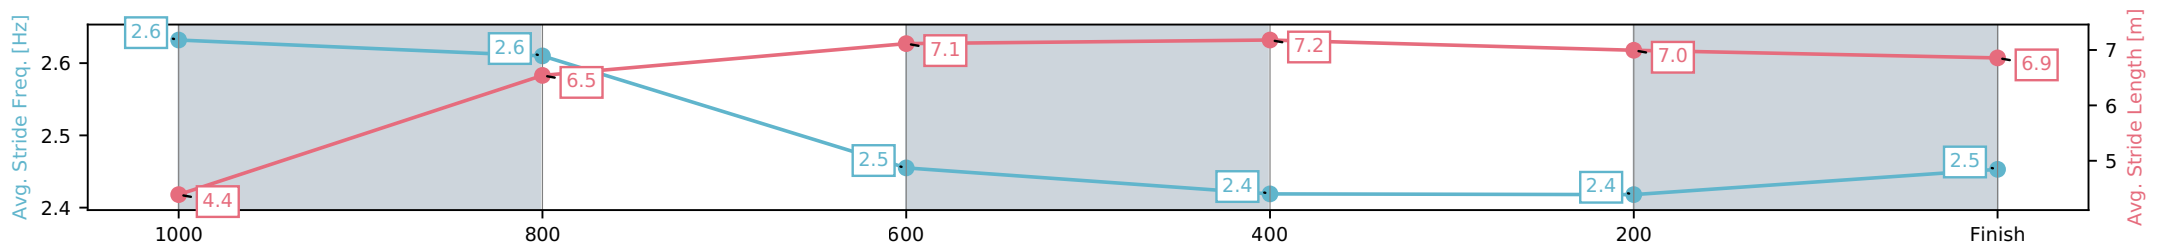

Toowoomba QLD --Professional-2026-07-03

Race 1: MNP SECURITY Maiden Handicap - 1050m

03 July 2026 - 5:00PM

Track Rating: Good 4, Weather: Fine, Rail Position: True Entire Circuit

Section	L1050	L800	L600	L400	L200	L0
Section Times	1:04.22 (0:04.81)	0:59.41 [4] (0:11.74)	0:47.66 [4] (0:11.70)	0:35.97 [5] (0:11.77)	0:24.20 [3] (0:12.06)	0:12.13 [3] (0:12.13)
Average Speed [km/h]	33.6	62.6	62.3	61.6	60.2	59.6
Top Speed [km/h]	51.9	64.6	64.8	63.0	61.2	60.3
Avg. Dist. to Rail [m]	26.1	8.6	2.6	1.6	2.7	4.6
Avg. Stride Freq. [Hz]	2.6	2.6	2.5	2.4	2.4	2.5
Avg. Stride Length [m]	4.4	6.5	7.1	7.2	7.0	6.9