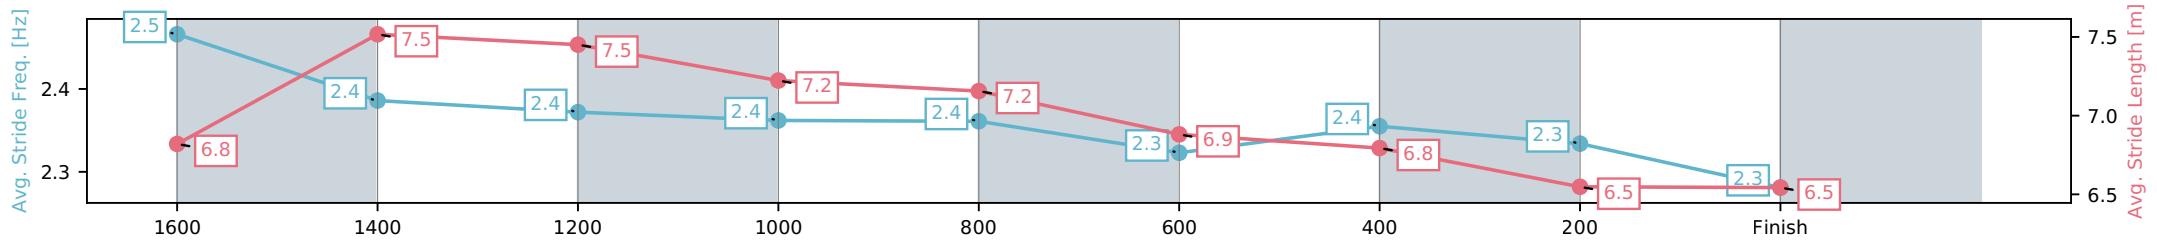

Horse/Jockey Name	Thebarberofseville/Brandon Lerena
Finish Rank	8
Fastest Section Time (Section)	0:11.26 (1600-1400)
Top Speed [km/h] (Section)	65.6 (1890 - 1600)
Race State	Finished

Toowoomba QLD --Professional-2026-07-03
Race 7: BETTER LAWYERS GROUP BENCHMARK 60
Handicap - 1890m
03 July 2026 - 8:00PM
Track Rating: Good 4, Weather: Fine, Rail Position: True Entire Circuit

Section	L1890	L1600	L1400	L1200	L1000	L800	L600	L400	L200
Section Times	2:01.05 (0:21.24)	1:39.81 [1] (0:11.26)	1:28.55 [1] (0:11.58)	1:16.97 [1] (0:11.88)	1:05.09 [1] (0:12.23)	0:52.86 [1] (0:12.88)	0:39.98 [1] (0:12.85)	0:27.13 [1] (0:13.42)	0:13.71 [3] (0:13.71)
Average Speed [km/h]	55.5	64.2	62.7	60.9	59.5	56.5	56.2	53.7	52.7
Top Speed [km/h]	65.6	64.9	64.5	61.3	61.1	57.6	57.5	55.0	53.7
Avg. Dist. to Rail [m]	8.0	0.7	1.6	3.1	3.4	2.3	1.2	0.4	1.6
Avg. Stride Freq. [Hz]	2.5	2.4	2.4	2.4	2.4	2.3	2.4	2.3	2.3
Avg. Stride Length [m]	6.8	7.5	7.5	7.2	7.2	6.9	6.8	6.5	6.5

[ ] Ranking at each section and finish
-:-:- No data available at this section
NA No data available