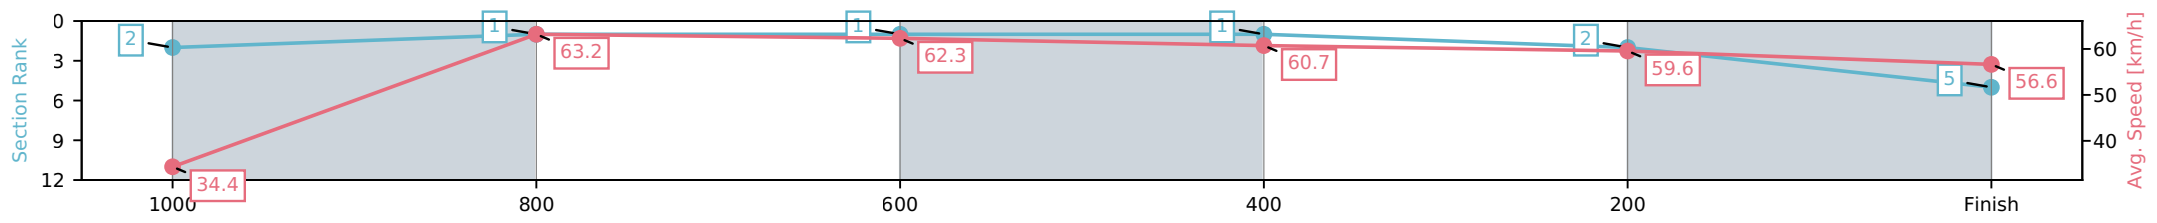

Toowoomba QLD --Professional-2026-07-03

Race 1: MNP SECURITY Maiden Handicap - 1050m

03 July 2026 - 5:00PM

Track Rating: Good 4, Weather: Fine, Rail Position: True Entire Circuit

Section	L1050	L800	L600	L400	L200	L0
Section Times	1:04.61 (0:04.72)	0:59.89 [2] (0:11.56)	0:48.33 [1] (0:11.61)	0:36.72 [1] (0:11.85)	0:24.87 [1] (0:12.06)	0:12.81 [2] (0:12.81)
Average Speed [km/h]	34.4	63.2	62.3	60.7	59.6	56.6
Top Speed [km/h]	53.4	65.7	63.1	62.6	60.2	58.5
Avg. Dist. to Rail [m]	23.6	6.2	1.2	0.5	0.8	0.7
Avg. Stride Freq. [Hz]	2.4	2.4	2.4	2.3	2.3	2.3
Avg. Stride Length [m]	4.9	7.1	7.4	7.3	7.2	7.1