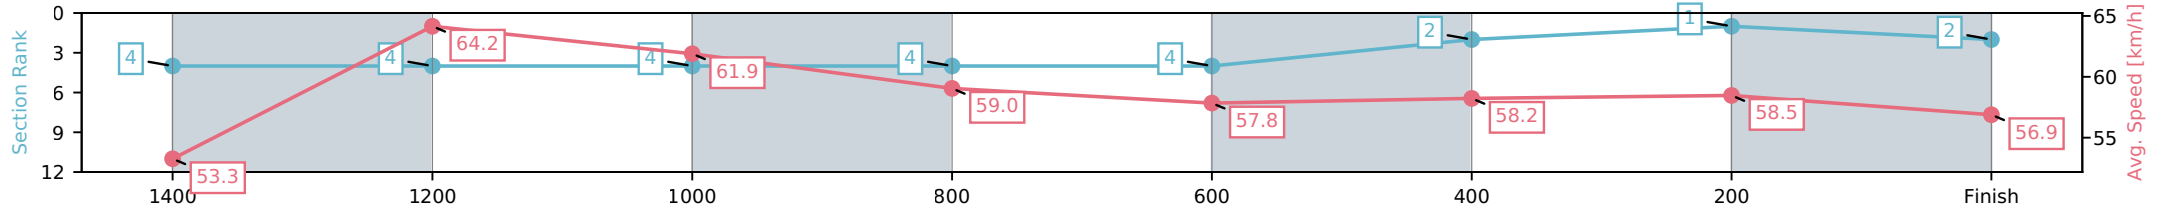

Horse/Jockey Name	Sweet Pretender/Brandon Lerena
Finish Rank	2
Fastest Section Time (Section)	0:11.47 (1400-1200)
Top Speed [km/h] (Section)	66.9 (1625 - 1400)
Race State	Finished

Toowoomba QLD --Professional-2026-07-03
Race 6: DRACARYS STALLION Class 1 Handicap - 1625m
03 July 2026 - 7:31PM
Track Rating: Good 4, Weather: Fine, Rail Position: True Entire Circuit

Section	L1625	L1400	L1200	L1000	L800	L600	L400	L200
Section Times	1:40.38 (0:14.97)	1:25.41 [4] (0:11.47)	1:13.94 [4] (0:11.70)	1:02.23 [4] (0:12.36)	0:49.88 [4] (0:12.51)	0:37.37 [4] (0:12.32)	0:25.05 [2] (0:12.36)	0:12.69 [1] (0:12.69)
Average Speed [km/h]	53.3	64.2	61.9	59.0	57.8	58.2	58.5	56.9
Top Speed [km/h]	66.9	66.2	63.3	60.8	58.8	59.1	59.7	58.1
Avg. Dist. to Rail [m]	3.8	4.0	4.2	3.9	0.8	0.8	1.6	4.0
Avg. Stride Freq. [Hz]	2.4	2.4	2.4	2.3	2.3	2.3	2.3	2.3
Avg. Stride Length [m]	6.6	7.4	7.4	7.3	7.1	7.1	7.0	7.0

[ ] Ranking at each section and finish
-:-:- No data available at this section
NA No data available