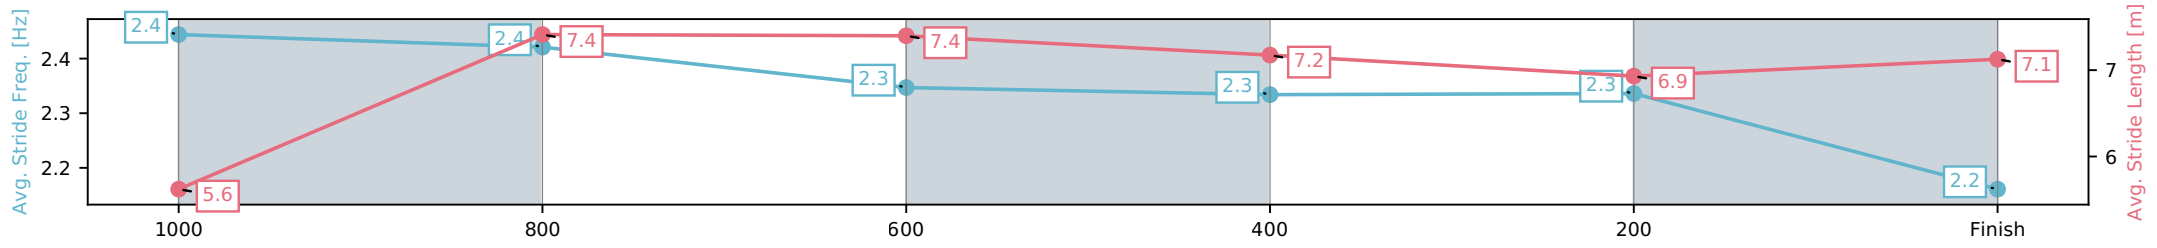

Horse/Jockey Name	Hurkle Durkle/Georgina Cartwright
Finish Rank	11
Fastest Section Time (Section)	0:11.32 (1000-800)
Top Speed [km/h] (Section)	65.7 (1000-800)
Race State	Finished

Toowoomba QLD --Professional-2026-07-03
Race 2: NEIL MANSELL CONCRETE QTIS Three-Year-Old
Maiden Handicap - 1100m
03 July 2026 - 5:31PM
Track Rating: Good 4, Weather: Fine, Rail Position: True Entire Circuit

Section	L1100	L1000	L800	L600	L400	L200
Section Times	1:09.08 (0:08.00)	1:01.08 [1] (0:11.32)	0:49.76 [1] (0:11.70)	0:38.05 [1] (0:12.26)	0:25.79 [2] (0:12.42)	0:13.37 [9] (0:13.37)
Average Speed [km/h]	45.1	64.3	61.5	58.9	57.5	54.1
Top Speed [km/h]	61.3	65.7	62.8	61.5	58.2	56.2
Avg. Dist. to Rail [m]	8.8	4.3	1.3	1.1	2.2	1.8
Avg. Stride Freq. [Hz]	2.4	2.4	2.3	2.3	2.3	2.2
Avg. Stride Length [m]	5.6	7.4	7.4	7.2	6.9	7.1

[ ] Ranking at each section and finish
-.-.- No data available at this section
NA No data available