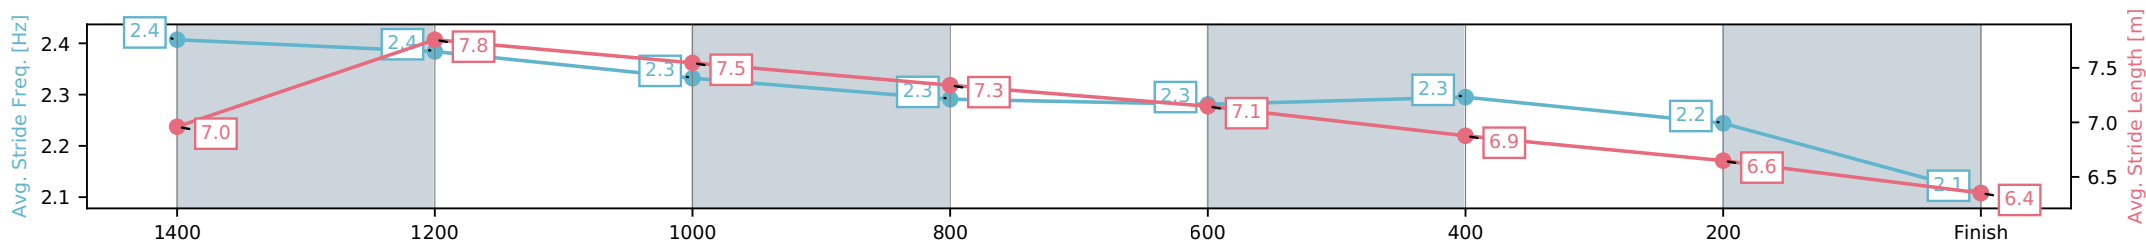

Horse/Jockey Name	Call Sign/Aidan Keeley
Finish Rank	10
Fastest Section Time (Section)	0:11.26 (1400-1200)
Top Speed [km/h] (Section)	68.1 (1400-1200)
Race State	Finished

Toowoomba QLD --Professional-2026-07-03
Race 6: DRACARYS STALLION Class 1 Handicap - 1625m
03 July 2026 - 7:31PM
Track Rating: Good 4, Weather: Fine, Rail Position: True Entire Circuit

Section	L1625	L1400	L1200	L1000	L800	L600	L400	L200
Section Times	1:44.67 (0:14.76)	1:29.91 [1] (0:11.26)	1:18.65 [1] (0:11.67)	1:06.98 [1] (0:12.30)	0:54.68 [1] (0:12.57)	0:42.12 [1] (0:13.02)	0:29.10 [4] (0:13.72)	0:15.38 [8] (0:15.38)
Average Speed [km/h]	54.2	65.2	62.2	59.3	57.8	55.8	52.5	46.9
Top Speed [km/h]	68.0	68.1	63.2	60.6	58.3	57.2	54.0	50.8
Avg. Dist. to Rail [m]	6.3	3.4	5.0	3.7	2.5	1.3	0.7	2.8
Avg. Stride Freq. [Hz]	2.4	2.4	2.3	2.3	2.3	2.3	2.2	2.1
Avg. Stride Length [m]	7.0	7.8	7.5	7.3	7.1	6.9	6.6	6.4

[ ] Ranking at each section and finish
-:-:- No data available at this section
NA No data available