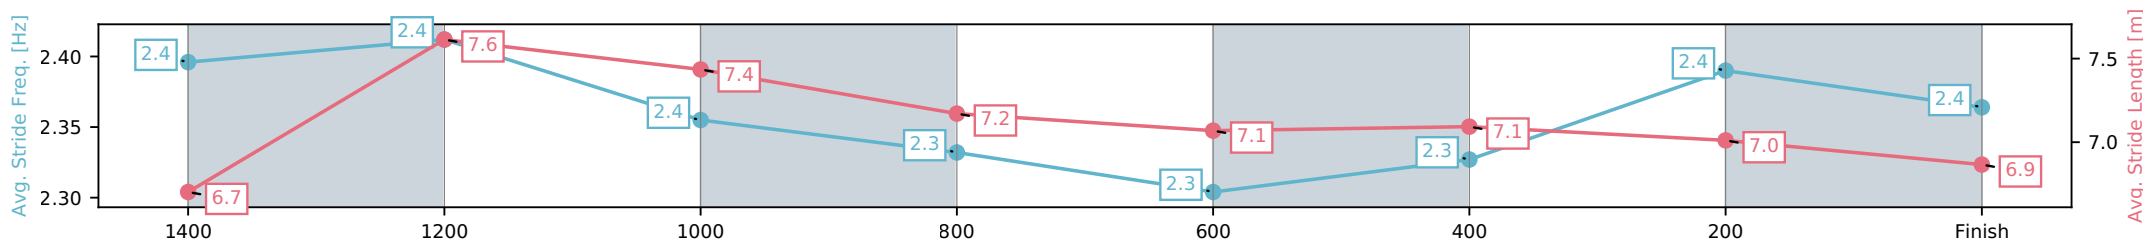

Horse/Jockey Name	Zousain Girl/Karl Zechner
Finish Rank	1
Fastest Section Time (Section)	0:11.40 (1400-1200)
Top Speed [km/h] (Section)	67.5 (1400-1200)
Race State	Finished

Toowoomba QLD --Professional-2026-07-03
Race 6: DRACARYS STALLION Class 1 Handicap - 1625m
03 July 2026 - 7:31PM
Track Rating: Good 4, Weather: Fine, Rail Position: True Entire Circuit

Section	L1625	L1400	L1200	L1000	L800	L600	L400	L200
Section Times	1:40.35 (0:15.12)	1:25.23 [5] (0:11.40)	1:13.83 [6] (0:11.70)	1:02.13 [5] (0:12.41)	0:49.71 [6] (0:12.57)	0:37.14 [7] (0:12.35)	0:24.79 [3] (0:12.15)	0:12.64 [2] (0:12.64)
Average Speed [km/h]	52.7	64.5	62.0	58.9	58.0	58.4	59.5	57.3
Top Speed [km/h]	67.4	67.5	63.1	61.5	59.0	59.5	60.1	60.0
Avg. Dist. to Rail [m]	4.8	3.9	6.1	5.7	2.8	0.7	1.9	4.4
Avg. Stride Freq. [Hz]	2.4	2.4	2.4	2.3	2.3	2.3	2.4	2.4
Avg. Stride Length [m]	6.7	7.6	7.4	7.2	7.1	7.1	7.0	6.9

[ ] Ranking at each section and finish
-:-:- No data available at this section
NA No data available