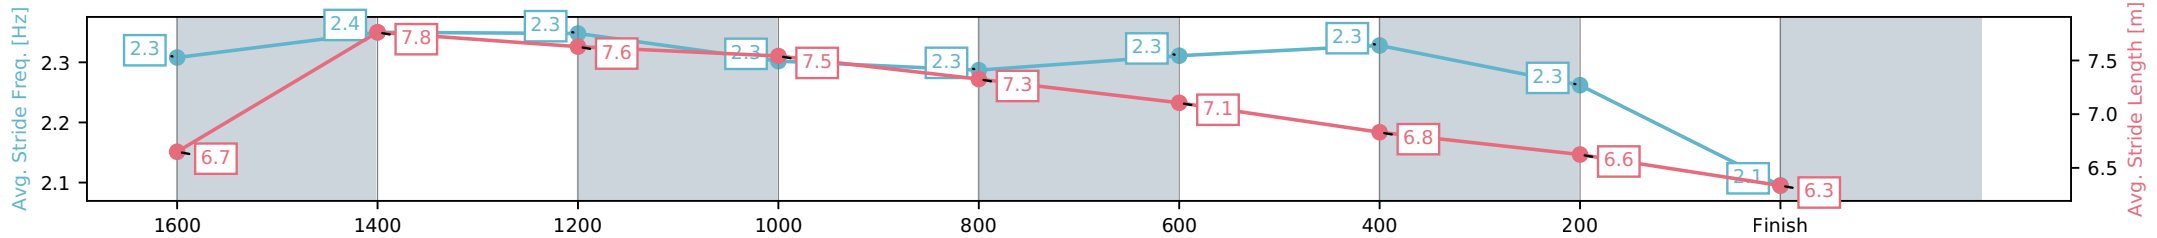

Horse/Jockey Name	Super Fair/Montana Philpot
Finish Rank	11
Fastest Section Time (Section)	0:11.19 (1600-1400)
Top Speed [km/h] (Section)	65.1 (1600-1400)
Race State	Finished

Toowoomba QLD --Professional-2026-07-03
Race 7: BETTER LAWYERS GROUP BENCHMARK 60
Handicap - 1890m
03 July 2026 - 8:00PM
Track Rating: Good 4, Weather: Fine, Rail Position: True Entire Circuit

Section	L1890	L1600	L1400	L1200	L1000	L800	L600	L400	L200
Section Times	2:04.97 (0:22.75)	1:42.22 [10] (0:11.19)	1:31.03 [10] (0:11.56)	1:19.47 [10] (0:11.82)	1:07.65 [10] (0:12.31)	0:55.34 [10] (0:12.56)	0:42.78 [11] (0:13.17)	0:29.61 [12] (0:13.79)	0:15.82 [11] (0:15.82)
Average Speed [km/h]	51.5	64.6	63.4	61.2	59.4	58.3	55.6	52.5	45.9
Top Speed [km/h]	64.0	65.1	64.7	62.9	59.7	58.9	58.0	54.1	50.8
Avg. Dist. to Rail [m]	4.5	1.7	2.9	5.7	5.0	4.5	3.6	2.6	5.3
Avg. Stride Freq. [Hz]	2.3	2.4	2.3	2.3	2.3	2.3	2.3	2.3	2.1
Avg. Stride Length [m]	6.7	7.8	7.6	7.5	7.3	7.1	6.8	6.6	6.3

- [ ] Ranking at each section and finish
- -:-:- No data available at this section
- NA No data available