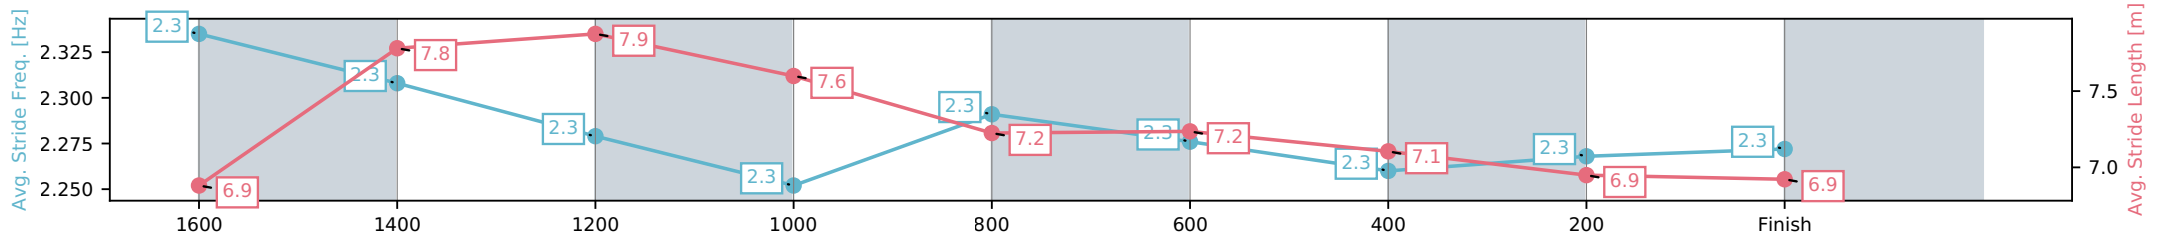

Horse/Jockey Name	Bump'n'run/Skye Bogenhuber
Finish Rank	3
Fastest Section Time (Section)	0:11.24 (1600-1400)
Top Speed [km/h] (Section)	65.9 (1600-1400)
Race State	Finished

Toowoomba QLD --Professional-2026-07-03
Race 7: BETTER LAWYERS GROUP BENCHMARK 60
Handicap - 1890m
03 July 2026 - 8:00PM
Track Rating: Good 4, Weather: Fine, Rail Position: True Entire Circuit

Section	L1890	L1600	L1400	L1200	L1000	L800	L600	L400	L200
Section Times	2:00.45 (0:21.96)	1:38.49 [6] (0:11.24)	1:27.25 [6] (0:11.52)	1:15.74 [6] (0:11.98)	1:03.76 [6] (0:12.43)	0:51.33 [6] (0:12.52)	0:38.81 [5] (0:12.80)	0:26.01 [5] (0:13.00)	0:13.00 [5] (0:13.00)
Average Speed [km/h]	53.6	64.3	63.2	60.3	58.8	58.6	57.0	55.8	55.5
Top Speed [km/h]	63.5	65.9	65.8	61.7	60.0	59.7	58.8	56.3	56.4
Avg. Dist. to Rail [m]	6.2	1.2	1.9	3.5	4.2	4.4	3.1	2.6	4.5
Avg. Stride Freq. [Hz]	2.3	2.3	2.3	2.3	2.3	2.3	2.3	2.3	2.3
Avg. Stride Length [m]	6.9	7.8	7.9	7.6	7.2	7.2	7.1	6.9	6.9

[ ] Ranking at each section and finish
-:-:- No data available at this section
NA No data available