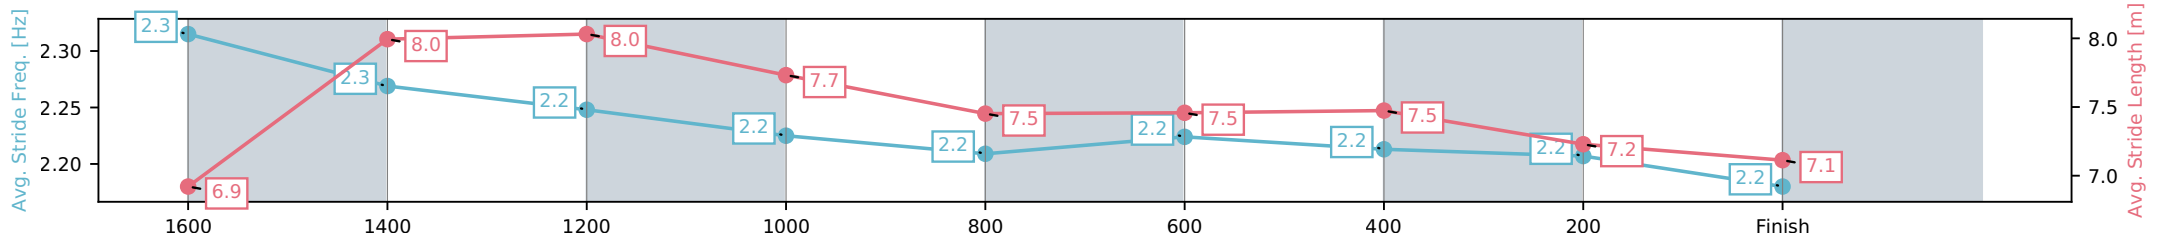

Horse/Jockey Name	Rugby/Micheal Hellyer
Finish Rank	1
Fastest Section Time (Section)	0:11.12 (1600-1400)
Top Speed [km/h] (Section)	65.8 (1600-1400)
Race State	Finished

Toowoomba QLD --Professional-2026-07-03
Race 7: BETTER LAWYERS GROUP BENCHMARK 60
Handicap - 1890m
03 July 2026 - 8:00PM
Track Rating: Good 4, Weather: Fine, Rail Position: True Entire Circuit

Section	L1890	L1600	L1400	L1200	L1000	L800	L600	L400	L200
Section Times	2:00.16 (0:21.87)	1:38.29 [5] (0:11.12)	1:27.17 [5] (0:11.53)	1:15.64 [5] (0:11.88)	1:03.76 [5] (0:12.62)	0:51.14 [5] (0:12.37)	0:38.76 [3] (0:12.62)	0:26.14 [2] (0:12.95)	0:13.19 [1] (0:13.19)
Average Speed [km/h]	53.7	64.9	63.4	60.8	57.9	59.0	58.0	56.0	54.8
Top Speed [km/h]	63.0	65.8	65.5	61.9	59.9	60.1	58.9	57.2	56.4
Avg. Dist. to Rail [m]	4.2	1.4	2.6	3.8	3.8	3.9	3.2	2.4	2.8
Avg. Stride Freq. [Hz]	2.3	2.3	2.2	2.2	2.2	2.2	2.2	2.2	2.2
Avg. Stride Length [m]	6.9	8.0	8.0	7.7	7.5	7.5	7.5	7.2	7.1

[ ] Ranking at each section and finish
-:-:- No data available at this section
NA No data available