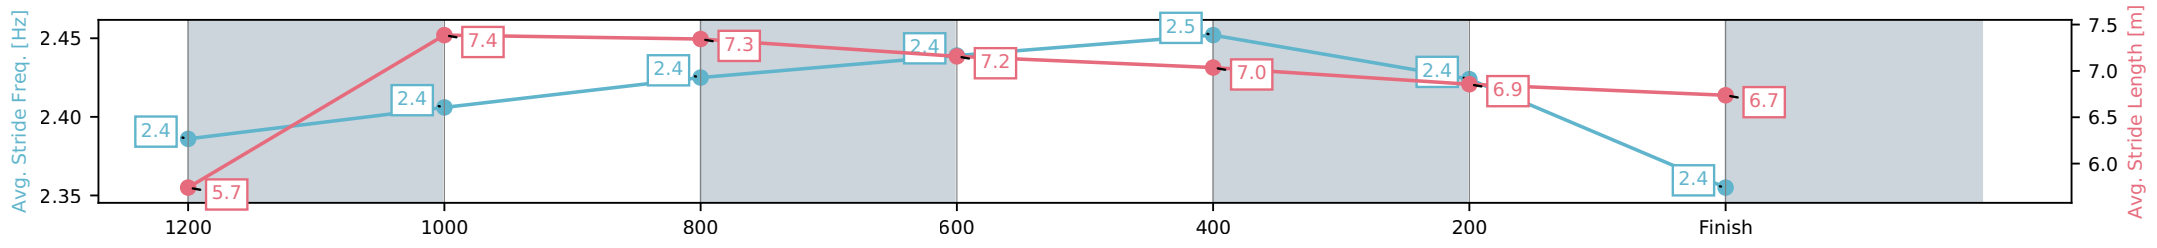

Horse/Jockey Name	Can't Getwhatiwant/Montanna Savva
Finish Rank	8
Fastest Section Time (Section)	0:11.34 (1200-1000)
Top Speed [km/h] (Section)	65.0 (1200-1000)
Race State	Finished

Toowoomba QLD --Professional-2026-07-03
Race 5: BARRIER REEF POOLS BENCHMARK 70 Handicap - 1300m

03 July 2026 - 7:05PM

Track Rating: Good 4, Weather: Fine, Rail Position: True Entire Circuit

Section	L1300	L1200	L1000	L800	L600	L400	L200
Section Times	1:20.41 (0:08.83)	1:11.58 [10] (0:11.34)	1:00.24 [5] (0:11.50)	0:48.74 [4] (0:11.73)	0:37.01 [4] (0:11.77)	0:25.24 [3] (0:12.24)	0:13.00 [3] (0:13.00)
Average Speed [km/h]	42.7	63.7	63.5	62.2	61.3	59.1	55.6
Top Speed [km/h]	59.2	65.0	64.2	63.0	62.7	59.8	57.8
Avg. Dist. to Rail [m]	9.6	5.3	4.4	2.7	0.8	2.0	5.1
Avg. Stride Freq. [Hz]	2.4	2.4	2.4	2.4	2.5	2.4	2.4
Avg. Stride Length [m]	5.7	7.4	7.3	7.2	7.0	6.9	6.7

[ ] Ranking at each section and finish
-:-:- No data available at this section
NA No data available