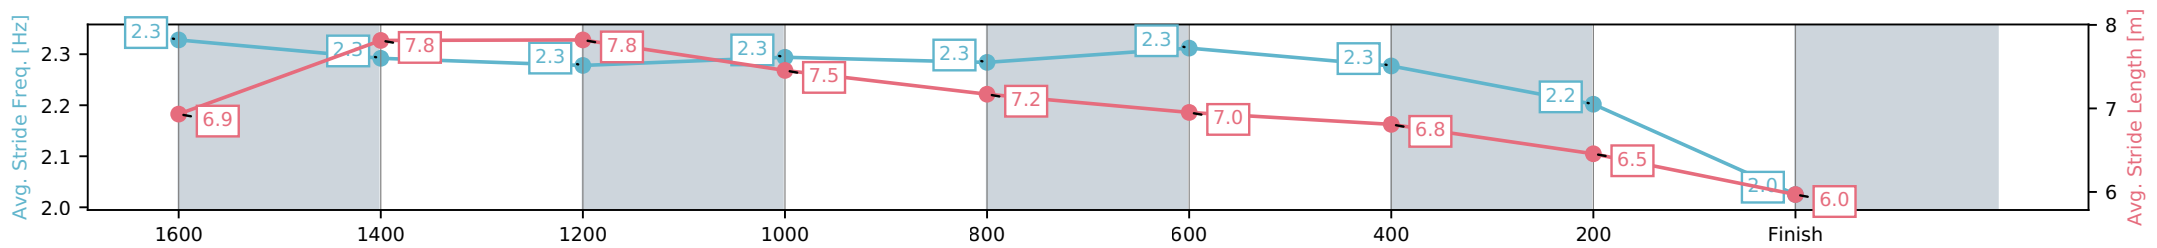

Horse/Jockey Name	Power Of Success/Justin P Stanley
Finish Rank	12
Fastest Section Time (Section)	0:11.20 (1600-1400)
Top Speed [km/h] (Section)	65.5 (1600-1400)
Race State	Finished

Toowoomba QLD --Professional-2026-07-03
Race 7: BETTER LAWYERS GROUP BENCHMARK 60
Handicap - 1890m
03 July 2026 - 8:00PM
Track Rating: Good 4, Weather: Fine, Rail Position: True Entire Circuit

Section	L1890	L1600	L1400	L1200	L1000	L800	L600	L400	L200
Section Times	2:06.77 (0:21.66)	1:45.10 [3] (0:11.20)	1:33.91 [4] (0:11.55)	1:22.36 [4] (0:11.94)	1:10.42 [4] (0:12.58)	0:57.85 [4]	0:45.09 [6] (0:13.28)	0:31.80 [10] (0:14.40)	0:17.40 [12] (0:17.40)
Average Speed [km/h]	53.9	64.2	62.9	60.4	57.8	56.8	54.4	49.9	41.6
Top Speed [km/h]	62.7	65.5	65.4	61.1	60.1	57.4	57.1	51.3	47.6
Avg. Dist. to Rail [m]	4.0	0.4	1.1	2.4	2.6	1.8	0.9	0.4	0.7
Avg. Stride Freq. [Hz]	2.3	2.3	2.3	2.3	2.3	2.3	2.3	2.2	2.0
Avg. Stride Length [m]	6.9	7.8	7.8	7.5	7.2	7.0	6.8	6.5	6.0

[ ] Ranking at each section and finish
-.-.- No data available at this section
NA No data available