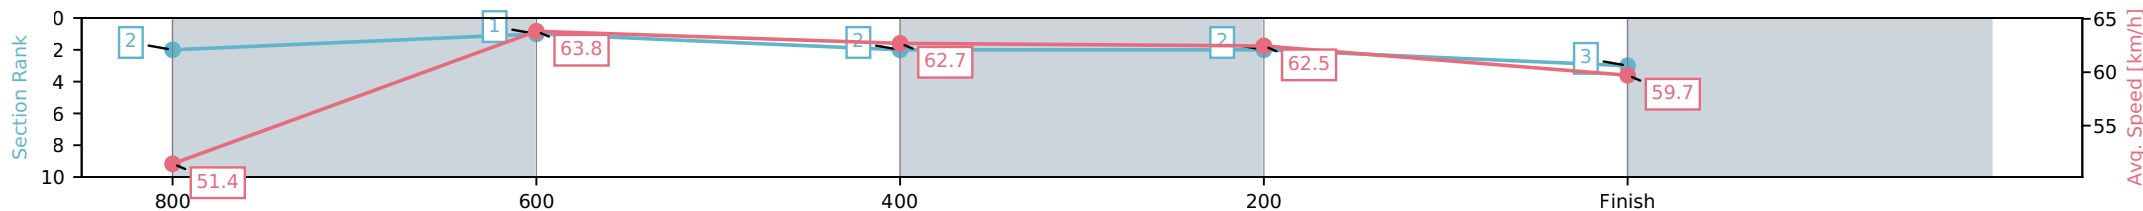

Horse/Jockey Name	Manpower/Bella Youngberry
Finish Rank	3
Fastest Section Time (Section)	0:11.33 (800-600)
Top Speed [km/h] (Section)	64.6 (800-600)
Race State	Finished

Toowoomba QLD --Professional-2026-07-03
Race 4: CREATE WITH COTTEE Class 4 Handicap - 1000m
03 July 2026 - 6:32PM
Track Rating: Good 4, Weather: Fine, Rail Position: True Entire Circuit

Section	L1000	L800	L600	L400	L200
Section Times	1:00.65 (0:14.18)	0:46.47 [2] (0:11.33)	0:35.14 [1] (0:11.50)	0:23.64 [2] (0:11.53)	0:12.11 [2] (0:12.11)
Average Speed [km/h]	51.4	63.8	62.7	62.5	59.7
Top Speed [km/h]	63.7	64.6	63.7	64.3	62.8
Avg. Dist. to Rail [m]	5.6	2.8	1.5	0.4	1.4
Avg. Stride Freq. [Hz]	2.4	2.3	2.3	2.4	2.3
Avg. Stride Length [m]	6.7	7.9	7.6	7.5	7.4

[ ] Ranking at each section and finish
-:-:- No data available at this section
NA No data available