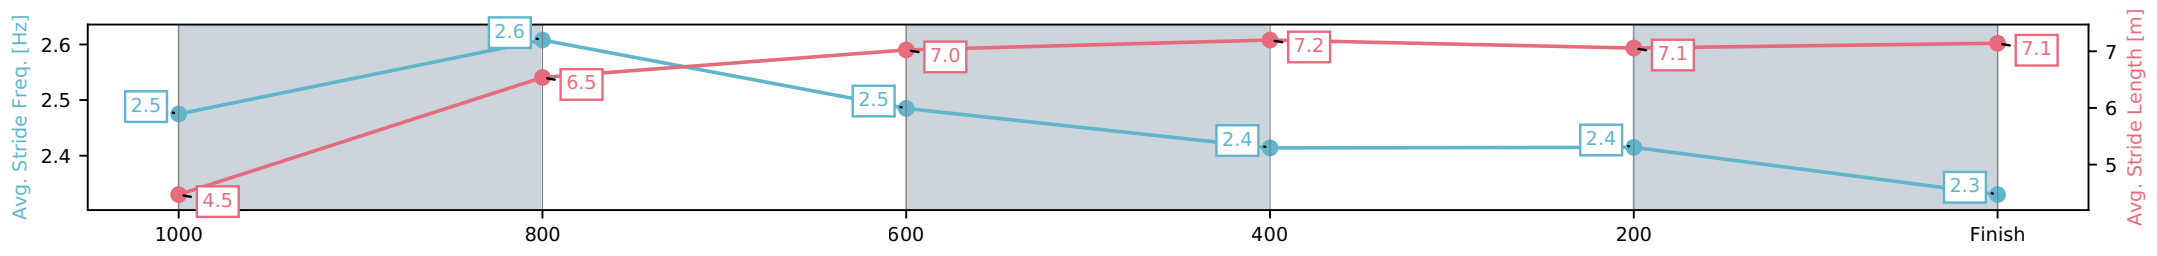

Toowoomba QLD --Professional-2026-07-03

Race 1: MNP SECURITY Maiden Handicap - 1050m

03 July 2026 - 5:00PM

Track Rating: Good 4, Weather: Fine, Rail Position: True Entire Circuit

Section	L1050	L800	L600	L400	L200	L0
Section Times	1:03.97 (0:04.58)	0:59.40 [1] (0:11.73)	0:47.67 [2] (0:11.69)	0:35.98 [2] (0:11.76)	0:24.22 [2] (0:11.90)	0:12.32 [1] (0:12.32)
Average Speed [km/h]	34.2	62.7	62.1	61.5	60.5	58.7
Top Speed [km/h]	50.9	65.8	63.5	63.2	61.4	60.9
Avg. Dist. to Rail [m]	28.3	8.4	1.8	0.9	0.5	0.6
Avg. Stride Freq. [Hz]	2.5	2.6	2.5	2.4	2.4	2.3
Avg. Stride Length [m]	4.5	6.5	7.0	7.2	7.1	7.1