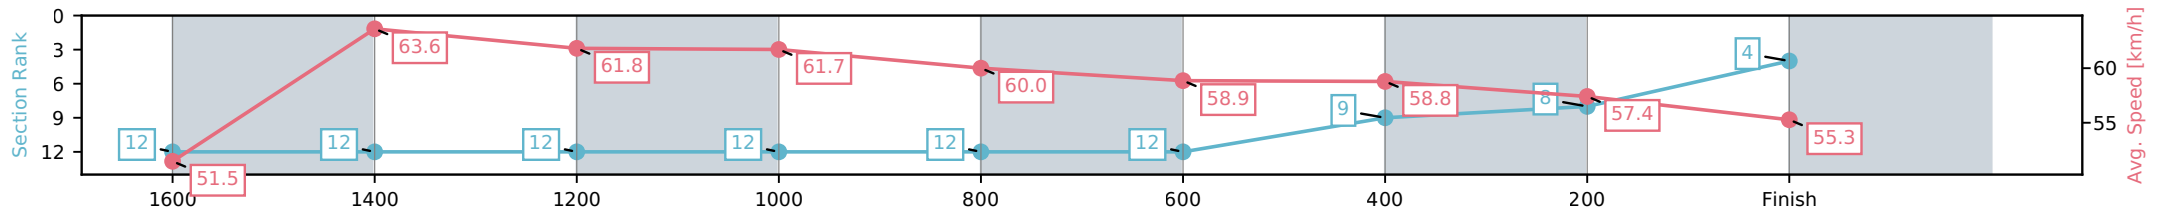

[ ] Ranking at each section and finish  
 -:-:- No data available at this section  
 NA No data available

Horse/Jockey Name	Medical Autocrat/Nozi Tomizawa
Finish Rank	5
Fastest Section Time (Section)	0:11.03 (1600-1400)
Top Speed [km/h] (Section)	67.7 (1600-1400)
Race State	Finished