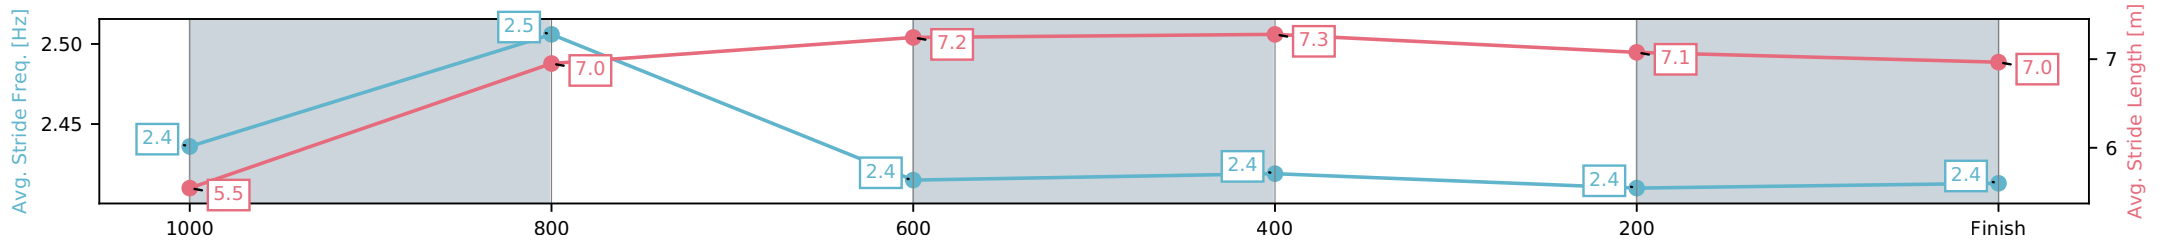

Horse/Jockey Name	Reign Of Dame/Gary Geran
Finish Rank	3
Fastest Section Time (Section)	0:11.60 (1000-800)
Top Speed [km/h] (Section)	64.0 (1000-800)
Race State	Finished

Toowoomba QLD --Professional-2026-07-03
Race 2: NEIL MANSELL CONCRETE QTIS Three-Year-Old
Maiden Handicap - 1100m

03 July 2026 - 5:31PM

Track Rating: Good 4, Weather: Fine, Rail Position: True Entire Circuit

Section	L1100	L1000	L800	L600	L400	L200
Section Times	1:07.73 (0:08.51)	0:59.22 [10] (0:11.60)	0:47.62 [10] (0:11.72)	0:35.90 [10] (0:11.72)	0:24.18 [5] (0:12.03)	0:12.15 [5] (0:12.15)
Average Speed [km/h]	42.7	62.8	62.0	62.1	60.7	59.5
Top Speed [km/h]	59.6	64.0	63.0	63.5	61.1	61.1
Avg. Dist. to Rail [m]	11.2	4.8	2.4	2.5	4.2	4.0
Avg. Stride Freq. [Hz]	2.4	2.5	2.4	2.4	2.4	2.4
Avg. Stride Length [m]	5.5	7.0	7.2	7.3	7.1	7.0

- [ ] Ranking at each section and finish
- -:-:- No data available at this section
- NA No data available