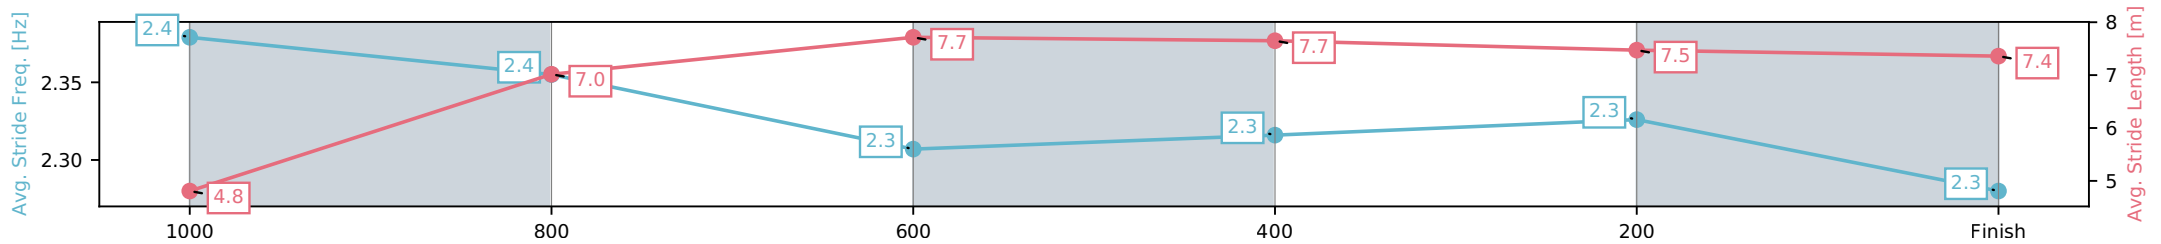

Toowoomba QLD --Professional-2026-07-03

Race 1: MNP SECURITY Maiden Handicap - 1050m

03 July 2026 - 5:00PM

Track Rating: Good 4, Weather: Fine, Rail Position: True Entire Circuit

Section	L1050	L800	L600	L400	L200	L0
Section Times	1:04.33 (0:04.80)	0:59.53 [3] (0:12.25)	0:47.28 [10] (0:11.51)	0:35.78 [8] (0:11.69)	0:24.08 [7] (0:11.90)	0:12.18 [5] (0:12.18)
Average Speed [km/h]	33.0	60.7	63.7	62.7	61.6	59.3
Top Speed [km/h]	50.6	63.2	63.9	63.4	62.4	60.7
Avg. Dist. to Rail [m]	31.9	11.8	4.0	3.9	4.7	5.3
Avg. Stride Freq. [Hz]	2.4	2.4	2.3	2.3	2.3	2.3
Avg. Stride Length [m]	4.8	7.0	7.7	7.7	7.5	7.4