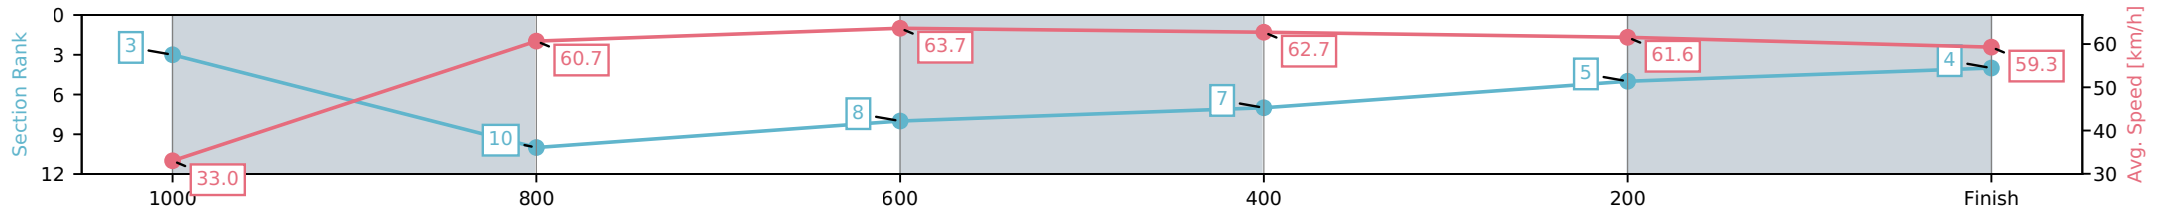

Toowoomba QLD --Professional-2026-07-03

Race 1: MNP SECURITY Maiden Handicap - 1050m

03 July 2026 - 5:00PM

Track Rating: Good 4, Weather: Fine, Rail Position: True Entire Circuit

Section	L1050	L800	L600	L400	L200	L0
Section Times	1:04.33 (0:04.80)	0:59.53 [3] (0:12.25)	0:47.28 [10] (0:11.51)	0:35.78 [8] (0:11.69)	0:24.08 [7] (0:11.90)	0:12.18 [5] (0:12.18)
Average Speed [km/h]	33.0	60.7	63.7	62.7	61.6	59.3
Top Speed [km/h]	50.6	63.2	63.9	63.4	62.4	60.7
Avg. Dist. to Rail [m]	31.9	11.8	4.0	3.9	4.7	5.3
Avg. Stride Freq. [Hz]	2.4	2.4	2.3	2.3	2.3	2.3
Avg. Stride Length [m]	4.8	7.0	7.7	7.7	7.5	7.4