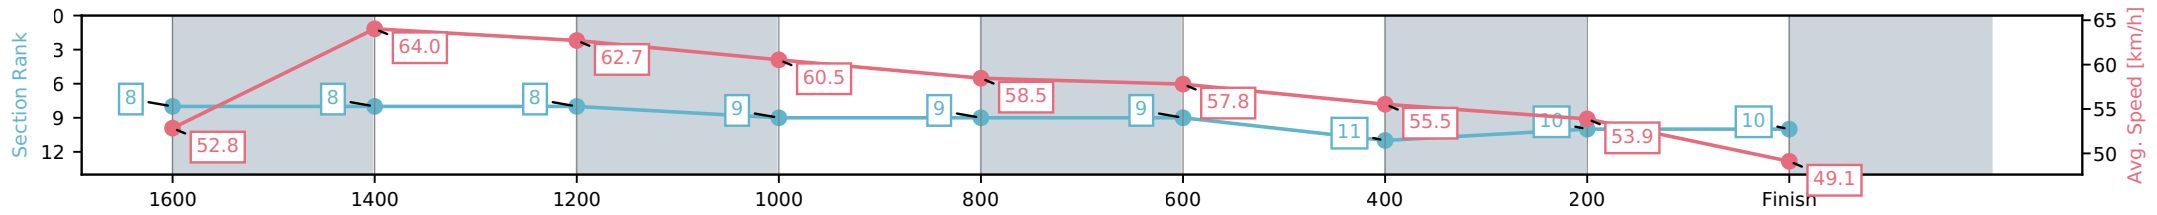

Horse/Jockey Name	Propose/Aidan Keeley
Finish Rank	10
Fastest Section Time (Section)	0:11.26 (1600-1400)
Top Speed [km/h] (Section)	65.6 (1600-1400)
Race State	Finished

Toowoomba QLD --Professional-2026-07-03
Race 7: BETTER LAWYERS GROUP BENCHMARK 60
Handicap - 1890m
03 July 2026 - 8:00PM
Track Rating: Good 4, Weather: Fine, Rail Position: True Entire Circuit

Section	L1890	L1600	L1400	L1200	L1000	L800	L600	L400	L200
Section Times	2:03.20 (0:22.20)	1:41.00 [8] (0:11.26)	1:29.74 [8] (0:11.59)	1:18.15 [8] (0:11.97)	1:06.18 [9] (0:12.40)	0:53.78 [9] (0:12.57)	0:41.21 [9] (0:13.06)	0:28.15 [11] (0:13.42)	0:14.73 [10] (0:14.73)
Average Speed [km/h]	52.8	64.0	62.7	60.5	58.5	57.8	55.5	53.9	49.1
Top Speed [km/h]	63.8	65.6	65.5	61.5	59.4	58.4	57.6	54.5	53.3
Avg. Dist. to Rail [m]	4.9	1.0	1.9	3.6	3.1	2.3	1.5	1.6	4.4
Avg. Stride Freq. [Hz]	2.6	2.6	2.5	2.5	2.4	2.5	2.5	2.4	2.3
Avg. Stride Length [m]	6.2	7.1	7.0	6.9	6.8	6.5	6.5	6.2	6.1

[ ] Ranking at each section and finish
-:-:- No data available at this section
NA No data available