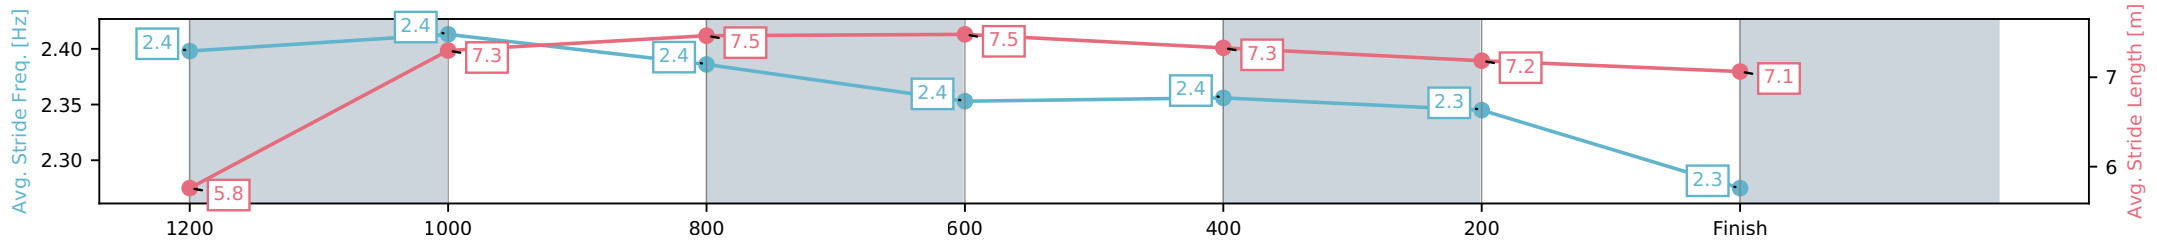

Horse/Jockey Name	Royal Bombadier/Nozi Tomizawa
Finish Rank	6
Fastest Section Time (Section)	0:11.36 (1200-1000)
Top Speed [km/h] (Section)	64.3 (1200-1000)
Race State	Finished

Toowoomba QLD --Professional-2026-07-03
Race 5: BARRIER REEF POOLS BENCHMARK 70 Handicap - 1300m
03 July 2026 - 7:05PM
Track Rating: Good 4, Weather: Fine, Rail Position: True Entire Circuit

Section	L1300	L1200	L1000	L800	L600	L400	L200
Section Times	1:20.27 (0:08.62)	1:11.65 [3] (0:11.36)	1:00.29 [3] (0:11.60)	0:48.69 [3] (0:11.78)	0:36.91 [3] (0:11.93)	0:24.98 [4] (0:12.14)	0:12.84 [4] (0:12.84)
Average Speed [km/h]	43.5	63.5	62.6	62.2	61.2	59.5	56.3
Top Speed [km/h]	59.2	64.3	63.2	63.0	62.7	60.3	58.8
Avg. Dist. to Rail [m]	8.7	3.2	2.6	5.0	3.1	1.8	4.3
Avg. Stride Freq. [Hz]	2.4	2.4	2.4	2.4	2.4	2.3	2.3
Avg. Stride Length [m]	5.8	7.3	7.5	7.5	7.3	7.2	7.1

[ ] Ranking at each section and finish
-:-:- No data available at this section
NA No data available