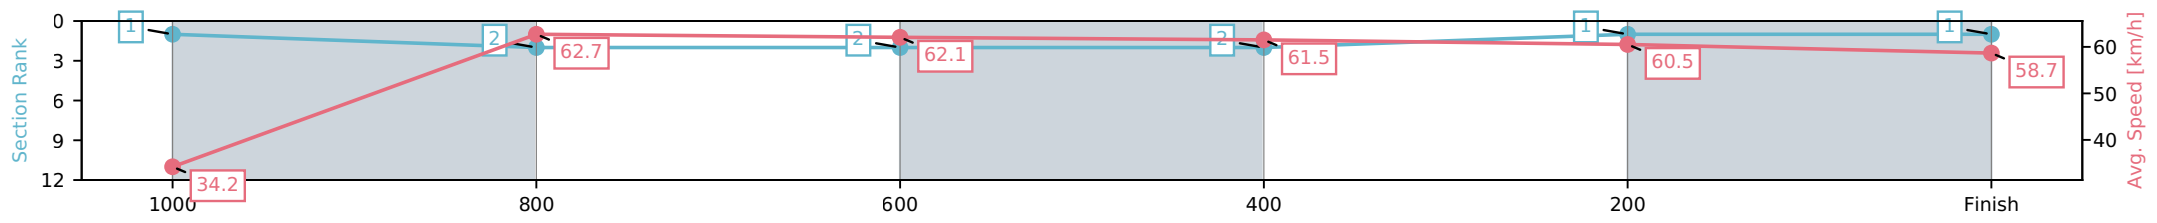

Toowoomba QLD --Professional-2026-07-03

Race 1: MNP SECURITY Maiden Handicap - 1050m

03 July 2026 - 5:00PM

Track Rating: Good 4, Weather: Fine, Rail Position: True Entire Circuit

Section	L1050	L800	L600	L400	L200	L0
Section Times	1:03.97 (0:04.58)	0:59.40 [1] (0:11.73)	0:47.67 [2] (0:11.69)	0:35.98 [2] (0:11.76)	0:24.22 [2] (0:11.90)	0:12.32 [1] (0:12.32)
Average Speed [km/h]	34.2	62.7	62.1	61.5	60.5	58.7
Top Speed [km/h]	50.9	65.8	63.5	63.2	61.4	60.9
Avg. Dist. to Rail [m]	28.3	8.4	1.8	0.9	0.5	0.6
Avg. Stride Freq. [Hz]	2.5	2.6	2.5	2.4	2.4	2.3
Avg. Stride Length [m]	4.5	6.5	7.0	7.2	7.1	7.1