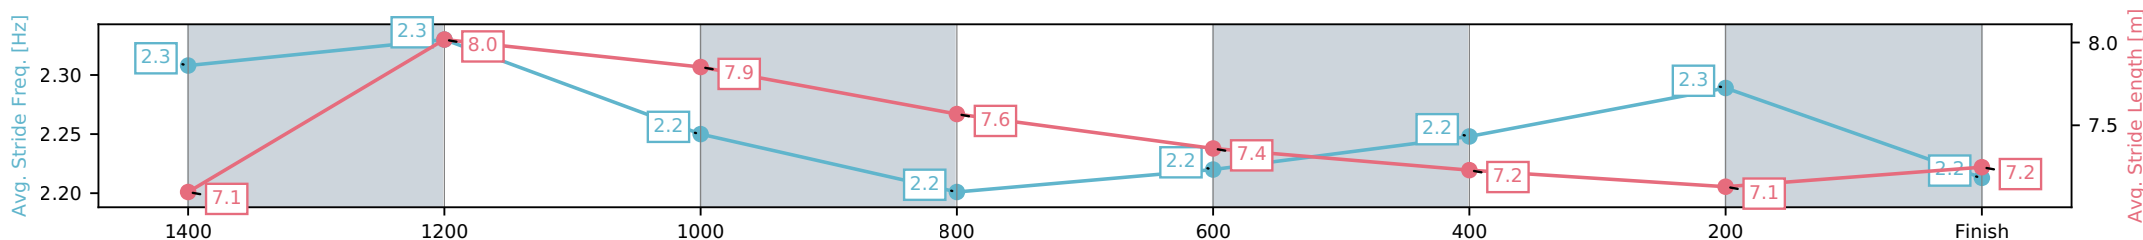

Toowoomba QLD --Professional-2026-07-03

Race 6: DRACARYS STALLION Class 1 Handicap - 1625m

03 July 2026 - 7:31PM

Track Rating: Good 4, Weather: Fine, Rail Position: True Entire Circuit

Section	L1625	L1400	L1200	L1000	L800	L600	L400	L200
Section Times	1:40.42 (0:14.93)	1:25.49 [3] (0:11.21)	1:14.29 [2] (0:11.62)	1:02.67 [2] (0:12.33)	0:50.34 [2] (0:12.55)	0:37.79 [2] (0:12.58)	0:25.21 [1] (0:12.51)	0:12.70 [3] (0:12.70)
Average Speed [km/h]	53.8	66.0	62.4	59.1	58.0	57.4	57.9	56.8
Top Speed [km/h]	68.4	68.8	63.7	60.5	58.6	58.5	58.9	58.0
Avg. Dist. to Rail [m]	8.4	4.6	5.3	4.4	1.9	0.8	1.5	3.6
Avg. Stride Freq. [Hz]	2.3	2.3	2.2	2.2	2.2	2.2	2.3	2.2
Avg. Stride Length [m]	7.1	8.0	7.9	7.6	7.4	7.2	7.1	7.2