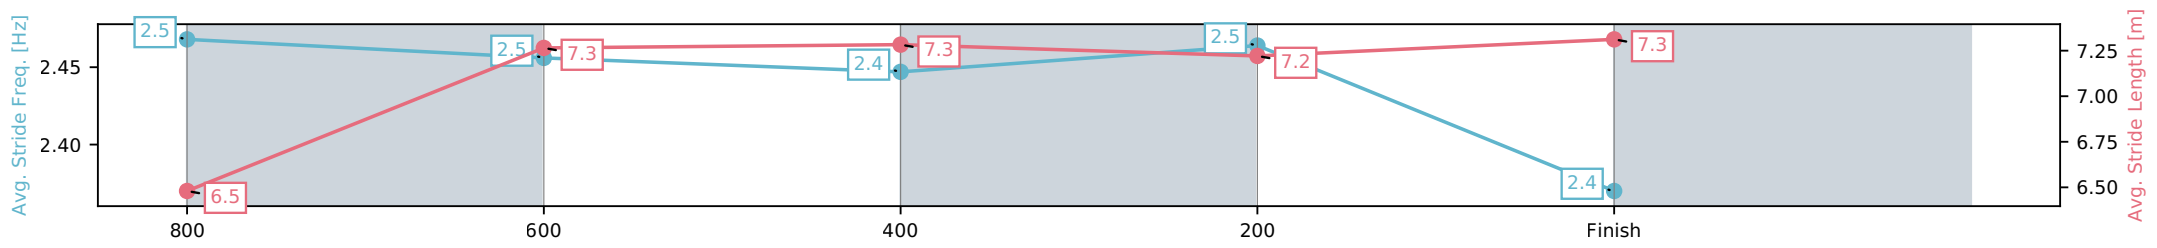

Horse/Jockey Name	Hidden Nugget/Chloe Lowe
Finish Rank	1
Fastest Section Time (Section)	0:11.38 (800-600)
Top Speed [km/h] (Section)	64.4 (800-600)
Race State	Finished

Toowoomba QLD --Professional-2026-07-03
Race 4: CREATE WITH COTTEE Class 4 Handicap - 1000m
03 July 2026 - 6:32PM
Track Rating: Good 4, Weather: Fine, Rail Position: True Entire Circuit

Section	L1000	L800	L600	L400	L200
Section Times	1:00.17 (0:14.16)	0:46.01 [1] (0:11.38)	0:34.63 [2] (0:11.40)	0:23.22 [1] (0:11.40)	0:11.82 [1] (0:11.82)
Average Speed [km/h]	51.6	63.7	63.2	63.2	61.0
Top Speed [km/h]	64.0	64.4	63.6	63.7	62.9
Avg. Dist. to Rail [m]	5.2	1.8	0.6	0.7	1.6
Avg. Stride Freq. [Hz]	2.5	2.5	2.4	2.5	2.4
Avg. Stride Length [m]	6.5	7.3	7.3	7.2	7.3

[ ] Ranking at each section and finish
-:-:- No data available at this section
NA No data available