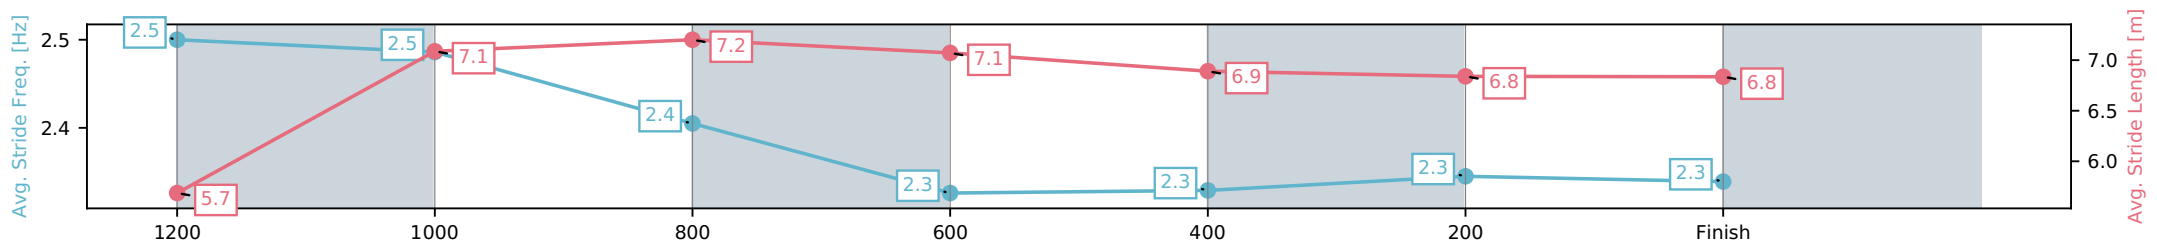

Toowoomba QLD --Professional-2026-07-03

Race 3: BOTTLEMART Maiden Handicap - 1300m

03 July 2026 - 6:05PM

Track Rating: Good 4, Weather: Fine, Rail Position: True Entire Circuit

Section	L1300	L1200	L1000	L800	L600	L400	L200
Section Times	1:22.57 (0:08.79)	1:13.78 [4] (0:11.35)	1:02.43 [5] (0:11.72)	0:50.71 [5] (0:12.47)	0:38.24 [5] (0:12.72)	0:25.53 [6] (0:12.80)	0:12.72 [8] (0:12.72)
Average Speed [km/h]	42.8	63.3	61.4	57.9	57.5	57.0	56.8
Top Speed [km/h]	60.2	64.7	63.2	60.0	58.1	57.4	57.9
Avg. Dist. to Rail [m]	4.6	2.0	0.9	1.3	3.7	3.5	3.6
Avg. Stride Freq. [Hz]	2.5	2.5	2.4	2.3	2.3	2.3	2.3
Avg. Stride Length [m]	5.7	7.1	7.2	7.1	6.9	6.8	6.8