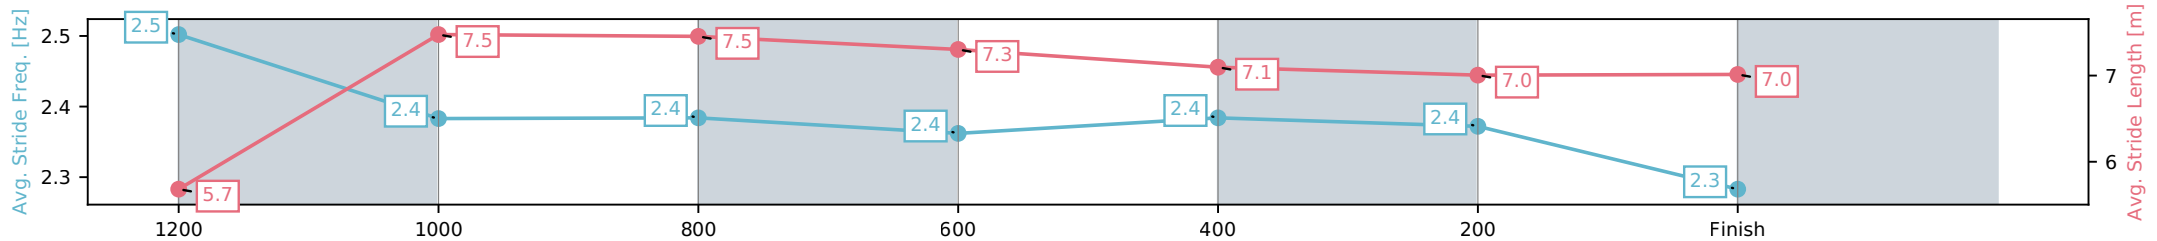

Horse/Jockey Name	Warilla Gorilla/Kelsey Lenton
Finish Rank	2
Fastest Section Time (Section)	0:11.25 (1200-1000)
Top Speed [km/h] (Section)	64.9 (1200-1000)
Race State	Finished

Toowoomba QLD --Professional-2026-07-03
Race 5: BARRIER REEF POOLS BENCHMARK 70 Handicap - 1300m

03 July 2026 - 7:05PM

Track Rating: Good 4, Weather: Fine, Rail Position: True Entire Circuit

Section	L1300	L1200	L1000	L800	L600	L400	L200
Section Times	1:19.89 (0:08.51)	1:11.38 [1] (0:11.25)	1:00.13 [1] (0:11.58)	0:48.56 [1] (0:11.83)	0:36.73 [1] (0:11.87)	0:24.86 [2] (0:12.06)	0:12.80 [1] (0:12.80)
Average Speed [km/h]	44.1	64.2	62.8	61.2	60.1	59.0	56.5
Top Speed [km/h]	62.0	64.9	63.7	61.7	61.4	59.6	58.1
Avg. Dist. to Rail [m]	10.3	4.0	2.8	1.3	1.5	2.7	0.6
Avg. Stride Freq. [Hz]	2.5	2.4	2.4	2.4	2.4	2.4	2.3
Avg. Stride Length [m]	5.7	7.5	7.5	7.3	7.1	7.0	7.0

[ ] Ranking at each section and finish
-:-:- No data available at this section
NA No data available