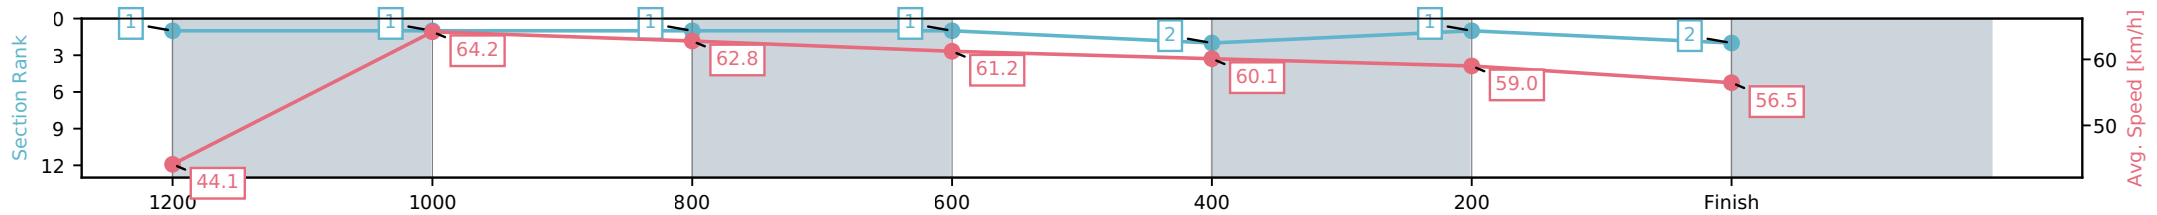

Horse/Jockey Name	Warilla Gorilla/Kelsey Lenton
Finish Rank	2
Fastest Section Time (Section)	0:11.25 (1200-1000)
Top Speed [km/h] (Section)	64.9 (1200-1000)
Race State	Finished

Toowoomba QLD --Professional-2026-07-03
Race 5: BARRIER REEF POOLS BENCHMARK 70 Handicap - 1300m

03 July 2026 - 7:05PM

Track Rating: Good 4, Weather: Fine, Rail Position: True Entire Circuit

Section	L1300	L1200	L1000	L800	L600	L400	L200
Section Times	1:19.89 (0:08.51)	1:11.38 [1] (0:11.25)	1:00.13 [1] (0:11.58)	0:48.56 [1] (0:11.83)	0:36.73 [1] (0:11.87)	0:24.86 [2] (0:12.06)	0:12.80 [1] (0:12.80)
Average Speed [km/h]	44.1	64.2	62.8	61.2	60.1	59.0	56.5
Top Speed [km/h]	62.0	64.9	63.7	61.7	61.4	59.6	58.1
Avg. Dist. to Rail [m]	10.3	4.0	2.8	1.3	1.5	2.7	0.6
Avg. Stride Freq. [Hz]	2.5	2.4	2.4	2.4	2.4	2.4	2.3
Avg. Stride Length [m]	5.7	7.5	7.5	7.3	7.1	7.0	7.0

[ ] Ranking at each section and finish
-:-:- No data available at this section
NA No data available