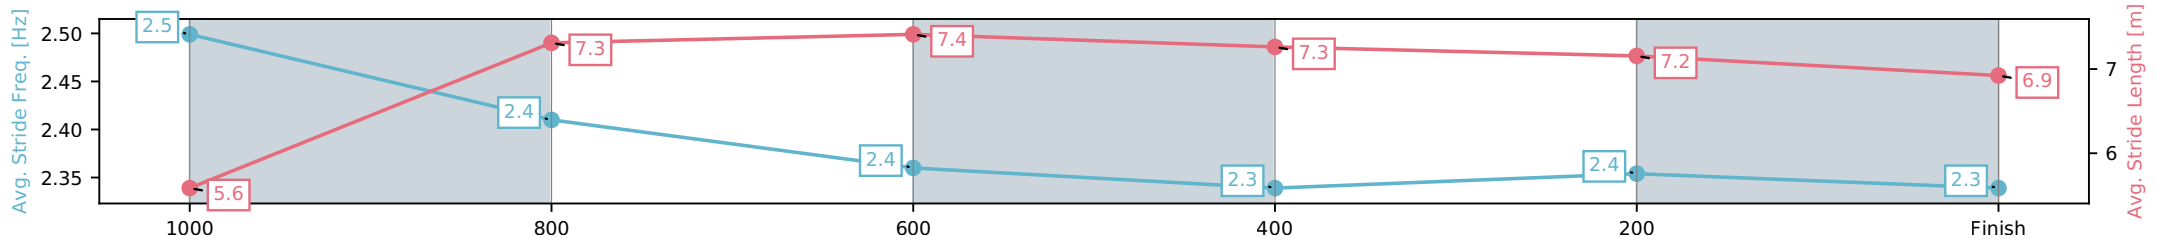

Horse/Jockey Name	Gossamer Glow/Bella Youngberry
Finish Rank	4
Fastest Section Time (Section)	0:11.53 (1000-800)
Top Speed [km/h] (Section)	64.4 (800-600)
Race State	Finished

Toowoomba QLD --Professional-2026-07-03
Race 2: NEIL MANSELL CONCRETE QTIS Three-Year-Old
Maiden Handicap - 1100m
03 July 2026 - 5:31PM
Track Rating: Good 4, Weather: Fine, Rail Position: True Entire Circuit

Section	L1100	L1000	L800	L600	L400	L200
Section Times	1:08.07 (0:08.28)	0:59.80 [4] (0:11.53)	0:48.27 [7] (0:11.76)	0:36.51 [6] (0:12.01)	0:24.50 [6] (0:11.98)	0:12.53 [4] (0:12.53)
Average Speed [km/h]	43.9	63.2	61.7	60.1	59.9	57.6
Top Speed [km/h]	60.7	64.3	64.4	61.7	60.7	58.5
Avg. Dist. to Rail [m]	6.6	3.9	1.7	0.7	0.9	1.4
Avg. Stride Freq. [Hz]	2.5	2.4	2.4	2.3	2.4	2.3
Avg. Stride Length [m]	5.6	7.3	7.4	7.3	7.2	6.9

[ ] Ranking at each section and finish
-:-:- No data available at this section
NA No data available