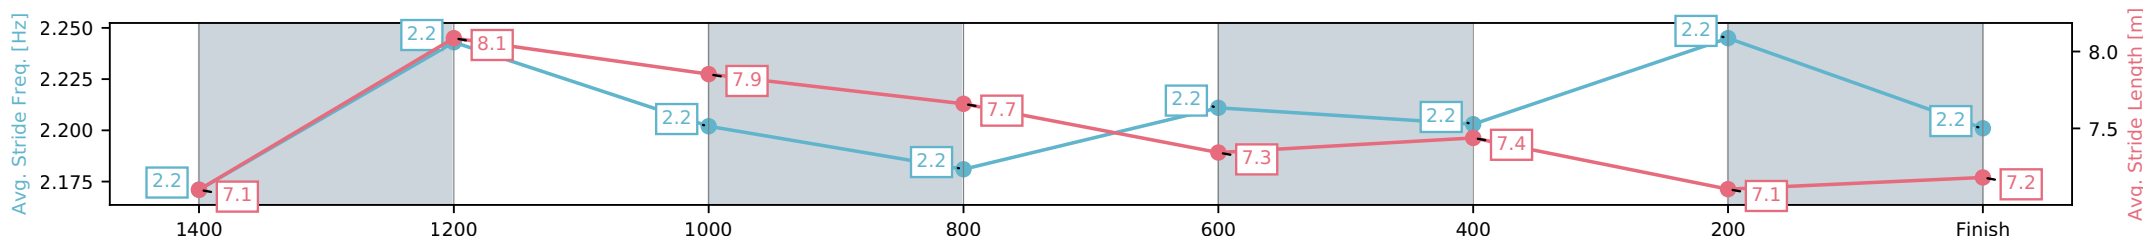

Toowoomba QLD --Professional-2026-07-03

Race 6: DRACARYS STALLION Class 1 Handicap - 1625m

03 July 2026 - 7:31PM

Track Rating: Good 4, Weather: Fine, Rail Position: True Entire Circuit

Section	L1625	L1400	L1200	L1000	L800	L600	L400	L200
Section Times	1:41.28 (0:15.76)	1:25.52 [9] (0:11.19)	1:14.32 [9] (0:11.77)	1:02.56 [9] (0:12.19)	0:50.36 [9] (0:12.43)	0:37.93 [8] (0:12.43)	0:25.51 [7] (0:12.66)	0:12.85 [6] (0:12.85)
Average Speed [km/h]	51.0	64.6	61.2	59.3	58.1	58.1	56.9	56.2
Top Speed [km/h]	66.3	66.1	62.3	61.0	59.0	59.6	57.3	57.2
Avg. Dist. to Rail [m]	7.0	0.8	1.3	1.6	0.5	0.3	1.0	4.2
Avg. Stride Freq. [Hz]	2.2	2.2	2.2	2.2	2.2	2.2	2.2	2.2
Avg. Stride Length [m]	7.1	8.1	7.9	7.7	7.3	7.4	7.1	7.2