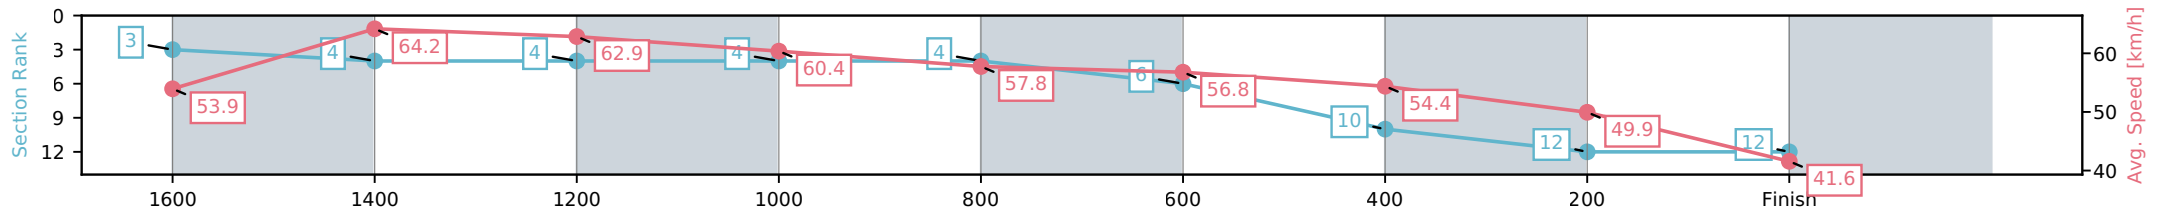

Horse/Jockey Name	Power Of Success/Justin P Stanley
Finish Rank	12
Fastest Section Time (Section)	0:11.20 (1600-1400)
Top Speed [km/h] (Section)	65.5 (1600-1400)
Race State	Finished

Toowoomba QLD --Professional-2026-07-03
Race 7: BETTER LAWYERS GROUP BENCHMARK 60
Handicap - 1890m
03 July 2026 - 8:00PM
Track Rating: Good 4, Weather: Fine, Rail Position: True Entire Circuit

Section	L1890	L1600	L1400	L1200	L1000	L800	L600	L400	L200
Section Times	2:06.77 (0:21.66)	1:45.10 [3] (0:11.20)	1:33.91 [4] (0:11.55)	1:22.36 [4] (0:11.94)	1:10.42 [4] (0:12.58)	0:57.85 [4]	0:45.09 [6] (0:13.28)	0:31.80 [10] (0:14.40)	0:17.40 [12] (0:17.40)
Average Speed [km/h]	53.9	64.2	62.9	60.4	57.8	56.8	54.4	49.9	41.6
Top Speed [km/h]	62.7	65.5	65.4	61.1	60.1	57.4	57.1	51.3	47.6
Avg. Dist. to Rail [m]	4.0	0.4	1.1	2.4	2.6	1.8	0.9	0.4	0.7
Avg. Stride Freq. [Hz]	2.3	2.3	2.3	2.3	2.3	2.3	2.3	2.2	2.0
Avg. Stride Length [m]	6.9	7.8	7.8	7.5	7.2	7.0	6.8	6.5	6.0

[ ] Ranking at each section and finish
-.-.- No data available at this section
NA No data available