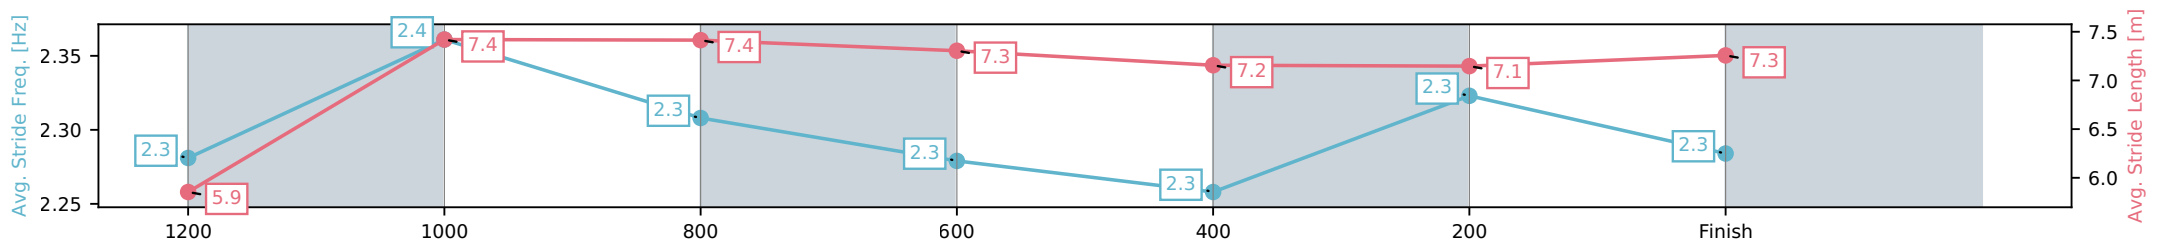

Toowoomba QLD --Professional-2026-07-03

Race 3: BOTTLEMART Maiden Handicap - 1300m

03 July 2026 - 6:05PM

Track Rating: Good 4, Weather: Fine, Rail Position: True Entire Circuit

Section	L1300	L1200	L1000	L800	L600	L400	L200
Section Times	1:22.18 (0:09.20)	1:12.98 [10] (0:11.46)	1:01.52 [9] (0:12.05)	0:49.46 [10] (0:12.26)	0:37.20 [11] (0:12.58)	0:24.62 [11] (0:12.28)	0:12.34 [7] (0:12.34)
Average Speed [km/h]	41.2	62.9	60.4	59.0	57.3	58.9	58.5
Top Speed [km/h]	58.6	64.5	61.4	60.0	59.3	59.8	59.1
Avg. Dist. to Rail [m]	12.9	6.0	4.2	1.3	0.7	2.1	5.9
Avg. Stride Freq. [Hz]	2.3	2.4	2.3	2.3	2.3	2.3	2.3
Avg. Stride Length [m]	5.9	7.4	7.4	7.3	7.2	7.1	7.3