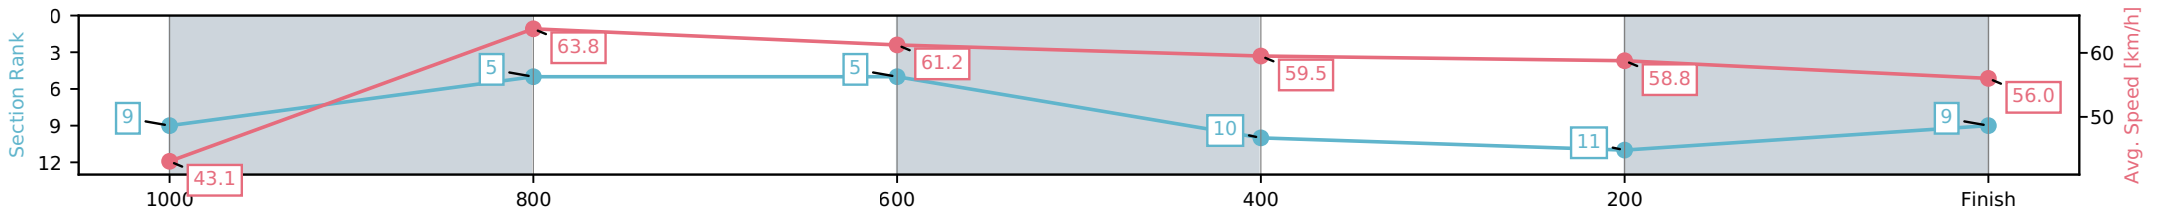

Horse/Jockey Name	Deejaywip/Brandon Lerena
Finish Rank	9
Fastest Section Time (Section)	0:11.34 (1000-800)
Top Speed [km/h] (Section)	64.8 (1000-800)
Race State	Finished

Toowoomba QLD --Professional-2026-07-03
Race 2: NEIL MANSELL CONCRETE QTIS Three-Year-Old
Maiden Handicap - 1100m

03 July 2026 - 5:31PM

Track Rating: Good 4, Weather: Fine, Rail Position: True Entire Circuit

Section	L1100	L1000	L800	L600	L400	L200
Section Times	1:08.91 (0:08.41)	1:00.50 [9] (0:11.34)	0:49.15 [5] (0:11.80)	0:37.36 [5] (0:12.17)	0:25.19 [10] (0:12.28)	0:12.91 [11] (0:12.91)
Average Speed [km/h]	43.1	63.8	61.2	59.5	58.8	56.0
Top Speed [km/h]	61.7	64.8	63.5	60.8	59.8	57.7
Avg. Dist. to Rail [m]	4.2	2.2	1.8	1.7	0.5	2.5
Avg. Stride Freq. [Hz]	2.3	2.4	2.2	2.2	2.2	2.1
Avg. Stride Length [m]	5.8	7.6	7.8	7.7	7.4	7.4

[ ] Ranking at each section and finish
-:-:- No data available at this section
NA No data available