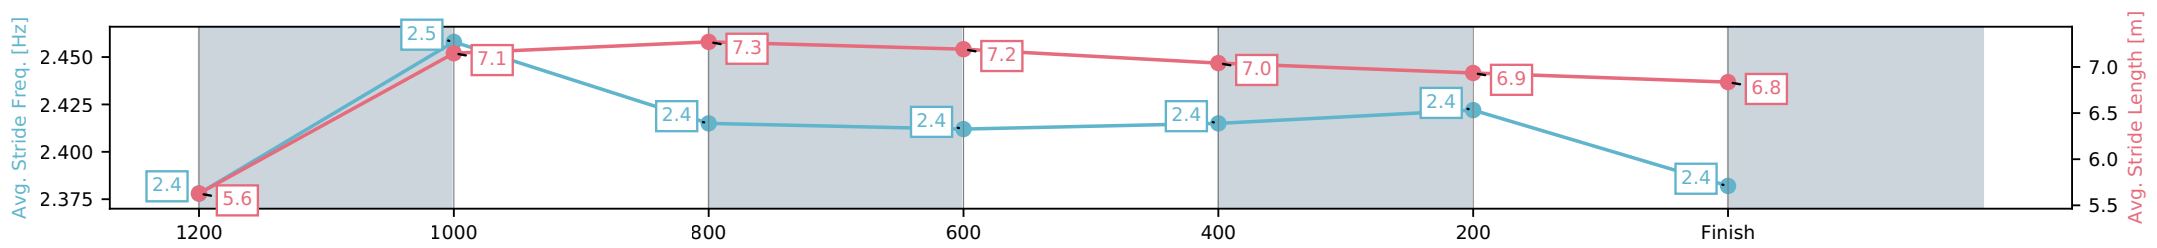

Horse/Jockey Name	Amenophis/Brandon Lerena
Finish Rank	7
Fastest Section Time (Section)	0:11.48 (1200-1000)
Top Speed [km/h] (Section)	64.3 (1200-1000)
Race State	Finished

Toowoomba QLD --Professional-2026-07-03
Race 5: BARRIER REEF POOLS BENCHMARK 70 Handicap - 1300m
03 July 2026 - 7:05PM
Track Rating: Good 4, Weather: Fine, Rail Position: True Entire Circuit

Section	L1300	L1200	L1000	L800	L600	L400	L200
Section Times	1:20.38 (0:08.77)	1:11.61 [9] (0:11.48)	1:00.13 [6] (0:11.71)	0:48.42 [8] (0:11.89)	0:36.53 [8] (0:11.94)	0:24.59 [9] (0:12.02)	0:12.58 [8] (0:12.58)
Average Speed [km/h]	42.6	62.9	62.4	61.5	60.2	59.6	57.4
Top Speed [km/h]	58.9	64.3	63.0	62.4	61.2	60.6	59.3
Avg. Dist. to Rail [m]	5.1	3.9	4.5	3.3	0.9	1.3	0.5
Avg. Stride Freq. [Hz]	2.4	2.5	2.4	2.4	2.4	2.4	2.4
Avg. Stride Length [m]	5.6	7.1	7.3	7.2	7.0	6.9	6.8

[ ] Ranking at each section and finish
-:-:- No data available at this section
NA No data available