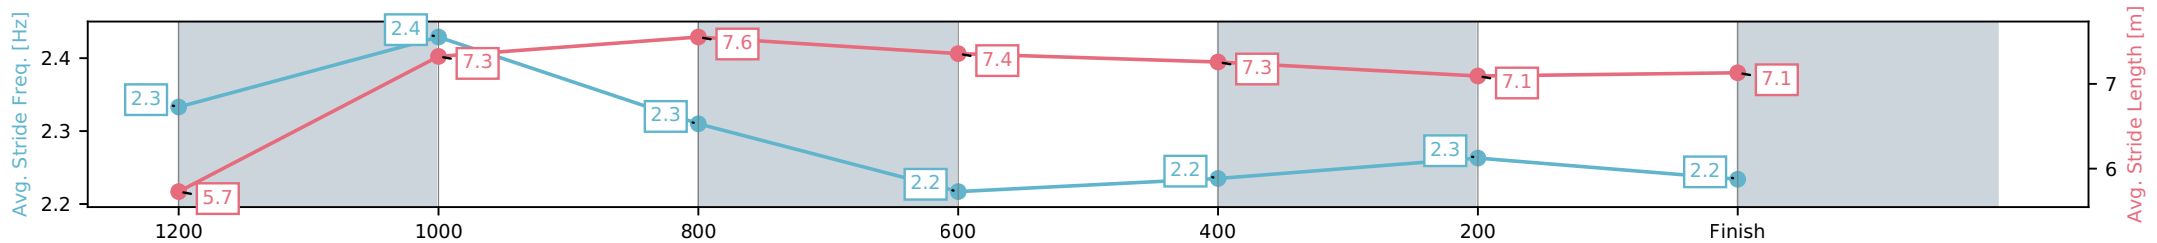

Toowoomba QLD --Professional-2026-07-03

Race 3: BOTTLEMART Maiden Handicap - 1300m

03 July 2026 - 6:05PM

Track Rating: Good 4, Weather: Fine, Rail Position: True Entire Circuit

Section	L1300	L1200	L1000	L800	L600	L400	L200
Section Times	1:22.17 (0:08.81)	1:13.36 [5] (0:11.24)	1:02.12 [4] (0:11.80)	0:50.32 [4] (0:12.37)	0:37.95 [3] (0:12.53)	0:25.42 [3] (0:12.64)	0:12.78 [3] (0:12.78)
Average Speed [km/h]	42.7	64.1	61.4	58.2	57.5	57.0	56.5
Top Speed [km/h]	59.1	66.5	62.8	59.8	58.0	57.9	57.0
Avg. Dist. to Rail [m]	10.6	4.5	2.9	0.7	0.9	0.6	1.2
Avg. Stride Freq. [Hz]	2.3	2.4	2.3	2.2	2.2	2.3	2.2
Avg. Stride Length [m]	5.7	7.3	7.6	7.4	7.3	7.1	7.1