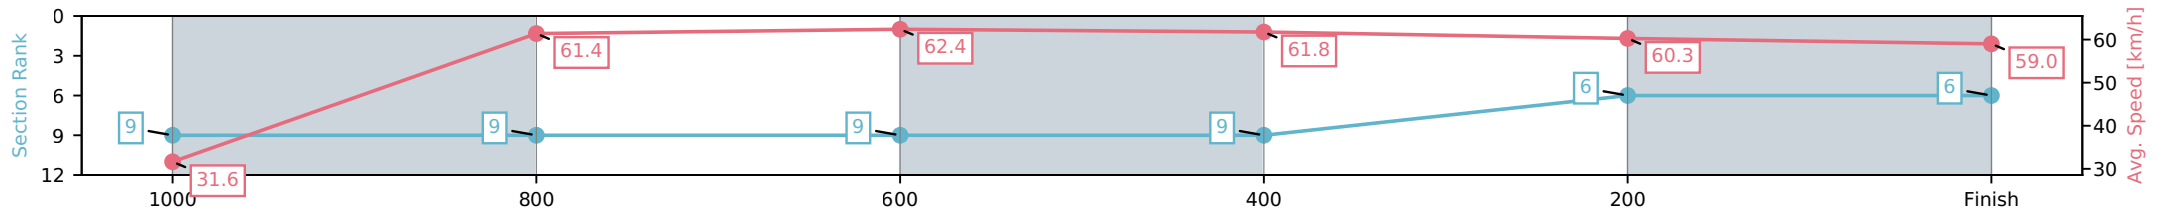

Toowoomba QLD --Professional-2026-07-03

Race 1: MNP SECURITY Maiden Handicap - 1050m

03 July 2026 - 5:00PM

Track Rating: Good 4, Weather: Fine, Rail Position: True Entire Circuit

Section	L1050	L800	L600	L400	L200	L0
Section Times	1:04.71 (0:04.97)	0:59.74 [9] (0:12.03)	0:47.71 [9] (0:11.60)	0:36.11 [9] (0:11.72)	0:24.38 [9] (0:12.05)	0:12.33 [6] (0:12.33)
Average Speed [km/h]	31.6	61.4	62.4	61.8	60.3	59.0
Top Speed [km/h]	49.6	64.4	64.3	62.8	60.5	60.4
Avg. Dist. to Rail [m]	30.2	9.5	1.6	1.3	2.5	3.5
Avg. Stride Freq. [Hz]	2.5	2.6	2.5	2.5	2.4	2.4
Avg. Stride Length [m]	4.6	6.5	7.2	7.1	6.9	6.9