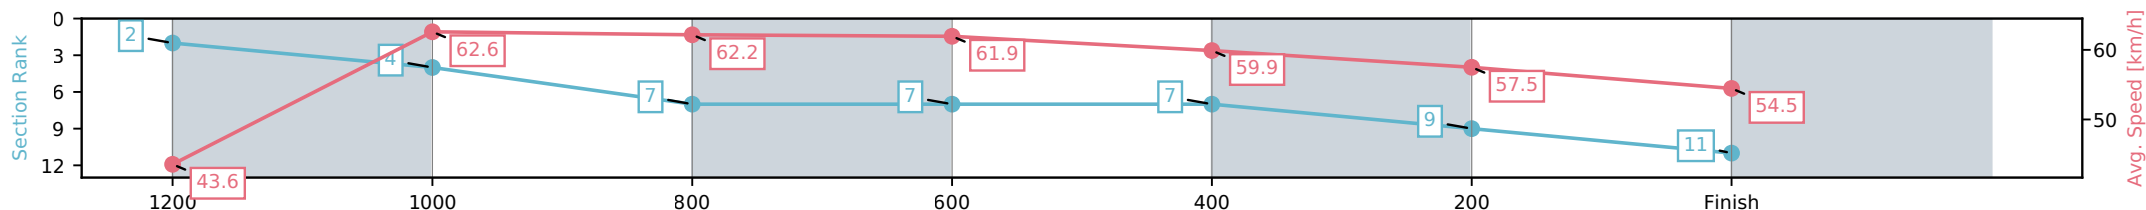

Horse/Jockey Name	Pantelone/Kayla Johnston
Finish Rank	11
Fastest Section Time (Section)	0:11.54 (1200-1000)
Top Speed [km/h] (Section)	63.7 (1200-1000)
Race State	Finished

Toowoomba QLD --Professional-2026-07-03
Race 5: BARRIER REEF POOLS BENCHMARK 70 Handicap - 1300m

03 July 2026 - 7:05PM

Track Rating: Good 4, Weather: Fine, Rail Position: True Entire Circuit

Section	L1300	L1200	L1000	L800	L600	L400	L200
Section Times	1:21.09 (0:08.56)	1:12.53 [2] (0:11.54)	1:00.98 [4] (0:11.85)	0:49.14 [7] (0:11.80)	0:37.34 [7] (0:11.84)	0:25.49 [7] (0:12.22)	0:13.27 [9] (0:13.27)
Average Speed [km/h]	43.6	62.6	62.2	61.9	59.9	57.5	54.5
Top Speed [km/h]	58.6	63.7	63.2	63.6	61.7	59.0	58.0
Avg. Dist. to Rail [m]	7.3	5.0	7.3	3.1	2.8	6.2	5.4
Avg. Stride Freq. [Hz]	2.4	2.5	2.5	2.5	2.4	2.4	2.3
Avg. Stride Length [m]	5.7	7.0	7.0	7.1	6.9	6.9	6.7

[ ] Ranking at each section and finish
-:-:- No data available at this section
NA No data available