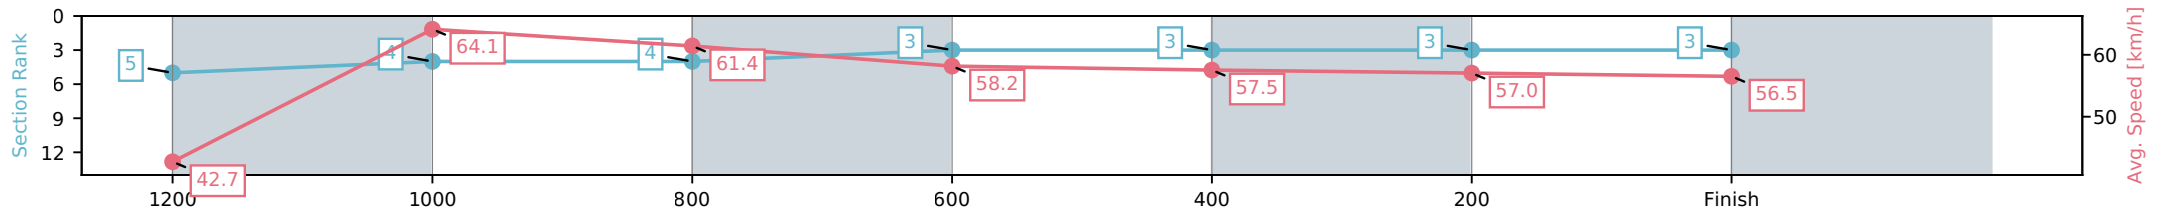

Toowoomba QLD --Professional-2026-07-03

Race 3: BOTTLEMART Maiden Handicap - 1300m

03 July 2026 - 6:05PM

Track Rating: Good 4, Weather: Fine, Rail Position: True Entire Circuit

Section	L1300	L1200	L1000	L800	L600	L400	L200
Section Times	1:22.17 (0:08.81)	1:13.36 [5] (0:11.24)	1:02.12 [4] (0:11.80)	0:50.32 [4] (0:12.37)	0:37.95 [3] (0:12.53)	0:25.42 [3] (0:12.64)	0:12.78 [3] (0:12.78)
Average Speed [km/h]	42.7	64.1	61.4	58.2	57.5	57.0	56.5
Top Speed [km/h]	59.1	66.5	62.8	59.8	58.0	57.9	57.0
Avg. Dist. to Rail [m]	10.6	4.5	2.9	0.7	0.9	0.6	1.2
Avg. Stride Freq. [Hz]	2.3	2.4	2.3	2.2	2.2	2.3	2.2
Avg. Stride Length [m]	5.7	7.3	7.6	7.4	7.3	7.1	7.1