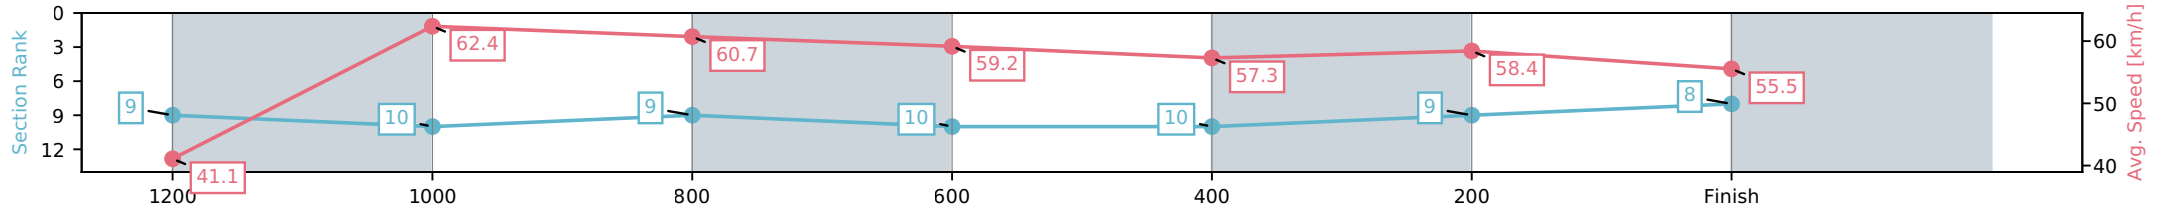

Toowoomba QLD --Professional-2026-07-03

Race 3: BOTTLEMART Maiden Handicap - 1300m

03 July 2026 - 6:05PM

Track Rating: Good 4, Weather: Fine, Rail Position: True Entire Circuit

Section	L1300	L1200	L1000	L800	L600	L400	L200
Section Times	1:22.94 (0:09.16)	1:13.78 [9] (0:11.54)	1:02.24 [10] (0:11.95)	0:50.29 [9] (0:12.25)	0:38.04 [10] (0:12.64)	0:25.40 [10] (0:12.37)	0:13.03 [9] (0:13.03)
Average Speed [km/h]	41.1	62.4	60.7	59.2	57.3	58.4	55.5
Top Speed [km/h]	58.5	63.4	61.2	60.5	58.5	59.0	58.2
Avg. Dist. to Rail [m]	9.7	5.4	3.6	2.6	1.6	1.2	1.2
Avg. Stride Freq. [Hz]	2.3	2.4	2.4	2.4	2.4	2.4	2.3
Avg. Stride Length [m]	5.5	7.2	7.2	7.1	6.9	6.9	6.8