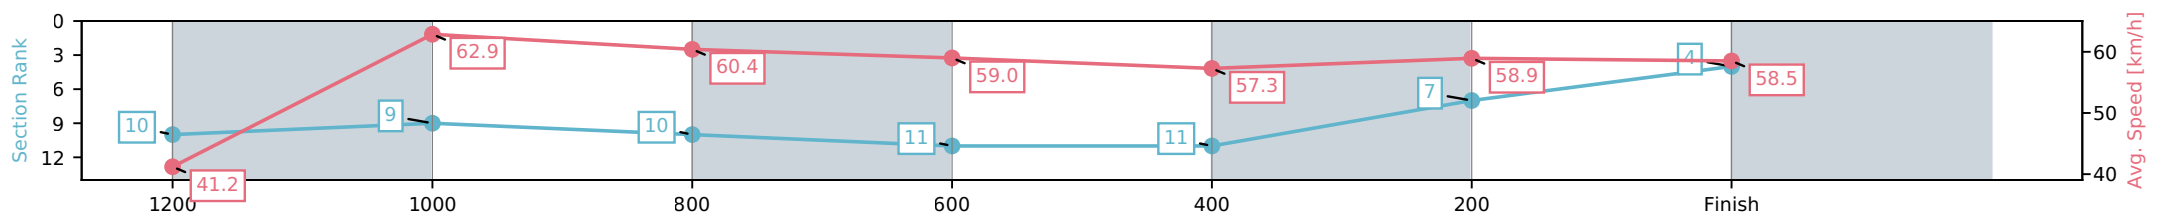

Toowoomba QLD --Professional-2026-07-03

Race 3: BOTTLEMART Maiden Handicap - 1300m

03 July 2026 - 6:05PM

Track Rating: Good 4, Weather: Fine, Rail Position: True Entire Circuit

Section	L1300	L1200	L1000	L800	L600	L400	L200
Section Times	1:22.18 (0:09.20)	1:12.98 [10] (0:11.46)	1:01.52 [9] (0:12.05)	0:49.46 [10] (0:12.26)	0:37.20 [11] (0:12.58)	0:24.62 [11] (0:12.28)	0:12.34 [7] (0:12.34)
Average Speed [km/h]	41.2	62.9	60.4	59.0	57.3	58.9	58.5
Top Speed [km/h]	58.6	64.5	61.4	60.0	59.3	59.8	59.1
Avg. Dist. to Rail [m]	12.9	6.0	4.2	1.3	0.7	2.1	5.9
Avg. Stride Freq. [Hz]	2.3	2.4	2.3	2.3	2.3	2.3	2.3
Avg. Stride Length [m]	5.9	7.4	7.4	7.3	7.2	7.1	7.3