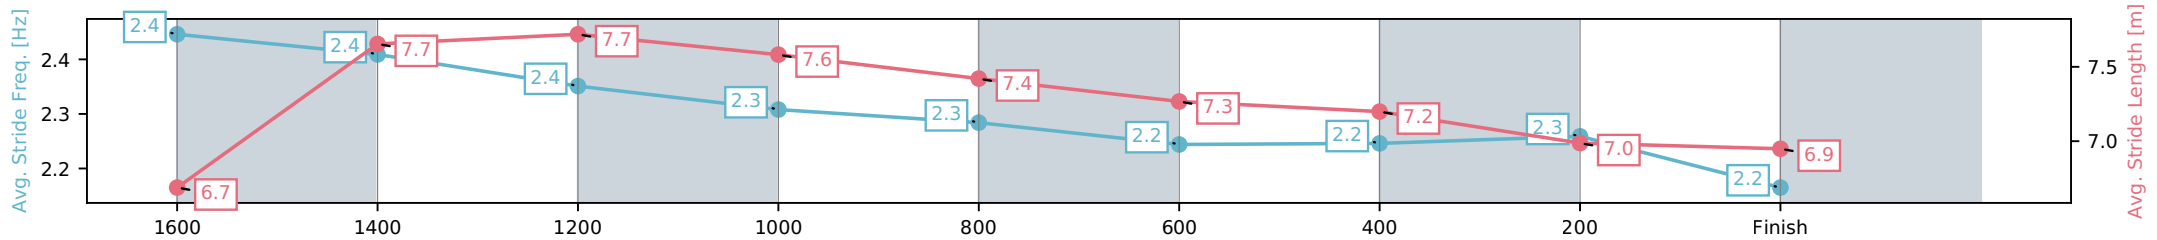

Horse/Jockey Name	Medical Autocrat/Nozi Tomizawa
Finish Rank	5
Fastest Section Time (Section)	0:11.03 (1600-1400)
Top Speed [km/h] (Section)	67.7 (1600-1400)
Race State	Finished

Toowoomba QLD --Professional-2026-07-03
Race 7: BETTER LAWYERS GROUP BENCHMARK 60
Handicap - 1890m
03 July 2026 - 8:00PM
Track Rating: Good 4, Weather: Fine, Rail Position: True Entire Circuit

Section	L1890	L1600	L1400	L1200	L1000	L800	L600	L400	L200
Section Times	2:00.67 (0:21.75)	1:38.92 [4] (0:11.03)	1:27.88 [3] (0:11.56)	1:16.32 [3] (0:11.73)	1:04.58 [2] (0:12.31)	0:52.28 [2] (0:12.85)	0:39.43 [2] (0:12.81)	0:26.62 [3] (0:12.94)	0:13.68 [2] (0:13.68)
Average Speed [km/h]	54.2	65.8	63.8	61.8	59.5	57.0	56.8	55.7	52.8
Top Speed [km/h]	63.9	67.7	67.6	62.4	61.5	57.7	57.8	56.0	55.2
Avg. Dist. to Rail [m]	6.7	3.1	4.4	6.2	6.0	3.9	2.2	0.5	0.3
Avg. Stride Freq. [Hz]	2.4	2.4	2.4	2.3	2.3	2.2	2.2	2.3	2.2
Avg. Stride Length [m]	6.7	7.7	7.7	7.6	7.4	7.3	7.2	7.0	6.9

[ ] Ranking at each section and finish
-.-.- No data available at this section
NA No data available