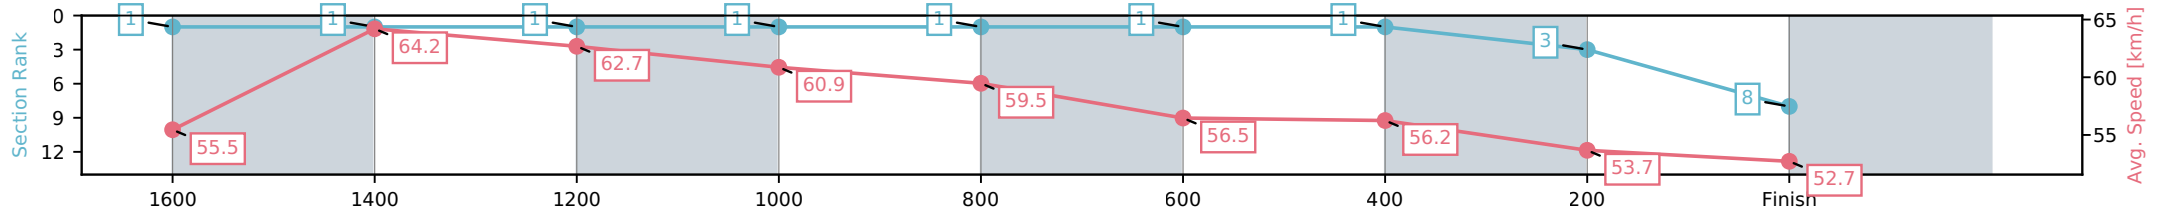

Horse/Jockey Name	Thebarberofseville/Brandon Lerena
Finish Rank	8
Fastest Section Time (Section)	0:11.26 (1600-1400)
Top Speed [km/h] (Section)	65.6 (1890 - 1600)
Race State	Finished

Toowoomba QLD --Professional-2026-07-03
Race 7: BETTER LAWYERS GROUP BENCHMARK 60
Handicap - 1890m
03 July 2026 - 8:00PM
Track Rating: Good 4, Weather: Fine, Rail Position: True Entire Circuit

Section	L1890	L1600	L1400	L1200	L1000	L800	L600	L400	L200
Section Times	2:01.05 (0:21.24)	1:39.81 [1] (0:11.26)	1:28.55 [1] (0:11.58)	1:16.97 [1] (0:11.88)	1:05.09 [1] (0:12.23)	0:52.86 [1] (0:12.88)	0:39.98 [1] (0:12.85)	0:27.13 [1] (0:13.42)	0:13.71 [3] (0:13.71)
Average Speed [km/h]	55.5	64.2	62.7	60.9	59.5	56.5	56.2	53.7	52.7
Top Speed [km/h]	65.6	64.9	64.5	61.3	61.1	57.6	57.5	55.0	53.7
Avg. Dist. to Rail [m]	8.0	0.7	1.6	3.1	3.4	2.3	1.2	0.4	1.6
Avg. Stride Freq. [Hz]	2.5	2.4	2.4	2.4	2.4	2.3	2.4	2.3	2.3
Avg. Stride Length [m]	6.8	7.5	7.5	7.2	7.2	6.9	6.8	6.5	6.5

[ ] Ranking at each section and finish
-:-:- No data available at this section
NA No data available