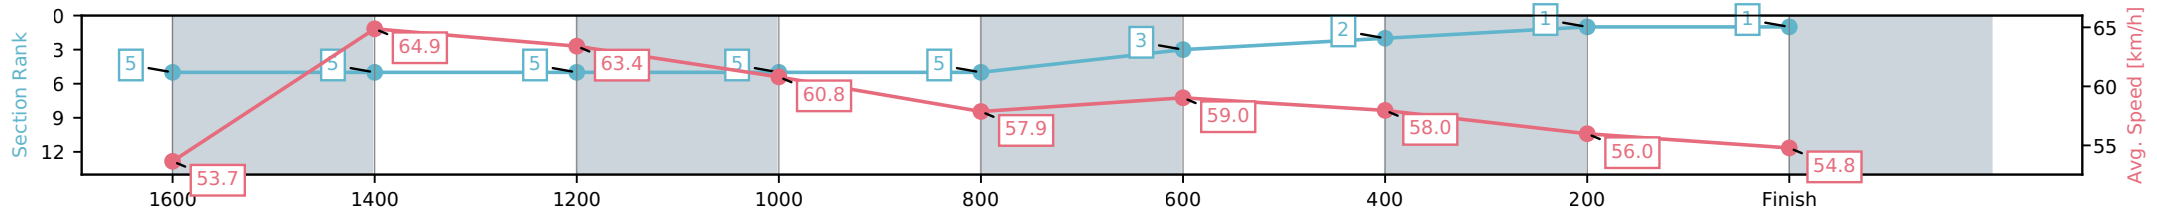

Section	L1890	L1600	L1400	L1200	L1000	L800	L600	L400	L200
Section Times	2:00.16 (0:21.87)	1:38.29 [5] (0:11.12)	1:27.17 [5] (0:11.53)	1:15.64 [5] (0:11.88)	1:03.76 [5] (0:12.62)	0:51.14 [5] (0:12.37)	0:38.76 [3] (0:12.62)	0:26.14 [2] (0:12.95)	0:13.19 [1] (0:13.19)
Average Speed [km/h]	53.7	64.9	63.4	60.8	57.9	59.0	58.0	56.0	54.8
Top Speed [km/h]	63.0	65.8	65.5	61.9	59.9	60.1	58.9	57.2	56.4
Avg. Dist. to Rail [m]	4.2	1.4	2.6	3.8	3.8	3.9	3.2	2.4	2.8
Avg. Stride Freq. [Hz]	2.3	2.3	2.2	2.2	2.2	2.2	2.2	2.2	2.2
Avg. Stride Length [m]	6.9	8.0	8.0	7.7	7.5	7.5	7.5	7.2	7.1