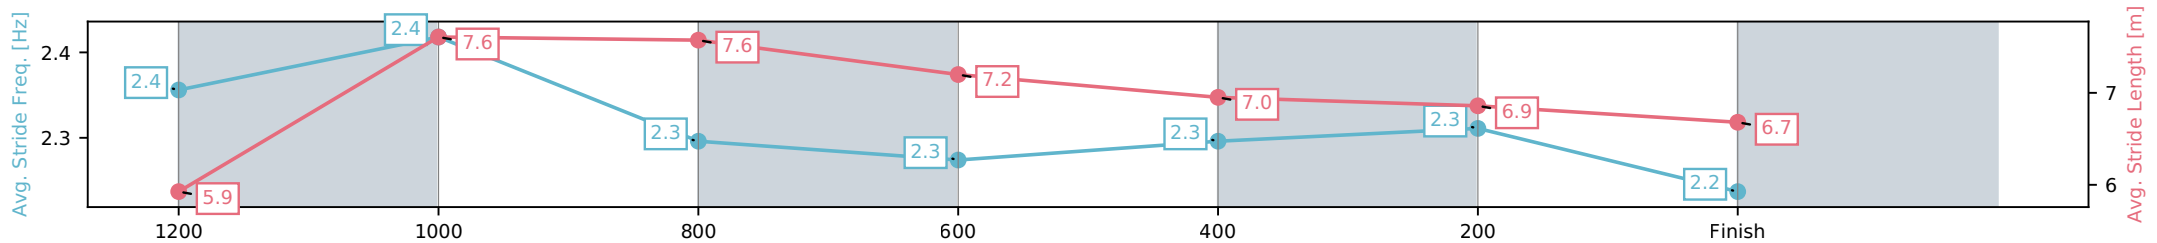

Toowoomba QLD --Professional-2026-07-03

Race 3: BOTTLEMART Maiden Handicap - 1300m

03 July 2026 - 6:05PM

Track Rating: Good 4, Weather: Fine, Rail Position: True Entire Circuit

Section	L1300	L1200	L1000	L800	L600	L400	L200
Section Times	1:23.04 (0:08.72)	1:14.32 [3] (0:10.96)	1:03.37 [1] (0:11.82)	0:51.54 [1] (0:12.44)	0:39.10 [1] (0:12.58)	0:26.52 [1] (0:12.79)	0:13.72 [2] (0:13.72)
Average Speed [km/h]	43.5	66.1	61.2	57.9	57.1	56.1	52.6
Top Speed [km/h]	62.1	67.8	63.1	59.6	58.0	56.7	55.0
Avg. Dist. to Rail [m]	12.8	6.0	2.2	0.2	0.4	0.4	0.4
Avg. Stride Freq. [Hz]	2.4	2.4	2.3	2.3	2.3	2.3	2.2
Avg. Stride Length [m]	5.9	7.6	7.6	7.2	7.0	6.9	6.7