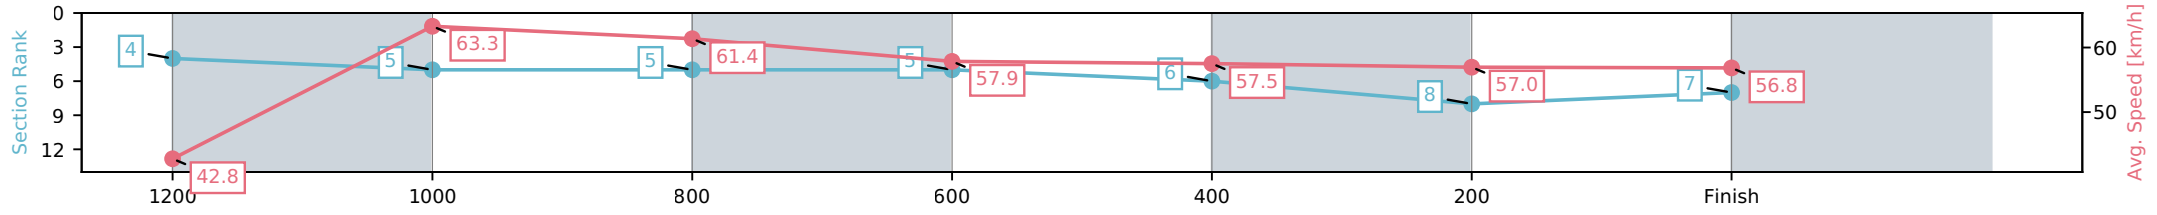

Toowoomba QLD --Professional-2026-07-03

Race 3: BOTTLEMART Maiden Handicap - 1300m

03 July 2026 - 6:05PM

Track Rating: Good 4, Weather: Fine, Rail Position: True Entire Circuit

Section	L1300	L1200	L1000	L800	L600	L400	L200
Section Times	1:22.57 (0:08.79)	1:13.78 [4] (0:11.35)	1:02.43 [5] (0:11.72)	0:50.71 [5] (0:12.47)	0:38.24 [5] (0:12.72)	0:25.53 [6] (0:12.80)	0:12.72 [8] (0:12.72)
Average Speed [km/h]	42.8	63.3	61.4	57.9	57.5	57.0	56.8
Top Speed [km/h]	60.2	64.7	63.2	60.0	58.1	57.4	57.9
Avg. Dist. to Rail [m]	4.6	2.0	0.9	1.3	3.7	3.5	3.6
Avg. Stride Freq. [Hz]	2.5	2.5	2.4	2.3	2.3	2.3	2.3
Avg. Stride Length [m]	5.7	7.1	7.2	7.1	6.9	6.8	6.8