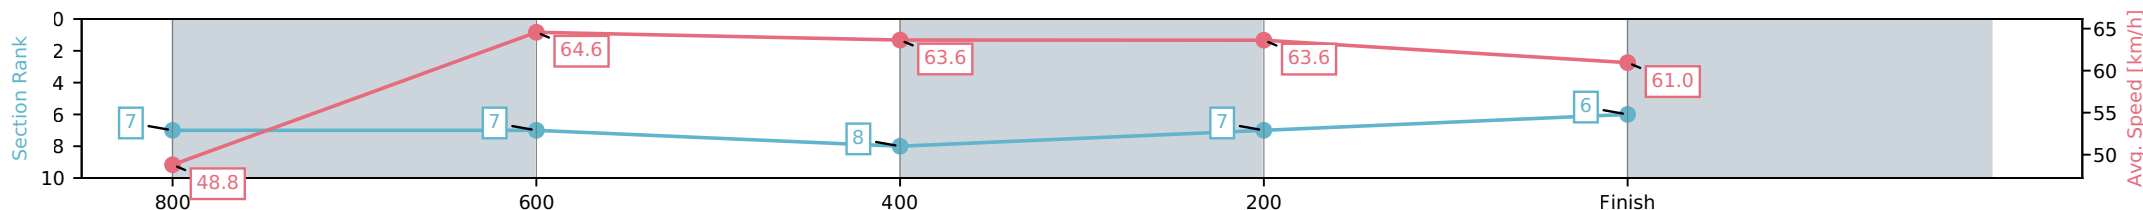

Toowoomba QLD --Professional-2026-07-03

Race 4: CREATE WITH COTTEE Class 4 Handicap - 1000m

03 July 2026 - 6:32PM

Track Rating: Good 4, Weather: Fine, Rail Position: True Entire Circuit

Section	L1000	L800	L600	L400	L200
Section Times	1:00.88 (0:14.98)	0:45.90 [7] (0:11.22)	0:34.68 [7] (0:11.41)	0:23.27 [8] (0:11.42)	0:11.85 [7] (0:11.85)
Average Speed [km/h]	48.8	64.6	63.6	63.6	61.0
Top Speed [km/h]	63.2	67.1	66.9	64.3	62.7
Avg. Dist. to Rail [m]	7.0	2.7	2.5	2.4	3.3
Avg. Stride Freq. [Hz]	2.2	2.4	2.3	2.4	2.3
Avg. Stride Length [m]	6.7	7.7	7.7	7.6	7.5