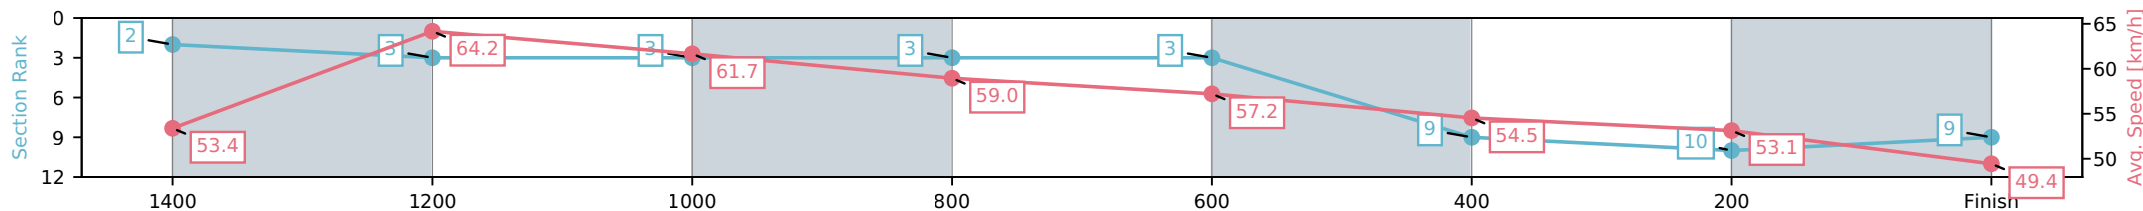

Toowoomba QLD --Professional-2026-07-03

Race 6: DRACARYS STALLION Class 1 Handicap - 1625m

03 July 2026 - 7:31PM

Track Rating: Good 4, Weather: Fine, Rail Position: True Entire Circuit

Section	L1625	L1400	L1200	L1000	L800	L600	L400	L200
Section Times	1:44.28 (0:14.92)	1:29.36 [2] (0:11.36)	1:18.00 [3] (0:11.73)	1:06.27 [3] (0:12.35)	0:53.92 [3] (0:12.64)	0:41.28 [3] (0:13.18)	0:28.10 [9] (0:13.49)	0:14.61 [10] (0:14.61)
Average Speed [km/h]	53.4	64.2	61.7	59.0	57.2	54.5	53.1	49.4
Top Speed [km/h]	67.0	66.7	62.6	60.5	57.6	57.1	53.5	52.7
Avg. Dist. to Rail [m]	3.1	2.2	3.4	3.2	1.0	0.8	1.2	0.7
Avg. Stride Freq. [Hz]	2.3	2.4	2.3	2.2	2.2	2.2	2.2	2.1
Avg. Stride Length [m]	6.9	7.7	7.6	7.4	7.2	7.0	6.8	6.8