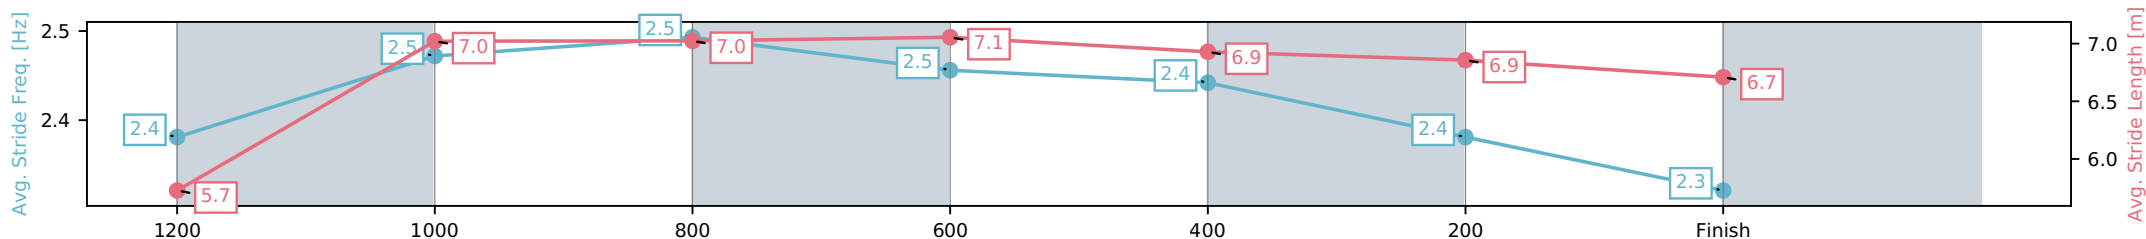

Horse/Jockey Name	Pantelone/Kayla Johnston
Finish Rank	11
Fastest Section Time (Section)	0:11.54 (1200-1000)
Top Speed [km/h] (Section)	63.7 (1200-1000)
Race State	Finished

Toowoomba QLD --Professional-2026-07-03
Race 5: BARRIER REEF POOLS BENCHMARK 70 Handicap - 1300m

03 July 2026 - 7:05PM

Track Rating: Good 4, Weather: Fine, Rail Position: True Entire Circuit

Section	L1300	L1200	L1000	L800	L600	L400	L200
Section Times	1:21.09 (0:08.56)	1:12.53 [2] (0:11.54)	1:00.98 [4] (0:11.85)	0:49.14 [7] (0:11.80)	0:37.34 [7] (0:11.84)	0:25.49 [7] (0:12.22)	0:13.27 [9] (0:13.27)
Average Speed [km/h]	43.6	62.6	62.2	61.9	59.9	57.5	54.5
Top Speed [km/h]	58.6	63.7	63.2	63.6	61.7	59.0	58.0
Avg. Dist. to Rail [m]	7.3	5.0	7.3	3.1	2.8	6.2	5.4
Avg. Stride Freq. [Hz]	2.4	2.5	2.5	2.5	2.4	2.4	2.3
Avg. Stride Length [m]	5.7	7.0	7.0	7.1	6.9	6.9	6.7

[ ] Ranking at each section and finish
-:-:- No data available at this section
NA No data available