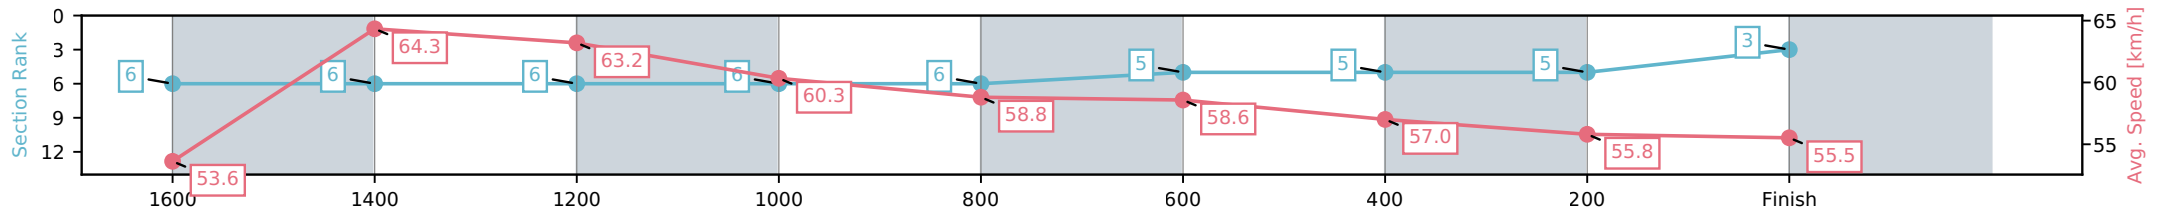

Horse/Jockey Name	Bump'n'run/Skye Bogenhuber
Finish Rank	3
Fastest Section Time (Section)	0:11.24 (1600-1400)
Top Speed [km/h] (Section)	65.9 (1600-1400)
Race State	Finished

Toowoomba QLD --Professional-2026-07-03
Race 7: BETTER LAWYERS GROUP BENCHMARK 60
Handicap - 1890m
03 July 2026 - 8:00PM
Track Rating: Good 4, Weather: Fine, Rail Position: True Entire Circuit

Section	L1890	L1600	L1400	L1200	L1000	L800	L600	L400	L200
Section Times	2:00.45 (0:21.96)	1:38.49 [6] (0:11.24)	1:27.25 [6] (0:11.52)	1:15.74 [6] (0:11.98)	1:03.76 [6] (0:12.43)	0:51.33 [6] (0:12.52)	0:38.81 [5] (0:12.80)	0:26.01 [5] (0:13.00)	0:13.00 [5] (0:13.00)
Average Speed [km/h]	53.6	64.3	63.2	60.3	58.8	58.6	57.0	55.8	55.5
Top Speed [km/h]	63.5	65.9	65.8	61.7	60.0	59.7	58.8	56.3	56.4
Avg. Dist. to Rail [m]	6.2	1.2	1.9	3.5	4.2	4.4	3.1	2.6	4.5
Avg. Stride Freq. [Hz]	2.3	2.3	2.3	2.3	2.3	2.3	2.3	2.3	2.3
Avg. Stride Length [m]	6.9	7.8	7.9	7.6	7.2	7.2	7.1	6.9	6.9

[ ] Ranking at each section and finish
-:-:- No data available at this section
NA No data available