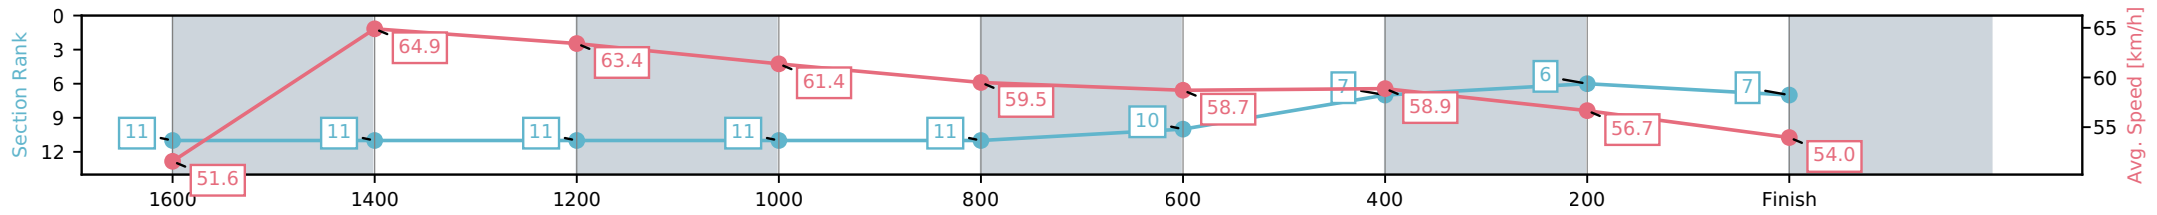

[ ] Ranking at each section and finish  
 -:-:- No data available at this section  
 NA No data available

Horse/Jockey Name	Thebarberofseville/Brandon Lerena
Finish Rank	8
Fastest Section Time (Section)	0:11.26 (1600-1400)
Top Speed [km/h] (Section)	65.6 (1890 - 1600)
Race State	Finished