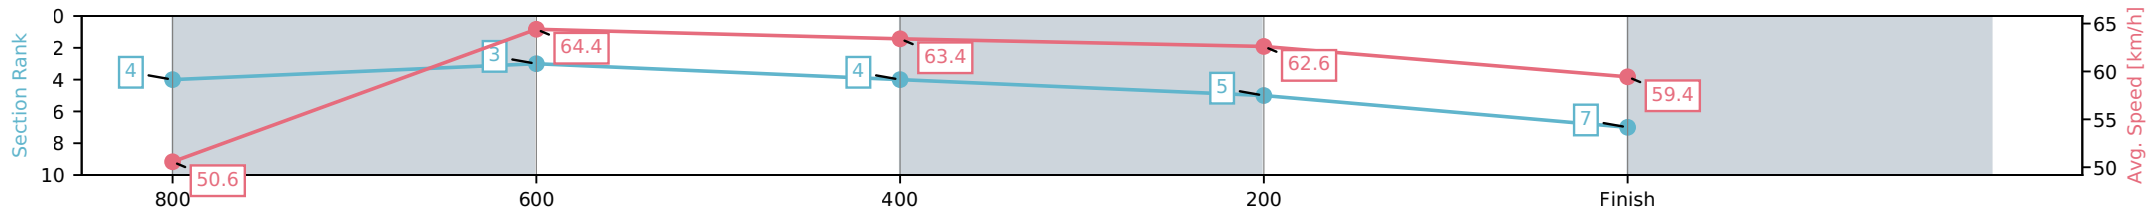

Horse/Jockey Name	North Of Eli/Jett Newman
Finish Rank	7
Fastest Section Time (Section)	0:11.30 (800-600)
Top Speed [km/h] (Section)	65.2 (800-600)
Race State	Finished

Toowoomba QLD --Professional-2026-07-03
Race 4: CREATE WITH COTTEE Class 4 Handicap - 1000m
03 July 2026 - 6:32PM
Track Rating: Good 4, Weather: Fine, Rail Position: True Entire Circuit

Section	L1000	L800	L600	L400	L200
Section Times	1:01.10 (0:14.37)	0:46.73 [4] (0:11.30)	0:35.43 [3] (0:11.61)	0:23.82 [4] (0:11.65)	0:12.17 [5] (0:12.17)
Average Speed [km/h]	50.6	64.4	63.4	62.6	59.4
Top Speed [km/h]	63.7	65.2	64.6	63.5	61.9
Avg. Dist. to Rail [m]	5.0	4.6	5.3	3.2	2.3
Avg. Stride Freq. [Hz]	2.4	2.4	2.4	2.4	2.4
Avg. Stride Length [m]	6.5	7.5	7.5	7.2	7.2

- [ ] Ranking at each section and finish
- -:-:- No data available at this section
- NA No data available