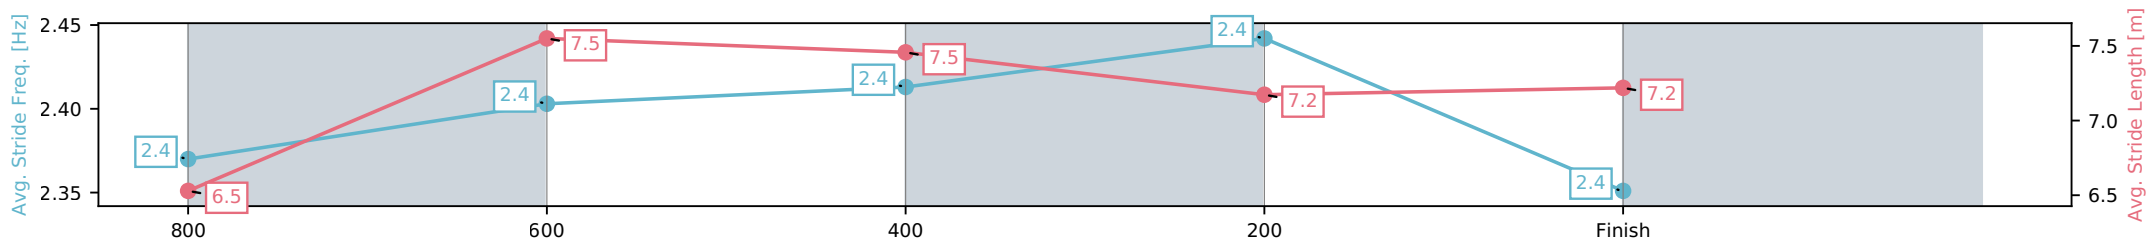

Horse/Jockey Name	North Of Eli/Jett Newman
Finish Rank	7
Fastest Section Time (Section)	0:11.30 (800-600)
Top Speed [km/h] (Section)	65.2 (800-600)
Race State	Finished

Toowoomba QLD --Professional-2026-07-03
Race 4: CREATE WITH COTTEE Class 4 Handicap - 1000m
03 July 2026 - 6:32PM
Track Rating: Good 4, Weather: Fine, Rail Position: True Entire Circuit

Section	L1000	L800	L600	L400	L200
Section Times	1:01.10 (0:14.37)	0:46.73 [4] (0:11.30)	0:35.43 [3] (0:11.61)	0:23.82 [4] (0:11.65)	0:12.17 [5] (0:12.17)
Average Speed [km/h]	50.6	64.4	63.4	62.6	59.4
Top Speed [km/h]	63.7	65.2	64.6	63.5	61.9
Avg. Dist. to Rail [m]	5.0	4.6	5.3	3.2	2.3
Avg. Stride Freq. [Hz]	2.4	2.4	2.4	2.4	2.4
Avg. Stride Length [m]	6.5	7.5	7.5	7.2	7.2

- [ ] Ranking at each section and finish
- -:-:- No data available at this section
- NA No data available