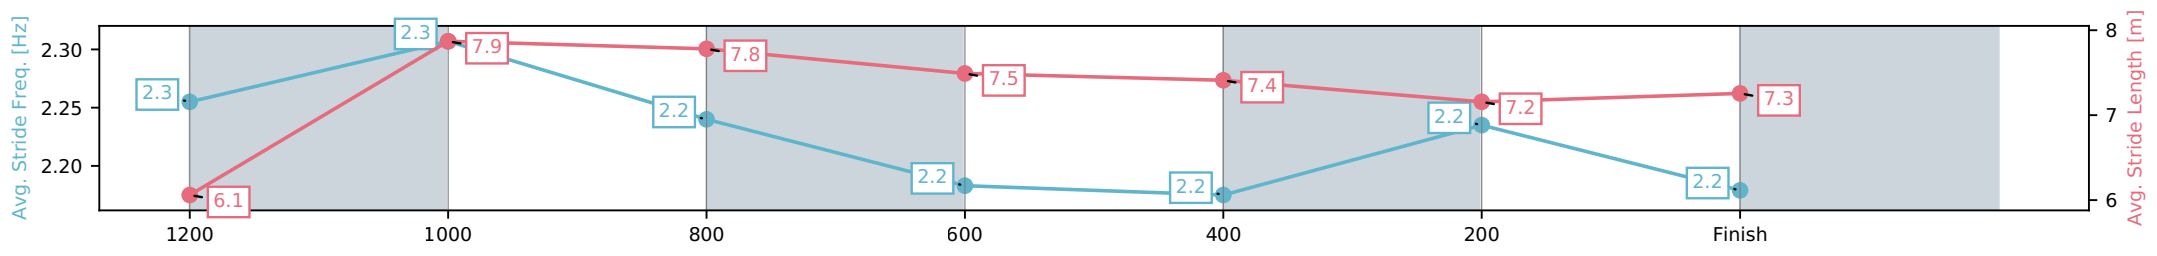

Toowoomba QLD --Professional-2026-07-03

Race 3: BOTTLEMART Maiden Handicap - 1300m

03 July 2026 - 6:05PM

Track Rating: Good 4, Weather: Fine, Rail Position: True Entire Circuit

Section	L1300	L1200	L1000	L800	L600	L400	L200
Section Times	1:22.29 (0:08.72)	1:13.57 [2] (0:11.09)	1:02.49 [3] (0:11.86)	0:50.63 [2] (0:12.44)	0:38.19 [2] (0:12.53)	0:25.66 [2] (0:12.66)	0:13.00 [1] (0:13.00)
Average Speed [km/h]	43.5	65.2	61.5	58.2	57.6	57.0	55.6
Top Speed [km/h]	61.1	66.4	63.7	59.8	57.9	57.3	57.0
Avg. Dist. to Rail [m]	12.3	5.7	3.6	1.7	0.8	0.7	2.2
Avg. Stride Freq. [Hz]	2.3	2.3	2.2	2.2	2.2	2.2	2.2
Avg. Stride Length [m]	6.1	7.9	7.8	7.5	7.4	7.2	7.3