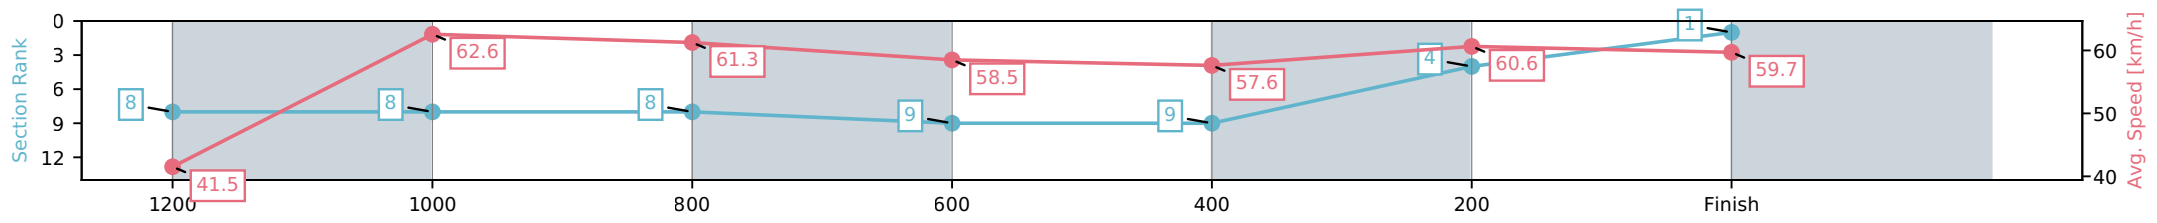

Horse/Jockey Name	Redcloud/Gary Geran
Finish Rank	1
Fastest Section Time (Section)	0:11.55 (1200-1000)
Top Speed [km/h] (Section)	64.0 (1200-1000)
Race State	Finished

Toowoomba QLD --Professional-2026-07-03

Race 3: BOTTLEMART Maiden Handicap - 1300m

03 July 2026 - 6:05PM

Track Rating: Good 4, Weather: Fine, Rail Position: True Entire Circuit

Section	L1300	L1200	L1000	L800	L600	L400	L200
Section Times	1:21.50 (0:09.12)	1:12.38 [8] (0:11.55)	1:00.84 [8] (0:11.86)	0:48.97 [8] (0:12.35)	0:36.63 [9] (0:12.58)	0:24.05 [9] (0:11.96)	0:12.09 [4] (0:12.09)
Average Speed [km/h]	41.5	62.6	61.3	58.5	57.6	60.6	59.7
Top Speed [km/h]	59.8	64.0	62.5	61.3	58.8	61.4	61.4
Avg. Dist. to Rail [m]	7.5	4.1	3.1	0.8	1.0	2.6	4.7
Avg. Stride Freq. [Hz]	2.2	2.3	2.3	2.3	2.2	2.3	2.3
Avg. Stride Length [m]	5.8	7.5	7.5	7.4	7.3	7.2	7.4

[ ] Ranking at each section and finish
-:-:- No data available at this section
NA No data available