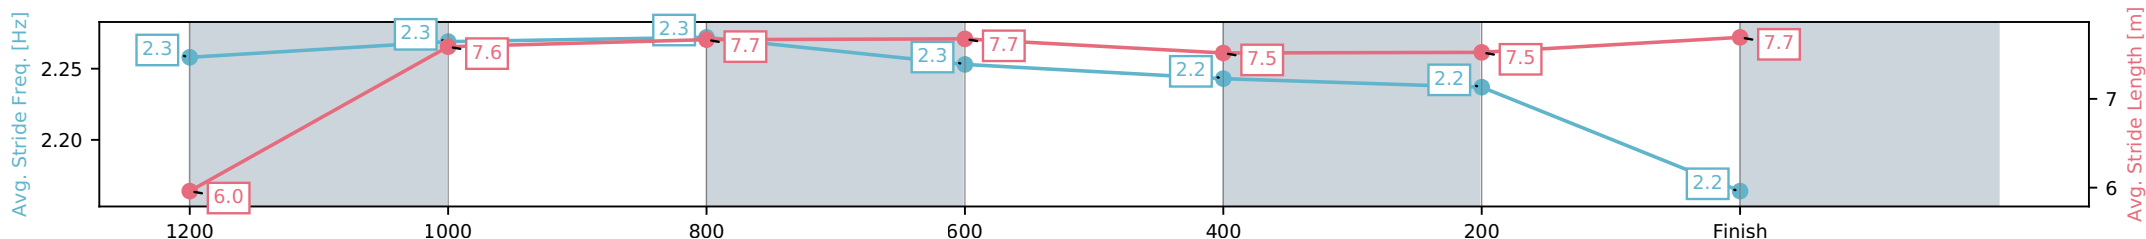

Horse/Jockey Name	Mirra Impact/Gary Geran
Finish Rank	1
Fastest Section Time (Section)	0:11.70 (1000-800)
Top Speed [km/h] (Section)	63.1 (1200-1000)
Race State	Finished

Toowoomba QLD --Professional-2026-07-03
Race 5: BARRIER REEF POOLS BENCHMARK 70 Handicap - 1300m

03 July 2026 - 7:05PM

Track Rating: Good 4, Weather: Fine, Rail Position: True Entire Circuit

Section	L1300	L1200	L1000	L800	L600	L400	L200
Section Times	1:19.88 (0:08.76)	1:11.12 [8] (0:11.72)	0:59.39 [9] (0:11.70)	0:47.69 [9] (0:11.78)	0:35.91 [10] (0:11.78)	0:24.13 [8] (0:11.86)	0:12.27 [6] (0:12.27)
Average Speed [km/h]	42.5	61.5	62.2	61.2	60.1	59.9	58.9
Top Speed [km/h]	59.5	63.1	62.7	61.7	60.4	60.7	60.5
Avg. Dist. to Rail [m]	6.3	3.7	3.1	1.0	3.1	2.9	1.9
Avg. Stride Freq. [Hz]	2.3	2.3	2.3	2.3	2.2	2.2	2.2
Avg. Stride Length [m]	6.0	7.6	7.7	7.7	7.5	7.5	7.7

- [ ] Ranking at each section and finish
- -:-:- No data available at this section
- NA No data available