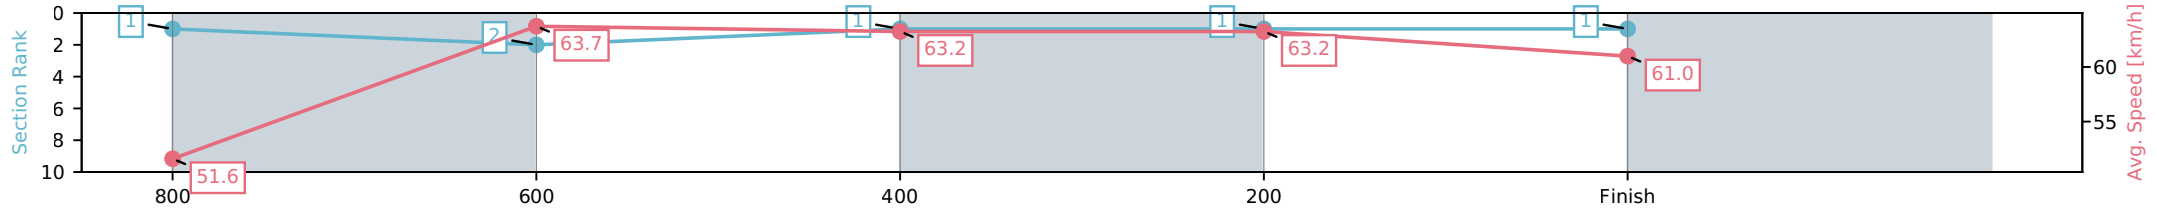

Horse/Jockey Name	Hidden Nugget/Chloe Lowe
Finish Rank	1
Fastest Section Time (Section)	0:11.38 (800-600)
Top Speed [km/h] (Section)	64.4 (800-600)
Race State	Finished

Toowoomba QLD --Professional-2026-07-03
Race 4: CREATE WITH COTTEE Class 4 Handicap - 1000m
03 July 2026 - 6:32PM
Track Rating: Good 4, Weather: Fine, Rail Position: True Entire Circuit

Section	L1000	L800	L600	L400	L200
Section Times	1:00.17 (0:14.16)	0:46.01 [1] (0:11.38)	0:34.63 [2] (0:11.40)	0:23.22 [1] (0:11.40)	0:11.82 [1] (0:11.82)
Average Speed [km/h]	51.6	63.7	63.2	63.2	61.0
Top Speed [km/h]	64.0	64.4	63.6	63.7	62.9
Avg. Dist. to Rail [m]	5.2	1.8	0.6	0.7	1.6
Avg. Stride Freq. [Hz]	2.5	2.5	2.4	2.5	2.4
Avg. Stride Length [m]	6.5	7.3	7.3	7.2	7.3

[ ] Ranking at each section and finish
-:-:- No data available at this section
NA No data available