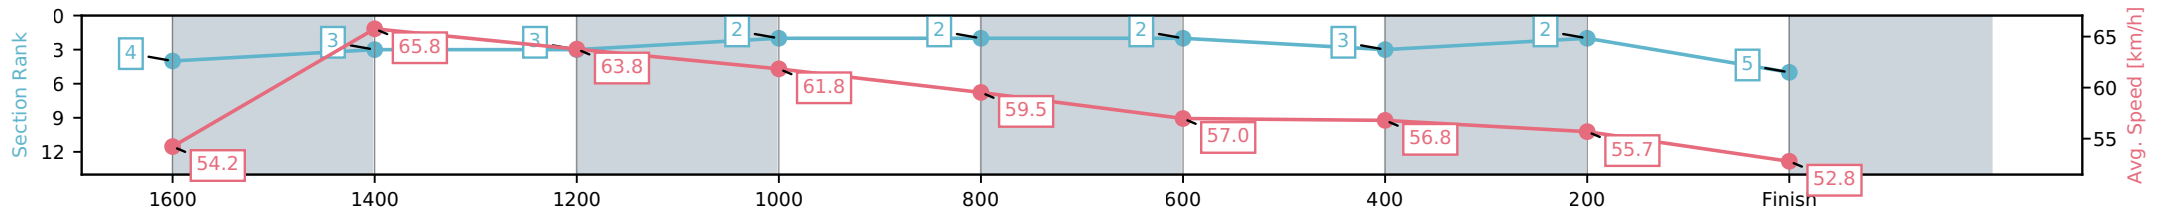

Horse/Jockey Name	Medical Autocrat/Nozi Tomizawa
Finish Rank	5
Fastest Section Time (Section)	0:11.03 (1600-1400)
Top Speed [km/h] (Section)	67.7 (1600-1400)
Race State	Finished

Toowoomba QLD --Professional-2026-07-03
Race 7: BETTER LAWYERS GROUP BENCHMARK 60
Handicap - 1890m
03 July 2026 - 8:00PM
Track Rating: Good 4, Weather: Fine, Rail Position: True Entire Circuit

Section	L1890	L1600	L1400	L1200	L1000	L800	L600	L400	L200
Section Times	2:00.67 (0:21.75)	1:38.92 [4] (0:11.03)	1:27.88 [3] (0:11.56)	1:16.32 [3] (0:11.73)	1:04.58 [2] (0:12.31)	0:52.28 [2] (0:12.85)	0:39.43 [2] (0:12.81)	0:26.62 [3] (0:12.94)	0:13.68 [2] (0:13.68)
Average Speed [km/h]	54.2	65.8	63.8	61.8	59.5	57.0	56.8	55.7	52.8
Top Speed [km/h]	63.9	67.7	67.6	62.4	61.5	57.7	57.8	56.0	55.2
Avg. Dist. to Rail [m]	6.7	3.1	4.4	6.2	6.0	3.9	2.2	0.5	0.3
Avg. Stride Freq. [Hz]	2.4	2.4	2.4	2.3	2.3	2.2	2.2	2.3	2.2
Avg. Stride Length [m]	6.7	7.7	7.7	7.6	7.4	7.3	7.2	7.0	6.9

[ ] Ranking at each section and finish
-.-.- No data available at this section
NA No data available