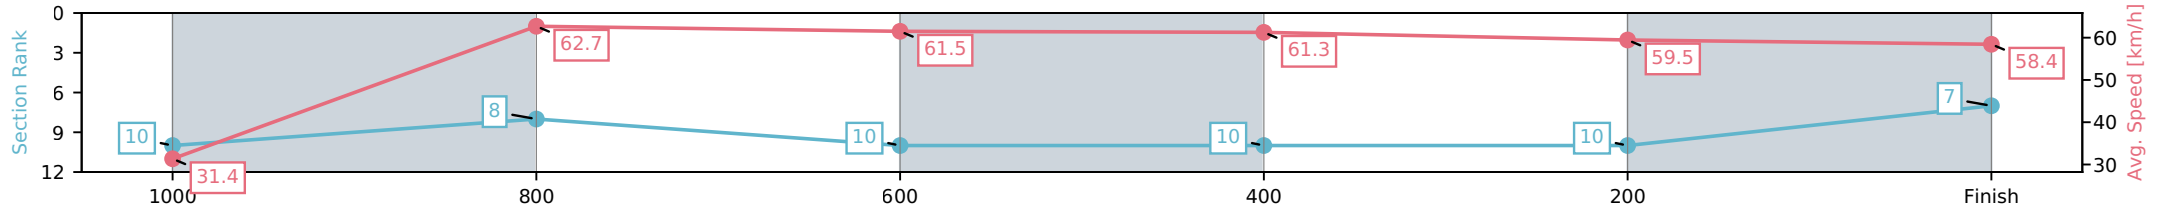

Horse/Jockey Name	Beltone/Aidan Keeley
Finish Rank	7
Fastest Section Time (Section)	0:11.67 (1000-800)
Top Speed [km/h] (Section)	64.6 (1000-800)
Race State	Finished

Toowoomba QLD --Professional-2026-07-03
Race 1: MNP SECURITY Maiden Handicap - 1050m
03 July 2026 - 5:00PM
Track Rating: Good 4, Weather: Fine, Rail Position: True Entire Circuit

Section	L1050	L800	L600	L400	L200	L0
Section Times	1:04.95 (0:05.20)	0:59.75 [10] (0:11.67)	0:48.08 [8] (0:11.80)	0:36.28 [10] (0:11.78)	0:24.50 [10] (0:12.11)	0:12.39 [10] (0:12.39)
Average Speed [km/h]	31.4	62.7	61.5	61.3	59.5	58.4
Top Speed [km/h]	50.9	64.6	63.4	62.9	61.0	60.7
Avg. Dist. to Rail [m]	25.0	6.8	1.5	0.8	0.5	0.6
Avg. Stride Freq. [Hz]	2.4	2.5	2.4	2.4	2.4	2.4
Avg. Stride Length [m]	4.6	6.7	7.2	7.1	6.9	7.1

[ ] Ranking at each section and finish
-:-:- No data available at this section
NA No data available