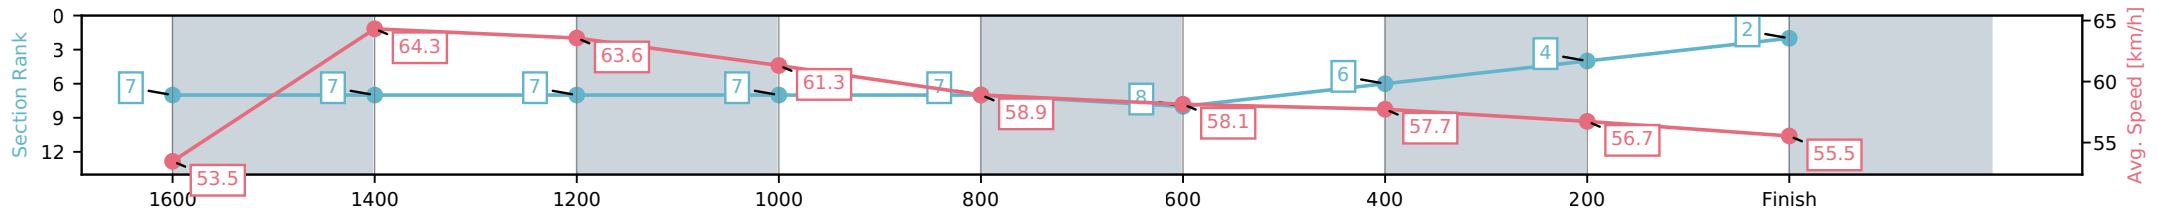

Horse/Jockey Name	Madalsa/Chloe Lowe
Finish Rank	2
Fastest Section Time (Section)	0:11.31 (1600-1400)
Top Speed [km/h] (Section)	66.2 (1600-1400)
Race State	Finished

Toowoomba QLD --Professional-2026-07-03
Race 7: BETTER LAWYERS GROUP BENCHMARK 60
Handicap - 1890m
03 July 2026 - 8:00PM
Track Rating: Good 4, Weather: Fine, Rail Position: True Entire Circuit

Section	L1890	L1600	L1400	L1200	L1000	L800	L600	L400	L200
Section Times	2:00.42 (0:22.12)	1:38.30 [7] (0:11.31)	1:26.99 [7] (0:11.58)	1:15.40 [7] (0:11.80)	1:03.60 [7] (0:12.44)	0:51.16 [7] (0:12.61)	0:38.55 [8] (0:12.70)	0:25.84 [6] (0:12.83)	0:13.02 [4] (0:13.02)
Average Speed [km/h]	53.5	64.3	63.6	61.3	58.9	58.1	57.7	56.7	55.5
Top Speed [km/h]	63.8	66.2	66.1	61.8	60.3	59.0	59.2	57.2	56.9
Avg. Dist. to Rail [m]	7.4	3.2	3.8	5.0	5.2	4.9	3.8	3.7	6.0
Avg. Stride Freq. [Hz]	2.4	2.4	2.4	2.3	2.3	2.3	2.3	2.4	2.3
Avg. Stride Length [m]	6.8	7.6	7.7	7.4	7.2	7.0	7.1	6.8	6.8

[ ] Ranking at each section and finish
-.-.- No data available at this section
NA No data available