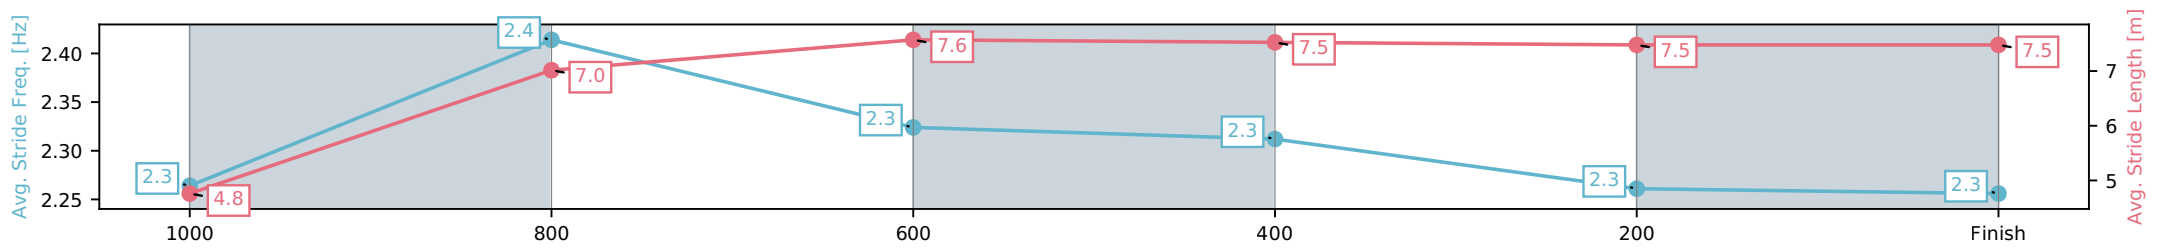

Toowoomba QLD --Professional-2026-07-03

Race 1: MNP SECURITY Maiden Handicap - 1050m

03 July 2026 - 5:00PM

Track Rating: Good 4, Weather: Fine, Rail Position: True Entire Circuit

Section	L1050	L800	L600	L400	L200	L0
Section Times	1:04.23 (0:04.93)	0:59.30 [8] (0:11.74)	0:47.56 [6] (0:11.68)	0:35.88 [7] (0:11.79)	0:24.09 [5] (0:11.98)	0:12.11 [4] (0:12.11)
Average Speed [km/h]	32.3	62.7	62.5	61.6	60.4	60.0
Top Speed [km/h]	50.3	65.0	63.8	62.3	60.9	60.3
Avg. Dist. to Rail [m]	27.4	8.7	3.2	2.0	1.6	3.8
Avg. Stride Freq. [Hz]	2.3	2.4	2.3	2.3	2.3	2.3
Avg. Stride Length [m]	4.8	7.0	7.6	7.5	7.5	7.5