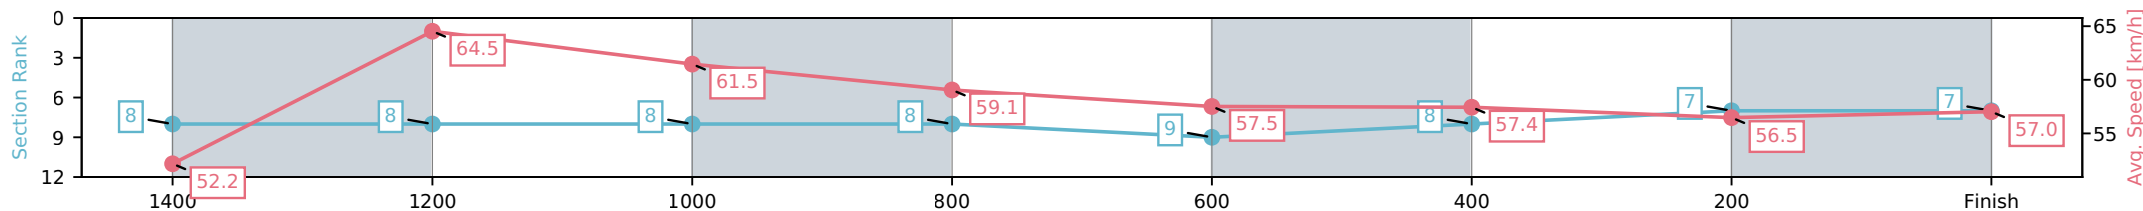

Toowoomba QLD --Professional-2026-07-03  
 Race 6: DRACARYS STALLION Class 1 Handicap - 1625m  
 03 July 2026 - 7:31PM  
 Track Rating: Good 4, Weather: Fine, Rail Position: True Entire Circuit

Section	L1625	L1400	L1200	L1000	L800	L600	L400	L200
Section Times	1:41.48 (0:15.34)	1:26.14 [8] (0:11.38)	1:14.77 [8] (0:11.79)	1:02.97 [8] (0:12.33)	0:50.64 [8] (0:12.62)	0:38.02 [9] (0:12.62)	0:25.40 [8] (0:12.75)	0:12.65 [7] (0:12.65)
Average Speed [km/h]	52.2	64.5	61.5	59.1	57.5	57.4	56.5	57.0
Top Speed [km/h]	67.6	67.5	62.3	61.0	58.4	58.8	58.0	58.0
Avg. Dist. to Rail [m]	5.3	2.9	4.0	3.4	1.6	1.2	0.4	2.8
Avg. Stride Freq. [Hz]	2.4	2.3	2.3	2.3	2.2	2.3	2.3	2.3
Avg. Stride Length [m]	6.9	7.8	7.5	7.3	7.1	7.1	7.0	7.0