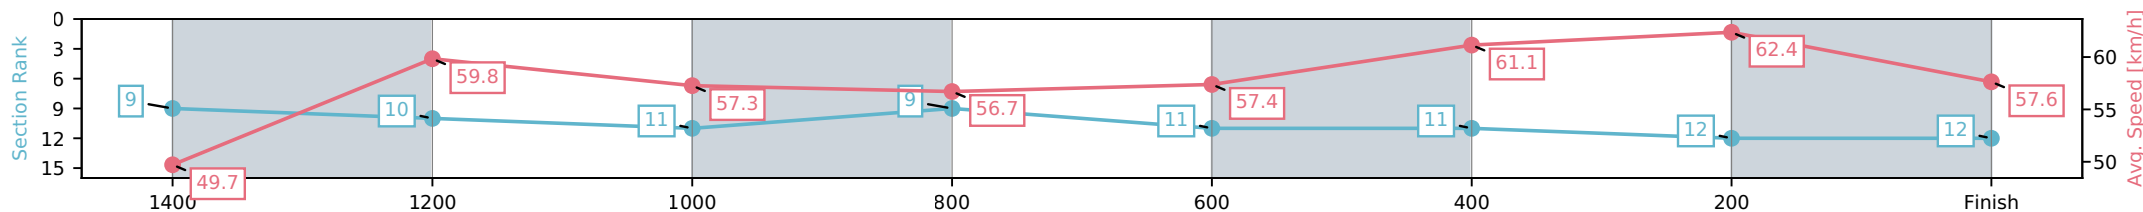

Sunshine Coast QLD

Race 6: DOUBLE R GROUP WINX GUINEAS - 1600m

04 July 2026 - 3:23PM

Track Rating: Soft 6, Weather: Fine, Rail Position: True Entire Circuit

Section	L1600	L1400	L1200	L1000	L800	L600	L400	L200
Section Times	1:40.73 (0:14.40)	1:26.33 [9] (0:12.14)	1:14.19 [10] (0:12.63)	1:01.56 [11] (0:12.81)	0:48.74 [9] (0:12.75)	0:35.99 [11] (0:11.90)	0:24.09 [11] (0:11.55)	0:12.53 [12] (0:12.53)
Average Speed [km/h]	49.7	59.8	57.3	56.7	57.4	61.1	62.4	57.6
Top Speed [km/h]	62.9	61.8	58.1	57.6	58.9	62.6	63.7	60.4
Avg. Dist. to Rail [m]	7.2	3.8	3.8	3.8	2.6	2.0	4.7	7.0
Avg. Stride Freq. [Hz]	2.3	2.3	2.2	2.2	2.2	2.3	2.4	2.3
Avg. Stride Length [m]	6.6	7.5	7.3	7.2	7.2	7.4	7.5	7.2