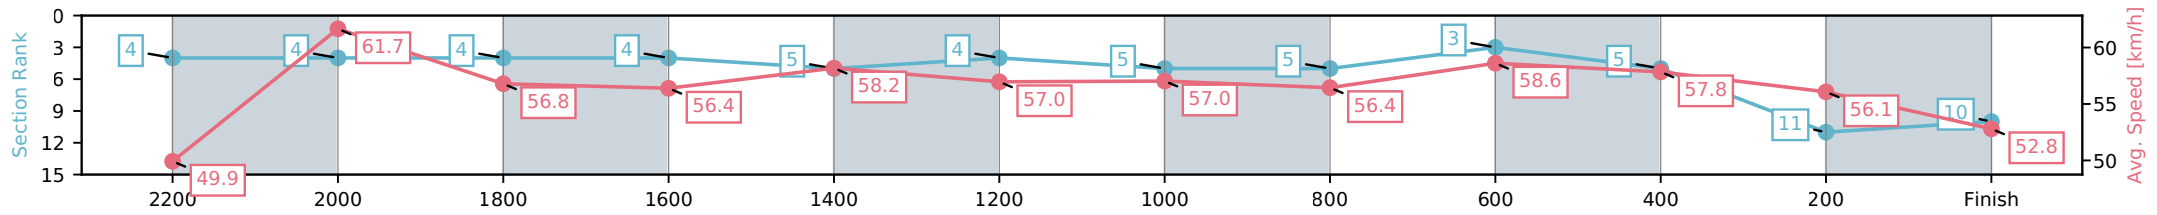

Horse/Jockey Name	Pulveriser/Ben Thompson
Finish Rank	10
Fastest Section Time (Section)	0:11.69 (2200-2000)
Top Speed [km/h] (Section)	62.8 (2200-2000)
Race State	Finished

Sunshine Coast QLD
Race 7: STANLEY RIVER THOROUGHBREDS CALOUNDRA
CUP - 2400m

04 July 2026 - 4:02PM

Track Rating: Soft 6, Weather: Fine, Rail Position: True Entire Circuit

Section	L2400	L2200	L2000	L1800	L1600	L1400	L1200	L1000	L800	L600	L400	L200
Section Times	2:34.36 (0:14.38)	2:19.98 [4] (0:11.69)	2:08.29 [4] (0:12.71)	1:55.58 [4] (0:12.92)	1:42.67 [4] (0:12.55)	1:30.12 [5] (0:12.76)	1:17.36 [4] (0:12.72)	1:04.65 [5] (0:12.86)	0:51.79 [5] (0:12.54)	0:39.25 [3] (0:12.73)	0:26.52 [5] (0:12.85)	0:13.67 [11] (0:13.67)
Average Speed [km/h]	49.9	61.7	56.8	56.4	58.2	57.0	57.0	56.4	58.6	57.8	56.1	52.8
Top Speed [km/h]	62.2	62.8	59.7	57.5	59.4	57.3	57.3	57.4	59.3	59.0	57.4	55.2
Avg. Dist. to Rail [m]	6.7	2.7	0.9	1.9	4.0	4.8	4.6	3.4	3.6	3.8	6.0	6.7
Avg. Stride Freq. [Hz]	2.2	2.3	2.2	2.2	2.2	2.2	2.2	2.1	2.2	2.2	2.2	2.1
Avg. Stride Length [m]	6.8	7.6	7.3	7.2	7.5	7.4	7.4	7.4	7.3	7.2	7.2	7.1

[ ] Ranking at each section and finish
-:-:- No data available at this section
NA No data available