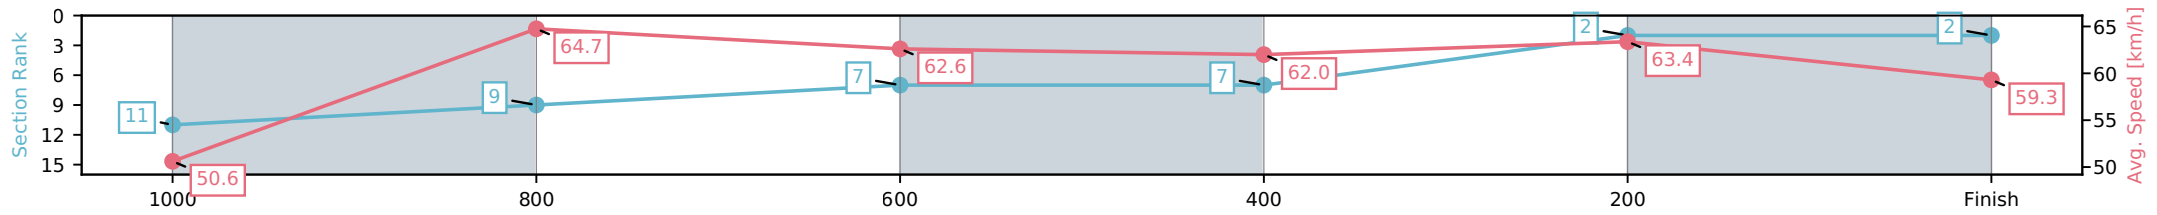

Horse/Jockey Name	Electric Arrow/Chelsea Baker
Finish Rank	2
Fastest Section Time (Section)	0:11.29 (1000-800)
Top Speed [km/h] (Section)	66.1 (1000-800)
Race State	Finished

Sunshine Coast QLD
Race 2: SHERRIN RENTALS QTIS BENCHMARK 80 Handicap
- 1200m

04 July 2026 - 12:58PM

Track Rating: Soft 6, Weather: Fine, Rail Position: True Entire Circuit

Section	L1200	L1000	L800	L600	L400	L200
Section Times	1:12.59 (0:14.24)	0:58.35 [11] (0:11.29)	0:47.06 [9] (0:11.71)	0:35.35 [7] (0:11.89)	0:23.46 [7] (0:11.37)	0:12.10 [2] (0:12.10)
Average Speed [km/h]	50.6	64.7	62.6	62.0	63.4	59.3
Top Speed [km/h]	65.3	66.1	63.9	63.1	64.5	61.8
Avg. Dist. to Rail [m]	11.6	6.4	3.1	3.9	7.8	7.8
Avg. Stride Freq. [Hz]	2.5	2.6	2.5	2.5	2.6	2.5
Avg. Stride Length [m]	6.2	7.1	7.0	6.9	7.0	6.7

[ ] Ranking at each section and finish
-:-:- No data available at this section
NA No data available