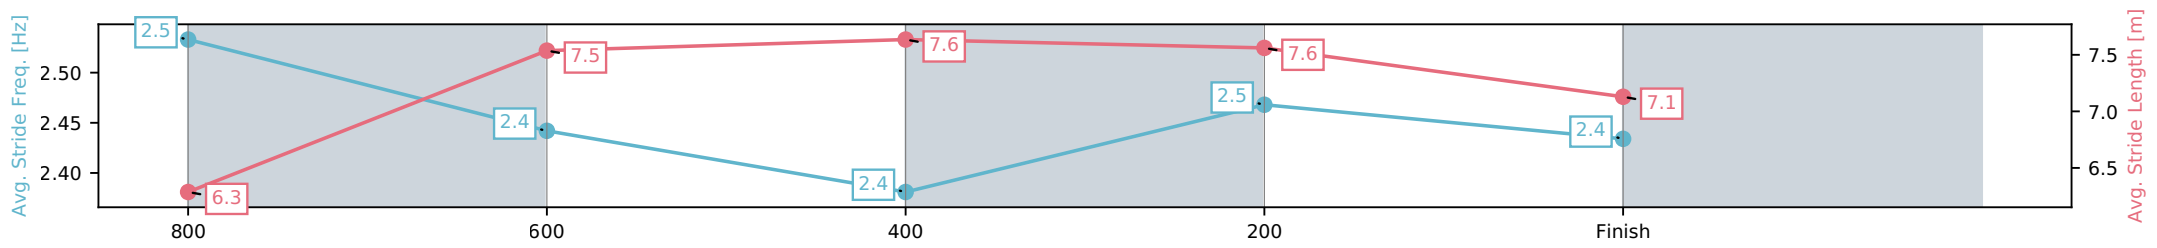

Horse/Jockey Name	Scampi/Robbie Dolan
Finish Rank	5
Fastest Section Time (Section)	0:10.91 (400-200)
Top Speed [km/h] (Section)	66.8 (400-200)
Race State	Finished

Sunshine Coast QLD
Race 5: KEVLACAT POWER BOATS OPEN PLATE - 1000m
04 July 2026 - 2:47PM
Track Rating: Soft 6, Weather: Fine, Rail Position: True Entire Circuit

Section	L1000	L800	L600	L400	L200
Section Times	0:59.40 (0:13.97)	0:45.43 [10] (0:11.29)	0:34.15 [11] (0:11.41)	0:22.74 [14] (0:10.91)	0:11.83 [10] (0:11.83)
Average Speed [km/h]	52.2	65.2	65.0	66.1	60.8
Top Speed [km/h]	66.0	66.4	65.6	66.8	64.7
Avg. Dist. to Rail [m]	11.1	6.2	5.2	8.8	10.3
Avg. Stride Freq. [Hz]	2.5	2.4	2.4	2.5	2.4
Avg. Stride Length [m]	6.3	7.5	7.6	7.6	7.1

[ ] Ranking at each section and finish
-:-:- No data available at this section
NA No data available