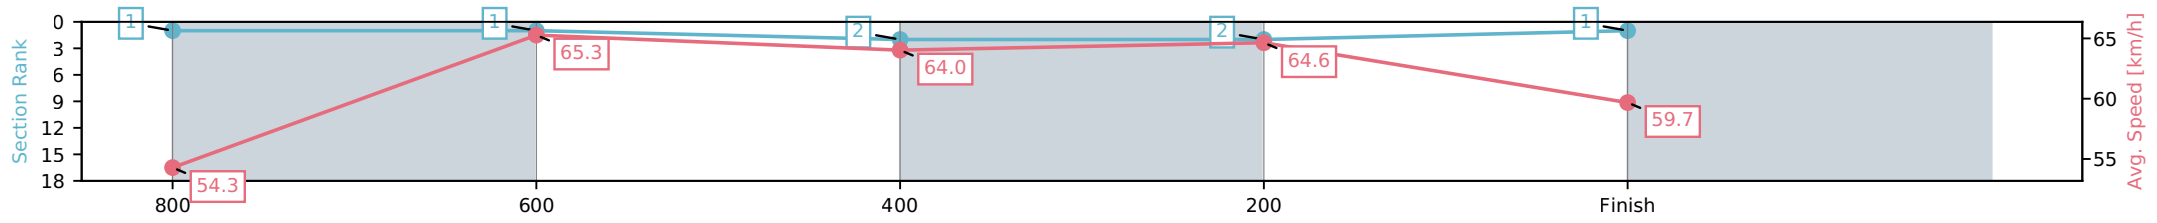

Sunshine Coast QLD
 Race 5: KEVLACAT POWER BOATS OPEN PLATE - 1000m
 04 July 2026 - 2:47PM
 Track Rating: Soft 6, Weather: Fine, Rail Position: True Entire Circuit

Section	L1000	L800	L600	L400	L200
Section Times	0:59.06 (0:13.41)	0:45.65 [1] (0:11.16)	0:34.48 [1] (0:11.33)	0:23.16 [2] (0:11.13)	0:12.02 [2] (0:12.02)
Average Speed [km/h]	54.3	65.3	64.0	64.6	59.7
Top Speed [km/h]	66.9	66.9	64.5	65.3	63.6
Avg. Dist. to Rail [m]	8.7	3.6	1.1	2.6	3.9
Avg. Stride Freq. [Hz]	2.6	2.5	2.5	2.5	2.4
Avg. Stride Length [m]	6.4	7.3	7.3	7.2	7.1