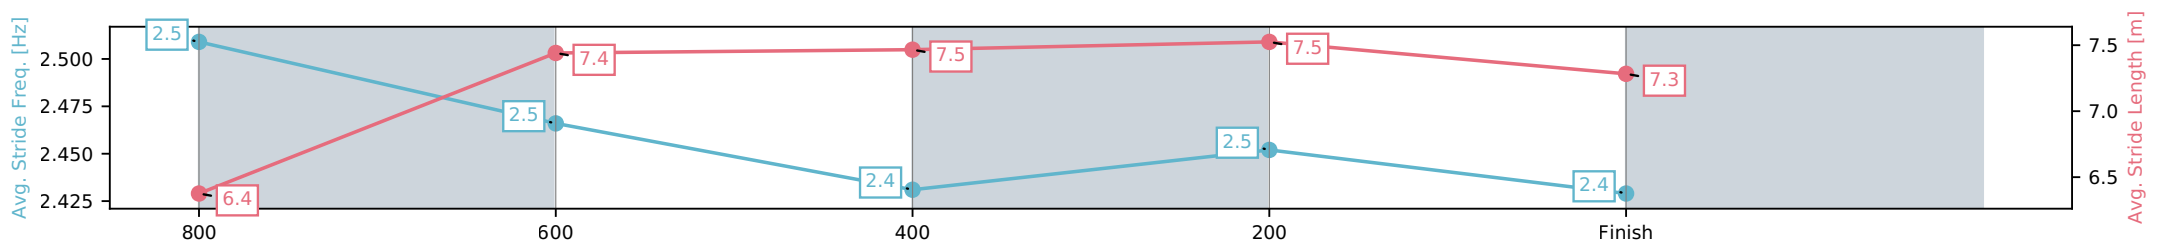

Horse/Jockey Name	Racketeer/Robbie Dolan
Finish Rank	4
Fastest Section Time (Section)	0:11.01 (400-200)
Top Speed [km/h] (Section)	66.2 (400-200)
Race State	Finished

Sunshine Coast QLD
Race 4: MALENY HOTEL DR BERNIE SPILSBURY 3YO
Handicap - 1000m
04 July 2026 - 2:08PM
Track Rating: Soft 6, Weather: Fine, Rail Position: True Entire Circuit

Section	L1000	L800	L600	L400	L200
Section Times	0:59.07 (0:14.04)	0:45.03 [9] (0:11.14)	0:33.89 [10] (0:11.26)	0:22.63 [9] (0:11.01)	0:11.62 [9] (0:11.62)
Average Speed [km/h]	51.6	65.5	64.9	65.5	62.1
Top Speed [km/h]	63.9	65.9	66.0	66.2	64.8
Avg. Dist. to Rail [m]	6.0	3.6	2.5	1.5	1.0
Avg. Stride Freq. [Hz]	2.5	2.5	2.4	2.5	2.4
Avg. Stride Length [m]	6.4	7.4	7.5	7.5	7.3

[ ] Ranking at each section and finish
-:-:- No data available at this section
NA No data available