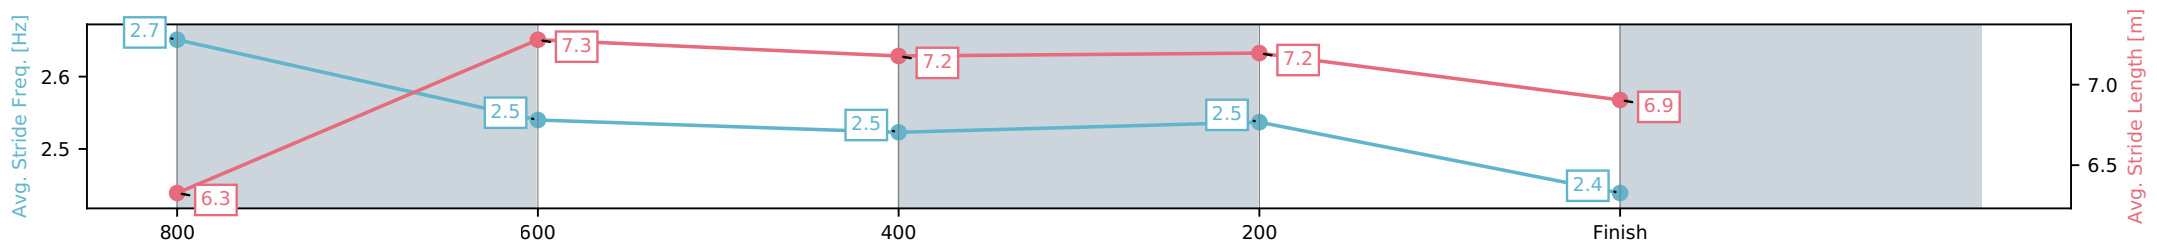

Horse/Jockey Name	Wanda Rox/Emily Lang
Finish Rank	6
Fastest Section Time (Section)	0:11.13 (400-200)
Top Speed [km/h] (Section)	66.8 (800-600)
Race State	Finished

Sunshine Coast QLD
Race 5: KEVLACAT POWER BOATS OPEN PLATE - 1000m
04 July 2026 - 2:47PM
Track Rating: Soft 6, Weather: Fine, Rail Position: True Entire Circuit

Section	L1000	L800	L600	L400	L200
Section Times	0:59.46 (0:13.71)	0:45.75 [5] (0:11.15)	0:34.60 [5] (0:11.31)	0:23.30 [5] (0:11.13)	0:12.17 [3] (0:12.17)
Average Speed [km/h]	53.3	65.3	64.4	64.7	58.6
Top Speed [km/h]	66.0	66.8	65.0	65.2	63.1
Avg. Dist. to Rail [m]	5.9	3.5	1.9	4.7	6.9
Avg. Stride Freq. [Hz]	2.7	2.5	2.5	2.5	2.4
Avg. Stride Length [m]	6.3	7.3	7.2	7.2	6.9

[ ] Ranking at each section and finish
-:-:- No data available at this section
NA No data available