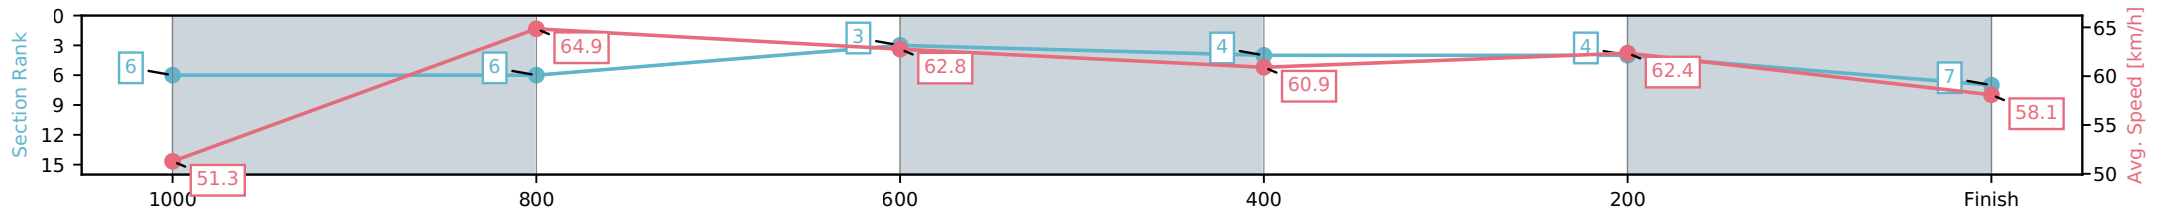

Horse/Jockey Name	Click Click Boom/Justin P Stanley
Finish Rank	7
Fastest Section Time (Section)	0:11.28 (1000-800)
Top Speed [km/h] (Section)	66.4 (1000-800)
Race State	Finished

Sunshine Coast QLD
Race 2: SHERRIN RENTALS QTIS BENCHMARK 80 Handicap
- 1200m
04 July 2026 - 12:58PM
Track Rating: Soft 6, Weather: Fine, Rail Position: True Entire Circuit

Section	L1200	L1000	L800	L600	L400	L200
Section Times	1:12.81 (0:14.00)	0:58.81 [6] (0:11.28)	0:47.54 [6] (0:11.74)	0:35.79 [3] (0:12.00)	0:23.79 [4] (0:11.55)	0:12.24 [4] (0:12.24)
Average Speed [km/h]	51.3	64.9	62.8	60.9	62.4	58.1
Top Speed [km/h]	65.4	66.4	64.1	62.0	63.7	60.7
Avg. Dist. to Rail [m]	11.2	6.8	4.2	2.3	3.9	5.2
Avg. Stride Freq. [Hz]	2.4	2.4	2.4	2.3	2.4	2.4
Avg. Stride Length [m]	6.5	7.5	7.4	7.4	7.3	7.1

[ ] Ranking at each section and finish
-.-.- No data available at this section
NA No data available