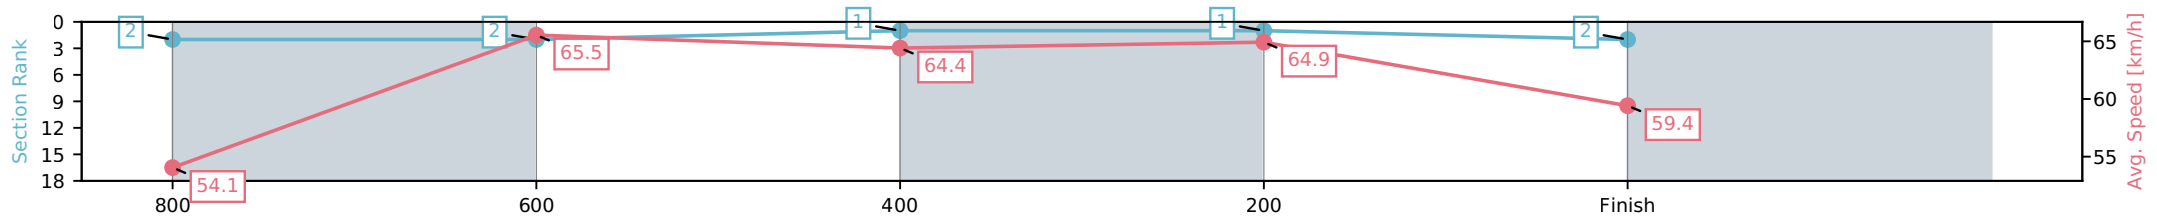

Horse/Jockey Name	Maximum Output/Ron Stewart
Finish Rank	2
Fastest Section Time (Section)	0:11.09 (400-200)
Top Speed [km/h] (Section)	66.3 (800-600)
Race State	Finished

Sunshine Coast QLD
Race 5: KEVLACAT POWER BOATS OPEN PLATE - 1000m
04 July 2026 - 2:47PM
Track Rating: Soft 6, Weather: Fine, Rail Position: True Entire Circuit

Section	L1000	L800	L600	L400	L200
Section Times	0:59.07 (0:13.49)	0:45.58 [2] (0:11.10)	0:34.48 [2] (0:11.28)	0:23.20 [1] (0:11.09)	0:12.11 [1] (0:12.11)
Average Speed [km/h]	54.1	65.5	64.4	64.9	59.4
Top Speed [km/h]	66.2	66.3	65.0	65.5	63.5
Avg. Dist. to Rail [m]	9.9	3.6	1.6	4.1	5.3
Avg. Stride Freq. [Hz]	2.7	2.5	2.5	2.5	2.4
Avg. Stride Length [m]	6.2	7.4	7.3	7.2	7.0

[ ] Ranking at each section and finish
-:-:- No data available at this section
NA No data available