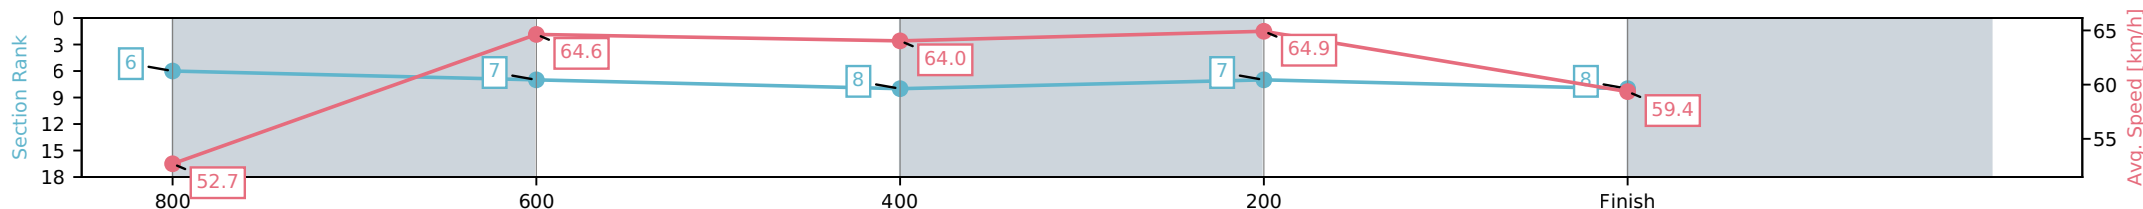

Horse/Jockey Name	Heartoni/Michael Rodd
Finish Rank	8
Fastest Section Time (Section)	0:11.10 (400-200)
Top Speed [km/h] (Section)	66.3 (400-200)
Race State	Finished

Sunshine Coast QLD
Race 5: KEVLACAT POWER BOATS OPEN PLATE - 1000m
04 July 2026 - 2:47PM
Track Rating: Soft 6, Weather: Fine, Rail Position: True Entire Circuit

Section	L1000	L800	L600	L400	L200
Section Times	0:59.60 (0:13.82)	0:45.78 [6] (0:11.24)	0:34.54 [7] (0:11.30)	0:23.24 [8] (0:11.10)	0:12.14 [7] (0:12.14)
Average Speed [km/h]	52.7	64.6	64.0	64.9	59.4
Top Speed [km/h]	65.1	66.3	64.8	66.3	63.6
Avg. Dist. to Rail [m]	4.8	2.7	1.1	4.6	6.7
Avg. Stride Freq. [Hz]	2.5	2.5	2.5	2.4	2.3
Avg. Stride Length [m]	6.3	7.4	7.3	7.5	7.3

[ ] Ranking at each section and finish
-:-:- No data available at this section
NA No data available