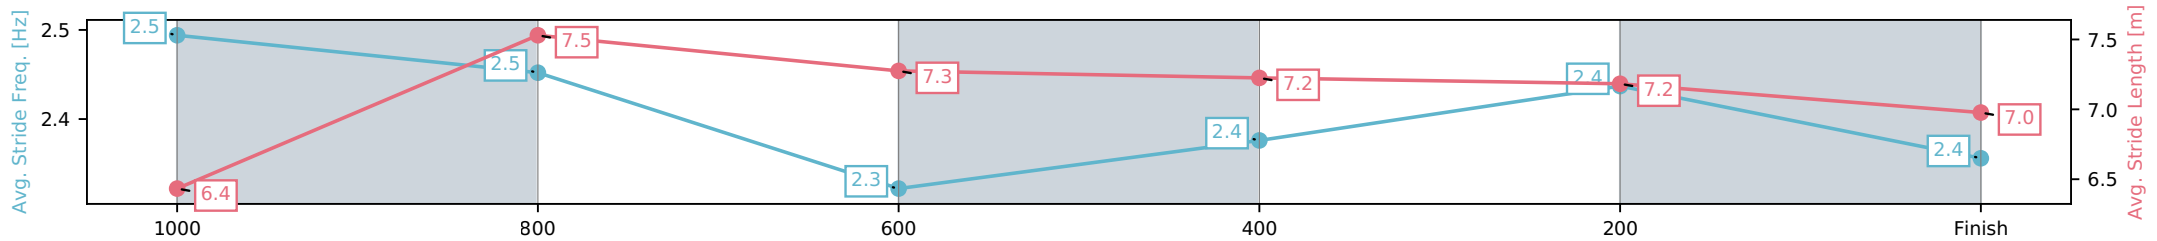

Sunshine Coast QLD

Race 1: CALOUNDRA RSL BENCHMARK 70 Handicap - 1200m

04 July 2026 - 12:23PM

Track Rating: Soft 7, Weather: Fine, Rail Position: True Entire Circuit

Section	L1200	L1000	L800	L600	L400	L200
Section Times	1:12.71 (0:13.60)	0:59.11 [2] (0:11.14)	0:47.97 [2] (0:12.14)	0:35.82 [3] (0:11.81)	0:24.02 [2] (0:11.59)	0:12.43 [3] (0:12.43)
Average Speed [km/h]	53.0	64.7	59.7	61.2	62.2	57.5
Top Speed [km/h]	67.9	68.4	62.1	61.9	63.5	60.7
Avg. Dist. to Rail [m]	5.7	1.7	0.9	0.4	4.2	5.5
Avg. Stride Freq. [Hz]	2.5	2.5	2.3	2.4	2.4	2.4
Avg. Stride Length [m]	6.4	7.5	7.3	7.2	7.2	7.0