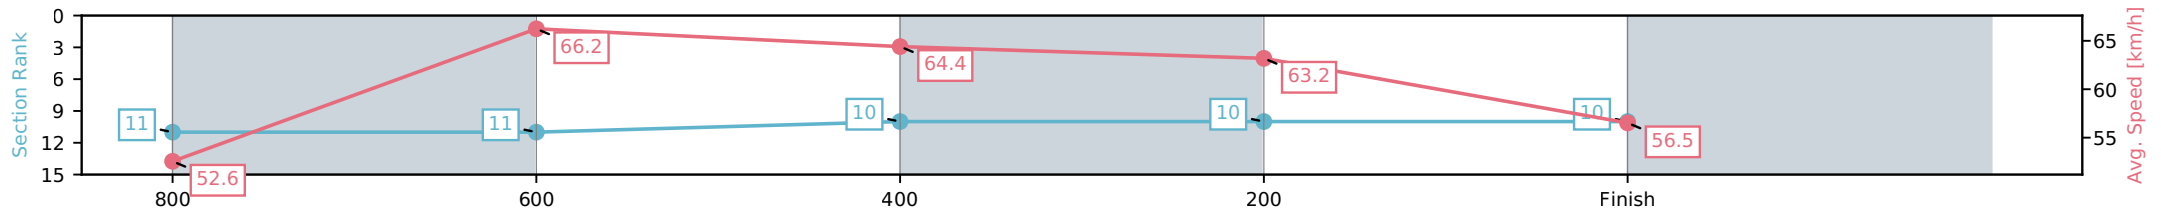

Horse/Jockey Name	Hen's Night/Jake Bayliss
Finish Rank	10
Fastest Section Time (Section)	0:11.10 (800-600)
Top Speed [km/h] (Section)	67.2 (800-600)
Race State	Finished

Sunshine Coast QLD
Race 3: ACCESS INSULATION BRUCE MCLACHLAN
CLASSIC QTIS 2YO Handicap - 1000m

04 July 2026 - 1:34PM

Track Rating: Soft 6, Weather: Fine, Rail Position: True Entire Circuit

Section	L1000	L800	L600	L400	L200
Section Times	1:00.52 (0:13.80)	0:46.72 [11] (0:11.10)	0:35.63 [11] (0:11.40)	0:24.23 [10] (0:11.40)	0:12.83 [10] (0:12.83)
Average Speed [km/h]	52.6	66.2	64.4	63.2	56.5
Top Speed [km/h]	66.4	67.2	66.8	65.0	60.0
Avg. Dist. to Rail [m]	8.3	5.8	3.4	5.6	6.2
Avg. Stride Freq. [Hz]	2.6	2.5	2.4	2.4	2.3
Avg. Stride Length [m]	6.4	7.5	7.5	7.5	7.1

- [ ] Ranking at each section and finish
- -:-:- No data available at this section
- NA No data available