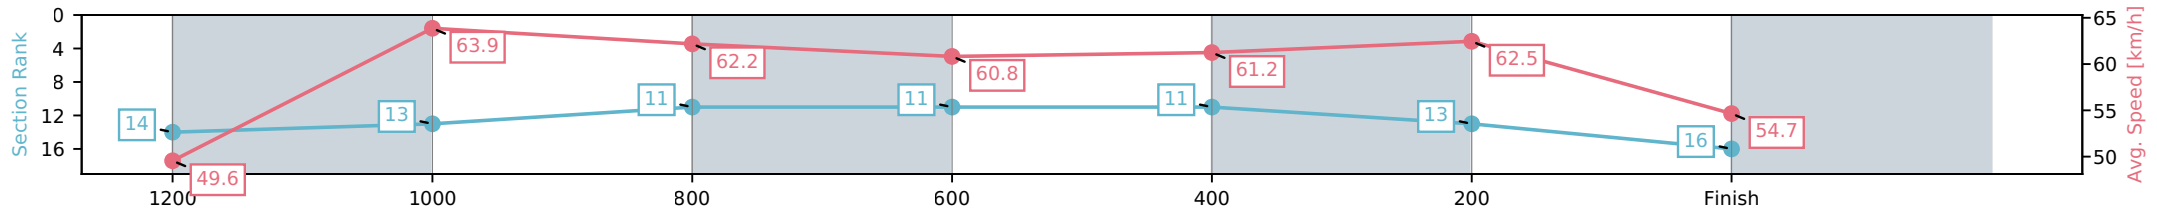

Sunshine Coast QLD

Race 8: TAB GLASSHOUSE HANDICAP - 1400m

04 July 2026 - 4:46PM

Track Rating: Soft 6, Weather: Fine, Rail Position: True Entire Circuit

Section	L1400	L1200	L1000	L800	L600	L400	L200
Section Times	1:26.02 (0:14.52)	1:11.50 [14] (0:11.28)	1:00.22 [13] (0:11.66)	0:48.57 [11] (0:11.96)	0:36.61 [11] (0:11.86)	0:24.75 [11] (0:11.53)	0:13.22 [13] (0:13.22)
Average Speed [km/h]	49.6	63.9	62.2	60.8	61.2	62.5	54.7
Top Speed [km/h]	62.2	65.4	62.7	61.9	62.6	64.0	59.9
Avg. Dist. to Rail [m]	5.6	4.0	3.1	1.9	1.4	3.6	5.2
Avg. Stride Freq. [Hz]	2.3	2.4	2.3	2.3	2.3	2.4	2.2
Avg. Stride Length [m]	6.4	7.6	7.6	7.5	7.4	7.4	7.1