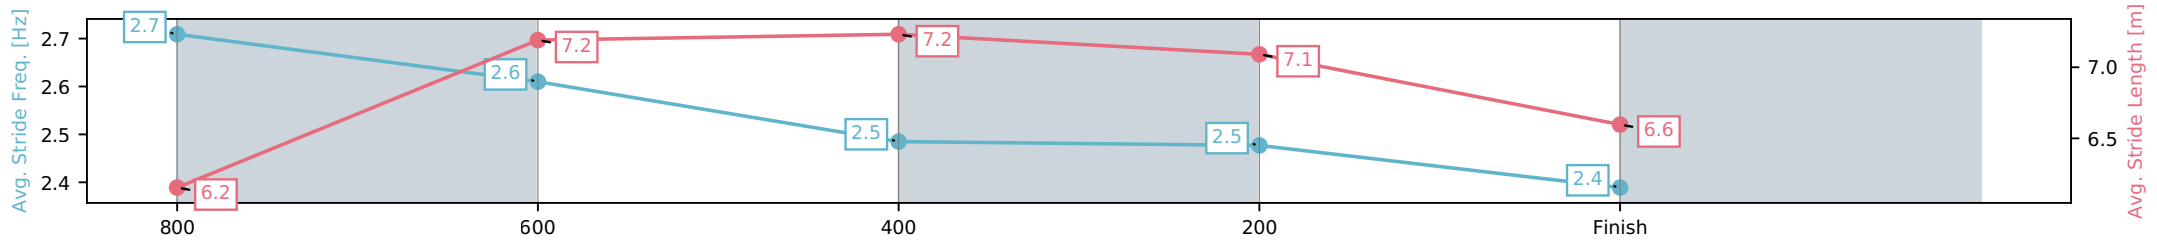

Horse/Jockey Name	Lady Of Five/Adin Thompson
Finish Rank	11
Fastest Section Time (Section)	0:11.03 (800-600)
Top Speed [km/h] (Section)	68.0 (800-600)
Race State	Finished

Sunshine Coast QLD
Race 3: ACCESS INSULATION BRUCE MCLACHLAN
CLASSIC QTIS 2YO Handicap - 1000m

04 July 2026 - 1:34PM

Track Rating: Soft 6, Weather: Fine, Rail Position: True Entire Circuit

Section	L1000	L800	L600	L400	L200
Section Times	1:00.61 (0:13.37)	0:47.24 [3] (0:11.03)	0:36.21 [6] (0:11.45)	0:24.76 [5] (0:11.65)	0:13.11 [7] (0:13.11)
Average Speed [km/h]	54.3	66.3	63.4	61.8	55.1
Top Speed [km/h]	67.8	68.0	65.0	63.3	58.9
Avg. Dist. to Rail [m]	11.9	5.2	1.3	5.0	5.8
Avg. Stride Freq. [Hz]	2.7	2.6	2.5	2.5	2.4
Avg. Stride Length [m]	6.2	7.2	7.2	7.1	6.6

[ ] Ranking at each section and finish
-:-:- No data available at this section
NA No data available