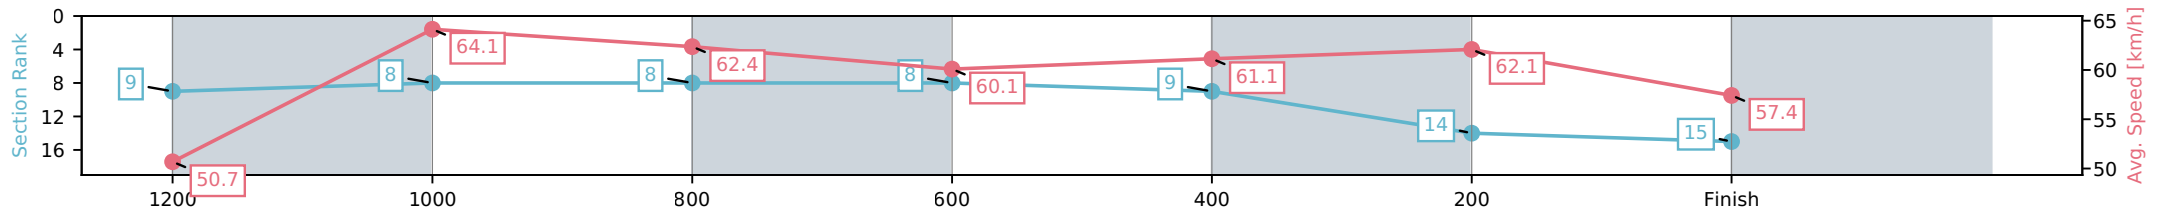

Sunshine Coast QLD

Race 8: TAB GLASSHOUSE HANDICAP - 1400m

04 July 2026 - 4:46PM

Track Rating: Soft 6, Weather: Fine, Rail Position: True Entire Circuit

Section	L1400	L1200	L1000	L800	L600	L400	L200
Section Times	1:25.41 (0:14.20)	1:11.21 [9] (0:11.23)	0:59.99 [8] (0:11.66)	0:48.33 [8] (0:12.20)	0:36.13 [8] (0:11.93)	0:24.20 [9] (0:11.60)	0:12.60 [14] (0:12.60)
Average Speed [km/h]	50.7	64.1	62.4	60.1	61.1	62.1	57.4
Top Speed [km/h]	64.2	65.3	63.6	61.0	63.4	63.5	60.7
Avg. Dist. to Rail [m]	8.5	5.1	4.4	3.0	2.2	6.2	7.3
Avg. Stride Freq. [Hz]	2.4	2.4	2.4	2.3	2.4	2.4	2.3
Avg. Stride Length [m]	6.4	7.5	7.3	7.2	7.3	7.4	7.3