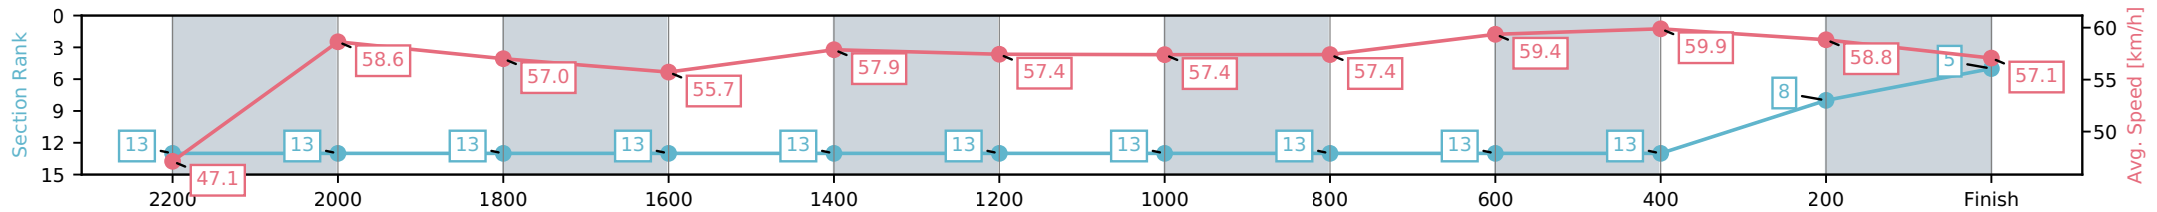

Horse/Jockey Name	Zibulon/Robbie Dolan
Finish Rank	5
Fastest Section Time (Section)	0:12.22 (400-200)
Top Speed [km/h] (Section)	61.2 (800-600)
Race State	Finished

Sunshine Coast QLD
Race 7: STANLEY RIVER THOROUGHBREDS CALOUNDRA
CUP - 2400m

04 July 2026 - 4:02PM

Track Rating: Soft 6, Weather: Fine, Rail Position: True Entire Circuit

Section	L2400	L2200	L2000	L1800	L1600	L1400	L1200	L1000	L800	L600	L400	L200
Section Times	2:33.12 (0:15.23)	2:17.89 [13] (0:12.29)	2:05.60 [13] (0:12.64)	1:52.95 [13] (0:12.96)	1:39.99 [13] (0:12.55)	1:27.44 [13] (0:12.65)	1:14.79 [13] (0:12.60)	1:02.19 [13] (0:12.68)	0:49.50 [13] (0:12.38)	0:37.13 [13] (0:12.37)	0:24.76 [13] (0:12.22)	0:12.53 [8] (0:12.53)
Average Speed [km/h]	47.1	58.6	57.0	55.7	57.9	57.4	57.4	57.4	59.4	59.9	58.8	57.1
Top Speed [km/h]	60.0	59.5	59.6	56.2	58.6	60.0	58.4	58.3	61.2	61.1	59.8	57.9
Avg. Dist. to Rail [m]	10.8	1.6	0.6	0.6	3.0	4.1	4.3	4.4	3.7	4.8	7.7	8.0
Avg. Stride Freq. [Hz]	2.3	2.3	2.3	2.2	2.2	2.2	2.2	2.2	2.3	2.3	2.3	2.3
Avg. Stride Length [m]	6.2	7.2	7.1	7.0	7.2	7.3	7.3	7.3	7.2	7.2	7.1	7.1

[ ] Ranking at each section and finish
-:-:- No data available at this section
NA No data available