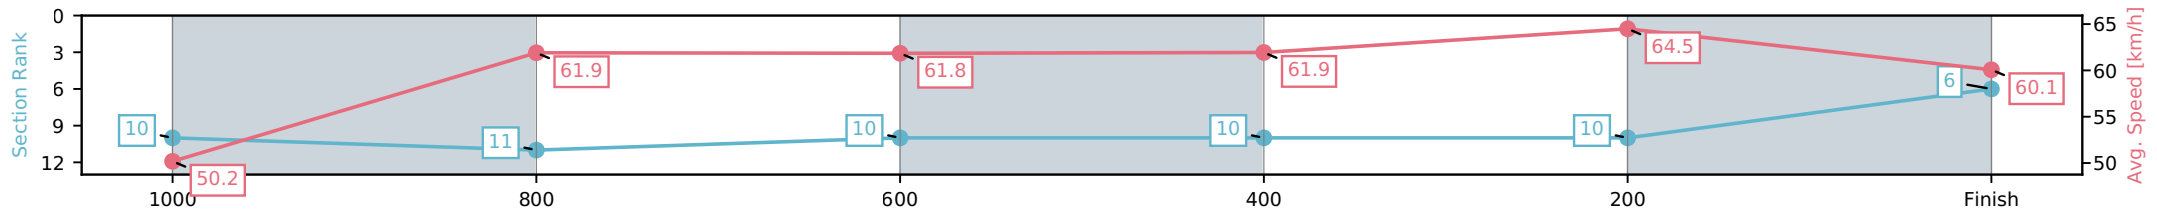

Sunshine Coast QLD

Race 1: CALOUNDRA RSL BENCHMARK 70 Handicap - 1200m

04 July 2026 - 12:23PM

Track Rating: Soft 7, Weather: Fine, Rail Position: True Entire Circuit

Section	L1200	L1000	L800	L600	L400	L200
Section Times	1:12.63 (0:14.39)	0:58.24 [10] (0:11.72)	0:46.52 [11] (0:11.76)	0:34.76 [10] (0:11.64)	0:23.11 [10] (0:11.17)	0:11.95 [10] (0:11.95)
Average Speed [km/h]	50.2	61.9	61.8	61.9	64.5	60.1
Top Speed [km/h]	63.3	63.3	64.4	64.2	64.9	63.7
Avg. Dist. to Rail [m]	5.7	3.1	1.7	0.4	1.9	1.0
Avg. Stride Freq. [Hz]	2.4	2.4	2.4	2.4	2.5	2.5
Avg. Stride Length [m]	6.3	7.2	7.2	7.2	7.3	7.0