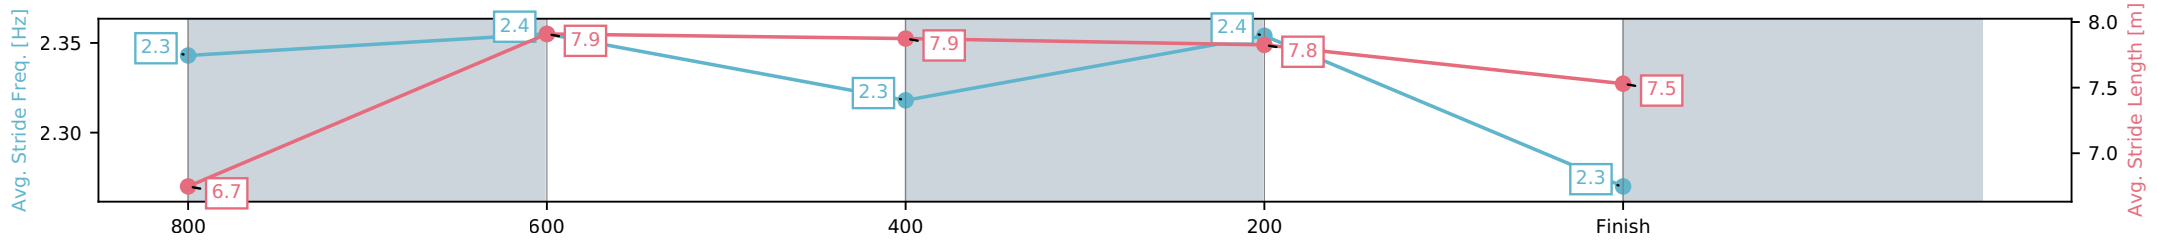

Sunshine Coast QLD
 Race 5: KEVLACAT POWER BOATS OPEN PLATE - 1000m
 04 July 2026 - 2:47PM
 Track Rating: Soft 6, Weather: Fine, Rail Position: True Entire Circuit

Section	L1000	L800	L600	L400	L200
Section Times	0:59.38 (0:14.07)	0:45.31 [12] (0:11.06)	0:34.25 [8] (0:11.21)	0:23.04 [7] (0:11.01)	0:12.03 [5] (0:12.03)
Average Speed [km/h]	51.8	65.8	64.9	65.4	59.6
Top Speed [km/h]	65.6	66.9	65.4	66.7	63.4
Avg. Dist. to Rail [m]	8.2	3.6	1.6	4.4	5.8
Avg. Stride Freq. [Hz]	2.3	2.4	2.3	2.4	2.3
Avg. Stride Length [m]	6.7	7.9	7.9	7.8	7.5