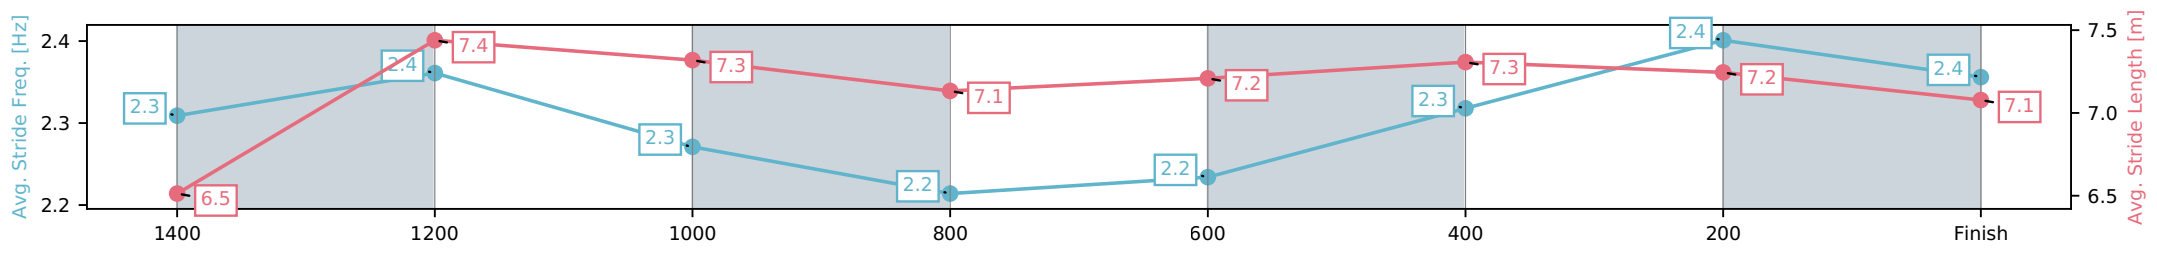

Sunshine Coast QLD

Race 6: DOUBLE R GROUP WINX GUINEAS - 1600m

04 July 2026 - 3:23PM

Track Rating: Soft 6, Weather: Fine, Rail Position: True Entire Circuit

Section	L1600	L1400	L1200	L1000	L800	L600	L400	L200
Section Times	1:40.03 (0:14.24)	1:25.79 [4] (0:11.77)	1:14.02 [3] (0:12.40)	1:01.62 [3] (0:13.00)	0:48.62 [3] (0:12.70)	0:35.91 [3] (0:11.97)	0:23.94 [2] (0:11.65)	0:12.29 [6] (0:12.29)
Average Speed [km/h]	50.2	62.0	58.5	55.8	57.3	60.4	61.8	58.5
Top Speed [km/h]	63.2	63.9	60.0	56.7	58.7	62.5	62.7	61.1
Avg. Dist. to Rail [m]	13.4	6.6	5.0	3.5	1.8	0.7	3.2	4.3
Avg. Stride Freq. [Hz]	2.3	2.4	2.3	2.2	2.2	2.3	2.4	2.4
Avg. Stride Length [m]	6.5	7.4	7.3	7.1	7.2	7.3	7.2	7.1