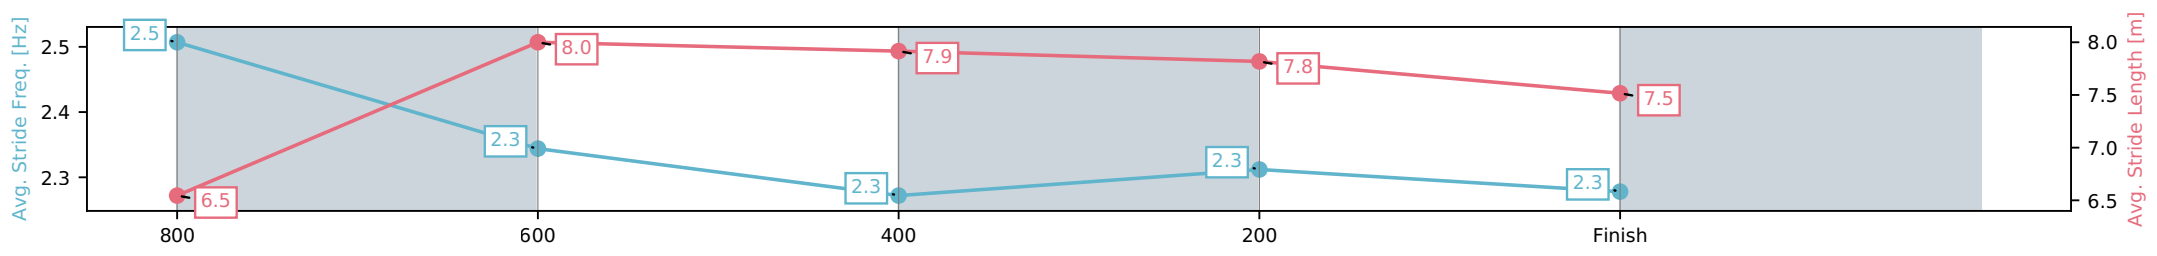

Horse/Jockey Name	Tengun Tommy/Ben Thompson
Finish Rank	1
Fastest Section Time (Section)	0:10.98 (800-600)
Top Speed [km/h] (Section)	68.1 (800-600)
Race State	Finished

Sunshine Coast QLD
Race 3: ACCESS INSULATION BRUCE MCLACHLAN
CLASSIC QTIS 2YO Handicap - 1000m
04 July 2026 - 1:34PM
Track Rating: Soft 6, Weather: Fine, Rail Position: True Entire Circuit

Section	L1000	L800	L600	L400	L200
Section Times	0:59.29 (0:13.57)	0:45.72 [7] (0:10.98)	0:34.74 [7] (0:11.47)	0:23.27 [8] (0:11.19)	0:12.08 [4] (0:12.08)
Average Speed [km/h]	53.5	66.5	63.8	64.3	59.7
Top Speed [km/h]	66.8	68.1	65.6	65.1	63.6
Avg. Dist. to Rail [m]	6.7	4.4	2.7	3.2	3.5
Avg. Stride Freq. [Hz]	2.5	2.3	2.3	2.3	2.3
Avg. Stride Length [m]	6.5	8.0	7.9	7.8	7.5

[ ] Ranking at each section and finish
-:-:- No data available at this section
NA No data available