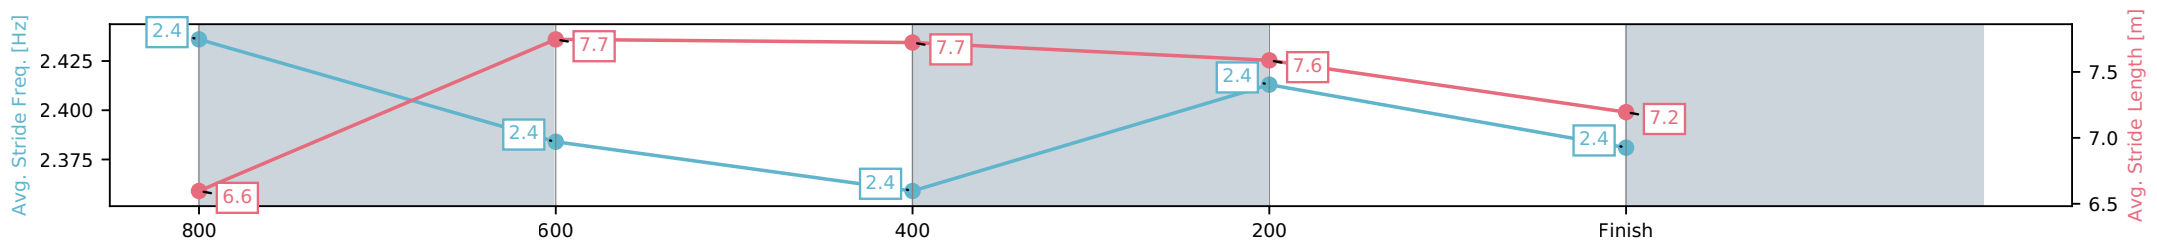

Horse/Jockey Name	Hurts So Good/Taylor Marshall
Finish Rank	4
Fastest Section Time (Section)	0:11.11 (400-200)
Top Speed [km/h] (Section)	66.8 (800-600)
Race State	Finished

Sunshine Coast QLD
Race 5: KEVLACAT POWER BOATS OPEN PLATE - 1000m
04 July 2026 - 2:47PM
Track Rating: Soft 6, Weather: Fine, Rail Position: True Entire Circuit

Section	L1000	L800	L600	L400	L200
Section Times	0:59.40 (0:13.83)	0:45.57 [7] (0:11.17)	0:34.40 [6] (0:11.27)	0:23.13 [6] (0:11.11)	0:12.02 [6] (0:12.02)
Average Speed [km/h]	52.7	65.2	64.9	64.8	59.8
Top Speed [km/h]	66.0	66.8	66.2	65.5	64.1
Avg. Dist. to Rail [m]	7.4	3.9	2.7	7.0	8.3
Avg. Stride Freq. [Hz]	2.4	2.4	2.4	2.4	2.4
Avg. Stride Length [m]	6.6	7.7	7.7	7.6	7.2

[ ] Ranking at each section and finish
-:-:- No data available at this section
NA No data available