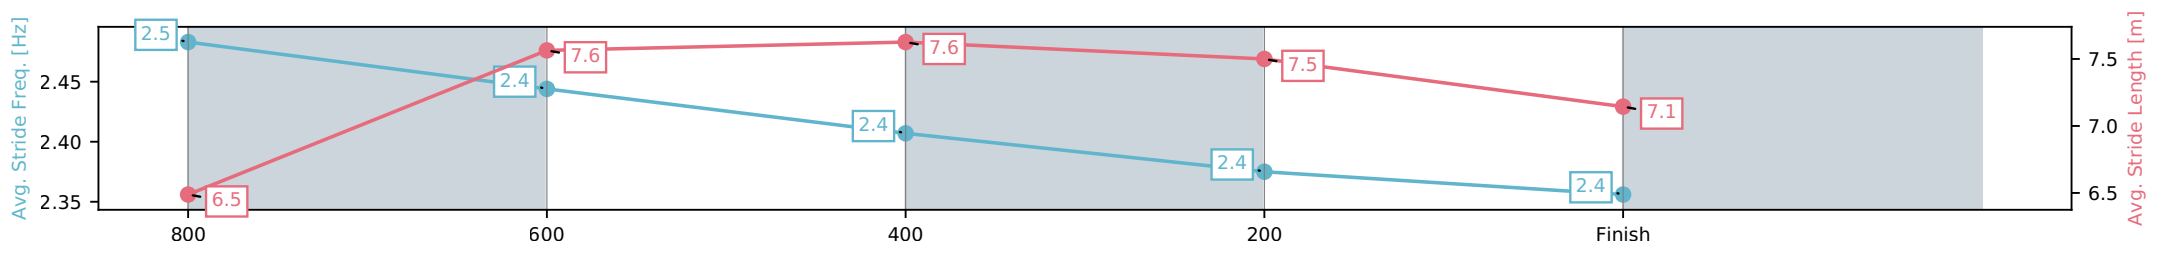

Horse/Jockey Name	Dreams Don't Die/Tiffani Brooker
Finish Rank	7
Fastest Section Time (Section)	0:11.20 (800-600)
Top Speed [km/h] (Section)	67.8 (1000 - 800)
Race State	Finished

Sunshine Coast QLD
Race 3: ACCESS INSULATION BRUCE MCLACHLAN
CLASSIC QTIS 2YO Handicap - 1000m
04 July 2026 - 1:34PM
Track Rating: Soft 6, Weather: Fine, Rail Position: True Entire Circuit

Section	L1000	L800	L600	L400	L200
Section Times	1:00.14 (0:13.78)	0:46.36 [9] (0:11.20)	0:35.16 [12] (0:11.40)	0:23.76 [13] (0:11.41)	0:12.35 [11] (0:12.35)
Average Speed [km/h]	52.7	65.5	64.7	63.2	59.0
Top Speed [km/h]	67.8	66.5	67.3	64.2	62.2
Avg. Dist. to Rail [m]	10.6	6.1	4.2	10.2	11.0
Avg. Stride Freq. [Hz]	2.5	2.4	2.4	2.4	2.4
Avg. Stride Length [m]	6.5	7.6	7.6	7.5	7.1

[ ] Ranking at each section and finish
-.-.- No data available at this section
NA No data available