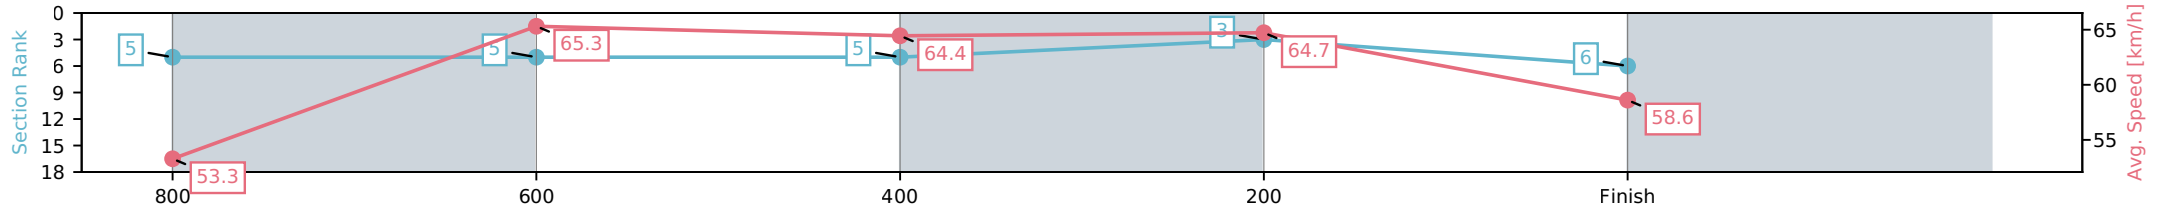

Horse/Jockey Name	Wanda Rox/Emily Lang
Finish Rank	6
Fastest Section Time (Section)	0:11.13 (400-200)
Top Speed [km/h] (Section)	66.8 (800-600)
Race State	Finished

Sunshine Coast QLD
Race 5: KEVLACAT POWER BOATS OPEN PLATE - 1000m
04 July 2026 - 2:47PM
Track Rating: Soft 6, Weather: Fine, Rail Position: True Entire Circuit

Section	L1000	L800	L600	L400	L200
Section Times	0:59.46 (0:13.71)	0:45.75 [5] (0:11.15)	0:34.60 [5] (0:11.31)	0:23.30 [5] (0:11.13)	0:12.17 [3] (0:12.17)
Average Speed [km/h]	53.3	65.3	64.4	64.7	58.6
Top Speed [km/h]	66.0	66.8	65.0	65.2	63.1
Avg. Dist. to Rail [m]	5.9	3.5	1.9	4.7	6.9
Avg. Stride Freq. [Hz]	2.7	2.5	2.5	2.5	2.4
Avg. Stride Length [m]	6.3	7.3	7.2	7.2	6.9

[ ] Ranking at each section and finish
-:-:- No data available at this section
NA No data available