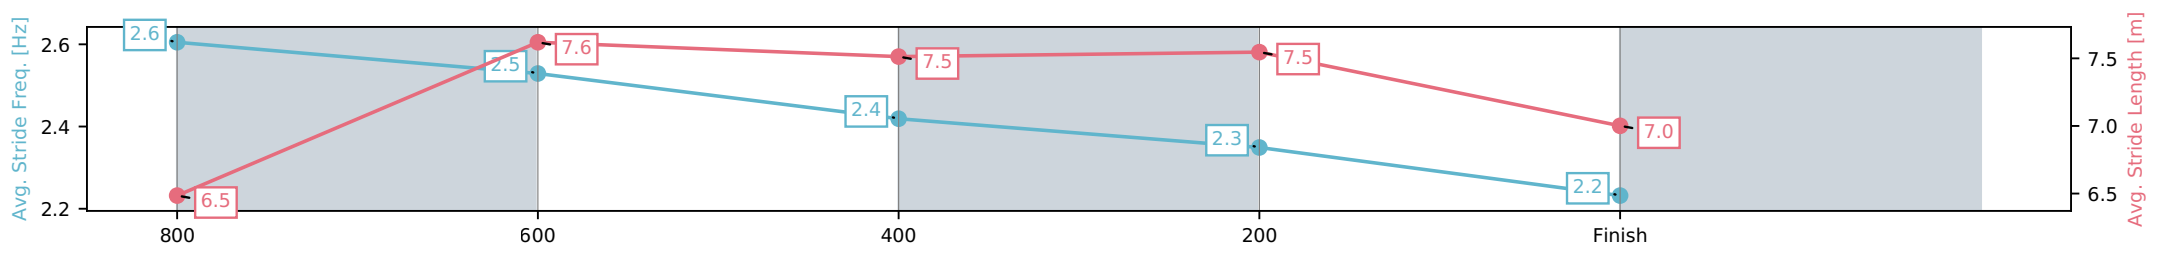

Sunshine Coast QLD
 Race 3: ACCESS INSULATION BRUCE MCLACHLAN
 CLASSIC QTIS 2YO Handicap - 1000m
 04 July 2026 - 1:34PM
 Track Rating: Soft 6, Weather: Fine, Rail Position: True Entire Circuit

Section	L1000	L800	L600	L400	L200
Section Times	1:00.17 (0:13.39)	0:46.78 [4] (0:10.62)	0:36.16 [1] (0:11.25)	0:24.91 [1] (0:11.57)	0:13.34 [1] (0:13.34)
Average Speed [km/h]	54.5	68.1	64.2	62.3	54.4
Top Speed [km/h]	67.9	69.5	65.4	63.9	60.0
Avg. Dist. to Rail [m]	5.0	1.8	0.6	4.4	4.4
Avg. Stride Freq. [Hz]	2.6	2.5	2.4	2.3	2.2
Avg. Stride Length [m]	6.5	7.6	7.5	7.5	7.0