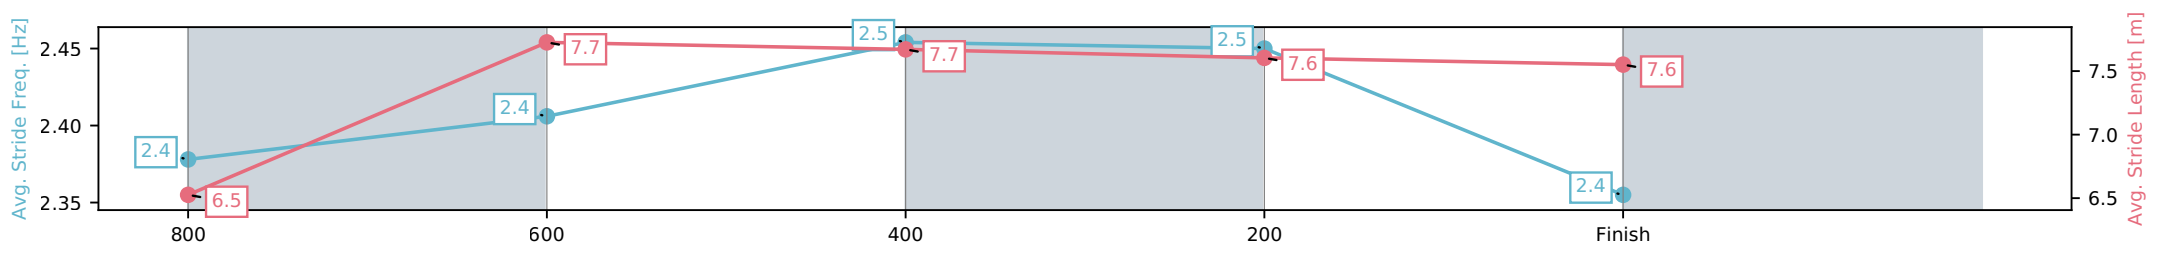

Horse/Jockey Name	Naturally Lit/Corey Sutherland
Finish Rank	1
Fastest Section Time (Section)	0:10.88 (400-200)
Top Speed [km/h] (Section)	68.6 (600-400)
Race State	Finished

Sunshine Coast QLD
Race 4: MALENY HOTEL DR BERNIE SPILSBURY 3YO
Handicap - 1000m
04 July 2026 - 2:08PM
Track Rating: Soft 6, Weather: Fine, Rail Position: True Entire Circuit

Section	L1000	L800	L600	L400	L200
Section Times	0:58.89 (0:14.46)	0:44.43 [14] (0:10.96)	0:33.47 [13] (0:11.06)	0:22.41 [11] (0:10.88)	0:11.52 [7] (0:11.52)
Average Speed [km/h]	50.5	66.7	67.0	66.2	62.4
Top Speed [km/h]	63.6	68.6	68.6	67.7	65.0
Avg. Dist. to Rail [m]	10.7	5.2	4.5	7.9	8.0
Avg. Stride Freq. [Hz]	2.4	2.4	2.5	2.5	2.4
Avg. Stride Length [m]	6.5	7.7	7.7	7.6	7.6

[ ] Ranking at each section and finish
-:-:- No data available at this section
NA No data available