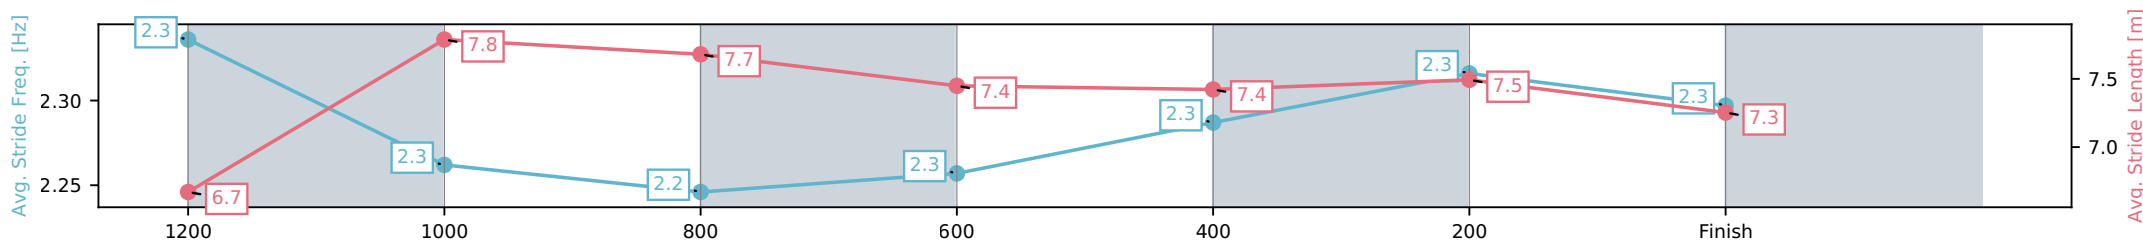

- [] Ranking at each section and finish
- :-:- No data available at this section
- NA No data available

Horse/Jockey Name	Dirty Dancing/Adin Thompson
Finish Rank	9
Fastest Section Time (Section)	0:11.33 (400-200)
Top Speed [km/h] (Section)	65.6 (400-200)
Race State	Finished