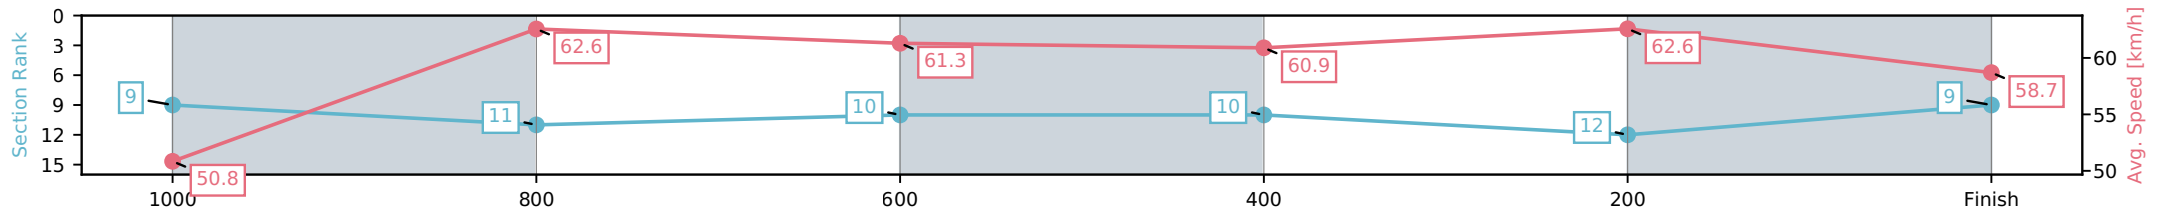

Horse/Jockey Name	Bluepinot/Ryan Maloney
Finish Rank	10
Fastest Section Time (Section)	0:11.52 (400-200)
Top Speed [km/h] (Section)	64.9 (1200 - 1000)
Race State	Finished

Sunshine Coast QLD
Race 2: SHERRIN RENTALS QTIS BENCHMARK 80 Handicap
- 1200m

04 July 2026 - 12:58PM

Track Rating: Soft 6, Weather: Fine, Rail Position: True Entire Circuit

Section	L1200	L1000	L800	L600	L400	L200
Section Times	1:13.04 (0:14.11)	0:58.93 [9] (0:11.58)	0:47.34 [11] (0:11.81)	0:35.54 [10] (0:11.77)	0:23.76 [10] (0:11.52)	0:12.25 [12] (0:12.25)
Average Speed [km/h]	50.8	62.6	61.3	60.9	62.6	58.7
Top Speed [km/h]	64.9	64.6	62.5	62.4	63.3	61.3
Avg. Dist. to Rail [m]	6.1	3.3	0.8	0.5	0.4	1.0
Avg. Stride Freq. [Hz]	2.3	2.3	2.3	2.3	2.4	2.3
Avg. Stride Length [m]	6.7	7.7	7.5	7.5	7.4	7.2

[ ] Ranking at each section and finish
-:-:- No data available at this section
NA No data available