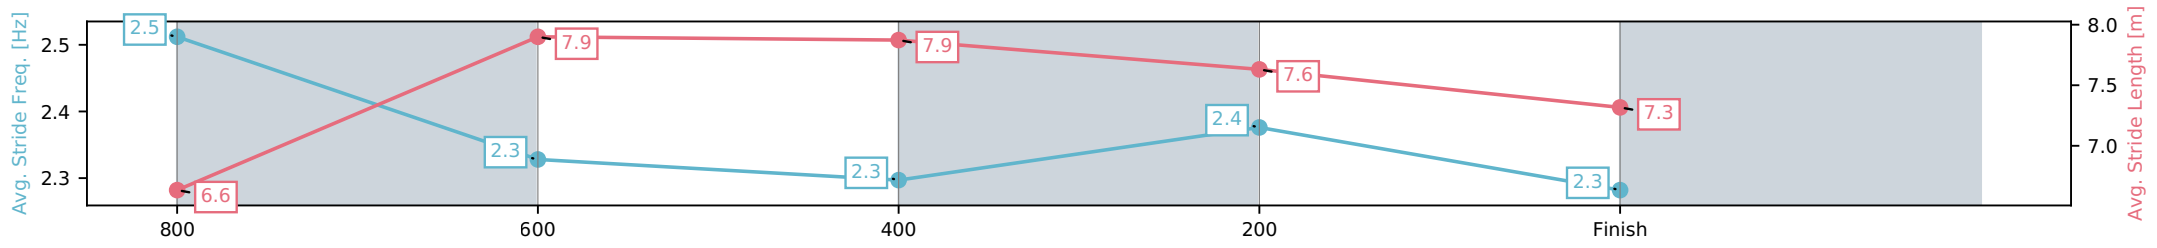

Horse/Jockey Name	Point Vega/Jake Bayliss
Finish Rank	12
Fastest Section Time (Section)	0:11.11 (800-600)
Top Speed [km/h] (Section)	66.7 (1000 - 800)
Race State	Finished

Sunshine Coast QLD
Race 4: MALENY HOTEL DR BERNIE SPILSBURY 3YO
Handicap - 1000m
04 July 2026 - 2:08PM
Track Rating: Soft 6, Weather: Fine, Rail Position: True Entire Circuit

Section	L1000	L800	L600	L400	L200
Section Times	0:59.71 (0:13.85)	0:45.86 [6] (0:11.11)	0:34.75 [7] (0:11.26)	0:23.49 [6] (0:11.18)	0:12.32 [8] (0:12.32)
Average Speed [km/h]	52.6	65.5	64.2	64.4	58.2
Top Speed [km/h]	66.7	66.2	65.0	65.2	62.4
Avg. Dist. to Rail [m]	4.5	3.3	0.8	2.1	2.4
Avg. Stride Freq. [Hz]	2.5	2.3	2.3	2.4	2.3
Avg. Stride Length [m]	6.6	7.9	7.9	7.6	7.3

[ ] Ranking at each section and finish
-:-:- No data available at this section
NA No data available