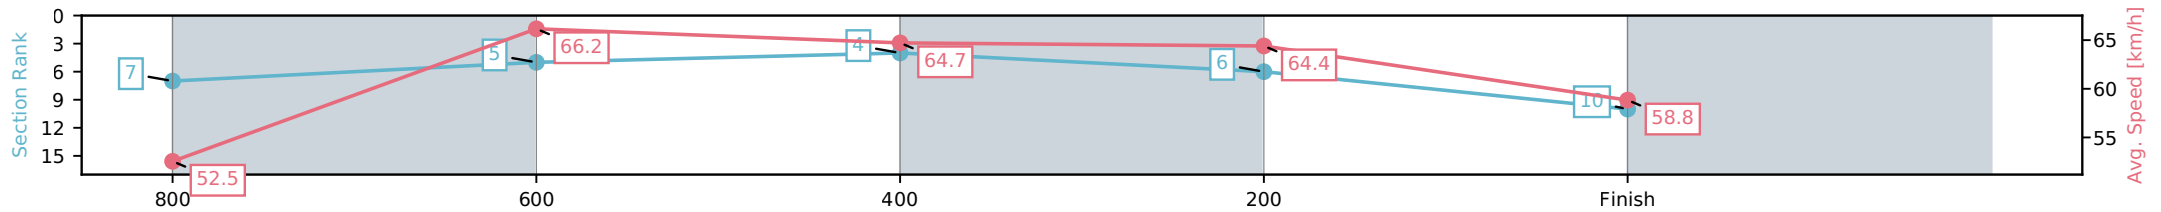

Horse/Jockey Name	All Adore/Coriah Keatings
Finish Rank	10
Fastest Section Time (Section)	0:11.01 (800-600)
Top Speed [km/h] (Section)	67.0 (800-600)
Race State	Finished

Sunshine Coast QLD
Race 4: MALENY HOTEL DR BERNIE SPILSBURY 3YO
Handicap - 1000m
04 July 2026 - 2:08PM
Track Rating: Soft 6, Weather: Fine, Rail Position: True Entire Circuit

Section	L1000	L800	L600	L400	L200
Section Times	0:59.52 (0:13.88)	0:45.64 [7] (0:11.01)	0:34.64 [5] (0:11.22)	0:23.41 [4] (0:11.18)	0:12.23 [6] (0:12.23)
Average Speed [km/h]	52.5	66.2	64.7	64.4	58.8
Top Speed [km/h]	65.8	67.0	65.8	65.2	62.9
Avg. Dist. to Rail [m]	10.3	4.0	1.4	2.6	2.7
Avg. Stride Freq. [Hz]	2.5	2.5	2.4	2.5	2.4
Avg. Stride Length [m]	6.3	7.5	7.5	7.3	7.0

- [ ] Ranking at each section and finish
- -:-:- No data available at this section
- NA No data available