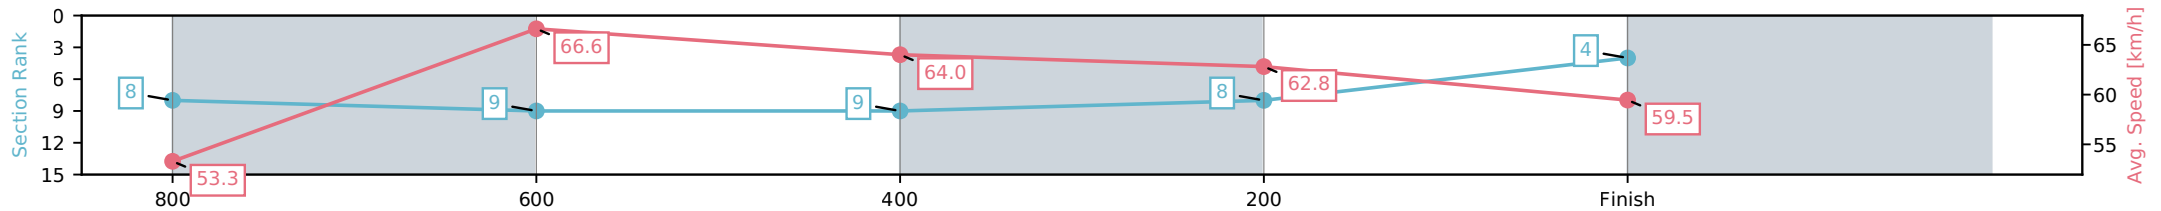

Horse/Jockey Name	Cascading/Cejay Graham
Finish Rank	4
Fastest Section Time (Section)	0:10.97 (800-600)
Top Speed [km/h] (Section)	67.8 (800-600)
Race State	Finished

Sunshine Coast QLD
Race 3: ACCESS INSULATION BRUCE MCLACHLAN
CLASSIC QTIS 2YO Handicap - 1000m

04 July 2026 - 1:34PM

Track Rating: Soft 6, Weather: Fine, Rail Position: True Entire Circuit

Section	L1000	L800	L600	L400	L200
Section Times	0:59.70 (0:13.65)	0:46.05 [8] (0:10.97)	0:35.08 [9] (0:11.43)	0:23.65 [9] (0:11.46)	0:12.19 [8] (0:12.19)
Average Speed [km/h]	53.3	66.6	64.0	62.8	59.5
Top Speed [km/h]	67.6	67.8	65.7	63.5	61.9
Avg. Dist. to Rail [m]	11.6	4.7	2.8	7.2	7.8
Avg. Stride Freq. [Hz]	2.5	2.5	2.4	2.4	2.4
Avg. Stride Length [m]	6.5	7.7	7.6	7.4	7.1

- [ ] Ranking at each section and finish
- -:-:- No data available at this section
- NA No data available