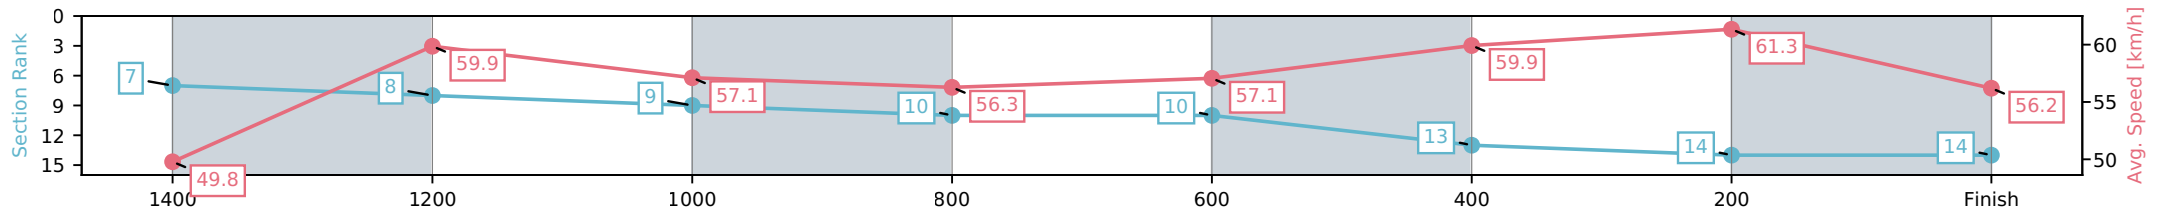

Sunshine Coast QLD

Race 6: DOUBLE R GROUP WINX GUINEAS - 1600m

04 July 2026 - 3:23PM

Track Rating: Soft 6, Weather: Fine, Rail Position: True Entire Circuit

Section	L1600	L1400	L1200	L1000	L800	L600	L400	L200
Section Times	1:41.38 (0:14.36)	1:27.02 [7] (0:12.10)	1:14.92 [8] (0:12.65)	1:02.26 [9] (0:12.89)	0:49.38 [10] (0:12.72)	0:36.66 [10] (0:12.09)	0:24.57 [13] (0:11.74)	0:12.83 [14] (0:12.83)
Average Speed [km/h]	49.8	59.9	57.1	56.3	57.1	59.9	61.3	56.2
Top Speed [km/h]	61.3	61.5	58.7	57.1	58.4	61.3	62.4	59.9
Avg. Dist. to Rail [m]	5.9	2.6	3.1	3.2	1.4	0.9	4.0	5.0
Avg. Stride Freq. [Hz]	2.3	2.3	2.2	2.2	2.2	2.3	2.4	2.3
Avg. Stride Length [m]	6.6	7.4	7.3	7.3	7.2	7.3	7.3	7.1