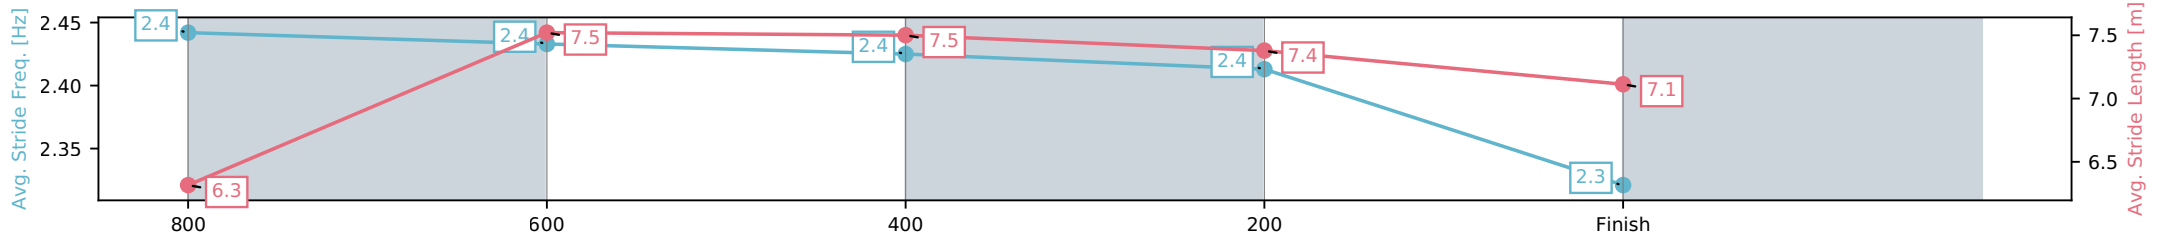

Horse/Jockey Name	Hand In Hand/Daniel Moor
Finish Rank	15
Fastest Section Time (Section)	0:11.04 (800-600)
Top Speed [km/h] (Section)	66.5 (800-600)
Race State	Finished

Sunshine Coast QLD
Race 4: MALENY HOTEL DR BERNIE SPILSBURY 3YO
Handicap - 1000m
04 July 2026 - 2:08PM
Track Rating: Soft 6, Weather: Fine, Rail Position: True Entire Circuit

Section	L1000	L800	L600	L400	L200
Section Times	1:00.54 (0:14.46)	0:46.08 [14] (0:11.04)	0:35.05 [15] (0:11.19)	0:23.86 [15] (0:11.44)	0:12.42 [15] (0:12.42)
Average Speed [km/h]	50.4	65.5	64.5	63.0	57.8
Top Speed [km/h]	64.4	66.5	66.3	64.6	60.8
Avg. Dist. to Rail [m]	3.9	1.8	0.5	2.0	4.0
Avg. Stride Freq. [Hz]	2.4	2.4	2.4	2.4	2.3
Avg. Stride Length [m]	6.3	7.5	7.5	7.4	7.1

[ ] Ranking at each section and finish
-:-:- No data available at this section
NA No data available