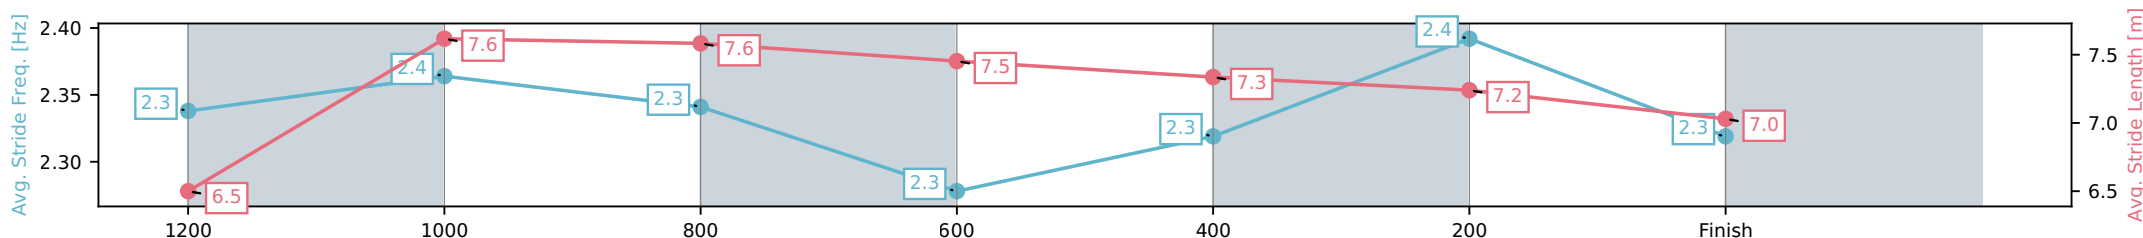

Sunshine Coast QLD

Race 8: TAB GLASSHOUSE HANDICAP - 1400m

04 July 2026 - 4:46PM

Track Rating: Soft 6, Weather: Fine, Rail Position: True Entire Circuit

Section	L1400	L1200	L1000	L800	L600	L400	L200
Section Times	1:25.38 (0:14.24)	1:11.14 [10] (0:11.20)	0:59.94 [9] (0:11.52)	0:48.42 [6] (0:12.16)	0:36.26 [6] (0:11.98)	0:24.28 [7] (0:11.65)	0:12.62 [11] (0:12.62)
Average Speed [km/h]	50.5	64.3	62.9	59.9	60.4	61.8	56.9
Top Speed [km/h]	63.1	65.4	63.6	61.3	62.2	62.4	60.5
Avg. Dist. to Rail [m]	7.0	4.2	3.2	2.1	0.9	3.5	5.3
Avg. Stride Freq. [Hz]	2.3	2.4	2.3	2.3	2.3	2.4	2.3
Avg. Stride Length [m]	6.5	7.6	7.6	7.5	7.3	7.2	7.0