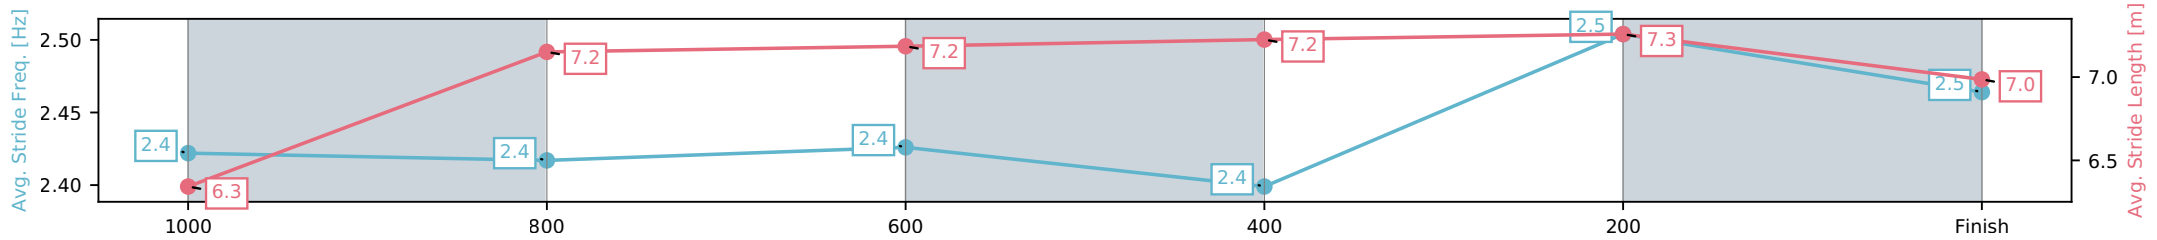

Sunshine Coast QLD

Race 1: CALOUNDRA RSL BENCHMARK 70 Handicap - 1200m

04 July 2026 - 12:23PM

Track Rating: Soft 7, Weather: Fine, Rail Position: True Entire Circuit

Section	L1200	L1000	L800	L600	L400	L200
Section Times	1:12.63 (0:14.39)	0:58.24 [10] (0:11.72)	0:46.52 [11] (0:11.76)	0:34.76 [10] (0:11.64)	0:23.11 [10] (0:11.17)	0:11.95 [10] (0:11.95)
Average Speed [km/h]	50.2	61.9	61.8	61.9	64.5	60.1
Top Speed [km/h]	63.3	63.3	64.4	64.2	64.9	63.7
Avg. Dist. to Rail [m]	5.7	3.1	1.7	0.4	1.9	1.0
Avg. Stride Freq. [Hz]	2.4	2.4	2.4	2.4	2.5	2.5
Avg. Stride Length [m]	6.3	7.2	7.2	7.2	7.3	7.0