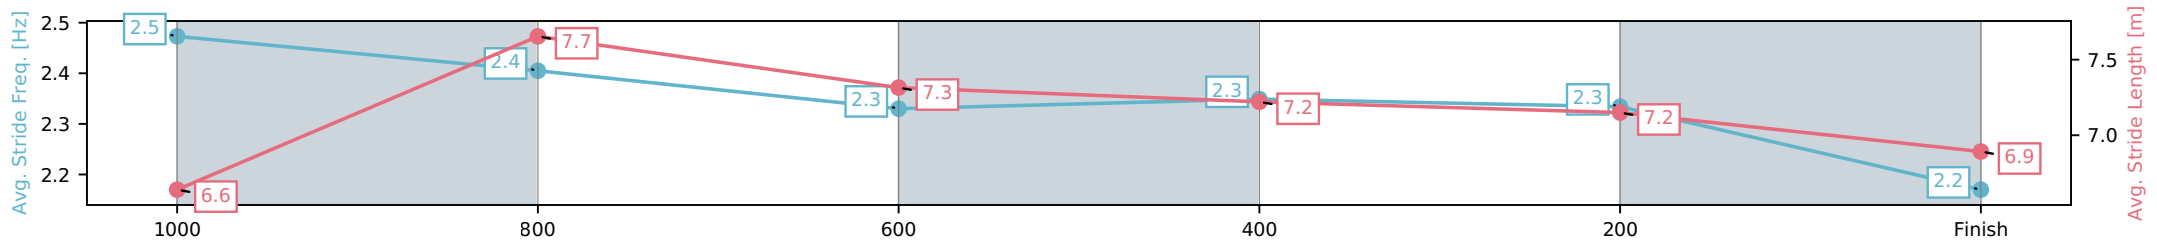

Horse/Jockey Name	En Pointe/Ashley Morgan
Finish Rank	14
Fastest Section Time (Section)	0:11.17 (1000-800)
Top Speed [km/h] (Section)	66.9 (1000-800)
Race State	Finished

Sunshine Coast QLD
Race 2: SHERRIN RENTALS QTIS BENCHMARK 80 Handicap
- 1200m

04 July 2026 - 12:58PM

Track Rating: Soft 6, Weather: Fine, Rail Position: True Entire Circuit

Section	L1200	L1000	L800	L600	L400	L200
Section Times	1:15.03 (0:13.64)	1:01.39 [2] (0:11.17)	0:50.22 [1] (0:12.13)	0:38.09 [2] (0:12.02)	0:26.07 [3] (0:12.20)	0:13.86 [14] (0:13.86)
Average Speed [km/h]	52.6	64.9	60.3	60.3	59.0	51.8
Top Speed [km/h]	65.8	66.9	61.2	61.0	60.4	56.9
Avg. Dist. to Rail [m]	9.4	4.0	2.5	1.0	1.8	3.1
Avg. Stride Freq. [Hz]	2.5	2.4	2.3	2.3	2.3	2.2
Avg. Stride Length [m]	6.6	7.7	7.3	7.2	7.2	6.9

[ ] Ranking at each section and finish
-.-.- No data available at this section
NA No data available