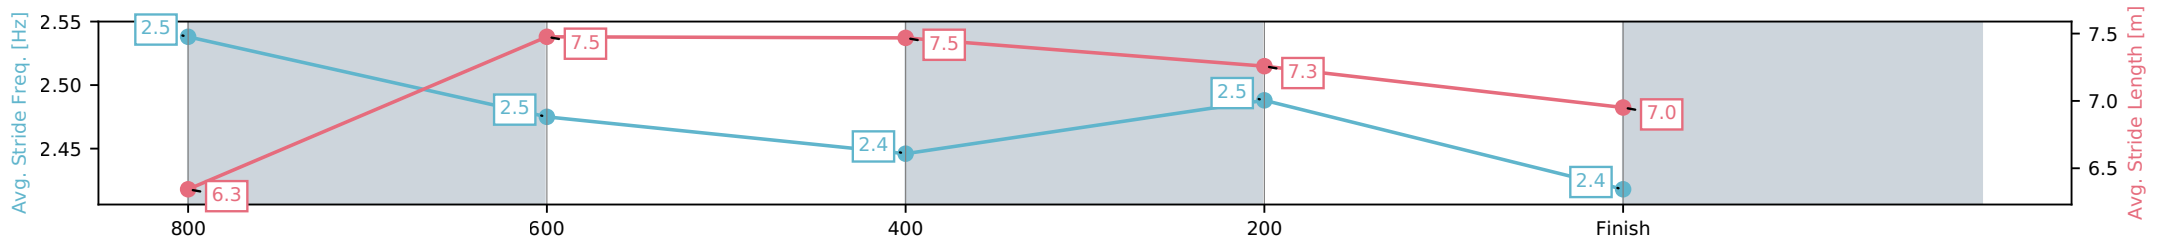

Horse/Jockey Name	All Adore/Coriah Keatings
Finish Rank	10
Fastest Section Time (Section)	0:11.01 (800-600)
Top Speed [km/h] (Section)	67.0 (800-600)
Race State	Finished

Sunshine Coast QLD
Race 4: MALENY HOTEL DR BERNIE SPILSBURY 3YO
Handicap - 1000m
04 July 2026 - 2:08PM
Track Rating: Soft 6, Weather: Fine, Rail Position: True Entire Circuit

Section	L1000	L800	L600	L400	L200
Section Times	0:59.52 (0:13.88)	0:45.64 [7] (0:11.01)	0:34.64 [5] (0:11.22)	0:23.41 [4] (0:11.18)	0:12.23 [6] (0:12.23)
Average Speed [km/h]	52.5	66.2	64.7	64.4	58.8
Top Speed [km/h]	65.8	67.0	65.8	65.2	62.9
Avg. Dist. to Rail [m]	10.3	4.0	1.4	2.6	2.7
Avg. Stride Freq. [Hz]	2.5	2.5	2.4	2.5	2.4
Avg. Stride Length [m]	6.3	7.5	7.5	7.3	7.0

- [ ] Ranking at each section and finish
- -:-:- No data available at this section
- NA No data available