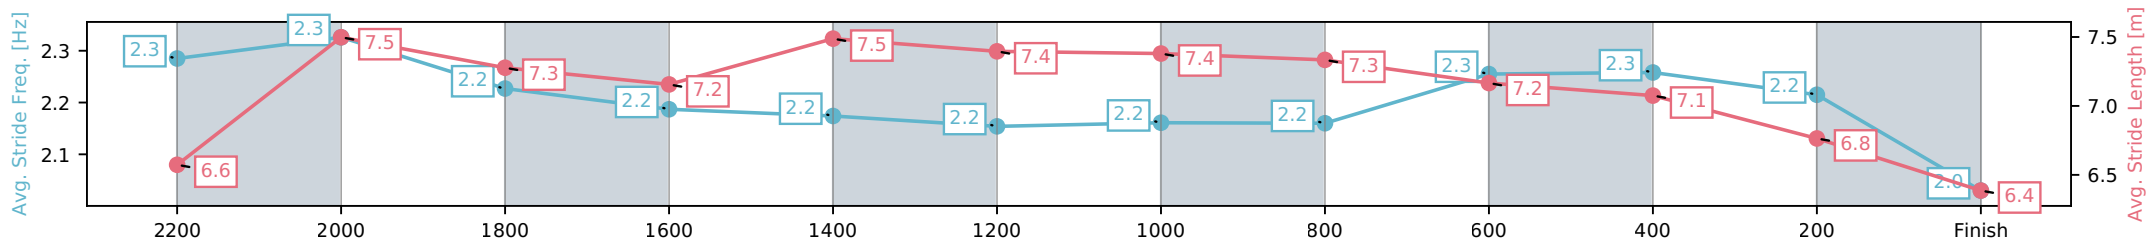

Sunshine Coast QLD
 Race 7: STANLEY RIVER THOROUGHBREDS CALOUNDRA
 CUP - 2400m

04 July 2026 - 4:02PM

Track Rating: Soft 6, Weather: Fine, Rail Position: True Entire Circuit

Section	L2400	L2200	L2000	L1800	L1600	L1400	L1200	L1000	L800	L600	L400	L200
Section Times	2:37.54 (0:14.49)	2:23.05 [5] (0:11.63)	2:11.42 [5] (0:12.66)	1:58.76 [5] (0:12.92)	1:45.84 [5] (0:12.51)	1:33.33 [3] (0:12.84)	1:20.50 [5] (0:12.66)	1:07.84 [4] (0:12.86)	0:54.98 [4] (0:12.58)	0:42.40 [4] (0:12.80)	0:29.60 [7] (0:13.71)	0:15.89 [13] (0:15.89)
Average Speed [km/h]	49.5	62.0	56.8	55.7	57.8	56.4	57.1	56.4	57.9	56.4	52.5	45.3
Top Speed [km/h]	61.6	62.7	59.5	57.0	59.0	57.7	57.7	57.3	58.2	58.1	54.7	49.3
Avg. Dist. to Rail [m]	5.0	1.8	0.2	0.3	1.6	2.6	3.0	2.8	1.9	0.4	2.3	3.2
Avg. Stride Freq. [Hz]	2.3	2.3	2.2	2.2	2.2	2.2	2.2	2.2	2.3	2.3	2.2	2.0
Avg. Stride Length [m]	6.6	7.5	7.3	7.2	7.5	7.4	7.4	7.3	7.2	7.1	6.8	6.4