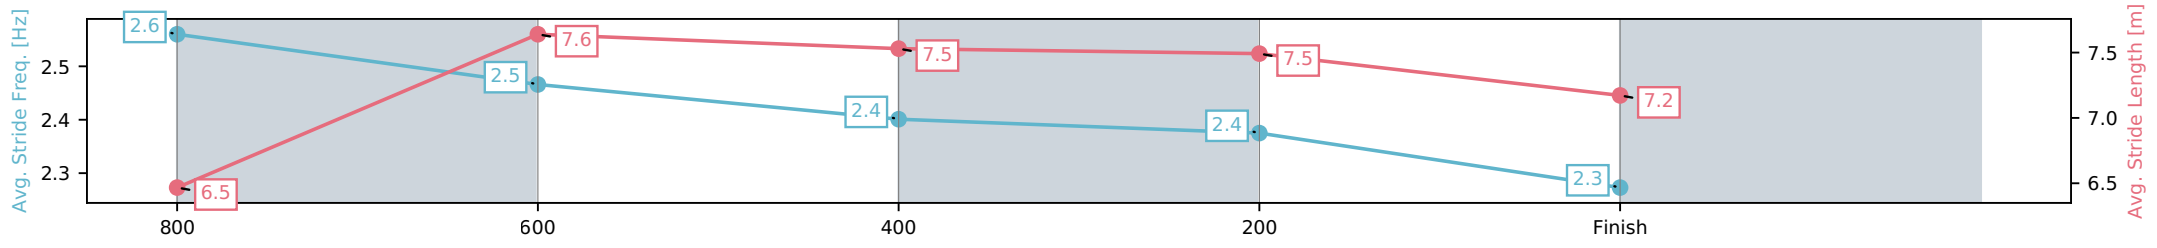

Horse/Jockey Name	On The Clock/Ryan Maloney
Finish Rank	6
Fastest Section Time (Section)	0:10.96 (800-600)
Top Speed [km/h] (Section)	68.0 (800-600)
Race State	Finished

Sunshine Coast QLD
Race 3: ACCESS INSULATION BRUCE MCLACHLAN
CLASSIC QTIS 2YO Handicap - 1000m
04 July 2026 - 1:34PM
Track Rating: Soft 6, Weather: Fine, Rail Position: True Entire Circuit

Section	L1000	L800	L600	L400	L200
Section Times	1:00.00 (0:13.39)	0:46.61 [5] (0:10.96)	0:35.65 [5] (0:11.42)	0:24.23 [4] (0:11.42)	0:12.81 [3] (0:12.81)
Average Speed [km/h]	54.2	66.8	63.9	63.1	56.7
Top Speed [km/h]	68.0	68.0	65.8	64.0	61.4
Avg. Dist. to Rail [m]	8.6	4.7	2.6	5.1	7.2
Avg. Stride Freq. [Hz]	2.6	2.5	2.4	2.4	2.3
Avg. Stride Length [m]	6.5	7.6	7.5	7.5	7.2

[ ] Ranking at each section and finish
-:-:- No data available at this section
NA No data available