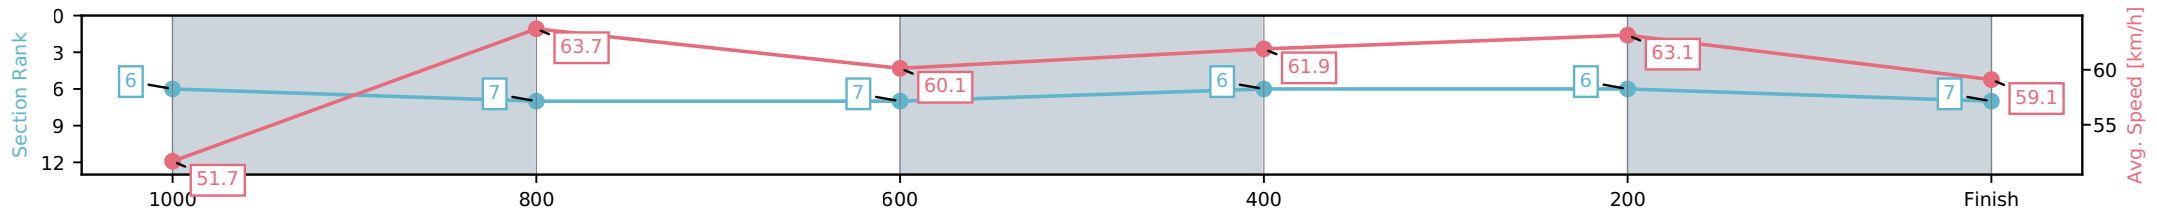

Sunshine Coast QLD
 Race 1: CALOUNDRA RSL BENCHMARK 70 Handicap - 1200m
 04 July 2026 - 12:23PM
 Track Rating: Soft 7, Weather: Fine, Rail Position: True Entire Circuit

Section	L1200	L1000	L800	L600	L400	L200
Section Times	1:12.67 (0:13.95)	0:58.72 [6] (0:11.37)	0:47.35 [7] (0:12.09)	0:35.26 [7] (0:11.67)	0:23.59 [6] (0:11.40)	0:12.18 [6] (0:12.18)
Average Speed [km/h]	51.7	63.7	60.1	61.9	63.1	59.1
Top Speed [km/h]	65.3	64.9	63.7	63.2	64.4	62.4
Avg. Dist. to Rail [m]	10.6	3.3	1.6	0.5	2.7	2.9
Avg. Stride Freq. [Hz]	2.5	2.5	2.4	2.5	2.5	2.5
Avg. Stride Length [m]	6.2	7.2	7.0	7.0	7.0	6.8