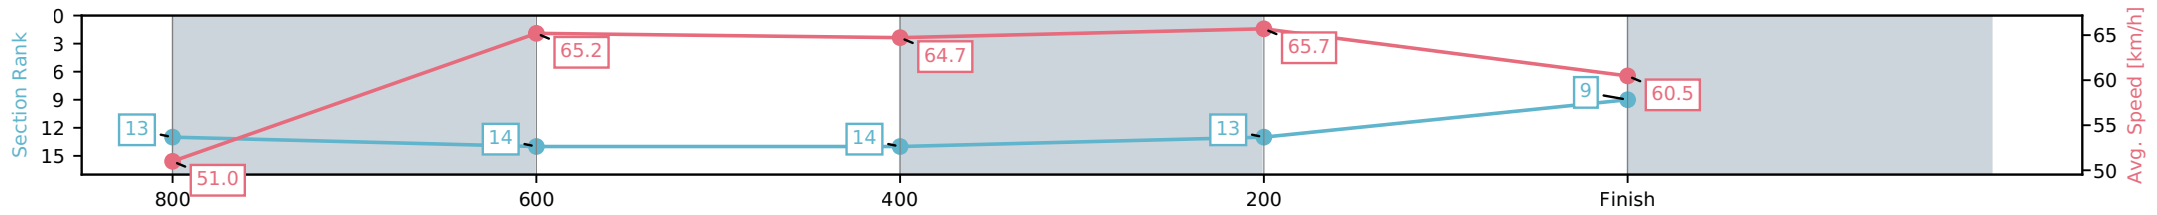

Horse/Jockey Name	Miss Funny Honey/Ashley Morgan
Finish Rank	9
Fastest Section Time (Section)	0:10.97 (400-200)
Top Speed [km/h] (Section)	68.0 (400-200)
Race State	Finished

Sunshine Coast QLD
Race 4: MALENY HOTEL DR BERNIE SPILSBURY 3YO
Handicap - 1000m
04 July 2026 - 2:08PM
Track Rating: Soft 6, Weather: Fine, Rail Position: True Entire Circuit

Section	L1000	L800	L600	L400	L200
Section Times	0:59.51 (0:14.29)	0:45.22 [13] (0:11.15)	0:34.06 [14] (0:11.18)	0:22.88 [14] (0:10.97)	0:11.91 [13] (0:11.91)
Average Speed [km/h]	51.0	65.2	64.7	65.7	60.5
Top Speed [km/h]	63.9	67.3	66.5	68.0	63.3
Avg. Dist. to Rail [m]	6.5	3.1	0.9	2.6	4.0
Avg. Stride Freq. [Hz]	2.4	2.4	2.4	2.4	2.3
Avg. Stride Length [m]	6.4	7.6	7.6	7.6	7.4

[ ] Ranking at each section and finish
-.-.- No data available at this section
NA No data available