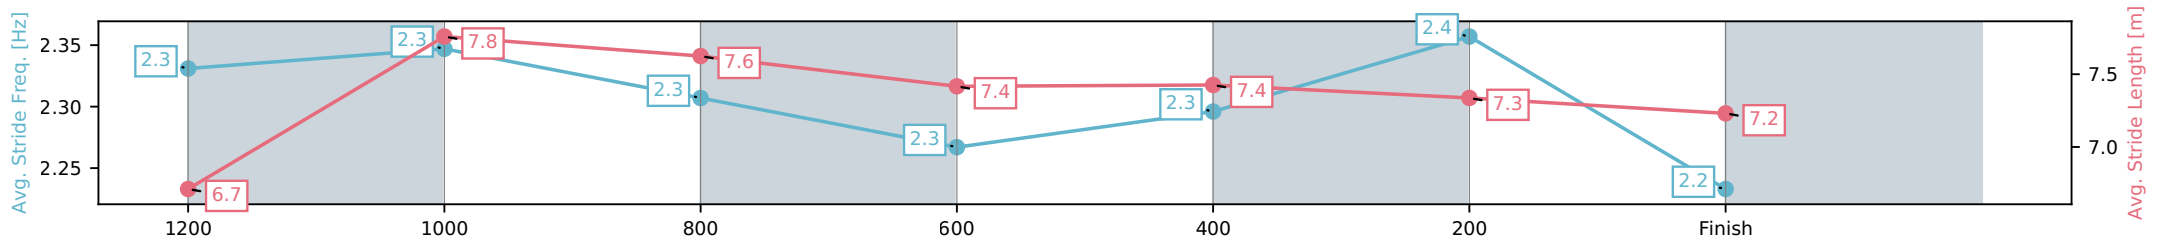

Sunshine Coast QLD

Race 8: TAB GLASSHOUSE HANDICAP - 1400m

04 July 2026 - 4:46PM

Track Rating: Soft 6, Weather: Fine, Rail Position: True Entire Circuit

Section	L1400	L1200	L1000	L800	L600	L400	L200
Section Times	1:25.24 (0:13.91)	1:11.33 [4] (0:11.07)	1:00.25 [3] (0:11.63)	0:48.63 [3] (0:12.20)	0:36.43 [3] (0:11.89)	0:24.54 [3] (0:11.74)	0:12.80 [5] (0:12.80)
Average Speed [km/h]	51.4	65.1	62.3	59.8	60.9	61.3	56.5
Top Speed [km/h]	65.3	66.5	64.0	60.8	62.2	62.3	59.8
Avg. Dist. to Rail [m]	10.3	5.5	3.3	2.2	0.8	4.4	7.2
Avg. Stride Freq. [Hz]	2.3	2.3	2.3	2.3	2.3	2.4	2.2
Avg. Stride Length [m]	6.7	7.8	7.6	7.4	7.4	7.3	7.2