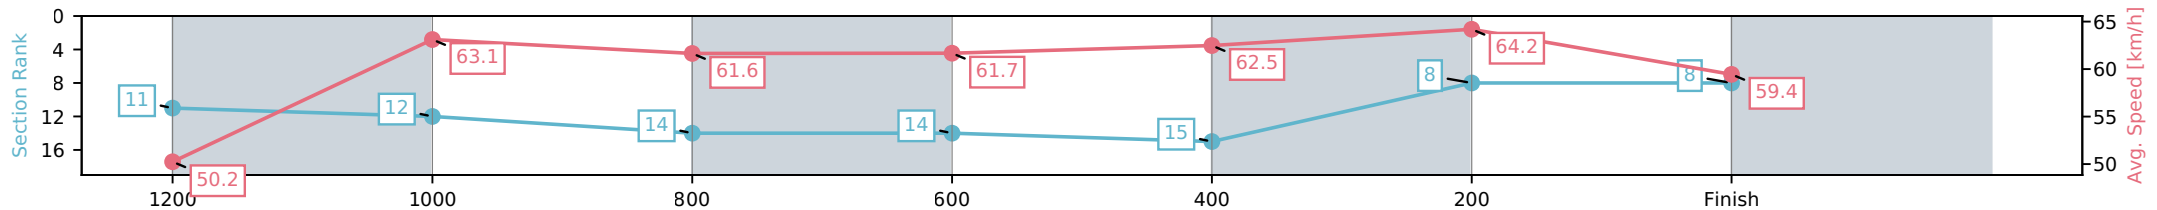

Sunshine Coast QLD

Race 8: TAB GLASSHOUSE HANDICAP - 1400m

04 July 2026 - 4:46PM

Track Rating: Soft 6, Weather: Fine, Rail Position: True Entire Circuit

Section	L1400	L1200	L1000	L800	L600	L400	L200
Section Times	1:24.86 (0:14.36)	1:10.50 [11] (0:11.40)	0:59.10 [12] (0:11.83)	0:47.26 [14] (0:12.02)	0:35.24 [14] (0:11.85)	0:23.39 [15] (0:11.21)	0:12.18 [8] (0:12.18)
Average Speed [km/h]	50.2	63.1	61.6	61.7	62.5	64.2	59.4
Top Speed [km/h]	63.7	63.5	62.3	62.2	63.5	64.6	63.4
Avg. Dist. to Rail [m]	14.4	7.1	5.9	4.7	4.8	10.4	14.0
Avg. Stride Freq. [Hz]	2.3	2.3	2.3	2.3	2.3	2.3	2.3
Avg. Stride Length [m]	6.5	7.6	7.6	7.6	7.7	7.7	7.5