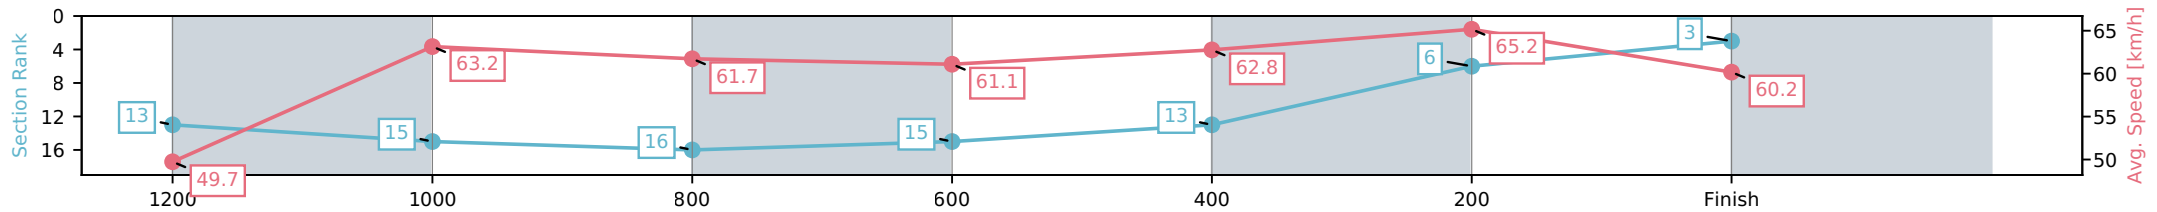

Sunshine Coast QLD

Race 8: TAB GLASSHOUSE HANDICAP - 1400m

04 July 2026 - 4:46PM

Track Rating: Soft 6, Weather: Fine, Rail Position: True Entire Circuit

Section	L1400	L1200	L1000	L800	L600	L400	L200
Section Times	1:24.49 (0:14.49)	1:10.00 [13] (0:11.40)	0:58.60 [15] (0:11.79)	0:46.80 [16] (0:12.03)	0:34.78 [15] (0:11.69)	0:23.09 [13] (0:11.06)	0:12.03 [6] (0:12.03)
Average Speed [km/h]	49.7	63.2	61.7	61.1	62.8	65.2	60.2
Top Speed [km/h]	61.6	63.6	62.1	62.7	63.9	65.8	64.0
Avg. Dist. to Rail [m]	11.1	6.1	4.8	3.4	3.3	8.7	12.2
Avg. Stride Freq. [Hz]	2.3	2.3	2.3	2.3	2.3	2.4	2.3
Avg. Stride Length [m]	6.6	7.7	7.6	7.5	7.7	7.8	7.5