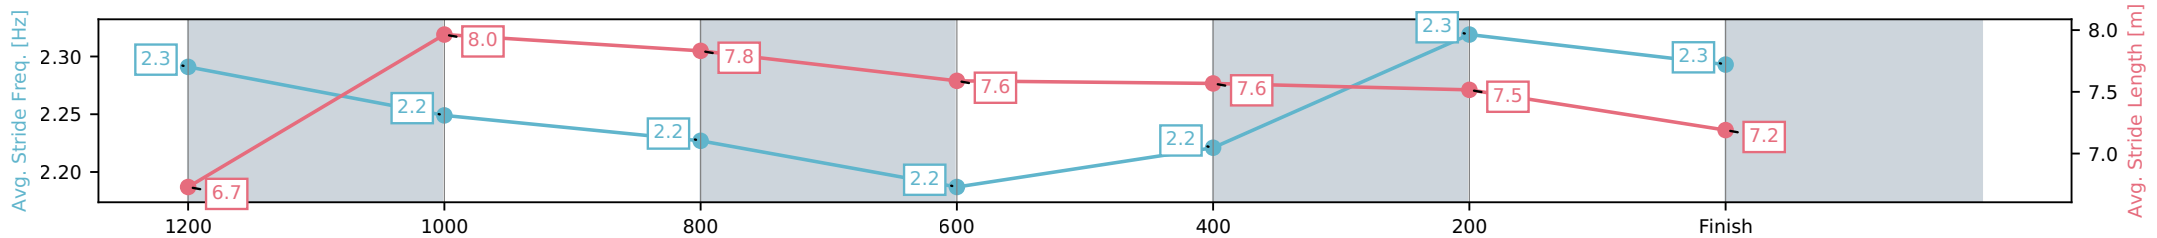

Sunshine Coast QLD

Race 9: HEIGHT 4 HIRE BENCHMARK 85 Handicap - 1400m

04 July 2026 - 5:25PM

Track Rating: Soft 6, Weather: Fine, Rail Position: True Entire Circuit

Section	L1400	L1200	L1000	L800	L600	L400	L200
Section Times	1:25.95 (0:14.27)	1:11.68 [8] (0:11.29)	1:00.39 [7] (0:11.81)	0:48.59 [6] (0:12.54)	0:36.04 [5] (0:11.99)	0:24.05 [7] (0:11.67)	0:12.38 [8] (0:12.38)
Average Speed [km/h]	50.4	63.8	61.4	58.2	60.1	61.6	57.8
Top Speed [km/h]	63.4	64.5	63.2	59.9	61.7	62.2	60.6
Avg. Dist. to Rail [m]	8.0	4.4	3.2	2.2	0.5	1.2	2.5
Avg. Stride Freq. [Hz]	2.3	2.2	2.2	2.2	2.2	2.3	2.3
Avg. Stride Length [m]	6.7	8.0	7.8	7.6	7.6	7.5	7.2