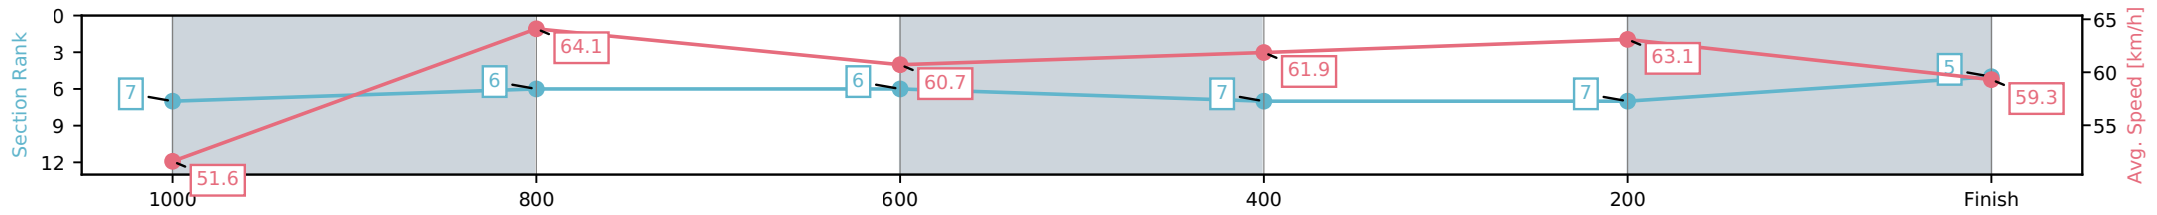

Sunshine Coast QLD

Race 1: CALOUNDRA RSL BENCHMARK 70 Handicap - 1200m

04 July 2026 - 12:23PM

Track Rating: Soft 7, Weather: Fine, Rail Position: True Entire Circuit

Section	L1200	L1000	L800	L600	L400	L200
Section Times	1:12.57 (0:13.98)	0:58.59 [7] (0:11.33)	0:47.27 [6] (0:12.04)	0:35.23 [6] (0:11.75)	0:23.47 [7] (0:11.40)	0:12.07 [7] (0:12.07)
Average Speed [km/h]	51.6	64.1	60.7	61.9	63.1	59.3
Top Speed [km/h]	64.6	64.5	64.1	63.1	63.6	62.1
Avg. Dist. to Rail [m]	12.2	4.2	2.6	1.7	2.9	3.1
Avg. Stride Freq. [Hz]	2.5	2.4	2.4	2.4	2.4	2.4
Avg. Stride Length [m]	6.4	7.3	7.2	7.2	7.2	7.1