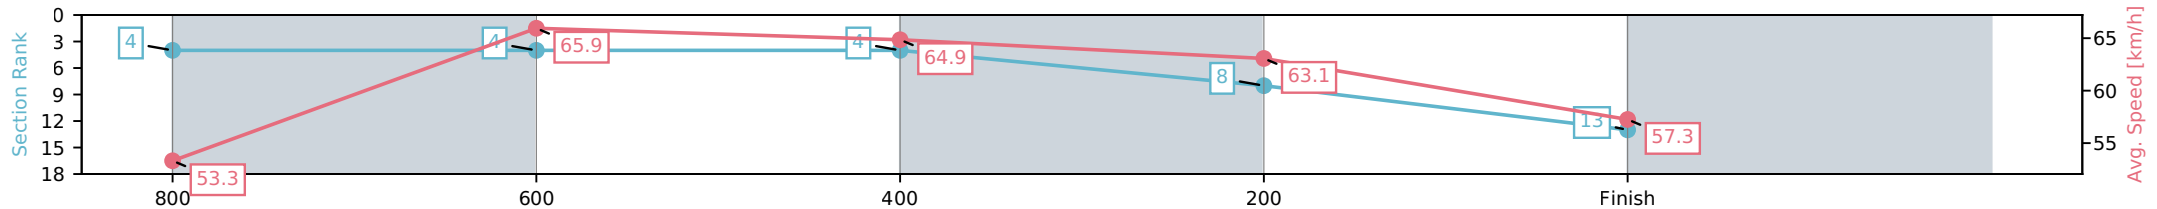

Sunshine Coast QLD

Race 5: KEVLACAT POWER BOATS OPEN PLATE - 1000m

04 July 2026 - 2:47PM

Track Rating: Soft 6, Weather: Fine, Rail Position: True Entire Circuit

Section	L1000	L800	L600	L400	L200
Section Times	1:00.03 (0:13.70)	0:46.33 [4] (0:11.10)	0:35.24 [4] (0:11.27)	0:23.96 [4] (0:11.42)	0:12.54 [8] (0:12.54)
Average Speed [km/h]	53.3	65.9	64.9	63.1	57.3
Top Speed [km/h]	66.4	66.8	65.1	64.5	60.7
Avg. Dist. to Rail [m]	13.9	5.2	2.7	6.1	7.9
Avg. Stride Freq. [Hz]	2.6	2.5	2.5	2.5	2.3
Avg. Stride Length [m]	6.3	7.4	7.3	7.3	7.0