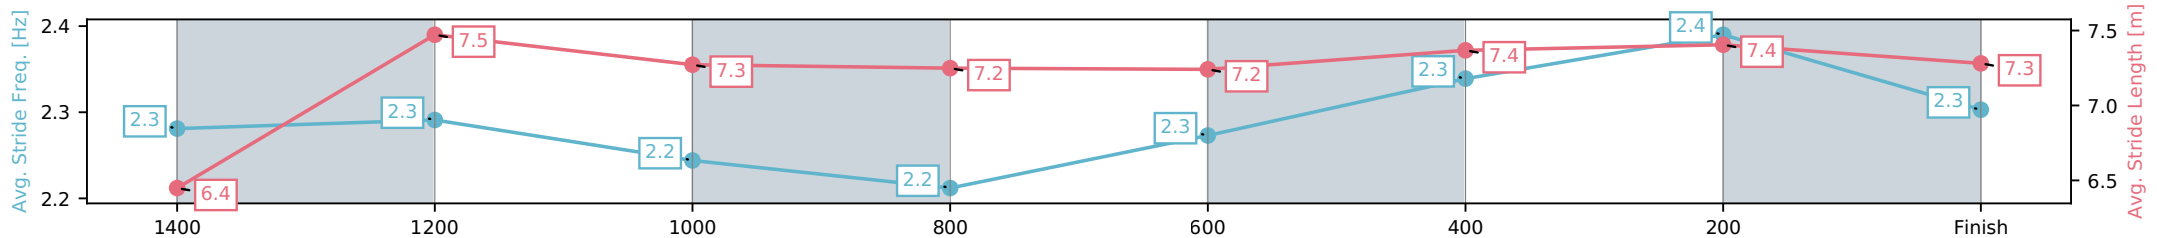

Sunshine Coast QLD

Race 6: DOUBLE R GROUP WINX GUINEAS - 1600m

04 July 2026 - 3:23PM

Track Rating: Soft 6, Weather: Fine, Rail Position: True Entire Circuit

Section	L1600	L1400	L1200	L1000	L800	L600	L400	L200
Section Times	1:40.41 (0:14.57)	1:25.84 [10] (0:12.04)	1:13.81 [11] (0:12.56)	1:01.24 [10] (0:12.89)	0:48.35 [11] (0:12.60)	0:35.76 [9] (0:11.97)	0:23.79 [10] (0:11.49)	0:12.30 [11] (0:12.30)
Average Speed [km/h]	49.2	60.6	57.7	56.7	58.6	61.5	62.7	58.8
Top Speed [km/h]	61.4	62.3	59.4	57.5	59.8	62.7	63.3	61.0
Avg. Dist. to Rail [m]	15.5	6.6	6.1	6.0	4.3	3.7	9.2	8.8
Avg. Stride Freq. [Hz]	2.3	2.3	2.2	2.2	2.3	2.3	2.4	2.3
Avg. Stride Length [m]	6.4	7.5	7.3	7.2	7.2	7.4	7.4	7.3