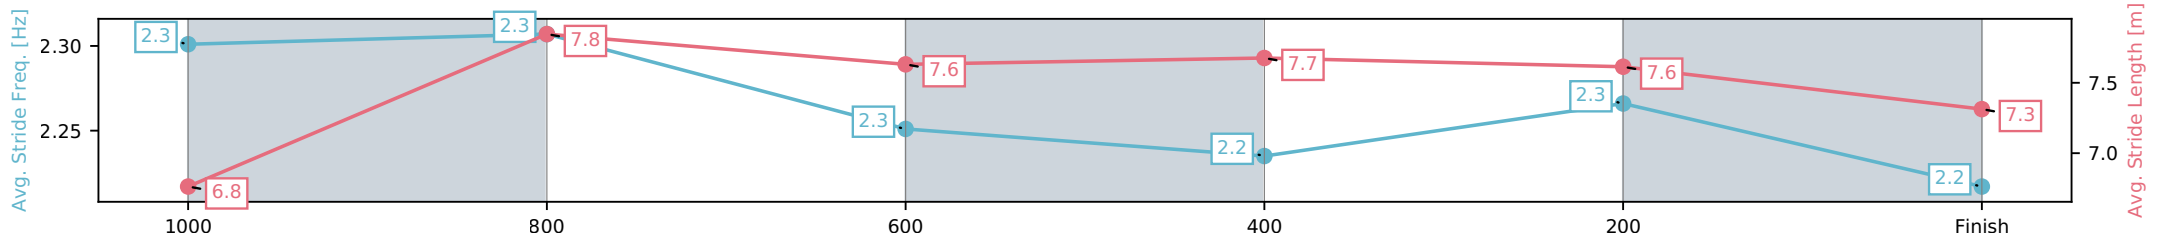

Horse/Jockey Name	Whisky Dream/Montanna Savva
Finish Rank	12
Fastest Section Time (Section)	0:11.31 (1000-800)
Top Speed [km/h] (Section)	65.1 (1000-800)
Race State	Finished

Sunshine Coast QLD
Race 2: SHERRIN RENTALS QTIS BENCHMARK 80 Handicap
- 1200m
04 July 2026 - 12:58PM
Track Rating: Soft 6, Weather: Fine, Rail Position: True Entire Circuit

Section	L1200	L1000	L800	L600	L400	L200
Section Times	1:13.94 (0:14.09)	0:59.85 [8] (0:11.31)	0:48.54 [8] (0:12.00)	0:36.54 [9] (0:11.92)	0:24.61 [11] (0:11.80)	0:12.81 [13] (0:12.81)
Average Speed [km/h]	50.9	64.1	60.9	60.7	61.1	56.6
Top Speed [km/h]	64.6	65.1	62.5	61.0	62.0	59.5
Avg. Dist. to Rail [m]	5.3	2.3	2.4	0.9	1.2	0.3
Avg. Stride Freq. [Hz]	2.3	2.3	2.3	2.2	2.3	2.2
Avg. Stride Length [m]	6.8	7.8	7.6	7.7	7.6	7.3

[ ] Ranking at each section and finish
-:-:- No data available at this section
NA No data available