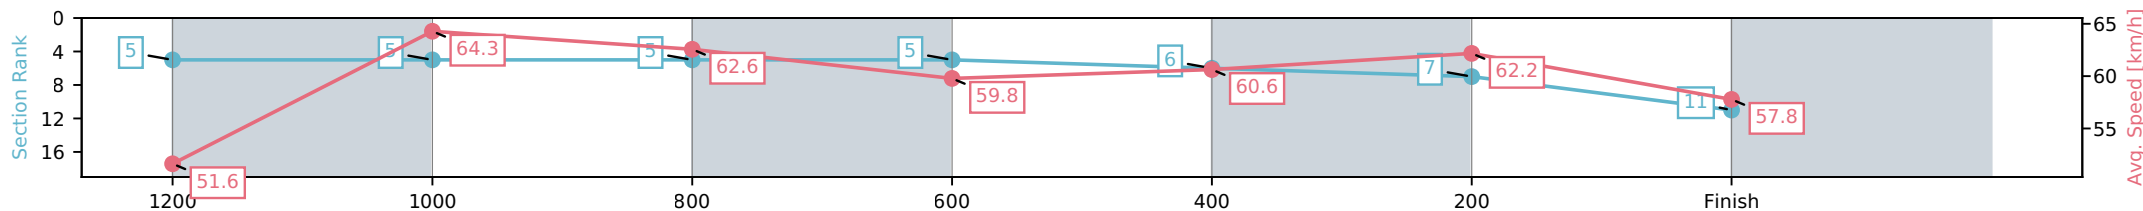

Sunshine Coast QLD

Race 8: TAB GLASSHOUSE HANDICAP - 1400m

04 July 2026 - 4:46PM

Track Rating: Soft 6, Weather: Fine, Rail Position: True Entire Circuit

Section	L1400	L1200	L1000	L800	L600	L400	L200
Section Times	1:25.10 (0:13.92)	1:11.18 [5] (0:11.20)	0:59.97 [5] (0:11.63)	0:48.34 [5] (0:12.25)	0:36.10 [5] (0:12.06)	0:24.04 [6] (0:11.58)	0:12.46 [7] (0:12.46)
Average Speed [km/h]	51.6	64.3	62.6	59.8	60.6	62.2	57.8
Top Speed [km/h]	64.6	64.7	64.2	60.9	62.1	63.4	60.1
Avg. Dist. to Rail [m]	9.8	6.6	5.0	2.9	2.3	7.1	9.6
Avg. Stride Freq. [Hz]	2.3	2.3	2.3	2.3	2.3	2.3	2.3
Avg. Stride Length [m]	6.7	7.7	7.7	7.4	7.4	7.6	7.3