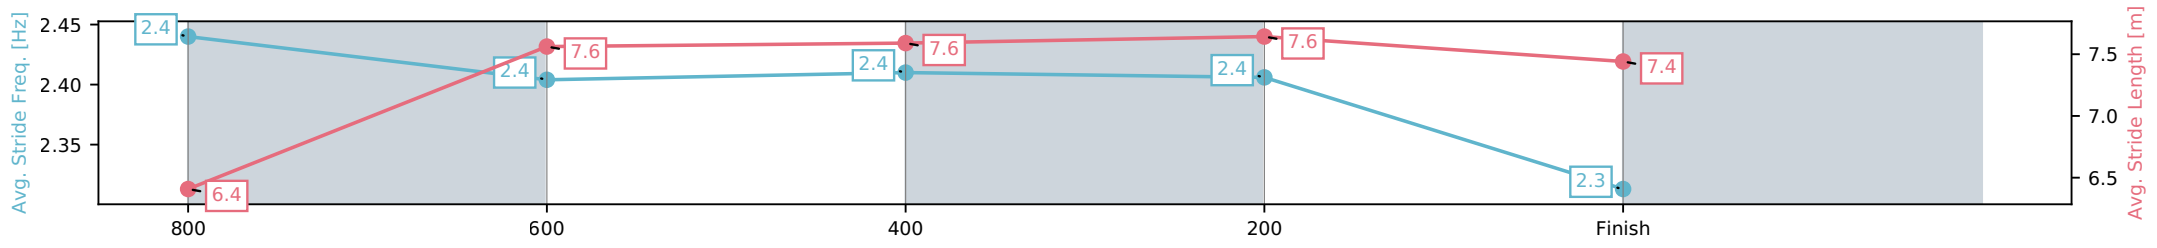

Horse/Jockey Name	Miss Funny Honey/Ashley Morgan
Finish Rank	9
Fastest Section Time (Section)	0:10.97 (400-200)
Top Speed [km/h] (Section)	68.0 (400-200)
Race State	Finished

Sunshine Coast QLD
Race 4: MALENY HOTEL DR BERNIE SPILSBURY 3YO
Handicap - 1000m
04 July 2026 - 2:08PM
Track Rating: Soft 6, Weather: Fine, Rail Position: True Entire Circuit

Section	L1000	L800	L600	L400	L200
Section Times	0:59.51 (0:14.29)	0:45.22 [13] (0:11.15)	0:34.06 [14] (0:11.18)	0:22.88 [14] (0:10.97)	0:11.91 [13] (0:11.91)
Average Speed [km/h]	51.0	65.2	64.7	65.7	60.5
Top Speed [km/h]	63.9	67.3	66.5	68.0	63.3
Avg. Dist. to Rail [m]	6.5	3.1	0.9	2.6	4.0
Avg. Stride Freq. [Hz]	2.4	2.4	2.4	2.4	2.3
Avg. Stride Length [m]	6.4	7.6	7.6	7.6	7.4

[ ] Ranking at each section and finish
-.-.- No data available at this section
NA No data available