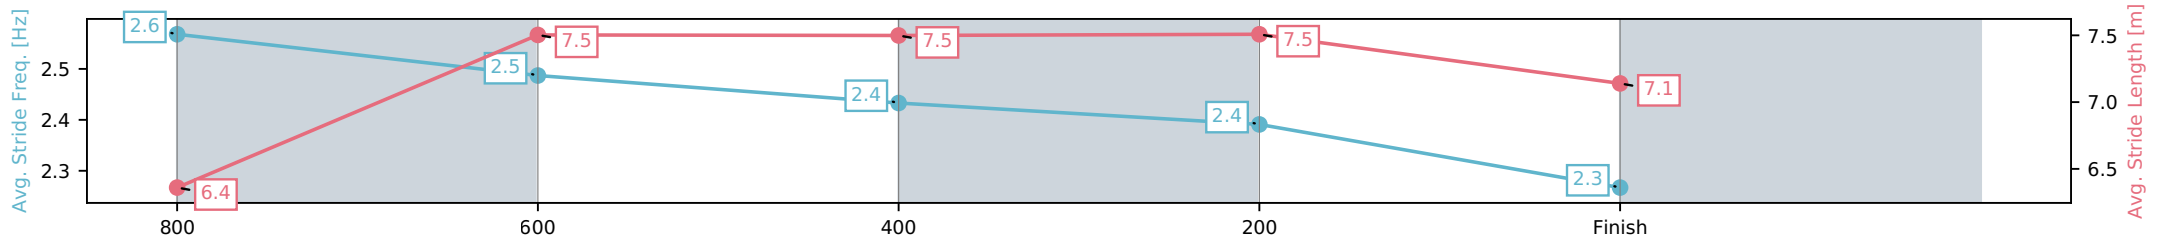

Horse/Jockey Name	Hen's Night/Jake Bayliss
Finish Rank	10
Fastest Section Time (Section)	0:11.10 (800-600)
Top Speed [km/h] (Section)	67.2 (800-600)
Race State	Finished

Sunshine Coast QLD
Race 3: ACCESS INSULATION BRUCE MCLACHLAN
CLASSIC QTIS 2YO Handicap - 1000m

04 July 2026 - 1:34PM

Track Rating: Soft 6, Weather: Fine, Rail Position: True Entire Circuit

Section	L1000	L800	L600	L400	L200
Section Times	1:00.52 (0:13.80)	0:46.72 [11] (0:11.10)	0:35.63 [11] (0:11.40)	0:24.23 [10] (0:11.40)	0:12.83 [10] (0:12.83)
Average Speed [km/h]	52.6	66.2	64.4	63.2	56.5
Top Speed [km/h]	66.4	67.2	66.8	65.0	60.0
Avg. Dist. to Rail [m]	8.3	5.8	3.4	5.6	6.2
Avg. Stride Freq. [Hz]	2.6	2.5	2.4	2.4	2.3
Avg. Stride Length [m]	6.4	7.5	7.5	7.5	7.1

- [ ] Ranking at each section and finish
- -:-:- No data available at this section
- NA No data available