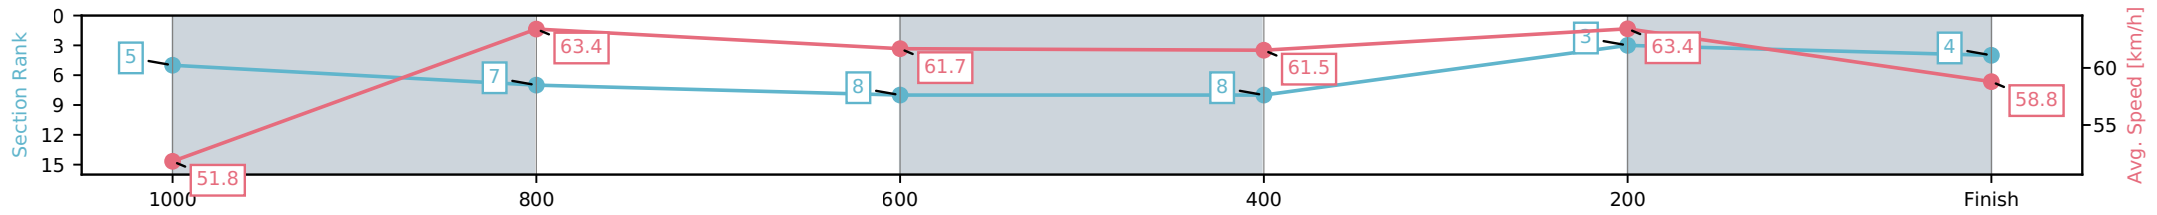

Horse/Jockey Name	Kadall/Kyle Wilson-Taylor
Finish Rank	4
Fastest Section Time (Section)	0:11.37 (400-200)
Top Speed [km/h] (Section)	66.2 (1000-800)
Race State	Finished

Sunshine Coast QLD
Race 2: SHERRIN RENTALS QTIS BENCHMARK 80 Handicap
- 1200m
04 July 2026 - 12:58PM
Track Rating: Soft 6, Weather: Fine, Rail Position: True Entire Circuit

Section	L1200	L1000	L800	L600	L400	L200
Section Times	1:12.75 (0:13.89)	0:58.86 [5] (0:11.43)	0:47.43 [7] (0:11.94)	0:35.49 [8] (0:11.90)	0:23.59 [8] (0:11.37)	0:12.22 [3] (0:12.22)
Average Speed [km/h]	51.8	63.4	61.7	61.5	63.4	58.8
Top Speed [km/h]	66.1	66.2	63.1	62.4	65.2	60.9
Avg. Dist. to Rail [m]	4.3	3.3	3.6	3.0	5.9	6.4
Avg. Stride Freq. [Hz]	2.3	2.3	2.3	2.2	2.3	2.3
Avg. Stride Length [m]	7.0	7.9	7.7	7.8	7.7	7.5

[ ] Ranking at each section and finish
-.-.- No data available at this section
NA No data available