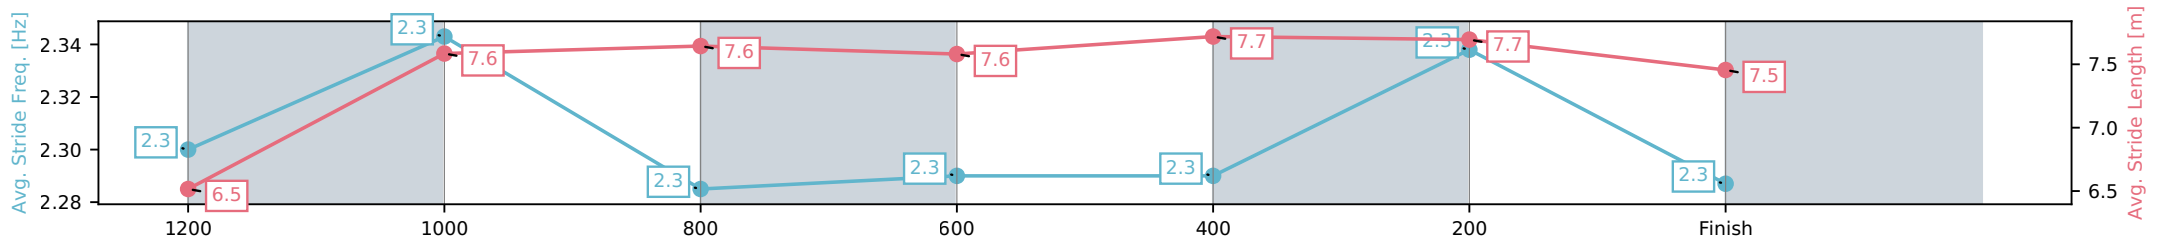

Sunshine Coast QLD

Race 8: TAB GLASSHOUSE HANDICAP - 1400m

04 July 2026 - 4:46PM

Track Rating: Soft 6, Weather: Fine, Rail Position: True Entire Circuit

Section	L1400	L1200	L1000	L800	L600	L400	L200
Section Times	1:24.86 (0:14.36)	1:10.50 [11] (0:11.40)	0:59.10 [12] (0:11.83)	0:47.26 [14] (0:12.02)	0:35.24 [14] (0:11.85)	0:23.39 [15] (0:11.21)	0:12.18 [8] (0:12.18)
Average Speed [km/h]	50.2	63.1	61.6	61.7	62.5	64.2	59.4
Top Speed [km/h]	63.7	63.5	62.3	62.2	63.5	64.6	63.4
Avg. Dist. to Rail [m]	14.4	7.1	5.9	4.7	4.8	10.4	14.0
Avg. Stride Freq. [Hz]	2.3	2.3	2.3	2.3	2.3	2.3	2.3
Avg. Stride Length [m]	6.5	7.6	7.6	7.6	7.7	7.7	7.5