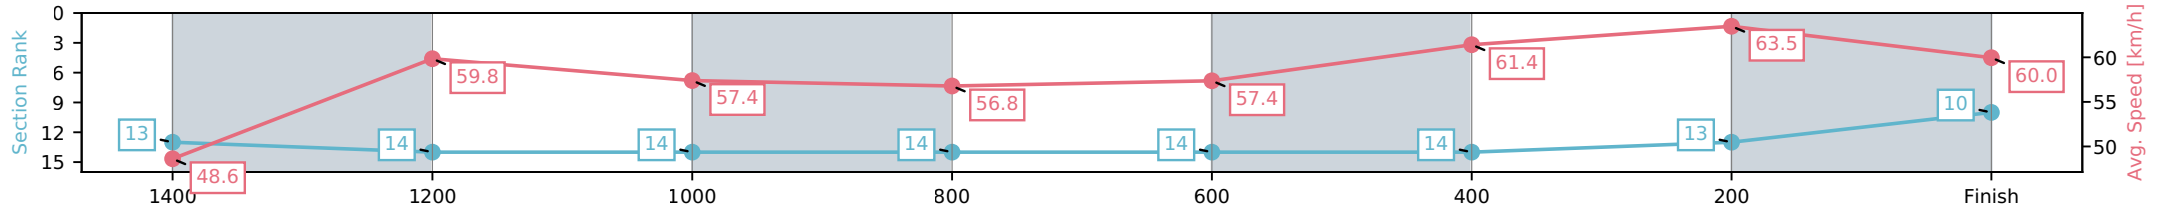

Sunshine Coast QLD

Race 6: DOUBLE R GROUP WINX GUINEAS - 1600m

04 July 2026 - 3:23PM

Track Rating: Soft 6, Weather: Fine, Rail Position: True Entire Circuit

Section	L1600	L1400	L1200	L1000	L800	L600	L400	L200
Section Times	1:40.27 (0:14.76)	1:25.51 [13] (0:12.12)	1:13.38 [14] (0:12.63)	1:00.76 [14] (0:12.83)	0:47.93 [14] (0:12.80)	0:35.13 [14] (0:11.76)	0:23.37 [14] (0:11.35)	0:12.02 [13] (0:12.02)
Average Speed [km/h]	48.6	59.8	57.4	56.8	57.4	61.4	63.5	60.0
Top Speed [km/h]	61.1	61.1	60.2	58.1	59.6	63.3	65.0	62.7
Avg. Dist. to Rail [m]	13.7	4.1	5.1	5.5	3.2	0.8	2.3	1.2
Avg. Stride Freq. [Hz]	2.3	2.3	2.3	2.3	2.3	2.3	2.4	2.4
Avg. Stride Length [m]	6.4	7.3	7.1	7.1	7.1	7.3	7.4	7.2