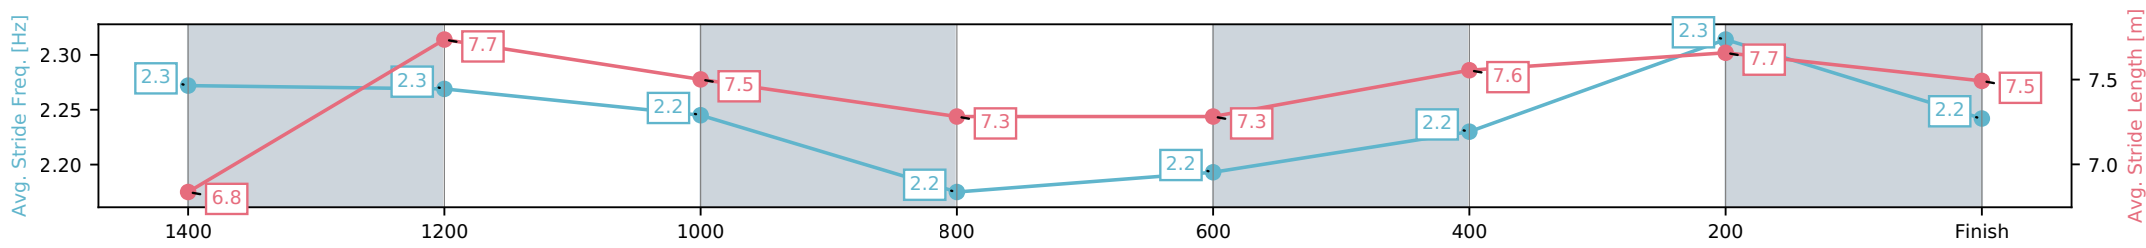

Sunshine Coast QLD

Race 6: DOUBLE R GROUP WINX GUINEAS - 1600m

04 July 2026 - 3:23PM

Track Rating: Soft 6, Weather: Fine, Rail Position: True Entire Circuit

Section	L1600	L1400	L1200	L1000	L800	L600	L400	L200
Section Times	1:39.82 (0:14.14)	1:25.68 [2] (0:11.76)	1:13.92 [2] (0:12.24)	1:01.68 [2] (0:12.98)	0:48.70 [2] (0:12.84)	0:35.87 [2] (0:12.13)	0:23.74 [1] (0:11.45)	0:12.30 [2] (0:12.30)
Average Speed [km/h]	50.6	61.8	59.2	56.0	57.0	60.3	62.9	58.9
Top Speed [km/h]	63.3	63.1	60.9	56.9	58.4	61.9	63.5	61.6
Avg. Dist. to Rail [m]	10.9	5.1	4.2	3.7	3.0	2.5	3.7	3.6
Avg. Stride Freq. [Hz]	2.3	2.3	2.2	2.2	2.2	2.2	2.3	2.2
Avg. Stride Length [m]	6.8	7.7	7.5	7.3	7.3	7.6	7.7	7.5