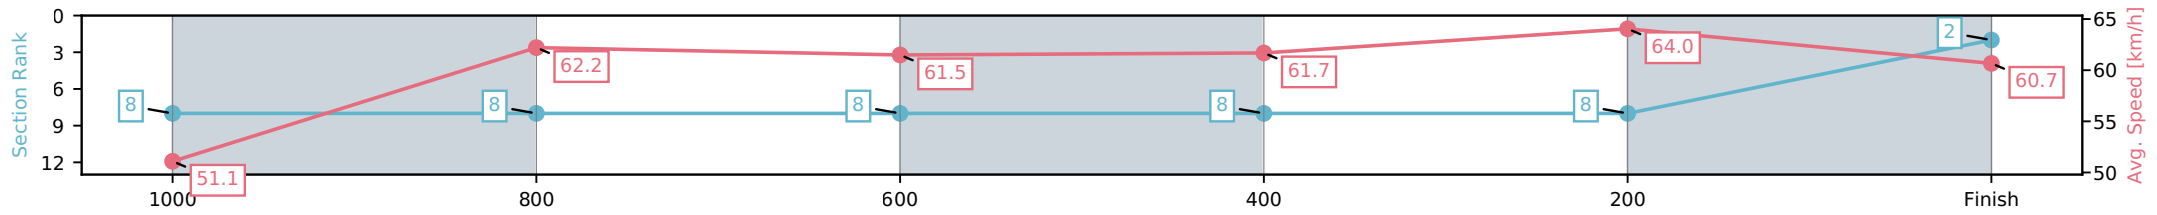

Sunshine Coast QLD

Race 1: CALOUNDRA RSL BENCHMARK 70 Handicap - 1200m

04 July 2026 - 12:23PM

Track Rating: Soft 7, Weather: Fine, Rail Position: True Entire Circuit

Section	L1200	L1000	L800	L600	L400	L200
Section Times	1:12.40 (0:14.10)	0:58.30 [8] (0:11.66)	0:46.65 [8] (0:11.81)	0:34.83 [8] (0:11.75)	0:23.09 [8] (0:11.25)	0:11.83 [8] (0:11.83)
Average Speed [km/h]	51.1	62.2	61.5	61.7	64.0	60.7
Top Speed [km/h]	62.8	63.4	63.1	63.7	65.0	63.0
Avg. Dist. to Rail [m]	4.2	3.0	1.8	0.8	5.0	9.4
Avg. Stride Freq. [Hz]	2.5	2.4	2.4	2.4	2.4	2.3
Avg. Stride Length [m]	6.3	7.3	7.3	7.2	7.4	7.4