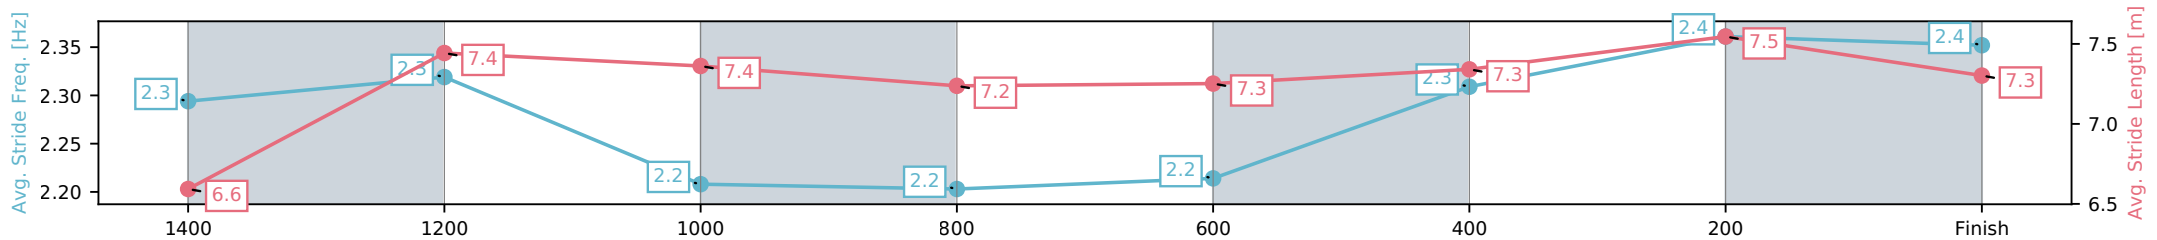

Sunshine Coast QLD

Race 6: DOUBLE R GROUP WINX GUINEAS - 1600m

04 July 2026 - 3:23PM

Track Rating: Soft 6, Weather: Fine, Rail Position: True Entire Circuit

Section	L1600	L1400	L1200	L1000	L800	L600	L400	L200
Section Times	1:39.73 (0:14.26)	1:25.47 [5] (0:11.95)	1:13.52 [6] (0:12.63)	1:00.89 [6] (0:12.84)	0:48.04 [5] (0:12.72)	0:35.32 [5] (0:11.91)	0:23.41 [5] (0:11.42)	0:11.99 [5] (0:11.99)
Average Speed [km/h]	50.1	60.7	57.3	56.4	57.2	61.0	63.1	60.4
Top Speed [km/h]	63.4	63.3	58.6	57.6	58.0	63.4	63.5	62.2
Avg. Dist. to Rail [m]	8.2	3.5	3.0	2.8	1.9	1.4	3.9	5.0
Avg. Stride Freq. [Hz]	2.3	2.3	2.2	2.2	2.2	2.3	2.4	2.4
Avg. Stride Length [m]	6.6	7.4	7.4	7.2	7.3	7.3	7.5	7.3