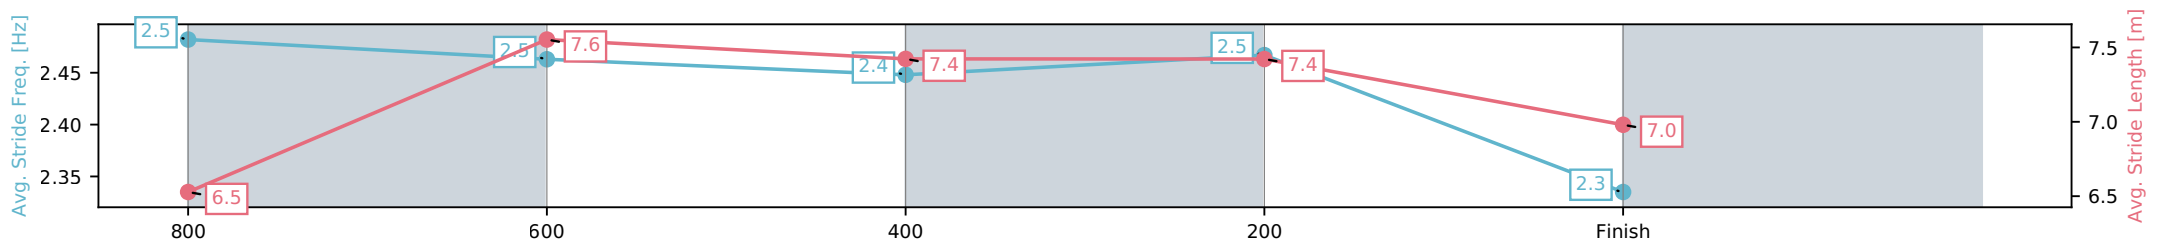

Horse/Jockey Name	Belegato/Jag Guthmann-Chester
Finish Rank	15
Fastest Section Time (Section)	0:11.11 (800-600)
Top Speed [km/h] (Section)	67.0 (800-600)
Race State	Finished

Sunshine Coast QLD
Race 5: KEVLACAT POWER BOATS OPEN PLATE - 1000m
04 July 2026 - 2:47PM
Track Rating: Soft 6, Weather: Fine, Rail Position: True Entire Circuit

Section	L1000	L800	L600	L400	L200
Section Times	1:00.33 (0:14.11)	0:46.22 [14] (0:11.11)	0:35.11 [10] (0:11.29)	0:23.82 [10] (0:11.14)	0:12.68 [12] (0:12.68)
Average Speed [km/h]	51.8	65.7	64.8	64.7	56.6
Top Speed [km/h]	66.9	67.0	65.8	66.2	61.3
Avg. Dist. to Rail [m]	12.9	4.2	2.6	3.1	4.1
Avg. Stride Freq. [Hz]	2.5	2.5	2.4	2.5	2.3
Avg. Stride Length [m]	6.5	7.6	7.4	7.4	7.0

[ ] Ranking at each section and finish
-.-.- No data available at this section
NA No data available