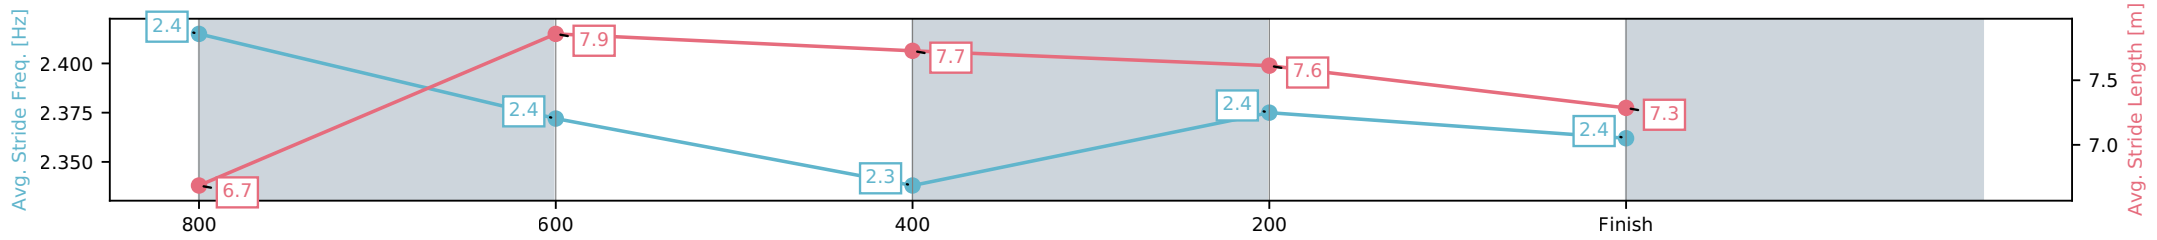

Horse/Jockey Name	Foreign Press/Cejay Graham
Finish Rank	3
Fastest Section Time (Section)	0:10.98 (800-600)
Top Speed [km/h] (Section)	67.5 (800-600)
Race State	Finished

Sunshine Coast QLD
Race 4: MALENY HOTEL DR BERNIE SPILSBURY 3YO
Handicap - 1000m
04 July 2026 - 2:08PM
Track Rating: Soft 6, Weather: Fine, Rail Position: True Entire Circuit

Section	L1000	L800	L600	L400	L200
Section Times	0:59.05 (0:13.69)	0:45.36 [3] (0:10.98)	0:34.38 [3] (0:11.28)	0:23.10 [3] (0:11.18)	0:11.92 [3] (0:11.92)
Average Speed [km/h]	53.1	66.4	64.7	64.4	60.5
Top Speed [km/h]	66.1	67.5	65.4	65.1	63.6
Avg. Dist. to Rail [m]	7.7	4.1	2.1	3.7	3.8
Avg. Stride Freq. [Hz]	2.4	2.4	2.3	2.4	2.4
Avg. Stride Length [m]	6.7	7.9	7.7	7.6	7.3

[ ] Ranking at each section and finish
-:-:- No data available at this section
NA No data available