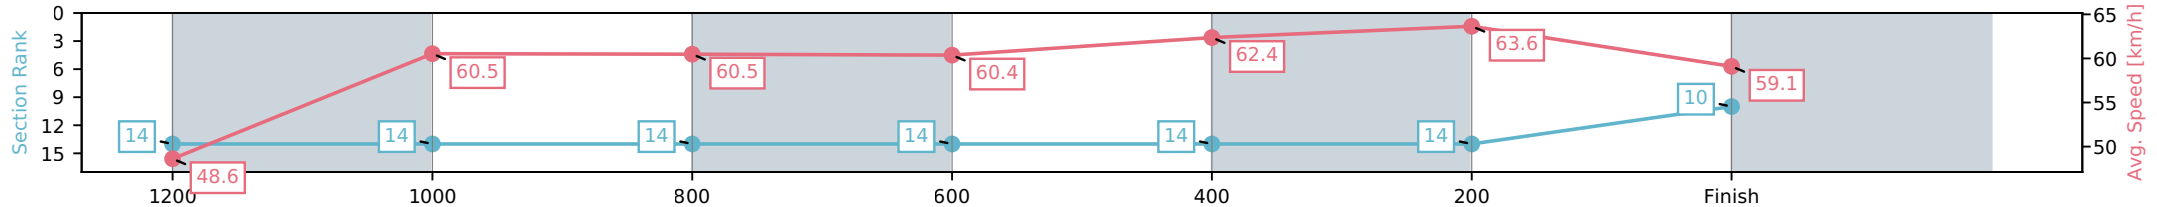

Horse/Jockey Name	Naval Trader/Jag Guthmann-Chester
Finish Rank	10
Fastest Section Time (Section)	0:11.32 (400-200)
Top Speed [km/h] (Section)	64.5 (400-200)
Race State	Finished

Sunshine Coast QLD
Race 9: HEIGHT 4 HIRE BENCHMARK 85 Handicap - 1400m
04 July 2026 - 5:25PM
Track Rating: Soft 6, Weather: Fine, Rail Position: True Entire Circuit

Section	L1400	L1200	L1000	L800	L600	L400	L200
Section Times	1:26.02 (0:14.84)	1:11.18 [14] (0:11.88)	0:59.30 [14] (0:12.03)	0:47.27 [14] (0:12.13)	0:35.14 [14] (0:11.68)	0:23.45 [14] (0:11.32)	0:12.13 [14] (0:12.13)
Average Speed [km/h]	48.6	60.5	60.5	60.4	62.4	63.6	59.1
Top Speed [km/h]	61.7	62.0	60.7	61.2	63.7	64.5	62.3
Avg. Dist. to Rail [m]	11.9	5.8	4.0	2.7	2.3	6.7	9.8
Avg. Stride Freq. [Hz]	2.3	2.2	2.2	2.3	2.3	2.3	2.2
Avg. Stride Length [m]	6.6	7.7	7.6	7.5	7.6	7.8	7.6

[ ] Ranking at each section and finish
-:-:- No data available at this section
NA No data available