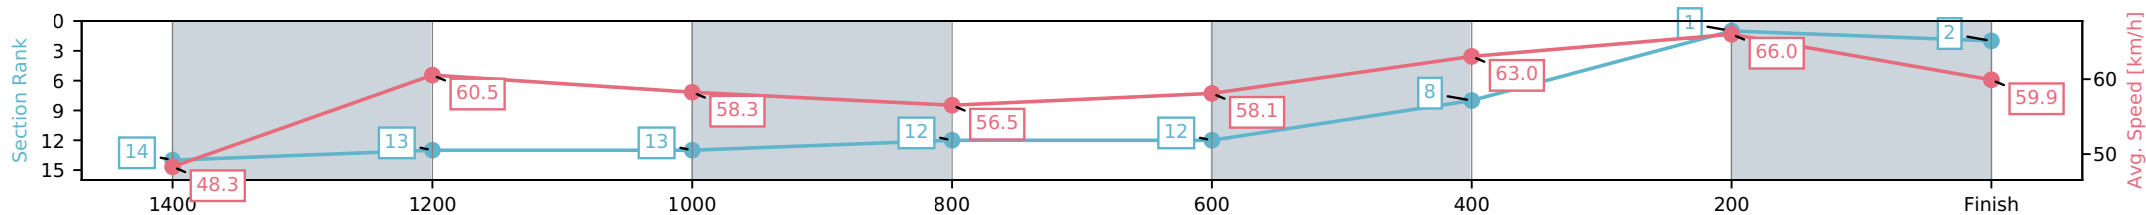

Sunshine Coast QLD

Race 6: DOUBLE R GROUP WINX GUINEAS - 1600m

04 July 2026 - 3:23PM

Track Rating: Soft 6, Weather: Fine, Rail Position: True Entire Circuit

Section	L1600	L1400	L1200	L1000	L800	L600	L400	L200
Section Times	1:39.51 (0:14.84)	1:24.67 [14] (0:12.03)	1:12.65 [13] (0:12.43)	1:00.21 [13] (0:12.90)	0:47.31 [12] (0:12.66)	0:34.66 [12] (0:11.70)	0:22.95 [8] (0:10.92)	0:12.03 [1] (0:12.03)
Average Speed [km/h]	48.3	60.5	58.3	56.5	58.1	63.0	66.0	59.9
Top Speed [km/h]	60.3	61.3	59.7	58.3	59.9	67.1	67.2	63.8
Avg. Dist. to Rail [m]	17.4	5.7	5.2	5.3	3.7	4.0	8.5	7.2
Avg. Stride Freq. [Hz]	2.3	2.3	2.3	2.2	2.2	2.3	2.4	2.3
Avg. Stride Length [m]	6.4	7.5	7.3	7.3	7.3	7.6	7.7	7.5