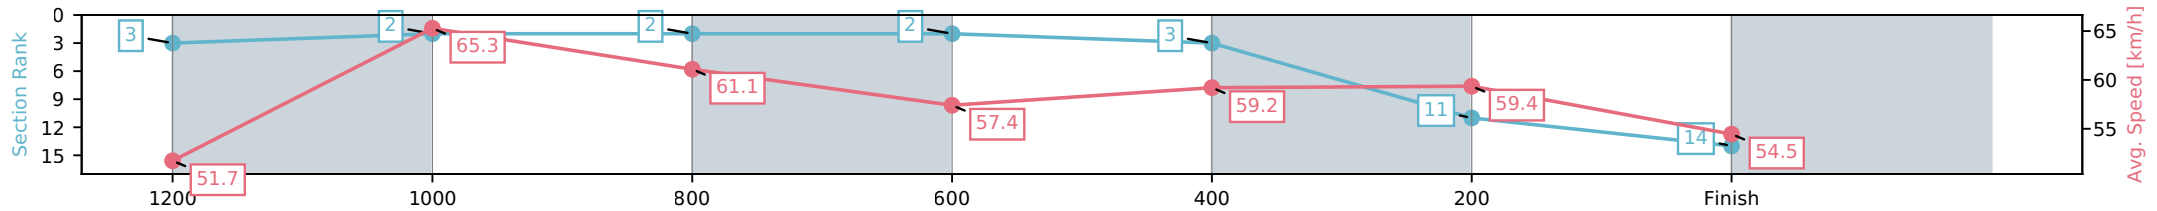

Sunshine Coast QLD

Race 9: HEIGHT 4 HIRE BENCHMARK 85 Handicap - 1400m

04 July 2026 - 5:25PM

Track Rating: Soft 6, Weather: Fine, Rail Position: True Entire Circuit

Section	L1400	L1200	L1000	L800	L600	L400	L200
Section Times	1:26.76 (0:13.91)	1:12.85 [3] (0:11.02)	1:01.82 [2] (0:11.90)	0:49.92 [2] (0:12.69)	0:37.23 [2] (0:12.10)	0:25.14 [3] (0:12.12)	0:13.01 [11] (0:13.01)
Average Speed [km/h]	51.7	65.3	61.1	57.4	59.2	59.4	54.5
Top Speed [km/h]	66.0	67.5	63.5	59.2	60.1	60.5	57.5
Avg. Dist. to Rail [m]	18.2	8.6	5.0	1.8	0.9	3.7	6.3
Avg. Stride Freq. [Hz]	2.3	2.3	2.3	2.2	2.3	2.3	2.2
Avg. Stride Length [m]	6.7	8.0	7.7	7.3	7.2	7.4	7.2