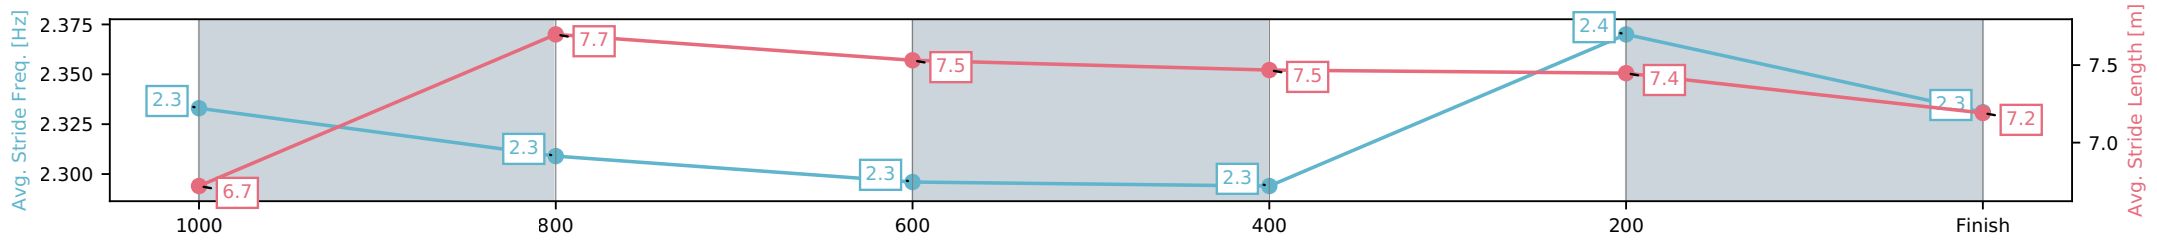

Horse/Jockey Name	Bluepinot/Ryan Maloney
Finish Rank	10
Fastest Section Time (Section)	0:11.52 (400-200)
Top Speed [km/h] (Section)	64.9 (1200 - 1000)
Race State	Finished

Sunshine Coast QLD
Race 2: SHERRIN RENTALS QTIS BENCHMARK 80 Handicap
- 1200m

04 July 2026 - 12:58PM

Track Rating: Soft 6, Weather: Fine, Rail Position: True Entire Circuit

Section	L1200	L1000	L800	L600	L400	L200
Section Times	1:13.04 (0:14.11)	0:58.93 [9] (0:11.58)	0:47.34 [11] (0:11.81)	0:35.54 [10] (0:11.77)	0:23.76 [10] (0:11.52)	0:12.25 [12] (0:12.25)
Average Speed [km/h]	50.8	62.6	61.3	60.9	62.6	58.7
Top Speed [km/h]	64.9	64.6	62.5	62.4	63.3	61.3
Avg. Dist. to Rail [m]	6.1	3.3	0.8	0.5	0.4	1.0
Avg. Stride Freq. [Hz]	2.3	2.3	2.3	2.3	2.4	2.3
Avg. Stride Length [m]	6.7	7.7	7.5	7.5	7.4	7.2

[ ] Ranking at each section and finish
-:-:- No data available at this section
NA No data available