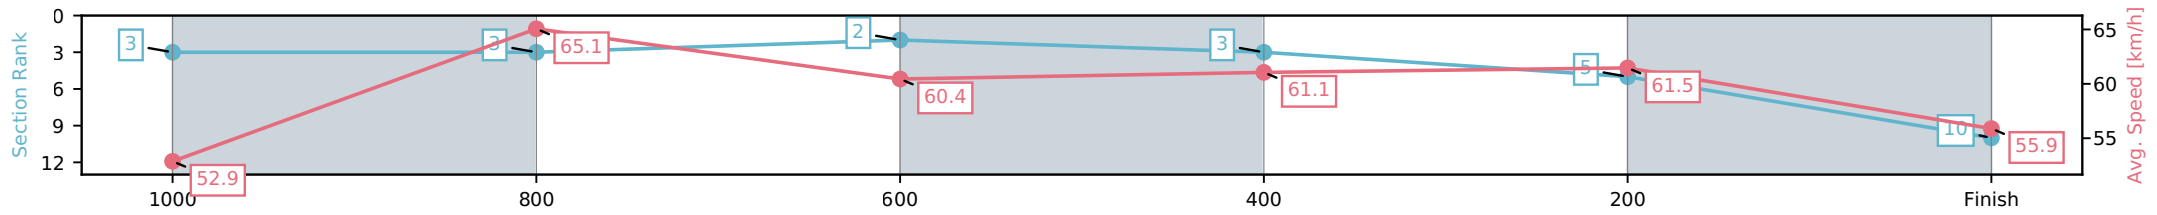

Horse/Jockey Name	Belthil/Jai Williams
Finish Rank	10
Fastest Section Time (Section)	0:11.14 (1000-800)
Top Speed [km/h] (Section)	66.3 (1000-800)
Race State	Finished

Sunshine Coast QLD
Race 1: CALOUNDRA RSL BENCHMARK 70 Handicap - 1200m
04 July 2026 - 12:23PM
Track Rating: Soft 7, Weather: Fine, Rail Position: True Entire Circuit

Section	L1200	L1000	L800	L600	L400	L200
Section Times	1:13.26 (0:13.64)	0:59.62 [3] (0:11.14)	0:48.49 [3] (0:12.09)	0:36.40 [2] (0:11.85)	0:24.55 [3] (0:11.71)	0:12.84 [5] (0:12.84)
Average Speed [km/h]	52.9	65.1	60.4	61.1	61.5	55.9
Top Speed [km/h]	66.0	66.3	62.9	61.5	62.3	59.6
Avg. Dist. to Rail [m]	8.2	3.4	2.2	0.8	4.7	5.9
Avg. Stride Freq. [Hz]	2.5	2.4	2.3	2.3	2.4	2.3
Avg. Stride Length [m]	6.5	7.7	7.6	7.3	7.3	7.0

[ ] Ranking at each section and finish
-.-.- No data available at this section
NA No data available