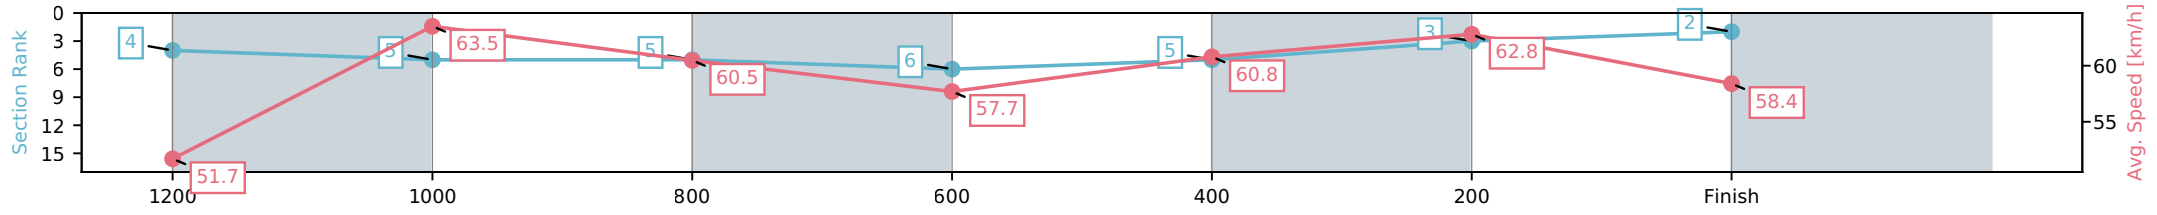

Horse/Jockey Name	Pocketmoney/Benjamin Osmond
Finish Rank	2
Fastest Section Time (Section)	0:11.35 (1200-1000)
Top Speed [km/h] (Section)	65.2 (1200-1000)
Race State	Finished

Sunshine Coast QLD
Race 9: HEIGHT 4 HIRE BENCHMARK 85 Handicap - 1400m
04 July 2026 - 5:25PM
Track Rating: Soft 6, Weather: Fine, Rail Position: True Entire Circuit

Section	L1400	L1200	L1000	L800	L600	L400	L200
Section Times	1:25.56 (0:13.95)	1:11.61 [4] (0:11.35)	1:00.26 [5] (0:11.99)	0:48.27 [5] (0:12.65)	0:35.62 [6] (0:11.89)	0:23.72 [5] (0:11.47)	0:12.25 [3] (0:12.25)
Average Speed [km/h]	51.7	63.5	60.5	57.7	60.8	62.8	58.4
Top Speed [km/h]	64.8	65.2	62.2	59.3	62.3	63.8	61.2
Avg. Dist. to Rail [m]	14.1	5.9	3.8	2.1	0.7	5.5	8.2
Avg. Stride Freq. [Hz]	2.4	2.4	2.3	2.2	2.3	2.4	2.3
Avg. Stride Length [m]	6.6	7.6	7.5	7.3	7.3	7.5	7.3

[ ] Ranking at each section and finish
-:-:- No data available at this section
NA No data available