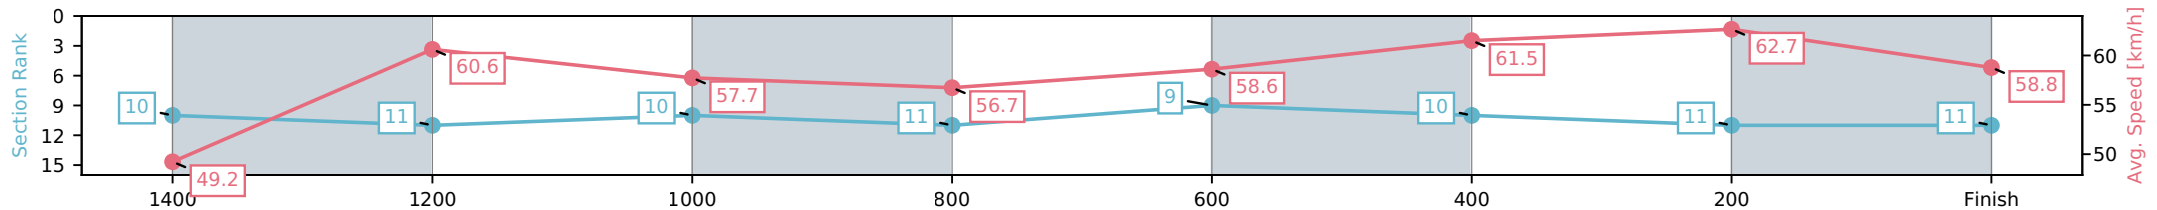

Sunshine Coast QLD

Race 6: DOUBLE R GROUP WINX GUINEAS - 1600m

04 July 2026 - 3:23PM

Track Rating: Soft 6, Weather: Fine, Rail Position: True Entire Circuit

Section	L1600	L1400	L1200	L1000	L800	L600	L400	L200
Section Times	1:40.41 (0:14.57)	1:25.84 [10] (0:12.04)	1:13.81 [11] (0:12.56)	1:01.24 [10] (0:12.89)	0:48.35 [11] (0:12.60)	0:35.76 [9] (0:11.97)	0:23.79 [10] (0:11.49)	0:12.30 [11] (0:12.30)
Average Speed [km/h]	49.2	60.6	57.7	56.7	58.6	61.5	62.7	58.8
Top Speed [km/h]	61.4	62.3	59.4	57.5	59.8	62.7	63.3	61.0
Avg. Dist. to Rail [m]	15.5	6.6	6.1	6.0	4.3	3.7	9.2	8.8
Avg. Stride Freq. [Hz]	2.3	2.3	2.2	2.2	2.3	2.3	2.4	2.3
Avg. Stride Length [m]	6.4	7.5	7.3	7.2	7.2	7.4	7.4	7.3