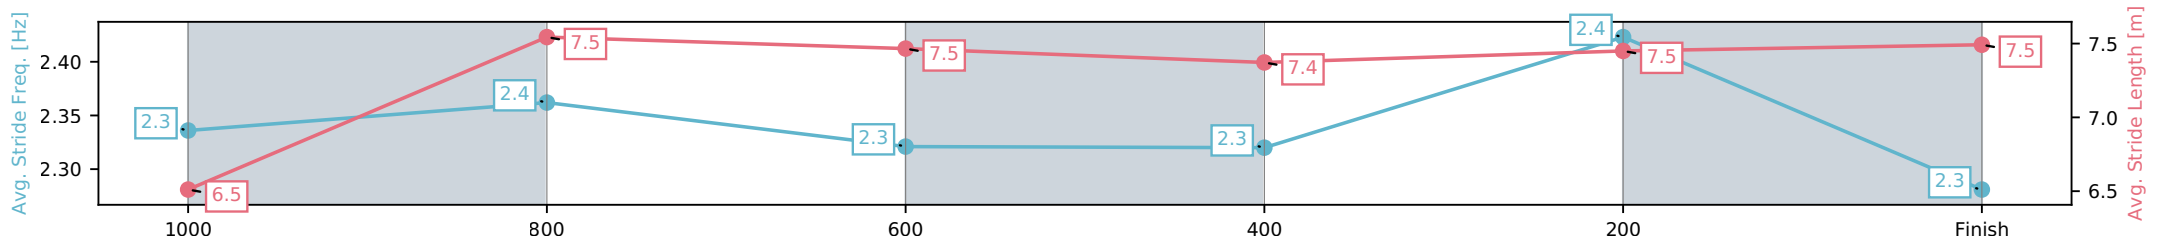

Horse/Jockey Name	Hurricane Lu/Tiffani Brooker
Finish Rank	6
Fastest Section Time (Section)	0:11.19 (400-200)
Top Speed [km/h] (Section)	65.5 (400-200)
Race State	Finished

Sunshine Coast QLD
Race 2: SHERRIN RENTALS QTIS BENCHMARK 80 Handicap
- 1200m

04 July 2026 - 12:58PM

Track Rating: Soft 6, Weather: Fine, Rail Position: True Entire Circuit

Section	L1200	L1000	L800	L600	L400	L200
Section Times	1:12.80 (0:14.35)	0:58.45 [13] (0:11.46)	0:46.99 [12] (0:11.87)	0:35.12 [12] (0:11.90)	0:23.23 [14] (0:11.19)	0:12.03 [11] (0:12.03)
Average Speed [km/h]	50.2	63.1	61.2	60.9	64.4	59.8
Top Speed [km/h]	63.4	63.7	61.7	62.1	65.5	63.7
Avg. Dist. to Rail [m]	10.2	2.2	1.5	1.0	5.6	8.8
Avg. Stride Freq. [Hz]	2.3	2.4	2.3	2.3	2.4	2.3
Avg. Stride Length [m]	6.5	7.5	7.5	7.4	7.5	7.5

- [ ] Ranking at each section and finish
- -:-:- No data available at this section
- NA No data available