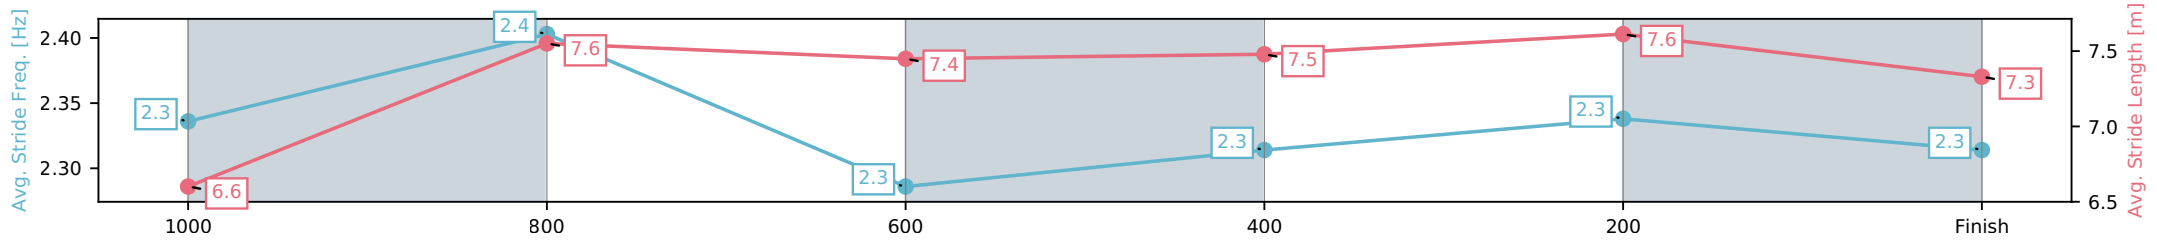

Horse/Jockey Name	Tornado Express/Sean Cormack
Finish Rank	1
Fastest Section Time (Section)	0:11.23 (1000-800)
Top Speed [km/h] (Section)	65.6 (1000-800)
Race State	Finished

Sunshine Coast QLD
Race 1: CALOUNDRA RSL BENCHMARK 70 Handicap - 1200m
04 July 2026 - 12:23PM
Track Rating: Soft 7, Weather: Fine, Rail Position: True Entire Circuit

Section	L1200	L1000	L800	L600	L400	L200
Section Times	1:12.31 (0:13.91)	0:58.40 [5] (0:11.23)	0:47.17 [5] (0:12.07)	0:35.10 [5] (0:11.67)	0:23.43 [5] (0:11.36)	0:12.07 [2] (0:12.07)
Average Speed [km/h]	51.8	64.5	60.0	61.7	63.3	59.7
Top Speed [km/h]	64.5	65.6	62.0	62.4	64.0	62.3
Avg. Dist. to Rail [m]	5.5	3.0	1.1	0.3	3.0	3.6
Avg. Stride Freq. [Hz]	2.3	2.4	2.3	2.3	2.3	2.3
Avg. Stride Length [m]	6.6	7.6	7.4	7.5	7.6	7.3

[ ] Ranking at each section and finish
-.-.- No data available at this section
NA No data available