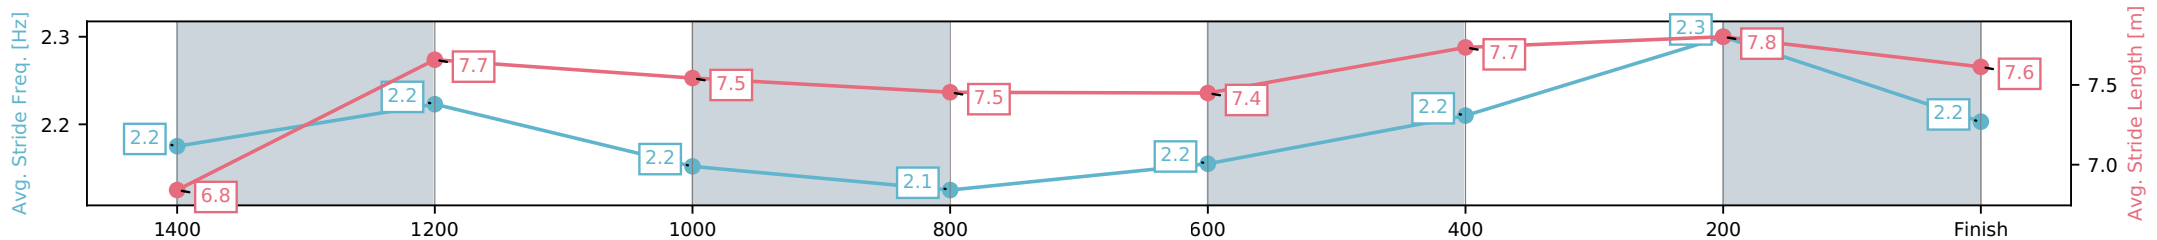

Sunshine Coast QLD

Race 6: DOUBLE R GROUP WINX GUINEAS - 1600m

04 July 2026 - 3:23PM

Track Rating: Soft 6, Weather: Fine, Rail Position: True Entire Circuit

Section	L1600	L1400	L1200	L1000	L800	L600	L400	L200
Section Times	1:40.24 (0:14.60)	1:25.64 [12] (0:12.09)	1:13.55 [12] (0:12.59)	1:00.96 [12] (0:12.93)	0:48.03 [13] (0:12.68)	0:35.35 [13] (0:11.76)	0:23.59 [12] (0:11.32)	0:12.26 [9] (0:12.26)
Average Speed [km/h]	49.1	59.9	57.4	56.1	57.4	61.4	63.6	58.7
Top Speed [km/h]	63.0	63.0	58.3	57.2	59.7	64.2	64.9	61.4
Avg. Dist. to Rail [m]	9.8	3.1	3.0	3.0	1.9	0.4	1.7	2.7
Avg. Stride Freq. [Hz]	2.2	2.2	2.2	2.1	2.2	2.2	2.3	2.2
Avg. Stride Length [m]	6.8	7.7	7.5	7.5	7.4	7.7	7.8	7.6