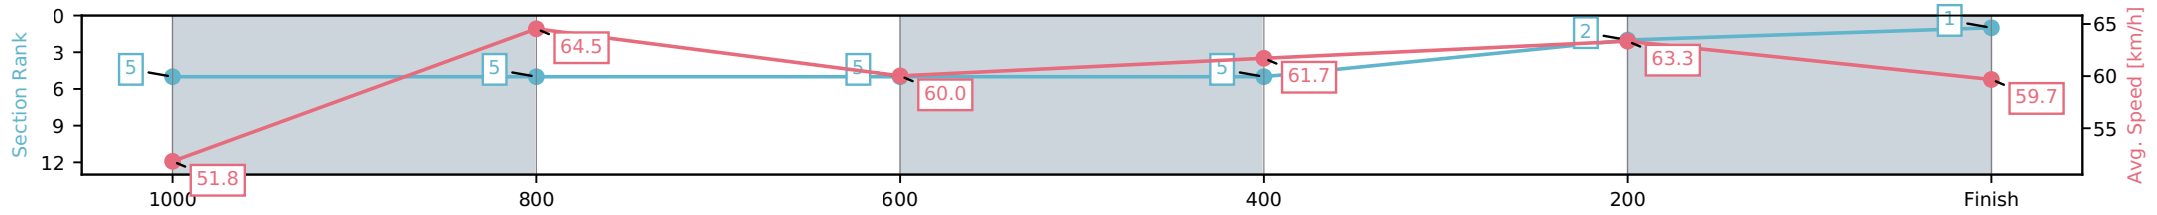

Horse/Jockey Name	Tornado Express/Sean Cormack
Finish Rank	1
Fastest Section Time (Section)	0:11.23 (1000-800)
Top Speed [km/h] (Section)	65.6 (1000-800)
Race State	Finished

Sunshine Coast QLD
Race 1: CALOUNDRA RSL BENCHMARK 70 Handicap - 1200m
04 July 2026 - 12:23PM
Track Rating: Soft 7, Weather: Fine, Rail Position: True Entire Circuit

Section	L1200	L1000	L800	L600	L400	L200
Section Times	1:12.31 (0:13.91)	0:58.40 [5] (0:11.23)	0:47.17 [5] (0:12.07)	0:35.10 [5] (0:11.67)	0:23.43 [5] (0:11.36)	0:12.07 [2] (0:12.07)
Average Speed [km/h]	51.8	64.5	60.0	61.7	63.3	59.7
Top Speed [km/h]	64.5	65.6	62.0	62.4	64.0	62.3
Avg. Dist. to Rail [m]	5.5	3.0	1.1	0.3	3.0	3.6
Avg. Stride Freq. [Hz]	2.3	2.4	2.3	2.3	2.3	2.3
Avg. Stride Length [m]	6.6	7.6	7.4	7.5	7.6	7.3

[ ] Ranking at each section and finish
-.-.- No data available at this section
NA No data available