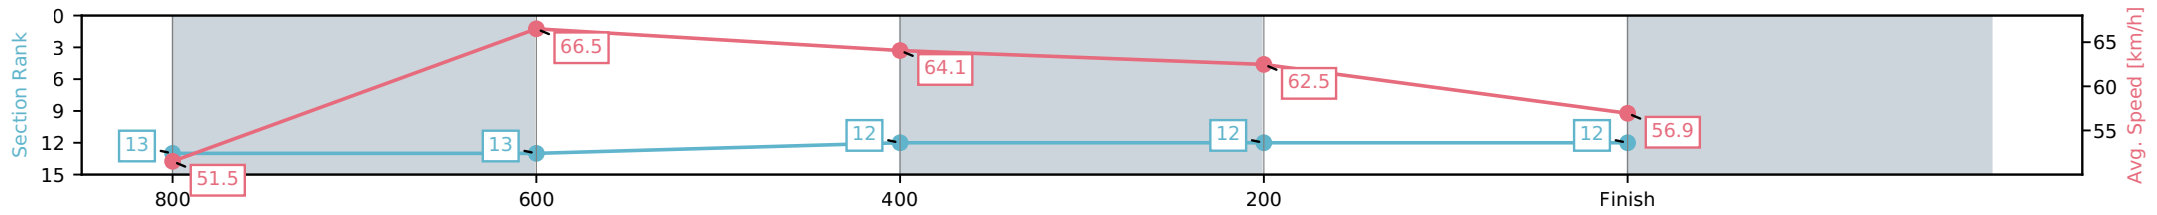

Horse/Jockey Name	Sling/Ashley Morgan
Finish Rank	12
Fastest Section Time (Section)	0:10.94 (800-600)
Top Speed [km/h] (Section)	67.3 (800-600)
Race State	Finished

Sunshine Coast QLD
Race 3: ACCESS INSULATION BRUCE MCLACHLAN
CLASSIC QTIS 2YO Handicap - 1000m
04 July 2026 - 1:34PM
Track Rating: Soft 6, Weather: Fine, Rail Position: True Entire Circuit

Section	L1000	L800	L600	L400	L200
Section Times	1:00.64 (0:14.07)	0:46.57 [13] (0:10.94)	0:35.64 [13] (0:11.35)	0:24.28 [12] (0:11.52)	0:12.76 [12] (0:12.76)
Average Speed [km/h]	51.5	66.5	64.1	62.5	56.9
Top Speed [km/h]	65.1	67.3	65.9	63.8	60.2
Avg. Dist. to Rail [m]	3.9	3.3	1.6	2.3	3.3
Avg. Stride Freq. [Hz]	2.4	2.4	2.4	2.3	2.2
Avg. Stride Length [m]	6.5	7.8	7.7	7.5	7.4

[ ] Ranking at each section and finish
-:-:- No data available at this section
NA No data available