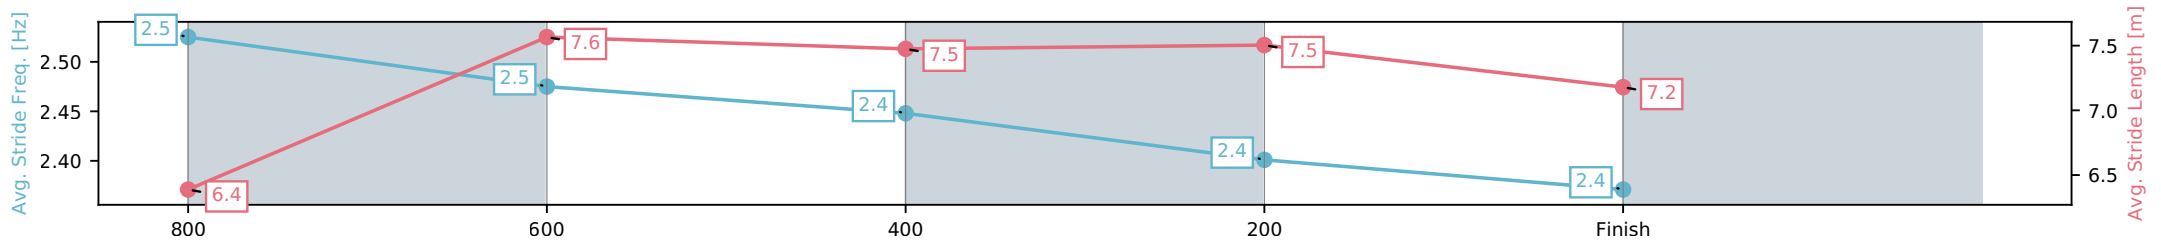

Horse/Jockey Name	Fearless Win/Nozi Tomizawa
Finish Rank	3
Fastest Section Time (Section)	0:11.05 (800-600)
Top Speed [km/h] (Section)	67.7 (800-600)
Race State	Finished

Sunshine Coast QLD
Race 3: ACCESS INSULATION BRUCE MCLACHLAN
CLASSIC QTIS 2YO Handicap - 1000m

04 July 2026 - 1:34PM

Track Rating: Soft 6, Weather: Fine, Rail Position: True Entire Circuit

Section	L1000	L800	L600	L400	L200
Section Times	0:59.65 (0:13.80)	0:45.85 [12] (0:11.05)	0:34.80 [10] (0:11.50)	0:23.30 [11] (0:11.24)	0:12.06 [9] (0:12.06)
Average Speed [km/h]	52.6	66.5	64.6	64.1	59.5
Top Speed [km/h]	66.6	67.7	66.7	65.1	62.8
Avg. Dist. to Rail [m]	9.2	5.8	5.2	10.7	11.3
Avg. Stride Freq. [Hz]	2.5	2.5	2.4	2.4	2.4
Avg. Stride Length [m]	6.4	7.6	7.5	7.5	7.2

- [ ] Ranking at each section and finish
- -:-:- No data available at this section
- NA No data available