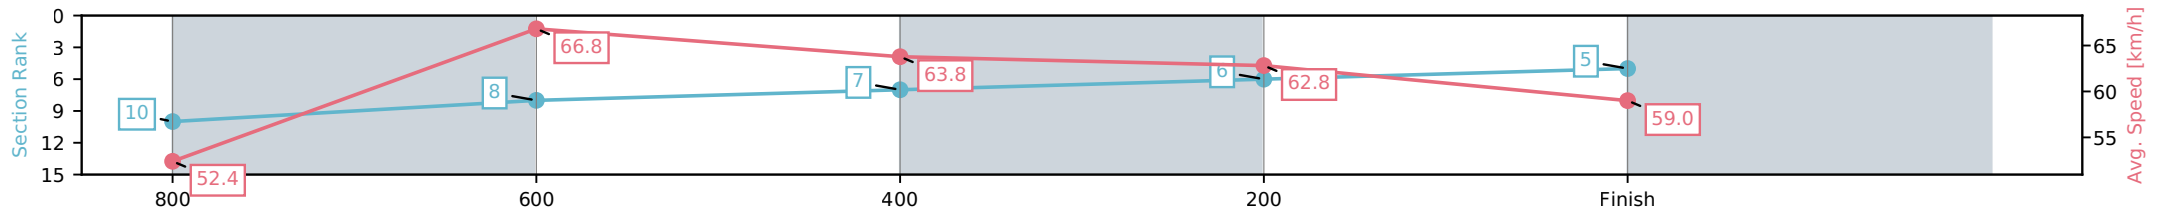

Horse/Jockey Name	My Utopia/Taylor Marshall
Finish Rank	5
Fastest Section Time (Section)	0:10.83 (800-600)
Top Speed [km/h] (Section)	68.0 (800-600)
Race State	Finished

Sunshine Coast QLD
Race 3: ACCESS INSULATION BRUCE MCLACHLAN
CLASSIC QTIS 2YO Handicap - 1000m

04 July 2026 - 1:34PM

Track Rating: Soft 6, Weather: Fine, Rail Position: True Entire Circuit

Section	L1000	L800	L600	L400	L200
Section Times	0:59.76 (0:13.79)	0:45.97 [10] (0:10.83)	0:35.14 [8] (0:11.36)	0:23.78 [7] (0:11.46)	0:12.32 [6] (0:12.32)
Average Speed [km/h]	52.4	66.8	63.8	62.8	59.0
Top Speed [km/h]	67.5	68.0	64.8	63.8	62.4
Avg. Dist. to Rail [m]	4.0	2.0	1.1	3.3	3.4
Avg. Stride Freq. [Hz]	2.6	2.5	2.4	2.4	2.3
Avg. Stride Length [m]	6.3	7.5	7.5	7.4	7.2

[ ] Ranking at each section and finish
-:-:- No data available at this section
NA No data available