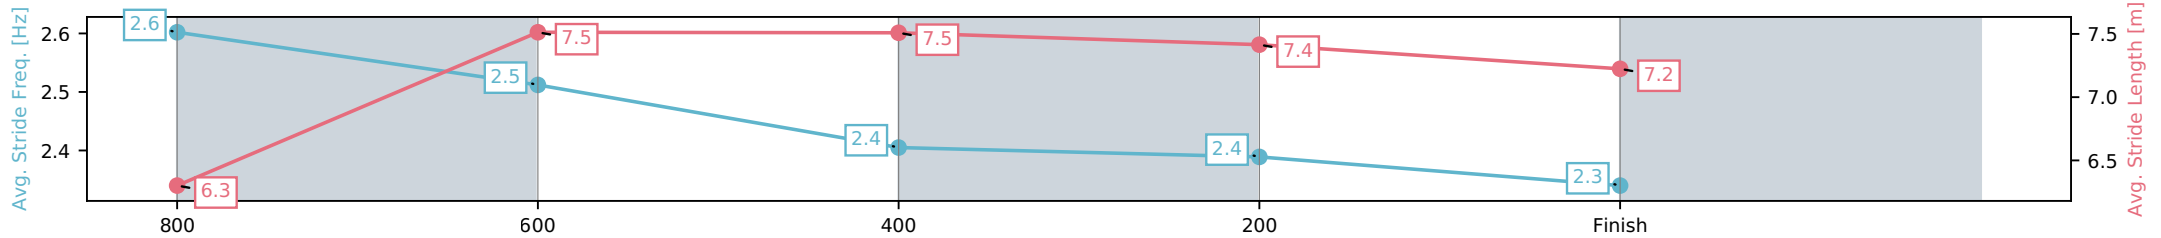

Horse/Jockey Name	My Utopia/Taylor Marshall
Finish Rank	5
Fastest Section Time (Section)	0:10.83 (800-600)
Top Speed [km/h] (Section)	68.0 (800-600)
Race State	Finished

Sunshine Coast QLD
Race 3: ACCESS INSULATION BRUCE MCLACHLAN
CLASSIC QTIS 2YO Handicap - 1000m

04 July 2026 - 1:34PM

Track Rating: Soft 6, Weather: Fine, Rail Position: True Entire Circuit

Section	L1000	L800	L600	L400	L200
Section Times	0:59.76 (0:13.79)	0:45.97 [10] (0:10.83)	0:35.14 [8] (0:11.36)	0:23.78 [7] (0:11.46)	0:12.32 [6] (0:12.32)
Average Speed [km/h]	52.4	66.8	63.8	62.8	59.0
Top Speed [km/h]	67.5	68.0	64.8	63.8	62.4
Avg. Dist. to Rail [m]	4.0	2.0	1.1	3.3	3.4
Avg. Stride Freq. [Hz]	2.6	2.5	2.4	2.4	2.3
Avg. Stride Length [m]	6.3	7.5	7.5	7.4	7.2

[ ] Ranking at each section and finish
-:-:- No data available at this section
NA No data available