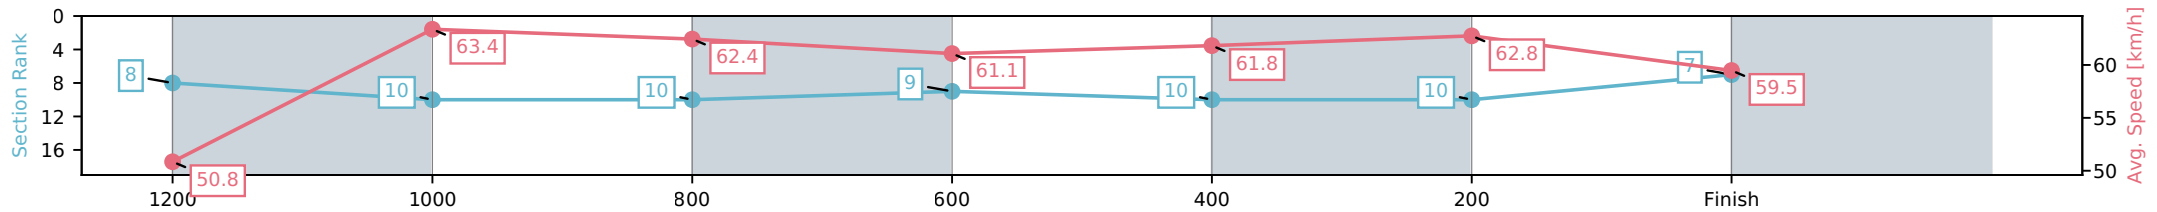

Sunshine Coast QLD

Race 8: TAB GLASSHOUSE HANDICAP - 1400m

04 July 2026 - 4:46PM

Track Rating: Soft 6, Weather: Fine, Rail Position: True Entire Circuit

Section	L1400	L1200	L1000	L800	L600	L400	L200
Section Times	1:24.82 (0:14.14)	1:10.68 [8] (0:11.38)	0:59.30 [10] (0:11.70)	0:47.60 [10] (0:12.08)	0:35.52 [9] (0:11.93)	0:23.59 [10] (0:11.48)	0:12.11 [10] (0:12.11)
Average Speed [km/h]	50.8	63.4	62.4	61.1	61.8	62.8	59.5
Top Speed [km/h]	63.7	64.6	62.9	61.7	62.5	63.1	62.1
Avg. Dist. to Rail [m]	15.7	8.4	6.4	4.4	4.0	9.4	11.5
Avg. Stride Freq. [Hz]	2.4	2.4	2.3	2.3	2.3	2.4	2.3
Avg. Stride Length [m]	6.5	7.6	7.5	7.3	7.4	7.5	7.4