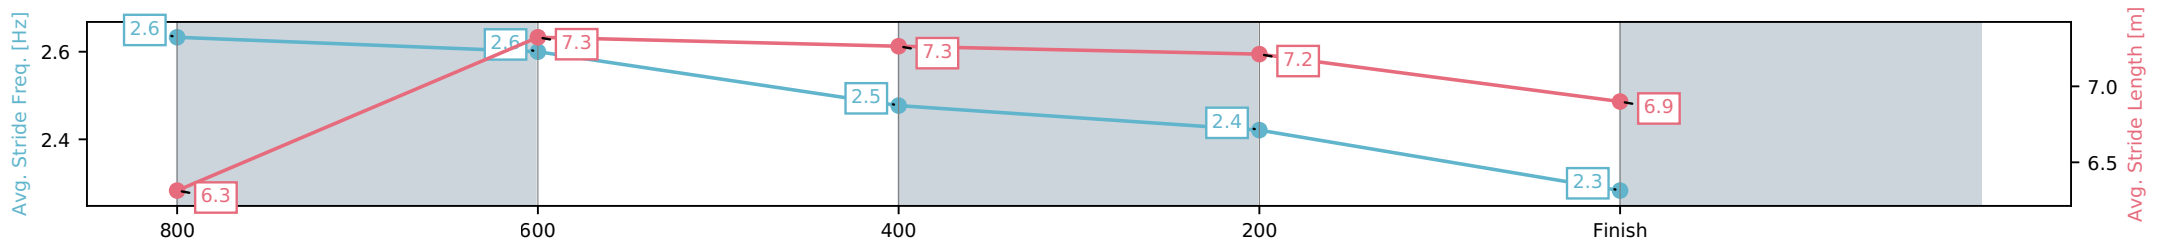

Horse/Jockey Name	Itchintogo/Leah Martyn
Finish Rank	9
Fastest Section Time (Section)	0:10.76 (800-600)
Top Speed [km/h] (Section)	68.7 (800-600)
Race State	Finished

Sunshine Coast QLD
Race 3: ACCESS INSULATION BRUCE MCLACHLAN
CLASSIC QTIS 2YO Handicap - 1000m

04 July 2026 - 1:34PM

Track Rating: Soft 6, Weather: Fine, Rail Position: True Entire Circuit

Section	L1000	L800	L600	L400	L200
Section Times	1:00.43 (0:13.29)	0:47.14 [1] (0:10.76)	0:36.38 [2] (0:11.56)	0:24.82 [2] (0:11.69)	0:13.13 [5] (0:13.13)
Average Speed [km/h]	54.6	67.6	63.5	61.6	55.0
Top Speed [km/h]	67.4	68.7	65.0	63.0	59.1
Avg. Dist. to Rail [m]	6.3	3.3	3.0	7.2	7.8
Avg. Stride Freq. [Hz]	2.6	2.6	2.5	2.4	2.3
Avg. Stride Length [m]	6.3	7.3	7.3	7.2	6.9

- [ ] Ranking at each section and finish
- -:-:- No data available at this section
- NA No data available