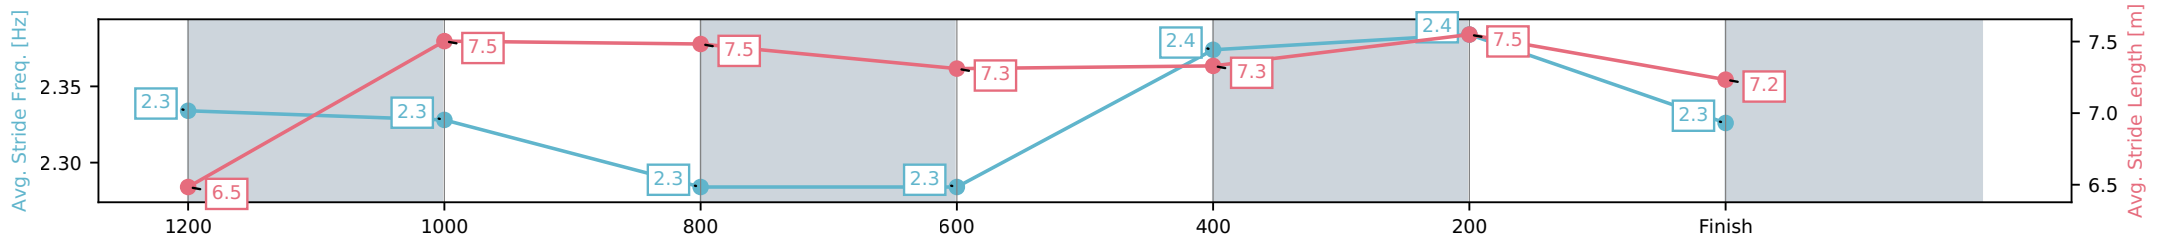

Sunshine Coast QLD

Race 9: HEIGHT 4 HIRE BENCHMARK 85 Handicap - 1400m

04 July 2026 - 5:25PM

Track Rating: Soft 6, Weather: Fine, Rail Position: True Entire Circuit

Section	L1400	L1200	L1000	L800	L600	L400	L200
Section Times	1:26.05 (0:14.76)	1:11.29 [13] (0:11.70)	0:59.58 [13] (0:12.00)	0:47.58 [13] (0:12.31)	0:35.27 [13] (0:11.73)	0:23.55 [13] (0:11.32)	0:12.23 [13] (0:12.23)
Average Speed [km/h]	48.8	61.5	60.5	59.2	62.1	63.7	58.8
Top Speed [km/h]	63.6	63.6	61.3	59.9	63.6	64.8	62.3
Avg. Dist. to Rail [m]	10.6	5.2	4.3	2.1	1.9	6.6	3.5
Avg. Stride Freq. [Hz]	2.3	2.3	2.3	2.3	2.4	2.4	2.3
Avg. Stride Length [m]	6.5	7.5	7.5	7.3	7.3	7.5	7.2