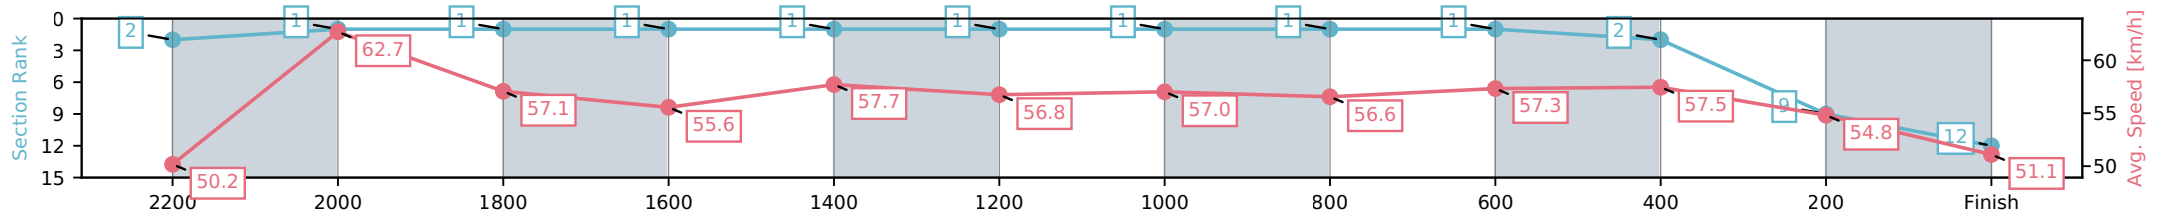

Horse/Jockey Name	Wowzino/Taylor Marshall
Finish Rank	12
Fastest Section Time (Section)	0:11.49 (2200-2000)
Top Speed [km/h] (Section)	63.8 (2200-2000)
Race State	Finished

Sunshine Coast QLD
Race 7: STANLEY RIVER THOROUGHBREDS CALOUNDRA
CUP - 2400m

04 July 2026 - 4:02PM

Track Rating: Soft 6, Weather: Fine, Rail Position: True Entire Circuit

Section	L2400	L2200	L2000	L1800	L1600	L1400	L1200	L1000	L800	L600	L400	L200
Section Times	2:34.69 (0:14.25)	2:20.44 [2] (0:11.49)	2:08.95 [1] (0:12.60)	1:56.35 [1] (0:12.95)	1:43.40 [1] (0:12.54)	1:30.86 [1] (0:12.76)	1:18.10 [1] (0:12.66)	1:05.44 [1] (0:12.83)	0:52.61 [1] (0:12.73)	0:39.88 [1] (0:12.63)	0:27.25 [2] (0:13.15)	0:14.10 [9] (0:14.10)
Average Speed [km/h]	50.2	62.7	57.1	55.6	57.7	56.8	57.0	56.6	57.3	57.5	54.8	51.1
Top Speed [km/h]	62.8	63.8	59.8	56.5	58.6	57.2	57.6	57.2	58.5	58.5	56.0	53.7
Avg. Dist. to Rail [m]	4.2	1.1	0.4	0.4	1.8	2.6	2.9	2.7	2.5	1.4	3.2	4.7
Avg. Stride Freq. [Hz]	2.3	2.4	2.2	2.2	2.2	2.1	2.2	2.2	2.3	2.3	2.3	2.2
Avg. Stride Length [m]	6.6	7.5	7.3	7.2	7.4	7.4	7.4	7.3	7.1	7.0	6.8	6.7

[ ] Ranking at each section and finish
-.-.- No data available at this section
NA No data available