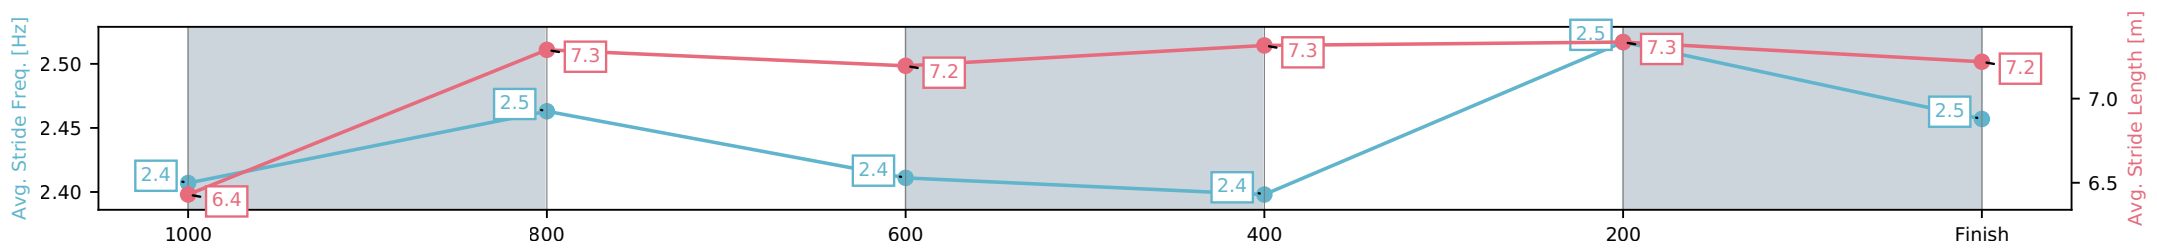

Horse/Jockey Name	Balance The Books/Ben Thompson
Finish Rank	1
Fastest Section Time (Section)	0:10.97 (400-200)
Top Speed [km/h] (Section)	66.7 (400-200)
Race State	Finished

Sunshine Coast QLD
Race 2: SHERRIN RENTALS QTIS BENCHMARK 80 Handicap
- 1200m
04 July 2026 - 12:58PM
Track Rating: Soft 6, Weather: Fine, Rail Position: True Entire Circuit

Section	L1200	L1000	L800	L600	L400	L200
Section Times	1:11.86 (0:14.20)	0:57.66 [10] (0:11.42)	0:46.23 [10] (0:11.90)	0:34.33 [11] (0:11.74)	0:22.59 [9] (0:10.97)	0:11.62 [1] (0:11.62)
Average Speed [km/h]	50.5	63.7	61.9	62.6	65.7	62.0
Top Speed [km/h]	63.1	64.6	64.1	64.8	66.7	65.6
Avg. Dist. to Rail [m]	11.7	5.0	4.1	3.7	8.1	8.1
Avg. Stride Freq. [Hz]	2.4	2.5	2.4	2.4	2.5	2.5
Avg. Stride Length [m]	6.4	7.3	7.2	7.3	7.3	7.2

[ ] Ranking at each section and finish
-.-.- No data available at this section
NA No data available