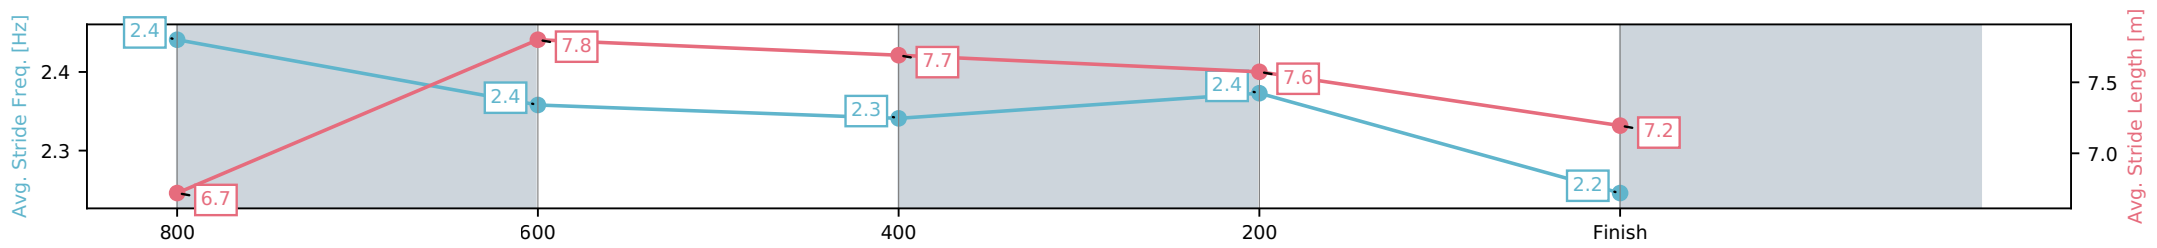

Sunshine Coast QLD

Race 5: KEVLACAT POWER BOATS OPEN PLATE - 1000m

04 July 2026 - 2:47PM

Track Rating: Soft 6, Weather: Fine, Rail Position: True Entire Circuit

Section	L1000	L800	L600	L400	L200
Section Times	1:00.12 (0:13.64)	0:46.48 [3] (0:11.07)	0:35.41 [3] (0:11.29)	0:24.12 [3] (0:11.34)	0:12.78 [4] (0:12.78)
Average Speed [km/h]	53.4	65.3	63.9	63.5	56.1
Top Speed [km/h]	65.4	66.4	64.7	65.2	61.3
Avg. Dist. to Rail [m]	4.2	1.9	0.5	2.2	2.5
Avg. Stride Freq. [Hz]	2.4	2.4	2.3	2.4	2.2
Avg. Stride Length [m]	6.7	7.8	7.7	7.6	7.2