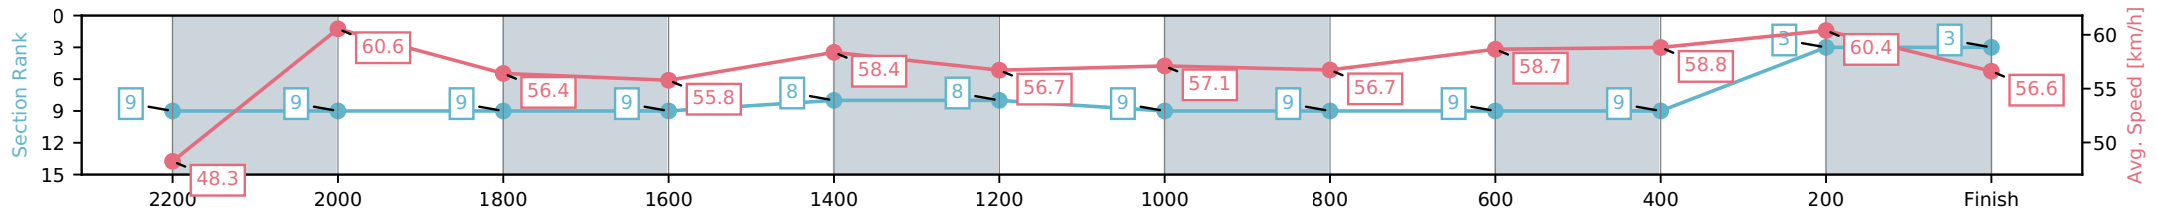

Sunshine Coast QLD
 Race 7: STANLEY RIVER THOROUGHBREDS CALOUNDRA
 CUP - 2400m

04 July 2026 - 4:02PM

Track Rating: Soft 6, Weather: Fine, Rail Position: True Entire Circuit

Section	L2400	L2200	L2000	L1800	L1600	L1400	L1200	L1000	L800	L600	L400	L200
Section Times	2:32.66 (0:14.85)	2:17.81 [9] (0:11.90)	2:05.91 [9] (0:12.75)	1:53.16 [9] (0:12.91)	1:40.25 [9] (0:12.45)	1:27.80 [8] (0:12.81)	1:14.99 [8] (0:12.67)	1:02.32 [9] (0:12.82)	0:49.50 [9] (0:12.48)	0:37.02 [9] (0:12.38)	0:24.64 [9] (0:11.93)	0:12.70 [3] (0:12.70)
Average Speed [km/h]	48.3	60.6	56.4	55.8	58.4	56.7	57.1	56.7	58.7	58.8	60.4	56.6
Top Speed [km/h]	61.4	61.4	59.0	56.9	60.1	59.4	57.8	57.5	59.7	59.6	61.1	59.4
Avg. Dist. to Rail [m]	8.4	1.1	0.4	0.5	3.1	4.1	4.3	3.9	3.1	1.9	4.0	3.8
Avg. Stride Freq. [Hz]	2.3	2.4	2.3	2.2	2.2	2.2	2.2	2.2	2.3	2.3	2.3	2.3
Avg. Stride Length [m]	6.3	7.2	7.1	7.0	7.2	7.2	7.2	7.2	7.1	7.3	7.2	7.0