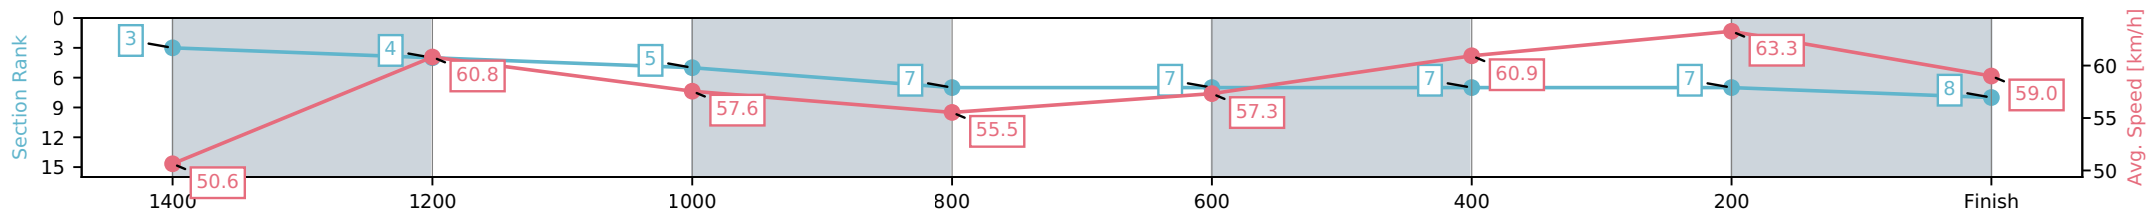

Sunshine Coast QLD

Race 6: DOUBLE R GROUP WINX GUINEAS - 1600m

04 July 2026 - 3:23PM

Track Rating: Soft 6, Weather: Fine, Rail Position: True Entire Circuit

Section	L1600	L1400	L1200	L1000	L800	L600	L400	L200
Section Times	1:40.11 (0:14.15)	1:25.96 [3] (0:11.92)	1:14.04 [4] (0:12.58)	1:01.46 [5] (0:13.06)	0:48.40 [7] (0:12.76)	0:35.64 [7] (0:12.02)	0:23.63 [7] (0:11.38)	0:12.24 [7] (0:12.24)
Average Speed [km/h]	50.6	60.8	57.6	55.5	57.3	60.9	63.3	59.0
Top Speed [km/h]	62.4	62.9	58.6	56.8	59.3	62.6	64.4	61.6
Avg. Dist. to Rail [m]	9.3	4.2	3.7	3.5	2.5	2.8	6.7	8.3
Avg. Stride Freq. [Hz]	2.3	2.4	2.3	2.2	2.2	2.3	2.4	2.3
Avg. Stride Length [m]	6.6	7.3	7.1	7.1	7.2	7.3	7.4	7.4