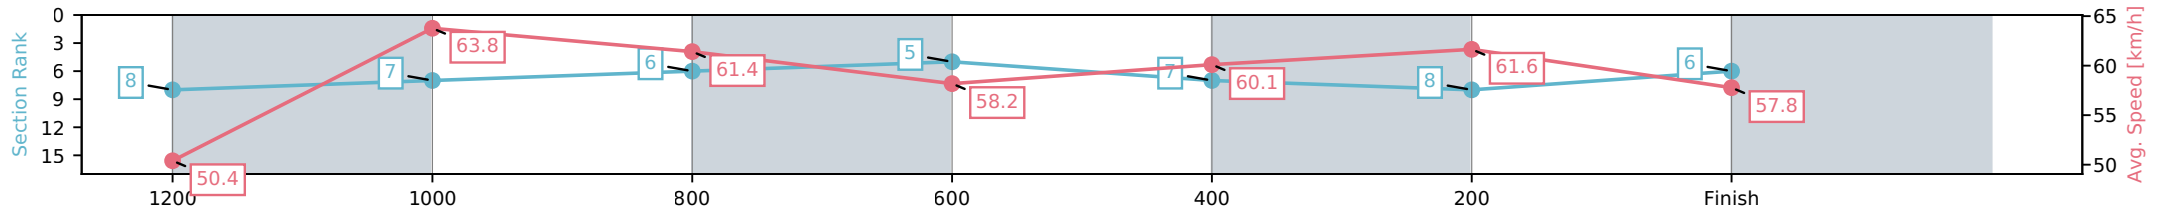

Sunshine Coast QLD

Race 9: HEIGHT 4 HIRE BENCHMARK 85 Handicap - 1400m

04 July 2026 - 5:25PM

Track Rating: Soft 6, Weather: Fine, Rail Position: True Entire Circuit

Section	L1400	L1200	L1000	L800	L600	L400	L200
Section Times	1:25.95 (0:14.27)	1:11.68 [8] (0:11.29)	1:00.39 [7] (0:11.81)	0:48.59 [6] (0:12.54)	0:36.04 [5] (0:11.99)	0:24.05 [7] (0:11.67)	0:12.38 [8] (0:12.38)
Average Speed [km/h]	50.4	63.8	61.4	58.2	60.1	61.6	57.8
Top Speed [km/h]	63.4	64.5	63.2	59.9	61.7	62.2	60.6
Avg. Dist. to Rail [m]	8.0	4.4	3.2	2.2	0.5	1.2	2.5
Avg. Stride Freq. [Hz]	2.3	2.2	2.2	2.2	2.2	2.3	2.3
Avg. Stride Length [m]	6.7	8.0	7.8	7.6	7.6	7.5	7.2