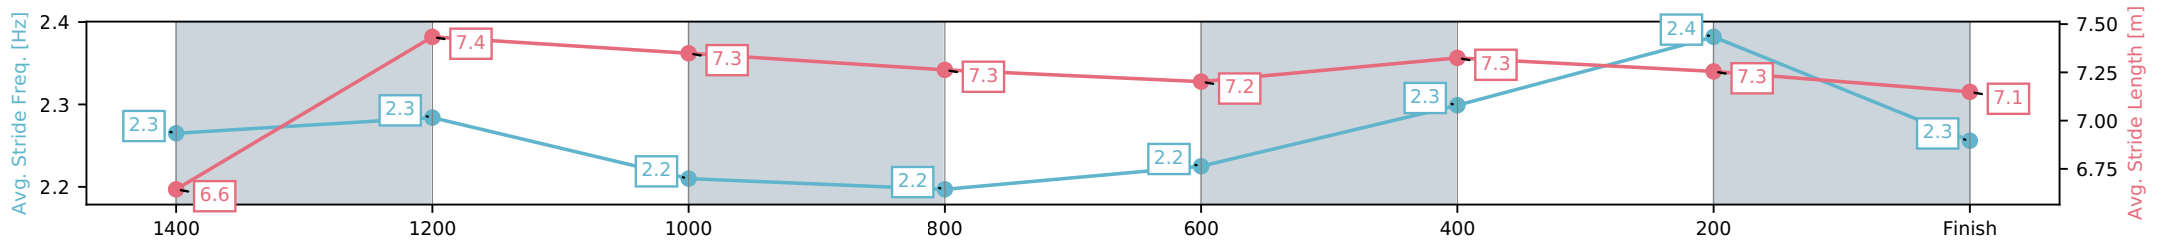

Sunshine Coast QLD

Race 6: DOUBLE R GROUP WINX GUINEAS - 1600m

04 July 2026 - 3:23PM

Track Rating: Soft 6, Weather: Fine, Rail Position: True Entire Circuit

Section	L1600	L1400	L1200	L1000	L800	L600	L400	L200
Section Times	1:41.38 (0:14.36)	1:27.02 [7] (0:12.10)	1:14.92 [8] (0:12.65)	1:02.26 [9] (0:12.89)	0:49.38 [10] (0:12.72)	0:36.66 [10] (0:12.09)	0:24.57 [13] (0:11.74)	0:12.83 [14] (0:12.83)
Average Speed [km/h]	49.8	59.9	57.1	56.3	57.1	59.9	61.3	56.2
Top Speed [km/h]	61.3	61.5	58.7	57.1	58.4	61.3	62.4	59.9
Avg. Dist. to Rail [m]	5.9	2.6	3.1	3.2	1.4	0.9	4.0	5.0
Avg. Stride Freq. [Hz]	2.3	2.3	2.2	2.2	2.2	2.3	2.4	2.3
Avg. Stride Length [m]	6.6	7.4	7.3	7.3	7.2	7.3	7.3	7.1