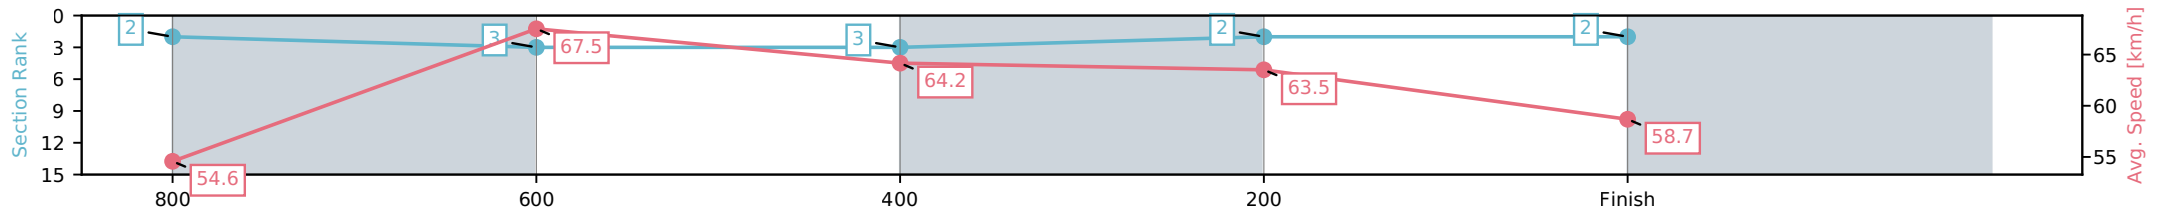

Horse/Jockey Name	Areprice/Corey Sutherland
Finish Rank	2
Fastest Section Time (Section)	0:10.85 (800-600)
Top Speed [km/h] (Section)	69.0 (1000 - 800)
Race State	Finished

Sunshine Coast QLD
Race 3: ACCESS INSULATION BRUCE MCLACHLAN
CLASSIC QTIS 2YO Handicap - 1000m
04 July 2026 - 1:34PM
Track Rating: Soft 6, Weather: Fine, Rail Position: True Entire Circuit

Section	L1000	L800	L600	L400	L200
Section Times	0:59.41 (0:13.31)	0:46.10 [2] (0:10.85)	0:35.25 [3] (0:11.49)	0:23.76 [3] (0:11.35)	0:12.41 [2] (0:12.41)
Average Speed [km/h]	54.6	67.5	64.2	63.5	58.7
Top Speed [km/h]	69.0	68.9	65.5	64.3	62.2
Avg. Dist. to Rail [m]	10.1	5.5	4.0	6.8	6.3
Avg. Stride Freq. [Hz]	2.6	2.5	2.4	2.4	2.3
Avg. Stride Length [m]	6.4	7.5	7.6	7.5	7.3

Report Created: Sat 04 July 2026 (Note: Timing is based on positional data)

- [ ] Ranking at each section and finish
- -:-:- No data available at this section
- NA No data available