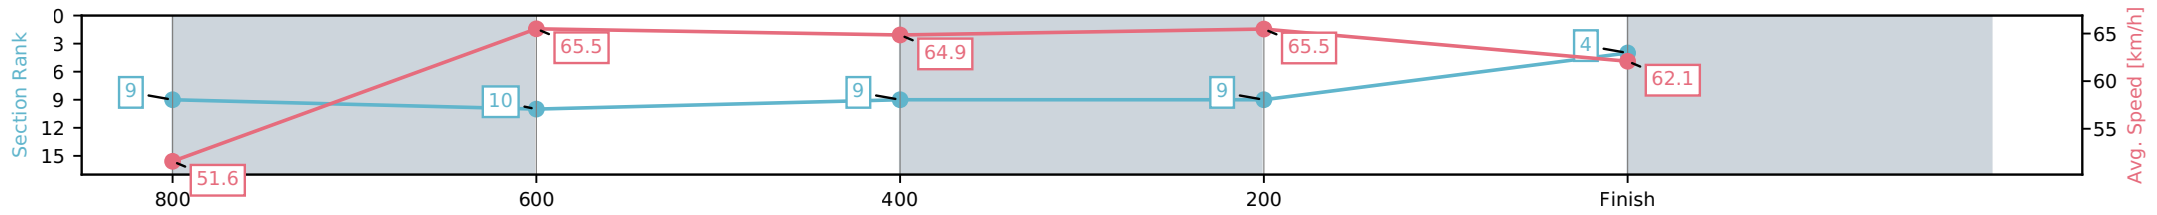

Horse/Jockey Name	Racketeer/Robbie Dolan
Finish Rank	4
Fastest Section Time (Section)	0:11.01 (400-200)
Top Speed [km/h] (Section)	66.2 (400-200)
Race State	Finished

Sunshine Coast QLD
Race 4: MALENY HOTEL DR BERNIE SPILSBURY 3YO
Handicap - 1000m
04 July 2026 - 2:08PM
Track Rating: Soft 6, Weather: Fine, Rail Position: True Entire Circuit

Section	L1000	L800	L600	L400	L200
Section Times	0:59.07 (0:14.04)	0:45.03 [9] (0:11.14)	0:33.89 [10] (0:11.26)	0:22.63 [9] (0:11.01)	0:11.62 [9] (0:11.62)
Average Speed [km/h]	51.6	65.5	64.9	65.5	62.1
Top Speed [km/h]	63.9	65.9	66.0	66.2	64.8
Avg. Dist. to Rail [m]	6.0	3.6	2.5	1.5	1.0
Avg. Stride Freq. [Hz]	2.5	2.5	2.4	2.5	2.4
Avg. Stride Length [m]	6.4	7.4	7.5	7.5	7.3

[ ] Ranking at each section and finish
-:-:- No data available at this section
NA No data available