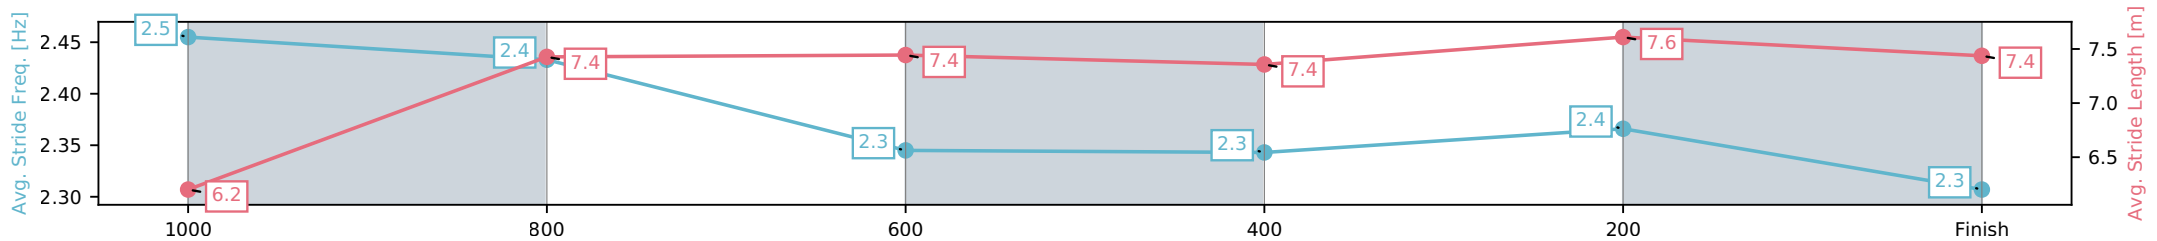

Sunshine Coast QLD

Race 1: CALOUNDRA RSL BENCHMARK 70 Handicap - 1200m

04 July 2026 - 12:23PM

Track Rating: Soft 7, Weather: Fine, Rail Position: True Entire Circuit

Section	L1200	L1000	L800	L600	L400	L200
Section Times	1:12.47 (0:14.50)	0:57.97 [11] (0:11.29)	0:46.69 [9] (0:11.88)	0:34.80 [9] (0:11.70)	0:23.11 [9] (0:11.24)	0:11.87 [9] (0:11.87)
Average Speed [km/h]	49.9	64.5	61.4	61.7	64.2	60.3
Top Speed [km/h]	63.2	65.8	65.6	62.9	65.1	63.6
Avg. Dist. to Rail [m]	8.3	5.0	1.9	0.7	6.2	9.8
Avg. Stride Freq. [Hz]	2.5	2.4	2.3	2.3	2.4	2.3
Avg. Stride Length [m]	6.2	7.4	7.4	7.4	7.6	7.4