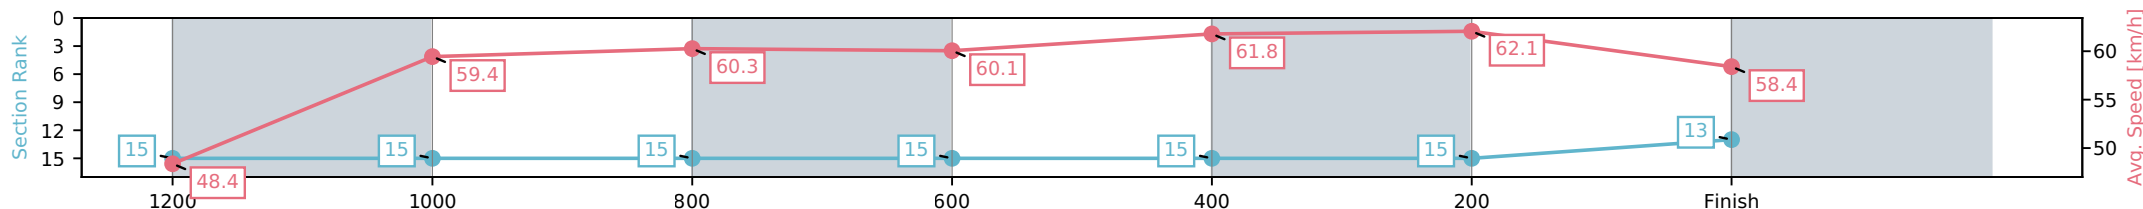

Sunshine Coast QLD

Race 9: HEIGHT 4 HIRE BENCHMARK 85 Handicap - 1400m

04 July 2026 - 5:25PM

Track Rating: Soft 6, Weather: Fine, Rail Position: True Entire Circuit

Section	L1400	L1200	L1000	L800	L600	L400	L200
Section Times	1:26.72 (0:14.91)	1:11.81 [15] (0:12.11)	0:59.70 [15] (0:12.03)	0:47.67 [15] (0:12.11)	0:35.55 [15] (0:11.67)	0:23.88 [15] (0:11.60)	0:12.28 [15] (0:12.28)
Average Speed [km/h]	48.4	59.4	60.3	60.1	61.8	62.1	58.4
Top Speed [km/h]	61.9	61.9	61.1	60.5	63.8	63.5	60.7
Avg. Dist. to Rail [m]	15.9	6.4	3.0	1.6	0.4	2.1	3.1
Avg. Stride Freq. [Hz]	2.2	2.2	2.2	2.3	2.3	2.4	2.3
Avg. Stride Length [m]	6.6	7.6	7.5	7.5	7.4	7.4	7.2