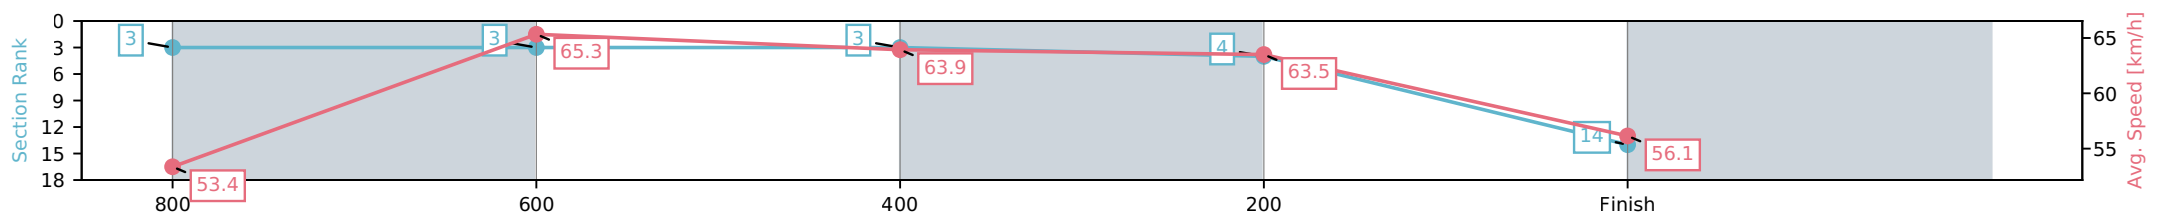

Sunshine Coast QLD

Race 5: KEVLACAT POWER BOATS OPEN PLATE - 1000m

04 July 2026 - 2:47PM

Track Rating: Soft 6, Weather: Fine, Rail Position: True Entire Circuit

Section	L1000	L800	L600	L400	L200
Section Times	1:00.12 (0:13.64)	0:46.48 [3] (0:11.07)	0:35.41 [3] (0:11.29)	0:24.12 [3] (0:11.34)	0:12.78 [4] (0:12.78)
Average Speed [km/h]	53.4	65.3	63.9	63.5	56.1
Top Speed [km/h]	65.4	66.4	64.7	65.2	61.3
Avg. Dist. to Rail [m]	4.2	1.9	0.5	2.2	2.5
Avg. Stride Freq. [Hz]	2.4	2.4	2.3	2.4	2.2
Avg. Stride Length [m]	6.7	7.8	7.7	7.6	7.2