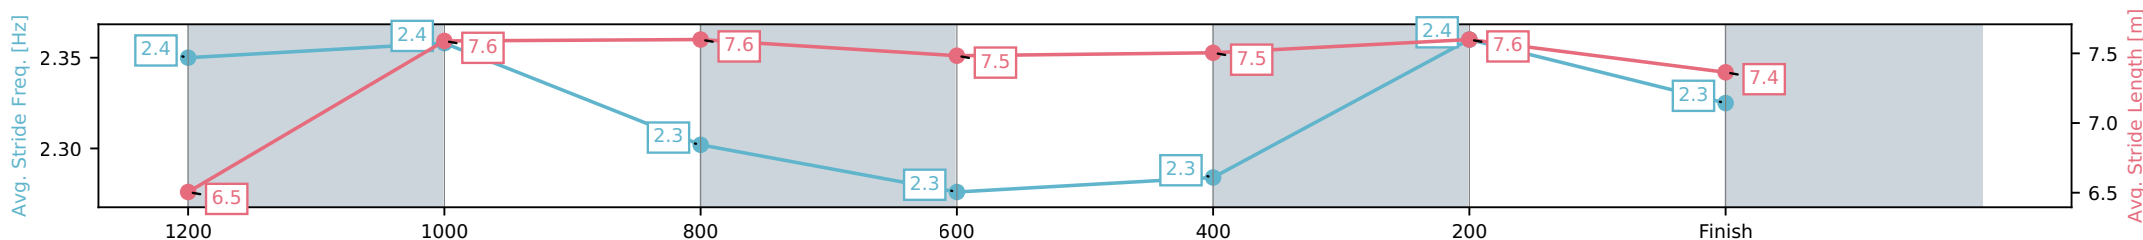

Sunshine Coast QLD

Race 8: TAB GLASSHOUSE HANDICAP - 1400m

04 July 2026 - 4:46PM

Track Rating: Soft 6, Weather: Fine, Rail Position: True Entire Circuit

Section	L1400	L1200	L1000	L800	L600	L400	L200
Section Times	1:24.62 (0:14.53)	1:10.09 [15] (0:11.29)	0:58.81 [14] (0:11.70)	0:47.11 [12] (0:12.00)	0:35.11 [12] (0:11.93)	0:23.18 [14] (0:11.26)	0:11.92 [9] (0:11.92)
Average Speed [km/h]	49.6	63.8	62.1	60.5	61.1	63.9	60.5
Top Speed [km/h]	62.1	64.7	62.5	62.0	62.5	65.7	61.8
Avg. Dist. to Rail [m]	6.3	4.7	3.6	1.4	2.1	5.1	6.1
Avg. Stride Freq. [Hz]	2.4	2.4	2.3	2.3	2.3	2.4	2.3
Avg. Stride Length [m]	6.5	7.6	7.6	7.5	7.5	7.6	7.4