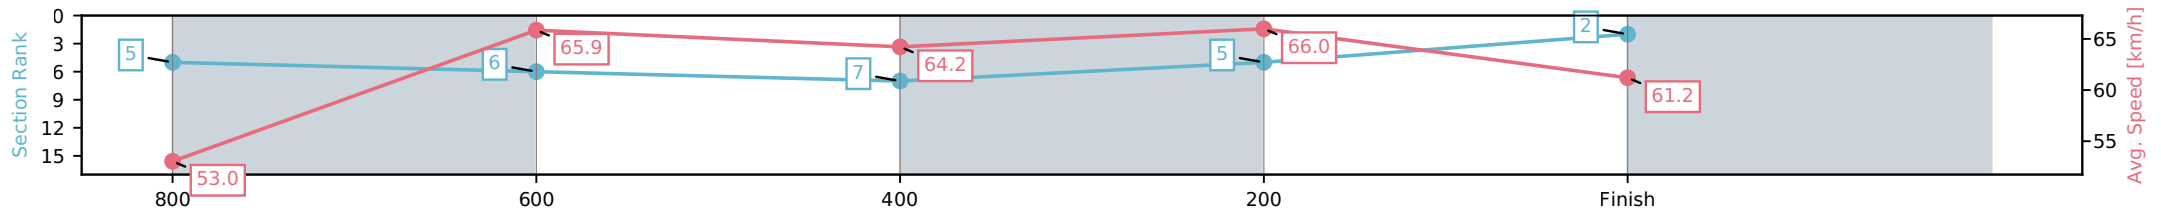

Horse/Jockey Name	Spirit Of Barty/Emily Lang
Finish Rank	2
Fastest Section Time (Section)	0:10.92 (400-200)
Top Speed [km/h] (Section)	69.6 (800-600)
Race State	Finished

Sunshine Coast QLD
Race 4: MALENY HOTEL DR BERNIE SPILSBURY 3YO
Handicap - 1000m
04 July 2026 - 2:08PM
Track Rating: Soft 6, Weather: Fine, Rail Position: True Entire Circuit

Section	L1000	L800	L600	L400	L200
Section Times	0:59.04 (0:13.80)	0:45.24 [5] (0:11.11)	0:34.13 [6] (0:11.43)	0:22.71 [7] (0:10.92)	0:11.79 [5] (0:11.79)
Average Speed [km/h]	53.0	65.9	64.2	66.0	61.2
Top Speed [km/h]	68.1	69.6	65.2	67.5	64.5
Avg. Dist. to Rail [m]	13.7	5.5	3.2	6.8	6.8
Avg. Stride Freq. [Hz]	2.5	2.4	2.4	2.5	2.4
Avg. Stride Length [m]	6.4	7.6	7.5	7.5	7.2

- [ ] Ranking at each section and finish
- -:-:- No data available at this section
- NA No data available