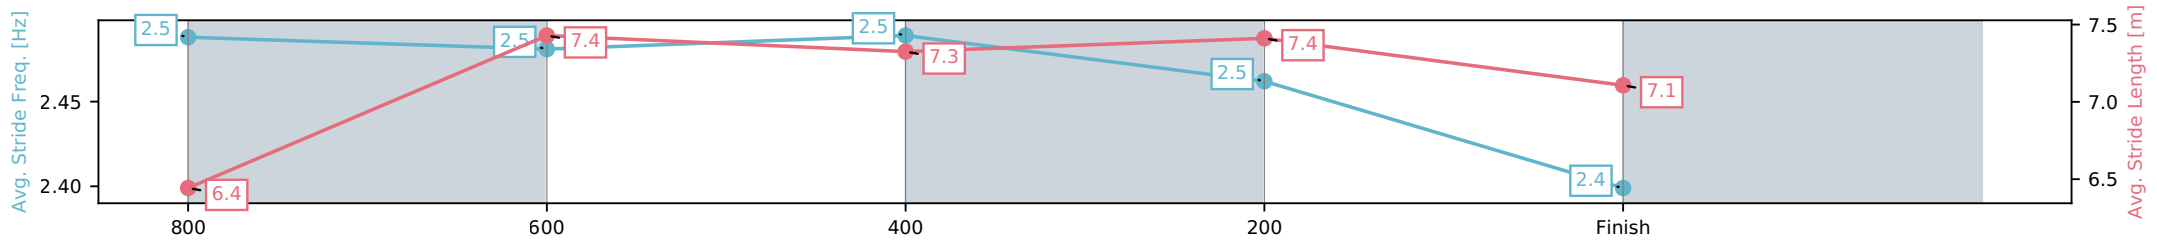

Horse/Jockey Name	Too Hot To Torque/Jag Guthmann-Chester
Finish Rank	11
Fastest Section Time (Section)	0:11.03 (400-200)
Top Speed [km/h] (Section)	67.0 (800-600)
Race State	Finished

Sunshine Coast QLD
Race 4: MALENY HOTEL DR BERNIE SPILSBURY 3YO
Handicap - 1000m
04 July 2026 - 2:08PM
Track Rating: Soft 6, Weather: Fine, Rail Position: True Entire Circuit

Section	L1000	L800	L600	L400	L200
Section Times	0:59.55 (0:14.04)	0:45.51 [8] (0:11.10)	0:34.40 [8] (0:11.33)	0:23.08 [10] (0:11.03)	0:12.04 [10] (0:12.04)
Average Speed [km/h]	51.9	65.9	64.9	65.2	59.8
Top Speed [km/h]	64.7	67.0	66.3	66.2	64.4
Avg. Dist. to Rail [m]	8.1	4.2	3.5	5.0	5.3
Avg. Stride Freq. [Hz]	2.5	2.5	2.5	2.5	2.4
Avg. Stride Length [m]	6.4	7.4	7.3	7.4	7.1

[ ] Ranking at each section and finish
-.-.- No data available at this section
NA No data available