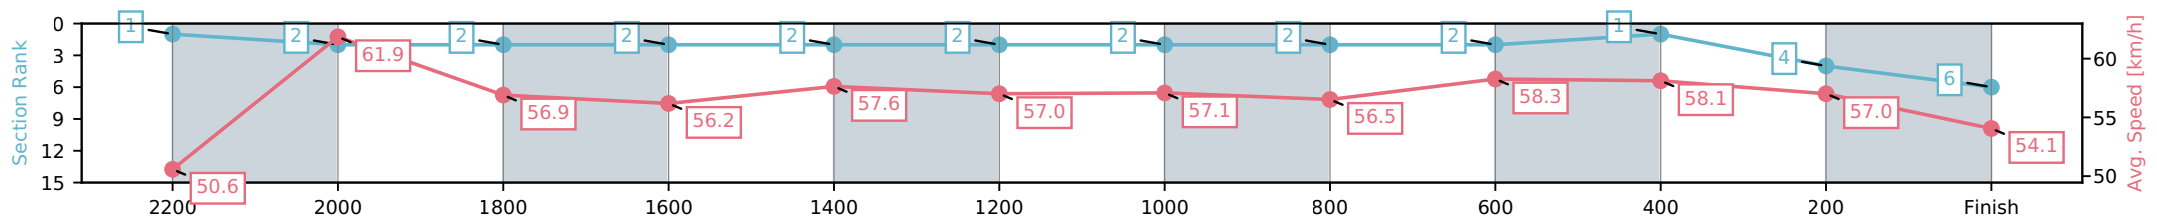

Sunshine Coast QLD
 Race 7: STANLEY RIVER THOROUGHBREDS CALOUNDRA
 CUP - 2400m
 04 July 2026 - 4:02PM
 Track Rating: Soft 6, Weather: Fine, Rail Position: True Entire Circuit

Section	L2400	L2200	L2000	L1800	L1600	L1400	L1200	L1000	L800	L600	L400	L200
Section Times	2:33.35 (0:14.15)	2:19.20 [1] (0:11.63)	2:07.56 [2] (0:12.68)	1:54.89 [2] (0:12.90)	1:41.98 [2] (0:12.63)	1:29.35 [2] (0:12.74)	1:16.61 [2] (0:12.67)	1:03.94 [2] (0:12.85)	0:51.09 [2] (0:12.60)	0:38.49 [2] (0:12.51)	0:25.98 [1] (0:12.64)	0:13.35 [4] (0:13.35)
Average Speed [km/h]	50.6	61.9	56.9	56.2	57.6	57.0	57.1	56.5	58.3	58.1	57.0	54.1
Top Speed [km/h]	62.4	62.8	59.1	56.8	58.4	57.3	57.3	57.2	59.2	59.1	58.0	56.8
Avg. Dist. to Rail [m]	6.4	2.7	0.7	1.4	3.1	3.9	3.9	3.8	3.2	1.7	4.0	4.9
Avg. Stride Freq. [Hz]	2.3	2.3	2.2	2.2	2.1	2.1	2.1	2.1	2.3	2.3	2.2	2.1
Avg. Stride Length [m]	6.7	7.6	7.3	7.3	7.5	7.5	7.5	7.4	7.2	7.3	7.2	7.2