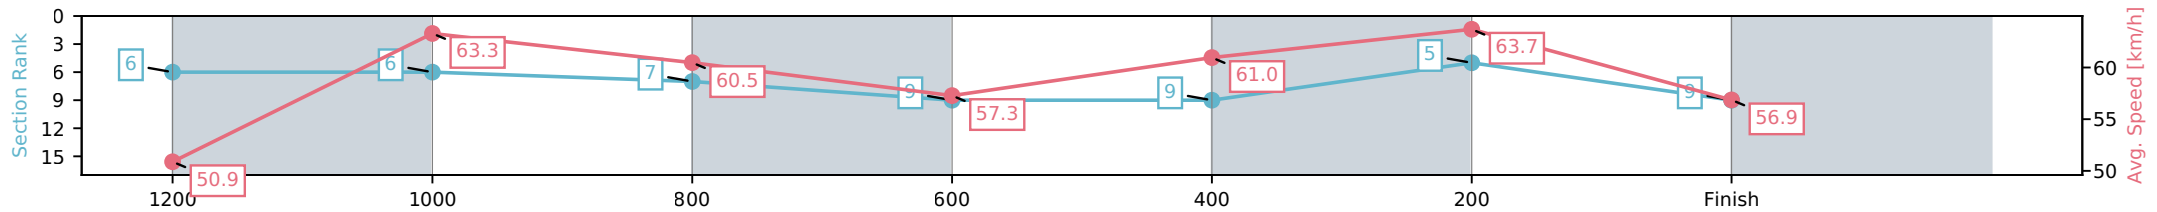

Horse/Jockey Name	Dirty Dancing/Adin Thompson
Finish Rank	9
Fastest Section Time (Section)	0:11.33 (400-200)
Top Speed [km/h] (Section)	65.6 (400-200)
Race State	Finished

Sunshine Coast QLD

Race 9: HEIGHT 4 HIRE BENCHMARK 85 Handicap - 1400m

04 July 2026 - 5:25PM

Track Rating: Soft 6, Weather: Fine, Rail Position: True Entire Circuit

Section	L1400	L1200	L1000	L800	L600	L400	L200
Section Times	1:26.00 (0:14.16)	1:11.84 [6] (0:11.39)	1:00.46 [6] (0:12.01)	0:48.44 [7] (0:12.73)	0:35.71 [9] (0:11.86)	0:23.85 [9] (0:11.33)	0:12.52 [5] (0:12.52)
Average Speed [km/h]	50.9	63.3	60.5	57.3	61.0	63.7	56.9
Top Speed [km/h]	65.1	64.8	62.4	57.9	63.4	65.6	61.5
Avg. Dist. to Rail [m]	11.7	4.8	4.4	2.2	1.0	9.1	13.5
Avg. Stride Freq. [Hz]	2.4	2.4	2.3	2.3	2.3	2.4	2.3
Avg. Stride Length [m]	6.5	7.6	7.4	7.2	7.3	7.4	7.0

- [ ] Ranking at each section and finish
- -:-:- No data available at this section
- NA No data available