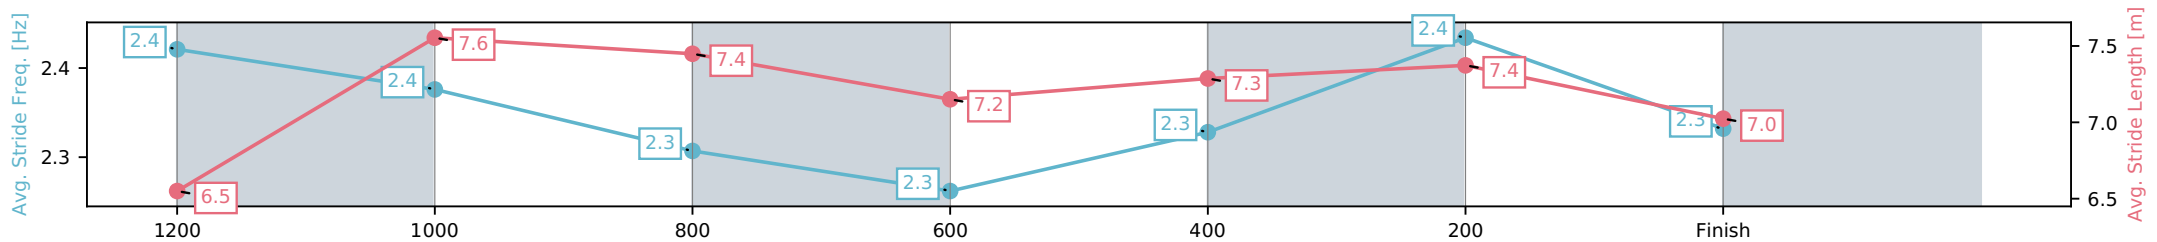

Horse/Jockey Name	Dirty Dancing/Adin Thompson
Finish Rank	9
Fastest Section Time (Section)	0:11.33 (400-200)
Top Speed [km/h] (Section)	65.6 (400-200)
Race State	Finished

Sunshine Coast QLD

Race 9: HEIGHT 4 HIRE BENCHMARK 85 Handicap - 1400m

04 July 2026 - 5:25PM

Track Rating: Soft 6, Weather: Fine, Rail Position: True Entire Circuit

Section	L1400	L1200	L1000	L800	L600	L400	L200
Section Times	1:26.00 (0:14.16)	1:11.84 [6] (0:11.39)	1:00.46 [6] (0:12.01)	0:48.44 [7] (0:12.73)	0:35.71 [9] (0:11.86)	0:23.85 [9] (0:11.33)	0:12.52 [5] (0:12.52)
Average Speed [km/h]	50.9	63.3	60.5	57.3	61.0	63.7	56.9
Top Speed [km/h]	65.1	64.8	62.4	57.9	63.4	65.6	61.5
Avg. Dist. to Rail [m]	11.7	4.8	4.4	2.2	1.0	9.1	13.5
Avg. Stride Freq. [Hz]	2.4	2.4	2.3	2.3	2.3	2.4	2.3
Avg. Stride Length [m]	6.5	7.6	7.4	7.2	7.3	7.4	7.0

- [ ] Ranking at each section and finish
- -:-:- No data available at this section
- NA No data available