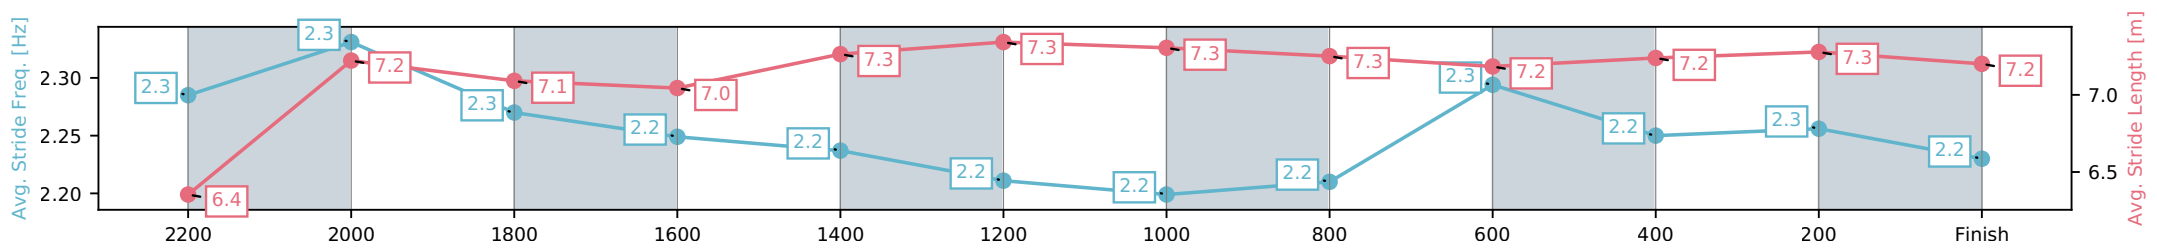

Horse/Jockey Name	Tapildoodledo/Tiffani Brooker
Finish Rank	7
Fastest Section Time (Section)	0:12.03 (2200-2000)
Top Speed [km/h] (Section)	60.3 (1400-1200)
Race State	Finished

Sunshine Coast QLD
Race 7: STANLEY RIVER THOROUGHBREDS CALOUNDRA
CUP - 2400m

04 July 2026 - 4:02PM

Track Rating: Soft 6, Weather: Fine, Rail Position: True Entire Circuit

Section	L2400	L2200	L2000	L1800	L1600	L1400	L1200	L1000	L800	L600	L400	L200
Section Times	2:33.44 (0:14.93)	2:18.51 [10] (0:12.03)	2:06.48 [10] (0:12.75)	1:53.73 [10] (0:12.86)	1:40.87 [10] (0:12.53)	1:28.34 [10] (0:12.59)	1:15.76 [9] (0:12.62)	1:03.14 [8] (0:12.81)	0:50.33 [8] (0:12.49)	0:37.84 [8] (0:12.72)	0:25.13 [12] (0:12.29)	0:12.84 [10] (0:12.84)
Average Speed [km/h]	48.0	59.9	56.7	56.7	58.3	57.8	57.4	56.9	58.9	57.6	58.6	56.3
Top Speed [km/h]	60.1	60.3	59.9	57.8	60.2	60.3	58.1	57.6	60.2	58.7	59.3	59.0
Avg. Dist. to Rail [m]	10.6	2.9	1.5	2.0	4.2	4.8	4.8	4.7	3.8	3.0	6.5	6.7
Avg. Stride Freq. [Hz]	2.3	2.3	2.3	2.2	2.2	2.2	2.2	2.2	2.3	2.2	2.3	2.2
Avg. Stride Length [m]	6.4	7.2	7.1	7.0	7.3	7.3	7.3	7.3	7.2	7.2	7.3	7.2

[ ] Ranking at each section and finish
-:-:- No data available at this section
NA No data available