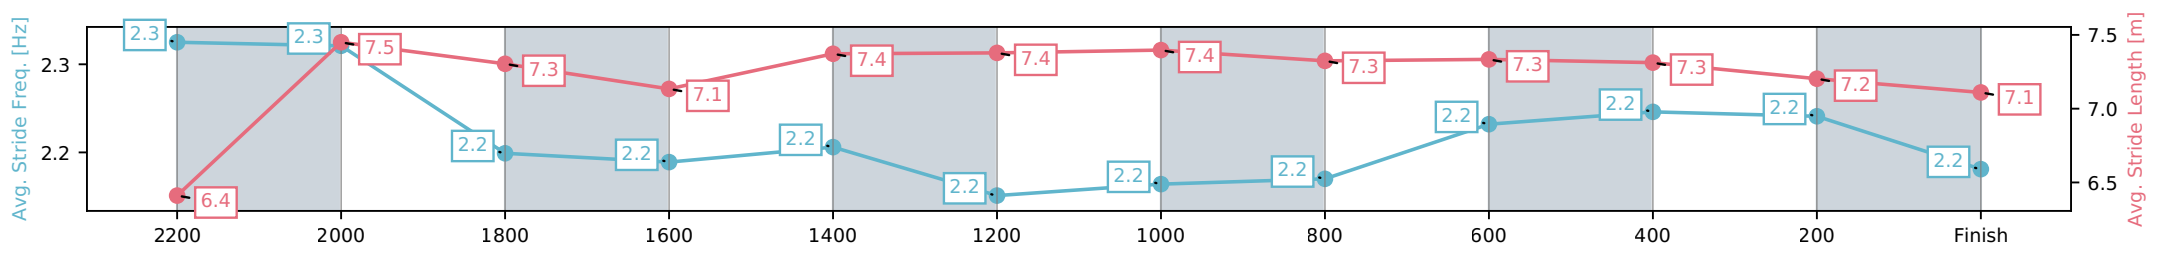

Horse/Jockey Name	Fawkner Park/Ryan Maloney
Finish Rank	8
Fastest Section Time (Section)	0:11.75 (2200-2000)
Top Speed [km/h] (Section)	62.6 (2400 - 2200)
Race State	Finished

Sunshine Coast QLD
Race 7: STANLEY RIVER THOROUGHBREDS CALOUNDRA
CUP - 2400m
04 July 2026 - 4:02PM
Track Rating: Soft 6, Weather: Fine, Rail Position: True Entire Circuit

Section	L2400	L2200	L2000	L1800	L1600	L1400	L1200	L1000	L800	L600	L400	L200
Section Times	2:33.71 (0:14.64)	2:19.07 [6] (0:11.75)	2:07.32 [6] (0:12.70)	1:54.63 [6] (0:12.91)	1:41.71 [6] (0:12.44)	1:29.27 [6] (0:12.90)	1:16.38 [6] (0:12.69)	1:03.69 [6] (0:12.87)	0:50.82 [7] (0:12.46)	0:38.36 [7] (0:12.48)	0:25.89 [4] (0:12.60)	0:13.29 [6] (0:13.29)
Average Speed [km/h]	49.0	61.3	56.6	55.6	58.2	56.2	57.0	56.4	58.5	58.3	57.1	54.3
Top Speed [km/h]	62.6	62.6	59.1	57.0	59.9	58.3	57.2	57.3	59.2	59.1	58.1	56.1
Avg. Dist. to Rail [m]	4.5	0.3	0.6	0.5	2.0	2.8	3.2	3.1	2.1	1.4	3.1	4.7
Avg. Stride Freq. [Hz]	2.3	2.3	2.2	2.2	2.2	2.2	2.2	2.2	2.2	2.2	2.2	2.2
Avg. Stride Length [m]	6.4	7.5	7.3	7.1	7.4	7.4	7.4	7.3	7.3	7.3	7.2	7.1

[ ] Ranking at each section and finish
-.-.- No data available at this section
NA No data available