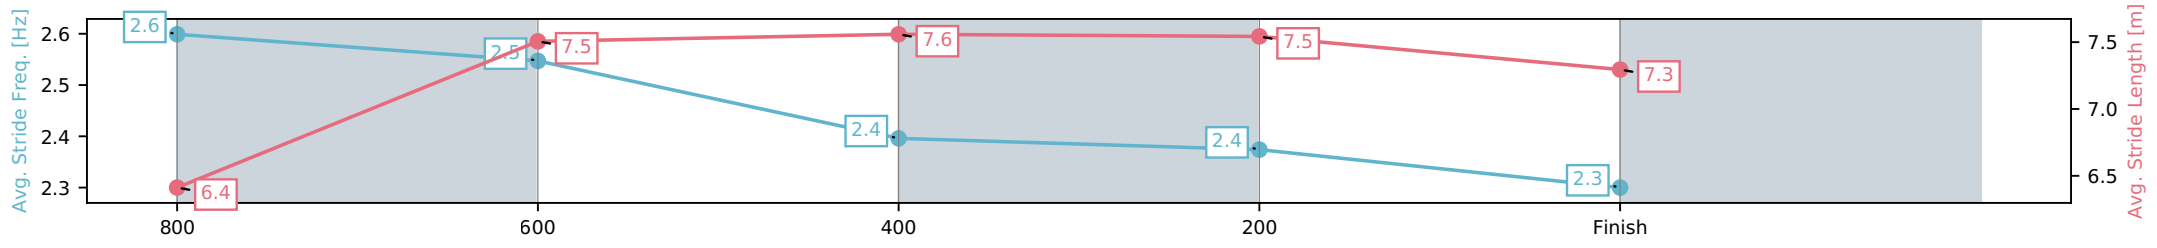

Horse/Jockey Name	Areprice/Corey Sutherland
Finish Rank	2
Fastest Section Time (Section)	0:10.85 (800-600)
Top Speed [km/h] (Section)	69.0 (1000 - 800)
Race State	Finished

Sunshine Coast QLD
Race 3: ACCESS INSULATION BRUCE MCLACHLAN
CLASSIC QTIS 2YO Handicap - 1000m
04 July 2026 - 1:34PM
Track Rating: Soft 6, Weather: Fine, Rail Position: True Entire Circuit

Section	L1000	L800	L600	L400	L200
Section Times	0:59.41 (0:13.31)	0:46.10 [2] (0:10.85)	0:35.25 [3] (0:11.49)	0:23.76 [3] (0:11.35)	0:12.41 [2] (0:12.41)
Average Speed [km/h]	54.6	67.5	64.2	63.5	58.7
Top Speed [km/h]	69.0	68.9	65.5	64.3	62.2
Avg. Dist. to Rail [m]	10.1	5.5	4.0	6.8	6.3
Avg. Stride Freq. [Hz]	2.6	2.5	2.4	2.4	2.3
Avg. Stride Length [m]	6.4	7.5	7.6	7.5	7.3

Report Created: Sat 04 July 2026 (Note: Timing is based on positional data)

- [ ] Ranking at each section and finish
- -:-:- No data available at this section
- NA No data available