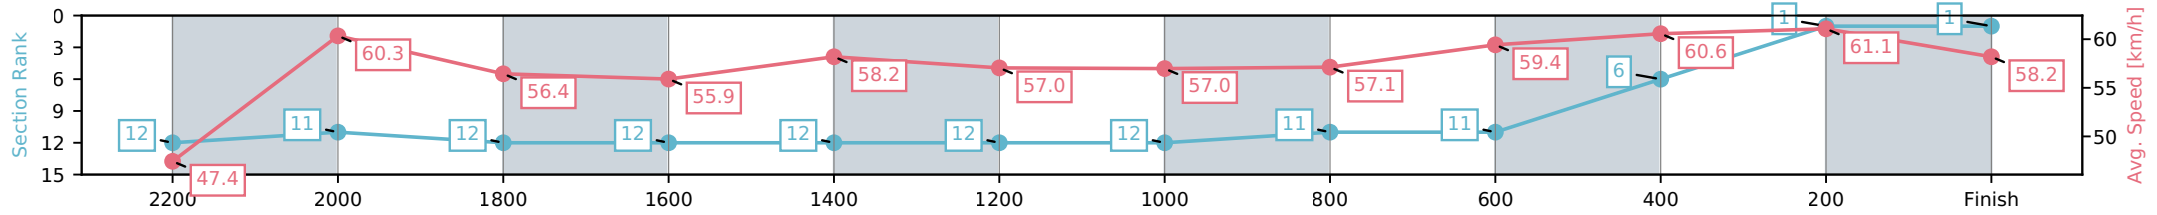

Sunshine Coast QLD
 Race 7: STANLEY RIVER THOROUGHBREDS CALOUNDRA
 CUP - 2400m
 04 July 2026 - 4:02PM
 Track Rating: Soft 6, Weather: Fine, Rail Position: True Entire Circuit

Section	L2400	L2200	L2000	L1800	L1600	L1400	L1200	L1000	L800	L600	L400	L200
Section Times	2:32.10 (0:15.15)	2:16.95 [12] (0:11.94)	2:05.01 [11] (0:12.77)	1:52.24 [12] (0:13.00)	1:39.24 [12] (0:12.53)	1:26.72 [12] (0:12.70)	1:14.01 [12] (0:12.69)	1:01.32 [12] (0:12.70)	0:48.62 [11] (0:12.25)	0:36.37 [11] (0:12.18)	0:24.19 [6] (0:11.80)	0:12.40 [1] (0:12.40)
Average Speed [km/h]	47.4	60.3	56.4	55.9	58.2	57.0	57.0	57.1	59.4	60.6	61.1	58.2
Top Speed [km/h]	60.2	62.0	60.1	56.8	59.9	60.6	57.9	58.2	61.6	61.6	62.6	60.5
Avg. Dist. to Rail [m]	12.1	1.6	0.5	1.6	3.3	3.5	3.5	3.3	1.9	4.0	7.3	9.2
Avg. Stride Freq. [Hz]	2.3	2.3	2.3	2.2	2.2	2.2	2.2	2.2	2.3	2.3	2.4	2.3
Avg. Stride Length [m]	6.3	7.2	7.0	7.0	7.2	7.2	7.2	7.2	7.3	7.3	7.2	7.2