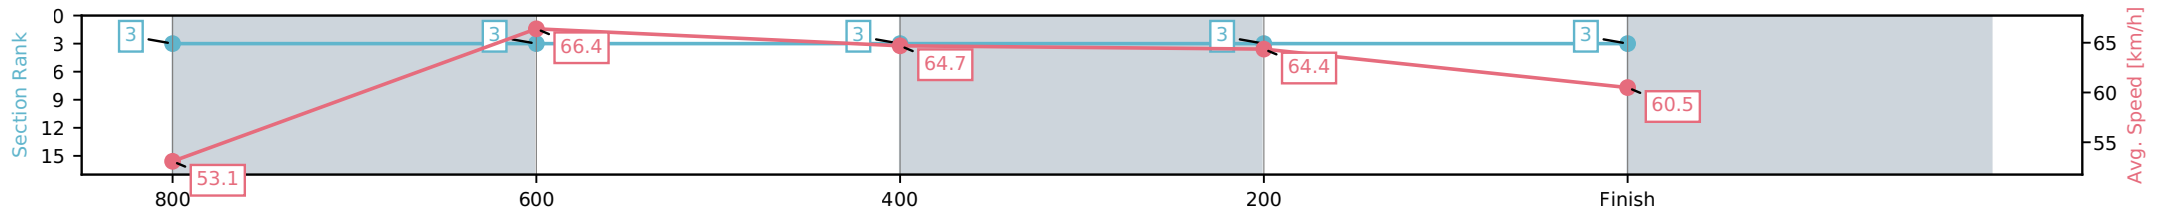

Horse/Jockey Name	Foreign Press/Cejay Graham
Finish Rank	3
Fastest Section Time (Section)	0:10.98 (800-600)
Top Speed [km/h] (Section)	67.5 (800-600)
Race State	Finished

Sunshine Coast QLD
Race 4: MALENY HOTEL DR BERNIE SPILSBURY 3YO
Handicap - 1000m
04 July 2026 - 2:08PM
Track Rating: Soft 6, Weather: Fine, Rail Position: True Entire Circuit

Section	L1000	L800	L600	L400	L200
Section Times	0:59.05 (0:13.69)	0:45.36 [3] (0:10.98)	0:34.38 [3] (0:11.28)	0:23.10 [3] (0:11.18)	0:11.92 [3] (0:11.92)
Average Speed [km/h]	53.1	66.4	64.7	64.4	60.5
Top Speed [km/h]	66.1	67.5	65.4	65.1	63.6
Avg. Dist. to Rail [m]	7.7	4.1	2.1	3.7	3.8
Avg. Stride Freq. [Hz]	2.4	2.4	2.3	2.4	2.4
Avg. Stride Length [m]	6.7	7.9	7.7	7.6	7.3

[ ] Ranking at each section and finish
-:-:- No data available at this section
NA No data available