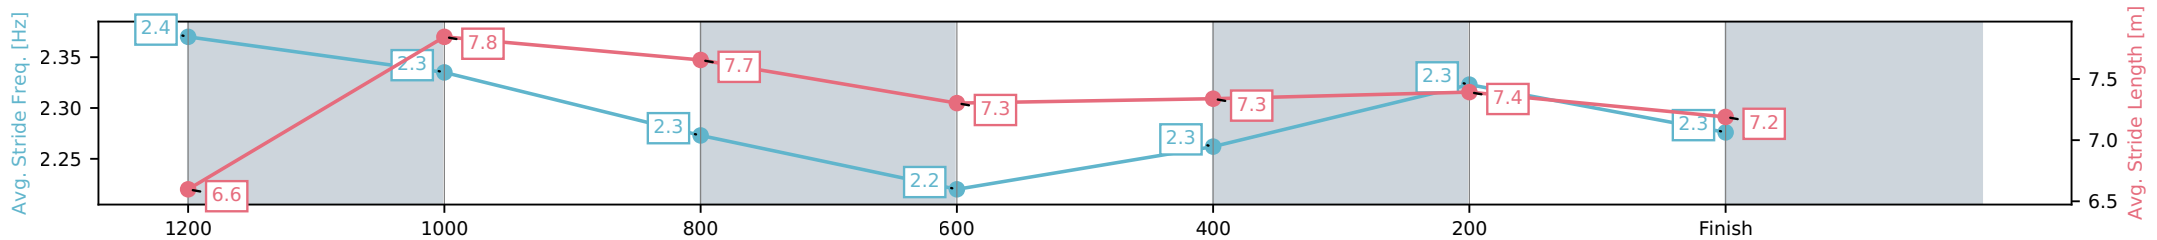

Sunshine Coast QLD

Race 9: HEIGHT 4 HIRE BENCHMARK 85 Handicap - 1400m

04 July 2026 - 5:25PM

Track Rating: Soft 6, Weather: Fine, Rail Position: True Entire Circuit

Section	L1400	L1200	L1000	L800	L600	L400	L200
Section Times	1:25.78 (0:13.71)	1:12.07 [1] (0:11.09)	1:00.99 [1] (0:11.83)	0:49.16 [1] (0:12.69)	0:36.47 [1] (0:12.16)	0:24.30 [1] (0:11.84)	0:12.46 [4] (0:12.46)
Average Speed [km/h]	52.3	65.0	61.3	57.4	59.3	60.8	57.2
Top Speed [km/h]	64.6	65.6	63.4	59.0	60.2	61.8	60.1
Avg. Dist. to Rail [m]	5.7	3.9	3.1	1.8	0.5	3.3	6.2
Avg. Stride Freq. [Hz]	2.4	2.3	2.3	2.2	2.3	2.3	2.3
Avg. Stride Length [m]	6.6	7.8	7.7	7.3	7.3	7.4	7.2