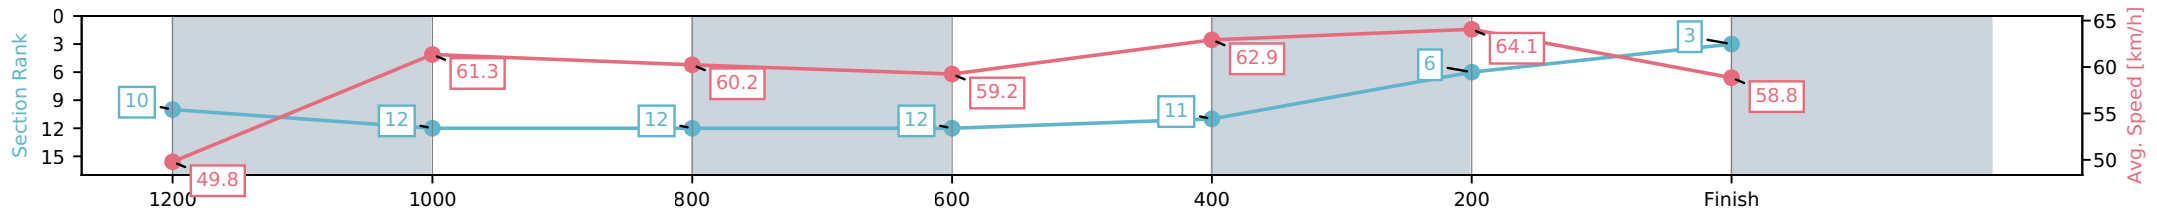

Sunshine Coast QLD

Race 9: HEIGHT 4 HIRE BENCHMARK 85 Handicap - 1400m

04 July 2026 - 5:25PM

Track Rating: Soft 6, Weather: Fine, Rail Position: True Entire Circuit

Section	L1400	L1200	L1000	L800	L600	L400	L200
Section Times	1:25.69 (0:14.48)	1:11.21 [10] (0:11.73)	0:59.49 [12] (0:12.10)	0:47.39 [12] (0:12.37)	0:35.02 [12] (0:11.62)	0:23.40 [11] (0:11.22)	0:12.18 [6] (0:12.18)
Average Speed [km/h]	49.8	61.3	60.2	59.2	62.9	64.1	58.8
Top Speed [km/h]	63.8	64.2	61.1	60.5	64.8	65.9	62.0
Avg. Dist. to Rail [m]	16.2	6.7	5.0	3.1	2.5	6.7	12.0
Avg. Stride Freq. [Hz]	2.3	2.2	2.2	2.2	2.2	2.3	2.2
Avg. Stride Length [m]	6.6	7.8	7.8	7.7	7.8	8.0	7.7