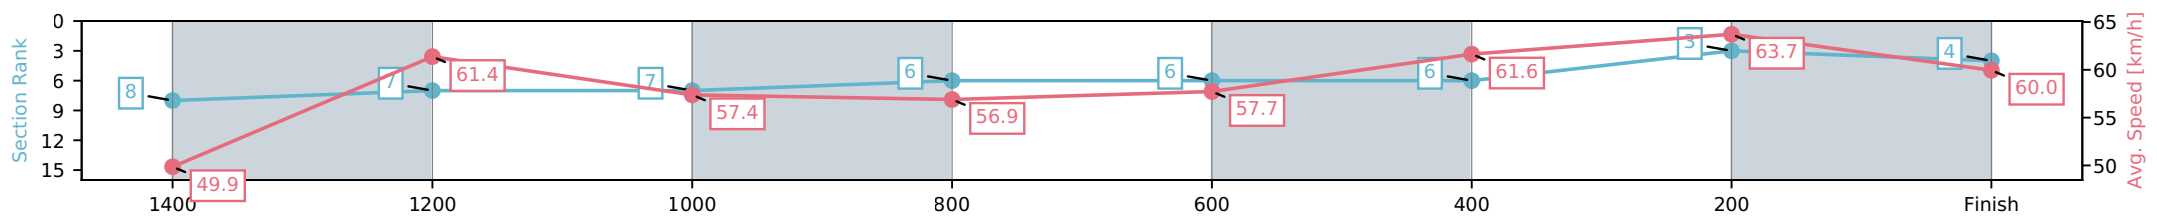

Sunshine Coast QLD

Race 6: DOUBLE R GROUP WINX GUINEAS - 1600m

04 July 2026 - 3:23PM

Track Rating: Soft 6, Weather: Fine, Rail Position: True Entire Circuit

Section	L1600	L1400	L1200	L1000	L800	L600	L400	L200
Section Times	1:39.75 (0:14.38)	1:25.38 [8] (0:11.86)	1:13.52 [7] (0:12.63)	1:00.89 [7] (0:12.84)	0:48.05 [6] (0:12.75)	0:35.30 [6] (0:11.93)	0:23.37 [6] (0:11.30)	0:12.07 [3] (0:12.07)
Average Speed [km/h]	49.9	61.4	57.4	56.9	57.7	61.6	63.7	60.0
Top Speed [km/h]	63.8	63.6	58.7	57.6	58.6	63.5	64.2	62.7
Avg. Dist. to Rail [m]	8.6	4.8	5.1	5.8	4.0	3.4	6.9	8.0
Avg. Stride Freq. [Hz]	2.2	2.2	2.1	2.1	2.2	2.3	2.3	2.2
Avg. Stride Length [m]	6.9	7.8	7.6	7.5	7.4	7.6	7.7	7.7