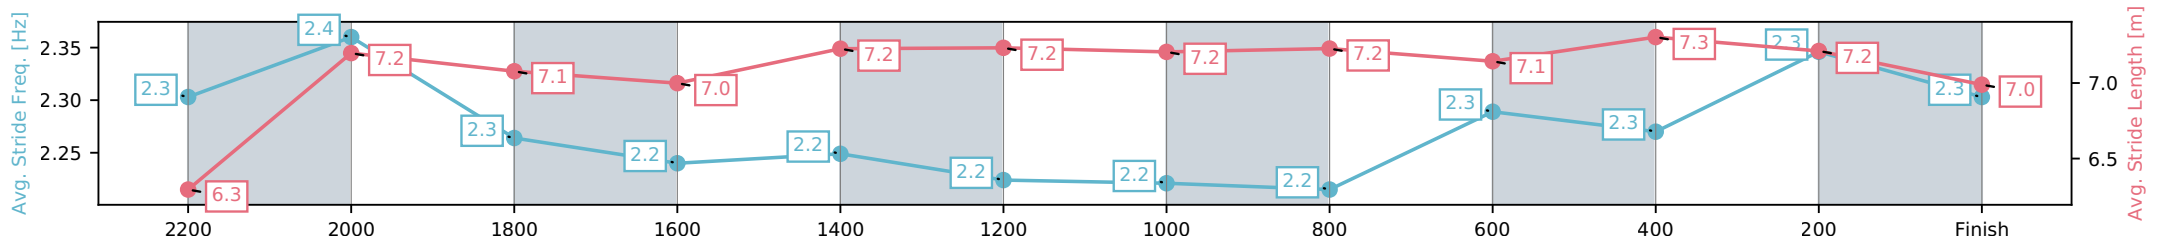

Sunshine Coast QLD
 Race 7: STANLEY RIVER THOROUGHBREDS CALOUNDRA
 CUP - 2400m

04 July 2026 - 4:02PM

Track Rating: Soft 6, Weather: Fine, Rail Position: True Entire Circuit

Section	L2400	L2200	L2000	L1800	L1600	L1400	L1200	L1000	L800	L600	L400	L200
Section Times	2:32.66 (0:14.85)	2:17.81 [9] (0:11.90)	2:05.91 [9] (0:12.75)	1:53.16 [9] (0:12.91)	1:40.25 [9] (0:12.45)	1:27.80 [8] (0:12.81)	1:14.99 [8] (0:12.67)	1:02.32 [9] (0:12.82)	0:49.50 [9] (0:12.48)	0:37.02 [9] (0:12.38)	0:24.64 [9] (0:11.93)	0:12.70 [3] (0:12.70)
Average Speed [km/h]	48.3	60.6	56.4	55.8	58.4	56.7	57.1	56.7	58.7	58.8	60.4	56.6
Top Speed [km/h]	61.4	61.4	59.0	56.9	60.1	59.4	57.8	57.5	59.7	59.6	61.1	59.4
Avg. Dist. to Rail [m]	8.4	1.1	0.4	0.5	3.1	4.1	4.3	3.9	3.1	1.9	4.0	3.8
Avg. Stride Freq. [Hz]	2.3	2.4	2.3	2.2	2.2	2.2	2.2	2.2	2.3	2.3	2.3	2.3
Avg. Stride Length [m]	6.3	7.2	7.1	7.0	7.2	7.2	7.2	7.2	7.1	7.3	7.2	7.0