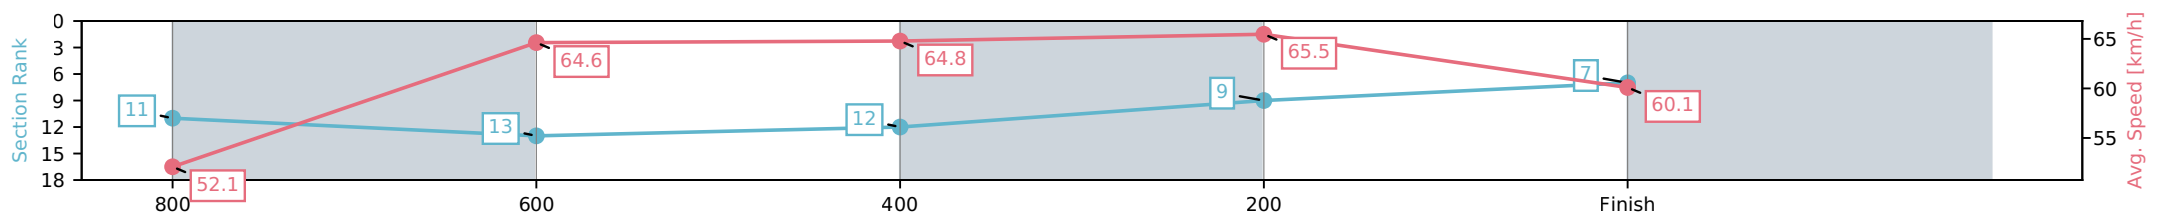

Sunshine Coast QLD

Race 5: KEVLACAT POWER BOATS OPEN PLATE - 1000m

04 July 2026 - 2:47PM

Track Rating: Soft 6, Weather: Fine, Rail Position: True Entire Circuit

Section	L1000	L800	L600	L400	L200
Section Times	0:59.51 (0:14.01)	0:45.50 [11] (0:11.26)	0:34.24 [13] (0:11.28)	0:22.96 [12] (0:10.99)	0:11.97 [9] (0:11.97)
Average Speed [km/h]	52.1	64.6	64.8	65.5	60.1
Top Speed [km/h]	65.0	65.5	65.5	66.3	64.3
Avg. Dist. to Rail [m]	8.4	4.0	2.3	4.1	3.7
Avg. Stride Freq. [Hz]	2.5	2.4	2.4	2.4	2.4
Avg. Stride Length [m]	6.4	7.5	7.6	7.6	7.2