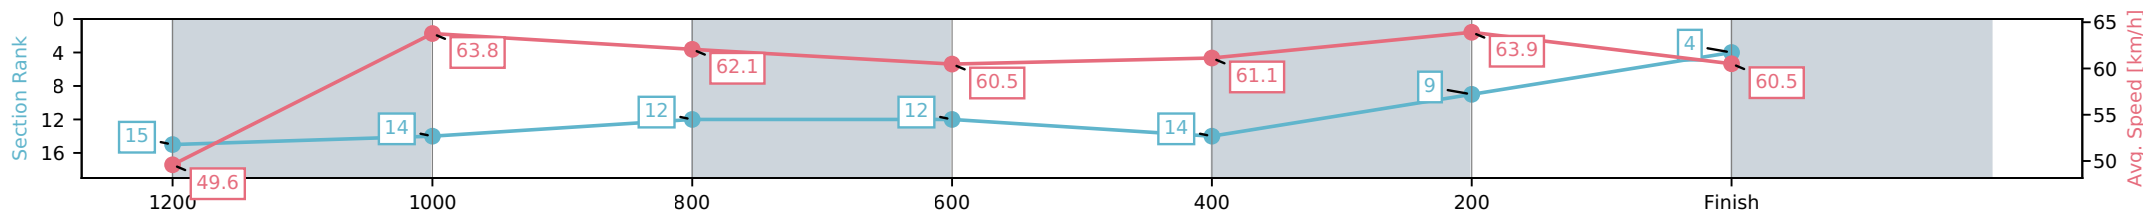

Sunshine Coast QLD

Race 8: TAB GLASSHOUSE HANDICAP - 1400m

04 July 2026 - 4:46PM

Track Rating: Soft 6, Weather: Fine, Rail Position: True Entire Circuit

Section	L1400	L1200	L1000	L800	L600	L400	L200
Section Times	1:24.62 (0:14.53)	1:10.09 [15] (0:11.29)	0:58.81 [14] (0:11.70)	0:47.11 [12] (0:12.00)	0:35.11 [12] (0:11.93)	0:23.18 [14] (0:11.26)	0:11.92 [9] (0:11.92)
Average Speed [km/h]	49.6	63.8	62.1	60.5	61.1	63.9	60.5
Top Speed [km/h]	62.1	64.7	62.5	62.0	62.5	65.7	61.8
Avg. Dist. to Rail [m]	6.3	4.7	3.6	1.4	2.1	5.1	6.1
Avg. Stride Freq. [Hz]	2.4	2.4	2.3	2.3	2.3	2.4	2.3
Avg. Stride Length [m]	6.5	7.6	7.6	7.5	7.5	7.6	7.4