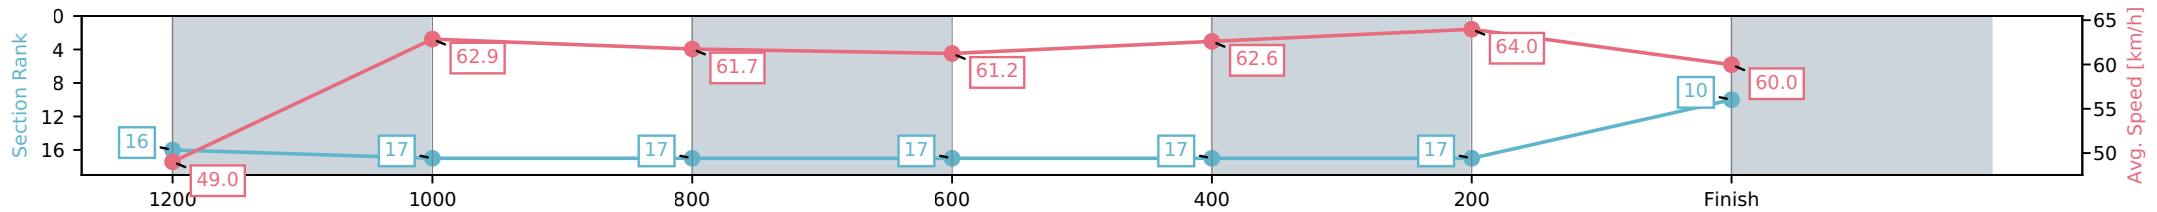

Sunshine Coast QLD

Race 8: TAB GLASSHOUSE HANDICAP - 1400m

04 July 2026 - 4:46PM

Track Rating: Soft 6, Weather: Fine, Rail Position: True Entire Circuit

Section	L1400	L1200	L1000	L800	L600	L400	L200
Section Times	1:25.06 (0:14.72)	1:10.34 [16] (0:11.45)	0:58.90 [17] (0:11.78)	0:47.12 [17] (0:12.01)	0:35.12 [17] (0:11.80)	0:23.31 [17] (0:11.26)	0:12.05 [17] (0:12.05)
Average Speed [km/h]	49.0	62.9	61.7	61.2	62.6	64.0	60.0
Top Speed [km/h]	61.0	64.2	62.4	62.8	63.9	64.7	63.3
Avg. Dist. to Rail [m]	12.1	5.9	4.7	3.4	4.3	9.1	11.8
Avg. Stride Freq. [Hz]	2.2	2.3	2.3	2.3	2.3	2.3	2.3
Avg. Stride Length [m]	6.6	7.6	7.7	7.5	7.6	7.8	7.5