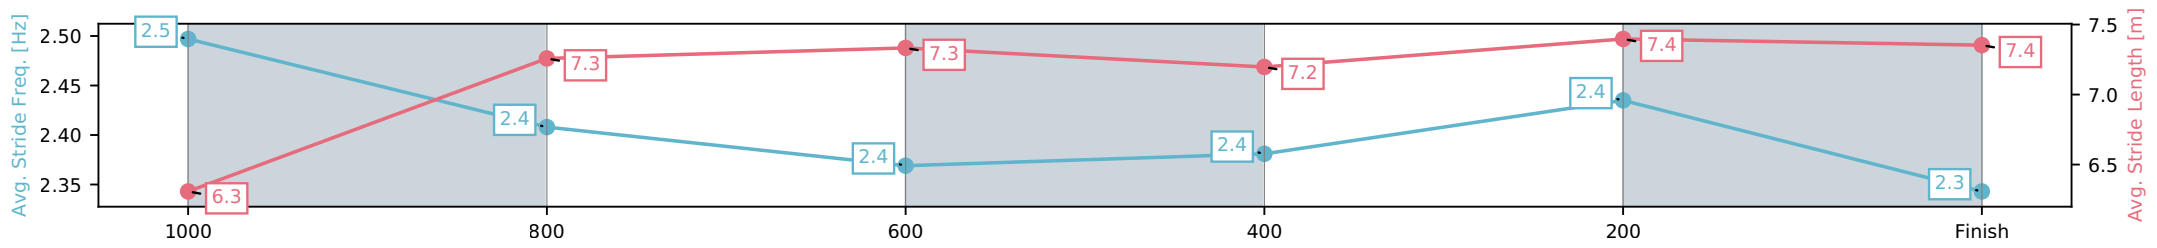

Sunshine Coast QLD

Race 1: CALOUNDRA RSL BENCHMARK 70 Handicap - 1200m

04 July 2026 - 12:23PM

Track Rating: Soft 7, Weather: Fine, Rail Position: True Entire Circuit

Section	L1200	L1000	L800	L600	L400	L200
Section Times	1:12.40 (0:14.10)	0:58.30 [8] (0:11.66)	0:46.65 [8] (0:11.81)	0:34.83 [8] (0:11.75)	0:23.09 [8] (0:11.25)	0:11.83 [8] (0:11.83)
Average Speed [km/h]	51.1	62.2	61.5	61.7	64.0	60.7
Top Speed [km/h]	62.8	63.4	63.1	63.7	65.0	63.0
Avg. Dist. to Rail [m]	4.2	3.0	1.8	0.8	5.0	9.4
Avg. Stride Freq. [Hz]	2.5	2.4	2.4	2.4	2.4	2.3
Avg. Stride Length [m]	6.3	7.3	7.3	7.2	7.4	7.4