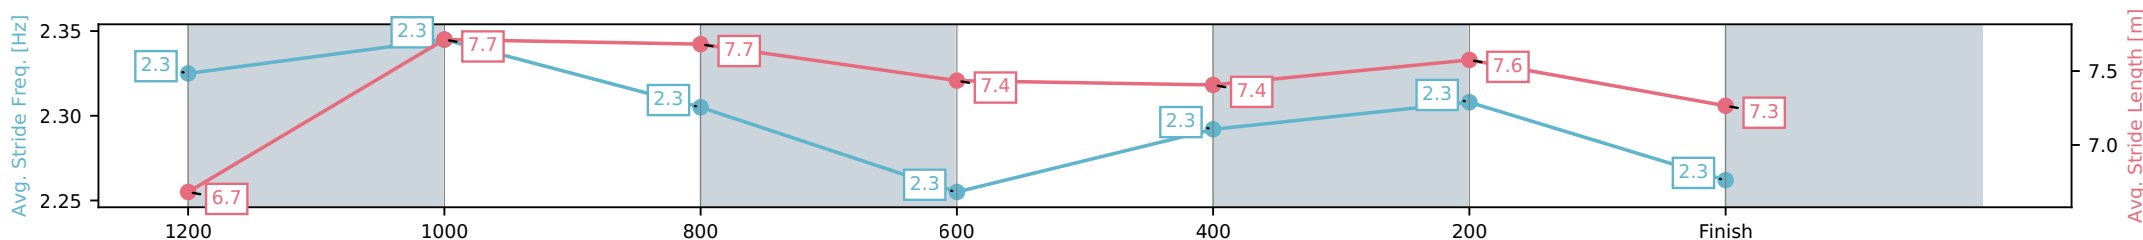

Sunshine Coast QLD

Race 8: TAB GLASSHOUSE HANDICAP - 1400m

04 July 2026 - 4:46PM

Track Rating: Soft 6, Weather: Fine, Rail Position: True Entire Circuit

Section	L1400	L1200	L1000	L800	L600	L400	L200
Section Times	1:25.10 (0:13.92)	1:11.18 [5] (0:11.20)	0:59.97 [5] (0:11.63)	0:48.34 [5] (0:12.25)	0:36.10 [5] (0:12.06)	0:24.04 [6] (0:11.58)	0:12.46 [7] (0:12.46)
Average Speed [km/h]	51.6	64.3	62.6	59.8	60.6	62.2	57.8
Top Speed [km/h]	64.6	64.7	64.2	60.9	62.1	63.4	60.1
Avg. Dist. to Rail [m]	9.8	6.6	5.0	2.9	2.3	7.1	9.6
Avg. Stride Freq. [Hz]	2.3	2.3	2.3	2.3	2.3	2.3	2.3
Avg. Stride Length [m]	6.7	7.7	7.7	7.4	7.4	7.6	7.3