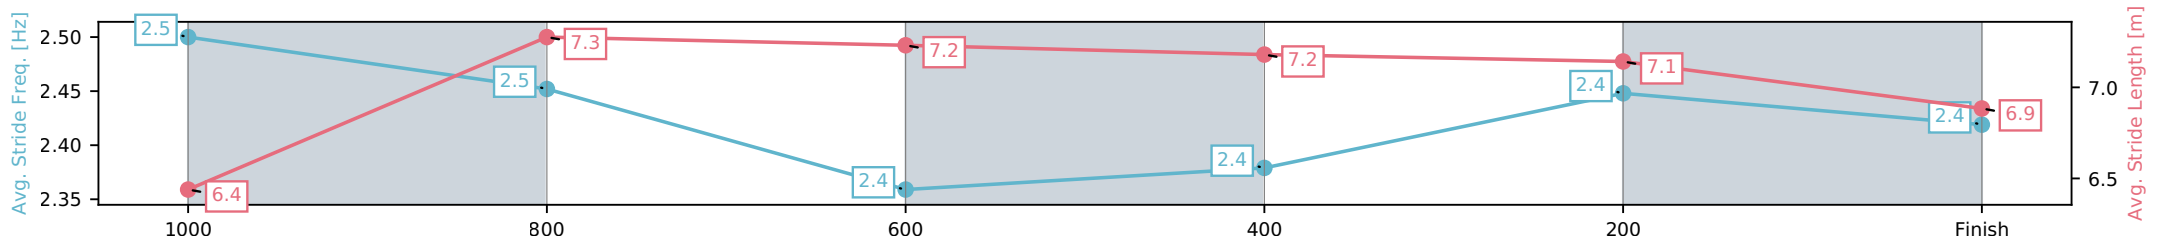

Horse/Jockey Name	Oberoi Princess/Tahlia Fenlon
Finish Rank	9
Fastest Section Time (Section)	0:11.47 (1000-800)
Top Speed [km/h] (Section)	64.4 (1000-800)
Race State	Finished

Sunshine Coast QLD
Race 2: SHERRIN RENTALS QTIS BENCHMARK 80 Handicap
- 1200m

04 July 2026 - 12:58PM

Track Rating: Soft 6, Weather: Fine, Rail Position: True Entire Circuit

Section	L1200	L1000	L800	L600	L400	L200
Section Times	1:13.04 (0:13.73)	0:59.31 [3] (0:11.47)	0:47.84 [4] (0:11.98)	0:35.86 [6] (0:11.92)	0:23.95 [5] (0:11.62)	0:12.33 [10] (0:12.33)
Average Speed [km/h]	52.3	63.1	60.4	60.7	62.0	58.5
Top Speed [km/h]	64.1	64.4	62.3	61.4	63.0	60.9
Avg. Dist. to Rail [m]	3.2	1.5	0.9	0.8	2.9	3.3
Avg. Stride Freq. [Hz]	2.5	2.5	2.4	2.4	2.4	2.4
Avg. Stride Length [m]	6.4	7.3	7.2	7.2	7.1	6.9

[ ] Ranking at each section and finish
-:-:- No data available at this section
NA No data available