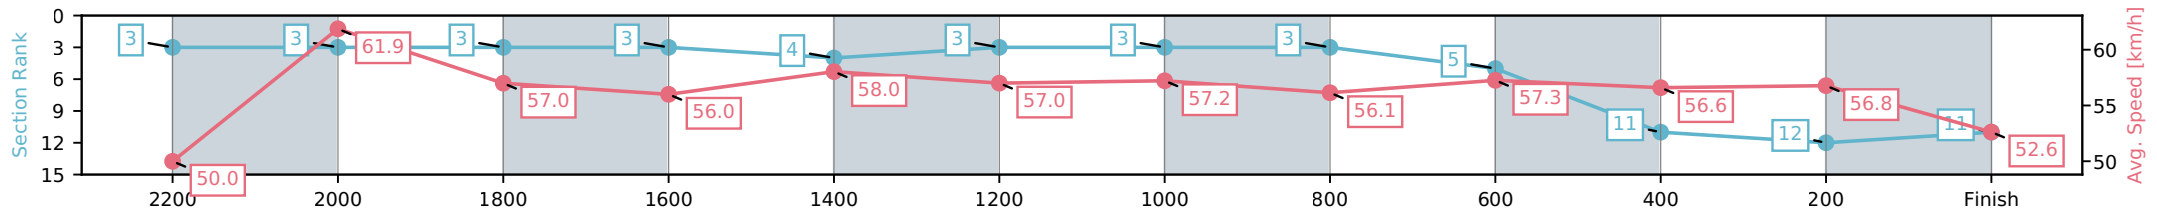

Sunshine Coast QLD
 Race 7: STANLEY RIVER THOROUGHBREDS CALOUNDRA
 CUP - 2400m
 04 July 2026 - 4:02PM
 Track Rating: Soft 6, Weather: Fine, Rail Position: True Entire Circuit

Section	L2400	L2200	L2000	L1800	L1600	L1400	L1200	L1000	L800	L600	L400	L200
Section Times	2:34.57 (0:14.34)	2:20.23 [3] (0:11.64)	2:08.58 [3] (0:12.68)	1:55.90 [3] (0:13.01)	1:42.88 [3] (0:12.54)	1:30.35 [4] (0:12.74)	1:17.61 [3] (0:12.65)	1:04.96 [3] (0:12.94)	0:52.02 [3] (0:12.76)	0:39.26 [5] (0:12.91)	0:26.36 [11] (0:12.69)	0:13.66 [12] (0:13.66)
Average Speed [km/h]	50.0	61.9	57.0	56.0	58.0	57.0	57.2	56.1	57.3	56.6	56.8	52.6
Top Speed [km/h]	63.6	63.8	59.6	57.1	58.8	58.0	57.6	57.1	58.1	57.6	57.7	55.4
Avg. Dist. to Rail [m]	9.7	3.8	1.4	2.0	3.2	4.0	4.0	3.9	2.6	2.5	5.8	7.3
Avg. Stride Freq. [Hz]	2.4	2.4	2.3	2.2	2.3	2.3	2.3	2.3	2.3	2.3	2.3	2.2
Avg. Stride Length [m]	6.5	7.3	7.0	7.0	7.2	7.1	7.0	7.0	6.9	7.0	6.9	6.8