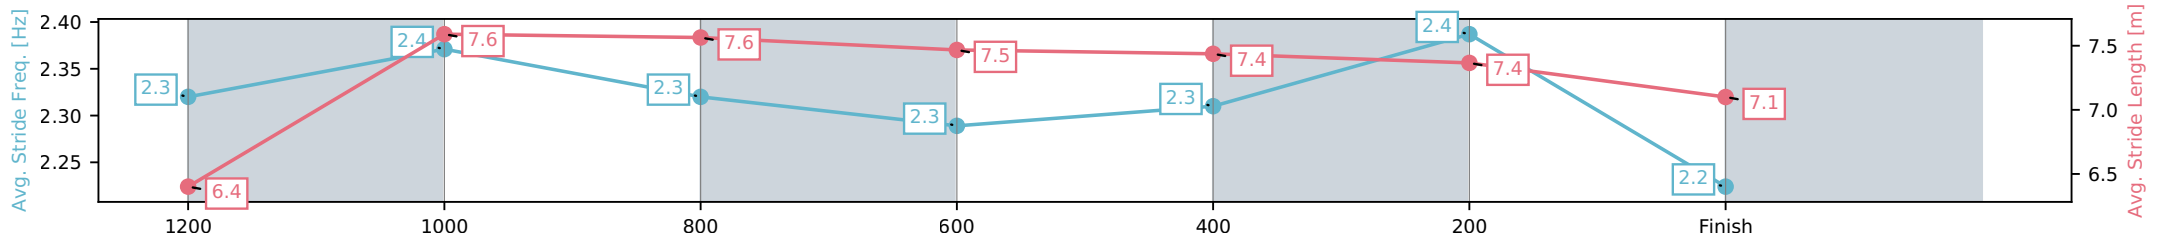

Sunshine Coast QLD

Race 8: TAB GLASSHOUSE HANDICAP - 1400m

04 July 2026 - 4:46PM

Track Rating: Soft 6, Weather: Fine, Rail Position: True Entire Circuit

Section	L1400	L1200	L1000	L800	L600	L400	L200
Section Times	1:26.02 (0:14.52)	1:11.50 [14] (0:11.28)	1:00.22 [13] (0:11.66)	0:48.57 [11] (0:11.96)	0:36.61 [11] (0:11.86)	0:24.75 [11] (0:11.53)	0:13.22 [13] (0:13.22)
Average Speed [km/h]	49.6	63.9	62.2	60.8	61.2	62.5	54.7
Top Speed [km/h]	62.2	65.4	62.7	61.9	62.6	64.0	59.9
Avg. Dist. to Rail [m]	5.6	4.0	3.1	1.9	1.4	3.6	5.2
Avg. Stride Freq. [Hz]	2.3	2.4	2.3	2.3	2.3	2.4	2.2
Avg. Stride Length [m]	6.4	7.6	7.6	7.5	7.4	7.4	7.1