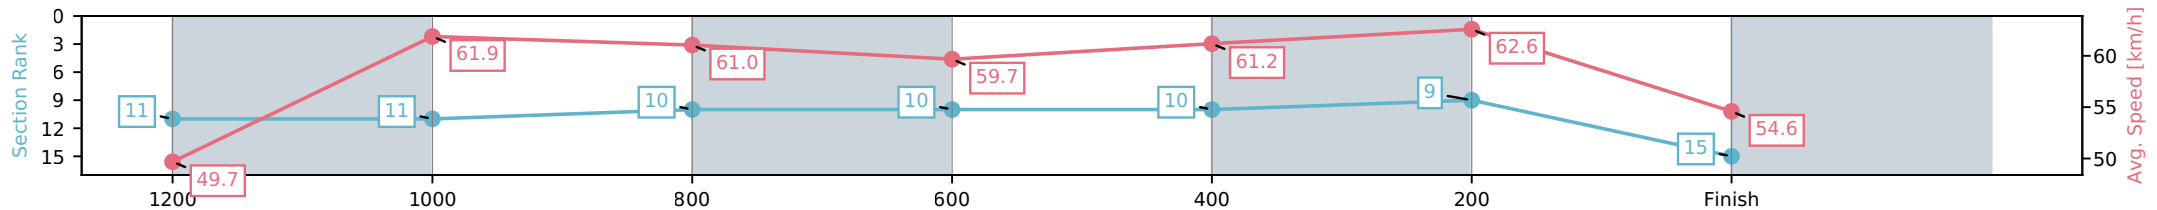

Sunshine Coast QLD
 Race 9: HEIGHT 4 HIRE BENCHMARK 85 Handicap - 1400m
 04 July 2026 - 5:25PM
 Track Rating: Soft 6, Weather: Fine, Rail Position: True Entire Circuit

Section	L1400	L1200	L1000	L800	L600	L400	L200
Section Times	1:26.85 (0:14.55)	1:12.30 [11] (0:11.62)	1:00.68 [11] (0:11.91)	0:48.77 [10] (0:12.25)	0:36.52 [10] (0:11.88)	0:24.64 [10] (0:11.52)	0:13.13 [9] (0:13.13)
Average Speed [km/h]	49.7	61.9	61.0	59.7	61.2	62.6	54.6
Top Speed [km/h]	62.9	63.2	61.8	60.7	64.0	63.9	59.7
Avg. Dist. to Rail [m]	10.7	5.4	4.1	2.4	1.7	5.5	8.7
Avg. Stride Freq. [Hz]	2.2	2.2	2.2	2.2	2.2	2.2	2.1
Avg. Stride Length [m]	6.8	7.9	7.9	7.8	7.7	7.9	7.5