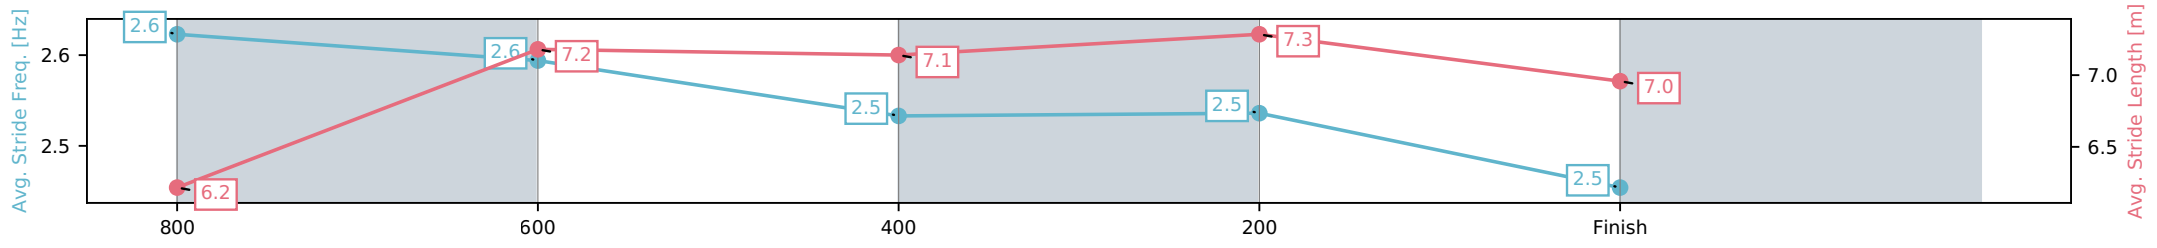

Horse/Jockey Name	Get Ready Lass/Dylan Gibbons
Finish Rank	7
Fastest Section Time (Section)	0:10.93 (400-200)
Top Speed [km/h] (Section)	67.6 (400-200)
Race State	Finished

Sunshine Coast QLD
Race 4: MALENY HOTEL DR BERNIE SPILSBURY 3YO
Handicap - 1000m
04 July 2026 - 2:08PM
Track Rating: Soft 6, Weather: Fine, Rail Position: True Entire Circuit

Section	L1000	L800	L600	L400	L200
Section Times	0:59.27 (0:13.67)	0:45.60 [2] (0:11.06)	0:34.54 [4] (0:11.44)	0:23.10 [5] (0:10.93)	0:12.17 [2] (0:12.17)
Average Speed [km/h]	53.3	66.2	64.4	65.9	59.4
Top Speed [km/h]	66.6	67.5	65.4	67.6	64.6
Avg. Dist. to Rail [m]	11.1	4.9	3.9	5.3	4.8
Avg. Stride Freq. [Hz]	2.6	2.6	2.5	2.5	2.5
Avg. Stride Length [m]	6.2	7.2	7.1	7.3	7.0

[ ] Ranking at each section and finish
-.-.- No data available at this section
NA No data available