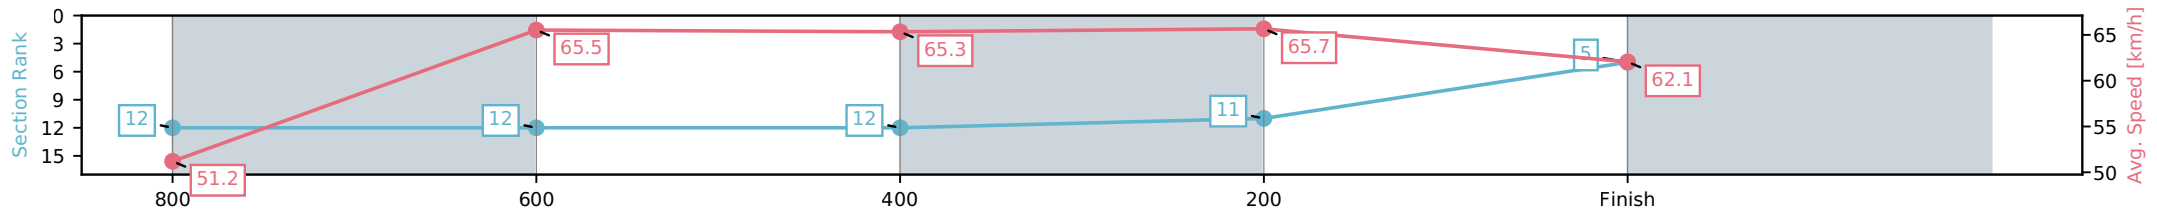

Horse/Jockey Name	Dragonne Rouge/Michael Rodd
Finish Rank	5
Fastest Section Time (Section)	0:10.97 (400-200)
Top Speed [km/h] (Section)	66.8 (600-400)
Race State	Finished

Sunshine Coast QLD
Race 4: MALENY HOTEL DR BERNIE SPILSBURY 3YO
Handicap - 1000m
04 July 2026 - 2:08PM
Track Rating: Soft 6, Weather: Fine, Rail Position: True Entire Circuit

Section	L1000	L800	L600	L400	L200
Section Times	0:59.14 (0:14.20)	0:44.94 [12] (0:11.16)	0:33.78 [12] (0:11.19)	0:22.59 [12] (0:10.97)	0:11.62 [11] (0:11.62)
Average Speed [km/h]	51.2	65.5	65.3	65.7	62.1
Top Speed [km/h]	64.5	66.6	66.8	66.6	65.5
Avg. Dist. to Rail [m]	8.6	4.5	2.6	5.0	7.2
Avg. Stride Freq. [Hz]	2.3	2.3	2.3	2.4	2.3
Avg. Stride Length [m]	6.8	7.9	7.9	7.8	7.7

[ ] Ranking at each section and finish
-.-.- No data available at this section
NA No data available