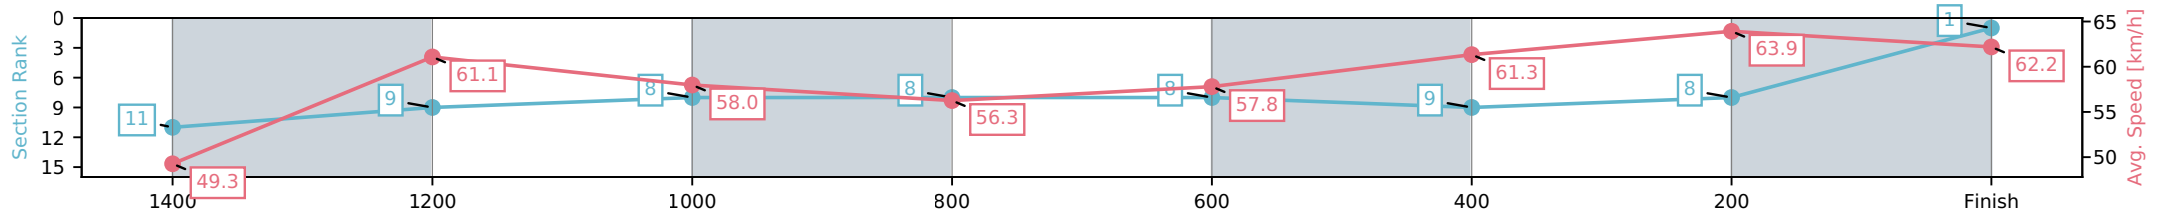

Race 6: DOUBLE R GROUP WINX GUINEAS - 1600m

04 July 2026 - 3:23PM

Track Rating: Soft 6, Weather: Fine, Rail Position: True Entire Circuit

Section	L1600	L1400	L1200	L1000	L800	L600	L400	L200
Section Times	1:39.46 (0:14.58)	1:24.88 [11] (0:11.90)	1:12.99 [9] (0:12.50)	1:00.49 [8] (0:12.94)	0:47.54 [8] (0:12.72)	0:34.82 [8] (0:11.97)	0:22.85 [9] (0:11.26)	0:11.59 [8] (0:11.59)
Average Speed [km/h]	49.3	61.1	58.0	56.3	57.8	61.3	63.9	62.2
Top Speed [km/h]	61.7	61.6	59.5	57.9	58.7	63.6	64.4	63.4
Avg. Dist. to Rail [m]	12.2	5.0	5.0	4.8	3.5	3.2	8.1	9.1
Avg. Stride Freq. [Hz]	2.3	2.3	2.2	2.2	2.2	2.3	2.3	2.3
Avg. Stride Length [m]	6.5	7.6	7.4	7.3	7.4	7.5	7.8	7.7