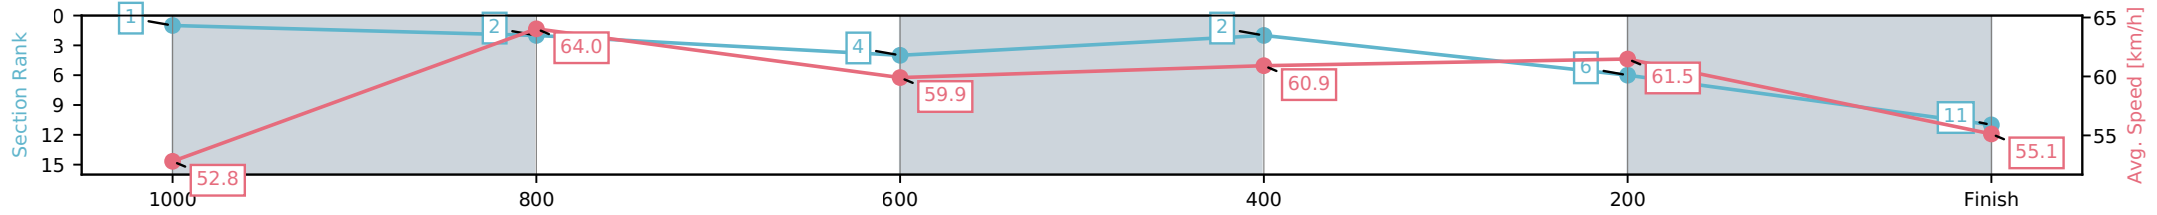

Horse/Jockey Name	Shot Of Whiskey/Fiona Sandkuhl
Finish Rank	11
Fastest Section Time (Section)	0:11.29 (1000-800)
Top Speed [km/h] (Section)	68.1 (1000-800)
Race State	Finished

Sunshine Coast QLD
Race 2: SHERRIN RENTALS QTIS BENCHMARK 80 Handicap
- 1200m

04 July 2026 - 12:58PM

Track Rating: Soft 6, Weather: Fine, Rail Position: True Entire Circuit

Section	L1200	L1000	L800	L600	L400	L200
Section Times	1:13.61 (0:13.59)	1:00.02 [1] (0:11.29)	0:48.73 [2] (0:12.15)	0:36.58 [4] (0:11.88)	0:24.70 [2] (0:11.71)	0:13.00 [6] (0:13.00)
Average Speed [km/h]	52.8	64.0	59.9	60.9	61.5	55.1
Top Speed [km/h]	66.5	68.1	61.1	62.7	62.8	59.4
Avg. Dist. to Rail [m]	6.1	2.6	1.7	0.8	1.0	2.5
Avg. Stride Freq. [Hz]	2.4	2.3	2.2	2.3	2.4	2.2
Avg. Stride Length [m]	6.8	7.9	7.6	7.5	7.3	7.1

[ ] Ranking at each section and finish
-:-:- No data available at this section
NA No data available