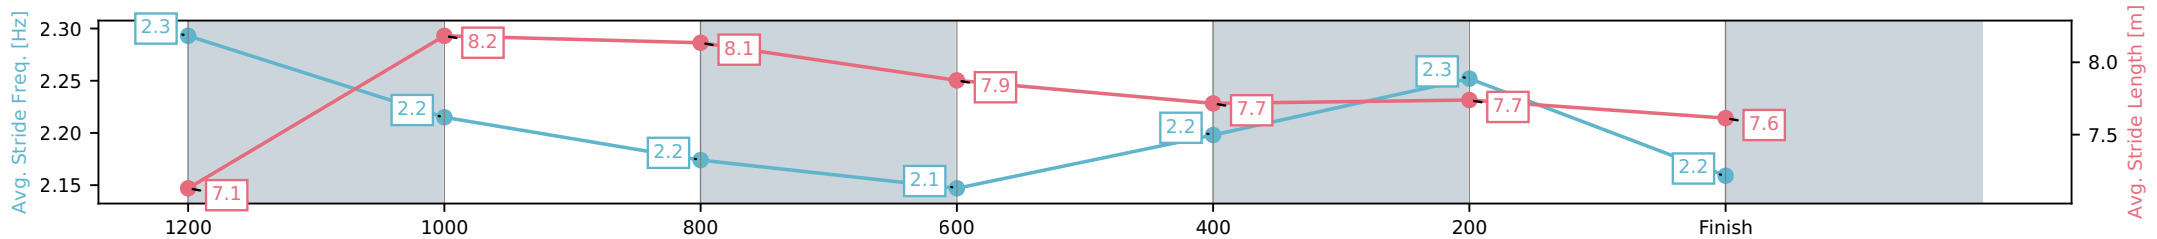

Sunshine Coast QLD

Race 8: TAB GLASSHOUSE HANDICAP - 1400m

04 July 2026 - 4:46PM

Track Rating: Soft 6, Weather: Fine, Rail Position: True Entire Circuit

Section	L1400	L1200	L1000	L800	L600	L400	L200
Section Times	1:24.91 (0:13.60)	1:11.31 [1] (0:11.22)	1:00.09 [1] (0:11.63)	0:48.46 [1] (0:12.19)	0:36.27 [1] (0:12.01)	0:24.26 [1] (0:11.58)	0:12.67 [2] (0:12.67)
Average Speed [km/h]	53.1	64.3	62.4	59.9	60.6	62.2	57.2
Top Speed [km/h]	65.6	65.2	63.9	60.7	62.2	63.3	61.7
Avg. Dist. to Rail [m]	21.0	9.8	4.2	2.6	1.8	4.3	8.1
Avg. Stride Freq. [Hz]	2.3	2.2	2.2	2.1	2.2	2.3	2.2
Avg. Stride Length [m]	7.1	8.2	8.1	7.9	7.7	7.7	7.6