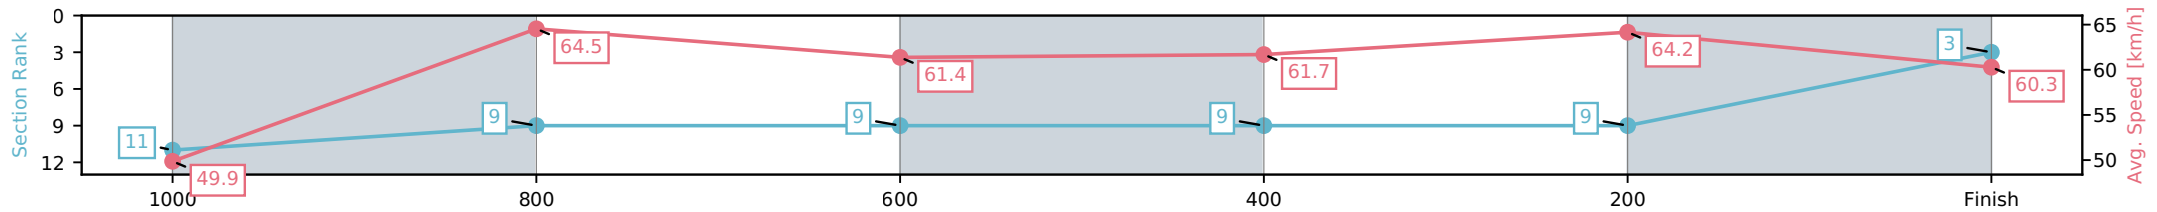

Sunshine Coast QLD

Race 1: CALOUNDRA RSL BENCHMARK 70 Handicap - 1200m

04 July 2026 - 12:23PM

Track Rating: Soft 7, Weather: Fine, Rail Position: True Entire Circuit

Section	L1200	L1000	L800	L600	L400	L200
Section Times	1:12.47 (0:14.50)	0:57.97 [11] (0:11.29)	0:46.69 [9] (0:11.88)	0:34.80 [9] (0:11.70)	0:23.11 [9] (0:11.24)	0:11.87 [9] (0:11.87)
Average Speed [km/h]	49.9	64.5	61.4	61.7	64.2	60.3
Top Speed [km/h]	63.2	65.8	65.6	62.9	65.1	63.6
Avg. Dist. to Rail [m]	8.3	5.0	1.9	0.7	6.2	9.8
Avg. Stride Freq. [Hz]	2.5	2.4	2.3	2.3	2.4	2.3
Avg. Stride Length [m]	6.2	7.4	7.4	7.4	7.6	7.4