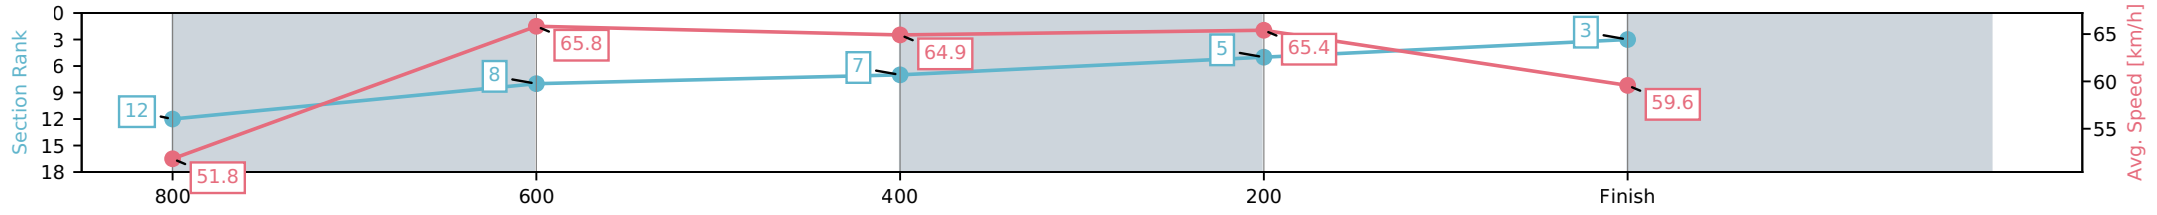

Sunshine Coast QLD
 Race 5: KEVLACAT POWER BOATS OPEN PLATE - 1000m
 04 July 2026 - 2:47PM
 Track Rating: Soft 6, Weather: Fine, Rail Position: True Entire Circuit

Section	L1000	L800	L600	L400	L200
Section Times	0:59.38 (0:14.07)	0:45.31 [12] (0:11.06)	0:34.25 [8] (0:11.21)	0:23.04 [7] (0:11.01)	0:12.03 [5] (0:12.03)
Average Speed [km/h]	51.8	65.8	64.9	65.4	59.6
Top Speed [km/h]	65.6	66.9	65.4	66.7	63.4
Avg. Dist. to Rail [m]	8.2	3.6	1.6	4.4	5.8
Avg. Stride Freq. [Hz]	2.3	2.4	2.3	2.4	2.3
Avg. Stride Length [m]	6.7	7.9	7.9	7.8	7.5