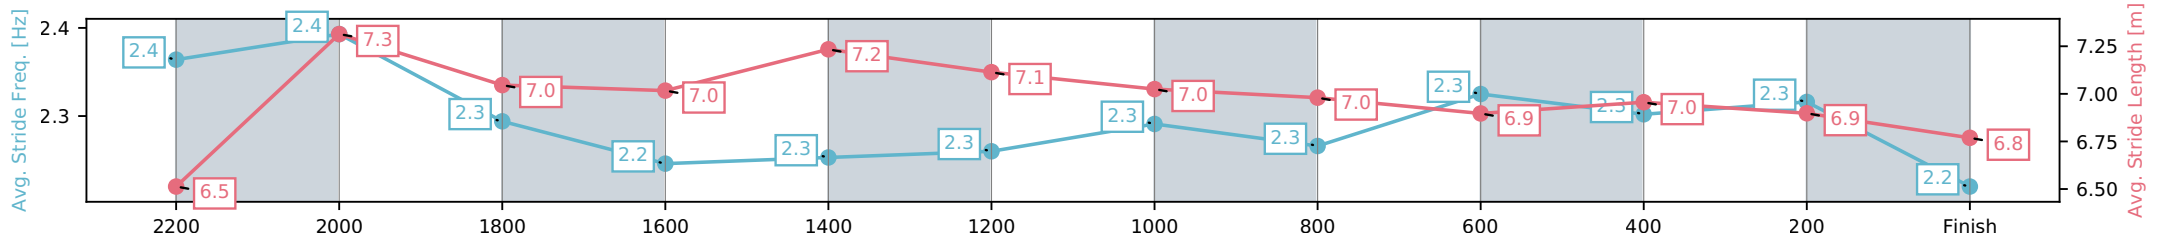

Horse/Jockey Name	Speycaster/Georgina Cartwright
Finish Rank	11
Fastest Section Time (Section)	0:11.64 (2200-2000)
Top Speed [km/h] (Section)	63.8 (2200-2000)
Race State	Finished

Sunshine Coast QLD
Race 7: STANLEY RIVER THOROUGHBREDS CALOUNDRA
CUP - 2400m
04 July 2026 - 4:02PM
Track Rating: Soft 6, Weather: Fine, Rail Position: True Entire Circuit

Section	L2400	L2200	L2000	L1800	L1600	L1400	L1200	L1000	L800	L600	L400	L200
Section Times	2:34.57 (0:14.34)	2:20.23 [3] (0:11.64)	2:08.58 [3] (0:12.68)	1:55.90 [3] (0:13.01)	1:42.88 [3] (0:12.54)	1:30.35 [4] (0:12.74)	1:17.61 [3] (0:12.65)	1:04.96 [3] (0:12.94)	0:52.02 [3] (0:12.76)	0:39.26 [5] (0:12.91)	0:26.36 [11] (0:12.69)	0:13.66 [12] (0:13.66)
Average Speed [km/h]	50.0	61.9	57.0	56.0	58.0	57.0	57.2	56.1	57.3	56.6	56.8	52.6
Top Speed [km/h]	63.6	63.8	59.6	57.1	58.8	58.0	57.6	57.1	58.1	57.6	57.7	55.4
Avg. Dist. to Rail [m]	9.7	3.8	1.4	2.0	3.2	4.0	4.0	3.9	2.6	2.5	5.8	7.3
Avg. Stride Freq. [Hz]	2.4	2.4	2.3	2.2	2.3	2.3	2.3	2.3	2.3	2.3	2.3	2.2
Avg. Stride Length [m]	6.5	7.3	7.0	7.0	7.2	7.1	7.0	7.0	6.9	7.0	6.9	6.8

[ ] Ranking at each section and finish
-:-:- No data available at this section
NA No data available