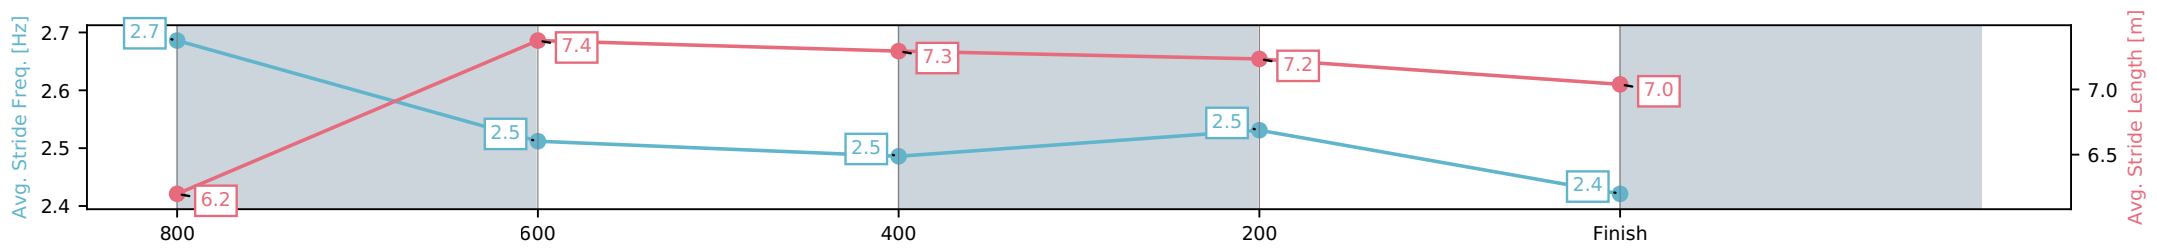

Horse/Jockey Name	Maximum Output/Ron Stewart
Finish Rank	2
Fastest Section Time (Section)	0:11.09 (400-200)
Top Speed [km/h] (Section)	66.3 (800-600)
Race State	Finished

Sunshine Coast QLD
Race 5: KEVLACAT POWER BOATS OPEN PLATE - 1000m
04 July 2026 - 2:47PM
Track Rating: Soft 6, Weather: Fine, Rail Position: True Entire Circuit

Section	L1000	L800	L600	L400	L200
Section Times	0:59.07 (0:13.49)	0:45.58 [2] (0:11.10)	0:34.48 [2] (0:11.28)	0:23.20 [1] (0:11.09)	0:12.11 [1] (0:12.11)
Average Speed [km/h]	54.1	65.5	64.4	64.9	59.4
Top Speed [km/h]	66.2	66.3	65.0	65.5	63.5
Avg. Dist. to Rail [m]	9.9	3.6	1.6	4.1	5.3
Avg. Stride Freq. [Hz]	2.7	2.5	2.5	2.5	2.4
Avg. Stride Length [m]	6.2	7.4	7.3	7.2	7.0

[ ] Ranking at each section and finish
-:-:- No data available at this section
NA No data available