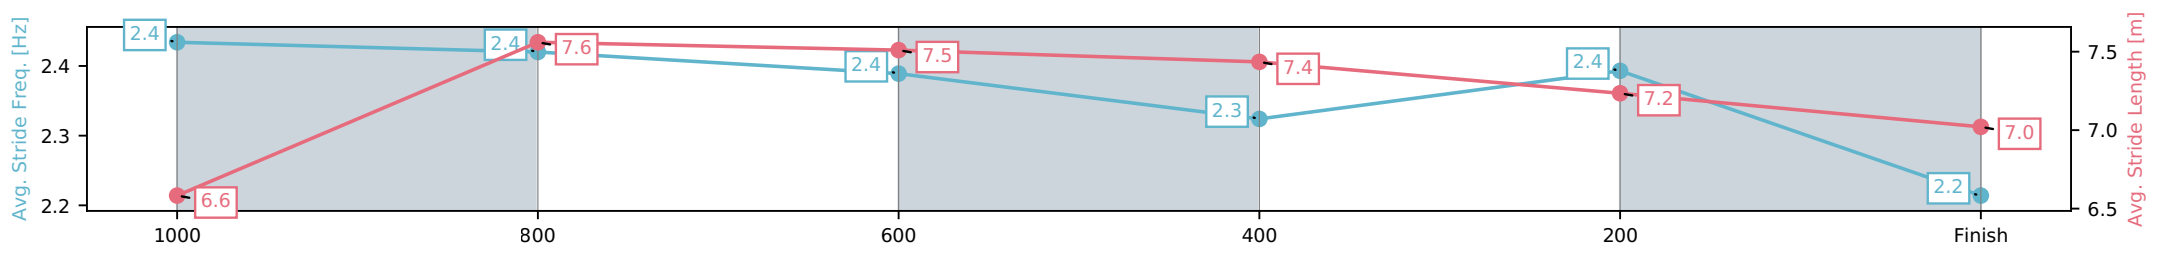

Horse/Jockey Name	Bonded Affair/Dylan Gibbons
Finish Rank	13
Fastest Section Time (Section)	0:11.22 (1000-800)
Top Speed [km/h] (Section)	66.2 (800-600)
Race State	Finished

Sunshine Coast QLD
Race 2: SHERRIN RENTALS QTIS BENCHMARK 80 Handicap
- 1200m
04 July 2026 - 12:58PM
Track Rating: Soft 6, Weather: Fine, Rail Position: True Entire Circuit

Section	L1200	L1000	L800	L600	L400	L200
Section Times	1:13.99 (0:14.02)	0:59.97 [7] (0:11.22)	0:48.75 [5] (0:11.64)	0:37.11 [1] (0:11.96)	0:25.15 [1] (0:11.78)	0:13.37 [7] (0:13.37)
Average Speed [km/h]	51.3	65.0	63.3	61.2	61.1	53.8
Top Speed [km/h]	65.3	65.9	66.2	61.4	61.8	58.8
Avg. Dist. to Rail [m]	5.0	4.3	4.1	2.4	4.4	4.5
Avg. Stride Freq. [Hz]	2.4	2.4	2.4	2.3	2.4	2.2
Avg. Stride Length [m]	6.6	7.6	7.5	7.4	7.2	7.0

[ ] Ranking at each section and finish
-:-:- No data available at this section
NA No data available