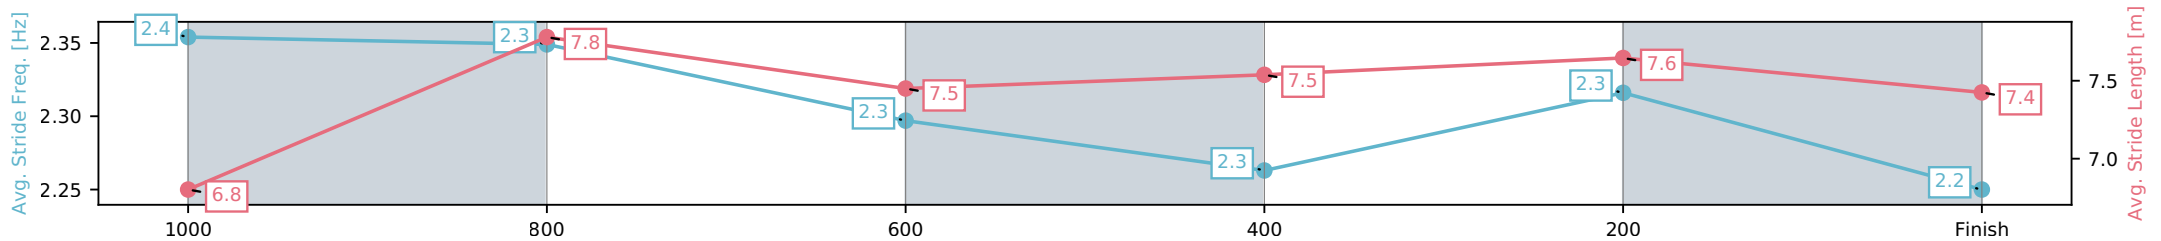

Horse/Jockey Name	She's Exotic/Daniel Moor
Finish Rank	5
Fastest Section Time (Section)	0:11.29 (1000-800)
Top Speed [km/h] (Section)	67.4 (1000-800)
Race State	Finished

Sunshine Coast QLD
Race 2: SHERRIN RENTALS QTIS BENCHMARK 80 Handicap
- 1200m

04 July 2026 - 12:58PM

Track Rating: Soft 6, Weather: Fine, Rail Position: True Entire Circuit

Section	L1200	L1000	L800	L600	L400	L200
Section Times	1:12.78 (0:13.80)	0:58.98 [4] (0:11.29)	0:47.70 [3] (0:12.05)	0:35.64 [5] (0:11.98)	0:23.67 [6] (0:11.46)	0:12.21 [5] (0:12.21)
Average Speed [km/h]	52.0	64.3	60.7	60.9	62.8	58.5
Top Speed [km/h]	66.3	67.4	61.8	63.7	64.0	61.8
Avg. Dist. to Rail [m]	7.9	3.3	2.7	2.0	2.5	2.1
Avg. Stride Freq. [Hz]	2.4	2.3	2.3	2.3	2.3	2.2
Avg. Stride Length [m]	6.8	7.8	7.5	7.5	7.6	7.4

- [ ] Ranking at each section and finish
- -:-:- No data available at this section
- NA No data available