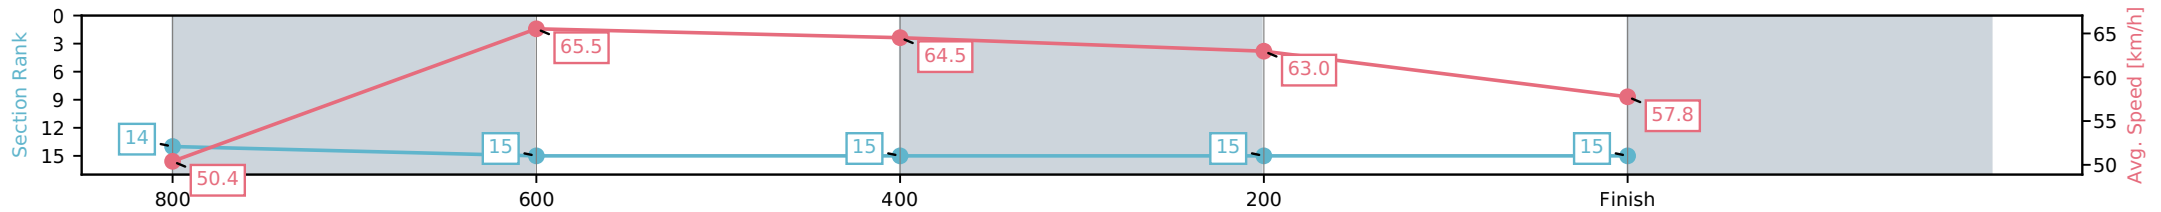

Horse/Jockey Name	Hand In Hand/Daniel Moor
Finish Rank	15
Fastest Section Time (Section)	0:11.04 (800-600)
Top Speed [km/h] (Section)	66.5 (800-600)
Race State	Finished

Sunshine Coast QLD
Race 4: MALENY HOTEL DR BERNIE SPILSBURY 3YO
Handicap - 1000m
04 July 2026 - 2:08PM
Track Rating: Soft 6, Weather: Fine, Rail Position: True Entire Circuit

Section	L1000	L800	L600	L400	L200
Section Times	1:00.54 (0:14.46)	0:46.08 [14] (0:11.04)	0:35.05 [15] (0:11.19)	0:23.86 [15] (0:11.44)	0:12.42 [15] (0:12.42)
Average Speed [km/h]	50.4	65.5	64.5	63.0	57.8
Top Speed [km/h]	64.4	66.5	66.3	64.6	60.8
Avg. Dist. to Rail [m]	3.9	1.8	0.5	2.0	4.0
Avg. Stride Freq. [Hz]	2.4	2.4	2.4	2.4	2.3
Avg. Stride Length [m]	6.3	7.5	7.5	7.4	7.1

[ ] Ranking at each section and finish
-:-:- No data available at this section
NA No data available