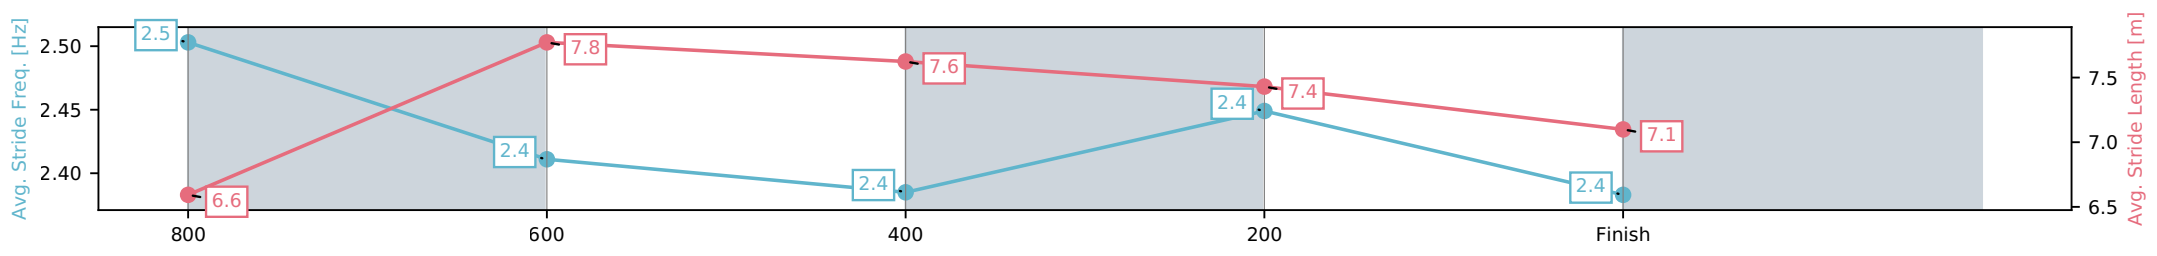

Horse/Jockey Name	Over Spray/Georgina Cartwright
Finish Rank	6
Fastest Section Time (Section)	0:10.95 (800-600)
Top Speed [km/h] (Section)	67.3 (800-600)
Race State	Finished

Sunshine Coast QLD
Race 4: MALENY HOTEL DR BERNIE SPILSBURY 3YO
Handicap - 1000m
04 July 2026 - 2:08PM
Track Rating: Soft 6, Weather: Fine, Rail Position: True Entire Circuit

Section	L1000	L800	L600	L400	L200
Section Times	0:59.17 (0:13.60)	0:45.57 [1] (0:10.95)	0:34.62 [1] (0:11.26)	0:23.36 [1] (0:11.18)	0:12.18 [1] (0:12.18)
Average Speed [km/h]	53.5	66.4	64.4	64.4	59.1
Top Speed [km/h]	66.7	67.3	65.1	65.1	62.6
Avg. Dist. to Rail [m]	6.3	3.1	1.3	2.5	2.5
Avg. Stride Freq. [Hz]	2.5	2.4	2.4	2.4	2.4
Avg. Stride Length [m]	6.6	7.8	7.6	7.4	7.1

[ ] Ranking at each section and finish
-:-:- No data available at this section
NA No data available