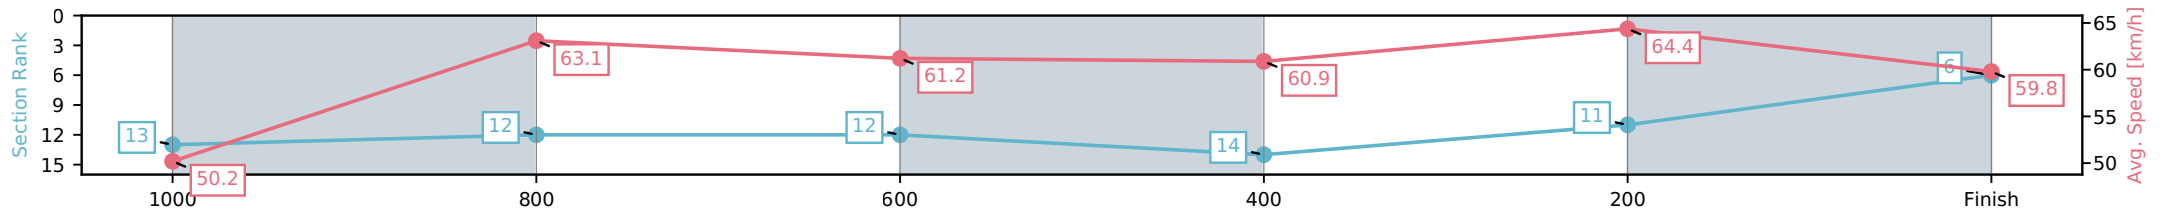

Horse/Jockey Name	Hurricane Lu/Tiffani Brooker
Finish Rank	6
Fastest Section Time (Section)	0:11.19 (400-200)
Top Speed [km/h] (Section)	65.5 (400-200)
Race State	Finished

Sunshine Coast QLD
Race 2: SHERRIN RENTALS QTIS BENCHMARK 80 Handicap
- 1200m

04 July 2026 - 12:58PM

Track Rating: Soft 6, Weather: Fine, Rail Position: True Entire Circuit

Section	L1200	L1000	L800	L600	L400	L200
Section Times	1:12.80 (0:14.35)	0:58.45 [13] (0:11.46)	0:46.99 [12] (0:11.87)	0:35.12 [12] (0:11.90)	0:23.23 [14] (0:11.19)	0:12.03 [11] (0:12.03)
Average Speed [km/h]	50.2	63.1	61.2	60.9	64.4	59.8
Top Speed [km/h]	63.4	63.7	61.7	62.1	65.5	63.7
Avg. Dist. to Rail [m]	10.2	2.2	1.5	1.0	5.6	8.8
Avg. Stride Freq. [Hz]	2.3	2.4	2.3	2.3	2.4	2.3
Avg. Stride Length [m]	6.5	7.5	7.5	7.4	7.5	7.5

- [ ] Ranking at each section and finish
- -:-:- No data available at this section
- NA No data available