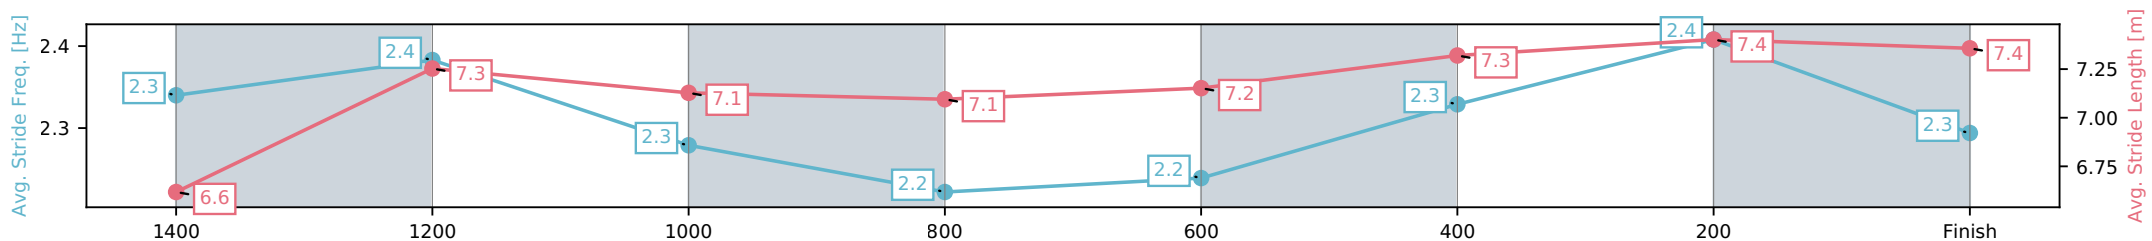

Sunshine Coast QLD

Race 6: DOUBLE R GROUP WINX GUINEAS - 1600m

04 July 2026 - 3:23PM

Track Rating: Soft 6, Weather: Fine, Rail Position: True Entire Circuit

Section	L1600	L1400	L1200	L1000	L800	L600	L400	L200
Section Times	1:40.11 (0:14.15)	1:25.96 [3] (0:11.92)	1:14.04 [4] (0:12.58)	1:01.46 [5] (0:13.06)	0:48.40 [7] (0:12.76)	0:35.64 [7] (0:12.02)	0:23.63 [7] (0:11.38)	0:12.24 [7] (0:12.24)
Average Speed [km/h]	50.6	60.8	57.6	55.5	57.3	60.9	63.3	59.0
Top Speed [km/h]	62.4	62.9	58.6	56.8	59.3	62.6	64.4	61.6
Avg. Dist. to Rail [m]	9.3	4.2	3.7	3.5	2.5	2.8	6.7	8.3
Avg. Stride Freq. [Hz]	2.3	2.4	2.3	2.2	2.2	2.3	2.4	2.3
Avg. Stride Length [m]	6.6	7.3	7.1	7.1	7.2	7.3	7.4	7.4