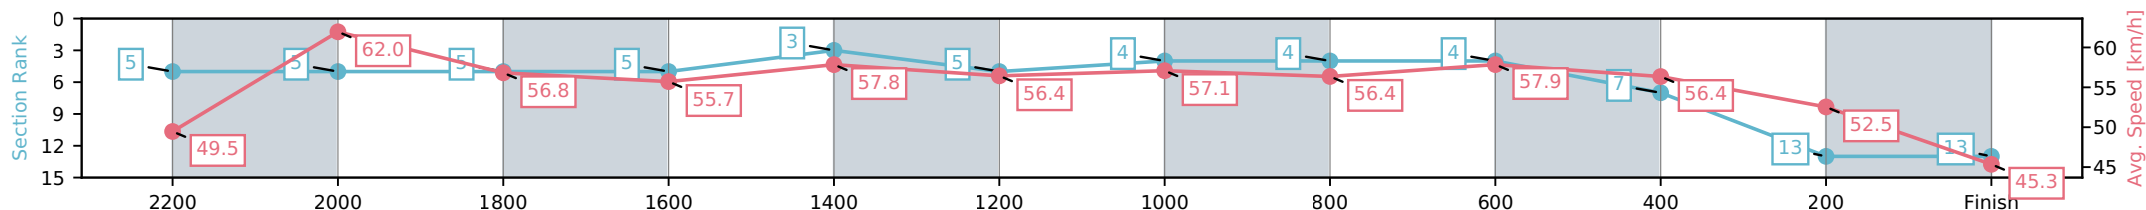

Sunshine Coast QLD
 Race 7: STANLEY RIVER THOROUGHBREDS CALOUNDRA
 CUP - 2400m

04 July 2026 - 4:02PM

Track Rating: Soft 6, Weather: Fine, Rail Position: True Entire Circuit

Section	L2400	L2200	L2000	L1800	L1600	L1400	L1200	L1000	L800	L600	L400	L200
Section Times	2:37.54 (0:14.49)	2:23.05 [5] (0:11.63)	2:11.42 [5] (0:12.66)	1:58.76 [5] (0:12.92)	1:45.84 [5] (0:12.51)	1:33.33 [3] (0:12.84)	1:20.50 [5] (0:12.66)	1:07.84 [4] (0:12.86)	0:54.98 [4] (0:12.58)	0:42.40 [4] (0:12.80)	0:29.60 [7] (0:13.71)	0:15.89 [13] (0:15.89)
Average Speed [km/h]	49.5	62.0	56.8	55.7	57.8	56.4	57.1	56.4	57.9	56.4	52.5	45.3
Top Speed [km/h]	61.6	62.7	59.5	57.0	59.0	57.7	57.7	57.3	58.2	58.1	54.7	49.3
Avg. Dist. to Rail [m]	5.0	1.8	0.2	0.3	1.6	2.6	3.0	2.8	1.9	0.4	2.3	3.2
Avg. Stride Freq. [Hz]	2.3	2.3	2.2	2.2	2.2	2.2	2.2	2.2	2.3	2.3	2.2	2.0
Avg. Stride Length [m]	6.6	7.5	7.3	7.2	7.5	7.4	7.4	7.3	7.2	7.1	6.8	6.4