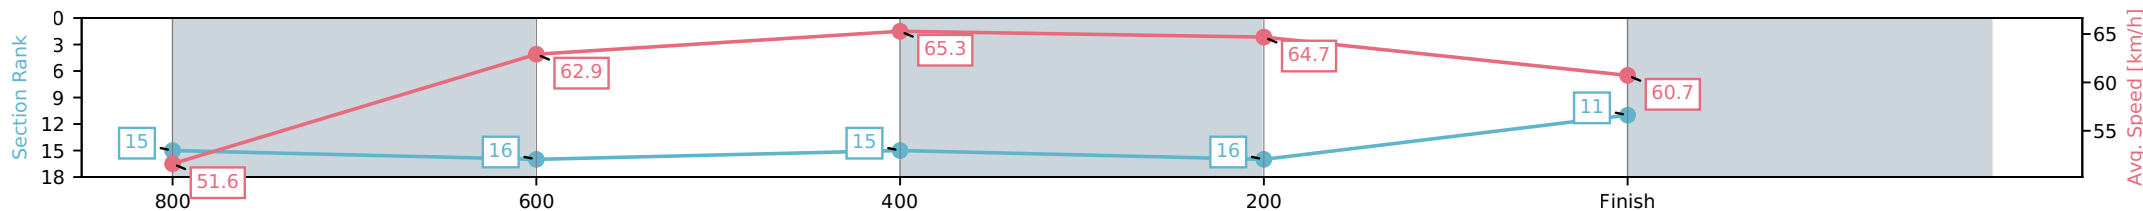

Sunshine Coast QLD

Race 5: KEVLACAT POWER BOATS OPEN PLATE - 1000m

04 July 2026 - 2:47PM

Track Rating: Soft 6, Weather: Fine, Rail Position: True Entire Circuit

Section	L1000	L800	L600	L400	L200
Section Times	0:59.76 (0:14.14)	0:45.62 [15] (0:11.55)	0:34.07 [16] (0:11.13)	0:22.94 [15] (0:11.15)	0:11.79 [16] (0:11.79)
Average Speed [km/h]	51.6	62.9	65.3	64.7	60.7
Top Speed [km/h]	63.3	65.2	66.3	66.8	63.1
Avg. Dist. to Rail [m]	7.0	3.6	1.7	3.6	5.5
Avg. Stride Freq. [Hz]	2.5	2.4	2.4	2.4	2.4
Avg. Stride Length [m]	6.3	7.3	7.5	7.6	7.3