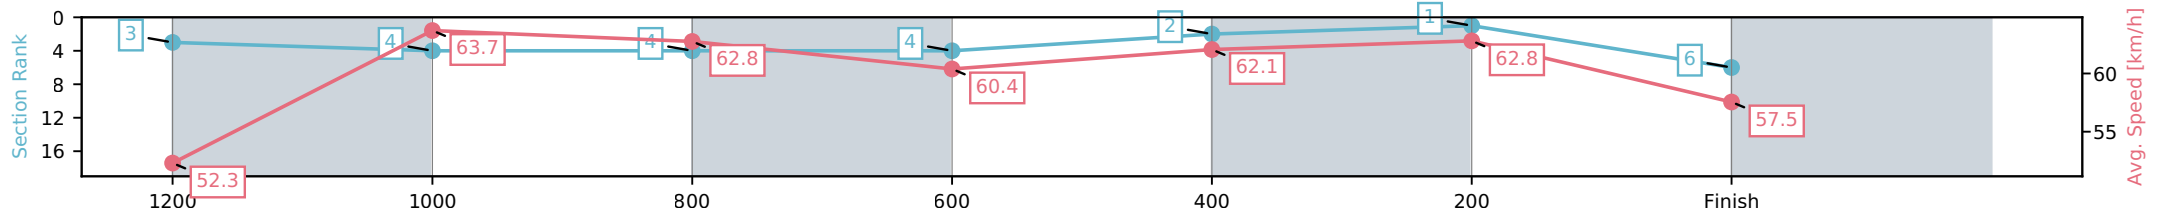

Sunshine Coast QLD

Race 8: TAB GLASSHOUSE HANDICAP - 1400m

04 July 2026 - 4:46PM

Track Rating: Soft 6, Weather: Fine, Rail Position: True Entire Circuit

Section	L1400	L1200	L1000	L800	L600	L400	L200
Section Times	1:24.71 (0:13.78)	1:10.93 [3] (0:11.31)	0:59.62 [4] (0:11.61)	0:48.01 [4] (0:12.19)	0:35.82 [4] (0:11.77)	0:24.06 [2] (0:11.47)	0:12.58 [1] (0:12.58)
Average Speed [km/h]	52.3	63.7	62.8	60.4	62.1	62.8	57.5
Top Speed [km/h]	64.7	64.8	63.7	61.0	62.9	63.7	60.7
Avg. Dist. to Rail [m]	17.5	8.9	5.8	3.6	2.5	6.0	8.7
Avg. Stride Freq. [Hz]	2.4	2.3	2.3	2.3	2.3	2.4	2.3
Avg. Stride Length [m]	6.7	7.8	7.8	7.6	7.5	7.5	7.1