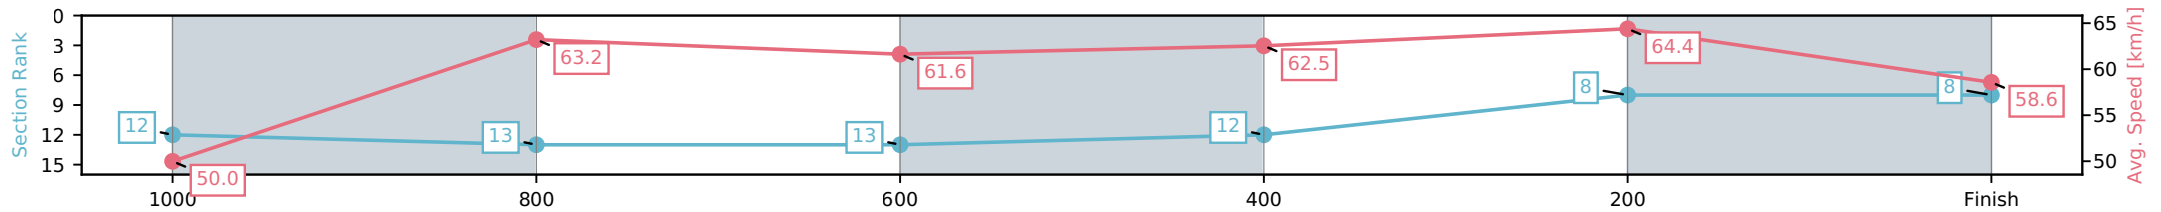

Horse/Jockey Name	Thelwell/Cejay Graham
Finish Rank	8
Fastest Section Time (Section)	0:11.19 (400-200)
Top Speed [km/h] (Section)	65.7 (400-200)
Race State	Finished

Sunshine Coast QLD
Race 2: SHERRIN RENTALS QTIS BENCHMARK 80 Handicap
- 1200m

04 July 2026 - 12:58PM

Track Rating: Soft 6, Weather: Fine, Rail Position: True Entire Circuit

Section	L1200	L1000	L800	L600	L400	L200
Section Times	1:12.99 (0:14.35)	0:58.64 [12] (0:11.47)	0:47.18 [13] (0:11.90)	0:35.27 [13] (0:11.77)	0:23.50 [12] (0:11.19)	0:12.32 [8] (0:12.32)
Average Speed [km/h]	50.0	63.2	61.6	62.5	64.4	58.6
Top Speed [km/h]	64.9	65.0	63.3	65.4	65.7	62.0
Avg. Dist. to Rail [m]	11.8	3.2	3.4	3.6	5.5	4.4
Avg. Stride Freq. [Hz]	2.4	2.4	2.4	2.4	2.5	2.4
Avg. Stride Length [m]	6.4	7.5	7.3	7.3	7.4	7.0

- [ ] Ranking at each section and finish
- -:-:- No data available at this section
- NA No data available