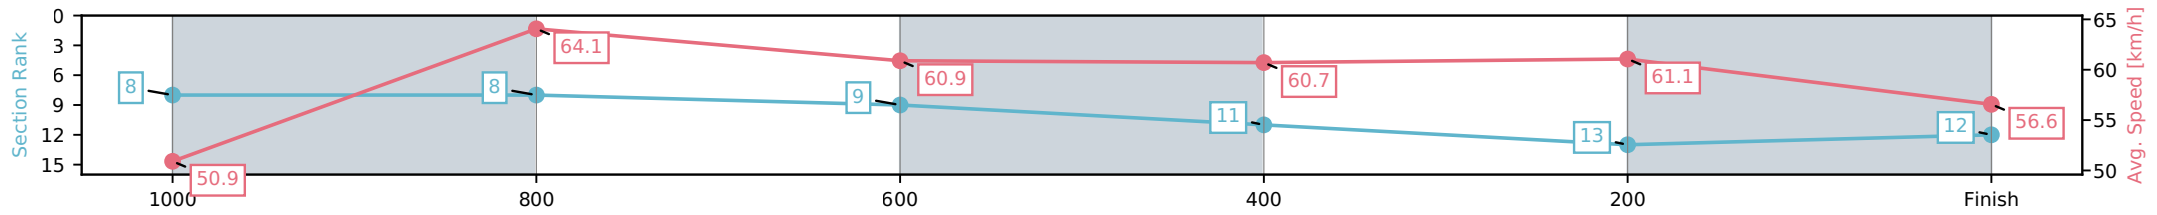

Horse/Jockey Name	Whisky Dream/Montanna Savva
Finish Rank	12
Fastest Section Time (Section)	0:11.31 (1000-800)
Top Speed [km/h] (Section)	65.1 (1000-800)
Race State	Finished

Sunshine Coast QLD
Race 2: SHERRIN RENTALS QTIS BENCHMARK 80 Handicap
- 1200m
04 July 2026 - 12:58PM
Track Rating: Soft 6, Weather: Fine, Rail Position: True Entire Circuit

Section	L1200	L1000	L800	L600	L400	L200
Section Times	1:13.94 (0:14.09)	0:59.85 [8] (0:11.31)	0:48.54 [8] (0:12.00)	0:36.54 [9] (0:11.92)	0:24.61 [11] (0:11.80)	0:12.81 [13] (0:12.81)
Average Speed [km/h]	50.9	64.1	60.9	60.7	61.1	56.6
Top Speed [km/h]	64.6	65.1	62.5	61.0	62.0	59.5
Avg. Dist. to Rail [m]	5.3	2.3	2.4	0.9	1.2	0.3
Avg. Stride Freq. [Hz]	2.3	2.3	2.3	2.2	2.3	2.2
Avg. Stride Length [m]	6.8	7.8	7.6	7.7	7.6	7.3

[ ] Ranking at each section and finish
-:-:- No data available at this section
NA No data available