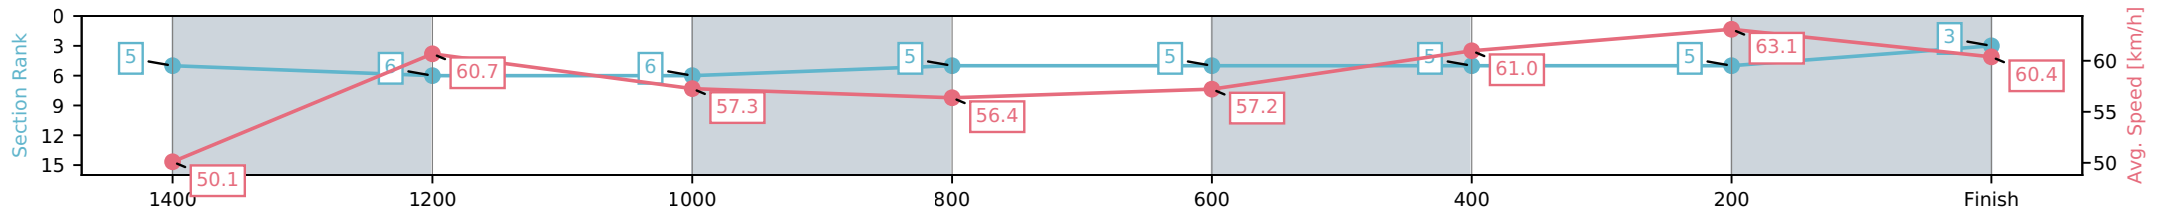

Sunshine Coast QLD

Race 6: DOUBLE R GROUP WINX GUINEAS - 1600m

04 July 2026 - 3:23PM

Track Rating: Soft 6, Weather: Fine, Rail Position: True Entire Circuit

Section	L1600	L1400	L1200	L1000	L800	L600	L400	L200
Section Times	1:39.73 (0:14.26)	1:25.47 [5] (0:11.95)	1:13.52 [6] (0:12.63)	1:00.89 [6] (0:12.84)	0:48.04 [5] (0:12.72)	0:35.32 [5] (0:11.91)	0:23.41 [5] (0:11.42)	0:11.99 [5] (0:11.99)
Average Speed [km/h]	50.1	60.7	57.3	56.4	57.2	61.0	63.1	60.4
Top Speed [km/h]	63.4	63.3	58.6	57.6	58.0	63.4	63.5	62.2
Avg. Dist. to Rail [m]	8.2	3.5	3.0	2.8	1.9	1.4	3.9	5.0
Avg. Stride Freq. [Hz]	2.3	2.3	2.2	2.2	2.2	2.3	2.4	2.4
Avg. Stride Length [m]	6.6	7.4	7.4	7.2	7.3	7.3	7.5	7.3