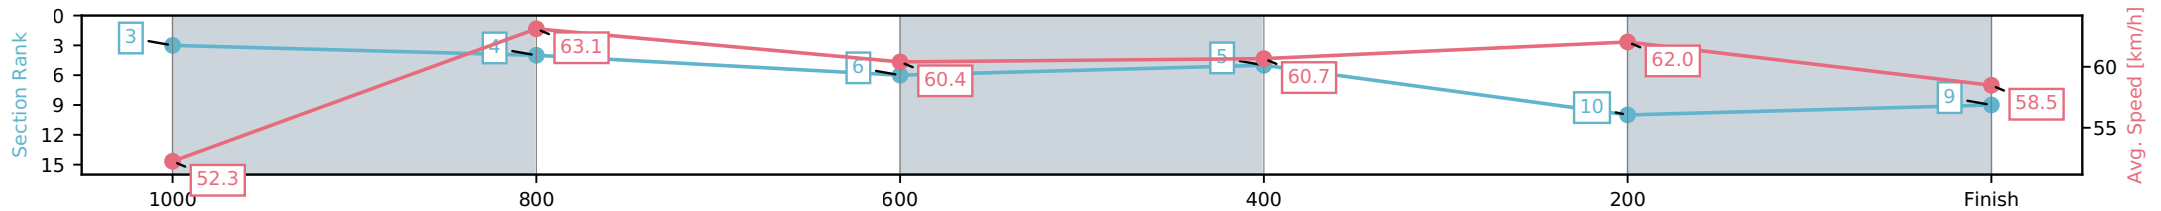

Horse/Jockey Name	Oberoi Princess/Tahlia Fenlon
Finish Rank	9
Fastest Section Time (Section)	0:11.47 (1000-800)
Top Speed [km/h] (Section)	64.4 (1000-800)
Race State	Finished

Sunshine Coast QLD
Race 2: SHERRIN RENTALS QTIS BENCHMARK 80 Handicap
- 1200m

04 July 2026 - 12:58PM

Track Rating: Soft 6, Weather: Fine, Rail Position: True Entire Circuit

Section	L1200	L1000	L800	L600	L400	L200
Section Times	1:13.04 (0:13.73)	0:59.31 [3] (0:11.47)	0:47.84 [4] (0:11.98)	0:35.86 [6] (0:11.92)	0:23.95 [5] (0:11.62)	0:12.33 [10] (0:12.33)
Average Speed [km/h]	52.3	63.1	60.4	60.7	62.0	58.5
Top Speed [km/h]	64.1	64.4	62.3	61.4	63.0	60.9
Avg. Dist. to Rail [m]	3.2	1.5	0.9	0.8	2.9	3.3
Avg. Stride Freq. [Hz]	2.5	2.5	2.4	2.4	2.4	2.4
Avg. Stride Length [m]	6.4	7.3	7.2	7.2	7.1	6.9

[ ] Ranking at each section and finish
-:-:- No data available at this section
NA No data available