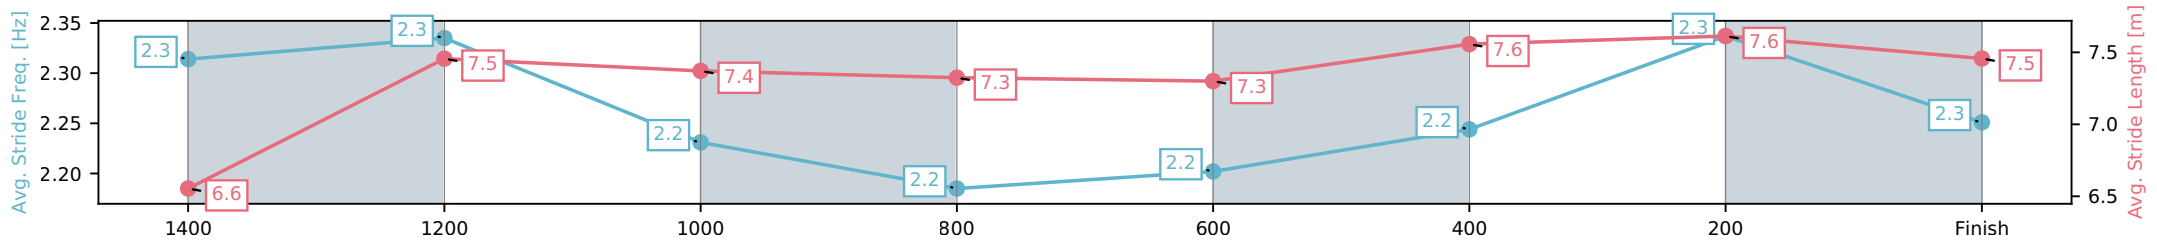

Sunshine Coast QLD

Race 6: DOUBLE R GROUP WINX GUINEAS - 1600m

04 July 2026 - 3:23PM

Track Rating: Soft 6, Weather: Fine, Rail Position: True Entire Circuit

Section	L1600	L1400	L1200	L1000	L800	L600	L400	L200
Section Times	1:40.08 (0:14.35)	1:25.73 [6] (0:11.76)	1:13.97 [5] (0:12.43)	1:01.54 [4] (0:12.98)	0:48.56 [4] (0:12.76)	0:35.80 [4] (0:12.00)	0:23.80 [4] (0:11.43)	0:12.38 [4] (0:12.38)
Average Speed [km/h]	49.9	61.7	58.4	56.0	57.1	60.5	63.1	58.5
Top Speed [km/h]	62.7	63.3	59.3	59.7	58.6	62.4	63.7	62.3
Avg. Dist. to Rail [m]	11.9	5.5	5.0	4.4	2.4	1.4	4.0	5.1
Avg. Stride Freq. [Hz]	2.3	2.3	2.2	2.2	2.2	2.2	2.3	2.3
Avg. Stride Length [m]	6.6	7.5	7.4	7.3	7.3	7.6	7.6	7.5