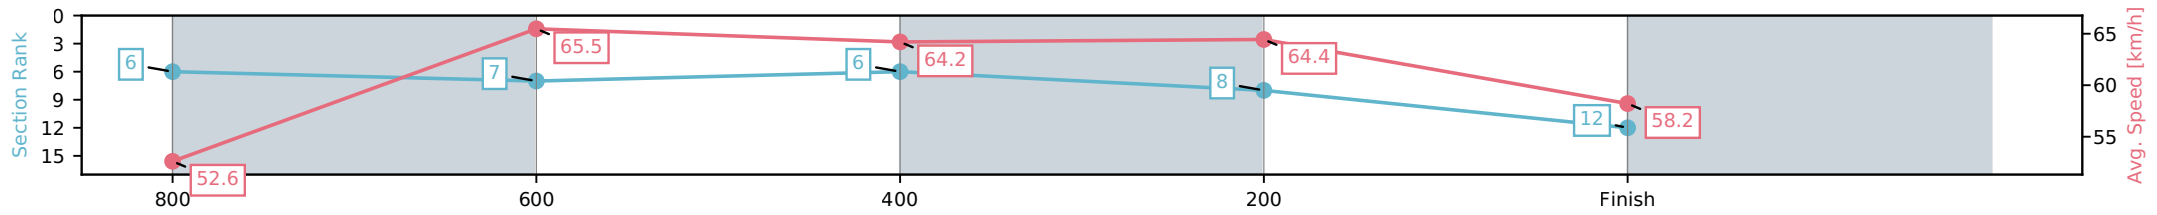

Horse/Jockey Name	Point Vega/Jake Bayliss
Finish Rank	12
Fastest Section Time (Section)	0:11.11 (800-600)
Top Speed [km/h] (Section)	66.7 (1000 - 800)
Race State	Finished

Sunshine Coast QLD
Race 4: MALENY HOTEL DR BERNIE SPILSBURY 3YO
Handicap - 1000m
04 July 2026 - 2:08PM
Track Rating: Soft 6, Weather: Fine, Rail Position: True Entire Circuit

Section	L1000	L800	L600	L400	L200
Section Times	0:59.71 (0:13.85)	0:45.86 [6] (0:11.11)	0:34.75 [7] (0:11.26)	0:23.49 [6] (0:11.18)	0:12.32 [8] (0:12.32)
Average Speed [km/h]	52.6	65.5	64.2	64.4	58.2
Top Speed [km/h]	66.7	66.2	65.0	65.2	62.4
Avg. Dist. to Rail [m]	4.5	3.3	0.8	2.1	2.4
Avg. Stride Freq. [Hz]	2.5	2.3	2.3	2.4	2.3
Avg. Stride Length [m]	6.6	7.9	7.9	7.6	7.3

[ ] Ranking at each section and finish
-:-:- No data available at this section
NA No data available