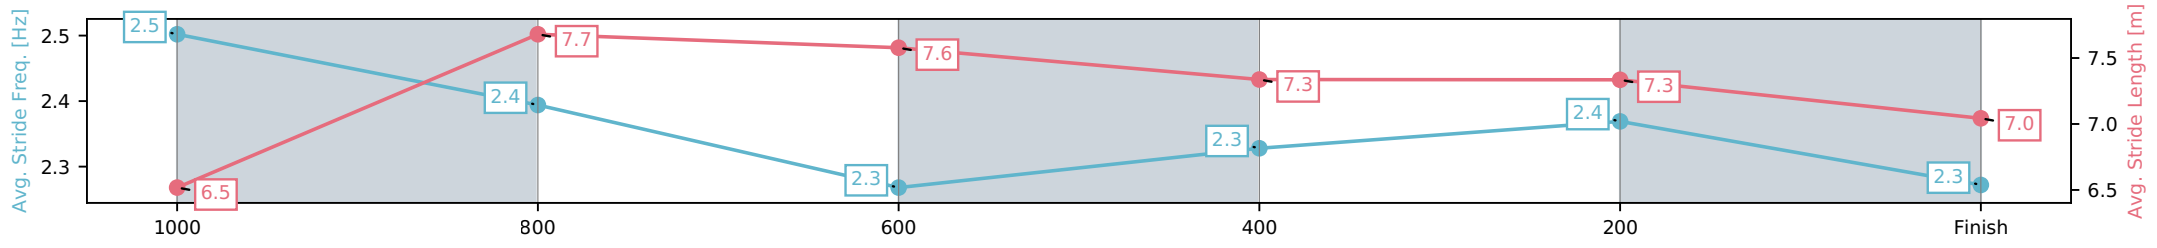

Horse/Jockey Name	Belthil/Jai Williams
Finish Rank	10
Fastest Section Time (Section)	0:11.14 (1000-800)
Top Speed [km/h] (Section)	66.3 (1000-800)
Race State	Finished

Sunshine Coast QLD
Race 1: CALOUNDRA RSL BENCHMARK 70 Handicap - 1200m
04 July 2026 - 12:23PM
Track Rating: Soft 7, Weather: Fine, Rail Position: True Entire Circuit

Section	L1200	L1000	L800	L600	L400	L200
Section Times	1:13.26 (0:13.64)	0:59.62 [3] (0:11.14)	0:48.49 [3] (0:12.09)	0:36.40 [2] (0:11.85)	0:24.55 [3] (0:11.71)	0:12.84 [5] (0:12.84)
Average Speed [km/h]	52.9	65.1	60.4	61.1	61.5	55.9
Top Speed [km/h]	66.0	66.3	62.9	61.5	62.3	59.6
Avg. Dist. to Rail [m]	8.2	3.4	2.2	0.8	4.7	5.9
Avg. Stride Freq. [Hz]	2.5	2.4	2.3	2.3	2.4	2.3
Avg. Stride Length [m]	6.5	7.7	7.6	7.3	7.3	7.0

[ ] Ranking at each section and finish
-.-.- No data available at this section
NA No data available