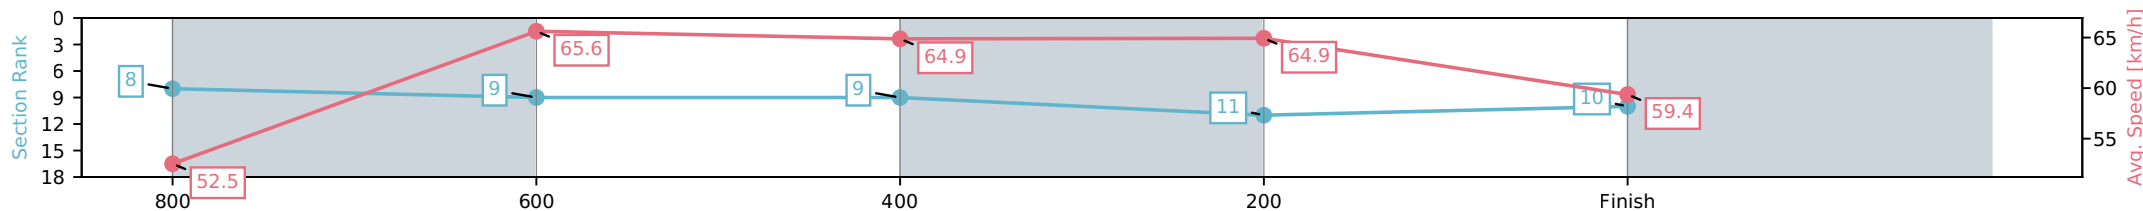

Sunshine Coast QLD

Race 5: KEVLACAT POWER BOATS OPEN PLATE - 1000m

04 July 2026 - 2:47PM

Track Rating: Soft 6, Weather: Fine, Rail Position: True Entire Circuit

Section	L1000	L800	L600	L400	L200
Section Times	0:59.74 (0:13.89)	0:45.85 [8] (0:11.24)	0:34.61 [9] (0:11.34)	0:23.27 [9] (0:11.11)	0:12.16 [11] (0:12.16)
Average Speed [km/h]	52.5	65.6	64.9	64.9	59.4
Top Speed [km/h]	66.9	66.9	65.6	66.1	63.2
Avg. Dist. to Rail [m]	12.9	7.0	4.0	9.8	12.7
Avg. Stride Freq. [Hz]	2.6	2.5	2.4	2.5	2.3
Avg. Stride Length [m]	6.2	7.5	7.5	7.4	7.2