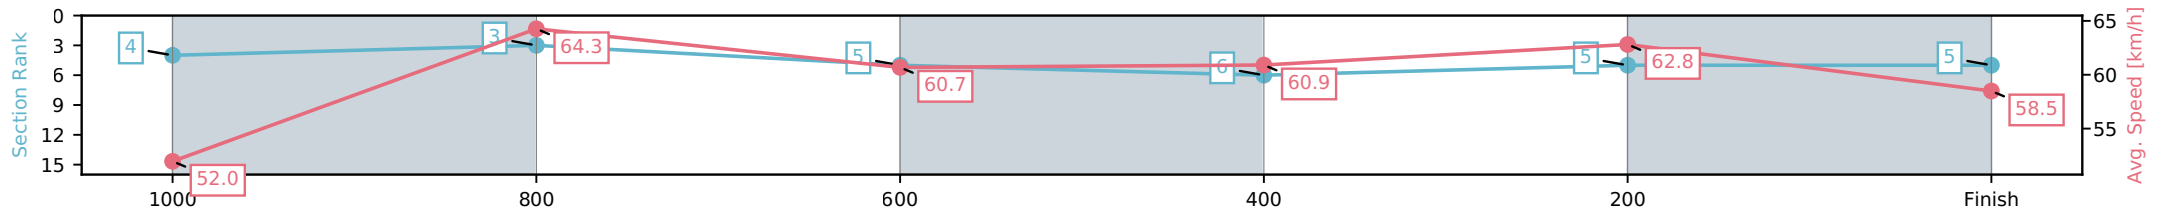

Horse/Jockey Name	She's Exotic/Daniel Moor
Finish Rank	5
Fastest Section Time (Section)	0:11.29 (1000-800)
Top Speed [km/h] (Section)	67.4 (1000-800)
Race State	Finished

Sunshine Coast QLD
Race 2: SHERRIN RENTALS QTIS BENCHMARK 80 Handicap
- 1200m

04 July 2026 - 12:58PM

Track Rating: Soft 6, Weather: Fine, Rail Position: True Entire Circuit

Section	L1200	L1000	L800	L600	L400	L200
Section Times	1:12.78 (0:13.80)	0:58.98 [4] (0:11.29)	0:47.70 [3] (0:12.05)	0:35.64 [5] (0:11.98)	0:23.67 [6] (0:11.46)	0:12.21 [5] (0:12.21)
Average Speed [km/h]	52.0	64.3	60.7	60.9	62.8	58.5
Top Speed [km/h]	66.3	67.4	61.8	63.7	64.0	61.8
Avg. Dist. to Rail [m]	7.9	3.3	2.7	2.0	2.5	2.1
Avg. Stride Freq. [Hz]	2.4	2.3	2.3	2.3	2.3	2.2
Avg. Stride Length [m]	6.8	7.8	7.5	7.5	7.6	7.4

- [ ] Ranking at each section and finish
- -:-:- No data available at this section
- NA No data available