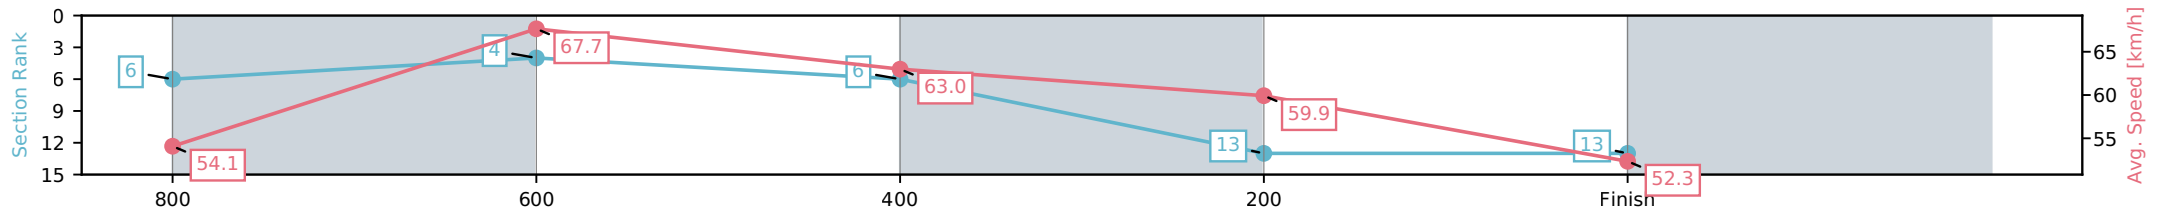

Horse/Jockey Name	Scartoon/Emily Lang
Finish Rank	13
Fastest Section Time (Section)	0:10.78 (800-600)
Top Speed [km/h] (Section)	69.0 (800-600)
Race State	Finished

Sunshine Coast QLD
Race 3: ACCESS INSULATION BRUCE MCLACHLAN
CLASSIC QTIS 2YO Handicap - 1000m
04 July 2026 - 1:34PM
Track Rating: Soft 6, Weather: Fine, Rail Position: True Entire Circuit

Section	L1000	L800	L600	L400	L200
Section Times	1:01.57 (0:13.42)	0:48.16 [6] (0:10.78)	0:37.38 [4] (0:11.67)	0:25.71 [6] (0:12.02)	0:13.69 [13] (0:13.69)
Average Speed [km/h]	54.1	67.7	63.0	59.9	52.3
Top Speed [km/h]	68.4	69.0	65.7	61.4	57.9
Avg. Dist. to Rail [m]	7.4	3.9	3.6	7.1	8.1
Avg. Stride Freq. [Hz]	2.7	2.6	2.5	2.4	2.3
Avg. Stride Length [m]	6.2	7.3	7.2	7.0	6.6

[ ] Ranking at each section and finish
-.-.- No data available at this section
NA No data available