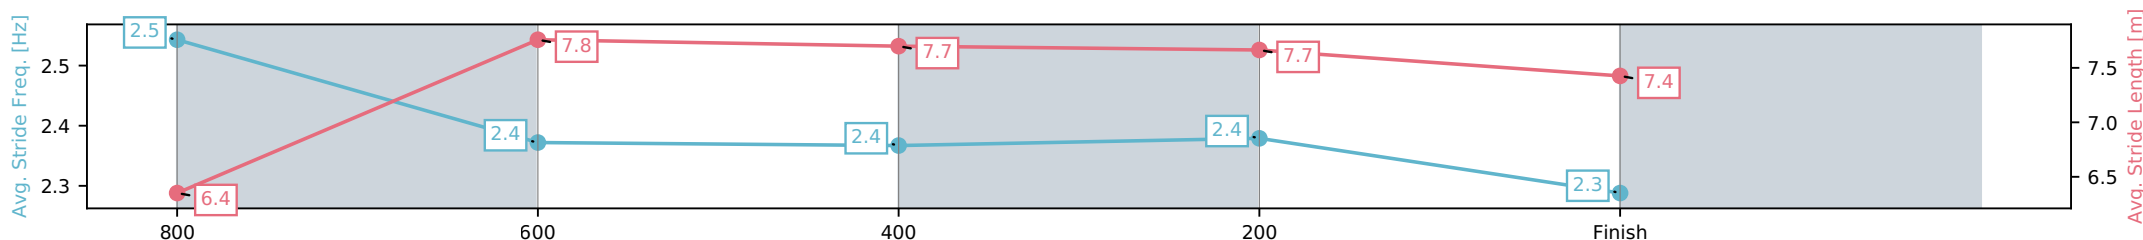

Sunshine Coast QLD

Race 5: KEVLACAT POWER BOATS OPEN PLATE - 1000m

04 July 2026 - 2:47PM

Track Rating: Soft 6, Weather: Fine, Rail Position: True Entire Circuit

Section	L1000	L800	L600	L400	L200
Section Times	0:59.89 (0:13.94)	0:45.95 [9] (0:11.32)	0:34.62 [12] (0:11.40)	0:23.23 [13] (0:11.16)	0:12.06 [13] (0:12.06)
Average Speed [km/h]	52.2	65.0	64.8	64.6	59.5
Top Speed [km/h]	66.2	66.5	65.4	65.6	62.4
Avg. Dist. to Rail [m]	11.7	6.4	4.4	9.4	10.3
Avg. Stride Freq. [Hz]	2.5	2.4	2.4	2.4	2.3
Avg. Stride Length [m]	6.4	7.8	7.7	7.7	7.4