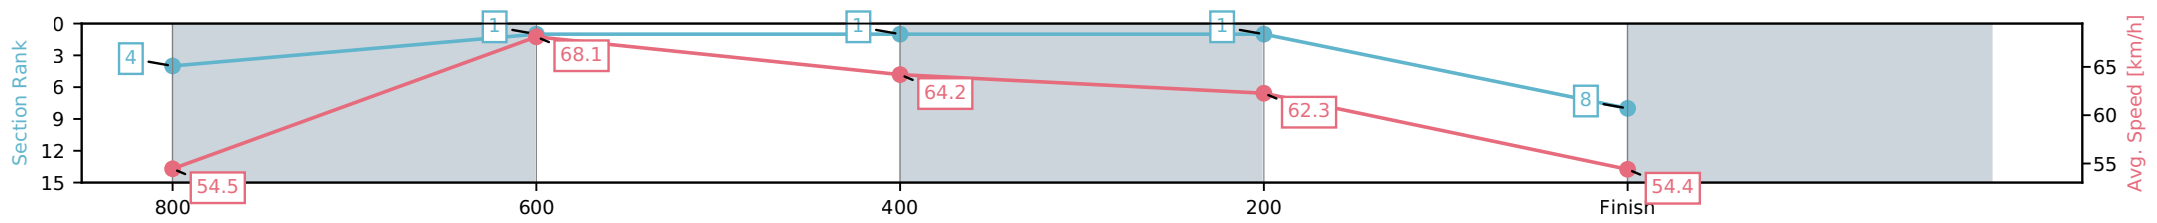

Sunshine Coast QLD
 Race 3: ACCESS INSULATION BRUCE MCLACHLAN
 CLASSIC QTIS 2YO Handicap - 1000m
 04 July 2026 - 1:34PM
 Track Rating: Soft 6, Weather: Fine, Rail Position: True Entire Circuit

Section	L1000	L800	L600	L400	L200
Section Times	1:00.17 (0:13.39)	0:46.78 [4] (0:10.62)	0:36.16 [1] (0:11.25)	0:24.91 [1] (0:11.57)	0:13.34 [1] (0:13.34)
Average Speed [km/h]	54.5	68.1	64.2	62.3	54.4
Top Speed [km/h]	67.9	69.5	65.4	63.9	60.0
Avg. Dist. to Rail [m]	5.0	1.8	0.6	4.4	4.4
Avg. Stride Freq. [Hz]	2.6	2.5	2.4	2.3	2.2
Avg. Stride Length [m]	6.5	7.6	7.5	7.5	7.0