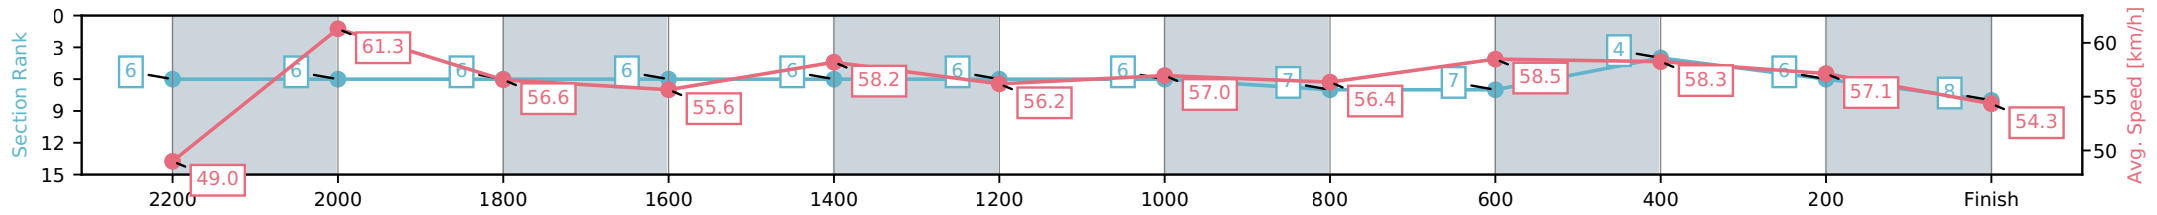

Horse/Jockey Name	Fawkner Park/Ryan Maloney
Finish Rank	8
Fastest Section Time (Section)	0:11.75 (2200-2000)
Top Speed [km/h] (Section)	62.6 (2400 - 2200)
Race State	Finished

Sunshine Coast QLD
Race 7: STANLEY RIVER THOROUGHBREDS CALOUNDRA
CUP - 2400m
04 July 2026 - 4:02PM
Track Rating: Soft 6, Weather: Fine, Rail Position: True Entire Circuit

Section	L2400	L2200	L2000	L1800	L1600	L1400	L1200	L1000	L800	L600	L400	L200
Section Times	2:33.71 (0:14.64)	2:19.07 [6] (0:11.75)	2:07.32 [6] (0:12.70)	1:54.63 [6] (0:12.91)	1:41.71 [6] (0:12.44)	1:29.27 [6] (0:12.90)	1:16.38 [6] (0:12.69)	1:03.69 [6] (0:12.87)	0:50.82 [7] (0:12.46)	0:38.36 [7] (0:12.48)	0:25.89 [4] (0:12.60)	0:13.29 [6] (0:13.29)
Average Speed [km/h]	49.0	61.3	56.6	55.6	58.2	56.2	57.0	56.4	58.5	58.3	57.1	54.3
Top Speed [km/h]	62.6	62.6	59.1	57.0	59.9	58.3	57.2	57.3	59.2	59.1	58.1	56.1
Avg. Dist. to Rail [m]	4.5	0.3	0.6	0.5	2.0	2.8	3.2	3.1	2.1	1.4	3.1	4.7
Avg. Stride Freq. [Hz]	2.3	2.3	2.2	2.2	2.2	2.2	2.2	2.2	2.2	2.2	2.2	2.2
Avg. Stride Length [m]	6.4	7.5	7.3	7.1	7.4	7.4	7.4	7.3	7.3	7.3	7.2	7.1

[ ] Ranking at each section and finish
-.-.- No data available at this section
NA No data available