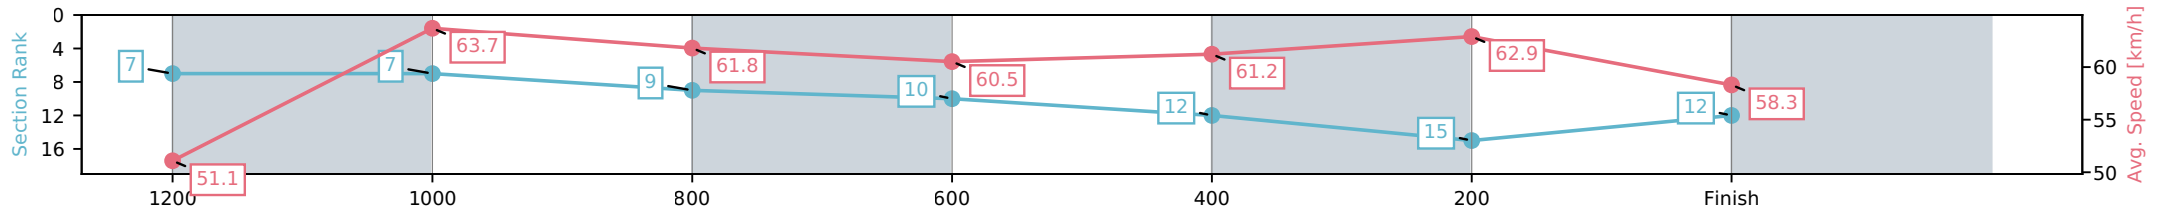

Sunshine Coast QLD

Race 8: TAB GLASSHOUSE HANDICAP - 1400m

04 July 2026 - 4:46PM

Track Rating: Soft 6, Weather: Fine, Rail Position: True Entire Circuit

Section	L1400	L1200	L1000	L800	L600	L400	L200
Section Times	1:25.17 (0:14.11)	1:11.06 [7] (0:11.30)	0:59.75 [7] (0:11.78)	0:47.97 [9] (0:12.16)	0:35.81 [10] (0:12.02)	0:23.79 [12] (0:11.45)	0:12.34 [15] (0:12.34)
Average Speed [km/h]	51.1	63.7	61.8	60.5	61.2	62.9	58.3
Top Speed [km/h]	64.1	67.4	62.6	61.3	63.3	64.4	61.3
Avg. Dist. to Rail [m]	13.9	7.1	5.1	3.9	3.6	7.5	10.3
Avg. Stride Freq. [Hz]	2.4	2.4	2.4	2.3	2.4	2.4	2.3
Avg. Stride Length [m]	6.3	7.5	7.3	7.3	7.2	7.4	7.2