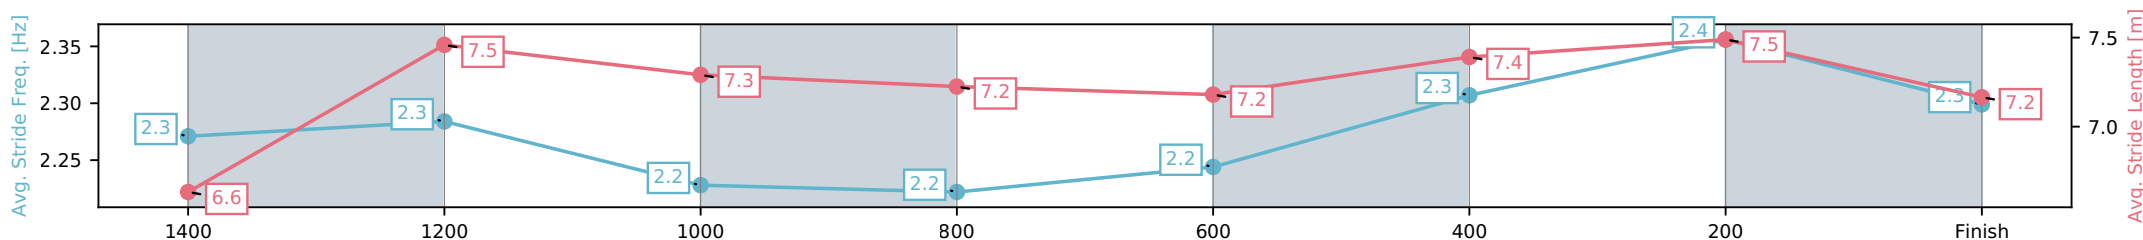

Sunshine Coast QLD

Race 6: DOUBLE R GROUP WINX GUINEAS - 1600m

04 July 2026 - 3:23PM

Track Rating: Soft 6, Weather: Fine, Rail Position: True Entire Circuit

Section	L1600	L1400	L1200	L1000	L800	L600	L400	L200
Section Times	1:40.73 (0:14.40)	1:26.33 [9] (0:12.14)	1:14.19 [10] (0:12.63)	1:01.56 [11] (0:12.81)	0:48.74 [9] (0:12.75)	0:35.99 [11] (0:11.90)	0:24.09 [11] (0:11.55)	0:12.53 [12] (0:12.53)
Average Speed [km/h]	49.7	59.8	57.3	56.7	57.4	61.1	62.4	57.6
Top Speed [km/h]	62.9	61.8	58.1	57.6	58.9	62.6	63.7	60.4
Avg. Dist. to Rail [m]	7.2	3.8	3.8	3.8	2.6	2.0	4.7	7.0
Avg. Stride Freq. [Hz]	2.3	2.3	2.2	2.2	2.2	2.3	2.4	2.3
Avg. Stride Length [m]	6.6	7.5	7.3	7.2	7.2	7.4	7.5	7.2