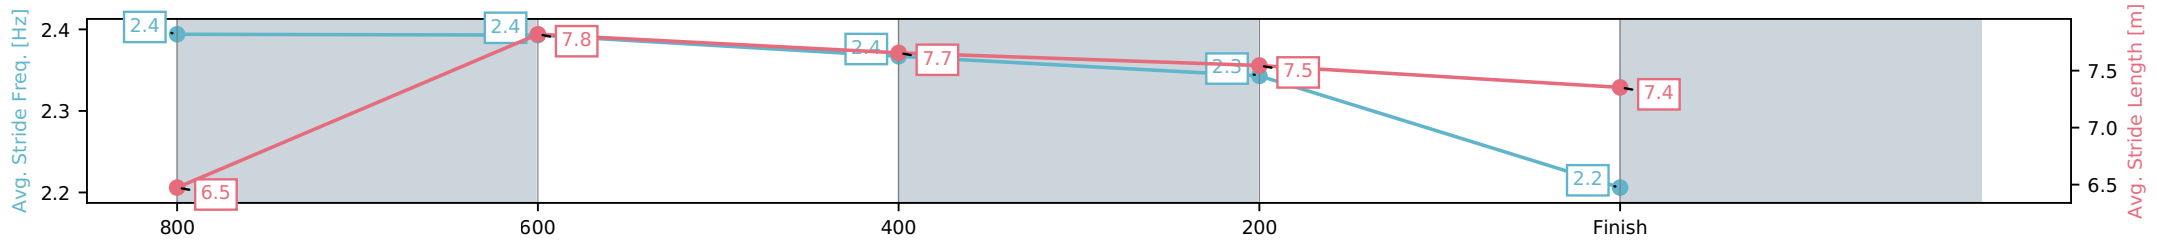

Horse/Jockey Name	Sling/Ashley Morgan
Finish Rank	12
Fastest Section Time (Section)	0:10.94 (800-600)
Top Speed [km/h] (Section)	67.3 (800-600)
Race State	Finished

Sunshine Coast QLD
Race 3: ACCESS INSULATION BRUCE MCLACHLAN
CLASSIC QTIS 2YO Handicap - 1000m
04 July 2026 - 1:34PM
Track Rating: Soft 6, Weather: Fine, Rail Position: True Entire Circuit

Section	L1000	L800	L600	L400	L200
Section Times	1:00.64 (0:14.07)	0:46.57 [13] (0:10.94)	0:35.64 [13] (0:11.35)	0:24.28 [12] (0:11.52)	0:12.76 [12] (0:12.76)
Average Speed [km/h]	51.5	66.5	64.1	62.5	56.9
Top Speed [km/h]	65.1	67.3	65.9	63.8	60.2
Avg. Dist. to Rail [m]	3.9	3.3	1.6	2.3	3.3
Avg. Stride Freq. [Hz]	2.4	2.4	2.4	2.3	2.2
Avg. Stride Length [m]	6.5	7.8	7.7	7.5	7.4

[ ] Ranking at each section and finish
-:-:- No data available at this section
NA No data available