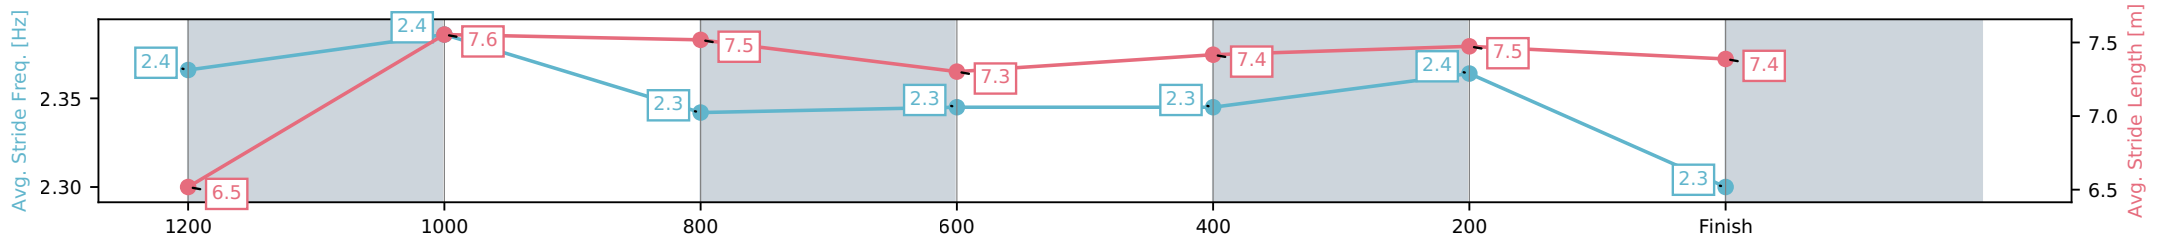

Sunshine Coast QLD

Race 8: TAB GLASSHOUSE HANDICAP - 1400m

04 July 2026 - 4:46PM

Track Rating: Soft 6, Weather: Fine, Rail Position: True Entire Circuit

Section	L1400	L1200	L1000	L800	L600	L400	L200
Section Times	1:24.82 (0:14.14)	1:10.68 [8] (0:11.38)	0:59.30 [10] (0:11.70)	0:47.60 [10] (0:12.08)	0:35.52 [9] (0:11.93)	0:23.59 [10] (0:11.48)	0:12.11 [10] (0:12.11)
Average Speed [km/h]	50.8	63.4	62.4	61.1	61.8	62.8	59.5
Top Speed [km/h]	63.7	64.6	62.9	61.7	62.5	63.1	62.1
Avg. Dist. to Rail [m]	15.7	8.4	6.4	4.4	4.0	9.4	11.5
Avg. Stride Freq. [Hz]	2.4	2.4	2.3	2.3	2.3	2.4	2.3
Avg. Stride Length [m]	6.5	7.6	7.5	7.3	7.4	7.5	7.4