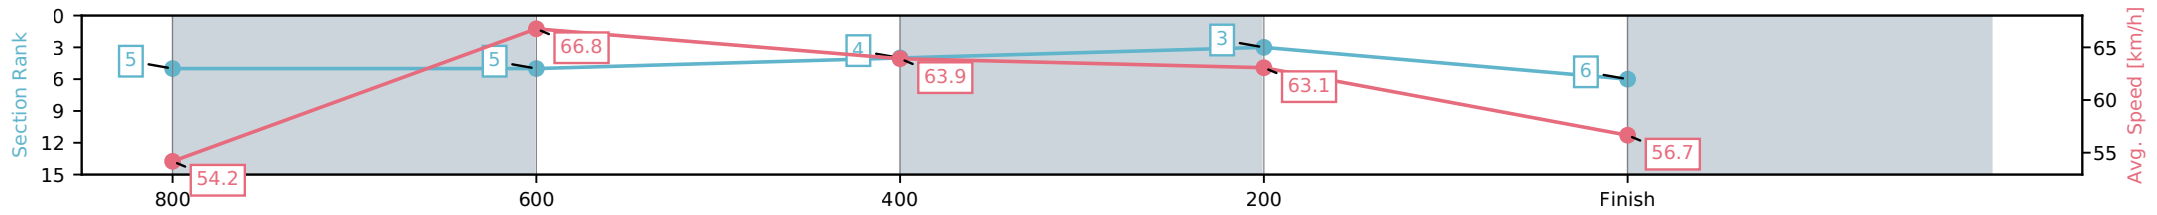

Horse/Jockey Name	On The Clock/Ryan Maloney
Finish Rank	6
Fastest Section Time (Section)	0:10.96 (800-600)
Top Speed [km/h] (Section)	68.0 (800-600)
Race State	Finished

Sunshine Coast QLD
Race 3: ACCESS INSULATION BRUCE MCLACHLAN
CLASSIC QTIS 2YO Handicap - 1000m
04 July 2026 - 1:34PM
Track Rating: Soft 6, Weather: Fine, Rail Position: True Entire Circuit

Section	L1000	L800	L600	L400	L200
Section Times	1:00.00 (0:13.39)	0:46.61 [5] (0:10.96)	0:35.65 [5] (0:11.42)	0:24.23 [4] (0:11.42)	0:12.81 [3] (0:12.81)
Average Speed [km/h]	54.2	66.8	63.9	63.1	56.7
Top Speed [km/h]	68.0	68.0	65.8	64.0	61.4
Avg. Dist. to Rail [m]	8.6	4.7	2.6	5.1	7.2
Avg. Stride Freq. [Hz]	2.6	2.5	2.4	2.4	2.3
Avg. Stride Length [m]	6.5	7.6	7.5	7.5	7.2

[ ] Ranking at each section and finish
-:-:- No data available at this section
NA No data available