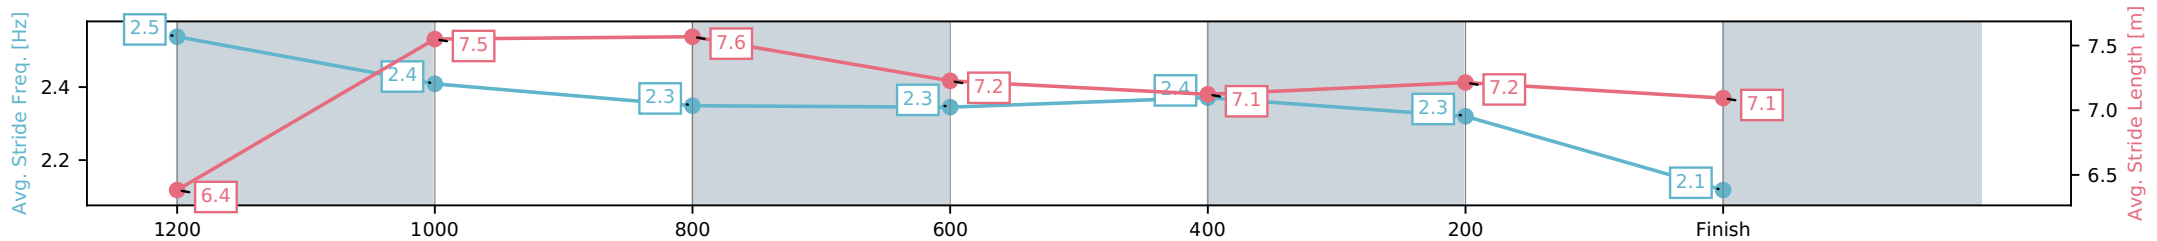

Sunshine Coast QLD

Race 8: TAB GLASSHOUSE HANDICAP - 1400m

04 July 2026 - 4:46PM

Track Rating: Soft 6, Weather: Fine, Rail Position: True Entire Circuit

Section	L1400	L1200	L1000	L800	L600	L400	L200
Section Times	1:26.73 (0:13.76)	1:12.97 [2] (0:11.16)	1:01.81 [2] (0:11.59)	0:50.22 [2] (0:12.16)	0:38.06 [2] (0:12.07)	0:25.99 [4] (0:12.16)	0:13.82 [16] (0:13.82)
Average Speed [km/h]	52.4	64.6	62.8	60.2	60.0	59.2	52.3
Top Speed [km/h]	66.0	65.5	64.3	60.9	60.6	59.9	57.5
Avg. Dist. to Rail [m]	19.0	11.0	5.7	2.8	1.1	5.0	6.7
Avg. Stride Freq. [Hz]	2.5	2.4	2.3	2.3	2.4	2.3	2.1
Avg. Stride Length [m]	6.4	7.5	7.6	7.2	7.1	7.2	7.1