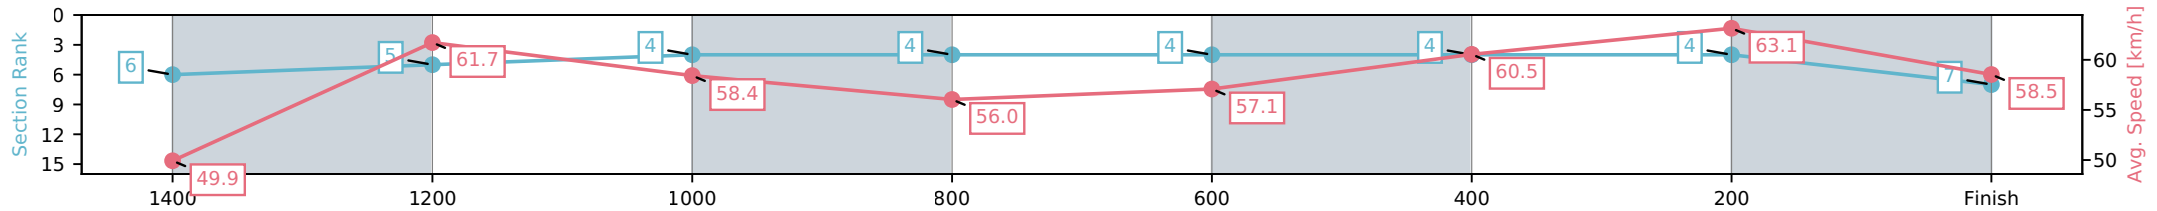

Sunshine Coast QLD

Race 6: DOUBLE R GROUP WINX GUINEAS - 1600m

04 July 2026 - 3:23PM

Track Rating: Soft 6, Weather: Fine, Rail Position: True Entire Circuit

Section	L1600	L1400	L1200	L1000	L800	L600	L400	L200
Section Times	1:40.08 (0:14.35)	1:25.73 [6] (0:11.76)	1:13.97 [5] (0:12.43)	1:01.54 [4] (0:12.98)	0:48.56 [4] (0:12.76)	0:35.80 [4] (0:12.00)	0:23.80 [4] (0:11.43)	0:12.38 [4] (0:12.38)
Average Speed [km/h]	49.9	61.7	58.4	56.0	57.1	60.5	63.1	58.5
Top Speed [km/h]	62.7	63.3	59.3	59.7	58.6	62.4	63.7	62.3
Avg. Dist. to Rail [m]	11.9	5.5	5.0	4.4	2.4	1.4	4.0	5.1
Avg. Stride Freq. [Hz]	2.3	2.3	2.2	2.2	2.2	2.2	2.3	2.3
Avg. Stride Length [m]	6.6	7.5	7.4	7.3	7.3	7.6	7.6	7.5