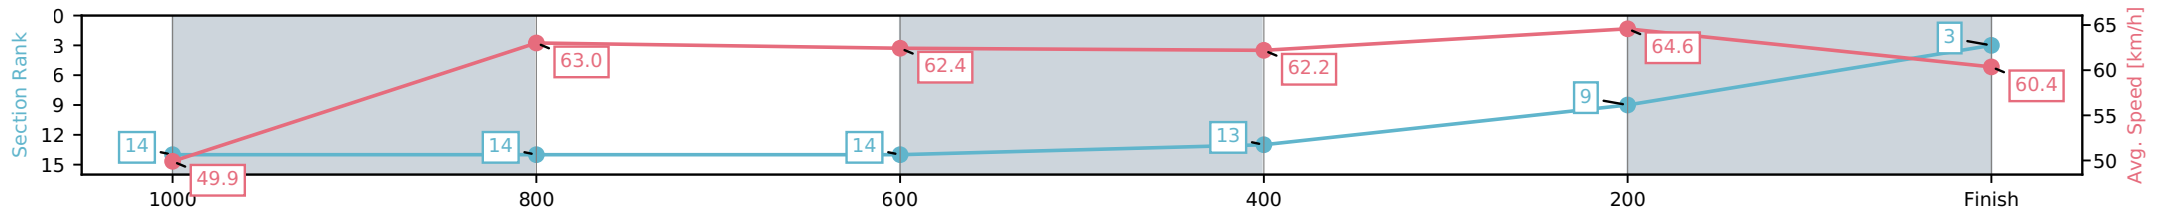

Horse/Jockey Name	Break Free/Jag Guthmann-Chester
Finish Rank	3
Fastest Section Time (Section)	0:11.16 (400-200)
Top Speed [km/h] (Section)	65.6 (400-200)
Race State	Finished

Sunshine Coast QLD
Race 2: SHERRIN RENTALS QTIS BENCHMARK 80 Handicap
- 1200m
04 July 2026 - 12:58PM
Track Rating: Soft 6, Weather: Fine, Rail Position: True Entire Circuit

Section	L1200	L1000	L800	L600	L400	L200
Section Times	1:12.60 (0:14.41)	0:58.19 [14] (0:11.54)	0:46.65 [14] (0:11.82)	0:34.83 [14] (0:11.77)	0:23.06 [13] (0:11.16)	0:11.90 [9] (0:11.90)
Average Speed [km/h]	49.9	63.0	62.4	62.2	64.6	60.4
Top Speed [km/h]	64.1	64.1	63.4	63.4	65.6	63.6
Avg. Dist. to Rail [m]	13.4	4.6	4.0	2.8	7.8	9.1
Avg. Stride Freq. [Hz]	2.2	2.2	2.2	2.2	2.3	2.3
Avg. Stride Length [m]	6.8	8.0	8.0	7.9	7.9	7.5

[ ] Ranking at each section and finish
-:-:- No data available at this section
NA No data available