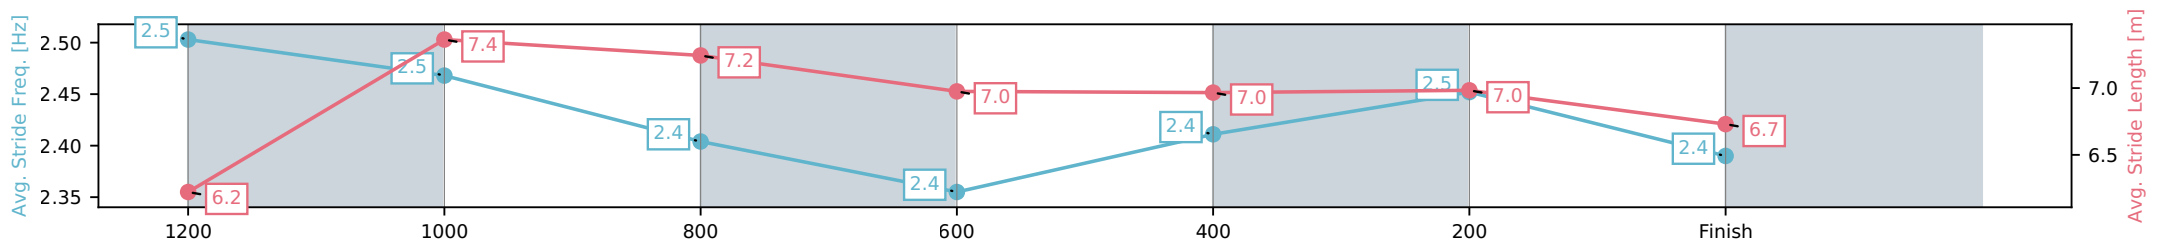

Horse/Jockey Name	Bengal Diamond/Ben Thompson
Finish Rank	12
Fastest Section Time (Section)	0:11.15 (1200-1000)
Top Speed [km/h] (Section)	66.0 (1200-1000)
Race State	Finished

Sunshine Coast QLD
Race 9: HEIGHT 4 HIRE BENCHMARK 85 Handicap - 1400m
04 July 2026 - 5:25PM
Track Rating: Soft 6, Weather: Fine, Rail Position: True Entire Circuit

Section	L1400	L1200	L1000	L800	L600	L400	L200
Section Times	1:26.25 (0:14.10)	1:12.15 [5] (0:11.15)	1:01.00 [4] (0:11.85)	0:49.15 [4] (0:12.59)	0:36.56 [4] (0:11.92)	0:24.63 [2] (0:11.91)	0:12.72 [7] (0:12.72)
Average Speed [km/h]	51.0	64.6	61.2	57.9	60.1	60.5	56.4
Top Speed [km/h]	65.1	66.0	63.7	59.5	61.9	62.1	59.1
Avg. Dist. to Rail [m]	6.0	3.9	3.9	2.1	0.6	2.3	4.2
Avg. Stride Freq. [Hz]	2.5	2.5	2.4	2.4	2.4	2.5	2.4
Avg. Stride Length [m]	6.2	7.4	7.2	7.0	7.0	7.0	6.7

[ ] Ranking at each section and finish
-:-:- No data available at this section
NA No data available