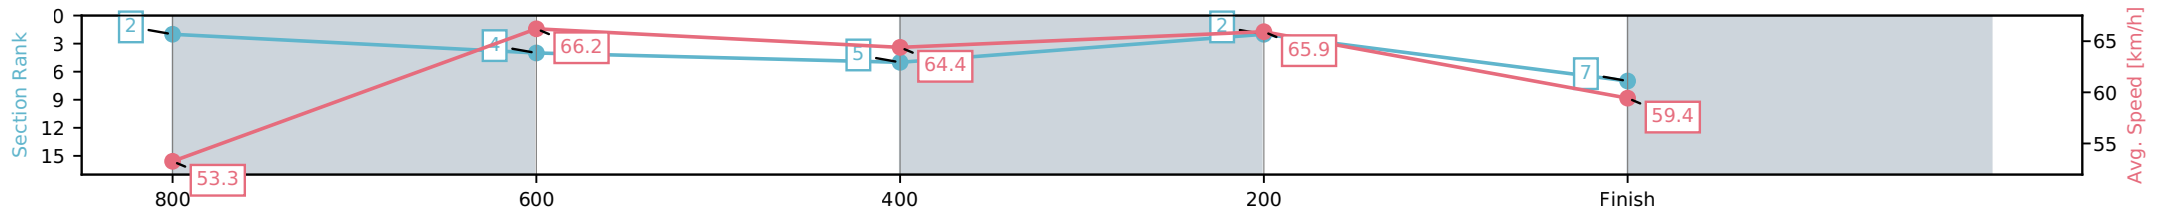

Horse/Jockey Name	Get Ready Lass/Dylan Gibbons
Finish Rank	7
Fastest Section Time (Section)	0:10.93 (400-200)
Top Speed [km/h] (Section)	67.6 (400-200)
Race State	Finished

Sunshine Coast QLD
Race 4: MALENY HOTEL DR BERNIE SPILSBURY 3YO
Handicap - 1000m
04 July 2026 - 2:08PM
Track Rating: Soft 6, Weather: Fine, Rail Position: True Entire Circuit

Section	L1000	L800	L600	L400	L200
Section Times	0:59.27 (0:13.67)	0:45.60 [2] (0:11.06)	0:34.54 [4] (0:11.44)	0:23.10 [5] (0:10.93)	0:12.17 [2] (0:12.17)
Average Speed [km/h]	53.3	66.2	64.4	65.9	59.4
Top Speed [km/h]	66.6	67.5	65.4	67.6	64.6
Avg. Dist. to Rail [m]	11.1	4.9	3.9	5.3	4.8
Avg. Stride Freq. [Hz]	2.6	2.6	2.5	2.5	2.5
Avg. Stride Length [m]	6.2	7.2	7.1	7.3	7.0

[ ] Ranking at each section and finish
-.-.- No data available at this section
NA No data available