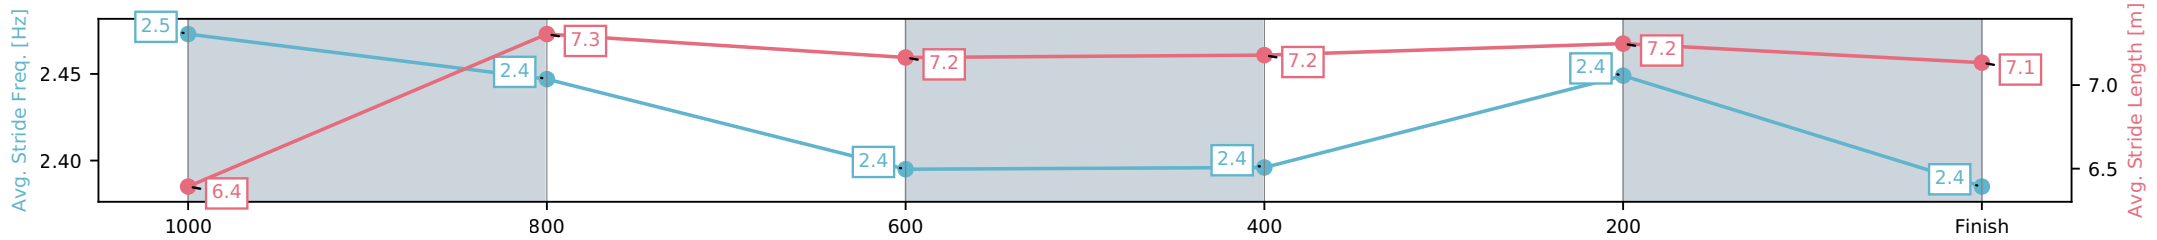

Sunshine Coast QLD

Race 1: CALOUNDRA RSL BENCHMARK 70 Handicap - 1200m

04 July 2026 - 12:23PM

Track Rating: Soft 7, Weather: Fine, Rail Position: True Entire Circuit

Section	L1200	L1000	L800	L600	L400	L200
Section Times	1:12.57 (0:13.98)	0:58.59 [7] (0:11.33)	0:47.27 [6] (0:12.04)	0:35.23 [6] (0:11.75)	0:23.47 [7] (0:11.40)	0:12.07 [7] (0:12.07)
Average Speed [km/h]	51.6	64.1	60.7	61.9	63.1	59.3
Top Speed [km/h]	64.6	64.5	64.1	63.1	63.6	62.1
Avg. Dist. to Rail [m]	12.2	4.2	2.6	1.7	2.9	3.1
Avg. Stride Freq. [Hz]	2.5	2.4	2.4	2.4	2.4	2.4
Avg. Stride Length [m]	6.4	7.3	7.2	7.2	7.2	7.1