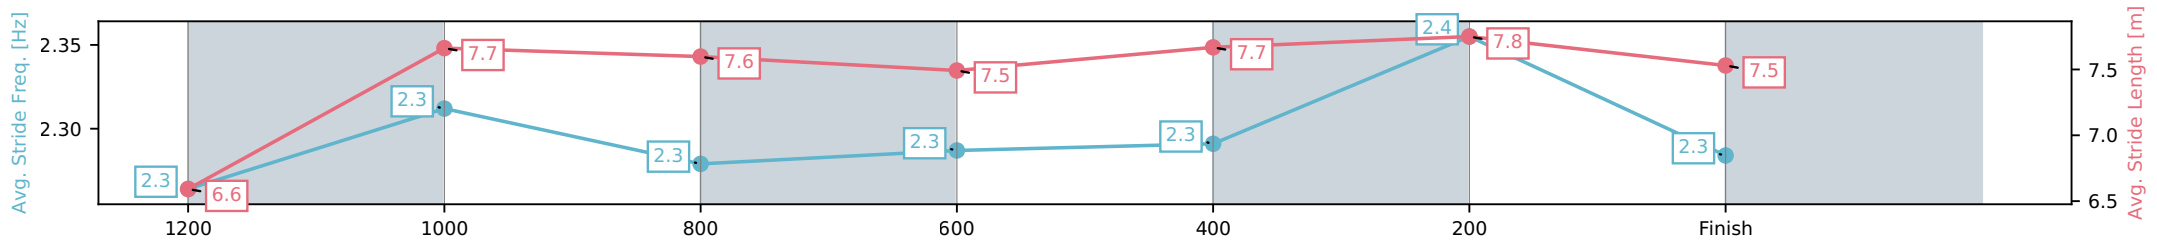

Sunshine Coast QLD

Race 8: TAB GLASSHOUSE HANDICAP - 1400m

04 July 2026 - 4:46PM

Track Rating: Soft 6, Weather: Fine, Rail Position: True Entire Circuit

Section	L1400	L1200	L1000	L800	L600	L400	L200
Section Times	1:24.49 (0:14.49)	1:10.00 [13] (0:11.40)	0:58.60 [15] (0:11.79)	0:46.80 [16] (0:12.03)	0:34.78 [15] (0:11.69)	0:23.09 [13] (0:11.06)	0:12.03 [6] (0:12.03)
Average Speed [km/h]	49.7	63.2	61.7	61.1	62.8	65.2	60.2
Top Speed [km/h]	61.6	63.6	62.1	62.7	63.9	65.8	64.0
Avg. Dist. to Rail [m]	11.1	6.1	4.8	3.4	3.3	8.7	12.2
Avg. Stride Freq. [Hz]	2.3	2.3	2.3	2.3	2.3	2.4	2.3
Avg. Stride Length [m]	6.6	7.7	7.6	7.5	7.7	7.8	7.5