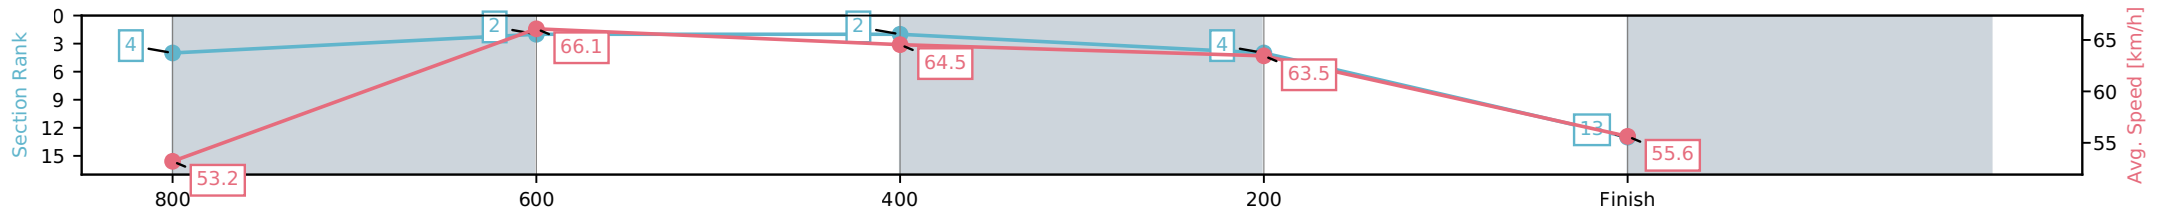

Horse/Jockey Name	Jimmy's Brother/Ben Thompson
Finish Rank	13
Fastest Section Time (Section)	0:10.96 (800-600)
Top Speed [km/h] (Section)	68.0 (1000 - 800)
Race State	Finished

Sunshine Coast QLD
Race 4: MALENY HOTEL DR BERNIE SPILSBURY 3YO
Handicap - 1000m
04 July 2026 - 2:08PM
Track Rating: Soft 6, Weather: Fine, Rail Position: True Entire Circuit

Section	L1000	L800	L600	L400	L200
Section Times	1:00.14 (0:13.70)	0:46.44 [4] (0:10.96)	0:35.48 [2] (0:11.20)	0:24.28 [2] (0:11.35)	0:12.93 [4] (0:12.93)
Average Speed [km/h]	53.2	66.1	64.5	63.5	55.6
Top Speed [km/h]	68.0	67.1	65.6	64.9	60.5
Avg. Dist. to Rail [m]	3.4	2.4	0.5	1.7	2.3
Avg. Stride Freq. [Hz]	2.8	2.6	2.6	2.6	2.4
Avg. Stride Length [m]	6.0	7.1	7.1	6.9	6.6

[ ] Ranking at each section and finish
-:-:- No data available at this section
NA No data available