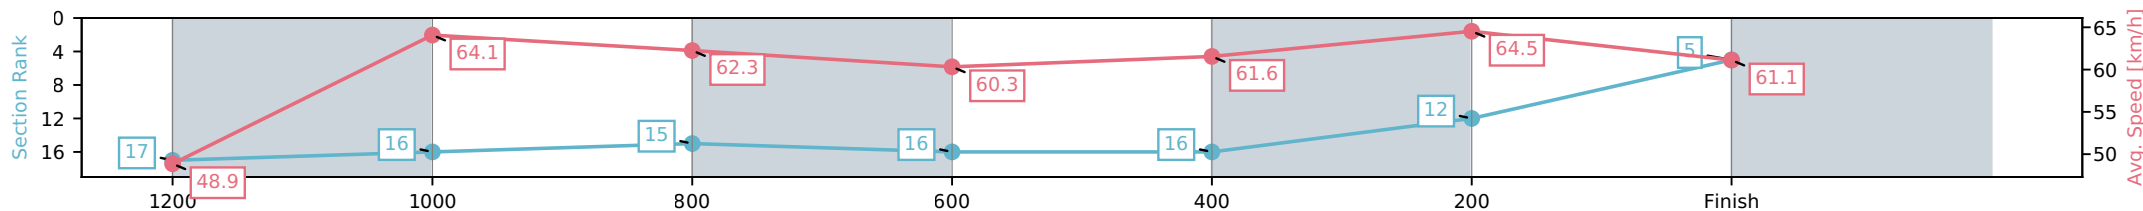

Sunshine Coast QLD

Race 8: TAB GLASSHOUSE HANDICAP - 1400m

04 July 2026 - 4:46PM

Track Rating: Soft 6, Weather: Fine, Rail Position: True Entire Circuit

Section	L1400	L1200	L1000	L800	L600	L400	L200
Section Times	1:24.63 (0:14.76)	1:09.87 [17] (0:11.25)	0:58.62 [16] (0:11.67)	0:46.95 [15] (0:12.10)	0:34.85 [16] (0:11.85)	0:23.00 [16] (0:11.17)	0:11.83 [12] (0:11.83)
Average Speed [km/h]	48.9	64.1	62.3	60.3	61.6	64.5	61.1
Top Speed [km/h]	62.1	65.4	63.3	61.6	63.7	65.4	64.2
Avg. Dist. to Rail [m]	8.3	4.5	3.9	2.5	2.3	9.7	14.2
Avg. Stride Freq. [Hz]	2.2	2.3	2.2	2.2	2.3	2.3	2.3
Avg. Stride Length [m]	6.8	7.9	7.9	7.6	7.7	7.8	7.5