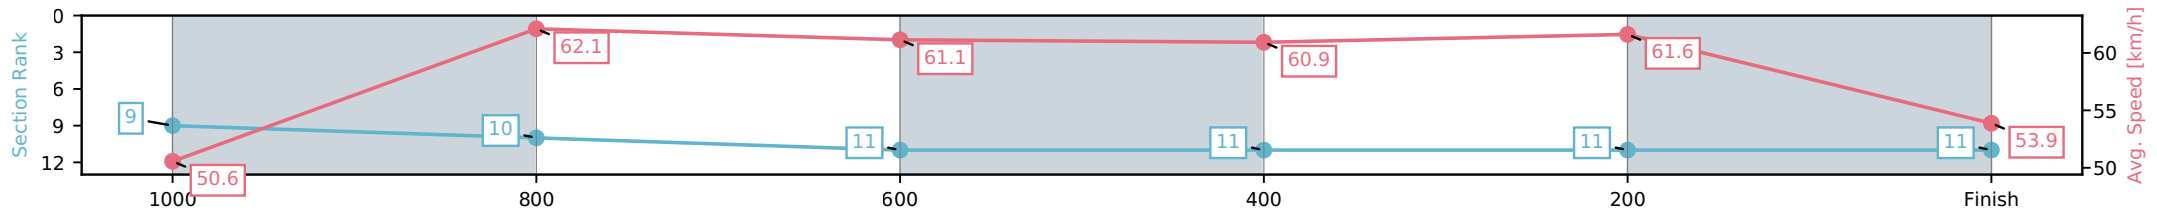

Sunshine Coast QLD

Race 1: CALOUNDRA RSL BENCHMARK 70 Handicap - 1200m

04 July 2026 - 12:23PM

Track Rating: Soft 7, Weather: Fine, Rail Position: True Entire Circuit

Section	L1200	L1000	L800	L600	L400	L200
Section Times	1:14.74 (0:14.29)	1:00.45 [9] (0:11.69)	0:48.76 [10] (0:11.96)	0:36.80 [11] (0:11.88)	0:24.92 [11] (0:11.69)	0:13.23 [11] (0:13.23)
Average Speed [km/h]	50.6	62.1	61.1	60.9	61.6	53.9
Top Speed [km/h]	63.0	62.6	62.9	61.7	62.7	59.7
Avg. Dist. to Rail [m]	6.7	3.4	2.7	0.9	2.7	3.6
Avg. Stride Freq. [Hz]	2.5	2.5	2.5	2.5	2.5	2.4
Avg. Stride Length [m]	6.2	7.0	6.9	6.8	6.9	6.5