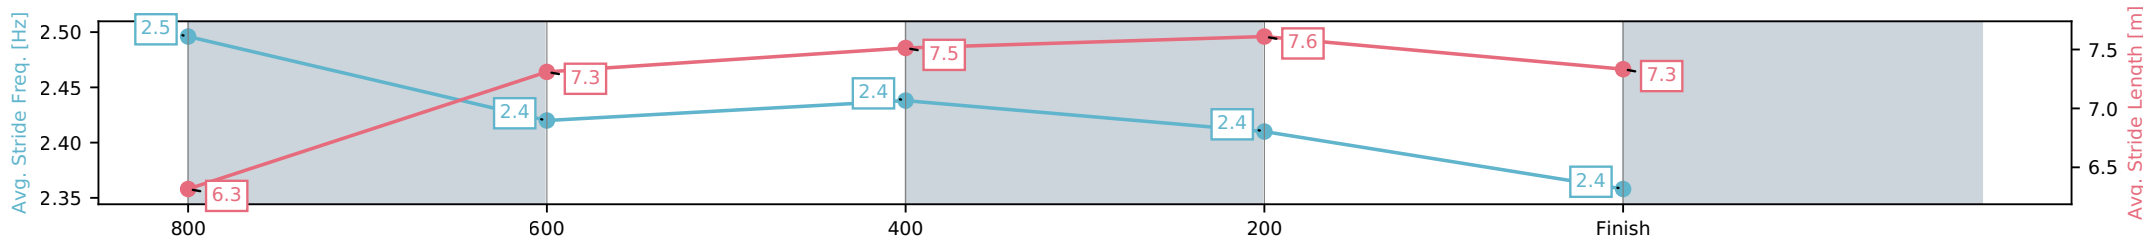

Sunshine Coast QLD

Race 5: KEVLACAT POWER BOATS OPEN PLATE - 1000m

04 July 2026 - 2:47PM

Track Rating: Soft 6, Weather: Fine, Rail Position: True Entire Circuit

Section	L1000	L800	L600	L400	L200
Section Times	0:59.76 (0:14.14)	0:45.62 [15] (0:11.55)	0:34.07 [16] (0:11.13)	0:22.94 [15] (0:11.15)	0:11.79 [16] (0:11.79)
Average Speed [km/h]	51.6	62.9	65.3	64.7	60.7
Top Speed [km/h]	63.3	65.2	66.3	66.8	63.1
Avg. Dist. to Rail [m]	7.0	3.6	1.7	3.6	5.5
Avg. Stride Freq. [Hz]	2.5	2.4	2.4	2.4	2.4
Avg. Stride Length [m]	6.3	7.3	7.5	7.6	7.3