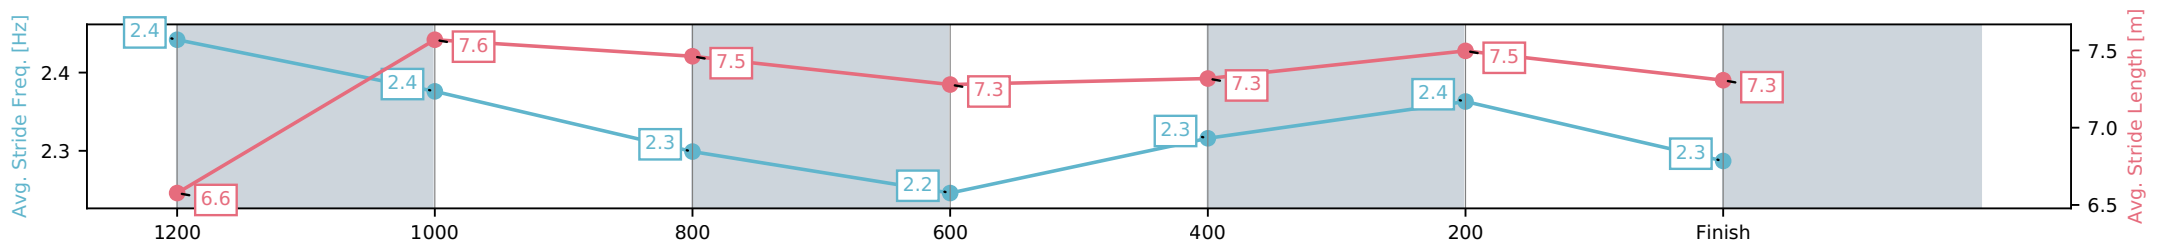

Horse/Jockey Name	Pocketmoney/Benjamin Osmond
Finish Rank	2
Fastest Section Time (Section)	0:11.35 (1200-1000)
Top Speed [km/h] (Section)	65.2 (1200-1000)
Race State	Finished

Sunshine Coast QLD
Race 9: HEIGHT 4 HIRE BENCHMARK 85 Handicap - 1400m
04 July 2026 - 5:25PM
Track Rating: Soft 6, Weather: Fine, Rail Position: True Entire Circuit

Section	L1400	L1200	L1000	L800	L600	L400	L200
Section Times	1:25.56 (0:13.95)	1:11.61 [4] (0:11.35)	1:00.26 [5] (0:11.99)	0:48.27 [5] (0:12.65)	0:35.62 [6] (0:11.89)	0:23.72 [5] (0:11.47)	0:12.25 [3] (0:12.25)
Average Speed [km/h]	51.7	63.5	60.5	57.7	60.8	62.8	58.4
Top Speed [km/h]	64.8	65.2	62.2	59.3	62.3	63.8	61.2
Avg. Dist. to Rail [m]	14.1	5.9	3.8	2.1	0.7	5.5	8.2
Avg. Stride Freq. [Hz]	2.4	2.4	2.3	2.2	2.3	2.4	2.3
Avg. Stride Length [m]	6.6	7.6	7.5	7.3	7.3	7.5	7.3

[ ] Ranking at each section and finish
-:-:- No data available at this section
NA No data available