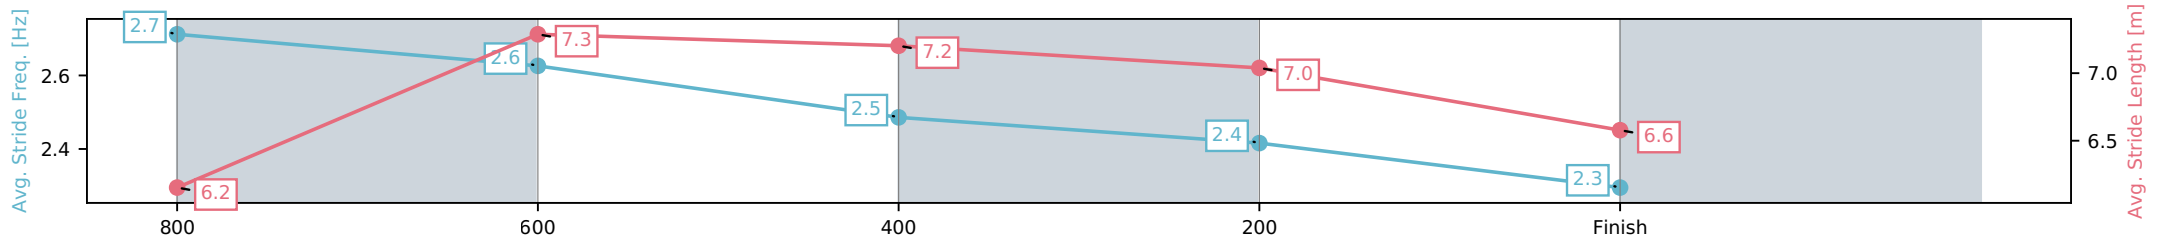

Horse/Jockey Name	Scartoon/Emily Lang
Finish Rank	13
Fastest Section Time (Section)	0:10.78 (800-600)
Top Speed [km/h] (Section)	69.0 (800-600)
Race State	Finished

Sunshine Coast QLD
Race 3: ACCESS INSULATION BRUCE MCLACHLAN
CLASSIC QTIS 2YO Handicap - 1000m
04 July 2026 - 1:34PM
Track Rating: Soft 6, Weather: Fine, Rail Position: True Entire Circuit

Section	L1000	L800	L600	L400	L200
Section Times	1:01.57 (0:13.42)	0:48.16 [6] (0:10.78)	0:37.38 [4] (0:11.67)	0:25.71 [6] (0:12.02)	0:13.69 [13] (0:13.69)
Average Speed [km/h]	54.1	67.7	63.0	59.9	52.3
Top Speed [km/h]	68.4	69.0	65.7	61.4	57.9
Avg. Dist. to Rail [m]	7.4	3.9	3.6	7.1	8.1
Avg. Stride Freq. [Hz]	2.7	2.6	2.5	2.4	2.3
Avg. Stride Length [m]	6.2	7.3	7.2	7.0	6.6

[ ] Ranking at each section and finish
-.-.- No data available at this section
NA No data available