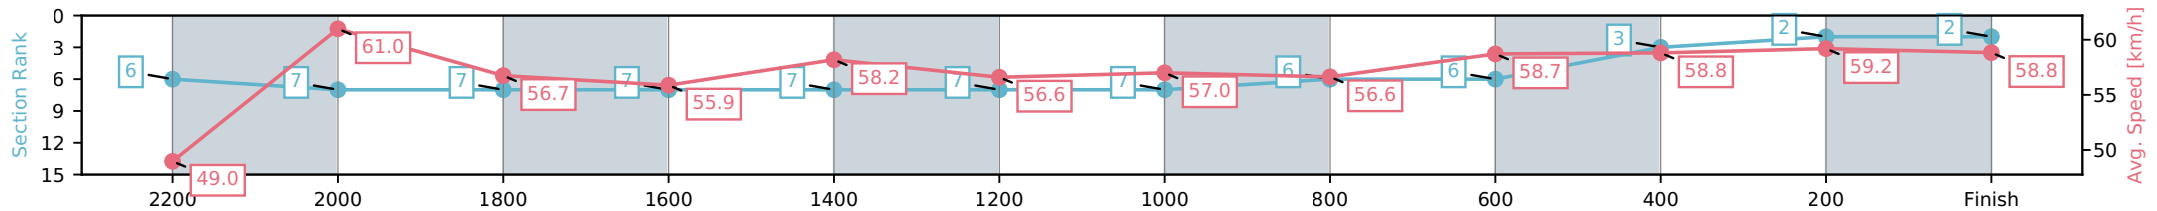

Horse/Jockey Name	So You Are/Ashley Morgan
Finish Rank	2
Fastest Section Time (Section)	0:11.80 (2200-2000)
Top Speed [km/h] (Section)	61.5 (2200-2000)
Race State	Finished

Sunshine Coast QLD
Race 7: STANLEY RIVER THOROUGHBREDS CALOUNDRA
CUP - 2400m

04 July 2026 - 4:02PM

Track Rating: Soft 6, Weather: Fine, Rail Position: True Entire Circuit

Section	L2400	L2200	L2000	L1800	L1600	L1400	L1200	L1000	L800	L600	L400	L200
Section Times	2:32.20 (0:14.64)	2:17.56 [6] (0:11.80)	2:05.76 [7] (0:12.70)	1:53.06 [7] (0:12.91)	1:40.15 [7] (0:12.48)	1:27.67 [7] (0:12.81)	1:14.85 [7] (0:12.68)	1:02.18 [7] (0:12.84)	0:49.33 [6] (0:12.48)	0:36.85 [6] (0:12.41)	0:24.44 [3] (0:12.17)	0:12.27 [2] (0:12.27)
Average Speed [km/h]	49.0	61.0	56.7	55.9	58.2	56.6	57.0	56.6	58.7	58.8	59.2	58.8
Top Speed [km/h]	61.3	61.5	59.1	57.6	59.7	58.0	57.5	57.7	59.6	59.4	59.8	59.9
Avg. Dist. to Rail [m]	8.0	2.1	0.5	0.5	2.6	3.5	3.9	4.0	3.0	2.3	5.5	7.2
Avg. Stride Freq. [Hz]	2.3	2.2	2.2	2.1	2.1	2.1	2.1	2.1	2.2	2.2	2.2	2.2
Avg. Stride Length [m]	6.7	7.7	7.5	7.4	7.7	7.6	7.6	7.6	7.6	7.6	7.7	7.6

- [ ] Ranking at each section and finish
- -:-:- No data available at this section
- NA No data available