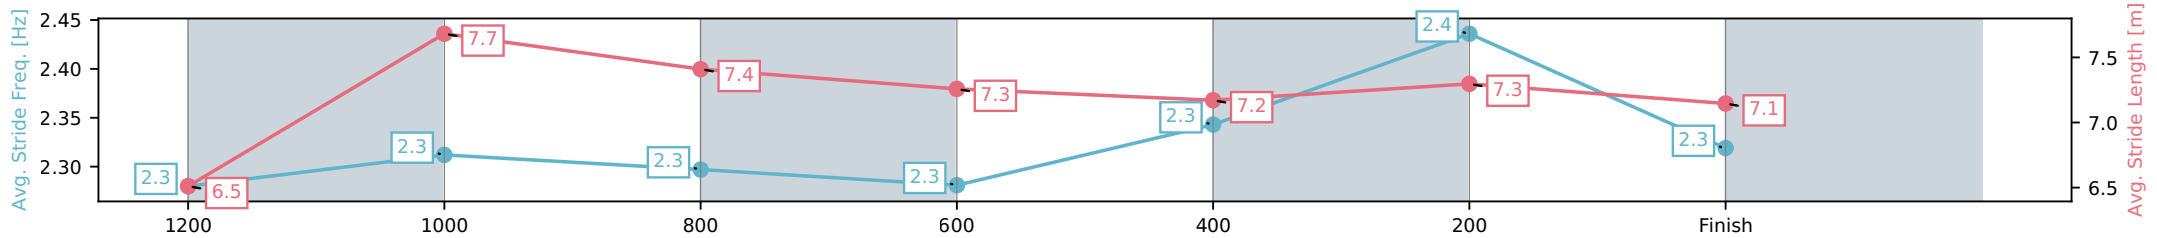

Sunshine Coast QLD

Race 9: HEIGHT 4 HIRE BENCHMARK 85 Handicap - 1400m

04 July 2026 - 5:25PM

Track Rating: Soft 6, Weather: Fine, Rail Position: True Entire Circuit

Section	L1400	L1200	L1000	L800	L600	L400	L200
Section Times	1:25.97 (0:14.72)	1:11.25 [12] (0:11.41)	0:59.84 [10] (0:12.03)	0:47.80 [11] (0:12.30)	0:35.50 [11] (0:11.85)	0:23.65 [12] (0:11.42)	0:12.23 [10] (0:12.23)
Average Speed [km/h]	48.9	63.0	60.4	59.2	60.9	63.0	58.0
Top Speed [km/h]	64.4	64.5	61.9	60.1	63.0	64.2	61.1
Avg. Dist. to Rail [m]	9.1	4.0	3.4	1.7	0.6	5.5	6.0
Avg. Stride Freq. [Hz]	2.3	2.3	2.3	2.3	2.3	2.4	2.3
Avg. Stride Length [m]	6.5	7.7	7.4	7.3	7.2	7.3	7.1