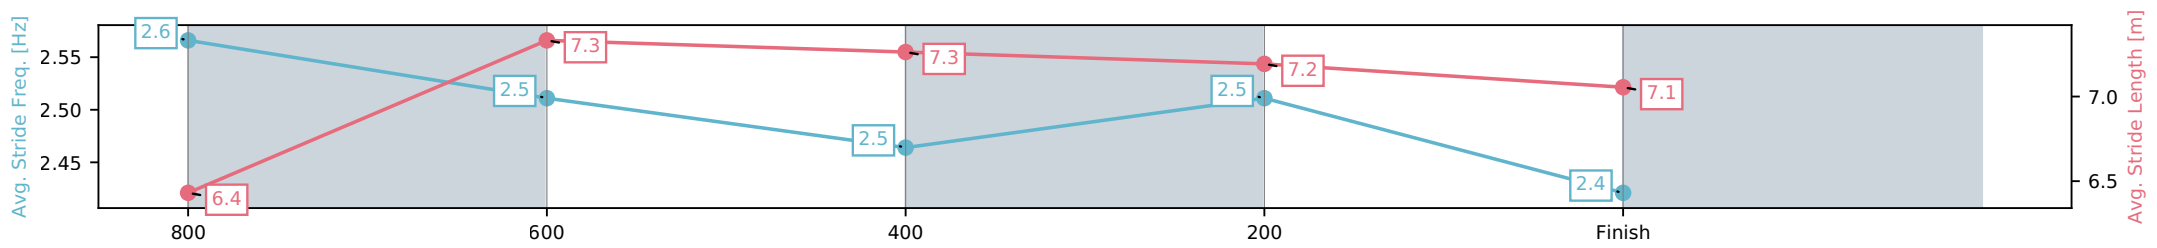

Sunshine Coast QLD
 Race 5: KEVLACAT POWER BOATS OPEN PLATE - 1000m
 04 July 2026 - 2:47PM
 Track Rating: Soft 6, Weather: Fine, Rail Position: True Entire Circuit

Section	L1000	L800	L600	L400	L200
Section Times	0:59.06 (0:13.41)	0:45.65 [1] (0:11.16)	0:34.48 [1] (0:11.33)	0:23.16 [2] (0:11.13)	0:12.02 [2] (0:12.02)
Average Speed [km/h]	54.3	65.3	64.0	64.6	59.7
Top Speed [km/h]	66.9	66.9	64.5	65.3	63.6
Avg. Dist. to Rail [m]	8.7	3.6	1.1	2.6	3.9
Avg. Stride Freq. [Hz]	2.6	2.5	2.5	2.5	2.4
Avg. Stride Length [m]	6.4	7.3	7.3	7.2	7.1