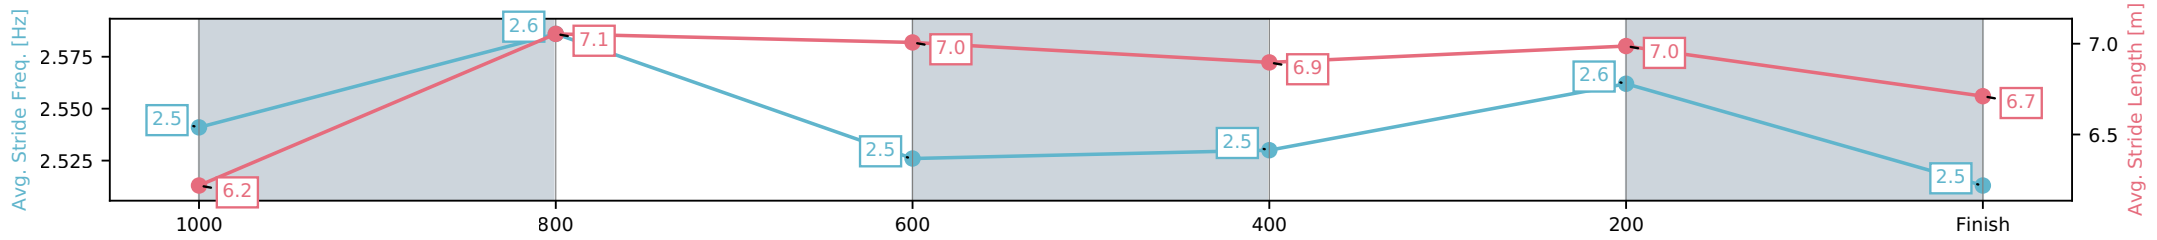

Horse/Jockey Name	Electric Arrow/Chelsea Baker
Finish Rank	2
Fastest Section Time (Section)	0:11.29 (1000-800)
Top Speed [km/h] (Section)	66.1 (1000-800)
Race State	Finished

Sunshine Coast QLD
Race 2: SHERRIN RENTALS QTIS BENCHMARK 80 Handicap
- 1200m

04 July 2026 - 12:58PM

Track Rating: Soft 6, Weather: Fine, Rail Position: True Entire Circuit

Section	L1200	L1000	L800	L600	L400	L200
Section Times	1:12.59 (0:14.24)	0:58.35 [11] (0:11.29)	0:47.06 [9] (0:11.71)	0:35.35 [7] (0:11.89)	0:23.46 [7] (0:11.37)	0:12.10 [2] (0:12.10)
Average Speed [km/h]	50.6	64.7	62.6	62.0	63.4	59.3
Top Speed [km/h]	65.3	66.1	63.9	63.1	64.5	61.8
Avg. Dist. to Rail [m]	11.6	6.4	3.1	3.9	7.8	7.8
Avg. Stride Freq. [Hz]	2.5	2.6	2.5	2.5	2.6	2.5
Avg. Stride Length [m]	6.2	7.1	7.0	6.9	7.0	6.7

[ ] Ranking at each section and finish
-:-:- No data available at this section
NA No data available