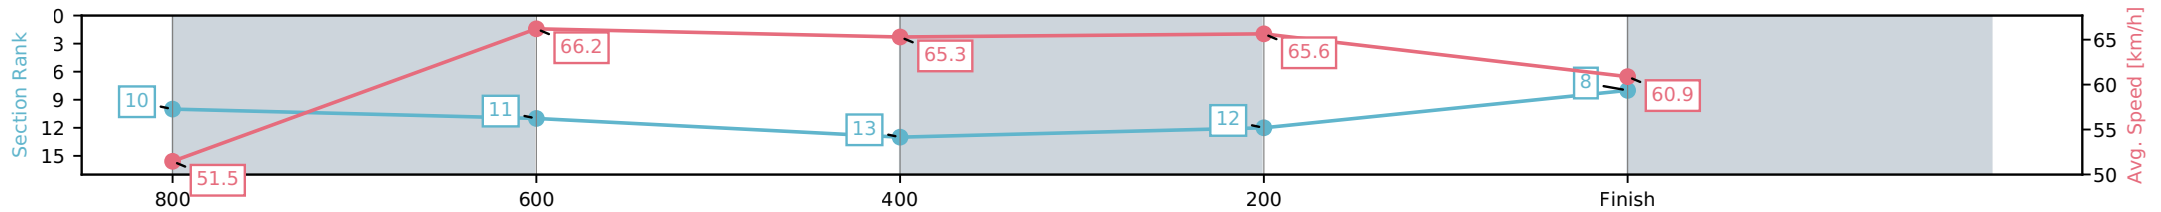

Horse/Jockey Name	Luva Flutta/Ron Stewart
Finish Rank	8
Fastest Section Time (Section)	0:10.98 (400-200)
Top Speed [km/h] (Section)	67.5 (800-600)
Race State	Finished

Sunshine Coast QLD
Race 4: MALENY HOTEL DR BERNIE SPILSBURY 3YO
Handicap - 1000m
04 July 2026 - 2:08PM
Track Rating: Soft 6, Weather: Fine, Rail Position: True Entire Circuit

Section	L1000	L800	L600	L400	L200
Section Times	0:59.39 (0:14.15)	0:45.24 [10] (0:11.10)	0:34.14 [11] (0:11.37)	0:22.77 [13] (0:10.98)	0:11.80 [12] (0:11.80)
Average Speed [km/h]	51.5	66.2	65.3	65.6	60.9
Top Speed [km/h]	64.9	67.5	66.4	67.2	64.2
Avg. Dist. to Rail [m]	11.5	5.3	5.2	8.1	10.3
Avg. Stride Freq. [Hz]	2.4	2.4	2.4	2.4	2.4
Avg. Stride Length [m]	6.5	7.8	7.7	7.6	7.3

- [ ] Ranking at each section and finish
- -:-:- No data available at this section
- NA No data available