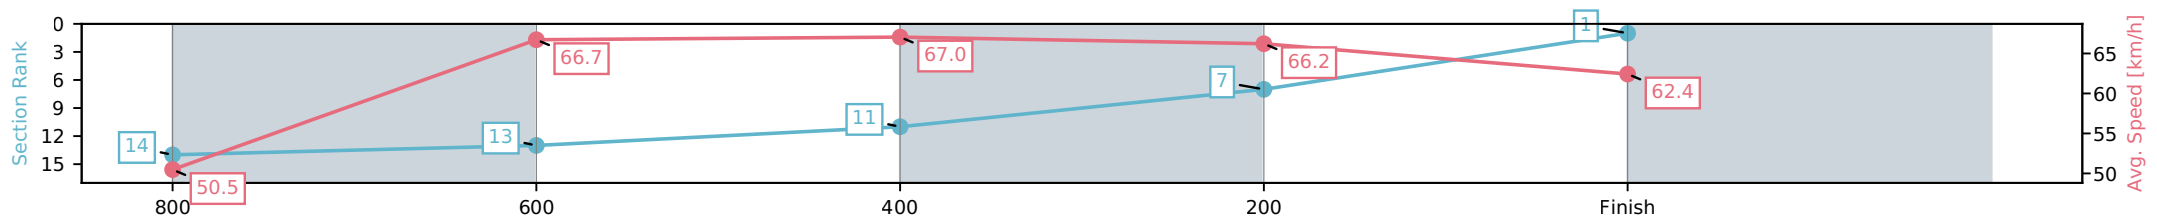

Horse/Jockey Name	Naturally Lit/Corey Sutherland
Finish Rank	1
Fastest Section Time (Section)	0:10.88 (400-200)
Top Speed [km/h] (Section)	68.6 (600-400)
Race State	Finished

Sunshine Coast QLD
Race 4: MALENY HOTEL DR BERNIE SPILSBURY 3YO
Handicap - 1000m
04 July 2026 - 2:08PM
Track Rating: Soft 6, Weather: Fine, Rail Position: True Entire Circuit

Section	L1000	L800	L600	L400	L200
Section Times	0:58.89 (0:14.46)	0:44.43 [14] (0:10.96)	0:33.47 [13] (0:11.06)	0:22.41 [11] (0:10.88)	0:11.52 [7] (0:11.52)
Average Speed [km/h]	50.5	66.7	67.0	66.2	62.4
Top Speed [km/h]	63.6	68.6	68.6	67.7	65.0
Avg. Dist. to Rail [m]	10.7	5.2	4.5	7.9	8.0
Avg. Stride Freq. [Hz]	2.4	2.4	2.5	2.5	2.4
Avg. Stride Length [m]	6.5	7.7	7.7	7.6	7.6

[ ] Ranking at each section and finish
-:-:- No data available at this section
NA No data available