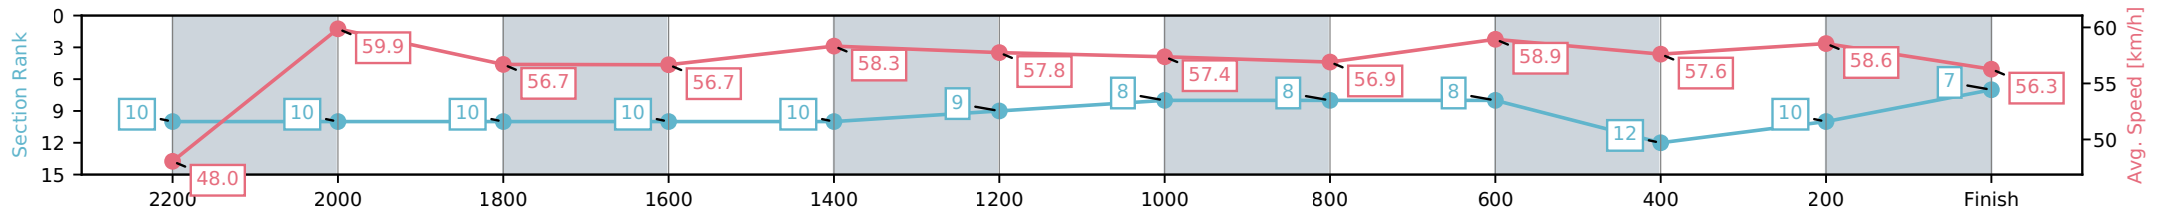

Sunshine Coast QLD
 Race 7: STANLEY RIVER THOROUGHBREDS CALOUNDRA
 CUP - 2400m

04 July 2026 - 4:02PM

Track Rating: Soft 6, Weather: Fine, Rail Position: True Entire Circuit

Section	L2400	L2200	L2000	L1800	L1600	L1400	L1200	L1000	L800	L600	L400	L200
Section Times	2:33.44 (0:14.93)	2:18.51 [10] (0:12.03)	2:06.48 [10] (0:12.75)	1:53.73 [10] (0:12.86)	1:40.87 [10] (0:12.53)	1:28.34 [10] (0:12.59)	1:15.76 [9] (0:12.62)	1:03.14 [8] (0:12.81)	0:50.33 [8] (0:12.49)	0:37.84 [8] (0:12.72)	0:25.13 [12] (0:12.29)	0:12.84 [10] (0:12.84)
Average Speed [km/h]	48.0	59.9	56.7	56.7	58.3	57.8	57.4	56.9	58.9	57.6	58.6	56.3
Top Speed [km/h]	60.1	60.3	59.9	57.8	60.2	60.3	58.1	57.6	60.2	58.7	59.3	59.0
Avg. Dist. to Rail [m]	10.6	2.9	1.5	2.0	4.2	4.8	4.8	4.7	3.8	3.0	6.5	6.7
Avg. Stride Freq. [Hz]	2.3	2.3	2.3	2.2	2.2	2.2	2.2	2.2	2.3	2.2	2.3	2.2
Avg. Stride Length [m]	6.4	7.2	7.1	7.0	7.3	7.3	7.3	7.3	7.2	7.2	7.3	7.2