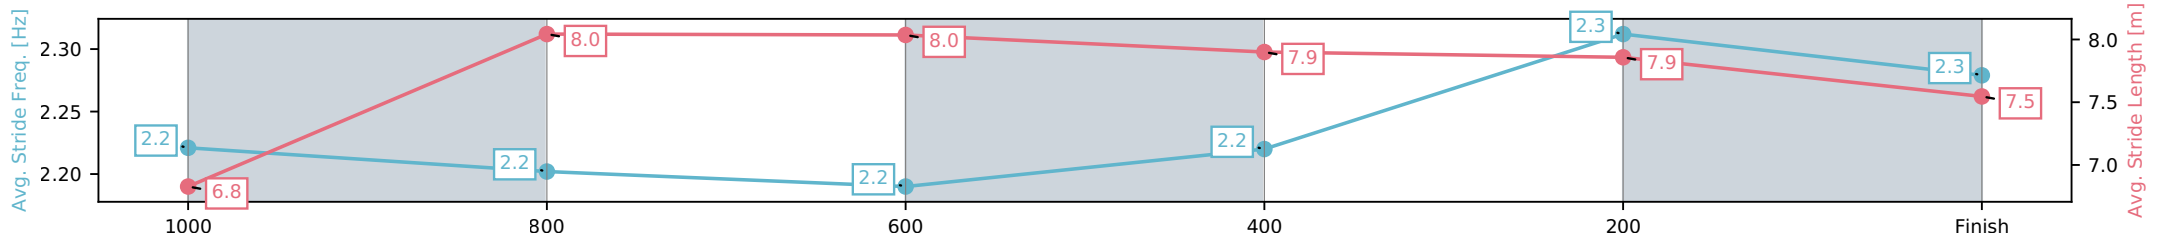

Horse/Jockey Name	Break Free/Jag Guthmann-Chester
Finish Rank	3
Fastest Section Time (Section)	0:11.16 (400-200)
Top Speed [km/h] (Section)	65.6 (400-200)
Race State	Finished

Sunshine Coast QLD
Race 2: SHERRIN RENTALS QTIS BENCHMARK 80 Handicap
- 1200m
04 July 2026 - 12:58PM
Track Rating: Soft 6, Weather: Fine, Rail Position: True Entire Circuit

Section	L1200	L1000	L800	L600	L400	L200
Section Times	1:12.60 (0:14.41)	0:58.19 [14] (0:11.54)	0:46.65 [14] (0:11.82)	0:34.83 [14] (0:11.77)	0:23.06 [13] (0:11.16)	0:11.90 [9] (0:11.90)
Average Speed [km/h]	49.9	63.0	62.4	62.2	64.6	60.4
Top Speed [km/h]	64.1	64.1	63.4	63.4	65.6	63.6
Avg. Dist. to Rail [m]	13.4	4.6	4.0	2.8	7.8	9.1
Avg. Stride Freq. [Hz]	2.2	2.2	2.2	2.2	2.3	2.3
Avg. Stride Length [m]	6.8	8.0	8.0	7.9	7.9	7.5

[ ] Ranking at each section and finish
-:-:- No data available at this section
NA No data available