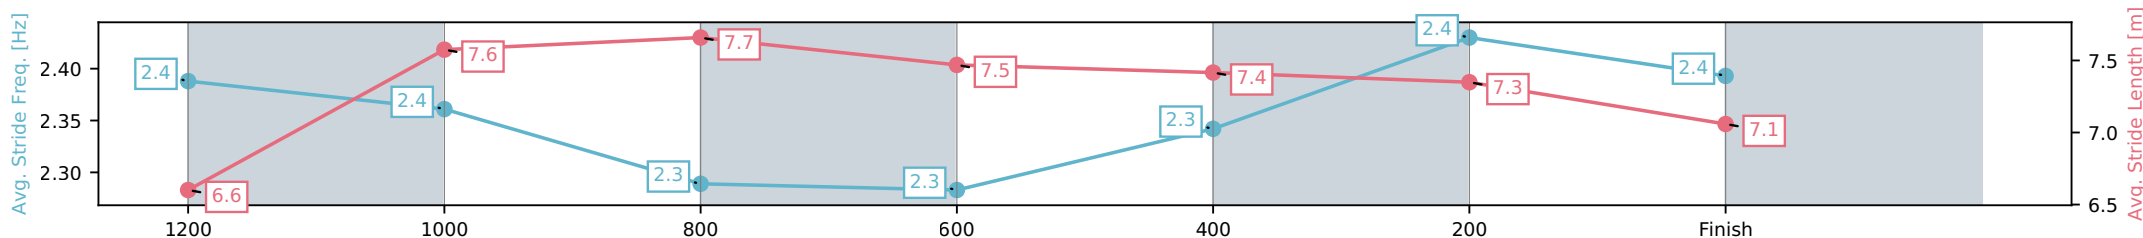

Sunshine Coast QLD

Race 8: TAB GLASSHOUSE HANDICAP - 1400m

04 July 2026 - 4:46PM

Track Rating: Soft 6, Weather: Fine, Rail Position: True Entire Circuit

Section	L1400	L1200	L1000	L800	L600	L400	L200
Section Times	1:24.48 (0:13.94)	1:10.54 [6] (0:11.34)	0:59.20 [6] (0:11.70)	0:47.50 [7] (0:12.17)	0:35.33 [7] (0:11.76)	0:23.57 [5] (0:11.37)	0:12.20 [3] (0:12.20)
Average Speed [km/h]	51.6	63.6	62.2	60.5	62.3	63.4	59.2
Top Speed [km/h]	63.7	64.6	63.2	62.1	64.0	64.1	62.5
Avg. Dist. to Rail [m]	19.9	9.7	5.6	3.8	2.9	7.0	9.6
Avg. Stride Freq. [Hz]	2.4	2.4	2.3	2.3	2.3	2.4	2.4
Avg. Stride Length [m]	6.6	7.6	7.7	7.5	7.4	7.3	7.1