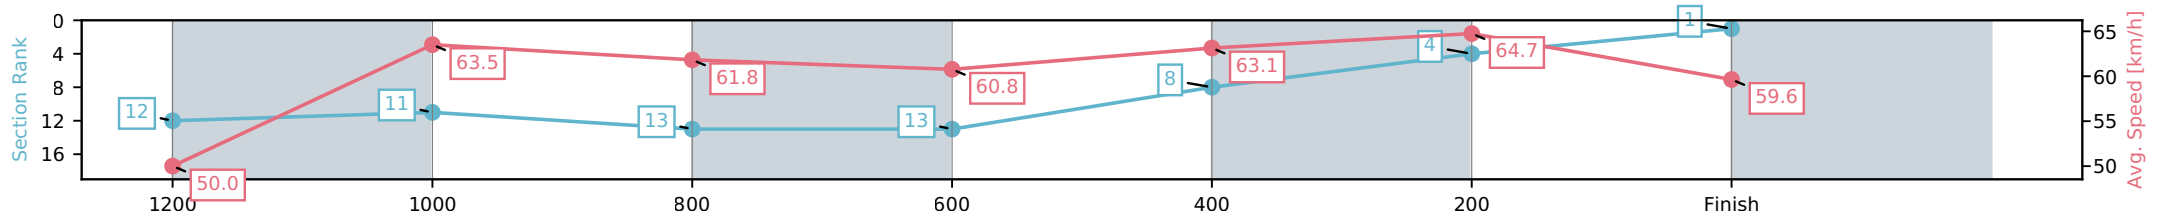

Sunshine Coast QLD

Race 8: TAB GLASSHOUSE HANDICAP - 1400m

04 July 2026 - 4:46PM

Track Rating: Soft 6, Weather: Fine, Rail Position: True Entire Circuit

Section	L1400	L1200	L1000	L800	L600	L400	L200
Section Times	1:24.41 (0:14.42)	1:09.99 [12] (0:11.32)	0:58.66 [11] (0:11.78)	0:46.88 [13] (0:12.06)	0:34.82 [13] (0:11.61)	0:23.21 [8] (0:11.12)	0:12.09 [4] (0:12.09)
Average Speed [km/h]	50.0	63.5	61.8	60.8	63.1	64.7	59.6
Top Speed [km/h]	63.3	64.4	62.6	62.3	64.7	65.6	62.7
Avg. Dist. to Rail [m]	10.5	5.3	4.6	3.1	3.0	7.5	10.5
Avg. Stride Freq. [Hz]	2.3	2.3	2.3	2.3	2.4	2.5	2.4
Avg. Stride Length [m]	6.6	7.7	7.7	7.5	7.5	7.4	7.3