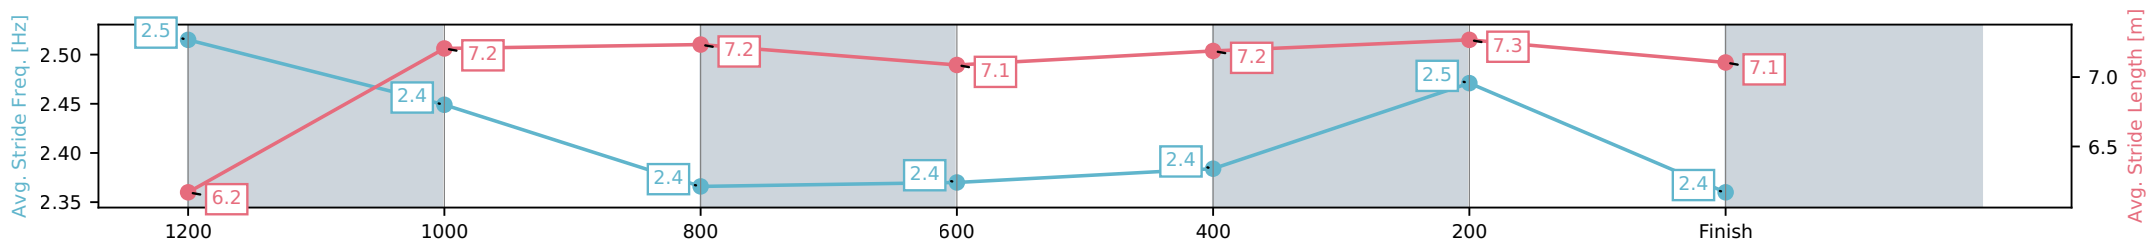

Horse/Jockey Name	Express Payment/Michael Rodd
Finish Rank	1
Fastest Section Time (Section)	0:11.34 (400-200)
Top Speed [km/h] (Section)	64.7 (600-400)
Race State	Finished

Sunshine Coast QLD
Race 9: HEIGHT 4 HIRE BENCHMARK 85 Handicap - 1400m
04 July 2026 - 5:25PM
Track Rating: Soft 6, Weather: Fine, Rail Position: True Entire Circuit

Section	L1400	L1200	L1000	L800	L600	L400	L200
Section Times	1:25.53 (0:14.17)	1:11.36 [7] (0:11.54)	0:59.82 [8] (0:12.03)	0:47.79 [8] (0:12.35)	0:35.44 [7] (0:11.79)	0:23.65 [6] (0:11.34)	0:12.30 [1] (0:12.30)
Average Speed [km/h]	50.9	62.4	60.5	59.3	61.6	63.6	58.5
Top Speed [km/h]	64.0	64.3	62.0	60.4	64.7	64.2	62.5
Avg. Dist. to Rail [m]	15.2	5.5	4.3	2.7	1.6	9.3	11.5
Avg. Stride Freq. [Hz]	2.5	2.4	2.4	2.4	2.4	2.5	2.4
Avg. Stride Length [m]	6.2	7.2	7.2	7.1	7.2	7.3	7.1

[ ] Ranking at each section and finish
-:-:- No data available at this section
NA No data available