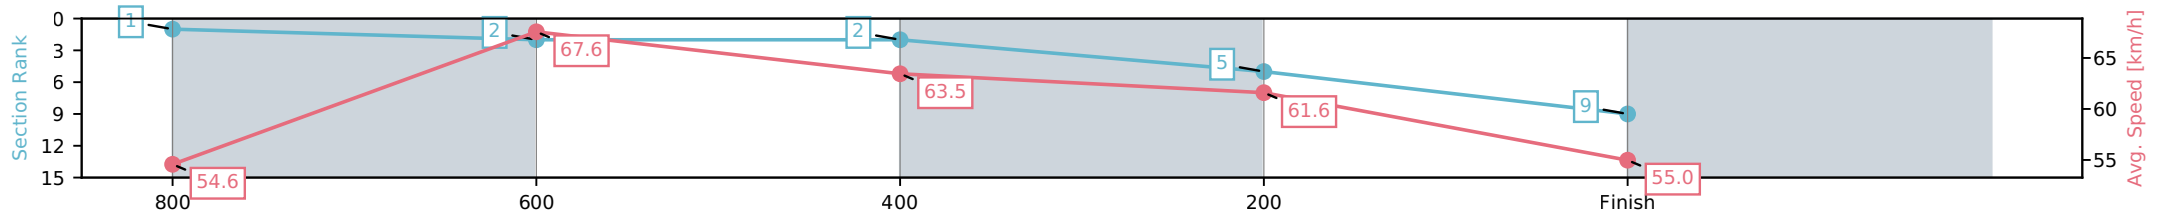

Horse/Jockey Name	Itchintogo/Leah Martyn
Finish Rank	9
Fastest Section Time (Section)	0:10.76 (800-600)
Top Speed [km/h] (Section)	68.7 (800-600)
Race State	Finished

Sunshine Coast QLD
Race 3: ACCESS INSULATION BRUCE MCLACHLAN
CLASSIC QTIS 2YO Handicap - 1000m

04 July 2026 - 1:34PM

Track Rating: Soft 6, Weather: Fine, Rail Position: True Entire Circuit

Section	L1000	L800	L600	L400	L200
Section Times	1:00.43 (0:13.29)	0:47.14 [1] (0:10.76)	0:36.38 [2] (0:11.56)	0:24.82 [2] (0:11.69)	0:13.13 [5] (0:13.13)
Average Speed [km/h]	54.6	67.6	63.5	61.6	55.0
Top Speed [km/h]	67.4	68.7	65.0	63.0	59.1
Avg. Dist. to Rail [m]	6.3	3.3	3.0	7.2	7.8
Avg. Stride Freq. [Hz]	2.6	2.6	2.5	2.4	2.3
Avg. Stride Length [m]	6.3	7.3	7.3	7.2	6.9

- [ ] Ranking at each section and finish
- -:-:- No data available at this section
- NA No data available