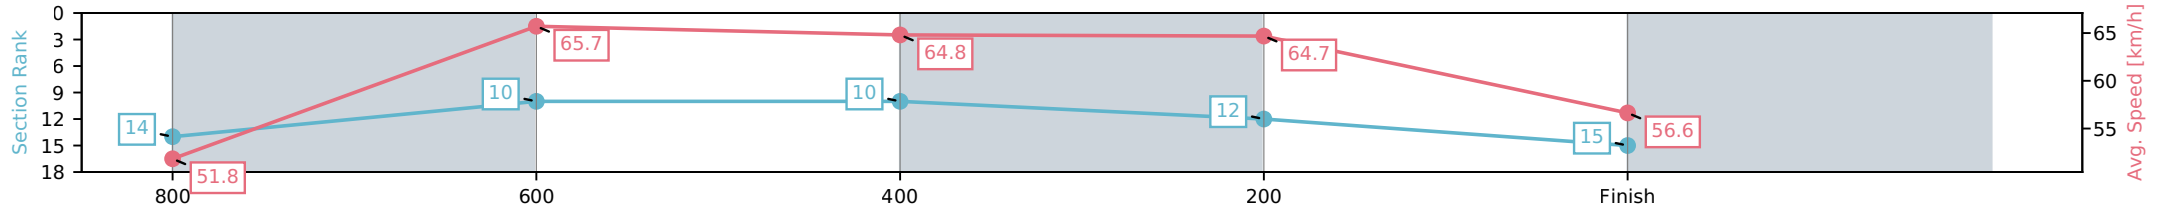

Horse/Jockey Name	Belegato/Jag Guthmann-Chester
Finish Rank	15
Fastest Section Time (Section)	0:11.11 (800-600)
Top Speed [km/h] (Section)	67.0 (800-600)
Race State	Finished

Sunshine Coast QLD
Race 5: KEVLACAT POWER BOATS OPEN PLATE - 1000m
04 July 2026 - 2:47PM
Track Rating: Soft 6, Weather: Fine, Rail Position: True Entire Circuit

Section	L1000	L800	L600	L400	L200
Section Times	1:00.33 (0:14.11)	0:46.22 [14] (0:11.11)	0:35.11 [10] (0:11.29)	0:23.82 [10] (0:11.14)	0:12.68 [12] (0:12.68)
Average Speed [km/h]	51.8	65.7	64.8	64.7	56.6
Top Speed [km/h]	66.9	67.0	65.8	66.2	61.3
Avg. Dist. to Rail [m]	12.9	4.2	2.6	3.1	4.1
Avg. Stride Freq. [Hz]	2.5	2.5	2.4	2.5	2.3
Avg. Stride Length [m]	6.5	7.6	7.4	7.4	7.0

[ ] Ranking at each section and finish
-.-.- No data available at this section
NA No data available