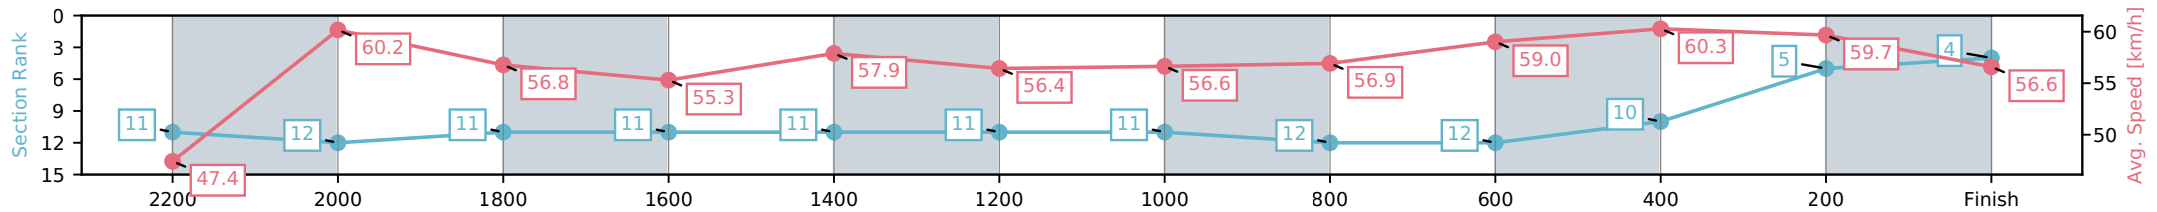

Sunshine Coast QLD
 Race 7: STANLEY RIVER THOROUGHBREDS CALOUNDRA
 CUP - 2400m

04 July 2026 - 4:02PM

Track Rating: Soft 6, Weather: Fine, Rail Position: True Entire Circuit

Section	L2400	L2200	L2000	L1800	L1600	L1400	L1200	L1000	L800	L600	L400	L200
Section Times	2:32.95 (0:15.14)	2:17.81 [11] (0:11.97)	2:05.84 [12] (0:12.63)	1:53.21 [11] (0:12.97)	1:40.24 [11] (0:12.49)	1:27.76 [11] (0:12.82)	1:14.94 [11] (0:12.75)	1:02.19 [11] (0:12.74)	0:49.45 [12] (0:12.36)	0:37.08 [12] (0:12.22)	0:24.86 [10] (0:12.07)	0:12.79 [5] (0:12.79)
Average Speed [km/h]	47.4	60.2	56.8	55.3	57.9	56.4	56.6	56.9	59.0	60.3	59.7	56.6
Top Speed [km/h]	61.0	60.8	60.3	56.5	59.7	60.0	57.1	58.2	60.3	60.8	60.8	58.6
Avg. Dist. to Rail [m]	8.6	0.4	0.9	0.7	1.6	2.3	3.0	2.8	2.3	3.9	7.7	9.3
Avg. Stride Freq. [Hz]	2.4	2.4	2.3	2.3	2.3	2.3	2.3	2.3	2.3	2.4	2.3	2.3
Avg. Stride Length [m]	6.0	7.0	6.9	6.7	7.0	7.0	7.1	7.1	7.1	7.2	7.2	7.1