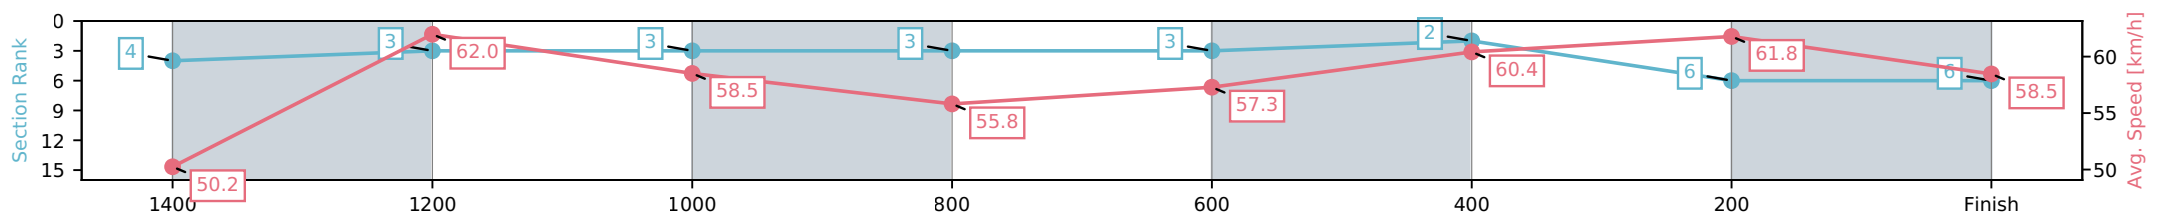

Sunshine Coast QLD

Race 6: DOUBLE R GROUP WINX GUINEAS - 1600m

04 July 2026 - 3:23PM

Track Rating: Soft 6, Weather: Fine, Rail Position: True Entire Circuit

Section	L1600	L1400	L1200	L1000	L800	L600	L400	L200
Section Times	1:40.03 (0:14.24)	1:25.79 [4] (0:11.77)	1:14.02 [3] (0:12.40)	1:01.62 [3] (0:13.00)	0:48.62 [3] (0:12.70)	0:35.91 [3] (0:11.97)	0:23.94 [2] (0:11.65)	0:12.29 [6] (0:12.29)
Average Speed [km/h]	50.2	62.0	58.5	55.8	57.3	60.4	61.8	58.5
Top Speed [km/h]	63.2	63.9	60.0	56.7	58.7	62.5	62.7	61.1
Avg. Dist. to Rail [m]	13.4	6.6	5.0	3.5	1.8	0.7	3.2	4.3
Avg. Stride Freq. [Hz]	2.3	2.4	2.3	2.2	2.2	2.3	2.4	2.4
Avg. Stride Length [m]	6.5	7.4	7.3	7.1	7.2	7.3	7.2	7.1