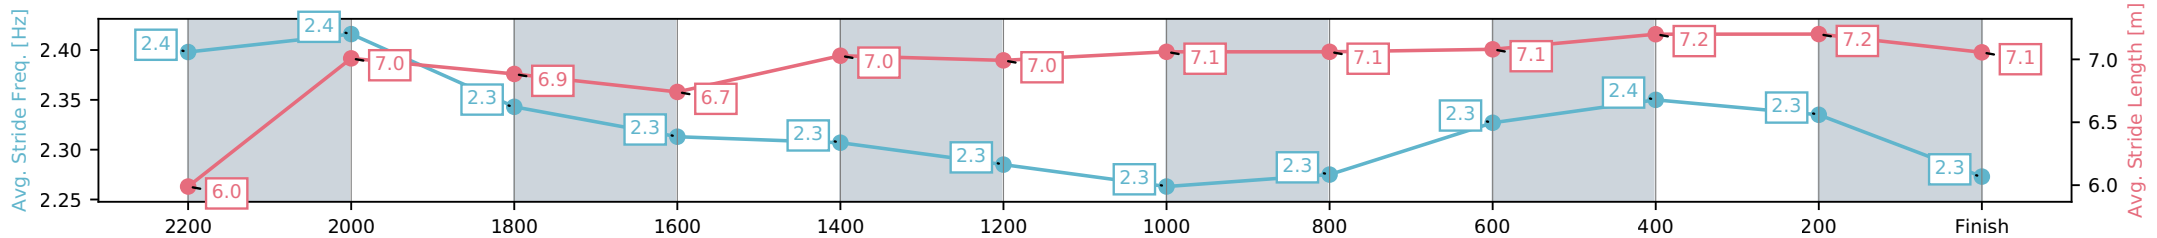

Sunshine Coast QLD
 Race 7: STANLEY RIVER THOROUGHBREDS CALOUNDRA
 CUP - 2400m

04 July 2026 - 4:02PM

Track Rating: Soft 6, Weather: Fine, Rail Position: True Entire Circuit

Section	L2400	L2200	L2000	L1800	L1600	L1400	L1200	L1000	L800	L600	L400	L200
Section Times	2:32.95 (0:15.14)	2:17.81 [11] (0:11.97)	2:05.84 [12] (0:12.63)	1:53.21 [11] (0:12.97)	1:40.24 [11] (0:12.49)	1:27.76 [11] (0:12.82)	1:14.94 [11] (0:12.75)	1:02.19 [11] (0:12.74)	0:49.45 [12] (0:12.36)	0:37.08 [12] (0:12.22)	0:24.86 [10] (0:12.07)	0:12.79 [5] (0:12.79)
Average Speed [km/h]	47.4	60.2	56.8	55.3	57.9	56.4	56.6	56.9	59.0	60.3	59.7	56.6
Top Speed [km/h]	61.0	60.8	60.3	56.5	59.7	60.0	57.1	58.2	60.3	60.8	60.8	58.6
Avg. Dist. to Rail [m]	8.6	0.4	0.9	0.7	1.6	2.3	3.0	2.8	2.3	3.9	7.7	9.3
Avg. Stride Freq. [Hz]	2.4	2.4	2.3	2.3	2.3	2.3	2.3	2.3	2.3	2.4	2.3	2.3
Avg. Stride Length [m]	6.0	7.0	6.9	6.7	7.0	7.0	7.1	7.1	7.1	7.2	7.2	7.1