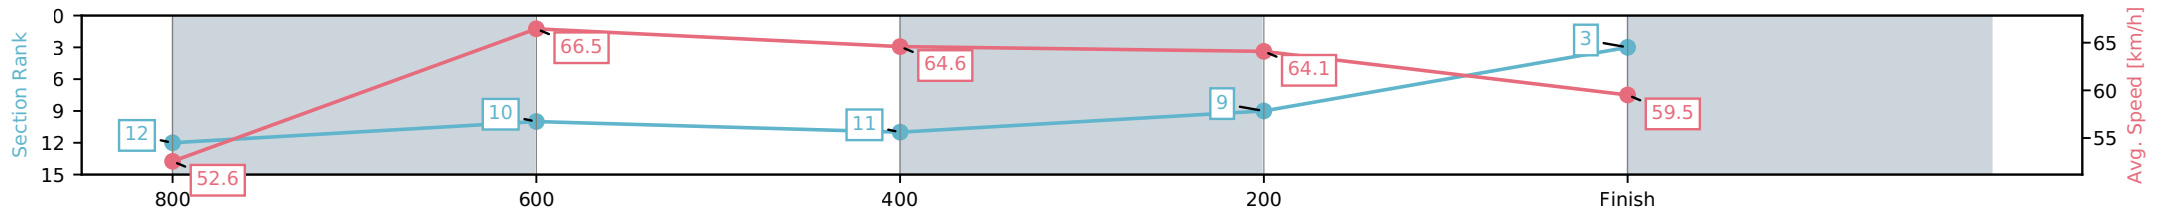

Horse/Jockey Name	Fearless Win/Nozi Tomizawa
Finish Rank	3
Fastest Section Time (Section)	0:11.05 (800-600)
Top Speed [km/h] (Section)	67.7 (800-600)
Race State	Finished

Sunshine Coast QLD
Race 3: ACCESS INSULATION BRUCE MCLACHLAN
CLASSIC QTIS 2YO Handicap - 1000m

04 July 2026 - 1:34PM

Track Rating: Soft 6, Weather: Fine, Rail Position: True Entire Circuit

Section	L1000	L800	L600	L400	L200
Section Times	0:59.65 (0:13.80)	0:45.85 [12] (0:11.05)	0:34.80 [10] (0:11.50)	0:23.30 [11] (0:11.24)	0:12.06 [9] (0:12.06)
Average Speed [km/h]	52.6	66.5	64.6	64.1	59.5
Top Speed [km/h]	66.6	67.7	66.7	65.1	62.8
Avg. Dist. to Rail [m]	9.2	5.8	5.2	10.7	11.3
Avg. Stride Freq. [Hz]	2.5	2.5	2.4	2.4	2.4
Avg. Stride Length [m]	6.4	7.6	7.5	7.5	7.2

- [ ] Ranking at each section and finish
- -:-:- No data available at this section
- NA No data available