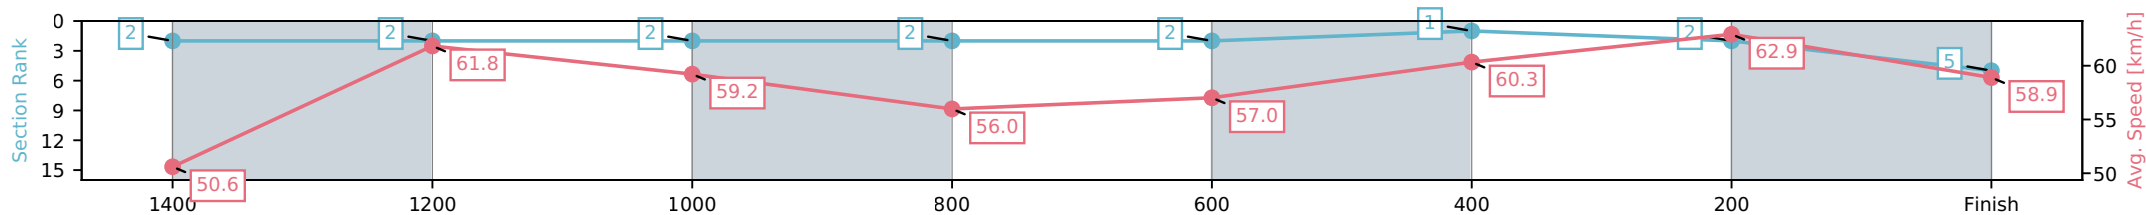

Sunshine Coast QLD

Race 6: DOUBLE R GROUP WINX GUINEAS - 1600m

04 July 2026 - 3:23PM

Track Rating: Soft 6, Weather: Fine, Rail Position: True Entire Circuit

Section	L1600	L1400	L1200	L1000	L800	L600	L400	L200
Section Times	1:39.82 (0:14.14)	1:25.68 [2] (0:11.76)	1:13.92 [2] (0:12.24)	1:01.68 [2] (0:12.98)	0:48.70 [2] (0:12.84)	0:35.87 [2] (0:12.13)	0:23.74 [1] (0:11.45)	0:12.30 [2] (0:12.30)
Average Speed [km/h]	50.6	61.8	59.2	56.0	57.0	60.3	62.9	58.9
Top Speed [km/h]	63.3	63.1	60.9	56.9	58.4	61.9	63.5	61.6
Avg. Dist. to Rail [m]	10.9	5.1	4.2	3.7	3.0	2.5	3.7	3.6
Avg. Stride Freq. [Hz]	2.3	2.3	2.2	2.2	2.2	2.2	2.3	2.2
Avg. Stride Length [m]	6.8	7.7	7.5	7.3	7.3	7.6	7.7	7.5