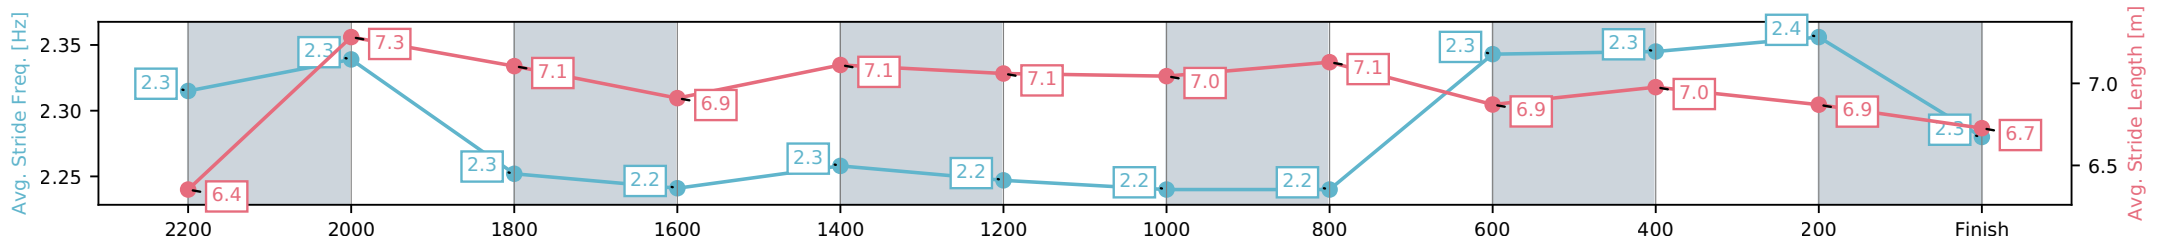

Sunshine Coast QLD
 Race 7: STANLEY RIVER THOROUGHBREDS CALOUNDRA
 CUP - 2400m

04 July 2026 - 4:02PM

Track Rating: Soft 6, Weather: Fine, Rail Position: True Entire Circuit

Section	L2400	L2200	L2000	L1800	L1600	L1400	L1200	L1000	L800	L600	L400	L200
Section Times	2:34.06 (0:14.75)	2:19.31 [8] (0:11.94)	2:07.37 [8] (0:12.67)	1:54.69 [8] (0:12.97)	1:41.72 [8] (0:12.62)	1:29.11 [9] (0:12.84)	1:16.26 [10] (0:12.86)	1:03.40 [10] (0:12.75)	0:50.65 [10] (0:12.32)	0:38.33 [10] (0:12.29)	0:26.04 [8] (0:12.51)	0:13.54 [7] (0:13.54)
Average Speed [km/h]	48.5	60.3	56.6	55.3	57.5	56.4	56.2	56.6	58.0	58.0	57.5	53.5
Top Speed [km/h]	61.0	61.1	59.4	56.8	58.8	58.4	56.9	57.7	59.6	59.0	58.8	56.2
Avg. Dist. to Rail [m]	1.7	0.7	0.9	0.7	2.3	3.1	2.4	1.4	1.1	1.9	0.7	2.5
Avg. Stride Freq. [Hz]	2.3	2.3	2.3	2.2	2.3	2.2	2.2	2.2	2.3	2.3	2.4	2.3
Avg. Stride Length [m]	6.4	7.3	7.1	6.9	7.1	7.1	7.0	7.1	6.9	7.0	6.9	6.7