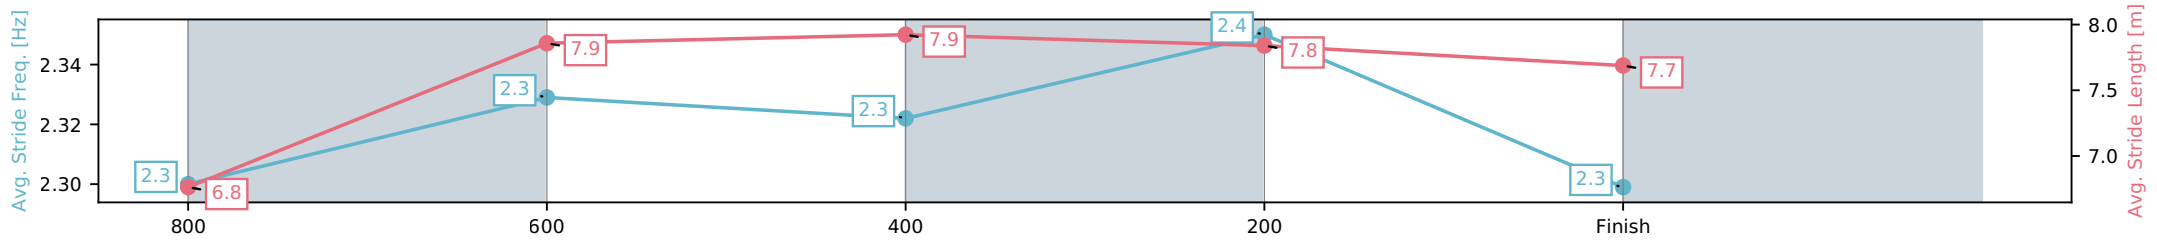

Horse/Jockey Name	Dragonne Rouge/Michael Rodd
Finish Rank	5
Fastest Section Time (Section)	0:10.97 (400-200)
Top Speed [km/h] (Section)	66.8 (600-400)
Race State	Finished

Sunshine Coast QLD
Race 4: MALENY HOTEL DR BERNIE SPILSBURY 3YO
Handicap - 1000m
04 July 2026 - 2:08PM
Track Rating: Soft 6, Weather: Fine, Rail Position: True Entire Circuit

Section	L1000	L800	L600	L400	L200
Section Times	0:59.14 (0:14.20)	0:44.94 [12] (0:11.16)	0:33.78 [12] (0:11.19)	0:22.59 [12] (0:10.97)	0:11.62 [11] (0:11.62)
Average Speed [km/h]	51.2	65.5	65.3	65.7	62.1
Top Speed [km/h]	64.5	66.6	66.8	66.6	65.5
Avg. Dist. to Rail [m]	8.6	4.5	2.6	5.0	7.2
Avg. Stride Freq. [Hz]	2.3	2.3	2.3	2.4	2.3
Avg. Stride Length [m]	6.8	7.9	7.9	7.8	7.7

[ ] Ranking at each section and finish
-.-.- No data available at this section
NA No data available