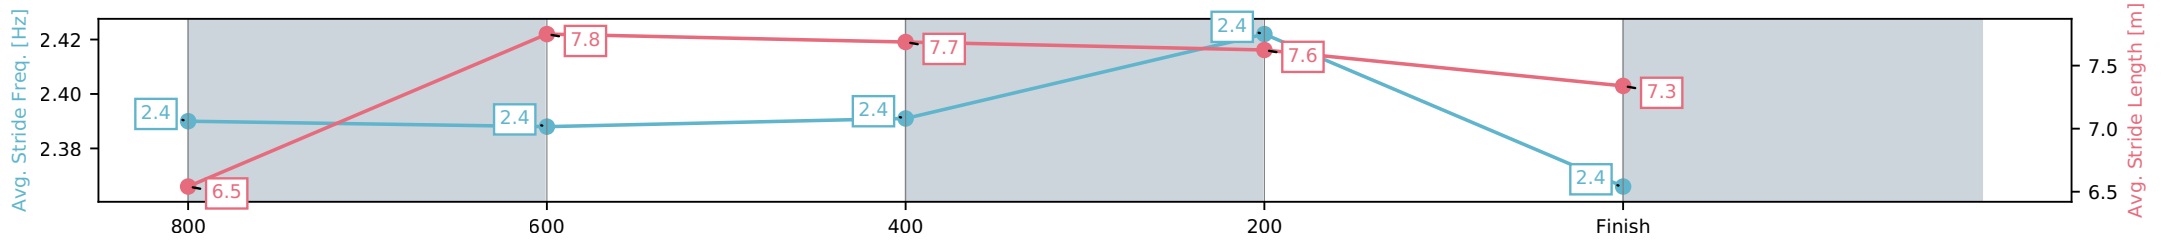

Horse/Jockey Name	Luva Flutta/Ron Stewart
Finish Rank	8
Fastest Section Time (Section)	0:10.98 (400-200)
Top Speed [km/h] (Section)	67.5 (800-600)
Race State	Finished

Sunshine Coast QLD
Race 4: MALENY HOTEL DR BERNIE SPILSBURY 3YO
Handicap - 1000m
04 July 2026 - 2:08PM
Track Rating: Soft 6, Weather: Fine, Rail Position: True Entire Circuit

Section	L1000	L800	L600	L400	L200
Section Times	0:59.39 (0:14.15)	0:45.24 [10] (0:11.10)	0:34.14 [11] (0:11.37)	0:22.77 [13] (0:10.98)	0:11.80 [12] (0:11.80)
Average Speed [km/h]	51.5	66.2	65.3	65.6	60.9
Top Speed [km/h]	64.9	67.5	66.4	67.2	64.2
Avg. Dist. to Rail [m]	11.5	5.3	5.2	8.1	10.3
Avg. Stride Freq. [Hz]	2.4	2.4	2.4	2.4	2.4
Avg. Stride Length [m]	6.5	7.8	7.7	7.6	7.3

- [ ] Ranking at each section and finish
- -:-:- No data available at this section
- NA No data available