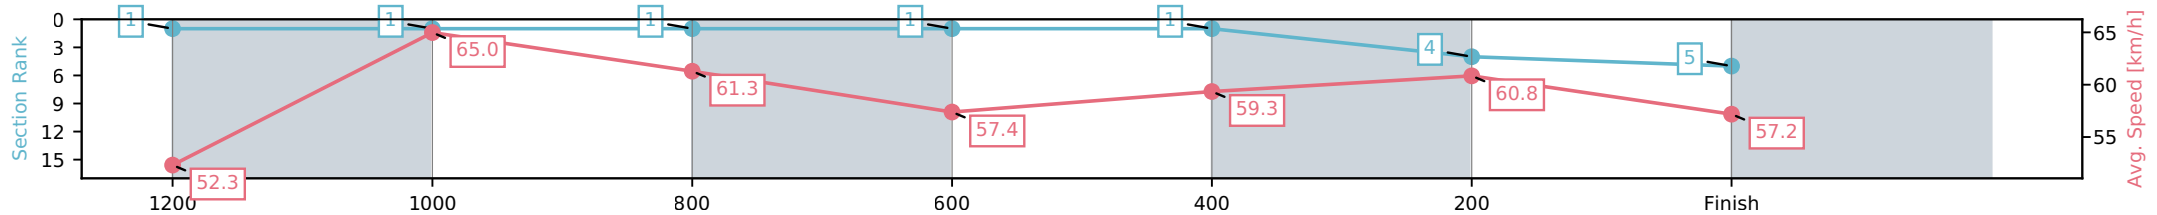

Sunshine Coast QLD

Race 9: HEIGHT 4 HIRE BENCHMARK 85 Handicap - 1400m

04 July 2026 - 5:25PM

Track Rating: Soft 6, Weather: Fine, Rail Position: True Entire Circuit

Section	L1400	L1200	L1000	L800	L600	L400	L200
Section Times	1:25.78 (0:13.71)	1:12.07 [1] (0:11.09)	1:00.99 [1] (0:11.83)	0:49.16 [1] (0:12.69)	0:36.47 [1] (0:12.16)	0:24.30 [1] (0:11.84)	0:12.46 [4] (0:12.46)
Average Speed [km/h]	52.3	65.0	61.3	57.4	59.3	60.8	57.2
Top Speed [km/h]	64.6	65.6	63.4	59.0	60.2	61.8	60.1
Avg. Dist. to Rail [m]	5.7	3.9	3.1	1.8	0.5	3.3	6.2
Avg. Stride Freq. [Hz]	2.4	2.3	2.3	2.2	2.3	2.3	2.3
Avg. Stride Length [m]	6.6	7.8	7.7	7.3	7.3	7.4	7.2