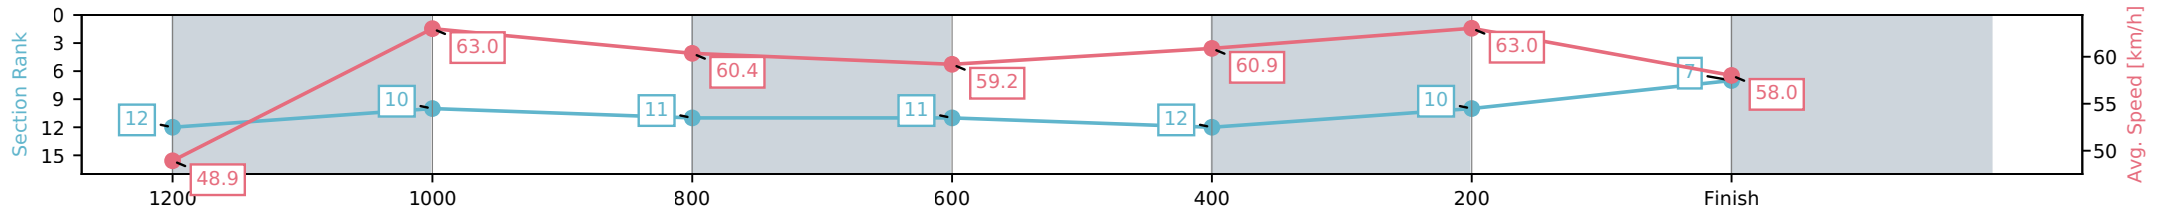

Sunshine Coast QLD

Race 9: HEIGHT 4 HIRE BENCHMARK 85 Handicap - 1400m

04 July 2026 - 5:25PM

Track Rating: Soft 6, Weather: Fine, Rail Position: True Entire Circuit

Section	L1400	L1200	L1000	L800	L600	L400	L200
Section Times	1:25.97 (0:14.72)	1:11.25 [12] (0:11.41)	0:59.84 [10] (0:12.03)	0:47.80 [11] (0:12.30)	0:35.50 [11] (0:11.85)	0:23.65 [12] (0:11.42)	0:12.23 [10] (0:12.23)
Average Speed [km/h]	48.9	63.0	60.4	59.2	60.9	63.0	58.0
Top Speed [km/h]	64.4	64.5	61.9	60.1	63.0	64.2	61.1
Avg. Dist. to Rail [m]	9.1	4.0	3.4	1.7	0.6	5.5	6.0
Avg. Stride Freq. [Hz]	2.3	2.3	2.3	2.3	2.3	2.4	2.3
Avg. Stride Length [m]	6.5	7.7	7.4	7.3	7.2	7.3	7.1