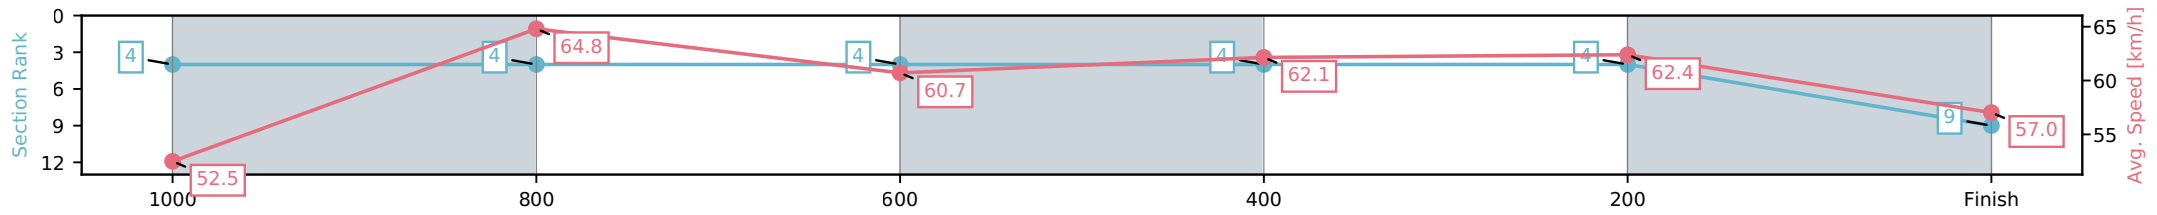

Sunshine Coast QLD

Race 1: CALOUNDRA RSL BENCHMARK 70 Handicap - 1200m

04 July 2026 - 12:23PM

Track Rating: Soft 7, Weather: Fine, Rail Position: True Entire Circuit

Section	L1200	L1000	L800	L600	L400	L200
Section Times	1:12.92 (0:13.76)	0:59.16 [4] (0:11.21)	0:47.95 [4] (0:12.08)	0:35.88 [4] (0:11.75)	0:24.12 [4] (0:11.54)	0:12.58 [4] (0:12.58)
Average Speed [km/h]	52.5	64.8	60.7	62.1	62.4	57.0
Top Speed [km/h]	66.4	65.5	62.9	62.9	63.5	60.6
Avg. Dist. to Rail [m]	9.5	4.1	3.1	2.5	6.3	7.5
Avg. Stride Freq. [Hz]	2.5	2.4	2.3	2.4	2.4	2.3
Avg. Stride Length [m]	6.5	7.7	7.4	7.3	7.3	7.0