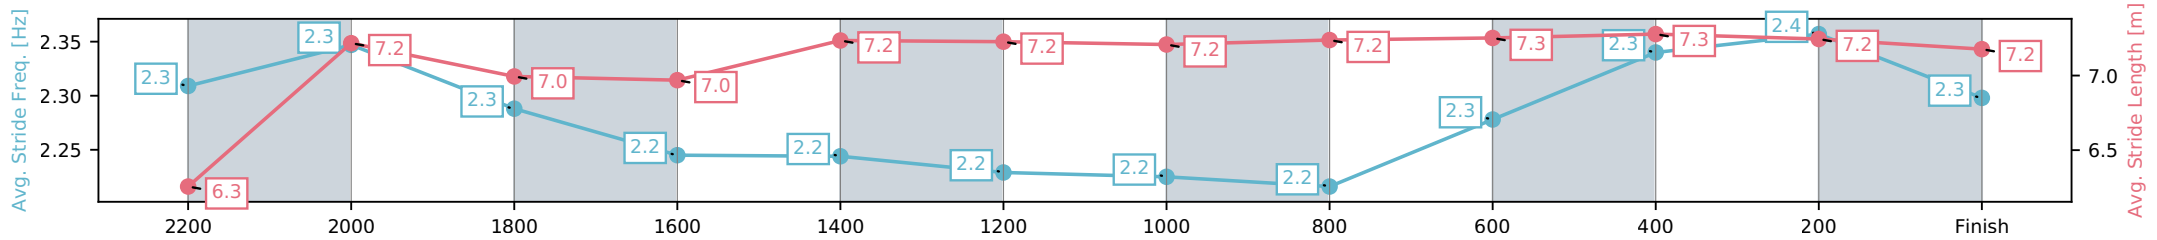

Horse/Jockey Name	Thebudgiesmugla/Dylan Gibbons
Finish Rank	1
Fastest Section Time (Section)	0:11.80 (400-200)
Top Speed [km/h] (Section)	62.6 (400-200)
Race State	Finished

Sunshine Coast QLD
Race 7: STANLEY RIVER THOROUGHBREDS CALOUNDRA
CUP - 2400m
04 July 2026 - 4:02PM
Track Rating: Soft 6, Weather: Fine, Rail Position: True Entire Circuit

Section	L2400	L2200	L2000	L1800	L1600	L1400	L1200	L1000	L800	L600	L400	L200
Section Times	2:32.10 (0:15.15)	2:16.95 [12] (0:11.94)	2:05.01 [11] (0:12.77)	1:52.24 [12] (0:13.00)	1:39.24 [12] (0:12.53)	1:26.72 [12] (0:12.70)	1:14.01 [12] (0:12.69)	1:01.32 [12] (0:12.70)	0:48.62 [11] (0:12.25)	0:36.37 [11] (0:12.18)	0:24.19 [6] (0:11.80)	0:12.40 [1] (0:12.40)
Average Speed [km/h]	47.4	60.3	56.4	55.9	58.2	57.0	57.0	57.1	59.4	60.6	61.1	58.2
Top Speed [km/h]	60.2	62.0	60.1	56.8	59.9	60.6	57.9	58.2	61.6	61.6	62.6	60.5
Avg. Dist. to Rail [m]	12.1	1.6	0.5	1.6	3.3	3.5	3.5	3.3	1.9	4.0	7.3	9.2
Avg. Stride Freq. [Hz]	2.3	2.3	2.3	2.2	2.2	2.2	2.2	2.2	2.3	2.3	2.4	2.3
Avg. Stride Length [m]	6.3	7.2	7.0	7.0	7.2	7.2	7.2	7.2	7.3	7.3	7.2	7.2

[ ] Ranking at each section and finish
-:-:- No data available at this section
NA No data available