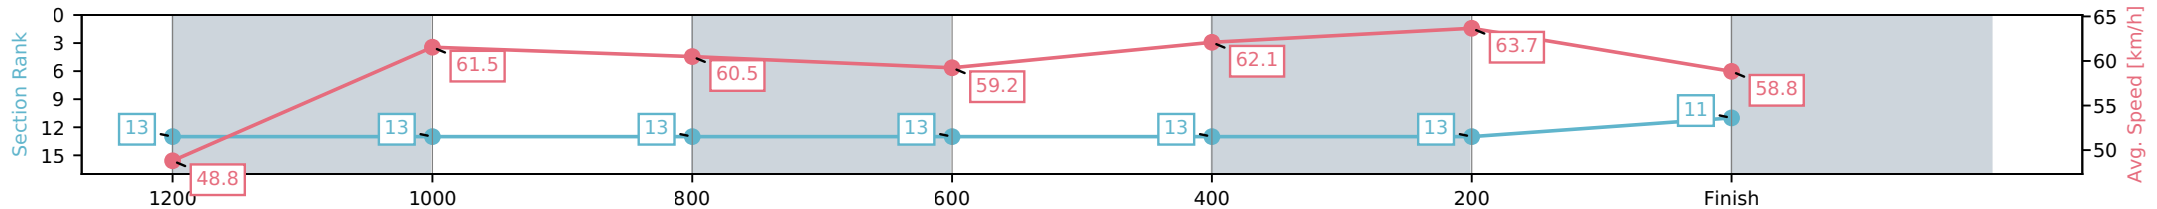

Sunshine Coast QLD

Race 9: HEIGHT 4 HIRE BENCHMARK 85 Handicap - 1400m

04 July 2026 - 5:25PM

Track Rating: Soft 6, Weather: Fine, Rail Position: True Entire Circuit

Section	L1400	L1200	L1000	L800	L600	L400	L200
Section Times	1:26.05 (0:14.76)	1:11.29 [13] (0:11.70)	0:59.58 [13] (0:12.00)	0:47.58 [13] (0:12.31)	0:35.27 [13] (0:11.73)	0:23.55 [13] (0:11.32)	0:12.23 [13] (0:12.23)
Average Speed [km/h]	48.8	61.5	60.5	59.2	62.1	63.7	58.8
Top Speed [km/h]	63.6	63.6	61.3	59.9	63.6	64.8	62.3
Avg. Dist. to Rail [m]	10.6	5.2	4.3	2.1	1.9	6.6	3.5
Avg. Stride Freq. [Hz]	2.3	2.3	2.3	2.3	2.4	2.4	2.3
Avg. Stride Length [m]	6.5	7.5	7.5	7.3	7.3	7.5	7.2