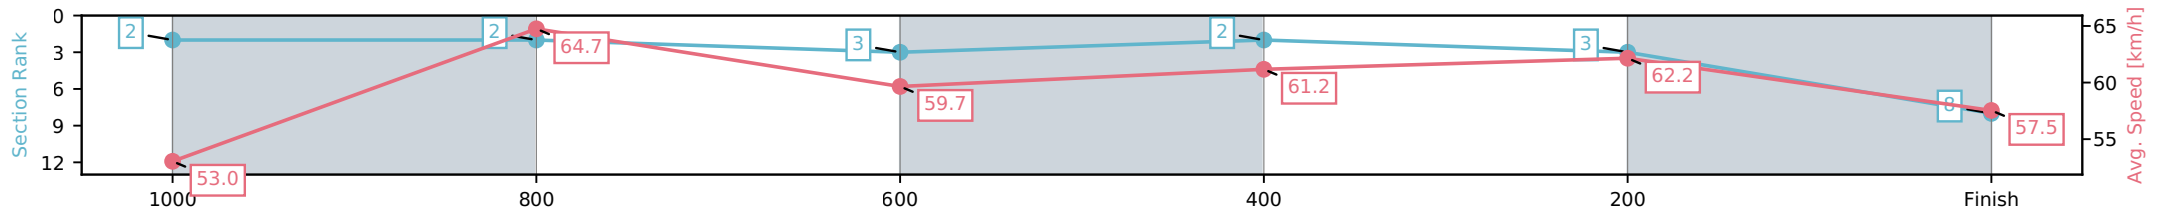

Sunshine Coast QLD

Race 1: CALOUNDRA RSL BENCHMARK 70 Handicap - 1200m

04 July 2026 - 12:23PM

Track Rating: Soft 7, Weather: Fine, Rail Position: True Entire Circuit

Section	L1200	L1000	L800	L600	L400	L200
Section Times	1:12.71 (0:13.60)	0:59.11 [2] (0:11.14)	0:47.97 [2] (0:12.14)	0:35.82 [3] (0:11.81)	0:24.02 [2] (0:11.59)	0:12.43 [3] (0:12.43)
Average Speed [km/h]	53.0	64.7	59.7	61.2	62.2	57.5
Top Speed [km/h]	67.9	68.4	62.1	61.9	63.5	60.7
Avg. Dist. to Rail [m]	5.7	1.7	0.9	0.4	4.2	5.5
Avg. Stride Freq. [Hz]	2.5	2.5	2.3	2.4	2.4	2.4
Avg. Stride Length [m]	6.4	7.5	7.3	7.2	7.2	7.0