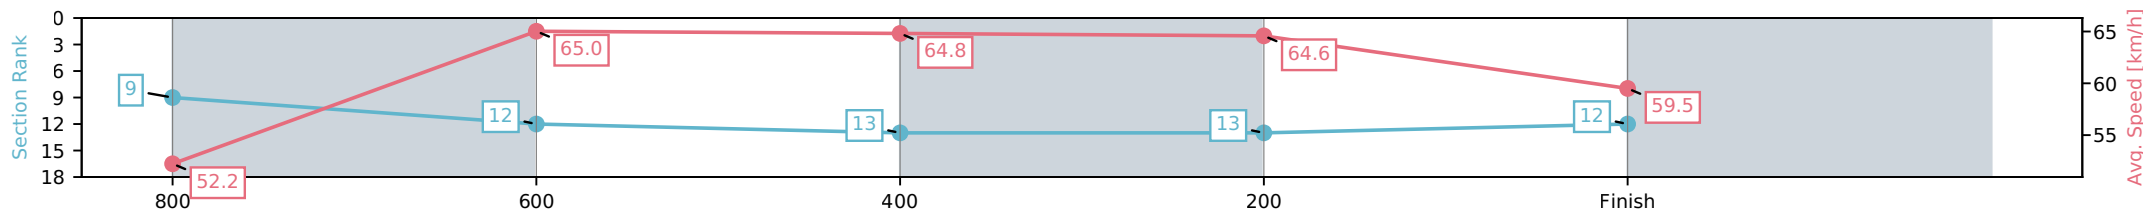

Sunshine Coast QLD

Race 5: KEVLACAT POWER BOATS OPEN PLATE - 1000m

04 July 2026 - 2:47PM

Track Rating: Soft 6, Weather: Fine, Rail Position: True Entire Circuit

Section	L1000	L800	L600	L400	L200
Section Times	0:59.89 (0:13.94)	0:45.95 [9] (0:11.32)	0:34.62 [12] (0:11.40)	0:23.23 [13] (0:11.16)	0:12.06 [13] (0:12.06)
Average Speed [km/h]	52.2	65.0	64.8	64.6	59.5
Top Speed [km/h]	66.2	66.5	65.4	65.6	62.4
Avg. Dist. to Rail [m]	11.7	6.4	4.4	9.4	10.3
Avg. Stride Freq. [Hz]	2.5	2.4	2.4	2.4	2.3
Avg. Stride Length [m]	6.4	7.8	7.7	7.7	7.4