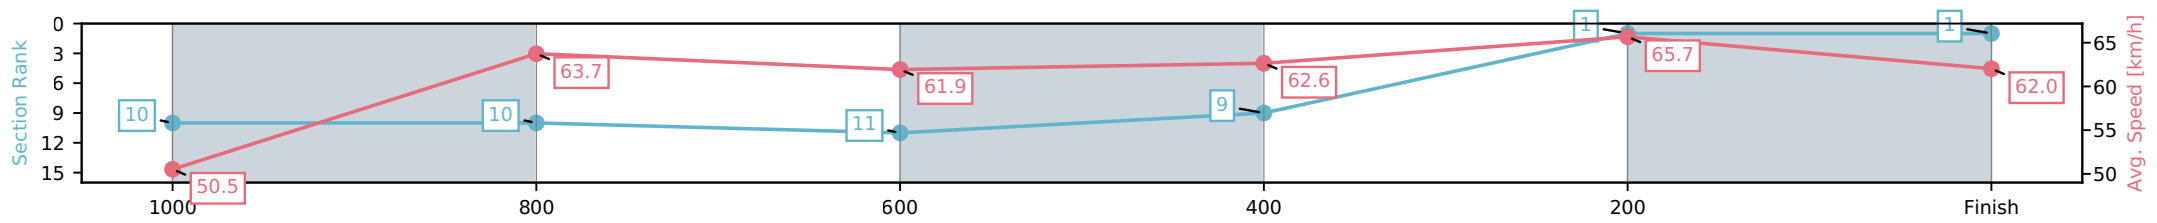

Horse/Jockey Name	Balance The Books/Ben Thompson
Finish Rank	1
Fastest Section Time (Section)	0:10.97 (400-200)
Top Speed [km/h] (Section)	66.7 (400-200)
Race State	Finished

Sunshine Coast QLD
Race 2: SHERRIN RENTALS QTIS BENCHMARK 80 Handicap
- 1200m
04 July 2026 - 12:58PM
Track Rating: Soft 6, Weather: Fine, Rail Position: True Entire Circuit

Section	L1200	L1000	L800	L600	L400	L200
Section Times	1:11.86 (0:14.20)	0:57.66 [10] (0:11.42)	0:46.23 [10] (0:11.90)	0:34.33 [11] (0:11.74)	0:22.59 [9] (0:10.97)	0:11.62 [1] (0:11.62)
Average Speed [km/h]	50.5	63.7	61.9	62.6	65.7	62.0
Top Speed [km/h]	63.1	64.6	64.1	64.8	66.7	65.6
Avg. Dist. to Rail [m]	11.7	5.0	4.1	3.7	8.1	8.1
Avg. Stride Freq. [Hz]	2.4	2.5	2.4	2.4	2.5	2.5
Avg. Stride Length [m]	6.4	7.3	7.2	7.3	7.3	7.2

[ ] Ranking at each section and finish
-.-.- No data available at this section
NA No data available