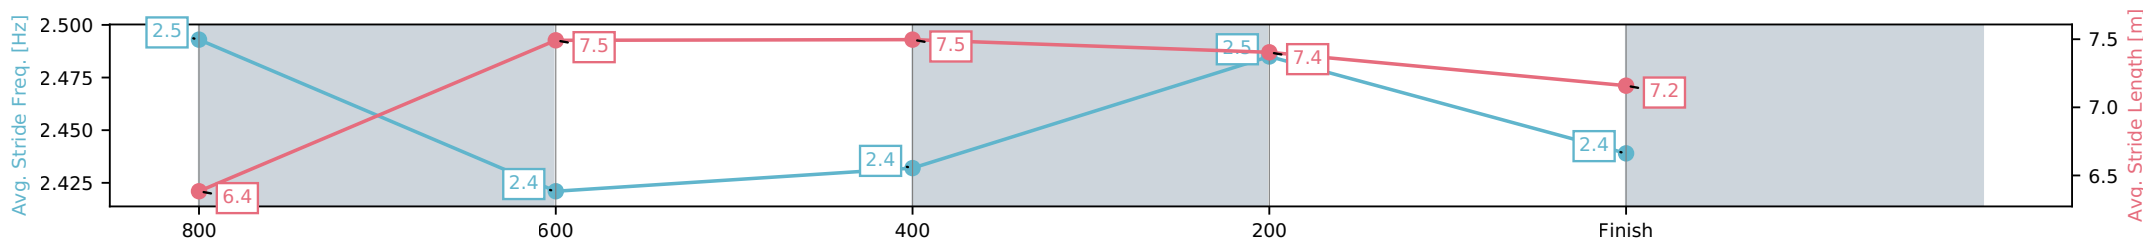

Sunshine Coast QLD

Race 5: KEVLACAT POWER BOATS OPEN PLATE - 1000m

04 July 2026 - 2:47PM

Track Rating: Soft 6, Weather: Fine, Rail Position: True Entire Circuit

Section	L1000	L800	L600	L400	L200
Section Times	0:59.64 (0:14.14)	0:45.50 [15] (0:11.37)	0:34.13 [15] (0:11.34)	0:22.79 [16] (0:11.05)	0:11.74 [14] (0:11.74)
Average Speed [km/h]	51.5	64.6	64.9	65.2	61.2
Top Speed [km/h]	63.2	65.5	65.3	65.7	64.3
Avg. Dist. to Rail [m]	13.7	5.9	3.7	8.8	11.6
Avg. Stride Freq. [Hz]	2.5	2.4	2.4	2.5	2.4
Avg. Stride Length [m]	6.4	7.5	7.5	7.4	7.2