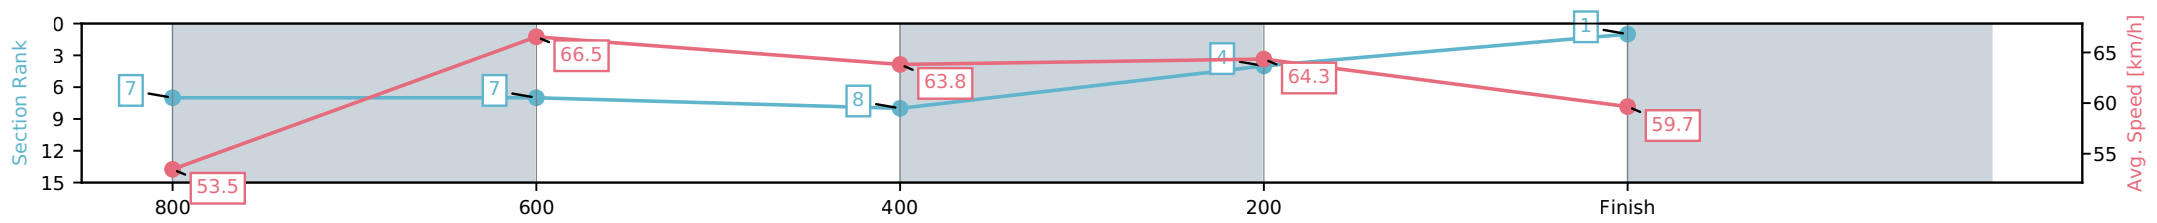

Horse/Jockey Name	Tengun Tommy/Ben Thompson
Finish Rank	1
Fastest Section Time (Section)	0:10.98 (800-600)
Top Speed [km/h] (Section)	68.1 (800-600)
Race State	Finished

Sunshine Coast QLD
Race 3: ACCESS INSULATION BRUCE MCLACHLAN
CLASSIC QTIS 2YO Handicap - 1000m
04 July 2026 - 1:34PM
Track Rating: Soft 6, Weather: Fine, Rail Position: True Entire Circuit

Section	L1000	L800	L600	L400	L200
Section Times	0:59.29 (0:13.57)	0:45.72 [7] (0:10.98)	0:34.74 [7] (0:11.47)	0:23.27 [8] (0:11.19)	0:12.08 [4] (0:12.08)
Average Speed [km/h]	53.5	66.5	63.8	64.3	59.7
Top Speed [km/h]	66.8	68.1	65.6	65.1	63.6
Avg. Dist. to Rail [m]	6.7	4.4	2.7	3.2	3.5
Avg. Stride Freq. [Hz]	2.5	2.3	2.3	2.3	2.3
Avg. Stride Length [m]	6.5	8.0	7.9	7.8	7.5

[ ] Ranking at each section and finish
-:-:- No data available at this section
NA No data available