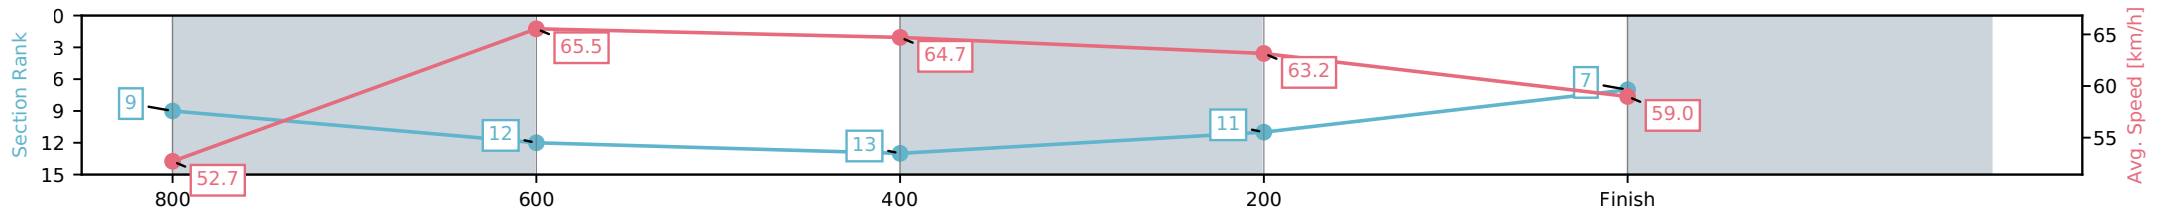

Horse/Jockey Name	Dreams Don't Die/Tiffani Brooker
Finish Rank	7
Fastest Section Time (Section)	0:11.20 (800-600)
Top Speed [km/h] (Section)	67.8 (1000 - 800)
Race State	Finished

Sunshine Coast QLD
Race 3: ACCESS INSULATION BRUCE MCLACHLAN
CLASSIC QTIS 2YO Handicap - 1000m
04 July 2026 - 1:34PM
Track Rating: Soft 6, Weather: Fine, Rail Position: True Entire Circuit

Section	L1000	L800	L600	L400	L200
Section Times	1:00.14 (0:13.78)	0:46.36 [9] (0:11.20)	0:35.16 [12] (0:11.40)	0:23.76 [13] (0:11.41)	0:12.35 [11] (0:12.35)
Average Speed [km/h]	52.7	65.5	64.7	63.2	59.0
Top Speed [km/h]	67.8	66.5	67.3	64.2	62.2
Avg. Dist. to Rail [m]	10.6	6.1	4.2	10.2	11.0
Avg. Stride Freq. [Hz]	2.5	2.4	2.4	2.4	2.4
Avg. Stride Length [m]	6.5	7.6	7.6	7.5	7.1

[ ] Ranking at each section and finish
-.-.- No data available at this section
NA No data available