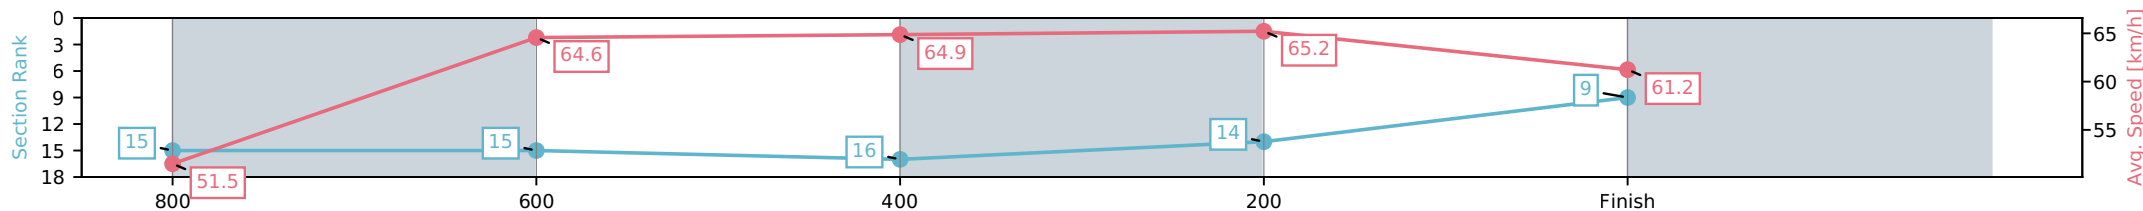

Sunshine Coast QLD

Race 5: KEVLACAT POWER BOATS OPEN PLATE - 1000m

04 July 2026 - 2:47PM

Track Rating: Soft 6, Weather: Fine, Rail Position: True Entire Circuit

Section	L1000	L800	L600	L400	L200
Section Times	0:59.64 (0:14.14)	0:45.50 [15] (0:11.37)	0:34.13 [15] (0:11.34)	0:22.79 [16] (0:11.05)	0:11.74 [14] (0:11.74)
Average Speed [km/h]	51.5	64.6	64.9	65.2	61.2
Top Speed [km/h]	63.2	65.5	65.3	65.7	64.3
Avg. Dist. to Rail [m]	13.7	5.9	3.7	8.8	11.6
Avg. Stride Freq. [Hz]	2.5	2.4	2.4	2.5	2.4
Avg. Stride Length [m]	6.4	7.5	7.5	7.4	7.2