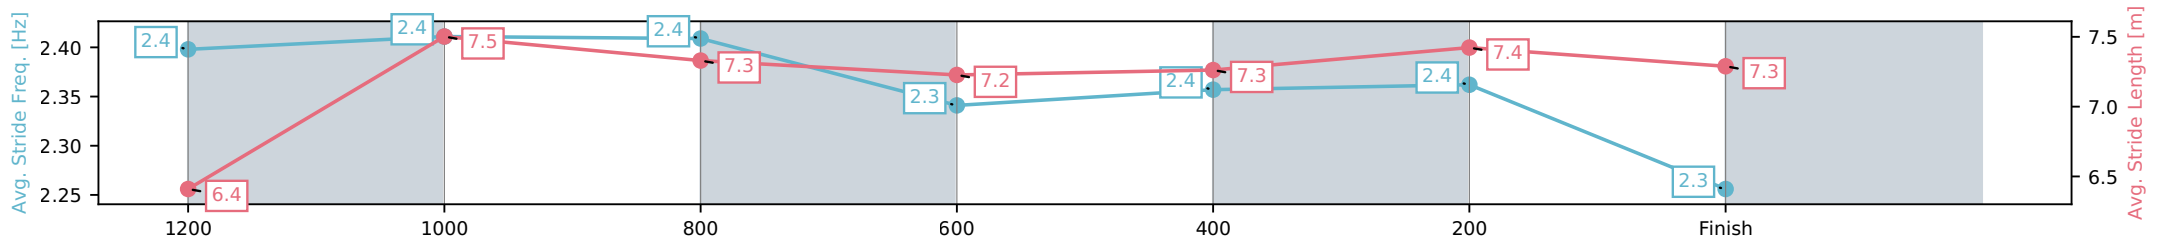

Sunshine Coast QLD

Race 8: TAB GLASSHOUSE HANDICAP - 1400m

04 July 2026 - 4:46PM

Track Rating: Soft 6, Weather: Fine, Rail Position: True Entire Circuit

Section	L1400	L1200	L1000	L800	L600	L400	L200
Section Times	1:25.41 (0:14.20)	1:11.21 [9] (0:11.23)	0:59.99 [8] (0:11.66)	0:48.33 [8] (0:12.20)	0:36.13 [8] (0:11.93)	0:24.20 [9] (0:11.60)	0:12.60 [14] (0:12.60)
Average Speed [km/h]	50.7	64.1	62.4	60.1	61.1	62.1	57.4
Top Speed [km/h]	64.2	65.3	63.6	61.0	63.4	63.5	60.7
Avg. Dist. to Rail [m]	8.5	5.1	4.4	3.0	2.2	6.2	7.3
Avg. Stride Freq. [Hz]	2.4	2.4	2.4	2.3	2.4	2.4	2.3
Avg. Stride Length [m]	6.4	7.5	7.3	7.2	7.3	7.4	7.3