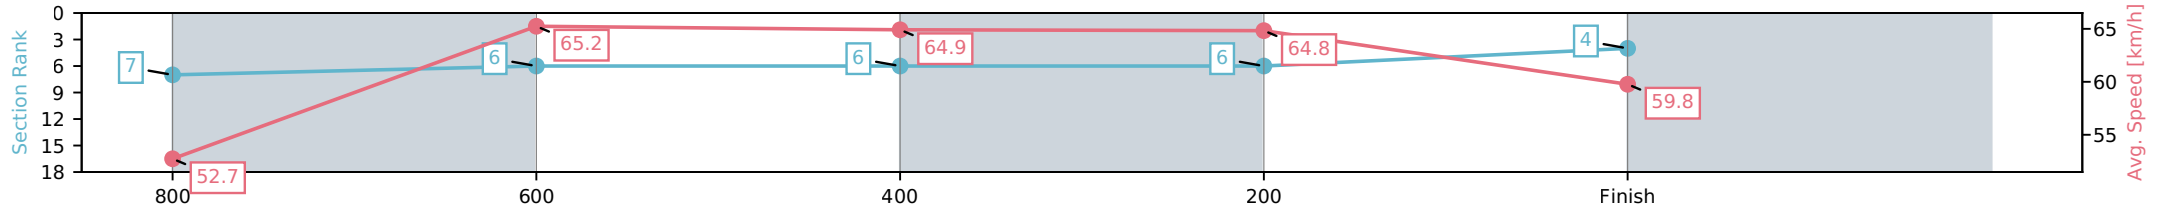

Horse/Jockey Name	Hurts So Good/Taylor Marshall
Finish Rank	4
Fastest Section Time (Section)	0:11.11 (400-200)
Top Speed [km/h] (Section)	66.8 (800-600)
Race State	Finished

Sunshine Coast QLD
Race 5: KEVLACAT POWER BOATS OPEN PLATE - 1000m
04 July 2026 - 2:47PM
Track Rating: Soft 6, Weather: Fine, Rail Position: True Entire Circuit

Section	L1000	L800	L600	L400	L200
Section Times	0:59.40 (0:13.83)	0:45.57 [7] (0:11.17)	0:34.40 [6] (0:11.27)	0:23.13 [6] (0:11.11)	0:12.02 [6] (0:12.02)
Average Speed [km/h]	52.7	65.2	64.9	64.8	59.8
Top Speed [km/h]	66.0	66.8	66.2	65.5	64.1
Avg. Dist. to Rail [m]	7.4	3.9	2.7	7.0	8.3
Avg. Stride Freq. [Hz]	2.4	2.4	2.4	2.4	2.4
Avg. Stride Length [m]	6.6	7.7	7.7	7.6	7.2

[ ] Ranking at each section and finish
-:-:- No data available at this section
NA No data available