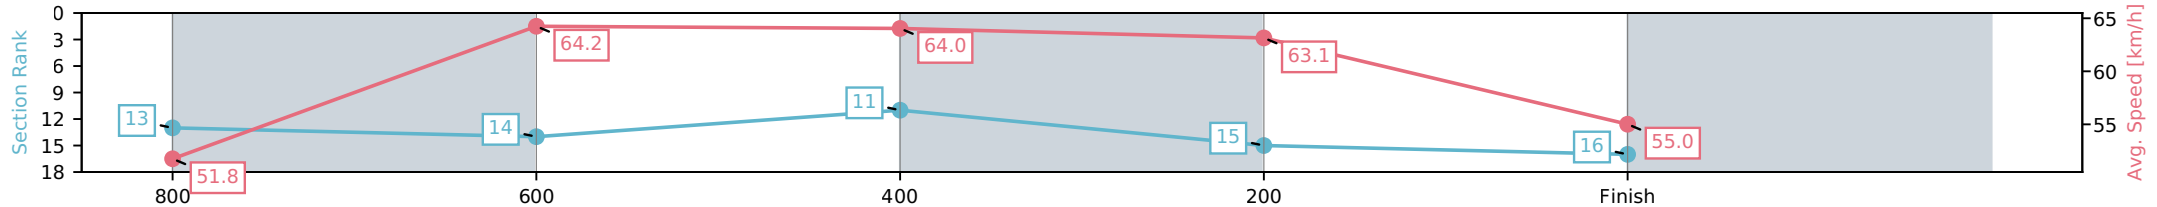

Horse/Jockey Name	Zouperb/Jake Bayliss
Finish Rank	16
Fastest Section Time (Section)	0:11.23 (600-400)
Top Speed [km/h] (Section)	65.2 (400-200)
Race State	Finished

Sunshine Coast QLD
Race 5: KEVLACAT POWER BOATS OPEN PLATE - 1000m
04 July 2026 - 2:47PM
Track Rating: Soft 6, Weather: Fine, Rail Position: True Entire Circuit

Section	L1000	L800	L600	L400	L200
Section Times	1:00.92 (0:14.08)	0:46.84 [13] (0:11.24)	0:35.60 [14] (0:11.23)	0:24.37 [11] (0:11.41)	0:12.96 [15] (0:12.96)
Average Speed [km/h]	51.8	64.2	64.0	63.1	55.0
Top Speed [km/h]	63.9	65.0	65.1	65.2	58.4
Avg. Dist. to Rail [m]	3.0	1.5	0.4	1.4	3.8
Avg. Stride Freq. [Hz]	2.5	2.4	2.4	2.4	2.2
Avg. Stride Length [m]	6.4	7.5	7.5	7.5	7.2

[ ] Ranking at each section and finish
-:-:- No data available at this section
NA No data available