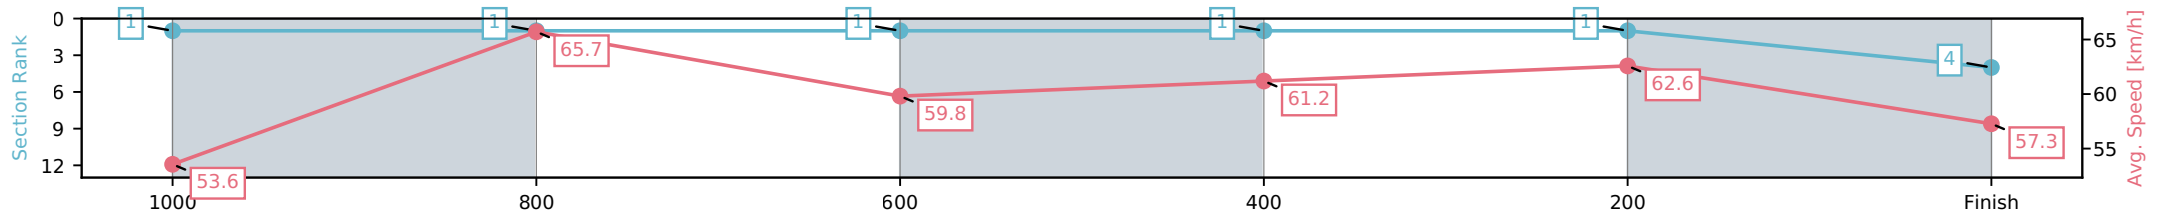

Sunshine Coast QLD

Race 1: CALOUNDRA RSL BENCHMARK 70 Handicap - 1200m

04 July 2026 - 12:23PM

Track Rating: Soft 7, Weather: Fine, Rail Position: True Entire Circuit

Section	L1200	L1000	L800	L600	L400	L200
Section Times	1:12.52 (0:13.46)	0:59.06 [1] (0:11.02)	0:48.04 [1] (0:12.14)	0:35.90 [1] (0:11.87)	0:24.02 [1] (0:11.50)	0:12.52 [1] (0:12.52)
Average Speed [km/h]	53.6	65.7	59.8	61.2	62.6	57.3
Top Speed [km/h]	66.9	68.3	62.1	63.1	63.5	60.8
Avg. Dist. to Rail [m]	9.8	3.9	1.5	1.3	5.6	6.7
Avg. Stride Freq. [Hz]	2.5	2.5	2.3	2.4	2.5	2.3
Avg. Stride Length [m]	6.6	7.5	7.3	7.2	7.1	7.0