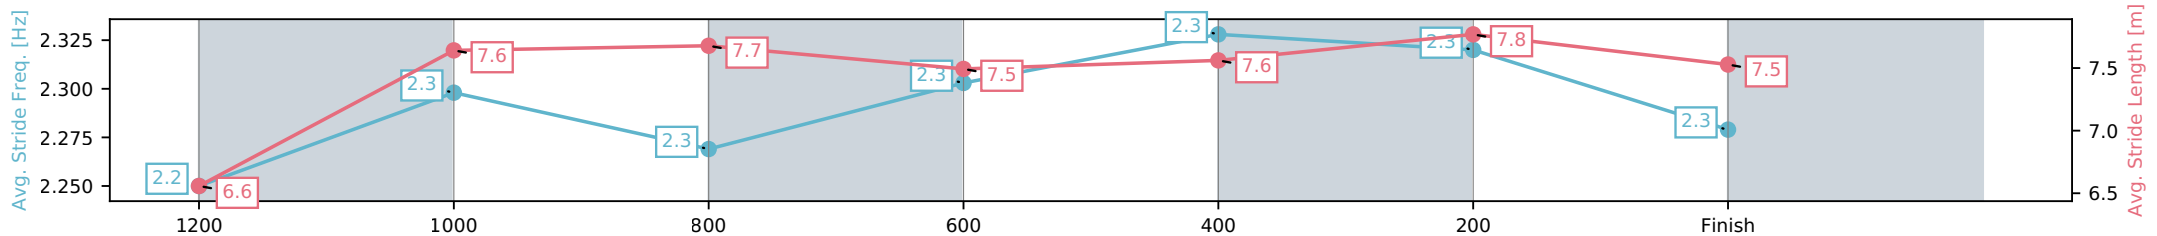

Sunshine Coast QLD

Race 8: TAB GLASSHOUSE HANDICAP - 1400m

04 July 2026 - 4:46PM

Track Rating: Soft 6, Weather: Fine, Rail Position: True Entire Circuit

Section	L1400	L1200	L1000	L800	L600	L400	L200
Section Times	1:25.06 (0:14.72)	1:10.34 [16] (0:11.45)	0:58.90 [17] (0:11.78)	0:47.12 [17] (0:12.01)	0:35.12 [17] (0:11.80)	0:23.31 [17] (0:11.26)	0:12.05 [17] (0:12.05)
Average Speed [km/h]	49.0	62.9	61.7	61.2	62.6	64.0	60.0
Top Speed [km/h]	61.0	64.2	62.4	62.8	63.9	64.7	63.3
Avg. Dist. to Rail [m]	12.1	5.9	4.7	3.4	4.3	9.1	11.8
Avg. Stride Freq. [Hz]	2.2	2.3	2.3	2.3	2.3	2.3	2.3
Avg. Stride Length [m]	6.6	7.6	7.7	7.5	7.6	7.8	7.5