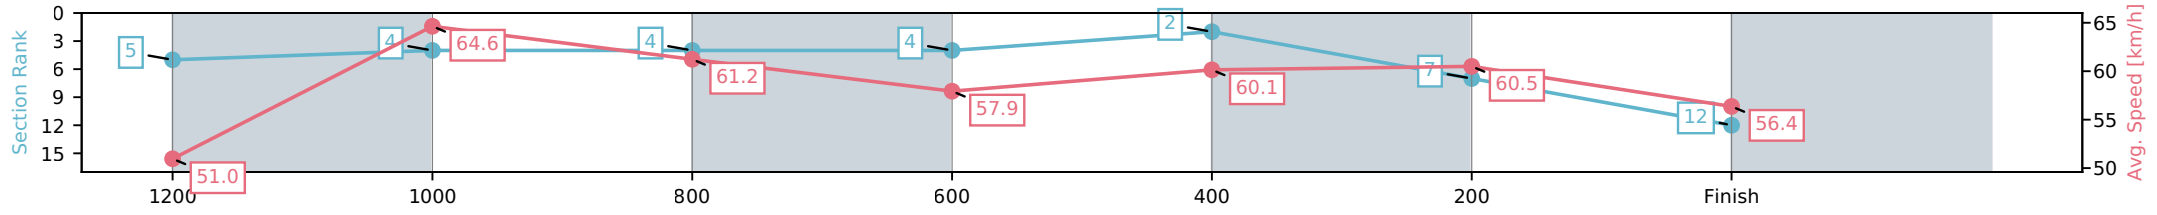

Sunshine Coast QLD
 Race 9: HEIGHT 4 HIRE BENCHMARK 85 Handicap - 1400m
 04 July 2026 - 5:25PM
 Track Rating: Soft 6, Weather: Fine, Rail Position: True Entire Circuit

Section	L1400	L1200	L1000	L800	L600	L400	L200
Section Times	1:26.25 (0:14.10)	1:12.15 [5] (0:11.15)	1:01.00 [4] (0:11.85)	0:49.15 [4] (0:12.59)	0:36.56 [4] (0:11.92)	0:24.63 [2] (0:11.91)	0:12.72 [7] (0:12.72)
Average Speed [km/h]	51.0	64.6	61.2	57.9	60.1	60.5	56.4
Top Speed [km/h]	65.1	66.0	63.7	59.5	61.9	62.1	59.1
Avg. Dist. to Rail [m]	6.0	3.9	3.9	2.1	0.6	2.3	4.2
Avg. Stride Freq. [Hz]	2.5	2.5	2.4	2.4	2.4	2.5	2.4
Avg. Stride Length [m]	6.2	7.4	7.2	7.0	7.0	7.0	6.7