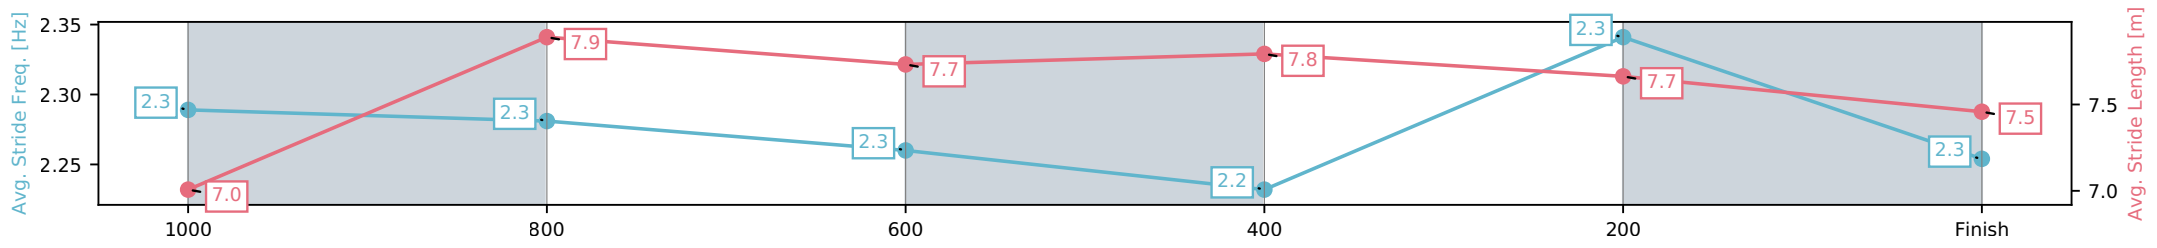

Horse/Jockey Name	Kadall/Kyle Wilson-Taylor
Finish Rank	4
Fastest Section Time (Section)	0:11.37 (400-200)
Top Speed [km/h] (Section)	66.2 (1000-800)
Race State	Finished

Sunshine Coast QLD
Race 2: SHERRIN RENTALS QTIS BENCHMARK 80 Handicap
- 1200m
04 July 2026 - 12:58PM
Track Rating: Soft 6, Weather: Fine, Rail Position: True Entire Circuit

Section	L1200	L1000	L800	L600	L400	L200
Section Times	1:12.75 (0:13.89)	0:58.86 [5] (0:11.43)	0:47.43 [7] (0:11.94)	0:35.49 [8] (0:11.90)	0:23.59 [8] (0:11.37)	0:12.22 [3] (0:12.22)
Average Speed [km/h]	51.8	63.4	61.7	61.5	63.4	58.8
Top Speed [km/h]	66.1	66.2	63.1	62.4	65.2	60.9
Avg. Dist. to Rail [m]	4.3	3.3	3.6	3.0	5.9	6.4
Avg. Stride Freq. [Hz]	2.3	2.3	2.3	2.2	2.3	2.3
Avg. Stride Length [m]	7.0	7.9	7.7	7.8	7.7	7.5

[ ] Ranking at each section and finish
-.-.- No data available at this section
NA No data available