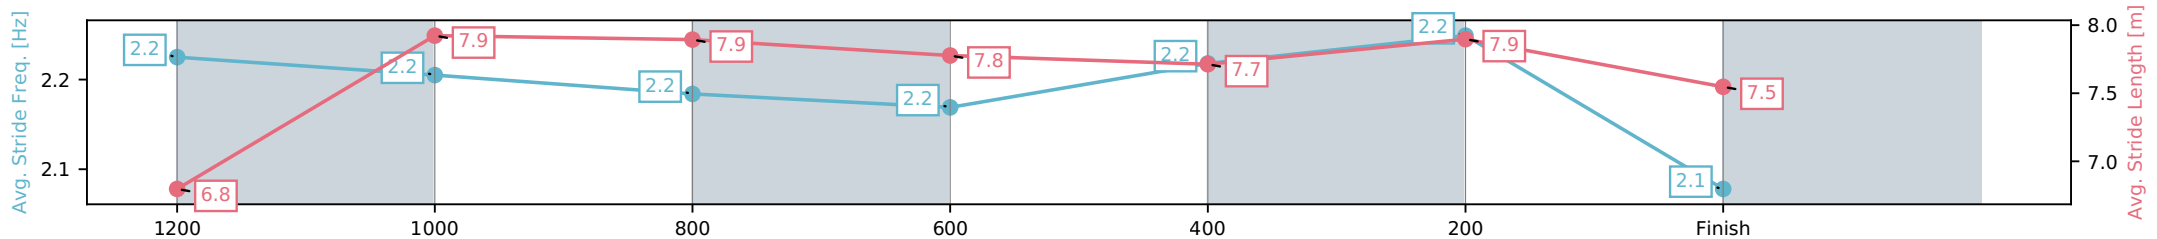

Sunshine Coast QLD
 Race 9: HEIGHT 4 HIRE BENCHMARK 85 Handicap - 1400m
 04 July 2026 - 5:25PM
 Track Rating: Soft 6, Weather: Fine, Rail Position: True Entire Circuit

Section	L1400	L1200	L1000	L800	L600	L400	L200
Section Times	1:26.85 (0:14.55)	1:12.30 [11] (0:11.62)	1:00.68 [11] (0:11.91)	0:48.77 [10] (0:12.25)	0:36.52 [10] (0:11.88)	0:24.64 [10] (0:11.52)	0:13.13 [9] (0:13.13)
Average Speed [km/h]	49.7	61.9	61.0	59.7	61.2	62.6	54.6
Top Speed [km/h]	62.9	63.2	61.8	60.7	64.0	63.9	59.7
Avg. Dist. to Rail [m]	10.7	5.4	4.1	2.4	1.7	5.5	8.7
Avg. Stride Freq. [Hz]	2.2	2.2	2.2	2.2	2.2	2.2	2.1
Avg. Stride Length [m]	6.8	7.9	7.9	7.8	7.7	7.9	7.5