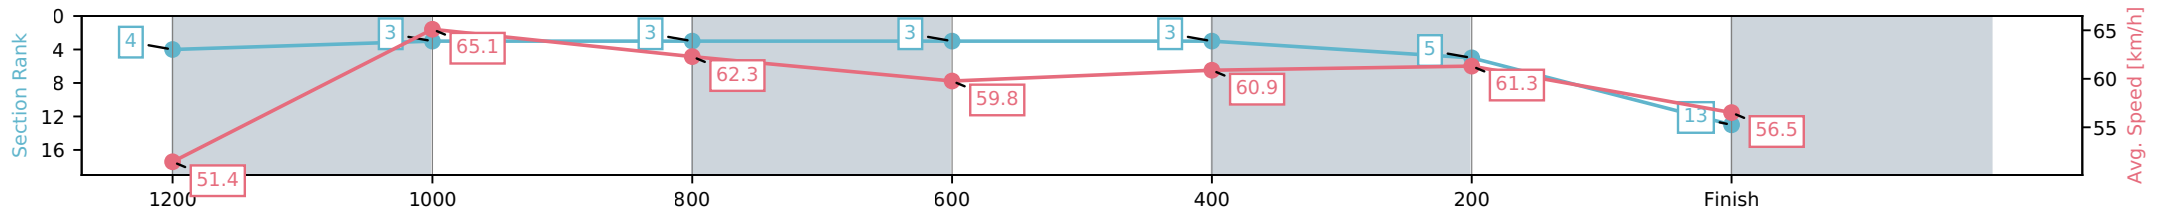

Sunshine Coast QLD

Race 8: TAB GLASSHOUSE HANDICAP - 1400m

04 July 2026 - 4:46PM

Track Rating: Soft 6, Weather: Fine, Rail Position: True Entire Circuit

Section	L1400	L1200	L1000	L800	L600	L400	L200
Section Times	1:25.24 (0:13.91)	1:11.33 [4] (0:11.07)	1:00.25 [3] (0:11.63)	0:48.63 [3] (0:12.20)	0:36.43 [3] (0:11.89)	0:24.54 [3] (0:11.74)	0:12.80 [5] (0:12.80)
Average Speed [km/h]	51.4	65.1	62.3	59.8	60.9	61.3	56.5
Top Speed [km/h]	65.3	66.5	64.0	60.8	62.2	62.3	59.8
Avg. Dist. to Rail [m]	10.3	5.5	3.3	2.2	0.8	4.4	7.2
Avg. Stride Freq. [Hz]	2.3	2.3	2.3	2.3	2.3	2.4	2.2
Avg. Stride Length [m]	6.7	7.8	7.6	7.4	7.4	7.3	7.2