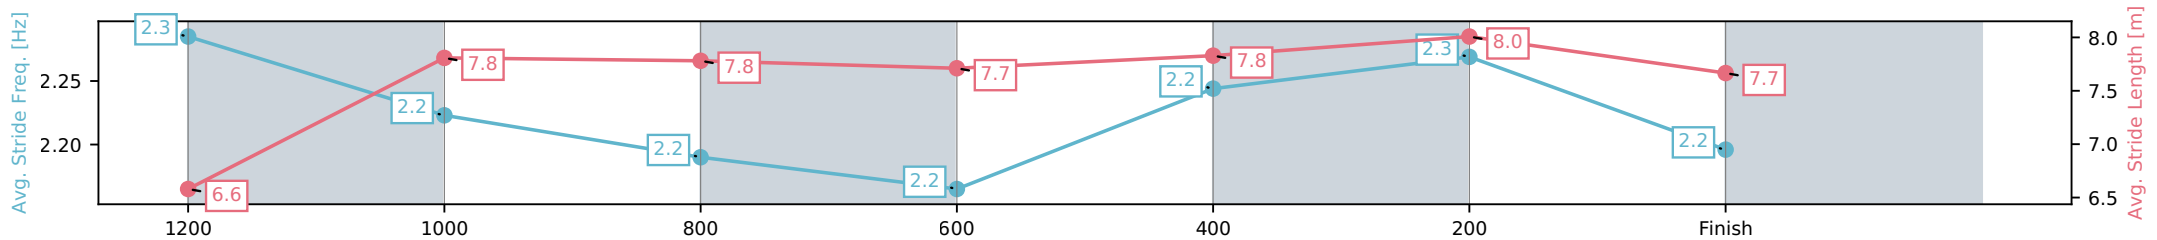

Sunshine Coast QLD

Race 9: HEIGHT 4 HIRE BENCHMARK 85 Handicap - 1400m

04 July 2026 - 5:25PM

Track Rating: Soft 6, Weather: Fine, Rail Position: True Entire Circuit

Section	L1400	L1200	L1000	L800	L600	L400	L200
Section Times	1:25.69 (0:14.48)	1:11.21 [10] (0:11.73)	0:59.49 [12] (0:12.10)	0:47.39 [12] (0:12.37)	0:35.02 [12] (0:11.62)	0:23.40 [11] (0:11.22)	0:12.18 [6] (0:12.18)
Average Speed [km/h]	49.8	61.3	60.2	59.2	62.9	64.1	58.8
Top Speed [km/h]	63.8	64.2	61.1	60.5	64.8	65.9	62.0
Avg. Dist. to Rail [m]	16.2	6.7	5.0	3.1	2.5	6.7	12.0
Avg. Stride Freq. [Hz]	2.3	2.2	2.2	2.2	2.2	2.3	2.2
Avg. Stride Length [m]	6.6	7.8	7.8	7.7	7.8	8.0	7.7