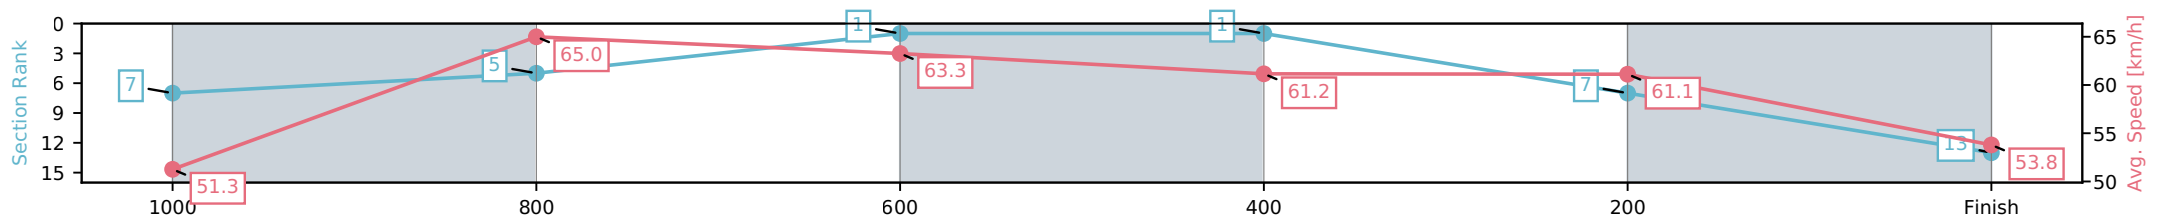

Horse/Jockey Name	Bonded Affair/Dylan Gibbons
Finish Rank	13
Fastest Section Time (Section)	0:11.22 (1000-800)
Top Speed [km/h] (Section)	66.2 (800-600)
Race State	Finished

Sunshine Coast QLD
Race 2: SHERRIN RENTALS QTIS BENCHMARK 80 Handicap
- 1200m
04 July 2026 - 12:58PM
Track Rating: Soft 6, Weather: Fine, Rail Position: True Entire Circuit

Section	L1200	L1000	L800	L600	L400	L200
Section Times	1:13.99 (0:14.02)	0:59.97 [7] (0:11.22)	0:48.75 [5] (0:11.64)	0:37.11 [1] (0:11.96)	0:25.15 [1] (0:11.78)	0:13.37 [7] (0:13.37)
Average Speed [km/h]	51.3	65.0	63.3	61.2	61.1	53.8
Top Speed [km/h]	65.3	65.9	66.2	61.4	61.8	58.8
Avg. Dist. to Rail [m]	5.0	4.3	4.1	2.4	4.4	4.5
Avg. Stride Freq. [Hz]	2.4	2.4	2.4	2.3	2.4	2.2
Avg. Stride Length [m]	6.6	7.6	7.5	7.4	7.2	7.0

[ ] Ranking at each section and finish
-:-:- No data available at this section
NA No data available