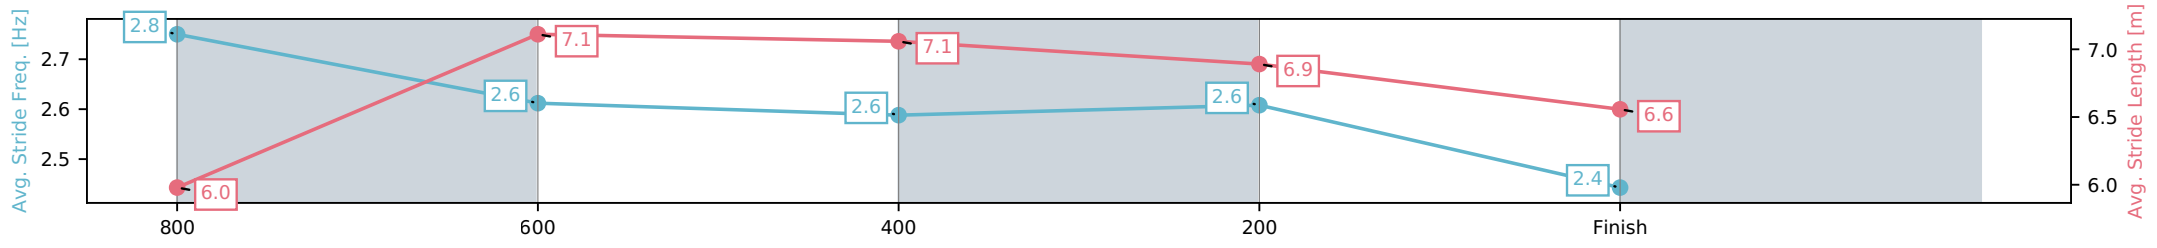

Horse/Jockey Name	Jimmy's Brother/Ben Thompson
Finish Rank	13
Fastest Section Time (Section)	0:10.96 (800-600)
Top Speed [km/h] (Section)	68.0 (1000 - 800)
Race State	Finished

Sunshine Coast QLD
Race 4: MALENY HOTEL DR BERNIE SPILSBURY 3YO
Handicap - 1000m
04 July 2026 - 2:08PM
Track Rating: Soft 6, Weather: Fine, Rail Position: True Entire Circuit

Section	L1000	L800	L600	L400	L200
Section Times	1:00.14 (0:13.70)	0:46.44 [4] (0:10.96)	0:35.48 [2] (0:11.20)	0:24.28 [2] (0:11.35)	0:12.93 [4] (0:12.93)
Average Speed [km/h]	53.2	66.1	64.5	63.5	55.6
Top Speed [km/h]	68.0	67.1	65.6	64.9	60.5
Avg. Dist. to Rail [m]	3.4	2.4	0.5	1.7	2.3
Avg. Stride Freq. [Hz]	2.8	2.6	2.6	2.6	2.4
Avg. Stride Length [m]	6.0	7.1	7.1	6.9	6.6

[ ] Ranking at each section and finish
-:-:- No data available at this section
NA No data available