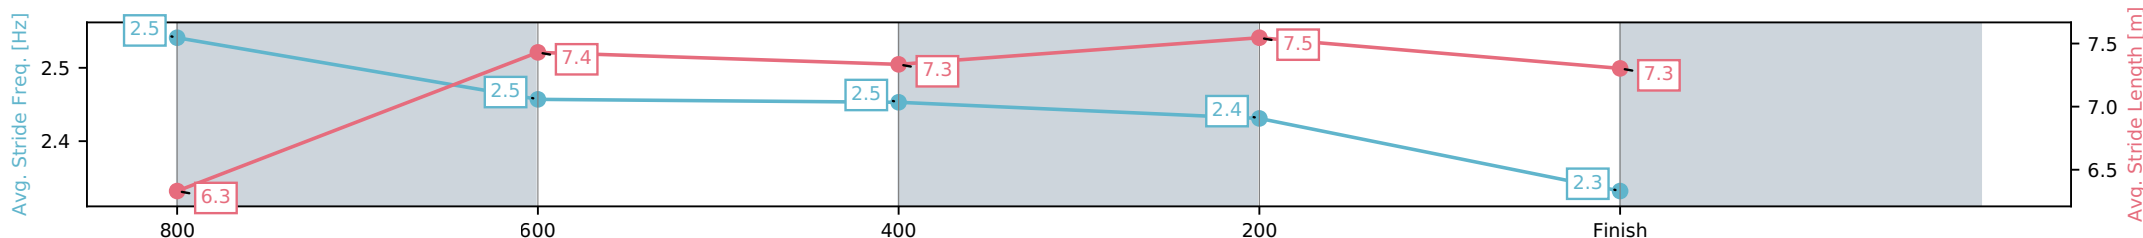

Horse/Jockey Name	Heartoni/Michael Rodd
Finish Rank	8
Fastest Section Time (Section)	0:11.10 (400-200)
Top Speed [km/h] (Section)	66.3 (400-200)
Race State	Finished

Sunshine Coast QLD
Race 5: KEVLACAT POWER BOATS OPEN PLATE - 1000m
04 July 2026 - 2:47PM
Track Rating: Soft 6, Weather: Fine, Rail Position: True Entire Circuit

Section	L1000	L800	L600	L400	L200
Section Times	0:59.60 (0:13.82)	0:45.78 [6] (0:11.24)	0:34.54 [7] (0:11.30)	0:23.24 [8] (0:11.10)	0:12.14 [7] (0:12.14)
Average Speed [km/h]	52.7	64.6	64.0	64.9	59.4
Top Speed [km/h]	65.1	66.3	64.8	66.3	63.6
Avg. Dist. to Rail [m]	4.8	2.7	1.1	4.6	6.7
Avg. Stride Freq. [Hz]	2.5	2.5	2.5	2.4	2.3
Avg. Stride Length [m]	6.3	7.4	7.3	7.5	7.3

[ ] Ranking at each section and finish
-:-:- No data available at this section
NA No data available