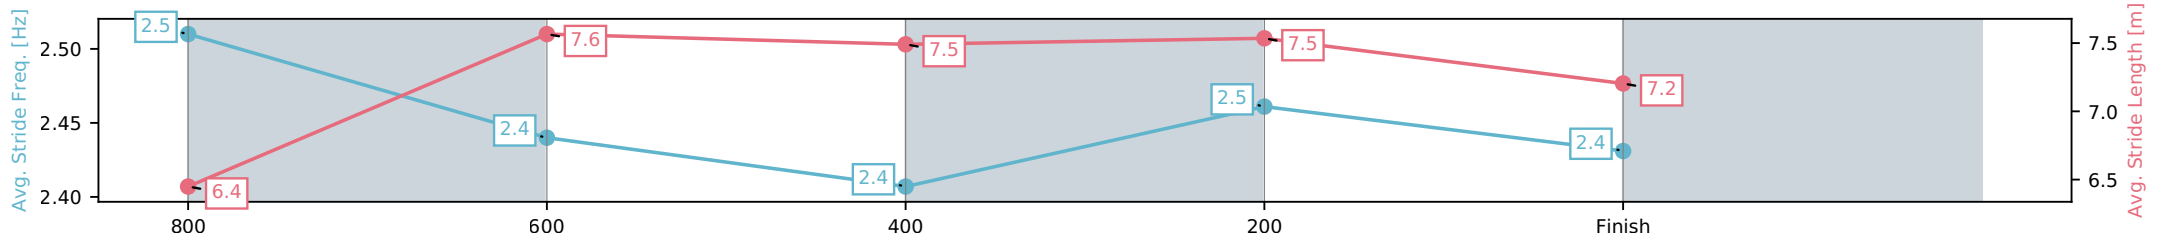

Horse/Jockey Name	Spirit Of Barty/Emily Lang
Finish Rank	2
Fastest Section Time (Section)	0:10.92 (400-200)
Top Speed [km/h] (Section)	69.6 (800-600)
Race State	Finished

Sunshine Coast QLD
Race 4: MALENY HOTEL DR BERNIE SPILSBURY 3YO
Handicap - 1000m
04 July 2026 - 2:08PM
Track Rating: Soft 6, Weather: Fine, Rail Position: True Entire Circuit

Section	L1000	L800	L600	L400	L200
Section Times	0:59.04 (0:13.80)	0:45.24 [5] (0:11.11)	0:34.13 [6] (0:11.43)	0:22.71 [7] (0:10.92)	0:11.79 [5] (0:11.79)
Average Speed [km/h]	53.0	65.9	64.2	66.0	61.2
Top Speed [km/h]	68.1	69.6	65.2	67.5	64.5
Avg. Dist. to Rail [m]	13.7	5.5	3.2	6.8	6.8
Avg. Stride Freq. [Hz]	2.5	2.4	2.4	2.5	2.4
Avg. Stride Length [m]	6.4	7.6	7.5	7.5	7.2

- [ ] Ranking at each section and finish
- -:-:- No data available at this section
- NA No data available