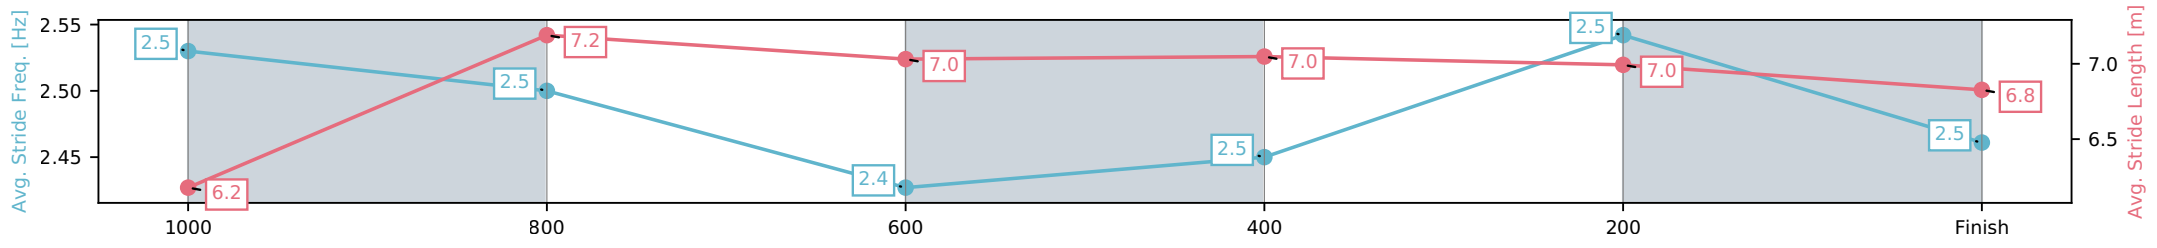

Sunshine Coast QLD
 Race 1: CALOUNDRA RSL BENCHMARK 70 Handicap - 1200m
 04 July 2026 - 12:23PM
 Track Rating: Soft 7, Weather: Fine, Rail Position: True Entire Circuit

Section	L1200	L1000	L800	L600	L400	L200
Section Times	1:12.67 (0:13.95)	0:58.72 [6] (0:11.37)	0:47.35 [7] (0:12.09)	0:35.26 [7] (0:11.67)	0:23.59 [6] (0:11.40)	0:12.18 [6] (0:12.18)
Average Speed [km/h]	51.7	63.7	60.1	61.9	63.1	59.1
Top Speed [km/h]	65.3	64.9	63.7	63.2	64.4	62.4
Avg. Dist. to Rail [m]	10.6	3.3	1.6	0.5	2.7	2.9
Avg. Stride Freq. [Hz]	2.5	2.5	2.4	2.5	2.5	2.5
Avg. Stride Length [m]	6.2	7.2	7.0	7.0	7.0	6.8