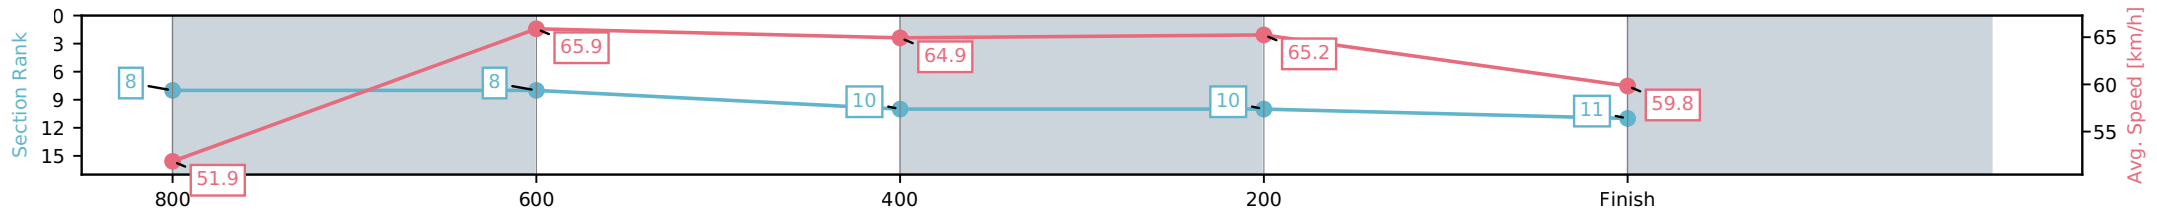

Horse/Jockey Name	Too Hot To Torque/Jag Guthmann-Chester
Finish Rank	11
Fastest Section Time (Section)	0:11.03 (400-200)
Top Speed [km/h] (Section)	67.0 (800-600)
Race State	Finished

Sunshine Coast QLD
Race 4: MALENY HOTEL DR BERNIE SPILSBURY 3YO
Handicap - 1000m
04 July 2026 - 2:08PM
Track Rating: Soft 6, Weather: Fine, Rail Position: True Entire Circuit

Section	L1000	L800	L600	L400	L200
Section Times	0:59.55 (0:14.04)	0:45.51 [8] (0:11.10)	0:34.40 [8] (0:11.33)	0:23.08 [10] (0:11.03)	0:12.04 [10] (0:12.04)
Average Speed [km/h]	51.9	65.9	64.9	65.2	59.8
Top Speed [km/h]	64.7	67.0	66.3	66.2	64.4
Avg. Dist. to Rail [m]	8.1	4.2	3.5	5.0	5.3
Avg. Stride Freq. [Hz]	2.5	2.5	2.5	2.5	2.4
Avg. Stride Length [m]	6.4	7.4	7.3	7.4	7.1

[ ] Ranking at each section and finish
-.-.- No data available at this section
NA No data available