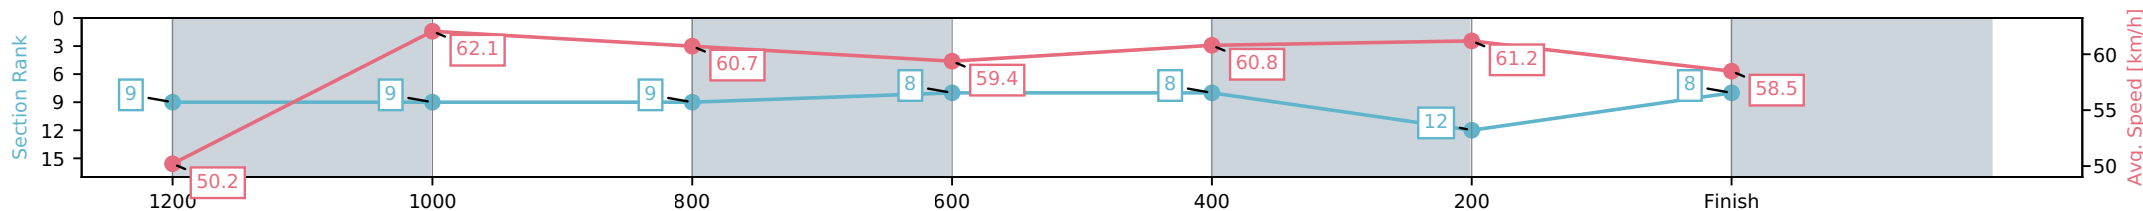

- [] Ranking at each section and finish
- :-:- No data available at this section
- NA No data available

Horse/Jockey Name	Dirty Dancing/Adin Thompson
Finish Rank	9
Fastest Section Time (Section)	0:11.33 (400-200)
Top Speed [km/h] (Section)	65.6 (400-200)
Race State	Finished