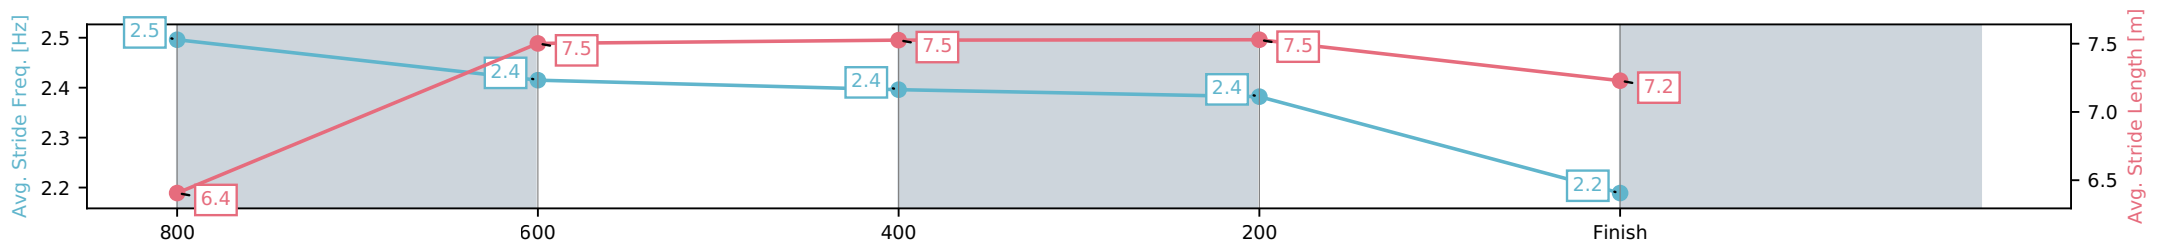

Horse/Jockey Name	Zouperb/Jake Bayliss
Finish Rank	16
Fastest Section Time (Section)	0:11.23 (600-400)
Top Speed [km/h] (Section)	65.2 (400-200)
Race State	Finished

Sunshine Coast QLD
Race 5: KEVLACAT POWER BOATS OPEN PLATE - 1000m
04 July 2026 - 2:47PM
Track Rating: Soft 6, Weather: Fine, Rail Position: True Entire Circuit

Section	L1000	L800	L600	L400	L200
Section Times	1:00.92 (0:14.08)	0:46.84 [13] (0:11.24)	0:35.60 [14] (0:11.23)	0:24.37 [11] (0:11.41)	0:12.96 [15] (0:12.96)
Average Speed [km/h]	51.8	64.2	64.0	63.1	55.0
Top Speed [km/h]	63.9	65.0	65.1	65.2	58.4
Avg. Dist. to Rail [m]	3.0	1.5	0.4	1.4	3.8
Avg. Stride Freq. [Hz]	2.5	2.4	2.4	2.4	2.2
Avg. Stride Length [m]	6.4	7.5	7.5	7.5	7.2

[ ] Ranking at each section and finish
-:-:- No data available at this section
NA No data available