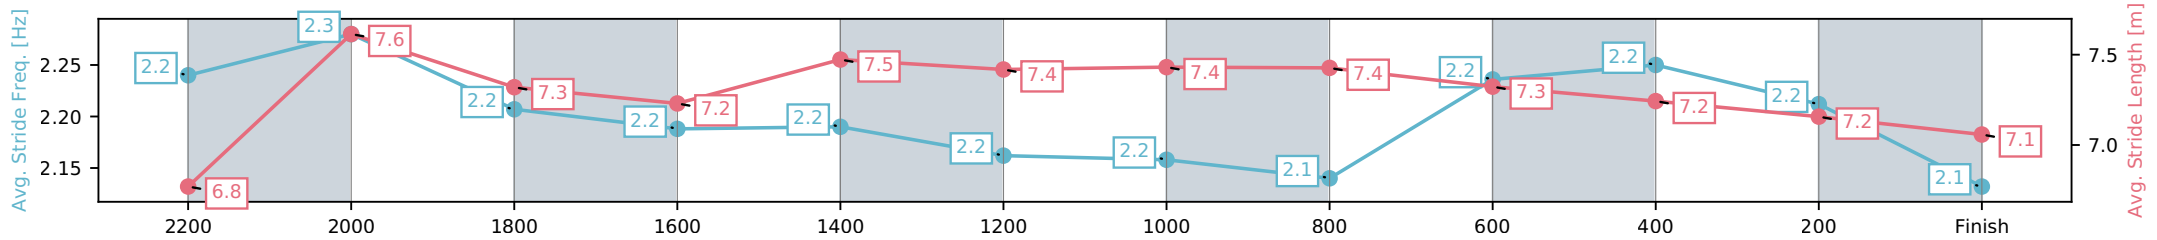

Horse/Jockey Name	Pulveriser/Ben Thompson
Finish Rank	10
Fastest Section Time (Section)	0:11.69 (2200-2000)
Top Speed [km/h] (Section)	62.8 (2200-2000)
Race State	Finished

Sunshine Coast QLD
Race 7: STANLEY RIVER THOROUGHBREDS CALOUNDRA
CUP - 2400m

04 July 2026 - 4:02PM

Track Rating: Soft 6, Weather: Fine, Rail Position: True Entire Circuit

Section	L2400	L2200	L2000	L1800	L1600	L1400	L1200	L1000	L800	L600	L400	L200
Section Times	2:34.36 (0:14.38)	2:19.98 [4] (0:11.69)	2:08.29 [4] (0:12.71)	1:55.58 [4] (0:12.92)	1:42.67 [4] (0:12.55)	1:30.12 [5] (0:12.76)	1:17.36 [4] (0:12.72)	1:04.65 [5] (0:12.86)	0:51.79 [5] (0:12.54)	0:39.25 [3] (0:12.73)	0:26.52 [5] (0:12.85)	0:13.67 [11] (0:13.67)
Average Speed [km/h]	49.9	61.7	56.8	56.4	58.2	57.0	57.0	56.4	58.6	57.8	56.1	52.8
Top Speed [km/h]	62.2	62.8	59.7	57.5	59.4	57.3	57.3	57.4	59.3	59.0	57.4	55.2
Avg. Dist. to Rail [m]	6.7	2.7	0.9	1.9	4.0	4.8	4.6	3.4	3.6	3.8	6.0	6.7
Avg. Stride Freq. [Hz]	2.2	2.3	2.2	2.2	2.2	2.2	2.2	2.1	2.2	2.2	2.2	2.1
Avg. Stride Length [m]	6.8	7.6	7.3	7.2	7.5	7.4	7.4	7.4	7.3	7.2	7.2	7.1

[ ] Ranking at each section and finish
-:-:- No data available at this section
NA No data available