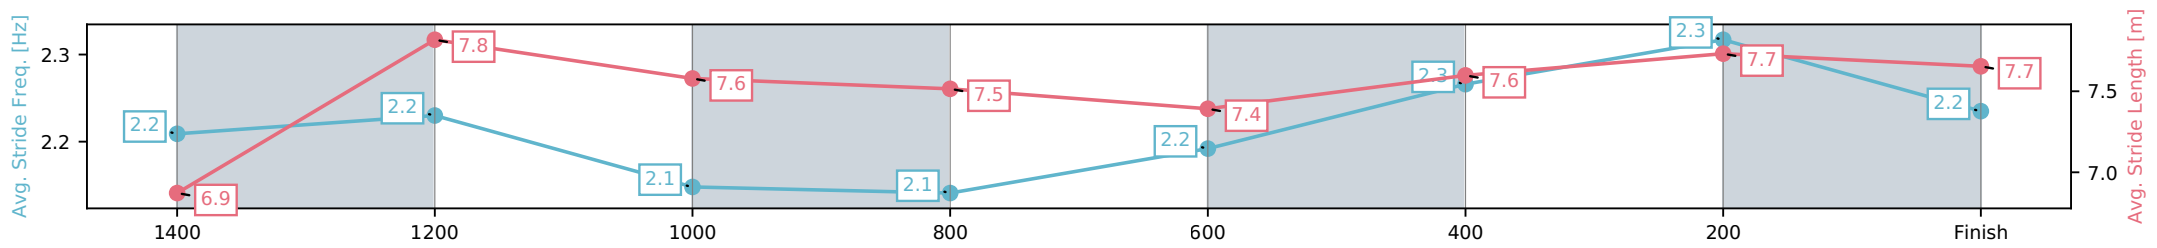

Sunshine Coast QLD

Race 6: DOUBLE R GROUP WINX GUINEAS - 1600m

04 July 2026 - 3:23PM

Track Rating: Soft 6, Weather: Fine, Rail Position: True Entire Circuit

Section	L1600	L1400	L1200	L1000	L800	L600	L400	L200
Section Times	1:39.75 (0:14.38)	1:25.38 [8] (0:11.86)	1:13.52 [7] (0:12.63)	1:00.89 [7] (0:12.84)	0:48.05 [6] (0:12.75)	0:35.30 [6] (0:11.93)	0:23.37 [6] (0:11.30)	0:12.07 [3] (0:12.07)
Average Speed [km/h]	49.9	61.4	57.4	56.9	57.7	61.6	63.7	60.0
Top Speed [km/h]	63.8	63.6	58.7	57.6	58.6	63.5	64.2	62.7
Avg. Dist. to Rail [m]	8.6	4.8	5.1	5.8	4.0	3.4	6.9	8.0
Avg. Stride Freq. [Hz]	2.2	2.2	2.1	2.1	2.2	2.3	2.3	2.2
Avg. Stride Length [m]	6.9	7.8	7.6	7.5	7.4	7.6	7.7	7.7