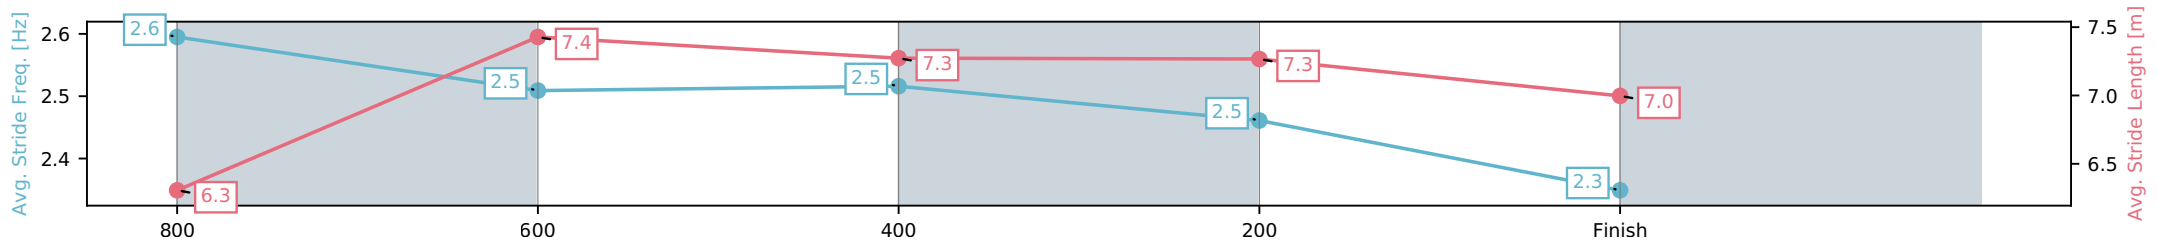

Sunshine Coast QLD

Race 5: KEVLACAT POWER BOATS OPEN PLATE - 1000m

04 July 2026 - 2:47PM

Track Rating: Soft 6, Weather: Fine, Rail Position: True Entire Circuit

Section	L1000	L800	L600	L400	L200
Section Times	1:00.03 (0:13.70)	0:46.33 [4] (0:11.10)	0:35.24 [4] (0:11.27)	0:23.96 [4] (0:11.42)	0:12.54 [8] (0:12.54)
Average Speed [km/h]	53.3	65.9	64.9	63.1	57.3
Top Speed [km/h]	66.4	66.8	65.1	64.5	60.7
Avg. Dist. to Rail [m]	13.9	5.2	2.7	6.1	7.9
Avg. Stride Freq. [Hz]	2.6	2.5	2.5	2.5	2.3
Avg. Stride Length [m]	6.3	7.4	7.3	7.3	7.0