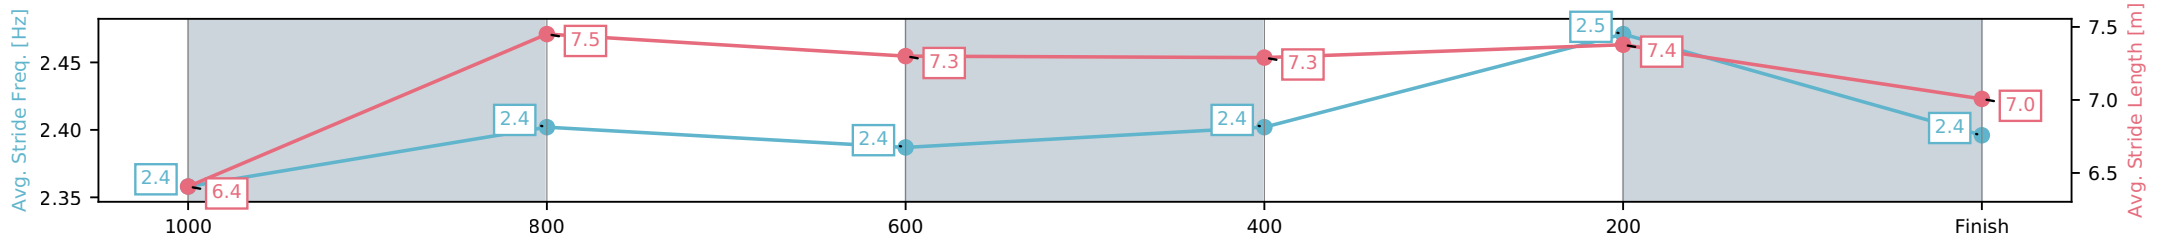

Horse/Jockey Name	Thelwell/Cejay Graham
Finish Rank	8
Fastest Section Time (Section)	0:11.19 (400-200)
Top Speed [km/h] (Section)	65.7 (400-200)
Race State	Finished

Sunshine Coast QLD
Race 2: SHERRIN RENTALS QTIS BENCHMARK 80 Handicap
- 1200m

04 July 2026 - 12:58PM

Track Rating: Soft 6, Weather: Fine, Rail Position: True Entire Circuit

Section	L1200	L1000	L800	L600	L400	L200
Section Times	1:12.99 (0:14.35)	0:58.64 [12] (0:11.47)	0:47.18 [13] (0:11.90)	0:35.27 [13] (0:11.77)	0:23.50 [12] (0:11.19)	0:12.32 [8] (0:12.32)
Average Speed [km/h]	50.0	63.2	61.6	62.5	64.4	58.6
Top Speed [km/h]	64.9	65.0	63.3	65.4	65.7	62.0
Avg. Dist. to Rail [m]	11.8	3.2	3.4	3.6	5.5	4.4
Avg. Stride Freq. [Hz]	2.4	2.4	2.4	2.4	2.5	2.4
Avg. Stride Length [m]	6.4	7.5	7.3	7.3	7.4	7.0

- [ ] Ranking at each section and finish
- -:-:- No data available at this section
- NA No data available