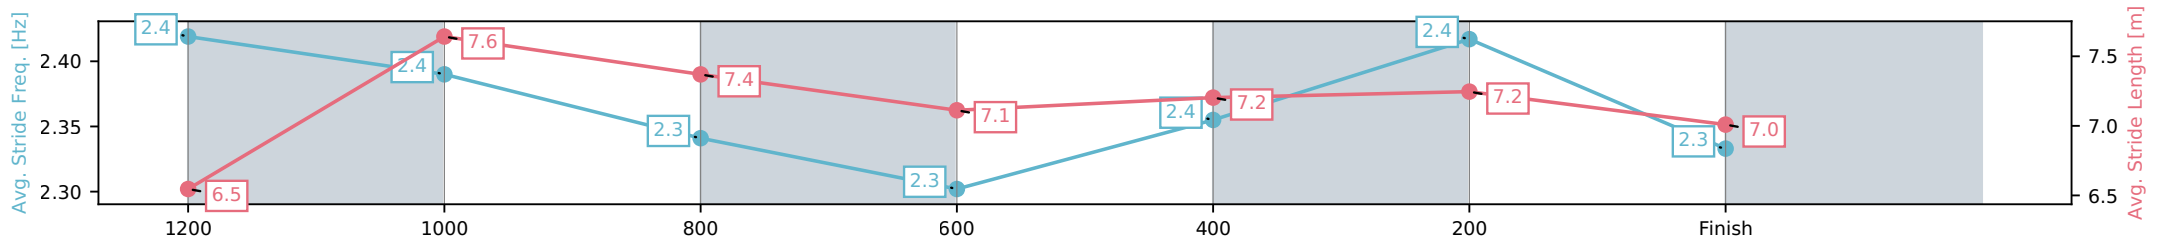

Sunshine Coast QLD

Race 9: HEIGHT 4 HIRE BENCHMARK 85 Handicap - 1400m

04 July 2026 - 5:25PM

Track Rating: Soft 6, Weather: Fine, Rail Position: True Entire Circuit

Section	L1400	L1200	L1000	L800	L600	L400	L200
Section Times	1:25.75 (0:13.84)	1:11.91 [2] (0:11.14)	1:00.76 [3] (0:11.99)	0:48.77 [3] (0:12.69)	0:36.08 [3] (0:11.96)	0:24.11 [4] (0:11.64)	0:12.47 [2] (0:12.47)
Average Speed [km/h]	52.0	64.6	60.6	57.8	60.6	61.9	57.2
Top Speed [km/h]	65.9	66.4	62.2	58.7	62.1	62.5	60.1
Avg. Dist. to Rail [m]	10.2	5.8	4.4	3.0	1.1	5.0	7.1
Avg. Stride Freq. [Hz]	2.4	2.4	2.3	2.3	2.4	2.4	2.3
Avg. Stride Length [m]	6.5	7.6	7.4	7.1	7.2	7.2	7.0