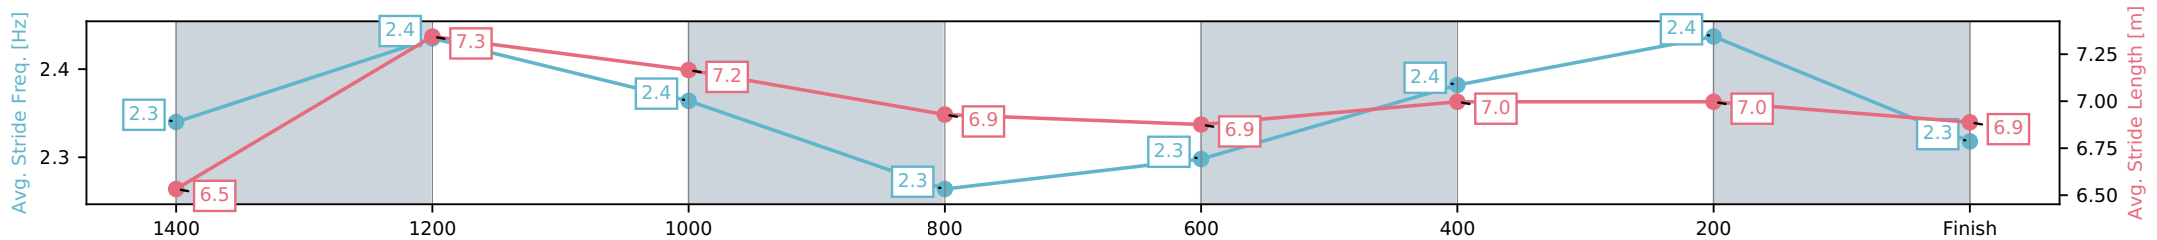

Sunshine Coast QLD

Race 6: DOUBLE R GROUP WINX GUINEAS - 1600m

04 July 2026 - 3:23PM

Track Rating: Soft 6, Weather: Fine, Rail Position: True Entire Circuit

Section	L1600	L1400	L1200	L1000	L800	L600	L400	L200
Section Times	1:40.97 (0:14.11)	1:26.86 [1] (0:11.57)	1:15.29 [1] (0:12.23)	1:03.07 [1] (0:13.05)	0:50.02 [1] (0:12.90)	0:37.11 [1] (0:12.27)	0:24.84 [3] (0:11.93)	0:12.91 [10] (0:12.91)
Average Speed [km/h]	50.8	63.2	59.2	55.6	56.4	59.3	60.4	55.8
Top Speed [km/h]	63.7	64.3	62.0	56.2	58.2	60.2	61.6	58.2
Avg. Dist. to Rail [m]	17.2	8.9	3.1	2.7	2.0	1.8	4.3	5.1
Avg. Stride Freq. [Hz]	2.3	2.4	2.4	2.3	2.3	2.4	2.4	2.3
Avg. Stride Length [m]	6.5	7.3	7.2	6.9	6.9	7.0	7.0	6.9