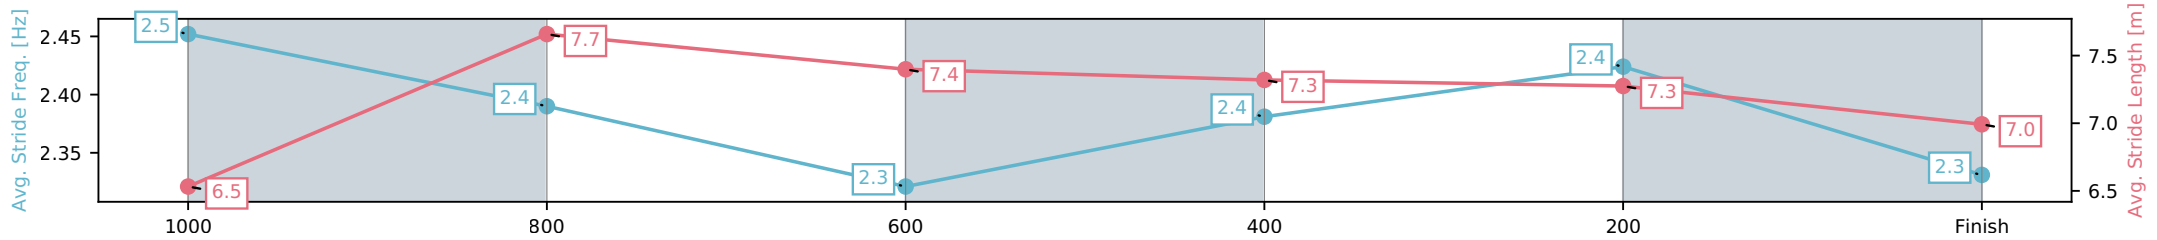

Sunshine Coast QLD

Race 1: CALOUNDRA RSL BENCHMARK 70 Handicap - 1200m

04 July 2026 - 12:23PM

Track Rating: Soft 7, Weather: Fine, Rail Position: True Entire Circuit

Section	L1200	L1000	L800	L600	L400	L200
Section Times	1:12.92 (0:13.76)	0:59.16 [4] (0:11.21)	0:47.95 [4] (0:12.08)	0:35.88 [4] (0:11.75)	0:24.12 [4] (0:11.54)	0:12.58 [4] (0:12.58)
Average Speed [km/h]	52.5	64.8	60.7	62.1	62.4	57.0
Top Speed [km/h]	66.4	65.5	62.9	62.9	63.5	60.6
Avg. Dist. to Rail [m]	9.5	4.1	3.1	2.5	6.3	7.5
Avg. Stride Freq. [Hz]	2.5	2.4	2.3	2.4	2.4	2.3
Avg. Stride Length [m]	6.5	7.7	7.4	7.3	7.3	7.0