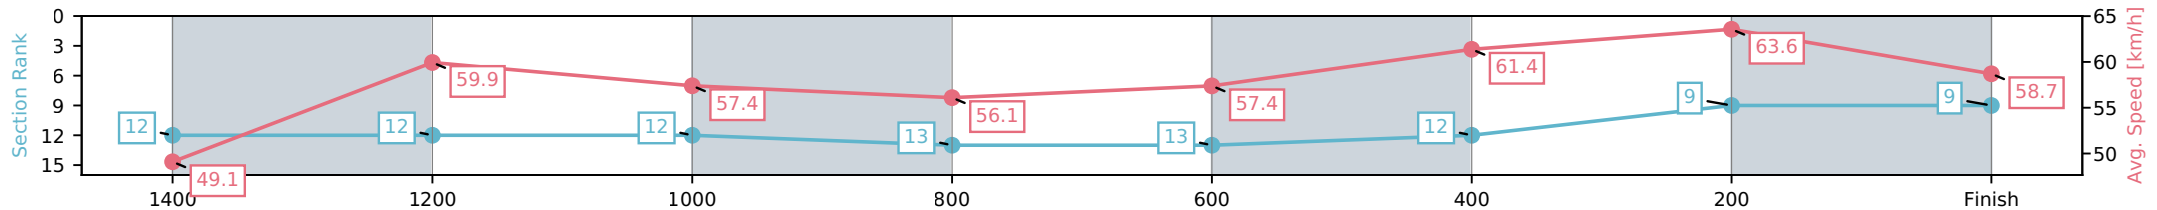

Sunshine Coast QLD

Race 6: DOUBLE R GROUP WINX GUINEAS - 1600m

04 July 2026 - 3:23PM

Track Rating: Soft 6, Weather: Fine, Rail Position: True Entire Circuit

Section	L1600	L1400	L1200	L1000	L800	L600	L400	L200
Section Times	1:40.24 (0:14.60)	1:25.64 [12] (0:12.09)	1:13.55 [12] (0:12.59)	1:00.96 [12] (0:12.93)	0:48.03 [13] (0:12.68)	0:35.35 [13] (0:11.76)	0:23.59 [12] (0:11.32)	0:12.26 [9] (0:12.26)
Average Speed [km/h]	49.1	59.9	57.4	56.1	57.4	61.4	63.6	58.7
Top Speed [km/h]	63.0	63.0	58.3	57.2	59.7	64.2	64.9	61.4
Avg. Dist. to Rail [m]	9.8	3.1	3.0	3.0	1.9	0.4	1.7	2.7
Avg. Stride Freq. [Hz]	2.2	2.2	2.2	2.1	2.2	2.2	2.3	2.2
Avg. Stride Length [m]	6.8	7.7	7.5	7.5	7.4	7.7	7.8	7.6