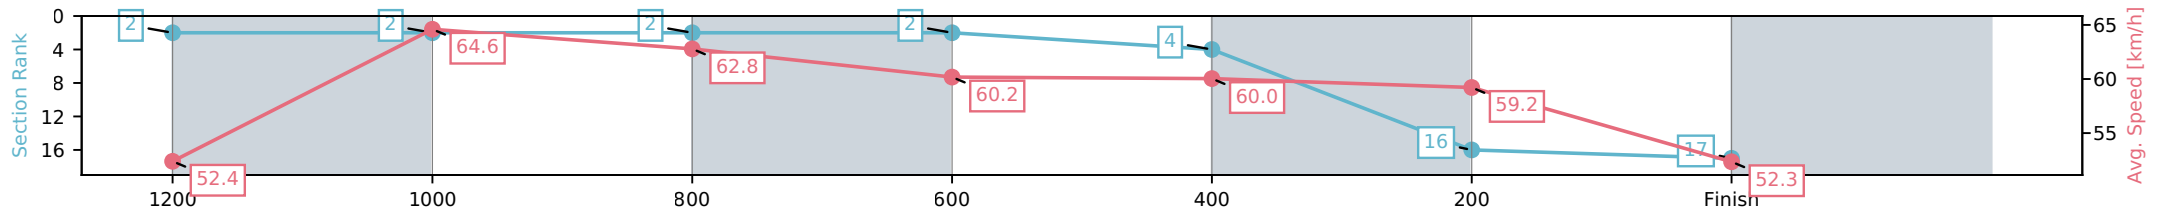

Sunshine Coast QLD

Race 8: TAB GLASSHOUSE HANDICAP - 1400m

04 July 2026 - 4:46PM

Track Rating: Soft 6, Weather: Fine, Rail Position: True Entire Circuit

Section	L1400	L1200	L1000	L800	L600	L400	L200
Section Times	1:26.73 (0:13.76)	1:12.97 [2] (0:11.16)	1:01.81 [2] (0:11.59)	0:50.22 [2] (0:12.16)	0:38.06 [2] (0:12.07)	0:25.99 [4] (0:12.16)	0:13.82 [16] (0:13.82)
Average Speed [km/h]	52.4	64.6	62.8	60.2	60.0	59.2	52.3
Top Speed [km/h]	66.0	65.5	64.3	60.9	60.6	59.9	57.5
Avg. Dist. to Rail [m]	19.0	11.0	5.7	2.8	1.1	5.0	6.7
Avg. Stride Freq. [Hz]	2.5	2.4	2.3	2.3	2.4	2.3	2.1
Avg. Stride Length [m]	6.4	7.5	7.6	7.2	7.1	7.2	7.1