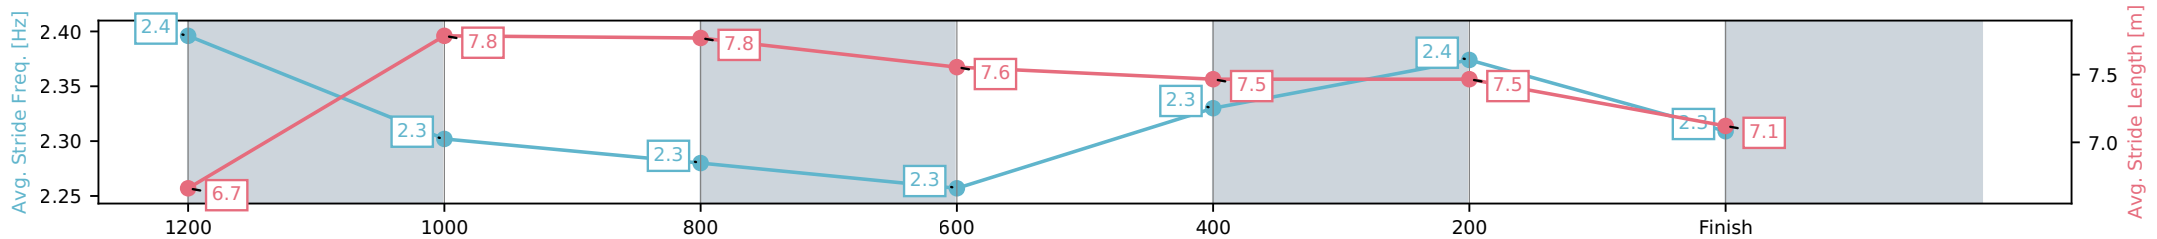

Sunshine Coast QLD

Race 8: TAB GLASSHOUSE HANDICAP - 1400m

04 July 2026 - 4:46PM

Track Rating: Soft 6, Weather: Fine, Rail Position: True Entire Circuit

Section	L1400	L1200	L1000	L800	L600	L400	L200
Section Times	1:24.71 (0:13.78)	1:10.93 [3] (0:11.31)	0:59.62 [4] (0:11.61)	0:48.01 [4] (0:12.19)	0:35.82 [4] (0:11.77)	0:24.06 [2] (0:11.47)	0:12.58 [1] (0:12.58)
Average Speed [km/h]	52.3	63.7	62.8	60.4	62.1	62.8	57.5
Top Speed [km/h]	64.7	64.8	63.7	61.0	62.9	63.7	60.7
Avg. Dist. to Rail [m]	17.5	8.9	5.8	3.6	2.5	6.0	8.7
Avg. Stride Freq. [Hz]	2.4	2.3	2.3	2.3	2.3	2.4	2.3
Avg. Stride Length [m]	6.7	7.8	7.8	7.6	7.5	7.5	7.1