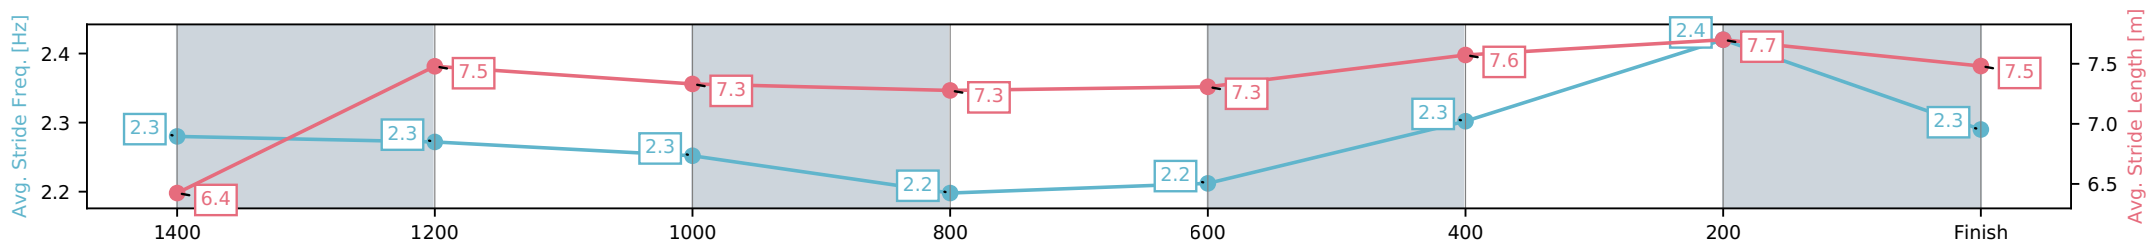

Sunshine Coast QLD

Race 6: DOUBLE R GROUP WINX GUINEAS - 1600m

04 July 2026 - 3:23PM

Track Rating: Soft 6, Weather: Fine, Rail Position: True Entire Circuit

Section	L1600	L1400	L1200	L1000	L800	L600	L400	L200
Section Times	1:39.51 (0:14.84)	1:24.67 [14] (0:12.03)	1:12.65 [13] (0:12.43)	1:00.21 [13] (0:12.90)	0:47.31 [12] (0:12.66)	0:34.66 [12] (0:11.70)	0:22.95 [8] (0:10.92)	0:12.03 [1] (0:12.03)
Average Speed [km/h]	48.3	60.5	58.3	56.5	58.1	63.0	66.0	59.9
Top Speed [km/h]	60.3	61.3	59.7	58.3	59.9	67.1	67.2	63.8
Avg. Dist. to Rail [m]	17.4	5.7	5.2	5.3	3.7	4.0	8.5	7.2
Avg. Stride Freq. [Hz]	2.3	2.3	2.3	2.2	2.2	2.3	2.4	2.3
Avg. Stride Length [m]	6.4	7.5	7.3	7.3	7.3	7.6	7.7	7.5