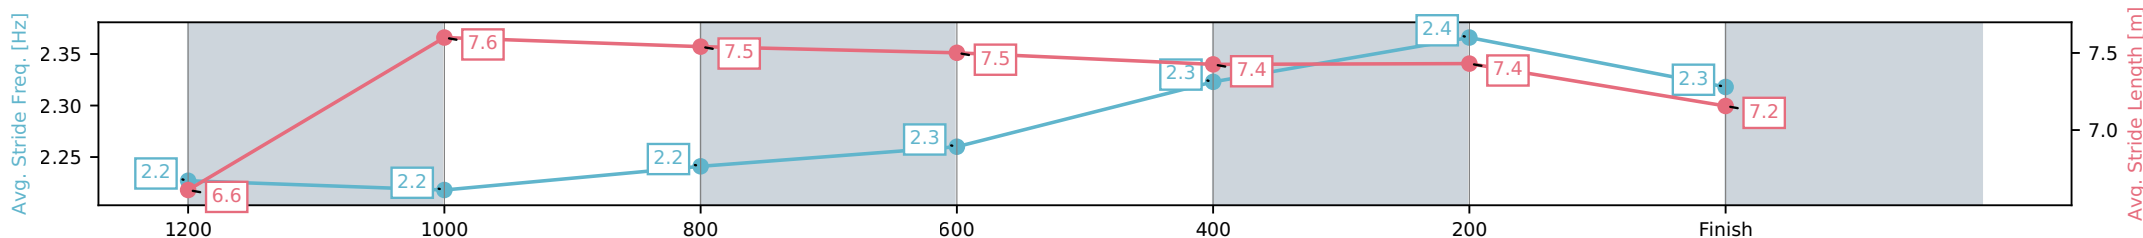

Sunshine Coast QLD

Race 9: HEIGHT 4 HIRE BENCHMARK 85 Handicap - 1400m

04 July 2026 - 5:25PM

Track Rating: Soft 6, Weather: Fine, Rail Position: True Entire Circuit

Section	L1400	L1200	L1000	L800	L600	L400	L200
Section Times	1:26.72 (0:14.91)	1:11.81 [15] (0:12.11)	0:59.70 [15] (0:12.03)	0:47.67 [15] (0:12.11)	0:35.55 [15] (0:11.67)	0:23.88 [15] (0:11.60)	0:12.28 [15] (0:12.28)
Average Speed [km/h]	48.4	59.4	60.3	60.1	61.8	62.1	58.4
Top Speed [km/h]	61.9	61.9	61.1	60.5	63.8	63.5	60.7
Avg. Dist. to Rail [m]	15.9	6.4	3.0	1.6	0.4	2.1	3.1
Avg. Stride Freq. [Hz]	2.2	2.2	2.2	2.3	2.3	2.4	2.3
Avg. Stride Length [m]	6.6	7.6	7.5	7.5	7.4	7.4	7.2