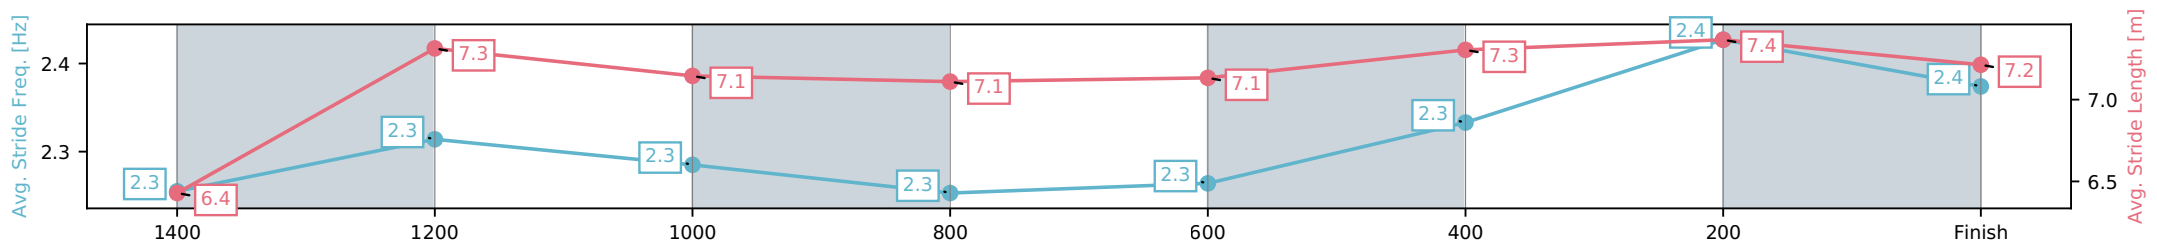

Sunshine Coast QLD

Race 6: DOUBLE R GROUP WINX GUINEAS - 1600m

04 July 2026 - 3:23PM

Track Rating: Soft 6, Weather: Fine, Rail Position: True Entire Circuit

Section	L1600	L1400	L1200	L1000	L800	L600	L400	L200
Section Times	1:40.27 (0:14.76)	1:25.51 [13] (0:12.12)	1:13.38 [14] (0:12.63)	1:00.76 [14] (0:12.83)	0:47.93 [14] (0:12.80)	0:35.13 [14] (0:11.76)	0:23.37 [14] (0:11.35)	0:12.02 [13] (0:12.02)
Average Speed [km/h]	48.6	59.8	57.4	56.8	57.4	61.4	63.5	60.0
Top Speed [km/h]	61.1	61.1	60.2	58.1	59.6	63.3	65.0	62.7
Avg. Dist. to Rail [m]	13.7	4.1	5.1	5.5	3.2	0.8	2.3	1.2
Avg. Stride Freq. [Hz]	2.3	2.3	2.3	2.3	2.3	2.3	2.4	2.4
Avg. Stride Length [m]	6.4	7.3	7.1	7.1	7.1	7.3	7.4	7.2