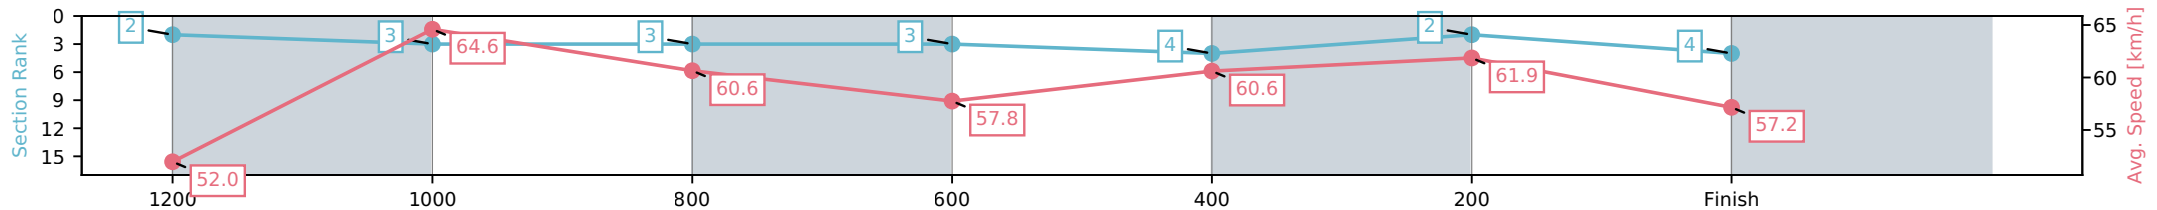

Sunshine Coast QLD

Race 9: HEIGHT 4 HIRE BENCHMARK 85 Handicap - 1400m

04 July 2026 - 5:25PM

Track Rating: Soft 6, Weather: Fine, Rail Position: True Entire Circuit

Section	L1400	L1200	L1000	L800	L600	L400	L200
Section Times	1:25.75 (0:13.84)	1:11.91 [2] (0:11.14)	1:00.76 [3] (0:11.99)	0:48.77 [3] (0:12.69)	0:36.08 [3] (0:11.96)	0:24.11 [4] (0:11.64)	0:12.47 [2] (0:12.47)
Average Speed [km/h]	52.0	64.6	60.6	57.8	60.6	61.9	57.2
Top Speed [km/h]	65.9	66.4	62.2	58.7	62.1	62.5	60.1
Avg. Dist. to Rail [m]	10.2	5.8	4.4	3.0	1.1	5.0	7.1
Avg. Stride Freq. [Hz]	2.4	2.4	2.3	2.3	2.4	2.4	2.3
Avg. Stride Length [m]	6.5	7.6	7.4	7.1	7.2	7.2	7.0