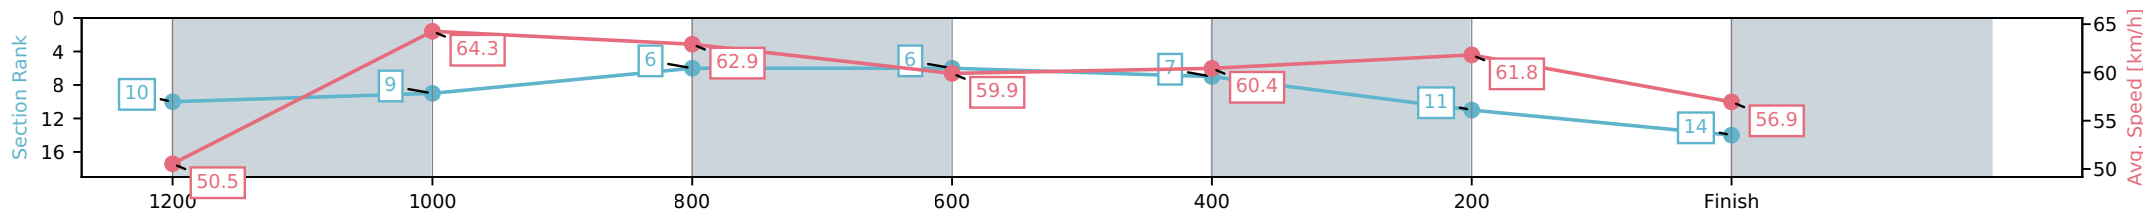

Sunshine Coast QLD

Race 8: TAB GLASSHOUSE HANDICAP - 1400m

04 July 2026 - 4:46PM

Track Rating: Soft 6, Weather: Fine, Rail Position: True Entire Circuit

Section	L1400	L1200	L1000	L800	L600	L400	L200
Section Times	1:25.38 (0:14.24)	1:11.14 [10] (0:11.20)	0:59.94 [9] (0:11.52)	0:48.42 [6] (0:12.16)	0:36.26 [6] (0:11.98)	0:24.28 [7] (0:11.65)	0:12.62 [11] (0:12.62)
Average Speed [km/h]	50.5	64.3	62.9	59.9	60.4	61.8	56.9
Top Speed [km/h]	63.1	65.4	63.6	61.3	62.2	62.4	60.5
Avg. Dist. to Rail [m]	7.0	4.2	3.2	2.1	0.9	3.5	5.3
Avg. Stride Freq. [Hz]	2.3	2.4	2.3	2.3	2.3	2.4	2.3
Avg. Stride Length [m]	6.5	7.6	7.6	7.5	7.3	7.2	7.0