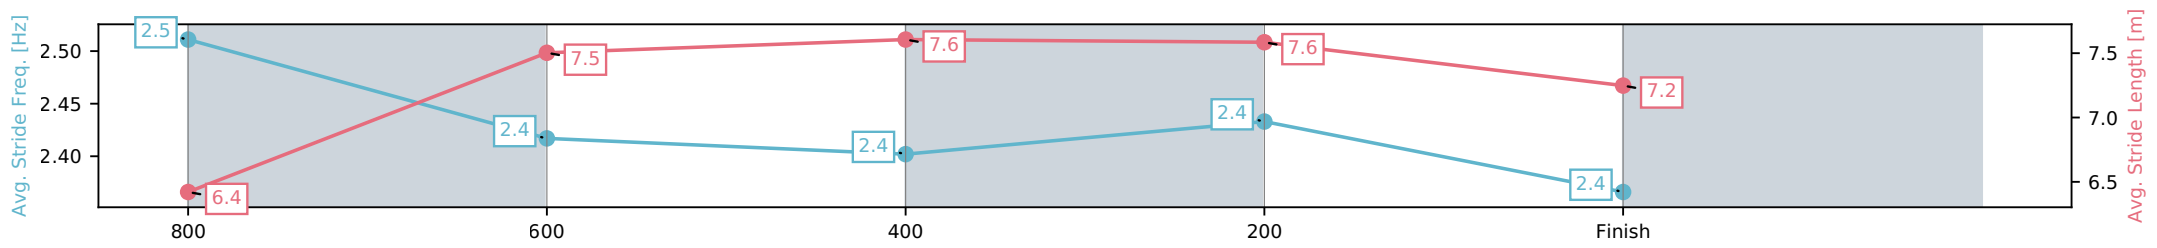

Sunshine Coast QLD

Race 5: KEVLACAT POWER BOATS OPEN PLATE - 1000m

04 July 2026 - 2:47PM

Track Rating: Soft 6, Weather: Fine, Rail Position: True Entire Circuit

Section	L1000	L800	L600	L400	L200
Section Times	0:59.51 (0:14.01)	0:45.50 [11] (0:11.26)	0:34.24 [13] (0:11.28)	0:22.96 [12] (0:10.99)	0:11.97 [9] (0:11.97)
Average Speed [km/h]	52.1	64.6	64.8	65.5	60.1
Top Speed [km/h]	65.0	65.5	65.5	66.3	64.3
Avg. Dist. to Rail [m]	8.4	4.0	2.3	4.1	3.7
Avg. Stride Freq. [Hz]	2.5	2.4	2.4	2.4	2.4
Avg. Stride Length [m]	6.4	7.5	7.6	7.6	7.2