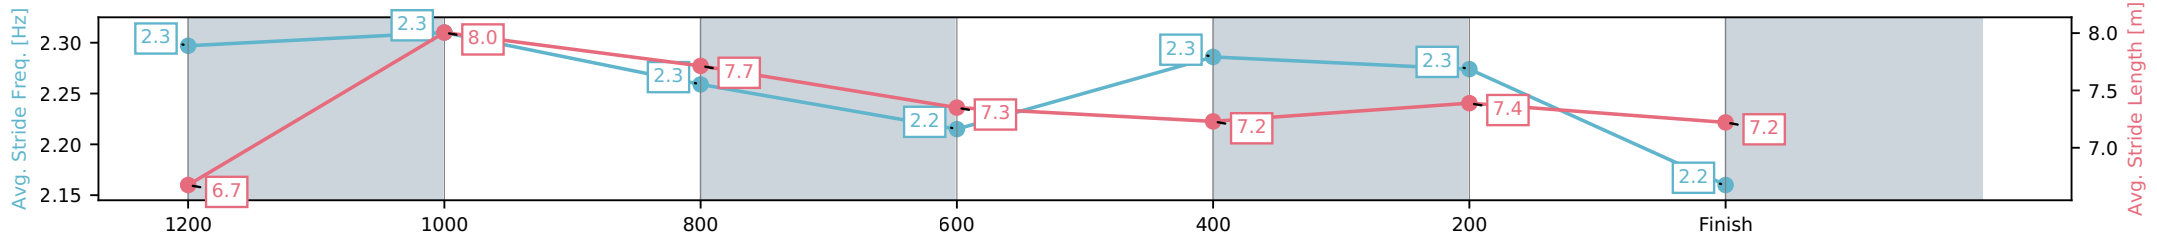

Sunshine Coast QLD

Race 9: HEIGHT 4 HIRE BENCHMARK 85 Handicap - 1400m

04 July 2026 - 5:25PM

Track Rating: Soft 6, Weather: Fine, Rail Position: True Entire Circuit

Section	L1400	L1200	L1000	L800	L600	L400	L200
Section Times	1:26.76 (0:13.91)	1:12.85 [3] (0:11.02)	1:01.82 [2] (0:11.90)	0:49.92 [2] (0:12.69)	0:37.23 [2] (0:12.10)	0:25.14 [3] (0:12.12)	0:13.01 [11] (0:13.01)
Average Speed [km/h]	51.7	65.3	61.1	57.4	59.2	59.4	54.5
Top Speed [km/h]	66.0	67.5	63.5	59.2	60.1	60.5	57.5
Avg. Dist. to Rail [m]	18.2	8.6	5.0	1.8	0.9	3.7	6.3
Avg. Stride Freq. [Hz]	2.3	2.3	2.3	2.2	2.3	2.3	2.2
Avg. Stride Length [m]	6.7	8.0	7.7	7.3	7.2	7.4	7.2