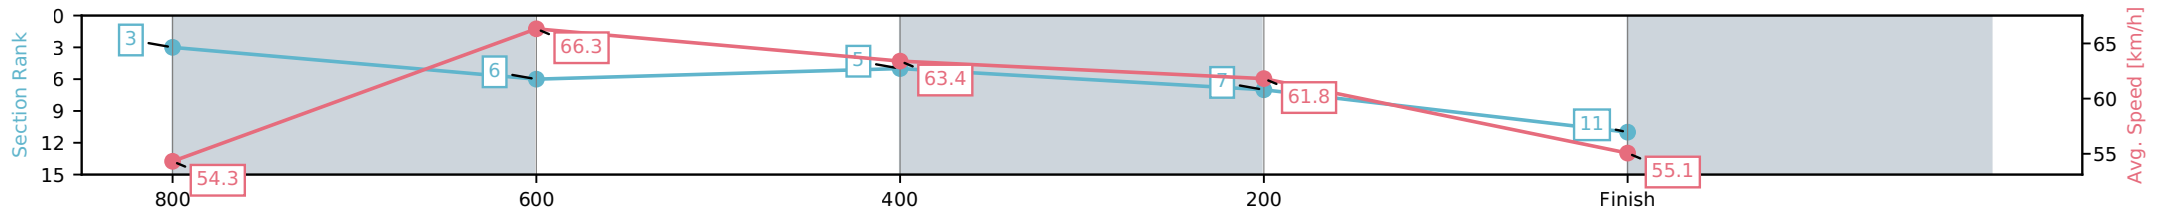

Horse/Jockey Name	Lady Of Five/Adin Thompson
Finish Rank	11
Fastest Section Time (Section)	0:11.03 (800-600)
Top Speed [km/h] (Section)	68.0 (800-600)
Race State	Finished

Sunshine Coast QLD
Race 3: ACCESS INSULATION BRUCE MCLACHLAN
CLASSIC QTIS 2YO Handicap - 1000m

04 July 2026 - 1:34PM

Track Rating: Soft 6, Weather: Fine, Rail Position: True Entire Circuit

Section	L1000	L800	L600	L400	L200
Section Times	1:00.61 (0:13.37)	0:47.24 [3] (0:11.03)	0:36.21 [6] (0:11.45)	0:24.76 [5] (0:11.65)	0:13.11 [7] (0:13.11)
Average Speed [km/h]	54.3	66.3	63.4	61.8	55.1
Top Speed [km/h]	67.8	68.0	65.0	63.3	58.9
Avg. Dist. to Rail [m]	11.9	5.2	1.3	5.0	5.8
Avg. Stride Freq. [Hz]	2.7	2.6	2.5	2.5	2.4
Avg. Stride Length [m]	6.2	7.2	7.2	7.1	6.6

[ ] Ranking at each section and finish
-:-:- No data available at this section
NA No data available