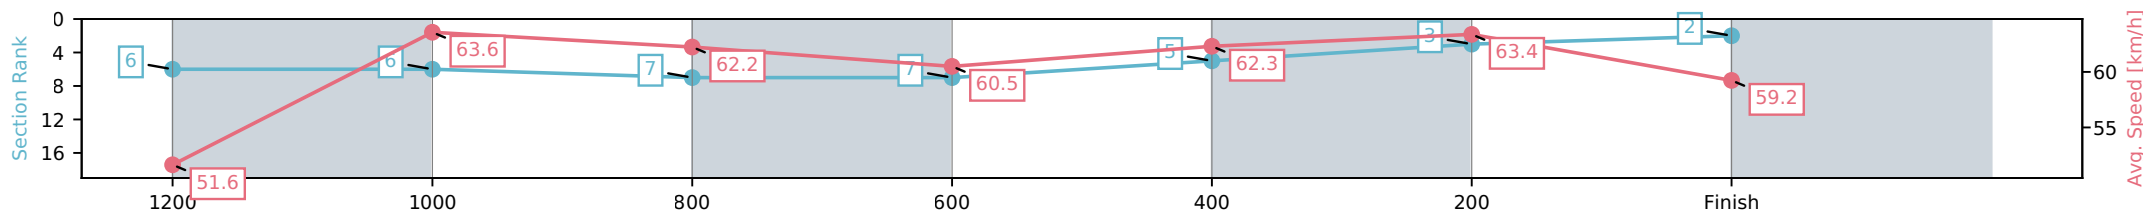

Sunshine Coast QLD

Race 8: TAB GLASSHOUSE HANDICAP - 1400m

04 July 2026 - 4:46PM

Track Rating: Soft 6, Weather: Fine, Rail Position: True Entire Circuit

Section	L1400	L1200	L1000	L800	L600	L400	L200
Section Times	1:24.48 (0:13.94)	1:10.54 [6] (0:11.34)	0:59.20 [6] (0:11.70)	0:47.50 [7] (0:12.17)	0:35.33 [7] (0:11.76)	0:23.57 [5] (0:11.37)	0:12.20 [3] (0:12.20)
Average Speed [km/h]	51.6	63.6	62.2	60.5	62.3	63.4	59.2
Top Speed [km/h]	63.7	64.6	63.2	62.1	64.0	64.1	62.5
Avg. Dist. to Rail [m]	19.9	9.7	5.6	3.8	2.9	7.0	9.6
Avg. Stride Freq. [Hz]	2.4	2.4	2.3	2.3	2.3	2.4	2.4
Avg. Stride Length [m]	6.6	7.6	7.7	7.5	7.4	7.3	7.1