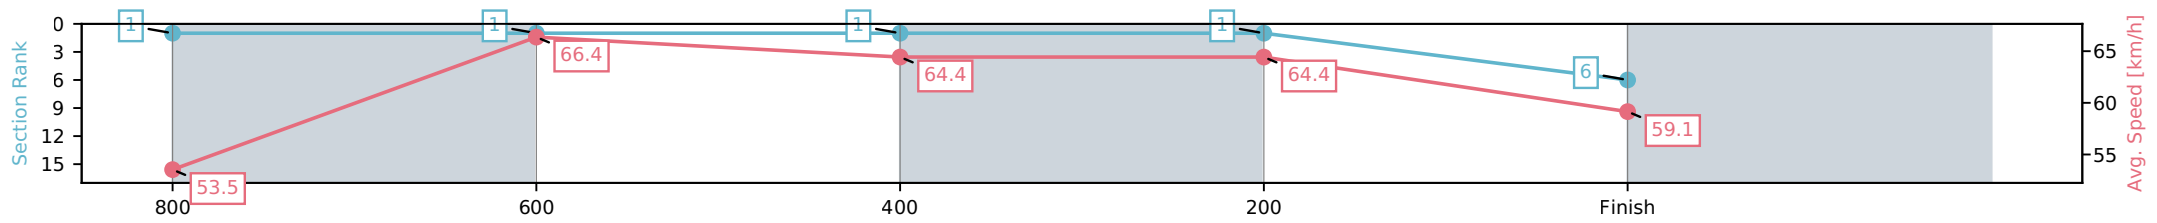

Horse/Jockey Name	Over Spray/Georgina Cartwright
Finish Rank	6
Fastest Section Time (Section)	0:10.95 (800-600)
Top Speed [km/h] (Section)	67.3 (800-600)
Race State	Finished

Sunshine Coast QLD
Race 4: MALENY HOTEL DR BERNIE SPILSBURY 3YO
Handicap - 1000m
04 July 2026 - 2:08PM
Track Rating: Soft 6, Weather: Fine, Rail Position: True Entire Circuit

Section	L1000	L800	L600	L400	L200
Section Times	0:59.17 (0:13.60)	0:45.57 [1] (0:10.95)	0:34.62 [1] (0:11.26)	0:23.36 [1] (0:11.18)	0:12.18 [1] (0:12.18)
Average Speed [km/h]	53.5	66.4	64.4	64.4	59.1
Top Speed [km/h]	66.7	67.3	65.1	65.1	62.6
Avg. Dist. to Rail [m]	6.3	3.1	1.3	2.5	2.5
Avg. Stride Freq. [Hz]	2.5	2.4	2.4	2.4	2.4
Avg. Stride Length [m]	6.6	7.8	7.6	7.4	7.1

[ ] Ranking at each section and finish
-:-:- No data available at this section
NA No data available