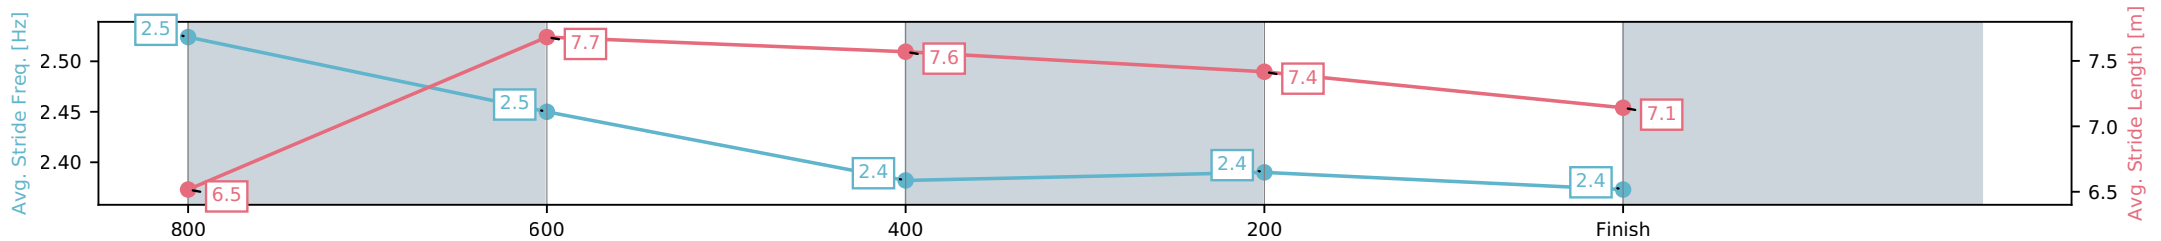

Horse/Jockey Name	Cascading/Cejay Graham
Finish Rank	4
Fastest Section Time (Section)	0:10.97 (800-600)
Top Speed [km/h] (Section)	67.8 (800-600)
Race State	Finished

Sunshine Coast QLD
Race 3: ACCESS INSULATION BRUCE MCLACHLAN
CLASSIC QTIS 2YO Handicap - 1000m

04 July 2026 - 1:34PM

Track Rating: Soft 6, Weather: Fine, Rail Position: True Entire Circuit

Section	L1000	L800	L600	L400	L200
Section Times	0:59.70 (0:13.65)	0:46.05 [8] (0:10.97)	0:35.08 [9] (0:11.43)	0:23.65 [9] (0:11.46)	0:12.19 [8] (0:12.19)
Average Speed [km/h]	53.3	66.6	64.0	62.8	59.5
Top Speed [km/h]	67.6	67.8	65.7	63.5	61.9
Avg. Dist. to Rail [m]	11.6	4.7	2.8	7.2	7.8
Avg. Stride Freq. [Hz]	2.5	2.5	2.4	2.4	2.4
Avg. Stride Length [m]	6.5	7.7	7.6	7.4	7.1

- [ ] Ranking at each section and finish
- -:-:- No data available at this section
- NA No data available