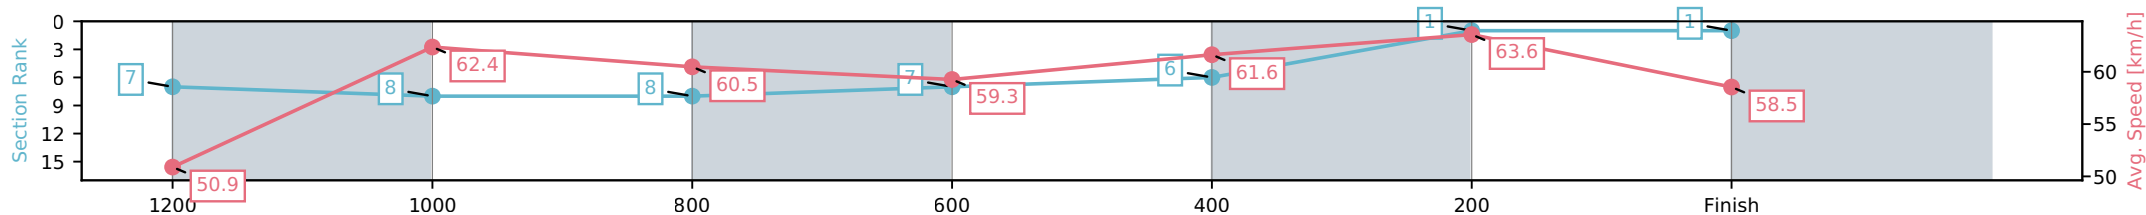

Horse/Jockey Name	Express Payment/Michael Rodd
Finish Rank	1
Fastest Section Time (Section)	0:11.34 (400-200)
Top Speed [km/h] (Section)	64.7 (600-400)
Race State	Finished

Sunshine Coast QLD
Race 9: HEIGHT 4 HIRE BENCHMARK 85 Handicap - 1400m
04 July 2026 - 5:25PM
Track Rating: Soft 6, Weather: Fine, Rail Position: True Entire Circuit

Section	L1400	L1200	L1000	L800	L600	L400	L200
Section Times	1:25.53 (0:14.17)	1:11.36 [7] (0:11.54)	0:59.82 [8] (0:12.03)	0:47.79 [8] (0:12.35)	0:35.44 [7] (0:11.79)	0:23.65 [6] (0:11.34)	0:12.30 [1] (0:12.30)
Average Speed [km/h]	50.9	62.4	60.5	59.3	61.6	63.6	58.5
Top Speed [km/h]	64.0	64.3	62.0	60.4	64.7	64.2	62.5
Avg. Dist. to Rail [m]	15.2	5.5	4.3	2.7	1.6	9.3	11.5
Avg. Stride Freq. [Hz]	2.5	2.4	2.4	2.4	2.4	2.5	2.4
Avg. Stride Length [m]	6.2	7.2	7.2	7.1	7.2	7.3	7.1

[ ] Ranking at each section and finish
-:-:- No data available at this section
NA No data available