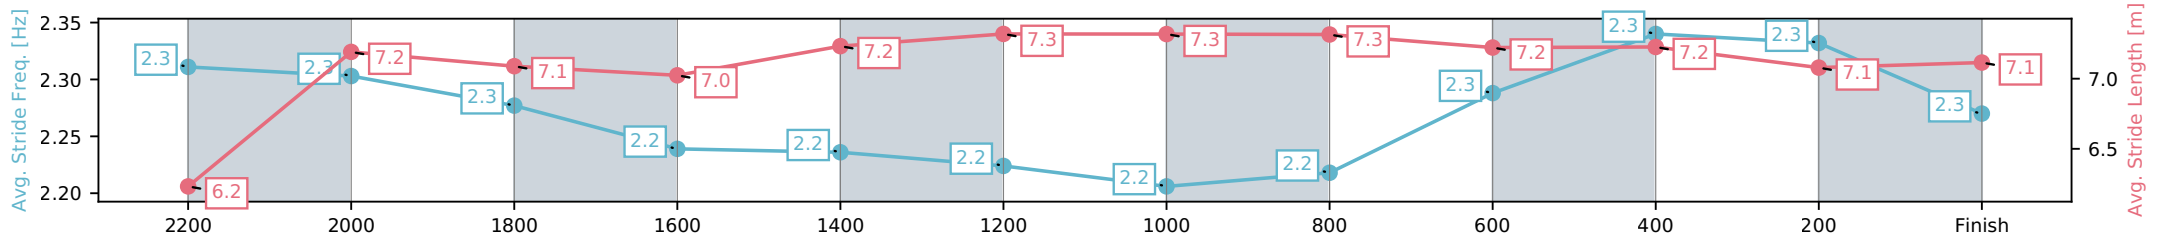

Horse/Jockey Name	Zibulon/Robbie Dolan
Finish Rank	5
Fastest Section Time (Section)	0:12.22 (400-200)
Top Speed [km/h] (Section)	61.2 (800-600)
Race State	Finished

Sunshine Coast QLD
Race 7: STANLEY RIVER THOROUGHBREDS CALOUNDRA
CUP - 2400m

04 July 2026 - 4:02PM

Track Rating: Soft 6, Weather: Fine, Rail Position: True Entire Circuit

Section	L2400	L2200	L2000	L1800	L1600	L1400	L1200	L1000	L800	L600	L400	L200
Section Times	2:33.12 (0:15.23)	2:17.89 [13] (0:12.29)	2:05.60 [13] (0:12.64)	1:52.95 [13] (0:12.96)	1:39.99 [13] (0:12.55)	1:27.44 [13] (0:12.65)	1:14.79 [13] (0:12.60)	1:02.19 [13] (0:12.68)	0:49.50 [13] (0:12.38)	0:37.13 [13] (0:12.37)	0:24.76 [13] (0:12.22)	0:12.53 [8] (0:12.53)
Average Speed [km/h]	47.1	58.6	57.0	55.7	57.9	57.4	57.4	57.4	59.4	59.9	58.8	57.1
Top Speed [km/h]	60.0	59.5	59.6	56.2	58.6	60.0	58.4	58.3	61.2	61.1	59.8	57.9
Avg. Dist. to Rail [m]	10.8	1.6	0.6	0.6	3.0	4.1	4.3	4.4	3.7	4.8	7.7	8.0
Avg. Stride Freq. [Hz]	2.3	2.3	2.3	2.2	2.2	2.2	2.2	2.2	2.3	2.3	2.3	2.3
Avg. Stride Length [m]	6.2	7.2	7.1	7.0	7.2	7.3	7.3	7.3	7.2	7.2	7.1	7.1

[ ] Ranking at each section and finish
-:-:- No data available at this section
NA No data available