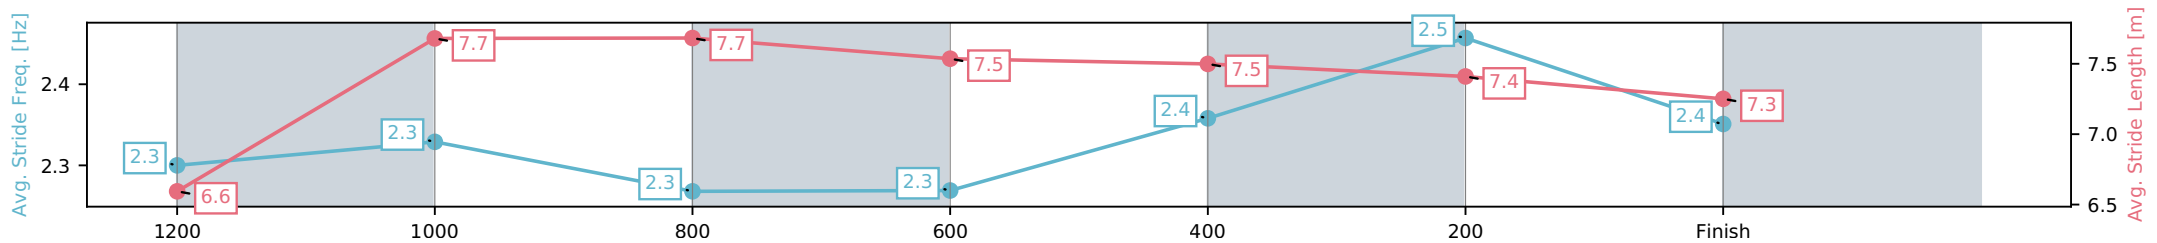

Sunshine Coast QLD

Race 8: TAB GLASSHOUSE HANDICAP - 1400m

04 July 2026 - 4:46PM

Track Rating: Soft 6, Weather: Fine, Rail Position: True Entire Circuit

Section	L1400	L1200	L1000	L800	L600	L400	L200
Section Times	1:24.41 (0:14.42)	1:09.99 [12] (0:11.32)	0:58.66 [11] (0:11.78)	0:46.88 [13] (0:12.06)	0:34.82 [13] (0:11.61)	0:23.21 [8] (0:11.12)	0:12.09 [4] (0:12.09)
Average Speed [km/h]	50.0	63.5	61.8	60.8	63.1	64.7	59.6
Top Speed [km/h]	63.3	64.4	62.6	62.3	64.7	65.6	62.7
Avg. Dist. to Rail [m]	10.5	5.3	4.6	3.1	3.0	7.5	10.5
Avg. Stride Freq. [Hz]	2.3	2.3	2.3	2.3	2.4	2.5	2.4
Avg. Stride Length [m]	6.6	7.7	7.7	7.5	7.5	7.4	7.3