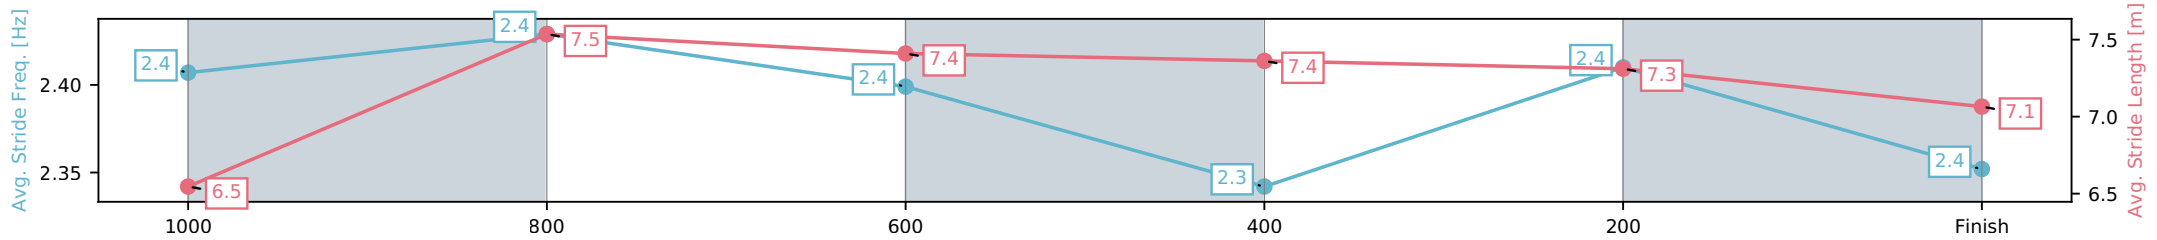

Horse/Jockey Name	Click Click Boom/Justin P Stanley
Finish Rank	7
Fastest Section Time (Section)	0:11.28 (1000-800)
Top Speed [km/h] (Section)	66.4 (1000-800)
Race State	Finished

Sunshine Coast QLD
Race 2: SHERRIN RENTALS QTIS BENCHMARK 80 Handicap
- 1200m
04 July 2026 - 12:58PM
Track Rating: Soft 6, Weather: Fine, Rail Position: True Entire Circuit

Section	L1200	L1000	L800	L600	L400	L200
Section Times	1:12.81 (0:14.00)	0:58.81 [6] (0:11.28)	0:47.54 [6] (0:11.74)	0:35.79 [3] (0:12.00)	0:23.79 [4] (0:11.55)	0:12.24 [4] (0:12.24)
Average Speed [km/h]	51.3	64.9	62.8	60.9	62.4	58.1
Top Speed [km/h]	65.4	66.4	64.1	62.0	63.7	60.7
Avg. Dist. to Rail [m]	11.2	6.8	4.2	2.3	3.9	5.2
Avg. Stride Freq. [Hz]	2.4	2.4	2.4	2.3	2.4	2.4
Avg. Stride Length [m]	6.5	7.5	7.4	7.4	7.3	7.1

[ ] Ranking at each section and finish
-.-.- No data available at this section
NA No data available