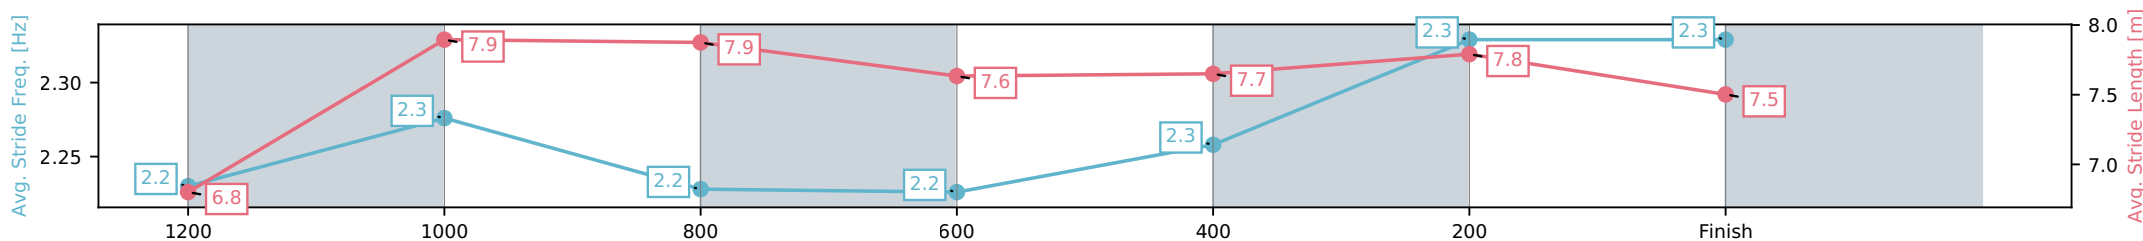

Sunshine Coast QLD

Race 8: TAB GLASSHOUSE HANDICAP - 1400m

04 July 2026 - 4:46PM

Track Rating: Soft 6, Weather: Fine, Rail Position: True Entire Circuit

Section	L1400	L1200	L1000	L800	L600	L400	L200
Section Times	1:24.63 (0:14.76)	1:09.87 [17] (0:11.25)	0:58.62 [16] (0:11.67)	0:46.95 [15] (0:12.10)	0:34.85 [16] (0:11.85)	0:23.00 [16] (0:11.17)	0:11.83 [12] (0:11.83)
Average Speed [km/h]	48.9	64.1	62.3	60.3	61.6	64.5	61.1
Top Speed [km/h]	62.1	65.4	63.3	61.6	63.7	65.4	64.2
Avg. Dist. to Rail [m]	8.3	4.5	3.9	2.5	2.3	9.7	14.2
Avg. Stride Freq. [Hz]	2.2	2.3	2.2	2.2	2.3	2.3	2.3
Avg. Stride Length [m]	6.8	7.9	7.9	7.6	7.7	7.8	7.5