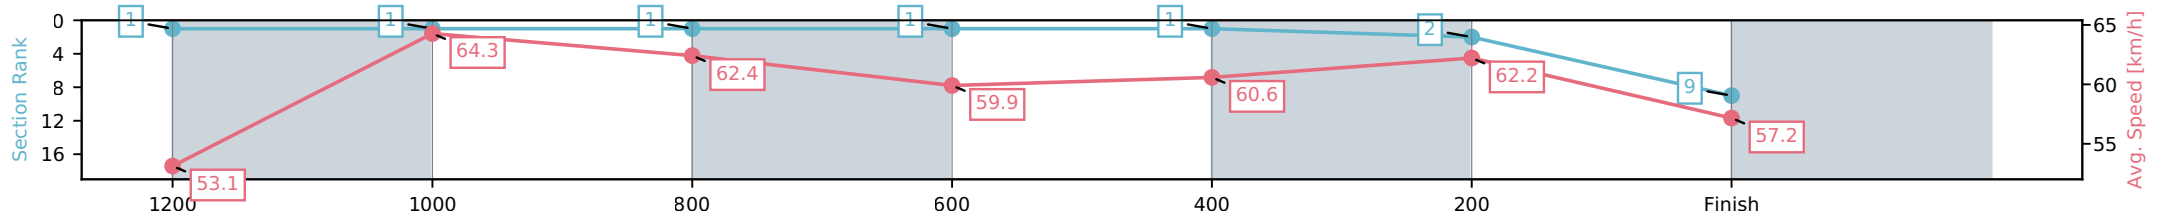

Sunshine Coast QLD

Race 8: TAB GLASSHOUSE HANDICAP - 1400m

04 July 2026 - 4:46PM

Track Rating: Soft 6, Weather: Fine, Rail Position: True Entire Circuit

Section	L1400	L1200	L1000	L800	L600	L400	L200
Section Times	1:24.91 (0:13.60)	1:11.31 [1] (0:11.22)	1:00.09 [1] (0:11.63)	0:48.46 [1] (0:12.19)	0:36.27 [1] (0:12.01)	0:24.26 [1] (0:11.58)	0:12.67 [2] (0:12.67)
Average Speed [km/h]	53.1	64.3	62.4	59.9	60.6	62.2	57.2
Top Speed [km/h]	65.6	65.2	63.9	60.7	62.2	63.3	61.7
Avg. Dist. to Rail [m]	21.0	9.8	4.2	2.6	1.8	4.3	8.1
Avg. Stride Freq. [Hz]	2.3	2.2	2.2	2.1	2.2	2.3	2.2
Avg. Stride Length [m]	7.1	8.2	8.1	7.9	7.7	7.7	7.6