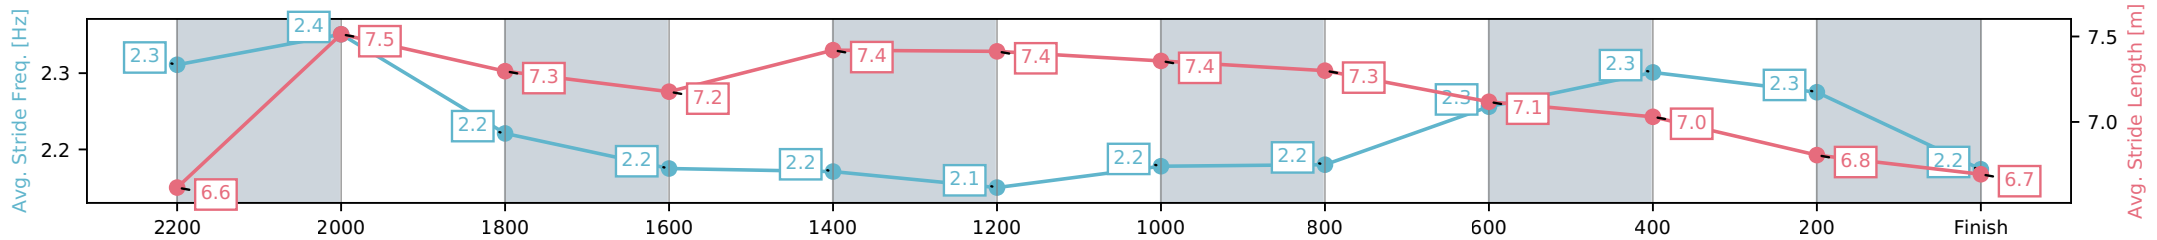

Horse/Jockey Name	Wowzino/Taylor Marshall
Finish Rank	12
Fastest Section Time (Section)	0:11.49 (2200-2000)
Top Speed [km/h] (Section)	63.8 (2200-2000)
Race State	Finished

Sunshine Coast QLD
Race 7: STANLEY RIVER THOROUGHBREDS CALOUNDRA
CUP - 2400m

04 July 2026 - 4:02PM

Track Rating: Soft 6, Weather: Fine, Rail Position: True Entire Circuit

Section	L2400	L2200	L2000	L1800	L1600	L1400	L1200	L1000	L800	L600	L400	L200
Section Times	2:34.69 (0:14.25)	2:20.44 [2] (0:11.49)	2:08.95 [1] (0:12.60)	1:56.35 [1] (0:12.95)	1:43.40 [1] (0:12.54)	1:30.86 [1] (0:12.76)	1:18.10 [1] (0:12.66)	1:05.44 [1] (0:12.83)	0:52.61 [1] (0:12.73)	0:39.88 [1] (0:12.63)	0:27.25 [2] (0:13.15)	0:14.10 [9] (0:14.10)
Average Speed [km/h]	50.2	62.7	57.1	55.6	57.7	56.8	57.0	56.6	57.3	57.5	54.8	51.1
Top Speed [km/h]	62.8	63.8	59.8	56.5	58.6	57.2	57.6	57.2	58.5	58.5	56.0	53.7
Avg. Dist. to Rail [m]	4.2	1.1	0.4	0.4	1.8	2.6	2.9	2.7	2.5	1.4	3.2	4.7
Avg. Stride Freq. [Hz]	2.3	2.4	2.2	2.2	2.2	2.1	2.2	2.2	2.3	2.3	2.3	2.2
Avg. Stride Length [m]	6.6	7.5	7.3	7.2	7.4	7.4	7.4	7.3	7.1	7.0	6.8	6.7

[ ] Ranking at each section and finish
-.-.- No data available at this section
NA No data available