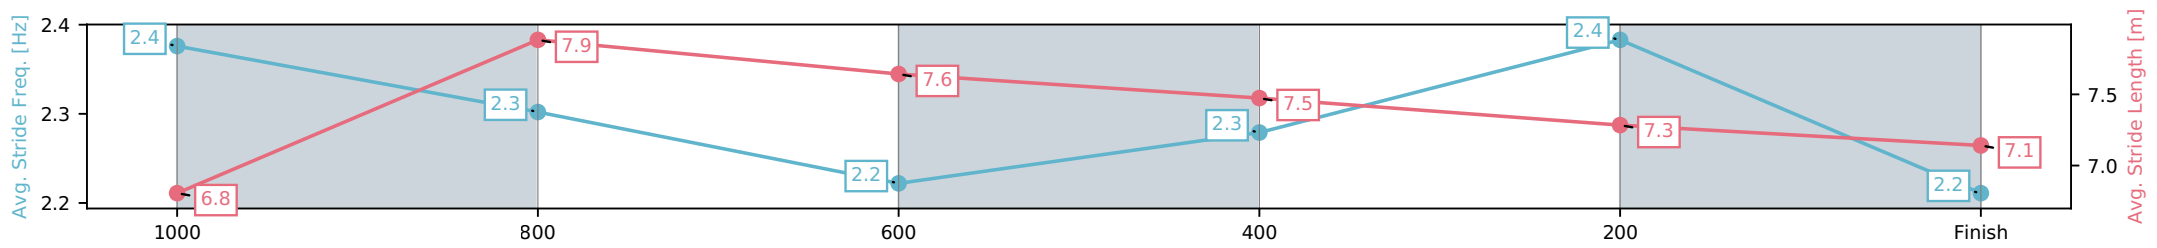

Horse/Jockey Name	Shot Of Whiskey/Fiona Sandkuhl
Finish Rank	11
Fastest Section Time (Section)	0:11.29 (1000-800)
Top Speed [km/h] (Section)	68.1 (1000-800)
Race State	Finished

Sunshine Coast QLD
Race 2: SHERRIN RENTALS QTIS BENCHMARK 80 Handicap
- 1200m

04 July 2026 - 12:58PM

Track Rating: Soft 6, Weather: Fine, Rail Position: True Entire Circuit

Section	L1200	L1000	L800	L600	L400	L200
Section Times	1:13.61 (0:13.59)	1:00.02 [1] (0:11.29)	0:48.73 [2] (0:12.15)	0:36.58 [4] (0:11.88)	0:24.70 [2] (0:11.71)	0:13.00 [6] (0:13.00)
Average Speed [km/h]	52.8	64.0	59.9	60.9	61.5	55.1
Top Speed [km/h]	66.5	68.1	61.1	62.7	62.8	59.4
Avg. Dist. to Rail [m]	6.1	2.6	1.7	0.8	1.0	2.5
Avg. Stride Freq. [Hz]	2.4	2.3	2.2	2.3	2.4	2.2
Avg. Stride Length [m]	6.8	7.9	7.6	7.5	7.3	7.1

[ ] Ranking at each section and finish
-:-:- No data available at this section
NA No data available