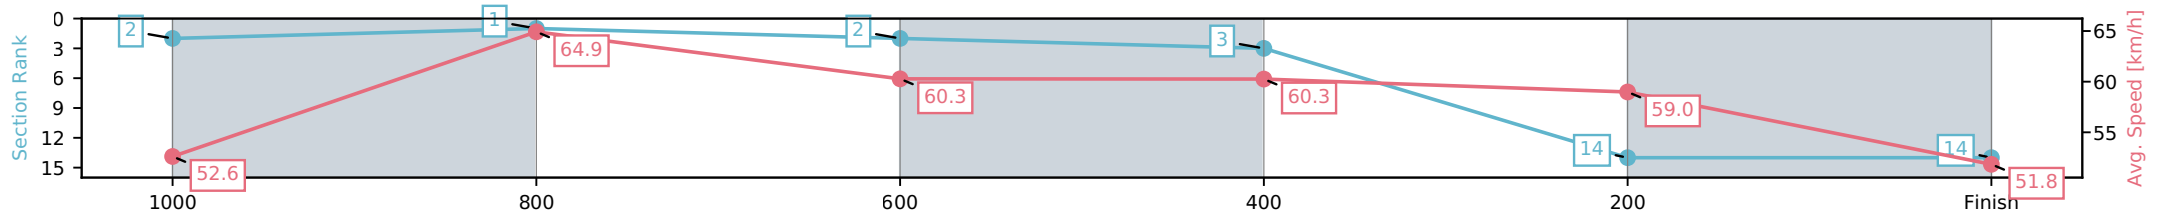

Horse/Jockey Name	En Pointe/Ashley Morgan
Finish Rank	14
Fastest Section Time (Section)	0:11.17 (1000-800)
Top Speed [km/h] (Section)	66.9 (1000-800)
Race State	Finished

Sunshine Coast QLD
Race 2: SHERRIN RENTALS QTIS BENCHMARK 80 Handicap
- 1200m

04 July 2026 - 12:58PM

Track Rating: Soft 6, Weather: Fine, Rail Position: True Entire Circuit

Section	L1200	L1000	L800	L600	L400	L200
Section Times	1:15.03 (0:13.64)	1:01.39 [2] (0:11.17)	0:50.22 [1] (0:12.13)	0:38.09 [2] (0:12.02)	0:26.07 [3] (0:12.20)	0:13.86 [14] (0:13.86)
Average Speed [km/h]	52.6	64.9	60.3	60.3	59.0	51.8
Top Speed [km/h]	65.8	66.9	61.2	61.0	60.4	56.9
Avg. Dist. to Rail [m]	9.4	4.0	2.5	1.0	1.8	3.1
Avg. Stride Freq. [Hz]	2.5	2.4	2.3	2.3	2.3	2.2
Avg. Stride Length [m]	6.6	7.7	7.3	7.2	7.2	6.9

[ ] Ranking at each section and finish
-.-.- No data available at this section
NA No data available