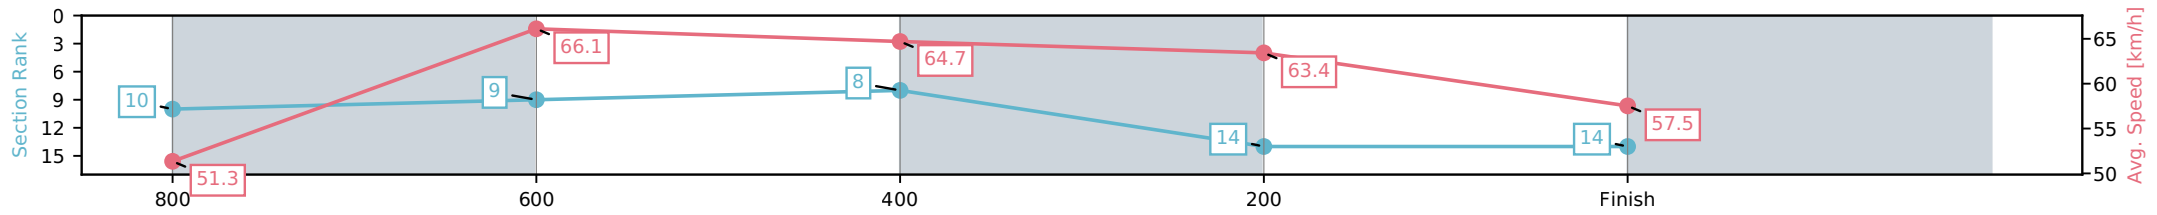

Horse/Jockey Name	Spies On/Taylor Marshall
Finish Rank	14
Fastest Section Time (Section)	0:11.03 (800-600)
Top Speed [km/h] (Section)	67.1 (800-600)
Race State	Finished

Sunshine Coast QLD
Race 4: MALENY HOTEL DR BERNIE SPILSBURY 3YO
Handicap - 1000m
04 July 2026 - 2:08PM
Track Rating: Soft 6, Weather: Fine, Rail Position: True Entire Circuit

Section	L1000	L800	L600	L400	L200
Section Times	1:00.25 (0:14.15)	0:46.10 [10] (0:11.03)	0:35.07 [9] (0:11.24)	0:23.83 [8] (0:11.35)	0:12.48 [14] (0:12.48)
Average Speed [km/h]	51.3	66.1	64.7	63.4	57.5
Top Speed [km/h]	65.7	67.1	65.3	64.9	60.6
Avg. Dist. to Rail [m]	4.9	3.6	1.6	1.6	3.1
Avg. Stride Freq. [Hz]	2.5	2.5	2.4	2.5	2.4
Avg. Stride Length [m]	6.4	7.5	7.5	7.3	6.9

[ ] Ranking at each section and finish
-:-:- No data available at this section
NA No data available