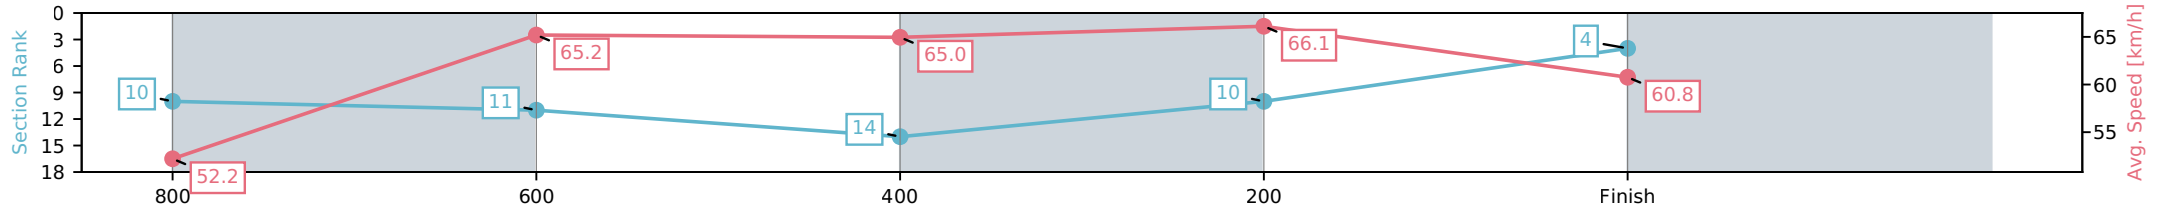

Horse/Jockey Name	Scampi/Robbie Dolan
Finish Rank	5
Fastest Section Time (Section)	0:10.91 (400-200)
Top Speed [km/h] (Section)	66.8 (400-200)
Race State	Finished

Sunshine Coast QLD
Race 5: KEVLACAT POWER BOATS OPEN PLATE - 1000m
04 July 2026 - 2:47PM
Track Rating: Soft 6, Weather: Fine, Rail Position: True Entire Circuit

Section	L1000	L800	L600	L400	L200
Section Times	0:59.40 (0:13.97)	0:45.43 [10] (0:11.29)	0:34.15 [11] (0:11.41)	0:22.74 [14] (0:10.91)	0:11.83 [10] (0:11.83)
Average Speed [km/h]	52.2	65.2	65.0	66.1	60.8
Top Speed [km/h]	66.0	66.4	65.6	66.8	64.7
Avg. Dist. to Rail [m]	11.1	6.2	5.2	8.8	10.3
Avg. Stride Freq. [Hz]	2.5	2.4	2.4	2.5	2.4
Avg. Stride Length [m]	6.3	7.5	7.6	7.6	7.1

[ ] Ranking at each section and finish
-:-:- No data available at this section
NA No data available