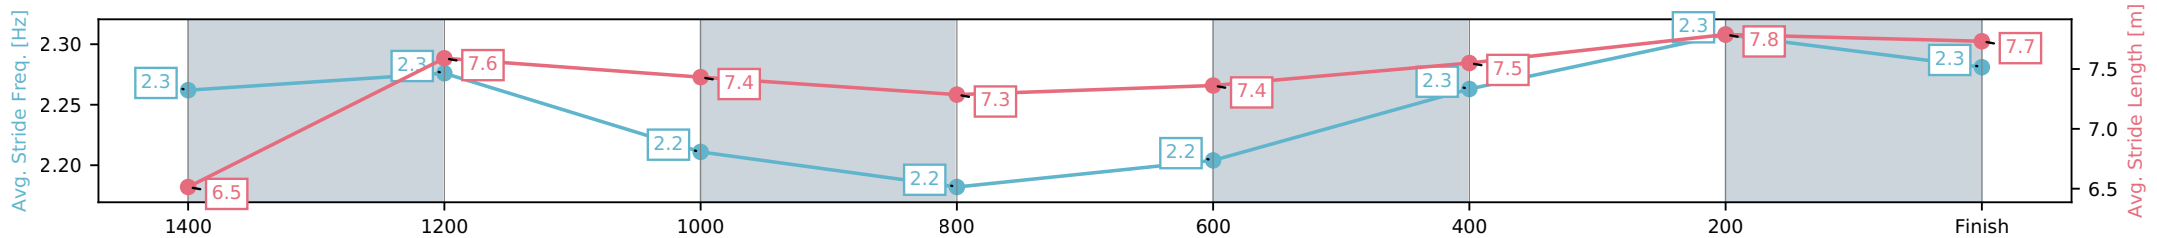

Race 6: DOUBLE R GROUP WINX GUINEAS - 1600m

04 July 2026 - 3:23PM

Track Rating: Soft 6, Weather: Fine, Rail Position: True Entire Circuit

Section	L1600	L1400	L1200	L1000	L800	L600	L400	L200
Section Times	1:39.46 (0:14.58)	1:24.88 [11] (0:11.90)	1:12.99 [9] (0:12.50)	1:00.49 [8] (0:12.94)	0:47.54 [8] (0:12.72)	0:34.82 [8] (0:11.97)	0:22.85 [9] (0:11.26)	0:11.59 [8] (0:11.59)
Average Speed [km/h]	49.3	61.1	58.0	56.3	57.8	61.3	63.9	62.2
Top Speed [km/h]	61.7	61.6	59.5	57.9	58.7	63.6	64.4	63.4
Avg. Dist. to Rail [m]	12.2	5.0	5.0	4.8	3.5	3.2	8.1	9.1
Avg. Stride Freq. [Hz]	2.3	2.3	2.2	2.2	2.2	2.3	2.3	2.3
Avg. Stride Length [m]	6.5	7.6	7.4	7.3	7.4	7.5	7.8	7.7