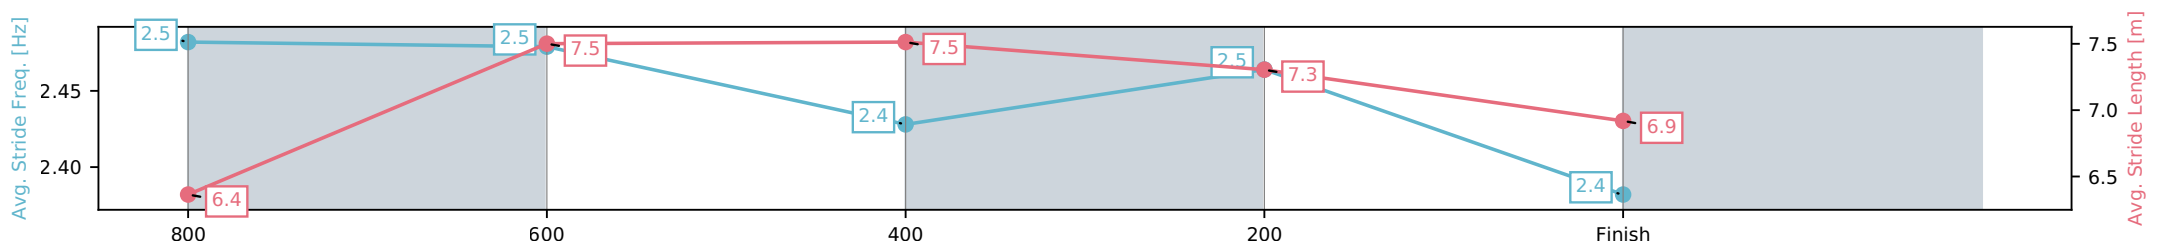

Horse/Jockey Name	Spies On/Taylor Marshall
Finish Rank	14
Fastest Section Time (Section)	0:11.03 (800-600)
Top Speed [km/h] (Section)	67.1 (800-600)
Race State	Finished

Sunshine Coast QLD
Race 4: MALENY HOTEL DR BERNIE SPILSBURY 3YO
Handicap - 1000m
04 July 2026 - 2:08PM
Track Rating: Soft 6, Weather: Fine, Rail Position: True Entire Circuit

Section	L1000	L800	L600	L400	L200
Section Times	1:00.25 (0:14.15)	0:46.10 [10] (0:11.03)	0:35.07 [9] (0:11.24)	0:23.83 [8] (0:11.35)	0:12.48 [14] (0:12.48)
Average Speed [km/h]	51.3	66.1	64.7	63.4	57.5
Top Speed [km/h]	65.7	67.1	65.3	64.9	60.6
Avg. Dist. to Rail [m]	4.9	3.6	1.6	1.6	3.1
Avg. Stride Freq. [Hz]	2.5	2.5	2.4	2.5	2.4
Avg. Stride Length [m]	6.4	7.5	7.5	7.3	6.9

[ ] Ranking at each section and finish
-:-:- No data available at this section
NA No data available