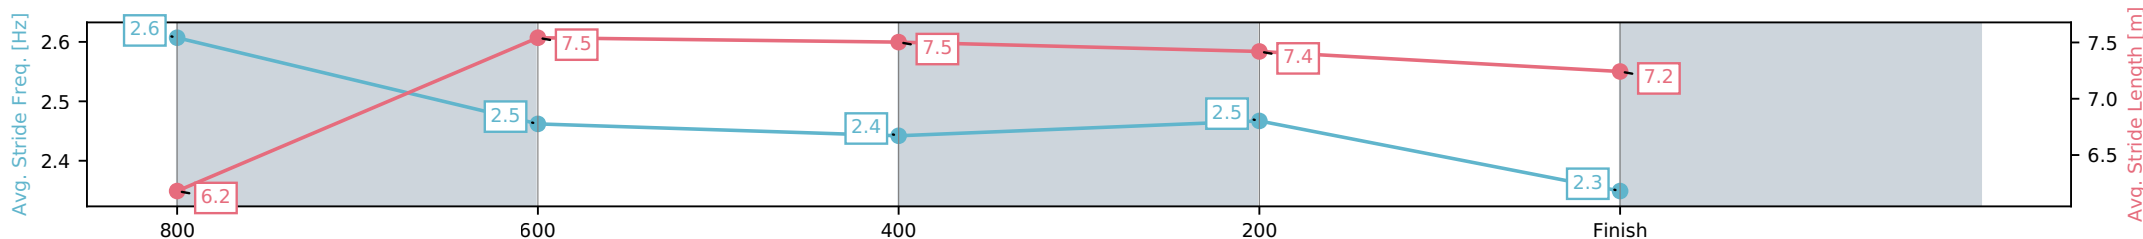

Sunshine Coast QLD

Race 5: KEVLACAT POWER BOATS OPEN PLATE - 1000m

04 July 2026 - 2:47PM

Track Rating: Soft 6, Weather: Fine, Rail Position: True Entire Circuit

Section	L1000	L800	L600	L400	L200
Section Times	0:59.74 (0:13.89)	0:45.85 [8] (0:11.24)	0:34.61 [9] (0:11.34)	0:23.27 [9] (0:11.11)	0:12.16 [11] (0:12.16)
Average Speed [km/h]	52.5	65.6	64.9	64.9	59.4
Top Speed [km/h]	66.9	66.9	65.6	66.1	63.2
Avg. Dist. to Rail [m]	12.9	7.0	4.0	9.8	12.7
Avg. Stride Freq. [Hz]	2.6	2.5	2.4	2.5	2.3
Avg. Stride Length [m]	6.2	7.5	7.5	7.4	7.2