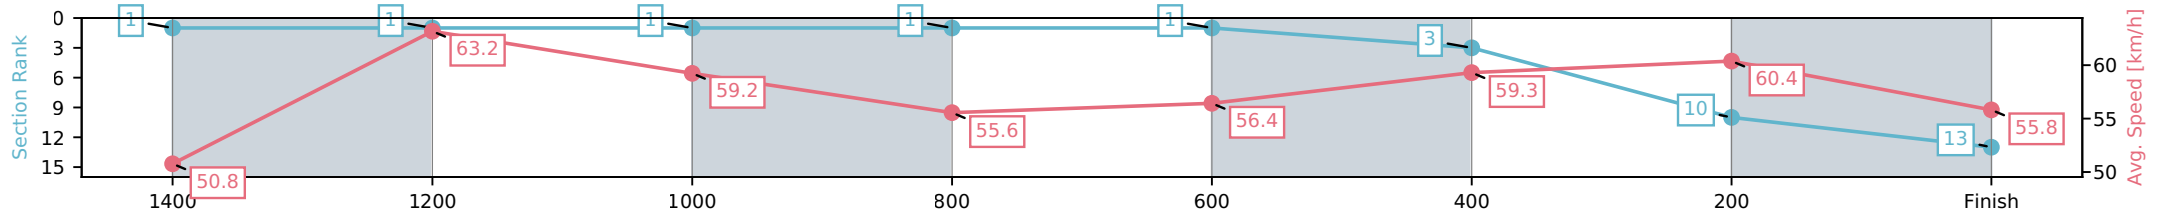

- [] Ranking at each section and finish
- :-:- No data available at this section
- NA No data available

Horse/Jockey Name	Special Artist/Georgina Cartwright
Finish Rank	14
Fastest Section Time (Section)	0:11.74 (400-200)
Top Speed [km/h] (Section)	62.4 (400-200)
Race State	Finished