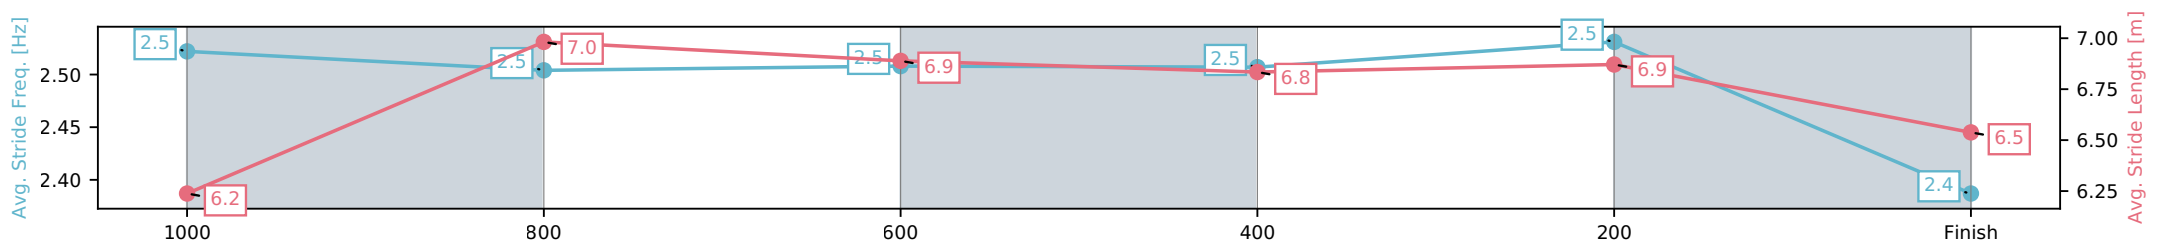

Sunshine Coast QLD

Race 1: CALOUNDRA RSL BENCHMARK 70 Handicap - 1200m

04 July 2026 - 12:23PM

Track Rating: Soft 7, Weather: Fine, Rail Position: True Entire Circuit

Section	L1200	L1000	L800	L600	L400	L200
Section Times	1:14.74 (0:14.29)	1:00.45 [9] (0:11.69)	0:48.76 [10] (0:11.96)	0:36.80 [11] (0:11.88)	0:24.92 [11] (0:11.69)	0:13.23 [11] (0:13.23)
Average Speed [km/h]	50.6	62.1	61.1	60.9	61.6	53.9
Top Speed [km/h]	63.0	62.6	62.9	61.7	62.7	59.7
Avg. Dist. to Rail [m]	6.7	3.4	2.7	0.9	2.7	3.6
Avg. Stride Freq. [Hz]	2.5	2.5	2.5	2.5	2.5	2.4
Avg. Stride Length [m]	6.2	7.0	6.9	6.8	6.9	6.5