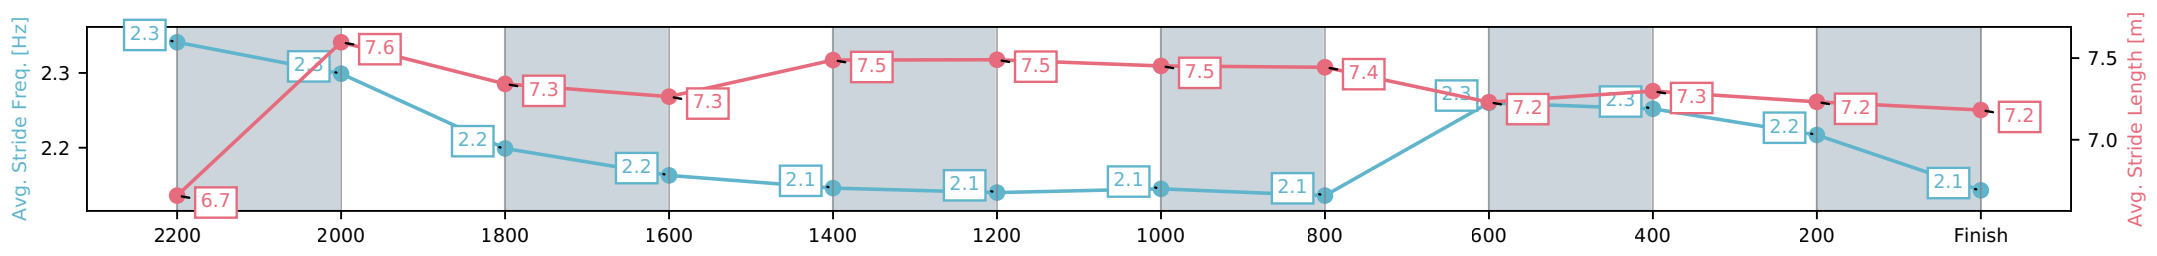

Sunshine Coast QLD
 Race 7: STANLEY RIVER THOROUGHBREDS CALOUNDRA
 CUP - 2400m
 04 July 2026 - 4:02PM
 Track Rating: Soft 6, Weather: Fine, Rail Position: True Entire Circuit

Section	L2400	L2200	L2000	L1800	L1600	L1400	L1200	L1000	L800	L600	L400	L200
Section Times	2:33.35 (0:14.15)	2:19.20 [1] (0:11.63)	2:07.56 [2] (0:12.68)	1:54.89 [2] (0:12.90)	1:41.98 [2] (0:12.63)	1:29.35 [2] (0:12.74)	1:16.61 [2] (0:12.67)	1:03.94 [2] (0:12.85)	0:51.09 [2] (0:12.60)	0:38.49 [2] (0:12.51)	0:25.98 [1] (0:12.64)	0:13.35 [4] (0:13.35)
Average Speed [km/h]	50.6	61.9	56.9	56.2	57.6	57.0	57.1	56.5	58.3	58.1	57.0	54.1
Top Speed [km/h]	62.4	62.8	59.1	56.8	58.4	57.3	57.3	57.2	59.2	59.1	58.0	56.8
Avg. Dist. to Rail [m]	6.4	2.7	0.7	1.4	3.1	3.9	3.9	3.8	3.2	1.7	4.0	4.9
Avg. Stride Freq. [Hz]	2.3	2.3	2.2	2.2	2.1	2.1	2.1	2.1	2.3	2.3	2.2	2.1
Avg. Stride Length [m]	6.7	7.6	7.3	7.3	7.5	7.5	7.5	7.4	7.2	7.3	7.2	7.2