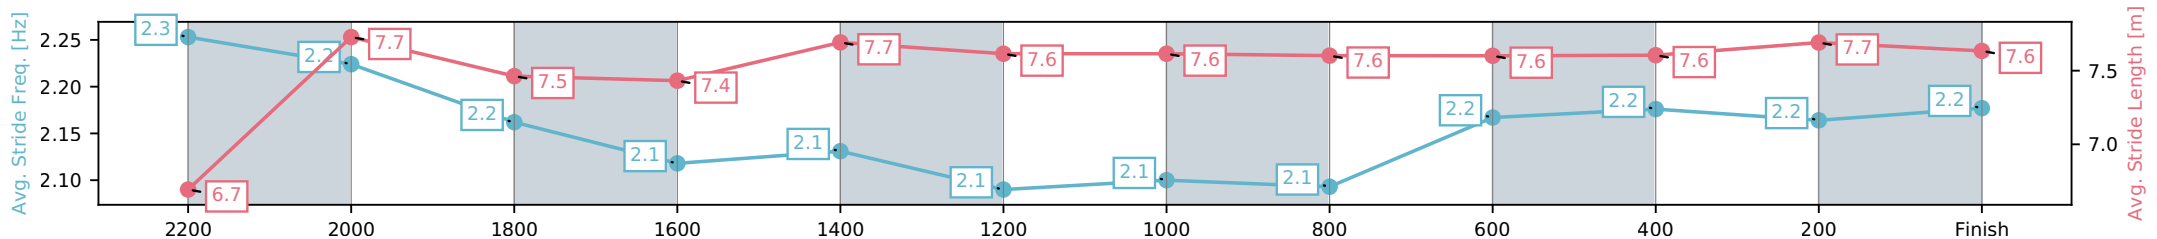

Horse/Jockey Name	So You Are/Ashley Morgan
Finish Rank	2
Fastest Section Time (Section)	0:11.80 (2200-2000)
Top Speed [km/h] (Section)	61.5 (2200-2000)
Race State	Finished

Sunshine Coast QLD
Race 7: STANLEY RIVER THOROUGHBREDS CALOUNDRA
CUP - 2400m

04 July 2026 - 4:02PM

Track Rating: Soft 6, Weather: Fine, Rail Position: True Entire Circuit

Section	L2400	L2200	L2000	L1800	L1600	L1400	L1200	L1000	L800	L600	L400	L200
Section Times	2:32.20 (0:14.64)	2:17.56 [6] (0:11.80)	2:05.76 [7] (0:12.70)	1:53.06 [7] (0:12.91)	1:40.15 [7] (0:12.48)	1:27.67 [7] (0:12.81)	1:14.85 [7] (0:12.68)	1:02.18 [7] (0:12.84)	0:49.33 [6] (0:12.48)	0:36.85 [6] (0:12.41)	0:24.44 [3] (0:12.17)	0:12.27 [2] (0:12.27)
Average Speed [km/h]	49.0	61.0	56.7	55.9	58.2	56.6	57.0	56.6	58.7	58.8	59.2	58.8
Top Speed [km/h]	61.3	61.5	59.1	57.6	59.7	58.0	57.5	57.7	59.6	59.4	59.8	59.9
Avg. Dist. to Rail [m]	8.0	2.1	0.5	0.5	2.6	3.5	3.9	4.0	3.0	2.3	5.5	7.2
Avg. Stride Freq. [Hz]	2.3	2.2	2.2	2.1	2.1	2.1	2.1	2.1	2.2	2.2	2.2	2.2
Avg. Stride Length [m]	6.7	7.7	7.5	7.4	7.7	7.6	7.6	7.6	7.6	7.6	7.7	7.6

- [ ] Ranking at each section and finish
- -:-:- No data available at this section
- NA No data available