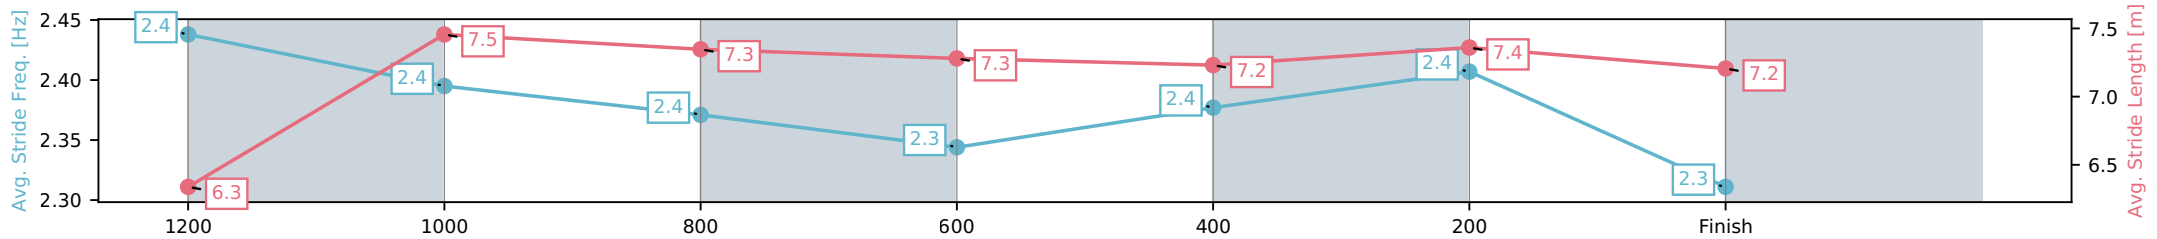

Sunshine Coast QLD

Race 8: TAB GLASSHOUSE HANDICAP - 1400m

04 July 2026 - 4:46PM

Track Rating: Soft 6, Weather: Fine, Rail Position: True Entire Circuit

Section	L1400	L1200	L1000	L800	L600	L400	L200
Section Times	1:25.17 (0:14.11)	1:11.06 [7] (0:11.30)	0:59.75 [7] (0:11.78)	0:47.97 [9] (0:12.16)	0:35.81 [10] (0:12.02)	0:23.79 [12] (0:11.45)	0:12.34 [15] (0:12.34)
Average Speed [km/h]	51.1	63.7	61.8	60.5	61.2	62.9	58.3
Top Speed [km/h]	64.1	67.4	62.6	61.3	63.3	64.4	61.3
Avg. Dist. to Rail [m]	13.9	7.1	5.1	3.9	3.6	7.5	10.3
Avg. Stride Freq. [Hz]	2.4	2.4	2.4	2.3	2.4	2.4	2.3
Avg. Stride Length [m]	6.3	7.5	7.3	7.3	7.2	7.4	7.2