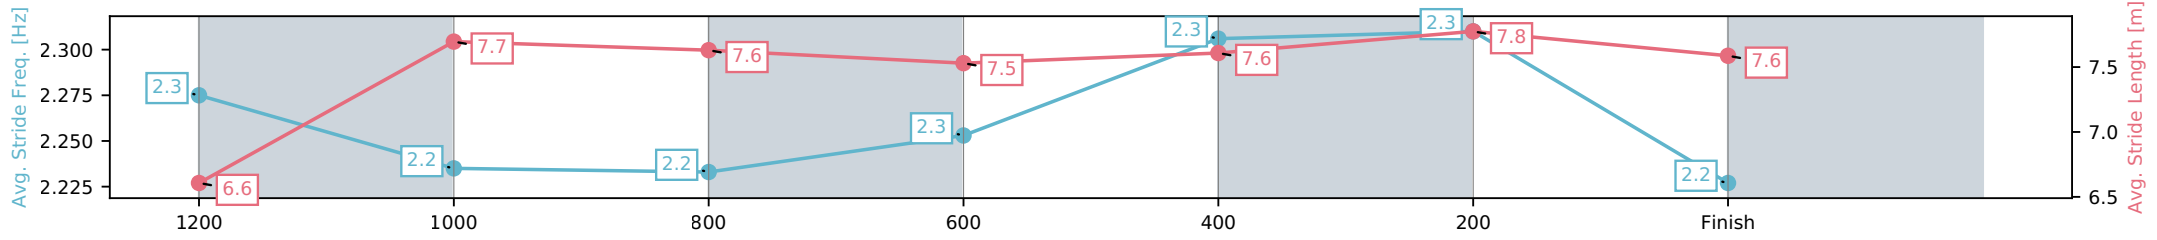

Horse/Jockey Name	Naval Trader/Jag Guthmann-Chester
Finish Rank	10
Fastest Section Time (Section)	0:11.32 (400-200)
Top Speed [km/h] (Section)	64.5 (400-200)
Race State	Finished

Sunshine Coast QLD
Race 9: HEIGHT 4 HIRE BENCHMARK 85 Handicap - 1400m
04 July 2026 - 5:25PM
Track Rating: Soft 6, Weather: Fine, Rail Position: True Entire Circuit

Section	L1400	L1200	L1000	L800	L600	L400	L200
Section Times	1:26.02 (0:14.84)	1:11.18 [14] (0:11.88)	0:59.30 [14] (0:12.03)	0:47.27 [14] (0:12.13)	0:35.14 [14] (0:11.68)	0:23.45 [14] (0:11.32)	0:12.13 [14] (0:12.13)
Average Speed [km/h]	48.6	60.5	60.5	60.4	62.4	63.6	59.1
Top Speed [km/h]	61.7	62.0	60.7	61.2	63.7	64.5	62.3
Avg. Dist. to Rail [m]	11.9	5.8	4.0	2.7	2.3	6.7	9.8
Avg. Stride Freq. [Hz]	2.3	2.2	2.2	2.3	2.3	2.3	2.2
Avg. Stride Length [m]	6.6	7.7	7.6	7.5	7.6	7.8	7.6

[ ] Ranking at each section and finish
-:-:- No data available at this section
NA No data available