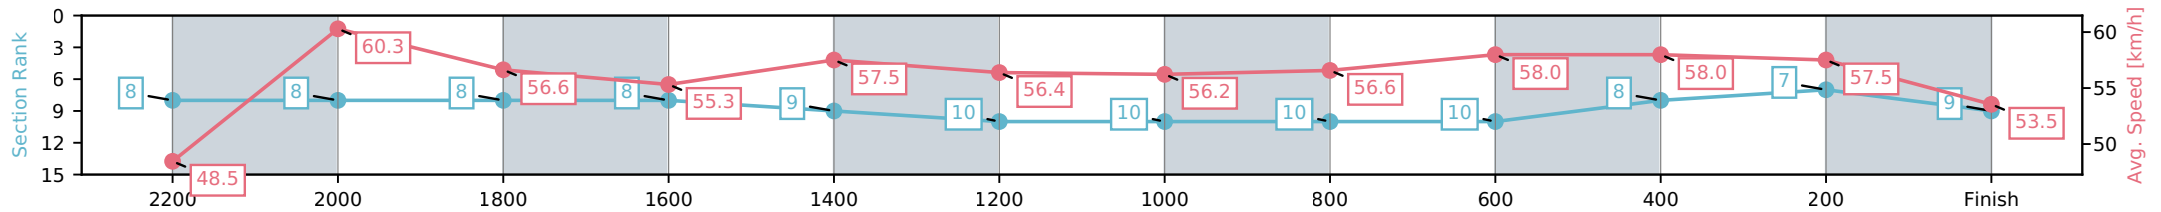

Sunshine Coast QLD
 Race 7: STANLEY RIVER THOROUGHBREDS CALOUNDRA
 CUP - 2400m

04 July 2026 - 4:02PM

Track Rating: Soft 6, Weather: Fine, Rail Position: True Entire Circuit

Section	L2400	L2200	L2000	L1800	L1600	L1400	L1200	L1000	L800	L600	L400	L200
Section Times	2:34.06 (0:14.75)	2:19.31 [8] (0:11.94)	2:07.37 [8] (0:12.67)	1:54.69 [8] (0:12.97)	1:41.72 [8] (0:12.62)	1:29.11 [9] (0:12.84)	1:16.26 [10] (0:12.86)	1:03.40 [10] (0:12.75)	0:50.65 [10] (0:12.32)	0:38.33 [10] (0:12.29)	0:26.04 [8] (0:12.51)	0:13.54 [7] (0:13.54)
Average Speed [km/h]	48.5	60.3	56.6	55.3	57.5	56.4	56.2	56.6	58.0	58.0	57.5	53.5
Top Speed [km/h]	61.0	61.1	59.4	56.8	58.8	58.4	56.9	57.7	59.6	59.0	58.8	56.2
Avg. Dist. to Rail [m]	1.7	0.7	0.9	0.7	2.3	3.1	2.4	1.4	1.1	1.9	0.7	2.5
Avg. Stride Freq. [Hz]	2.3	2.3	2.3	2.2	2.3	2.2	2.2	2.2	2.3	2.3	2.4	2.3
Avg. Stride Length [m]	6.4	7.3	7.1	6.9	7.1	7.1	7.0	7.1	6.9	7.0	6.9	6.7