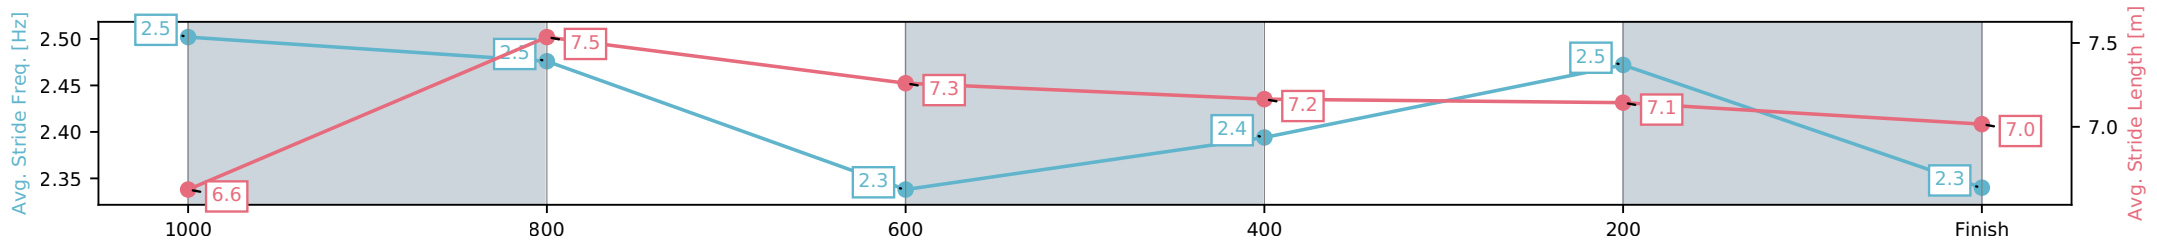

Sunshine Coast QLD

Race 1: CALOUNDRA RSL BENCHMARK 70 Handicap - 1200m

04 July 2026 - 12:23PM

Track Rating: Soft 7, Weather: Fine, Rail Position: True Entire Circuit

Section	L1200	L1000	L800	L600	L400	L200
Section Times	1:12.52 (0:13.46)	0:59.06 [1] (0:11.02)	0:48.04 [1] (0:12.14)	0:35.90 [1] (0:11.87)	0:24.02 [1] (0:11.50)	0:12.52 [1] (0:12.52)
Average Speed [km/h]	53.6	65.7	59.8	61.2	62.6	57.3
Top Speed [km/h]	66.9	68.3	62.1	63.1	63.5	60.8
Avg. Dist. to Rail [m]	9.8	3.9	1.5	1.3	5.6	6.7
Avg. Stride Freq. [Hz]	2.5	2.5	2.3	2.4	2.5	2.3
Avg. Stride Length [m]	6.6	7.5	7.3	7.2	7.1	7.0