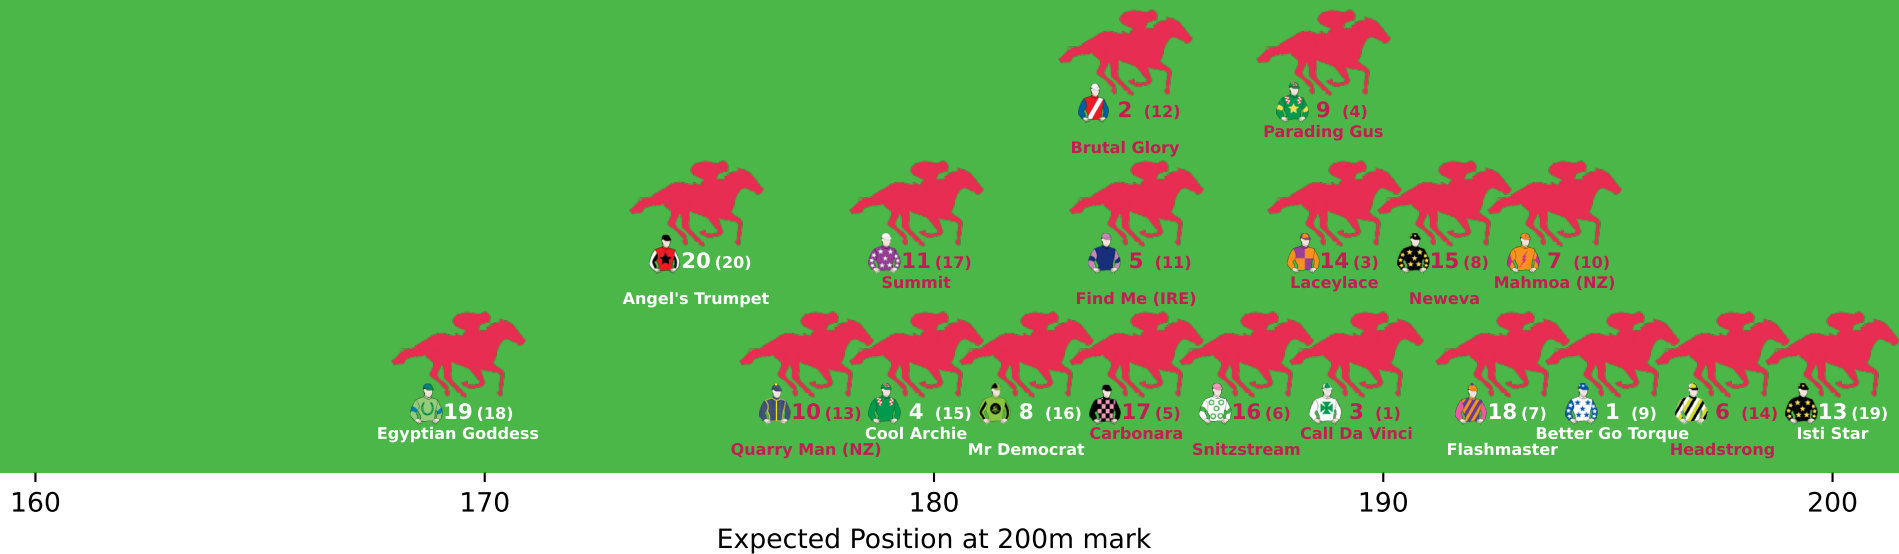

Position Map - Race 3 (1200m) @ Doomben on 16-04-2025 01:11PM

● No GPS data available - Average of field used