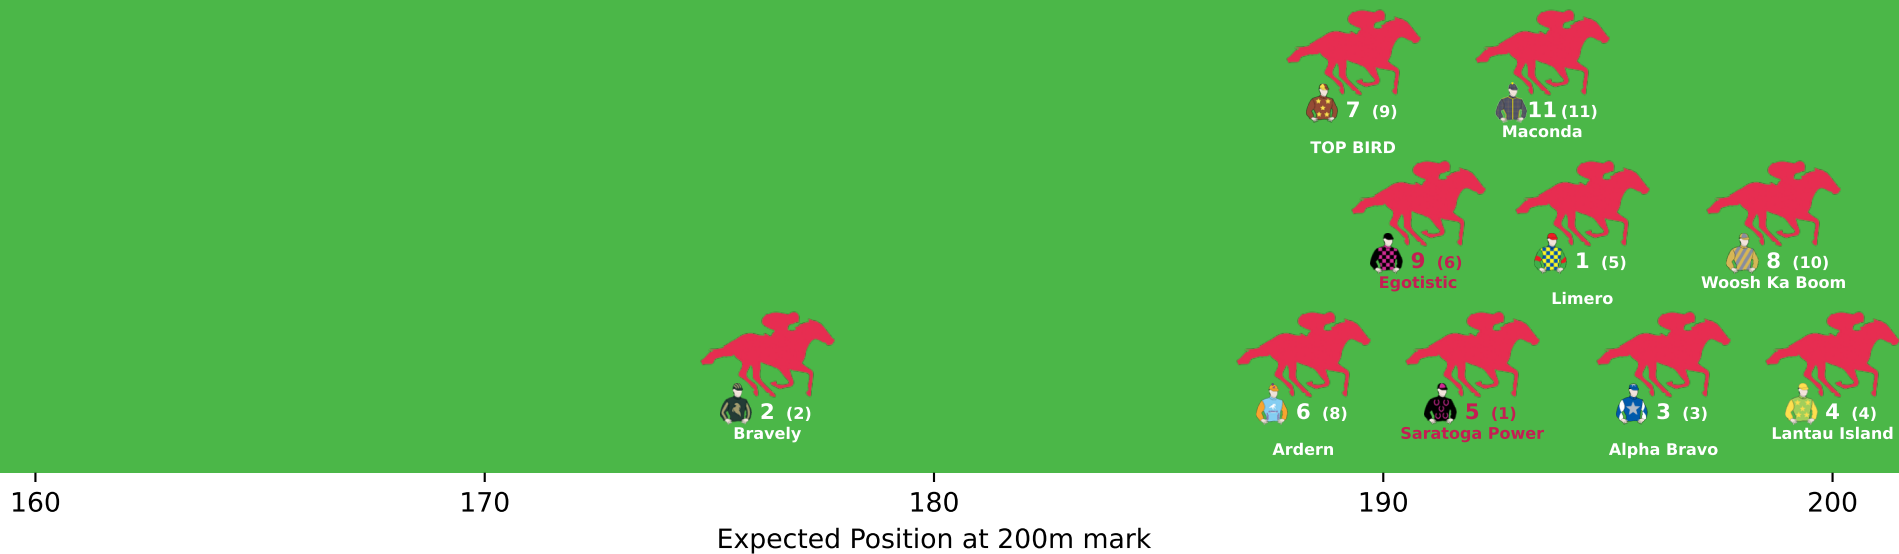

Position Map - Race 4 (1110m) @ Doomben on 16-04-2025 01:46PM

● No GPS data available - Average of field used