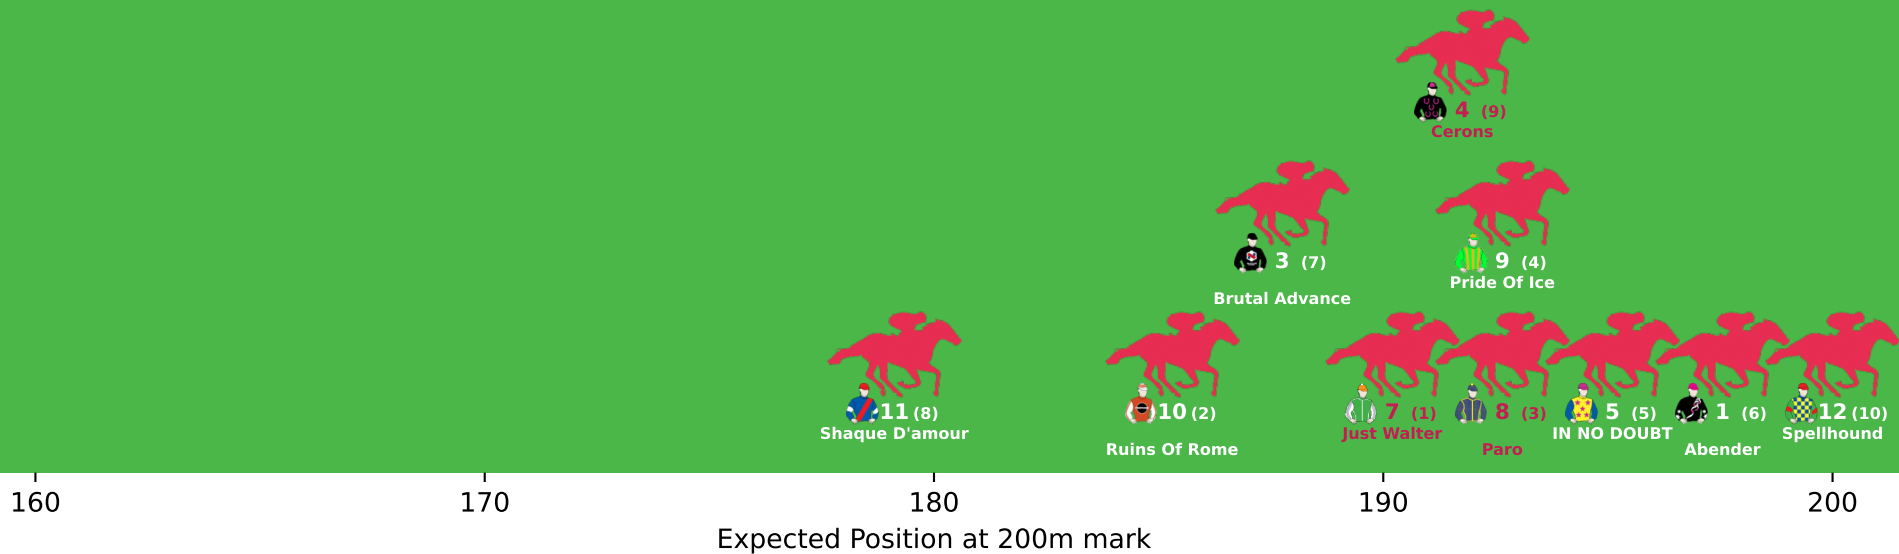

Position Map - Race 1 (1200m) @ Doomben on 16-04-2025 12:00PM

● No GPS data available - Average of field used

Position Map - Race 2 (1200m) @ Doomben on 16-04-2025 12:35PM

● No GPS data available - Average of field used