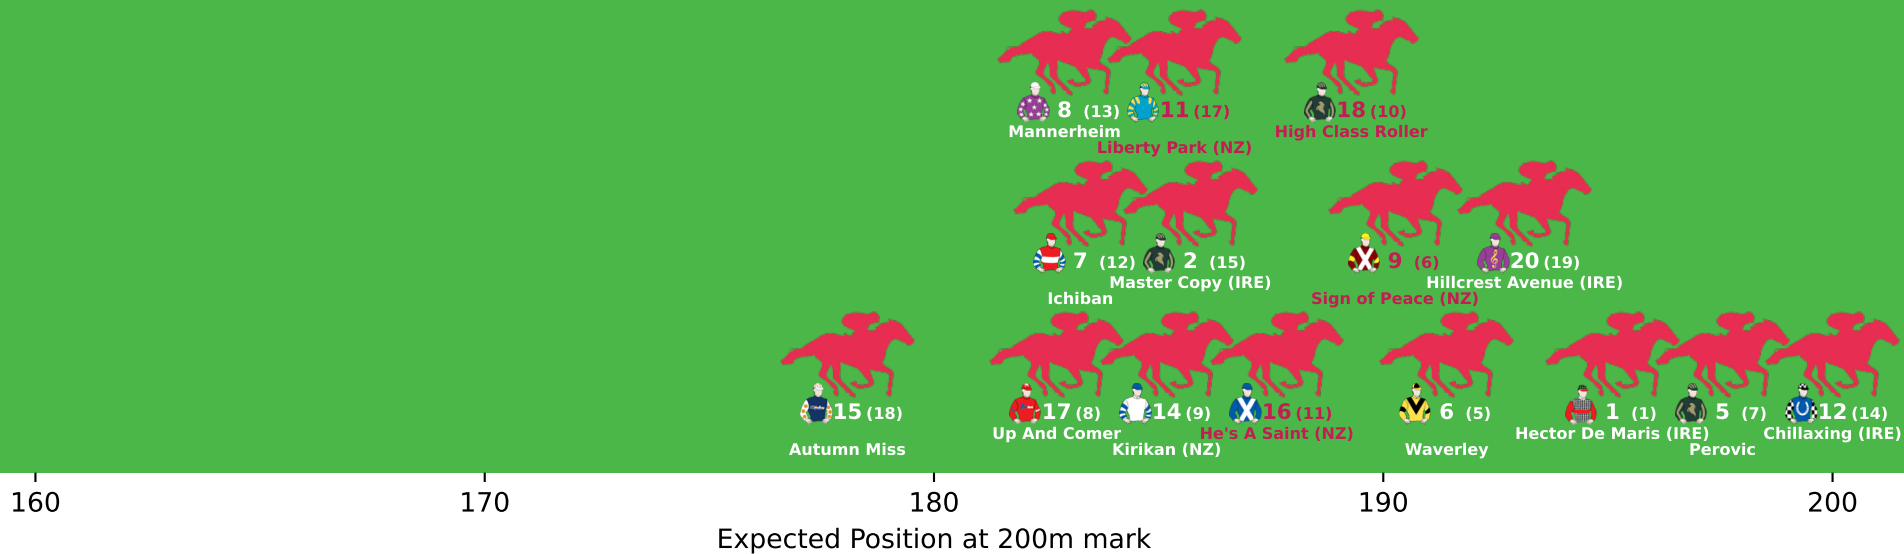

Position Map - Race 3 (1200m) @ Doomben on 16-04-2025 01:11PM

● No GPS data available - Average of field used

Position Map - Race 4 (1110m) @ Doomben on 16-04-2025 01:46PM

● No GPS data available - Average of field used

Position Map - Race 5 (2020m) @ Doomben on 16-04-2025 02:21PM

● No GPS data available - Average of field used

Position Map - Race 6 (1350m) @ Doomben on 16-04-2025 02:56PM

● No GPS data available - Average of field used