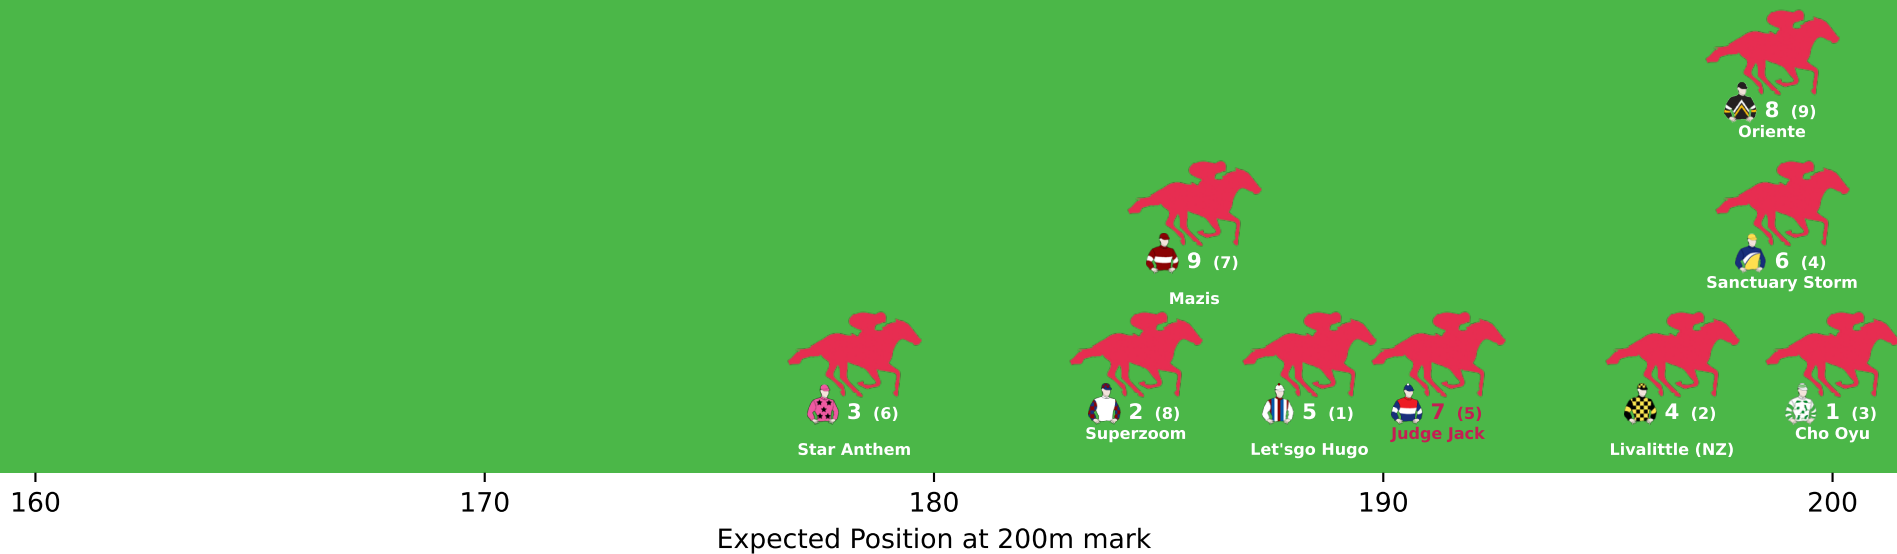

Position Map - Race 6 (1350m) @ Doomben on 16-04-2025 02:56PM

● No GPS data available - Average of field used