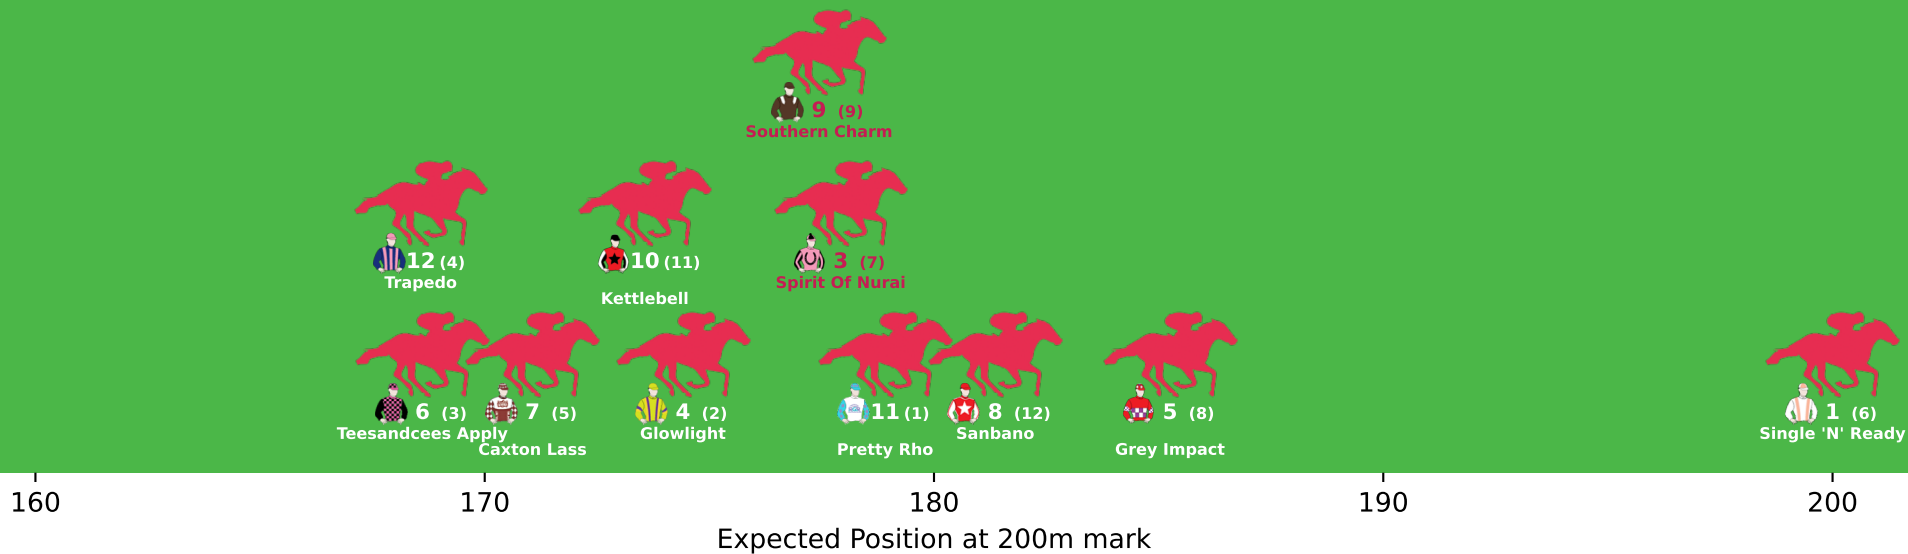

Position Map - Race 7 (1350m) @ Doomben on 16-04-2025 03:31PM

● No GPS data available - Average of field used