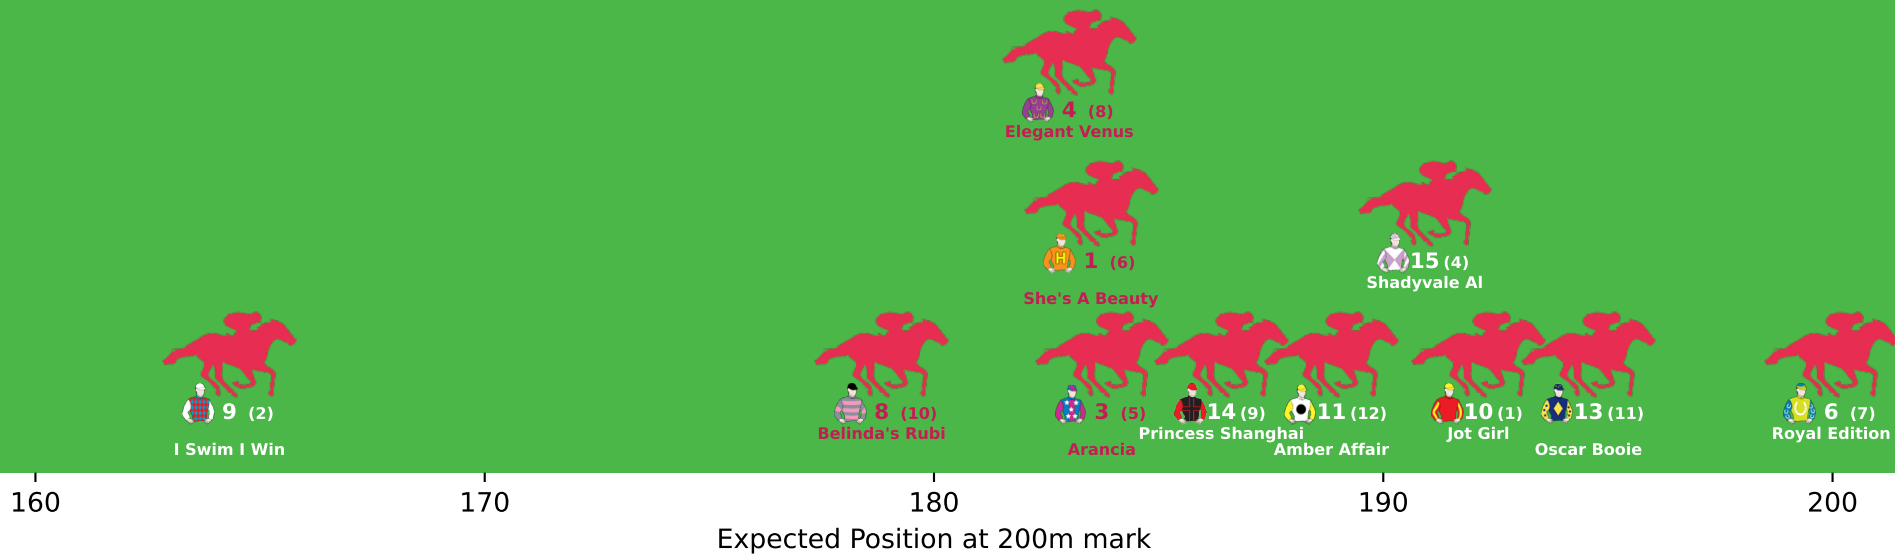

Position Map - Race 3 (1200m) @ Townsville on 31-03-2026 02:20PM

● No GPS data available - Average of field used