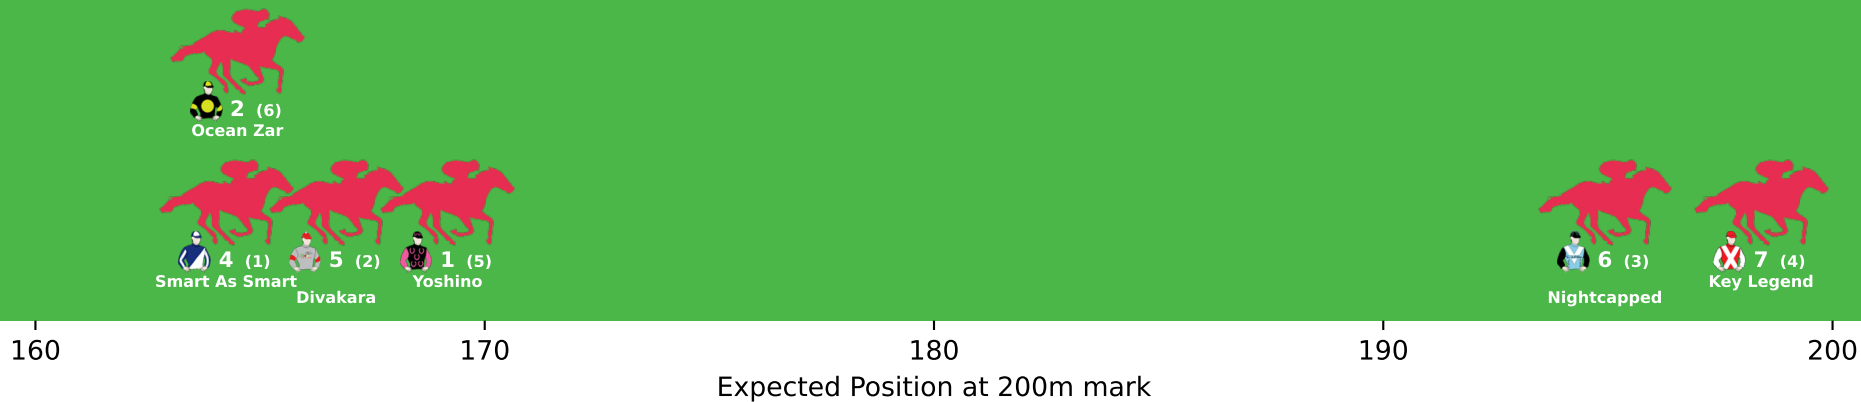

8 (7)

The Aviator

5 (5)

Maritimo

160

170

180

190

200

Expected Position at 200m mark

Position Map - Race 2 (1350m) @ Doomben on 01-04-2026 02:13PM