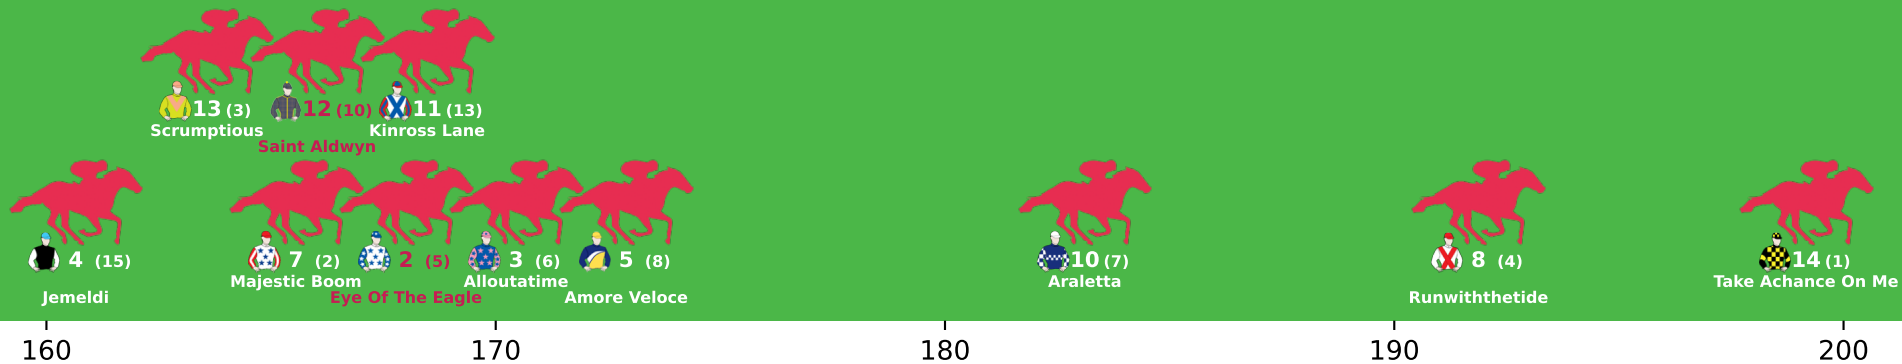

Position Map - Race 6 (1200m) @ Doomben on 01-04-2026 04:33PM

● No GPS data available - Average of field used

Expected Position at 200m mark