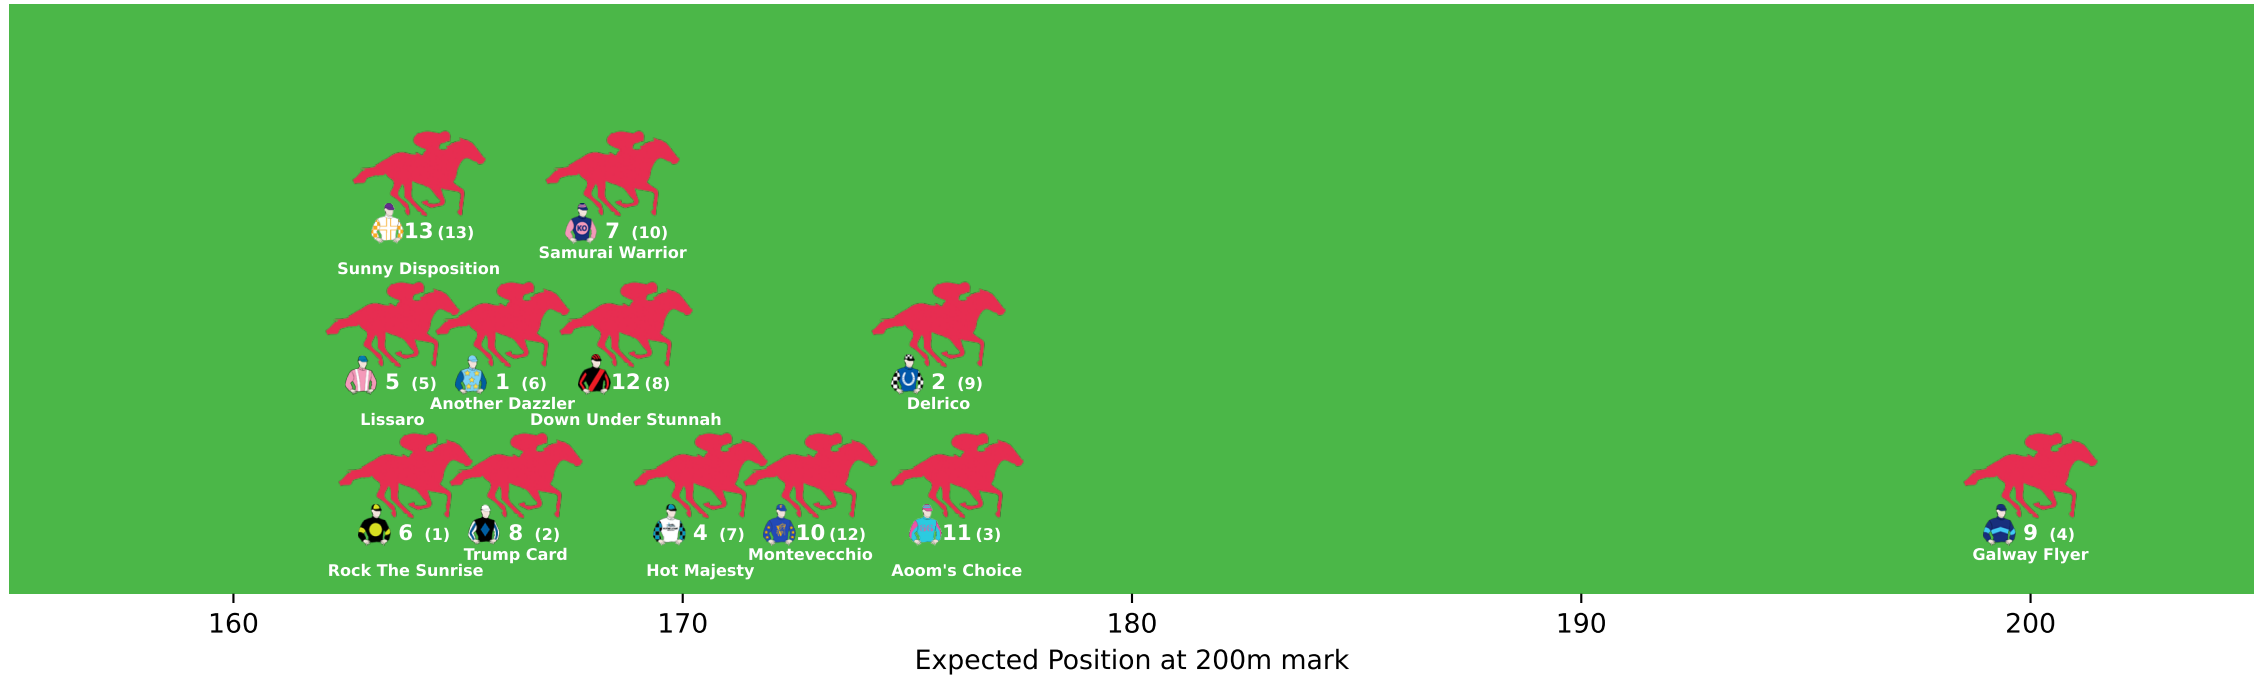

# Position Map - Race 4 (1630m) @ Doomben on 01-04-2026 03:23PM

● No GPS data available - Average of field used

160

170

180

190

200

Expected Position at 200m mark

Position Map - Race 5 (2030m) @ Doomben on 01-04-2026 03:58PM