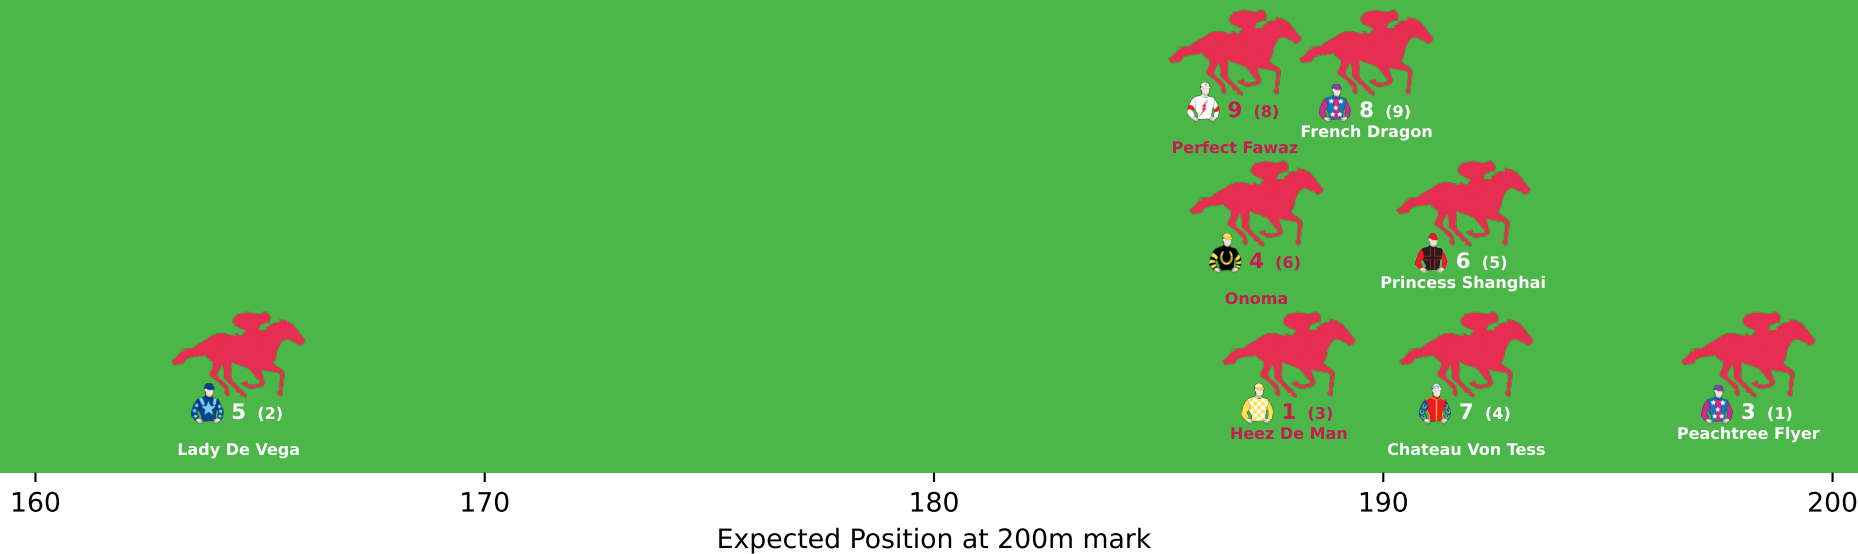

180

190

200

Expected Position at 200m mark

Position Map - Race 4 (1250m) @ Ladbrokes Cannon Park on 04-04-2026 12:17PM

● No GPS data available - Average of field used

Position Map - Race 5 (1500m) @ Ladbrokes Cannon Park on 04-04-2026 12:52PM