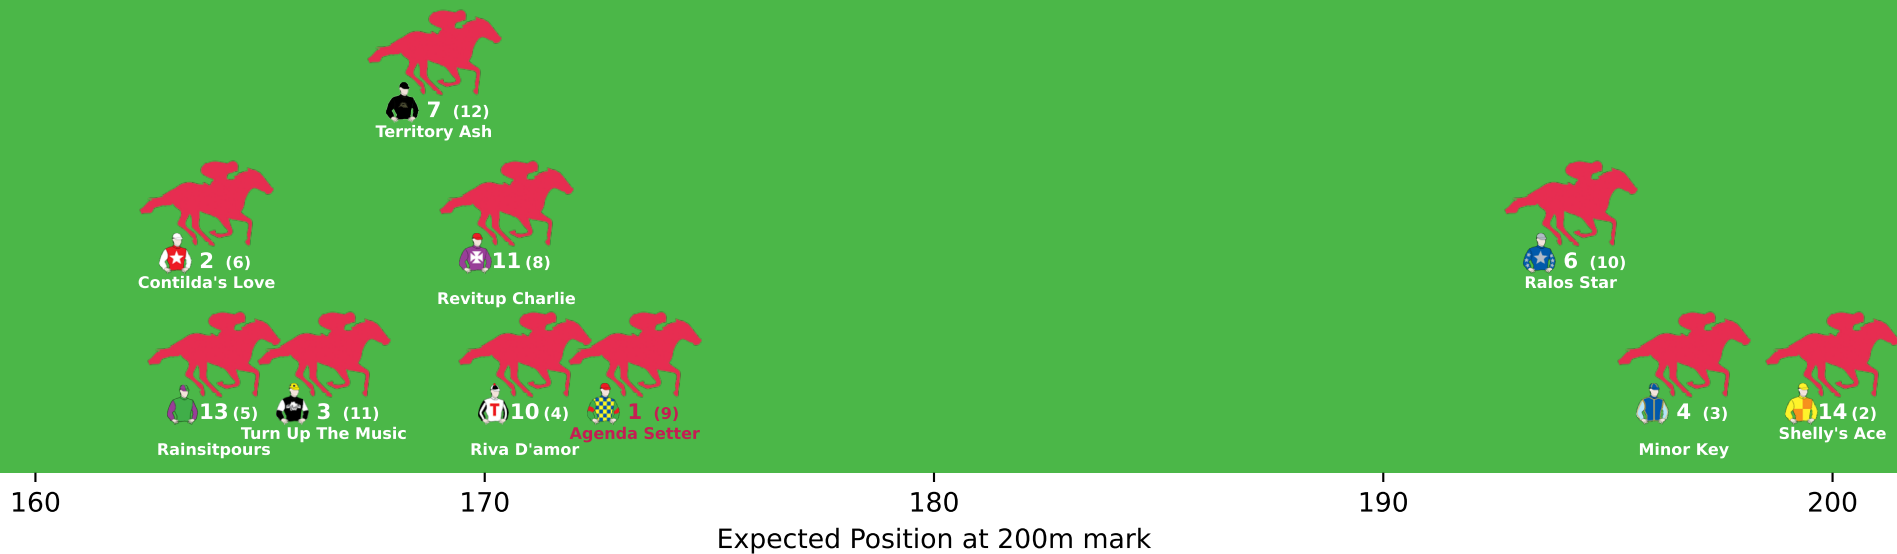

4 (6)

Ninjitzou

5 (9)

Linthorpe Luck

10 (1)

City Of Troy

9 (2)

Chance With Wolves

160

170

180

190

200

Expected Position at 200m mark

# Position Map - Race 4 (1000m) @ Sunshine Coast on 05-04-2026 02:40PM

● No GPS data available - Average of field used

1 (10)

Saxon King

17 (11)

Capiana

160

170

180

190