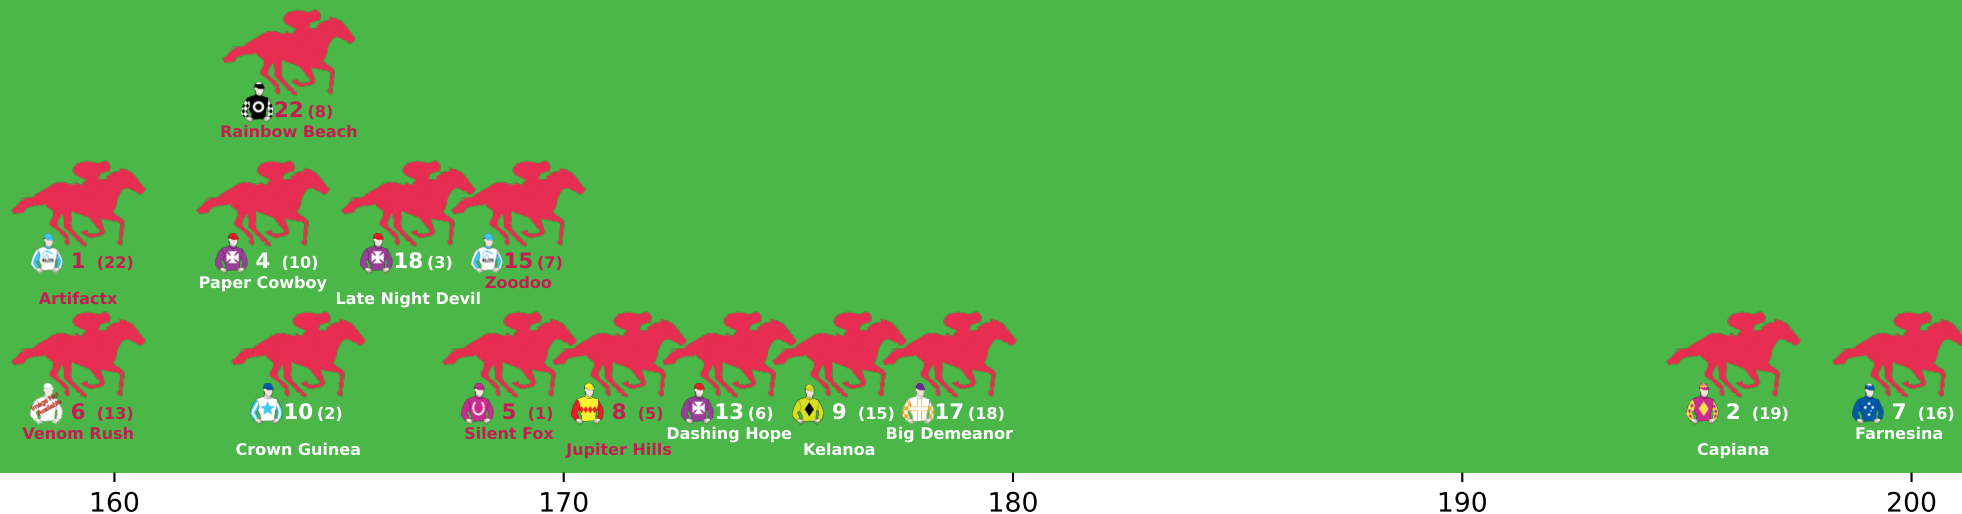

# Position Map - Race 6 (1800m) @ Sunshine Coast on 05-04-2026 03:55PM

● No GPS data available - Average of field used

Expected Position at 200m mark

# Position Map - Race 7 (1200m) @ Sunshine Coast on 05-04-2026 04:35PM

● No GPS data available - Average of field used

Expected Position at 200m mark