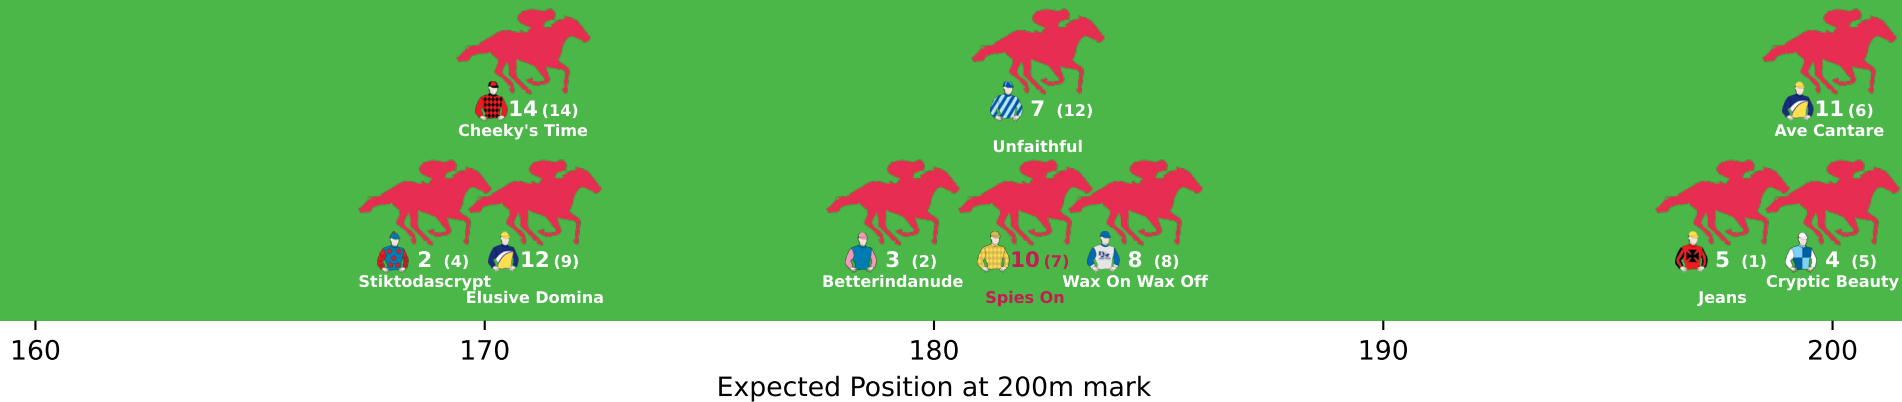

Position Map - Race 5 (1000m) @ Sunshine Coast on 05-04-2026 03:15PM

● No GPS data available - Average of field used