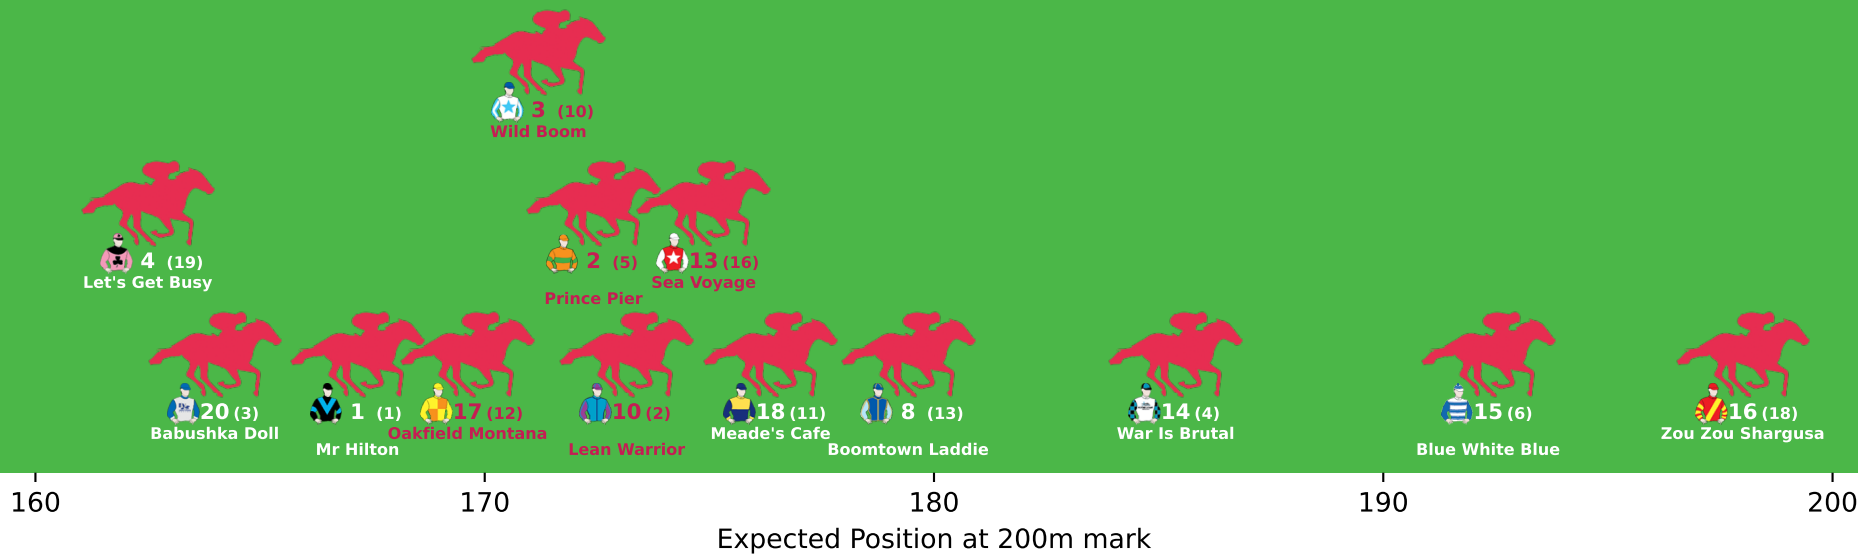

# Position Map - Race 1 (1400m) @ Sunshine Coast on 05-04-2026 12:55PM

● No GPS data available - Average of field used

# Position Map - Race 2 (1200m) @ Sunshine Coast on 05-04-2026 01:30PM

● No GPS data available - Average of field used

# Position Map - Race 3 (1600m) @ Sunshine Coast on 05-04-2026 02:05PM

● No GPS data available - Average of field used

2 (4)

Italian Dancer

6 (8)

Family Of League

1 (5)

Pulveriser

1 (10)

Saxon King

17 (11)

Capiana

160

170

180

190