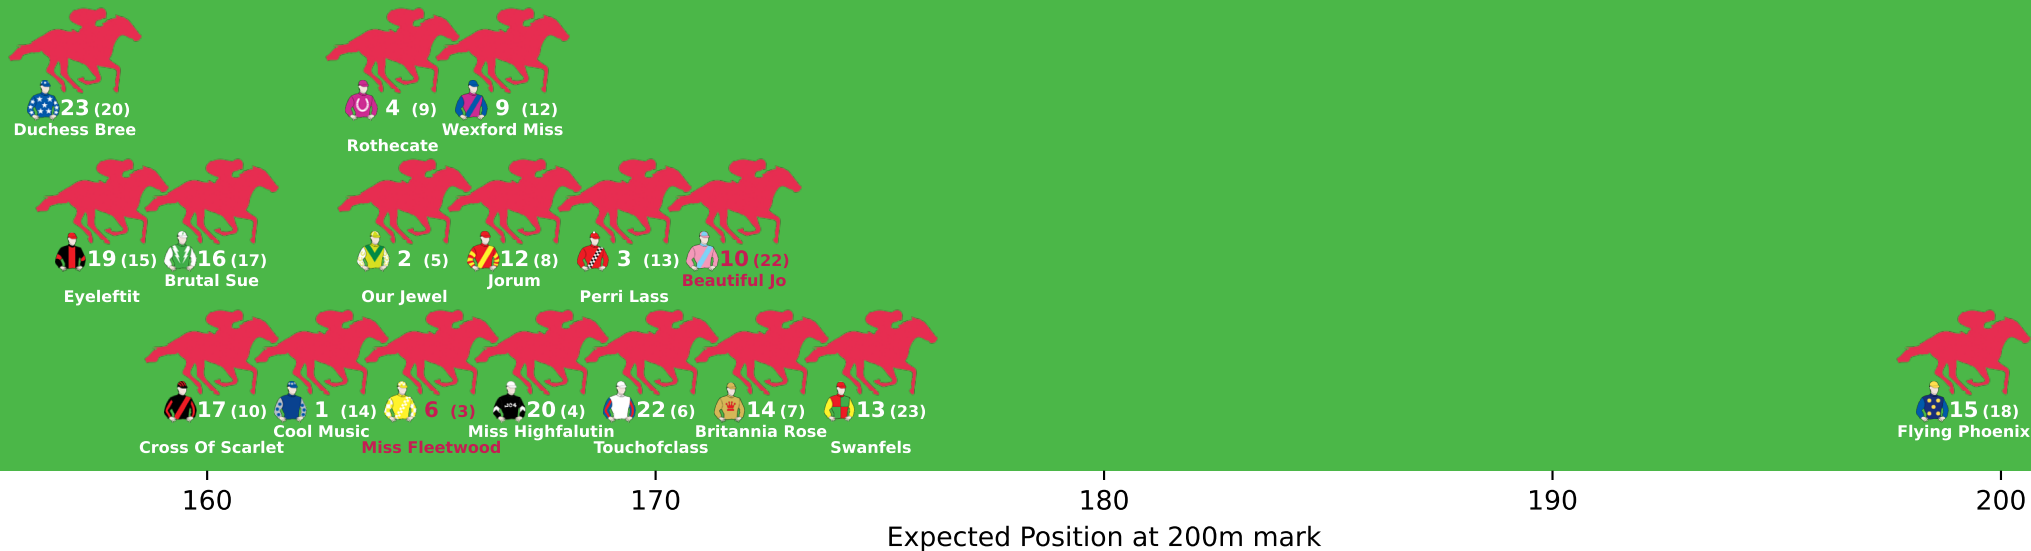

Position Map - Race 7 (1350m) @ Ipswich on 06-04-2026 04:32PM

● No GPS data available - Average of field used