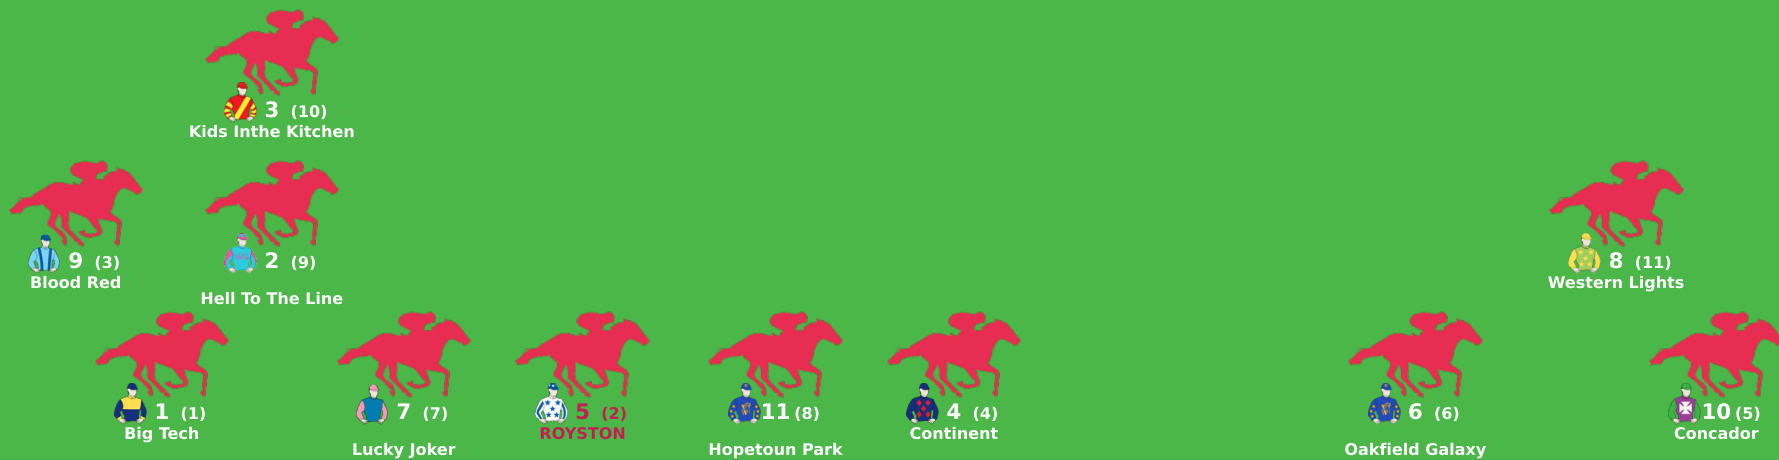

Position Map - Race 3 (1680m) @ Ipswich on 06-04-2026 01:58PM

● No GPS data available - Average of field used

160

170

180

190

200

Expected Position at 200m mark