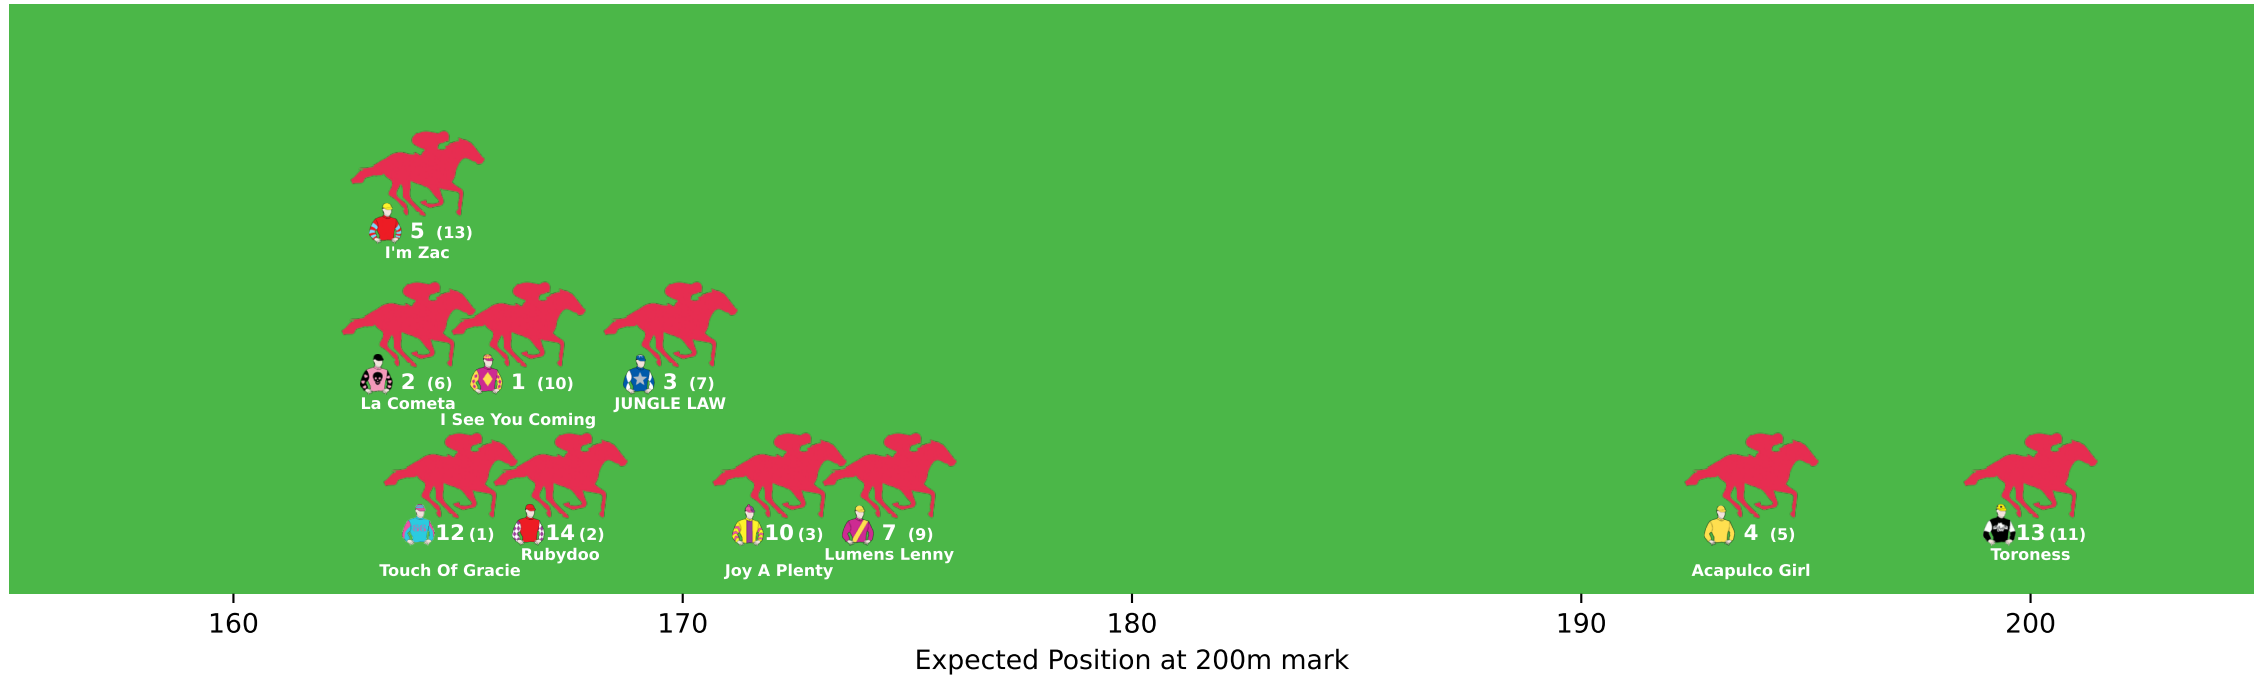

# Position Map - Race 3 (1680m) @ Ipswich on 06-04-2026 01:58PM

● No GPS data available - Average of field used

160

170

180

190

200

Expected Position at 200m mark

# Position Map - Race 4 (1100m) @ Ipswich on 06-04-2026 02:33PM

● No GPS data available - Average of field used

160

170

180

190

200

Expected Position at 200m mark

Position Map - Race 5 (1200m) @ Ipswich on 06-04-2026 03:12PM

Position Map - Race 6 (2170m) @ Ipswich on 06-04-2026 03:52PM

● No GPS data available - Average of field used

Expected Position at 200m mark

Position Map - Race 7 (1350m) @ Ipswich on 06-04-2026 04:32PM

● No GPS data available - Average of field used

Position Map - Race 8 (1350m) @ Ipswich on 06-04-2026 05:12PM