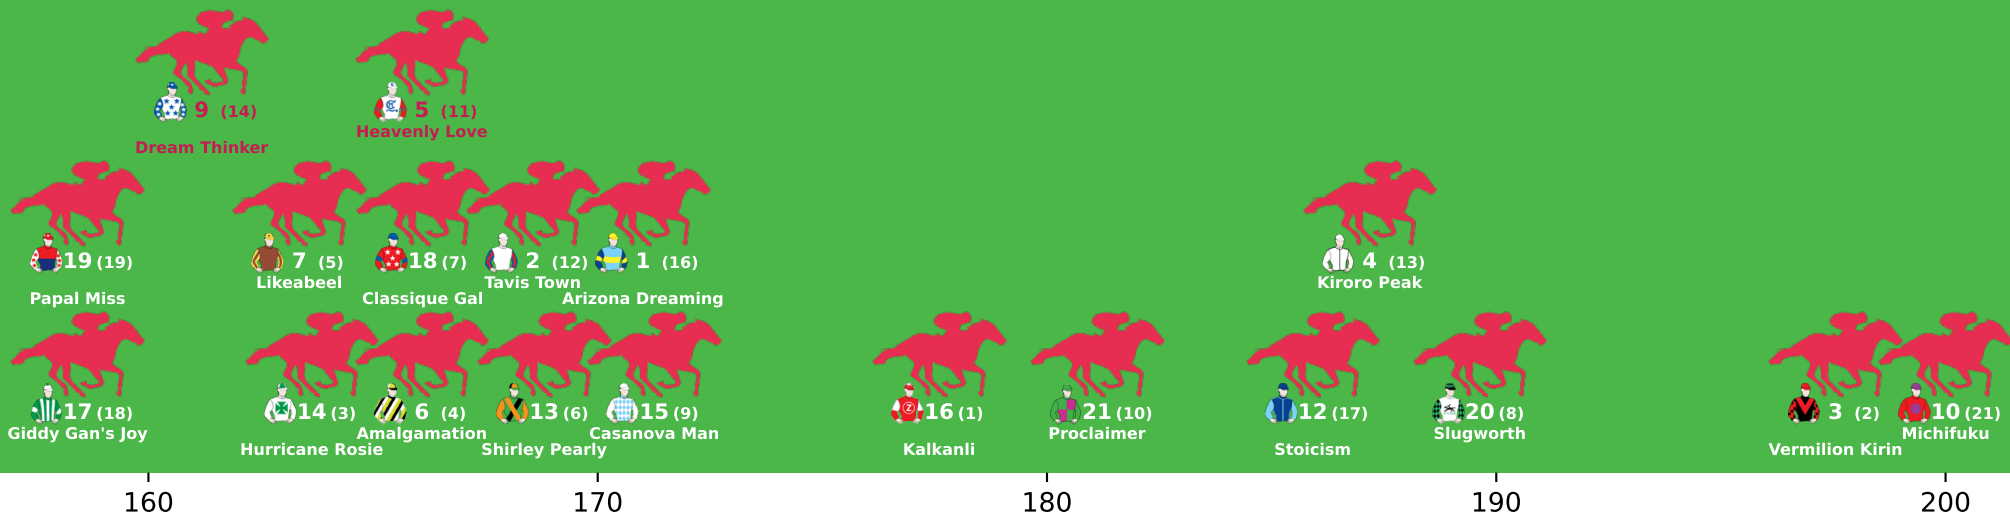

Position Map - Race 6 (2170m) @ Ipswich on 06-04-2026 03:52PM

● No GPS data available - Average of field used

Expected Position at 200m mark