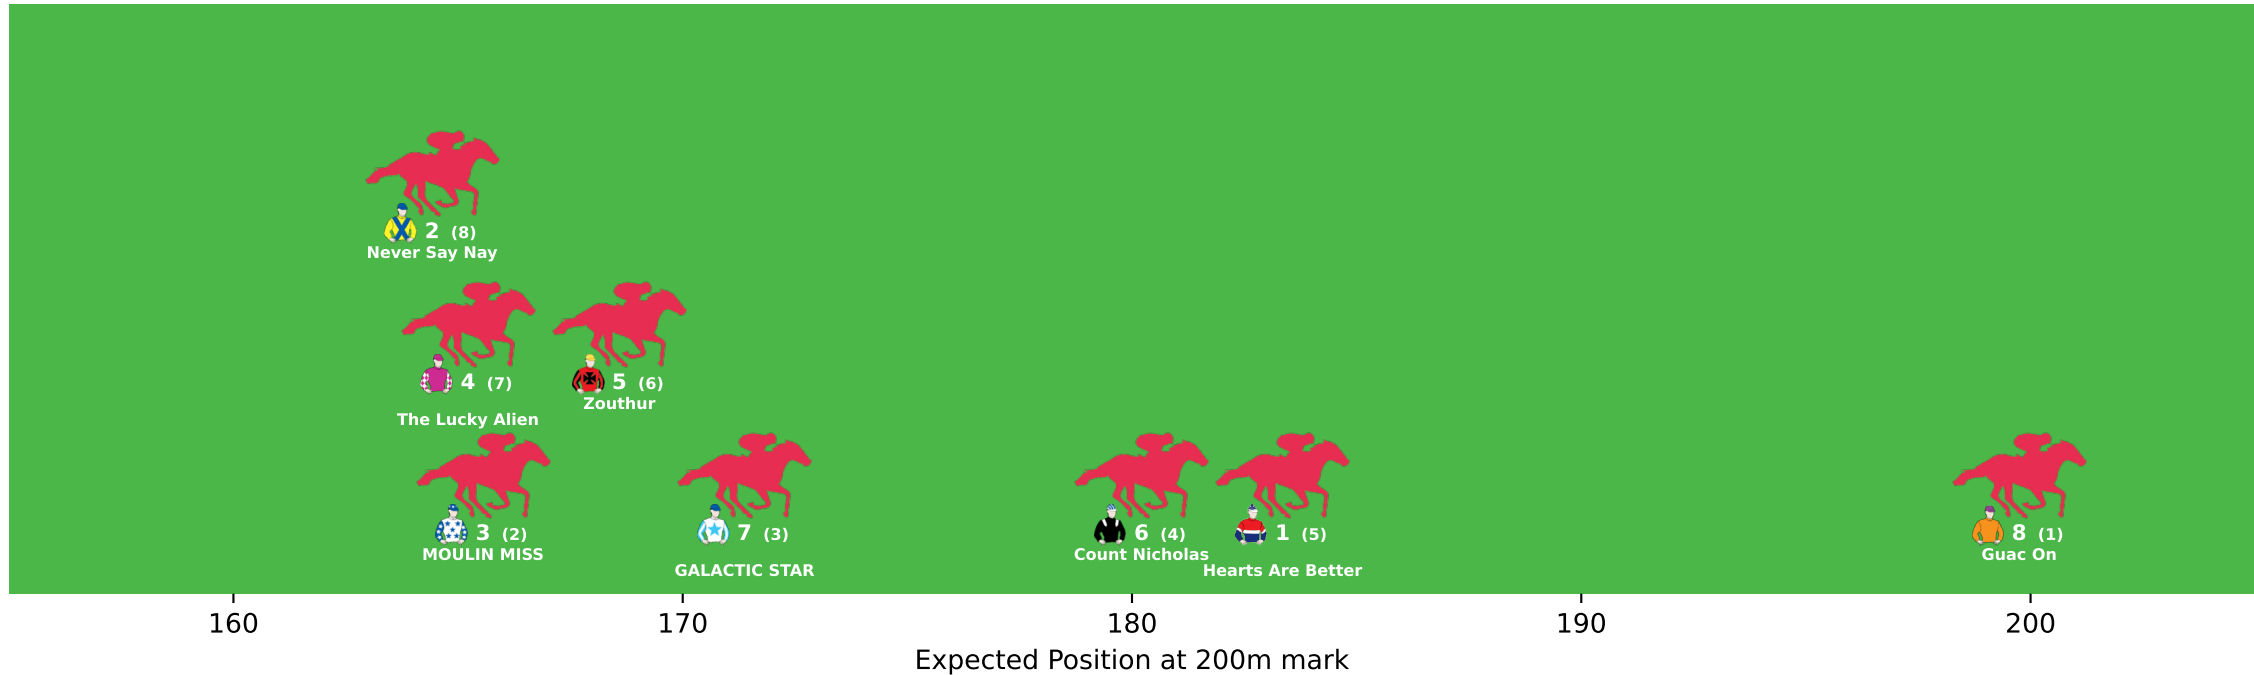

Position Map - Race 6 (1000m) @ Eagle Farm on 08-04-2026 03:33PM