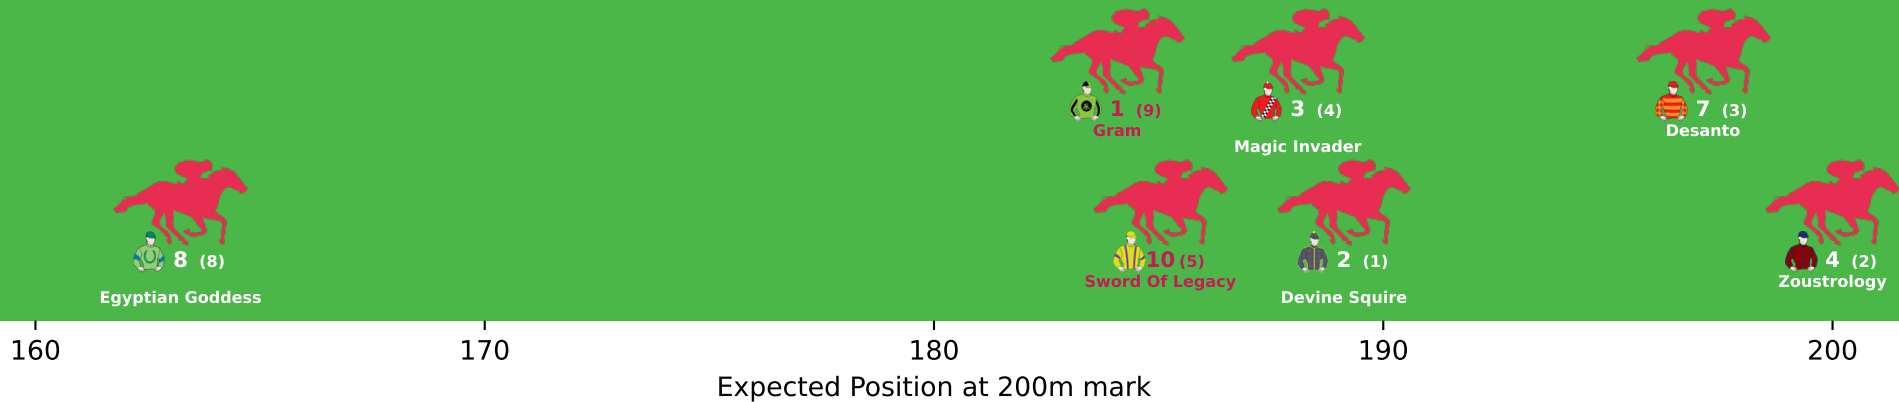

Position Map - Race 1 (1000m) @ Eagle Farm on 08-04-2026 12:38PM

● No GPS data available - Average of field used