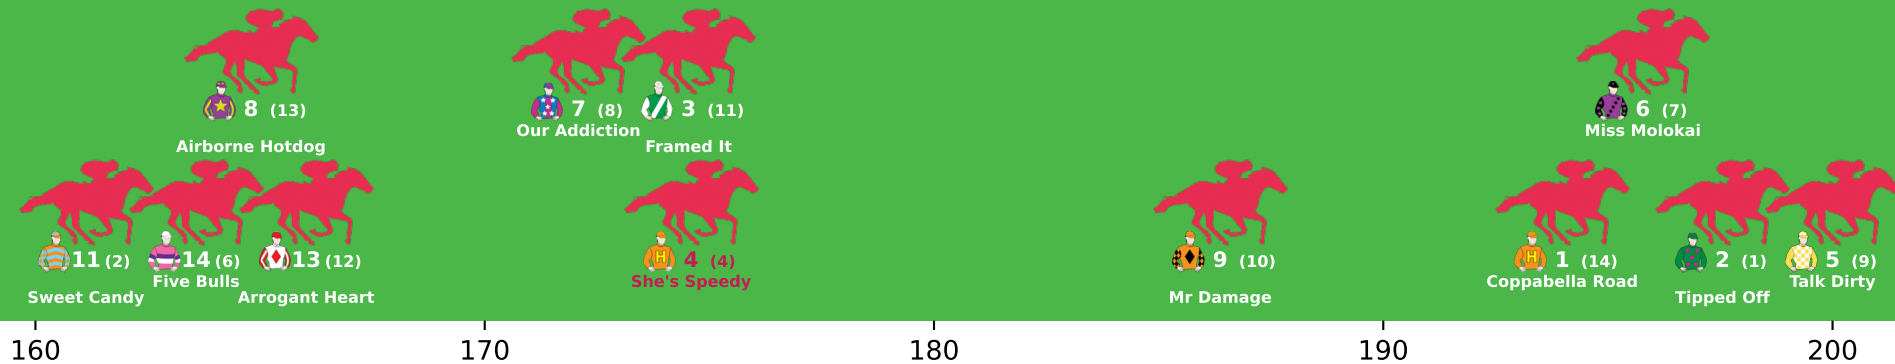

Position Map - Race 8 (950m) @ Ladbrokes Cannon Park on 09-04-2026 05:22PM

● No GPS data available - Average of field used

Expected Position at 200m mark