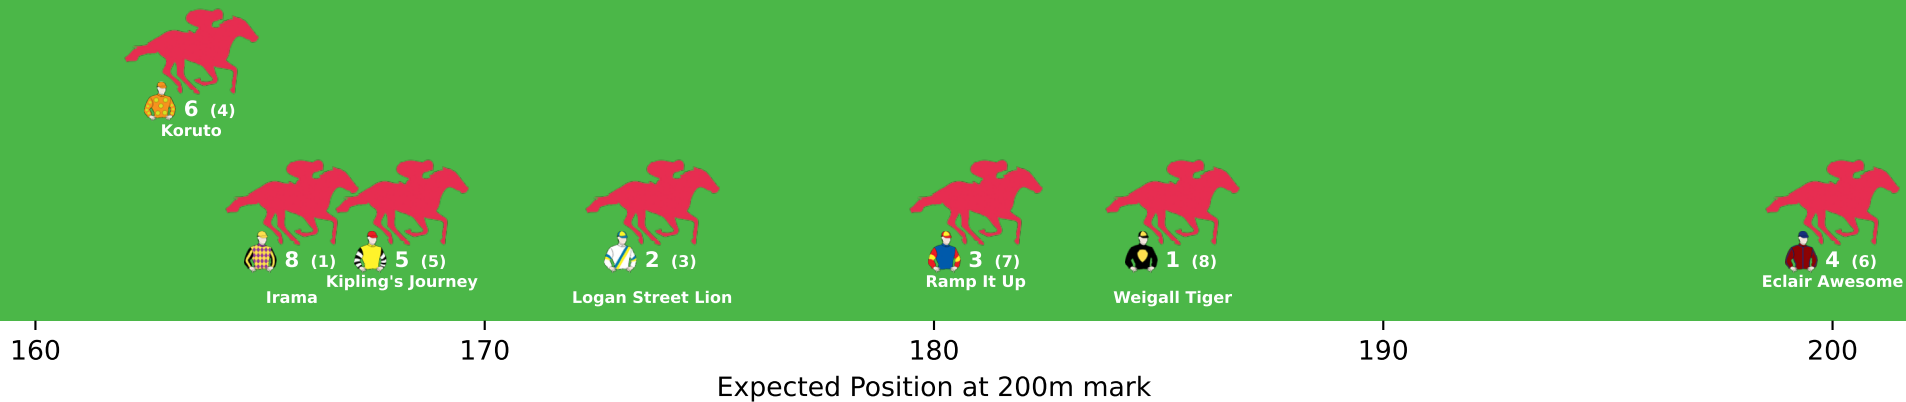

Position Map - Race 1 (1110m) @ Doomben on 11-04-2026 12:28PM

● No GPS data available - Average of field used

160

170

180

190

200

Expected Position at 200m mark

Position Map - Race 2 (1615m) @ Doomben on 11-04-2026 01:03PM

Position Map - Race 3 (1615m) @ Doomben on 11-04-2026 01:38PM

● No GPS data available - Average of field used

160

170

180

190

200

170

180

190

200

Expected Position at 200m mark