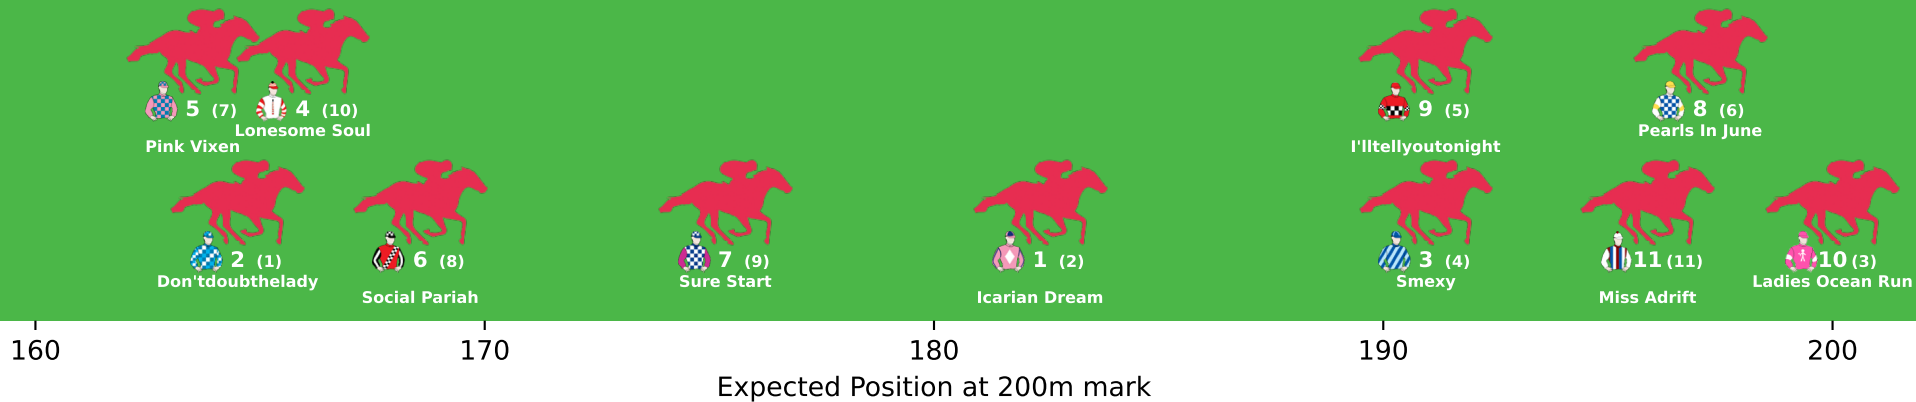

Expected Position at 200m mark

Position Map - Race 4 (2020m) @ Doomben on 11-04-2026 02:13PM

● No GPS data available - Average of field used

Position Map - Race 5 (1350m) @ Doomben on 11-04-2026 02:48PM

Position Map - Race 6 (1350m) @ Doomben on 11-04-2026 03:27PM