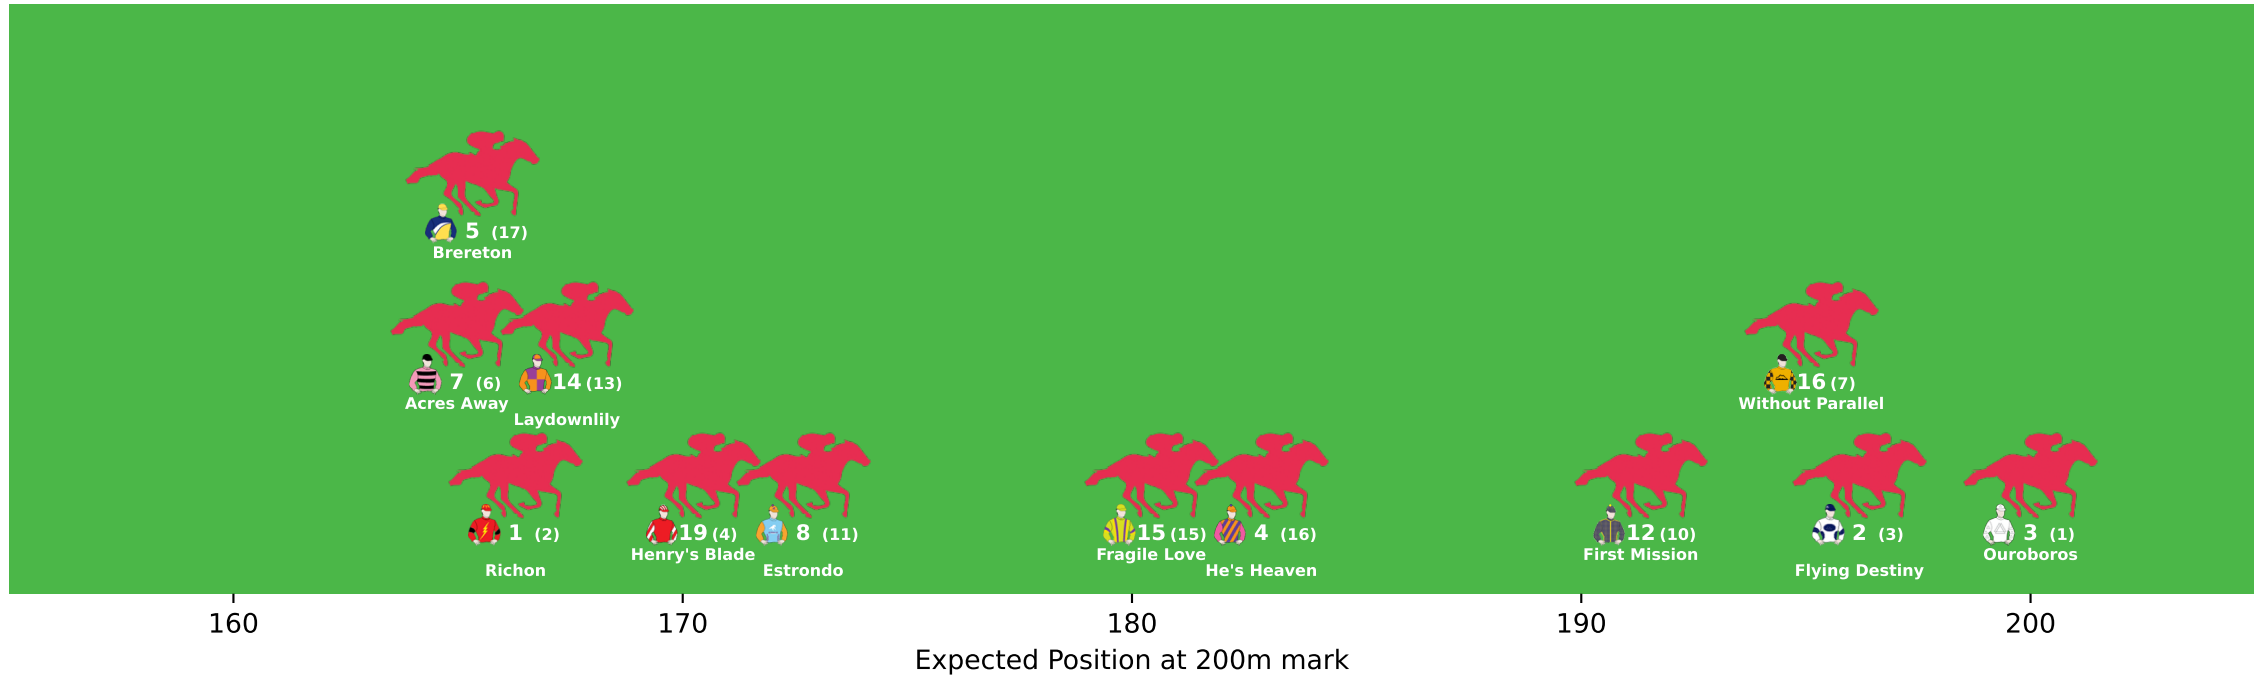

170

180

190

200

Expected Position at 200m mark

Position Map - Race 7 (1110m) @ Doomben on 11-04-2026 04:07PM

Position Map - Race 8 (1350m) @ Doomben on 11-04-2026 04:43PM

● No GPS data available - Average of field used

1 (9)
Miss Joelene

12 (4)
The Drover

10 (5)
Mahagoni

13 (7)
Geriatrix

8 (10)
Exotique Miss

2 (13)
Cote Atlantique

9 (15)
Castillian

3 (1)
Tenzing

11 (2)
Don't Stop

6 (3)
Rising Pacific

14 (6)
Harbourmaster

5 (8)
Lucky Girl

4 (11)
Walsh Bay

7 (12)
Kronenbourg

15 (14)
Margot's Deel

160

170

180

190

200

Expected Position at 200m mark