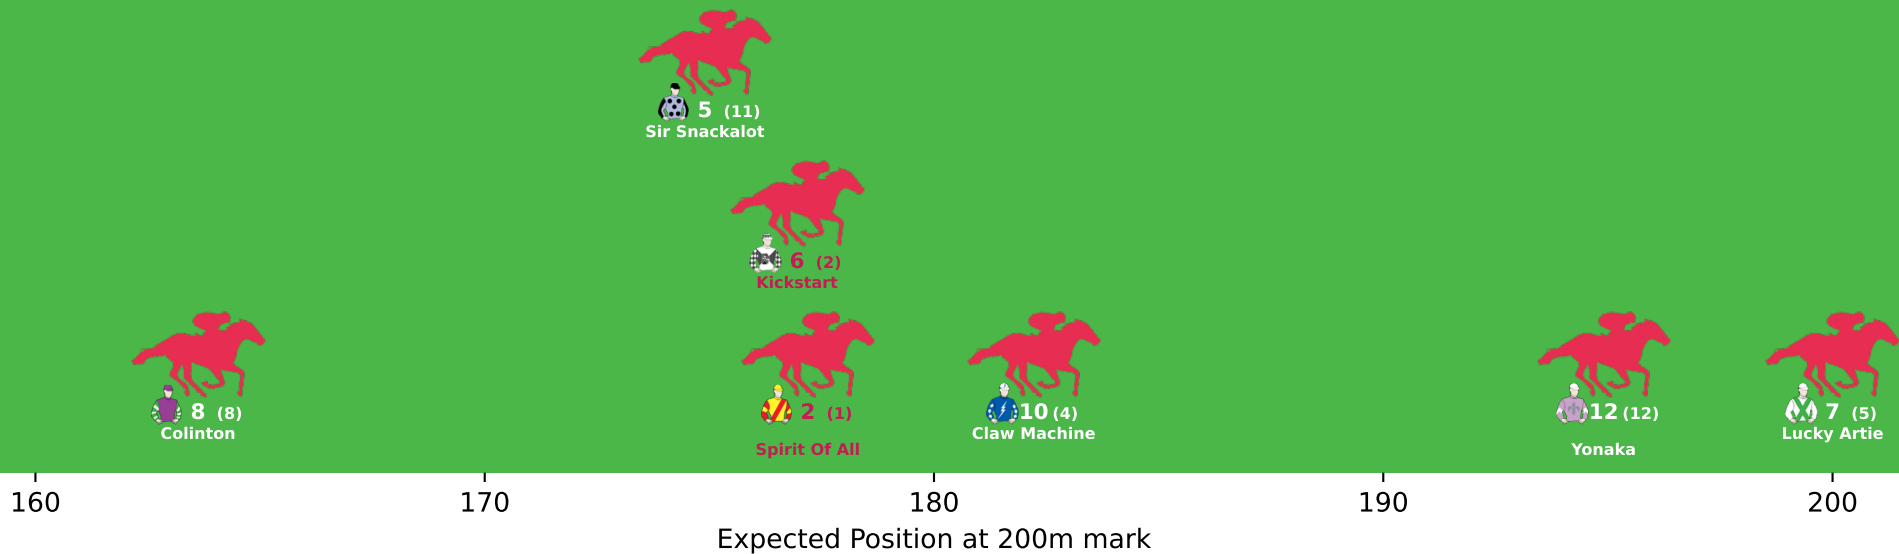

Position Map - Race 1 (800m) @ Kilcoy on 11-04-2026 12:50PM

● No GPS data available - Average of field used

Position Map - Race 2 (1200m) @ Kilcoy on 11-04-2026 01:24PM

● No GPS data available - Average of field used

Expected Position at 200m mark

Position Map - Race 3 (1200m) @ Kilcoy on 11-04-2026 01:59PM

● No GPS data available - Average of field used

Position Map - Race 4 (1200m) @ Kilcoy on 11-04-2026 02:34PM

● No GPS data available - Average of field used

Expected Position at 200m mark