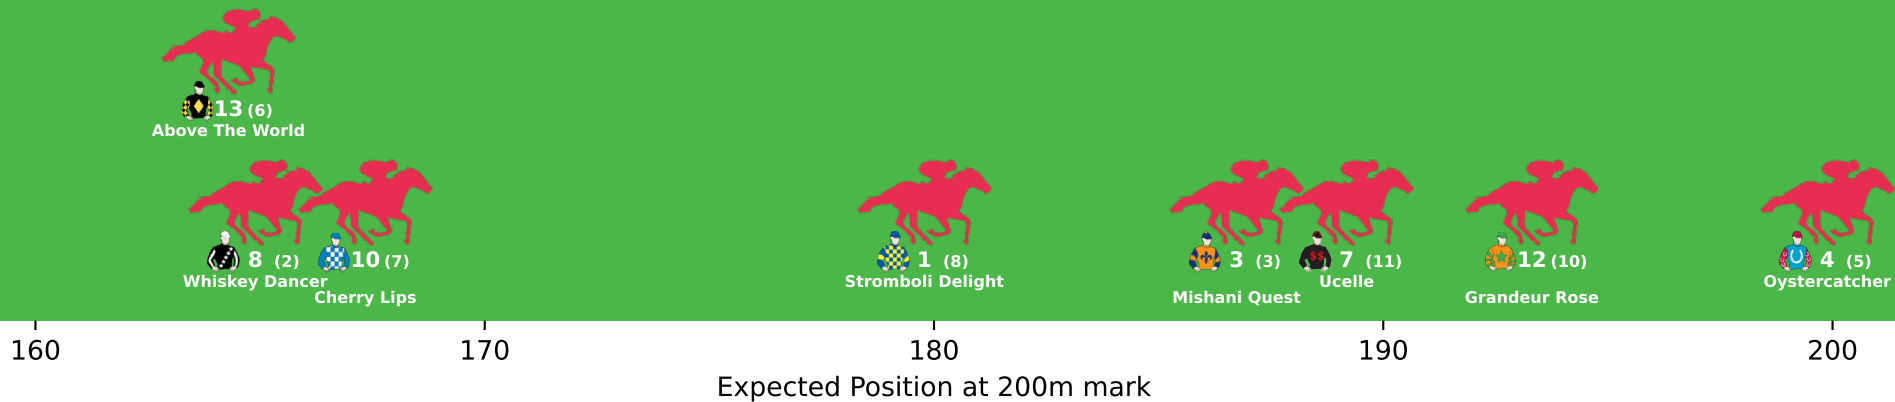

160

170

180

190

200

Expected Position at 200m mark

Position Map - Race 5 (1200m) @ Kilcoy on 11-04-2026 03:10PM

Position Map - Race 6 (1500m) @ Kilcoy on 11-04-2026 03:49PM

● No GPS data available - Average of field used

13 (7)
Summer Star

11 (13)
State A Fact

14 (9)
Track And Field

5 (11)
Praise You

3 (1)
Kind Wish

12 (10)
Roigard

7 (3)
Merchant Lady

Expected Position at 200m mark