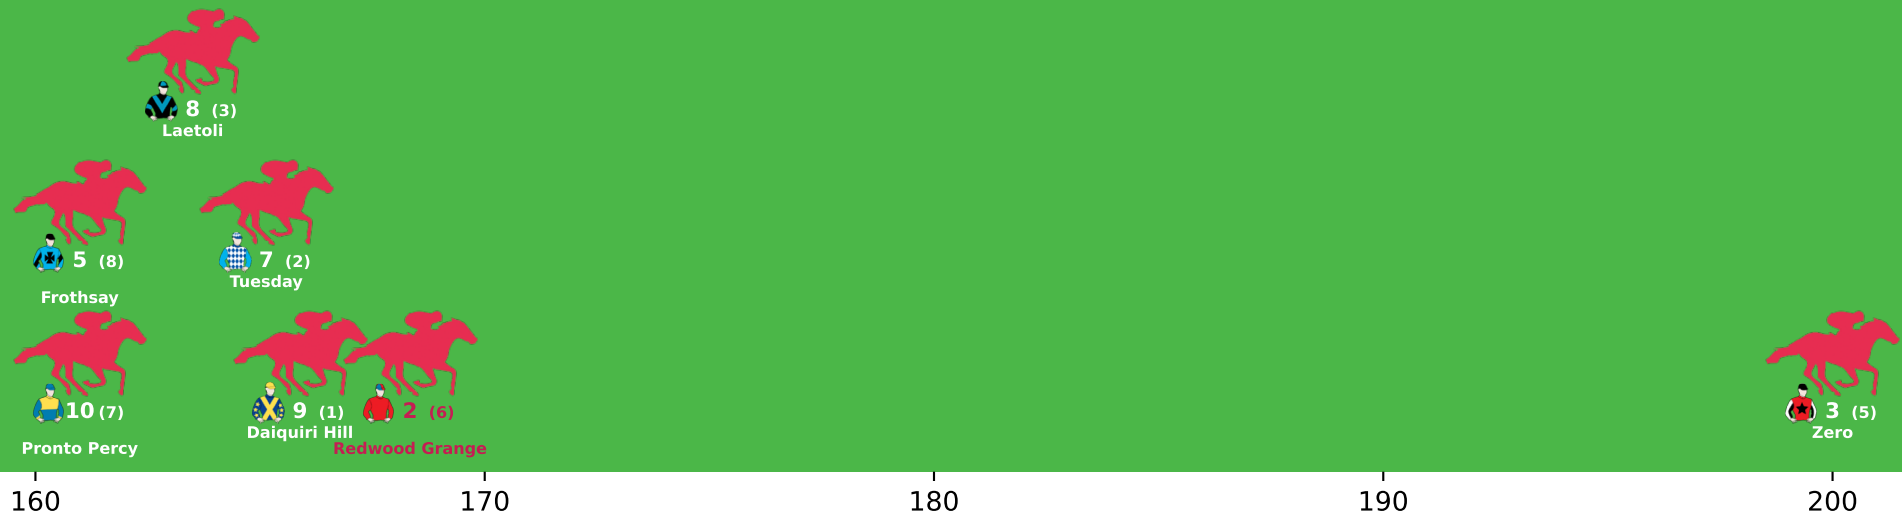

Position Map - Race 1 (800m) @ Kilcoy on 11-04-2026 12:50PM

● No GPS data available - Average of field used

Position Map - Race 2 (1200m) @ Kilcoy on 11-04-2026 01:24PM

● No GPS data available - Average of field used

Expected Position at 200m mark

Position Map - Race 3 (1200m) @ Kilcoy on 11-04-2026 01:59PM

● No GPS data available - Average of field used

Position Map - Race 4 (1200m) @ Kilcoy on 11-04-2026 02:34PM

● No GPS data available - Average of field used

● No GPS data available - Average of field used

13 (7)
Summer Star

11 (13)
State A Fact

14 (9)
Track And Field

5 (11)
Praise You

3 (1)
Kind Wish

12 (10)
Roigard

7 (3)
Merchant Lady

Expected Position at 200m mark