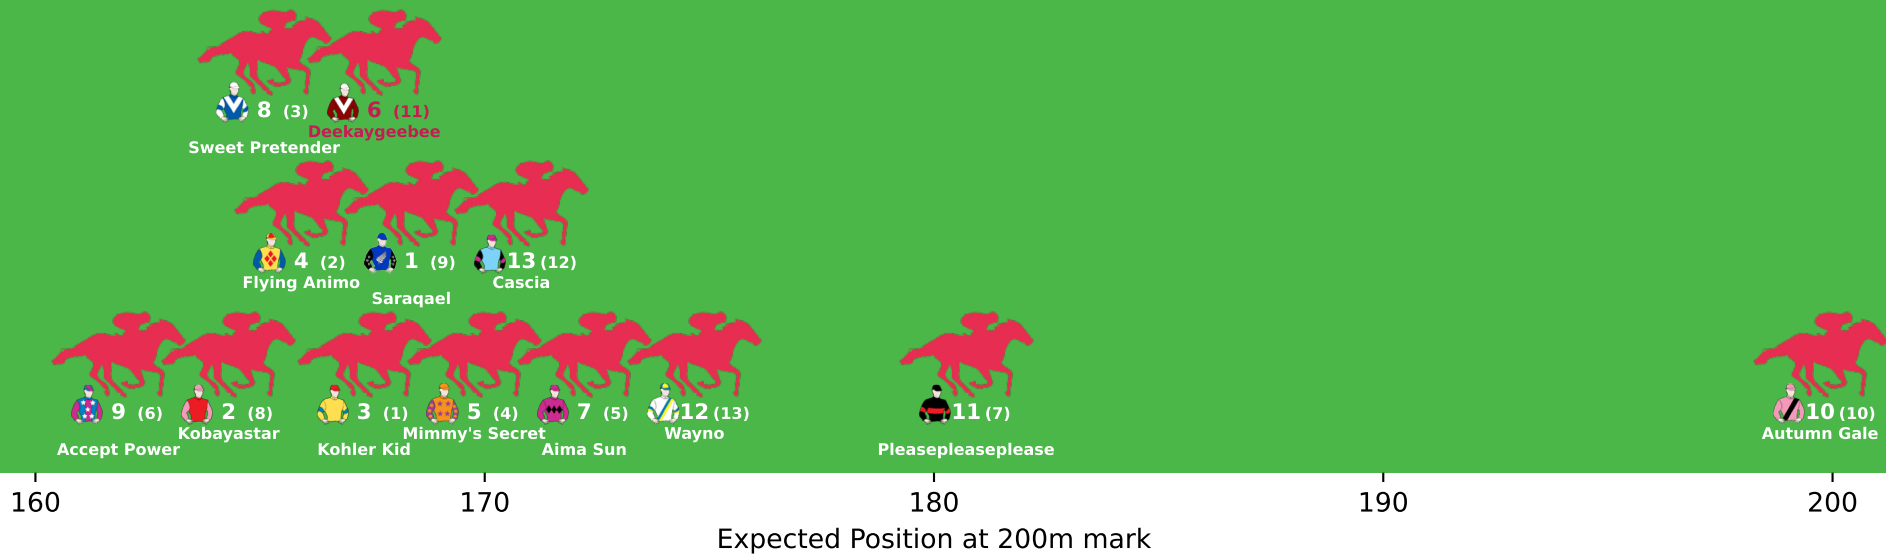

Position Map - Race 7 (1300m) @ Rockhampton on 11-04-2026 04:24PM

● No GPS data available - Average of field used