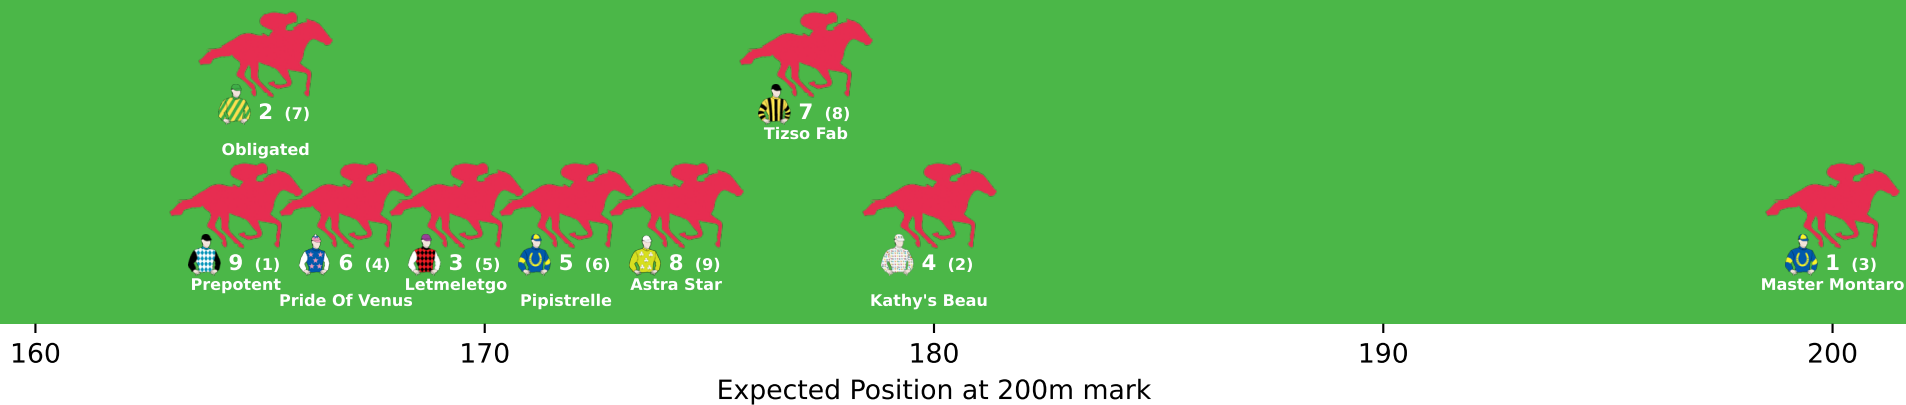

# Position Map - Race 2 (1200m) @ Rockhampton on 11-04-2026 01:19PM

● No GPS data available - Average of field used

Expected Position at 200m mark

Position Map - Race 3 (1050m) @ Rockhampton on 11-04-2026 01:54PM

Position Map - Race 4 (1400m) @ Rockhampton on 11-04-2026 02:29PM

Position Map - Race 5 (1200m) @ Rockhampton on 11-04-2026 03:04PM

# Position Map - Race 6 (1200m) @ Rockhampton on 11-04-2026 03:44PM

● No GPS data available - Average of field used

# Position Map - Race 8 (1200m) @ Rockhampton on 11-04-2026 04:59PM