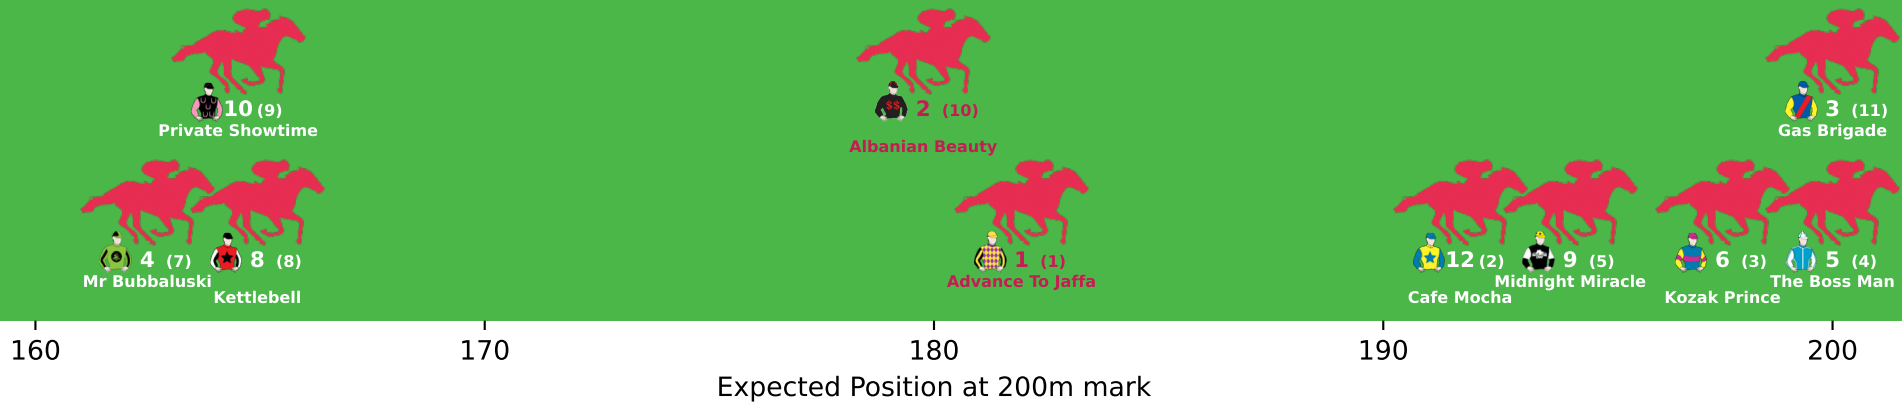

# Position Map - Race 5 (1600m) @ Sunshine Coast on 12-04-2026 02:50PM

● No GPS data available - Average of field used

Position Map - Race 6 (1000m) @ Sunshine Coast on 12-04-2026 03:30PM

160

170

180

190

200

Expected Position at 200m mark

# Position Map - Race 8 (1200m) @ Sunshine Coast on 12-04-2026 04:44PM

● No GPS data available - Average of field used

  
 **1 (9)**  
Downey

  
 **10 (2)**  **5 (3)**  
Boom Boom Bella Blakemore Avenue

  
 **4 (5)**  
Le Chocolat