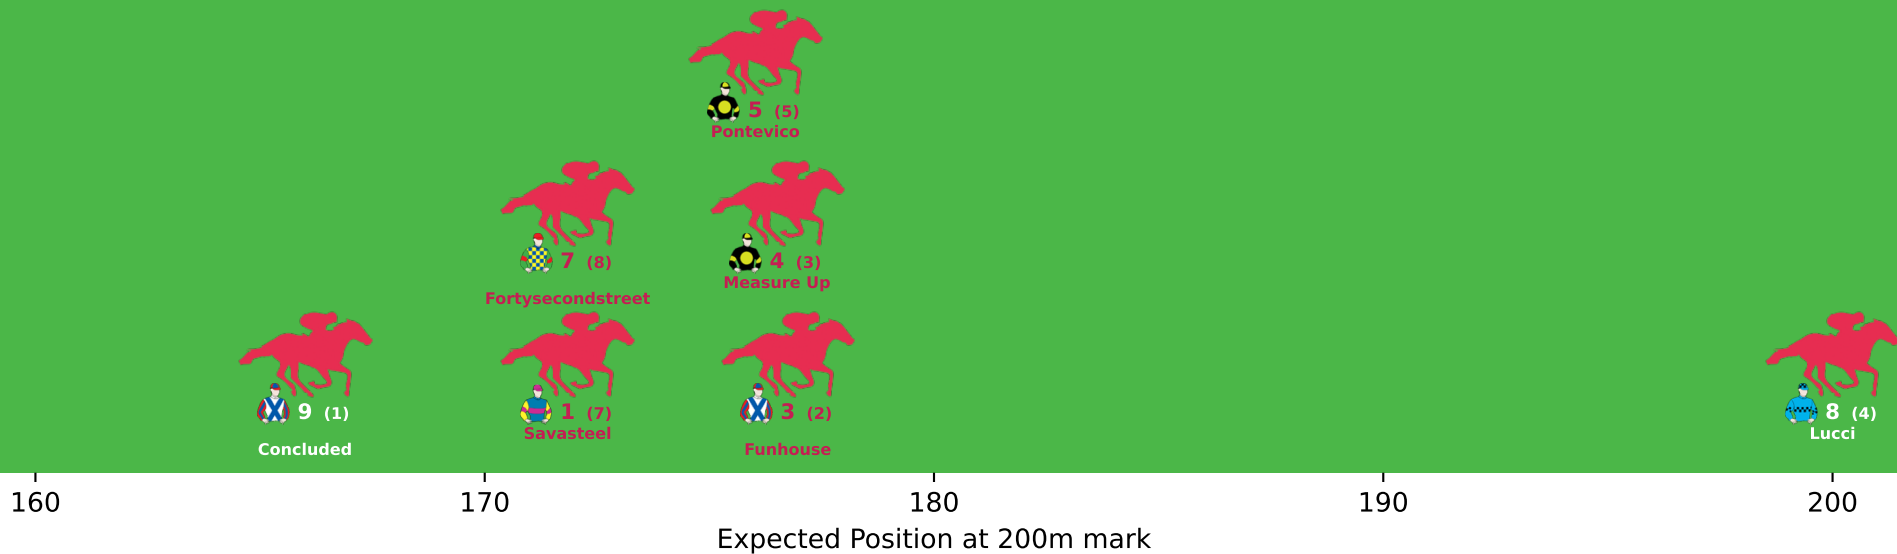

# Position Map - Race 1 (1000m) @ Sunshine Coast on 12-04-2026 12:30PM

● No GPS data available - Average of field used

Position Map - Race 2 (1000m) @ Sunshine Coast on 12-04-2026 01:04PM

Position Map - Race 3 (1000m) @ Sunshine Coast on 12-04-2026 01:39PM

160

170

180

190

200

Expected Position at 200m mark

Position Map - Race 4 (1000m) @ Sunshine Coast on 12-04-2026 02:14PM

Expected Position at 200m mark

# Position Map - Race 8 (1200m) @ Sunshine Coast on 12-04-2026 04:44PM

● No GPS data available - Average of field used

  
 **1 (9)**  
Downey

  
 **10 (2)**  **5 (3)**  
Boom Boom Bella Blakemore Avenue

  
 **4 (5)**  
Le Chocolat