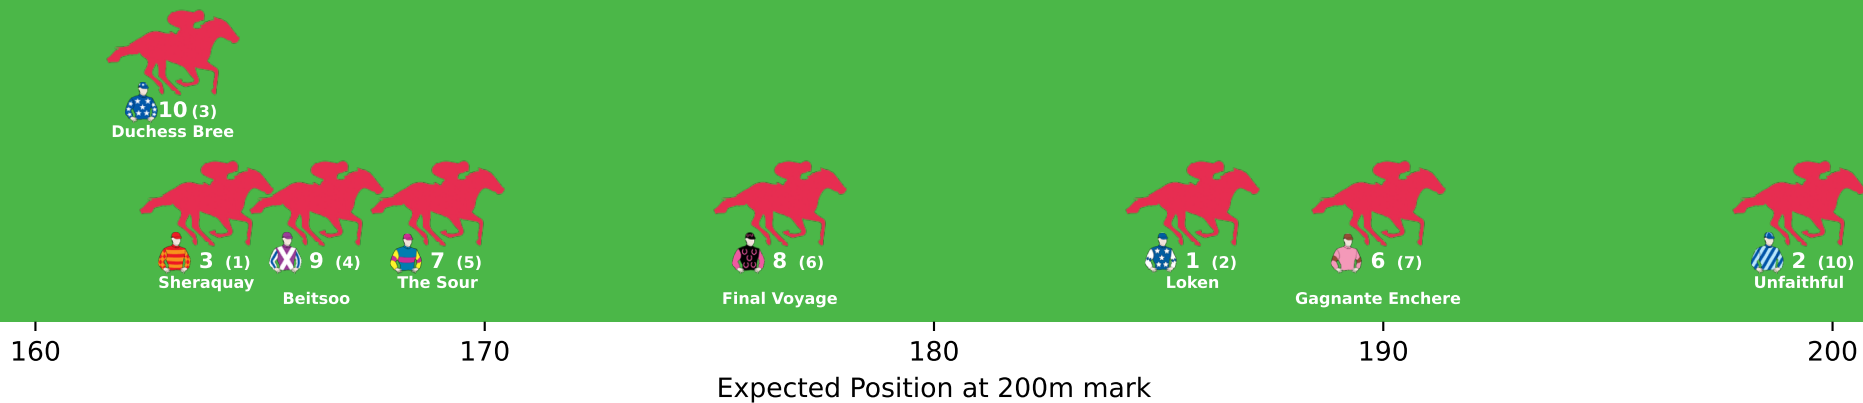

# Position Map - Race 1 (1000m) @ Sunshine Coast on 12-04-2026 12:30PM

● No GPS data available - Average of field used

Position Map - Race 2 (1000m) @ Sunshine Coast on 12-04-2026 01:04PM

Position Map - Race 3 (1000m) @ Sunshine Coast on 12-04-2026 01:39PM

160

170

180

190

200

Expected Position at 200m mark

Position Map - Race 4 (1000m) @ Sunshine Coast on 12-04-2026 02:14PM

Expected Position at 200m mark