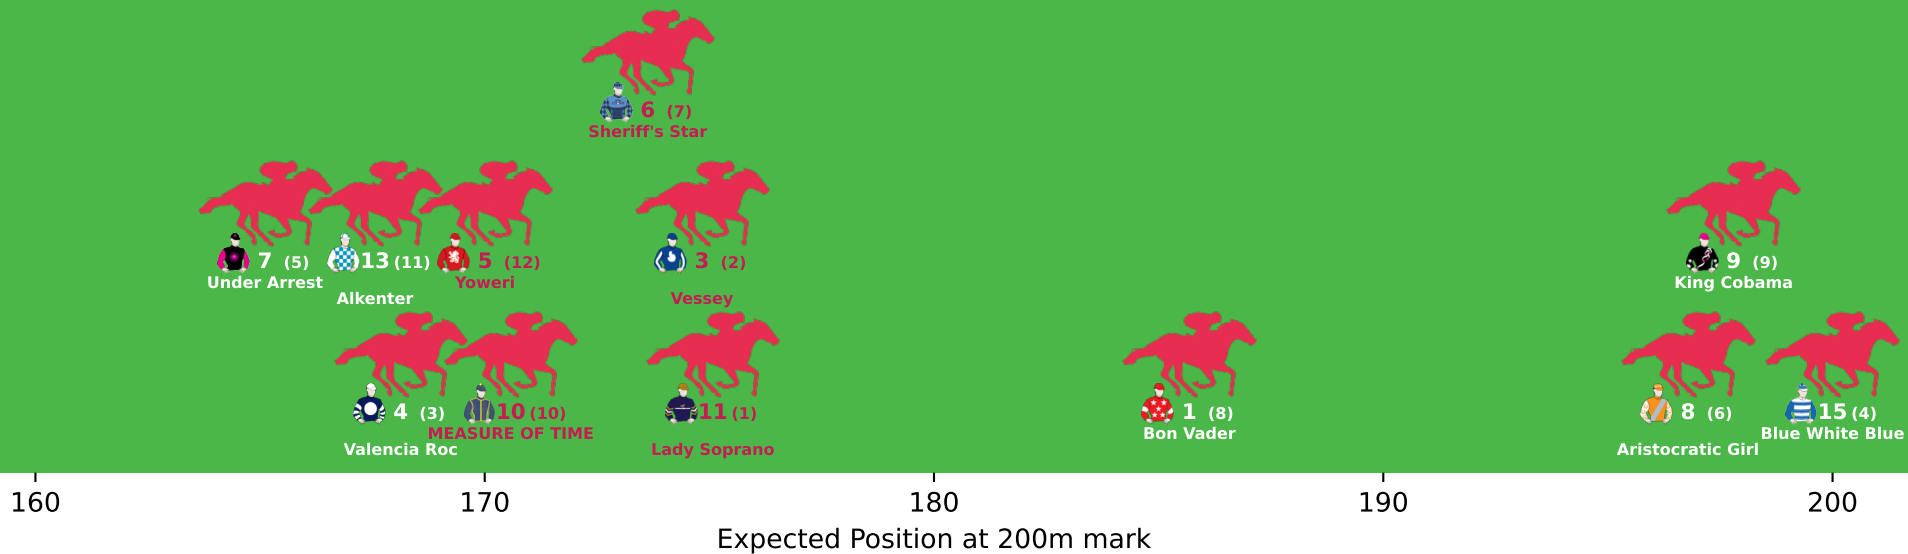

10 (6)
Empress Aspen

6 (9)
Soloact

160

170

180

190

200

Expected Position at 200m mark

Position Map - Race 4 (2040m) @ Doomben on 15-04-2026 01:43PM

● No GPS data available - Average of field used

Position Map - Race 5 (1200m) @ Doomben on 15-04-2026 02:18PM

● No GPS data available - Average of field used