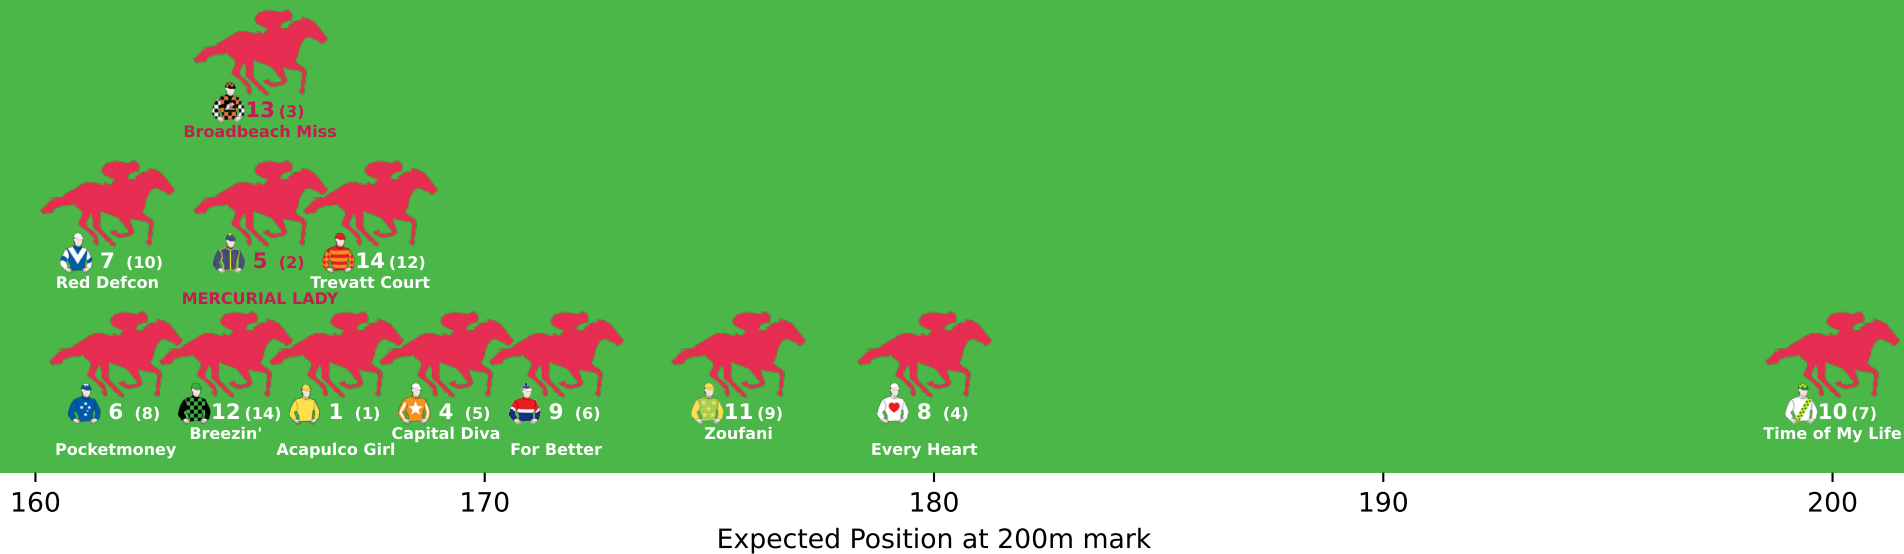

Position Map - Race 7 (1200m) @ Doomben on 15-04-2026 03:28PM

● No GPS data available - Average of field used