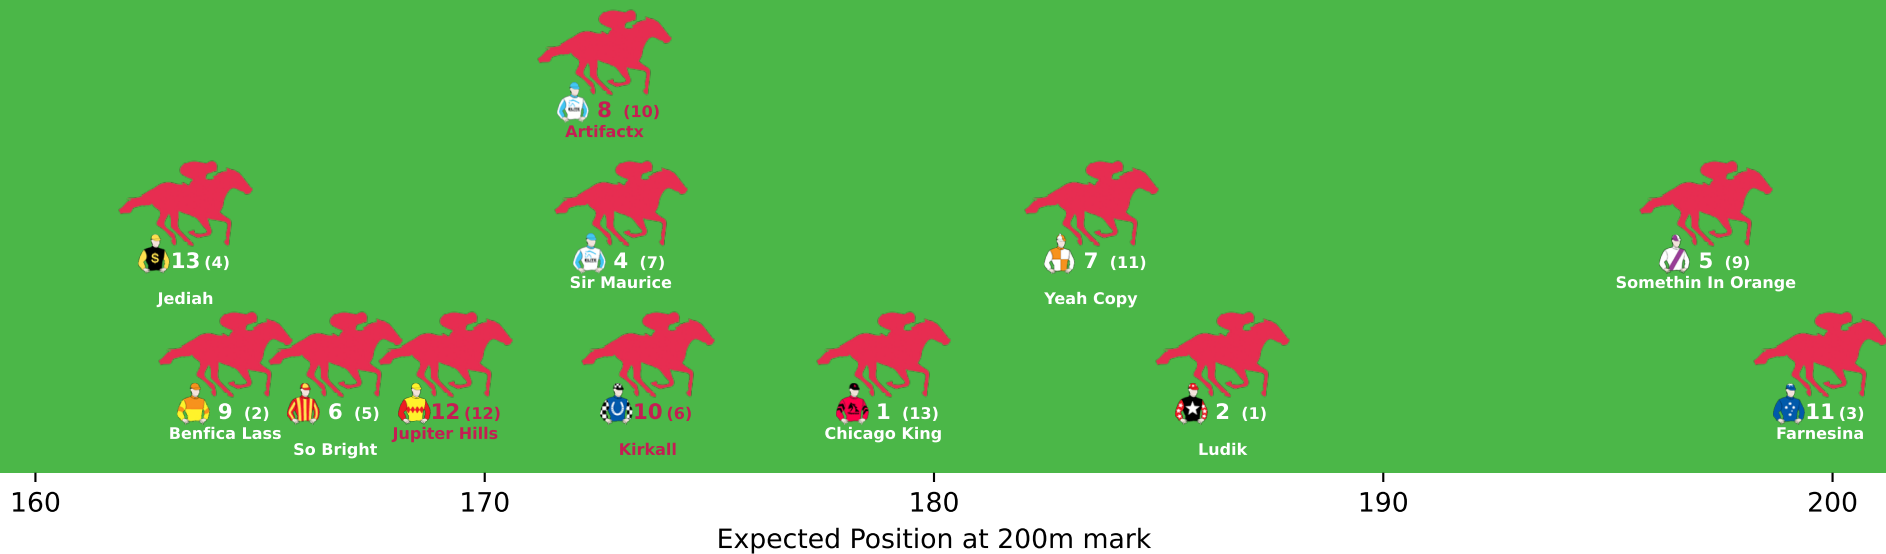

160

170

180

190

200

Expected Position at 200m mark

Position Map - Race 6 (1350m) @ Ipswich on 16-04-2026 03:57PM

● No GPS data available - Average of field used

Position Map - Race 7 (1200m) @ Ipswich on 16-04-2026 04:34PM

● No GPS data available - Average of field used

Expected Position at 200m mark