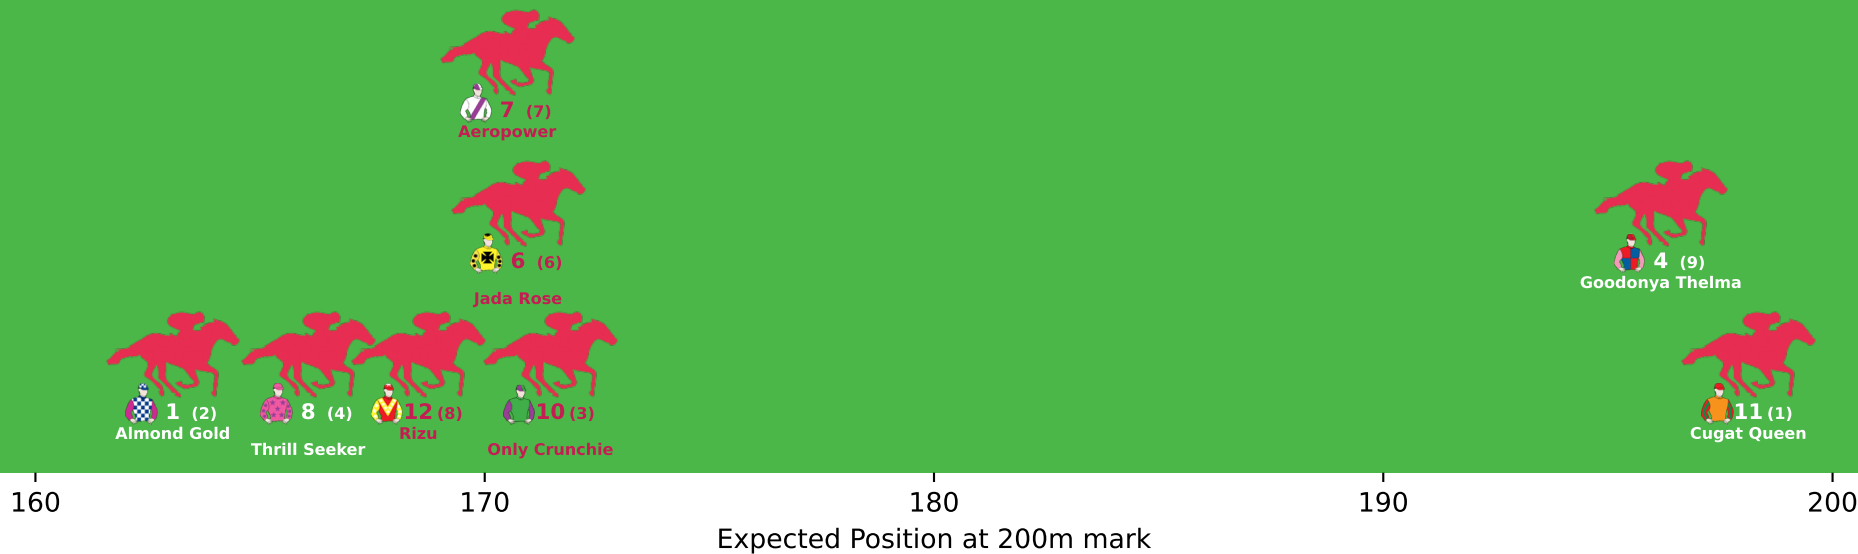

Position Map - Race 1 (800m) @ Ipswich on 16-04-2026 12:52PM

● No GPS data available - Average of field used

Position Map - Race 2 (1690m) @ Ipswich on 16-04-2026 01:27PM

● No GPS data available - Average of field used

Position Map - Race 3 (1100m) @ Ipswich on 16-04-2026 02:04PM

160

170

180

190

200

Expected Position at 200m mark

Position Map - Race 4 (2180m) @ Ipswich on 16-04-2026 02:42PM

Position Map - Race 5 (1690m) @ Ipswich on 16-04-2026 03:22PM

● No GPS data available - Average of field used

8 (5)

Classique Gal

10 (11)

Khant Fail

2 (12)

Noire Emperor