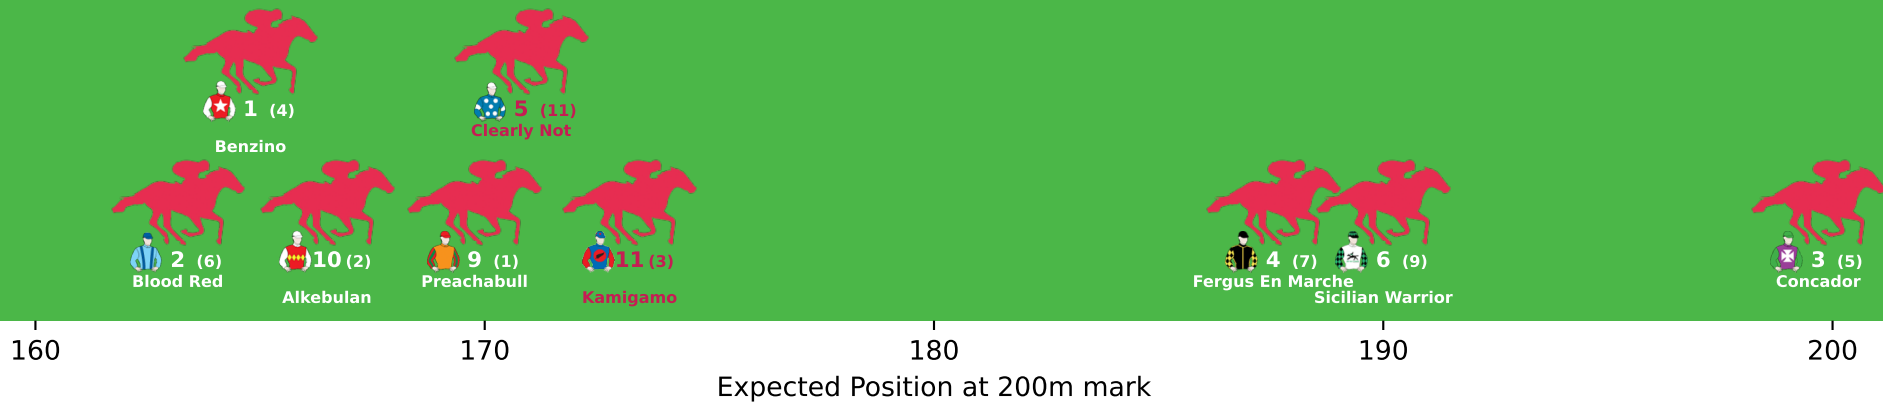

Position Map - Race 1 (800m) @ Ipswich on 16-04-2026 12:52PM

● No GPS data available - Average of field used

Position Map - Race 2 (1690m) @ Ipswich on 16-04-2026 01:27PM

● No GPS data available - Average of field used

Position Map - Race 3 (1100m) @ Ipswich on 16-04-2026 02:04PM

160

170

180

190

200

Expected Position at 200m mark

Position Map - Race 4 (2180m) @ Ipswich on 16-04-2026 02:42PM

Position Map - Race 5 (1690m) @ Ipswich on 16-04-2026 03:22PM

● No GPS data available - Average of field used

8 (5)

Classique Gal

10 (11)

Khant Fail

2 (12)

Noire Emperor