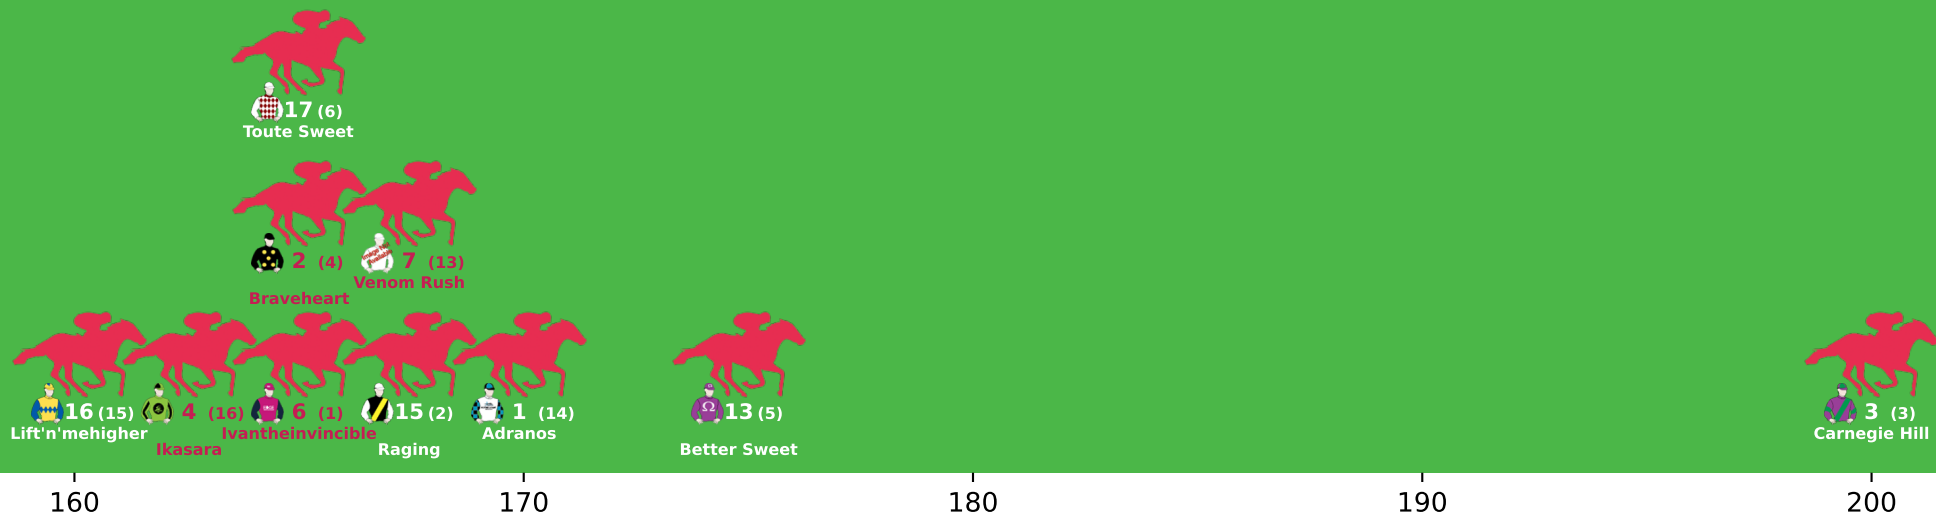

160

170

180

190

200

Expected Position at 200m mark

Position Map - Race 6 (1350m) @ Ipswich on 16-04-2026 03:57PM

● No GPS data available - Average of field used

Position Map - Race 7 (1200m) @ Ipswich on 16-04-2026 04:34PM

● No GPS data available - Average of field used

Expected Position at 200m mark