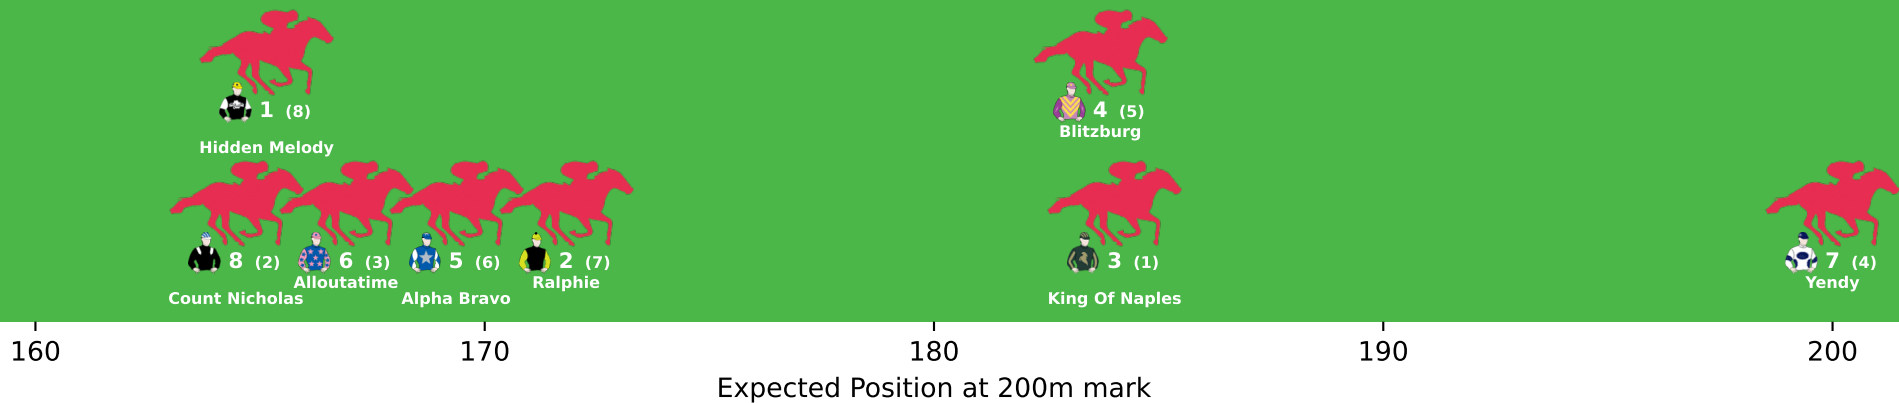

Position Map - Race 4 (1200m) @ Aquis Park Gold Coast on 18-04-2026 02:14PM