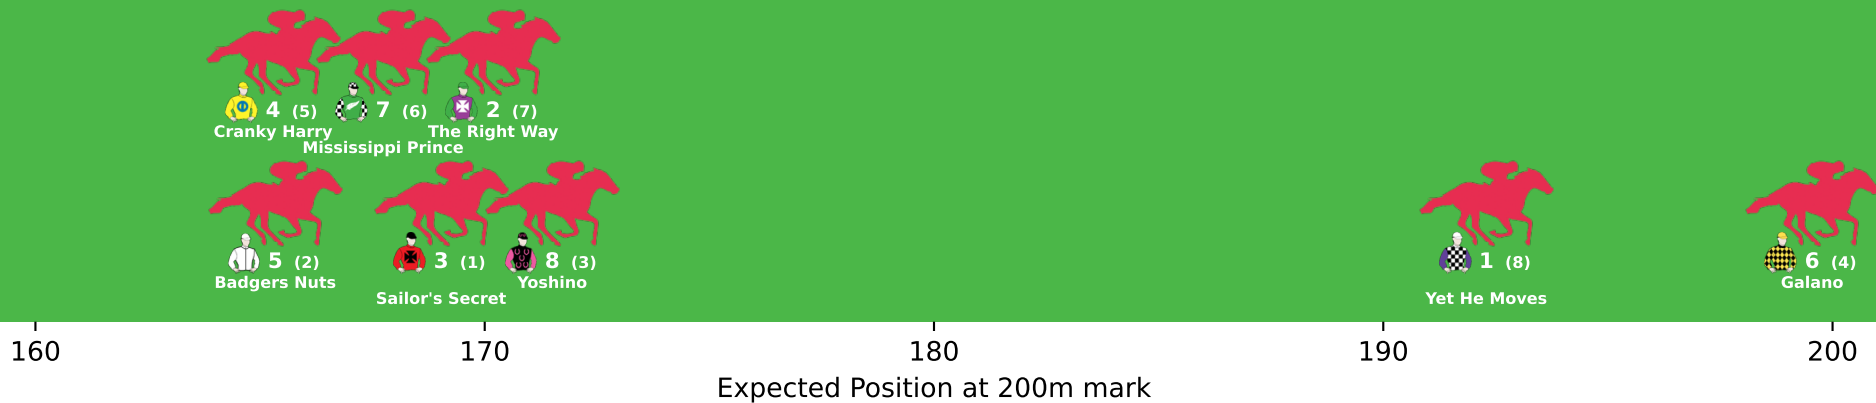

Position Map - Race 6 (1800m) @ Aquis Park Gold Coast on 18-04-2026 03:29PM

● No GPS data available - Average of field used

12 (9)

Crimson Spirit

6 (5)

Brain Wave

1 (6)

Use Your Illusion