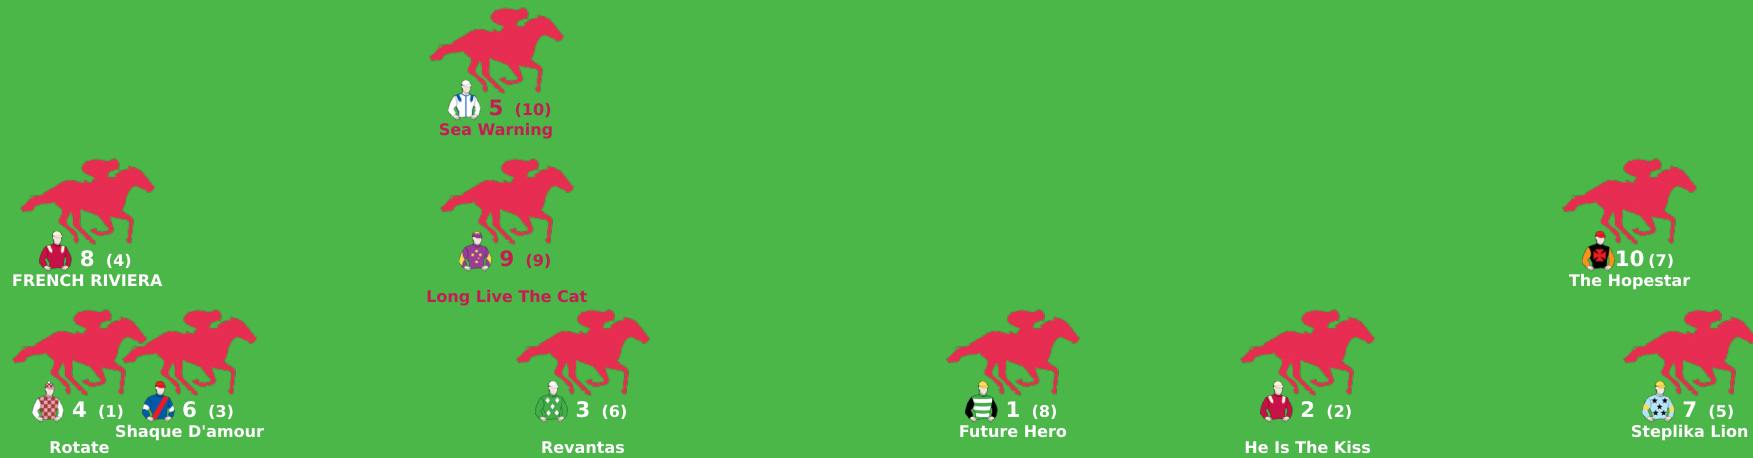

Position Map - Race 1 (1200m) @ Aquis Park Gold Coast on 18-04-2026 12:25PM

● No GPS data available - Average of field used

160

170

180

190

200

Expected Position at 200m mark