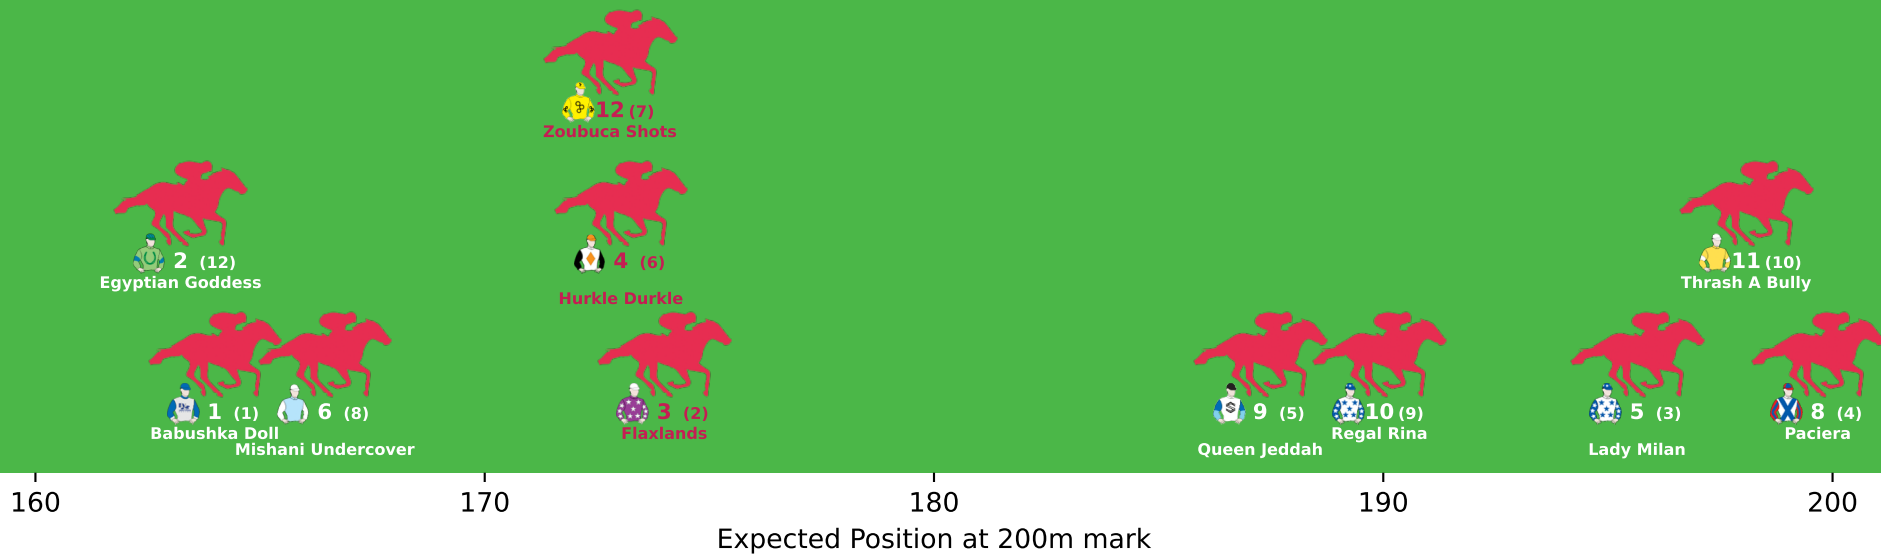

Position Map - Race 2 (1200m) @ Aquis Park Gold Coast on 18-04-2026 01:04PM

● No GPS data available - Average of field used