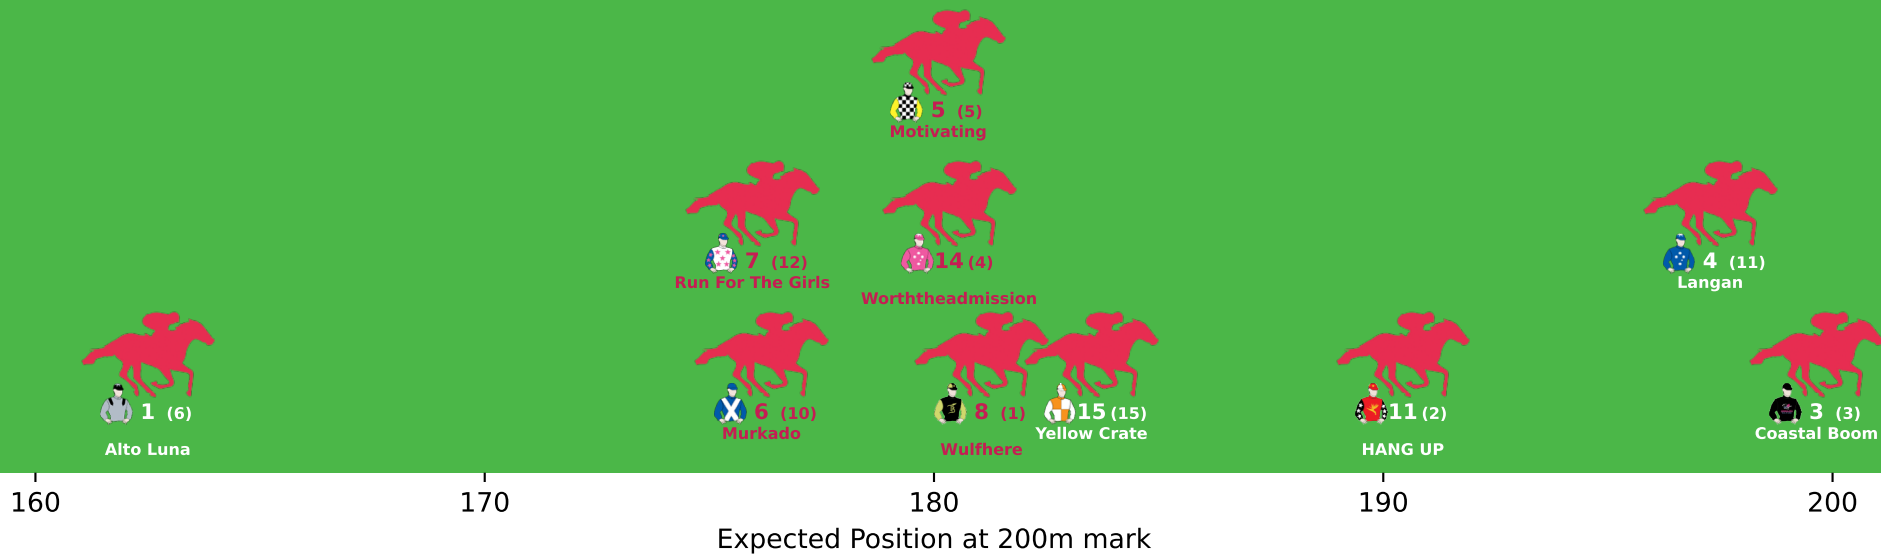

Position Map - Race 2 (1300m) @ Sunshine Coast on 19-04-2026 01:06PM

● No GPS data available - Average of field used

Position Map - Race 3 (1400m) @ Sunshine Coast on 19-04-2026 01:46PM

● No GPS data available - Average of field used

Position Map - Race 4 (1600m) @ Sunshine Coast on 19-04-2026 02:26PM

160

11 (12)
Kerkorian

3 (9)
Zaher

6 (10)
Divakara

5 (1)
The Irish

7 (2)
Big Ticket Boy

1 (5)
La Cometa