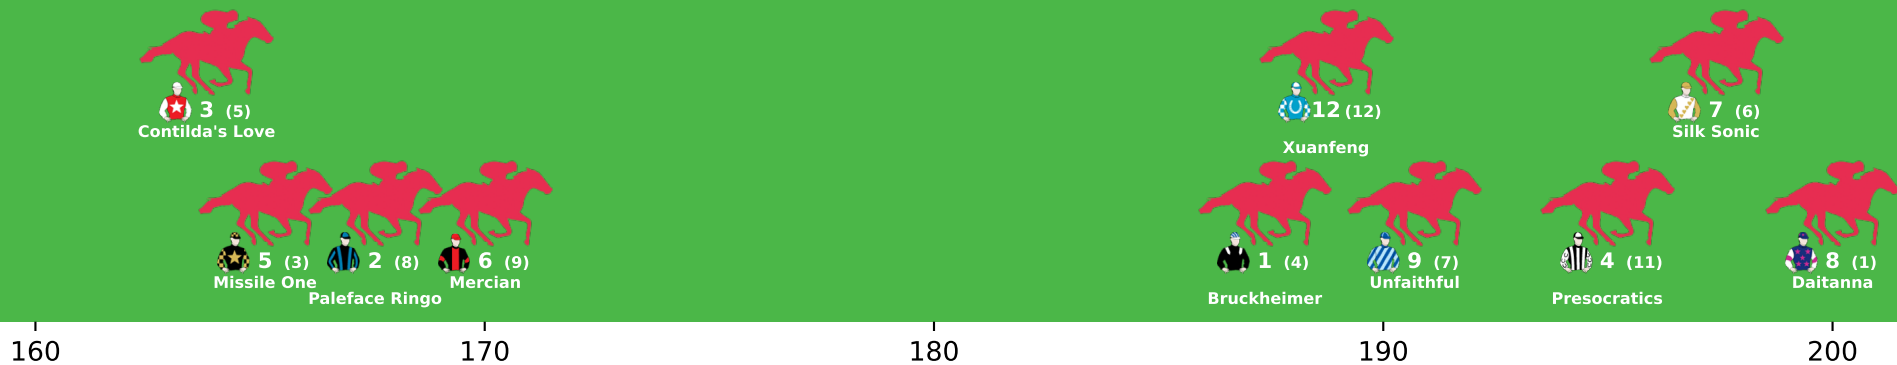

Position Map - Race 4 (1600m) @ Sunshine Coast on 19-04-2026 02:26PM

160

11 (12)
Kerkorian

3 (9)
Zaher

6 (10)
Divakara

5 (1)
The Irish

7 (2)
Big Ticket Boy

1 (5)
La Cometa

8 (6)
Nondisclosure

2 (3)
Victory Command

12 (7)
November Air

10 (4)
Linthorpe Luck

170

180

190

200

Expected Position at 200m mark

Position Map - Race 5 (1800m) @ Sunshine Coast on 19-04-2026 03:12PM

Position Map - Race 6 (1000m) @ Sunshine Coast on 19-04-2026 03:47PM

Expected Position at 200m mark

Position Map - Race 7 (1200m) @ Sunshine Coast on 19-04-2026 04:24PM