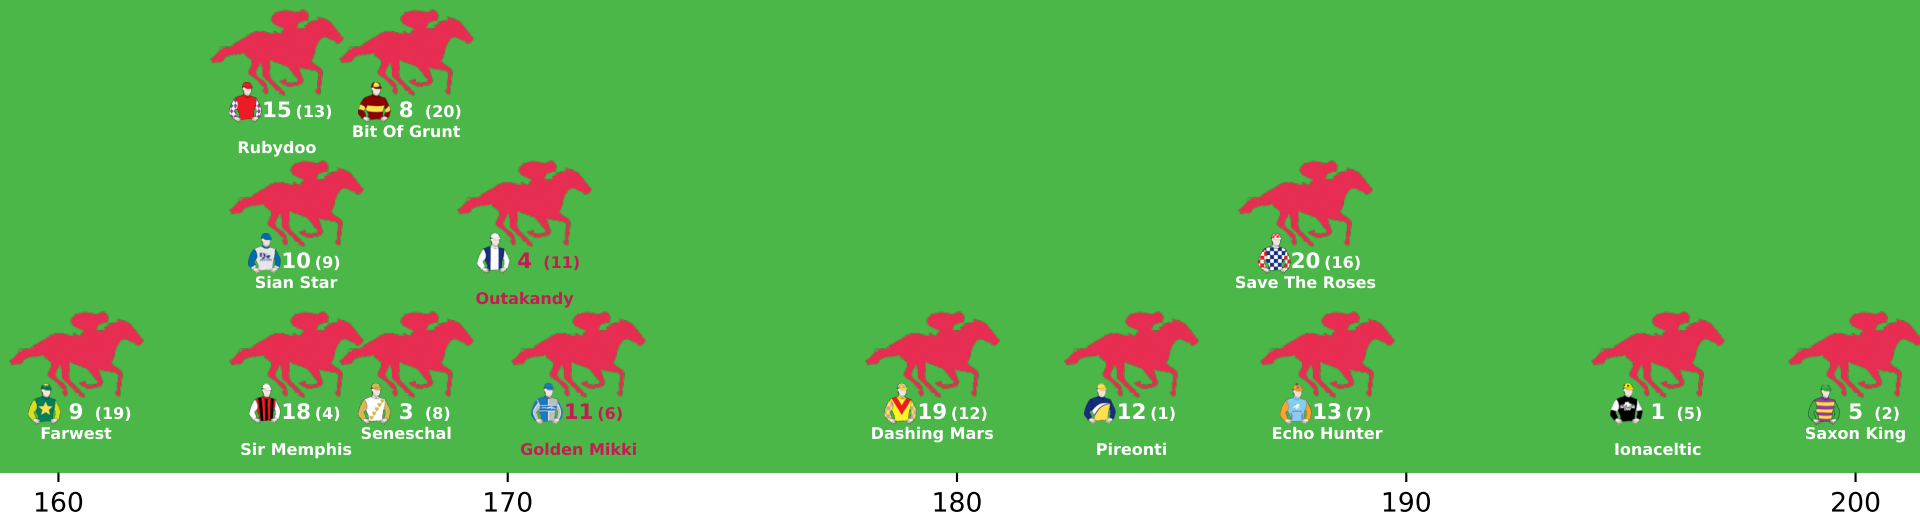

Royal Gladiator

20 (3)

Grandeur Rose

5 (5)

For Better

12 (1)

A Touch From Fayt

160

170

180

190

200

Expected Position at 200m mark

Position Map - Race 8 (1400m) @ Sunshine Coast on 19-04-2026 05:05PM

● No GPS data available - Average of field used

Expected Position at 200m mark