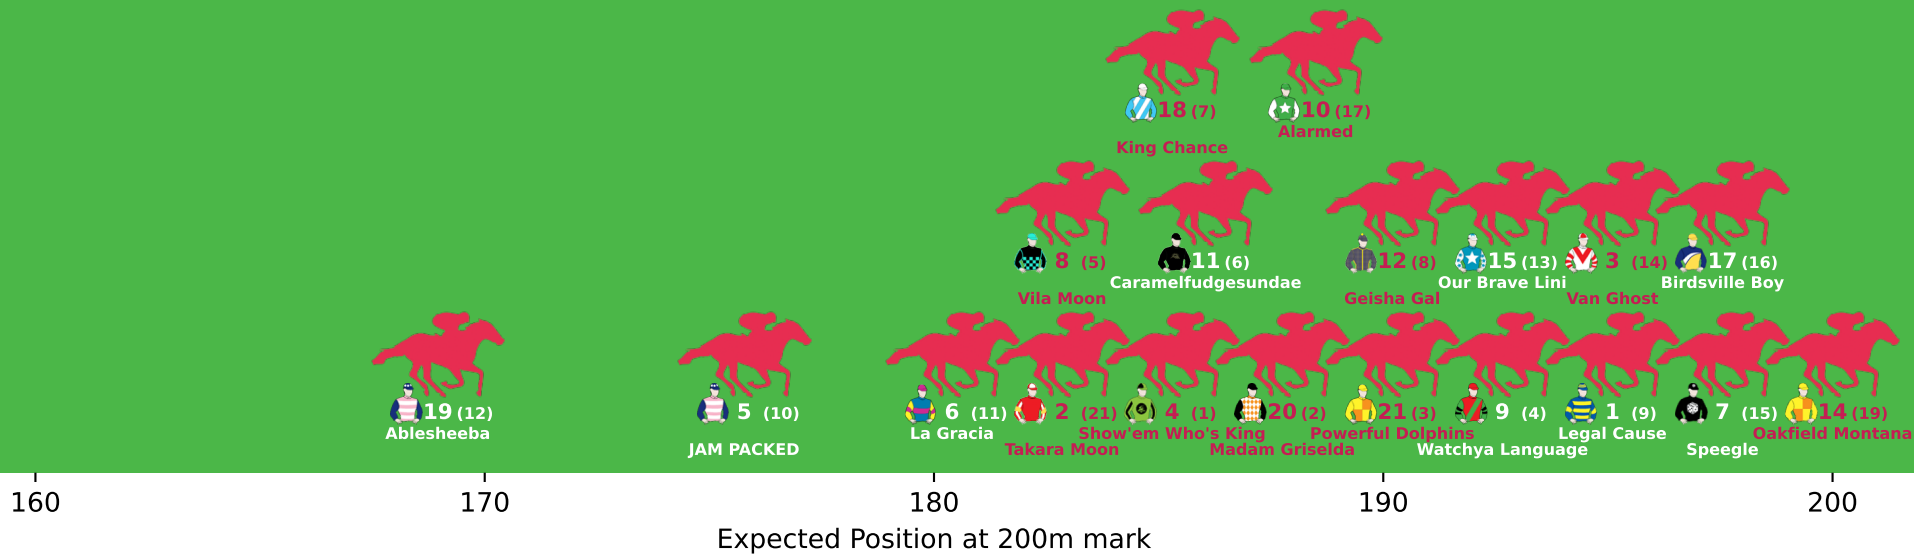

5 (4)

Oakfield Galaxy

3 (3)

Amelioration

8 (7)

Kamigamo

6 (9)

Evade The Game

Position Map - Race 4 (1600m) @ Sunshine Coast on 19-04-2026 02:26PM

160

11 (12)
Kerkorian

3 (9)
Zaher

6 (10)
Divakara

5 (1)
The Irish

7 (2)
Big Ticket Boy

1 (5)
La Cometa