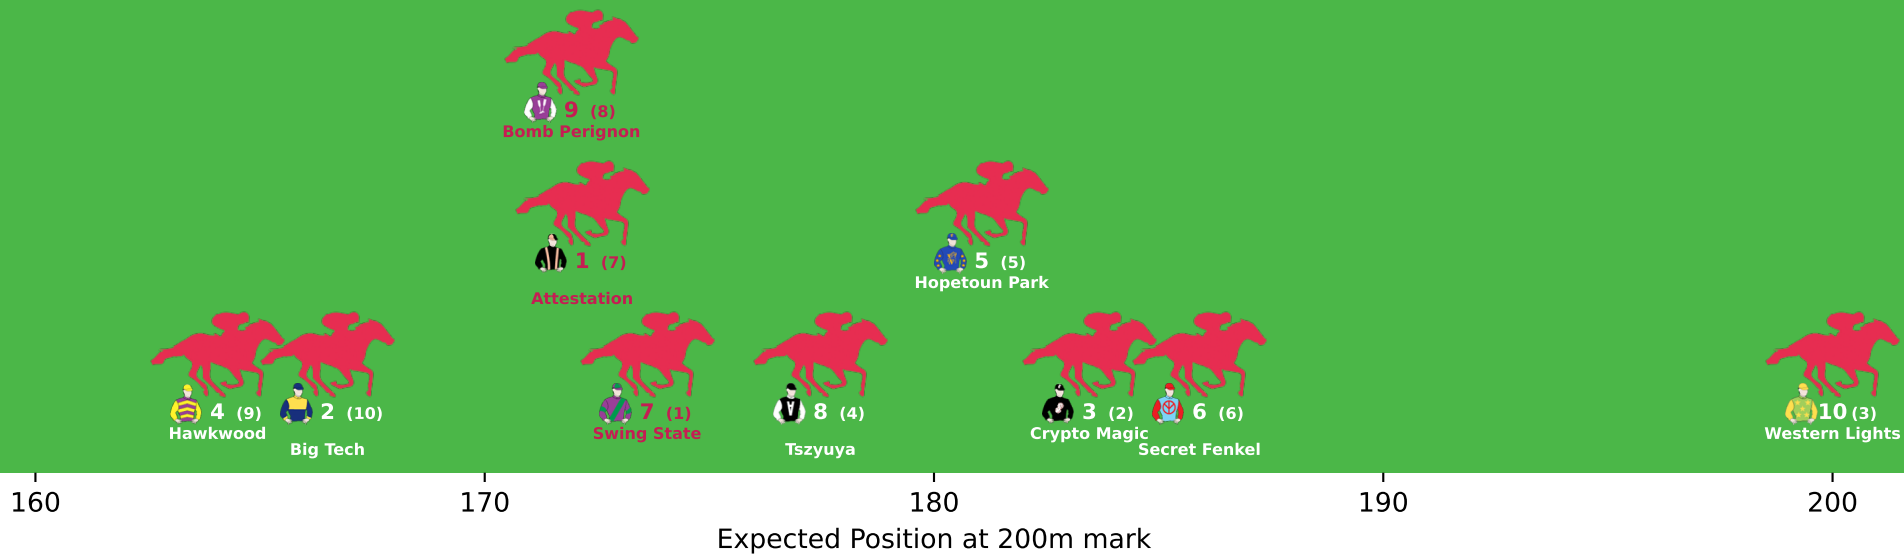

Position Map - Race 1 (1110m) @ Doomben on 22-04-2026 12:33PM

● No GPS data available - Average of field used

160

170

180

190

200

Expected Position at 200m mark

Position Map - Race 2 (1650m) @ Doomben on 22-04-2026 01:08PM

● No GPS data available - Average of field used

Position Map - Race 3 (1350m) @ Doomben on 22-04-2026 01:43PM

● No GPS data available - Average of field used

2 (4) Maritimo
5 (7) Blue White Blue

Expected Position at 200m mark

Position Map - Race 4 (2060m) @ Doomben on 22-04-2026 02:18PM

● No GPS data available - Average of field used

Position Map - Race 5 (2060m) @ Doomben on 22-04-2026 02:53PM