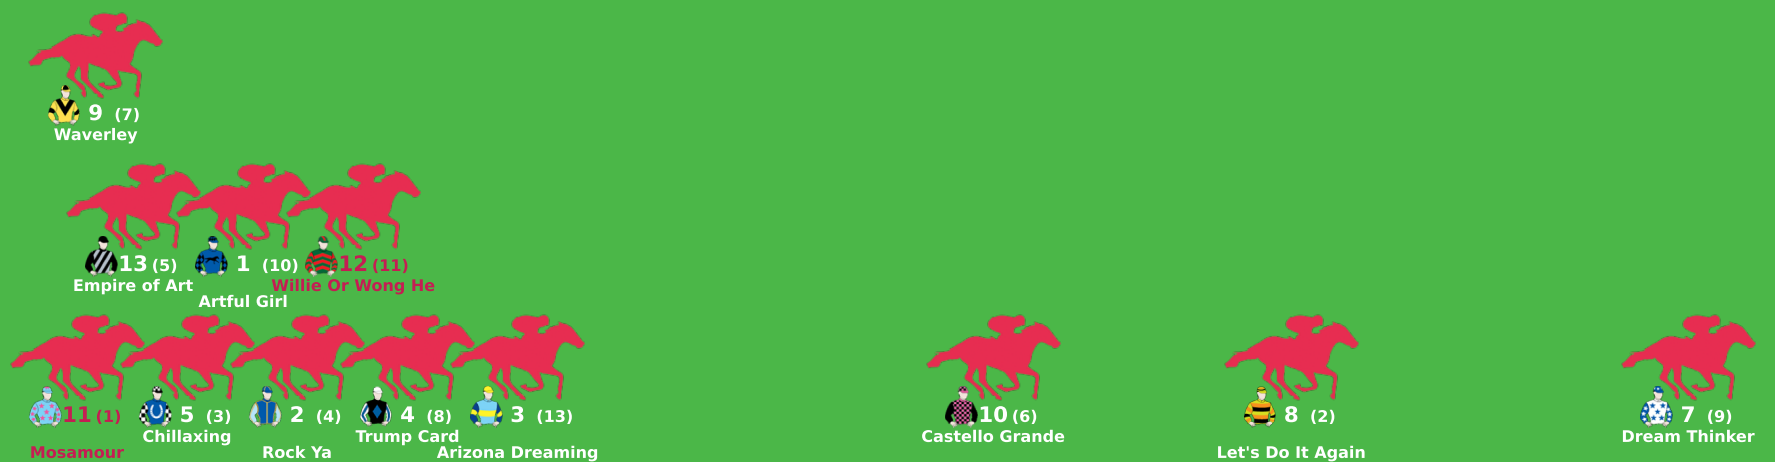

Position Map - Race 5 (2060m) @ Doomben on 22-04-2026 02:53PM

● No GPS data available - Average of field used

160

170

180

190

200

Expected Position at 200m mark