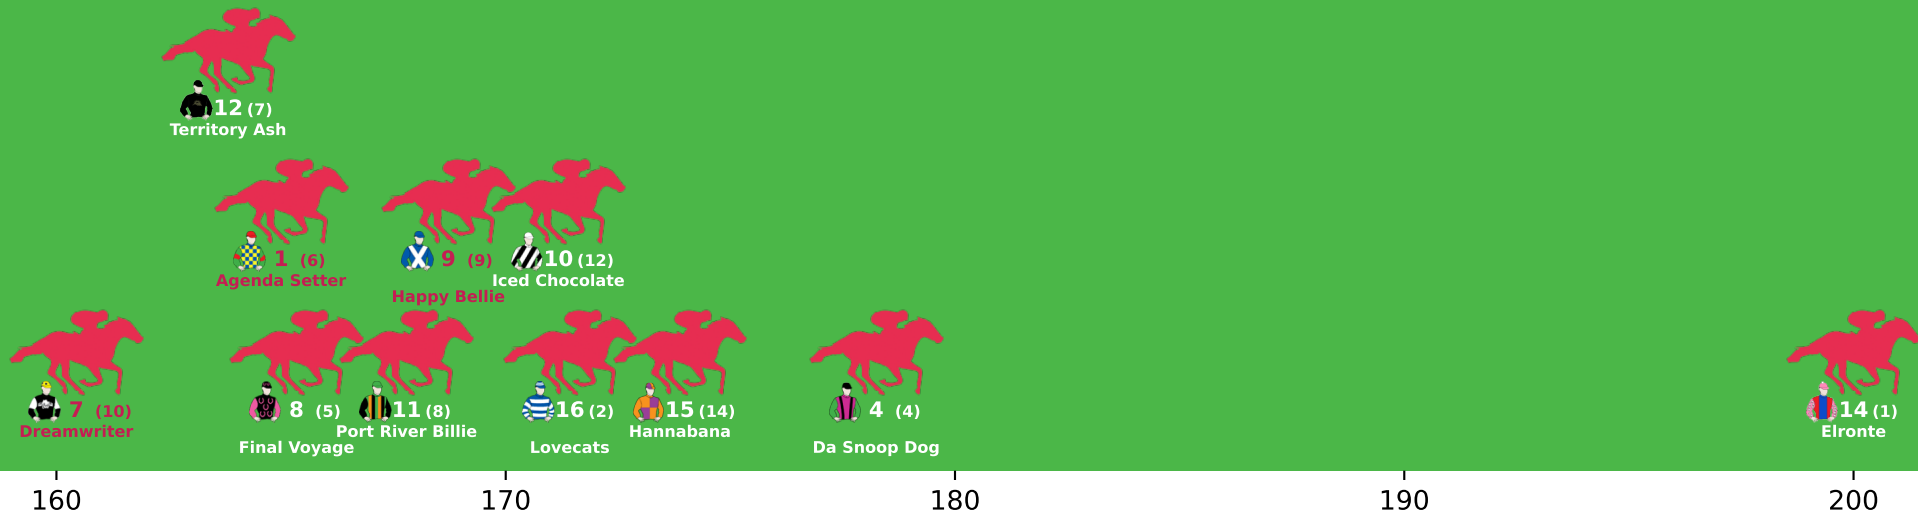

# Position Map - Race 2 (1200m) @ Sunshine Coast on 25-04-2026 02:54PM

● No GPS data available - Average of field used

# Position Map - Race 3 (1000m) @ Sunshine Coast on 25-04-2026 03:29PM

● No GPS data available - Average of field used

Position Map - Race 4 (1000m) @ Sunshine Coast on 25-04-2026 04:04PM

# Position Map - Race 5 (1000m) @ Sunshine Coast on 25-04-2026 04:36PM

● No GPS data available - Average of field used

Expected Position at 200m mark

# Position Map - Race 6 (1200m) @ Sunshine Coast on 25-04-2026 05:14PM

● No GPS data available - Average of field used

160

170

180

190

200

Expected Position at 200m mark