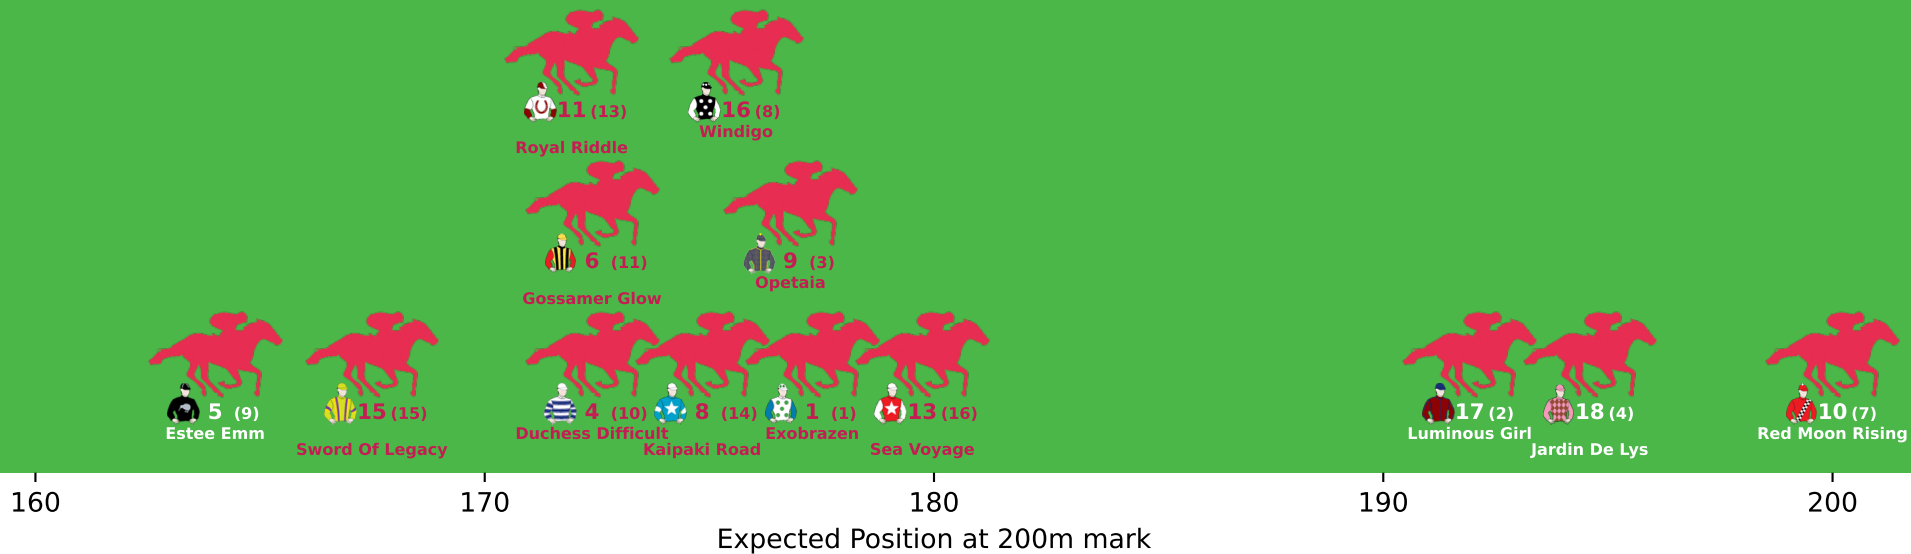

Position Map - Race 3 (1000m) @ Sunshine Coast on 25-04-2026 03:29PM

● No GPS data available - Average of field used