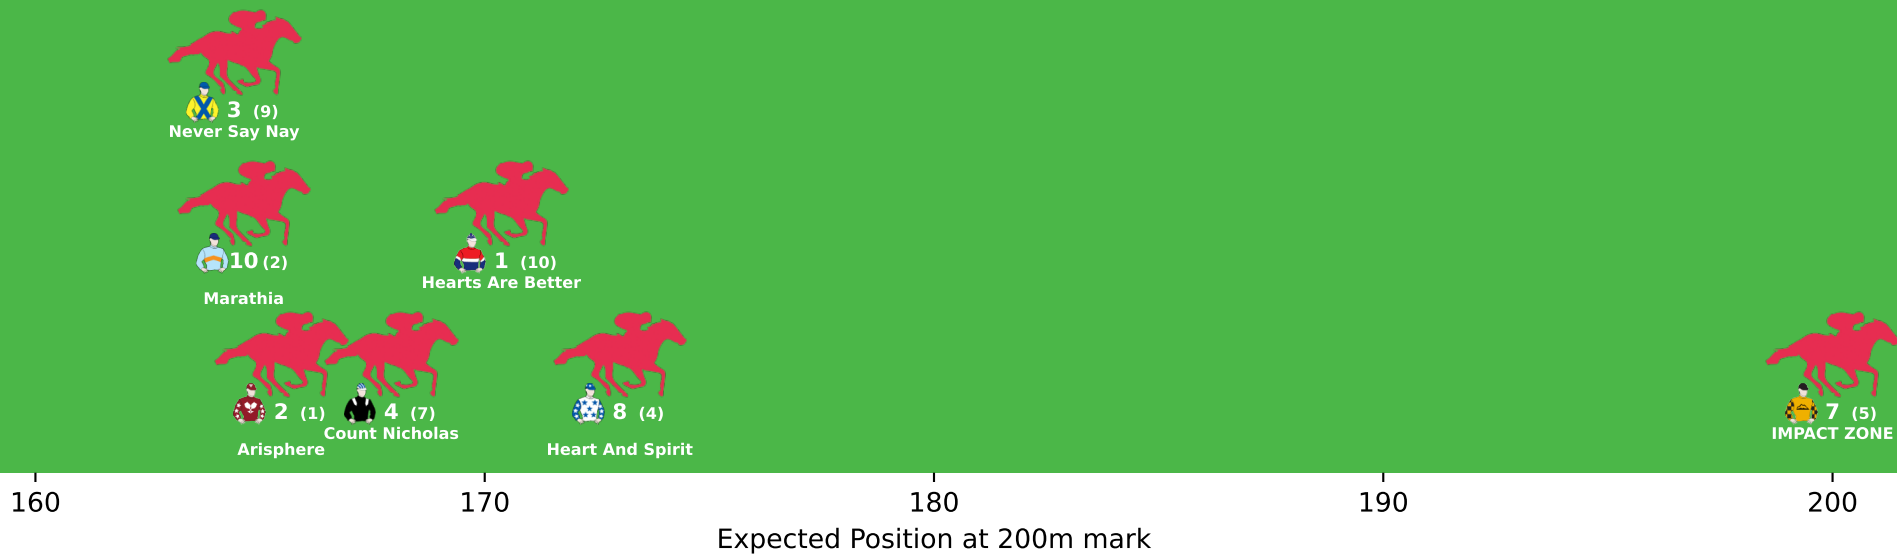

# Position Map - Race 2 (1200m) @ Sunshine Coast on 25-04-2026 02:54PM

● No GPS data available - Average of field used

# Position Map - Race 3 (1000m) @ Sunshine Coast on 25-04-2026 03:29PM

● No GPS data available - Average of field used

Position Map - Race 4 (1000m) @ Sunshine Coast on 25-04-2026 04:04PM

# Position Map - Race 5 (1000m) @ Sunshine Coast on 25-04-2026 04:36PM

● No GPS data available - Average of field used

Expected Position at 200m mark