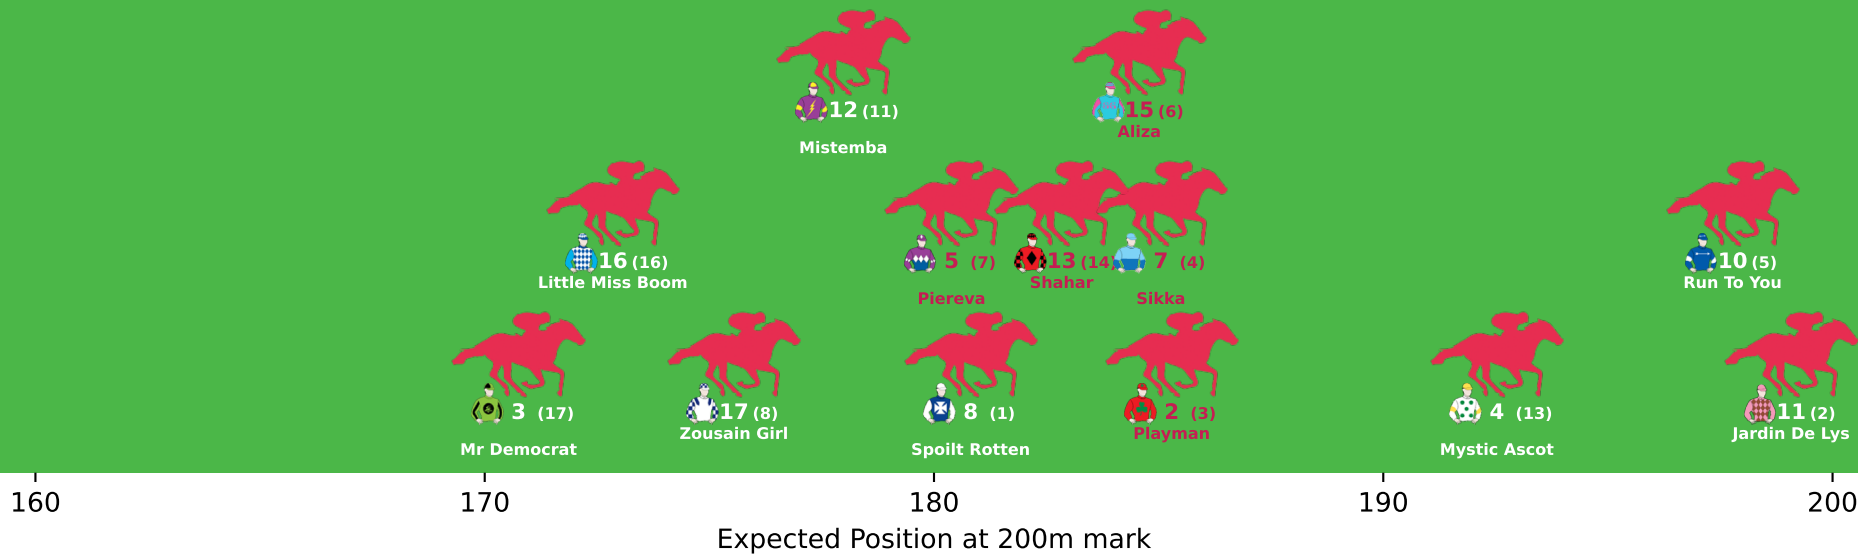

Position Map - Race 1 (1000m) @ Toowoomba on 25-04-2026 05:22PM

Position Map - Race 2 (1300m) @ Toowoomba on 25-04-2026 05:57PM

Position Map - Race 3 (1890m) @ Toowoomba on 25-04-2026 06:33PM

Position Map - Race 4 (1100m) @ Toowoomba on 25-04-2026 07:08PM

● No GPS data available - Average of field used

Position Map - Race 5 (870m) @ Toowoomba on 25-04-2026 07:44PM

● No GPS data available - Average of field used

Position Map - Race 6 (1300m) @ Toowoomba on 25-04-2026 08:19PM

● No GPS data available - Average of field used

160

170

180

190

200

Expected Position at 200m mark

Position Map - Race 7 (2000m) @ Toowoomba on 25-04-2026 08:50PM

● No GPS data available - Average of field used