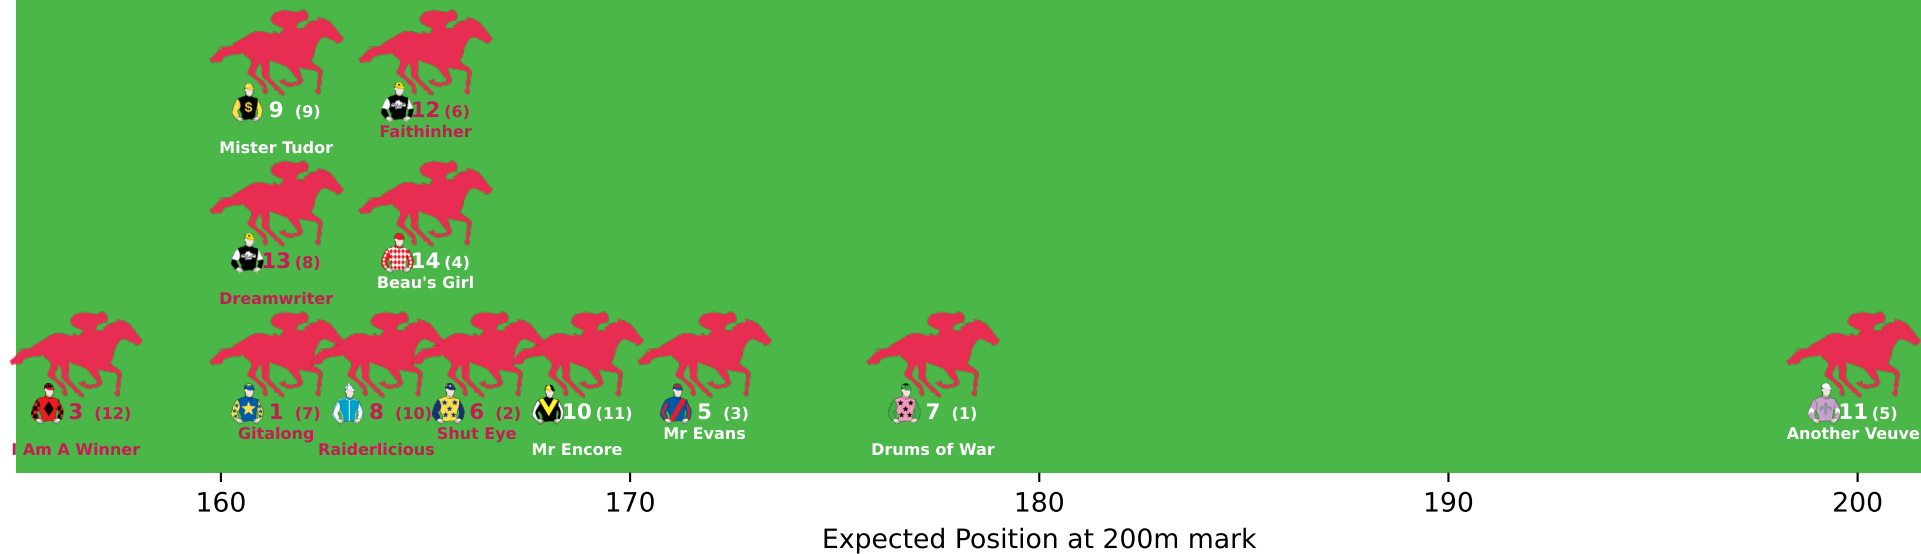

Position Map - Race 1 (1000m) @ Toowoomba on 25-04-2026 05:22PM

Position Map - Race 2 (1300m) @ Toowoomba on 25-04-2026 05:57PM

Position Map - Race 3 (1890m) @ Toowoomba on 25-04-2026 06:33PM

Position Map - Race 4 (1100m) @ Toowoomba on 25-04-2026 07:08PM

● No GPS data available - Average of field used

Position Map - Race 5 (870m) @ Toowoomba on 25-04-2026 07:44PM

● No GPS data available - Average of field used

Position Map - Race 6 (1300m) @ Toowoomba on 25-04-2026 08:19PM